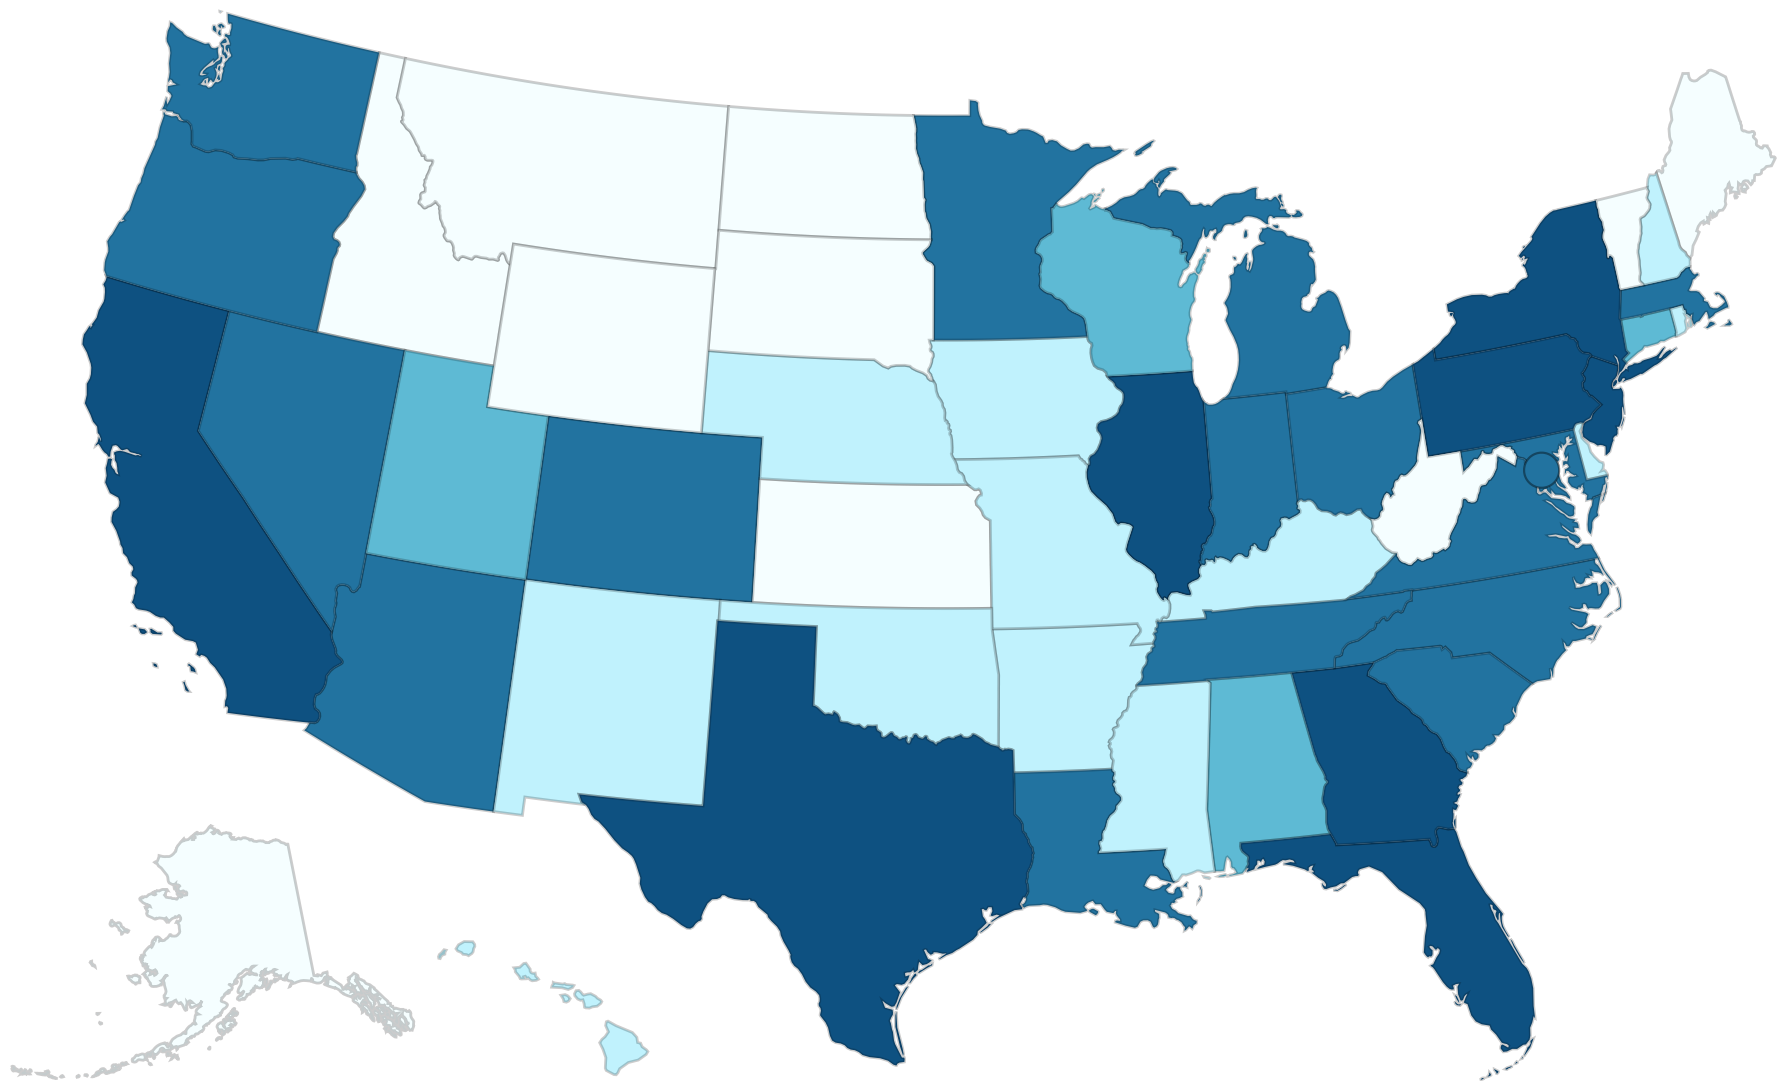

Monkeypox

2022 U.S. Map & Case Count Data as of August 30 2022 at 2:00 pm EDT

18,417 Total confirmed monkeypox/orthopoxvirus cases

*One Florida case is listed here but included in the United Kingdom case counts because the individual was tested while in the UK.

Territories PR

Case Range

- 1 to 10
- 11 to 50
- 51 to 100
- 101 to 500
- >500

Data Table

Location	Cases
<input type="radio"/> Alabama	60
<input type="radio"/> Alaska	3
<input type="radio"/> Arizona	314
<input type="radio"/> Arkansas	32