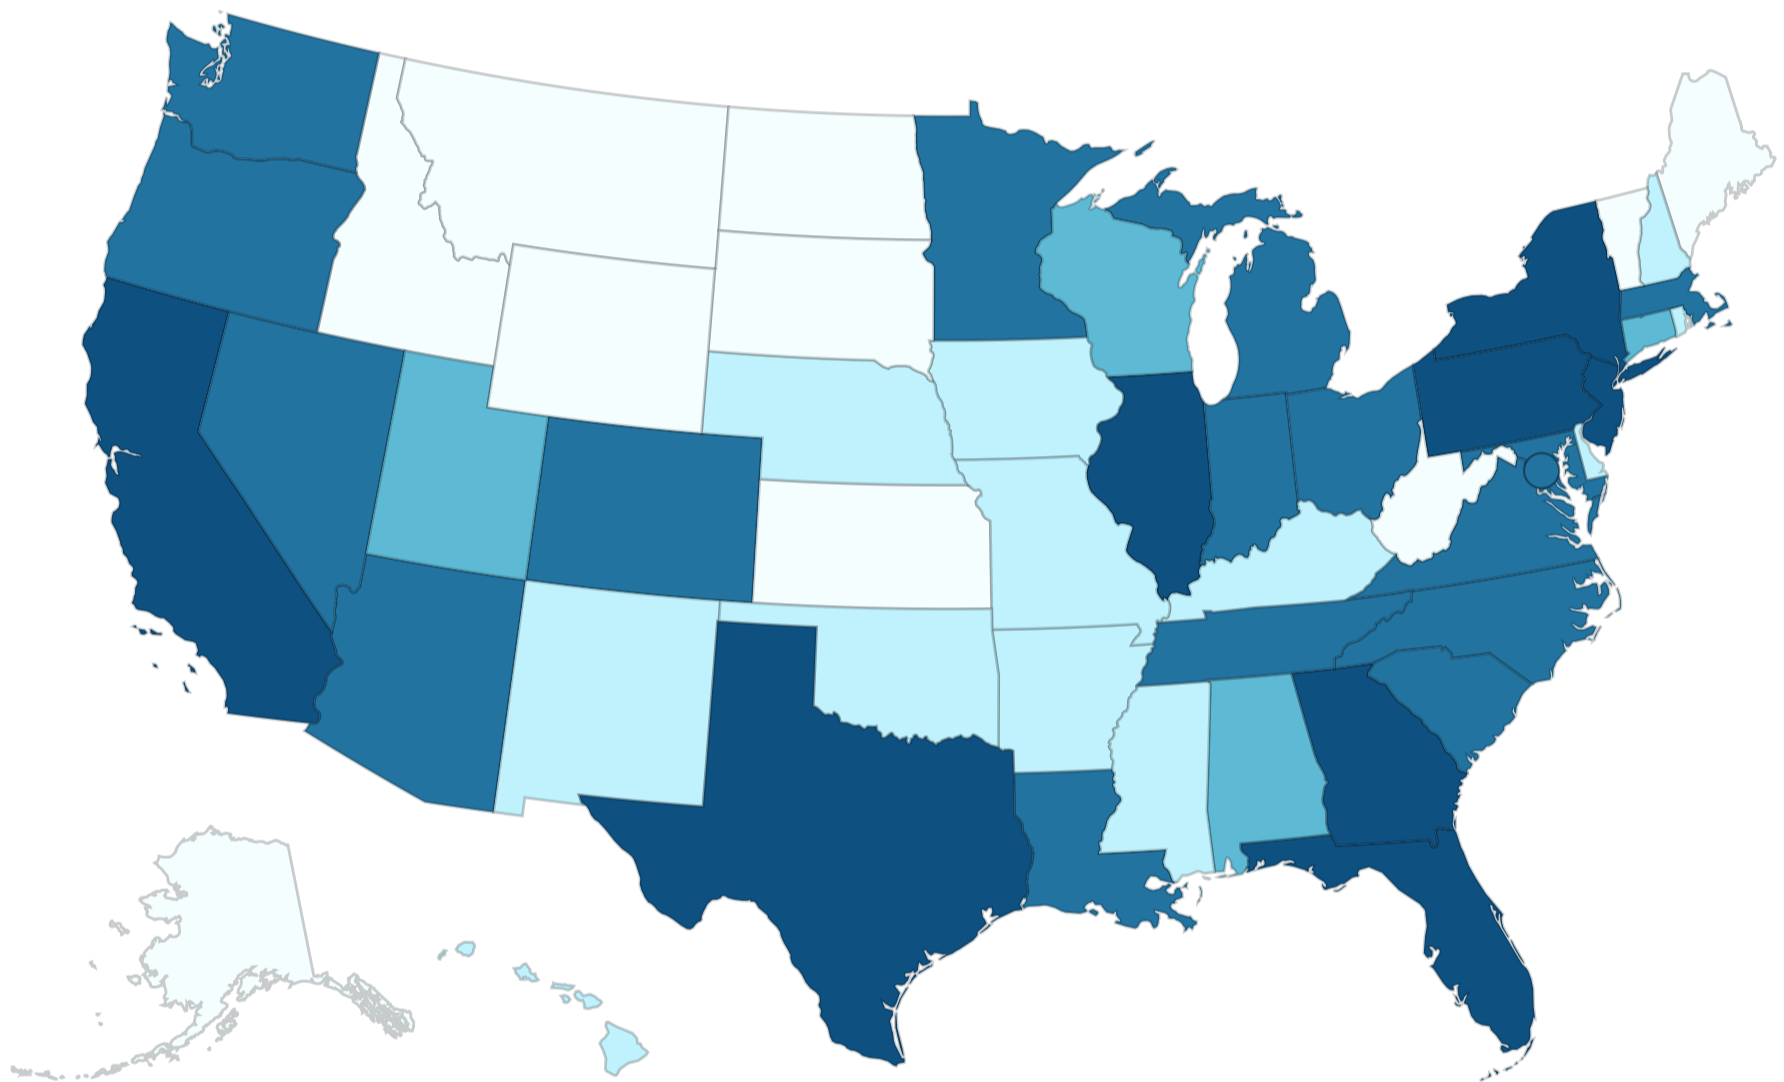

Monkeypox

2022 U.S. Map & Case Count Data as of August 29 2022 at 2:00 pm EDT

18,101 Total confirmed monkeypox/orthopoxvirus cases

*One Florida case is listed here but included in the United Kingdom case counts because the individual was tested while in the UK.

Territories PR

Case Range

- 1 to 10
- 11 to 50
- 51 to 100
- 101 to 500
- >500

Data Table

Location	Cases
<input type="radio"/> Alabama	59
<input type="radio"/> Alaska	3
<input type="radio"/> Arizona	281
<input type="radio"/> Arkansas	32