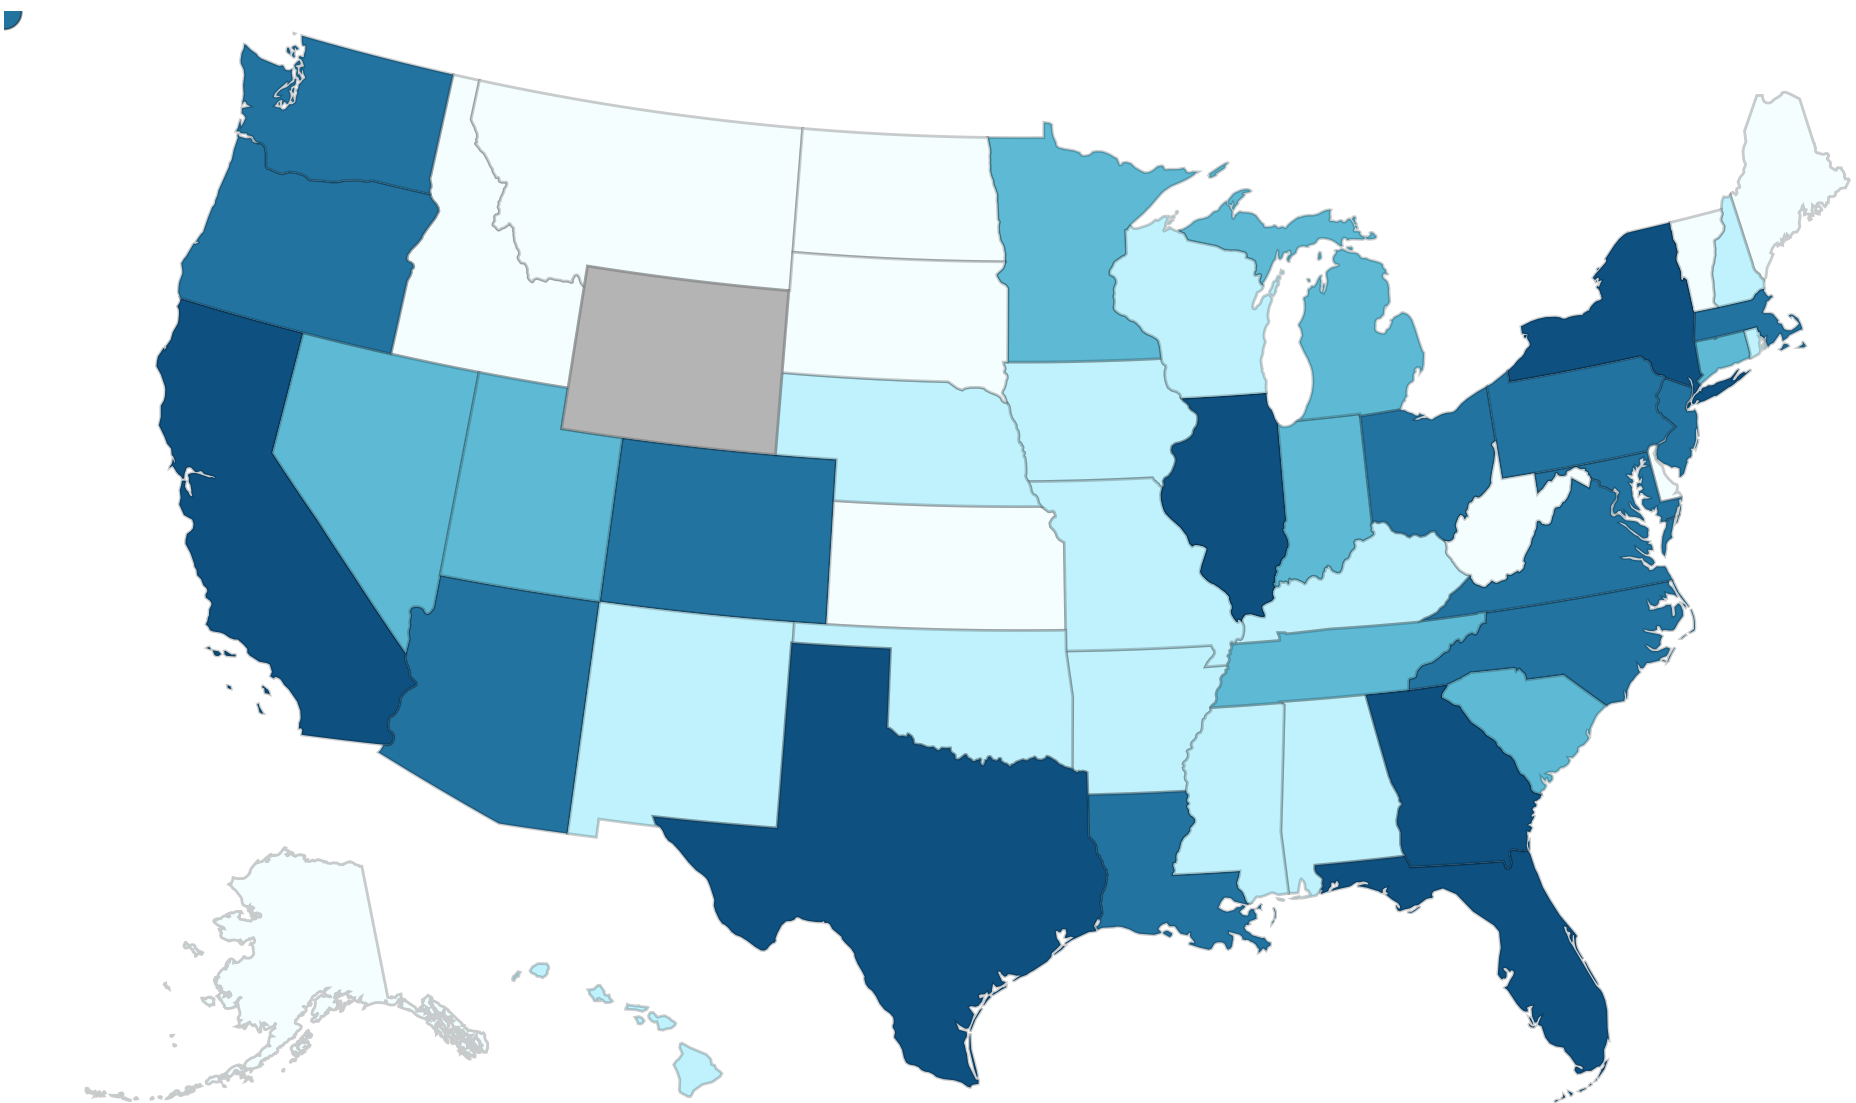

2022 U.S. Map & Case Count "Data as of 16 Aug 2022 2:00 PM EDT"

12,689 Total confirmed monkeypox/orthopoxvirus cases

*One Florida case is listed here but included in the United Kingdom case counts because the individual was tested while in the UK.