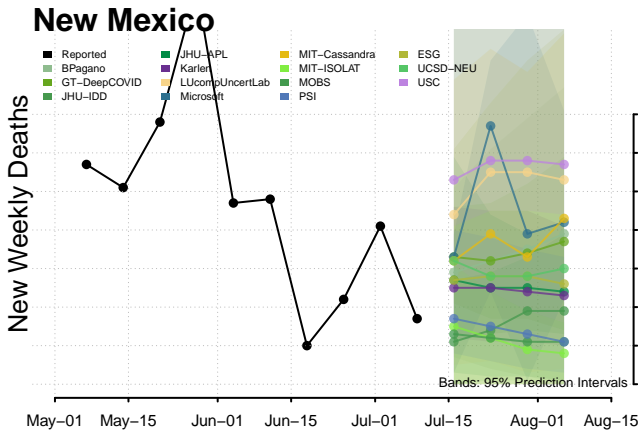

Minnesota

Mississippi****

****New weekly deaths may increase in this location over the next four weeks. For these locations, the ensemble forecast indicates a probability of 0.75 or greater that more deaths will be reported in week four of the forecast than in the last reported week.

Missouri

Montana

Nebraska

Nevada

New Hampshire

New Jersey

North Carolina

North Dakota

Northern Mariana Islands

Ohio

Oklahoma

Oregon

Pennsylvania

Puerto Rico

Rhode Island

South Carolina

South Dakota

Tennessee

Vermont

Virgin Islands

Virginia

Washington

West Virginia

Wisconsin