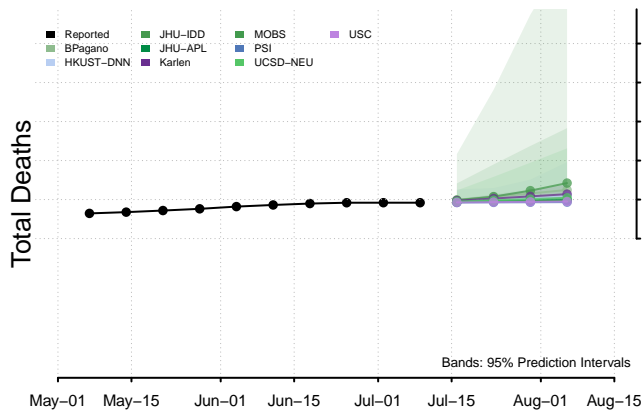

Minnesota

Mississippi****

****New weekly deaths may increase in this location over the next four weeks. For these locations, the ensemble forecast indicates a probability of 0.75 or greater that more deaths will be reported in week four of the forecast than in the last reported week.

Missouri

Montana

Nebraska

Nevada

New Hampshire

New Jersey

North Carolina

North Dakota

Northern Mariana Islands

Ohio

Oklahoma

Oregon

Pennsylvania

Puerto Rico

Rhode Island

South Carolina

South Dakota

Tennessee

Vermont

Virgin Islands

Virginia

Washington

West Virginia

Wisconsin