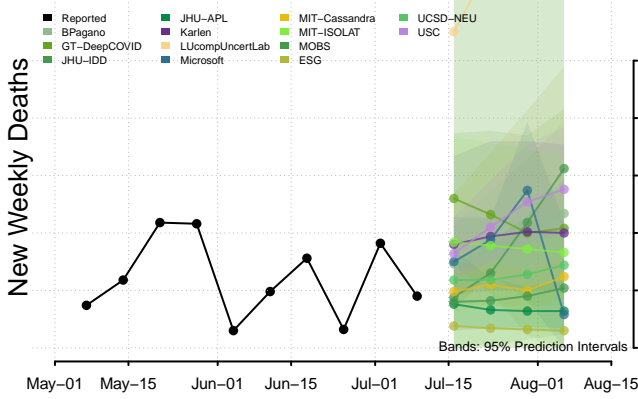

Minnesota

Mississippi****

****New weekly deaths may increase in this location over the next four weeks. For these locations, the ensemble forecast indicates a probability of 0.75 or greater that more deaths will be reported in week four of the forecast than in the last reported week.

Missouri

Montana

Nebraska

Nevada

New Hampshire

New Jersey

North Carolina

North Dakota

Northern Mariana Islands

Ohio

Oklahoma

Oregon

Pennsylvania

Puerto Rico

Rhode Island

South Carolina

South Dakota

Tennessee

Vermont

Virgin Islands

Virginia

Washington

West Virginia

Wisconsin