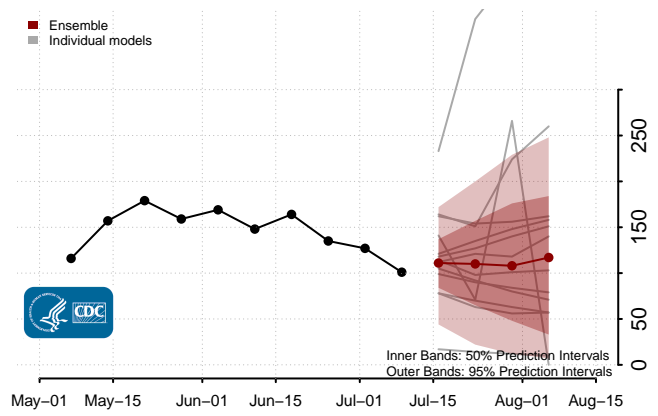

Minnesota

Mississippi****

****New weekly deaths may increase in this location over the next four weeks. For these locations, the ensemble forecast indicates a probability of 0.75 or greater that more deaths will be reported in week four of the forecast than in the last reported week.

Missouri

Montana

Nebraska

Nevada

New Hampshire

New Jersey

North Carolina

North Dakota