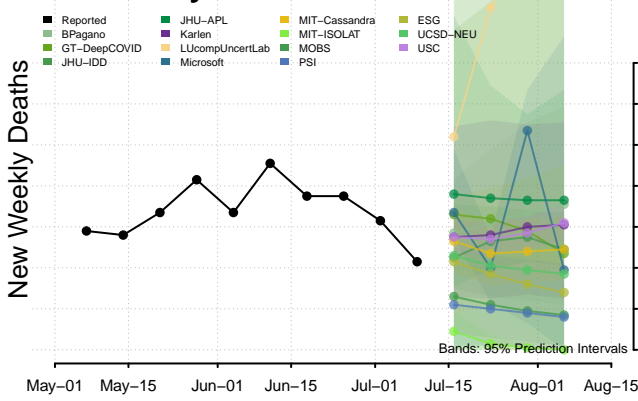

Minnesota

Mississippi****

****New weekly deaths may increase in this location over the next four weeks. For these locations, the ensemble forecast indicates a probability of 0.75 or greater that more deaths will be reported in week four of the forecast than in the last reported week.

Missouri

Montana

Nebraska

Nevada

New Hampshire

New Jersey

North Carolina

North Dakota

Northern Mariana Islands

Ohio

Oklahoma

Oregon

Pennsylvania

Puerto Rico

Rhode Island

South Carolina

South Dakota

Tennessee

Vermont

Virgin Islands

Virginia

Washington

West Virginia

Wisconsin