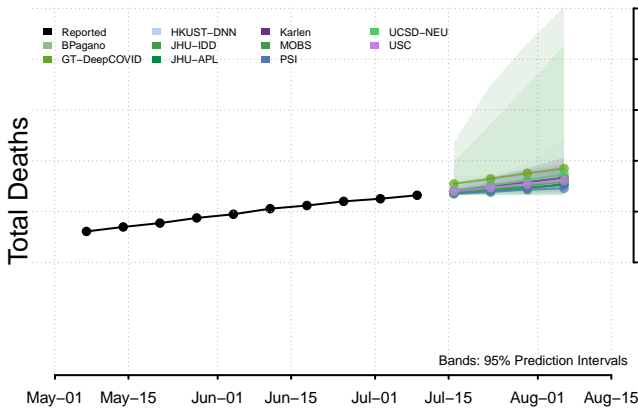

Connecticut

Delaware

Georgia

Guam

Hawaii

Idaho

Illinois

Indiana

Iowa

Kansas

Kentucky

Louisiana

Maine

Maryland

Massachusetts

Michigan

Minnesota

Mississippi****

****New weekly deaths may increase in this location over the next four weeks. For these locations, the ensemble forecast indicates a probability of 0.75 or greater that more deaths will be reported in week four of the forecast than in the last reported week.