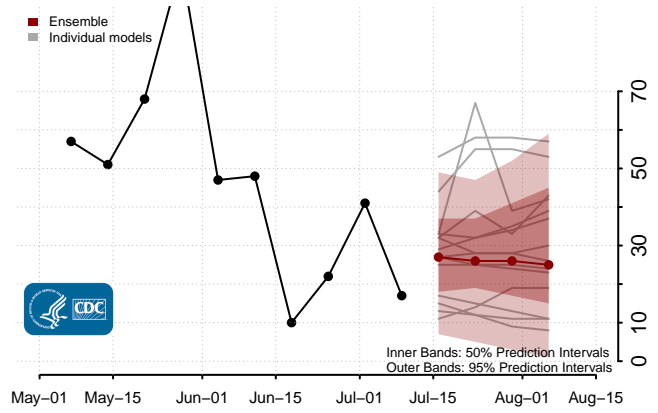

Minnesota

Mississippi****

****New weekly deaths may increase in this location over the next four weeks. For these locations, the ensemble forecast indicates a probability of 0.75 or greater that more deaths will be reported in week four of the forecast than in the last reported week.

Missouri

Montana

Nebraska

Nevada

New Hampshire

New Jersey

North Carolina

North Dakota