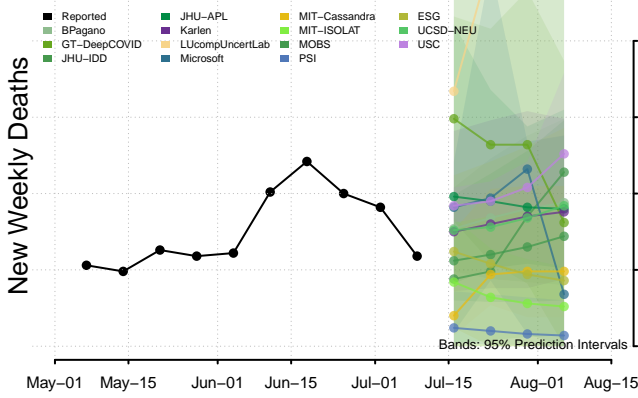

Connecticut

Delaware

Georgia

Guam

Hawaii

Idaho

Illinois

Indiana

Iowa

Kansas

Kentucky

Louisiana

Maine

Maryland

Massachusetts

Michigan

Minnesota

Mississippi****

****New weekly deaths may increase in this location over the next four weeks. For these locations, the ensemble forecast indicates a probability of 0.75 or greater that more deaths will be reported in week four of the forecast than in the last reported week.