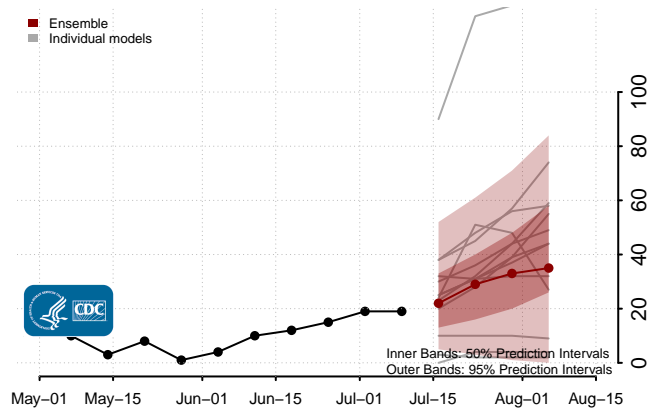

Connecticut

Delaware

Georgia

Guam

Hawaii

Idaho

Illinois

Indiana

Iowa

Kansas

Kentucky

Louisiana

Maine

Maryland

Massachusetts

Michigan

Minnesota

Mississippi****

****New weekly deaths may increase in this location over the next four weeks. For these locations, the ensemble forecast indicates a probability of 0.75 or greater that more deaths will be reported in week four of the forecast than in the last reported week.