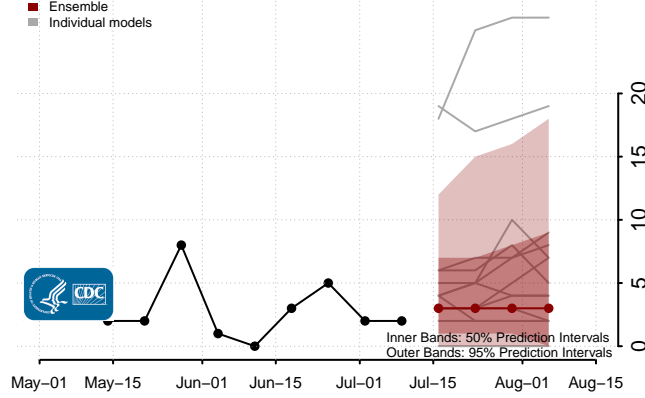

Minnesota

Mississippi****

****New weekly deaths may increase in this location over the next four weeks. For these locations, the ensemble forecast indicates a probability of 0.75 or greater that more deaths will be reported in week four of the forecast than in the last reported week.

Missouri

Montana

Nebraska

Nevada

New Hampshire

New Jersey

North Carolina

North Dakota

Northern Mariana Islands

Ohio

Oklahoma

Oregon

Pennsylvania

Puerto Rico

Rhode Island

South Carolina

South Dakota

Tennessee

Vermont

Virgin Islands

Virginia

Washington

West Virginia

Wisconsin