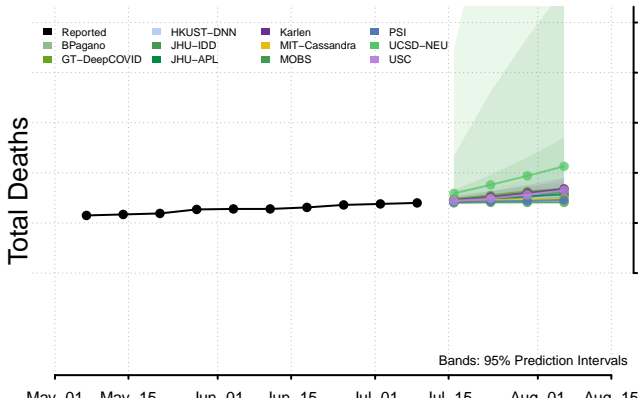

Minnesota

Mississippi****

****New weekly deaths may increase in this location over the next four weeks. For these locations, the ensemble forecast indicates a probability of 0.75 or greater that more deaths will be reported in week four of the forecast than in the last reported week.

Missouri

Montana

Nebraska

Nevada

New Hampshire

New Jersey

North Carolina

North Dakota

Northern Mariana Islands

Ohio

Oklahoma

Oregon

Pennsylvania

Puerto Rico

Rhode Island

South Carolina

South Dakota

Tennessee

Vermont

Virgin Islands

Virginia

Washington

West Virginia

Wisconsin