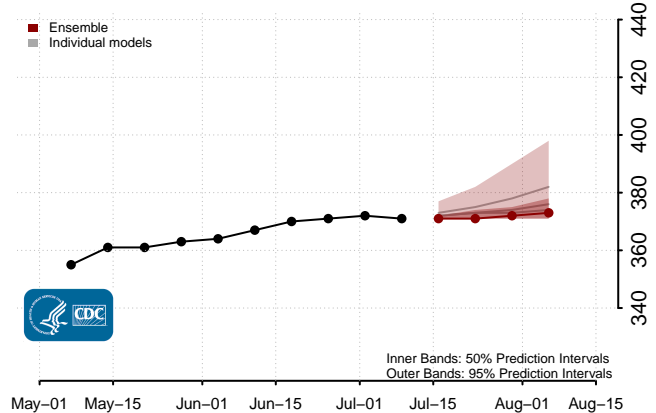

Connecticut

Delaware

Georgia

Guam

Hawaii

Idaho

Illinois

Indiana

Iowa

Kansas

Kentucky

Louisiana

Maine

Maryland

Massachusetts

Michigan

Minnesota

Mississippi****

****New weekly deaths may increase in this location over the next four weeks. For these locations, the ensemble forecast indicates a probability of 0.75 or greater that more deaths will be reported in week four of the forecast than in the last reported week.