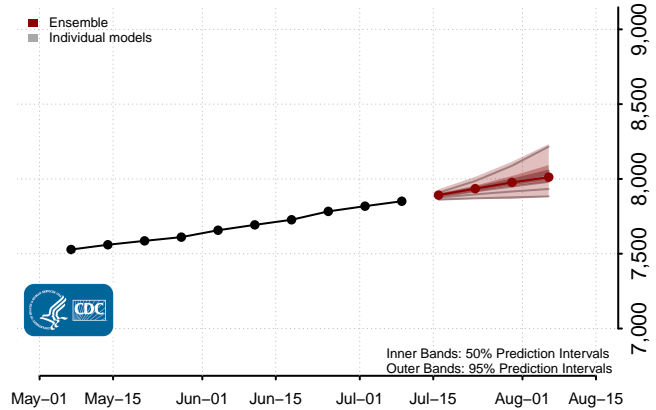

Minnesota

Mississippi****

****New weekly deaths may increase in this location over the next four weeks. For these locations, the ensemble forecast indicates a probability of 0.75 or greater that more deaths will be reported in week four of the forecast than in the last reported week.

Missouri

Montana

Nebraska

Nevada

New Hampshire

New Jersey

North Carolina

North Dakota

Northern Mariana Islands

Ohio

Oklahoma

Oregon

Pennsylvania

Puerto Rico

Rhode Island

South Carolina

South Dakota

Tennessee

Vermont

Virgin Islands

Virginia

Washington

West Virginia

Wisconsin