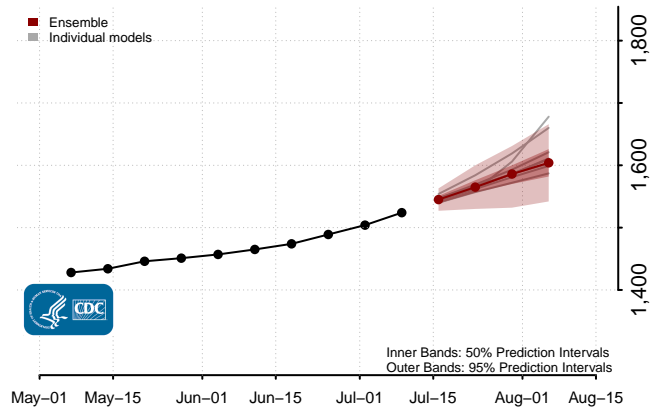

Connecticut

Delaware

Georgia

Guam

Hawaii

Idaho

Illinois

Indiana

Iowa

Kansas

Kentucky

Louisiana

Maine

Maryland

Massachusetts

Michigan

Minnesota

Mississippi****

****New weekly deaths may increase in this location over the next four weeks. For these locations, the ensemble forecast indicates a probability of 0.75 or greater that more deaths will be reported in week four of the forecast than in the last reported week.