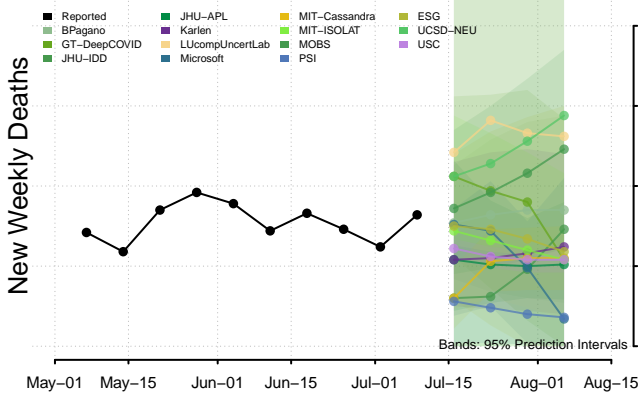

Connecticut

Delaware

Georgia

Guam

Hawaii

Idaho

Illinois

Indiana

Iowa

Kansas

Kentucky

Louisiana

Maine

Maryland

Massachusetts

Michigan

Minnesota

Mississippi****

****New weekly deaths may increase in this location over the next four weeks. For these locations, the ensemble forecast indicates a probability of 0.75 or greater that more deaths will be reported in week four of the forecast than in the last reported week.