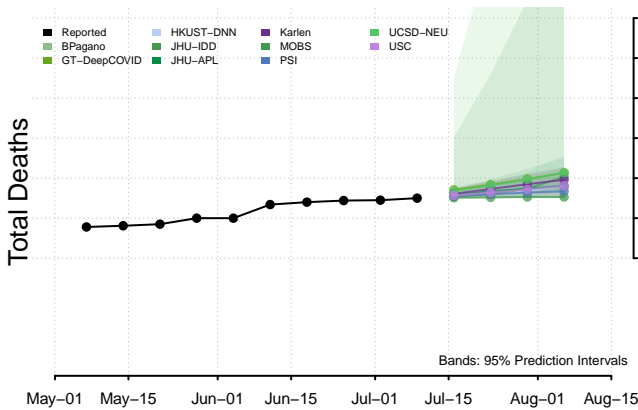

Iowa

Kansas

Kentucky

Louisiana

Maine

Maryland

Massachusetts

Michigan

Minnesota

Mississippi****

****New weekly deaths may increase in this location over the next four weeks. For these locations, the ensemble forecast indicates a probability of 0.75 or greater that more deaths will be reported in week four of the forecast than in the last reported week.

Missouri

Montana

Nebraska

Nevada

New Hampshire

New Jersey

North Carolina

North Dakota