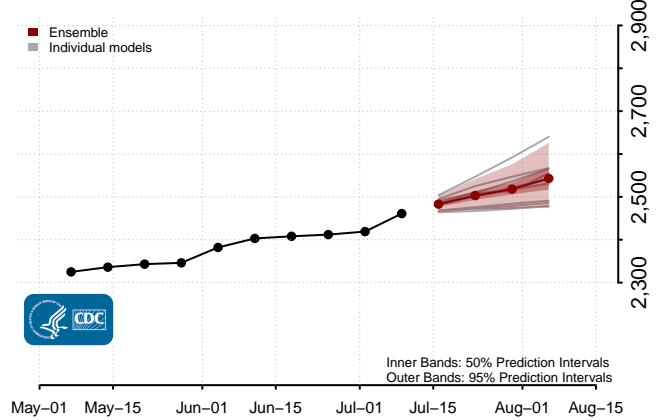

Connecticut

Delaware

Georgia

Guam

Hawaii

Idaho

Illinois

Indiana

Iowa

Kansas

Kentucky

Louisiana

Maine

Maryland

Massachusetts

Michigan

Minnesota

Mississippi****

****New weekly deaths may increase in this location over the next four weeks. For these locations, the ensemble forecast indicates a probability of 0.75 or greater that more deaths will be reported in week four of the forecast than in the last reported week.