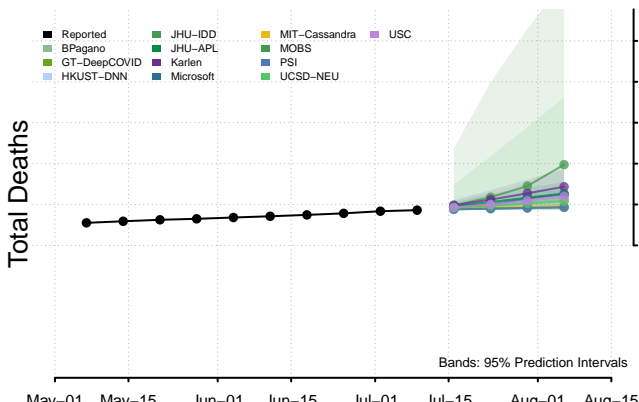

Connecticut

Delaware

Georgia

Guam

Hawaii

Idaho

Illinois

Indiana

Iowa

Kansas

Kentucky

Louisiana

Maine

Maryland

Massachusetts

Michigan

Minnesota

Mississippi****

****New weekly deaths may increase in this location over the next four weeks. For these locations, the ensemble forecast indicates a probability of 0.75 or greater that more deaths will be reported in week four of the forecast than in the last reported week.