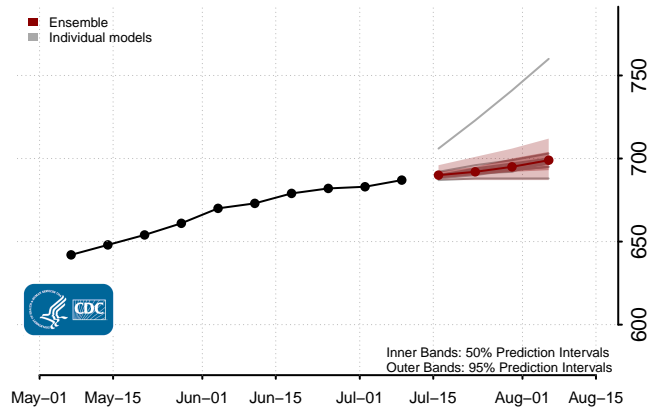

Minnesota

Mississippi****

****New weekly deaths may increase in this location over the next four weeks. For these locations, the ensemble forecast indicates a probability of 0.75 or greater that more deaths will be reported in week four of the forecast than in the last reported week.

Missouri

Montana

Nebraska

Nevada

New Hampshire

New Jersey

North Carolina

North Dakota

Northern Mariana Islands

Ohio

Oklahoma

Oregon

Pennsylvania

Puerto Rico

Rhode Island

South Carolina

South Dakota

Tennessee

Vermont

Virgin Islands

Virginia

Washington

West Virginia

Wisconsin