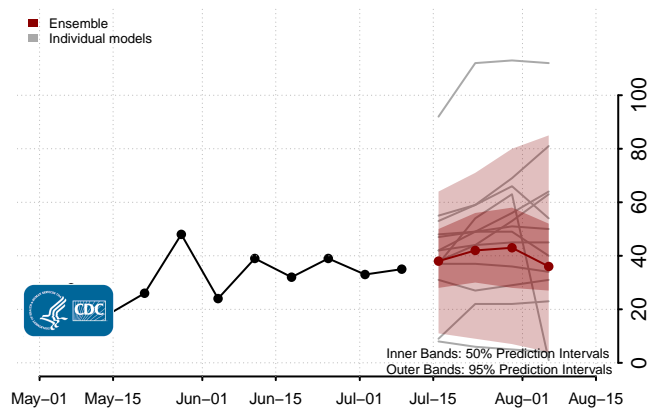

Minnesota

Mississippi****

****New weekly deaths may increase in this location over the next four weeks. For these locations, the ensemble forecast indicates a probability of 0.75 or greater that more deaths will be reported in week four of the forecast than in the last reported week.

Missouri

Montana

Nebraska

Nevada

New Hampshire

New Jersey

North Carolina

North Dakota