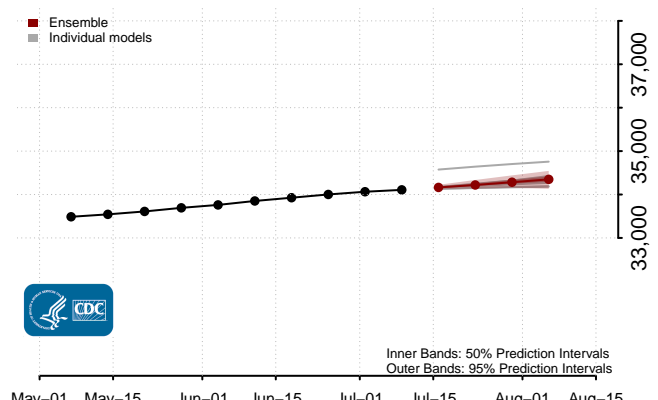

Minnesota

Mississippi****

****New weekly deaths may increase in this location over the next four weeks. For these locations, the ensemble forecast indicates a probability of 0.75 or greater that more deaths will be reported in week four of the forecast than in the last reported week.

Missouri

Montana

Nebraska

Nevada

New Hampshire

New Jersey

North Carolina

North Dakota