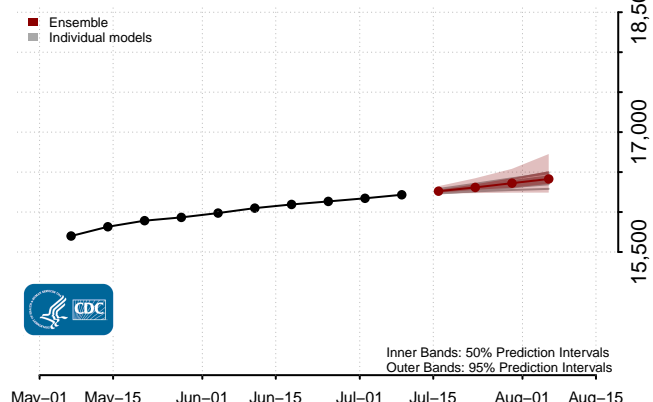

Connecticut

Delaware

Georgia

Guam

Hawaii

Idaho

Illinois

Indiana

Iowa

Kansas

Kentucky

Louisiana

Maine

Maryland

Massachusetts

Michigan

Minnesota

Mississippi****

****New weekly deaths may increase in this location over the next four weeks. For these locations, the ensemble forecast indicates a probability of 0.75 or greater that more deaths will be reported in week four of the forecast than in the last reported week.