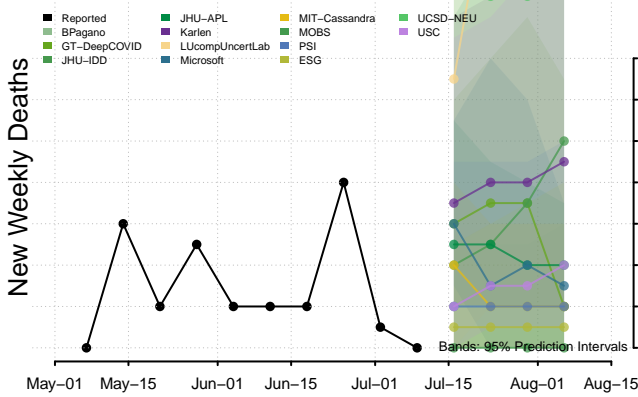

Minnesota

Mississippi****

****New weekly deaths may increase in this location over the next four weeks. For these locations, the ensemble forecast indicates a probability of 0.75 or greater that more deaths will be reported in week four of the forecast than in the last reported week.

Missouri

Montana

Nebraska

Nevada

New Hampshire

New Jersey

North Carolina

North Dakota

Northern Mariana Islands

Ohio

Oklahoma

Oregon

Pennsylvania

Puerto Rico

Rhode Island

South Carolina

South Dakota

Tennessee

Vermont

Virgin Islands

Virginia

Washington

West Virginia

Wisconsin