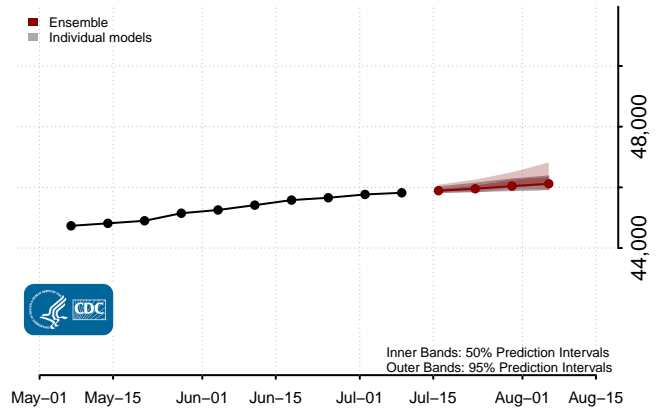

Minnesota

Mississippi****

****New weekly deaths may increase in this location over the next four weeks. For these locations, the ensemble forecast indicates a probability of 0.75 or greater that more deaths will be reported in week four of the forecast than in the last reported week.

Missouri

Montana

Nebraska

Nevada

New Hampshire

New Jersey

North Carolina

North Dakota

Northern Mariana Islands

Ohio

Oklahoma

Oregon

Pennsylvania

Puerto Rico

Rhode Island

South Carolina

South Dakota

Tennessee

Vermont

Virgin Islands

Virginia

Washington

West Virginia

Wisconsin