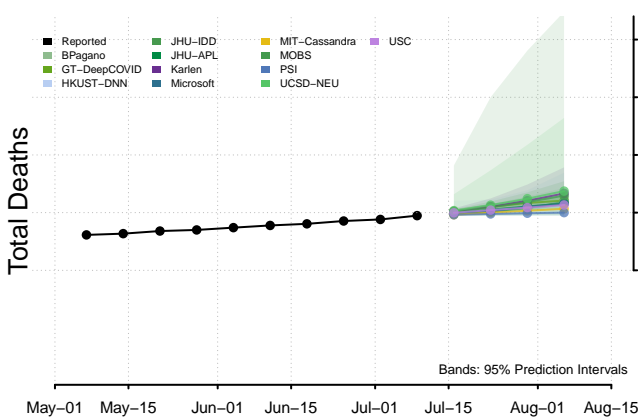

Connecticut

Delaware

Georgia

Guam

Hawaii

Idaho

Illinois

Indiana

Iowa

Kansas

Kentucky

Louisiana

Maine

Maryland

Massachusetts

Michigan

Minnesota

Mississippi****

****New weekly deaths may increase in this location over the next four weeks. For these locations, the ensemble forecast indicates a probability of 0.75 or greater that more deaths will be reported in week four of the forecast than in the last reported week.