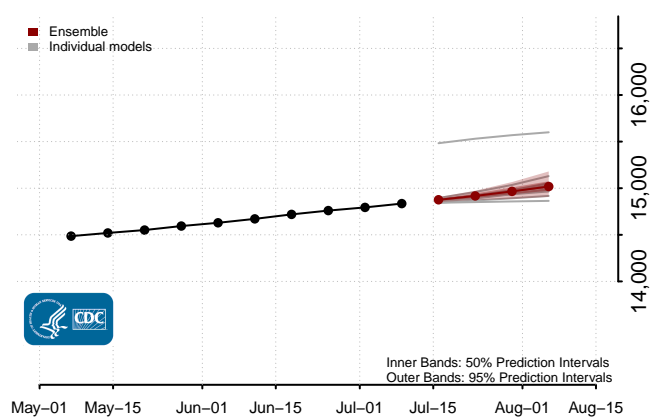

Connecticut

Delaware

Georgia

Guam

Hawaii

Idaho

Illinois

Indiana

Iowa

Kansas

Kentucky

Louisiana

Maine

Maryland

Massachusetts

Michigan

Minnesota

Mississippi****

****New weekly deaths may increase in this location over the next four weeks. For these locations, the ensemble forecast indicates a probability of 0.75 or greater that more deaths will be reported in week four of the forecast than in the last reported week.