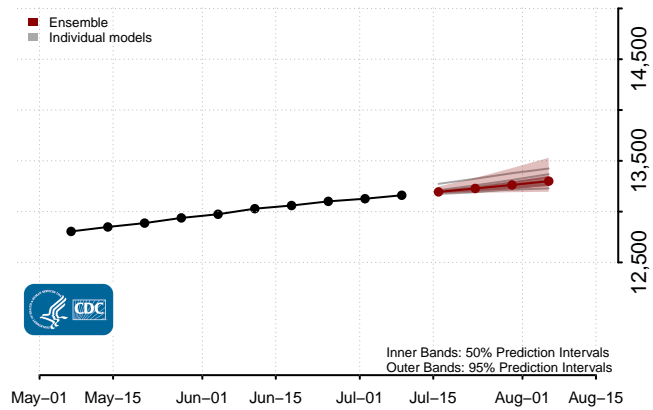

Connecticut

Delaware

Georgia

Guam

Hawaii

Idaho

Illinois

Indiana

Iowa

Kansas

Kentucky

Louisiana

Maine

Maryland

Massachusetts

Michigan

Minnesota

Mississippi****

****New weekly deaths may increase in this location over the next four weeks. For these locations, the ensemble forecast indicates a probability of 0.75 or greater that more deaths will be reported in week four of the forecast than in the last reported week.