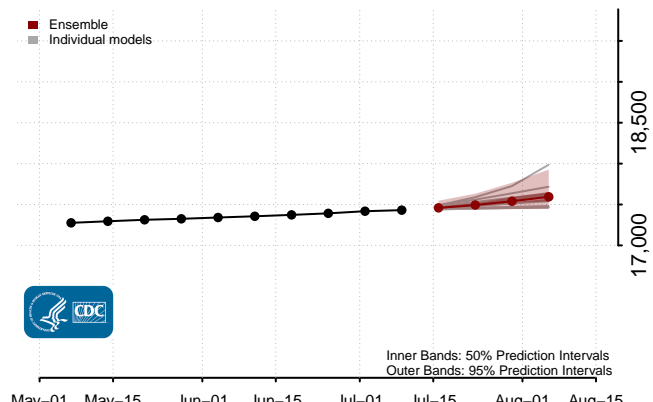

Connecticut

Delaware

Georgia

Guam

Hawaii

Idaho

Illinois

Indiana

Iowa

Kansas

Kentucky

Louisiana

Maine

Maryland

Massachusetts

Michigan

Minnesota

Mississippi****

****New weekly deaths may increase in this location over the next four weeks. For these locations, the ensemble forecast indicates a probability of 0.75 or greater that more deaths will be reported in week four of the forecast than in the last reported week.