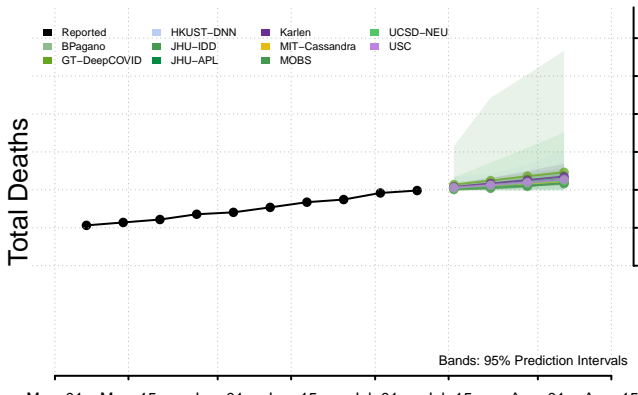

Connecticut

Delaware

Georgia

Guam

Hawaii

Idaho

Illinois

Indiana

Iowa

Kansas

Kentucky

Louisiana

Maine

Maryland

Massachusetts

Michigan

Minnesota

Mississippi****

****New weekly deaths may increase in this location over the next four weeks. For these locations, the ensemble forecast indicates a probability of 0.75 or greater that more deaths will be reported in week four of the forecast than in the last reported week.

Missouri

Montana

Nebraska

Nevada

New Hampshire

New Jersey

North Carolina

North Dakota