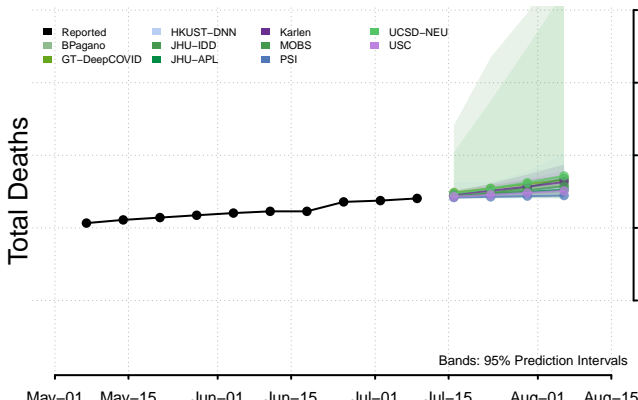

Connecticut

Delaware

Georgia

Guam

Hawaii

Idaho

Illinois

Indiana

Iowa

Kansas

Kentucky

Louisiana

Maine

Maryland

Massachusetts

Michigan

Minnesota

Mississippi****

****New weekly deaths may increase in this location over the next four weeks. For these locations, the ensemble forecast indicates a probability of 0.75 or greater that more deaths will be reported in week four of the forecast than in the last reported week.