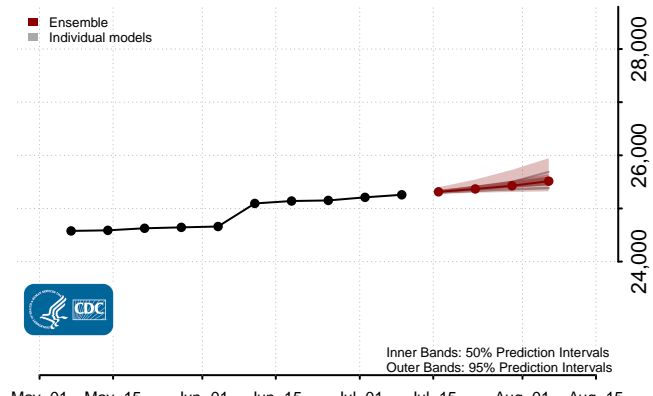

Minnesota

Mississippi****

****New weekly deaths may increase in this location over the next four weeks. For these locations, the ensemble forecast indicates a probability of 0.75 or greater that more deaths will be reported in week four of the forecast than in the last reported week.

Missouri

Montana

Nebraska

Nevada

New Hampshire

New Jersey

North Carolina

North Dakota