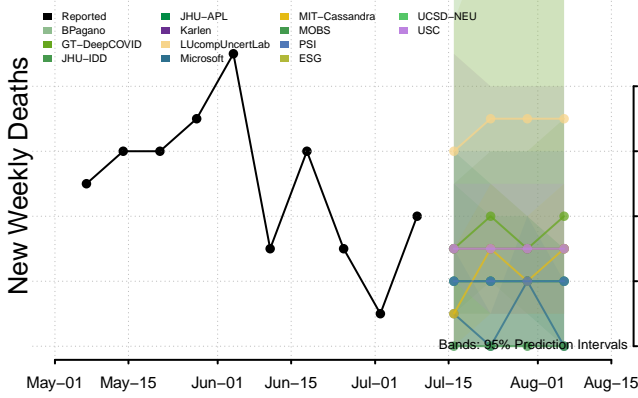

Minnesota

Mississippi****

****New weekly deaths may increase in this location over the next four weeks. For these locations, the ensemble forecast indicates a probability of 0.75 or greater that more deaths will be reported in week four of the forecast than in the last reported week.

Missouri

Montana

Nebraska

Nevada

New Hampshire

New Jersey

North Carolina

North Dakota

Northern Mariana Islands

Ohio

Oklahoma

Oregon

Pennsylvania

Puerto Rico

Rhode Island

South Carolina

South Dakota

Tennessee

Vermont

Virgin Islands

Virginia

Washington

West Virginia

Wisconsin