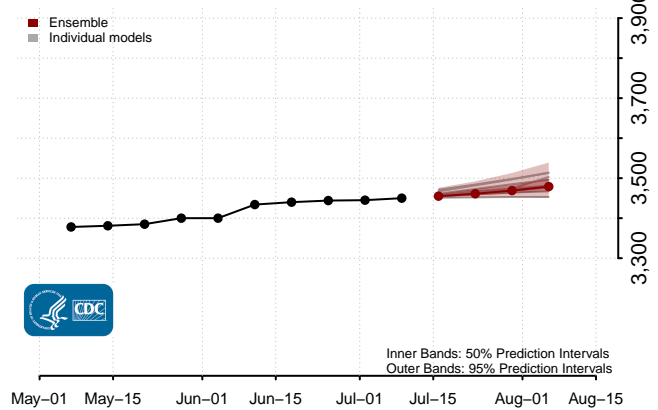

Minnesota

Mississippi****

****New weekly deaths may increase in this location over the next four weeks. For these locations, the ensemble forecast indicates a probability of 0.75 or greater that more deaths will be reported in week four of the forecast than in the last reported week.

Missouri

Montana

Nebraska

Nevada

New Hampshire

New Jersey

North Carolina

North Dakota