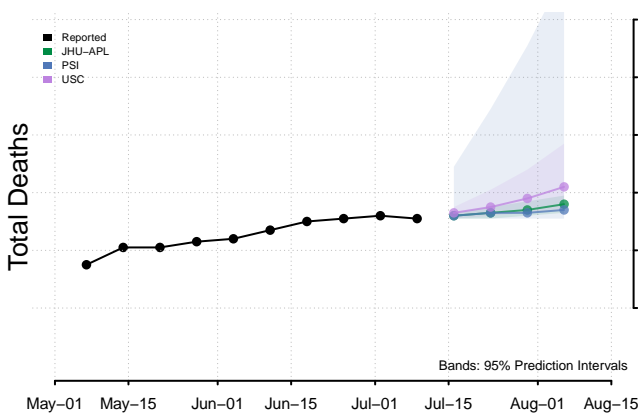

Connecticut

Delaware

Georgia

Guam

Hawaii

Idaho

Illinois

Indiana

Iowa

Kansas

Kentucky

Louisiana

Maine

Maryland

Massachusetts

Michigan

Minnesota

Mississippi****

****New weekly deaths may increase in this location over the next four weeks. For these locations, the ensemble forecast indicates a probability of 0.75 or greater that more deaths will be reported in week four of the forecast than in the last reported week.