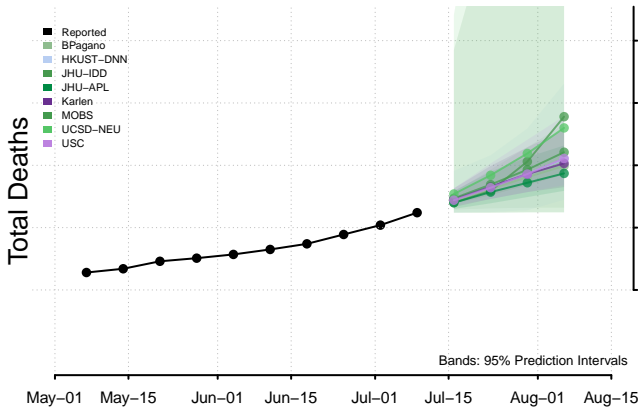

Connecticut

Delaware

Georgia

Guam

Hawaii

Idaho

Illinois

Indiana

Iowa

Kansas

Kentucky

Louisiana

Maine

Maryland

Massachusetts

Michigan

Minnesota

Mississippi****

****New weekly deaths may increase in this location over the next four weeks. For these locations, the ensemble forecast indicates a probability of 0.75 or greater that more deaths will be reported in week four of the forecast than in the last reported week.