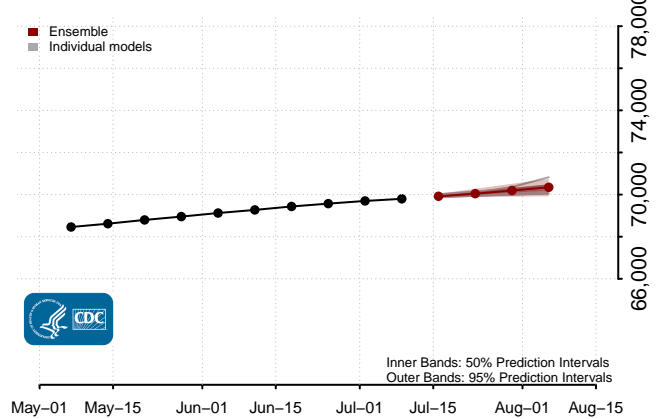

Minnesota

Mississippi****

****New weekly deaths may increase in this location over the next four weeks. For these locations, the ensemble forecast indicates a probability of 0.75 or greater that more deaths will be reported in week four of the forecast than in the last reported week.

Missouri

Montana

Nebraska

Nevada

New Hampshire

New Jersey

North Carolina

North Dakota