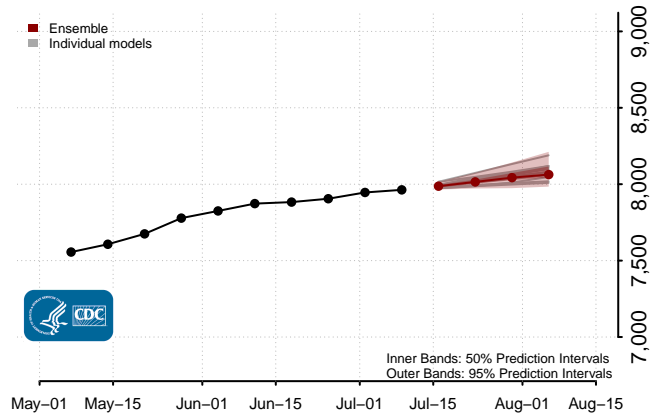

Minnesota

Mississippi****

****New weekly deaths may increase in this location over the next four weeks. For these locations, the ensemble forecast indicates a probability of 0.75 or greater that more deaths will be reported in week four of the forecast than in the last reported week.

Missouri

Montana

Nebraska

Nevada

New Hampshire

New Jersey

North Carolina

North Dakota