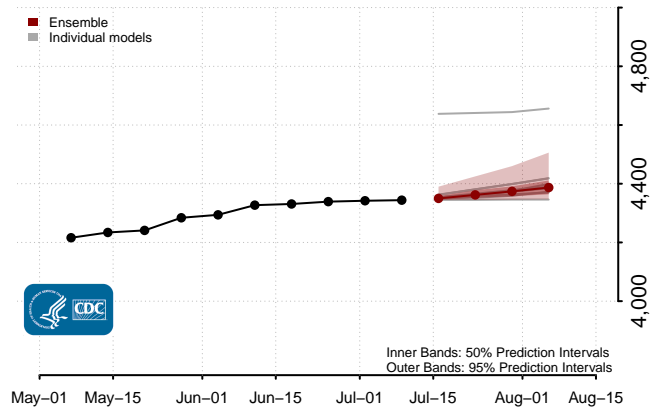

Minnesota

Mississippi****

****New weekly deaths may increase in this location over the next four weeks. For these locations, the ensemble forecast indicates a probability of 0.75 or greater that more deaths will be reported in week four of the forecast than in the last reported week.

Missouri

Montana

Nebraska

Nevada

New Hampshire

New Jersey

North Carolina

North Dakota