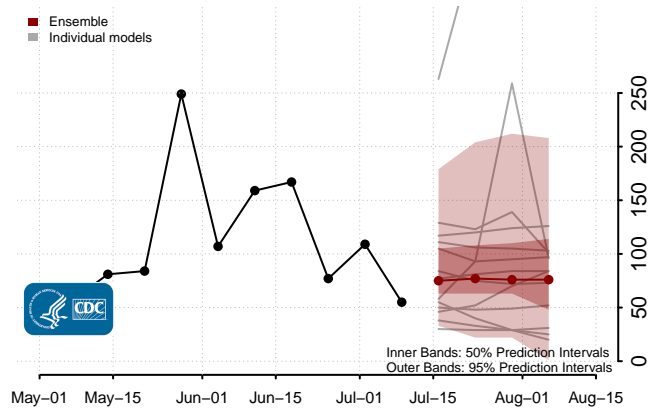

Minnesota

Mississippi****

****New weekly deaths may increase in this location over the next four weeks. For these locations, the ensemble forecast indicates a probability of 0.75 or greater that more deaths will be reported in week four of the forecast than in the last reported week.

Missouri

Montana

Nebraska

Nevada

New Hampshire

New Jersey

North Carolina

North Dakota

Northern Mariana Islands

Ohio

Oklahoma

Oregon

Pennsylvania

Puerto Rico

Rhode Island

South Carolina

South Dakota

Tennessee

Vermont

Virgin Islands

Virginia

Washington

West Virginia

Wisconsin