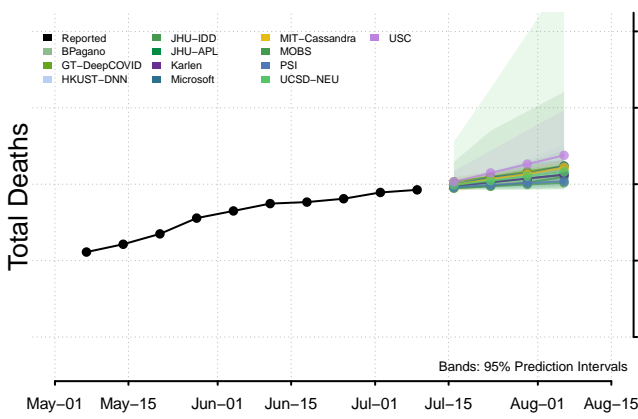

Minnesota

Mississippi****

****New weekly deaths may increase in this location over the next four weeks. For these locations, the ensemble forecast indicates a probability of 0.75 or greater that more deaths will be reported in week four of the forecast than in the last reported week.

Missouri

Montana

Nebraska

Nevada

New Hampshire

New Jersey

North Carolina

North Dakota

Northern Mariana Islands

Ohio

Oklahoma

Oregon

Pennsylvania

Puerto Rico

Rhode Island

South Carolina

South Dakota

Tennessee

Vermont

Virgin Islands

Virginia

Washington

West Virginia

Wisconsin