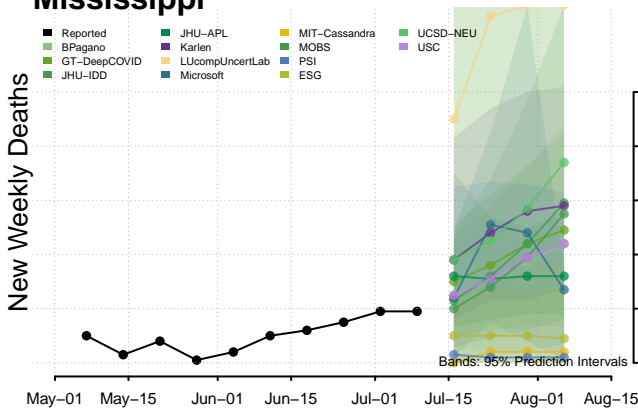

Connecticut

Delaware

Georgia

Guam

Hawaii

Idaho

Illinois

Indiana

Iowa

Kansas

Kentucky

Louisiana

Maine

Maryland

Massachusetts

Michigan

Minnesota

Mississippi****

****New weekly deaths may increase in this location over the next four weeks. For these locations, the ensemble forecast indicates a probability of 0.75 or greater that more deaths will be reported in week four of the forecast than in the last reported week.

Missouri

Montana

Nebraska

Nevada

New Hampshire

New Jersey

North Carolina

North Dakota