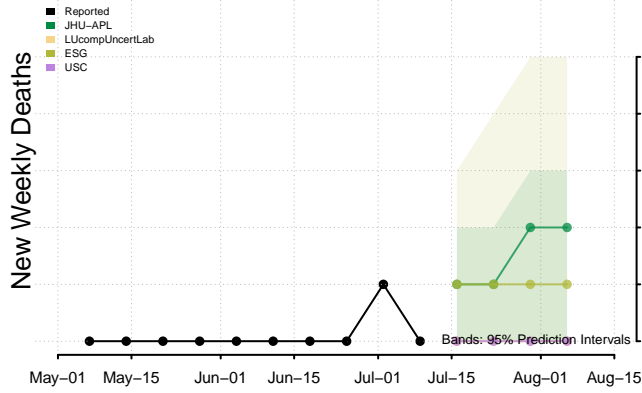

Minnesota

Mississippi****

****New weekly deaths may increase in this location over the next four weeks. For these locations, the ensemble forecast indicates a probability of 0.75 or greater that more deaths will be reported in week four of the forecast than in the last reported week.

Missouri

Montana

Nebraska

Nevada

New Hampshire

New Jersey

North Carolina

North Dakota

Northern Mariana Islands

Ohio

Oklahoma

Oregon

Pennsylvania

Puerto Rico

Rhode Island

South Carolina