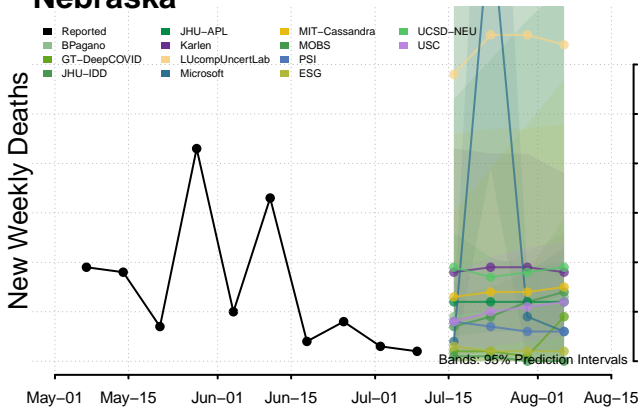

Connecticut

Delaware

Georgia

Guam

Hawaii

Idaho

Illinois

Indiana

Iowa

Kansas

Kentucky

Louisiana

Maine

Maryland

Massachusetts

Michigan

Minnesota

Mississippi****

****New weekly deaths may increase in this location over the next four weeks. For these locations, the ensemble forecast indicates a probability of 0.75 or greater that more deaths will be reported in week four of the forecast than in the last reported week.

Missouri

Montana

Nebraska

Nevada

New Hampshire

New Jersey

North Carolina

North Dakota