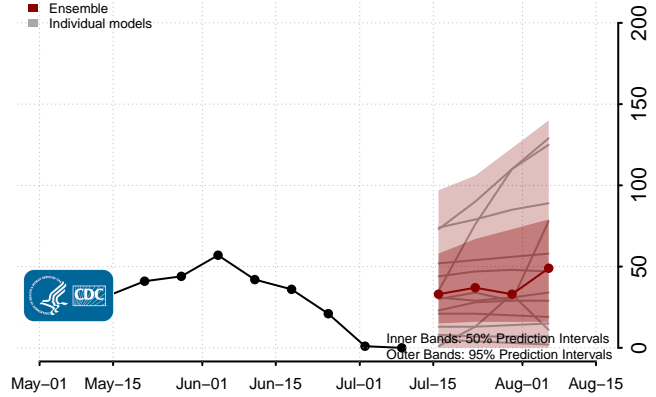

Northern Mariana Islands

Ohio