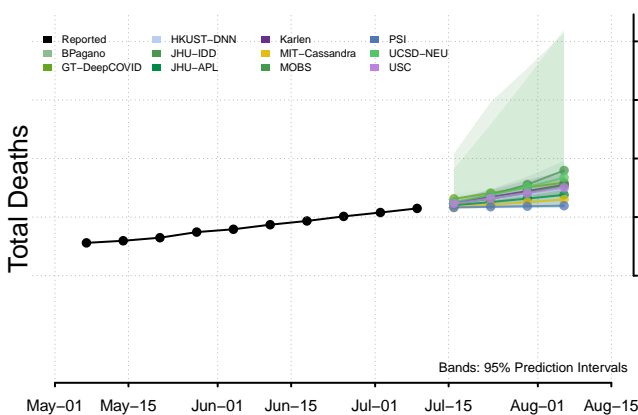

Minnesota

Mississippi****

****New weekly deaths may increase in this location over the next four weeks. For these locations, the ensemble forecast indicates a probability of 0.75 or greater that more deaths will be reported in week four of the forecast than in the last reported week.

Missouri

Montana

Nebraska

Nevada

New Hampshire

New Jersey

North Carolina

North Dakota

Northern Mariana Islands

Ohio

Oklahoma

Oregon

Pennsylvania

Puerto Rico

Rhode Island

South Carolina

South Dakota

Tennessee

Vermont

Virgin Islands

Virginia

Washington

West Virginia

Wisconsin