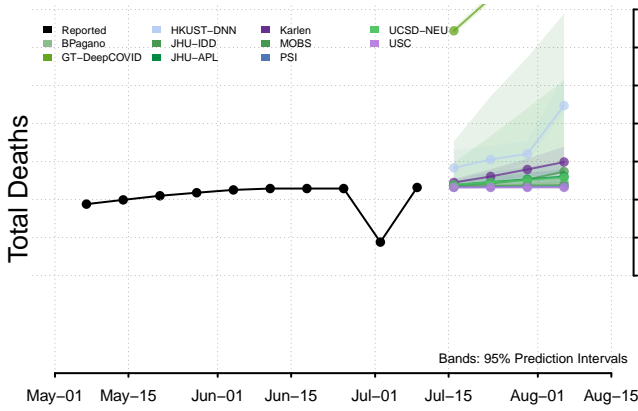

Minnesota

Mississippi****

****New weekly deaths may increase in this location over the next four weeks. For these locations, the ensemble forecast indicates a probability of 0.75 or greater that more deaths will be reported in week four of the forecast than in the last reported week.

Missouri

Montana

Nebraska

Nevada

New Hampshire

New Jersey

North Carolina

North Dakota

Northern Mariana Islands

Ohio

Oklahoma

Oregon

Pennsylvania

Puerto Rico

Rhode Island

South Carolina