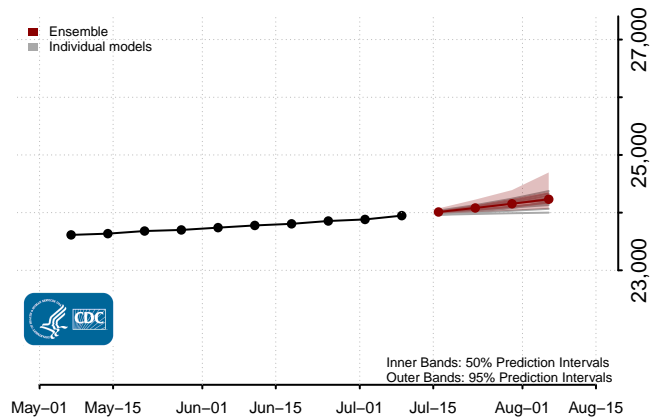

Connecticut

Delaware

Georgia

Guam

Hawaii

Idaho

Illinois

Indiana

Iowa

Kansas

Kentucky

Louisiana

Maine

Maryland

Massachusetts

Michigan

Minnesota

Mississippi****

****New weekly deaths may increase in this location over the next four weeks. For these locations, the ensemble forecast indicates a probability of 0.75 or greater that more deaths will be reported in week four of the forecast than in the last reported week.