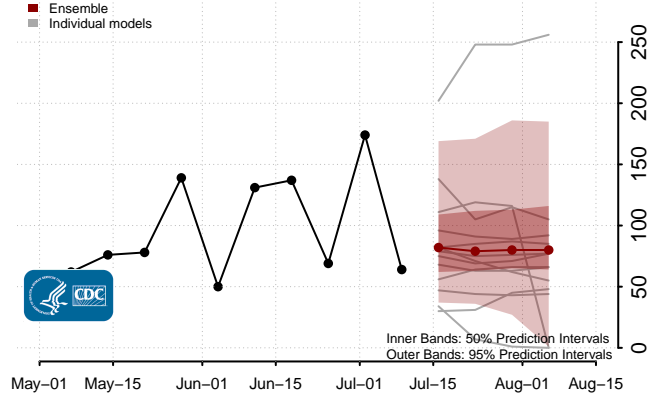

Connecticut

Delaware

Georgia

Guam

Hawaii

Idaho

Illinois

Indiana

Iowa

Kansas

Kentucky

Louisiana

Maine

Maryland

Massachusetts

Michigan

Minnesota

Mississippi****

****New weekly deaths may increase in this location over the next four weeks. For these locations, the ensemble forecast indicates a probability of 0.75 or greater that more deaths will be reported in week four of the forecast than in the last reported week.