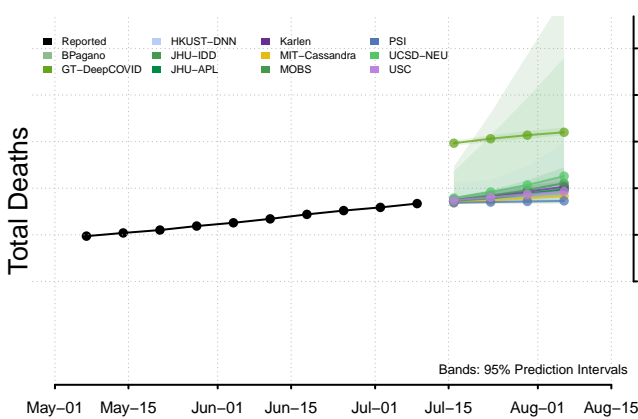

Connecticut

Delaware

Georgia

Guam

Hawaii

Idaho

Illinois

Indiana

Iowa

Kansas

Kentucky

Louisiana

Maine

Maryland

Massachusetts

Michigan

Minnesota

Mississippi****

****New weekly deaths may increase in this location over the next four weeks. For these locations, the ensemble forecast indicates a probability of 0.75 or greater that more deaths will be reported in week four of the forecast than in the last reported week.