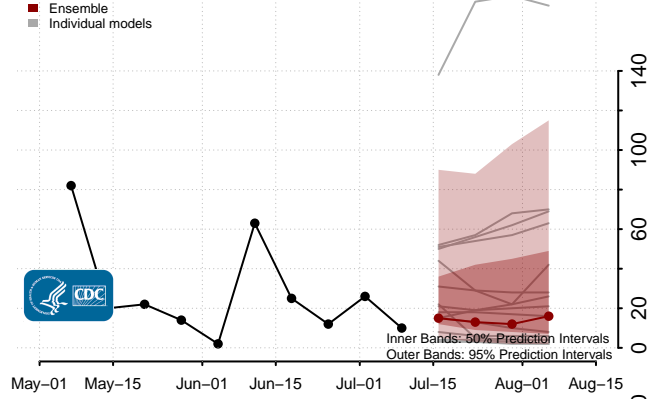

Minnesota

Mississippi****

****New weekly deaths may increase in this location over the next four weeks. For these locations, the ensemble forecast indicates a probability of 0.75 or greater that more deaths will be reported in week four of the forecast than in the last reported week.

Missouri

Montana

Nebraska

Nevada

New Hampshire

New Jersey

North Carolina

North Dakota

Northern Mariana Islands

Ohio

Oklahoma

Oregon

Pennsylvania

Puerto Rico

Rhode Island

South Carolina

South Dakota

Tennessee

Vermont

Virgin Islands

Virginia

Washington

West Virginia

Wisconsin