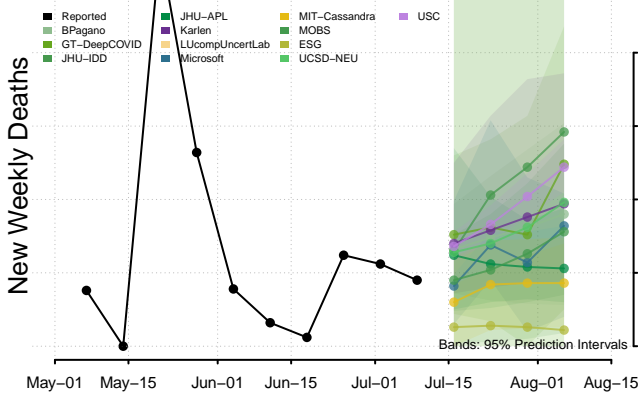

Iowa

Kansas

Kentucky

Louisiana

Maine

Maryland

Massachusetts

Michigan

Minnesota

Mississippi****

****New weekly deaths may increase in this location over the next four weeks. For these locations, the ensemble forecast indicates a probability of 0.75 or greater that more deaths will be reported in week four of the forecast than in the last reported week.

Missouri

Montana

Nebraska

Nevada

New Hampshire

New Jersey

North Carolina

North Dakota