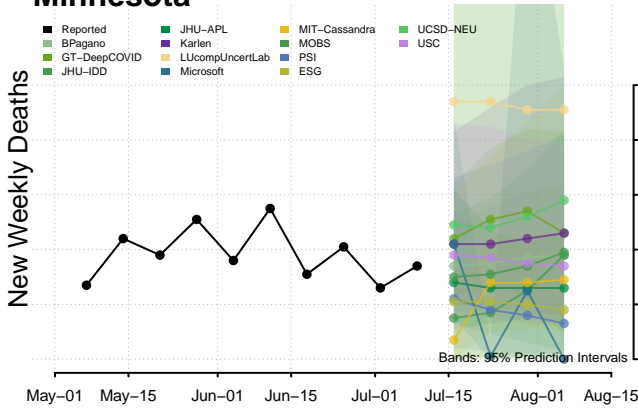

Connecticut

Delaware

Georgia

Guam

Hawaii

Idaho

Illinois

Indiana

Iowa

Kansas

Kentucky

Louisiana

Maine

Maryland

Massachusetts

Michigan

Minnesota

Mississippi****

****New weekly deaths may increase in this location over the next four weeks. For these locations, the ensemble forecast indicates a probability of 0.75 or greater that more deaths will be reported in week four of the forecast than in the last reported week.