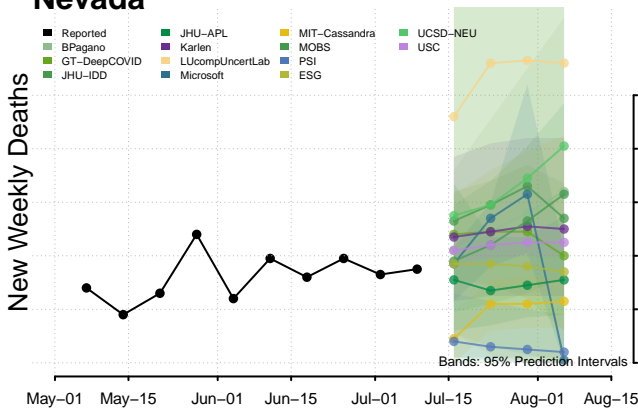

Minnesota

Mississippi****

****New weekly deaths may increase in this location over the next four weeks. For these locations, the ensemble forecast indicates a probability of 0.75 or greater that more deaths will be reported in week four of the forecast than in the last reported week.

Missouri

Montana

Nebraska

Nevada

New Hampshire

New Jersey

North Carolina

North Dakota

Northern Mariana Islands

Ohio

Oklahoma

Oregon

Pennsylvania

Puerto Rico

Rhode Island

South Carolina

South Dakota

Tennessee

Vermont

Virgin Islands

Virginia

Washington

West Virginia

Wisconsin