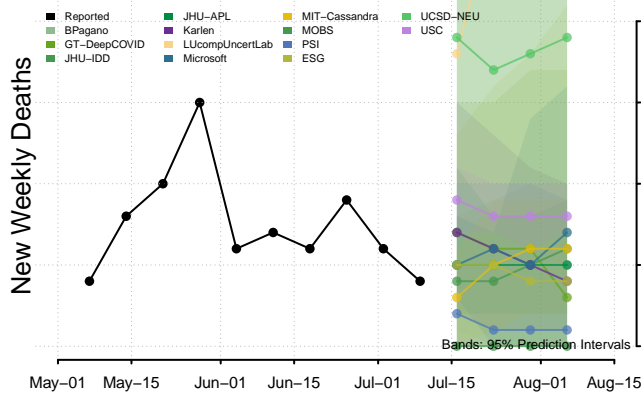

Minnesota

Mississippi****

****New weekly deaths may increase in this location over the next four weeks. For these locations, the ensemble forecast indicates a probability of 0.75 or greater that more deaths will be reported in week four of the forecast than in the last reported week.

Missouri

Montana

Nebraska

Nevada

New Hampshire

New Jersey

North Carolina

North Dakota

Northern Mariana Islands

Ohio

Oklahoma

Oregon

Pennsylvania

Puerto Rico

Rhode Island

South Carolina

South Dakota

Tennessee

Vermont

Virgin Islands

Virginia

Washington

West Virginia

Wisconsin