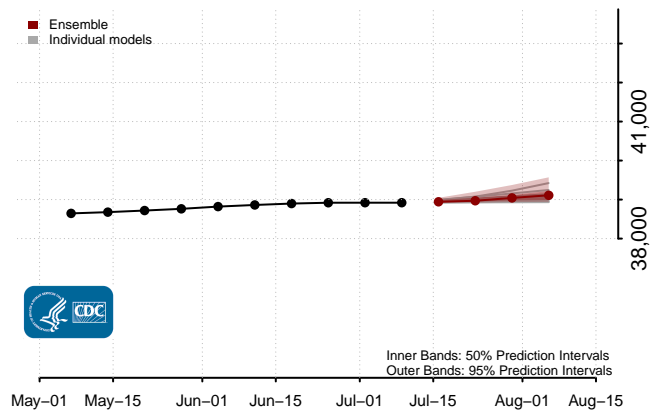

Northern Mariana Islands

Ohio