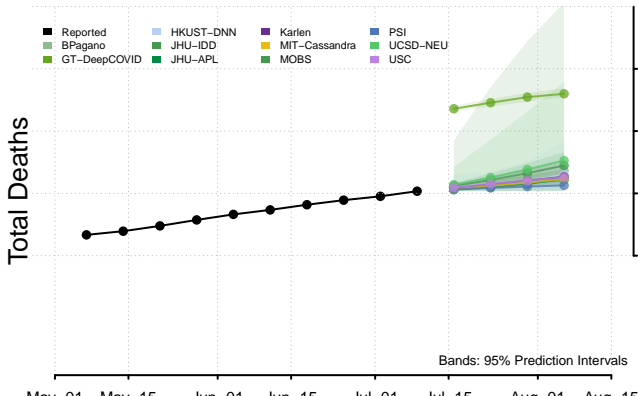

Connecticut

Delaware

Georgia

Guam

Hawaii

Idaho

Illinois

Indiana

Iowa

Kansas

Kentucky

Louisiana

Maine

Maryland

Massachusetts

Michigan

Minnesota

Mississippi****

****New weekly deaths may increase in this location over the next four weeks. For these locations, the ensemble forecast indicates a probability of 0.75 or greater that more deaths will be reported in week four of the forecast than in the last reported week.

Missouri

Montana

Nebraska

Nevada

New Hampshire

New Jersey

North Carolina

North Dakota