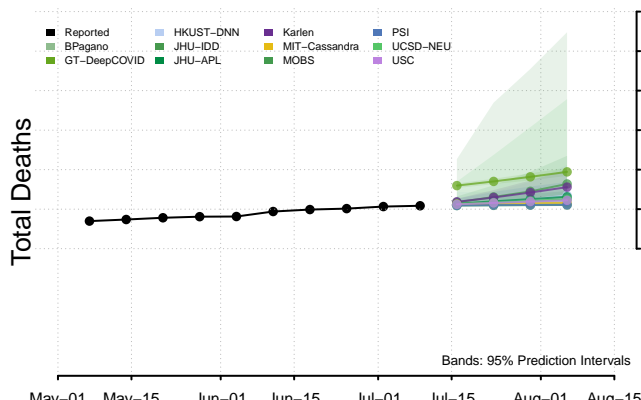

Minnesota

Mississippi****

****New weekly deaths may increase in this location over the next four weeks. For these locations, the ensemble forecast indicates a probability of 0.75 or greater that more deaths will be reported in week four of the forecast than in the last reported week.

Missouri

Montana

Nebraska

Nevada

New Hampshire

New Jersey

North Carolina

North Dakota

Northern Mariana Islands

Ohio

Oklahoma

Oregon

Pennsylvania

Puerto Rico

Rhode Island

South Carolina

South Dakota

Tennessee

Vermont

Virgin Islands

Virginia

Washington

West Virginia

Wisconsin