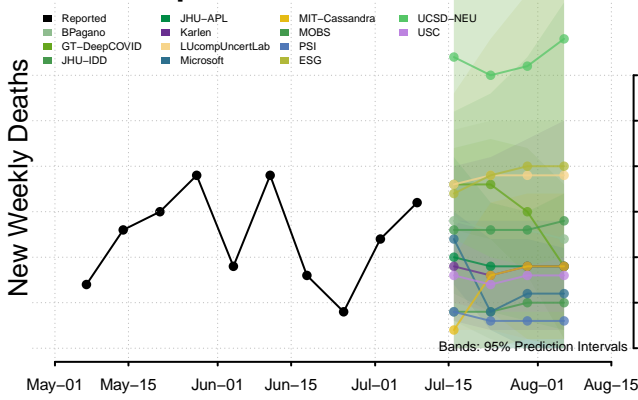

Minnesota

Mississippi****

****New weekly deaths may increase in this location over the next four weeks. For these locations, the ensemble forecast indicates a probability of 0.75 or greater that more deaths will be reported in week four of the forecast than in the last reported week.

Missouri

Montana

Nebraska

Nevada

New Hampshire

New Jersey

North Carolina

North Dakota

Northern Mariana Islands

Ohio

Oklahoma

Oregon

Pennsylvania

Puerto Rico

Rhode Island

South Carolina

South Dakota

Tennessee

Vermont

Virgin Islands

Virginia

Washington

West Virginia

Wisconsin