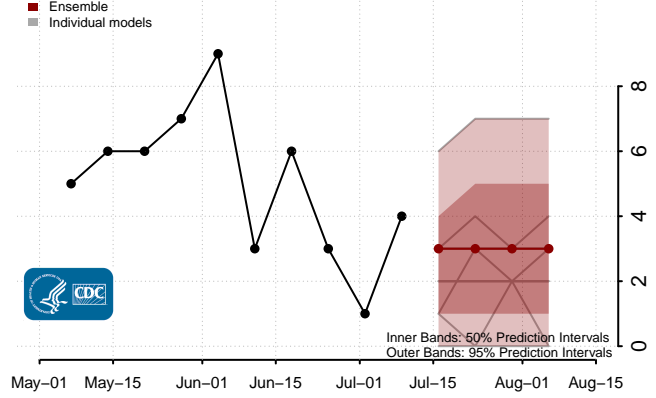

Minnesota

Mississippi****

****New weekly deaths may increase in this location over the next four weeks. For these locations, the ensemble forecast indicates a probability of 0.75 or greater that more deaths will be reported in week four of the forecast than in the last reported week.

Missouri

Montana

Nebraska

Nevada

New Hampshire

New Jersey

North Carolina

North Dakota

Northern Mariana Islands

Ohio

Oklahoma

Oregon

Pennsylvania

Puerto Rico

Rhode Island

South Carolina

South Dakota

Tennessee

Vermont

Virgin Islands

Virginia

Washington

West Virginia

Wisconsin