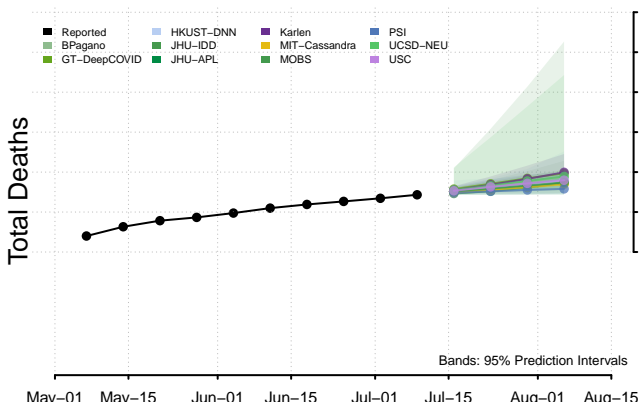

Connecticut

Delaware

Georgia

Guam

Hawaii

Idaho

Illinois

Indiana

Iowa

Kansas

Kentucky

Louisiana

Maine

Maryland

Massachusetts

Michigan

Minnesota

Mississippi****

****New weekly deaths may increase in this location over the next four weeks. For these locations, the ensemble forecast indicates a probability of 0.75 or greater that more deaths will be reported in week four of the forecast than in the last reported week.