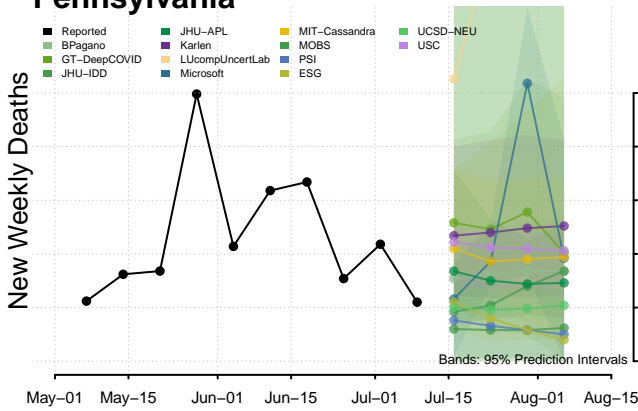

Minnesota

Mississippi****

****New weekly deaths may increase in this location over the next four weeks. For these locations, the ensemble forecast indicates a probability of 0.75 or greater that more deaths will be reported in week four of the forecast than in the last reported week.

Missouri

Montana

Nebraska

Nevada

New Hampshire

New Jersey

North Carolina

North Dakota

Northern Mariana Islands

Ohio

Oklahoma

Oregon

Pennsylvania

Puerto Rico

Rhode Island

South Carolina

South Dakota

Tennessee

Vermont

Virgin Islands

Virginia

Washington

West Virginia

Wisconsin