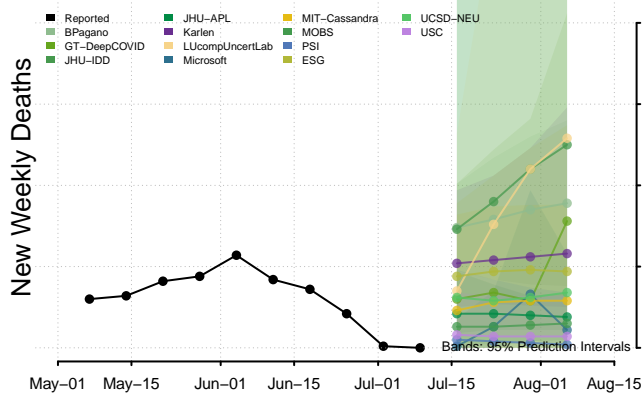

Minnesota

Mississippi****

****New weekly deaths may increase in this location over the next four weeks. For these locations, the ensemble forecast indicates a probability of 0.75 or greater that more deaths will be reported in week four of the forecast than in the last reported week.

Missouri

Montana

Nebraska

Nevada

New Hampshire

New Jersey

North Carolina

North Dakota

Northern Mariana Islands

Ohio

Oklahoma

Oregon

Pennsylvania

Puerto Rico

Rhode Island

South Carolina

South Dakota

Tennessee

Vermont

Virgin Islands

Virginia

Washington

West Virginia

Wisconsin