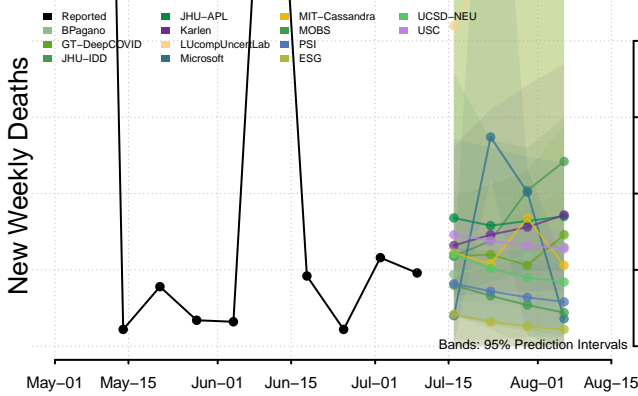

Minnesota

Mississippi****

****New weekly deaths may increase in this location over the next four weeks. For these locations, the ensemble forecast indicates a probability of 0.75 or greater that more deaths will be reported in week four of the forecast than in the last reported week.

Missouri

Montana

Nebraska

Nevada

New Hampshire

New Jersey

North Carolina

North Dakota

Northern Mariana Islands

Ohio

Oklahoma

Oregon

Pennsylvania

Puerto Rico

Rhode Island

South Carolina