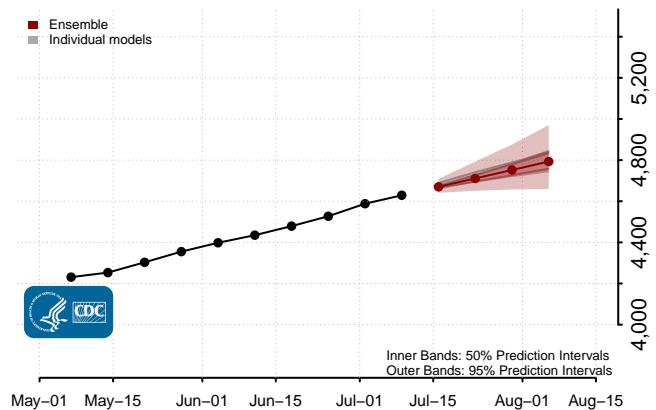

Minnesota

Mississippi****

****New weekly deaths may increase in this location over the next four weeks. For these locations, the ensemble forecast indicates a probability of 0.75 or greater that more deaths will be reported in week four of the forecast than in the last reported week.

Missouri

Montana

Nebraska

Nevada

New Hampshire

New Jersey

North Carolina

North Dakota

Northern Mariana Islands

Ohio

Oklahoma

Oregon

Pennsylvania

Puerto Rico

Rhode Island

South Carolina

South Dakota

Tennessee

Vermont

Virgin Islands

Virginia

Washington

West Virginia

Wisconsin