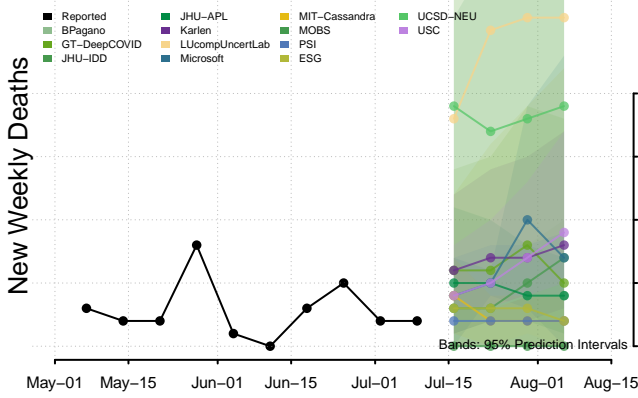

Minnesota

Mississippi****

****New weekly deaths may increase in this location over the next four weeks. For these locations, the ensemble forecast indicates a probability of 0.75 or greater that more deaths will be reported in week four of the forecast than in the last reported week.

Missouri

Montana

Nebraska

Nevada

New Hampshire

New Jersey

North Carolina

North Dakota

Northern Mariana Islands

Ohio

Oklahoma

Oregon

Pennsylvania

Puerto Rico

Rhode Island

South Carolina

South Dakota

Tennessee

Vermont

Virgin Islands

Virginia

Washington

West Virginia

Wisconsin