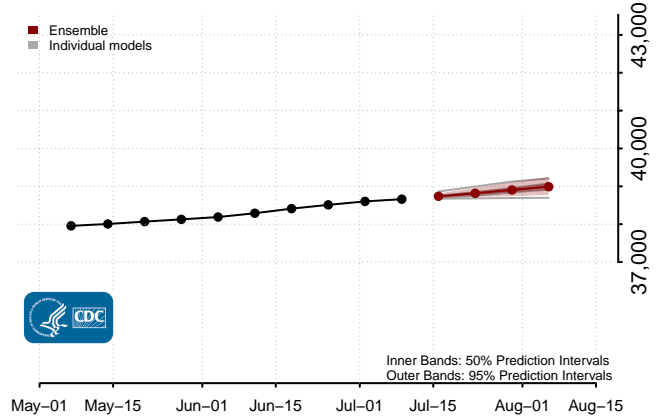

Connecticut

Delaware

Georgia

Guam

Hawaii

Idaho

Illinois

Indiana

Minnesota

Mississippi****

****New weekly deaths may increase in this location over the next four weeks. For these locations, the ensemble forecast indicates a probability of 0.75 or greater that more deaths will be reported in week four of the forecast than in the last reported week.