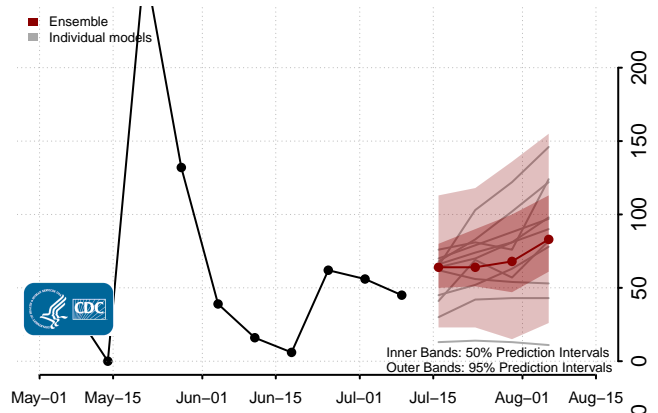

Iowa

Kansas

Kentucky

Louisiana

Maine

Maryland

Massachusetts

Michigan

Minnesota

Mississippi****

****New weekly deaths may increase in this location over the next four weeks. For these locations, the ensemble forecast indicates a probability of 0.75 or greater that more deaths will be reported in week four of the forecast than in the last reported week.

Missouri

Montana

Nebraska

Nevada

New Hampshire

New Jersey

North Carolina

North Dakota