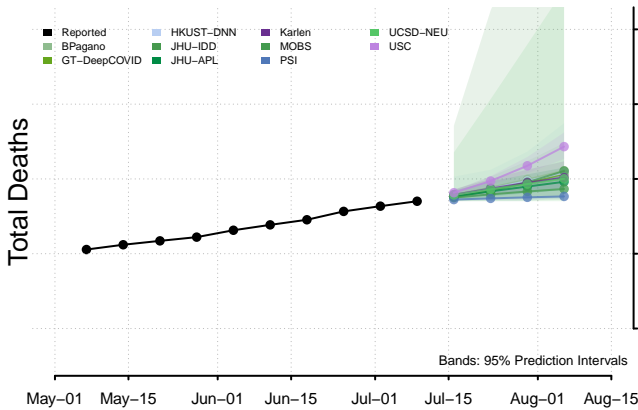

Minnesota

Mississippi****

****New weekly deaths may increase in this location over the next four weeks. For these locations, the ensemble forecast indicates a probability of 0.75 or greater that more deaths will be reported in week four of the forecast than in the last reported week.

Missouri

Montana

Nebraska

Nevada

New Hampshire

New Jersey

North Carolina

North Dakota

Northern Mariana Islands

Ohio

Oklahoma

Oregon

Pennsylvania

Puerto Rico

Rhode Island

South Carolina

South Dakota

Tennessee

Vermont

Virgin Islands

Virginia

Washington

West Virginia

Wisconsin