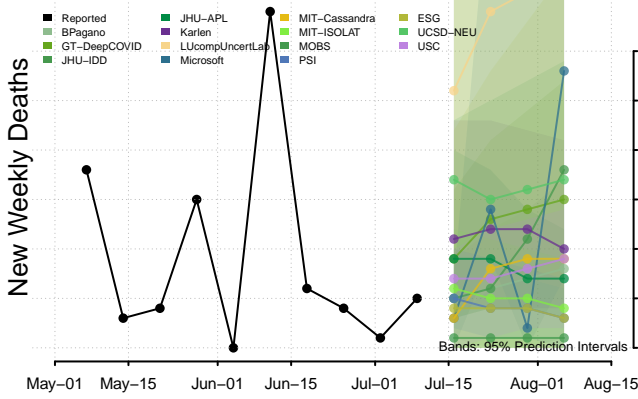

Iowa

Kansas

Kentucky

Louisiana

Maine

Maryland

Massachusetts

Michigan

Minnesota

Mississippi****

****New weekly deaths may increase in this location over the next four weeks. For these locations, the ensemble forecast indicates a probability of 0.75 or greater that more deaths will be reported in week four of the forecast than in the last reported week.

Missouri

Montana

Nebraska

Nevada

New Hampshire

New Jersey

North Carolina

North Dakota