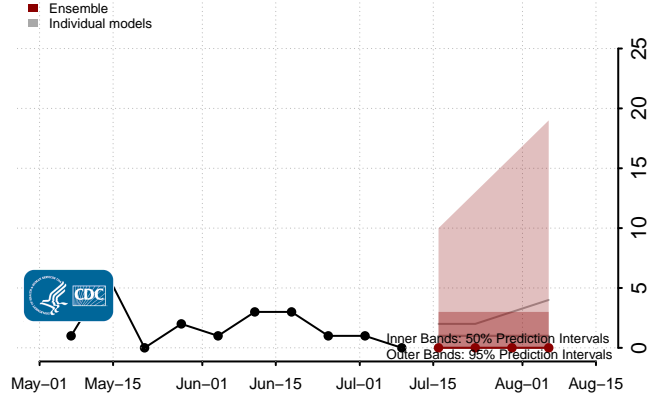

Connecticut

Delaware

Georgia

Guam

Hawaii

Idaho

Illinois

Indiana

Iowa

Kansas

Kentucky

Louisiana

Maine

Maryland

Massachusetts

Michigan

Minnesota

Mississippi****

****New weekly deaths may increase in this location over the next four weeks. For these locations, the ensemble forecast indicates a probability of 0.75 or greater that more deaths will be reported in week four of the forecast than in the last reported week.