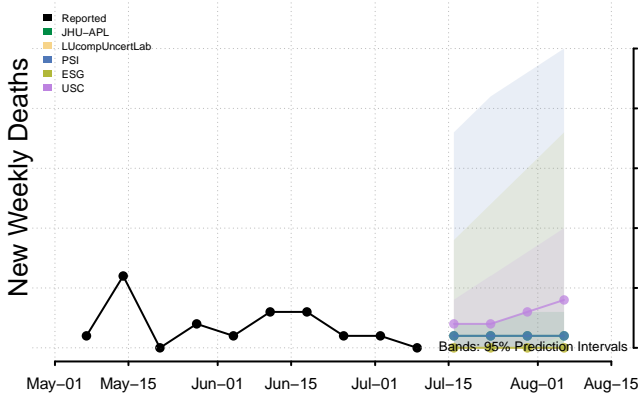

Connecticut

Delaware

Georgia

Guam

Hawaii

Idaho

Illinois

Indiana

Iowa

Kansas

Kentucky

Louisiana

Maine

Maryland

Massachusetts

Michigan

Minnesota

Mississippi****

****New weekly deaths may increase in this location over the next four weeks. For these locations, the ensemble forecast indicates a probability of 0.75 or greater that more deaths will be reported in week four of the forecast than in the last reported week.