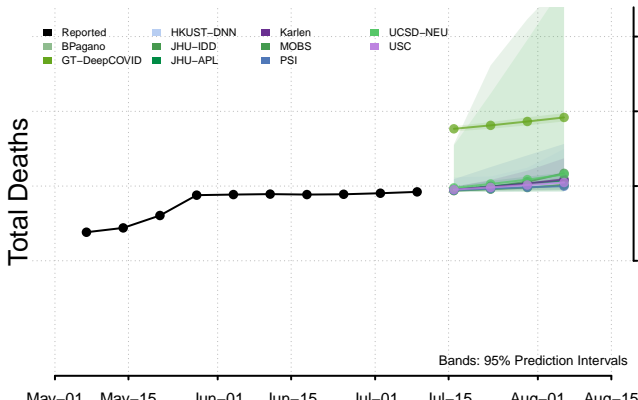

National

Alabama

Alaska

American Samoa

Arizona

Arkansas

California

Colorado

Connecticut

Delaware

Georgia

Guam

Hawaii

Idaho

Illinois

Indiana

Iowa

Kansas

Kentucky

Louisiana

Maine

Maryland

Massachusetts

Michigan

Minnesota

Mississippi****

****New weekly deaths may increase in this location over the next four weeks. For these locations, the ensemble forecast indicates a probability of 0.75 or greater that more deaths will be reported in week four of the forecast than in the last reported week.