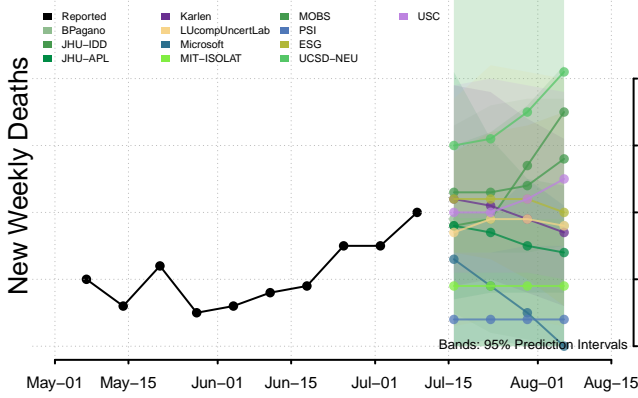

Connecticut

Delaware

Georgia

Guam

Hawaii

Idaho

Illinois

Indiana

Iowa

Kansas

Kentucky

Louisiana

Maine

Maryland

Massachusetts

Michigan

Minnesota

Mississippi****

****New weekly deaths may increase in this location over the next four weeks. For these locations, the ensemble forecast indicates a probability of 0.75 or greater that more deaths will be reported in week four of the forecast than in the last reported week.