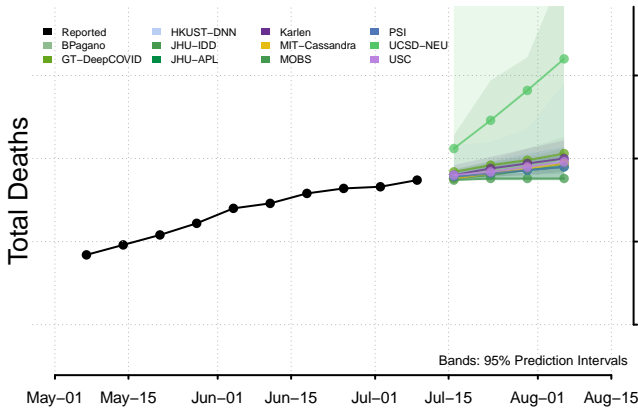

Minnesota

Mississippi****

****New weekly deaths may increase in this location over the next four weeks. For these locations, the ensemble forecast indicates a probability of 0.75 or greater that more deaths will be reported in week four of the forecast than in the last reported week.

Missouri

Montana

Nebraska

Nevada

New Hampshire

New Jersey

North Carolina

North Dakota

Northern Mariana Islands

Ohio

Oklahoma

Oregon

Pennsylvania

Puerto Rico

Rhode Island

South Carolina

South Dakota

Tennessee

Vermont

Virgin Islands

Virginia

Washington

West Virginia

Wisconsin