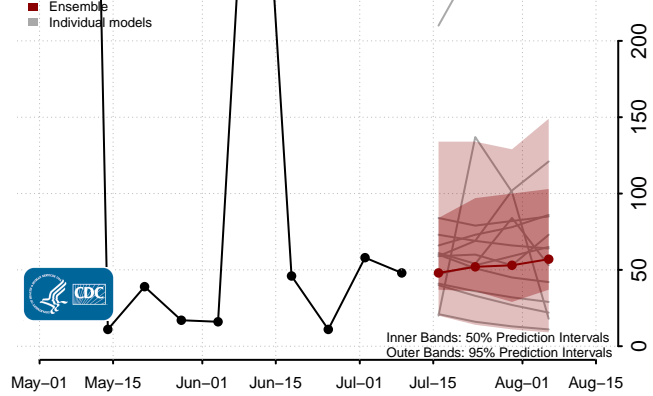

Minnesota

Mississippi****

****New weekly deaths may increase in this location over the next four weeks. For these locations, the ensemble forecast indicates a probability of 0.75 or greater that more deaths will be reported in week four of the forecast than in the last reported week.

Missouri

Montana

Nebraska

Nevada

New Hampshire

New Jersey

North Carolina

North Dakota