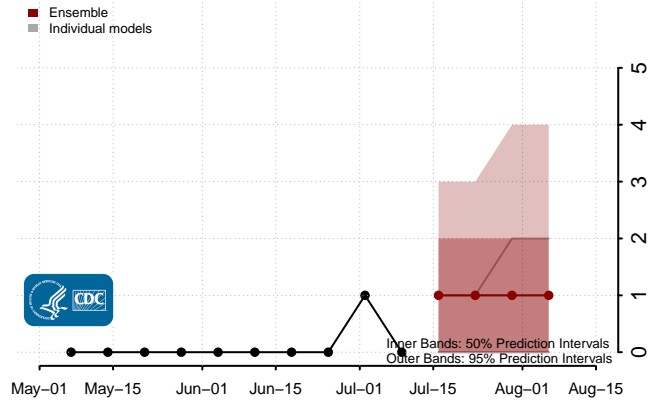

Minnesota

Mississippi****

****New weekly deaths may increase in this location over the next four weeks. For these locations, the ensemble forecast indicates a probability of 0.75 or greater that more deaths will be reported in week four of the forecast than in the last reported week.

Missouri

Montana

Nebraska

Nevada

New Hampshire

New Jersey

North Carolina

North Dakota

Northern Mariana Islands

Ohio

Oklahoma

Oregon

Pennsylvania

Puerto Rico

Rhode Island

South Carolina