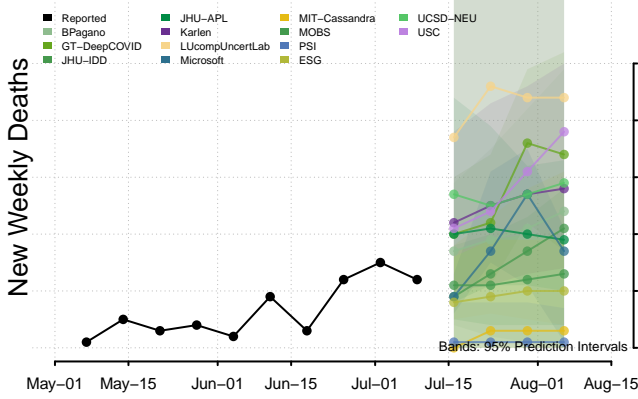

Connecticut

Delaware

Georgia

Guam

Hawaii

Idaho

Illinois

Indiana

Iowa

Kansas

Kentucky

Louisiana

Maine

Maryland

Massachusetts

Michigan

Minnesota

Mississippi****

****New weekly deaths may increase in this location over the next four weeks. For these locations, the ensemble forecast indicates a probability of 0.75 or greater that more deaths will be reported in week four of the forecast than in the last reported week.