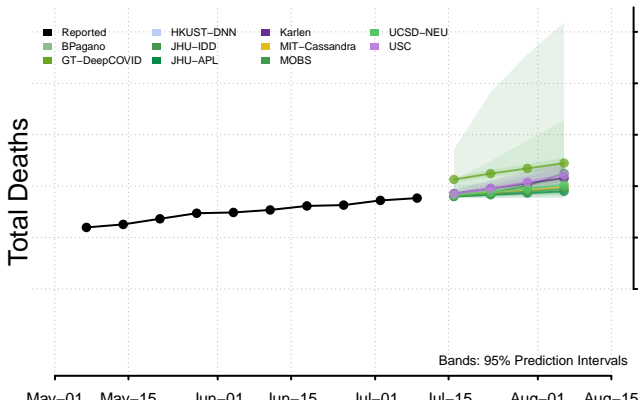

Minnesota

Mississippi****

****New weekly deaths may increase in this location over the next four weeks. For these locations, the ensemble forecast indicates a probability of 0.75 or greater that more deaths will be reported in week four of the forecast than in the last reported week.

Missouri

Montana

Nebraska

Nevada

New Hampshire

New Jersey

North Carolina

North Dakota

Northern Mariana Islands

Ohio

Oklahoma

Oregon

Pennsylvania

Puerto Rico

Rhode Island

South Carolina

South Dakota

Tennessee

Vermont

Virgin Islands

Virginia

Washington

West Virginia

Wisconsin