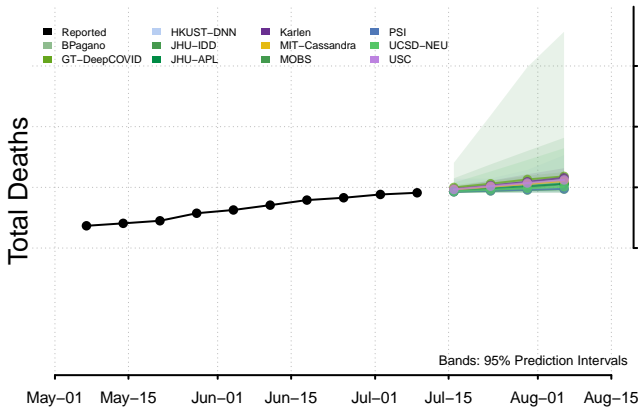

Minnesota

Mississippi****

****New weekly deaths may increase in this location over the next four weeks. For these locations, the ensemble forecast indicates a probability of 0.75 or greater that more deaths will be reported in week four of the forecast than in the last reported week.

Missouri

Montana

Nebraska

Nevada

New Hampshire

New Jersey

North Carolina

North Dakota

Northern Mariana Islands

Ohio

Oklahoma

Oregon

Pennsylvania

Puerto Rico

Rhode Island

South Carolina

South Dakota

Tennessee

Vermont

Virgin Islands

Virginia

Washington

West Virginia

Wisconsin