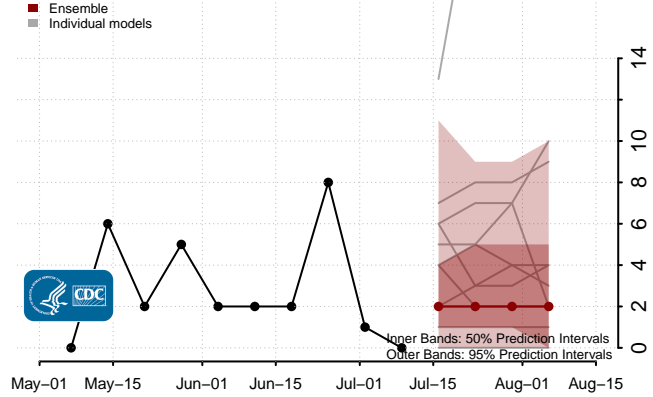

Minnesota

Mississippi****

****New weekly deaths may increase in this location over the next four weeks. For these locations, the ensemble forecast indicates a probability of 0.75 or greater that more deaths will be reported in week four of the forecast than in the last reported week.

Missouri

Montana

Nebraska

Nevada

New Hampshire

New Jersey

North Carolina

North Dakota