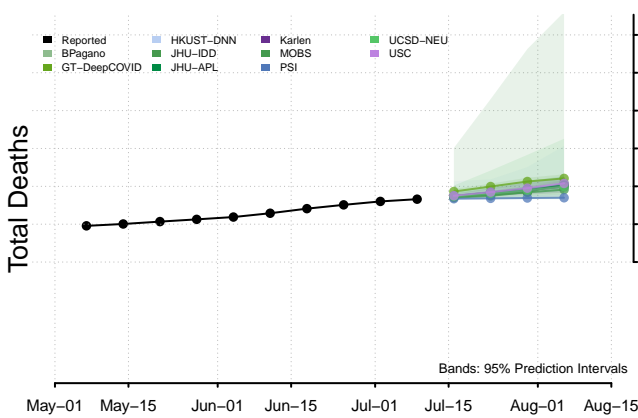

Connecticut

Delaware

Georgia

Guam

Hawaii

Idaho

Illinois

Indiana

Iowa

Kansas

Kentucky

Louisiana

Maine

Maryland

Massachusetts

Michigan

Minnesota

Mississippi****

****New weekly deaths may increase in this location over the next four weeks. For these locations, the ensemble forecast indicates a probability of 0.75 or greater that more deaths will be reported in week four of the forecast than in the last reported week.