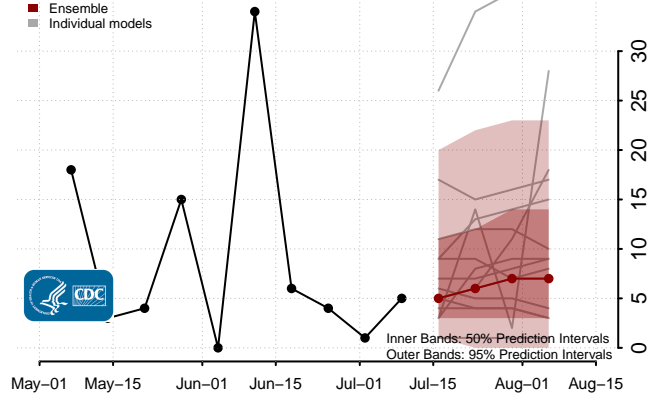

Iowa

Kansas

Kentucky

Louisiana

Maine

Maryland

Massachusetts

Michigan

Minnesota

Mississippi****

****New weekly deaths may increase in this location over the next four weeks. For these locations, the ensemble forecast indicates a probability of 0.75 or greater that more deaths will be reported in week four of the forecast than in the last reported week.

Missouri

Montana

Nebraska

Nevada

New Hampshire

New Jersey

North Carolina

North Dakota