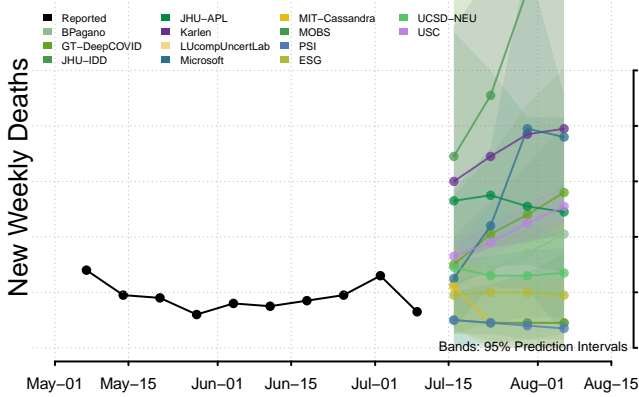

Connecticut

Delaware

Georgia

Guam

Hawaii

Idaho

Illinois

Indiana

Iowa

Kansas

Kentucky

Louisiana

Maine

Maryland

Massachusetts

Michigan

Minnesota

Mississippi****

****New weekly deaths may increase in this location over the next four weeks. For these locations, the ensemble forecast indicates a probability of 0.75 or greater that more deaths will be reported in week four of the forecast than in the last reported week.

Missouri

Montana

Nebraska

Nevada

New Hampshire

New Jersey

North Carolina

North Dakota