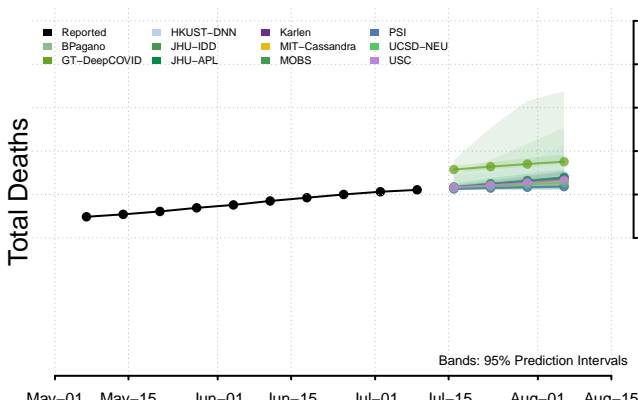

Minnesota

Mississippi****

****New weekly deaths may increase in this location over the next four weeks. For these locations, the ensemble forecast indicates a probability of 0.75 or greater that more deaths will be reported in week four of the forecast than in the last reported week.

Missouri

Montana

Nebraska

Nevada

New Hampshire

New Jersey

North Carolina

North Dakota

Northern Mariana Islands

Ohio

Oklahoma

Oregon

Pennsylvania

Puerto Rico

Rhode Island

South Carolina

South Dakota

Tennessee

Vermont

Virgin Islands

Virginia

Washington

West Virginia

Wisconsin