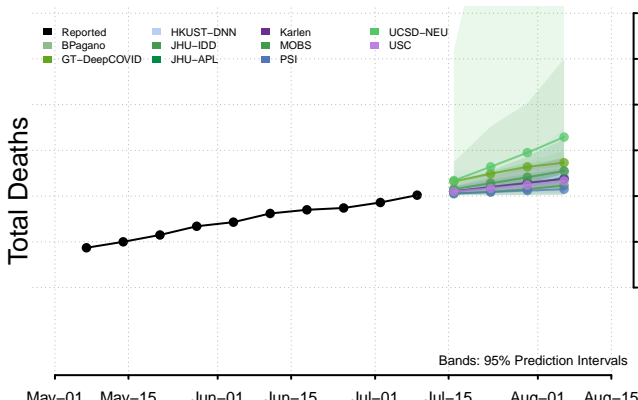

Minnesota

Mississippi****

****New weekly deaths may increase in this location over the next four weeks. For these locations, the ensemble forecast indicates a probability of 0.75 or greater that more deaths will be reported in week four of the forecast than in the last reported week.

Missouri

Montana

Nebraska

Nevada

New Hampshire

New Jersey

North Carolina

North Dakota

Northern Mariana Islands

Ohio

Oklahoma

Oregon

Pennsylvania

Puerto Rico

Rhode Island

South Carolina

South Dakota

Tennessee

Vermont

Virgin Islands

Virginia

Washington

West Virginia

Wisconsin