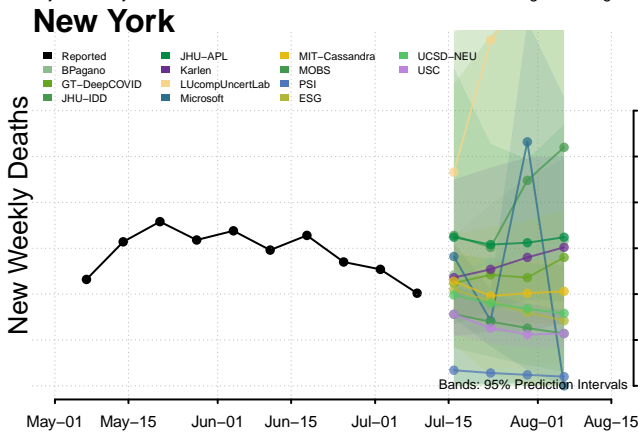

Minnesota

Mississippi****

****New weekly deaths may increase in this location over the next four weeks. For these locations, the ensemble forecast indicates a probability of 0.75 or greater that more deaths will be reported in week four of the forecast than in the last reported week.

Missouri

Montana

Nebraska

Nevada

New Hampshire

New Jersey

North Carolina

North Dakota

Northern Mariana Islands

Ohio

Oklahoma

Oregon

Pennsylvania

Puerto Rico

Rhode Island

South Carolina

South Dakota

Tennessee

Vermont

Virgin Islands

Virginia

Washington

West Virginia

Wisconsin