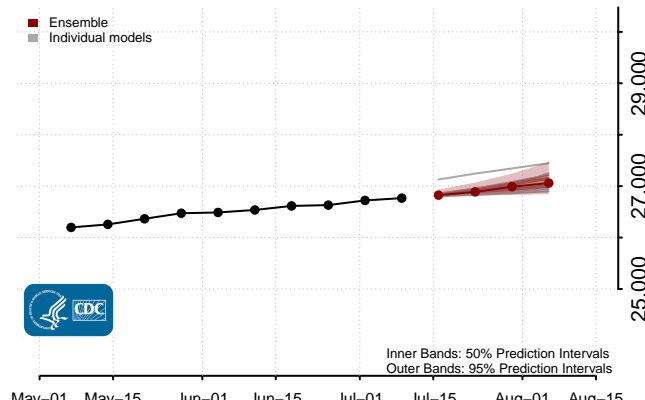

Minnesota

Mississippi****

****New weekly deaths may increase in this location over the next four weeks. For these locations, the ensemble forecast indicates a probability of 0.75 or greater that more deaths will be reported in week four of the forecast than in the last reported week.

Missouri

Montana

Nebraska

Nevada

New Hampshire

New Jersey

North Carolina

North Dakota

Northern Mariana Islands

Ohio

Oklahoma

Oregon

Pennsylvania

Puerto Rico

Rhode Island

South Carolina

South Dakota

Tennessee

Vermont

Virgin Islands

Virginia

Washington

West Virginia

Wisconsin