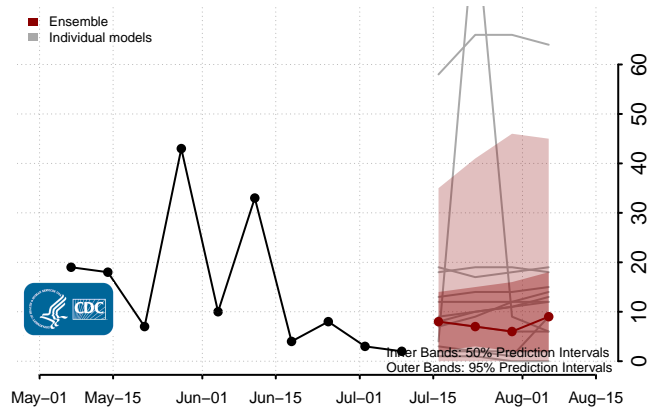

Iowa

Kansas

Kentucky

Louisiana

Maine

Maryland

Massachusetts

Michigan

Minnesota

Mississippi****

****New weekly deaths may increase in this location over the next four weeks. For these locations, the ensemble forecast indicates a probability of 0.75 or greater that more deaths will be reported in week four of the forecast than in the last reported week.

Missouri

Montana

Nebraska

Nevada

New Hampshire

New Jersey

North Carolina

North Dakota