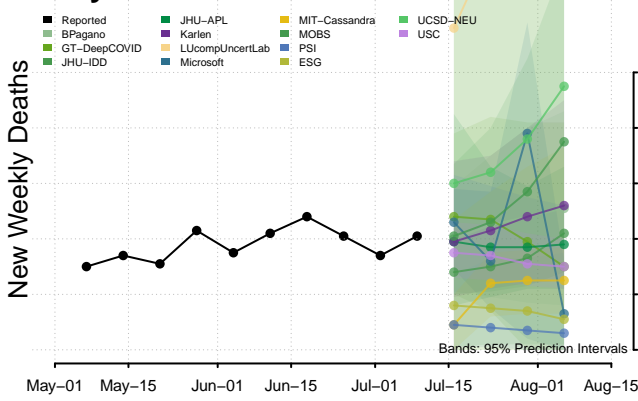

Connecticut

Delaware

Georgia

Guam

Hawaii

Idaho

Illinois

Indiana

Iowa

Kansas

Kentucky

Louisiana

Maine

Maryland

Massachusetts

Michigan

Minnesota

Mississippi****

****New weekly deaths may increase in this location over the next four weeks. For these locations, the ensemble forecast indicates a probability of 0.75 or greater that more deaths will be reported in week four of the forecast than in the last reported week.

Missouri

Montana

Nebraska

Nevada

New Hampshire

New Jersey

North Carolina

North Dakota