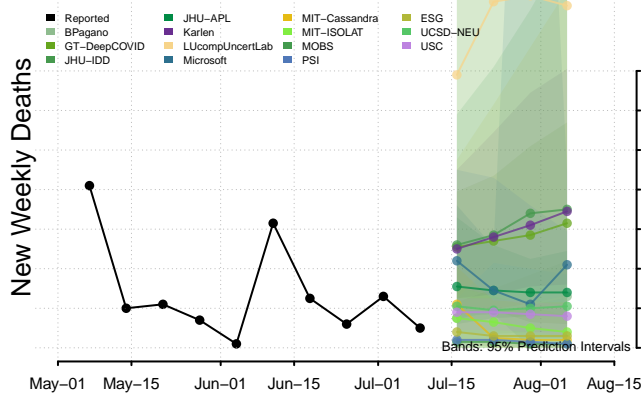

Minnesota

Mississippi****

****New weekly deaths may increase in this location over the next four weeks. For these locations, the ensemble forecast indicates a probability of 0.75 or greater that more deaths will be reported in week four of the forecast than in the last reported week.

Missouri

Montana

Nebraska

Nevada

New Hampshire

New Jersey

North Carolina

North Dakota

Northern Mariana Islands

Ohio

Oklahoma

Oregon

Pennsylvania

Puerto Rico

Rhode Island

South Carolina

South Dakota

Tennessee

Vermont

Virgin Islands

Virginia

Washington

West Virginia

Wisconsin