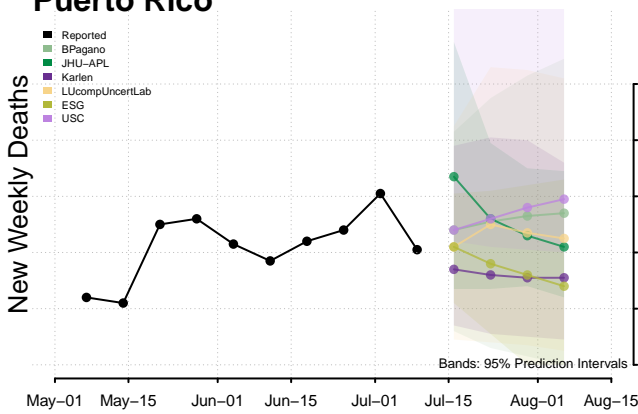

Minnesota

Mississippi****

****New weekly deaths may increase in this location over the next four weeks. For these locations, the ensemble forecast indicates a probability of 0.75 or greater that more deaths will be reported in week four of the forecast than in the last reported week.

Missouri

Montana

Nebraska

Nevada

New Hampshire

New Jersey

North Carolina

North Dakota

Northern Mariana Islands

Ohio

Oklahoma

Oregon

Pennsylvania

Puerto Rico

Rhode Island

South Carolina

South Dakota

Tennessee

Vermont

Virgin Islands

Virginia

Washington

West Virginia

Wisconsin