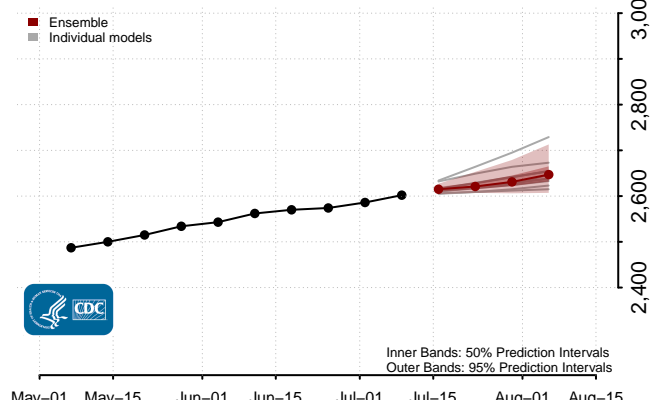

Minnesota

Mississippi****

****New weekly deaths may increase in this location over the next four weeks. For these locations, the ensemble forecast indicates a probability of 0.75 or greater that more deaths will be reported in week four of the forecast than in the last reported week.

Missouri

Montana

Nebraska

Nevada

New Hampshire

New Jersey

North Carolina

North Dakota