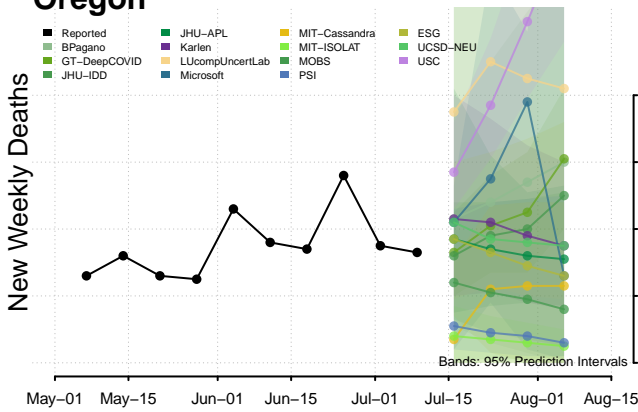

Minnesota

Mississippi****

****New weekly deaths may increase in this location over the next four weeks. For these locations, the ensemble forecast indicates a probability of 0.75 or greater that more deaths will be reported in week four of the forecast than in the last reported week.

Missouri

Montana

Nebraska

Nevada

New Hampshire

New Jersey

North Carolina

North Dakota

Northern Mariana Islands

Ohio

Oklahoma

Oregon

Pennsylvania

Puerto Rico

Rhode Island

South Carolina

South Dakota

Tennessee

Vermont

Virgin Islands

Virginia

Washington

West Virginia

Wisconsin