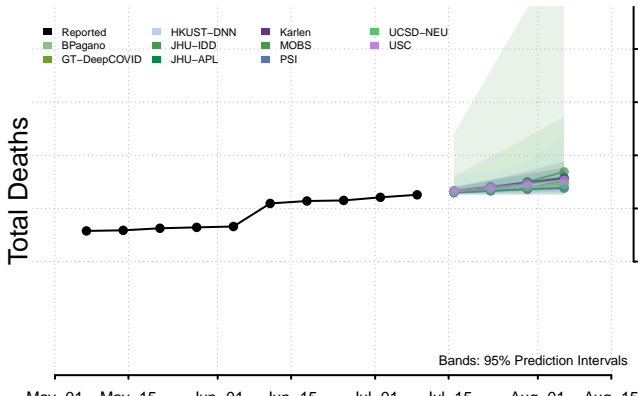

Minnesota

Mississippi****

****New weekly deaths may increase in this location over the next four weeks. For these locations, the ensemble forecast indicates a probability of 0.75 or greater that more deaths will be reported in week four of the forecast than in the last reported week.

Missouri

Montana

Nebraska

Nevada

New Hampshire

New Jersey

North Carolina

North Dakota

Northern Mariana Islands

Ohio

Oklahoma

Oregon

Pennsylvania

Puerto Rico

Rhode Island

South Carolina

South Dakota

Tennessee

Vermont

Virgin Islands

Virginia

Washington

West Virginia

Wisconsin