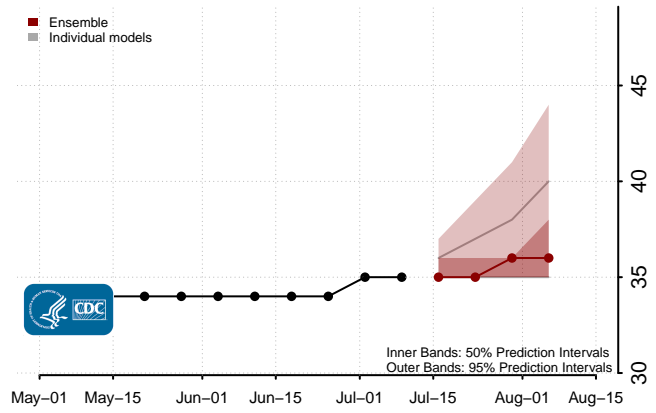

Northern Mariana Islands