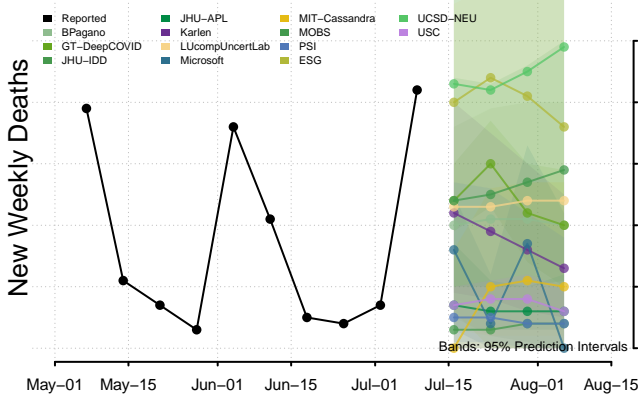

Connecticut

Delaware

Georgia

Guam

Hawaii

Idaho

Illinois

Indiana

Iowa

Kansas

Kentucky

Louisiana

Maine

Maryland

Massachusetts

Michigan

Minnesota

Mississippi****

****New weekly deaths may increase in this location over the next four weeks. For these locations, the ensemble forecast indicates a probability of 0.75 or greater that more deaths will be reported in week four of the forecast than in the last reported week.