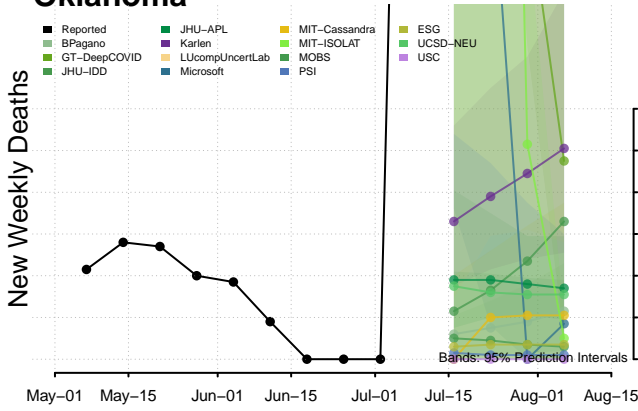

Minnesota

Mississippi****

****New weekly deaths may increase in this location over the next four weeks. For these locations, the ensemble forecast indicates a probability of 0.75 or greater that more deaths will be reported in week four of the forecast than in the last reported week.

Missouri

Montana

Nebraska

Nevada

New Hampshire

New Jersey

North Carolina

North Dakota

Northern Mariana Islands

Ohio

Oklahoma

Oregon

Pennsylvania

Puerto Rico

Rhode Island

South Carolina

South Dakota

Tennessee

Vermont

Virgin Islands

Virginia

Washington

West Virginia

Wisconsin