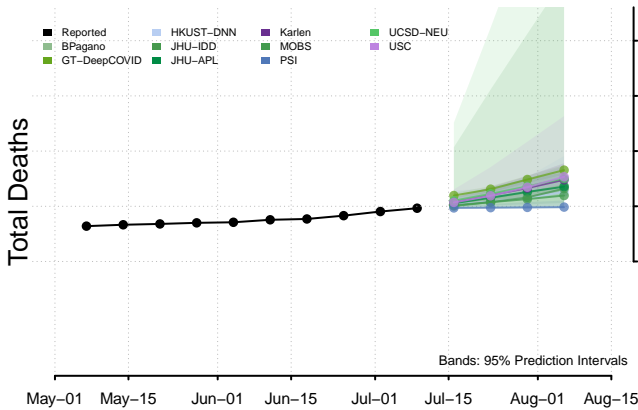

Connecticut

Delaware

Georgia

Guam

Hawaii

Idaho

Illinois

Indiana

Iowa

Kansas

Kentucky

Louisiana

Maine

Maryland

Massachusetts

Michigan

Minnesota

Mississippi****

****New weekly deaths may increase in this location over the next four weeks. For these locations, the ensemble forecast indicates a probability of 0.75 or greater that more deaths will be reported in week four of the forecast than in the last reported week.