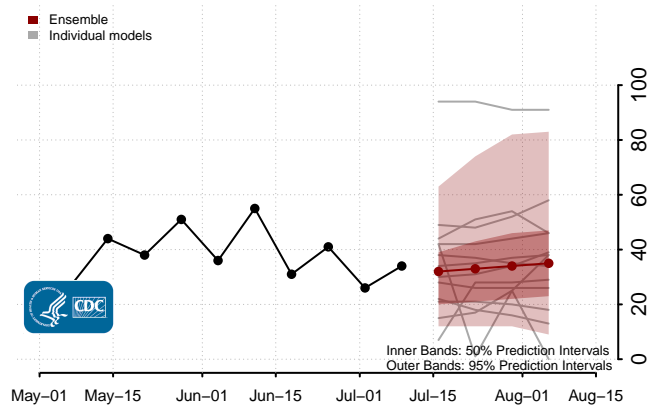

Connecticut

Delaware

Georgia

Guam

Hawaii

Idaho

Illinois

Indiana

Iowa

Kansas

Kentucky

Louisiana

Maine

Maryland

Massachusetts

Michigan

Minnesota

Mississippi****

****New weekly deaths may increase in this location over the next four weeks. For these locations, the ensemble forecast indicates a probability of 0.75 or greater that more deaths will be reported in week four of the forecast than in the last reported week.