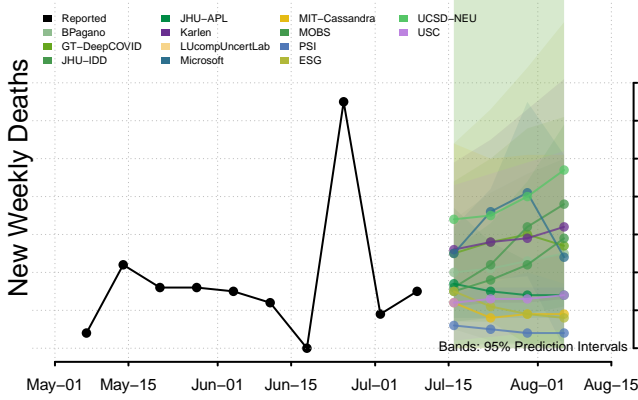

Connecticut

Delaware

Georgia

Guam

Hawaii

Idaho

Illinois

Indiana

Iowa

Kansas

Kentucky

Louisiana

Maine

Maryland

Massachusetts

Michigan

Minnesota

Mississippi****

****New weekly deaths may increase in this location over the next four weeks. For these locations, the ensemble forecast indicates a probability of 0.75 or greater that more deaths will be reported in week four of the forecast than in the last reported week.