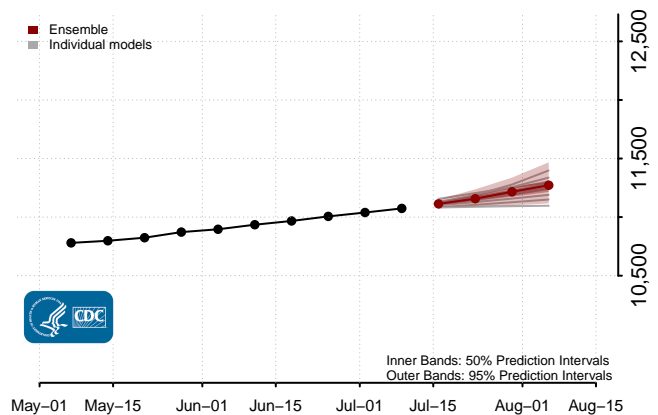

Minnesota

Mississippi****

****New weekly deaths may increase in this location over the next four weeks. For these locations, the ensemble forecast indicates a probability of 0.75 or greater that more deaths will be reported in week four of the forecast than in the last reported week.

Missouri

Montana

Nebraska

Nevada

New Hampshire

New Jersey

North Carolina

North Dakota