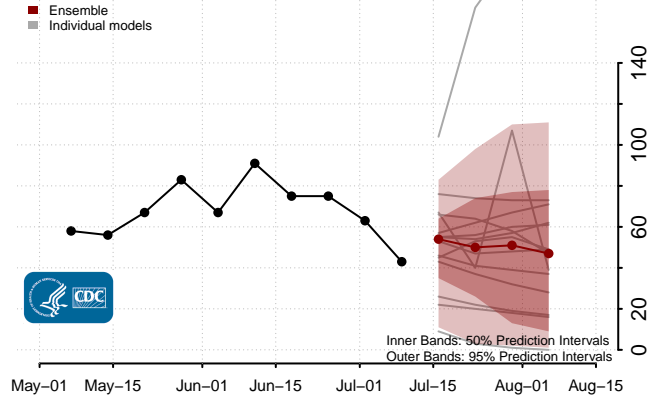

Minnesota

Mississippi****

****New weekly deaths may increase in this location over the next four weeks. For these locations, the ensemble forecast indicates a probability of 0.75 or greater that more deaths will be reported in week four of the forecast than in the last reported week.

Missouri

Montana

Nebraska

Nevada

New Hampshire

New Jersey

North Carolina

North Dakota