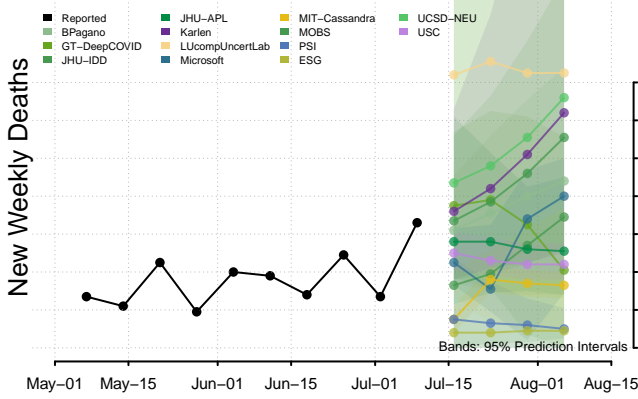

Connecticut

Delaware

Georgia

Guam

Hawaii

Idaho

Illinois

Indiana

Iowa

Kansas

Kentucky

Louisiana

Maine

Maryland

Massachusetts

Michigan

Minnesota

Mississippi****

****New weekly deaths may increase in this location over the next four weeks. For these locations, the ensemble forecast indicates a probability of 0.75 or greater that more deaths will be reported in week four of the forecast than in the last reported week.