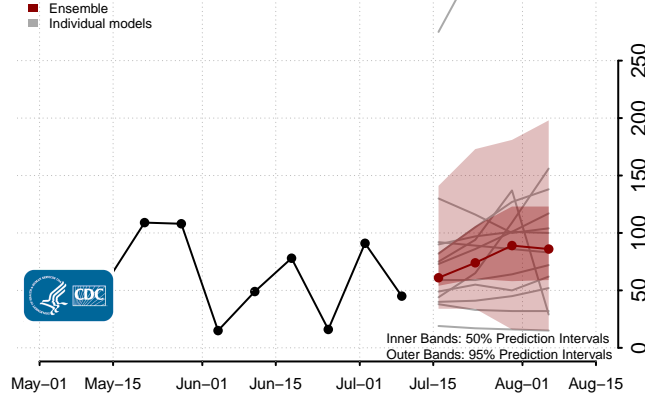

Minnesota

Mississippi****

****New weekly deaths may increase in this location over the next four weeks. For these locations, the ensemble forecast indicates a probability of 0.75 or greater that more deaths will be reported in week four of the forecast than in the last reported week.

Missouri

Montana

Nebraska

Nevada

New Hampshire

New Jersey

North Carolina

North Dakota

Northern Mariana Islands

Ohio

Oklahoma

Oregon

Pennsylvania

Puerto Rico

Rhode Island

South Carolina

South Dakota

Tennessee

Vermont

Virgin Islands

Virginia

Washington

West Virginia

Wisconsin