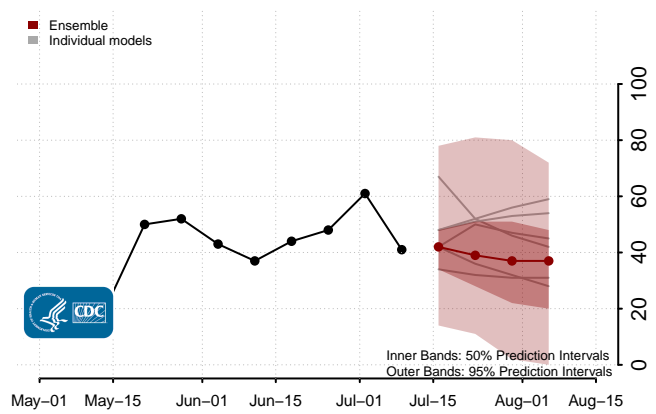

Minnesota

Mississippi****

****New weekly deaths may increase in this location over the next four weeks. For these locations, the ensemble forecast indicates a probability of 0.75 or greater that more deaths will be reported in week four of the forecast than in the last reported week.

Missouri

Montana

Nebraska

Nevada

New Hampshire

New Jersey

North Carolina

North Dakota

Northern Mariana Islands

Ohio

Oklahoma

Oregon

Pennsylvania

Puerto Rico

Rhode Island

South Carolina

South Dakota

Tennessee

Vermont

Virgin Islands

Virginia

Washington

West Virginia

Wisconsin