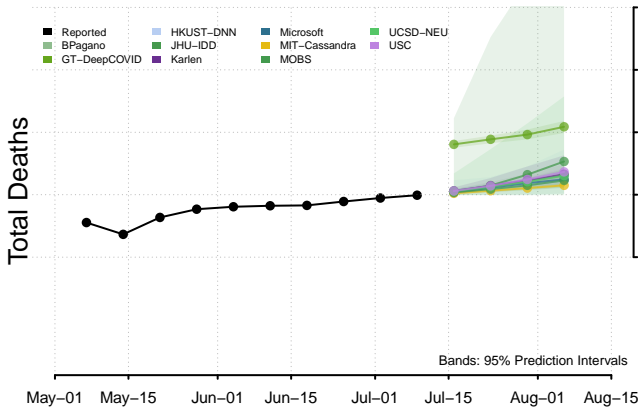

Iowa

Kansas

Kentucky

Louisiana

Maine

Maryland

Massachusetts

Michigan

Minnesota

Mississippi****

****New weekly deaths may increase in this location over the next four weeks. For these locations, the ensemble forecast indicates a probability of 0.75 or greater that more deaths will be reported in week four of the forecast than in the last reported week.

Missouri

Montana

Nebraska

Nevada

New Hampshire

New Jersey

North Carolina

North Dakota