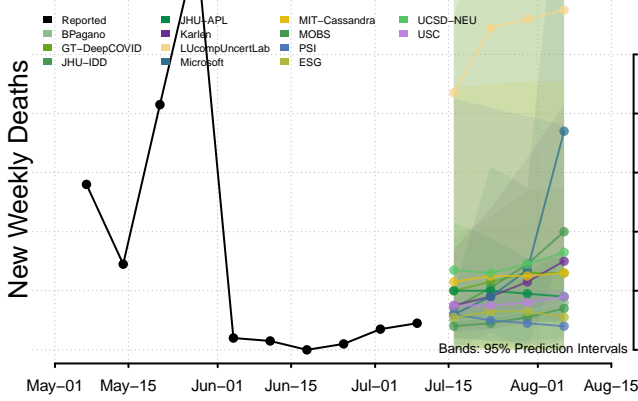

National

Alabama

Alaska

American Samoa

Arizona

Arkansas

California

Colorado

Connecticut

Delaware

Georgia

Guam

Hawaii

Idaho

Illinois

Indiana

Iowa

Kansas

Kentucky

Louisiana

Maine

Maryland

Massachusetts

Michigan

Minnesota

Mississippi****

****New weekly deaths may increase in this location over the next four weeks. For these locations, the ensemble forecast indicates a probability of 0.75 or greater that more deaths will be reported in week four of the forecast than in the last reported week.