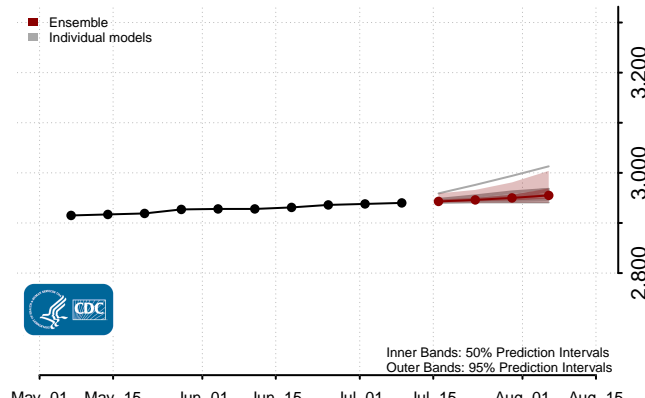

Minnesota

Mississippi****

****New weekly deaths may increase in this location over the next four weeks. For these locations, the ensemble forecast indicates a probability of 0.75 or greater that more deaths will be reported in week four of the forecast than in the last reported week.

Missouri

Montana

Nebraska

Nevada

New Hampshire

New Jersey

North Carolina

North Dakota

Northern Mariana Islands

Ohio

Oklahoma

Oregon

Pennsylvania

Puerto Rico

Rhode Island

South Carolina

South Dakota

Tennessee

Vermont

Virgin Islands

Virginia

Washington

West Virginia

Wisconsin