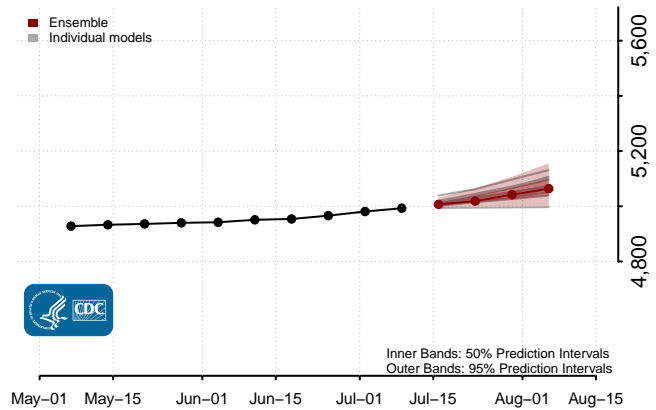

Connecticut

Delaware

Georgia

Guam

Hawaii

Idaho

Illinois

Indiana

Minnesota

Mississippi****

****New weekly deaths may increase in this location over the next four weeks. For these locations, the ensemble forecast indicates a probability of 0.75 or greater that more deaths will be reported in week four of the forecast than in the last reported week.