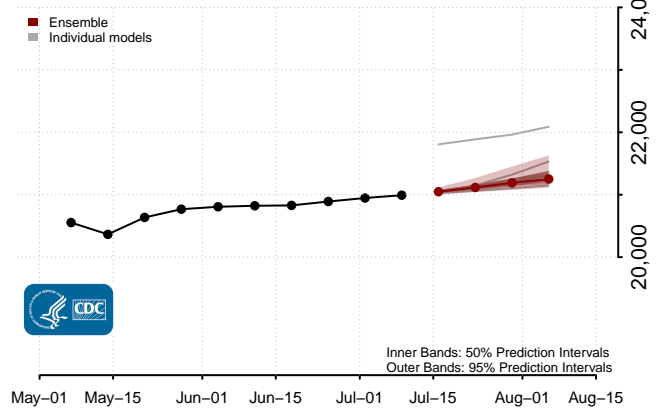

Minnesota

Mississippi****

****New weekly deaths may increase in this location over the next four weeks. For these locations, the ensemble forecast indicates a probability of 0.75 or greater that more deaths will be reported in week four of the forecast than in the last reported week.

Missouri

Montana

Nebraska

Nevada

New Hampshire

New Jersey

North Carolina

North Dakota