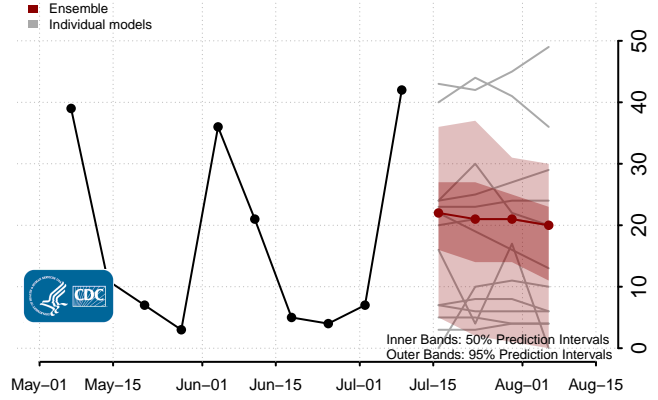

Connecticut

Delaware

Georgia

Guam

Hawaii

Idaho

Illinois

Indiana

Iowa

Kansas

Kentucky

Louisiana

Maine

Maryland

Massachusetts

Michigan

Minnesota

Mississippi****

****New weekly deaths may increase in this location over the next four weeks. For these locations, the ensemble forecast indicates a probability of 0.75 or greater that more deaths will be reported in week four of the forecast than in the last reported week.