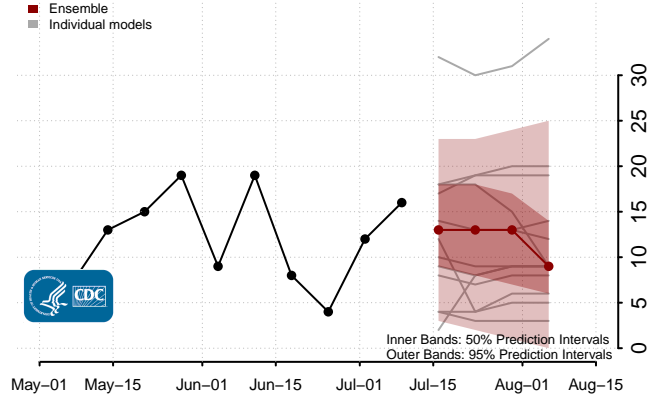

Minnesota

Mississippi****

****New weekly deaths may increase in this location over the next four weeks. For these locations, the ensemble forecast indicates a probability of 0.75 or greater that more deaths will be reported in week four of the forecast than in the last reported week.

Missouri

Montana

Nebraska

Nevada

New Hampshire

New Jersey

North Carolina

North Dakota