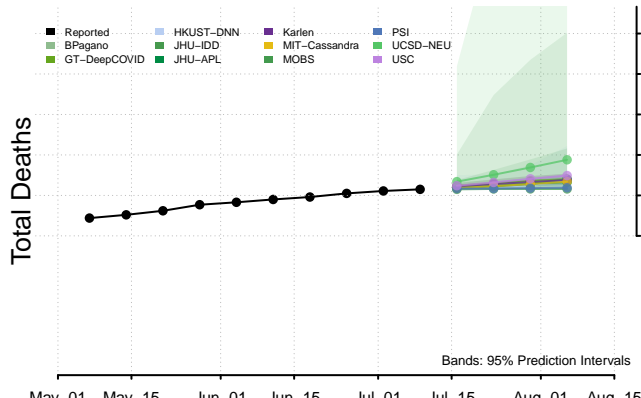

Minnesota

Mississippi****

****New weekly deaths may increase in this location over the next four weeks. For these locations, the ensemble forecast indicates a probability of 0.75 or greater that more deaths will be reported in week four of the forecast than in the last reported week.

Missouri

Montana

Nebraska

Nevada

New Hampshire

New Jersey

North Carolina

North Dakota

Northern Mariana Islands

Ohio

Oklahoma

Oregon

Pennsylvania

Puerto Rico

Rhode Island

South Carolina

South Dakota

Tennessee

Vermont

Virgin Islands

Virginia

Washington

West Virginia

Wisconsin