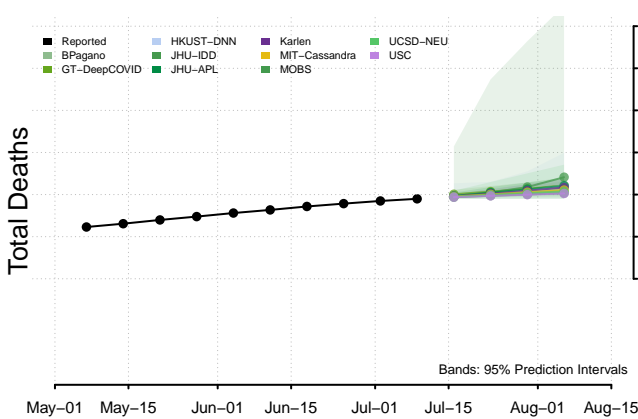

Minnesota

Mississippi****

****New weekly deaths may increase in this location over the next four weeks. For these locations, the ensemble forecast indicates a probability of 0.75 or greater that more deaths will be reported in week four of the forecast than in the last reported week.

Missouri

Montana

Nebraska

Nevada

New Hampshire

New Jersey

North Carolina

North Dakota

Northern Mariana Islands

Ohio

Oklahoma

Oregon

Pennsylvania

Puerto Rico

Rhode Island

South Carolina

South Dakota

Tennessee

Vermont

Virgin Islands

Virginia

Washington

West Virginia

Wisconsin