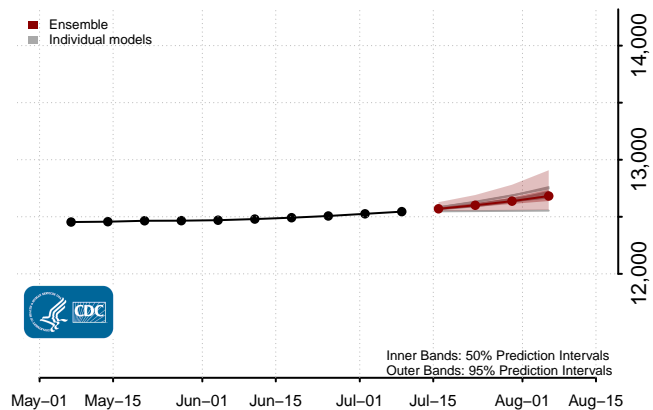

Connecticut

Delaware

Georgia

Guam

Hawaii

Idaho

Illinois

Indiana

Iowa

Kansas

Kentucky

Louisiana

Maine

Maryland

Massachusetts

Michigan

Minnesota

Mississippi****

****New weekly deaths may increase in this location over the next four weeks. For these locations, the ensemble forecast indicates a probability of 0.75 or greater that more deaths will be reported in week four of the forecast than in the last reported week.