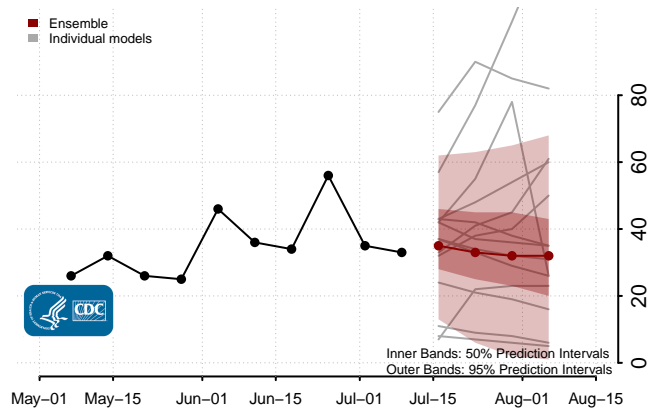

Minnesota

Mississippi****

****New weekly deaths may increase in this location over the next four weeks. For these locations, the ensemble forecast indicates a probability of 0.75 or greater that more deaths will be reported in week four of the forecast than in the last reported week.

Missouri

Montana

Nebraska

Nevada

New Hampshire

New Jersey

North Carolina

North Dakota

Northern Mariana Islands

Ohio

Oklahoma

Oregon

Pennsylvania

Puerto Rico

Rhode Island

South Carolina

South Dakota

Tennessee

Vermont

Virgin Islands

Virginia

Washington

West Virginia

Wisconsin