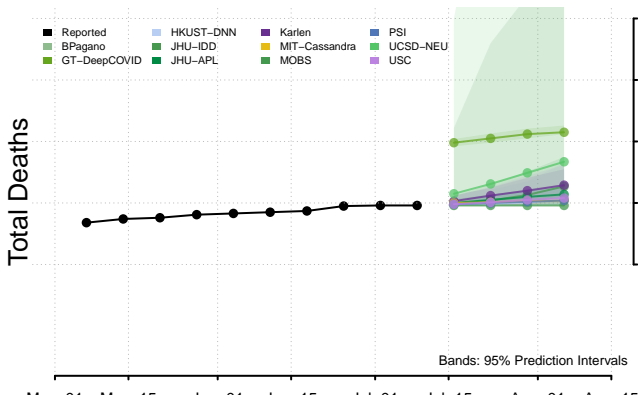

Minnesota

Mississippi****

****New weekly deaths may increase in this location over the next four weeks. For these locations, the ensemble forecast indicates a probability of 0.75 or greater that more deaths will be reported in week four of the forecast than in the last reported week.

Missouri

Montana

Nebraska

Nevada

New Hampshire

New Jersey

North Carolina

North Dakota

Northern Mariana Islands

Ohio

Oklahoma

Oregon

Pennsylvania

Puerto Rico

Rhode Island

South Carolina

South Dakota

Tennessee

Vermont

Virgin Islands

Virginia

Washington

West Virginia

Wisconsin