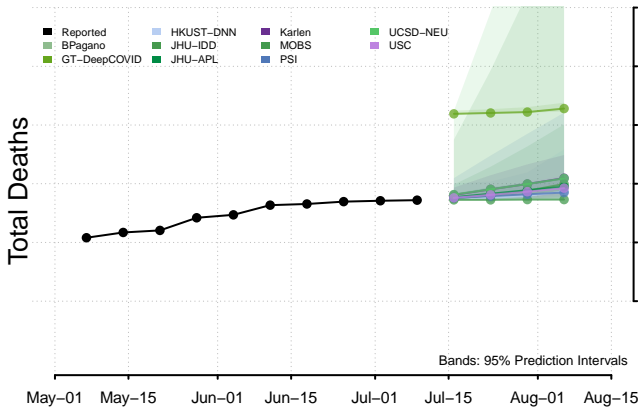

Iowa

Kansas

Kentucky

Louisiana

Maine

Maryland

Massachusetts

Michigan

Minnesota

Mississippi****

****New weekly deaths may increase in this location over the next four weeks. For these locations, the ensemble forecast indicates a probability of 0.75 or greater that more deaths will be reported in week four of the forecast than in the last reported week.

Missouri

Montana

Nebraska

Nevada

New Hampshire

New Jersey

North Carolina

North Dakota