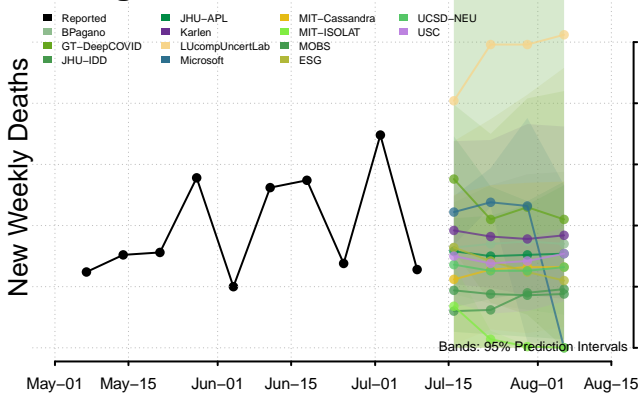

Connecticut

Delaware

Georgia

Guam

Hawaii

Idaho

Illinois

Indiana

Iowa

Kansas

Kentucky

Louisiana

Maine

Maryland

Massachusetts

Michigan

Minnesota

Mississippi****

****New weekly deaths may increase in this location over the next four weeks. For these locations, the ensemble forecast indicates a probability of 0.75 or greater that more deaths will be reported in week four of the forecast than in the last reported week.

Missouri

Montana

Nebraska

Nevada

New Hampshire

New Jersey

North Carolina

North Dakota