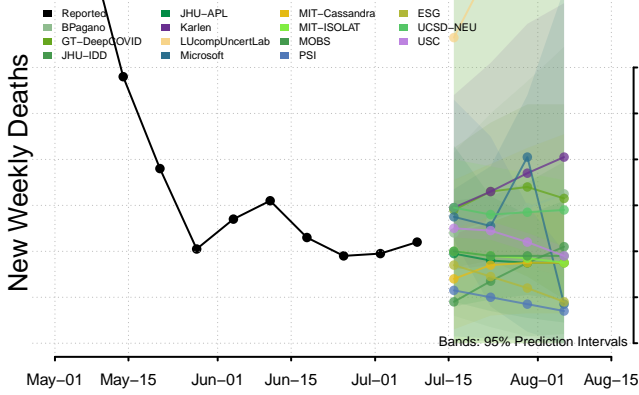

National

Alabama

Alaska

American Samoa

Arizona

Arkansas

California

Colorado

Connecticut

Delaware

Georgia

Guam

Hawaii

Idaho

Illinois

Indiana

Iowa

Kansas

Kentucky

Louisiana

Maine

Maryland

Massachusetts

Michigan

Minnesota

Mississippi****

****New weekly deaths may increase in this location over the next four weeks. For these locations, the ensemble forecast indicates a probability of 0.75 or greater that more deaths will be reported in week four of the forecast than in the last reported week.