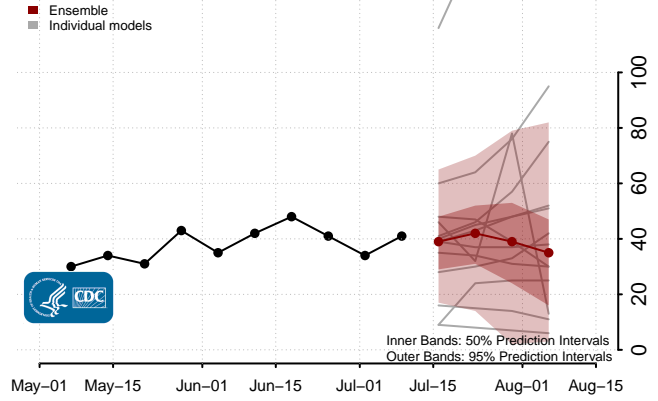

Connecticut

Delaware

Georgia

Guam

Hawaii

Idaho

Illinois

Indiana

Iowa

Kansas

Kentucky

Louisiana

Maine

Maryland

Massachusetts

Michigan

Minnesota

Mississippi****

****New weekly deaths may increase in this location over the next four weeks. For these locations, the ensemble forecast indicates a probability of 0.75 or greater that more deaths will be reported in week four of the forecast than in the last reported week.