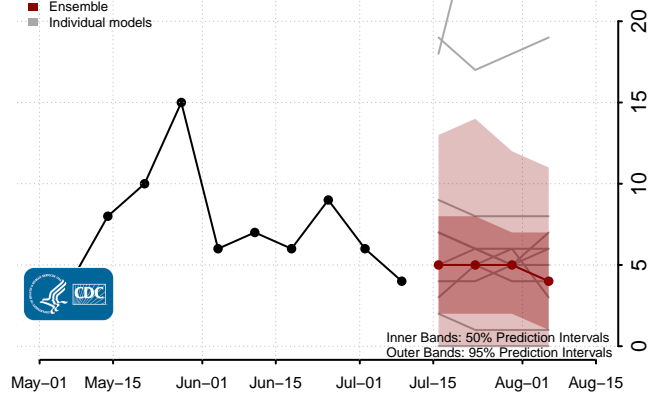

Minnesota

Mississippi****

****New weekly deaths may increase in this location over the next four weeks. For these locations, the ensemble forecast indicates a probability of 0.75 or greater that more deaths will be reported in week four of the forecast than in the last reported week.

Missouri

Montana

Nebraska

Nevada

New Hampshire

New Jersey

North Carolina

North Dakota

Northern Mariana Islands

Ohio

Oklahoma

Oregon

Pennsylvania

Puerto Rico

Rhode Island

South Carolina

South Dakota

Tennessee

Vermont

Virgin Islands

Virginia

Washington

West Virginia

Wisconsin