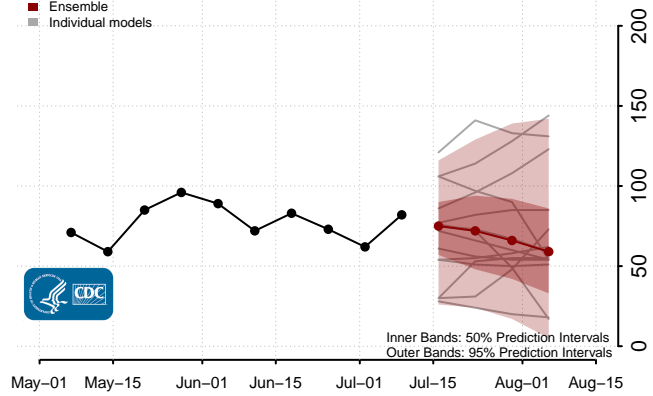

Connecticut

Delaware

Georgia

Guam

Hawaii

Idaho

Illinois

Indiana

Iowa

Kansas

Kentucky

Louisiana

Maine

Maryland

Massachusetts

Michigan

Minnesota

Mississippi****

****New weekly deaths may increase in this location over the next four weeks. For these locations, the ensemble forecast indicates a probability of 0.75 or greater that more deaths will be reported in week four of the forecast than in the last reported week.