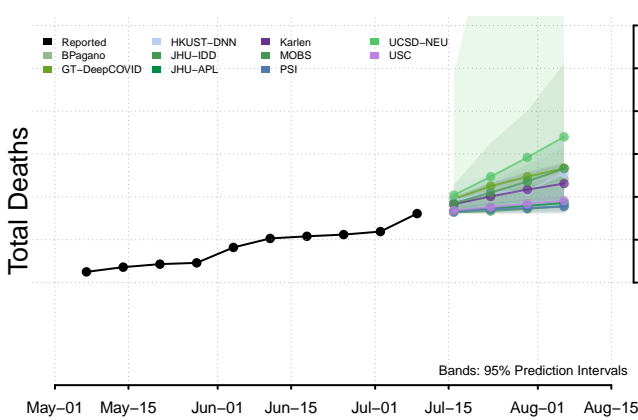

Connecticut

Delaware

Georgia

Guam

Hawaii

Idaho

Illinois

Indiana

Iowa

Kansas

Kentucky

Louisiana

Maine

Maryland

Massachusetts

Michigan

Minnesota

Mississippi****

****New weekly deaths may increase in this location over the next four weeks. For these locations, the ensemble forecast indicates a probability of 0.75 or greater that more deaths will be reported in week four of the forecast than in the last reported week.