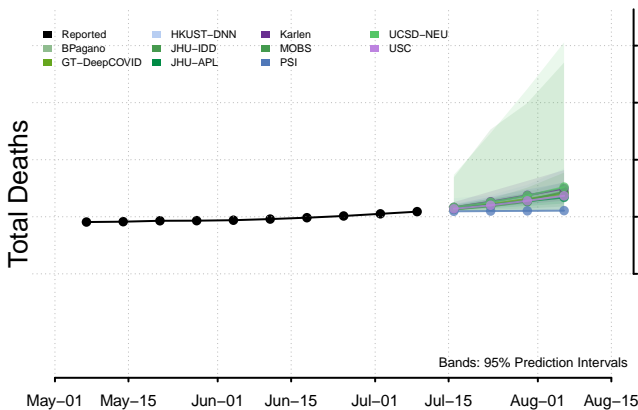

Connecticut

Delaware

Georgia

Guam

Hawaii

Idaho

Illinois

Indiana

Iowa

Kansas

Kentucky

Louisiana

Maine

Maryland

Massachusetts

Michigan

Minnesota

Mississippi****

****New weekly deaths may increase in this location over the next four weeks. For these locations, the ensemble forecast indicates a probability of 0.75 or greater that more deaths will be reported in week four of the forecast than in the last reported week.