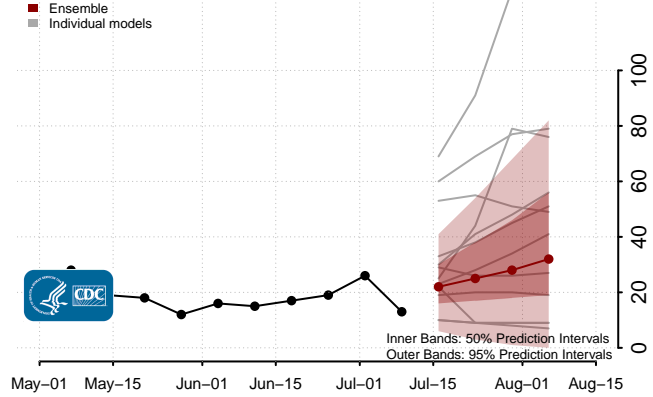

Connecticut

Delaware

Georgia

Guam

Hawaii

Idaho

Illinois

Indiana

Iowa

Kansas

Kentucky

Louisiana

Maine

Maryland

Massachusetts

Michigan

Minnesota

Mississippi****

****New weekly deaths may increase in this location over the next four weeks. For these locations, the ensemble forecast indicates a probability of 0.75 or greater that more deaths will be reported in week four of the forecast than in the last reported week.