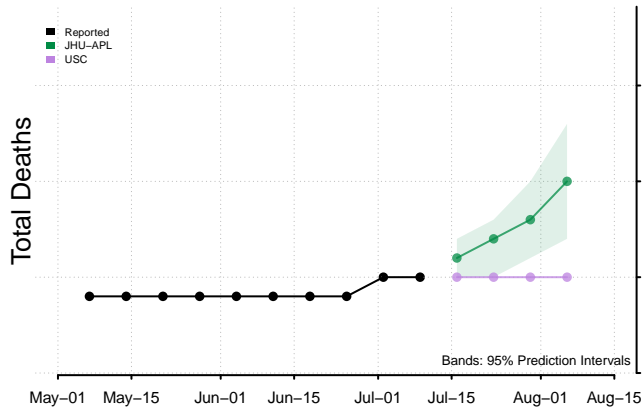

Minnesota

Mississippi****

****New weekly deaths may increase in this location over the next four weeks. For these locations, the ensemble forecast indicates a probability of 0.75 or greater that more deaths will be reported in week four of the forecast than in the last reported week.

Missouri

Montana

Nebraska

Nevada

New Hampshire

New Jersey

North Carolina

North Dakota

Northern Mariana Islands

Ohio

Oklahoma

Oregon

Pennsylvania

Puerto Rico

Rhode Island

South Carolina