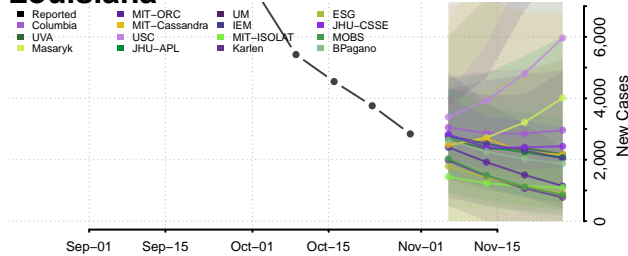

Wayne County, Kentucky

Webster County, Kentucky

Whitley County, Kentucky

Wolfe County, Kentucky

Woodford County, Kentucky

Louisiana