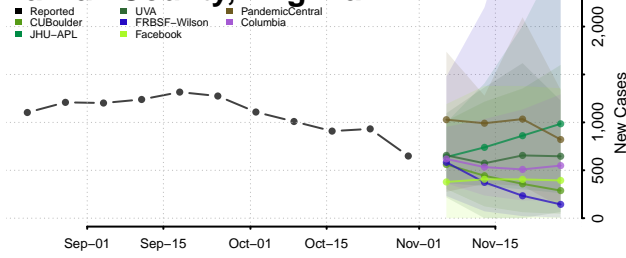

Emporia County, Virginia

Essex County, Virginia

Fairfax City County, Virginia

Fairfax County, Virginia

Falls Church County, Virginia

Fauquier County, Virginia

Floyd County, Virginia

Fluvanna County, Virginia