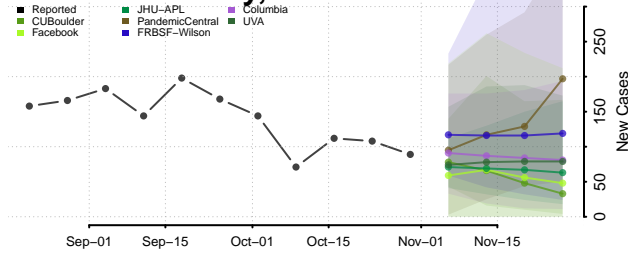

Johnson County, Missouri