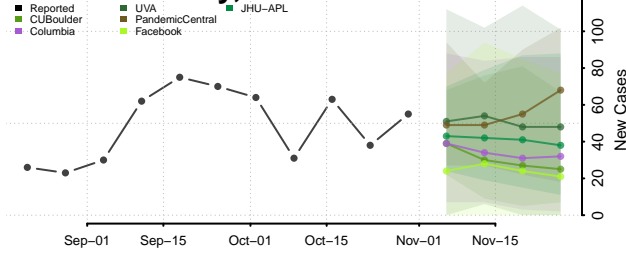

Buffalo County, Wisconsin