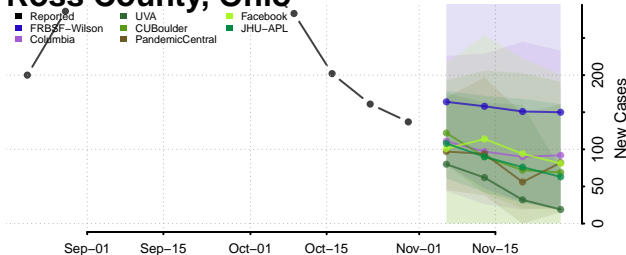

Ross County, Ohio