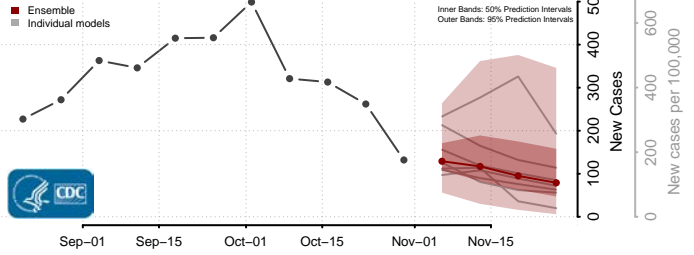

Garfield County, Washington

Grant County, Washington

Grays Harbor County, Washington

Island County, Washington

Jefferson County, Washington

King County, Washington

Kitsap County, Washington

Kittitas County, Washington