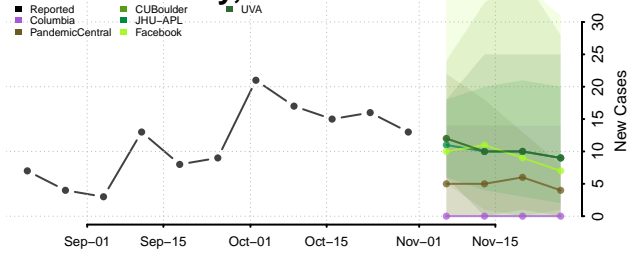

Kittson County, Minnesota