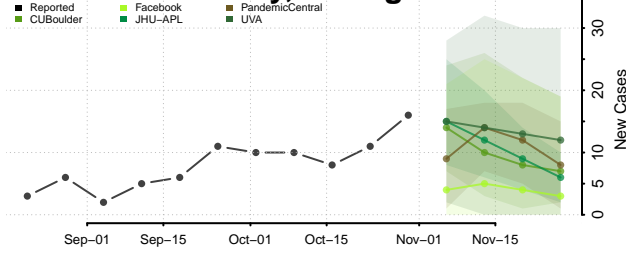

Iron County, Michigan

Isabella County, Michigan

Jackson County, Michigan

Kalamazoo County, Michigan

Kalkaska County, Michigan

Kent County, Michigan

Keweenaw County, Michigan

Lake County, Michigan