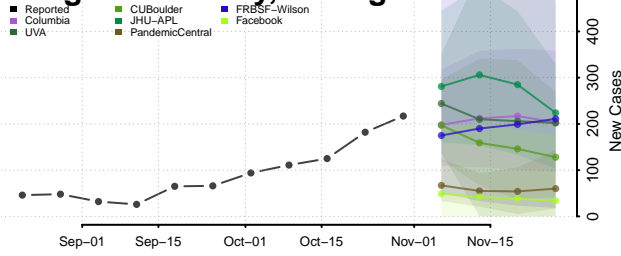

Grand Traverse County, Michigan

Gratiot County, Michigan

Hillsdale County, Michigan

Houghton County, Michigan

Huron County, Michigan

Ingham County, Michigan

Ionia County, Michigan

Iosco County, Michigan