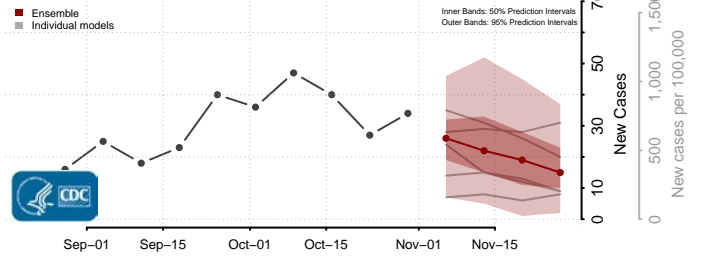

Divide County, North Dakota

Dunn County, North Dakota

Eddy County, North Dakota

Emmons County, North Dakota

Foster County, North Dakota

Golden Valley County, North Dakota

Grand Forks County, North Dakota

Grant County, North Dakota