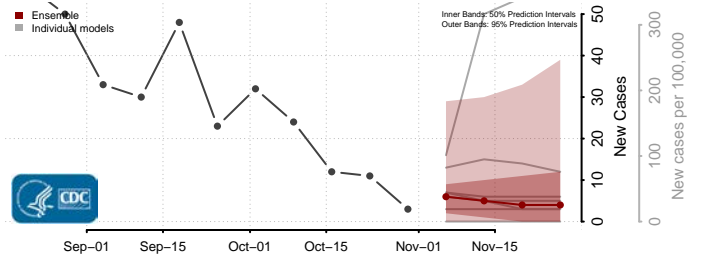

Pemiscot County, Missouri