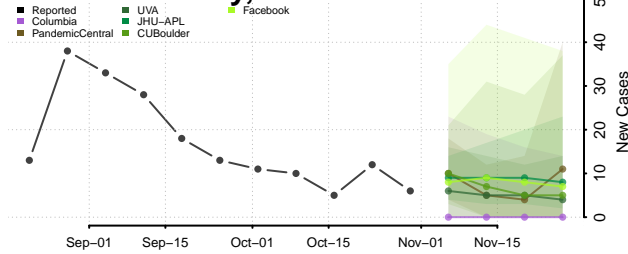

Davies County, Missouri