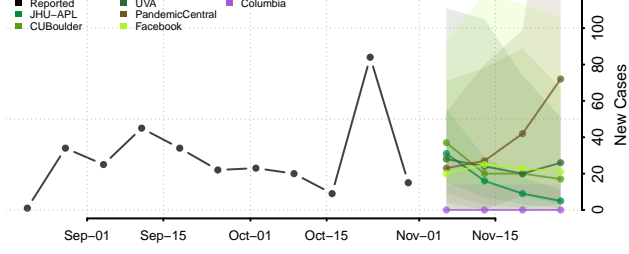

Dewey County, South Dakota