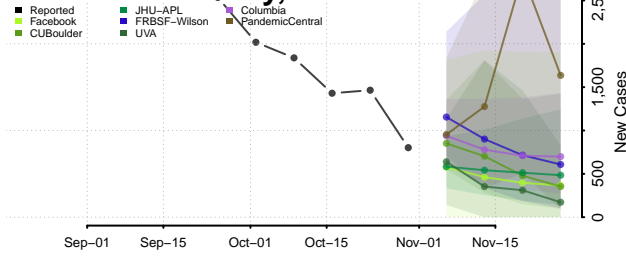

Noble County, Oklahoma

Nowata County, Oklahoma

Okfuskee County, Oklahoma

Oklahoma County, Oklahoma

Okmulgee County, Oklahoma

Osage County, Oklahoma

Ottawa County, Oklahoma

Pawnee County, Oklahoma