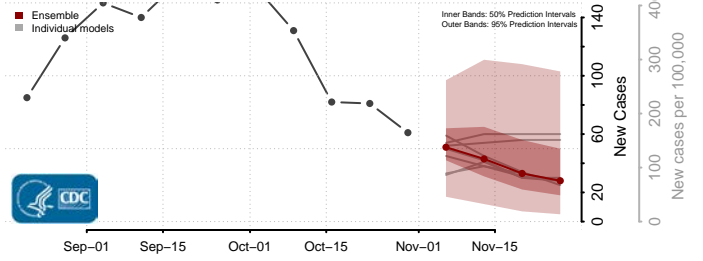

New Kent County, Virginia

Newport News County, Virginia

Norfolk County, Virginia

Northampton County, Virginia

Northumberland County, Virginia

Norton County, Virginia

Nottoway County, Virginia

Orange County, Virginia