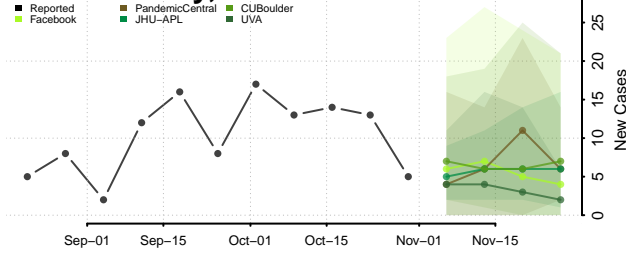

Divide County, North Dakota

Dunn County, North Dakota

Eddy County, North Dakota

Emmons County, North Dakota

Foster County, North Dakota

Golden Valley County, North Dakota

Grand Forks County, North Dakota

Grant County, North Dakota