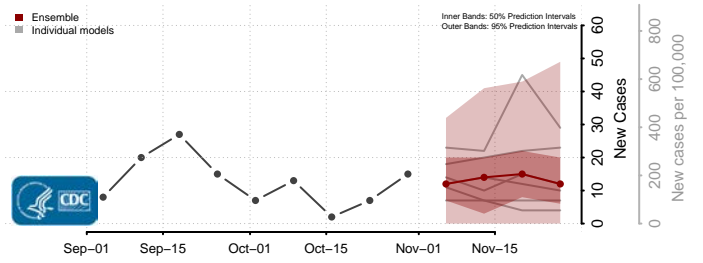

Hutchinson County, South Dakota