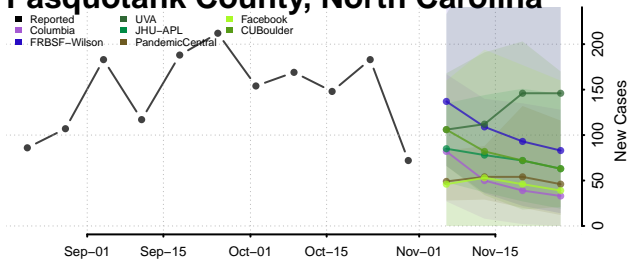

Pasquotank County, North Carolina