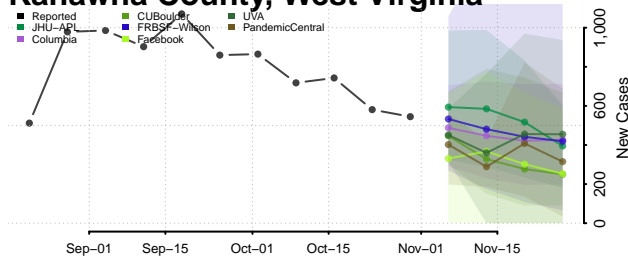

Kanawha County, West Virginia