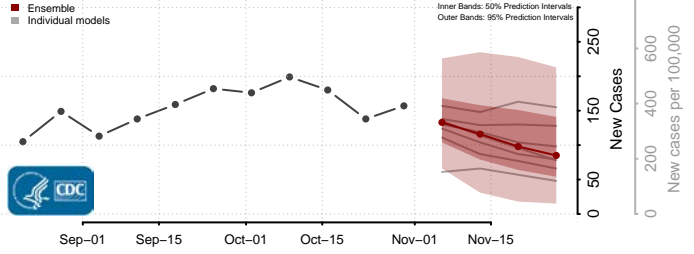

Mower County, Minnesota