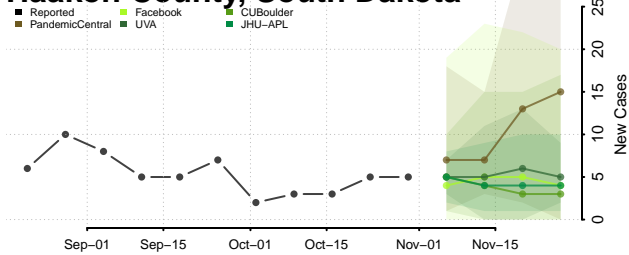

Douglas County, South Dakota

Edmunds County, South Dakota

Fall River County, South Dakota

Faulk County, South Dakota

Grant County, South Dakota

Gregory County, South Dakota

Haakon County, South Dakota

Hamlin County, South Dakota