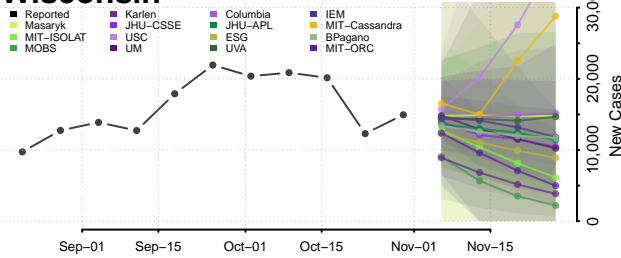

Wood County, West Virginia

Wyoming County, West Virginia

Wisconsin

Adams County, Wisconsin

Ashland County, Wisconsin

Barron County, Wisconsin

Bayfield County, Wisconsin

Brown County, Wisconsin