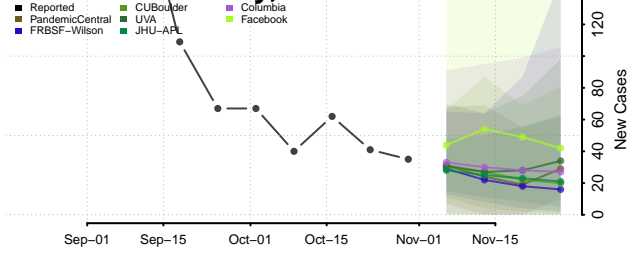

St. Martin County, Louisiana