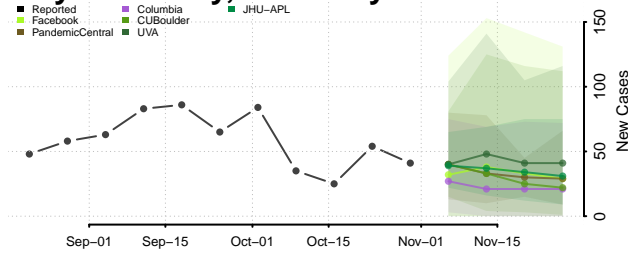

Union County, Kentucky

Warren County, Kentucky

Washington County, Kentucky

Wayne County, Kentucky

Webster County, Kentucky

Whitley County, Kentucky

Wolfe County, Kentucky

Woodford County, Kentucky