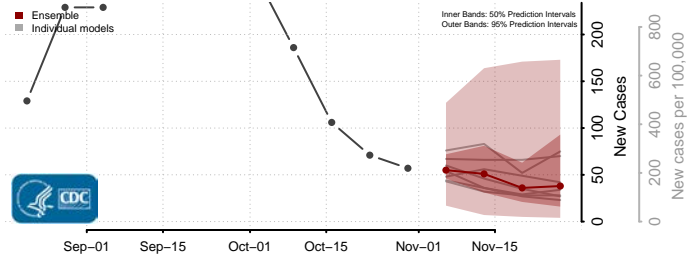

Grant County, Kentucky

Graves County, Kentucky

Grayson County, Kentucky

Green County, Kentucky

Greenup County, Kentucky

Hancock County, Kentucky

Hardin County, Kentucky

Harlan County, Kentucky