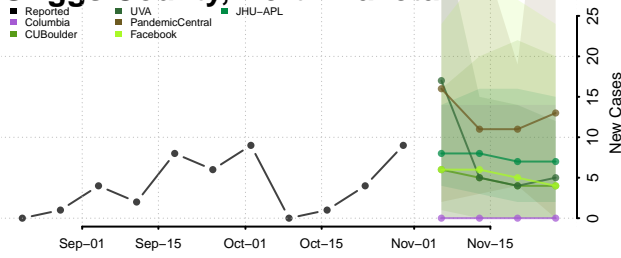

Griggs County, North Dakota