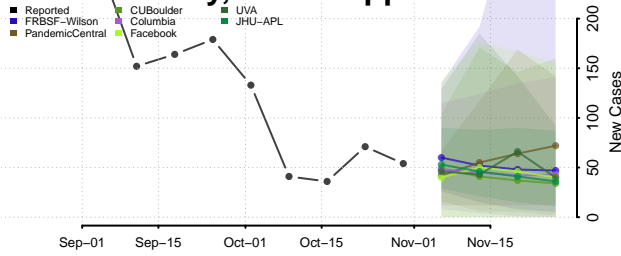

Monroe County, Mississippi

Montgomery County, Mississippi

Neshoba County, Mississippi

Newton County, Mississippi

Noxubee County, Mississippi

Oktibbeha County, Mississippi

Panola County, Mississippi

Pearl River County, Mississippi