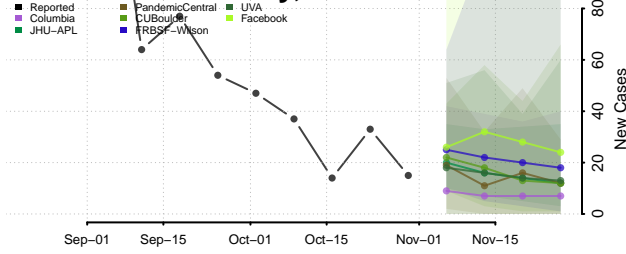

Livingston County, Louisiana

Madison County, Louisiana

Morehouse County, Louisiana

Natchitoches County, Louisiana

Orleans County, Louisiana

Ouachita County, Louisiana

Plaquemines County, Louisiana

Pointe Coupee County, Louisiana