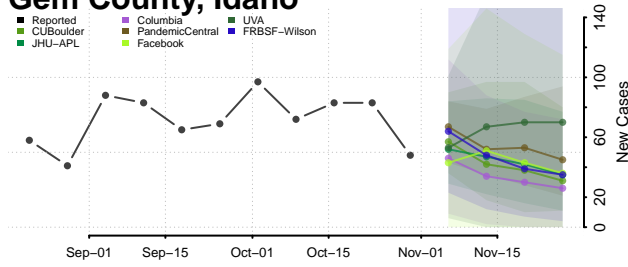

Cassia County, Idaho

Clark County, Idaho

Clearwater County, Idaho

Custer County, Idaho

Elmore County, Idaho

Franklin County, Idaho

Fremont County, Idaho

Gem County, Idaho