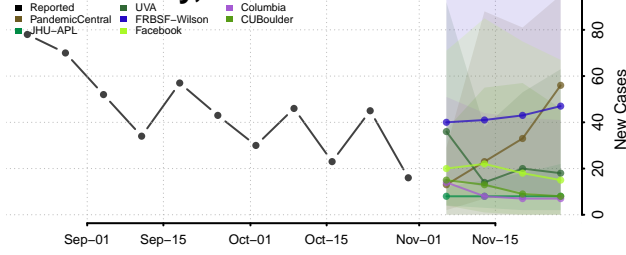

Dent County, Missouri