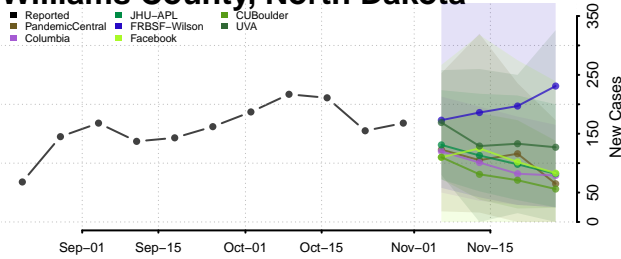

Williams County, North Dakota