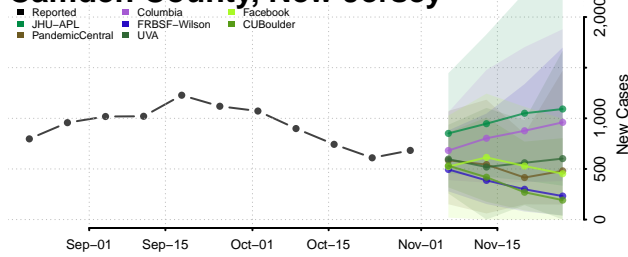

Camden County, New Jersey