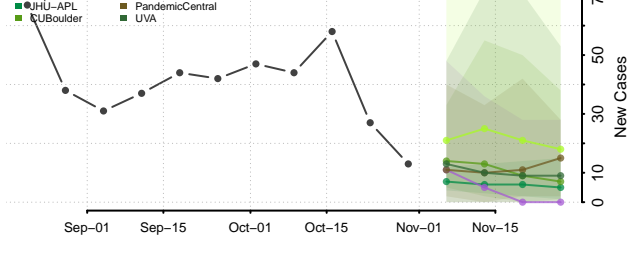

Greene County, Arkansas

Hempstead County, Arkansas

Hot Spring County, Arkansas

Howard County, Arkansas

Independence County, Arkansas

Izard County, Arkansas

Jackson County, Arkansas

Jefferson County, Arkansas