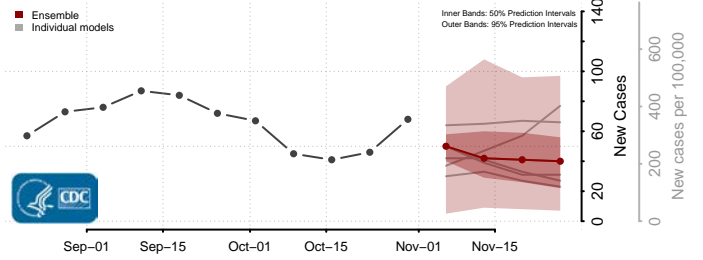

Perry County, Missouri