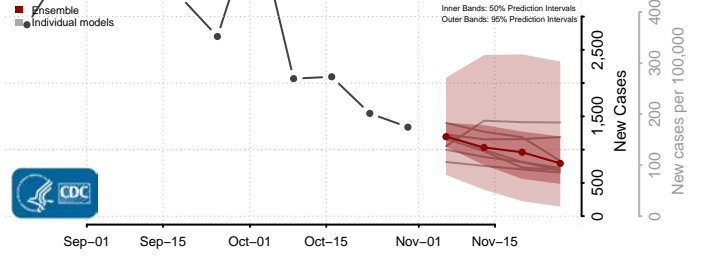

Jefferson County, Kentucky