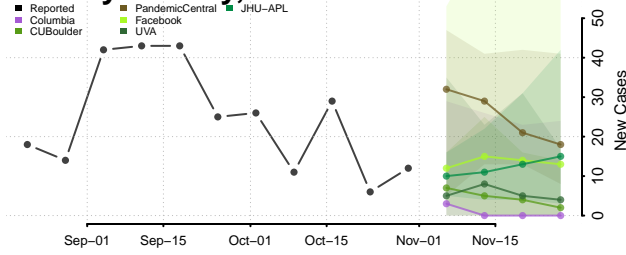

Guthrie County, Iowa

Hamilton County, Iowa

Hancock County, Iowa

Hardin County, Iowa

Harrison County, Iowa

Henry County, Iowa

Howard County, Iowa

Humboldt County, Iowa