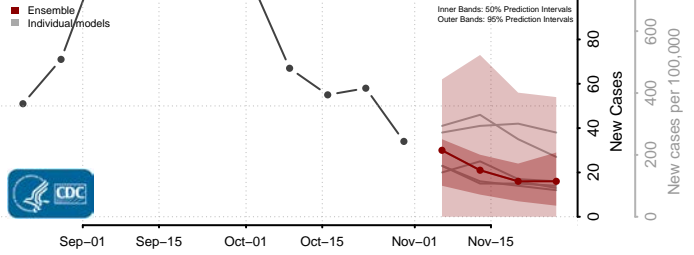

Braxton County, West Virginia