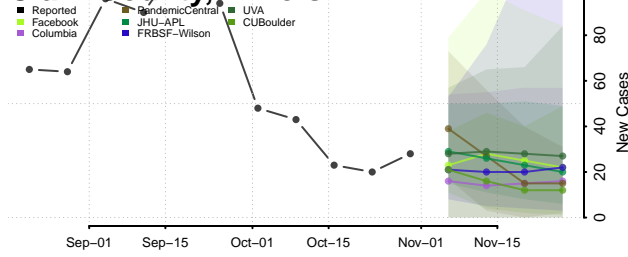

Clark County, Illinois