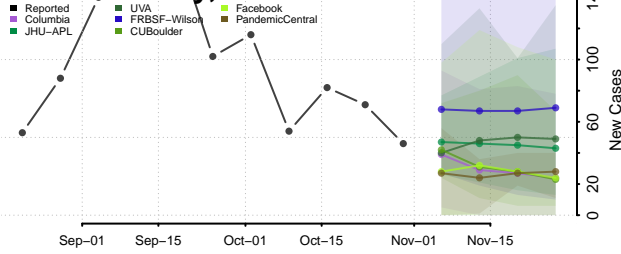

Union County, Tennessee