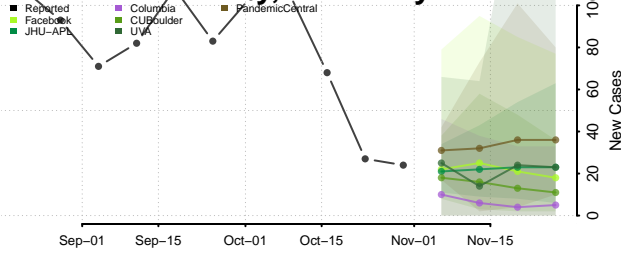

Pendleton County, Kentucky