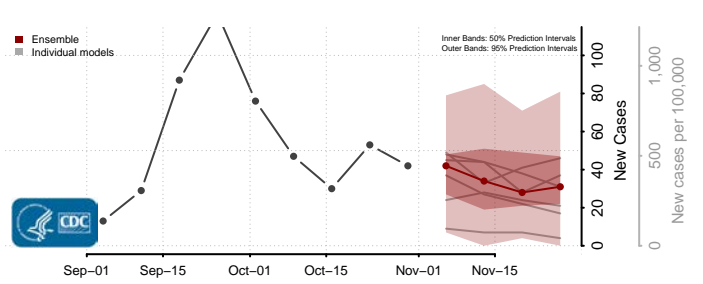

Beaverhead County, Montana

Big Horn County, Montana

Blaine County, Montana

Broadwater County, Montana

Carbon County, Montana

Carter County, Montana

Cascade County, Montana

Chouteau County, Montana