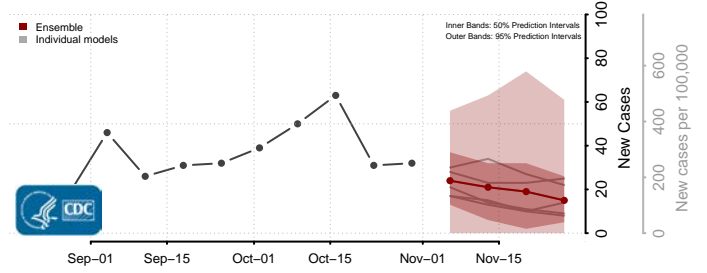

Wilbarger County, Texas