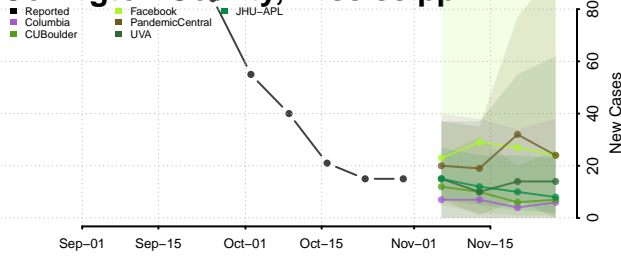

Covington County, Mississippi