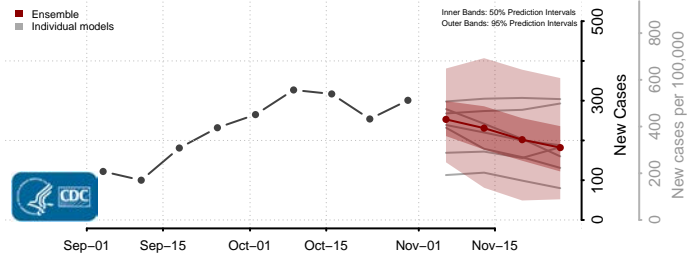

Otter Tail County, Minnesota