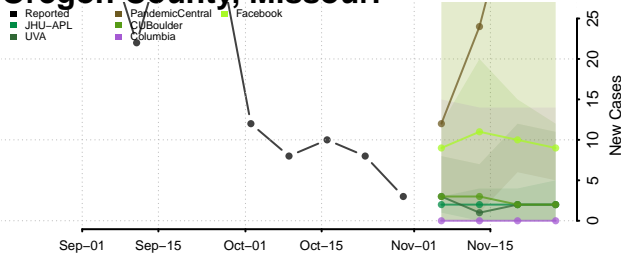

Oregon County, Missouri