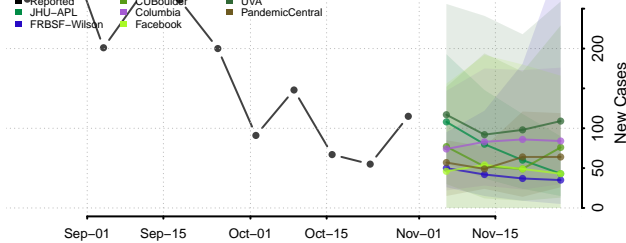

Pontotoc County, Mississippi