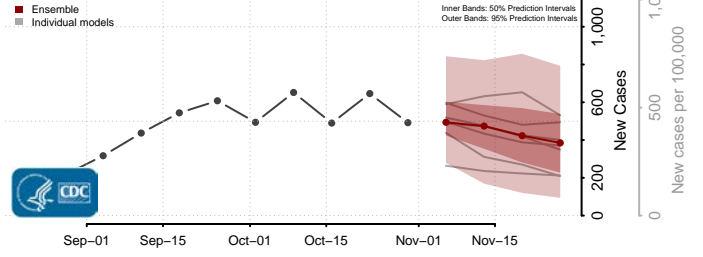

Custer County, Montana

Daniels County, Montana

Dawson County, Montana

Deer Lodge County, Montana

Fallon County, Montana

Fergus County, Montana

Flathead County, Montana

Gallatin County, Montana