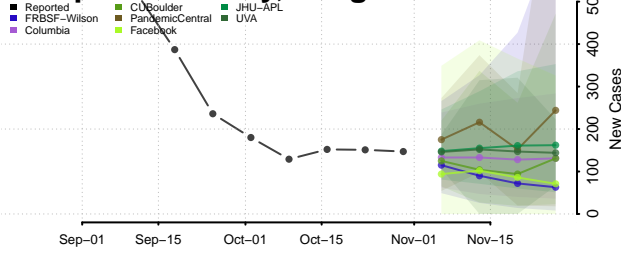

Josephine County, Oregon