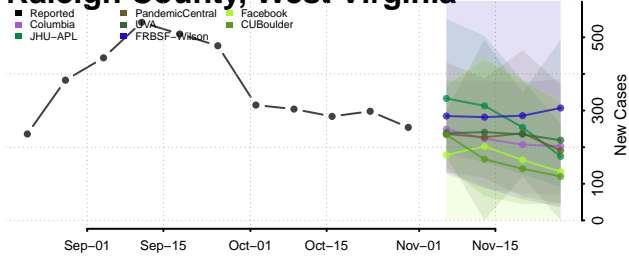

Preston County, West Virginia

Putnam County, West Virginia

Raleigh County, West Virginia

Randolph County, West Virginia

Ritchie County, West Virginia

Roane County, West Virginia

Summers County, West Virginia