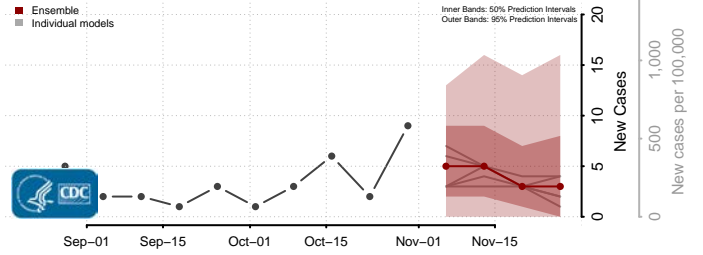

Briscoe County, Texas