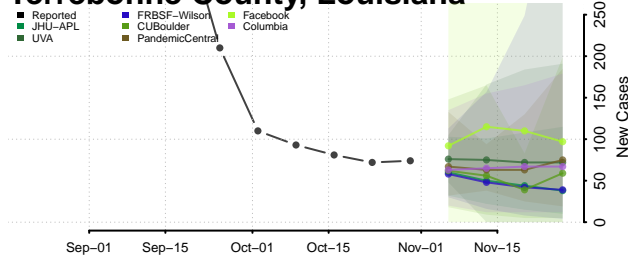

Terrebonne County, Louisiana