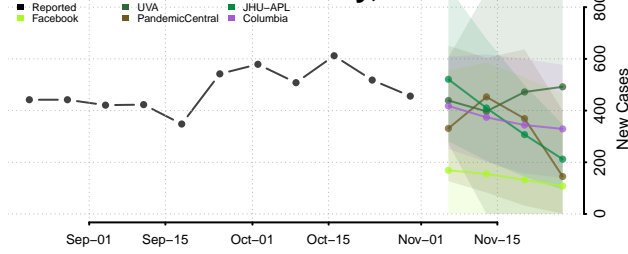

Kenai Peninsula County, Alaska