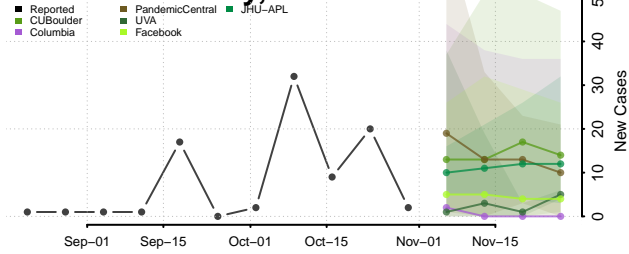

Scotland County, Missouri