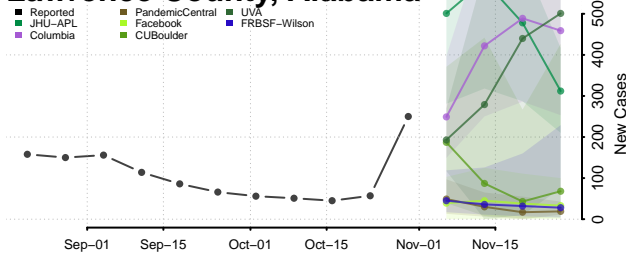

Lawrence County, Alabama