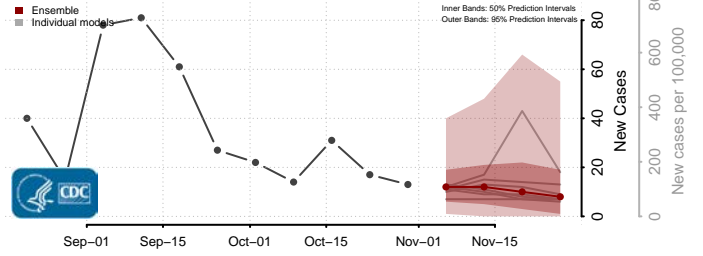

Noble County, Oklahoma