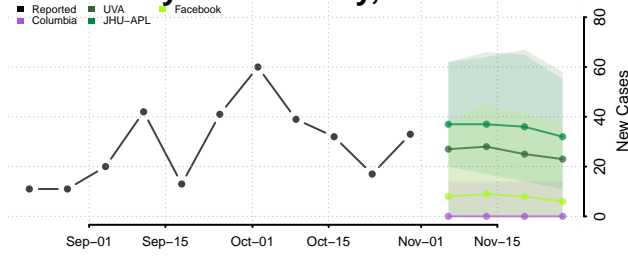

Yukon-Koyukuk County, Alaska