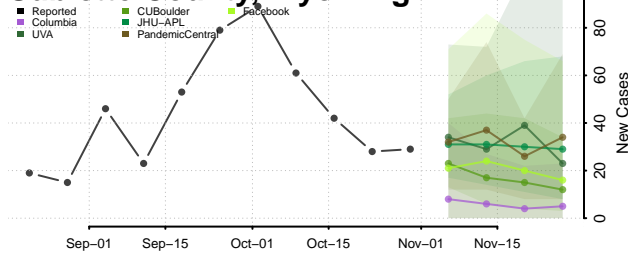

Natrona County, Wyoming

Niobrara County, Wyoming

Park County, Wyoming

Platte County, Wyoming

Sheridan County, Wyoming

Sublette County, Wyoming

Sweetwater County, Wyoming

Teton County, Wyoming