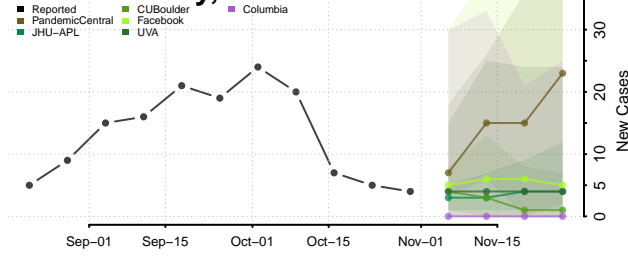

Greer County, Oklahoma