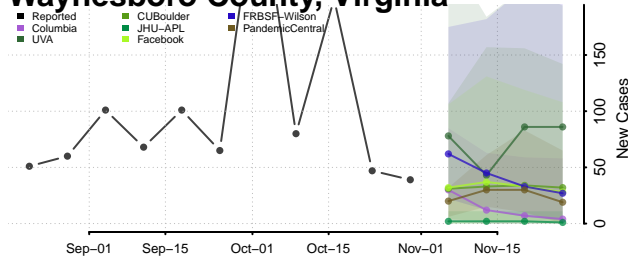

Waynesboro County, Virginia