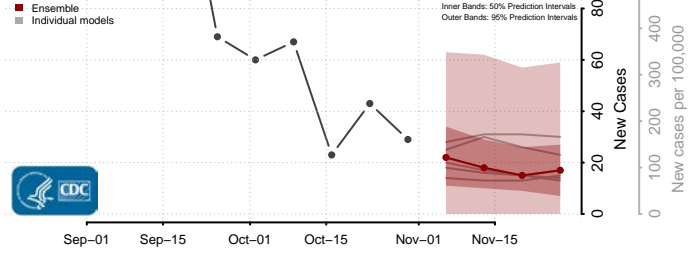

Yancey County, North Carolina