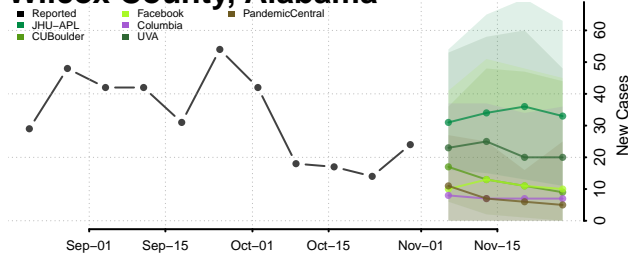

Pike County, Alabama

Randolph County, Alabama

Russell County, Alabama

Shelby County, Alabama

St. Clair County, Alabama

Sumter County, Alabama

Talladega County, Alabama

Tallapoosa County, Alabama

Tuscaloosa County, Alabama

Walker County, Alabama

Washington County, Alabama

Wilcox County, Alabama

Winston County, Alabama

Alaska

Aleutians East County, Alaska

Aleutians West County, Alaska