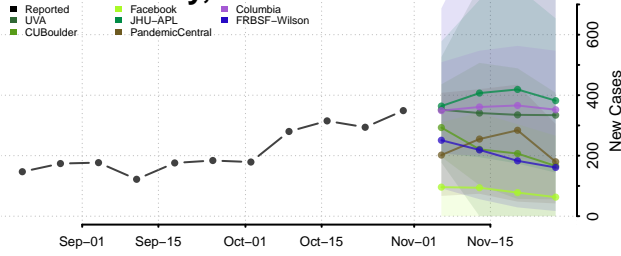

Lincoln County, New Mexico

Los Alamos County, New Mexico

Luna County, New Mexico

McKinley County, New Mexico

Mora County, New Mexico

Otero County, New Mexico

Quay County, New Mexico

Rio Arriba County, New Mexico