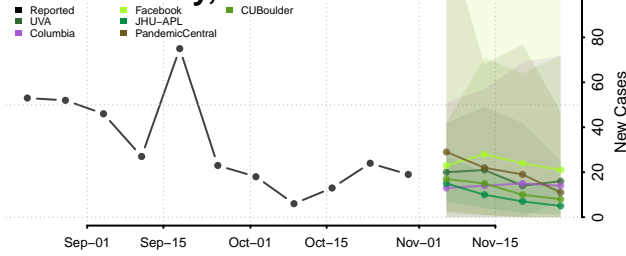

Lamb County, Texas