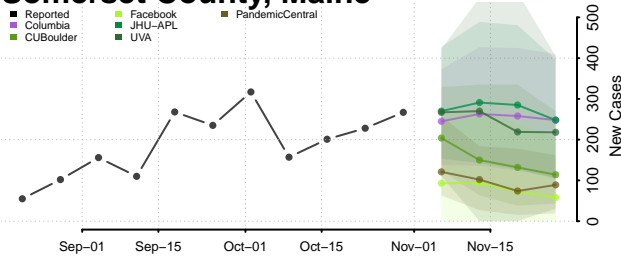

Kennebec County, Maine

Knox County, Maine

Lincoln County, Maine

Oxford County, Maine

Penobscot County, Maine

Piscataquis County, Maine

Sagadahoc County, Maine

Somerset County, Maine