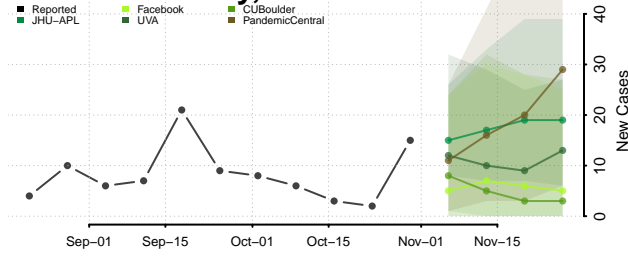

Jackson County, South Dakota