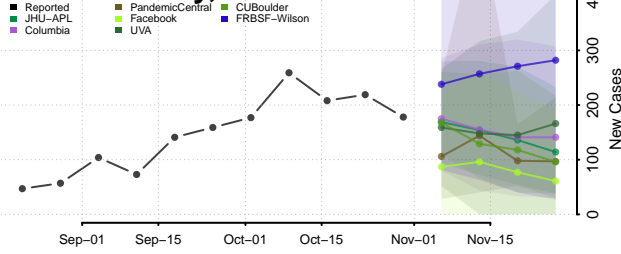

Freeborn County, Minnesota

Goodhue County, Minnesota

Grant County, Minnesota

Hennepin County, Minnesota

Houston County, Minnesota

Hubbard County, Minnesota

Isanti County, Minnesota

Itasca County, Minnesota