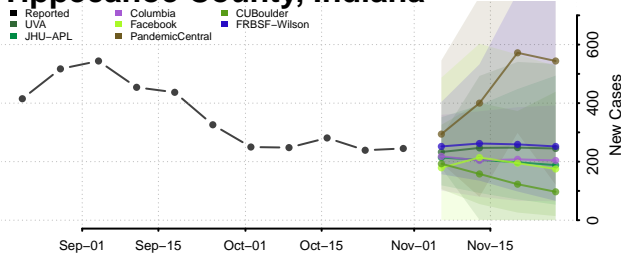

Tippecanoe County, Indiana