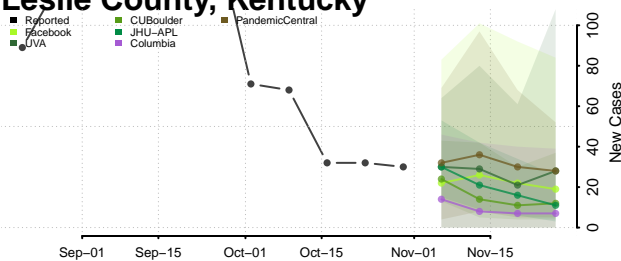

Leslie County, Kentucky