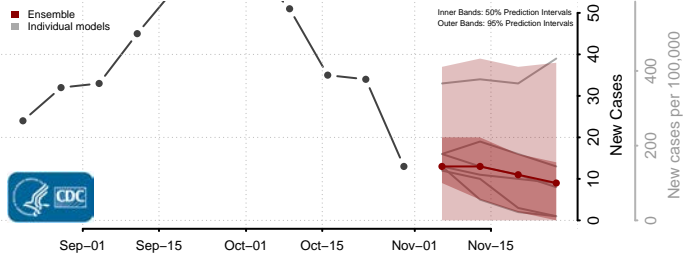

Dodge County, Wisconsin

Door County, Wisconsin

Douglas County, Wisconsin

Dunn County, Wisconsin

Eau Claire County, Wisconsin

Florence County, Wisconsin

Fond du Lac County, Wisconsin

Forest County, Wisconsin