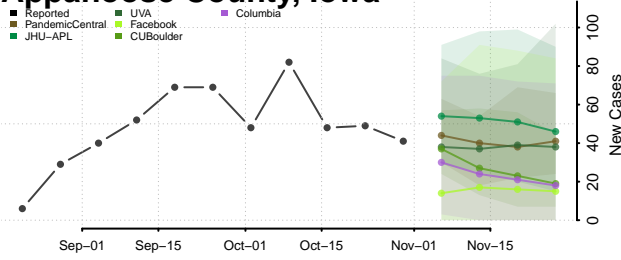

Appanoose County, Iowa