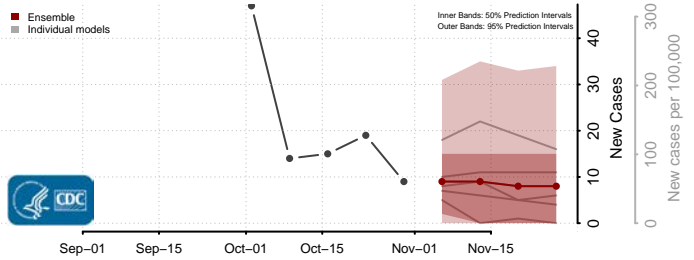

LaSalle County, Louisiana