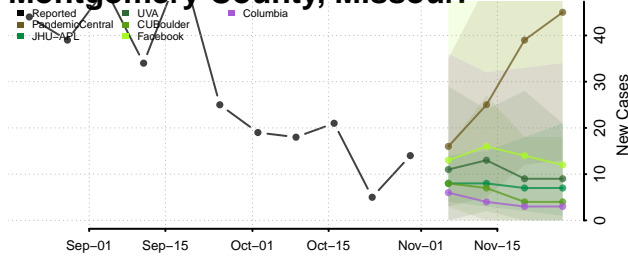

Montgomery County, Missouri