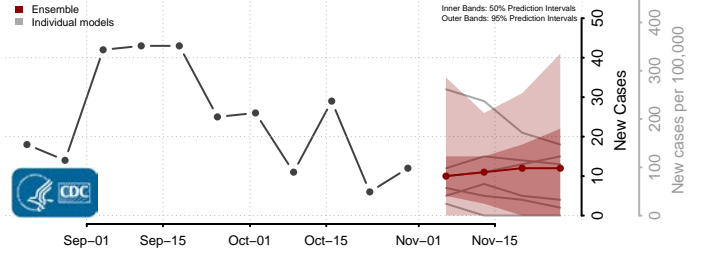

Dubuque County, Iowa

Emmet County, Iowa

Fayette County, Iowa

Floyd County, Iowa

Franklin County, Iowa

Fremont County, Iowa

Greene County, Iowa

Grundy County, Iowa