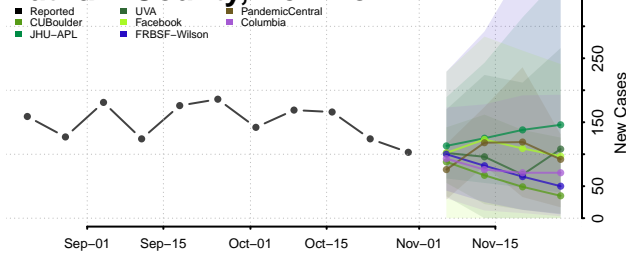

Orleans County, New York

Oswego County, New York

Otsego County, New York

Putnam County, New York

Queens County, New York

Rensselaer County, New York

Richmond County, New York

Rockland County, New York