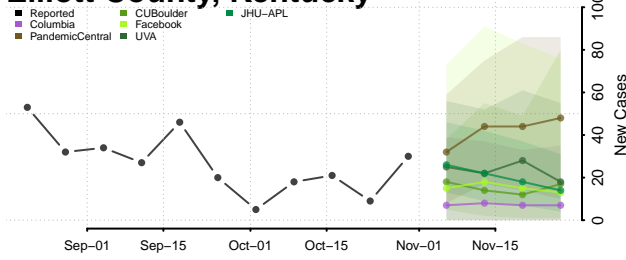

Clark County, Kentucky

Clay County, Kentucky

Clinton County, Kentucky

Crittenden County, Kentucky

Cumberland County, Kentucky

Daviess County, Kentucky

Edmonson County, Kentucky

Elliott County, Kentucky