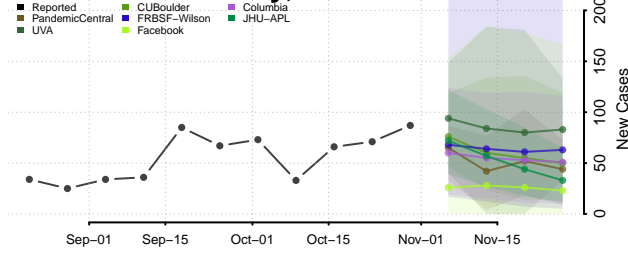

Woodward County, Oklahoma