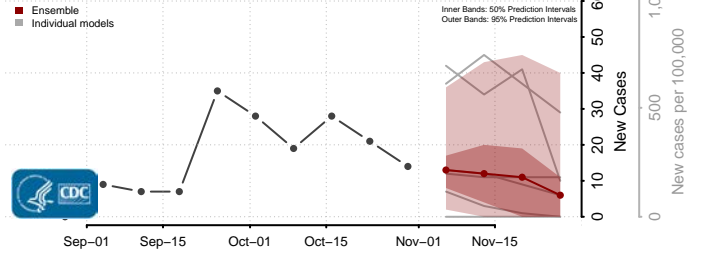

Clear Creek County, Colorado

Conejos County, Colorado

Costilla County, Colorado

Crowley County, Colorado

Custer County, Colorado

Delta County, Colorado

Denver County, Colorado

Dolores County, Colorado