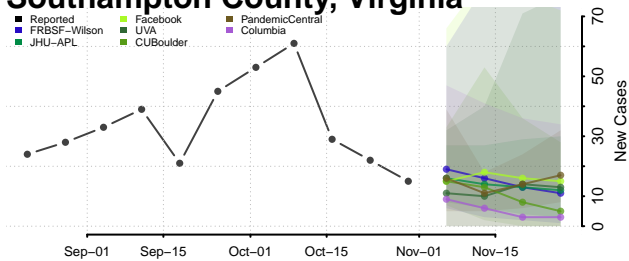

Southampton County, Virginia