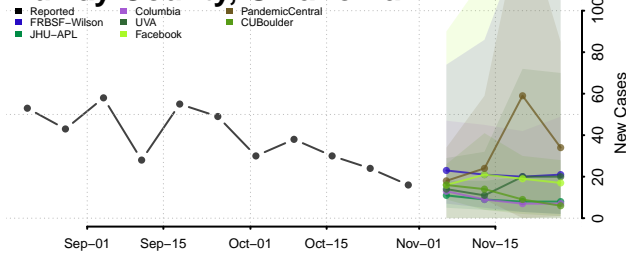

Murray County, Oklahoma