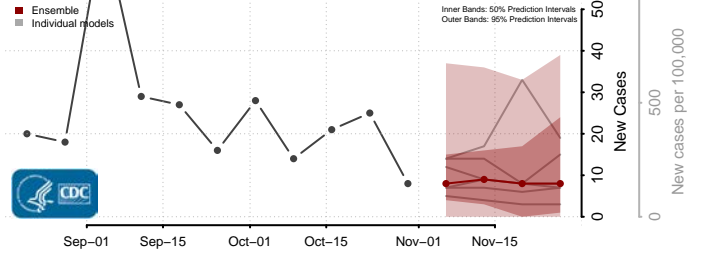

Coal County, Oklahoma