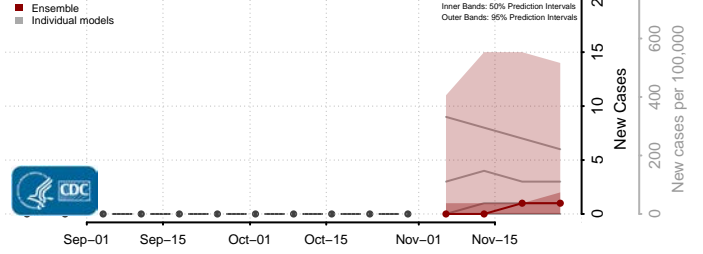

Wayne County, Utah