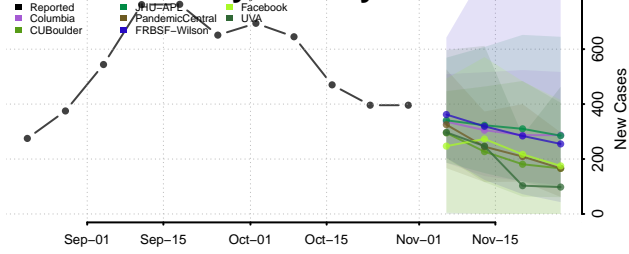

Elk County, Pennsylvania

Erie County, Pennsylvania

Fayette County, Pennsylvania

Forest County, Pennsylvania

Franklin County, Pennsylvania

Fulton County, Pennsylvania

Greene County, Pennsylvania

Huntingdon County, Pennsylvania