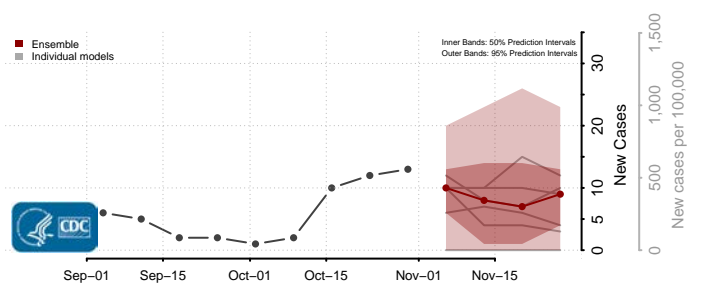

Renville County, North Dakota