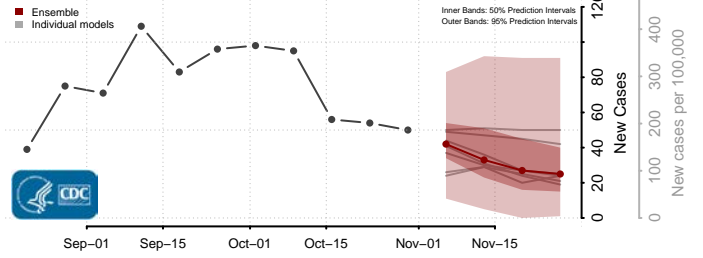

Henry County, Virginia

Highland County, Virginia

Hopewell County, Virginia

Isle of Wight County, Virginia

James City County, Virginia

King and Queen County, Virginia

King George County, Virginia

King William County, Virginia