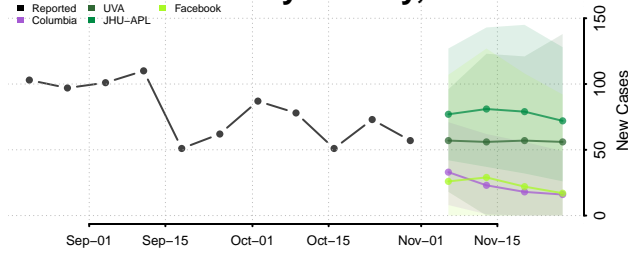

Ketchikan Gateway County, Alaska