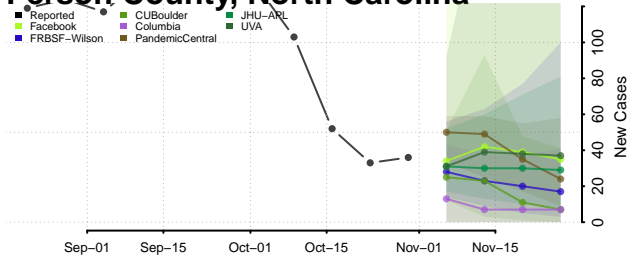

Person County, North Carolina