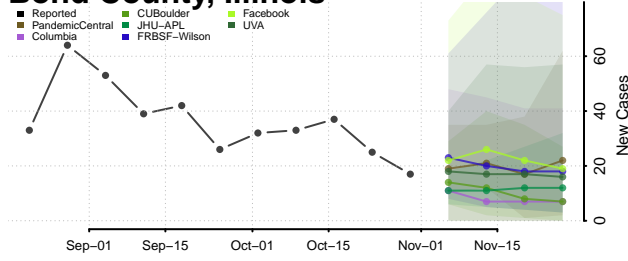

Bond County, Illinois