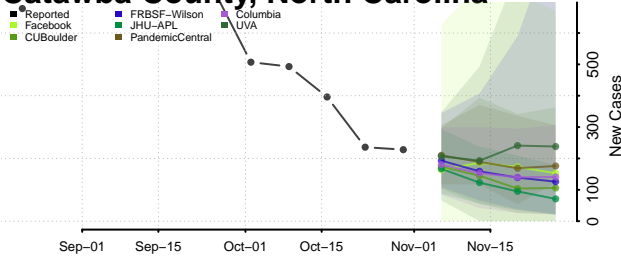

Cabarrus County, North Carolina

Caldwell County, North Carolina

Camden County, North Carolina

Carteret County, North Carolina

Caswell County, North Carolina

Catawba County, North Carolina

Chatham County, North Carolina