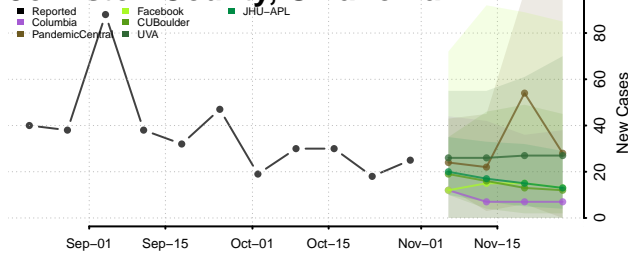

Johnston County, Oklahoma