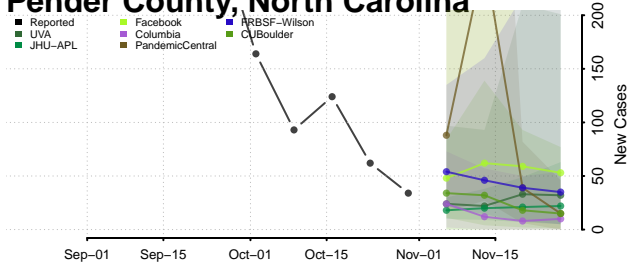

Pender County, North Carolina