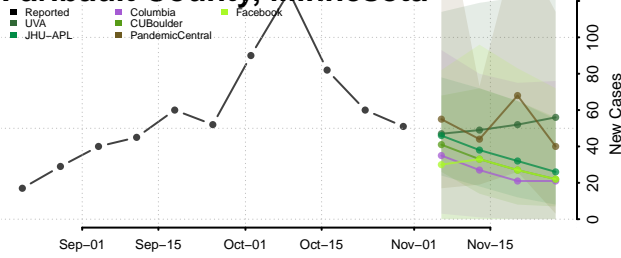

Faribault County, Minnesota