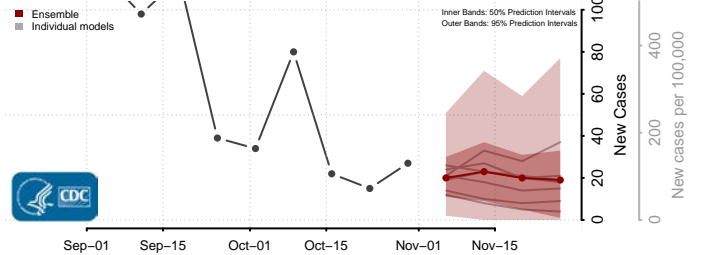

Covington County, Mississippi

DeSoto County, Mississippi

Forrest County, Mississippi

Franklin County, Mississippi

George County, Mississippi

Greene County, Mississippi

Grenada County, Mississippi

Hancock County, Mississippi