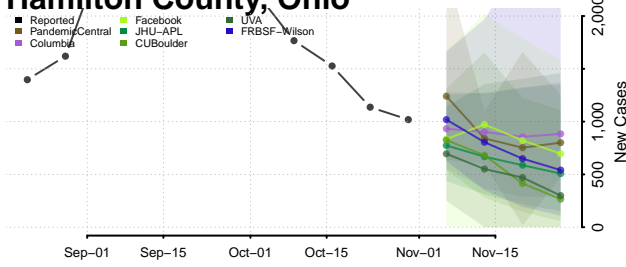

Hamilton County, Ohio