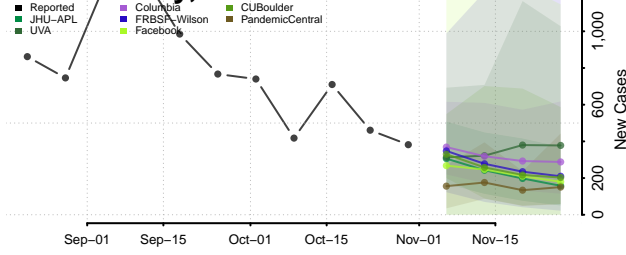

Ellis County, Texas