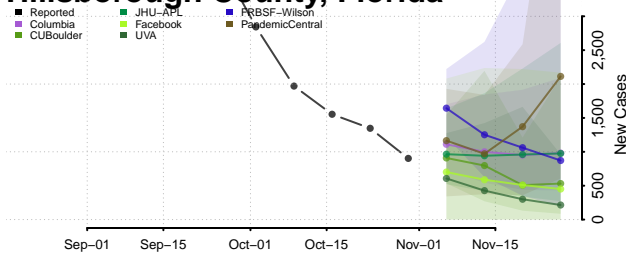

Hillsborough County, Florida