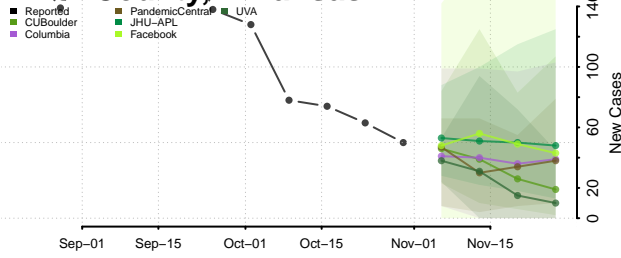

Miller County, Arkansas