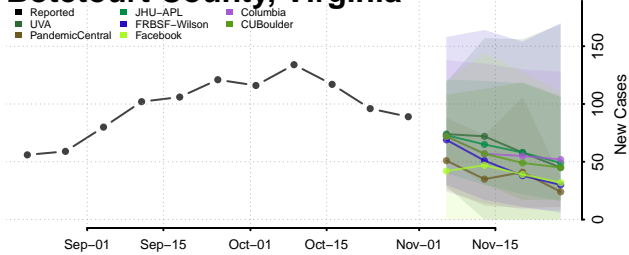

Botetourt County, Virginia