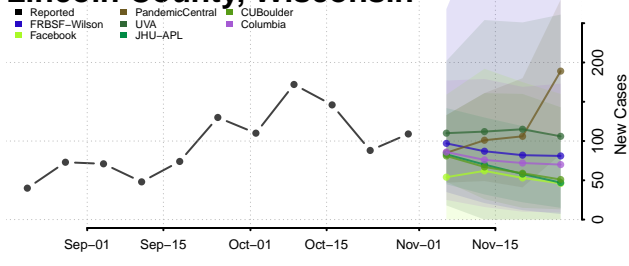

Lincoln County, Wisconsin