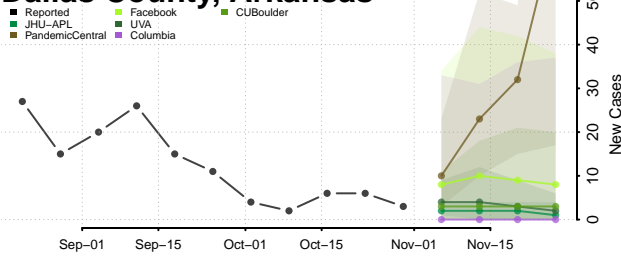

Dallas County, Arkansas