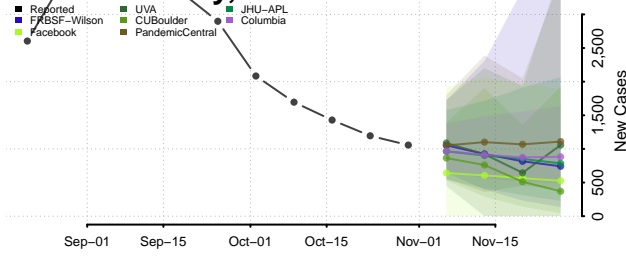

LaGrange County, Indiana

Lake County, Indiana

LaPorte County, Indiana

Lawrence County, Indiana

Madison County, Indiana

Marion County, Indiana

Marshall County, Indiana

Martin County, Indiana