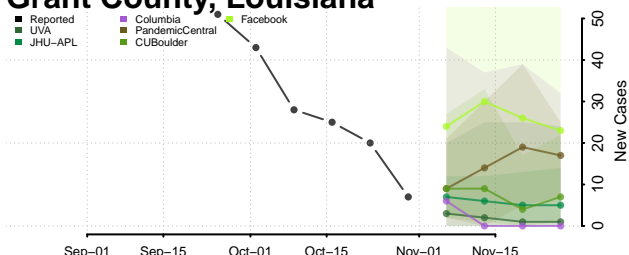

Grant County, Louisiana