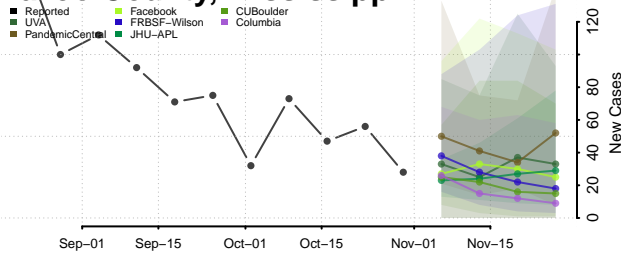

Yazoo County, Mississippi