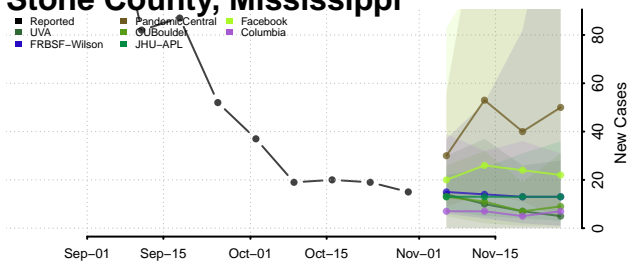

Stone County, Mississippi