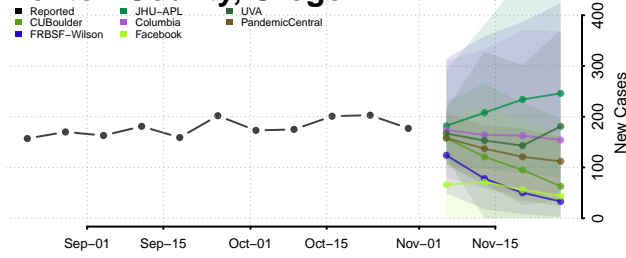

Benton County, Oregon