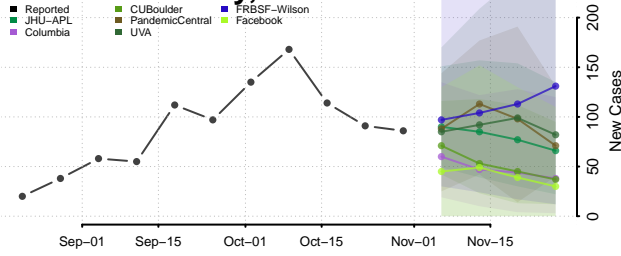

Freeborn County, Minnesota

Goodhue County, Minnesota

Grant County, Minnesota

Hennepin County, Minnesota

Houston County, Minnesota

Hubbard County, Minnesota

Isanti County, Minnesota

Itasca County, Minnesota