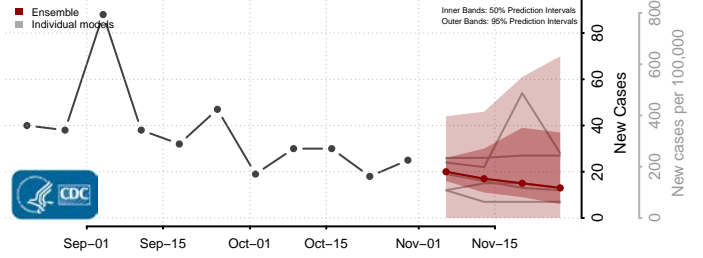

Johnston County, Oklahoma