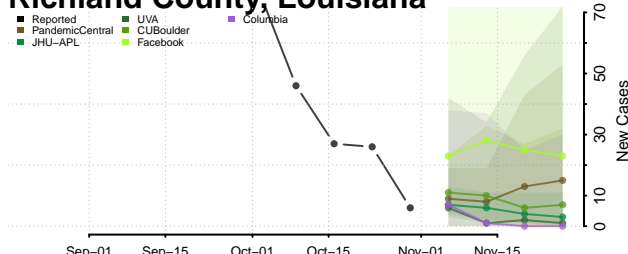

Richland County, Louisiana