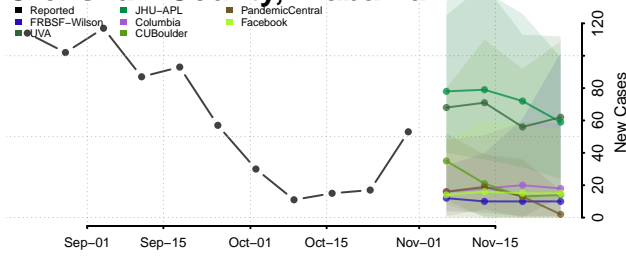

Cleburne County, Alabama

Coffee County, Alabama

Colbert County, Alabama

Conecuh County, Alabama

Coosa County, Alabama

Covington County, Alabama

Crenshaw County, Alabama

Cullman County, Alabama