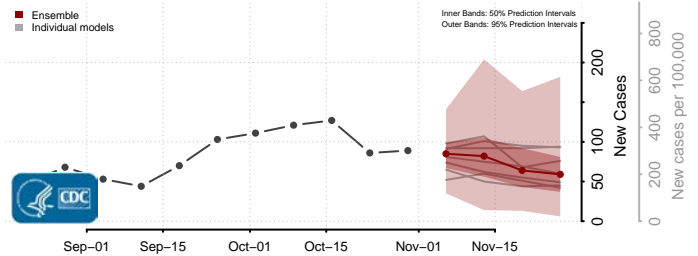

Pine County, Minnesota