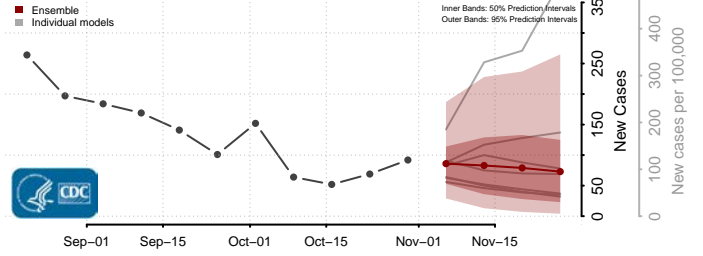

Cole County, Missouri