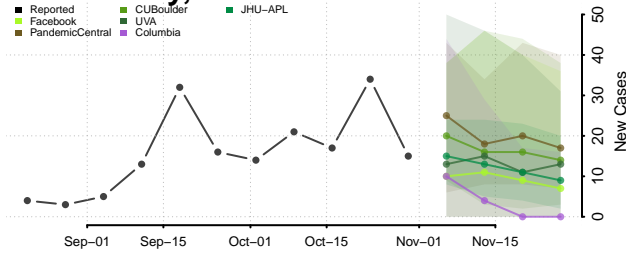

Iron County, Wisconsin