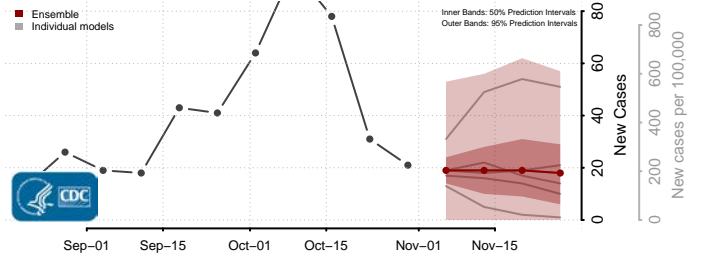

Le Sueur County, Minnesota

Lincoln County, Minnesota

Lyon County, Minnesota

Mahnomen County, Minnesota

Marshall County, Minnesota

Martin County, Minnesota

McLeod County, Minnesota

Meeker County, Minnesota