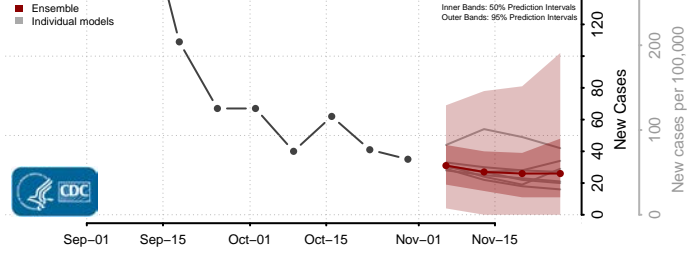

St. Martin County, Louisiana