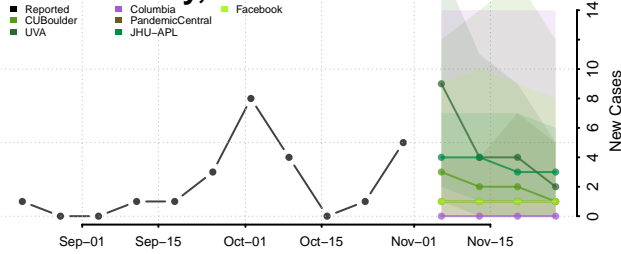

Clark County, Idaho