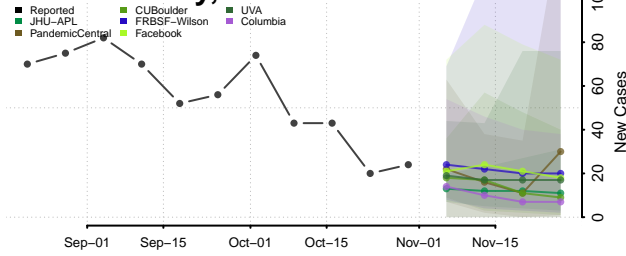

Bates County, Missouri