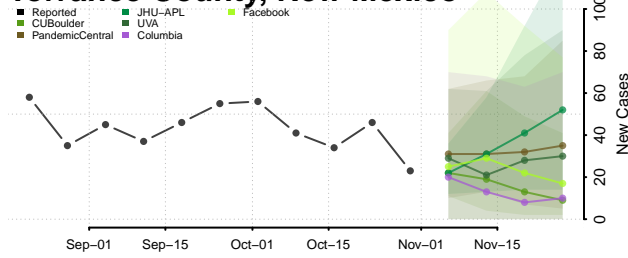

Torrance County, New Mexico