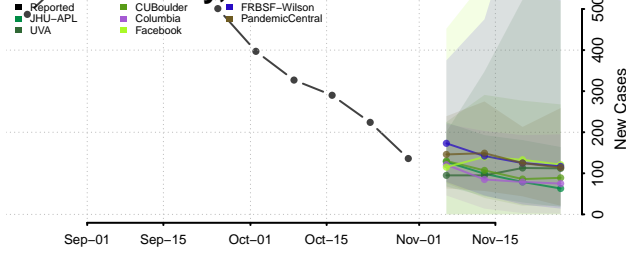

Roane County, Tennessee

Robertson County, Tennessee

Rutherford County, Tennessee

Scott County, Tennessee

Sequatchie County, Tennessee

Sevier County, Tennessee

Shelby County, Tennessee

Smith County, Tennessee