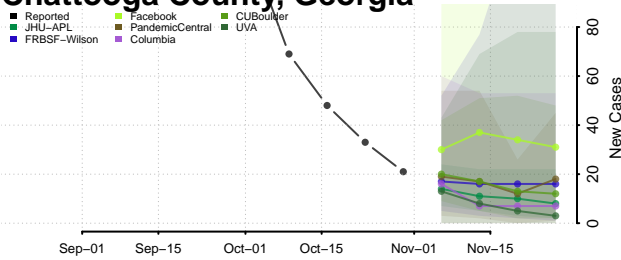

Catoosa County, Georgia

Charlton County, Georgia

Chatham County, Georgia

Chattahoochee County, Georgia

Chattooga County, Georgia

Cherokee County, Georgia

Clarke County, Georgia

Clay County, Georgia