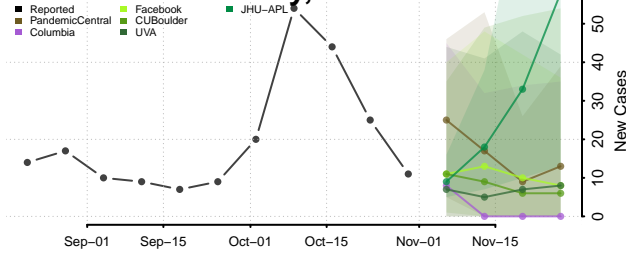

Los Alamos County, New Mexico