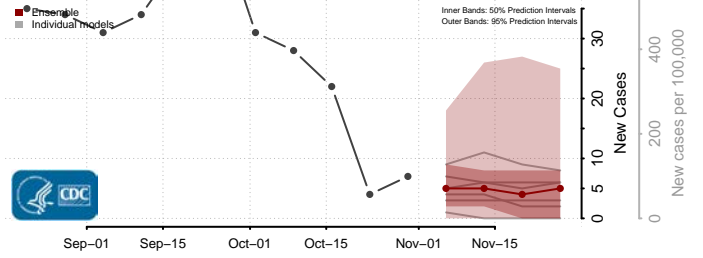

Union County, Indiana