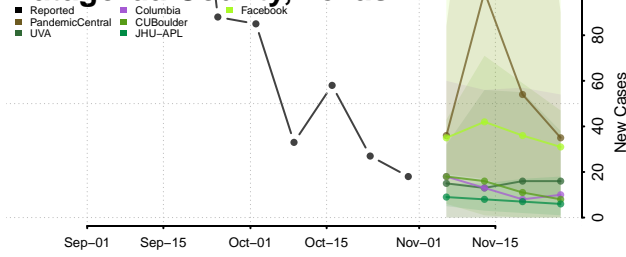

Matagorda County, Texas