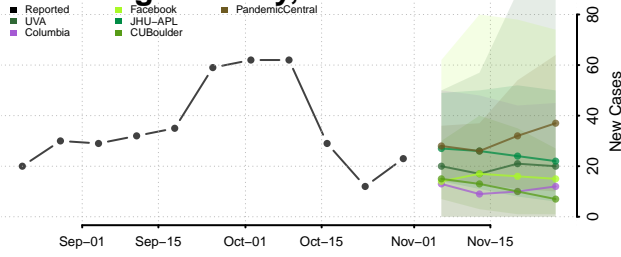

Winnebago County, Iowa