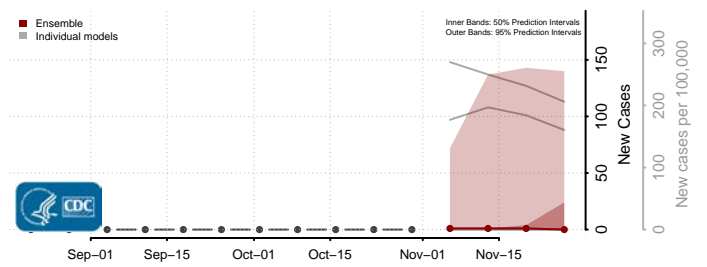

Iron County, Utah