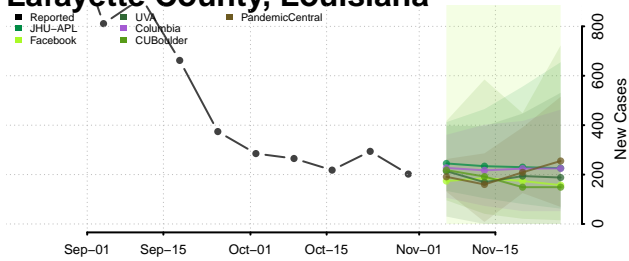

Lafayette County, Louisiana