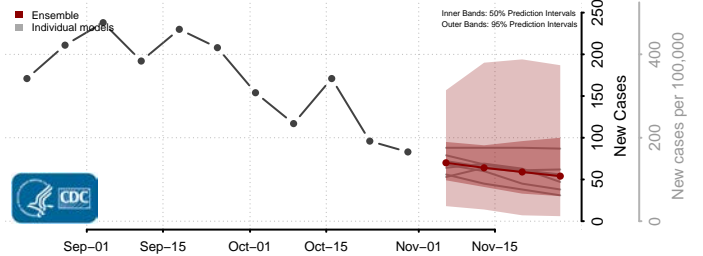

Halifax County, North Carolina