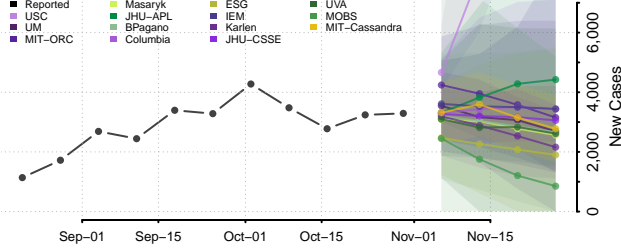

West Baton Rouge County, Louisiana

West Carroll County, Louisiana

West Feliciana County, Louisiana

Winn County, Louisiana

Maine

Androscoggin County, Maine