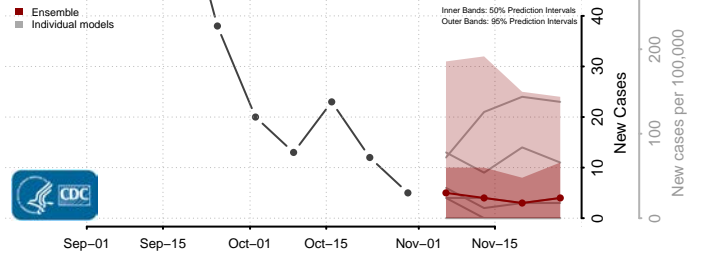

Rusk County, Texas

Sabine County, Texas

San Augustine County, Texas

San Jacinto County, Texas

San Patricio County, Texas

San Saba County, Texas

Schleicher County, Texas

Scurry County, Texas