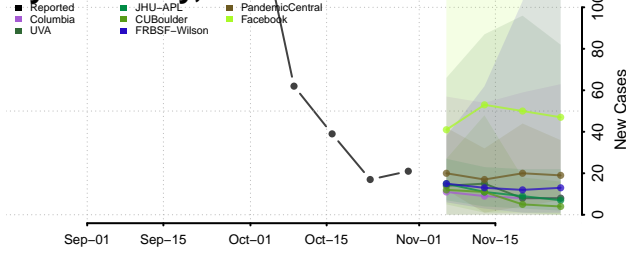

Crockett County, Tennessee

Cumberland County, Tennessee

Davidson County, Tennessee

Decatur County, Tennessee

DeKalb County, Tennessee

Dickson County, Tennessee

Dyer County, Tennessee

Fayette County, Tennessee