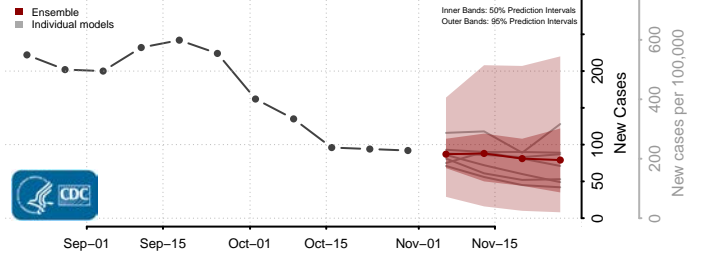

Lincoln County, Idaho

Madison County, Idaho

Minidoka County, Idaho

Nez Perce County, Idaho

Oneida County, Idaho

Owyhee County, Idaho

Payette County, Idaho

Power County, Idaho