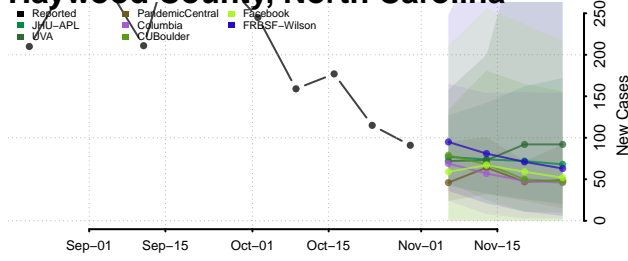

Guilford County, North Carolina

Halifax County, North Carolina

Harnett County, North Carolina

Haywood County, North Carolina

Henderson County, North Carolina

Hertford County, North Carolina

Hoke County, North Carolina