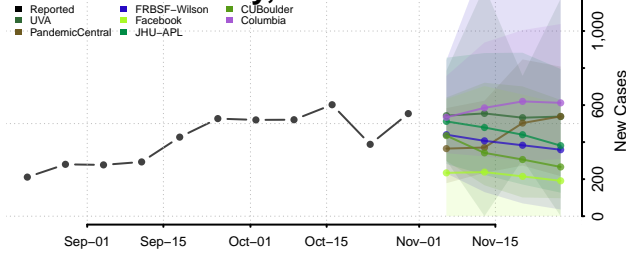

Marinette County, Wisconsin

Marquette County, Wisconsin

Menominee County, Wisconsin

Milwaukee County, Wisconsin

Monroe County, Wisconsin

Oconto County, Wisconsin

Oneida County, Wisconsin

Outagamie County, Wisconsin