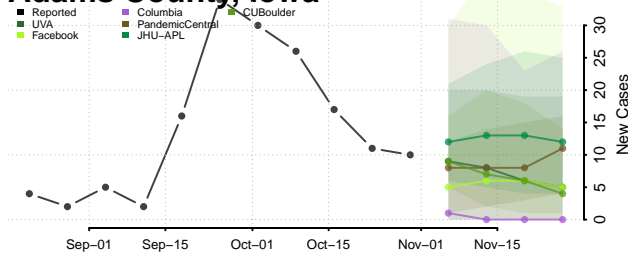

Adams County, Iowa