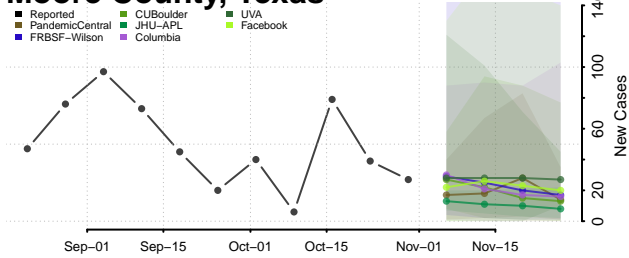

Moore County, Texas