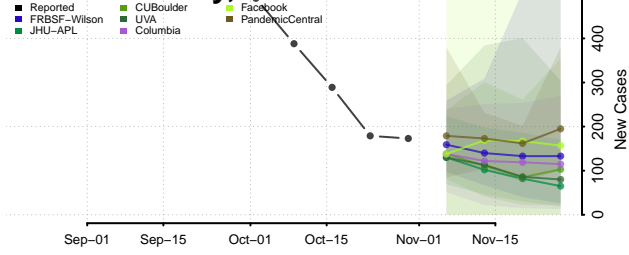

Randolph County, North Carolina

Richmond County, North Carolina

Robeson County, North Carolina

Rockingham County, North Carolina

Rowan County, North Carolina

Rutherford County, North Carolina

Sampson County, North Carolina