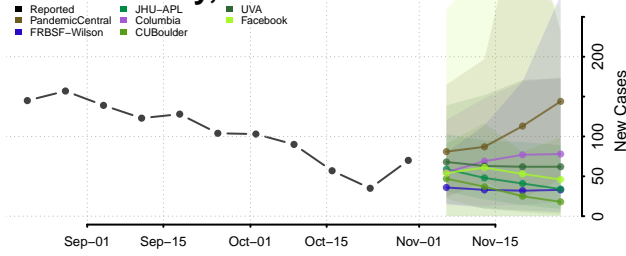

Pettis County, Missouri