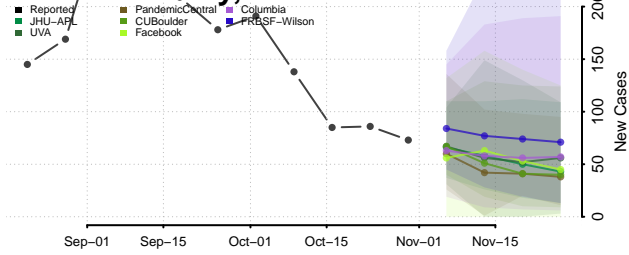

Clermont County, Ohio

Clinton County, Ohio

Columbiana County, Ohio

Coshocton County, Ohio

Crawford County, Ohio

Cuyahoga County, Ohio

Darke County, Ohio

Defiance County, Ohio