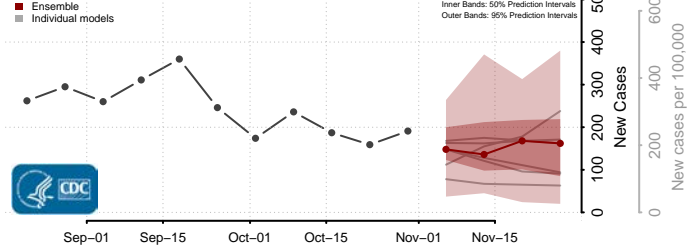

Cape Girardeau County, Missouri