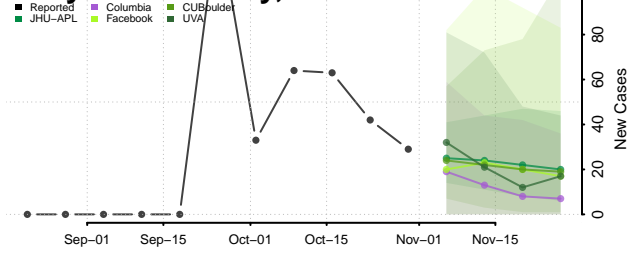

Cheyenne County, Nebraska