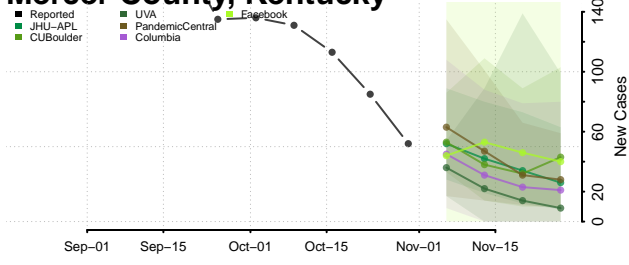

McLean County, Kentucky

Meade County, Kentucky

Menifee County, Kentucky

Mercer County, Kentucky

Metcalfe County, Kentucky

Monroe County, Kentucky

Montgomery County, Kentucky

Morgan County, Kentucky