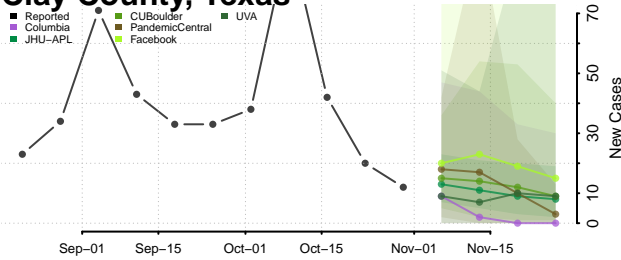

Clay County, Texas