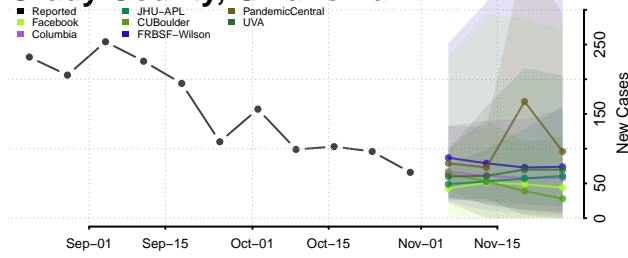

Custer County, Oklahoma

Delaware County, Oklahoma

Dewey County, Oklahoma

Ellis County, Oklahoma

Garfield County, Oklahoma

Garvin County, Oklahoma

Grady County, Oklahoma

Grant County, Oklahoma