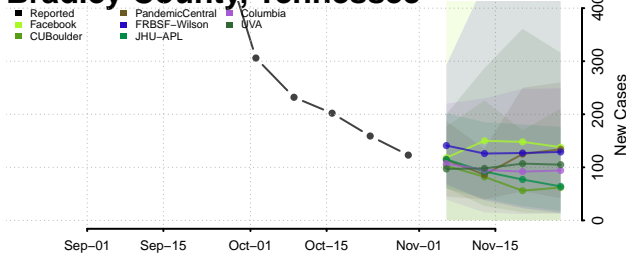

Bradley County, Tennessee