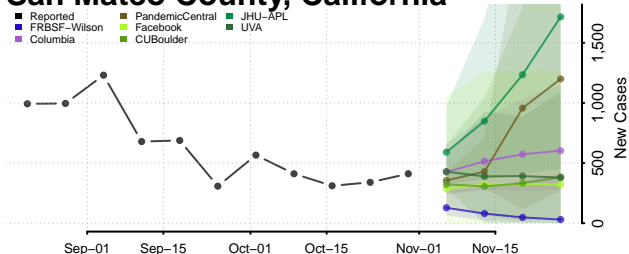

San Mateo County, California