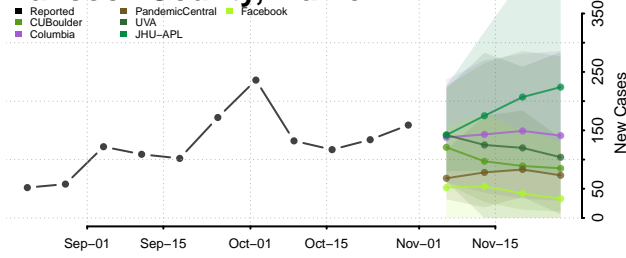

West Feliciana County, Louisiana

Winn County, Louisiana

Maine

Androscoggin County, Maine

Aroostook County, Maine

Cumberland County, Maine

Franklin County, Maine

Hancock County, Maine