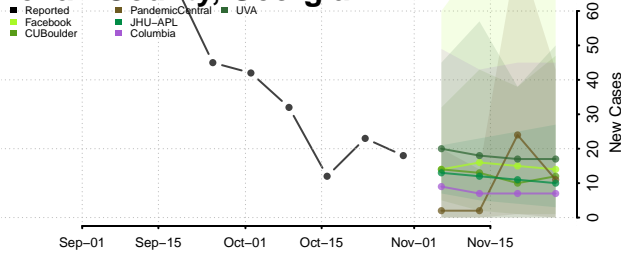

Stephens County, Georgia

Stewart County, Georgia

Sumter County, Georgia

Talbot County, Georgia

Taliaferro County, Georgia

Tattnall County, Georgia

Taylor County, Georgia

Telfair County, Georgia