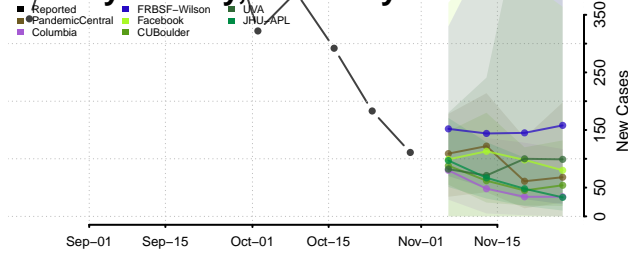

Union County, Kentucky

Warren County, Kentucky

Washington County, Kentucky

Wayne County, Kentucky

Webster County, Kentucky

Whitley County, Kentucky

Wolfe County, Kentucky

Woodford County, Kentucky