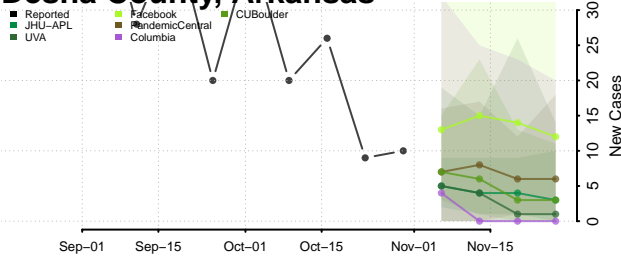

Desha County, Arkansas