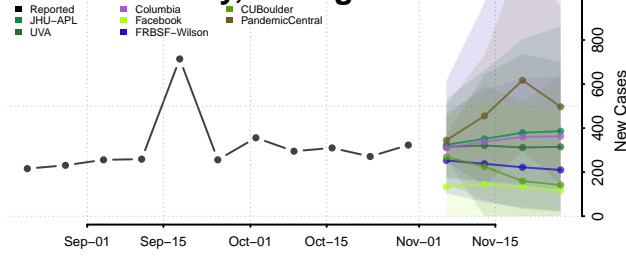

Alpena County, Michigan

Antrim County, Michigan

Arenac County, Michigan

Baraga County, Michigan

Barry County, Michigan

Bay County, Michigan

Benzie County, Michigan

Berrien County, Michigan