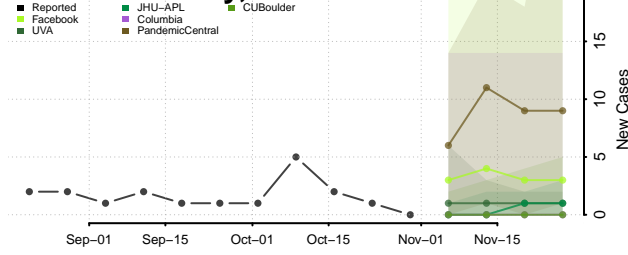

Jerauld County, South Dakota