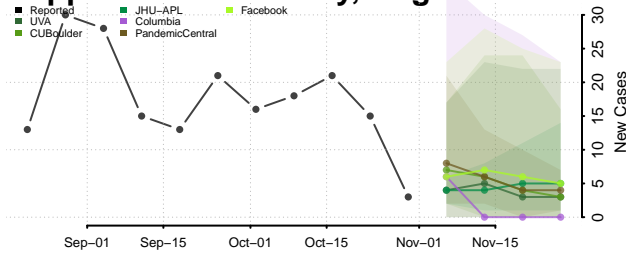

Prince George County, Virginia

Prince William County, Virginia

Pulaski County, Virginia

Radford County, Virginia

Rappahannock County, Virginia

Russell County, Virginia

Salem County, Virginia

Scott County, Virginia