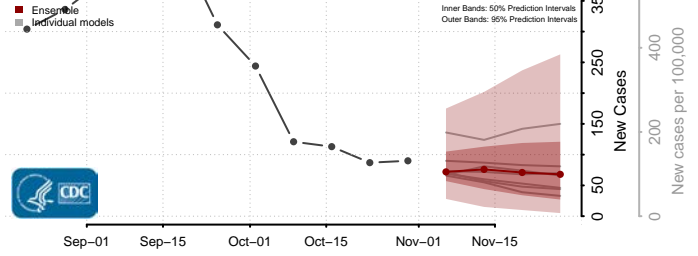

Wilkes County, North Carolina