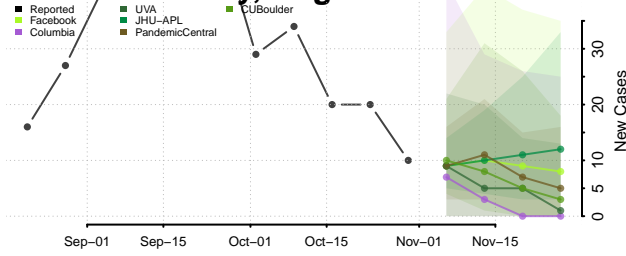

Lancaster County, Virginia

Lee County, Virginia

Lexington County, Virginia

Loudoun County, Virginia

Louisa County, Virginia

Lunenburg County, Virginia

Lynchburg County, Virginia

Madison County, Virginia