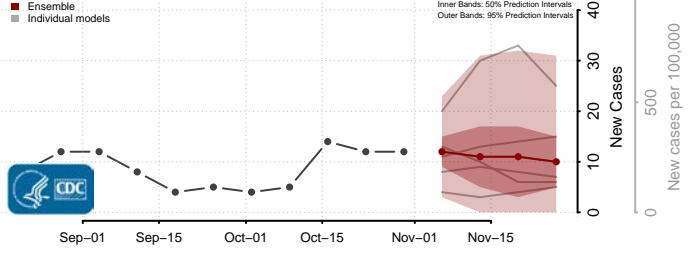

Clay County, South Dakota

Codington County, South Dakota

Corson County, South Dakota

Custer County, South Dakota

Davison County, South Dakota

Day County, South Dakota

Deuel County, South Dakota

Dewey County, South Dakota