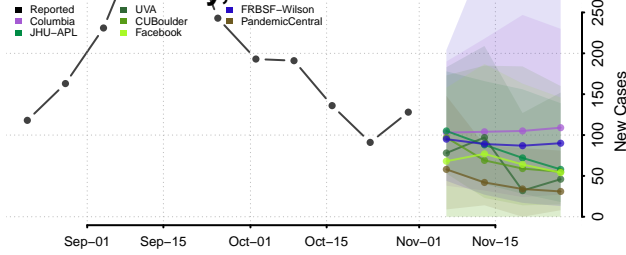

Brown County, Ohio