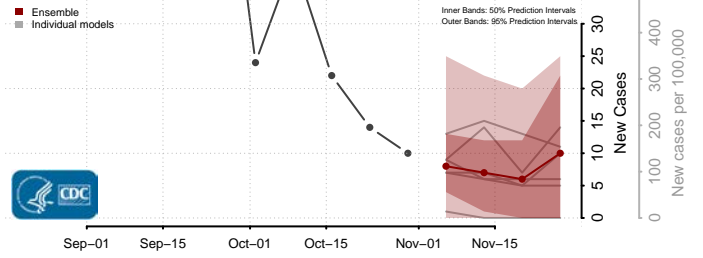

Union County, Kentucky

Warren County, Kentucky

Washington County, Kentucky

Wayne County, Kentucky

Webster County, Kentucky

Whitley County, Kentucky

Wolfe County, Kentucky

Woodford County, Kentucky