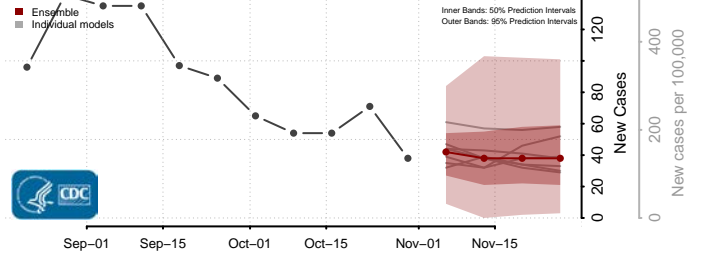

Vigo County, Indiana

Wabash County, Indiana

Warren County, Indiana

Warrick County, Indiana

Washington County, Indiana

Wayne County, Indiana

Wells County, Indiana

White County, Indiana