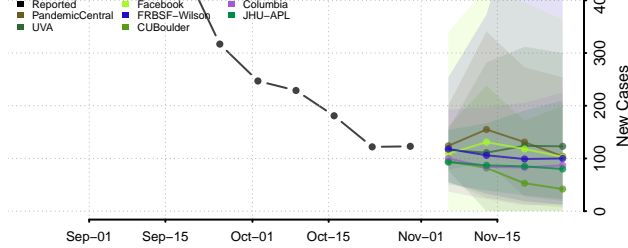

Lawrence County, Illinois

Lee County, Illinois

Livingston County, Illinois

Logan County, Illinois

Macon County, Illinois

Macoupin County, Illinois

Madison County, Illinois

Marion County, Illinois