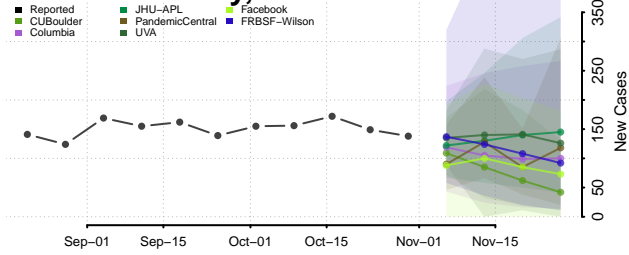

Sullivan County, New York