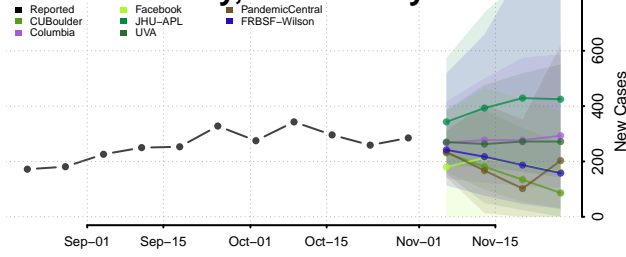

Sussex County, New Jersey