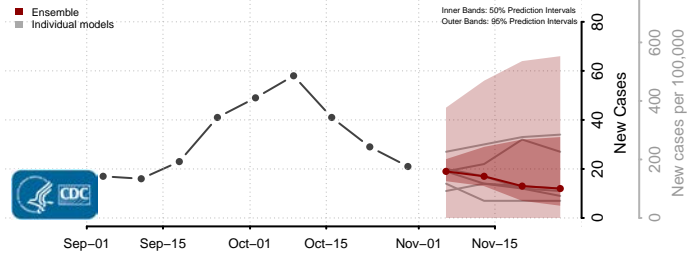

Cass County, Iowa

Cedar County, Iowa

Cerro Gordo County, Iowa

Cherokee County, Iowa

Chickasaw County, Iowa

Clarke County, Iowa

Clay County, Iowa

Clayton County, Iowa