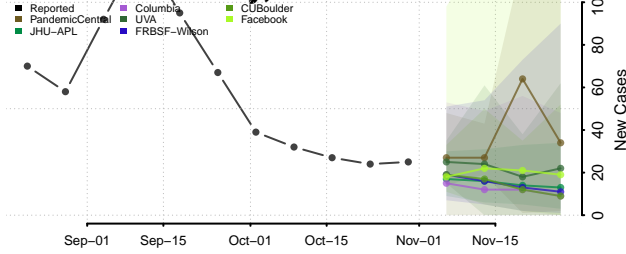

McIntosh County, Oklahoma