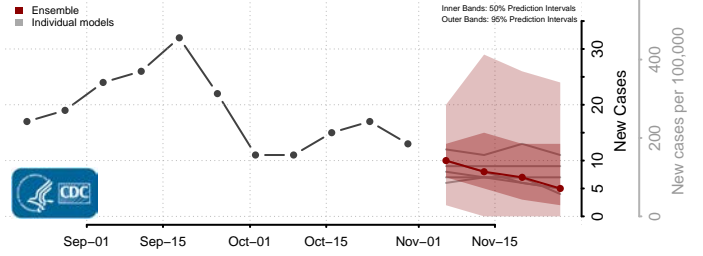

Henry County, Virginia

Highland County, Virginia

Hopewell County, Virginia

Isle of Wight County, Virginia

James City County, Virginia

King and Queen County, Virginia

King George County, Virginia

King William County, Virginia