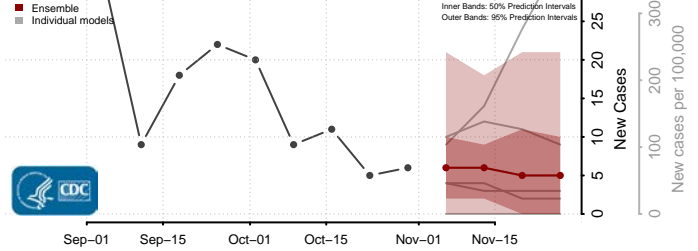

Carroll County, Missouri