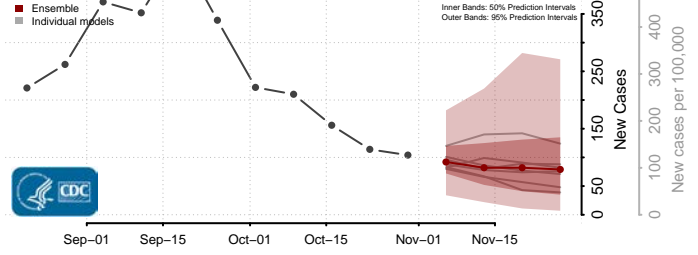

Wilson County, North Carolina