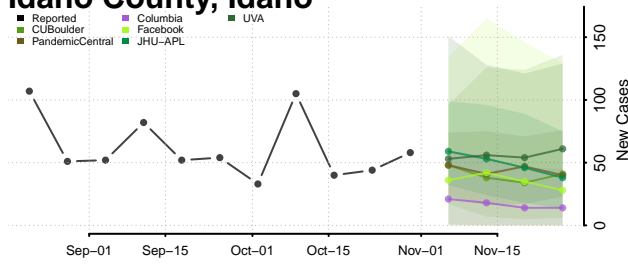

Idaho County, Idaho