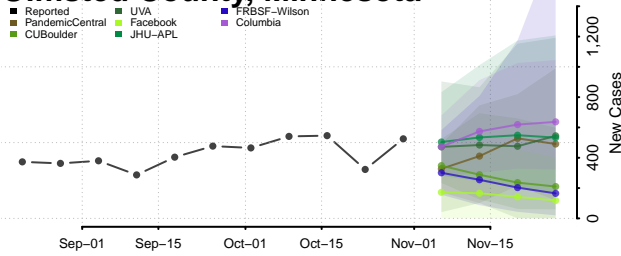

Mille Lacs County, Minnesota

Morrison County, Minnesota

Mower County, Minnesota

Murray County, Minnesota

Nicollet County, Minnesota

Nobles County, Minnesota

Norman County, Minnesota

Olmsted County, Minnesota