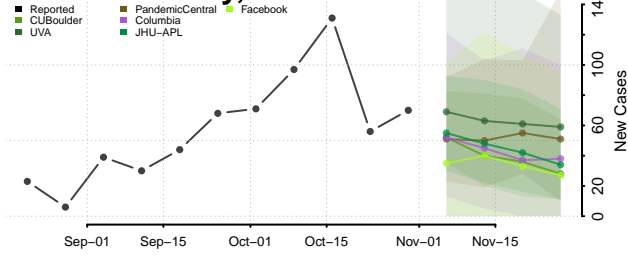

Burnett County, Wisconsin