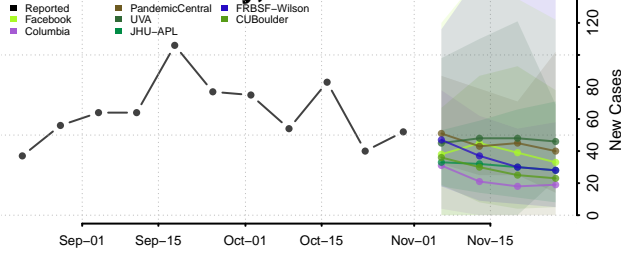

Minidoka County, Idaho