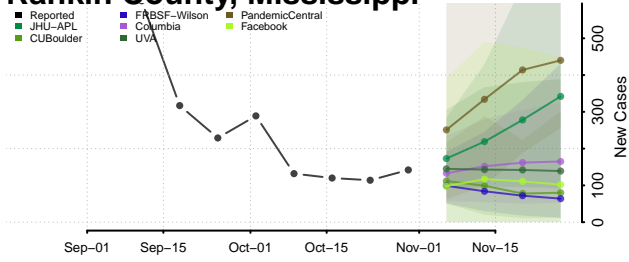

Perry County, Mississippi

Pike County, Mississippi

Pontotoc County, Mississippi

Prentiss County, Mississippi

Quitman County, Mississippi

Rankin County, Mississippi

Scott County, Mississippi

Sharkey County, Mississippi