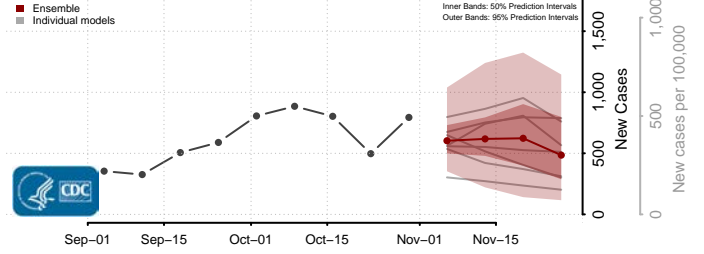

Stearns County, Minnesota