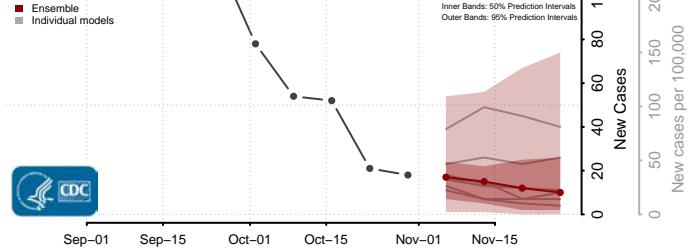

St. Mary County, Louisiana