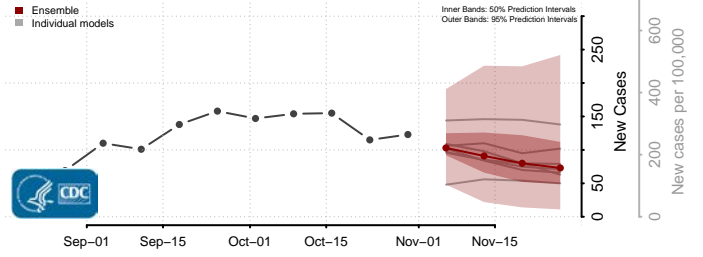

Clinton County, Iowa