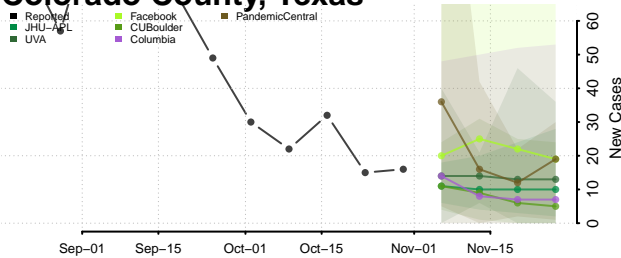

Colorado County, Texas