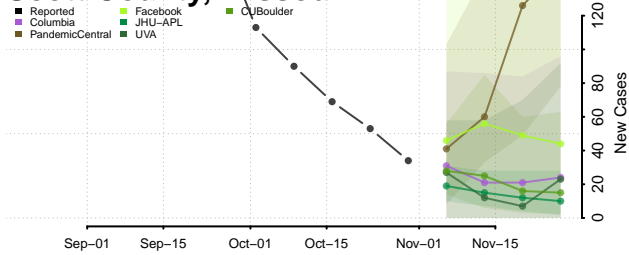

Scott County, Missouri