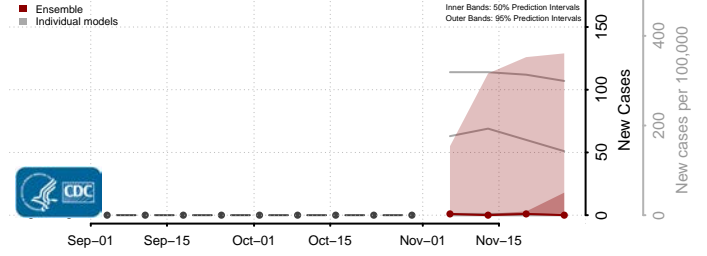

Uintah County, Utah