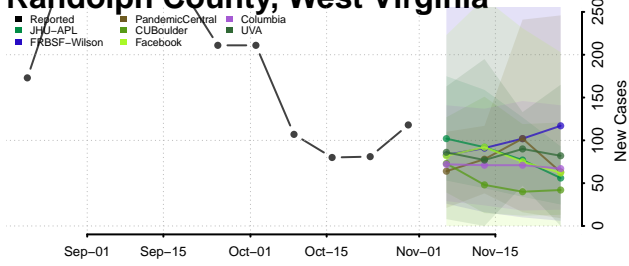

Preston County, West Virginia

Putnam County, West Virginia

Raleigh County, West Virginia

Randolph County, West Virginia

Ritchie County, West Virginia

Roane County, West Virginia

Summers County, West Virginia