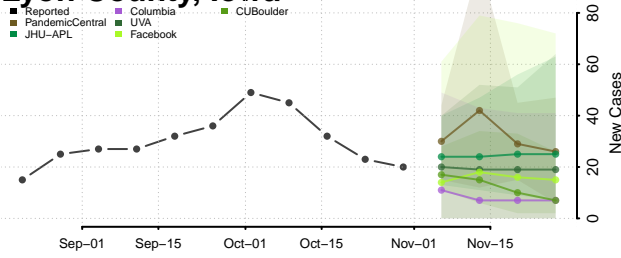

Kossuth County, Iowa

Lee County, Iowa

Linn County, Iowa

Louisa County, Iowa

Lucas County, Iowa

Lyon County, Iowa

Madison County, Iowa

Mahaska County, Iowa