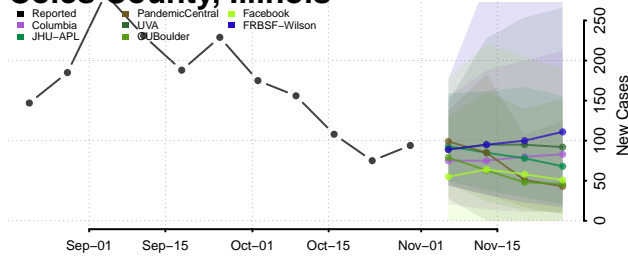

Coles County, Illinois