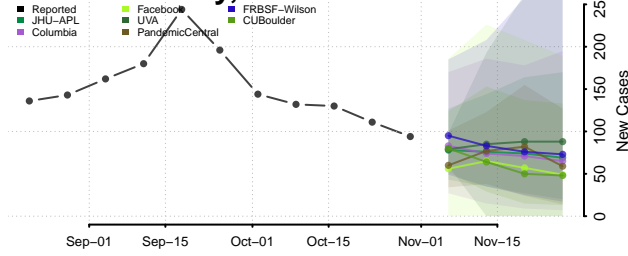

Stokes County, North Carolina