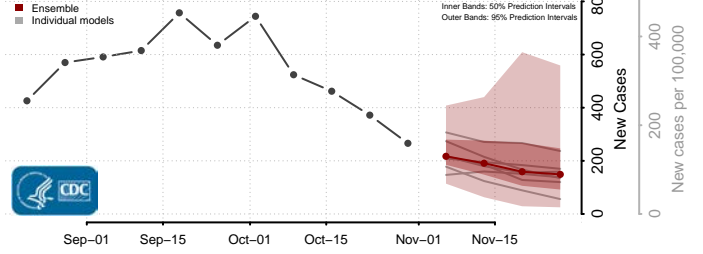

Kenton County, Kentucky