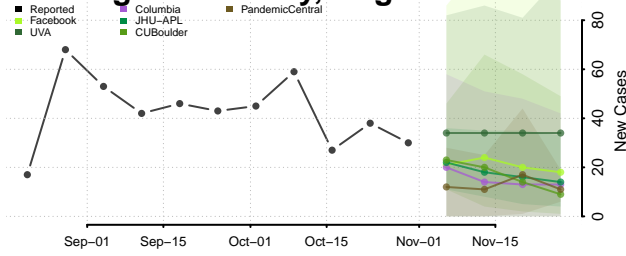

Buckingham County, Virginia