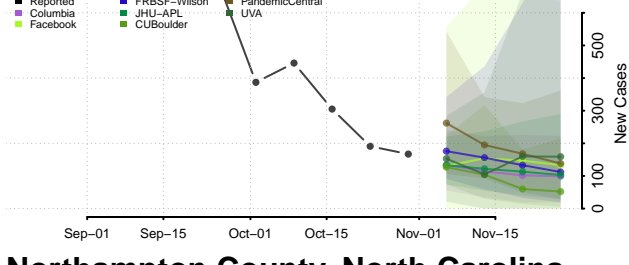

Montgomery County, North Carolina

Moore County, North Carolina

Nash County, North Carolina

New Hanover County, North Carolina

Northampton County, North Carolina

Onslow County, North Carolina

Orange County, North Carolina