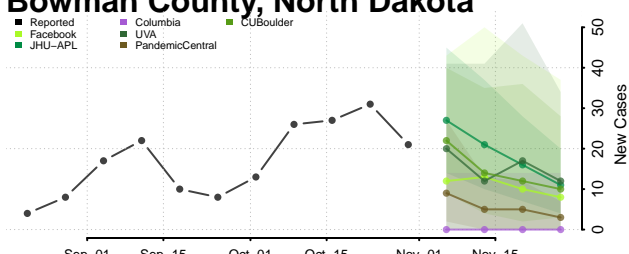

Bowman County, North Dakota