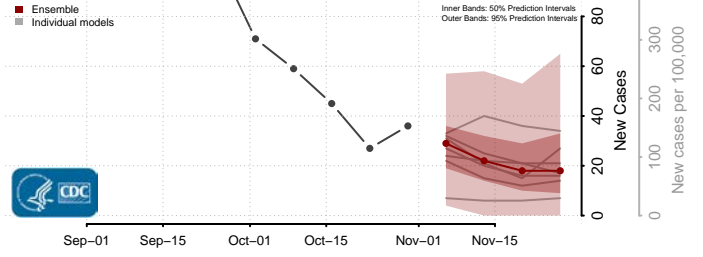

Poinsett County, Arkansas