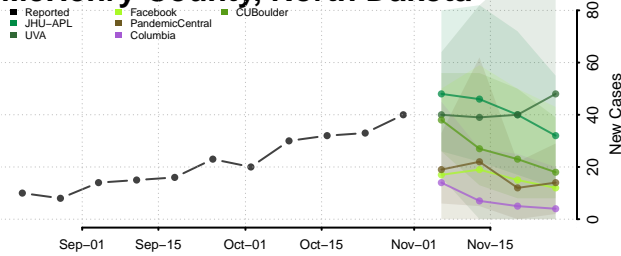

Griggs County, North Dakota

Hettinger County, North Dakota

Kidder County, North Dakota

LaMoure County, North Dakota

Logan County, North Dakota

McHenry County, North Dakota

McIntosh County, North Dakota

McKenzie County, North Dakota