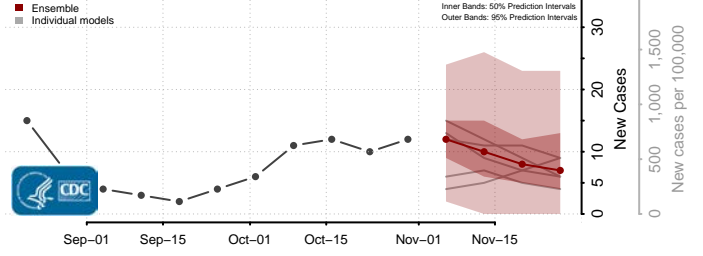

Divide County, North Dakota

Dunn County, North Dakota

Eddy County, North Dakota

Emmons County, North Dakota

Foster County, North Dakota

Golden Valley County, North Dakota

Grand Forks County, North Dakota

Grant County, North Dakota