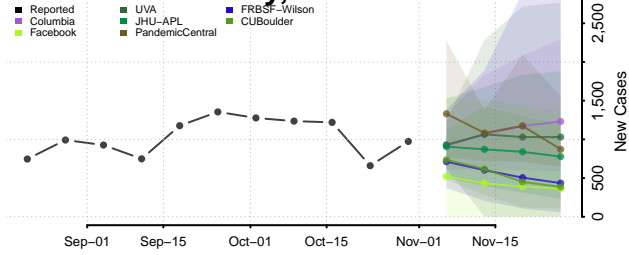

Waukesha County, Wisconsin