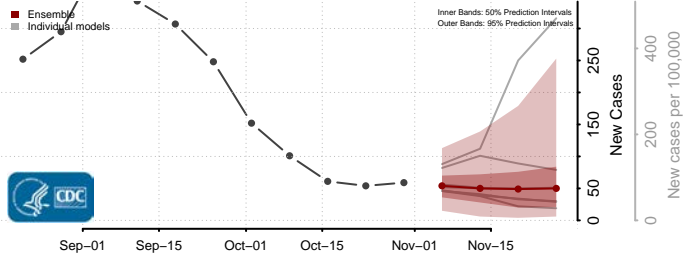

St. Francois County, Missouri