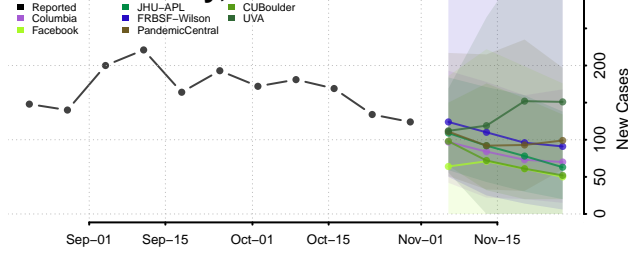

Steele County, Minnesota