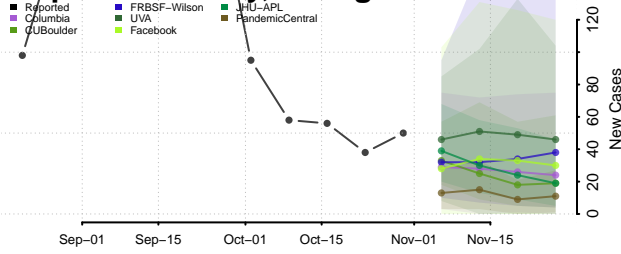

Stephens County, Georgia