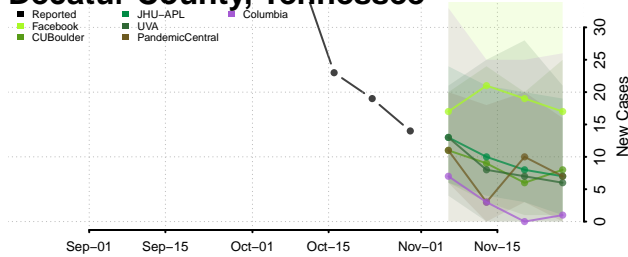

Crockett County, Tennessee

Cumberland County, Tennessee

Davidson County, Tennessee

Decatur County, Tennessee

DeKalb County, Tennessee

Dickson County, Tennessee

Dyer County, Tennessee

Fayette County, Tennessee