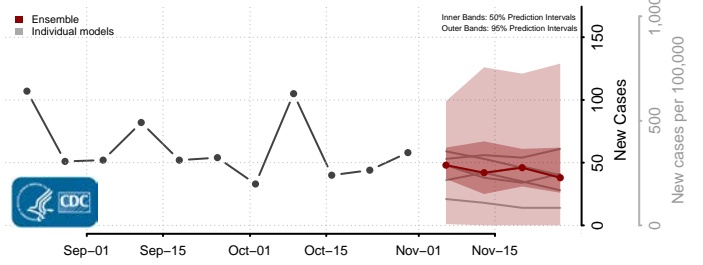

Idaho County, Idaho