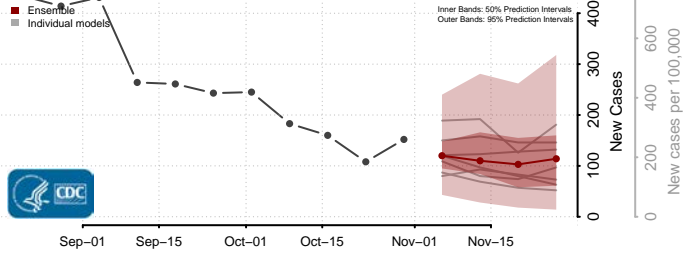

De Baca County, New Mexico

Dona Ana County, New Mexico

Eddy County, New Mexico

Grant County, New Mexico

Guadalupe County, New Mexico

Harding County, New Mexico

Hidalgo County, New Mexico

Lea County, New Mexico