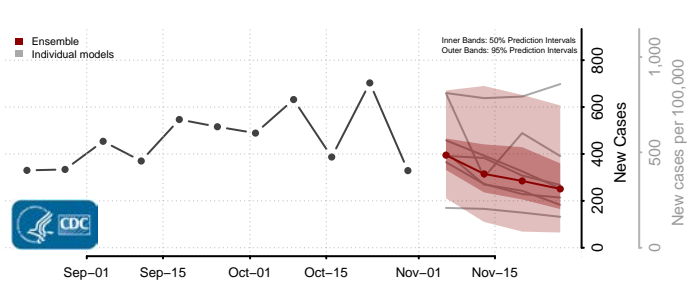

Beaverhead County, Montana

Big Horn County, Montana

Blaine County, Montana

Broadwater County, Montana

Carbon County, Montana

Carter County, Montana

Cascade County, Montana

Chouteau County, Montana