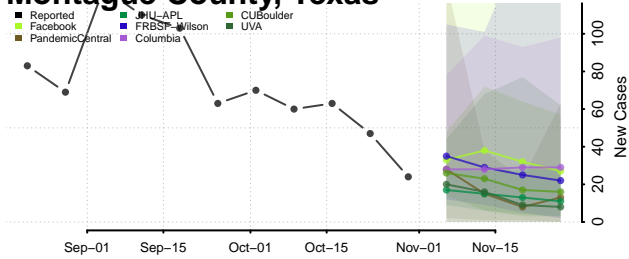

Montague County, Texas