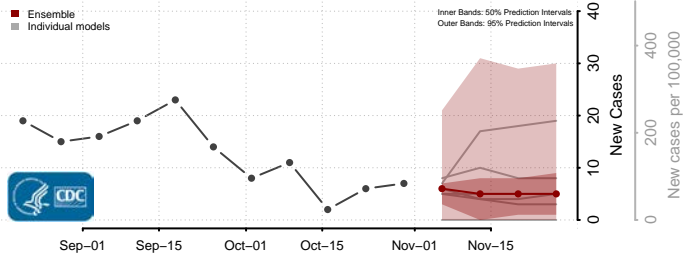

Gasconade County, Missouri

Gentry County, Missouri

Greene County, Missouri

Grundy County, Missouri

Harrison County, Missouri

Henry County, Missouri

Hickory County, Missouri

Holt County, Missouri