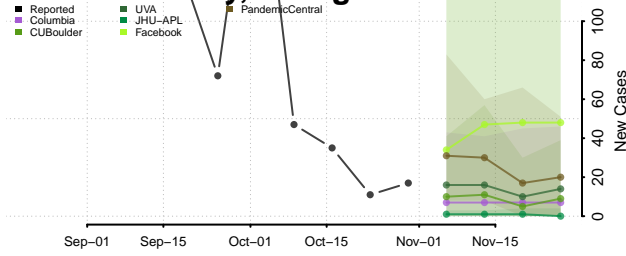

Bulloch County, Georgia