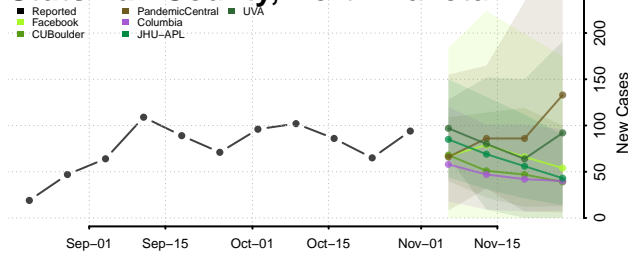

Stutsman County, North Dakota