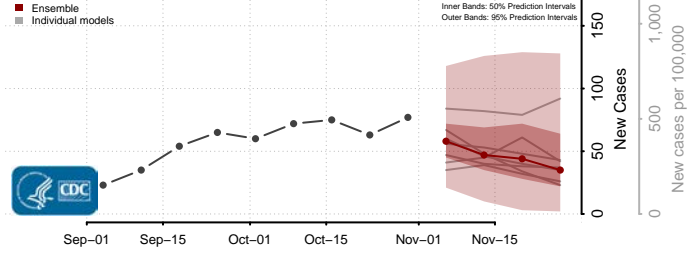

Redwood County, Minnesota

Renville County, Minnesota

Rice County, Minnesota

Rock County, Minnesota

Roseau County, Minnesota

Scott County, Minnesota

Sherburne County, Minnesota

Sibley County, Minnesota