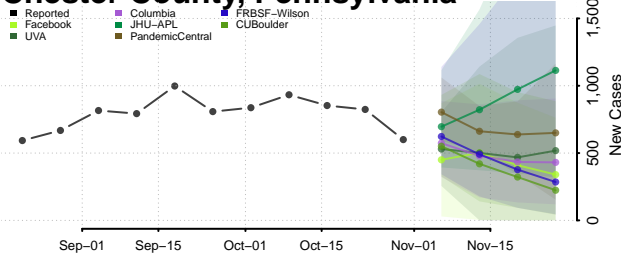

Chester County, Pennsylvania