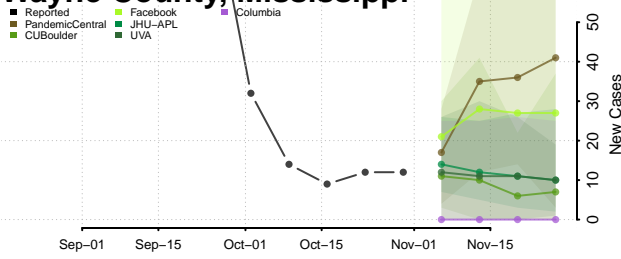

Tunica County, Mississippi

Union County, Mississippi

Walthall County, Mississippi

Warren County, Mississippi

Washington County, Mississippi

Wayne County, Mississippi

Webster County, Mississippi

Wilkinson County, Mississippi