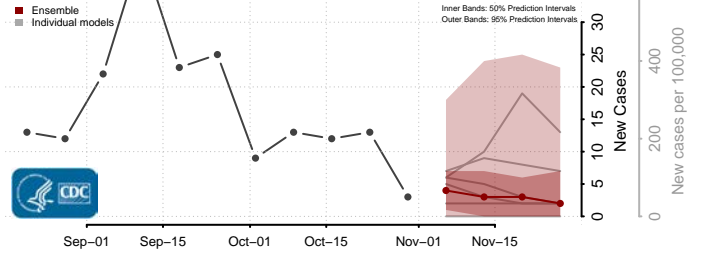

Jefferson County, Oklahoma