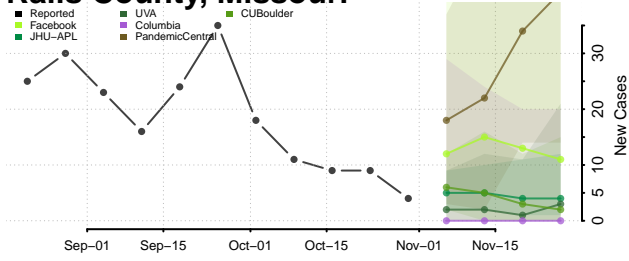

Ralls County, Missouri