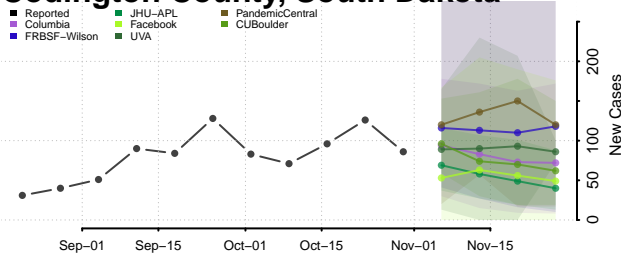

Codington County, South Dakota