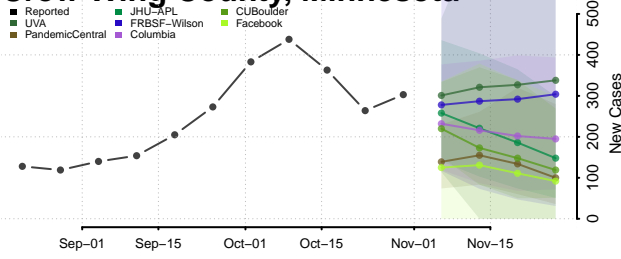

Crow Wing County, Minnesota