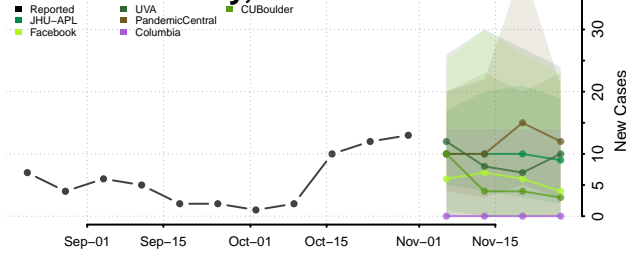

Renville County, North Dakota