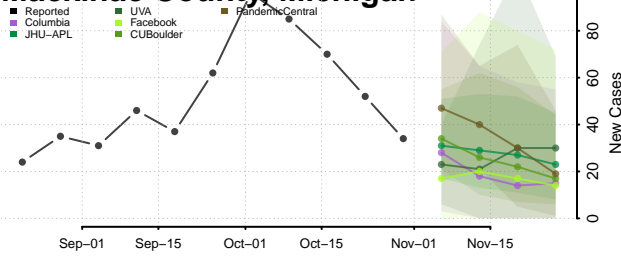

Lapeer County, Michigan

Leelanau County, Michigan

Lenawee County, Michigan

Livingston County, Michigan

Luce County, Michigan

Mackinac County, Michigan

Macomb County, Michigan

Manistee County, Michigan