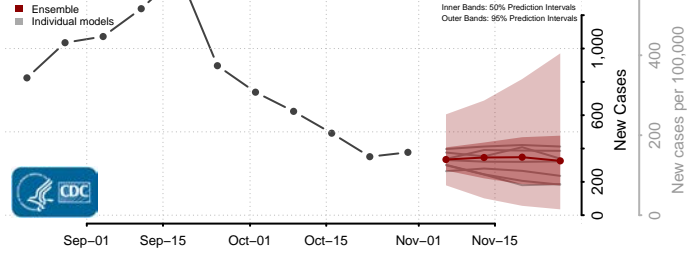

Union County, North Carolina