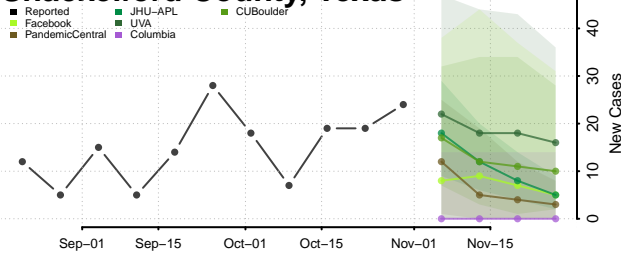

Shackelford County, Texas