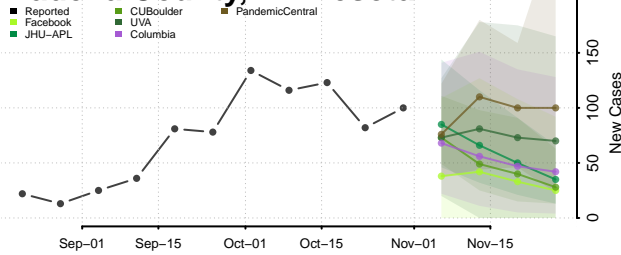

Wadena County, Minnesota

Waseca County, Minnesota

Washington County, Minnesota

Watowan County, Minnesota

Wilkin County, Minnesota

Winona County, Minnesota

Wright County, Minnesota

Yellow Medicine County, Minnesota