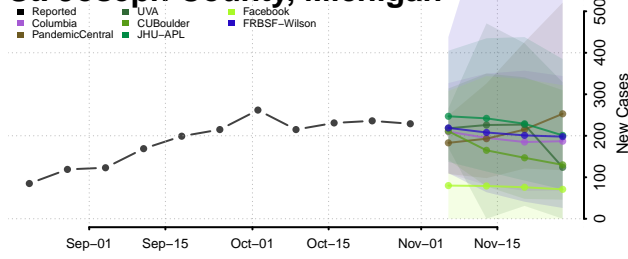

St. Joseph County, Michigan