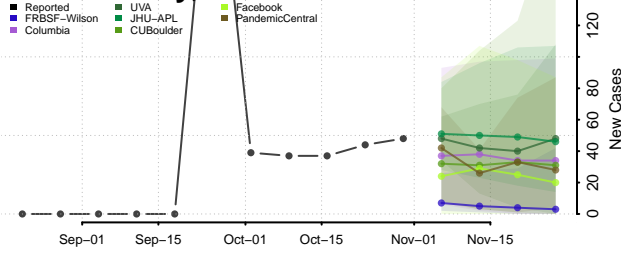

Otoe County, Nebraska