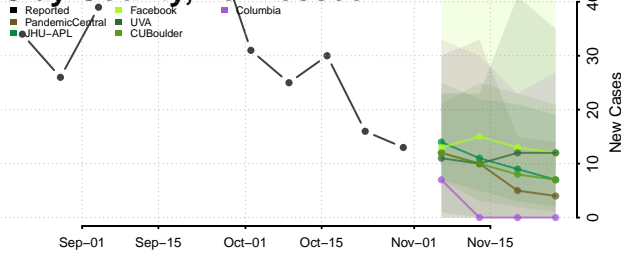

Carroll County, Tennessee

Carter County, Tennessee

Cheatham County, Tennessee

Chester County, Tennessee

Claiborne County, Tennessee

Clay County, Tennessee

Cocke County, Tennessee

Coffee County, Tennessee