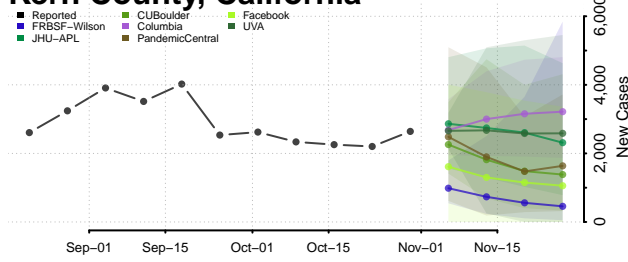

Kings County, California

Lake County, California

Lassen County, California

Los Angeles County, California

Madera County, California

Marin County, California

Mariposa County, California

Mendocino County, California