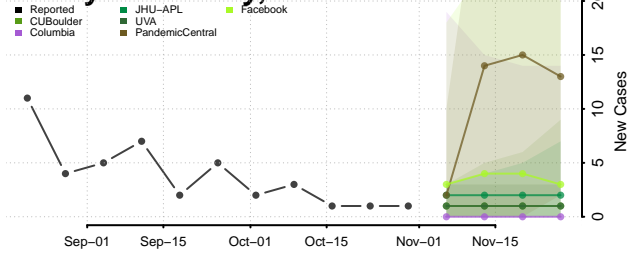

Schuyler County, Missouri