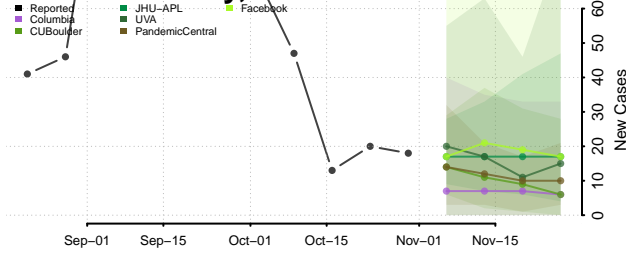

Stewart County, Tennessee