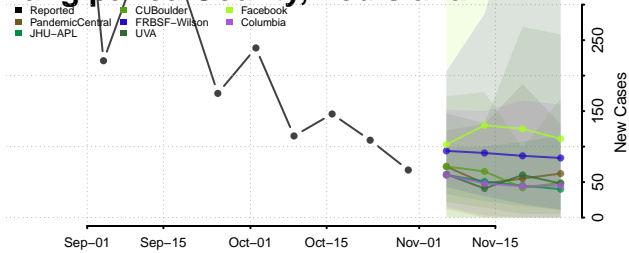

St. John the Baptist County, Louisiana

St. Landry County, Louisiana

St. Martin County, Louisiana

St. Mary County, Louisiana

St. Tammany County, Louisiana

Tangipahoa County, Louisiana

Tensas County, Louisiana