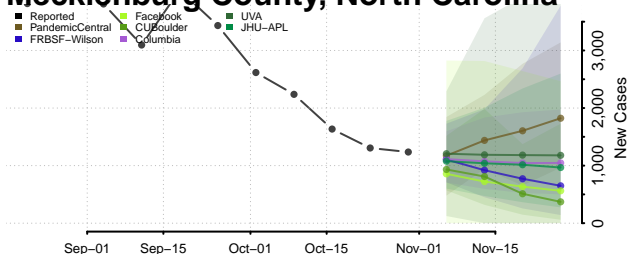

Mecklenburg County, North Carolina