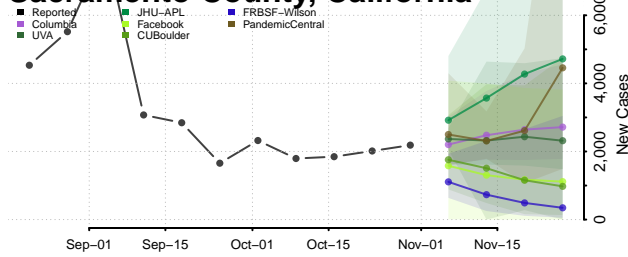

Sacramento County, California