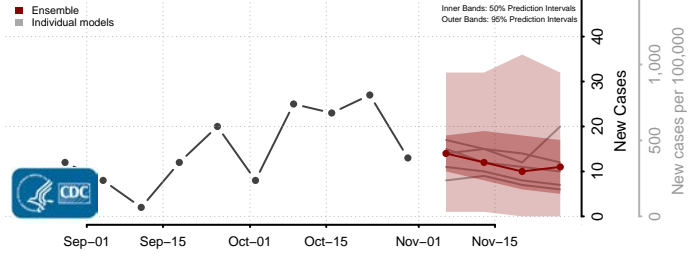

Garfield County, Montana

Glacier County, Montana

Golden Valley County, Montana

Granite County, Montana

Hill County, Montana

Jefferson County, Montana

Judith Basin County, Montana

Lake County, Montana