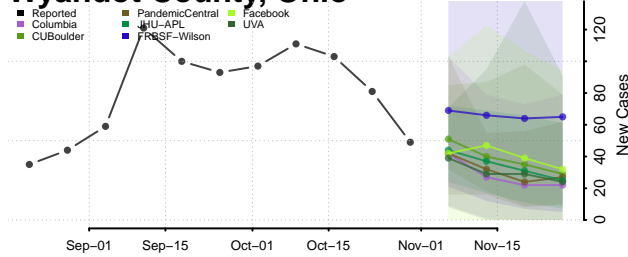

Wayne County, Ohio

Williams County, Ohio

Wood County, Ohio

Wyandot County, Ohio

Oklahoma

Adair County, Oklahoma

Alfalfa County, Oklahoma

Atoka County, Oklahoma