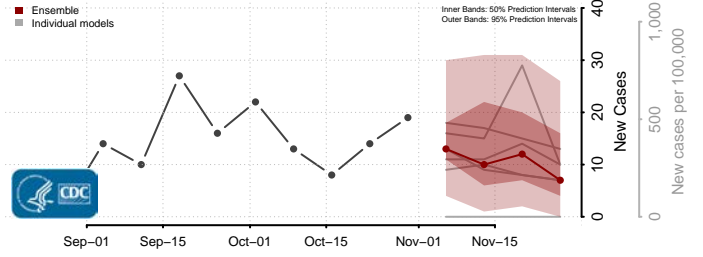

Sweet Grass County, Montana

Teton County, Montana

Toole County, Montana

Treasure County, Montana

Valley County, Montana

Wheatland County, Montana

Wibaux County, Montana

Yellowstone County, Montana