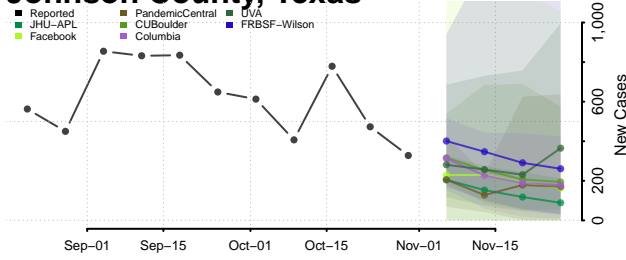

Johnson County, Texas