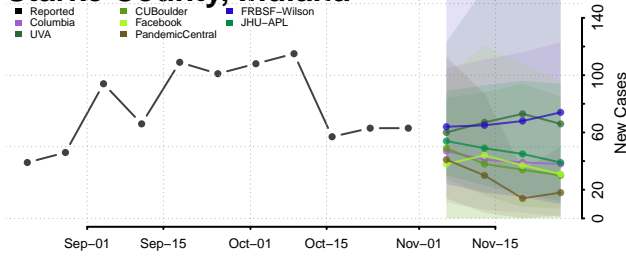

Randolph County, Indiana

Ripley County, Indiana

Rush County, Indiana

Scott County, Indiana

Shelby County, Indiana

Spencer County, Indiana

St. Joseph County, Indiana

Starke County, Indiana