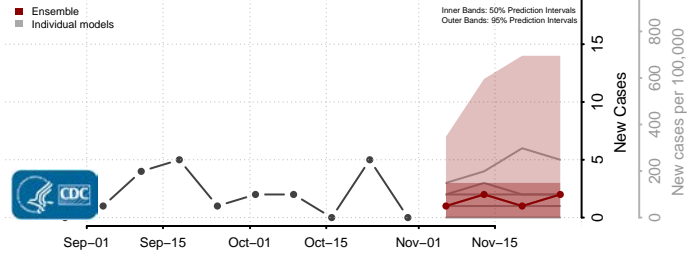

Worth County, Missouri