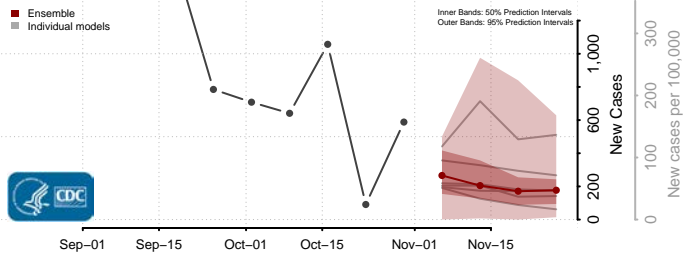

Brazoria County, Texas