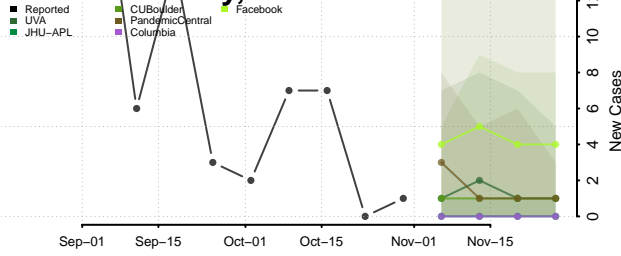

Concho County, Texas