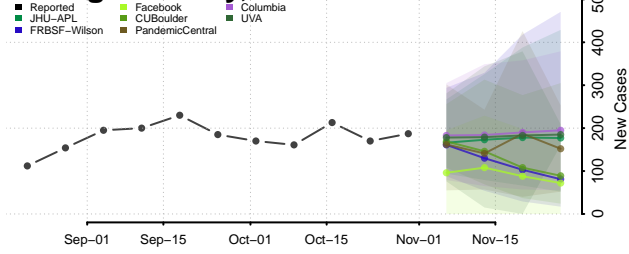

Geauga County, Ohio