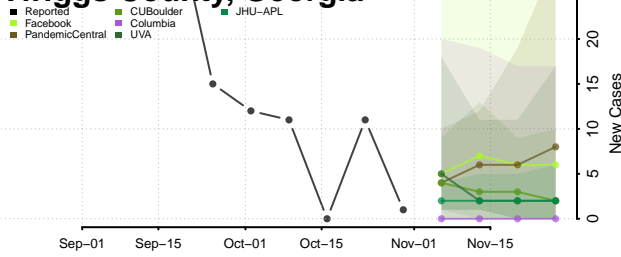

Twiggs County, Georgia