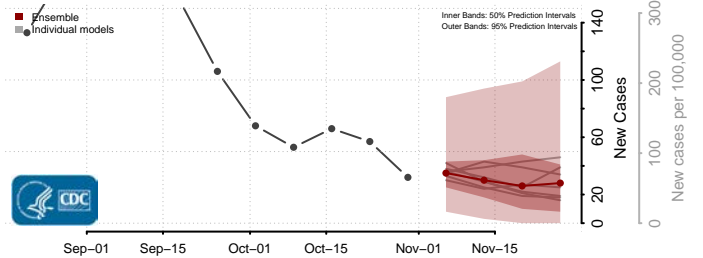

Douglas County, Nevada