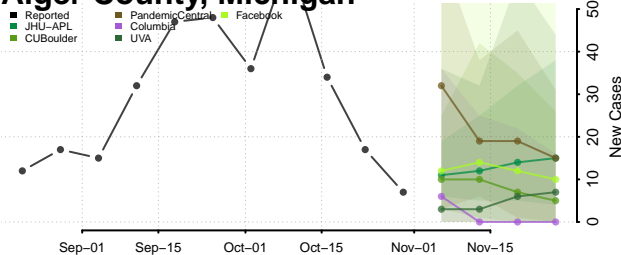

Alger County, Michigan