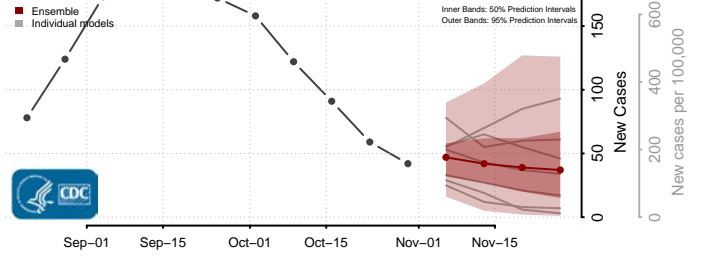

Mason County, West Virginia