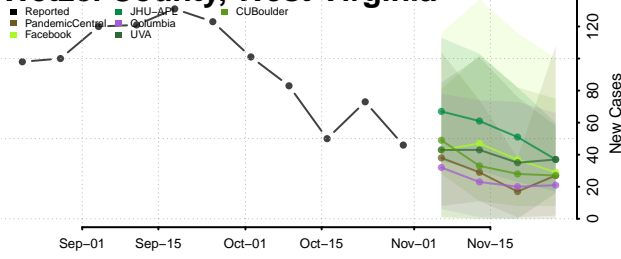

Wetzel County, West Virginia