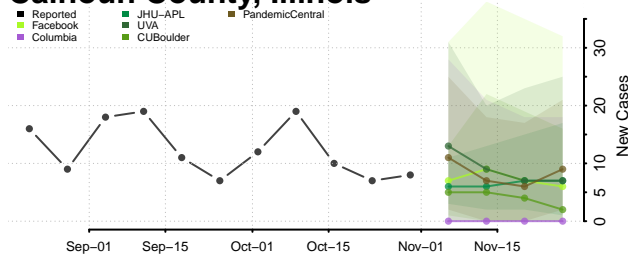

Calhoun County, Illinois