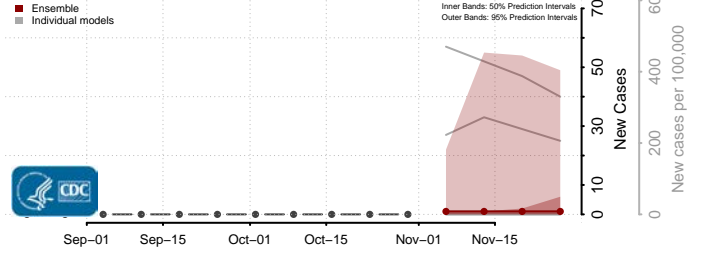

Morgan County, Utah