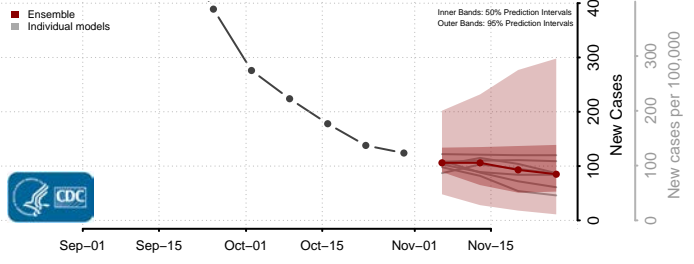

Moore County, North Carolina