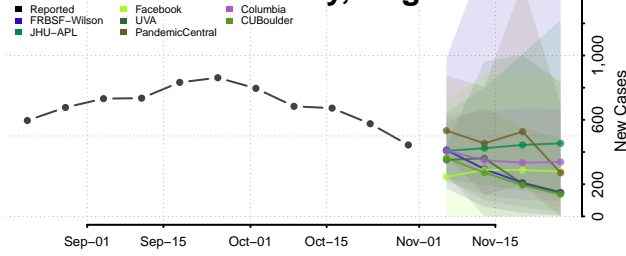

Prince William County, Virginia