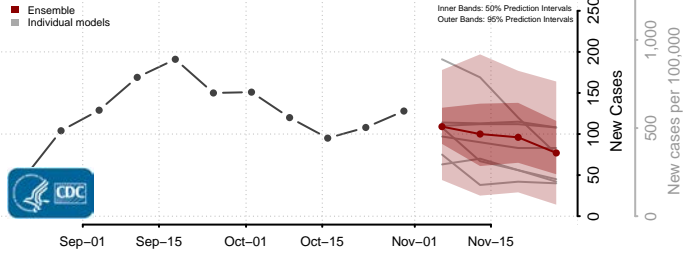

Walla Walla County, Washington

Whatcom County, Washington

Whitman County, Washington

Yakima County, Washington

West Virginia

Barbour County, West Virginia

Berkeley County, West Virginia

Boone County, West Virginia