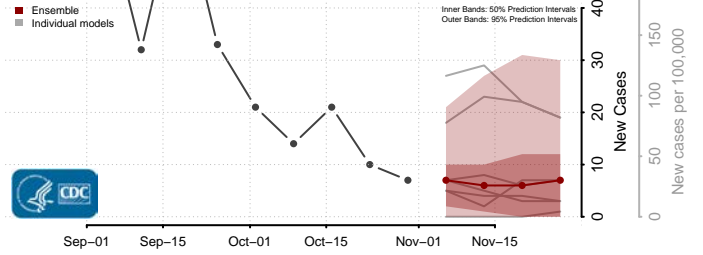

Livingston County, Louisiana

Madison County, Louisiana

Morehouse County, Louisiana

Natchitoches County, Louisiana

Orleans County, Louisiana

Ouachita County, Louisiana

Plaquemines County, Louisiana

Pointe Coupee County, Louisiana