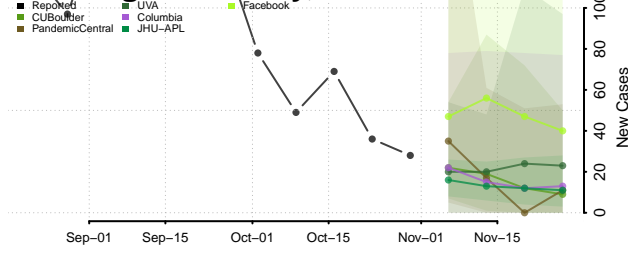

Val Verde County, Texas

Van Zandt County, Texas

Victoria County, Texas

Walker County, Texas

Waller County, Texas

Ward County, Texas

Washington County, Texas

Webb County, Texas