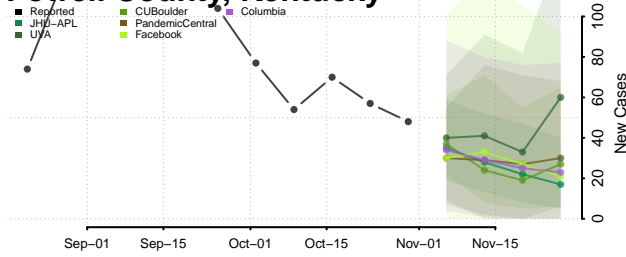

Powell County, Kentucky