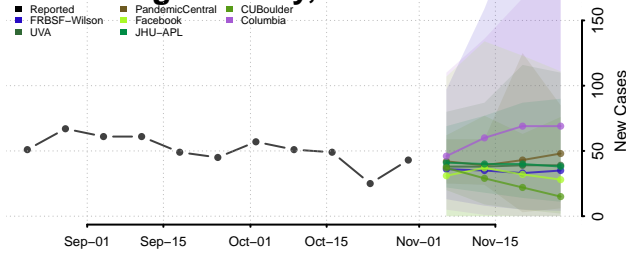

Marshall County, Illinois

Mason County, Illinois

Massac County, Illinois

McDonough County, Illinois

McHenry County, Illinois

McLean County, Illinois

Menard County, Illinois

Mercer County, Illinois