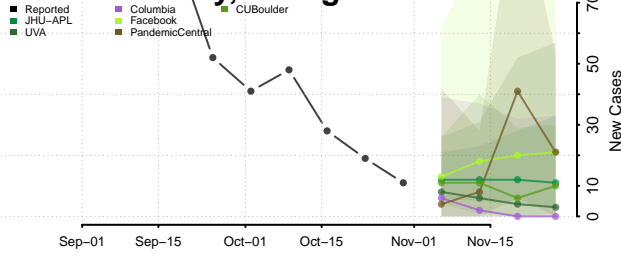

Stephens County, Georgia

Stewart County, Georgia

Sumter County, Georgia

Talbot County, Georgia

Taliaferro County, Georgia

Tattnall County, Georgia

Taylor County, Georgia

Telfair County, Georgia