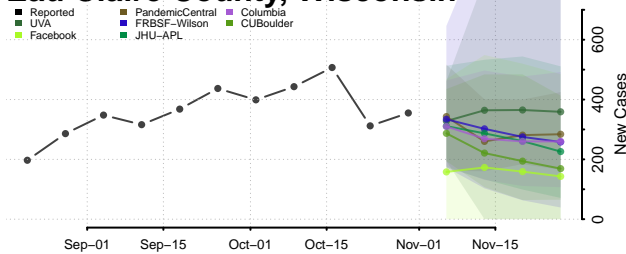

Eau Claire County, Wisconsin