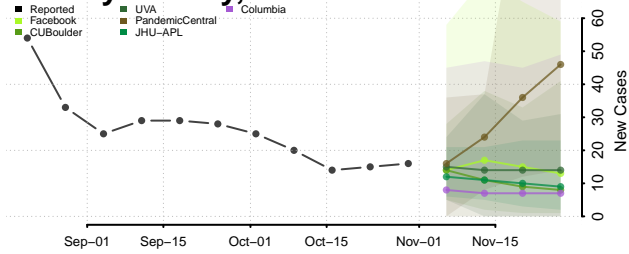

Gasconade County, Missouri

Gentry County, Missouri

Greene County, Missouri

Grundy County, Missouri

Harrison County, Missouri

Henry County, Missouri

Hickory County, Missouri

Holt County, Missouri