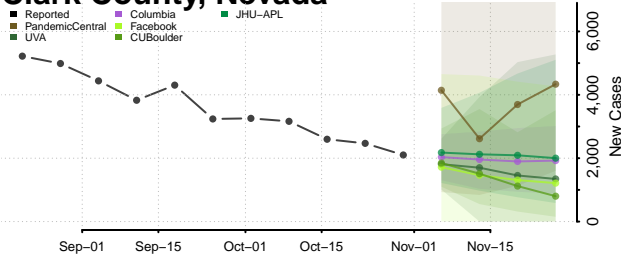

Clark County, Nevada