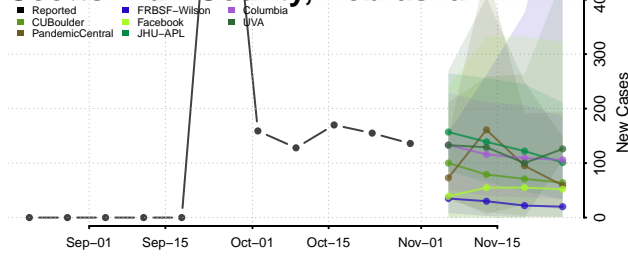

Polk County, Nebraska

Red Willow County, Nebraska

Richardson County, Nebraska

Rock County, Nebraska

Saline County, Nebraska

Sarpy County, Nebraska

Saunders County, Nebraska

Scotts Bluff County, Nebraska