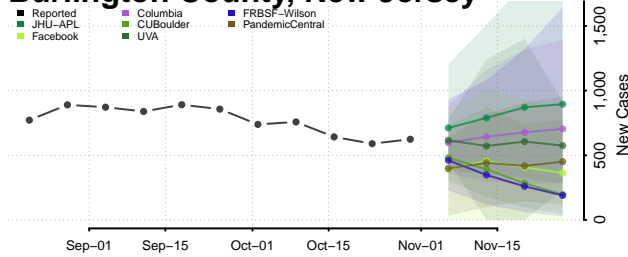

Burlington County, New Jersey