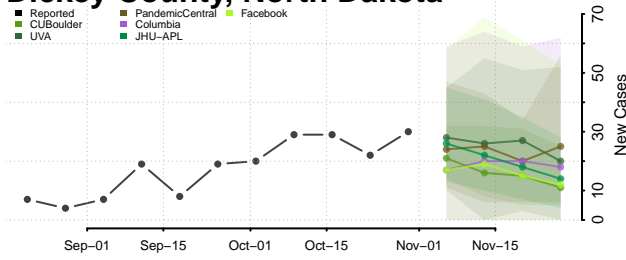

Dickey County, North Dakota