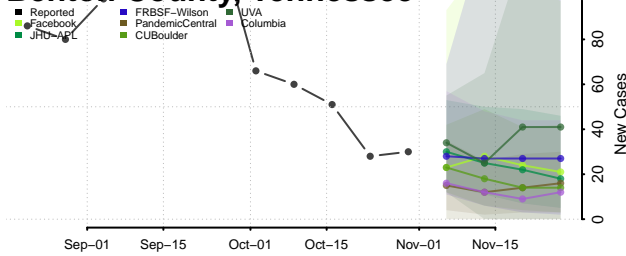

Benton County, Tennessee