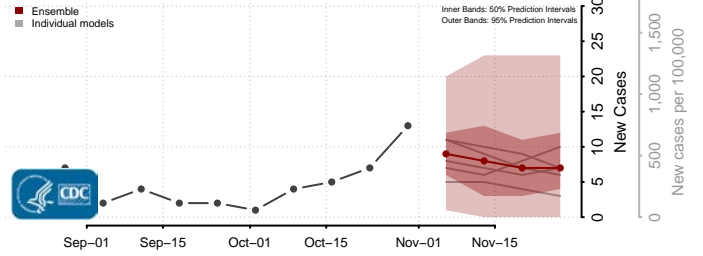

De Baca County, New Mexico

Dona Ana County, New Mexico

Eddy County, New Mexico

Grant County, New Mexico

Guadalupe County, New Mexico

Harding County, New Mexico

Hidalgo County, New Mexico

Lea County, New Mexico