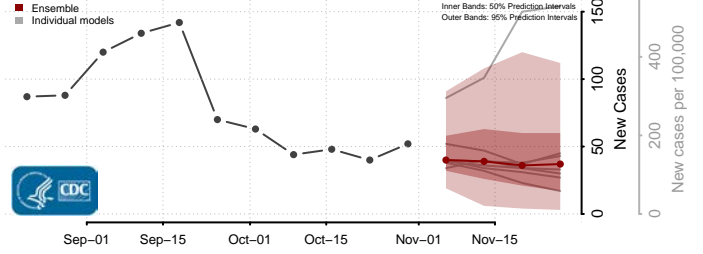

Dade County, Missouri

Dallas County, Missouri

Davies County, Missouri

DeKalb County, Missouri

Dent County, Missouri

Douglas County, Missouri

Dunklin County, Missouri

Franklin County, Missouri