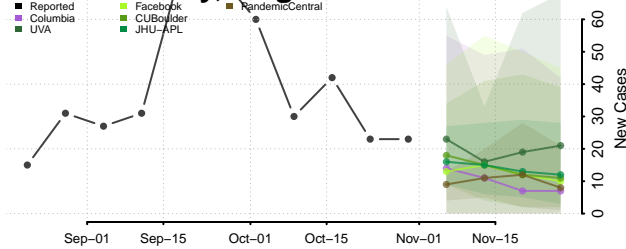

Essex County, Virginia