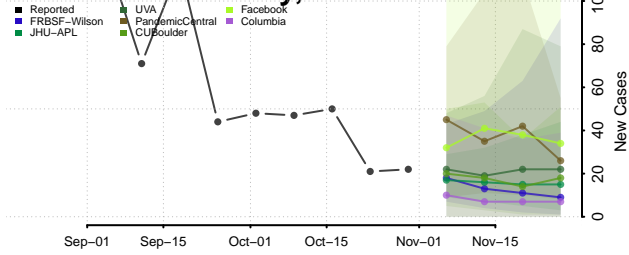

St. Bernard County, Louisiana