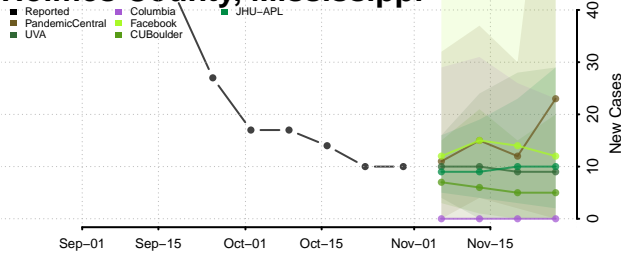

Holmes County, Mississippi