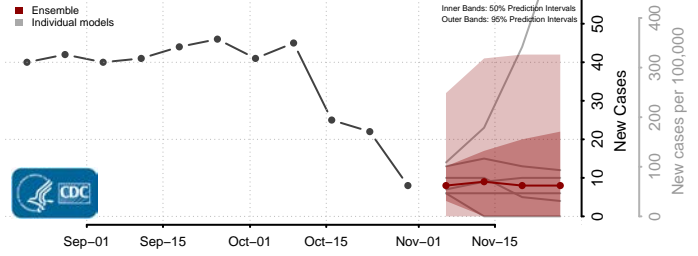

Wayne County, Missouri