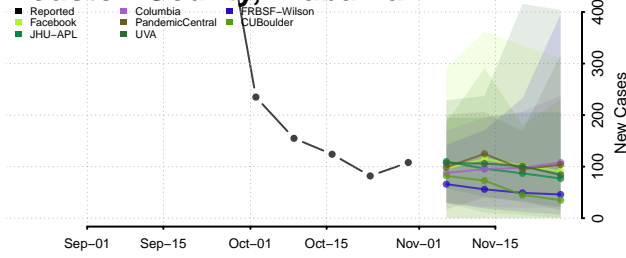

Geneva County, Alabama

Greene County, Alabama

Hale County, Alabama

Henry County, Alabama

Houston County, Alabama

Jackson County, Alabama

Jefferson County, Alabama

Lamar County, Alabama