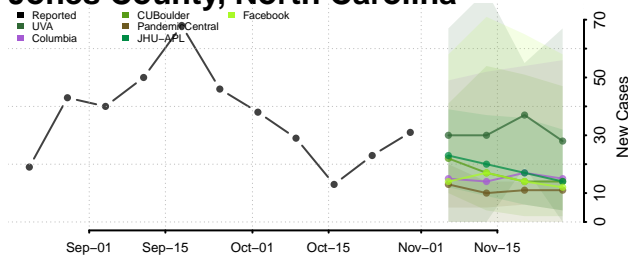

Hyde County, North Carolina

Iredell County, North Carolina

Jackson County, North Carolina

Johnston County, North Carolina

Jones County, North Carolina

Lee County, North Carolina

Lenoir County, North Carolina