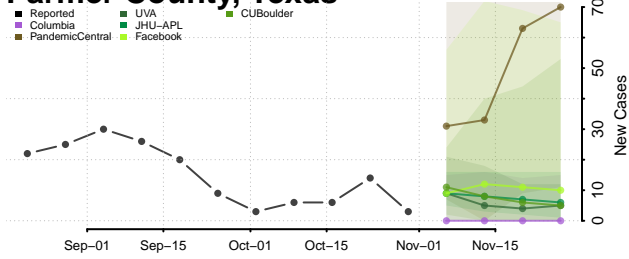

Parmer County, Texas