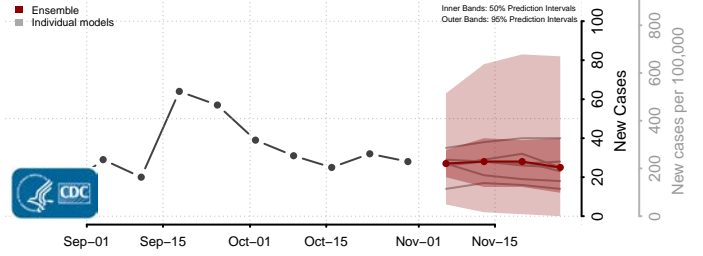

Union County, Iowa