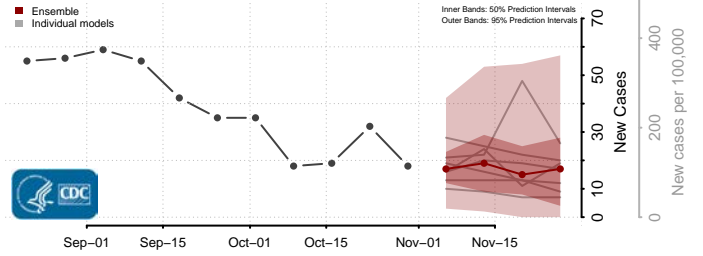

Kingfisher County, Oklahoma