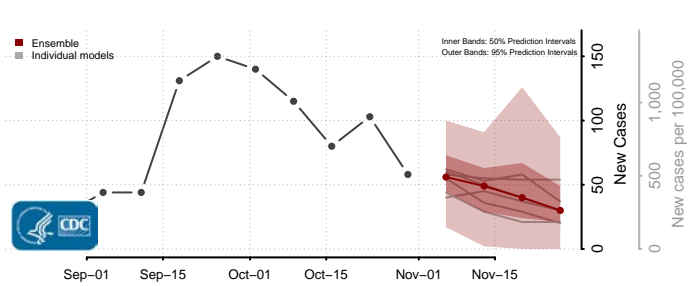

Custer County, Montana