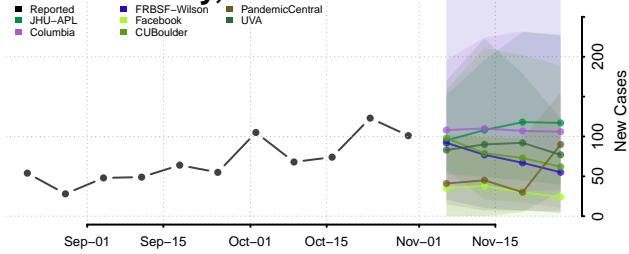

Delaware County, New York

Dutchess County, New York

Erie County, New York

Essex County, New York

Franklin County, New York

Fulton County, New York

Genesee County, New York

Greene County, New York