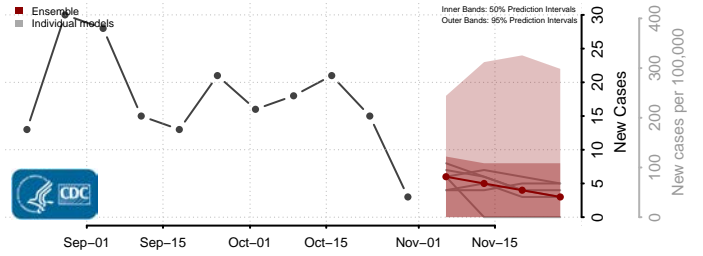

Prince George County, Virginia

Prince William County, Virginia

Pulaski County, Virginia

Radford County, Virginia

Rappahannock County, Virginia

Russell County, Virginia

Salem County, Virginia

Scott County, Virginia