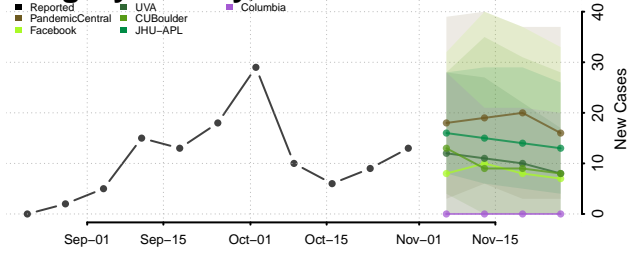

Douglas County, South Dakota

Edmunds County, South Dakota

Fall River County, South Dakota

Faulk County, South Dakota

Grant County, South Dakota

Gregory County, South Dakota

Haakon County, South Dakota

Hamlin County, South Dakota