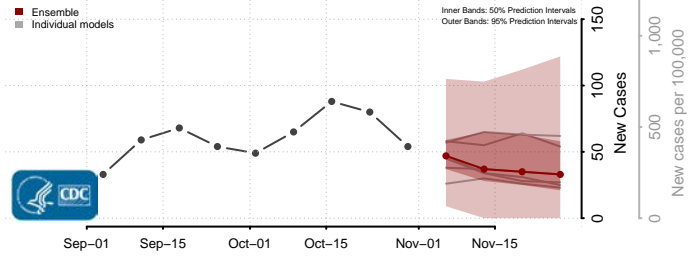

Glacier County, Montana