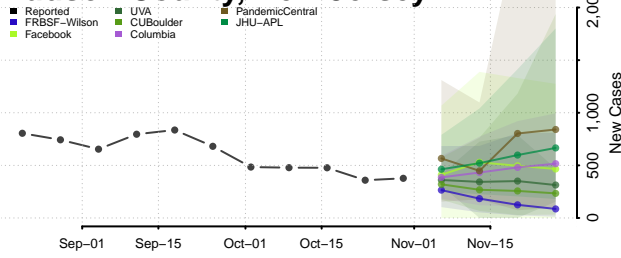

Cape May County, New Jersey

Cumberland County, New Jersey

Essex County, New Jersey

Gloucester County, New Jersey

Hudson County, New Jersey

Hunterdon County, New Jersey

Mercer County, New Jersey

Middlesex County, New Jersey