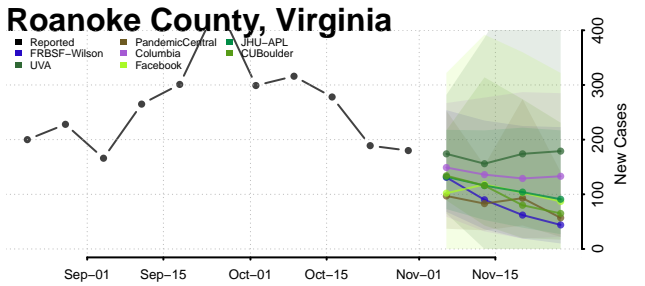

Prince George County, Virginia

Prince William County, Virginia

Pulaski County, Virginia

Radford County, Virginia

Rappahannock County, Virginia

Russell County, Virginia

Salem County, Virginia

Scott County, Virginia