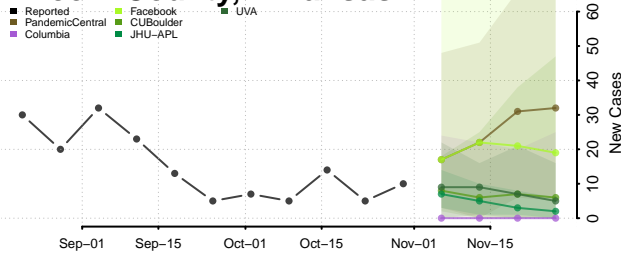

Johnson County, Arkansas

Lafayette County, Arkansas

Lawrence County, Arkansas

Lee County, Arkansas

Lincoln County, Arkansas

Little River County, Arkansas

Logan County, Arkansas

Lonoke County, Arkansas