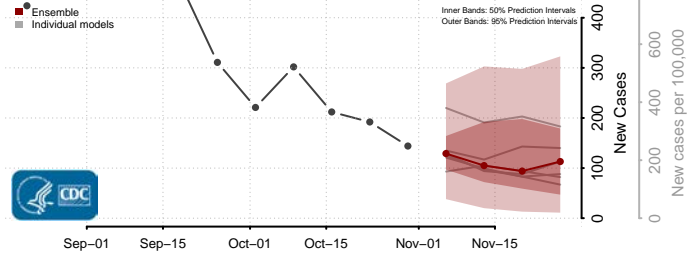

Pike County, Kentucky