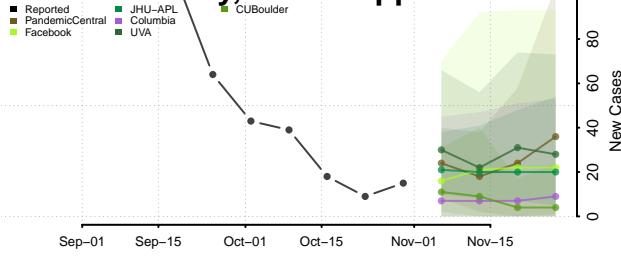

Monroe County, Mississippi

Montgomery County, Mississippi

Neshoba County, Mississippi

Newton County, Mississippi

Noxubee County, Mississippi

Oktibbeha County, Mississippi

Panola County, Mississippi

Pearl River County, Mississippi