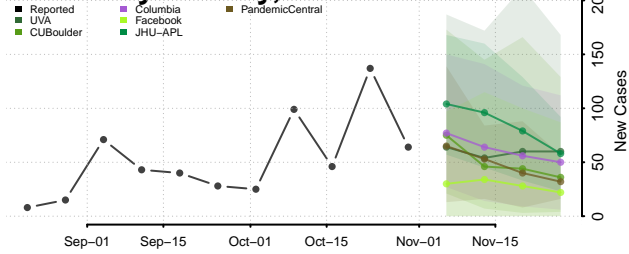

Boundary County, Idaho