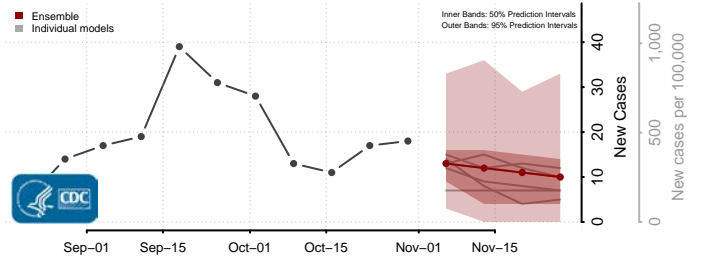

McLean County, North Dakota

Mercer County, North Dakota

Morton County, North Dakota

Mountrail County, North Dakota

Nelson County, North Dakota

Oliver County, North Dakota

Pembina County, North Dakota

Pierce County, North Dakota