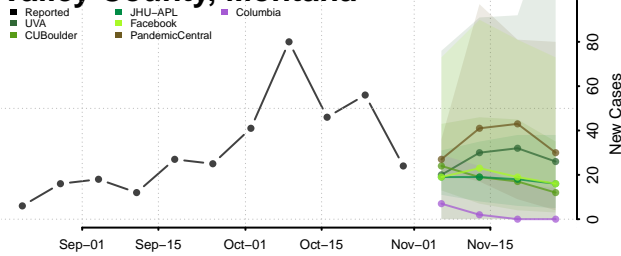

Sweet Grass County, Montana

Teton County, Montana

Toole County, Montana

Treasure County, Montana

Valley County, Montana

Wheatland County, Montana

Wibaux County, Montana

Yellowstone County, Montana