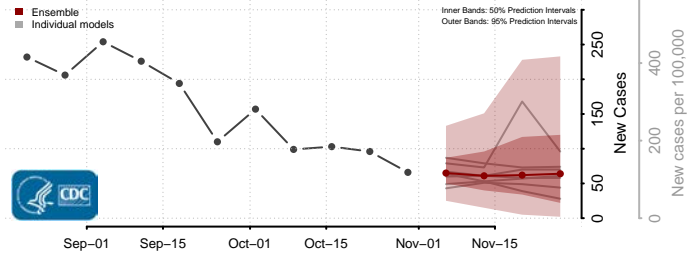

Custer County, Oklahoma

Delaware County, Oklahoma

Dewey County, Oklahoma

Ellis County, Oklahoma

Garfield County, Oklahoma

Garvin County, Oklahoma

Grady County, Oklahoma

Grant County, Oklahoma