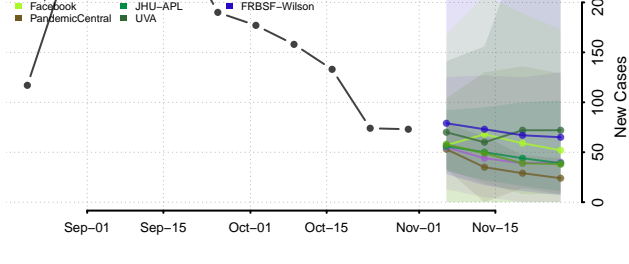

Randolph County, Indiana

Ripley County, Indiana

Rush County, Indiana

Scott County, Indiana

Shelby County, Indiana

Spencer County, Indiana

St. Joseph County, Indiana

Starke County, Indiana