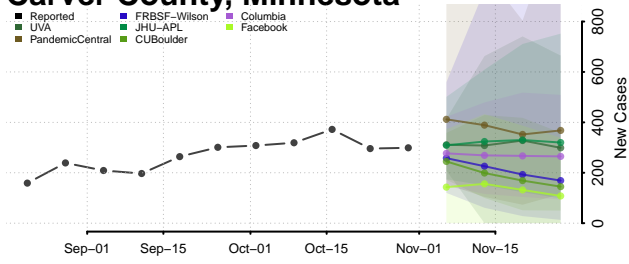

Carver County, Minnesota