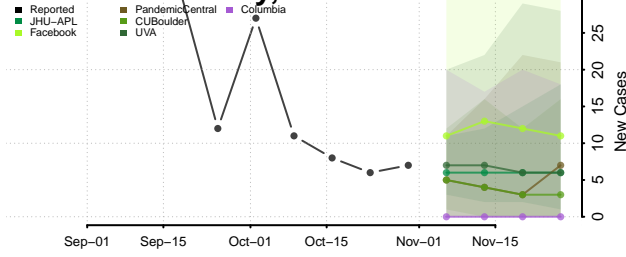

Bossier County, Louisiana

Caddo County, Louisiana

Calcasieu County, Louisiana

Caldwell County, Louisiana

Cameron County, Louisiana

Catahoula County, Louisiana

Claiborne County, Louisiana

Concordia County, Louisiana