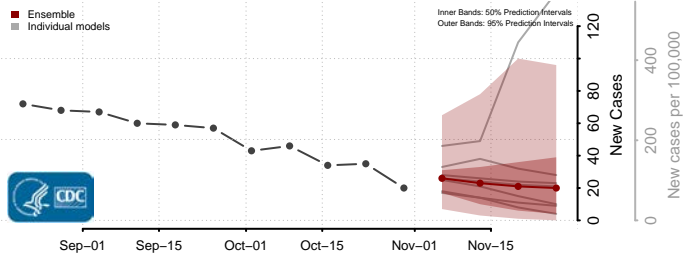

Randolph County, Missouri