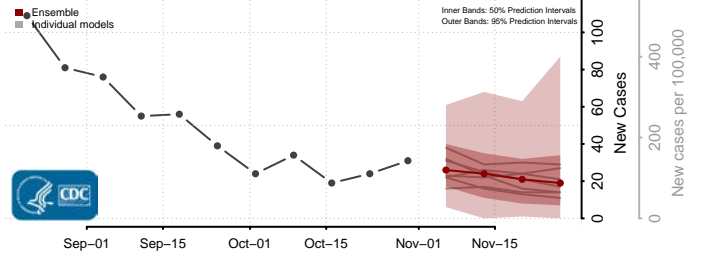

Livingston County, Louisiana

Madison County, Louisiana

Morehouse County, Louisiana

Natchitoches County, Louisiana

Orleans County, Louisiana

Ouachita County, Louisiana

Plaquemines County, Louisiana

Pointe Coupee County, Louisiana