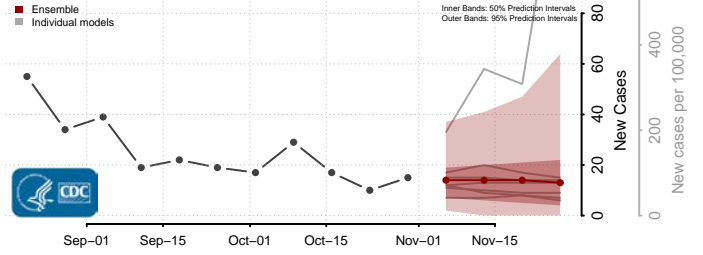

Dallas County, Missouri