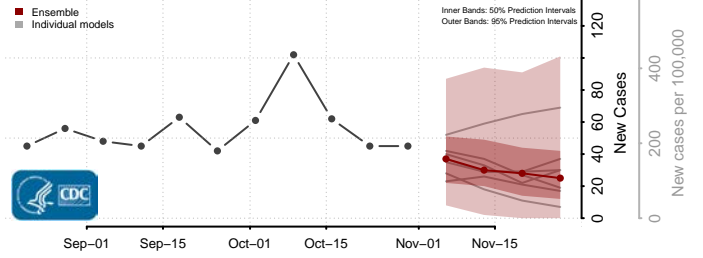

Hood River County, Oregon

Jackson County, Oregon

Jefferson County, Oregon

Josephine County, Oregon

Klamath County, Oregon

Lake County, Oregon

Lane County, Oregon

Lincoln County, Oregon