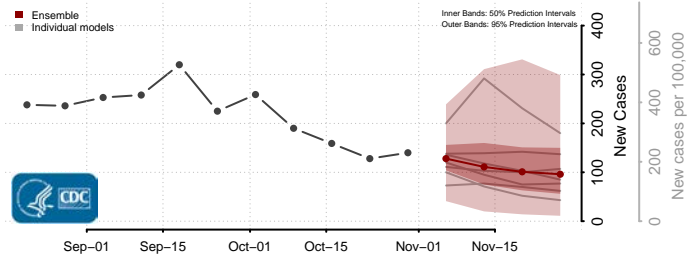

Walla Walla County, Washington