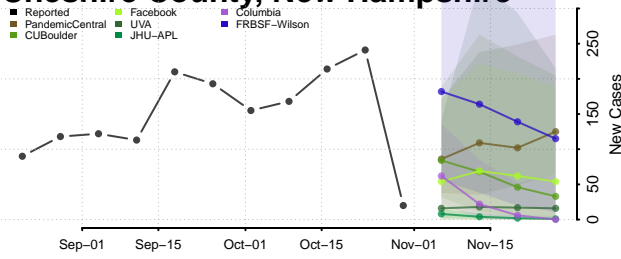

New Hampshire

Belknap County, New Hampshire

Carroll County, New Hampshire

Cheshire County, New Hampshire

Coos County, New Hampshire

Grafton County, New Hampshire

Hillsborough County, New Hampshire

Merrimack County, New Hampshire