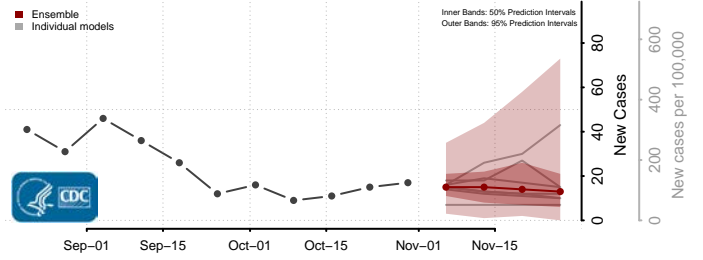

Osage County, Missouri