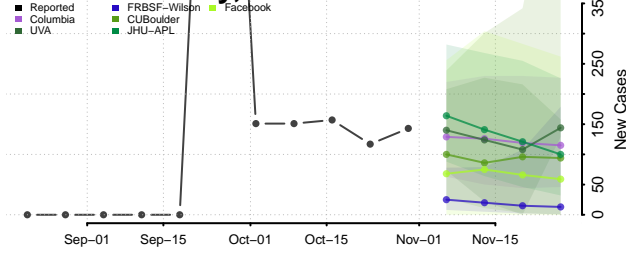

Buffalo County, Nebraska