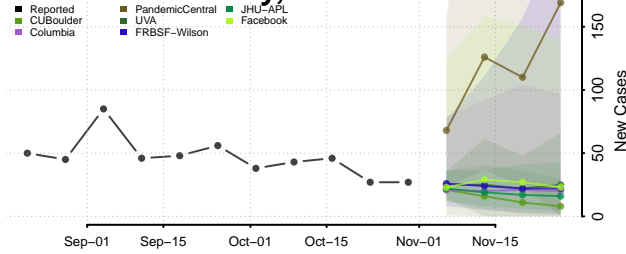

McDonald County, Missouri