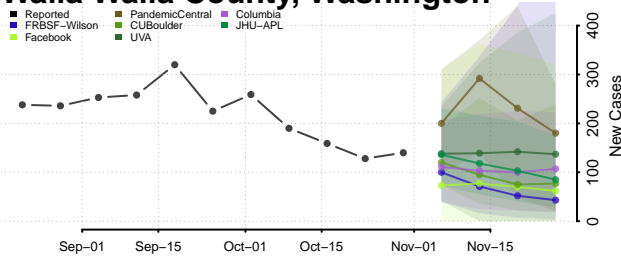

Walla Walla County, Washington