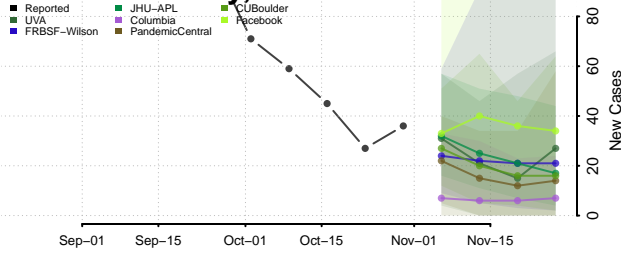

Poinsett County, Arkansas