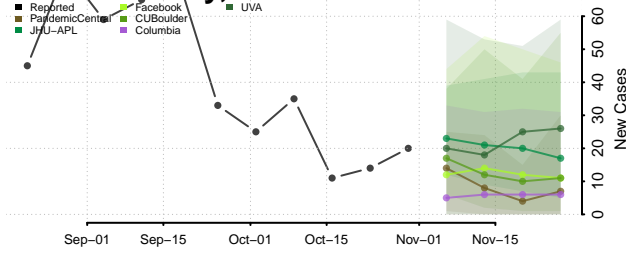

LaGrange County, Indiana

Lake County, Indiana

LaPorte County, Indiana

Lawrence County, Indiana

Madison County, Indiana

Marion County, Indiana

Marshall County, Indiana

Martin County, Indiana