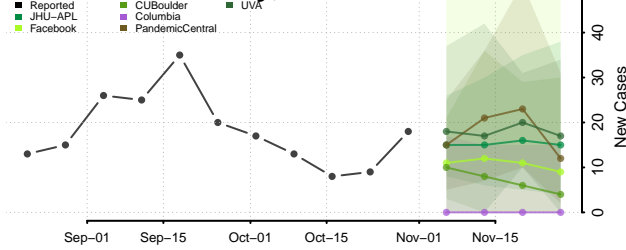

Winnebago County, Iowa

Winneshiek County, Iowa

Woodbury County, Iowa

Worth County, Iowa

Wright County, Iowa

Kansas

Allen County, Kansas

Anderson County, Kansas