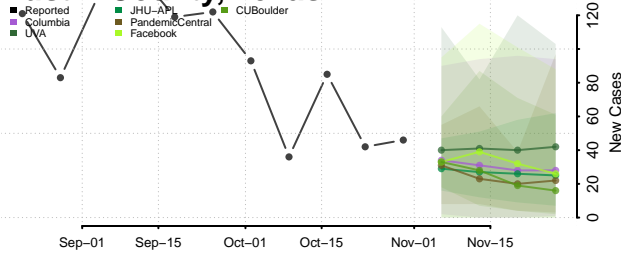

Austin County, Texas