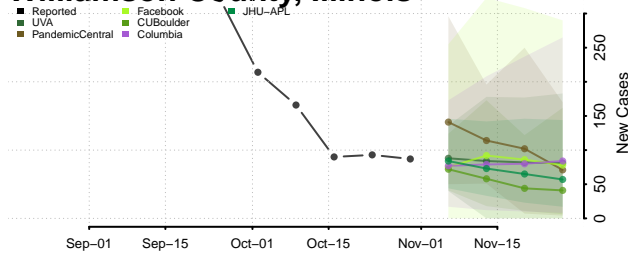

Williamson County, Illinois