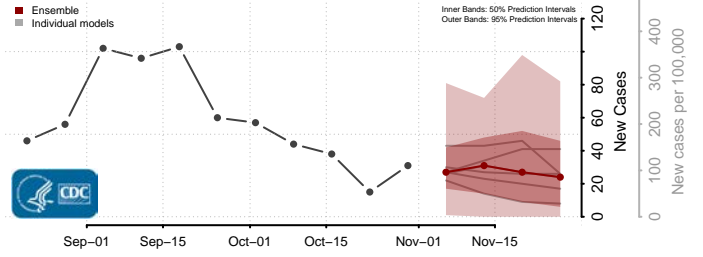

Winchester County, Virginia