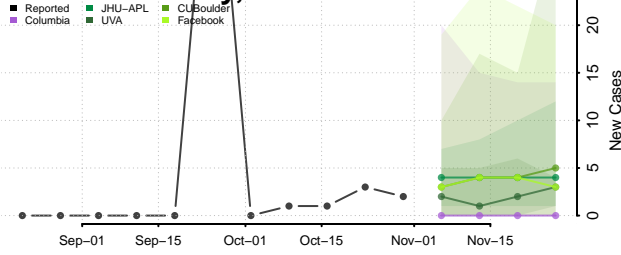

Nemaha County, Nebraska

Nuckolls County, Nebraska

Otoe County, Nebraska

Pawnee County, Nebraska

Perkins County, Nebraska

Phelps County, Nebraska

Pierce County, Nebraska

Platte County, Nebraska