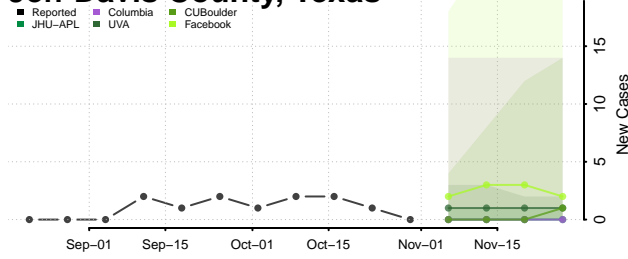

Jeff Davis County, Texas