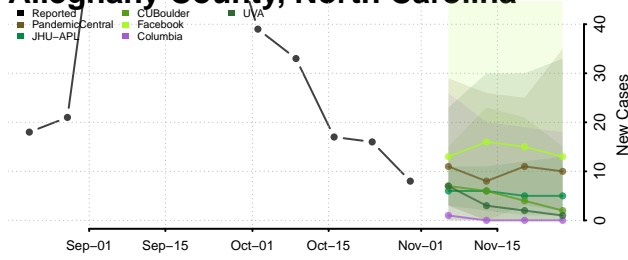

Alleghany County, North Carolina