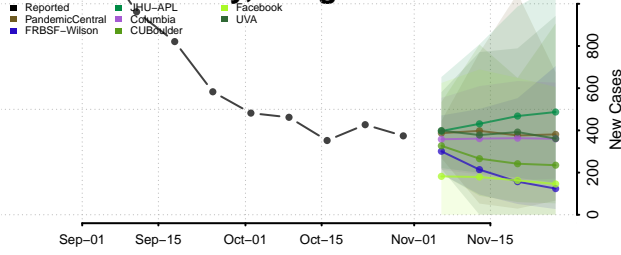

Jackson County, Oregon