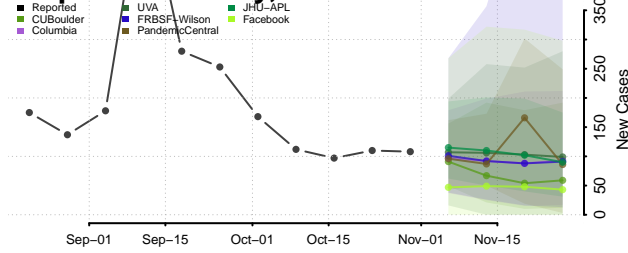

Sequoyah County, Oklahoma

Stephens County, Oklahoma

Texas County, Oklahoma

Tillman County, Oklahoma

Tulsa County, Oklahoma

Wagoner County, Oklahoma

Washington County, Oklahoma

Washita County, Oklahoma