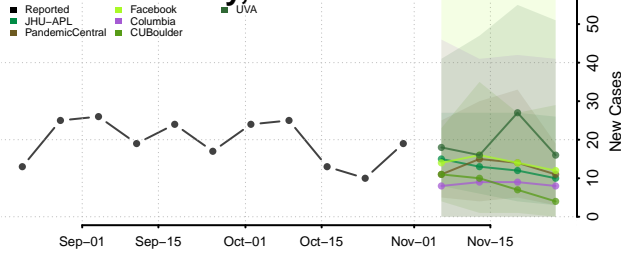

Thomas County, Kansas