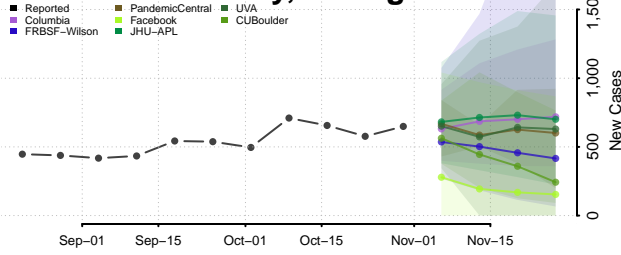

Iron County, Michigan

Isabella County, Michigan

Jackson County, Michigan

Kalamazoo County, Michigan

Kalkaska County, Michigan

Kent County, Michigan

Keweenaw County, Michigan

Lake County, Michigan