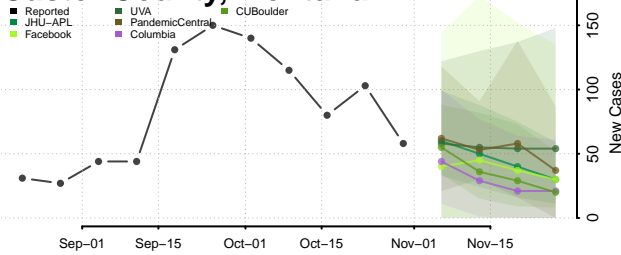

Custer County, Montana