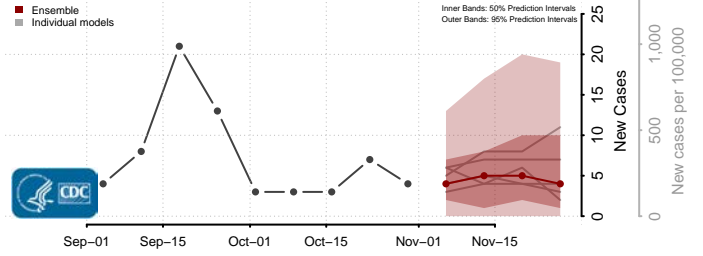

Sweet Grass County, Montana

Teton County, Montana

Toole County, Montana

Treasure County, Montana

Valley County, Montana

Wheatland County, Montana

Wibaux County, Montana

Yellowstone County, Montana