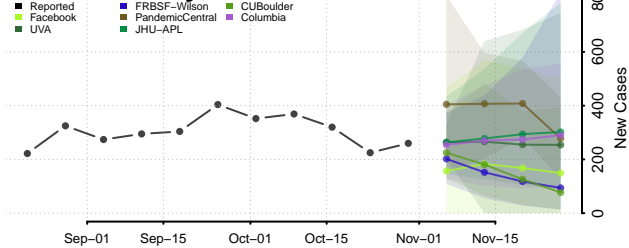

Rock County, Wisconsin