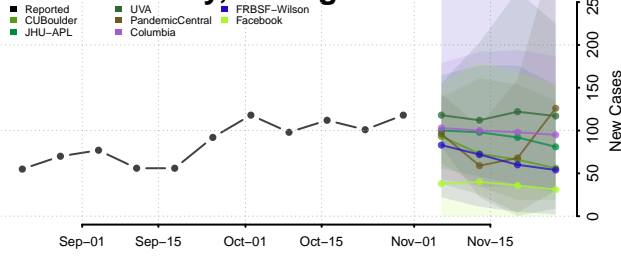

Mason County, Michigan