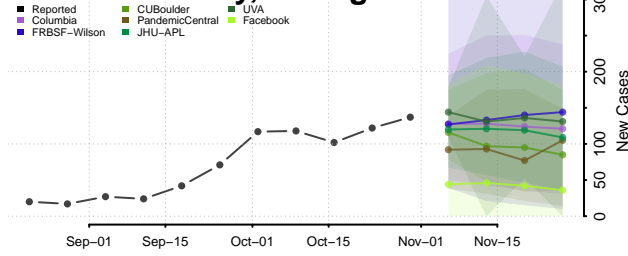

Shiawassee County, Michigan

St. Clair County, Michigan

St. Joseph County, Michigan

Tuscola County, Michigan

Van Buren County, Michigan

Washtenaw County, Michigan

Wayne County, Michigan

Wexford County, Michigan