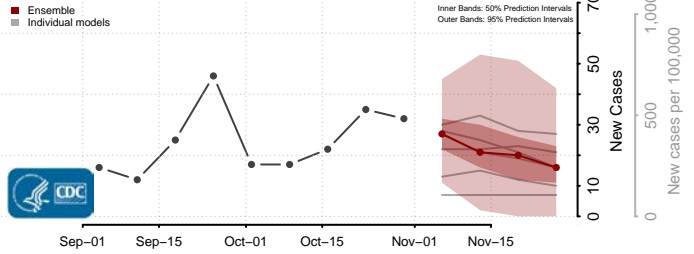

Jackson County, Minnesota

Kanabec County, Minnesota

Kandiyohi County, Minnesota

Kittson County, Minnesota

Koochiching County, Minnesota

Lac qui Parle County, Minnesota

Lake County, Minnesota

Lake of the Woods County, Minnesota