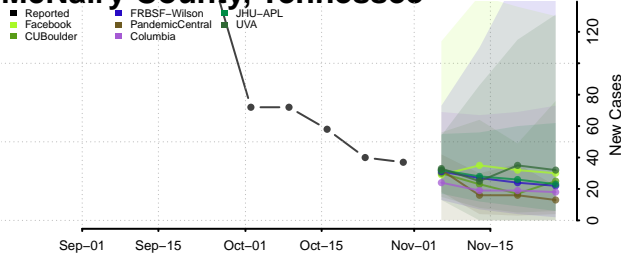

Marshall County, Tennessee

Maury County, Tennessee

McMinn County, Tennessee

McNairy County, Tennessee

Meigs County, Tennessee

Monroe County, Tennessee

Montgomery County, Tennessee

Moore County, Tennessee