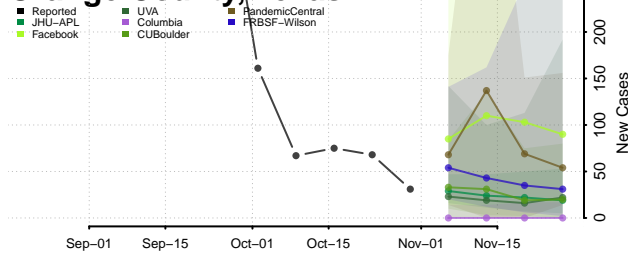

Nolan County, Texas

Nueces County, Texas

Ochiltree County, Texas

Oldham County, Texas

Orange County, Texas

Palo Pinto County, Texas

Panola County, Texas

Parker County, Texas