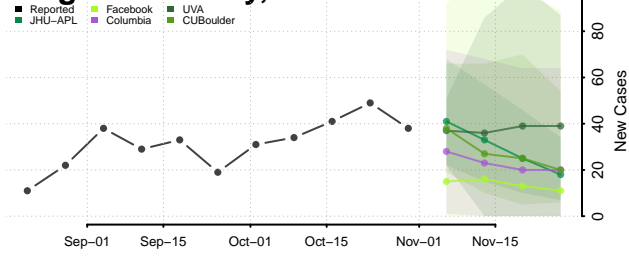

Jackson County, Kansas

Jefferson County, Kansas

Jewell County, Kansas

Johnson County, Kansas

Keary County, Kansas

Kingman County, Kansas

Kiowa County, Kansas

Labette County, Kansas