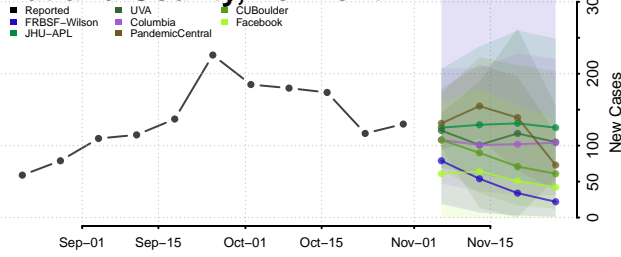

Chittenden County, Vermont

Essex County, Vermont

Franklin County, Vermont

Grand Isle County, Vermont

Lamoille County, Vermont

Orange County, Vermont

Orleans County, Vermont

Rutland County, Vermont