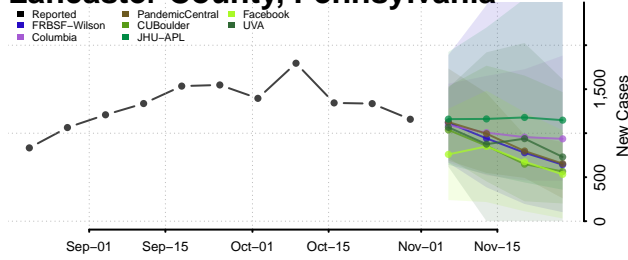

Indiana County, Pennsylvania

Jefferson County, Pennsylvania

Juniata County, Pennsylvania

Lackawanna County, Pennsylvania

Lancaster County, Pennsylvania

Lawrence County, Pennsylvania

Lebanon County, Pennsylvania