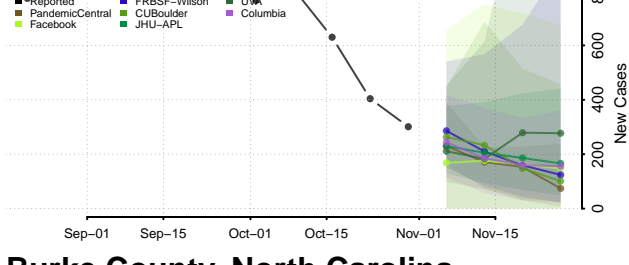

Avery County, North Carolina

Beaufort County, North Carolina

Bertie County, North Carolina

Bladen County, North Carolina

Brunswick County, North Carolina

Buncombe County, North Carolina

Burke County, North Carolina