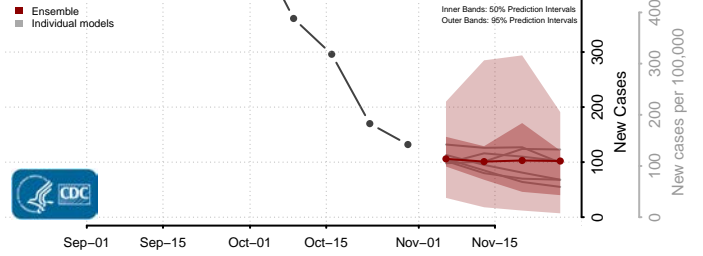

Madison County, Kentucky