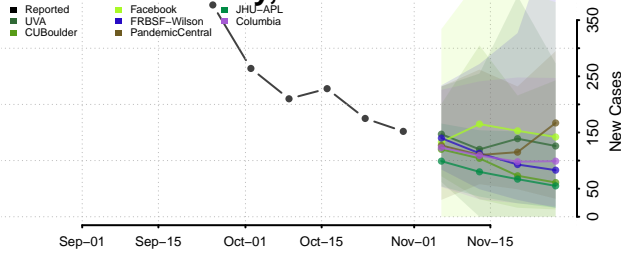

Pulaski County, Arkansas

Randolph County, Arkansas

Saline County, Arkansas

Scott County, Arkansas

Searcy County, Arkansas

Sebastian County, Arkansas

Sevier County, Arkansas

Sharp County, Arkansas