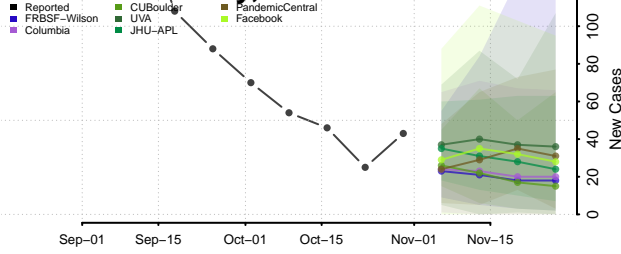

Johnson County, Arkansas