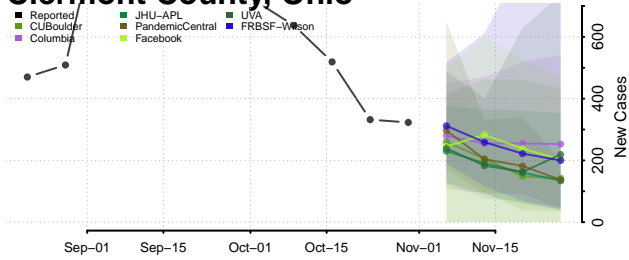

Clermont County, Ohio

Clinton County, Ohio

Columbiana County, Ohio

Coshocton County, Ohio

Crawford County, Ohio

Cuyahoga County, Ohio

Darke County, Ohio

Defiance County, Ohio