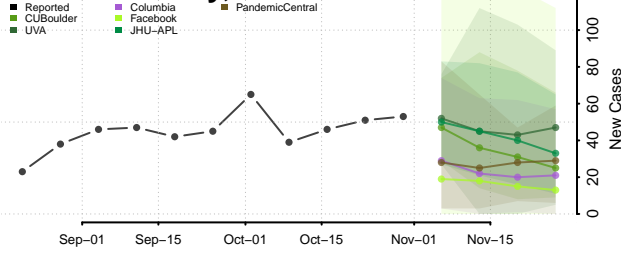

Lane County, Kansas

Leavenworth County, Kansas

Lincoln County, Kansas

Linn County, Kansas

Logan County, Kansas

Lyon County, Kansas

Marion County, Kansas

Marshall County, Kansas