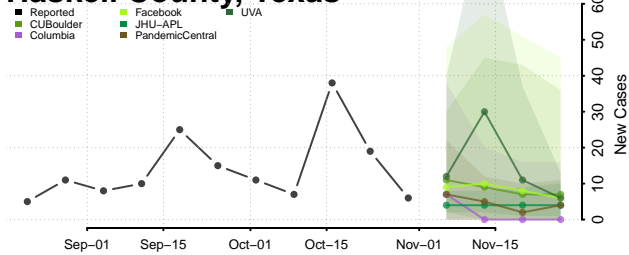

Haskell County, Texas