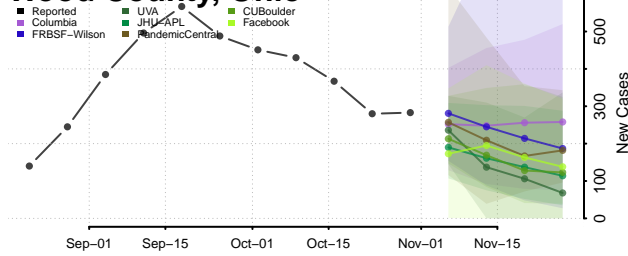

Wayne County, Ohio

Williams County, Ohio

Wood County, Ohio

Wyandot County, Ohio

Oklahoma

Adair County, Oklahoma

Alfalfa County, Oklahoma

Atoka County, Oklahoma