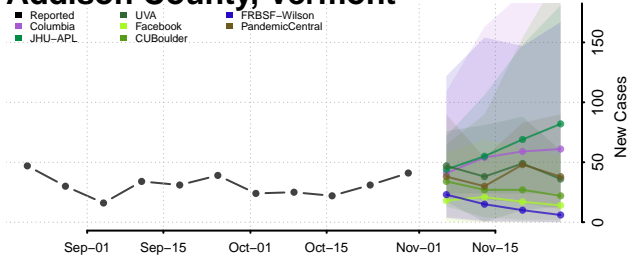

Addison County, Vermont