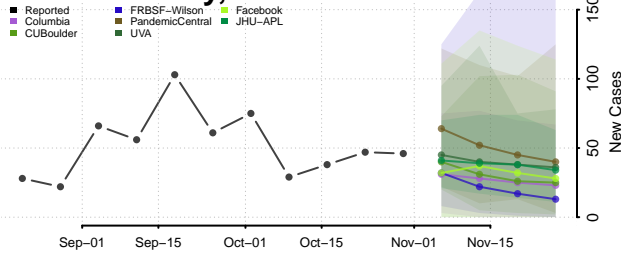

Gila County, Arizona

Graham County, Arizona

Greenlee County, Arizona

La Paz County, Arizona

Maricopa County, Arizona

Mohave County, Arizona

Navajo County, Arizona

Pima County, Arizona