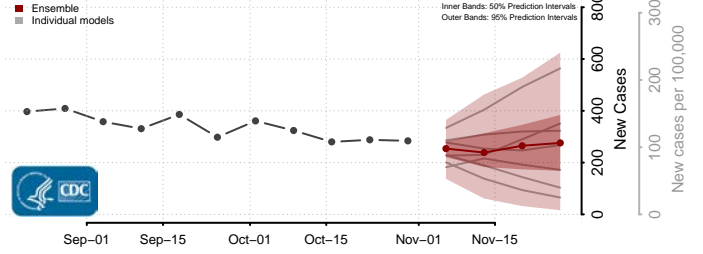

Frederick County, Maryland