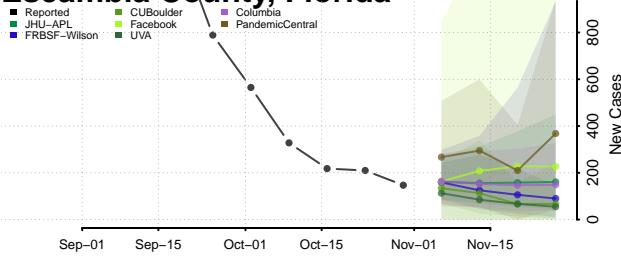

Escambia County, Florida