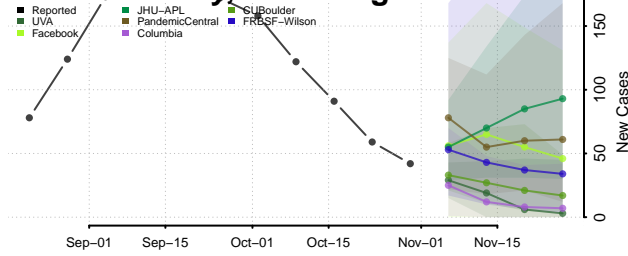

Mason County, West Virginia