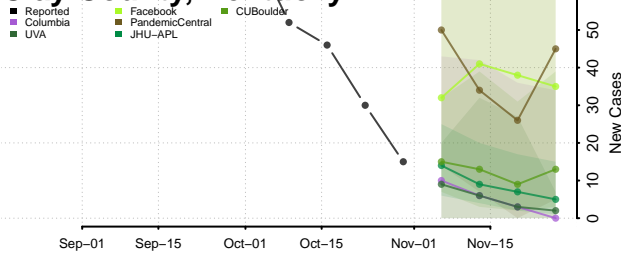

Clay County, Kentucky