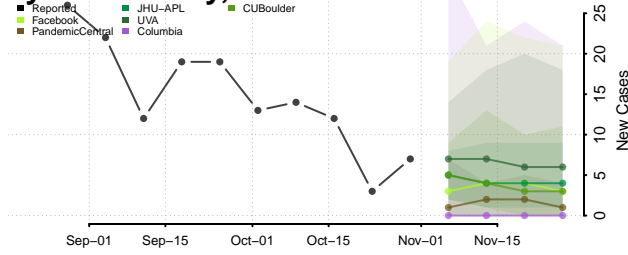

Scotland County, North Carolina

Stanly County, North Carolina

Stokes County, North Carolina

Surry County, North Carolina

Swain County, North Carolina

Transylvania County, North Carolina

Tyrrell County, North Carolina