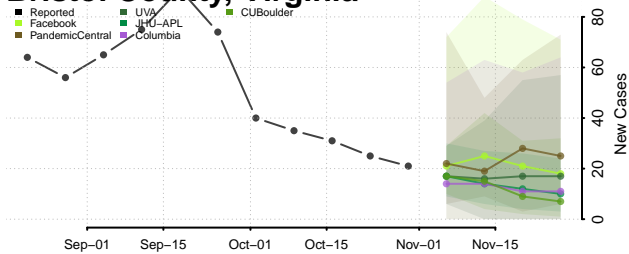

Bristol County, Virginia