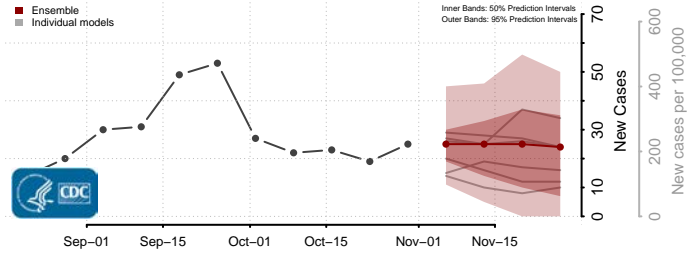

Cass County, Iowa

Cedar County, Iowa

Cerro Gordo County, Iowa

Cherokee County, Iowa

Chickasaw County, Iowa

Clarke County, Iowa

Clay County, Iowa

Clayton County, Iowa