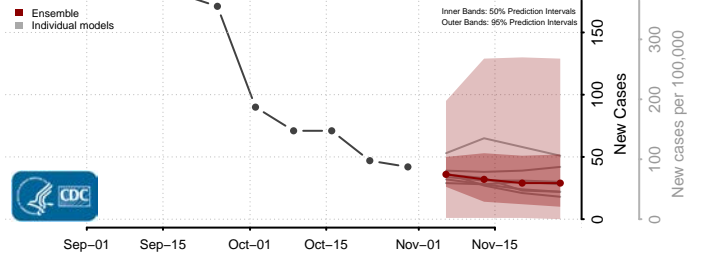

Burnet County, Texas