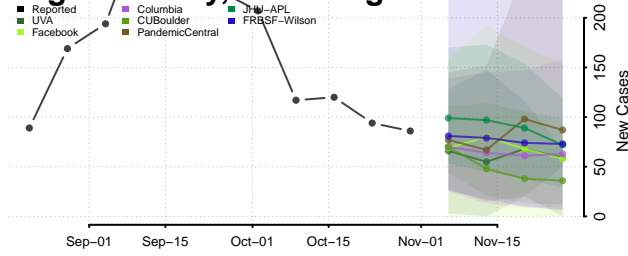

Logan County, West Virginia