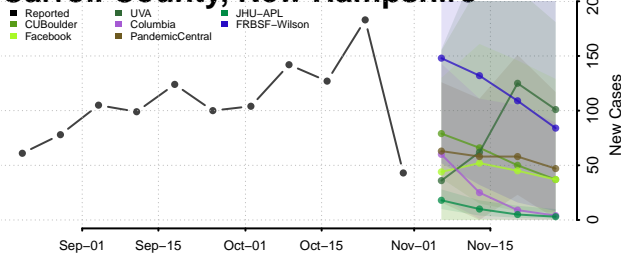

New Hampshire

Belknap County, New Hampshire

Carroll County, New Hampshire

Cheshire County, New Hampshire

Coos County, New Hampshire

Grafton County, New Hampshire

Hillsborough County, New Hampshire

Merrimack County, New Hampshire