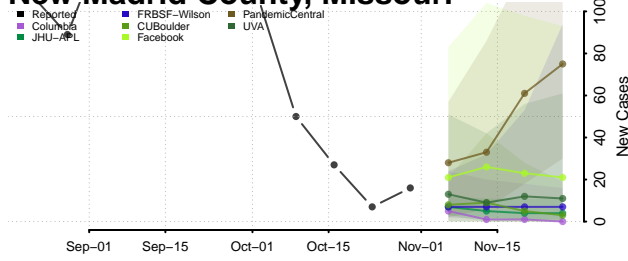

New Madrid County, Missouri