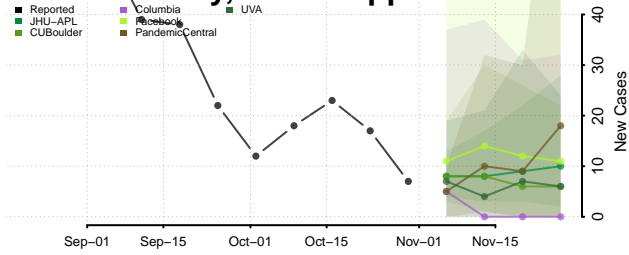

Carroll County, Mississippi