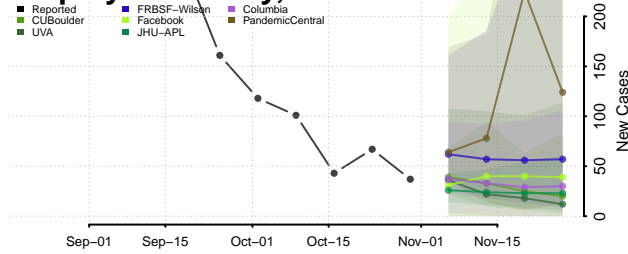

Sequoyah County, Oklahoma

Stephens County, Oklahoma

Texas County, Oklahoma

Tillman County, Oklahoma

Tulsa County, Oklahoma

Wagoner County, Oklahoma

Washington County, Oklahoma

Washita County, Oklahoma