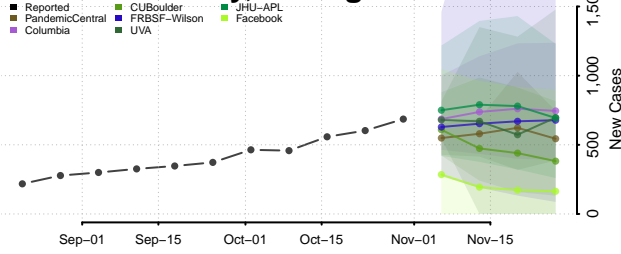

Jackson County, Michigan