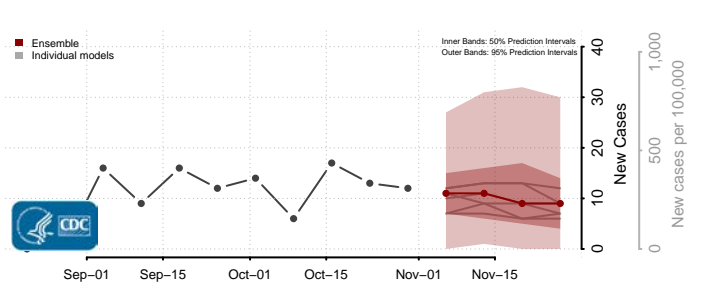

Sargent County, North Dakota