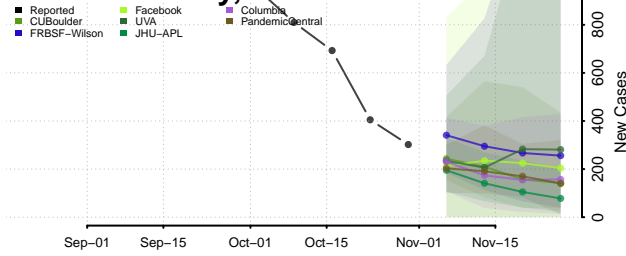

Gaston County, North Carolina