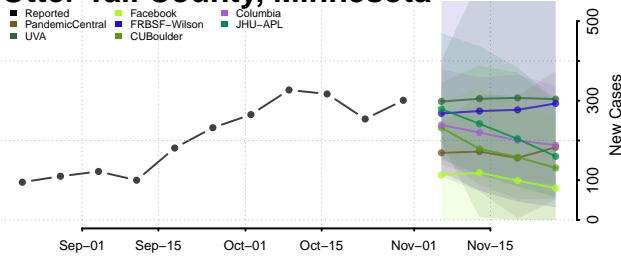

Otter Tail County, Minnesota