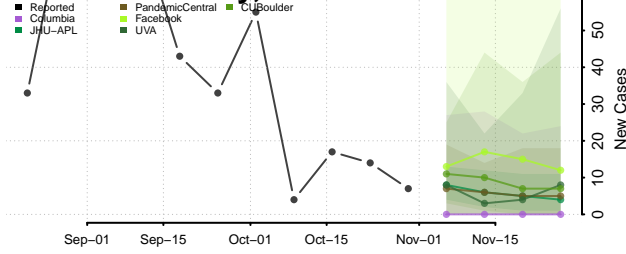

Livingston County, Louisiana

Madison County, Louisiana

Morehouse County, Louisiana

Natchitoches County, Louisiana

Orleans County, Louisiana

Ouachita County, Louisiana

Plaquemines County, Louisiana

Pointe Coupee County, Louisiana