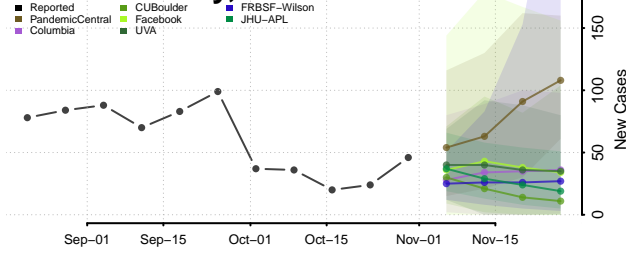

Marion County, Missouri