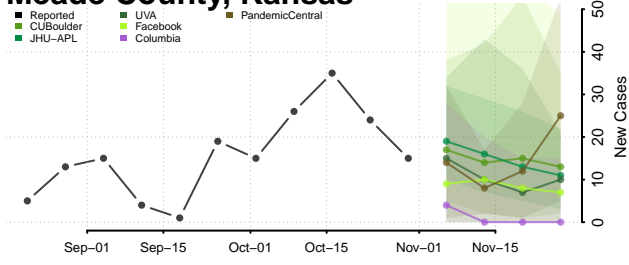

Meade County, Kansas