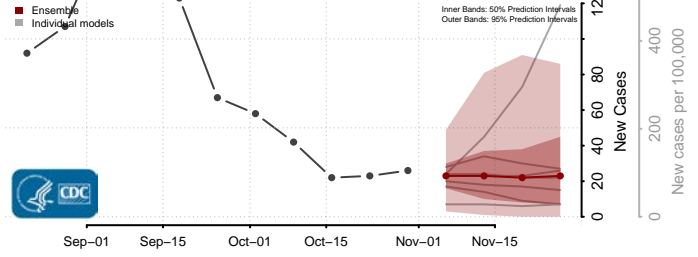

Washington County, Missouri