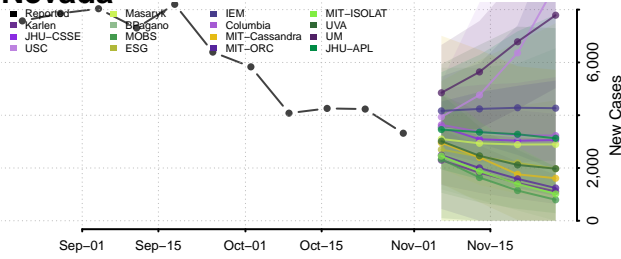

Valley County, Nebraska

Washington County, Nebraska

Wayne County, Nebraska

Webster County, Nebraska

Wheeler County, Nebraska

York County, Nebraska

Nevada

Carson City County, Nevada