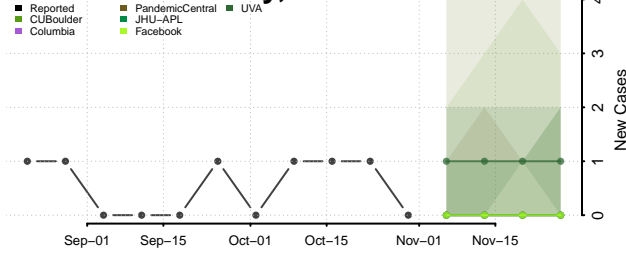

Petroleum County, Montana