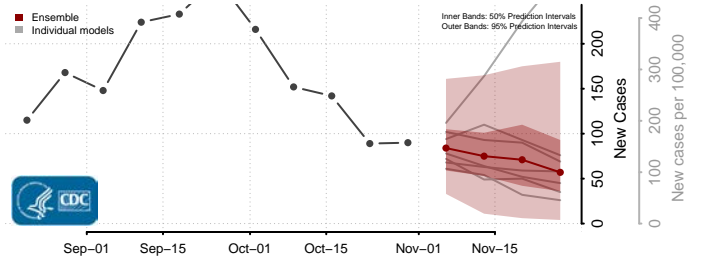

Jefferson County, West Virginia