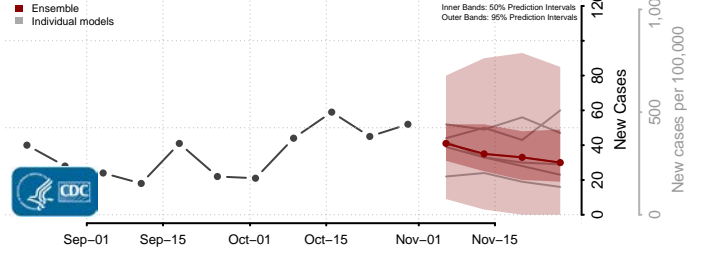

Chippewa County, Minnesota