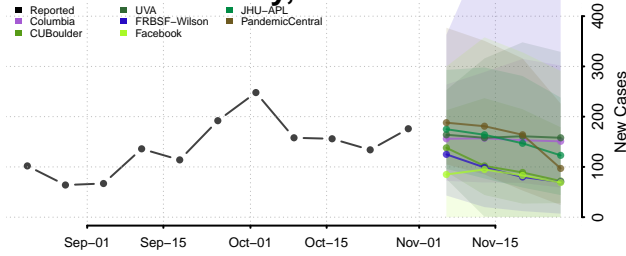

Silver Bow County, Montana