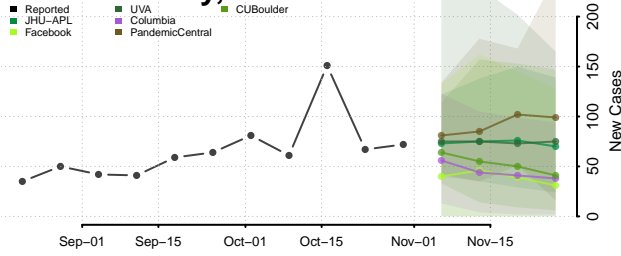

Cibola County, New Mexico