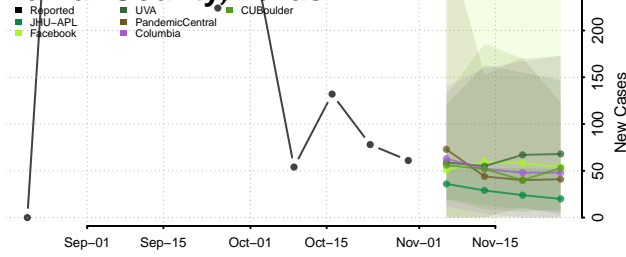

Lamar County, Texas