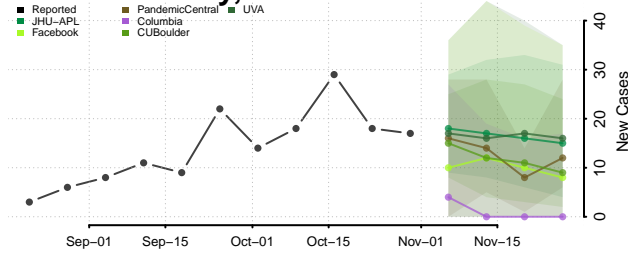

Lincoln County, Idaho

Madison County, Idaho

Minidoka County, Idaho

Nez Perce County, Idaho

Oneida County, Idaho

Owyhee County, Idaho

Payette County, Idaho

Power County, Idaho