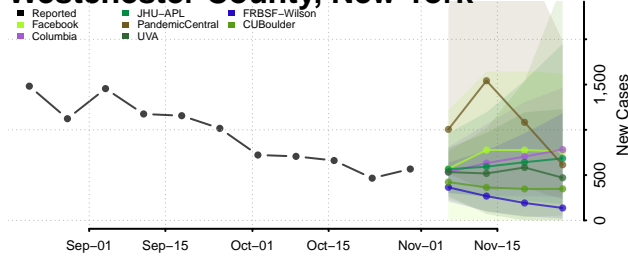

Sullivan County, New York

Tioga County, New York

Tompkins County, New York

Ulster County, New York

Warren County, New York

Washington County, New York

Wayne County, New York

Westchester County, New York