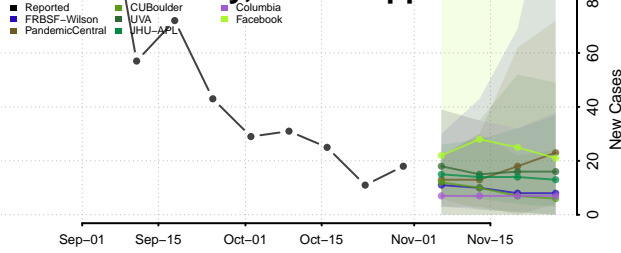

Winston County, Mississippi