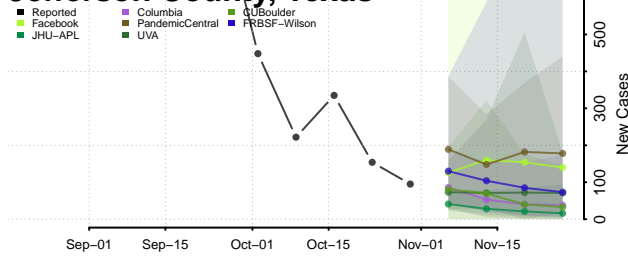

Jefferson County, Texas