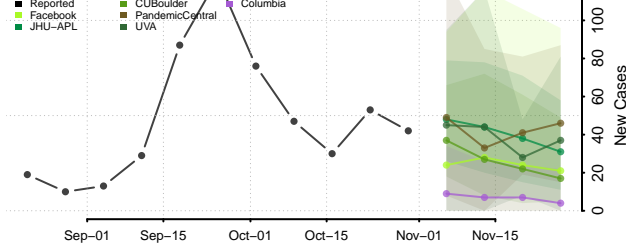

Beaverhead County, Montana