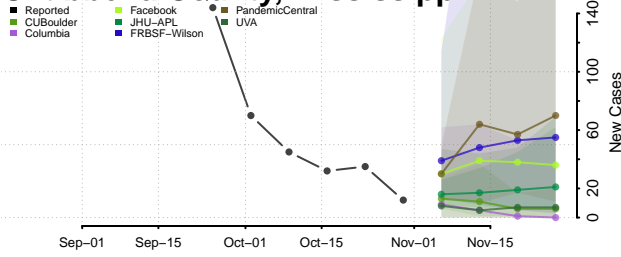

Monroe County, Mississippi

Montgomery County, Mississippi

Neshoba County, Mississippi

Newton County, Mississippi

Noxubee County, Mississippi

Oktibbeha County, Mississippi

Panola County, Mississippi

Pearl River County, Mississippi