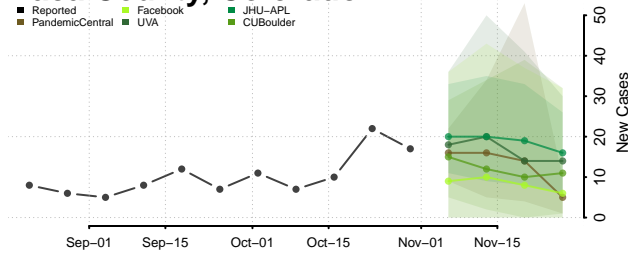

Baca County, Colorado