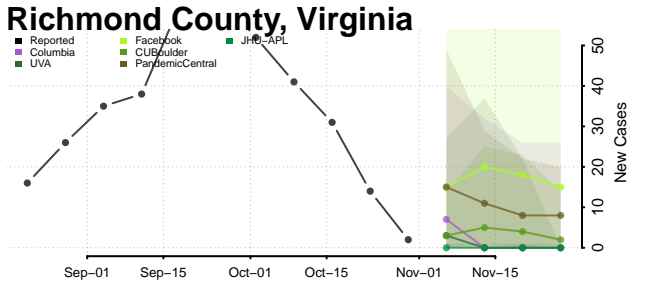

Prince George County, Virginia

Prince William County, Virginia

Pulaski County, Virginia

Radford County, Virginia

Rappahannock County, Virginia

Russell County, Virginia

Salem County, Virginia

Scott County, Virginia