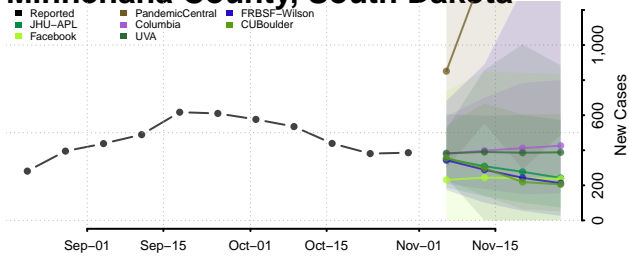

Minnehaha County, South Dakota