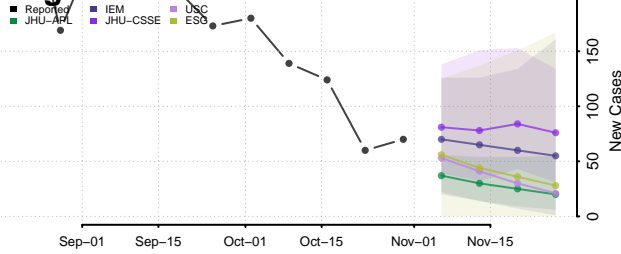

Virgin Islands