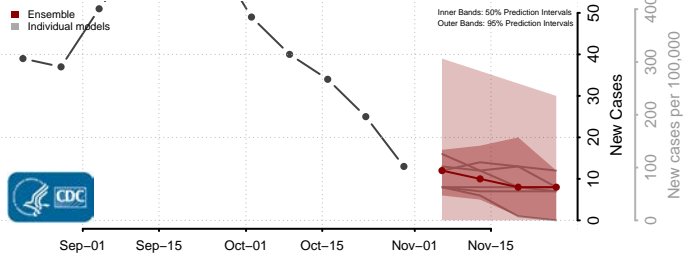

Pamlico County, North Carolina