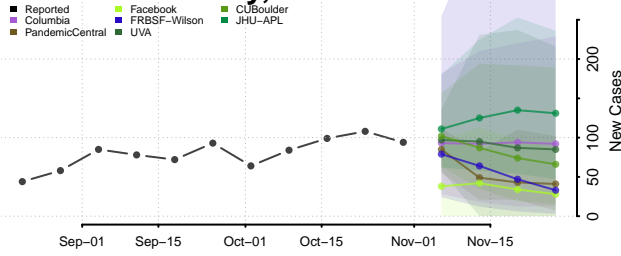

Windham County, Vermont