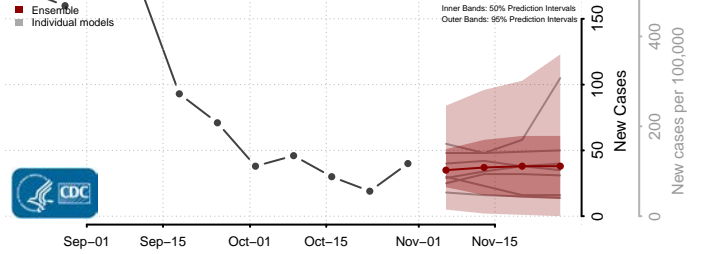

Leake County, Mississippi

Lee County, Mississippi

Leflore County, Mississippi

Lincoln County, Mississippi

Lowndes County, Mississippi

Madison County, Mississippi

Marion County, Mississippi

Marshall County, Mississippi