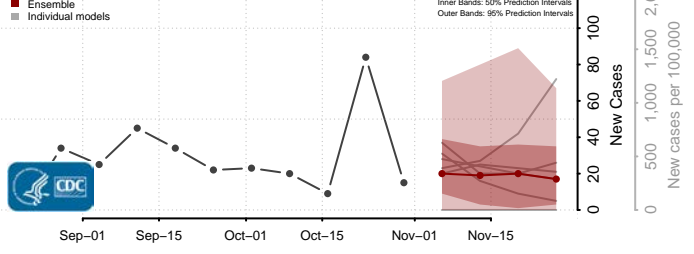

Clay County, South Dakota

Codington County, South Dakota

Corson County, South Dakota

Custer County, South Dakota

Davison County, South Dakota

Day County, South Dakota

Deuel County, South Dakota

Dewey County, South Dakota