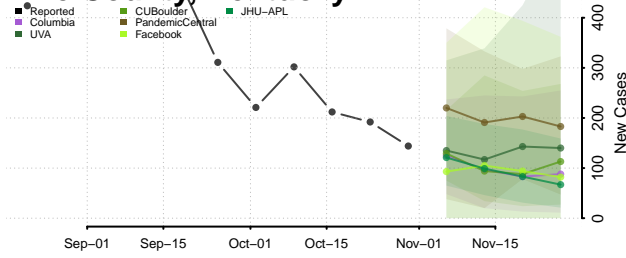

Pike County, Kentucky