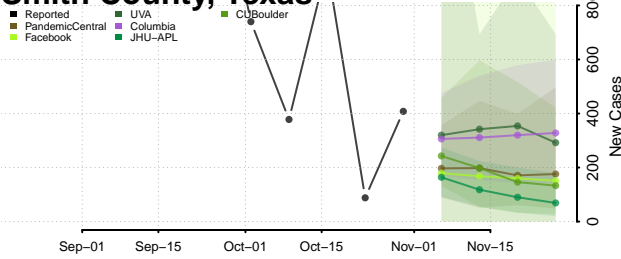

Smith County, Texas