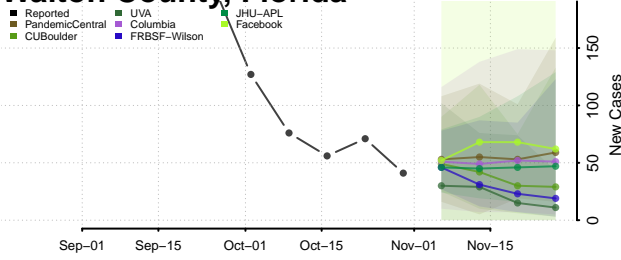

St. Lucie County, Florida

Sumter County, Florida

Suwannee County, Florida

Taylor County, Florida

Union County, Florida

Volusia County, Florida

Wakulla County, Florida

Walton County, Florida