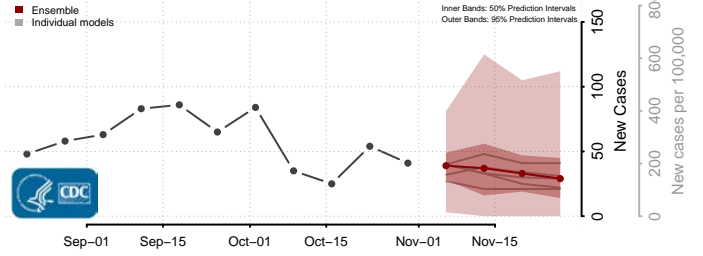

Union County, Kentucky

Warren County, Kentucky

Washington County, Kentucky

Wayne County, Kentucky

Webster County, Kentucky

Whitley County, Kentucky

Wolfe County, Kentucky

Woodford County, Kentucky