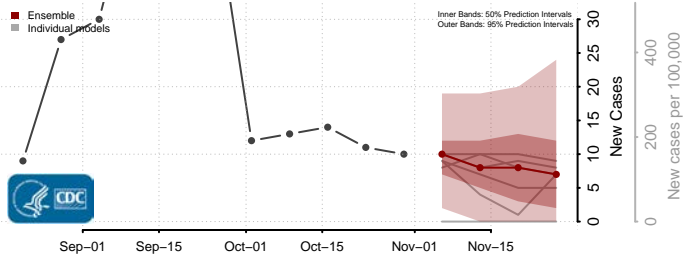

Reynolds County, Missouri