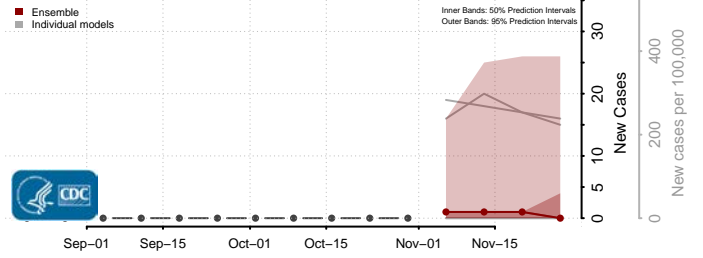

Box Elder County, Utah

Cache County, Utah

Carbon County, Utah

Daggett County, Utah

Davis County, Utah

Duchesne County, Utah

Emery County, Utah

Garfield County, Utah