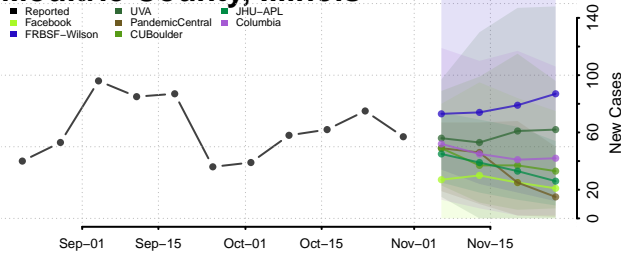

Monroe County, Illinois

Montgomery County, Illinois

Morgan County, Illinois

Moultrie County, Illinois

Ogle County, Illinois

Peoria County, Illinois

Perry County, Illinois

Piatt County, Illinois