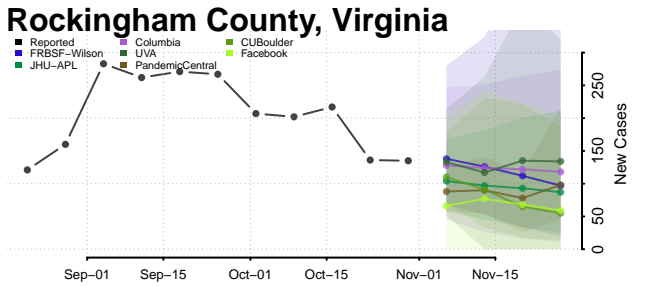

Prince George County, Virginia

Prince William County, Virginia

Pulaski County, Virginia

Radford County, Virginia

Rappahannock County, Virginia

Russell County, Virginia

Salem County, Virginia

Scott County, Virginia