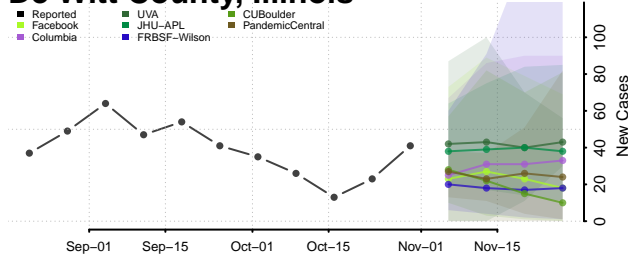

De Witt County, Illinois

DeKalb County, Illinois

Douglas County, Illinois

DuPage County, Illinois

Edgar County, Illinois

Edwards County, Illinois

Effingham County, Illinois

Fayette County, Illinois