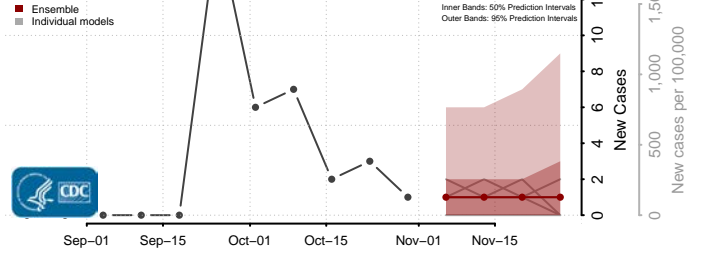

Valley County, Nebraska

Washington County, Nebraska

Wayne County, Nebraska

Webster County, Nebraska

Wheeler County, Nebraska

York County, Nebraska

Nevada

Carson City County, Nevada