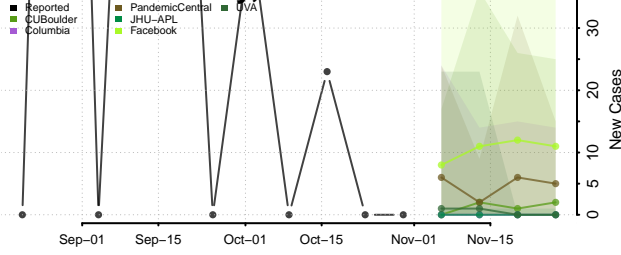

Live Oak County, Texas