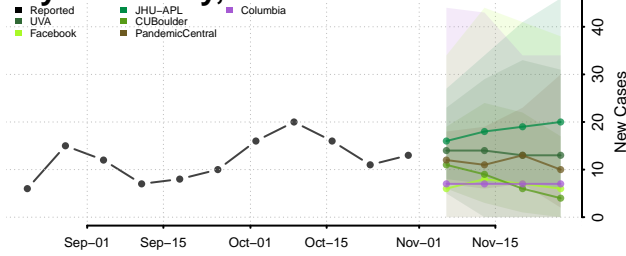

Taylor County, Iowa