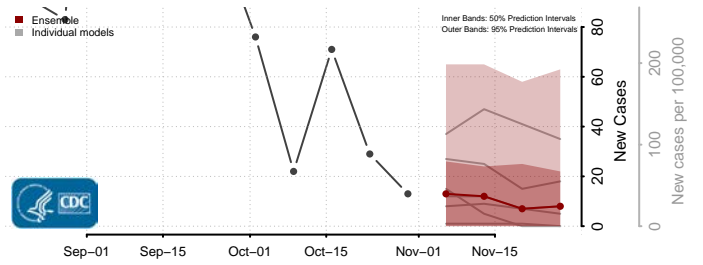

Titus County, Texas