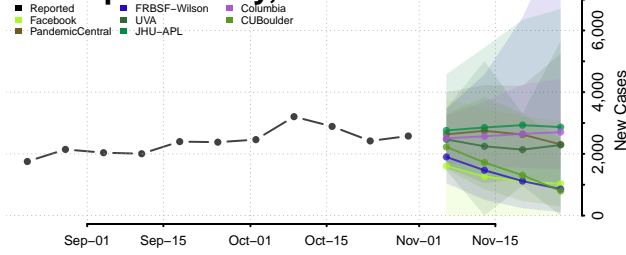

Freeborn County, Minnesota

Goodhue County, Minnesota

Grant County, Minnesota

Hennepin County, Minnesota

Houston County, Minnesota

Hubbard County, Minnesota

Isanti County, Minnesota

Itasca County, Minnesota