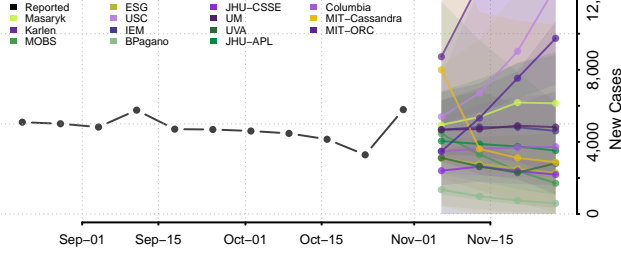

Wheatland County, Montana

Wibaux County, Montana

Yellowstone County, Montana

Nebraska

Adams County, Nebraska

Antelope County, Nebraska