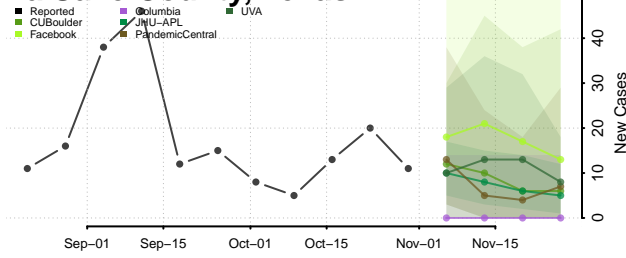

La Salle County, Texas