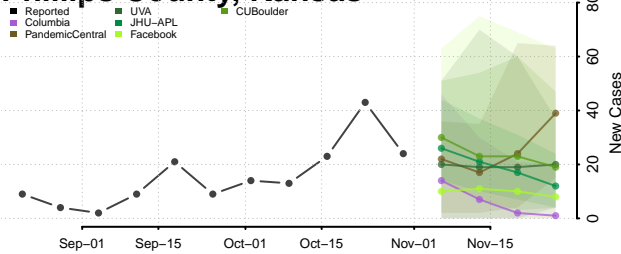

Phillips County, Kansas