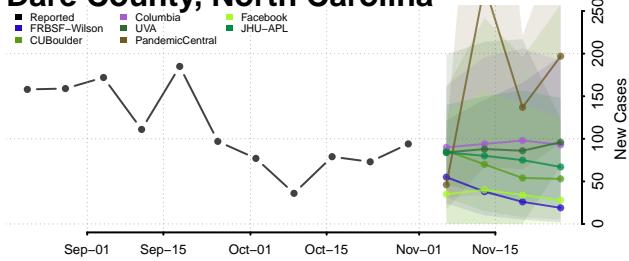

Dare County, North Carolina