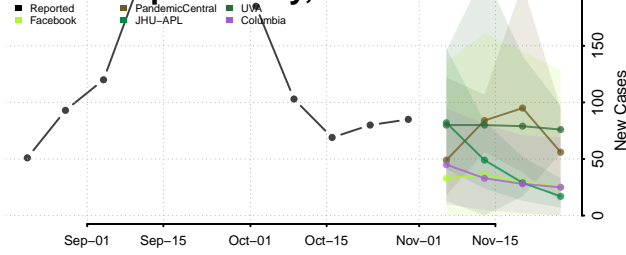

North Slope County, Alaska