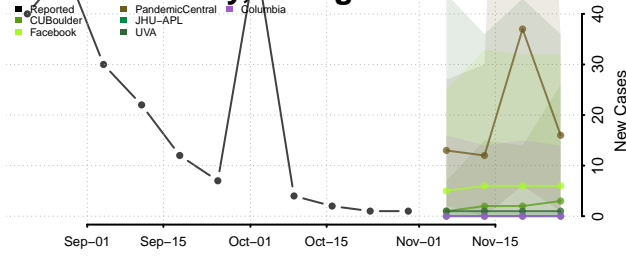

Jasper County, Georgia

Jeff Davis County, Georgia

Jefferson County, Georgia

Jenkins County, Georgia

Johnson County, Georgia

Jones County, Georgia

Lamar County, Georgia

Lanier County, Georgia