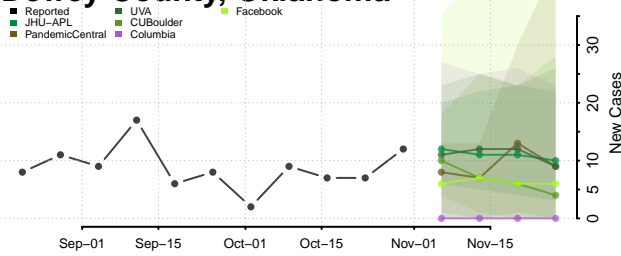

Dewey County, Oklahoma