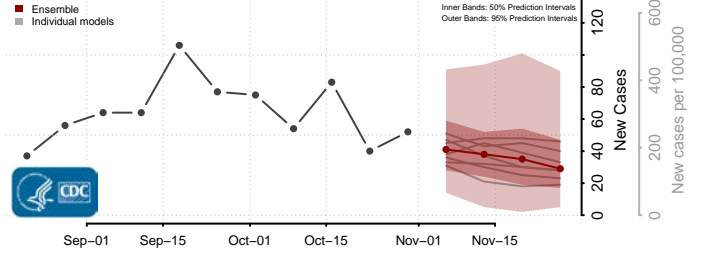

Minidoka County, Idaho