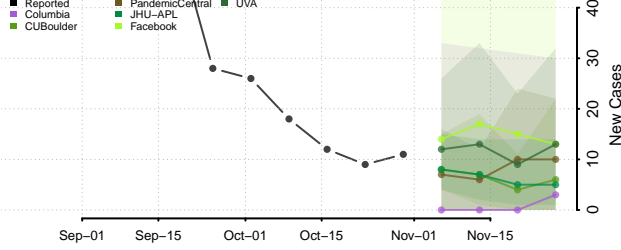

Winn County, Louisiana