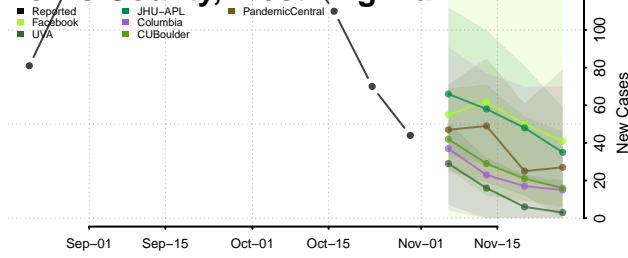

Lewis County, West Virginia