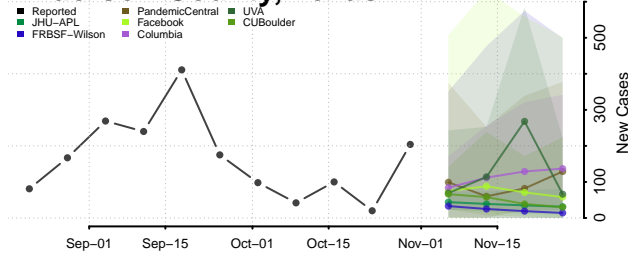

Anderson County, Texas