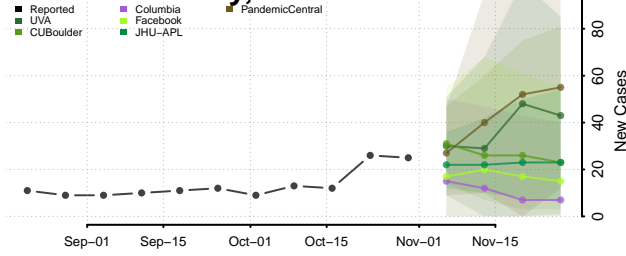

Roberts County, South Dakota