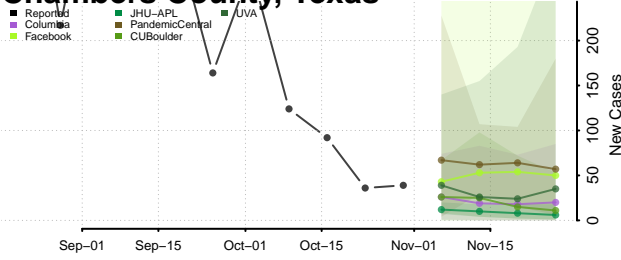

Chambers County, Texas