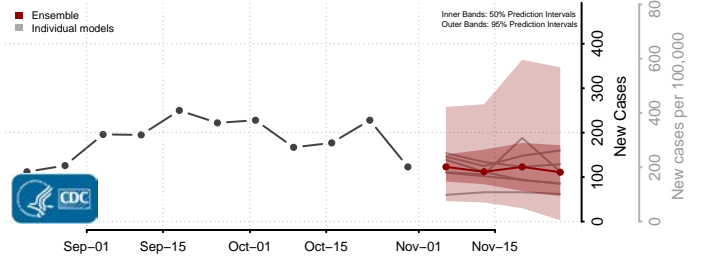

Custer County, Oklahoma

Delaware County, Oklahoma

Dewey County, Oklahoma

Ellis County, Oklahoma

Garfield County, Oklahoma

Garvin County, Oklahoma

Grady County, Oklahoma

Grant County, Oklahoma