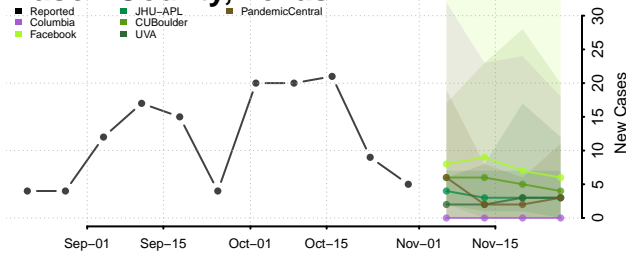

Mason County, Texas