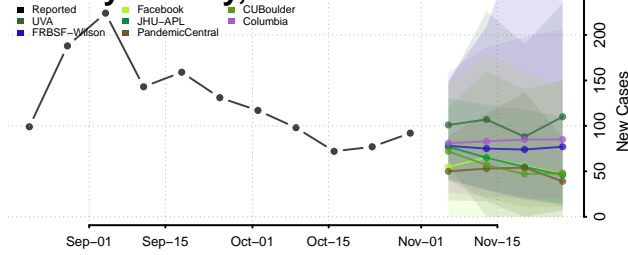

Whitley County, Indiana