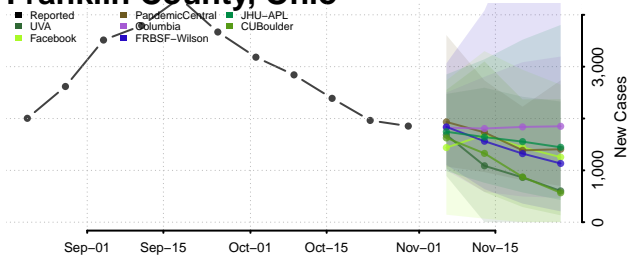

Franklin County, Ohio