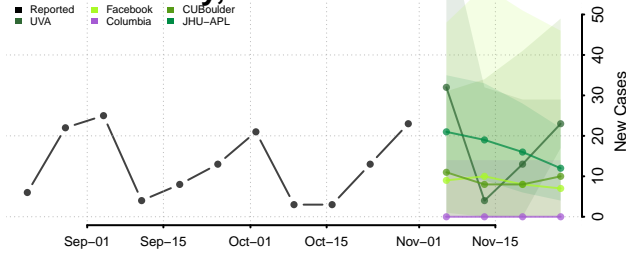

Custer County, Montana

Daniels County, Montana

Dawson County, Montana

Deer Lodge County, Montana

Fallon County, Montana

Fergus County, Montana

Flathead County, Montana

Gallatin County, Montana