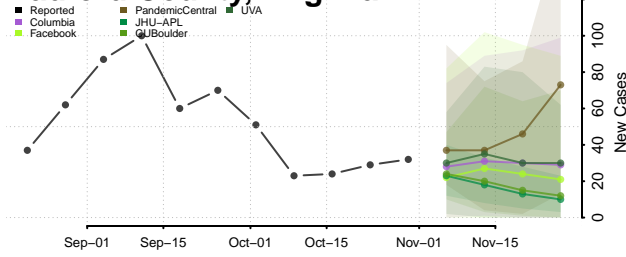

Prince George County, Virginia

Prince William County, Virginia

Pulaski County, Virginia

Radford County, Virginia

Rappahannock County, Virginia

Russell County, Virginia

Salem County, Virginia

Scott County, Virginia