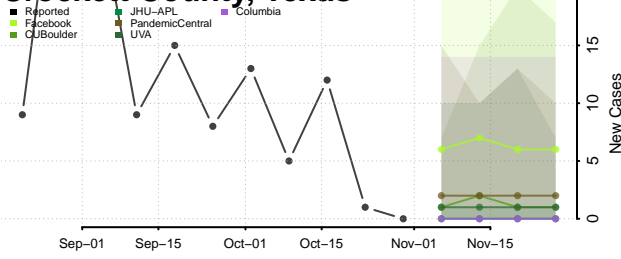

Crockett County, Texas