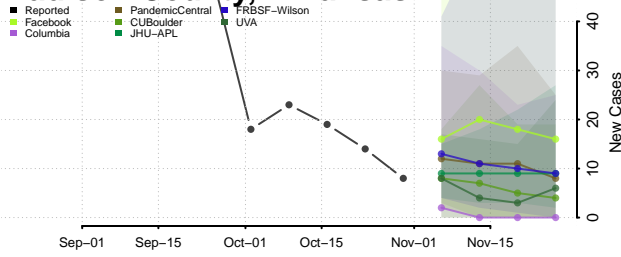

Madison County, Arkansas