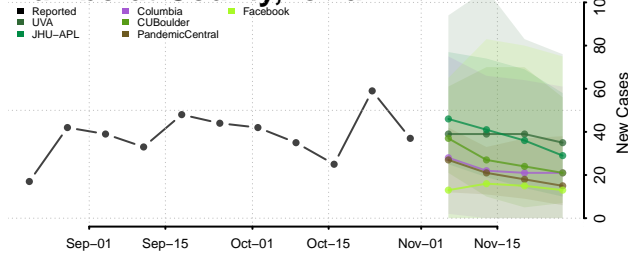

Guthrie County, Iowa

Hamilton County, Iowa

Hancock County, Iowa

Hardin County, Iowa

Harrison County, Iowa

Henry County, Iowa

Howard County, Iowa

Humboldt County, Iowa