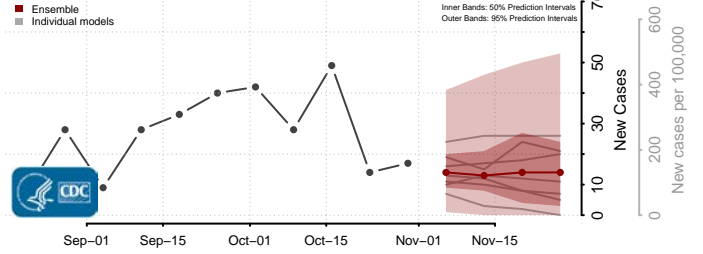

Guthrie County, Iowa