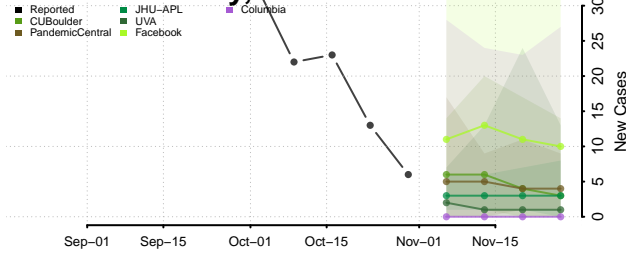

Forsyth County, North Carolina

Franklin County, North Carolina

Gaston County, North Carolina

Gates County, North Carolina

Graham County, North Carolina

Granville County, North Carolina

Greene County, North Carolina