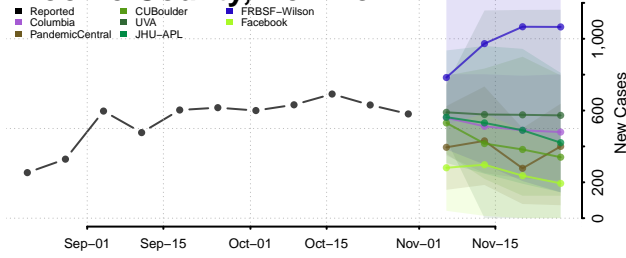

Torrance County, New Mexico

Union County, New Mexico

Valencia County, New Mexico

New York

Albany County, New York

Allegany County, New York

Bronx County, New York

Broome County, New York