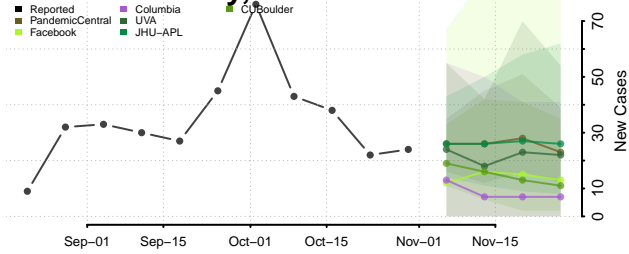

Marion County, Iowa

Marshall County, Iowa

Mills County, Iowa

Mitchell County, Iowa

Monona County, Iowa

Monroe County, Iowa

Montgomery County, Iowa

Muscatine County, Iowa