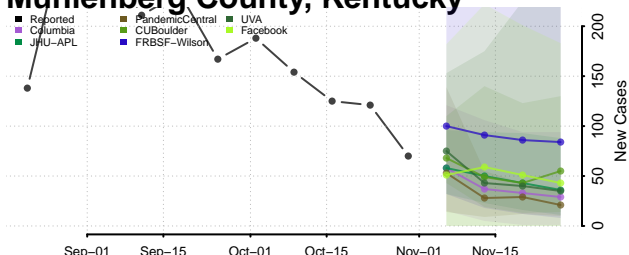

Muhlenberg County, Kentucky