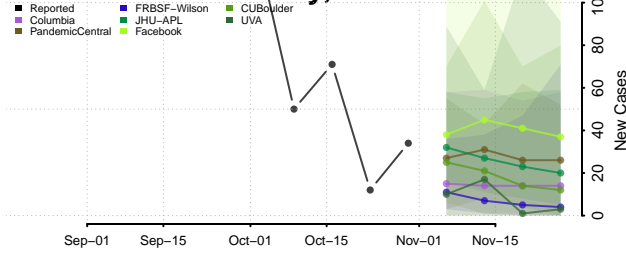

Livingston County, Louisiana

Madison County, Louisiana

Morehouse County, Louisiana

Natchitoches County, Louisiana

Orleans County, Louisiana

Ouachita County, Louisiana

Plaquemines County, Louisiana

Pointe Coupee County, Louisiana