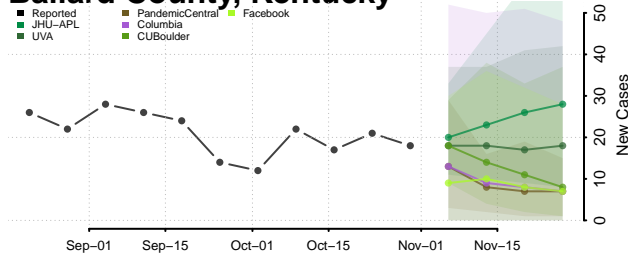

Adair County, Kentucky

Allen County, Kentucky

Anderson County, Kentucky

Ballard County, Kentucky

Barren County, Kentucky

Bath County, Kentucky

Bell County, Kentucky

Boone County, Kentucky