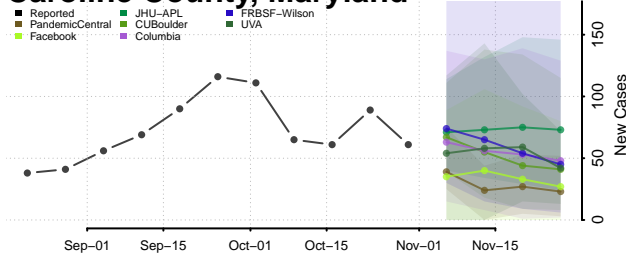

Caroline County, Maryland