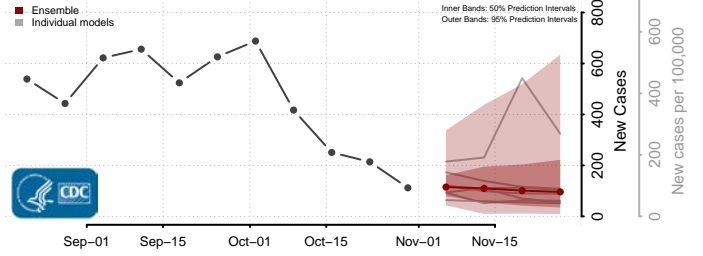

Comanche County, Oklahoma