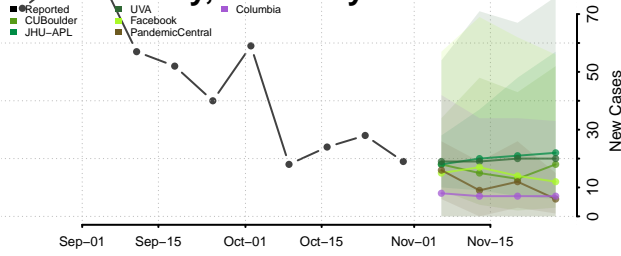

Owen County, Kentucky