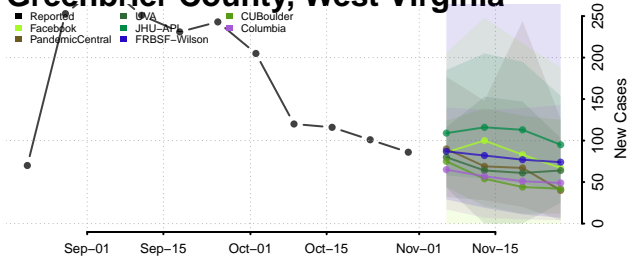

Gilmer County, West Virginia

Grant County, West Virginia

Greenbrier County, West Virginia

Hampshire County, West Virginia

Hancock County, West Virginia

Hardy County, West Virginia

Harrison County, West Virginia