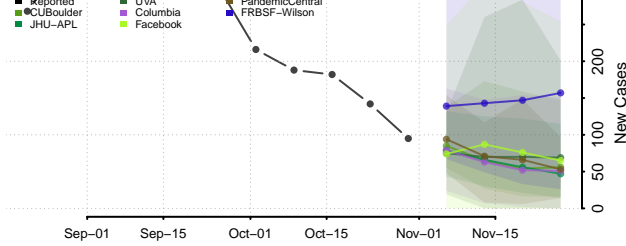

Boyd County, Kentucky