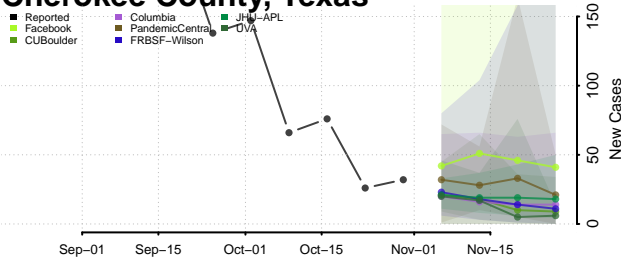

Cherokee County, Texas