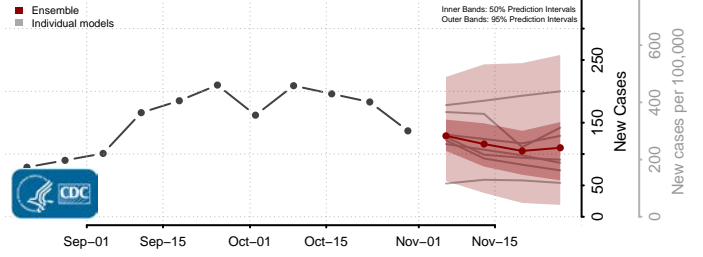

Hillsdale County, Michigan