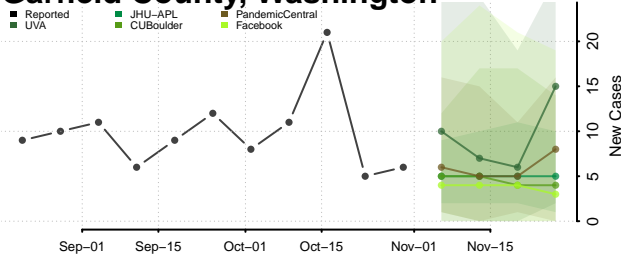

Garfield County, Washington

Grant County, Washington

Grays Harbor County, Washington

Island County, Washington

Jefferson County, Washington

King County, Washington

Kitsap County, Washington

Kittitas County, Washington