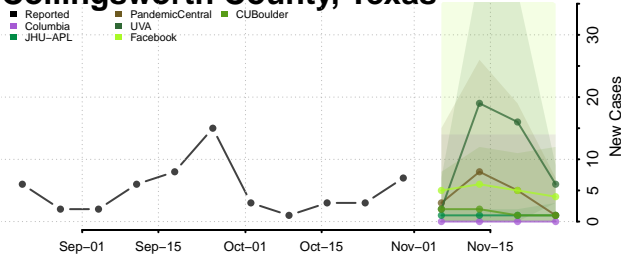

Collingsworth County, Texas