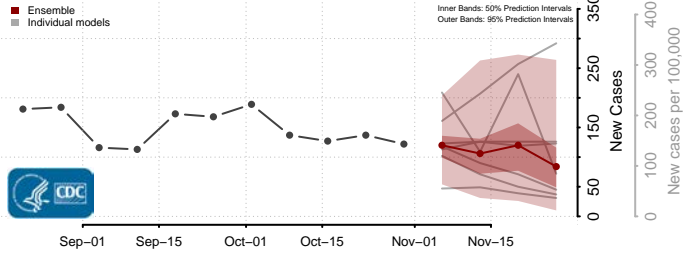

Garfield County, Washington

Grant County, Washington

Grays Harbor County, Washington

Island County, Washington

Jefferson County, Washington

King County, Washington

Kitsap County, Washington

Kittitas County, Washington