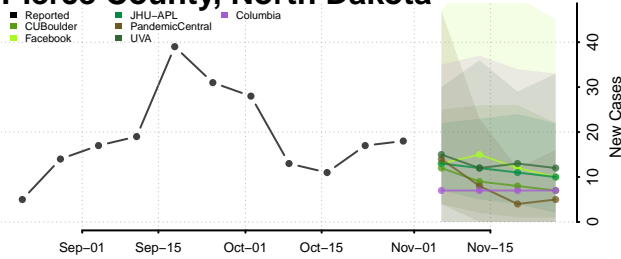

McLean County, North Dakota

Mercer County, North Dakota

Morton County, North Dakota

Mountrail County, North Dakota

Nelson County, North Dakota

Oliver County, North Dakota

Pembina County, North Dakota

Pierce County, North Dakota