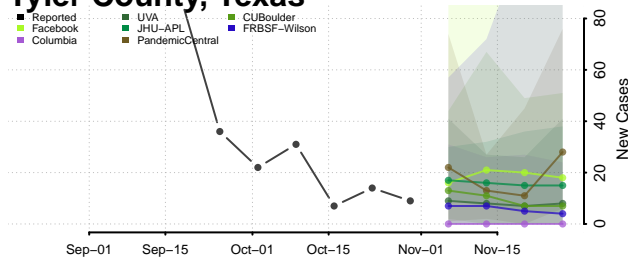

Titus County, Texas

Tom Green County, Texas

Travis County, Texas

Trinity County, Texas

Tyler County, Texas

Upshur County, Texas

Upton County, Texas

Uvalde County, Texas