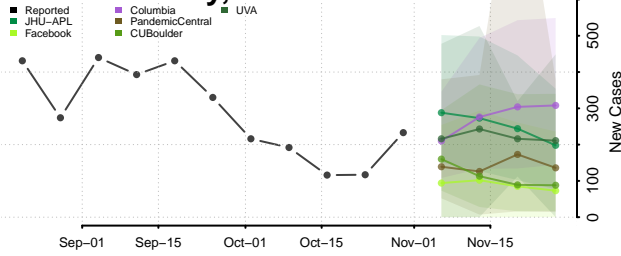

Walker County, Alabama