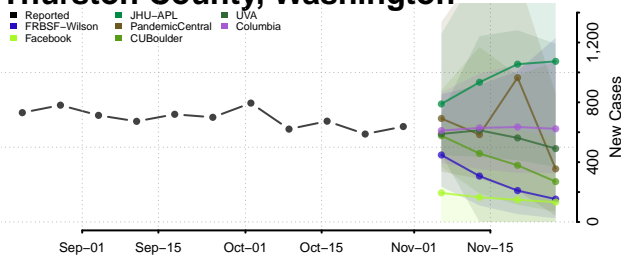

San Juan County, Washington

Skagit County, Washington

Skamania County, Washington

Snohomish County, Washington

Spokane County, Washington

Stevens County, Washington

Thurston County, Washington

Wahkiakum County, Washington