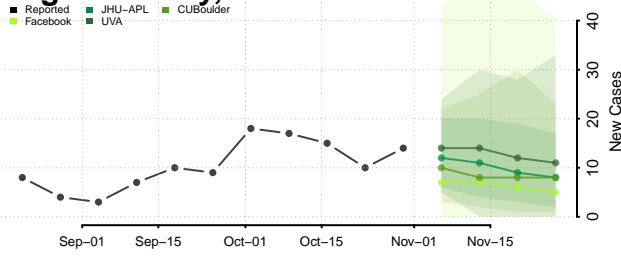

Lane County, Kansas

Leavenworth County, Kansas

Lincoln County, Kansas

Linn County, Kansas

Logan County, Kansas

Lyon County, Kansas

Marion County, Kansas

Marshall County, Kansas