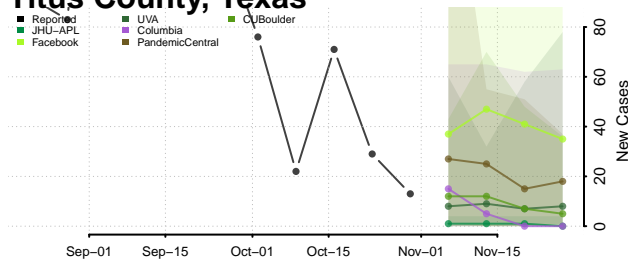

Titus County, Texas