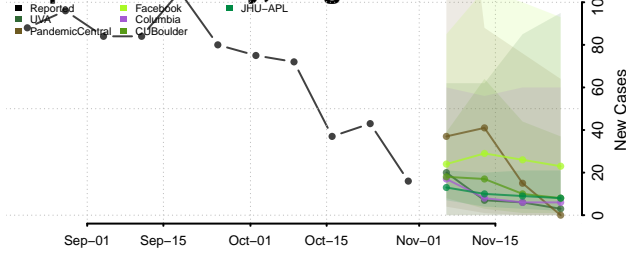

Hopewell County, Virginia