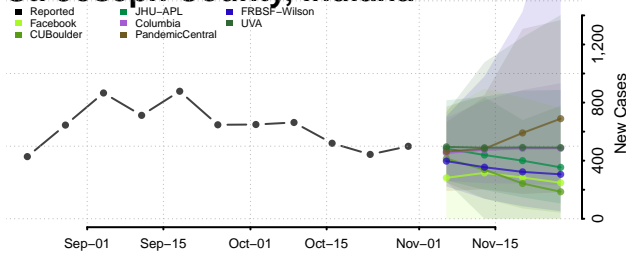

Randolph County, Indiana

Ripley County, Indiana

Rush County, Indiana

Scott County, Indiana

Shelby County, Indiana

Spencer County, Indiana

St. Joseph County, Indiana

Starke County, Indiana