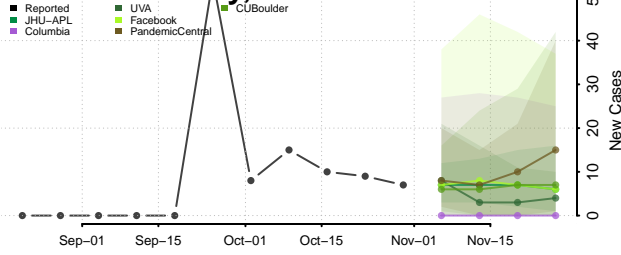

Valley County, Nebraska

Washington County, Nebraska

Wayne County, Nebraska

Webster County, Nebraska

Wheeler County, Nebraska

York County, Nebraska

Nevada

Carson City County, Nevada