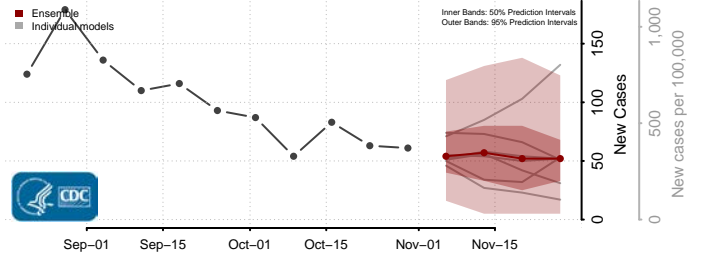

Walla Walla County, Washington

Whatcom County, Washington

Whitman County, Washington

Yakima County, Washington

West Virginia

Barbour County, West Virginia

Berkeley County, West Virginia

Boone County, West Virginia