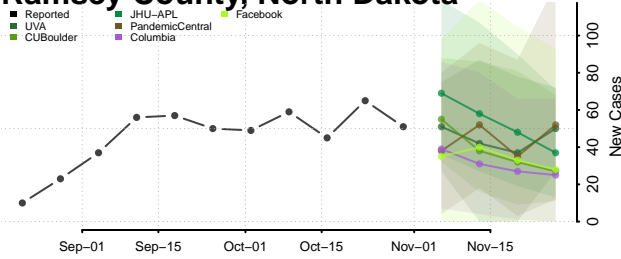

Ramsey County, North Dakota