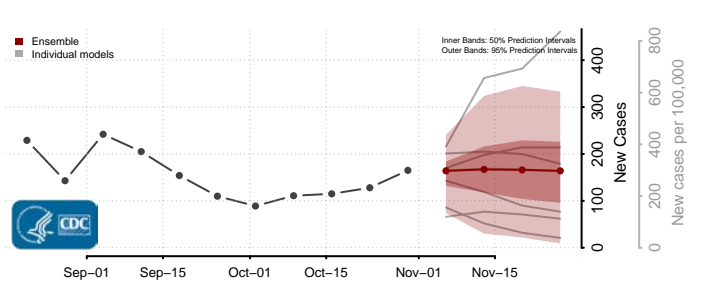

Eagle County, Colorado