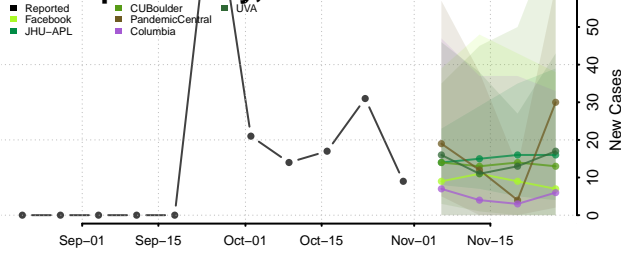

Antelope County, Nebraska