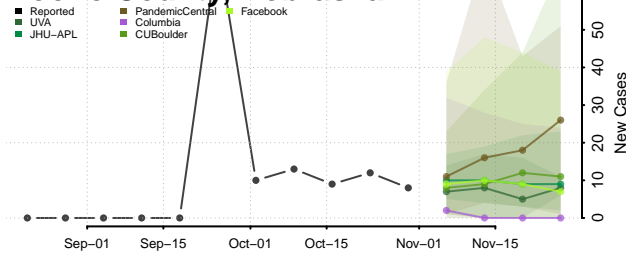

Nebraska

Adams County, Nebraska

Antelope County, Nebraska

Arthur County, Nebraska

Banner County, Nebraska

Blaine County, Nebraska

Boone County, Nebraska

Box Butte County, Nebraska