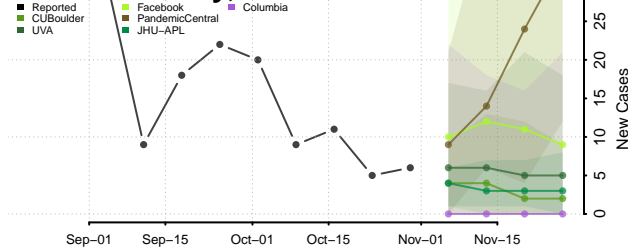

Carroll County, Missouri