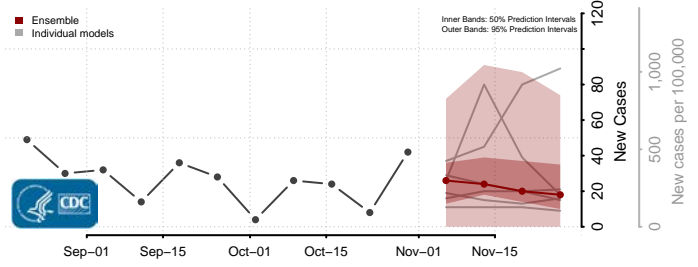

Yoakum County, Texas