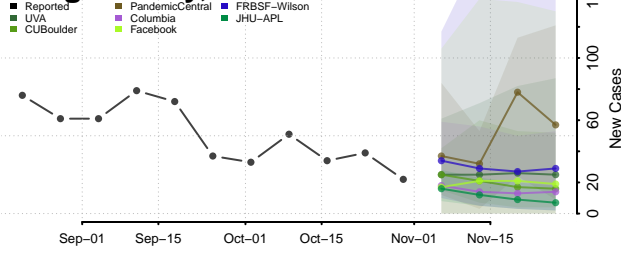

Craig County, Oklahoma