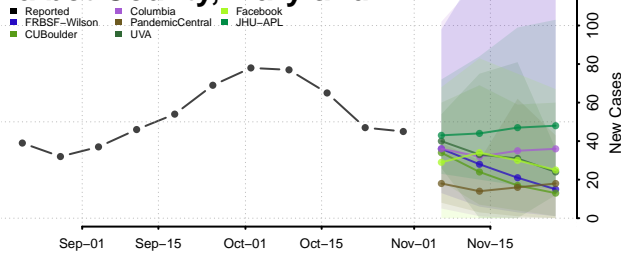

Talbot County, Maryland