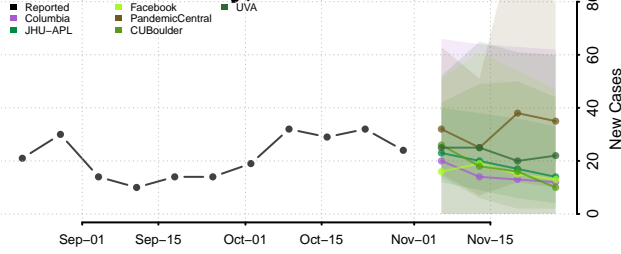

Jackson County, Minnesota