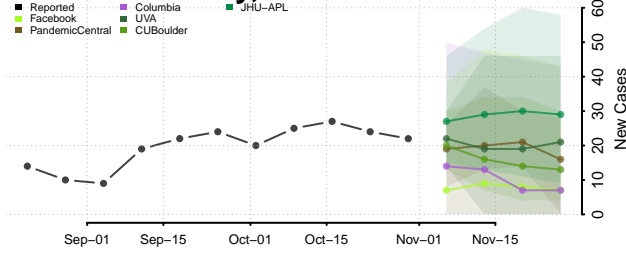

Fremont County, Iowa