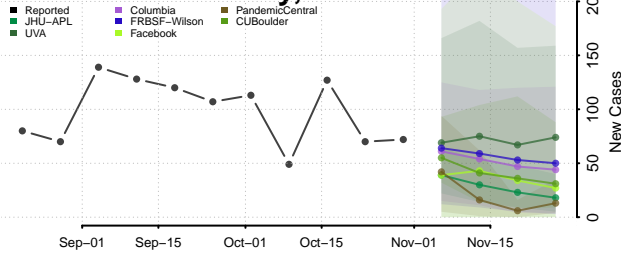

Houston County, Texas

Howard County, Texas

Hudspeth County, Texas

Hunt County, Texas

Hutchinson County, Texas

Irion County, Texas

Jack County, Texas

Jackson County, Texas