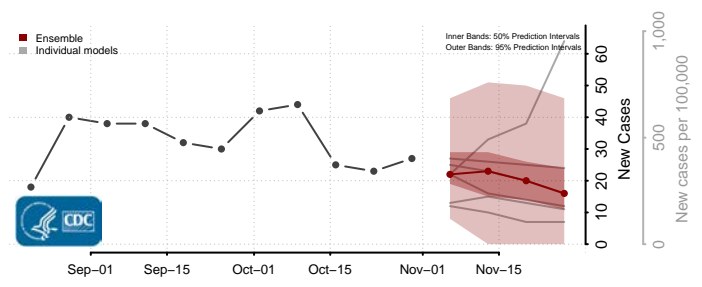

Fall River County, South Dakota