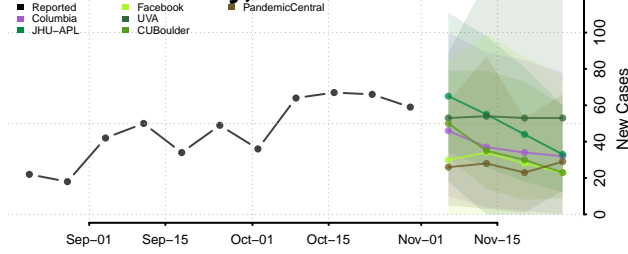

McLean County, North Dakota