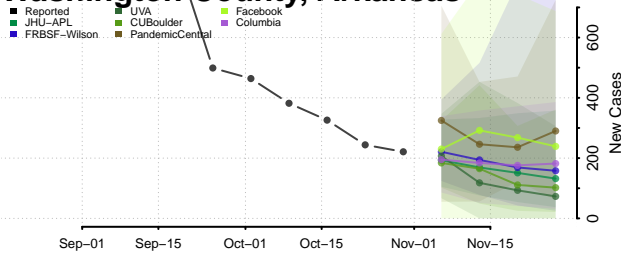

Washington County, Arkansas