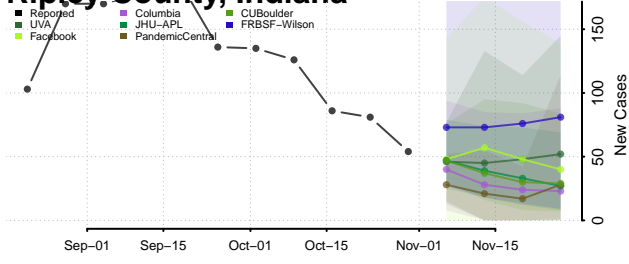

Ripley County, Indiana