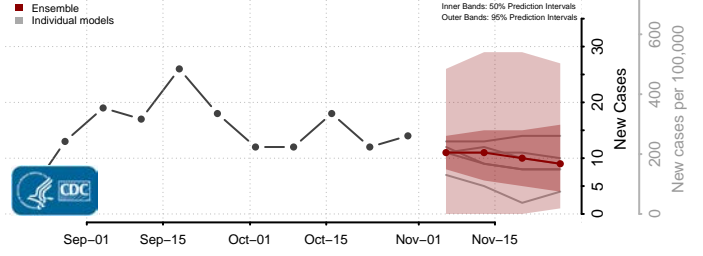

Lincoln County, Idaho