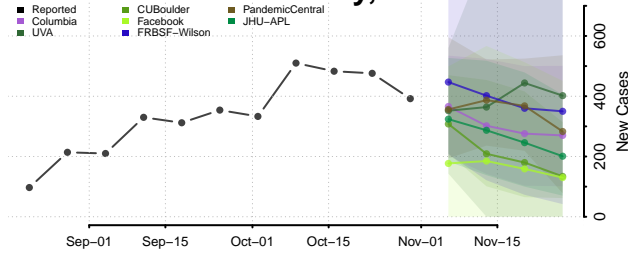

Lewis and Clark County, Montana