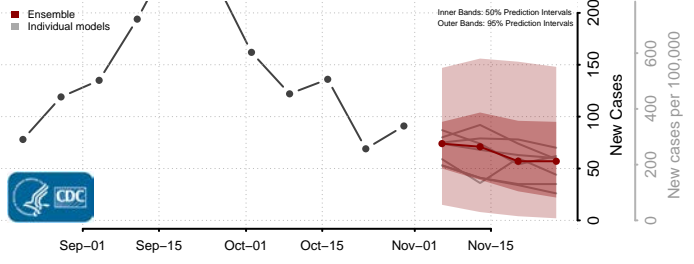

Mineral County, West Virginia