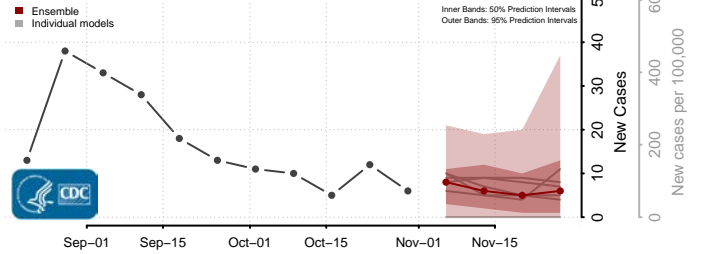

Davies County, Missouri