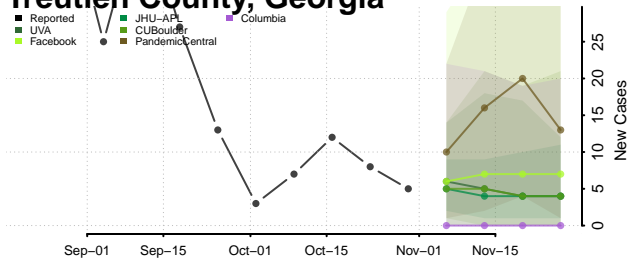

Terrell County, Georgia

Thomas County, Georgia

Tift County, Georgia

Toombs County, Georgia

Towns County, Georgia

Treutlen County, Georgia

Troup County, Georgia

Turner County, Georgia