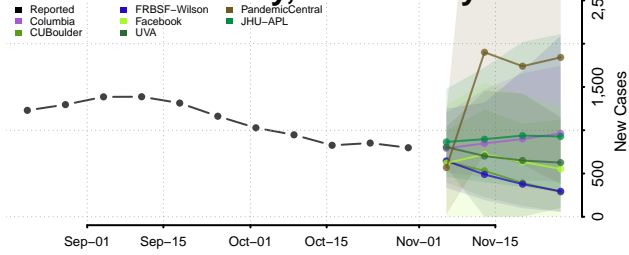

Monmouth County, New Jersey