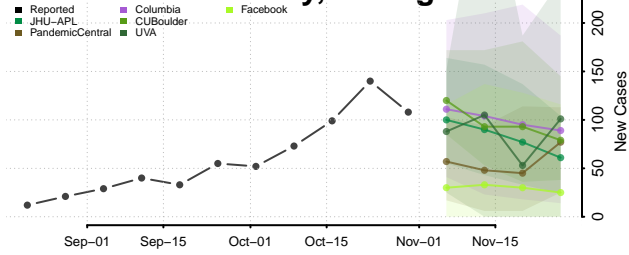

Oscoda County, Michigan

Otsego County, Michigan

Ottawa County, Michigan

Presque Isle County, Michigan

Roscommon County, Michigan

Saginaw County, Michigan

Sanilac County, Michigan

Schoolcraft County, Michigan