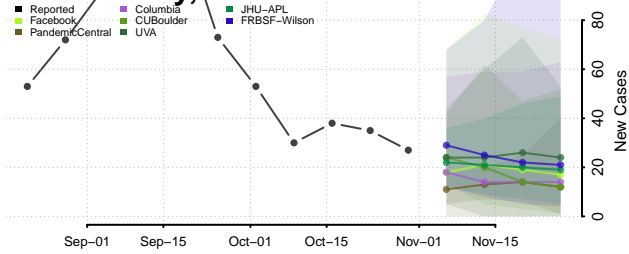

Polk County, North Carolina