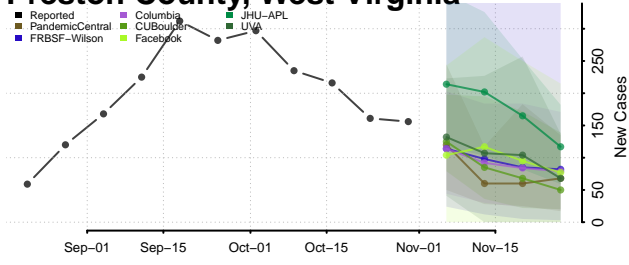

Preston County, West Virginia

Putnam County, West Virginia

Raleigh County, West Virginia

Randolph County, West Virginia

Ritchie County, West Virginia

Roane County, West Virginia

Summers County, West Virginia