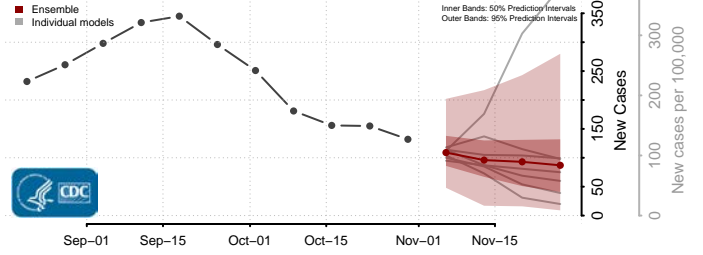

Dade County, Missouri

Dallas County, Missouri

Davies County, Missouri

DeKalb County, Missouri

Dent County, Missouri

Douglas County, Missouri

Dunklin County, Missouri

Franklin County, Missouri