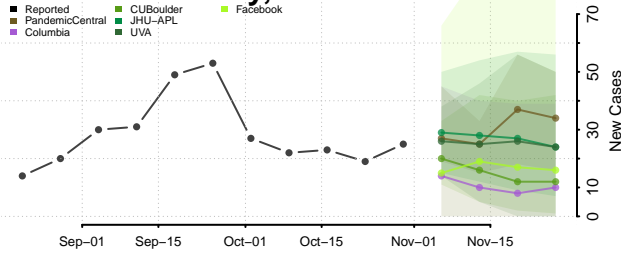

Cass County, Iowa

Cedar County, Iowa

Cerro Gordo County, Iowa

Cherokee County, Iowa

Chickasaw County, Iowa

Clarke County, Iowa

Clay County, Iowa

Clayton County, Iowa