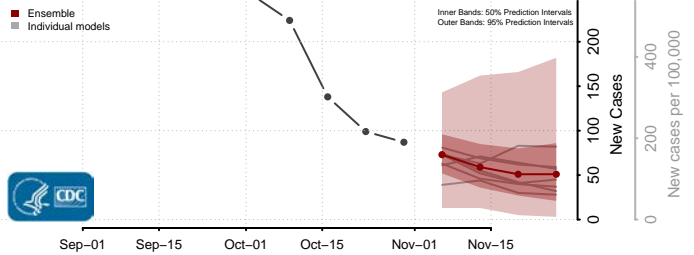

McDowell County, North Carolina