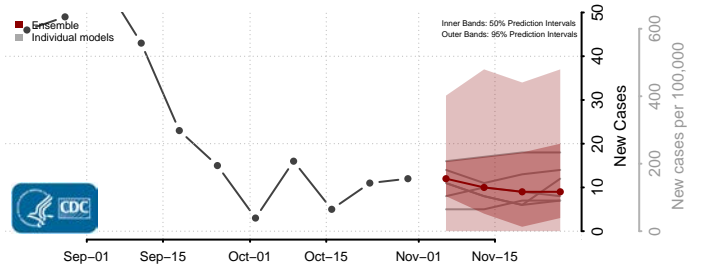

Covington County, Mississippi

DeSoto County, Mississippi

Forrest County, Mississippi

Franklin County, Mississippi

George County, Mississippi

Greene County, Mississippi

Grenada County, Mississippi

Hancock County, Mississippi