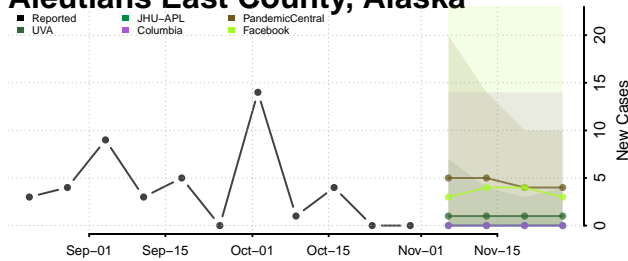

Pike County, Alabama

Randolph County, Alabama

Russell County, Alabama

Shelby County, Alabama

St. Clair County, Alabama

Sumter County, Alabama

Talladega County, Alabama

Tallapoosa County, Alabama

Tuscaloosa County, Alabama

Walker County, Alabama

Washington County, Alabama

Wilcox County, Alabama

Winston County, Alabama

Alaska

Aleutians East County, Alaska

Aleutians West County, Alaska