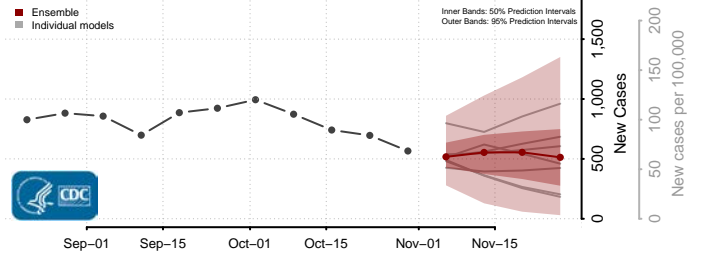

Waldo County, Maine

Washington County, Maine

York County, Maine

Maryland

Allegany County, Maryland

Anne Arundel County, Maryland

Baltimore City County, Maryland

Baltimore County, Maryland