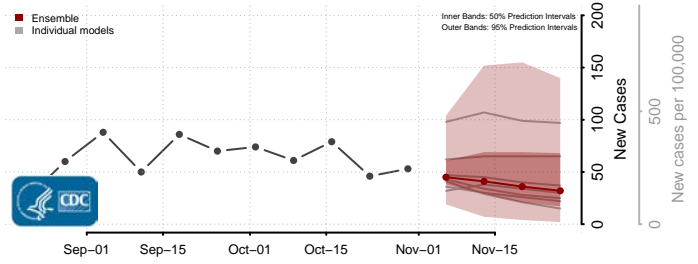

Nobles County, Minnesota