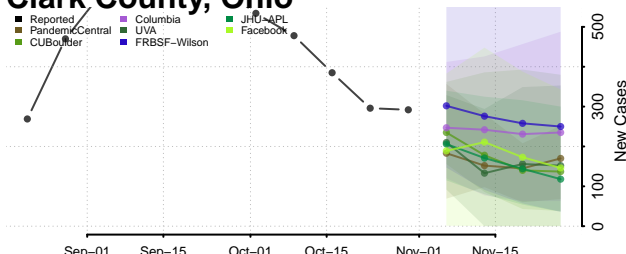

Clermont County, Ohio

Clinton County, Ohio

Columbiana County, Ohio

Coshocton County, Ohio

Crawford County, Ohio

Cuyahoga County, Ohio

Darke County, Ohio

Defiance County, Ohio