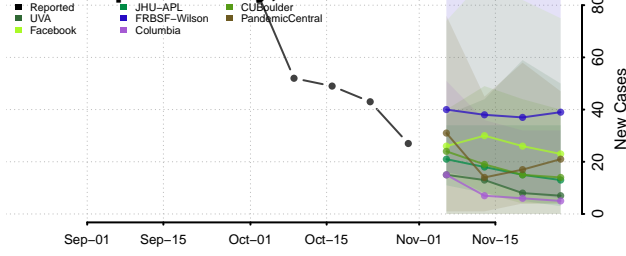

Pulaski County, Arkansas

Randolph County, Arkansas

Saline County, Arkansas

Scott County, Arkansas

Searcy County, Arkansas

Sebastian County, Arkansas

Sevier County, Arkansas

Sharp County, Arkansas