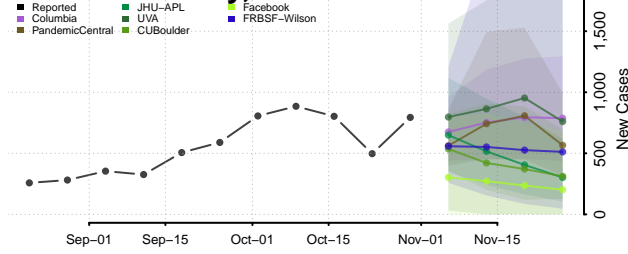

Stearns County, Minnesota