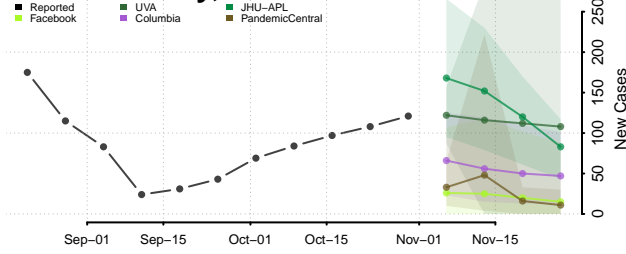

Juneau County, Alaska

Kenai Peninsula County, Alaska

Ketchikan Gateway County, Alaska

Kodiak Island County, Alaska

Kusilvak County, Alaska

Lake and Peninsula County, Alaska

Matanuska-Susitna County, Alaska

Nome County, Alaska