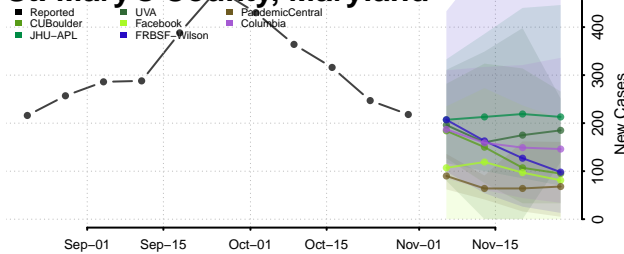

Harford County, Maryland

Howard County, Maryland

Kent County, Maryland

Montgomery County, Maryland

Prince George's County, Maryland

Queen Anne's County, Maryland

Somerset County, Maryland

St. Mary's County, Maryland