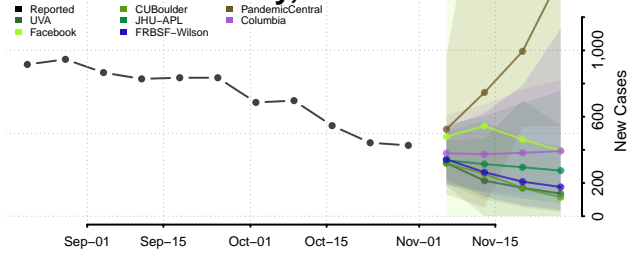

St. Charles County, Missouri