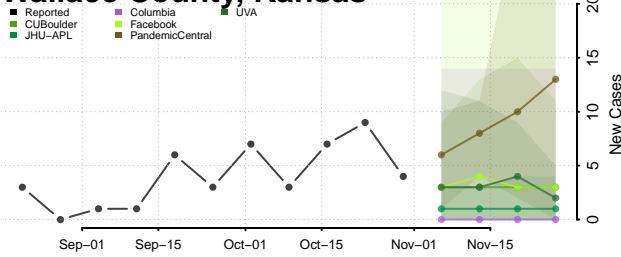

Wallace County, Kansas