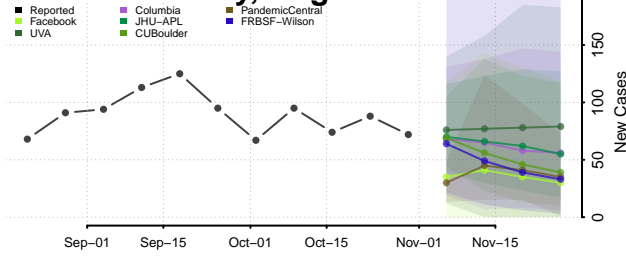

Caroline County, Virginia

Carroll County, Virginia

Charles City County, Virginia

Charlotte County, Virginia

Charlottesville County, Virginia

Chesapeake County, Virginia

Chesterfield County, Virginia

Clarke County, Virginia