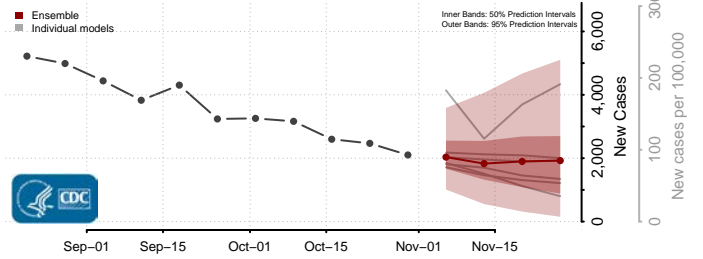

Clark County, Nevada