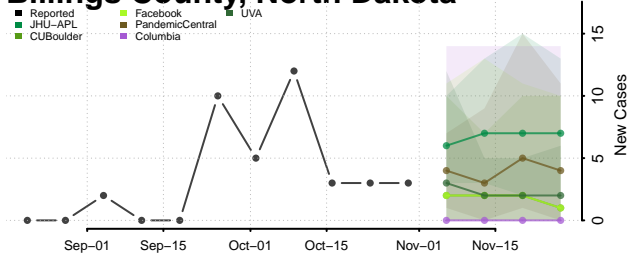

Billings County, North Dakota