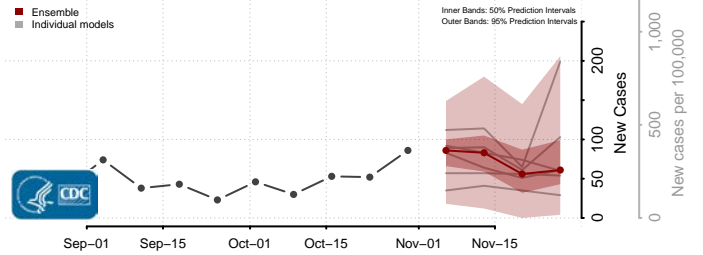

Luna County, New Mexico