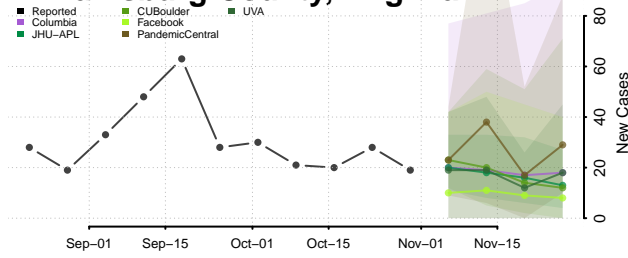

Williamsburg County, Virginia