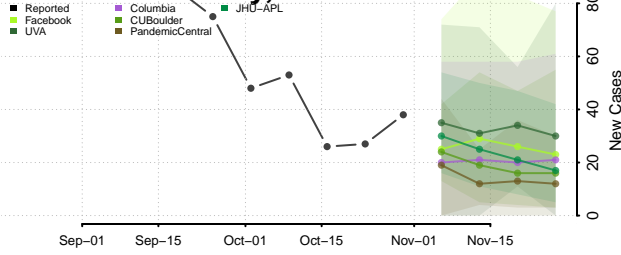

Lawrence County, Arkansas