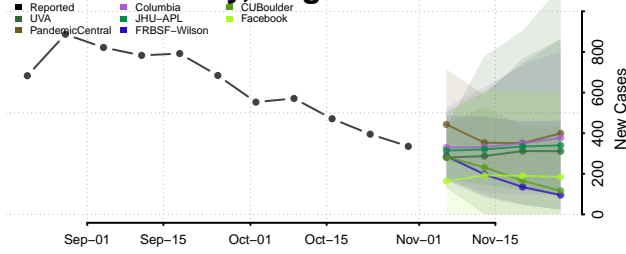

Henrico County, Virginia