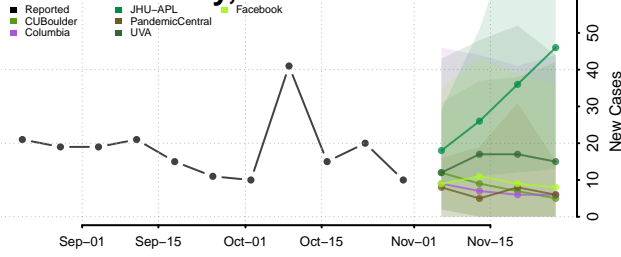

Pike County, Alabama

Randolph County, Alabama

Russell County, Alabama

Shelby County, Alabama

St. Clair County, Alabama

Sumter County, Alabama

Talladega County, Alabama

Tallapoosa County, Alabama