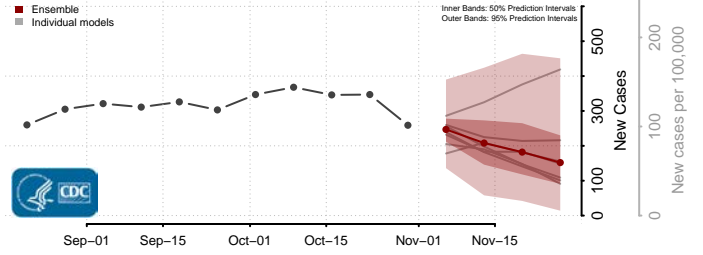

Harford County, Maryland

Howard County, Maryland

Kent County, Maryland

Montgomery County, Maryland

Prince George's County, Maryland

Queen Anne's County, Maryland

Somerset County, Maryland

St. Mary's County, Maryland