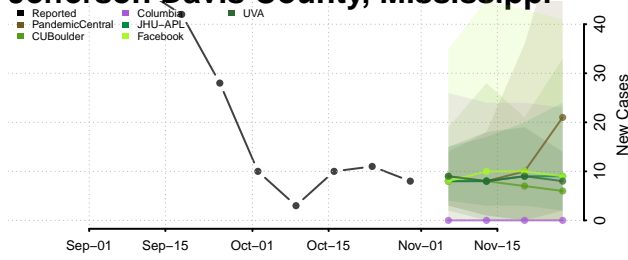

Jefferson Davis County, Mississippi