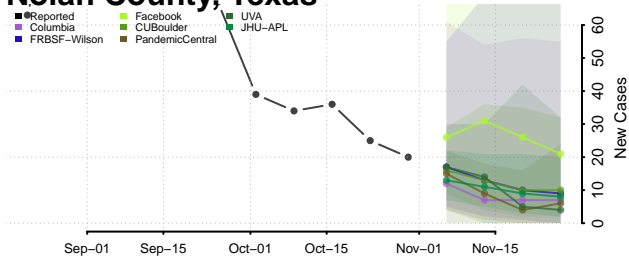

Nolan County, Texas