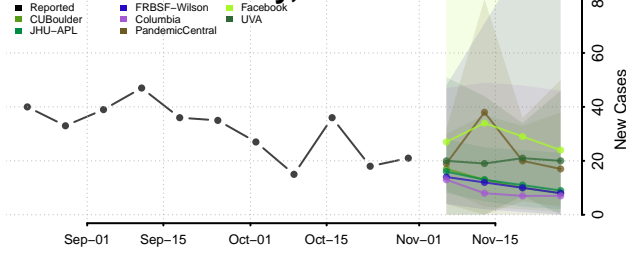

Dallas County, Texas

Dawson County, Texas

Deaf Smith County, Texas

Delta County, Texas

Denton County, Texas

DeWitt County, Texas

Dickens County, Texas

Dimmit County, Texas