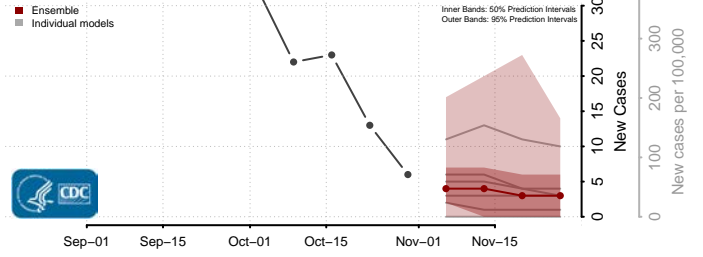

Forsyth County, North Carolina

Franklin County, North Carolina

Gaston County, North Carolina

Gates County, North Carolina

Graham County, North Carolina

Granville County, North Carolina

Greene County, North Carolina