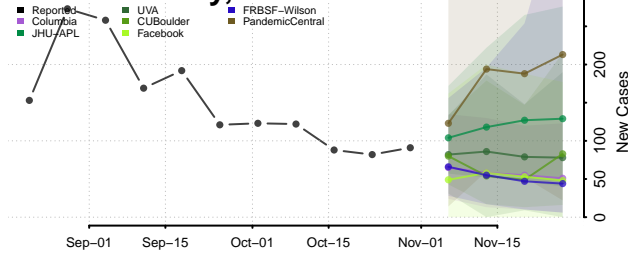

Meade County, South Dakota