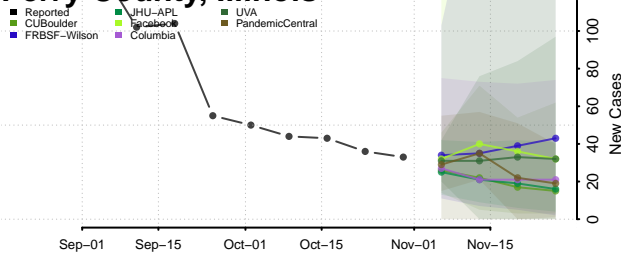

Monroe County, Illinois

Montgomery County, Illinois

Morgan County, Illinois

Moultrie County, Illinois

Ogle County, Illinois

Peoria County, Illinois

Perry County, Illinois

Piatt County, Illinois