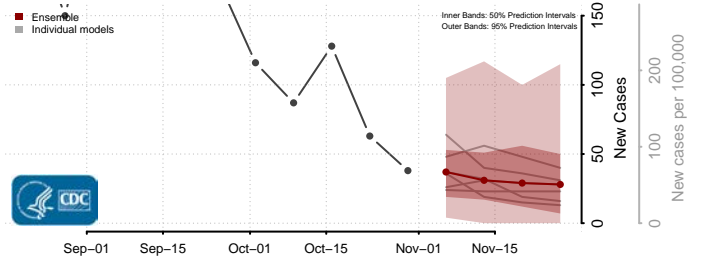

Val Verde County, Texas

Van Zandt County, Texas

Victoria County, Texas

Walker County, Texas

Waller County, Texas

Ward County, Texas

Washington County, Texas

Webb County, Texas