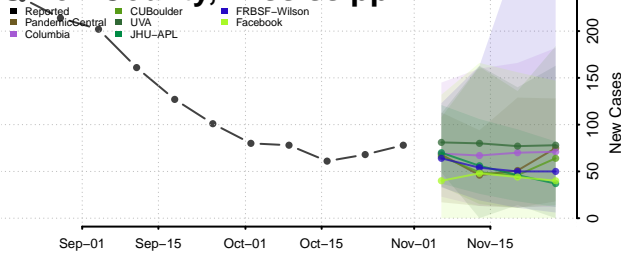

Tunica County, Mississippi

Union County, Mississippi

Walthall County, Mississippi

Warren County, Mississippi

Washington County, Mississippi

Wayne County, Mississippi

Webster County, Mississippi

Wilkinson County, Mississippi