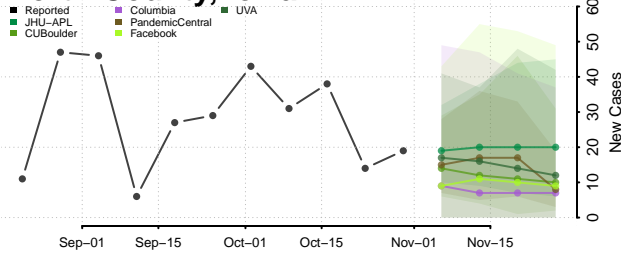

Winnebago County, Iowa

Winneshiek County, Iowa

Woodbury County, Iowa

Worth County, Iowa

Wright County, Iowa

Kansas

Allen County, Kansas

Anderson County, Kansas