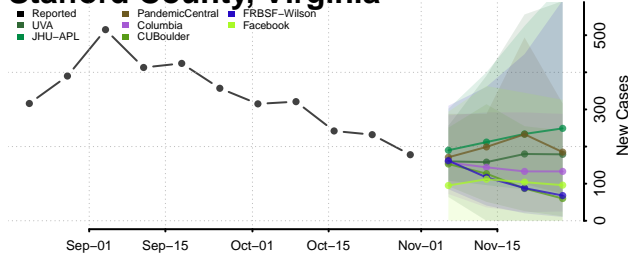

Stafford County, Virginia