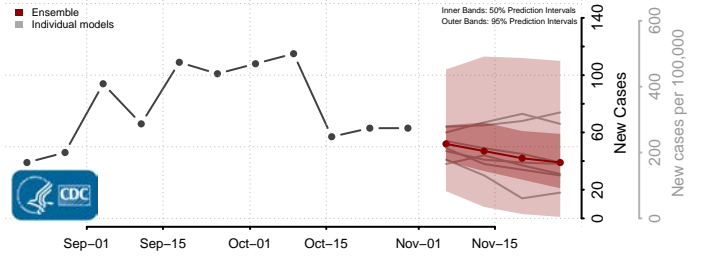

Randolph County, Indiana

Ripley County, Indiana

Rush County, Indiana

Scott County, Indiana

Shelby County, Indiana

Spencer County, Indiana

St. Joseph County, Indiana

Starke County, Indiana