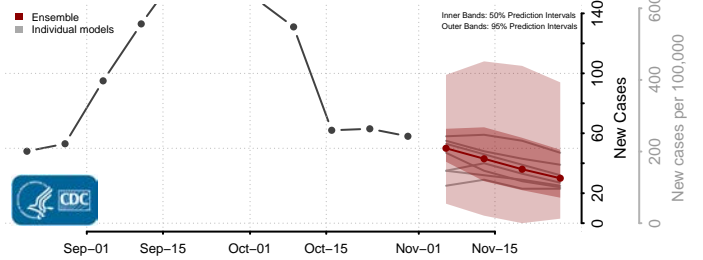

Page County, Virginia