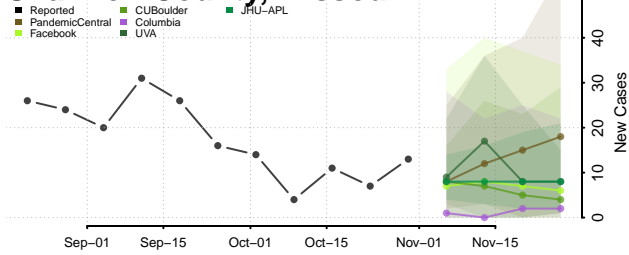

Shannon County, Missouri