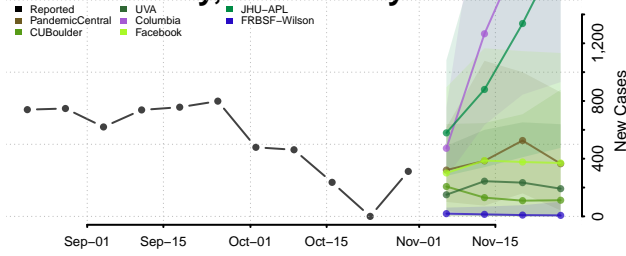

Union County, New Jersey