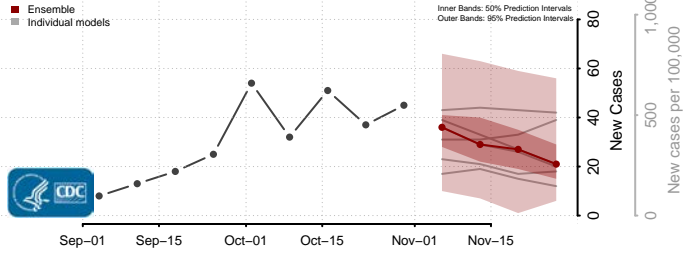

Murray County, Minnesota