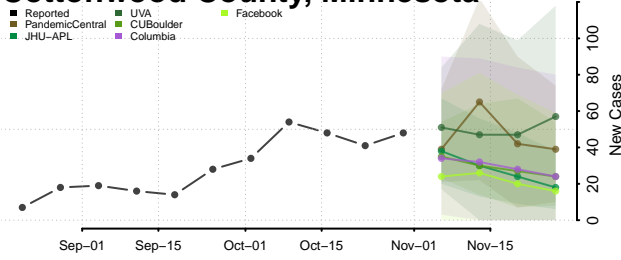

Cottonwood County, Minnesota