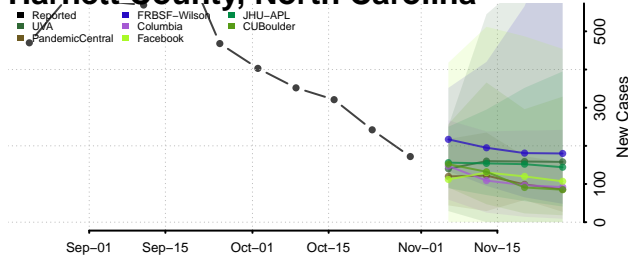

Harnett County, North Carolina