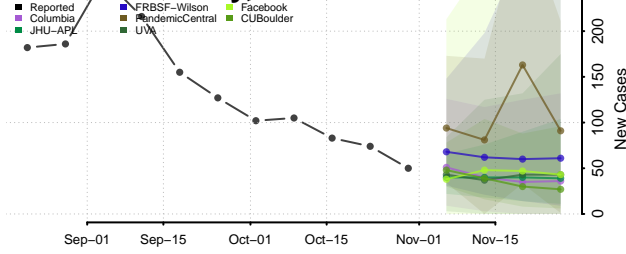

McClain County, Oklahoma