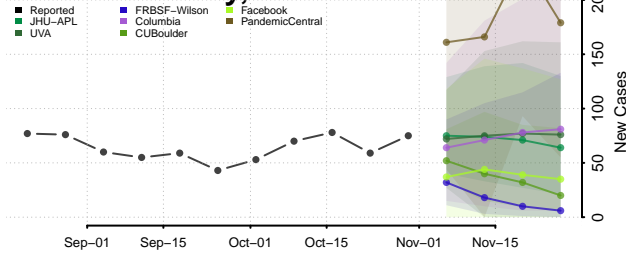

Summit County, Colorado