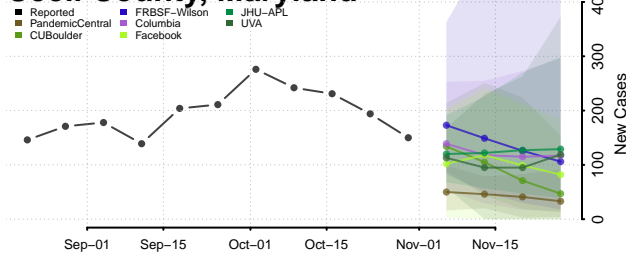

Calvert County, Maryland

Caroline County, Maryland

Carroll County, Maryland

Cecil County, Maryland

Charles County, Maryland

Dorchester County, Maryland

Frederick County, Maryland

Garrett County, Maryland