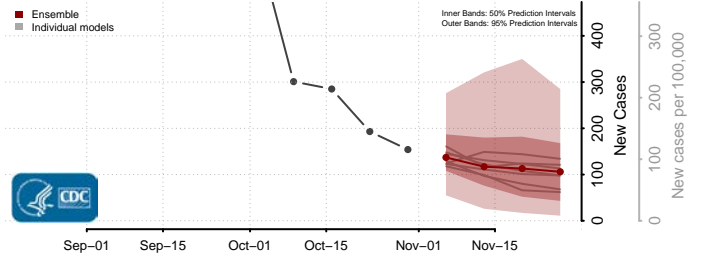

Blount County, Tennessee