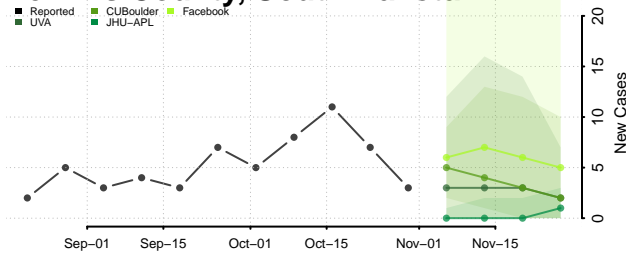

Perkins County, South Dakota