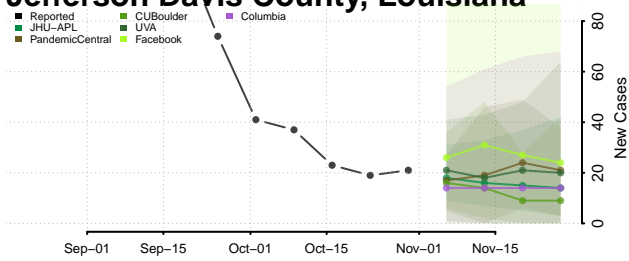

Jefferson Davis County, Louisiana