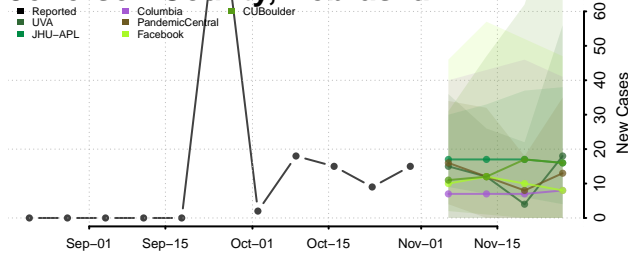

Jefferson County, Nebraska