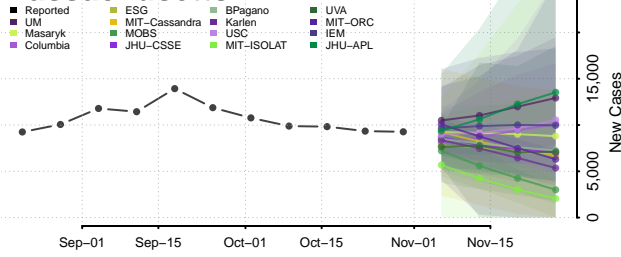

Massachusetts