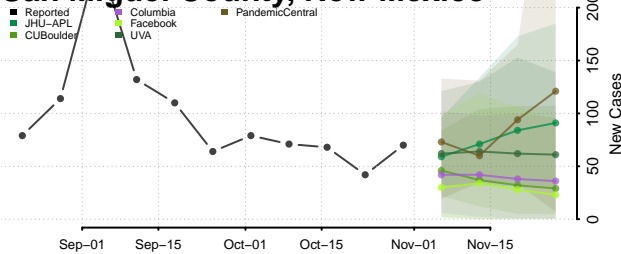

San Miguel County, New Mexico