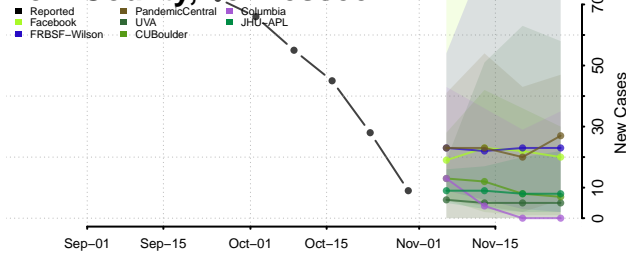

Morgan County, Tennessee

Obion County, Tennessee

Overton County, Tennessee

Perry County, Tennessee

Pickett County, Tennessee

Polk County, Tennessee

Putnam County, Tennessee

Rhea County, Tennessee