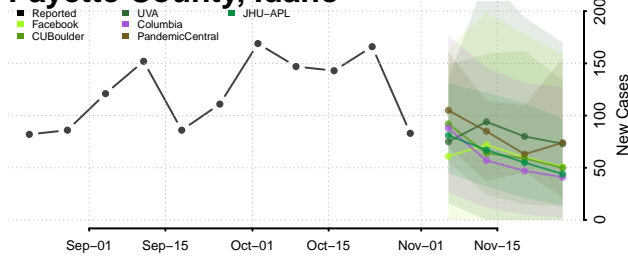

Lincoln County, Idaho

Madison County, Idaho

Minidoka County, Idaho

Nez Perce County, Idaho

Oneida County, Idaho

Owyhee County, Idaho

Payette County, Idaho

Power County, Idaho