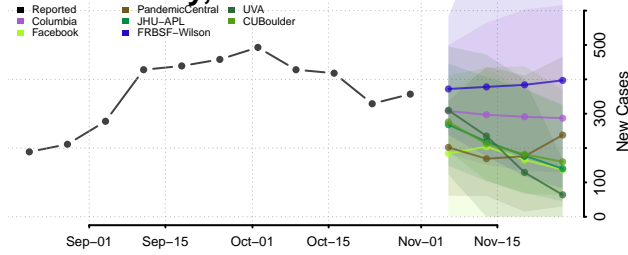

Allen County, Ohio