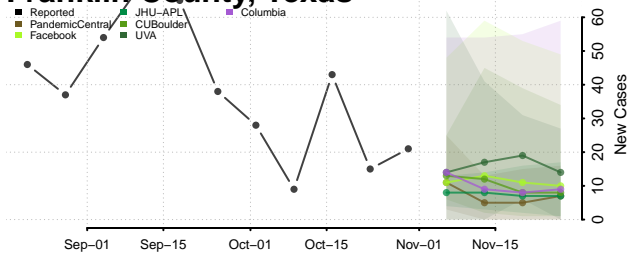

Franklin County, Texas