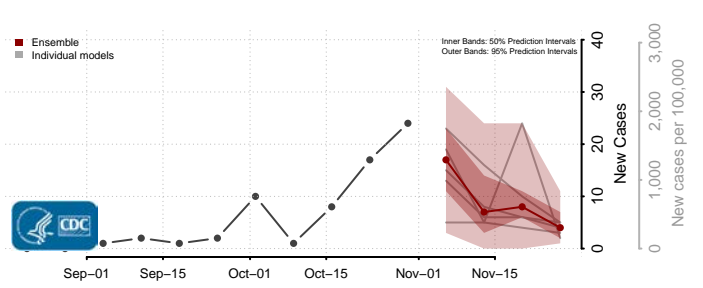

Sheridan County, North Dakota