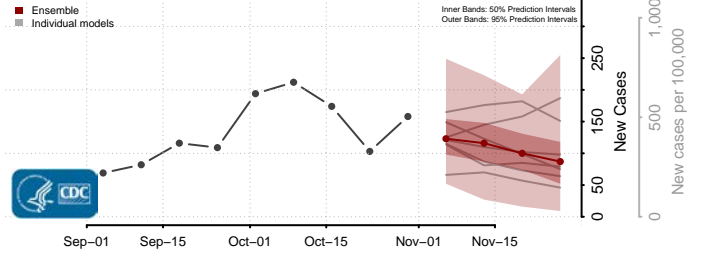

Polk County, Minnesota