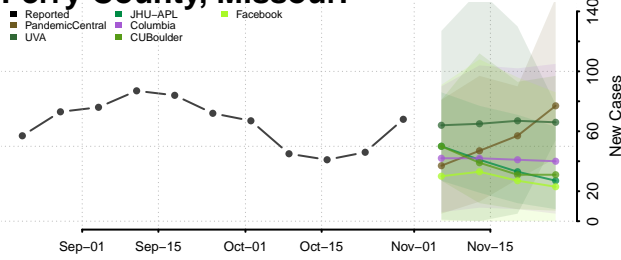

Perry County, Missouri