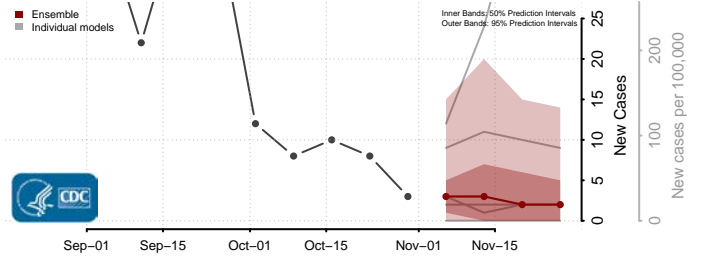

Oregon County, Missouri