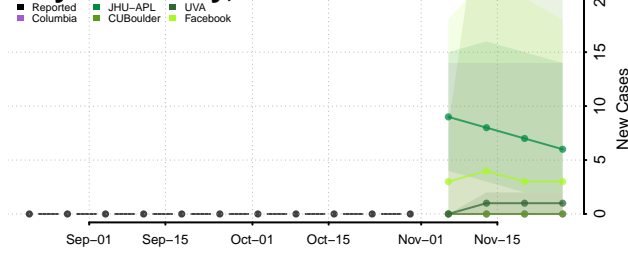

Wayne County, Utah