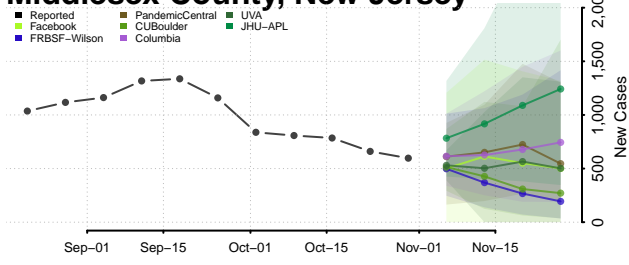

Cape May County, New Jersey

Cumberland County, New Jersey

Essex County, New Jersey

Gloucester County, New Jersey

Hudson County, New Jersey

Hunterdon County, New Jersey

Mercer County, New Jersey

Middlesex County, New Jersey