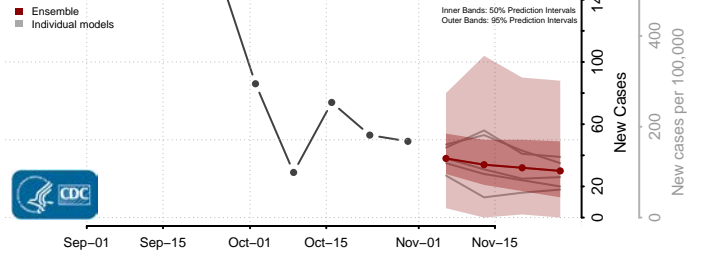

Nolan County, Texas

Nueces County, Texas

Ochiltree County, Texas

Oldham County, Texas

Orange County, Texas

Palo Pinto County, Texas

Panola County, Texas

Parker County, Texas