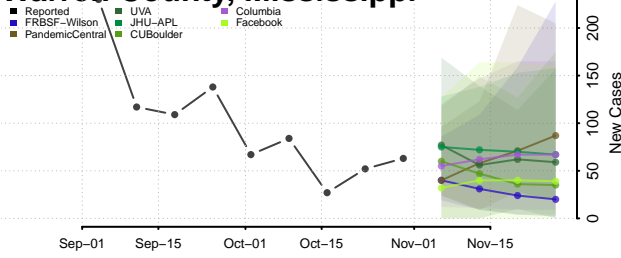

Tunica County, Mississippi

Union County, Mississippi

Walthall County, Mississippi

Warren County, Mississippi

Washington County, Mississippi

Wayne County, Mississippi

Webster County, Mississippi

Wilkinson County, Mississippi