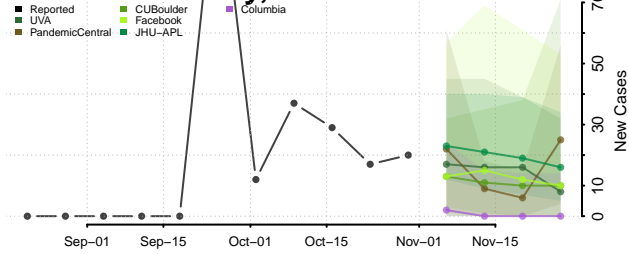

Sheridan County, Nebraska