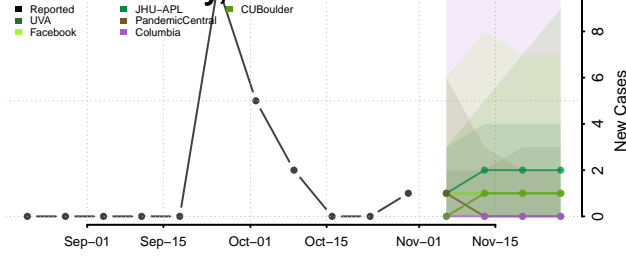

Nebraska

Adams County, Nebraska

Antelope County, Nebraska

Arthur County, Nebraska

Banner County, Nebraska

Blaine County, Nebraska

Boone County, Nebraska

Box Butte County, Nebraska