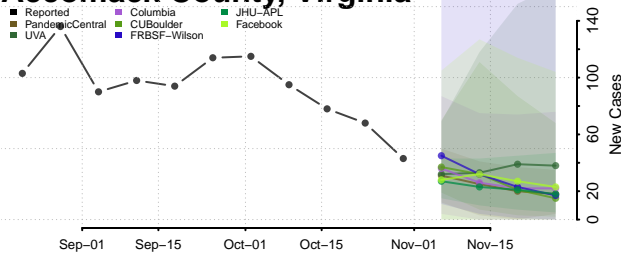

Accomack County, Virginia