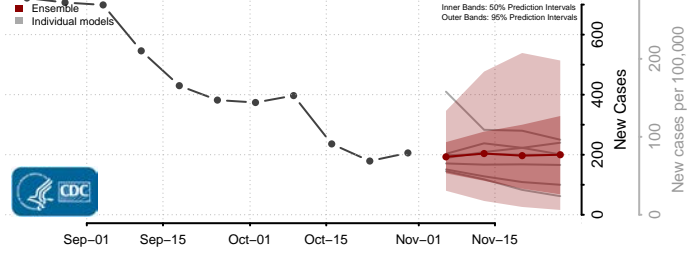

Sangamon County, Illinois

Schuyler County, Illinois

Scott County, Illinois

Shelby County, Illinois

St. Clair County, Illinois

Stark County, Illinois

Stephenson County, Illinois

Tazewell County, Illinois