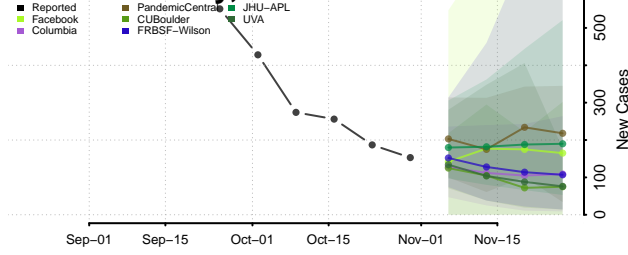

Wilson County, Tennessee