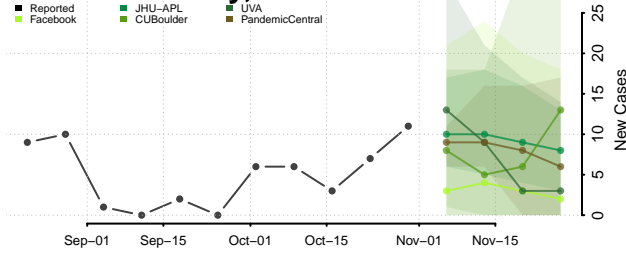

Garfield County, Montana