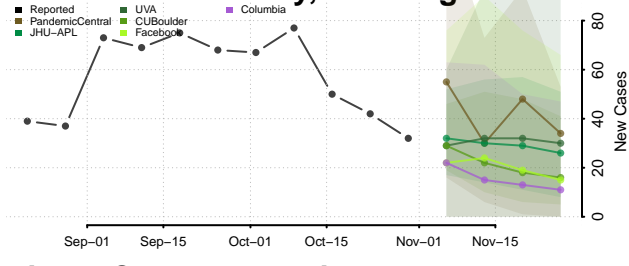

Pend Oreille County, Washington