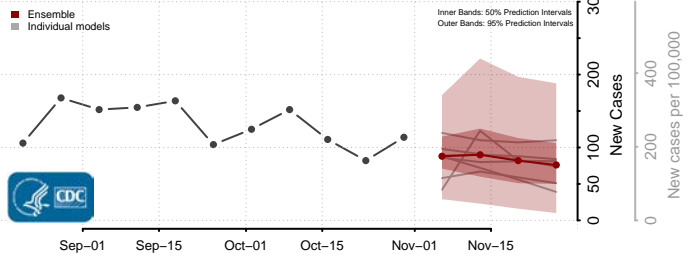

Wadena County, Minnesota

Waseca County, Minnesota

Washington County, Minnesota

Watowan County, Minnesota

Wilkin County, Minnesota

Winona County, Minnesota

Wright County, Minnesota

Yellow Medicine County, Minnesota