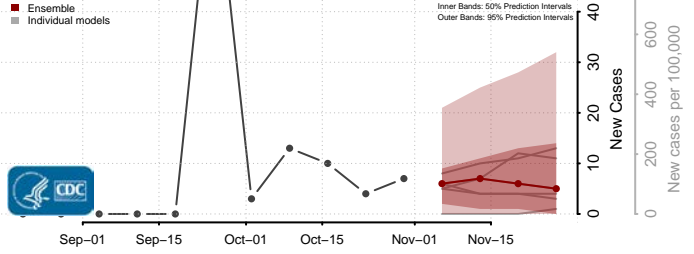

Stanton County, Nebraska