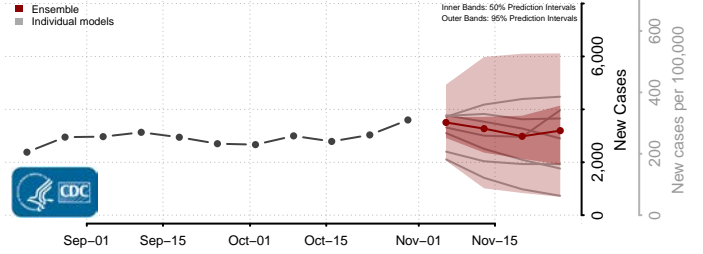

Salt Lake County, Utah