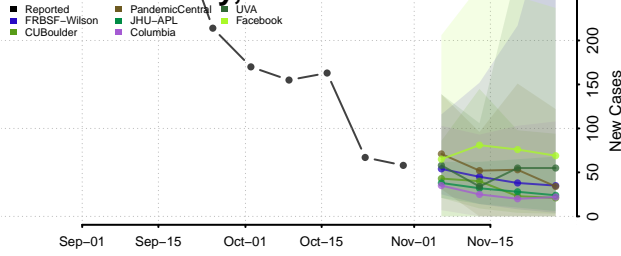

Vigo County, Indiana

Wabash County, Indiana

Warren County, Indiana

Warrick County, Indiana

Washington County, Indiana

Wayne County, Indiana

Wells County, Indiana

White County, Indiana