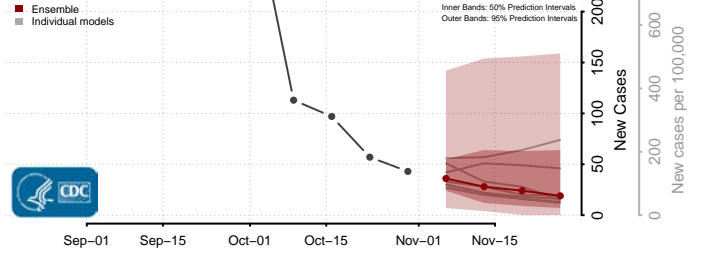

Jessamine County, Kentucky

Johnson County, Kentucky

Kenton County, Kentucky

Knott County, Kentucky

Knox County, Kentucky

Larue County, Kentucky

Laurel County, Kentucky

Lawrence County, Kentucky