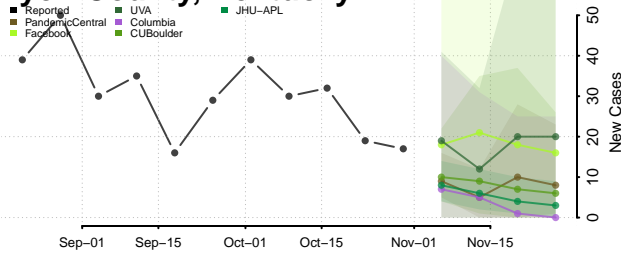

Lee County, Kentucky

Leslie County, Kentucky

Letcher County, Kentucky

Lewis County, Kentucky

Lincoln County, Kentucky

Livingston County, Kentucky

Logan County, Kentucky

Lyon County, Kentucky