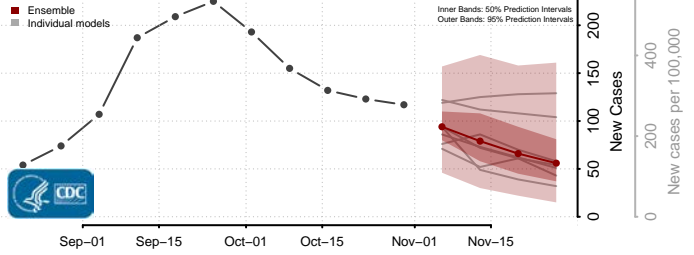

Fulton County, Ohio