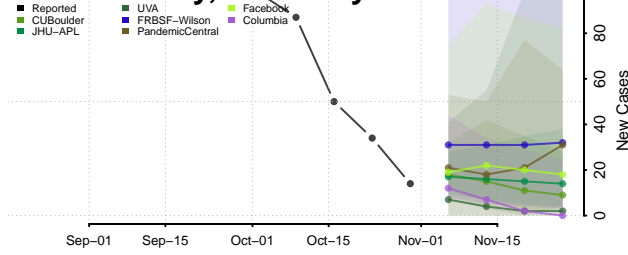

Jessamine County, Kentucky

Johnson County, Kentucky

Kenton County, Kentucky

Knott County, Kentucky

Knox County, Kentucky

Larue County, Kentucky

Laurel County, Kentucky

Lawrence County, Kentucky