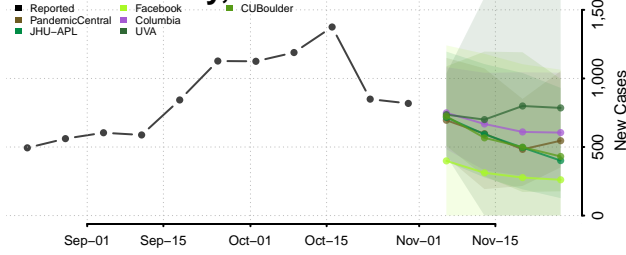

Wood County, West Virginia

Wyoming County, West Virginia

Wisconsin

Adams County, Wisconsin

Ashland County, Wisconsin

Barron County, Wisconsin

Bayfield County, Wisconsin

Brown County, Wisconsin