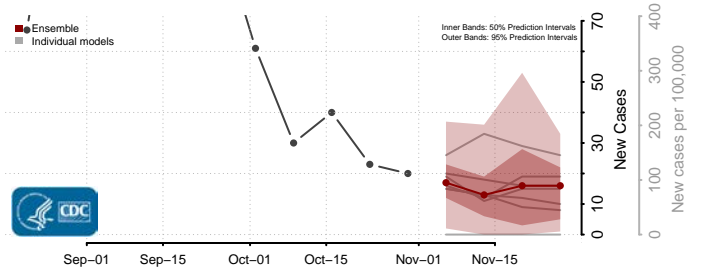

Unicoi County, Tennessee