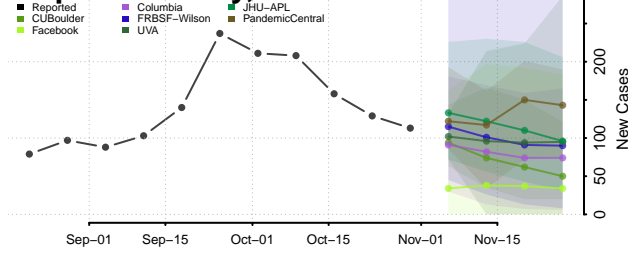

Taylor County, Iowa

Union County, Iowa

Van Buren County, Iowa

Wapello County, Iowa

Warren County, Iowa

Washington County, Iowa

Wayne County, Iowa

Webster County, Iowa