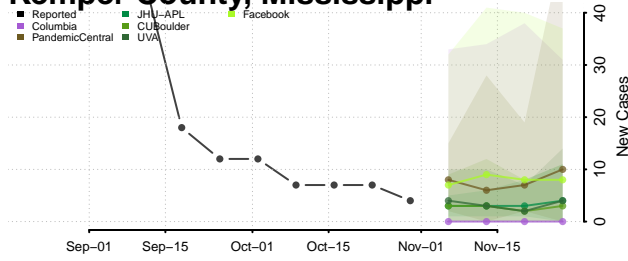

Kemper County, Mississippi