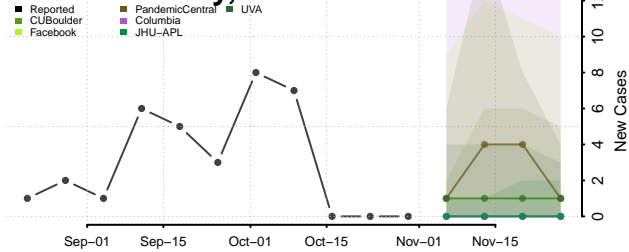

Boise County, Idaho

Bonner County, Idaho

Bonneville County, Idaho

Boundary County, Idaho

Butte County, Idaho

Camas County, Idaho

Canyon County, Idaho

Caribou County, Idaho