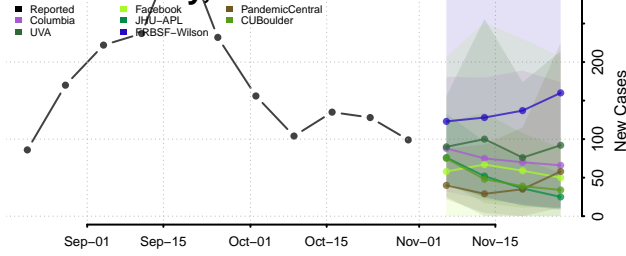

Roane County, Tennessee

Robertson County, Tennessee

Rutherford County, Tennessee

Scott County, Tennessee

Sequatchie County, Tennessee

Sevier County, Tennessee

Shelby County, Tennessee

Smith County, Tennessee