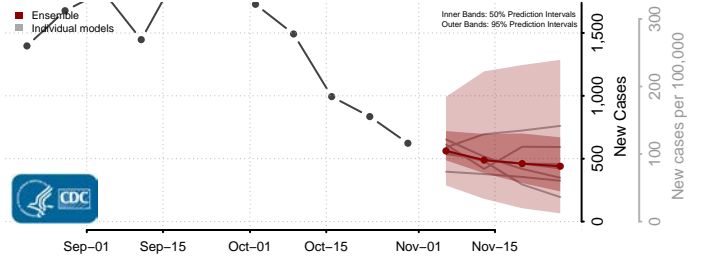

Guilford County, North Carolina