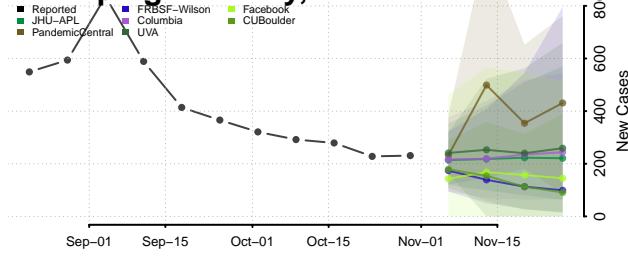

Champaign County, Illinois