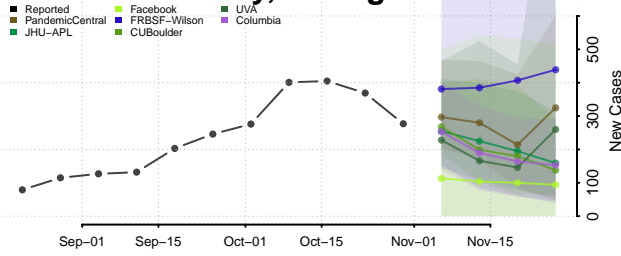

Montcalm County, Michigan