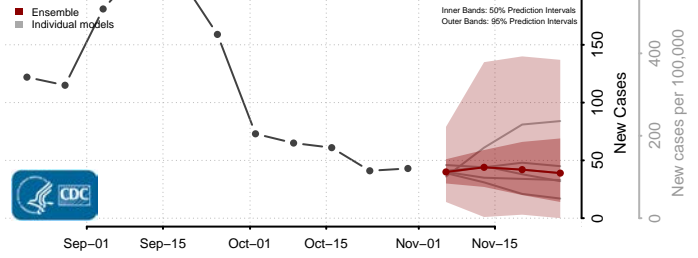

Warren County, Missouri