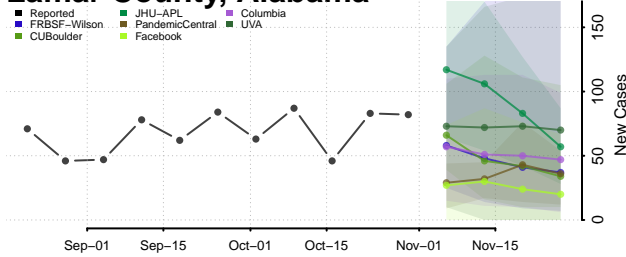

Geneva County, Alabama

Greene County, Alabama

Hale County, Alabama

Henry County, Alabama

Houston County, Alabama

Jackson County, Alabama

Jefferson County, Alabama

Lamar County, Alabama