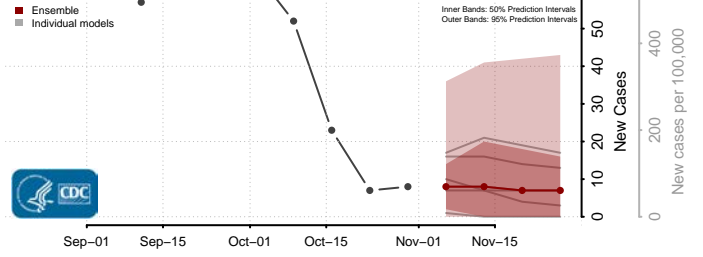

Wabash County, Illinois