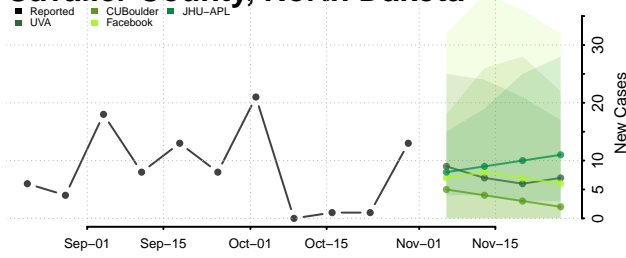

Cavalier County, North Dakota