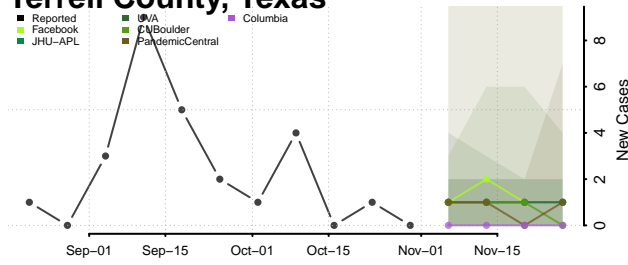

Terrell County, Texas