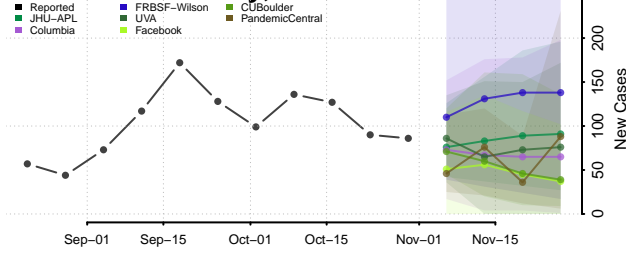

Delaware County, New York

Dutchess County, New York

Erie County, New York

Essex County, New York

Franklin County, New York

Fulton County, New York

Genesee County, New York

Greene County, New York