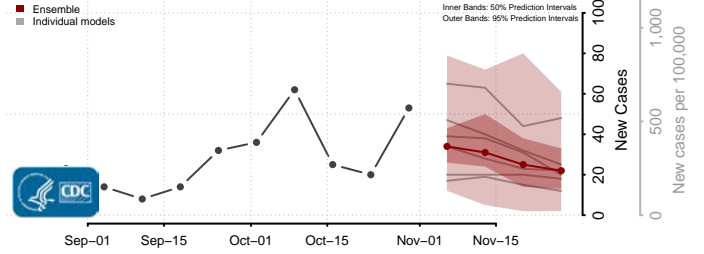

Swift County, Minnesota