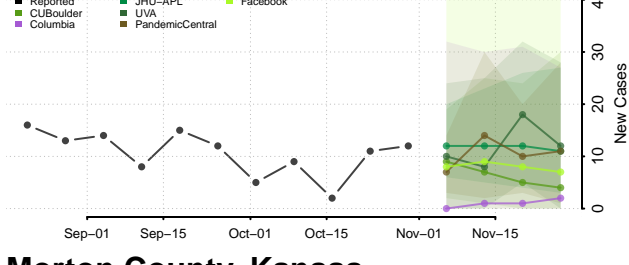

McPherson County, Kansas

Meade County, Kansas

Miami County, Kansas

Mitchell County, Kansas

Montgomery County, Kansas

Morris County, Kansas

Morton County, Kansas

Nemaha County, Kansas