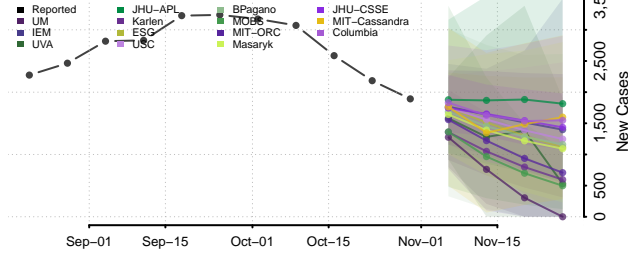

Windham County, Connecticut

Delaware

Kent County, Delaware

New Castle County, Delaware

Sussex County, Delaware

District of Columbia