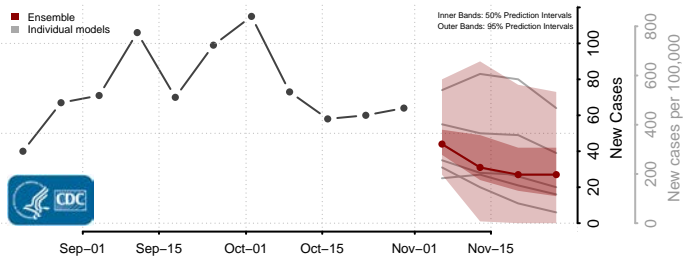

Preston County, West Virginia

Putnam County, West Virginia

Raleigh County, West Virginia

Randolph County, West Virginia

Ritchie County, West Virginia

Roane County, West Virginia

Summers County, West Virginia