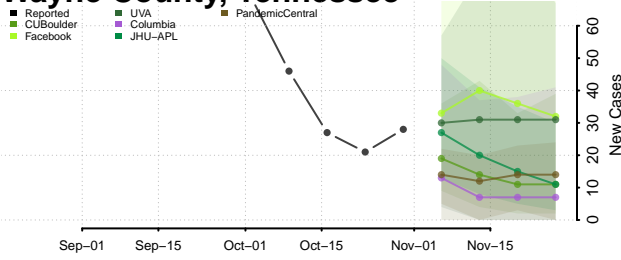

Wayne County, Tennessee