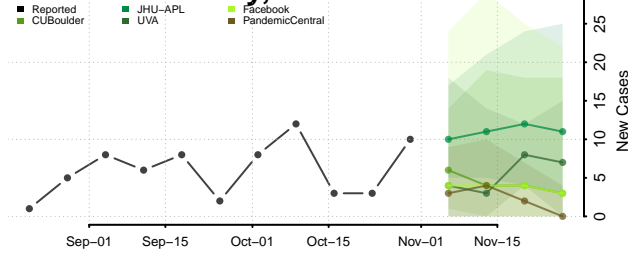

Hamilton County, Kansas