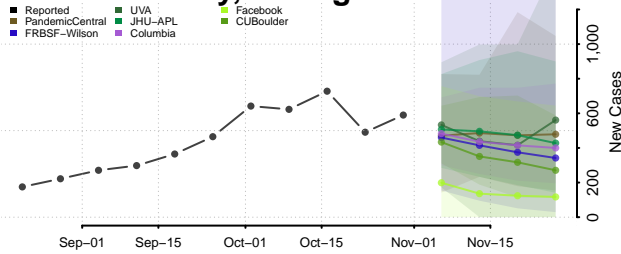

Monroe County, Michigan