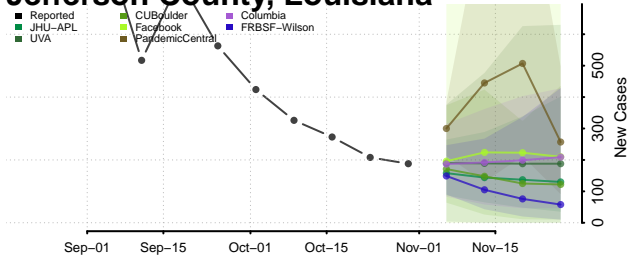

Jefferson County, Louisiana