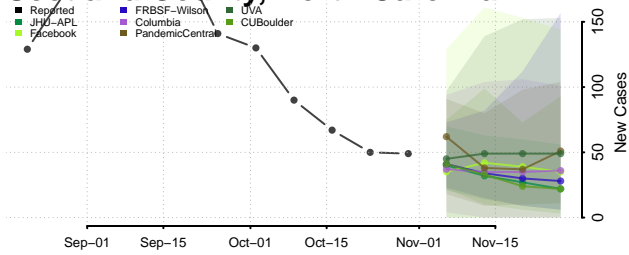

Scotland County, North Carolina