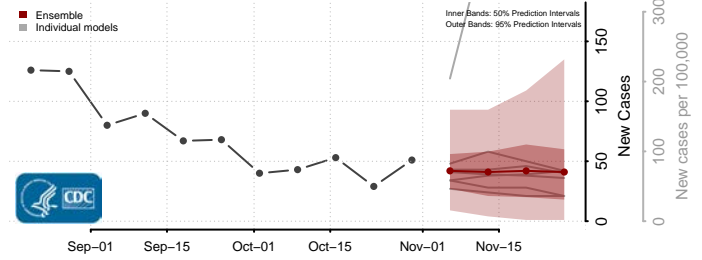

Newton County, Missouri