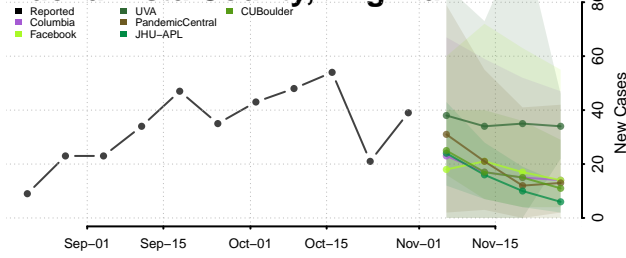

Buena Vista County, Virginia