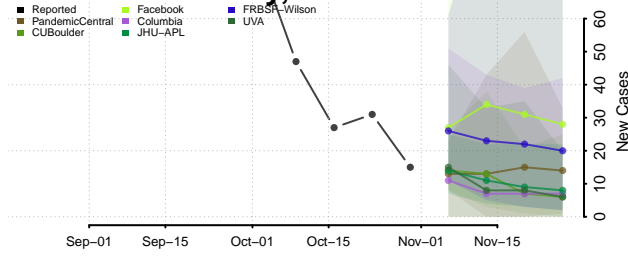

Hardeman County, Tennessee