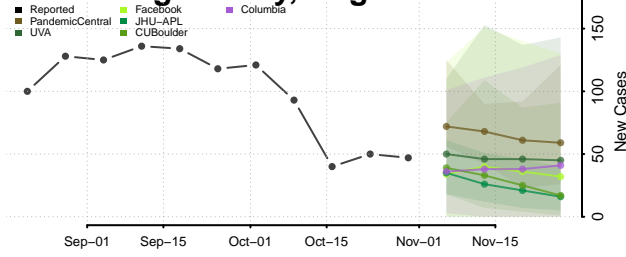

Petersburg County, Virginia