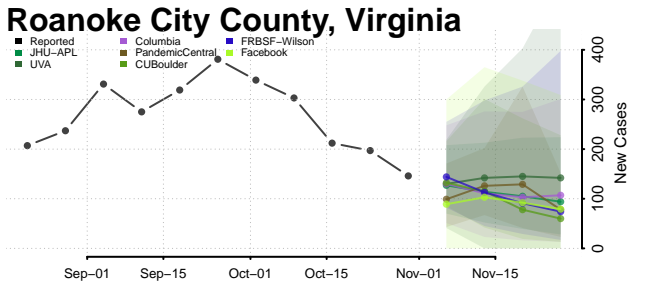

Prince George County, Virginia

Prince William County, Virginia

Pulaski County, Virginia

Radford County, Virginia

Rappahannock County, Virginia

Russell County, Virginia

Salem County, Virginia

Scott County, Virginia