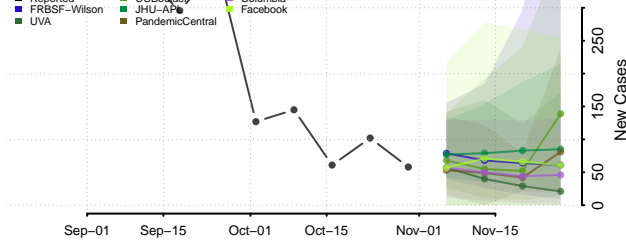

Monroe County, Mississippi

Montgomery County, Mississippi

Neshoba County, Mississippi

Newton County, Mississippi

Noxubee County, Mississippi

Oktibbeha County, Mississippi

Panola County, Mississippi

Pearl River County, Mississippi