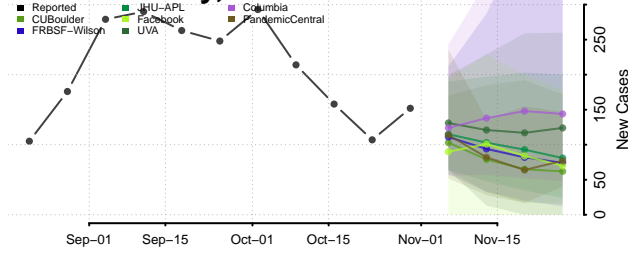

Union County, Ohio