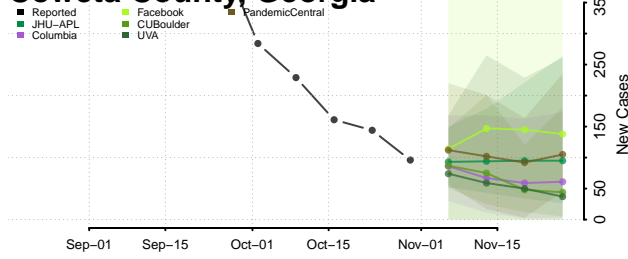

Clayton County, Georgia

Clinch County, Georgia

Cobb County, Georgia

Coffee County, Georgia

Colquitt County, Georgia

Columbia County, Georgia

Cook County, Georgia

Coweta County, Georgia