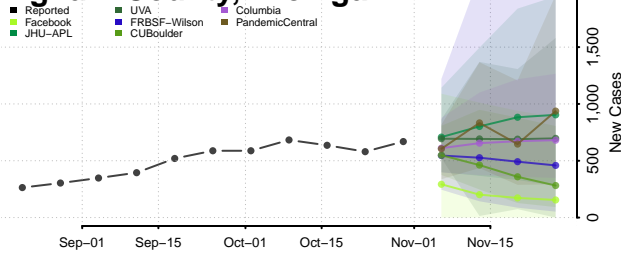

Grand Traverse County, Michigan

Gratiot County, Michigan

Hillsdale County, Michigan

Houghton County, Michigan

Huron County, Michigan

Ingham County, Michigan

Ionia County, Michigan

Iosco County, Michigan