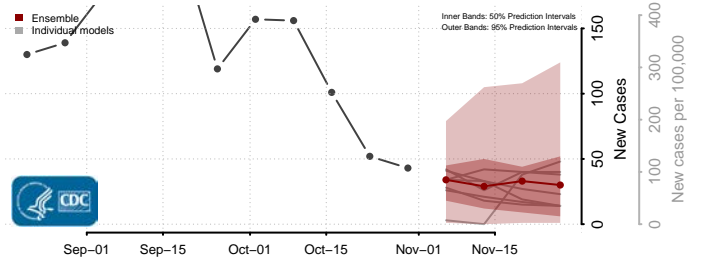

Danville County, Virginia