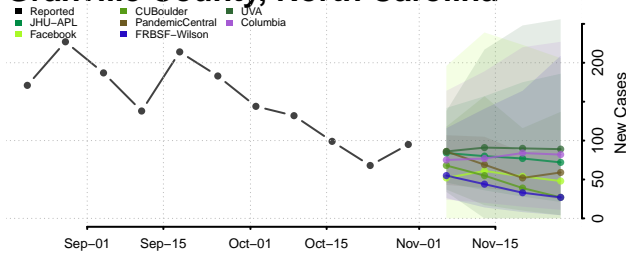

Forsyth County, North Carolina

Franklin County, North Carolina

Gaston County, North Carolina

Gates County, North Carolina

Graham County, North Carolina

Granville County, North Carolina

Greene County, North Carolina