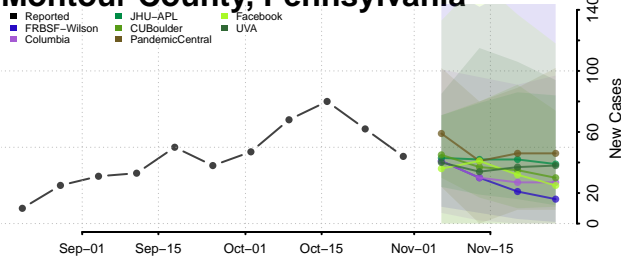

Montour County, Pennsylvania