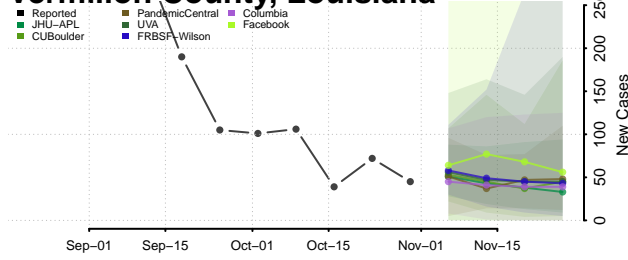

Vermilion County, Louisiana