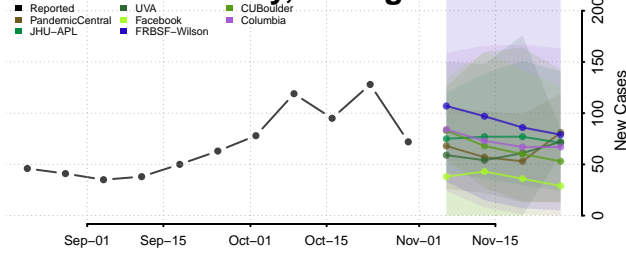

Charlevoix County, Michigan