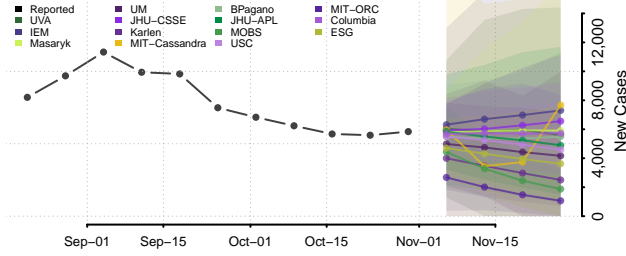

Winnebago County, Iowa

Winneshiek County, Iowa

Woodbury County, Iowa

Worth County, Iowa

Wright County, Iowa

Kansas

Allen County, Kansas

Anderson County, Kansas