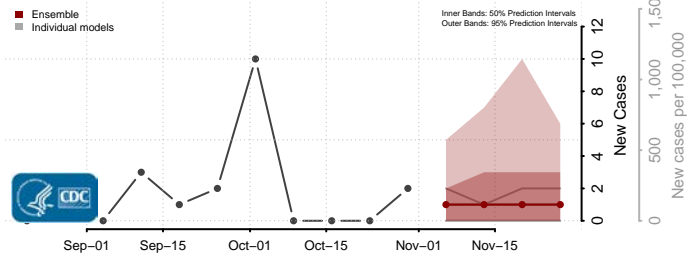

Churchill County, Nevada

Clark County, Nevada

Douglas County, Nevada

Elko County, Nevada

Esmeralda County, Nevada

Eureka County, Nevada

Humboldt County, Nevada

Lander County, Nevada