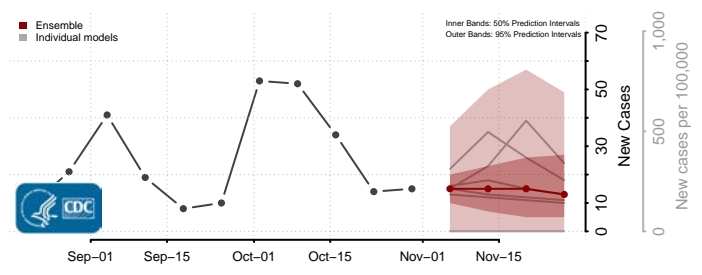

Douglas County, South Dakota

Edmunds County, South Dakota

Fall River County, South Dakota

Faulk County, South Dakota

Grant County, South Dakota

Gregory County, South Dakota

Haakon County, South Dakota

Hamlin County, South Dakota