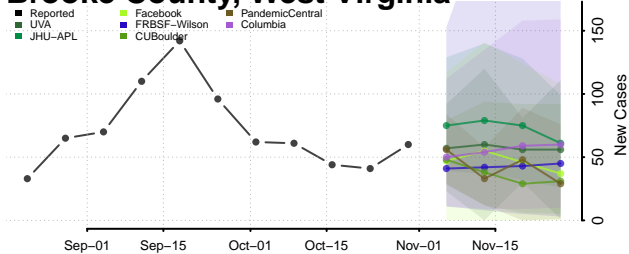

Brooke County, West Virginia