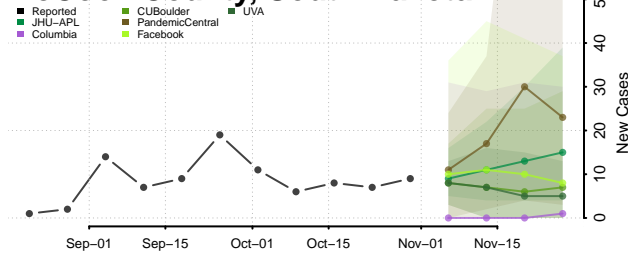

McCook County, South Dakota