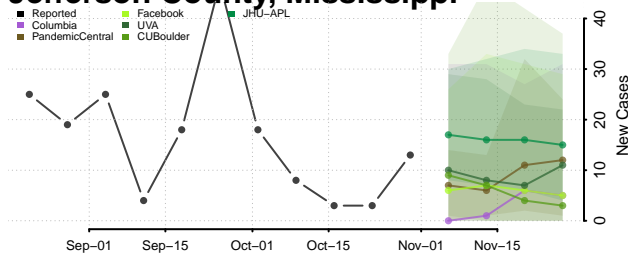

Jefferson County, Mississippi