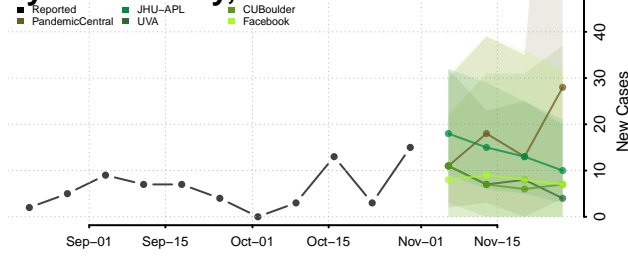

Lyman County, South Dakota