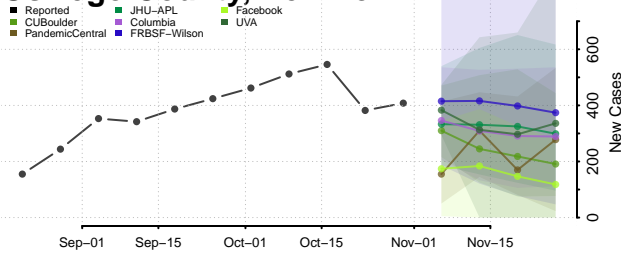

Oswego County, New York