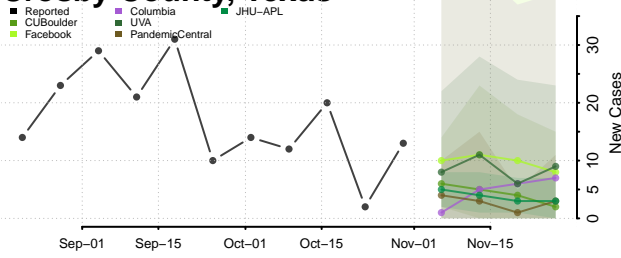

Crosby County, Texas