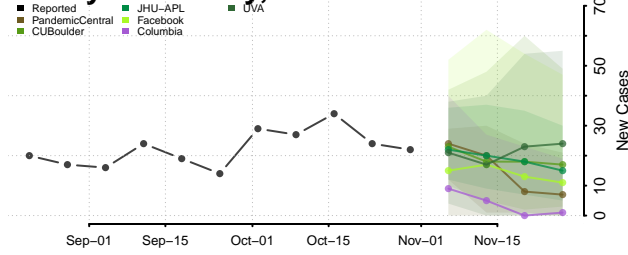

Schuyler County, Illinois