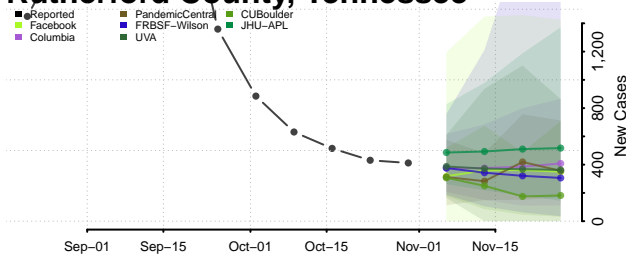

Rutherford County, Tennessee