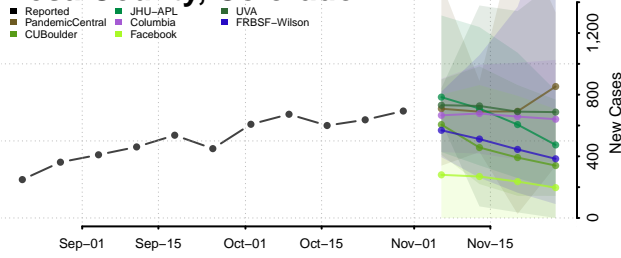

Lake County, Colorado

Larimer County, Colorado

Las Animas County, Colorado

Lincoln County, Colorado

Logan County, Colorado

Mesa County, Colorado

Mineral County, Colorado

Moffat County, Colorado