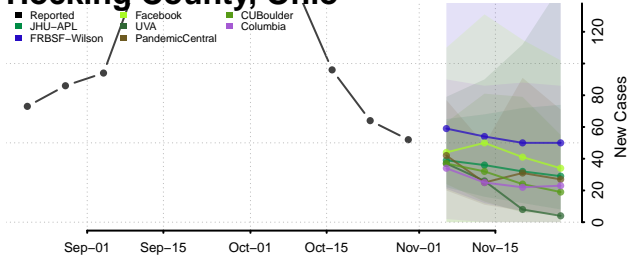

Hocking County, Ohio