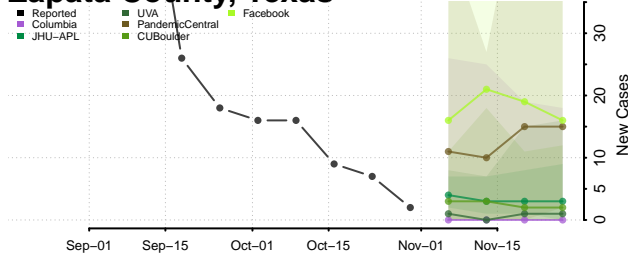

Wise County, Texas

Wood County, Texas

Yoakum County, Texas

Young County, Texas

Zapata County, Texas

Zavala County, Texas

Utah

Beaver County, Utah