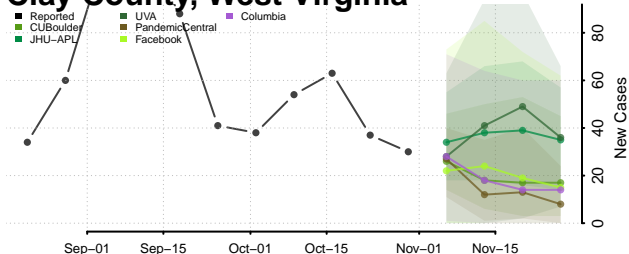

Clay County, West Virginia