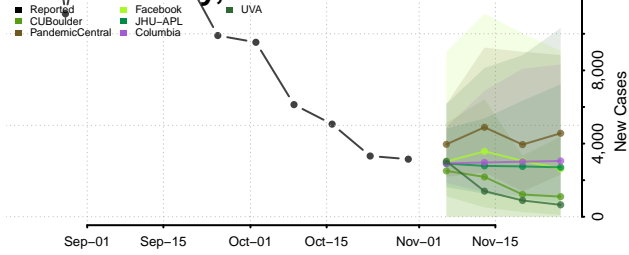

Harris County, Texas