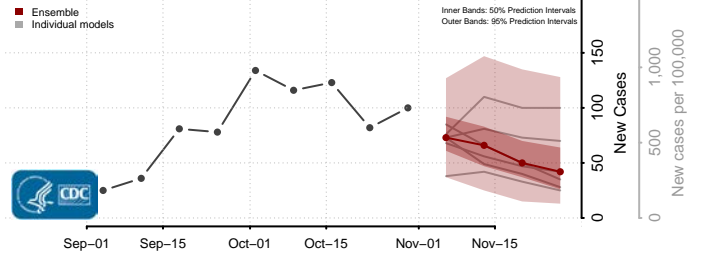

Wadena County, Minnesota

Waseca County, Minnesota

Washington County, Minnesota

Watowan County, Minnesota

Wilkin County, Minnesota

Winona County, Minnesota

Wright County, Minnesota

Yellow Medicine County, Minnesota