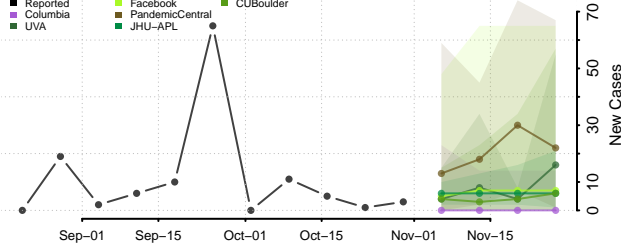

West Feliciana County, Louisiana