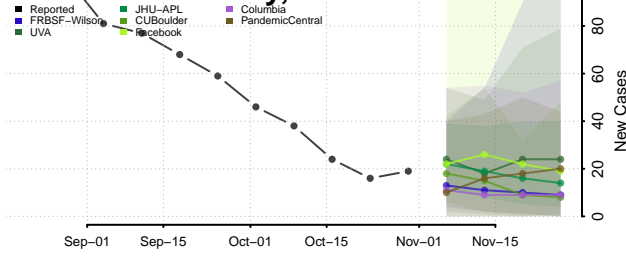

Bossier County, Louisiana

Caddo County, Louisiana

Calcasieu County, Louisiana

Caldwell County, Louisiana

Cameron County, Louisiana

Catahoula County, Louisiana

Claiborne County, Louisiana

Concordia County, Louisiana