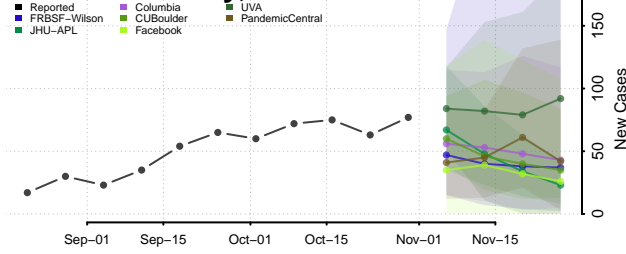

Redwood County, Minnesota

Renville County, Minnesota

Rice County, Minnesota

Rock County, Minnesota

Roseau County, Minnesota

Scott County, Minnesota

Sherburne County, Minnesota

Sibley County, Minnesota