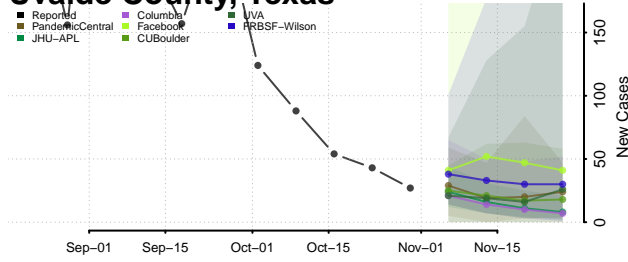

Titus County, Texas

Tom Green County, Texas

Travis County, Texas

Trinity County, Texas

Tyler County, Texas

Upshur County, Texas

Upton County, Texas

Uvalde County, Texas