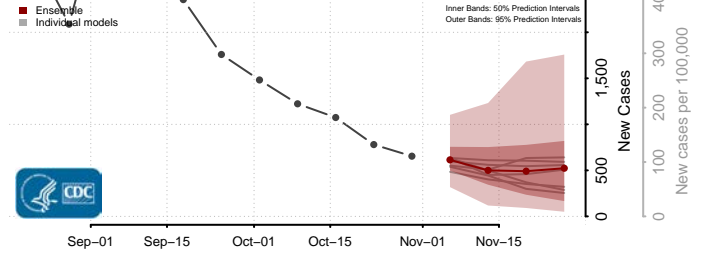

Williamson County, Texas