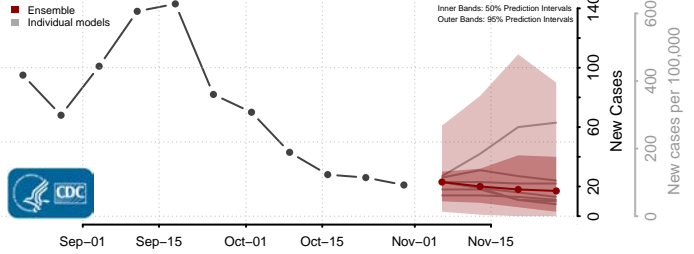

Saline County, Missouri