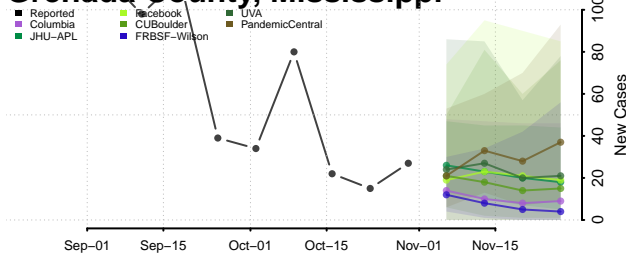

Covington County, Mississippi

DeSoto County, Mississippi

Forrest County, Mississippi

Franklin County, Mississippi

George County, Mississippi

Greene County, Mississippi

Grenada County, Mississippi

Hancock County, Mississippi