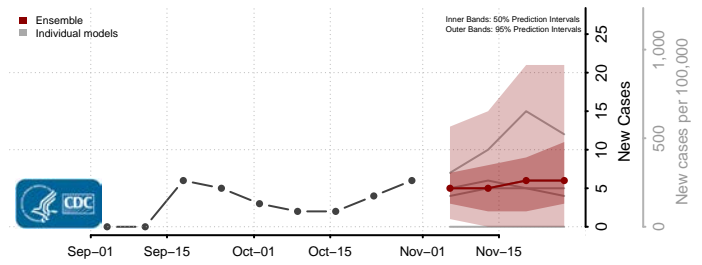

Douglas County, South Dakota

Edmunds County, South Dakota

Fall River County, South Dakota

Faulk County, South Dakota

Grant County, South Dakota

Gregory County, South Dakota

Haakon County, South Dakota

Hamlin County, South Dakota