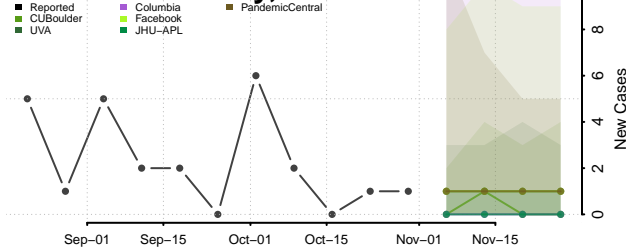

McMullen County, Texas