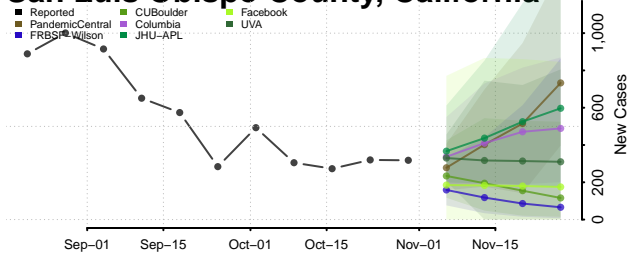

San Luis Obispo County, California