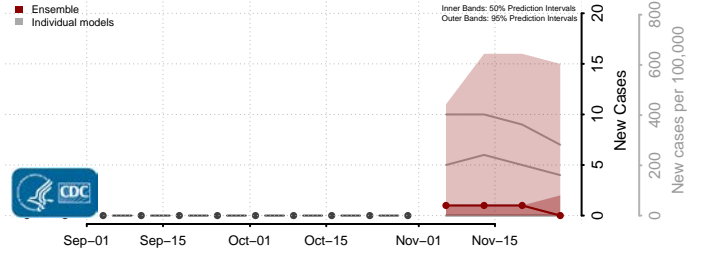

Rich County, Utah