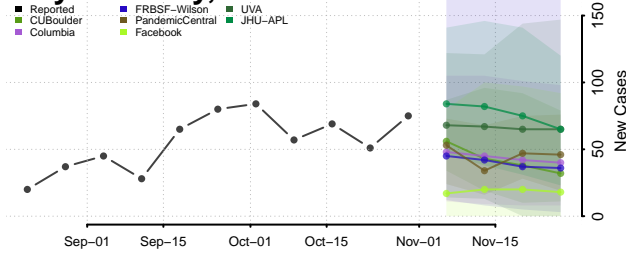

Floyd County, Iowa