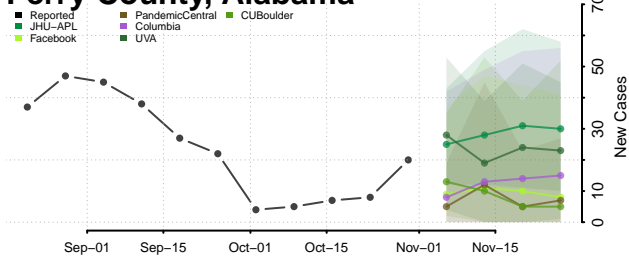

Marion County, Alabama

Marshall County, Alabama

Mobile County, Alabama

Monroe County, Alabama

Montgomery County, Alabama

Morgan County, Alabama

Perry County, Alabama

Pickens County, Alabama

Pike County, Alabama

Randolph County, Alabama

Russell County, Alabama

Shelby County, Alabama

St. Clair County, Alabama

Sumter County, Alabama

Talladega County, Alabama

Tallapoosa County, Alabama