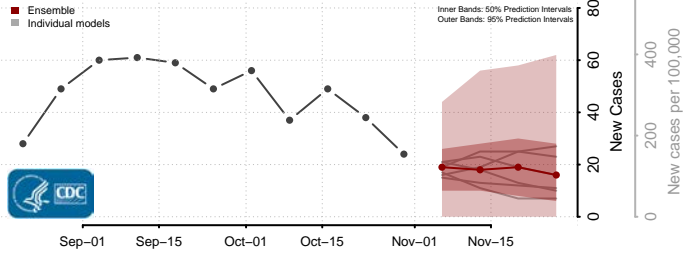

Grayson County, Virginia

Greene County, Virginia

Greensville County, Virginia

Halifax County, Virginia

Hampton County, Virginia

Hanover County, Virginia

Harrisonburg County, Virginia

Henrico County, Virginia