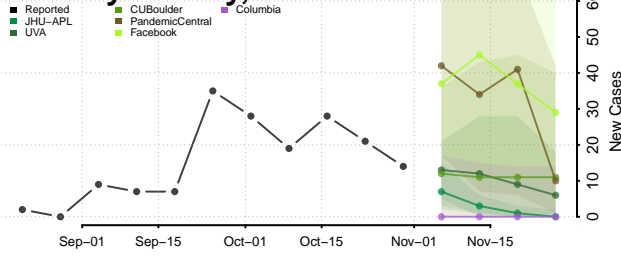

Clear Creek County, Colorado

Conejos County, Colorado

Costilla County, Colorado

Crowley County, Colorado

Custer County, Colorado

Delta County, Colorado

Denver County, Colorado

Dolores County, Colorado