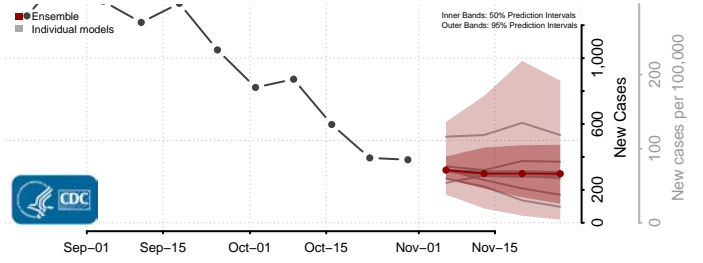

Virginia Beach County, Virginia