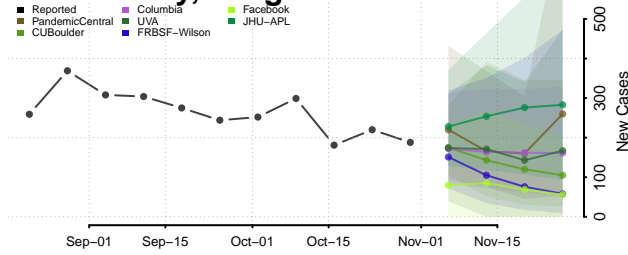

Linn County, Oregon

Malheur County, Oregon

Marion County, Oregon

Morrow County, Oregon

Multnomah County, Oregon

Polk County, Oregon

Sherman County, Oregon

Tillamook County, Oregon