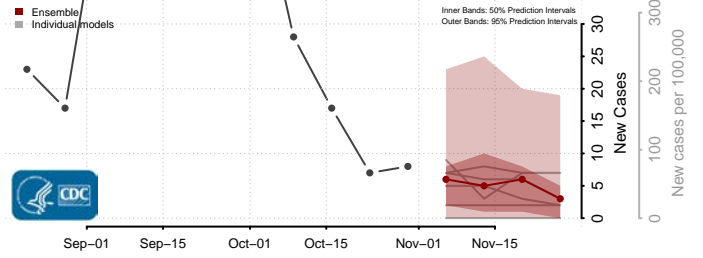

Middlesex County, Virginia