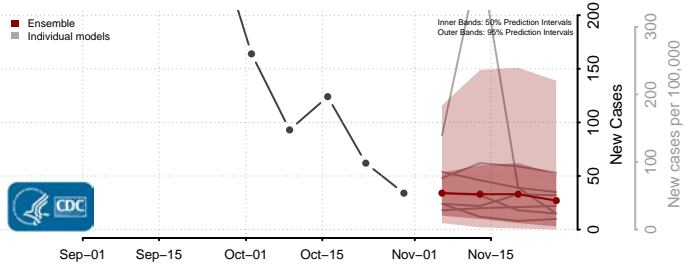

Pender County, North Carolina