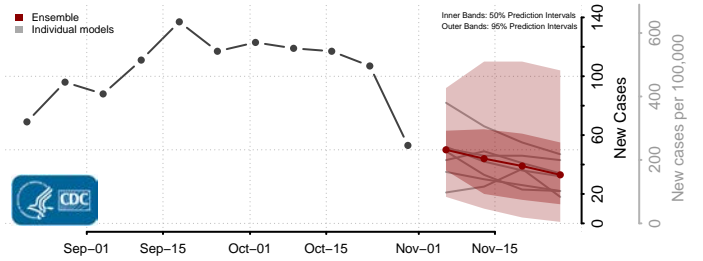

Prince George County, Virginia

Prince William County, Virginia

Pulaski County, Virginia

Radford County, Virginia

Rappahannock County, Virginia

Russell County, Virginia

Salem County, Virginia

Scott County, Virginia