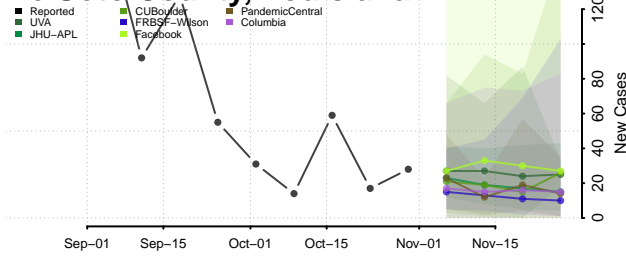

De Soto County, Louisiana