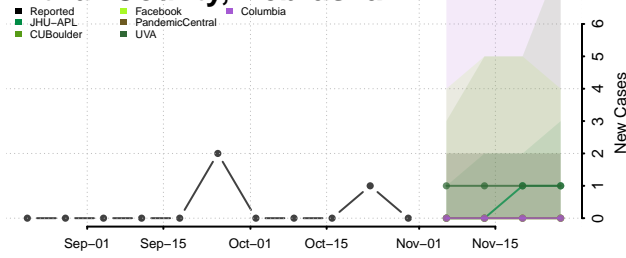

Nebraska

Adams County, Nebraska

Antelope County, Nebraska

Arthur County, Nebraska

Banner County, Nebraska

Blaine County, Nebraska

Boone County, Nebraska

Box Butte County, Nebraska