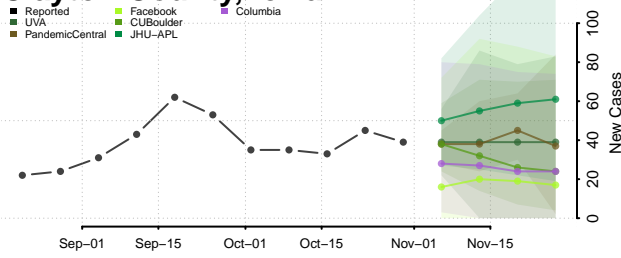

Cass County, Iowa

Cedar County, Iowa

Cerro Gordo County, Iowa

Cherokee County, Iowa

Chickasaw County, Iowa

Clarke County, Iowa

Clay County, Iowa

Clayton County, Iowa