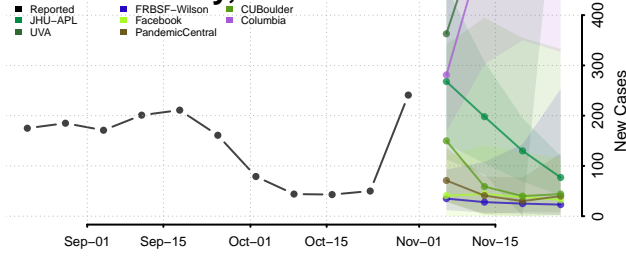

Marion County, Alabama