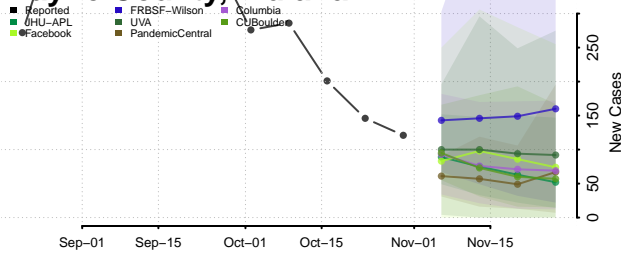

Vigo County, Indiana

Wabash County, Indiana

Warren County, Indiana

Warrick County, Indiana

Washington County, Indiana

Wayne County, Indiana

Wells County, Indiana

White County, Indiana