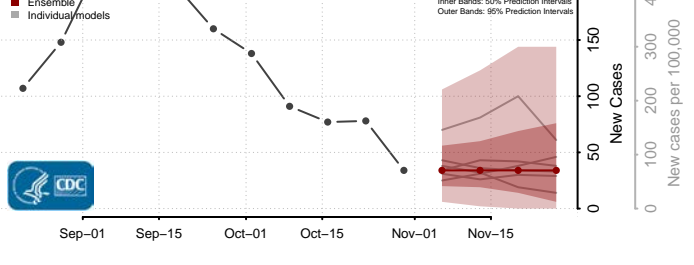

Kay County, Oklahoma

Kingfisher County, Oklahoma

Kiowa County, Oklahoma

Latimer County, Oklahoma

Le Flore County, Oklahoma

Lincoln County, Oklahoma

Logan County, Oklahoma

Love County, Oklahoma