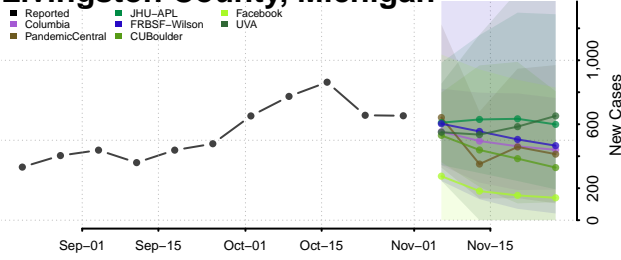

Lapeer County, Michigan

Leelanau County, Michigan

Lenawee County, Michigan

Livingston County, Michigan

Luce County, Michigan

Mackinac County, Michigan

Macomb County, Michigan

Manistee County, Michigan