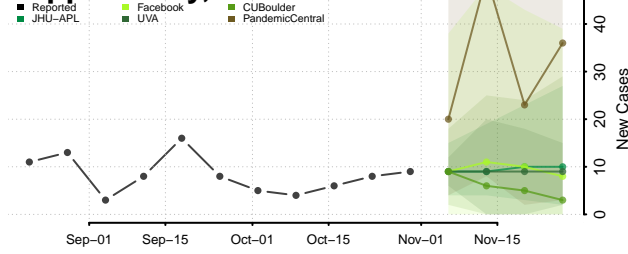

Tripp County, South Dakota