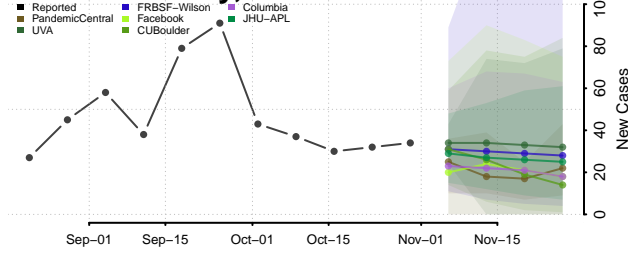

Union County, North Carolina

Vance County, North Carolina

Wake County, North Carolina

Warren County, North Carolina

Washington County, North Carolina

Watauga County, North Carolina

Wayne County, North Carolina