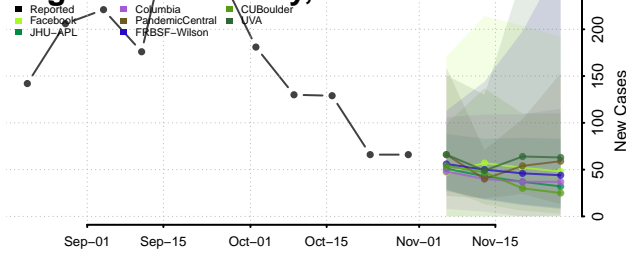

Currituck County, North Carolina

Dare County, North Carolina

Davidson County, North Carolina

Davie County, North Carolina

Duplin County, North Carolina

Durham County, North Carolina

Edgecombe County, North Carolina