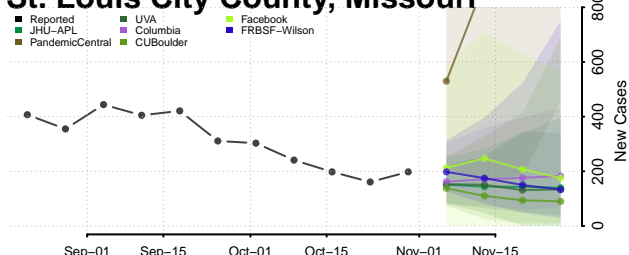

St. Louis City County, Missouri