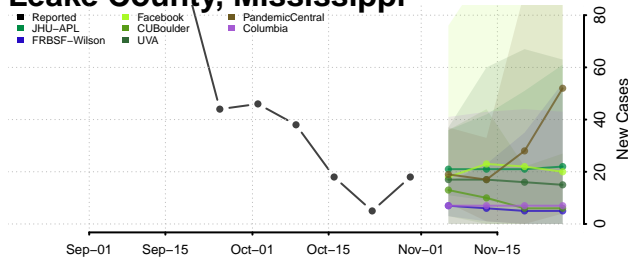

Leake County, Mississippi