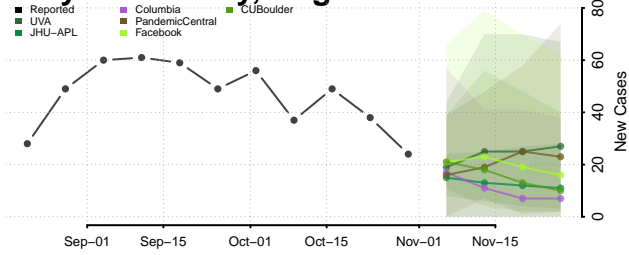

Grayson County, Virginia