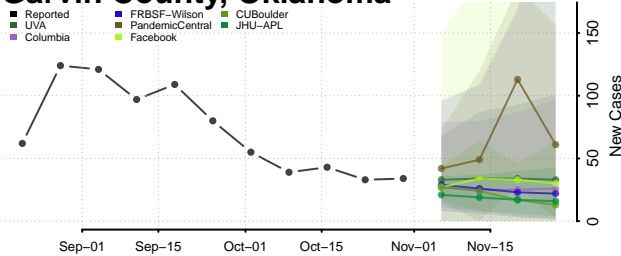

Custer County, Oklahoma

Delaware County, Oklahoma

Dewey County, Oklahoma

Ellis County, Oklahoma

Garfield County, Oklahoma

Garvin County, Oklahoma

Grady County, Oklahoma

Grant County, Oklahoma