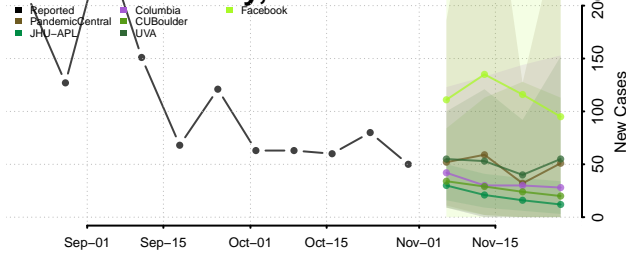

Maverick County, Texas