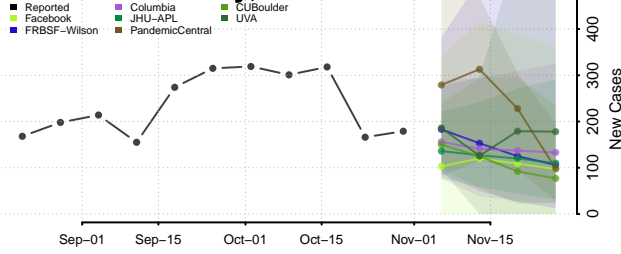

Ozaukee County, Wisconsin