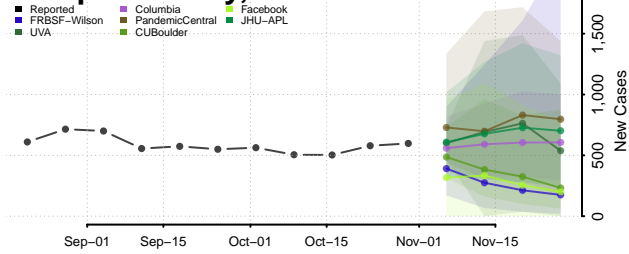

Yavapai County, Arizona