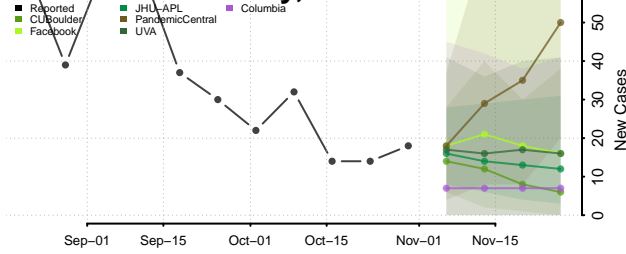

Gasconade County, Missouri