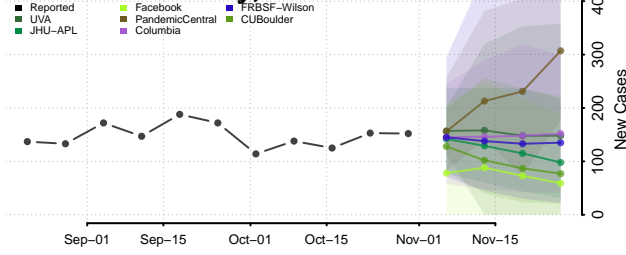

LaGrange County, Indiana

Lake County, Indiana

LaPorte County, Indiana

Lawrence County, Indiana

Madison County, Indiana

Marion County, Indiana

Marshall County, Indiana

Martin County, Indiana