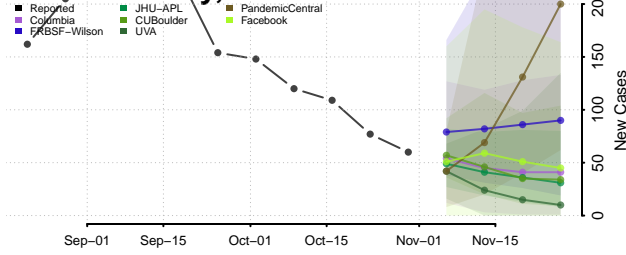

Butler County, Missouri