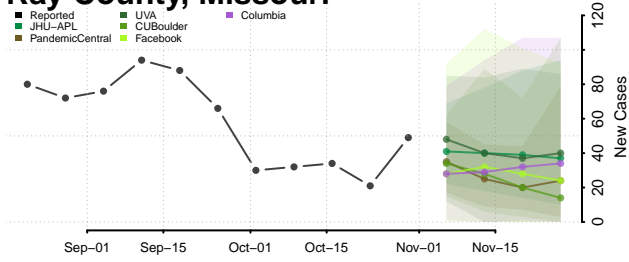

Ray County, Missouri