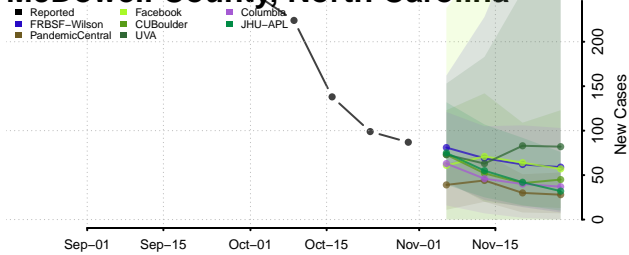

McDowell County, North Carolina