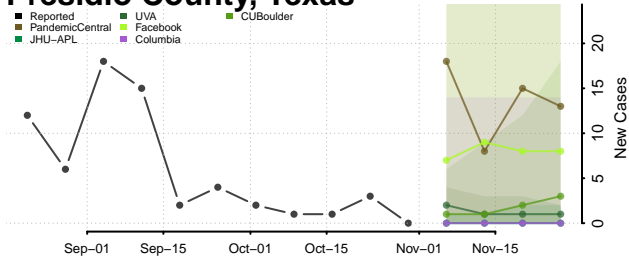

Presidio County, Texas