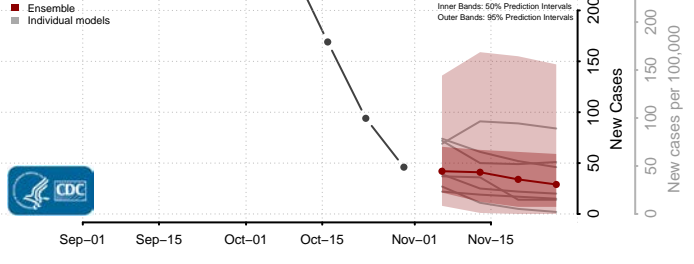

Nash County, North Carolina