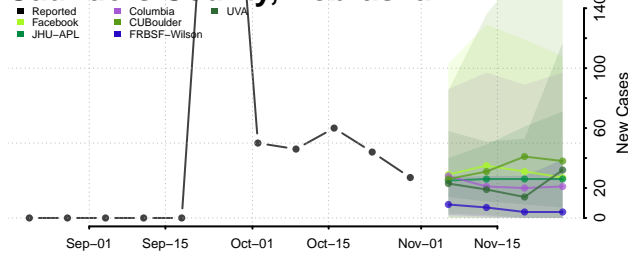

Polk County, Nebraska

Red Willow County, Nebraska

Richardson County, Nebraska

Rock County, Nebraska

Saline County, Nebraska

Sarpy County, Nebraska

Saunders County, Nebraska

Scotts Bluff County, Nebraska