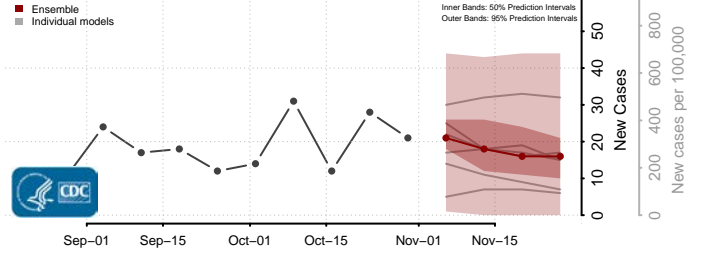

Taylor County, Iowa

Union County, Iowa

Van Buren County, Iowa

Wapello County, Iowa

Warren County, Iowa

Washington County, Iowa

Wayne County, Iowa

Webster County, Iowa