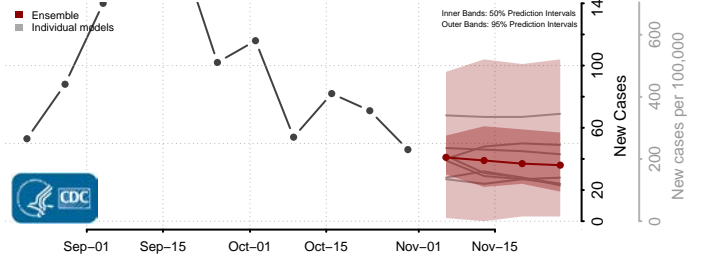

Union County, Tennessee