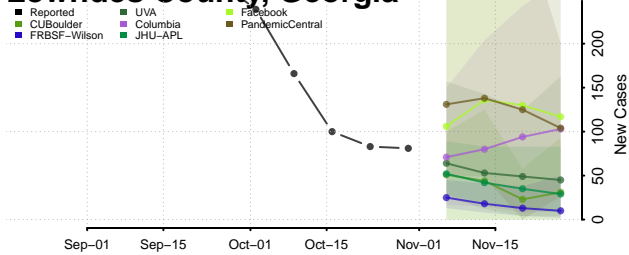

Laurens County, Georgia

Lee County, Georgia

Liberty County, Georgia

Lincoln County, Georgia

Long County, Georgia

Lowndes County, Georgia

Lumpkin County, Georgia

Macon County, Georgia