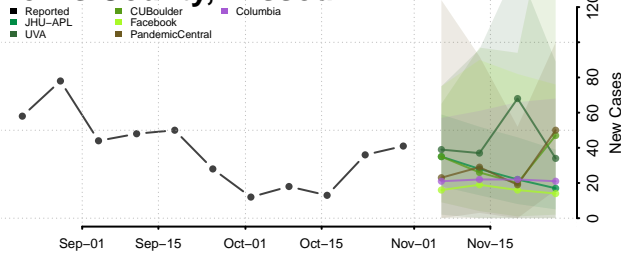

Lewis County, Missouri