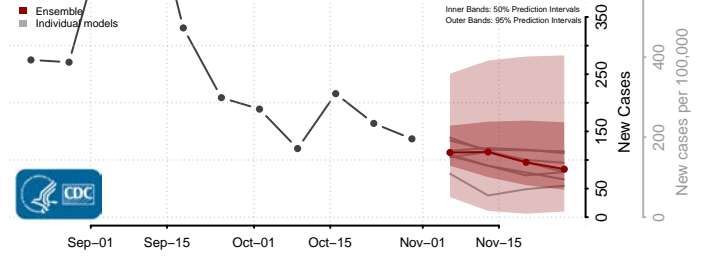

Wise County, Texas