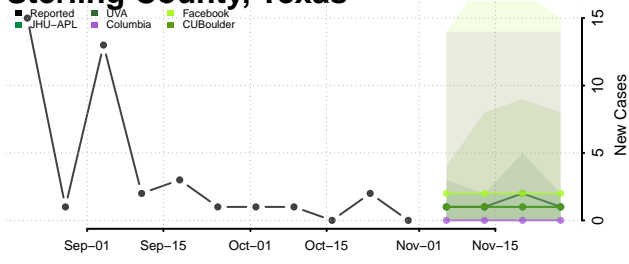

Sterling County, Texas