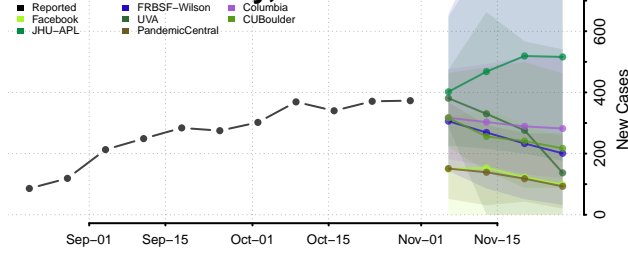

Jefferson County, New York