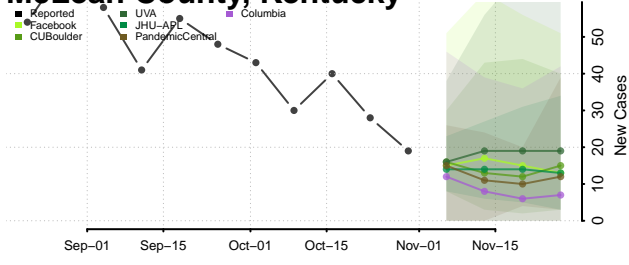

McLean County, Kentucky