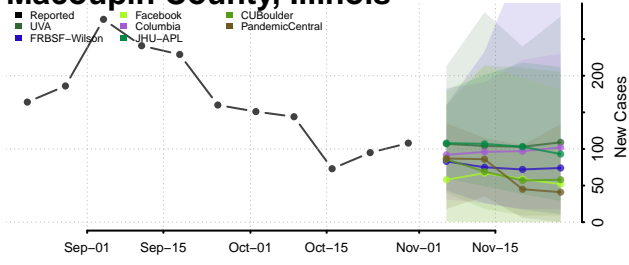

Lawrence County, Illinois

Lee County, Illinois

Livingston County, Illinois

Logan County, Illinois

Macon County, Illinois

Macoupin County, Illinois

Madison County, Illinois

Marion County, Illinois