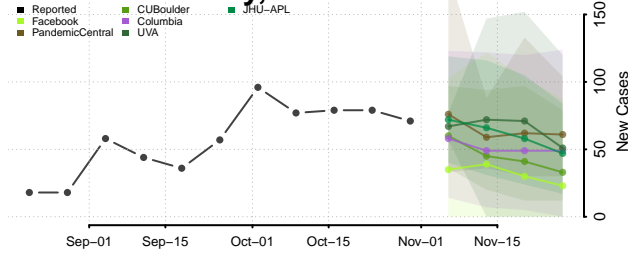

Tulare County, California

Tuolumne County, California

Ventura County, California

Yolo County, California

Yuba County, California

Colorado

Adams County, Colorado

Alamosa County, Colorado