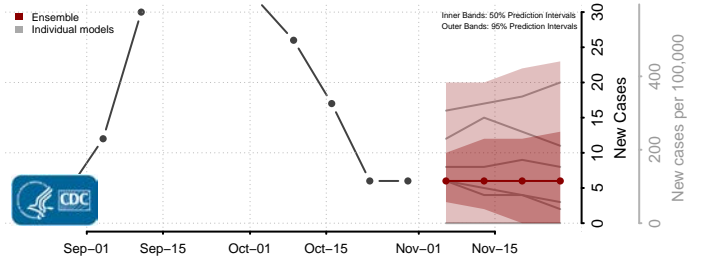

Ransom County, North Dakota