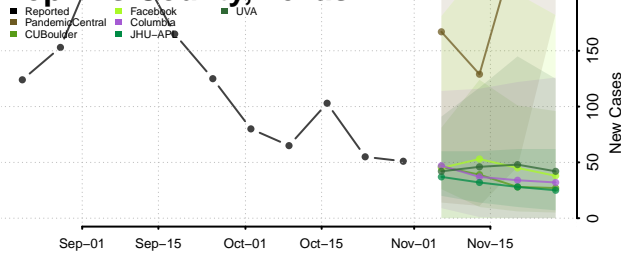

Houston County, Texas

Howard County, Texas

Hudspeth County, Texas

Hunt County, Texas

Hutchinson County, Texas

Irion County, Texas

Jack County, Texas

Jackson County, Texas