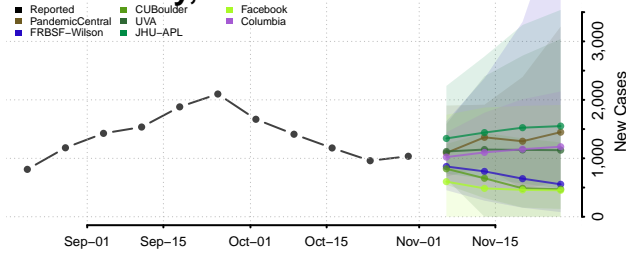

Polk County, Iowa