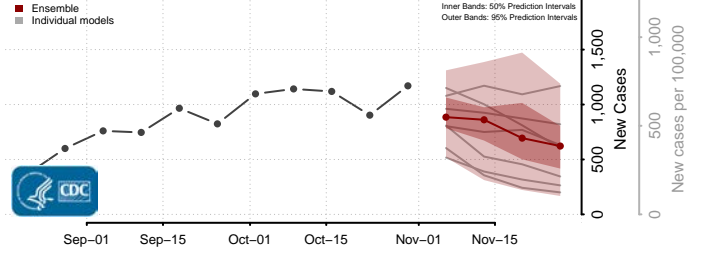

Sweet Grass County, Montana

Teton County, Montana

Toole County, Montana

Treasure County, Montana

Valley County, Montana

Wheatland County, Montana

Wibaux County, Montana

Yellowstone County, Montana