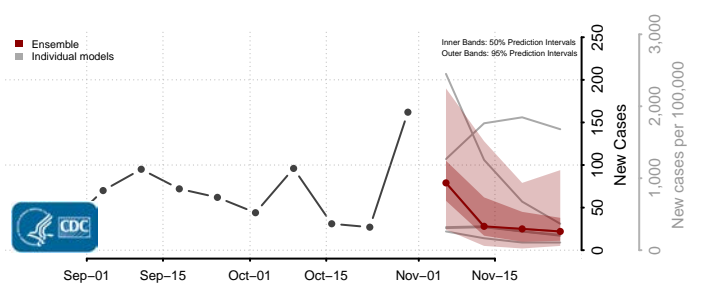

Doddridge County, West Virginia