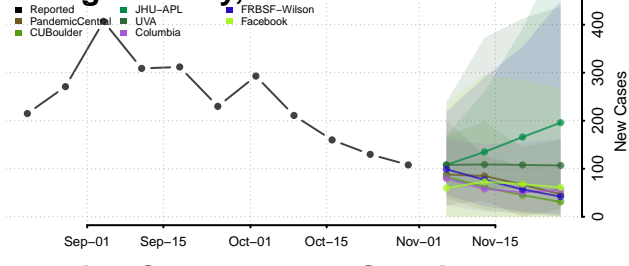

Montgomery County, North Carolina

Moore County, North Carolina

Nash County, North Carolina

New Hanover County, North Carolina

Northampton County, North Carolina

Onslow County, North Carolina

Orange County, North Carolina