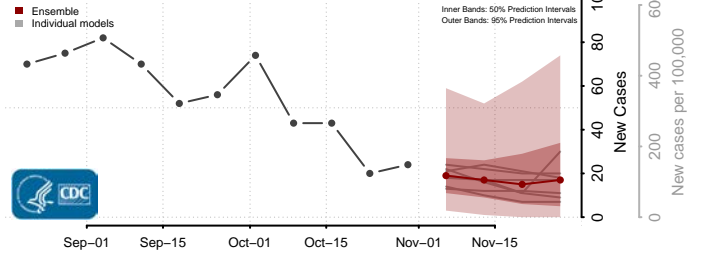

Bates County, Missouri