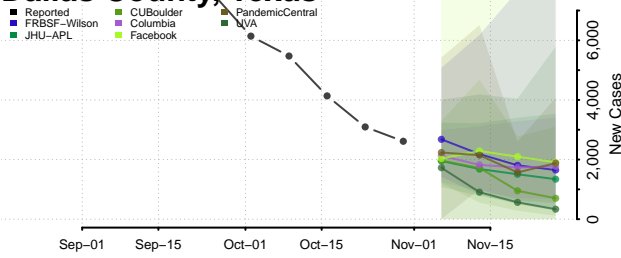

Dallas County, Texas