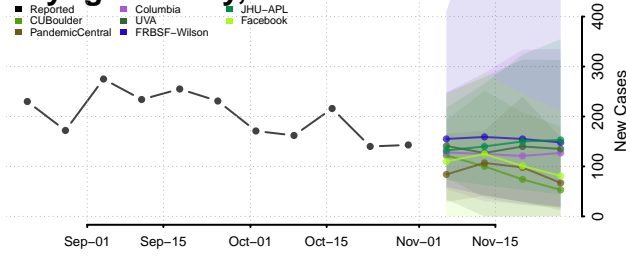

Cayuga County, New York