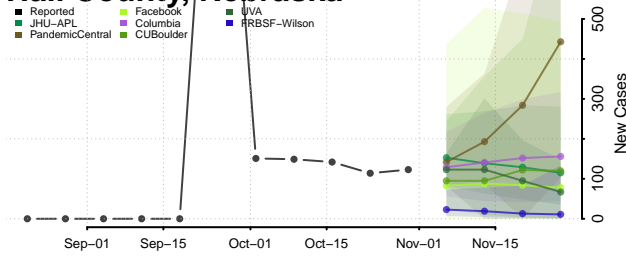

Hall County, Nebraska