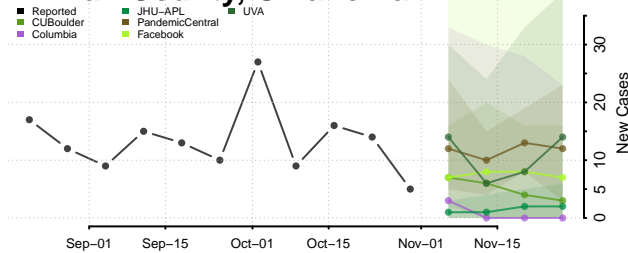

Sequoyah County, Oklahoma

Stephens County, Oklahoma

Texas County, Oklahoma

Tillman County, Oklahoma

Tulsa County, Oklahoma

Wagoner County, Oklahoma

Washington County, Oklahoma

Washita County, Oklahoma