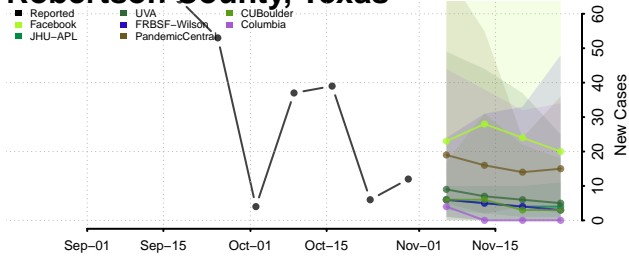

Robertson County, Texas