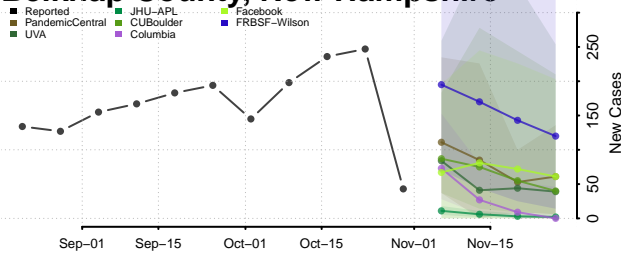

New Hampshire

Belknap County, New Hampshire

Carroll County, New Hampshire

Cheshire County, New Hampshire

Coos County, New Hampshire

Grafton County, New Hampshire

Hillsborough County, New Hampshire

Merrimack County, New Hampshire