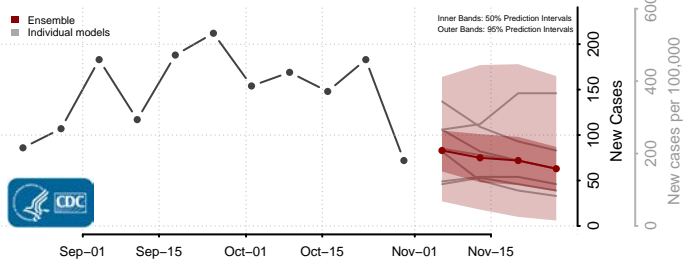

Pasquotank County, North Carolina