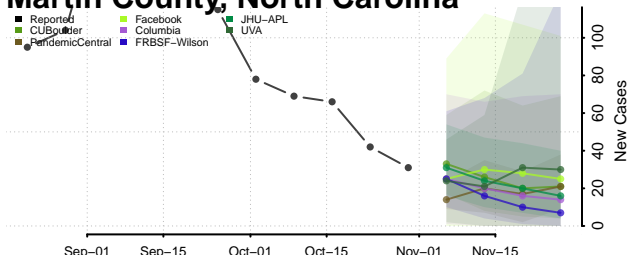

Martin County, North Carolina