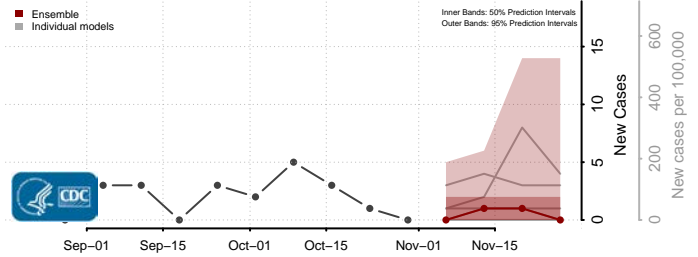

Harmon County, Oklahoma