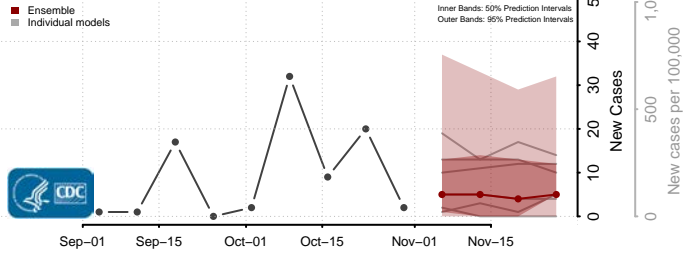

Scotland County, Missouri