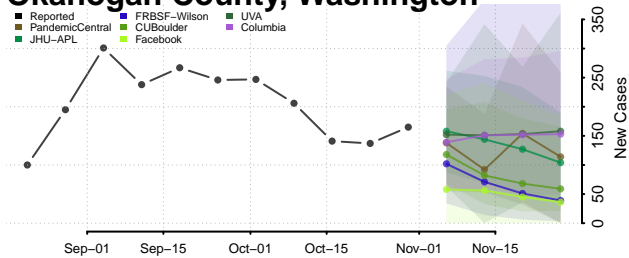

Okanogan County, Washington