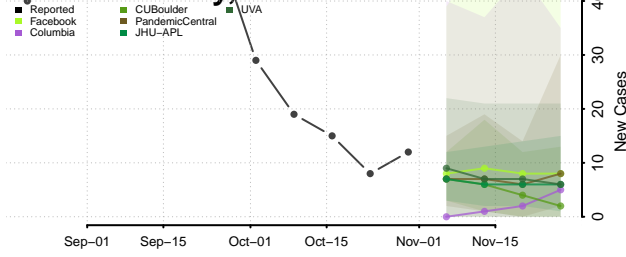

Marion County, Texas