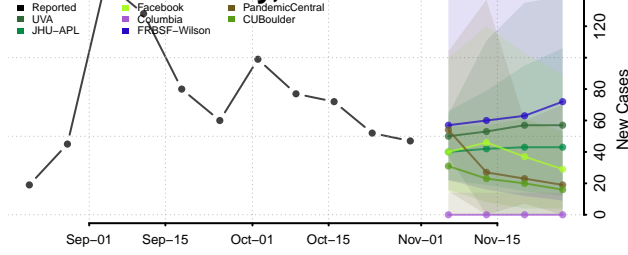

Griggs County, North Dakota

Hettinger County, North Dakota

Kidder County, North Dakota

LaMoure County, North Dakota

Logan County, North Dakota

McHenry County, North Dakota

McIntosh County, North Dakota

McKenzie County, North Dakota