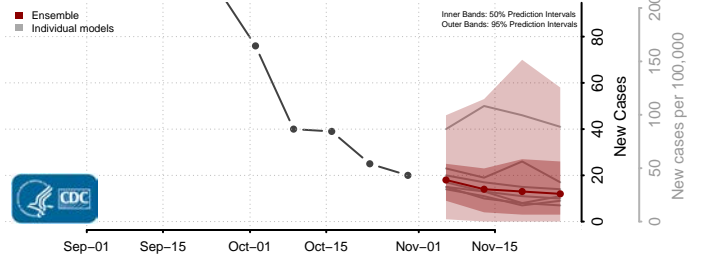

Terrebonne County, Louisiana

Union County, Louisiana

Vermilion County, Louisiana

Vernon County, Louisiana

Washington County, Louisiana

Webster County, Louisiana

West Baton Rouge County, Louisiana

West Carroll County, Louisiana