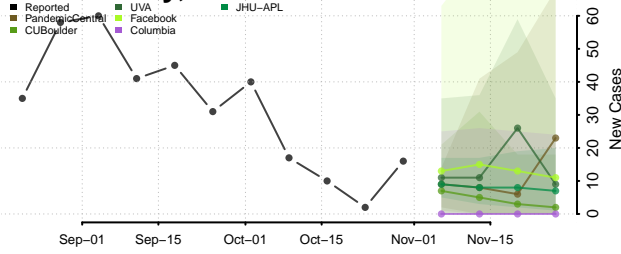

Iron County, Missouri