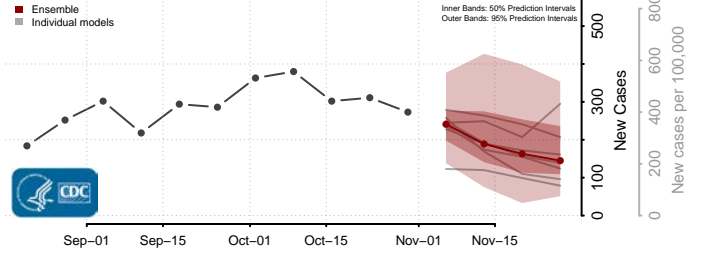

Hood River County, Oregon

Jackson County, Oregon

Jefferson County, Oregon

Josephine County, Oregon

Klamath County, Oregon

Lake County, Oregon

Lane County, Oregon

Lincoln County, Oregon