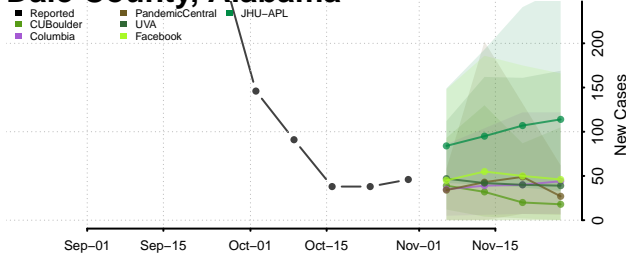

Dale County, Alabama