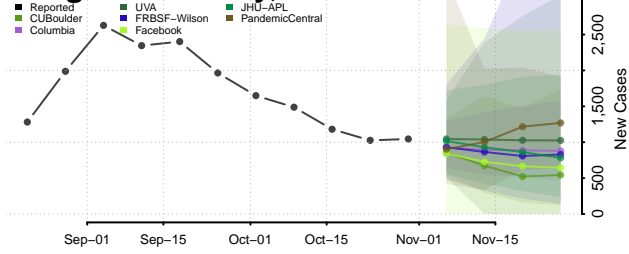

Sedgwick County, Kansas