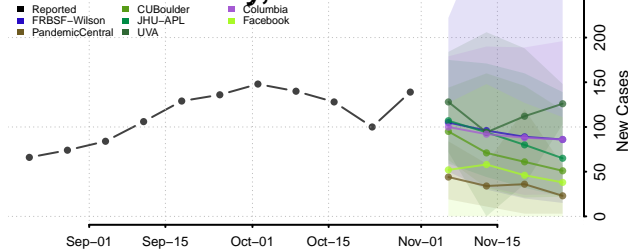

Van Wert County, Ohio