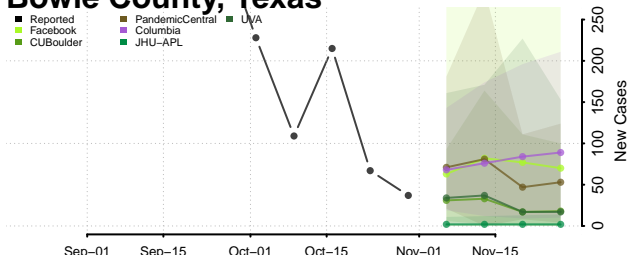

Bowie County, Texas