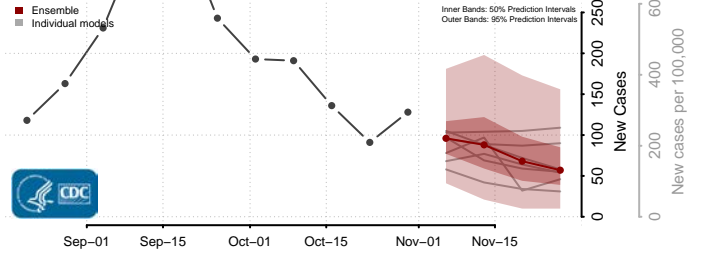

Brown County, Ohio