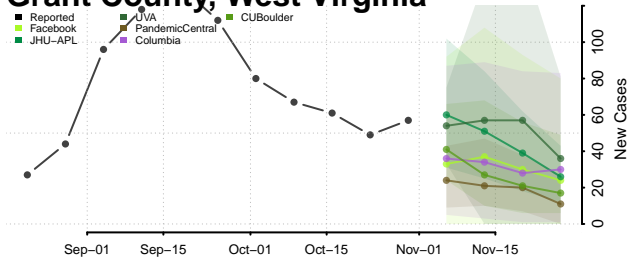

Gilmer County, West Virginia

Grant County, West Virginia

Greenbrier County, West Virginia

Hampshire County, West Virginia

Hancock County, West Virginia

Hardy County, West Virginia

Harrison County, West Virginia