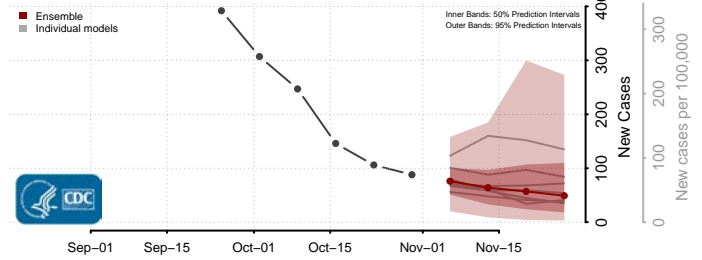

Tom Green County, Texas