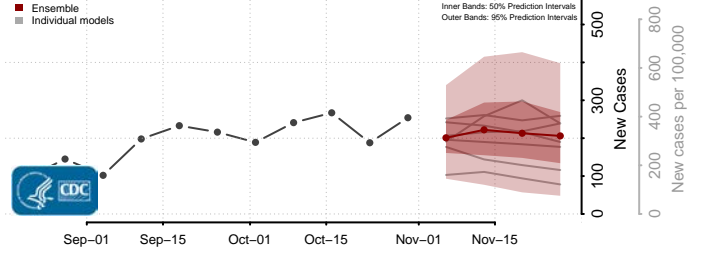

Clay County, Minnesota