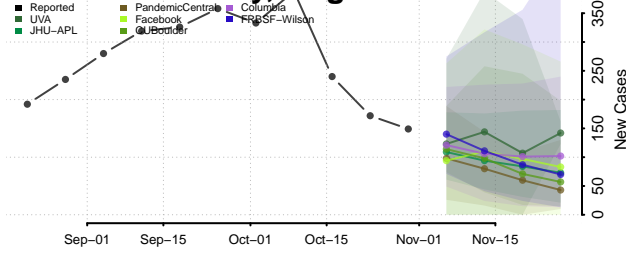

Frederick County, Virginia