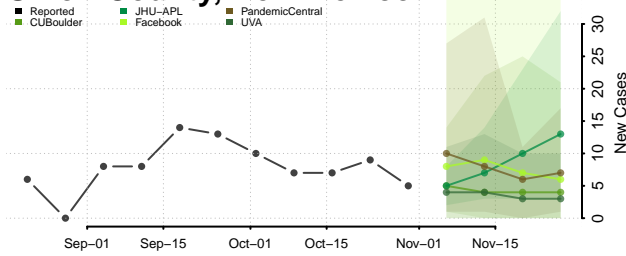

Torrance County, New Mexico

Union County, New Mexico

Valencia County, New Mexico

New York

Albany County, New York

Allegany County, New York

Bronx County, New York

Broome County, New York