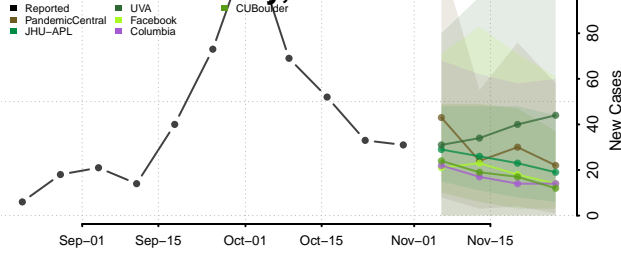

Clearwater County, Minnesota