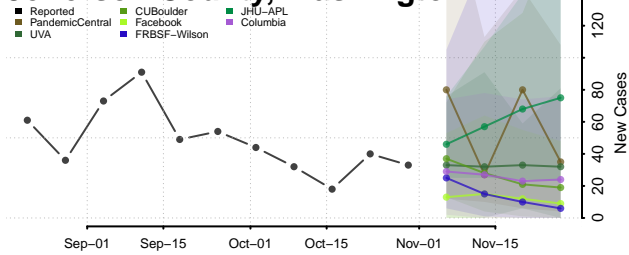

Garfield County, Washington

Grant County, Washington

Grays Harbor County, Washington

Island County, Washington

Jefferson County, Washington

King County, Washington

Kitsap County, Washington

Kittitas County, Washington