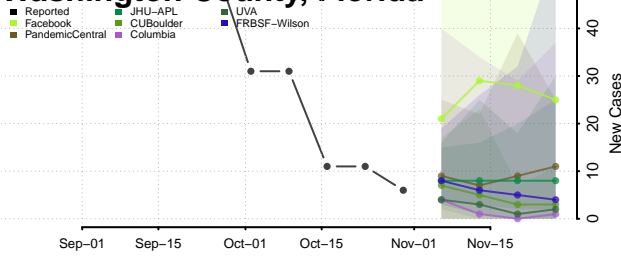

Washington County, Florida