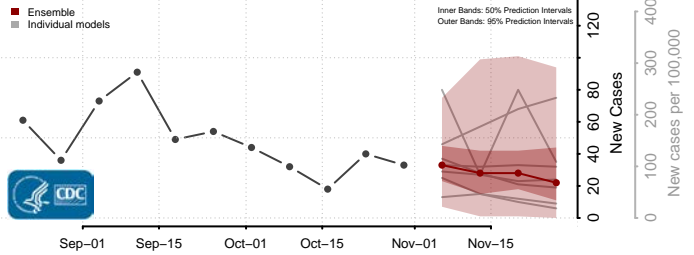

Garfield County, Washington

Grant County, Washington

Grays Harbor County, Washington

Island County, Washington

Jefferson County, Washington

King County, Washington

Kitsap County, Washington

Kittitas County, Washington