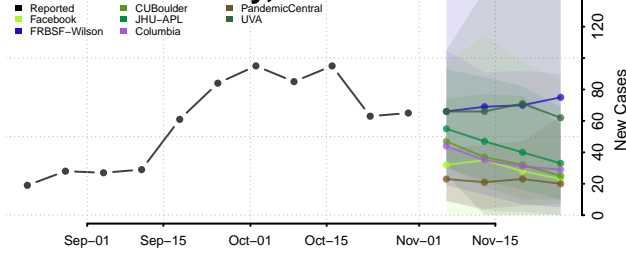

Redwood County, Minnesota

Renville County, Minnesota

Rice County, Minnesota

Rock County, Minnesota

Roseau County, Minnesota

Scott County, Minnesota

Sherburne County, Minnesota

Sibley County, Minnesota