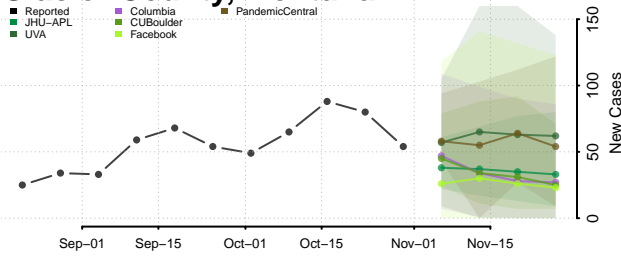

Glacier County, Montana