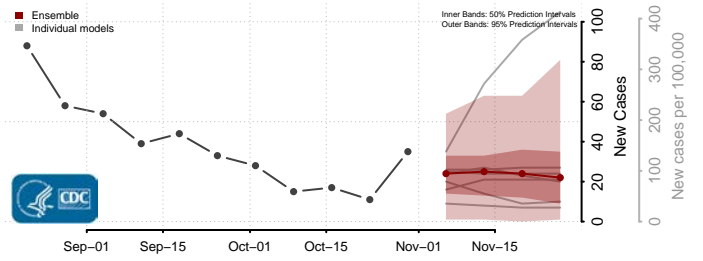

St. Louis City County, Missouri

St. Louis County, Missouri

Ste. Genevieve County, Missouri

Stoddard County, Missouri

Stone County, Missouri

Sullivan County, Missouri

Taney County, Missouri

Texas County, Missouri