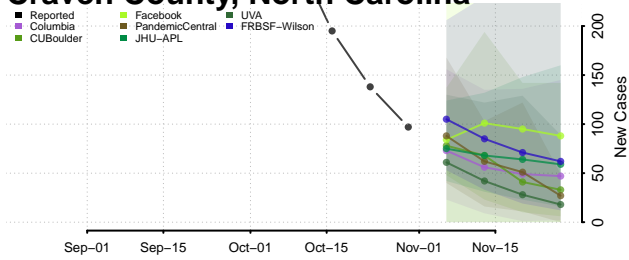

Cherokee County, North Carolina

Chowan County, North Carolina

Clay County, North Carolina

Cleveland County, North Carolina

Columbus County, North Carolina

Craven County, North Carolina

Cumberland County, North Carolina