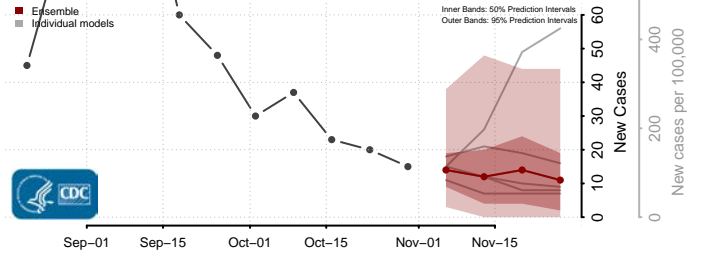

Mississippi County, Missouri