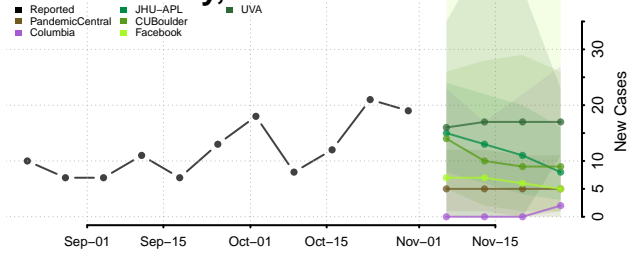

Jackson County, Kansas

Jefferson County, Kansas

Jewell County, Kansas

Johnson County, Kansas

Keary County, Kansas

Kingman County, Kansas

Kiowa County, Kansas

Labette County, Kansas