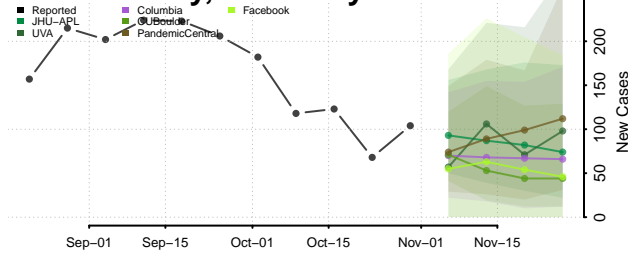

Clark County, Kentucky