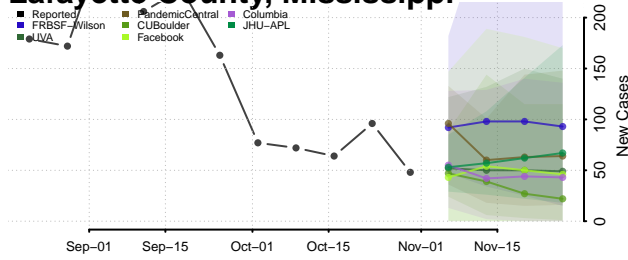

Lafayette County, Mississippi