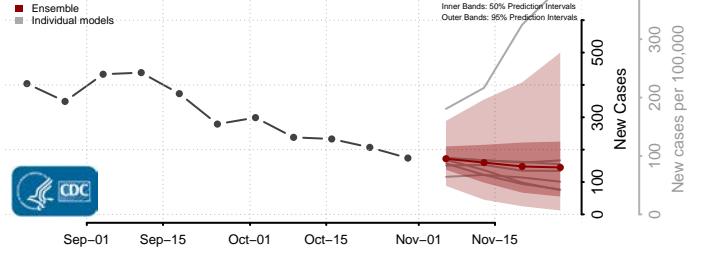

Boone County, Missouri