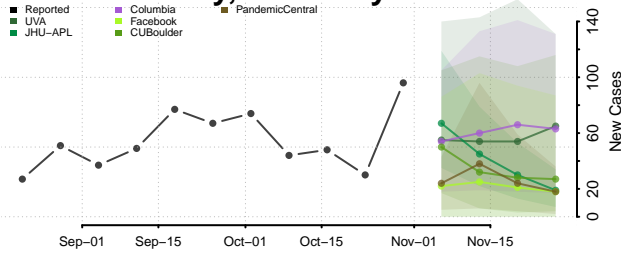

Clinton County, Kentucky