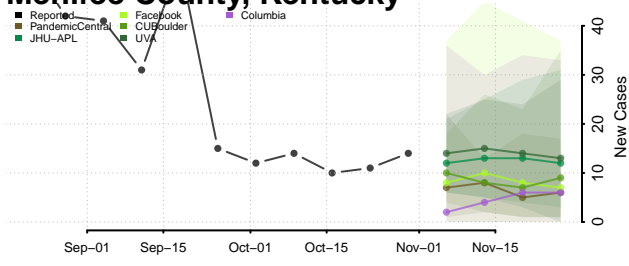

Menifee County, Kentucky