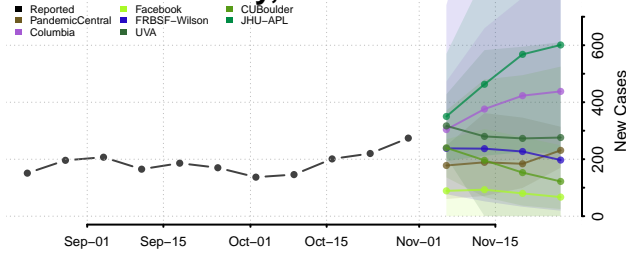

Berkshire County, Massachusetts