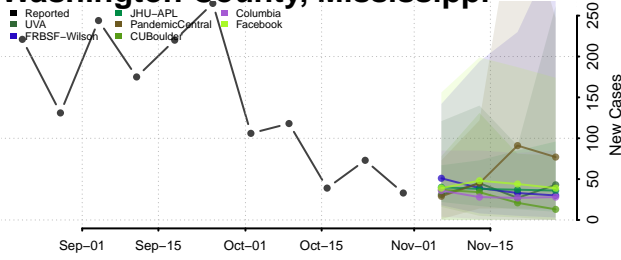

Tunica County, Mississippi

Union County, Mississippi

Walthall County, Mississippi

Warren County, Mississippi

Washington County, Mississippi

Wayne County, Mississippi

Webster County, Mississippi

Wilkinson County, Mississippi