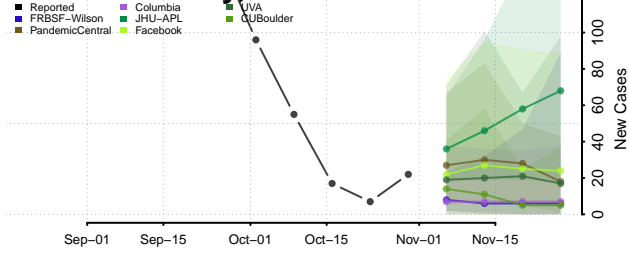

Geneva County, Alabama