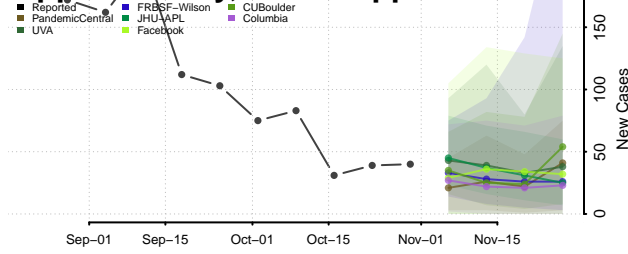

Tippah County, Mississippi