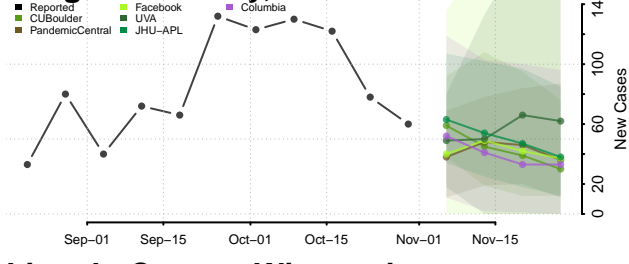

Langlade County, Wisconsin