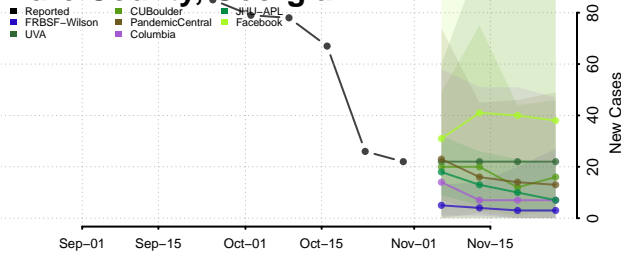

Twiggs County, Georgia

Union County, Georgia

Upson County, Georgia

Walker County, Georgia

Walton County, Georgia

Ware County, Georgia

Warren County, Georgia

Washington County, Georgia