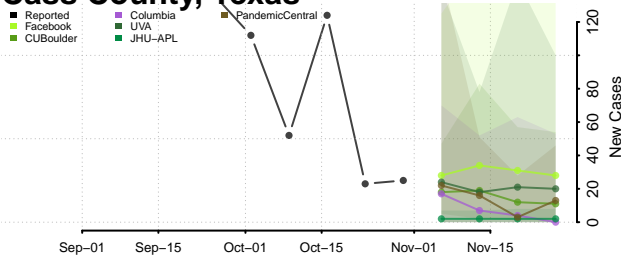

Cass County, Texas