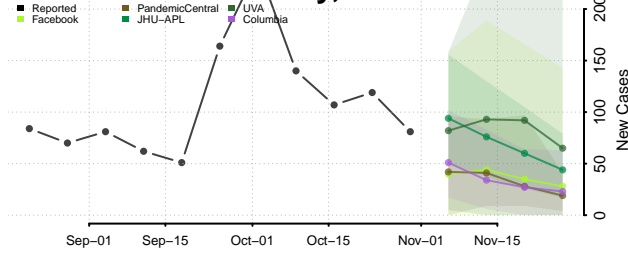

Juneau County, Alaska

Kenai Peninsula County, Alaska

Ketchikan Gateway County, Alaska

Kodiak Island County, Alaska

Kusilvak County, Alaska

Lake and Peninsula County, Alaska

Matanuska-Susitna County, Alaska

Nome County, Alaska