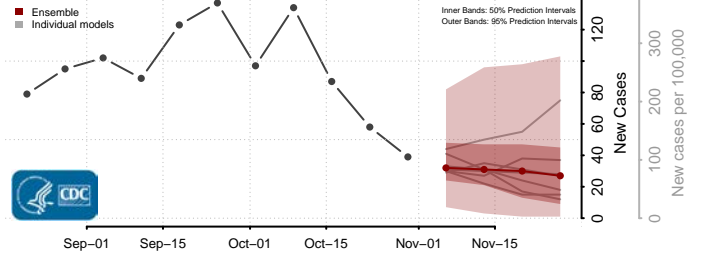

Henry County, Virginia

Highland County, Virginia

Hopewell County, Virginia

Isle of Wight County, Virginia

James City County, Virginia

King and Queen County, Virginia

King George County, Virginia

King William County, Virginia