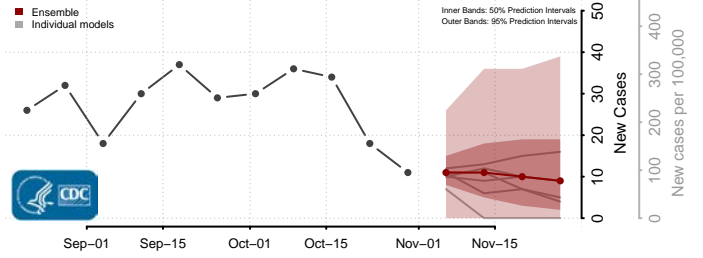

Forsyth County, North Carolina

Franklin County, North Carolina

Gaston County, North Carolina

Gates County, North Carolina

Graham County, North Carolina

Granville County, North Carolina

Greene County, North Carolina