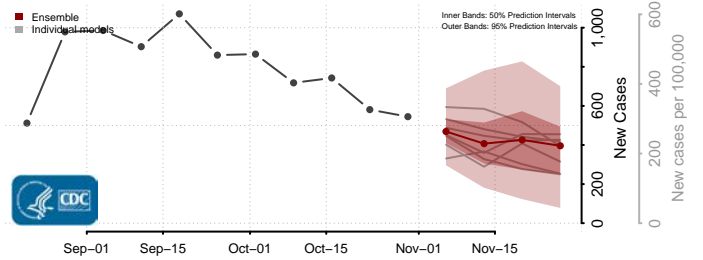

Kanawha County, West Virginia