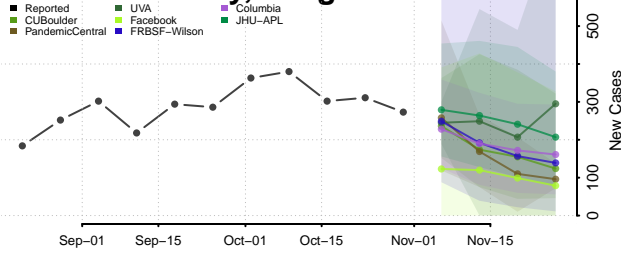

Hood River County, Oregon

Jackson County, Oregon

Jefferson County, Oregon

Josephine County, Oregon

Klamath County, Oregon

Lake County, Oregon

Lane County, Oregon

Lincoln County, Oregon