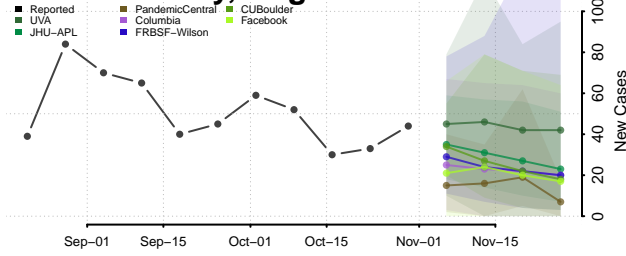

Patrick County, Virginia