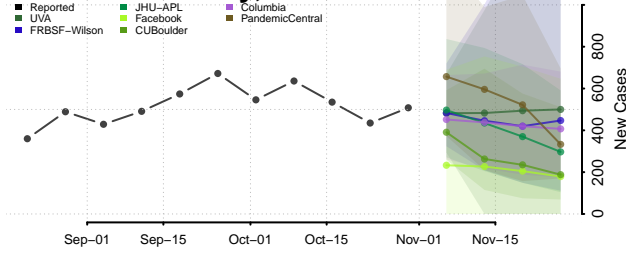

Custer County, Montana

Daniels County, Montana

Dawson County, Montana

Deer Lodge County, Montana

Fallon County, Montana

Fergus County, Montana

Flathead County, Montana

Gallatin County, Montana