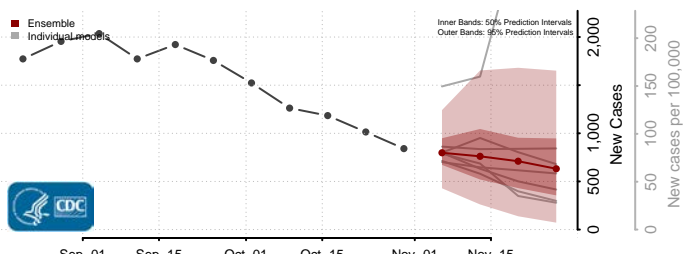

St. Louis County, Missouri