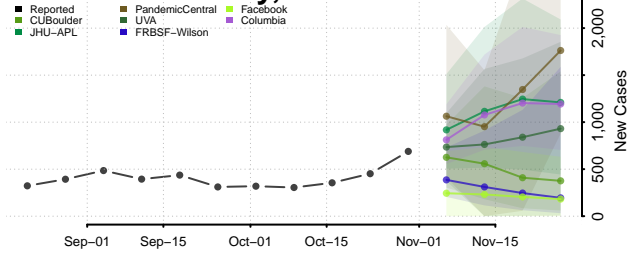

De Baca County, New Mexico

Dona Ana County, New Mexico

Eddy County, New Mexico

Grant County, New Mexico

Guadalupe County, New Mexico

Harding County, New Mexico

Hidalgo County, New Mexico

Lea County, New Mexico