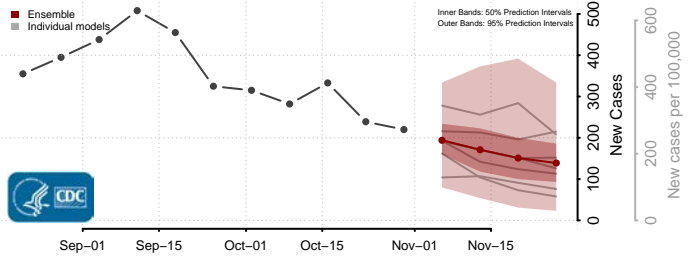

Lewis County, Washington