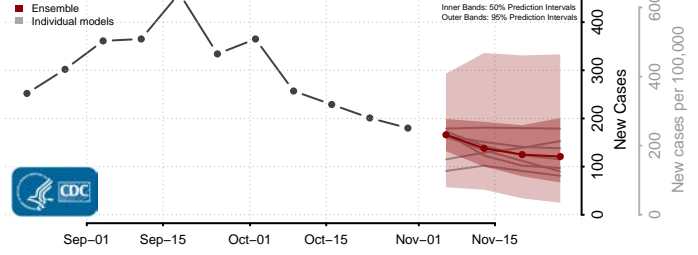

Scotland County, North Carolina

Stanly County, North Carolina

Stokes County, North Carolina

Surry County, North Carolina

Swain County, North Carolina

Transylvania County, North Carolina

Tyrrell County, North Carolina