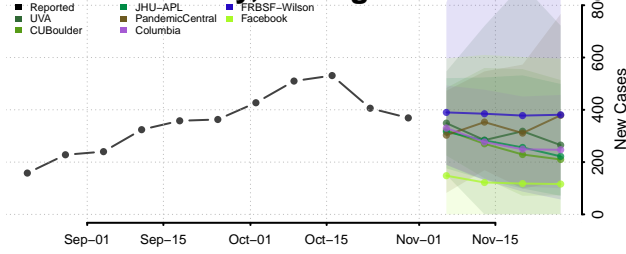

Calhoun County, Michigan