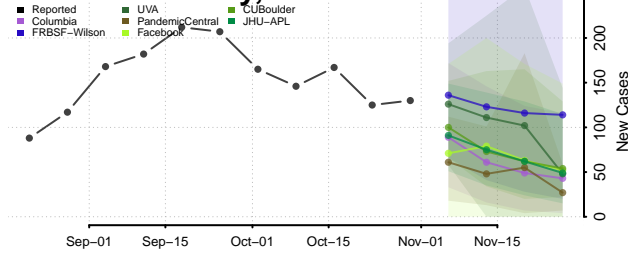

Wayne County, Ohio

Williams County, Ohio

Wood County, Ohio

Wyandot County, Ohio

Oklahoma

Adair County, Oklahoma

Alfalfa County, Oklahoma

Atoka County, Oklahoma