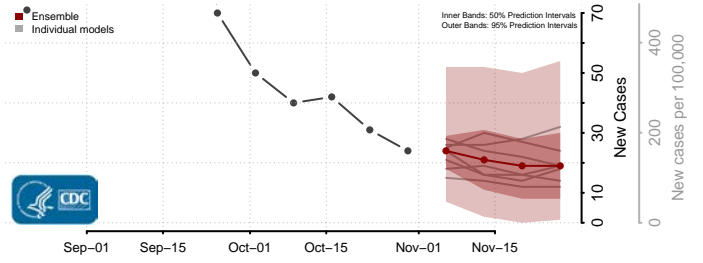

Roane County, Tennessee

Robertson County, Tennessee

Rutherford County, Tennessee

Scott County, Tennessee

Sequatchie County, Tennessee

Sevier County, Tennessee

Shelby County, Tennessee

Smith County, Tennessee