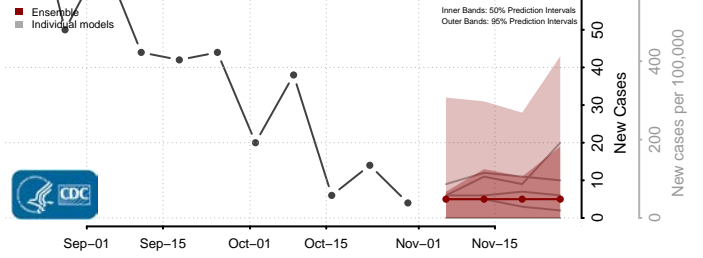

Monroe County, Mississippi

Montgomery County, Mississippi

Neshoba County, Mississippi

Newton County, Mississippi

Noxubee County, Mississippi

Oktibbeha County, Mississippi

Panola County, Mississippi

Pearl River County, Mississippi