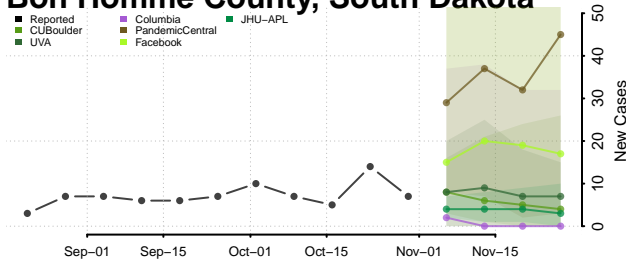

Bon Homme County, South Dakota