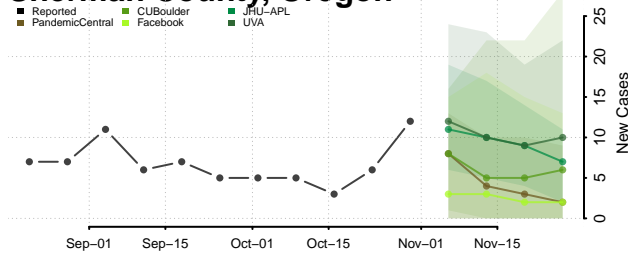

Linn County, Oregon

Malheur County, Oregon

Marion County, Oregon

Morrow County, Oregon

Multnomah County, Oregon

Polk County, Oregon

Sherman County, Oregon

Tillamook County, Oregon