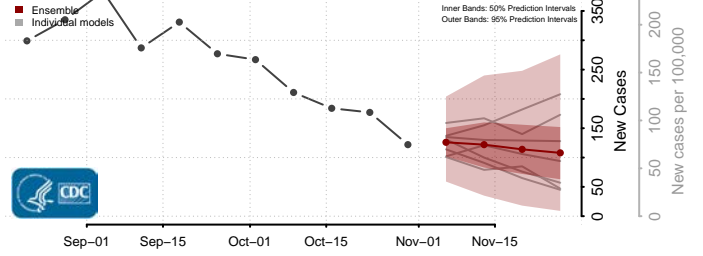

Charles County, Maryland