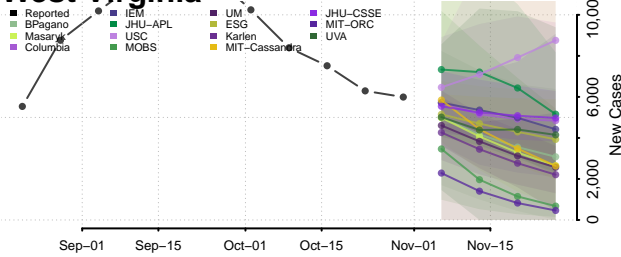

Walla Walla County, Washington

Whatcom County, Washington

Whitman County, Washington

Yakima County, Washington

West Virginia

Barbour County, West Virginia

Berkeley County, West Virginia

Boone County, West Virginia