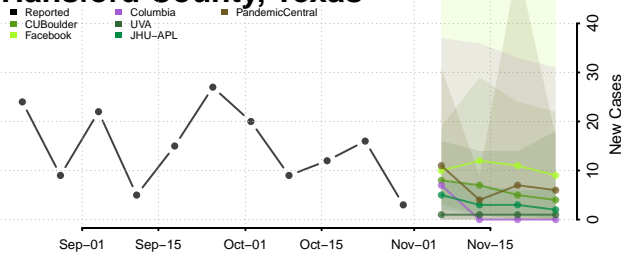

Hansford County, Texas