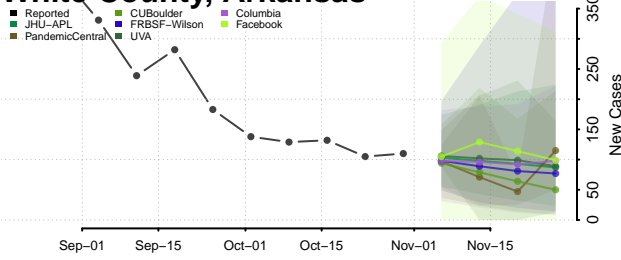

White County, Arkansas