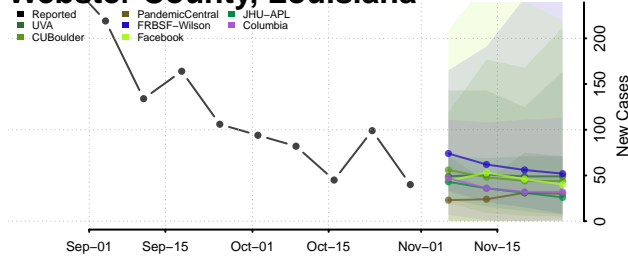

Terrebonne County, Louisiana

Union County, Louisiana

Vermilion County, Louisiana

Vernon County, Louisiana

Washington County, Louisiana

Webster County, Louisiana

West Baton Rouge County, Louisiana

West Carroll County, Louisiana