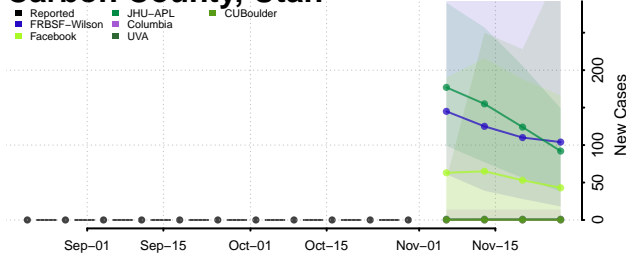

Carbon County, Utah