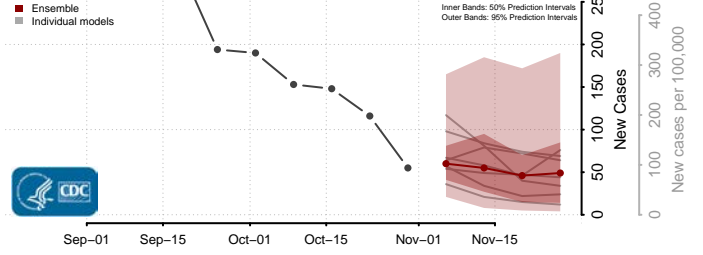

Leake County, Mississippi

Lee County, Mississippi

Leflore County, Mississippi

Lincoln County, Mississippi

Lowndes County, Mississippi

Madison County, Mississippi

Marion County, Mississippi

Marshall County, Mississippi