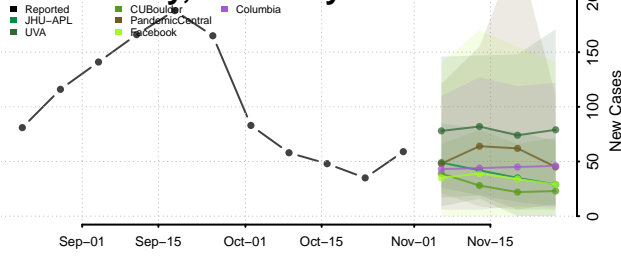

Hart County, Kentucky