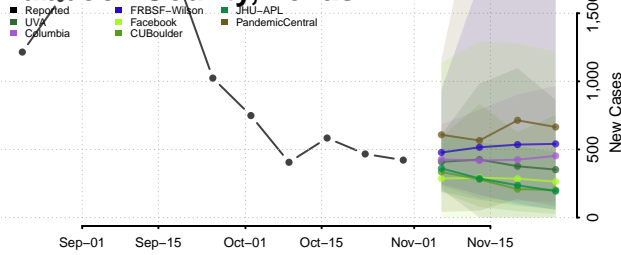

Lubbock County, Texas