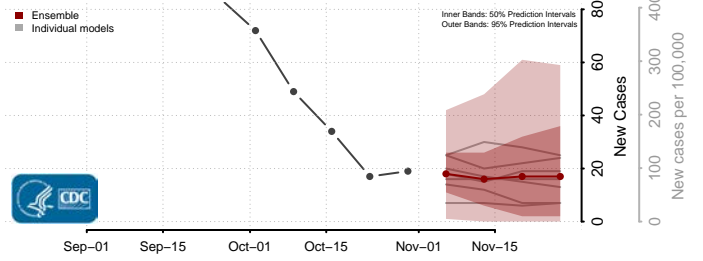

Roane County, Tennessee

Robertson County, Tennessee

Rutherford County, Tennessee

Scott County, Tennessee

Sequatchie County, Tennessee

Sevier County, Tennessee

Shelby County, Tennessee

Smith County, Tennessee