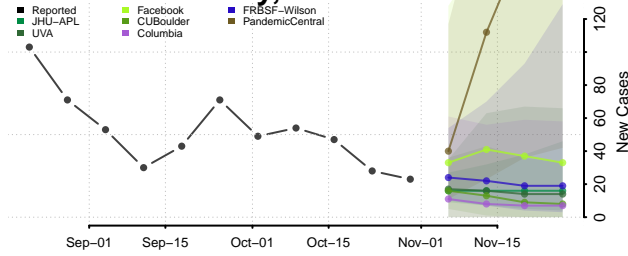

Lawrence County, Missouri