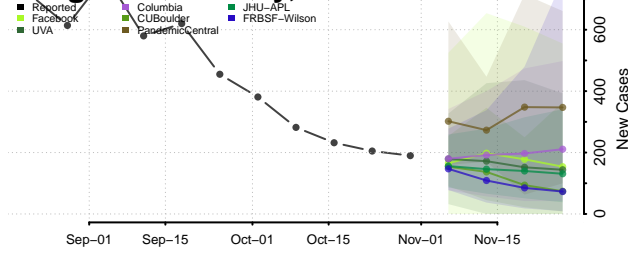

Sangamon County, Illinois