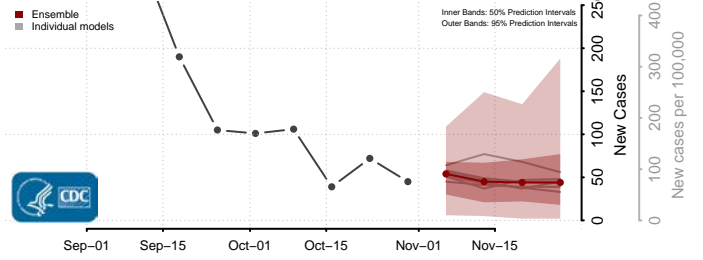

Vermilion County, Louisiana