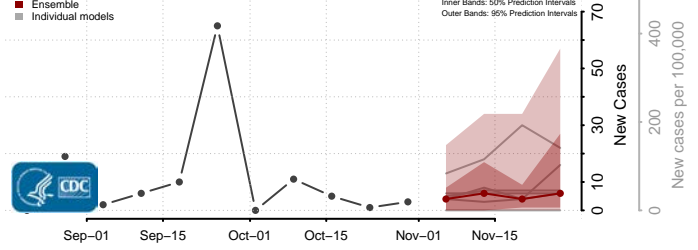

West Feliciana County, Louisiana