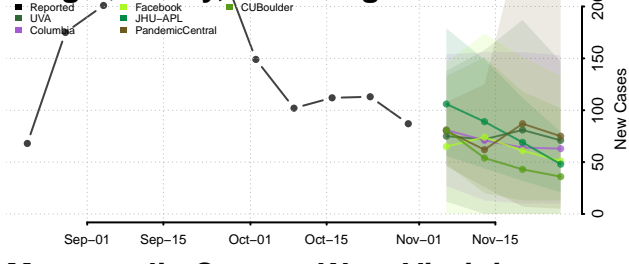

Mingo County, West Virginia