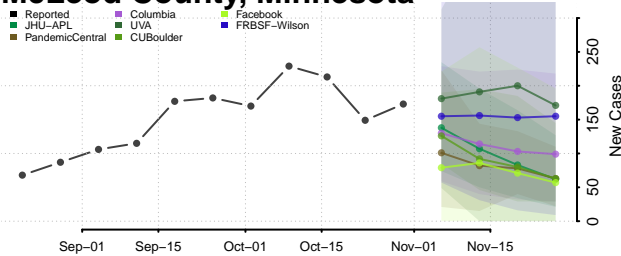

Le Sueur County, Minnesota

Lincoln County, Minnesota

Lyon County, Minnesota

Mahnomen County, Minnesota

Marshall County, Minnesota

Martin County, Minnesota

McLeod County, Minnesota

Meeker County, Minnesota