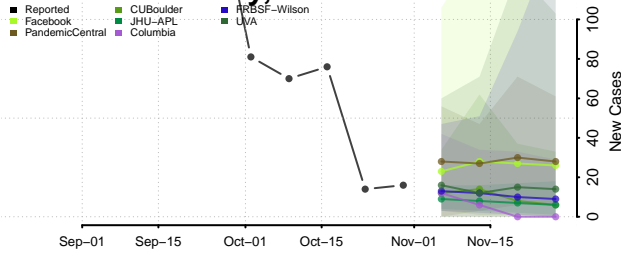

Cherokee County, North Carolina