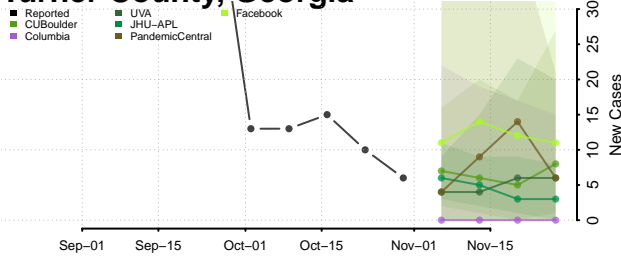

Terrell County, Georgia

Thomas County, Georgia

Tift County, Georgia

Toombs County, Georgia

Towns County, Georgia

Treutlen County, Georgia

Troup County, Georgia

Turner County, Georgia