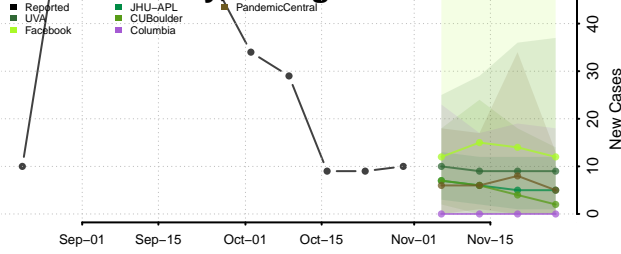

Wayne County, Georgia

Webster County, Georgia

Wheeler County, Georgia

White County, Georgia

Whitfield County, Georgia

Wilcox County, Georgia

Wilkes County, Georgia

Wilkinson County, Georgia