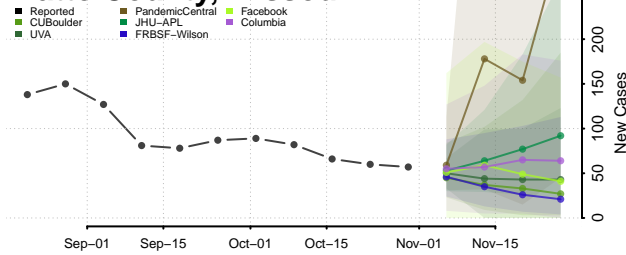

Platte County, Missouri