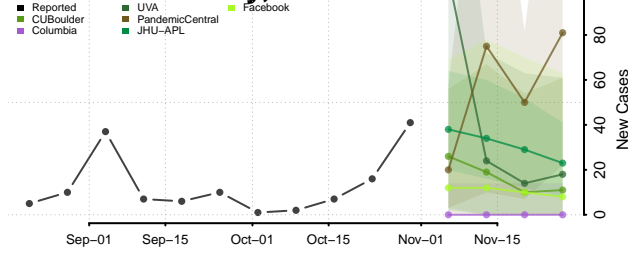

Sherman County, Kansas