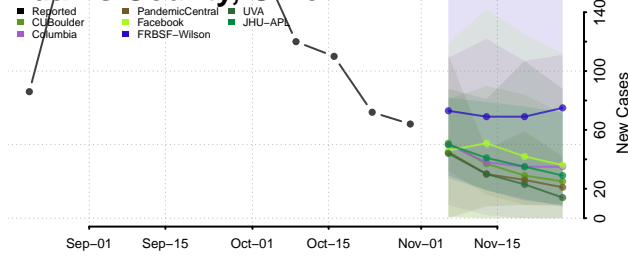

Adams County, Ohio