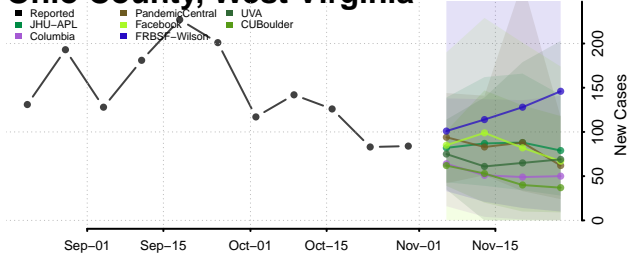

Ohio County, West Virginia