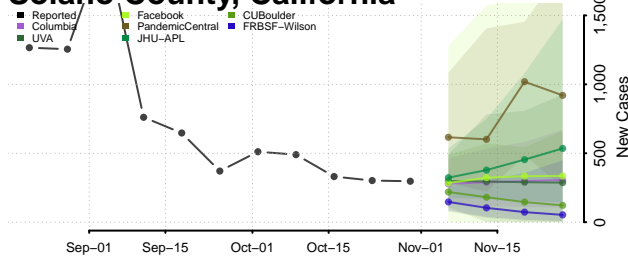

Solano County, California