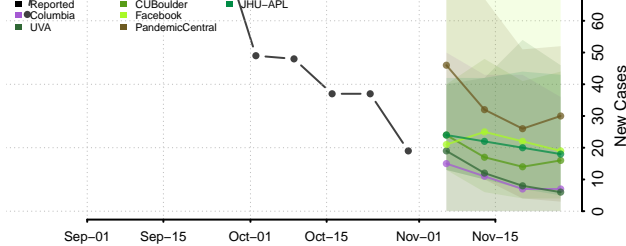

Bourbon County, Kentucky

Boyd County, Kentucky

Boyle County, Kentucky

Bracken County, Kentucky

Breathitt County, Kentucky

Breckinridge County, Kentucky

Bullitt County, Kentucky

Butler County, Kentucky