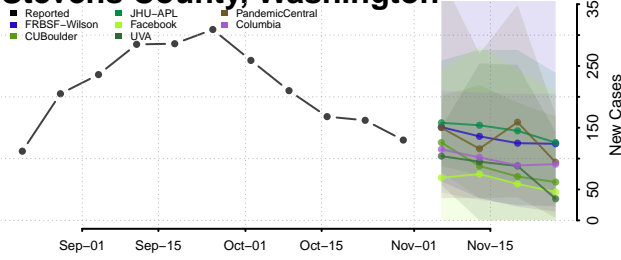

San Juan County, Washington

Skagit County, Washington

Skamania County, Washington

Snohomish County, Washington

Spokane County, Washington

Stevens County, Washington

Thurston County, Washington

Wahkiakum County, Washington