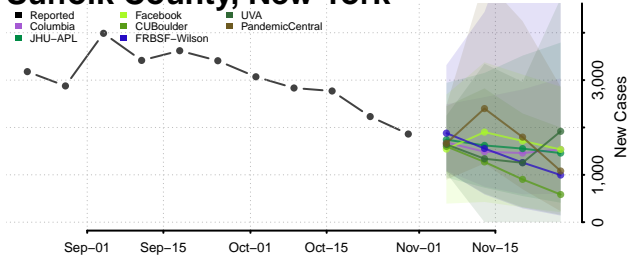

Suffolk County, New York