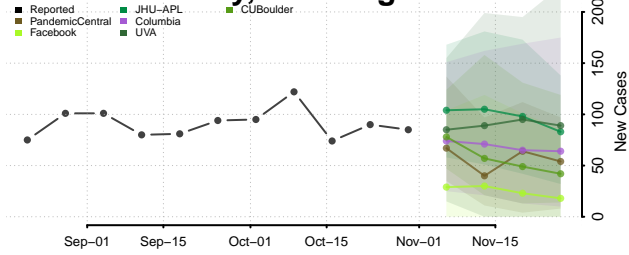

Klickitat County, Washington