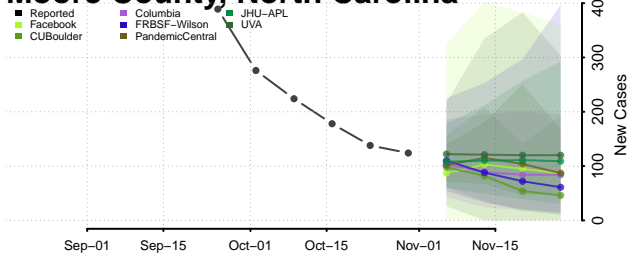

Moore County, North Carolina