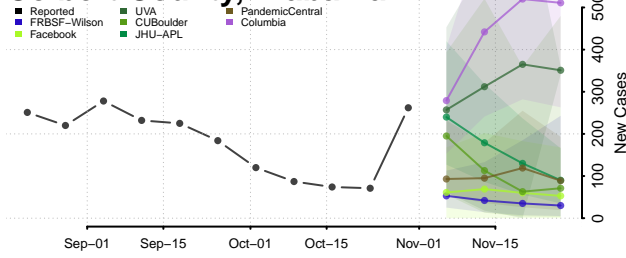

Colbert County, Alabama