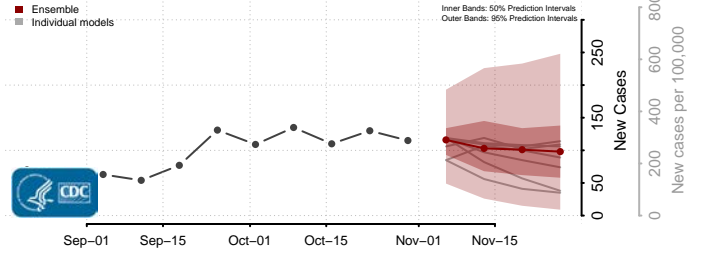

Lincoln County, Idaho

Madison County, Idaho

Minidoka County, Idaho

Nez Perce County, Idaho

Oneida County, Idaho

Owyhee County, Idaho

Payette County, Idaho

Power County, Idaho