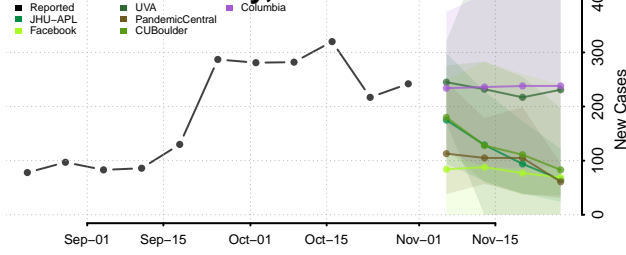

Marinette County, Wisconsin

Marquette County, Wisconsin

Menominee County, Wisconsin

Milwaukee County, Wisconsin

Monroe County, Wisconsin

Oconto County, Wisconsin

Oneida County, Wisconsin

Outagamie County, Wisconsin