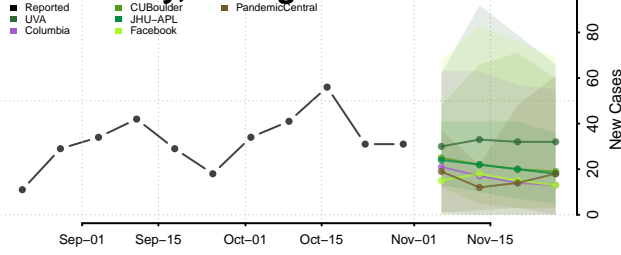

Iron County, Michigan