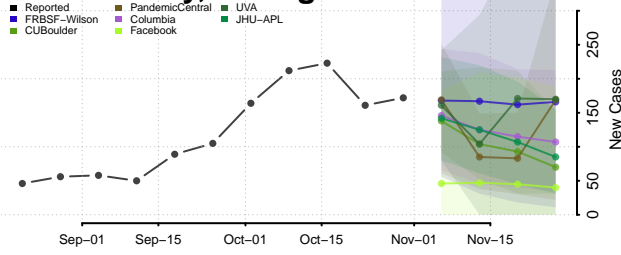

Clare County, Michigan