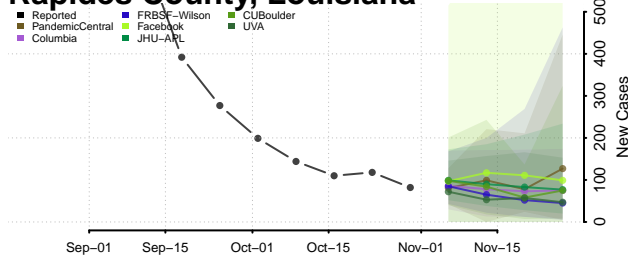

Rapides County, Louisiana