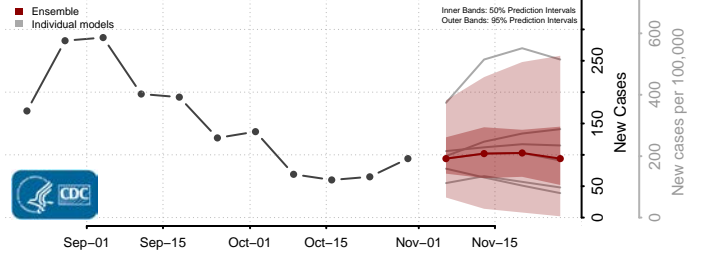

De Baca County, New Mexico

Dona Ana County, New Mexico

Eddy County, New Mexico

Grant County, New Mexico

Guadalupe County, New Mexico

Harding County, New Mexico

Hidalgo County, New Mexico

Lea County, New Mexico