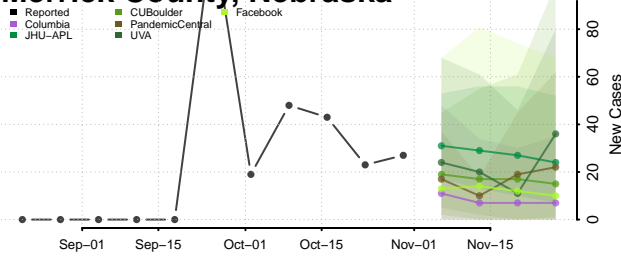

Lincoln County, Nebraska

Logan County, Nebraska

Loup County, Nebraska

Madison County, Nebraska

McPherson County, Nebraska

Merrick County, Nebraska

Morrill County, Nebraska

Nance County, Nebraska