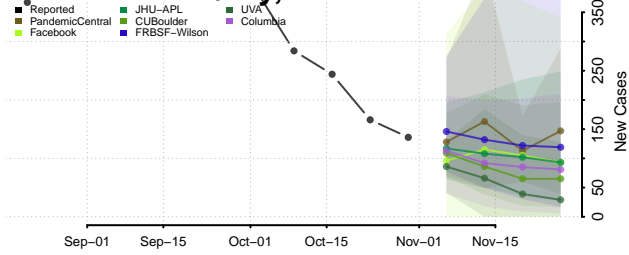

Greenville County, South Carolina

Greenwood County, South Carolina

Hampton County, South Carolina

Horry County, South Carolina

Jasper County, South Carolina

Kershaw County, South Carolina

Lancaster County, South Carolina