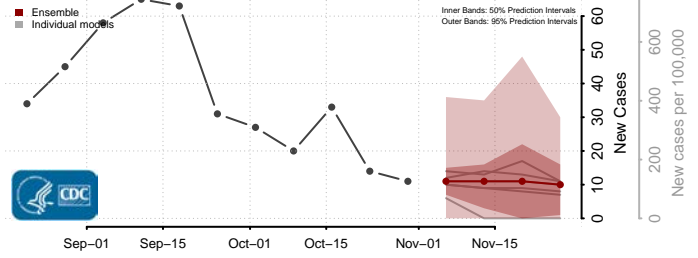

Grant County, Kentucky

Graves County, Kentucky

Grayson County, Kentucky

Green County, Kentucky

Greenup County, Kentucky

Hancock County, Kentucky

Hardin County, Kentucky

Harlan County, Kentucky