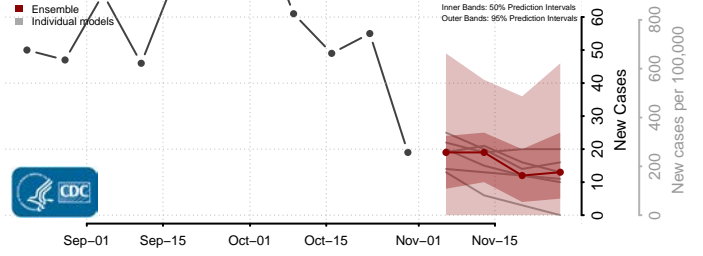

Hood River County, Oregon

Jackson County, Oregon

Jefferson County, Oregon

Josephine County, Oregon

Klamath County, Oregon

Lake County, Oregon

Lane County, Oregon

Lincoln County, Oregon