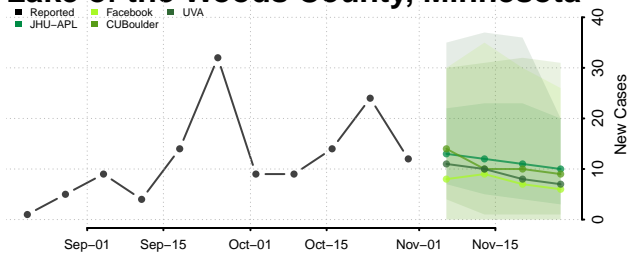

Jackson County, Minnesota

Kanabec County, Minnesota

Kandiyohi County, Minnesota

Kittson County, Minnesota

Koochiching County, Minnesota

Lac qui Parle County, Minnesota

Lake County, Minnesota

Lake of the Woods County, Minnesota