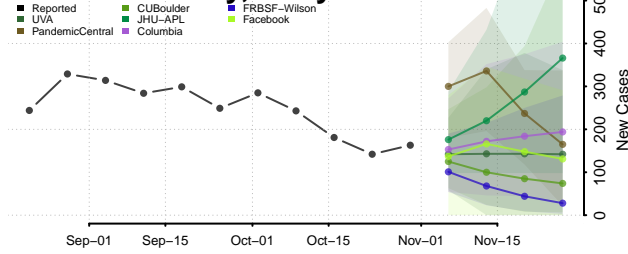

Howard County, Maryland