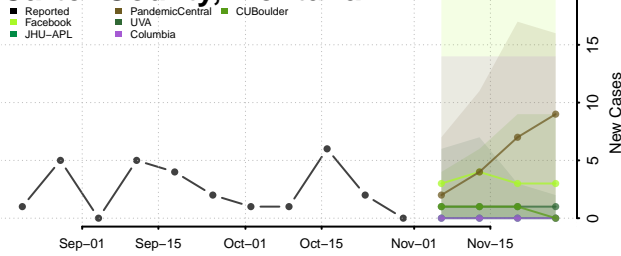

Beaverhead County, Montana

Big Horn County, Montana

Blaine County, Montana

Broadwater County, Montana

Carbon County, Montana

Carter County, Montana

Cascade County, Montana

Chouteau County, Montana