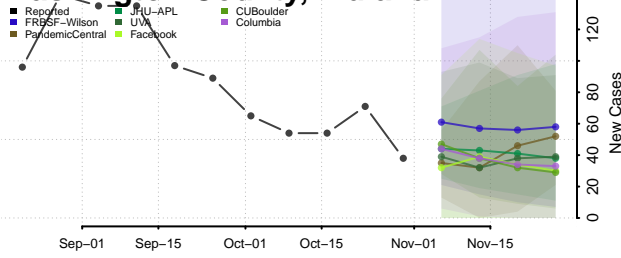

Vigo County, Indiana

Wabash County, Indiana

Warren County, Indiana

Warrick County, Indiana

Washington County, Indiana

Wayne County, Indiana

Wells County, Indiana

White County, Indiana