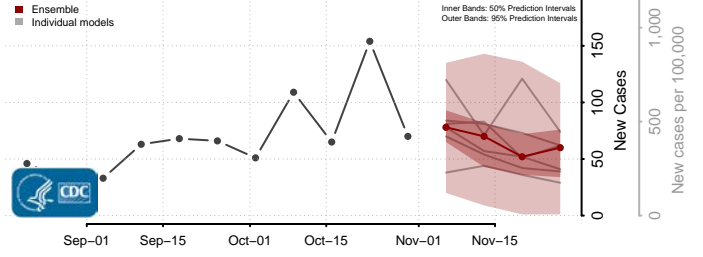

Park County, Montana