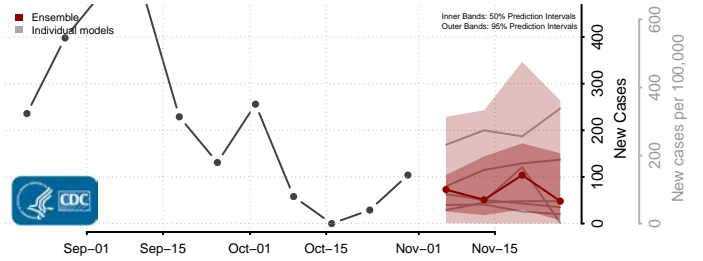

Val Verde County, Texas

Van Zandt County, Texas

Victoria County, Texas

Walker County, Texas

Waller County, Texas

Ward County, Texas

Washington County, Texas

Webb County, Texas