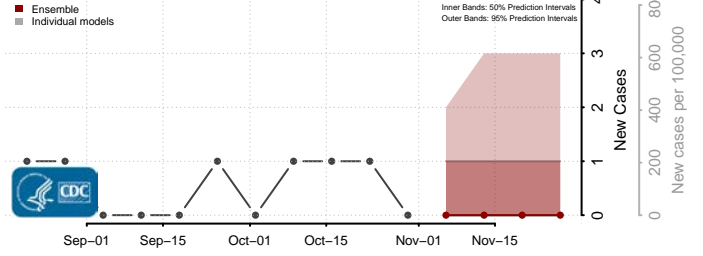

Petroleum County, Montana