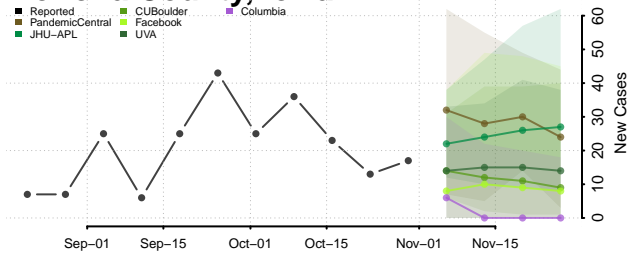

Marion County, Iowa

Marshall County, Iowa

Mills County, Iowa

Mitchell County, Iowa

Monona County, Iowa

Monroe County, Iowa

Montgomery County, Iowa

Muscatine County, Iowa