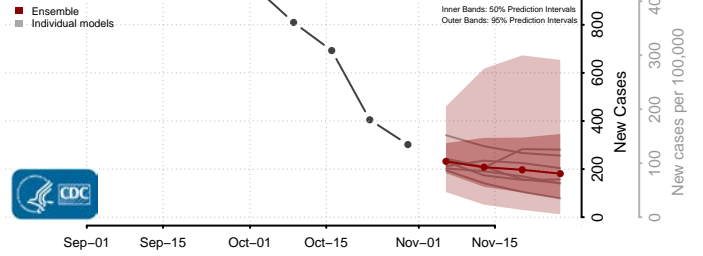

Gaston County, North Carolina