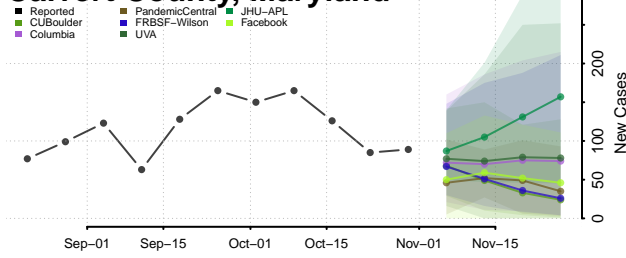

Calvert County, Maryland