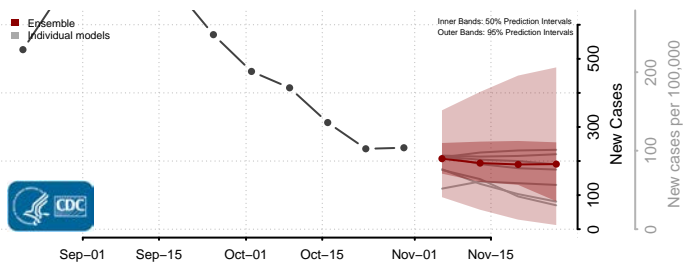

Prince George County, Virginia

Prince William County, Virginia

Pulaski County, Virginia

Radford County, Virginia

Rappahannock County, Virginia

Russell County, Virginia

Salem County, Virginia

Scott County, Virginia