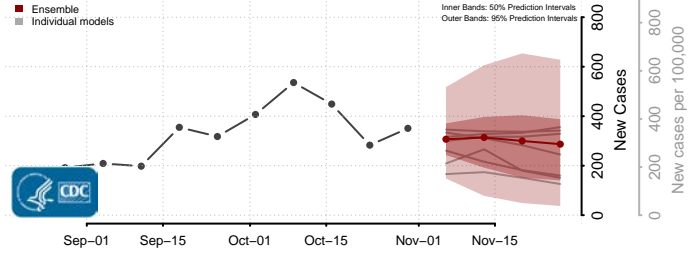

Redwood County, Minnesota

Renville County, Minnesota

Rice County, Minnesota

Rock County, Minnesota

Roseau County, Minnesota

Scott County, Minnesota

Sherburne County, Minnesota

Sibley County, Minnesota