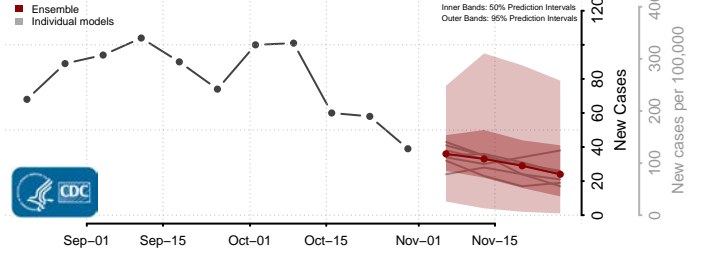

Mecklenburg County, Virginia