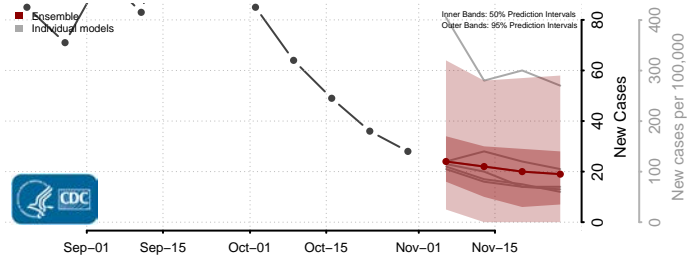

Adams County, Washington