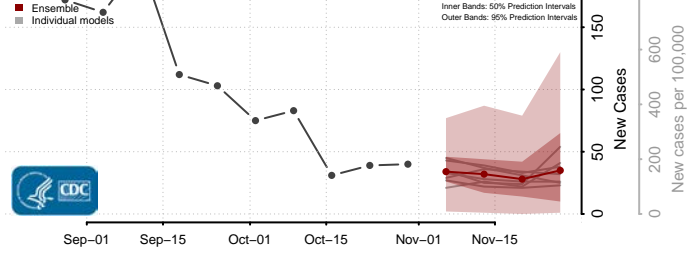

Tippah County, Mississippi