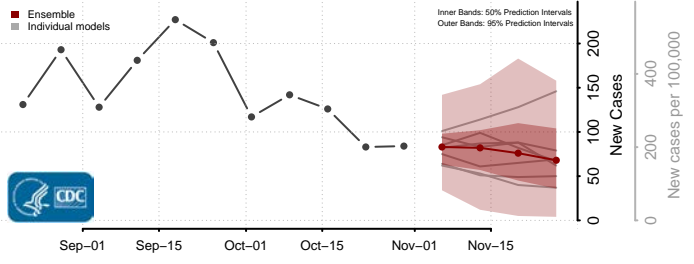

Ohio County, West Virginia