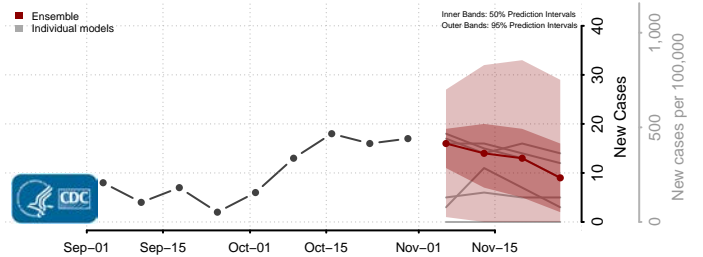

Custer County, Oklahoma

Delaware County, Oklahoma

Dewey County, Oklahoma

Ellis County, Oklahoma

Garfield County, Oklahoma

Garvin County, Oklahoma

Grady County, Oklahoma

Grant County, Oklahoma