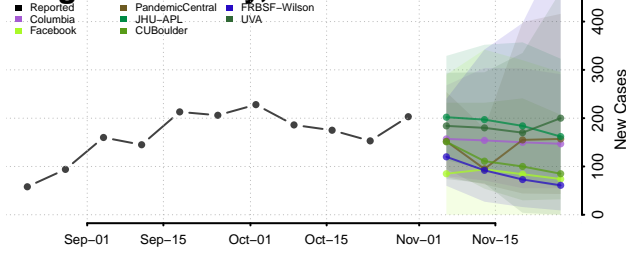

Idaho

Ada County, Idaho

Adams County, Idaho

Bannock County, Idaho

Bear Lake County, Idaho

Benewah County, Idaho

Bingham County, Idaho

Blaine County, Idaho