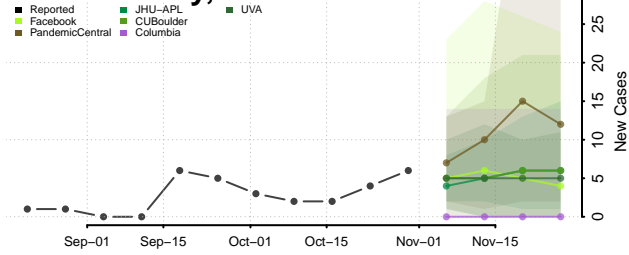

Douglas County, South Dakota

Edmunds County, South Dakota

Fall River County, South Dakota

Faulk County, South Dakota

Grant County, South Dakota

Gregory County, South Dakota

Haakon County, South Dakota

Hamlin County, South Dakota