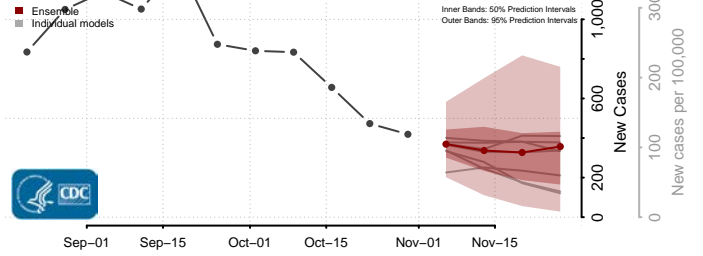

Caroline County, Virginia

Carroll County, Virginia

Charles City County, Virginia

Charlotte County, Virginia

Charlottesville County, Virginia

Chesapeake County, Virginia

Chesterfield County, Virginia

Clarke County, Virginia