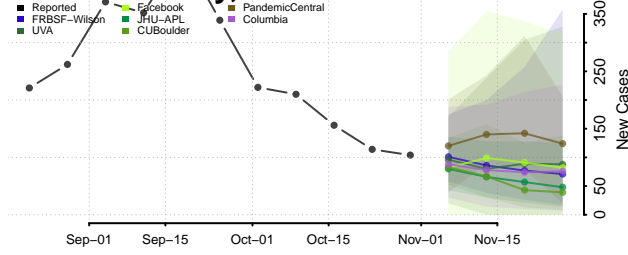

Wilson County, North Carolina