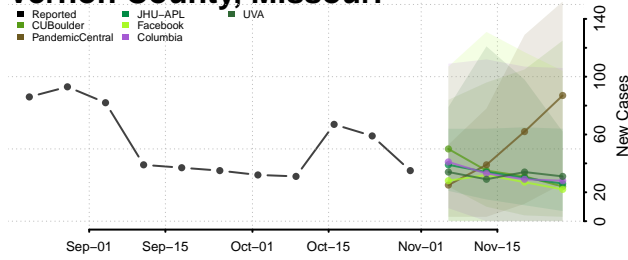

Vernon County, Missouri