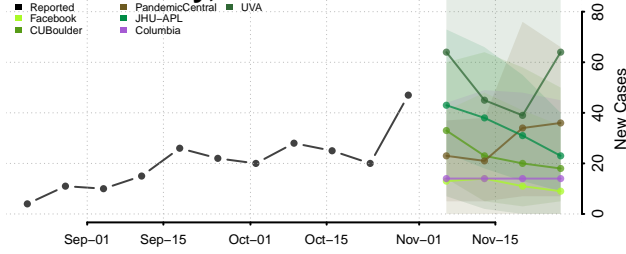

Freeborn County, Minnesota

Goodhue County, Minnesota

Grant County, Minnesota

Hennepin County, Minnesota

Houston County, Minnesota

Hubbard County, Minnesota

Isanti County, Minnesota

Itasca County, Minnesota