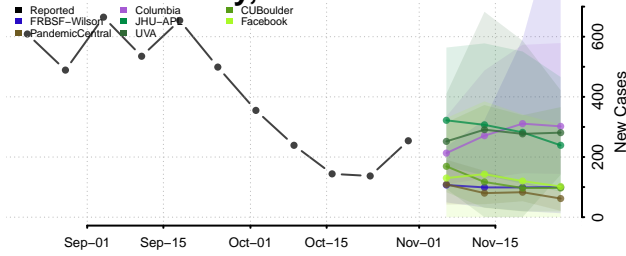

Cleburne County, Alabama

Coffee County, Alabama

Colbert County, Alabama

Conecuh County, Alabama

Coosa County, Alabama

Covington County, Alabama

Crenshaw County, Alabama

Cullman County, Alabama