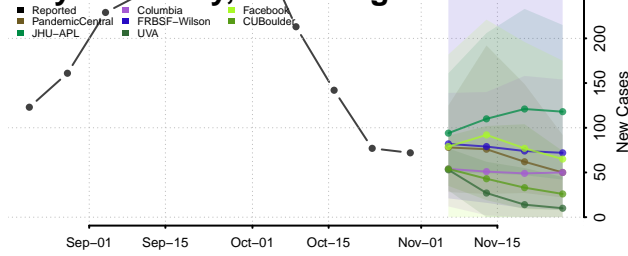

Wayne County, West Virginia