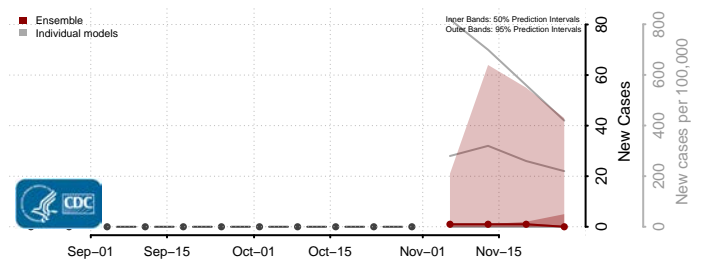

Box Elder County, Utah

Cache County, Utah

Carbon County, Utah

Daggett County, Utah

Davis County, Utah

Duchesne County, Utah

Emery County, Utah

Garfield County, Utah