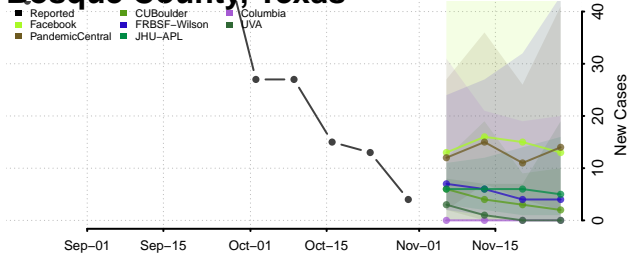

Bosque County, Texas