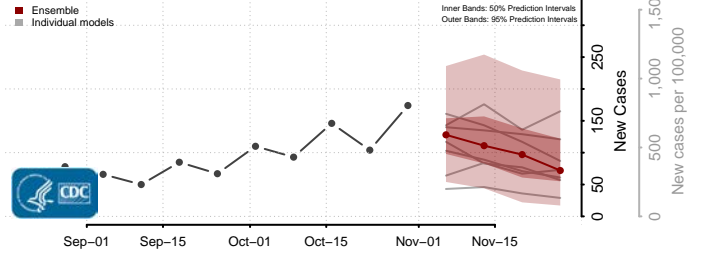

Wadena County, Minnesota

Waseca County, Minnesota

Washington County, Minnesota

Watowan County, Minnesota

Wilkin County, Minnesota

Winona County, Minnesota

Wright County, Minnesota

Yellow Medicine County, Minnesota