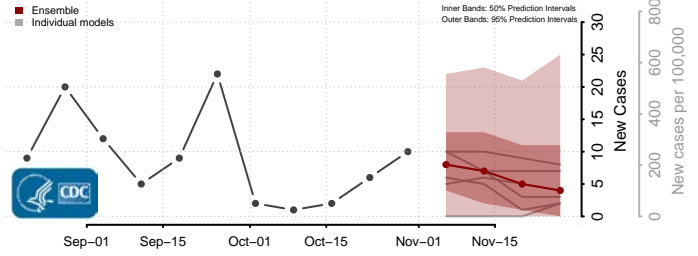

Howard County, Missouri

Howell County, Missouri

Iron County, Missouri

Jackson County, Missouri

Jasper County, Missouri

Jefferson County, Missouri

Johnson County, Missouri

Knox County, Missouri