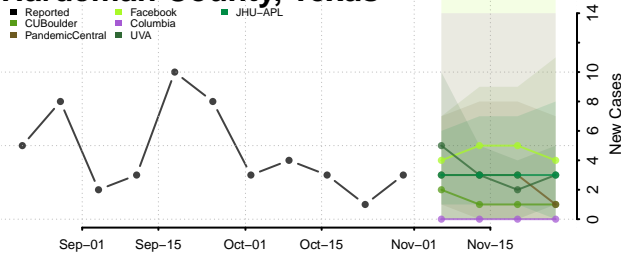

Hardeman County, Texas