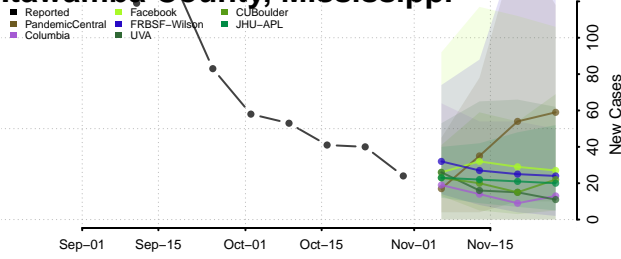

Harrison County, Mississippi

Hinds County, Mississippi

Holmes County, Mississippi

Humphreys County, Mississippi

Issaquena County, Mississippi

Itawamba County, Mississippi

Jackson County, Mississippi

Jasper County, Mississippi