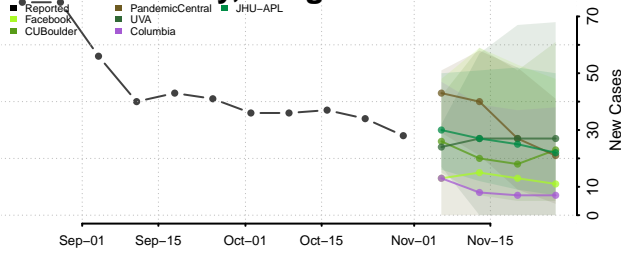

Linn County, Oregon

Malheur County, Oregon

Marion County, Oregon

Morrow County, Oregon

Multnomah County, Oregon

Polk County, Oregon

Sherman County, Oregon

Tillamook County, Oregon