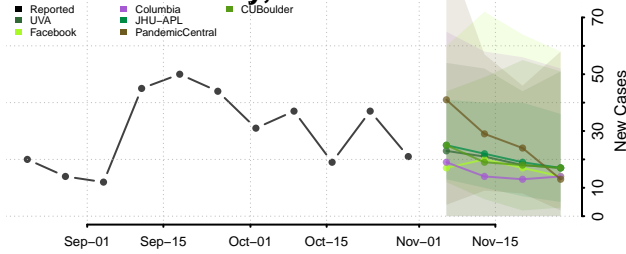

Idaho

Ada County, Idaho

Adams County, Idaho

Bannock County, Idaho

Bear Lake County, Idaho

Benewah County, Idaho

Bingham County, Idaho

Blaine County, Idaho