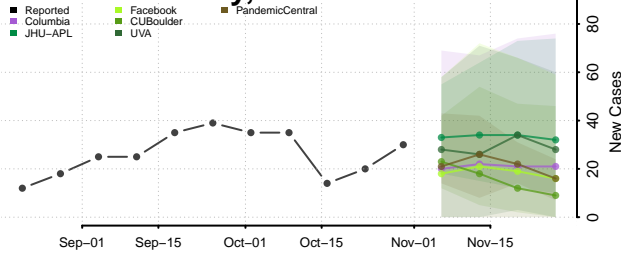

Cassia County, Idaho

Clark County, Idaho

Clearwater County, Idaho

Custer County, Idaho

Elmore County, Idaho

Franklin County, Idaho

Fremont County, Idaho

Gem County, Idaho