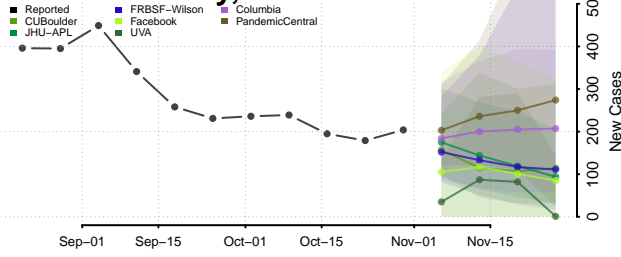

Chaves County, New Mexico