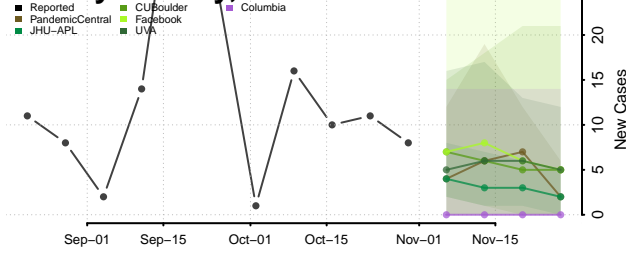

Donley County, Texas