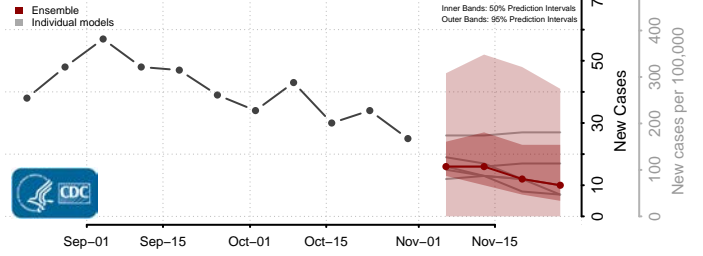

New Kent County, Virginia

Newport News County, Virginia

Norfolk County, Virginia

Northampton County, Virginia

Northumberland County, Virginia

Norton County, Virginia

Nottoway County, Virginia

Orange County, Virginia