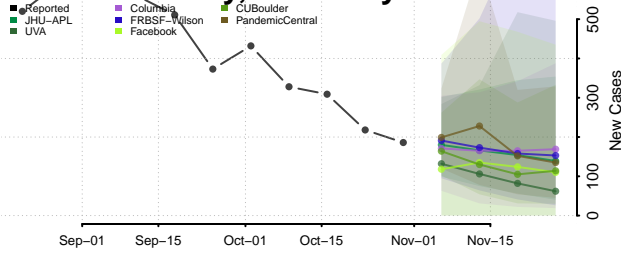

Daviess County, Kentucky