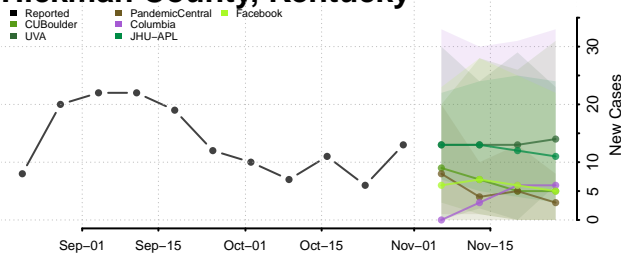

Hickman County, Kentucky