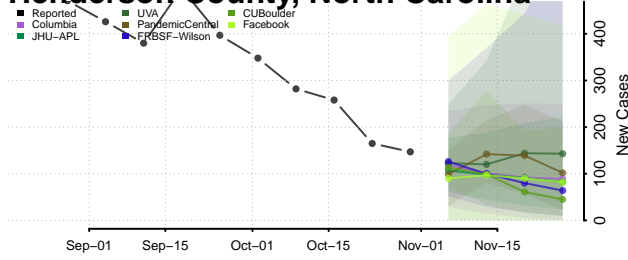

Guilford County, North Carolina

Halifax County, North Carolina

Harnett County, North Carolina

Haywood County, North Carolina

Henderson County, North Carolina

Hertford County, North Carolina

Hoke County, North Carolina