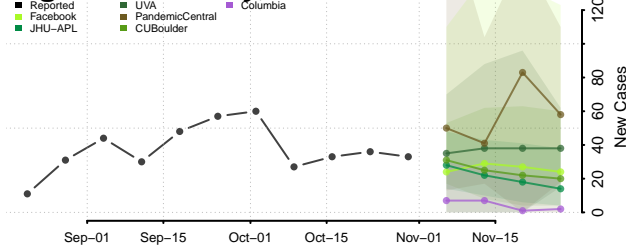

Big Horn County, Montana