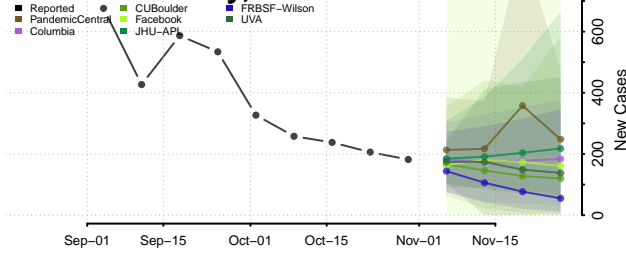

Livingston County, Louisiana

Madison County, Louisiana

Morehouse County, Louisiana

Natchitoches County, Louisiana

Orleans County, Louisiana

Ouachita County, Louisiana

Plaquemines County, Louisiana

Pointe Coupee County, Louisiana