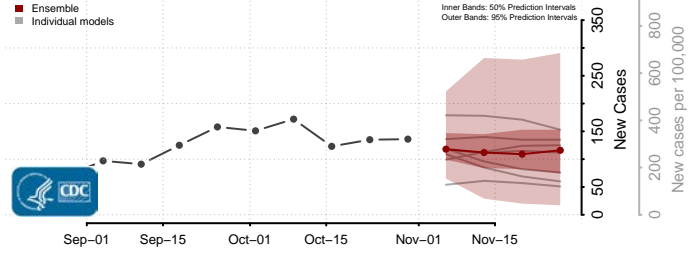

Cerro Gordo County, Iowa