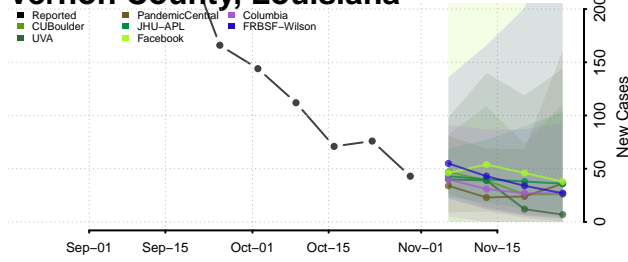

Terrebonne County, Louisiana

Union County, Louisiana

Vermilion County, Louisiana

Vernon County, Louisiana

Washington County, Louisiana

Webster County, Louisiana

West Baton Rouge County, Louisiana

West Carroll County, Louisiana