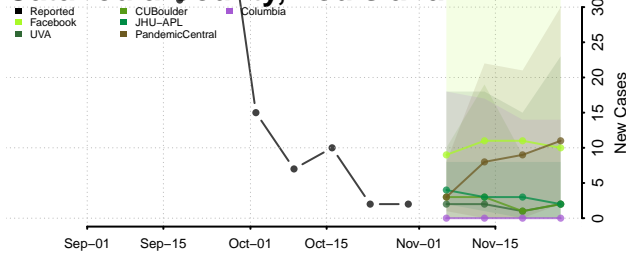

Bossier County, Louisiana

Caddo County, Louisiana

Calcasieu County, Louisiana

Caldwell County, Louisiana

Cameron County, Louisiana

Catahoula County, Louisiana

Claiborne County, Louisiana

Concordia County, Louisiana