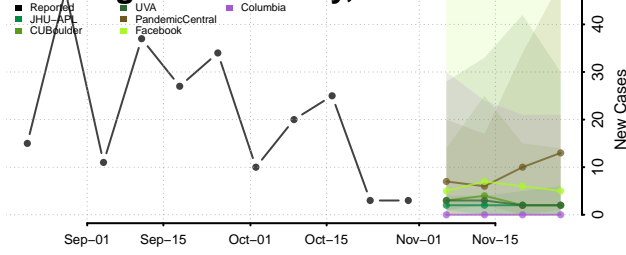

San Augustine County, Texas