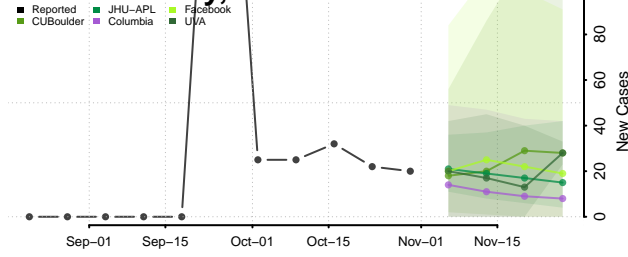

Polk County, Nebraska

Red Willow County, Nebraska

Richardson County, Nebraska

Rock County, Nebraska

Saline County, Nebraska

Sarpy County, Nebraska

Saunders County, Nebraska

Scotts Bluff County, Nebraska