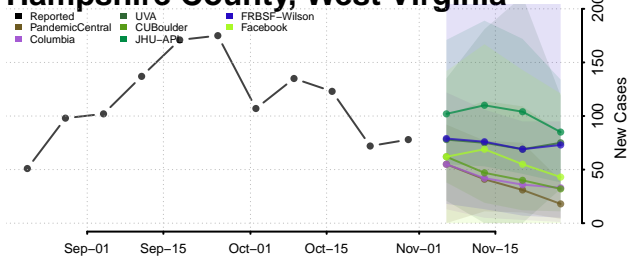

Gilmer County, West Virginia

Grant County, West Virginia

Greenbrier County, West Virginia

Hampshire County, West Virginia

Hancock County, West Virginia

Hardy County, West Virginia

Harrison County, West Virginia