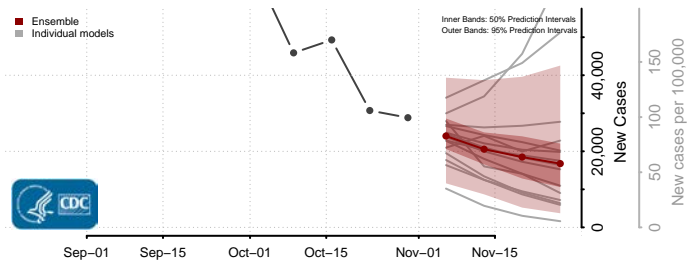

Warren County, Tennessee

Washington County, Tennessee

Wayne County, Tennessee

Weakley County, Tennessee

White County, Tennessee

Williamson County, Tennessee

Wilson County, Tennessee

Texas