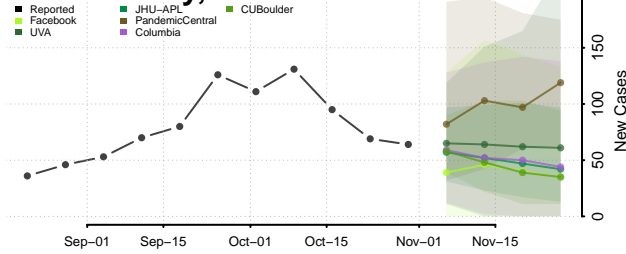

Door County, Wisconsin