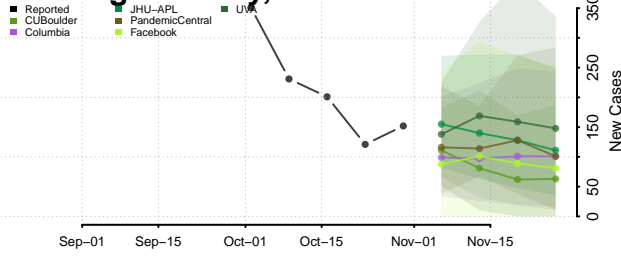

Pike County, Alabama

Randolph County, Alabama

Russell County, Alabama

Shelby County, Alabama

St. Clair County, Alabama

Sumter County, Alabama

Talladega County, Alabama

Tallapoosa County, Alabama