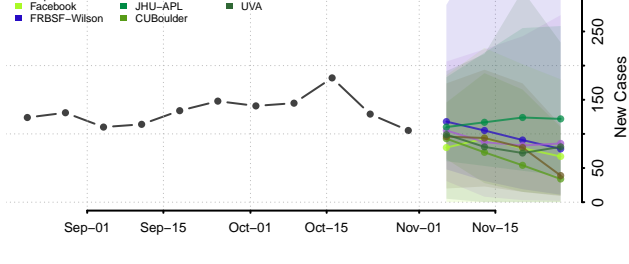

Salem County, New Jersey