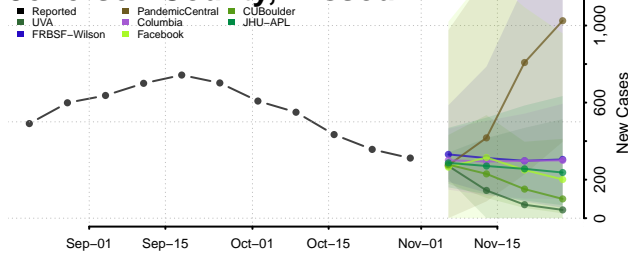

Jefferson County, Missouri