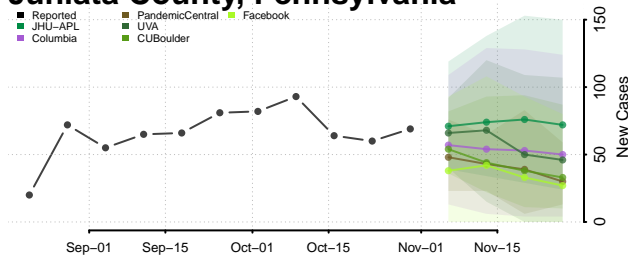

Juniata County, Pennsylvania