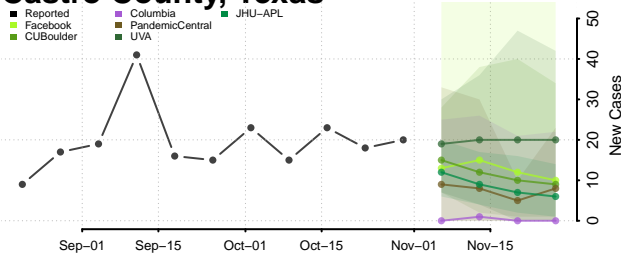

Castro County, Texas