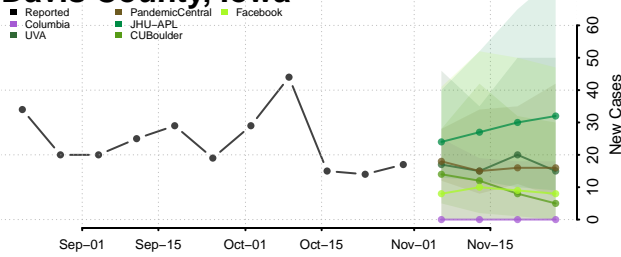

Clinton County, Iowa

Crawford County, Iowa

Dallas County, Iowa

Davis County, Iowa

Decatur County, Iowa

Delaware County, Iowa

Des Moines County, Iowa

Dickinson County, Iowa