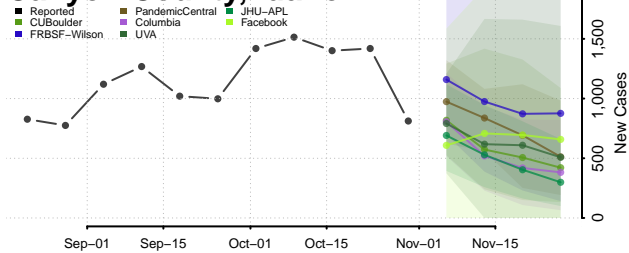

Canyon County, Idaho