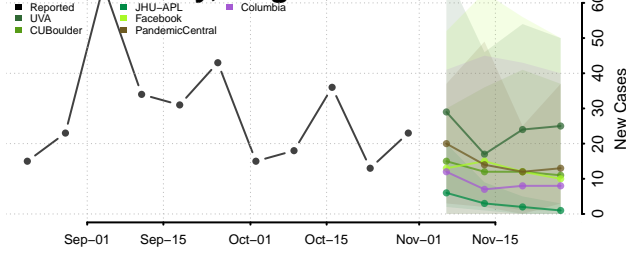

Galax County, Virginia