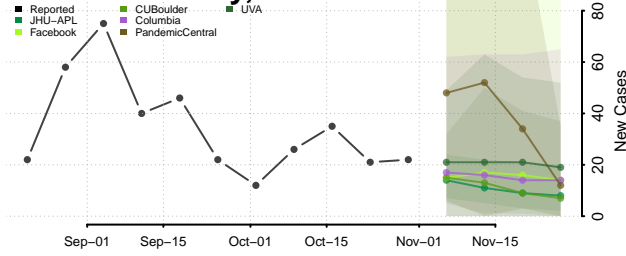

Dawson County, Texas