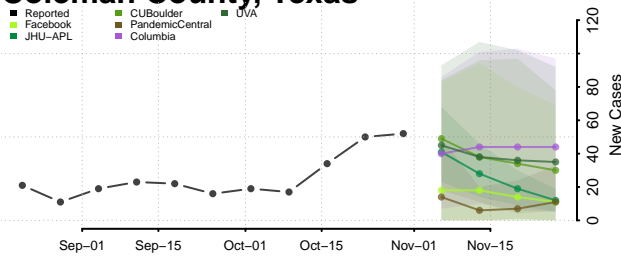

Coleman County, Texas