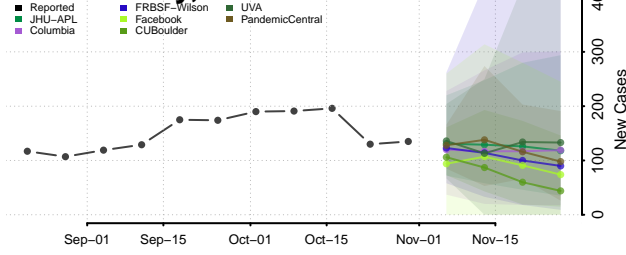

Redwood County, Minnesota

Renville County, Minnesota

Rice County, Minnesota

Rock County, Minnesota

Roseau County, Minnesota

Scott County, Minnesota

Sherburne County, Minnesota

Sibley County, Minnesota