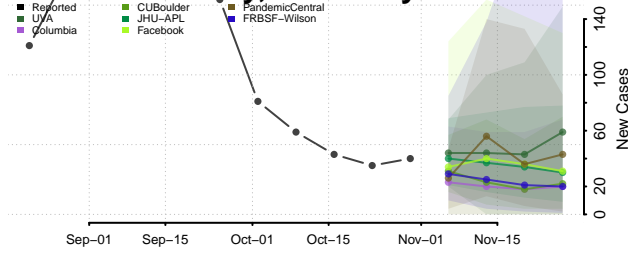

Johnson County, Kentucky