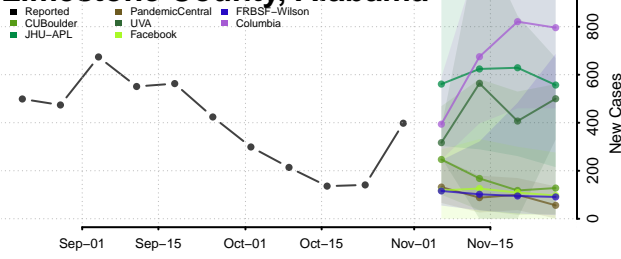

Lauderdale County, Alabama

Lawrence County, Alabama

Lee County, Alabama

Limestone County, Alabama

Lowndes County, Alabama

Macon County, Alabama

Madison County, Alabama

Marengo County, Alabama