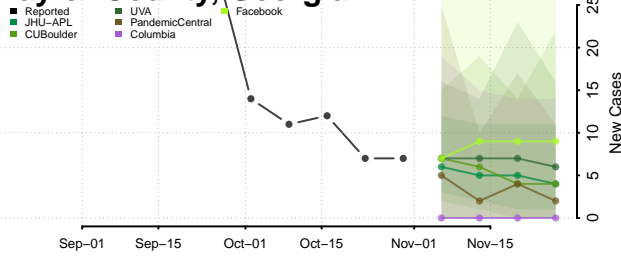

Stephens County, Georgia

Stewart County, Georgia

Sumter County, Georgia

Talbot County, Georgia

Taliaferro County, Georgia

Tattnall County, Georgia

Taylor County, Georgia

Telfair County, Georgia