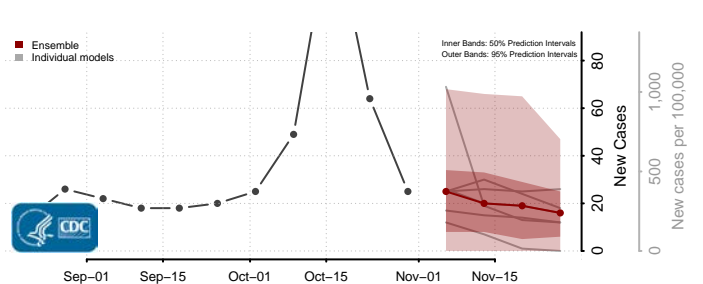

Beaverhead County, Montana

Big Horn County, Montana

Blaine County, Montana

Broadwater County, Montana

Carbon County, Montana

Carter County, Montana

Cascade County, Montana

Chouteau County, Montana