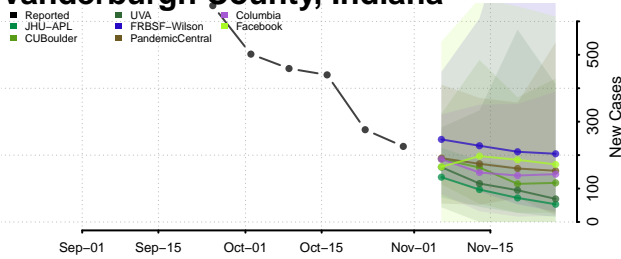

Vanderburgh County, Indiana