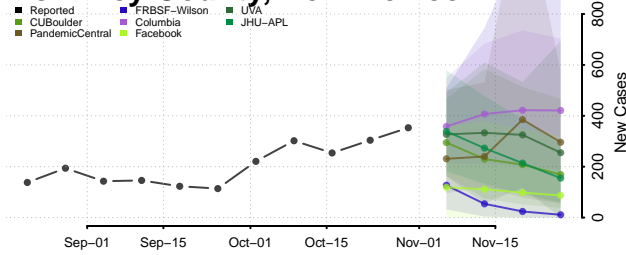

Lincoln County, New Mexico

Los Alamos County, New Mexico

Luna County, New Mexico

McKinley County, New Mexico

Mora County, New Mexico

Otero County, New Mexico

Quay County, New Mexico

Rio Arriba County, New Mexico