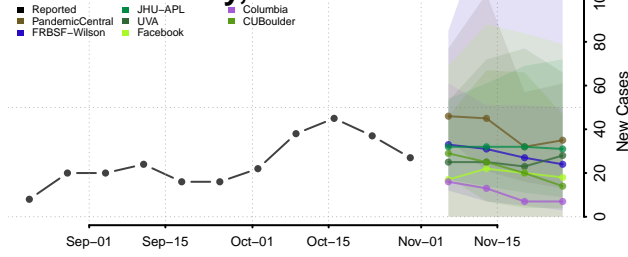

O'Brien County, Iowa