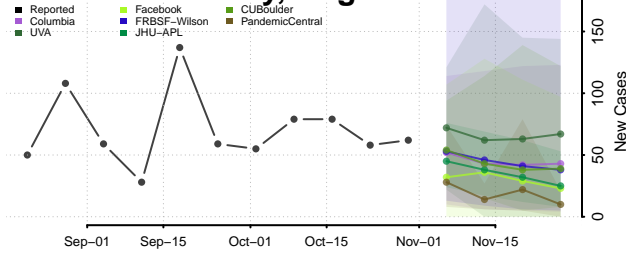

Buchanan County, Virginia