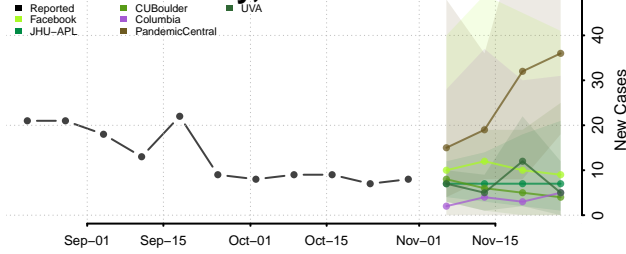

Caldwell County, Missouri