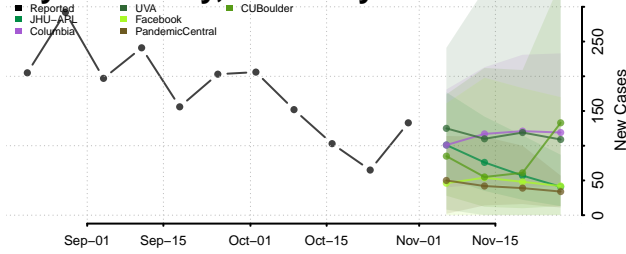

Scott County, Kentucky

Shelby County, Kentucky

Simpson County, Kentucky

Spencer County, Kentucky

Taylor County, Kentucky

Todd County, Kentucky

Trigg County, Kentucky

Trimble County, Kentucky