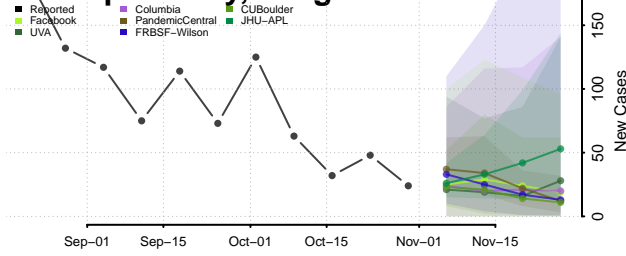

Woods County, Oklahoma

Woodward County, Oklahoma

Oregon

Baker County, Oregon

Benton County, Oregon

Clackamas County, Oregon

Clatsop County, Oregon

Columbia County, Oregon