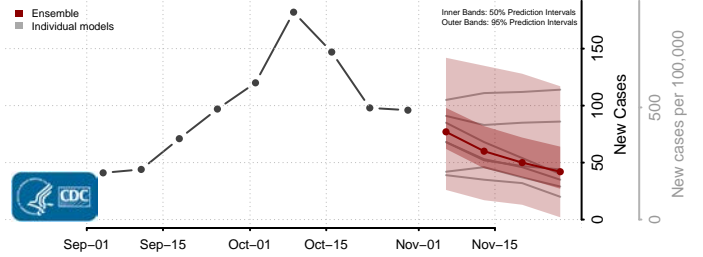

Le Sueur County, Minnesota

Lincoln County, Minnesota

Lyon County, Minnesota

Mahnomen County, Minnesota

Marshall County, Minnesota

Martin County, Minnesota

McLeod County, Minnesota

Meeker County, Minnesota