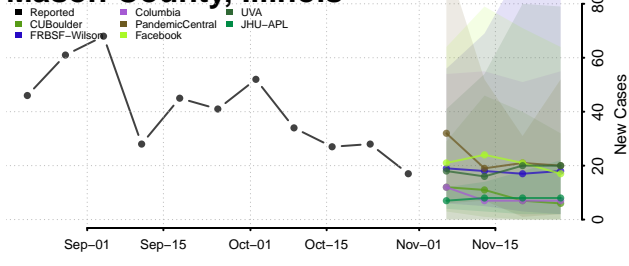

Mason County, Illinois