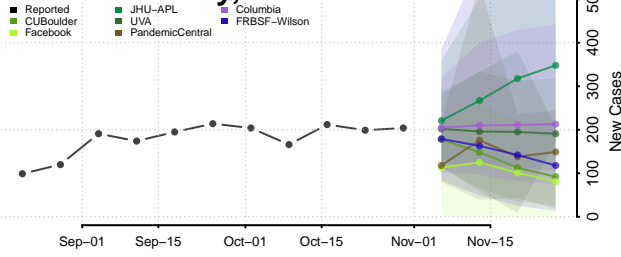

Montgomery County, New York

Nassau County, New York

New York City County, New York

Niagara County, New York

Oneida County, New York

Onondaga County, New York

Ontario County, New York

Orange County, New York