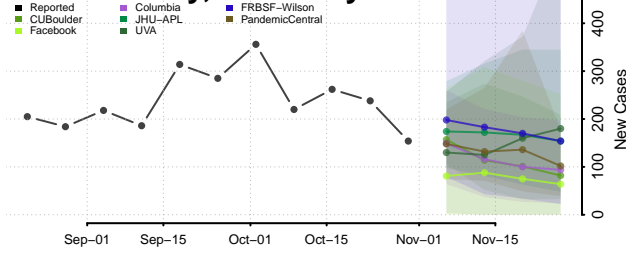

Scott County, Kentucky

Shelby County, Kentucky

Simpson County, Kentucky

Spencer County, Kentucky

Taylor County, Kentucky

Todd County, Kentucky

Trigg County, Kentucky

Trimble County, Kentucky