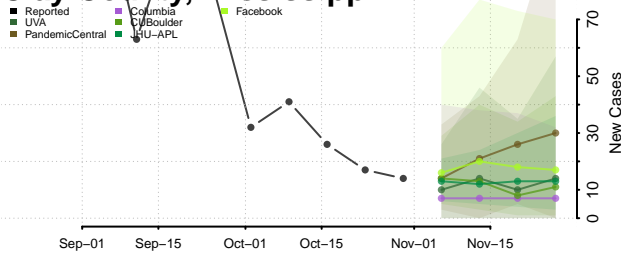

Carroll County, Mississippi

Chickasaw County, Mississippi

Choctaw County, Mississippi

Claiborne County, Mississippi

Clarke County, Mississippi

Clay County, Mississippi

Coahoma County, Mississippi

Copiah County, Mississippi