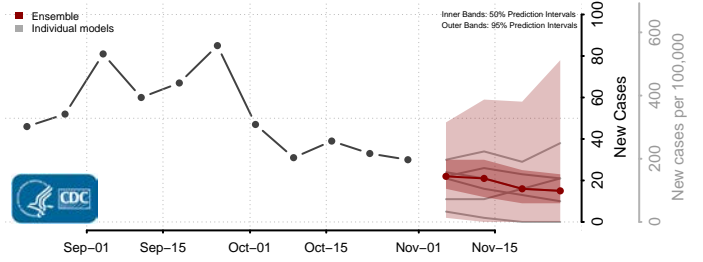

New Kent County, Virginia

Newport News County, Virginia

Norfolk County, Virginia

Northampton County, Virginia

Northumberland County, Virginia

Norton County, Virginia

Nottoway County, Virginia

Orange County, Virginia