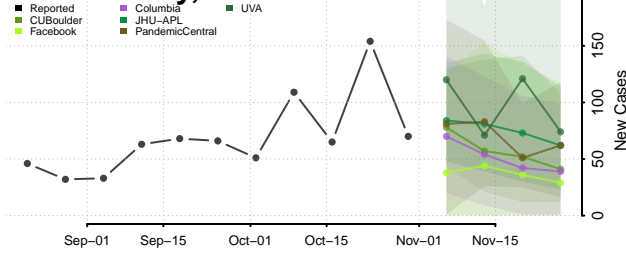

Park County, Montana