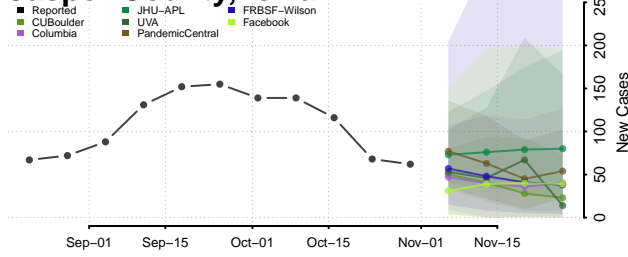

Ida County, Iowa

Iowa County, Iowa

Jackson County, Iowa

Jasper County, Iowa

Jefferson County, Iowa

Johnson County, Iowa

Jones County, Iowa

Keokuk County, Iowa