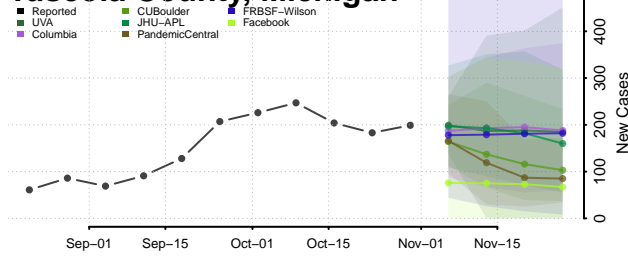

Shiawassee County, Michigan

St. Clair County, Michigan

St. Joseph County, Michigan

Tuscola County, Michigan

Van Buren County, Michigan

Washtenaw County, Michigan

Wayne County, Michigan

Wexford County, Michigan