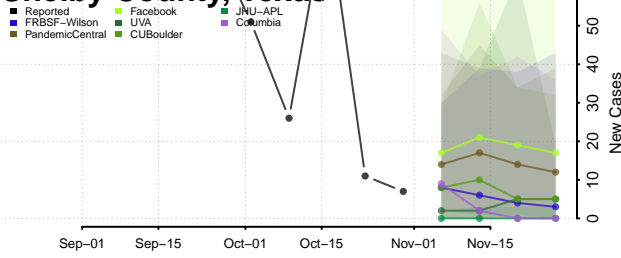

Shelby County, Texas