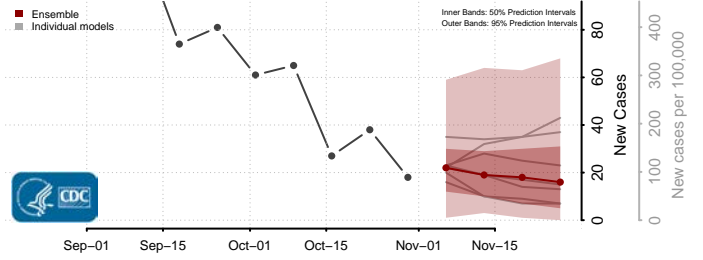

Randolph County, Indiana

Ripley County, Indiana

Rush County, Indiana

Scott County, Indiana

Shelby County, Indiana

Spencer County, Indiana

St. Joseph County, Indiana

Starke County, Indiana