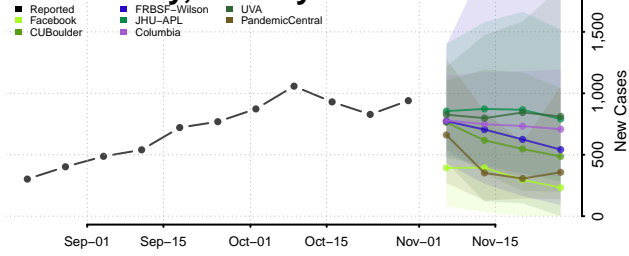

Elk County, Pennsylvania

Erie County, Pennsylvania

Fayette County, Pennsylvania

Forest County, Pennsylvania

Franklin County, Pennsylvania

Fulton County, Pennsylvania

Greene County, Pennsylvania

Huntingdon County, Pennsylvania