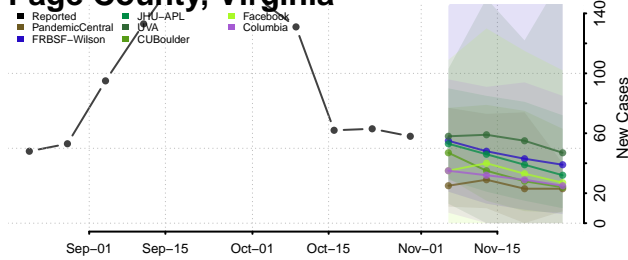

Page County, Virginia