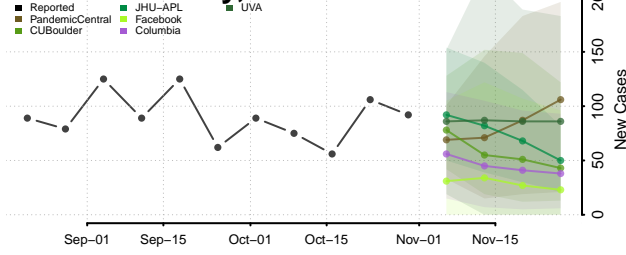

Lincoln County, New Mexico