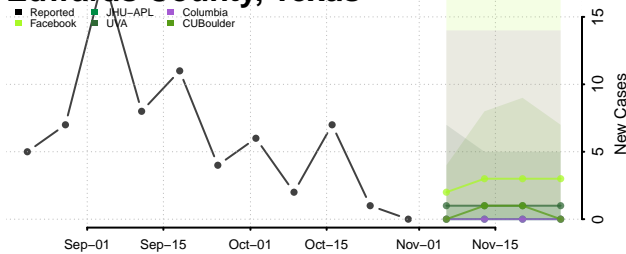

Edwards County, Texas