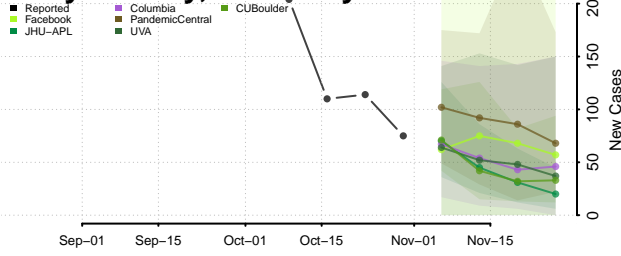

Perry County, Kentucky