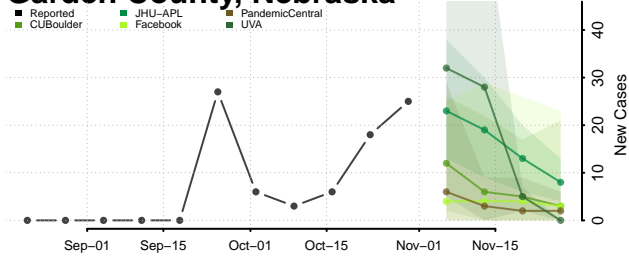

Frontier County, Nebraska

Furnas County, Nebraska

Gage County, Nebraska

Garden County, Nebraska

Garfield County, Nebraska

Gosper County, Nebraska

Grant County, Nebraska

Greeley County, Nebraska