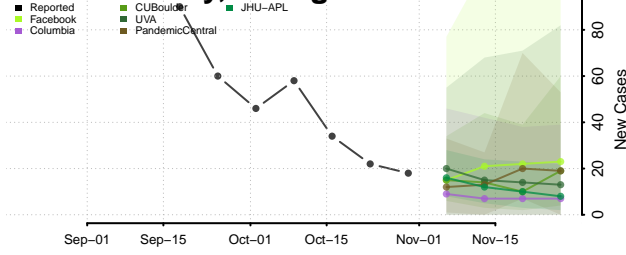

Pierce County, Georgia