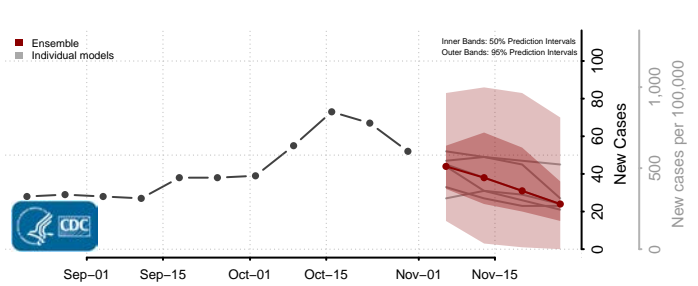

Dawson County, Montana