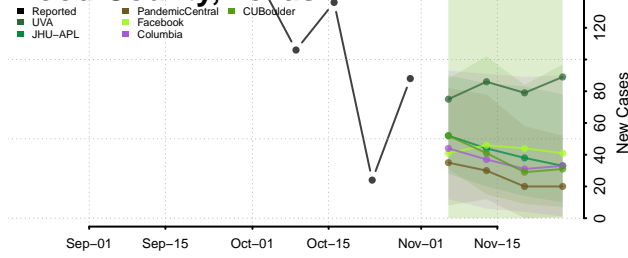

Wise County, Texas

Wood County, Texas

Yoakum County, Texas

Young County, Texas

Zapata County, Texas

Zavala County, Texas

Utah

Beaver County, Utah