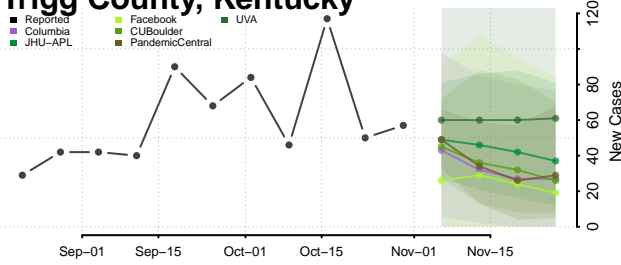

Scott County, Kentucky

Shelby County, Kentucky

Simpson County, Kentucky

Spencer County, Kentucky

Taylor County, Kentucky

Todd County, Kentucky

Trigg County, Kentucky

Trimble County, Kentucky