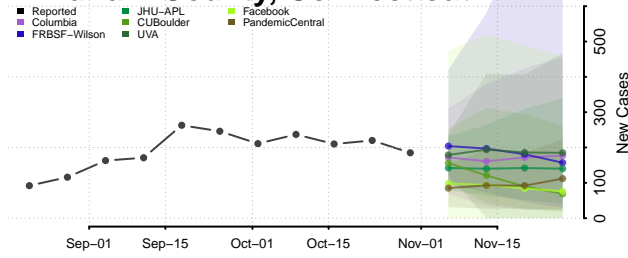

Hartford County, Connecticut

Litchfield County, Connecticut

Middlesex County, Connecticut

New Haven County, Connecticut

New London County, Connecticut

Tolland County, Connecticut

Windham County, Connecticut