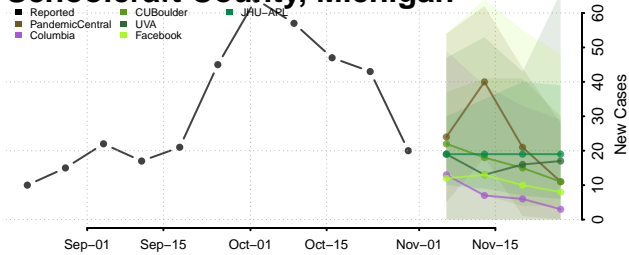

Oscoda County, Michigan

Otsego County, Michigan

Ottawa County, Michigan

Presque Isle County, Michigan

Roscommon County, Michigan

Saginaw County, Michigan

Sanilac County, Michigan

Schoolcraft County, Michigan