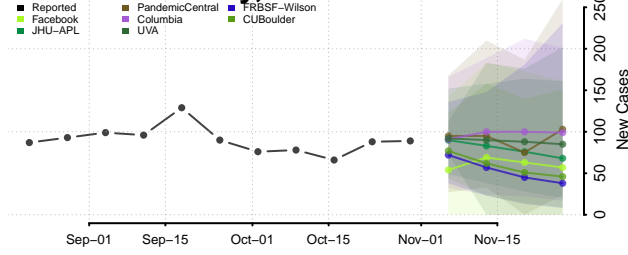

Wasatch County, Utah