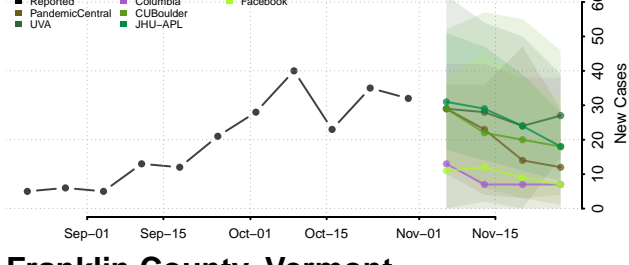

Chittenden County, Vermont

Essex County, Vermont

Franklin County, Vermont

Grand Isle County, Vermont

Lamoille County, Vermont

Orange County, Vermont

Orleans County, Vermont

Rutland County, Vermont