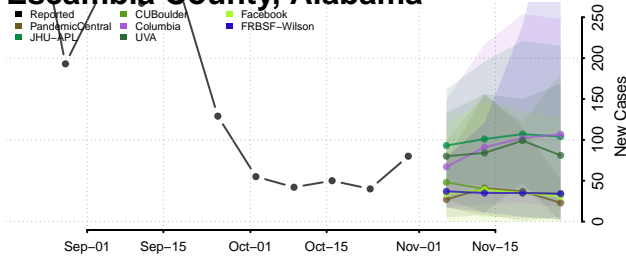

Dale County, Alabama

Dallas County, Alabama

DeKalb County, Alabama

Elmore County, Alabama

Escambia County, Alabama

Etowah County, Alabama

Fayette County, Alabama

Franklin County, Alabama