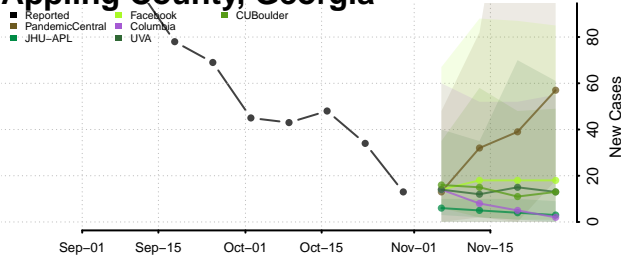

Appling County, Georgia