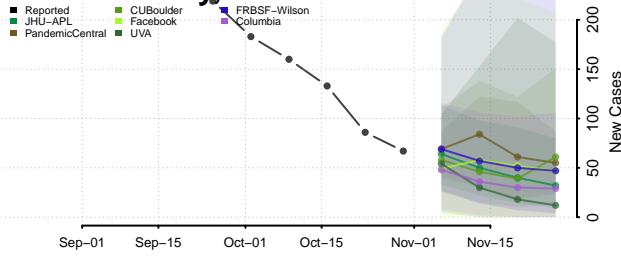

Carroll County, Tennessee

Carter County, Tennessee

Cheatham County, Tennessee

Chester County, Tennessee

Claiborne County, Tennessee

Clay County, Tennessee

Cocke County, Tennessee

Coffee County, Tennessee