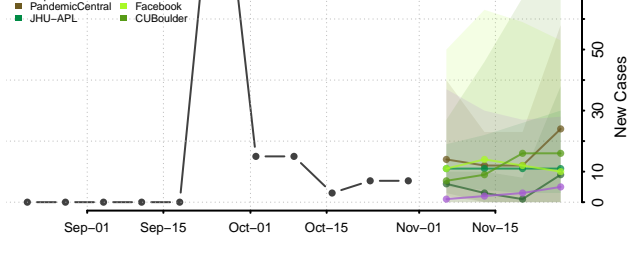

Richardson County, Nebraska