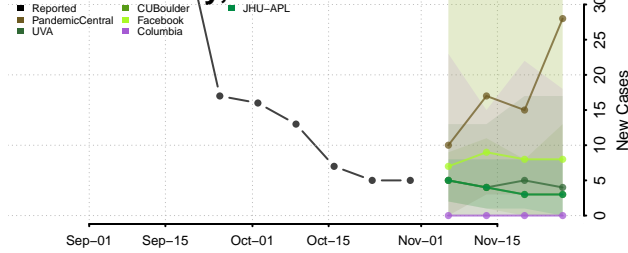

Carter County, Missouri