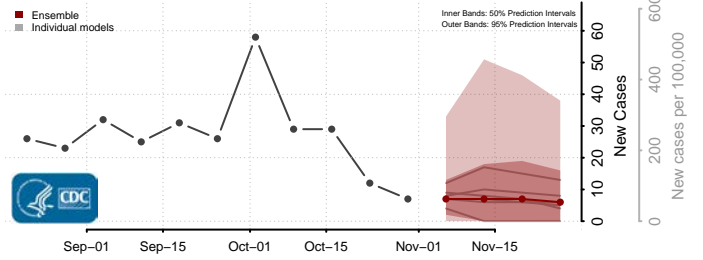

Sussex County, Virginia