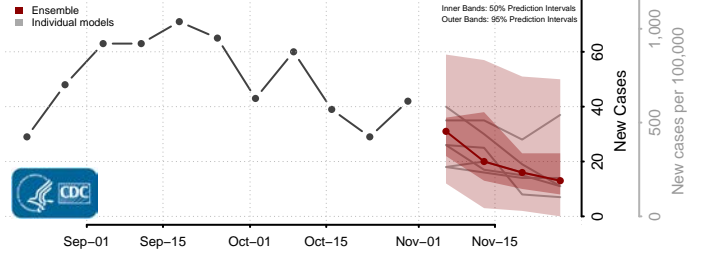

Tucker County, West Virginia