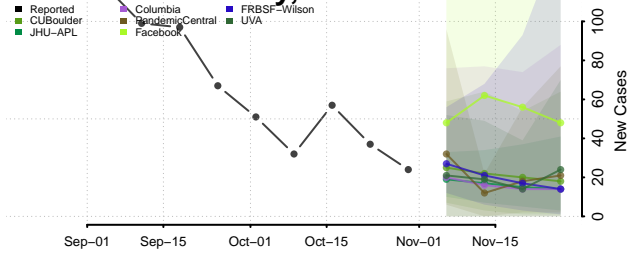

St. Charles County, Louisiana