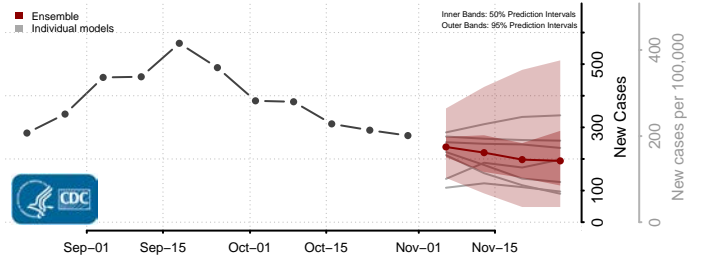

Spotsylvania County, Virginia