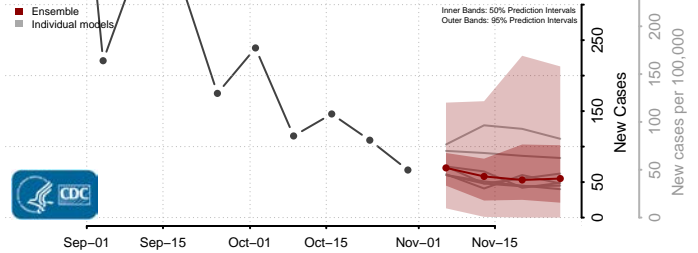

Tangipahoa County, Louisiana