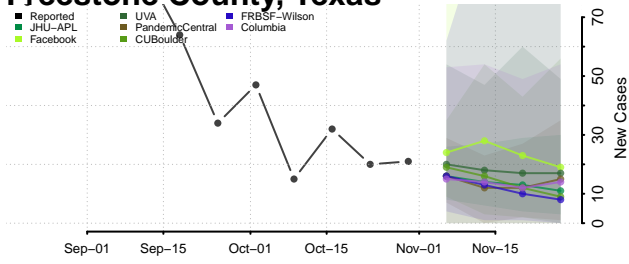

Freestone County, Texas