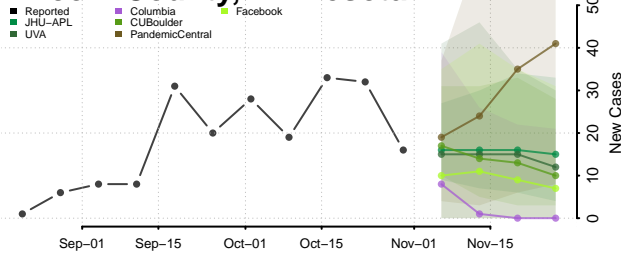

Lincoln County, Minnesota