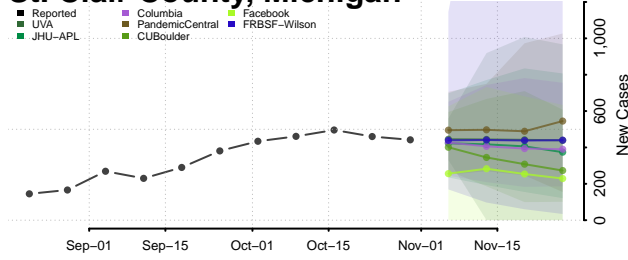

St. Clair County, Michigan