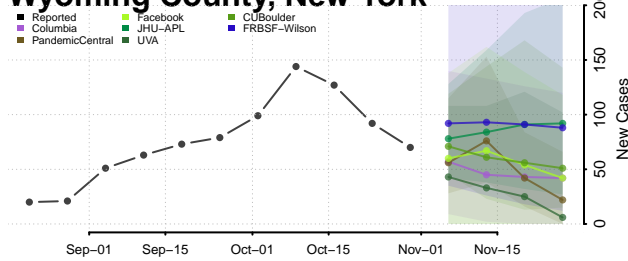

Wyoming County, New York