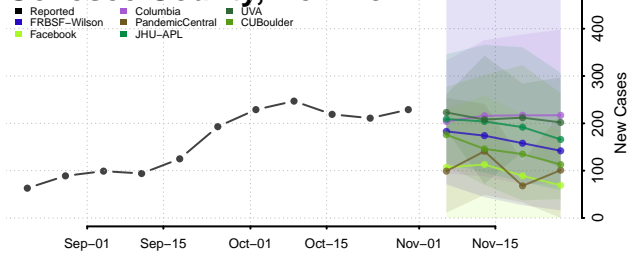

Delaware County, New York

Dutchess County, New York

Erie County, New York

Essex County, New York

Franklin County, New York

Fulton County, New York

Genesee County, New York

Greene County, New York