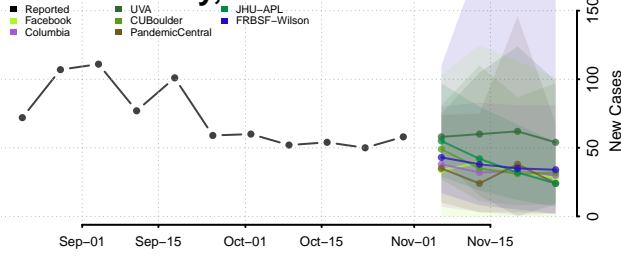

Pulaski County, Arkansas

Randolph County, Arkansas

Saline County, Arkansas

Scott County, Arkansas

Searcy County, Arkansas

Sebastian County, Arkansas

Sevier County, Arkansas

Sharp County, Arkansas