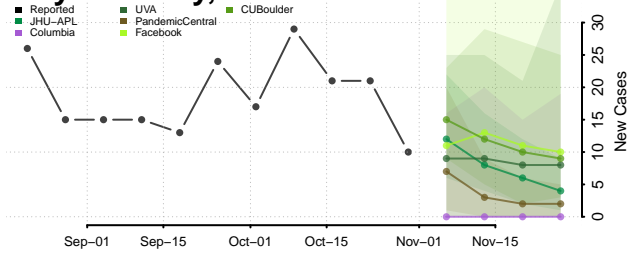

Floyd County, Texas