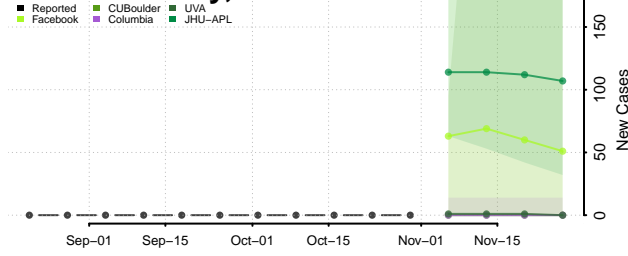

Uintah County, Utah