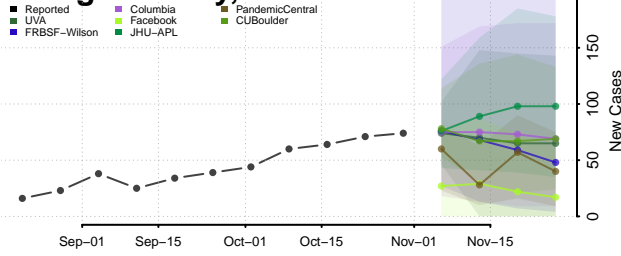

Chittenden County, Vermont

Essex County, Vermont

Franklin County, Vermont

Grand Isle County, Vermont

Lamoille County, Vermont

Orange County, Vermont

Orleans County, Vermont

Rutland County, Vermont