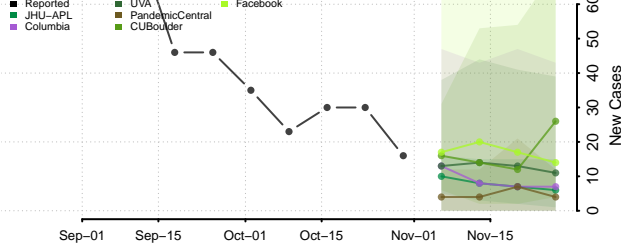

Terrebonne County, Louisiana

Union County, Louisiana

Vermilion County, Louisiana

Vernon County, Louisiana

Washington County, Louisiana

Webster County, Louisiana

West Baton Rouge County, Louisiana

West Carroll County, Louisiana