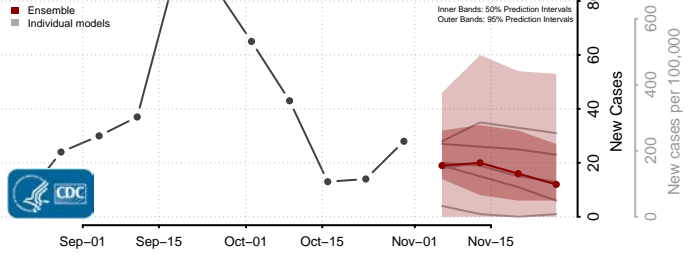

Jackson County, Minnesota

Kanabec County, Minnesota

Kandiyohi County, Minnesota

Kittson County, Minnesota

Koochiching County, Minnesota

Lac qui Parle County, Minnesota

Lake County, Minnesota

Lake of the Woods County, Minnesota