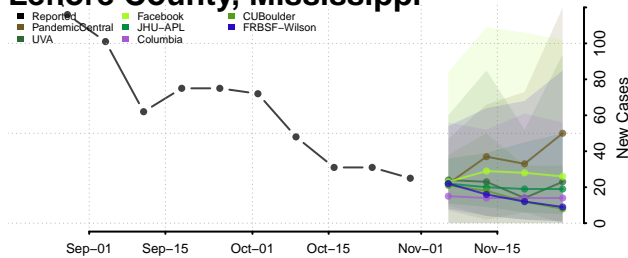

Leake County, Mississippi

Lee County, Mississippi

Leflore County, Mississippi

Lincoln County, Mississippi

Lowndes County, Mississippi

Madison County, Mississippi

Marion County, Mississippi

Marshall County, Mississippi