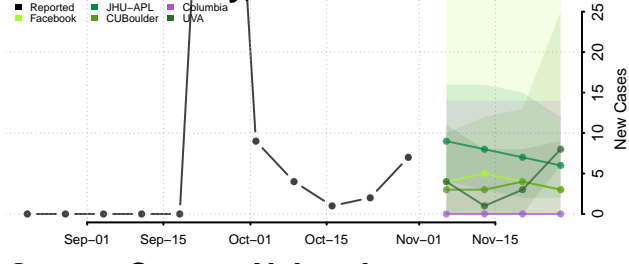

Frontier County, Nebraska

Furnas County, Nebraska

Gage County, Nebraska

Garden County, Nebraska

Garfield County, Nebraska

Gosper County, Nebraska

Grant County, Nebraska

Greeley County, Nebraska