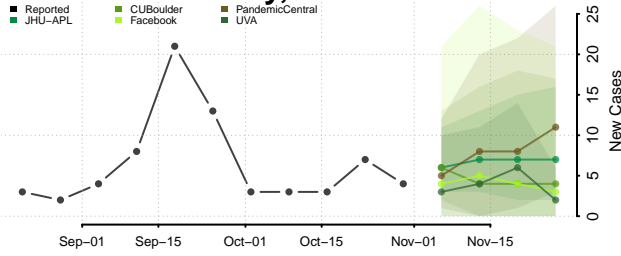

Sweet Grass County, Montana

Teton County, Montana

Toole County, Montana

Treasure County, Montana

Valley County, Montana

Wheatland County, Montana

Wibaux County, Montana

Yellowstone County, Montana