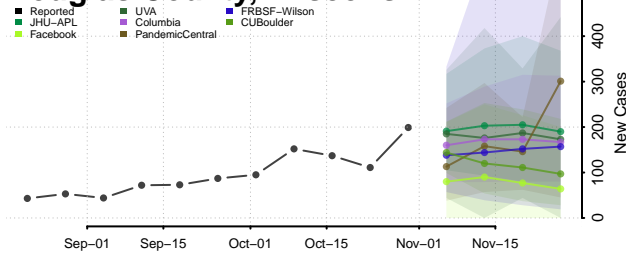

Douglas County, Wisconsin