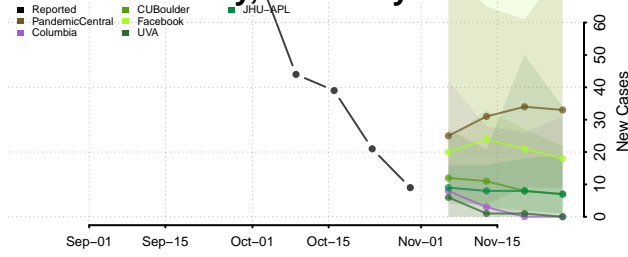

Union County, Kentucky

Warren County, Kentucky

Washington County, Kentucky

Wayne County, Kentucky

Webster County, Kentucky

Whitley County, Kentucky

Wolfe County, Kentucky

Woodford County, Kentucky