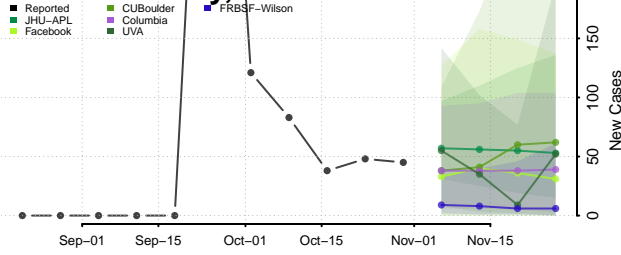

Adams County, Nebraska