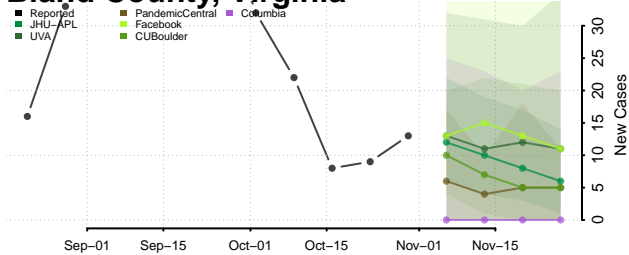

Bland County, Virginia