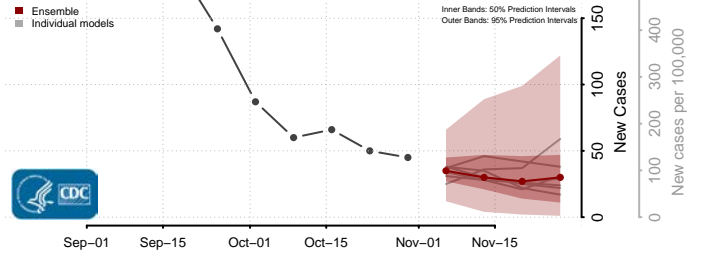

Monroe County, Mississippi