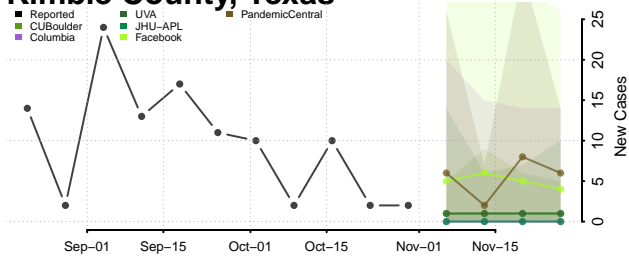

Kimble County, Texas