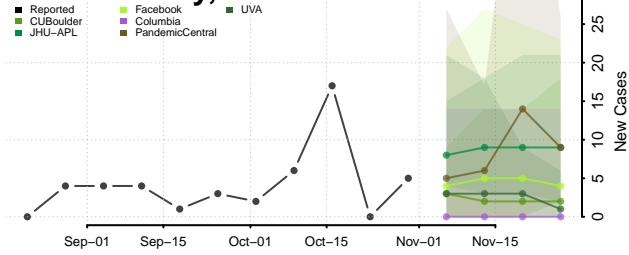

Miner County, South Dakota