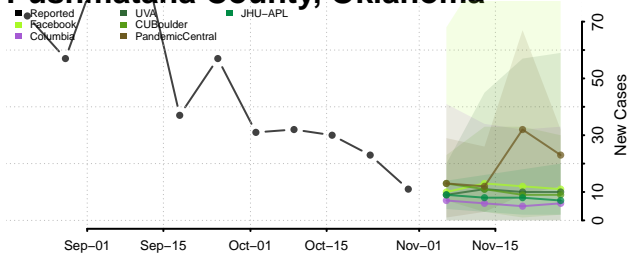

Pushmataha County, Oklahoma