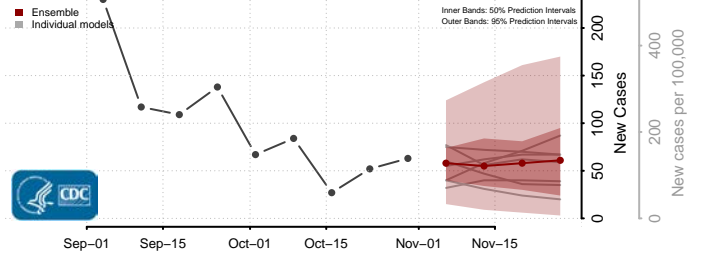

Tunica County, Mississippi

Union County, Mississippi

Walthall County, Mississippi

Warren County, Mississippi

Washington County, Mississippi

Wayne County, Mississippi

Webster County, Mississippi

Wilkinson County, Mississippi