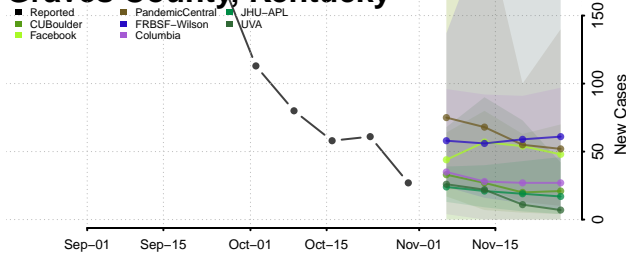

Grant County, Kentucky

Graves County, Kentucky

Grayson County, Kentucky

Green County, Kentucky

Greenup County, Kentucky

Hancock County, Kentucky

Hardin County, Kentucky

Harlan County, Kentucky