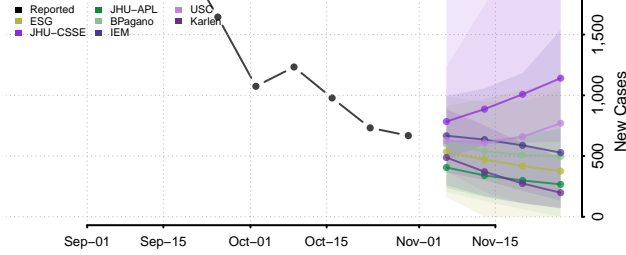

Venango County, Pennsylvania

Warren County, Pennsylvania

Washington County, Pennsylvania

Wayne County, Pennsylvania

Westmoreland County, Pennsylvania

Wyoming County, Pennsylvania

York County, Pennsylvania

Puerto Rico