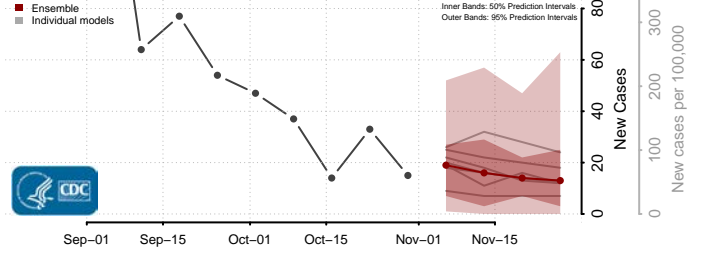

Livingston County, Louisiana

Madison County, Louisiana

Morehouse County, Louisiana

Natchitoches County, Louisiana

Orleans County, Louisiana

Ouachita County, Louisiana

Plaquemines County, Louisiana

Pointe Coupee County, Louisiana