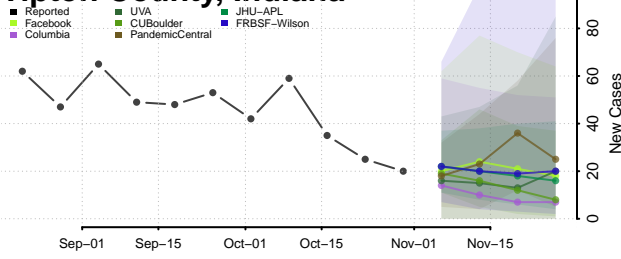

Tipton County, Indiana