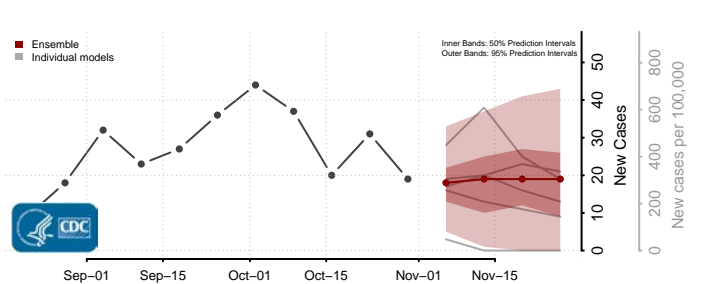

Beaverhead County, Montana

Big Horn County, Montana

Blaine County, Montana

Broadwater County, Montana

Carbon County, Montana

Carter County, Montana

Cascade County, Montana

Chouteau County, Montana