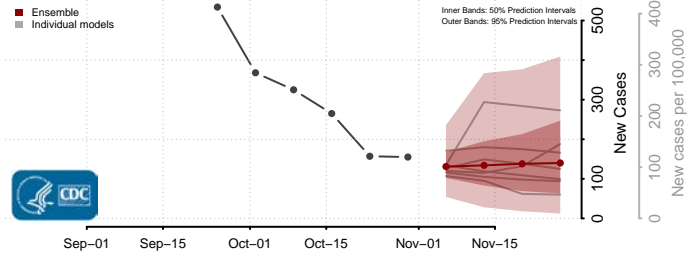

Washington County, Tennessee