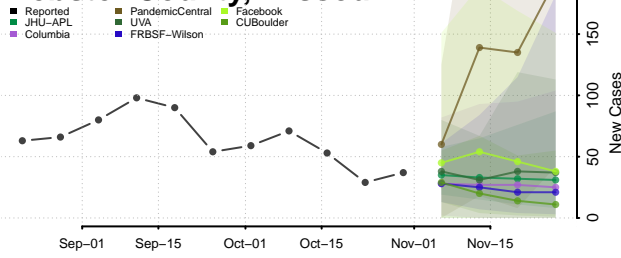

Vernon County, Missouri

Warren County, Missouri

Washington County, Missouri

Wayne County, Missouri

Webster County, Missouri

Worth County, Missouri

Wright County, Missouri

Montana