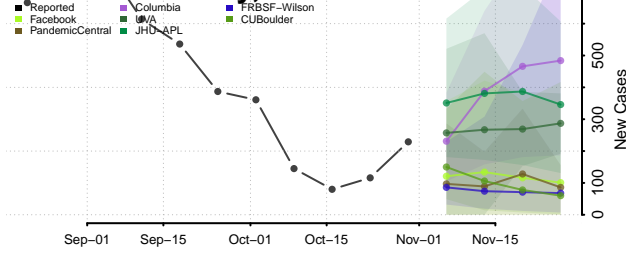

Marshall County, Alabama