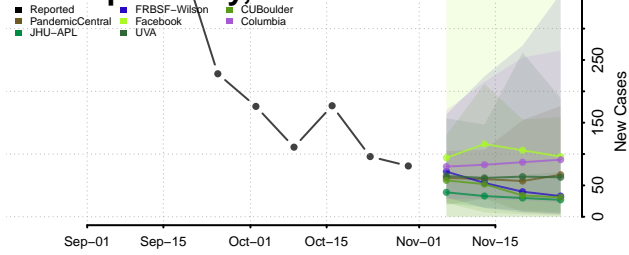

Bastrop County, Texas