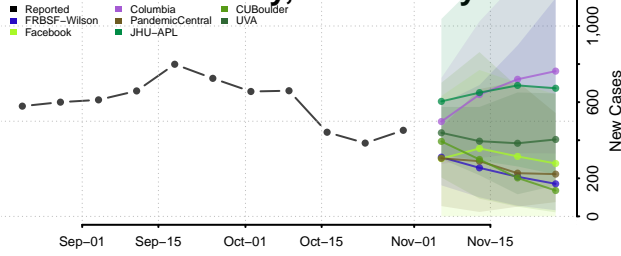

Cape May County, New Jersey

Cumberland County, New Jersey

Essex County, New Jersey

Gloucester County, New Jersey

Hudson County, New Jersey

Hunterdon County, New Jersey

Mercer County, New Jersey

Middlesex County, New Jersey