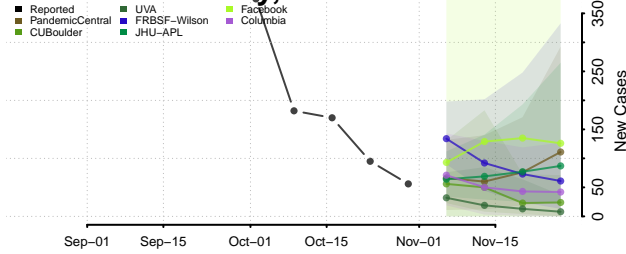

Gadsden County, Florida

Gilchrist County, Florida

Glades County, Florida

Gulf County, Florida

Hamilton County, Florida

Hardee County, Florida

Hendry County, Florida

Hernando County, Florida