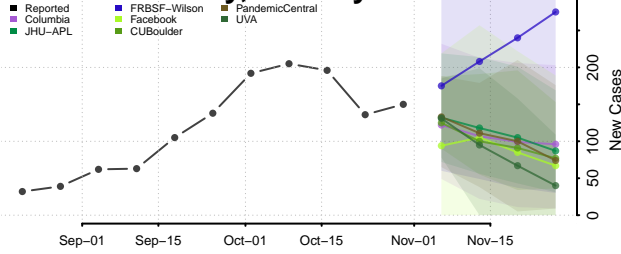

Lehigh County, Pennsylvania

Luzerne County, Pennsylvania

Lycoming County, Pennsylvania

McKean County, Pennsylvania

Mercer County, Pennsylvania

Mifflin County, Pennsylvania

Monroe County, Pennsylvania

Montgomery County, Pennsylvania