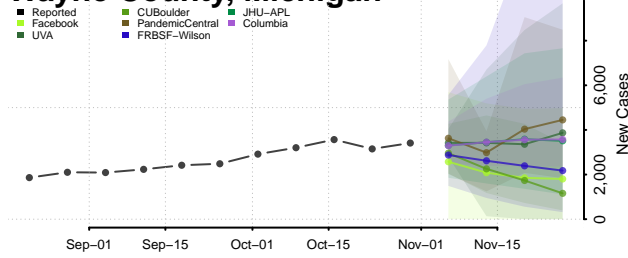

Shiawassee County, Michigan

St. Clair County, Michigan

St. Joseph County, Michigan

Tuscola County, Michigan

Van Buren County, Michigan

Washtenaw County, Michigan

Wayne County, Michigan

Wexford County, Michigan