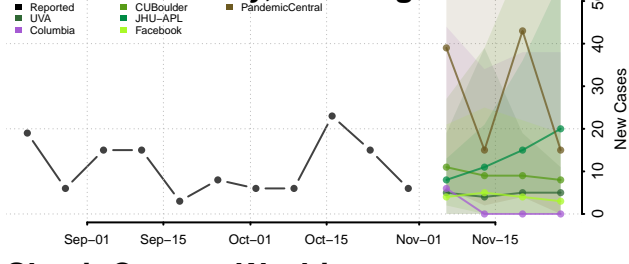

San Juan County, Washington