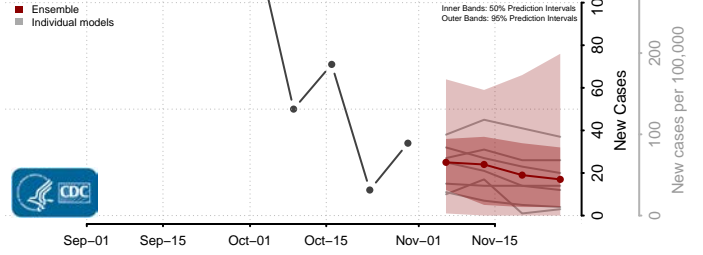

Livingston County, Louisiana

Madison County, Louisiana

Morehouse County, Louisiana

Natchitoches County, Louisiana

Orleans County, Louisiana

Ouachita County, Louisiana

Plaquemines County, Louisiana

Pointe Coupee County, Louisiana