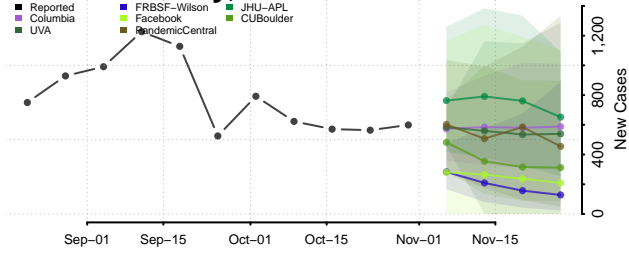

San Joaquin County, California

San Luis Obispo County, California

San Mateo County, California

Santa Barbara County, California

Santa Clara County, California

Santa Cruz County, California

Shasta County, California