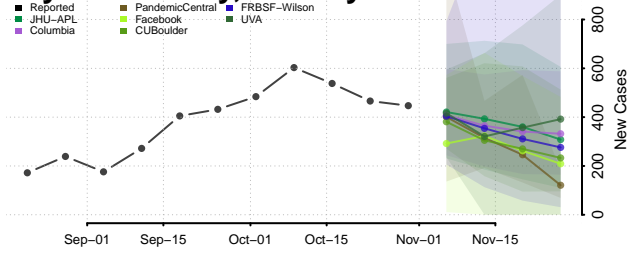

Elk County, Pennsylvania

Erie County, Pennsylvania

Fayette County, Pennsylvania

Forest County, Pennsylvania

Franklin County, Pennsylvania

Fulton County, Pennsylvania

Greene County, Pennsylvania

Huntingdon County, Pennsylvania