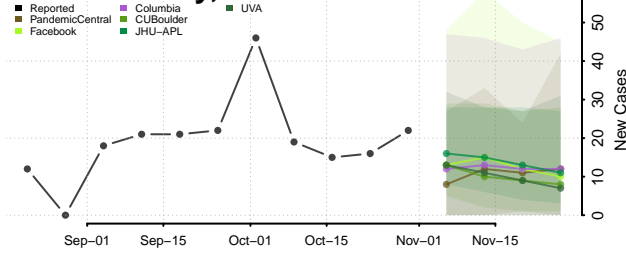

Sioux County, North Dakota