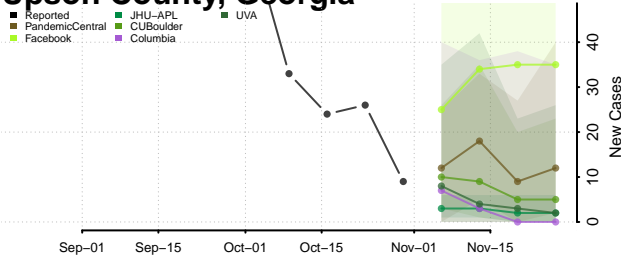

Upson County, Georgia