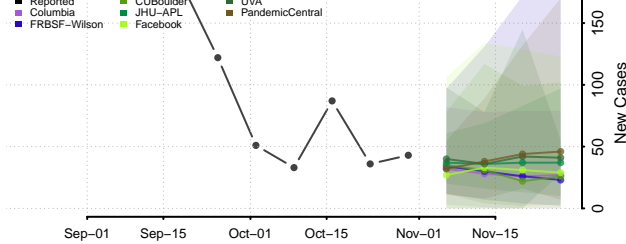

Pike County, Mississippi