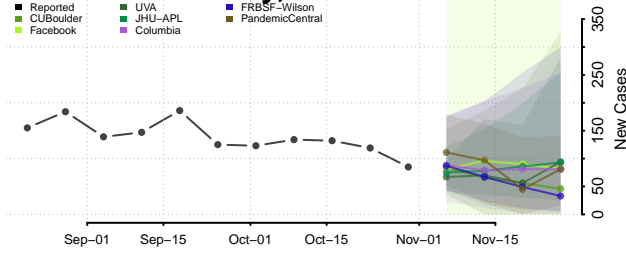

Middlesex County, Connecticut