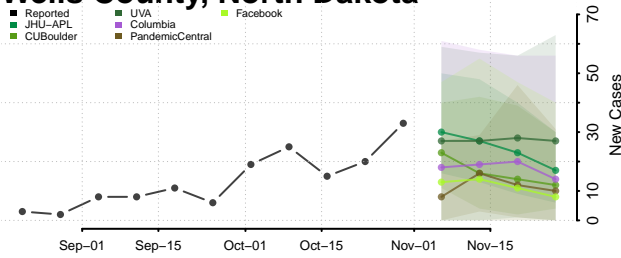

Wells County, North Dakota