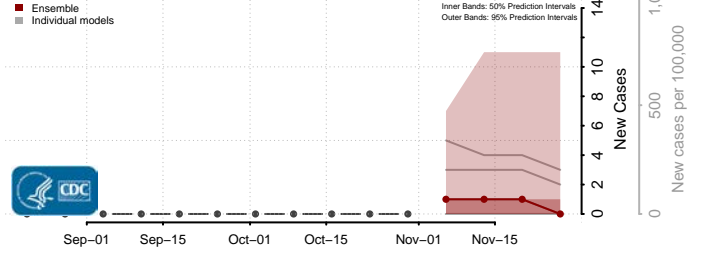

Piute County, Utah