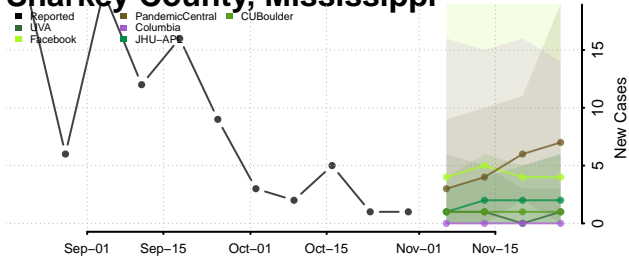

Perry County, Mississippi

Pike County, Mississippi

Pontotoc County, Mississippi

Prentiss County, Mississippi

Quitman County, Mississippi

Rankin County, Mississippi

Scott County, Mississippi

Sharkey County, Mississippi