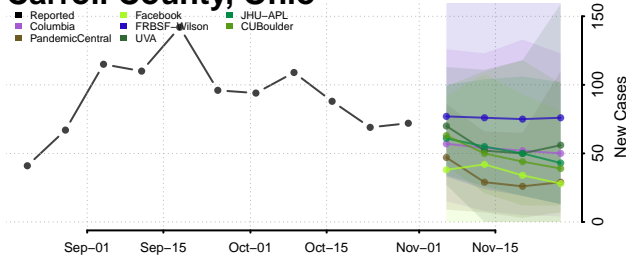

Carroll County, Ohio