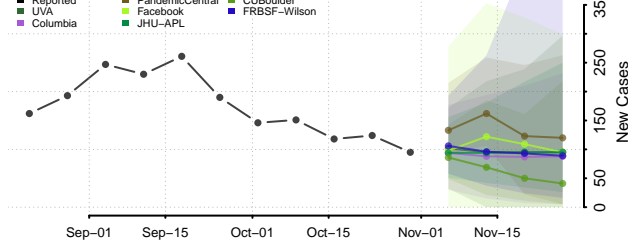

Lawrence County, Illinois

Lee County, Illinois

Livingston County, Illinois

Logan County, Illinois

Macon County, Illinois

Macoupin County, Illinois

Madison County, Illinois

Marion County, Illinois