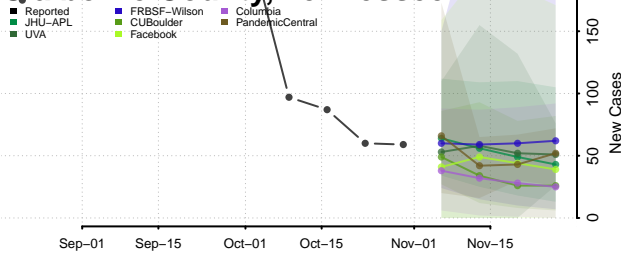

Carroll County, Tennessee

Carter County, Tennessee

Cheatham County, Tennessee

Chester County, Tennessee

Claiborne County, Tennessee

Clay County, Tennessee

Cocke County, Tennessee

Coffee County, Tennessee