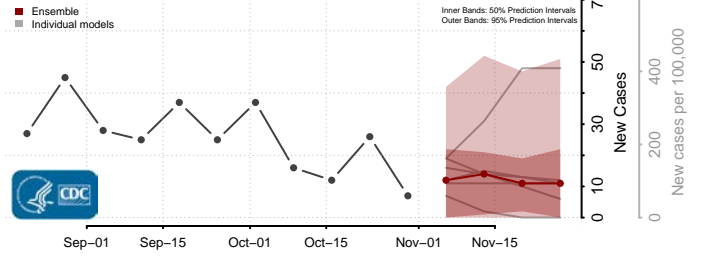

Barton County, Missouri