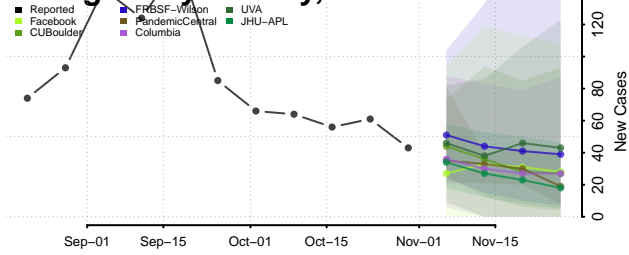

Montgomery County, North Carolina