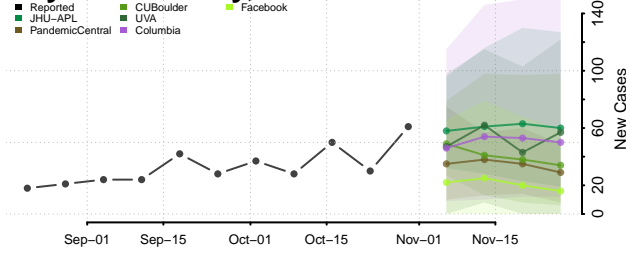

Wood County, West Virginia

Wyoming County, West Virginia

Wisconsin

Adams County, Wisconsin

Ashland County, Wisconsin

Barron County, Wisconsin

Bayfield County, Wisconsin

Brown County, Wisconsin