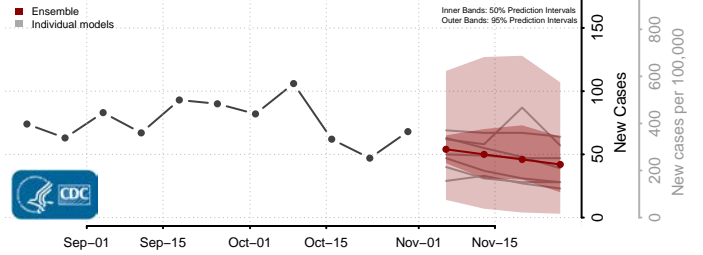

Wadena County, Minnesota

Waseca County, Minnesota

Washington County, Minnesota

Watowan County, Minnesota

Wilkin County, Minnesota

Winona County, Minnesota

Wright County, Minnesota

Yellow Medicine County, Minnesota