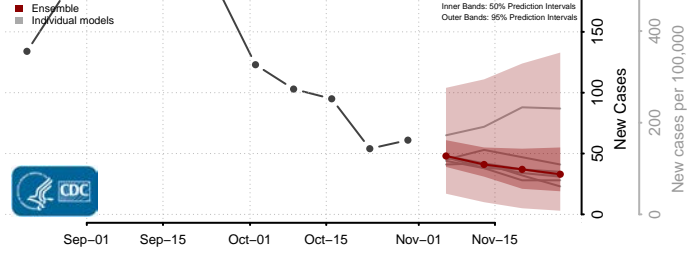

Yadkin County, North Carolina