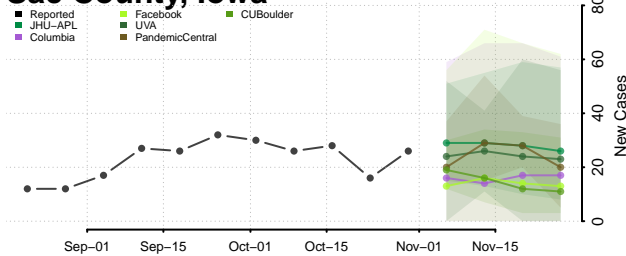

Sac County, Iowa