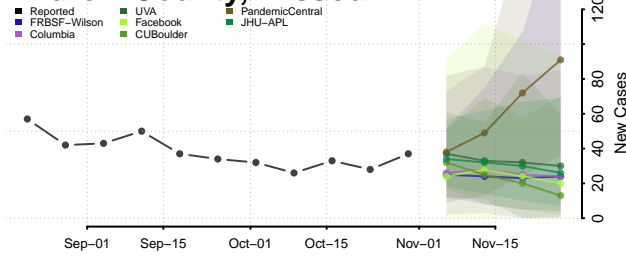

Andrew County, Missouri