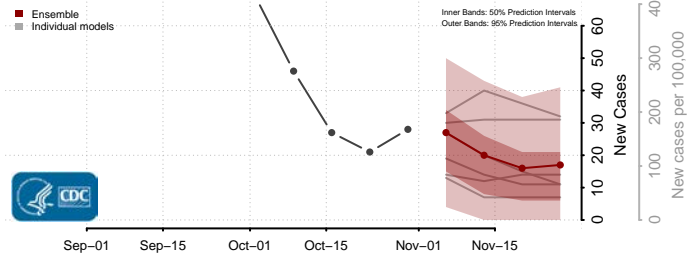

Wayne County, Tennessee