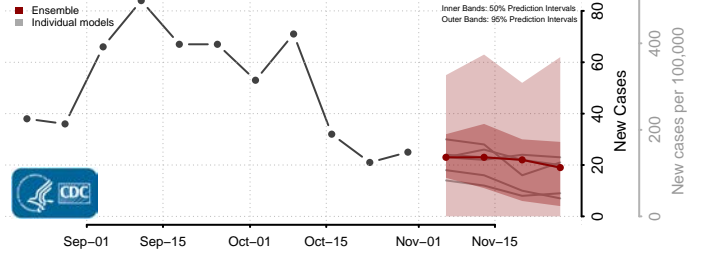

Union County, Illinois

Vermilion County, Illinois

Wabash County, Illinois

Warren County, Illinois

Washington County, Illinois

Wayne County, Illinois

White County, Illinois

Whiteside County, Illinois