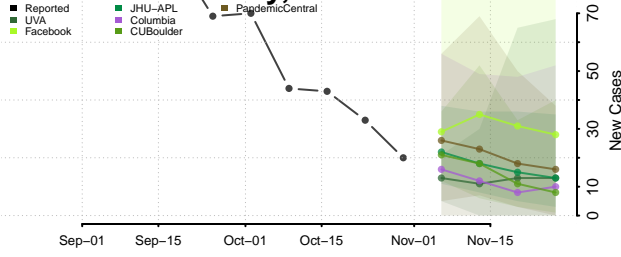

St. Francis County, Arkansas