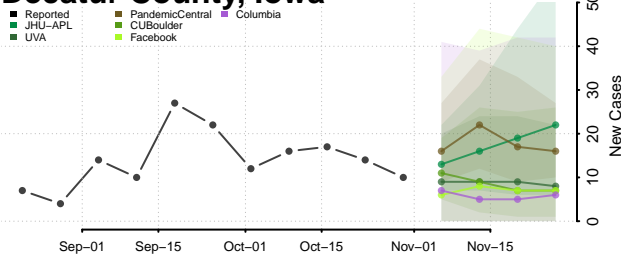

Clinton County, Iowa

Crawford County, Iowa

Dallas County, Iowa

Davis County, Iowa

Decatur County, Iowa

Delaware County, Iowa

Des Moines County, Iowa

Dickinson County, Iowa