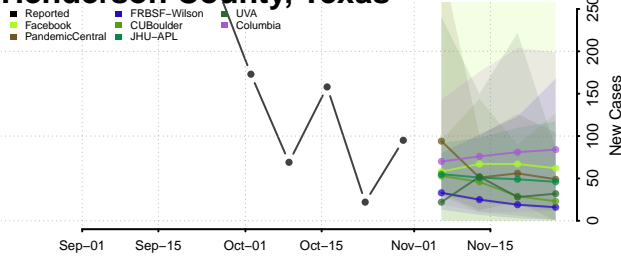

Henderson County, Texas