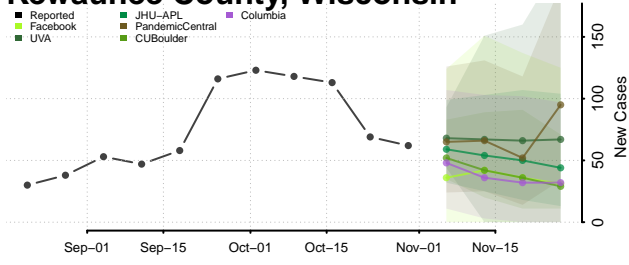

Kewaunee County, Wisconsin