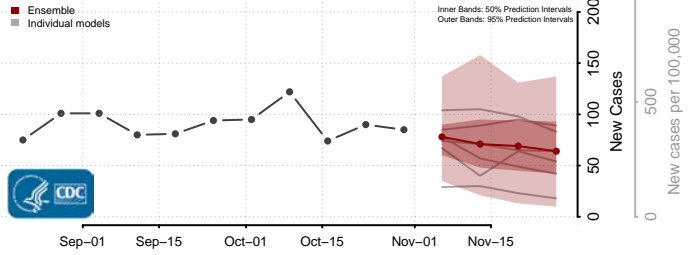

Klickitat County, Washington