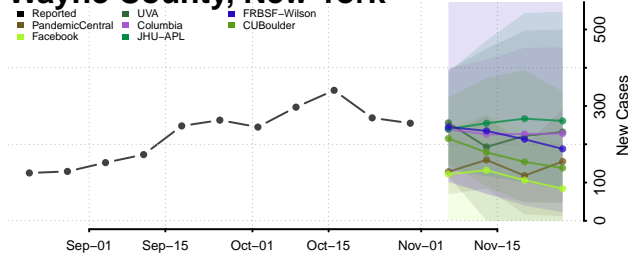

Sullivan County, New York

Tioga County, New York

Tompkins County, New York

Ulster County, New York

Warren County, New York

Washington County, New York

Wayne County, New York

Westchester County, New York