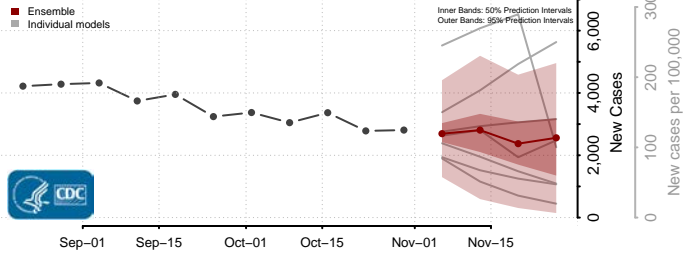

Garfield County, Washington

Grant County, Washington

Grays Harbor County, Washington

Island County, Washington

Jefferson County, Washington

King County, Washington

Kitsap County, Washington

Kittitas County, Washington