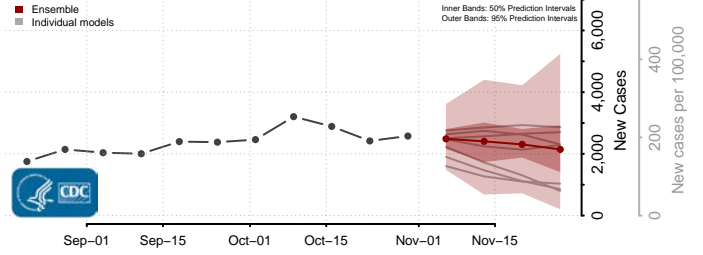

Freeborn County, Minnesota

Goodhue County, Minnesota

Grant County, Minnesota

Hennepin County, Minnesota

Houston County, Minnesota

Hubbard County, Minnesota

Isanti County, Minnesota

Itasca County, Minnesota