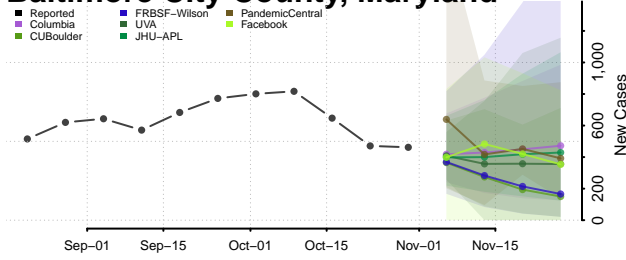

Waldo County, Maine

Washington County, Maine

York County, Maine

Maryland

Allegany County, Maryland

Anne Arundel County, Maryland

Baltimore City County, Maryland

Baltimore County, Maryland