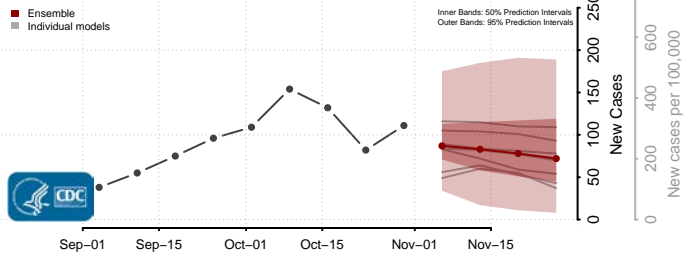

Carlton County, Minnesota