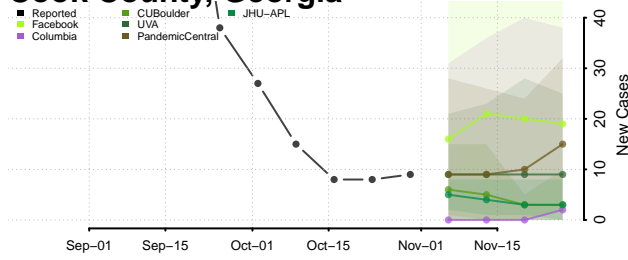

Clayton County, Georgia

Clinch County, Georgia

Cobb County, Georgia

Coffee County, Georgia

Colquitt County, Georgia

Columbia County, Georgia

Cook County, Georgia

Coweta County, Georgia