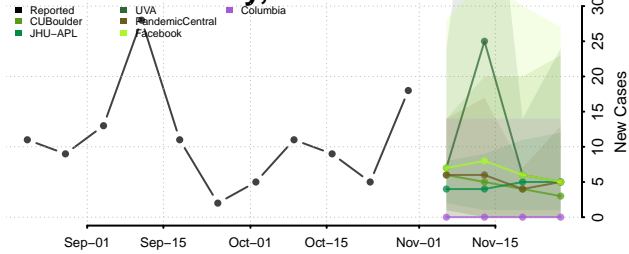

Hamilton County, New York