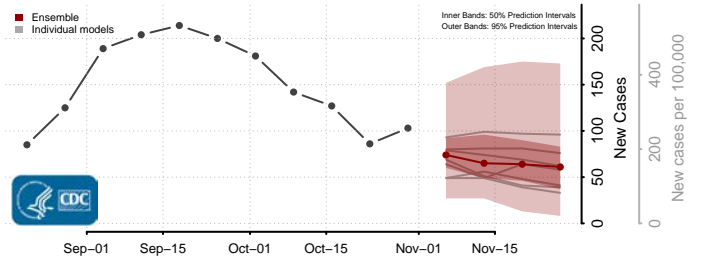

Warren County, Virginia