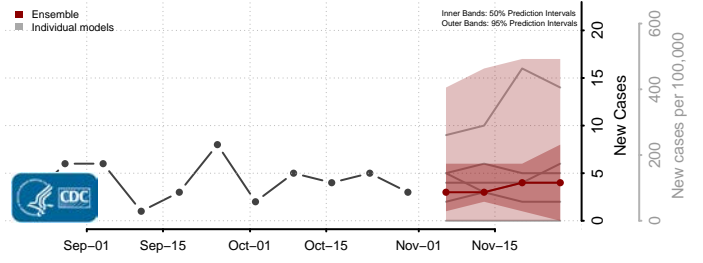

Hanson County, South Dakota