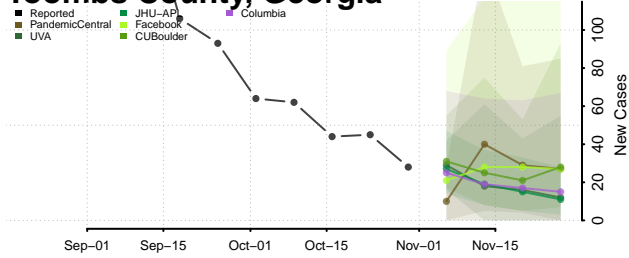

Terrell County, Georgia

Thomas County, Georgia

Tift County, Georgia

Toombs County, Georgia

Towns County, Georgia

Treutlen County, Georgia

Troup County, Georgia

Turner County, Georgia