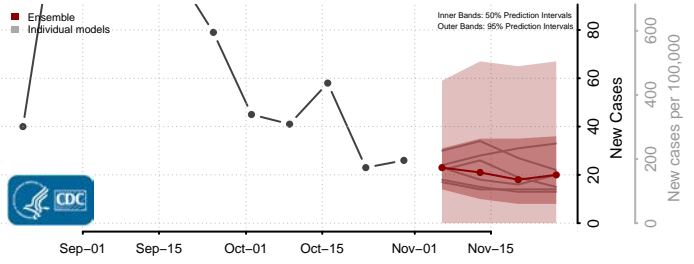

Monroe County, West Virginia