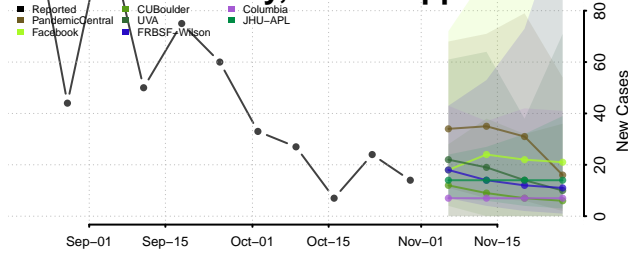

Sunflower County, Mississippi