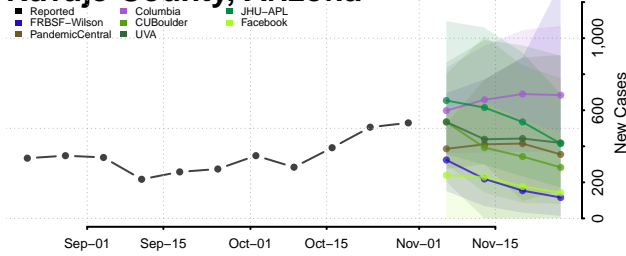

Gila County, Arizona

Graham County, Arizona

Greenlee County, Arizona

La Paz County, Arizona

Maricopa County, Arizona

Mohave County, Arizona

Navajo County, Arizona

Pima County, Arizona