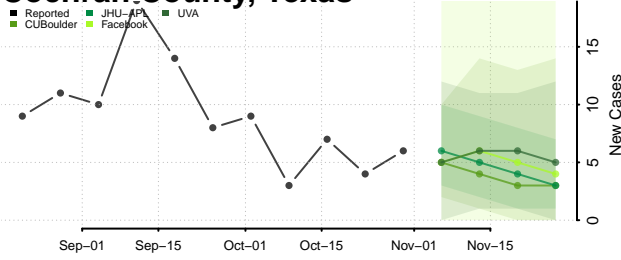

Cochran County, Texas