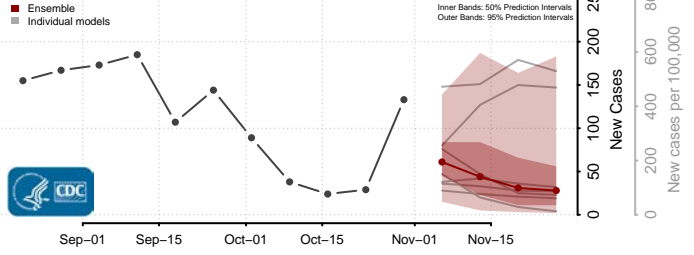

Dale County, Alabama

Dallas County, Alabama

DeKalb County, Alabama

Elmore County, Alabama

Escambia County, Alabama

Etowah County, Alabama

Fayette County, Alabama

Franklin County, Alabama