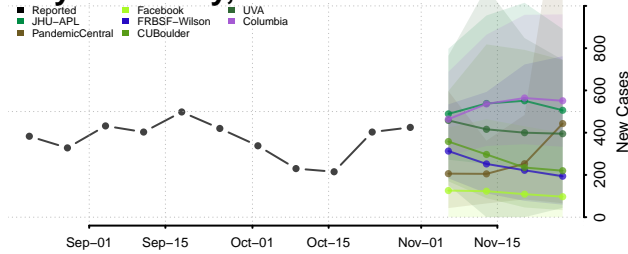

Union County, North Carolina

Vance County, North Carolina

Wake County, North Carolina

Warren County, North Carolina

Washington County, North Carolina

Watauga County, North Carolina

Wayne County, North Carolina