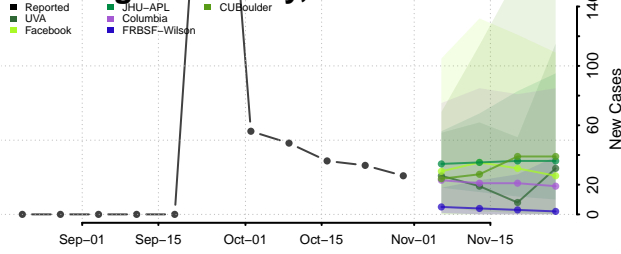

Washington County, Nebraska