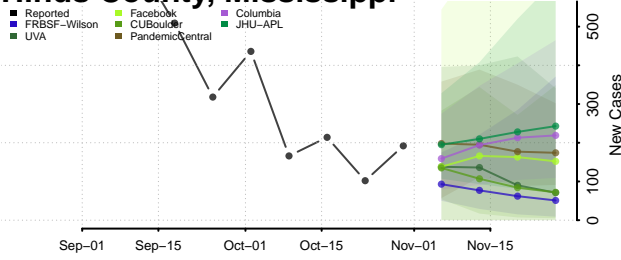

Hinds County, Mississippi