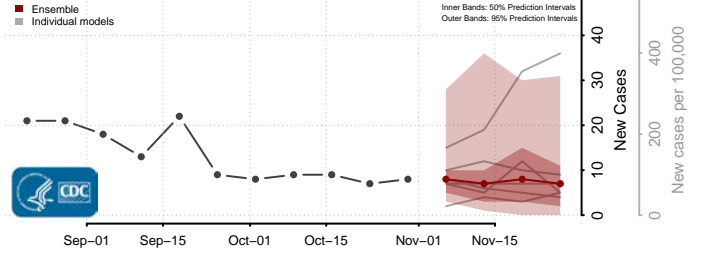

Caldwell County, Missouri