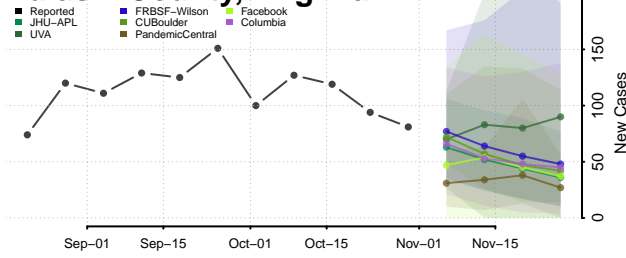

Pulaski County, Virginia