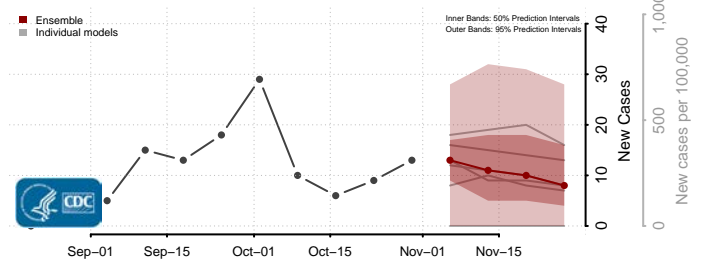

Douglas County, South Dakota

Edmunds County, South Dakota

Fall River County, South Dakota

Faulk County, South Dakota

Grant County, South Dakota

Gregory County, South Dakota

Haakon County, South Dakota

Hamlin County, South Dakota