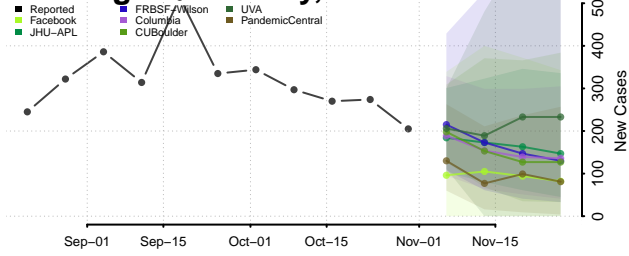

Randolph County, North Carolina

Richmond County, North Carolina

Robeson County, North Carolina

Rockingham County, North Carolina

Rowan County, North Carolina

Rutherford County, North Carolina

Sampson County, North Carolina