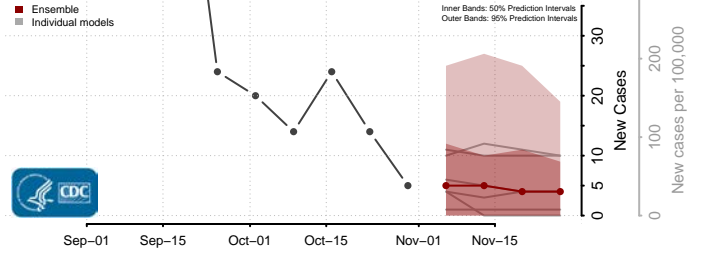

Camp County, Texas