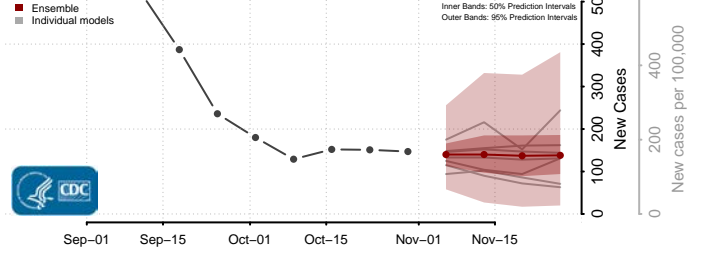

Hood River County, Oregon

Jackson County, Oregon

Jefferson County, Oregon

Josephine County, Oregon

Klamath County, Oregon

Lake County, Oregon

Lane County, Oregon

Lincoln County, Oregon