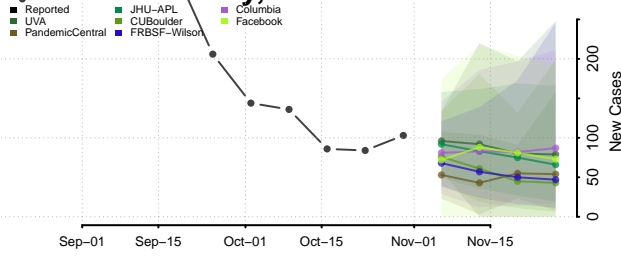

Cleburne County, Arkansas

Cleveland County, Arkansas

Columbia County, Arkansas

Conway County, Arkansas

Craighead County, Arkansas

Crawford County, Arkansas

Crittenden County, Arkansas

Cross County, Arkansas