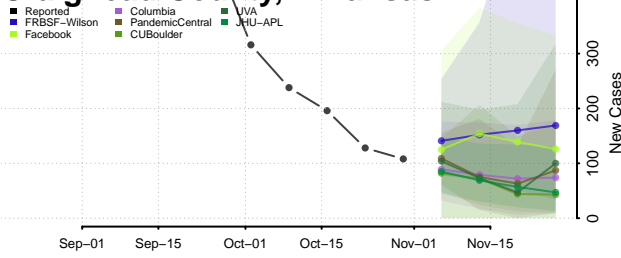

Cleburne County, Arkansas

Cleveland County, Arkansas

Columbia County, Arkansas

Conway County, Arkansas

Craighead County, Arkansas

Crawford County, Arkansas

Crittenden County, Arkansas

Cross County, Arkansas