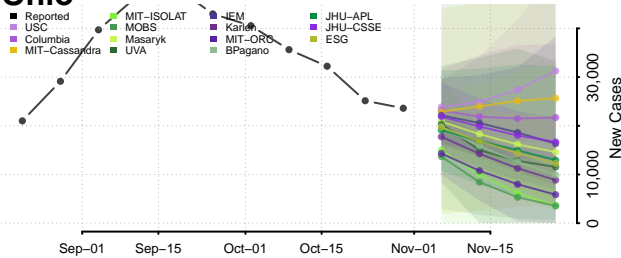

Walsh County, North Dakota

Ward County, North Dakota

Wells County, North Dakota

Williams County, North Dakota

Northern Mariana Islands

Ohio