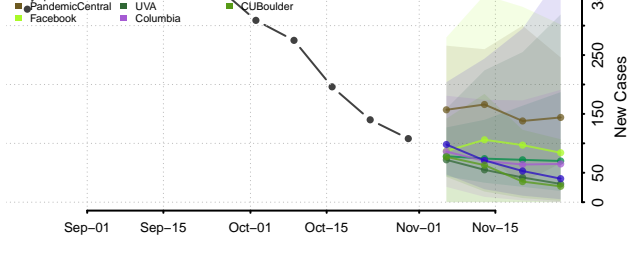

Grayson County, Virginia

Greene County, Virginia

Greensville County, Virginia

Halifax County, Virginia

Hampton County, Virginia

Hanover County, Virginia

Harrisonburg County, Virginia

Henrico County, Virginia