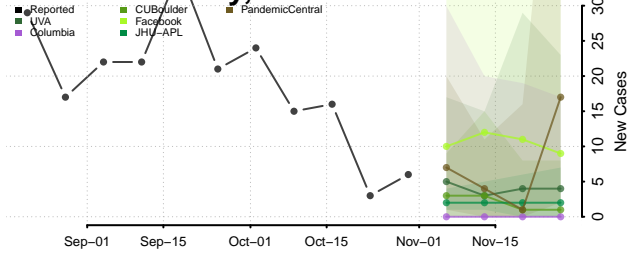

St. Clair County, Missouri