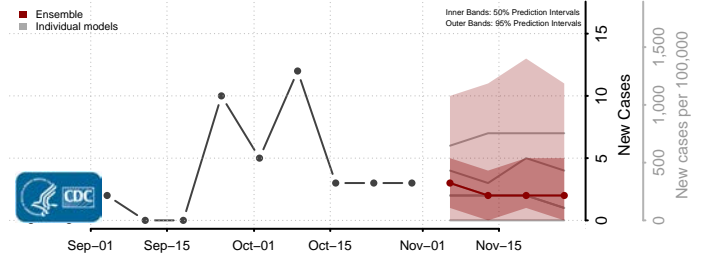

Billings County, North Dakota