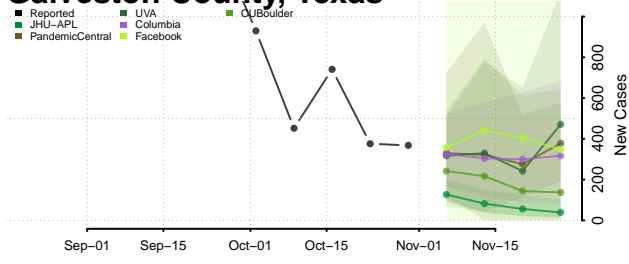

Galveston County, Texas