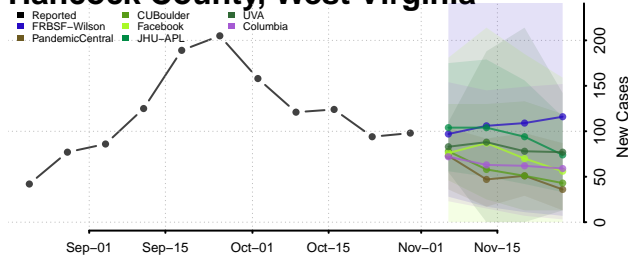

Gilmer County, West Virginia

Grant County, West Virginia

Greenbrier County, West Virginia

Hampshire County, West Virginia

Hancock County, West Virginia

Hardy County, West Virginia

Harrison County, West Virginia