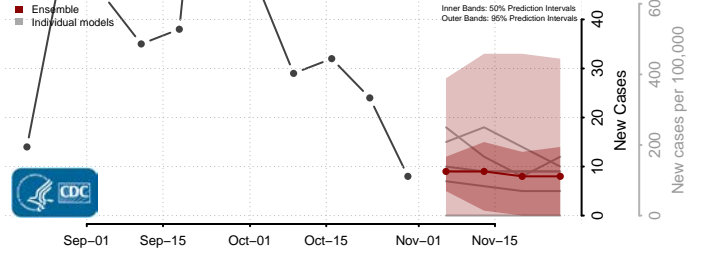

Grant County, Oregon