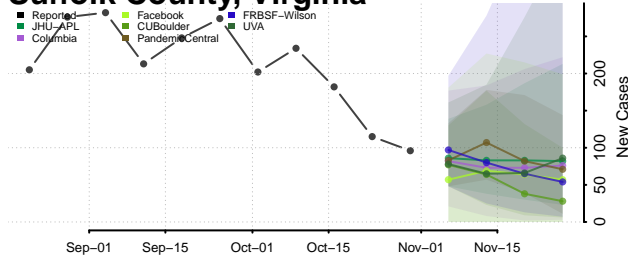

Suffolk County, Virginia