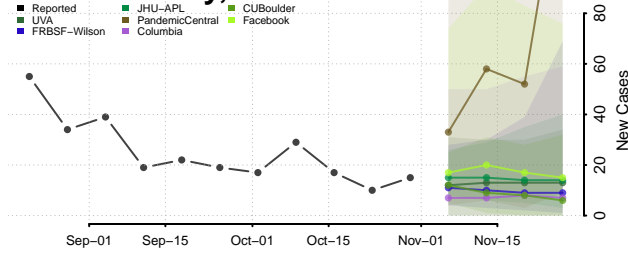

Dallas County, Missouri