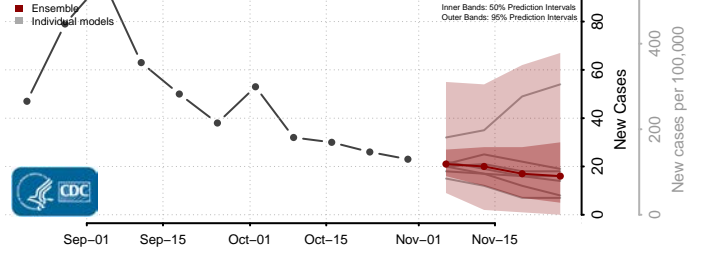

Cooper County, Missouri