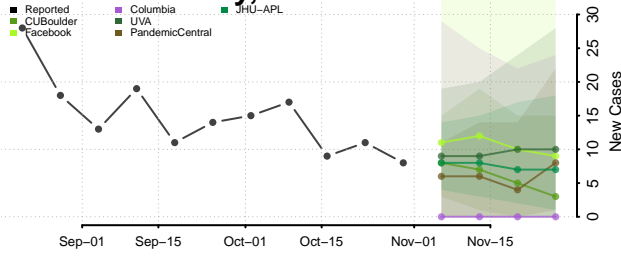

Chariton County, Missouri