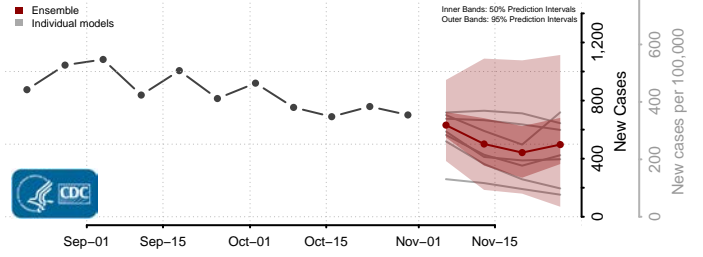

Deschutes County, Oregon