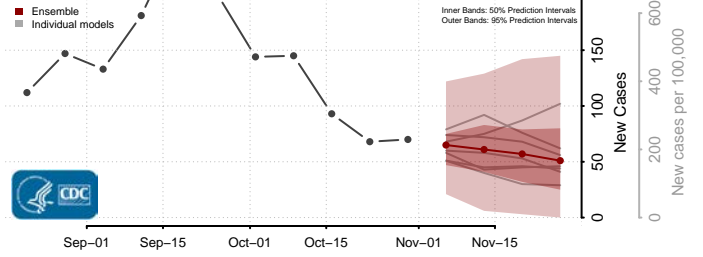

Marshall County, West Virginia