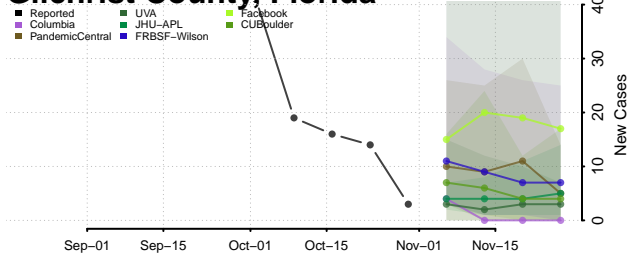

Gadsden County, Florida

Gilchrist County, Florida

Glades County, Florida

Gulf County, Florida

Hamilton County, Florida

Hardee County, Florida

Hendry County, Florida

Hernando County, Florida