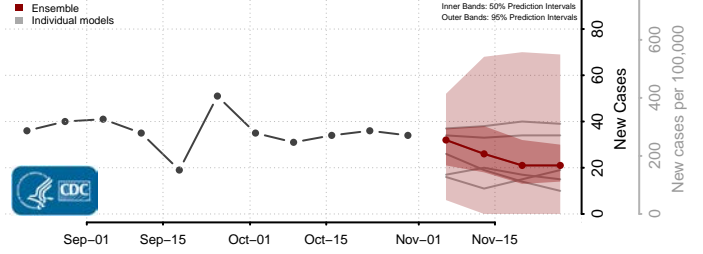

Martinsville County, Virginia