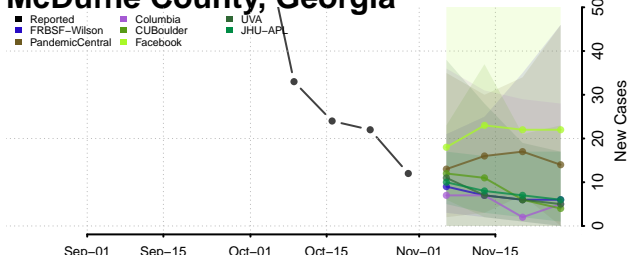

McDuffie County, Georgia