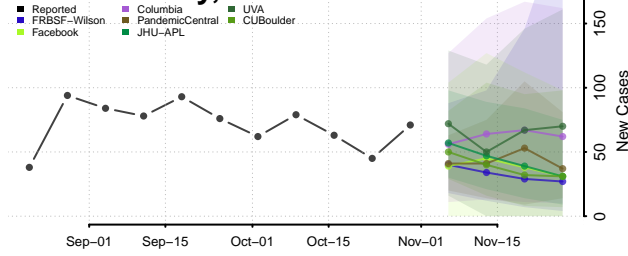

Vigo County, Indiana

Wabash County, Indiana

Warren County, Indiana

Warrick County, Indiana

Washington County, Indiana

Wayne County, Indiana

Wells County, Indiana

White County, Indiana