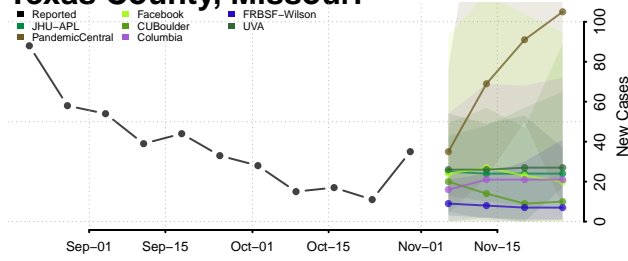

St. Louis City County, Missouri

St. Louis County, Missouri

Ste. Genevieve County, Missouri

Stoddard County, Missouri

Stone County, Missouri

Sullivan County, Missouri

Taney County, Missouri

Texas County, Missouri