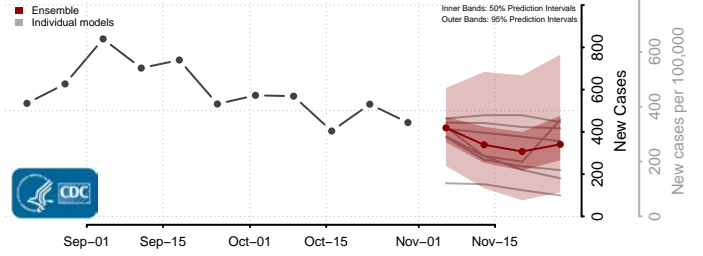

Linn County, Oregon