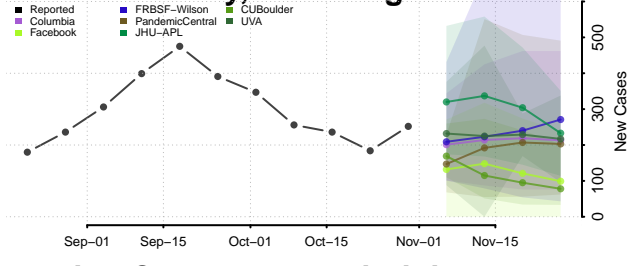

Putnam County, West Virginia