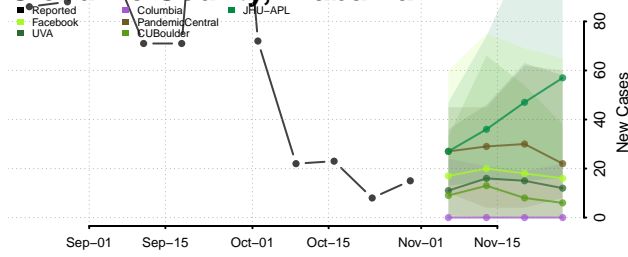

Cleburne County, Alabama