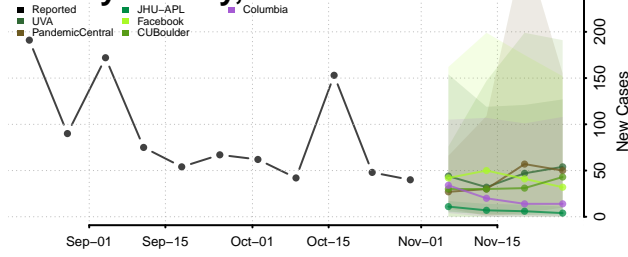

Willacy County, Texas