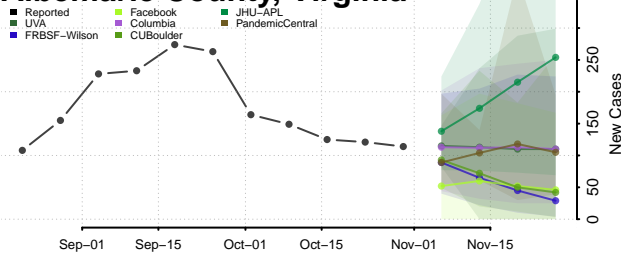

Albemarle County, Virginia