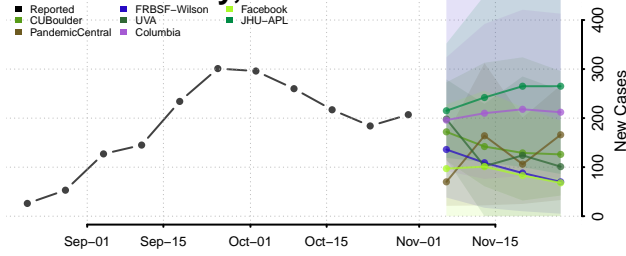

Clinton County, New York