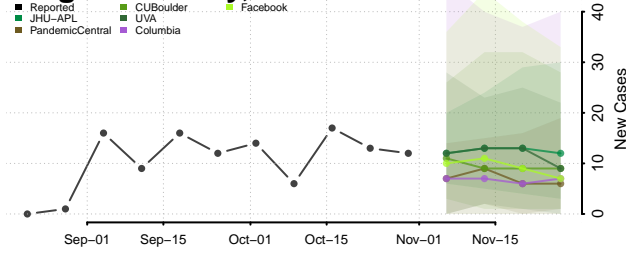

Sargent County, North Dakota