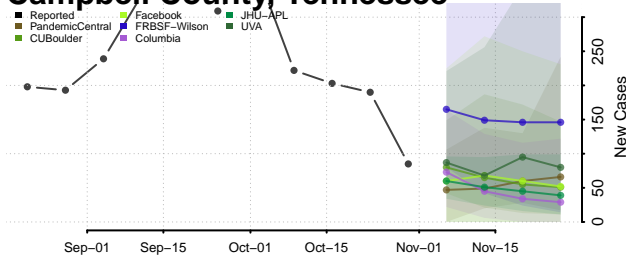

Campbell County, Tennessee