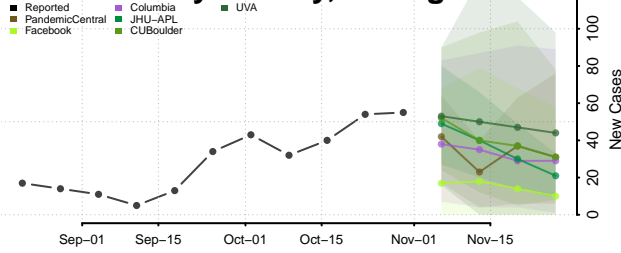

Montmorency County, Michigan