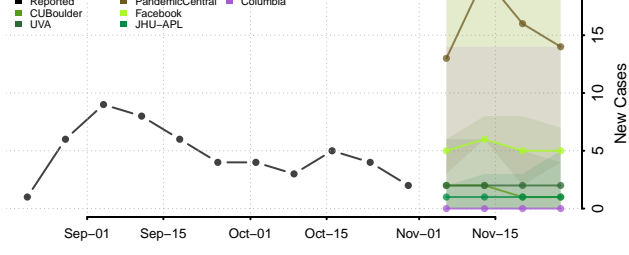

Douglas County, South Dakota