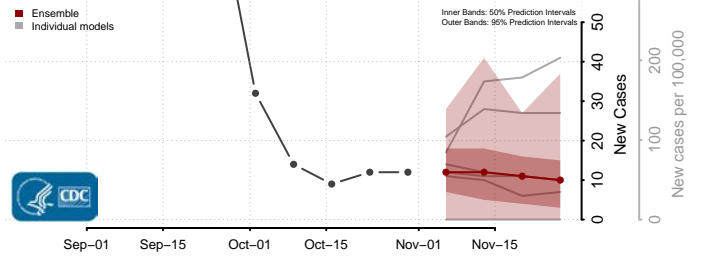

Tunica County, Mississippi

Union County, Mississippi

Walthall County, Mississippi

Warren County, Mississippi

Washington County, Mississippi

Wayne County, Mississippi

Webster County, Mississippi

Wilkinson County, Mississippi