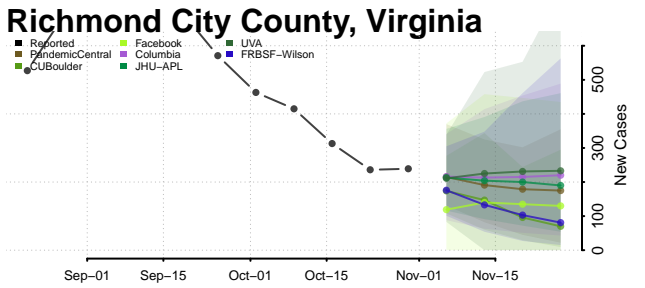

Prince George County, Virginia

Prince William County, Virginia

Pulaski County, Virginia

Radford County, Virginia

Rappahannock County, Virginia

Russell County, Virginia

Salem County, Virginia

Scott County, Virginia