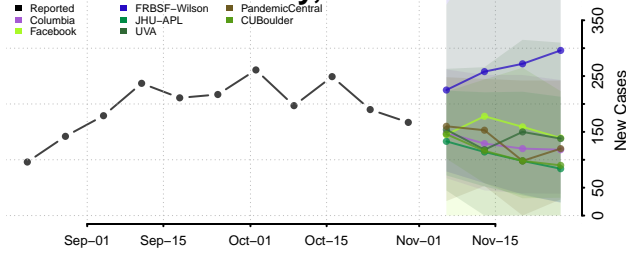

Divide County, North Dakota

Dunn County, North Dakota

Eddy County, North Dakota

Emmons County, North Dakota

Foster County, North Dakota

Golden Valley County, North Dakota

Grand Forks County, North Dakota

Grant County, North Dakota