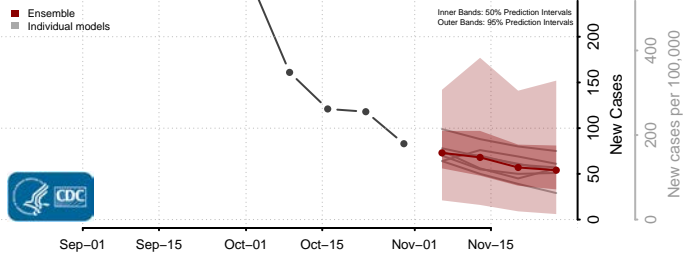

Nelson County, Kentucky