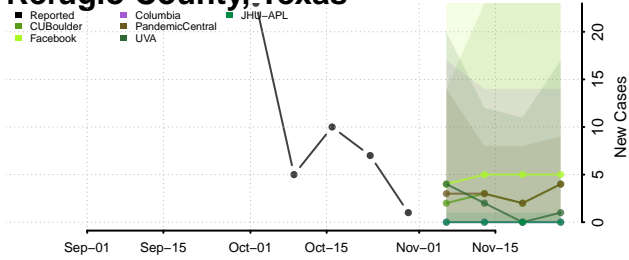

Refugio County, Texas