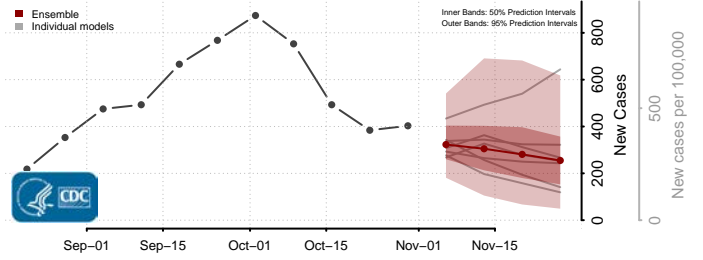

Burleigh County, North Dakota