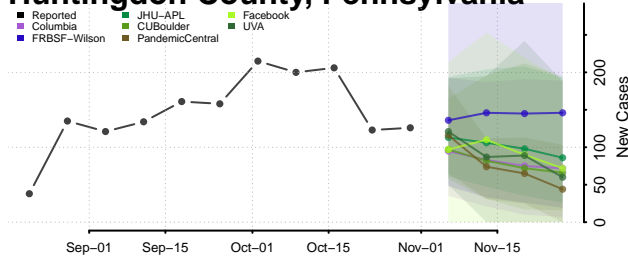

Elk County, Pennsylvania

Erie County, Pennsylvania

Fayette County, Pennsylvania

Forest County, Pennsylvania

Franklin County, Pennsylvania

Fulton County, Pennsylvania

Greene County, Pennsylvania

Huntingdon County, Pennsylvania