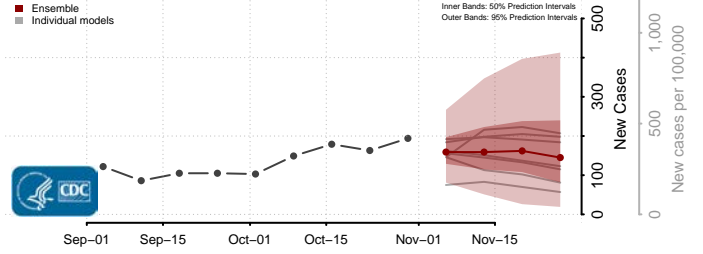

Freeborn County, Minnesota

Goodhue County, Minnesota

Grant County, Minnesota

Hennepin County, Minnesota

Houston County, Minnesota

Hubbard County, Minnesota

Isanti County, Minnesota

Itasca County, Minnesota