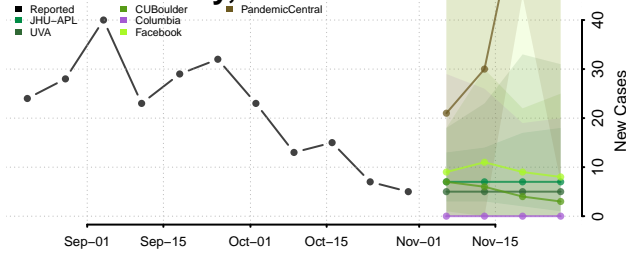

Sabine County, Texas