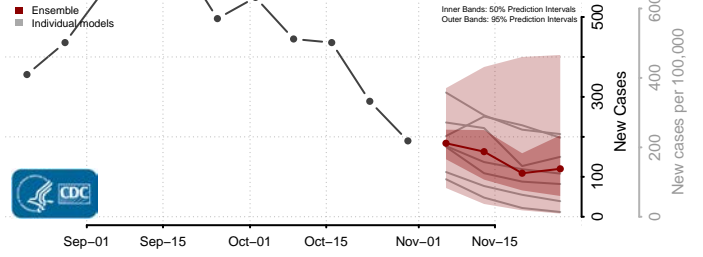

Twin Falls County, Idaho