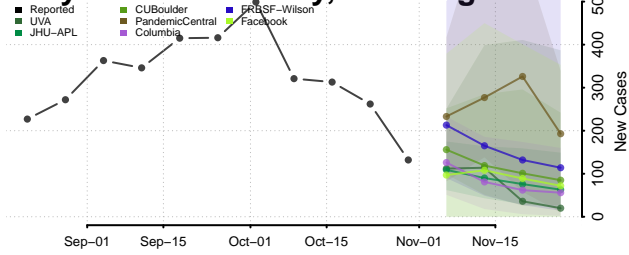

Garfield County, Washington

Grant County, Washington

Grays Harbor County, Washington

Island County, Washington

Jefferson County, Washington

King County, Washington

Kitsap County, Washington

Kittitas County, Washington