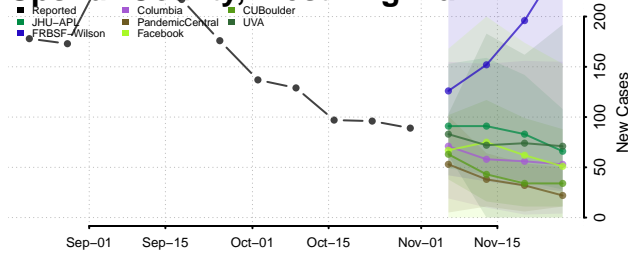

Upshur County, West Virginia