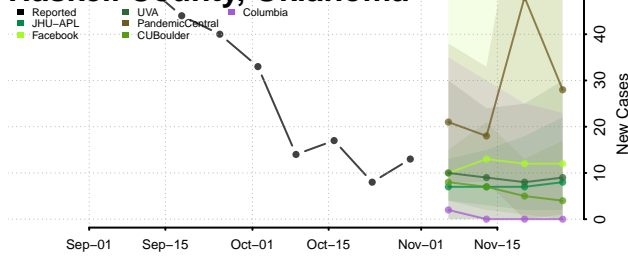

Haskell County, Oklahoma