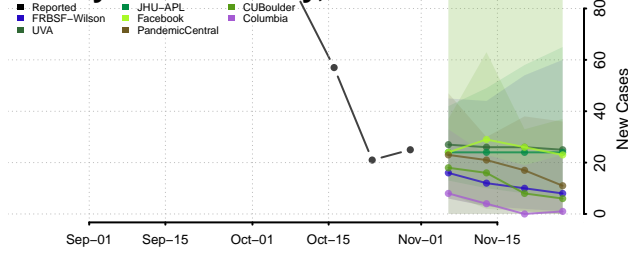

Transylvania County, North Carolina