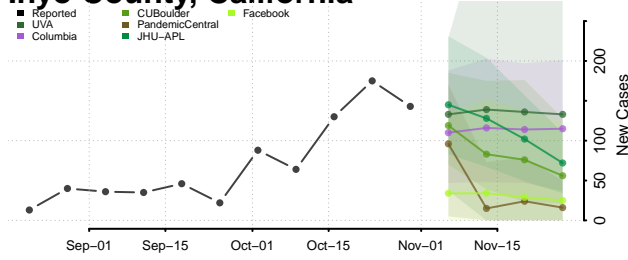

Inyo County, California