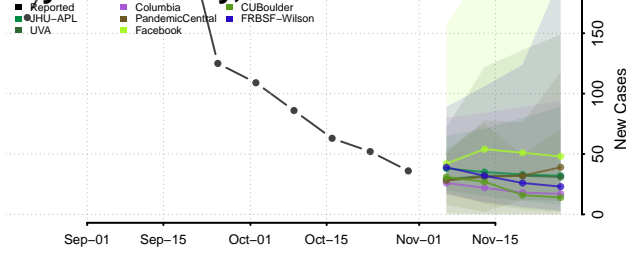

Crockett County, Tennessee

Cumberland County, Tennessee

Davidson County, Tennessee

Decatur County, Tennessee

DeKalb County, Tennessee

Dickson County, Tennessee

Dyer County, Tennessee

Fayette County, Tennessee