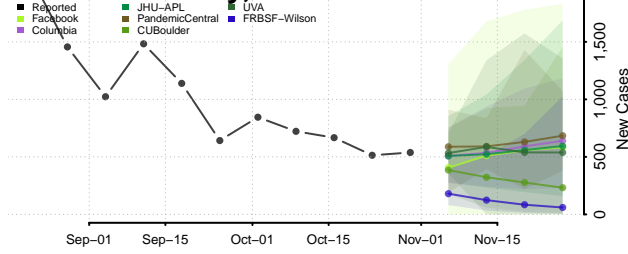

Ventura County, California