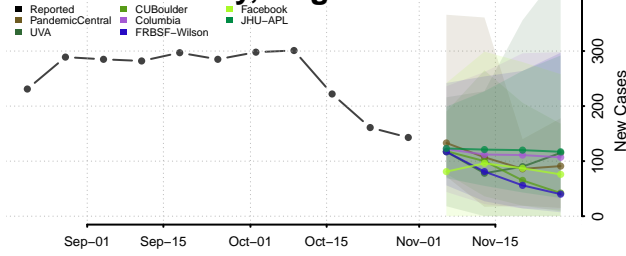

Grayson County, Virginia

Greene County, Virginia

Greensville County, Virginia

Halifax County, Virginia

Hampton County, Virginia

Hanover County, Virginia

Harrisonburg County, Virginia

Henrico County, Virginia