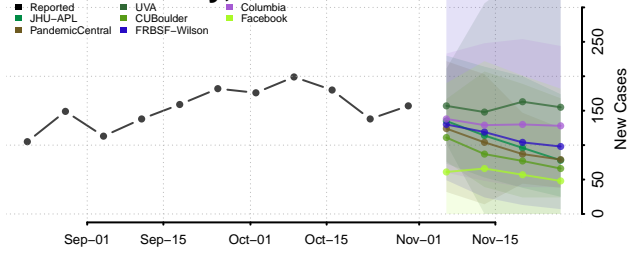

Mower County, Minnesota