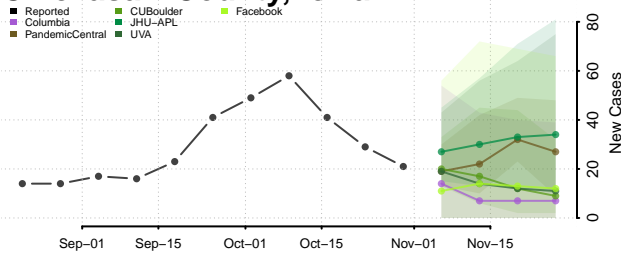

Cass County, Iowa

Cedar County, Iowa

Cerro Gordo County, Iowa

Cherokee County, Iowa

Chickasaw County, Iowa

Clarke County, Iowa

Clay County, Iowa

Clayton County, Iowa