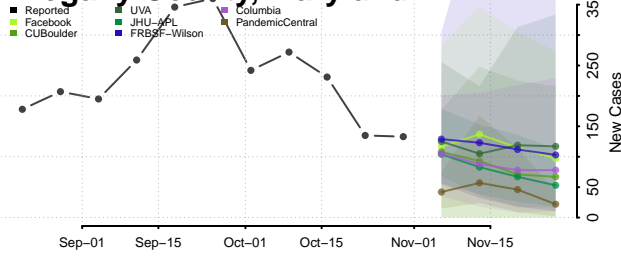

Waldo County, Maine

Washington County, Maine

York County, Maine

Maryland

Allegany County, Maryland

Anne Arundel County, Maryland

Baltimore City County, Maryland

Baltimore County, Maryland