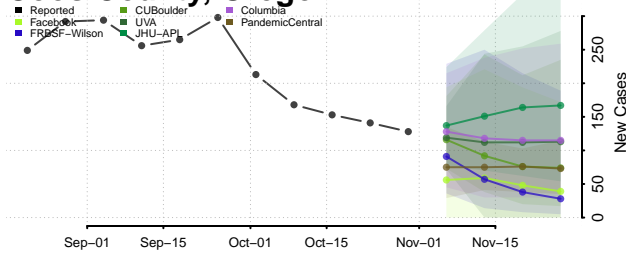

Coos County, Oregon