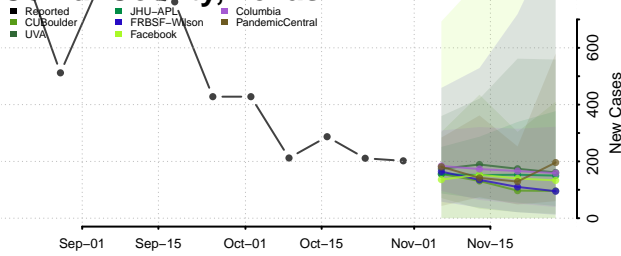

Comal County, Texas