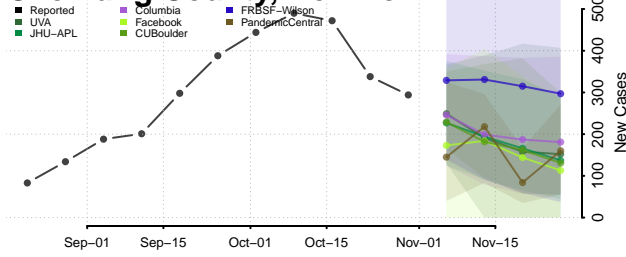

Chemung County, New York