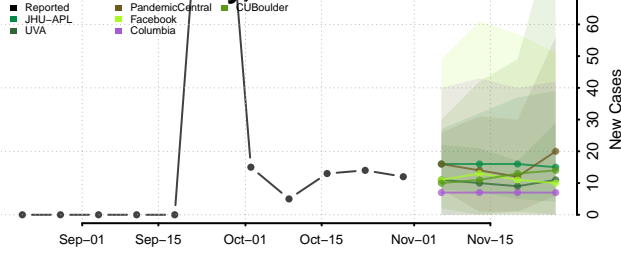

Nemaha County, Nebraska