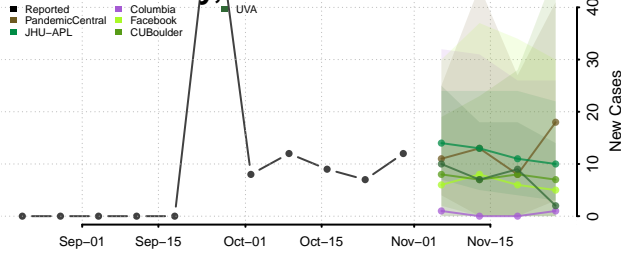

Lincoln County, Nebraska

Logan County, Nebraska

Loup County, Nebraska

Madison County, Nebraska

McPherson County, Nebraska

Merrick County, Nebraska

Morrill County, Nebraska

Nance County, Nebraska