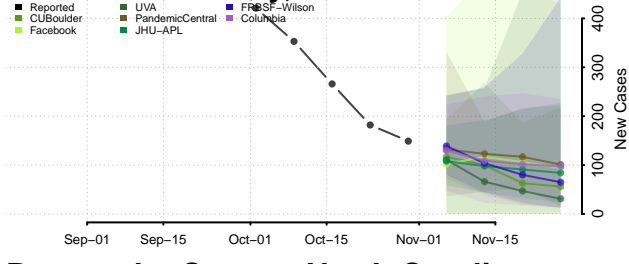

Avery County, North Carolina

Beaufort County, North Carolina

Bertie County, North Carolina

Bladen County, North Carolina

Brunswick County, North Carolina

Buncombe County, North Carolina

Burke County, North Carolina