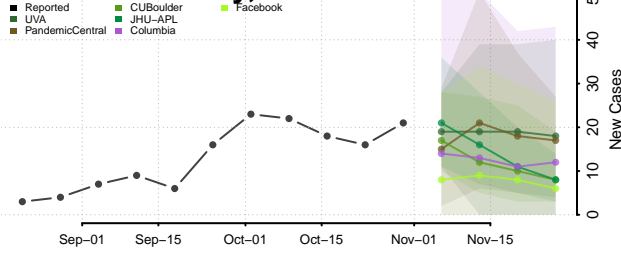

Traverse County, Minnesota