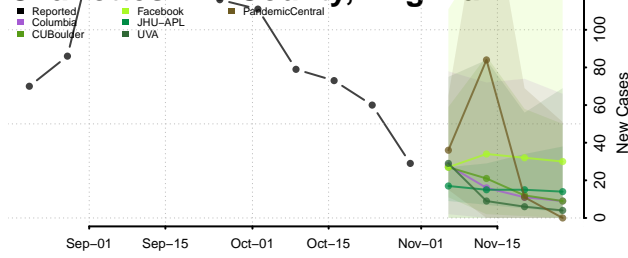

Caroline County, Virginia

Carroll County, Virginia

Charles City County, Virginia

Charlotte County, Virginia

Charlottesville County, Virginia

Chesapeake County, Virginia

Chesterfield County, Virginia

Clarke County, Virginia