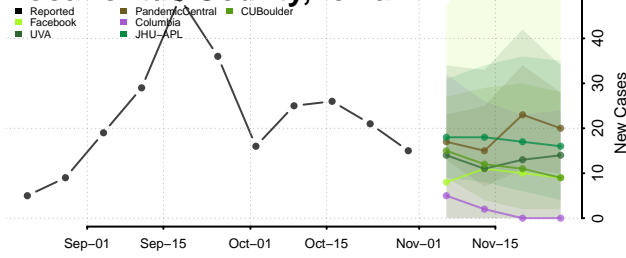

O'Brien County, Iowa

Osceola County, Iowa

Page County, Iowa

Palo Alto County, Iowa

Plymouth County, Iowa

Pocahontas County, Iowa

Polk County, Iowa

Pottawattamie County, Iowa