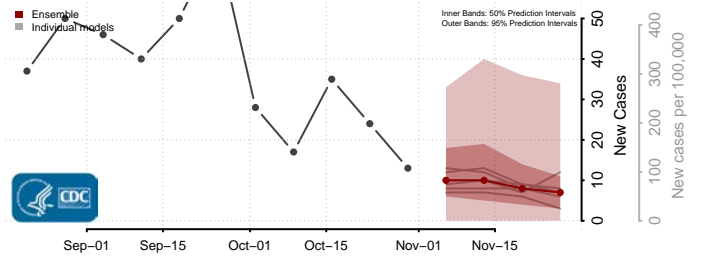

New Kent County, Virginia

Newport News County, Virginia

Norfolk County, Virginia

Northampton County, Virginia

Northumberland County, Virginia

Norton County, Virginia

Nottoway County, Virginia

Orange County, Virginia