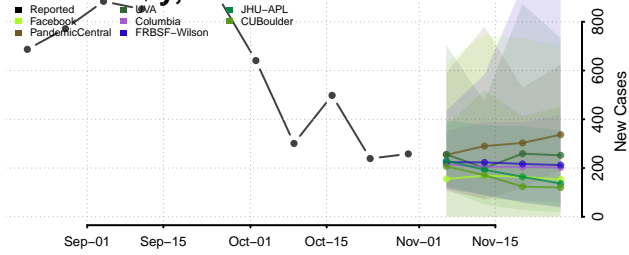

Pamlico County, North Carolina

Pasquotank County, North Carolina

Pender County, North Carolina

Perquimans County, North Carolina

Person County, North Carolina

Pitt County, North Carolina

Polk County, North Carolina