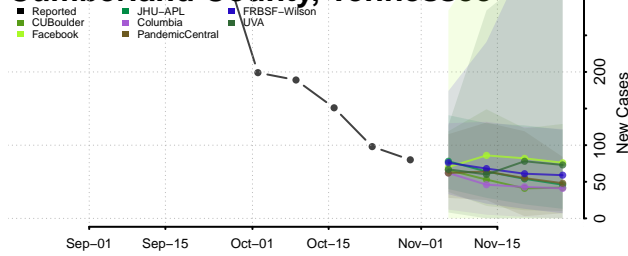

Cumberland County, Tennessee