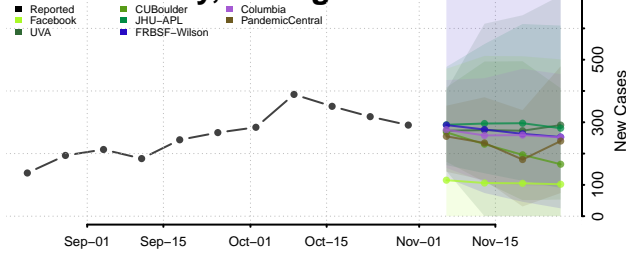

Crawford County, Michigan

Delta County, Michigan

Dickinson County, Michigan

Eaton County, Michigan

Emmet County, Michigan

Genesee County, Michigan

Gladwin County, Michigan

Gogebic County, Michigan