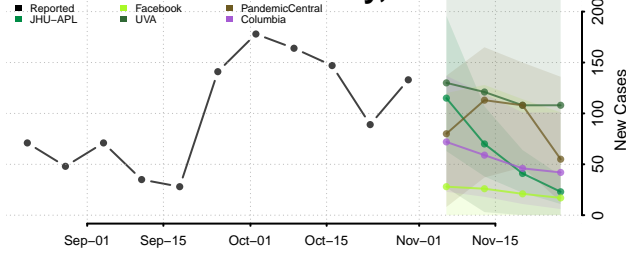

Northwest Arctic County, Alaska