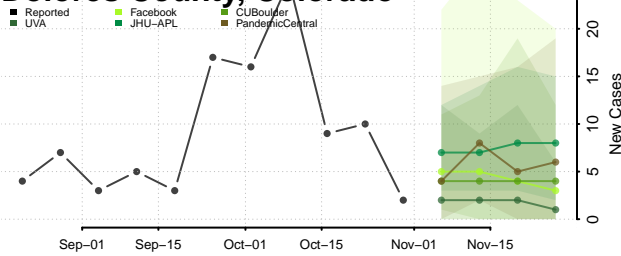

Clear Creek County, Colorado

Conejos County, Colorado

Costilla County, Colorado

Crowley County, Colorado

Custer County, Colorado

Delta County, Colorado

Denver County, Colorado

Dolores County, Colorado