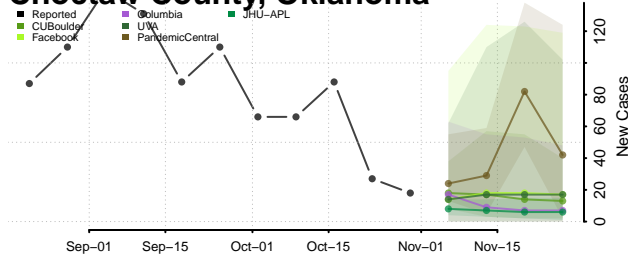

Choctaw County, Oklahoma