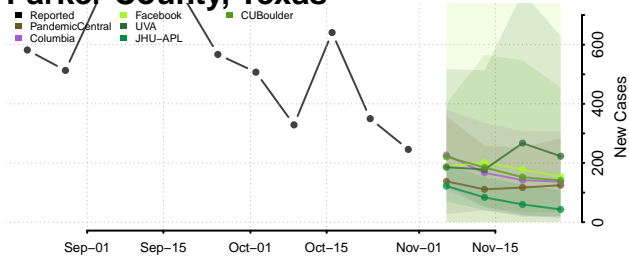

Nolan County, Texas

Nueces County, Texas

Ochiltree County, Texas

Oldham County, Texas

Orange County, Texas

Palo Pinto County, Texas

Panola County, Texas

Parker County, Texas