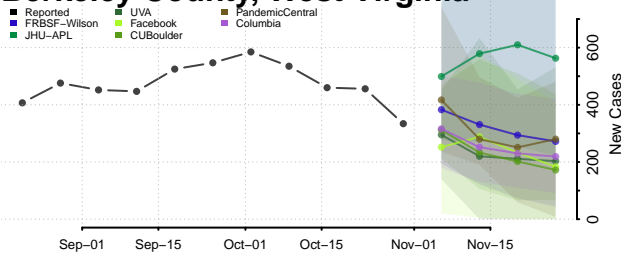

Walla Walla County, Washington

Whatcom County, Washington

Whitman County, Washington

Yakima County, Washington

West Virginia

Barbour County, West Virginia

Berkeley County, West Virginia

Boone County, West Virginia