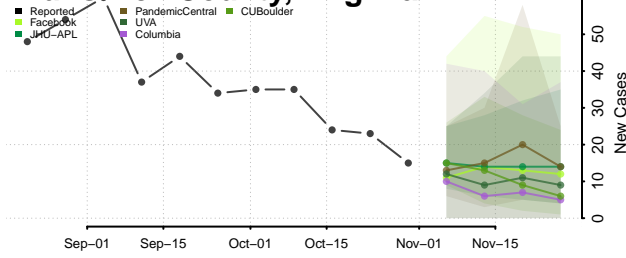

Brunswick County, Virginia