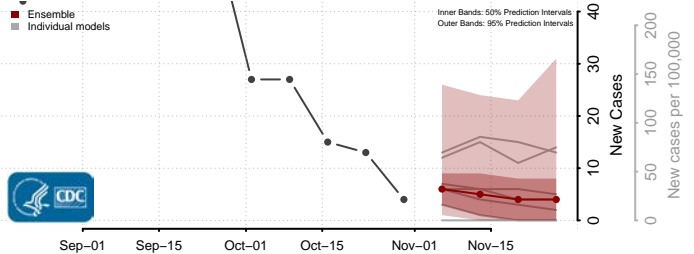

Bosque County, Texas