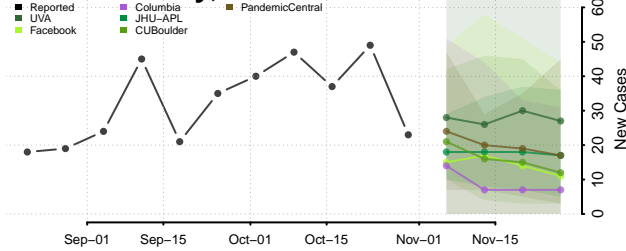

Boise County, Idaho