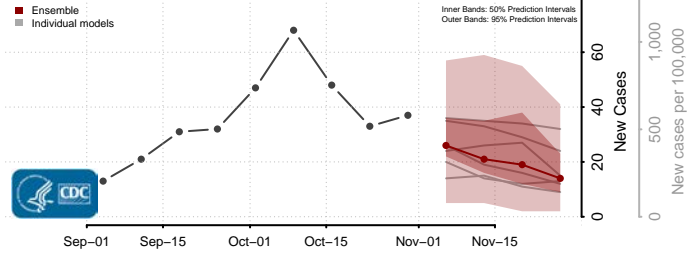

Norman County, Minnesota