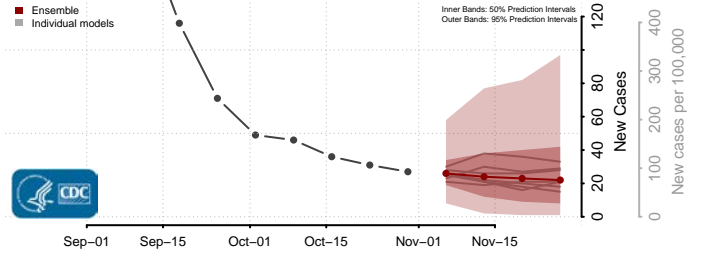

Neshoba County, Mississippi