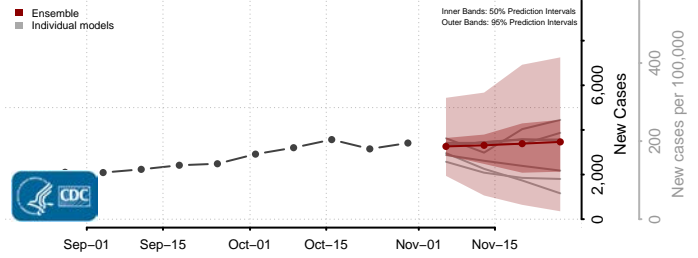

Shiawassee County, Michigan

St. Clair County, Michigan

St. Joseph County, Michigan

Tuscola County, Michigan

Van Buren County, Michigan

Washtenaw County, Michigan

Wayne County, Michigan

Wexford County, Michigan