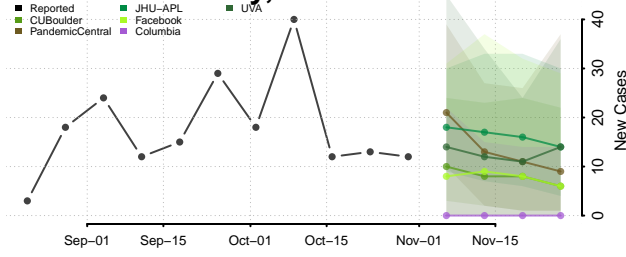

Otter Tail County, Minnesota

Pennington County, Minnesota

Pine County, Minnesota

Pipestone County, Minnesota

Polk County, Minnesota

Pope County, Minnesota

Ramsey County, Minnesota

Red Lake County, Minnesota