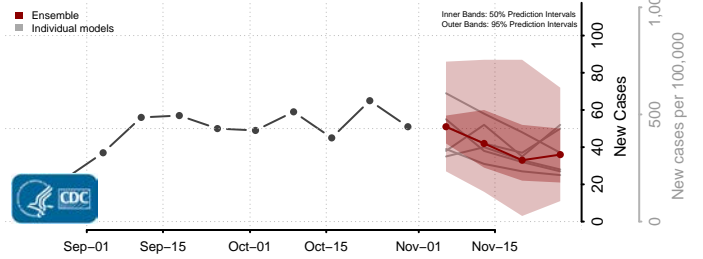

Ramsey County, North Dakota