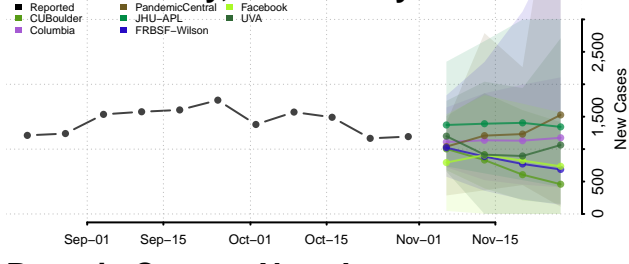

Ocean County, New Jersey