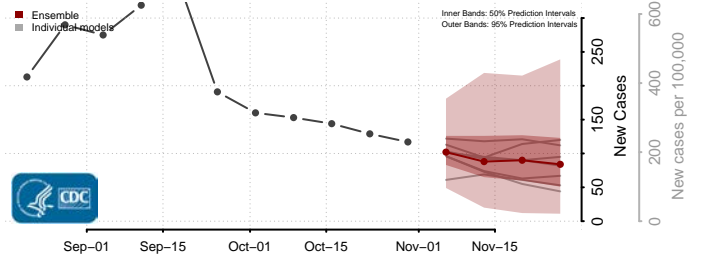

Franklin County, Kentucky