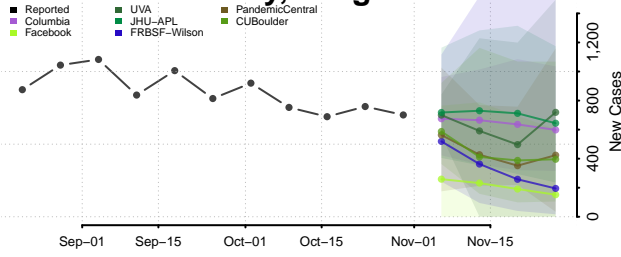

Deschutes County, Oregon