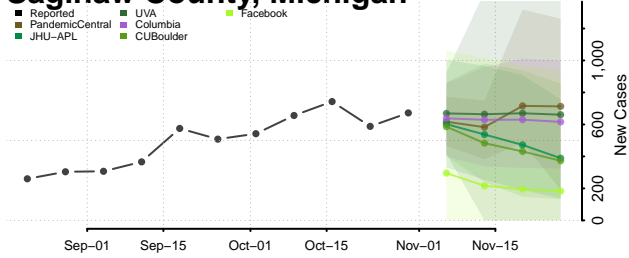

Oscoda County, Michigan

Otsego County, Michigan

Ottawa County, Michigan

Presque Isle County, Michigan

Roscommon County, Michigan

Saginaw County, Michigan

Sanilac County, Michigan

Schoolcraft County, Michigan