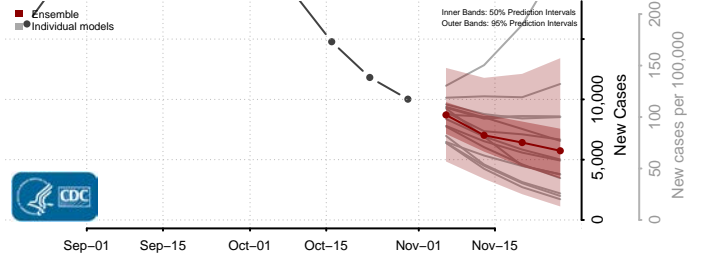

Windham County, Vermont

Windsor County, Vermont

Virgin Islands

Virginia

Accomack County, Virginia

Albemarle County, Virginia