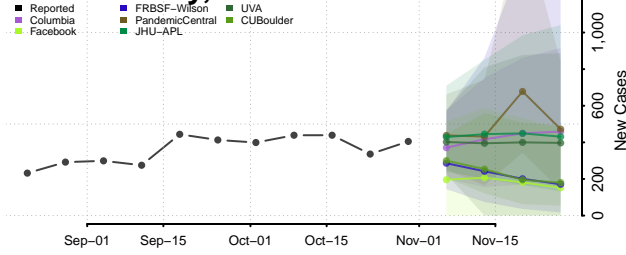

Redwood County, Minnesota

Renville County, Minnesota

Rice County, Minnesota

Rock County, Minnesota

Roseau County, Minnesota

Scott County, Minnesota

Sherburne County, Minnesota

Sibley County, Minnesota