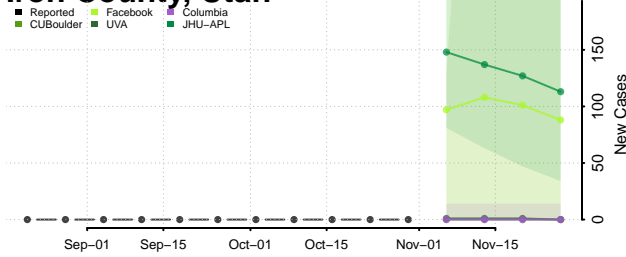

Iron County, Utah