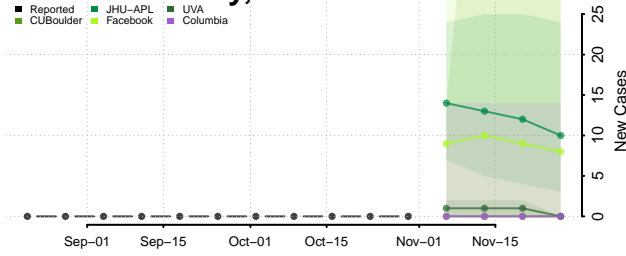

Box Elder County, Utah

Cache County, Utah

Carbon County, Utah

Daggett County, Utah

Davis County, Utah

Duchesne County, Utah

Emery County, Utah

Garfield County, Utah