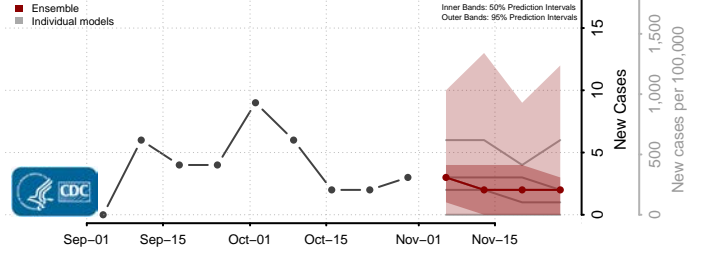

Sweet Grass County, Montana

Teton County, Montana

Toole County, Montana

Treasure County, Montana

Valley County, Montana

Wheatland County, Montana

Wibaux County, Montana

Yellowstone County, Montana