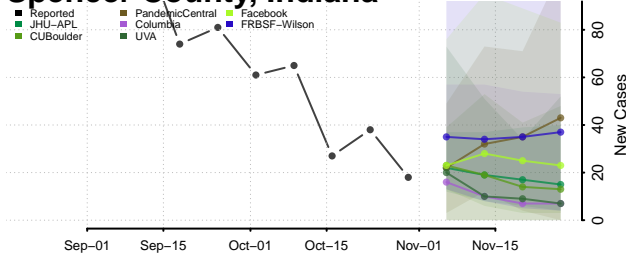

Randolph County, Indiana

Ripley County, Indiana

Rush County, Indiana

Scott County, Indiana

Shelby County, Indiana

Spencer County, Indiana

St. Joseph County, Indiana

Starke County, Indiana