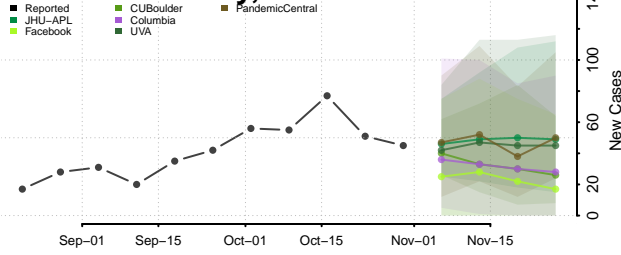

Kanabec County, Minnesota