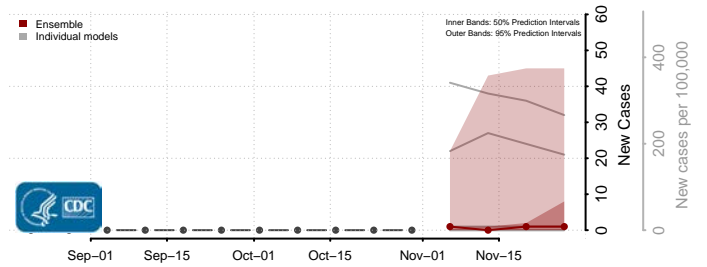

Juab County, Utah