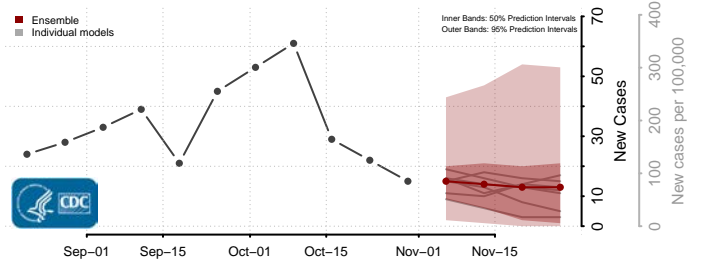

Southampton County, Virginia