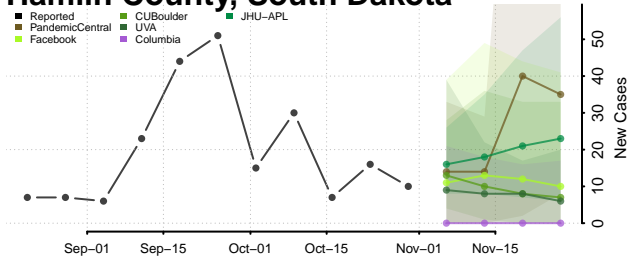

Douglas County, South Dakota

Edmunds County, South Dakota

Fall River County, South Dakota

Faulk County, South Dakota

Grant County, South Dakota

Gregory County, South Dakota

Haakon County, South Dakota

Hamlin County, South Dakota