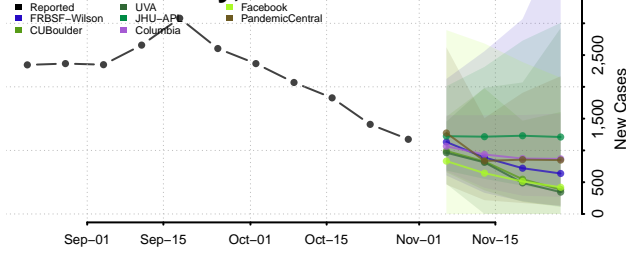

Dallas County, Texas

Dawson County, Texas

Deaf Smith County, Texas

Delta County, Texas

Denton County, Texas

DeWitt County, Texas

Dickens County, Texas

Dimmit County, Texas