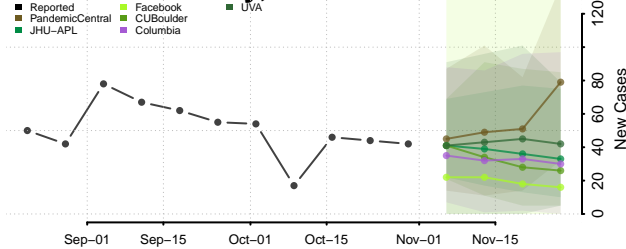

Atchison County, Kansas