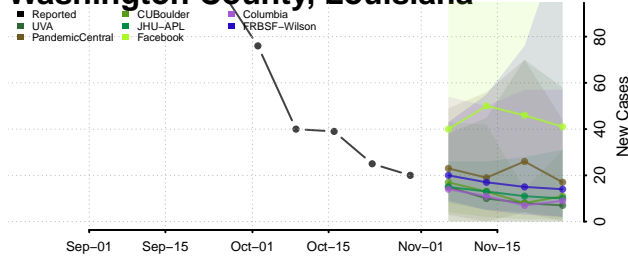

Terrebonne County, Louisiana

Union County, Louisiana

Vermilion County, Louisiana

Vernon County, Louisiana

Washington County, Louisiana

Webster County, Louisiana

West Baton Rouge County, Louisiana

West Carroll County, Louisiana