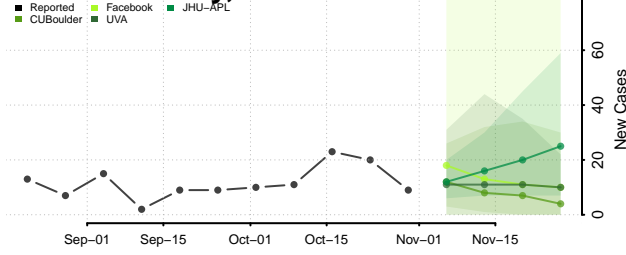

Modoc County, California