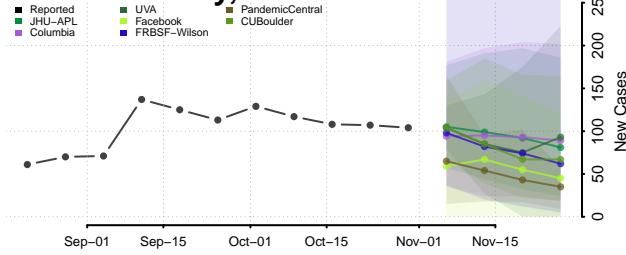

Ottawa County, Ohio