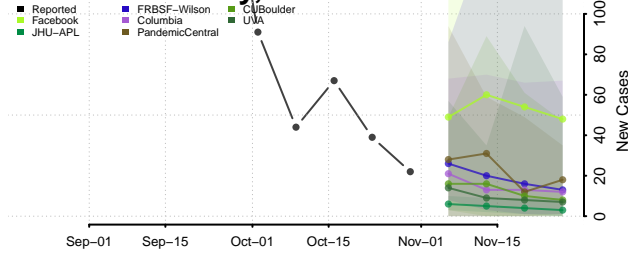

Caldwell County, Texas