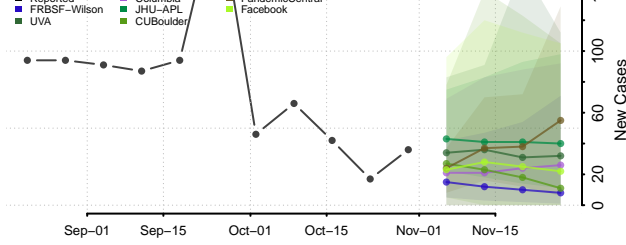

Adams County, Mississippi