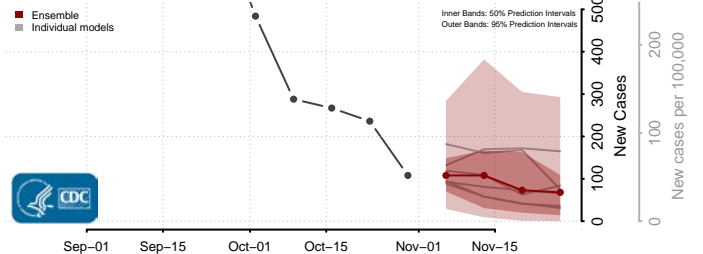

Harrison County, Mississippi