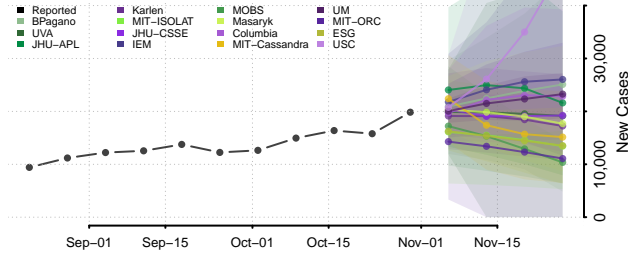

Tulare County, California

Tuolumne County, California

Ventura County, California

Yolo County, California

Yuba County, California

Colorado

Adams County, Colorado

Alamosa County, Colorado