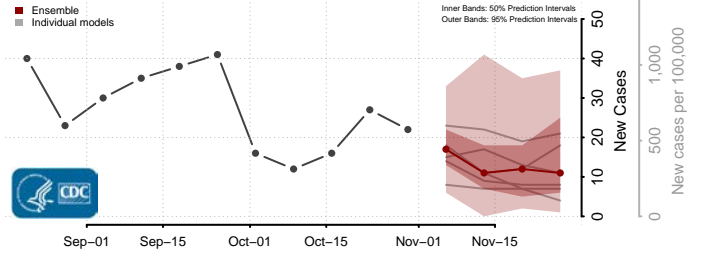

Gooding County, Idaho

Idaho County, Idaho

Jefferson County, Idaho

Jerome County, Idaho

Kootenai County, Idaho

Latah County, Idaho

Lemhi County, Idaho

Lewis County, Idaho