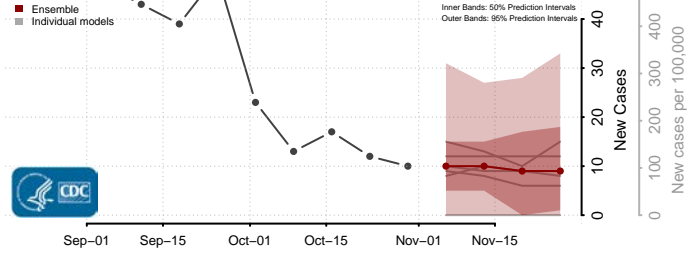

Tunica County, Mississippi