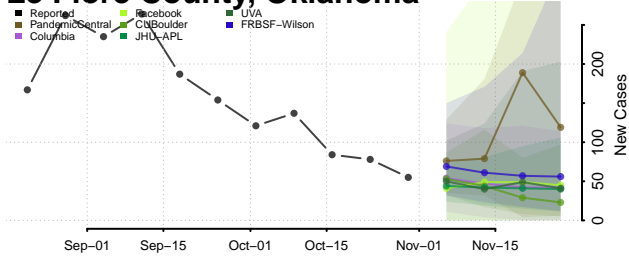

Kay County, Oklahoma

Kingfisher County, Oklahoma

Kiowa County, Oklahoma

Latimer County, Oklahoma

Le Flore County, Oklahoma

Lincoln County, Oklahoma

Logan County, Oklahoma

Love County, Oklahoma