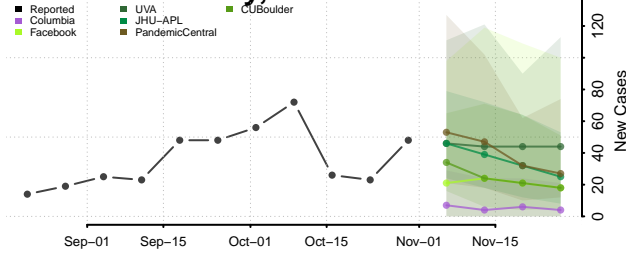

Rosebud County, Montana