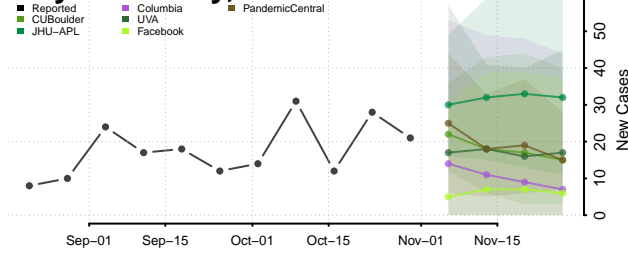

Taylor County, Iowa

Union County, Iowa

Van Buren County, Iowa

Wapello County, Iowa

Warren County, Iowa

Washington County, Iowa

Wayne County, Iowa

Webster County, Iowa