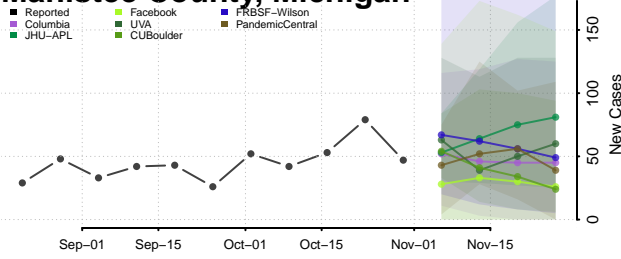

Lapeer County, Michigan

Leelanau County, Michigan

Lenawee County, Michigan

Livingston County, Michigan

Luce County, Michigan

Mackinac County, Michigan

Macomb County, Michigan

Manistee County, Michigan