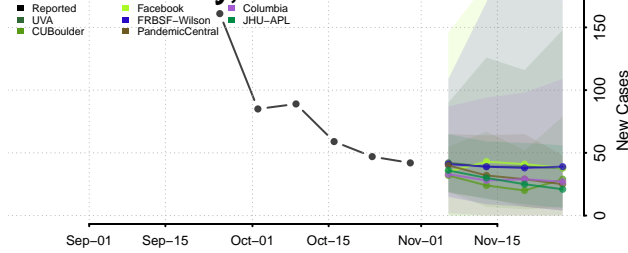

Marshall County, Tennessee

Maury County, Tennessee

McMinn County, Tennessee

McNairy County, Tennessee

Meigs County, Tennessee

Monroe County, Tennessee

Montgomery County, Tennessee

Moore County, Tennessee