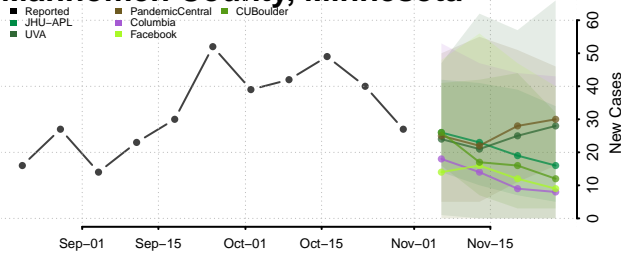

Le Sueur County, Minnesota

Lincoln County, Minnesota

Lyon County, Minnesota

Mahnomen County, Minnesota

Marshall County, Minnesota

Martin County, Minnesota

McLeod County, Minnesota

Meeker County, Minnesota