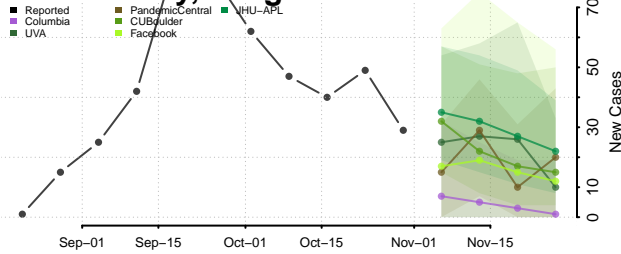

Lake County, Oregon