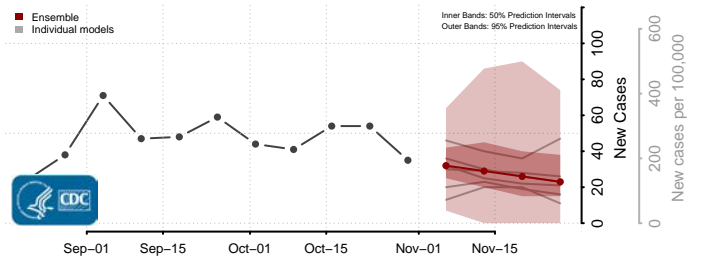

Westmoreland County, Virginia