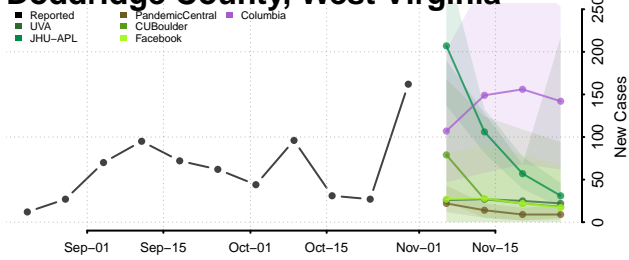

Doddridge County, West Virginia