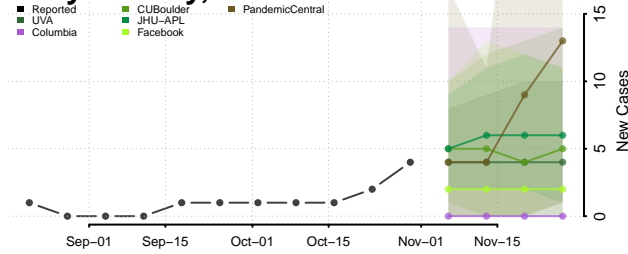

Sully County, South Dakota