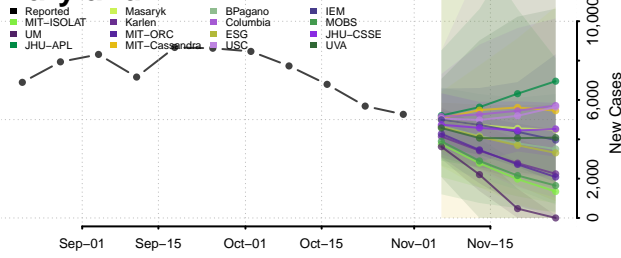

Waldo County, Maine

Washington County, Maine

York County, Maine

Maryland

Allegany County, Maryland

Anne Arundel County, Maryland

Baltimore City County, Maryland

Baltimore County, Maryland