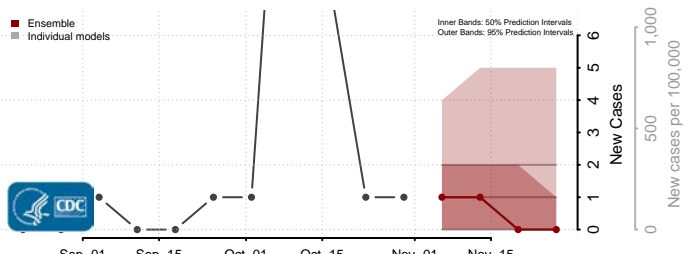

De Baca County, New Mexico

Dona Ana County, New Mexico

Eddy County, New Mexico

Grant County, New Mexico

Guadalupe County, New Mexico

Harding County, New Mexico

Hidalgo County, New Mexico

Lea County, New Mexico