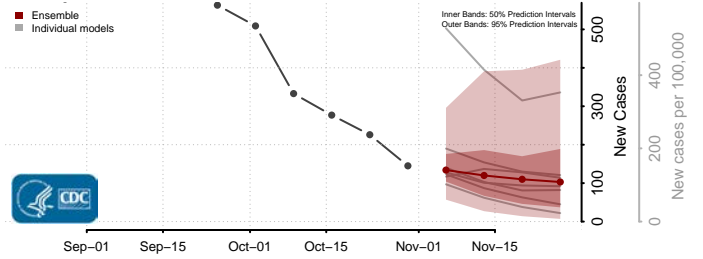

Garfield County, Washington

Grant County, Washington

Grays Harbor County, Washington

Island County, Washington

Jefferson County, Washington

King County, Washington

Kitsap County, Washington

Kittitas County, Washington