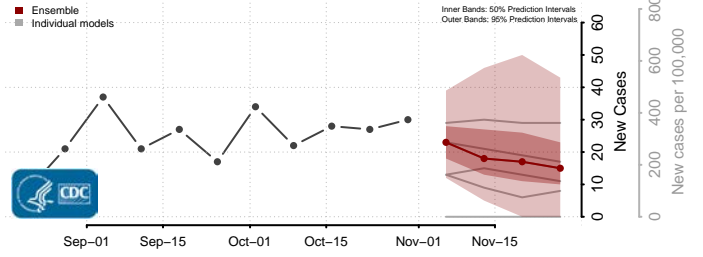

Gooding County, Idaho

Idaho County, Idaho

Jefferson County, Idaho

Jerome County, Idaho

Kootenai County, Idaho

Latah County, Idaho

Lemhi County, Idaho

Lewis County, Idaho