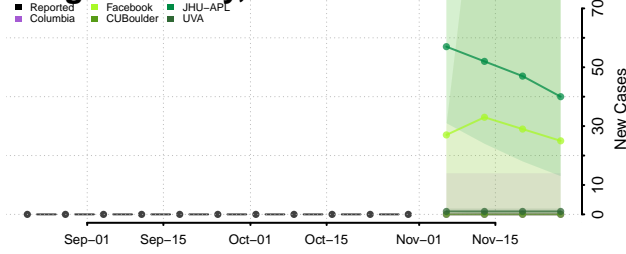

Morgan County, Utah