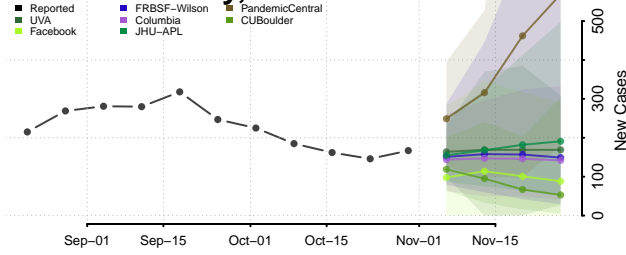

Monroe County, Indiana