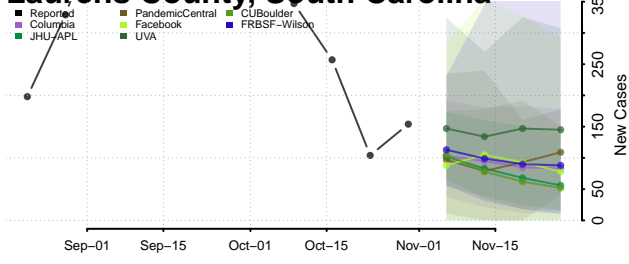

Laurens County, South Carolina