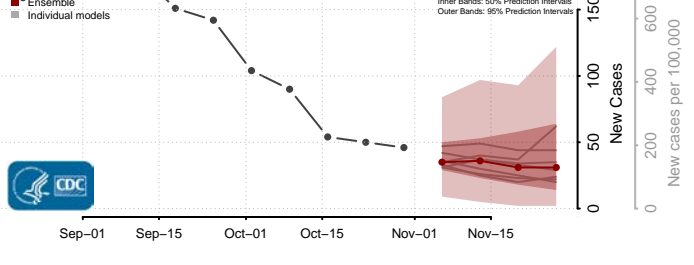

Randolph County, Indiana

Ripley County, Indiana

Rush County, Indiana

Scott County, Indiana

Shelby County, Indiana

Spencer County, Indiana

St. Joseph County, Indiana

Starke County, Indiana