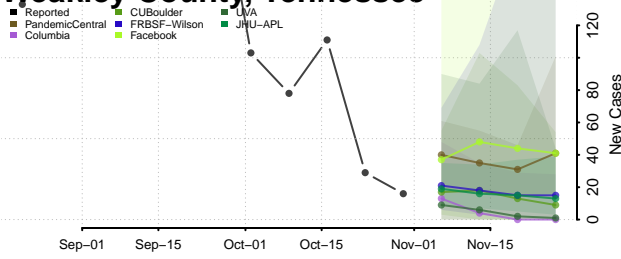

Weakley County, Tennessee