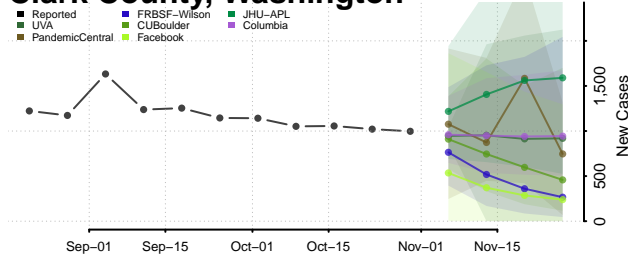

Clark County, Washington