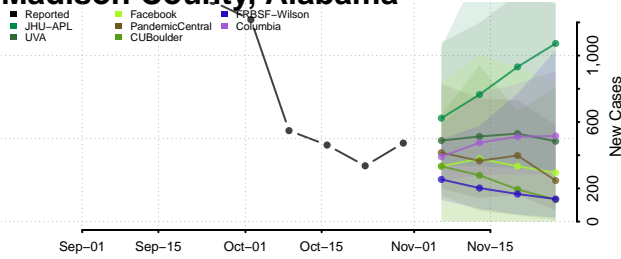

Lauderdale County, Alabama

Lawrence County, Alabama

Lee County, Alabama

Limestone County, Alabama

Lowndes County, Alabama

Macon County, Alabama

Madison County, Alabama

Marengo County, Alabama