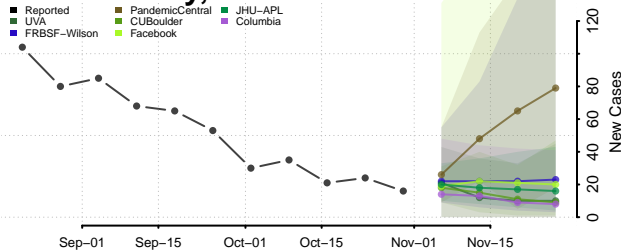

Adair County, Missouri