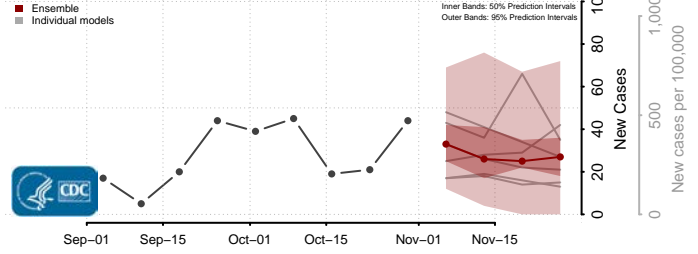

Redwood County, Minnesota

Renville County, Minnesota

Rice County, Minnesota

Rock County, Minnesota

Roseau County, Minnesota

Scott County, Minnesota

Sherburne County, Minnesota

Sibley County, Minnesota