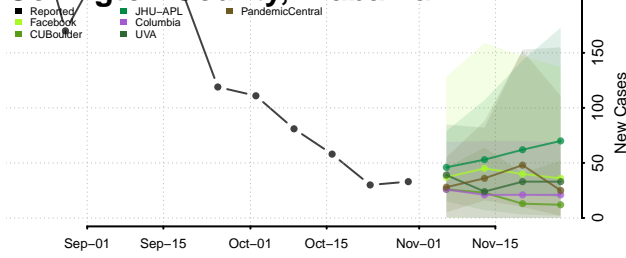

Cleburne County, Alabama

Coffee County, Alabama

Colbert County, Alabama

Conecuh County, Alabama

Coosa County, Alabama

Covington County, Alabama

Crenshaw County, Alabama

Cullman County, Alabama