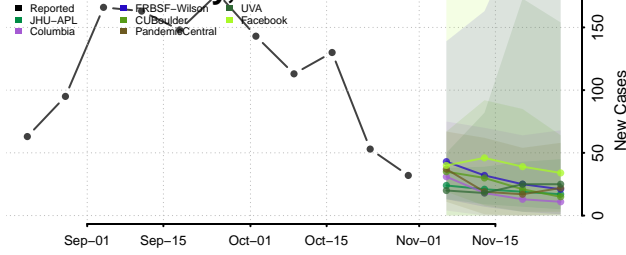

Fannin County, Texas