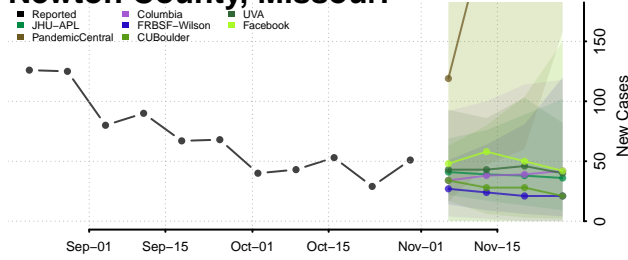

Newton County, Missouri