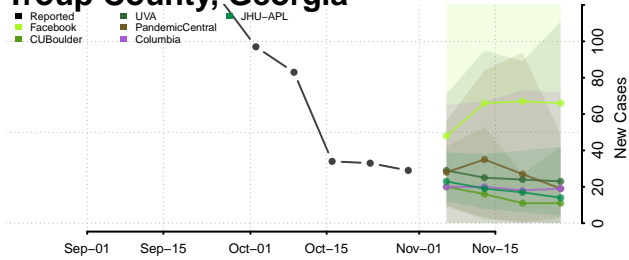

Terrell County, Georgia

Thomas County, Georgia

Tift County, Georgia

Toombs County, Georgia

Towns County, Georgia

Treutlen County, Georgia

Troup County, Georgia

Turner County, Georgia