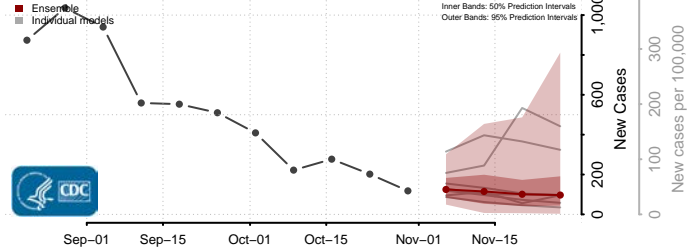

Val Verde County, Texas

Van Zandt County, Texas

Victoria County, Texas

Walker County, Texas

Waller County, Texas

Ward County, Texas

Washington County, Texas

Webb County, Texas