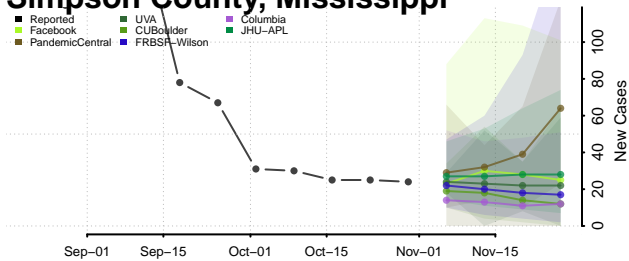

Simpson County, Mississippi