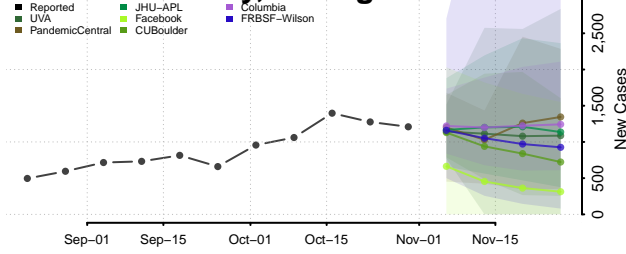

Crawford County, Michigan

Delta County, Michigan

Dickinson County, Michigan

Eaton County, Michigan

Emmet County, Michigan

Genesee County, Michigan

Gladwin County, Michigan

Gogebic County, Michigan