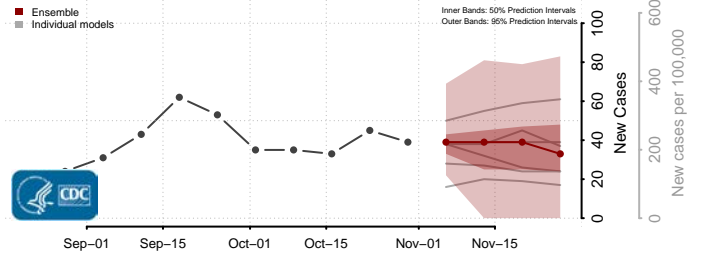

Cass County, Iowa

Cedar County, Iowa

Cerro Gordo County, Iowa

Cherokee County, Iowa

Chickasaw County, Iowa

Clarke County, Iowa

Clay County, Iowa

Clayton County, Iowa