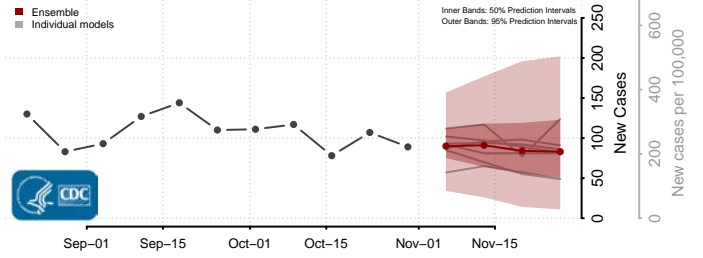

Gooding County, Idaho

Idaho County, Idaho

Jefferson County, Idaho

Jerome County, Idaho

Kootenai County, Idaho

Latah County, Idaho

Lemhi County, Idaho

Lewis County, Idaho