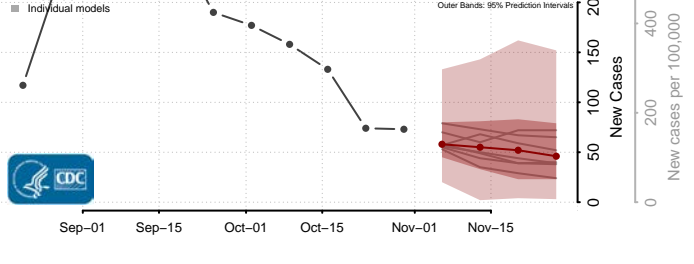

Randolph County, Indiana

Ripley County, Indiana

Rush County, Indiana

Scott County, Indiana

Shelby County, Indiana

Spencer County, Indiana

St. Joseph County, Indiana

Starke County, Indiana