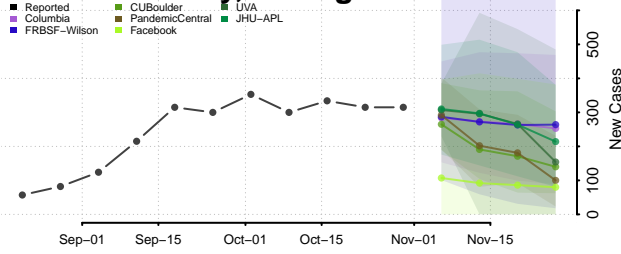

Isabella County, Michigan