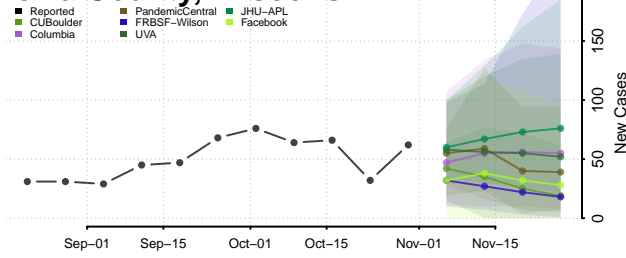

Iowa County, Wisconsin