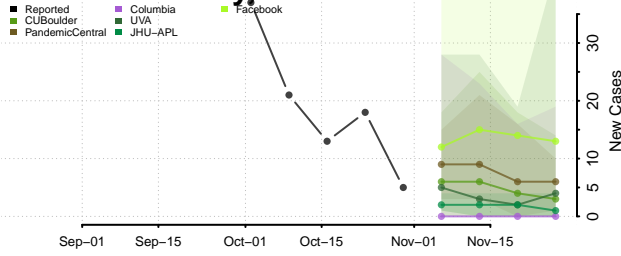

Houston County, Tennessee