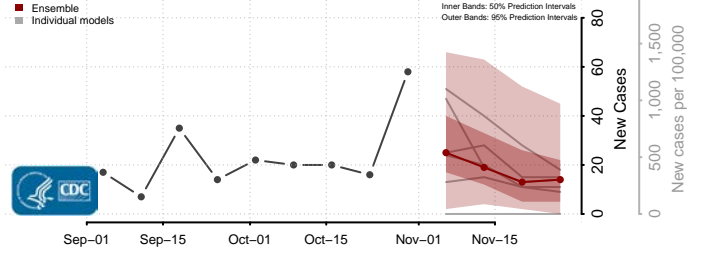

Musselshell County, Montana