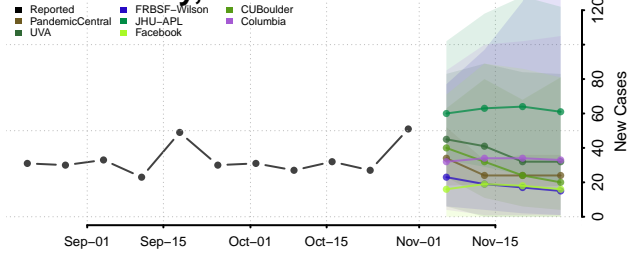

Mills County, Iowa