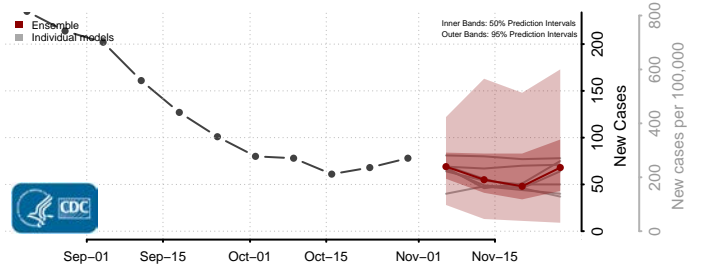

Tunica County, Mississippi

Union County, Mississippi

Walthall County, Mississippi

Warren County, Mississippi

Washington County, Mississippi

Wayne County, Mississippi

Webster County, Mississippi

Wilkinson County, Mississippi