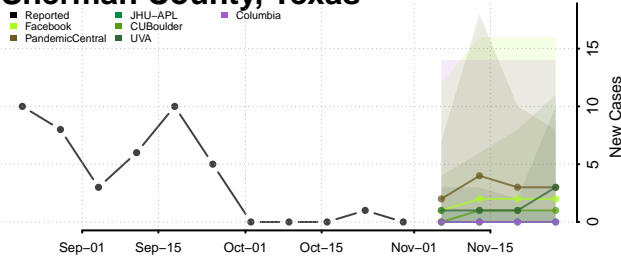

Sherman County, Texas