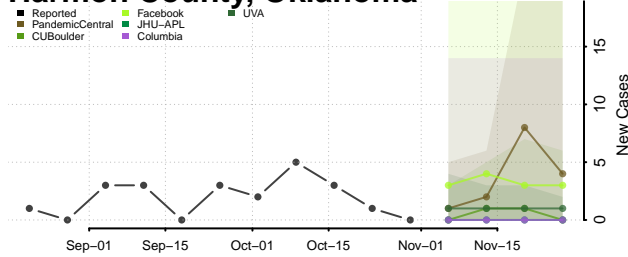

Harmon County, Oklahoma