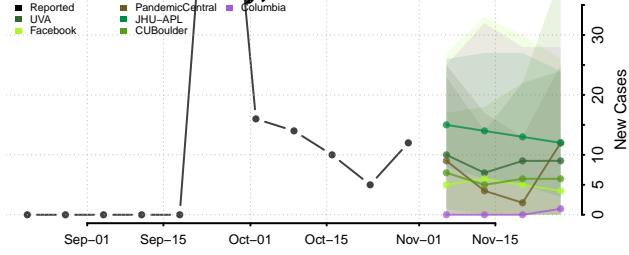

Sherman County, Nebraska