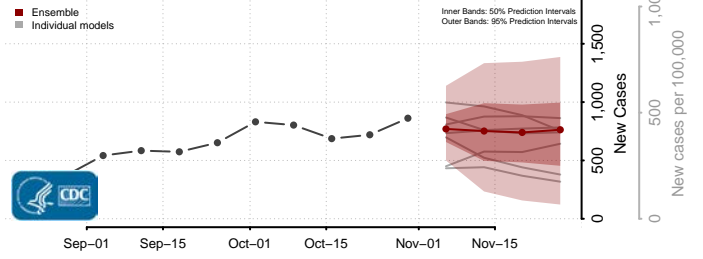

Cass County, North Dakota