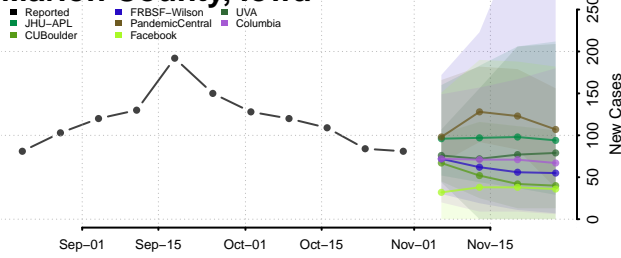

Marion County, Iowa