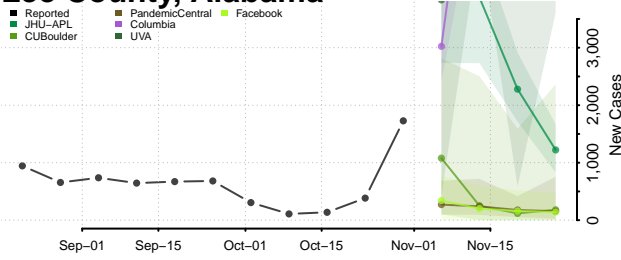

Lee County, Alabama