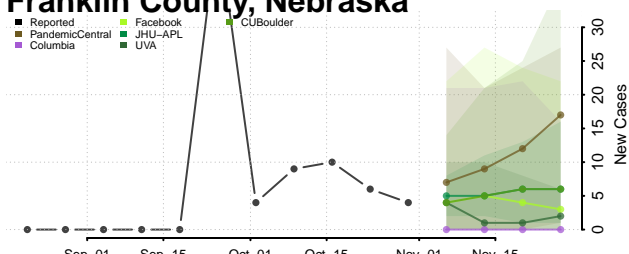

Dawson County, Nebraska

Deuel County, Nebraska

Dixon County, Nebraska

Dodge County, Nebraska

Douglas County, Nebraska

Dundy County, Nebraska

Fillmore County, Nebraska

Franklin County, Nebraska