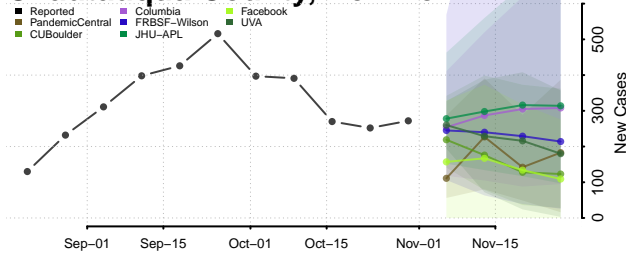

Chautauqua County, New York