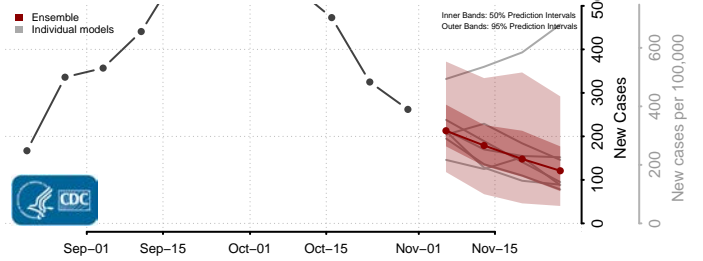

Gilmer County, West Virginia

Grant County, West Virginia

Greenbrier County, West Virginia

Hampshire County, West Virginia

Hancock County, West Virginia

Hardy County, West Virginia

Harrison County, West Virginia