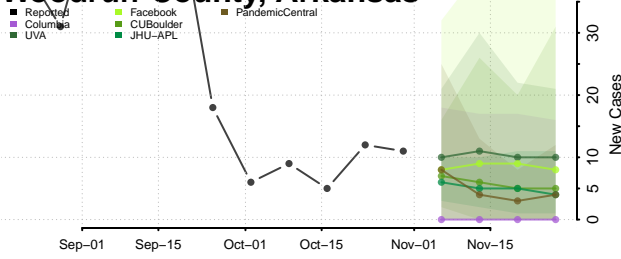

Woodruff County, Arkansas