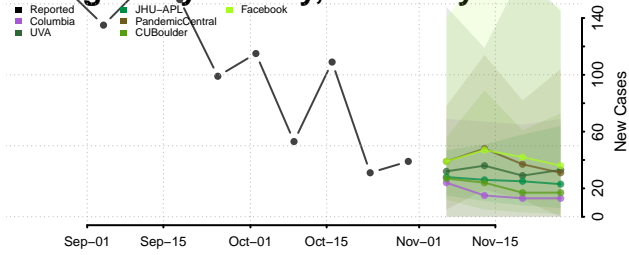

McLean County, Kentucky

Meade County, Kentucky

Menifee County, Kentucky

Mercer County, Kentucky

Metcalfe County, Kentucky

Monroe County, Kentucky

Montgomery County, Kentucky

Morgan County, Kentucky