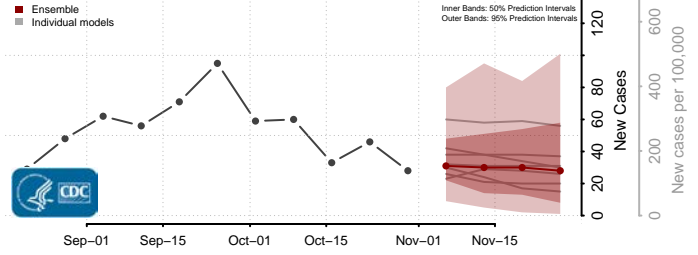

Carroll County, Iowa