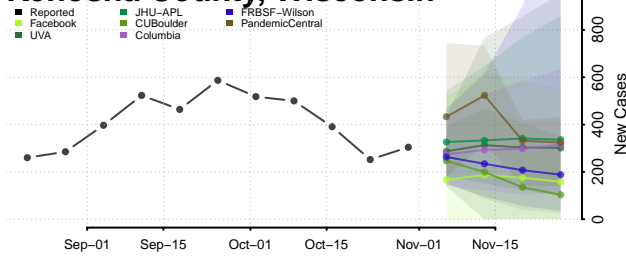

Kenosha County, Wisconsin