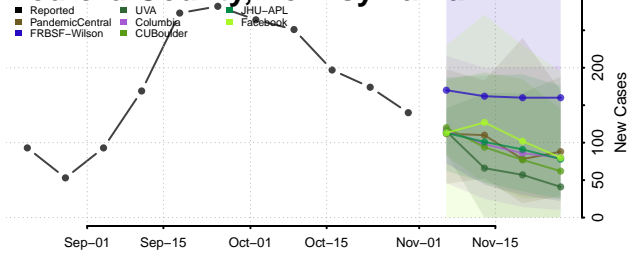

Bedford County, Pennsylvania