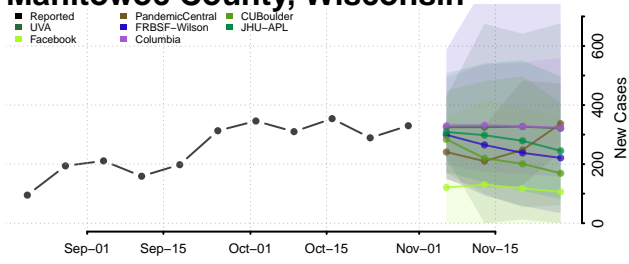

Manitowoc County, Wisconsin