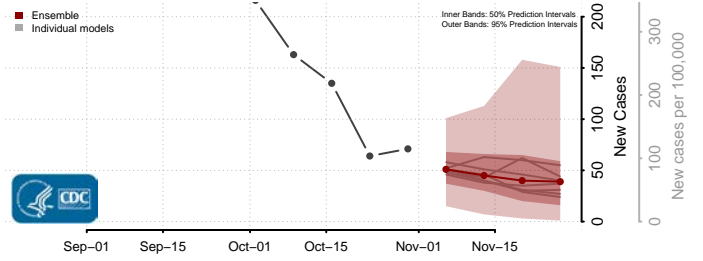

Hyde County, North Carolina

Iredell County, North Carolina

Jackson County, North Carolina

Johnston County, North Carolina

Jones County, North Carolina

Lee County, North Carolina

Lenoir County, North Carolina