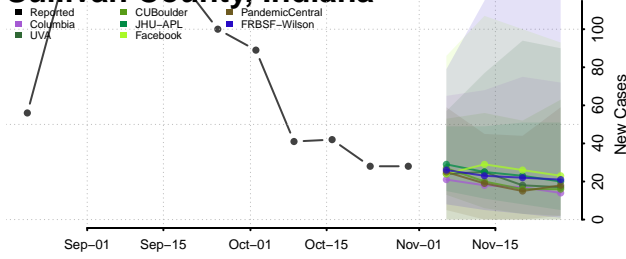

Sullivan County, Indiana