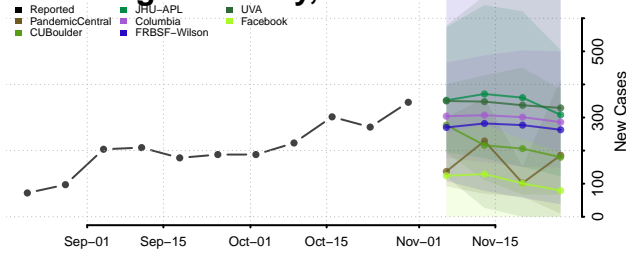

Cattaraugus County, New York