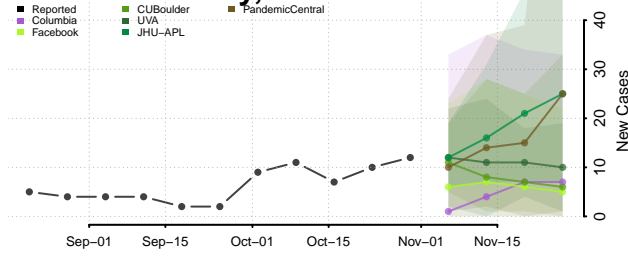

Marshall County, South Dakota