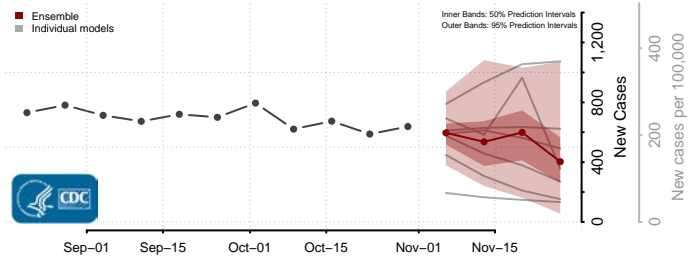

San Juan County, Washington

Skagit County, Washington

Skamania County, Washington

Snohomish County, Washington

Spokane County, Washington

Stevens County, Washington

Thurston County, Washington

Wahkiakum County, Washington