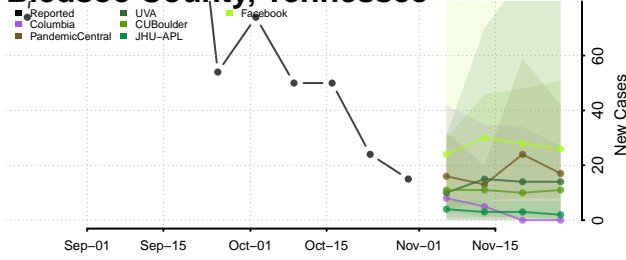

Bledsoe County, Tennessee