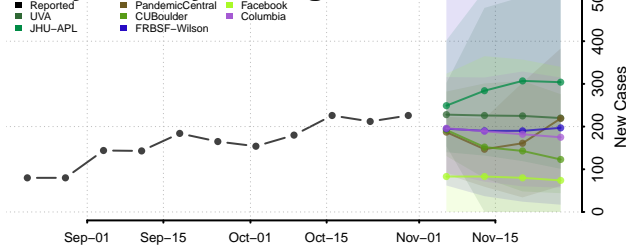

Alpena County, Michigan

Antrim County, Michigan

Arenac County, Michigan

Baraga County, Michigan

Barry County, Michigan

Bay County, Michigan

Benzie County, Michigan

Berrien County, Michigan