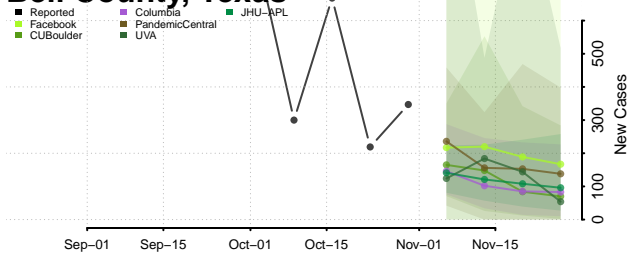

Bell County, Texas