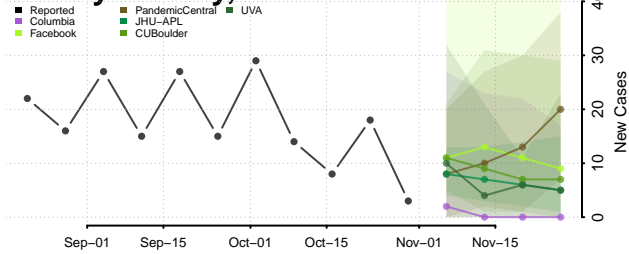

Shelby County, Missouri