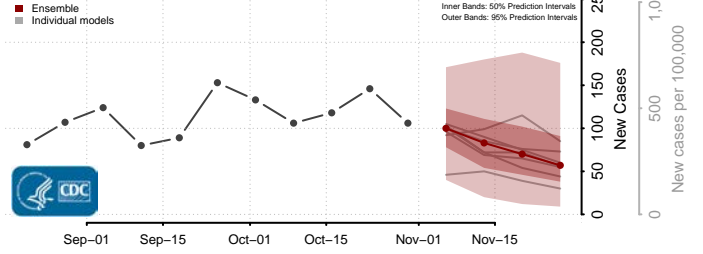

Hood River County, Oregon

Jackson County, Oregon

Jefferson County, Oregon

Josephine County, Oregon

Klamath County, Oregon

Lake County, Oregon

Lane County, Oregon

Lincoln County, Oregon