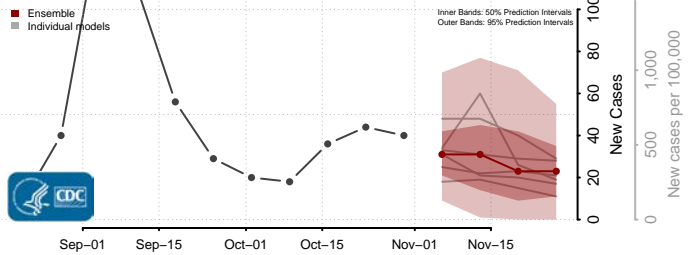

Calhoun County, West Virginia