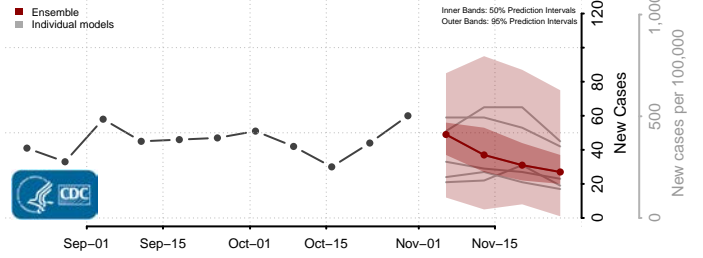

Colfax County, New Mexico