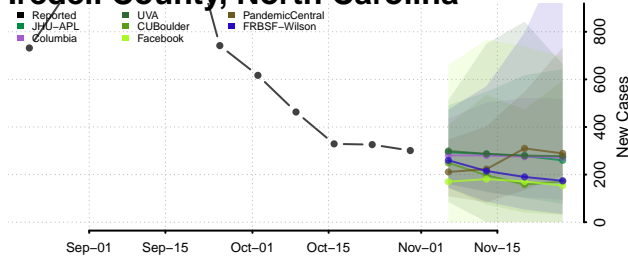

Iredell County, North Carolina