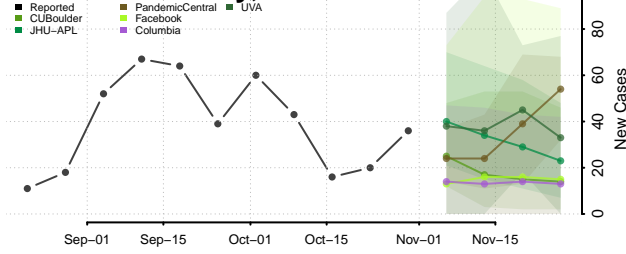

Calhoun County, Iowa