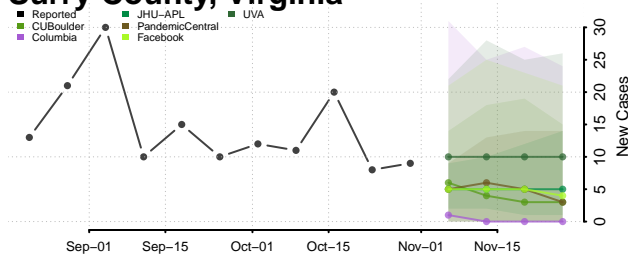

Surry County, Virginia