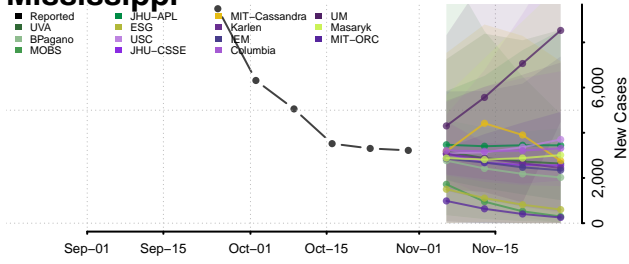

Mississippi