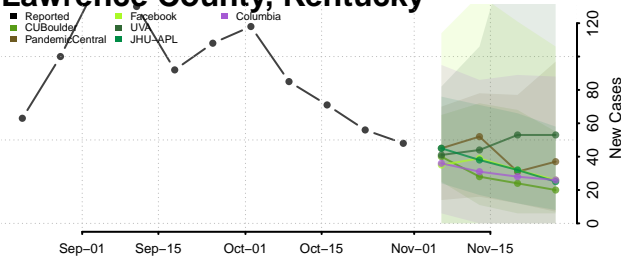

Jessamine County, Kentucky

Johnson County, Kentucky

Kenton County, Kentucky

Knott County, Kentucky

Knox County, Kentucky

Larue County, Kentucky

Laurel County, Kentucky

Lawrence County, Kentucky