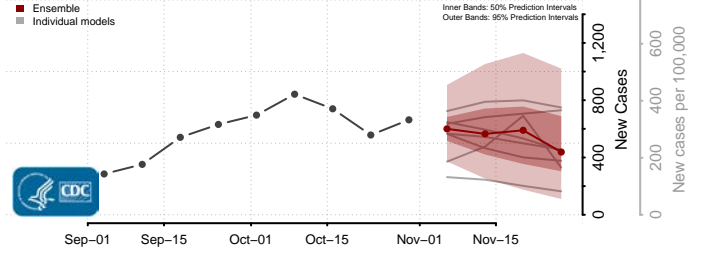

St. Louis County, Minnesota