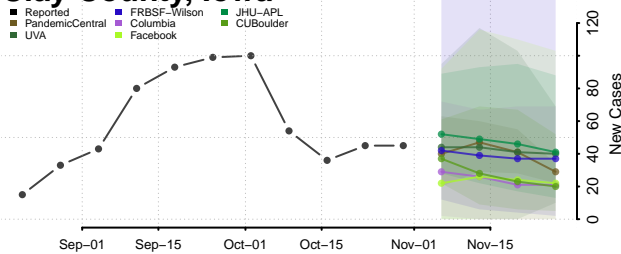

Cass County, Iowa

Cedar County, Iowa

Cerro Gordo County, Iowa

Cherokee County, Iowa

Chickasaw County, Iowa

Clarke County, Iowa

Clay County, Iowa

Clayton County, Iowa