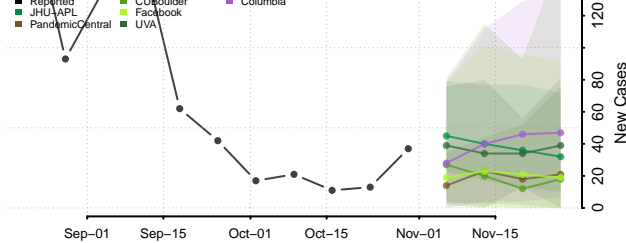

Attala County, Mississippi