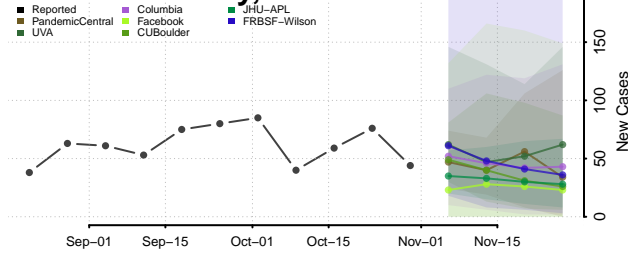

Jackson County, Oklahoma