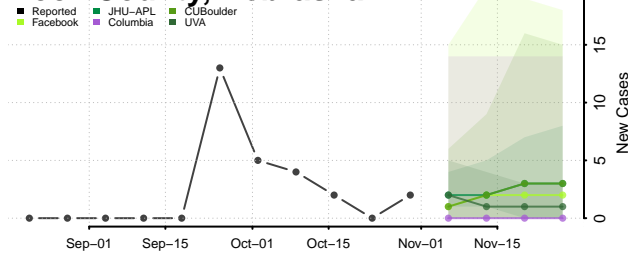

Polk County, Nebraska

Red Willow County, Nebraska

Richardson County, Nebraska

Rock County, Nebraska

Saline County, Nebraska

Sarpy County, Nebraska

Saunders County, Nebraska

Scotts Bluff County, Nebraska