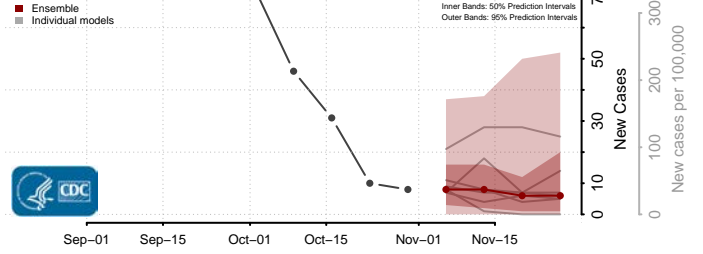

St. Lucie County, Florida

Sumter County, Florida

Suwannee County, Florida

Taylor County, Florida

Union County, Florida

Volusia County, Florida

Wakulla County, Florida

Walton County, Florida