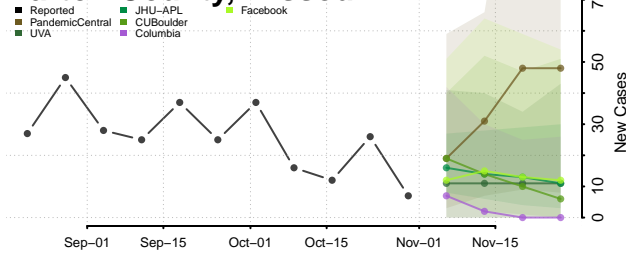

Barton County, Missouri