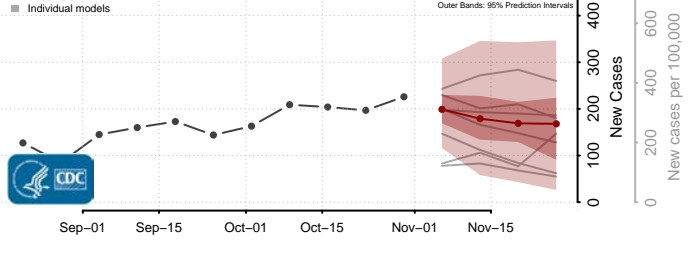

Sullivan County, New York

Tioga County, New York

Tompkins County, New York

Ulster County, New York

Warren County, New York

Washington County, New York

Wayne County, New York

Westchester County, New York