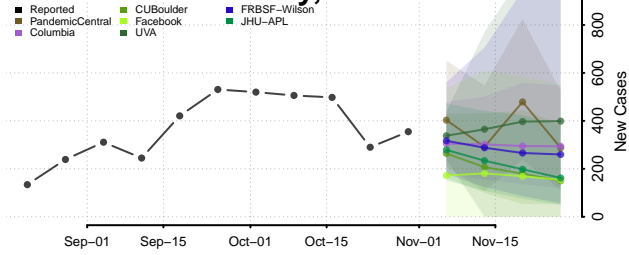

Dodge County, Wisconsin

Door County, Wisconsin

Douglas County, Wisconsin

Dunn County, Wisconsin

Eau Claire County, Wisconsin

Florence County, Wisconsin

Fond du Lac County, Wisconsin

Forest County, Wisconsin