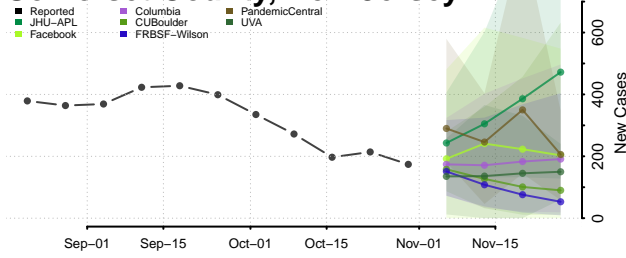

Somerset County, New Jersey