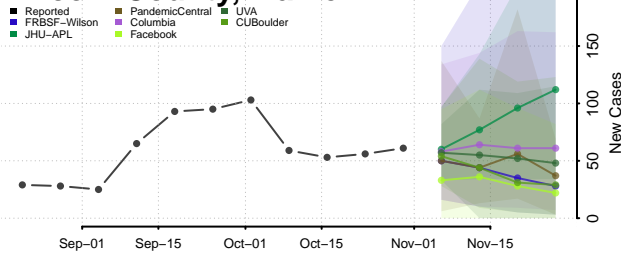

Lincoln County, Maine