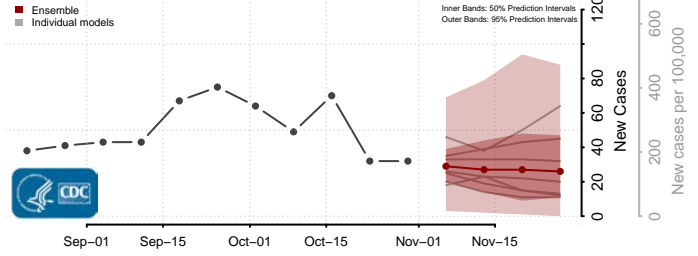

Cedar County, Iowa