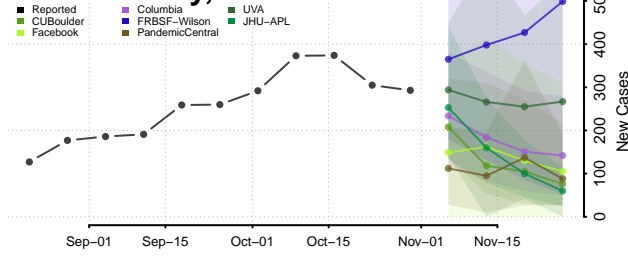

Stark County, North Dakota