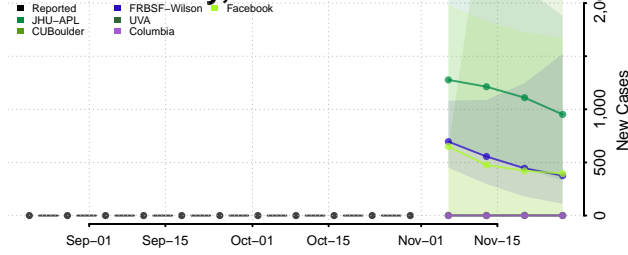

Weber County, Utah