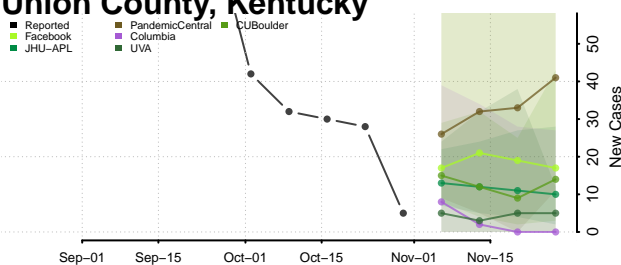

Union County, Kentucky