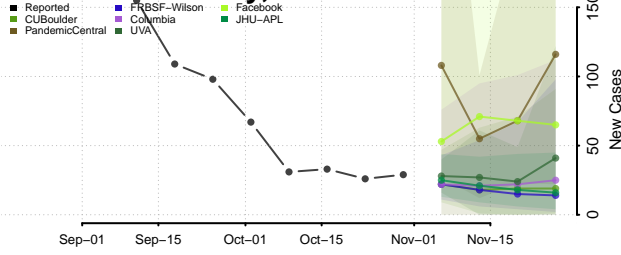

Greene County, Arkansas

Hempstead County, Arkansas

Hot Spring County, Arkansas

Howard County, Arkansas

Independence County, Arkansas

Izard County, Arkansas

Jackson County, Arkansas

Jefferson County, Arkansas