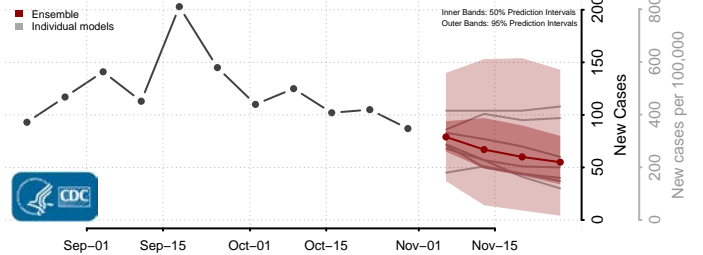

Grant County, Kentucky

Graves County, Kentucky

Grayson County, Kentucky

Green County, Kentucky

Greenup County, Kentucky

Hancock County, Kentucky

Hardin County, Kentucky

Harlan County, Kentucky