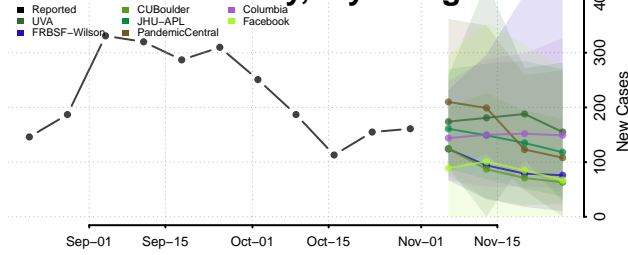

Natrona County, Wyoming

Niobrara County, Wyoming

Park County, Wyoming

Platte County, Wyoming

Sheridan County, Wyoming

Sublette County, Wyoming

Sweetwater County, Wyoming

Teton County, Wyoming