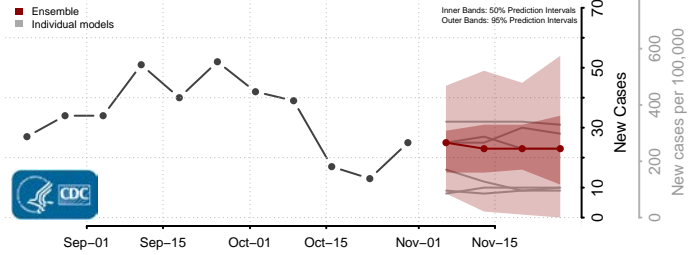

Cass County, Iowa

Cedar County, Iowa

Cerro Gordo County, Iowa

Cherokee County, Iowa

Chickasaw County, Iowa

Clarke County, Iowa

Clay County, Iowa

Clayton County, Iowa