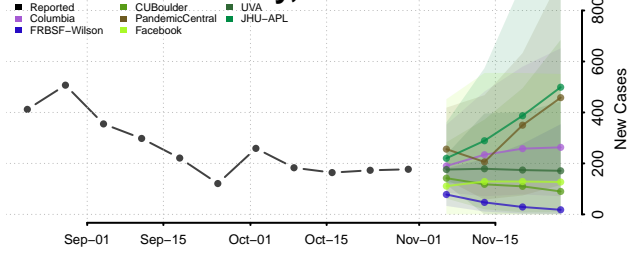

San Joaquin County, California

San Luis Obispo County, California

San Mateo County, California

Santa Barbara County, California

Santa Clara County, California

Santa Cruz County, California

Shasta County, California