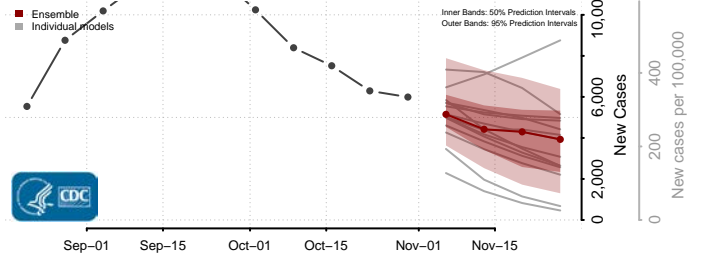

Walla Walla County, Washington

Whatcom County, Washington

Whitman County, Washington

Yakima County, Washington

West Virginia

Barbour County, West Virginia

Berkeley County, West Virginia

Boone County, West Virginia