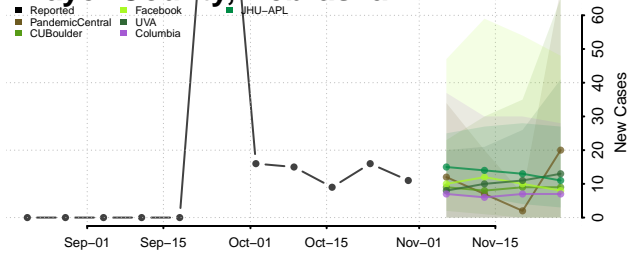

Seward County, Nebraska

Sheridan County, Nebraska

Sherman County, Nebraska

Sioux County, Nebraska

Stanton County, Nebraska

Thayer County, Nebraska

Thomas County, Nebraska

Thurston County, Nebraska