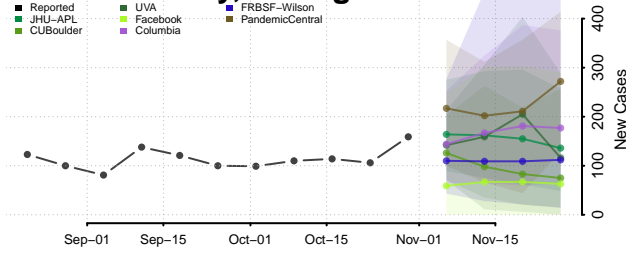

Branch County, Michigan