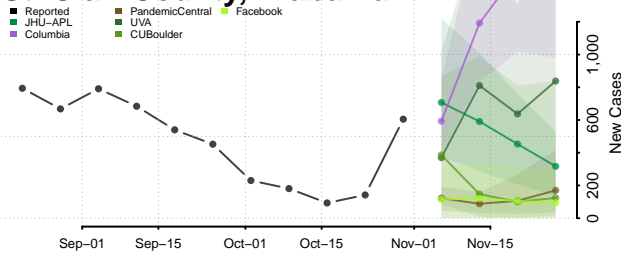

Pike County, Alabama

Randolph County, Alabama

Russell County, Alabama

Shelby County, Alabama

St. Clair County, Alabama

Sumter County, Alabama

Talladega County, Alabama

Tallapoosa County, Alabama