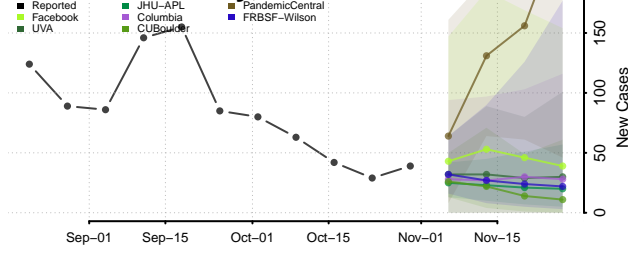

Camden County, Missouri