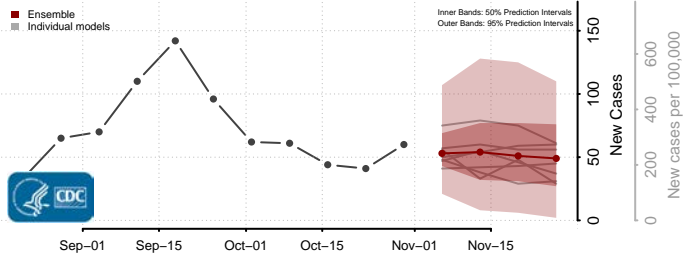

Brooke County, West Virginia