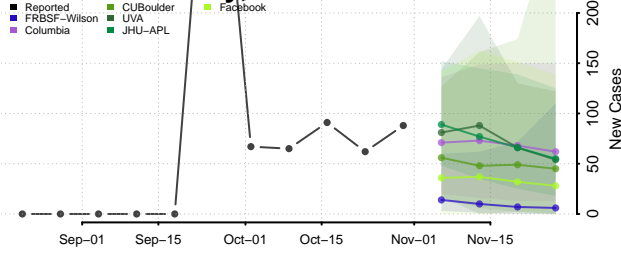

Dawson County, Nebraska