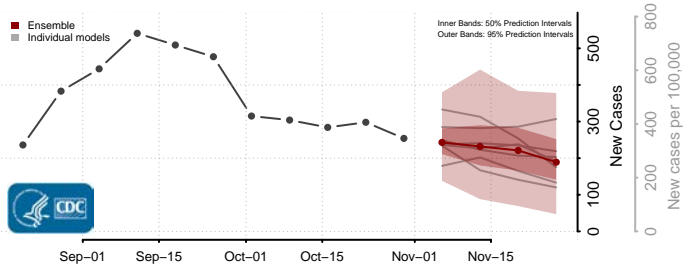

Preston County, West Virginia

Putnam County, West Virginia

Raleigh County, West Virginia

Randolph County, West Virginia

Ritchie County, West Virginia

Roane County, West Virginia

Summers County, West Virginia