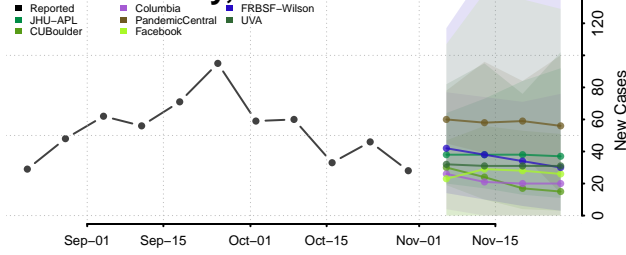

Carroll County, Iowa