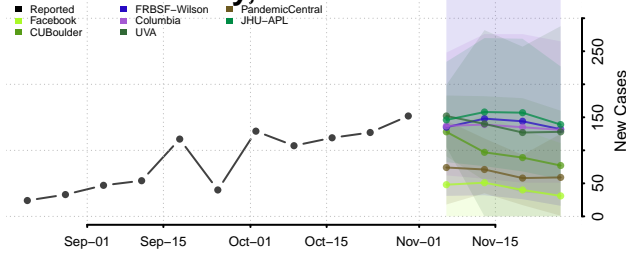

West Feliciana County, Louisiana

Winn County, Louisiana

Maine

Androscoggin County, Maine

Aroostook County, Maine

Cumberland County, Maine

Franklin County, Maine

Hancock County, Maine