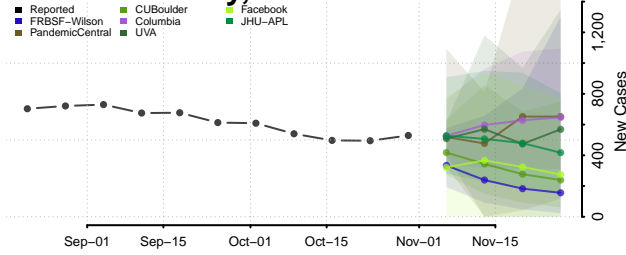

Gila County, Arizona

Graham County, Arizona

Greenlee County, Arizona

La Paz County, Arizona

Maricopa County, Arizona

Mohave County, Arizona

Navajo County, Arizona

Pima County, Arizona