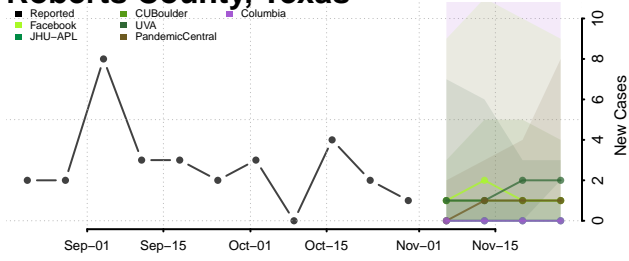

Roberts County, Texas