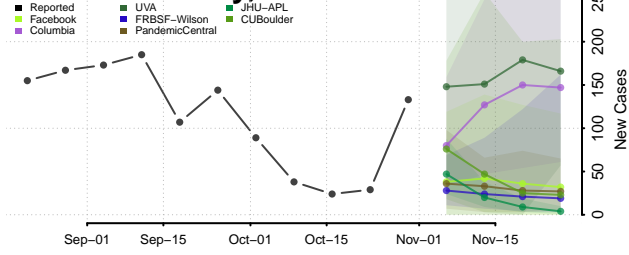

Dale County, Alabama

Dallas County, Alabama

DeKalb County, Alabama

Elmore County, Alabama

Escambia County, Alabama

Etowah County, Alabama

Fayette County, Alabama

Franklin County, Alabama