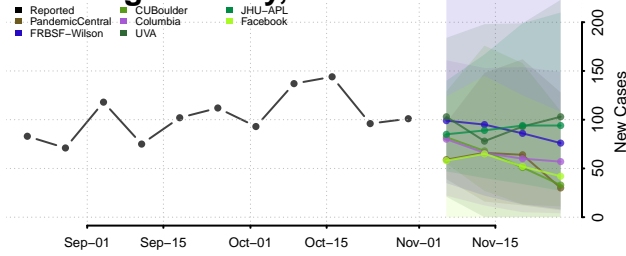

Chenango County, New York