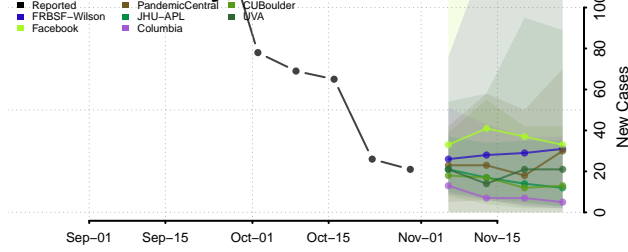

Macon County, Tennessee