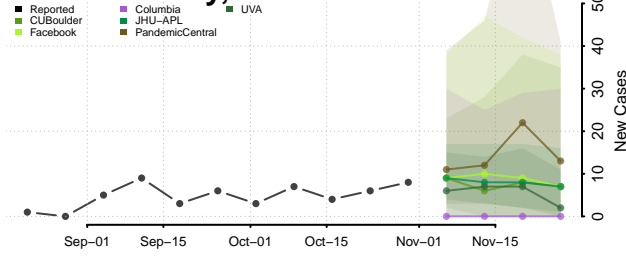

Divide County, North Dakota

Dunn County, North Dakota

Eddy County, North Dakota

Emmons County, North Dakota

Foster County, North Dakota

Golden Valley County, North Dakota

Grand Forks County, North Dakota

Grant County, North Dakota