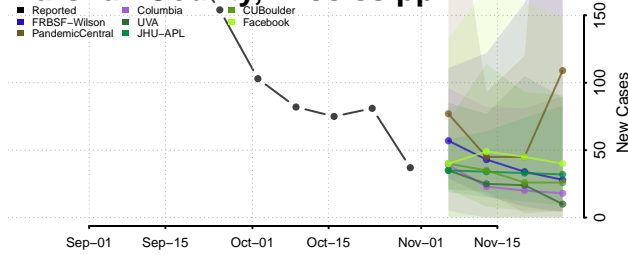

Leake County, Mississippi

Lee County, Mississippi

Leflore County, Mississippi

Lincoln County, Mississippi

Lowndes County, Mississippi

Madison County, Mississippi

Marion County, Mississippi

Marshall County, Mississippi