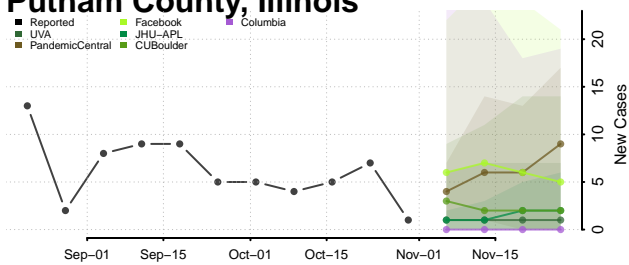

Pike County, Illinois

Pope County, Illinois

Pulaski County, Illinois

Putnam County, Illinois

Randolph County, Illinois

Richland County, Illinois

Rock Island County, Illinois

Saline County, Illinois