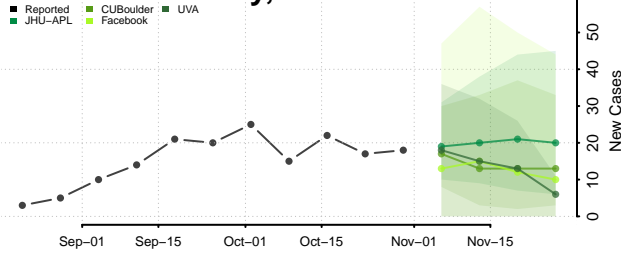

Beaverhead County, Montana

Big Horn County, Montana

Blaine County, Montana

Broadwater County, Montana

Carbon County, Montana

Carter County, Montana

Cascade County, Montana

Chouteau County, Montana