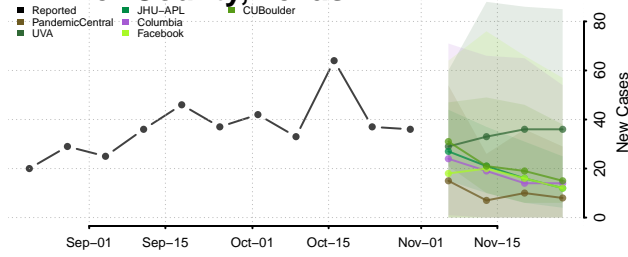

Wise County, Texas

Wood County, Texas

Yoakum County, Texas

Young County, Texas

Zapata County, Texas

Zavala County, Texas

Utah

Beaver County, Utah