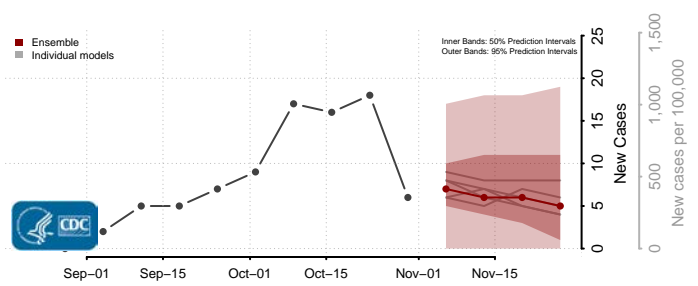

Daniels County, Montana