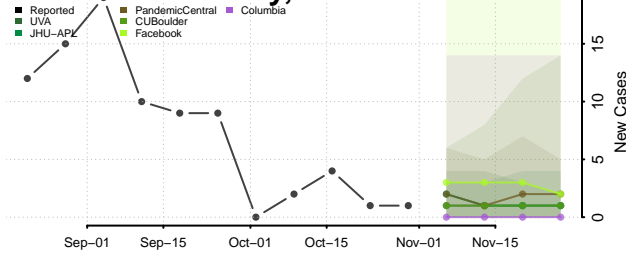

Schleicher County, Texas