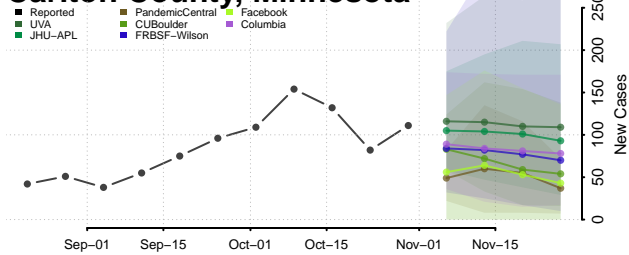

Carlton County, Minnesota