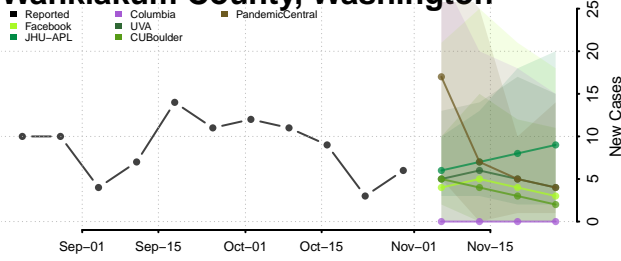

San Juan County, Washington

Skagit County, Washington

Skamania County, Washington

Snohomish County, Washington

Spokane County, Washington

Stevens County, Washington

Thurston County, Washington

Wahkiakum County, Washington