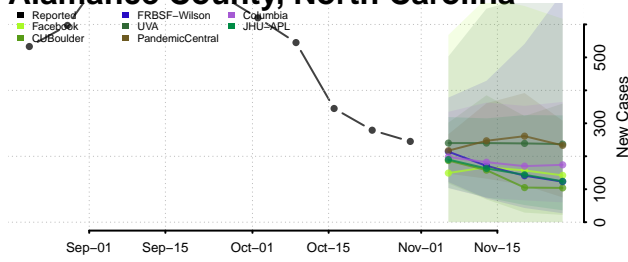

Alamance County, North Carolina