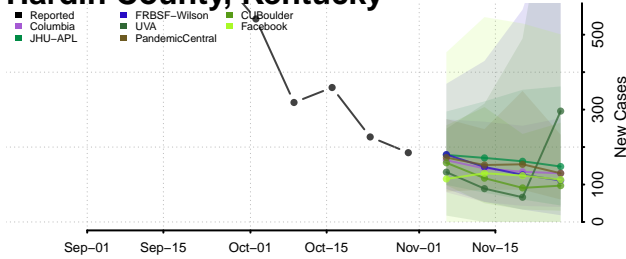

Grant County, Kentucky

Graves County, Kentucky

Grayson County, Kentucky

Green County, Kentucky

Greenup County, Kentucky

Hancock County, Kentucky

Hardin County, Kentucky

Harlan County, Kentucky