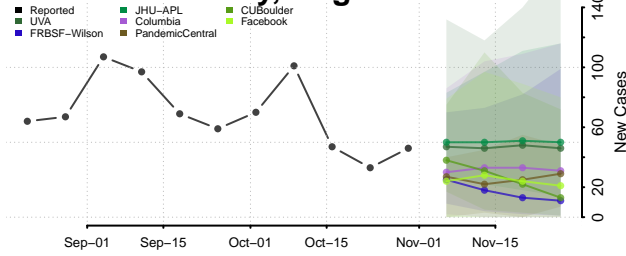

Page County, Virginia

Patrick County, Virginia

Petersburg County, Virginia

Pittsylvania County, Virginia

Poquoson County, Virginia

Portsmouth County, Virginia

Powhatan County, Virginia

Prince Edward County, Virginia