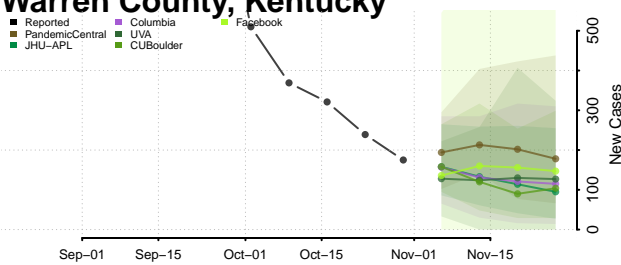

Warren County, Kentucky