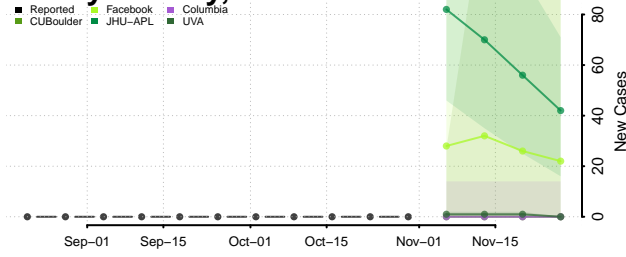

Box Elder County, Utah

Cache County, Utah

Carbon County, Utah

Daggett County, Utah

Davis County, Utah

Duchesne County, Utah

Emery County, Utah

Garfield County, Utah