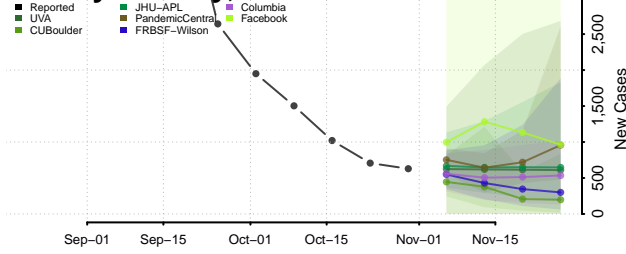

Roane County, Tennessee

Robertson County, Tennessee

Rutherford County, Tennessee

Scott County, Tennessee

Sequatchie County, Tennessee

Sevier County, Tennessee

Shelby County, Tennessee

Smith County, Tennessee