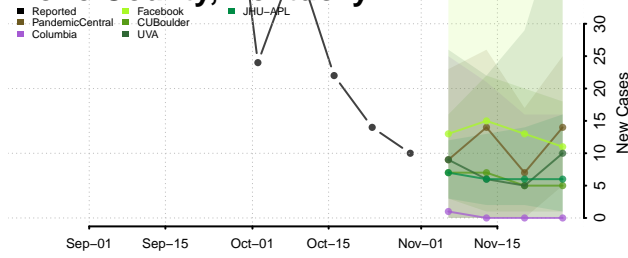

Union County, Kentucky

Warren County, Kentucky

Washington County, Kentucky

Wayne County, Kentucky

Webster County, Kentucky

Whitley County, Kentucky

Wolfe County, Kentucky

Woodford County, Kentucky