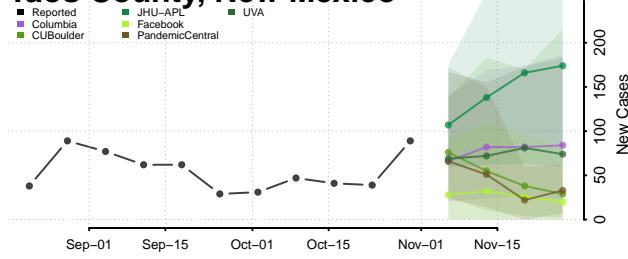

Taos County, New Mexico