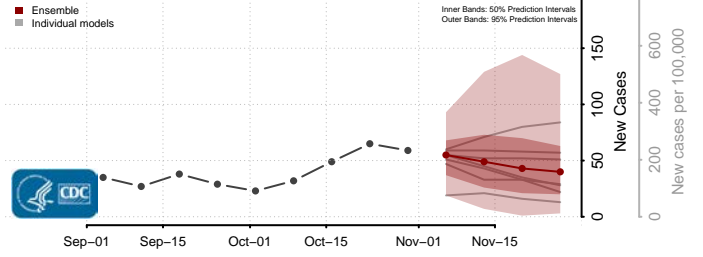

Chittenden County, Vermont

Essex County, Vermont

Franklin County, Vermont

Grand Isle County, Vermont

Lamoille County, Vermont

Orange County, Vermont

Orleans County, Vermont

Rutland County, Vermont