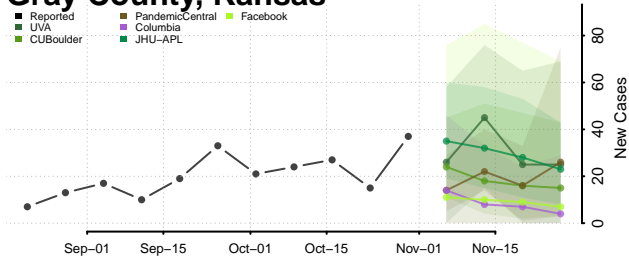

Gray County, Kansas