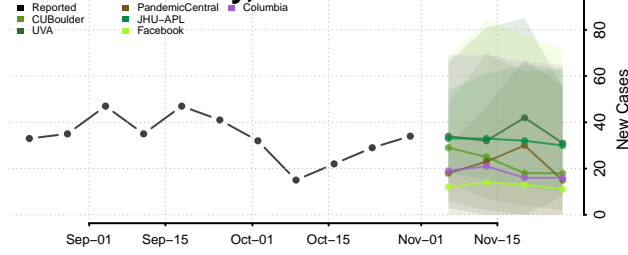

Sequoyah County, Oklahoma

Stephens County, Oklahoma

Texas County, Oklahoma

Tillman County, Oklahoma

Tulsa County, Oklahoma

Wagoner County, Oklahoma

Washington County, Oklahoma

Washita County, Oklahoma