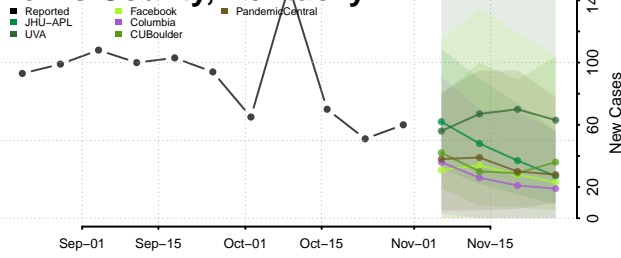

Lee County, Kentucky

Leslie County, Kentucky

Letcher County, Kentucky

Lewis County, Kentucky

Lincoln County, Kentucky

Livingston County, Kentucky

Logan County, Kentucky

Lyon County, Kentucky