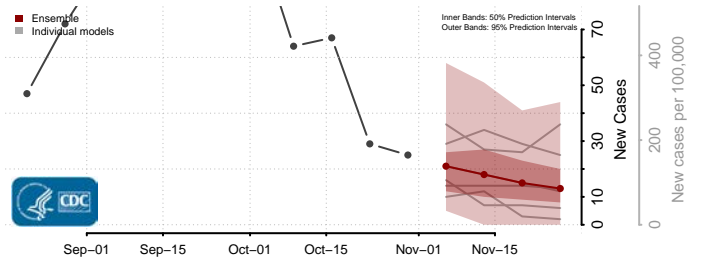

Gooding County, Idaho