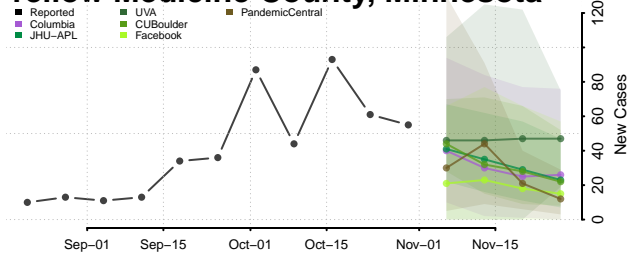

Wadena County, Minnesota

Waseca County, Minnesota

Washington County, Minnesota

Watowan County, Minnesota

Wilkin County, Minnesota

Winona County, Minnesota

Wright County, Minnesota

Yellow Medicine County, Minnesota