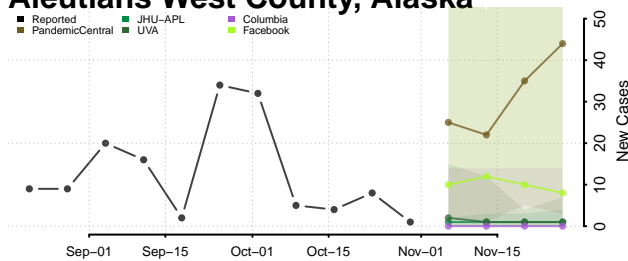

Pike County, Alabama

Randolph County, Alabama

Russell County, Alabama

Shelby County, Alabama

St. Clair County, Alabama

Sumter County, Alabama

Talladega County, Alabama

Tallapoosa County, Alabama

Tuscaloosa County, Alabama

Walker County, Alabama

Washington County, Alabama

Wilcox County, Alabama

Winston County, Alabama

Alaska

Aleutians East County, Alaska

Aleutians West County, Alaska