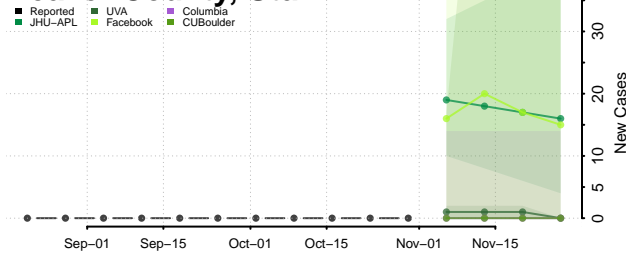

Wise County, Texas

Wood County, Texas

Yoakum County, Texas

Young County, Texas

Zapata County, Texas

Zavala County, Texas

Utah

Beaver County, Utah