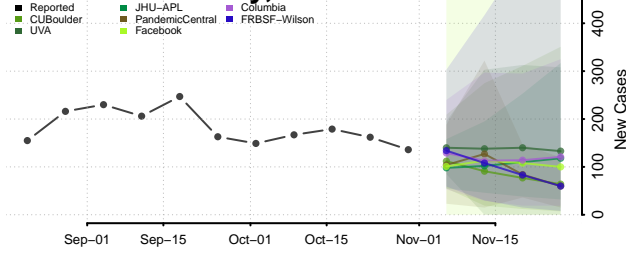

Litchfield County, Connecticut