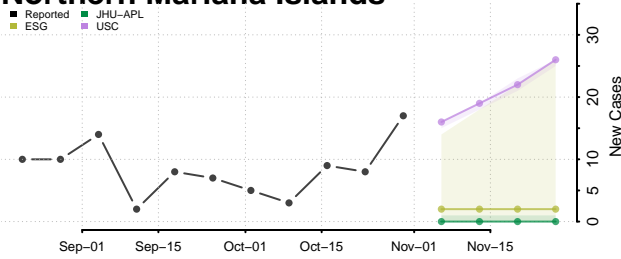

Northern Mariana Islands