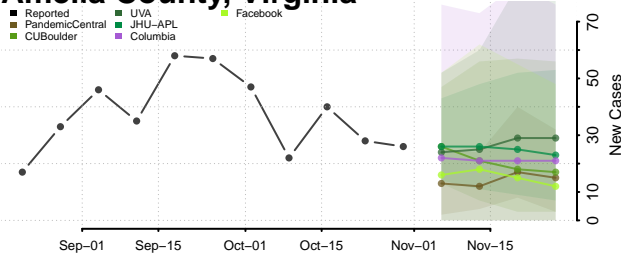

Amelia County, Virginia