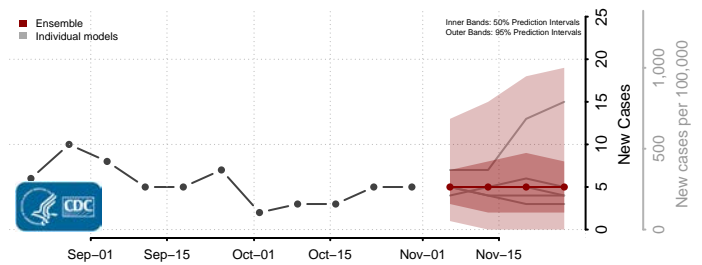

Douglas County, South Dakota

Edmunds County, South Dakota

Fall River County, South Dakota

Faulk County, South Dakota

Grant County, South Dakota

Gregory County, South Dakota

Haakon County, South Dakota

Hamlin County, South Dakota