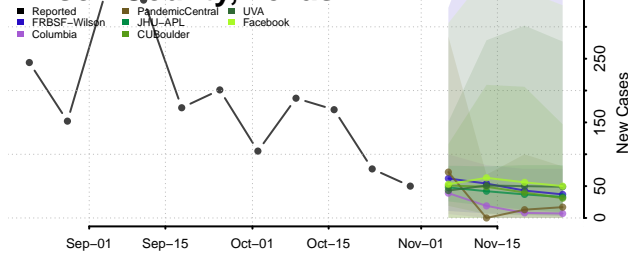

Wilson County, Texas