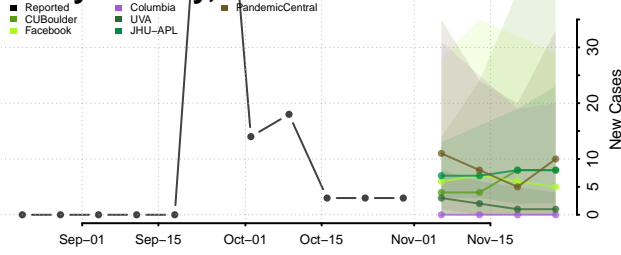

Valley County, Nebraska