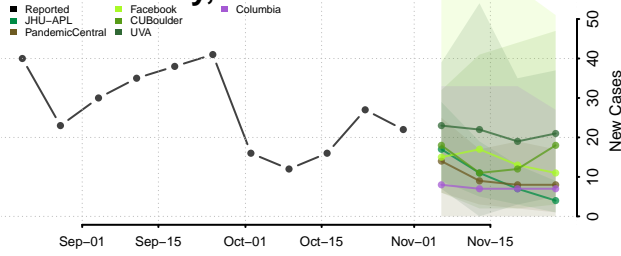

Gooding County, Idaho

Idaho County, Idaho

Jefferson County, Idaho

Jerome County, Idaho

Kootenai County, Idaho

Latah County, Idaho

Lemhi County, Idaho

Lewis County, Idaho