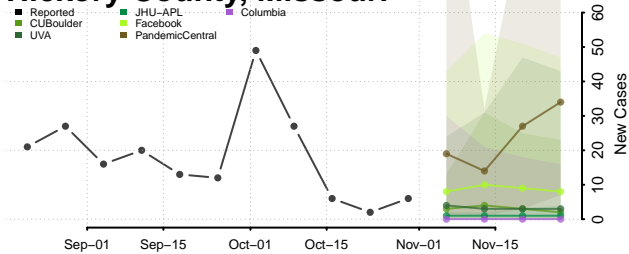

Gasconade County, Missouri

Gentry County, Missouri

Greene County, Missouri

Grundy County, Missouri

Harrison County, Missouri

Henry County, Missouri

Hickory County, Missouri

Holt County, Missouri