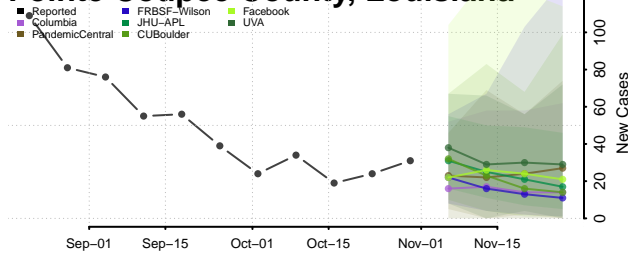

Livingston County, Louisiana

Madison County, Louisiana

Morehouse County, Louisiana

Natchitoches County, Louisiana

Orleans County, Louisiana

Ouachita County, Louisiana

Plaquemines County, Louisiana

Pointe Coupee County, Louisiana