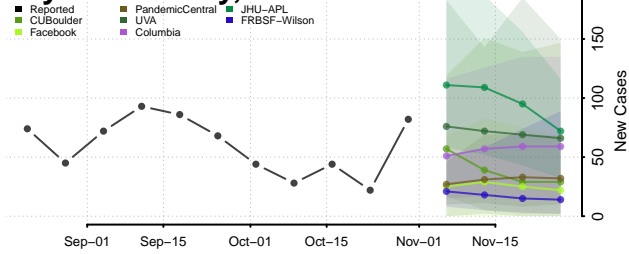

Dale County, Alabama

Dallas County, Alabama

DeKalb County, Alabama

Elmore County, Alabama

Escambia County, Alabama

Etowah County, Alabama

Fayette County, Alabama

Franklin County, Alabama