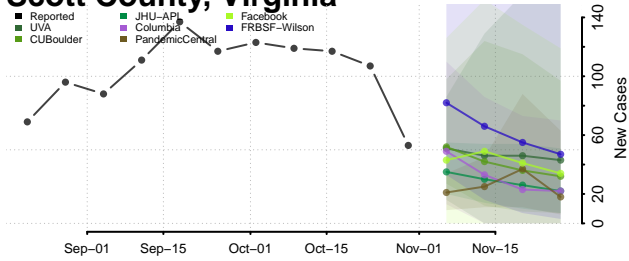

Prince George County, Virginia

Prince William County, Virginia

Pulaski County, Virginia

Radford County, Virginia

Rappahannock County, Virginia

Russell County, Virginia

Salem County, Virginia

Scott County, Virginia