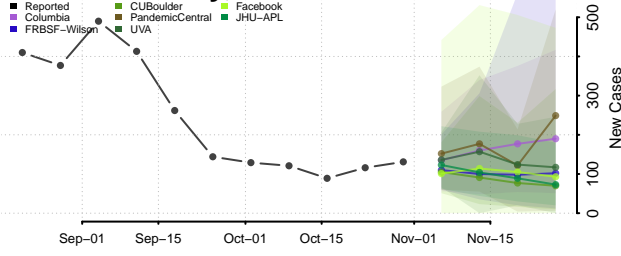

Shoshone County, Idaho

Teton County, Idaho

Twin Falls County, Idaho

Valley County, Idaho

Washington County, Idaho

Illinois

Adams County, Illinois

Alexander County, Illinois