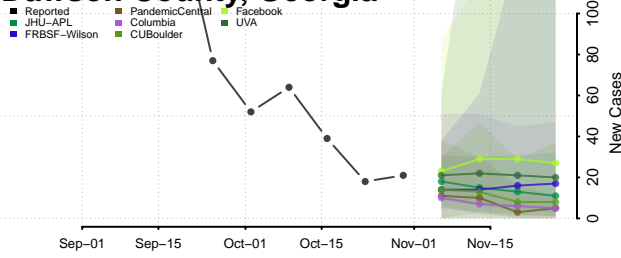

Crawford County, Georgia

Crisp County, Georgia

Dade County, Georgia

Dawson County, Georgia

Decatur County, Georgia

DeKalb County, Georgia

Dodge County, Georgia

Dooly County, Georgia