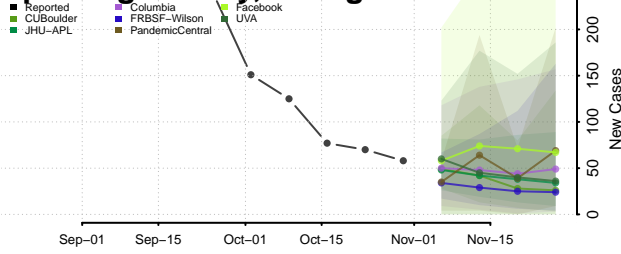

Rabun County, Georgia

Randolph County, Georgia

Richmond County, Georgia

Rockdale County, Georgia

Schley County, Georgia

Screven County, Georgia

Seminole County, Georgia

Spalding County, Georgia