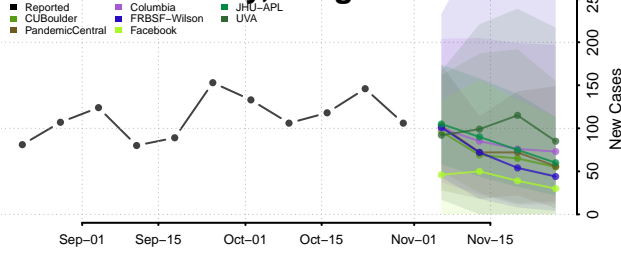

Jefferson County, Oregon