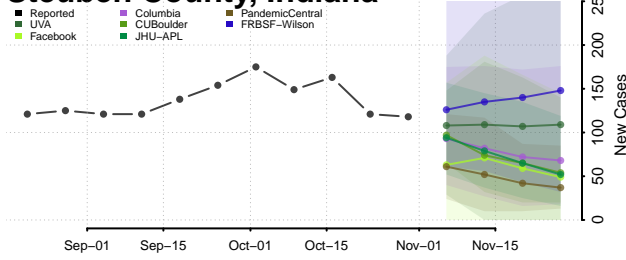

Stauben County, Indiana