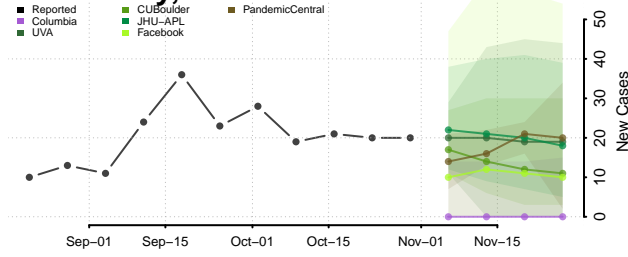

Ida County, Iowa