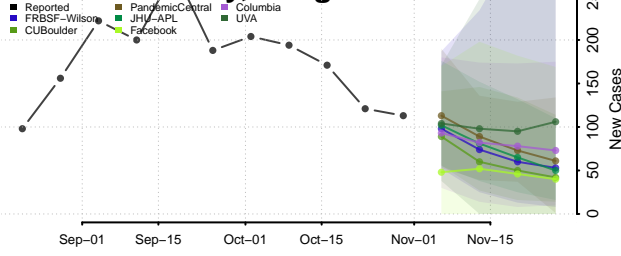

Malheur County, Oregon