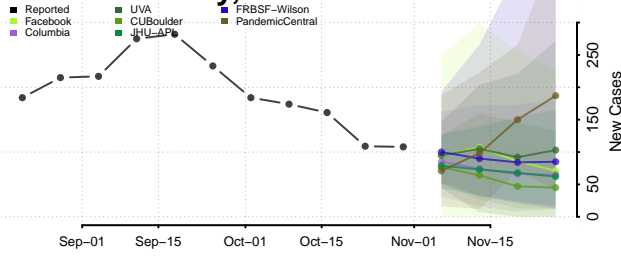

Lincoln County, Missouri