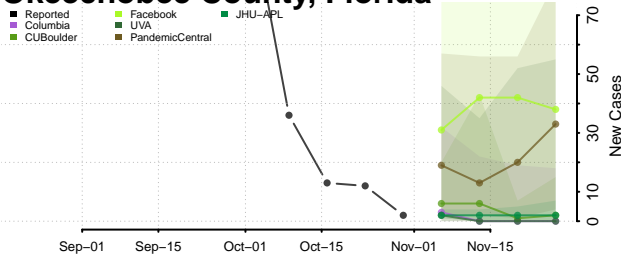

Miami-Dade County, Florida

Monroe County, Florida

Nassau County, Florida

Okaloosa County, Florida

Okeechobee County, Florida

Orange County, Florida

Osceola County, Florida

Palm Beach County, Florida