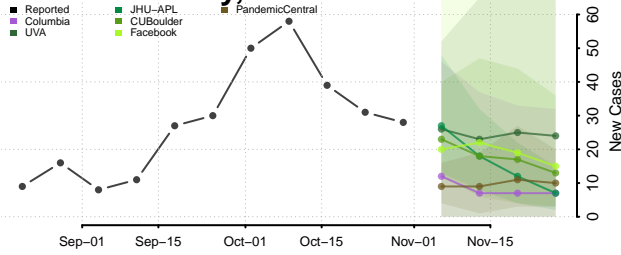

Pawnee County, Kansas