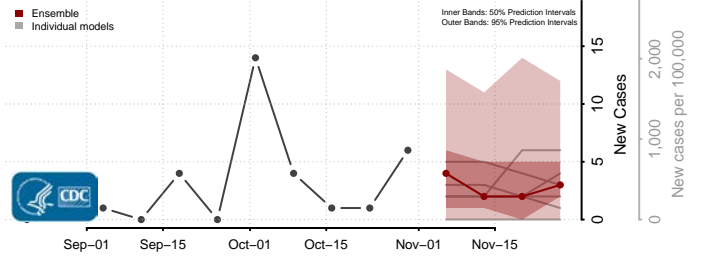

Sweet Grass County, Montana

Teton County, Montana

Toole County, Montana

Treasure County, Montana

Valley County, Montana

Wheatland County, Montana

Wibaux County, Montana

Yellowstone County, Montana