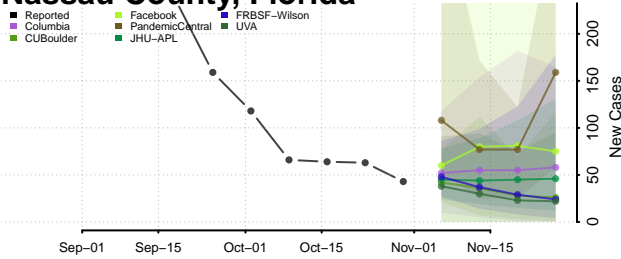

Nassau County, Florida