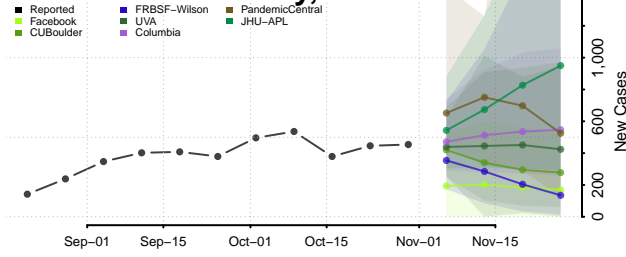

West Feliciana County, Louisiana

Winn County, Louisiana

Maine

Androscoggin County, Maine

Aroostook County, Maine

Cumberland County, Maine

Franklin County, Maine

Hancock County, Maine