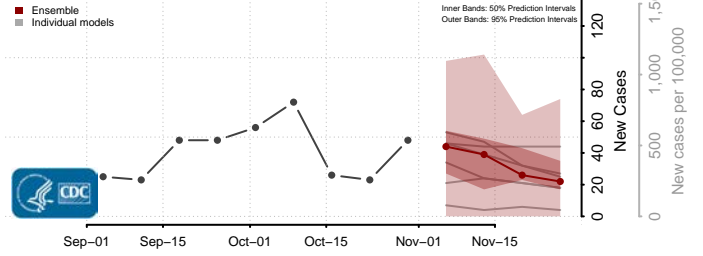

Rosebud County, Montana