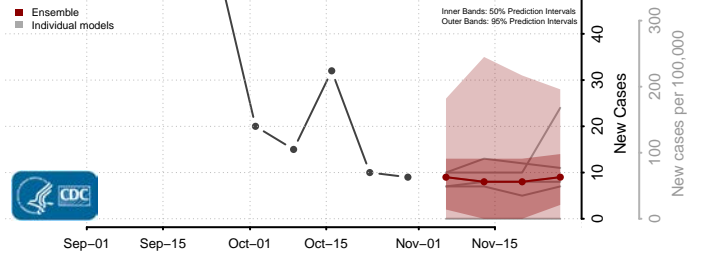

Tunica County, Mississippi

Union County, Mississippi

Walthall County, Mississippi

Warren County, Mississippi

Washington County, Mississippi

Wayne County, Mississippi

Webster County, Mississippi

Wilkinson County, Mississippi