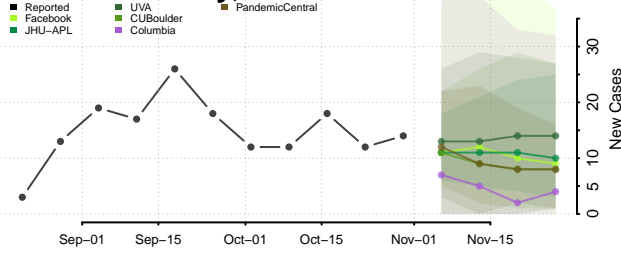

Lincoln County, Idaho