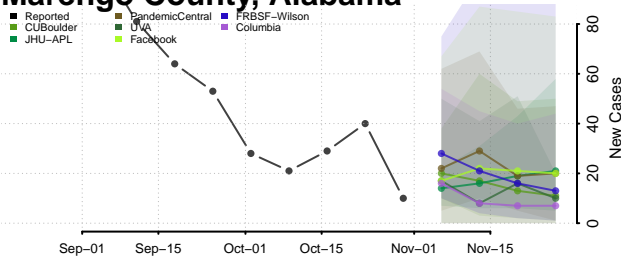

Lauderdale County, Alabama

Lawrence County, Alabama

Lee County, Alabama

Limestone County, Alabama

Lowndes County, Alabama

Macon County, Alabama

Madison County, Alabama

Marengo County, Alabama