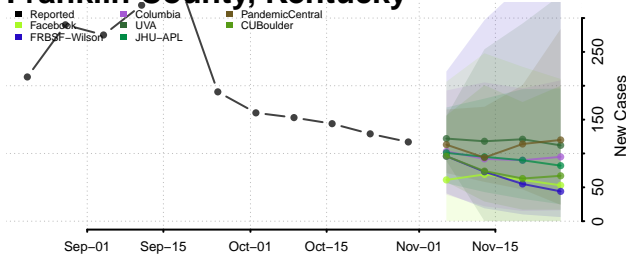

Franklin County, Kentucky