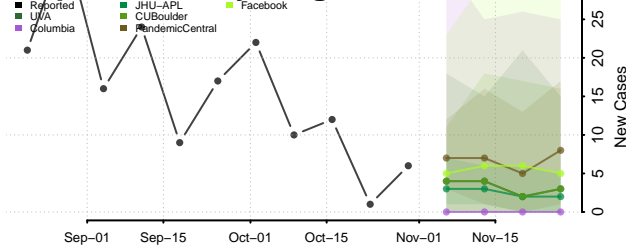

Emporia County, Virginia