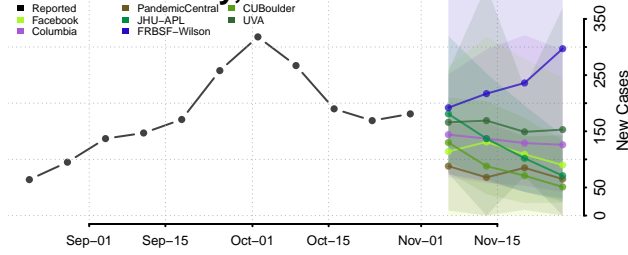

Morton County, North Dakota