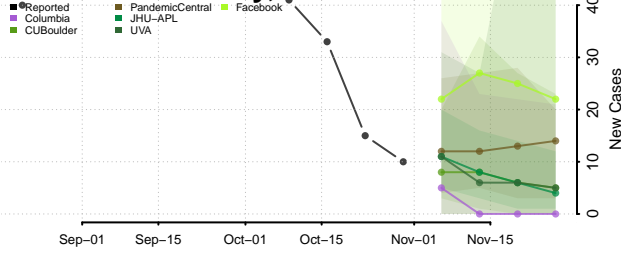

Trousdale County, Tennessee