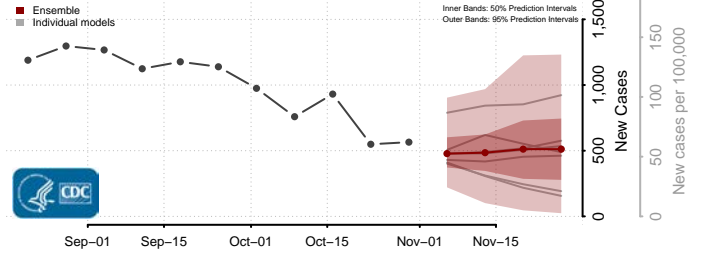

Harford County, Maryland

Howard County, Maryland

Kent County, Maryland

Montgomery County, Maryland

Prince George's County, Maryland

Queen Anne's County, Maryland

Somerset County, Maryland

St. Mary's County, Maryland