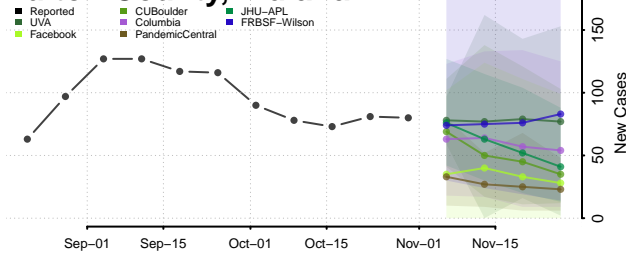

Elkhart County, Indiana

Fayette County, Indiana

Floyd County, Indiana

Fountain County, Indiana

Franklin County, Indiana

Fulton County, Indiana

Gibson County, Indiana

Grant County, Indiana