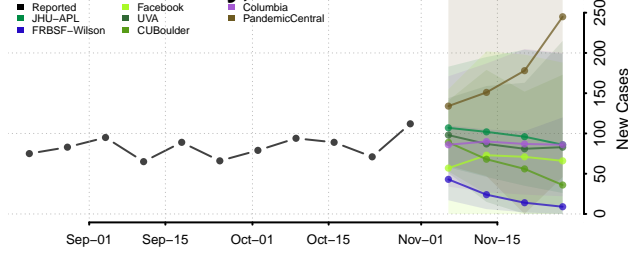

Summit County, Utah