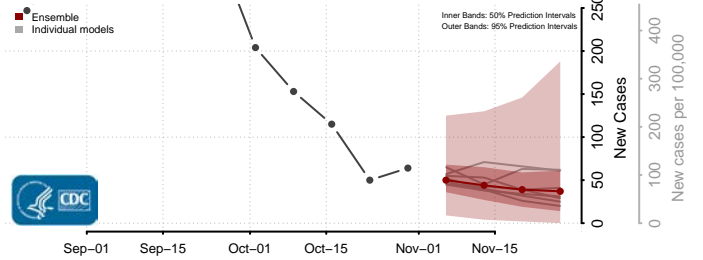

Hyde County, North Carolina

Iredell County, North Carolina

Jackson County, North Carolina

Johnston County, North Carolina

Jones County, North Carolina

Lee County, North Carolina

Lenoir County, North Carolina