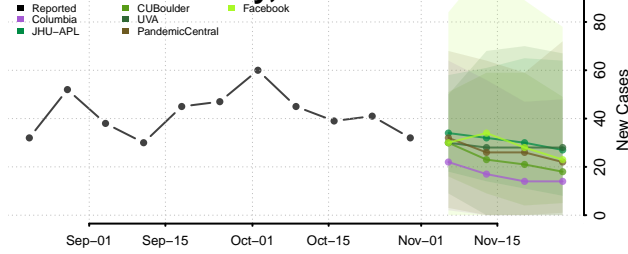

McLean County, North Dakota

Mercer County, North Dakota

Morton County, North Dakota

Mountrail County, North Dakota

Nelson County, North Dakota

Oliver County, North Dakota

Pembina County, North Dakota

Pierce County, North Dakota