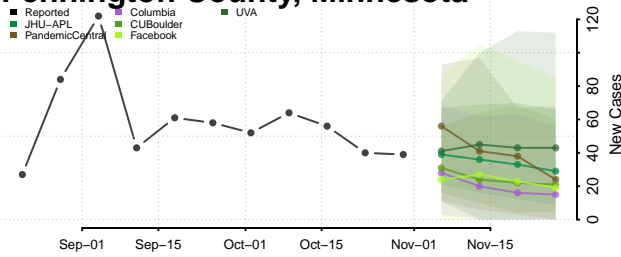

Pennington County, Minnesota