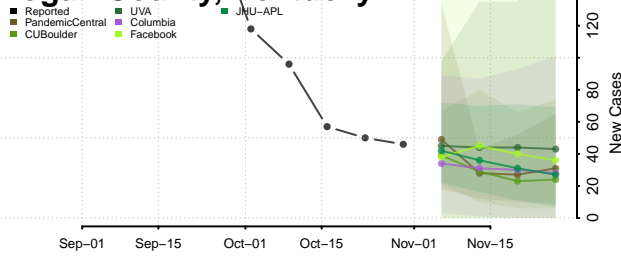

Logan County, Kentucky