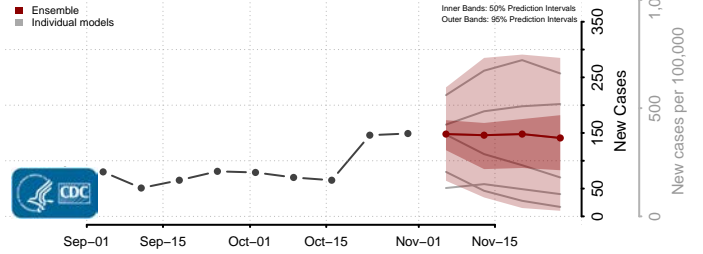

Lincoln County, New Mexico

Los Alamos County, New Mexico

Luna County, New Mexico

McKinley County, New Mexico

Mora County, New Mexico

Otero County, New Mexico

Quay County, New Mexico

Rio Arriba County, New Mexico