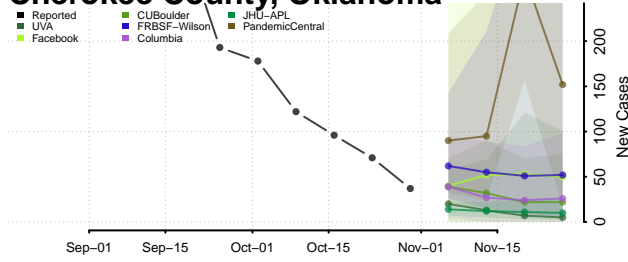

Beaver County, Oklahoma

Beckham County, Oklahoma

Blaine County, Oklahoma

Bryan County, Oklahoma

Caddo County, Oklahoma

Canadian County, Oklahoma

Carter County, Oklahoma

Cherokee County, Oklahoma