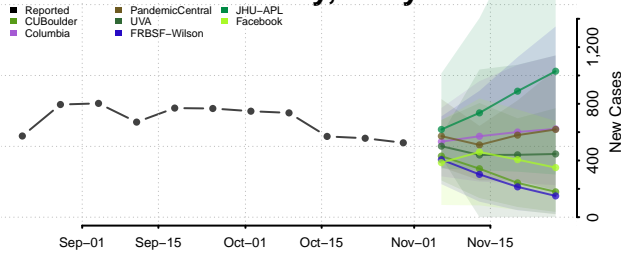

Waldo County, Maine

Washington County, Maine

York County, Maine

Maryland

Allegany County, Maryland

Anne Arundel County, Maryland

Baltimore City County, Maryland

Baltimore County, Maryland