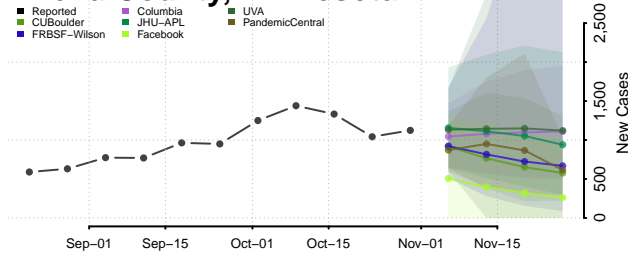

Anoka County, Minnesota