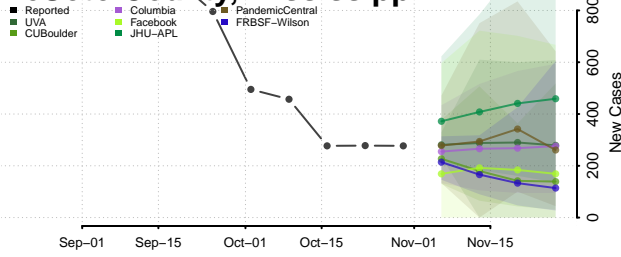

DeSoto County, Mississippi