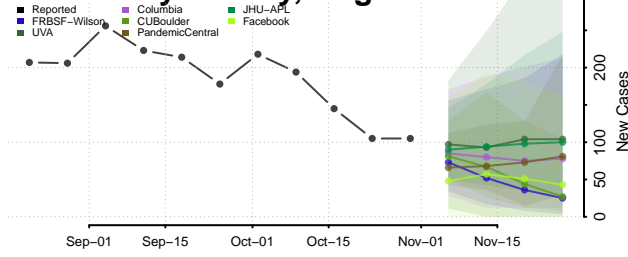

Henry County, Virginia

Highland County, Virginia

Hopewell County, Virginia

Isle of Wight County, Virginia

James City County, Virginia

King and Queen County, Virginia

King George County, Virginia

King William County, Virginia