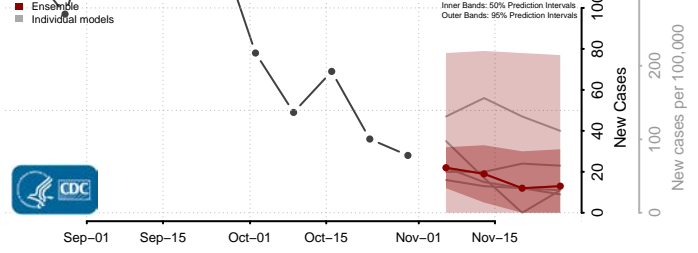

Val Verde County, Texas

Van Zandt County, Texas

Victoria County, Texas

Walker County, Texas

Waller County, Texas

Ward County, Texas

Washington County, Texas

Webb County, Texas