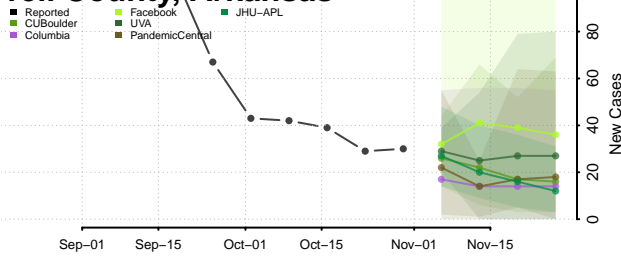

Yell County, Arkansas