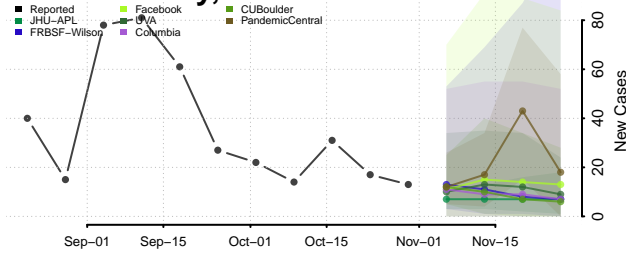

Noble County, Oklahoma