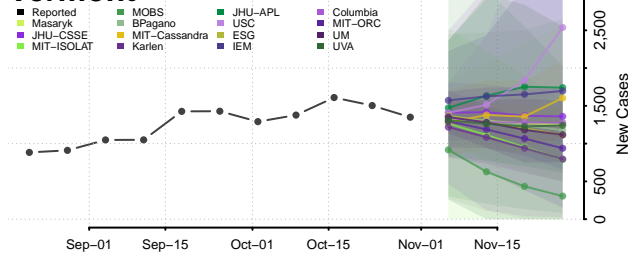

Utah County, Utah

Wasatch County, Utah

Washington County, Utah

Wayne County, Utah

Weber County, Utah

Vermont