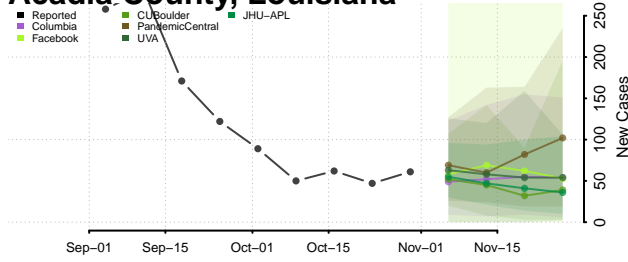

Acadia County, Louisiana