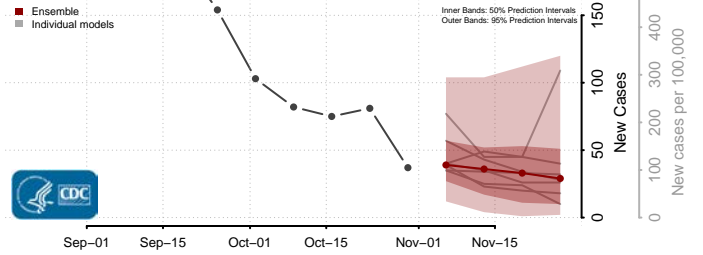

Leake County, Mississippi

Lee County, Mississippi

Leflore County, Mississippi

Lincoln County, Mississippi

Lowndes County, Mississippi

Madison County, Mississippi

Marion County, Mississippi

Marshall County, Mississippi