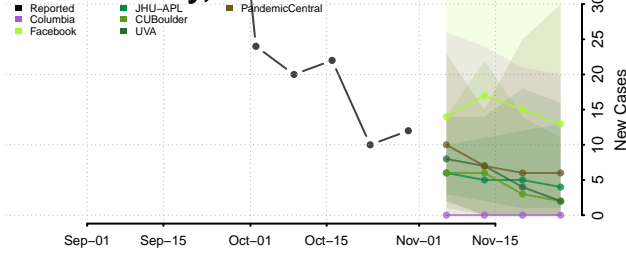

Pulaski County, Arkansas

Randolph County, Arkansas

Saline County, Arkansas

Scott County, Arkansas

Searcy County, Arkansas

Sebastian County, Arkansas

Sevier County, Arkansas

Sharp County, Arkansas