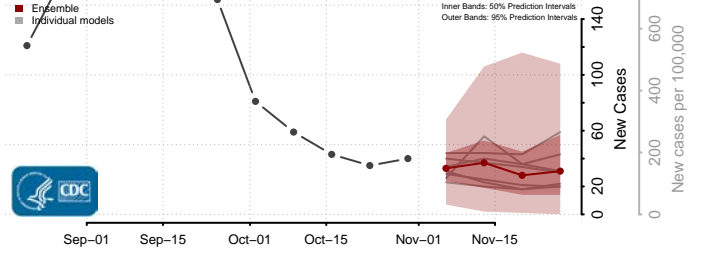

Johnson County, Kentucky