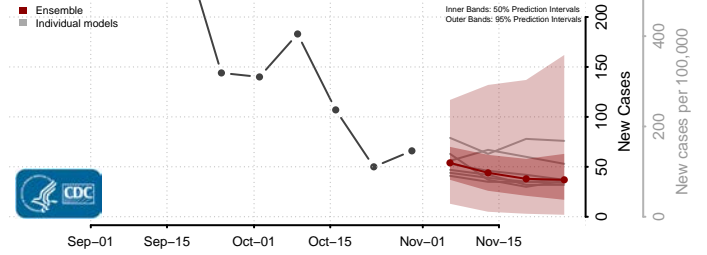

Henderson County, Kentucky