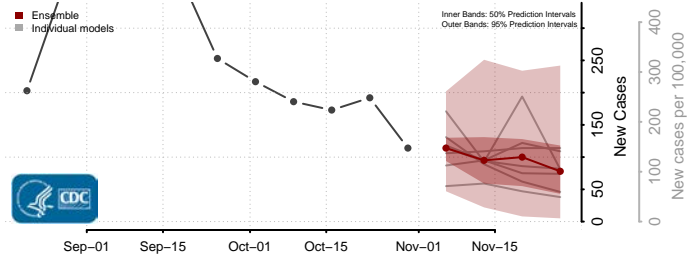

Clallam County, Washington