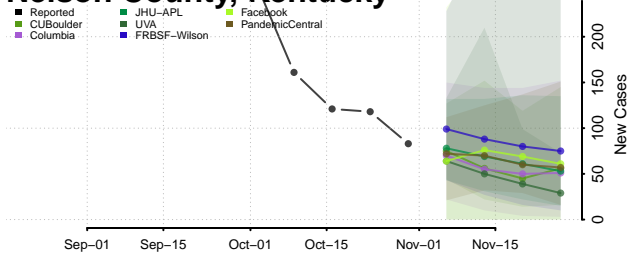

Nelson County, Kentucky