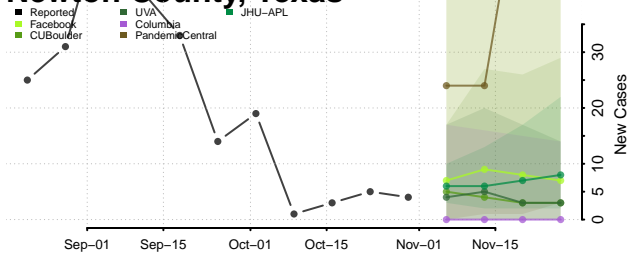

Newton County, Texas