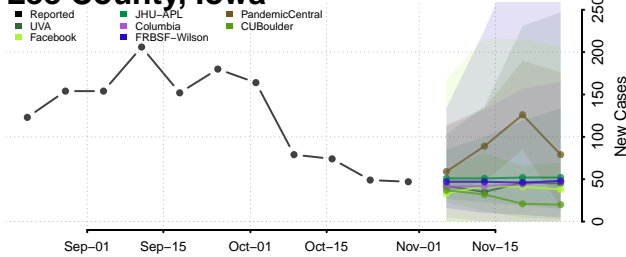

Lee County, Iowa