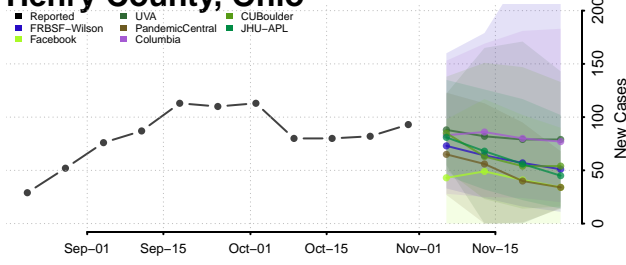

Greene County, Ohio

Guernsey County, Ohio

Hamilton County, Ohio

Hancock County, Ohio

Hardin County, Ohio

Harrison County, Ohio

Henry County, Ohio

Highland County, Ohio