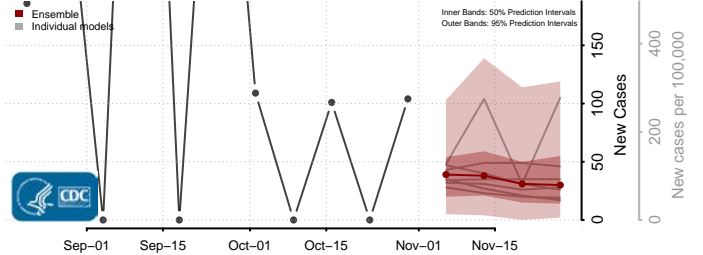

Brown County, Texas