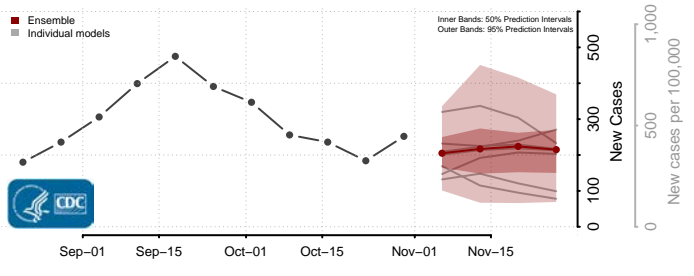

Preston County, West Virginia

Putnam County, West Virginia

Raleigh County, West Virginia

Randolph County, West Virginia

Ritchie County, West Virginia

Roane County, West Virginia

Summers County, West Virginia