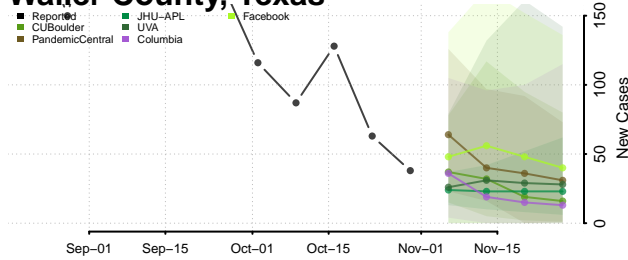

Val Verde County, Texas

Van Zandt County, Texas

Victoria County, Texas

Walker County, Texas

Waller County, Texas

Ward County, Texas

Washington County, Texas

Webb County, Texas