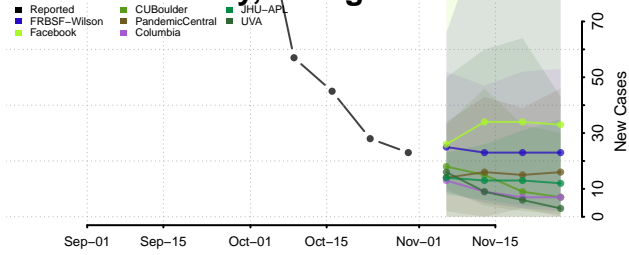

Madison County, Georgia