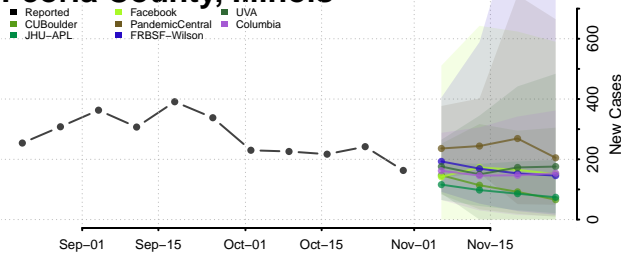

Monroe County, Illinois

Montgomery County, Illinois

Morgan County, Illinois

Moultrie County, Illinois

Ogle County, Illinois

Peoria County, Illinois

Perry County, Illinois

Piatt County, Illinois