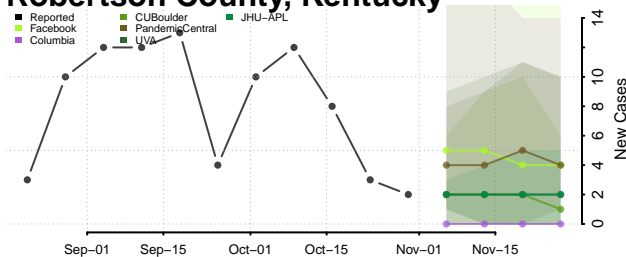

Robertson County, Kentucky