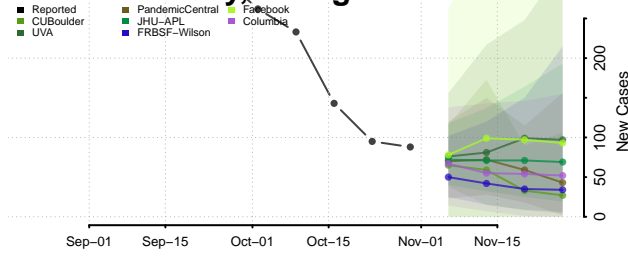

Montgomery County, Georgia

Morgan County, Georgia

Murray County, Georgia

Muscogee County, Georgia

Newton County, Georgia

Oconee County, Georgia

Oglethorpe County, Georgia

Paulding County, Georgia