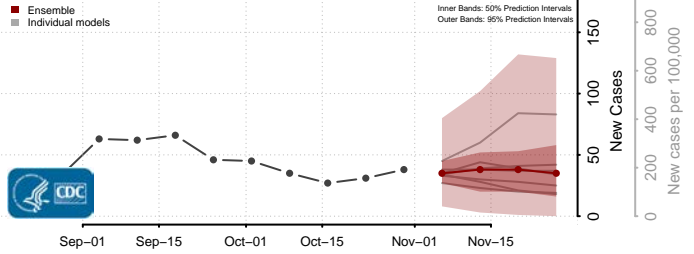

Clay County, South Dakota

Codington County, South Dakota

Corson County, South Dakota

Custer County, South Dakota

Davison County, South Dakota

Day County, South Dakota

Deuel County, South Dakota

Dewey County, South Dakota