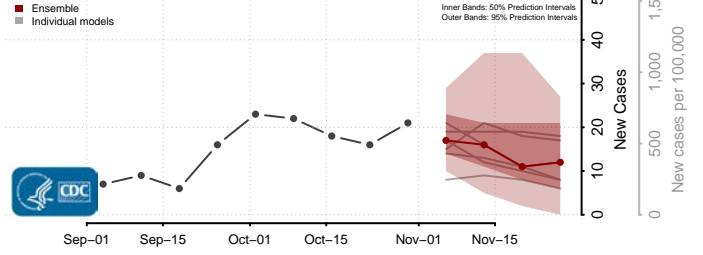

Traverse County, Minnesota