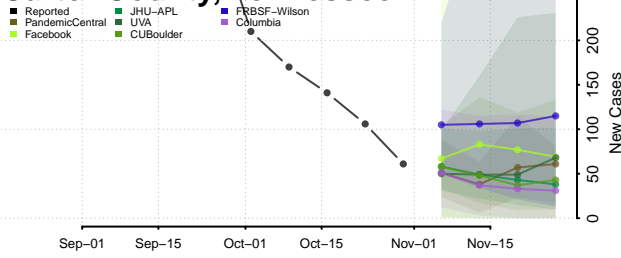

Carroll County, Tennessee

Carter County, Tennessee

Cheatham County, Tennessee

Chester County, Tennessee

Claiborne County, Tennessee

Clay County, Tennessee

Cocke County, Tennessee

Coffee County, Tennessee