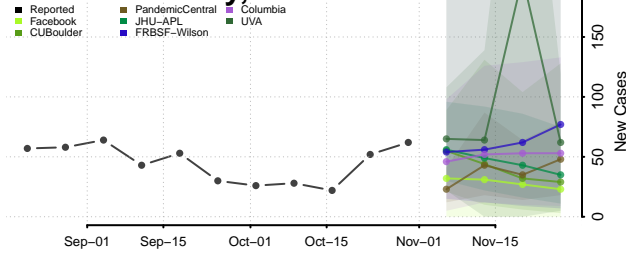

Neosho County, Kansas