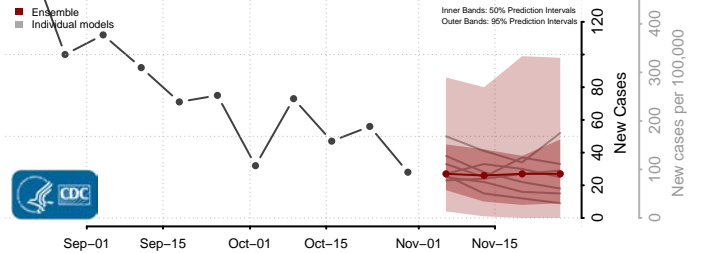

Yazoo County, Mississippi