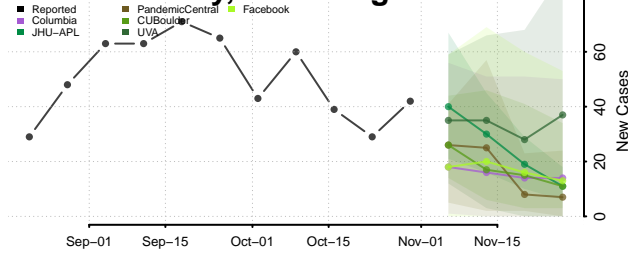

Tucker County, West Virginia