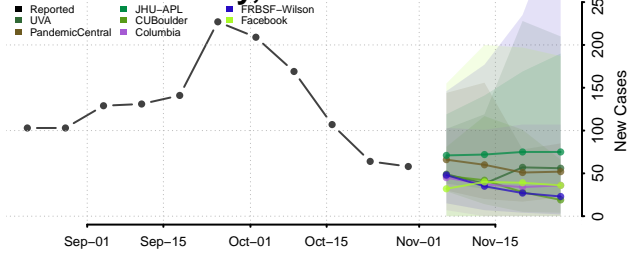

Marshall County, Iowa