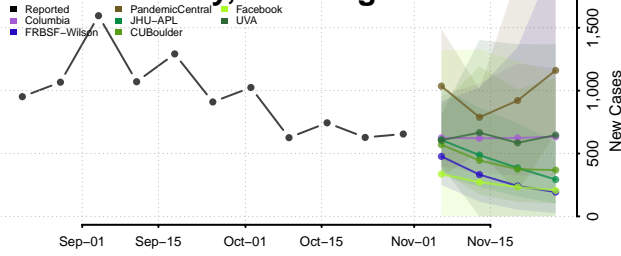

Walla Walla County, Washington

Whatcom County, Washington

Whitman County, Washington

Yakima County, Washington

West Virginia

Barbour County, West Virginia

Berkeley County, West Virginia

Boone County, West Virginia