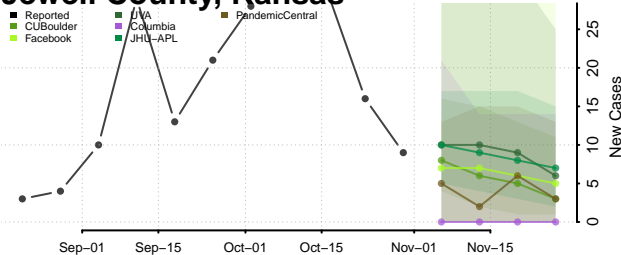

Jewell County, Kansas