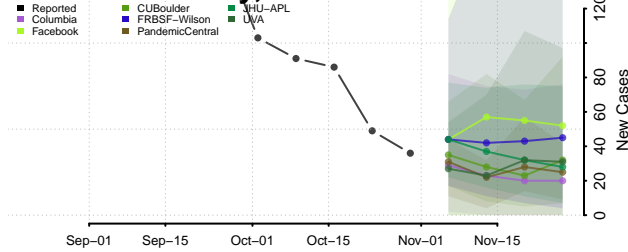

Marshall County, Tennessee

Maury County, Tennessee

McMinn County, Tennessee

McNairy County, Tennessee

Meigs County, Tennessee

Monroe County, Tennessee

Montgomery County, Tennessee

Moore County, Tennessee