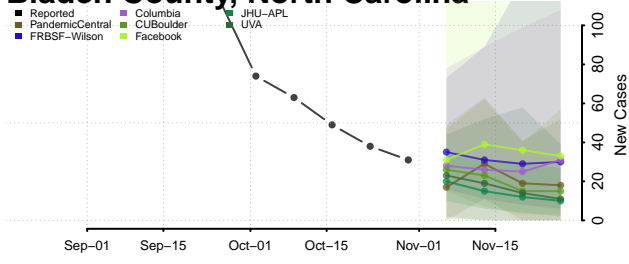

Avery County, North Carolina

Beaufort County, North Carolina

Bertie County, North Carolina

Bladen County, North Carolina

Brunswick County, North Carolina

Buncombe County, North Carolina

Burke County, North Carolina