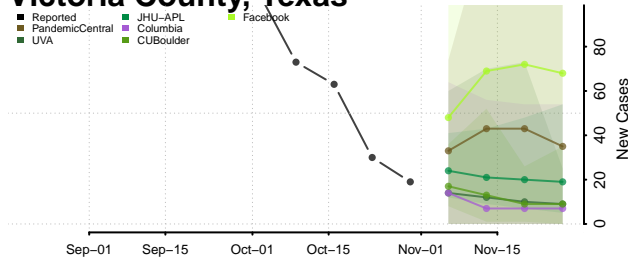

Victoria County, Texas