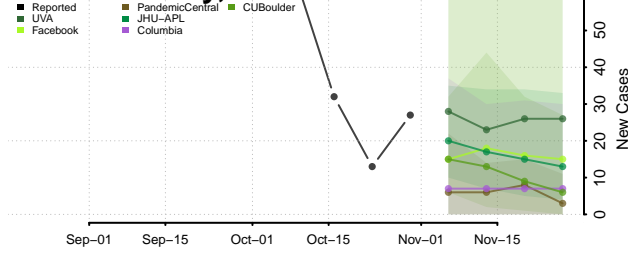

Swain County, North Carolina