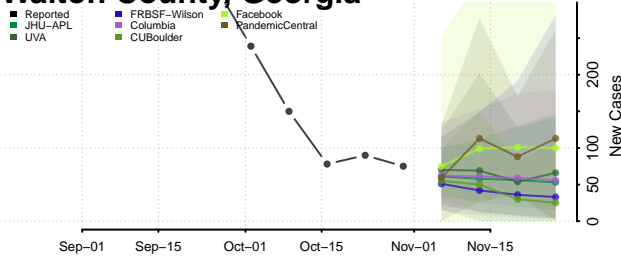

Twiggs County, Georgia

Union County, Georgia

Upson County, Georgia

Walker County, Georgia

Walton County, Georgia

Ware County, Georgia

Warren County, Georgia

Washington County, Georgia