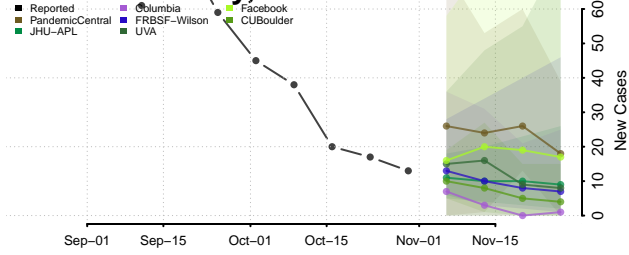

Fairfield County, South Carolina