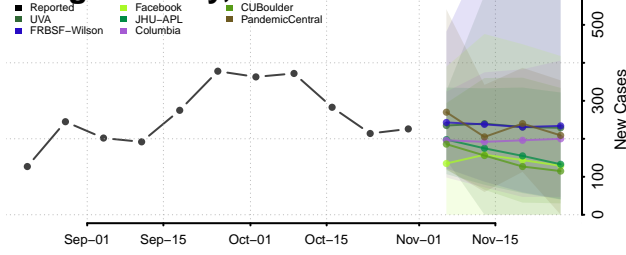

Dodge County, Wisconsin