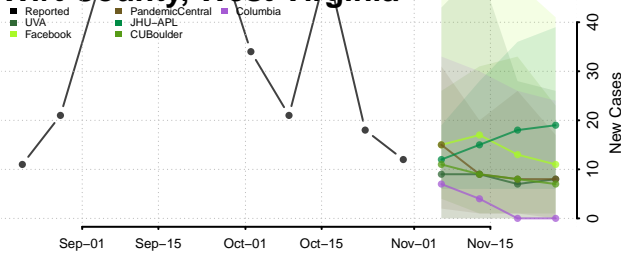

Wood County, West Virginia

Wyoming County, West Virginia

Wisconsin

Adams County, Wisconsin

Ashland County, Wisconsin

Barron County, Wisconsin

Bayfield County, Wisconsin

Brown County, Wisconsin