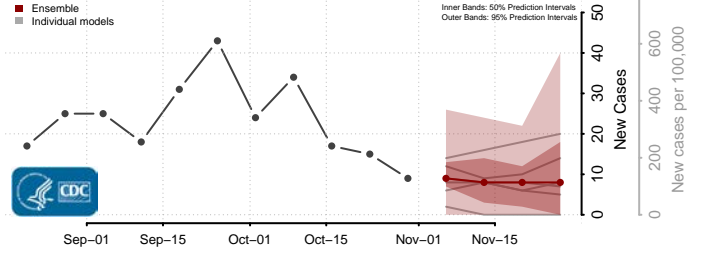

Van Buren County, Iowa