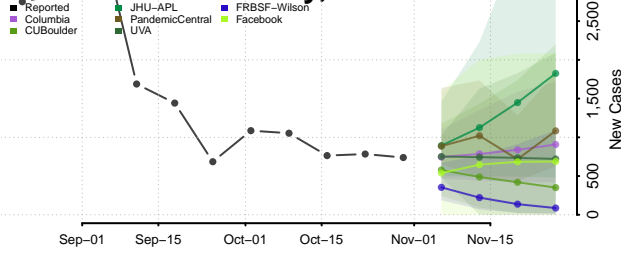

California

Alameda County, California

Alpine County, California

Amador County, California

Butte County, California

Calaveras County, California

Colusa County, California

Contra Costa County, California