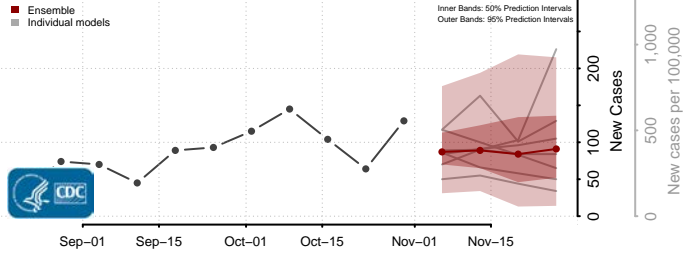

Le Sueur County, Minnesota

Lincoln County, Minnesota

Lyon County, Minnesota

Mahnomen County, Minnesota

Marshall County, Minnesota

Martin County, Minnesota

McLeod County, Minnesota

Meeker County, Minnesota