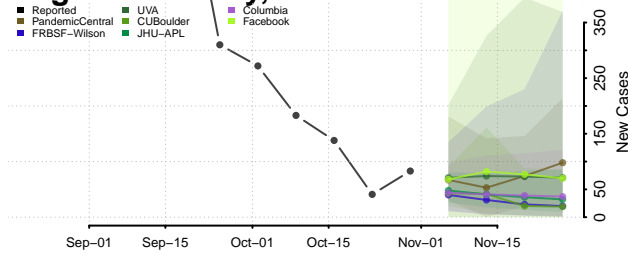

Angelina County, Texas