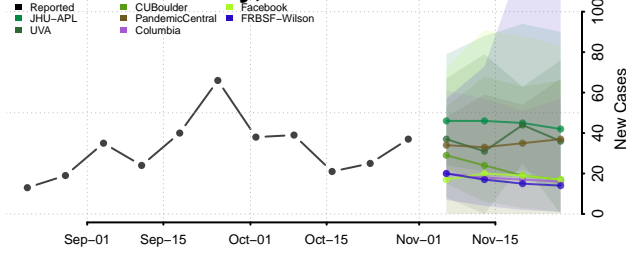

Guthrie County, Iowa

Hamilton County, Iowa

Hancock County, Iowa

Hardin County, Iowa

Harrison County, Iowa

Henry County, Iowa

Howard County, Iowa

Humboldt County, Iowa