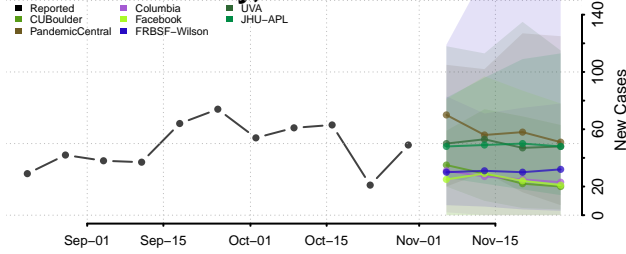

Freeborn County, Minnesota

Goodhue County, Minnesota

Grant County, Minnesota

Hennepin County, Minnesota

Houston County, Minnesota

Hubbard County, Minnesota

Isanti County, Minnesota

Itasca County, Minnesota