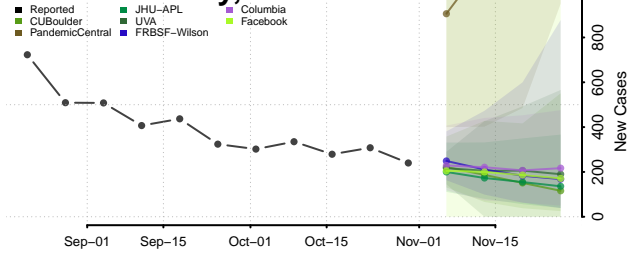

Greene County, Missouri