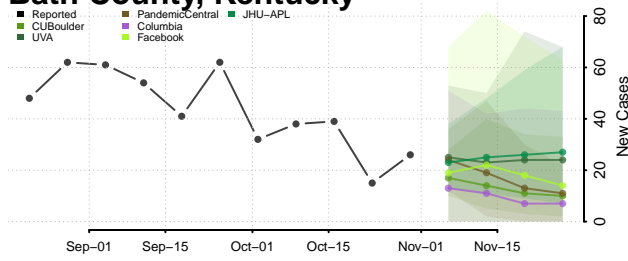

Adair County, Kentucky

Allen County, Kentucky

Anderson County, Kentucky

Ballard County, Kentucky

Barren County, Kentucky

Bath County, Kentucky

Bell County, Kentucky

Boone County, Kentucky