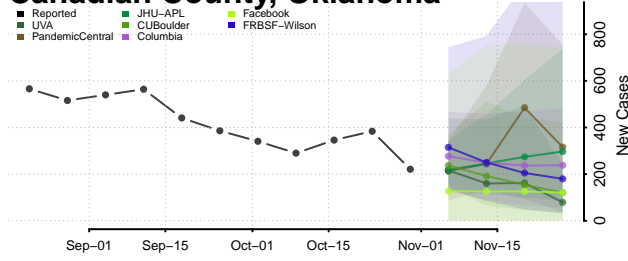

Beaver County, Oklahoma

Beckham County, Oklahoma

Blaine County, Oklahoma

Bryan County, Oklahoma

Caddo County, Oklahoma

Canadian County, Oklahoma

Carter County, Oklahoma

Cherokee County, Oklahoma