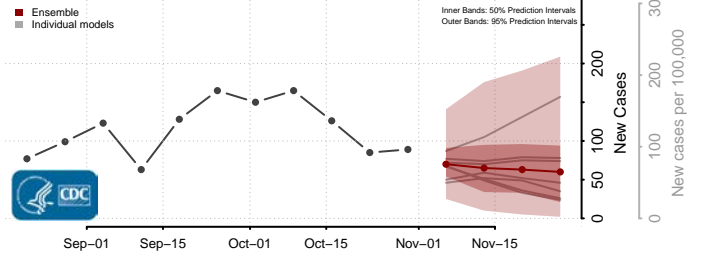

Calvert County, Maryland