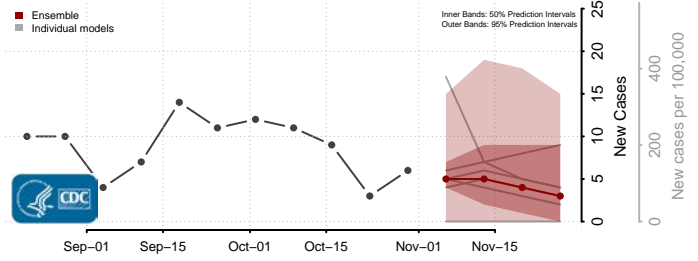

San Juan County, Washington

Skagit County, Washington

Skamania County, Washington

Snohomish County, Washington

Spokane County, Washington

Stevens County, Washington

Thurston County, Washington

Wahkiakum County, Washington