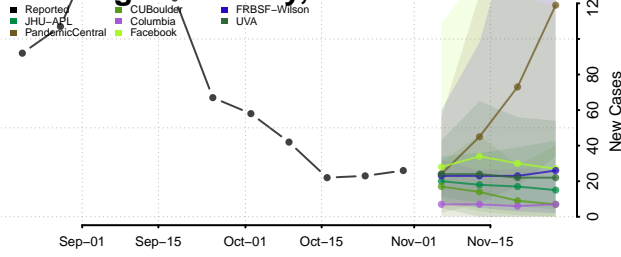

Washington County, Missouri