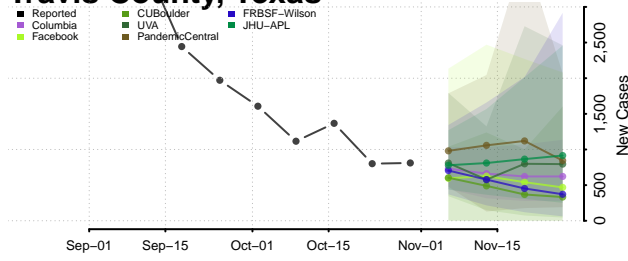

Travis County, Texas