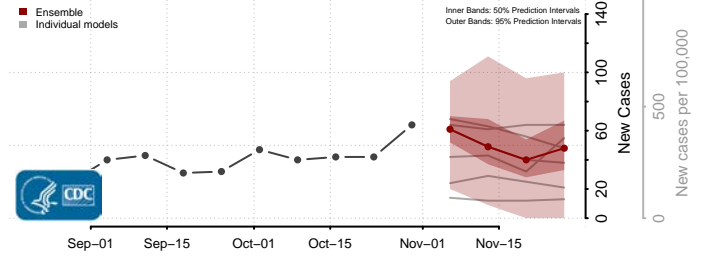

San Juan County, Utah