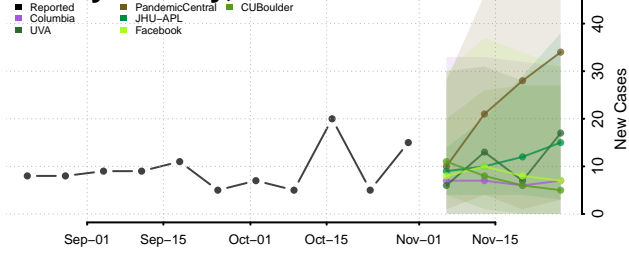

Moody County, South Dakota