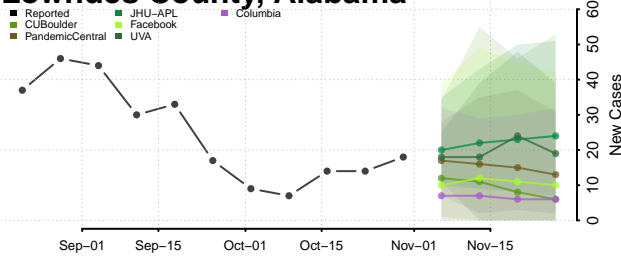

Lauderdale County, Alabama

Lawrence County, Alabama

Lee County, Alabama

Limestone County, Alabama

Lowndes County, Alabama

Macon County, Alabama

Madison County, Alabama

Marengo County, Alabama