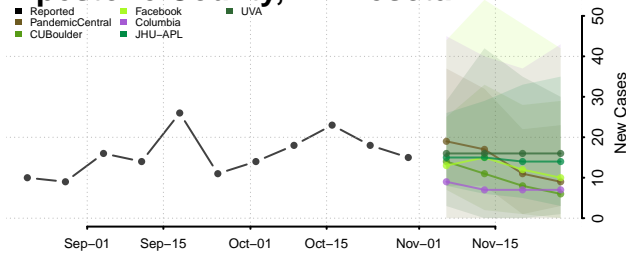

Pipestone County, Minnesota