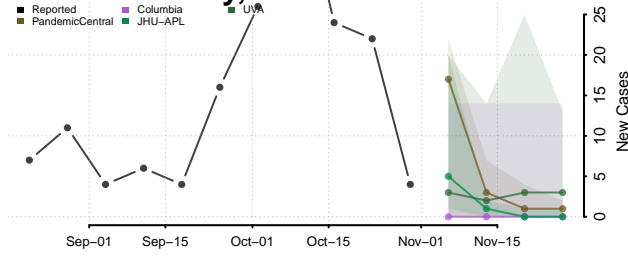

Yakutat County, Alaska