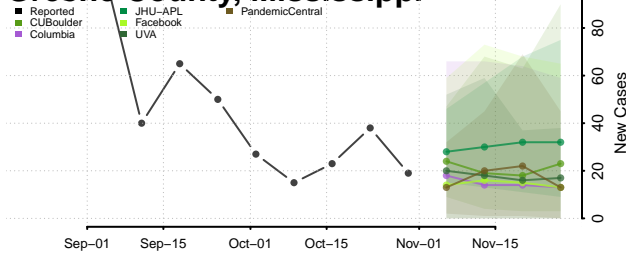

Covington County, Mississippi

DeSoto County, Mississippi

Forrest County, Mississippi

Franklin County, Mississippi

George County, Mississippi

Greene County, Mississippi

Grenada County, Mississippi

Hancock County, Mississippi