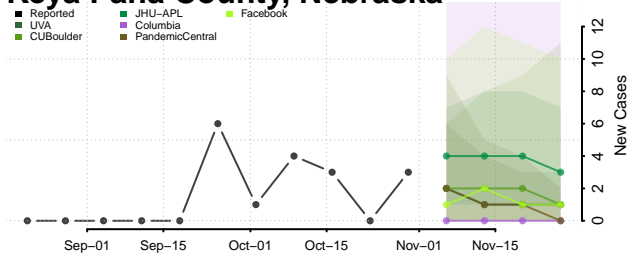

Keya Paha County, Nebraska