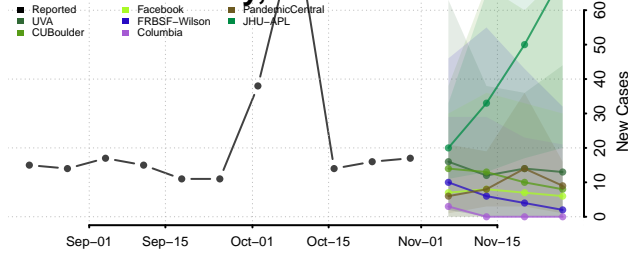

Butler County, Alabama

Calhoun County, Alabama

Chambers County, Alabama

Cherokee County, Alabama

Chilton County, Alabama

Choctaw County, Alabama

Clarke County, Alabama

Clay County, Alabama