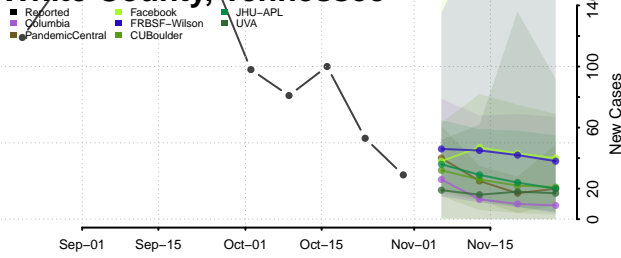

White County, Tennessee