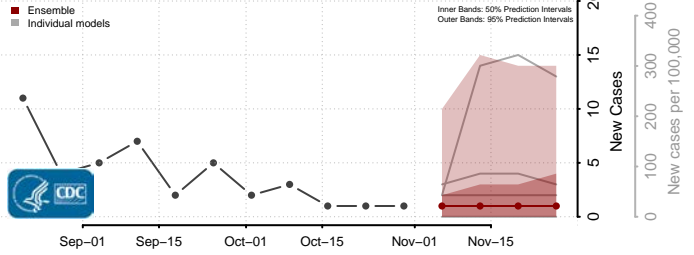

Schuyler County, Missouri