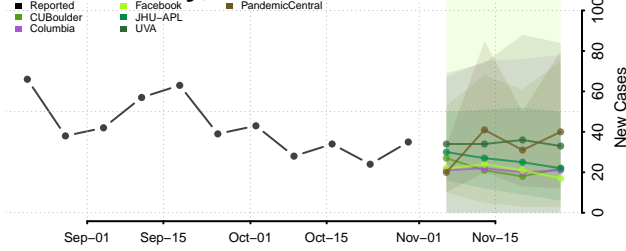

Winnebago County, Iowa

Winneshiek County, Iowa

Woodbury County, Iowa

Worth County, Iowa

Wright County, Iowa

Kansas

Allen County, Kansas

Anderson County, Kansas