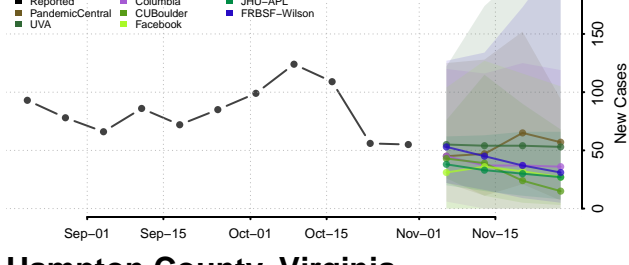

Grayson County, Virginia

Greene County, Virginia

Greensville County, Virginia

Halifax County, Virginia

Hampton County, Virginia

Hanover County, Virginia

Harrisonburg County, Virginia

Henrico County, Virginia