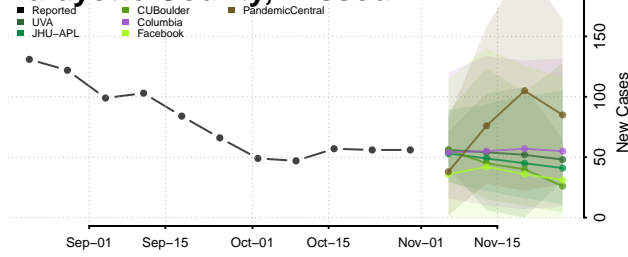

Lafayette County, Missouri