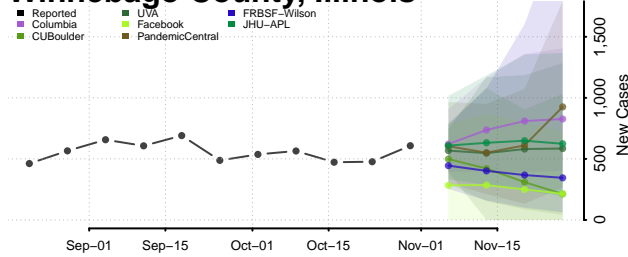

Winnebago County, Illinois