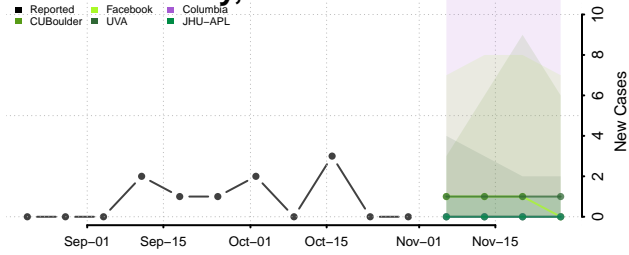

Borden County, Texas