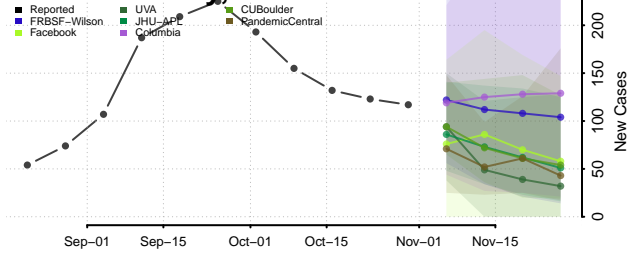

Fulton County, Ohio