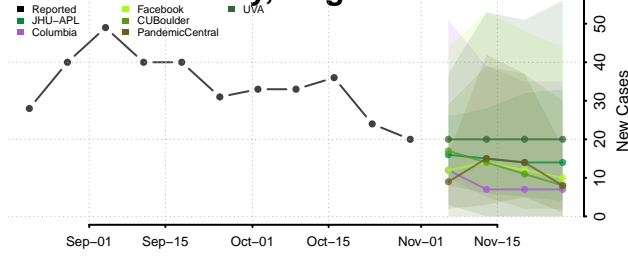

Caroline County, Virginia

Carroll County, Virginia

Charles City County, Virginia

Charlotte County, Virginia

Charlottesville County, Virginia

Chesapeake County, Virginia

Chesterfield County, Virginia

Clarke County, Virginia