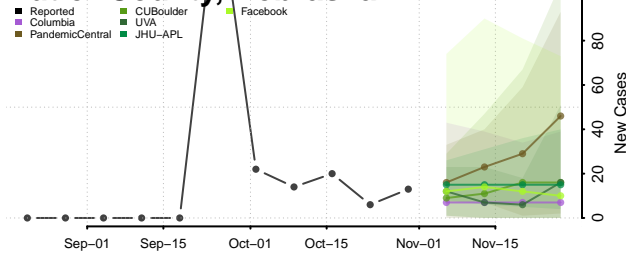

Boyd County, Nebraska

Brown County, Nebraska

Buffalo County, Nebraska

Burt County, Nebraska

Butler County, Nebraska

Cass County, Nebraska

Cedar County, Nebraska

Chase County, Nebraska