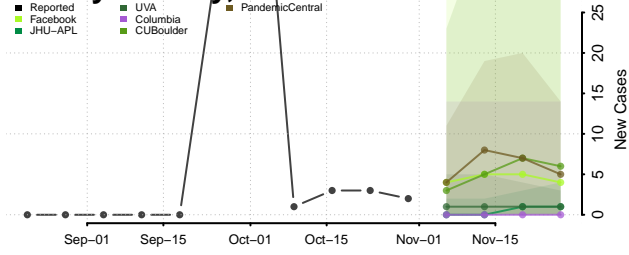

Cherry County, Nebraska