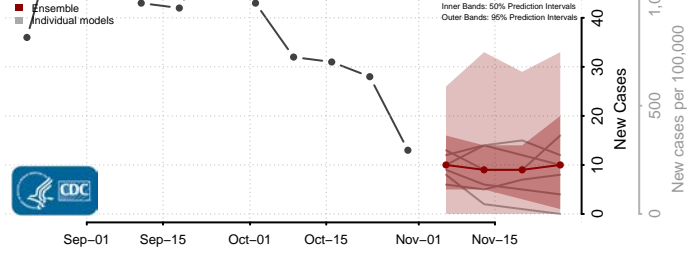

Owsley County, Kentucky