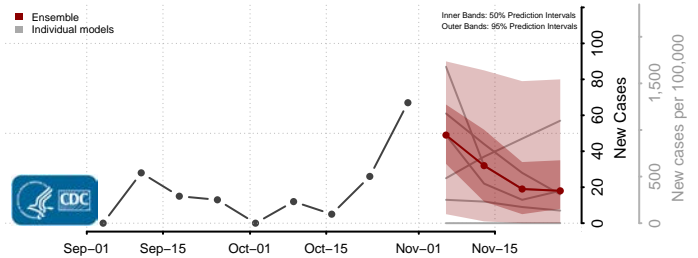

Lincoln County, Nevada