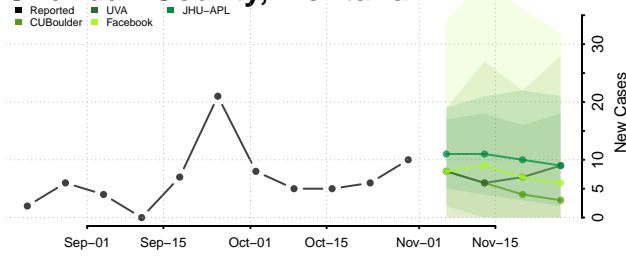

Sheridan County, Montana