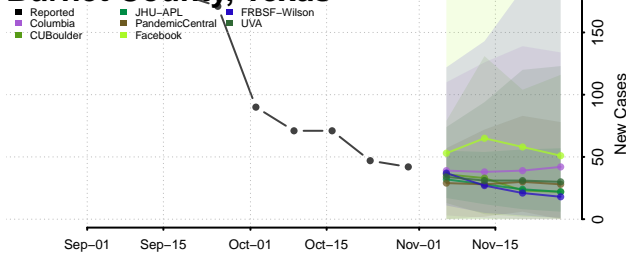

Burnet County, Texas