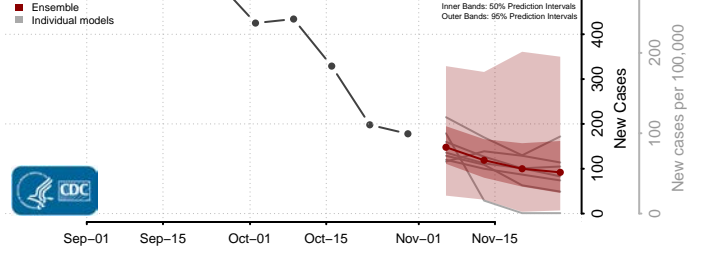

New Kent County, Virginia

Newport News County, Virginia

Norfolk County, Virginia

Northampton County, Virginia

Northumberland County, Virginia

Norton County, Virginia

Nottoway County, Virginia

Orange County, Virginia