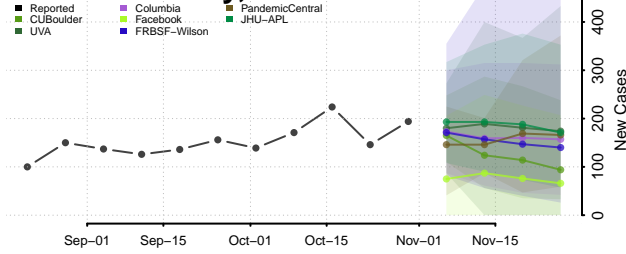

Marinette County, Wisconsin

Marquette County, Wisconsin

Menominee County, Wisconsin

Milwaukee County, Wisconsin

Monroe County, Wisconsin

Oconto County, Wisconsin

Oneida County, Wisconsin

Outagamie County, Wisconsin