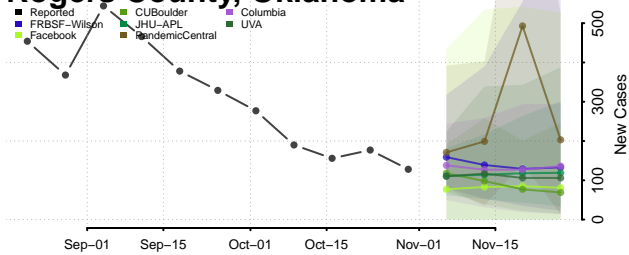

Rogers County, Oklahoma