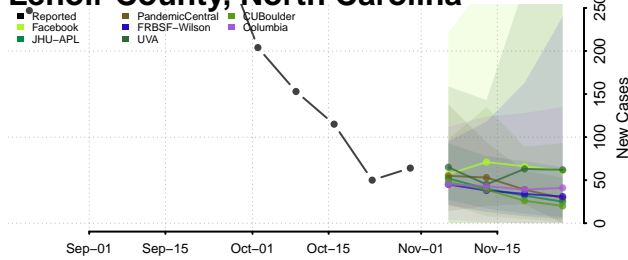

Hyde County, North Carolina

Iredell County, North Carolina

Jackson County, North Carolina

Johnston County, North Carolina

Jones County, North Carolina

Lee County, North Carolina

Lenoir County, North Carolina