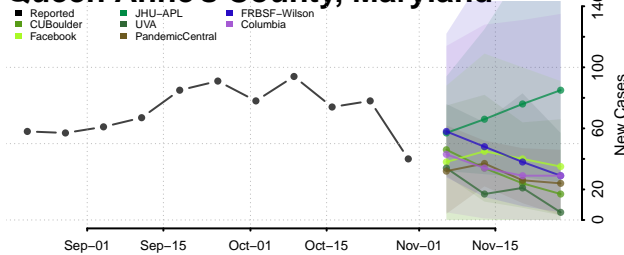

Harford County, Maryland

Howard County, Maryland

Kent County, Maryland

Montgomery County, Maryland

Prince George's County, Maryland

Queen Anne's County, Maryland

Somerset County, Maryland

St. Mary's County, Maryland