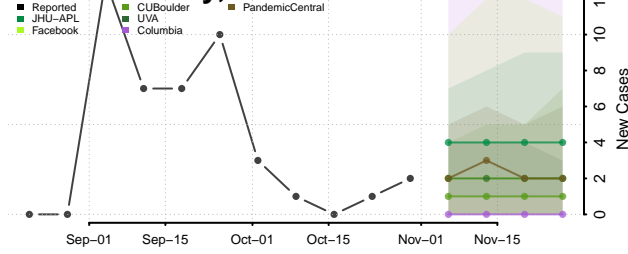

Jones County, South Dakota