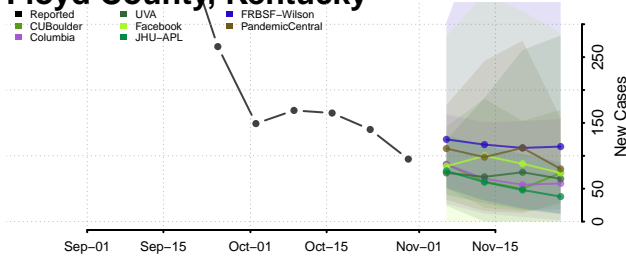

Floyd County, Kentucky