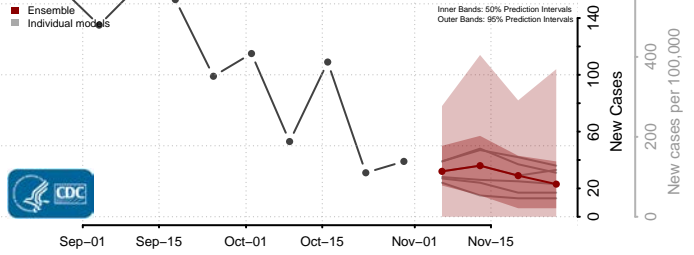

McLean County, Kentucky

Meade County, Kentucky

Menifee County, Kentucky

Mercer County, Kentucky

Metcalfe County, Kentucky

Monroe County, Kentucky

Montgomery County, Kentucky

Morgan County, Kentucky