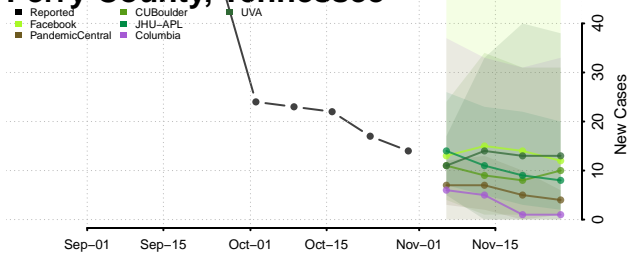

Morgan County, Tennessee

Obion County, Tennessee

Overton County, Tennessee

Perry County, Tennessee

Pickett County, Tennessee

Polk County, Tennessee

Putnam County, Tennessee

Rhea County, Tennessee