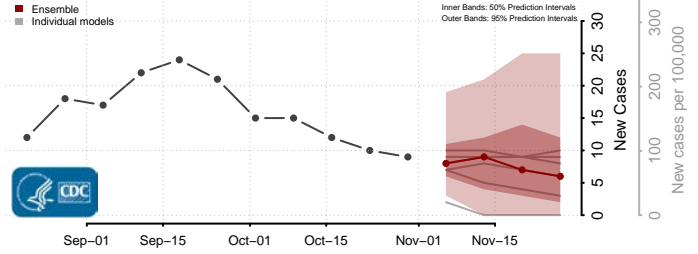

Cumberland County, Virginia