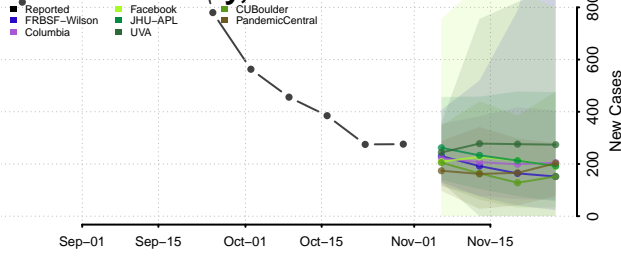

Sullivan County, Tennessee