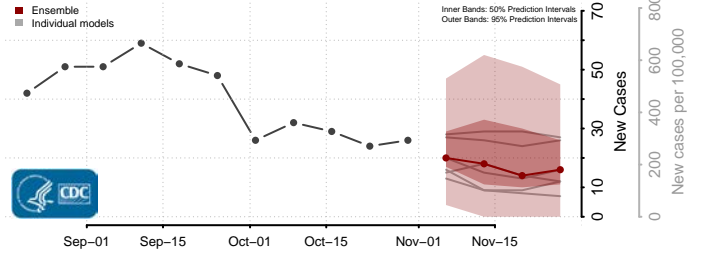

Gallatin County, Kentucky