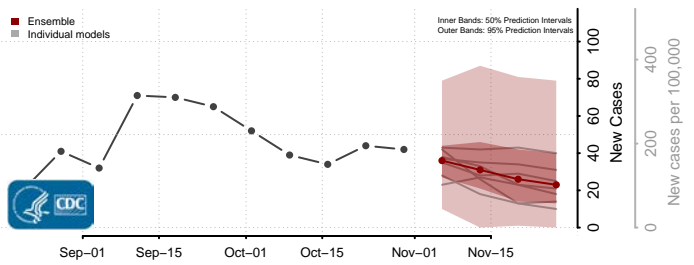

Prince George County, Virginia

Prince William County, Virginia

Pulaski County, Virginia

Radford County, Virginia

Rappahannock County, Virginia

Russell County, Virginia

Salem County, Virginia

Scott County, Virginia