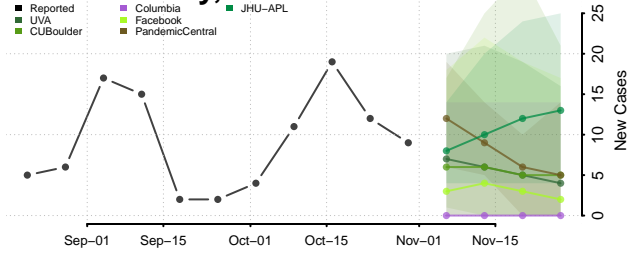

Sierra County, California