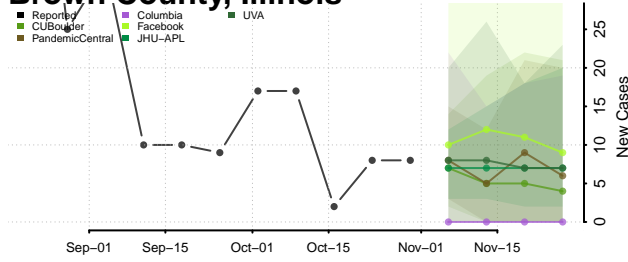

Brown County, Illinois