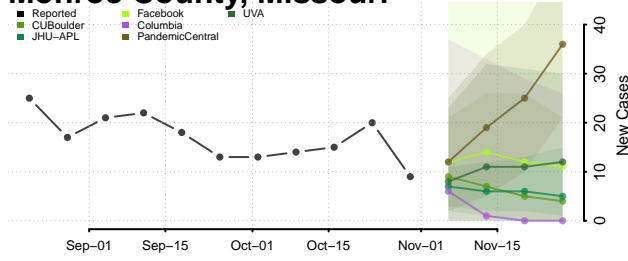

Monroe County, Missouri