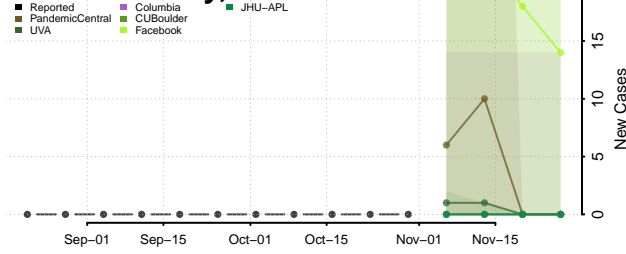

Dukes County, Massachusetts