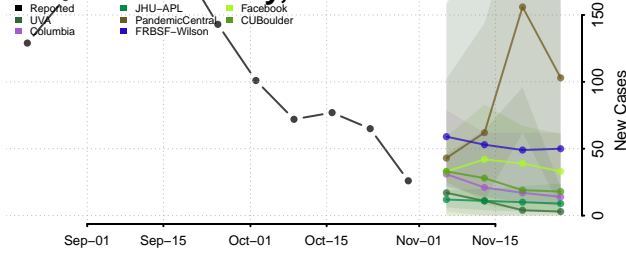

McCurtain County, Oklahoma