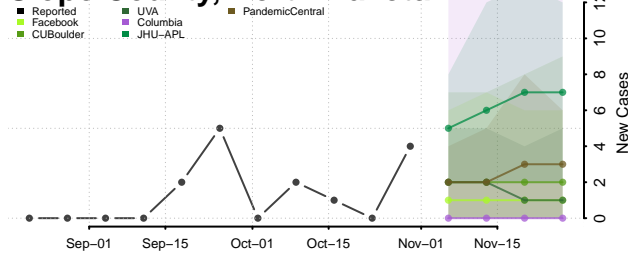

Slope County, North Dakota