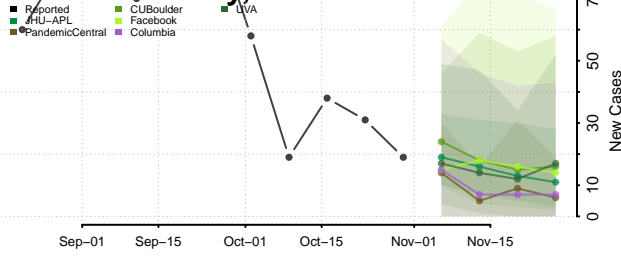

Chowan County, North Carolina