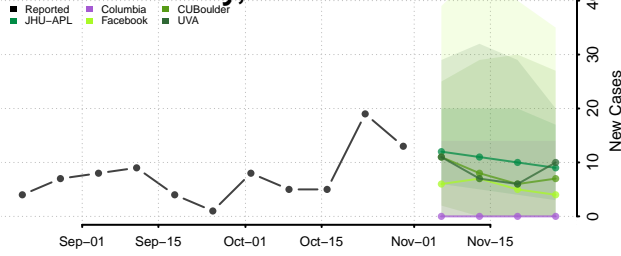

Decatur County, Kansas