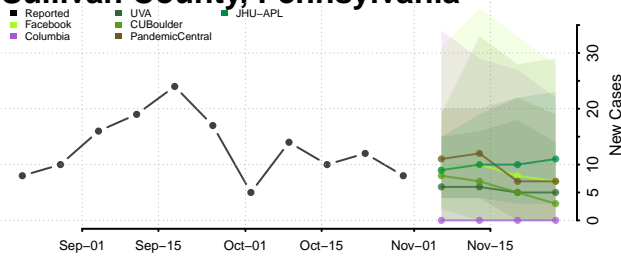

Sullivan County, Pennsylvania