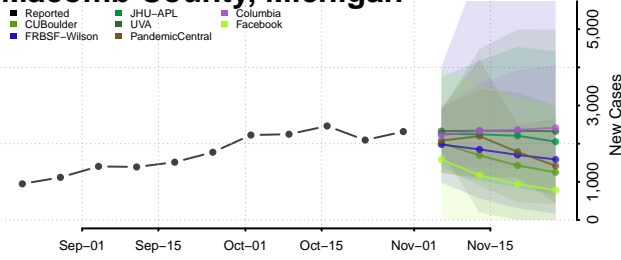

Lapeer County, Michigan

Leelanau County, Michigan

Lenawee County, Michigan

Livingston County, Michigan

Luce County, Michigan

Mackinac County, Michigan

Macomb County, Michigan

Manistee County, Michigan