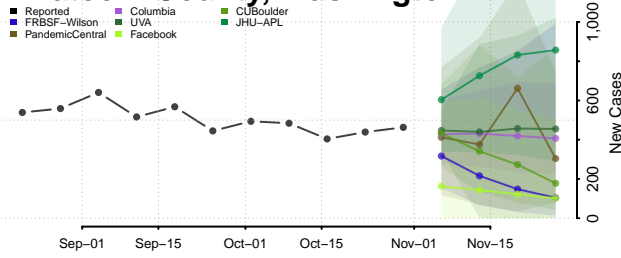

Whatcom County, Washington