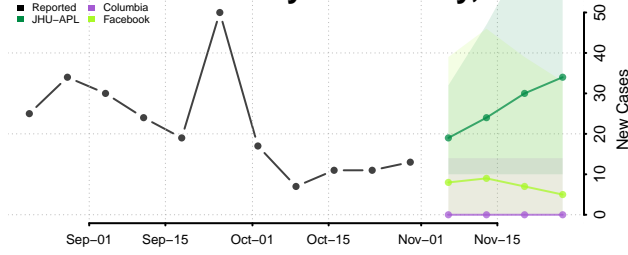

North Slope County, Alaska

Northwest Arctic County, Alaska

Petersburg County, Alaska

Prince of Wales-Hyder County, Alaska

Sitka County, Alaska

Skagway County, Alaska

Southeast Fairbanks County, Alaska

Valdez-Cordova County, Alaska