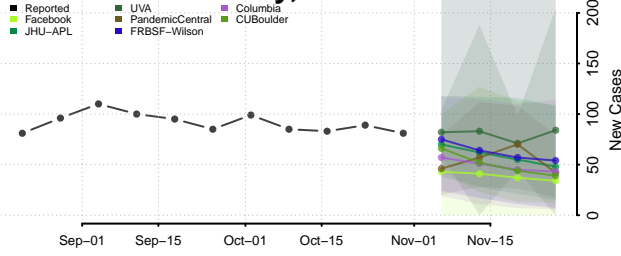

McPherson County, Kansas