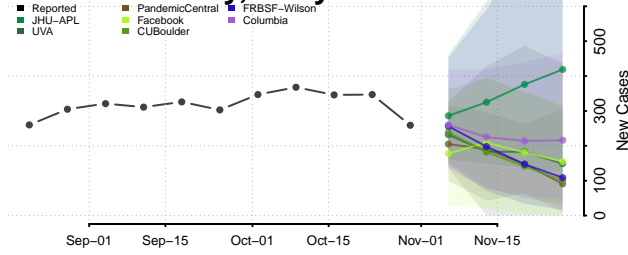

Harford County, Maryland