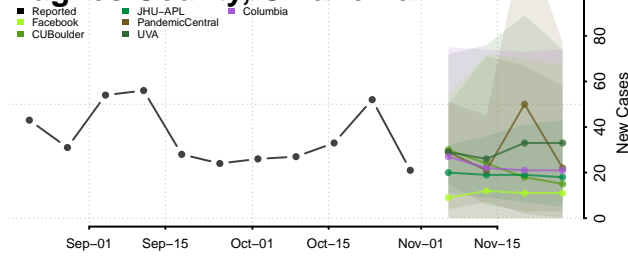

Hughes County, Oklahoma