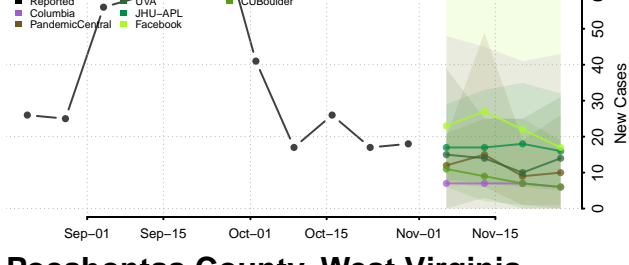

Pleasants County, West Virginia