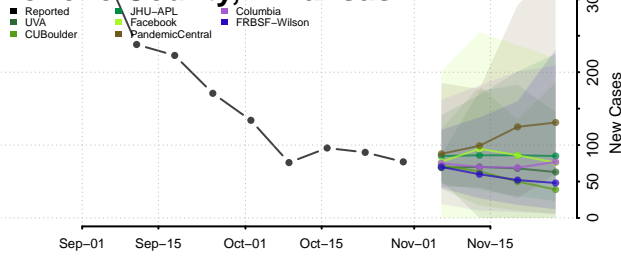

Johnson County, Arkansas

Lafayette County, Arkansas

Lawrence County, Arkansas

Lee County, Arkansas

Lincoln County, Arkansas

Little River County, Arkansas

Logan County, Arkansas

Lonoke County, Arkansas