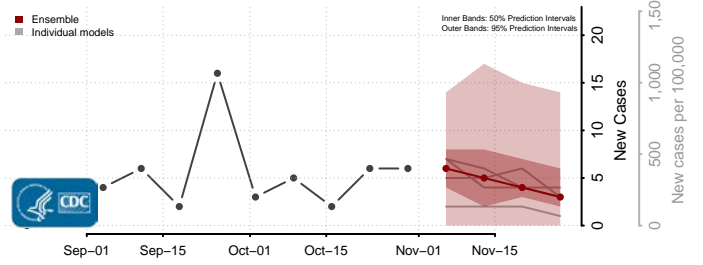

Throckmorton County, Texas