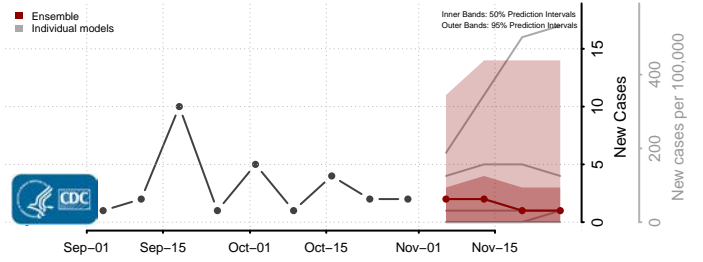

Hand County, South Dakota