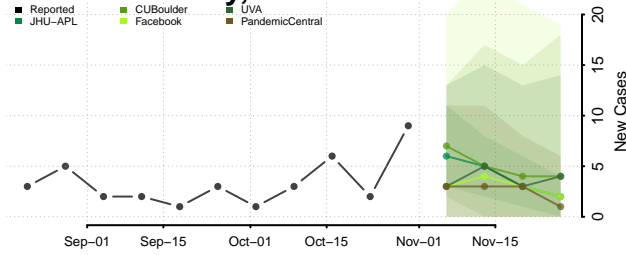

Briscoe County, Texas