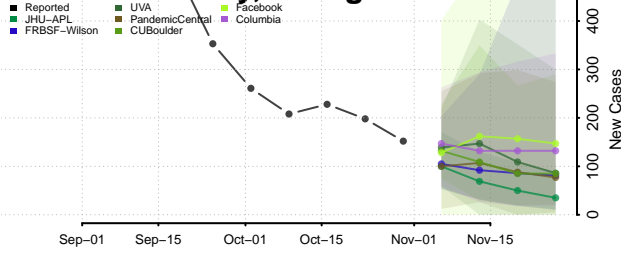

Wayne County, Georgia

Webster County, Georgia

Wheeler County, Georgia

White County, Georgia

Whitfield County, Georgia

Wilcox County, Georgia

Wilkes County, Georgia

Wilkinson County, Georgia