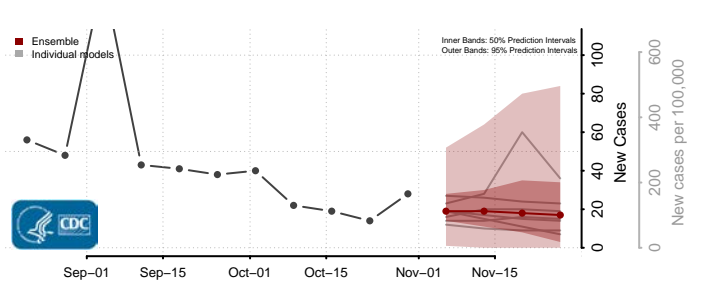

Marshall County, Oklahoma