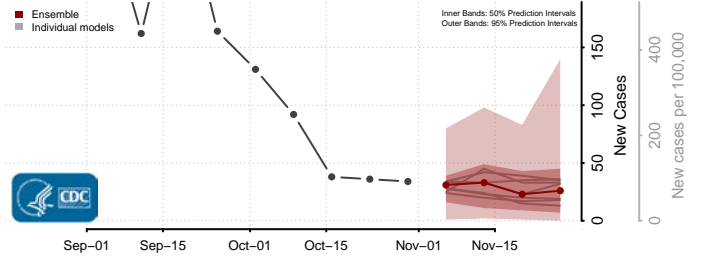

Alcorn County, Mississippi