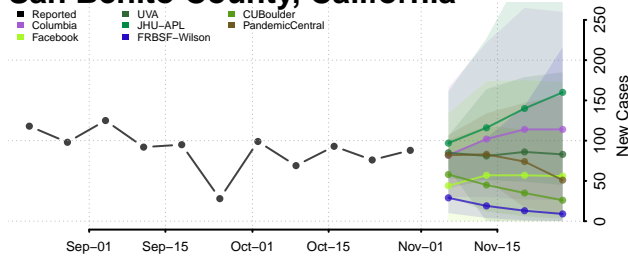

Plumas County, California

Riverside County, California

Sacramento County, California

San Benito County, California

San Bernardino County, California

San Diego County, California

San Francisco County, California