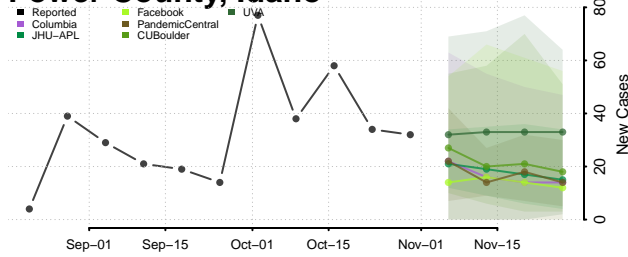

Lincoln County, Idaho

Madison County, Idaho

Minidoka County, Idaho

Nez Perce County, Idaho

Oneida County, Idaho

Owyhee County, Idaho

Payette County, Idaho

Power County, Idaho