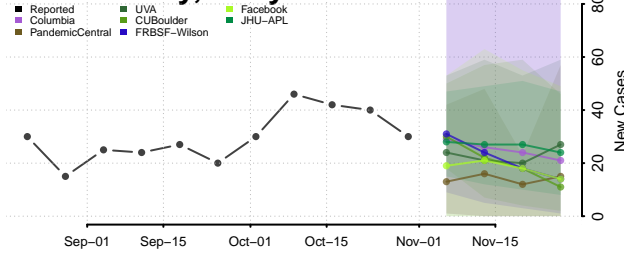

Kent County, Maryland