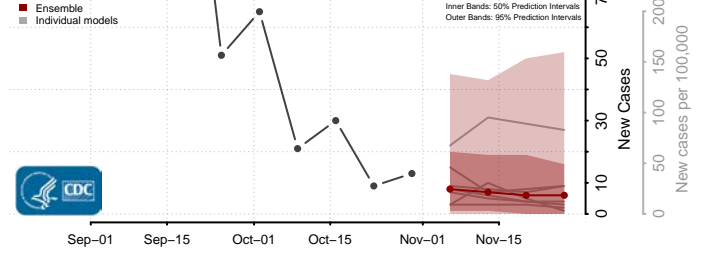

Bee County, Texas