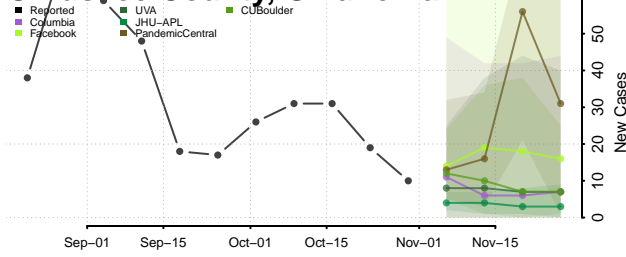

Okfuskee County, Oklahoma