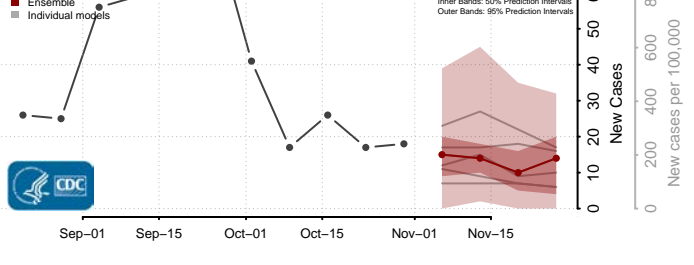

Pleasants County, West Virginia