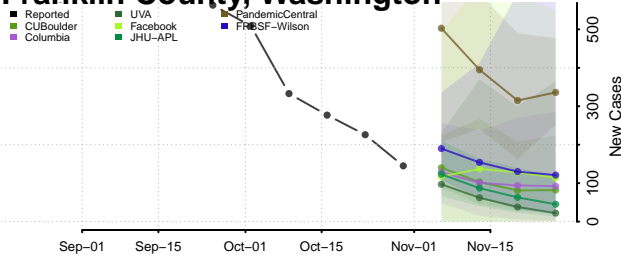

Garfield County, Washington

Grant County, Washington

Grays Harbor County, Washington

Island County, Washington

Jefferson County, Washington

King County, Washington

Kitsap County, Washington

Kittitas County, Washington