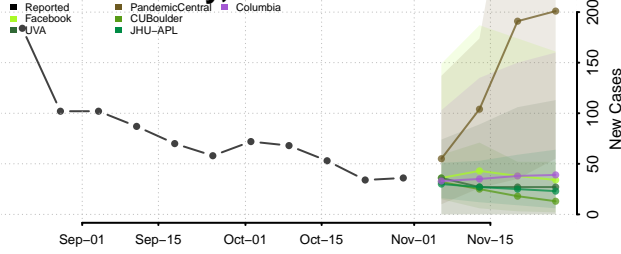

Howell County, Missouri