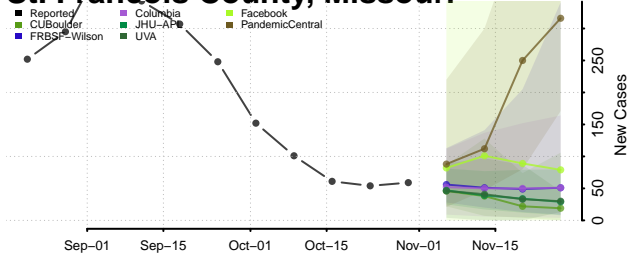

St. Francois County, Missouri