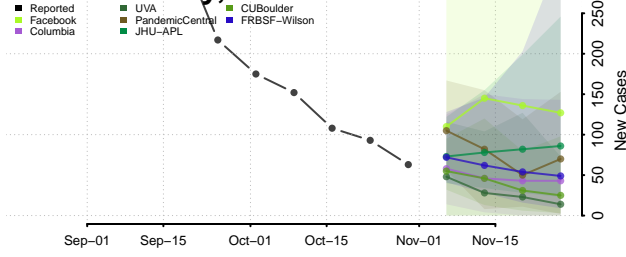

Pulaski County, Arkansas

Randolph County, Arkansas

Saline County, Arkansas

Scott County, Arkansas

Searcy County, Arkansas

Sebastian County, Arkansas

Sevier County, Arkansas

Sharp County, Arkansas