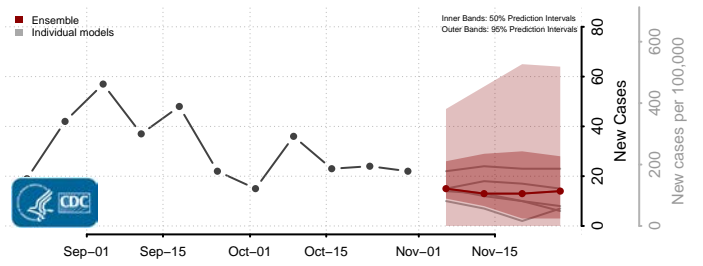

Terry County, Texas