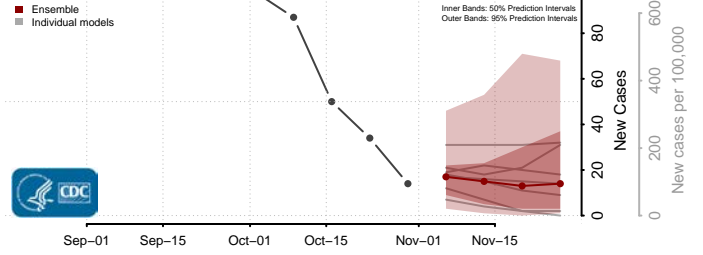

Jessamine County, Kentucky

Johnson County, Kentucky

Kenton County, Kentucky

Knott County, Kentucky

Knox County, Kentucky

Larue County, Kentucky

Laurel County, Kentucky

Lawrence County, Kentucky