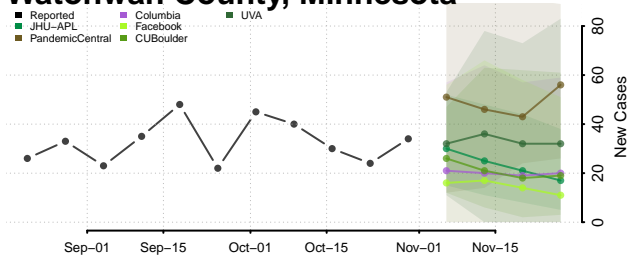

Wadena County, Minnesota

Waseca County, Minnesota

Washington County, Minnesota

Watowan County, Minnesota

Wilkin County, Minnesota

Winona County, Minnesota

Wright County, Minnesota

Yellow Medicine County, Minnesota