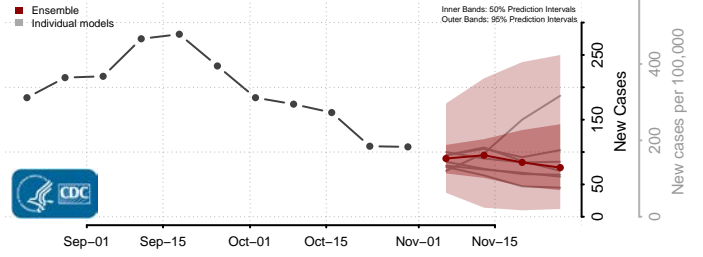

Lincoln County, Missouri