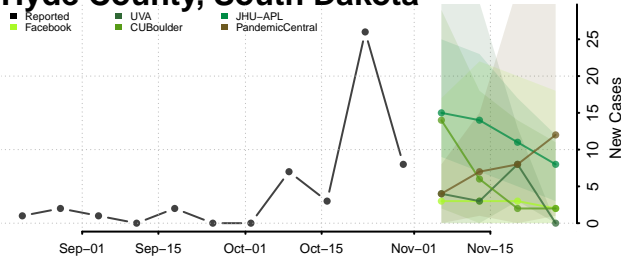

Hyde County, South Dakota