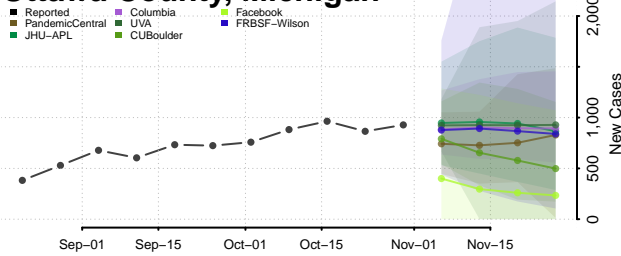

Ottawa County, Michigan