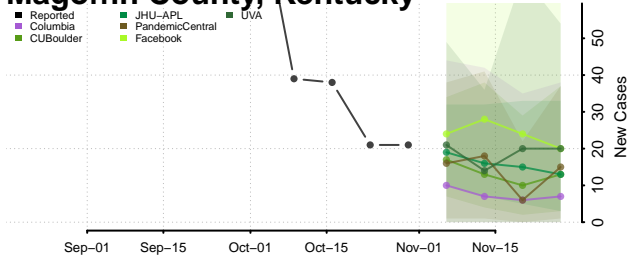

Magoffin County, Kentucky