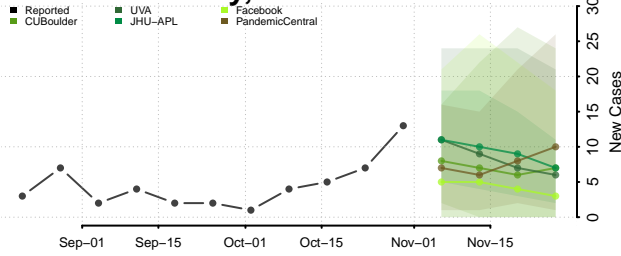

De Baca County, New Mexico

Dona Ana County, New Mexico

Eddy County, New Mexico

Grant County, New Mexico

Guadalupe County, New Mexico

Harding County, New Mexico

Hidalgo County, New Mexico

Lea County, New Mexico