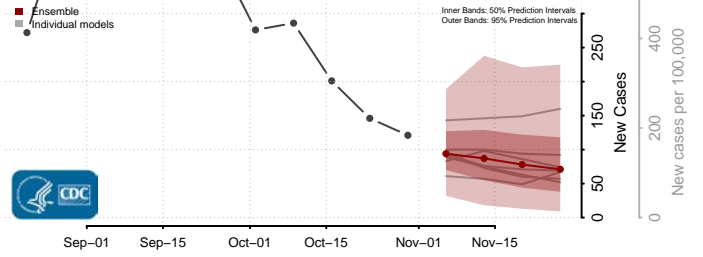

Vigo County, Indiana

Wabash County, Indiana

Warren County, Indiana

Warrick County, Indiana

Washington County, Indiana

Wayne County, Indiana

Wells County, Indiana

White County, Indiana