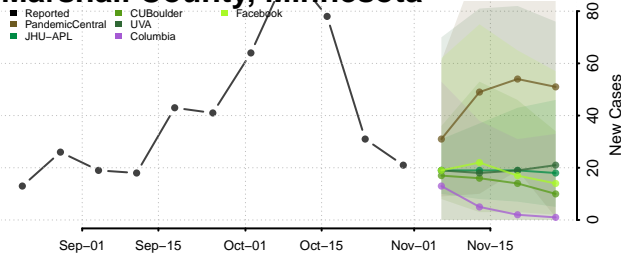

Le Sueur County, Minnesota

Lincoln County, Minnesota

Lyon County, Minnesota

Mahnomen County, Minnesota

Marshall County, Minnesota

Martin County, Minnesota

McLeod County, Minnesota

Meeker County, Minnesota