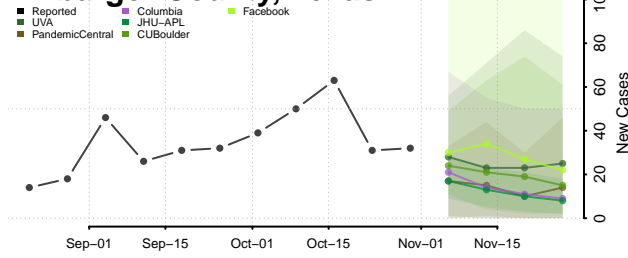

Wilbarger County, Texas