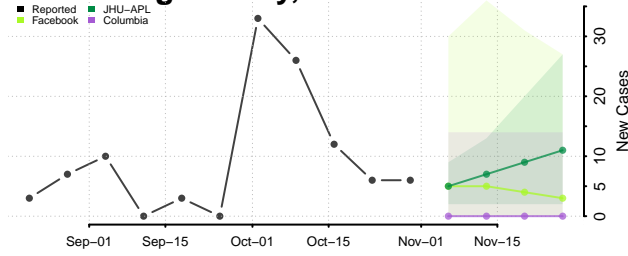

Petersburg County, Alaska