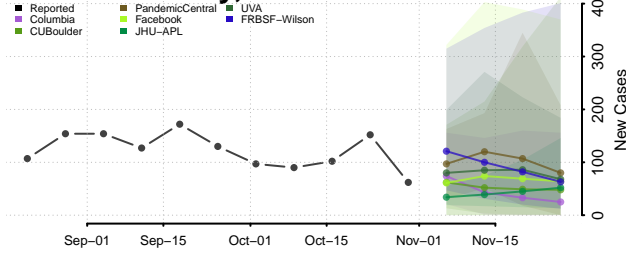

Hartford County, Connecticut

Litchfield County, Connecticut

Middlesex County, Connecticut

New Haven County, Connecticut

New London County, Connecticut

Tolland County, Connecticut

Windham County, Connecticut