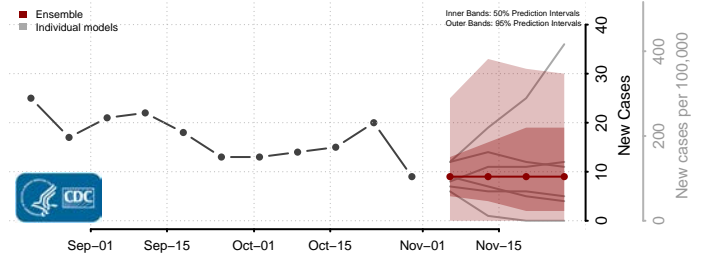

Monroe County, Missouri