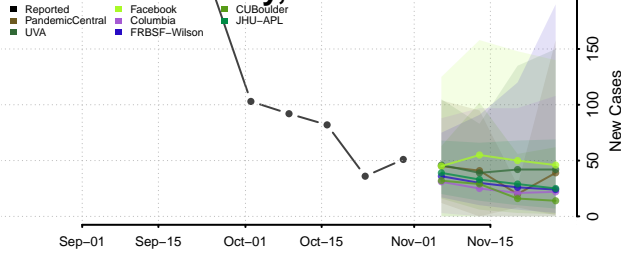

Cleburne County, Arkansas

Cleveland County, Arkansas

Columbia County, Arkansas

Conway County, Arkansas

Craighead County, Arkansas

Crawford County, Arkansas

Crittenden County, Arkansas

Cross County, Arkansas