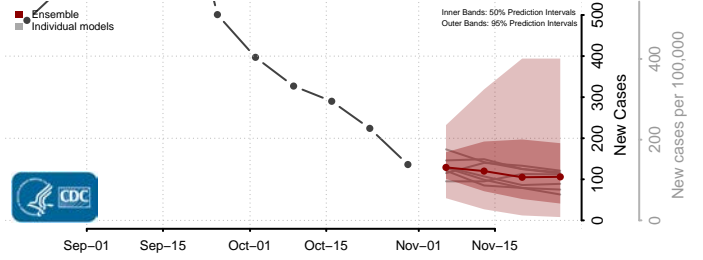

Roane County, Tennessee

Robertson County, Tennessee

Rutherford County, Tennessee

Scott County, Tennessee

Sequatchie County, Tennessee

Sevier County, Tennessee

Shelby County, Tennessee

Smith County, Tennessee