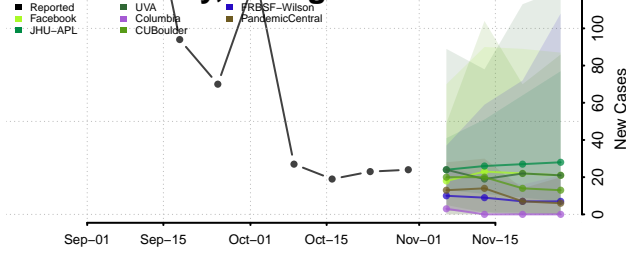

Jasper County, Georgia

Jeff Davis County, Georgia

Jefferson County, Georgia

Jenkins County, Georgia

Johnson County, Georgia

Jones County, Georgia

Lamar County, Georgia

Lanier County, Georgia