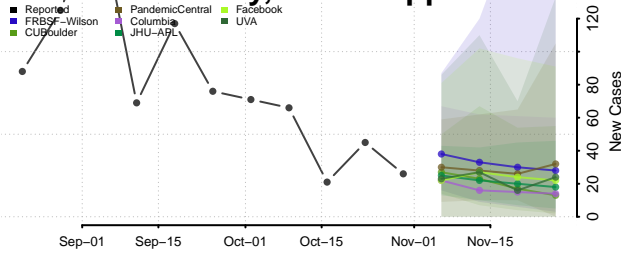

Carroll County, Mississippi

Chickasaw County, Mississippi

Choctaw County, Mississippi

Claiborne County, Mississippi

Clarke County, Mississippi

Clay County, Mississippi

Coahoma County, Mississippi

Copiah County, Mississippi