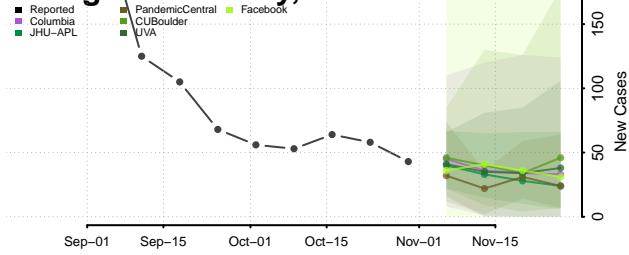

Evangeline County, Louisiana