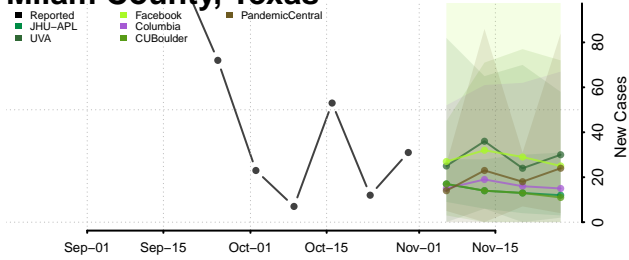

Milam County, Texas