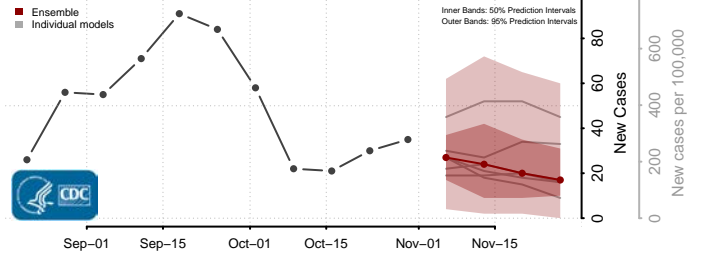

Preston County, West Virginia

Putnam County, West Virginia

Raleigh County, West Virginia

Randolph County, West Virginia

Ritchie County, West Virginia

Roane County, West Virginia

Summers County, West Virginia