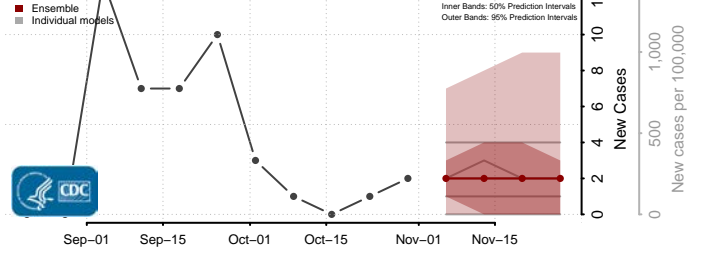

Jones County, South Dakota