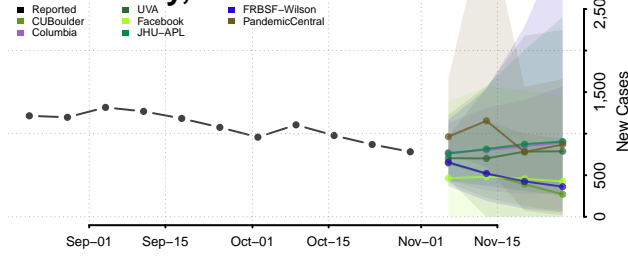

Will County, Illinois