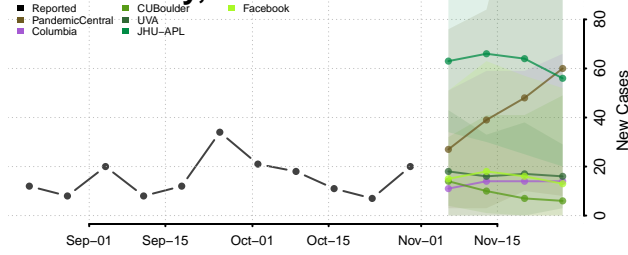

Lake County, South Dakota