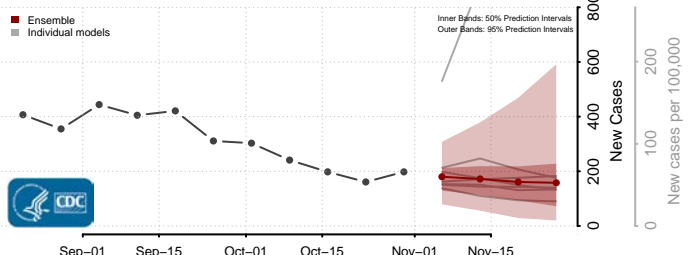

St. Louis City County, Missouri