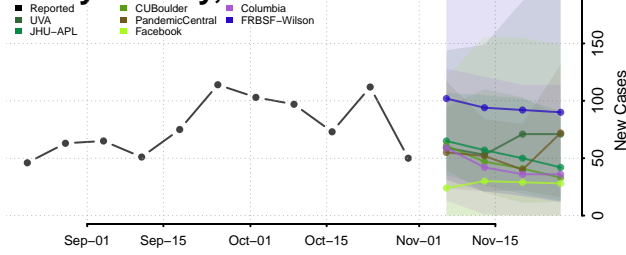

Guthrie County, Iowa

Hamilton County, Iowa

Hancock County, Iowa

Hardin County, Iowa

Harrison County, Iowa

Henry County, Iowa

Howard County, Iowa

Humboldt County, Iowa