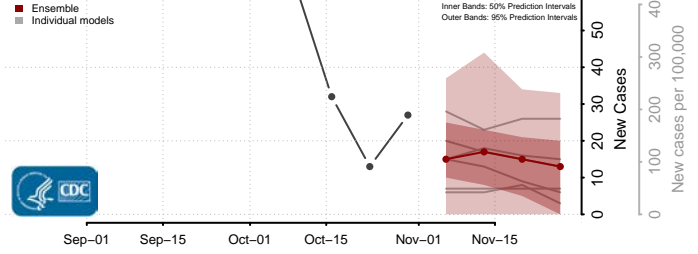

Scotland County, North Carolina

Stanly County, North Carolina

Stokes County, North Carolina

Surry County, North Carolina

Swain County, North Carolina

Transylvania County, North Carolina

Tyrrell County, North Carolina