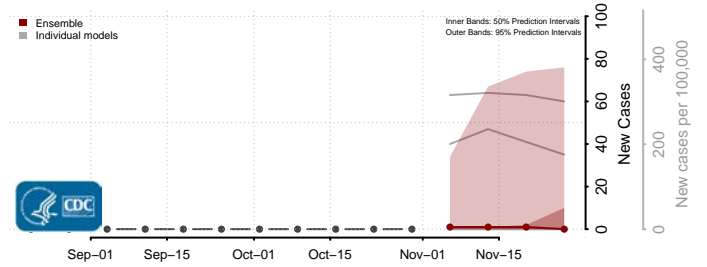

Box Elder County, Utah

Cache County, Utah

Carbon County, Utah

Daggett County, Utah

Davis County, Utah

Duchesne County, Utah

Emery County, Utah

Garfield County, Utah