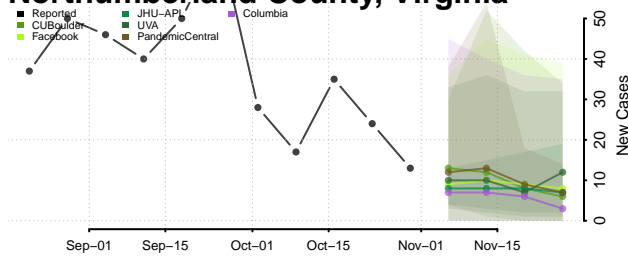

New Kent County, Virginia

Newport News County, Virginia

Norfolk County, Virginia

Northampton County, Virginia

Northumberland County, Virginia

Norton County, Virginia

Nottoway County, Virginia

Orange County, Virginia