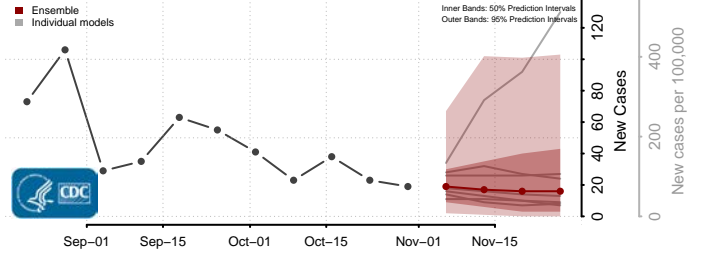

Audrain County, Missouri