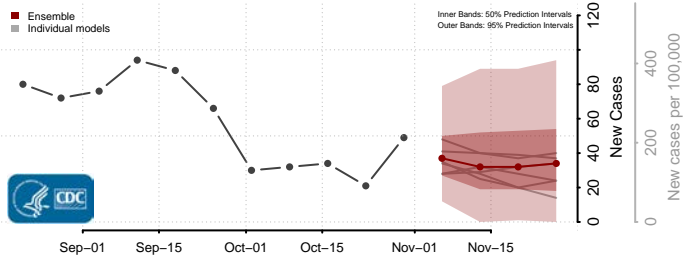

Ray County, Missouri