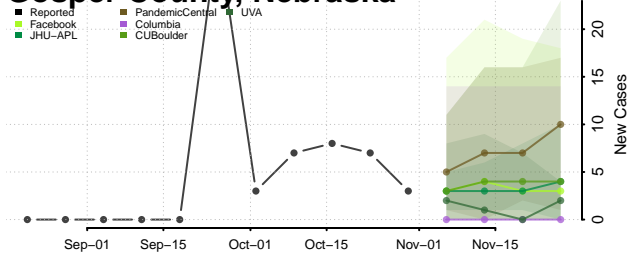

Frontier County, Nebraska

Furnas County, Nebraska

Gage County, Nebraska

Garden County, Nebraska

Garfield County, Nebraska

Gosper County, Nebraska

Grant County, Nebraska

Greeley County, Nebraska