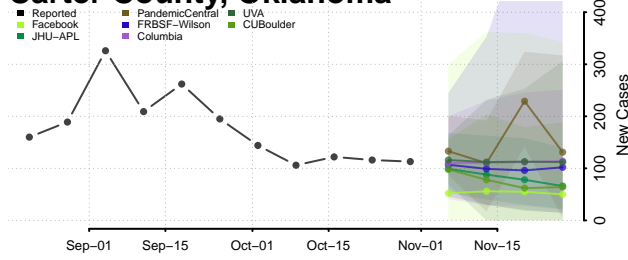

Beaver County, Oklahoma

Beckham County, Oklahoma

Blaine County, Oklahoma

Bryan County, Oklahoma

Caddo County, Oklahoma

Canadian County, Oklahoma

Carter County, Oklahoma

Cherokee County, Oklahoma