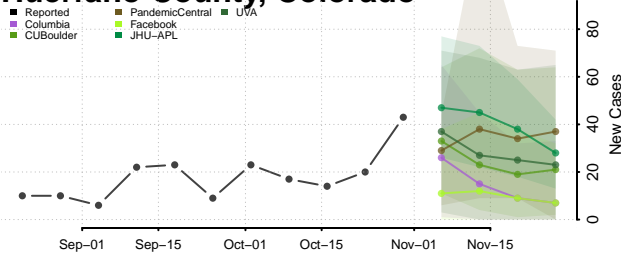

Huerfano County, Colorado