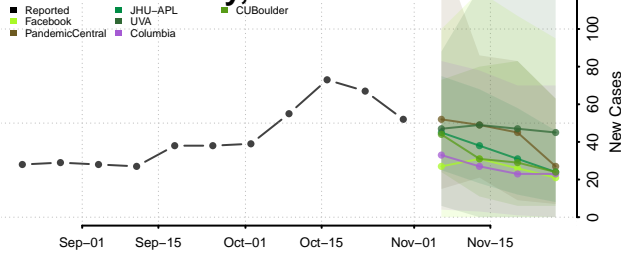

Dawson County, Montana