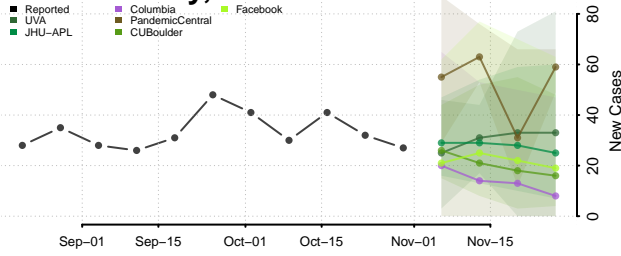

Teton County, Idaho