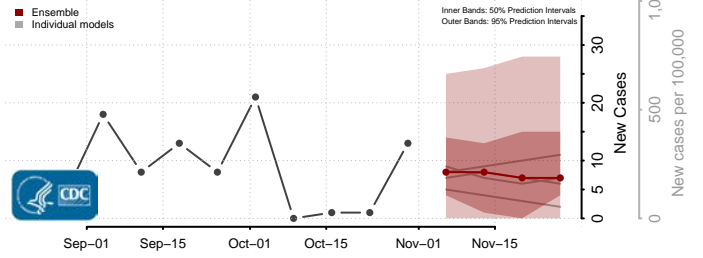

Cavalier County, North Dakota