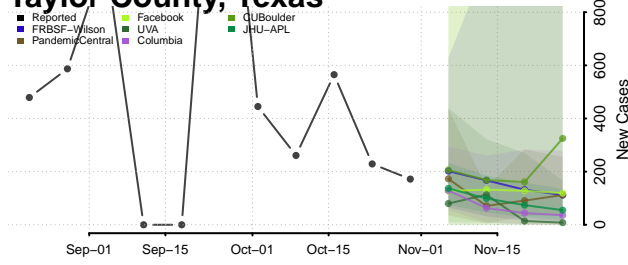

Taylor County, Texas