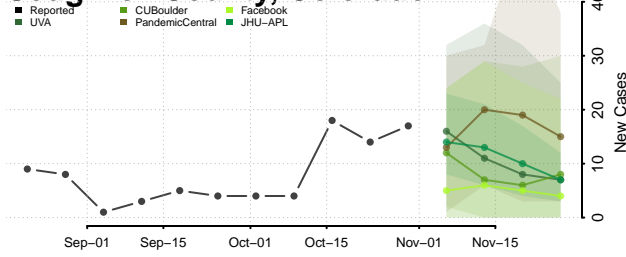

Sedgwick County, Colorado