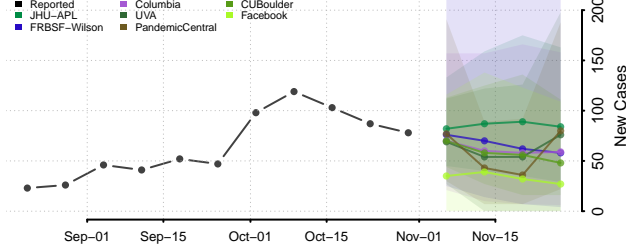

Alpena County, Michigan

Antrim County, Michigan

Arenac County, Michigan

Baraga County, Michigan

Barry County, Michigan

Bay County, Michigan

Benzie County, Michigan

Berrien County, Michigan