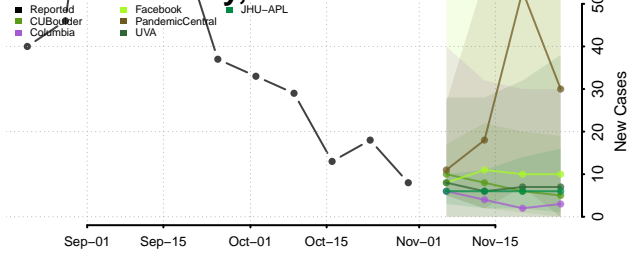

Kay County, Oklahoma

Kingfisher County, Oklahoma

Kiowa County, Oklahoma

Latimer County, Oklahoma

Le Flore County, Oklahoma

Lincoln County, Oklahoma

Logan County, Oklahoma

Love County, Oklahoma