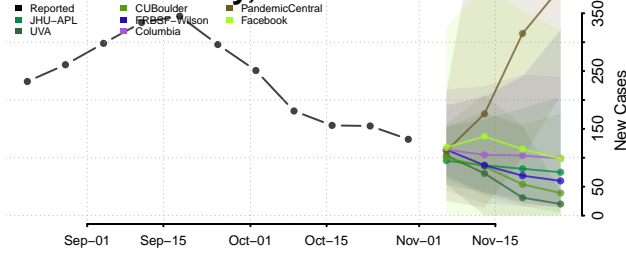

Franklin County, Missouri