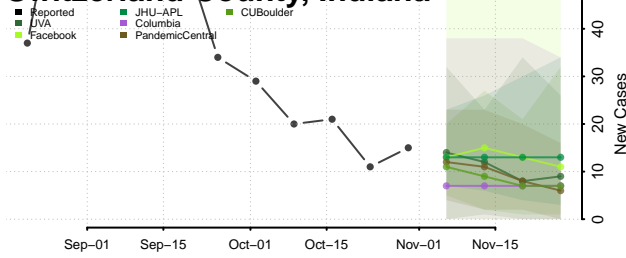

Switzerland County, Indiana