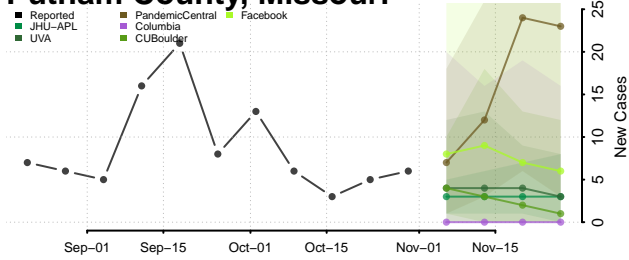

Putnam County, Missouri