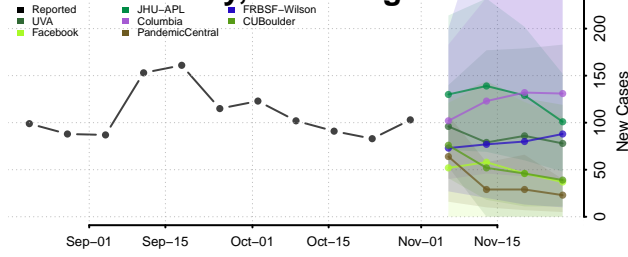

Lincoln County, West Virginia