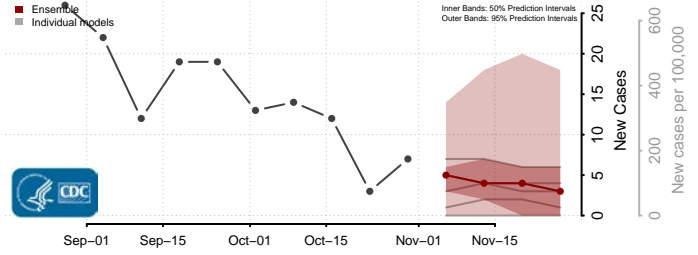

Scotland County, North Carolina

Stanly County, North Carolina

Stokes County, North Carolina

Surry County, North Carolina

Swain County, North Carolina

Transylvania County, North Carolina

Tyrrell County, North Carolina