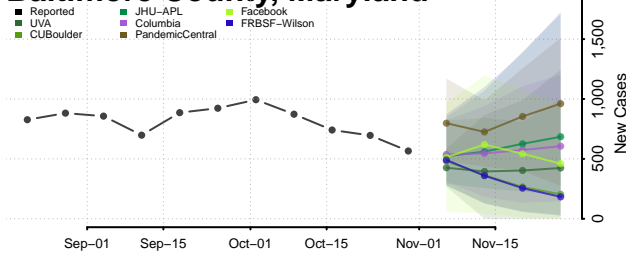

Waldo County, Maine

Washington County, Maine

York County, Maine

Maryland

Allegany County, Maryland

Anne Arundel County, Maryland

Baltimore City County, Maryland

Baltimore County, Maryland