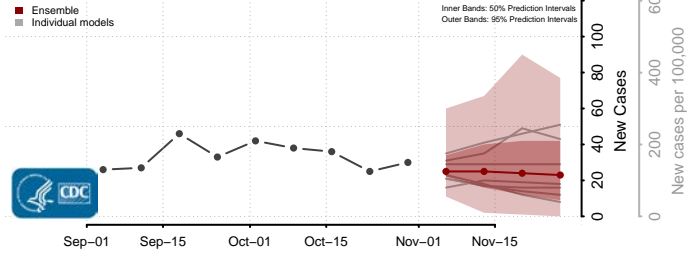

Winneshiek County, Iowa