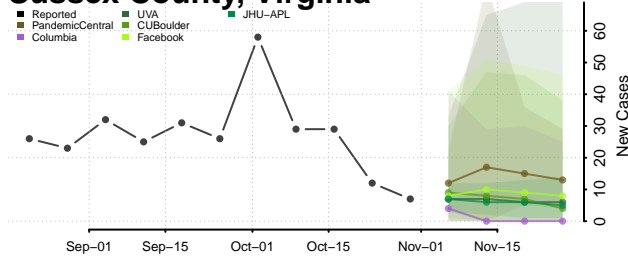

Sussex County, Virginia