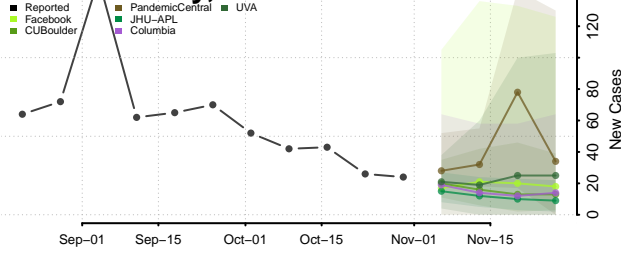

Wayne County, Ohio

Williams County, Ohio

Wood County, Ohio

Wyandot County, Ohio

Oklahoma

Adair County, Oklahoma

Alfalfa County, Oklahoma

Atoka County, Oklahoma