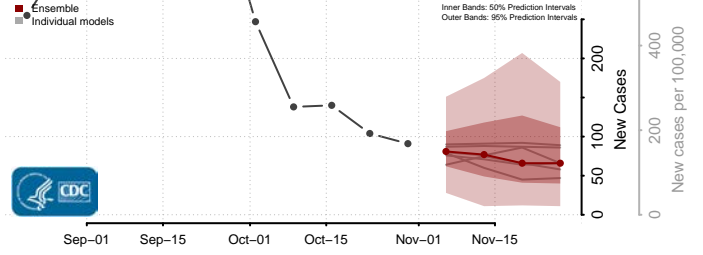

Jessamine County, Kentucky