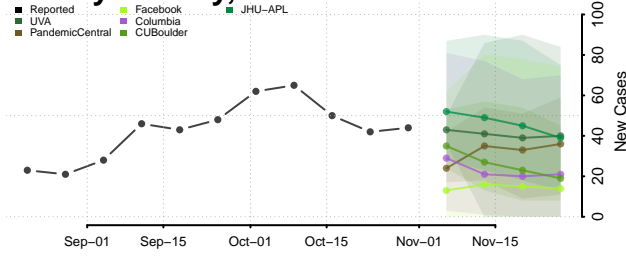

Poweshiek County, Iowa

Ringgold County, Iowa

Sac County, Iowa

Scott County, Iowa

Shelby County, Iowa

Sioux County, Iowa

Story County, Iowa

Tama County, Iowa