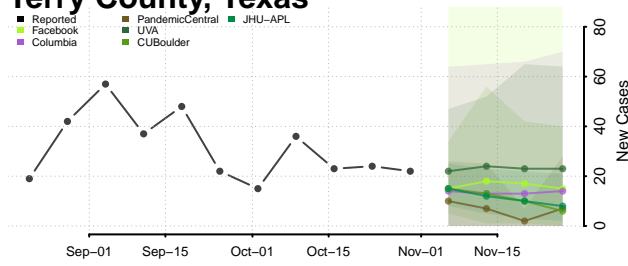

Terry County, Texas