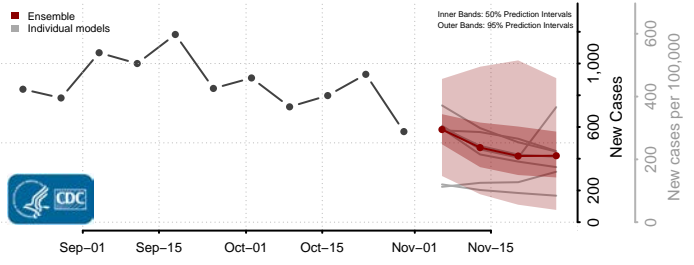

Montgomery County, North Carolina

Moore County, North Carolina

Nash County, North Carolina

New Hanover County, North Carolina

Northampton County, North Carolina

Onslow County, North Carolina

Orange County, North Carolina