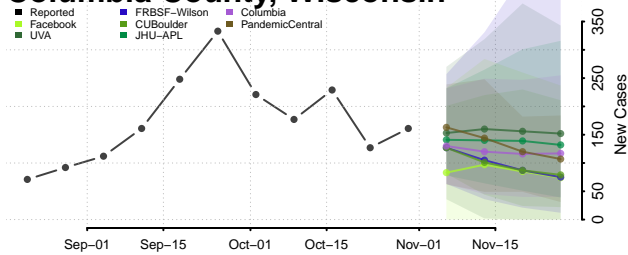

Columbia County, Wisconsin