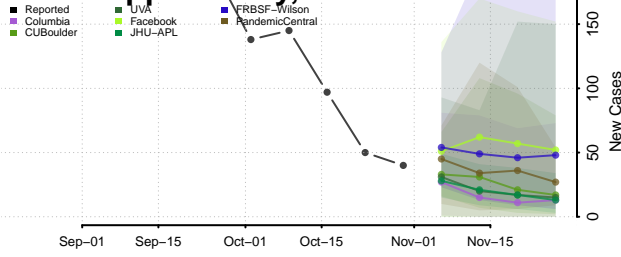

Madison County, Arkansas

Marion County, Arkansas

Miller County, Arkansas

Mississippi County, Arkansas

Monroe County, Arkansas

Montgomery County, Arkansas

Nevada County, Arkansas

Newton County, Arkansas