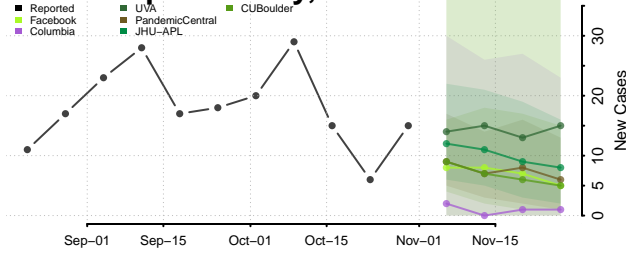

Atchison County, Kansas

Barber County, Kansas

Barton County, Kansas

Bourbon County, Kansas

Brown County, Kansas

Butler County, Kansas

Chase County, Kansas

Chautauqua County, Kansas