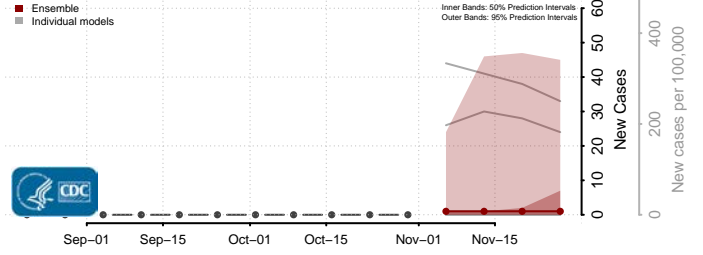

Millard County, Utah