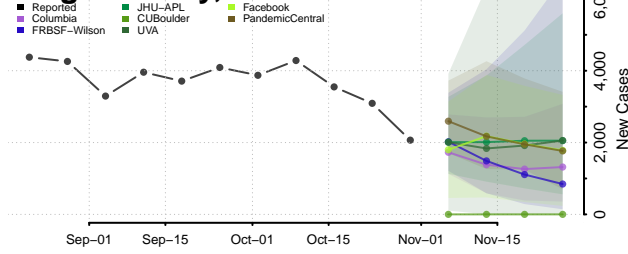

Kings County, New York