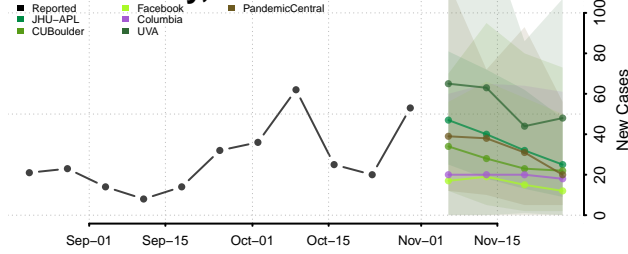

Swift County, Minnesota