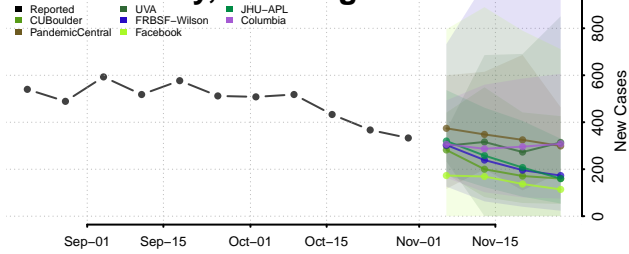

Garfield County, Washington

Grant County, Washington

Grays Harbor County, Washington

Island County, Washington

Jefferson County, Washington

King County, Washington

Kitsap County, Washington

Kittitas County, Washington