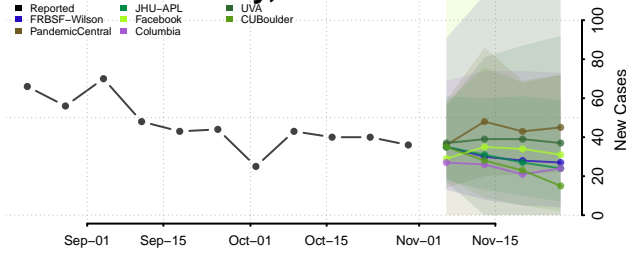

Cherokee County, Kansas