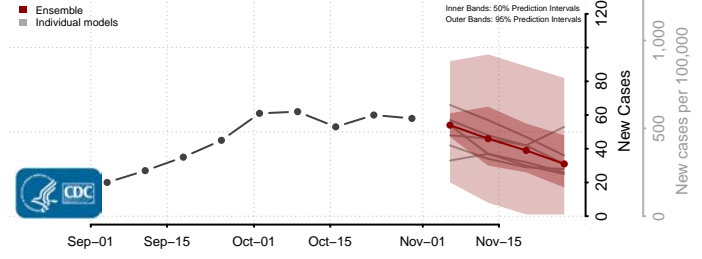

Barnes County, North Dakota