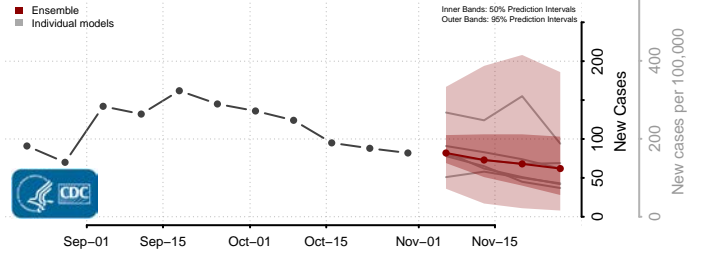

Whitman County, Washington