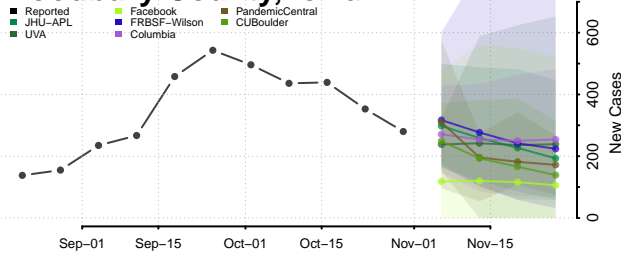

Woodbury County, Iowa