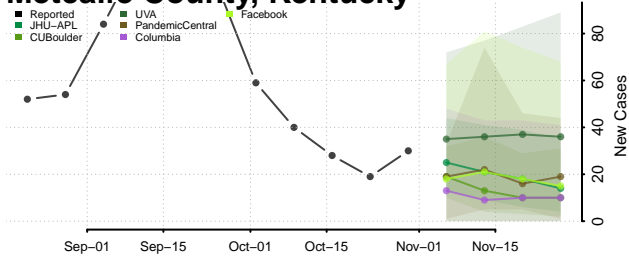

McLean County, Kentucky

Meade County, Kentucky

Menifee County, Kentucky

Mercer County, Kentucky

Metcalfe County, Kentucky

Monroe County, Kentucky

Montgomery County, Kentucky

Morgan County, Kentucky