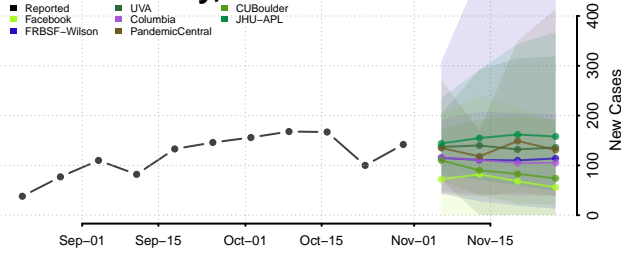

Pierce County, Wisconsin