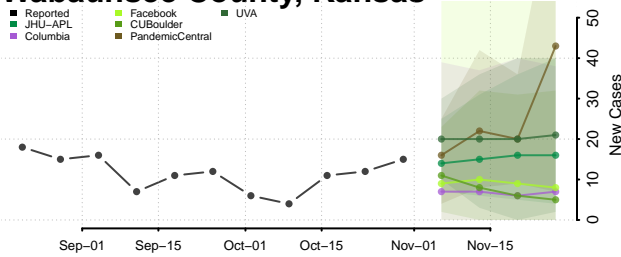

Wabaunsee County, Kansas