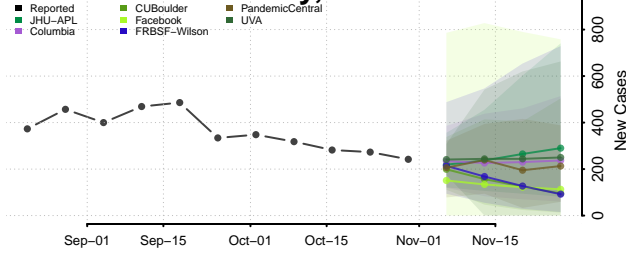

Hartford County, Connecticut

Litchfield County, Connecticut

Middlesex County, Connecticut

New Haven County, Connecticut

New London County, Connecticut

Tolland County, Connecticut

Windham County, Connecticut