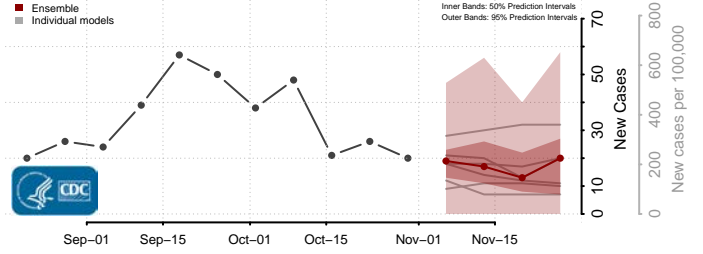

Dubuque County, Iowa

Emmet County, Iowa

Fayette County, Iowa

Floyd County, Iowa

Franklin County, Iowa

Fremont County, Iowa

Greene County, Iowa

Grundy County, Iowa