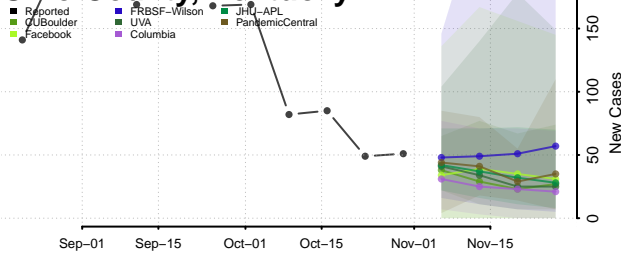

Ohio County, Kentucky