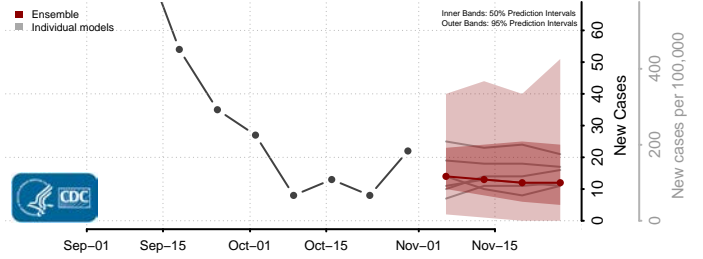

Perry County, Mississippi