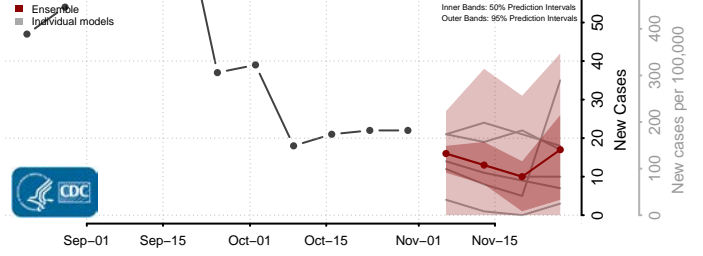

Madison County, Missouri