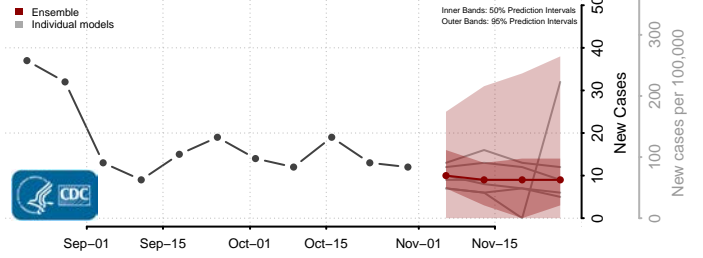

Cedar County, Missouri