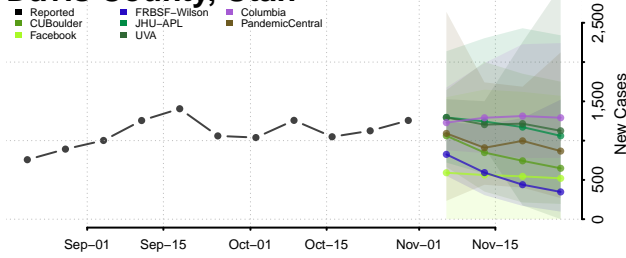

Box Elder County, Utah

Cache County, Utah

Carbon County, Utah

Daggett County, Utah

Davis County, Utah

Duchesne County, Utah

Emery County, Utah

Garfield County, Utah