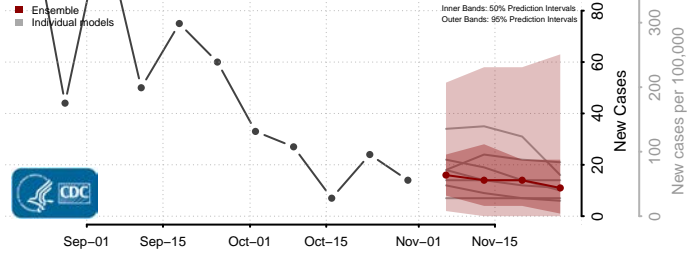

Simpson County, Mississippi

Smith County, Mississippi

Stone County, Mississippi

Sunflower County, Mississippi

Tallahatchie County, Mississippi

Tate County, Mississippi

Tippah County, Mississippi

Tishomingo County, Mississippi