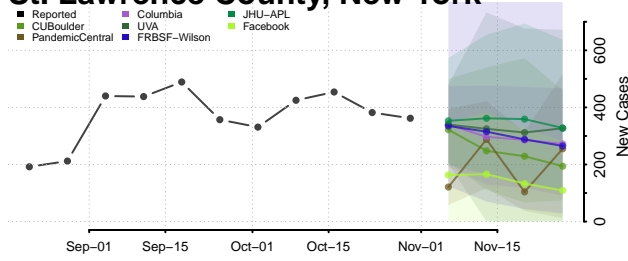

St. Lawrence County, New York