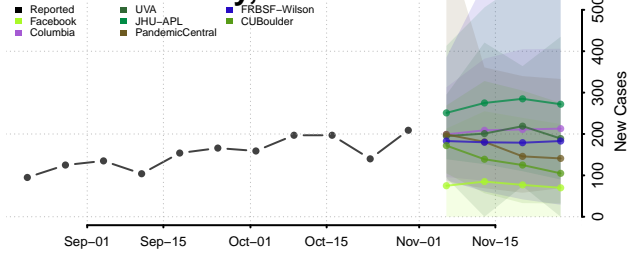

Calumet County, Wisconsin