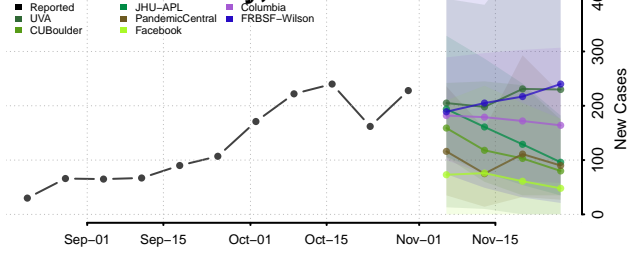

Morrison County, Minnesota