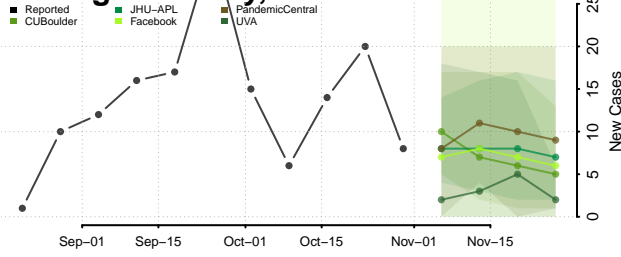

Hettinger County, North Dakota