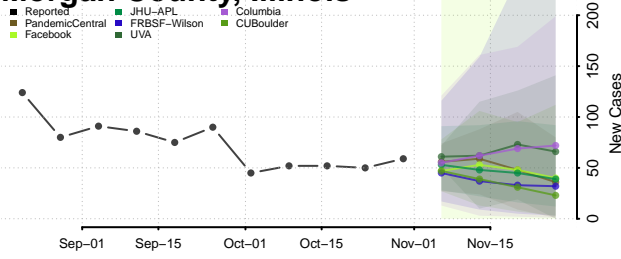

Morgan County, Illinois