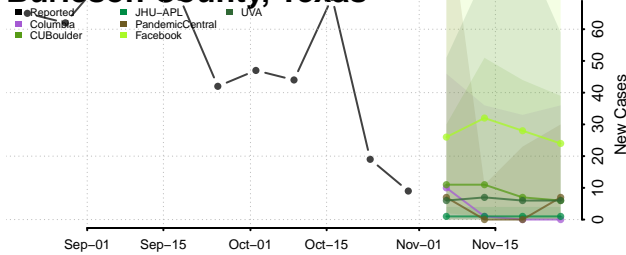

Burleson County, Texas