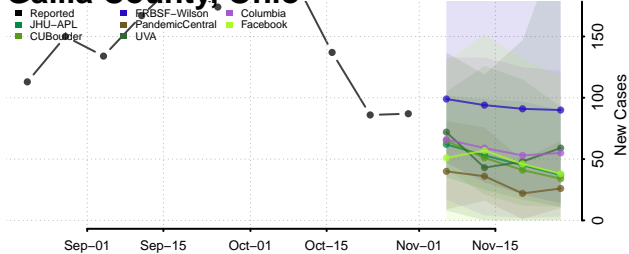

Gallia County, Ohio