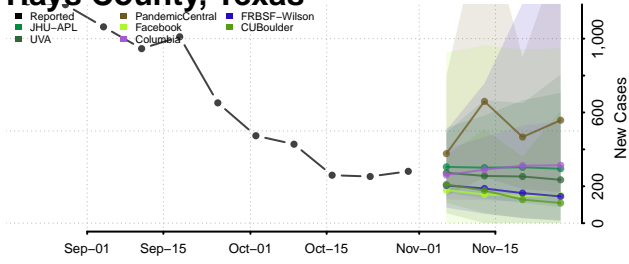

Hays County, Texas