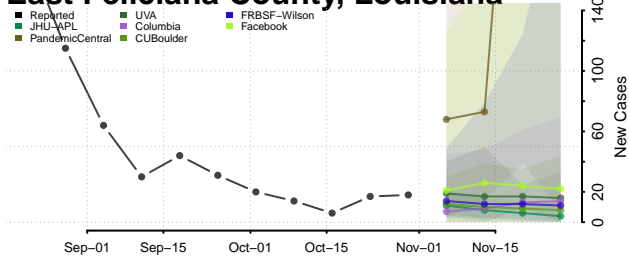

East Feliciana County, Louisiana