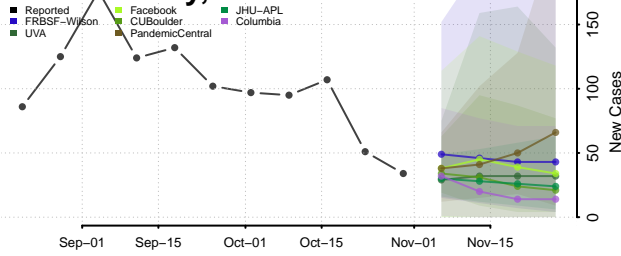

Vigo County, Indiana

Wabash County, Indiana

Warren County, Indiana

Warrick County, Indiana

Washington County, Indiana

Wayne County, Indiana

Wells County, Indiana

White County, Indiana