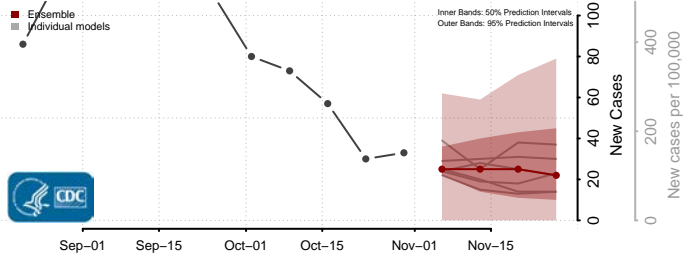

Madison County, North Carolina