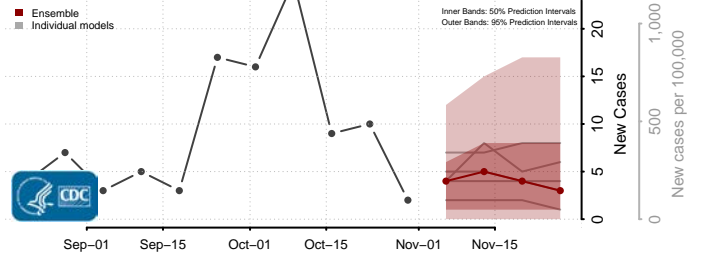

Clear Creek County, Colorado

Conejos County, Colorado

Costilla County, Colorado

Crowley County, Colorado

Custer County, Colorado

Delta County, Colorado

Denver County, Colorado

Dolores County, Colorado