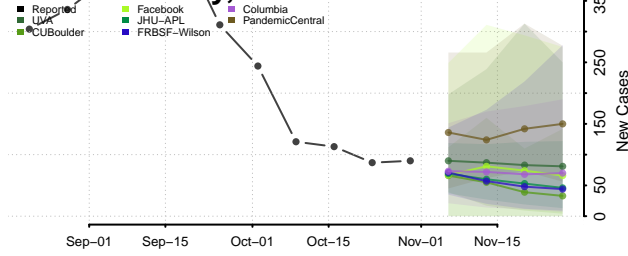

Wilkes County, North Carolina