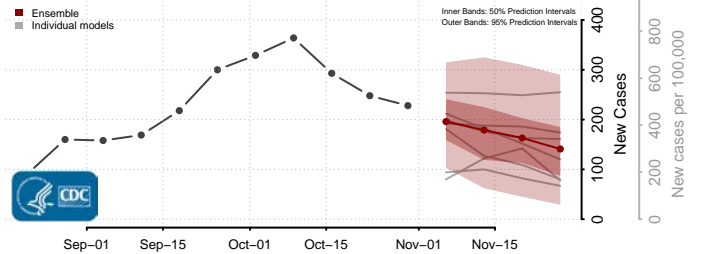

Minnesota

Aitkin County, Minnesota

Anoka County, Minnesota

Becker County, Minnesota

Beltrami County, Minnesota

Benton County, Minnesota

Big Stone County, Minnesota

Blue Earth County, Minnesota