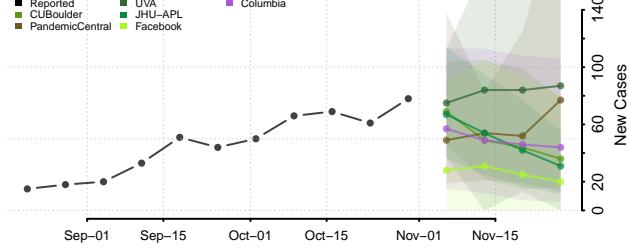

Ozaukee County, Wisconsin

Pepin County, Wisconsin

Pierce County, Wisconsin

Polk County, Wisconsin

Portage County, Wisconsin

Price County, Wisconsin

Racine County, Wisconsin

Richland County, Wisconsin