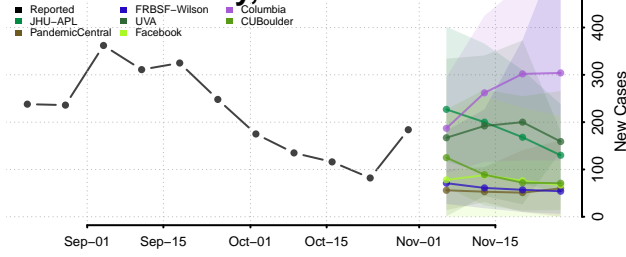

Geneva County, Alabama

Greene County, Alabama

Hale County, Alabama

Henry County, Alabama

Houston County, Alabama

Jackson County, Alabama

Jefferson County, Alabama

Lamar County, Alabama