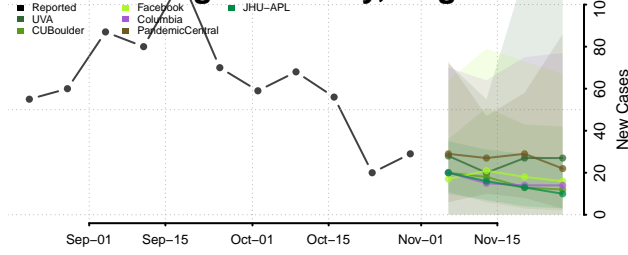

Colonial Heights County, Virginia