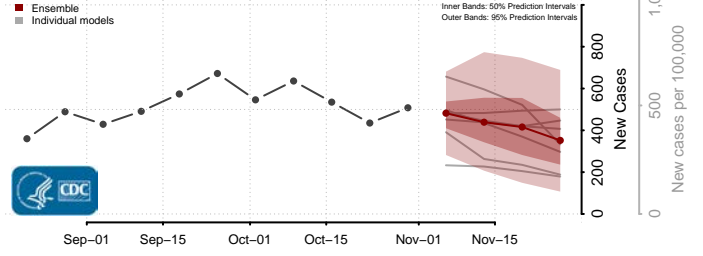

Custer County, Montana

Daniels County, Montana

Dawson County, Montana

Deer Lodge County, Montana

Fallon County, Montana

Fergus County, Montana

Flathead County, Montana

Gallatin County, Montana