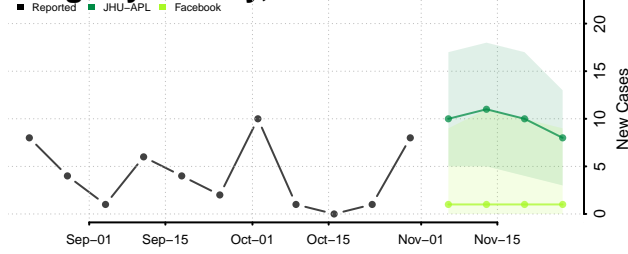

North Slope County, Alaska

Northwest Arctic County, Alaska

Petersburg County, Alaska

Prince of Wales-Hyder County, Alaska

Sitka County, Alaska

Skagway County, Alaska

Southeast Fairbanks County, Alaska

Valdez-Cordova County, Alaska