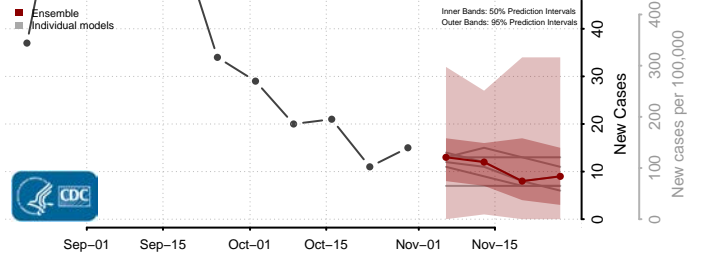

Switzerland County, Indiana