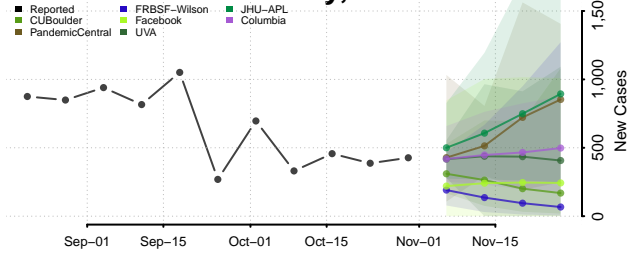

San Joaquin County, California

San Luis Obispo County, California

San Mateo County, California

Santa Barbara County, California

Santa Clara County, California

Santa Cruz County, California

Shasta County, California