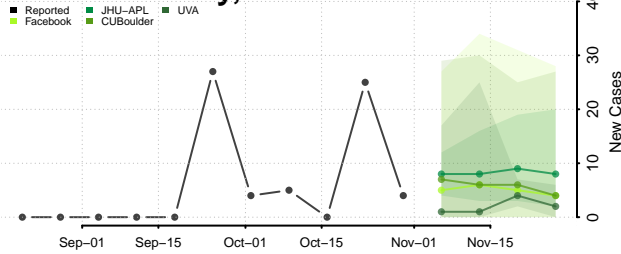

Nemaha County, Nebraska

Nuckolls County, Nebraska

Otoe County, Nebraska

Pawnee County, Nebraska

Perkins County, Nebraska

Phelps County, Nebraska

Pierce County, Nebraska

Platte County, Nebraska