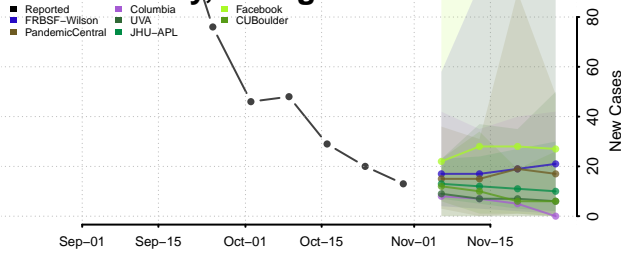

Wayne County, Georgia

Webster County, Georgia

Wheeler County, Georgia

White County, Georgia

Whitfield County, Georgia

Wilcox County, Georgia

Wilkes County, Georgia

Wilkinson County, Georgia