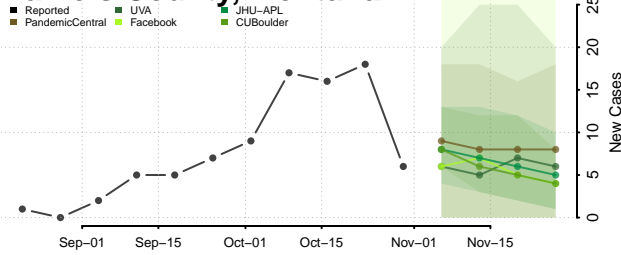

Daniels County, Montana