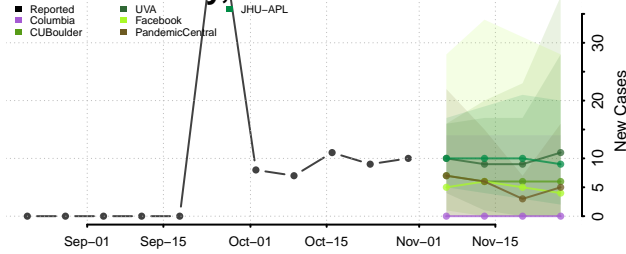

Brown County, Nebraska