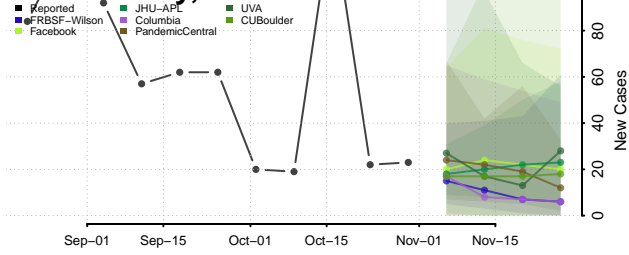

Hale County, Alabama