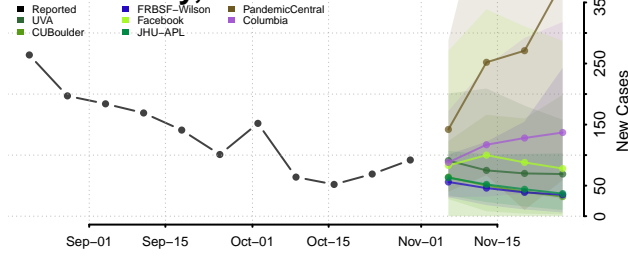

Cole County, Missouri