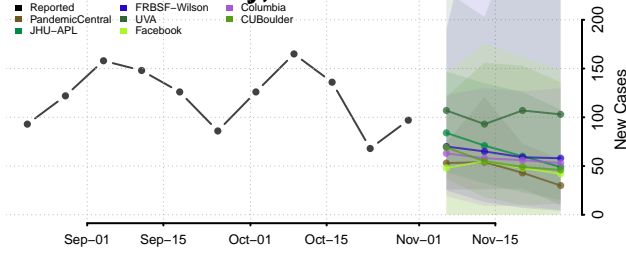

Freeborn County, Minnesota

Goodhue County, Minnesota

Grant County, Minnesota

Hennepin County, Minnesota

Houston County, Minnesota

Hubbard County, Minnesota

Isanti County, Minnesota

Itasca County, Minnesota