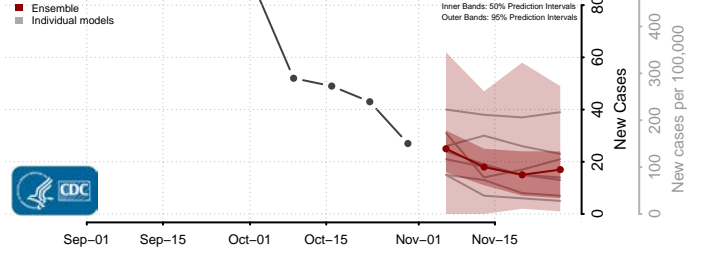

Pulaski County, Arkansas

Randolph County, Arkansas

Saline County, Arkansas

Scott County, Arkansas

Searcy County, Arkansas

Sebastian County, Arkansas

Sevier County, Arkansas

Sharp County, Arkansas