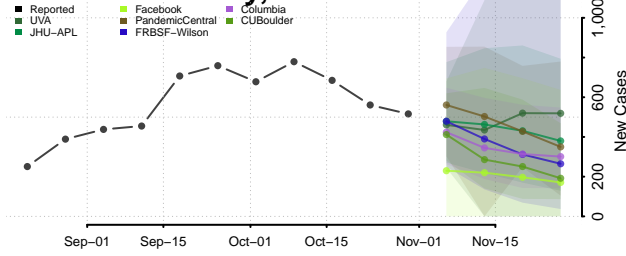

Missoula County, Montana