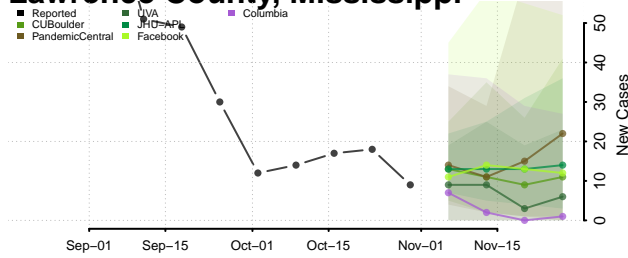

Lawrence County, Mississippi