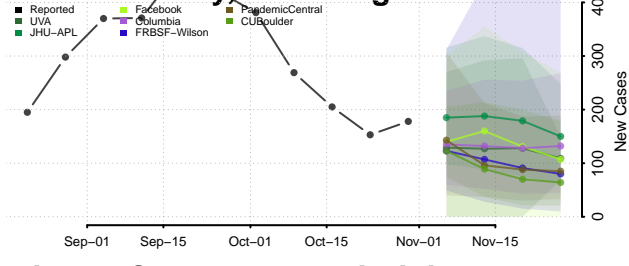

Mercer County, West Virginia