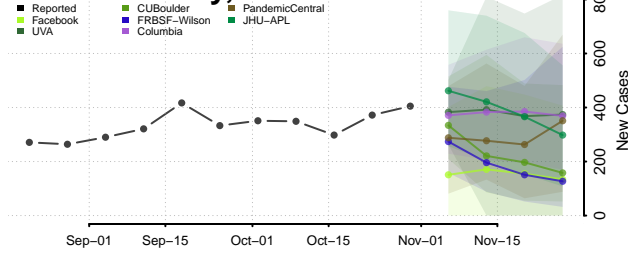

Tooele County, Utah