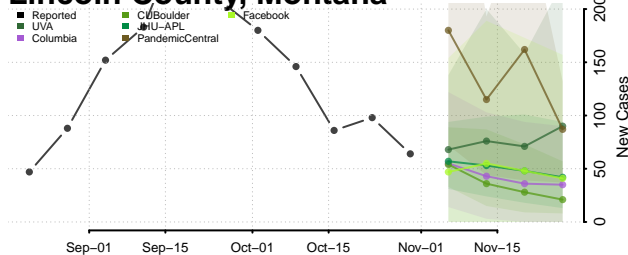

Lincoln County, Montana