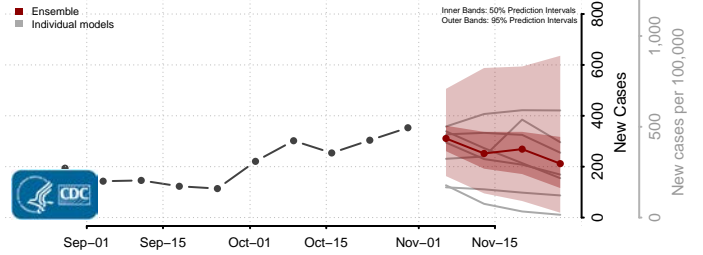

Lincoln County, New Mexico

Los Alamos County, New Mexico

Luna County, New Mexico

McKinley County, New Mexico

Mora County, New Mexico

Otero County, New Mexico

Quay County, New Mexico

Rio Arriba County, New Mexico