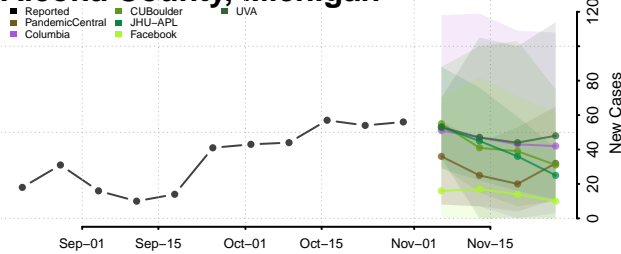

Alcona County, Michigan