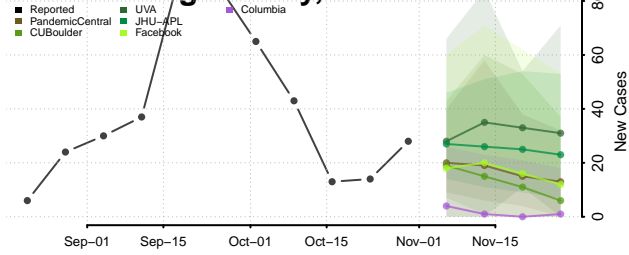

Koochiching County, Minnesota