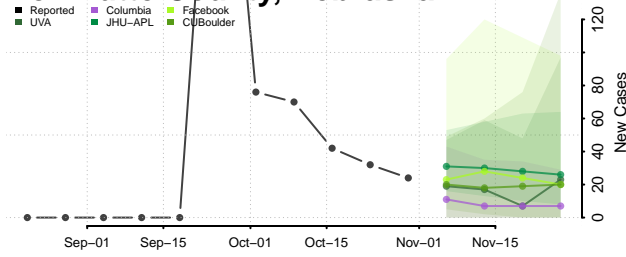

Nebraska

Adams County, Nebraska

Antelope County, Nebraska

Arthur County, Nebraska

Banner County, Nebraska

Blaine County, Nebraska

Boone County, Nebraska

Box Butte County, Nebraska