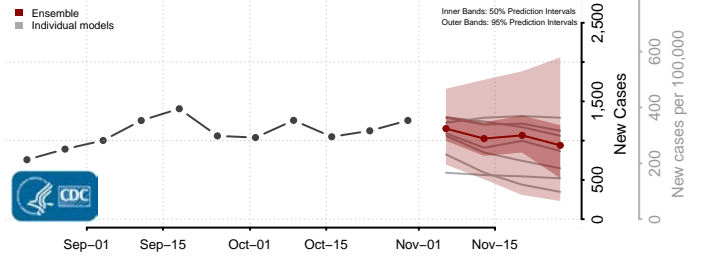

Box Elder County, Utah

Cache County, Utah

Carbon County, Utah

Daggett County, Utah

Davis County, Utah

Duchesne County, Utah

Emery County, Utah

Garfield County, Utah