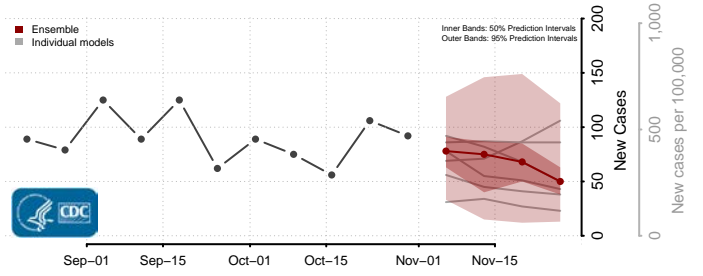

Lincoln County, New Mexico