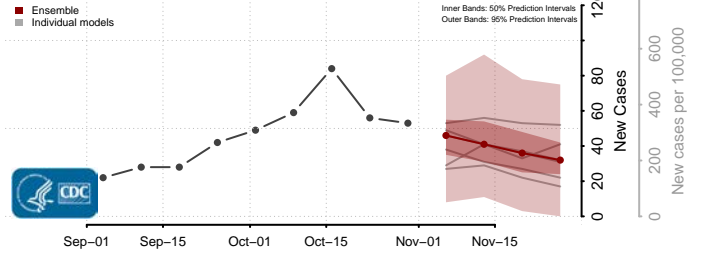

Aitkin County, Minnesota