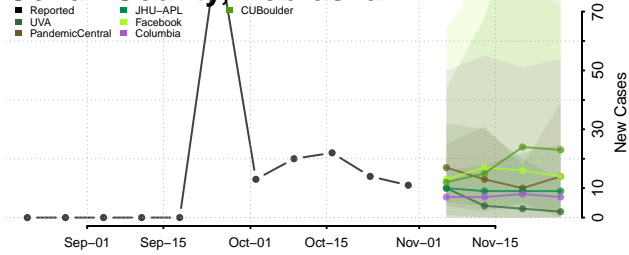

Colfax County, Nebraska