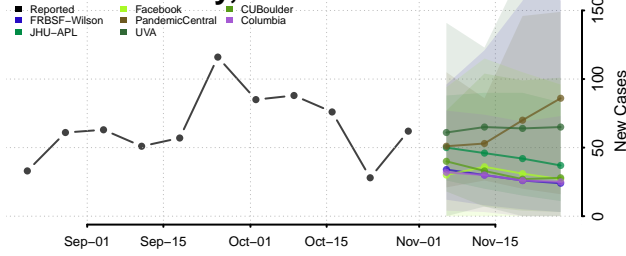

Wood County, West Virginia

Wyoming County, West Virginia

Wisconsin

Adams County, Wisconsin

Ashland County, Wisconsin

Barron County, Wisconsin

Bayfield County, Wisconsin

Brown County, Wisconsin