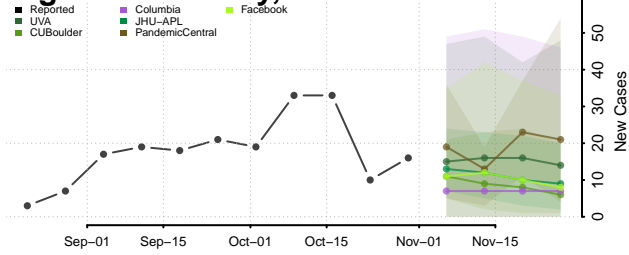

Minnesota

Aitkin County, Minnesota

Anoka County, Minnesota

Becker County, Minnesota

Beltrami County, Minnesota

Benton County, Minnesota

Big Stone County, Minnesota

Blue Earth County, Minnesota