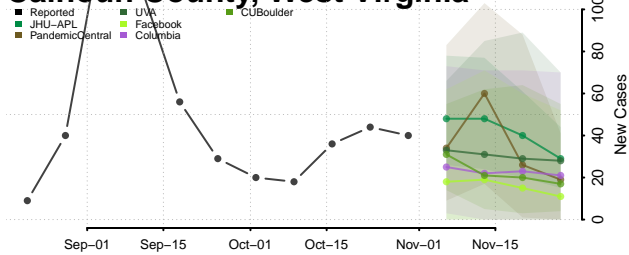

Calhoun County, West Virginia