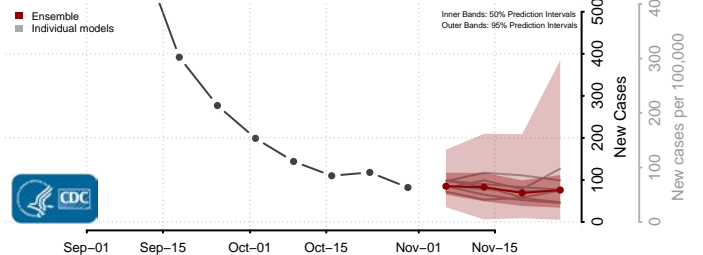

Rapides County, Louisiana