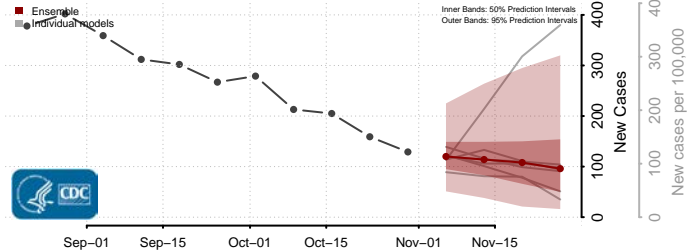

Cass County, Missouri