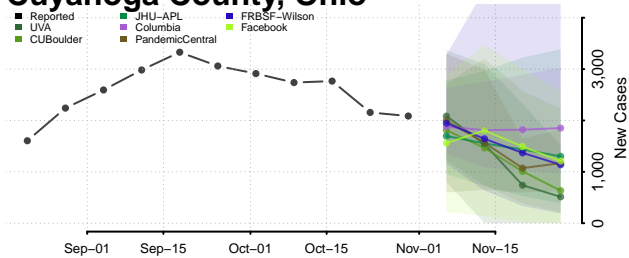

Clermont County, Ohio

Clinton County, Ohio

Columbiana County, Ohio

Coshocton County, Ohio

Crawford County, Ohio

Cuyahoga County, Ohio

Darke County, Ohio

Defiance County, Ohio