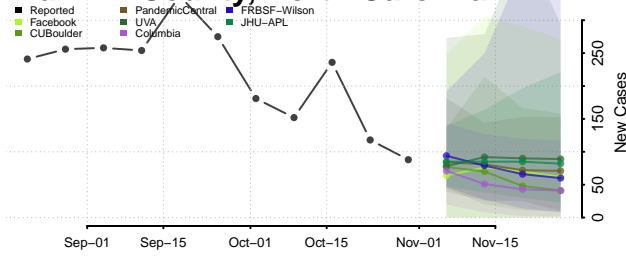

Franklin County, North Carolina