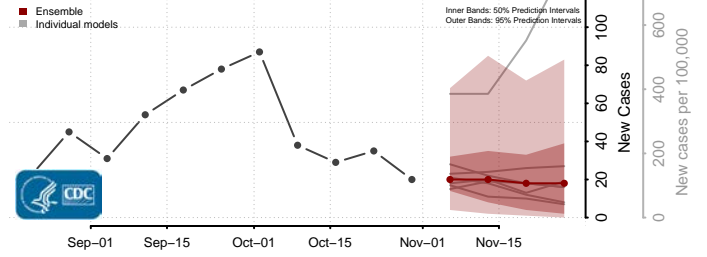

Poweshiek County, Iowa

Ringgold County, Iowa

Sac County, Iowa

Scott County, Iowa

Shelby County, Iowa

Sioux County, Iowa

Story County, Iowa

Tama County, Iowa