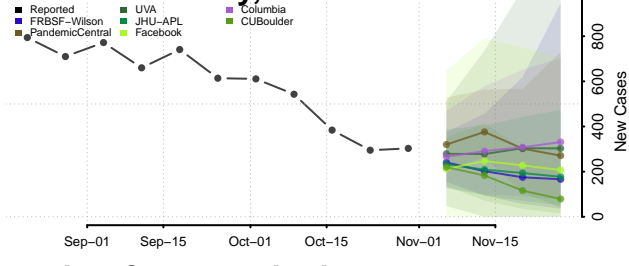

Lawrence County, Illinois

Lee County, Illinois

Livingston County, Illinois

Logan County, Illinois

Macon County, Illinois

Macoupin County, Illinois

Madison County, Illinois

Marion County, Illinois