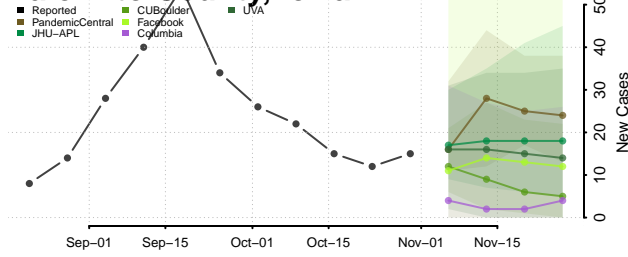

Palo Alto County, Iowa