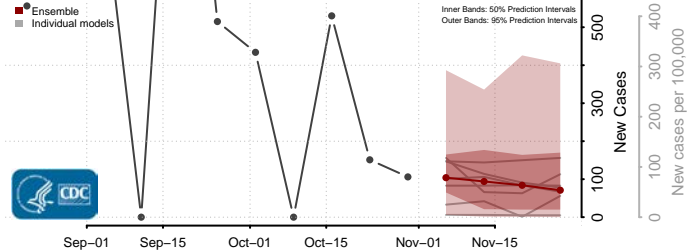

Wichita County, Texas