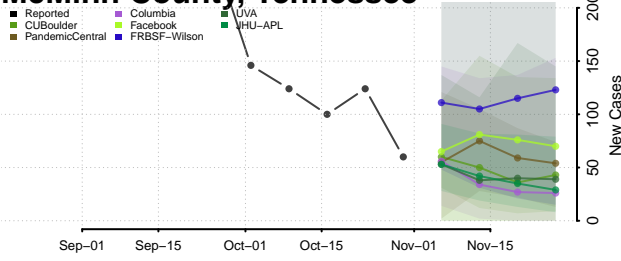

Marshall County, Tennessee

Maury County, Tennessee

McMinn County, Tennessee

McNairy County, Tennessee

Meigs County, Tennessee

Monroe County, Tennessee

Montgomery County, Tennessee

Moore County, Tennessee