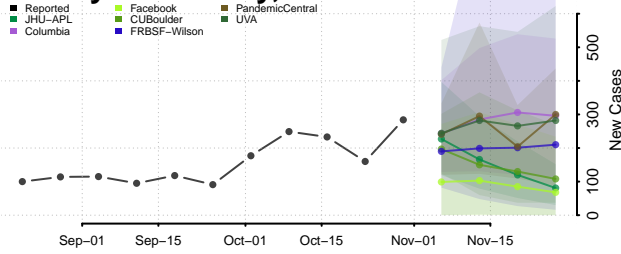

Kandiyohi County, Minnesota