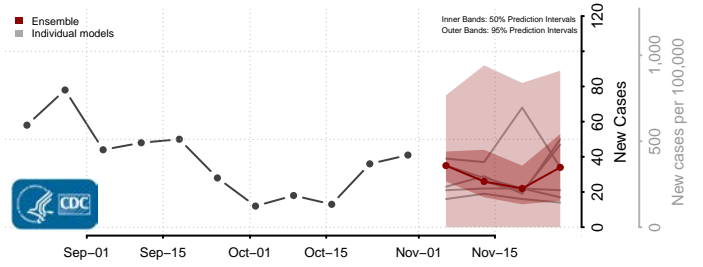

Lewis County, Missouri