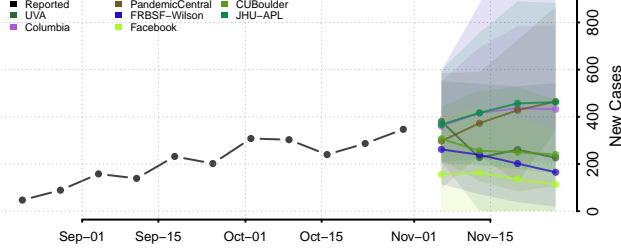

West Feliciana County, Louisiana

Winn County, Louisiana

Maine

Androscoggin County, Maine

Aroostook County, Maine

Cumberland County, Maine

Franklin County, Maine

Hancock County, Maine