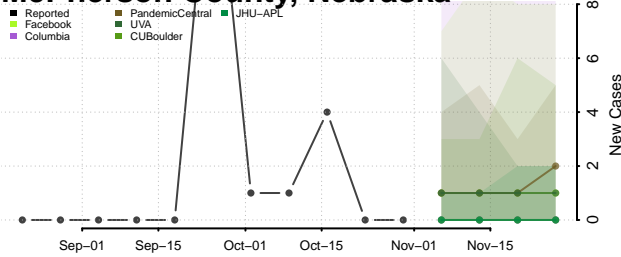

Lincoln County, Nebraska

Logan County, Nebraska

Loup County, Nebraska

Madison County, Nebraska

McPherson County, Nebraska

Merrick County, Nebraska

Morrill County, Nebraska

Nance County, Nebraska