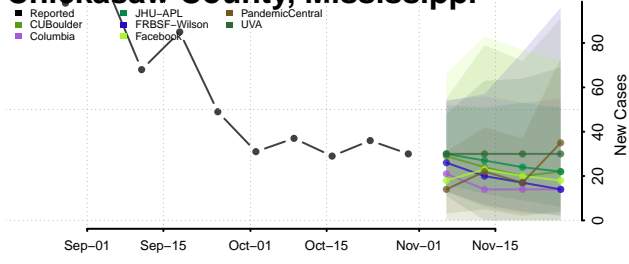

Chickasaw County, Mississippi