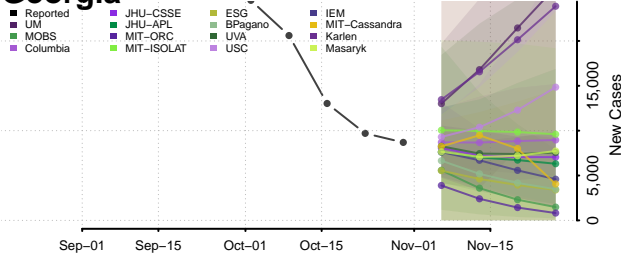

Walton County, Florida

Washington County, Florida

Georgia

Appling County, Georgia

Atkinson County, Georgia

Bacon County, Georgia