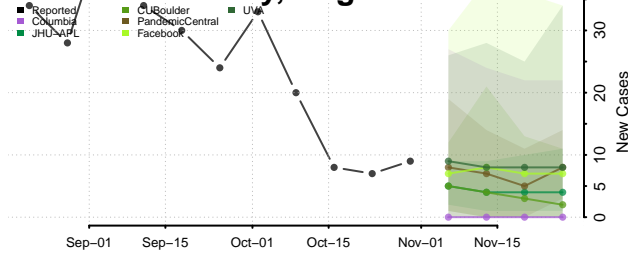

Lancaster County, Virginia