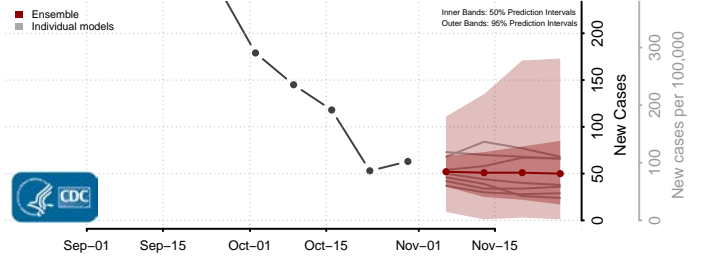

Tipton County, Tennessee