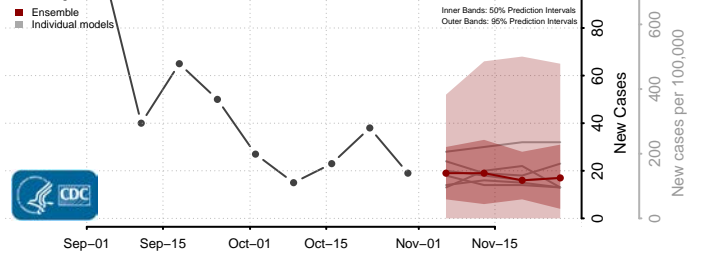

Covington County, Mississippi

DeSoto County, Mississippi

Forrest County, Mississippi

Franklin County, Mississippi

George County, Mississippi

Greene County, Mississippi

Grenada County, Mississippi

Hancock County, Mississippi