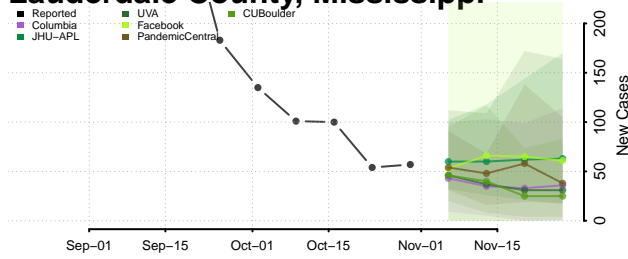

Lauderdale County, Mississippi