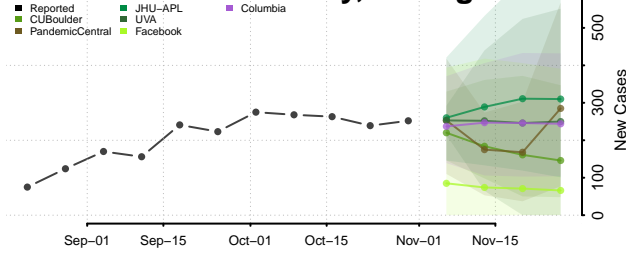

Grand Traverse County, Michigan