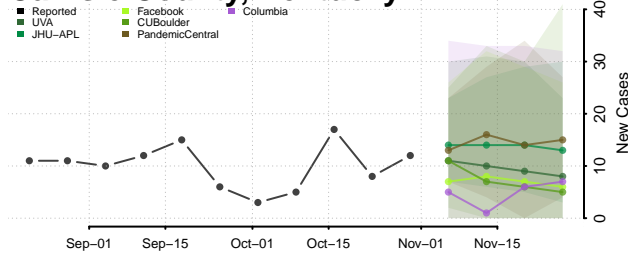

Carlisle County, Kentucky