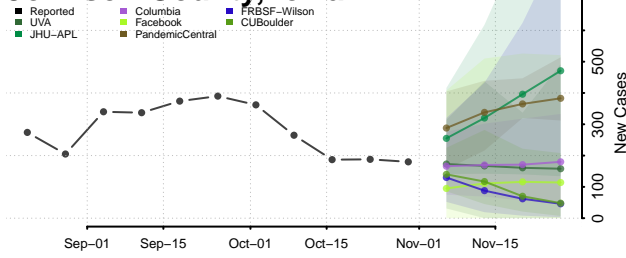

Ida County, Iowa

Iowa County, Iowa

Jackson County, Iowa

Jasper County, Iowa

Jefferson County, Iowa

Johnson County, Iowa

Jones County, Iowa

Keokuk County, Iowa