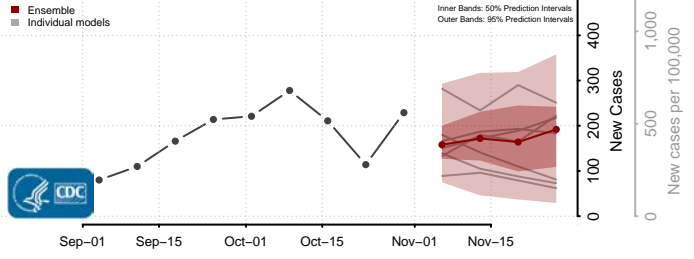

Minnesota

Aitkin County, Minnesota

Anoka County, Minnesota

Becker County, Minnesota

Beltrami County, Minnesota

Benton County, Minnesota

Big Stone County, Minnesota

Blue Earth County, Minnesota