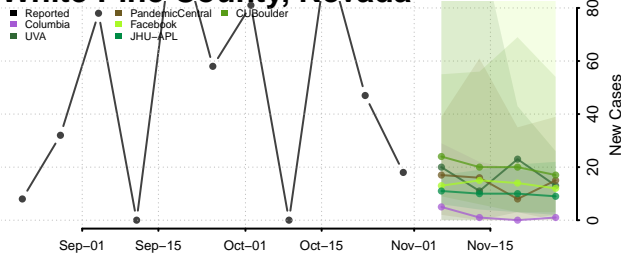

New Hampshire

Belknap County, New Hampshire

Carroll County, New Hampshire

Cheshire County, New Hampshire

Coos County, New Hampshire

Grafton County, New Hampshire

Hillsborough County, New Hampshire

Merrimack County, New Hampshire