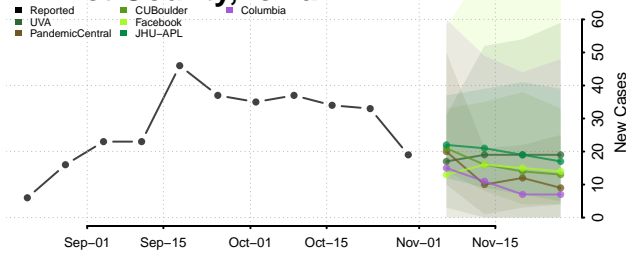

Emmet County, Iowa