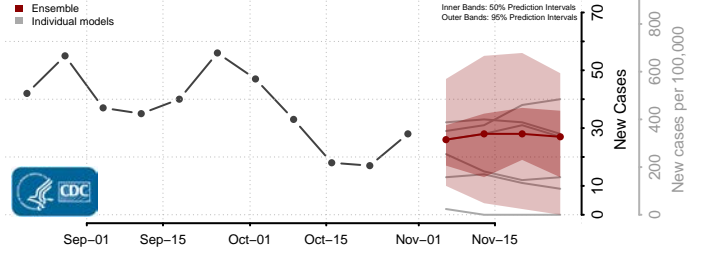

Lincoln County, New Mexico

Los Alamos County, New Mexico

Luna County, New Mexico

McKinley County, New Mexico

Mora County, New Mexico

Otero County, New Mexico

Quay County, New Mexico

Rio Arriba County, New Mexico