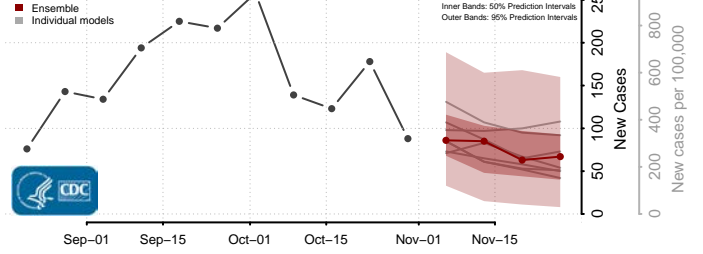

Cassia County, Idaho

Clark County, Idaho

Clearwater County, Idaho

Custer County, Idaho

Elmore County, Idaho

Franklin County, Idaho

Fremont County, Idaho

Gem County, Idaho