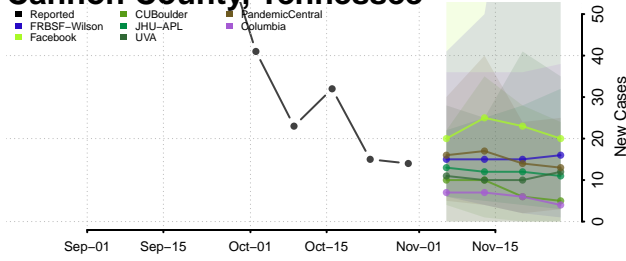

Carroll County, Tennessee

Carter County, Tennessee

Cheatham County, Tennessee

Chester County, Tennessee

Claiborne County, Tennessee

Clay County, Tennessee

Cocke County, Tennessee

Coffee County, Tennessee