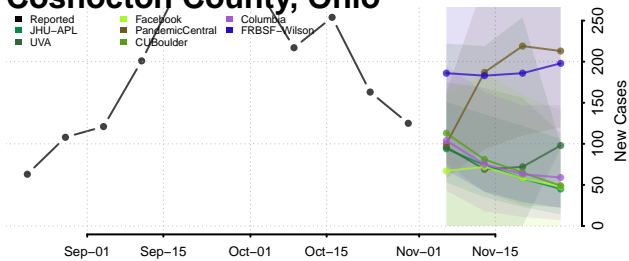

Clermont County, Ohio

Clinton County, Ohio

Columbiana County, Ohio

Coshocton County, Ohio

Crawford County, Ohio

Cuyahoga County, Ohio

Darke County, Ohio

Defiance County, Ohio