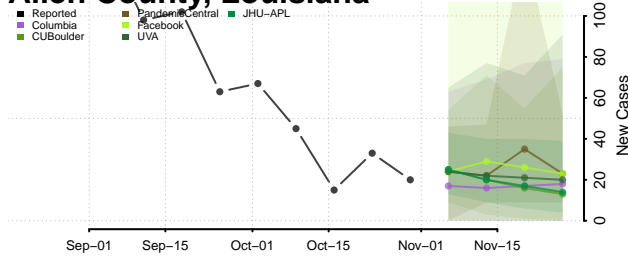

Allen County, Louisiana