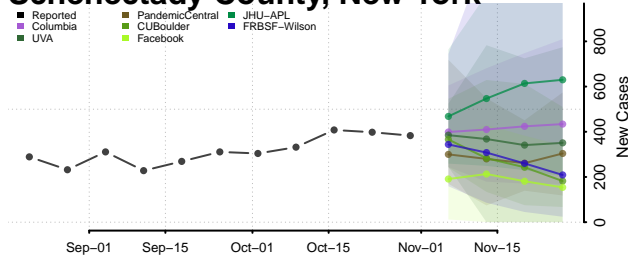

Schenectady County, New York