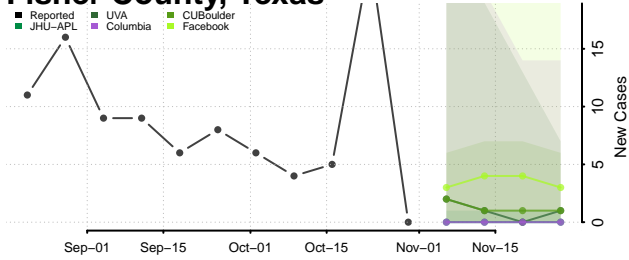

Fisher County, Texas