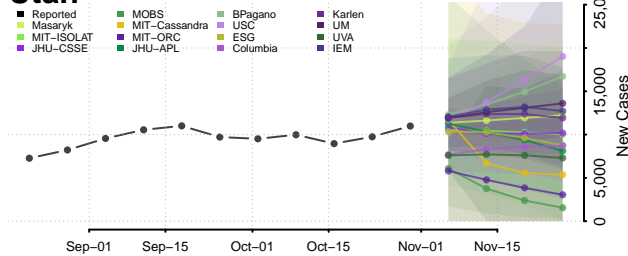

Wise County, Texas

Wood County, Texas

Yoakum County, Texas

Young County, Texas

Zapata County, Texas

Zavala County, Texas

Utah

Beaver County, Utah