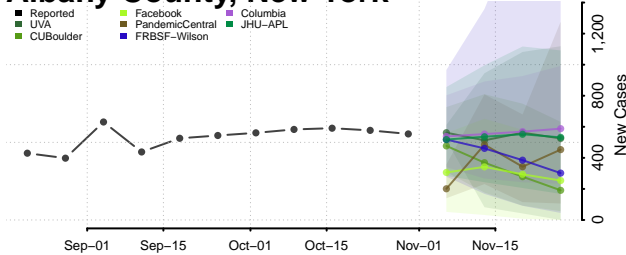

Torrance County, New Mexico

Union County, New Mexico

Valencia County, New Mexico

New York

Albany County, New York

Allegany County, New York

Bronx County, New York

Broome County, New York