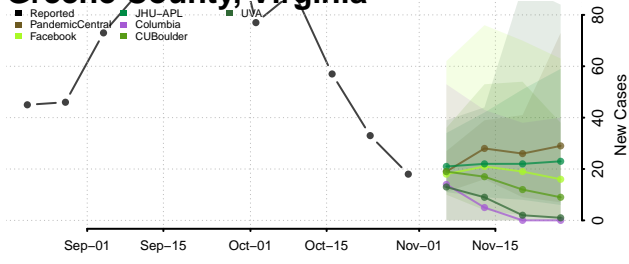

Grayson County, Virginia

Greene County, Virginia

Greensville County, Virginia

Halifax County, Virginia

Hampton County, Virginia

Hanover County, Virginia

Harrisonburg County, Virginia

Henrico County, Virginia