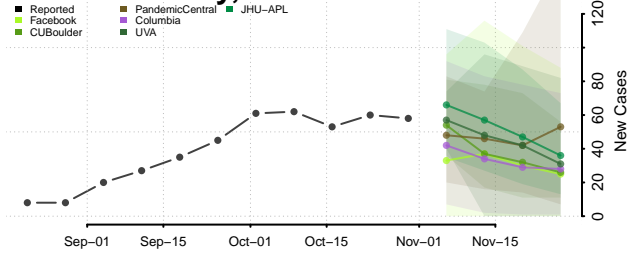

Barnes County, North Dakota