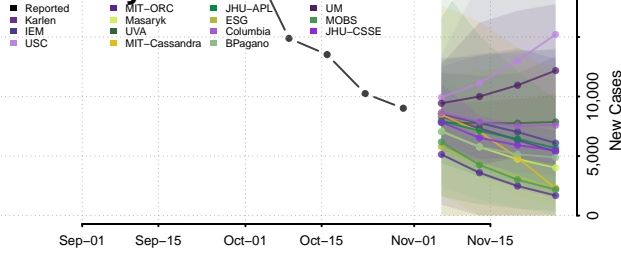

Wichita County, Kansas

Wilson County, Kansas

Woodson County, Kansas

Wyandotte County, Kansas

Kentucky

Adair County, Kentucky