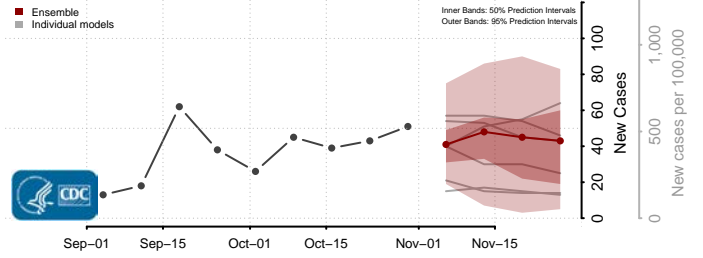

Sweet Grass County, Montana

Teton County, Montana

Toole County, Montana

Treasure County, Montana

Valley County, Montana

Wheatland County, Montana

Wibaux County, Montana

Yellowstone County, Montana