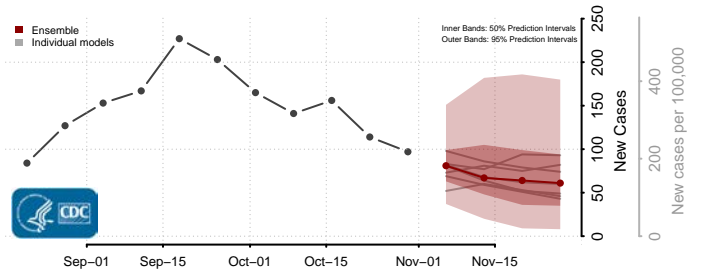

Vance County, North Carolina