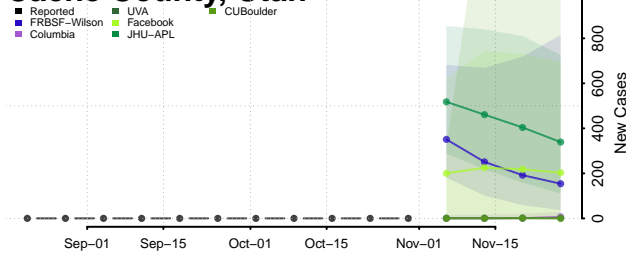

Cache County, Utah