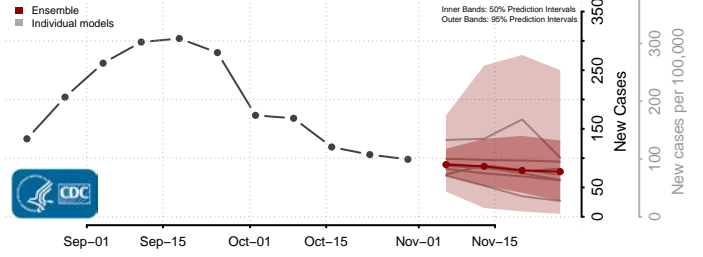

Montgomery County, Virginia