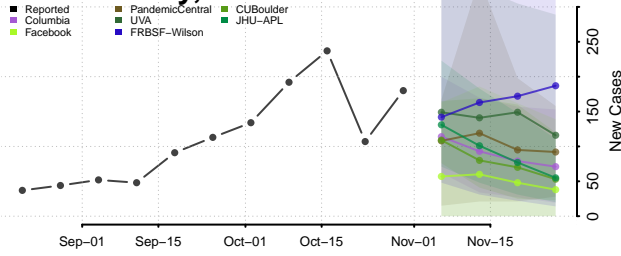

Todd County, Minnesota