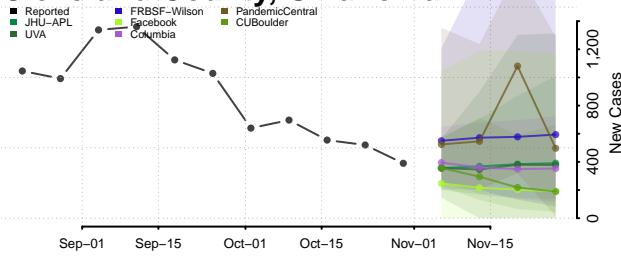

Cleveland County, Oklahoma