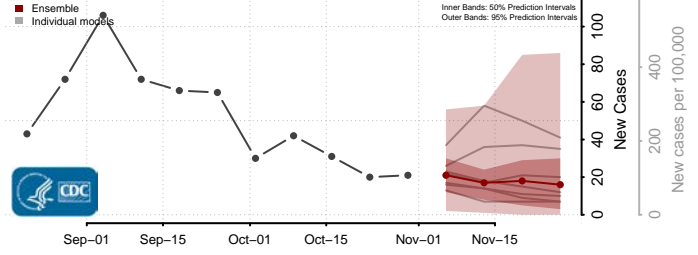

Buena Vista County, Iowa