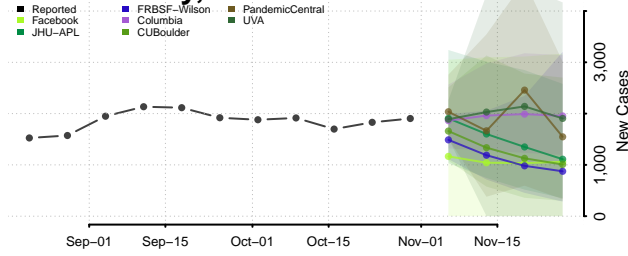

Utah County, Utah