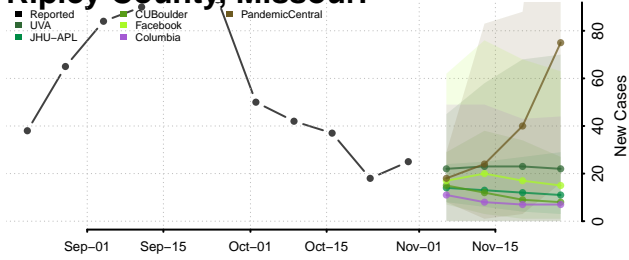

Pulaski County, Missouri

Putnam County, Missouri

Ralls County, Missouri

Randolph County, Missouri

Ray County, Missouri

Reynolds County, Missouri

Ripley County, Missouri

Saline County, Missouri