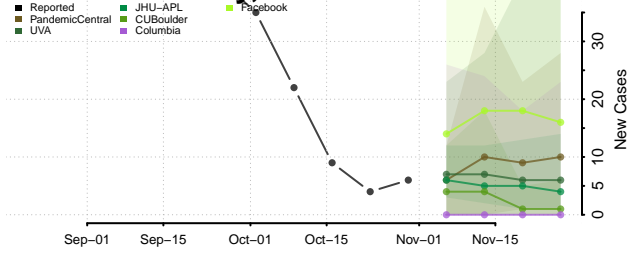

Bay County, Florida

Bradford County, Florida

Brevard County, Florida

Broward County, Florida

Calhoun County, Florida

Charlotte County, Florida

Citrus County, Florida

Clay County, Florida