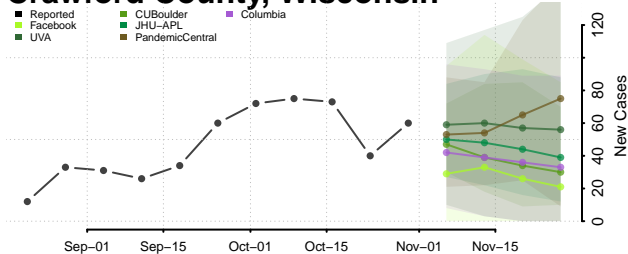

Crawford County, Wisconsin