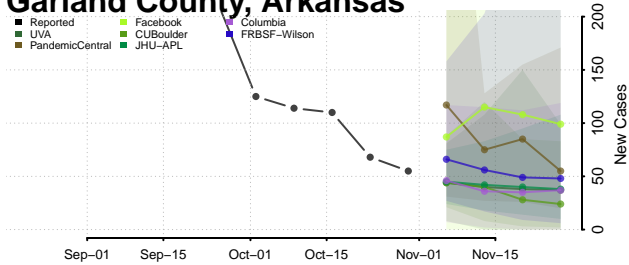

Dallas County, Arkansas

Desha County, Arkansas

Drew County, Arkansas

Faulkner County, Arkansas

Franklin County, Arkansas

Fulton County, Arkansas

Garland County, Arkansas

Grant County, Arkansas