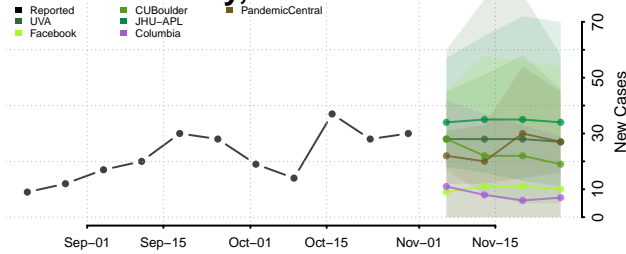

Guthrie County, Iowa

Hamilton County, Iowa

Hancock County, Iowa

Hardin County, Iowa

Harrison County, Iowa

Henry County, Iowa

Howard County, Iowa

Humboldt County, Iowa