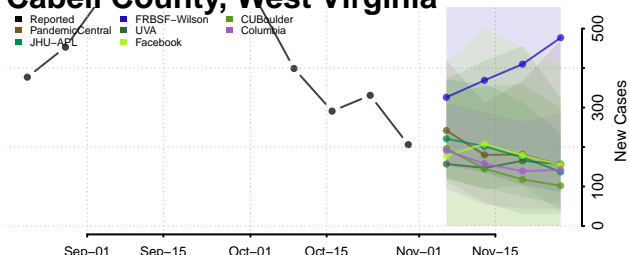

Cabell County, West Virginia