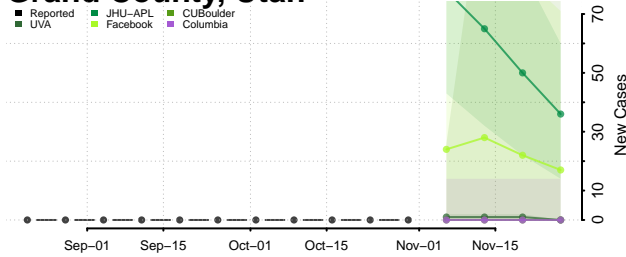

Grand County, Utah