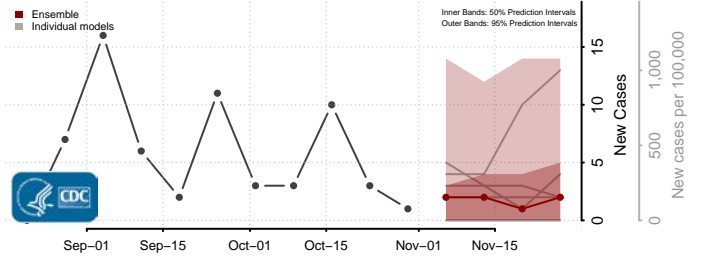

Harding County, South Dakota