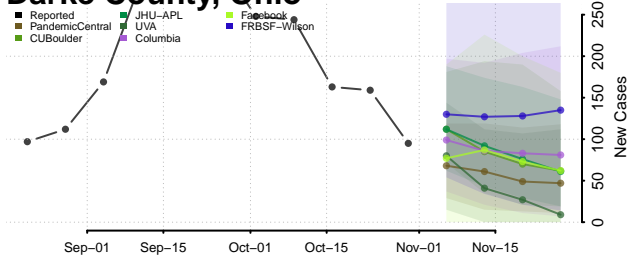

Clermont County, Ohio

Clinton County, Ohio

Columbiana County, Ohio

Coshocton County, Ohio

Crawford County, Ohio

Cuyahoga County, Ohio

Darke County, Ohio

Defiance County, Ohio