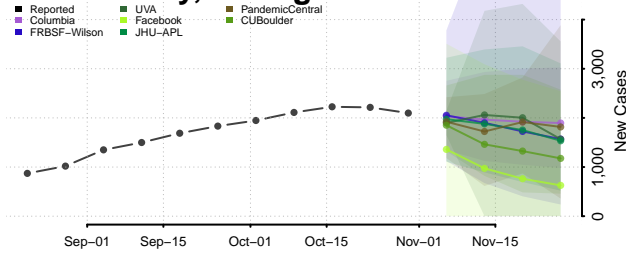

Iron County, Michigan

Isabella County, Michigan

Jackson County, Michigan

Kalamazoo County, Michigan

Kalkaska County, Michigan

Kent County, Michigan

Keweenaw County, Michigan

Lake County, Michigan