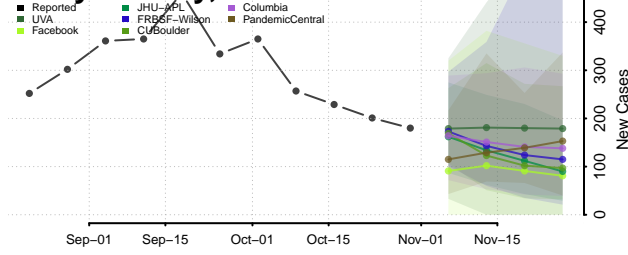

Surry County, North Carolina