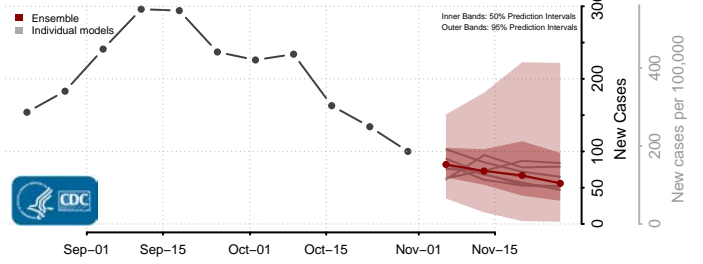

Washington County, Virginia