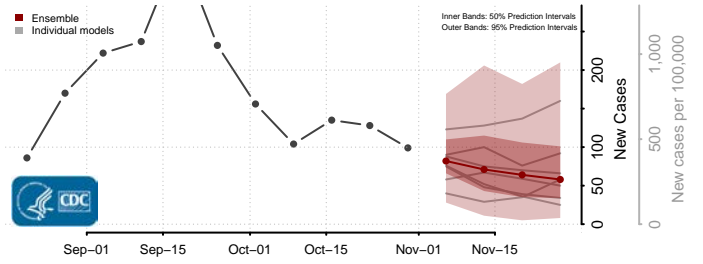

Roane County, Tennessee

Robertson County, Tennessee

Rutherford County, Tennessee

Scott County, Tennessee

Sequatchie County, Tennessee

Sevier County, Tennessee

Shelby County, Tennessee

Smith County, Tennessee