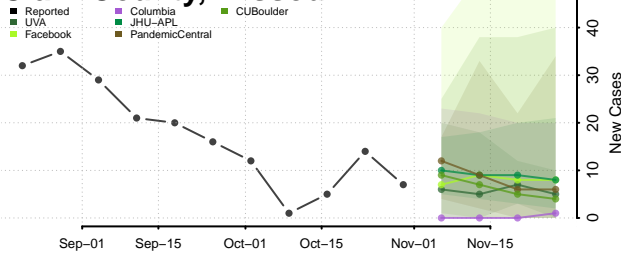

Clark County, Missouri