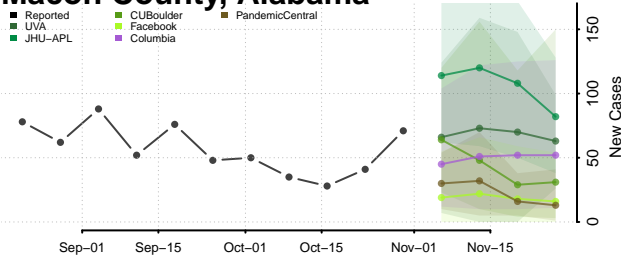

Lauderdale County, Alabama

Lawrence County, Alabama

Lee County, Alabama

Limestone County, Alabama

Lowndes County, Alabama

Macon County, Alabama

Madison County, Alabama

Marengo County, Alabama