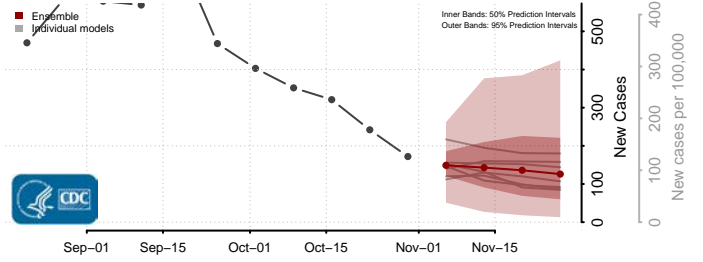

Harnett County, North Carolina