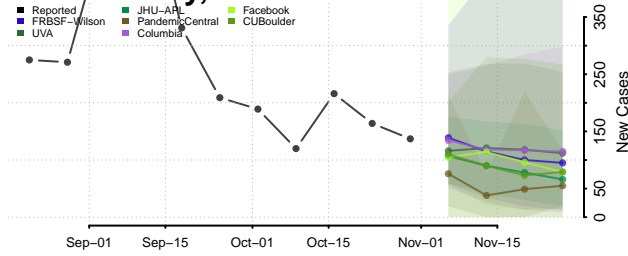

Wise County, Texas

Wood County, Texas

Yoakum County, Texas

Young County, Texas

Zapata County, Texas

Zavala County, Texas

Utah

Beaver County, Utah