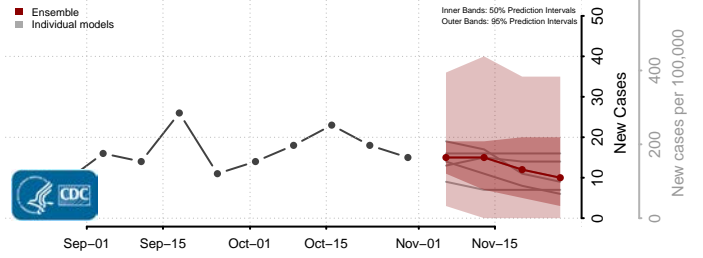

Otter Tail County, Minnesota

Pennington County, Minnesota

Pine County, Minnesota

Pipestone County, Minnesota

Polk County, Minnesota

Pope County, Minnesota

Ramsey County, Minnesota

Red Lake County, Minnesota