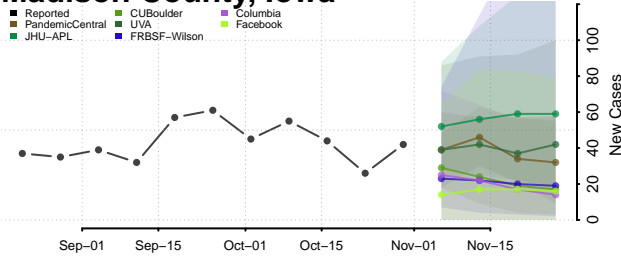

Kossuth County, Iowa

Lee County, Iowa

Linn County, Iowa

Louisa County, Iowa

Lucas County, Iowa

Lyon County, Iowa

Madison County, Iowa

Mahaska County, Iowa