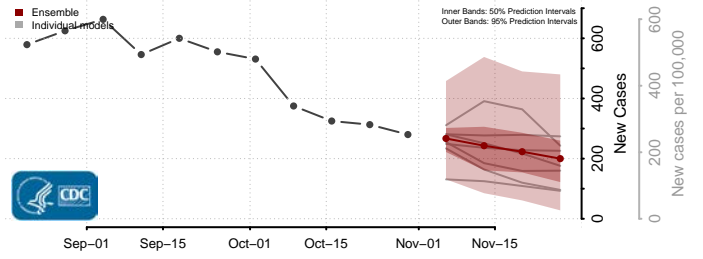

Cowlitz County, Washington