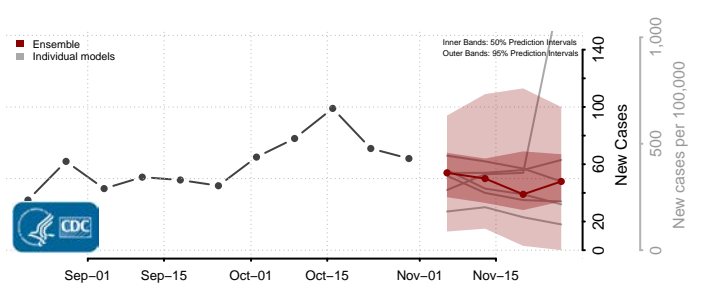

Redwood County, Minnesota

Renville County, Minnesota

Rice County, Minnesota

Rock County, Minnesota

Roseau County, Minnesota

Scott County, Minnesota

Sherburne County, Minnesota

Sibley County, Minnesota