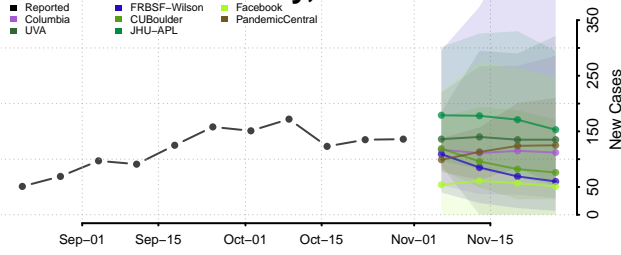

Cerro Gordo County, Iowa