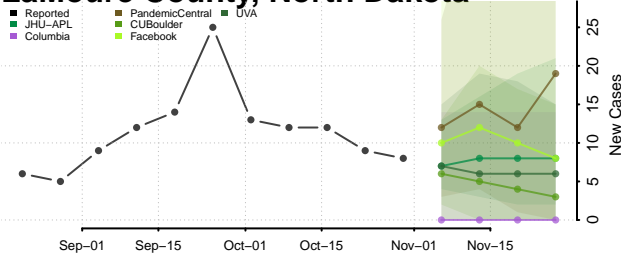

Griggs County, North Dakota

Hettinger County, North Dakota

Kidder County, North Dakota

LaMoure County, North Dakota

Logan County, North Dakota

McHenry County, North Dakota

McIntosh County, North Dakota

McKenzie County, North Dakota