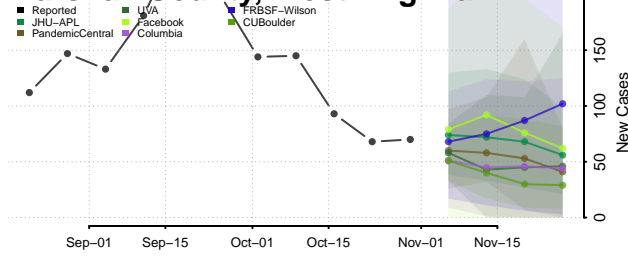

Marshall County, West Virginia