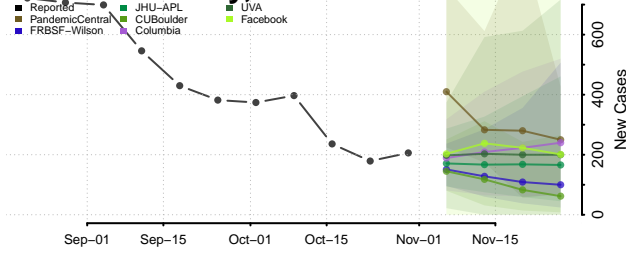

Sangamon County, Illinois

Schuyler County, Illinois

Scott County, Illinois

Shelby County, Illinois

St. Clair County, Illinois

Stark County, Illinois

Stephenson County, Illinois

Tazewell County, Illinois