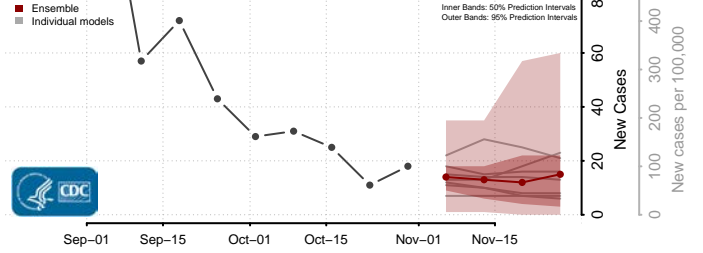

Winston County, Mississippi