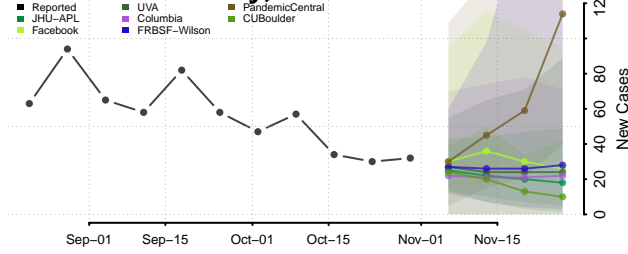

Crawford County, Missouri