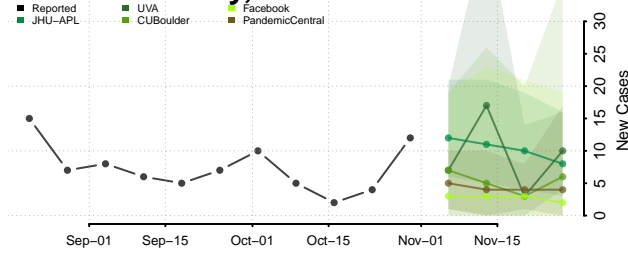

Stanton County, Kansas