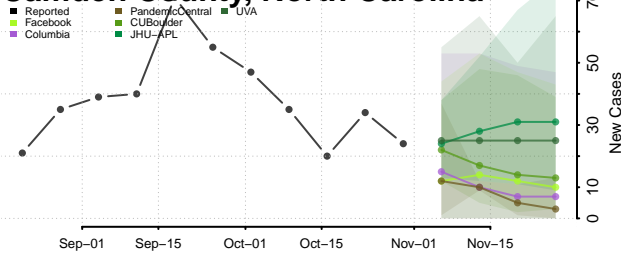

Camden County, North Carolina