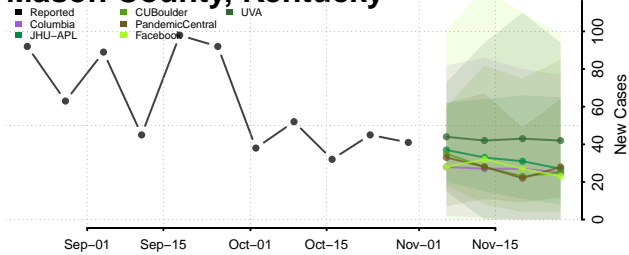

Madison County, Kentucky

Magoffin County, Kentucky

Marion County, Kentucky

Marshall County, Kentucky

Martin County, Kentucky

Mason County, Kentucky

McCracken County, Kentucky

McCreary County, Kentucky