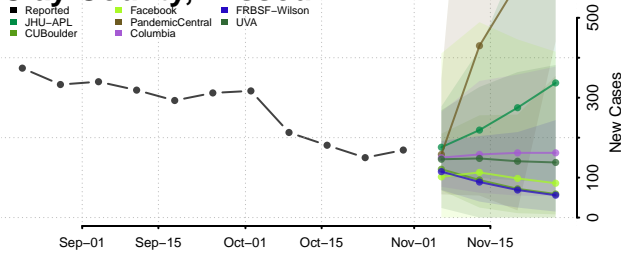

Clay County, Missouri