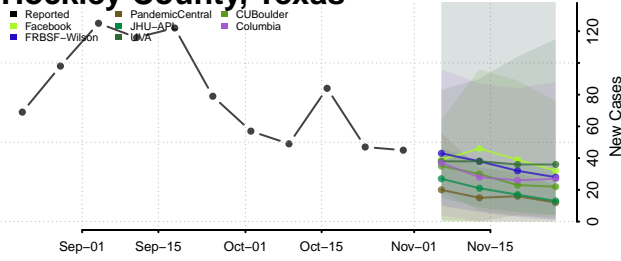

Hockley County, Texas