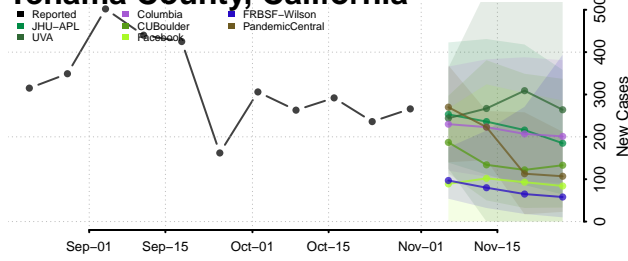

Sierra County, California

Siskiyou County, California

Solano County, California

Sonoma County, California

Stanislaus County, California

Sutter County, California

Tehama County, California

Trinity County, California