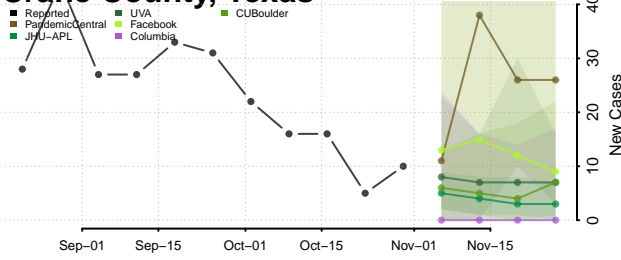

Cooke County, Texas

Coryell County, Texas

Cottle County, Texas

Crane County, Texas

Crockett County, Texas

Crosby County, Texas

Culberson County, Texas

Dallam County, Texas