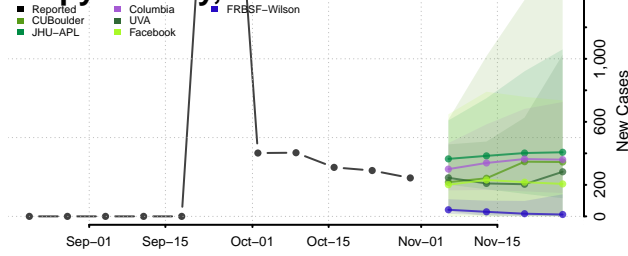

Polk County, Nebraska

Red Willow County, Nebraska

Richardson County, Nebraska

Rock County, Nebraska

Saline County, Nebraska

Sarpy County, Nebraska

Saunders County, Nebraska

Scotts Bluff County, Nebraska