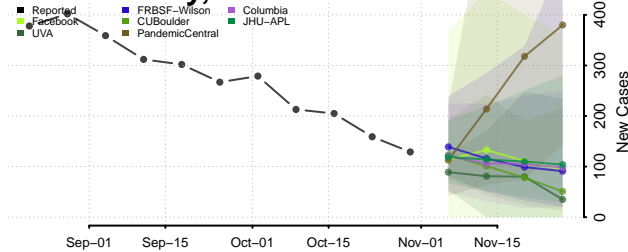

Cass County, Missouri