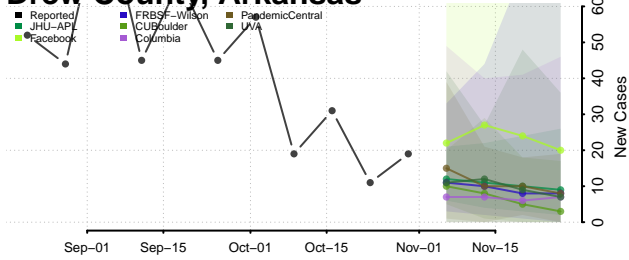

Drew County, Arkansas