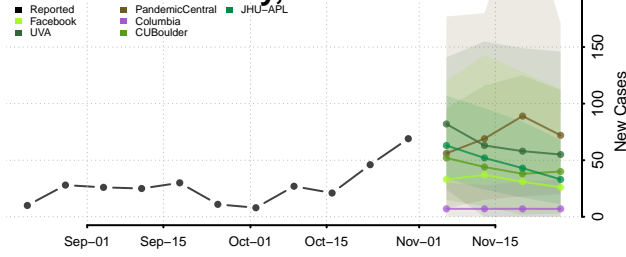

Roosevelt County, Montana