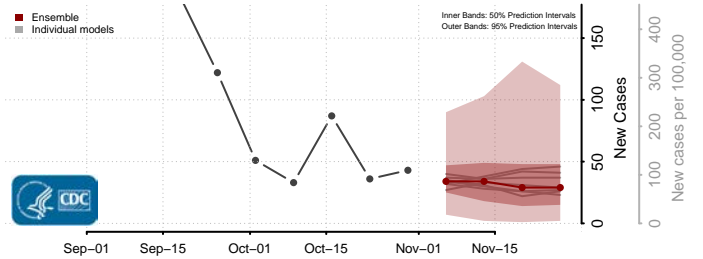

Pike County, Mississippi