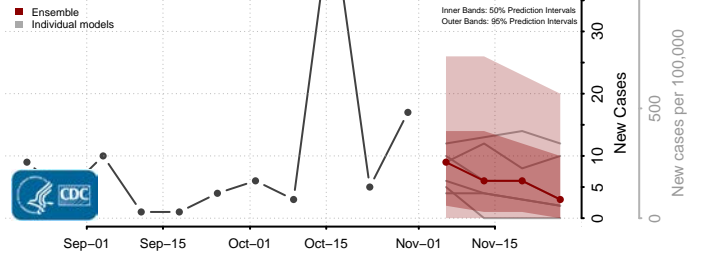

Catron County, New Mexico