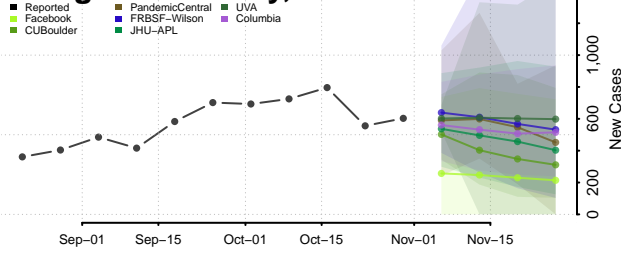

Marinette County, Wisconsin

Marquette County, Wisconsin

Menominee County, Wisconsin

Milwaukee County, Wisconsin

Monroe County, Wisconsin

Oconto County, Wisconsin

Oneida County, Wisconsin

Outagamie County, Wisconsin