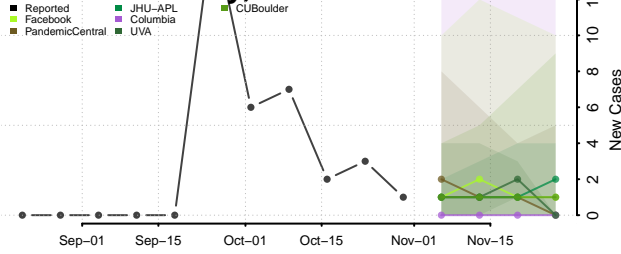

Valley County, Nebraska

Washington County, Nebraska

Wayne County, Nebraska

Webster County, Nebraska

Wheeler County, Nebraska

York County, Nebraska

Nevada

Carson City County, Nevada