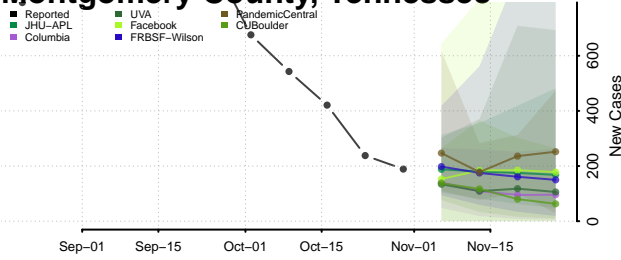

Marshall County, Tennessee

Maury County, Tennessee

McMinn County, Tennessee

McNairy County, Tennessee

Meigs County, Tennessee

Monroe County, Tennessee

Montgomery County, Tennessee

Moore County, Tennessee