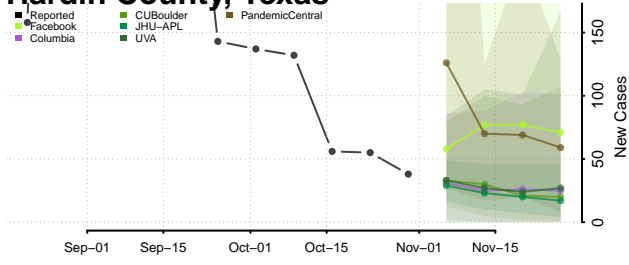

Hardin County, Texas