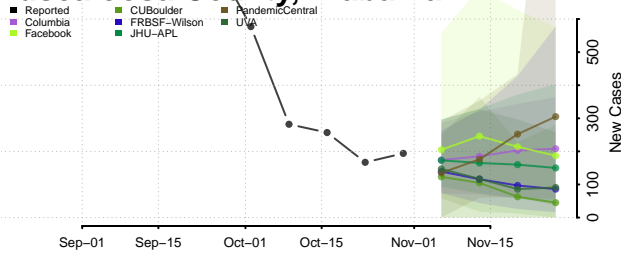

Tuscaloosa County, Alabama