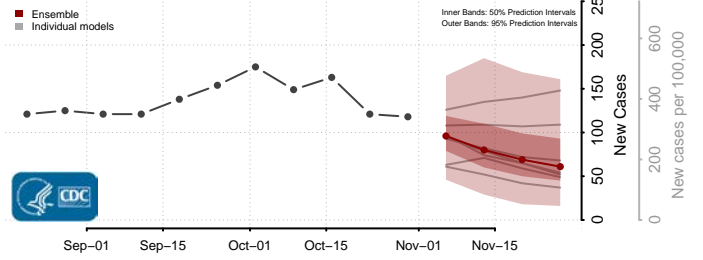

Stauben County, Indiana