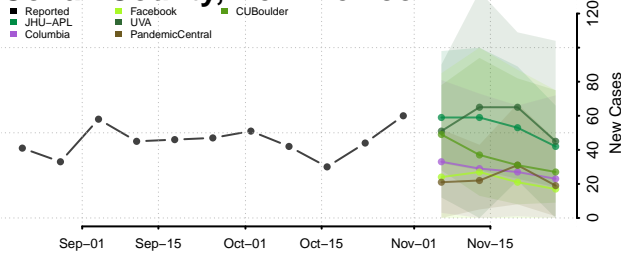

Colfax County, New Mexico