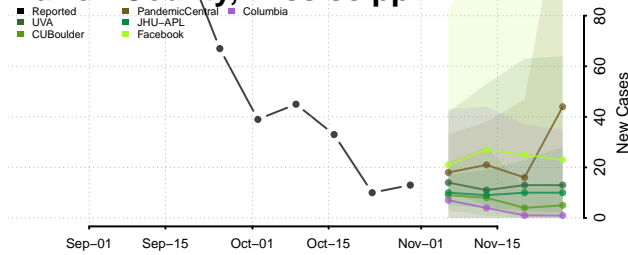

Leake County, Mississippi

Lee County, Mississippi

Leflore County, Mississippi

Lincoln County, Mississippi

Lowndes County, Mississippi

Madison County, Mississippi

Marion County, Mississippi

Marshall County, Mississippi