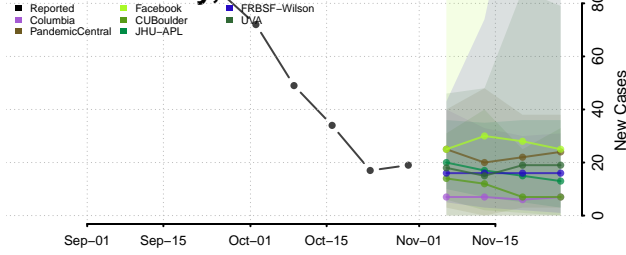

Roane County, Tennessee

Robertson County, Tennessee

Rutherford County, Tennessee

Scott County, Tennessee

Sequatchie County, Tennessee

Sevier County, Tennessee

Shelby County, Tennessee

Smith County, Tennessee