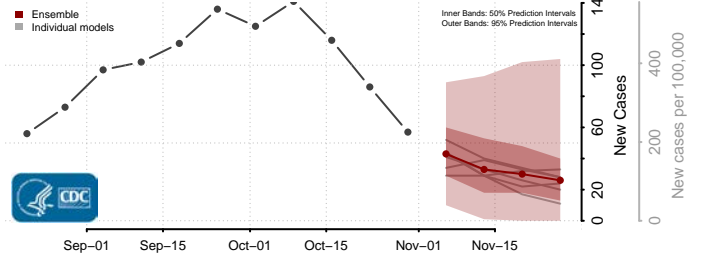

Prince George County, Virginia

Prince William County, Virginia

Pulaski County, Virginia

Radford County, Virginia

Rappahannock County, Virginia

Russell County, Virginia

Salem County, Virginia

Scott County, Virginia