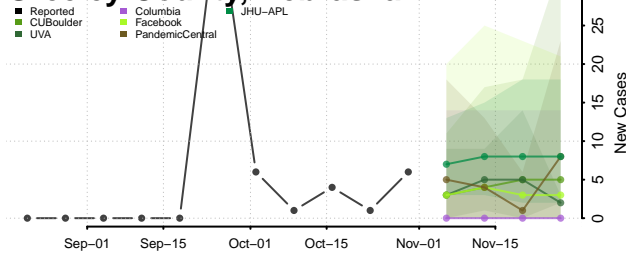

Frontier County, Nebraska

Furnas County, Nebraska

Gage County, Nebraska

Garden County, Nebraska

Garfield County, Nebraska

Gosper County, Nebraska

Grant County, Nebraska

Greeley County, Nebraska