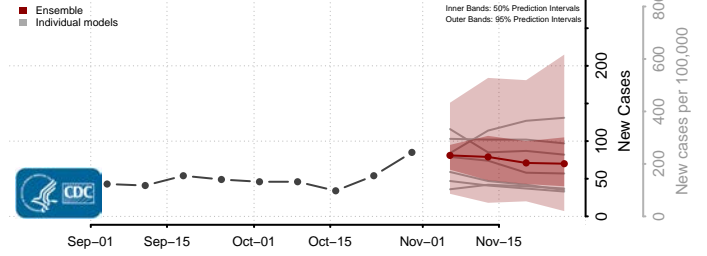

Poweshiek County, Iowa

Ringgold County, Iowa

Sac County, Iowa

Scott County, Iowa

Shelby County, Iowa

Sioux County, Iowa

Story County, Iowa

Tama County, Iowa