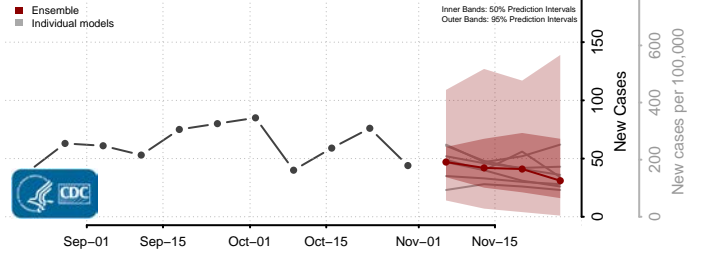

Jackson County, Oklahoma