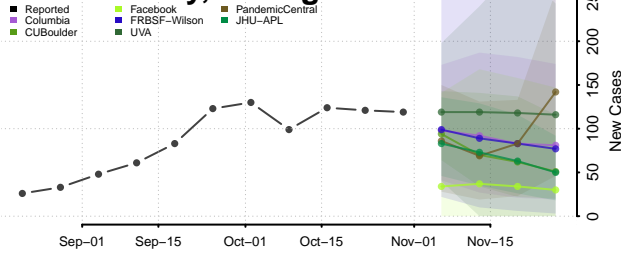

Grand Traverse County, Michigan

Gratiot County, Michigan

Hillsdale County, Michigan

Houghton County, Michigan

Huron County, Michigan

Ingham County, Michigan

Ionia County, Michigan

Iosco County, Michigan