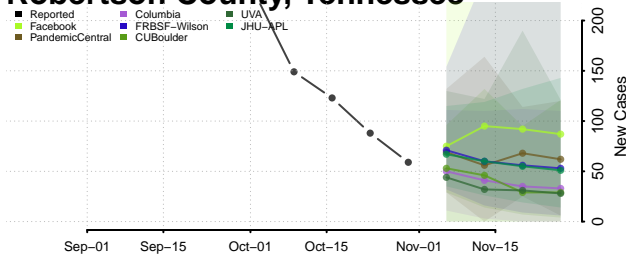

Robertson County, Tennessee