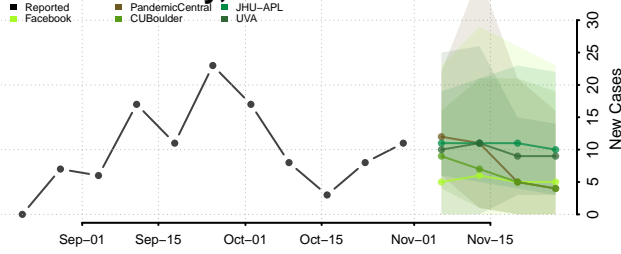

Cassia County, Idaho

Clark County, Idaho

Clearwater County, Idaho

Custer County, Idaho

Elmore County, Idaho

Franklin County, Idaho

Fremont County, Idaho

Gem County, Idaho