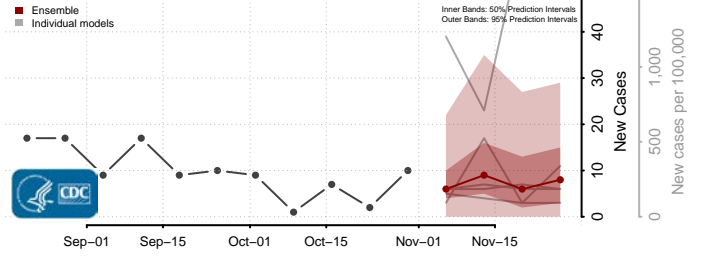

Divide County, North Dakota

Dunn County, North Dakota

Eddy County, North Dakota

Emmons County, North Dakota

Foster County, North Dakota

Golden Valley County, North Dakota

Grand Forks County, North Dakota

Grant County, North Dakota