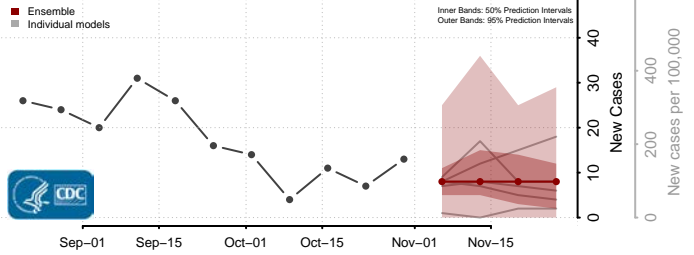

Shannon County, Missouri