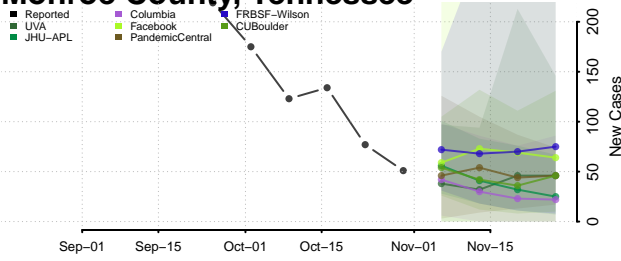

Marshall County, Tennessee

Maury County, Tennessee

McMinn County, Tennessee

McNairy County, Tennessee

Meigs County, Tennessee

Monroe County, Tennessee

Montgomery County, Tennessee

Moore County, Tennessee