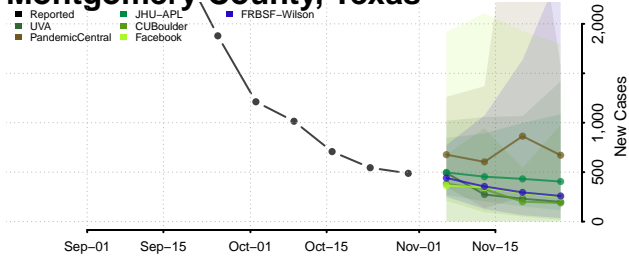

Montgomery County, Texas