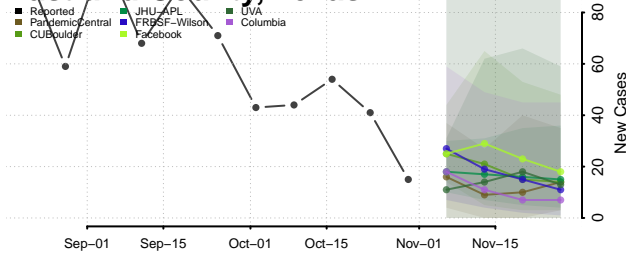

Eastland County, Texas