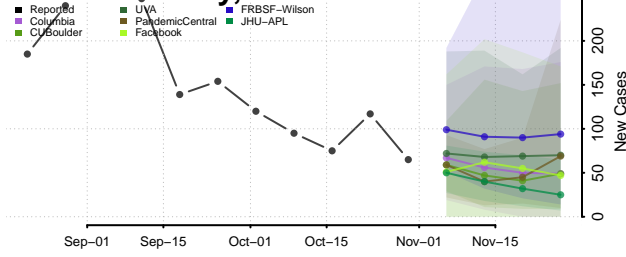

Elkhart County, Indiana

Fayette County, Indiana

Floyd County, Indiana

Fountain County, Indiana

Franklin County, Indiana

Fulton County, Indiana

Gibson County, Indiana

Grant County, Indiana