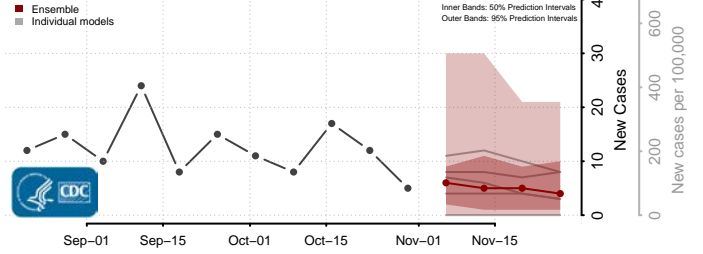

Carson County, Texas