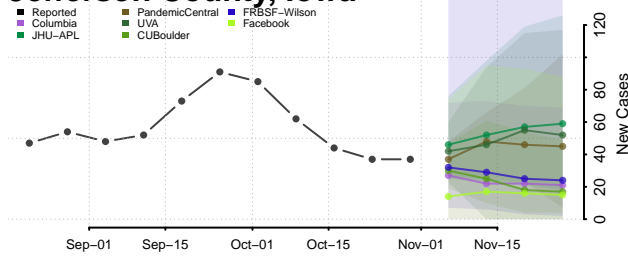

Ida County, Iowa

Iowa County, Iowa

Jackson County, Iowa

Jasper County, Iowa

Jefferson County, Iowa

Johnson County, Iowa

Jones County, Iowa

Keokuk County, Iowa