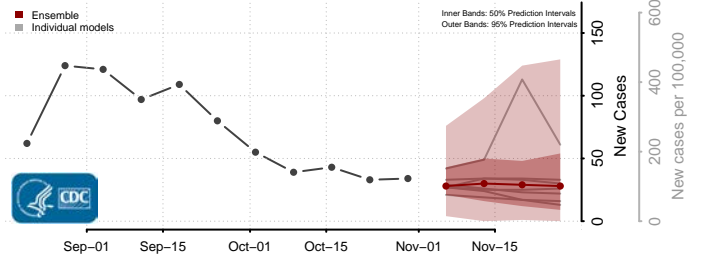

Custer County, Oklahoma

Delaware County, Oklahoma

Dewey County, Oklahoma

Ellis County, Oklahoma

Garfield County, Oklahoma

Garvin County, Oklahoma

Grady County, Oklahoma

Grant County, Oklahoma