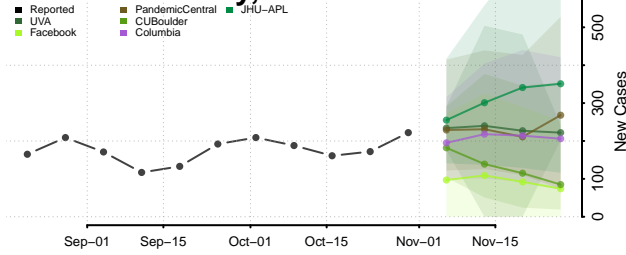

Torrance County, New Mexico

Union County, New Mexico

Valencia County, New Mexico

New York

Albany County, New York

Allegany County, New York

Bronx County, New York

Broome County, New York