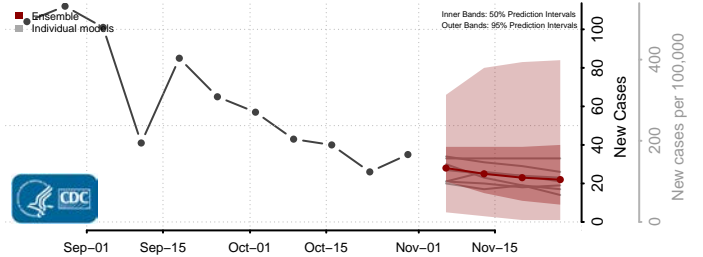

Forsyth County, North Carolina

Franklin County, North Carolina

Gaston County, North Carolina

Gates County, North Carolina

Graham County, North Carolina

Granville County, North Carolina

Greene County, North Carolina