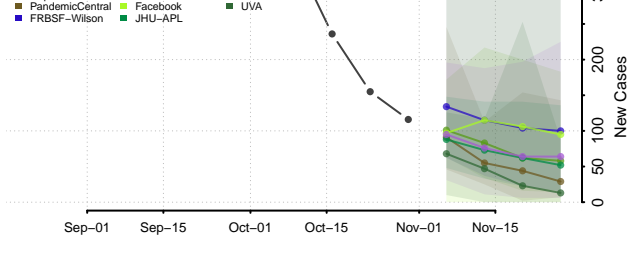

Avery County, North Carolina

Beaufort County, North Carolina

Bertie County, North Carolina

Bladen County, North Carolina

Brunswick County, North Carolina

Buncombe County, North Carolina

Burke County, North Carolina