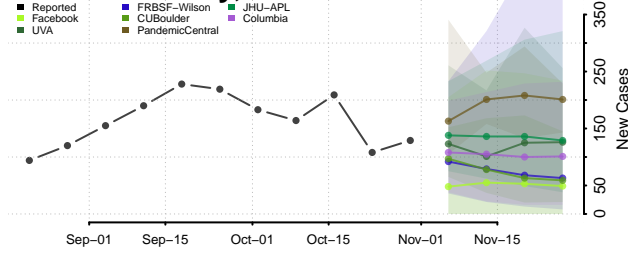

Taylor County, Iowa

Union County, Iowa

Van Buren County, Iowa

Wapello County, Iowa

Warren County, Iowa

Washington County, Iowa

Wayne County, Iowa

Webster County, Iowa