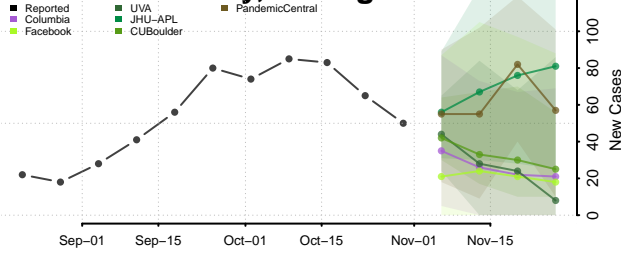

Iron County, Michigan

Isabella County, Michigan

Jackson County, Michigan

Kalamazoo County, Michigan

Kalkaska County, Michigan

Kent County, Michigan

Keweenaw County, Michigan

Lake County, Michigan