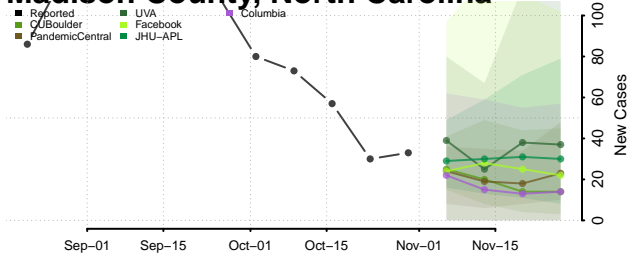

Madison County, North Carolina