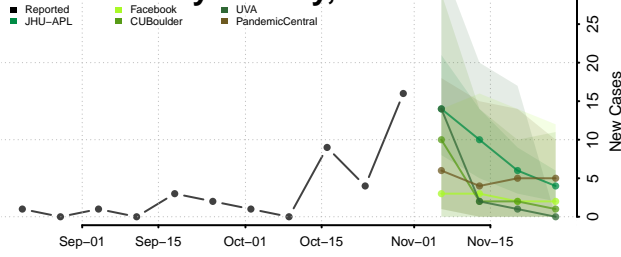

Golden Valley County, Montana