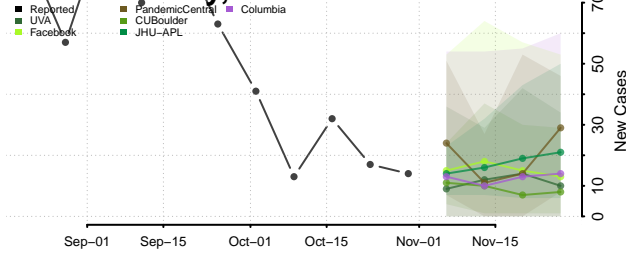

Cleburne County, Alabama

Coffee County, Alabama

Colbert County, Alabama

Conecuh County, Alabama

Coosa County, Alabama

Covington County, Alabama

Crenshaw County, Alabama

Cullman County, Alabama