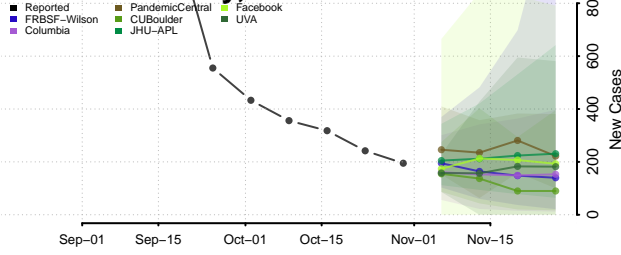

Sumner County, Tennessee