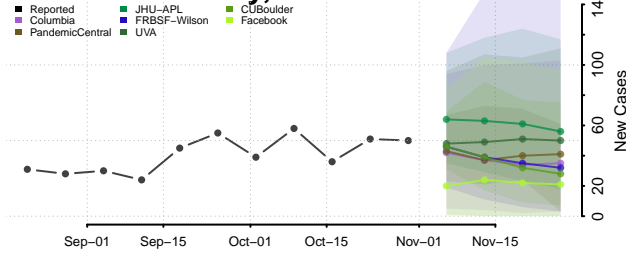

Clinton County, Iowa

Crawford County, Iowa

Dallas County, Iowa

Davis County, Iowa

Decatur County, Iowa

Delaware County, Iowa

Des Moines County, Iowa

Dickinson County, Iowa