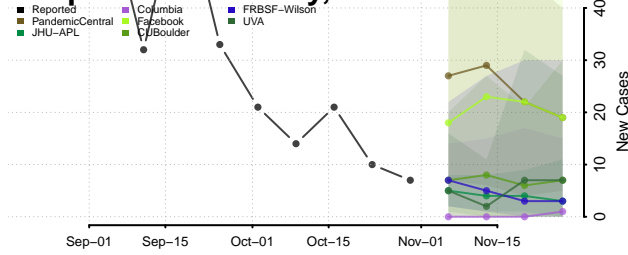

Livingston County, Louisiana

Madison County, Louisiana

Morehouse County, Louisiana

Natchitoches County, Louisiana

Orleans County, Louisiana

Ouachita County, Louisiana

Plaquemines County, Louisiana

Pointe Coupee County, Louisiana