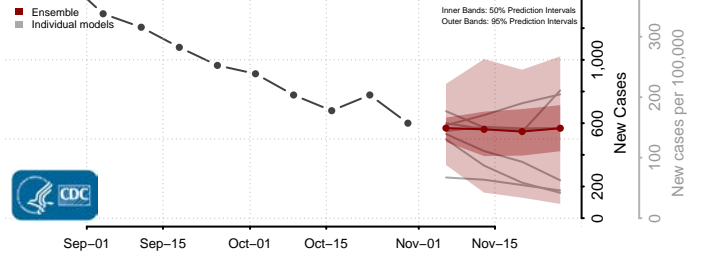

Hood River County, Oregon

Jackson County, Oregon

Jefferson County, Oregon

Josephine County, Oregon

Klamath County, Oregon

Lake County, Oregon

Lane County, Oregon

Lincoln County, Oregon