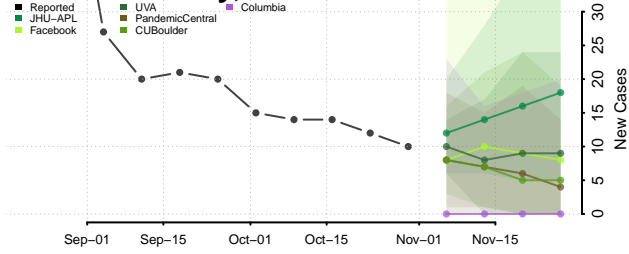

Greene County, Alabama