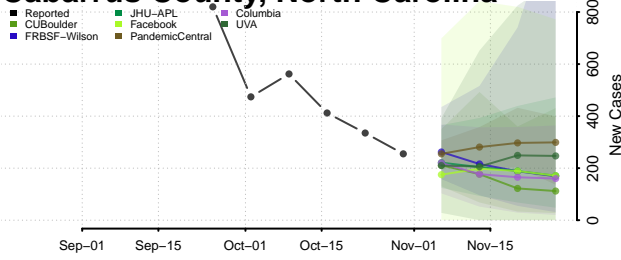

Cabarrus County, North Carolina