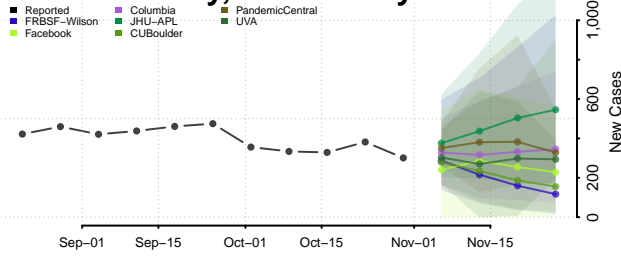

Cape May County, New Jersey

Cumberland County, New Jersey

Essex County, New Jersey

Gloucester County, New Jersey

Hudson County, New Jersey

Hunterdon County, New Jersey

Mercer County, New Jersey

Middlesex County, New Jersey