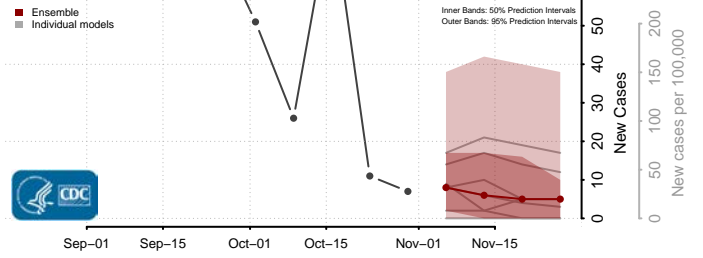

Shelby County, Texas