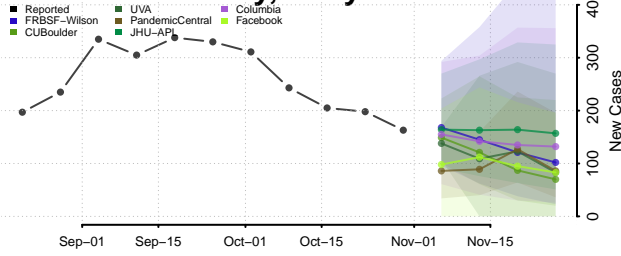

Wicomico County, Maryland