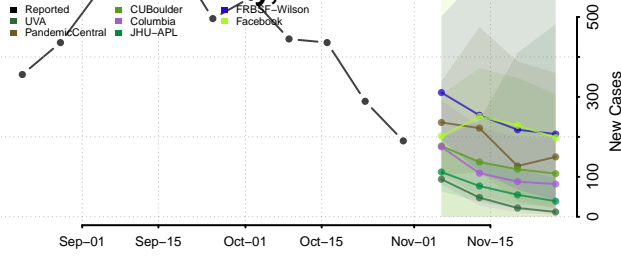

Twin Falls County, Idaho