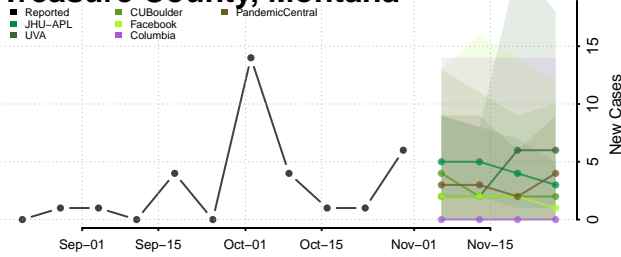

Sweet Grass County, Montana

Teton County, Montana

Toole County, Montana

Treasure County, Montana

Valley County, Montana

Wheatland County, Montana

Wibaux County, Montana

Yellowstone County, Montana