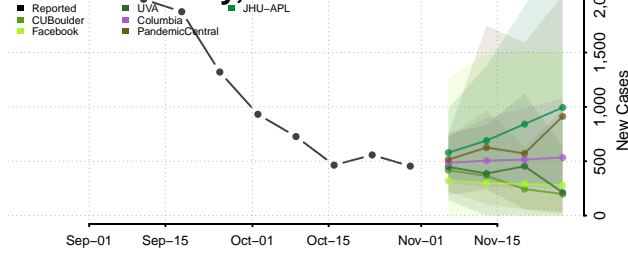

St. Lucie County, Florida

Sumter County, Florida

Suwannee County, Florida

Taylor County, Florida

Union County, Florida

Volusia County, Florida

Wakulla County, Florida

Walton County, Florida