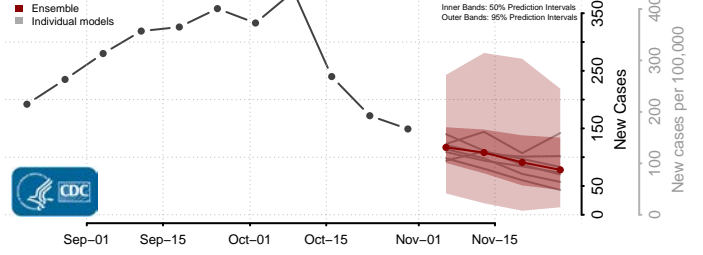

Frederick County, Virginia