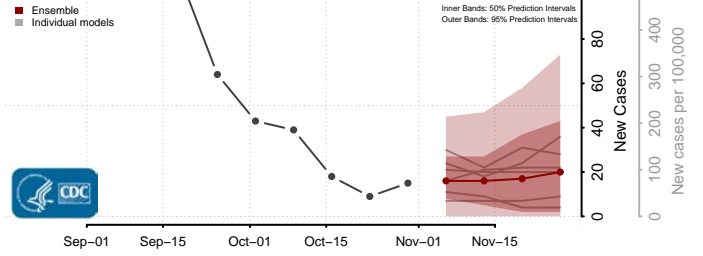

Monroe County, Mississippi

Montgomery County, Mississippi

Neshoba County, Mississippi

Newton County, Mississippi

Noxubee County, Mississippi

Oktibbeha County, Mississippi

Panola County, Mississippi

Pearl River County, Mississippi