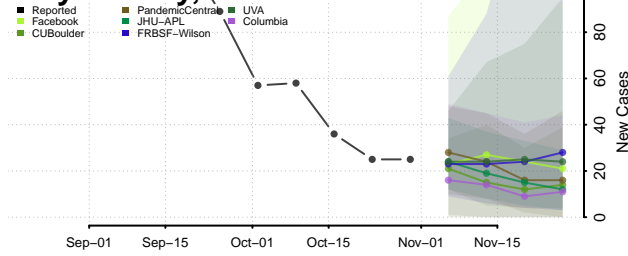

Clay County, Illinois