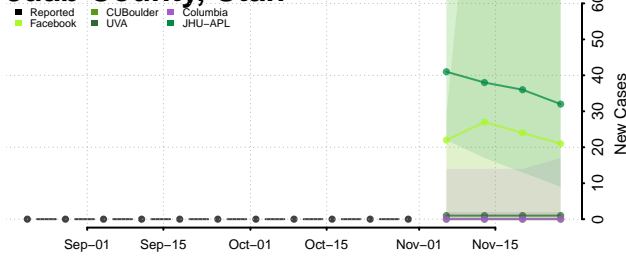

Juab County, Utah