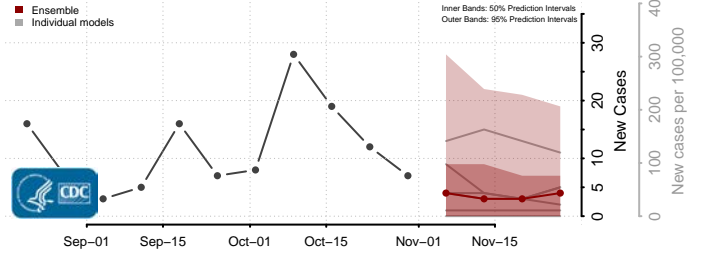

Brewster County, Texas