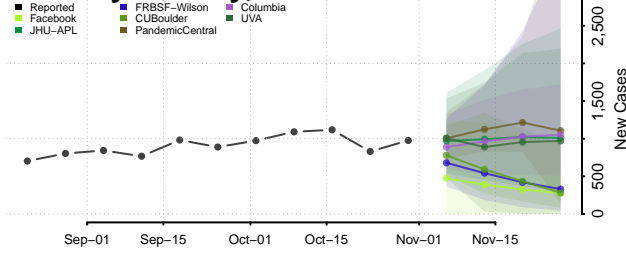

Ramsey County, Minnesota