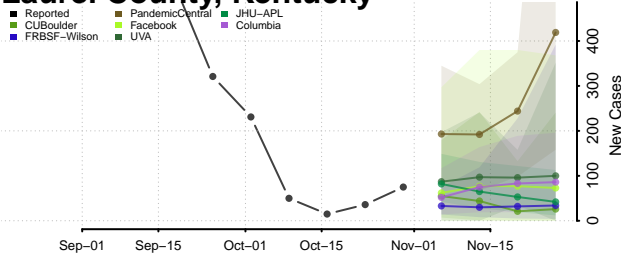

Jessamine County, Kentucky

Johnson County, Kentucky

Kenton County, Kentucky

Knott County, Kentucky

Knox County, Kentucky

Larue County, Kentucky

Laurel County, Kentucky

Lawrence County, Kentucky