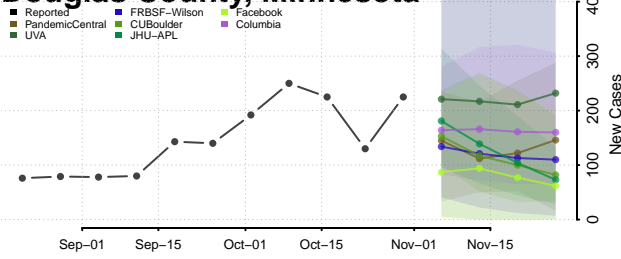

Douglas County, Minnesota