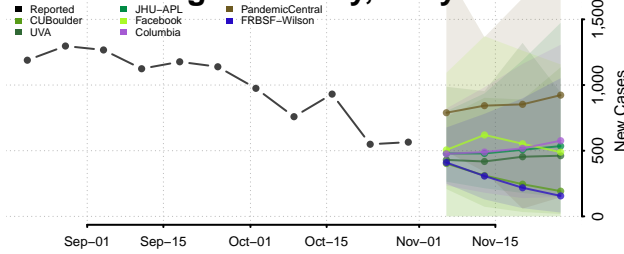

Harford County, Maryland

Howard County, Maryland

Kent County, Maryland

Montgomery County, Maryland

Prince George's County, Maryland

Queen Anne's County, Maryland

Somerset County, Maryland

St. Mary's County, Maryland