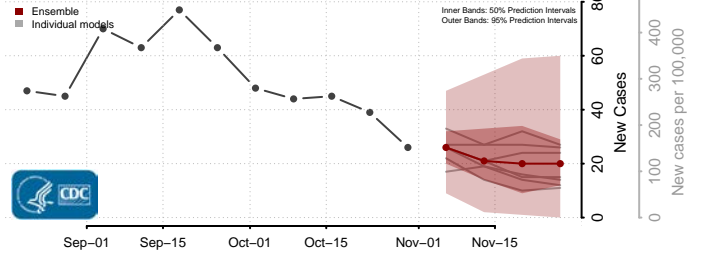

Henry County, Virginia

Highland County, Virginia

Hopewell County, Virginia

Isle of Wight County, Virginia

James City County, Virginia

King and Queen County, Virginia

King George County, Virginia

King William County, Virginia