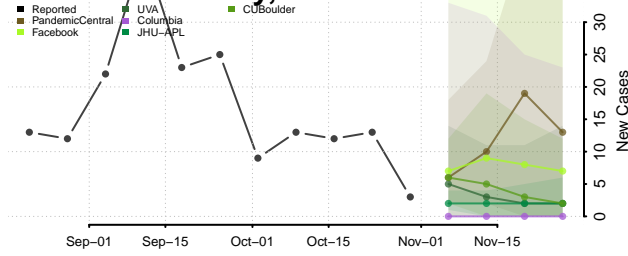

Jefferson County, Oklahoma