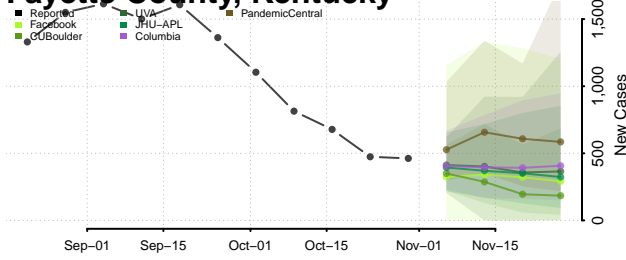

Fayette County, Kentucky