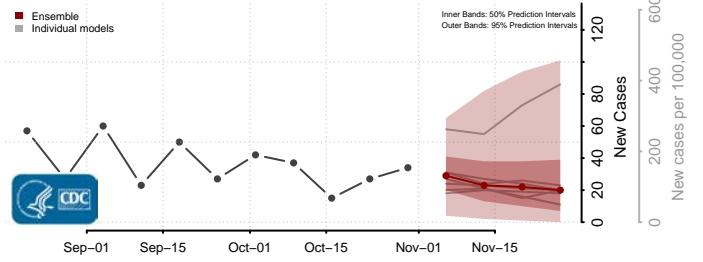

Nodaway County, Missouri