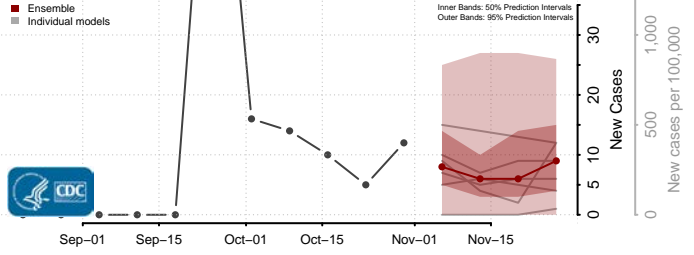

Sherman County, Nebraska