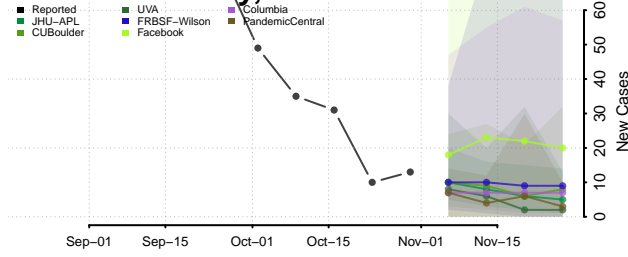

Crockett County, Tennessee