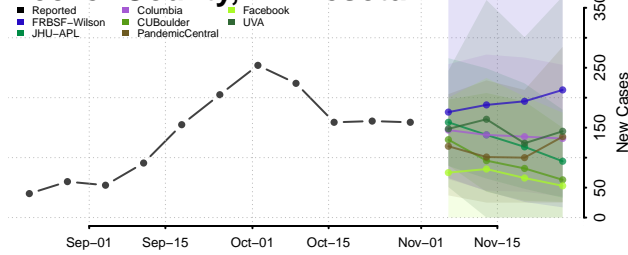

Minnesota

Aitkin County, Minnesota

Anoka County, Minnesota

Becker County, Minnesota

Beltrami County, Minnesota

Benton County, Minnesota

Big Stone County, Minnesota

Blue Earth County, Minnesota