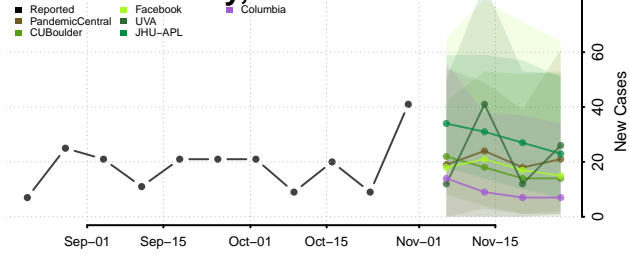

Benson County, North Dakota