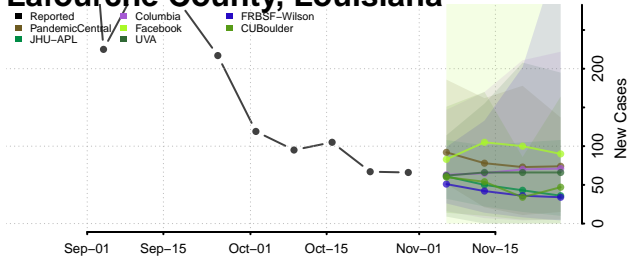

Lafourche County, Louisiana