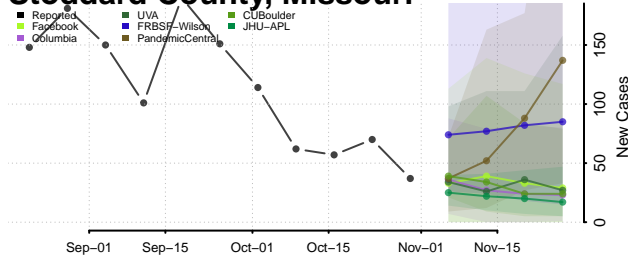

Stoddard County, Missouri