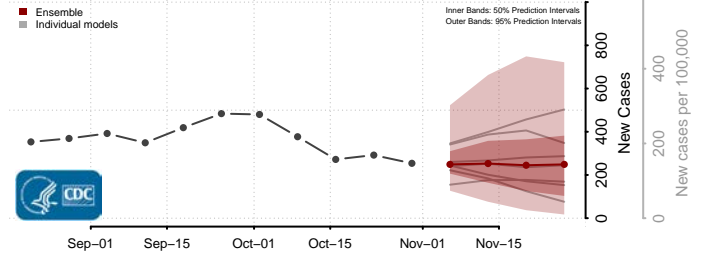

Poweshiek County, Iowa

Ringgold County, Iowa

Sac County, Iowa

Scott County, Iowa

Shelby County, Iowa

Sioux County, Iowa

Story County, Iowa

Tama County, Iowa