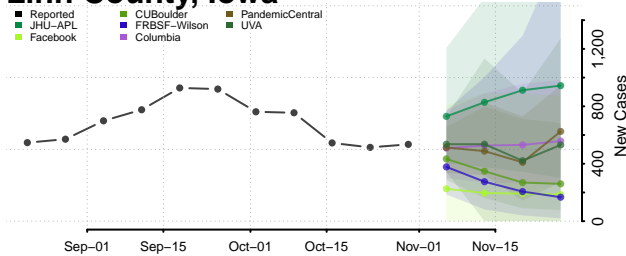

Linn County, Iowa