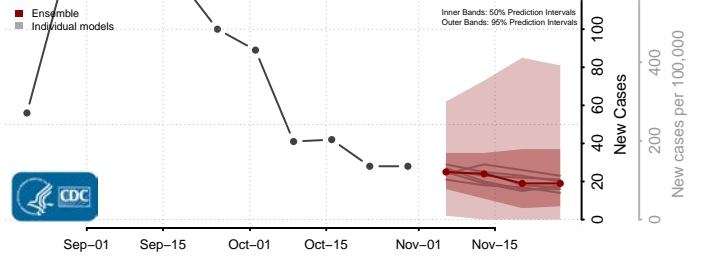

Sullivan County, Indiana