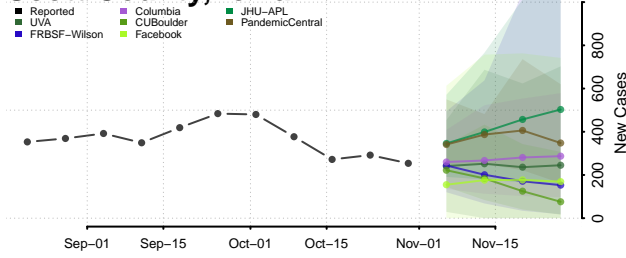

Poweshiek County, Iowa

Ringgold County, Iowa

Sac County, Iowa

Scott County, Iowa

Shelby County, Iowa

Sioux County, Iowa

Story County, Iowa

Tama County, Iowa