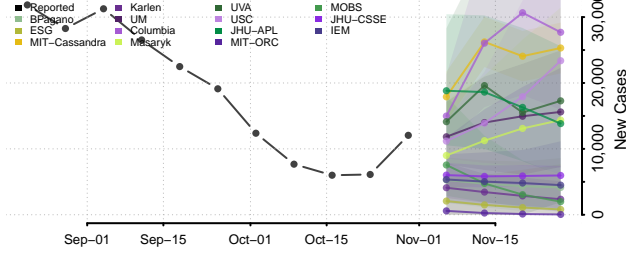

National

Alabama

Autauga County, Alabama

Baldwin County, Alabama

Barbour County, Alabama

Bibb County, Alabama

Blount County, Alabama

Bullock County, Alabama