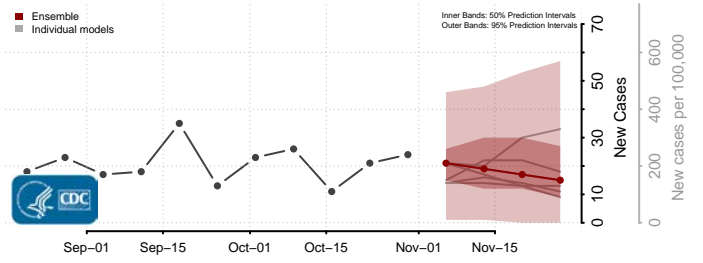

Howard County, Missouri