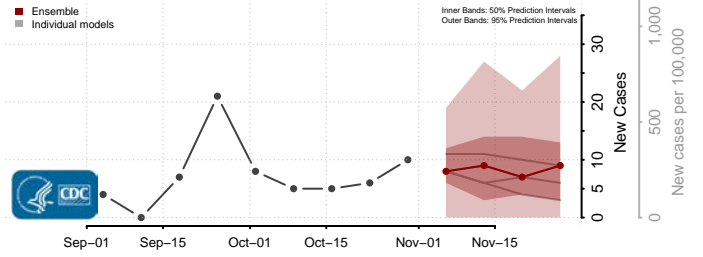

Sheridan County, Montana