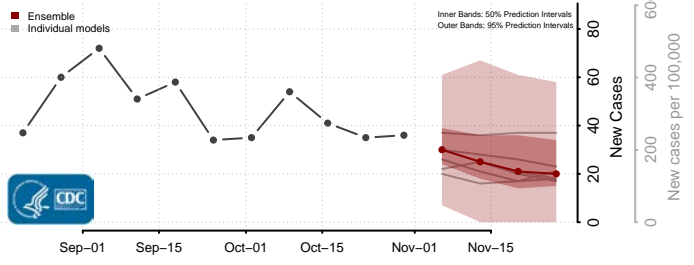

Mitchell County, North Carolina