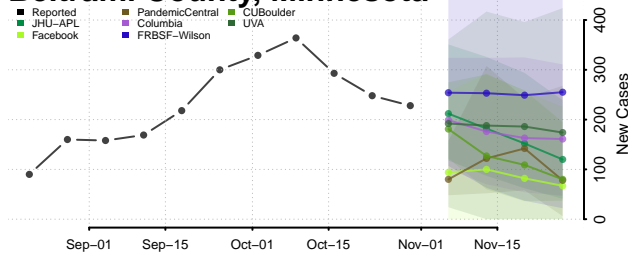

Minnesota

Aitkin County, Minnesota

Anoka County, Minnesota

Becker County, Minnesota

Beltrami County, Minnesota

Benton County, Minnesota

Big Stone County, Minnesota

Blue Earth County, Minnesota