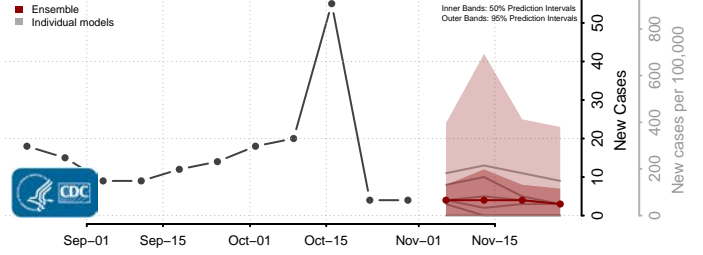

Rusk County, Texas

Sabine County, Texas

San Augustine County, Texas

San Jacinto County, Texas

San Patricio County, Texas

San Saba County, Texas

Schleicher County, Texas

Scurry County, Texas