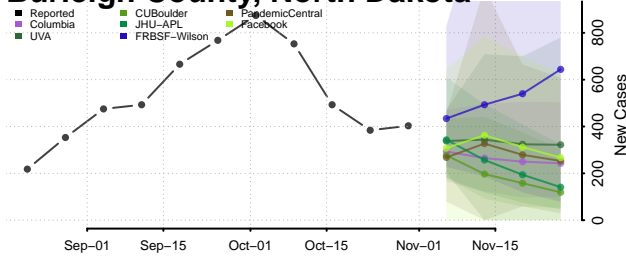

Burleigh County, North Dakota