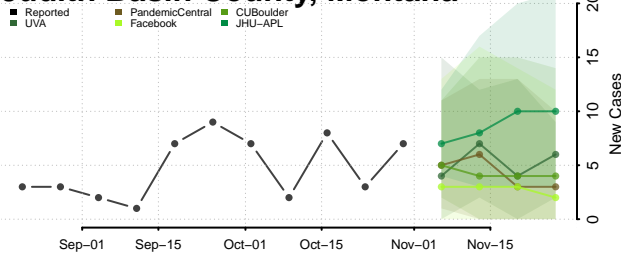

Garfield County, Montana

Glacier County, Montana

Golden Valley County, Montana

Granite County, Montana

Hill County, Montana

Jefferson County, Montana

Judith Basin County, Montana

Lake County, Montana