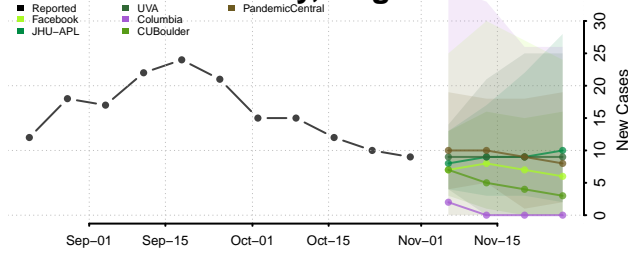

Cumberland County, Virginia