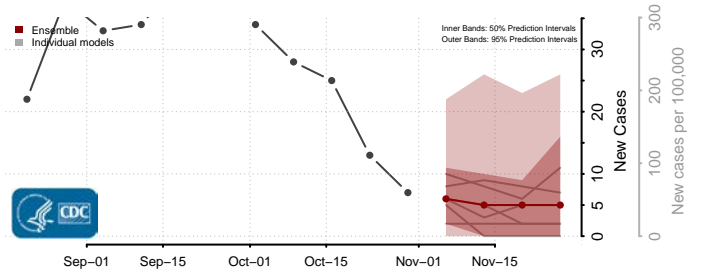

New Kent County, Virginia

Newport News County, Virginia

Norfolk County, Virginia

Northampton County, Virginia

Northumberland County, Virginia

Norton County, Virginia

Nottoway County, Virginia

Orange County, Virginia