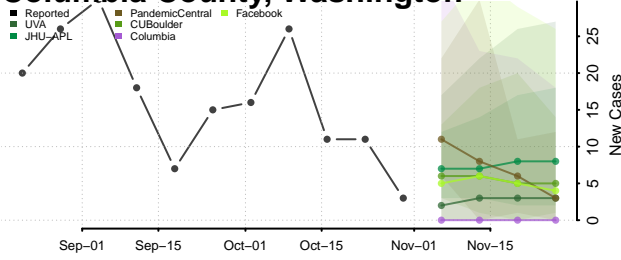

Columbia County, Washington