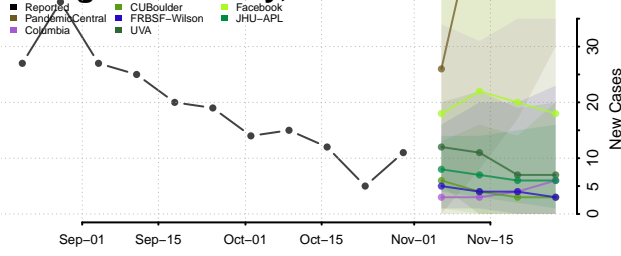

Livingston County, Missouri