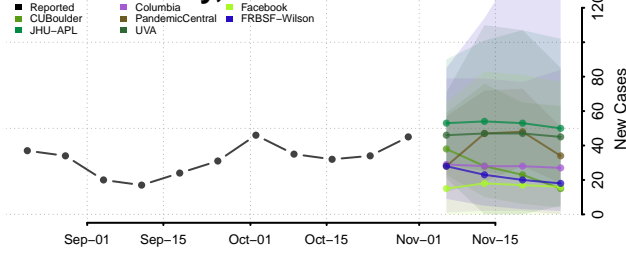

Butler County, Iowa