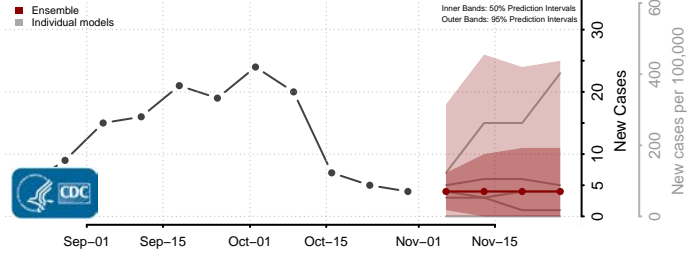

Greer County, Oklahoma