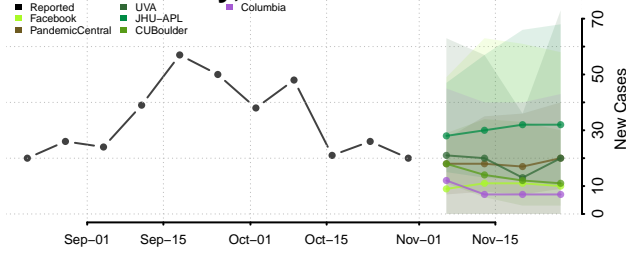

Greene County, Iowa