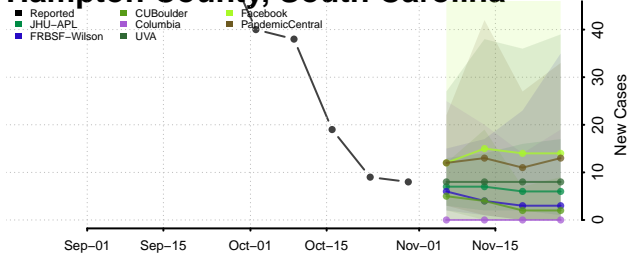

Greenville County, South Carolina

Greenwood County, South Carolina

Hampton County, South Carolina

Horry County, South Carolina

Jasper County, South Carolina

Kershaw County, South Carolina

Lancaster County, South Carolina