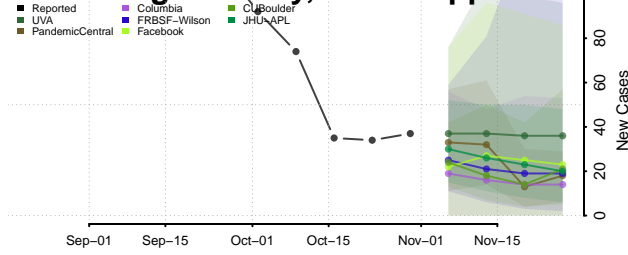

Tunica County, Mississippi

Union County, Mississippi

Walthall County, Mississippi

Warren County, Mississippi

Washington County, Mississippi

Wayne County, Mississippi

Webster County, Mississippi

Wilkinson County, Mississippi