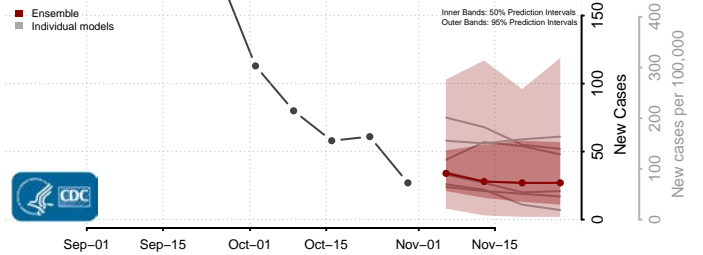

Grant County, Kentucky

Graves County, Kentucky

Grayson County, Kentucky

Green County, Kentucky

Greenup County, Kentucky

Hancock County, Kentucky

Hardin County, Kentucky

Harlan County, Kentucky