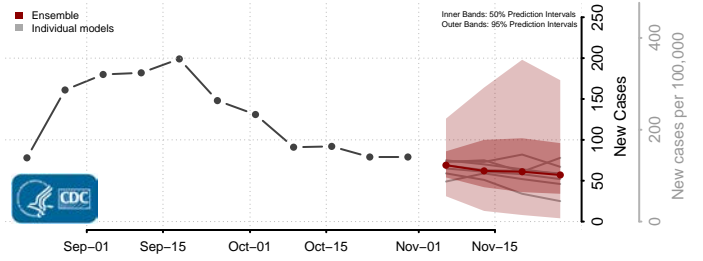

Union County, North Carolina

Vance County, North Carolina

Wake County, North Carolina

Warren County, North Carolina

Washington County, North Carolina

Watauga County, North Carolina

Wayne County, North Carolina