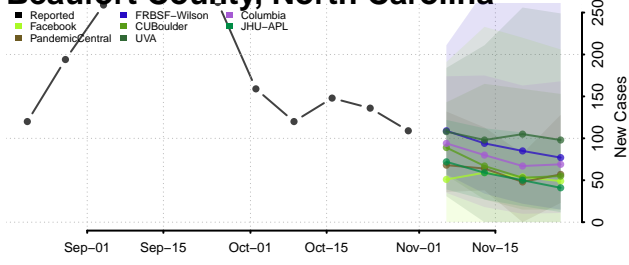

Avery County, North Carolina

Beaufort County, North Carolina

Bertie County, North Carolina

Bladen County, North Carolina

Brunswick County, North Carolina

Buncombe County, North Carolina

Burke County, North Carolina