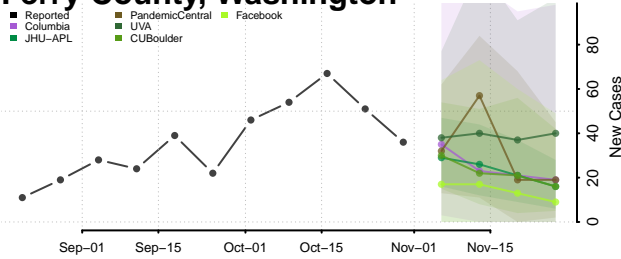

Ferry County, Washington