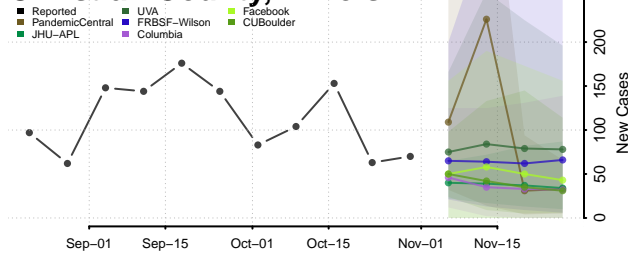

Christian County, Illinois