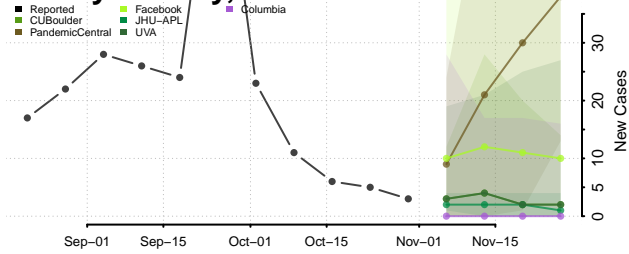

Gentry County, Missouri