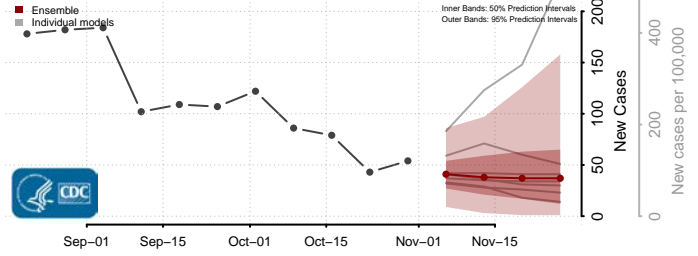

Callaway County, Missouri