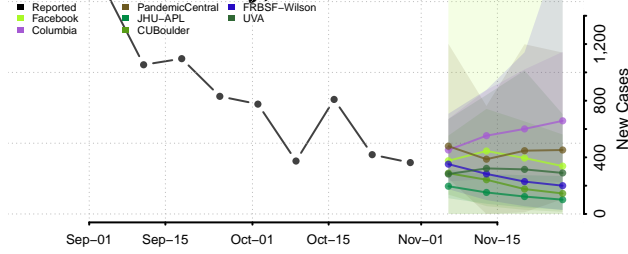

Cameron County, Texas