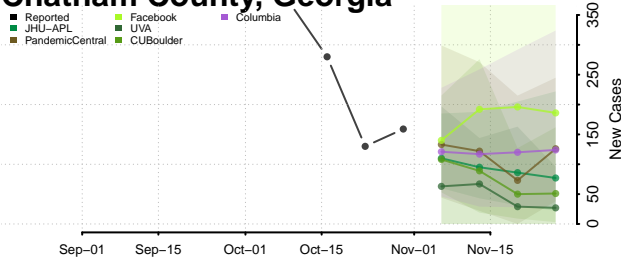

Chatham County, Georgia