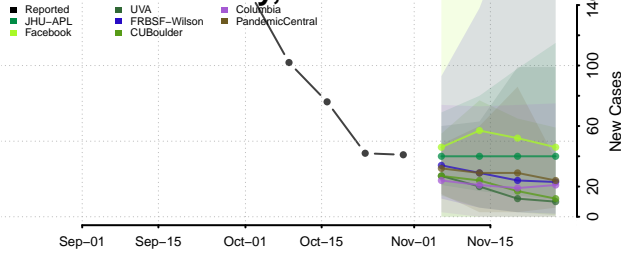

Carroll County, Tennessee

Carter County, Tennessee

Cheatham County, Tennessee

Chester County, Tennessee

Claiborne County, Tennessee

Clay County, Tennessee

Cocke County, Tennessee

Coffee County, Tennessee