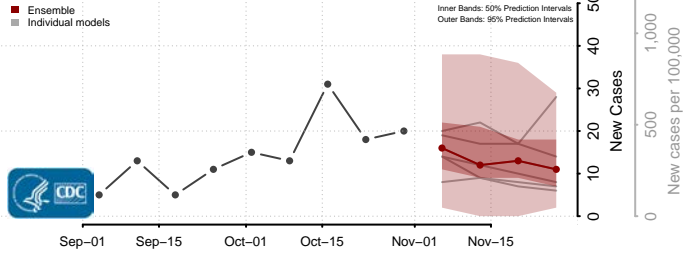

Dodge County, Wisconsin

Door County, Wisconsin

Douglas County, Wisconsin

Dunn County, Wisconsin

Eau Claire County, Wisconsin

Florence County, Wisconsin

Fond du Lac County, Wisconsin

Forest County, Wisconsin