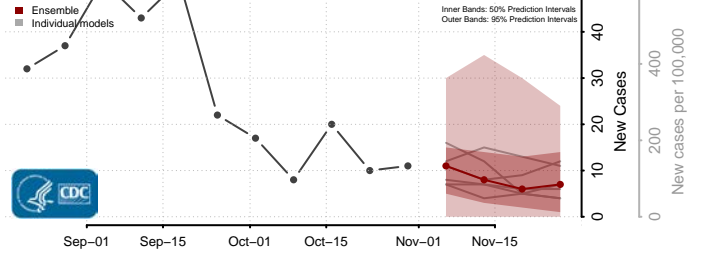

Vigo County, Indiana

Wabash County, Indiana

Warren County, Indiana

Warrick County, Indiana

Washington County, Indiana

Wayne County, Indiana

Wells County, Indiana

White County, Indiana