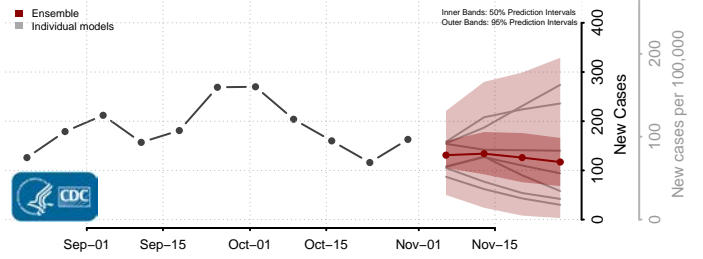

Carroll County, Maryland