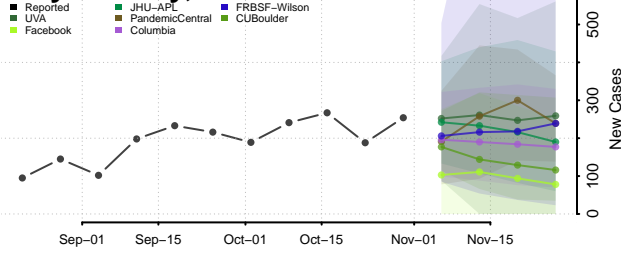

Clay County, Minnesota