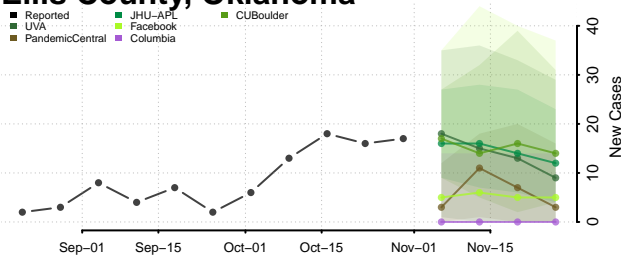

Custer County, Oklahoma

Delaware County, Oklahoma

Dewey County, Oklahoma

Ellis County, Oklahoma

Garfield County, Oklahoma

Garvin County, Oklahoma

Grady County, Oklahoma

Grant County, Oklahoma