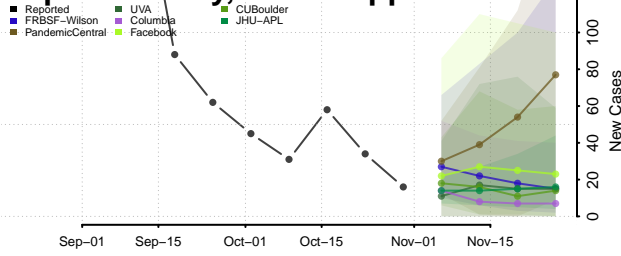

Carroll County, Mississippi

Chickasaw County, Mississippi

Choctaw County, Mississippi

Claiborne County, Mississippi

Clarke County, Mississippi

Clay County, Mississippi

Coahoma County, Mississippi

Copiah County, Mississippi