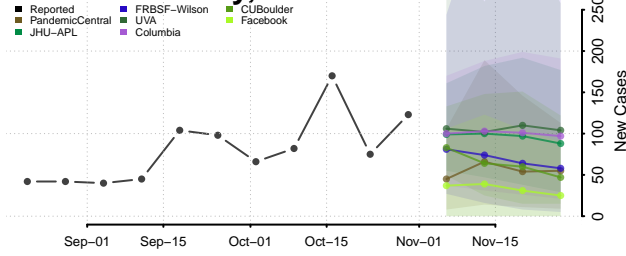

Freeborn County, Minnesota

Goodhue County, Minnesota

Grant County, Minnesota

Hennepin County, Minnesota

Houston County, Minnesota

Hubbard County, Minnesota

Isanti County, Minnesota

Itasca County, Minnesota