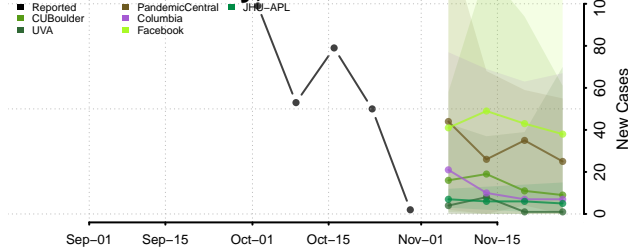

Wharton County, Texas