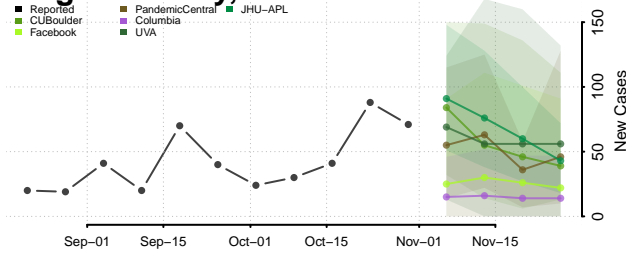

Custer County, Montana

Daniels County, Montana

Dawson County, Montana

Deer Lodge County, Montana

Fallon County, Montana

Fergus County, Montana

Flathead County, Montana

Gallatin County, Montana