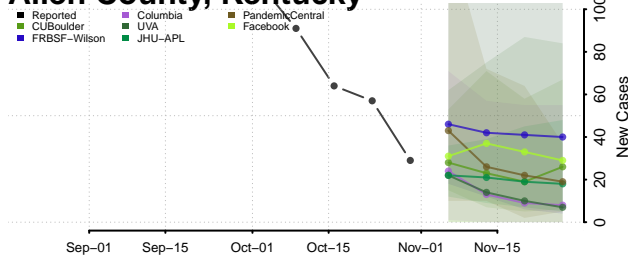

Allen County, Kentucky