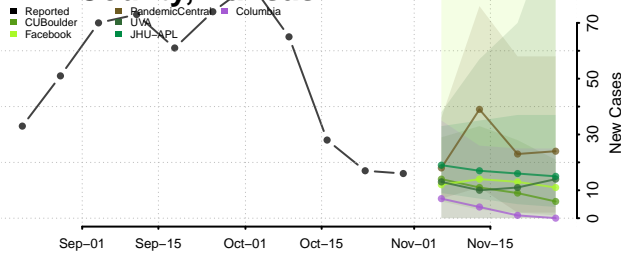

Lane County, Kansas

Leavenworth County, Kansas

Lincoln County, Kansas

Linn County, Kansas

Logan County, Kansas

Lyon County, Kansas

Marion County, Kansas

Marshall County, Kansas