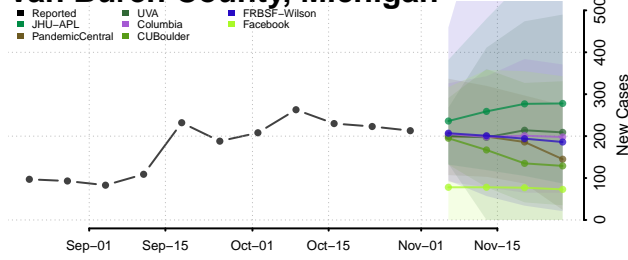

Shiawassee County, Michigan

St. Clair County, Michigan

St. Joseph County, Michigan

Tuscola County, Michigan

Van Buren County, Michigan

Washtenaw County, Michigan

Wayne County, Michigan

Wexford County, Michigan