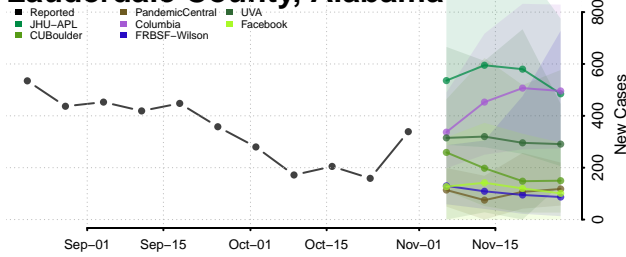

Lauderdale County, Alabama