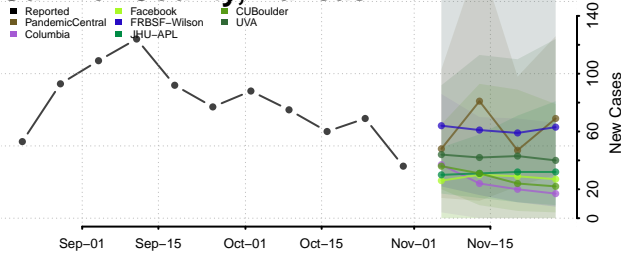

Sumner County, Kansas