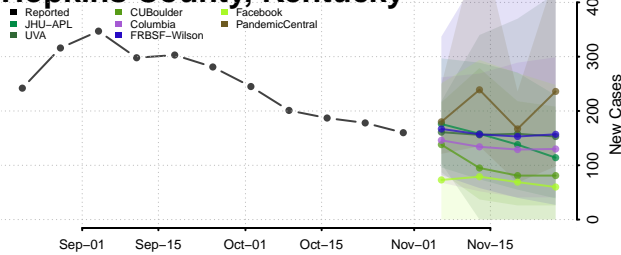

Hopkins County, Kentucky