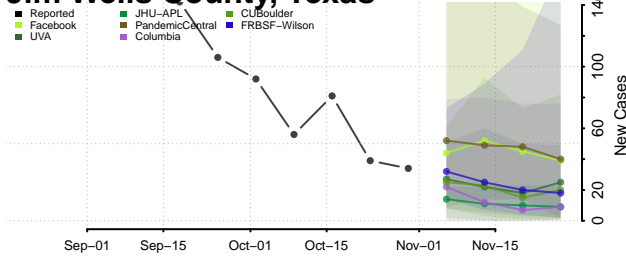

Jim Wells County, Texas