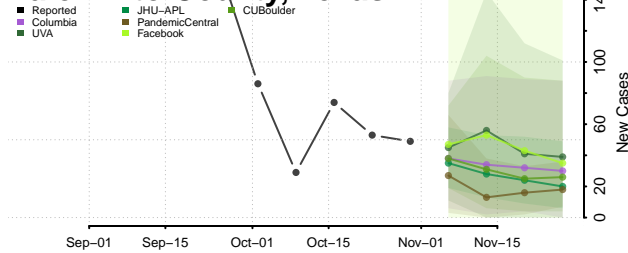

Nolan County, Texas

Nueces County, Texas

Ochiltree County, Texas

Oldham County, Texas

Orange County, Texas

Palo Pinto County, Texas

Panola County, Texas

Parker County, Texas