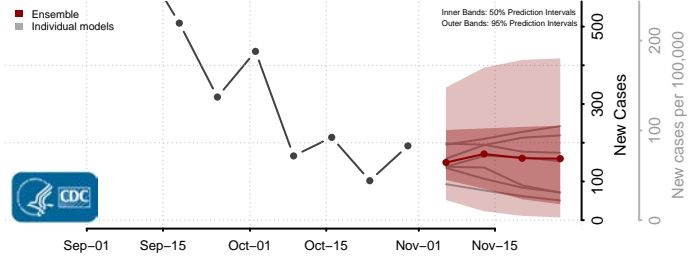

Hinds County, Mississippi