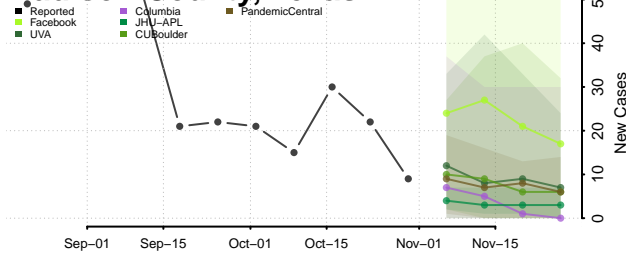

Madison County, Texas