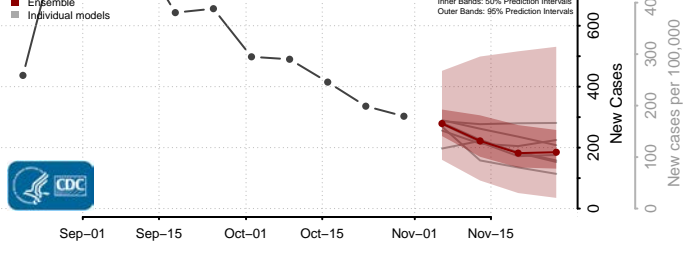

Greene County, Ohio