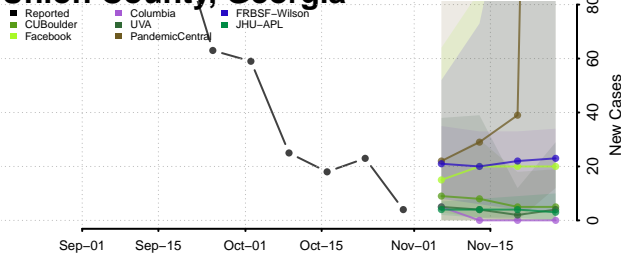

Union County, Georgia