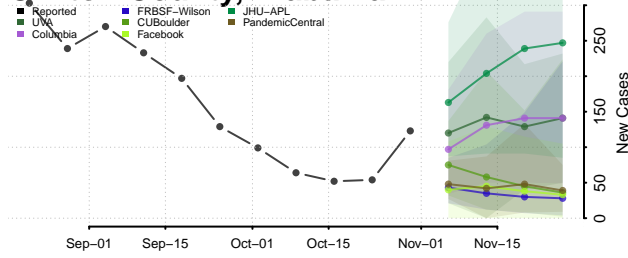

Butler County, Alabama

Calhoun County, Alabama

Chambers County, Alabama

Cherokee County, Alabama

Chilton County, Alabama

Choctaw County, Alabama

Clarke County, Alabama

Clay County, Alabama