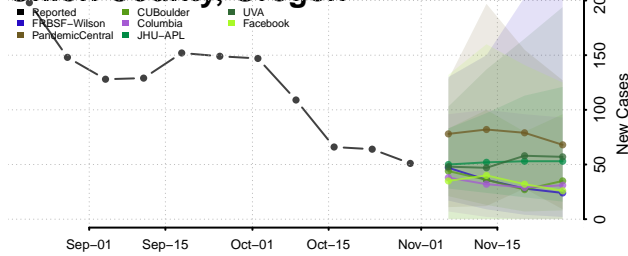

Union County, Oregon