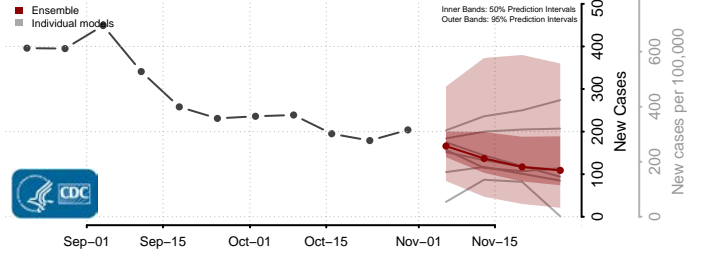

Chaves County, New Mexico