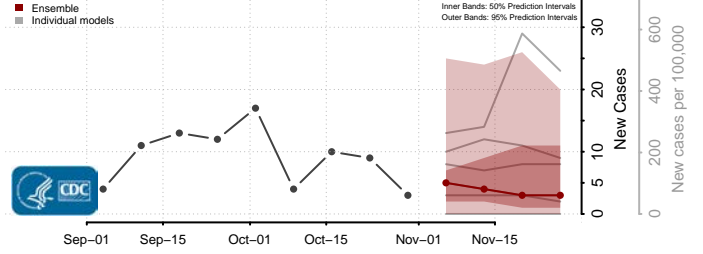

Kingsbury County, South Dakota