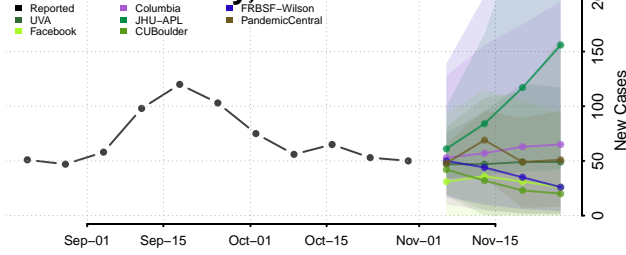

Franklin County, Massachusetts