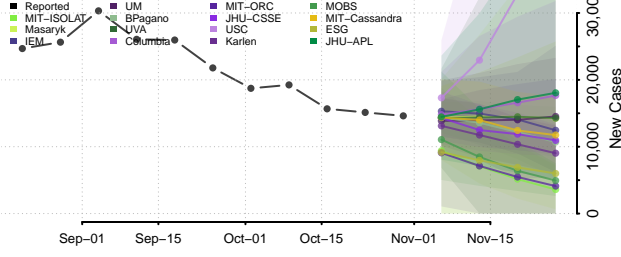

Shoshone County, Idaho

Teton County, Idaho

Twin Falls County, Idaho

Valley County, Idaho

Washington County, Idaho

Illinois

Adams County, Illinois

Alexander County, Illinois