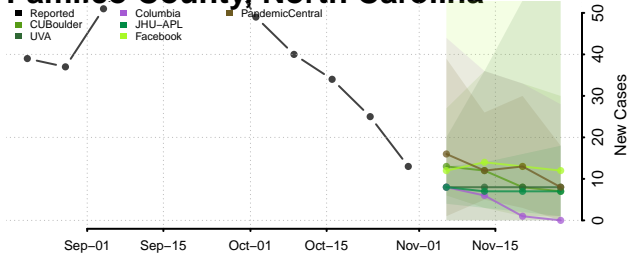

Pamlico County, North Carolina