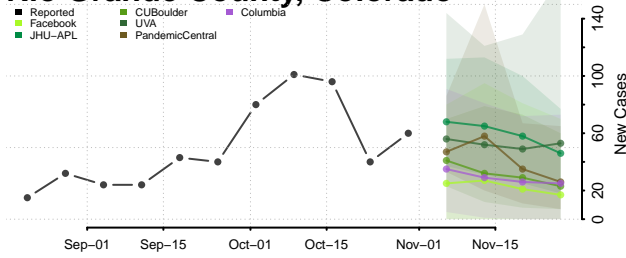

Prowers County, Colorado

Pueblo County, Colorado

Rio Blanco County, Colorado

Rio Grande County, Colorado

Routt County, Colorado

Saguache County, Colorado

San Juan County, Colorado

San Miguel County, Colorado