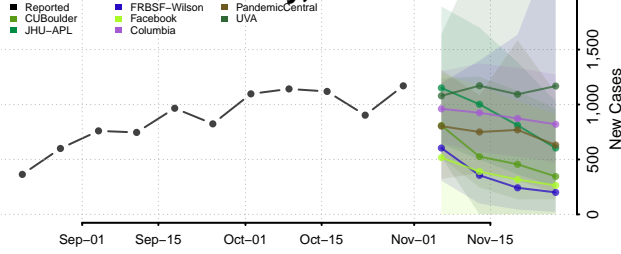

Sweet Grass County, Montana

Teton County, Montana

Toole County, Montana

Treasure County, Montana

Valley County, Montana

Wheatland County, Montana

Wibaux County, Montana

Yellowstone County, Montana