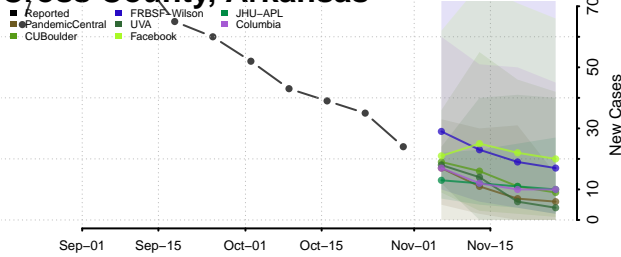

Cleburne County, Arkansas

Cleveland County, Arkansas

Columbia County, Arkansas

Conway County, Arkansas

Craighead County, Arkansas

Crawford County, Arkansas

Crittenden County, Arkansas

Cross County, Arkansas