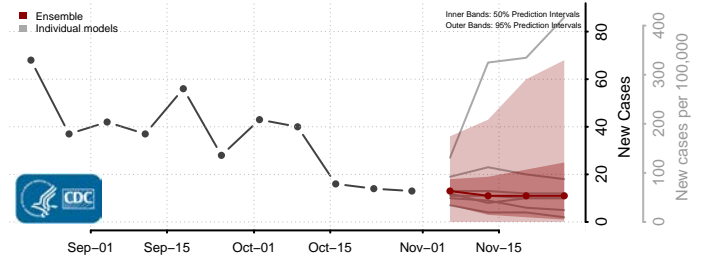

Morgan County, Missouri