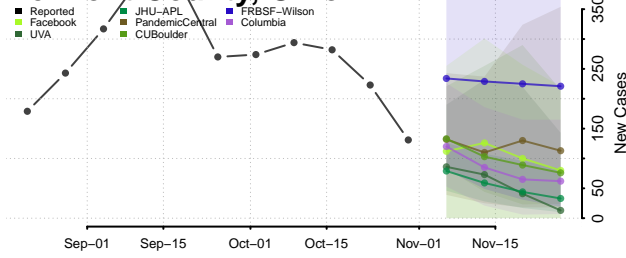

Belmont County, Ohio