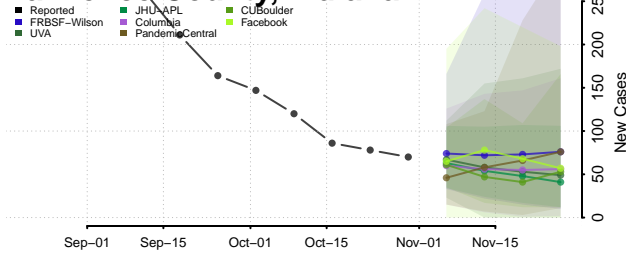

LaGrange County, Indiana

Lake County, Indiana

LaPorte County, Indiana

Lawrence County, Indiana

Madison County, Indiana

Marion County, Indiana

Marshall County, Indiana

Martin County, Indiana