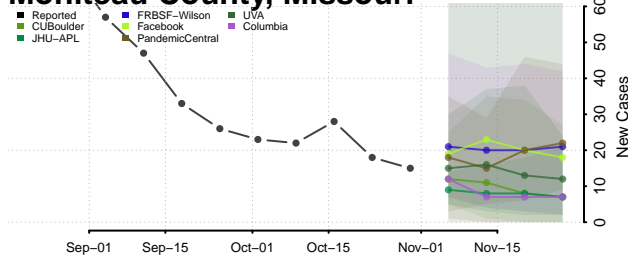

Moniteau County, Missouri