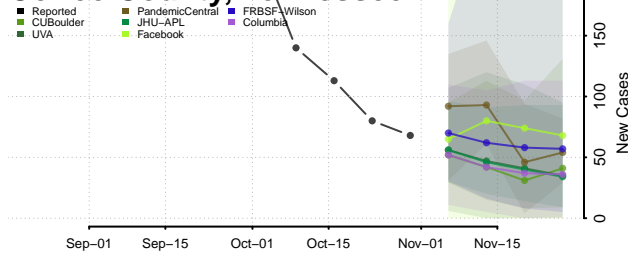

Carroll County, Tennessee

Carter County, Tennessee

Cheatham County, Tennessee

Chester County, Tennessee

Claiborne County, Tennessee

Clay County, Tennessee

Cocke County, Tennessee

Coffee County, Tennessee