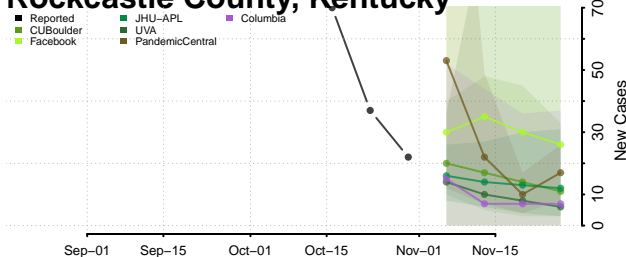

Rockcastle County, Kentucky