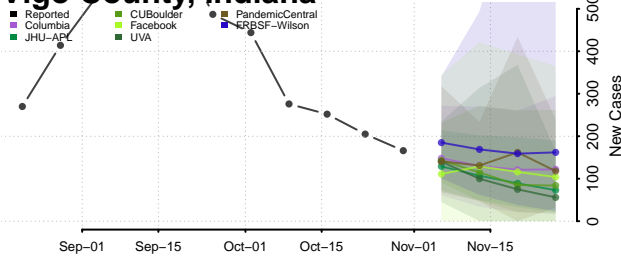

Vigo County, Indiana

Wabash County, Indiana

Warren County, Indiana

Warrick County, Indiana

Washington County, Indiana

Wayne County, Indiana

Wells County, Indiana

White County, Indiana