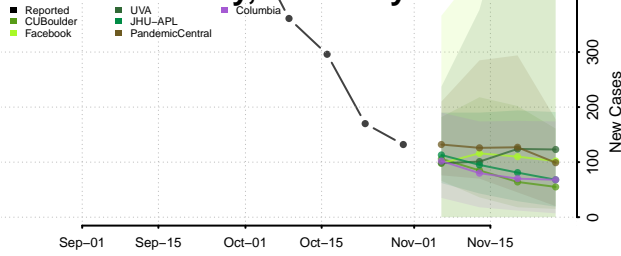

Madison County, Kentucky