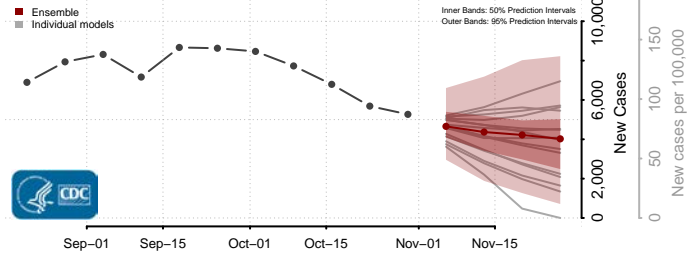

Waldo County, Maine

Washington County, Maine

York County, Maine

Maryland

Allegany County, Maryland

Anne Arundel County, Maryland

Baltimore City County, Maryland

Baltimore County, Maryland