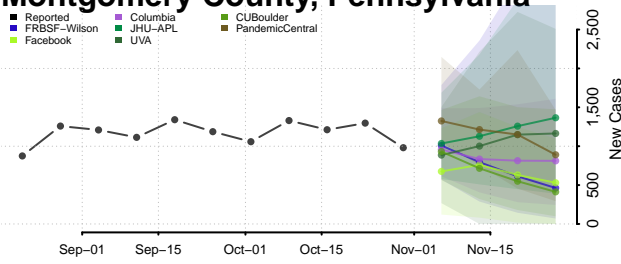

Lehigh County, Pennsylvania

Luzerne County, Pennsylvania

Lycoming County, Pennsylvania

McKean County, Pennsylvania

Mercer County, Pennsylvania

Mifflin County, Pennsylvania

Monroe County, Pennsylvania

Montgomery County, Pennsylvania