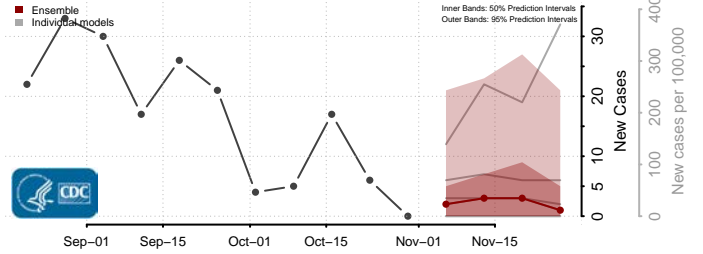

Tunica County, Mississippi

Union County, Mississippi

Walthall County, Mississippi

Warren County, Mississippi

Washington County, Mississippi

Wayne County, Mississippi

Webster County, Mississippi

Wilkinson County, Mississippi