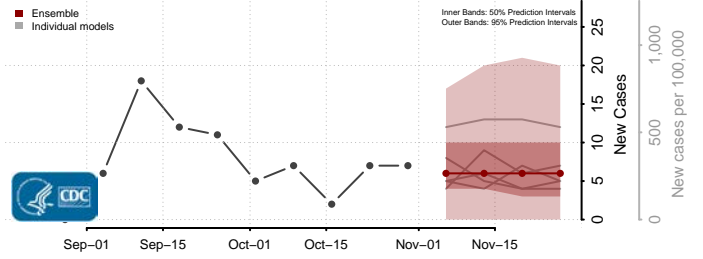

Divide County, North Dakota

Dunn County, North Dakota

Eddy County, North Dakota

Emmons County, North Dakota

Foster County, North Dakota

Golden Valley County, North Dakota

Grand Forks County, North Dakota

Grant County, North Dakota