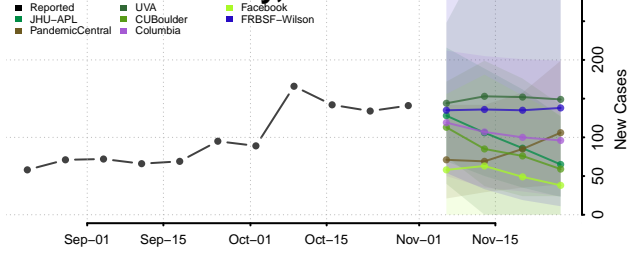

Mille Lacs County, Minnesota