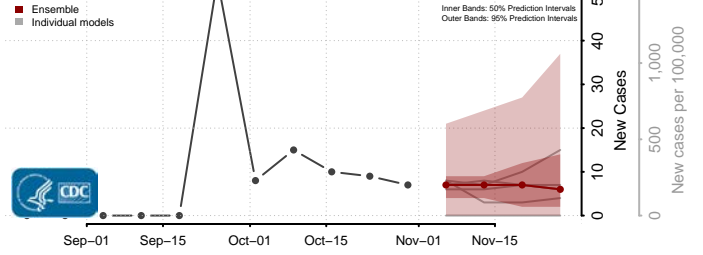

Valley County, Nebraska

Washington County, Nebraska

Wayne County, Nebraska

Webster County, Nebraska

Wheeler County, Nebraska

York County, Nebraska

Nevada

Carson City County, Nevada