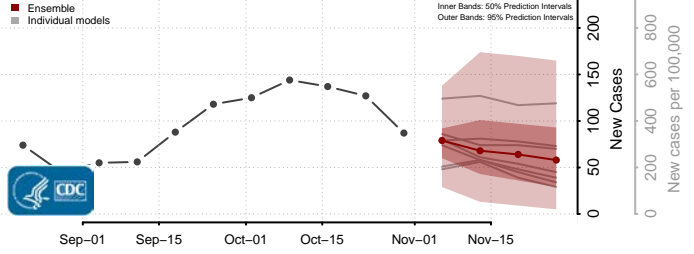

Brown County, Minnesota