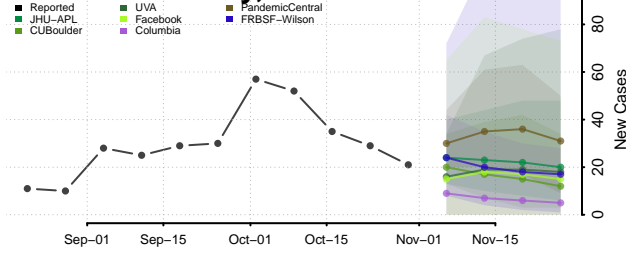

Guthrie County, Iowa

Hamilton County, Iowa

Hancock County, Iowa

Hardin County, Iowa

Harrison County, Iowa

Henry County, Iowa

Howard County, Iowa

Humboldt County, Iowa