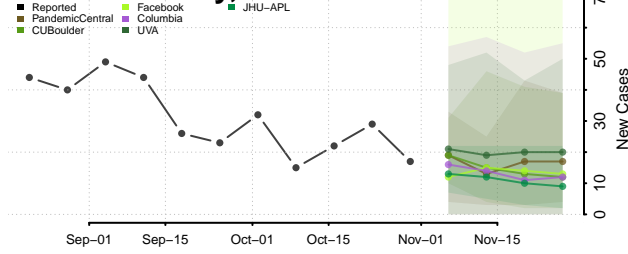

Woods County, Oklahoma