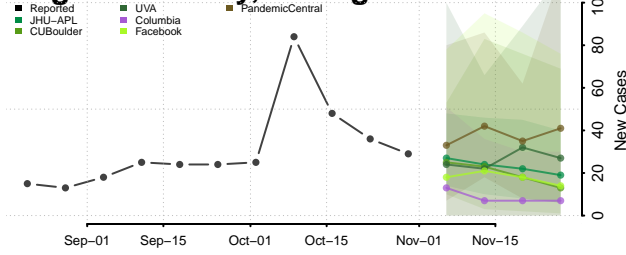

Crawford County, Michigan

Delta County, Michigan

Dickinson County, Michigan

Eaton County, Michigan

Emmet County, Michigan

Genesee County, Michigan

Gladwin County, Michigan

Gogebic County, Michigan