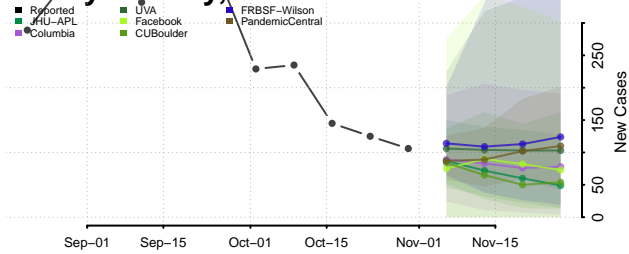

Stanly County, North Carolina