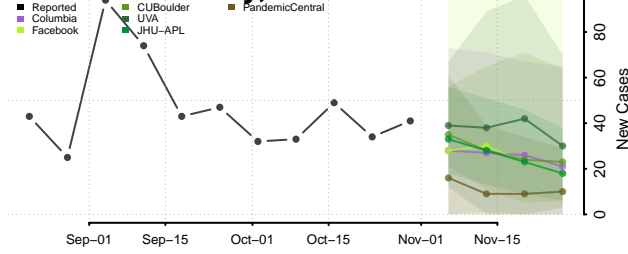

Callahan County, Texas