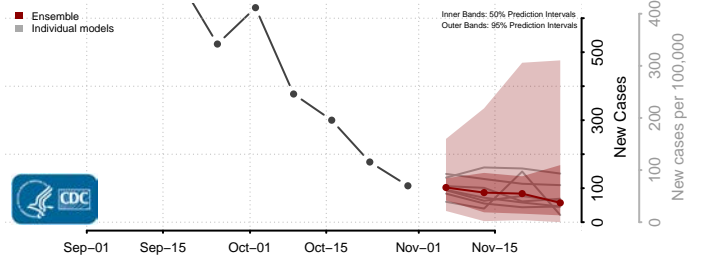

Livingston County, Louisiana

Madison County, Louisiana

Morehouse County, Louisiana

Natchitoches County, Louisiana

Orleans County, Louisiana

Ouachita County, Louisiana

Plaquemines County, Louisiana

Pointe Coupee County, Louisiana