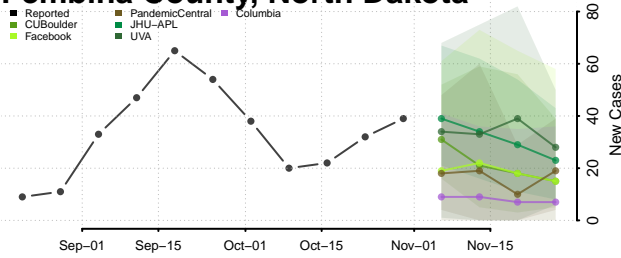

McLean County, North Dakota

Mercer County, North Dakota

Morton County, North Dakota

Mountrail County, North Dakota

Nelson County, North Dakota

Oliver County, North Dakota

Pembina County, North Dakota

Pierce County, North Dakota