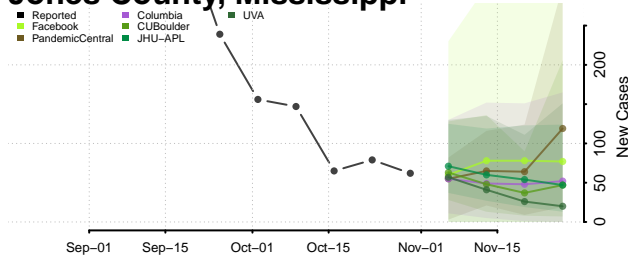

Jones County, Mississippi