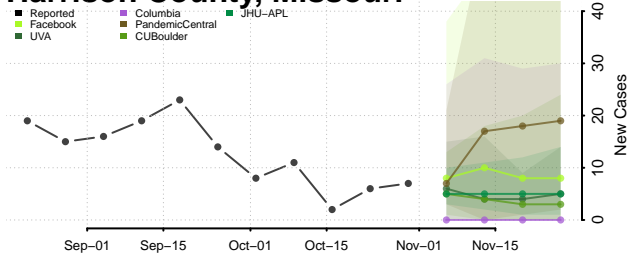

Harrison County, Missouri