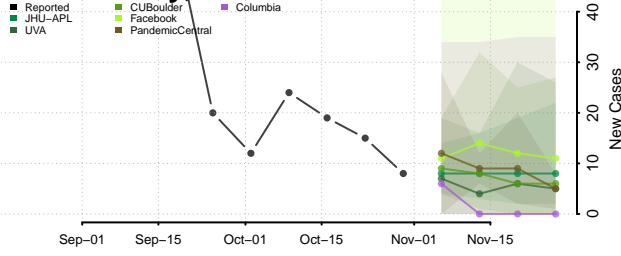

Pike County, Arkansas