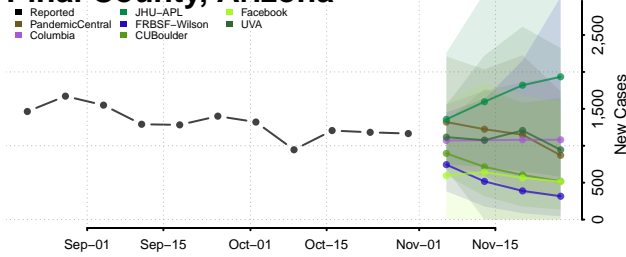

Pinal County, Arizona