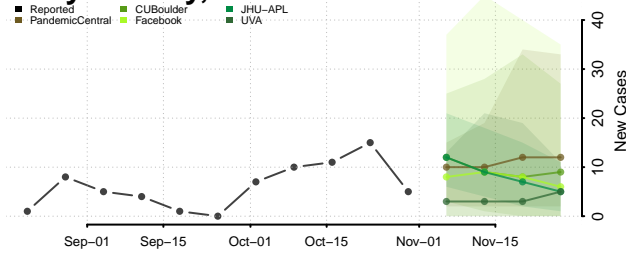

Eddy County, North Dakota