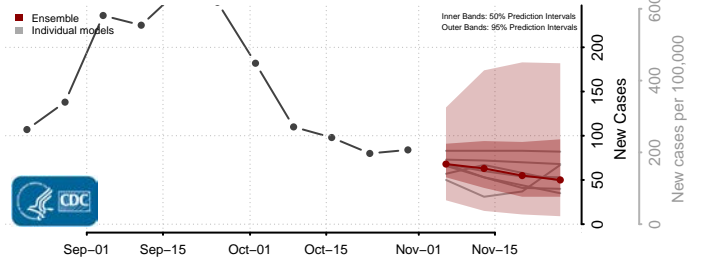

Tazewell County, Virginia