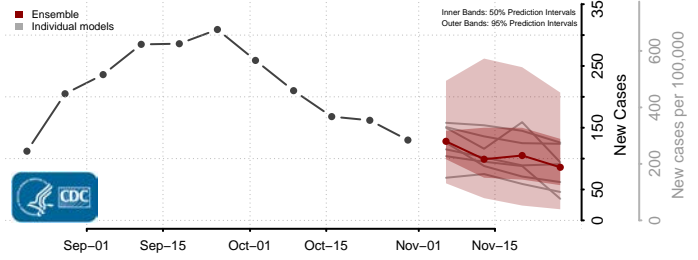

San Juan County, Washington

Skagit County, Washington

Skamania County, Washington

Snohomish County, Washington

Spokane County, Washington

Stevens County, Washington

Thurston County, Washington

Wahkiakum County, Washington