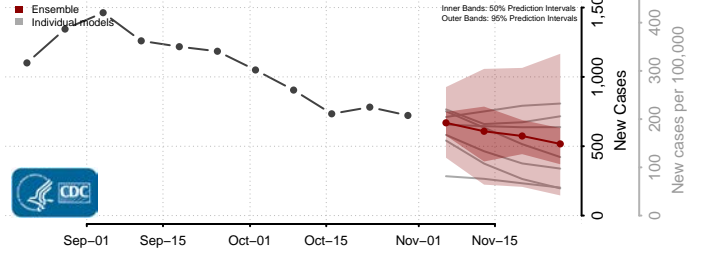

Marion County, Oregon