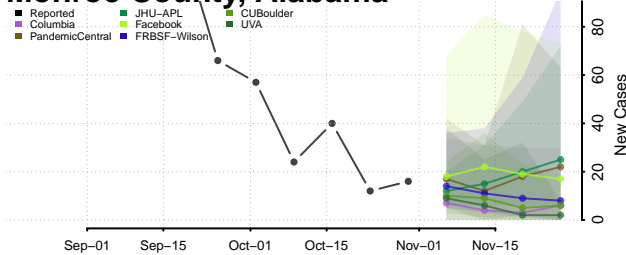

Marion County, Alabama

Marshall County, Alabama

Mobile County, Alabama

Monroe County, Alabama

Montgomery County, Alabama

Morgan County, Alabama

Perry County, Alabama

Pickens County, Alabama