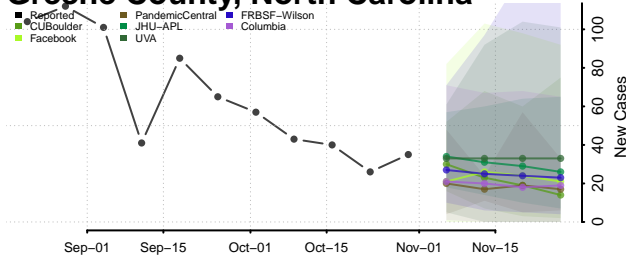

Forsyth County, North Carolina

Franklin County, North Carolina

Gaston County, North Carolina

Gates County, North Carolina

Graham County, North Carolina

Granville County, North Carolina

Greene County, North Carolina