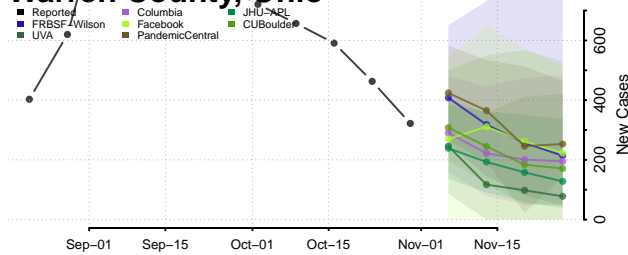

Warren County, Ohio