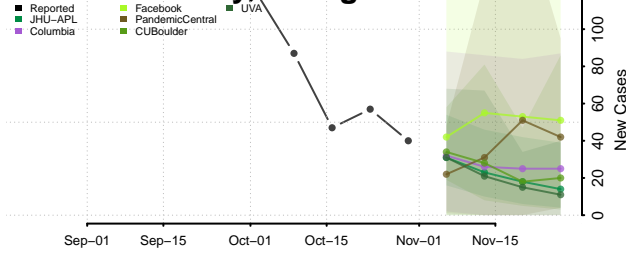

Laurens County, Georgia