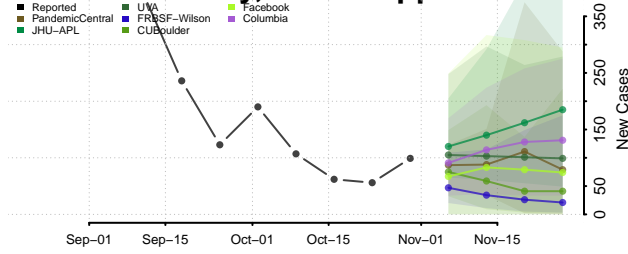

Leake County, Mississippi

Lee County, Mississippi

Leflore County, Mississippi

Lincoln County, Mississippi

Lowndes County, Mississippi

Madison County, Mississippi

Marion County, Mississippi

Marshall County, Mississippi