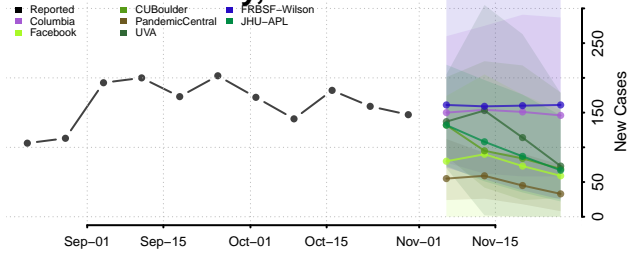

Clermont County, Ohio

Clinton County, Ohio

Columbiana County, Ohio

Coshocton County, Ohio

Crawford County, Ohio

Cuyahoga County, Ohio

Darke County, Ohio

Defiance County, Ohio