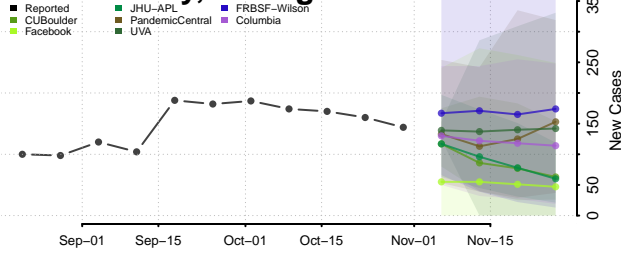

Delta County, Michigan