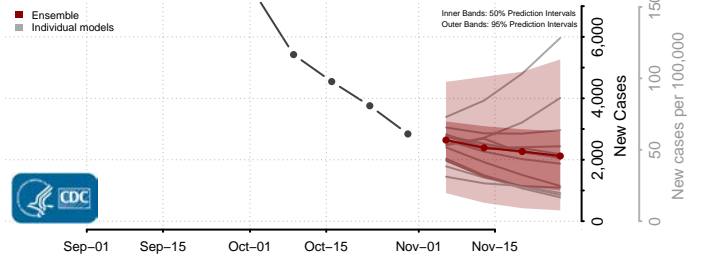

Wayne County, Kentucky

Webster County, Kentucky

Whitley County, Kentucky

Wolfe County, Kentucky

Woodford County, Kentucky

Louisiana