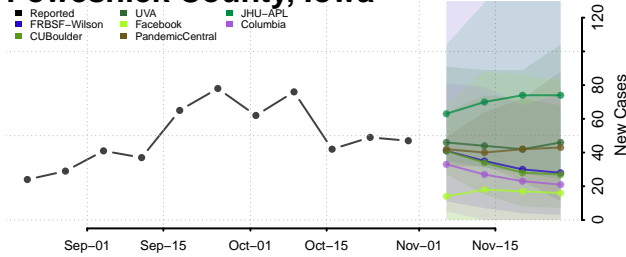

Poweshiek County, Iowa