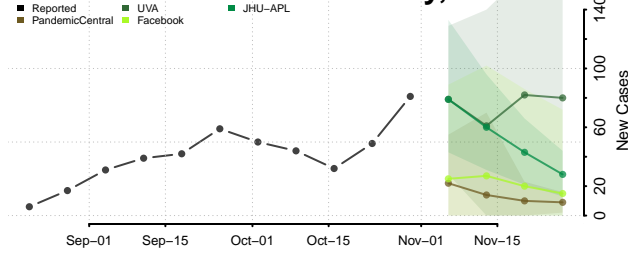

North Slope County, Alaska

Northwest Arctic County, Alaska

Petersburg County, Alaska

Prince of Wales-Hyder County, Alaska

Sitka County, Alaska

Skagway County, Alaska

Southeast Fairbanks County, Alaska

Valdez-Cordova County, Alaska