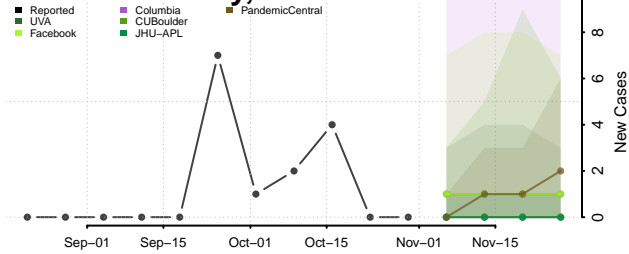

Seward County, Nebraska

Sheridan County, Nebraska

Sherman County, Nebraska

Sioux County, Nebraska

Stanton County, Nebraska

Thayer County, Nebraska

Thomas County, Nebraska

Thurston County, Nebraska