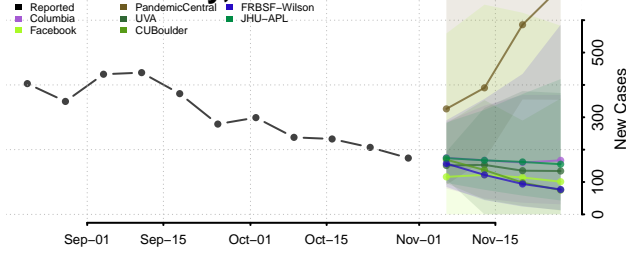

Boone County, Missouri