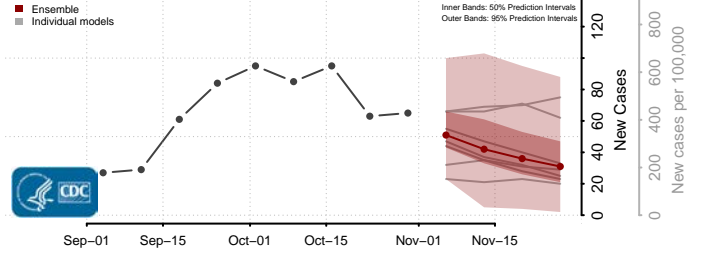

Redwood County, Minnesota