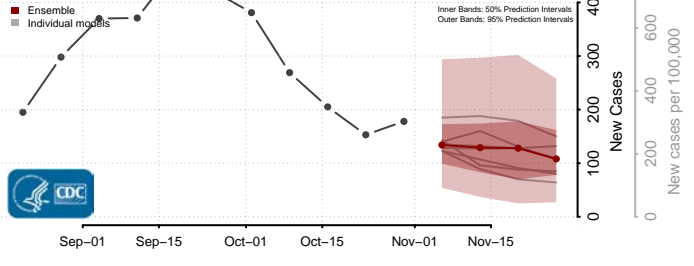

Mercer County, West Virginia