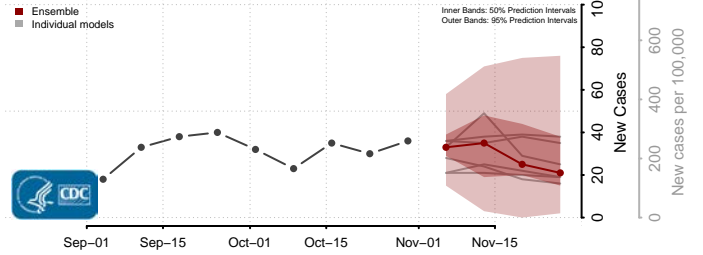

Cassia County, Idaho

Clark County, Idaho

Clearwater County, Idaho

Custer County, Idaho

Elmore County, Idaho

Franklin County, Idaho

Fremont County, Idaho

Gem County, Idaho