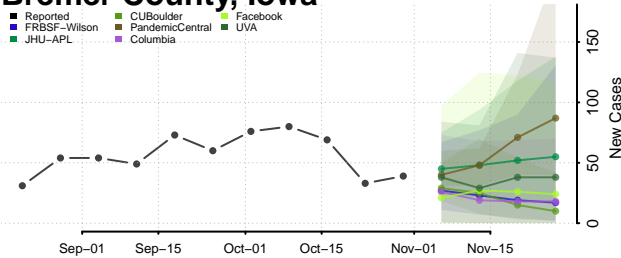

Bremer County, Iowa