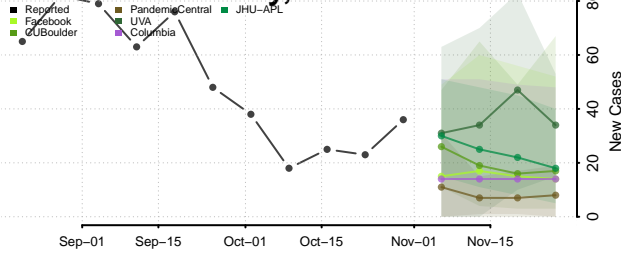

Johnson County, Arkansas

Lafayette County, Arkansas

Lawrence County, Arkansas

Lee County, Arkansas

Lincoln County, Arkansas

Little River County, Arkansas

Logan County, Arkansas

Lonoke County, Arkansas