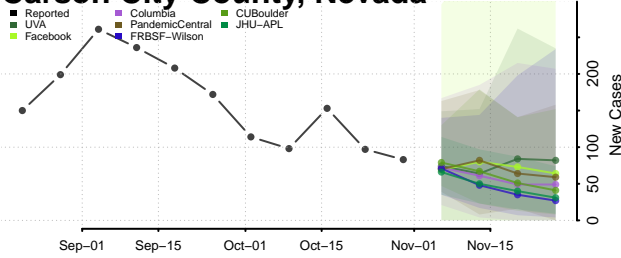

Valley County, Nebraska

Washington County, Nebraska

Wayne County, Nebraska

Webster County, Nebraska

Wheeler County, Nebraska

York County, Nebraska

Nevada

Carson City County, Nevada