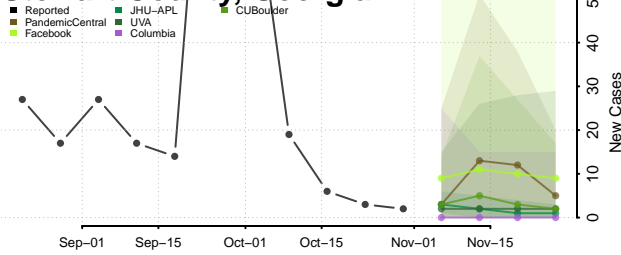

Stewart County, Georgia