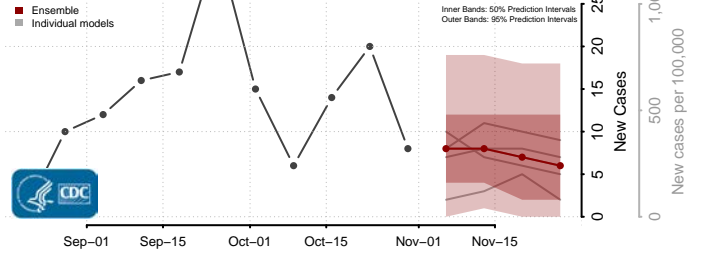

Hettinger County, North Dakota