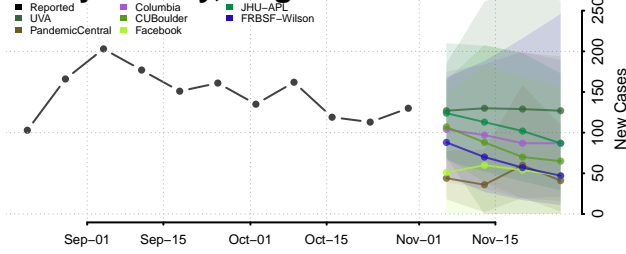

Henry County, Virginia