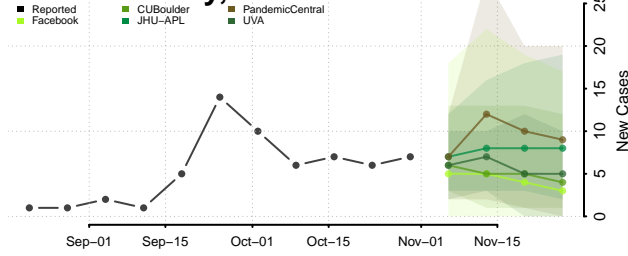

Steele County, North Dakota