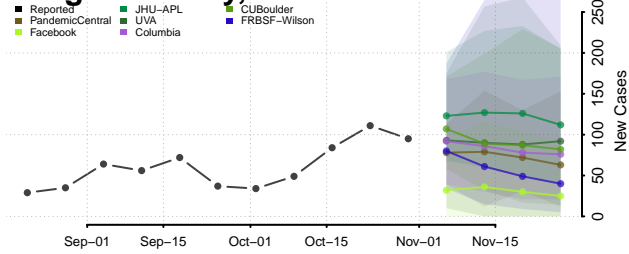

Morgan County, Colorado