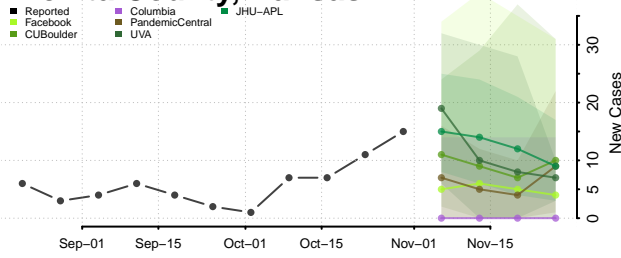

Wichita County, Kansas