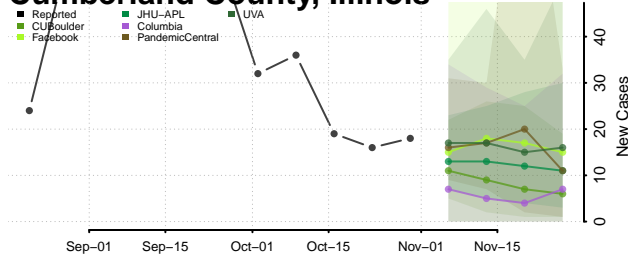

Cumberland County, Illinois