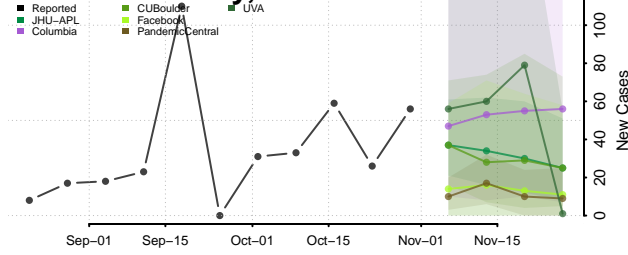

Stevens County, Minnesota