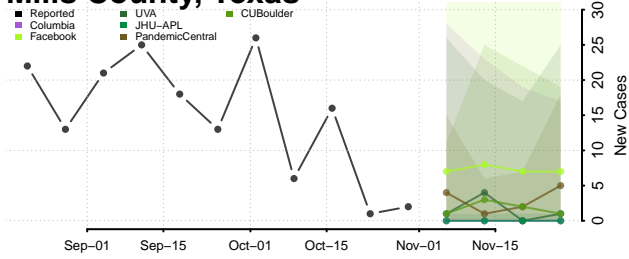

Mills County, Texas