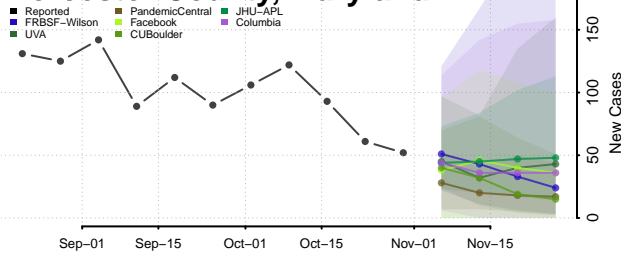

Worcester County, Maryland