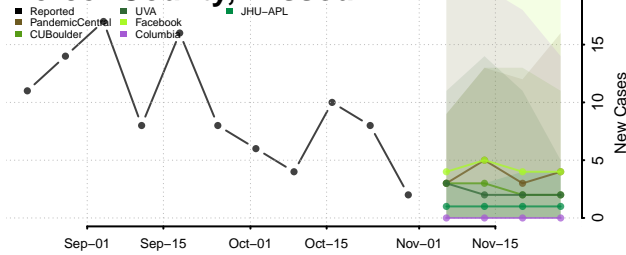

Mercer County, Missouri