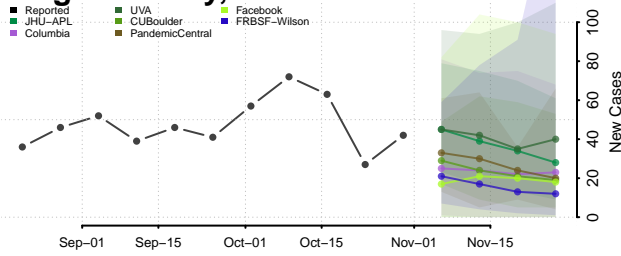

Winnebago County, Iowa

Winneshiek County, Iowa

Woodbury County, Iowa

Worth County, Iowa

Wright County, Iowa

Kansas

Allen County, Kansas

Anderson County, Kansas