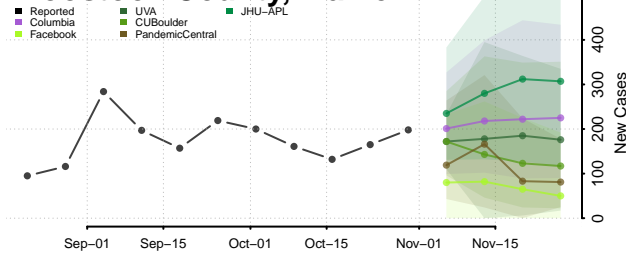

West Feliciana County, Louisiana

Winn County, Louisiana

Maine

Androscoggin County, Maine

Aroostook County, Maine

Cumberland County, Maine

Franklin County, Maine

Hancock County, Maine