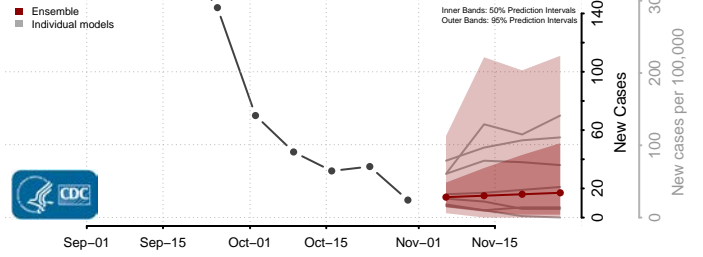

Monroe County, Mississippi

Montgomery County, Mississippi

Neshoba County, Mississippi

Newton County, Mississippi

Noxubee County, Mississippi

Oktibbeha County, Mississippi

Panola County, Mississippi

Pearl River County, Mississippi