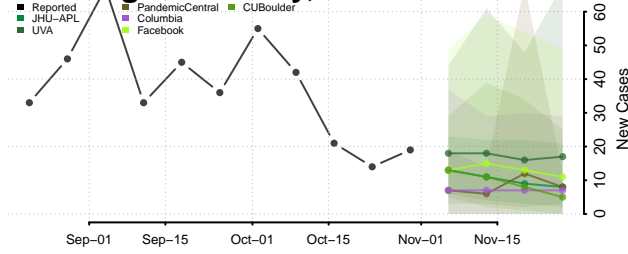

Union County, North Carolina

Vance County, North Carolina

Wake County, North Carolina

Warren County, North Carolina

Washington County, North Carolina

Watauga County, North Carolina

Wayne County, North Carolina