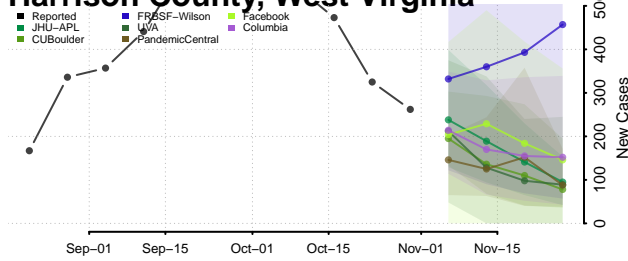

Gilmer County, West Virginia

Grant County, West Virginia

Greenbrier County, West Virginia

Hampshire County, West Virginia

Hancock County, West Virginia

Hardy County, West Virginia

Harrison County, West Virginia