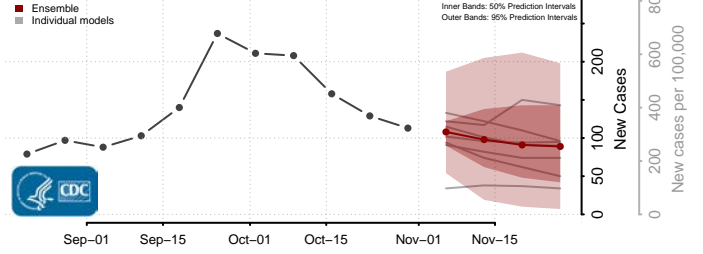

Taylor County, Iowa

Union County, Iowa

Van Buren County, Iowa

Wapello County, Iowa

Warren County, Iowa

Washington County, Iowa

Wayne County, Iowa

Webster County, Iowa