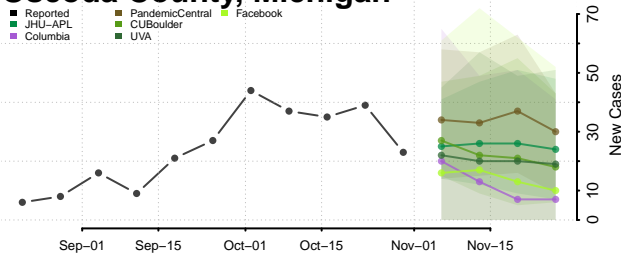

Oscoda County, Michigan