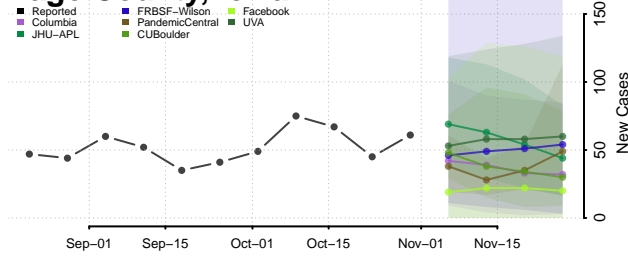

Page County, Iowa