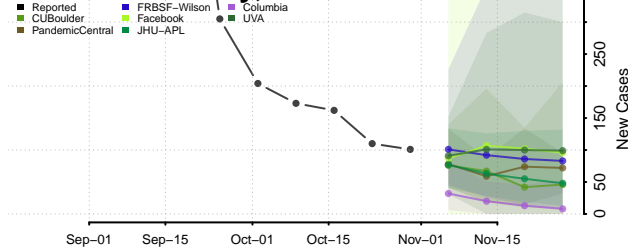

Madison County, Tennessee