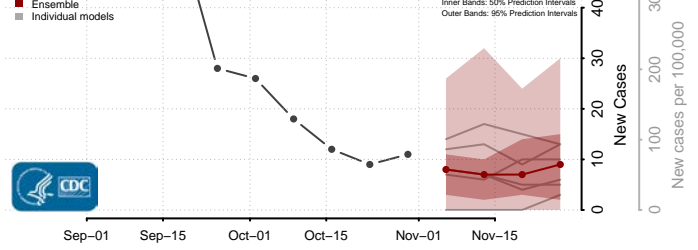

Winn County, Louisiana