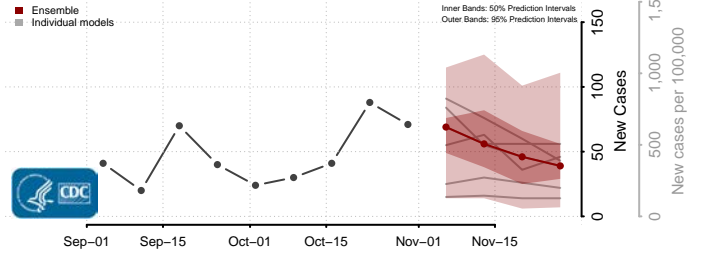

Custer County, Montana

Daniels County, Montana

Dawson County, Montana

Deer Lodge County, Montana

Fallon County, Montana

Fergus County, Montana

Flathead County, Montana

Gallatin County, Montana