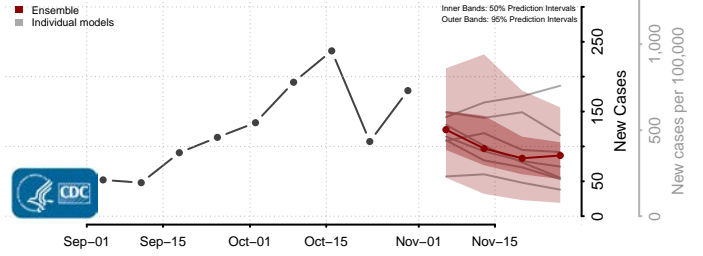

Todd County, Minnesota