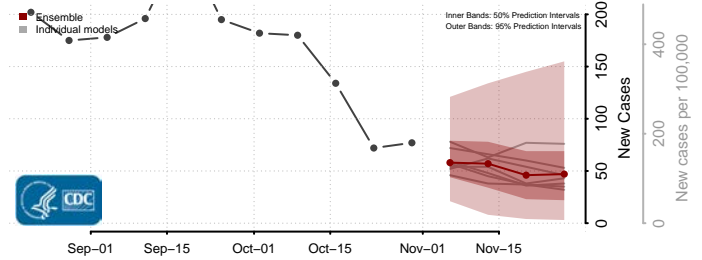

Currituck County, North Carolina

Dare County, North Carolina

Davidson County, North Carolina

Davie County, North Carolina

Duplin County, North Carolina

Durham County, North Carolina

Edgecombe County, North Carolina