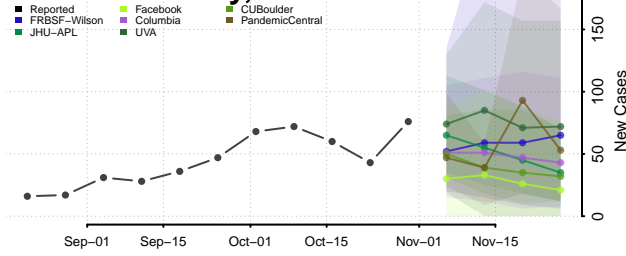

Redwood County, Minnesota

Renville County, Minnesota

Rice County, Minnesota

Rock County, Minnesota

Roseau County, Minnesota

Scott County, Minnesota

Sherburne County, Minnesota

Sibley County, Minnesota