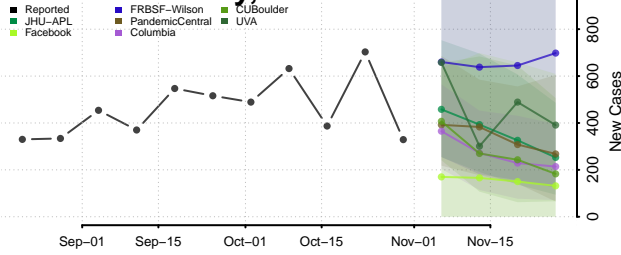

Beaverhead County, Montana

Big Horn County, Montana

Blaine County, Montana

Broadwater County, Montana

Carbon County, Montana

Carter County, Montana

Cascade County, Montana

Chouteau County, Montana