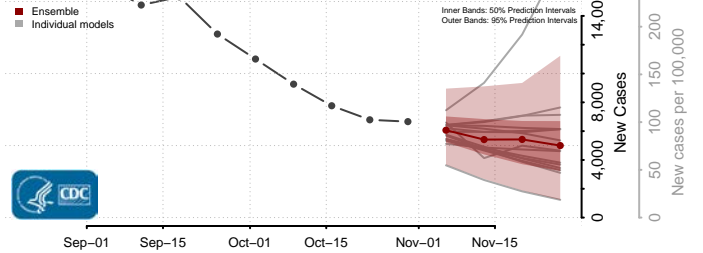

Wilkinson County, Mississippi

Winston County, Mississippi

Yalobusha County, Mississippi

Yazoo County, Mississippi

Missouri

Adair County, Missouri