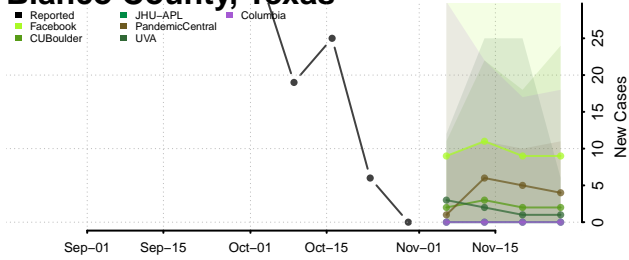

Blanco County, Texas