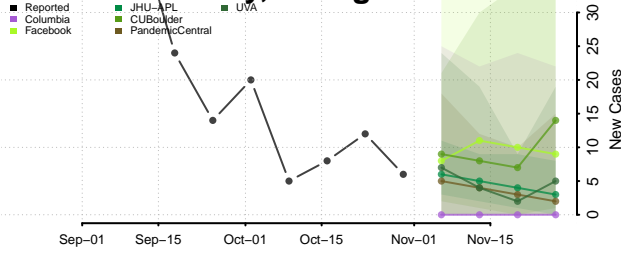

Rabun County, Georgia

Randolph County, Georgia

Richmond County, Georgia

Rockdale County, Georgia

Schley County, Georgia

Screven County, Georgia

Seminole County, Georgia

Spalding County, Georgia