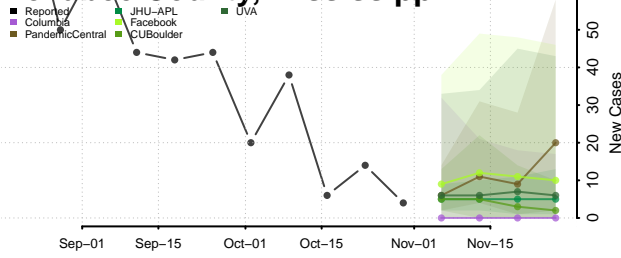

Monroe County, Mississippi

Montgomery County, Mississippi

Neshoba County, Mississippi

Newton County, Mississippi

Noxubee County, Mississippi

Oktibbeha County, Mississippi

Panola County, Mississippi

Pearl River County, Mississippi