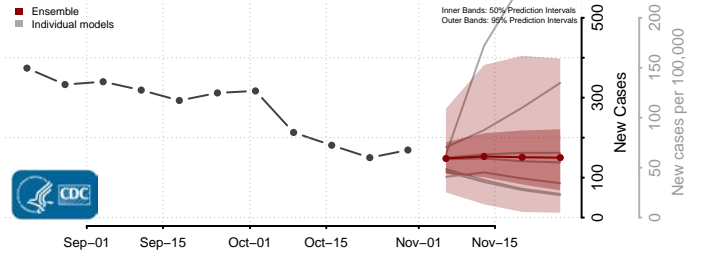

Clay County, Missouri