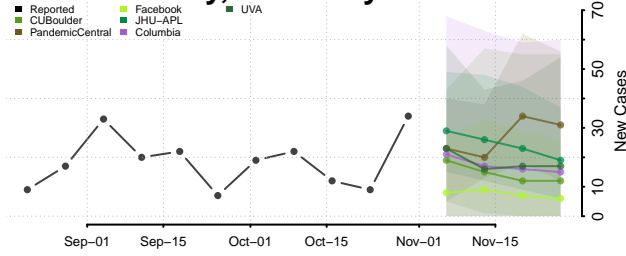

Fulton County, Kentucky