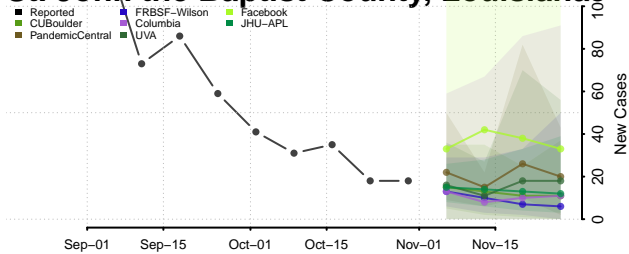

St. John the Baptist County, Louisiana