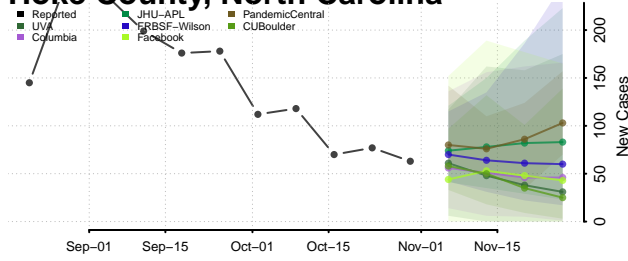

Guilford County, North Carolina

Halifax County, North Carolina

Harnett County, North Carolina

Haywood County, North Carolina

Henderson County, North Carolina

Hertford County, North Carolina

Hoke County, North Carolina