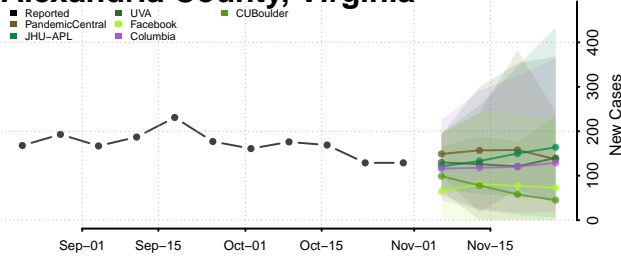

Alexandria County, Virginia