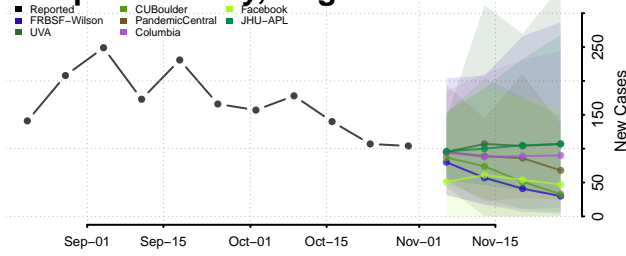

Emporia County, Virginia

Essex County, Virginia

Fairfax City County, Virginia

Fairfax County, Virginia

Falls Church County, Virginia

Fauquier County, Virginia

Floyd County, Virginia

Fluvanna County, Virginia