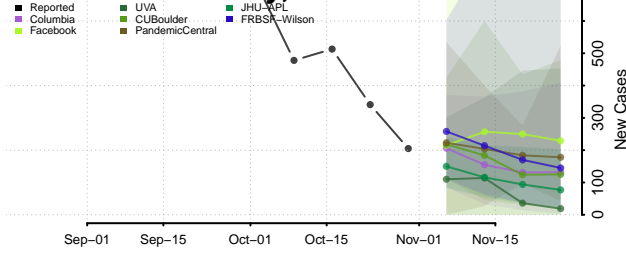

McLennan County, Texas