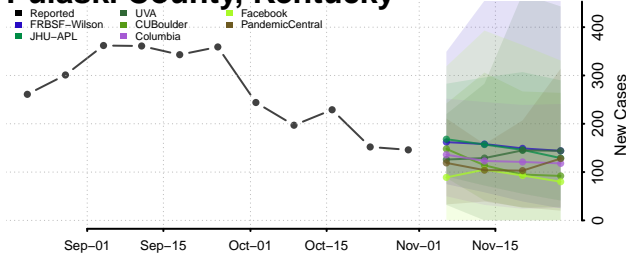

Pulaski County, Kentucky