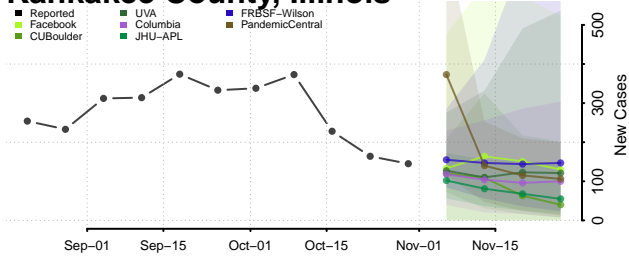

Kankakee County, Illinois