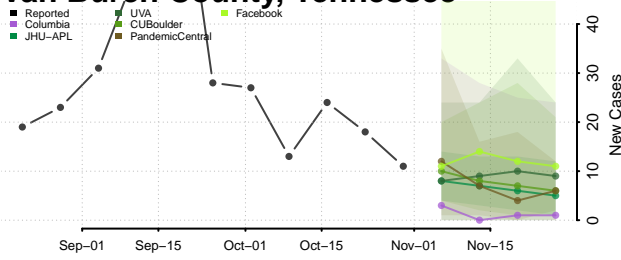

Van Buren County, Tennessee