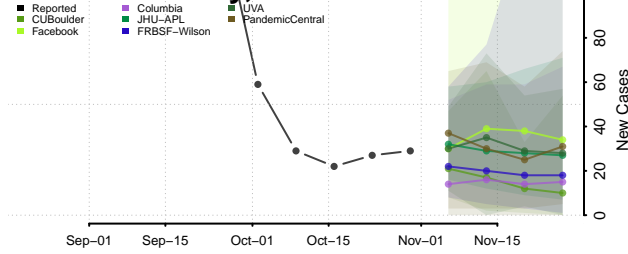

St. Lucie County, Florida

Sumter County, Florida

Suwannee County, Florida

Taylor County, Florida

Union County, Florida

Volusia County, Florida

Wakulla County, Florida

Walton County, Florida