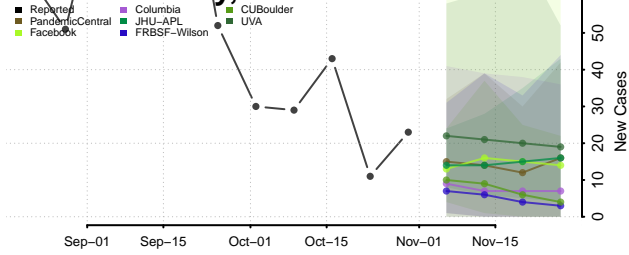

Gaines County, Texas