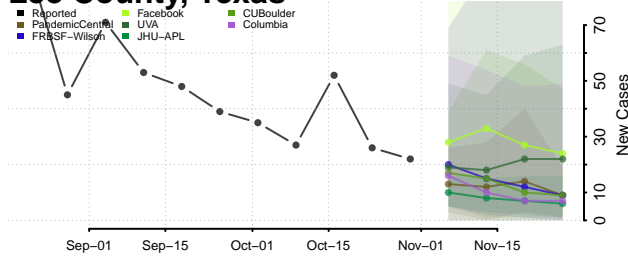

Lee County, Texas