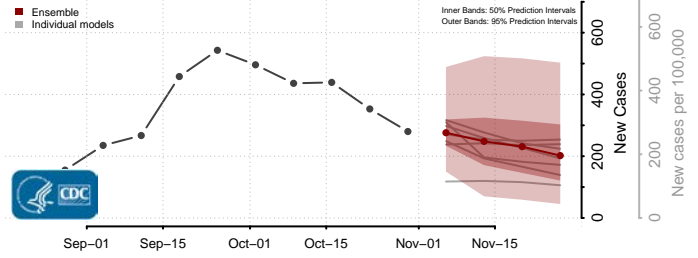

Woodbury County, Iowa