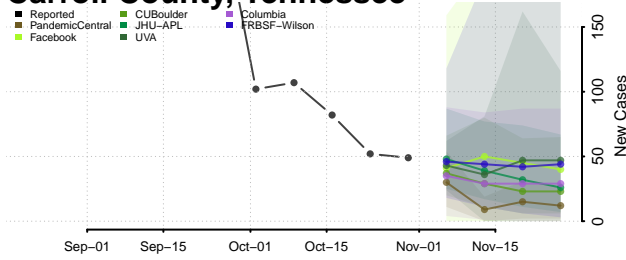

Carroll County, Tennessee

Carter County, Tennessee

Cheatham County, Tennessee

Chester County, Tennessee

Claiborne County, Tennessee

Clay County, Tennessee

Cocke County, Tennessee

Coffee County, Tennessee