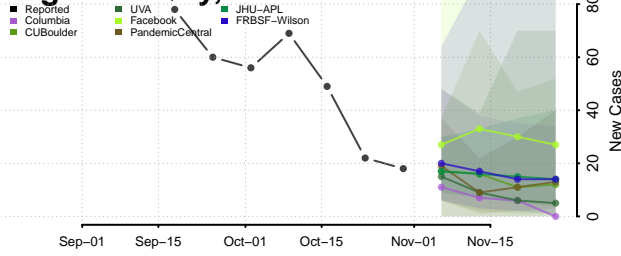

Johnson County, Arkansas

Lafayette County, Arkansas

Lawrence County, Arkansas

Lee County, Arkansas

Lincoln County, Arkansas

Little River County, Arkansas

Logan County, Arkansas

Lonoke County, Arkansas