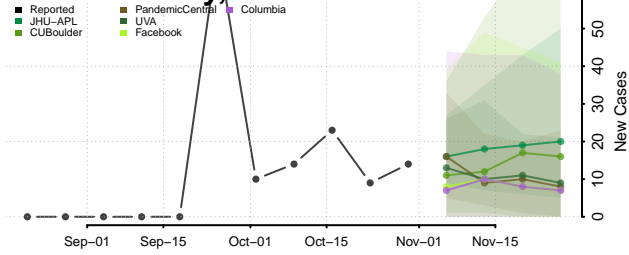

Nemaha County, Nebraska

Nuckolls County, Nebraska

Otoe County, Nebraska

Pawnee County, Nebraska

Perkins County, Nebraska

Phelps County, Nebraska

Pierce County, Nebraska

Platte County, Nebraska