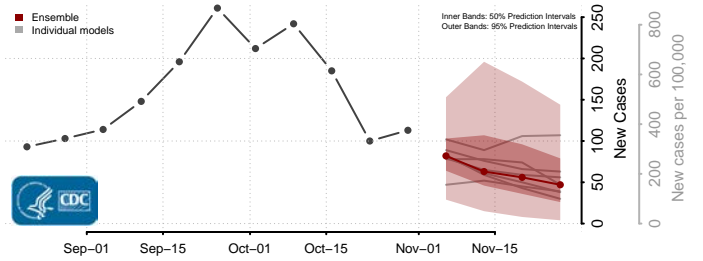

Smyth County, Virginia