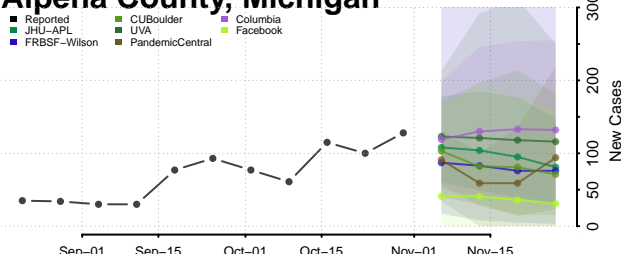

Alpena County, Michigan

Antrim County, Michigan

Arenac County, Michigan

Baraga County, Michigan

Barry County, Michigan

Bay County, Michigan

Benzie County, Michigan

Berrien County, Michigan