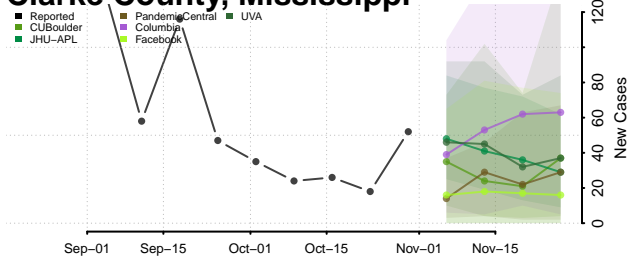

Carroll County, Mississippi

Chickasaw County, Mississippi

Choctaw County, Mississippi

Claiborne County, Mississippi

Clarke County, Mississippi

Clay County, Mississippi

Coahoma County, Mississippi

Copiah County, Mississippi