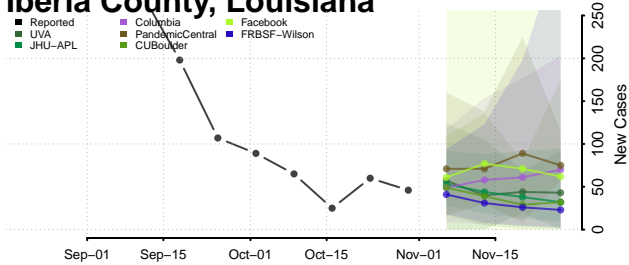

Iberia County, Louisiana