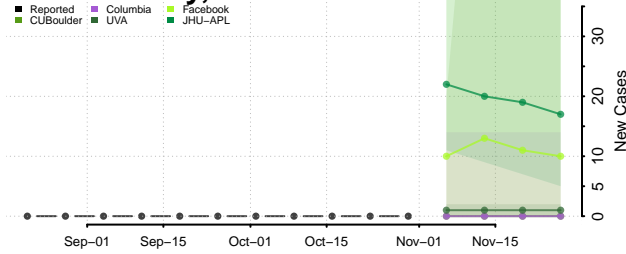

Kane County, Utah