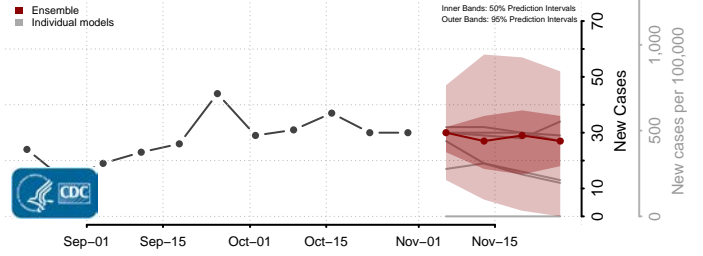

Sweet Grass County, Montana

Teton County, Montana

Toole County, Montana

Treasure County, Montana

Valley County, Montana

Wheatland County, Montana

Wibaux County, Montana

Yellowstone County, Montana