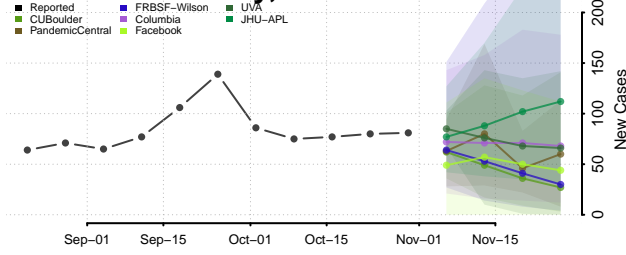

Columbia County, New York