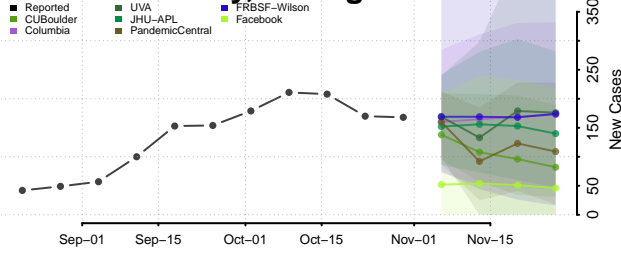

Mecosta County, Michigan