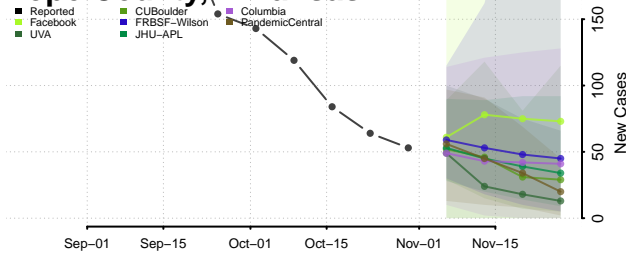

Pope County, Arkansas