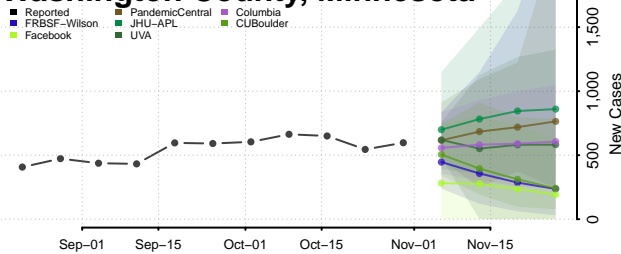

Wadena County, Minnesota

Waseca County, Minnesota

Washington County, Minnesota

Watowan County, Minnesota

Wilkin County, Minnesota

Winona County, Minnesota

Wright County, Minnesota

Yellow Medicine County, Minnesota