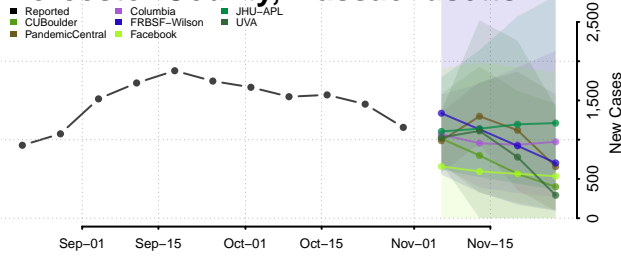

Worcester County, Massachusetts