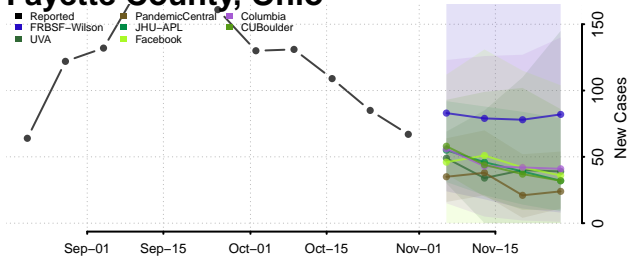

Fayette County, Ohio