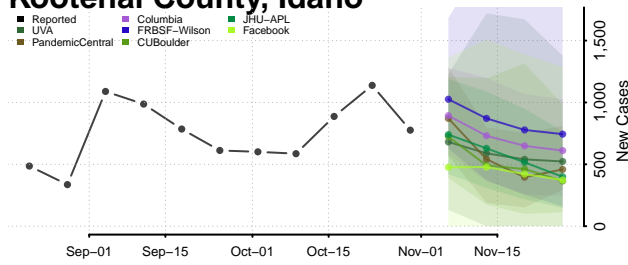

Gooding County, Idaho

Idaho County, Idaho

Jefferson County, Idaho

Jerome County, Idaho

Kootenai County, Idaho

Latah County, Idaho

Lemhi County, Idaho

Lewis County, Idaho