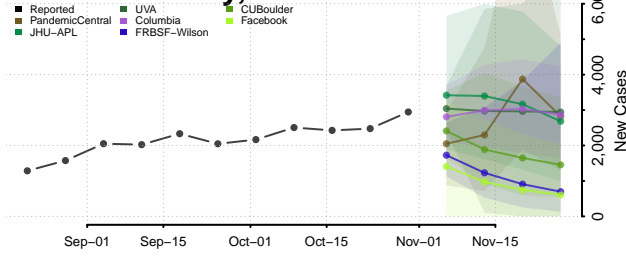

El Paso County, Colorado