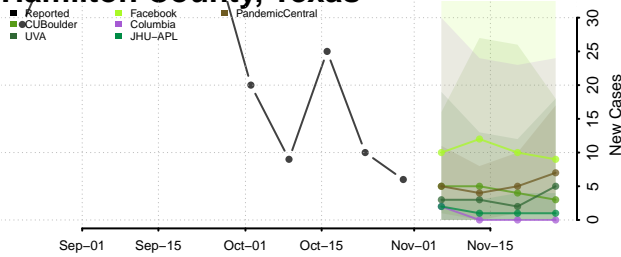

Hamilton County, Texas