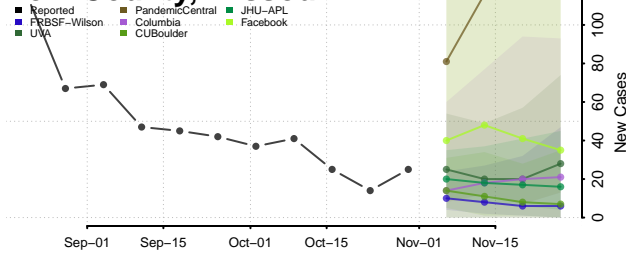

Polk County, Missouri