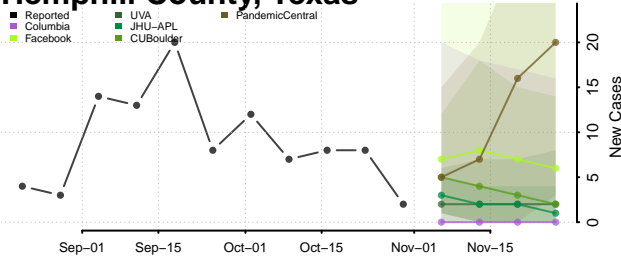

Hemphill County, Texas