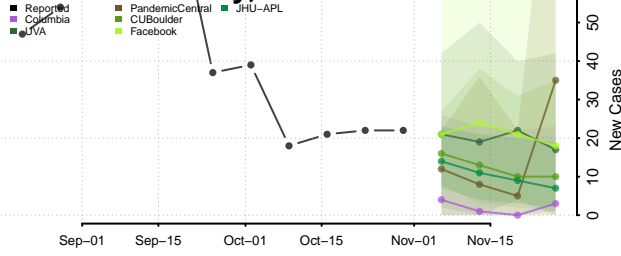

Madison County, Missouri