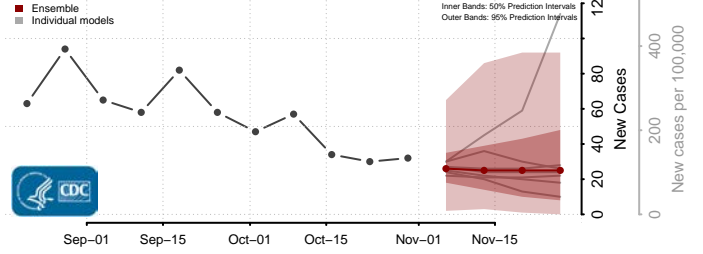

Crawford County, Missouri