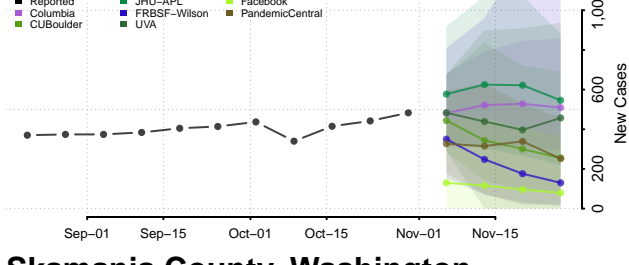

Skagit County, Washington