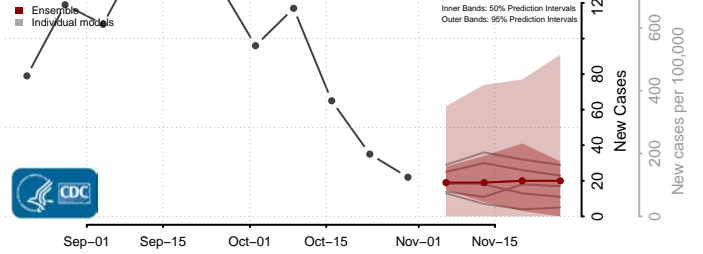

Grant County, Kentucky

Graves County, Kentucky

Grayson County, Kentucky

Green County, Kentucky

Greenup County, Kentucky

Hancock County, Kentucky

Hardin County, Kentucky

Harlan County, Kentucky