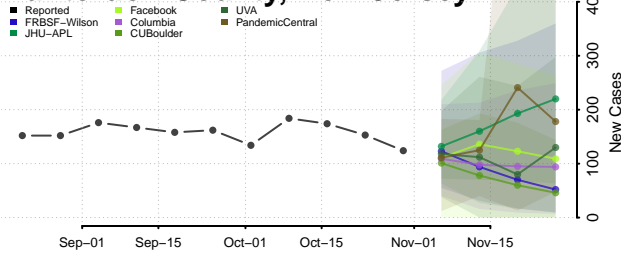

Cape May County, New Jersey

Cumberland County, New Jersey

Essex County, New Jersey

Gloucester County, New Jersey

Hudson County, New Jersey

Hunterdon County, New Jersey

Mercer County, New Jersey

Middlesex County, New Jersey