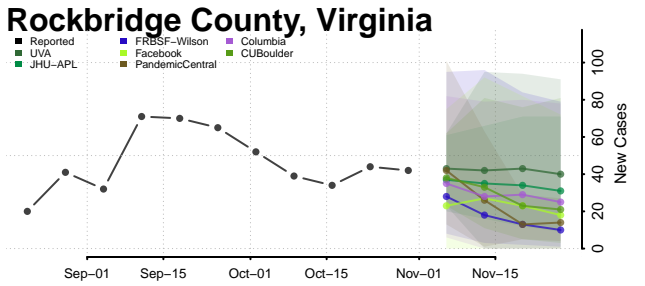

Prince George County, Virginia

Prince William County, Virginia

Pulaski County, Virginia

Radford County, Virginia

Rappahannock County, Virginia

Russell County, Virginia

Salem County, Virginia

Scott County, Virginia