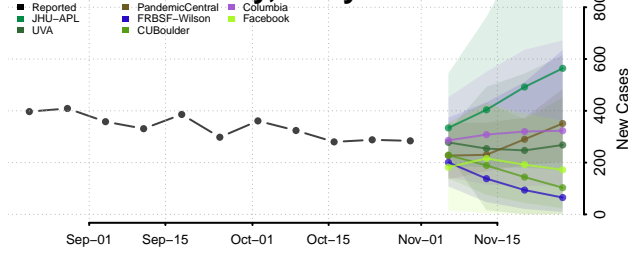

Frederick County, Maryland