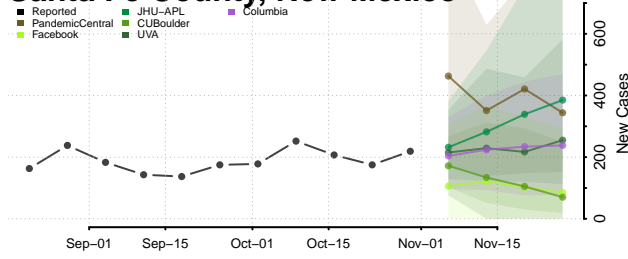

Santa Fe County, New Mexico