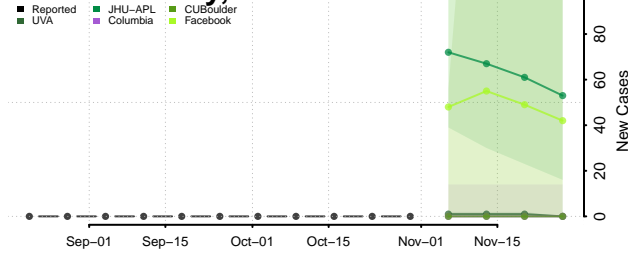

Sevier County, Utah