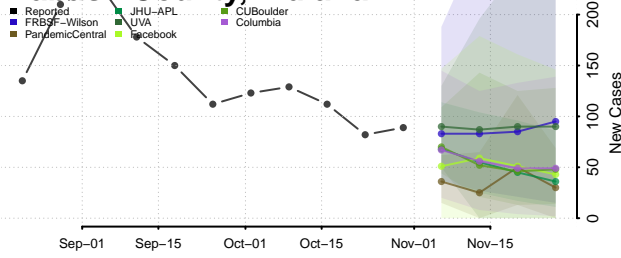

Vigo County, Indiana

Wabash County, Indiana

Warren County, Indiana

Warrick County, Indiana

Washington County, Indiana

Wayne County, Indiana

Wells County, Indiana

White County, Indiana