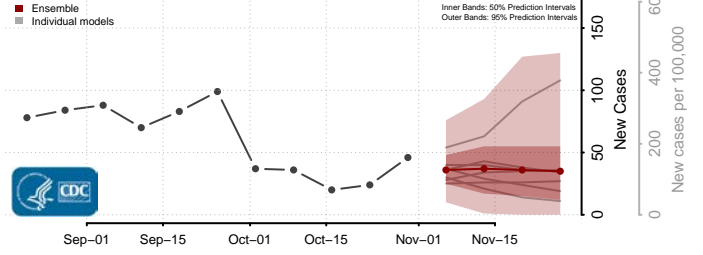

Marion County, Missouri