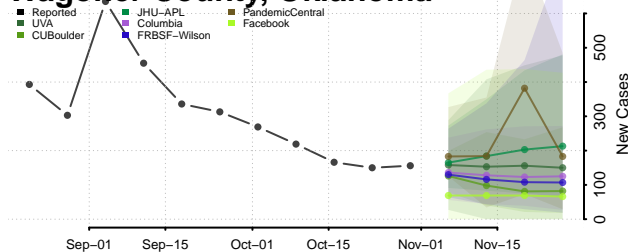

Sequoyah County, Oklahoma

Stephens County, Oklahoma

Texas County, Oklahoma

Tillman County, Oklahoma

Tulsa County, Oklahoma

Wagoner County, Oklahoma

Washington County, Oklahoma

Washita County, Oklahoma