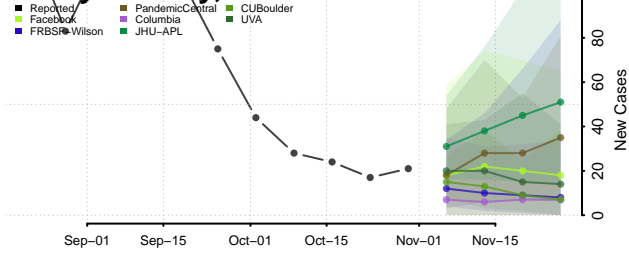

Geneva County, Alabama

Greene County, Alabama

Hale County, Alabama

Henry County, Alabama

Houston County, Alabama

Jackson County, Alabama

Jefferson County, Alabama

Lamar County, Alabama