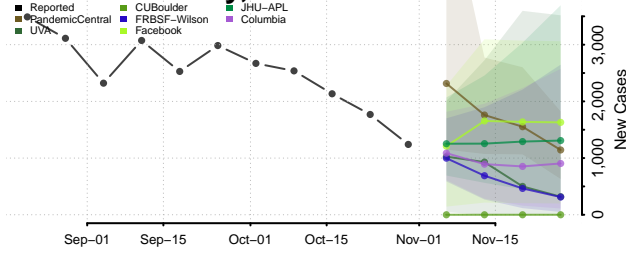

Orleans County, New York

Oswego County, New York

Otsego County, New York

Putnam County, New York

Queens County, New York

Rensselaer County, New York

Richmond County, New York

Rockland County, New York