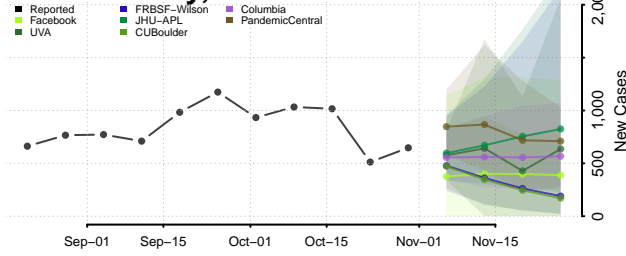

Dane County, Wisconsin