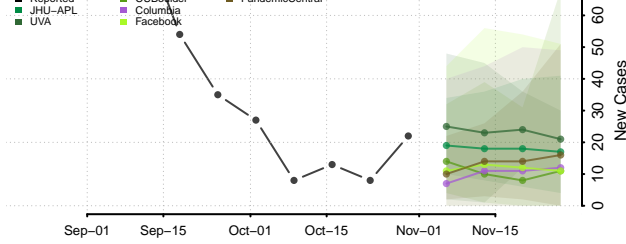

Perry County, Mississippi