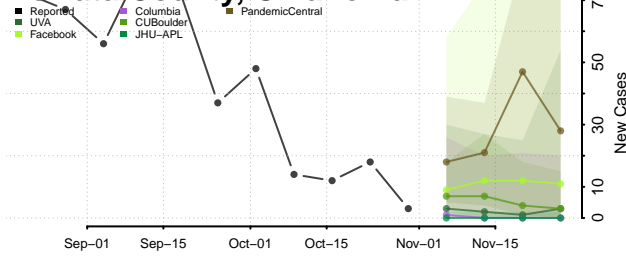

Nowata County, Oklahoma