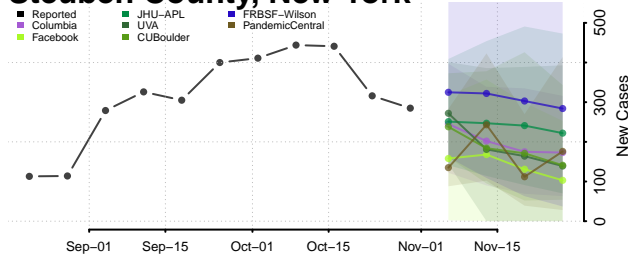

Steuben County, New York