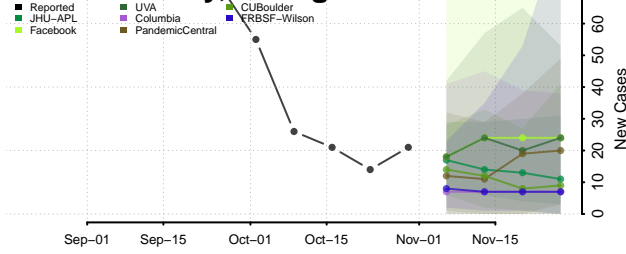

Jasper County, Georgia

Jeff Davis County, Georgia

Jefferson County, Georgia

Jenkins County, Georgia

Johnson County, Georgia

Jones County, Georgia

Lamar County, Georgia

Lanier County, Georgia