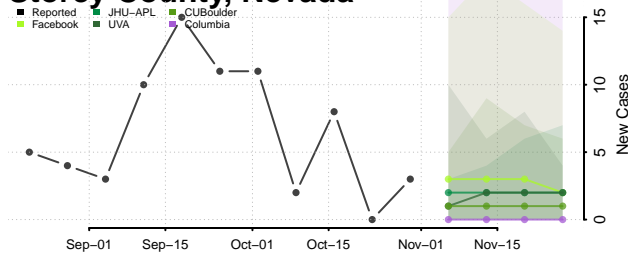

Storey County, Nevada