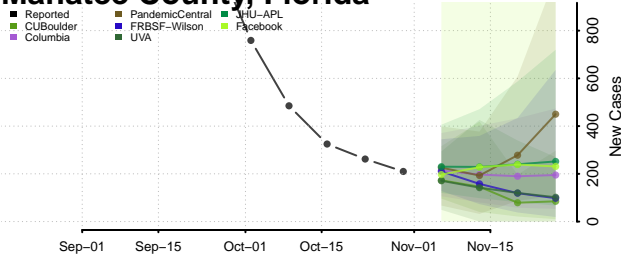

Lee County, Florida

Leon County, Florida

Levy County, Florida

Liberty County, Florida

Madison County, Florida

Manatee County, Florida

Marion County, Florida

Martin County, Florida