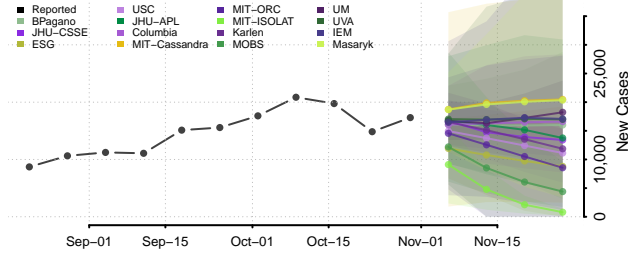

Wexford County, Michigan

Minnesota

Aitkin County, Minnesota

Anoka County, Minnesota

Becker County, Minnesota

Beltrami County, Minnesota