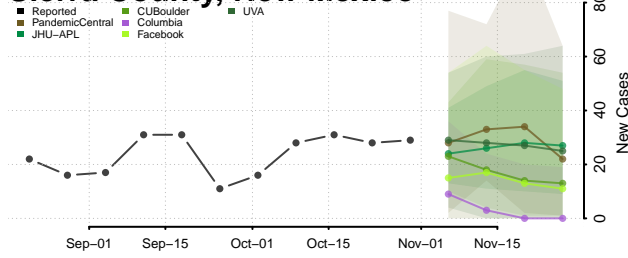

Sierra County, New Mexico