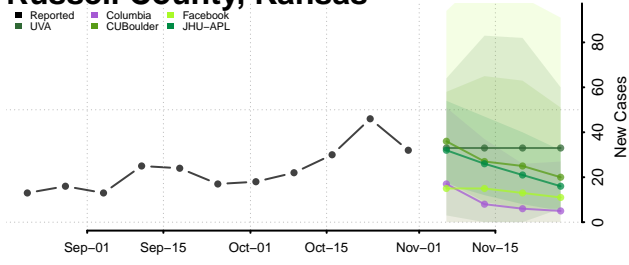

Russell County, Kansas