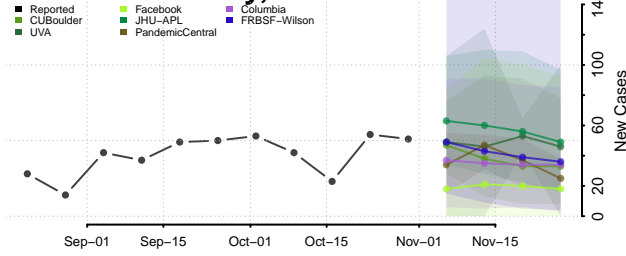

Guthrie County, Iowa

Hamilton County, Iowa

Hancock County, Iowa

Hardin County, Iowa

Harrison County, Iowa

Henry County, Iowa

Howard County, Iowa

Humboldt County, Iowa