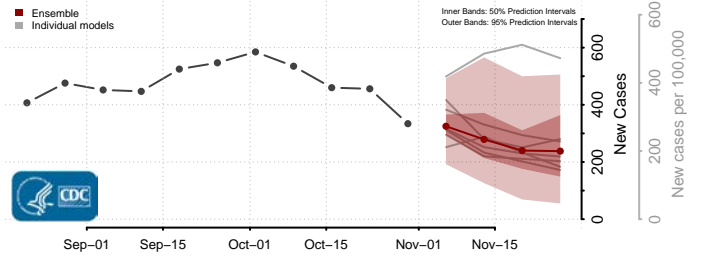

Walla Walla County, Washington

Whatcom County, Washington

Whitman County, Washington

Yakima County, Washington

West Virginia

Barbour County, West Virginia

Berkeley County, West Virginia

Boone County, West Virginia