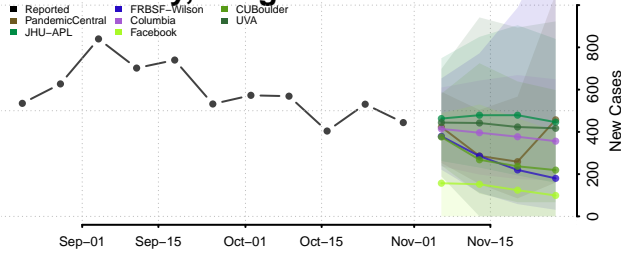

Linn County, Oregon