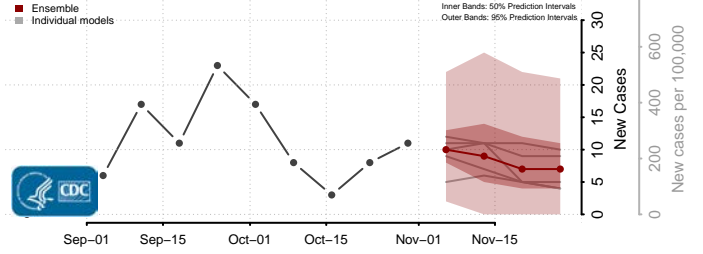

Cassia County, Idaho

Clark County, Idaho

Clearwater County, Idaho

Custer County, Idaho

Elmore County, Idaho

Franklin County, Idaho

Fremont County, Idaho

Gem County, Idaho