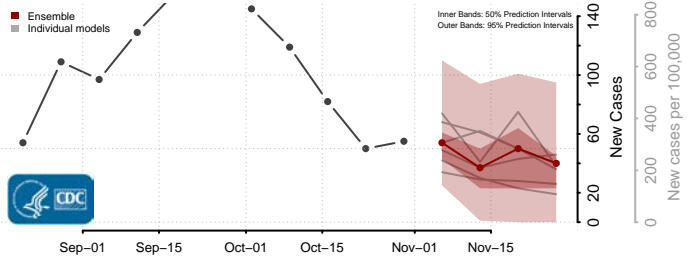

McDowell County, West Virginia