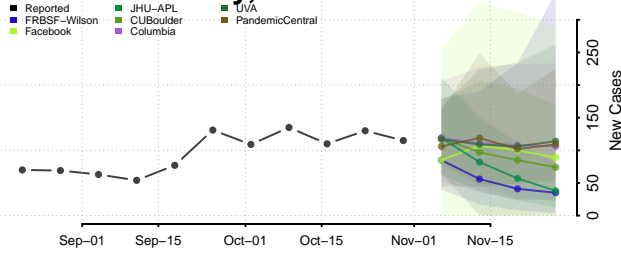

Madison County, Idaho