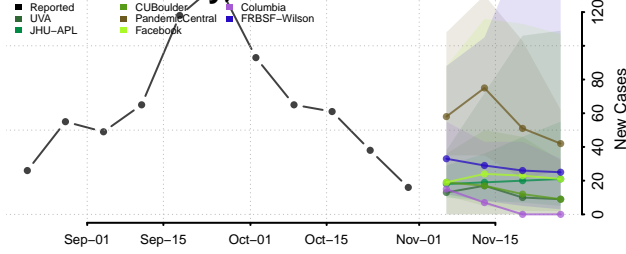

Guthrie County, Iowa

Hamilton County, Iowa

Hancock County, Iowa

Hardin County, Iowa

Harrison County, Iowa

Henry County, Iowa

Howard County, Iowa

Humboldt County, Iowa