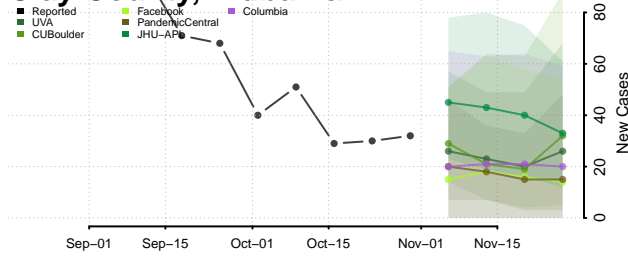

Butler County, Alabama

Calhoun County, Alabama

Chambers County, Alabama

Cherokee County, Alabama

Chilton County, Alabama

Choctaw County, Alabama

Clarke County, Alabama

Clay County, Alabama