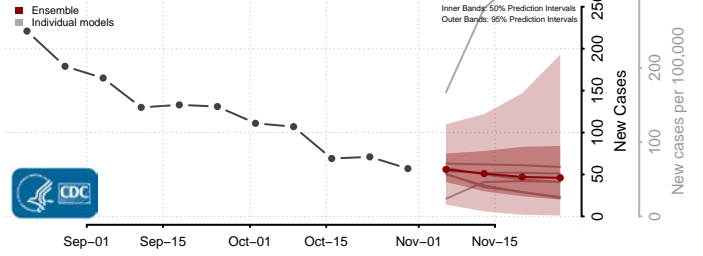

Christian County, Missouri