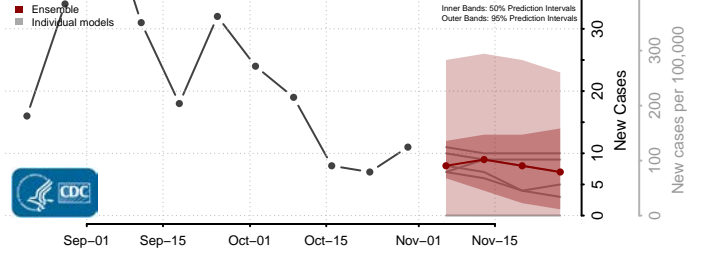

Mathews County, Virginia