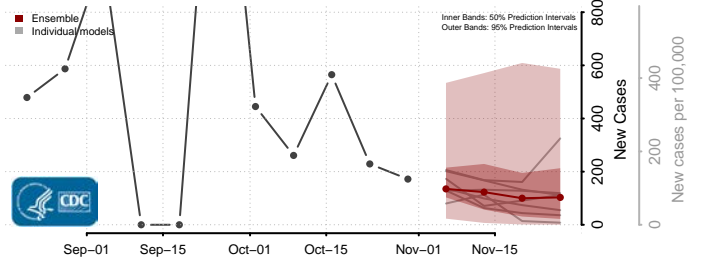

Taylor County, Texas