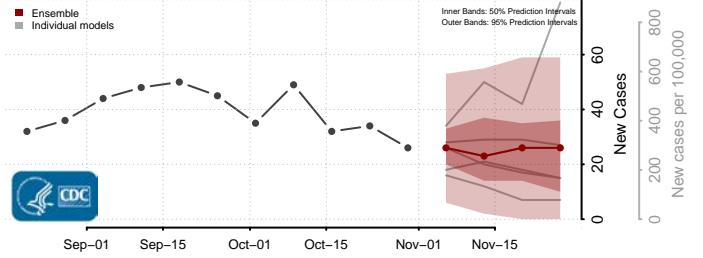

Clay County, South Dakota

Codington County, South Dakota

Corson County, South Dakota

Custer County, South Dakota

Davison County, South Dakota

Day County, South Dakota

Deuel County, South Dakota

Dewey County, South Dakota