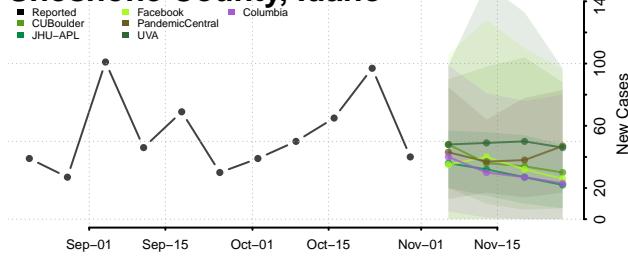

Shoshone County, Idaho