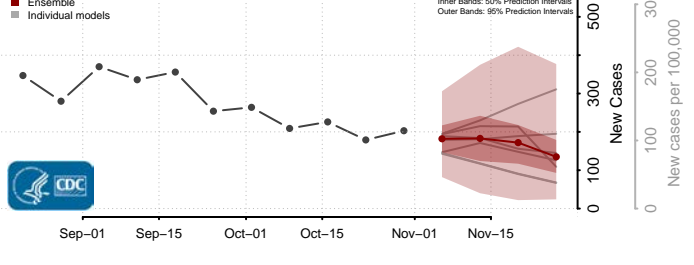

Sullivan County, New York

Tioga County, New York

Tompkins County, New York

Ulster County, New York

Warren County, New York

Washington County, New York

Wayne County, New York

Westchester County, New York