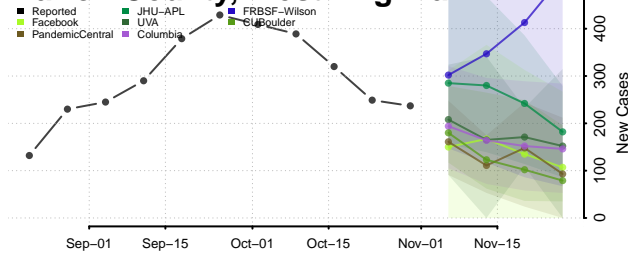

Marion County, West Virginia