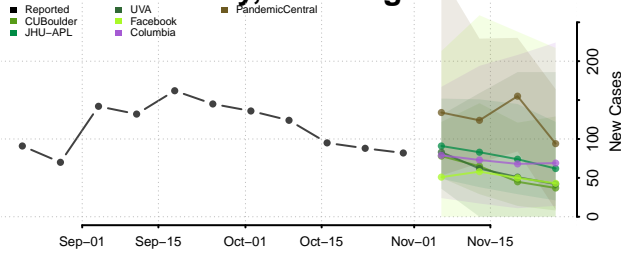

Whitman County, Washington