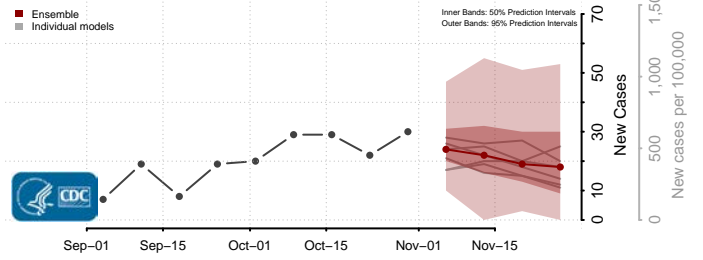

Divide County, North Dakota

Dunn County, North Dakota

Eddy County, North Dakota

Emmons County, North Dakota

Foster County, North Dakota

Golden Valley County, North Dakota

Grand Forks County, North Dakota

Grant County, North Dakota