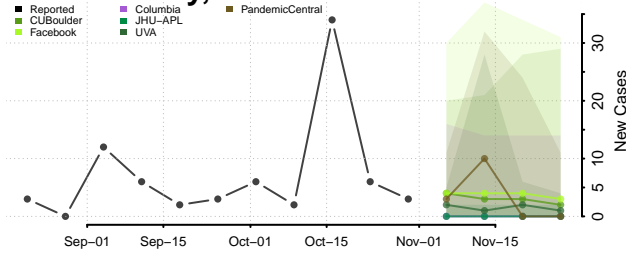

Knox County, Texas