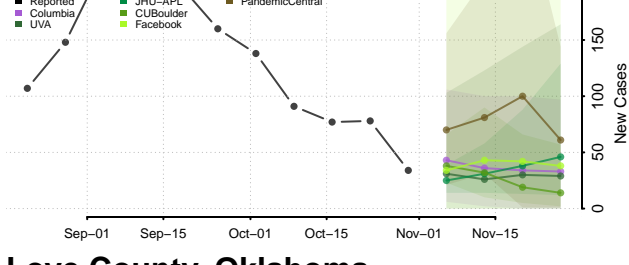

Kay County, Oklahoma

Kingfisher County, Oklahoma

Kiowa County, Oklahoma

Latimer County, Oklahoma

Le Flore County, Oklahoma

Lincoln County, Oklahoma

Logan County, Oklahoma

Love County, Oklahoma