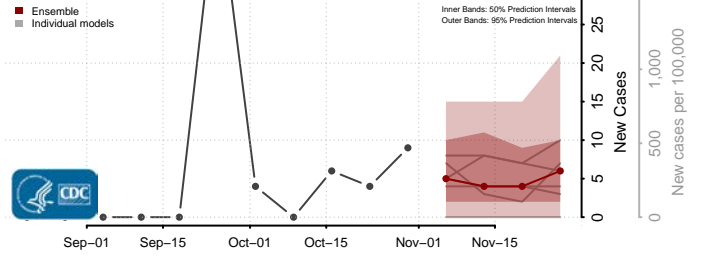

Boyd County, Nebraska