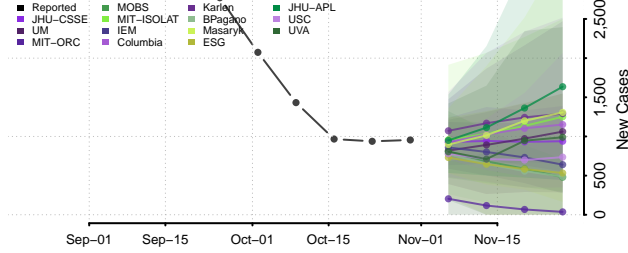

Guam

Hawaii

Hawaii County, Hawaii

Honolulu County, Hawaii

Kalawao County, Hawaii

Kauai County, Hawaii