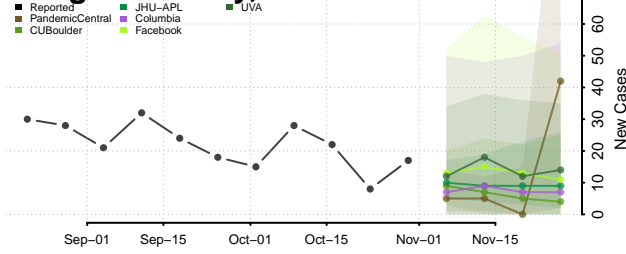

Douglas County, Missouri