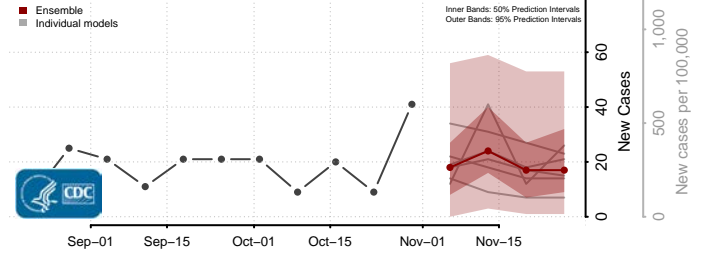

Benson County, North Dakota