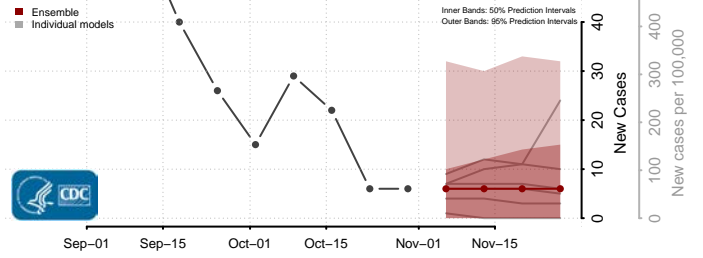

Montgomery County, Mississippi