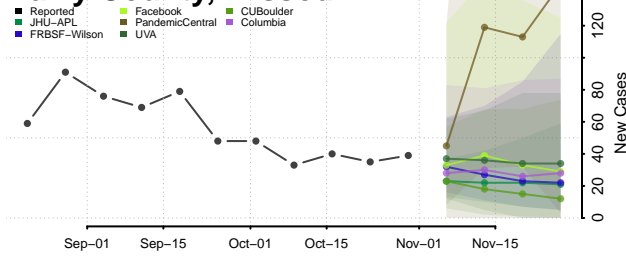

Barry County, Missouri