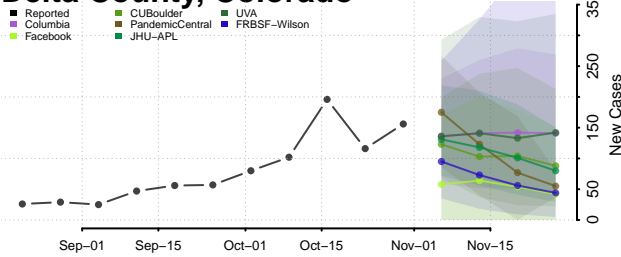

Clear Creek County, Colorado

Conejos County, Colorado

Costilla County, Colorado

Crowley County, Colorado

Custer County, Colorado

Delta County, Colorado

Denver County, Colorado

Dolores County, Colorado