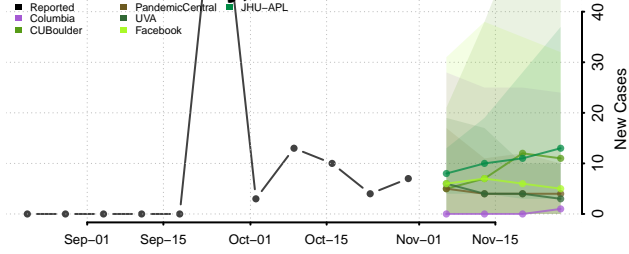

Seward County, Nebraska

Sheridan County, Nebraska

Sherman County, Nebraska

Sioux County, Nebraska

Stanton County, Nebraska

Thayer County, Nebraska

Thomas County, Nebraska

Thurston County, Nebraska