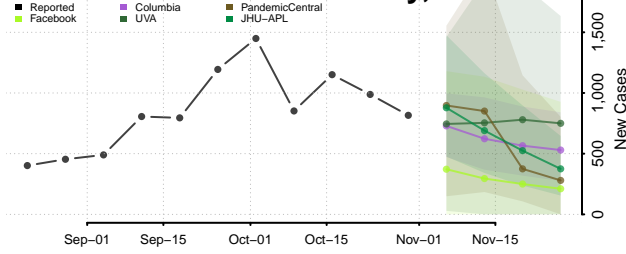

Juneau County, Alaska

Kenai Peninsula County, Alaska

Ketchikan Gateway County, Alaska

Kodiak Island County, Alaska

Kusilvak County, Alaska

Lake and Peninsula County, Alaska

Matanuska-Susitna County, Alaska

Nome County, Alaska