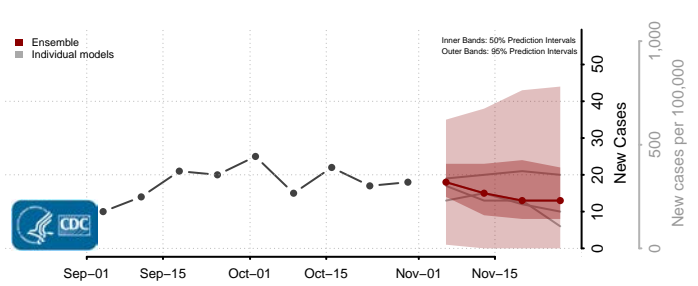

Beaverhead County, Montana

Big Horn County, Montana

Blaine County, Montana

Broadwater County, Montana

Carbon County, Montana

Carter County, Montana

Cascade County, Montana

Chouteau County, Montana