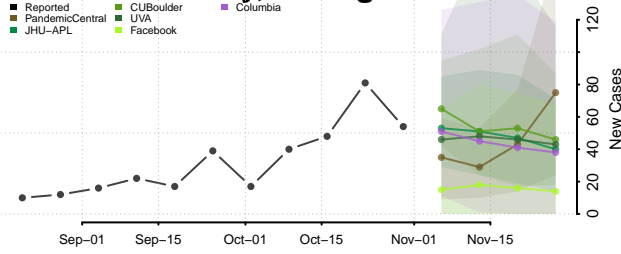

Crawford County, Michigan