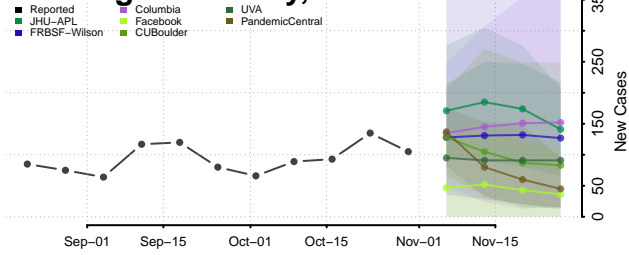

Bennington County, Vermont