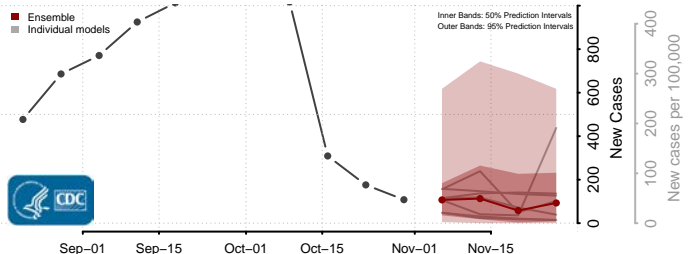

Brazos County, Texas