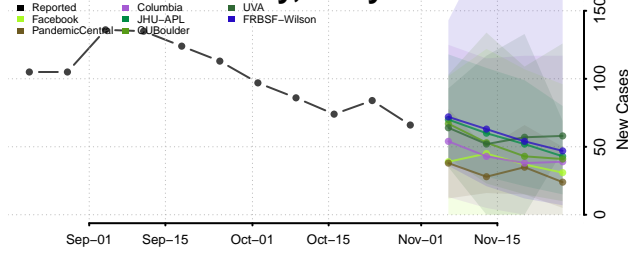

Dorchester County, Maryland