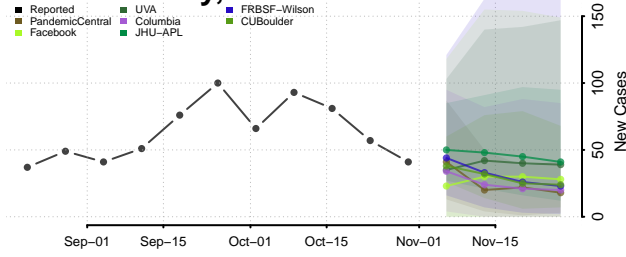

Ida County, Iowa

Iowa County, Iowa

Jackson County, Iowa

Jasper County, Iowa

Jefferson County, Iowa

Johnson County, Iowa

Jones County, Iowa

Keokuk County, Iowa