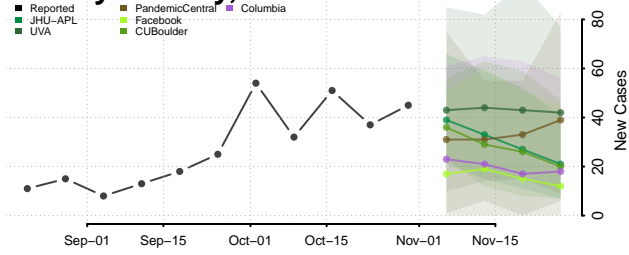

Mille Lacs County, Minnesota

Morrison County, Minnesota

Mower County, Minnesota

Murray County, Minnesota

Nicollet County, Minnesota

Nobles County, Minnesota

Norman County, Minnesota

Olmsted County, Minnesota