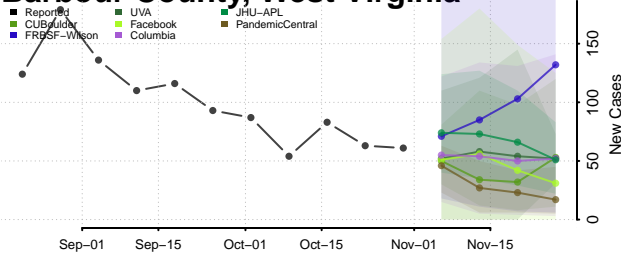

Walla Walla County, Washington

Whatcom County, Washington

Whitman County, Washington

Yakima County, Washington

West Virginia

Barbour County, West Virginia

Berkeley County, West Virginia

Boone County, West Virginia