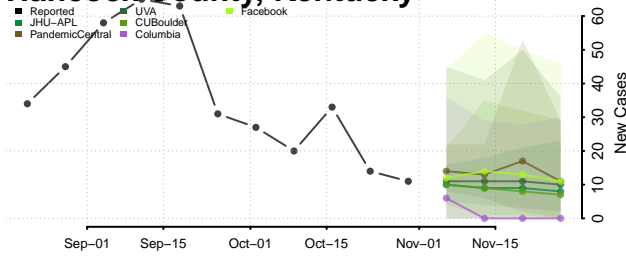

Grant County, Kentucky

Graves County, Kentucky

Grayson County, Kentucky

Green County, Kentucky

Greenup County, Kentucky

Hancock County, Kentucky

Hardin County, Kentucky

Harlan County, Kentucky