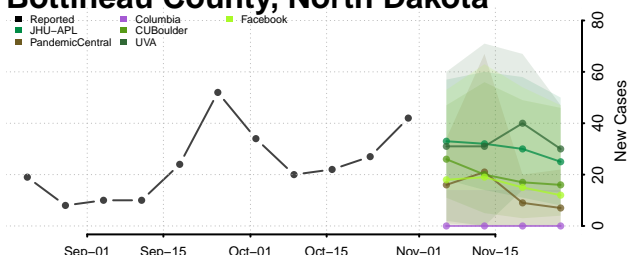

Bottineau County, North Dakota