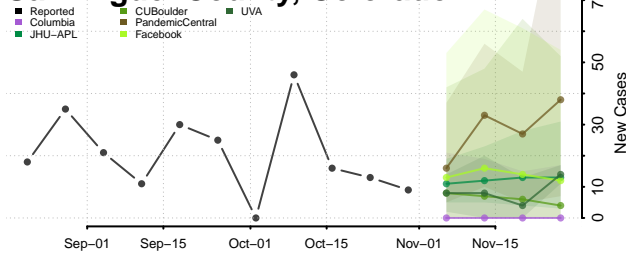

Prowers County, Colorado

Pueblo County, Colorado

Rio Blanco County, Colorado

Rio Grande County, Colorado

Routt County, Colorado

Saguache County, Colorado

San Juan County, Colorado

San Miguel County, Colorado