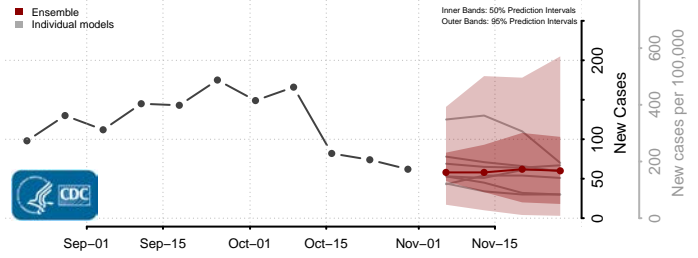

Taylor County, Iowa

Union County, Iowa

Van Buren County, Iowa

Wapello County, Iowa

Warren County, Iowa

Washington County, Iowa

Wayne County, Iowa

Webster County, Iowa