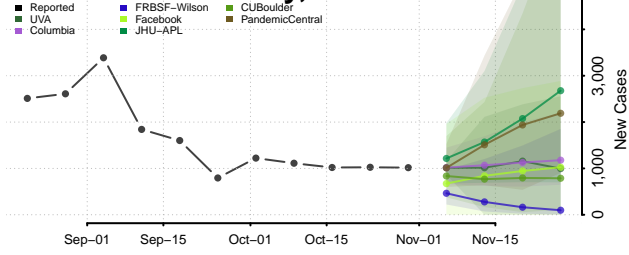

San Joaquin County, California

San Luis Obispo County, California

San Mateo County, California

Santa Barbara County, California

Santa Clara County, California

Santa Cruz County, California

Shasta County, California