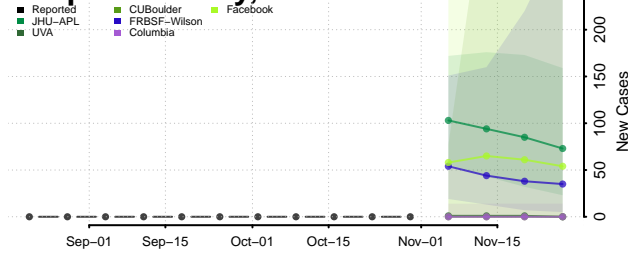

Sanpete County, Utah