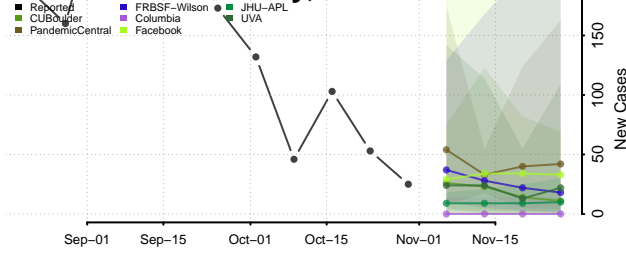

San Patricio County, Texas