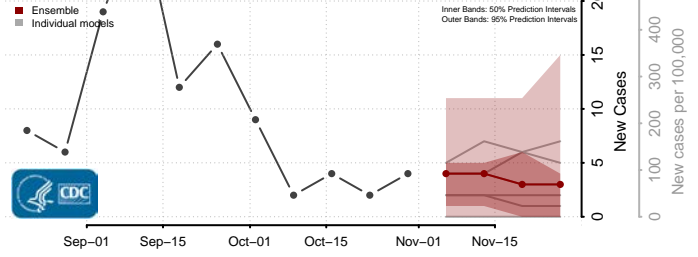

Custer County, Oklahoma

Delaware County, Oklahoma

Dewey County, Oklahoma

Ellis County, Oklahoma

Garfield County, Oklahoma

Garvin County, Oklahoma

Grady County, Oklahoma

Grant County, Oklahoma