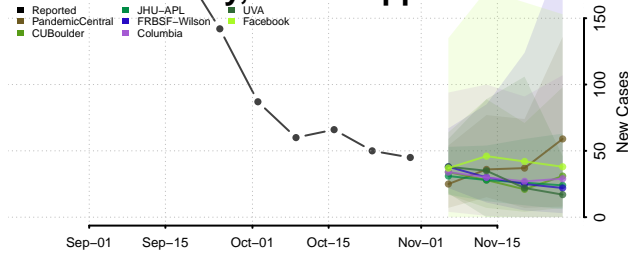

Monroe County, Mississippi