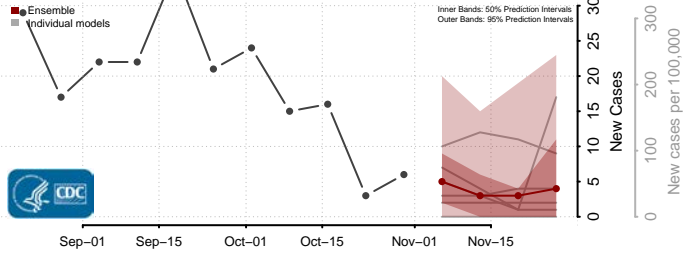

St. Clair County, Missouri