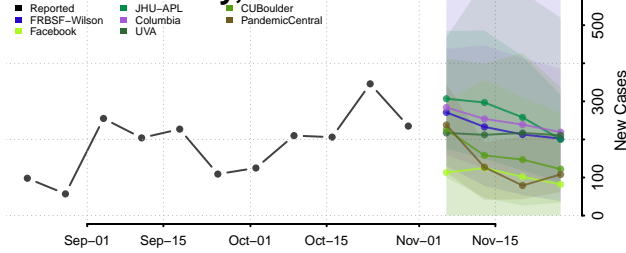

Bonner County, Idaho