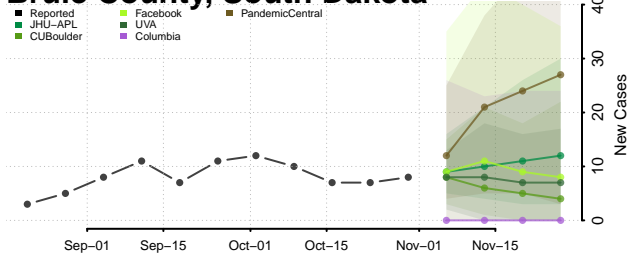

Brule County, South Dakota