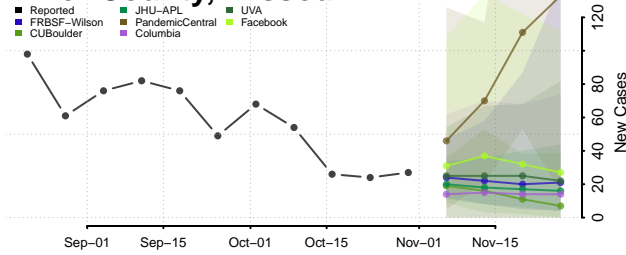

Miller County, Missouri