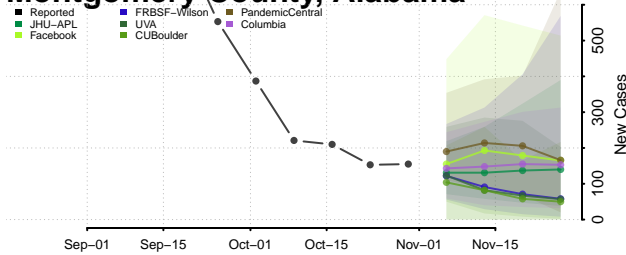

Marion County, Alabama

Marshall County, Alabama

Mobile County, Alabama

Monroe County, Alabama

Montgomery County, Alabama

Morgan County, Alabama

Perry County, Alabama

Pickens County, Alabama

Pike County, Alabama

Randolph County, Alabama

Russell County, Alabama

Shelby County, Alabama

St. Clair County, Alabama

Sumter County, Alabama

Talladega County, Alabama

Tallapoosa County, Alabama