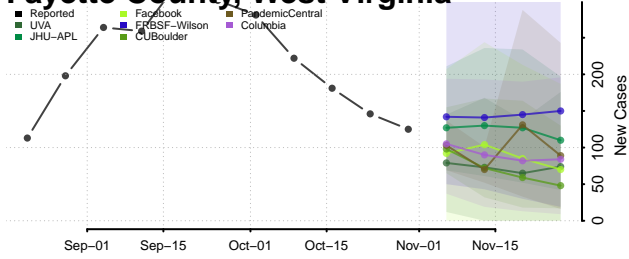

Gilmer County, West Virginia

Grant County, West Virginia

Greenbrier County, West Virginia

Hampshire County, West Virginia

Hancock County, West Virginia

Hardy County, West Virginia

Harrison County, West Virginia