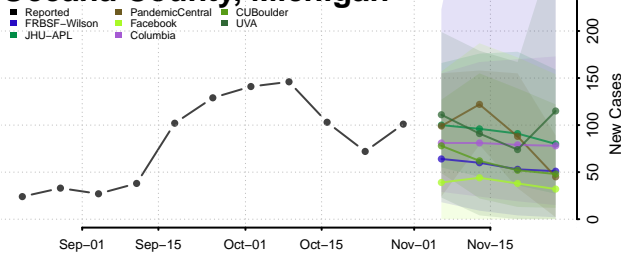

Montmorency County, Michigan

Muskegon County, Michigan

Newaygo County, Michigan

Oakland County, Michigan

Oceana County, Michigan

Ogemaw County, Michigan

Ontonagon County, Michigan

Osceola County, Michigan