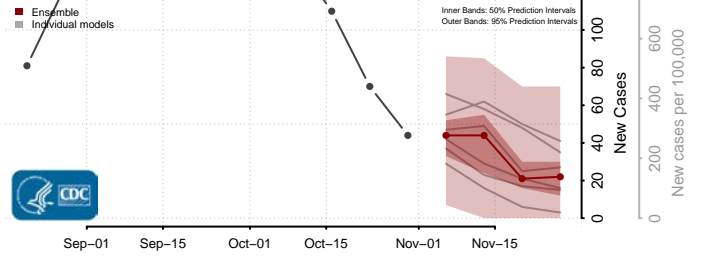

Lewis County, West Virginia