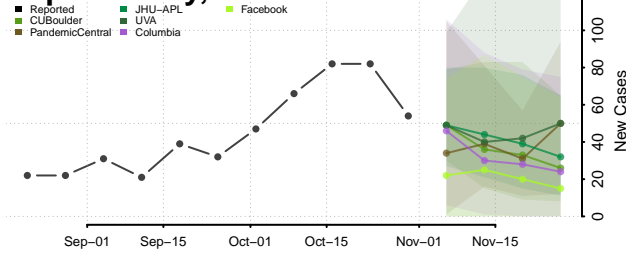

Otter Tail County, Minnesota

Pennington County, Minnesota

Pine County, Minnesota

Pipestone County, Minnesota

Polk County, Minnesota

Pope County, Minnesota

Ramsey County, Minnesota

Red Lake County, Minnesota