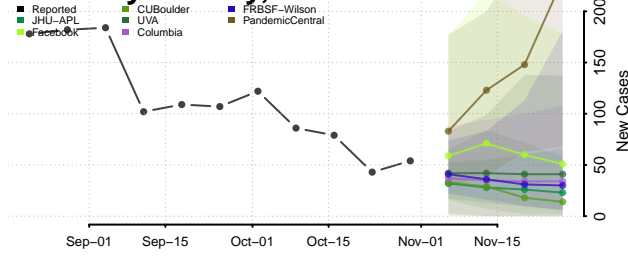

Callaway County, Missouri