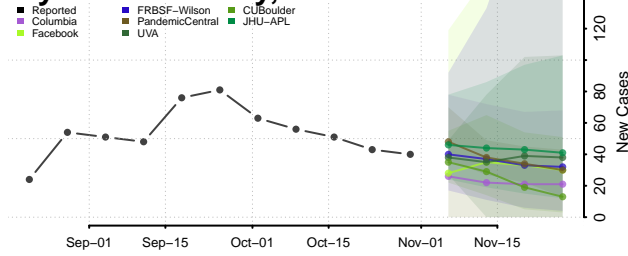

Plymouth County, Iowa