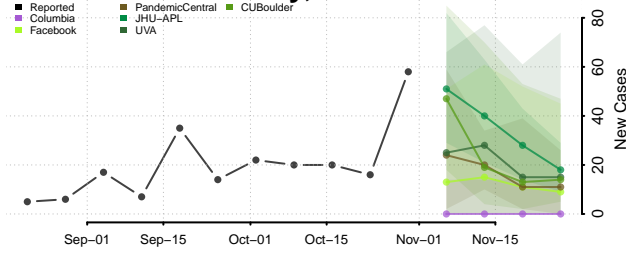

Musselshell County, Montana