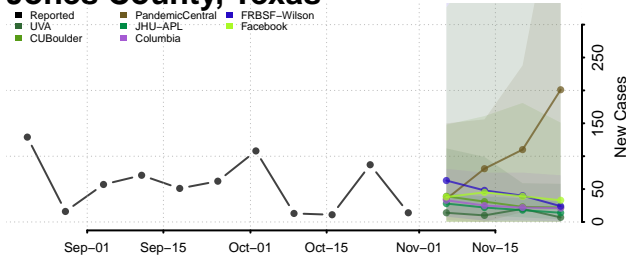

Jones County, Texas