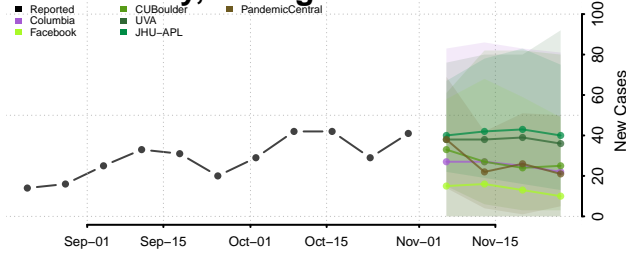

Iron County, Michigan

Isabella County, Michigan

Jackson County, Michigan

Kalamazoo County, Michigan

Kalkaska County, Michigan

Kent County, Michigan

Keweenaw County, Michigan

Lake County, Michigan