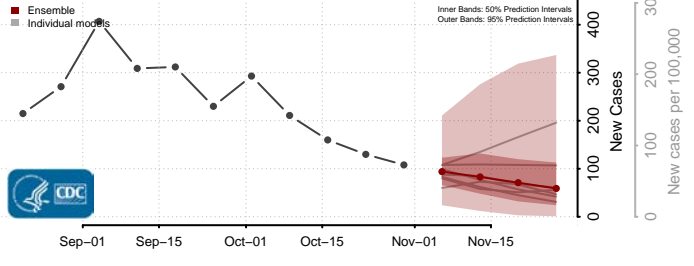

Montgomery County, North Carolina

Moore County, North Carolina

Nash County, North Carolina

New Hanover County, North Carolina

Northampton County, North Carolina

Onslow County, North Carolina

Orange County, North Carolina