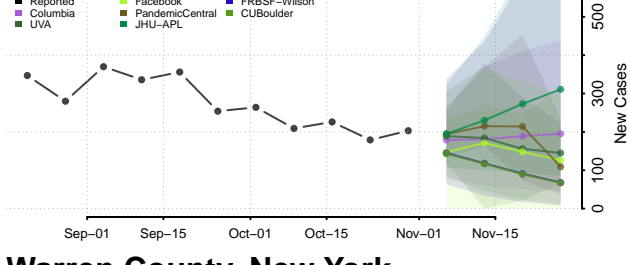

Sullivan County, New York

Tioga County, New York

Tompkins County, New York

Ulster County, New York

Warren County, New York

Washington County, New York

Wayne County, New York

Westchester County, New York