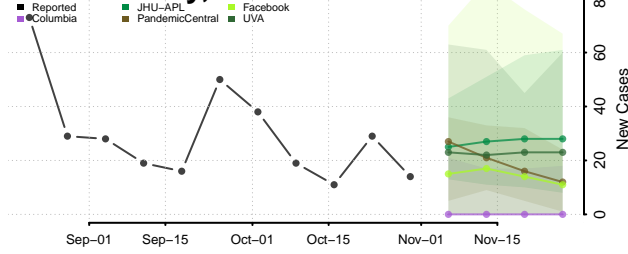

North Slope County, Alaska

Northwest Arctic County, Alaska

Petersburg County, Alaska

Prince of Wales-Hyder County, Alaska

Sitka County, Alaska

Skagway County, Alaska

Southeast Fairbanks County, Alaska

Valdez-Cordova County, Alaska