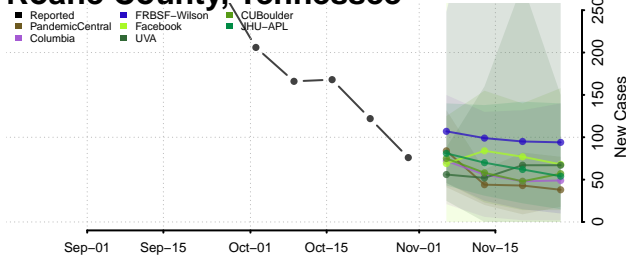

Roane County, Tennessee