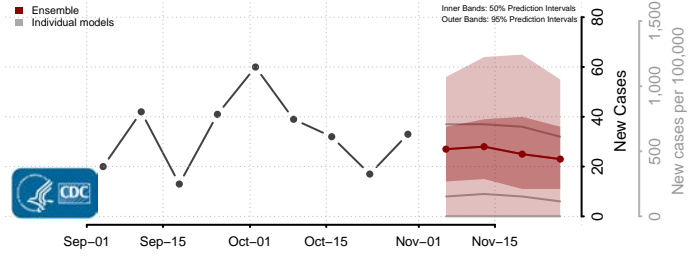

Yukon-Koyukuk County, Alaska