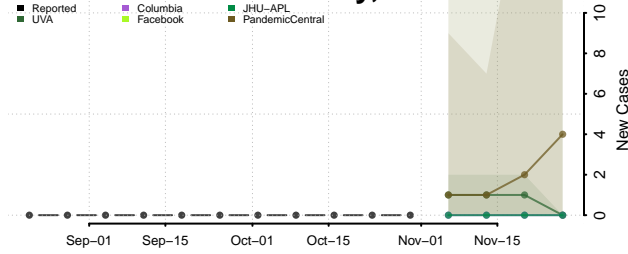

North Slope County, Alaska

Northwest Arctic County, Alaska

Petersburg County, Alaska

Prince of Wales-Hyder County, Alaska

Sitka County, Alaska

Skagway County, Alaska

Southeast Fairbanks County, Alaska

Valdez-Cordova County, Alaska