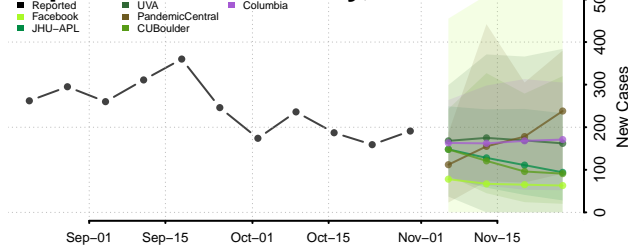

Cape Girardeau County, Missouri