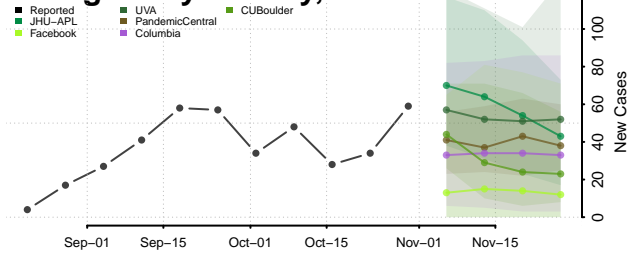

Marion County, Iowa

Marshall County, Iowa

Mills County, Iowa

Mitchell County, Iowa

Monona County, Iowa

Monroe County, Iowa

Montgomery County, Iowa

Muscatine County, Iowa