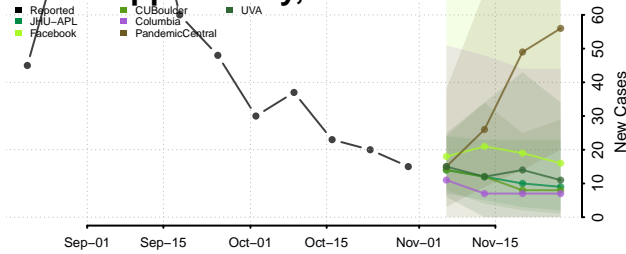

Mississippi County, Missouri