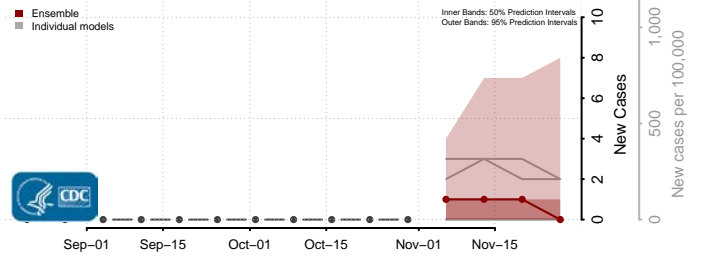

Box Elder County, Utah

Cache County, Utah

Carbon County, Utah

Daggett County, Utah

Davis County, Utah

Duchesne County, Utah

Emery County, Utah

Garfield County, Utah