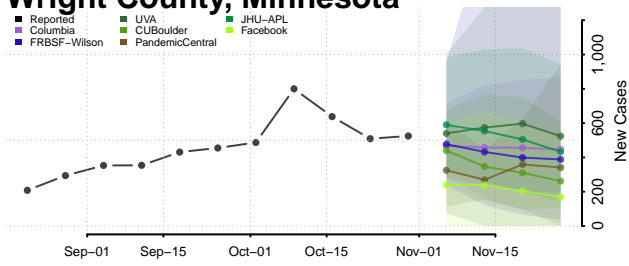

Wadena County, Minnesota

Waseca County, Minnesota

Washington County, Minnesota

Watowan County, Minnesota

Wilkin County, Minnesota

Winona County, Minnesota

Wright County, Minnesota

Yellow Medicine County, Minnesota