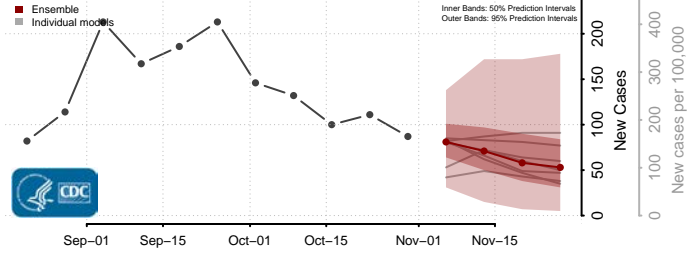

Culpeper County, Virginia