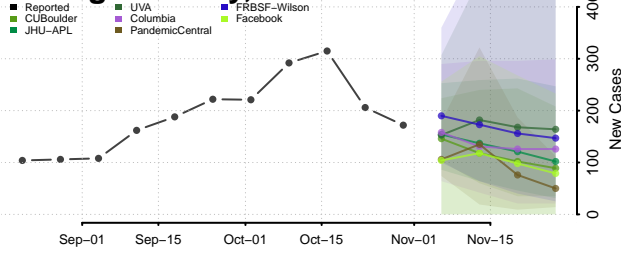

Chisago County, Minnesota