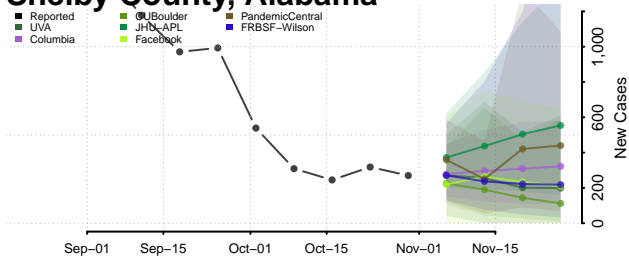

Pike County, Alabama

Randolph County, Alabama

Russell County, Alabama

Shelby County, Alabama

St. Clair County, Alabama

Sumter County, Alabama

Talladega County, Alabama

Tallapoosa County, Alabama