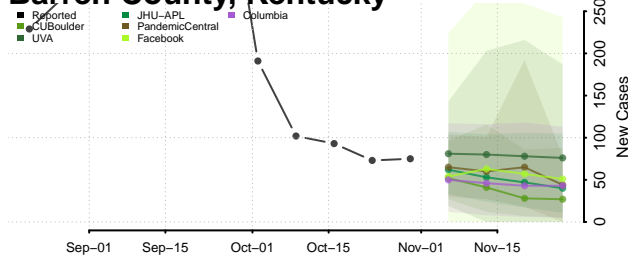

Adair County, Kentucky

Allen County, Kentucky

Anderson County, Kentucky

Ballard County, Kentucky

Barren County, Kentucky

Bath County, Kentucky

Bell County, Kentucky

Boone County, Kentucky