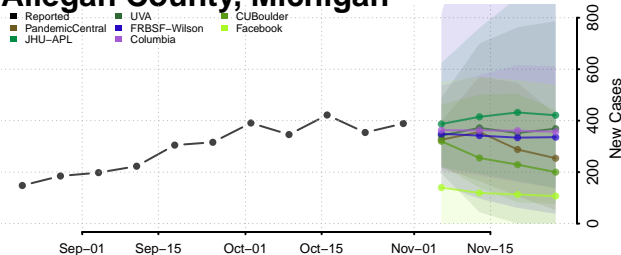

Alpena County, Michigan

Antrim County, Michigan

Arenac County, Michigan

Baraga County, Michigan

Barry County, Michigan

Bay County, Michigan

Benzie County, Michigan

Berrien County, Michigan