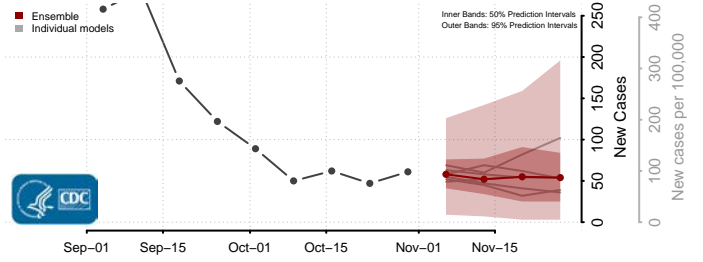

Acadia County, Louisiana