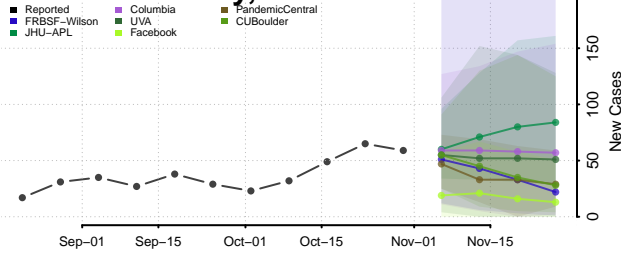

Chittenden County, Vermont

Essex County, Vermont

Franklin County, Vermont

Grand Isle County, Vermont

Lamoille County, Vermont

Orange County, Vermont

Orleans County, Vermont

Rutland County, Vermont