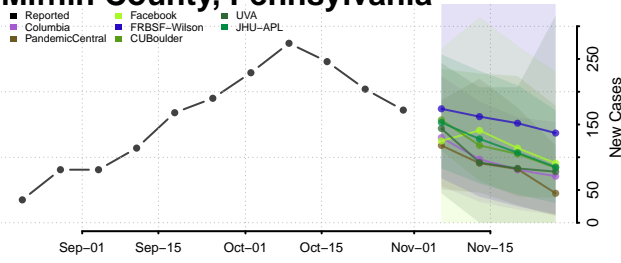

Lehigh County, Pennsylvania

Luzerne County, Pennsylvania

Lycoming County, Pennsylvania

McKean County, Pennsylvania

Mercer County, Pennsylvania

Mifflin County, Pennsylvania

Monroe County, Pennsylvania

Montgomery County, Pennsylvania