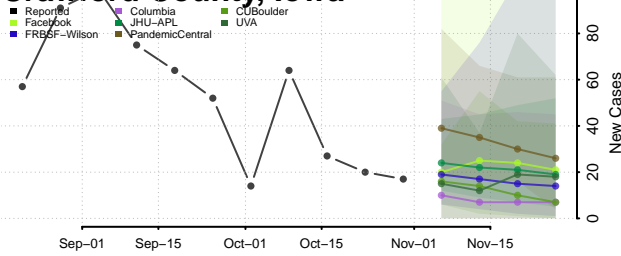

Crawford County, Iowa