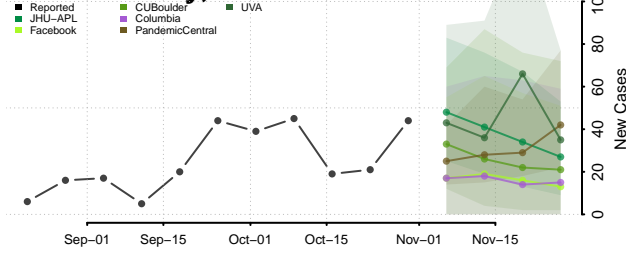

Redwood County, Minnesota

Renville County, Minnesota

Rice County, Minnesota

Rock County, Minnesota

Roseau County, Minnesota

Scott County, Minnesota

Sherburne County, Minnesota

Sibley County, Minnesota