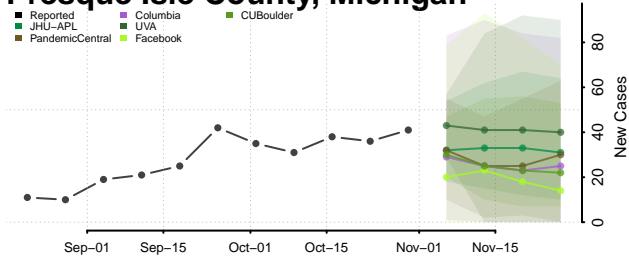

Oscoda County, Michigan

Otsego County, Michigan

Ottawa County, Michigan

Presque Isle County, Michigan

Roscommon County, Michigan

Saginaw County, Michigan

Sanilac County, Michigan

Schoolcraft County, Michigan