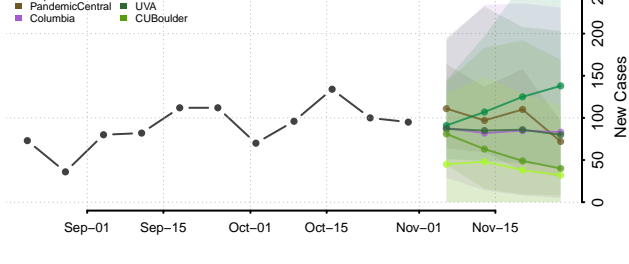

Chittenden County, Vermont

Essex County, Vermont

Franklin County, Vermont

Grand Isle County, Vermont

Lamoille County, Vermont

Orange County, Vermont

Orleans County, Vermont

Rutland County, Vermont