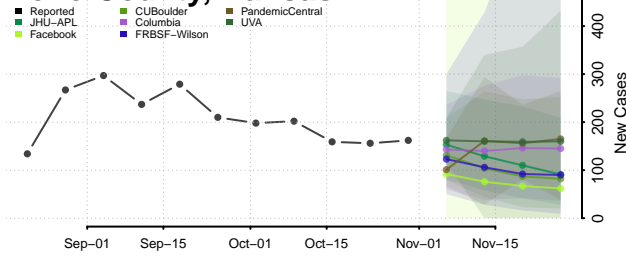

Reno County, Kansas