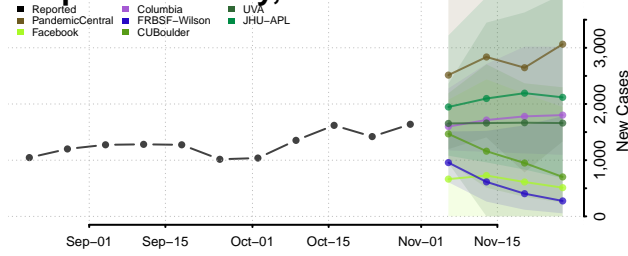

Arapahoe County, Colorado