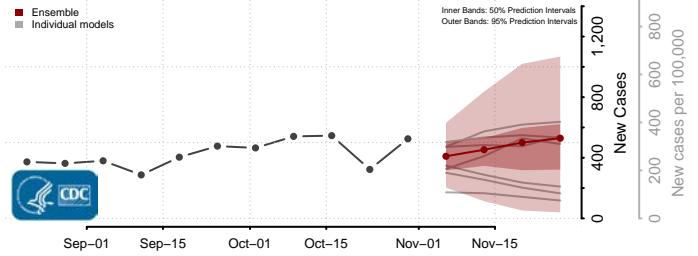

Olmsted County, Minnesota