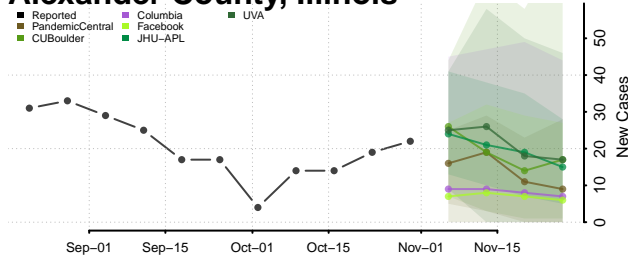

Shoshone County, Idaho

Teton County, Idaho

Twin Falls County, Idaho

Valley County, Idaho

Washington County, Idaho

Illinois

Adams County, Illinois

Alexander County, Illinois