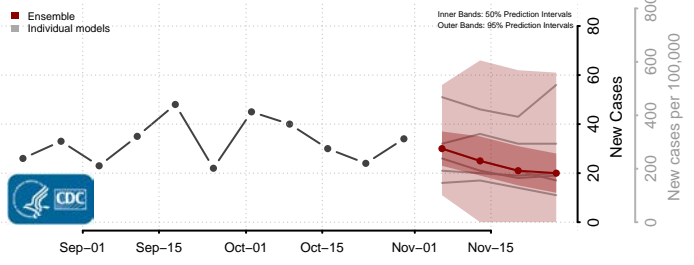

Wadena County, Minnesota

Waseca County, Minnesota

Washington County, Minnesota

Watowan County, Minnesota

Wilkin County, Minnesota

Winona County, Minnesota

Wright County, Minnesota

Yellow Medicine County, Minnesota