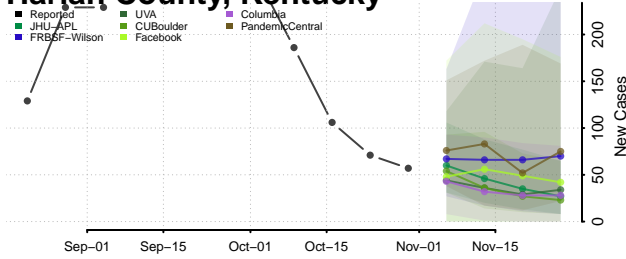

Grant County, Kentucky

Graves County, Kentucky

Grayson County, Kentucky

Green County, Kentucky

Greenup County, Kentucky

Hancock County, Kentucky

Hardin County, Kentucky

Harlan County, Kentucky