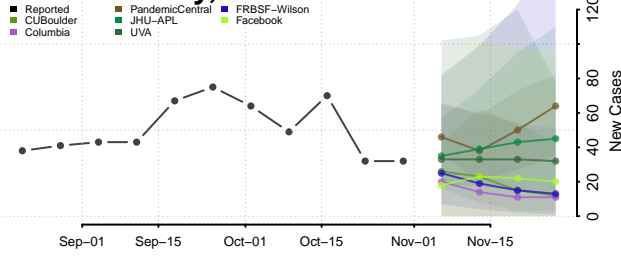

Cedar County, Iowa