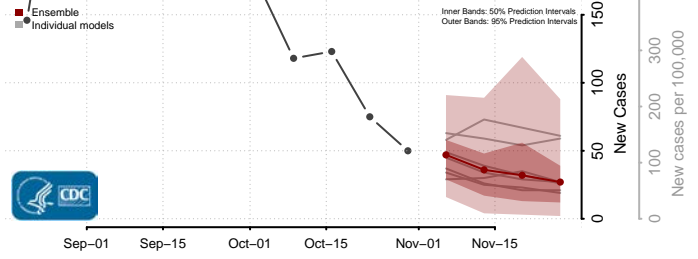

Warren County, Tennessee