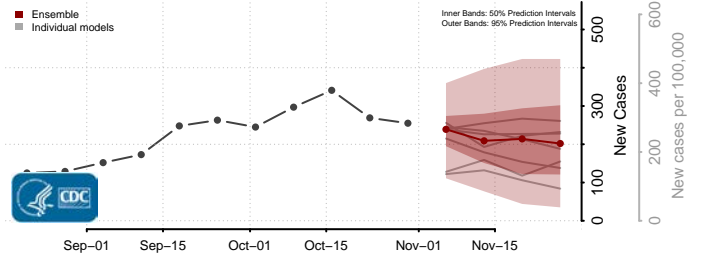

Sullivan County, New York

Tioga County, New York

Tompkins County, New York

Ulster County, New York

Warren County, New York

Washington County, New York

Wayne County, New York

Westchester County, New York