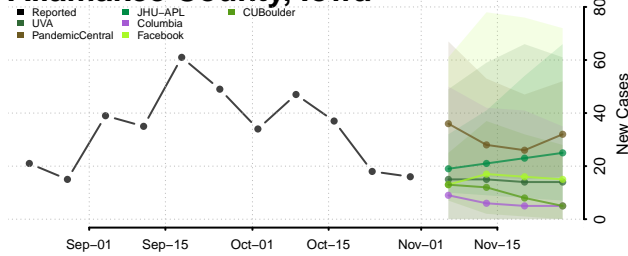

Allamakee County, Iowa