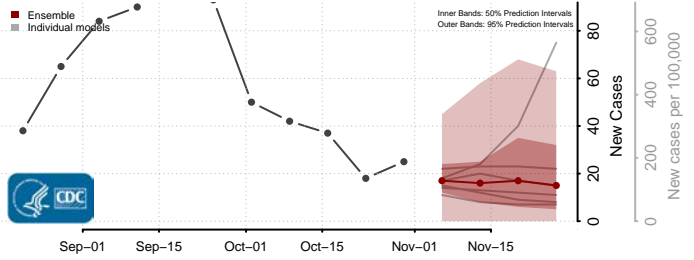

Ripley County, Missouri