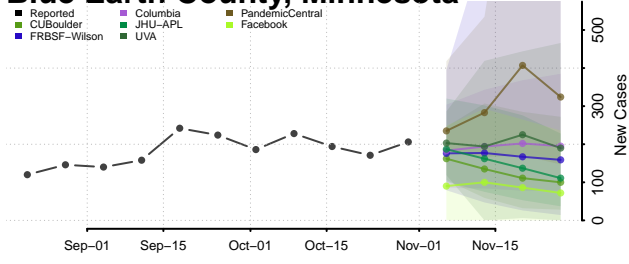

Minnesota

Aitkin County, Minnesota

Anoka County, Minnesota

Becker County, Minnesota

Beltrami County, Minnesota

Benton County, Minnesota

Big Stone County, Minnesota

Blue Earth County, Minnesota