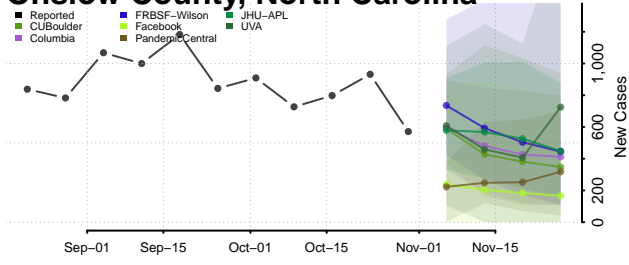

Montgomery County, North Carolina

Moore County, North Carolina

Nash County, North Carolina

New Hanover County, North Carolina

Northampton County, North Carolina

Onslow County, North Carolina

Orange County, North Carolina