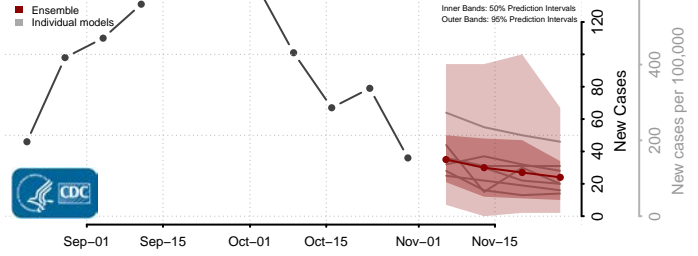

Lee County, Virginia