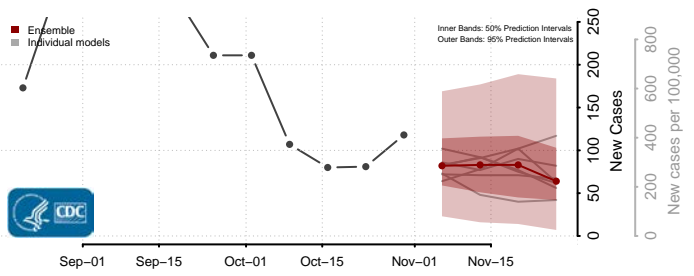

Preston County, West Virginia

Putnam County, West Virginia

Raleigh County, West Virginia

Randolph County, West Virginia

Ritchie County, West Virginia

Roane County, West Virginia

Summers County, West Virginia