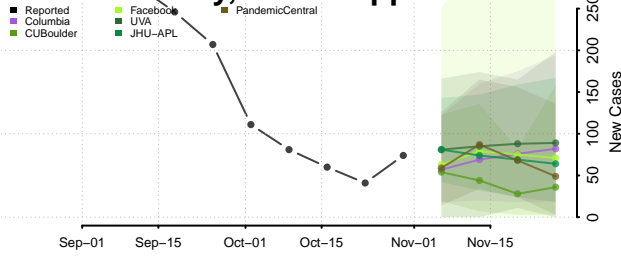

Forrest County, Mississippi