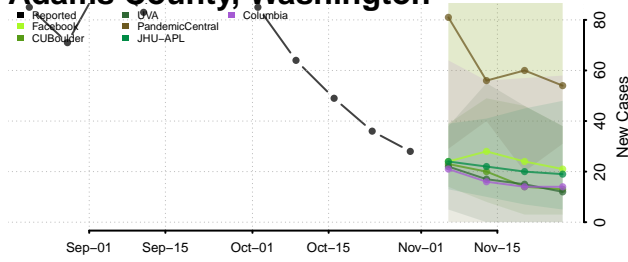

Adams County, Washington