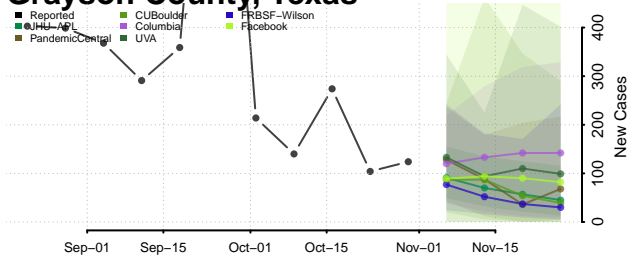

Grayson County, Texas