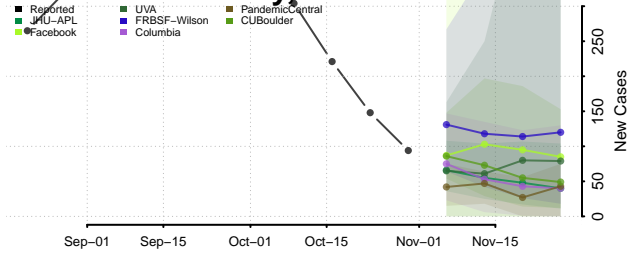

Randolph County, North Carolina

Richmond County, North Carolina

Robeson County, North Carolina

Rockingham County, North Carolina

Rowan County, North Carolina

Rutherford County, North Carolina

Sampson County, North Carolina