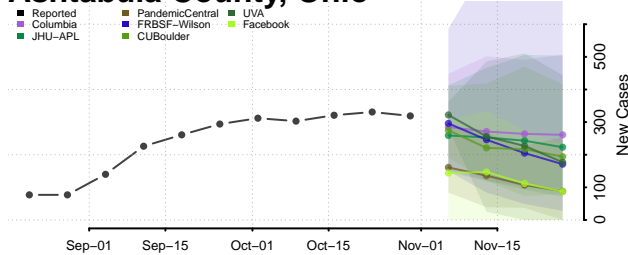

Ashtabula County, Ohio