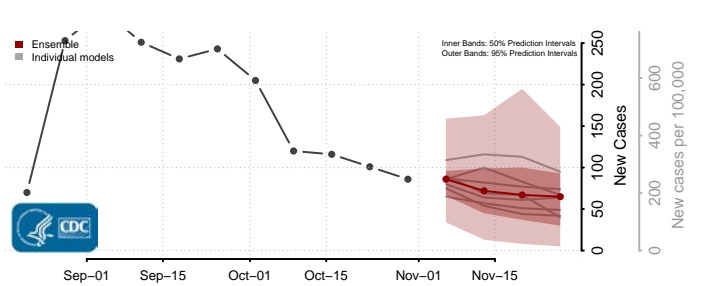

Gilmer County, West Virginia

Grant County, West Virginia

Greenbrier County, West Virginia

Hampshire County, West Virginia

Hancock County, West Virginia

Hardy County, West Virginia

Harrison County, West Virginia