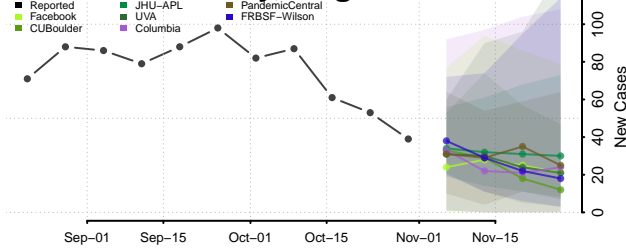

Dinwiddie County, Virginia