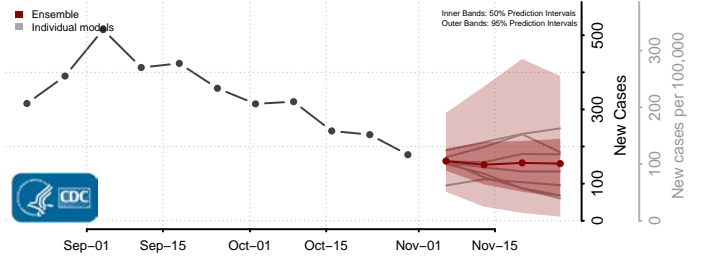

Stafford County, Virginia