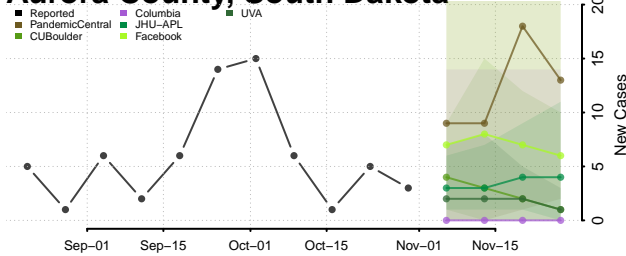

Aurora County, South Dakota