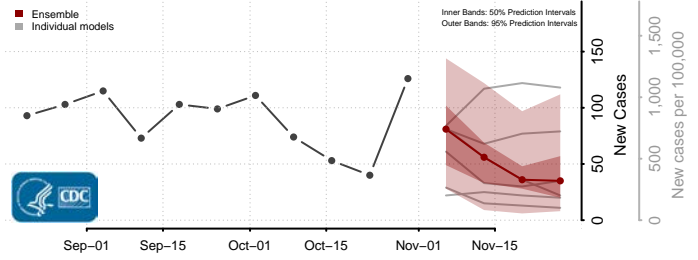

Grant County, Kentucky

Graves County, Kentucky

Grayson County, Kentucky

Green County, Kentucky

Greenup County, Kentucky

Hancock County, Kentucky

Hardin County, Kentucky

Harlan County, Kentucky