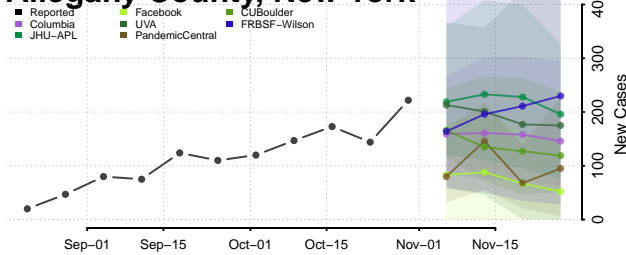

Torrance County, New Mexico

Union County, New Mexico

Valencia County, New Mexico

New York

Albany County, New York

Allegany County, New York

Bronx County, New York

Broome County, New York