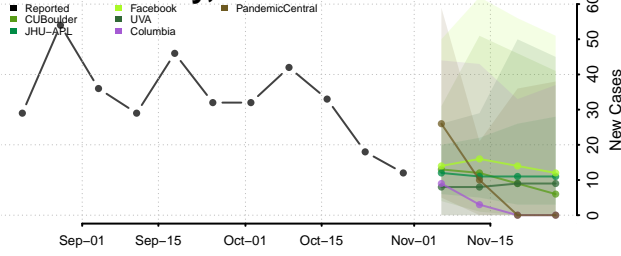

Stone County, Arkansas