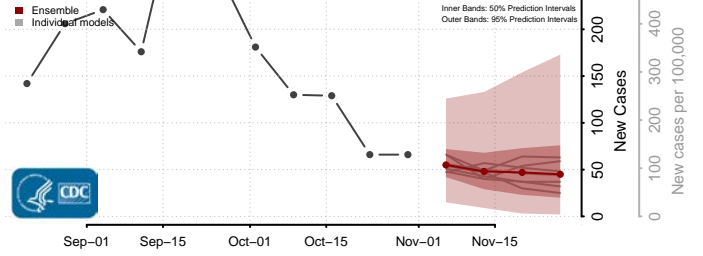

Currituck County, North Carolina

Dare County, North Carolina

Davidson County, North Carolina

Davie County, North Carolina

Duplin County, North Carolina

Durham County, North Carolina

Edgecombe County, North Carolina