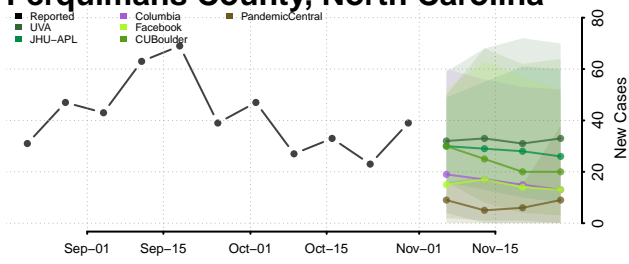

Pamlico County, North Carolina

Pasquotank County, North Carolina

Pender County, North Carolina

Perquimans County, North Carolina

Person County, North Carolina

Pitt County, North Carolina

Polk County, North Carolina