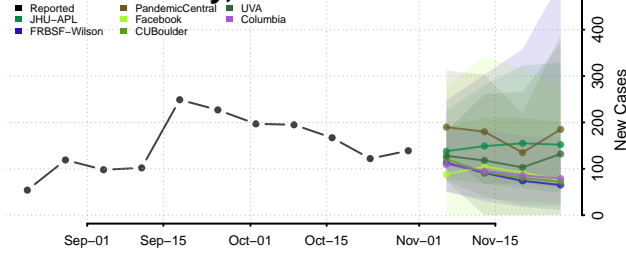

Ravalli County, Montana