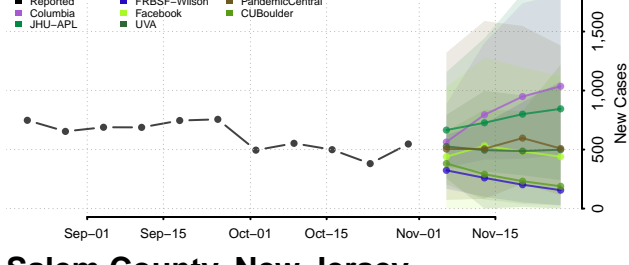

Passaic County, New Jersey