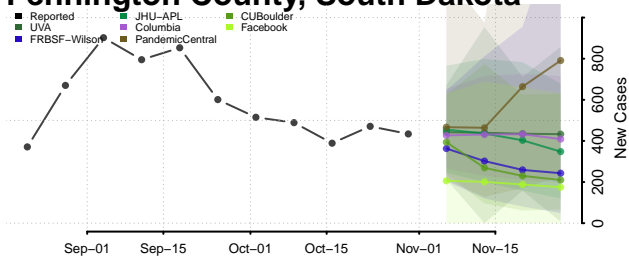

Pennington County, South Dakota