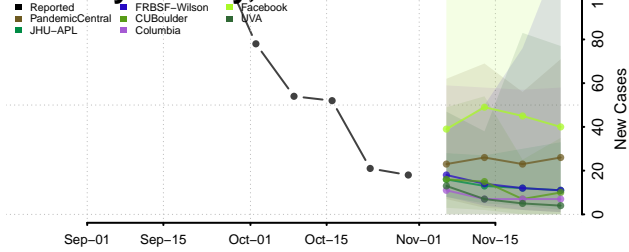

St. Mary County, Louisiana