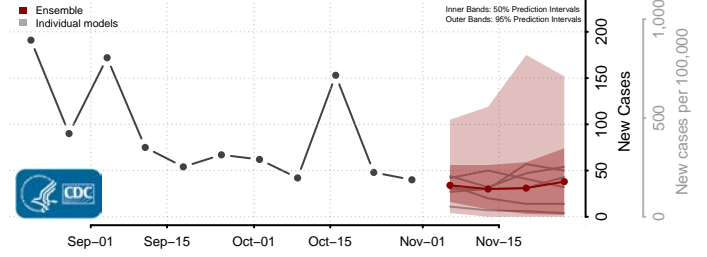

Willacy County, Texas