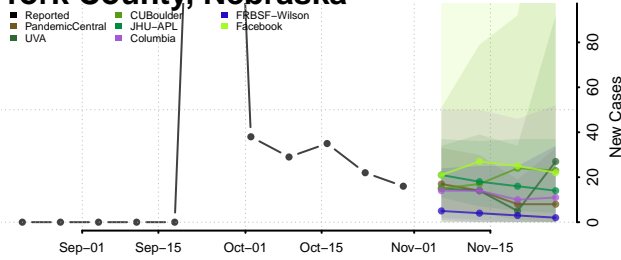

Valley County, Nebraska

Washington County, Nebraska

Wayne County, Nebraska

Webster County, Nebraska

Wheeler County, Nebraska

York County, Nebraska

Nevada

Carson City County, Nevada