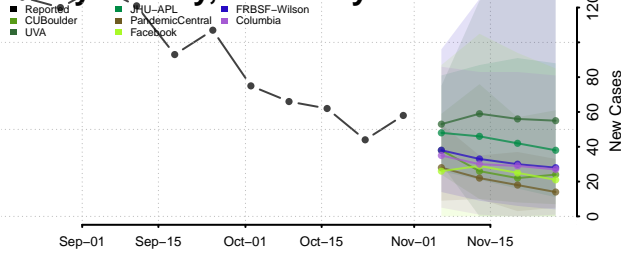

Henry County, Kentucky