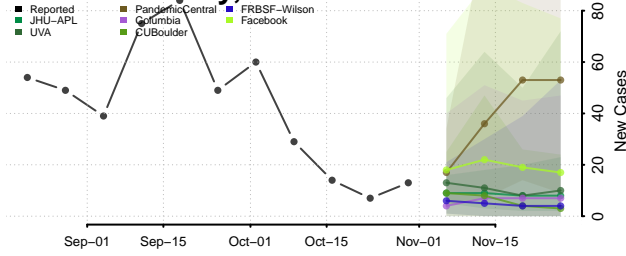

Benton County, Missouri