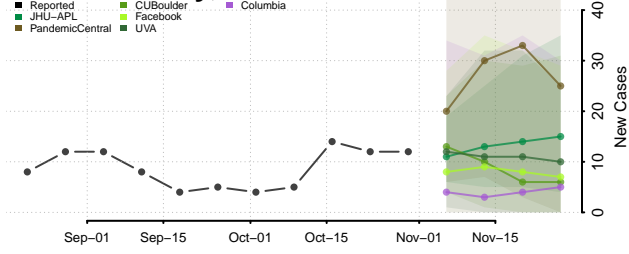

Deuel County, South Dakota