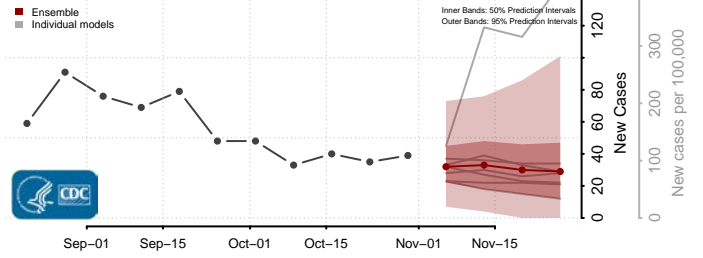

Barry County, Missouri