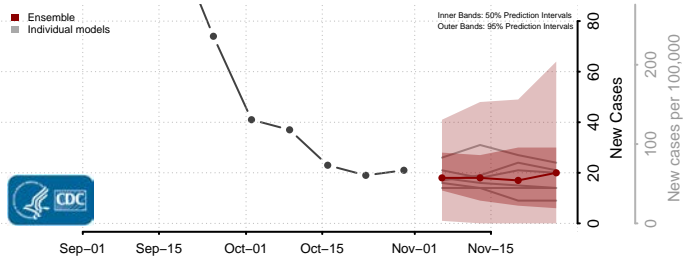

Jefferson Davis County, Louisiana