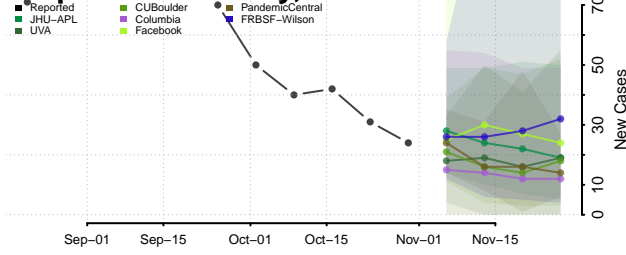

Roane County, Tennessee

Robertson County, Tennessee

Rutherford County, Tennessee

Scott County, Tennessee

Sequatchie County, Tennessee

Sevier County, Tennessee

Shelby County, Tennessee

Smith County, Tennessee