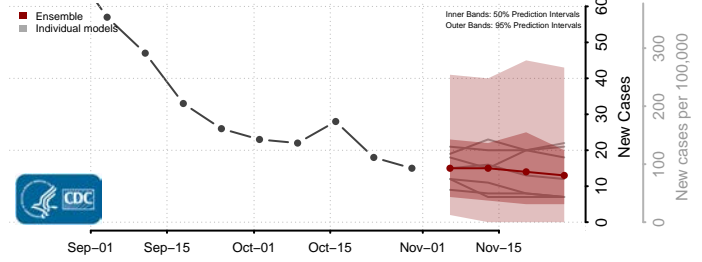

Moniteau County, Missouri