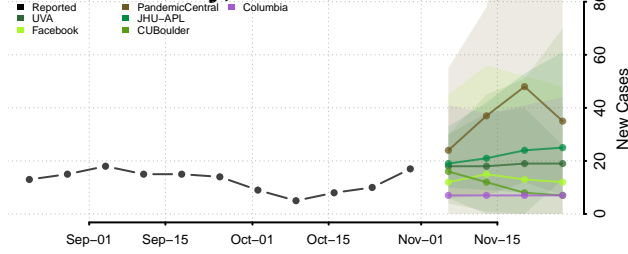

Turner County, South Dakota