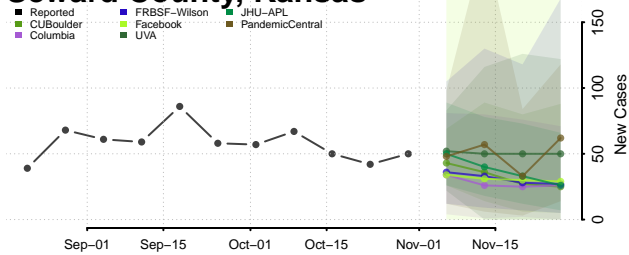

Seward County, Kansas