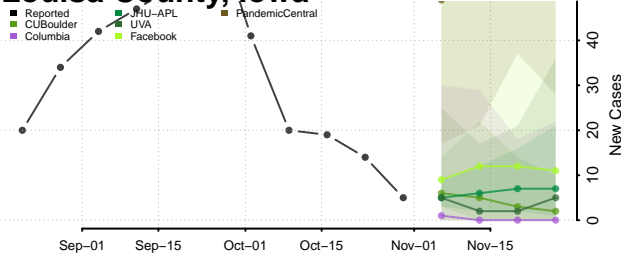

Kossuth County, Iowa

Lee County, Iowa

Linn County, Iowa

Louisa County, Iowa

Lucas County, Iowa

Lyon County, Iowa

Madison County, Iowa

Mahaska County, Iowa