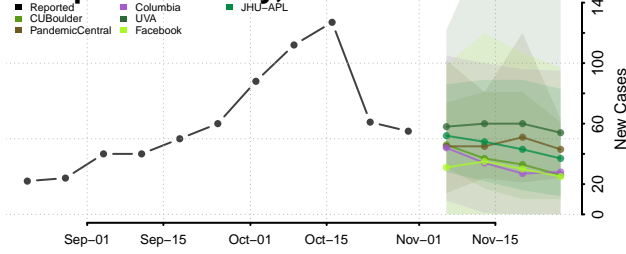

Marinette County, Wisconsin

Marquette County, Wisconsin

Menominee County, Wisconsin

Milwaukee County, Wisconsin

Monroe County, Wisconsin

Oconto County, Wisconsin

Oneida County, Wisconsin

Outagamie County, Wisconsin