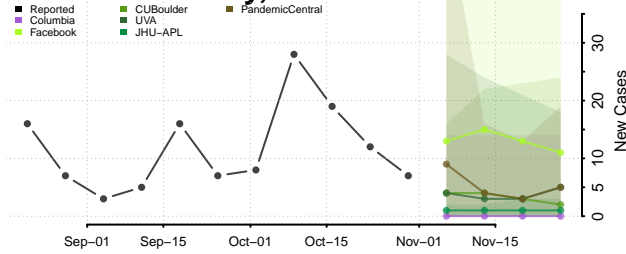

Brewster County, Texas