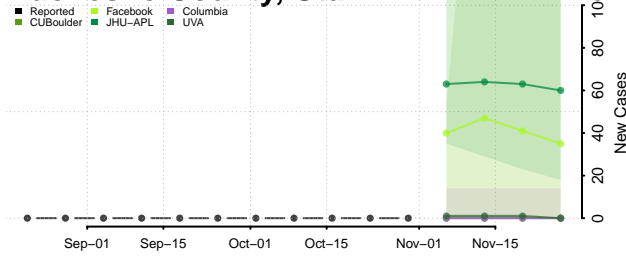

Box Elder County, Utah

Cache County, Utah

Carbon County, Utah

Daggett County, Utah

Davis County, Utah

Duchesne County, Utah

Emery County, Utah

Garfield County, Utah