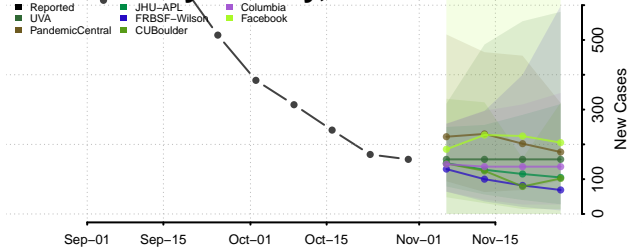

St. John the Baptist County, Louisiana

St. Landry County, Louisiana

St. Martin County, Louisiana

St. Mary County, Louisiana

St. Tammany County, Louisiana

Tangipahoa County, Louisiana

Tensas County, Louisiana