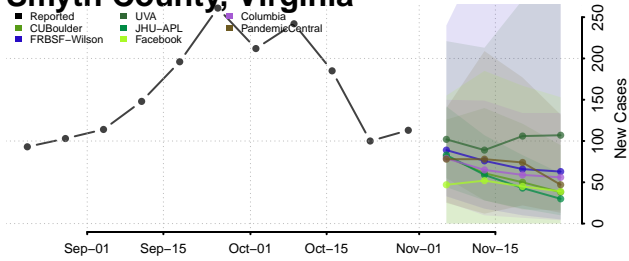

Smyth County, Virginia