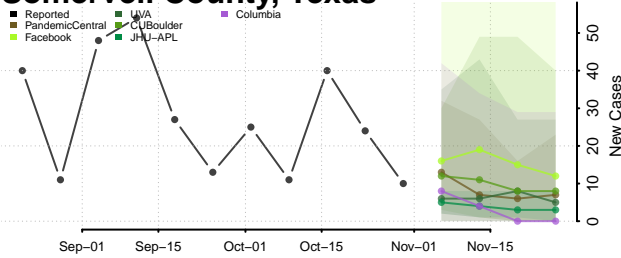

Somervell County, Texas