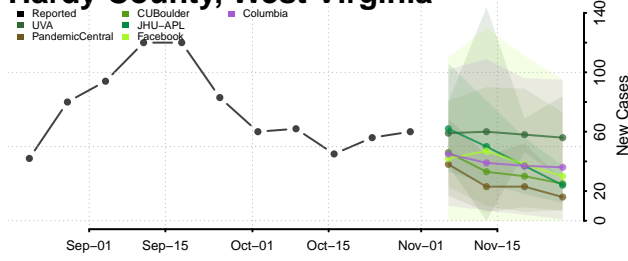

Gilmer County, West Virginia

Grant County, West Virginia

Greenbrier County, West Virginia

Hampshire County, West Virginia

Hancock County, West Virginia

Hardy County, West Virginia

Harrison County, West Virginia