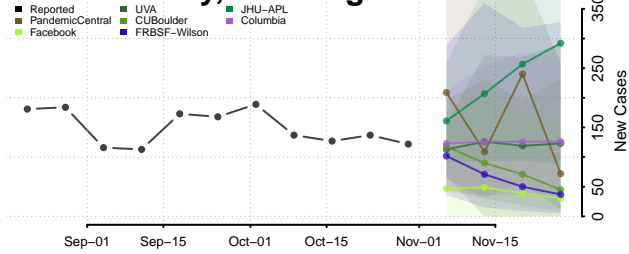

Garfield County, Washington

Grant County, Washington

Grays Harbor County, Washington

Island County, Washington

Jefferson County, Washington

King County, Washington

Kitsap County, Washington

Kittitas County, Washington