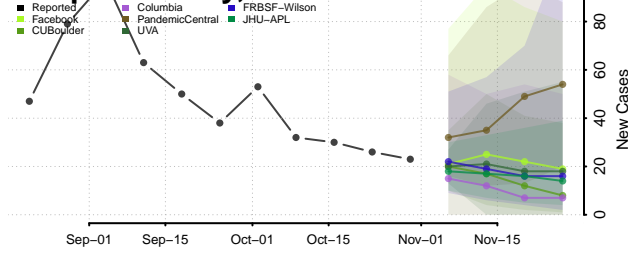

Cooper County, Missouri