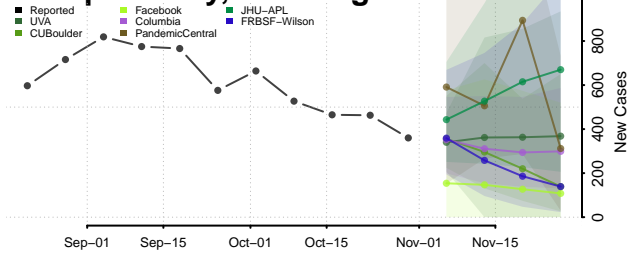

Garfield County, Washington

Grant County, Washington

Grays Harbor County, Washington

Island County, Washington

Jefferson County, Washington

King County, Washington

Kitsap County, Washington

Kittitas County, Washington