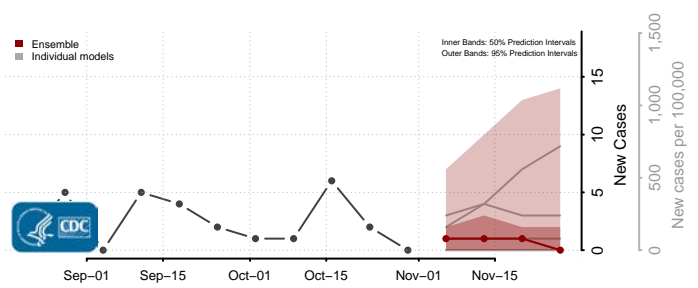

Beaverhead County, Montana

Big Horn County, Montana

Blaine County, Montana

Broadwater County, Montana

Carbon County, Montana

Carter County, Montana

Cascade County, Montana

Chouteau County, Montana