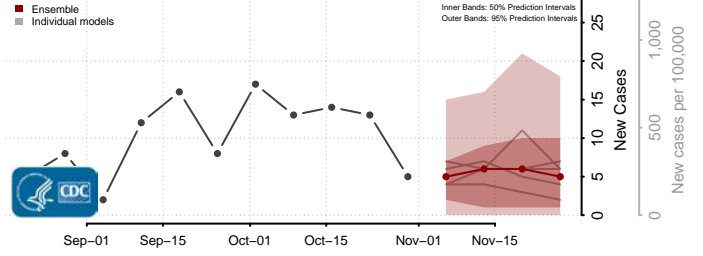

Divide County, North Dakota

Dunn County, North Dakota

Eddy County, North Dakota

Emmons County, North Dakota

Foster County, North Dakota

Golden Valley County, North Dakota

Grand Forks County, North Dakota

Grant County, North Dakota