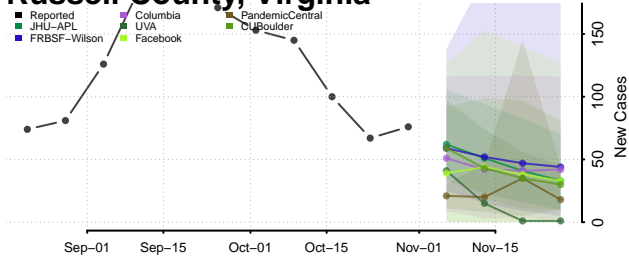

Prince George County, Virginia

Prince William County, Virginia

Pulaski County, Virginia

Radford County, Virginia

Rappahannock County, Virginia

Russell County, Virginia

Salem County, Virginia

Scott County, Virginia