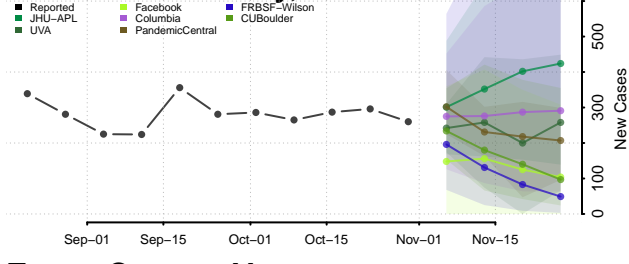

Chittenden County, Vermont

Essex County, Vermont

Franklin County, Vermont

Grand Isle County, Vermont

Lamoille County, Vermont

Orange County, Vermont

Orleans County, Vermont

Rutland County, Vermont