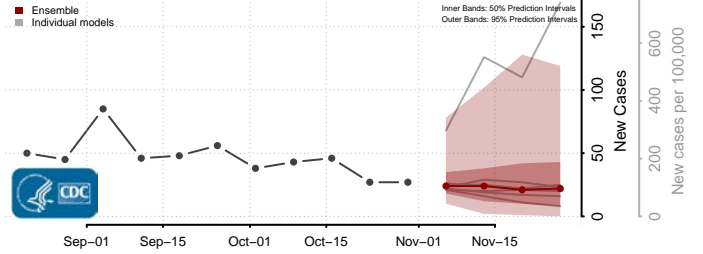

McDonald County, Missouri