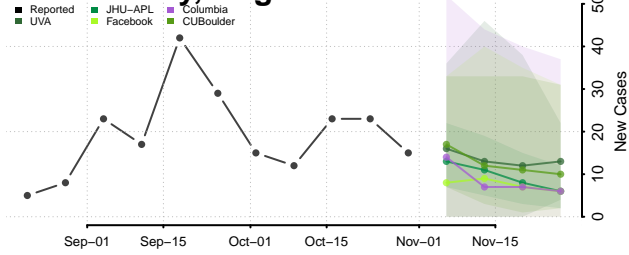

Alleghany County, Virginia

Amelia County, Virginia

Amherst County, Virginia

Appomattox County, Virginia

Arlington County, Virginia

Augusta County, Virginia

Bath County, Virginia

Bedford County, Virginia