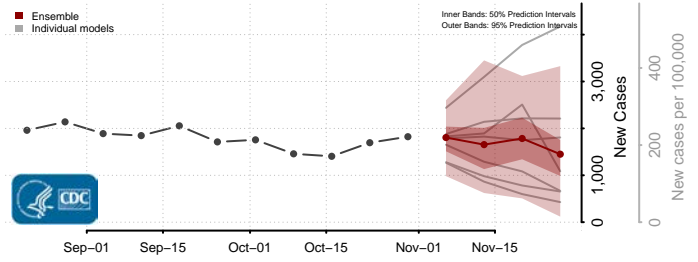

San Juan County, Washington

Skagit County, Washington

Skamania County, Washington

Snohomish County, Washington

Spokane County, Washington

Stevens County, Washington

Thurston County, Washington

Wahkiakum County, Washington