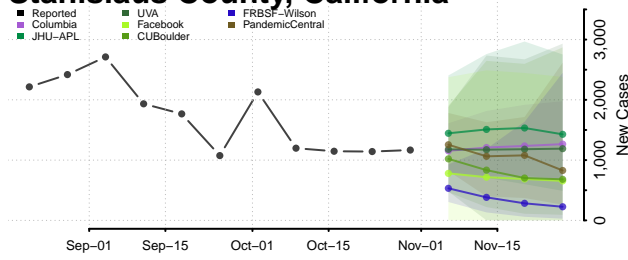

Sierra County, California

Siskiyou County, California

Solano County, California

Sonoma County, California

Stanislaus County, California

Sutter County, California

Tehama County, California

Trinity County, California