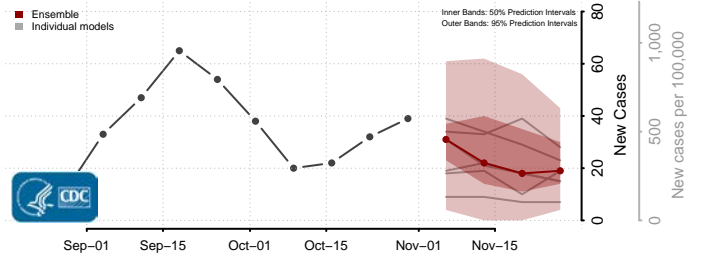

McLean County, North Dakota

Mercer County, North Dakota

Morton County, North Dakota

Mountrail County, North Dakota

Nelson County, North Dakota

Oliver County, North Dakota

Pembina County, North Dakota

Pierce County, North Dakota