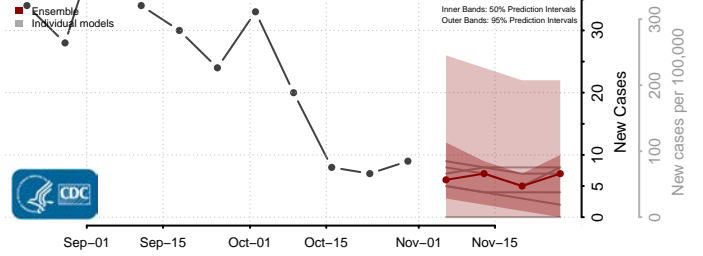

Lancaster County, Virginia