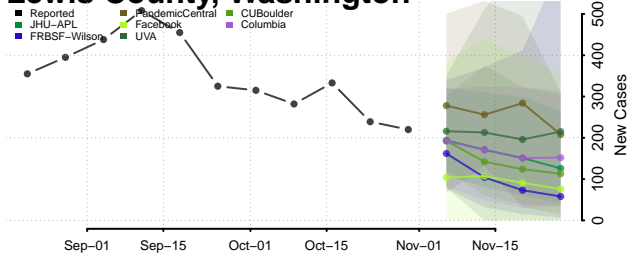

Lewis County, Washington