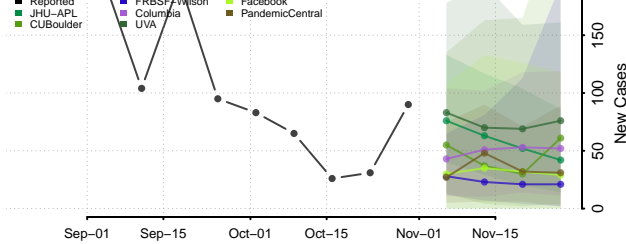

Perry County, Mississippi

Pike County, Mississippi

Pontotoc County, Mississippi

Prentiss County, Mississippi

Quitman County, Mississippi

Rankin County, Mississippi

Scott County, Mississippi

Sharkey County, Mississippi