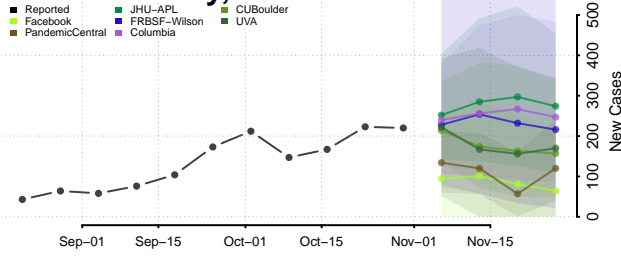

Kennebec County, Maine

Knox County, Maine

Lincoln County, Maine

Oxford County, Maine

Penobscot County, Maine

Piscataquis County, Maine

Sagadahoc County, Maine

Somerset County, Maine