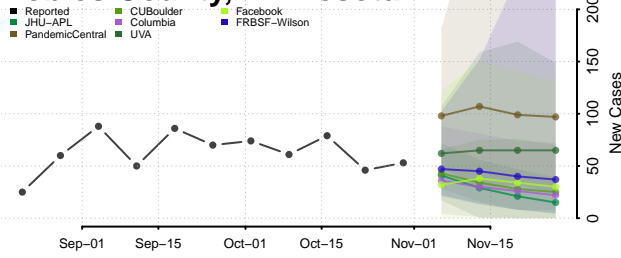

Mille Lacs County, Minnesota

Morrison County, Minnesota

Mower County, Minnesota

Murray County, Minnesota

Nicollet County, Minnesota

Nobles County, Minnesota

Norman County, Minnesota

Olmsted County, Minnesota