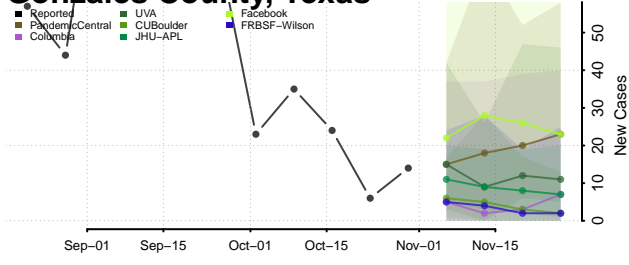

Gonzales County, Texas