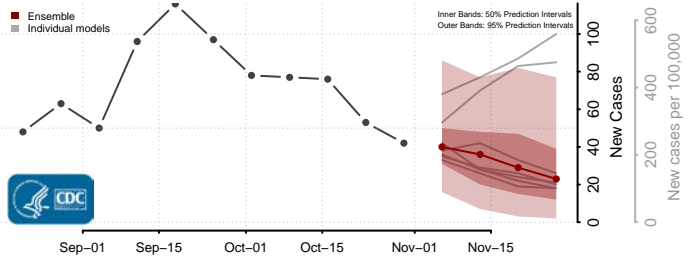

Morgan County, West Virginia