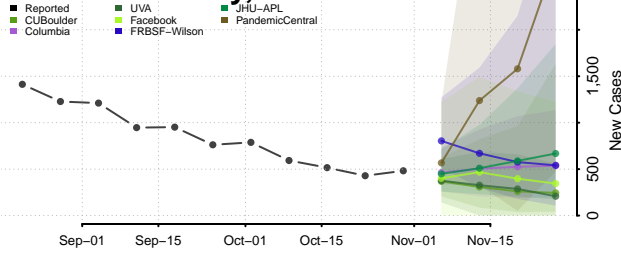

Jackson County, Missouri