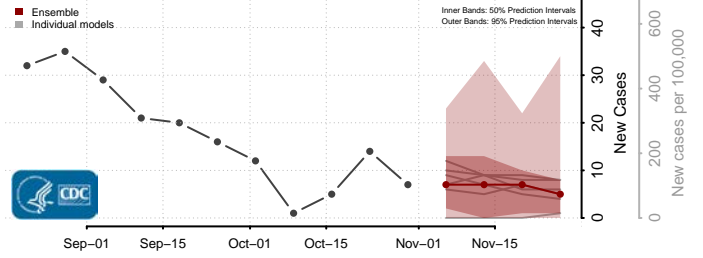

Clark County, Missouri