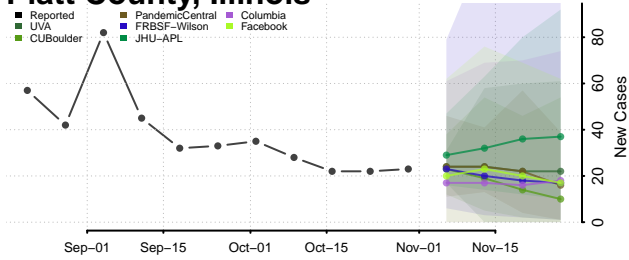

Monroe County, Illinois

Montgomery County, Illinois

Morgan County, Illinois

Moultrie County, Illinois

Ogle County, Illinois

Peoria County, Illinois

Perry County, Illinois

Piatt County, Illinois