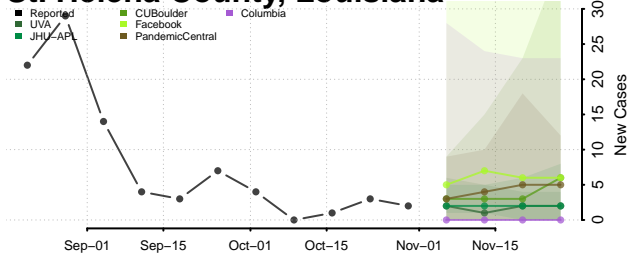

St. Helena County, Louisiana