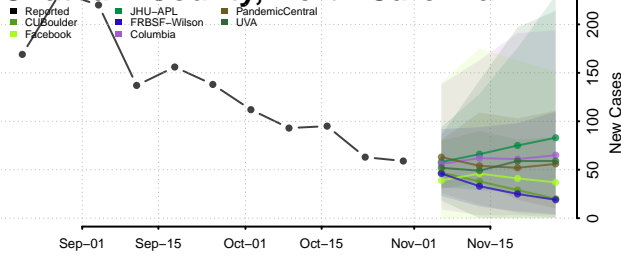

Cabarrus County, North Carolina

Caldwell County, North Carolina

Camden County, North Carolina

Carteret County, North Carolina

Caswell County, North Carolina

Catawba County, North Carolina

Chatham County, North Carolina