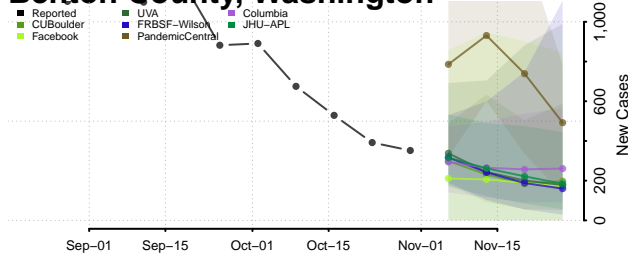

Benton County, Washington