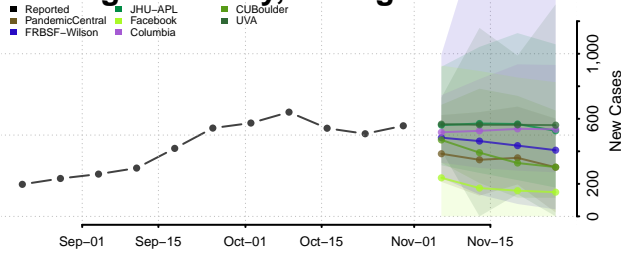

Muskegon County, Michigan