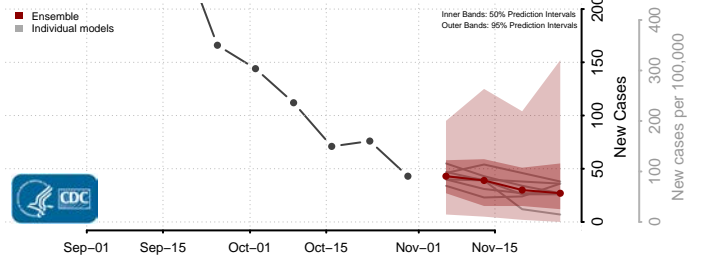

Terrebonne County, Louisiana

Union County, Louisiana

Vermilion County, Louisiana

Vernon County, Louisiana

Washington County, Louisiana

Webster County, Louisiana

West Baton Rouge County, Louisiana

West Carroll County, Louisiana