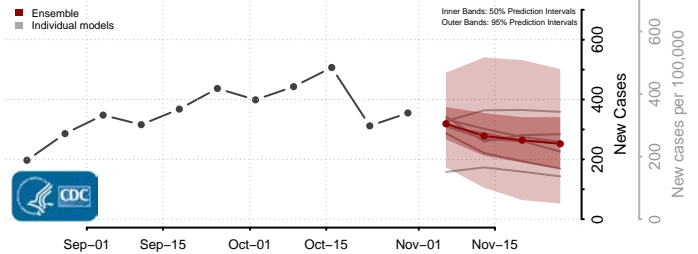

Dodge County, Wisconsin

Door County, Wisconsin

Douglas County, Wisconsin

Dunn County, Wisconsin

Eau Claire County, Wisconsin

Florence County, Wisconsin

Fond du Lac County, Wisconsin

Forest County, Wisconsin