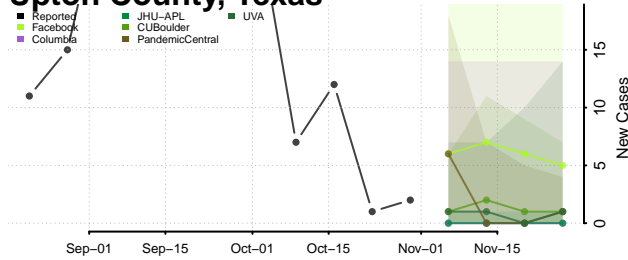

Titus County, Texas

Tom Green County, Texas

Travis County, Texas

Trinity County, Texas

Tyler County, Texas

Upshur County, Texas

Upton County, Texas

Uvalde County, Texas