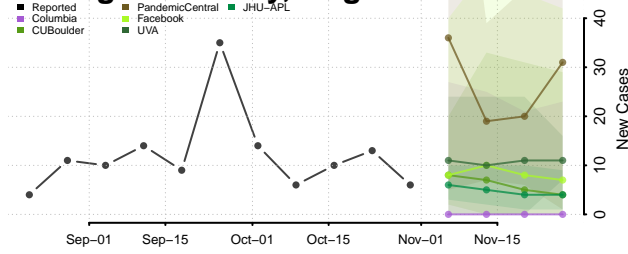

Covington County, Virginia