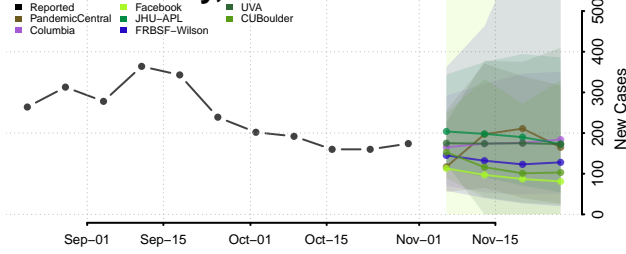

Atchison County, Kansas

Barber County, Kansas

Barton County, Kansas

Bourbon County, Kansas

Brown County, Kansas

Butler County, Kansas

Chase County, Kansas

Chautauqua County, Kansas