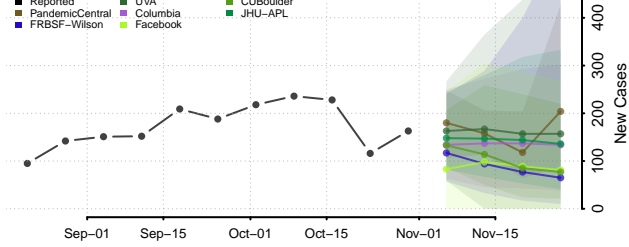

Portage County, Wisconsin