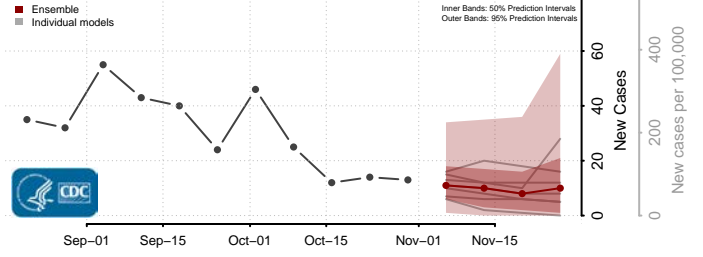

Macon County, Missouri