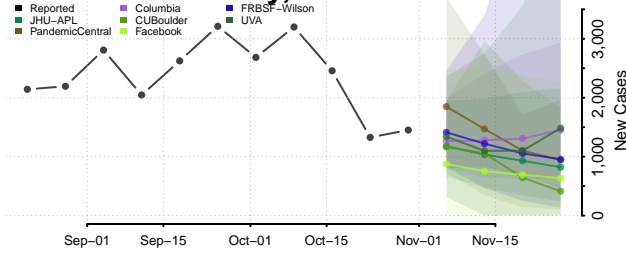

Marinette County, Wisconsin

Marquette County, Wisconsin

Menominee County, Wisconsin

Milwaukee County, Wisconsin

Monroe County, Wisconsin

Oconto County, Wisconsin

Oneida County, Wisconsin

Outagamie County, Wisconsin