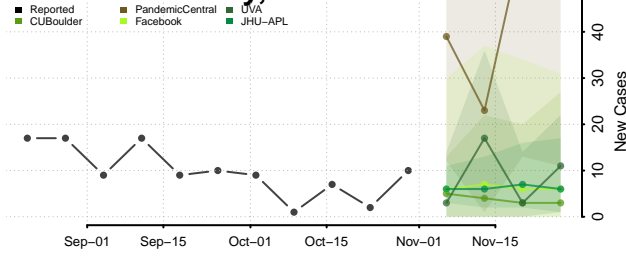

Divide County, North Dakota

Dunn County, North Dakota

Eddy County, North Dakota

Emmons County, North Dakota

Foster County, North Dakota

Golden Valley County, North Dakota

Grand Forks County, North Dakota

Grant County, North Dakota