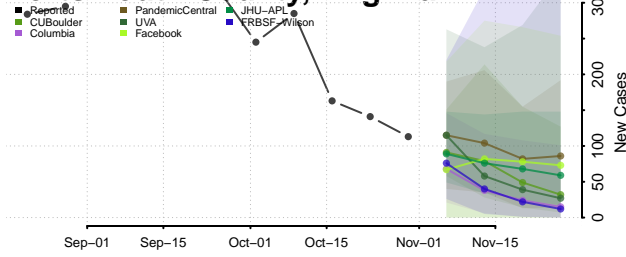

Page County, Virginia

Patrick County, Virginia

Petersburg County, Virginia

Pittsylvania County, Virginia

Poquoson County, Virginia

Portsmouth County, Virginia

Powhatan County, Virginia

Prince Edward County, Virginia