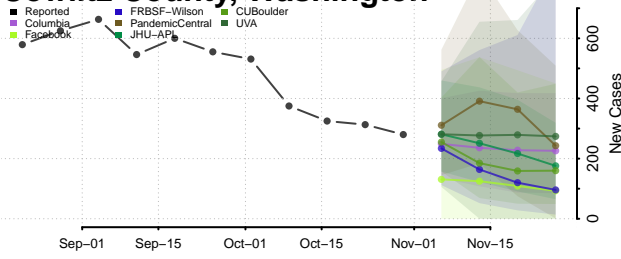

Cowlitz County, Washington