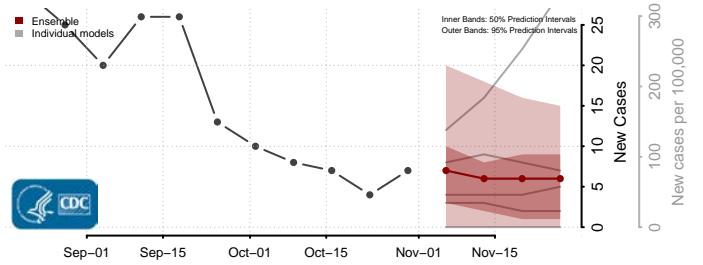

Maries County, Missouri