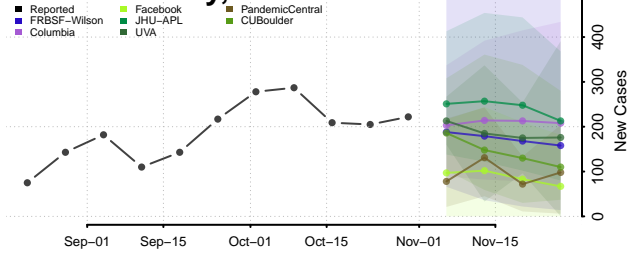

Delaware County, New York

Dutchess County, New York

Erie County, New York

Essex County, New York

Franklin County, New York

Fulton County, New York

Genesee County, New York

Greene County, New York