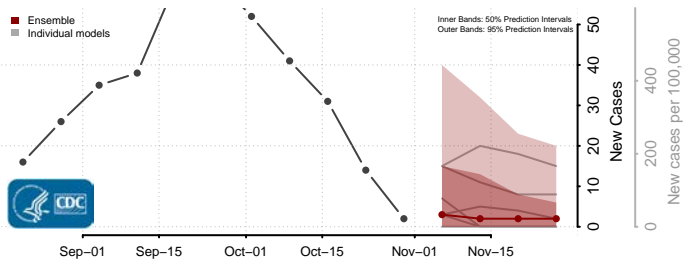

Prince George County, Virginia

Prince William County, Virginia

Pulaski County, Virginia

Radford County, Virginia

Rappahannock County, Virginia

Russell County, Virginia

Salem County, Virginia

Scott County, Virginia