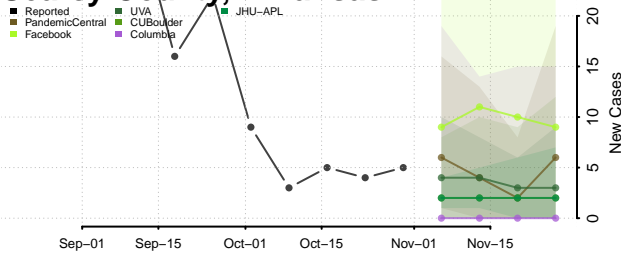

Pulaski County, Arkansas

Randolph County, Arkansas

Saline County, Arkansas

Scott County, Arkansas

Searcy County, Arkansas

Sebastian County, Arkansas

Sevier County, Arkansas

Sharp County, Arkansas