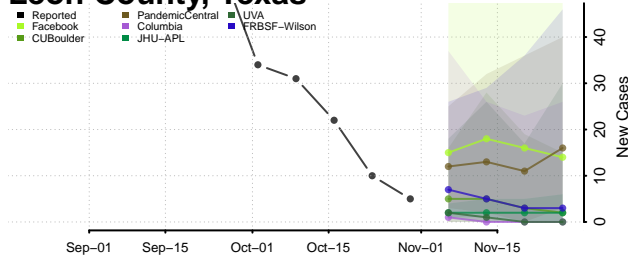

Leon County, Texas