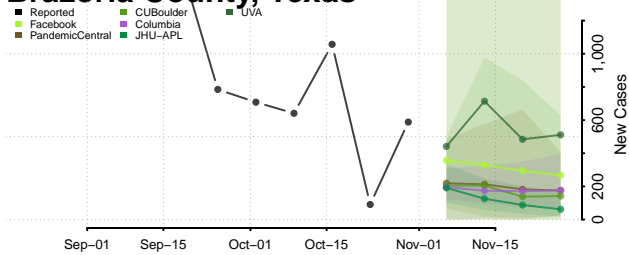

Brazoria County, Texas