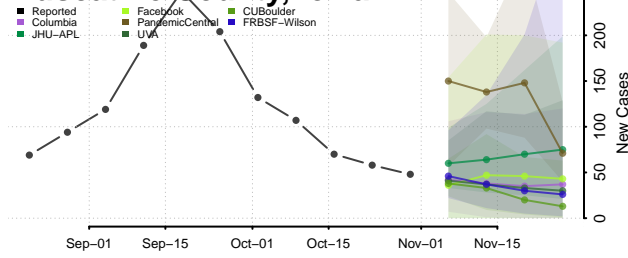

Marion County, Iowa

Marshall County, Iowa

Mills County, Iowa

Mitchell County, Iowa

Monona County, Iowa

Monroe County, Iowa

Montgomery County, Iowa

Muscatine County, Iowa