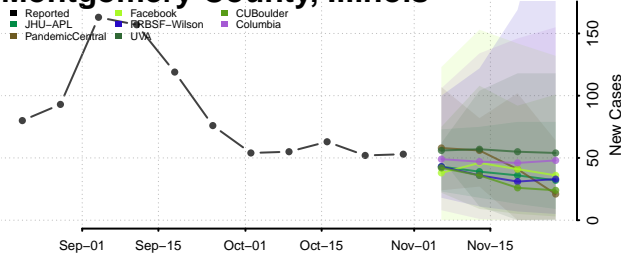

Montgomery County, Illinois