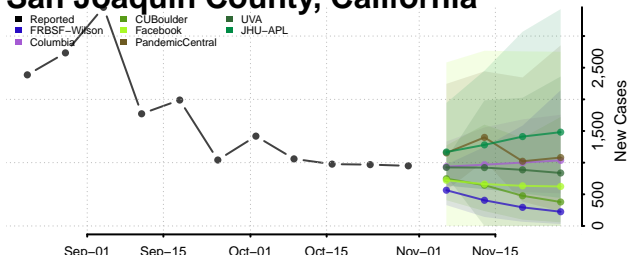

San Joaquin County, California