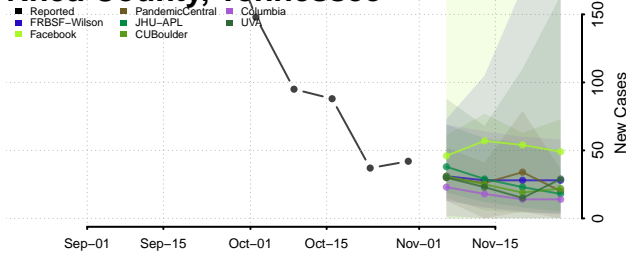

Morgan County, Tennessee

Obion County, Tennessee

Overton County, Tennessee

Perry County, Tennessee

Pickett County, Tennessee

Polk County, Tennessee

Putnam County, Tennessee

Rhea County, Tennessee