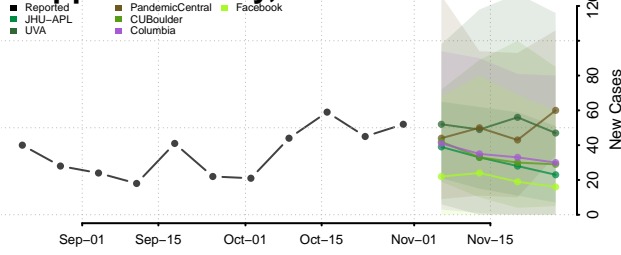

Chippewa County, Minnesota