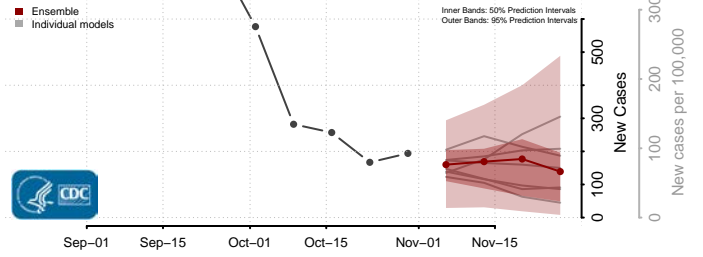

Tuscaloosa County, Alabama