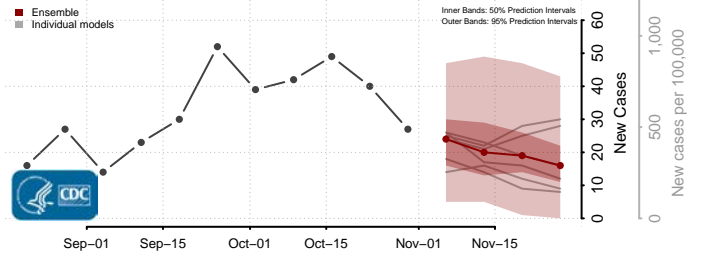

Le Sueur County, Minnesota

Lincoln County, Minnesota

Lyon County, Minnesota

Mahnomen County, Minnesota

Marshall County, Minnesota

Martin County, Minnesota

McLeod County, Minnesota

Meeker County, Minnesota