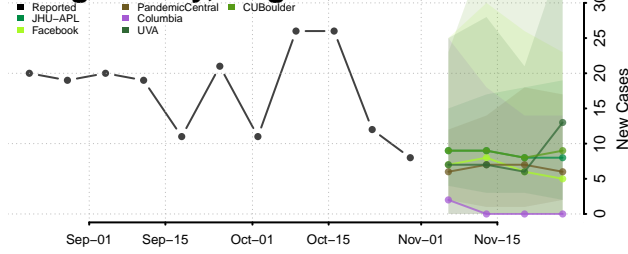

Craig County, Virginia