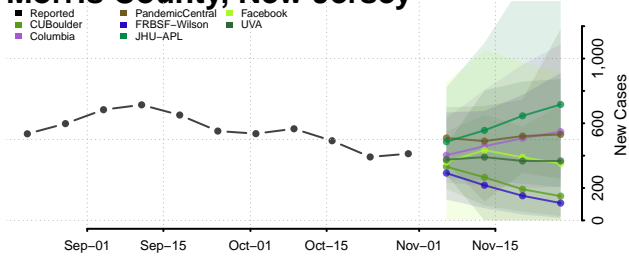

Morris County, New Jersey