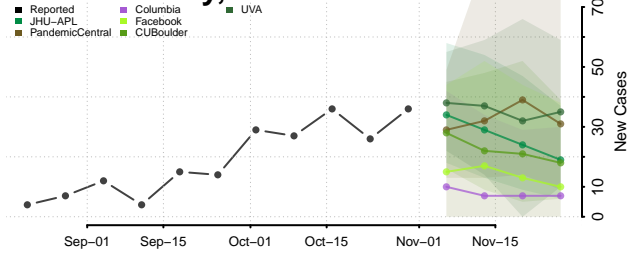

Wadena County, Minnesota

Waseca County, Minnesota

Washington County, Minnesota

Watowan County, Minnesota

Wilkin County, Minnesota

Winona County, Minnesota

Wright County, Minnesota

Yellow Medicine County, Minnesota