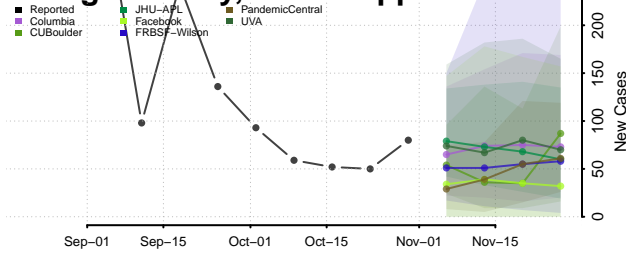

Covington County, Mississippi

DeSoto County, Mississippi

Forrest County, Mississippi

Franklin County, Mississippi

George County, Mississippi

Greene County, Mississippi

Grenada County, Mississippi

Hancock County, Mississippi