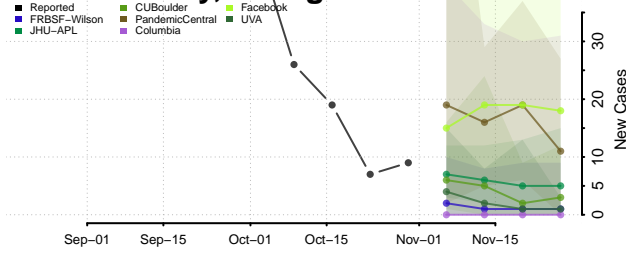

Burke County, Georgia