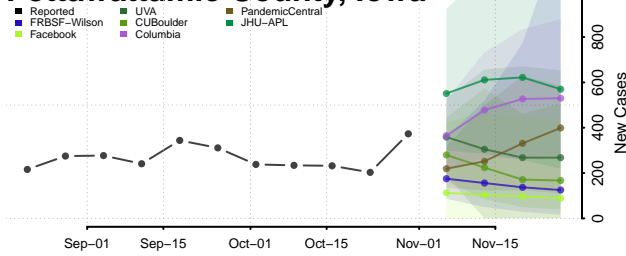

Pottawattamie County, Iowa