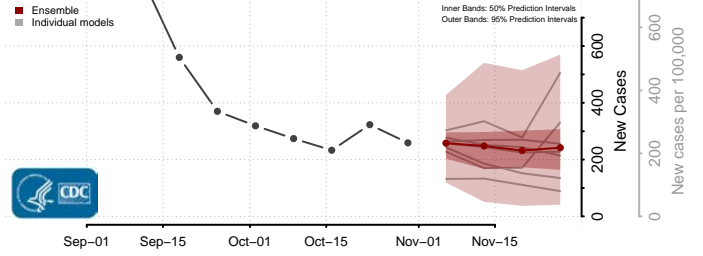

Douglas County, Oregon