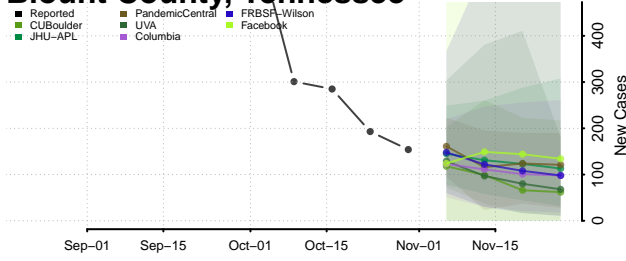

Blount County, Tennessee