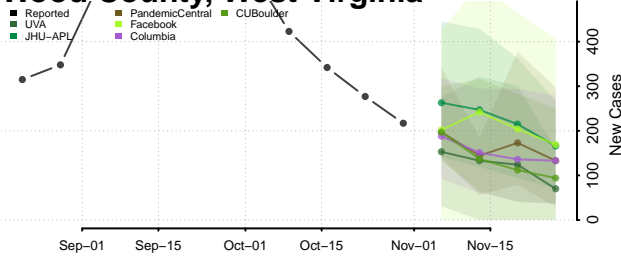

Wood County, West Virginia

Wyoming County, West Virginia

Wisconsin

Adams County, Wisconsin

Ashland County, Wisconsin

Barron County, Wisconsin

Bayfield County, Wisconsin

Brown County, Wisconsin