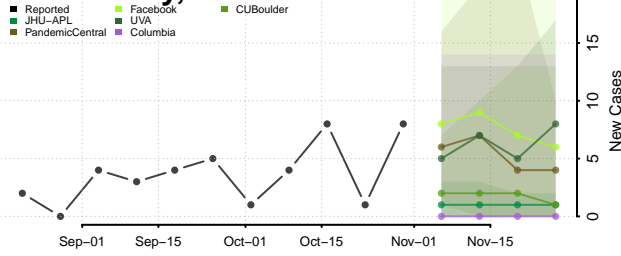

Hall County, Texas