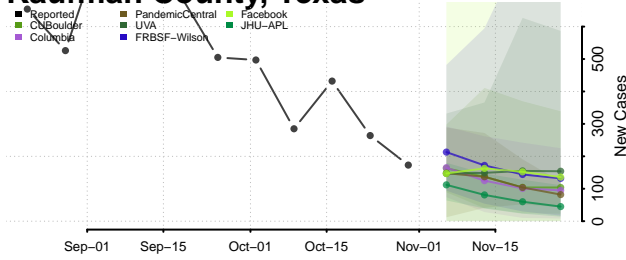

Kaufman County, Texas