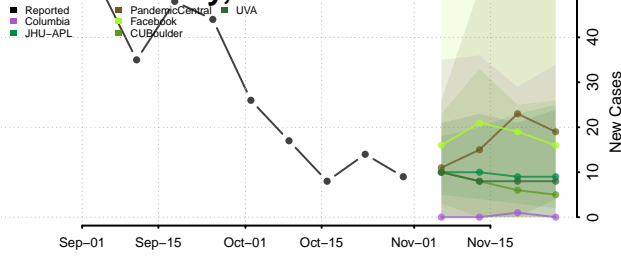

Marion County, Arkansas