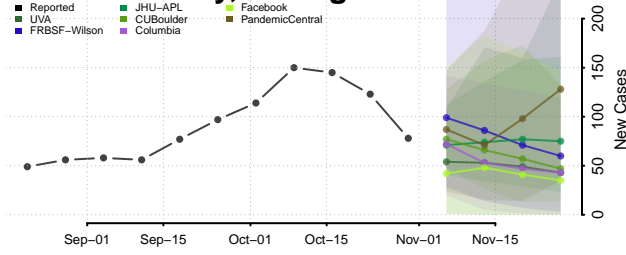

Crawford County, Michigan

Delta County, Michigan

Dickinson County, Michigan

Eaton County, Michigan

Emmet County, Michigan

Genesee County, Michigan

Gladwin County, Michigan

Gogebic County, Michigan