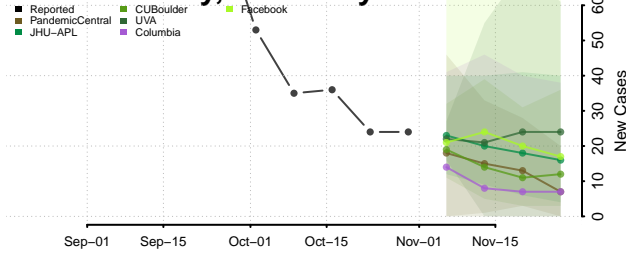

Bourbon County, Kentucky

Boyd County, Kentucky

Boyle County, Kentucky

Bracken County, Kentucky

Breathitt County, Kentucky

Breckinridge County, Kentucky

Bullitt County, Kentucky

Butler County, Kentucky