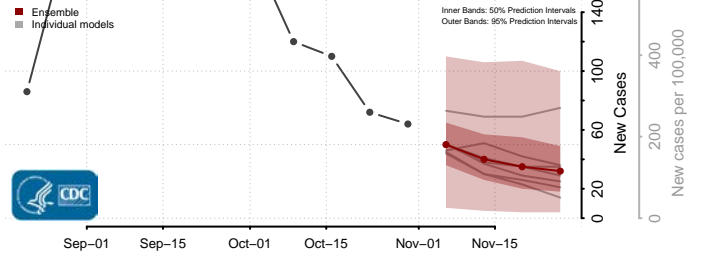

Adams County, Ohio