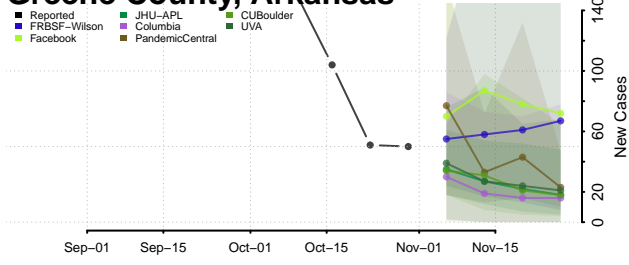

Greene County, Arkansas