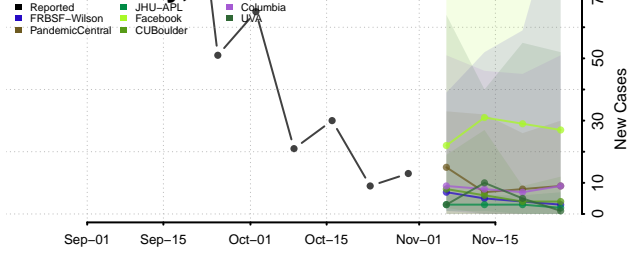

Bee County, Texas