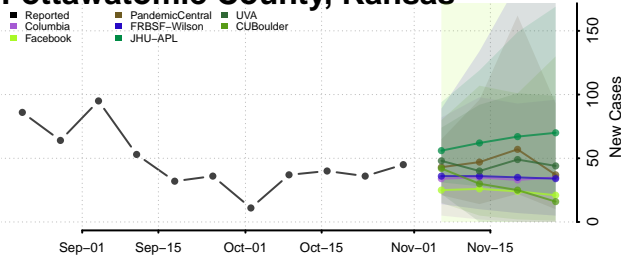

Pottawatomie County, Kansas