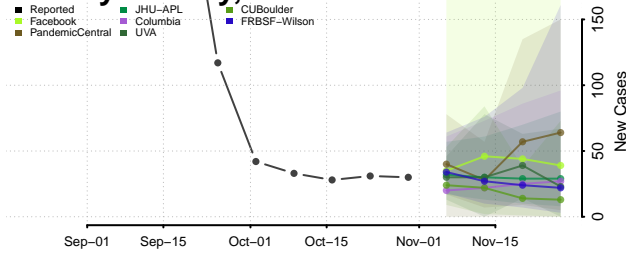

Gadsden County, Florida

Gilchrist County, Florida

Glades County, Florida

Gulf County, Florida

Hamilton County, Florida

Hardee County, Florida

Hendry County, Florida

Hernando County, Florida