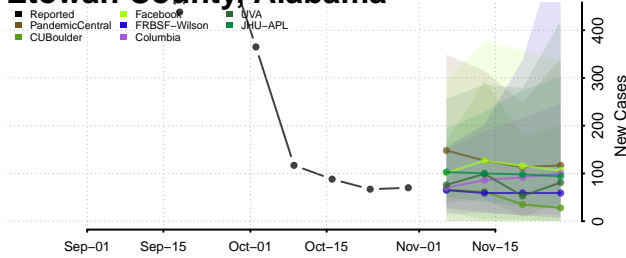

Dale County, Alabama

Dallas County, Alabama

DeKalb County, Alabama

Elmore County, Alabama

Escambia County, Alabama

Etowah County, Alabama

Fayette County, Alabama

Franklin County, Alabama