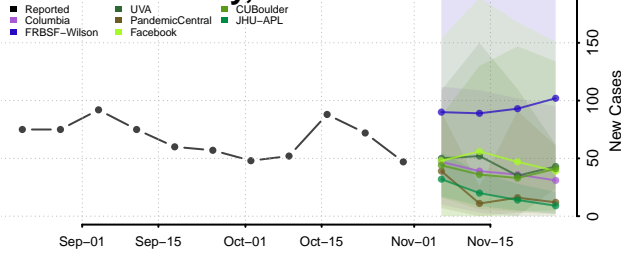

Greene County, Arkansas

Hempstead County, Arkansas

Hot Spring County, Arkansas

Howard County, Arkansas

Independence County, Arkansas

Izard County, Arkansas

Jackson County, Arkansas

Jefferson County, Arkansas