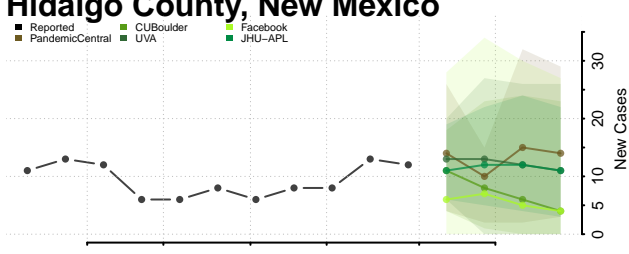

Hidalgo County, New Mexico