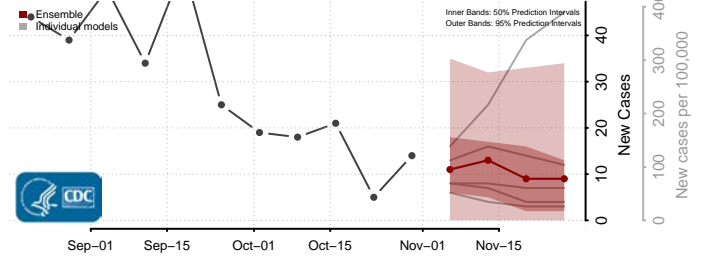

Montgomery County, Missouri