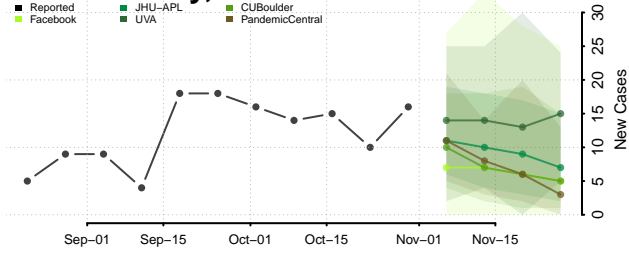

Butte County, Idaho