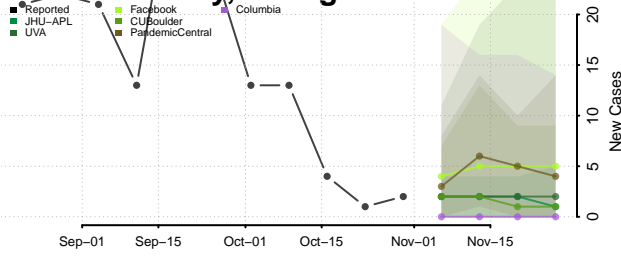

Twiggs County, Georgia

Union County, Georgia

Upson County, Georgia

Walker County, Georgia

Walton County, Georgia

Ware County, Georgia

Warren County, Georgia

Washington County, Georgia