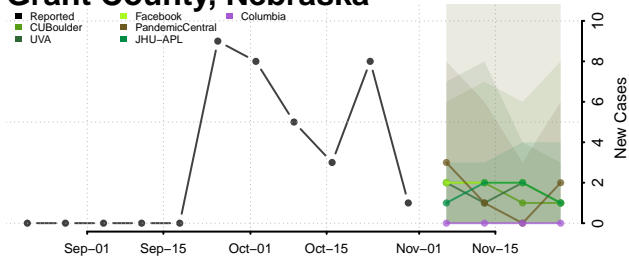

Frontier County, Nebraska

Furnas County, Nebraska

Gage County, Nebraska

Garden County, Nebraska

Garfield County, Nebraska

Gosper County, Nebraska

Grant County, Nebraska

Greeley County, Nebraska