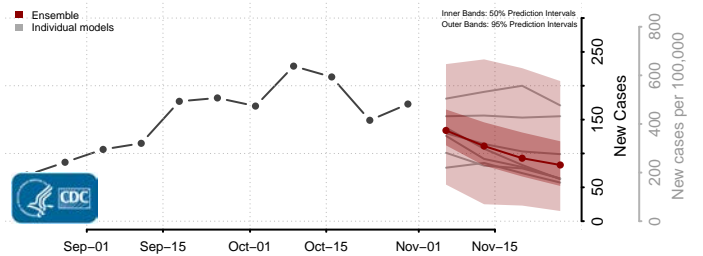

Le Sueur County, Minnesota

Lincoln County, Minnesota

Lyon County, Minnesota

Mahnomen County, Minnesota

Marshall County, Minnesota

Martin County, Minnesota

McLeod County, Minnesota

Meeker County, Minnesota