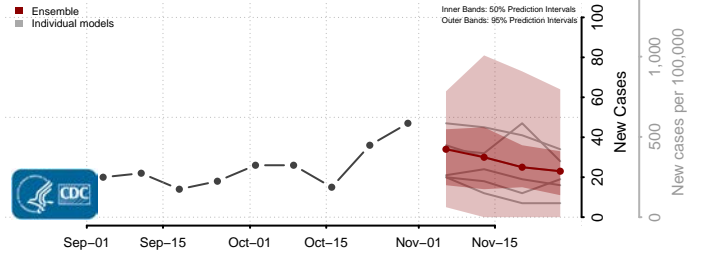

Slope County, North Dakota

Stark County, North Dakota

Steele County, North Dakota

Stutsman County, North Dakota

Towner County, North Dakota

Trail County, North Dakota

Walsh County, North Dakota

Ward County, North Dakota