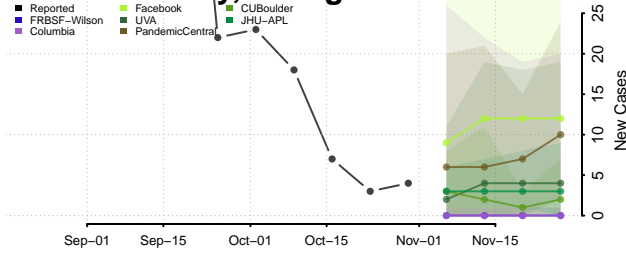

Barrow County, Georgia

Bartow County, Georgia

Ben Hill County, Georgia

Berrien County, Georgia

Bibb County, Georgia

Bleckley County, Georgia

Brantley County, Georgia

Brooks County, Georgia