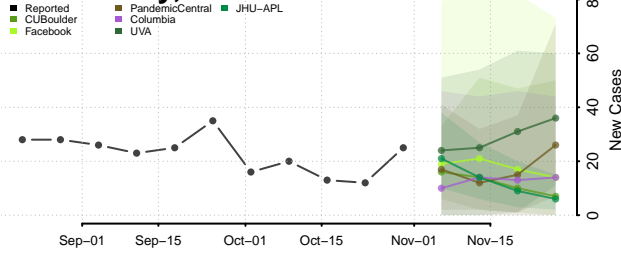

Johnson County, Arkansas

Lafayette County, Arkansas

Lawrence County, Arkansas

Lee County, Arkansas

Lincoln County, Arkansas

Little River County, Arkansas

Logan County, Arkansas

Lonoke County, Arkansas