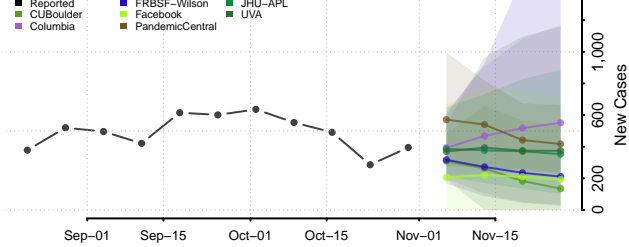

Racine County, Wisconsin