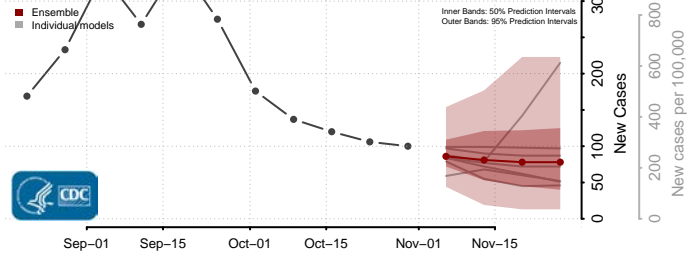

Grant County, Kentucky

Graves County, Kentucky

Grayson County, Kentucky

Green County, Kentucky

Greenup County, Kentucky

Hancock County, Kentucky

Hardin County, Kentucky

Harlan County, Kentucky