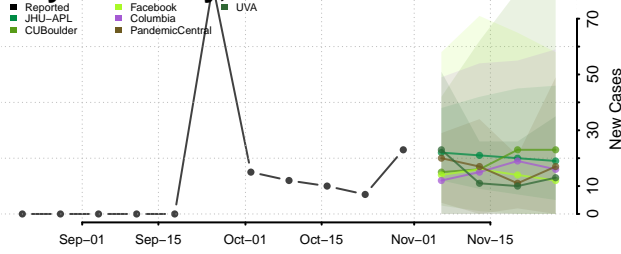

Wayne County, Nebraska