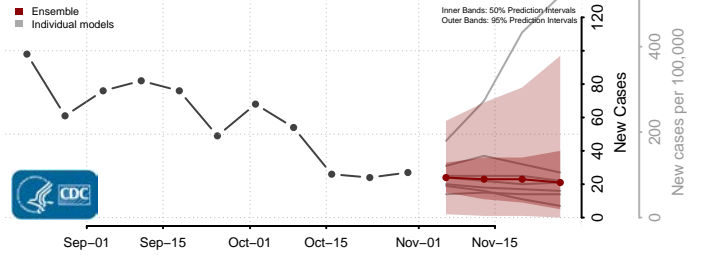

Miller County, Missouri