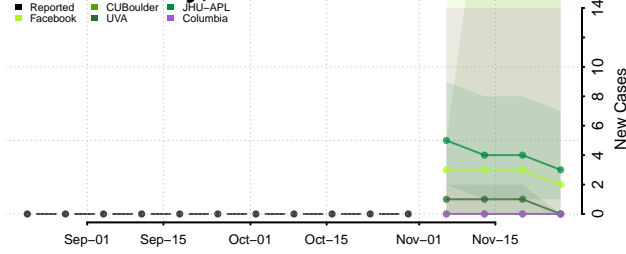

Piute County, Utah