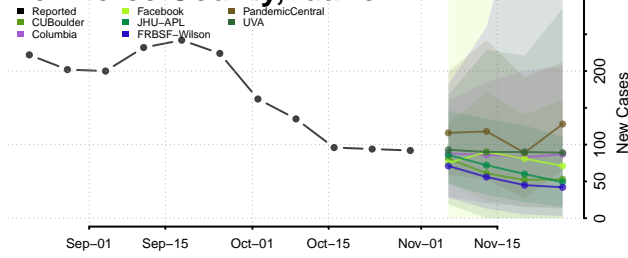

Lincoln County, Idaho

Madison County, Idaho

Minidoka County, Idaho

Nez Perce County, Idaho

Oneida County, Idaho

Owyhee County, Idaho

Payette County, Idaho

Power County, Idaho