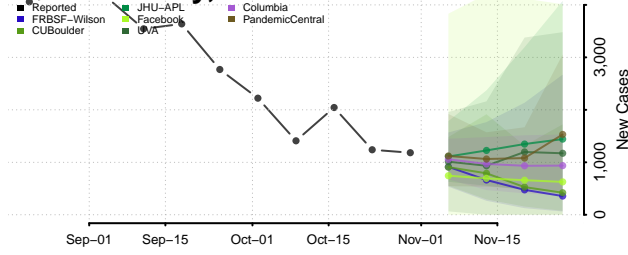

Wake County, North Carolina