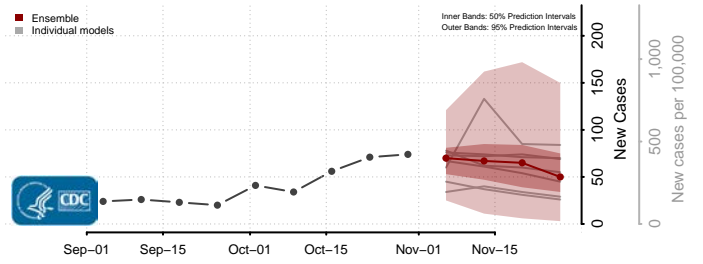

Hughes County, South Dakota