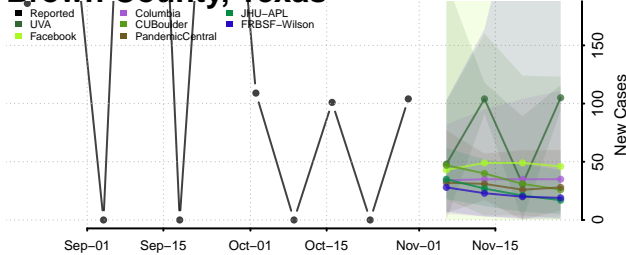

Brown County, Texas