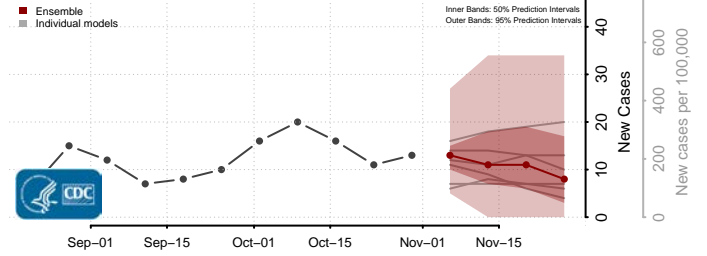

Taylor County, Iowa