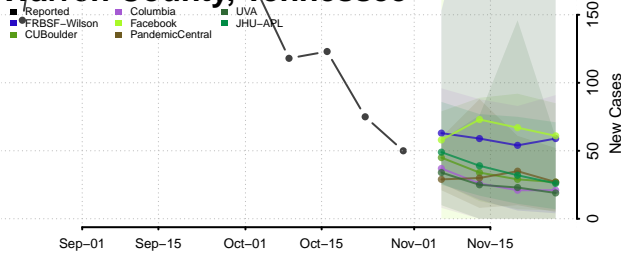

Warren County, Tennessee