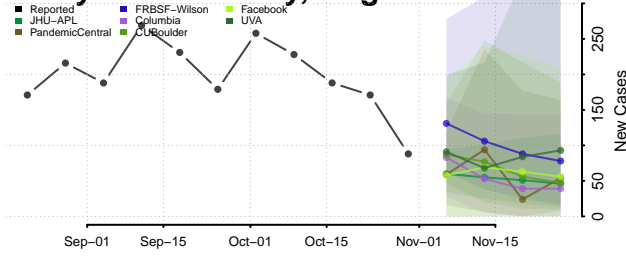

Page County, Virginia

Patrick County, Virginia

Petersburg County, Virginia

Pittsylvania County, Virginia

Poquoson County, Virginia

Portsmouth County, Virginia

Powhatan County, Virginia

Prince Edward County, Virginia