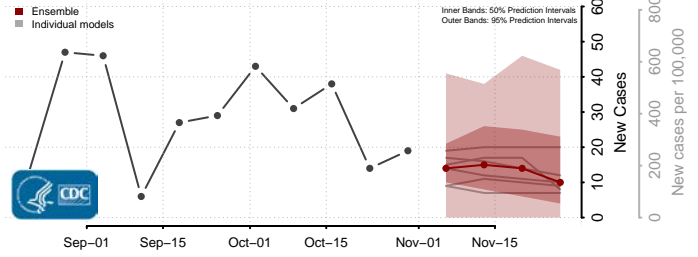

Winnebago County, Iowa

Winneshiek County, Iowa

Woodbury County, Iowa

Worth County, Iowa

Wright County, Iowa

Kansas

Allen County, Kansas

Anderson County, Kansas