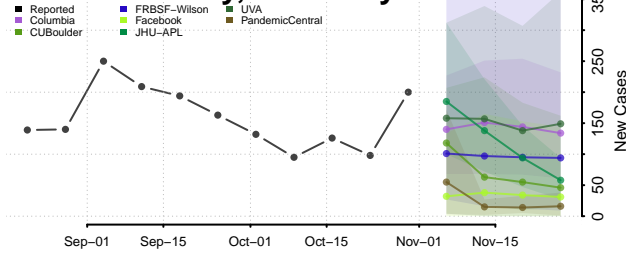

Scott County, Kentucky

Shelby County, Kentucky

Simpson County, Kentucky

Spencer County, Kentucky

Taylor County, Kentucky

Todd County, Kentucky

Trigg County, Kentucky

Trimble County, Kentucky