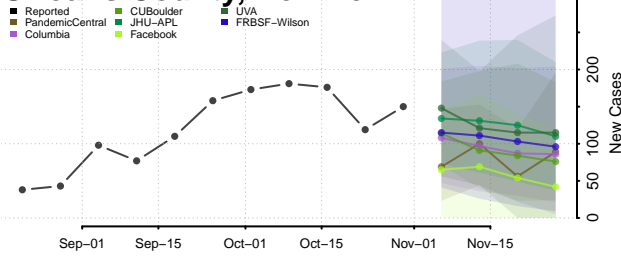

Orleans County, New York