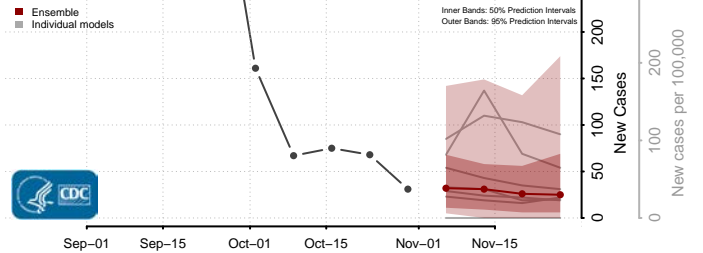

Nolan County, Texas

Nueces County, Texas

Ochiltree County, Texas

Oldham County, Texas

Orange County, Texas

Palo Pinto County, Texas

Panola County, Texas

Parker County, Texas