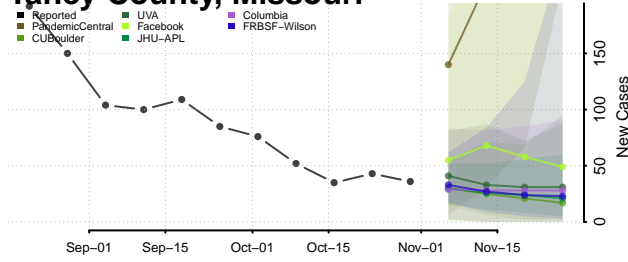

St. Louis City County, Missouri

St. Louis County, Missouri

Ste. Genevieve County, Missouri

Stoddard County, Missouri

Stone County, Missouri

Sullivan County, Missouri

Taney County, Missouri

Texas County, Missouri