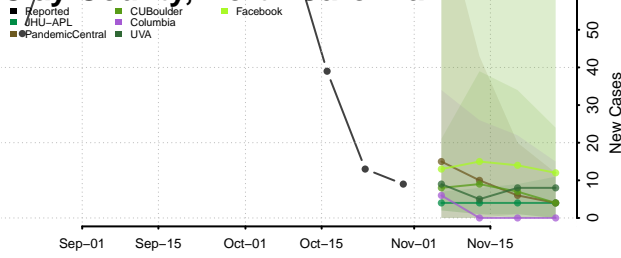

Clay County, North Carolina