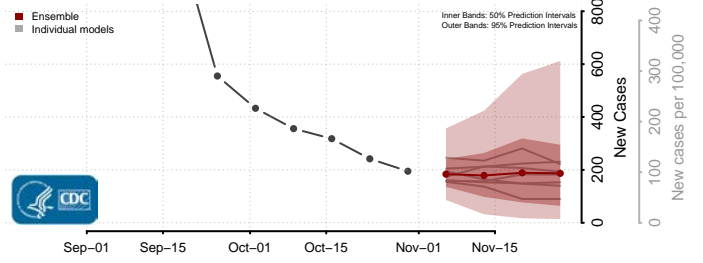

Sumner County, Tennessee