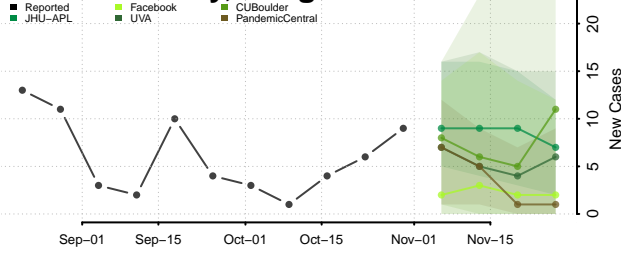

Gilliam County, Oregon