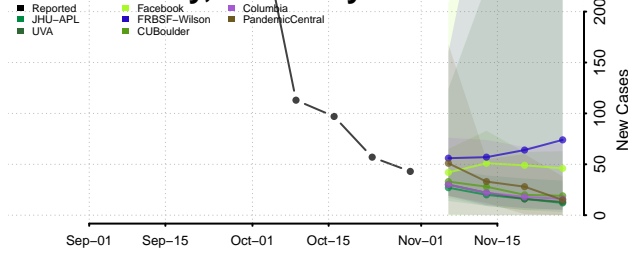

Jessamine County, Kentucky

Johnson County, Kentucky

Kenton County, Kentucky

Knott County, Kentucky

Knox County, Kentucky

Larue County, Kentucky

Laurel County, Kentucky

Lawrence County, Kentucky