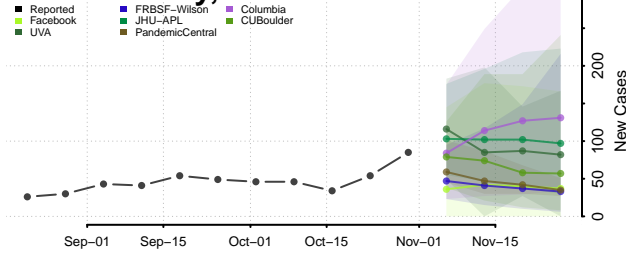

Poweshiek County, Iowa

Ringgold County, Iowa

Sac County, Iowa

Scott County, Iowa

Shelby County, Iowa

Sioux County, Iowa

Story County, Iowa

Tama County, Iowa