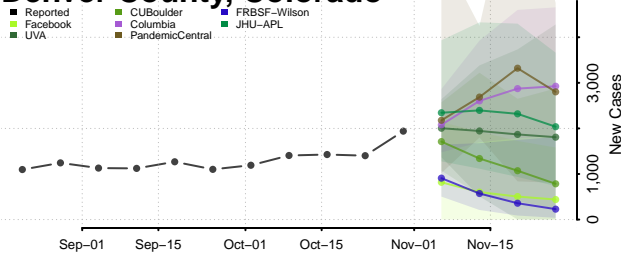

Clear Creek County, Colorado

Conejos County, Colorado

Costilla County, Colorado

Crowley County, Colorado

Custer County, Colorado

Delta County, Colorado

Denver County, Colorado

Dolores County, Colorado