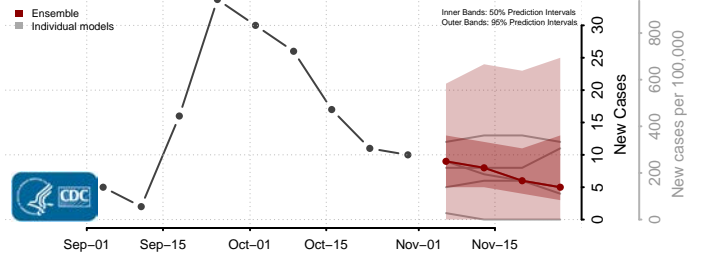

Adams County, Iowa