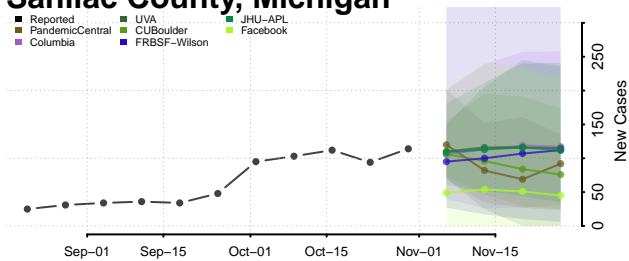

Oscoda County, Michigan

Otsego County, Michigan

Ottawa County, Michigan

Presque Isle County, Michigan

Roscommon County, Michigan

Saginaw County, Michigan

Sanilac County, Michigan

Schoolcraft County, Michigan