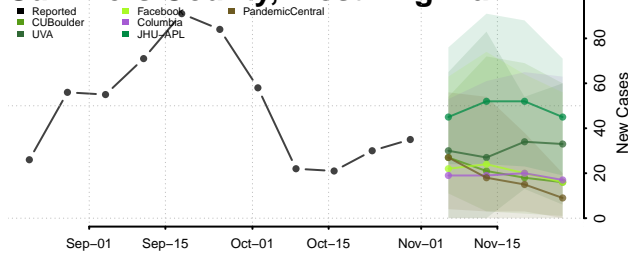

Preston County, West Virginia

Putnam County, West Virginia

Raleigh County, West Virginia

Randolph County, West Virginia

Ritchie County, West Virginia

Roane County, West Virginia

Summers County, West Virginia