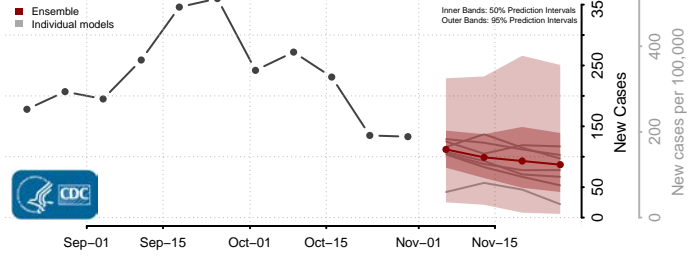

Waldo County, Maine

Washington County, Maine

York County, Maine

Maryland

Allegany County, Maryland

Anne Arundel County, Maryland

Baltimore City County, Maryland

Baltimore County, Maryland