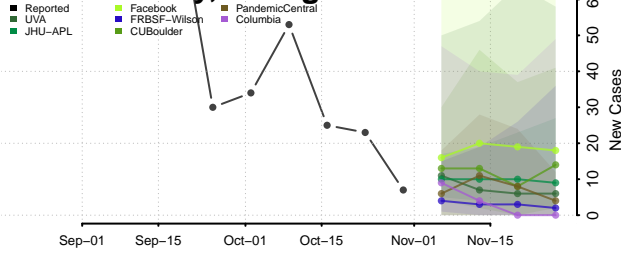

Worth County, Georgia