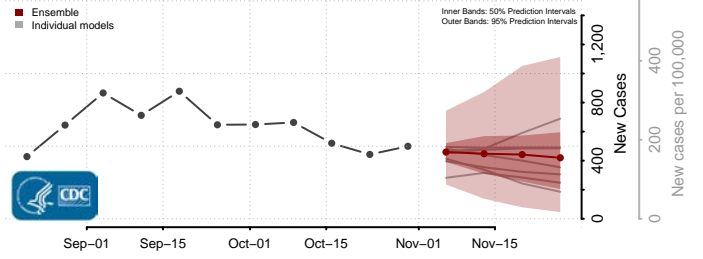

Randolph County, Indiana

Ripley County, Indiana

Rush County, Indiana

Scott County, Indiana

Shelby County, Indiana

Spencer County, Indiana

St. Joseph County, Indiana

Starke County, Indiana