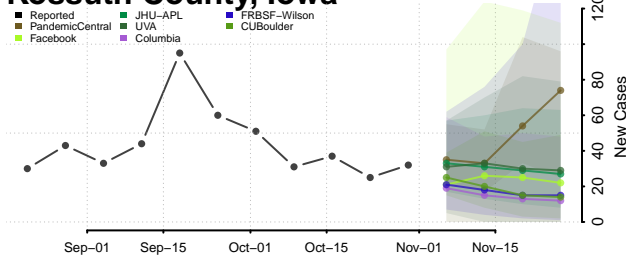

Kossuth County, Iowa