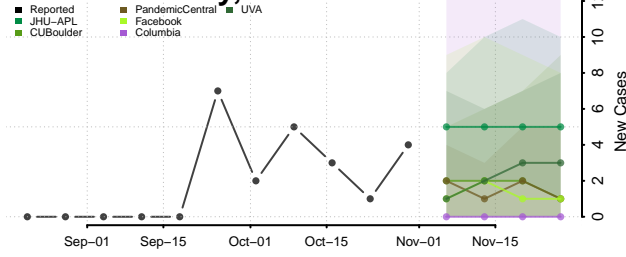

Nebraska

Adams County, Nebraska

Antelope County, Nebraska

Arthur County, Nebraska

Banner County, Nebraska

Blaine County, Nebraska

Boone County, Nebraska

Box Butte County, Nebraska