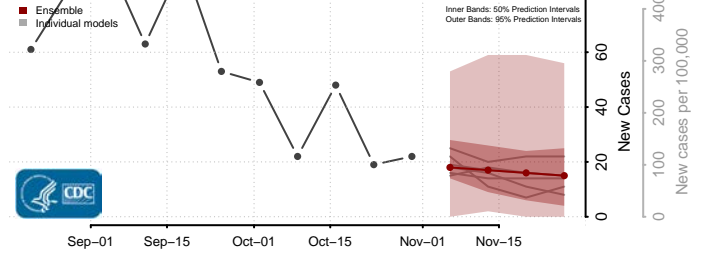

Avery County, North Carolina

Beaufort County, North Carolina

Bertie County, North Carolina

Bladen County, North Carolina

Brunswick County, North Carolina

Buncombe County, North Carolina

Burke County, North Carolina