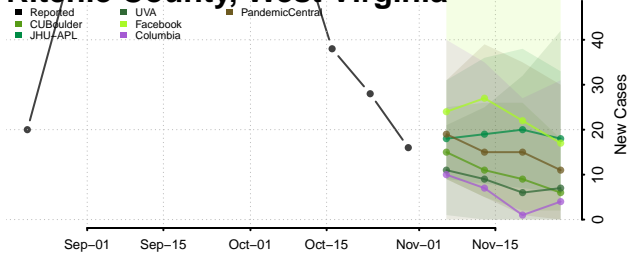

Preston County, West Virginia

Putnam County, West Virginia

Raleigh County, West Virginia

Randolph County, West Virginia

Ritchie County, West Virginia

Roane County, West Virginia

Summers County, West Virginia