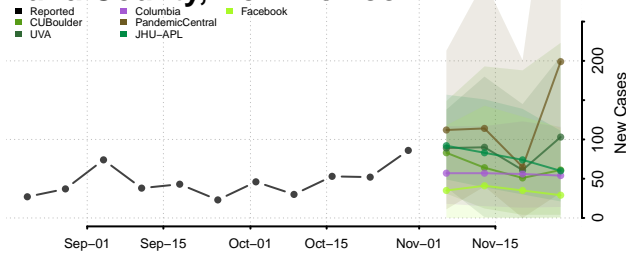

Luna County, New Mexico