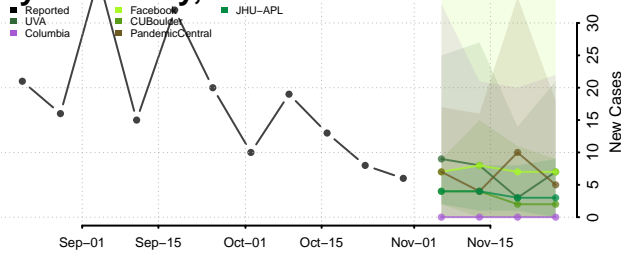

Lynn County, Texas