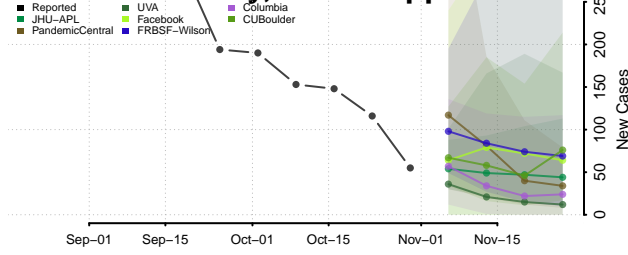

Leake County, Mississippi

Lee County, Mississippi

Leflore County, Mississippi

Lincoln County, Mississippi

Lowndes County, Mississippi

Madison County, Mississippi

Marion County, Mississippi

Marshall County, Mississippi