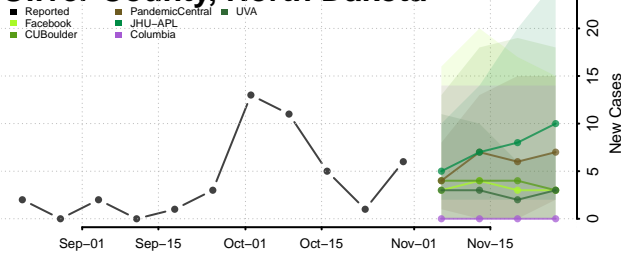

McLean County, North Dakota

Mercer County, North Dakota

Morton County, North Dakota

Mountrail County, North Dakota

Nelson County, North Dakota

Oliver County, North Dakota

Pembina County, North Dakota

Pierce County, North Dakota