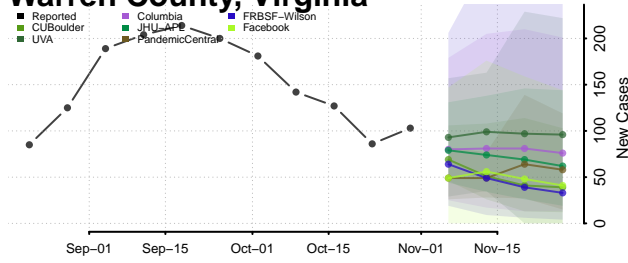

Warren County, Virginia