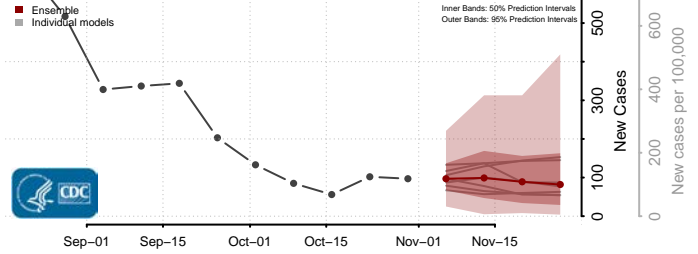

St. Landry County, Louisiana