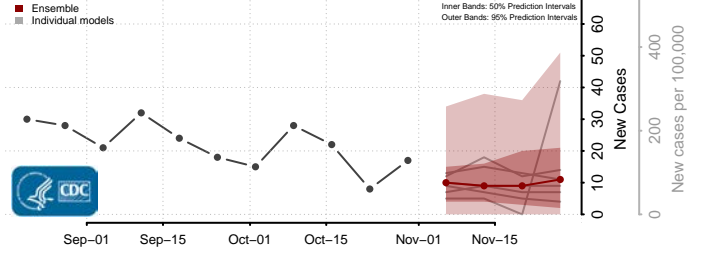

Dade County, Missouri

Dallas County, Missouri

Davies County, Missouri

DeKalb County, Missouri

Dent County, Missouri

Douglas County, Missouri

Dunklin County, Missouri

Franklin County, Missouri