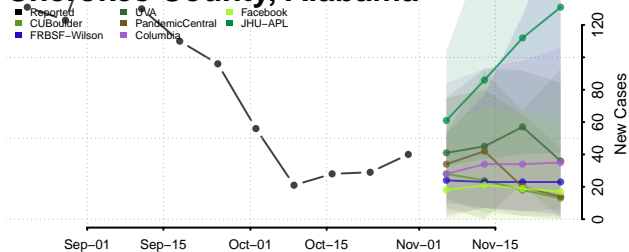

Butler County, Alabama

Calhoun County, Alabama

Chambers County, Alabama

Cherokee County, Alabama

Chilton County, Alabama

Choctaw County, Alabama

Clarke County, Alabama

Clay County, Alabama