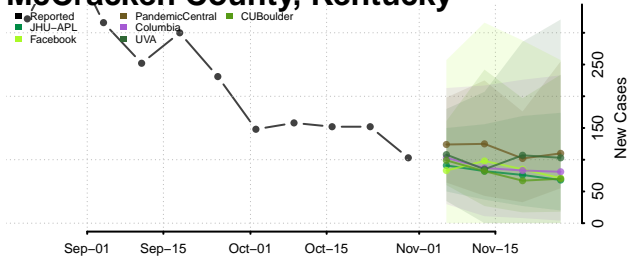

Madison County, Kentucky

Magoffin County, Kentucky

Marion County, Kentucky

Marshall County, Kentucky

Martin County, Kentucky

Mason County, Kentucky

McCracken County, Kentucky

McCreary County, Kentucky