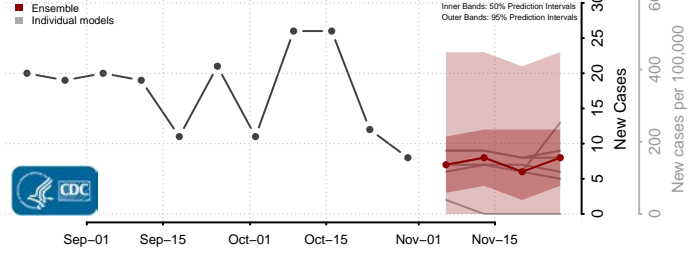

Craig County, Virginia