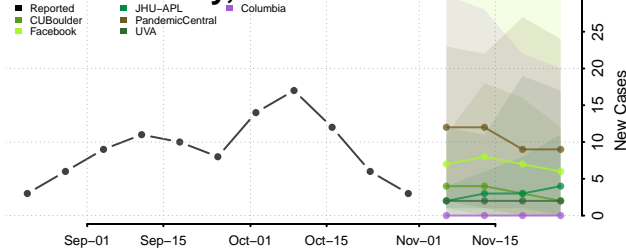

Barber County, Kansas