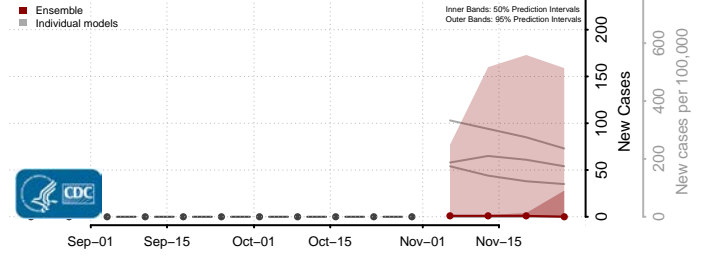

Sanpete County, Utah