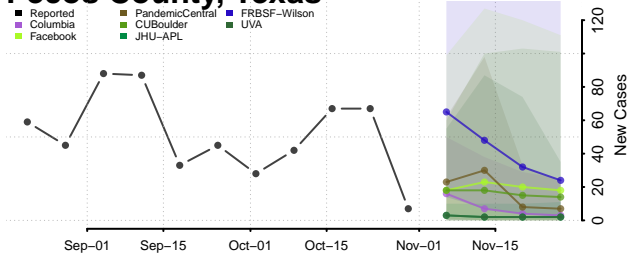

Pecos County, Texas