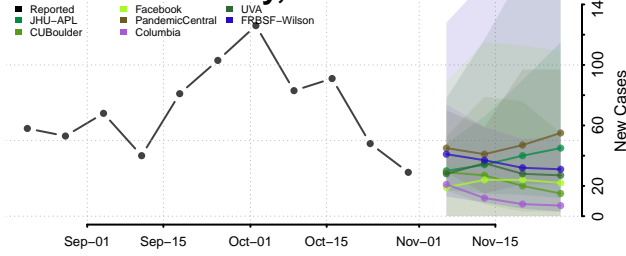

Black Hawk County, Iowa

Boone County, Iowa

Bremer County, Iowa

Buchanan County, Iowa

Buena Vista County, Iowa

Butler County, Iowa

Calhoun County, Iowa

Carroll County, Iowa