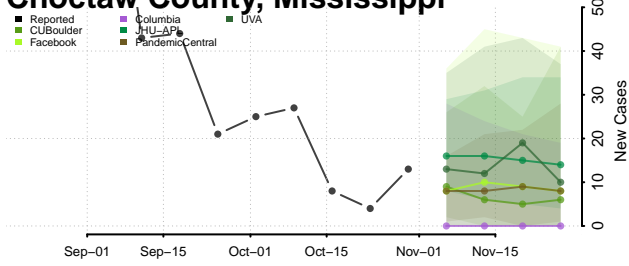

Choctaw County, Mississippi