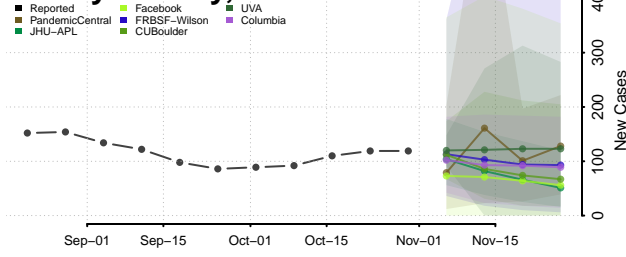

Finney County, Kansas