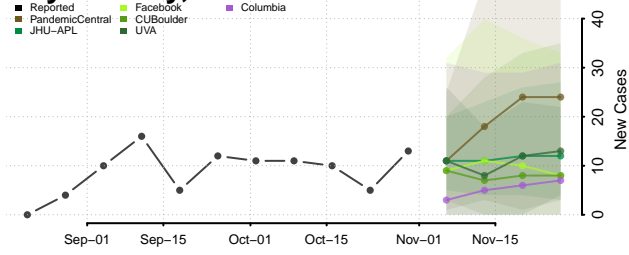

Day County, South Dakota