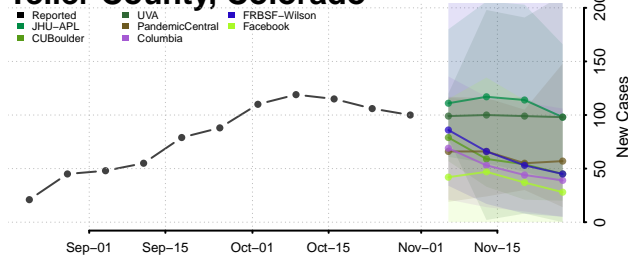

Teller County, Colorado