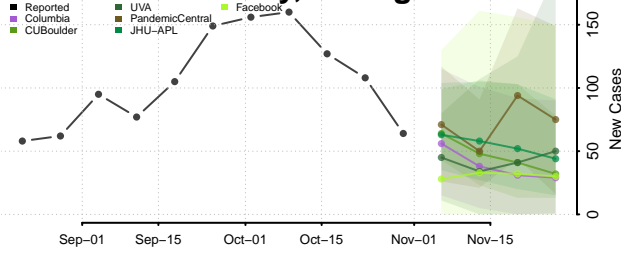

Menominee County, Michigan