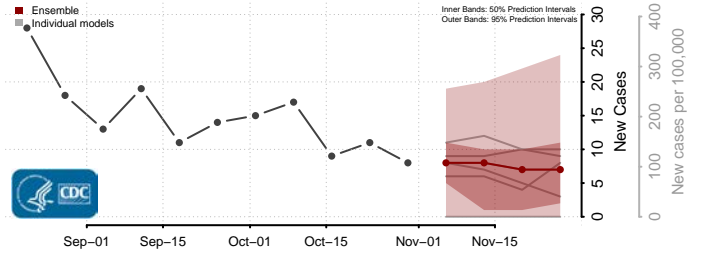

Chariton County, Missouri