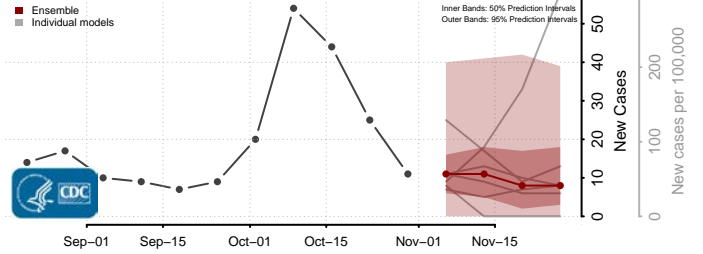

Los Alamos County, New Mexico