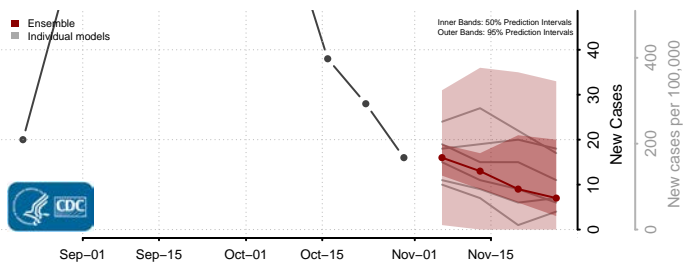

Preston County, West Virginia

Putnam County, West Virginia

Raleigh County, West Virginia

Randolph County, West Virginia

Ritchie County, West Virginia

Roane County, West Virginia

Summers County, West Virginia