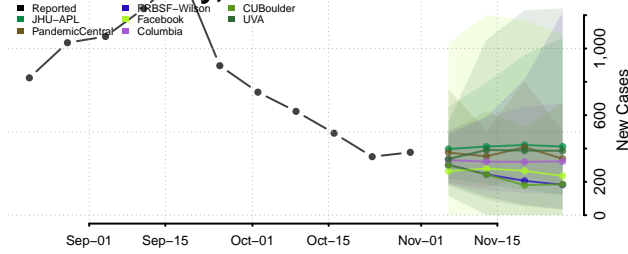

Union County, North Carolina