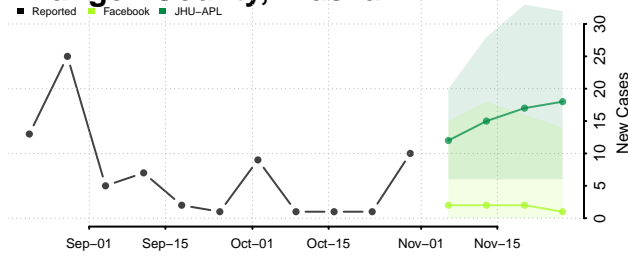

Wrangell County, Alaska