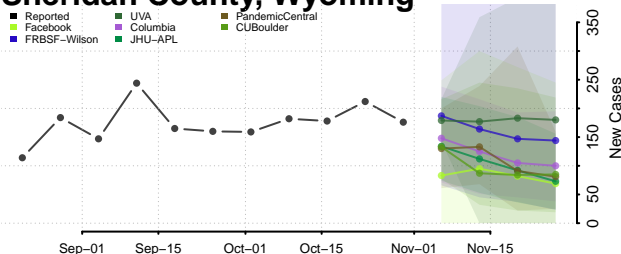

Natrona County, Wyoming

Niobrara County, Wyoming

Park County, Wyoming

Platte County, Wyoming

Sheridan County, Wyoming

Sublette County, Wyoming

Sweetwater County, Wyoming

Teton County, Wyoming