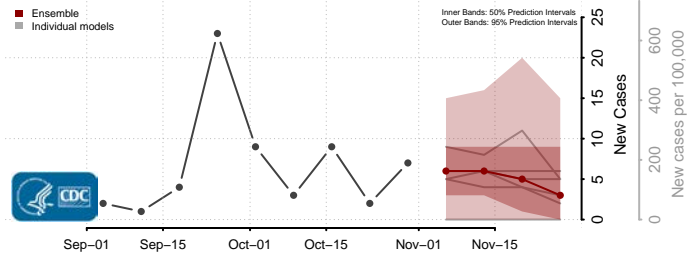

Harper County, Oklahoma