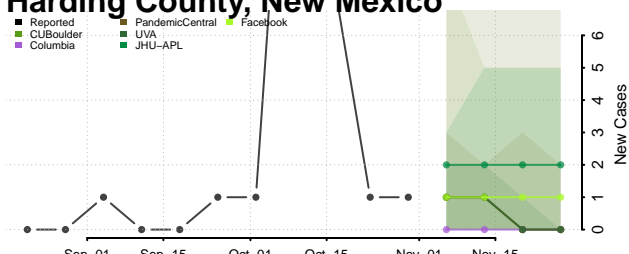

Harding County, New Mexico