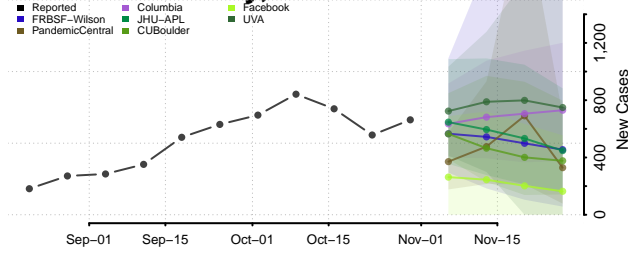

St. Louis County, Minnesota