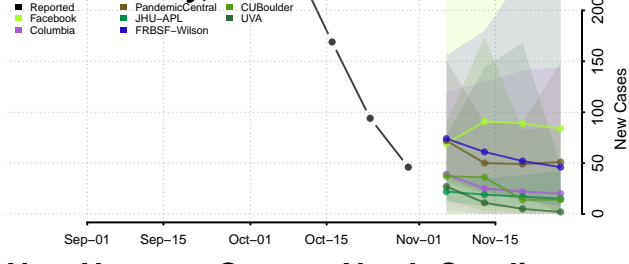

Nash County, North Carolina