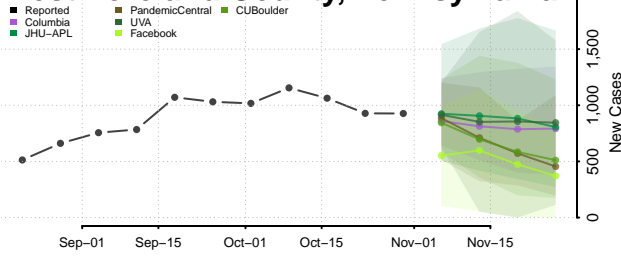

Venango County, Pennsylvania

Warren County, Pennsylvania

Washington County, Pennsylvania

Wayne County, Pennsylvania

Westmoreland County, Pennsylvania

Wyoming County, Pennsylvania

York County, Pennsylvania

Puerto Rico