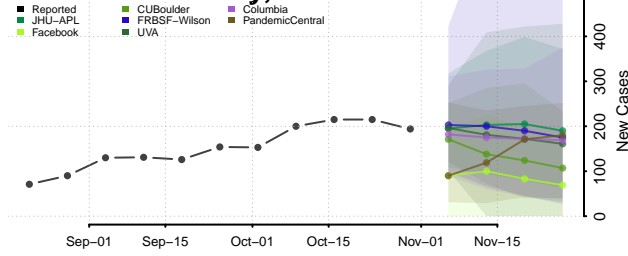

Herkimer County, New York