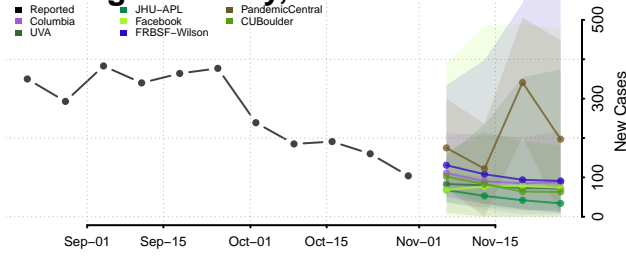

Muskogee County, Oklahoma