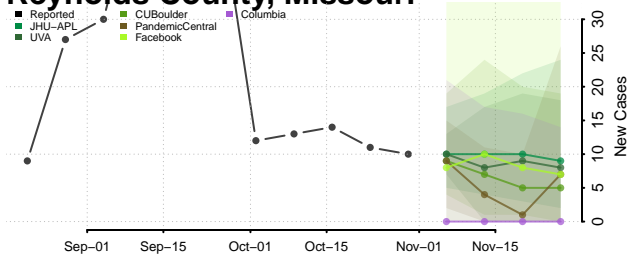

Reynolds County, Missouri