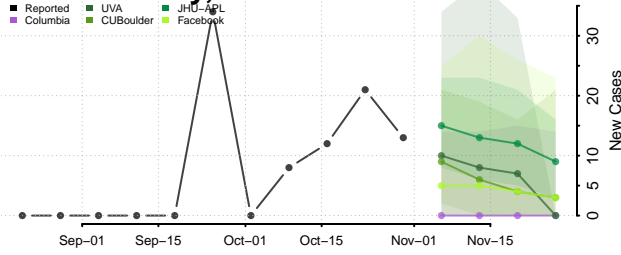

Deuel County, Nebraska