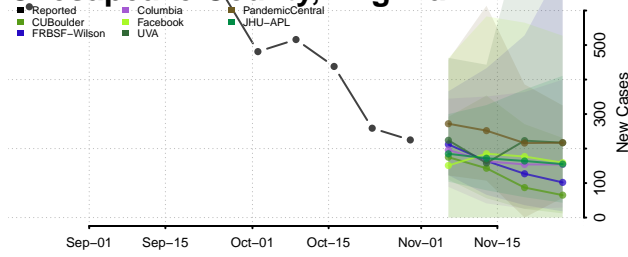

Caroline County, Virginia

Carroll County, Virginia

Charles City County, Virginia

Charlotte County, Virginia

Charlottesville County, Virginia

Chesapeake County, Virginia

Chesterfield County, Virginia

Clarke County, Virginia