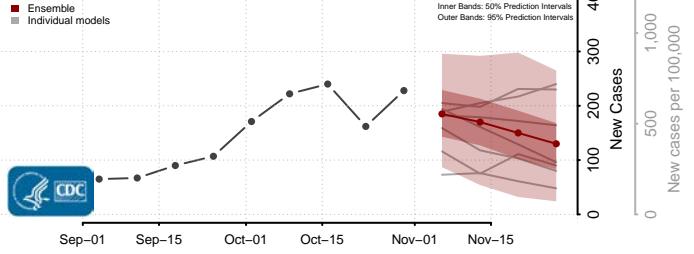

Morrison County, Minnesota