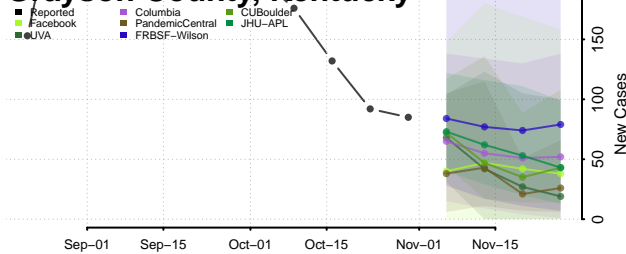

Grant County, Kentucky

Graves County, Kentucky

Grayson County, Kentucky

Green County, Kentucky

Greenup County, Kentucky

Hancock County, Kentucky

Hardin County, Kentucky

Harlan County, Kentucky