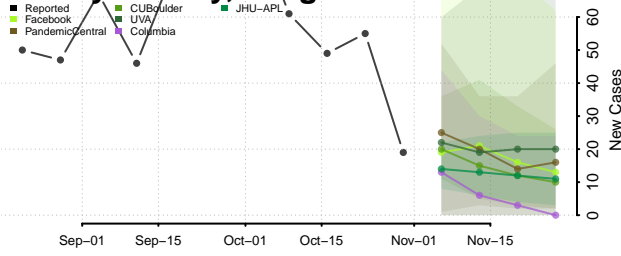

Harney County, Oregon