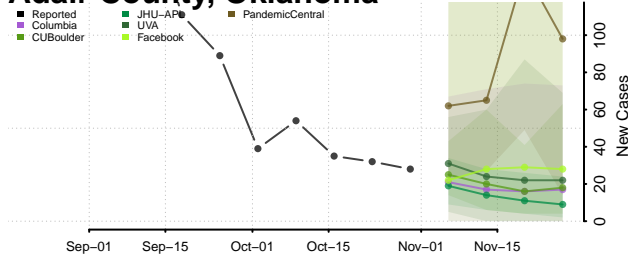

Wayne County, Ohio

Williams County, Ohio

Wood County, Ohio

Wyandot County, Ohio

Oklahoma

Adair County, Oklahoma

Alfalfa County, Oklahoma

Atoka County, Oklahoma