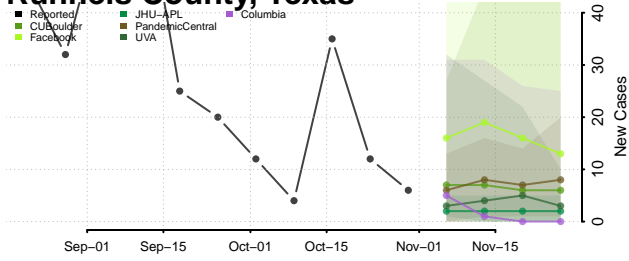

Runnels County, Texas