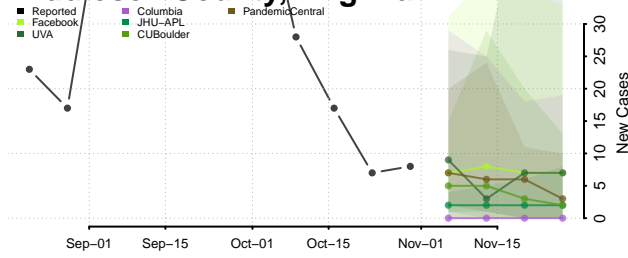

Middlesex County, Virginia