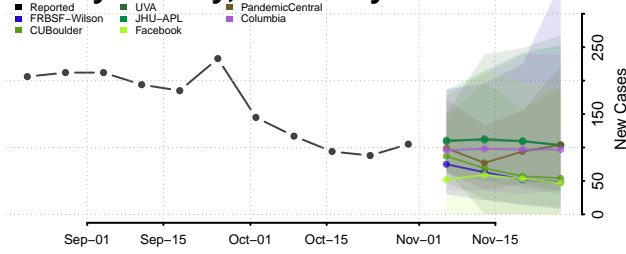

Scott County, Kentucky

Shelby County, Kentucky

Simpson County, Kentucky

Spencer County, Kentucky

Taylor County, Kentucky

Todd County, Kentucky

Trigg County, Kentucky

Trimble County, Kentucky