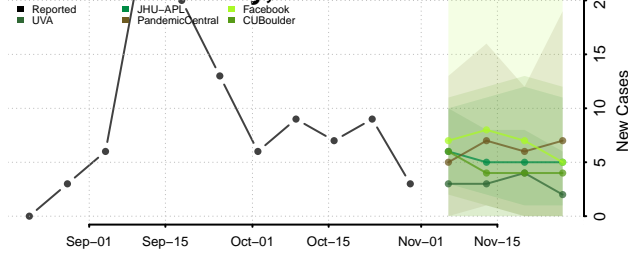

Griggs County, North Dakota

Hettinger County, North Dakota

Kidder County, North Dakota

LaMoure County, North Dakota

Logan County, North Dakota

McHenry County, North Dakota

McIntosh County, North Dakota

McKenzie County, North Dakota