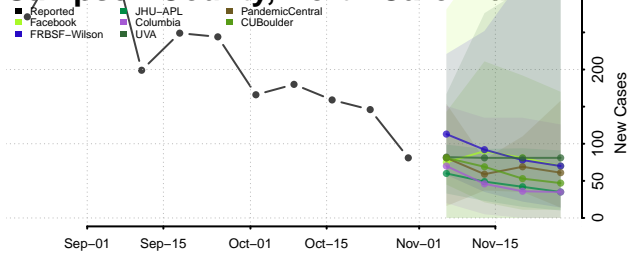

Randolph County, North Carolina

Richmond County, North Carolina

Robeson County, North Carolina

Rockingham County, North Carolina

Rowan County, North Carolina

Rutherford County, North Carolina

Sampson County, North Carolina