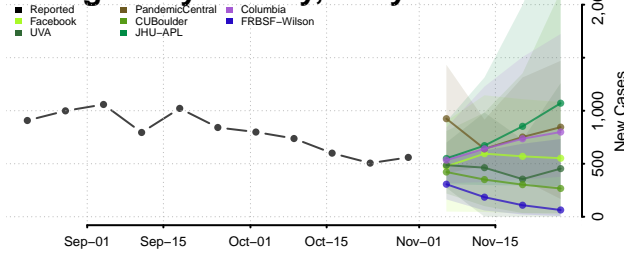

Harford County, Maryland

Howard County, Maryland

Kent County, Maryland

Montgomery County, Maryland

Prince George's County, Maryland

Queen Anne's County, Maryland

Somerset County, Maryland

St. Mary's County, Maryland