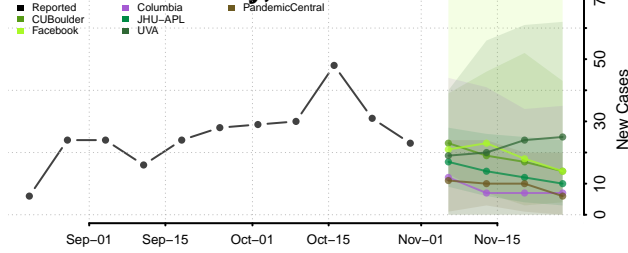

Ochiltree County, Texas