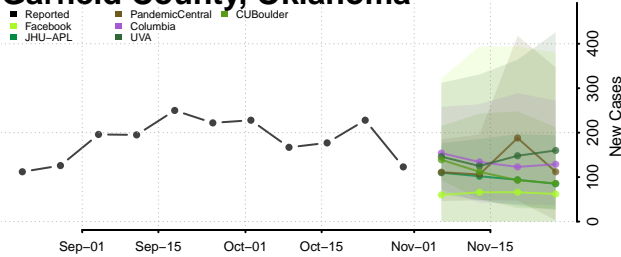

Custer County, Oklahoma

Delaware County, Oklahoma

Dewey County, Oklahoma

Ellis County, Oklahoma

Garfield County, Oklahoma

Garvin County, Oklahoma

Grady County, Oklahoma

Grant County, Oklahoma