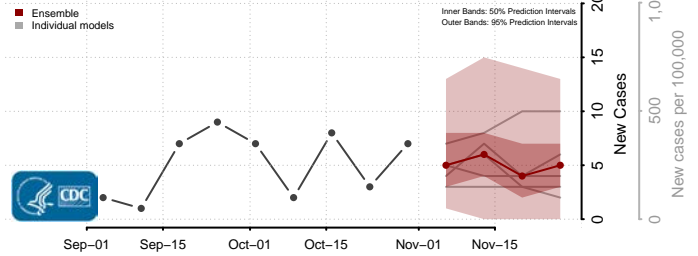

Garfield County, Montana

Glacier County, Montana

Golden Valley County, Montana

Granite County, Montana

Hill County, Montana

Jefferson County, Montana

Judith Basin County, Montana

Lake County, Montana