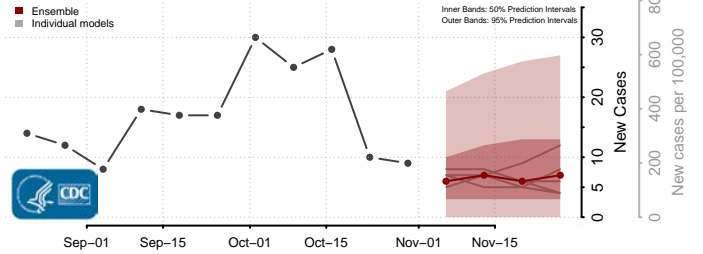

Lincoln County, New Mexico

Los Alamos County, New Mexico

Luna County, New Mexico

McKinley County, New Mexico

Mora County, New Mexico

Otero County, New Mexico

Quay County, New Mexico

Rio Arriba County, New Mexico