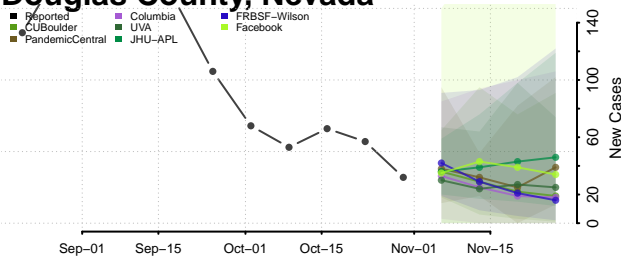

Douglas County, Nevada