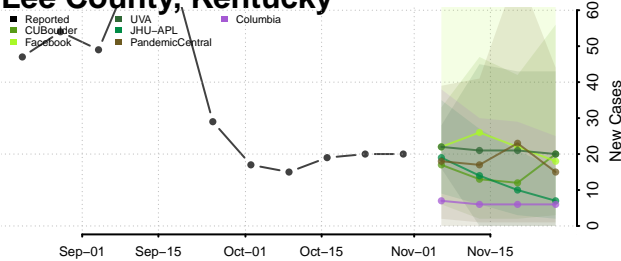

Lee County, Kentucky