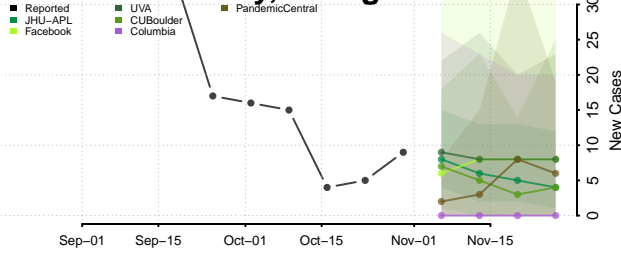

Wayne County, Georgia

Webster County, Georgia

Wheeler County, Georgia

White County, Georgia

Whitfield County, Georgia

Wilcox County, Georgia

Wilkes County, Georgia

Wilkinson County, Georgia