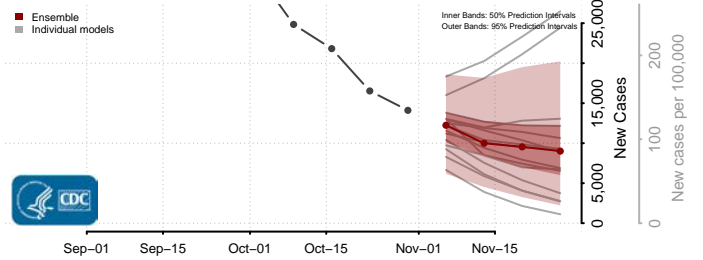

North Carolina