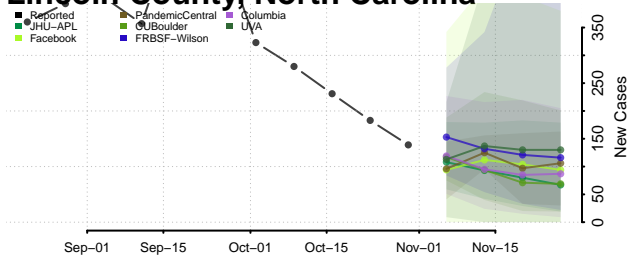

Lincoln County, North Carolina