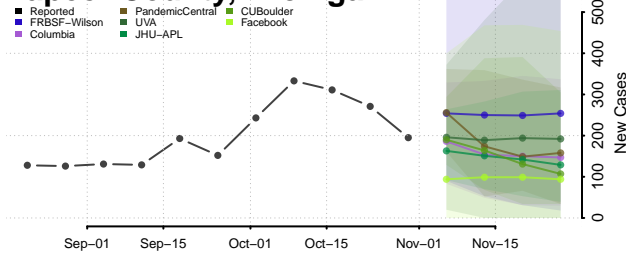

Lapeer County, Michigan