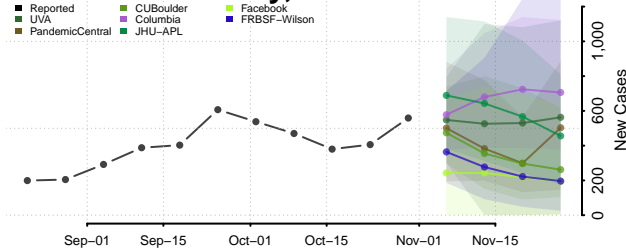

Bonneville County, Idaho