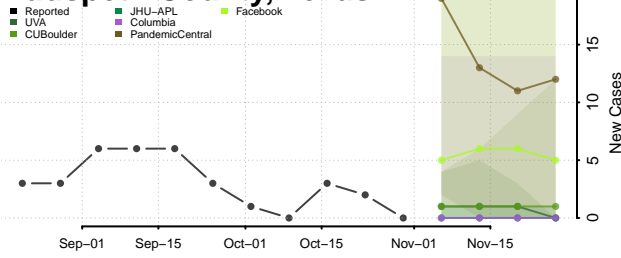

Houston County, Texas

Howard County, Texas

Hudspeth County, Texas

Hunt County, Texas

Hutchinson County, Texas

Irion County, Texas

Jack County, Texas

Jackson County, Texas