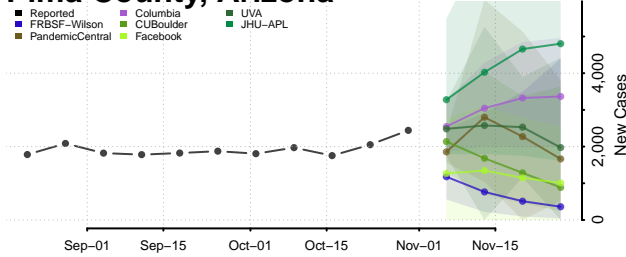

Gila County, Arizona

Graham County, Arizona

Greenlee County, Arizona

La Paz County, Arizona

Maricopa County, Arizona

Mohave County, Arizona

Navajo County, Arizona

Pima County, Arizona