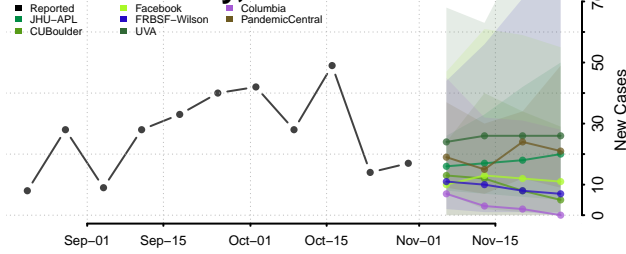

Guthrie County, Iowa

Hamilton County, Iowa

Hancock County, Iowa

Hardin County, Iowa

Harrison County, Iowa

Henry County, Iowa

Howard County, Iowa

Humboldt County, Iowa