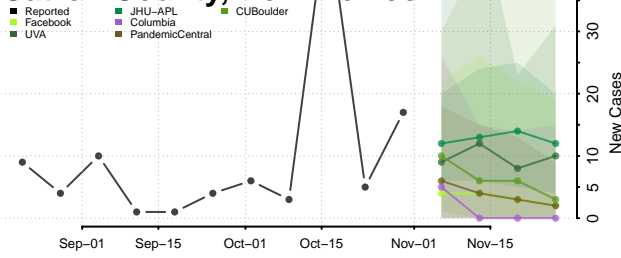

Catron County, New Mexico