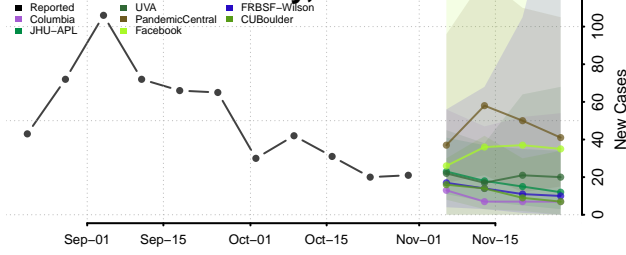

Black Hawk County, Iowa

Boone County, Iowa

Bremer County, Iowa

Buchanan County, Iowa

Buena Vista County, Iowa

Butler County, Iowa

Calhoun County, Iowa

Carroll County, Iowa