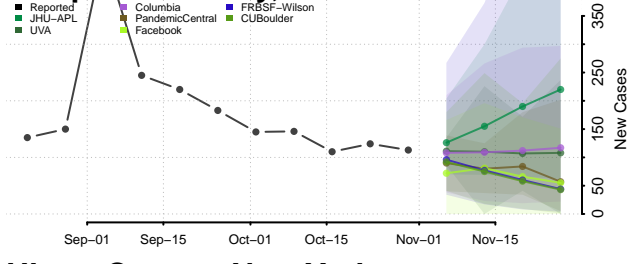

Tompkins County, New York