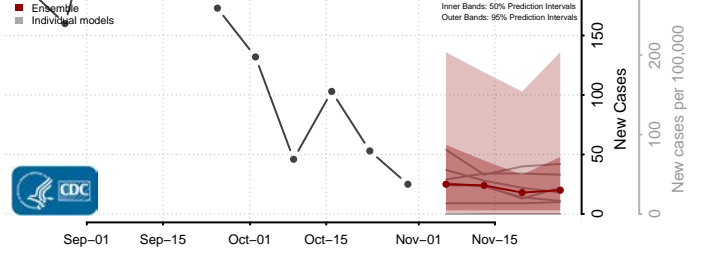

Rusk County, Texas

Sabine County, Texas

San Augustine County, Texas

San Jacinto County, Texas

San Patricio County, Texas

San Saba County, Texas

Schleicher County, Texas

Scurry County, Texas