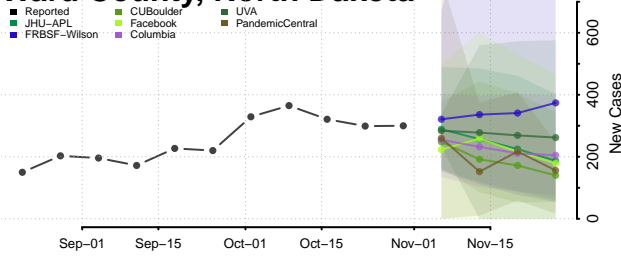

Ward County, North Dakota