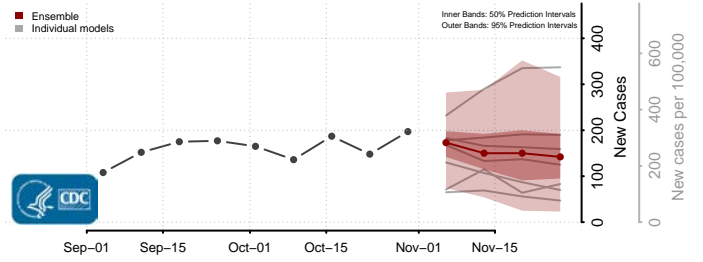

Sullivan County, New York

Tioga County, New York

Tompkins County, New York

Ulster County, New York

Warren County, New York

Washington County, New York

Wayne County, New York

Westchester County, New York