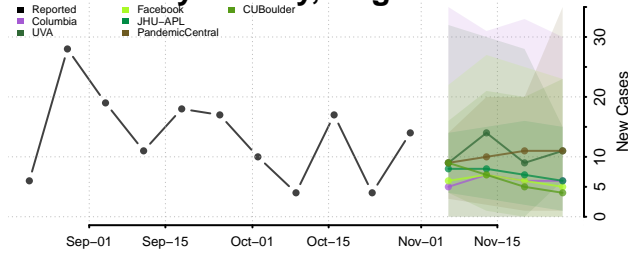

Charles City County, Virginia