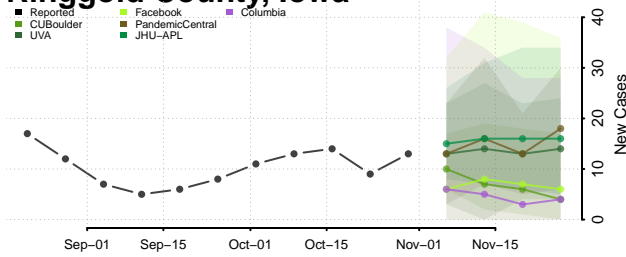

Ringgold County, Iowa