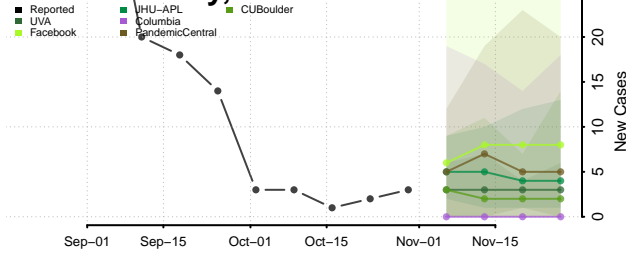

Pulaski County, Arkansas

Randolph County, Arkansas

Saline County, Arkansas

Scott County, Arkansas

Searcy County, Arkansas

Sebastian County, Arkansas

Sevier County, Arkansas

Sharp County, Arkansas