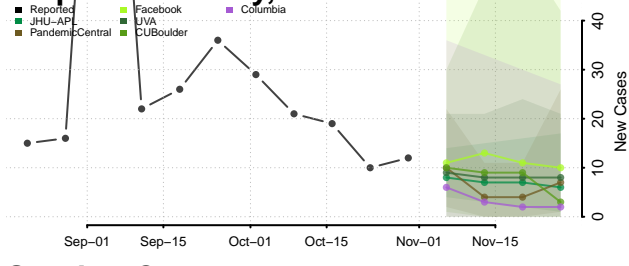

Stephens County, Texas