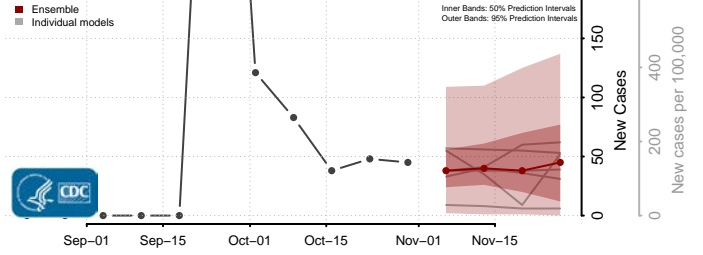

Adams County, Nebraska