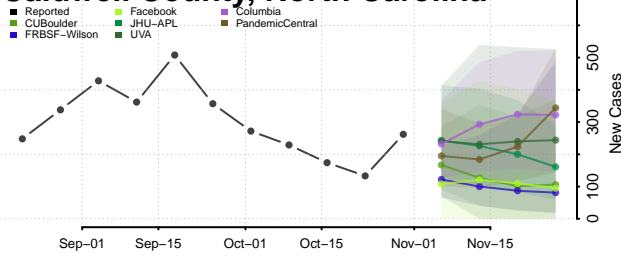

Caldwell County, North Carolina