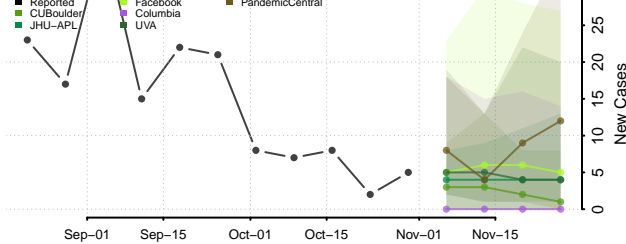

Perry County, Mississippi

Pike County, Mississippi

Pontotoc County, Mississippi

Prentiss County, Mississippi

Quitman County, Mississippi

Rankin County, Mississippi

Scott County, Mississippi

Sharkey County, Mississippi