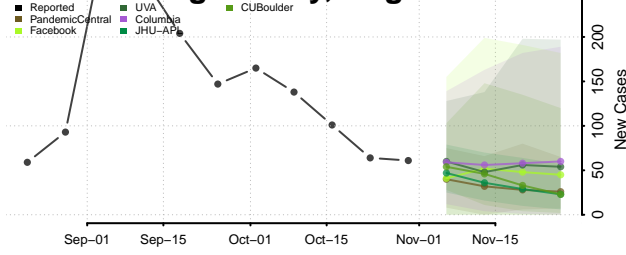

Harrisonburg County, Virginia