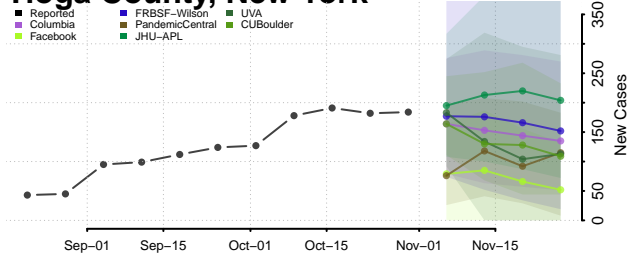

Tioga County, New York