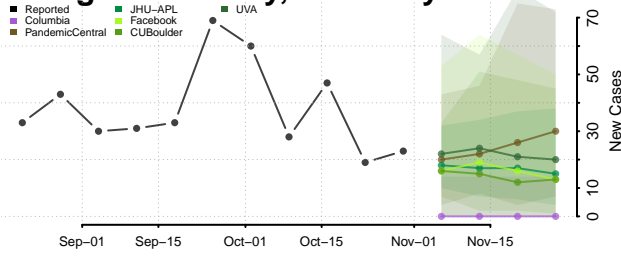

Lee County, Kentucky

Leslie County, Kentucky

Letcher County, Kentucky

Lewis County, Kentucky

Lincoln County, Kentucky

Livingston County, Kentucky

Logan County, Kentucky

Lyon County, Kentucky