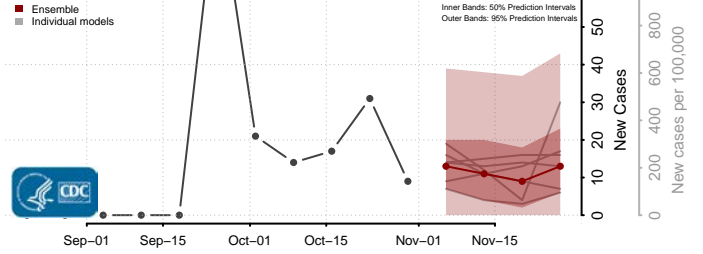

Antelope County, Nebraska