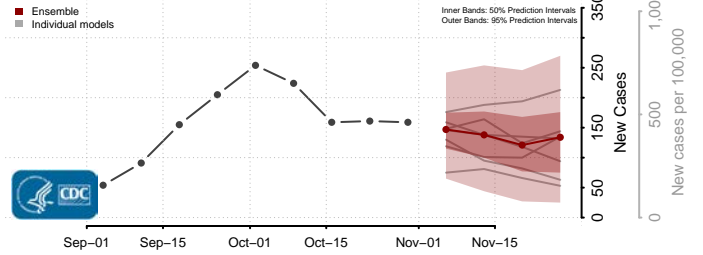

Minnesota

Aitkin County, Minnesota

Anoka County, Minnesota

Becker County, Minnesota

Beltrami County, Minnesota

Benton County, Minnesota

Big Stone County, Minnesota

Blue Earth County, Minnesota