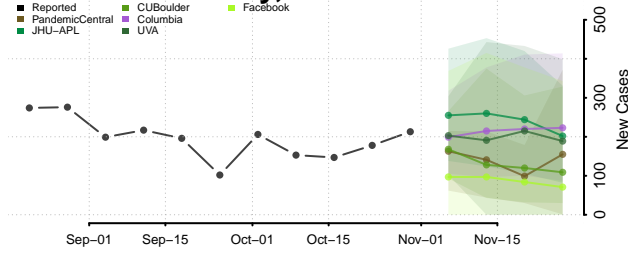

Tuolumne County, California