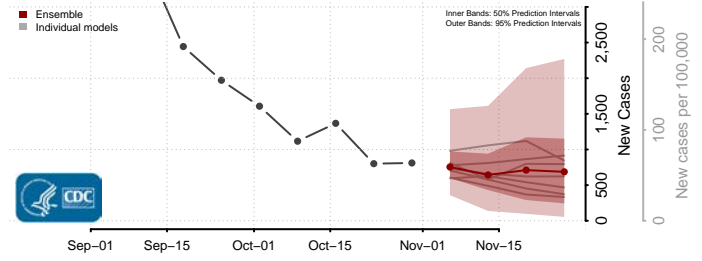

Travis County, Texas