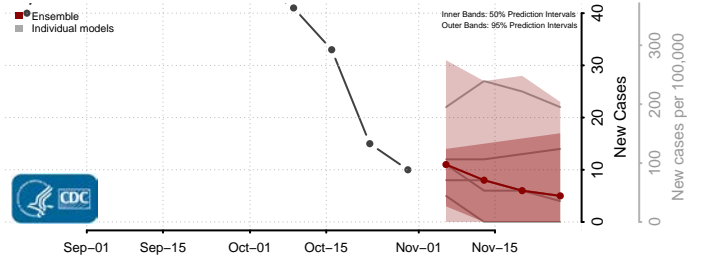

Trousdale County, Tennessee