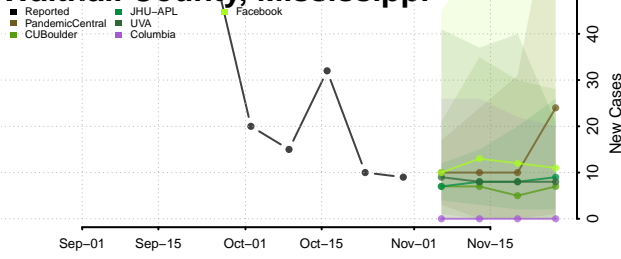

Tunica County, Mississippi

Union County, Mississippi

Walthall County, Mississippi

Warren County, Mississippi

Washington County, Mississippi

Wayne County, Mississippi

Webster County, Mississippi

Wilkinson County, Mississippi