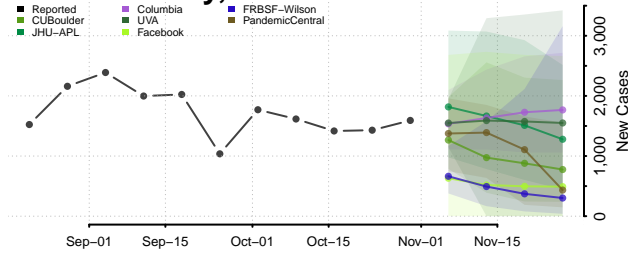

Tulare County, California