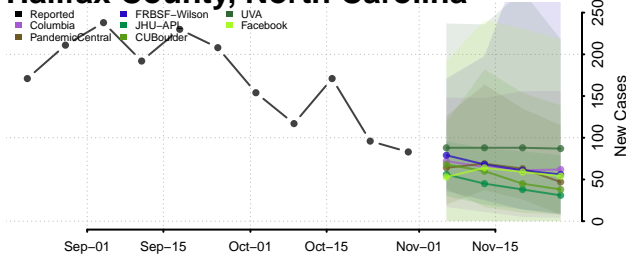

Halifax County, North Carolina