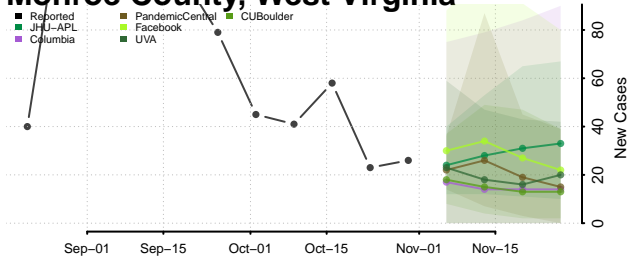

Monroe County, West Virginia