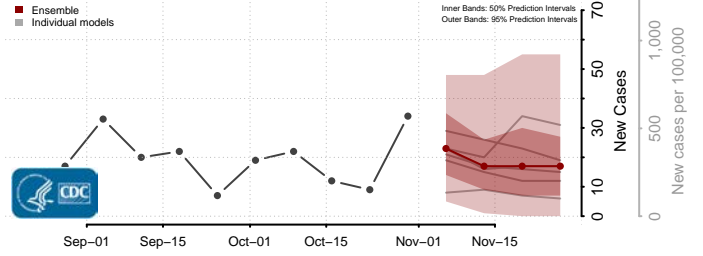

Fulton County, Kentucky