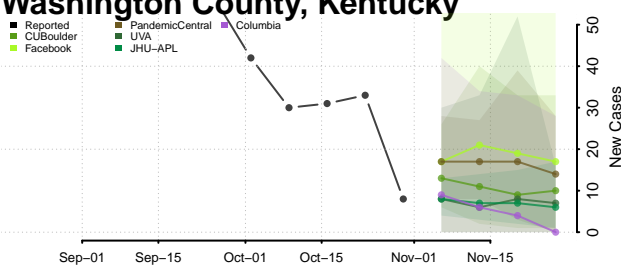

Washington County, Kentucky