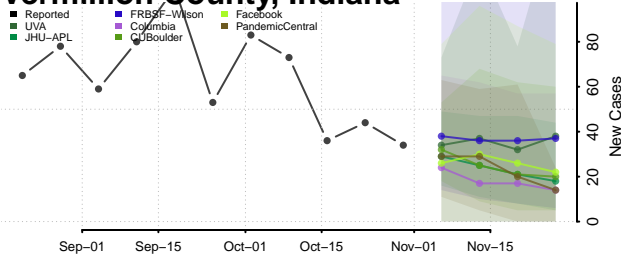

Vigo County, Indiana

Wabash County, Indiana

Warren County, Indiana

Warrick County, Indiana

Washington County, Indiana

Wayne County, Indiana

Wells County, Indiana

White County, Indiana