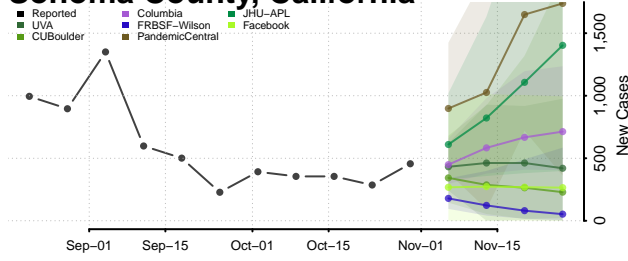

Sierra County, California

Siskiyou County, California

Solano County, California

Sonoma County, California

Stanislaus County, California

Sutter County, California

Tehama County, California

Trinity County, California