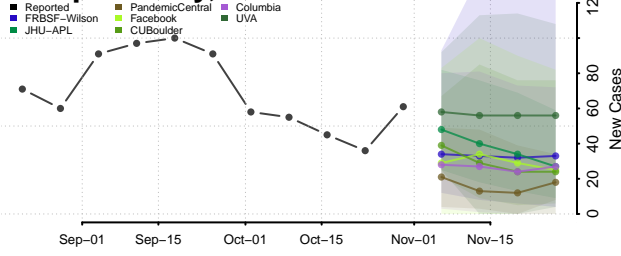

Pulaski County, Arkansas

Randolph County, Arkansas

Saline County, Arkansas

Scott County, Arkansas

Searcy County, Arkansas

Sebastian County, Arkansas

Sevier County, Arkansas

Sharp County, Arkansas