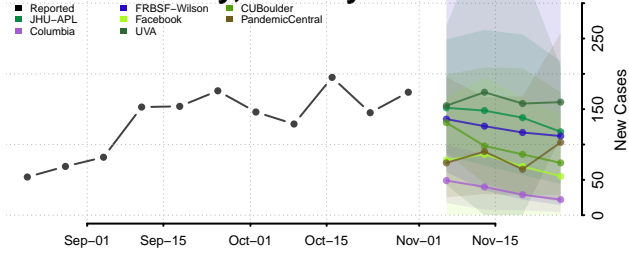

Elk County, Pennsylvania

Erie County, Pennsylvania

Fayette County, Pennsylvania

Forest County, Pennsylvania

Franklin County, Pennsylvania

Fulton County, Pennsylvania

Greene County, Pennsylvania

Huntingdon County, Pennsylvania