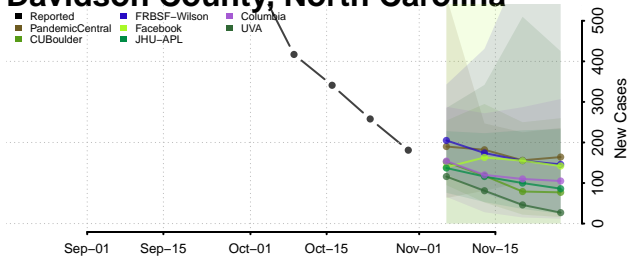

Davidson County, North Carolina