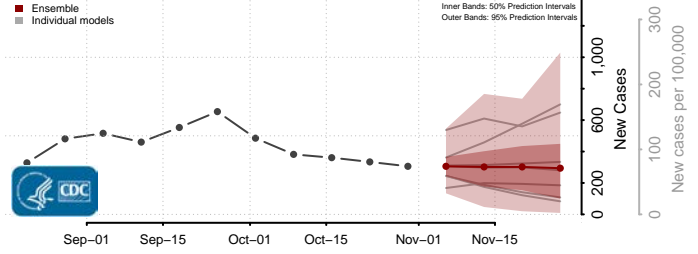

Loudoun County, Virginia