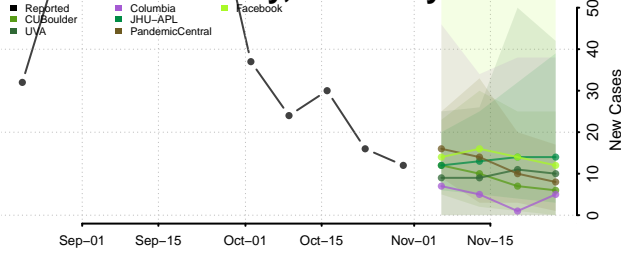

Edmonson County, Kentucky