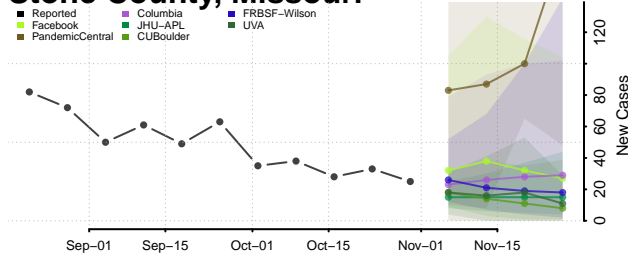

St. Louis City County, Missouri

St. Louis County, Missouri

Ste. Genevieve County, Missouri

Stoddard County, Missouri

Stone County, Missouri

Sullivan County, Missouri

Taney County, Missouri

Texas County, Missouri