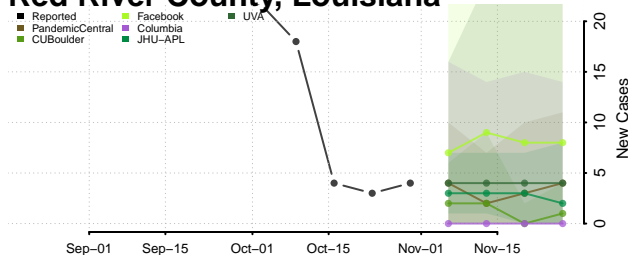

Red River County, Louisiana