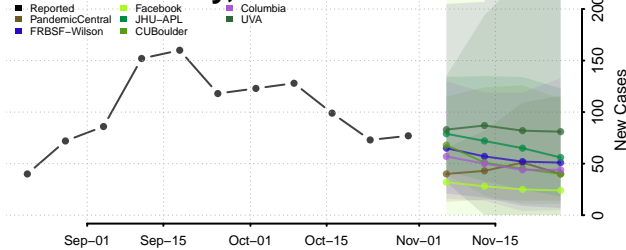

Barton County, Kansas