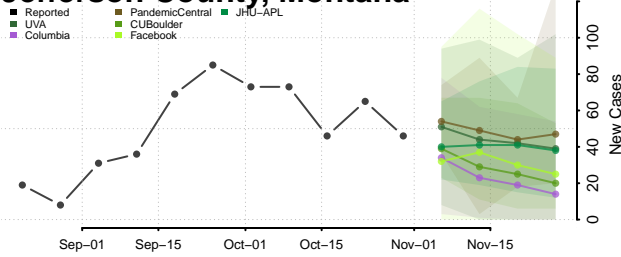

Garfield County, Montana

Glacier County, Montana

Golden Valley County, Montana

Granite County, Montana

Hill County, Montana

Jefferson County, Montana

Judith Basin County, Montana

Lake County, Montana