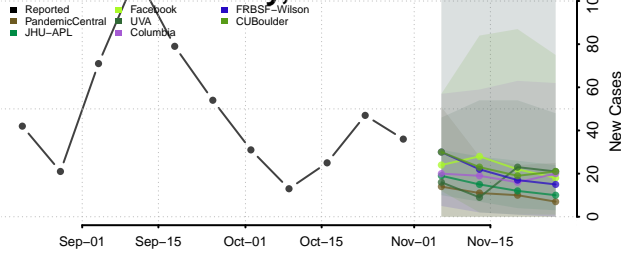

Comanche County, Texas