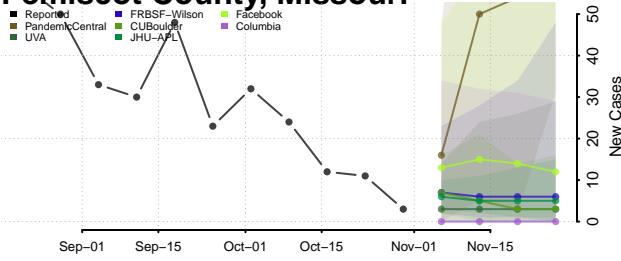

Pemiscot County, Missouri