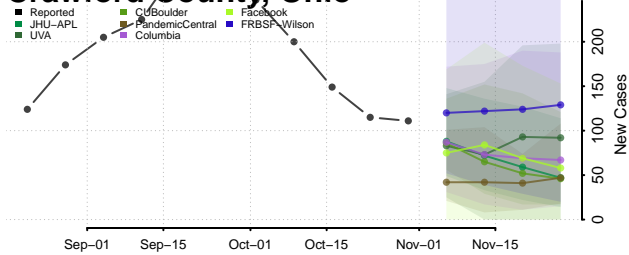

Clermont County, Ohio

Clinton County, Ohio

Columbiana County, Ohio

Coshocton County, Ohio

Crawford County, Ohio

Cuyahoga County, Ohio

Darke County, Ohio

Defiance County, Ohio