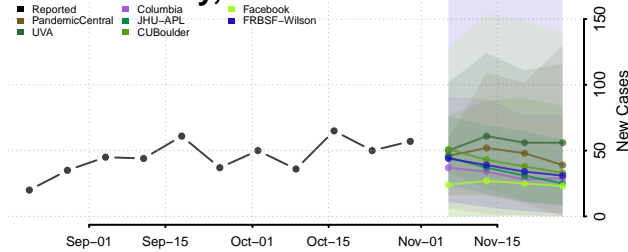

Sequoyah County, Oklahoma

Stephens County, Oklahoma

Texas County, Oklahoma

Tillman County, Oklahoma

Tulsa County, Oklahoma

Wagoner County, Oklahoma

Washington County, Oklahoma

Washita County, Oklahoma