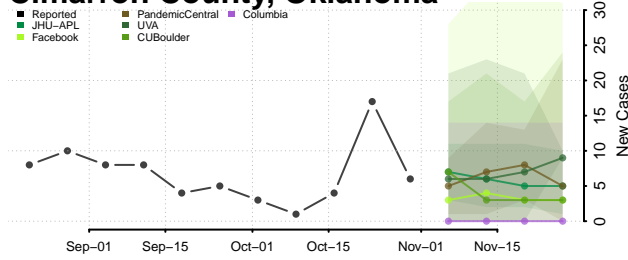

Cimarron County, Oklahoma