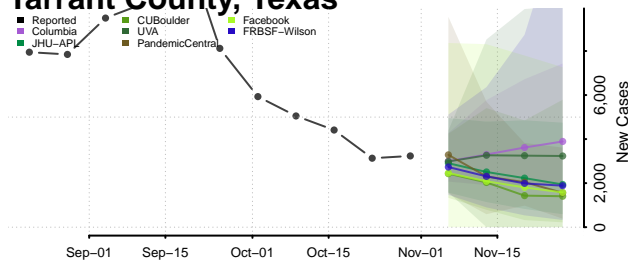

Tarrant County, Texas