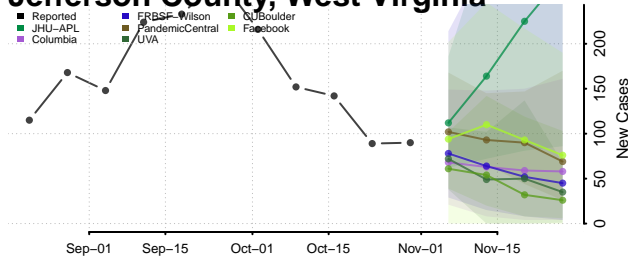

Jefferson County, West Virginia