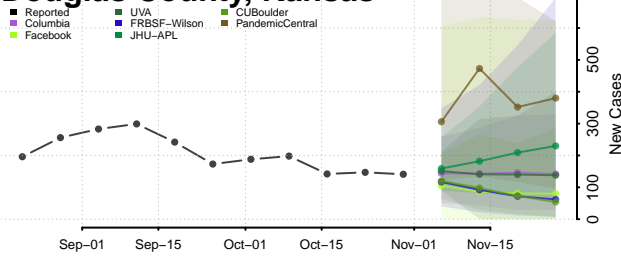

Douglas County, Kansas