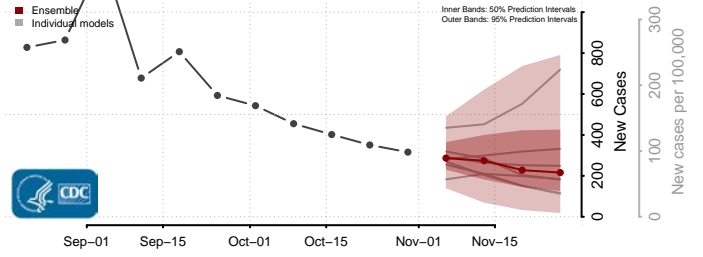

Currituck County, North Carolina

Dare County, North Carolina

Davidson County, North Carolina

Davie County, North Carolina

Duplin County, North Carolina

Durham County, North Carolina

Edgecombe County, North Carolina