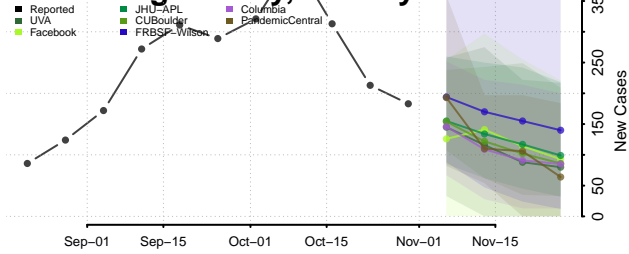

Armstrong County, Pennsylvania