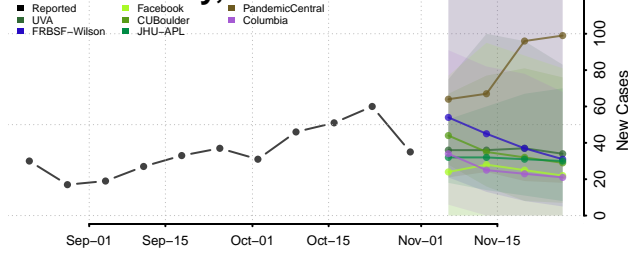

Union County, South Dakota