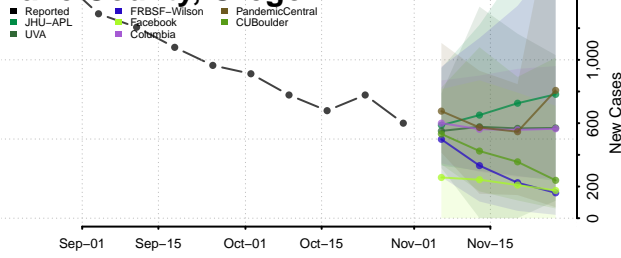

Hood River County, Oregon

Jackson County, Oregon

Jefferson County, Oregon

Josephine County, Oregon

Klamath County, Oregon

Lake County, Oregon

Lane County, Oregon

Lincoln County, Oregon