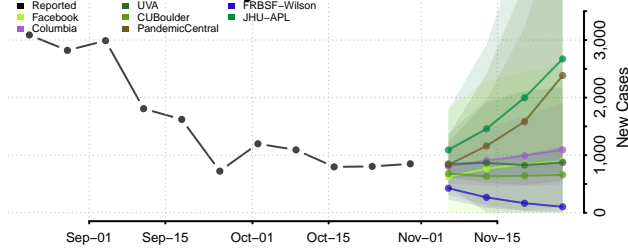

Alameda County, California