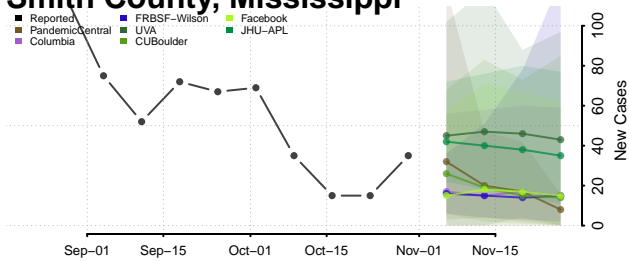

Smith County, Mississippi