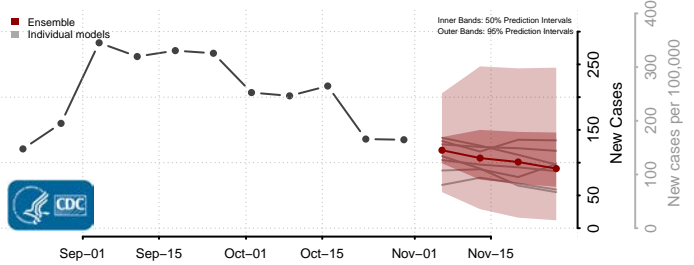

Prince George County, Virginia

Prince William County, Virginia

Pulaski County, Virginia

Radford County, Virginia

Rappahannock County, Virginia

Russell County, Virginia

Salem County, Virginia

Scott County, Virginia