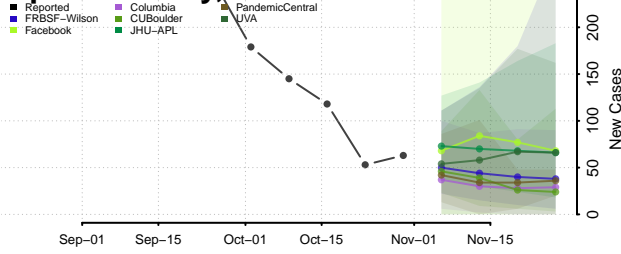

Tipton County, Tennessee