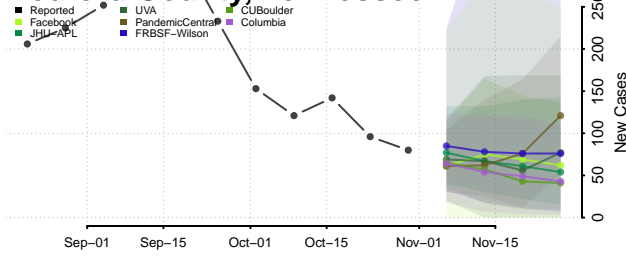

Bedford County, Tennessee