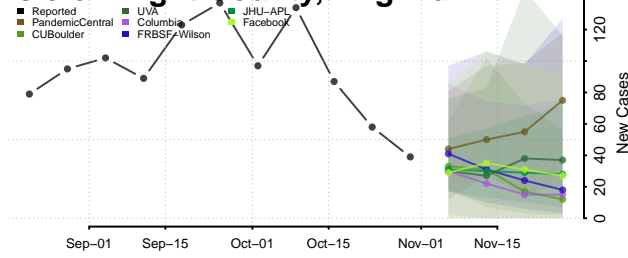

Henry County, Virginia

Highland County, Virginia

Hopewell County, Virginia

Isle of Wight County, Virginia

James City County, Virginia

King and Queen County, Virginia

King George County, Virginia

King William County, Virginia