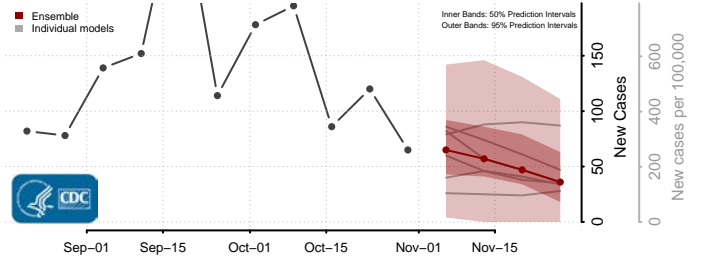

Churchill County, Nevada