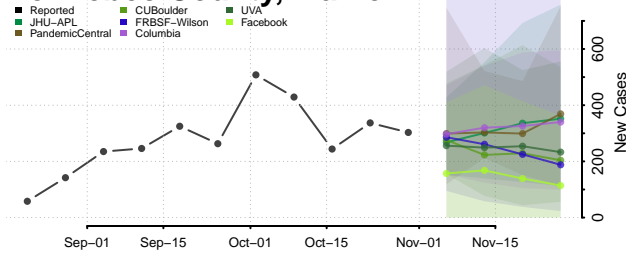

Kennebec County, Maine