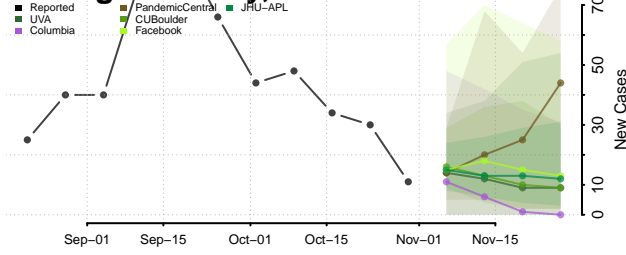

Bollinger County, Missouri