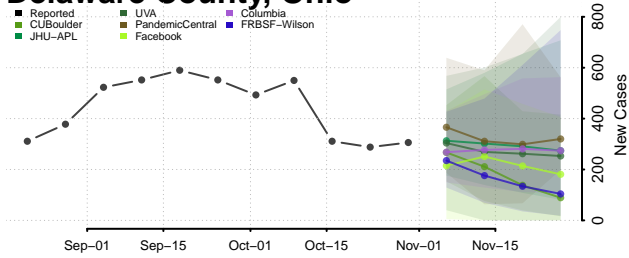

Delaware County, Ohio