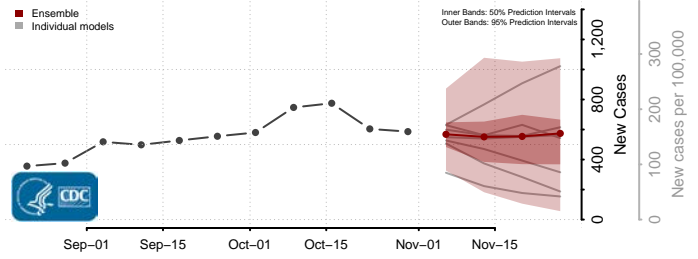

Shiawassee County, Michigan

St. Clair County, Michigan

St. Joseph County, Michigan

Tuscola County, Michigan

Van Buren County, Michigan

Washtenaw County, Michigan

Wayne County, Michigan

Wexford County, Michigan