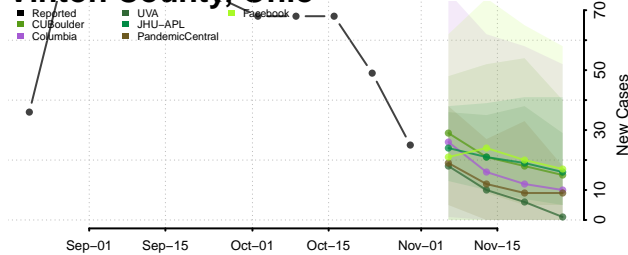

Vinton County, Ohio