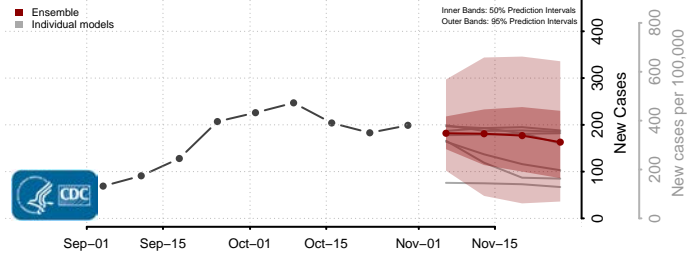

Shiawassee County, Michigan

St. Clair County, Michigan

St. Joseph County, Michigan

Tuscola County, Michigan

Van Buren County, Michigan

Washtenaw County, Michigan

Wayne County, Michigan

Wexford County, Michigan