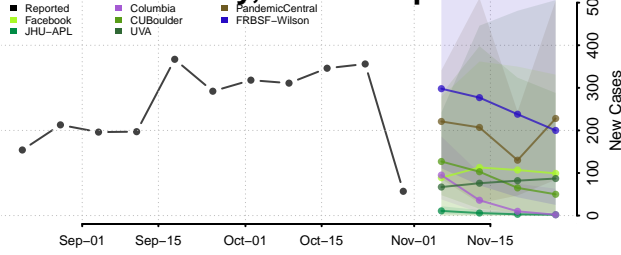

Strafford County, New Hampshire