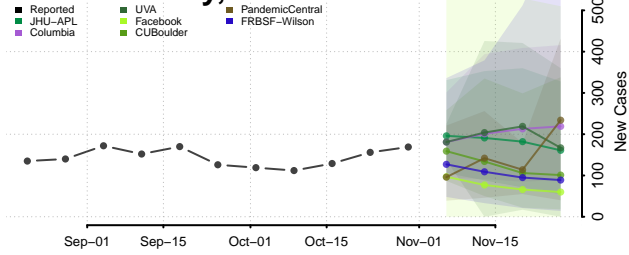

Saline County, Kansas