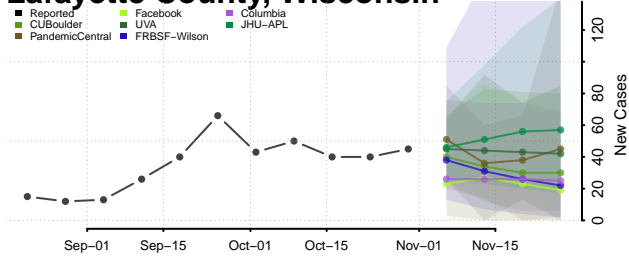

Lafayette County, Wisconsin