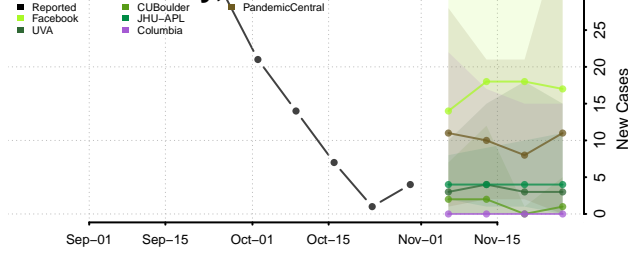

St. Lucie County, Florida

Sumter County, Florida

Suwannee County, Florida

Taylor County, Florida

Union County, Florida

Volusia County, Florida

Wakulla County, Florida

Walton County, Florida