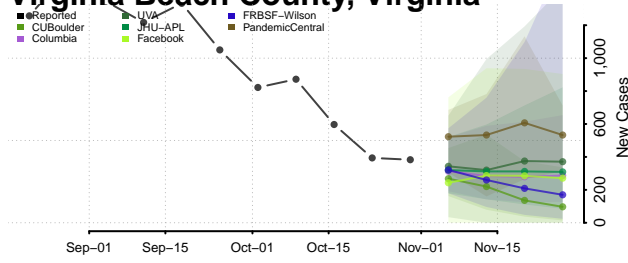

Virginia Beach County, Virginia