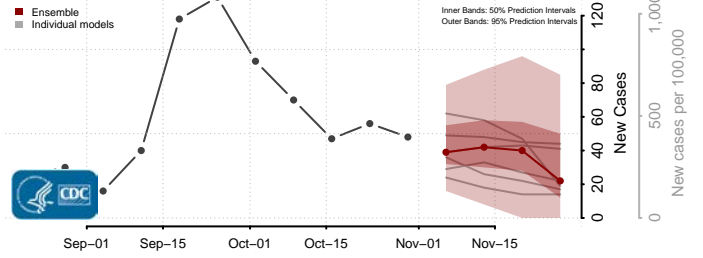

Sanders County, Montana