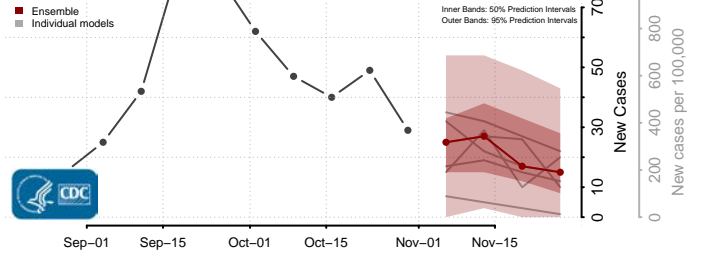

Hood River County, Oregon

Jackson County, Oregon

Jefferson County, Oregon

Josephine County, Oregon

Klamath County, Oregon

Lake County, Oregon

Lane County, Oregon

Lincoln County, Oregon