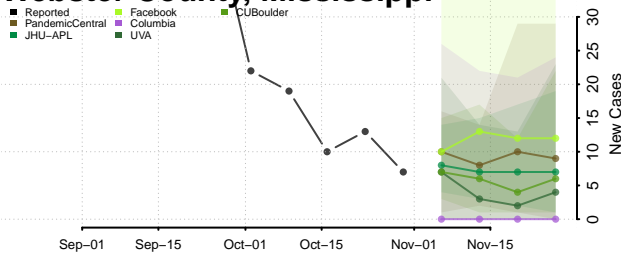

Tunica County, Mississippi

Union County, Mississippi

Walthall County, Mississippi

Warren County, Mississippi

Washington County, Mississippi

Wayne County, Mississippi

Webster County, Mississippi

Wilkinson County, Mississippi