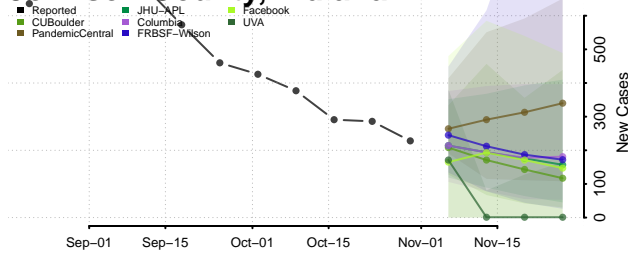

Johnson County, Indiana