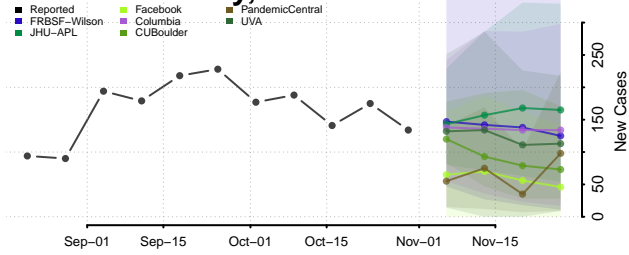

Delaware County, New York

Dutchess County, New York

Erie County, New York

Essex County, New York

Franklin County, New York

Fulton County, New York

Genesee County, New York

Greene County, New York