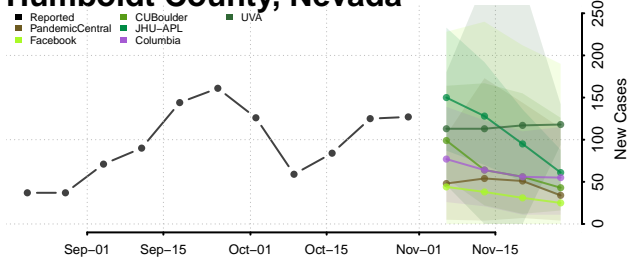

Humboldt County, Nevada