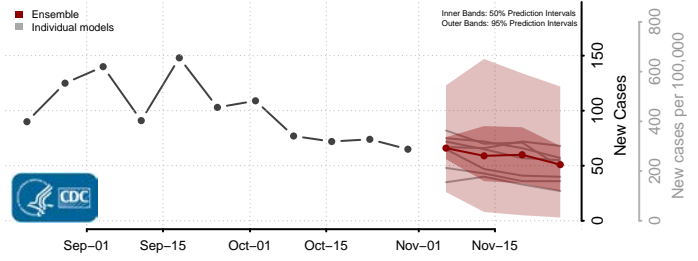

Asotin County, Washington