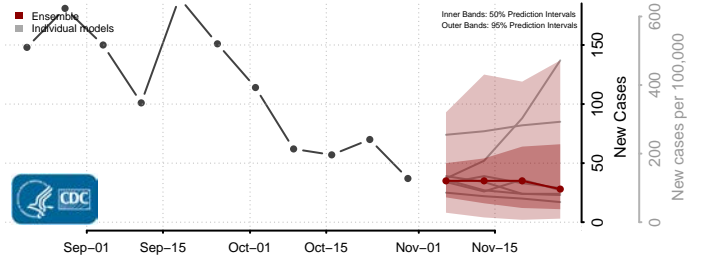

St. Louis City County, Missouri

St. Louis County, Missouri

Ste. Genevieve County, Missouri

Stoddard County, Missouri

Stone County, Missouri

Sullivan County, Missouri

Taney County, Missouri

Texas County, Missouri