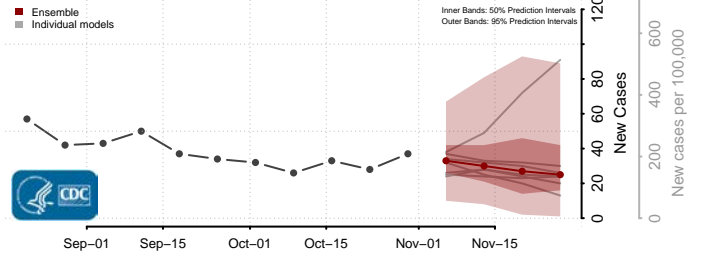

Andrew County, Missouri