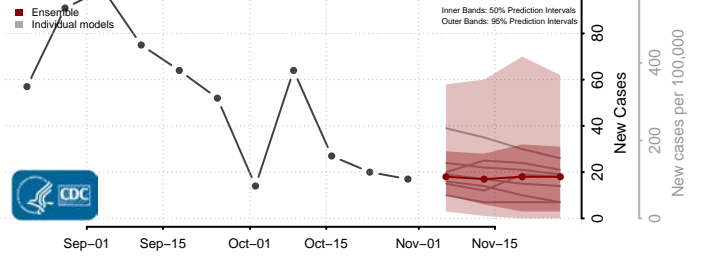

Crawford County, Iowa