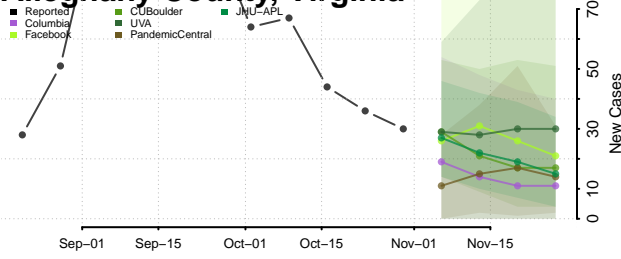

Alleghany County, Virginia