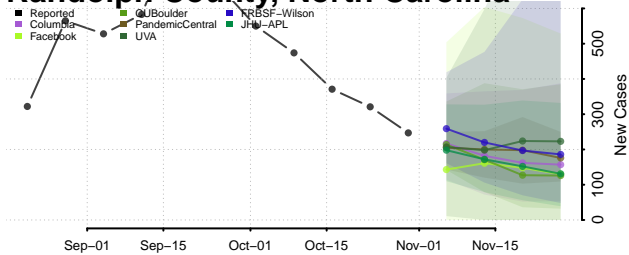

Randolph County, North Carolina