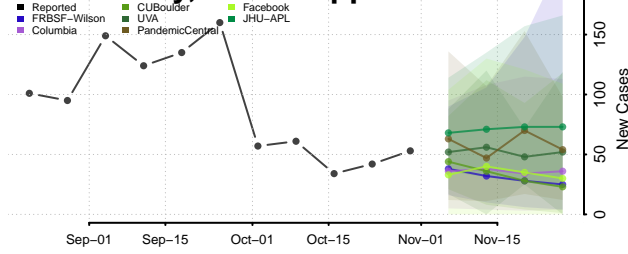

Tate County, Mississippi