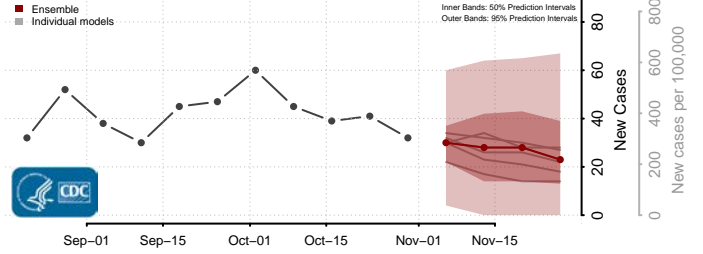

McLean County, North Dakota

Mercer County, North Dakota

Morton County, North Dakota

Mountrail County, North Dakota

Nelson County, North Dakota

Oliver County, North Dakota

Pembina County, North Dakota

Pierce County, North Dakota