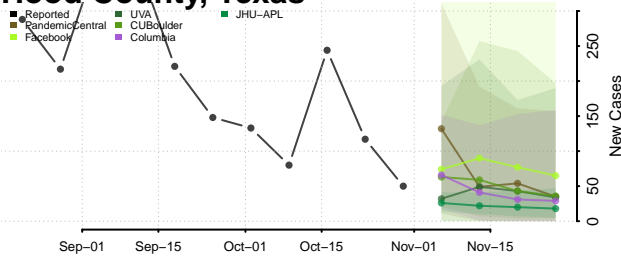

Hood County, Texas