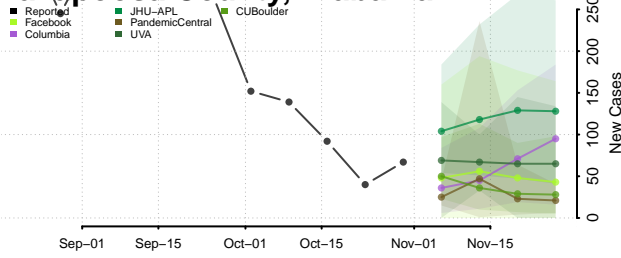

Pike County, Alabama

Randolph County, Alabama

Russell County, Alabama

Shelby County, Alabama

St. Clair County, Alabama

Sumter County, Alabama

Talladega County, Alabama

Tallapoosa County, Alabama