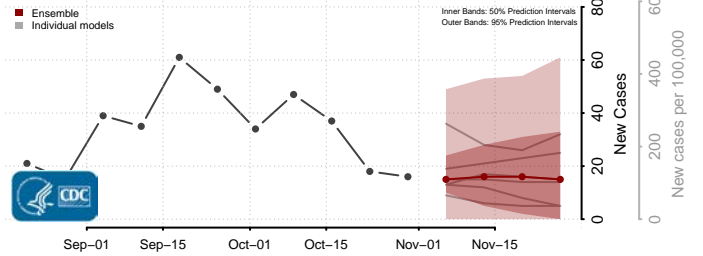

Allamakee County, Iowa