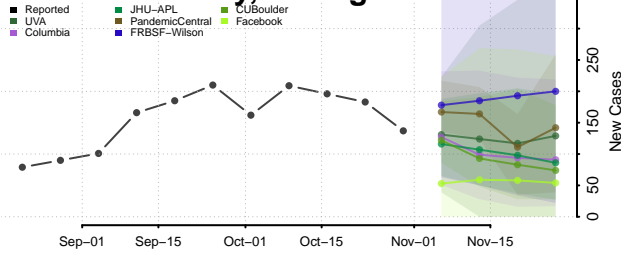

Hillsdale County, Michigan