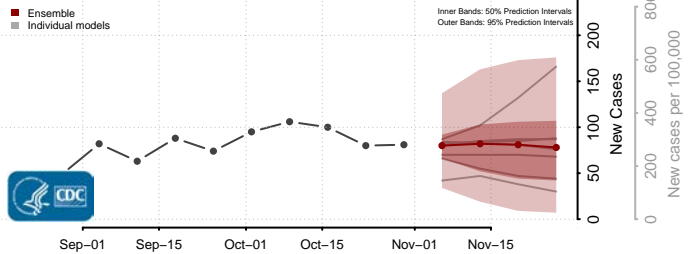

Le Sueur County, Minnesota