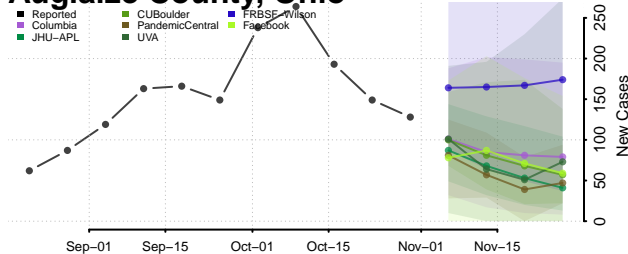

Auglaize County, Ohio