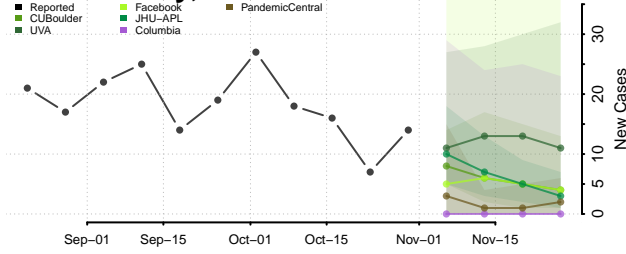

Real County, Texas