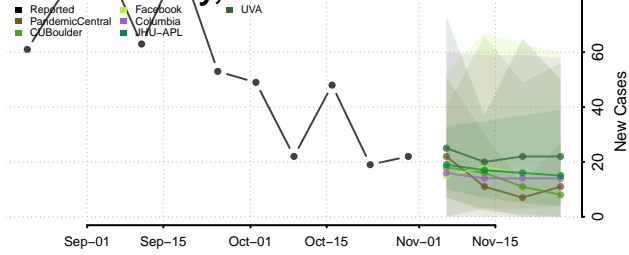

Avery County, North Carolina

Beaufort County, North Carolina

Bertie County, North Carolina

Bladen County, North Carolina

Brunswick County, North Carolina

Buncombe County, North Carolina

Burke County, North Carolina