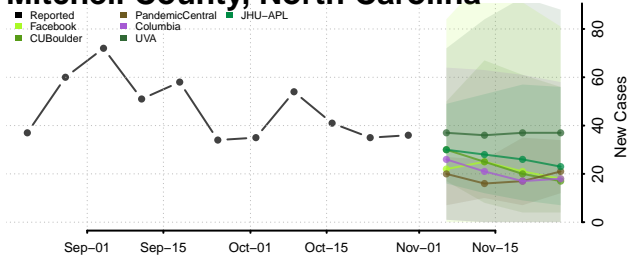

Mitchell County, North Carolina