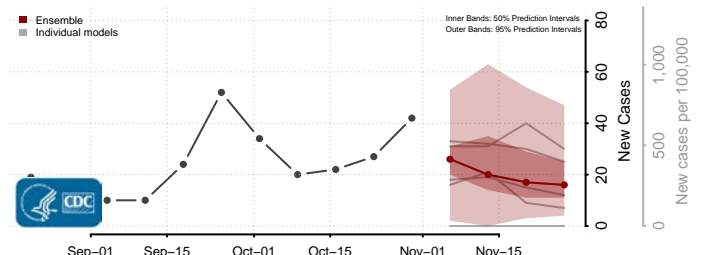

Bottineau County, North Dakota