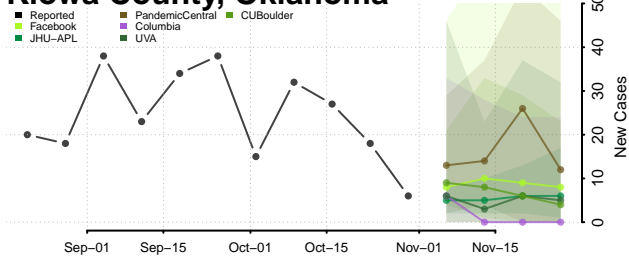

Kiowa County, Oklahoma