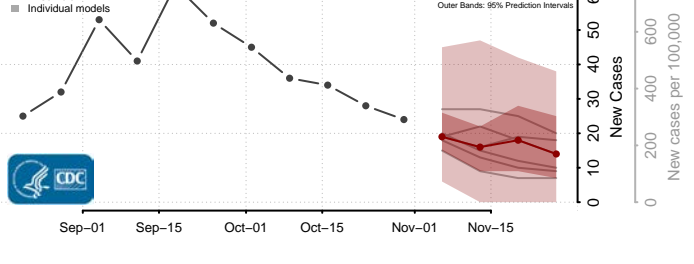

Preston County, West Virginia

Putnam County, West Virginia

Raleigh County, West Virginia

Randolph County, West Virginia

Ritchie County, West Virginia

Roane County, West Virginia

Summers County, West Virginia