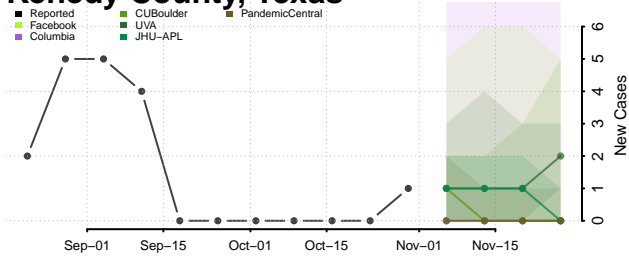

Kenedy County, Texas