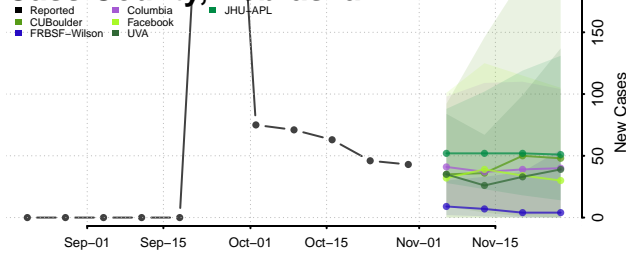

Boyd County, Nebraska

Brown County, Nebraska

Buffalo County, Nebraska

Burt County, Nebraska

Butler County, Nebraska

Cass County, Nebraska

Cedar County, Nebraska

Chase County, Nebraska