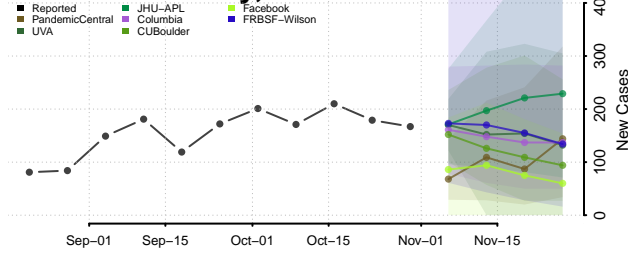

Madison County, New York