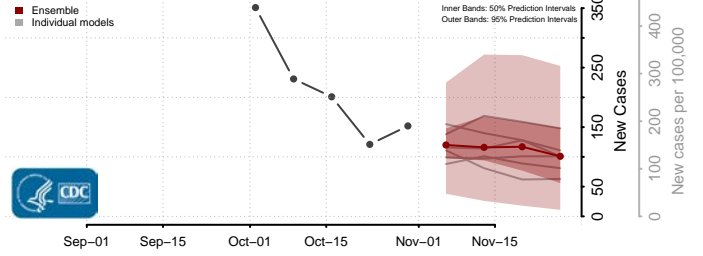

Pike County, Alabama

Randolph County, Alabama

Russell County, Alabama

Shelby County, Alabama

St. Clair County, Alabama

Sumter County, Alabama

Talladega County, Alabama

Tallapoosa County, Alabama