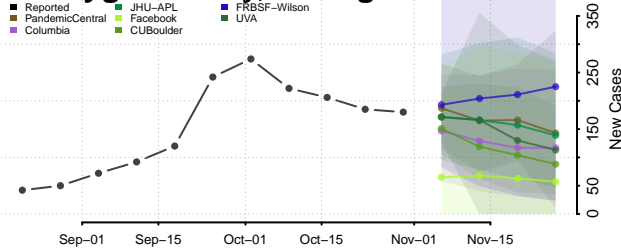

Newaygo County, Michigan