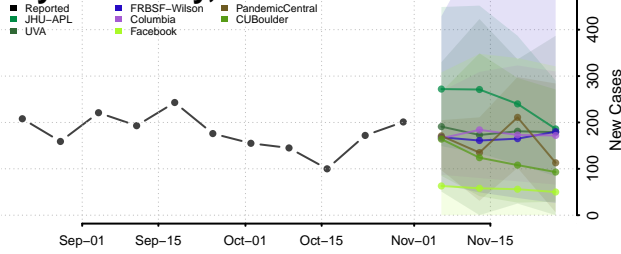

Beaver County, Oklahoma

Beckham County, Oklahoma

Blaine County, Oklahoma

Bryan County, Oklahoma

Caddo County, Oklahoma

Canadian County, Oklahoma

Carter County, Oklahoma

Cherokee County, Oklahoma