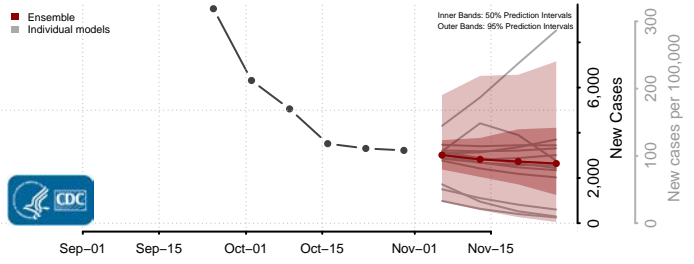

Mississippi