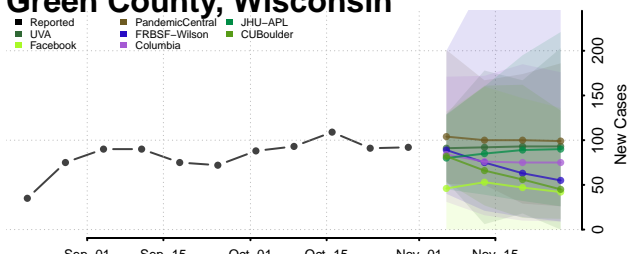

Green County, Wisconsin