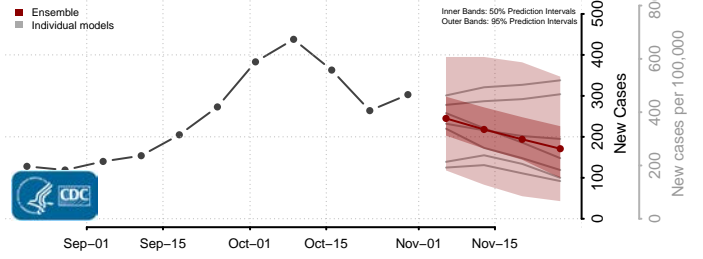

Crow Wing County, Minnesota