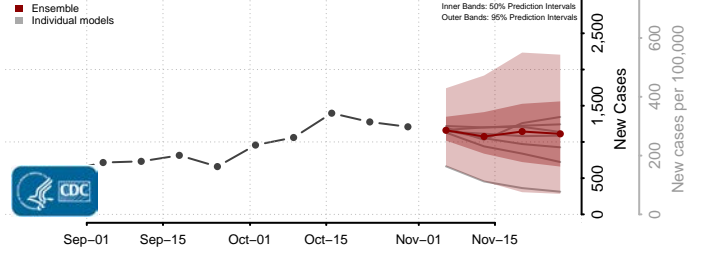

Crawford County, Michigan

Delta County, Michigan

Dickinson County, Michigan

Eaton County, Michigan

Emmet County, Michigan

Genesee County, Michigan

Gladwin County, Michigan

Gogebic County, Michigan