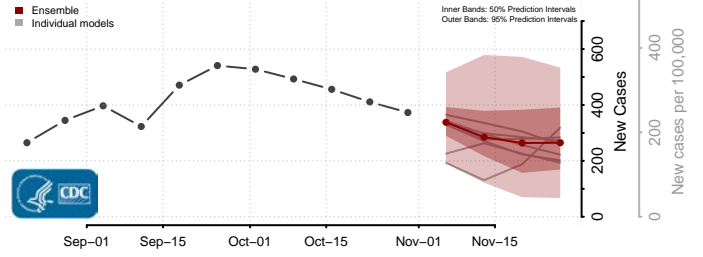

Washington County, Maryland