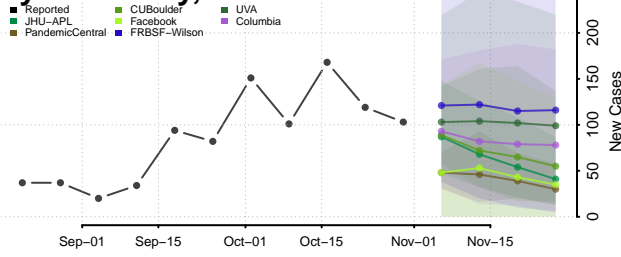

Lyon County, Minnesota