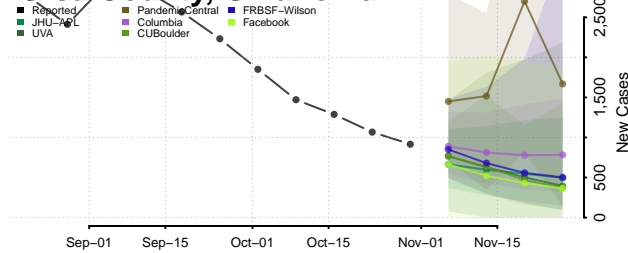

Sequoyah County, Oklahoma

Stephens County, Oklahoma

Texas County, Oklahoma

Tillman County, Oklahoma

Tulsa County, Oklahoma

Wagoner County, Oklahoma

Washington County, Oklahoma

Washita County, Oklahoma