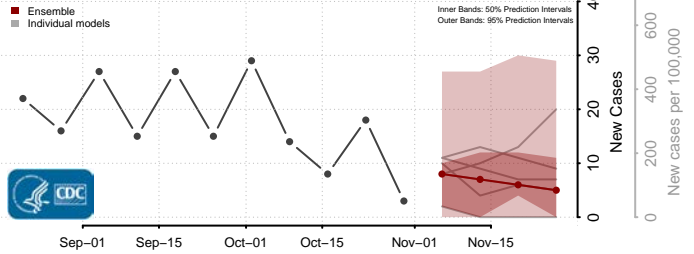

Shelby County, Missouri