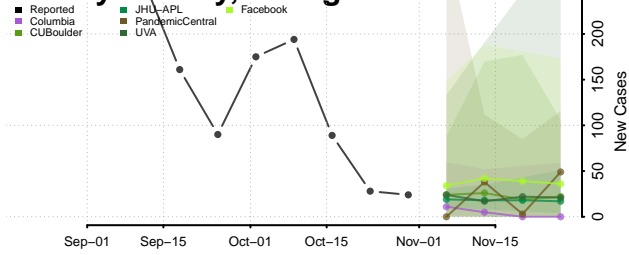

Liberty County, Georgia