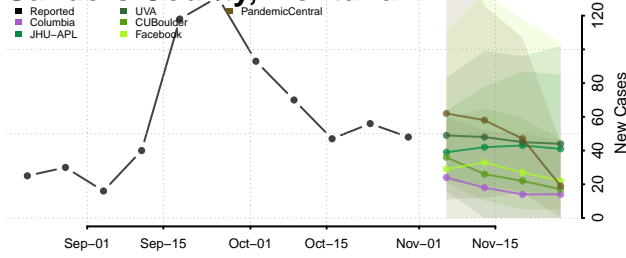

Sanders County, Montana