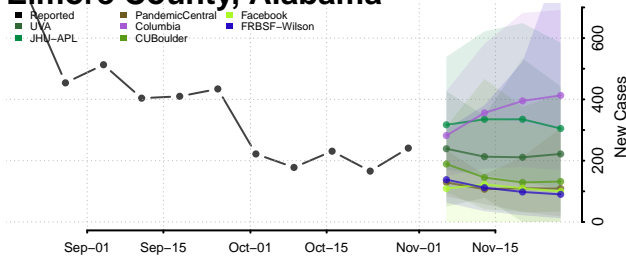

Dale County, Alabama

Dallas County, Alabama

DeKalb County, Alabama

Elmore County, Alabama

Escambia County, Alabama

Etowah County, Alabama

Fayette County, Alabama

Franklin County, Alabama