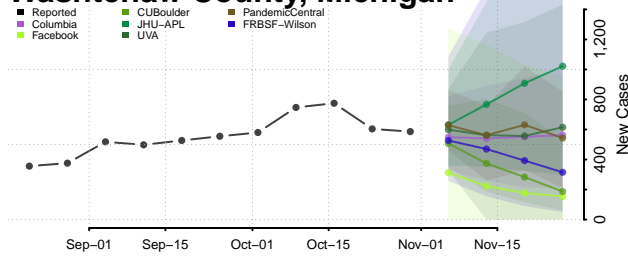

Shiawassee County, Michigan

St. Clair County, Michigan

St. Joseph County, Michigan

Tuscola County, Michigan

Van Buren County, Michigan

Washtenaw County, Michigan

Wayne County, Michigan

Wexford County, Michigan