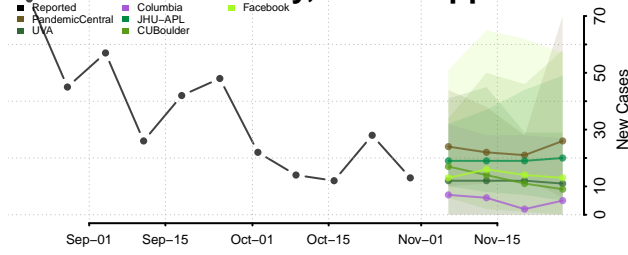

Tallahatchie County, Mississippi