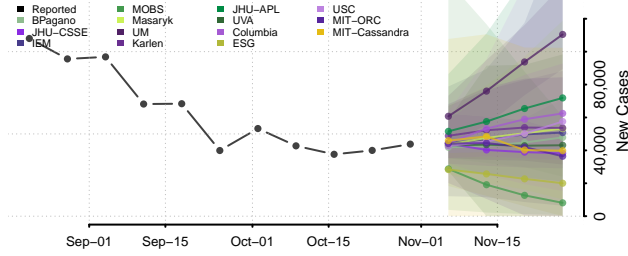

California