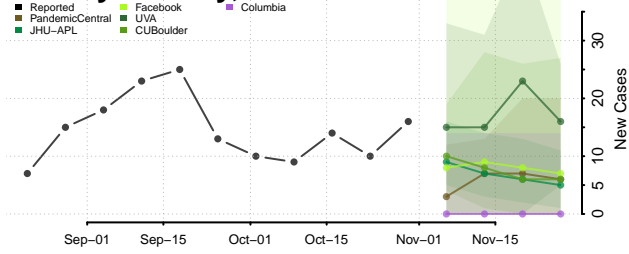

Hartley County, Texas