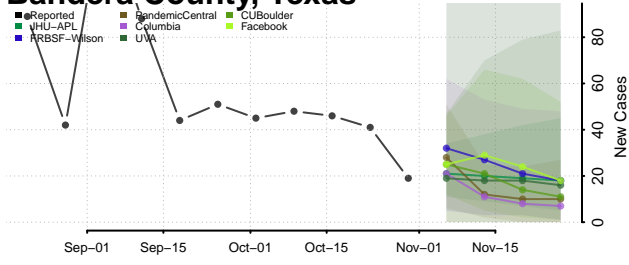

Bandera County, Texas