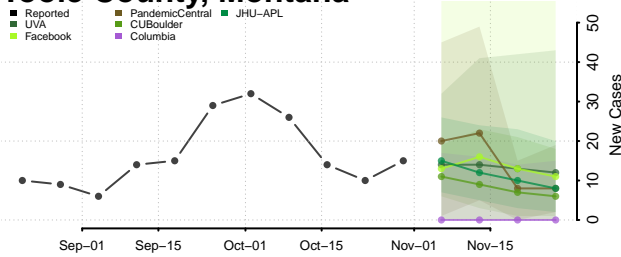

Sweet Grass County, Montana

Teton County, Montana

Toole County, Montana

Treasure County, Montana

Valley County, Montana

Wheatland County, Montana

Wibaux County, Montana

Yellowstone County, Montana