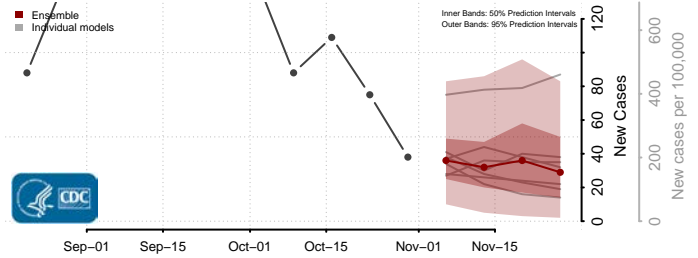

Harrison County, Kentucky