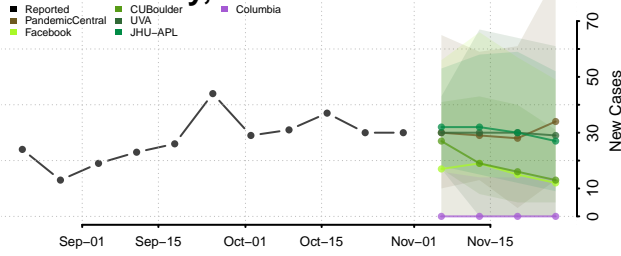

Sweet Grass County, Montana

Teton County, Montana

Toole County, Montana

Treasure County, Montana

Valley County, Montana

Wheatland County, Montana

Wibaux County, Montana

Yellowstone County, Montana