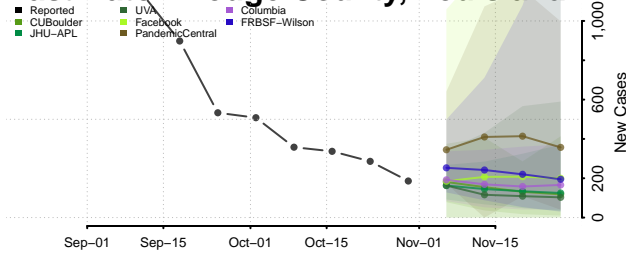

East Baton Rouge County, Louisiana