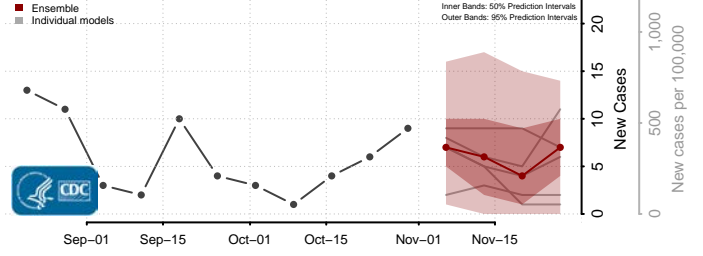

Gilliam County, Oregon