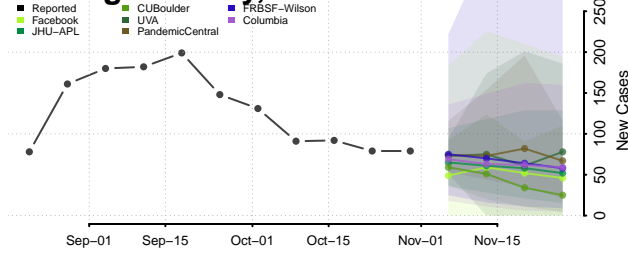

Union County, North Carolina

Vance County, North Carolina

Wake County, North Carolina

Warren County, North Carolina

Washington County, North Carolina

Watauga County, North Carolina

Wayne County, North Carolina