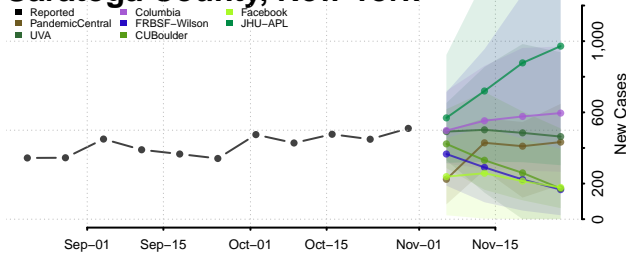

Saratoga County, New York