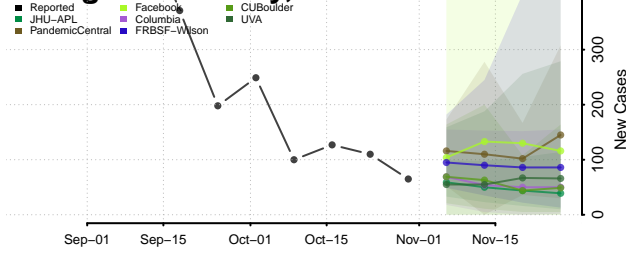

Livingston County, Louisiana

Madison County, Louisiana

Morehouse County, Louisiana

Natchitoches County, Louisiana

Orleans County, Louisiana

Ouachita County, Louisiana

Plaquemines County, Louisiana

Pointe Coupee County, Louisiana