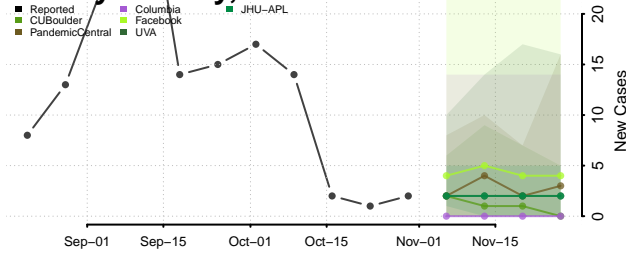

Kinney County, Texas