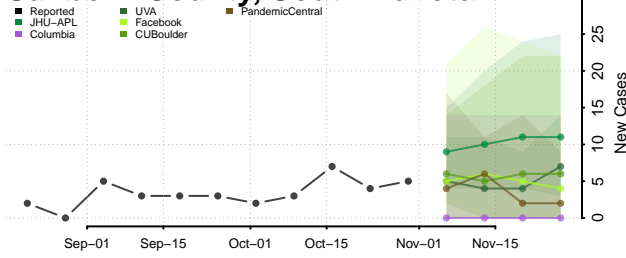

Sanborn County, South Dakota