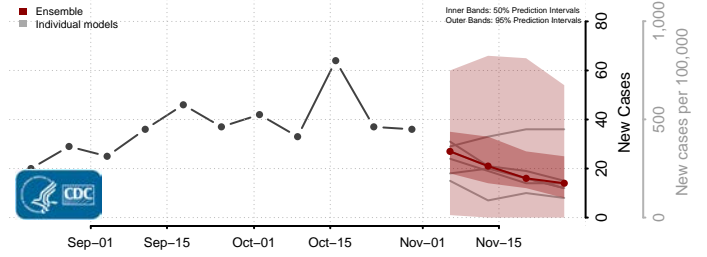

Winkler County, Texas