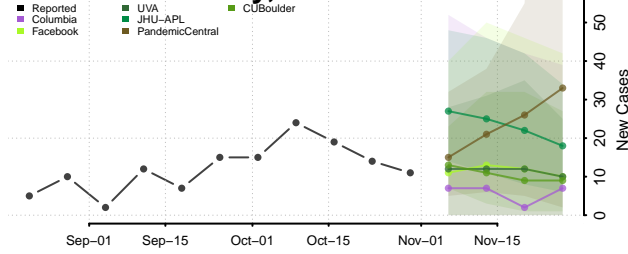

Walworth County, South Dakota