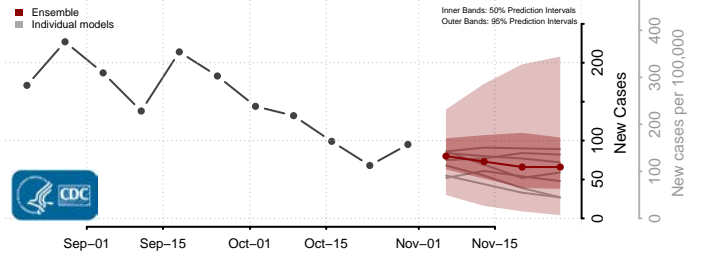

Forsyth County, North Carolina

Franklin County, North Carolina

Gaston County, North Carolina

Gates County, North Carolina

Graham County, North Carolina

Granville County, North Carolina

Greene County, North Carolina