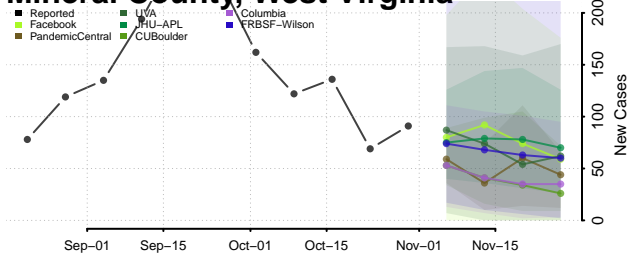

Mineral County, West Virginia