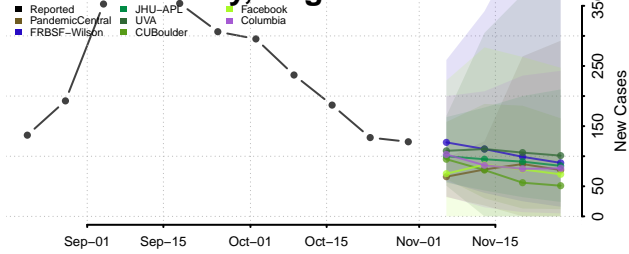

Alleghany County, Virginia

Amelia County, Virginia

Amherst County, Virginia

Appomattox County, Virginia

Arlington County, Virginia

Augusta County, Virginia

Bath County, Virginia

Bedford County, Virginia