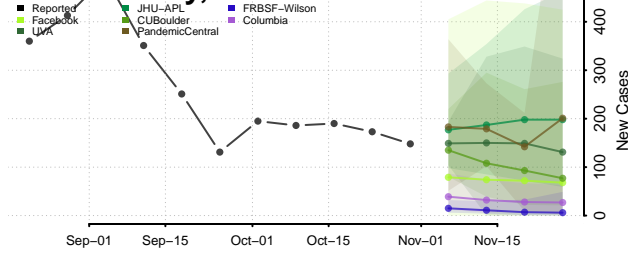

Tulare County, California

Tuolumne County, California

Ventura County, California

Yolo County, California

Yuba County, California

Colorado

Adams County, Colorado

Alamosa County, Colorado