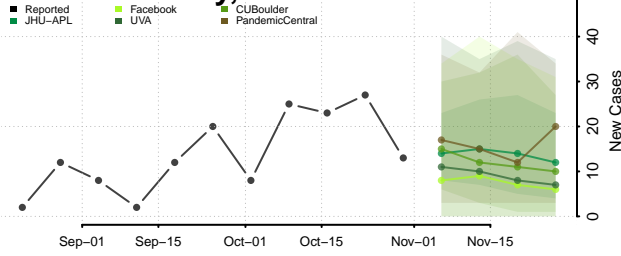

Garfield County, Montana

Glacier County, Montana

Golden Valley County, Montana

Granite County, Montana

Hill County, Montana

Jefferson County, Montana

Judith Basin County, Montana

Lake County, Montana