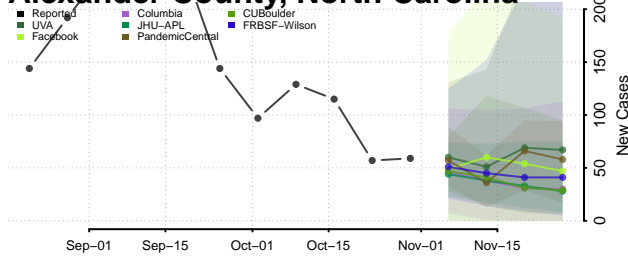

Alexander County, North Carolina