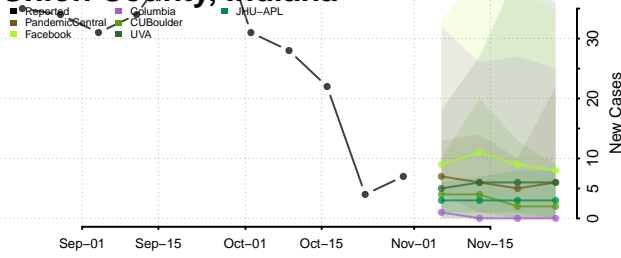

Union County, Indiana