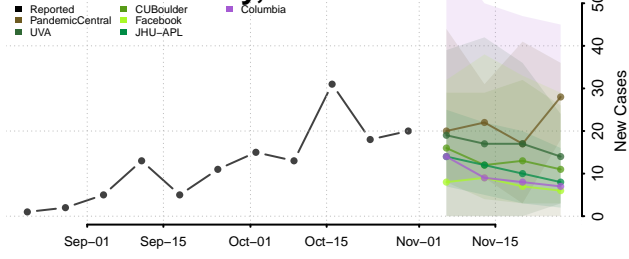

Florence County, Wisconsin