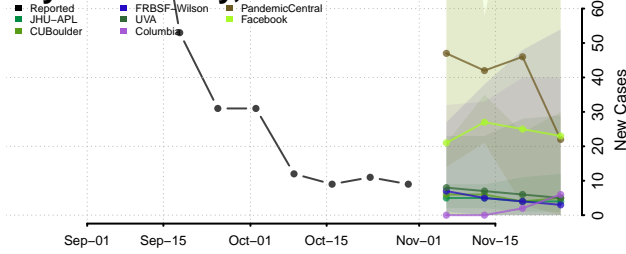

Fayette County, Texas