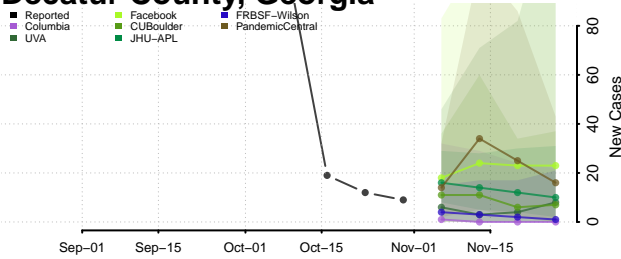

Crawford County, Georgia

Crisp County, Georgia

Dade County, Georgia

Dawson County, Georgia

Decatur County, Georgia

DeKalb County, Georgia

Dodge County, Georgia

Dooly County, Georgia