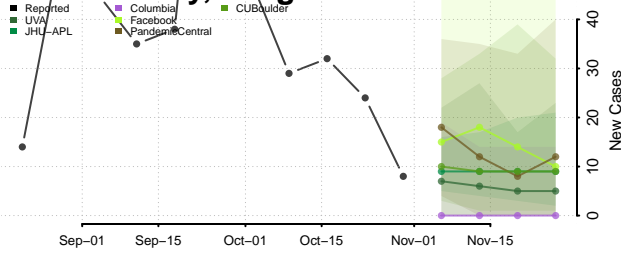

Grant County, Oregon