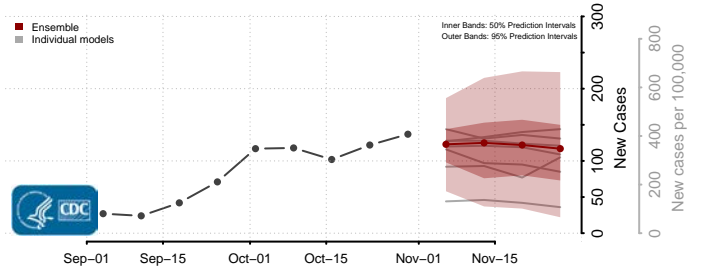

Shiawassee County, Michigan

St. Clair County, Michigan

St. Joseph County, Michigan

Tuscola County, Michigan

Van Buren County, Michigan

Washtenaw County, Michigan

Wayne County, Michigan

Wexford County, Michigan