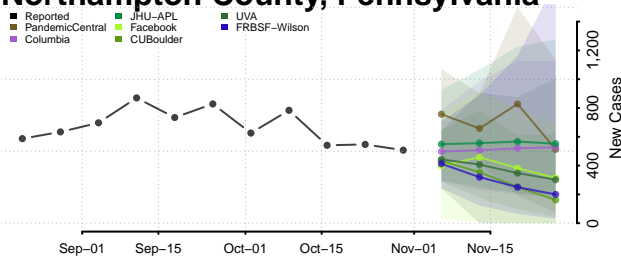

Northampton County, Pennsylvania