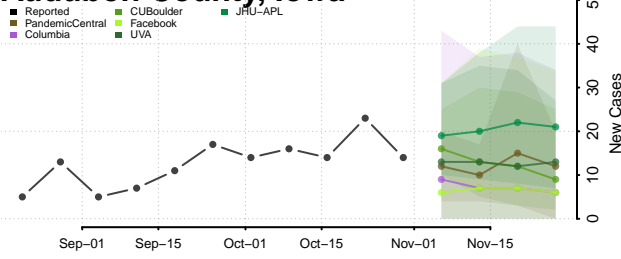

Audubon County, Iowa