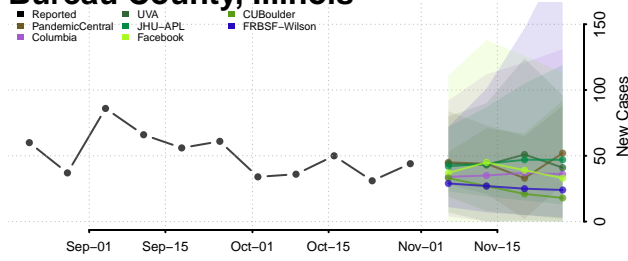

Bureau County, Illinois