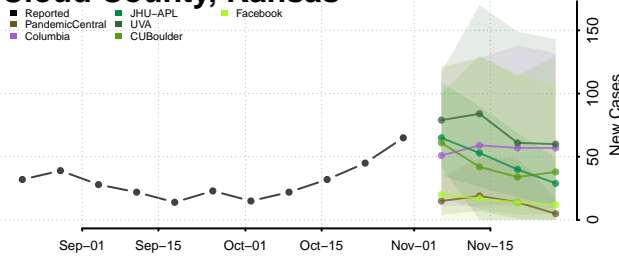

Cloud County, Kansas