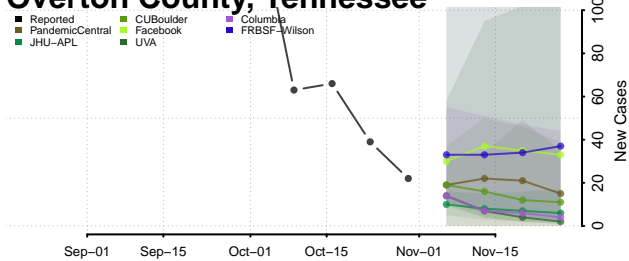

Overton County, Tennessee