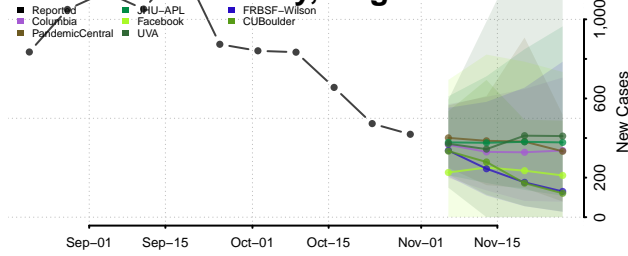

Caroline County, Virginia

Carroll County, Virginia

Charles City County, Virginia

Charlotte County, Virginia

Charlottesville County, Virginia

Chesapeake County, Virginia

Chesterfield County, Virginia

Clarke County, Virginia