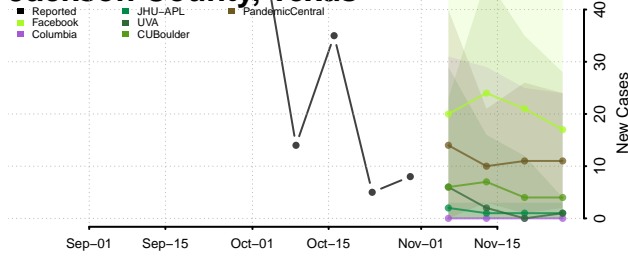

Houston County, Texas

Howard County, Texas

Hudspeth County, Texas

Hunt County, Texas

Hutchinson County, Texas

Irion County, Texas

Jack County, Texas

Jackson County, Texas