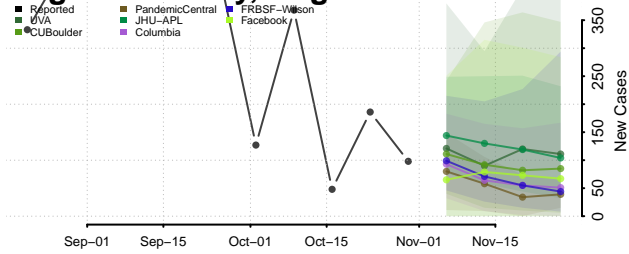

Alleghany County, Virginia

Amelia County, Virginia

Amherst County, Virginia

Appomattox County, Virginia

Arlington County, Virginia

Augusta County, Virginia

Bath County, Virginia

Bedford County, Virginia