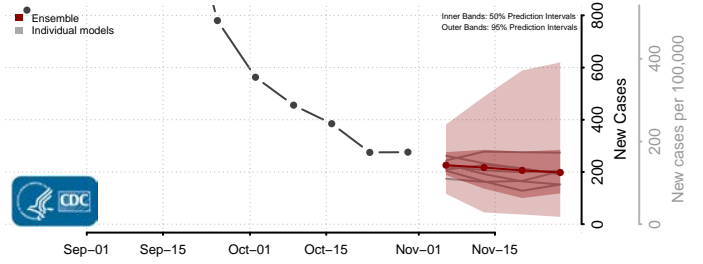

Sullivan County, Tennessee