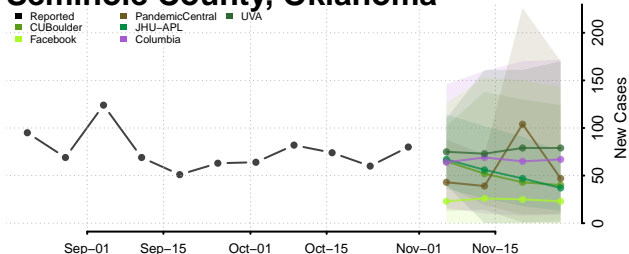

Sequoyah County, Oklahoma

Stephens County, Oklahoma

Texas County, Oklahoma

Tillman County, Oklahoma

Tulsa County, Oklahoma

Wagoner County, Oklahoma

Washington County, Oklahoma

Washita County, Oklahoma