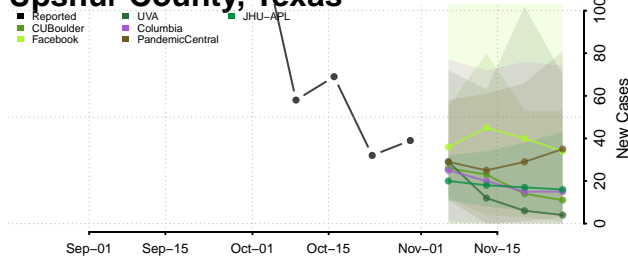

Titus County, Texas

Tom Green County, Texas

Travis County, Texas

Trinity County, Texas

Tyler County, Texas

Upshur County, Texas

Upton County, Texas

Uvalde County, Texas