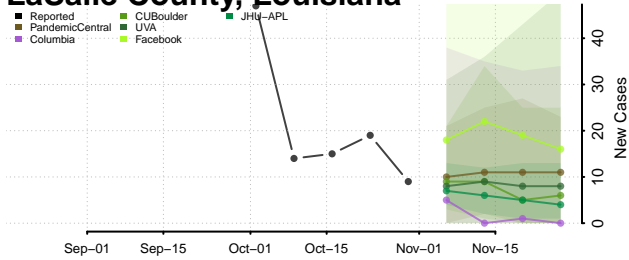

LaSalle County, Louisiana