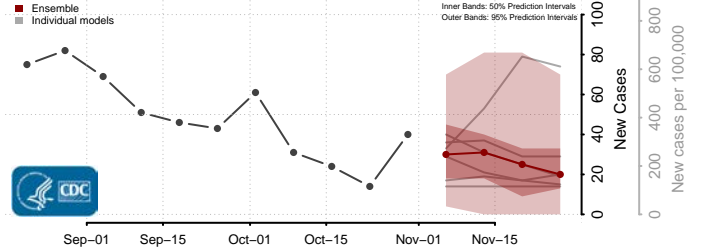

Yalobusha County, Mississippi