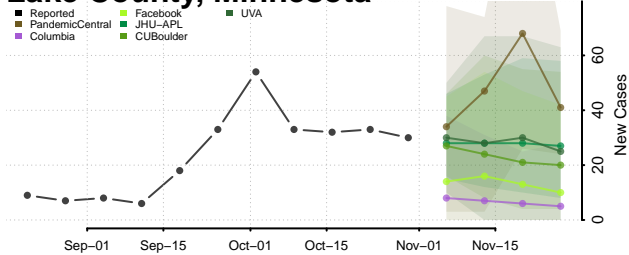

Lake County, Minnesota