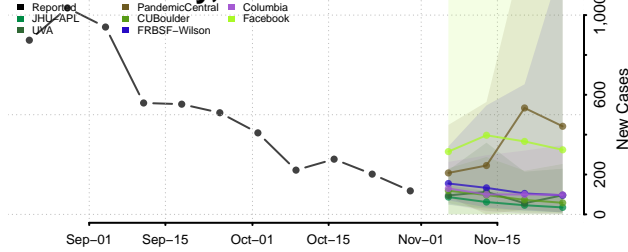

Val Verde County, Texas

Van Zandt County, Texas

Victoria County, Texas

Walker County, Texas

Waller County, Texas

Ward County, Texas

Washington County, Texas

Webb County, Texas