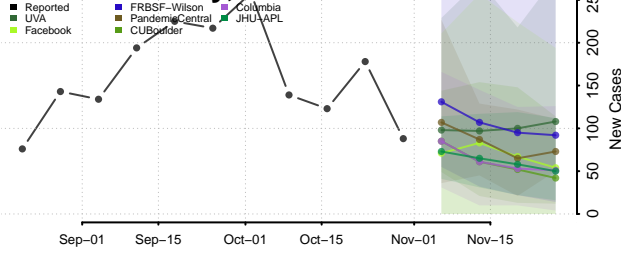

Cassia County, Idaho

Clark County, Idaho

Clearwater County, Idaho

Custer County, Idaho

Elmore County, Idaho

Franklin County, Idaho

Fremont County, Idaho

Gem County, Idaho