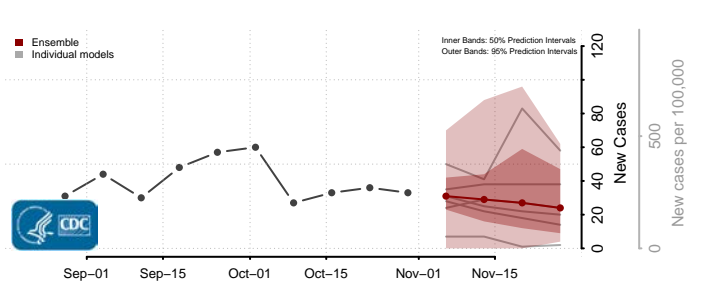

Beaverhead County, Montana

Big Horn County, Montana

Blaine County, Montana

Broadwater County, Montana

Carbon County, Montana

Carter County, Montana

Cascade County, Montana

Chouteau County, Montana