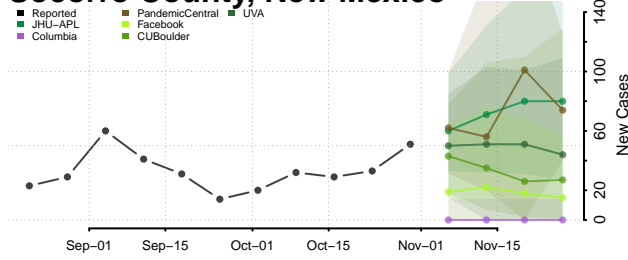

Socorro County, New Mexico