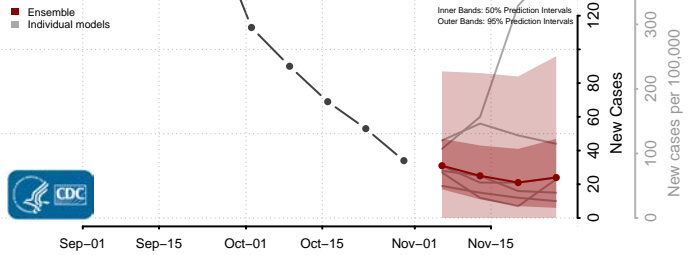

Scott County, Missouri