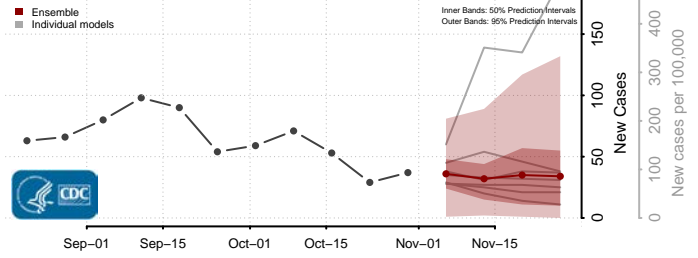

Webster County, Missouri