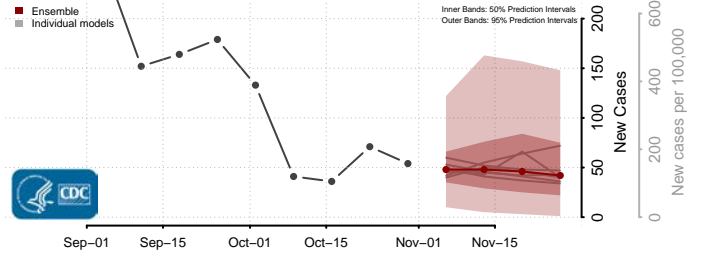

Monroe County, Mississippi

Montgomery County, Mississippi

Neshoba County, Mississippi

Newton County, Mississippi

Noxubee County, Mississippi

Oktibbeha County, Mississippi

Panola County, Mississippi

Pearl River County, Mississippi