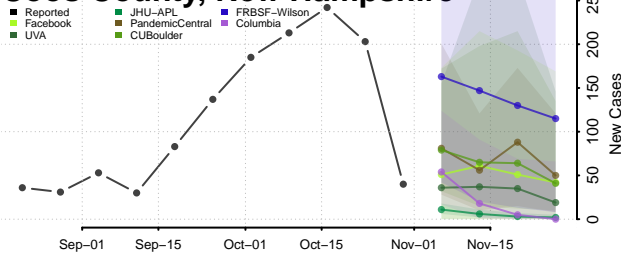

New Hampshire

Belknap County, New Hampshire

Carroll County, New Hampshire

Cheshire County, New Hampshire

Coos County, New Hampshire

Grafton County, New Hampshire

Hillsborough County, New Hampshire

Merrimack County, New Hampshire