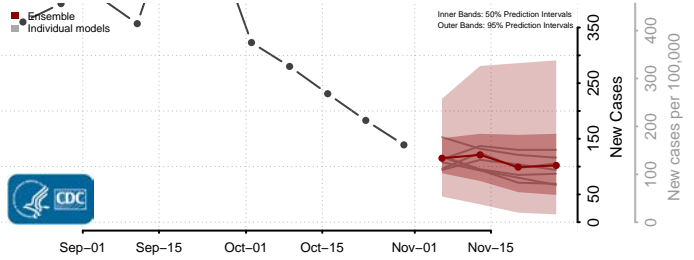

Lincoln County, North Carolina