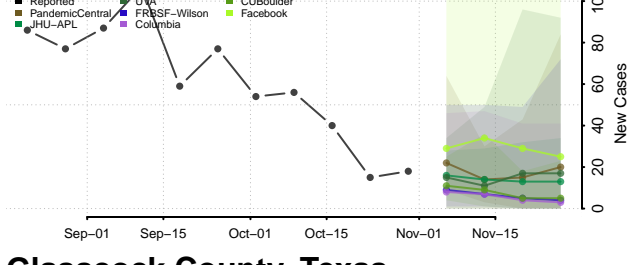

Gillespie County, Texas