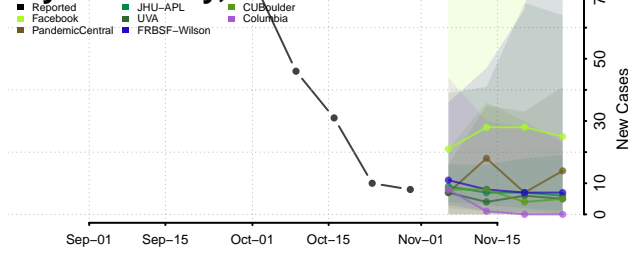

St. Lucie County, Florida

Sumter County, Florida

Suwannee County, Florida

Taylor County, Florida

Union County, Florida

Volusia County, Florida

Wakulla County, Florida

Walton County, Florida