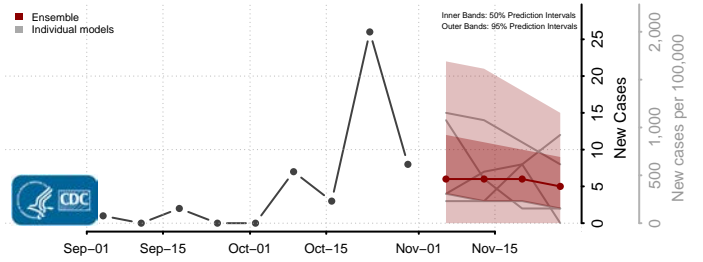

Hyde County, South Dakota