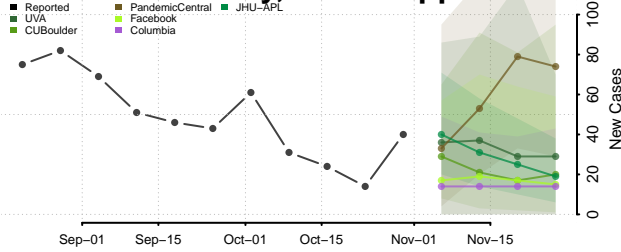

Yalobusha County, Mississippi