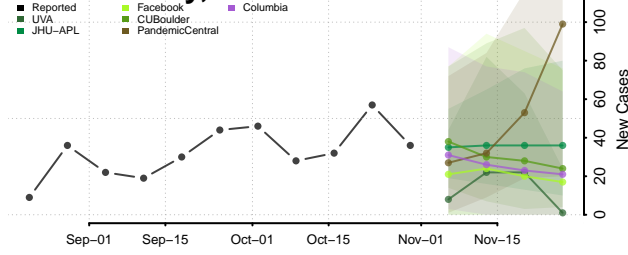

Todd County, South Dakota