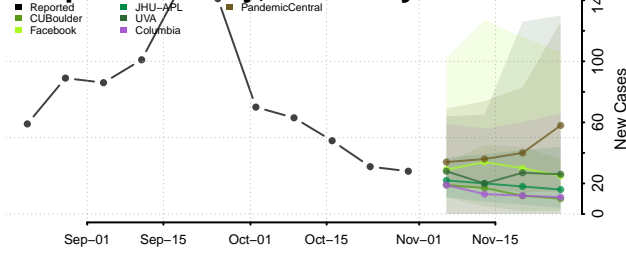

Scott County, Kentucky

Shelby County, Kentucky

Simpson County, Kentucky

Spencer County, Kentucky

Taylor County, Kentucky

Todd County, Kentucky

Trigg County, Kentucky

Trimble County, Kentucky