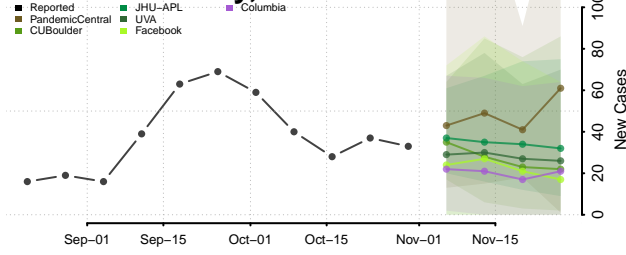

Wood County, West Virginia

Wyoming County, West Virginia

Wisconsin

Adams County, Wisconsin

Ashland County, Wisconsin

Barron County, Wisconsin

Bayfield County, Wisconsin

Brown County, Wisconsin