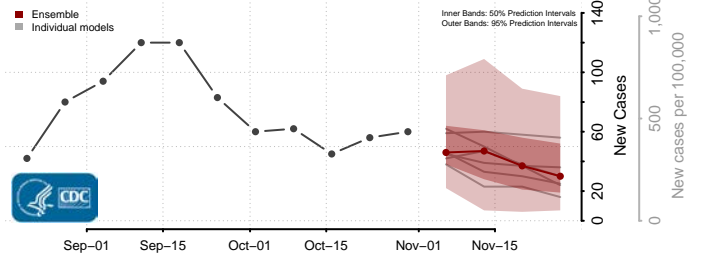

Gilmer County, West Virginia

Grant County, West Virginia

Greenbrier County, West Virginia

Hampshire County, West Virginia

Hancock County, West Virginia

Hardy County, West Virginia

Harrison County, West Virginia