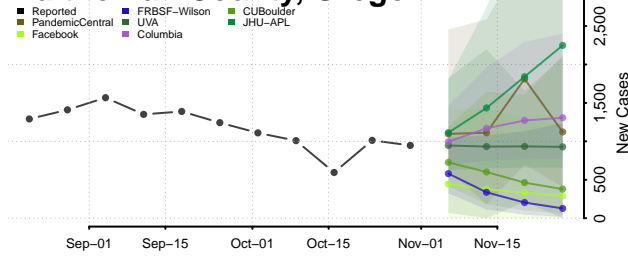

Linn County, Oregon

Malheur County, Oregon

Marion County, Oregon

Morrow County, Oregon

Multnomah County, Oregon

Polk County, Oregon

Sherman County, Oregon

Tillamook County, Oregon