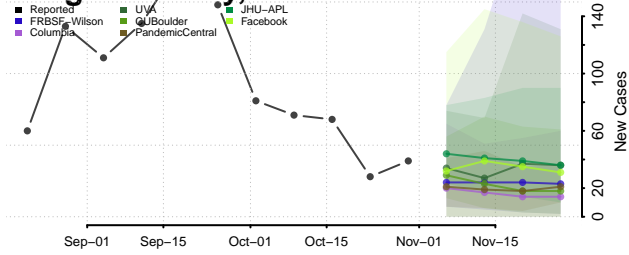

Morgan County, Tennessee