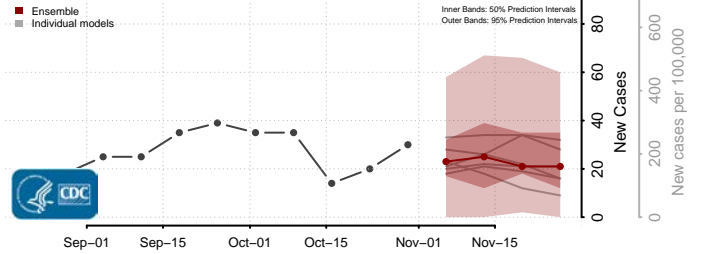

Cassia County, Idaho

Clark County, Idaho

Clearwater County, Idaho

Custer County, Idaho

Elmore County, Idaho

Franklin County, Idaho

Fremont County, Idaho

Gem County, Idaho