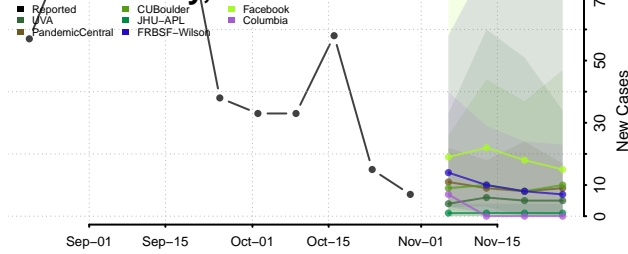

Val Verde County, Texas

Van Zandt County, Texas

Victoria County, Texas

Walker County, Texas

Waller County, Texas

Ward County, Texas

Washington County, Texas

Webb County, Texas