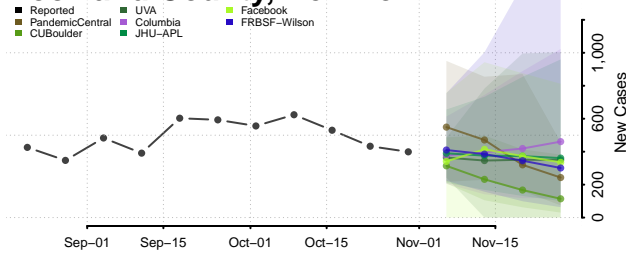

Orleans County, New York

Oswego County, New York

Otsego County, New York

Putnam County, New York

Queens County, New York

Rensselaer County, New York

Richmond County, New York

Rockland County, New York