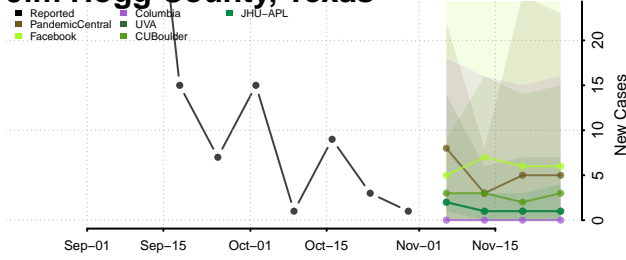

Jim Hogg County, Texas