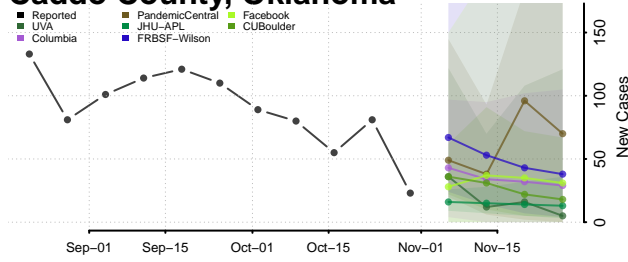

Beaver County, Oklahoma

Beckham County, Oklahoma

Blaine County, Oklahoma

Bryan County, Oklahoma

Caddo County, Oklahoma

Canadian County, Oklahoma

Carter County, Oklahoma

Cherokee County, Oklahoma