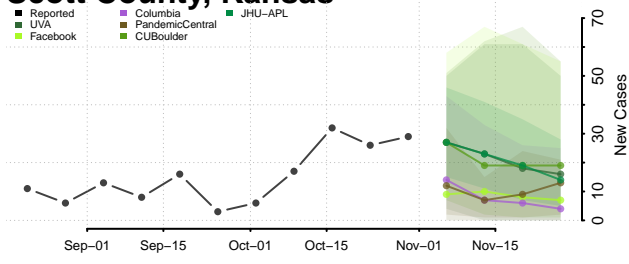

Scott County, Kansas