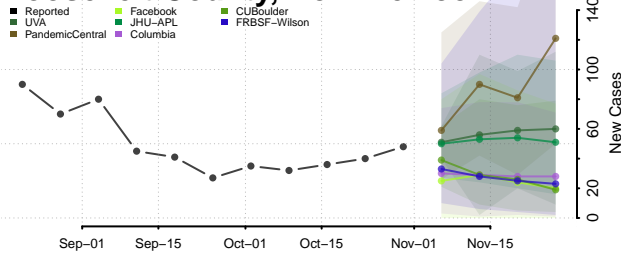

Roosevelt County, New Mexico