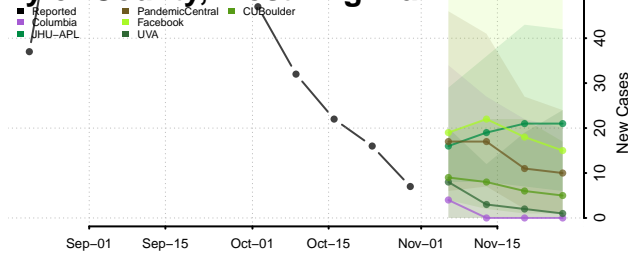

Tyler County, West Virginia