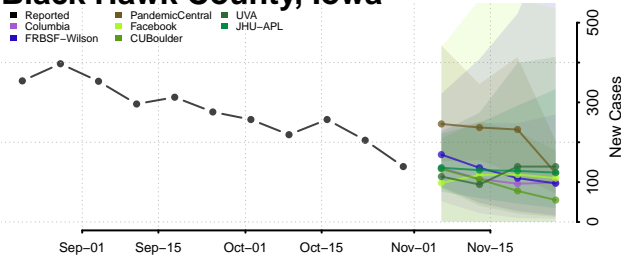

Black Hawk County, Iowa