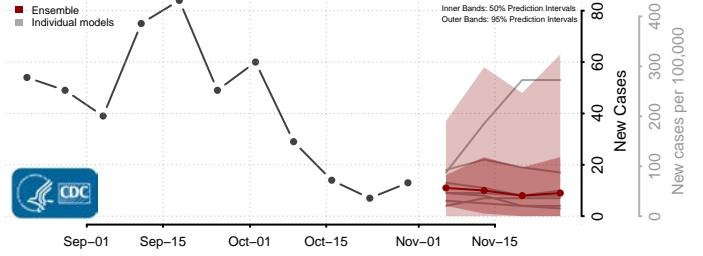

Benton County, Missouri