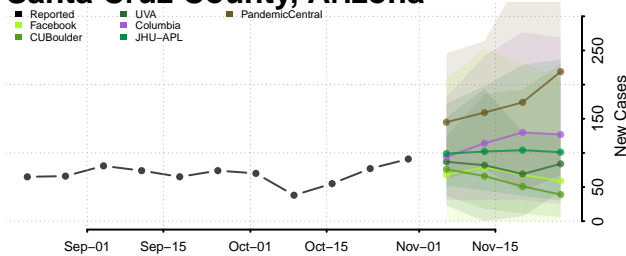

Santa Cruz County, Arizona