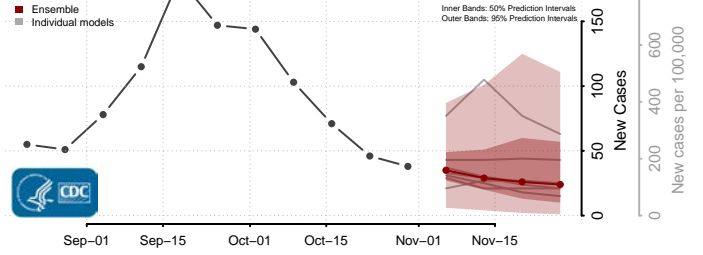

Taylor County, Iowa

Union County, Iowa

Van Buren County, Iowa

Wapello County, Iowa

Warren County, Iowa

Washington County, Iowa

Wayne County, Iowa

Webster County, Iowa