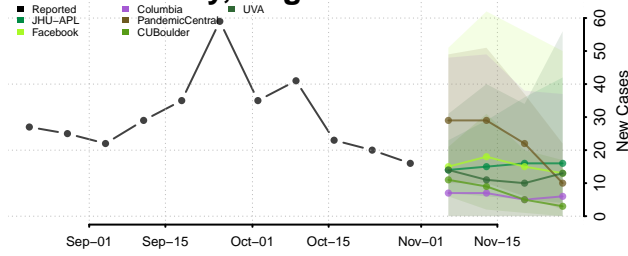

Caroline County, Virginia

Carroll County, Virginia

Charles City County, Virginia

Charlotte County, Virginia

Charlottesville County, Virginia

Chesapeake County, Virginia

Chesterfield County, Virginia

Clarke County, Virginia