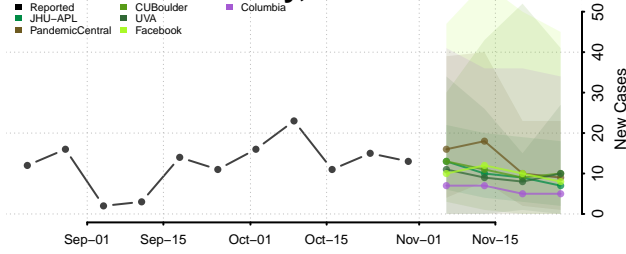

Marinette County, Wisconsin

Marquette County, Wisconsin

Menominee County, Wisconsin

Milwaukee County, Wisconsin

Monroe County, Wisconsin

Oconto County, Wisconsin

Oneida County, Wisconsin

Outagamie County, Wisconsin