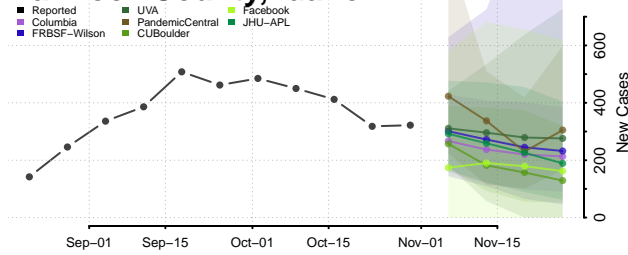

Idaho

Ada County, Idaho

Adams County, Idaho

Bannock County, Idaho

Bear Lake County, Idaho

Benewah County, Idaho

Bingham County, Idaho

Blaine County, Idaho