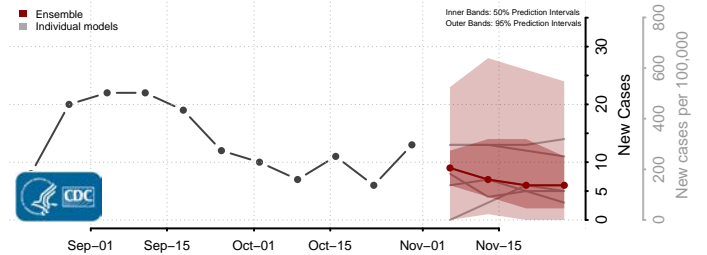

Hickman County, Kentucky