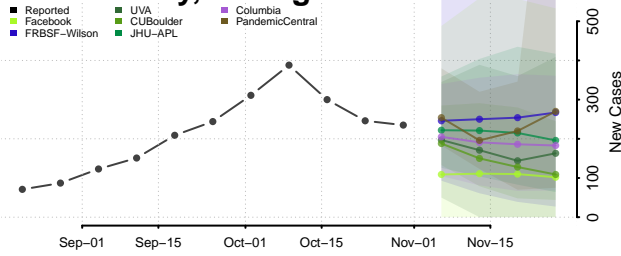

Grand Traverse County, Michigan

Gratiot County, Michigan

Hillsdale County, Michigan

Houghton County, Michigan

Huron County, Michigan

Ingham County, Michigan

Ionia County, Michigan

Iosco County, Michigan