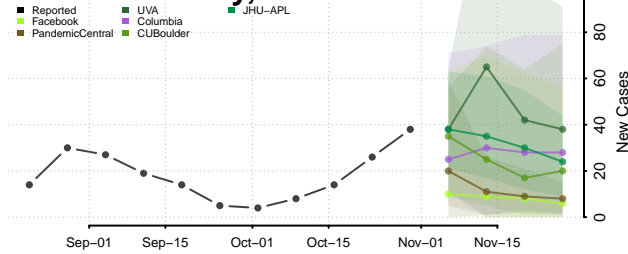

Stevens County, Kansas