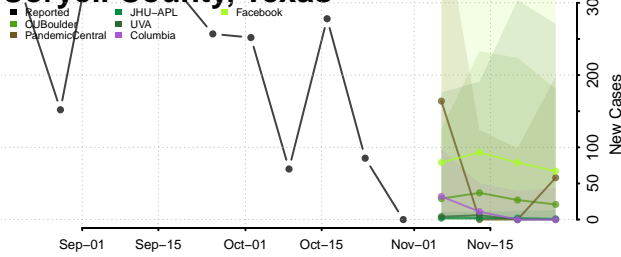

Coryell County, Texas