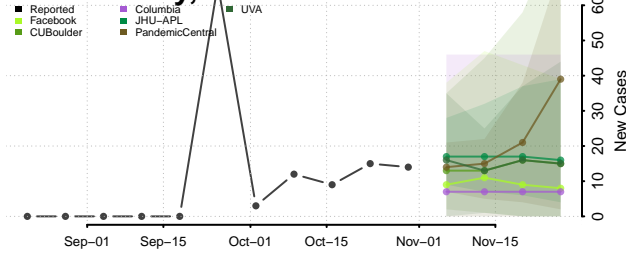

Boyd County, Nebraska

Brown County, Nebraska

Buffalo County, Nebraska

Burt County, Nebraska

Butler County, Nebraska

Cass County, Nebraska

Cedar County, Nebraska

Chase County, Nebraska