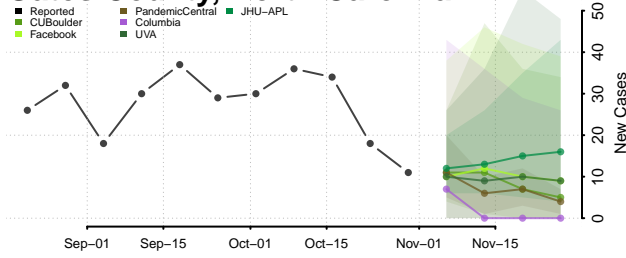

Forsyth County, North Carolina

Franklin County, North Carolina

Gaston County, North Carolina

Gates County, North Carolina

Graham County, North Carolina

Granville County, North Carolina

Greene County, North Carolina