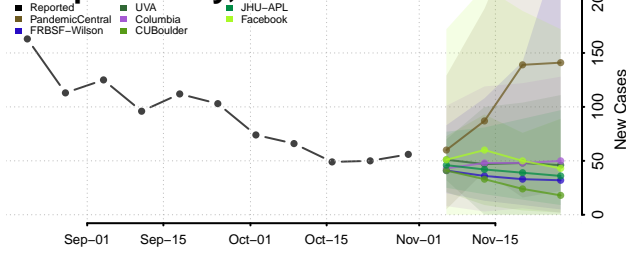

Phelps County, Missouri