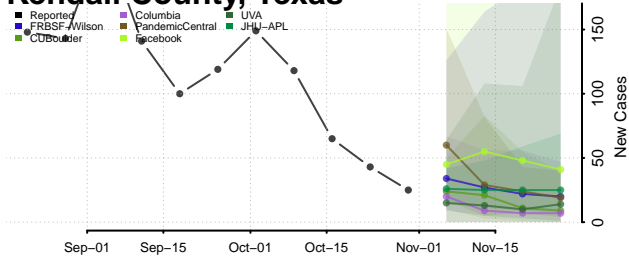

Kendall County, Texas