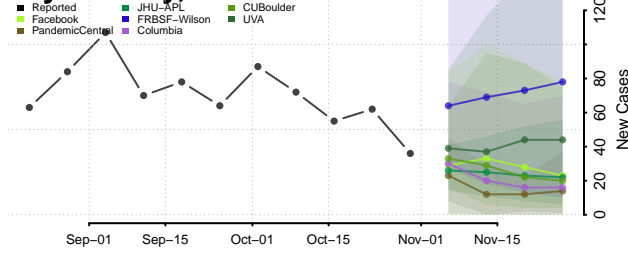

Jay County, Indiana