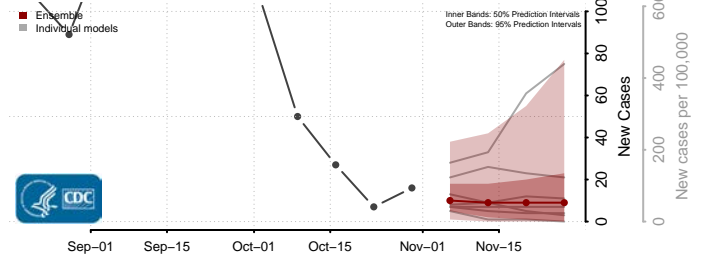

New Madrid County, Missouri