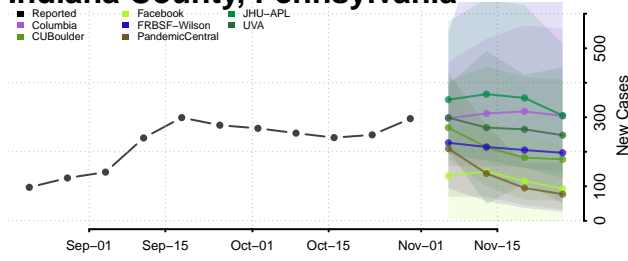

Indiana County, Pennsylvania