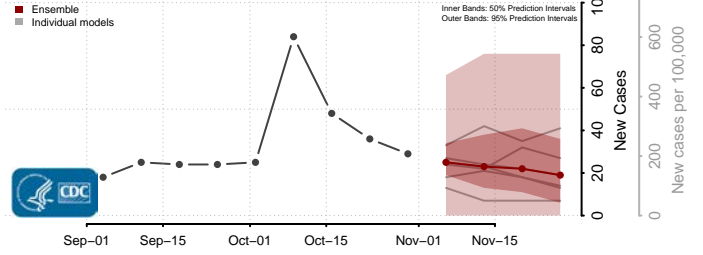

Crawford County, Michigan

Delta County, Michigan

Dickinson County, Michigan

Eaton County, Michigan

Emmet County, Michigan

Genesee County, Michigan

Gladwin County, Michigan

Gogebic County, Michigan