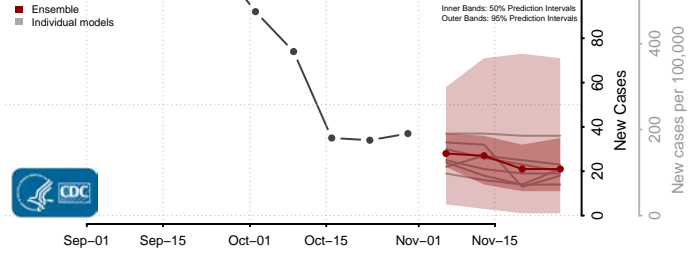

Tunica County, Mississippi

Union County, Mississippi

Walthall County, Mississippi

Warren County, Mississippi

Washington County, Mississippi

Wayne County, Mississippi

Webster County, Mississippi

Wilkinson County, Mississippi