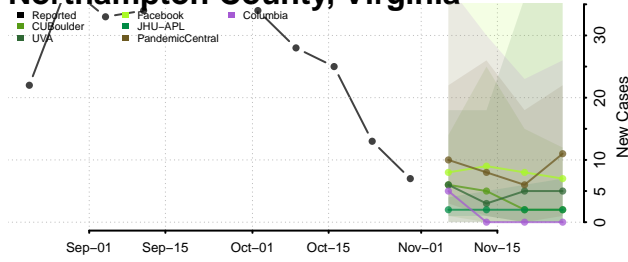

New Kent County, Virginia

Newport News County, Virginia

Norfolk County, Virginia

Northampton County, Virginia

Northumberland County, Virginia

Norton County, Virginia

Nottoway County, Virginia

Orange County, Virginia