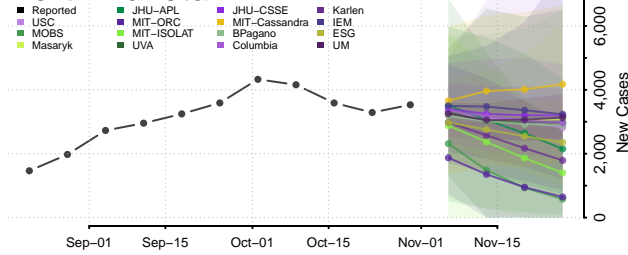

North Dakota