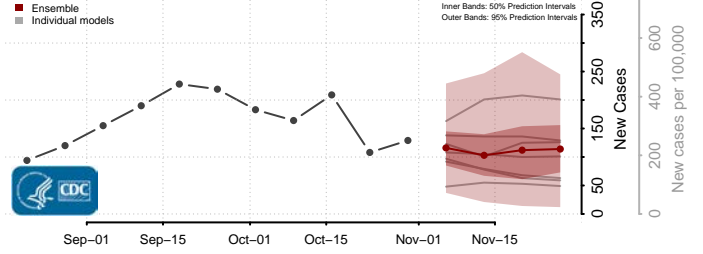

Taylor County, Iowa

Union County, Iowa

Van Buren County, Iowa

Wapello County, Iowa

Warren County, Iowa

Washington County, Iowa

Wayne County, Iowa

Webster County, Iowa