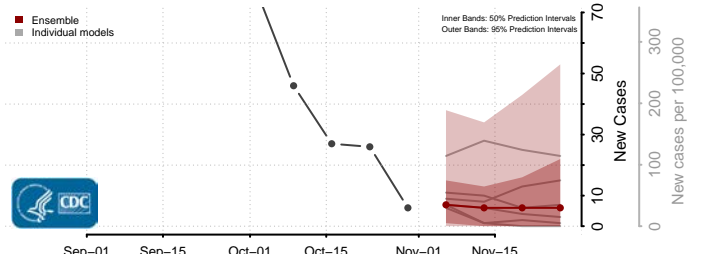

Richland County, Louisiana