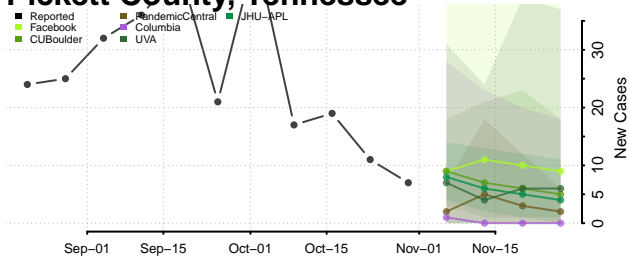

Morgan County, Tennessee

Obion County, Tennessee

Overton County, Tennessee

Perry County, Tennessee

Pickett County, Tennessee

Polk County, Tennessee

Putnam County, Tennessee

Rhea County, Tennessee