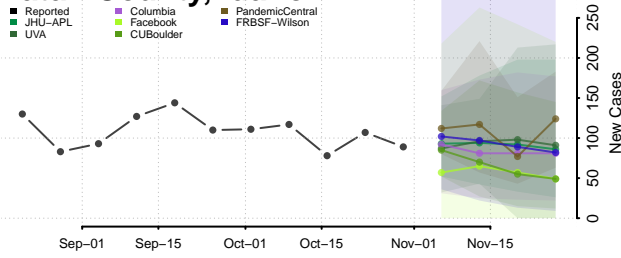

Gooding County, Idaho

Idaho County, Idaho

Jefferson County, Idaho

Jerome County, Idaho

Kootenai County, Idaho

Latah County, Idaho

Lemhi County, Idaho

Lewis County, Idaho