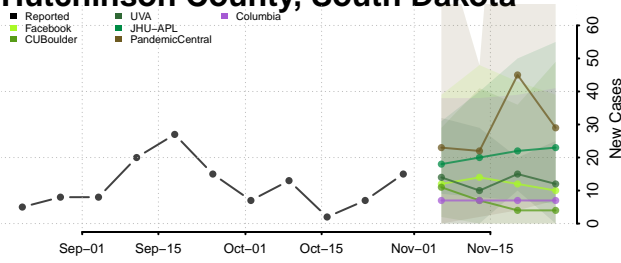

Hutchinson County, South Dakota