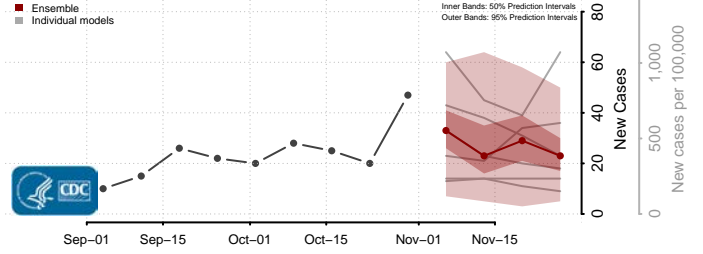

Freeborn County, Minnesota

Goodhue County, Minnesota

Grant County, Minnesota

Hennepin County, Minnesota

Houston County, Minnesota

Hubbard County, Minnesota

Isanti County, Minnesota

Itasca County, Minnesota