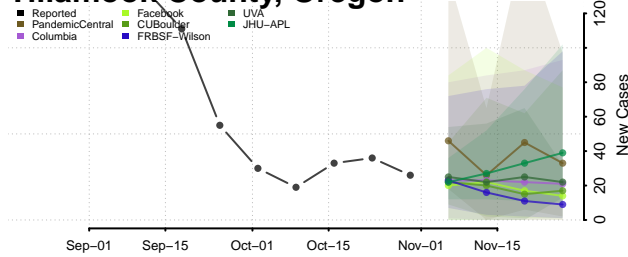

Linn County, Oregon

Malheur County, Oregon

Marion County, Oregon

Morrow County, Oregon

Multnomah County, Oregon

Polk County, Oregon

Sherman County, Oregon

Tillamook County, Oregon