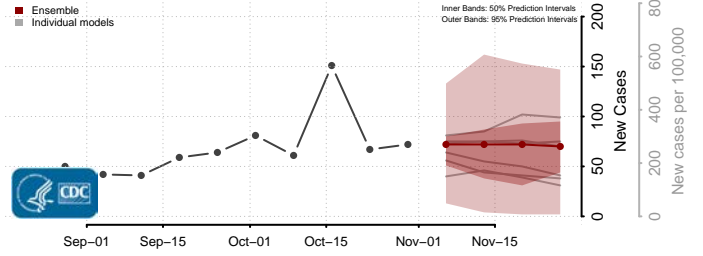

Cibola County, New Mexico