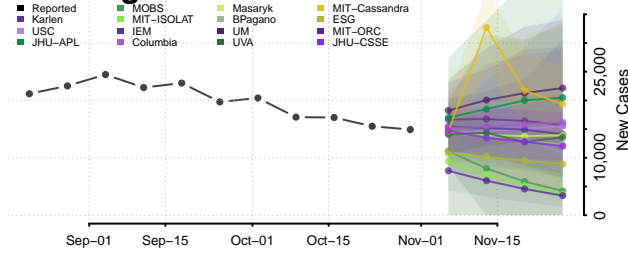

Washington