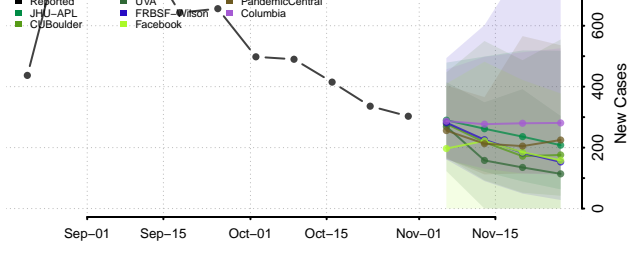

Greene County, Ohio