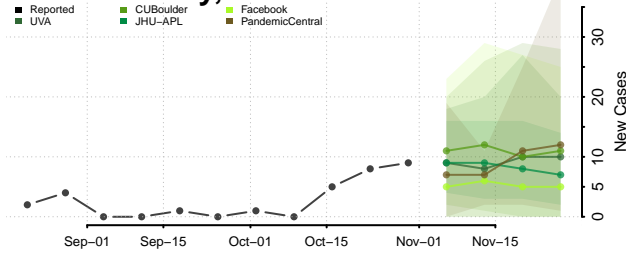

Potter County, South Dakota