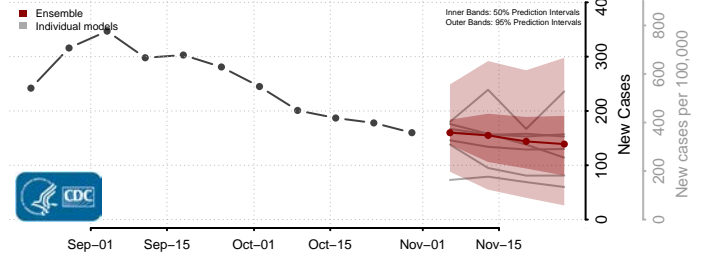

Hopkins County, Kentucky