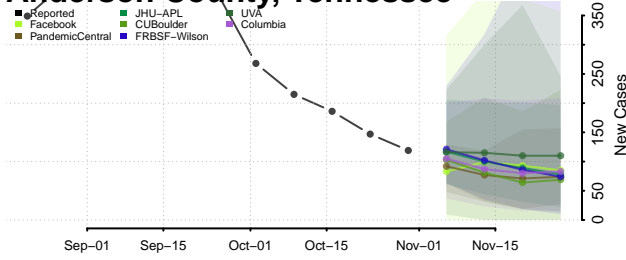

Anderson County, Tennessee