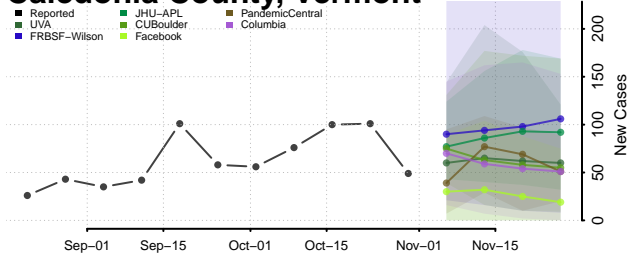

Chittenden County, Vermont

Essex County, Vermont

Franklin County, Vermont

Grand Isle County, Vermont

Lamoille County, Vermont

Orange County, Vermont

Orleans County, Vermont

Rutland County, Vermont