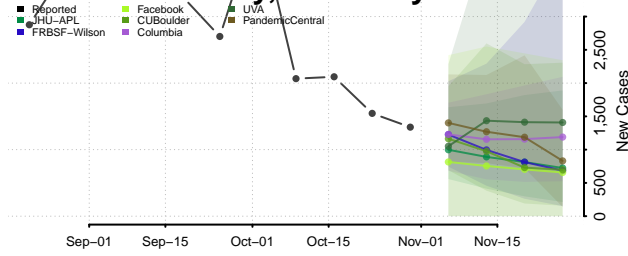

Jefferson County, Kentucky