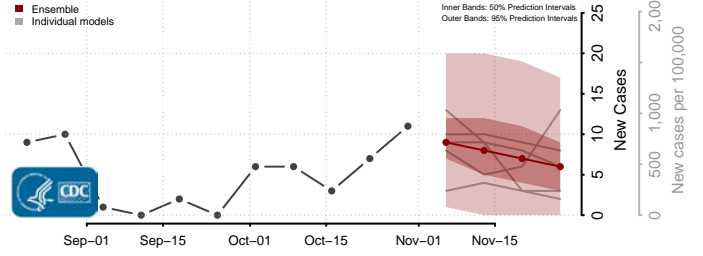

Garfield County, Montana