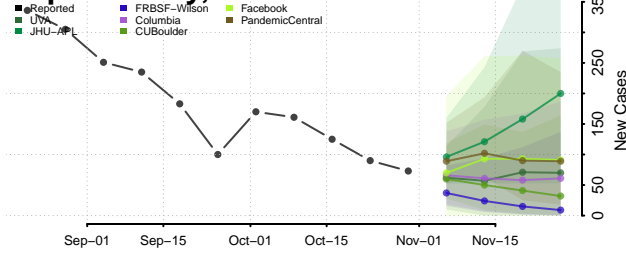

Merced County, California

Modoc County, California

Mono County, California

Monterey County, California

Napa County, California

Nevada County, California

Orange County, California

Placer County, California