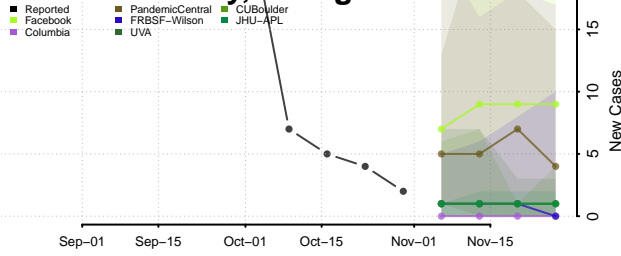

Rabun County, Georgia

Randolph County, Georgia

Richmond County, Georgia

Rockdale County, Georgia

Schley County, Georgia

Screven County, Georgia

Seminole County, Georgia

Spalding County, Georgia