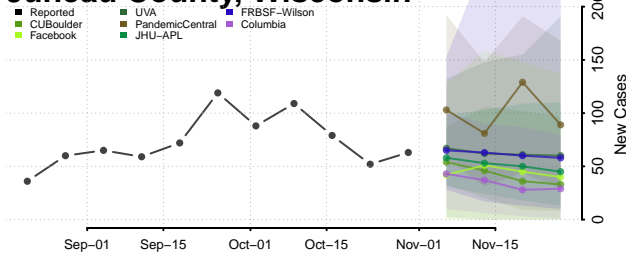

Juneau County, Wisconsin