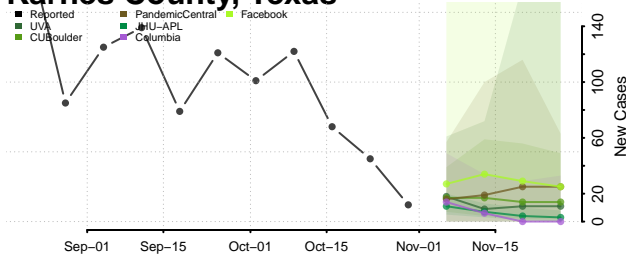

Karnes County, Texas