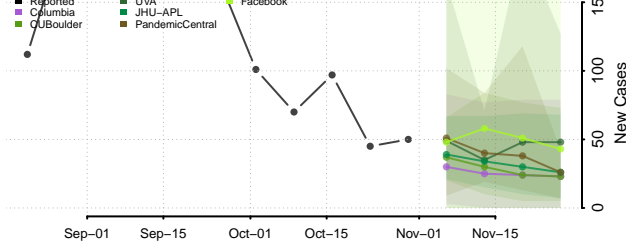

Boyle County, Kentucky