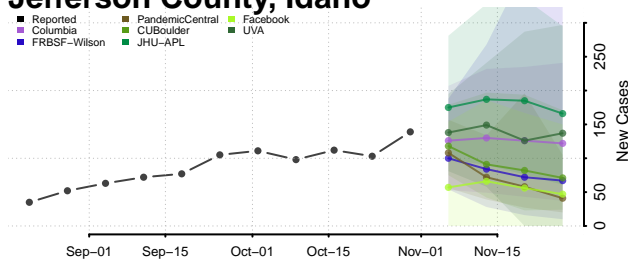

Jefferson County, Idaho