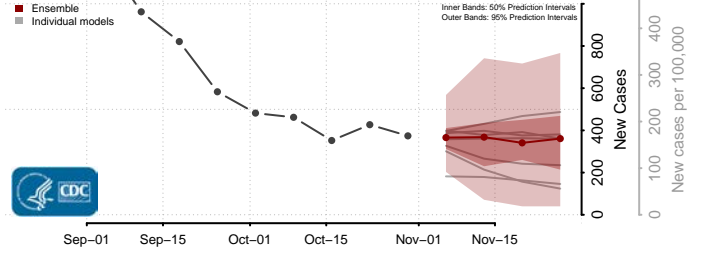

Hood River County, Oregon

Jackson County, Oregon

Jefferson County, Oregon

Josephine County, Oregon

Klamath County, Oregon

Lake County, Oregon

Lane County, Oregon

Lincoln County, Oregon