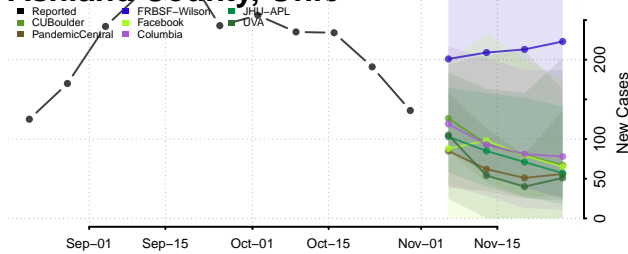

Ashland County, Ohio