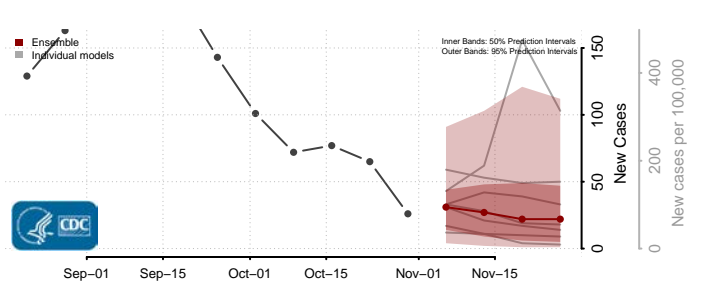

McCurtain County, Oklahoma