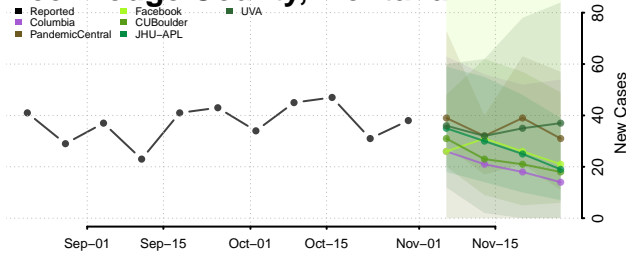

Custer County, Montana

Daniels County, Montana

Dawson County, Montana

Deer Lodge County, Montana

Fallon County, Montana

Fergus County, Montana

Flathead County, Montana

Gallatin County, Montana