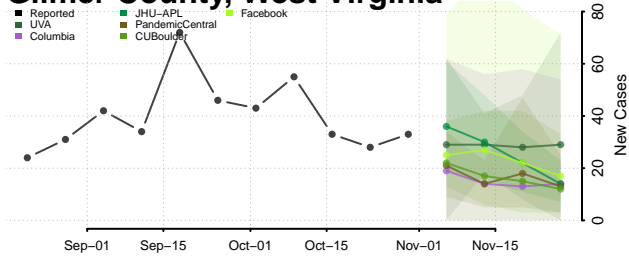

Gilmer County, West Virginia

Grant County, West Virginia

Greenbrier County, West Virginia

Hampshire County, West Virginia

Hancock County, West Virginia

Hardy County, West Virginia

Harrison County, West Virginia