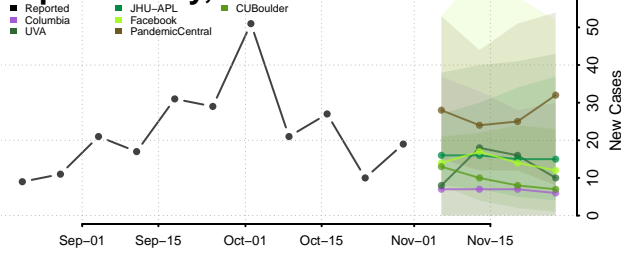

Pepin County, Wisconsin