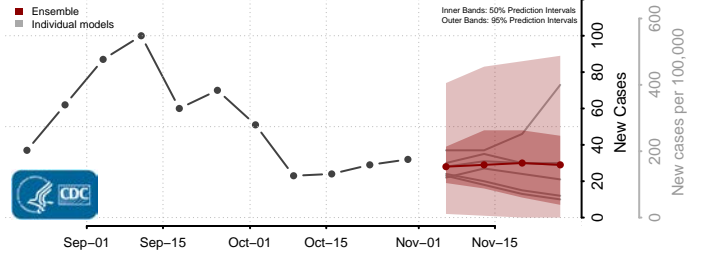

Prince George County, Virginia

Prince William County, Virginia

Pulaski County, Virginia

Radford County, Virginia

Rappahannock County, Virginia

Russell County, Virginia

Salem County, Virginia

Scott County, Virginia