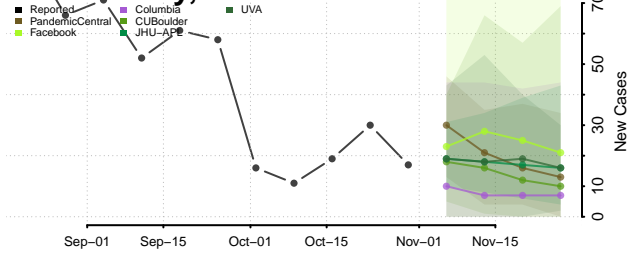

Pike County, Illinois