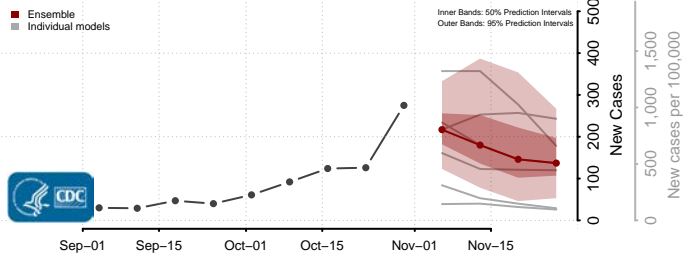

De Baca County, New Mexico

Dona Ana County, New Mexico

Eddy County, New Mexico

Grant County, New Mexico

Guadalupe County, New Mexico

Harding County, New Mexico

Hidalgo County, New Mexico

Lea County, New Mexico