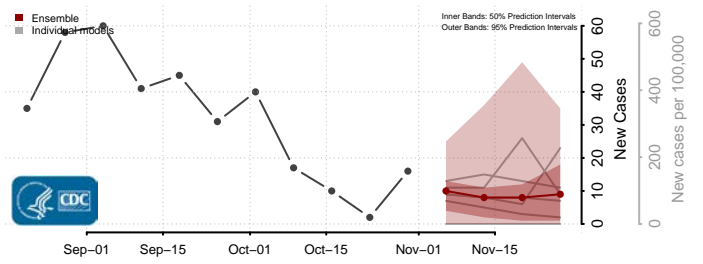

Iron County, Missouri