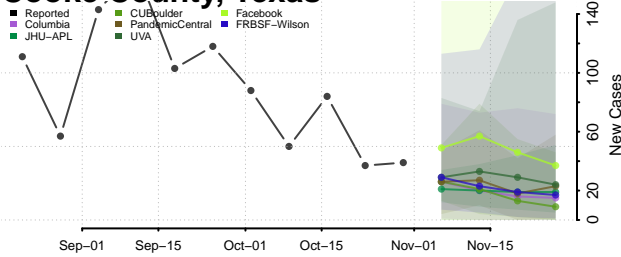

Cooke County, Texas