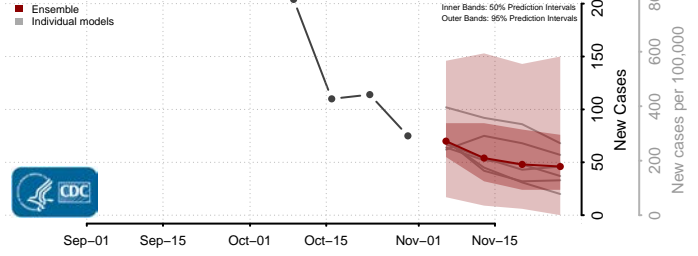

Perry County, Kentucky