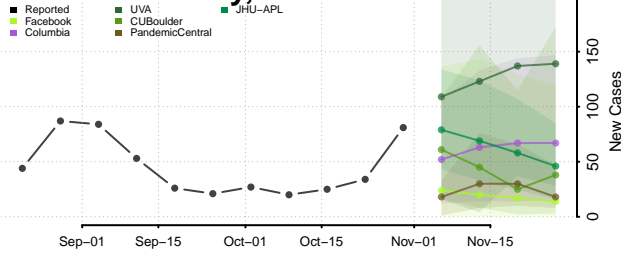

Jackson County, Kansas