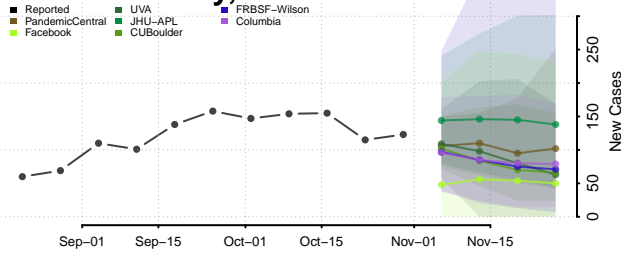

Clinton County, Iowa