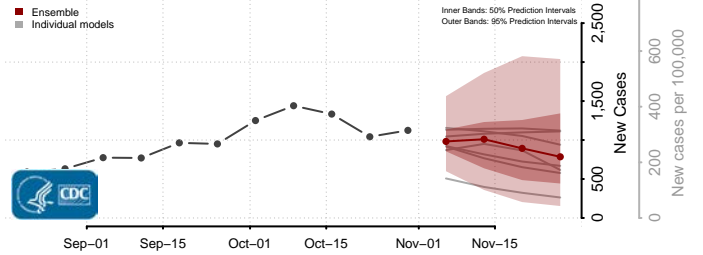

Anoka County, Minnesota