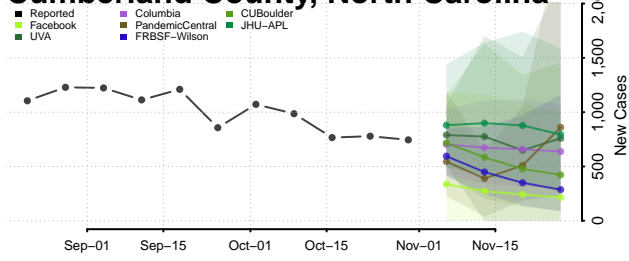

Cherokee County, North Carolina

Chowan County, North Carolina

Clay County, North Carolina

Cleveland County, North Carolina

Columbus County, North Carolina

Craven County, North Carolina

Cumberland County, North Carolina