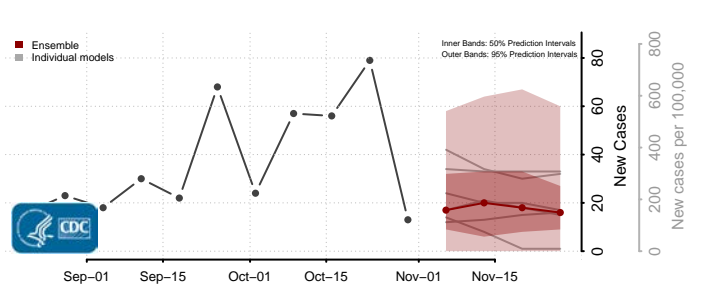

Beaverhead County, Montana

Big Horn County, Montana

Blaine County, Montana

Broadwater County, Montana

Carbon County, Montana

Carter County, Montana

Cascade County, Montana

Chouteau County, Montana