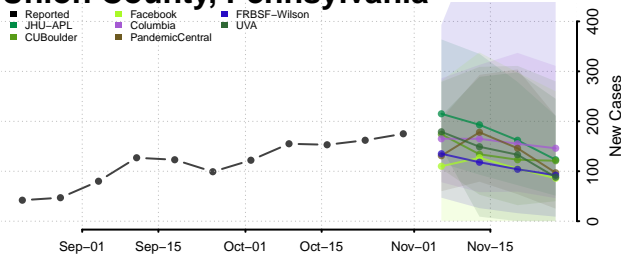

Union County, Pennsylvania