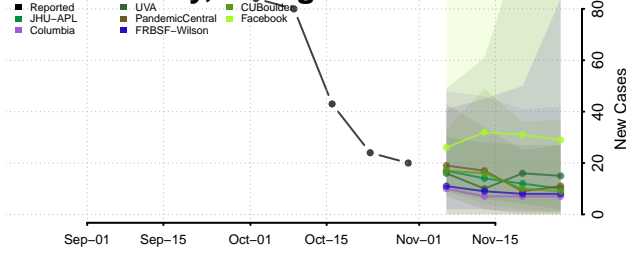

Bryan County, Georgia

Bulloch County, Georgia

Burke County, Georgia

Butts County, Georgia

Calhoun County, Georgia

Camden County, Georgia

Candler County, Georgia

Carroll County, Georgia