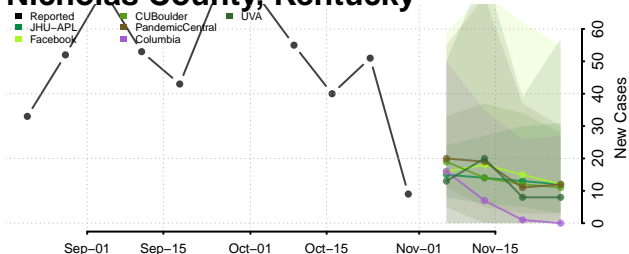

Nicholas County, Kentucky