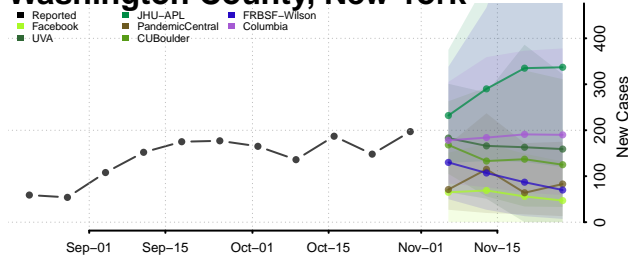

Sullivan County, New York

Tioga County, New York

Tompkins County, New York

Ulster County, New York

Warren County, New York

Washington County, New York

Wayne County, New York

Westchester County, New York