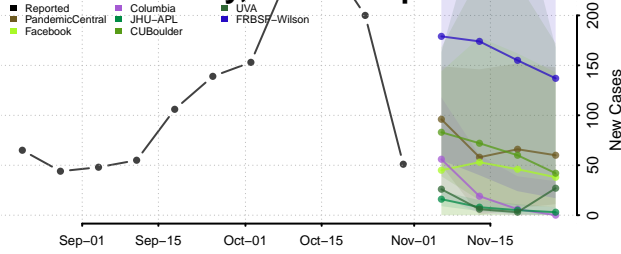

Sullivan County, New Hampshire