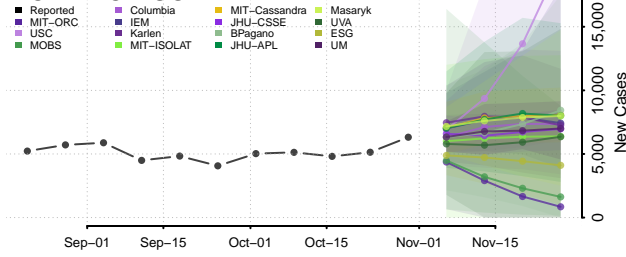

Somerset County, New Jersey

Sussex County, New Jersey

Union County, New Jersey

Warren County, New Jersey

New Mexico

Bernalillo County, New Mexico