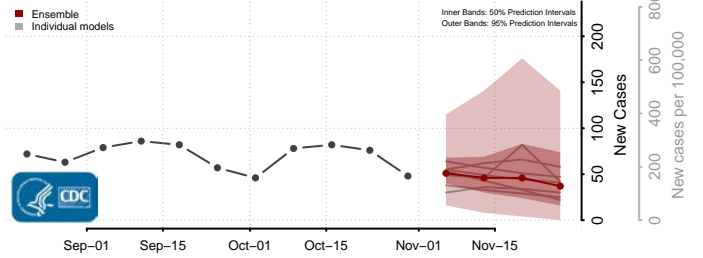

Custer County, Oklahoma

Delaware County, Oklahoma

Dewey County, Oklahoma

Ellis County, Oklahoma

Garfield County, Oklahoma

Garvin County, Oklahoma

Grady County, Oklahoma

Grant County, Oklahoma