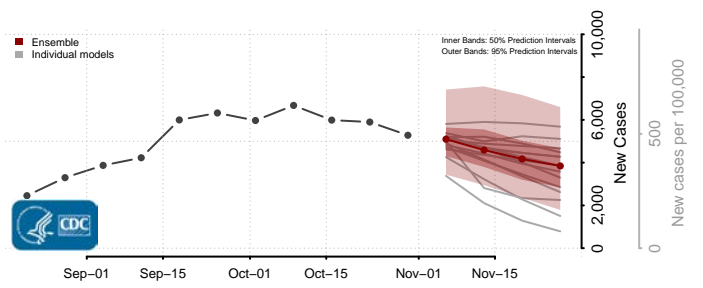

Beaverhead County, Montana

Big Horn County, Montana

Blaine County, Montana

Broadwater County, Montana

Carbon County, Montana

Carter County, Montana

Cascade County, Montana

Chouteau County, Montana