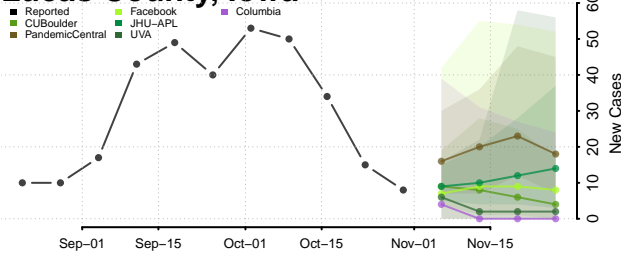

Kossuth County, Iowa

Lee County, Iowa

Linn County, Iowa

Louisa County, Iowa

Lucas County, Iowa

Lyon County, Iowa

Madison County, Iowa

Mahaska County, Iowa