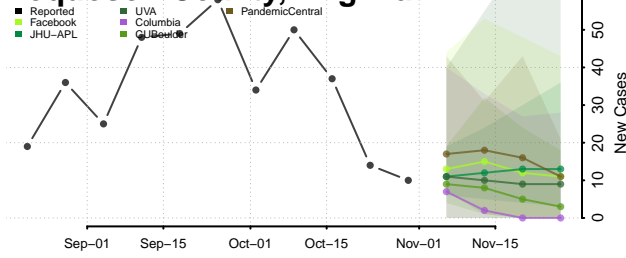

Page County, Virginia

Patrick County, Virginia

Petersburg County, Virginia

Pittsylvania County, Virginia

Poquoson County, Virginia

Portsmouth County, Virginia

Powhatan County, Virginia

Prince Edward County, Virginia