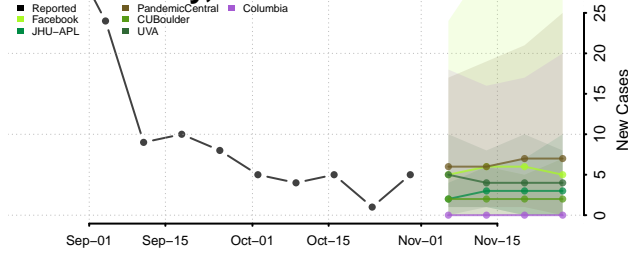

Scott County, Illinois