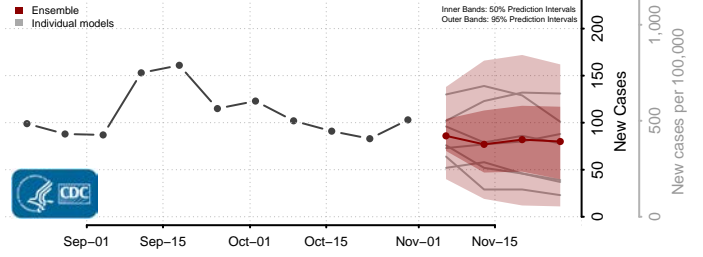

Lincoln County, West Virginia