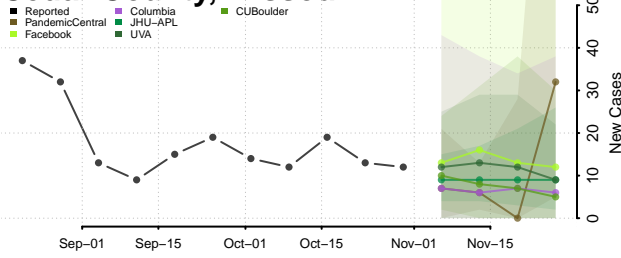

Cedar County, Missouri