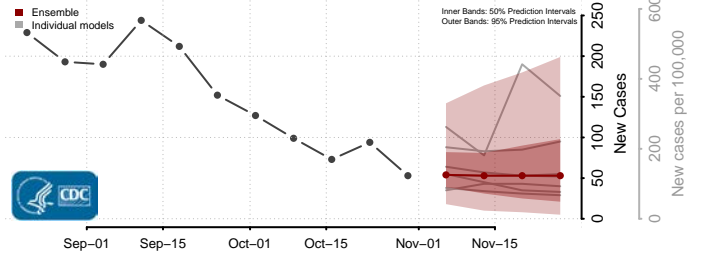

Custer County, Oklahoma

Delaware County, Oklahoma

Dewey County, Oklahoma

Ellis County, Oklahoma

Garfield County, Oklahoma

Garvin County, Oklahoma

Grady County, Oklahoma

Grant County, Oklahoma