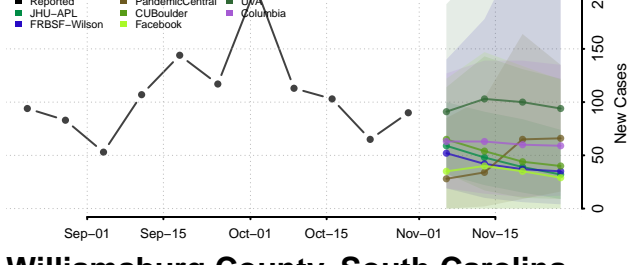

Union County, South Carolina