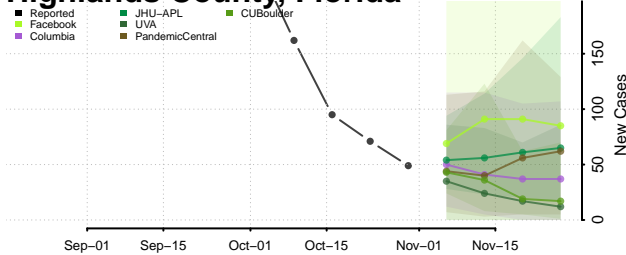

Highlands County, Florida