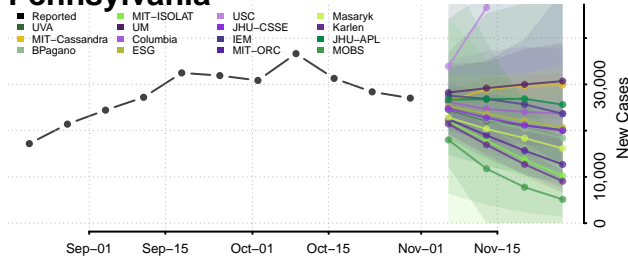

Umatilla County, Oregon

Union County, Oregon

Wallowa County, Oregon

Wasco County, Oregon

Washington County, Oregon

Wheeler County, Oregon

Yamhill County, Oregon

Pennsylvania