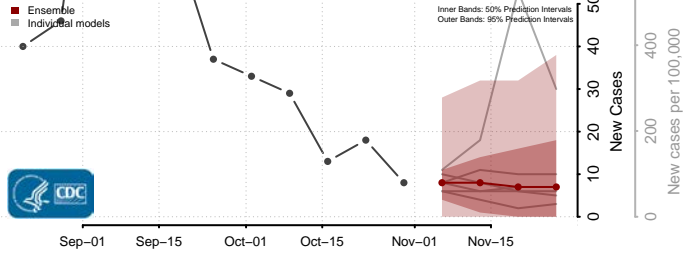

Kay County, Oklahoma

Kingfisher County, Oklahoma

Kiowa County, Oklahoma

Latimer County, Oklahoma

Le Flore County, Oklahoma

Lincoln County, Oklahoma

Logan County, Oklahoma

Love County, Oklahoma