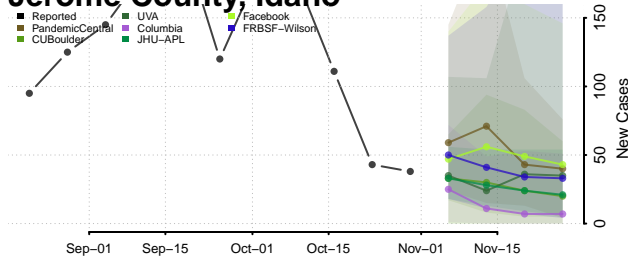

Gooding County, Idaho

Idaho County, Idaho

Jefferson County, Idaho

Jerome County, Idaho

Kootenai County, Idaho

Latah County, Idaho

Lemhi County, Idaho

Lewis County, Idaho