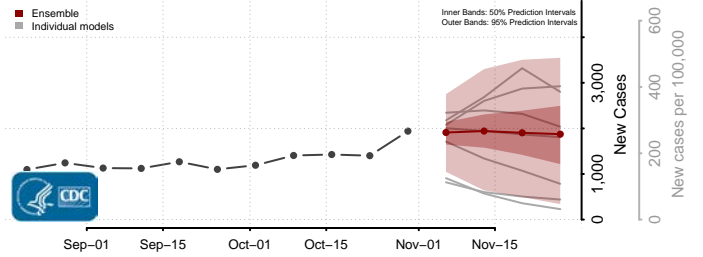

Clear Creek County, Colorado

Conejos County, Colorado

Costilla County, Colorado

Crowley County, Colorado

Custer County, Colorado

Delta County, Colorado

Denver County, Colorado

Dolores County, Colorado