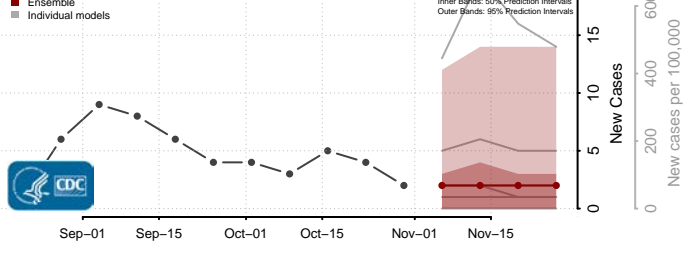

Douglas County, South Dakota