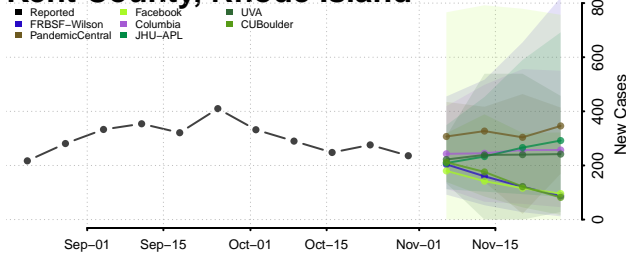

Kent County, Rhode Island