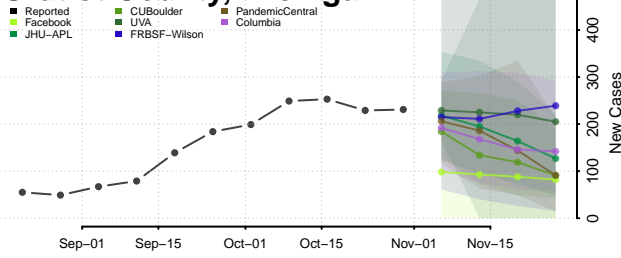

Gratiot County, Michigan