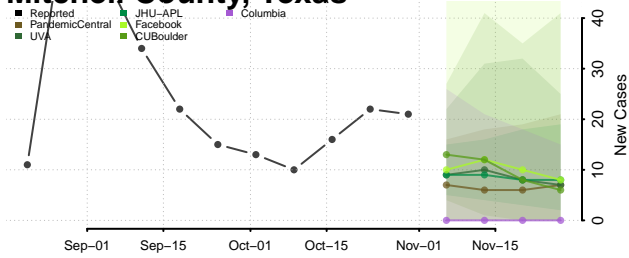

Mitchell County, Texas