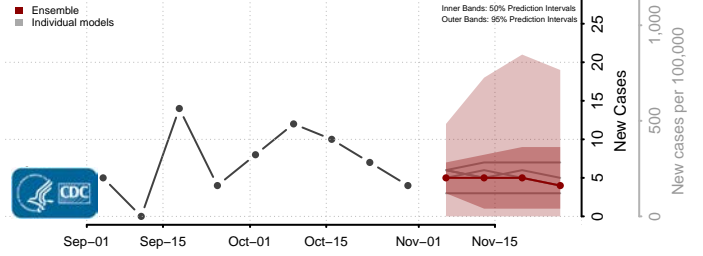

Kidder County, North Dakota