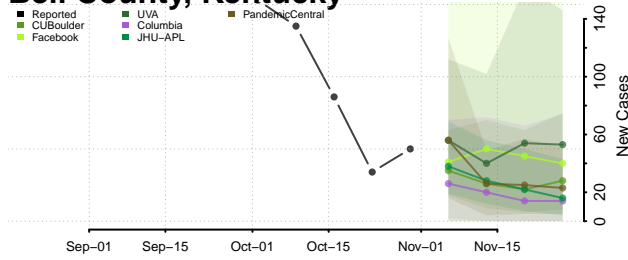

Adair County, Kentucky

Allen County, Kentucky

Anderson County, Kentucky

Ballard County, Kentucky

Barren County, Kentucky

Bath County, Kentucky

Bell County, Kentucky

Boone County, Kentucky