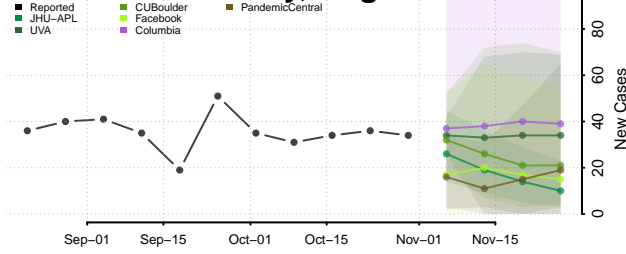

Martinsville County, Virginia