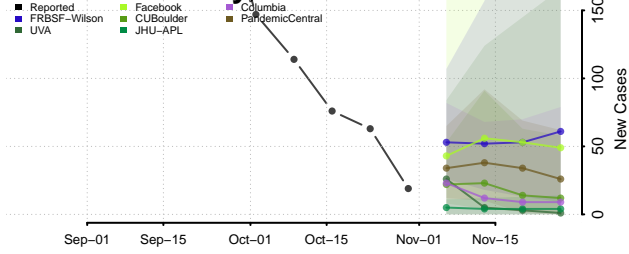

Franklin County, Illinois