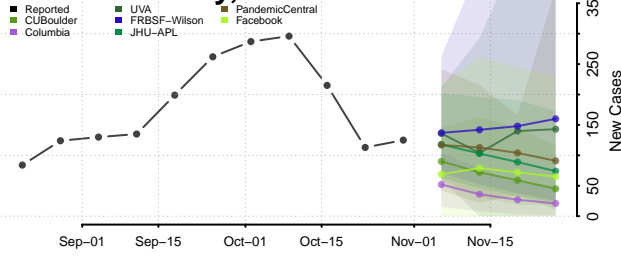

Marinette County, Wisconsin

Marquette County, Wisconsin

Menominee County, Wisconsin

Milwaukee County, Wisconsin

Monroe County, Wisconsin

Oconto County, Wisconsin

Oneida County, Wisconsin

Outagamie County, Wisconsin