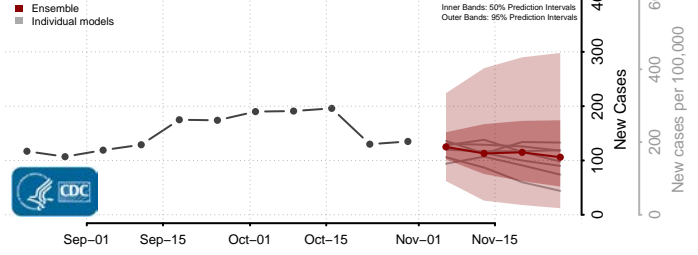

Rice County, Minnesota