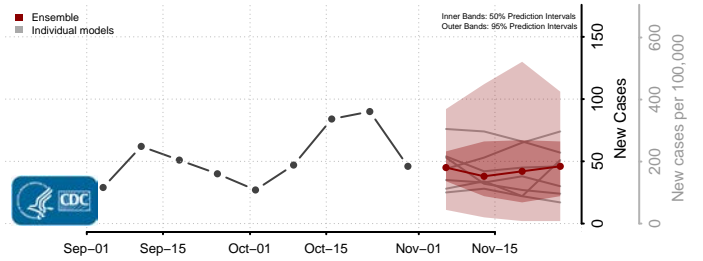

Yates County, New York