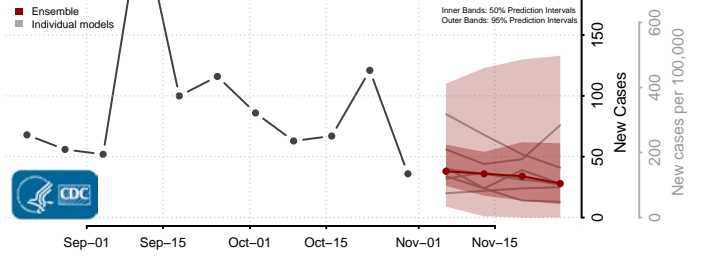

Union County, Kentucky

Warren County, Kentucky

Washington County, Kentucky

Wayne County, Kentucky

Webster County, Kentucky

Whitley County, Kentucky

Wolfe County, Kentucky

Woodford County, Kentucky