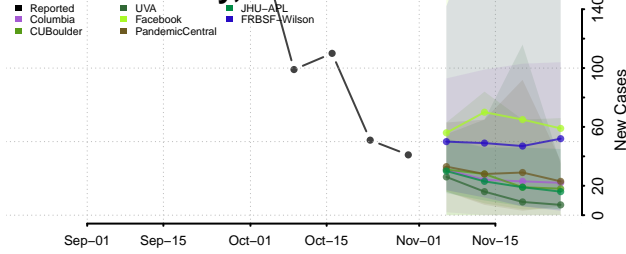

Gibson County, Tennessee