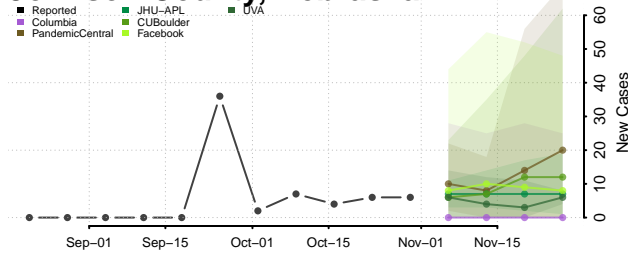

Johnson County, Nebraska