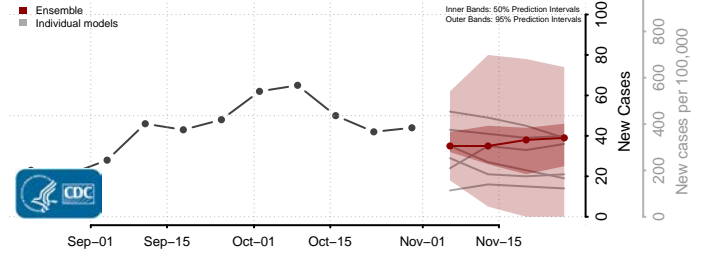

Poweshiek County, Iowa

Ringgold County, Iowa

Sac County, Iowa

Scott County, Iowa

Shelby County, Iowa

Sioux County, Iowa

Story County, Iowa

Tama County, Iowa