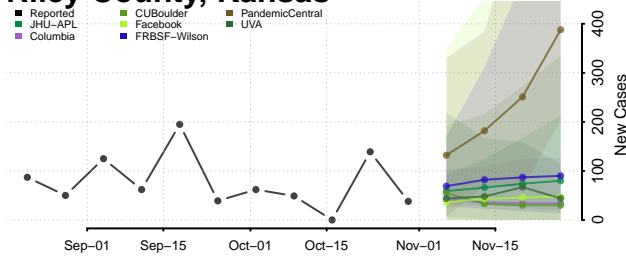

Riley County, Kansas