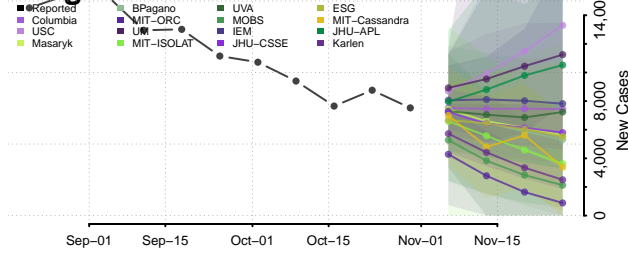

Washington County, Oklahoma

Washita County, Oklahoma

Woods County, Oklahoma

Woodward County, Oklahoma

Oregon

Baker County, Oregon