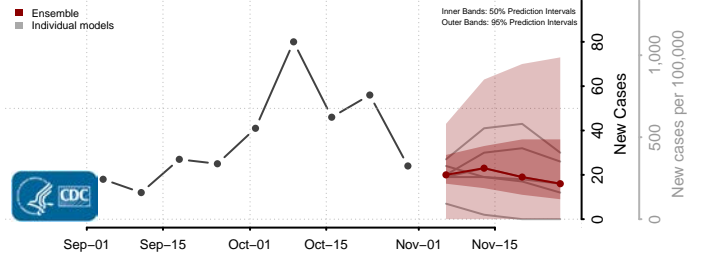

Sweet Grass County, Montana

Teton County, Montana

Toole County, Montana

Treasure County, Montana

Valley County, Montana

Wheatland County, Montana

Wibaux County, Montana

Yellowstone County, Montana