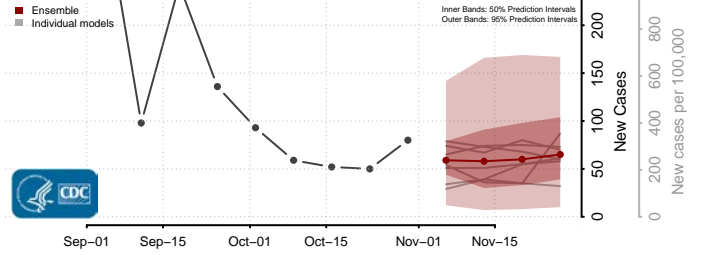

Covington County, Mississippi

DeSoto County, Mississippi

Forrest County, Mississippi

Franklin County, Mississippi

George County, Mississippi

Greene County, Mississippi

Grenada County, Mississippi

Hancock County, Mississippi