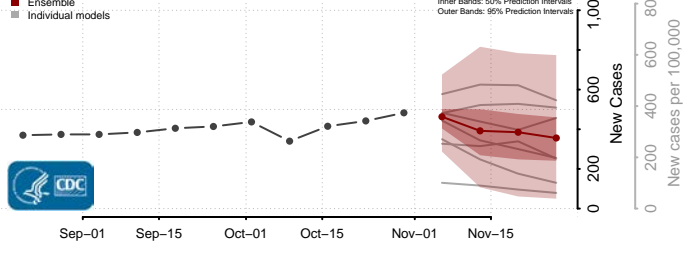

Skagit County, Washington