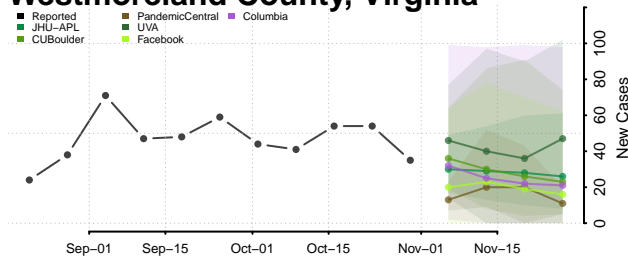

Westmoreland County, Virginia