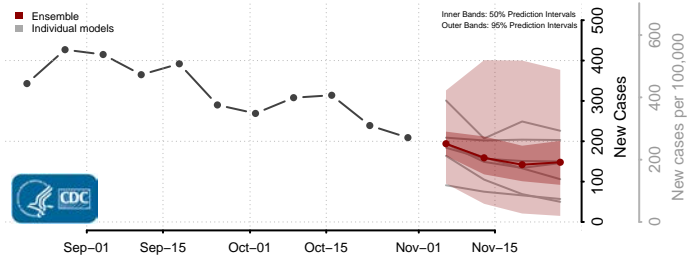

Chelan County, Washington