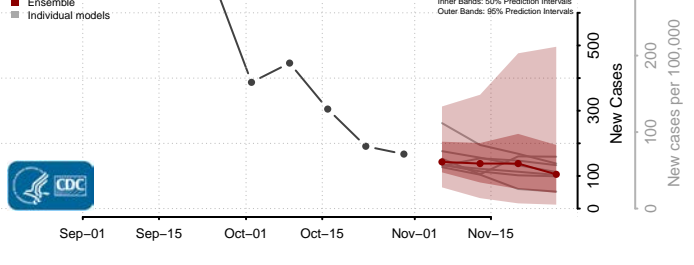

Montgomery County, North Carolina

Moore County, North Carolina

Nash County, North Carolina

New Hanover County, North Carolina

Northampton County, North Carolina

Onslow County, North Carolina

Orange County, North Carolina