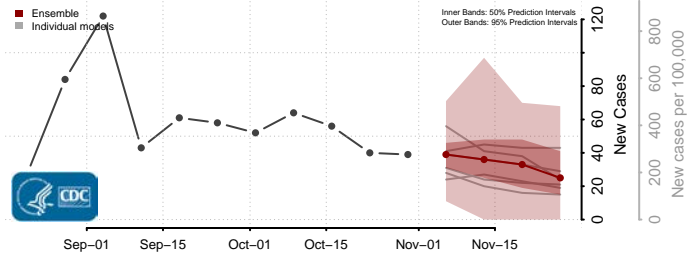

Pennington County, Minnesota