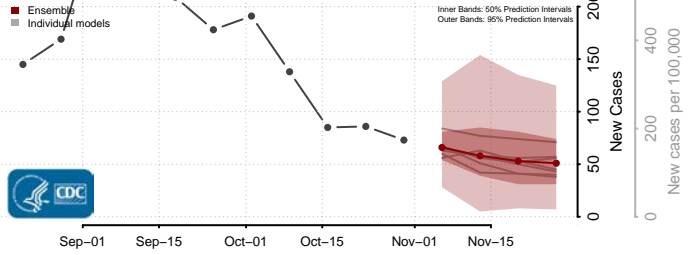

Clermont County, Ohio

Clinton County, Ohio

Columbiana County, Ohio

Coshocton County, Ohio

Crawford County, Ohio

Cuyahoga County, Ohio

Darke County, Ohio

Defiance County, Ohio