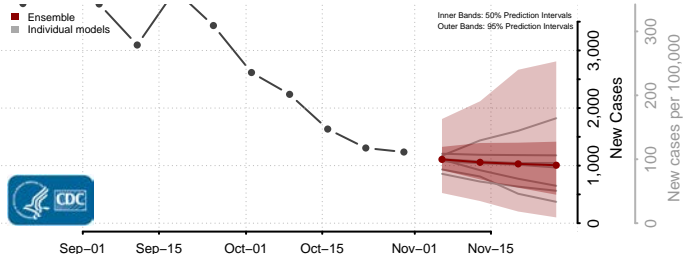

Mecklenburg County, North Carolina