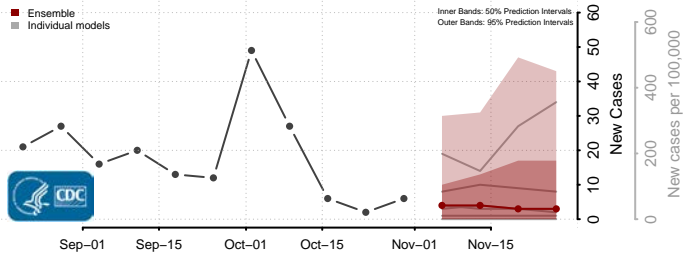

Gasconade County, Missouri

Gentry County, Missouri

Greene County, Missouri

Grundy County, Missouri

Harrison County, Missouri

Henry County, Missouri

Hickory County, Missouri

Holt County, Missouri