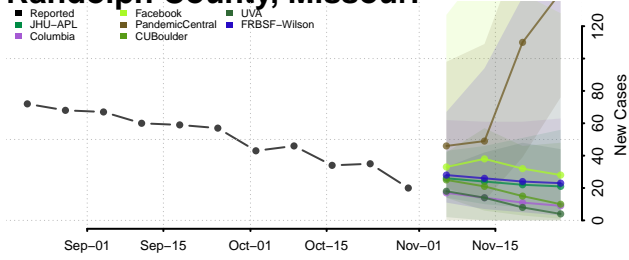

Randolph County, Missouri