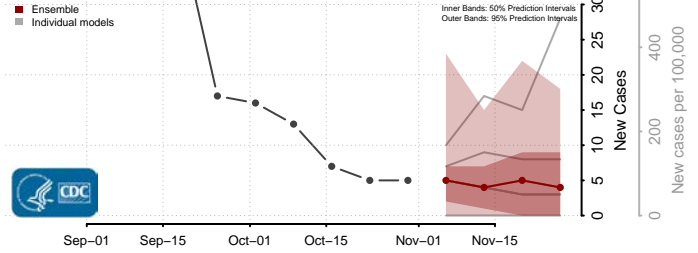

Carter County, Missouri