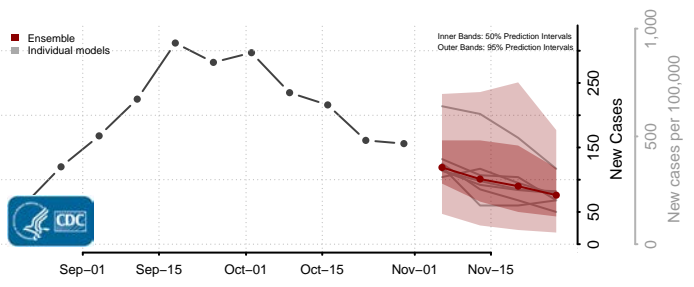

Preston County, West Virginia