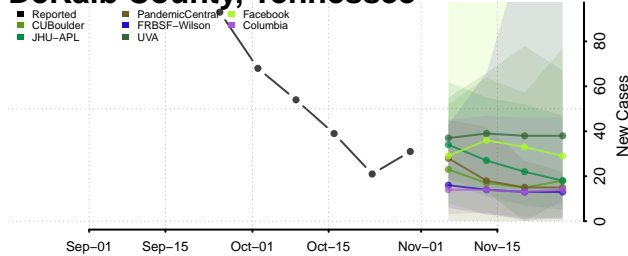

Crockett County, Tennessee

Cumberland County, Tennessee

Davidson County, Tennessee

Decatur County, Tennessee

DeKalb County, Tennessee

Dickson County, Tennessee

Dyer County, Tennessee

Fayette County, Tennessee