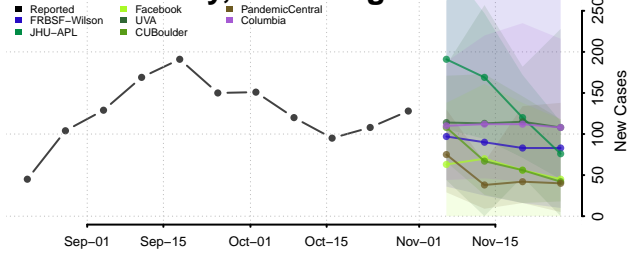

Walla Walla County, Washington

Whatcom County, Washington

Whitman County, Washington

Yakima County, Washington

West Virginia

Barbour County, West Virginia

Berkeley County, West Virginia

Boone County, West Virginia