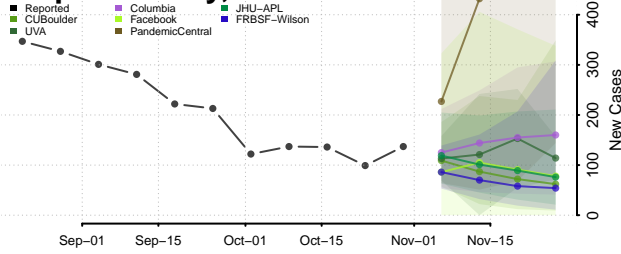

Jasper County, Missouri