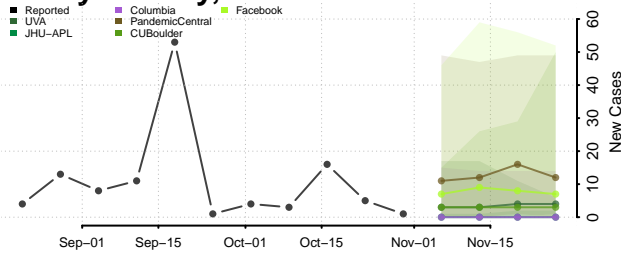

Bailey County, Texas