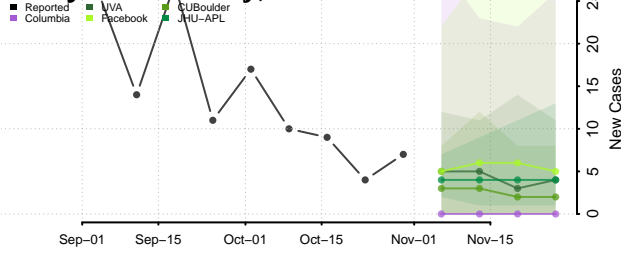

Lafayette County, Arkansas