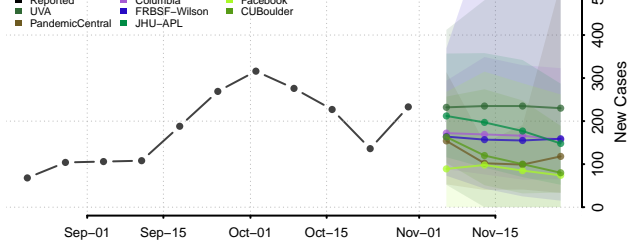

Ozaukee County, Wisconsin

Pepin County, Wisconsin

Pierce County, Wisconsin

Polk County, Wisconsin

Portage County, Wisconsin

Price County, Wisconsin

Racine County, Wisconsin

Richland County, Wisconsin