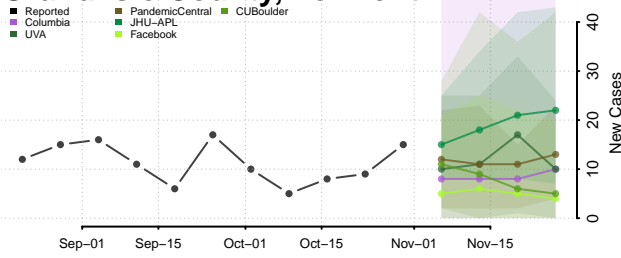

Chittenden County, Vermont

Essex County, Vermont

Franklin County, Vermont

Grand Isle County, Vermont

Lamoille County, Vermont

Orange County, Vermont

Orleans County, Vermont

Rutland County, Vermont