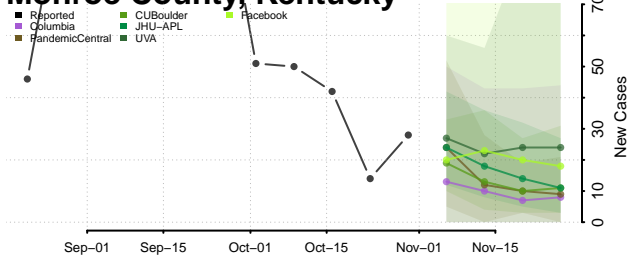

McLean County, Kentucky

Meade County, Kentucky

Menifee County, Kentucky

Mercer County, Kentucky

Metcalfe County, Kentucky

Monroe County, Kentucky

Montgomery County, Kentucky

Morgan County, Kentucky