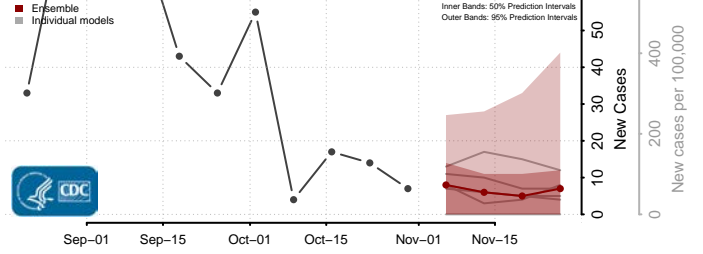

Livingston County, Louisiana

Madison County, Louisiana

Morehouse County, Louisiana

Natchitoches County, Louisiana

Orleans County, Louisiana

Ouachita County, Louisiana

Plaquemines County, Louisiana

Pointe Coupee County, Louisiana