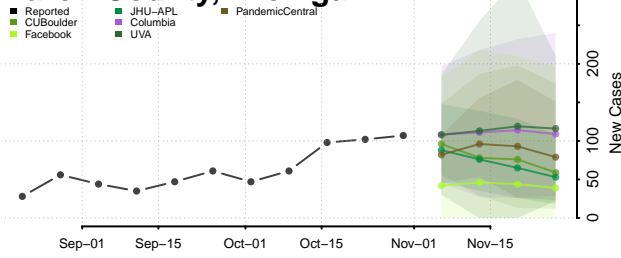

Grand Traverse County, Michigan

Gratiot County, Michigan

Hillsdale County, Michigan

Houghton County, Michigan

Huron County, Michigan

Ingham County, Michigan

Ionia County, Michigan

Iosco County, Michigan