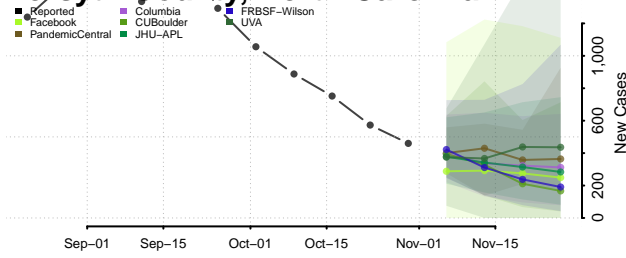

Forsyth County, North Carolina