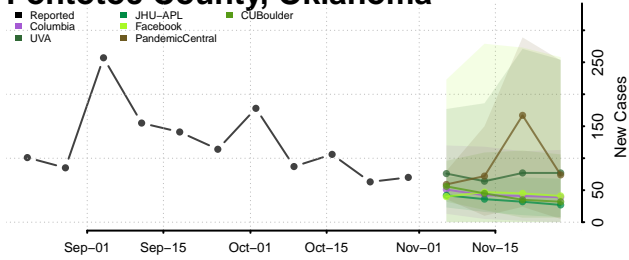

Pontotoc County, Oklahoma