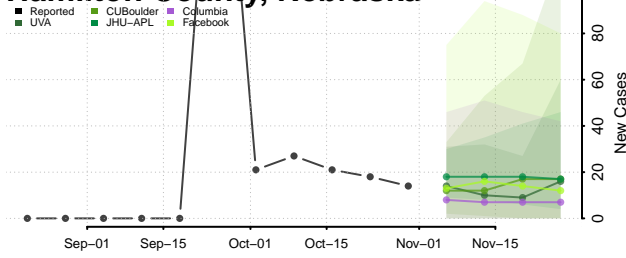

Hamilton County, Nebraska