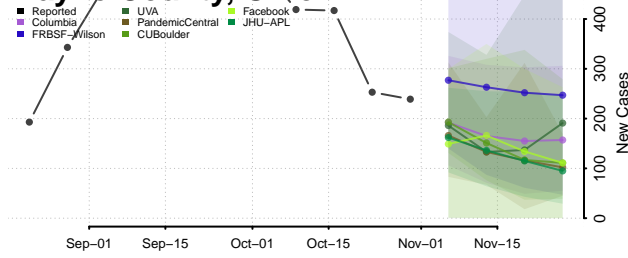

Wayne County, Ohio

Williams County, Ohio

Wood County, Ohio

Wyandot County, Ohio

Oklahoma

Adair County, Oklahoma

Alfalfa County, Oklahoma

Atoka County, Oklahoma