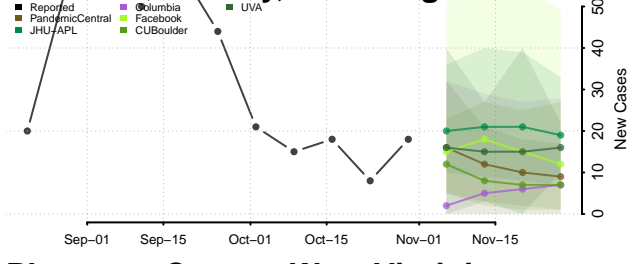

Pendleton County, West Virginia