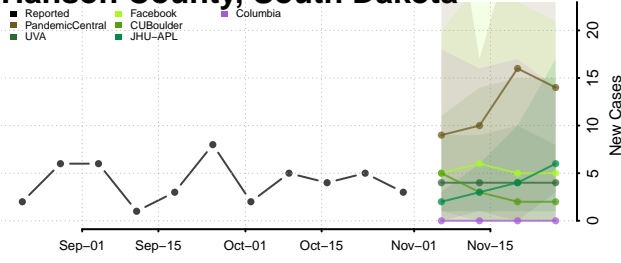

Hanson County, South Dakota