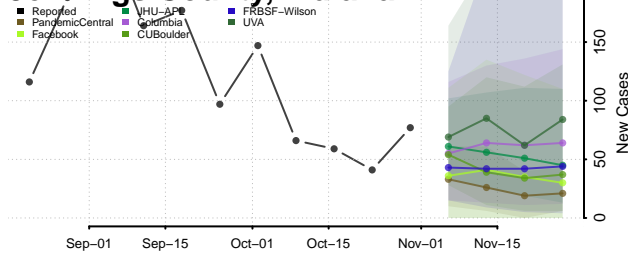

Jennings County, Indiana