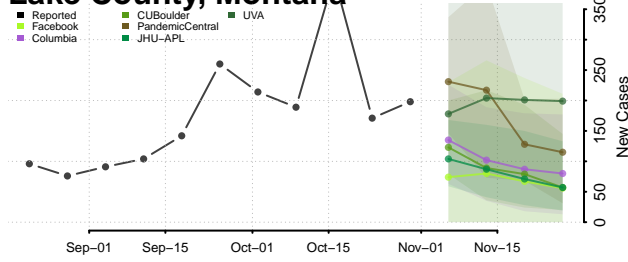

Garfield County, Montana

Glacier County, Montana

Golden Valley County, Montana

Granite County, Montana

Hill County, Montana

Jefferson County, Montana

Judith Basin County, Montana

Lake County, Montana