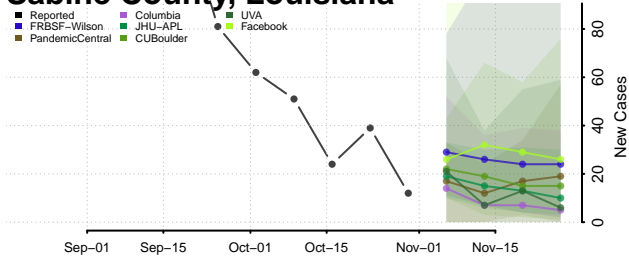

Sabine County, Louisiana