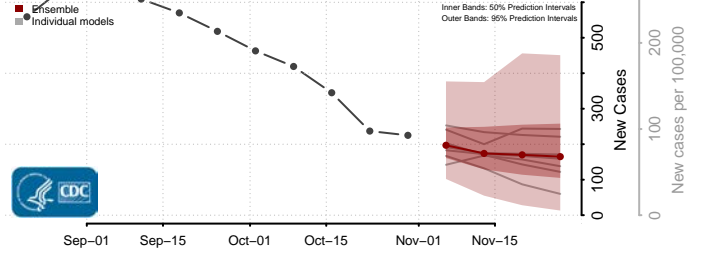

New Kent County, Virginia

Newport News County, Virginia

Norfolk County, Virginia

Northampton County, Virginia

Northumberland County, Virginia

Norton County, Virginia

Nottoway County, Virginia

Orange County, Virginia