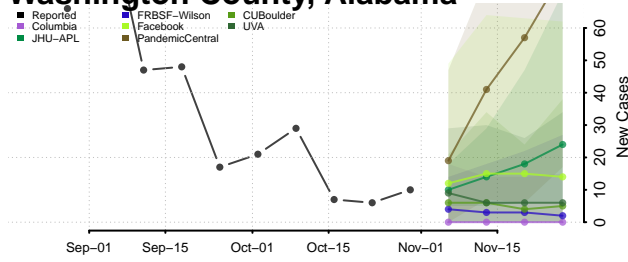

Washington County, Alabama