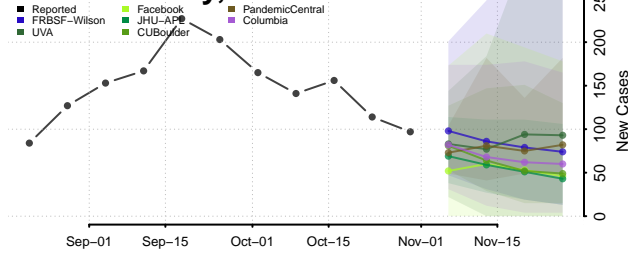

Vance County, North Carolina