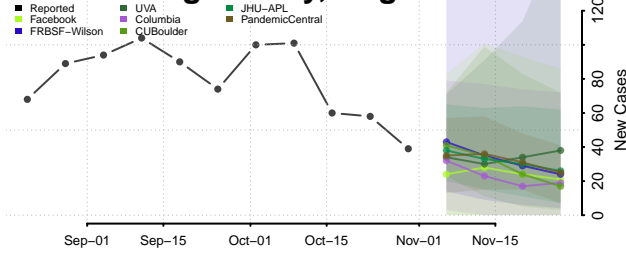

Mecklenburg County, Virginia