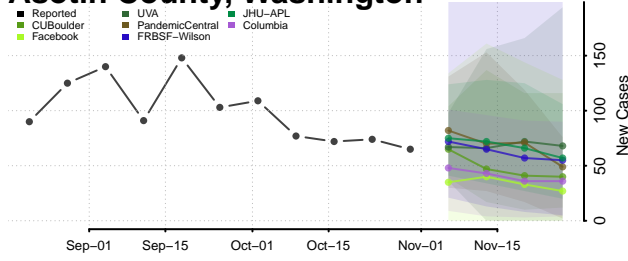

Asotin County, Washington