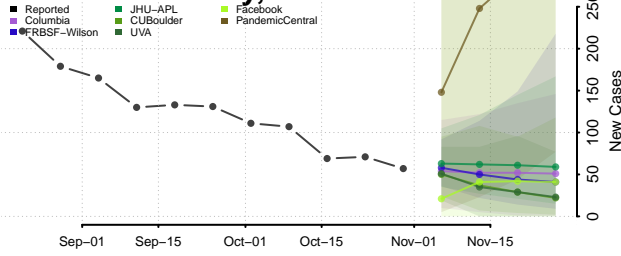

Christian County, Missouri