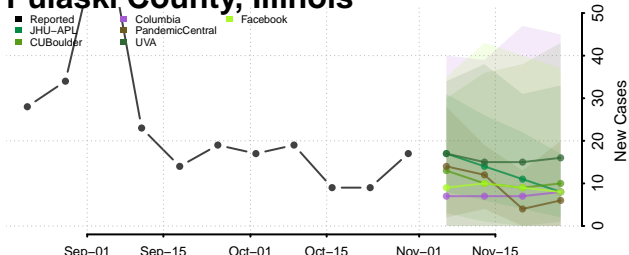

Pulaski County, Illinois