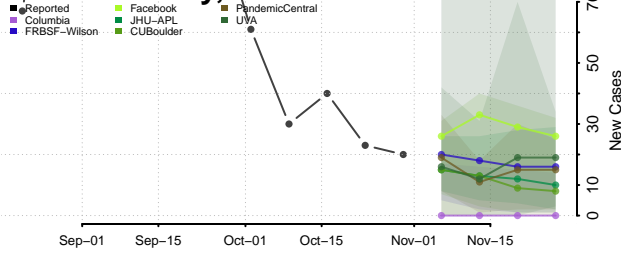

Unicoi County, Tennessee