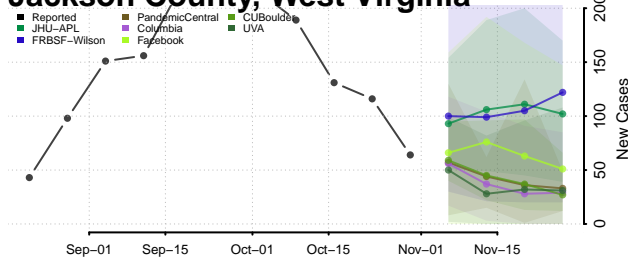

Jackson County, West Virginia