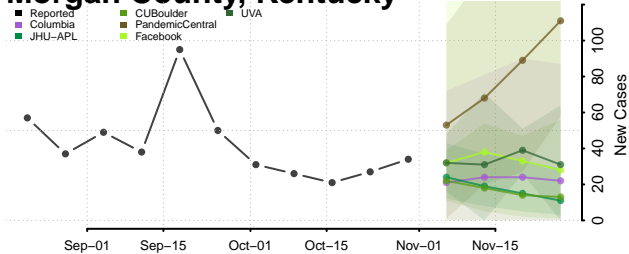

McLean County, Kentucky

Meade County, Kentucky

Menifee County, Kentucky

Mercer County, Kentucky

Metcalfe County, Kentucky

Monroe County, Kentucky

Montgomery County, Kentucky

Morgan County, Kentucky