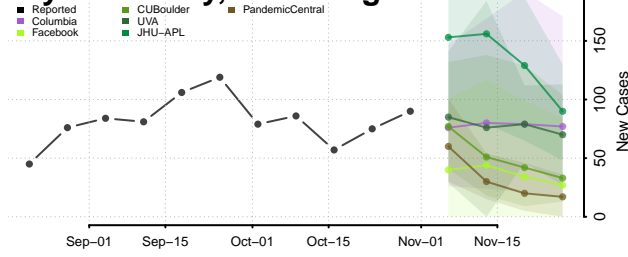

Taylor County, West Virginia