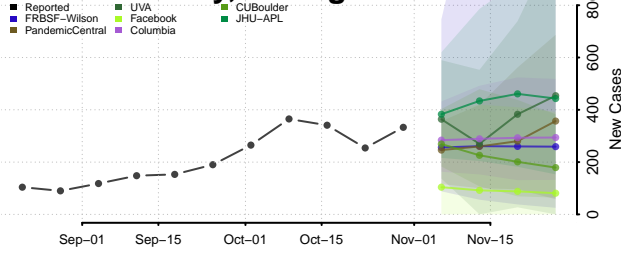

Clinton County, Michigan