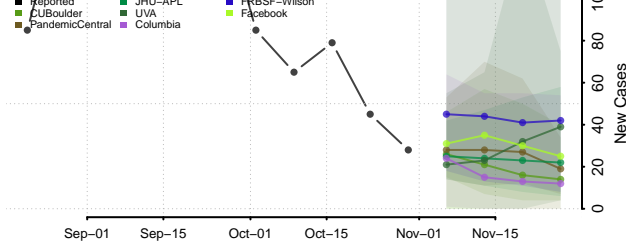

Bourbon County, Kentucky