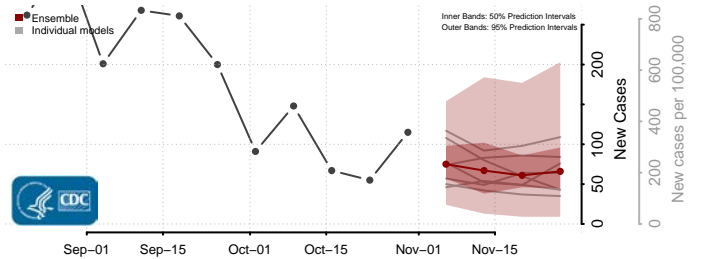

Pontotoc County, Mississippi