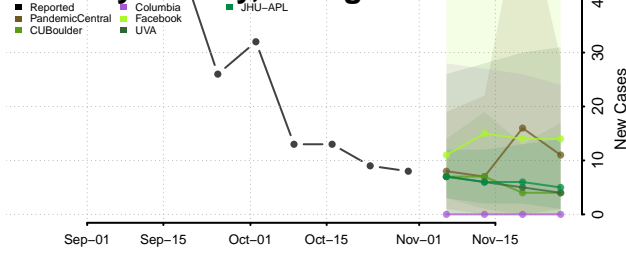

Barrow County, Georgia

Bartow County, Georgia

Ben Hill County, Georgia

Berrien County, Georgia

Bibb County, Georgia

Bleckley County, Georgia

Brantley County, Georgia

Brooks County, Georgia