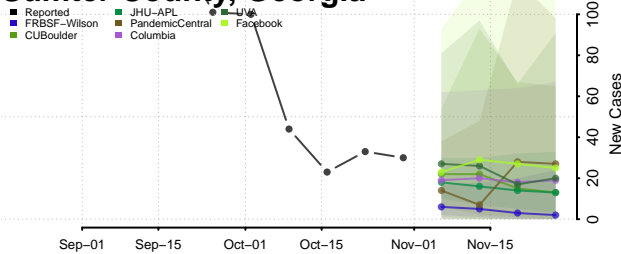

Sumter County, Georgia