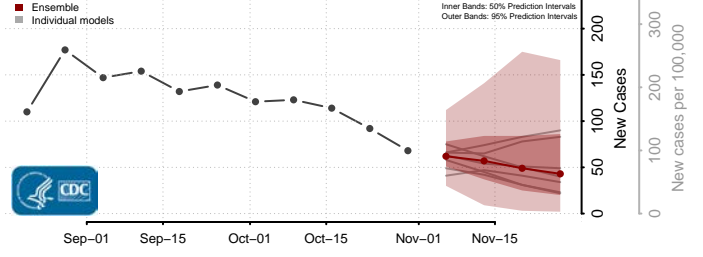

York County, Virginia