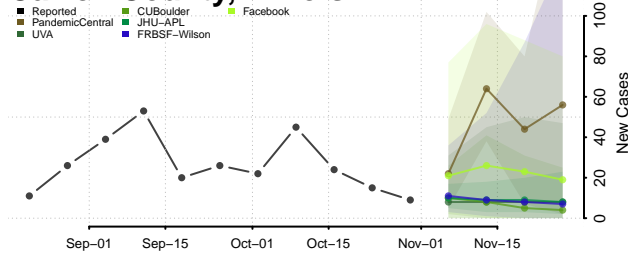

Carroll County, Illinois