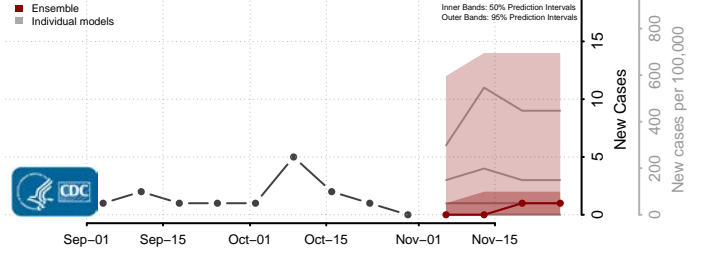

Hand County, South Dakota

Hanson County, South Dakota

Harding County, South Dakota

Hughes County, South Dakota

Hutchinson County, South Dakota

Hyde County, South Dakota

Jackson County, South Dakota

Jerauld County, South Dakota