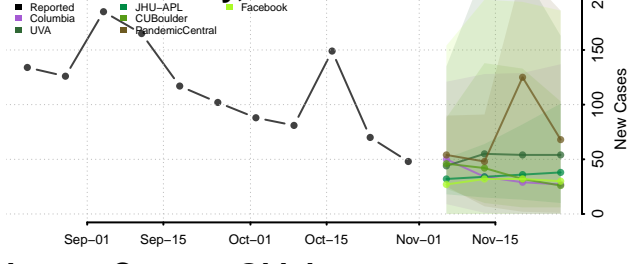

Kay County, Oklahoma

Kingfisher County, Oklahoma

Kiowa County, Oklahoma

Latimer County, Oklahoma

Le Flore County, Oklahoma

Lincoln County, Oklahoma

Logan County, Oklahoma

Love County, Oklahoma