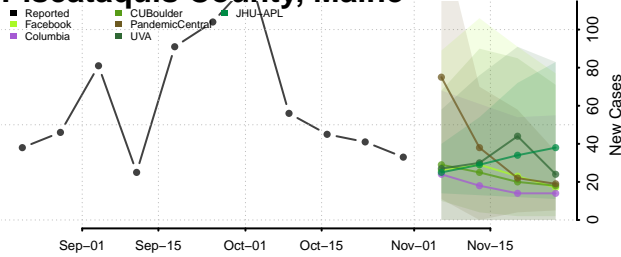

Kennebec County, Maine

Knox County, Maine

Lincoln County, Maine

Oxford County, Maine

Penobscot County, Maine

Piscataquis County, Maine

Sagadahoc County, Maine

Somerset County, Maine