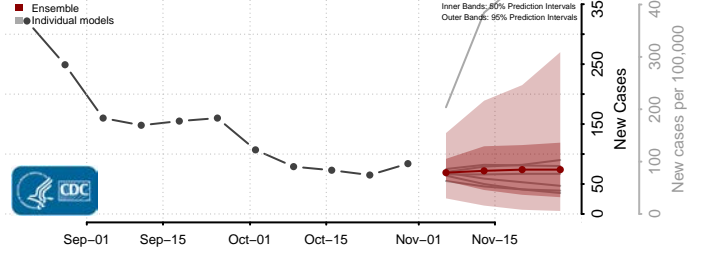

Buchanan County, Missouri