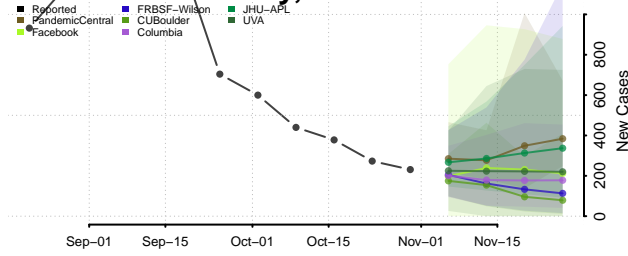

Williamson County, Tennessee