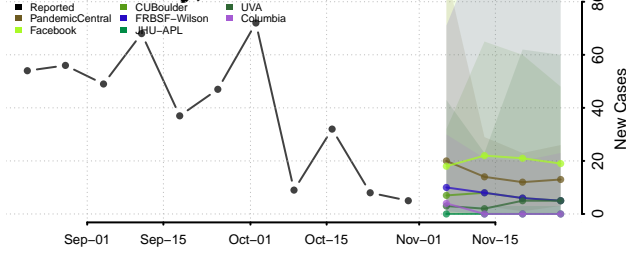

Falls County, Texas