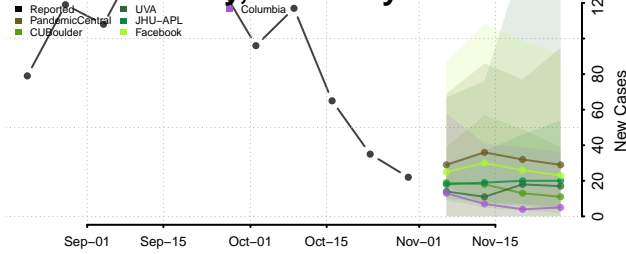

Grant County, Kentucky

Graves County, Kentucky

Grayson County, Kentucky

Green County, Kentucky

Greenup County, Kentucky

Hancock County, Kentucky

Hardin County, Kentucky

Harlan County, Kentucky