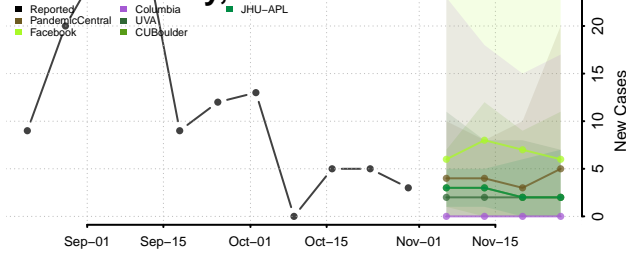

Martin County, Texas