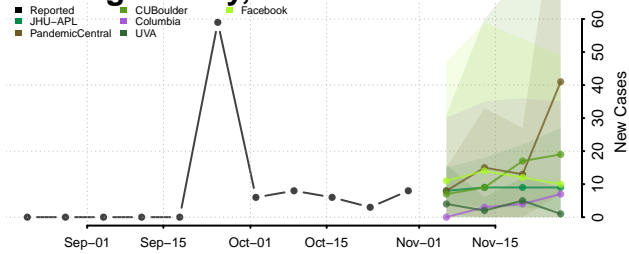

Cuming County, Nebraska