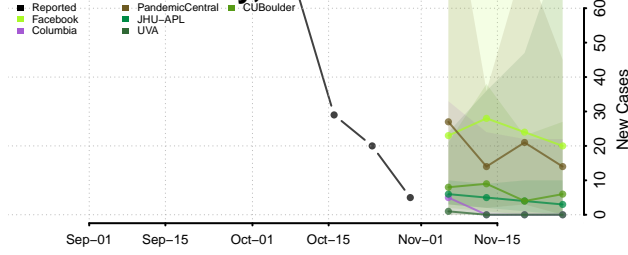

Calhoun County, Texas