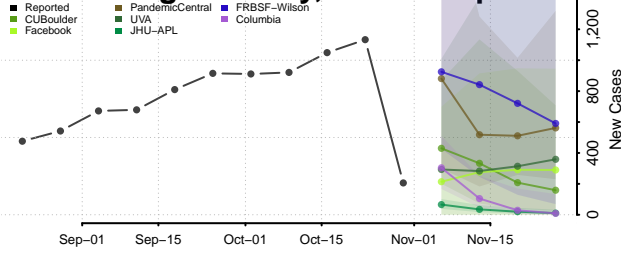

New Hampshire

Belknap County, New Hampshire

Carroll County, New Hampshire

Cheshire County, New Hampshire

Coos County, New Hampshire

Grafton County, New Hampshire

Hillsborough County, New Hampshire

Merrimack County, New Hampshire