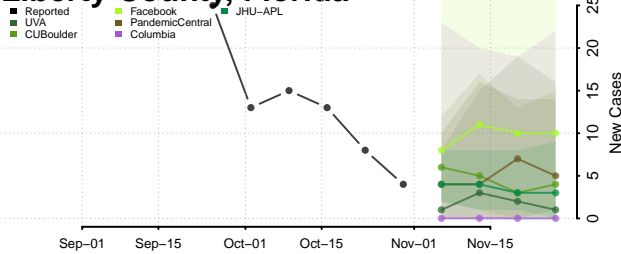

Lee County, Florida

Leon County, Florida

Levy County, Florida

Liberty County, Florida

Madison County, Florida

Manatee County, Florida

Marion County, Florida

Martin County, Florida