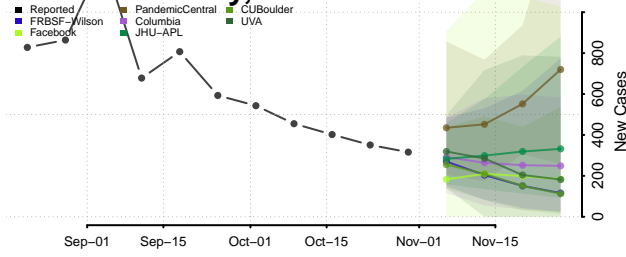

Currituck County, North Carolina

Dare County, North Carolina

Davidson County, North Carolina

Davie County, North Carolina

Duplin County, North Carolina

Durham County, North Carolina

Edgecombe County, North Carolina