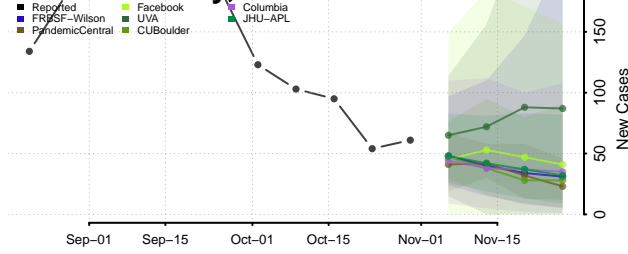

Yadkin County, North Carolina