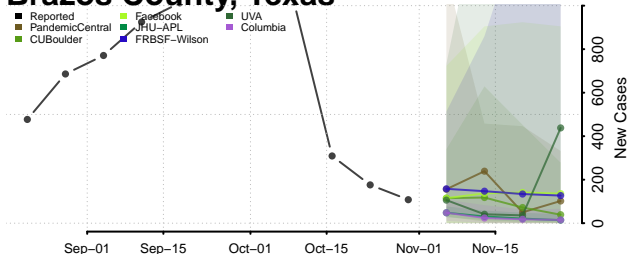

Brazos County, Texas