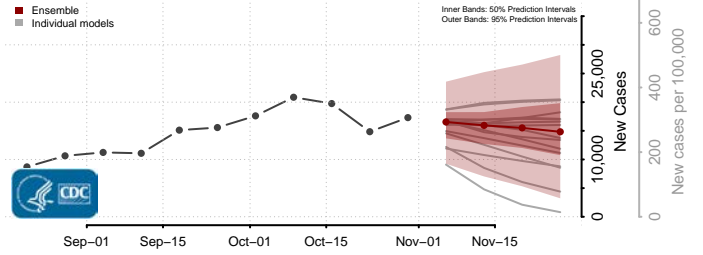

Wexford County, Michigan

Minnesota

Aitkin County, Minnesota

Anoka County, Minnesota

Becker County, Minnesota

Beltrami County, Minnesota