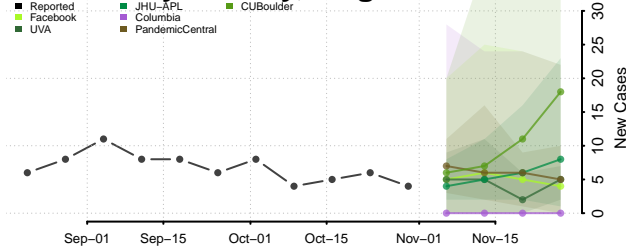

Fairfax City County, Virginia