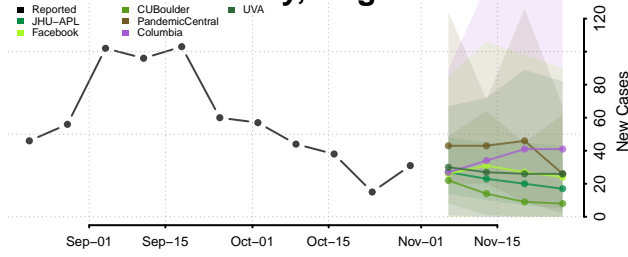

Winchester County, Virginia