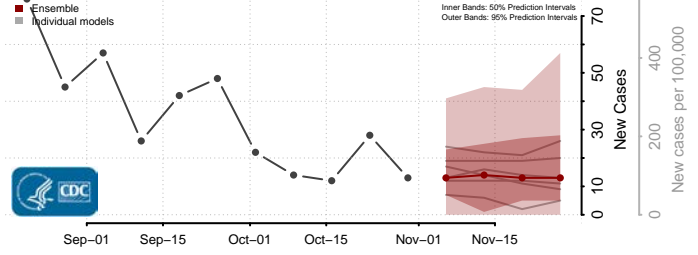

Tallahatchie County, Mississippi