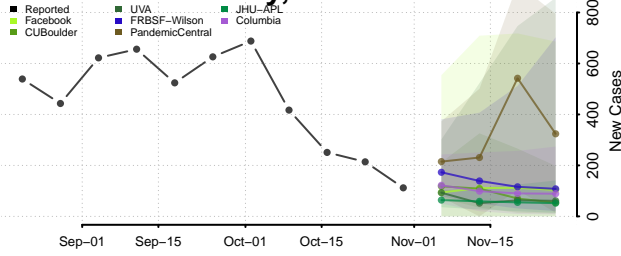

Comanche County, Oklahoma