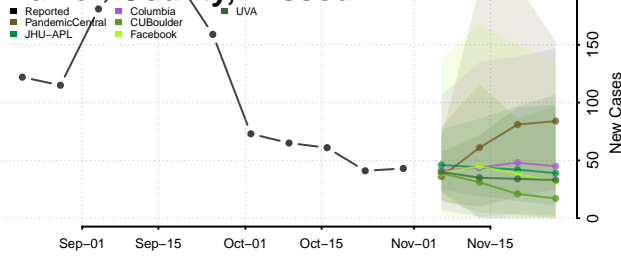

Warren County, Missouri