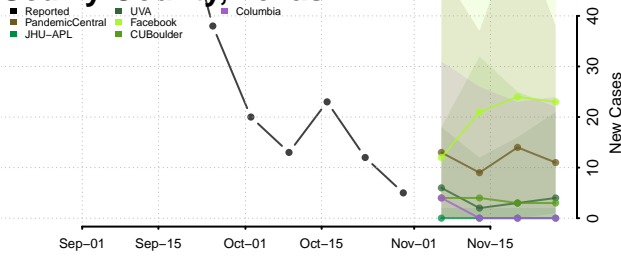

Scurry County, Texas