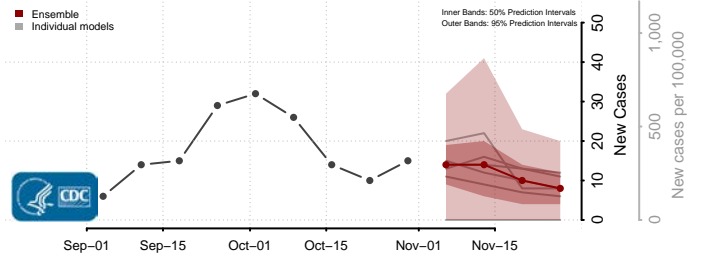

Sweet Grass County, Montana

Teton County, Montana

Toole County, Montana

Treasure County, Montana

Valley County, Montana

Wheatland County, Montana

Wibaux County, Montana

Yellowstone County, Montana