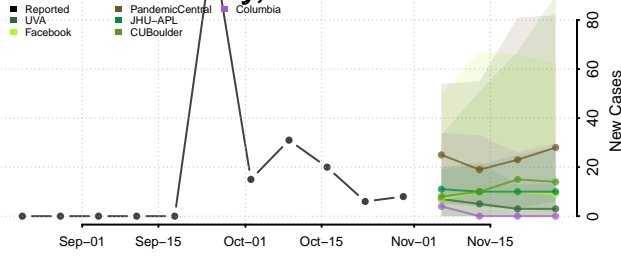

Seward County, Nebraska

Sheridan County, Nebraska

Sherman County, Nebraska

Sioux County, Nebraska

Stanton County, Nebraska

Thayer County, Nebraska

Thomas County, Nebraska

Thurston County, Nebraska