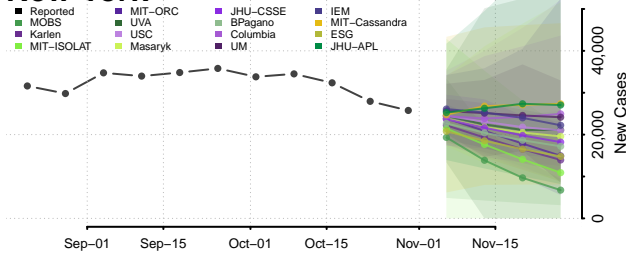

Torrance County, New Mexico

Union County, New Mexico

Valencia County, New Mexico

New York

Albany County, New York

Allegany County, New York

Bronx County, New York

Broome County, New York