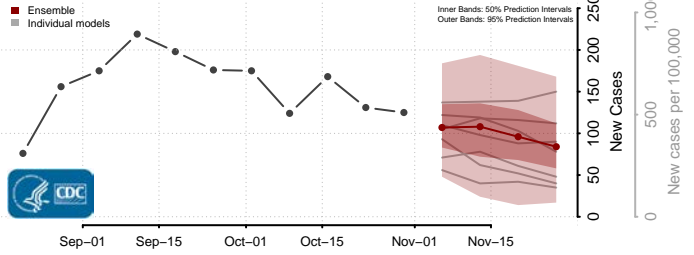

Nicholas County, West Virginia