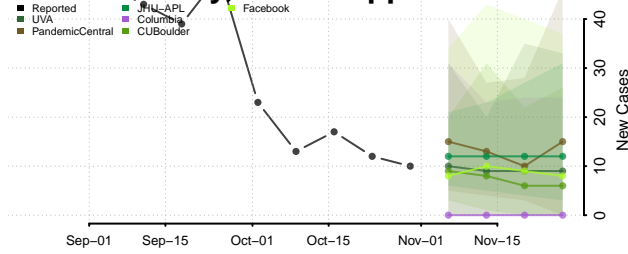

Tunica County, Mississippi

Union County, Mississippi

Walthall County, Mississippi

Warren County, Mississippi

Washington County, Mississippi

Wayne County, Mississippi

Webster County, Mississippi

Wilkinson County, Mississippi