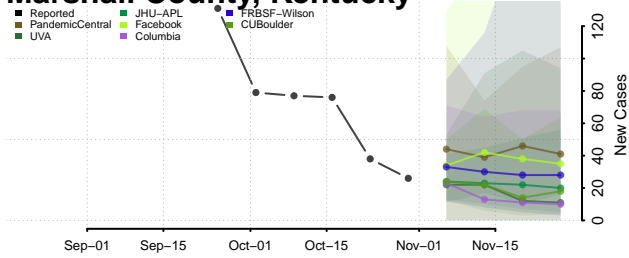

Madison County, Kentucky

Magoffin County, Kentucky

Marion County, Kentucky

Marshall County, Kentucky

Martin County, Kentucky

Mason County, Kentucky

McCracken County, Kentucky

McCreary County, Kentucky