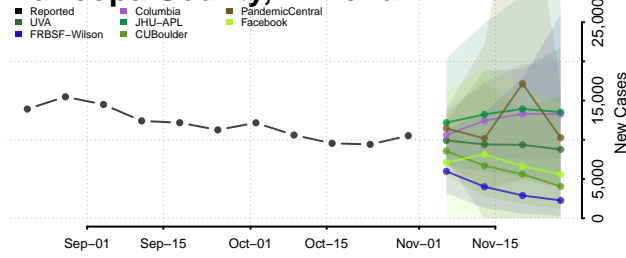

Gila County, Arizona

Graham County, Arizona

Greenlee County, Arizona

La Paz County, Arizona

Maricopa County, Arizona

Mohave County, Arizona

Navajo County, Arizona

Pima County, Arizona