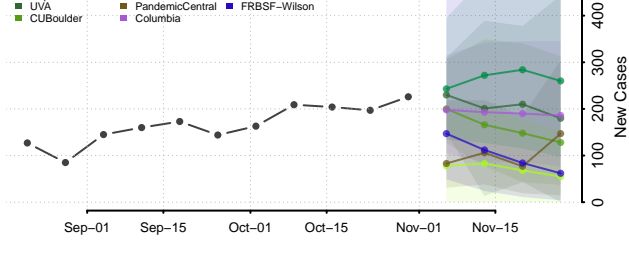

Sullivan County, New York

Tioga County, New York

Tompkins County, New York

Ulster County, New York

Warren County, New York

Washington County, New York

Wayne County, New York

Westchester County, New York