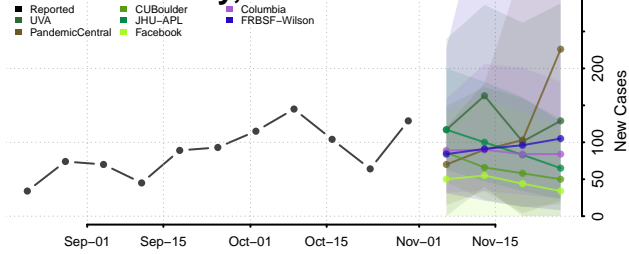

Le Sueur County, Minnesota

Lincoln County, Minnesota

Lyon County, Minnesota

Mahnomen County, Minnesota

Marshall County, Minnesota

Martin County, Minnesota

McLeod County, Minnesota

Meeker County, Minnesota