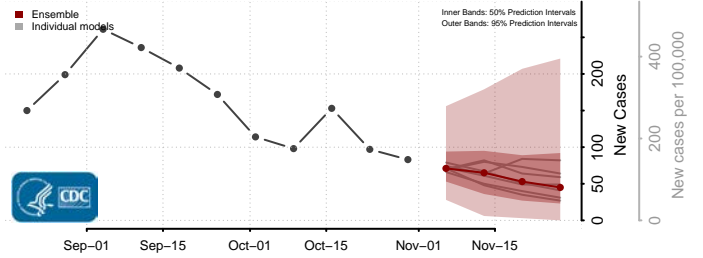

Valley County, Nebraska

Washington County, Nebraska

Wayne County, Nebraska

Webster County, Nebraska

Wheeler County, Nebraska

York County, Nebraska

Nevada

Carson City County, Nevada