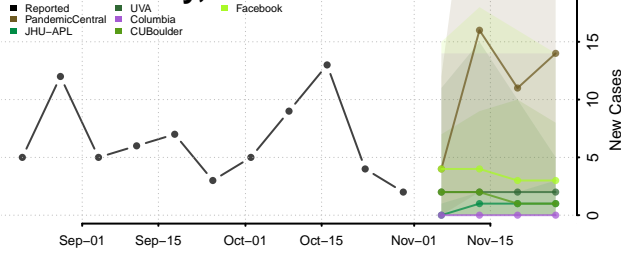

Cook County, Minnesota