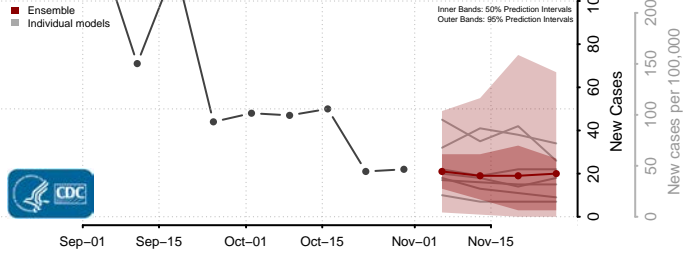

St. Bernard County, Louisiana