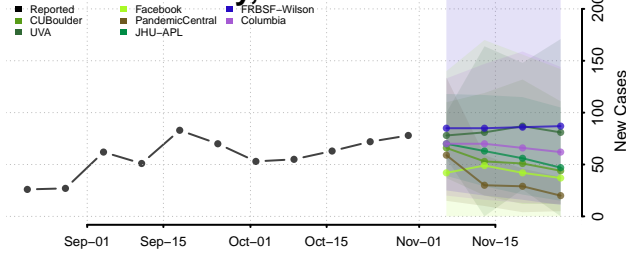

Jackson County, Wisconsin