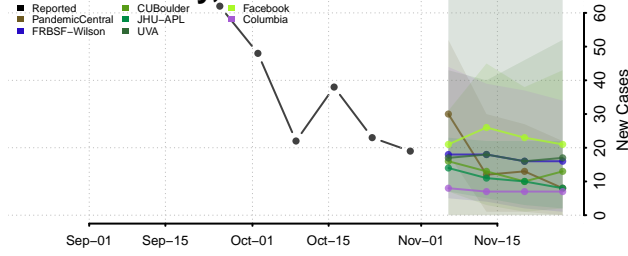

Union County, Illinois

Vermilion County, Illinois

Wabash County, Illinois

Warren County, Illinois

Washington County, Illinois

Wayne County, Illinois

White County, Illinois

Whiteside County, Illinois