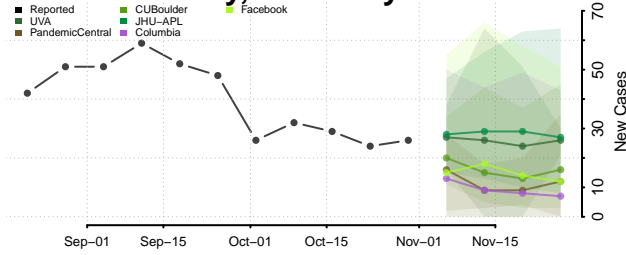

Gallatin County, Kentucky