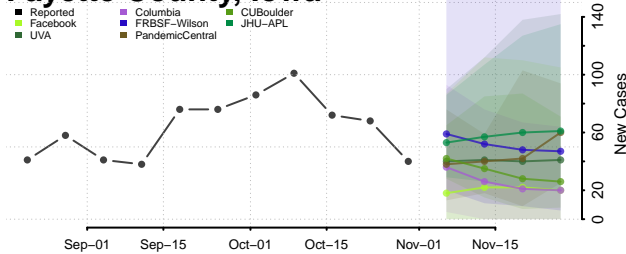

Fayette County, Iowa