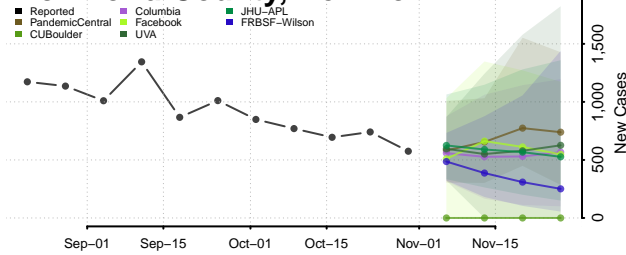

Orleans County, New York

Oswego County, New York

Otsego County, New York

Putnam County, New York

Queens County, New York

Rensselaer County, New York

Richmond County, New York

Rockland County, New York