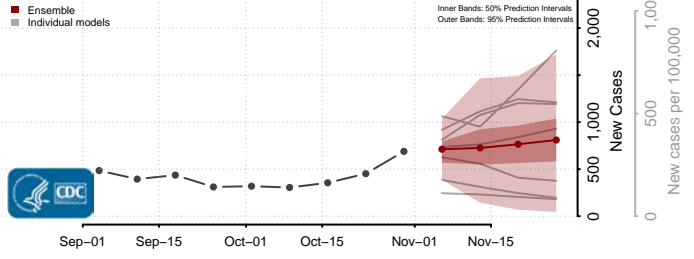

De Baca County, New Mexico

Dona Ana County, New Mexico

Eddy County, New Mexico

Grant County, New Mexico

Guadalupe County, New Mexico

Harding County, New Mexico

Hidalgo County, New Mexico

Lea County, New Mexico