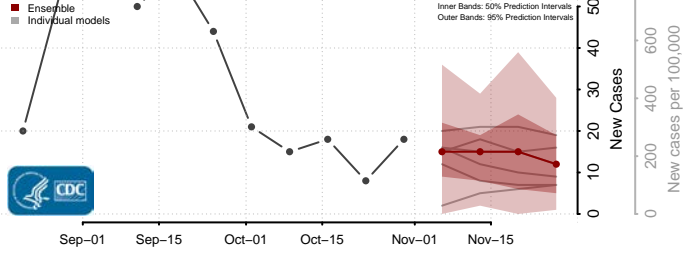

Pendleton County, West Virginia