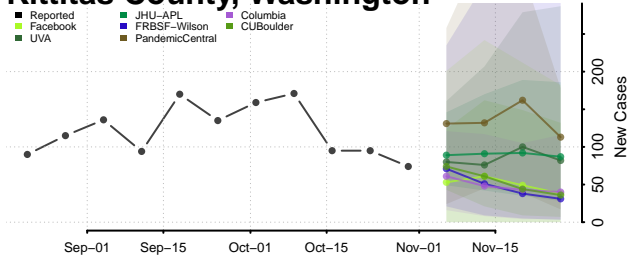

Garfield County, Washington

Grant County, Washington

Grays Harbor County, Washington

Island County, Washington

Jefferson County, Washington

King County, Washington

Kitsap County, Washington

Kittitas County, Washington