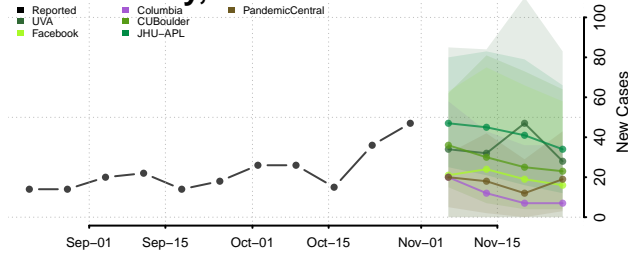

Trail County, North Dakota