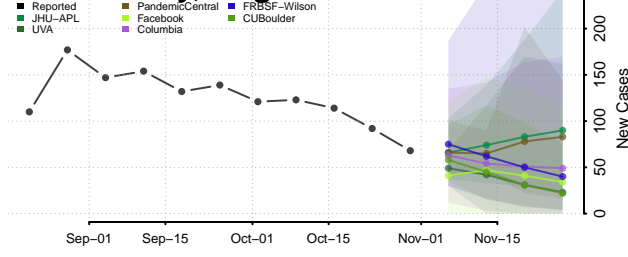

York County, Virginia