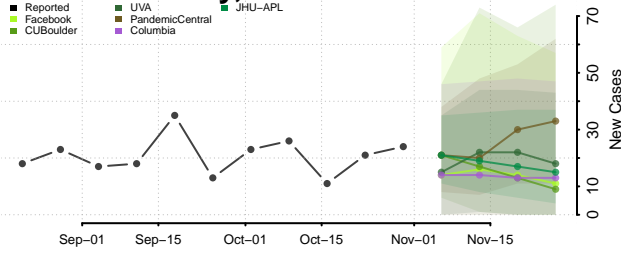

Howard County, Missouri