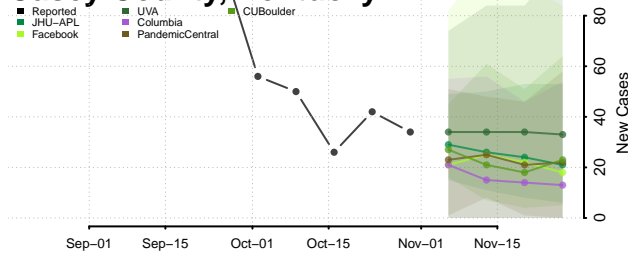

Casey County, Kentucky