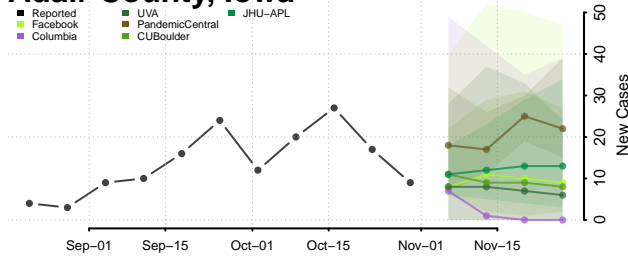

Adair County, Iowa