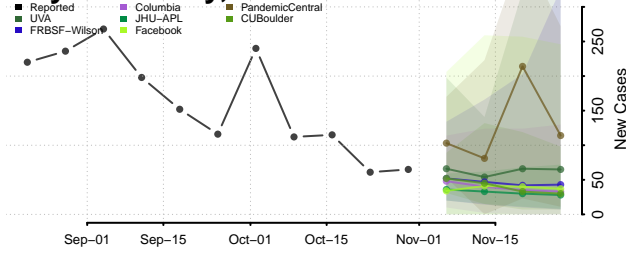

Mayes County, Oklahoma