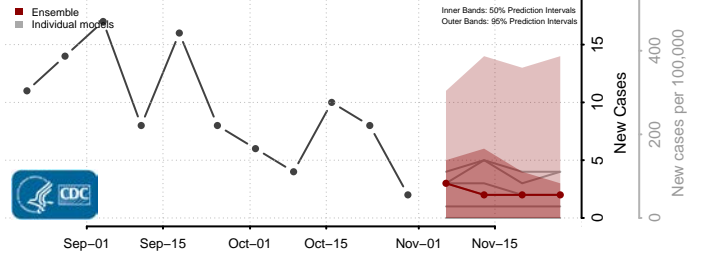

Mercer County, Missouri