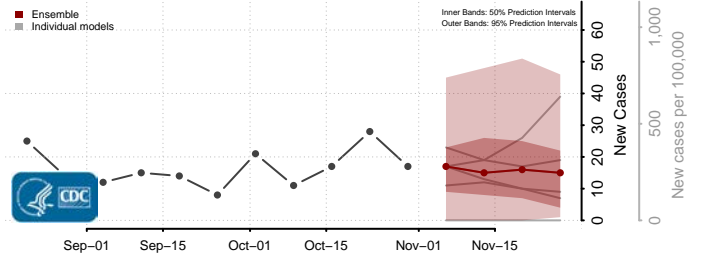

St. Louis City County, Missouri

St. Louis County, Missouri

Ste. Genevieve County, Missouri

Stoddard County, Missouri

Stone County, Missouri

Sullivan County, Missouri

Taney County, Missouri

Texas County, Missouri