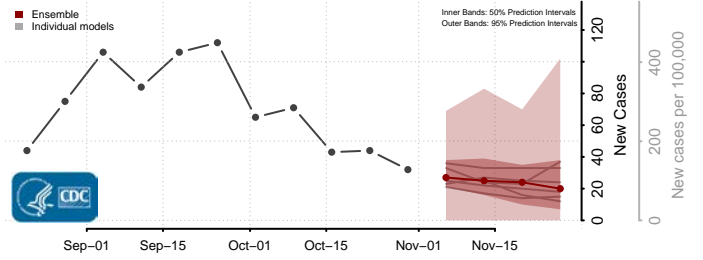

Staunton County, Virginia