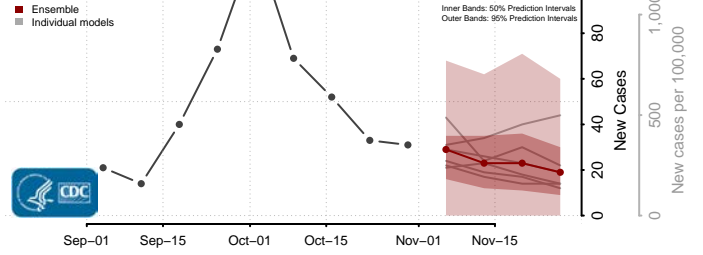

Clearwater County, Minnesota