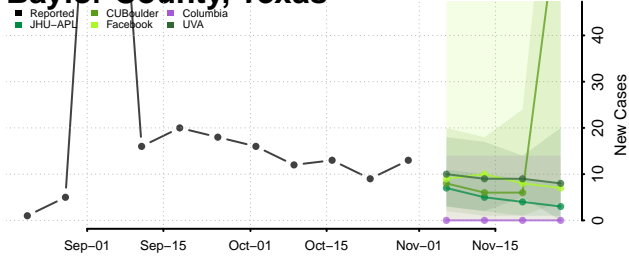

Baylor County, Texas