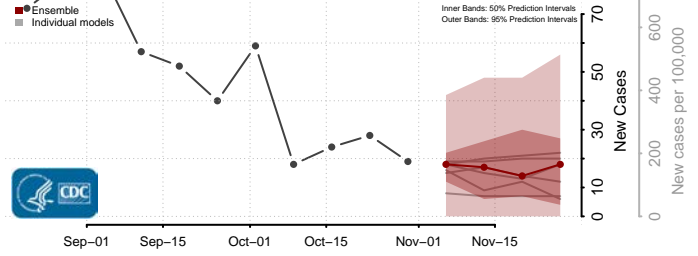

Owen County, Kentucky