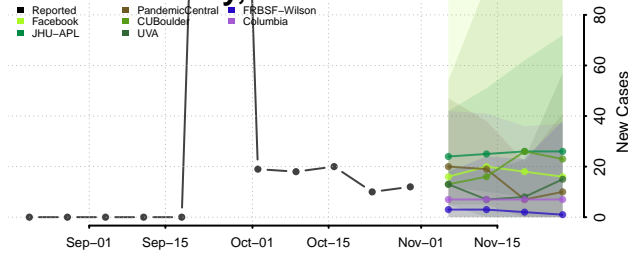

Seward County, Nebraska