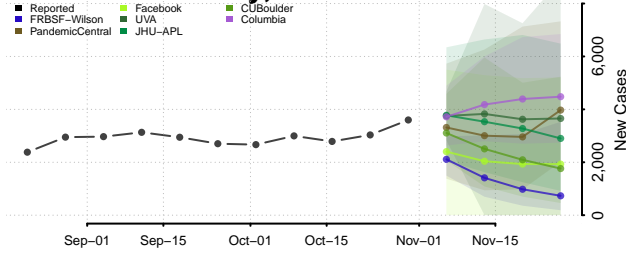

Salt Lake County, Utah