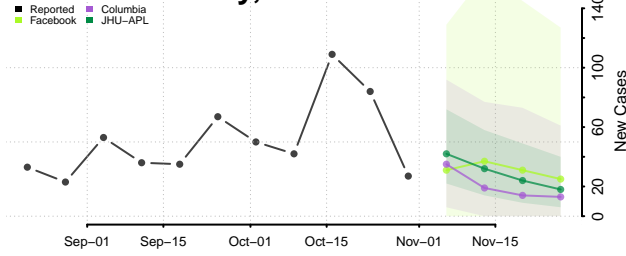

Juneau County, Alaska

Kenai Peninsula County, Alaska

Ketchikan Gateway County, Alaska

Kodiak Island County, Alaska

Kusilvak County, Alaska

Lake and Peninsula County, Alaska

Matanuska-Susitna County, Alaska

Nome County, Alaska