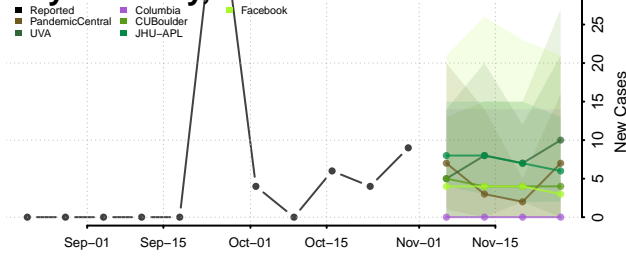

Boyd County, Nebraska