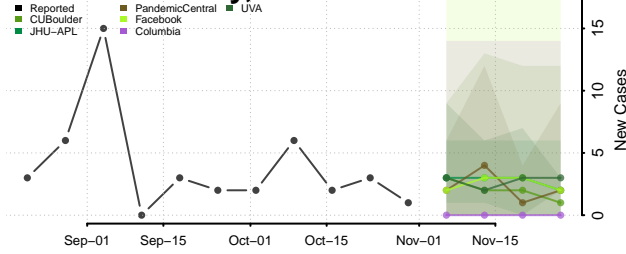

Dallas County, Texas

Dawson County, Texas

Deaf Smith County, Texas

Delta County, Texas

Denton County, Texas

DeWitt County, Texas

Dickens County, Texas

Dimmit County, Texas