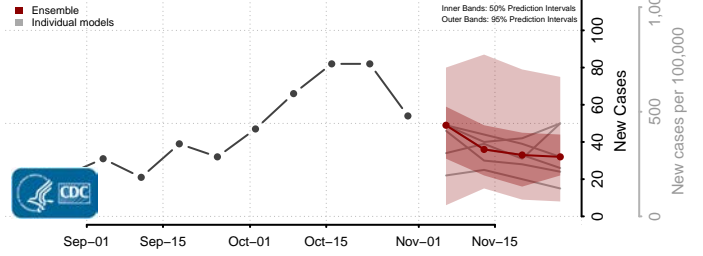

Otter Tail County, Minnesota

Pennington County, Minnesota

Pine County, Minnesota

Pipestone County, Minnesota

Polk County, Minnesota

Pope County, Minnesota

Ramsey County, Minnesota

Red Lake County, Minnesota