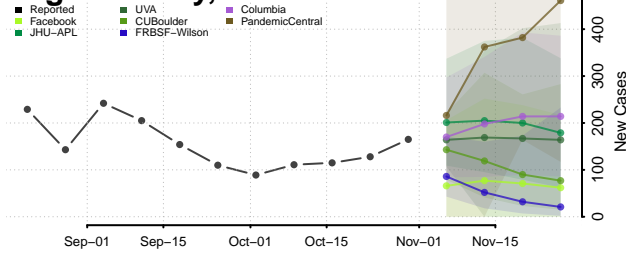

Eagle County, Colorado