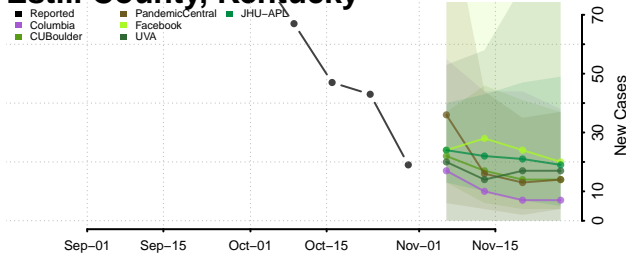

Estill County, Kentucky