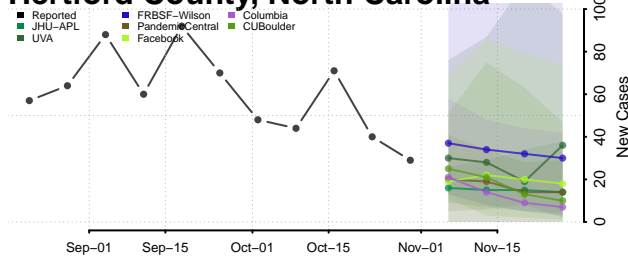

Guilford County, North Carolina

Halifax County, North Carolina

Harnett County, North Carolina

Haywood County, North Carolina

Henderson County, North Carolina

Hertford County, North Carolina

Hoke County, North Carolina