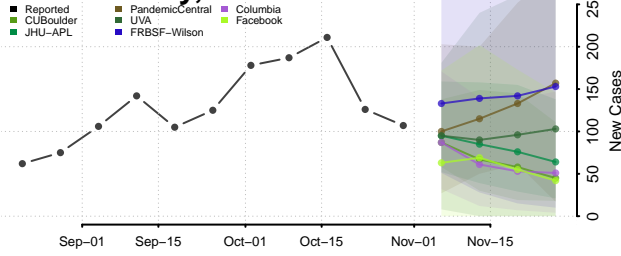

Cass County, Minnesota