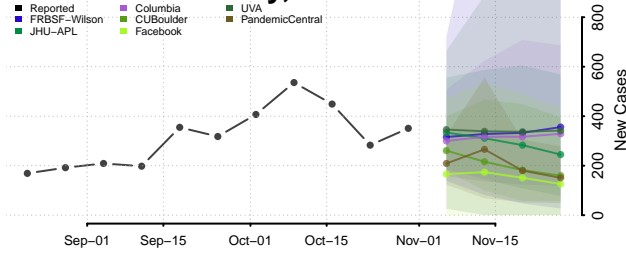

Redwood County, Minnesota

Renville County, Minnesota

Rice County, Minnesota

Rock County, Minnesota

Roseau County, Minnesota

Scott County, Minnesota

Sherburne County, Minnesota

Sibley County, Minnesota