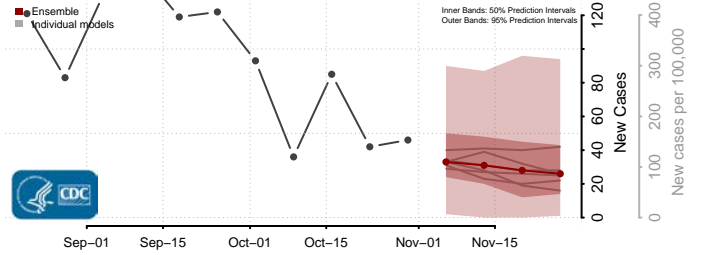

Austin County, Texas