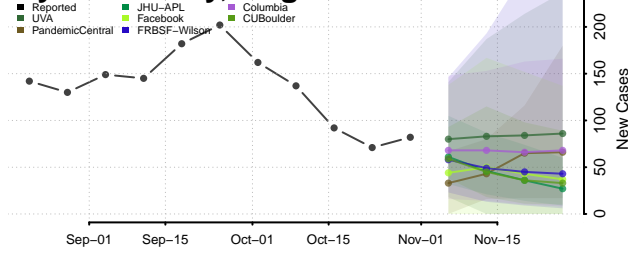

Wythe County, Virginia