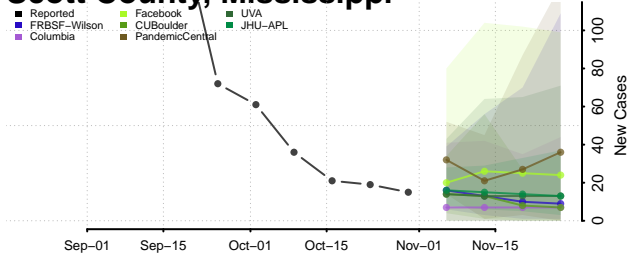

Perry County, Mississippi

Pike County, Mississippi

Pontotoc County, Mississippi

Prentiss County, Mississippi

Quitman County, Mississippi

Rankin County, Mississippi

Scott County, Mississippi

Sharkey County, Mississippi