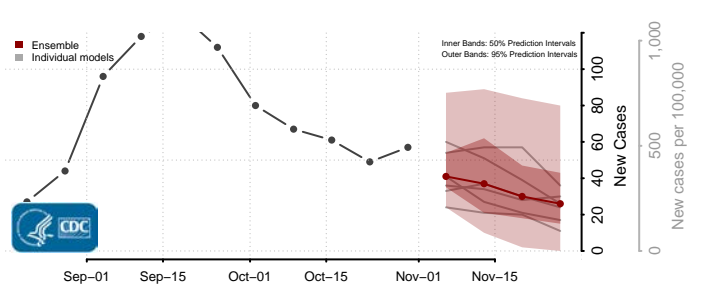

Gilmer County, West Virginia

Grant County, West Virginia

Greenbrier County, West Virginia

Hampshire County, West Virginia

Hancock County, West Virginia

Hardy County, West Virginia

Harrison County, West Virginia