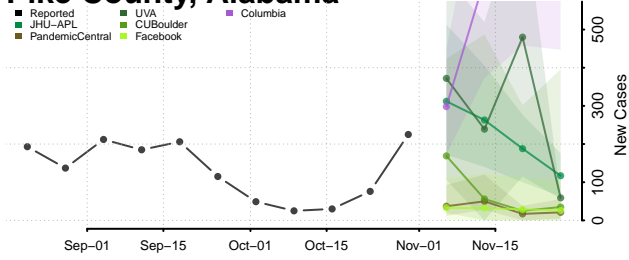

Marion County, Alabama

Marshall County, Alabama

Mobile County, Alabama

Monroe County, Alabama

Montgomery County, Alabama

Morgan County, Alabama

Perry County, Alabama

Pickens County, Alabama

Pike County, Alabama

Randolph County, Alabama

Russell County, Alabama

Shelby County, Alabama

St. Clair County, Alabama

Sumter County, Alabama

Talladega County, Alabama

Tallapoosa County, Alabama