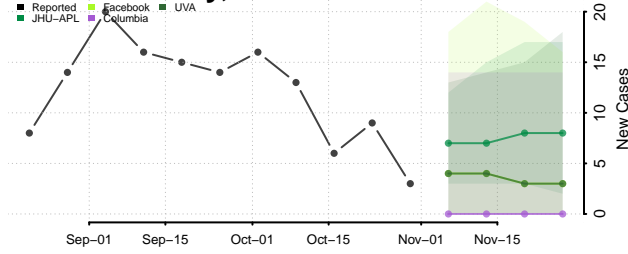

Anchorage County, Alaska

Bethel County, Alaska

Bristol Bay County, Alaska

Denali County, Alaska

Dillingham County, Alaska

Fairbanks North Star County, Alaska

Haines County, Alaska

Hoonah-Angoon County, Alaska