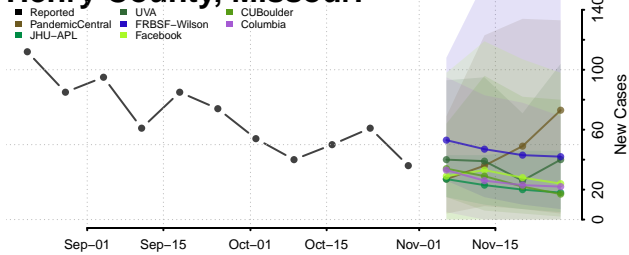

Henry County, Missouri