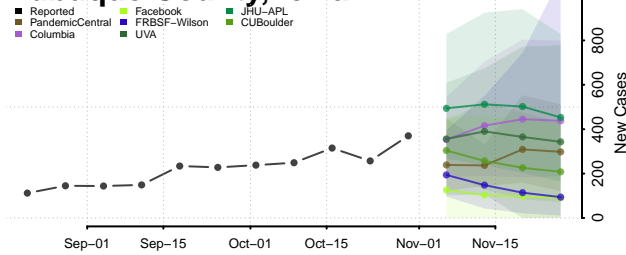

Dubuque County, Iowa