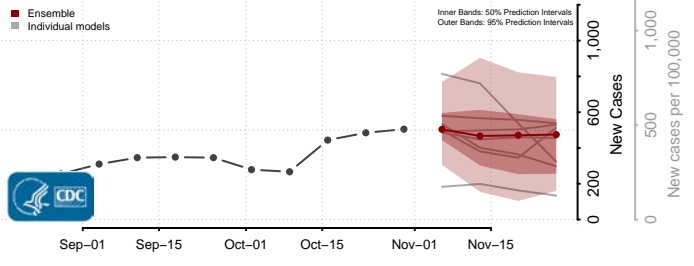

Monongalia County, West Virginia