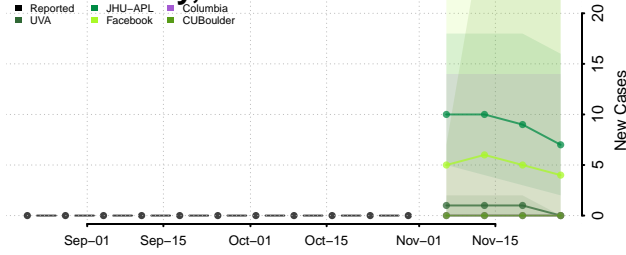

Rich County, Utah