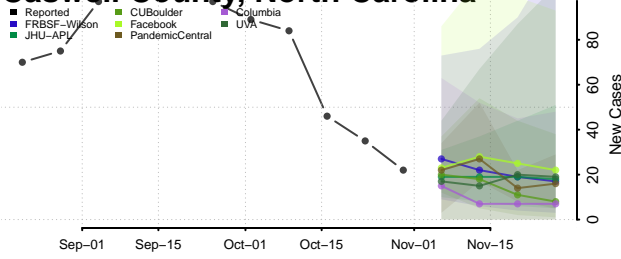

Cabarrus County, North Carolina

Caldwell County, North Carolina

Camden County, North Carolina

Carteret County, North Carolina

Caswell County, North Carolina

Catawba County, North Carolina

Chatham County, North Carolina