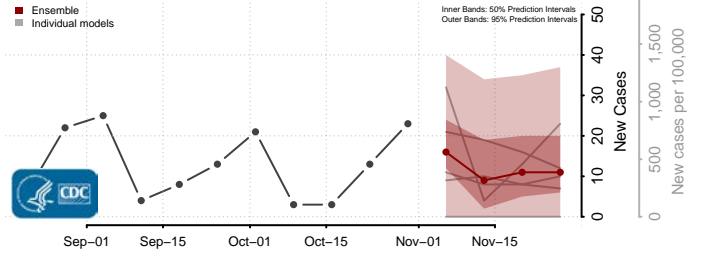

Custer County, Montana

Daniels County, Montana

Dawson County, Montana

Deer Lodge County, Montana

Fallon County, Montana

Fergus County, Montana

Flathead County, Montana

Gallatin County, Montana