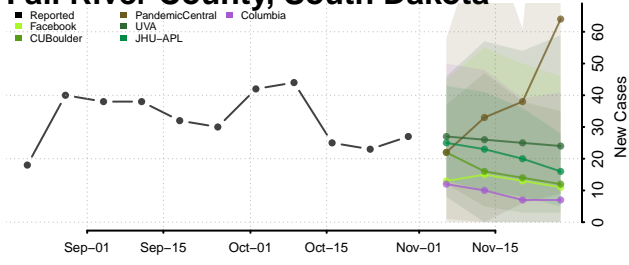

Fall River County, South Dakota