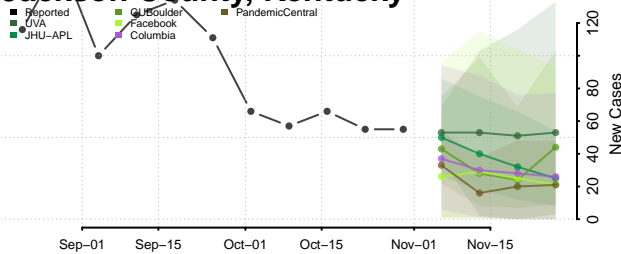

Jackson County, Kentucky