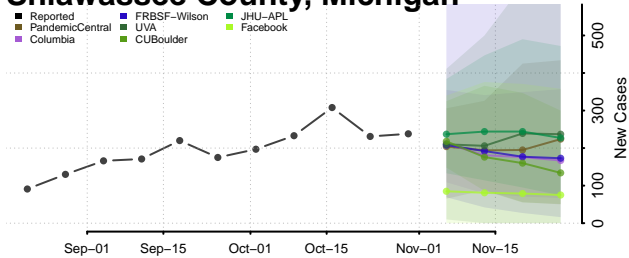

Shiawassee County, Michigan