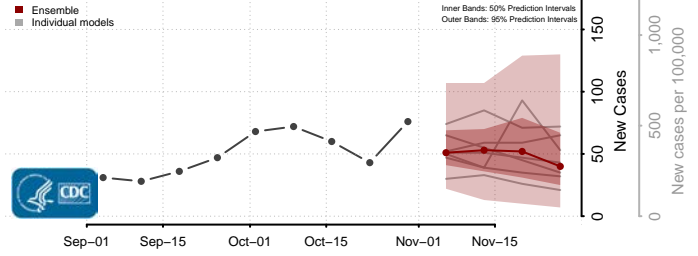

Renville County, Minnesota