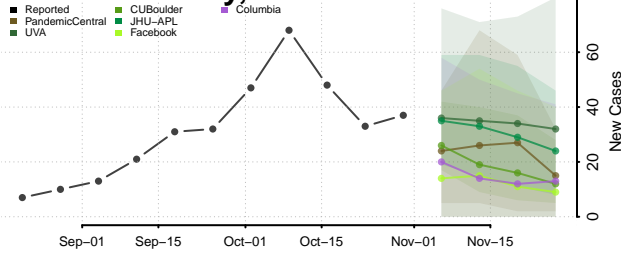

Mille Lacs County, Minnesota

Morrison County, Minnesota

Mower County, Minnesota

Murray County, Minnesota

Nicollet County, Minnesota

Nobles County, Minnesota

Norman County, Minnesota

Olmsted County, Minnesota