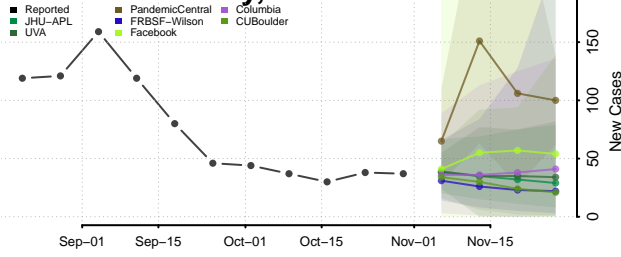

Crawford County, Kansas