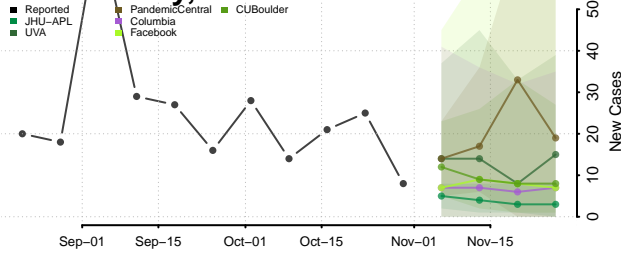

Coal County, Oklahoma