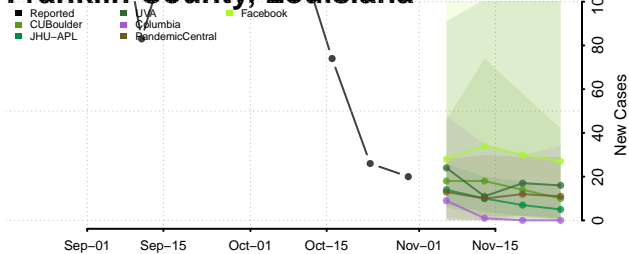

De Soto County, Louisiana

East Baton Rouge County, Louisiana

East Carroll County, Louisiana

East Feliciana County, Louisiana

Evangeline County, Louisiana

Franklin County, Louisiana

Grant County, Louisiana

Iberia County, Louisiana