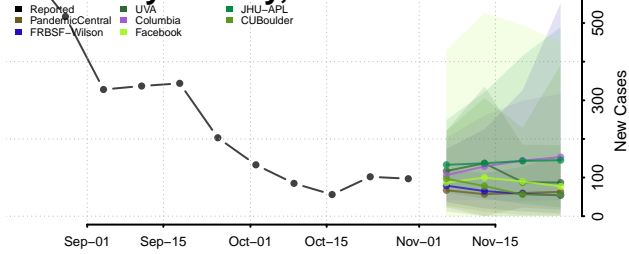

St. Landry County, Louisiana