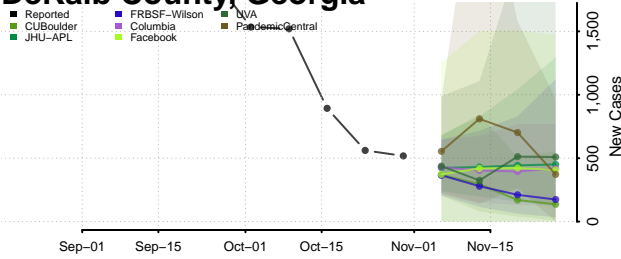

Crawford County, Georgia

Crisp County, Georgia

Dade County, Georgia

Dawson County, Georgia

Decatur County, Georgia

DeKalb County, Georgia

Dodge County, Georgia

Dooly County, Georgia