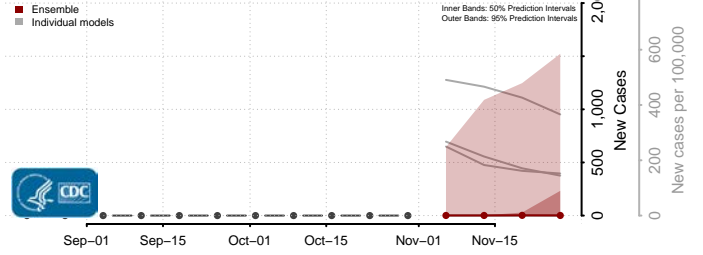

Weber County, Utah