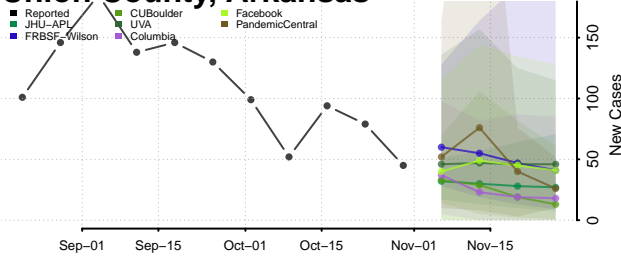

Union County, Arkansas