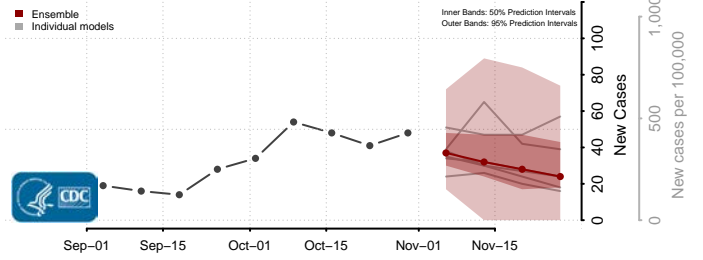

Cottonwood County, Minnesota