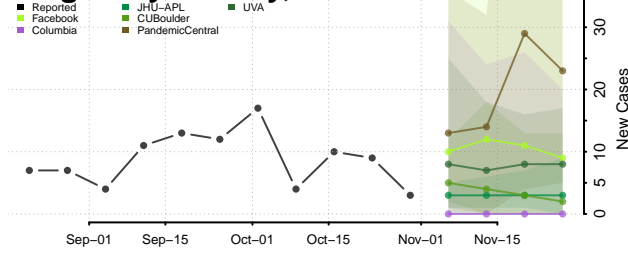

Kingsbury County, South Dakota