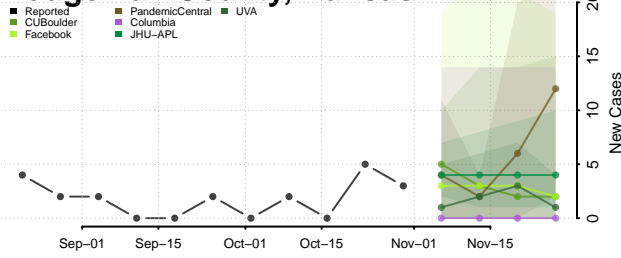

Hodgeman County, Kansas