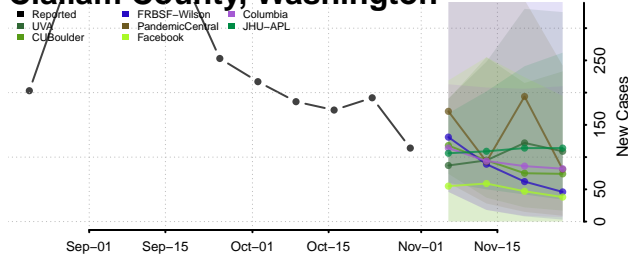

Clallam County, Washington