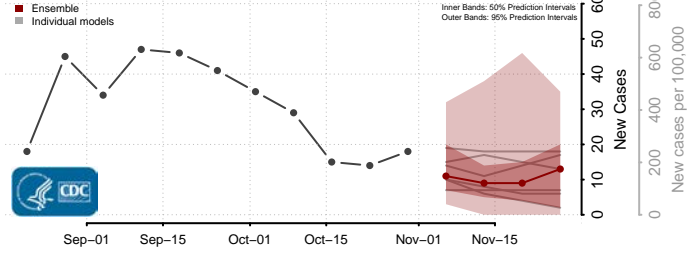

Lexington County, Virginia