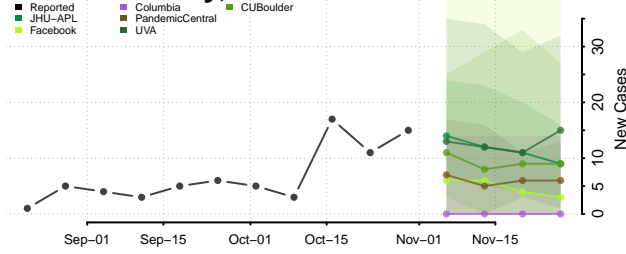

Atchison County, Kansas

Barber County, Kansas

Barton County, Kansas

Bourbon County, Kansas

Brown County, Kansas

Butler County, Kansas

Chase County, Kansas

Chautauqua County, Kansas