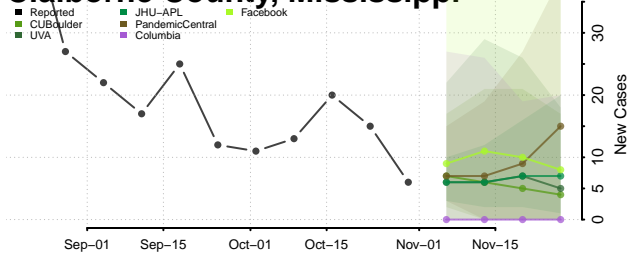

Carroll County, Mississippi

Chickasaw County, Mississippi

Choctaw County, Mississippi

Claiborne County, Mississippi

Clarke County, Mississippi

Clay County, Mississippi

Coahoma County, Mississippi

Copiah County, Mississippi