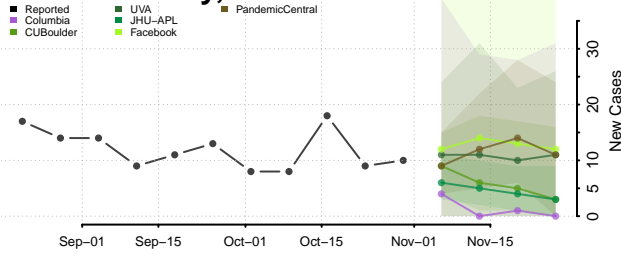

Wayne County, Ohio

Williams County, Ohio

Wood County, Ohio

Wyandot County, Ohio

Oklahoma

Adair County, Oklahoma

Alfalfa County, Oklahoma

Atoka County, Oklahoma