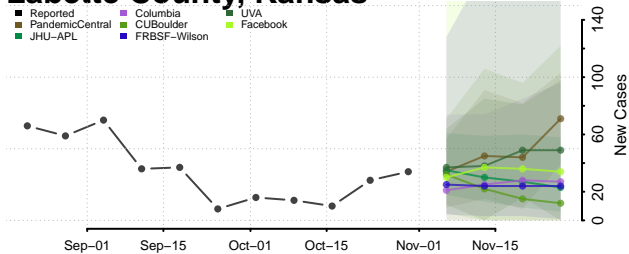

Labette County, Kansas