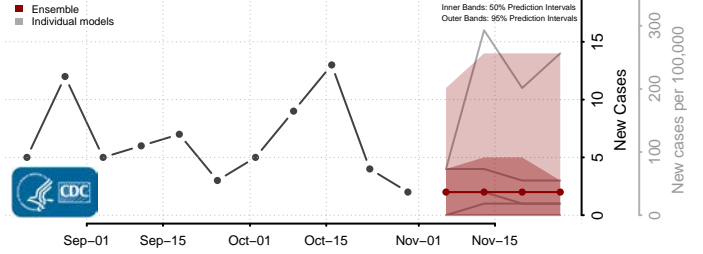

Cook County, Minnesota