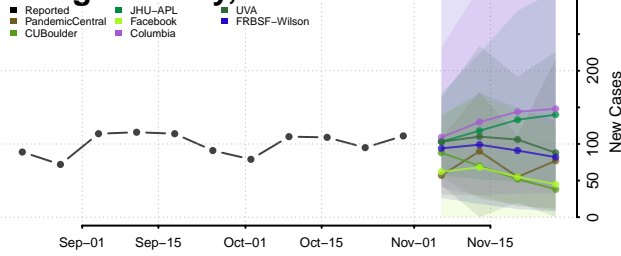

Otsego County, New York