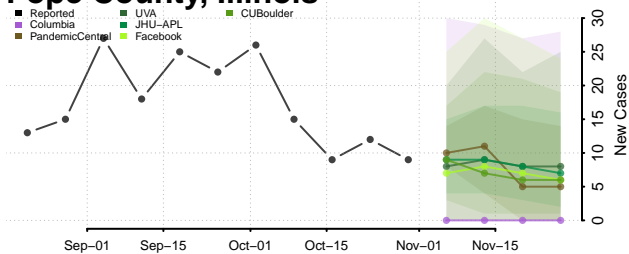

Pope County, Illinois