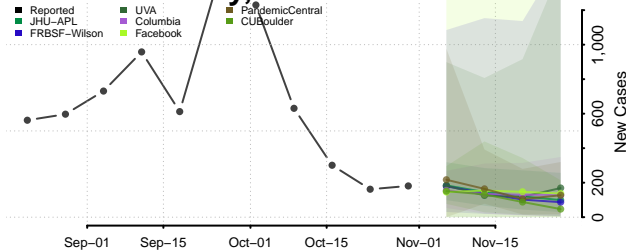

Midland County, Texas