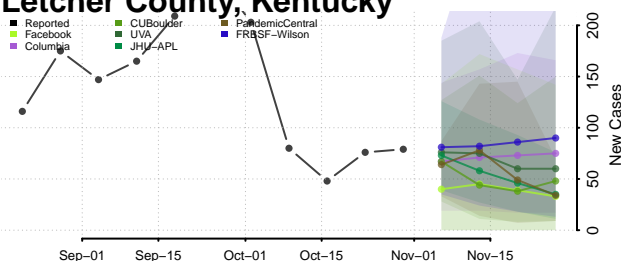

Letcher County, Kentucky