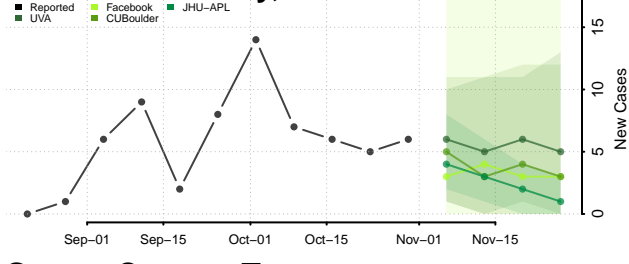

Stonewall County, Texas