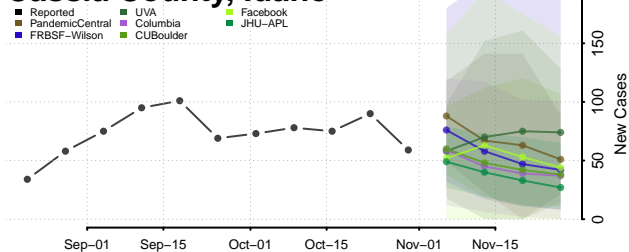

Cassia County, Idaho