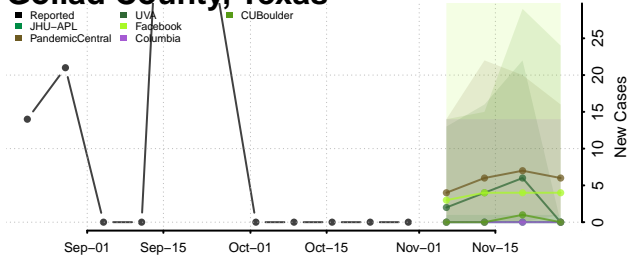

Goliad County, Texas