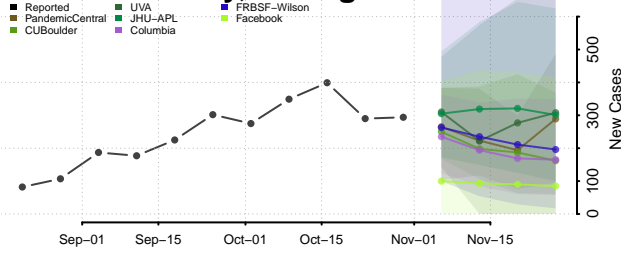

Midland County, Michigan