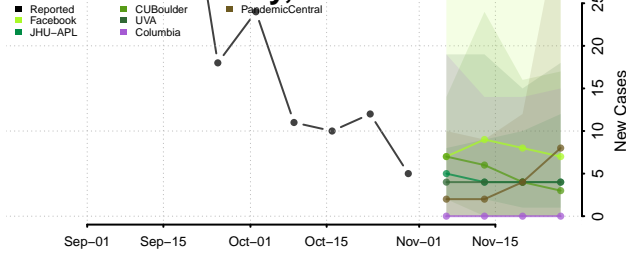

McCulloch County, Texas