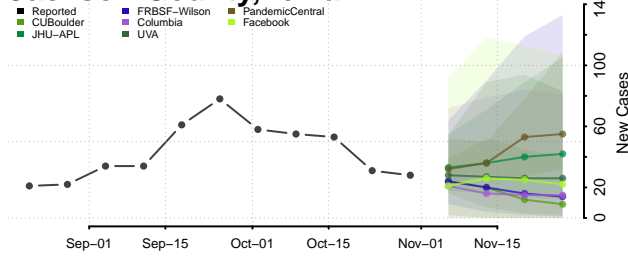

Jackson County, Iowa