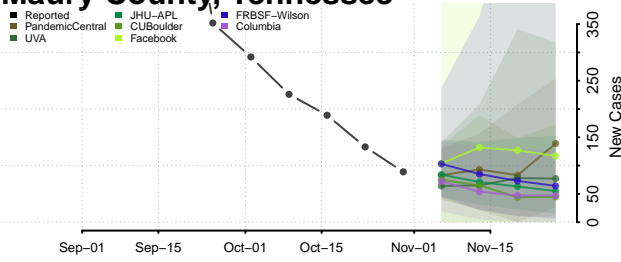

Marshall County, Tennessee

Maury County, Tennessee

McMinn County, Tennessee

McNairy County, Tennessee

Meigs County, Tennessee

Monroe County, Tennessee

Montgomery County, Tennessee

Moore County, Tennessee