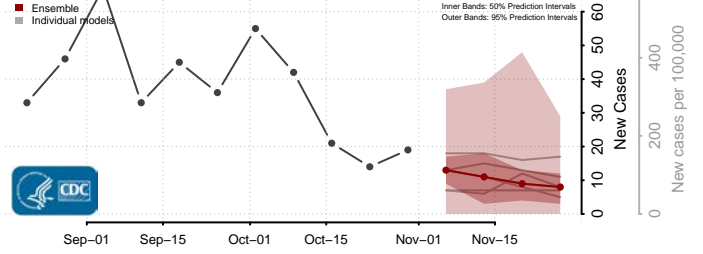

Union County, North Carolina

Vance County, North Carolina

Wake County, North Carolina

Warren County, North Carolina

Washington County, North Carolina

Watauga County, North Carolina

Wayne County, North Carolina