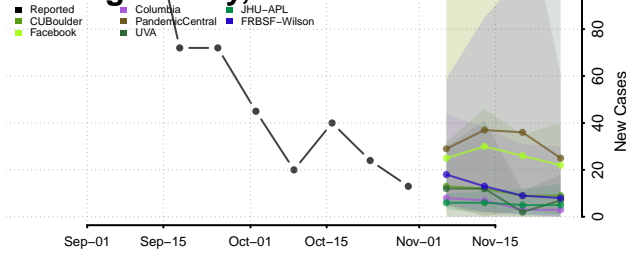

Kleberg County, Texas