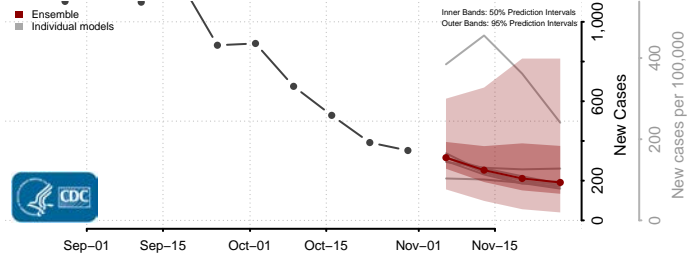

Benton County, Washington