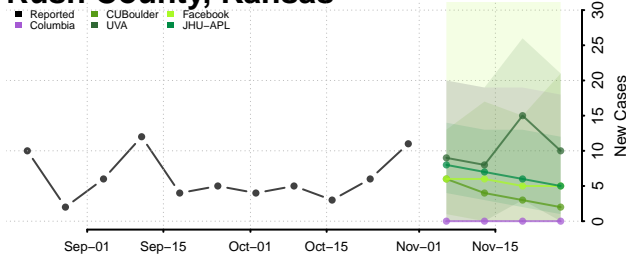

Rush County, Kansas