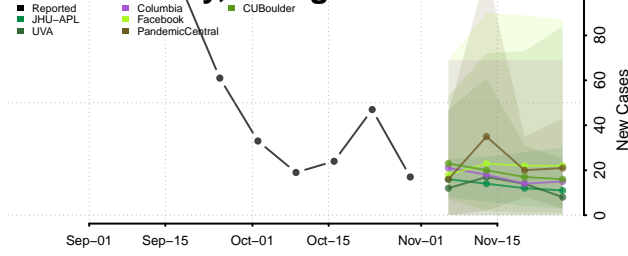

Peach County, Georgia