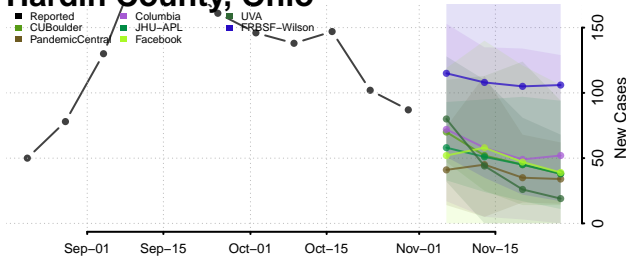

Greene County, Ohio

Guernsey County, Ohio

Hamilton County, Ohio

Hancock County, Ohio

Hardin County, Ohio

Harrison County, Ohio

Henry County, Ohio

Highland County, Ohio