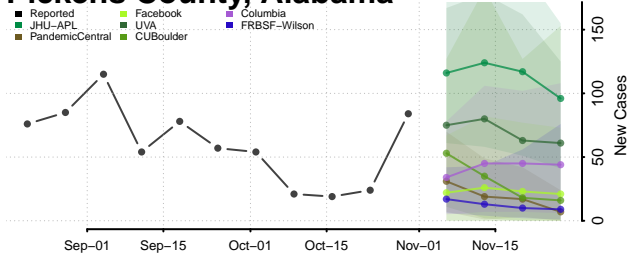

Marion County, Alabama

Marshall County, Alabama

Mobile County, Alabama

Monroe County, Alabama

Montgomery County, Alabama

Morgan County, Alabama

Perry County, Alabama

Pickens County, Alabama

Pike County, Alabama

Randolph County, Alabama

Russell County, Alabama

Shelby County, Alabama

St. Clair County, Alabama

Sumter County, Alabama

Talladega County, Alabama

Tallapoosa County, Alabama