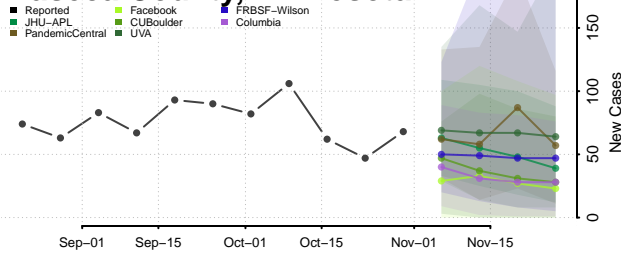

Wadena County, Minnesota

Waseca County, Minnesota

Washington County, Minnesota

Watowan County, Minnesota

Wilkin County, Minnesota

Winona County, Minnesota

Wright County, Minnesota

Yellow Medicine County, Minnesota