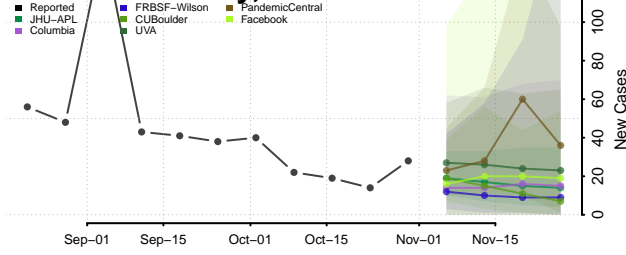

Marshall County, Oklahoma