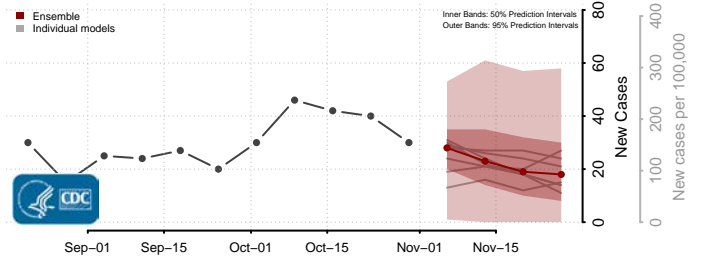

Harford County, Maryland

Howard County, Maryland

Kent County, Maryland

Montgomery County, Maryland

Prince George's County, Maryland

Queen Anne's County, Maryland

Somerset County, Maryland

St. Mary's County, Maryland