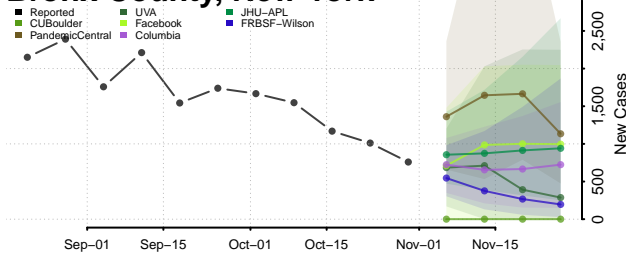

Torrance County, New Mexico

Union County, New Mexico

Valencia County, New Mexico

New York

Albany County, New York

Allegany County, New York

Bronx County, New York

Broome County, New York