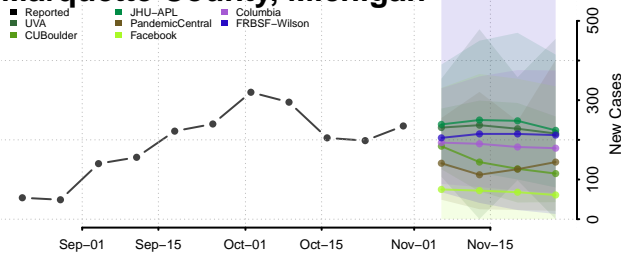

Marquette County, Michigan