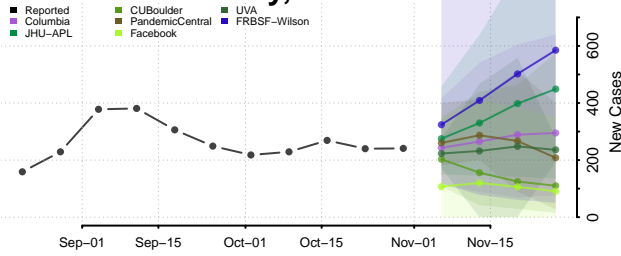

Barnstable County, Massachusetts