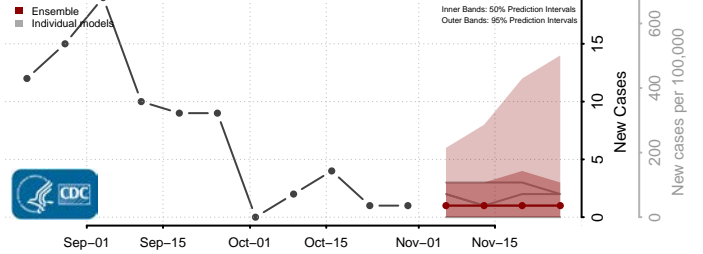

Rusk County, Texas

Sabine County, Texas

San Augustine County, Texas

San Jacinto County, Texas

San Patricio County, Texas

San Saba County, Texas

Schleicher County, Texas

Scurry County, Texas