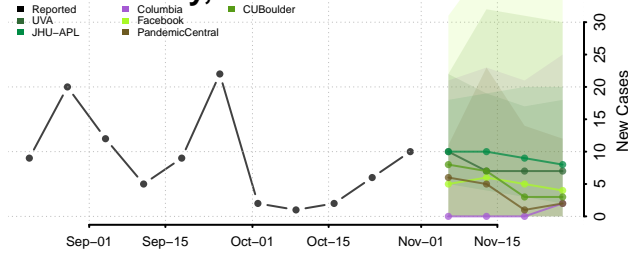

Knox County, Missouri