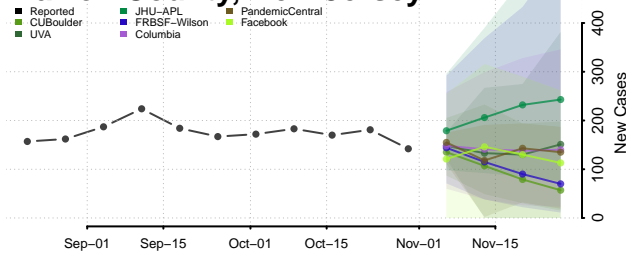

Warren County, New Jersey