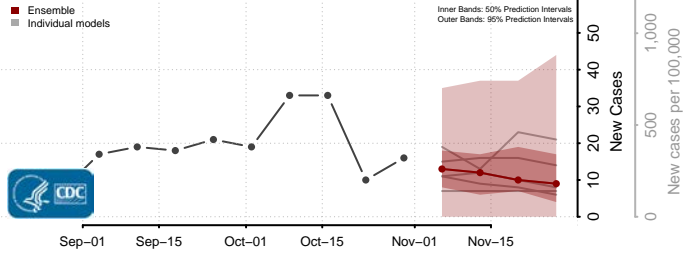

Minnesota

Aitkin County, Minnesota

Anoka County, Minnesota

Becker County, Minnesota

Beltrami County, Minnesota

Benton County, Minnesota

Big Stone County, Minnesota

Blue Earth County, Minnesota