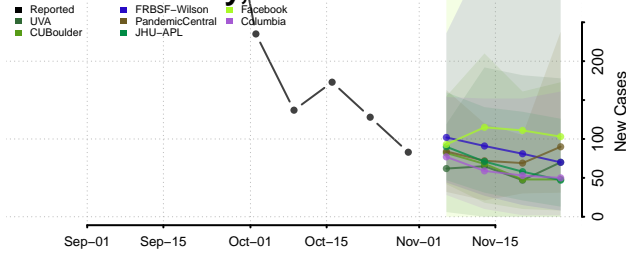

Morgan County, Tennessee

Obion County, Tennessee

Overton County, Tennessee

Perry County, Tennessee

Pickett County, Tennessee

Polk County, Tennessee

Putnam County, Tennessee

Rhea County, Tennessee