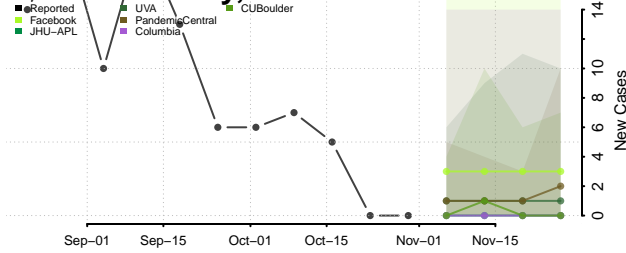

Menard County, Texas