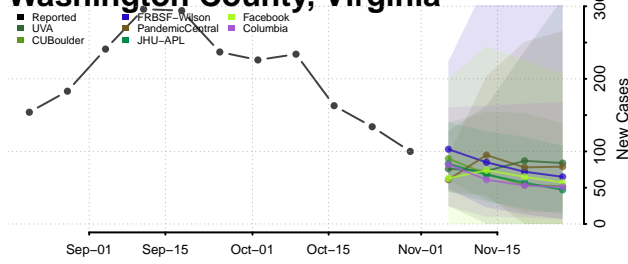

Washington County, Virginia