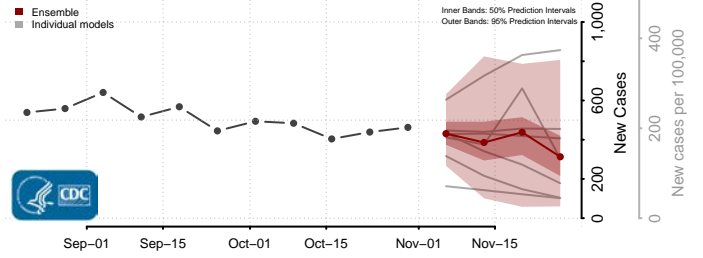

Whatcom County, Washington