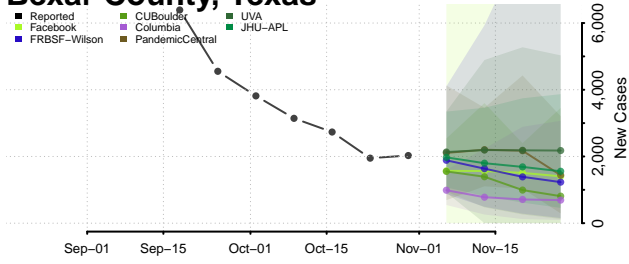

Bexar County, Texas