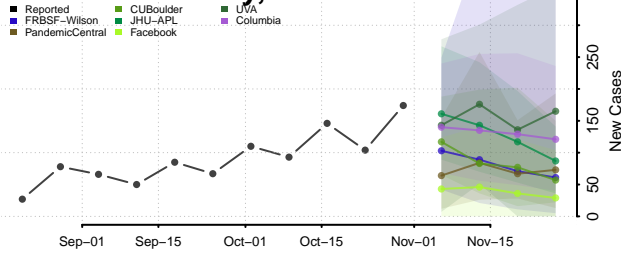

Wadena County, Minnesota

Waseca County, Minnesota

Washington County, Minnesota

Watowan County, Minnesota

Wilkin County, Minnesota

Winona County, Minnesota

Wright County, Minnesota

Yellow Medicine County, Minnesota