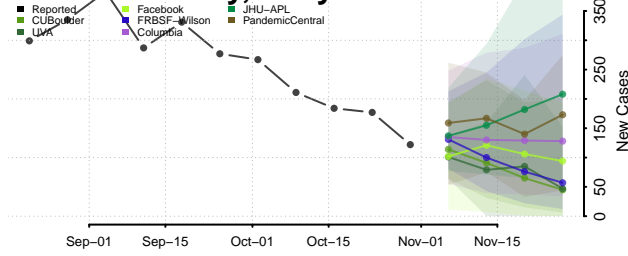

Charles County, Maryland