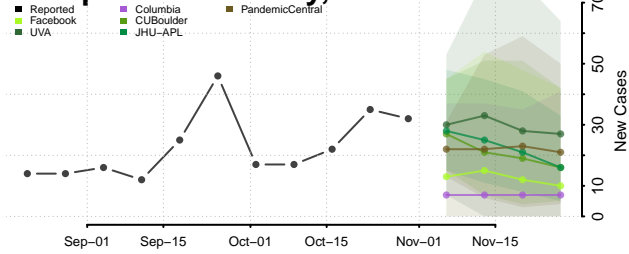

Lac qui Parle County, Minnesota