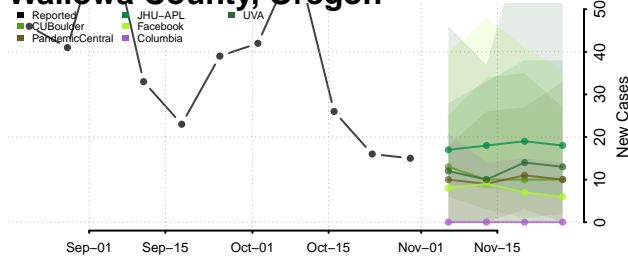

Wallowa County, Oregon