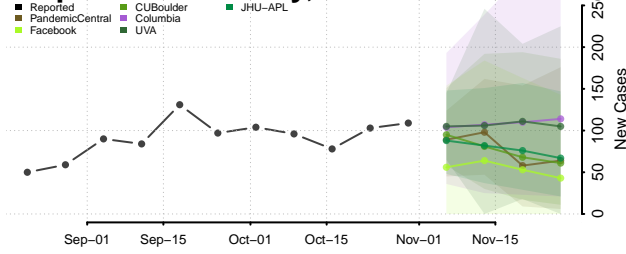

Sangamon County, Illinois

Schuyler County, Illinois

Scott County, Illinois

Shelby County, Illinois

St. Clair County, Illinois

Stark County, Illinois

Stephenson County, Illinois

Tazewell County, Illinois