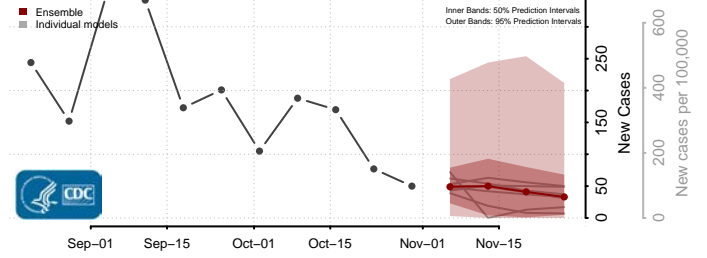

Wilson County, Texas