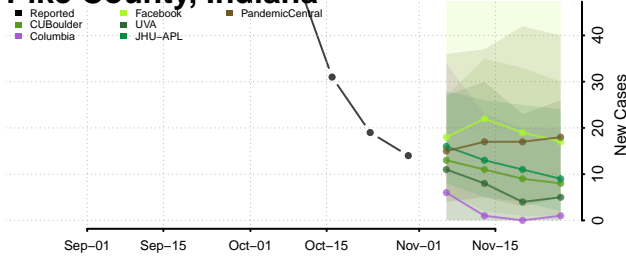

Owen County, Indiana

Parke County, Indiana

Perry County, Indiana

Pike County, Indiana

Porter County, Indiana

Posey County, Indiana

Pulaski County, Indiana

Putnam County, Indiana