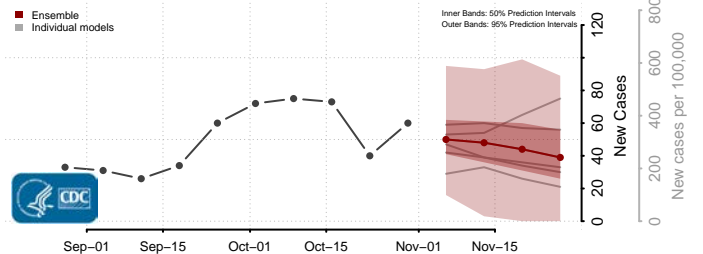

Buffalo County, Wisconsin

Burnett County, Wisconsin

Calumet County, Wisconsin

Chippewa County, Wisconsin

Clark County, Wisconsin

Columbia County, Wisconsin

Crawford County, Wisconsin

Dane County, Wisconsin