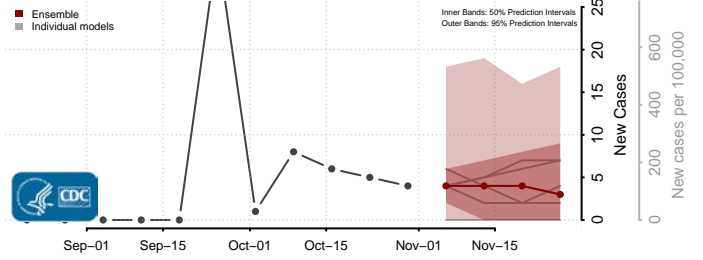

Harlan County, Nebraska