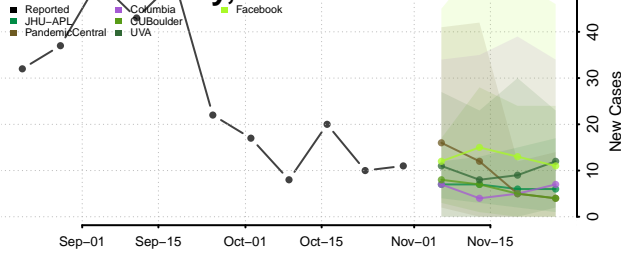

Vigo County, Indiana

Wabash County, Indiana

Warren County, Indiana

Warrick County, Indiana

Washington County, Indiana

Wayne County, Indiana

Wells County, Indiana

White County, Indiana