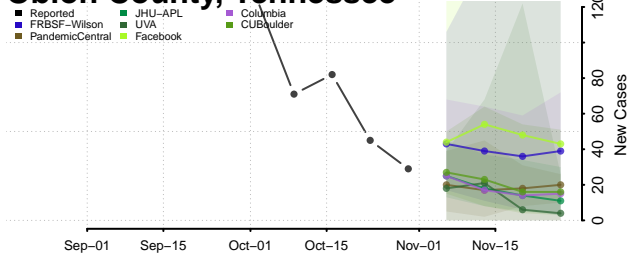

Obion County, Tennessee