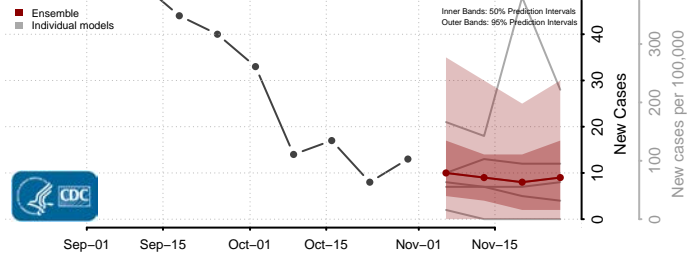

Haskell County, Oklahoma