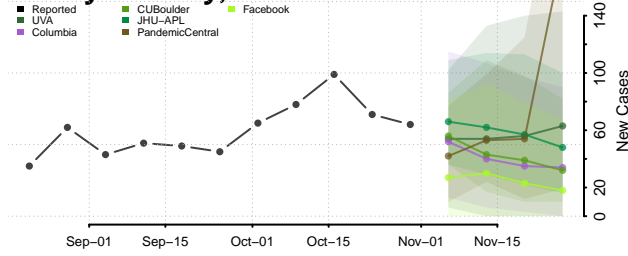

Redwood County, Minnesota

Renville County, Minnesota

Rice County, Minnesota

Rock County, Minnesota

Roseau County, Minnesota

Scott County, Minnesota

Sherburne County, Minnesota

Sibley County, Minnesota