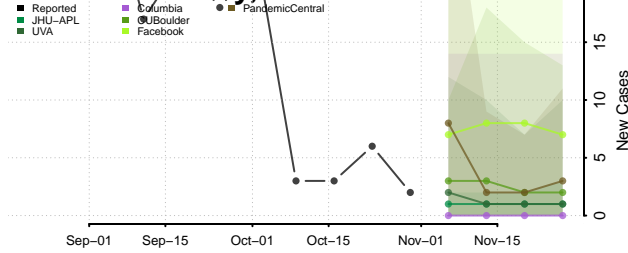

Wheeler County, Texas