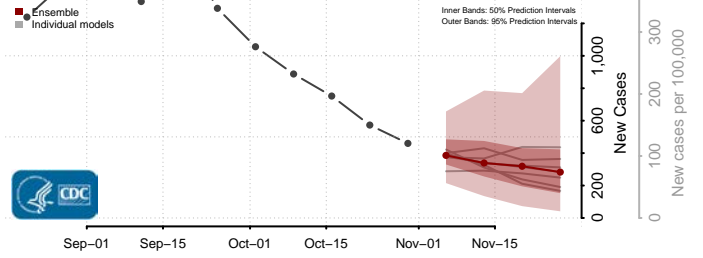

Forsyth County, North Carolina