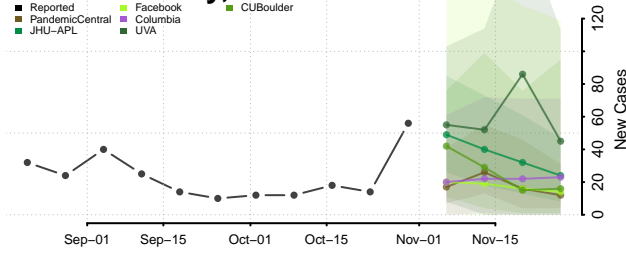

Atchison County, Kansas

Barber County, Kansas

Barton County, Kansas

Bourbon County, Kansas

Brown County, Kansas

Butler County, Kansas

Chase County, Kansas

Chautauqua County, Kansas