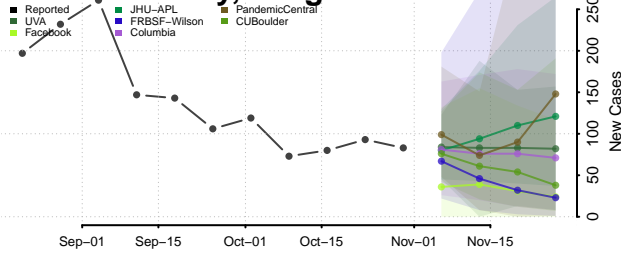

Hood River County, Oregon

Jackson County, Oregon

Jefferson County, Oregon

Josephine County, Oregon

Klamath County, Oregon

Lake County, Oregon

Lane County, Oregon

Lincoln County, Oregon