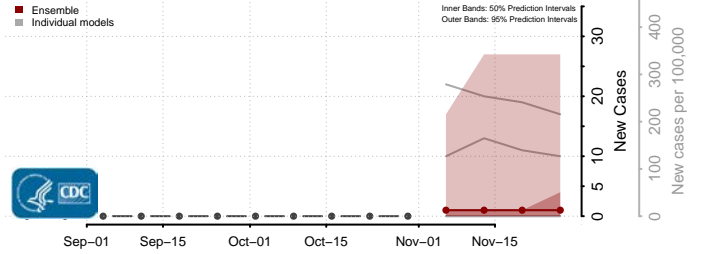

Kane County, Utah