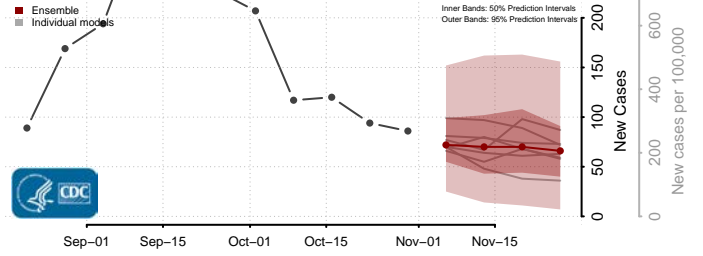

Logan County, West Virginia