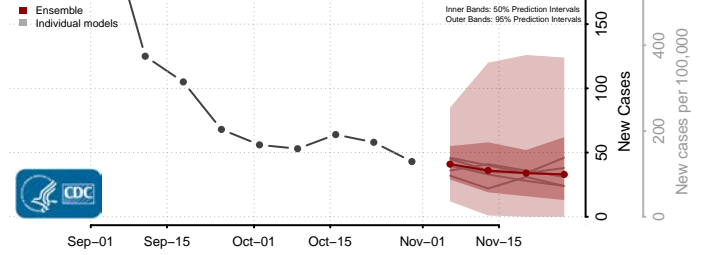

Evangeline County, Louisiana