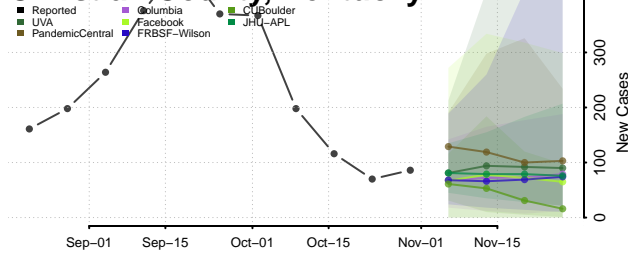

Christian County, Kentucky