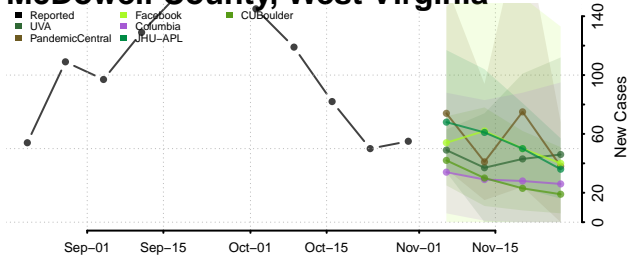

McDowell County, West Virginia