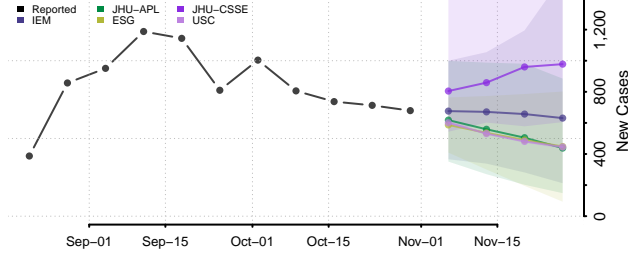

Guam

Hawaii

Hawaii County, Hawaii

Honolulu County, Hawaii

Kalawao County, Hawaii

Kauai County, Hawaii