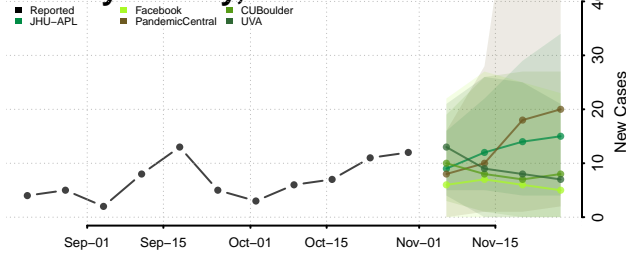

Stanley County, South Dakota