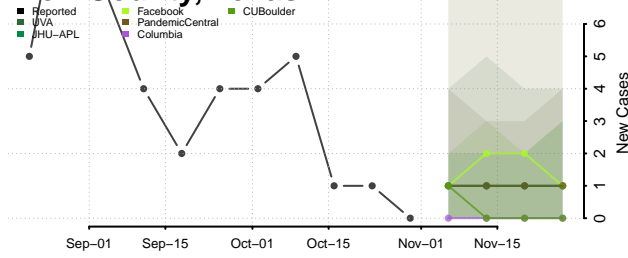

Houston County, Texas

Howard County, Texas

Hudspeth County, Texas

Hunt County, Texas

Hutchinson County, Texas

Irion County, Texas

Jack County, Texas

Jackson County, Texas