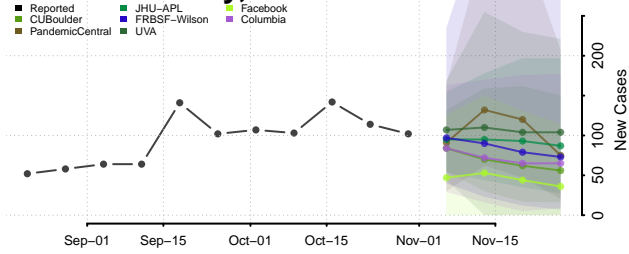

Mille Lacs County, Minnesota

Morrison County, Minnesota

Mower County, Minnesota

Murray County, Minnesota

Nicollet County, Minnesota

Nobles County, Minnesota

Norman County, Minnesota

Olmsted County, Minnesota