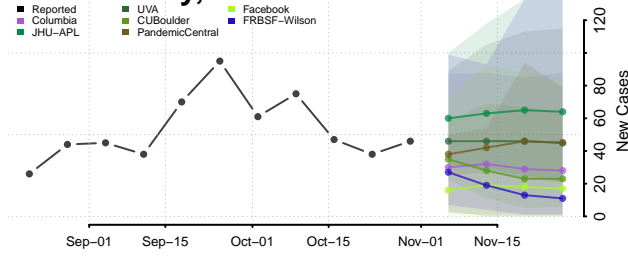

Iowa County, Iowa