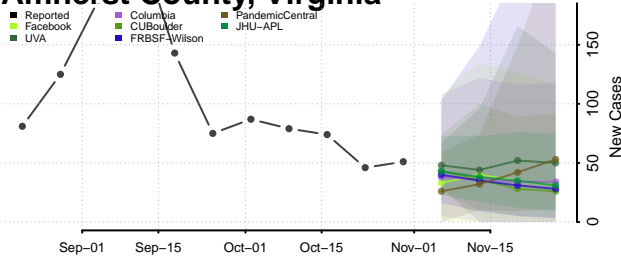

Amherst County, Virginia