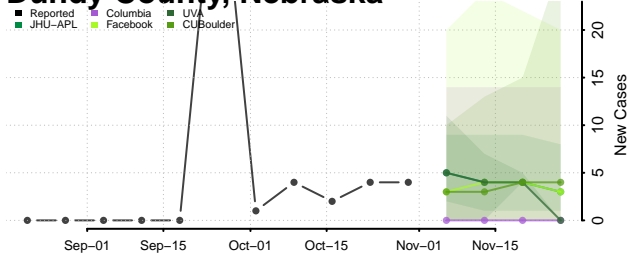

Dawson County, Nebraska

Deuel County, Nebraska

Dixon County, Nebraska

Dodge County, Nebraska

Douglas County, Nebraska

Dundy County, Nebraska

Fillmore County, Nebraska

Franklin County, Nebraska