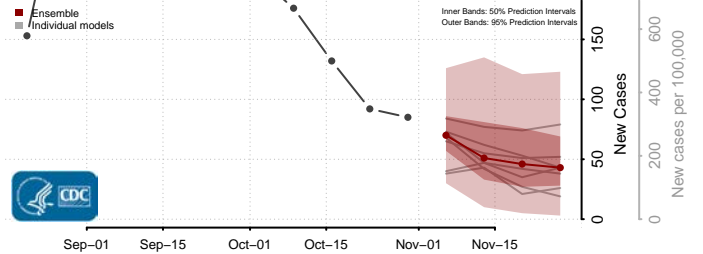

Grant County, Kentucky

Graves County, Kentucky

Grayson County, Kentucky

Green County, Kentucky

Greenup County, Kentucky

Hancock County, Kentucky

Hardin County, Kentucky

Harlan County, Kentucky