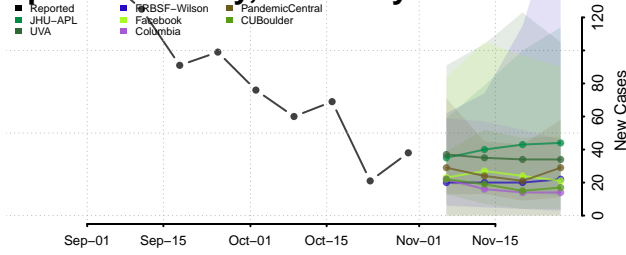

Scott County, Kentucky

Shelby County, Kentucky

Simpson County, Kentucky

Spencer County, Kentucky

Taylor County, Kentucky

Todd County, Kentucky

Trigg County, Kentucky

Trimble County, Kentucky