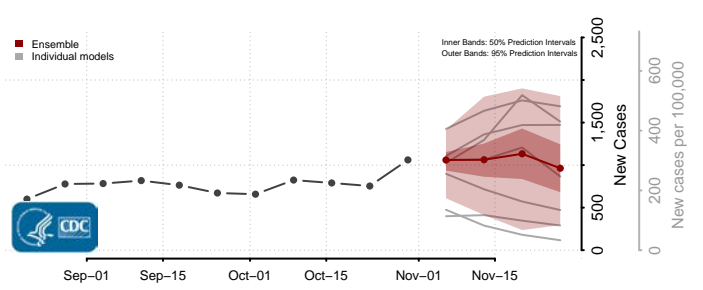

Douglas County, Colorado