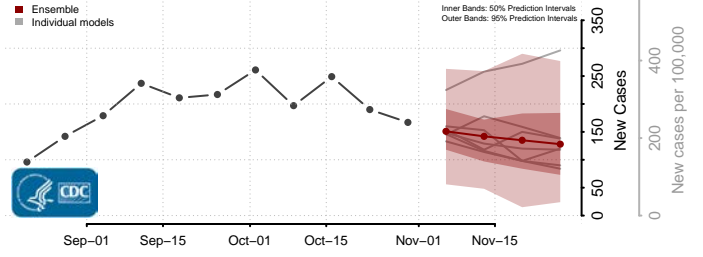

Divide County, North Dakota

Dunn County, North Dakota

Eddy County, North Dakota

Emmons County, North Dakota

Foster County, North Dakota

Golden Valley County, North Dakota

Grand Forks County, North Dakota

Grant County, North Dakota