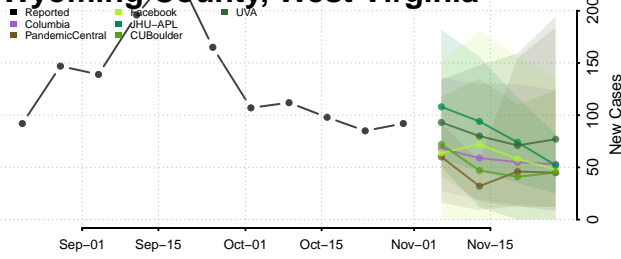

Wood County, West Virginia

Wyoming County, West Virginia

Wisconsin

Adams County, Wisconsin

Ashland County, Wisconsin

Barron County, Wisconsin

Bayfield County, Wisconsin

Brown County, Wisconsin