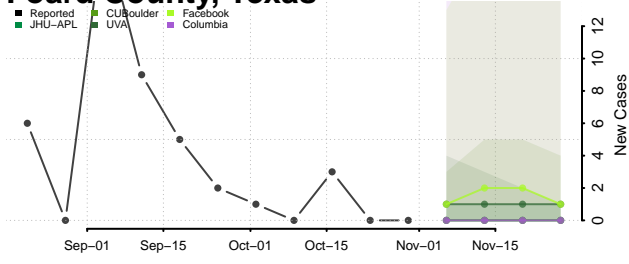

Foard County, Texas