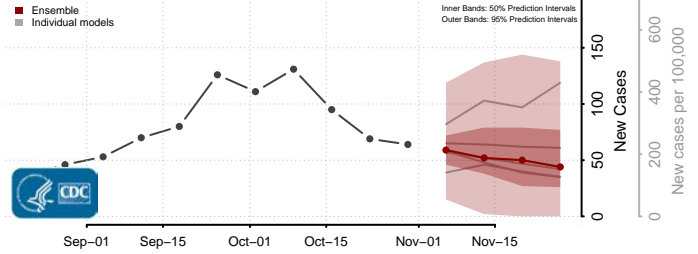

Door County, Wisconsin