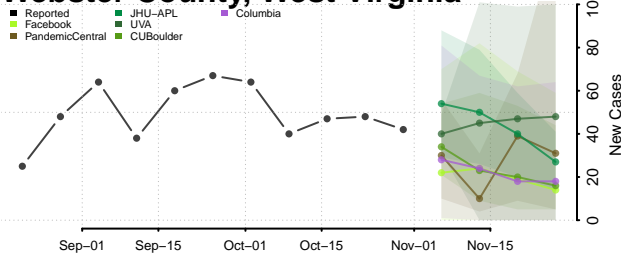

Webster County, West Virginia