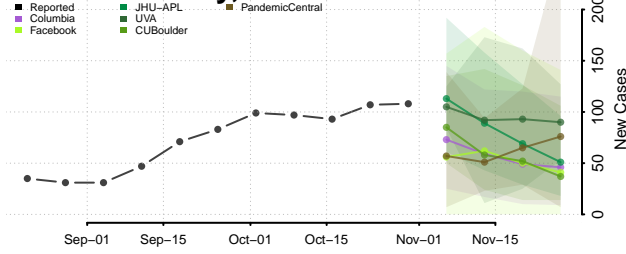

Rolette County, North Dakota