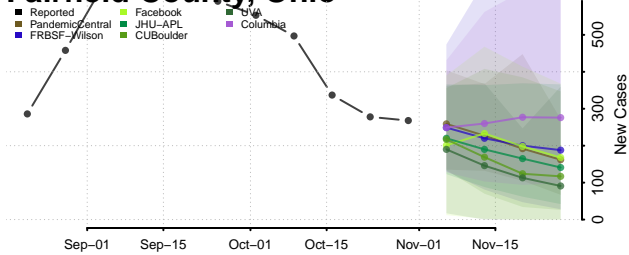

Fairfield County, Ohio