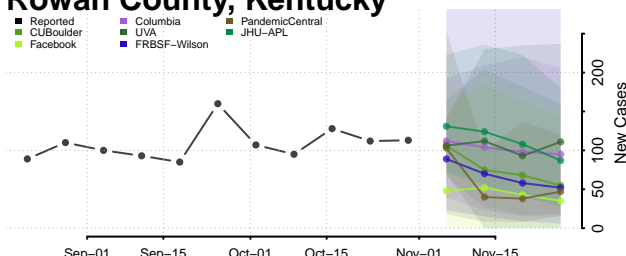

Rowan County, Kentucky