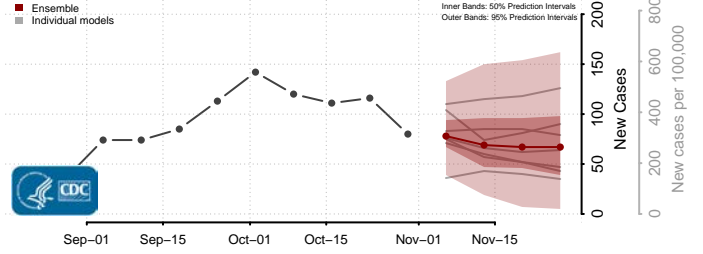

Crawford County, Michigan

Delta County, Michigan

Dickinson County, Michigan

Eaton County, Michigan

Emmet County, Michigan

Genesee County, Michigan

Gladwin County, Michigan

Gogebic County, Michigan