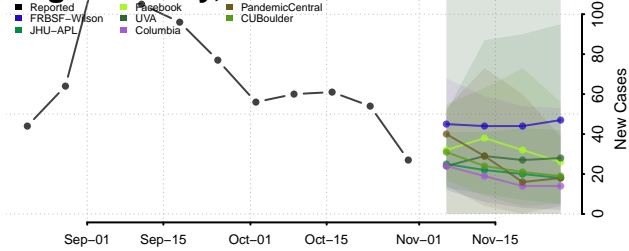

De Witt County, Illinois

DeKalb County, Illinois

Douglas County, Illinois

DuPage County, Illinois

Edgar County, Illinois

Edwards County, Illinois

Effingham County, Illinois

Fayette County, Illinois