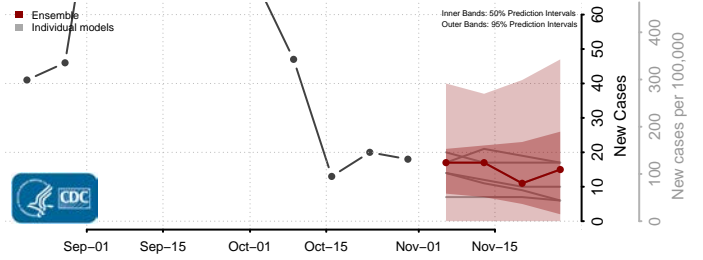

Stewart County, Tennessee