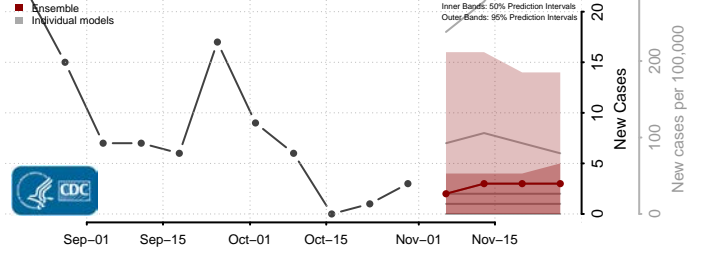

Dade County, Missouri