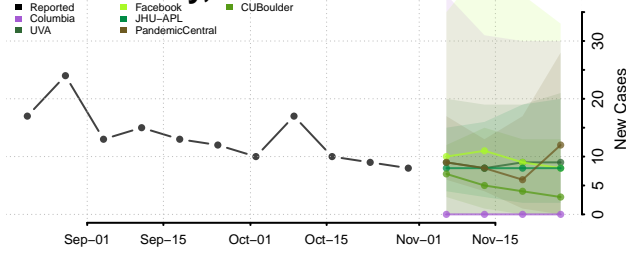

Sangamon County, Illinois

Schuyler County, Illinois

Scott County, Illinois

Shelby County, Illinois

St. Clair County, Illinois

Stark County, Illinois

Stephenson County, Illinois

Tazewell County, Illinois