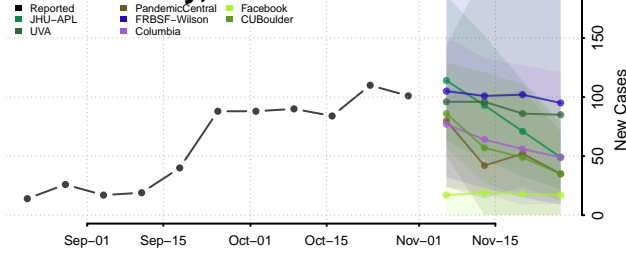

Cass County, Iowa