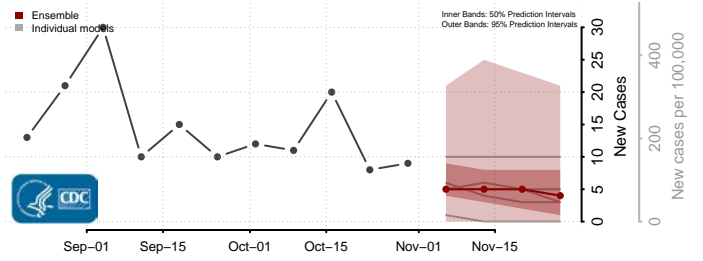

Surry County, Virginia