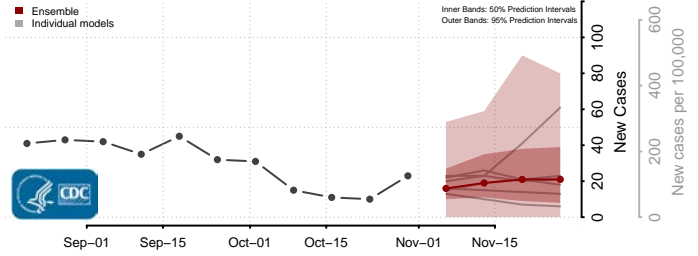

Wright County, Missouri