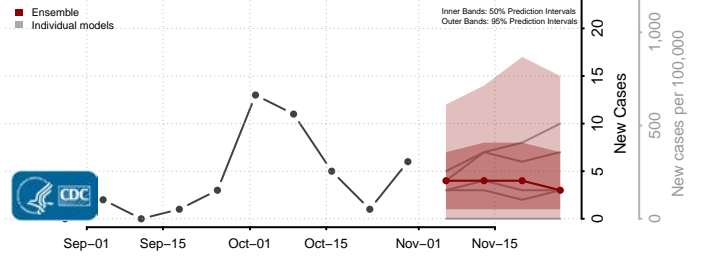

McLean County, North Dakota

Mercer County, North Dakota

Morton County, North Dakota

Mountrail County, North Dakota

Nelson County, North Dakota

Oliver County, North Dakota

Pembina County, North Dakota

Pierce County, North Dakota