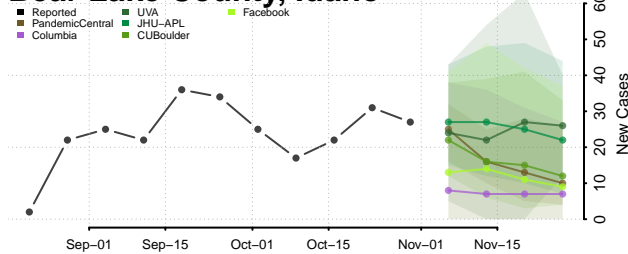

Idaho

Ada County, Idaho

Adams County, Idaho

Bannock County, Idaho

Bear Lake County, Idaho

Benewah County, Idaho

Bingham County, Idaho

Blaine County, Idaho