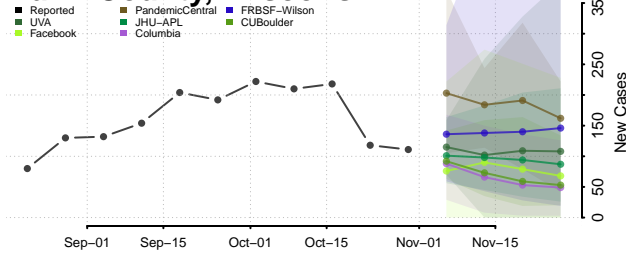

Dunn County, Wisconsin