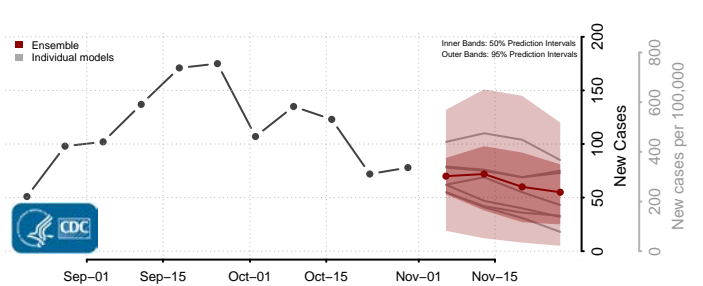

Gilmer County, West Virginia

Grant County, West Virginia

Greenbrier County, West Virginia

Hampshire County, West Virginia

Hancock County, West Virginia

Hardy County, West Virginia

Harrison County, West Virginia