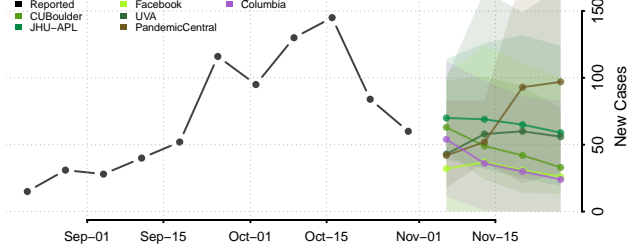

Ozaukee County, Wisconsin

Pepin County, Wisconsin

Pierce County, Wisconsin

Polk County, Wisconsin

Portage County, Wisconsin

Price County, Wisconsin

Racine County, Wisconsin

Richland County, Wisconsin