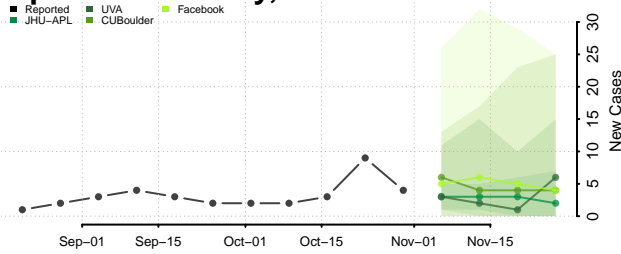

Leon County, Texas

Liberty County, Texas

Limestone County, Texas

Lipscomb County, Texas

Live Oak County, Texas

Llano County, Texas

Loving County, Texas

Lubbock County, Texas