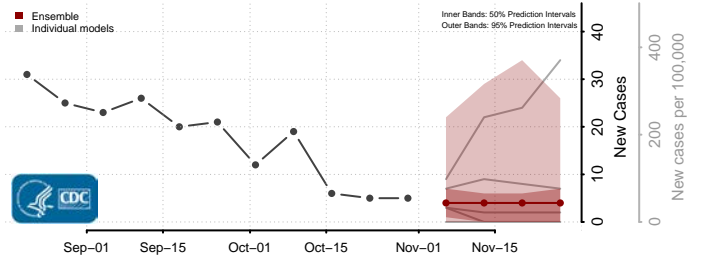

Ozark County, Missouri