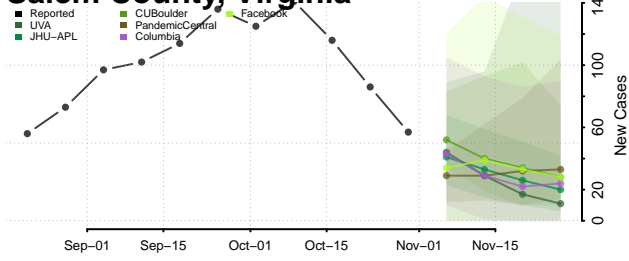

Prince George County, Virginia

Prince William County, Virginia

Pulaski County, Virginia

Radford County, Virginia

Rappahannock County, Virginia

Russell County, Virginia

Salem County, Virginia

Scott County, Virginia