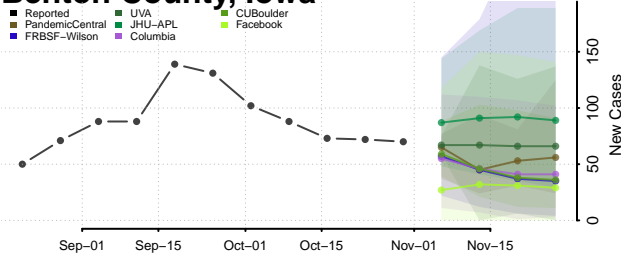

Benton County, Iowa