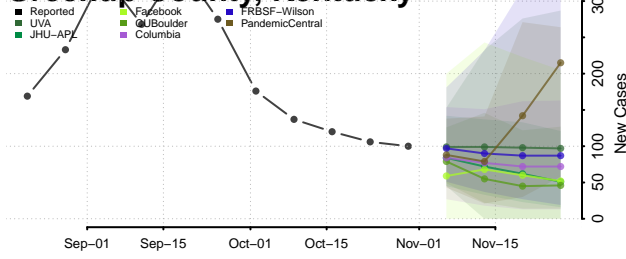

Grant County, Kentucky

Graves County, Kentucky

Grayson County, Kentucky

Green County, Kentucky

Greenup County, Kentucky

Hancock County, Kentucky

Hardin County, Kentucky

Harlan County, Kentucky