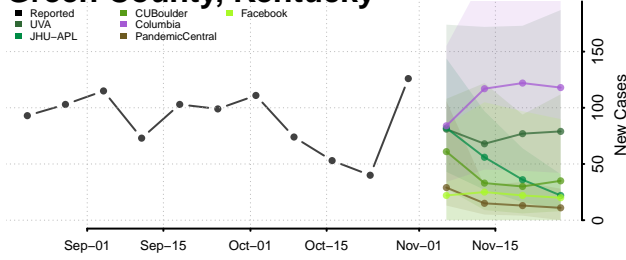

Grant County, Kentucky

Graves County, Kentucky

Grayson County, Kentucky

Green County, Kentucky

Greenup County, Kentucky

Hancock County, Kentucky

Hardin County, Kentucky

Harlan County, Kentucky