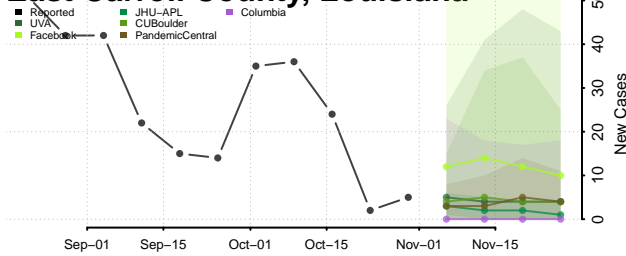

East Carroll County, Louisiana