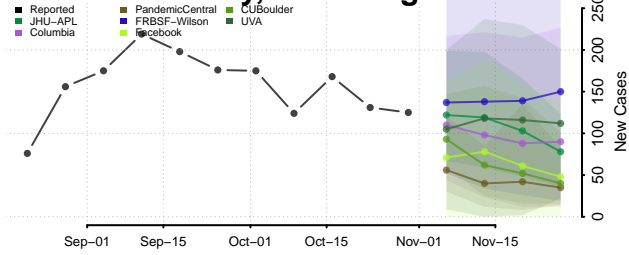

Nicholas County, West Virginia