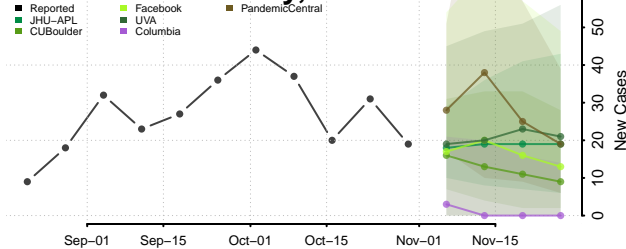

Beaverhead County, Montana

Big Horn County, Montana

Blaine County, Montana

Broadwater County, Montana

Carbon County, Montana

Carter County, Montana

Cascade County, Montana

Chouteau County, Montana