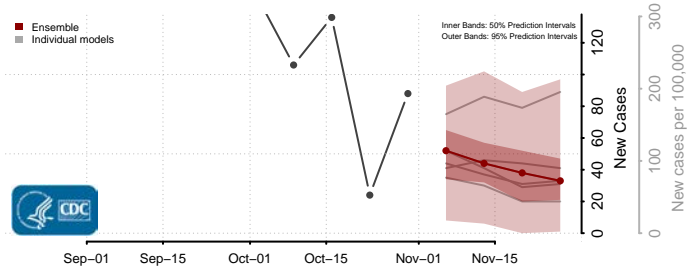

Wood County, Texas