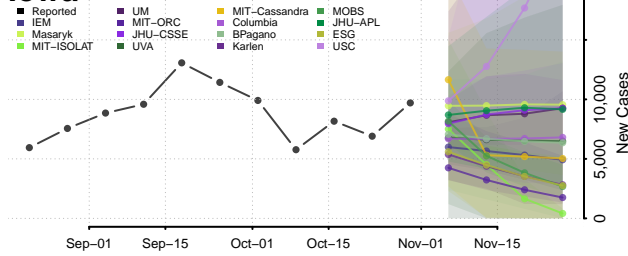

White County, Indiana

Whitley County, Indiana

Iowa

Adair County, Iowa

Adams County, Iowa

Allamakee County, Iowa