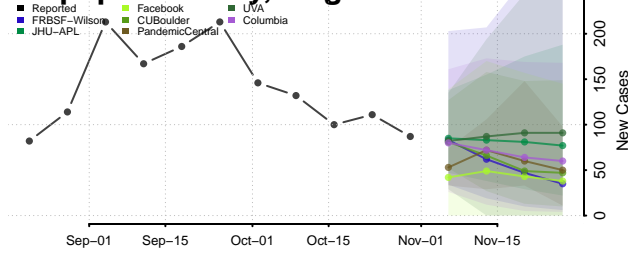

Culpeper County, Virginia