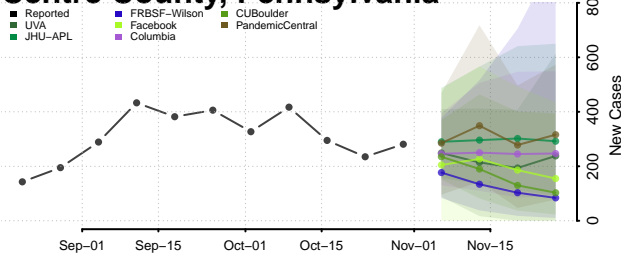

Centre County, Pennsylvania