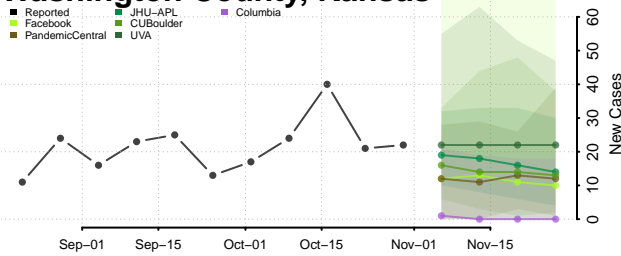

Washington County, Kansas