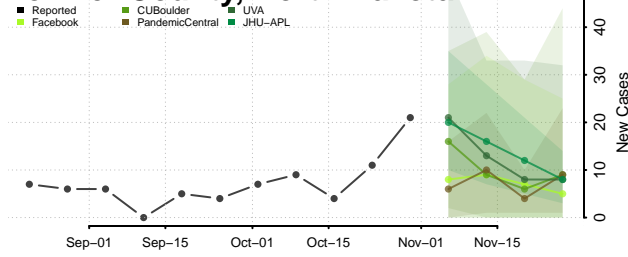

Towner County, North Dakota