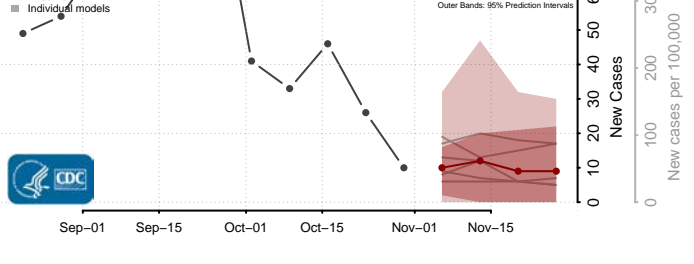

Montgomery County, North Carolina

Moore County, North Carolina

Nash County, North Carolina

New Hanover County, North Carolina

Northampton County, North Carolina

Onslow County, North Carolina

Orange County, North Carolina