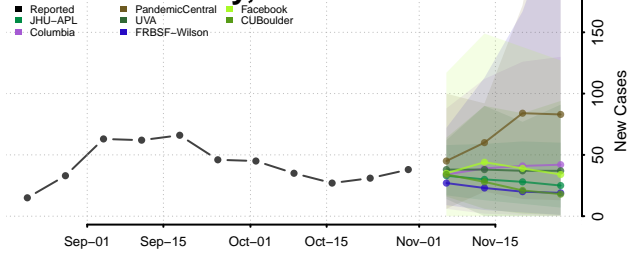

Davison County, South Dakota