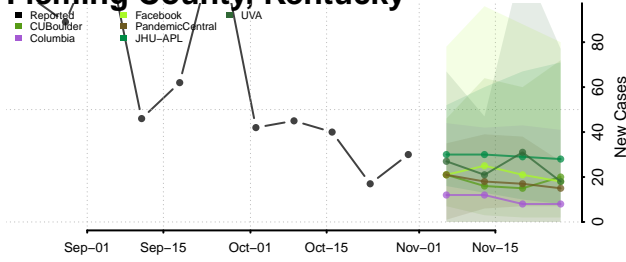

Fleming County, Kentucky