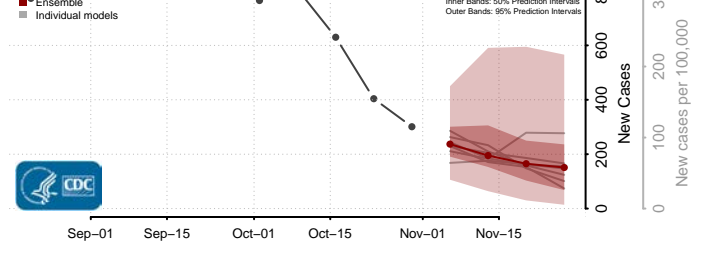

Avery County, North Carolina

Beaufort County, North Carolina

Bertie County, North Carolina

Bladen County, North Carolina

Brunswick County, North Carolina

Buncombe County, North Carolina

Burke County, North Carolina