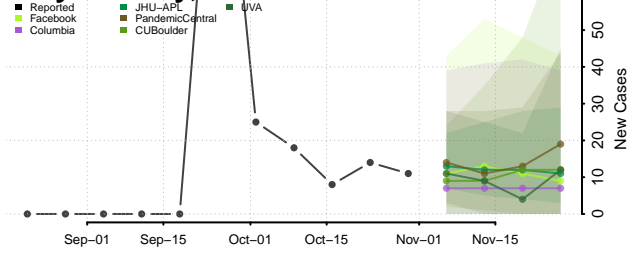

Clay County, Nebraska