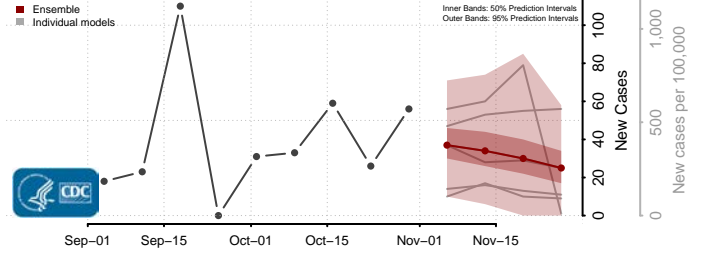

Stevens County, Minnesota