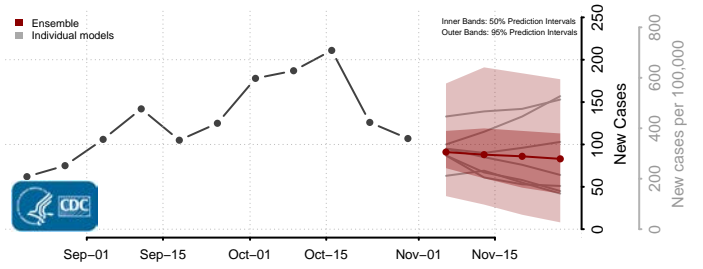

Cass County, Minnesota