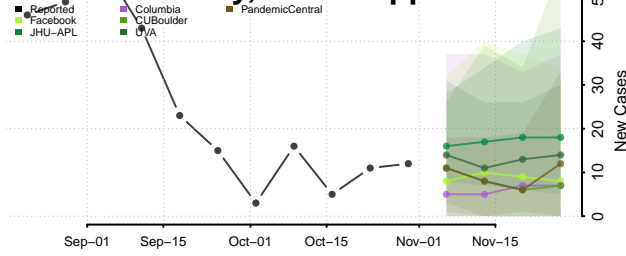

Covington County, Mississippi

DeSoto County, Mississippi

Forrest County, Mississippi

Franklin County, Mississippi

George County, Mississippi

Greene County, Mississippi

Grenada County, Mississippi

Hancock County, Mississippi