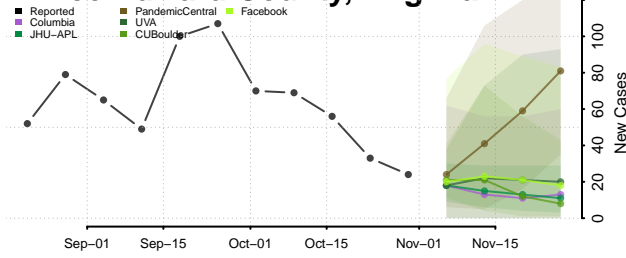

Page County, Virginia

Patrick County, Virginia

Petersburg County, Virginia

Pittsylvania County, Virginia

Poquoson County, Virginia

Portsmouth County, Virginia

Powhatan County, Virginia

Prince Edward County, Virginia