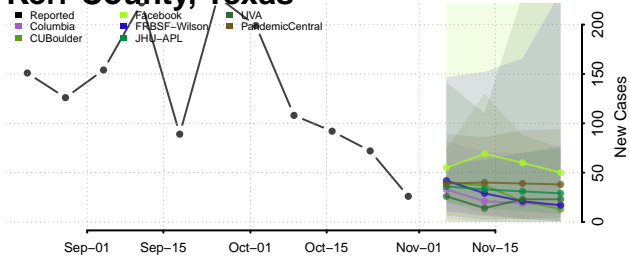

Kerr County, Texas