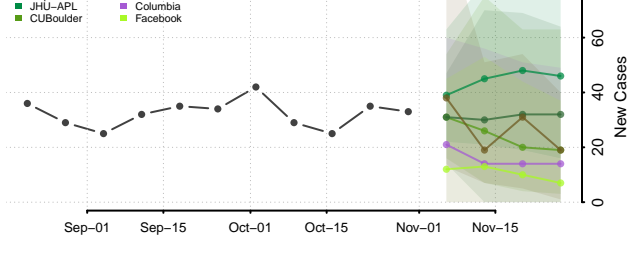

Skamania County, Washington