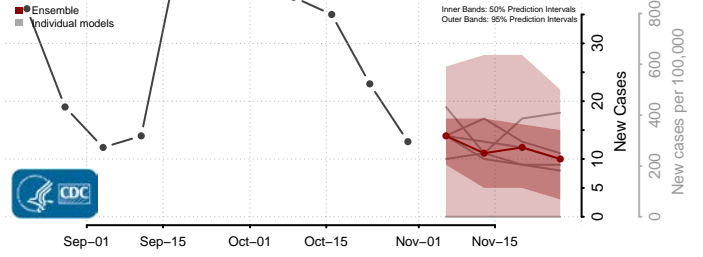

Mineral County, Montana