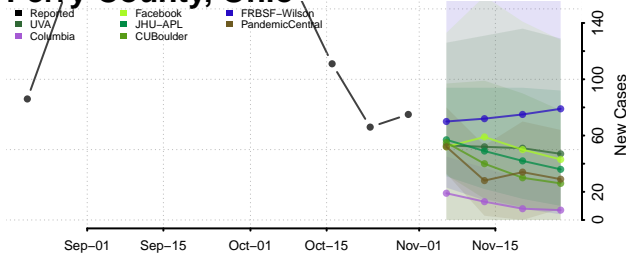

Perry County, Ohio