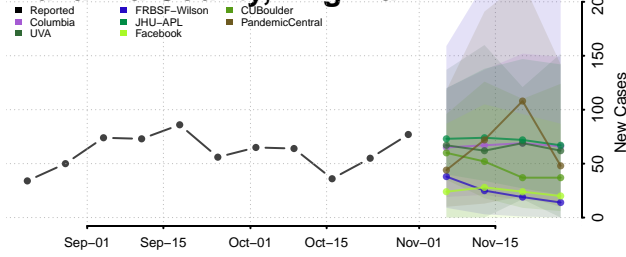

Emporia County, Virginia

Essex County, Virginia

Fairfax City County, Virginia

Fairfax County, Virginia

Falls Church County, Virginia

Fauquier County, Virginia

Floyd County, Virginia

Fluvanna County, Virginia