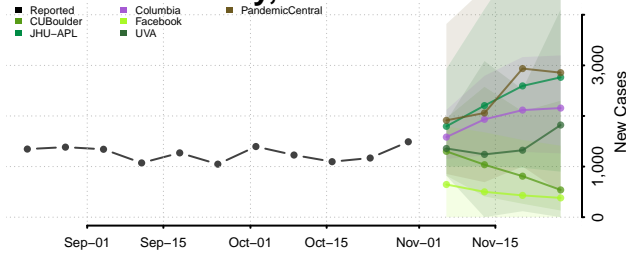

Bernalillo County, New Mexico