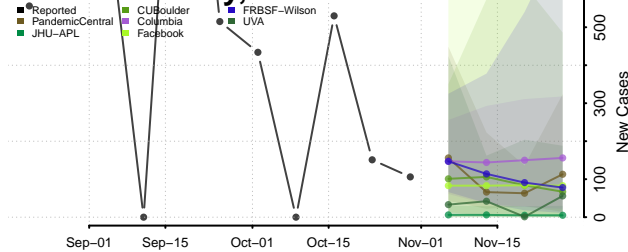

Wichita County, Texas