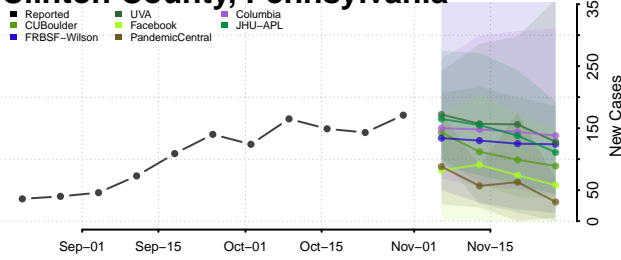

Clinton County, Pennsylvania