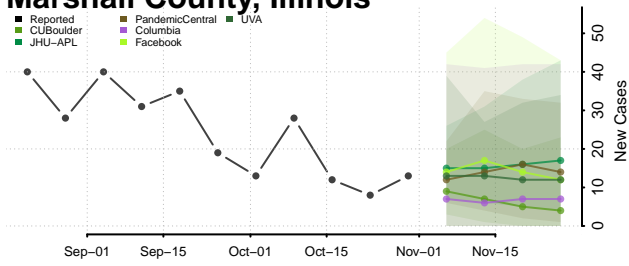

Marshall County, Illinois