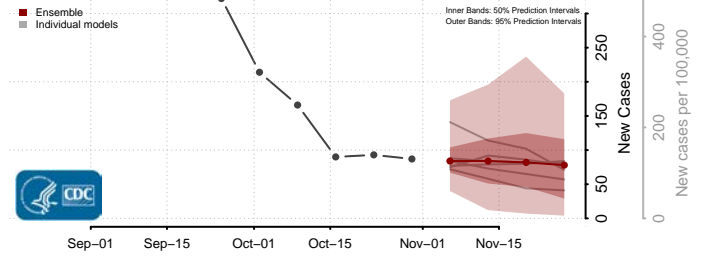

Williamson County, Illinois