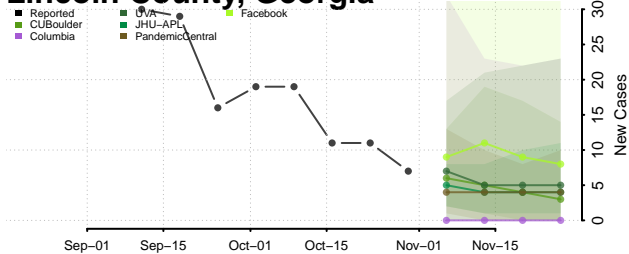

Laurens County, Georgia

Lee County, Georgia

Liberty County, Georgia

Lincoln County, Georgia

Long County, Georgia

Lowndes County, Georgia

Lumpkin County, Georgia

Macon County, Georgia