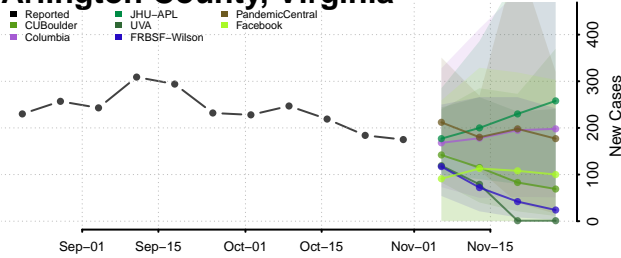

Alleghany County, Virginia

Amelia County, Virginia

Amherst County, Virginia

Appomattox County, Virginia

Arlington County, Virginia

Augusta County, Virginia

Bath County, Virginia

Bedford County, Virginia