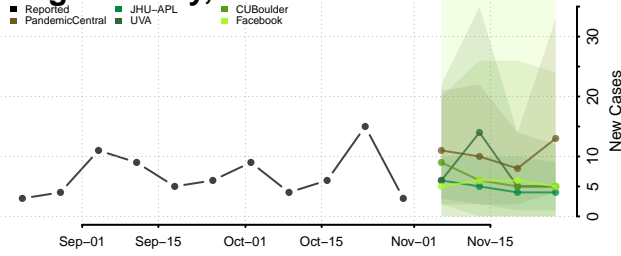

Trego County, Kansas