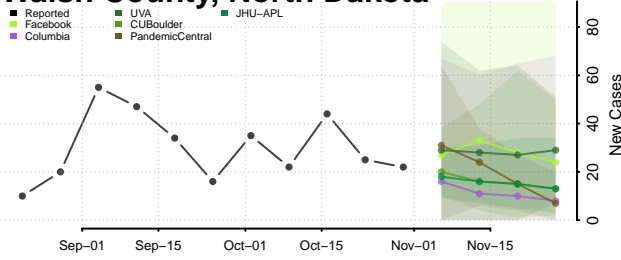

Walsh County, North Dakota