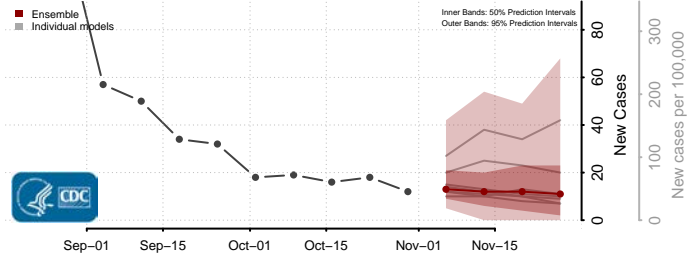

Terrebonne County, Louisiana

Union County, Louisiana

Vermilion County, Louisiana

Vernon County, Louisiana

Washington County, Louisiana

Webster County, Louisiana

West Baton Rouge County, Louisiana

West Carroll County, Louisiana