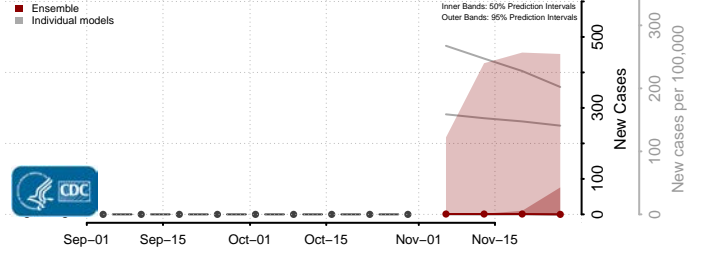

Washington County, Utah