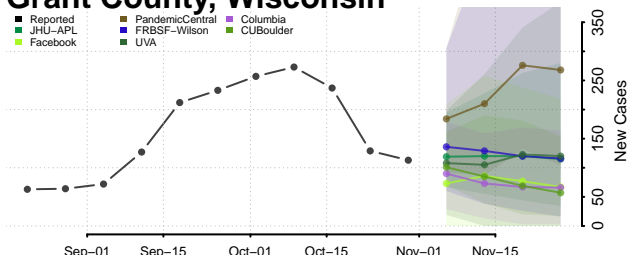

Grant County, Wisconsin