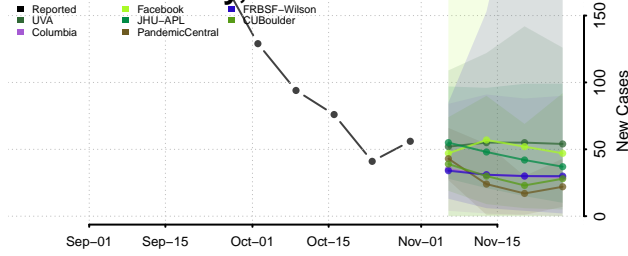

Lincoln County, Tennessee