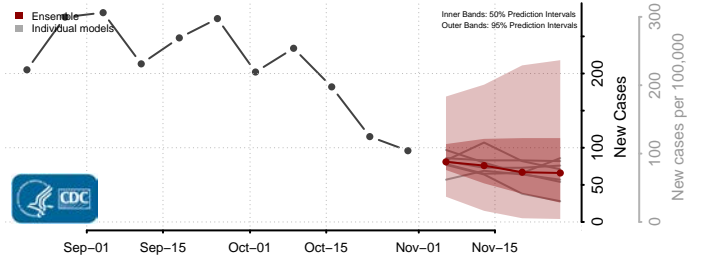

Suffolk County, Virginia