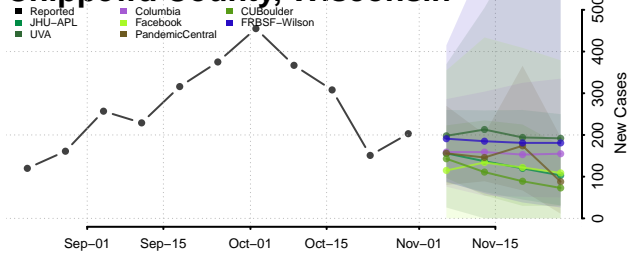

Chippewa County, Wisconsin