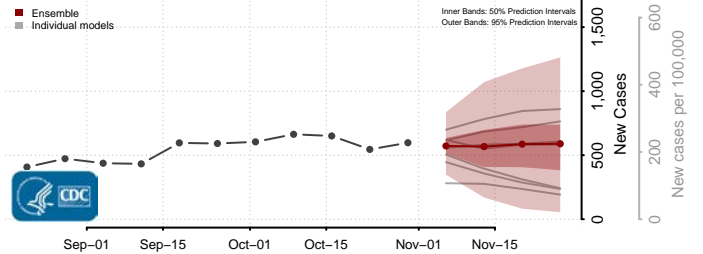

Wadena County, Minnesota

Waseca County, Minnesota

Washington County, Minnesota

Watowan County, Minnesota

Wilkin County, Minnesota

Winona County, Minnesota

Wright County, Minnesota

Yellow Medicine County, Minnesota