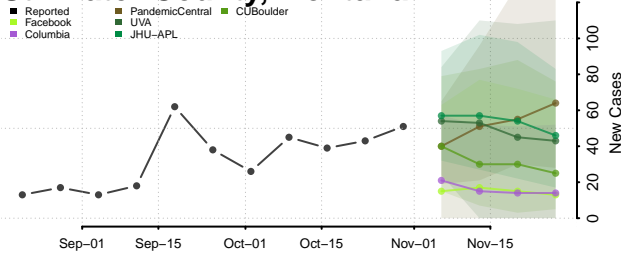

Sweet Grass County, Montana

Teton County, Montana

Toole County, Montana

Treasure County, Montana

Valley County, Montana

Wheatland County, Montana

Wibaux County, Montana

Yellowstone County, Montana