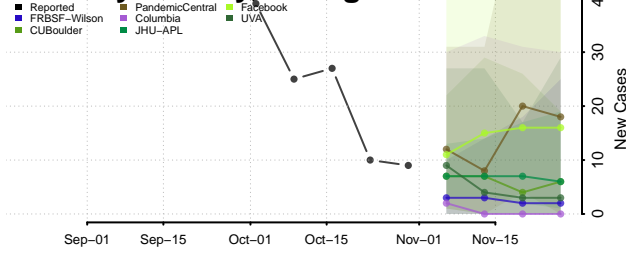

Barrow County, Georgia

Bartow County, Georgia

Ben Hill County, Georgia

Berrien County, Georgia

Bibb County, Georgia

Bleckley County, Georgia

Brantley County, Georgia

Brooks County, Georgia