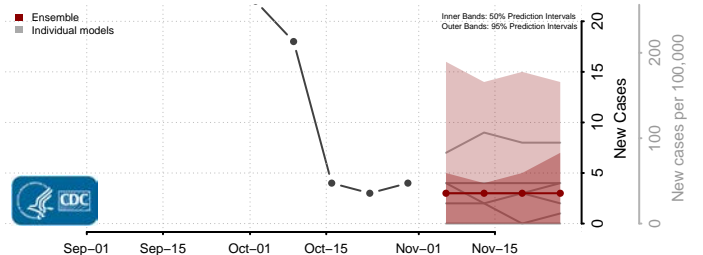

Red River County, Louisiana