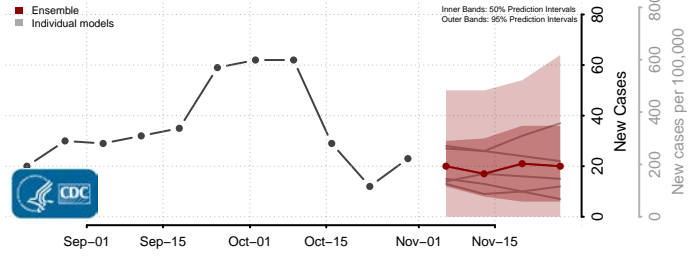

Winnebago County, Iowa