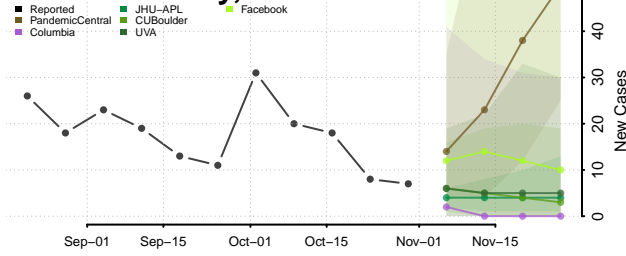

DeKalb County, Missouri