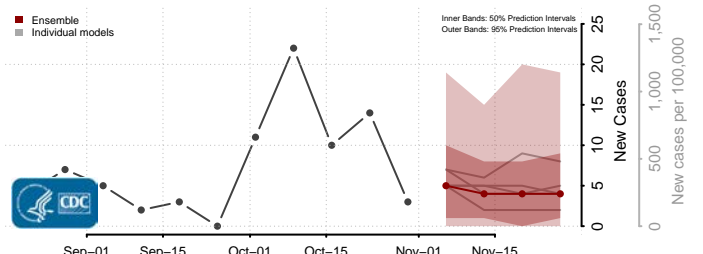

McCone County, Montana