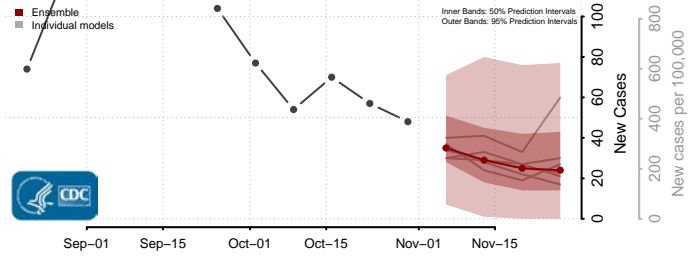

Powell County, Kentucky