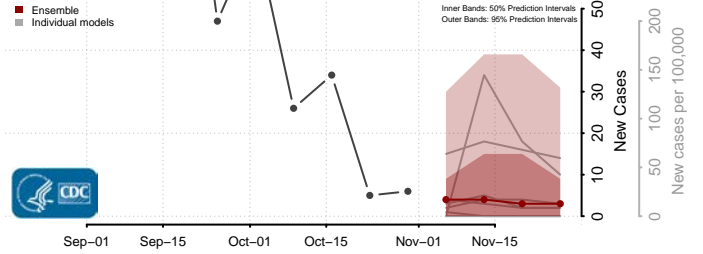

Aransas County, Texas