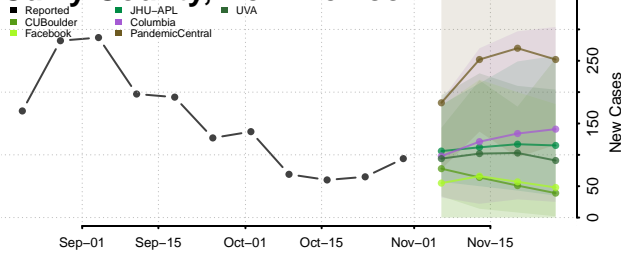

De Baca County, New Mexico

Dona Ana County, New Mexico

Eddy County, New Mexico

Grant County, New Mexico

Guadalupe County, New Mexico

Harding County, New Mexico

Hidalgo County, New Mexico

Lea County, New Mexico