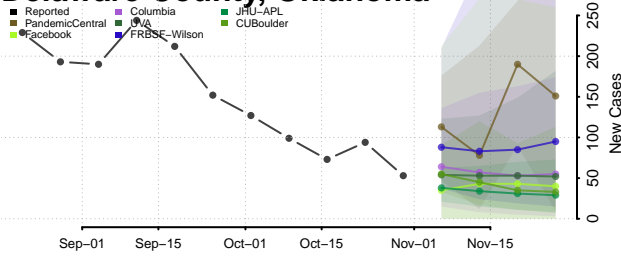

Custer County, Oklahoma

Delaware County, Oklahoma

Dewey County, Oklahoma

Ellis County, Oklahoma

Garfield County, Oklahoma

Garvin County, Oklahoma

Grady County, Oklahoma

Grant County, Oklahoma