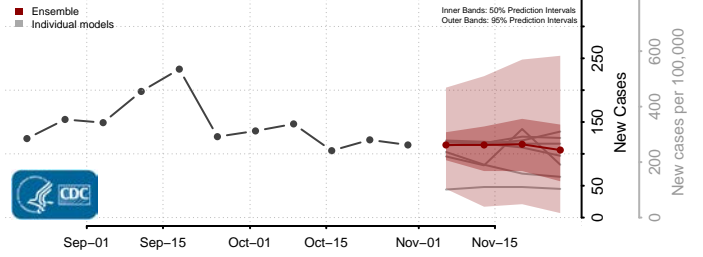

Kay County, Oklahoma