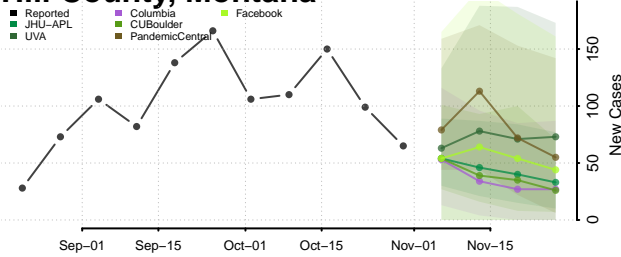

Garfield County, Montana

Glacier County, Montana

Golden Valley County, Montana

Granite County, Montana

Hill County, Montana

Jefferson County, Montana

Judith Basin County, Montana

Lake County, Montana