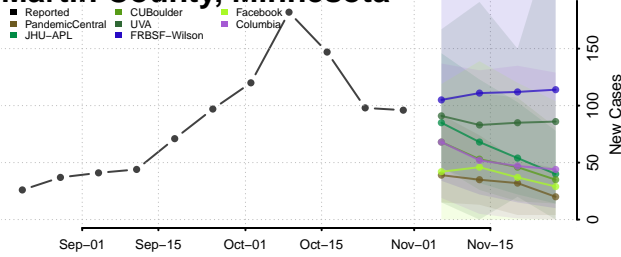

Le Sueur County, Minnesota

Lincoln County, Minnesota

Lyon County, Minnesota

Mahnomen County, Minnesota

Marshall County, Minnesota

Martin County, Minnesota

McLeod County, Minnesota

Meeker County, Minnesota