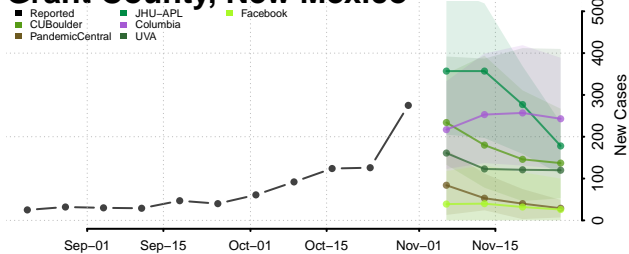

De Baca County, New Mexico

Dona Ana County, New Mexico

Eddy County, New Mexico

Grant County, New Mexico

Guadalupe County, New Mexico

Harding County, New Mexico

Hidalgo County, New Mexico

Lea County, New Mexico