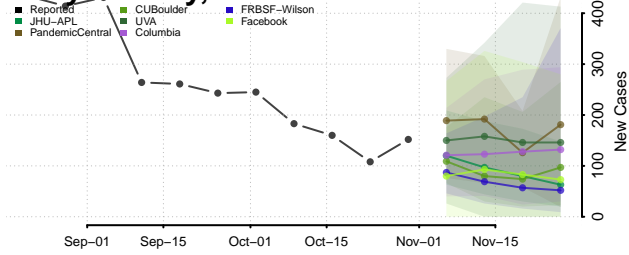

De Baca County, New Mexico

Dona Ana County, New Mexico

Eddy County, New Mexico

Grant County, New Mexico

Guadalupe County, New Mexico

Harding County, New Mexico

Hidalgo County, New Mexico

Lea County, New Mexico