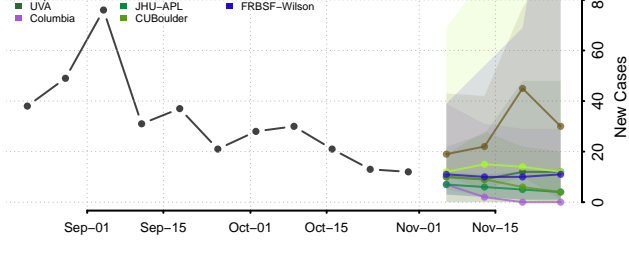

Kay County, Oklahoma

Kingfisher County, Oklahoma

Kiowa County, Oklahoma

Latimer County, Oklahoma

Le Flore County, Oklahoma

Lincoln County, Oklahoma

Logan County, Oklahoma

Love County, Oklahoma