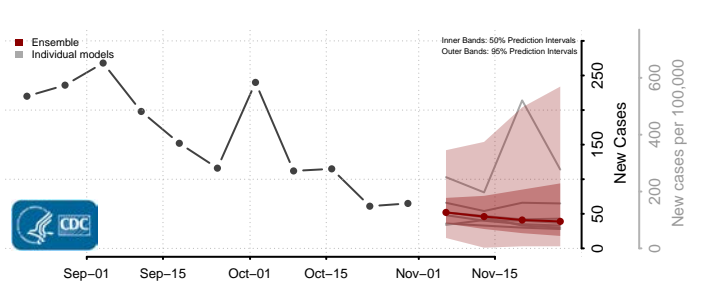

Mayes County, Oklahoma