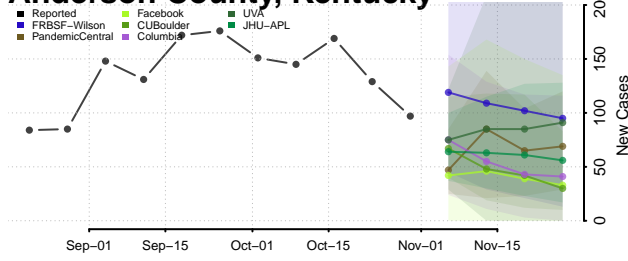

Anderson County, Kentucky