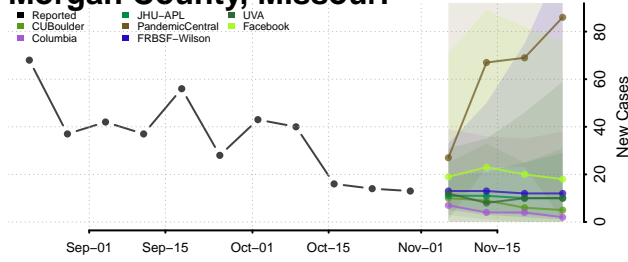

Morgan County, Missouri