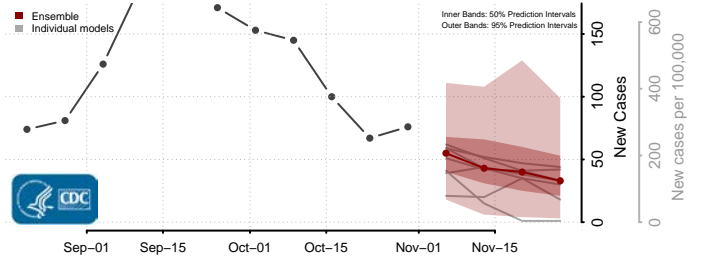

Prince George County, Virginia

Prince William County, Virginia

Pulaski County, Virginia

Radford County, Virginia

Rappahannock County, Virginia

Russell County, Virginia

Salem County, Virginia

Scott County, Virginia