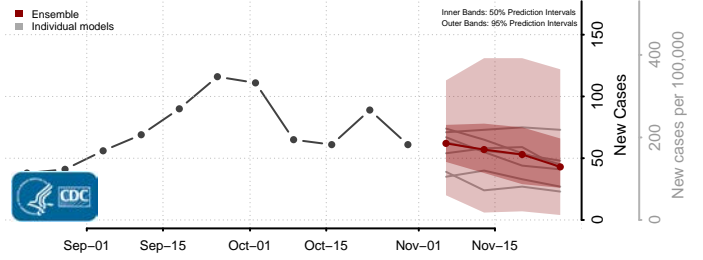

Caroline County, Maryland