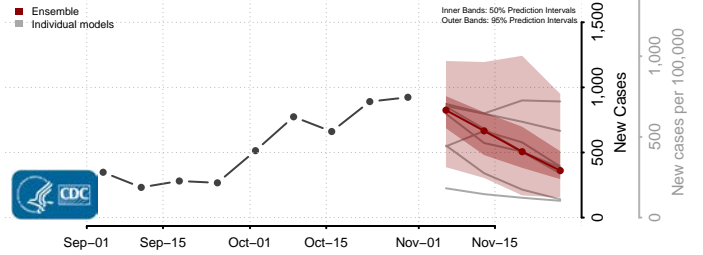

San Juan County, New Mexico