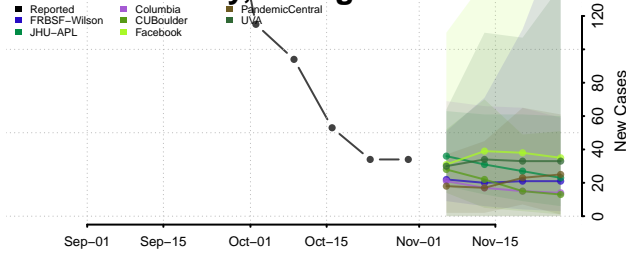

Pickens County, Georgia