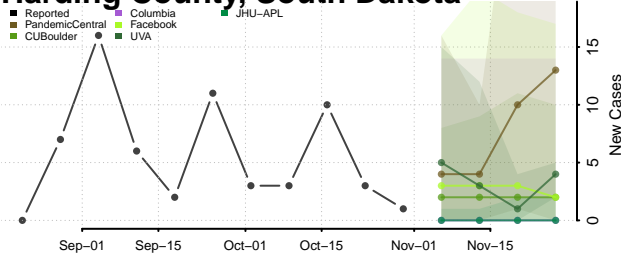

Harding County, South Dakota