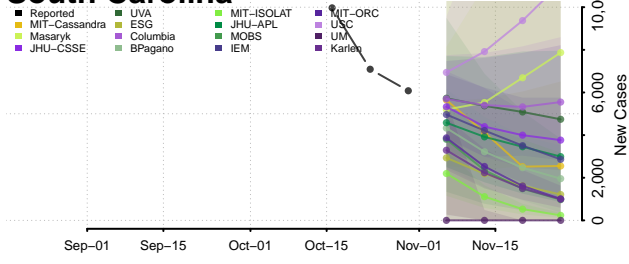

Rhode Island

Bristol County, Rhode Island

Kent County, Rhode Island

Newport County, Rhode Island

Providence County, Rhode Island

Washington County, Rhode Island

South Carolina

Abbeville County, South Carolina