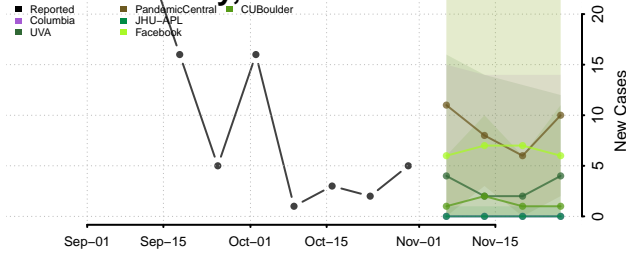

Brooks County, Texas