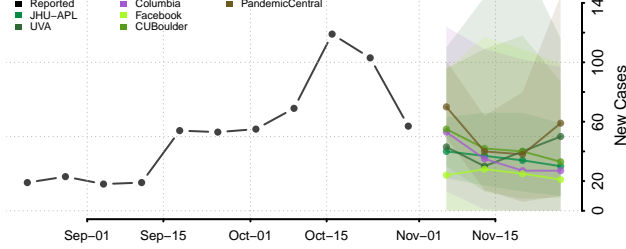

Alpena County, Michigan

Antrim County, Michigan

Arenac County, Michigan

Baraga County, Michigan

Barry County, Michigan

Bay County, Michigan

Benzie County, Michigan

Berrien County, Michigan