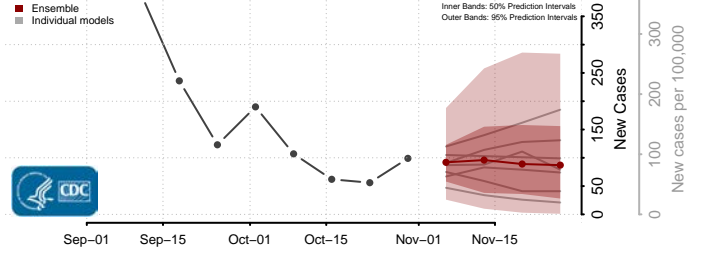

Leake County, Mississippi

Lee County, Mississippi

Leflore County, Mississippi

Lincoln County, Mississippi

Lowndes County, Mississippi

Madison County, Mississippi

Marion County, Mississippi

Marshall County, Mississippi