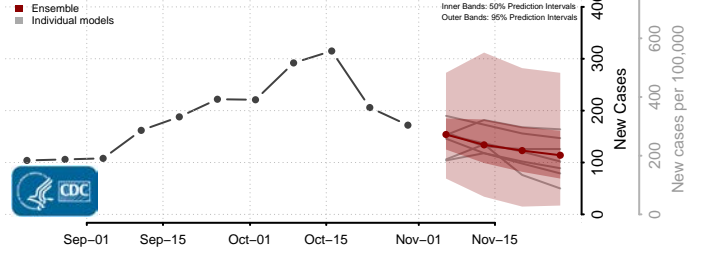

Chisago County, Minnesota