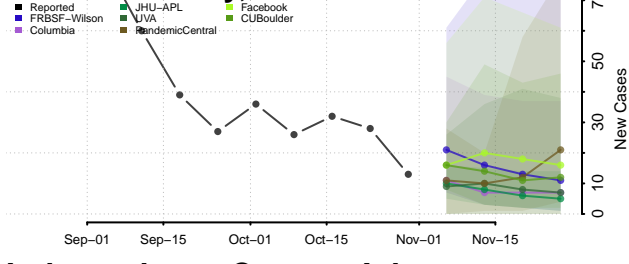

Greene County, Arkansas

Hempstead County, Arkansas

Hot Spring County, Arkansas

Howard County, Arkansas

Independence County, Arkansas

Izard County, Arkansas

Jackson County, Arkansas

Jefferson County, Arkansas