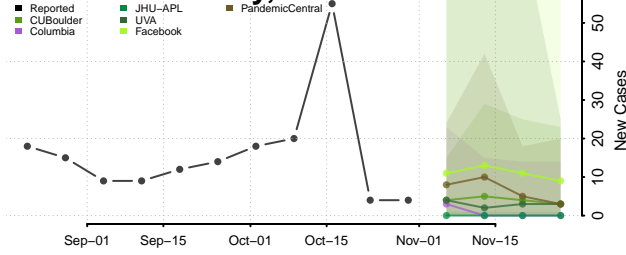

San Saba County, Texas