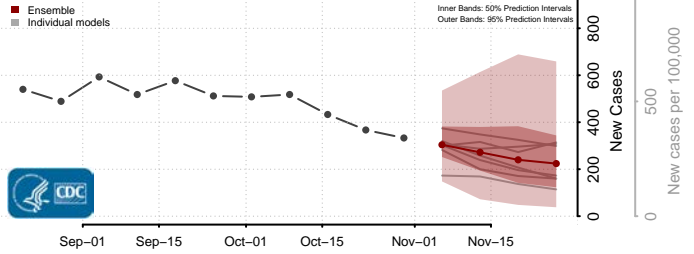

Garfield County, Washington

Grant County, Washington

Grays Harbor County, Washington

Island County, Washington

Jefferson County, Washington

King County, Washington

Kitsap County, Washington

Kittitas County, Washington