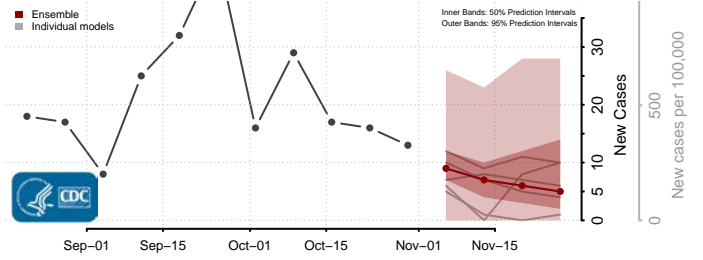

New Kent County, Virginia

Newport News County, Virginia

Norfolk County, Virginia

Northampton County, Virginia

Northumberland County, Virginia

Norton County, Virginia

Nottoway County, Virginia

Orange County, Virginia