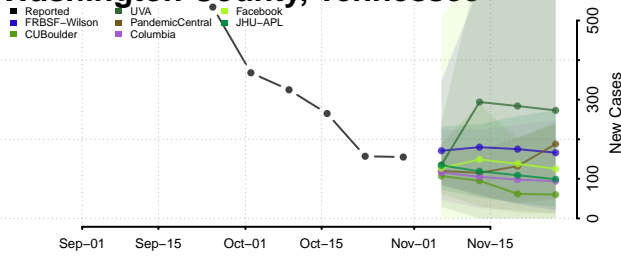

Washington County, Tennessee