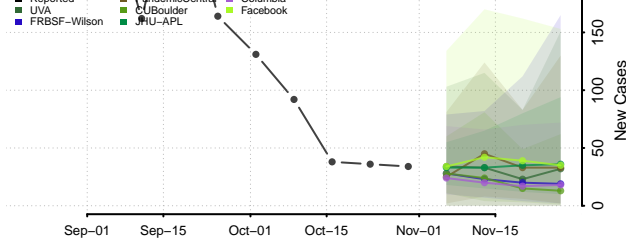

Alcorn County, Mississippi