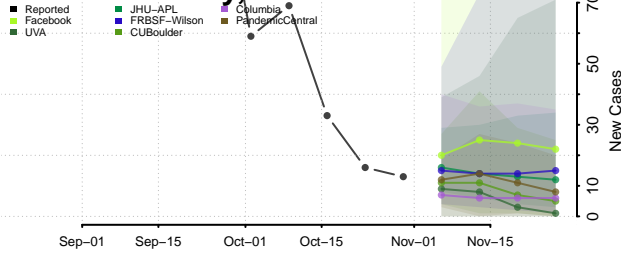

Carroll County, Tennessee

Carter County, Tennessee

Cheatham County, Tennessee

Chester County, Tennessee

Claiborne County, Tennessee

Clay County, Tennessee

Cocke County, Tennessee

Coffee County, Tennessee