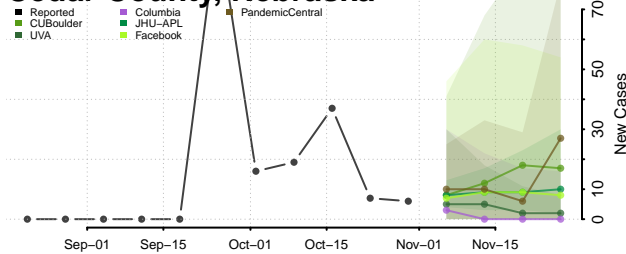

Boyd County, Nebraska

Brown County, Nebraska

Buffalo County, Nebraska

Burt County, Nebraska

Butler County, Nebraska

Cass County, Nebraska

Cedar County, Nebraska

Chase County, Nebraska