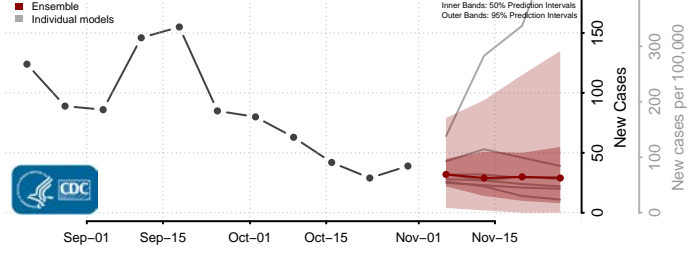

Camden County, Missouri