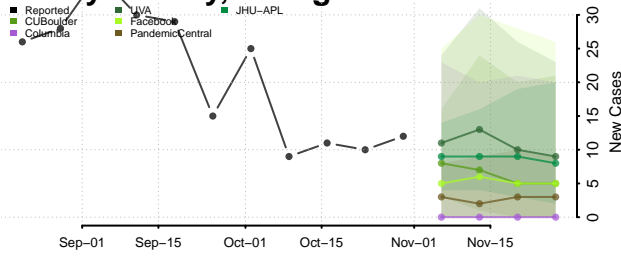

Rabun County, Georgia

Randolph County, Georgia

Richmond County, Georgia

Rockdale County, Georgia

Schley County, Georgia

Screven County, Georgia

Seminole County, Georgia

Spalding County, Georgia