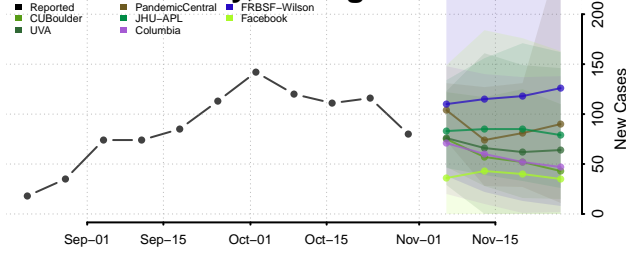

Crawford County, Michigan

Delta County, Michigan

Dickinson County, Michigan

Eaton County, Michigan

Emmet County, Michigan

Genesee County, Michigan

Gladwin County, Michigan

Gogebic County, Michigan