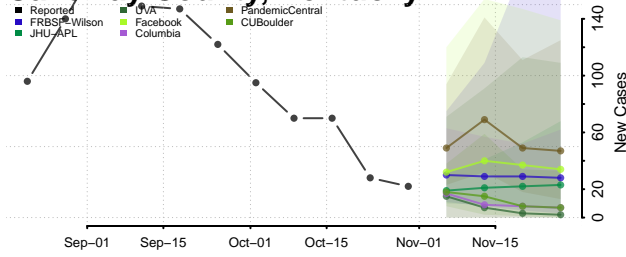

Calloway County, Kentucky