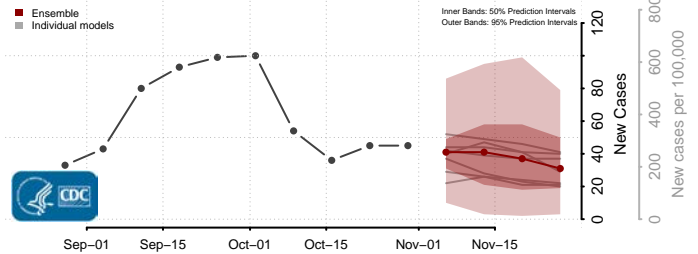

Cass County, Iowa

Cedar County, Iowa

Cerro Gordo County, Iowa

Cherokee County, Iowa

Chickasaw County, Iowa

Clarke County, Iowa

Clay County, Iowa

Clayton County, Iowa