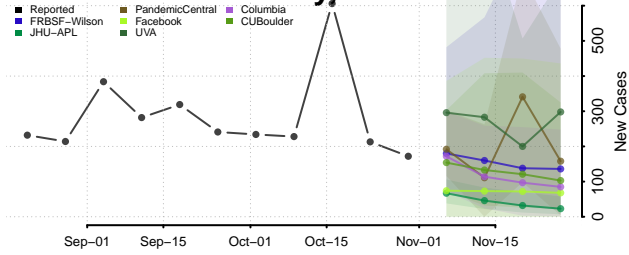

Pottawatomie County, Oklahoma