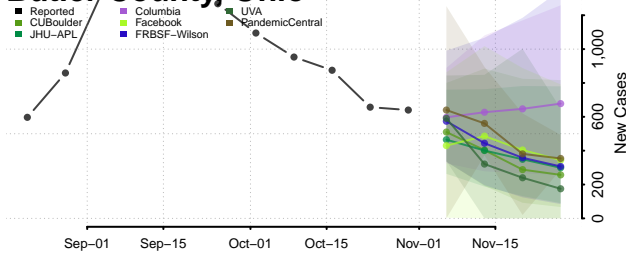

Butler County, Ohio