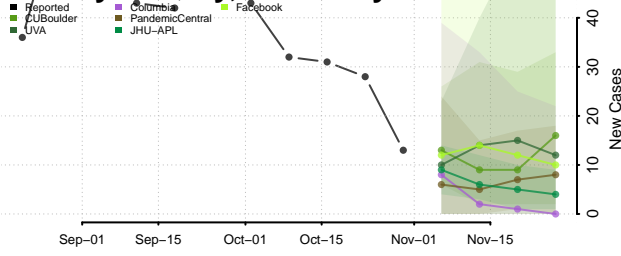

Owsley County, Kentucky