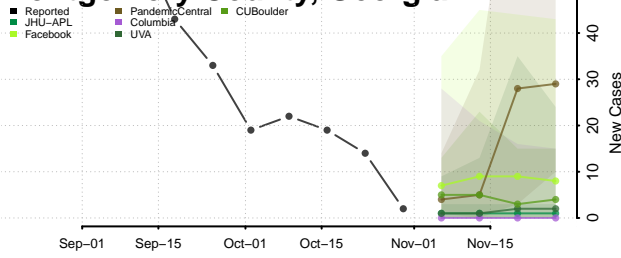

Montgomery County, Georgia