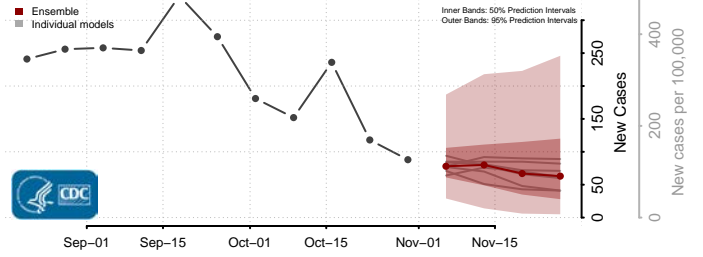

Franklin County, North Carolina