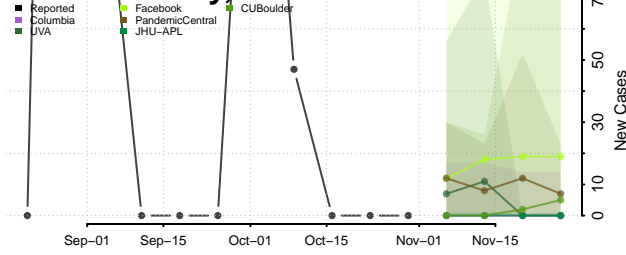

Dallas County, Texas

Dawson County, Texas

Deaf Smith County, Texas

Delta County, Texas

Denton County, Texas

DeWitt County, Texas

Dickens County, Texas

Dimmit County, Texas