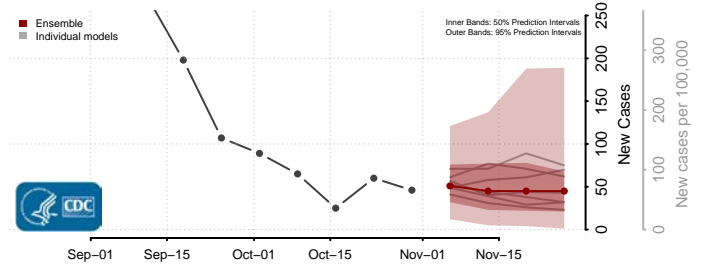

Iberia County, Louisiana