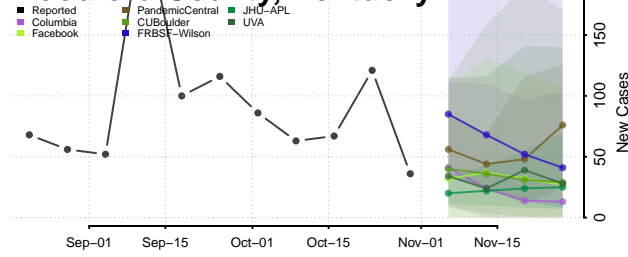

Woodford County, Kentucky