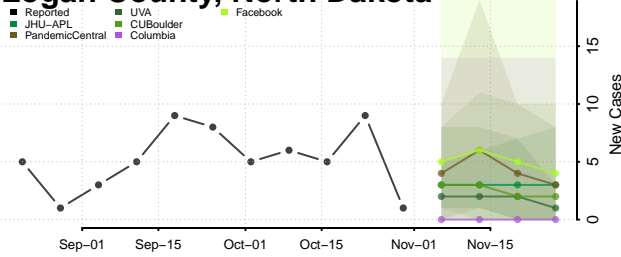

Griggs County, North Dakota

Hettinger County, North Dakota

Kidder County, North Dakota

LaMoure County, North Dakota

Logan County, North Dakota

McHenry County, North Dakota

McIntosh County, North Dakota

McKenzie County, North Dakota