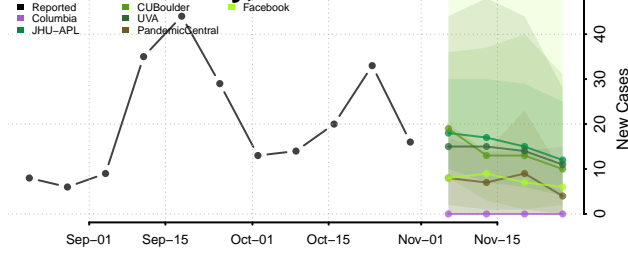

Stafford County, Kansas