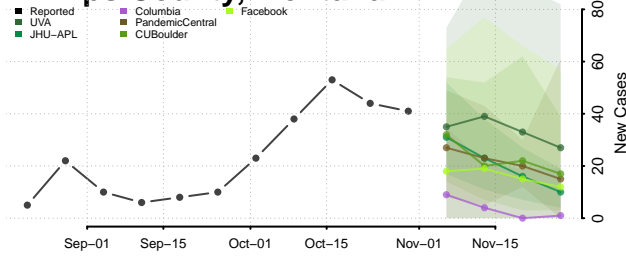

Musselshell County, Montana

Park County, Montana

Petroleum County, Montana

Phillips County, Montana

Pondera County, Montana

Powder River County, Montana

Powell County, Montana

Prairie County, Montana