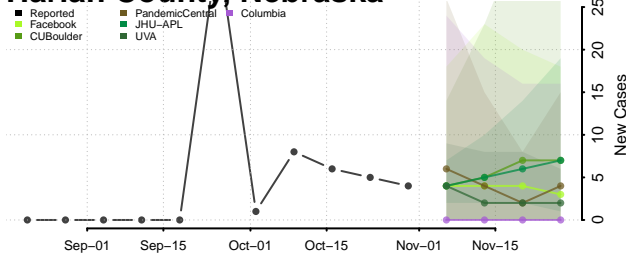

Harlan County, Nebraska