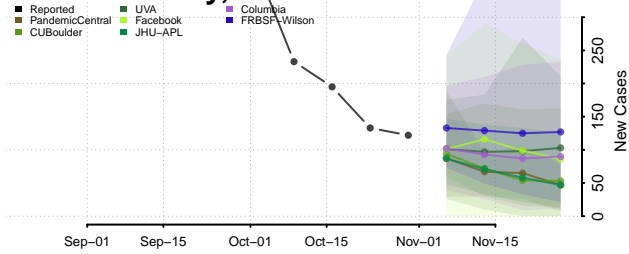

Putnam County, Ohio

Richland County, Ohio

Ross County, Ohio

Sandusky County, Ohio

Scioto County, Ohio

Seneca County, Ohio

Shelby County, Ohio

Stark County, Ohio