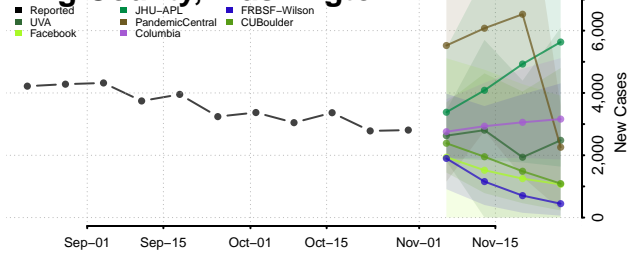

Garfield County, Washington

Grant County, Washington

Grays Harbor County, Washington

Island County, Washington

Jefferson County, Washington

King County, Washington

Kitsap County, Washington

Kittitas County, Washington