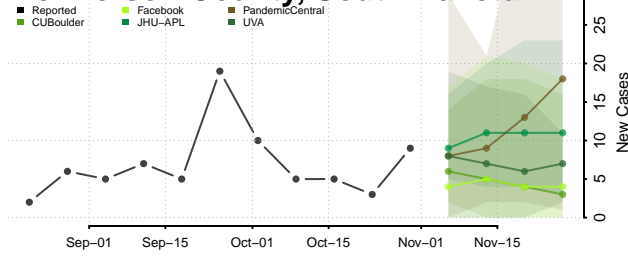

McPherson County, South Dakota