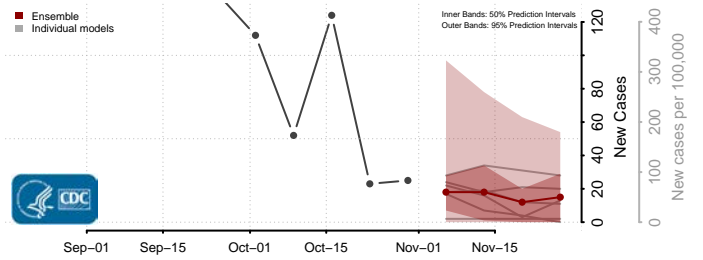

Cass County, Texas