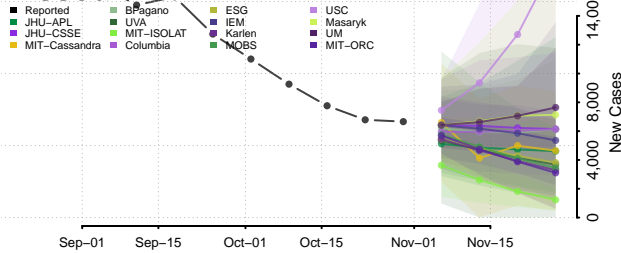

Wilkinson County, Mississippi

Winston County, Mississippi

Yalobusha County, Mississippi

Yazoo County, Mississippi

Missouri

Adair County, Missouri