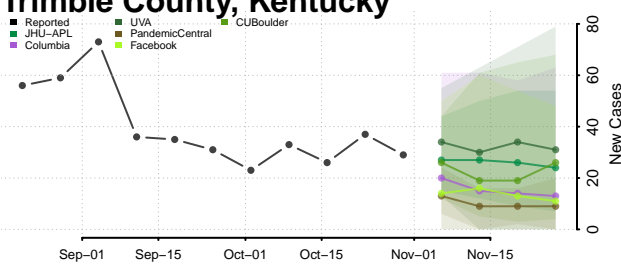

Scott County, Kentucky

Shelby County, Kentucky

Simpson County, Kentucky

Spencer County, Kentucky

Taylor County, Kentucky

Todd County, Kentucky

Trigg County, Kentucky

Trimble County, Kentucky