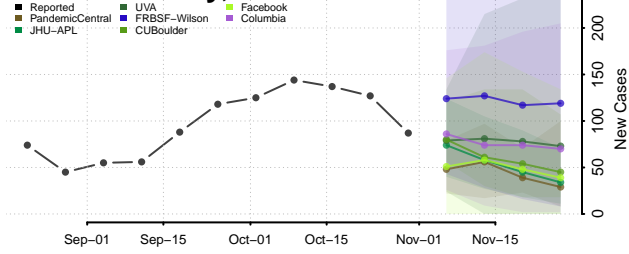

Brown County, Minnesota