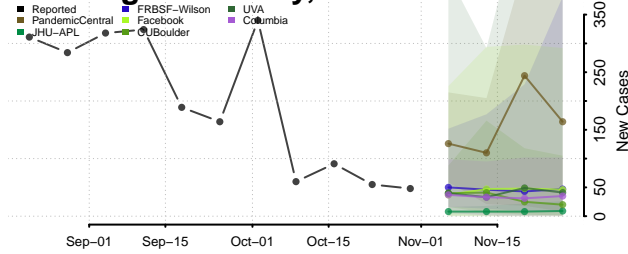

Sequoyah County, Oklahoma

Stephens County, Oklahoma

Texas County, Oklahoma

Tillman County, Oklahoma

Tulsa County, Oklahoma

Wagoner County, Oklahoma

Washington County, Oklahoma

Washita County, Oklahoma