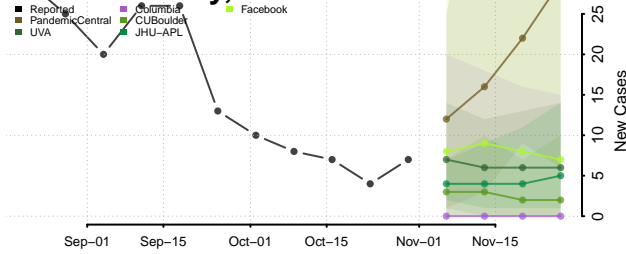

Maries County, Missouri