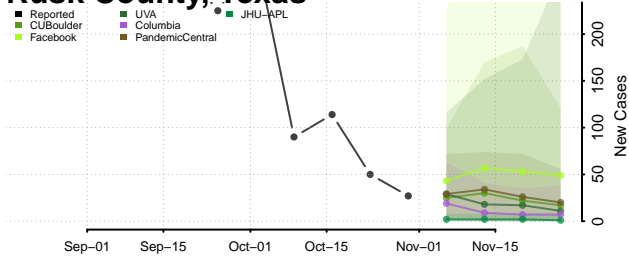

Rusk County, Texas