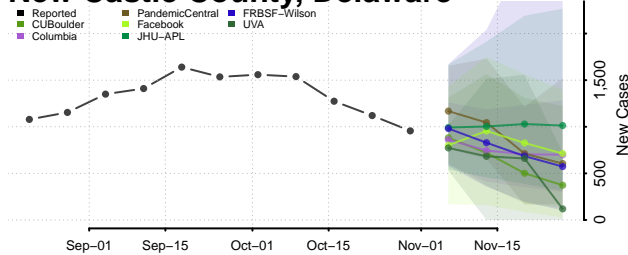

New Castle County, Delaware