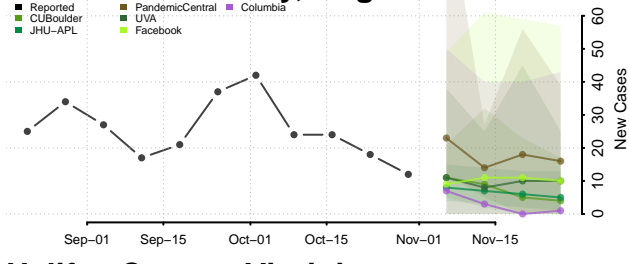

Grayson County, Virginia

Greene County, Virginia

Greensville County, Virginia

Halifax County, Virginia

Hampton County, Virginia

Hanover County, Virginia

Harrisonburg County, Virginia

Henrico County, Virginia