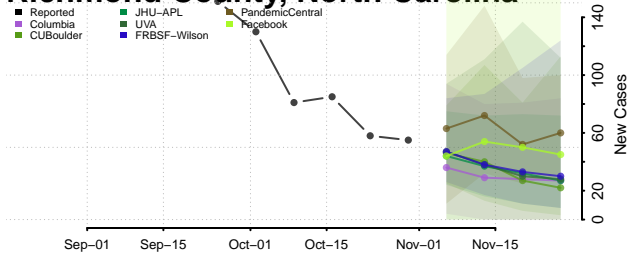

Richmond County, North Carolina