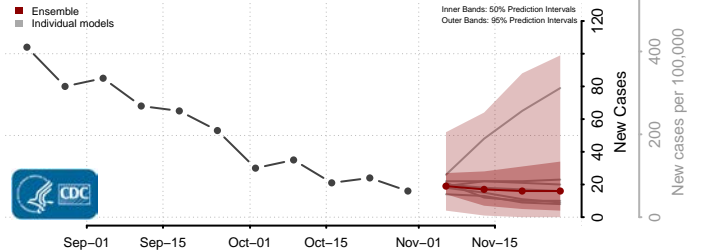

Adair County, Missouri