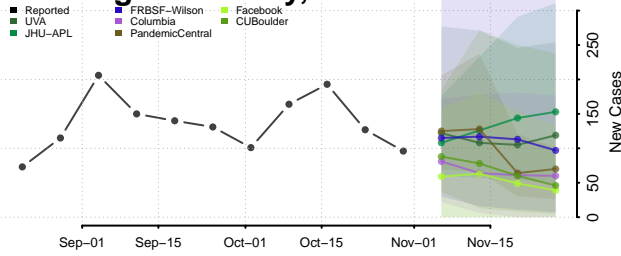

Washington County, Vermont