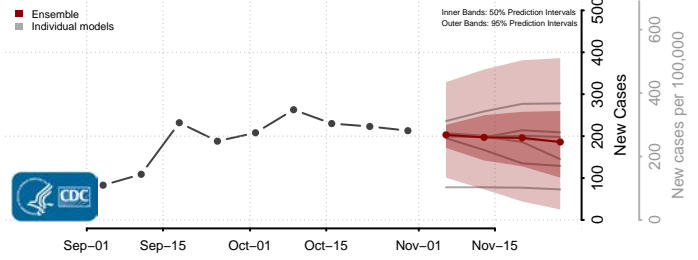

Shiawassee County, Michigan

St. Clair County, Michigan

St. Joseph County, Michigan

Tuscola County, Michigan

Van Buren County, Michigan

Washtenaw County, Michigan

Wayne County, Michigan

Wexford County, Michigan