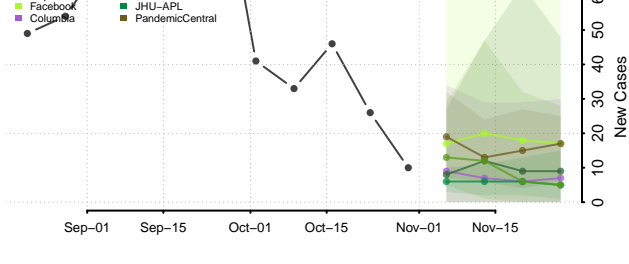

Montgomery County, North Carolina

Moore County, North Carolina

Nash County, North Carolina

New Hanover County, North Carolina

Northampton County, North Carolina

Onslow County, North Carolina

Orange County, North Carolina