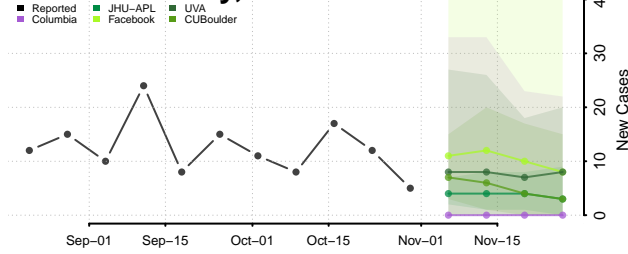

Carson County, Texas