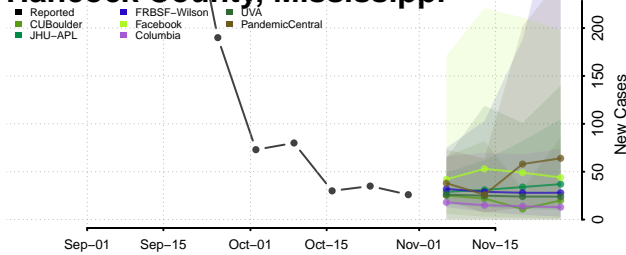

Covington County, Mississippi

DeSoto County, Mississippi

Forrest County, Mississippi

Franklin County, Mississippi

George County, Mississippi

Greene County, Mississippi

Grenada County, Mississippi

Hancock County, Mississippi