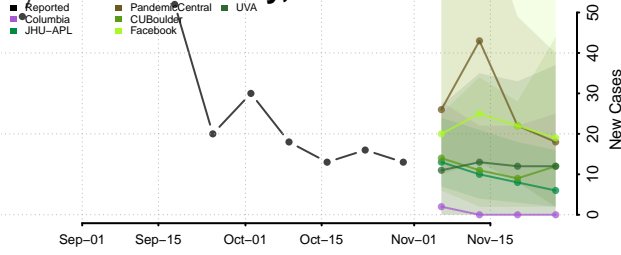

Clearwater County, Idaho