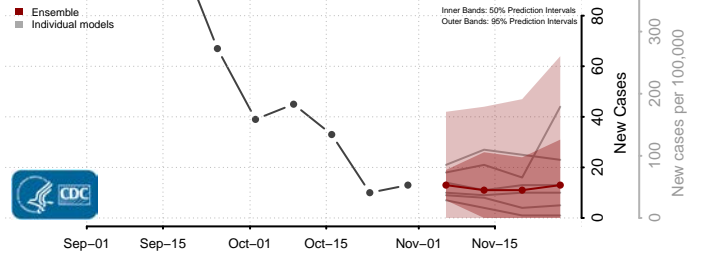

Leake County, Mississippi

Lee County, Mississippi

Leflore County, Mississippi

Lincoln County, Mississippi

Lowndes County, Mississippi

Madison County, Mississippi

Marion County, Mississippi

Marshall County, Mississippi