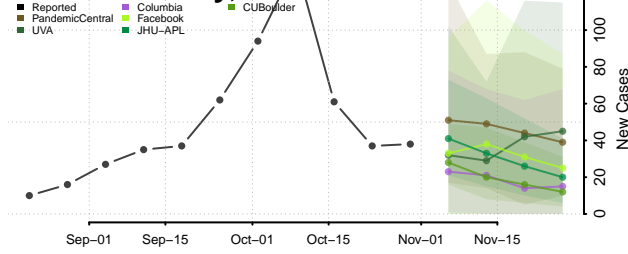

Mercer County, North Dakota