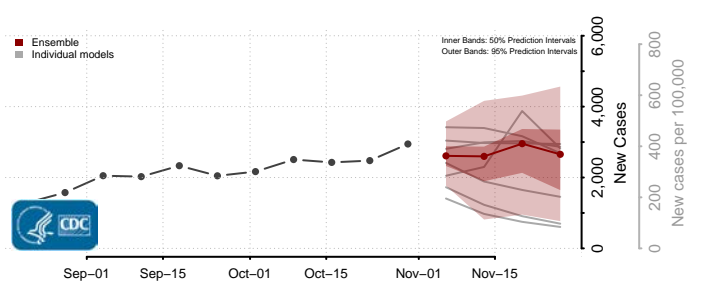

El Paso County, Colorado