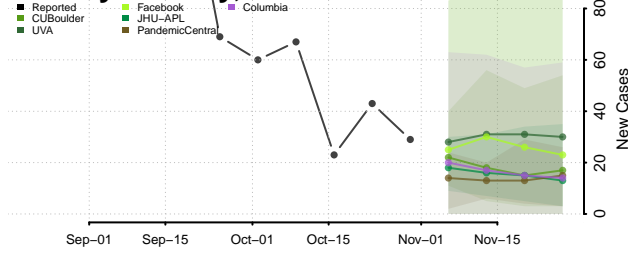

Yancey County, North Carolina