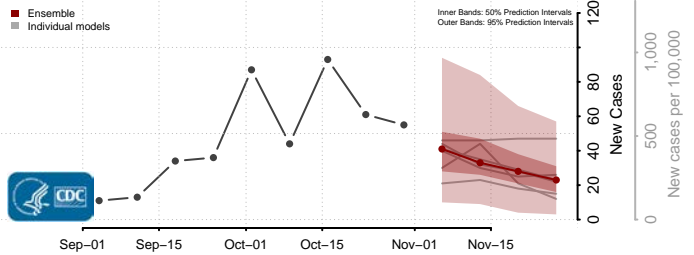

Wadena County, Minnesota

Waseca County, Minnesota

Washington County, Minnesota

Watowan County, Minnesota

Wilkin County, Minnesota

Winona County, Minnesota

Wright County, Minnesota

Yellow Medicine County, Minnesota