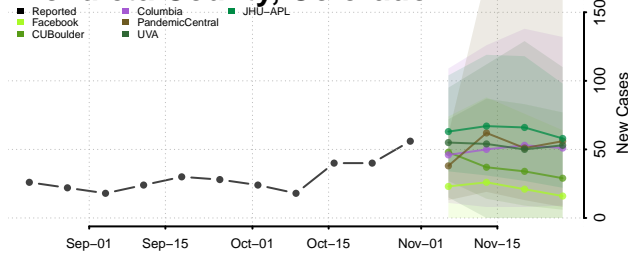

Archuleta County, Colorado