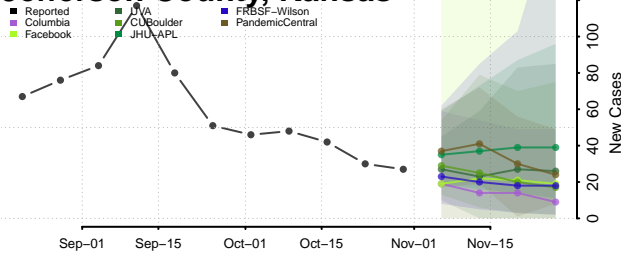

Jefferson County, Kansas