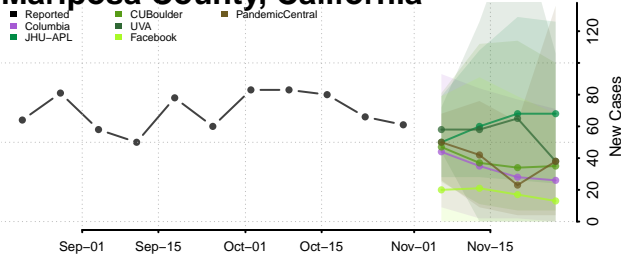

Kings County, California

Lake County, California

Lassen County, California

Los Angeles County, California

Madera County, California

Marin County, California

Mariposa County, California

Mendocino County, California