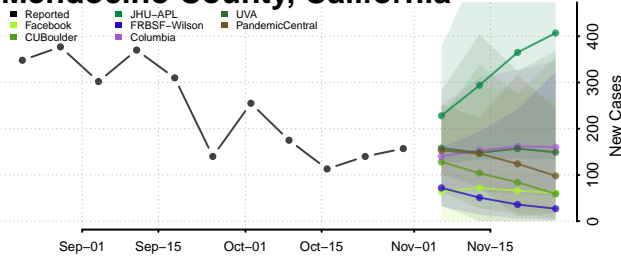

Kings County, California

Lake County, California

Lassen County, California

Los Angeles County, California

Madera County, California

Marin County, California

Mariposa County, California

Mendocino County, California