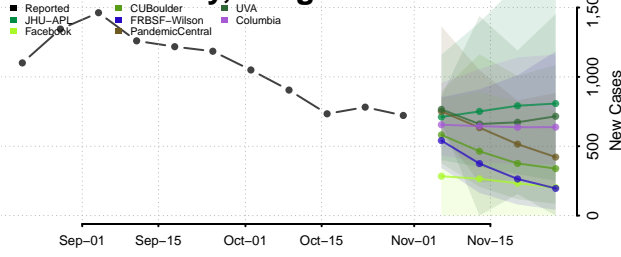

Marion County, Oregon