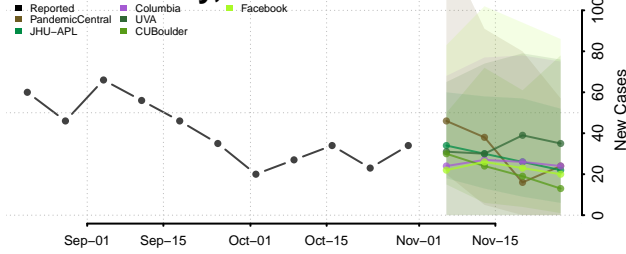

Union County, Illinois