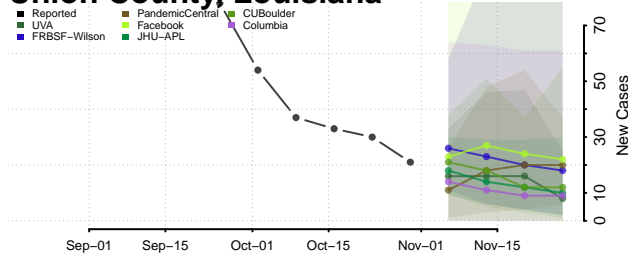

Union County, Louisiana