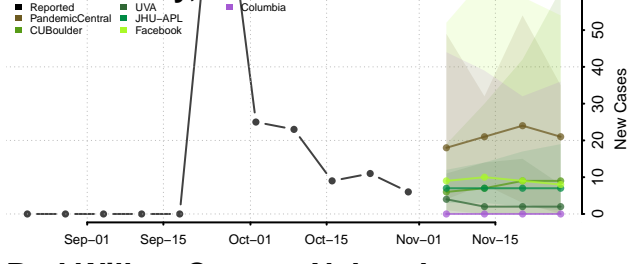

Polk County, Nebraska