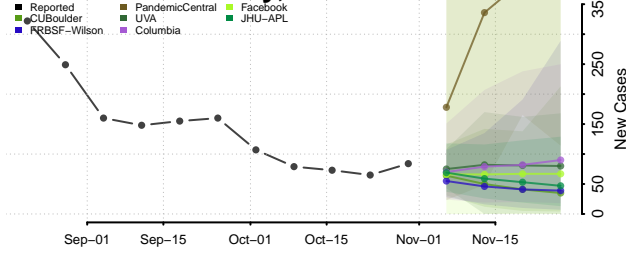

Buchanan County, Missouri