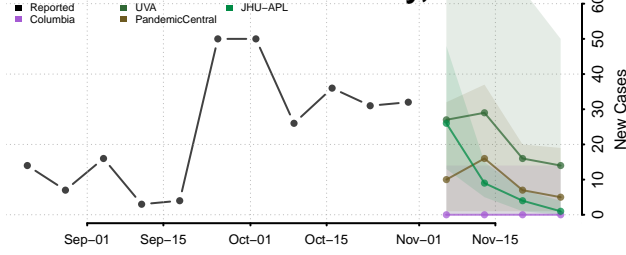

Juneau County, Alaska

Kenai Peninsula County, Alaska

Ketchikan Gateway County, Alaska

Kodiak Island County, Alaska

Kusilvak County, Alaska

Lake and Peninsula County, Alaska

Matanuska-Susitna County, Alaska

Nome County, Alaska