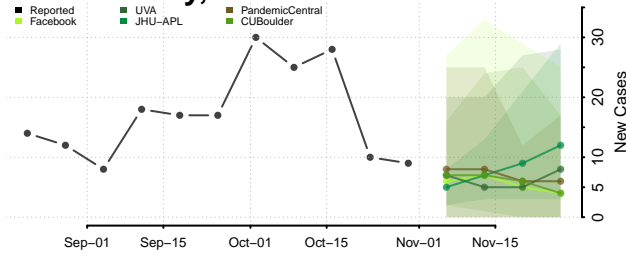

Lincoln County, New Mexico

Los Alamos County, New Mexico

Luna County, New Mexico

McKinley County, New Mexico

Mora County, New Mexico

Otero County, New Mexico

Quay County, New Mexico

Rio Arriba County, New Mexico