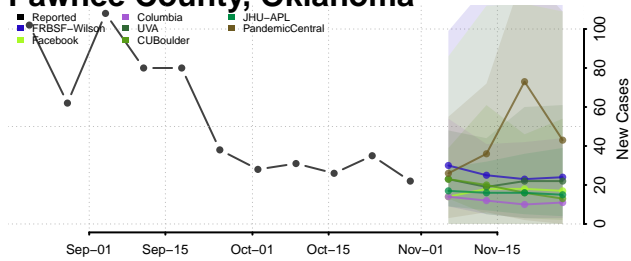

Noble County, Oklahoma

Nowata County, Oklahoma

Okfuskee County, Oklahoma

Oklahoma County, Oklahoma

Okmulgee County, Oklahoma

Osage County, Oklahoma

Ottawa County, Oklahoma

Pawnee County, Oklahoma