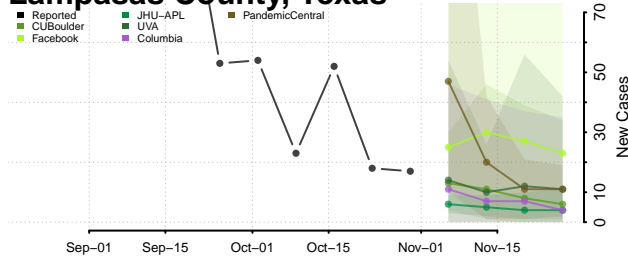

Lampasas County, Texas