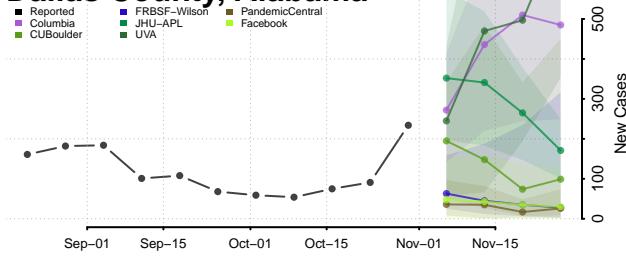

Dallas County, Alabama