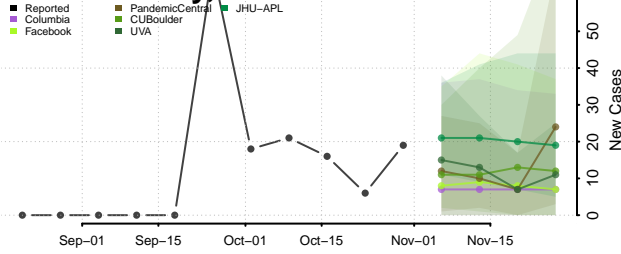

Dixon County, Nebraska