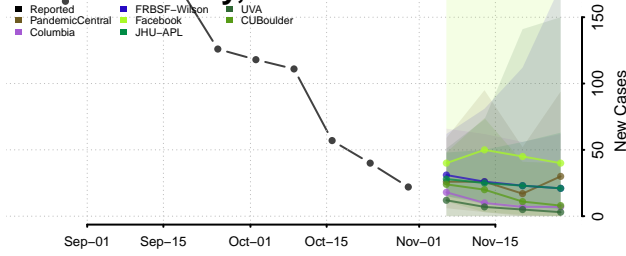

Livingston County, Louisiana

Madison County, Louisiana

Morehouse County, Louisiana

Natchitoches County, Louisiana

Orleans County, Louisiana

Ouachita County, Louisiana

Plaquemines County, Louisiana

Pointe Coupee County, Louisiana