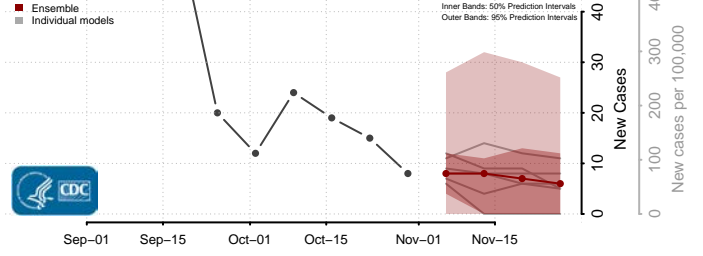

Pike County, Arkansas