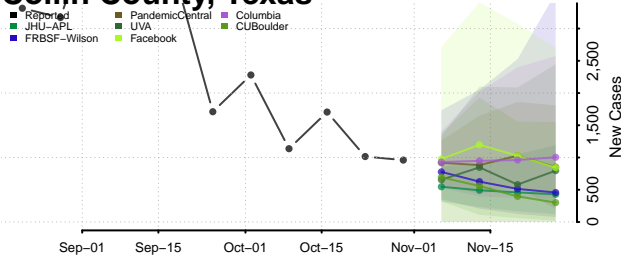

Collin County, Texas