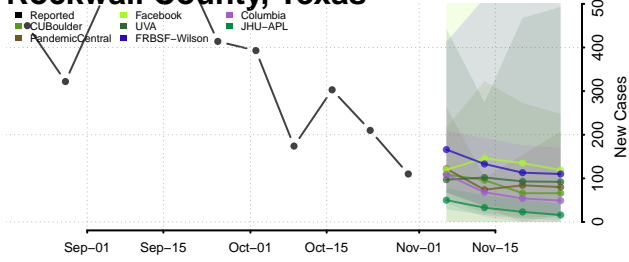

Rockwall County, Texas