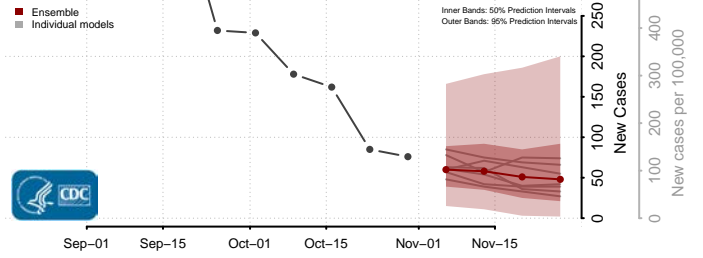

Currituck County, North Carolina

Dare County, North Carolina

Davidson County, North Carolina

Davie County, North Carolina

Duplin County, North Carolina

Durham County, North Carolina

Edgecombe County, North Carolina