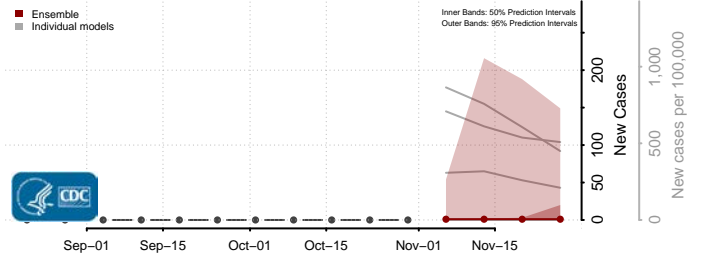

Box Elder County, Utah

Cache County, Utah

Carbon County, Utah

Daggett County, Utah

Davis County, Utah

Duchesne County, Utah

Emery County, Utah

Garfield County, Utah