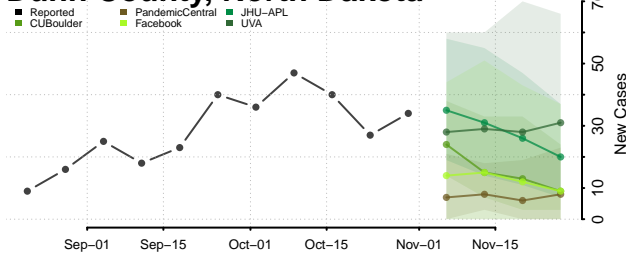

Dunn County, North Dakota