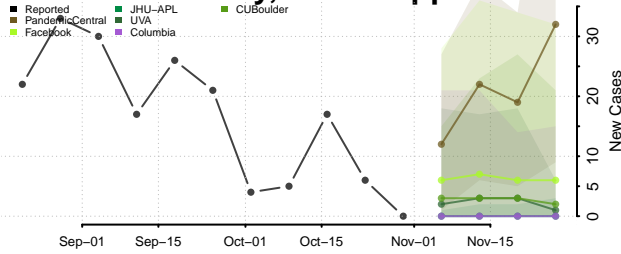

Tunica County, Mississippi

Union County, Mississippi

Walthall County, Mississippi

Warren County, Mississippi

Washington County, Mississippi

Wayne County, Mississippi

Webster County, Mississippi

Wilkinson County, Mississippi