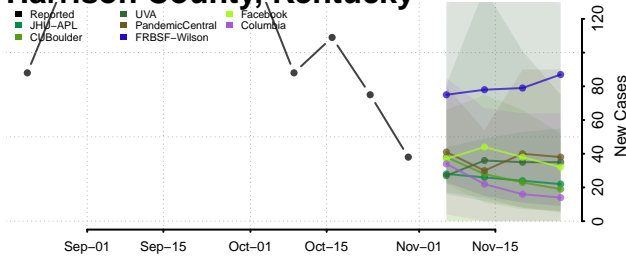

Harrison County, Kentucky