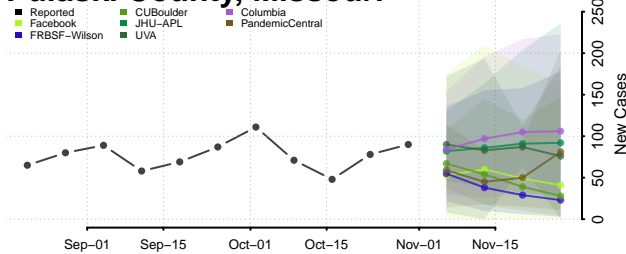

Pulaski County, Missouri