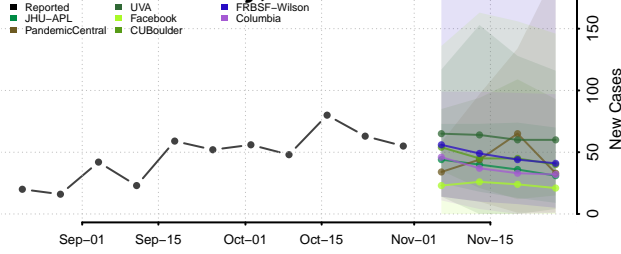

Beckham County, Oklahoma