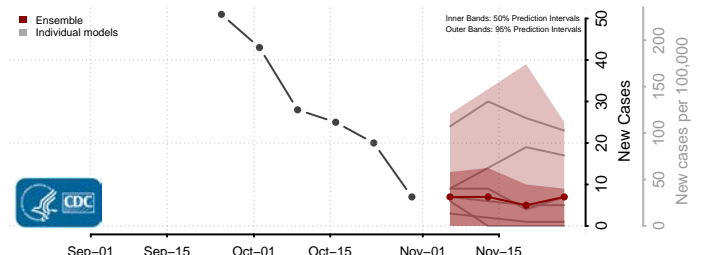

Grant County, Louisiana