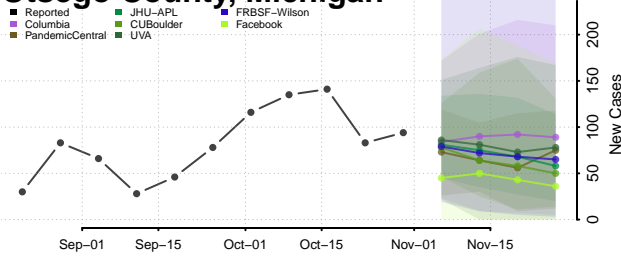

Otsego County, Michigan