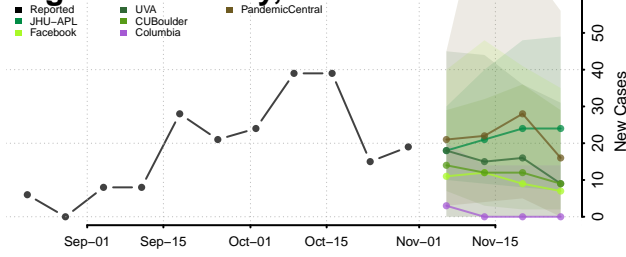

Prowers County, Colorado

Pueblo County, Colorado

Rio Blanco County, Colorado

Rio Grande County, Colorado

Routt County, Colorado

Saguache County, Colorado

San Juan County, Colorado

San Miguel County, Colorado