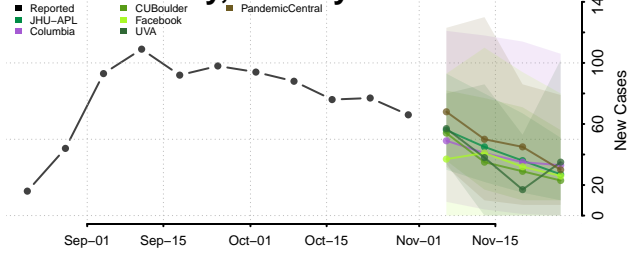

Elk County, Pennsylvania

Erie County, Pennsylvania

Fayette County, Pennsylvania

Forest County, Pennsylvania

Franklin County, Pennsylvania

Fulton County, Pennsylvania

Greene County, Pennsylvania

Huntingdon County, Pennsylvania