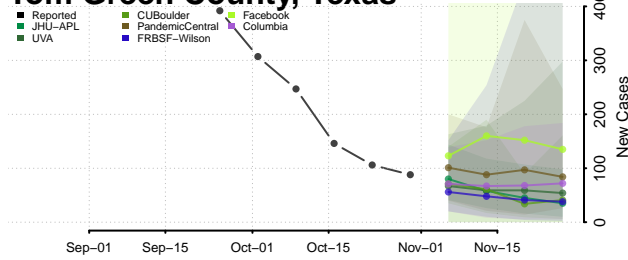

Tom Green County, Texas