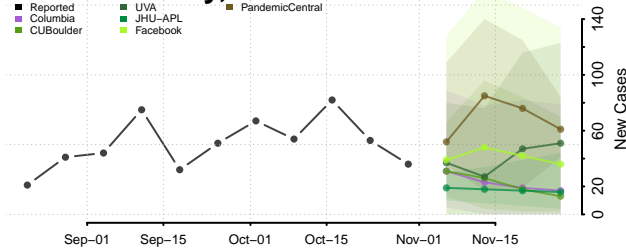

Idaho

Ada County, Idaho

Adams County, Idaho

Bannock County, Idaho

Bear Lake County, Idaho

Benewah County, Idaho

Bingham County, Idaho

Blaine County, Idaho