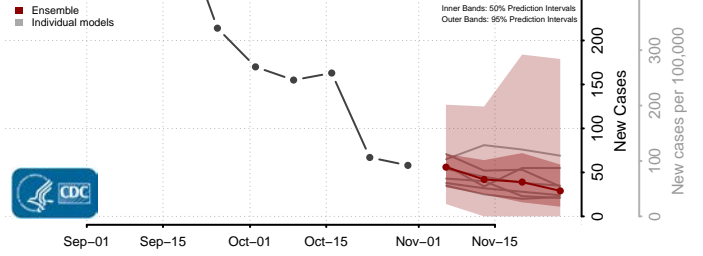

Vigo County, Indiana

Wabash County, Indiana

Warren County, Indiana

Warrick County, Indiana

Washington County, Indiana

Wayne County, Indiana

Wells County, Indiana

White County, Indiana