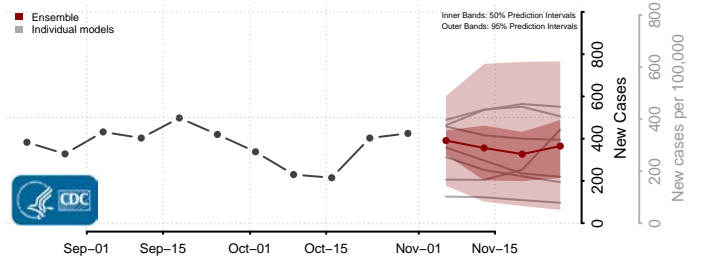

Union County, North Carolina

Vance County, North Carolina

Wake County, North Carolina

Warren County, North Carolina

Washington County, North Carolina

Watauga County, North Carolina

Wayne County, North Carolina