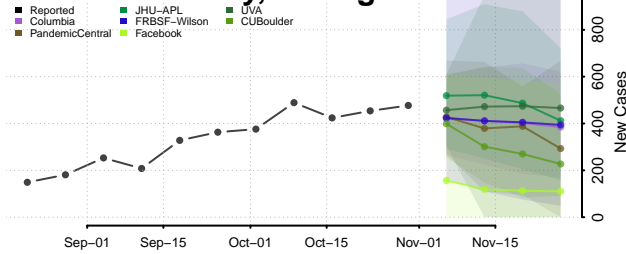

Lenawee County, Michigan