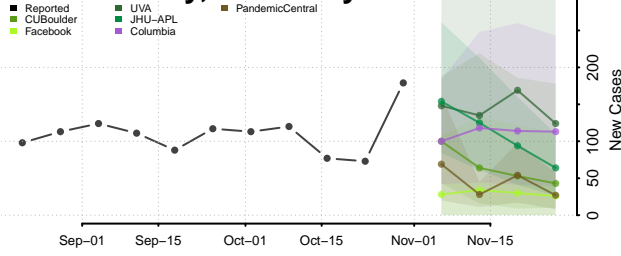

Adair County, Kentucky