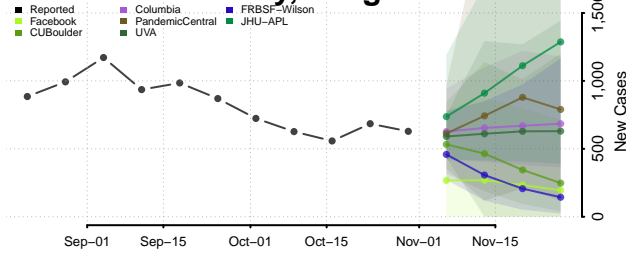

Woods County, Oklahoma

Woodward County, Oklahoma

Oregon

Baker County, Oregon

Benton County, Oregon

Clackamas County, Oregon

Clatsop County, Oregon

Columbia County, Oregon