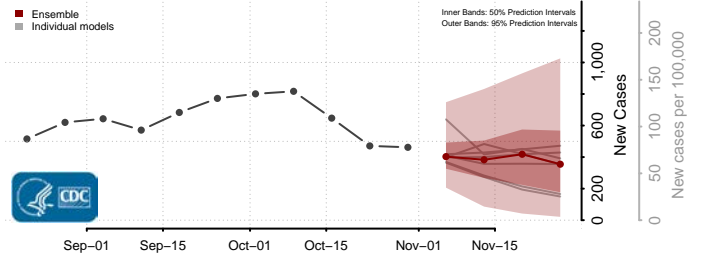

Waldo County, Maine

Washington County, Maine

York County, Maine

Maryland

Allegany County, Maryland

Anne Arundel County, Maryland

Baltimore City County, Maryland

Baltimore County, Maryland