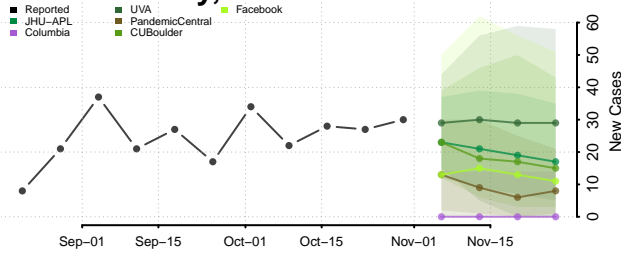

Gooding County, Idaho

Idaho County, Idaho

Jefferson County, Idaho

Jerome County, Idaho

Kootenai County, Idaho

Latah County, Idaho

Lemhi County, Idaho

Lewis County, Idaho