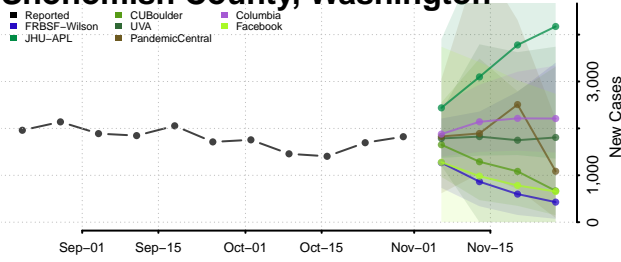

San Juan County, Washington

Skagit County, Washington

Skamania County, Washington

Snohomish County, Washington

Spokane County, Washington

Stevens County, Washington

Thurston County, Washington

Wahkiakum County, Washington