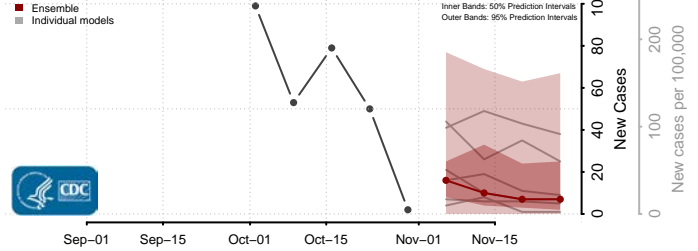

Wharton County, Texas