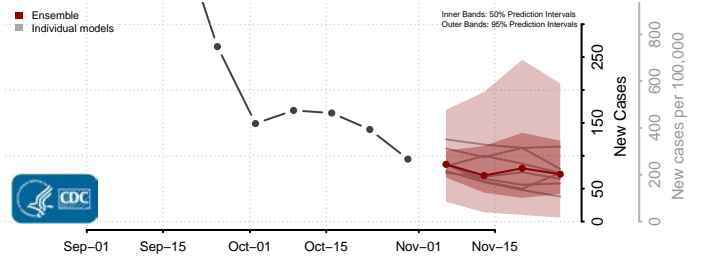

Floyd County, Kentucky