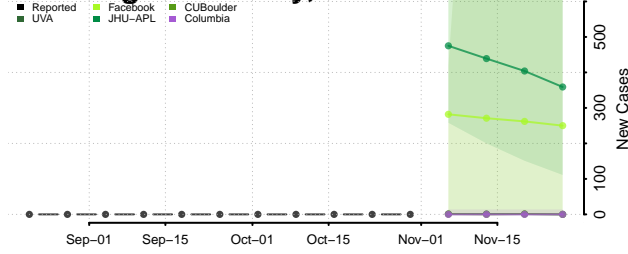

Washington County, Utah