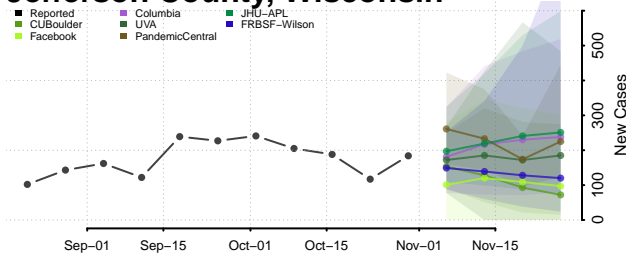

Jefferson County, Wisconsin