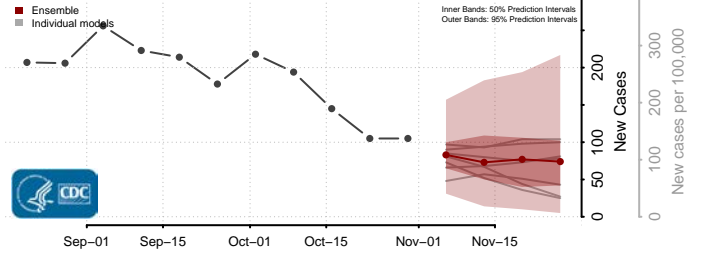

Henry County, Virginia

Highland County, Virginia

Hopewell County, Virginia

Isle of Wight County, Virginia

James City County, Virginia

King and Queen County, Virginia

King George County, Virginia

King William County, Virginia