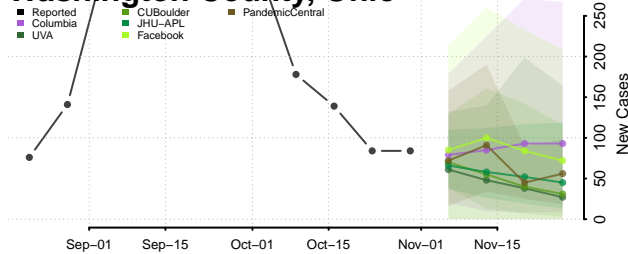

Wayne County, Ohio

Williams County, Ohio

Wood County, Ohio

Wyandot County, Ohio

Oklahoma

Adair County, Oklahoma

Alfalfa County, Oklahoma

Atoka County, Oklahoma