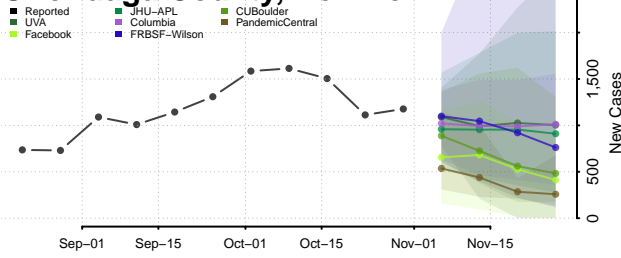

Montgomery County, New York

Nassau County, New York

New York City County, New York

Niagara County, New York

Oneida County, New York

Onondaga County, New York

Ontario County, New York

Orange County, New York