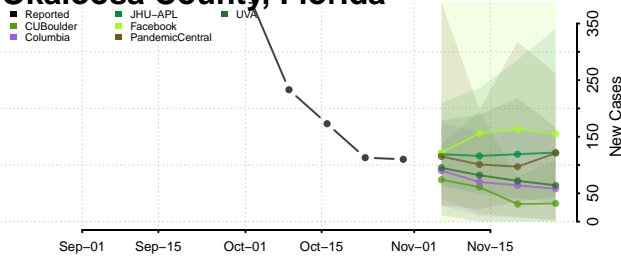

Miami-Dade County, Florida

Monroe County, Florida

Nassau County, Florida

Okaloosa County, Florida

Okeechobee County, Florida

Orange County, Florida

Osceola County, Florida

Palm Beach County, Florida