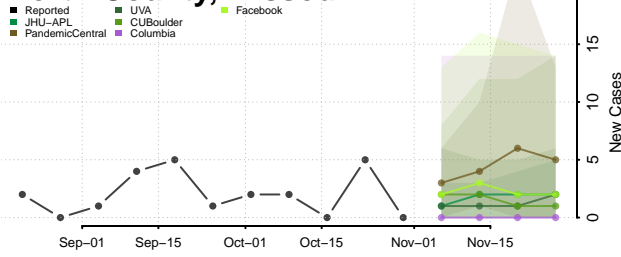

Vernon County, Missouri

Warren County, Missouri

Washington County, Missouri

Wayne County, Missouri

Webster County, Missouri

Worth County, Missouri

Wright County, Missouri

Montana