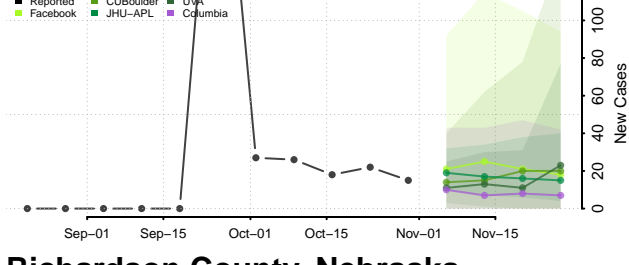

Red Willow County, Nebraska