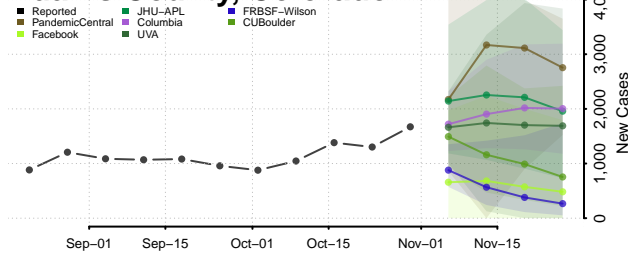

Tulare County, California

Tuolumne County, California

Ventura County, California

Yolo County, California

Yuba County, California

Colorado

Adams County, Colorado

Alamosa County, Colorado