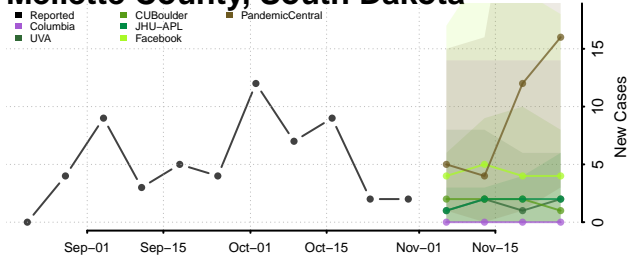

Mellette County, South Dakota