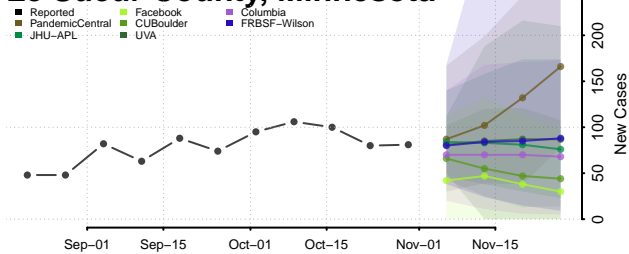

Le Sueur County, Minnesota