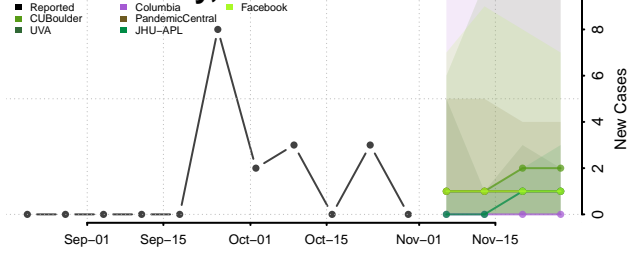

Seward County, Nebraska

Sheridan County, Nebraska

Sherman County, Nebraska

Sioux County, Nebraska

Stanton County, Nebraska

Thayer County, Nebraska

Thomas County, Nebraska

Thurston County, Nebraska