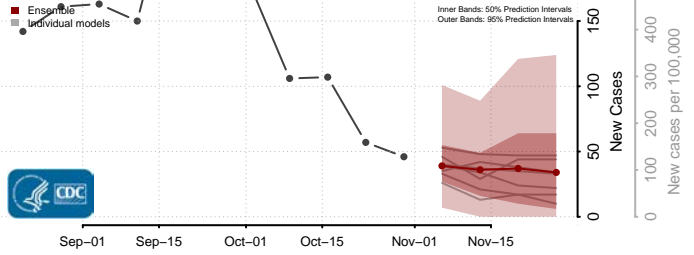

Macon County, North Carolina