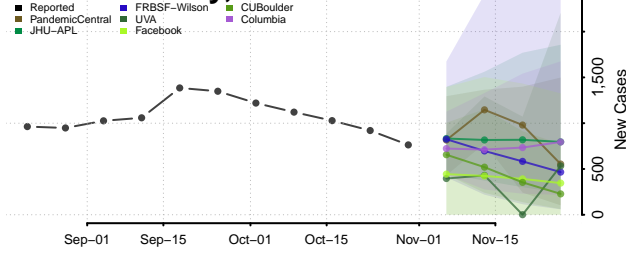

Bristol County, Massachusetts