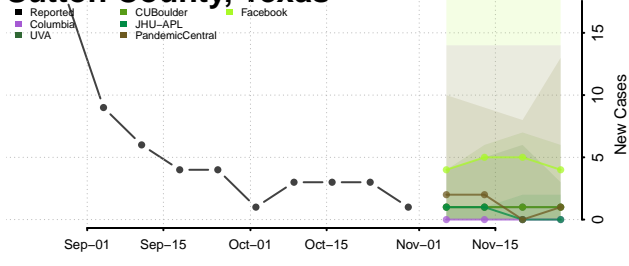

Sutton County, Texas