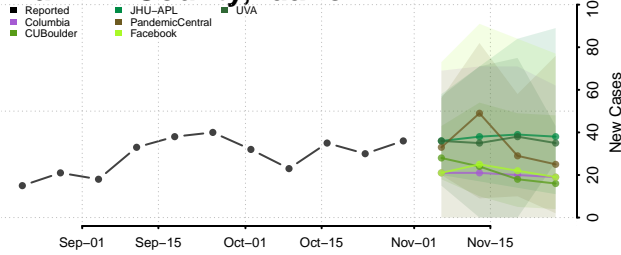

Cassia County, Idaho

Clark County, Idaho

Clearwater County, Idaho

Custer County, Idaho

Elmore County, Idaho

Franklin County, Idaho

Fremont County, Idaho

Gem County, Idaho