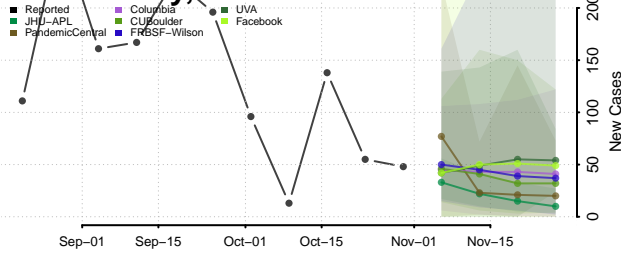

Hale County, Texas