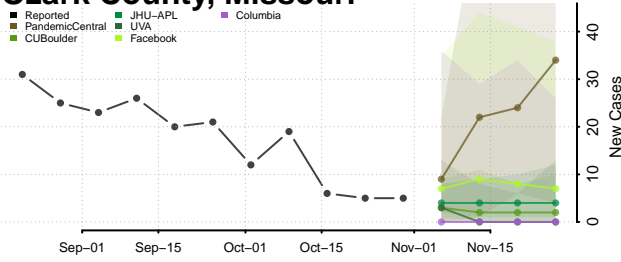

Ozark County, Missouri