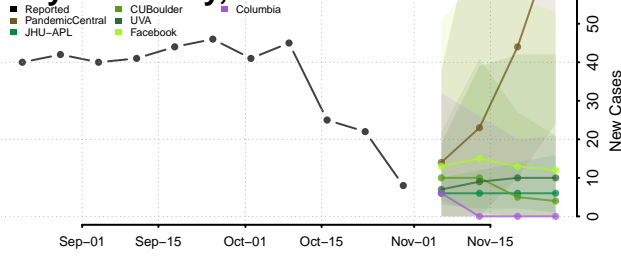

Vernon County, Missouri

Warren County, Missouri

Washington County, Missouri

Wayne County, Missouri

Webster County, Missouri

Worth County, Missouri

Wright County, Missouri

Montana