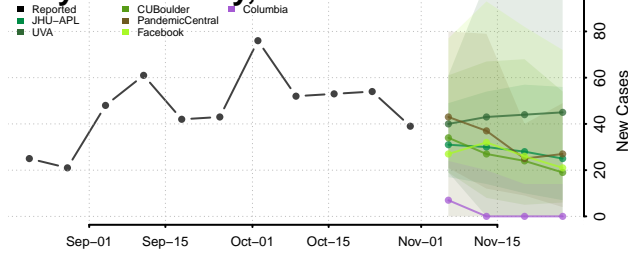

Lincoln County, Idaho

Madison County, Idaho

Minidoka County, Idaho

Nez Perce County, Idaho

Oneida County, Idaho

Owyhee County, Idaho

Payette County, Idaho

Power County, Idaho