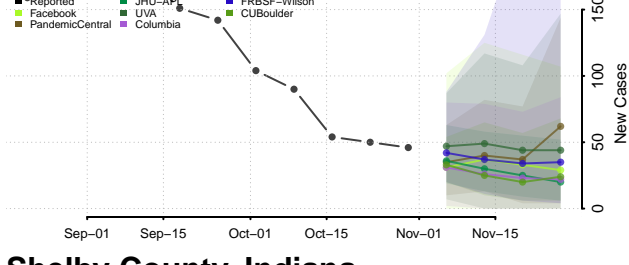

Randolph County, Indiana

Ripley County, Indiana

Rush County, Indiana

Scott County, Indiana

Shelby County, Indiana

Spencer County, Indiana

St. Joseph County, Indiana

Starke County, Indiana