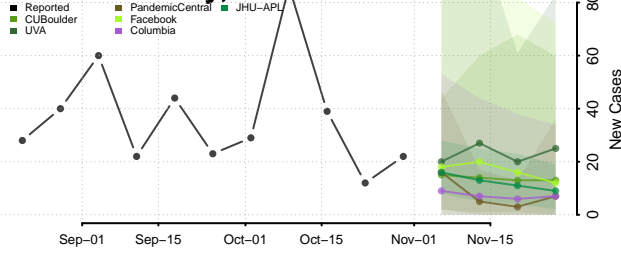

Archer County, Texas