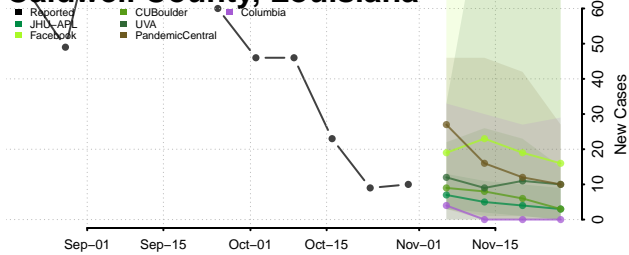

Bossier County, Louisiana

Caddo County, Louisiana

Calcasieu County, Louisiana

Caldwell County, Louisiana

Cameron County, Louisiana

Catahoula County, Louisiana

Claiborne County, Louisiana

Concordia County, Louisiana