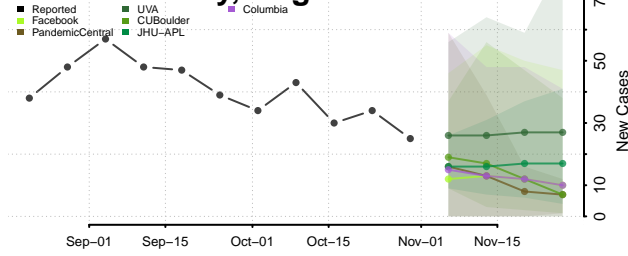

New Kent County, Virginia

Newport News County, Virginia

Norfolk County, Virginia

Northampton County, Virginia

Northumberland County, Virginia

Norton County, Virginia

Nottoway County, Virginia

Orange County, Virginia