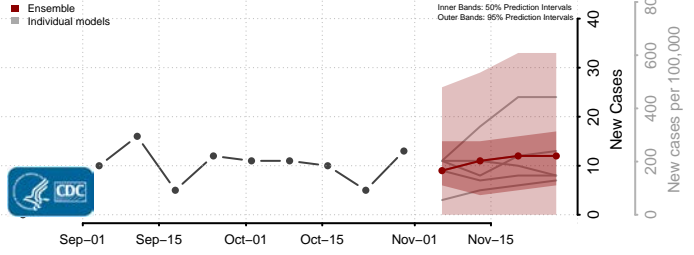

Clay County, South Dakota

Codington County, South Dakota

Corson County, South Dakota

Custer County, South Dakota

Davison County, South Dakota

Day County, South Dakota

Deuel County, South Dakota

Dewey County, South Dakota