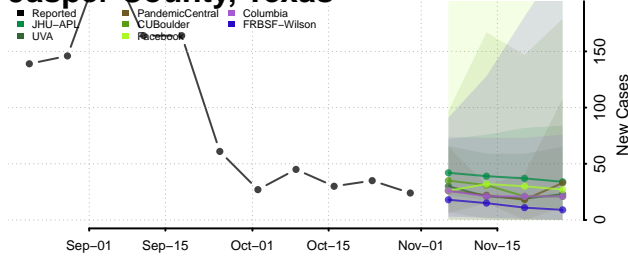

Jasper County, Texas