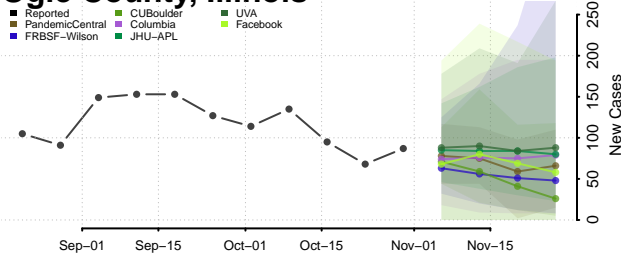

Monroe County, Illinois

Montgomery County, Illinois

Morgan County, Illinois

Moultrie County, Illinois

Ogle County, Illinois

Peoria County, Illinois

Perry County, Illinois

Piatt County, Illinois