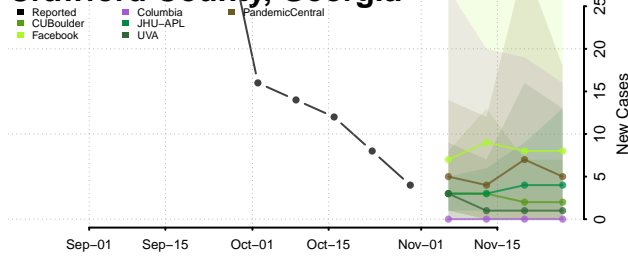

Crawford County, Georgia