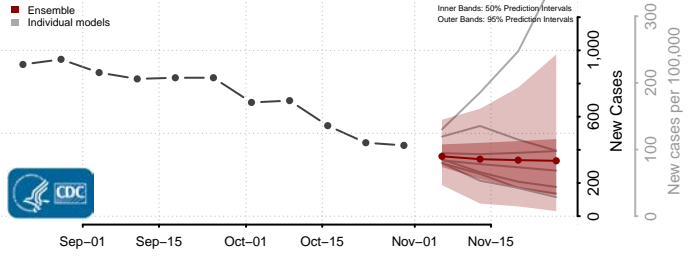

St. Charles County, Missouri