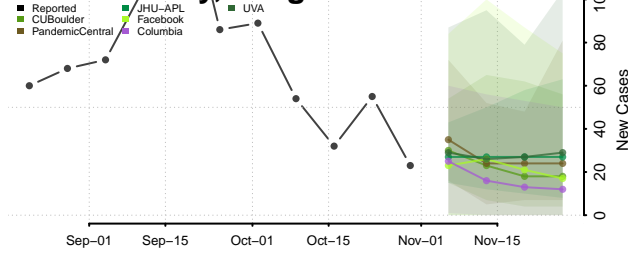

Baker County, Oregon