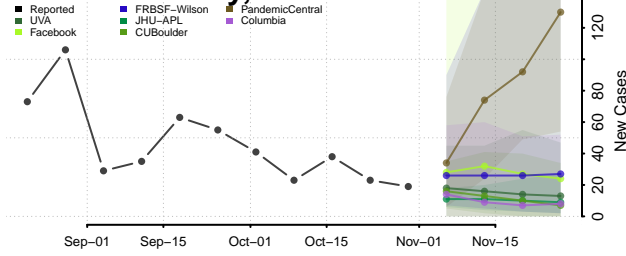

Audrain County, Missouri