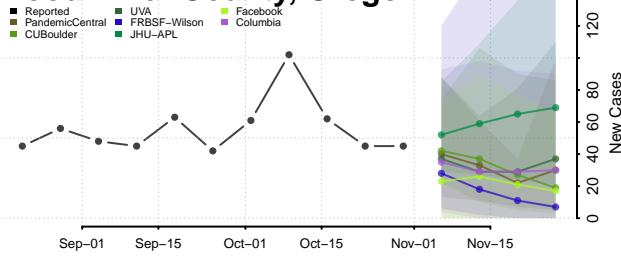

Hood River County, Oregon