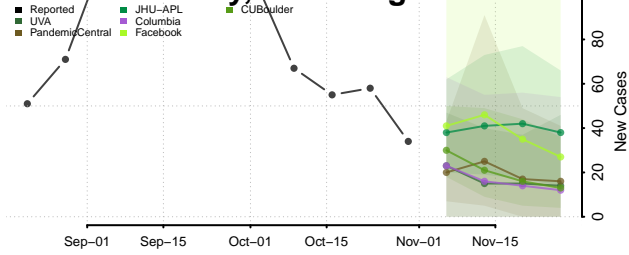

Braxton County, West Virginia