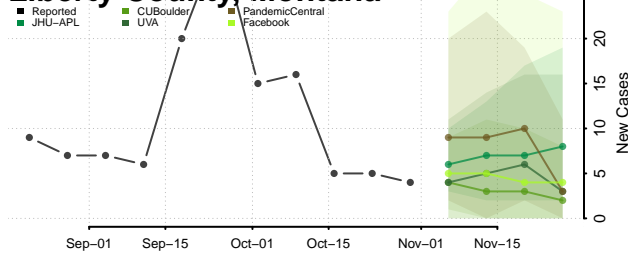

Liberty County, Montana