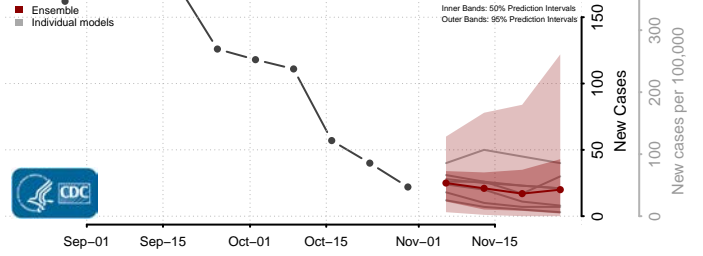

Livingston County, Louisiana

Madison County, Louisiana

Morehouse County, Louisiana

Natchitoches County, Louisiana

Orleans County, Louisiana

Ouachita County, Louisiana

Plaquemines County, Louisiana

Pointe Coupee County, Louisiana