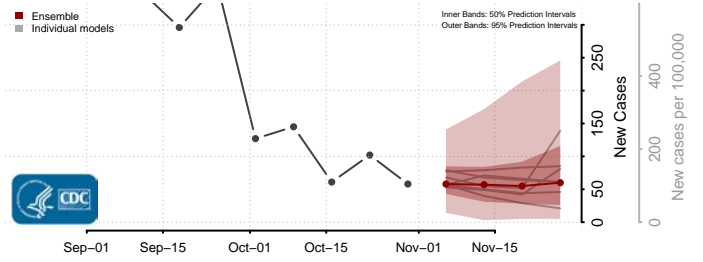

Monroe County, Mississippi

Montgomery County, Mississippi

Neshoba County, Mississippi

Newton County, Mississippi

Noxubee County, Mississippi

Oktibbeha County, Mississippi

Panola County, Mississippi

Pearl River County, Mississippi