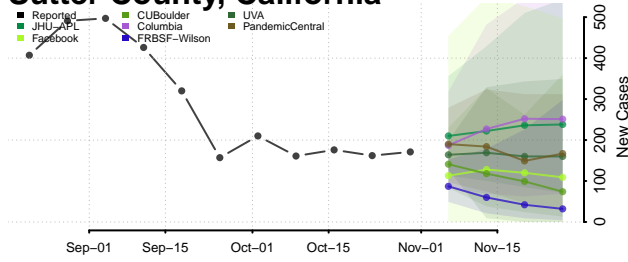

Sierra County, California

Siskiyou County, California

Solano County, California

Sonoma County, California

Stanislaus County, California

Sutter County, California

Tehama County, California

Trinity County, California