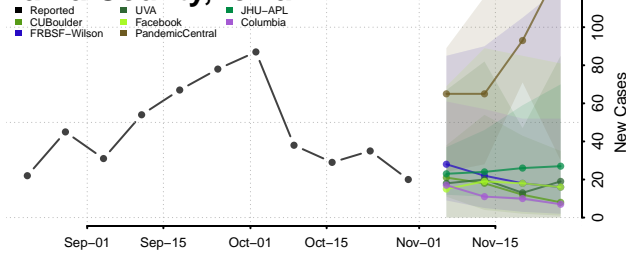

Poweshiek County, Iowa

Ringgold County, Iowa

Sac County, Iowa

Scott County, Iowa

Shelby County, Iowa

Sioux County, Iowa

Story County, Iowa

Tama County, Iowa