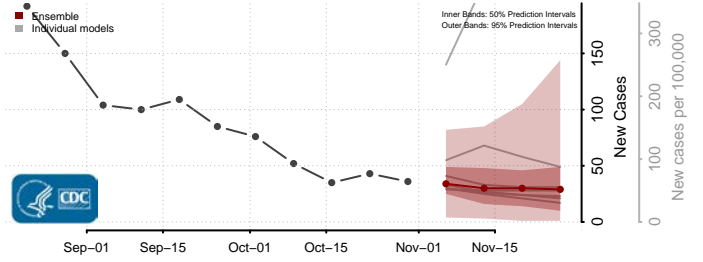

St. Louis City County, Missouri

St. Louis County, Missouri

Ste. Genevieve County, Missouri

Stoddard County, Missouri

Stone County, Missouri

Sullivan County, Missouri

Taney County, Missouri

Texas County, Missouri