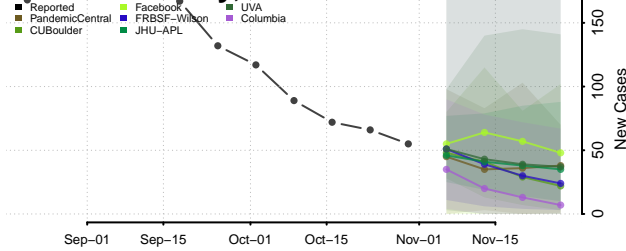

Medina County, Texas