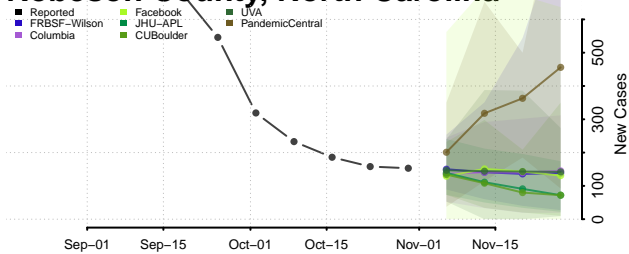

Robeson County, North Carolina