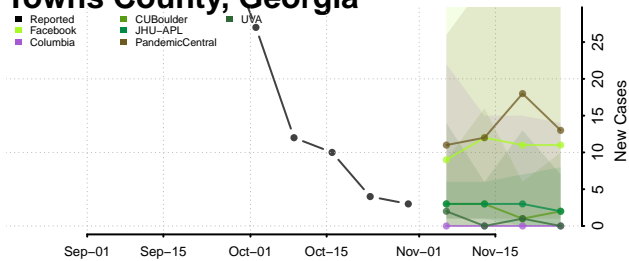

Terrell County, Georgia

Thomas County, Georgia

Tift County, Georgia

Toombs County, Georgia

Towns County, Georgia

Treutlen County, Georgia

Troup County, Georgia

Turner County, Georgia