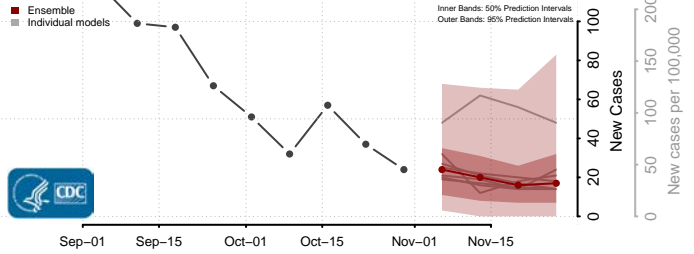

St. Charles County, Louisiana