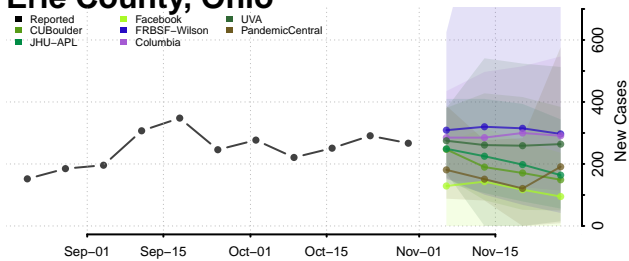

Erie County, Ohio