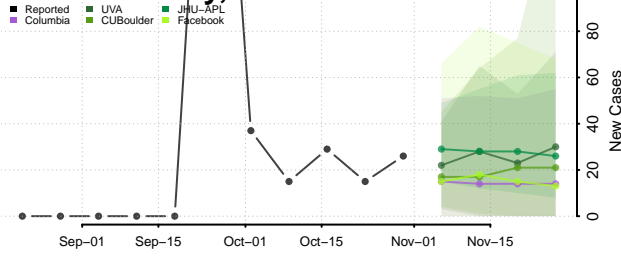

Custer County, Nebraska