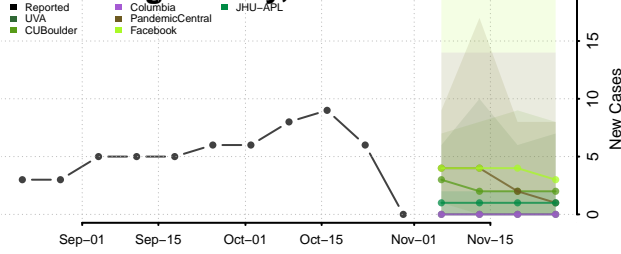

Armstrong County, Texas