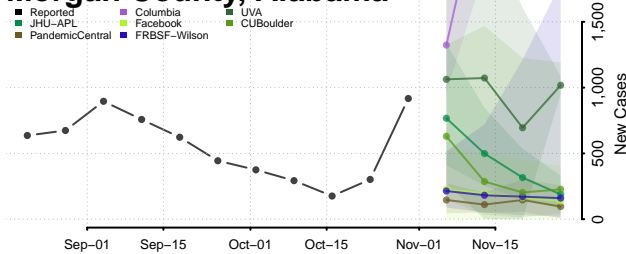

Marion County, Alabama

Marshall County, Alabama

Mobile County, Alabama

Monroe County, Alabama

Montgomery County, Alabama

Morgan County, Alabama

Perry County, Alabama

Pickens County, Alabama

Pike County, Alabama

Randolph County, Alabama

Russell County, Alabama

Shelby County, Alabama

St. Clair County, Alabama

Sumter County, Alabama

Talladega County, Alabama

Tallapoosa County, Alabama