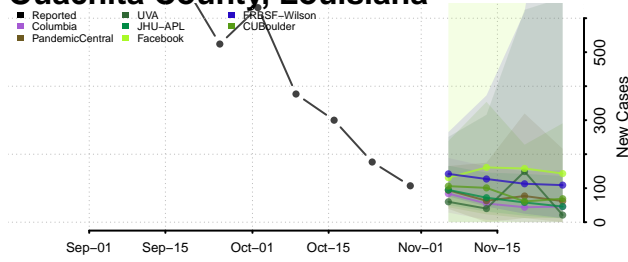

Livingston County, Louisiana

Madison County, Louisiana

Morehouse County, Louisiana

Natchitoches County, Louisiana

Orleans County, Louisiana

Ouachita County, Louisiana

Plaquemines County, Louisiana

Pointe Coupee County, Louisiana