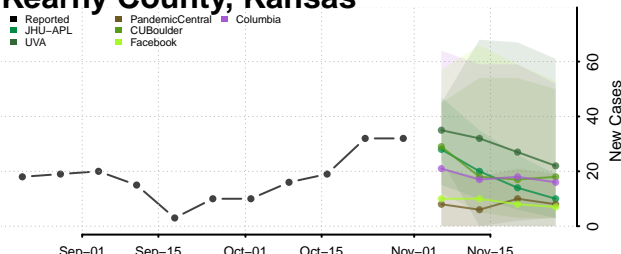

Jackson County, Kansas

Jefferson County, Kansas

Jewell County, Kansas

Johnson County, Kansas

Keary County, Kansas

Kingman County, Kansas

Kiowa County, Kansas

Labette County, Kansas