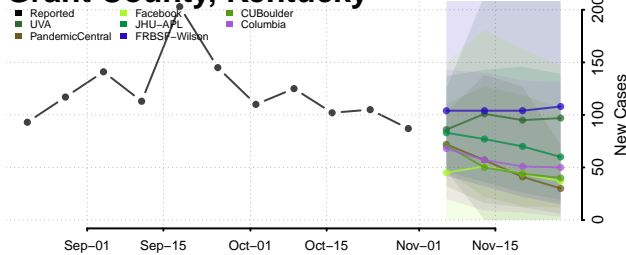

Grant County, Kentucky

Graves County, Kentucky

Grayson County, Kentucky

Green County, Kentucky

Greenup County, Kentucky

Hancock County, Kentucky

Hardin County, Kentucky

Harlan County, Kentucky