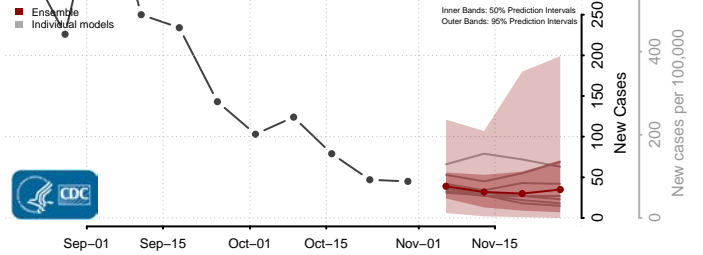

Atascosa County, Texas