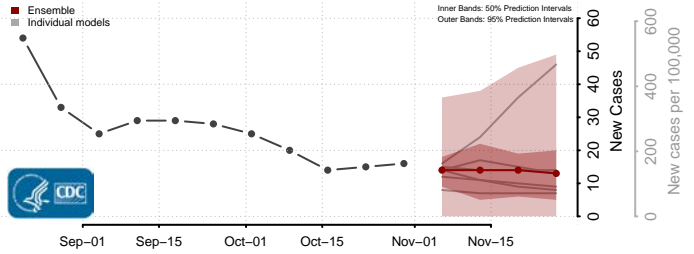

Gasconade County, Missouri

Gentry County, Missouri

Greene County, Missouri

Grundy County, Missouri

Harrison County, Missouri

Henry County, Missouri

Hickory County, Missouri

Holt County, Missouri