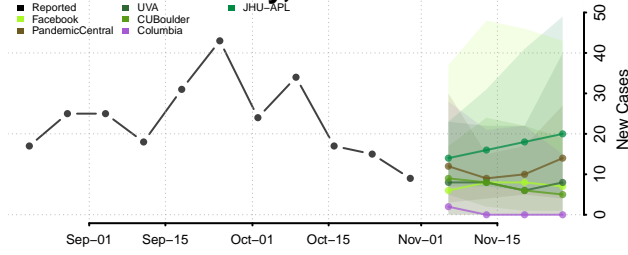

Van Buren County, Iowa