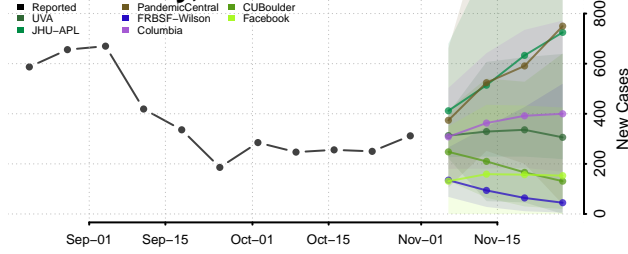

Tulare County, California

Tuolumne County, California

Ventura County, California

Yolo County, California

Yuba County, California

Colorado

Adams County, Colorado

Alamosa County, Colorado