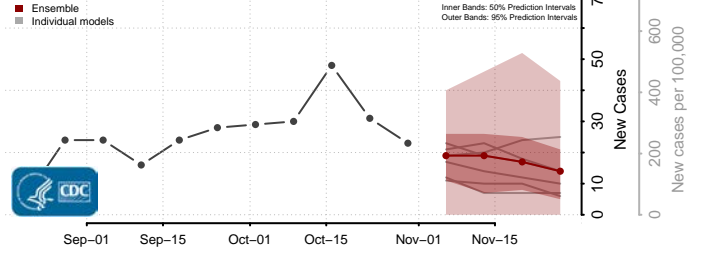

Nolan County, Texas

Nueces County, Texas

Ochiltree County, Texas

Oldham County, Texas

Orange County, Texas

Palo Pinto County, Texas

Panola County, Texas

Parker County, Texas