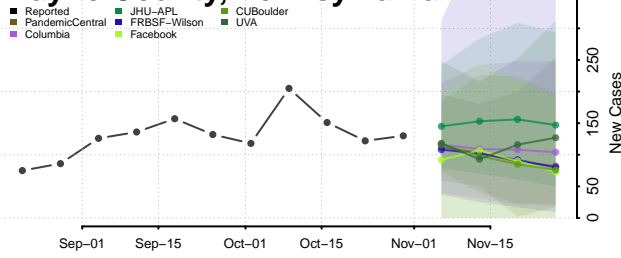

Venango County, Pennsylvania

Warren County, Pennsylvania

Washington County, Pennsylvania

Wayne County, Pennsylvania

Westmoreland County, Pennsylvania

Wyoming County, Pennsylvania

York County, Pennsylvania

Puerto Rico