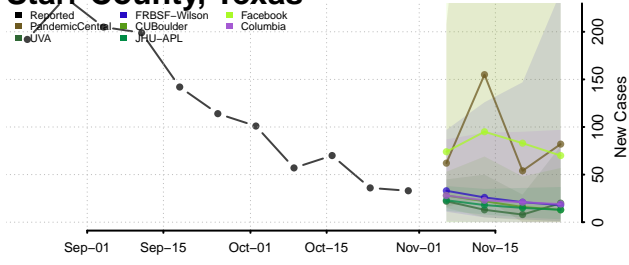

Starr County, Texas