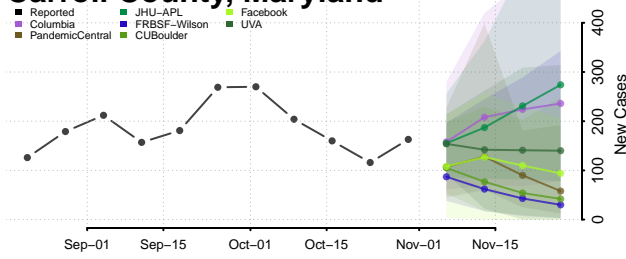

Carroll County, Maryland