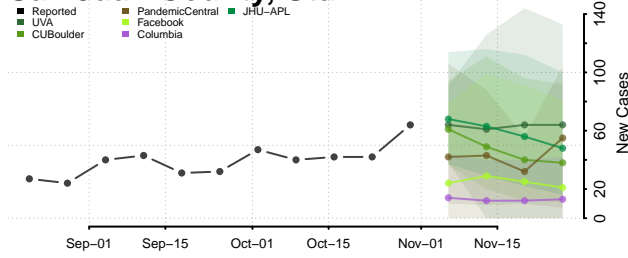

San Juan County, Utah