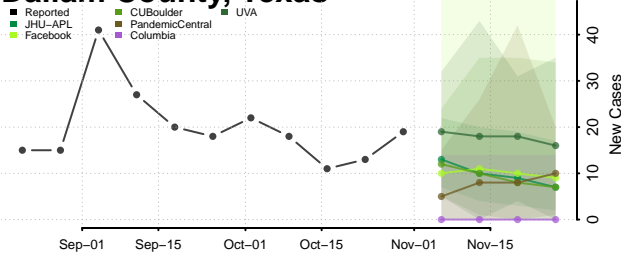

Cooke County, Texas

Coryell County, Texas

Cottle County, Texas

Crane County, Texas

Crockett County, Texas

Crosby County, Texas

Culberson County, Texas

Dallam County, Texas