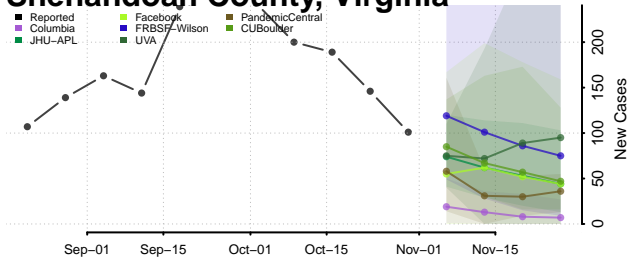

Shenandoah County, Virginia