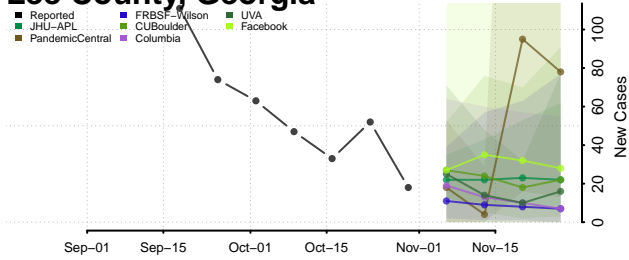

Lee County, Georgia