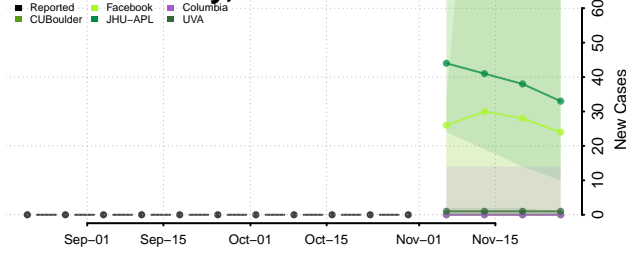

Millard County, Utah