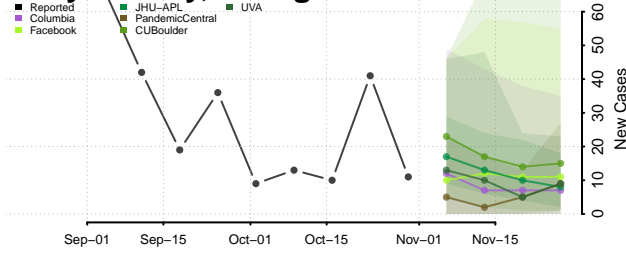

Early County, Georgia