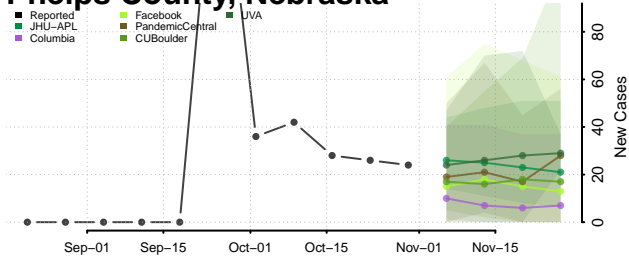

Nemaha County, Nebraska

Nuckolls County, Nebraska

Otoe County, Nebraska

Pawnee County, Nebraska

Perkins County, Nebraska

Phelps County, Nebraska

Pierce County, Nebraska

Platte County, Nebraska