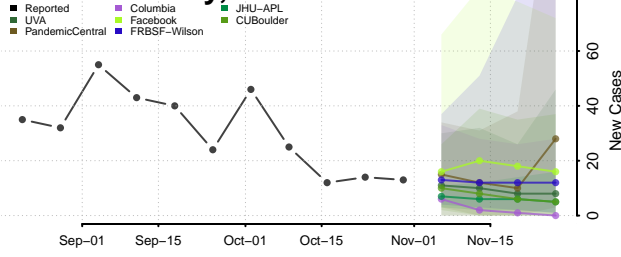

Macon County, Missouri