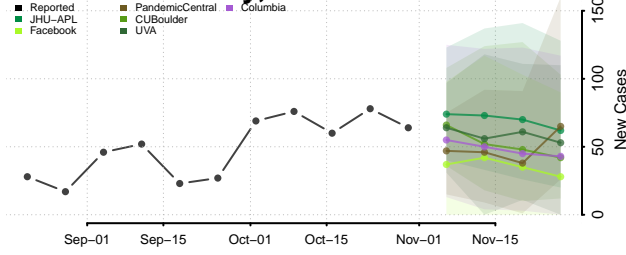

Richland County, North Dakota