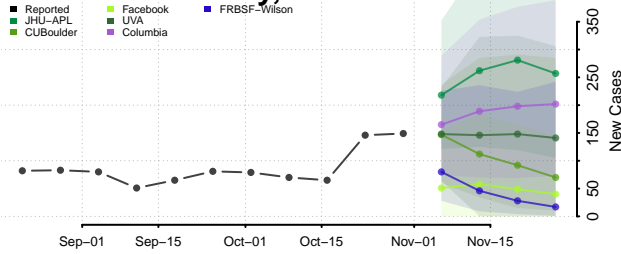

Lincoln County, New Mexico

Los Alamos County, New Mexico

Luna County, New Mexico

McKinley County, New Mexico

Mora County, New Mexico

Otero County, New Mexico

Quay County, New Mexico

Rio Arriba County, New Mexico