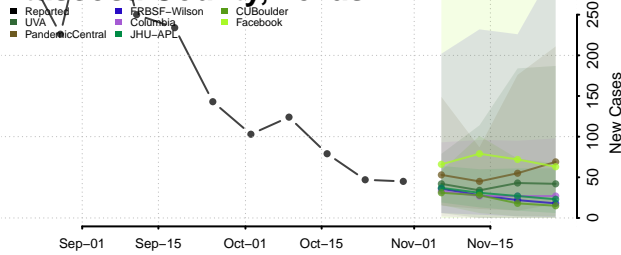

Atascosa County, Texas