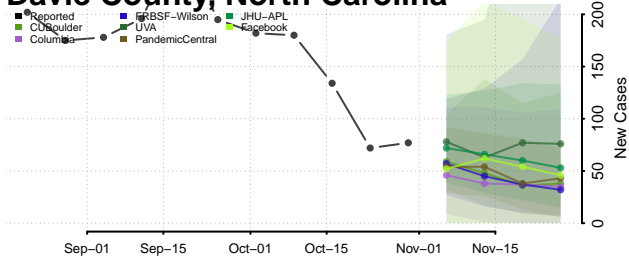

Currituck County, North Carolina

Dare County, North Carolina

Davidson County, North Carolina

Davie County, North Carolina

Duplin County, North Carolina

Durham County, North Carolina

Edgecombe County, North Carolina