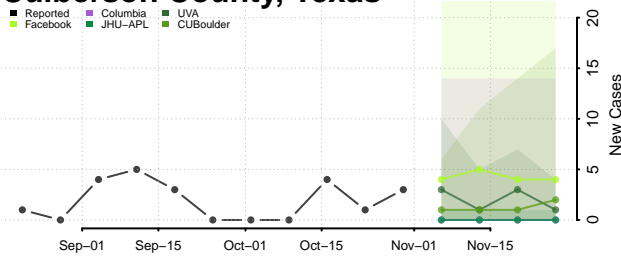

Culberson County, Texas