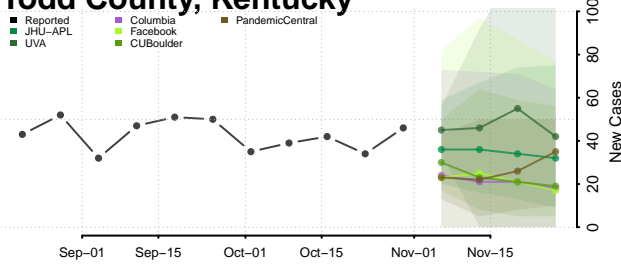

Scott County, Kentucky

Shelby County, Kentucky

Simpson County, Kentucky

Spencer County, Kentucky

Taylor County, Kentucky

Todd County, Kentucky

Trigg County, Kentucky

Trimble County, Kentucky