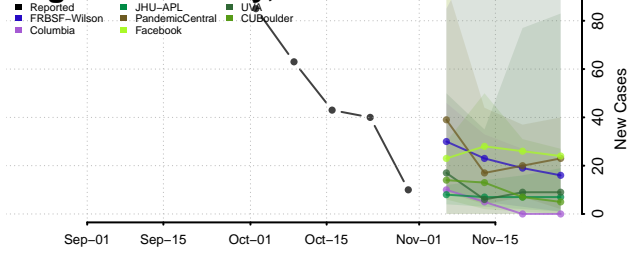

Edgefield County, South Carolina