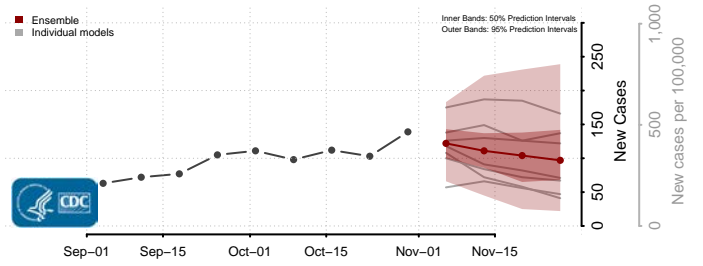

Jefferson County, Idaho