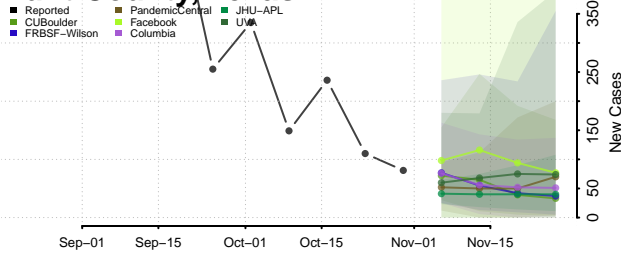

Houston County, Texas

Howard County, Texas

Hudspeth County, Texas

Hunt County, Texas

Hutchinson County, Texas

Irion County, Texas

Jack County, Texas

Jackson County, Texas