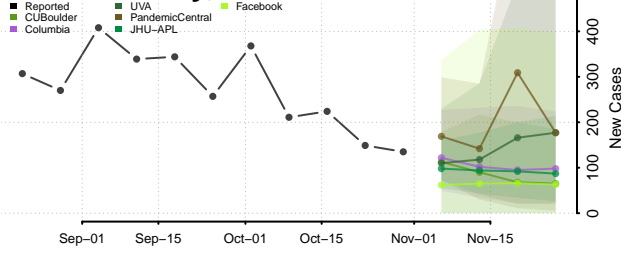

Choctaw County, Oklahoma

Cimarron County, Oklahoma

Cleveland County, Oklahoma

Coal County, Oklahoma

Comanche County, Oklahoma

Cotton County, Oklahoma

Craig County, Oklahoma

Creek County, Oklahoma