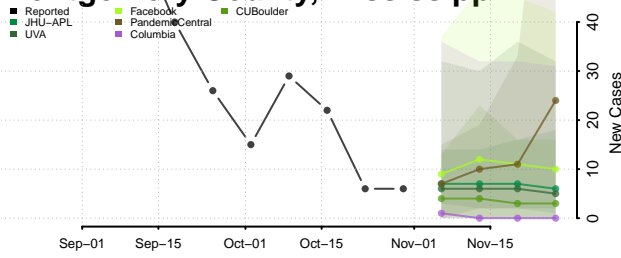

Montgomery County, Mississippi