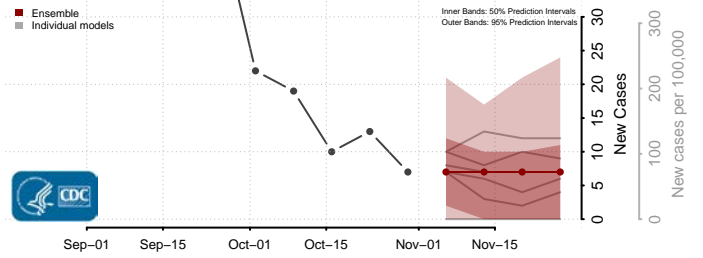

Tunica County, Mississippi

Union County, Mississippi

Walthall County, Mississippi

Warren County, Mississippi

Washington County, Mississippi

Wayne County, Mississippi

Webster County, Mississippi

Wilkinson County, Mississippi