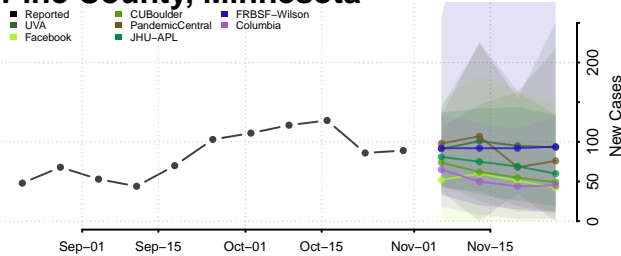

Pine County, Minnesota