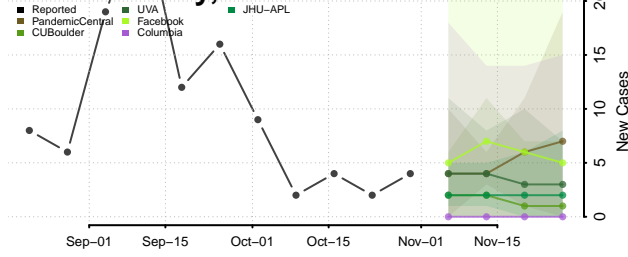

Custer County, Oklahoma

Delaware County, Oklahoma

Dewey County, Oklahoma

Ellis County, Oklahoma

Garfield County, Oklahoma

Garvin County, Oklahoma

Grady County, Oklahoma

Grant County, Oklahoma