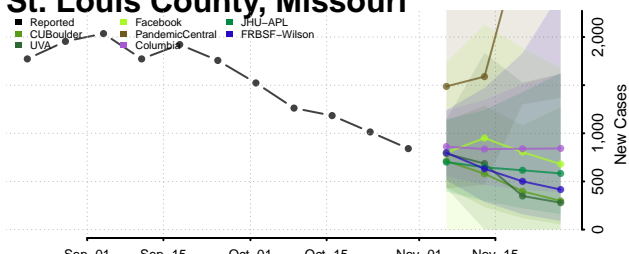

St. Louis County, Missouri