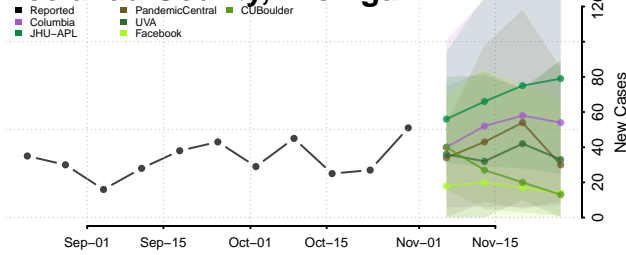

Leelanau County, Michigan