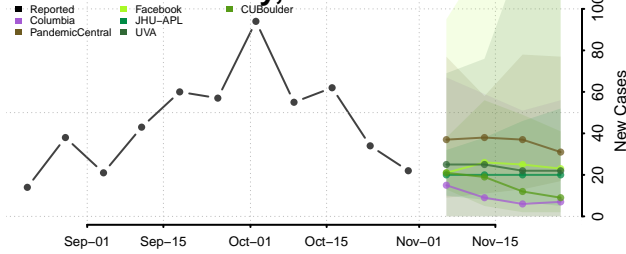

Clinton County, Iowa

Crawford County, Iowa

Dallas County, Iowa

Davis County, Iowa

Decatur County, Iowa

Delaware County, Iowa

Des Moines County, Iowa

Dickinson County, Iowa