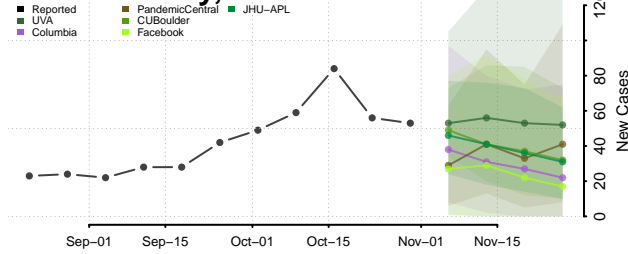

Aitkin County, Minnesota