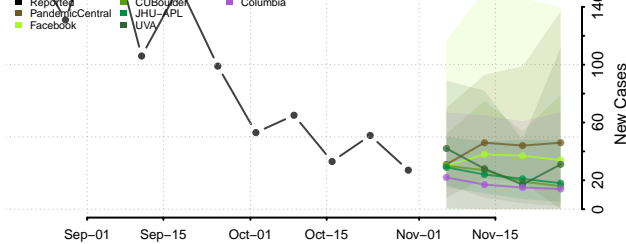

Boliyar County, Mississippi