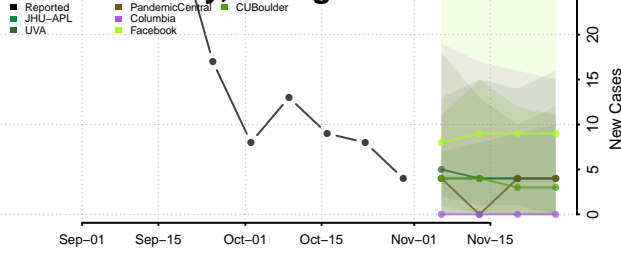

Wayne County, Georgia

Webster County, Georgia

Wheeler County, Georgia

White County, Georgia

Whitfield County, Georgia

Wilcox County, Georgia

Wilkes County, Georgia

Wilkinson County, Georgia