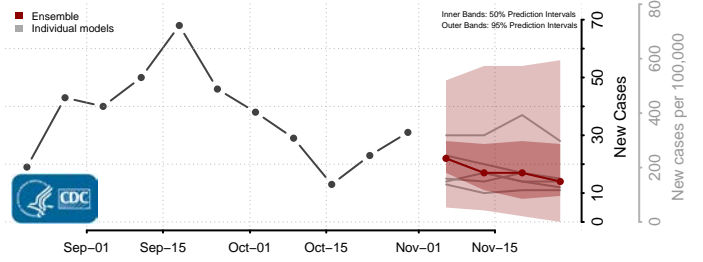

Hyde County, North Carolina

Iredell County, North Carolina

Jackson County, North Carolina

Johnston County, North Carolina

Jones County, North Carolina

Lee County, North Carolina

Lenoir County, North Carolina