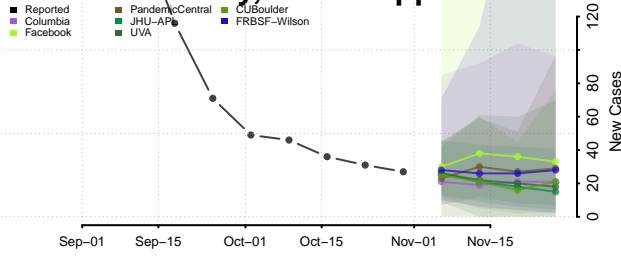

Neshoba County, Mississippi