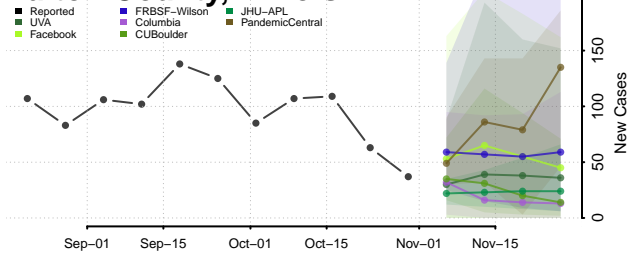

Fulton County, Illinois