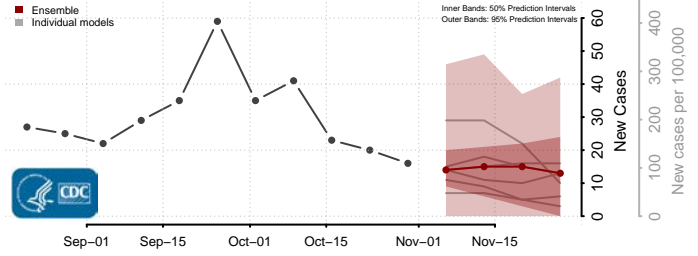

Caroline County, Virginia

Carroll County, Virginia

Charles City County, Virginia

Charlotte County, Virginia

Charlottesville County, Virginia

Chesapeake County, Virginia

Chesterfield County, Virginia

Clarke County, Virginia