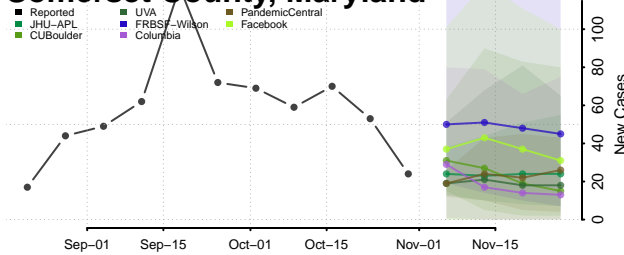

Harford County, Maryland

Howard County, Maryland

Kent County, Maryland

Montgomery County, Maryland

Prince George's County, Maryland

Queen Anne's County, Maryland

Somerset County, Maryland

St. Mary's County, Maryland