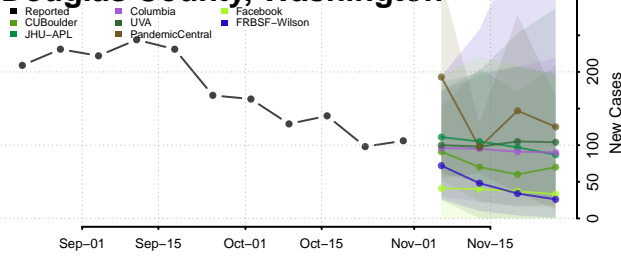

Douglas County, Washington