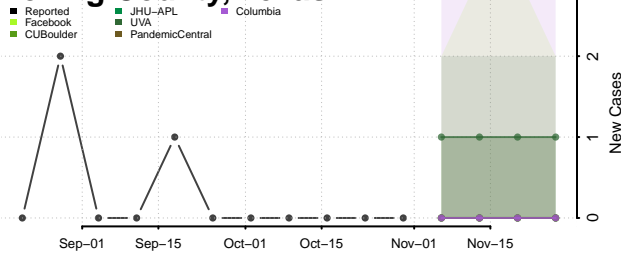

Leon County, Texas

Liberty County, Texas

Limestone County, Texas

Lipscomb County, Texas

Live Oak County, Texas

Llano County, Texas

Loving County, Texas

Lubbock County, Texas