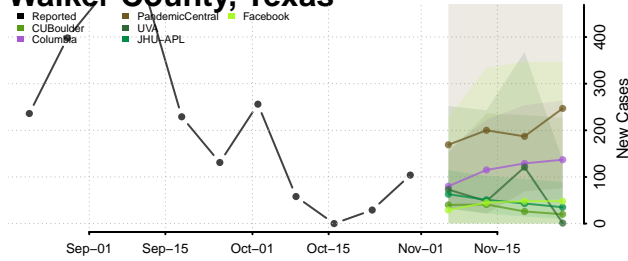

Val Verde County, Texas

Van Zandt County, Texas

Victoria County, Texas

Walker County, Texas

Waller County, Texas

Ward County, Texas

Washington County, Texas

Webb County, Texas