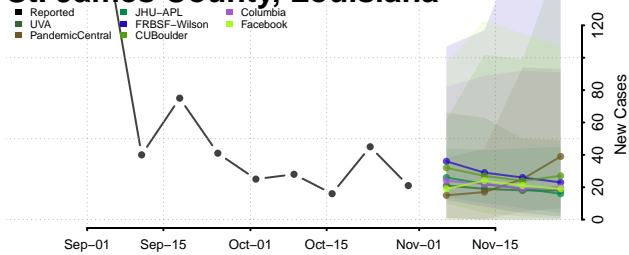

St. James County, Louisiana