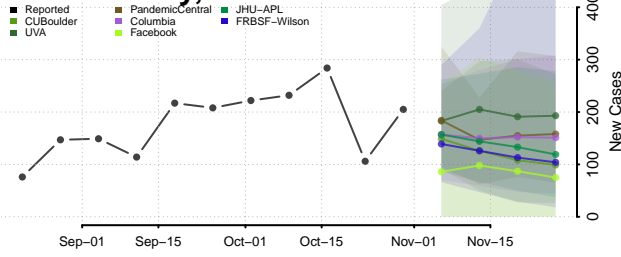

Sauk County, Wisconsin