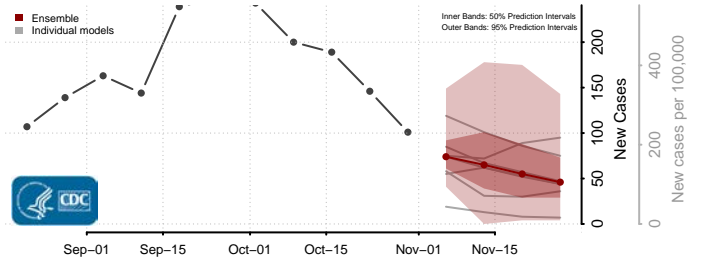

Shenandoah County, Virginia