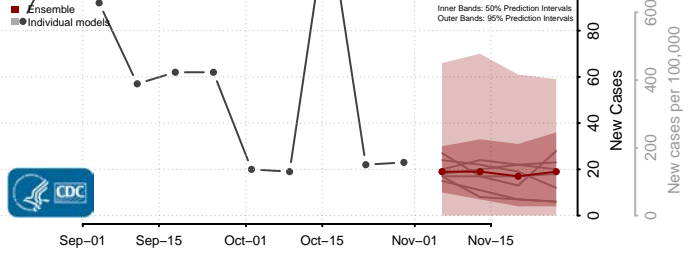

Hale County, Alabama