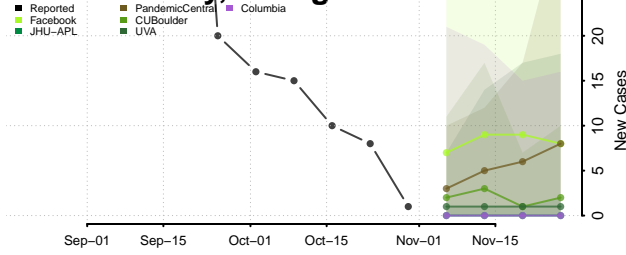

Jasper County, Georgia

Jeff Davis County, Georgia

Jefferson County, Georgia

Jenkins County, Georgia

Johnson County, Georgia

Jones County, Georgia

Lamar County, Georgia

Lanier County, Georgia