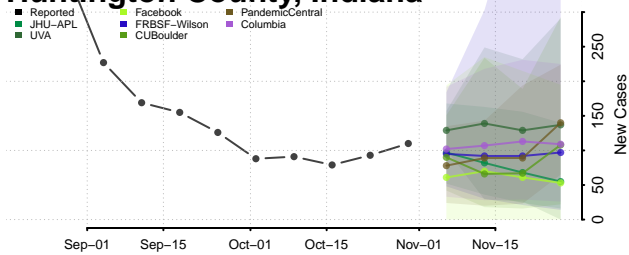

Greene County, Indiana

Hamilton County, Indiana

Hancock County, Indiana

Harrison County, Indiana

Hendricks County, Indiana

Henry County, Indiana

Howard County, Indiana

Huntington County, Indiana