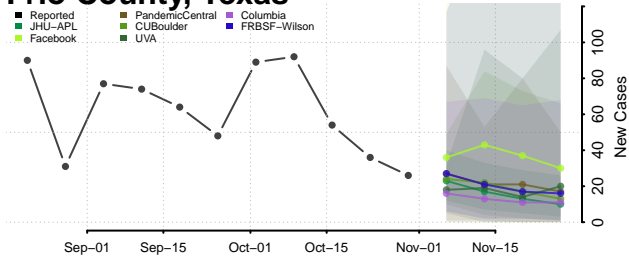

Frio County, Texas