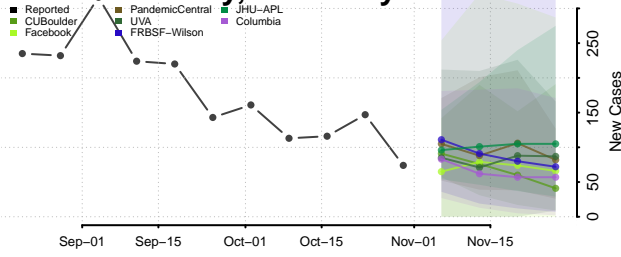

Oldham County, Kentucky