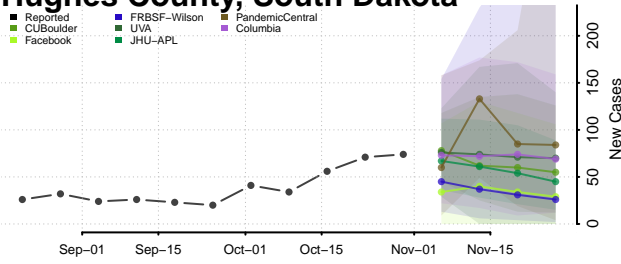

Hughes County, South Dakota