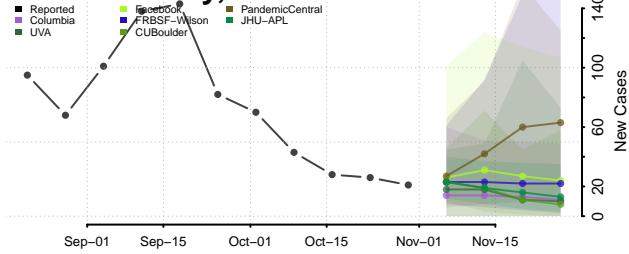

Saline County, Missouri