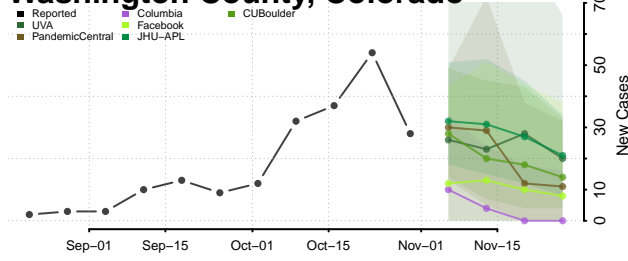

Sedgwick County, Colorado

Summit County, Colorado

Teller County, Colorado

Washington County, Colorado

Weld County, Colorado

Yuma County, Colorado

Connecticut

Fairfield County, Connecticut