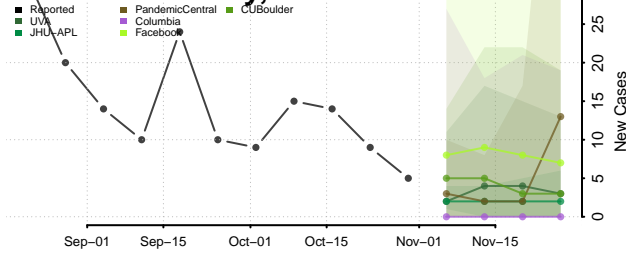

Atchison County, Missouri