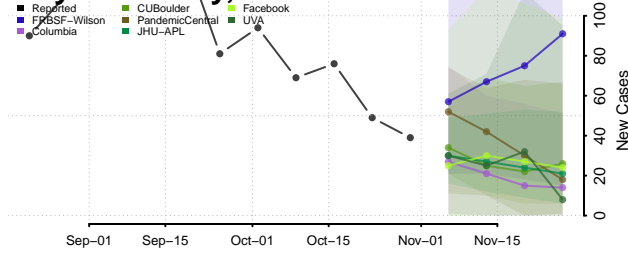

Union County, Illinois

Vermilion County, Illinois

Wabash County, Illinois

Warren County, Illinois

Washington County, Illinois

Wayne County, Illinois

White County, Illinois

Whiteside County, Illinois