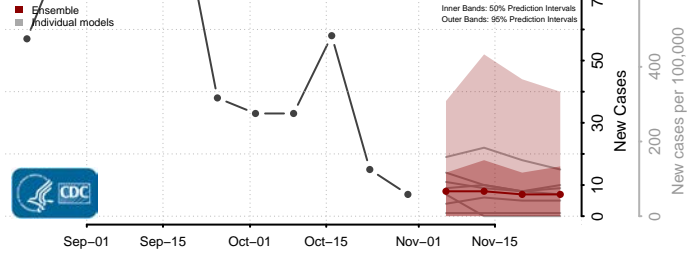

Val Verde County, Texas

Van Zandt County, Texas

Victoria County, Texas

Walker County, Texas

Waller County, Texas

Ward County, Texas

Washington County, Texas

Webb County, Texas