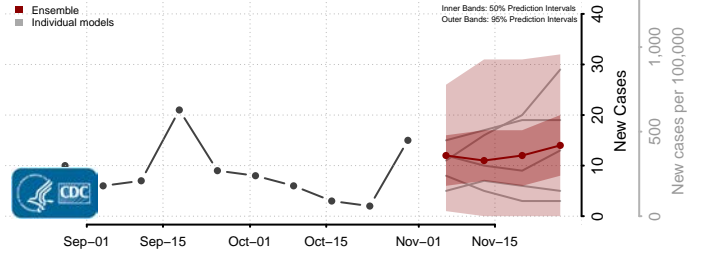

Jackson County, South Dakota