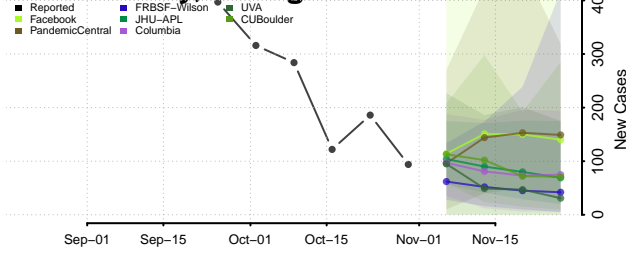

Barrow County, Georgia

Bartow County, Georgia

Ben Hill County, Georgia

Berrien County, Georgia

Bibb County, Georgia

Bleckley County, Georgia

Brantley County, Georgia

Brooks County, Georgia