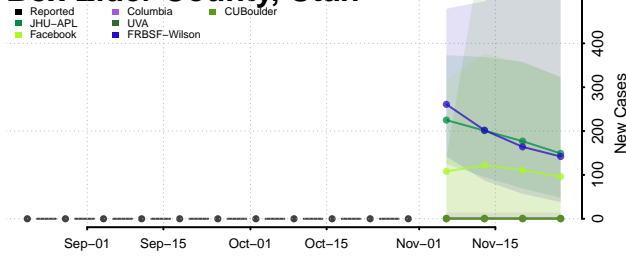

Box Elder County, Utah