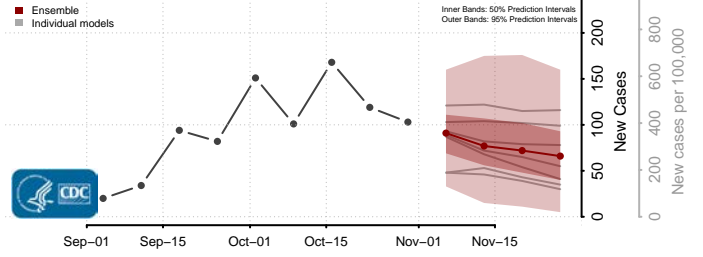

Lyon County, Minnesota