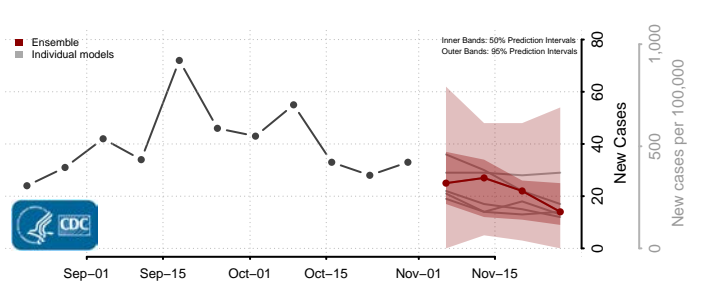

Gilmer County, West Virginia

Grant County, West Virginia

Greenbrier County, West Virginia

Hampshire County, West Virginia

Hancock County, West Virginia

Hardy County, West Virginia

Harrison County, West Virginia