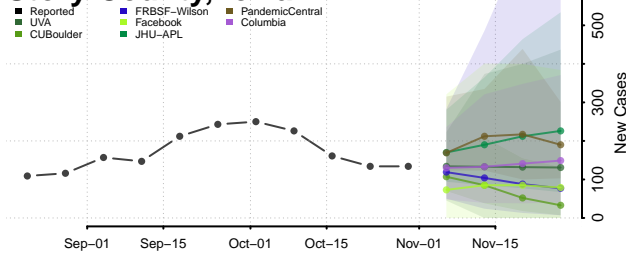

Poweshiek County, Iowa

Ringgold County, Iowa

Sac County, Iowa

Scott County, Iowa

Shelby County, Iowa

Sioux County, Iowa

Story County, Iowa

Tama County, Iowa