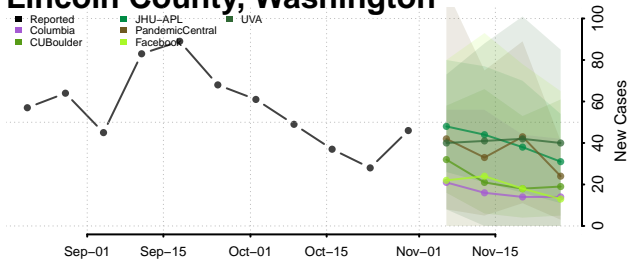

Lincoln County, Washington