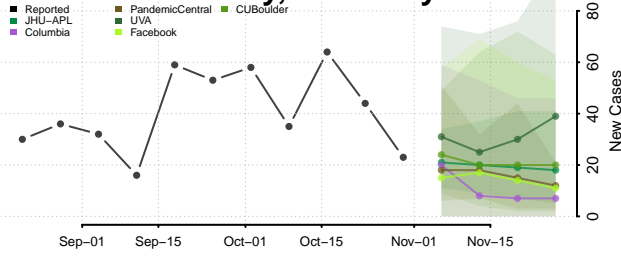

Crittenden County, Kentucky