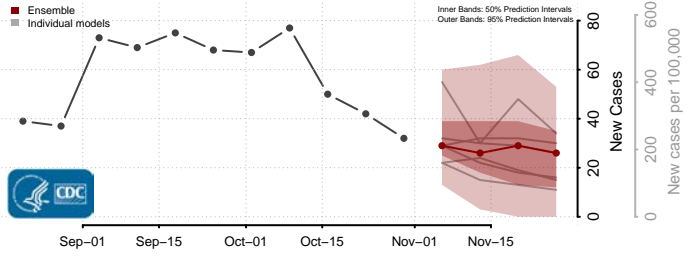

Pend Oreille County, Washington