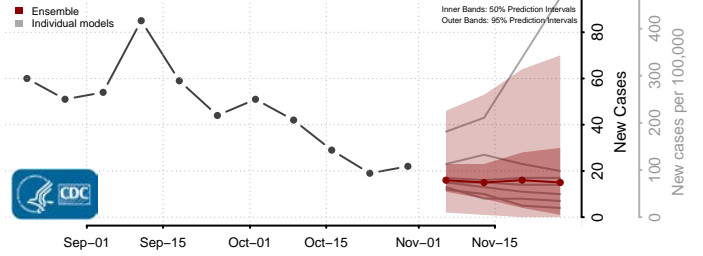

Clinton County, Missouri