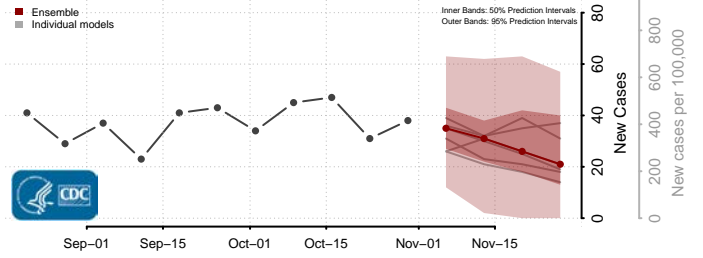

Custer County, Montana

Daniels County, Montana

Dawson County, Montana

Deer Lodge County, Montana

Fallon County, Montana

Fergus County, Montana

Flathead County, Montana

Gallatin County, Montana