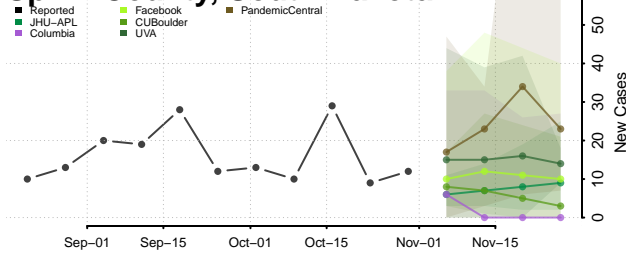

Spink County, South Dakota