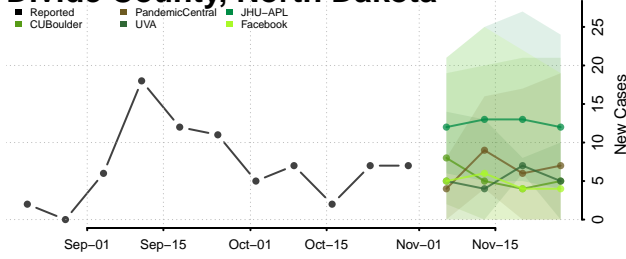

Divide County, North Dakota