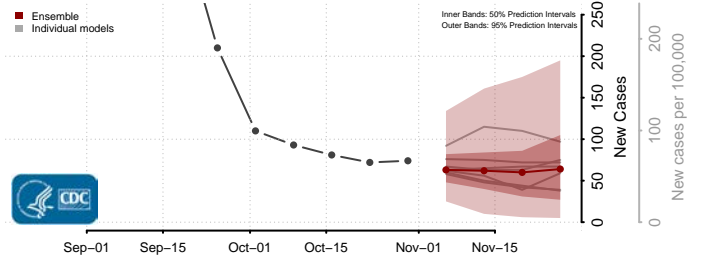

Terrebonne County, Louisiana