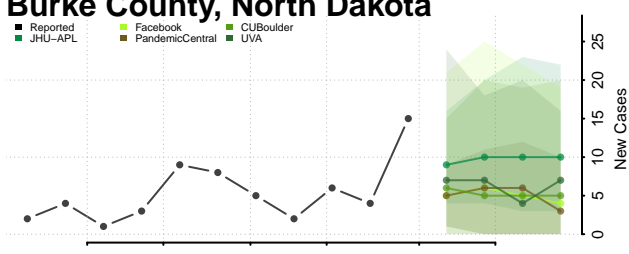

Burke County, North Dakota