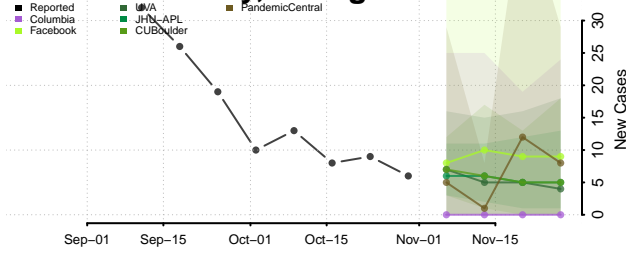

Jasper County, Georgia

Jeff Davis County, Georgia

Jefferson County, Georgia

Jenkins County, Georgia

Johnson County, Georgia

Jones County, Georgia

Lamar County, Georgia

Lanier County, Georgia