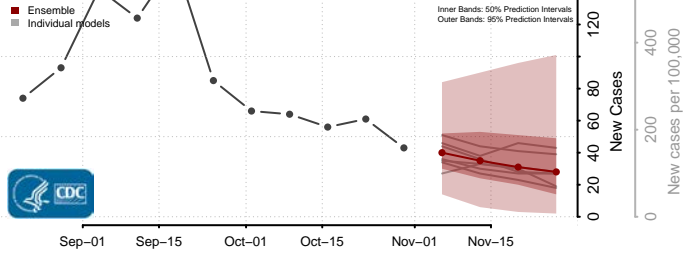

Montgomery County, North Carolina