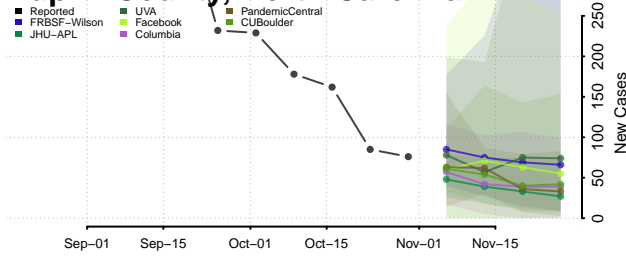

Currituck County, North Carolina

Dare County, North Carolina

Davidson County, North Carolina

Davie County, North Carolina

Duplin County, North Carolina

Durham County, North Carolina

Edgecombe County, North Carolina