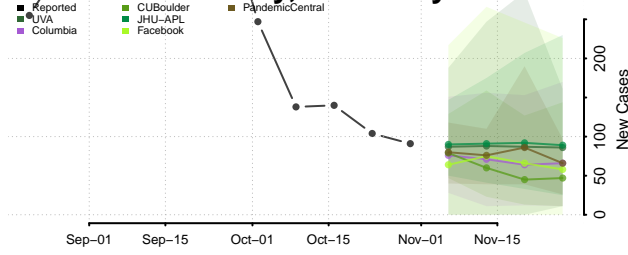

Jessamine County, Kentucky