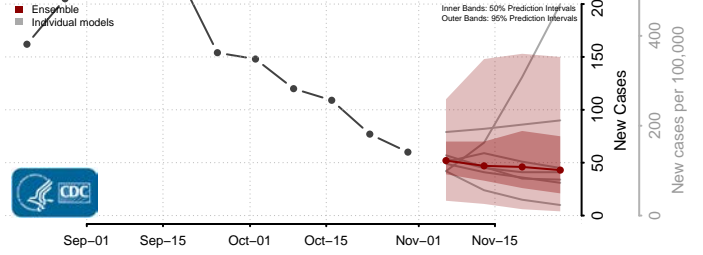

Butler County, Missouri