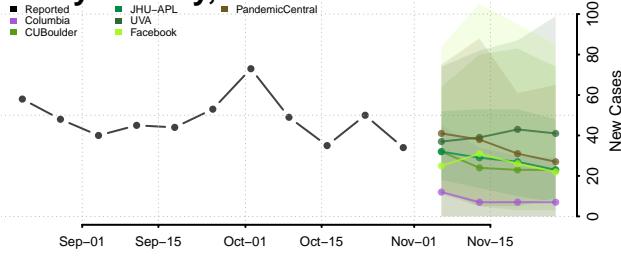

Shoshone County, Idaho

Teton County, Idaho

Twin Falls County, Idaho

Valley County, Idaho

Washington County, Idaho

Illinois

Adams County, Illinois

Alexander County, Illinois