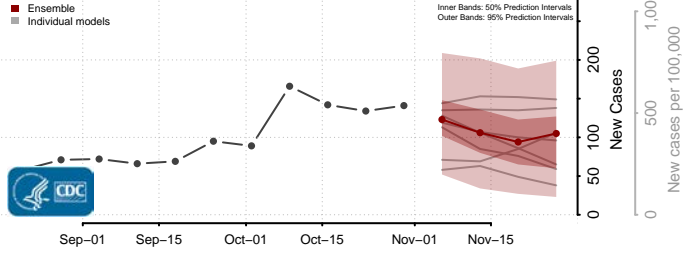

Mille Lacs County, Minnesota