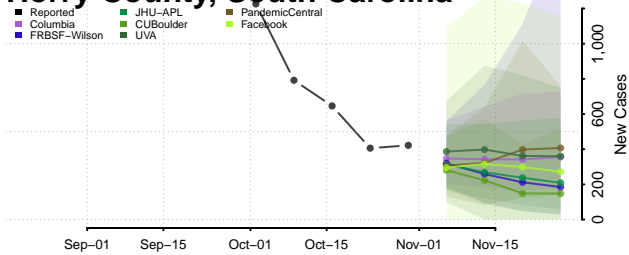

Greenville County, South Carolina

Greenwood County, South Carolina

Hampton County, South Carolina

Horry County, South Carolina

Jasper County, South Carolina

Kershaw County, South Carolina

Lancaster County, South Carolina