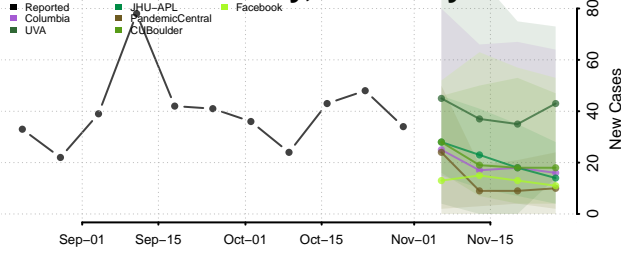

Cumberland County, Kentucky