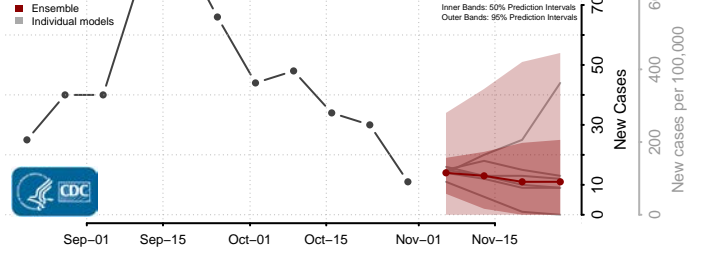

Bollinger County, Missouri