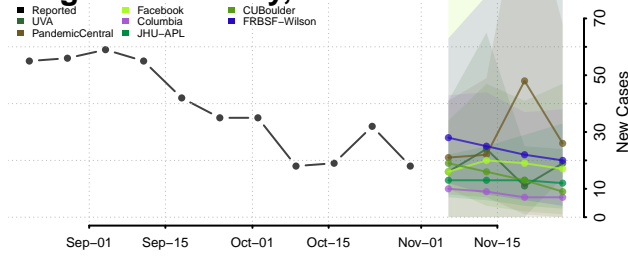

Kingfisher County, Oklahoma