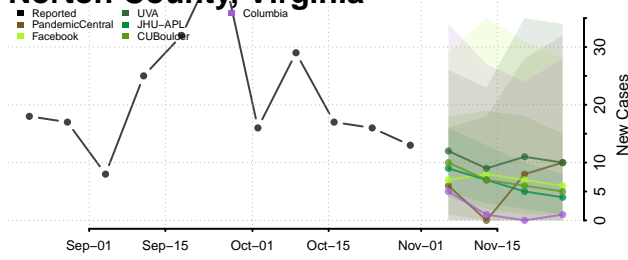

New Kent County, Virginia

Newport News County, Virginia

Norfolk County, Virginia

Northampton County, Virginia

Northumberland County, Virginia

Norton County, Virginia

Nottoway County, Virginia

Orange County, Virginia