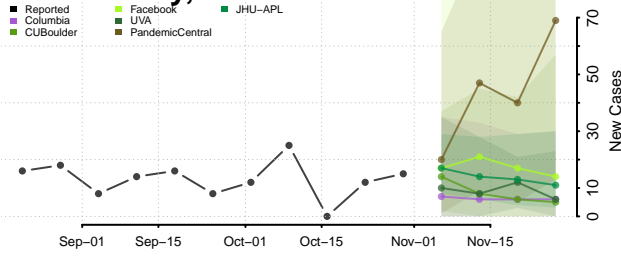

Linn County, Missouri