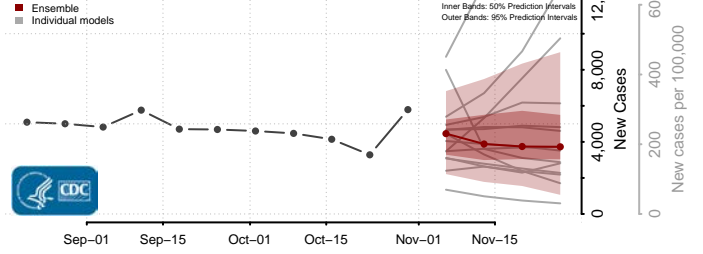

Wheatland County, Montana

Wibaux County, Montana

Yellowstone County, Montana

Nebraska

Adams County, Nebraska

Antelope County, Nebraska