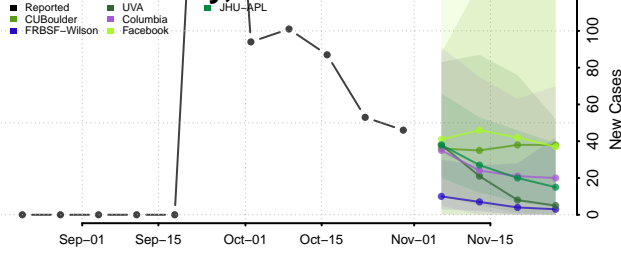

Dakota County, Nebraska