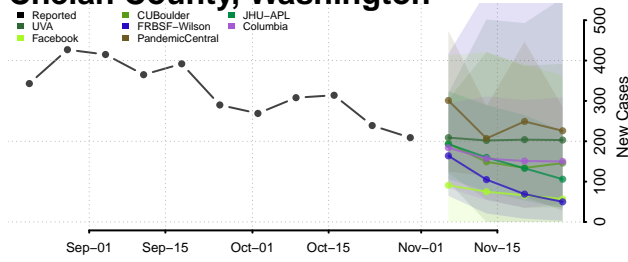

Chelan County, Washington