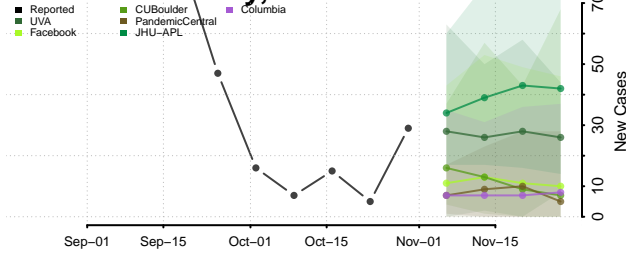

Cleburne County, Alabama

Coffee County, Alabama

Colbert County, Alabama

Conecuh County, Alabama

Coosa County, Alabama

Covington County, Alabama

Crenshaw County, Alabama

Cullman County, Alabama