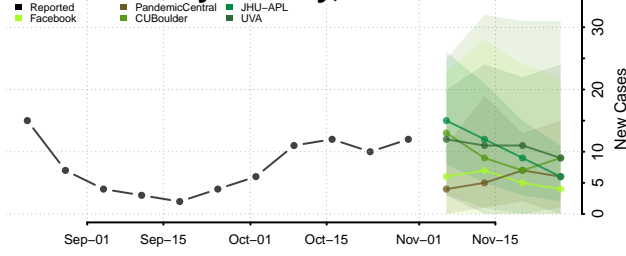

Divide County, North Dakota

Dunn County, North Dakota

Eddy County, North Dakota

Emmons County, North Dakota

Foster County, North Dakota

Golden Valley County, North Dakota

Grand Forks County, North Dakota

Grant County, North Dakota