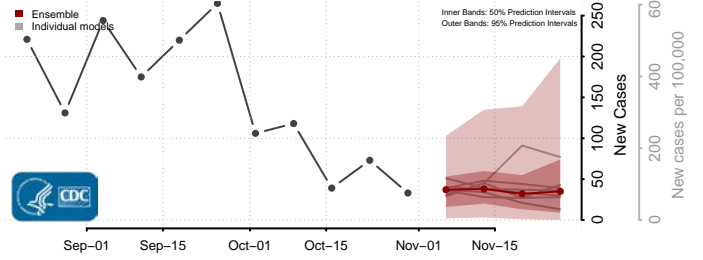

Tunica County, Mississippi

Union County, Mississippi

Walthall County, Mississippi

Warren County, Mississippi

Washington County, Mississippi

Wayne County, Mississippi

Webster County, Mississippi

Wilkinson County, Mississippi