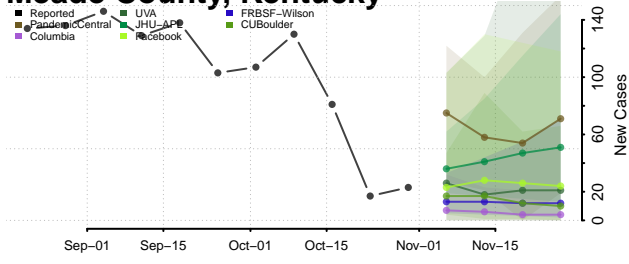

Meade County, Kentucky