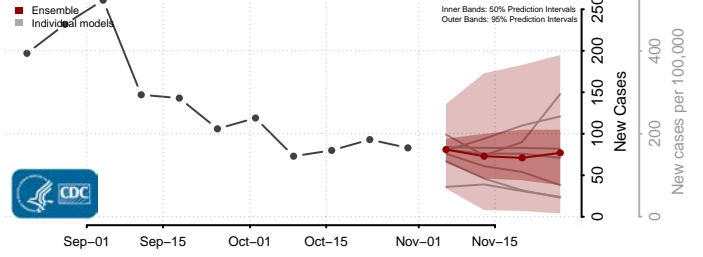

Hood River County, Oregon

Jackson County, Oregon

Jefferson County, Oregon

Josephine County, Oregon

Klamath County, Oregon

Lake County, Oregon

Lane County, Oregon

Lincoln County, Oregon