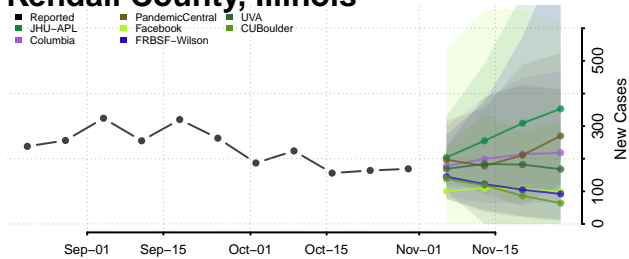

Kendall County, Illinois