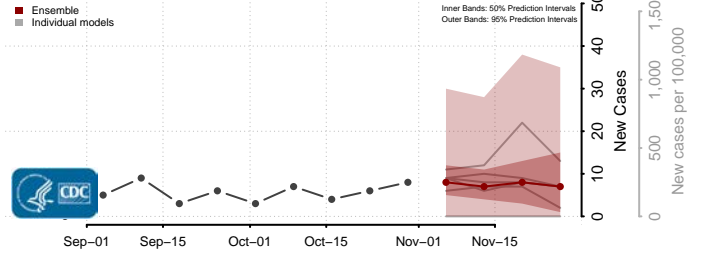

Divide County, North Dakota

Dunn County, North Dakota

Eddy County, North Dakota

Emmons County, North Dakota

Foster County, North Dakota

Golden Valley County, North Dakota

Grand Forks County, North Dakota

Grant County, North Dakota