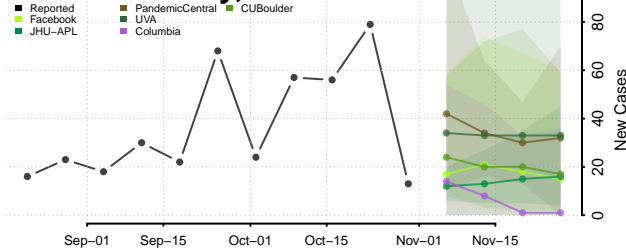

Beaverhead County, Montana

Big Horn County, Montana

Blaine County, Montana

Broadwater County, Montana

Carbon County, Montana

Carter County, Montana

Cascade County, Montana

Chouteau County, Montana