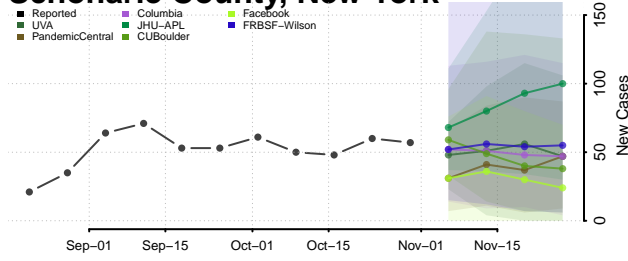

Schoharie County, New York