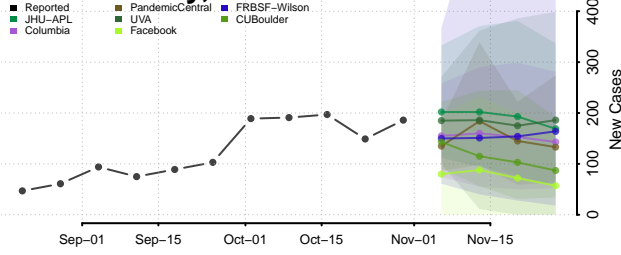

Freeborn County, Minnesota

Goodhue County, Minnesota

Grant County, Minnesota

Hennepin County, Minnesota

Houston County, Minnesota

Hubbard County, Minnesota

Isanti County, Minnesota

Itasca County, Minnesota