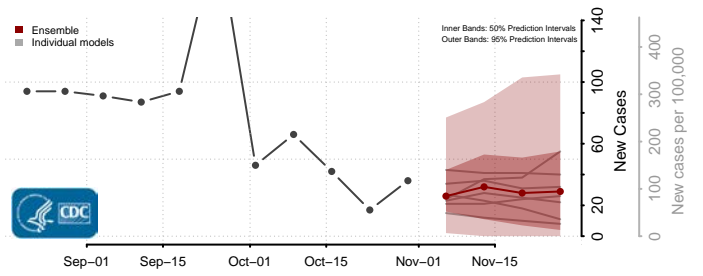

Adams County, Mississippi