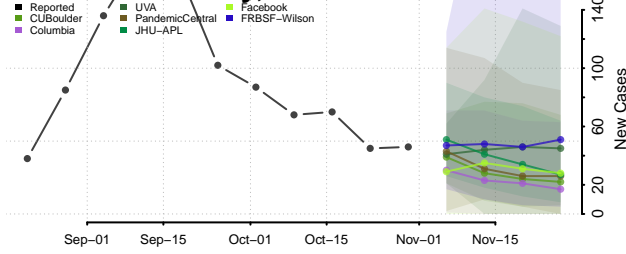

Fentress County, Tennessee