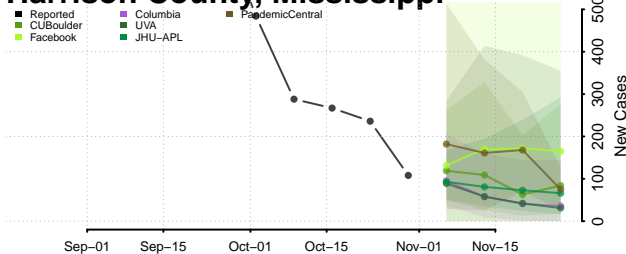

Harrison County, Mississippi