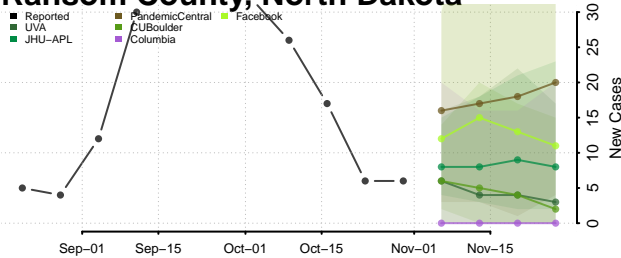

Ransom County, North Dakota