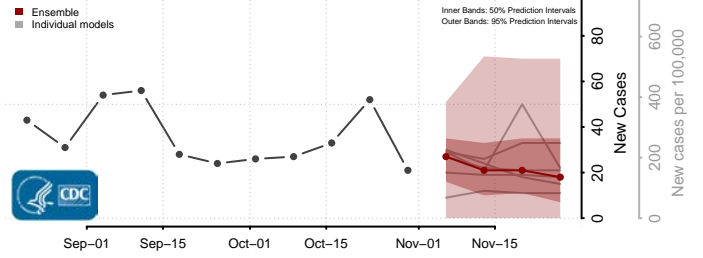

Hughes County, Oklahoma