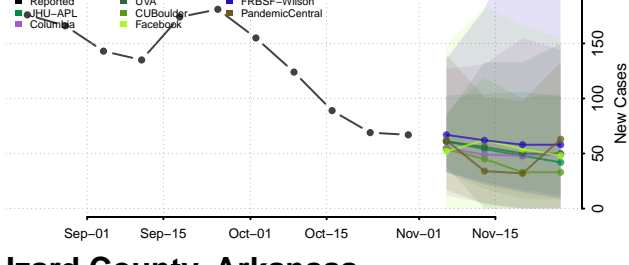

Greene County, Arkansas

Hempstead County, Arkansas

Hot Spring County, Arkansas

Howard County, Arkansas

Independence County, Arkansas

Izard County, Arkansas

Jackson County, Arkansas

Jefferson County, Arkansas