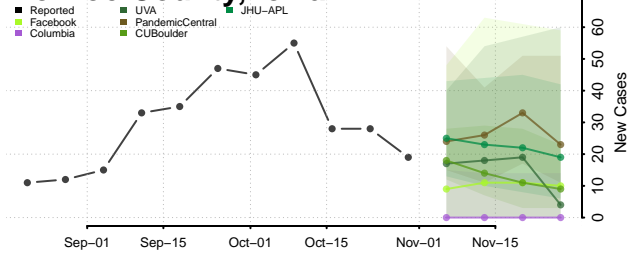

Marion County, Iowa

Marshall County, Iowa

Mills County, Iowa

Mitchell County, Iowa

Monona County, Iowa

Monroe County, Iowa

Montgomery County, Iowa

Muscatine County, Iowa