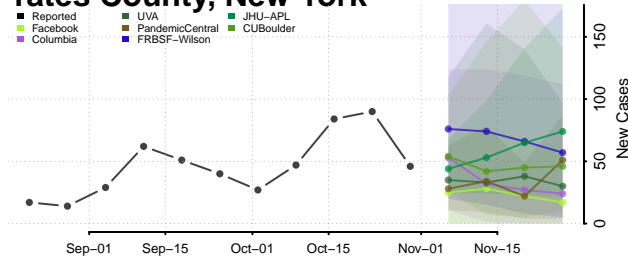

Yates County, New York