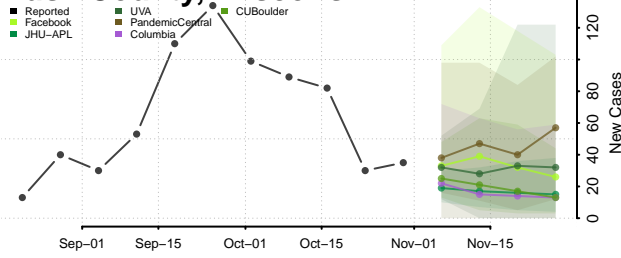

Rusk County, Wisconsin