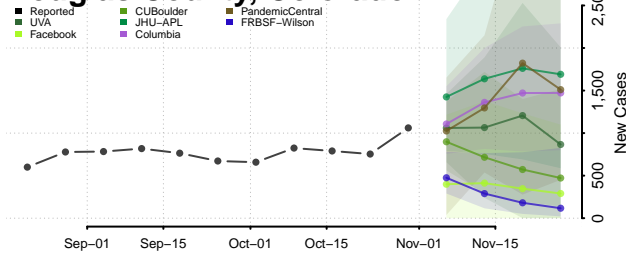

Douglas County, Colorado