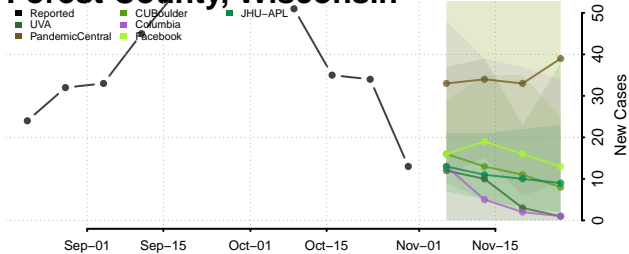

Dodge County, Wisconsin

Door County, Wisconsin

Douglas County, Wisconsin

Dunn County, Wisconsin

Eau Claire County, Wisconsin

Florence County, Wisconsin

Fond du Lac County, Wisconsin

Forest County, Wisconsin