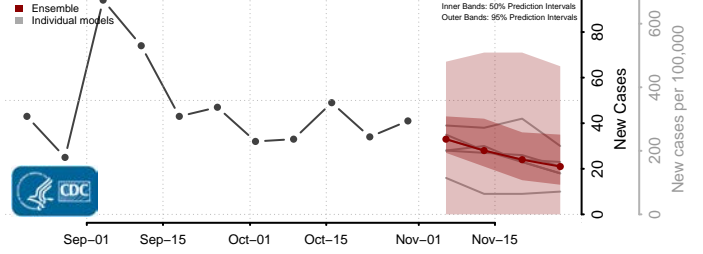

Callahan County, Texas