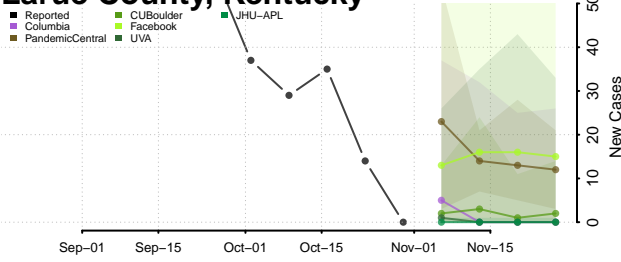

Jessamine County, Kentucky

Johnson County, Kentucky

Kenton County, Kentucky

Knott County, Kentucky

Knox County, Kentucky

Larue County, Kentucky

Laurel County, Kentucky

Lawrence County, Kentucky