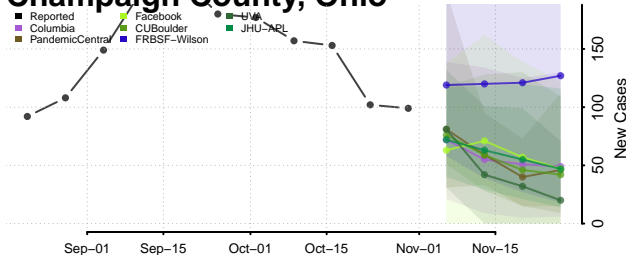

Champaign County, Ohio