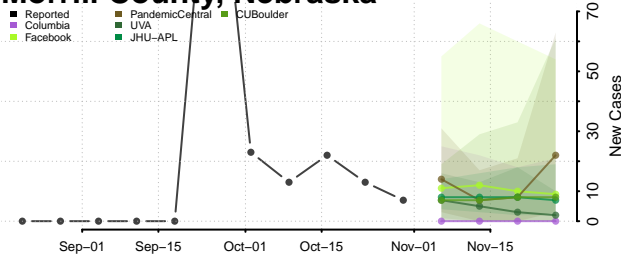

Lincoln County, Nebraska

Logan County, Nebraska

Loup County, Nebraska

Madison County, Nebraska

McPherson County, Nebraska

Merrick County, Nebraska

Morrill County, Nebraska

Nance County, Nebraska