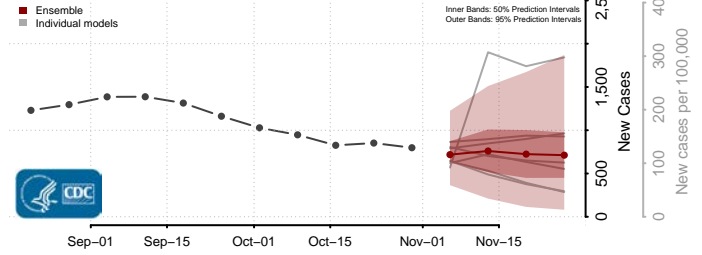

Monmouth County, New Jersey