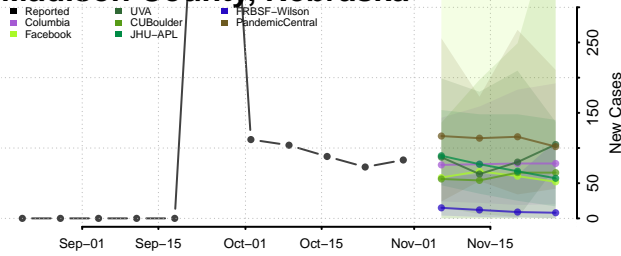

Lincoln County, Nebraska

Logan County, Nebraska

Loup County, Nebraska

Madison County, Nebraska

McPherson County, Nebraska

Merrick County, Nebraska

Morrill County, Nebraska

Nance County, Nebraska