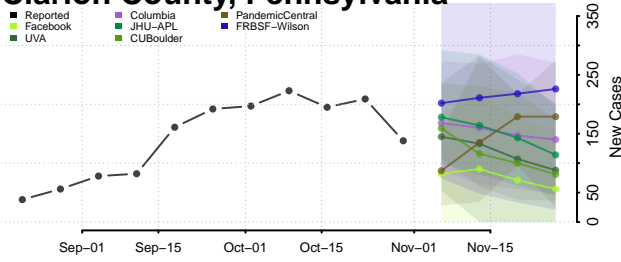

Clarion County, Pennsylvania