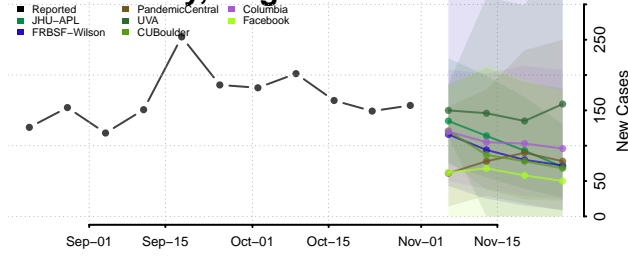

Wise County, Virginia