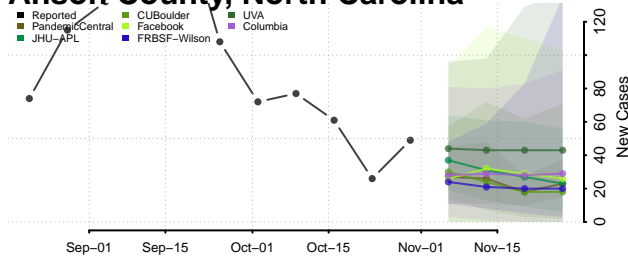

Anson County, North Carolina