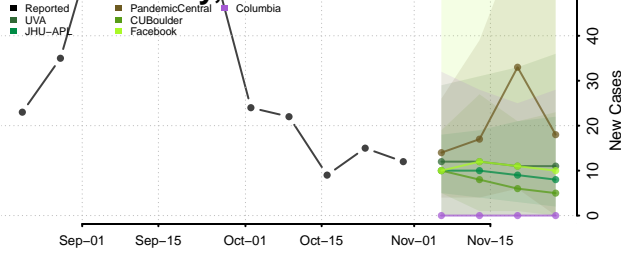

Blaine County, Oklahoma