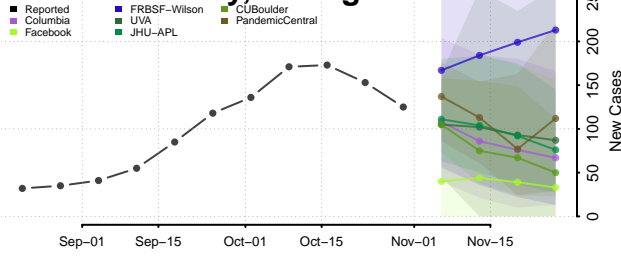

Montmorency County, Michigan

Muskegon County, Michigan

Newaygo County, Michigan

Oakland County, Michigan

Oceana County, Michigan

Ogemaw County, Michigan

Ontonagon County, Michigan

Osceola County, Michigan