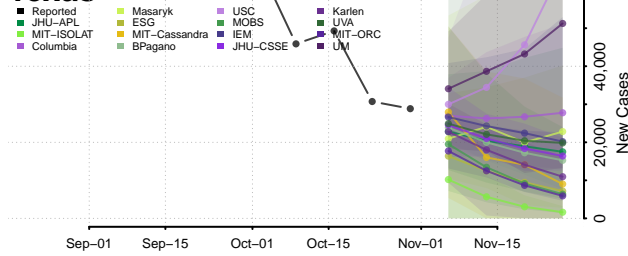

Williamson County, Tennessee

Wilson County, Tennessee

Texas

Anderson County, Texas

Andrews County, Texas

Angelina County, Texas