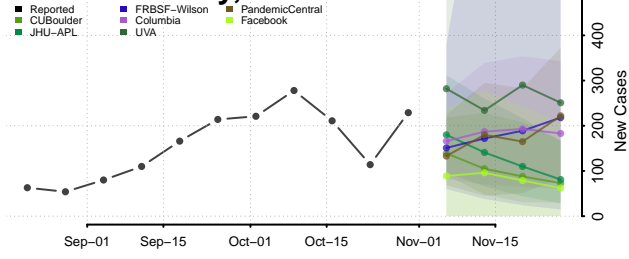

Minnesota

Aitkin County, Minnesota

Anoka County, Minnesota

Becker County, Minnesota

Beltrami County, Minnesota

Benton County, Minnesota

Big Stone County, Minnesota

Blue Earth County, Minnesota