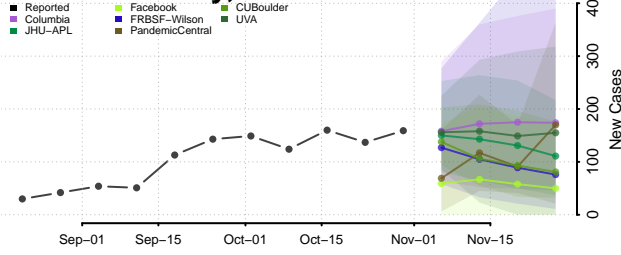

Marinette County, Wisconsin

Marquette County, Wisconsin

Menominee County, Wisconsin

Milwaukee County, Wisconsin

Monroe County, Wisconsin

Oconto County, Wisconsin

Oneida County, Wisconsin

Outagamie County, Wisconsin