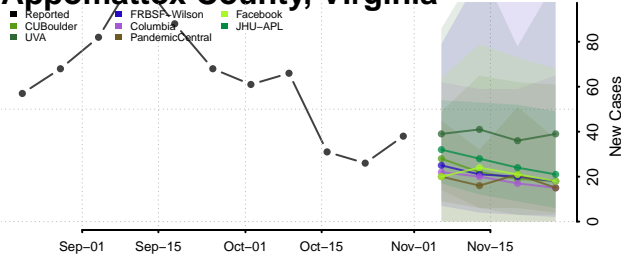

Alleghany County, Virginia

Amelia County, Virginia

Amherst County, Virginia

Appomattox County, Virginia

Arlington County, Virginia

Augusta County, Virginia

Bath County, Virginia

Bedford County, Virginia