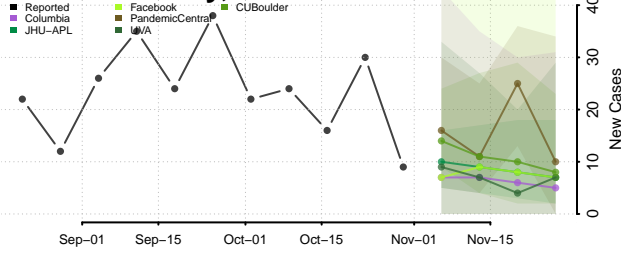

Cotton County, Oklahoma