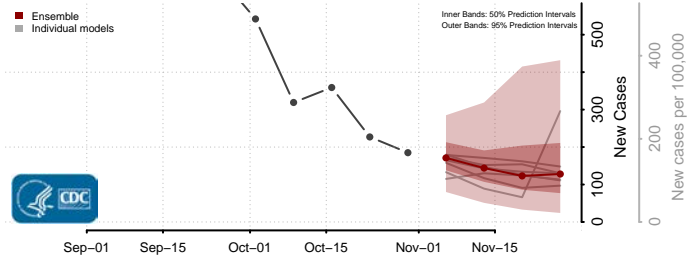

Grant County, Kentucky

Graves County, Kentucky

Grayson County, Kentucky

Green County, Kentucky

Greenup County, Kentucky

Hancock County, Kentucky

Hardin County, Kentucky

Harlan County, Kentucky