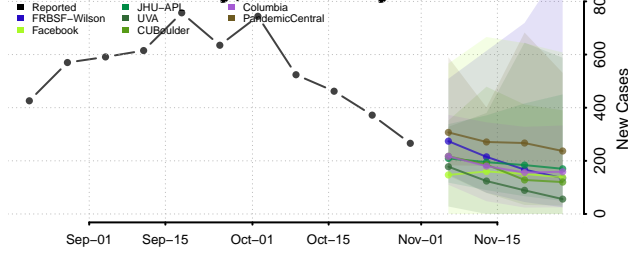

Kenton County, Kentucky