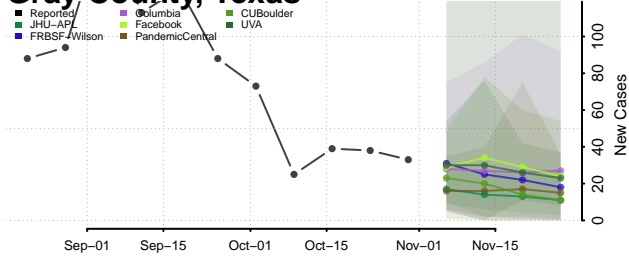

Gray County, Texas