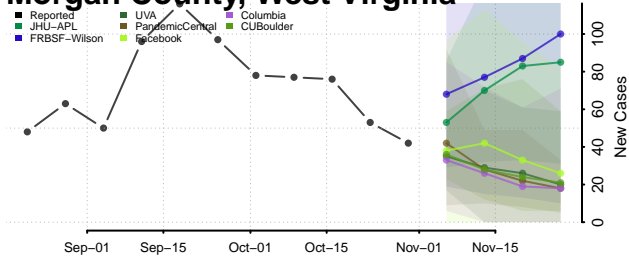

Morgan County, West Virginia