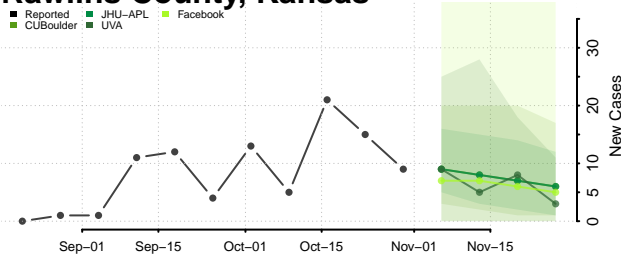

Rawlins County, Kansas