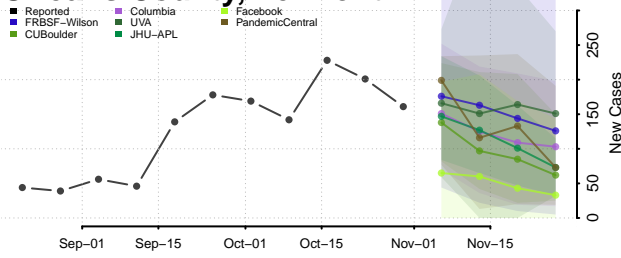

Chittenden County, Vermont

Essex County, Vermont

Franklin County, Vermont

Grand Isle County, Vermont

Lamoille County, Vermont

Orange County, Vermont

Orleans County, Vermont

Rutland County, Vermont