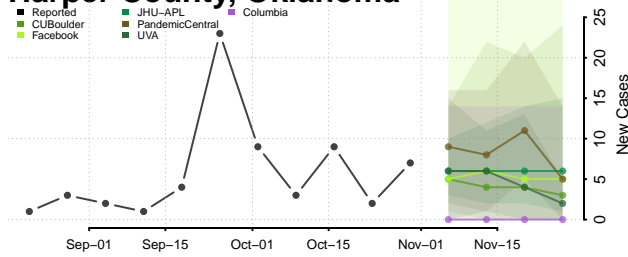

Harper County, Oklahoma