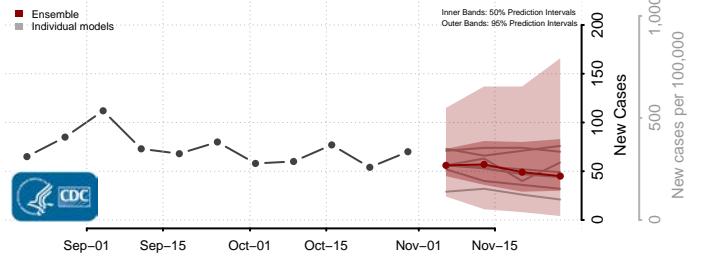

Dodge County, Minnesota