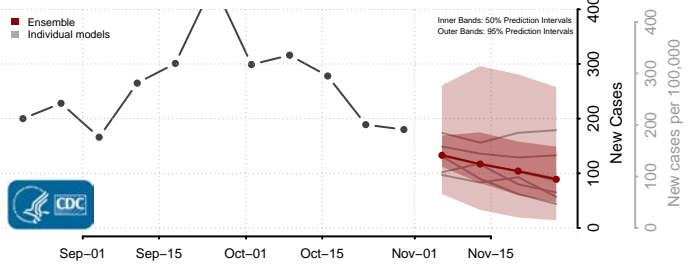

Prince George County, Virginia

Prince William County, Virginia

Pulaski County, Virginia

Radford County, Virginia

Rappahannock County, Virginia

Russell County, Virginia

Salem County, Virginia

Scott County, Virginia