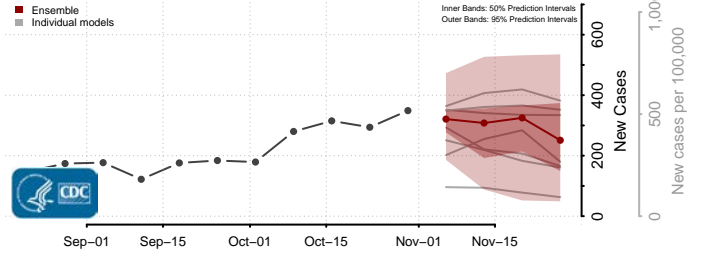

Lincoln County, New Mexico

Los Alamos County, New Mexico

Luna County, New Mexico

McKinley County, New Mexico

Mora County, New Mexico

Otero County, New Mexico

Quay County, New Mexico

Rio Arriba County, New Mexico