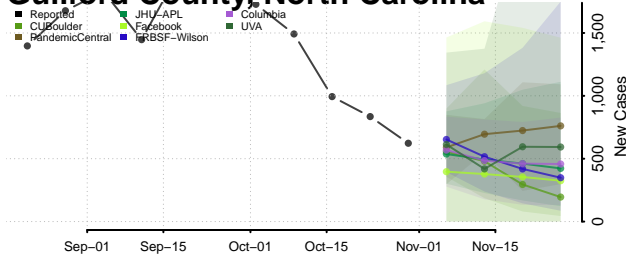

Guilford County, North Carolina