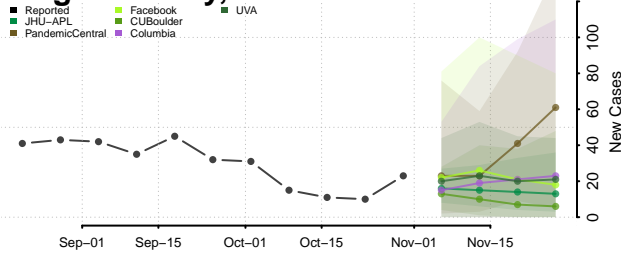

Vernon County, Missouri

Warren County, Missouri

Washington County, Missouri

Wayne County, Missouri

Webster County, Missouri

Worth County, Missouri

Wright County, Missouri

Montana