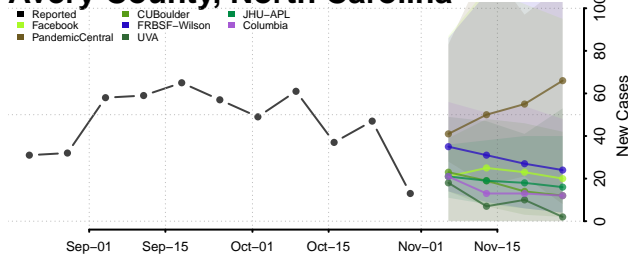

Avery County, North Carolina

Beaufort County, North Carolina

Bertie County, North Carolina

Bladen County, North Carolina

Brunswick County, North Carolina

Buncombe County, North Carolina

Burke County, North Carolina