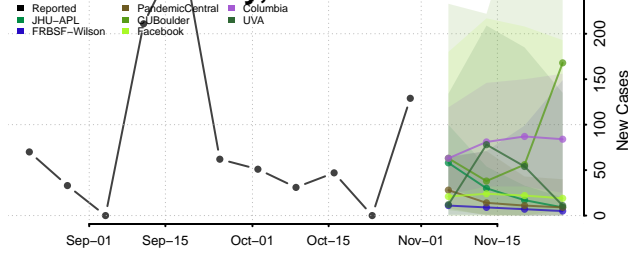

Andrews County, Texas