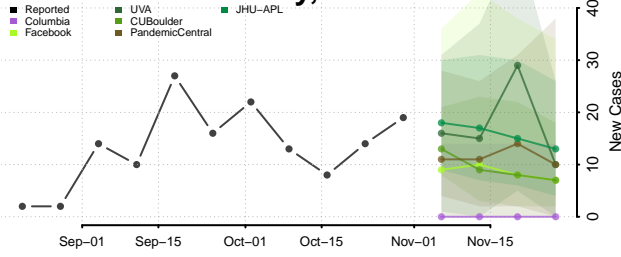

Sweet Grass County, Montana

Teton County, Montana

Toole County, Montana

Treasure County, Montana

Valley County, Montana

Wheatland County, Montana

Wibaux County, Montana

Yellowstone County, Montana