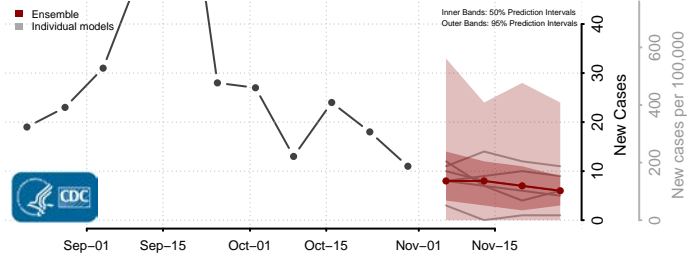

Stewart County, Tennessee

Sullivan County, Tennessee

Sumner County, Tennessee

Tipton County, Tennessee

Trousdale County, Tennessee

Unicoi County, Tennessee

Union County, Tennessee

Van Buren County, Tennessee