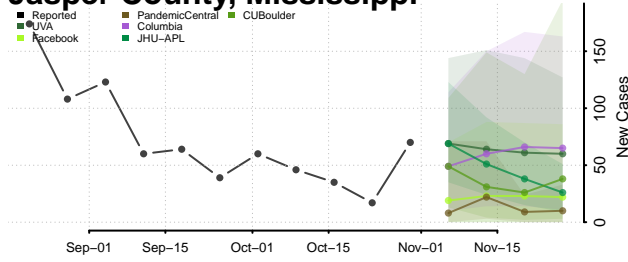

Harrison County, Mississippi

Hinds County, Mississippi

Holmes County, Mississippi

Humphreys County, Mississippi

Issaquena County, Mississippi

Itawamba County, Mississippi

Jackson County, Mississippi

Jasper County, Mississippi