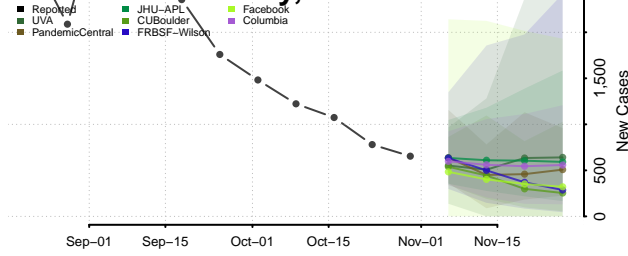

Williamson County, Texas