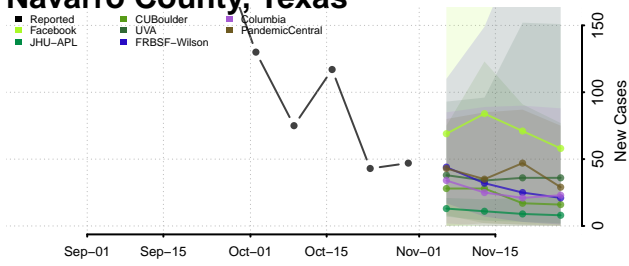

Montague County, Texas

Montgomery County, Texas

Moore County, Texas

Morris County, Texas

Motley County, Texas

Nacogdoches County, Texas

Navarro County, Texas

Newton County, Texas