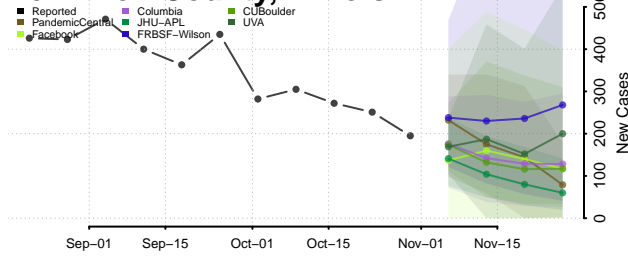

Vermilion County, Illinois