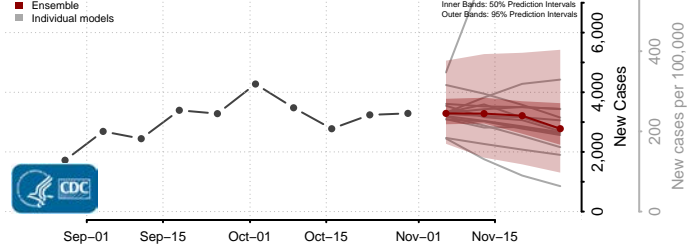

West Baton Rouge County, Louisiana

West Carroll County, Louisiana

West Feliciana County, Louisiana

Winn County, Louisiana

Maine

Androscoggin County, Maine