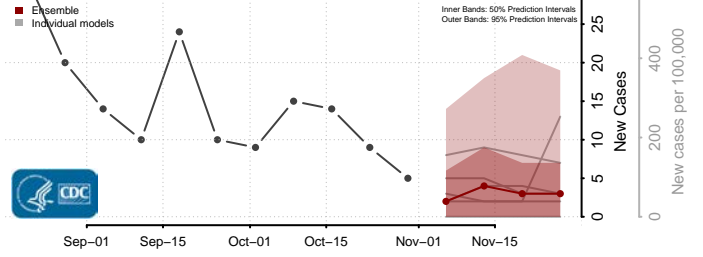

Atchison County, Missouri