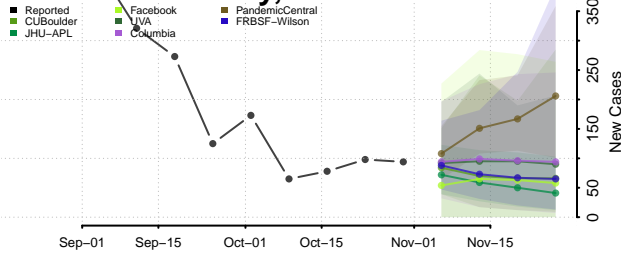

Cherokee County, North Carolina

Chowan County, North Carolina

Clay County, North Carolina

Cleveland County, North Carolina

Columbus County, North Carolina

Craven County, North Carolina

Cumberland County, North Carolina