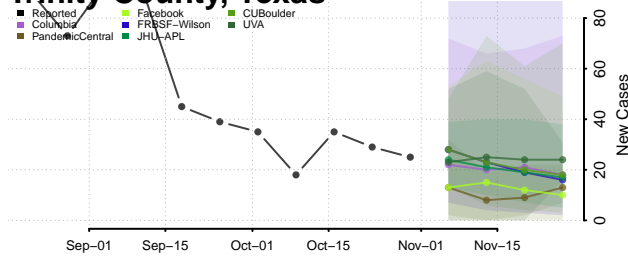

Titus County, Texas

Tom Green County, Texas

Travis County, Texas

Trinity County, Texas

Tyler County, Texas

Upshur County, Texas

Upton County, Texas

Uvalde County, Texas