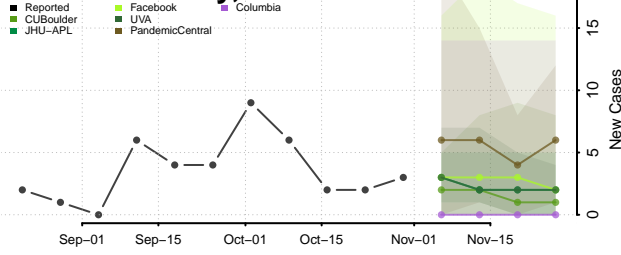

Sweet Grass County, Montana

Teton County, Montana

Toole County, Montana

Treasure County, Montana

Valley County, Montana

Wheatland County, Montana

Wibaux County, Montana

Yellowstone County, Montana