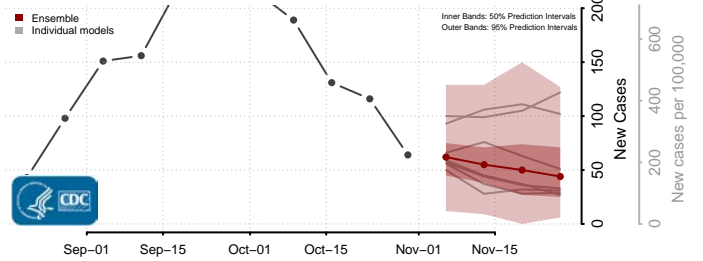

Jackson County, West Virginia