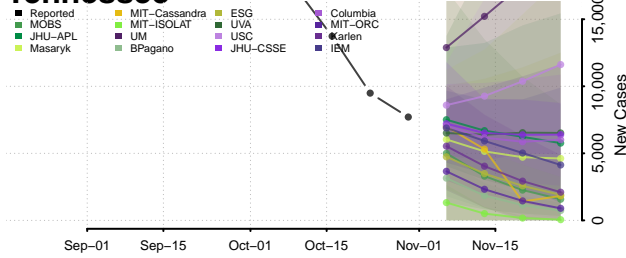

Yankton County, South Dakota

Ziebach County, South Dakota

Tennessee

Anderson County, Tennessee

Bedford County, Tennessee

Benton County, Tennessee