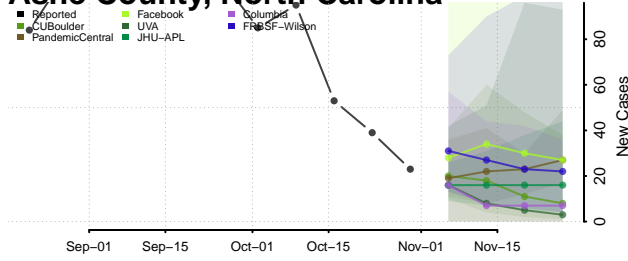

Avery County, North Carolina

Beaufort County, North Carolina

Bertie County, North Carolina

Bladen County, North Carolina

Brunswick County, North Carolina

Buncombe County, North Carolina

Burke County, North Carolina