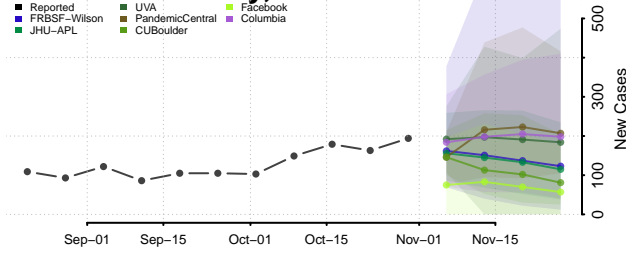

Freeborn County, Minnesota

Goodhue County, Minnesota

Grant County, Minnesota

Hennepin County, Minnesota

Houston County, Minnesota

Hubbard County, Minnesota

Isanti County, Minnesota

Itasca County, Minnesota