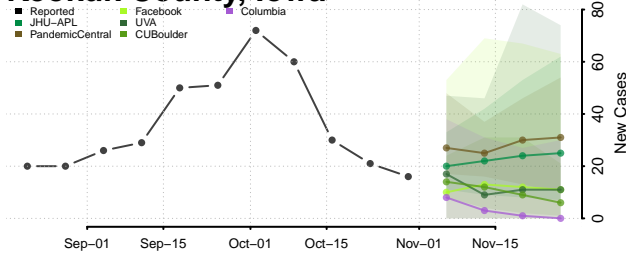

Ida County, Iowa

Iowa County, Iowa

Jackson County, Iowa

Jasper County, Iowa

Jefferson County, Iowa

Johnson County, Iowa

Jones County, Iowa

Keokuk County, Iowa