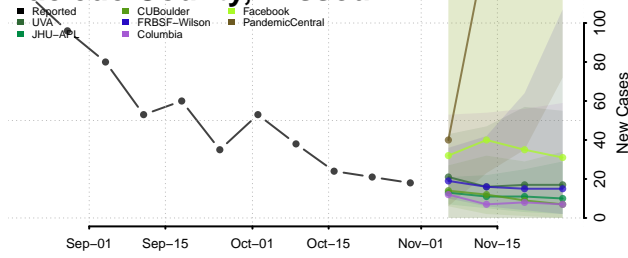

Laclede County, Missouri