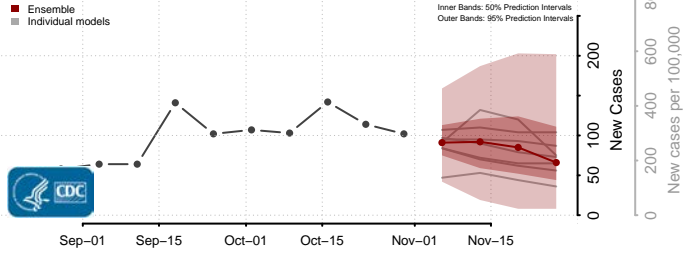

Nicollet County, Minnesota