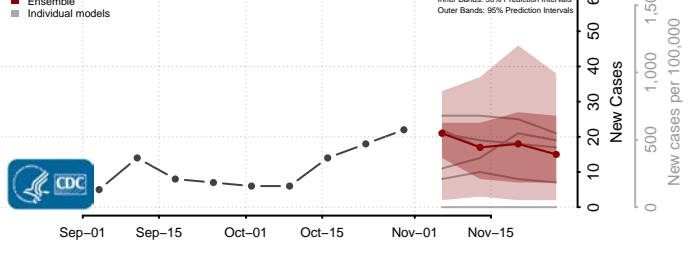

Edmunds County, South Dakota