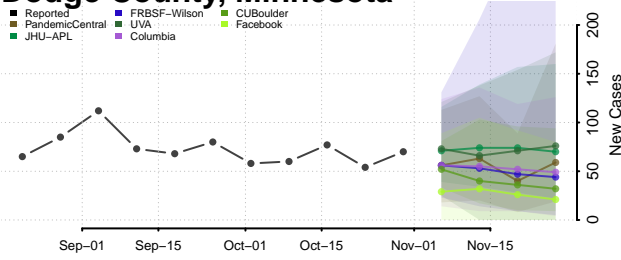

Dodge County, Minnesota