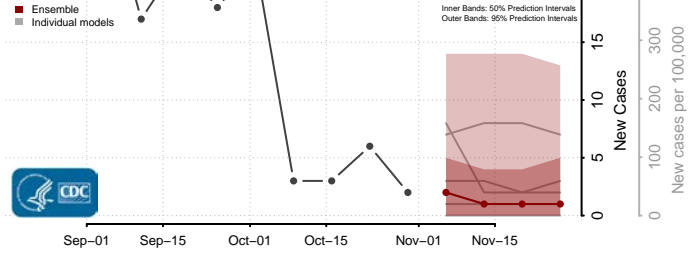

Wheeler County, Texas