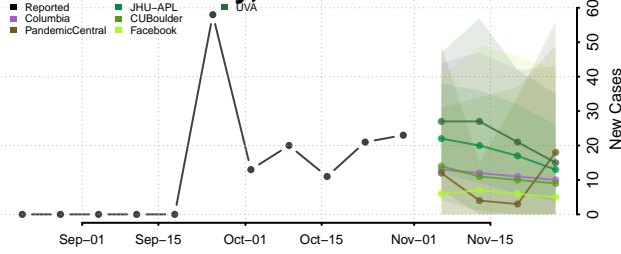

Nuckolls County, Nebraska