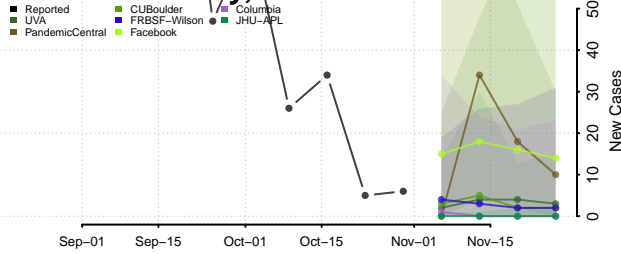

Aransas County, Texas