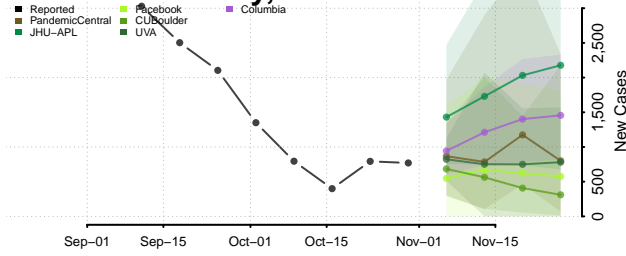

Geneva County, Alabama

Greene County, Alabama

Hale County, Alabama

Henry County, Alabama

Houston County, Alabama

Jackson County, Alabama

Jefferson County, Alabama

Lamar County, Alabama