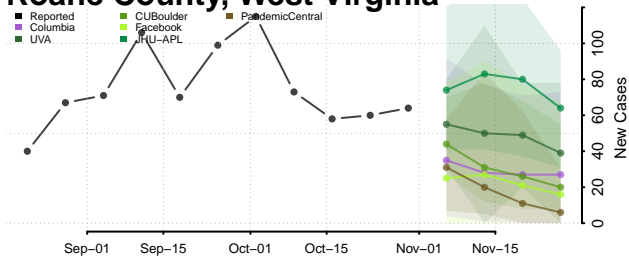

Preston County, West Virginia

Putnam County, West Virginia

Raleigh County, West Virginia

Randolph County, West Virginia

Ritchie County, West Virginia

Roane County, West Virginia

Summers County, West Virginia