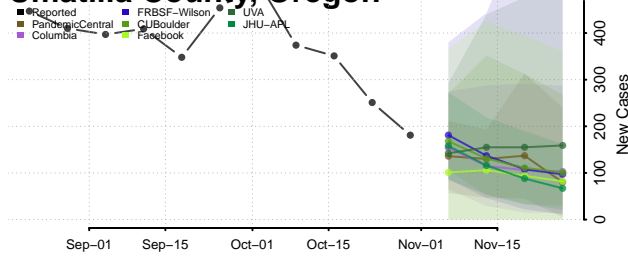

Umatilla County, Oregon