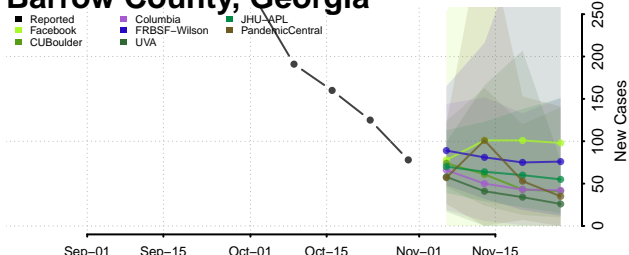

Barrow County, Georgia

Bartow County, Georgia

Ben Hill County, Georgia

Berrien County, Georgia

Bibb County, Georgia

Bleckley County, Georgia

Brantley County, Georgia

Brooks County, Georgia