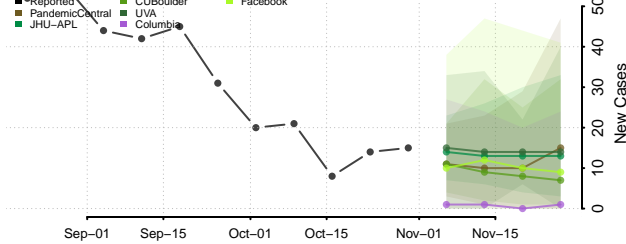

Mississippi

Adams County, Mississippi

Alcorn County, Mississippi

Amite County, Mississippi

Attala County, Mississippi

Benton County, Mississippi

Boliyar County, Mississippi

Calhoun County, Mississippi