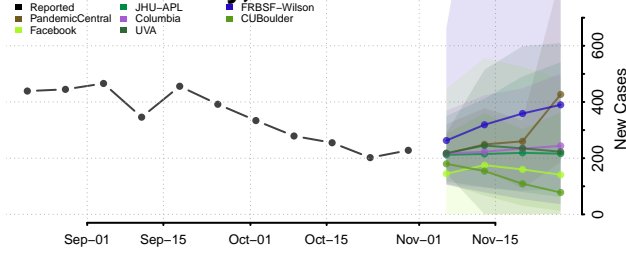

Marshall County, Illinois

Mason County, Illinois

Massac County, Illinois

McDonough County, Illinois

McHenry County, Illinois

McLean County, Illinois

Menard County, Illinois

Mercer County, Illinois