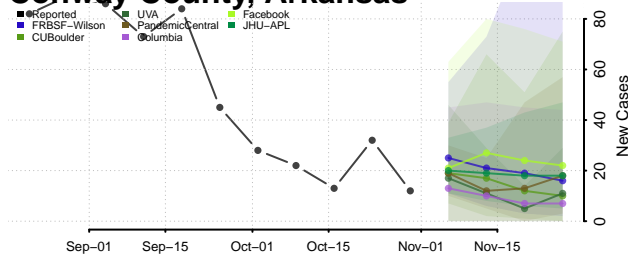

Cleburne County, Arkansas

Cleveland County, Arkansas

Columbia County, Arkansas

Conway County, Arkansas

Craighead County, Arkansas

Crawford County, Arkansas

Crittenden County, Arkansas

Cross County, Arkansas