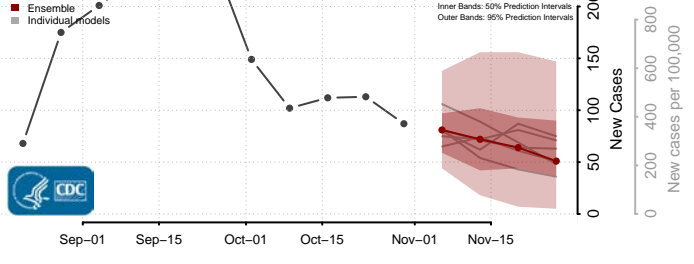

Mingo County, West Virginia