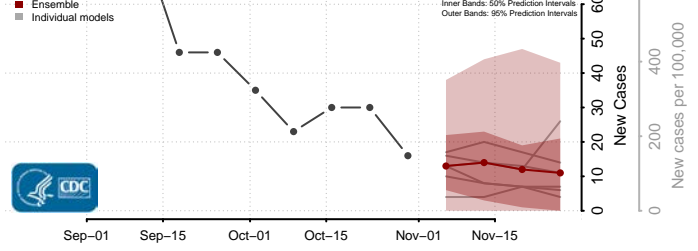

Terrebonne County, Louisiana

Union County, Louisiana

Vermilion County, Louisiana

Vernon County, Louisiana

Washington County, Louisiana

Webster County, Louisiana

West Baton Rouge County, Louisiana

West Carroll County, Louisiana