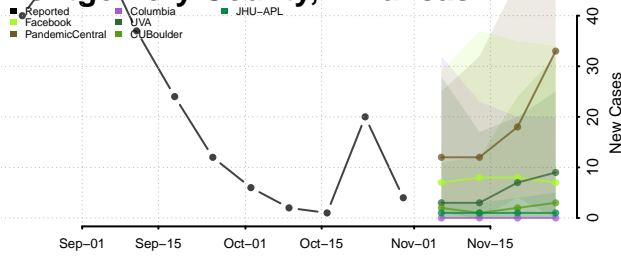

Madison County, Arkansas

Marion County, Arkansas

Miller County, Arkansas

Mississippi County, Arkansas

Monroe County, Arkansas

Montgomery County, Arkansas

Nevada County, Arkansas

Newton County, Arkansas