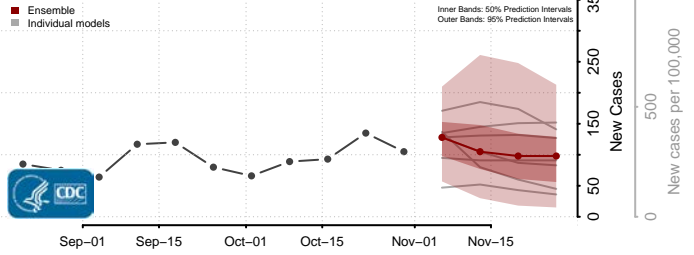

Bennington County, Vermont