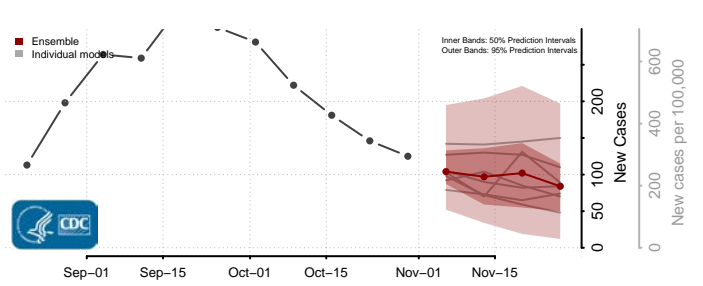

Gilmer County, West Virginia

Grant County, West Virginia

Greenbrier County, West Virginia

Hampshire County, West Virginia

Hancock County, West Virginia

Hardy County, West Virginia

Harrison County, West Virginia