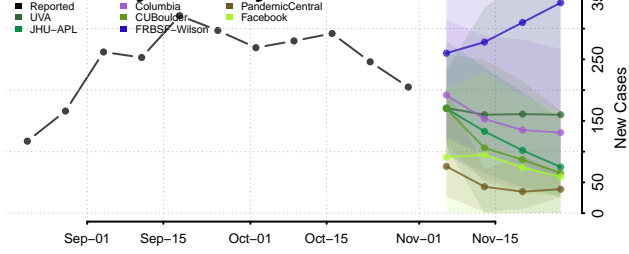

Guernsey County, Ohio