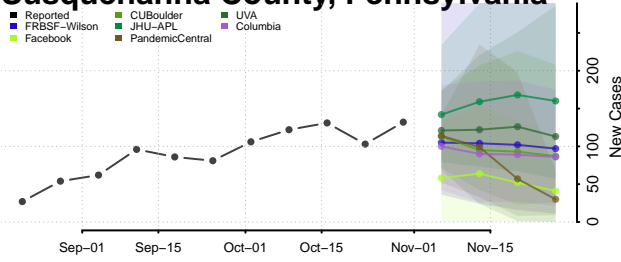

Susquehanna County, Pennsylvania