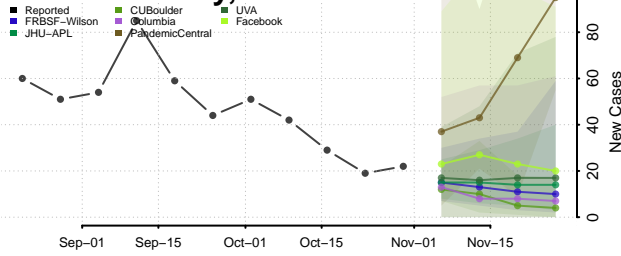

Clinton County, Missouri