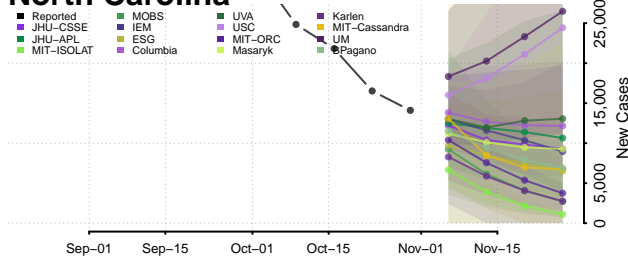

North Carolina