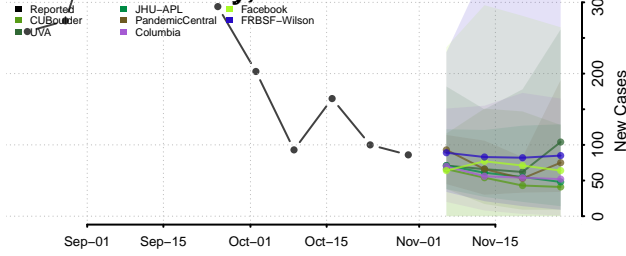

Crockett County, Tennessee

Cumberland County, Tennessee

Davidson County, Tennessee

Decatur County, Tennessee

DeKalb County, Tennessee

Dickson County, Tennessee

Dyer County, Tennessee

Fayette County, Tennessee