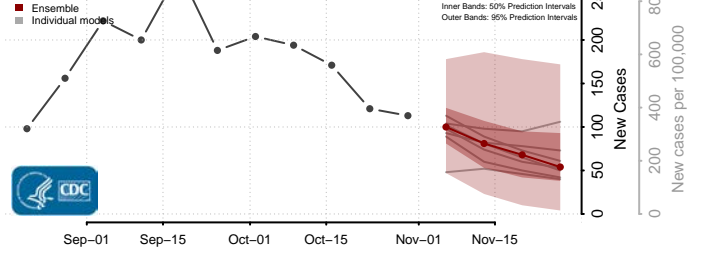

Malheur County, Oregon