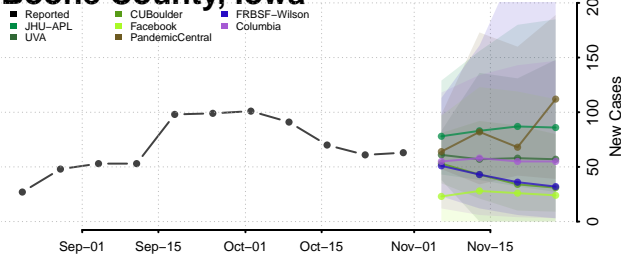

Boone County, Iowa