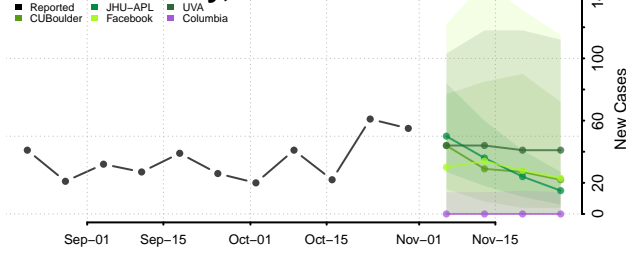

Powell County, Montana