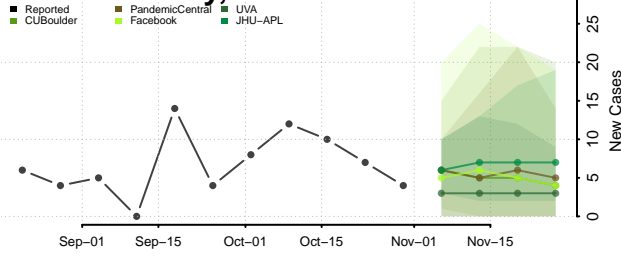

Kidder County, North Dakota