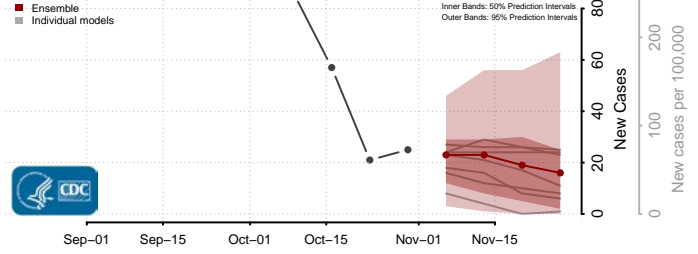

Scotland County, North Carolina

Stanly County, North Carolina

Stokes County, North Carolina

Surry County, North Carolina

Swain County, North Carolina

Transylvania County, North Carolina

Tyrrell County, North Carolina