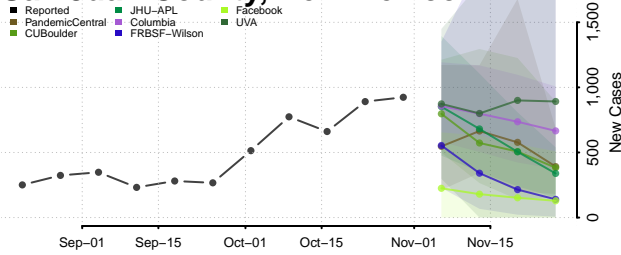

San Juan County, New Mexico