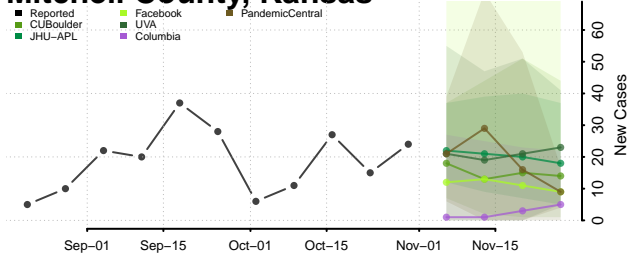

McPherson County, Kansas

Meade County, Kansas

Miami County, Kansas

Mitchell County, Kansas

Montgomery County, Kansas

Morris County, Kansas

Morton County, Kansas

Nemaha County, Kansas