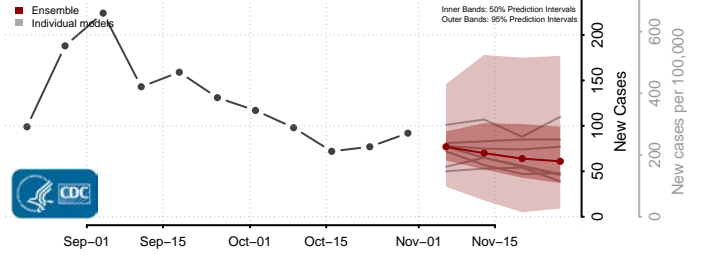

Whitley County, Indiana