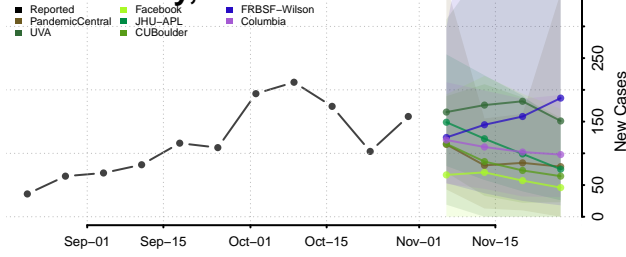

Polk County, Minnesota