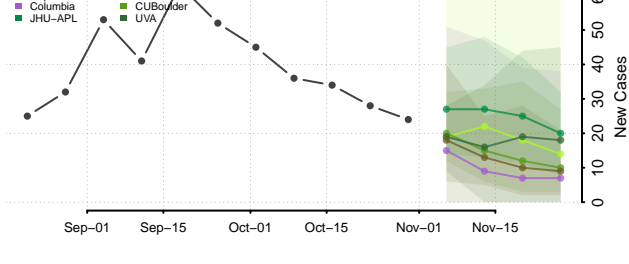

Preston County, West Virginia

Putnam County, West Virginia

Raleigh County, West Virginia

Randolph County, West Virginia

Ritchie County, West Virginia

Roane County, West Virginia

Summers County, West Virginia