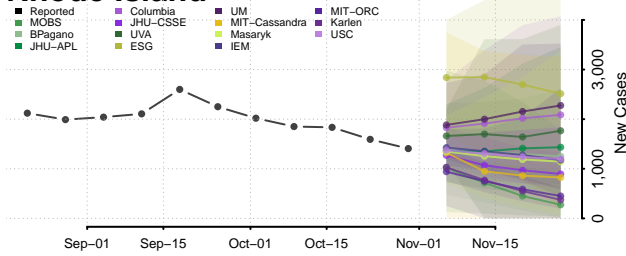

Rhode Island