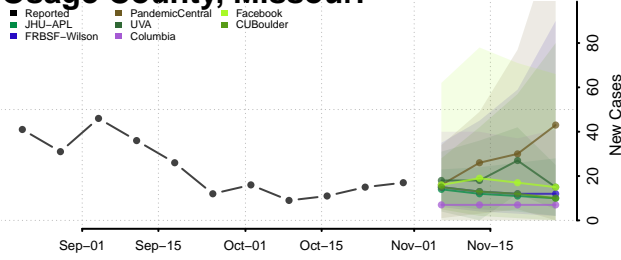

Osage County, Missouri