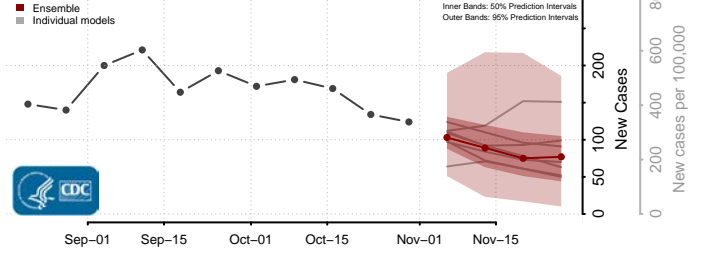

Steele County, Minnesota