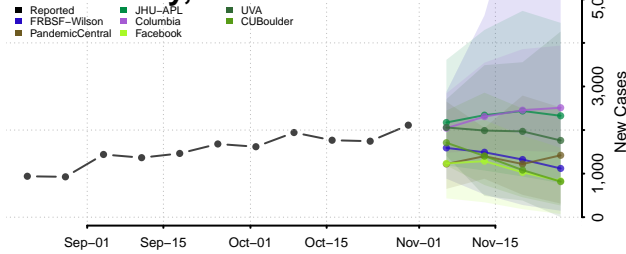

Delaware County, New York

Dutchess County, New York

Erie County, New York

Essex County, New York

Franklin County, New York

Fulton County, New York

Genesee County, New York

Greene County, New York