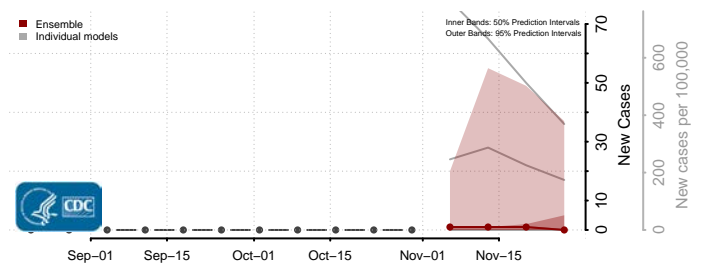

Grand County, Utah