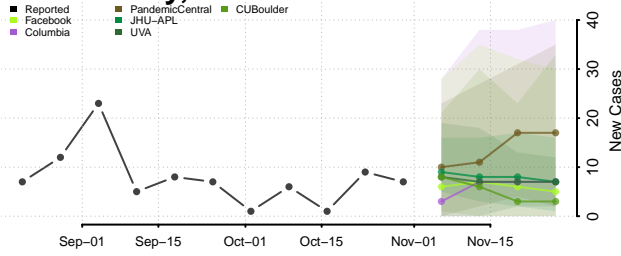

Holt County, Missouri