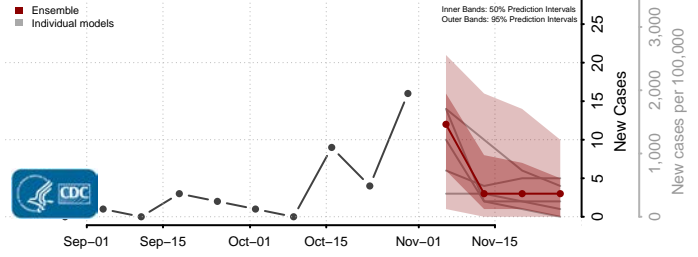

Golden Valley County, Montana