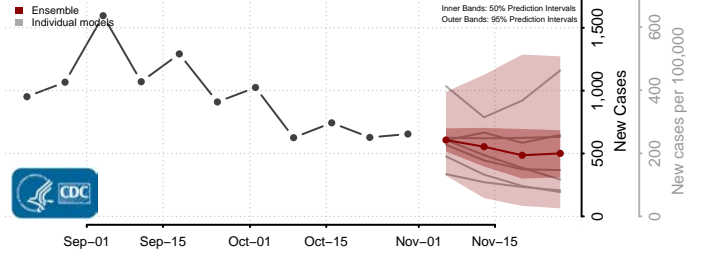

Walla Walla County, Washington

Whatcom County, Washington

Whitman County, Washington

Yakima County, Washington

West Virginia

Barbour County, West Virginia

Berkeley County, West Virginia

Boone County, West Virginia