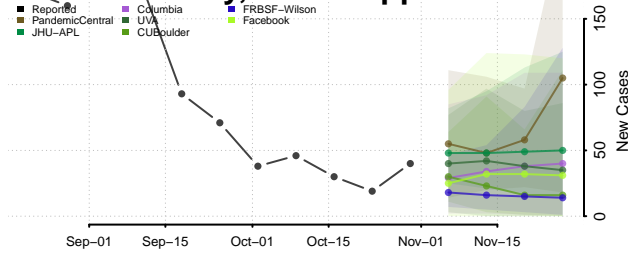

Leake County, Mississippi

Lee County, Mississippi

Leflore County, Mississippi

Lincoln County, Mississippi

Lowndes County, Mississippi

Madison County, Mississippi

Marion County, Mississippi

Marshall County, Mississippi