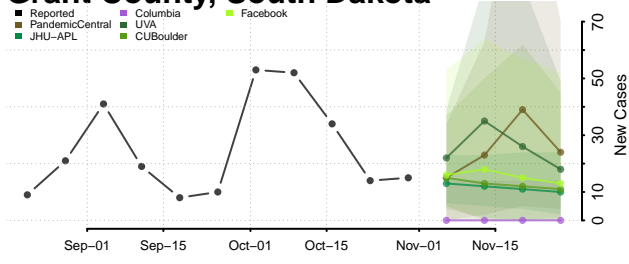

Douglas County, South Dakota

Edmunds County, South Dakota

Fall River County, South Dakota

Faulk County, South Dakota

Grant County, South Dakota

Gregory County, South Dakota

Haakon County, South Dakota

Hamlin County, South Dakota