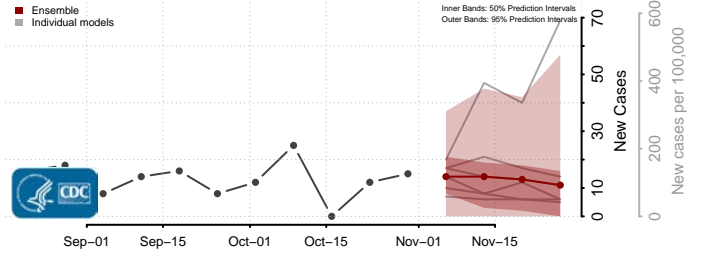

Linn County, Missouri