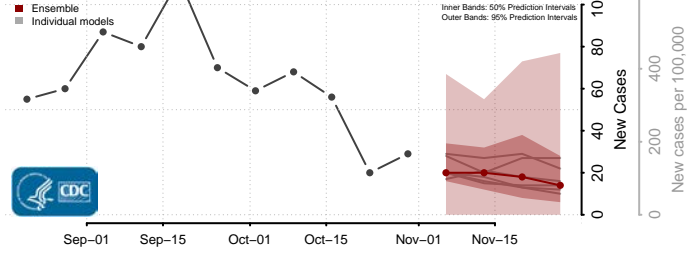

Colonial Heights County, Virginia