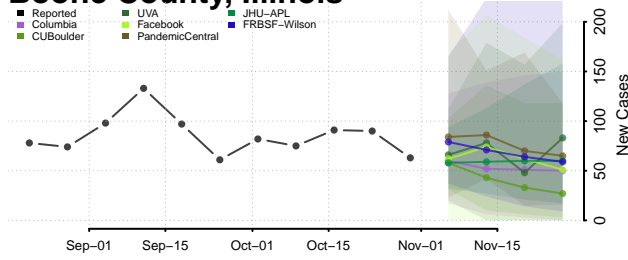

Boone County, Illinois