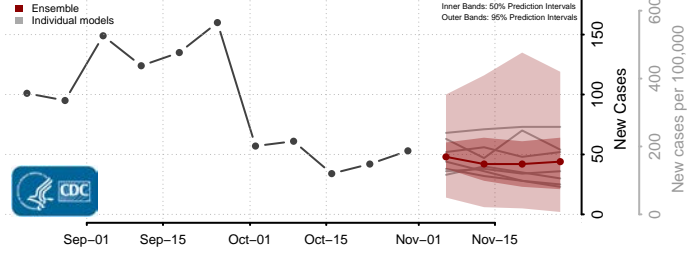

Tate County, Mississippi