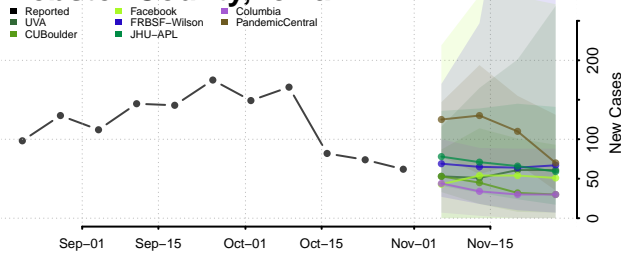

Taylor County, Iowa

Union County, Iowa

Van Buren County, Iowa

Wapello County, Iowa

Warren County, Iowa

Washington County, Iowa

Wayne County, Iowa

Webster County, Iowa