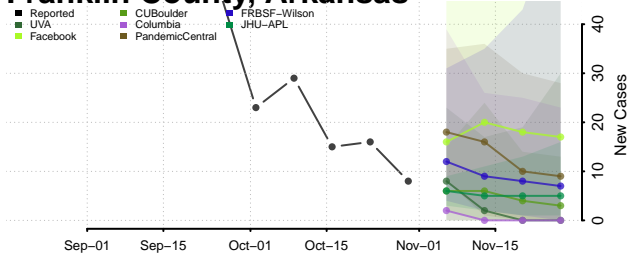

Dallas County, Arkansas

Desha County, Arkansas

Drew County, Arkansas

Faulkner County, Arkansas

Franklin County, Arkansas

Fulton County, Arkansas

Garland County, Arkansas

Grant County, Arkansas