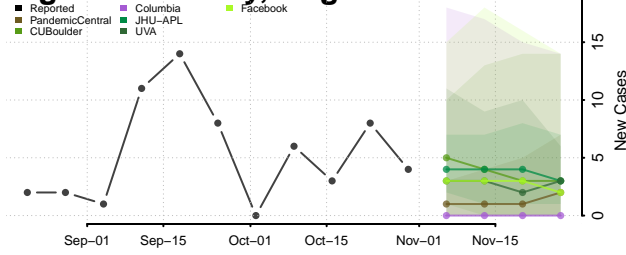

Highland County, Virginia