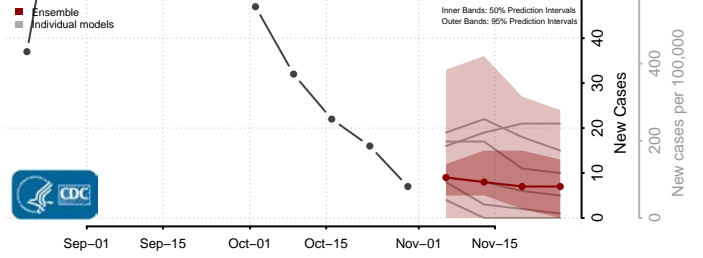

Tyler County, West Virginia