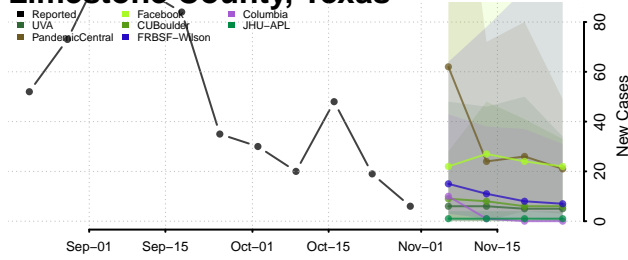

Limestone County, Texas