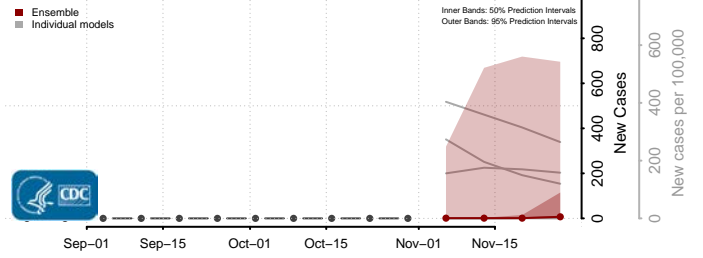

Box Elder County, Utah

Cache County, Utah

Carbon County, Utah

Daggett County, Utah

Davis County, Utah

Duchesne County, Utah

Emery County, Utah

Garfield County, Utah