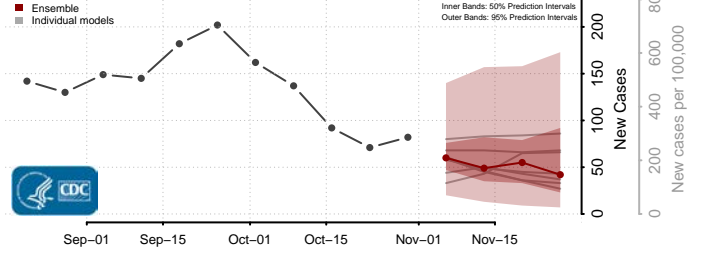

Wythe County, Virginia