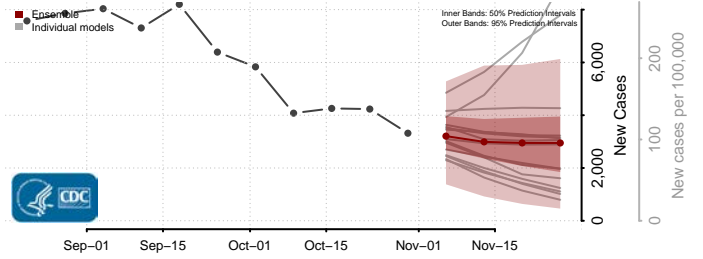

Valley County, Nebraska

Washington County, Nebraska

Wayne County, Nebraska

Webster County, Nebraska

Wheeler County, Nebraska

York County, Nebraska

Nevada

Carson City County, Nevada