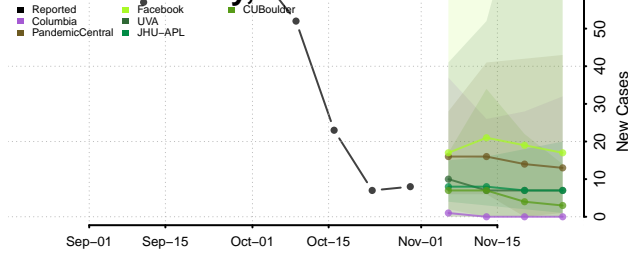

Wabash County, Illinois