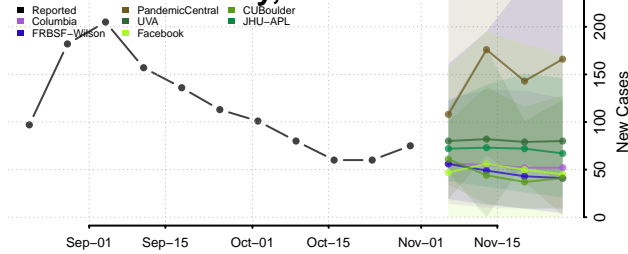

Lawrence County, South Dakota