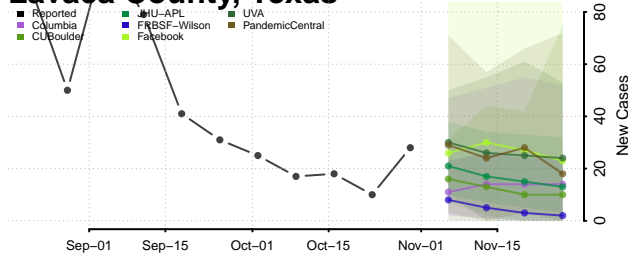

Lavaca County, Texas