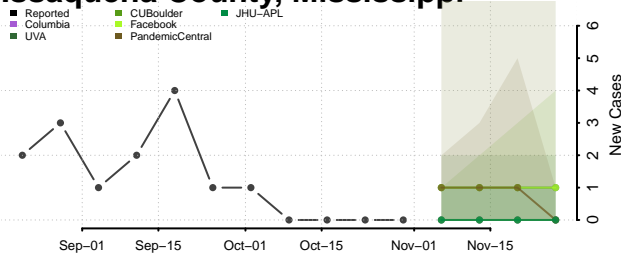

Harrison County, Mississippi

Hinds County, Mississippi

Holmes County, Mississippi

Humphreys County, Mississippi

Issaquena County, Mississippi

Itawamba County, Mississippi

Jackson County, Mississippi

Jasper County, Mississippi