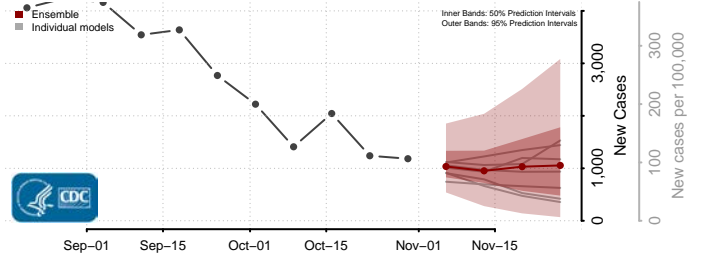

Wake County, North Carolina