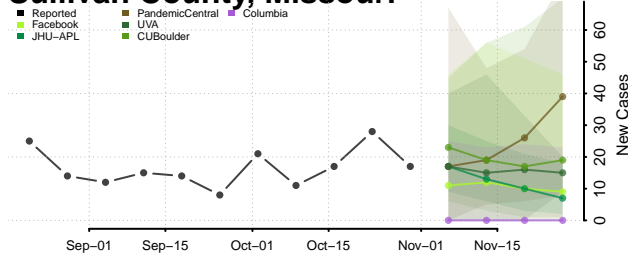

St. Louis City County, Missouri

St. Louis County, Missouri

Ste. Genevieve County, Missouri

Stoddard County, Missouri

Stone County, Missouri

Sullivan County, Missouri

Taney County, Missouri

Texas County, Missouri