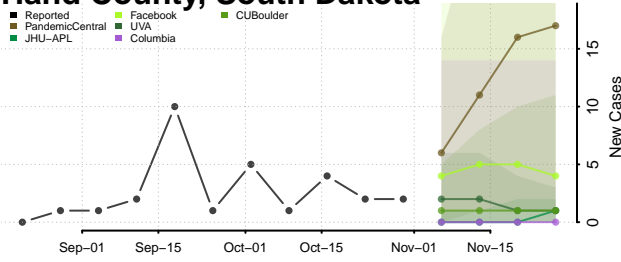

Hand County, South Dakota