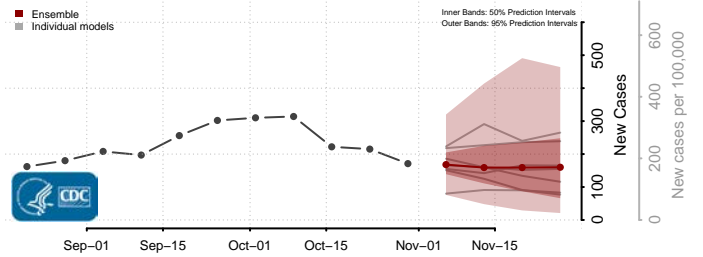

Dallas County, Iowa