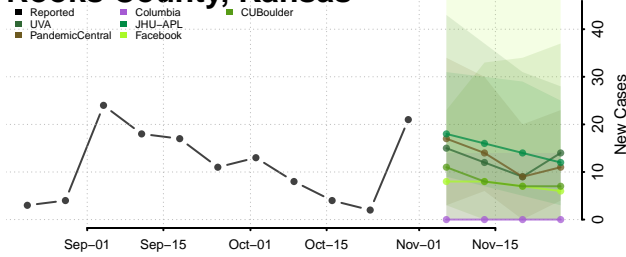

Rooks County, Kansas