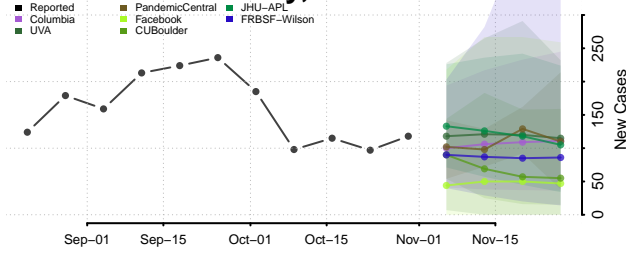

Clinton County, Iowa

Crawford County, Iowa

Dallas County, Iowa

Davis County, Iowa

Decatur County, Iowa

Delaware County, Iowa

Des Moines County, Iowa

Dickinson County, Iowa