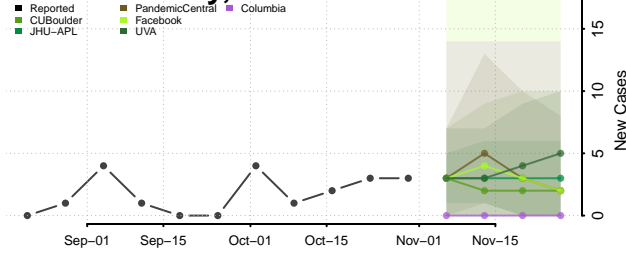

Prairie County, Montana