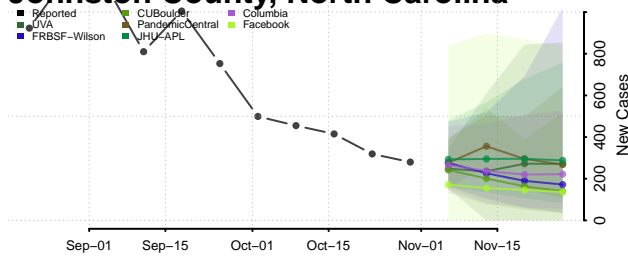

Hyde County, North Carolina

Iredell County, North Carolina

Jackson County, North Carolina

Johnston County, North Carolina

Jones County, North Carolina

Lee County, North Carolina

Lenoir County, North Carolina