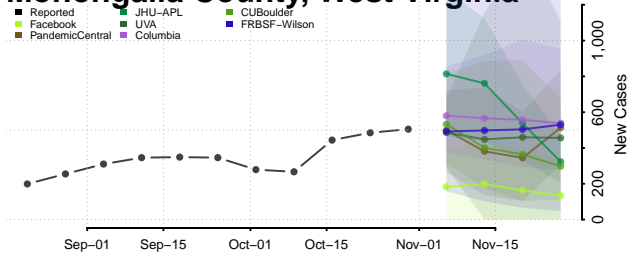

Monongalia County, West Virginia