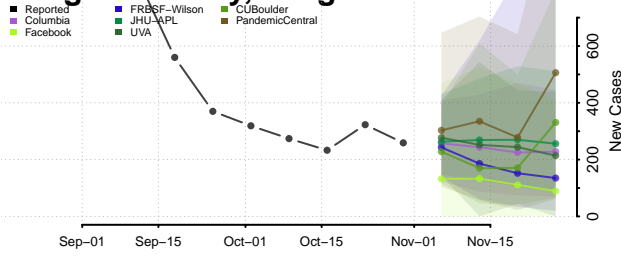

Douglas County, Oregon