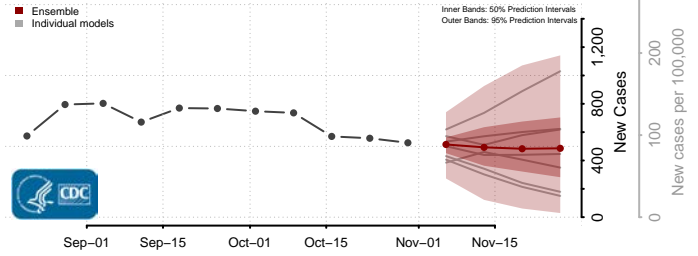

Waldo County, Maine

Washington County, Maine

York County, Maine

Maryland

Allegany County, Maryland

Anne Arundel County, Maryland

Baltimore City County, Maryland

Baltimore County, Maryland