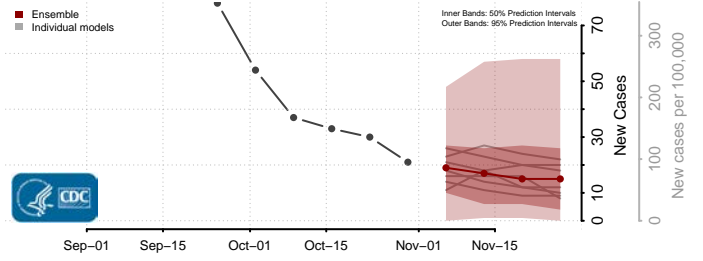

Union County, Louisiana