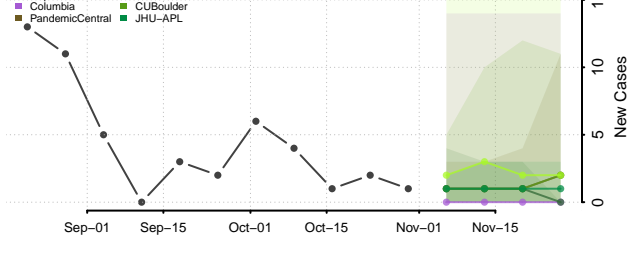

Glasscock County, Texas