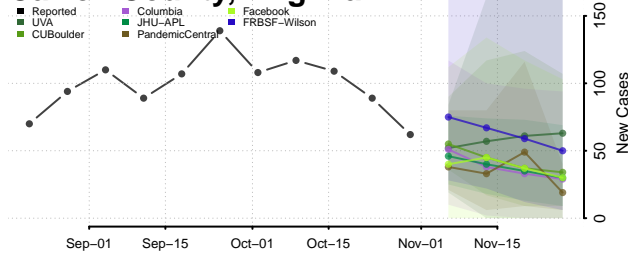

Carroll County, Virginia