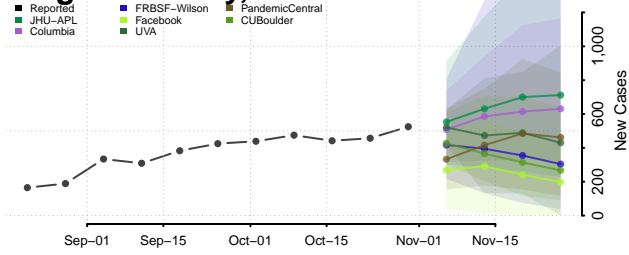

Montgomery County, New York

Nassau County, New York

New York City County, New York

Niagara County, New York

Oneida County, New York

Onondaga County, New York

Ontario County, New York

Orange County, New York