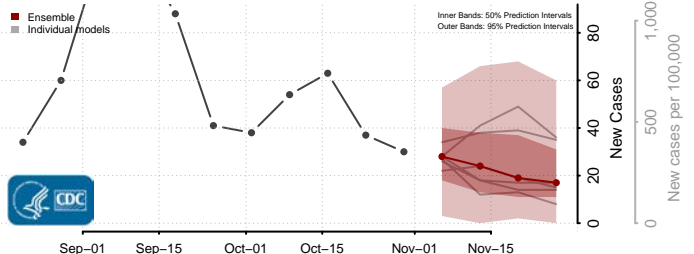

Clay County, West Virginia