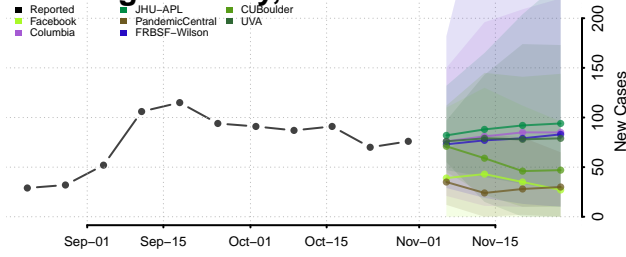

LaGrange County, Indiana

Lake County, Indiana

LaPorte County, Indiana

Lawrence County, Indiana

Madison County, Indiana

Marion County, Indiana

Marshall County, Indiana

Martin County, Indiana