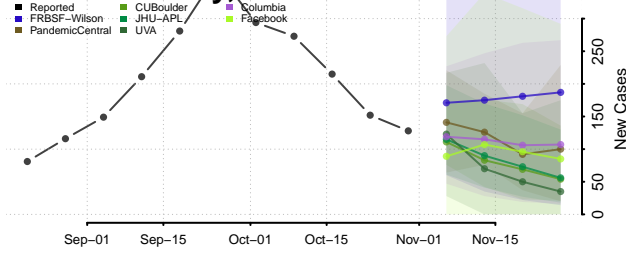

Wood County, West Virginia

Wyoming County, West Virginia

Wisconsin

Adams County, Wisconsin

Ashland County, Wisconsin

Barron County, Wisconsin

Bayfield County, Wisconsin

Brown County, Wisconsin