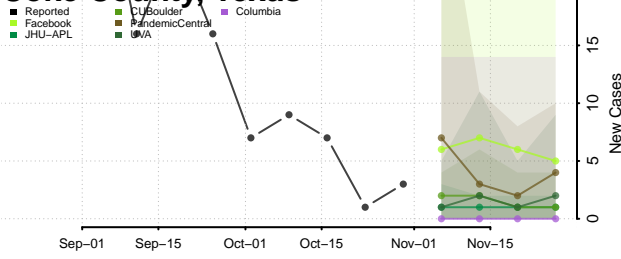

Coke County, Texas