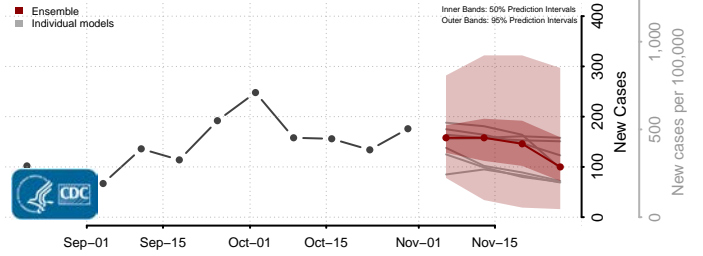

Silver Bow County, Montana