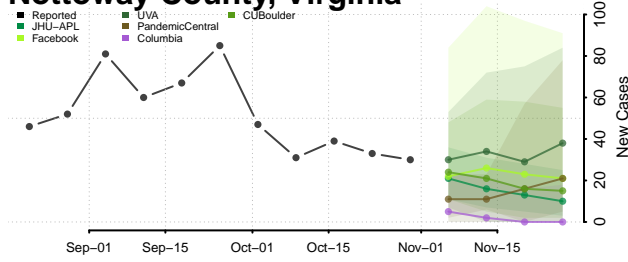

New Kent County, Virginia

Newport News County, Virginia

Norfolk County, Virginia

Northampton County, Virginia

Northumberland County, Virginia

Norton County, Virginia

Nottoway County, Virginia

Orange County, Virginia