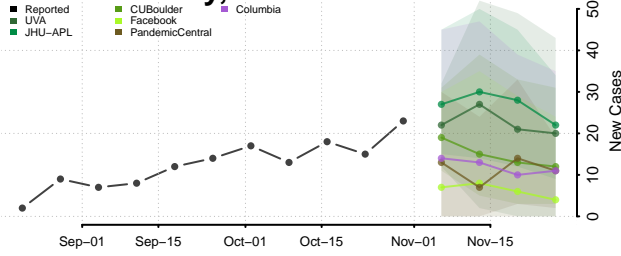

Clear Creek County, Colorado

Conejos County, Colorado

Costilla County, Colorado

Crowley County, Colorado

Custer County, Colorado

Delta County, Colorado

Denver County, Colorado

Dolores County, Colorado