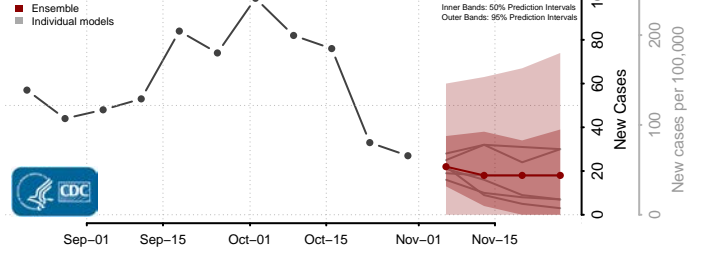

Manassas County, Virginia