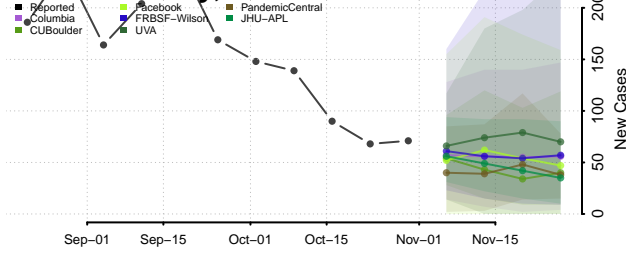

Miami County, Indiana