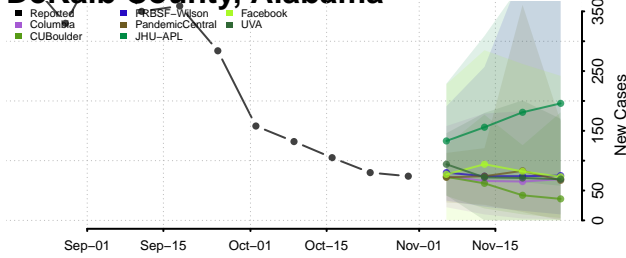

DeKalb County, Alabama