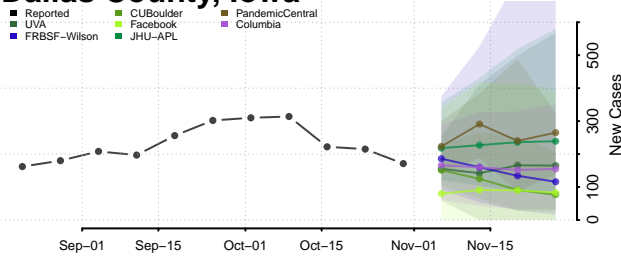

Dallas County, Iowa