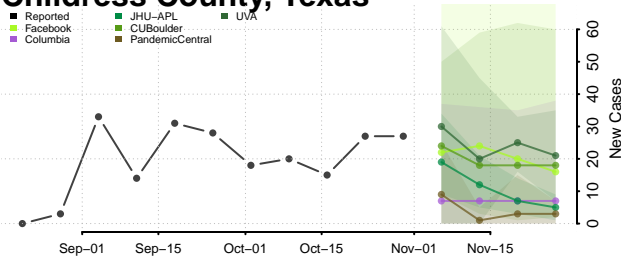

Childress County, Texas