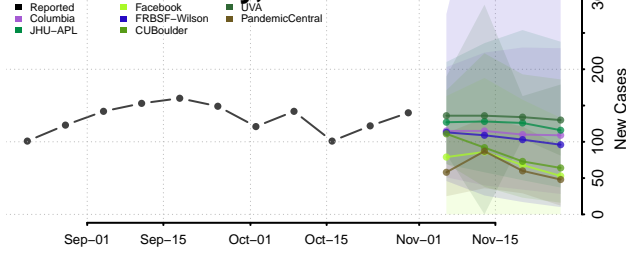

Delaware County, New York

Dutchess County, New York

Erie County, New York

Essex County, New York

Franklin County, New York

Fulton County, New York

Genesee County, New York

Greene County, New York