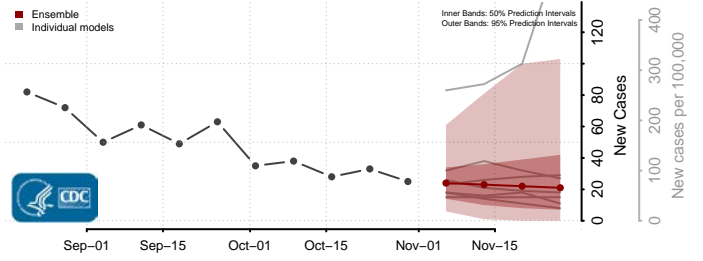

St. Louis City County, Missouri

St. Louis County, Missouri

Ste. Genevieve County, Missouri

Stoddard County, Missouri

Stone County, Missouri

Sullivan County, Missouri

Taney County, Missouri

Texas County, Missouri