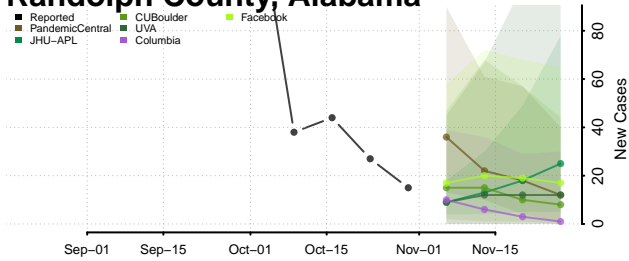

Marion County, Alabama

Marshall County, Alabama

Mobile County, Alabama

Monroe County, Alabama

Montgomery County, Alabama

Morgan County, Alabama

Perry County, Alabama

Pickens County, Alabama

Pike County, Alabama

Randolph County, Alabama

Russell County, Alabama

Shelby County, Alabama

St. Clair County, Alabama

Sumter County, Alabama

Talladega County, Alabama

Tallapoosa County, Alabama