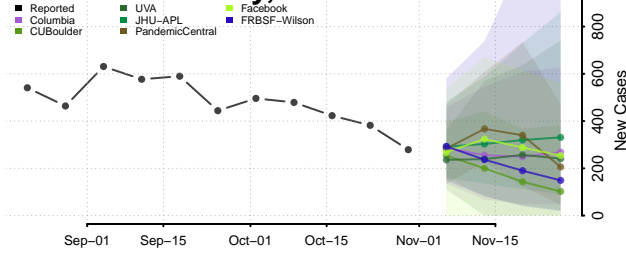

Delaware County, New York

Dutchess County, New York

Erie County, New York

Essex County, New York

Franklin County, New York

Fulton County, New York

Genesee County, New York

Greene County, New York