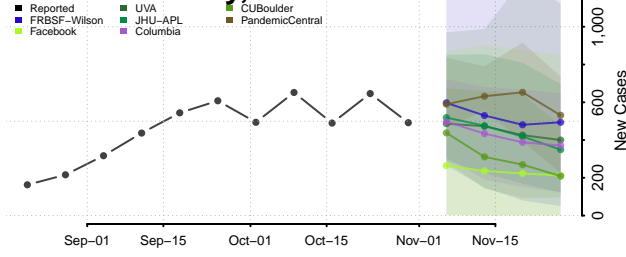

Custer County, Montana

Daniels County, Montana

Dawson County, Montana

Deer Lodge County, Montana

Fallon County, Montana

Fergus County, Montana

Flathead County, Montana

Gallatin County, Montana