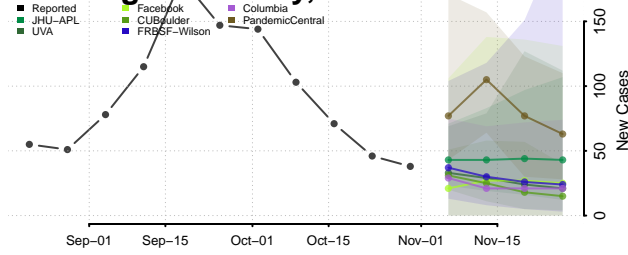

Taylor County, Iowa

Union County, Iowa

Van Buren County, Iowa

Wapello County, Iowa

Warren County, Iowa

Washington County, Iowa

Wayne County, Iowa

Webster County, Iowa