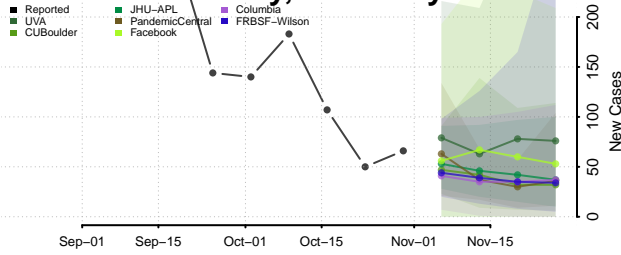

Henderson County, Kentucky