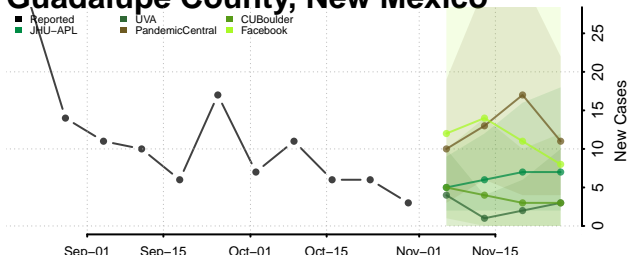

Guadalupe County, New Mexico