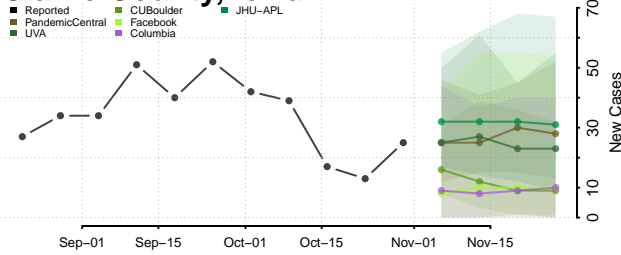

Cass County, Iowa

Cedar County, Iowa

Cerro Gordo County, Iowa

Cherokee County, Iowa

Chickasaw County, Iowa

Clarke County, Iowa

Clay County, Iowa

Clayton County, Iowa