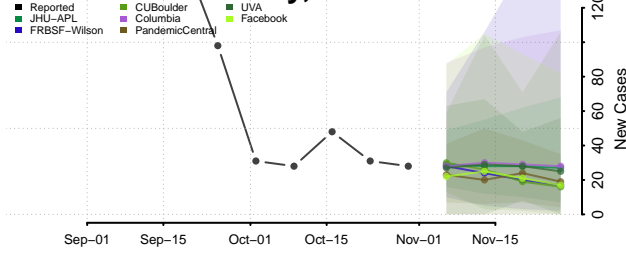

San Jacinto County, Texas