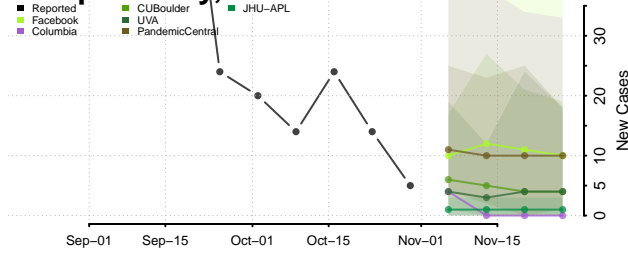

Camp County, Texas