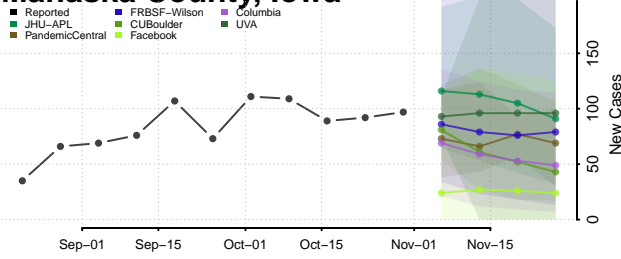

Kossuth County, Iowa

Lee County, Iowa

Linn County, Iowa

Louisa County, Iowa

Lucas County, Iowa

Lyon County, Iowa

Madison County, Iowa

Mahaska County, Iowa