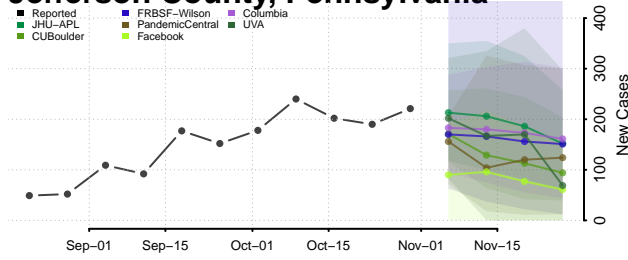

Jefferson County, Pennsylvania