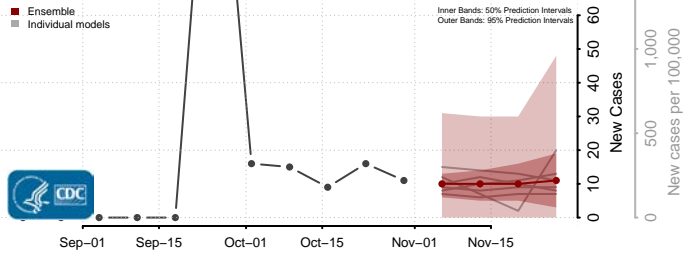

Seward County, Nebraska

Sheridan County, Nebraska

Sherman County, Nebraska

Sioux County, Nebraska

Stanton County, Nebraska

Thayer County, Nebraska

Thomas County, Nebraska

Thurston County, Nebraska