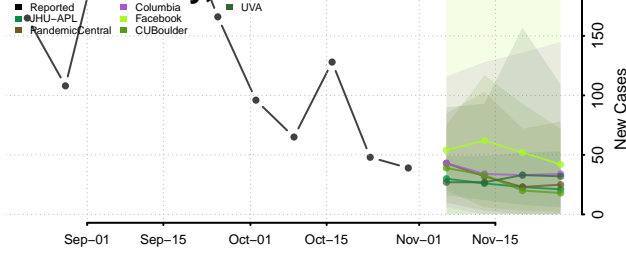

Erath County, Texas