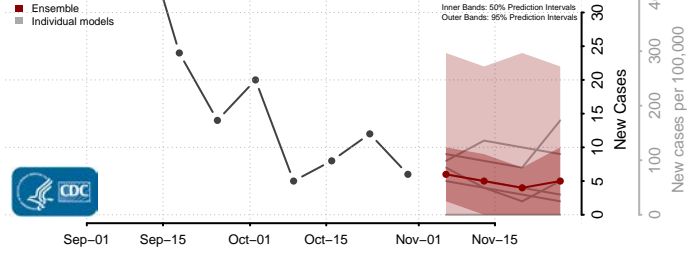

Rabun County, Georgia

Randolph County, Georgia

Richmond County, Georgia

Rockdale County, Georgia

Schley County, Georgia

Screven County, Georgia

Seminole County, Georgia

Spalding County, Georgia