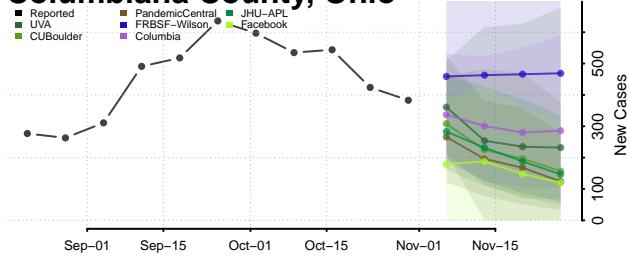

Clermont County, Ohio

Clinton County, Ohio

Columbiana County, Ohio

Coshocton County, Ohio

Crawford County, Ohio

Cuyahoga County, Ohio

Darke County, Ohio

Defiance County, Ohio