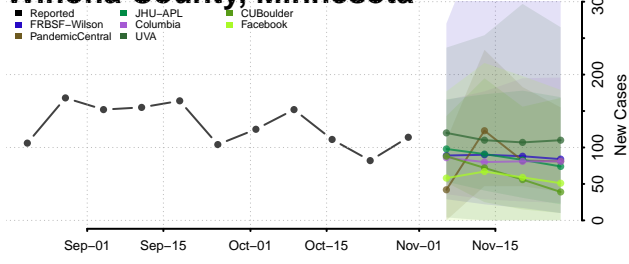

Wadena County, Minnesota

Waseca County, Minnesota

Washington County, Minnesota

Watowan County, Minnesota

Wilkin County, Minnesota

Winona County, Minnesota

Wright County, Minnesota

Yellow Medicine County, Minnesota