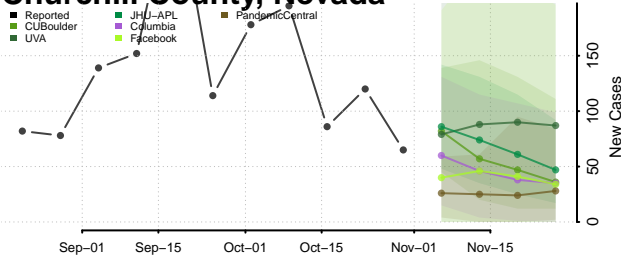

Churchill County, Nevada