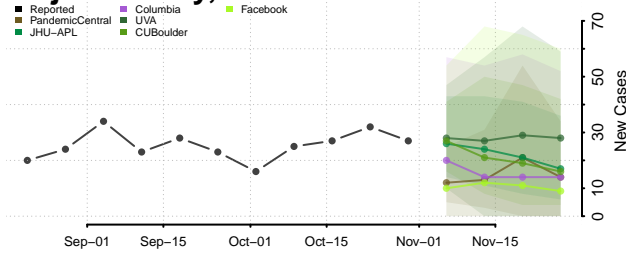

Major County, Oklahoma