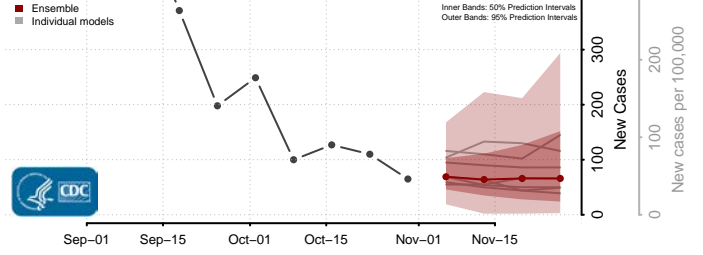

Livingston County, Louisiana

Madison County, Louisiana

Morehouse County, Louisiana

Natchitoches County, Louisiana

Orleans County, Louisiana

Ouachita County, Louisiana

Plaquemines County, Louisiana

Pointe Coupee County, Louisiana