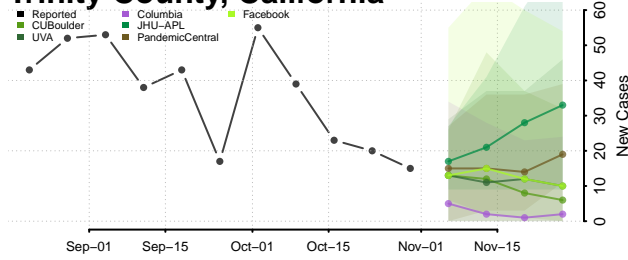

Sierra County, California

Siskiyou County, California

Solano County, California

Sonoma County, California

Stanislaus County, California

Sutter County, California

Tehama County, California

Trinity County, California