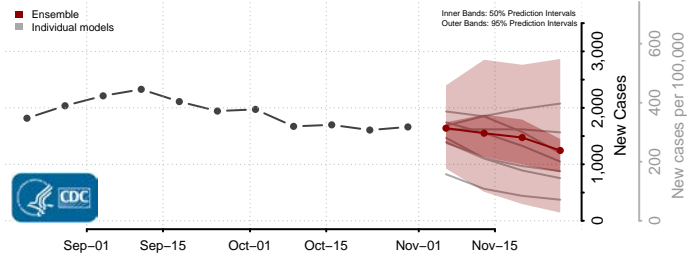

San Juan County, Washington

Skagit County, Washington

Skamania County, Washington

Snohomish County, Washington

Spokane County, Washington

Stevens County, Washington

Thurston County, Washington

Wahkiakum County, Washington