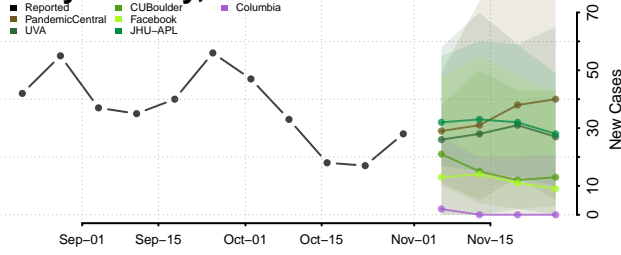

Lincoln County, New Mexico

Los Alamos County, New Mexico

Luna County, New Mexico

McKinley County, New Mexico

Mora County, New Mexico

Otero County, New Mexico

Quay County, New Mexico

Rio Arriba County, New Mexico