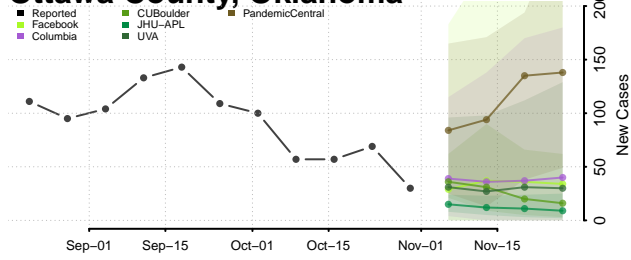

Noble County, Oklahoma

Nowata County, Oklahoma

Okfuskee County, Oklahoma

Oklahoma County, Oklahoma

Okmulgee County, Oklahoma

Osage County, Oklahoma

Ottawa County, Oklahoma

Pawnee County, Oklahoma