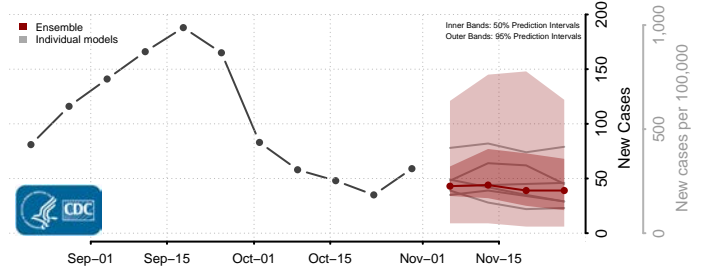

Hart County, Kentucky