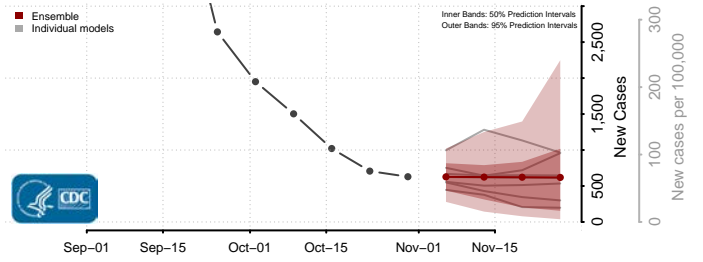

Roane County, Tennessee

Robertson County, Tennessee

Rutherford County, Tennessee

Scott County, Tennessee

Sequatchie County, Tennessee

Sevier County, Tennessee

Shelby County, Tennessee

Smith County, Tennessee