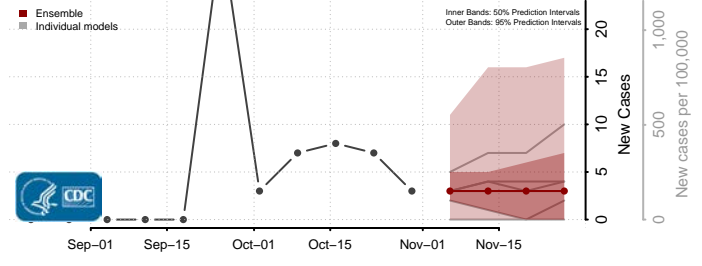

Frontier County, Nebraska

Furnas County, Nebraska

Gage County, Nebraska

Garden County, Nebraska

Garfield County, Nebraska

Gosper County, Nebraska

Grant County, Nebraska

Greeley County, Nebraska