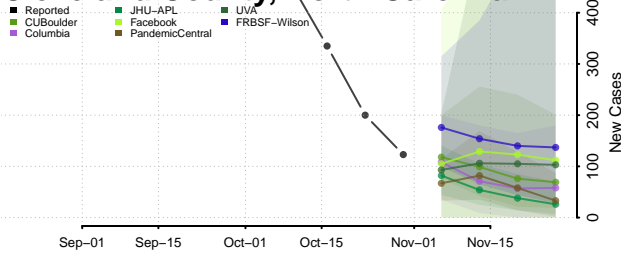

Cherokee County, North Carolina

Chowan County, North Carolina

Clay County, North Carolina

Cleveland County, North Carolina

Columbus County, North Carolina

Craven County, North Carolina

Cumberland County, North Carolina