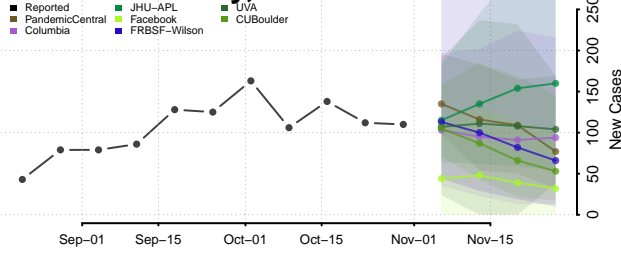

Windsor County, Vermont