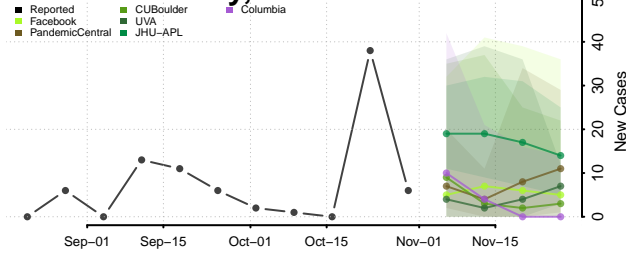

Ziebach County, South Dakota