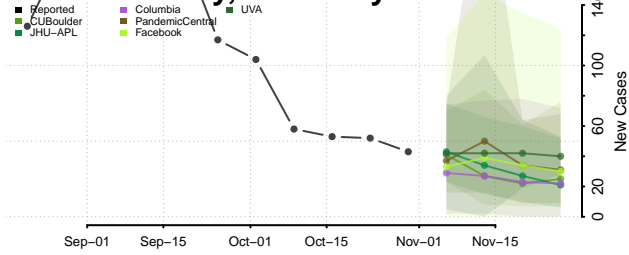

Marion County, Kentucky