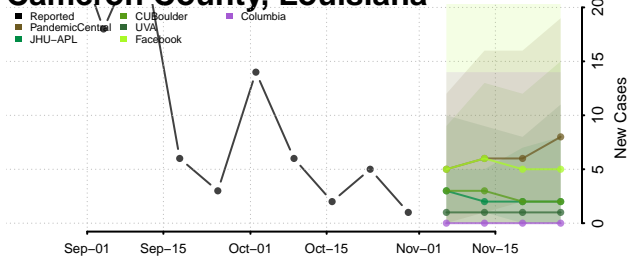

Bossier County, Louisiana

Caddo County, Louisiana

Calcasieu County, Louisiana

Caldwell County, Louisiana

Cameron County, Louisiana

Catahoula County, Louisiana

Claiborne County, Louisiana

Concordia County, Louisiana