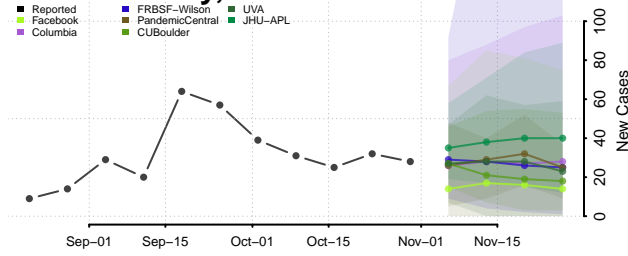

Union County, Iowa