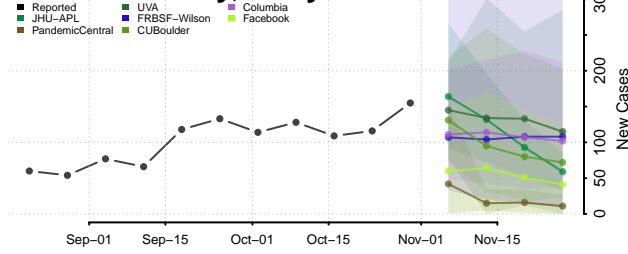

Garrett County, Maryland