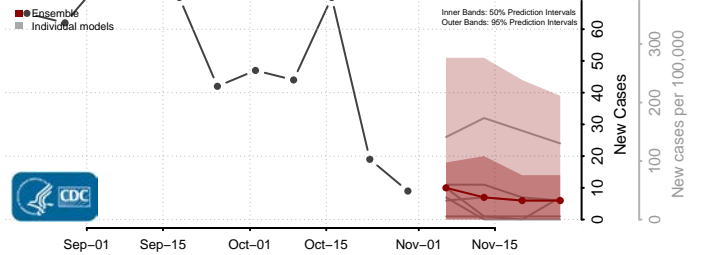

Burleson County, Texas