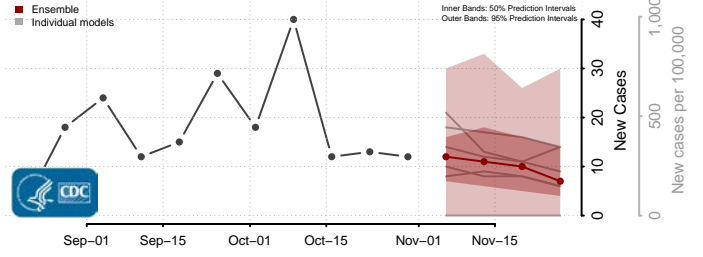

Otter Tail County, Minnesota

Pennington County, Minnesota

Pine County, Minnesota

Pipestone County, Minnesota

Polk County, Minnesota

Pope County, Minnesota

Ramsey County, Minnesota

Red Lake County, Minnesota