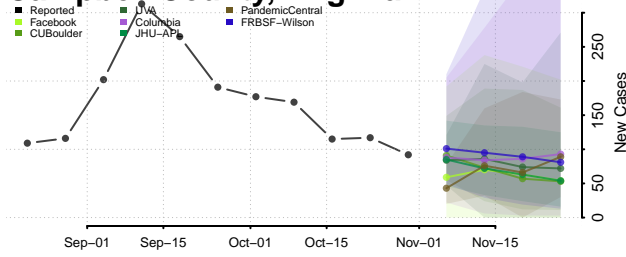

Caroline County, Virginia

Carroll County, Virginia

Charles City County, Virginia

Charlotte County, Virginia

Charlottesville County, Virginia

Chesapeake County, Virginia

Chesterfield County, Virginia

Clarke County, Virginia