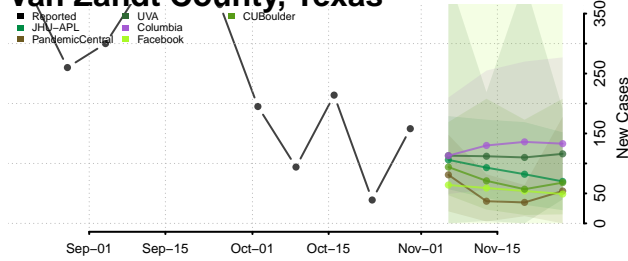

Van Zandt County, Texas