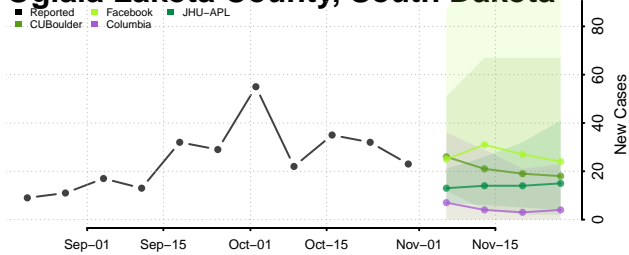

Oglala Lakota County, South Dakota