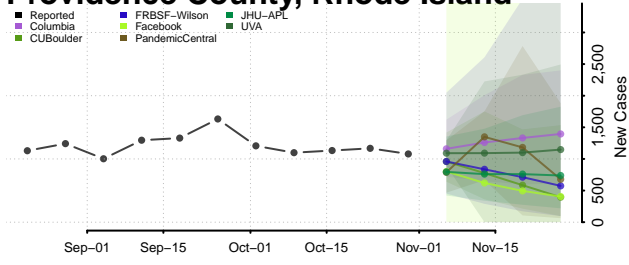

Providence County, Rhode Island