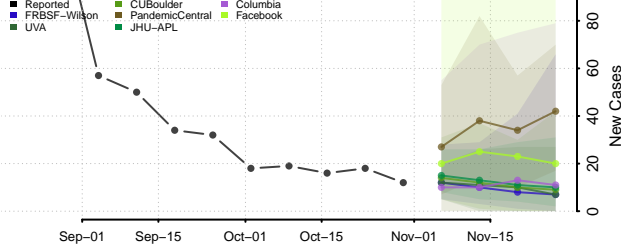

Terrebonne County, Louisiana

Union County, Louisiana

Vermilion County, Louisiana

Vernon County, Louisiana

Washington County, Louisiana

Webster County, Louisiana

West Baton Rouge County, Louisiana

West Carroll County, Louisiana