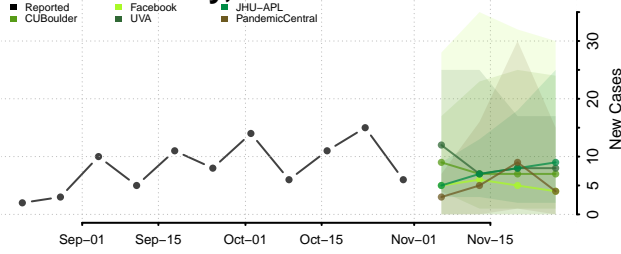

Beaver County, Oklahoma