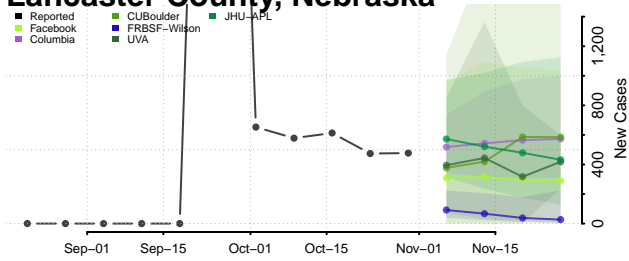

Lincoln County, Nebraska

Logan County, Nebraska

Loup County, Nebraska

Madison County, Nebraska

McPherson County, Nebraska

Merrick County, Nebraska

Morrill County, Nebraska

Nance County, Nebraska