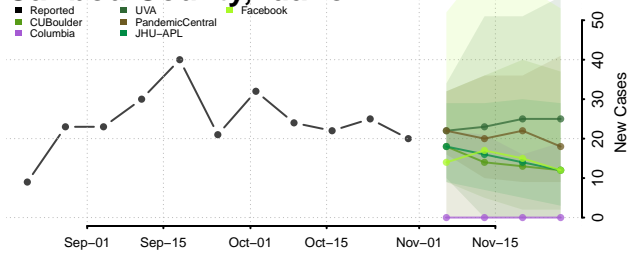

Caribou County, Idaho