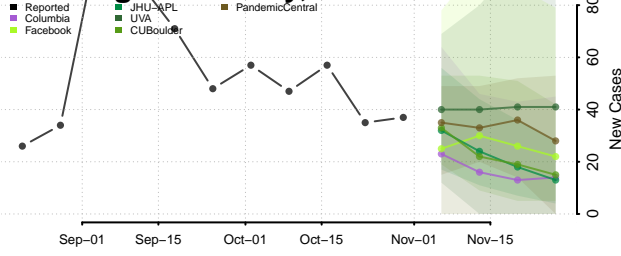

Shoshone County, Idaho

Teton County, Idaho

Twin Falls County, Idaho

Valley County, Idaho

Washington County, Idaho

Illinois

Adams County, Illinois

Alexander County, Illinois