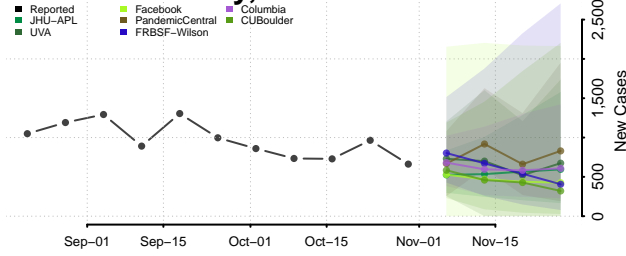

Hartford County, Connecticut