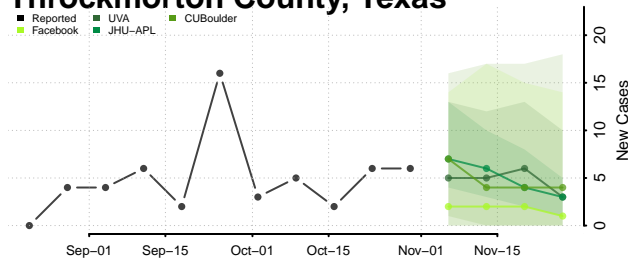

Titus County, Texas

Tom Green County, Texas

Travis County, Texas

Trinity County, Texas

Tyler County, Texas

Upshur County, Texas

Upton County, Texas

Uvalde County, Texas