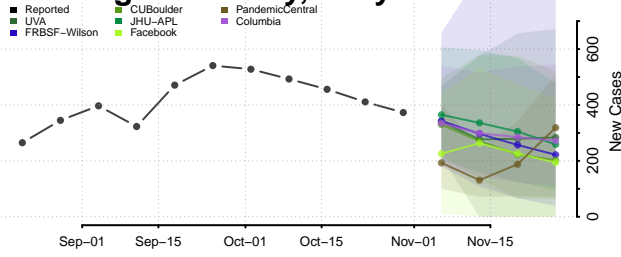

Washington County, Maryland