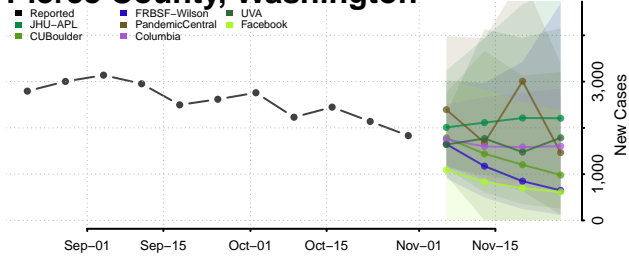

Pierce County, Washington