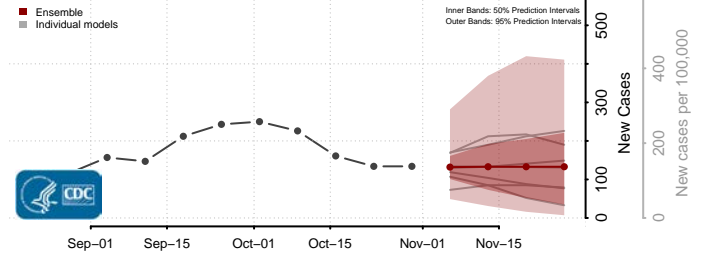

Poweshiek County, Iowa

Ringgold County, Iowa

Sac County, Iowa

Scott County, Iowa

Shelby County, Iowa

Sioux County, Iowa

Story County, Iowa

Tama County, Iowa