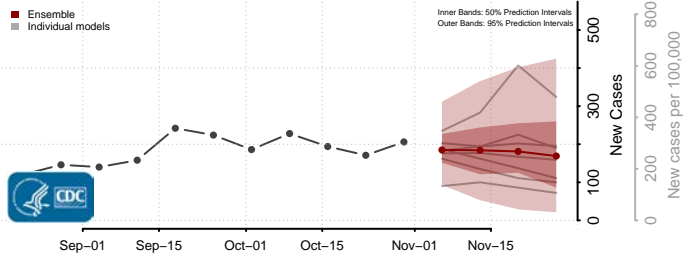

Minnesota

Aitkin County, Minnesota

Anoka County, Minnesota

Becker County, Minnesota

Beltrami County, Minnesota

Benton County, Minnesota

Big Stone County, Minnesota

Blue Earth County, Minnesota