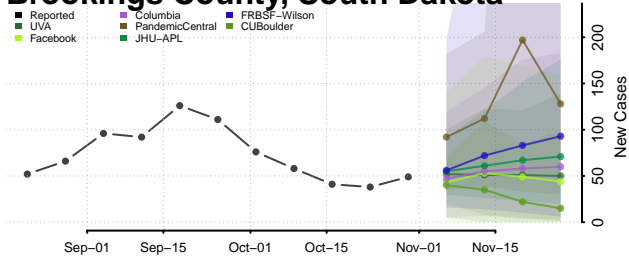

Brookings County, South Dakota