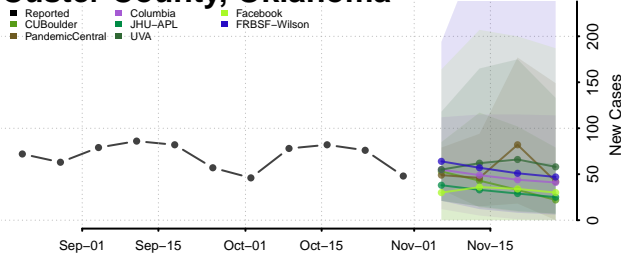

Custer County, Oklahoma