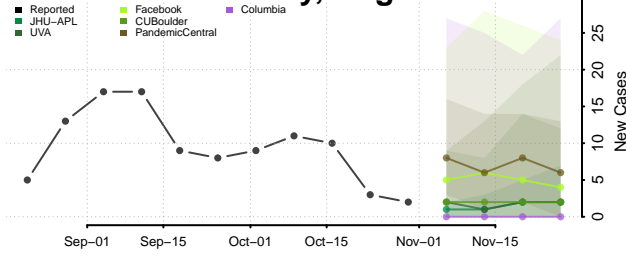

Emporia County, Virginia

Essex County, Virginia

Fairfax City County, Virginia

Fairfax County, Virginia

Falls Church County, Virginia

Fauquier County, Virginia

Floyd County, Virginia

Fluvanna County, Virginia