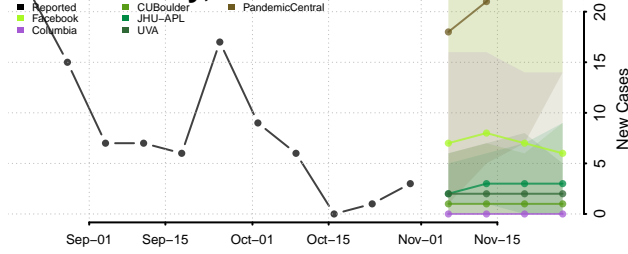

Dade County, Missouri