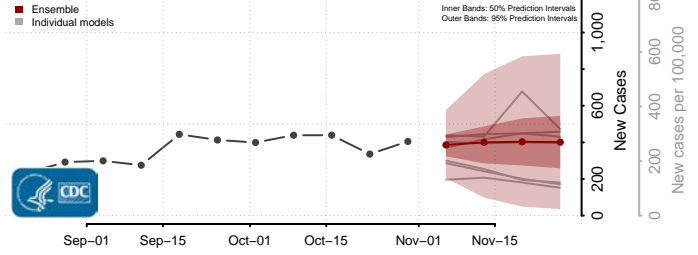

Redwood County, Minnesota

Renville County, Minnesota

Rice County, Minnesota

Rock County, Minnesota

Roseau County, Minnesota

Scott County, Minnesota

Sherburne County, Minnesota

Sibley County, Minnesota