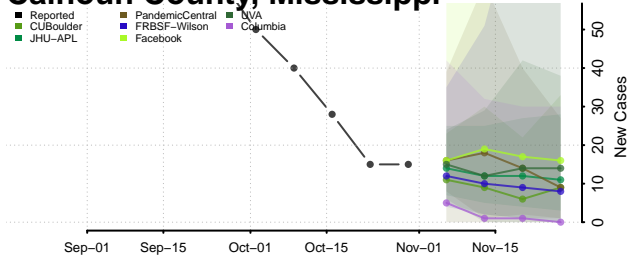

Mississippi

Adams County, Mississippi

Alcorn County, Mississippi

Amite County, Mississippi

Attala County, Mississippi

Benton County, Mississippi

Boliyar County, Mississippi

Calhoun County, Mississippi