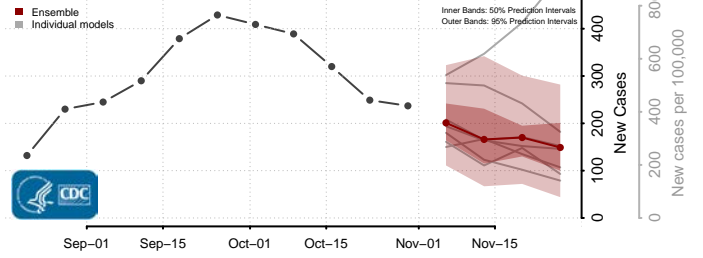

Marion County, West Virginia