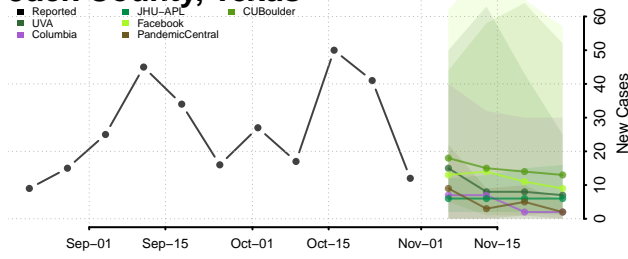

Houston County, Texas

Howard County, Texas

Hudspeth County, Texas

Hunt County, Texas

Hutchinson County, Texas

Irion County, Texas

Jack County, Texas

Jackson County, Texas