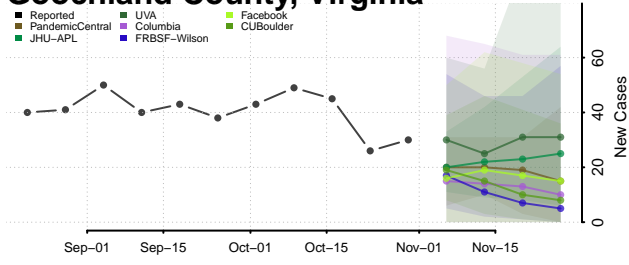

Grayson County, Virginia

Greene County, Virginia

Greensville County, Virginia

Halifax County, Virginia

Hampton County, Virginia

Hanover County, Virginia

Harrisonburg County, Virginia

Henrico County, Virginia