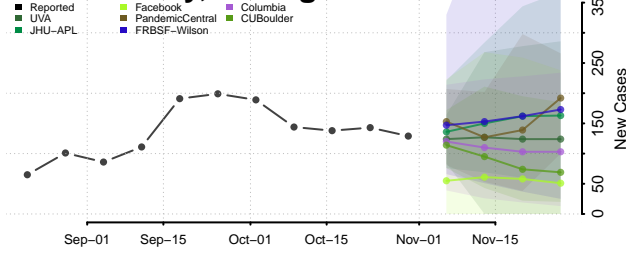

Cass County, Michigan