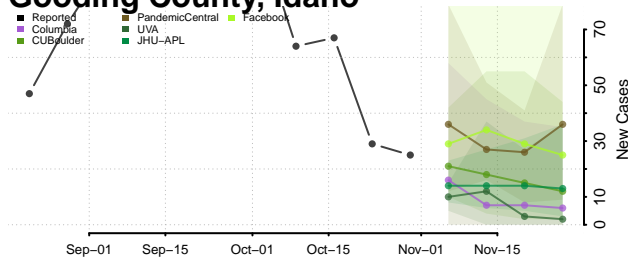

Gooding County, Idaho