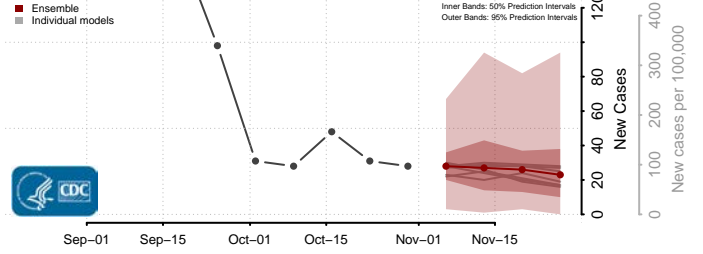

Rusk County, Texas

Sabine County, Texas

San Augustine County, Texas

San Jacinto County, Texas

San Patricio County, Texas

San Saba County, Texas

Schleicher County, Texas

Scurry County, Texas