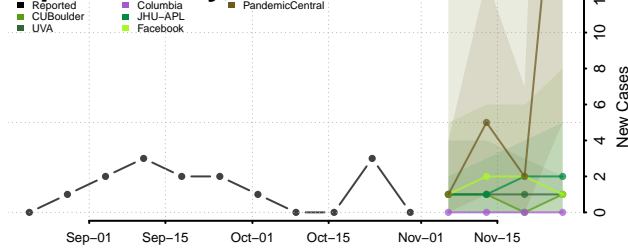

Alpine County, California