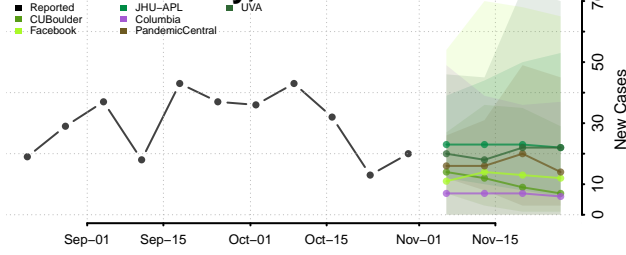

Dubuque County, Iowa

Emmet County, Iowa

Fayette County, Iowa

Floyd County, Iowa

Franklin County, Iowa

Fremont County, Iowa

Greene County, Iowa

Grundy County, Iowa