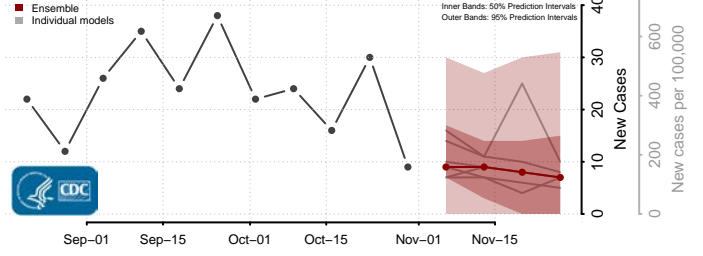

Cotton County, Oklahoma