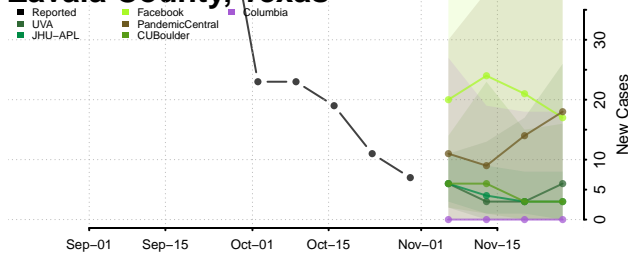

Wise County, Texas

Wood County, Texas

Yoakum County, Texas

Young County, Texas

Zapata County, Texas

Zavala County, Texas

Utah

Beaver County, Utah