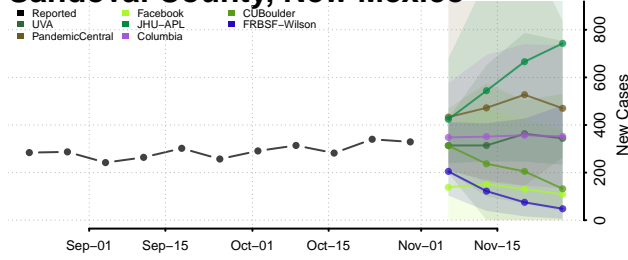

Sandoval County, New Mexico