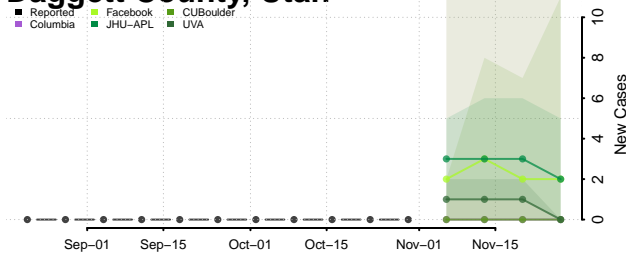

Box Elder County, Utah

Cache County, Utah

Carbon County, Utah

Daggett County, Utah

Davis County, Utah

Duchesne County, Utah

Emery County, Utah

Garfield County, Utah