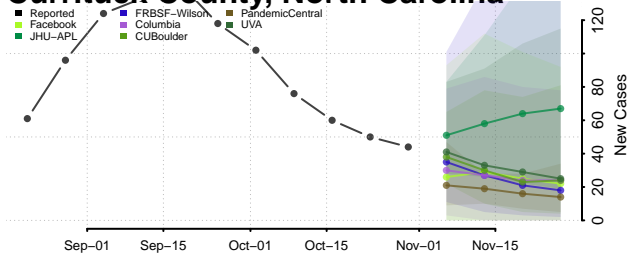

Currituck County, North Carolina