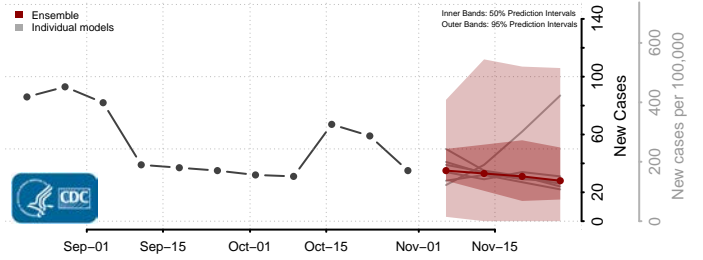

Vernon County, Missouri