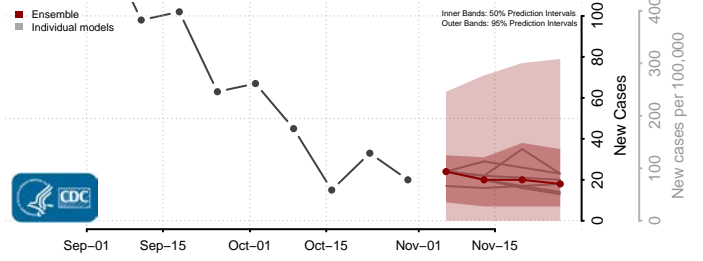

Allen County, Louisiana