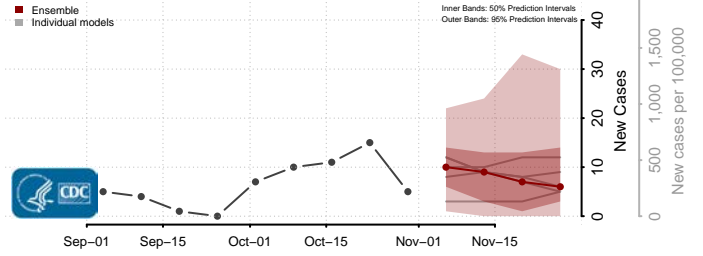

Divide County, North Dakota

Dunn County, North Dakota

Eddy County, North Dakota

Emmons County, North Dakota

Foster County, North Dakota

Golden Valley County, North Dakota

Grand Forks County, North Dakota

Grant County, North Dakota