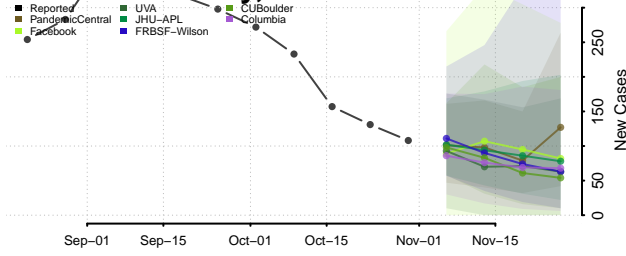

Hancock County, Indiana