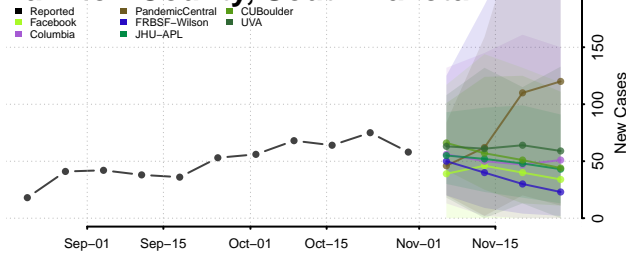

Yankton County, South Dakota