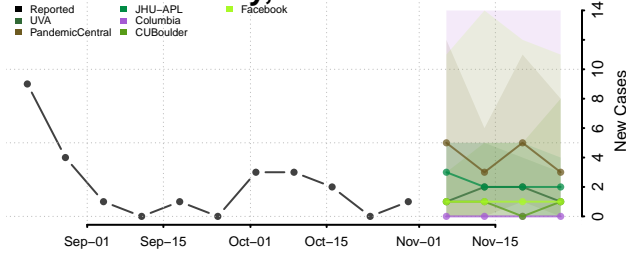

Prowers County, Colorado

Pueblo County, Colorado

Rio Blanco County, Colorado

Rio Grande County, Colorado

Routt County, Colorado

Saguache County, Colorado

San Juan County, Colorado

San Miguel County, Colorado