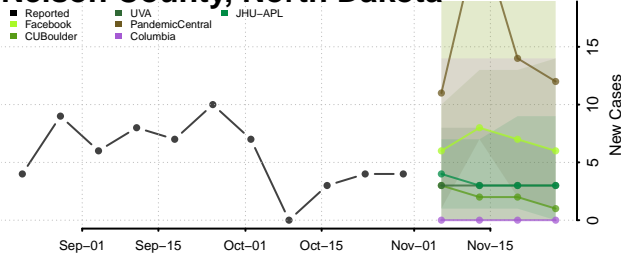

McLean County, North Dakota

Mercer County, North Dakota

Morton County, North Dakota

Mountrail County, North Dakota

Nelson County, North Dakota

Oliver County, North Dakota

Pembina County, North Dakota

Pierce County, North Dakota