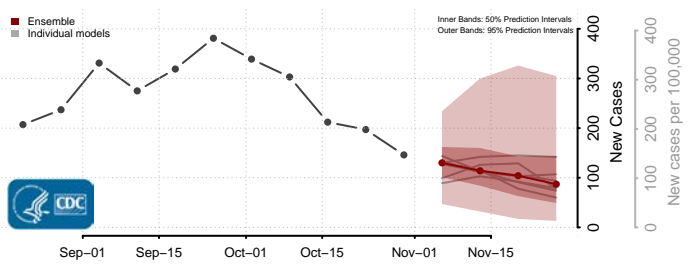

Prince George County, Virginia

Prince William County, Virginia

Pulaski County, Virginia

Radford County, Virginia

Rappahannock County, Virginia

Russell County, Virginia

Salem County, Virginia

Scott County, Virginia