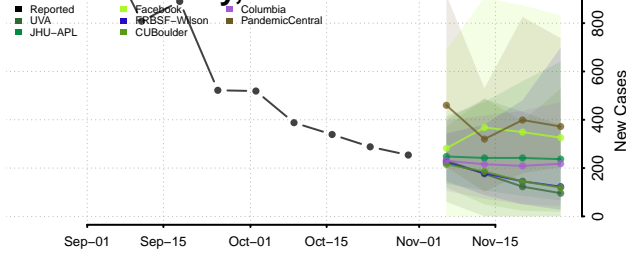

Pulaski County, Arkansas

Randolph County, Arkansas

Saline County, Arkansas

Scott County, Arkansas

Searcy County, Arkansas

Sebastian County, Arkansas

Sevier County, Arkansas

Sharp County, Arkansas