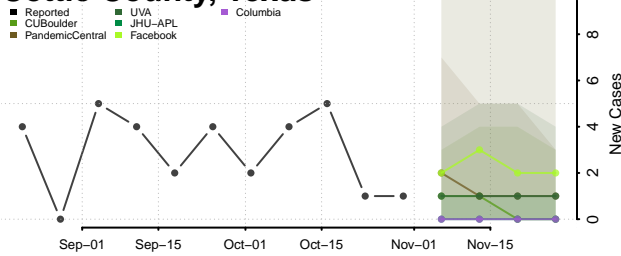

Cottle County, Texas