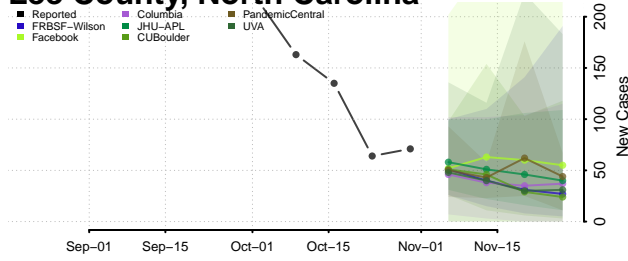

Hyde County, North Carolina

Iredell County, North Carolina

Jackson County, North Carolina

Johnston County, North Carolina

Jones County, North Carolina

Lee County, North Carolina

Lenoir County, North Carolina