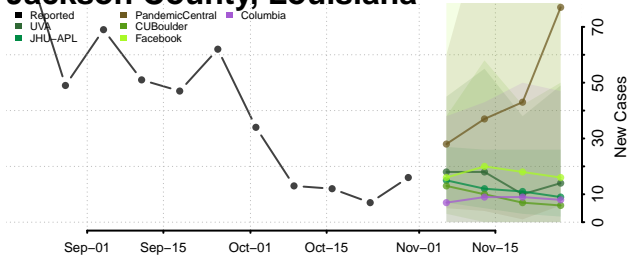

Jackson County, Louisiana