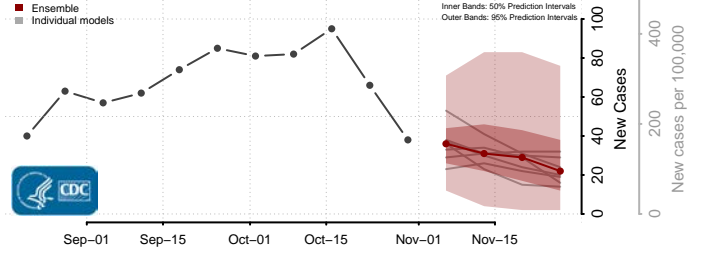

New Kent County, Virginia

Newport News County, Virginia

Norfolk County, Virginia

Northampton County, Virginia

Northumberland County, Virginia

Norton County, Virginia

Nottoway County, Virginia

Orange County, Virginia