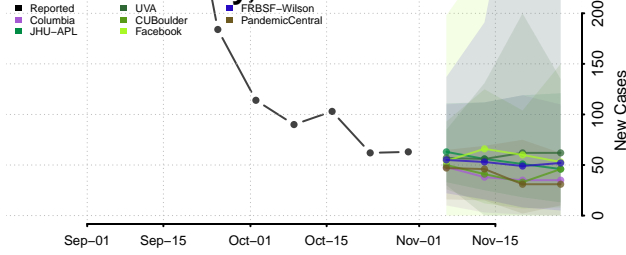

Franklin County, Tennessee