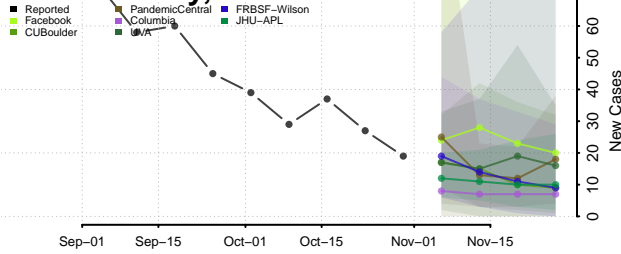

Leon County, Texas

Liberty County, Texas

Limestone County, Texas

Lipscomb County, Texas

Live Oak County, Texas

Llano County, Texas

Loving County, Texas

Lubbock County, Texas