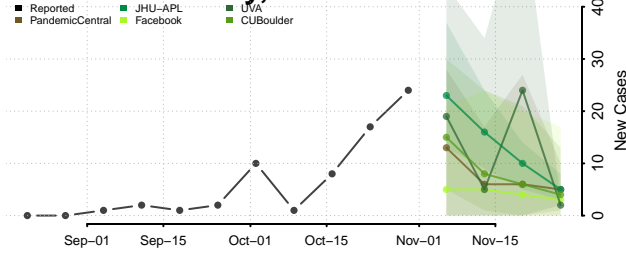

Sheridan County, North Dakota