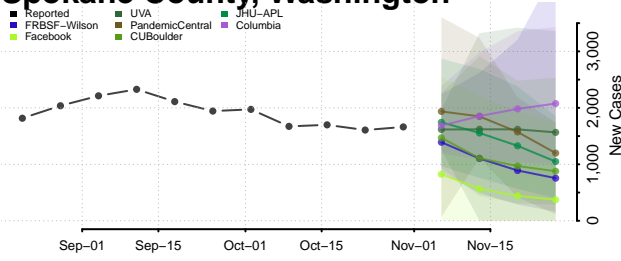

San Juan County, Washington

Skagit County, Washington

Skamania County, Washington

Snohomish County, Washington

Spokane County, Washington

Stevens County, Washington

Thurston County, Washington

Wahkiakum County, Washington