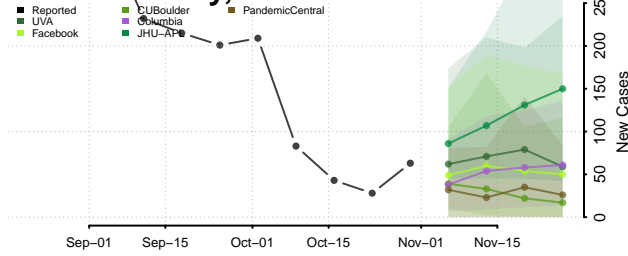

Coffee County, Alabama