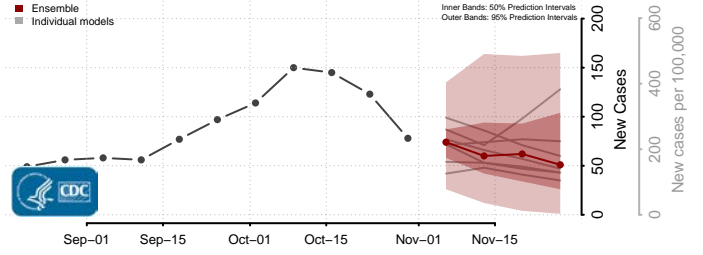

Crawford County, Michigan

Delta County, Michigan

Dickinson County, Michigan

Eaton County, Michigan

Emmet County, Michigan

Genesee County, Michigan

Gladwin County, Michigan

Gogebic County, Michigan