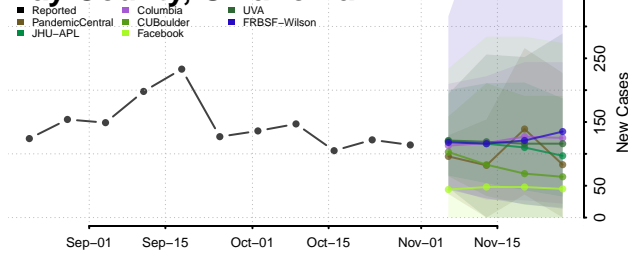

Kay County, Oklahoma