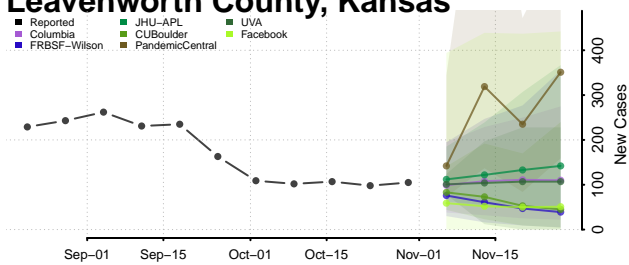

Leavenworth County, Kansas