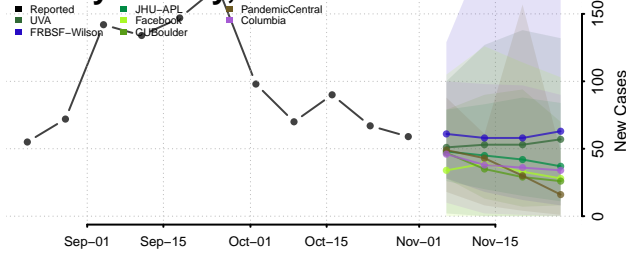

Sangamon County, Illinois

Schuyler County, Illinois

Scott County, Illinois

Shelby County, Illinois

St. Clair County, Illinois

Stark County, Illinois

Stephenson County, Illinois

Tazewell County, Illinois