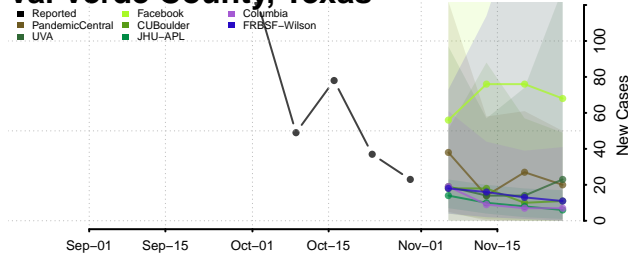

Val Verde County, Texas