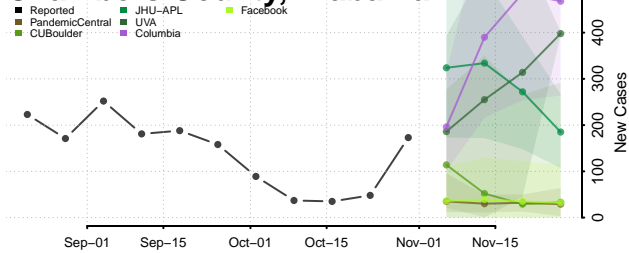

Chambers County, Alabama