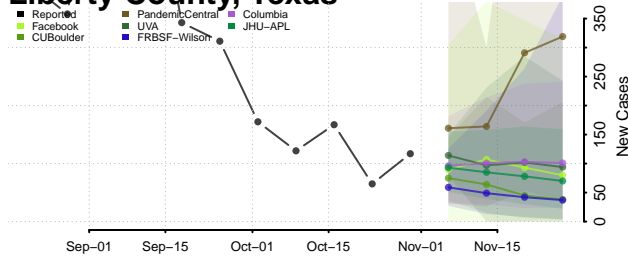

Liberty County, Texas