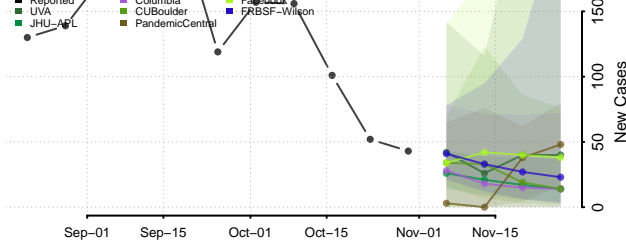

Danville County, Virginia