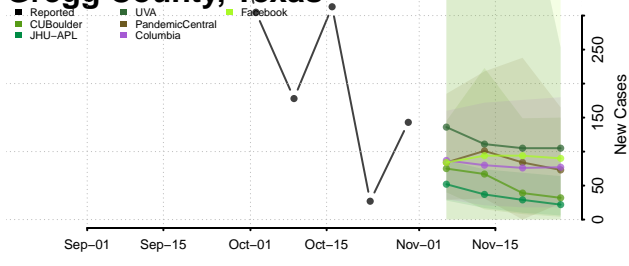

Gregg County, Texas