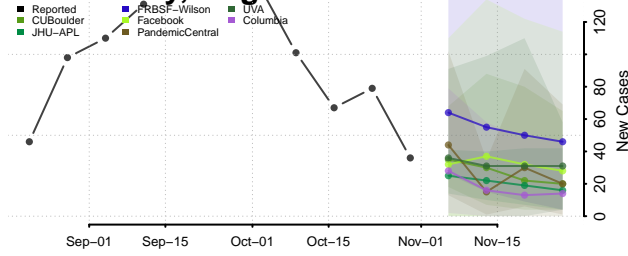

Lee County, Virginia