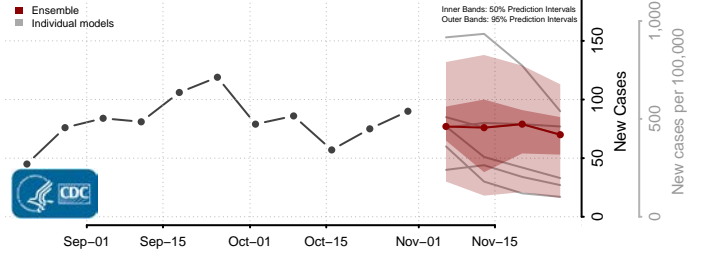

Taylor County, West Virginia