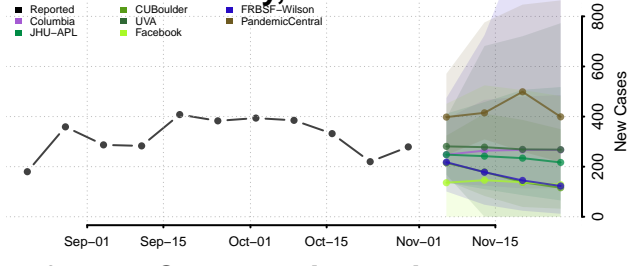

La Crosse County, Wisconsin