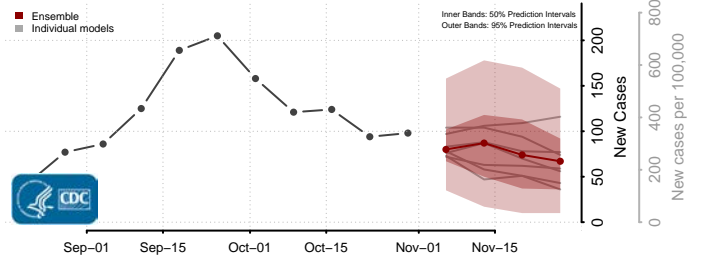

Gilmer County, West Virginia

Grant County, West Virginia

Greenbrier County, West Virginia

Hampshire County, West Virginia

Hancock County, West Virginia

Hardy County, West Virginia

Harrison County, West Virginia