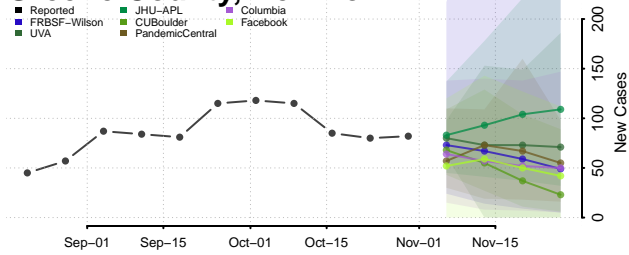

Delaware County, New York

Dutchess County, New York

Erie County, New York

Essex County, New York

Franklin County, New York

Fulton County, New York

Genesee County, New York

Greene County, New York