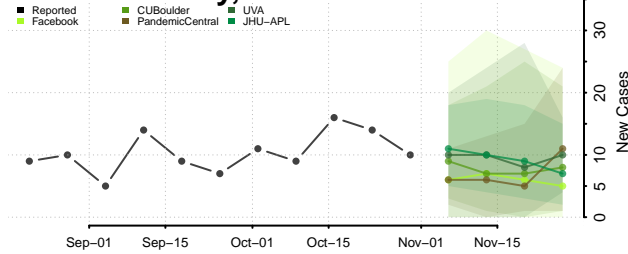

Adams County, North Dakota