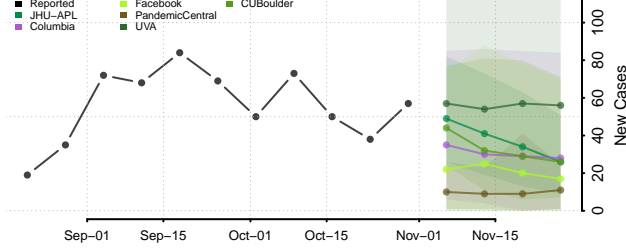

Dickenson County, Virginia