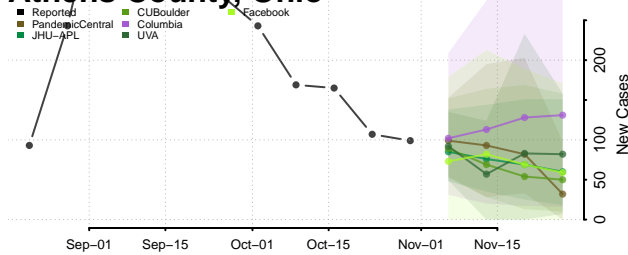

Athens County, Ohio