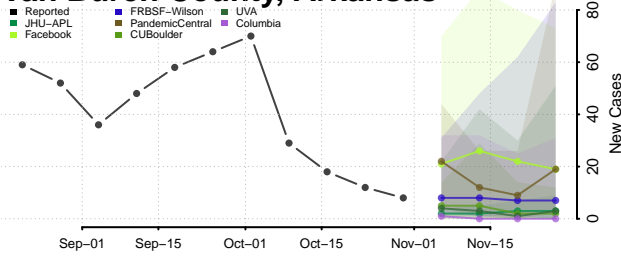

Van Buren County, Arkansas