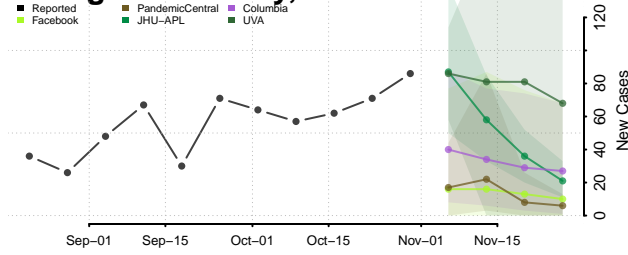

Anchorage County, Alaska

Bethel County, Alaska

Bristol Bay County, Alaska

Denali County, Alaska

Dillingham County, Alaska

Fairbanks North Star County, Alaska

Haines County, Alaska

Hoonah-Angoon County, Alaska