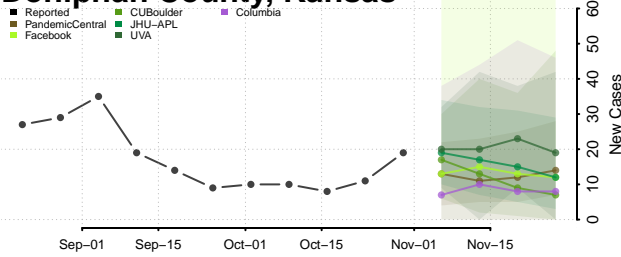

Doniphan County, Kansas