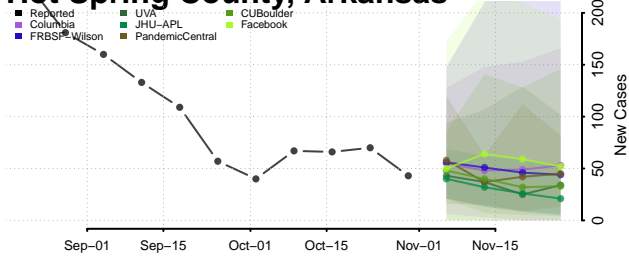

Hot Spring County, Arkansas