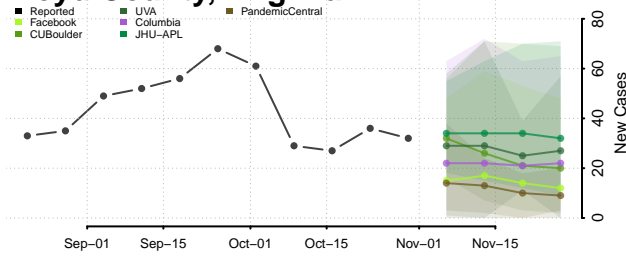

Emporia County, Virginia

Essex County, Virginia

Fairfax City County, Virginia

Fairfax County, Virginia

Falls Church County, Virginia

Fauquier County, Virginia

Floyd County, Virginia

Fluvanna County, Virginia