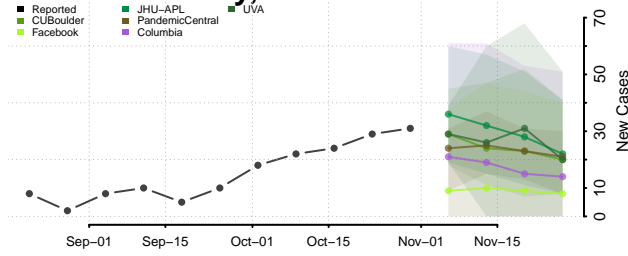

Osceola County, Iowa