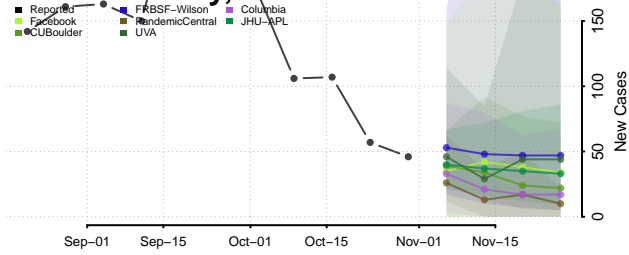

Macon County, North Carolina