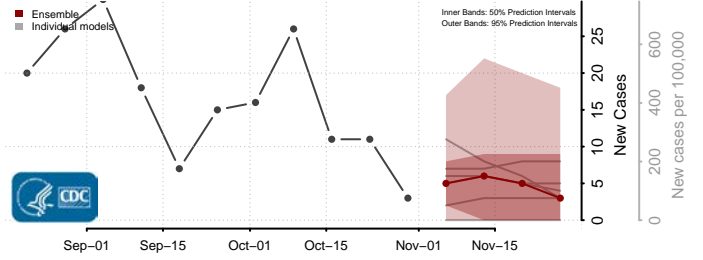

Columbia County, Washington