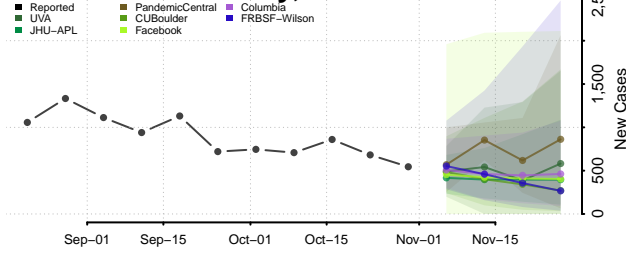

Hartford County, Connecticut

Litchfield County, Connecticut

Middlesex County, Connecticut

New Haven County, Connecticut

New London County, Connecticut

Tolland County, Connecticut

Windham County, Connecticut