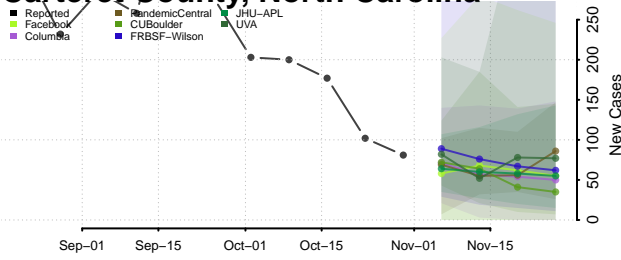

Carteret County, North Carolina