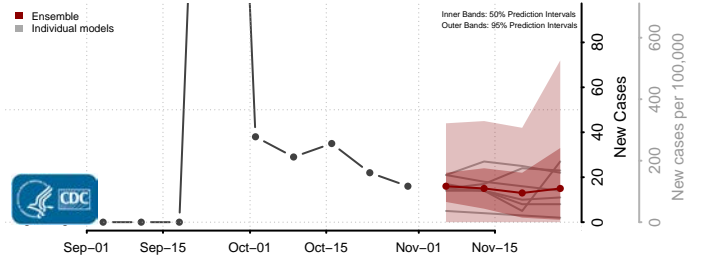

Valley County, Nebraska

Washington County, Nebraska

Wayne County, Nebraska

Webster County, Nebraska

Wheeler County, Nebraska

York County, Nebraska

Nevada

Carson City County, Nevada