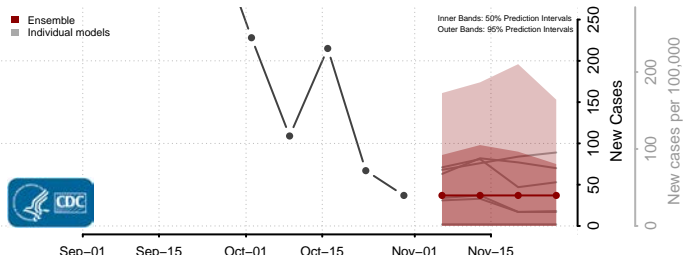

Bowie County, Texas