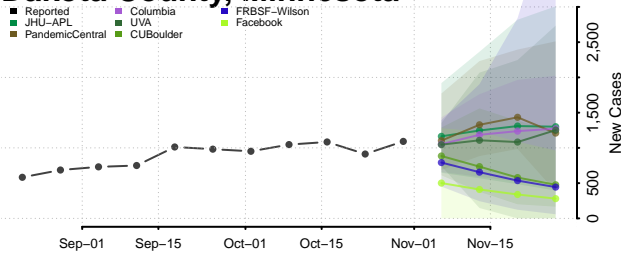

Dakota County, Minnesota