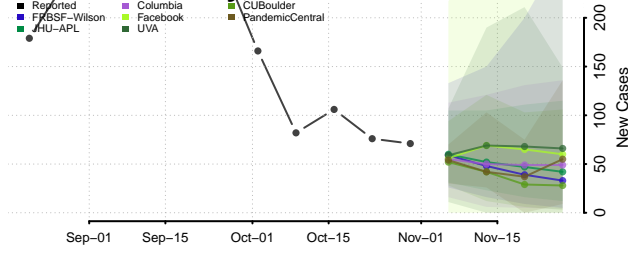

Loudon County, Tennessee