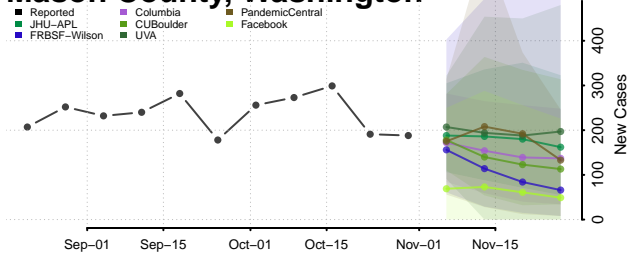

Mason County, Washington