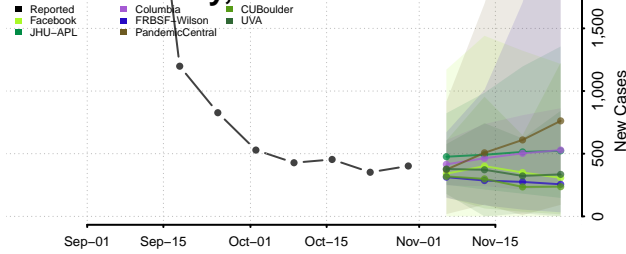

Mobile County, Alabama