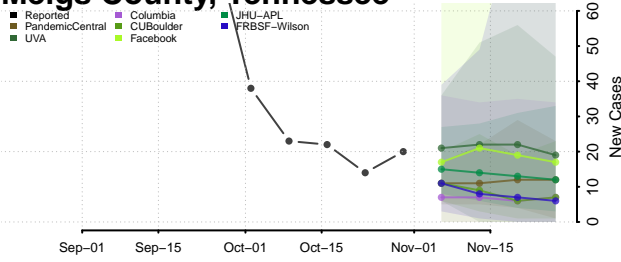

Marshall County, Tennessee

Maury County, Tennessee

McMinn County, Tennessee

McNairy County, Tennessee

Meigs County, Tennessee

Monroe County, Tennessee

Montgomery County, Tennessee

Moore County, Tennessee