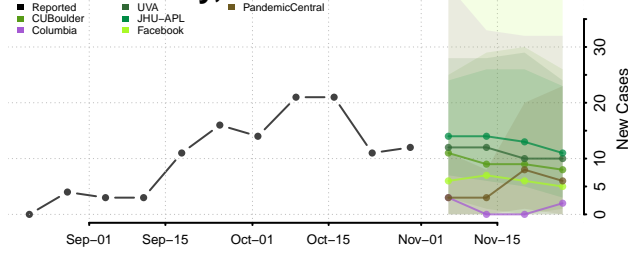

Smith County, Kansas