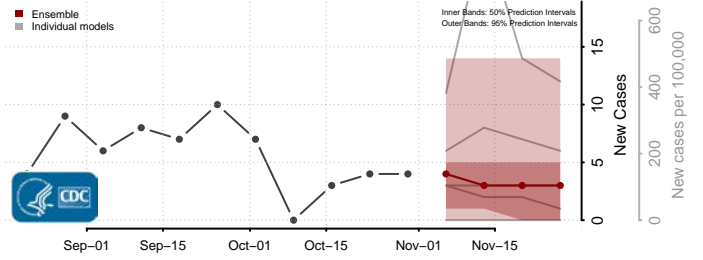

McLean County, North Dakota

Mercer County, North Dakota

Morton County, North Dakota

Mountrail County, North Dakota

Nelson County, North Dakota

Oliver County, North Dakota

Pembina County, North Dakota

Pierce County, North Dakota