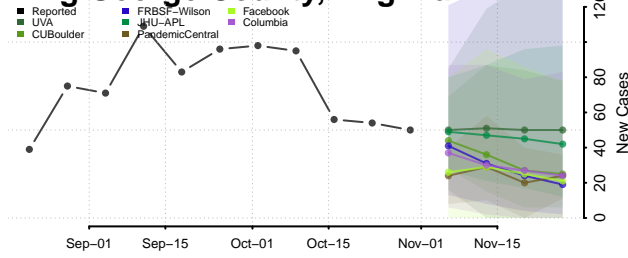

Henry County, Virginia

Highland County, Virginia

Hopewell County, Virginia

Isle of Wight County, Virginia

James City County, Virginia

King and Queen County, Virginia

King George County, Virginia

King William County, Virginia