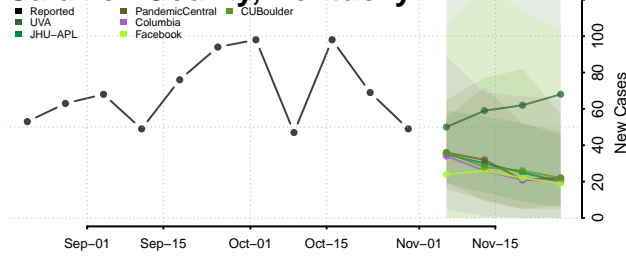

Caldwell County, Kentucky