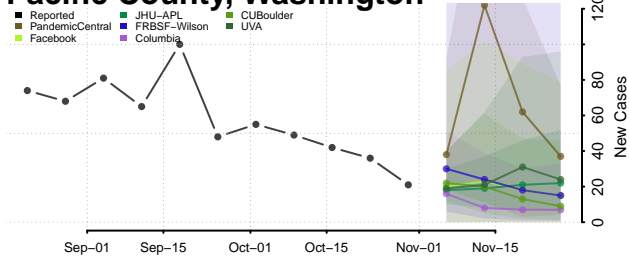

Pacific County, Washington