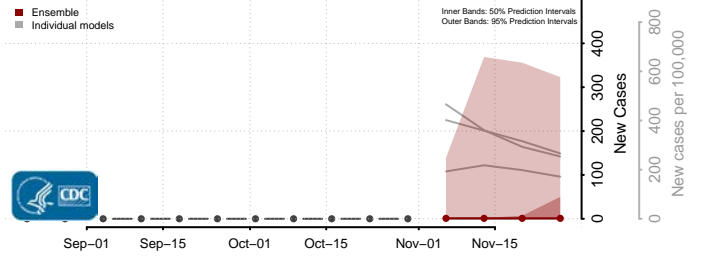

Box Elder County, Utah

Cache County, Utah

Carbon County, Utah

Daggett County, Utah

Davis County, Utah

Duchesne County, Utah

Emery County, Utah

Garfield County, Utah