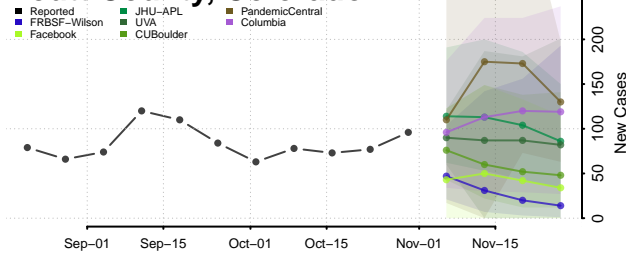

Prowers County, Colorado

Pueblo County, Colorado

Rio Blanco County, Colorado

Rio Grande County, Colorado

Routt County, Colorado

Saguache County, Colorado

San Juan County, Colorado

San Miguel County, Colorado