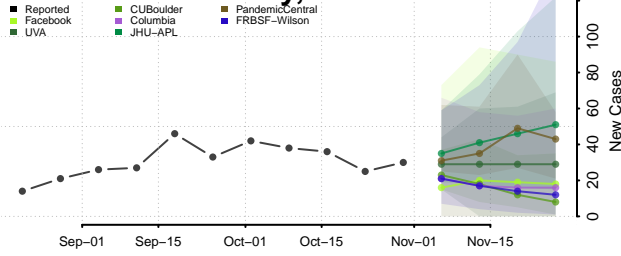

Winneshiek County, Iowa