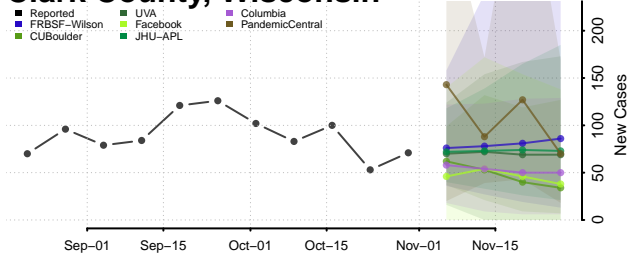

Clark County, Wisconsin