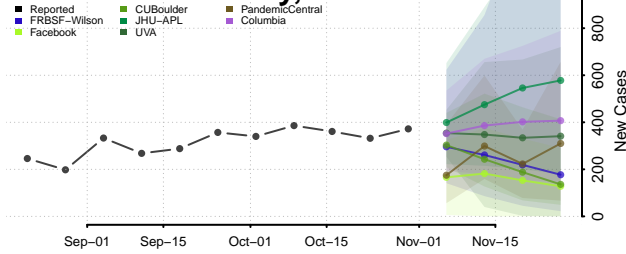

Orleans County, New York

Oswego County, New York

Otsego County, New York

Putnam County, New York

Queens County, New York

Rensselaer County, New York

Richmond County, New York

Rockland County, New York