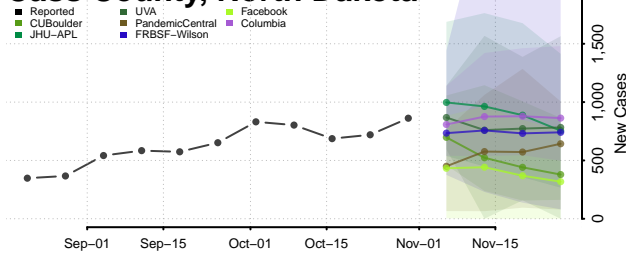

Cass County, North Dakota