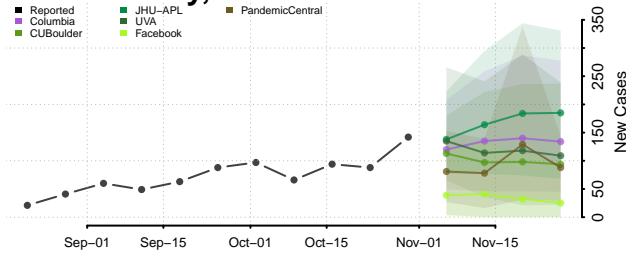

Knox County, Maine