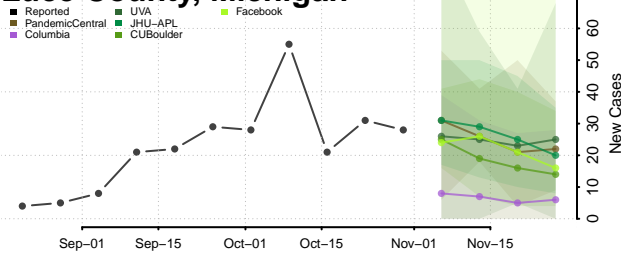

Lapeer County, Michigan

Leelanau County, Michigan

Lenawee County, Michigan

Livingston County, Michigan

Luce County, Michigan

Mackinac County, Michigan

Macomb County, Michigan

Manistee County, Michigan