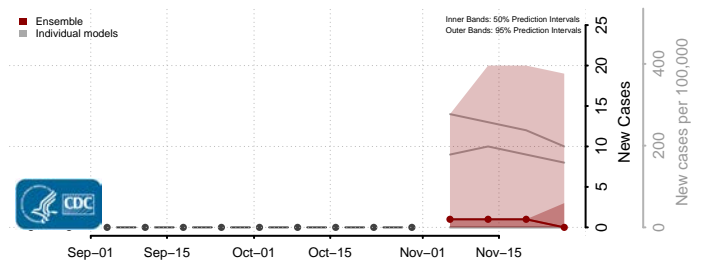

Box Elder County, Utah

Cache County, Utah

Carbon County, Utah

Daggett County, Utah

Davis County, Utah

Duchesne County, Utah

Emery County, Utah

Garfield County, Utah