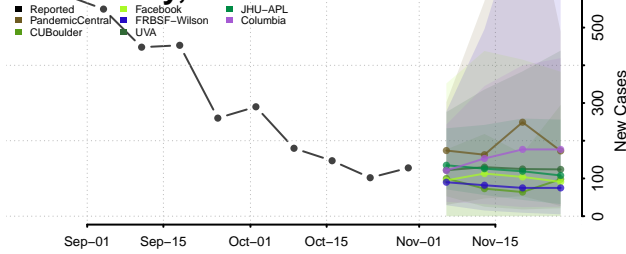

De Baca County, New Mexico

Dona Ana County, New Mexico

Eddy County, New Mexico

Grant County, New Mexico

Guadalupe County, New Mexico

Harding County, New Mexico

Hidalgo County, New Mexico

Lea County, New Mexico