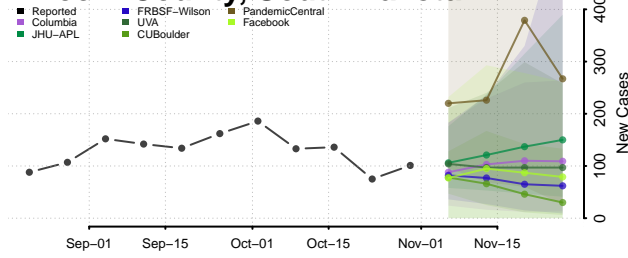

Lincoln County, South Dakota