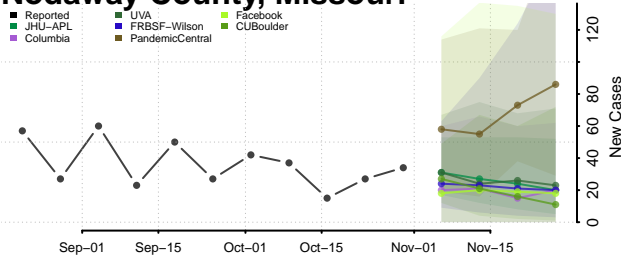

Nodaway County, Missouri