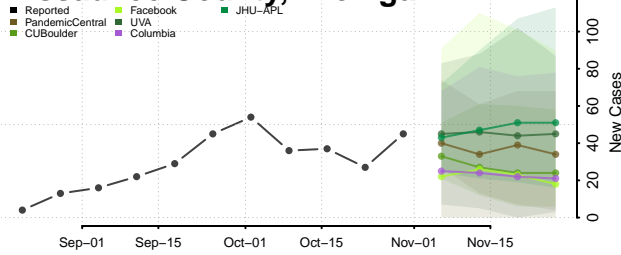

Missaukee County, Michigan