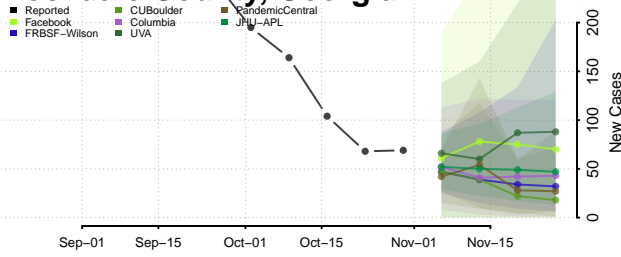

Rabun County, Georgia

Randolph County, Georgia

Richmond County, Georgia

Rockdale County, Georgia

Schley County, Georgia

Screven County, Georgia

Seminole County, Georgia

Spalding County, Georgia