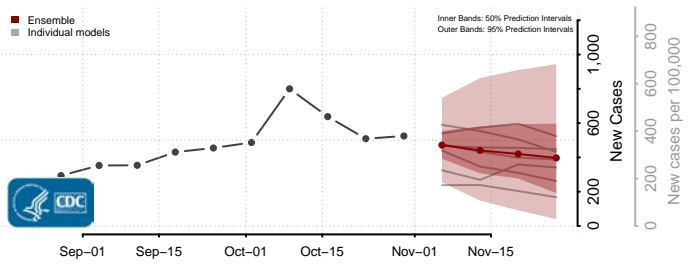

Wadena County, Minnesota

Waseca County, Minnesota

Washington County, Minnesota

Watowan County, Minnesota

Wilkin County, Minnesota

Winona County, Minnesota

Wright County, Minnesota

Yellow Medicine County, Minnesota