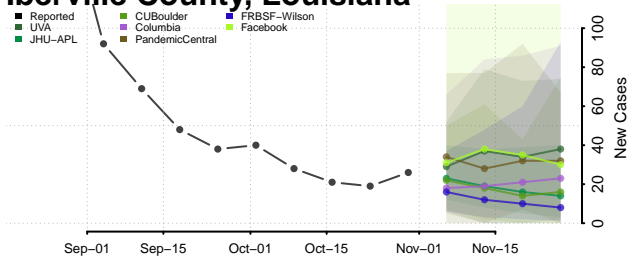

Iberville County, Louisiana