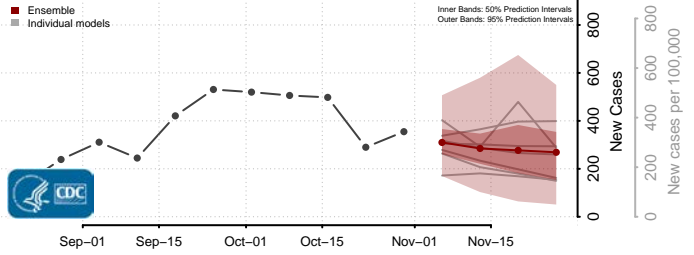

Dodge County, Wisconsin

Door County, Wisconsin

Douglas County, Wisconsin

Dunn County, Wisconsin

Eau Claire County, Wisconsin

Florence County, Wisconsin

Fond du Lac County, Wisconsin

Forest County, Wisconsin