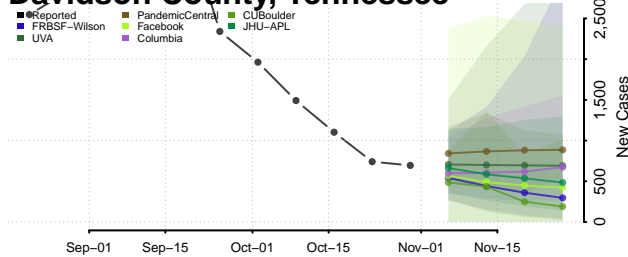

Davidson County, Tennessee