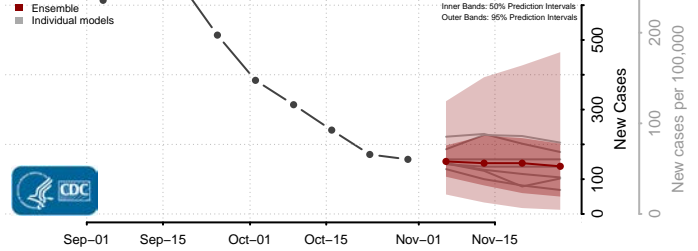

St. Tammany County, Louisiana