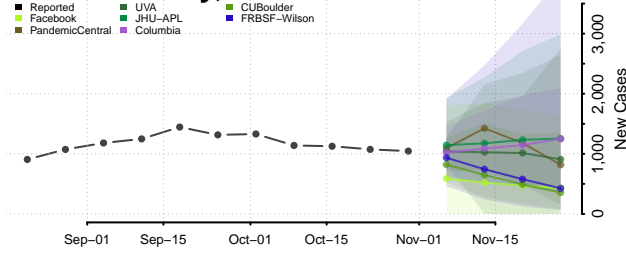

Essex County, Massachusetts