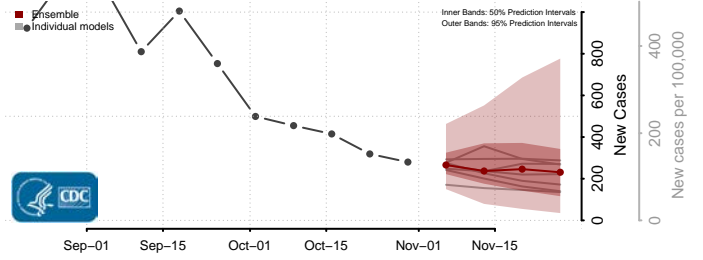

Hyde County, North Carolina

Iredell County, North Carolina

Jackson County, North Carolina

Johnston County, North Carolina

Jones County, North Carolina

Lee County, North Carolina

Lenoir County, North Carolina