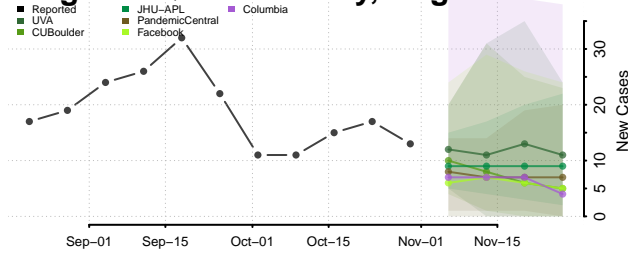

Henry County, Virginia

Highland County, Virginia

Hopewell County, Virginia

Isle of Wight County, Virginia

James City County, Virginia

King and Queen County, Virginia

King George County, Virginia

King William County, Virginia