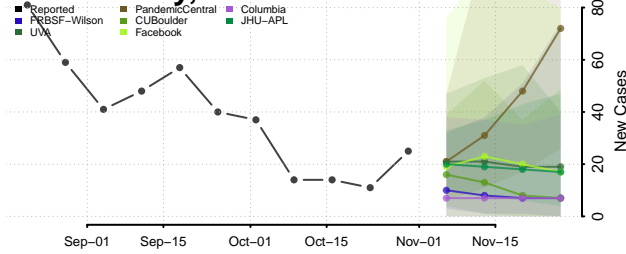

Pike County, Missouri