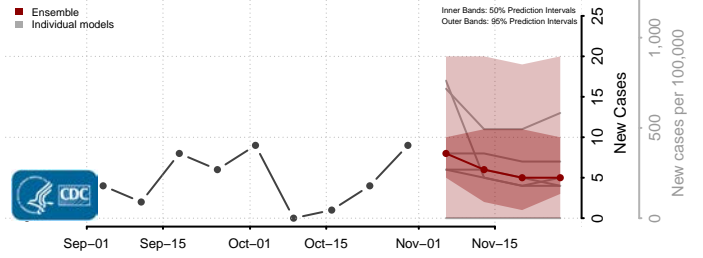

Griggs County, North Dakota