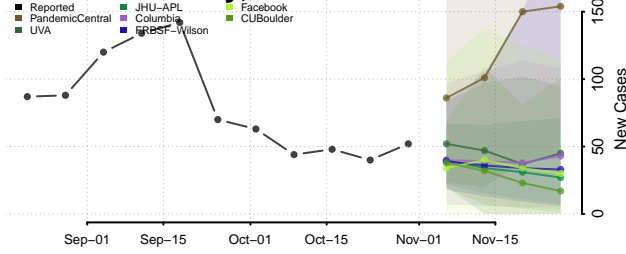

Dunklin County, Missouri