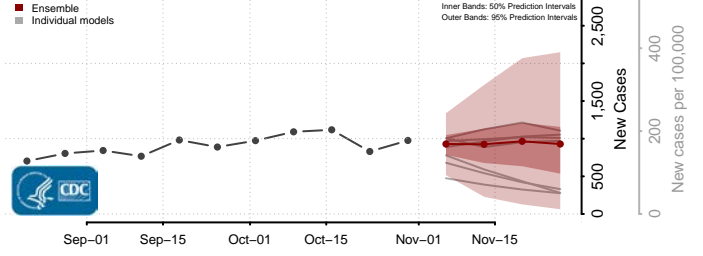

Otter Tail County, Minnesota

Pennington County, Minnesota

Pine County, Minnesota

Pipestone County, Minnesota

Polk County, Minnesota

Pope County, Minnesota

Ramsey County, Minnesota

Red Lake County, Minnesota