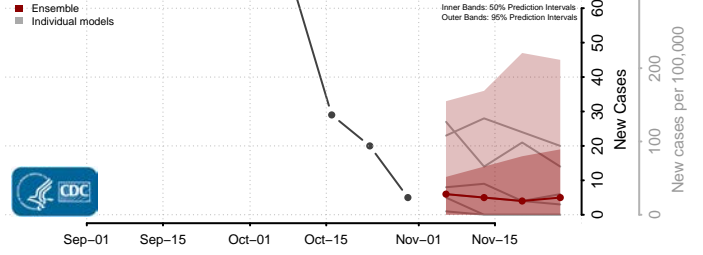

Calhoun County, Texas