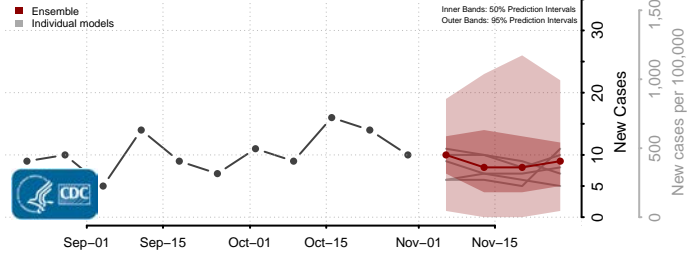

Adams County, North Dakota