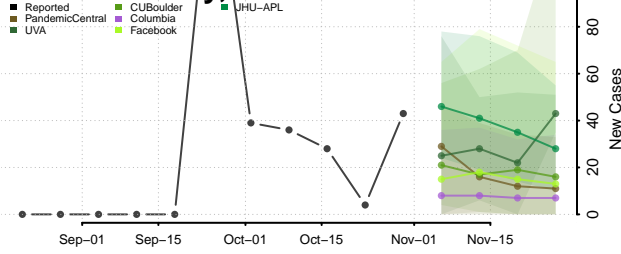

Dawes County, Nebraska