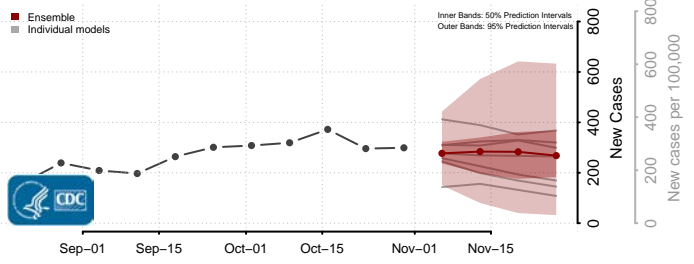

Carver County, Minnesota