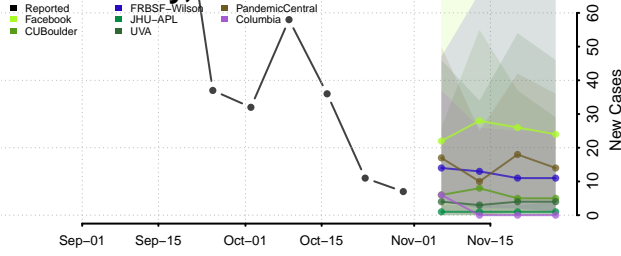

Polk County, Arkansas