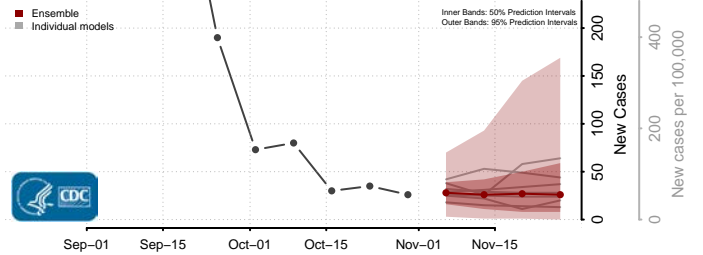

Covington County, Mississippi

DeSoto County, Mississippi

Forrest County, Mississippi

Franklin County, Mississippi

George County, Mississippi

Greene County, Mississippi

Grenada County, Mississippi

Hancock County, Mississippi