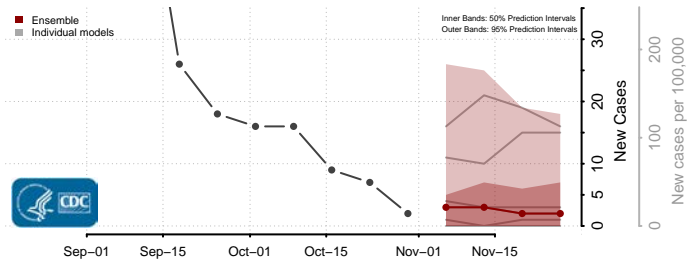

Zapata County, Texas