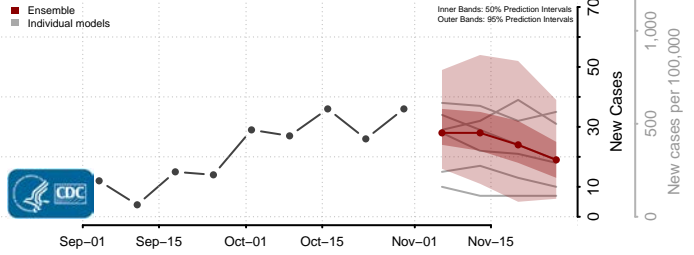

Wadena County, Minnesota

Waseca County, Minnesota

Washington County, Minnesota

Watowan County, Minnesota

Wilkin County, Minnesota

Winona County, Minnesota

Wright County, Minnesota

Yellow Medicine County, Minnesota