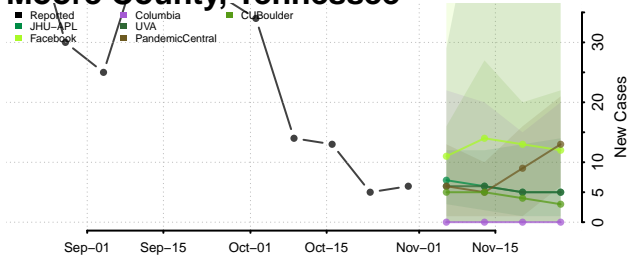

Marshall County, Tennessee

Maury County, Tennessee

McMinn County, Tennessee

McNairy County, Tennessee

Meigs County, Tennessee

Monroe County, Tennessee

Montgomery County, Tennessee

Moore County, Tennessee