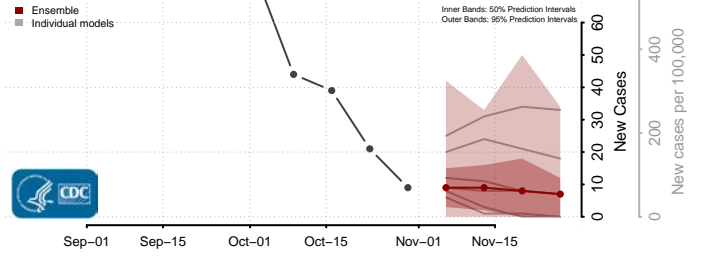

Union County, Kentucky

Warren County, Kentucky

Washington County, Kentucky

Wayne County, Kentucky

Webster County, Kentucky

Whitley County, Kentucky

Wolfe County, Kentucky

Woodford County, Kentucky