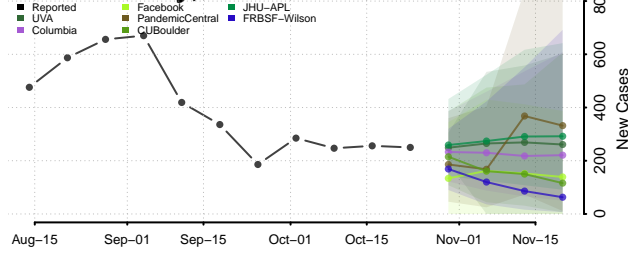

Tulare County, California

Tuolumne County, California

Ventura County, California

Yolo County, California

Yuba County, California

Colorado

Adams County, Colorado

Alamosa County, Colorado