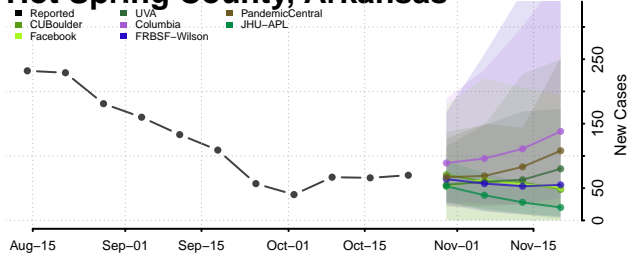

Hot Spring County, Arkansas