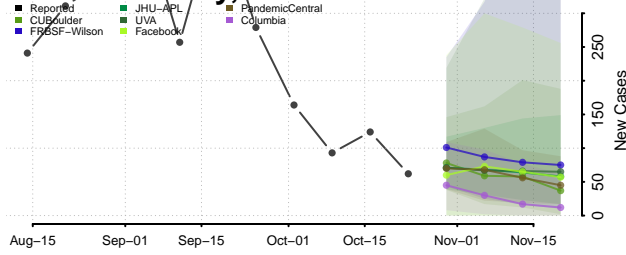

Pender County, North Carolina