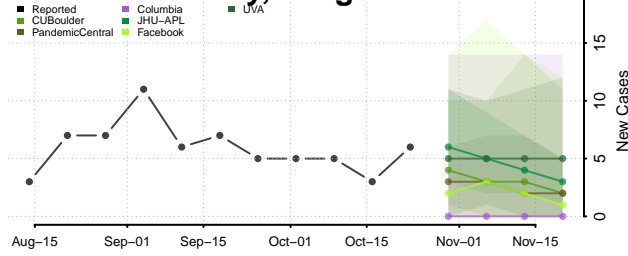

Linn County, Oregon

Malheur County, Oregon

Marion County, Oregon

Morrow County, Oregon

Multnomah County, Oregon

Polk County, Oregon

Sherman County, Oregon

Tillamook County, Oregon