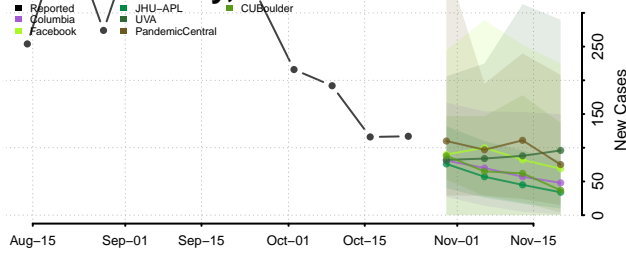

Walker County, Alabama