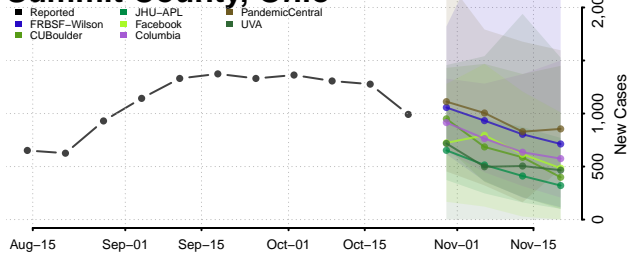

Summit County, Ohio