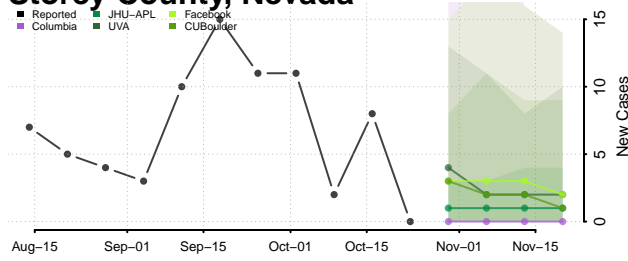

Storey County, Nevada