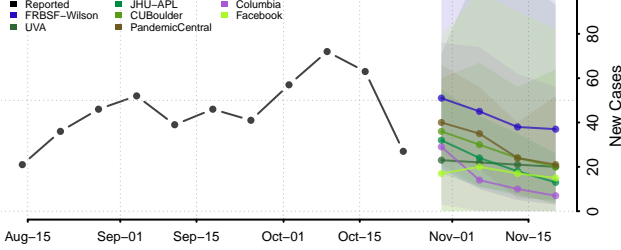

Winnebago County, Iowa

Winneshiek County, Iowa

Woodbury County, Iowa

Worth County, Iowa

Wright County, Iowa

Kansas

Allen County, Kansas

Anderson County, Kansas