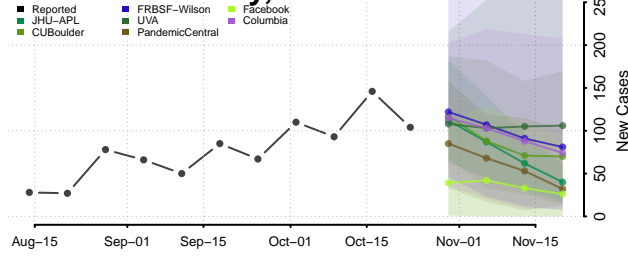

Wadena County, Minnesota

Waseca County, Minnesota

Washington County, Minnesota

Watowan County, Minnesota

Wilkin County, Minnesota

Winona County, Minnesota

Wright County, Minnesota

Yellow Medicine County, Minnesota