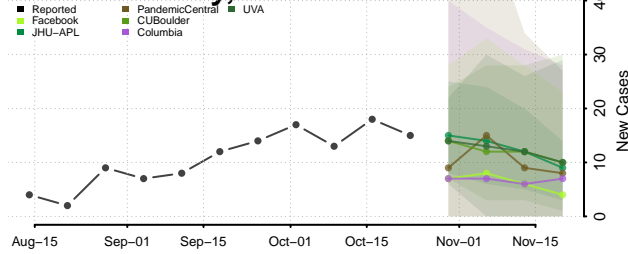

Clear Creek County, Colorado

Conejos County, Colorado

Costilla County, Colorado

Crowley County, Colorado

Custer County, Colorado

Delta County, Colorado

Denver County, Colorado

Dolores County, Colorado