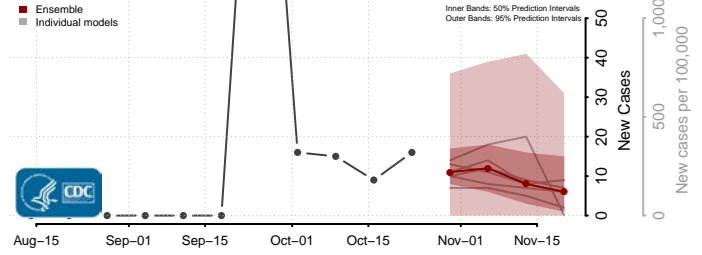

Thayer County, Nebraska