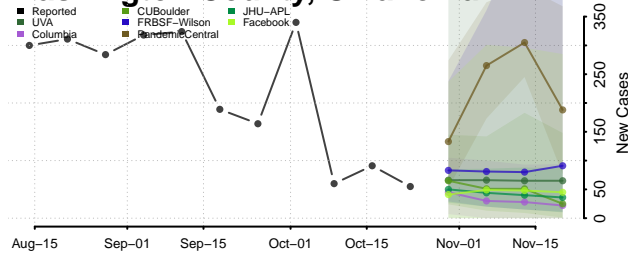

Sequoyah County, Oklahoma

Stephens County, Oklahoma

Texas County, Oklahoma

Tillman County, Oklahoma

Tulsa County, Oklahoma

Wagoner County, Oklahoma

Washington County, Oklahoma

Washita County, Oklahoma