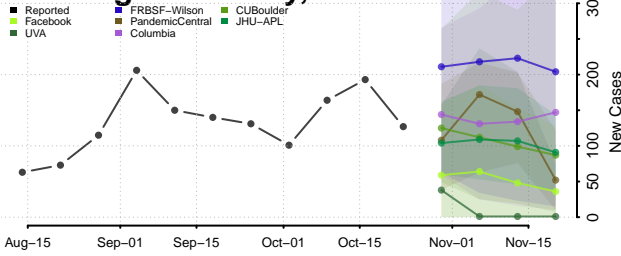

Washington County, Vermont