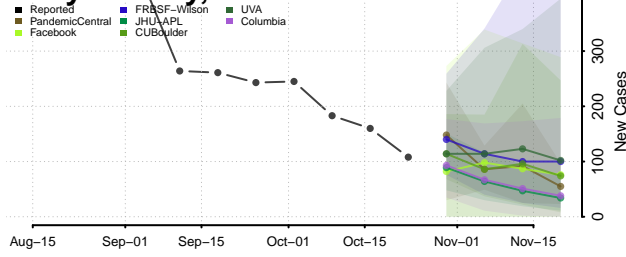

De Baca County, New Mexico

Dona Ana County, New Mexico

Eddy County, New Mexico

Grant County, New Mexico

Guadalupe County, New Mexico

Harding County, New Mexico

Hidalgo County, New Mexico

Lea County, New Mexico