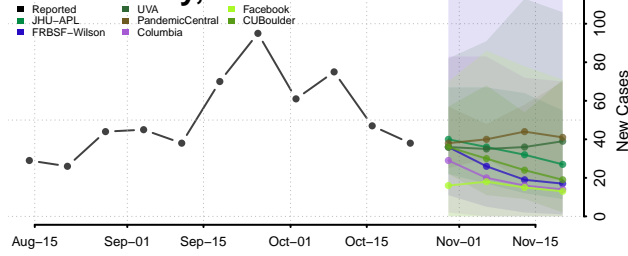

Iowa County, Iowa