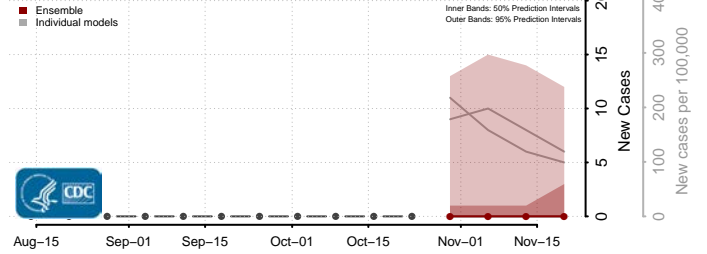

Box Elder County, Utah

Cache County, Utah

Carbon County, Utah

Daggett County, Utah

Davis County, Utah

Duchesne County, Utah

Emery County, Utah

Garfield County, Utah