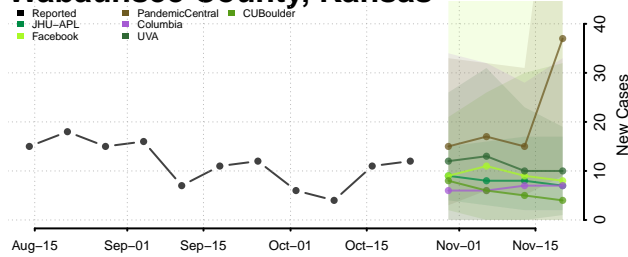

Wabaunsee County, Kansas