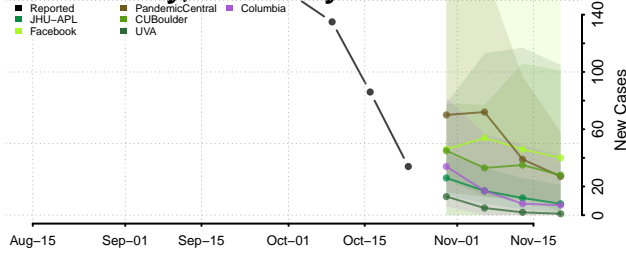

Adair County, Kentucky

Allen County, Kentucky

Anderson County, Kentucky

Ballard County, Kentucky

Barren County, Kentucky

Bath County, Kentucky

Bell County, Kentucky

Boone County, Kentucky