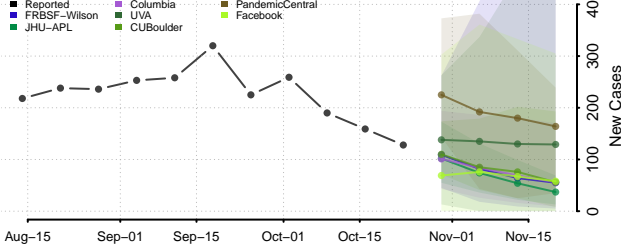

Skamania County, Washington

Snohomish County, Washington

Spokane County, Washington

Stevens County, Washington

Thurston County, Washington

Wahkiakum County, Washington

Walla Walla County, Washington

Whatcom County, Washington