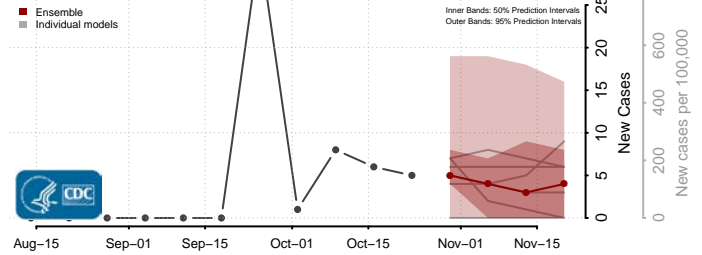

Harlan County, Nebraska