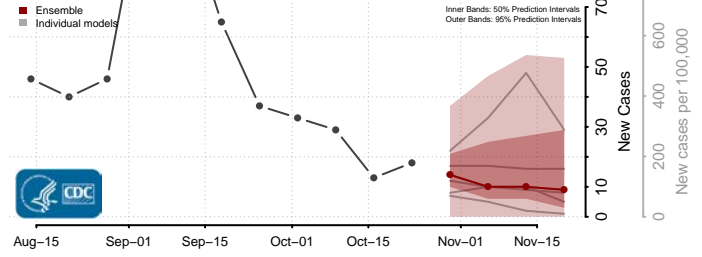

Kay County, Oklahoma

Kingfisher County, Oklahoma

Kiowa County, Oklahoma

Latimer County, Oklahoma

Le Flore County, Oklahoma

Lincoln County, Oklahoma

Logan County, Oklahoma

Love County, Oklahoma