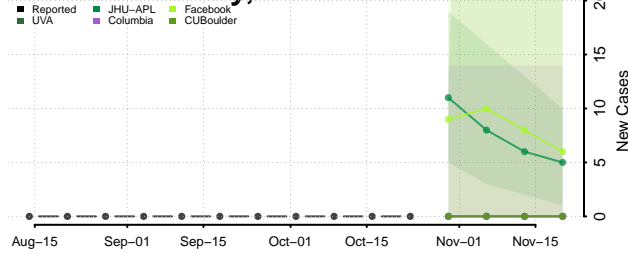

Box Elder County, Utah

Cache County, Utah

Carbon County, Utah

Daggett County, Utah

Davis County, Utah

Duchesne County, Utah

Emery County, Utah

Garfield County, Utah