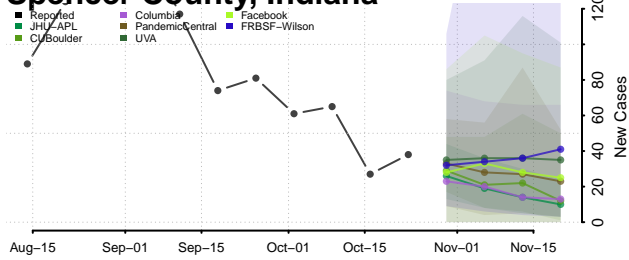

Randolph County, Indiana

Ripley County, Indiana

Rush County, Indiana

Scott County, Indiana

Shelby County, Indiana

Spencer County, Indiana

St. Joseph County, Indiana

Starke County, Indiana