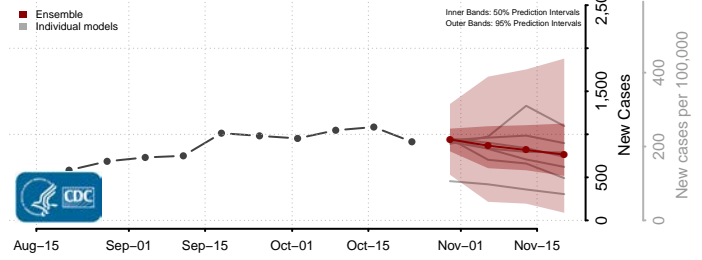

Dakota County, Minnesota