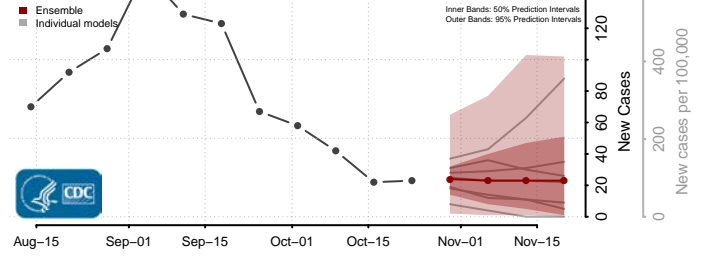

Washington County, Missouri