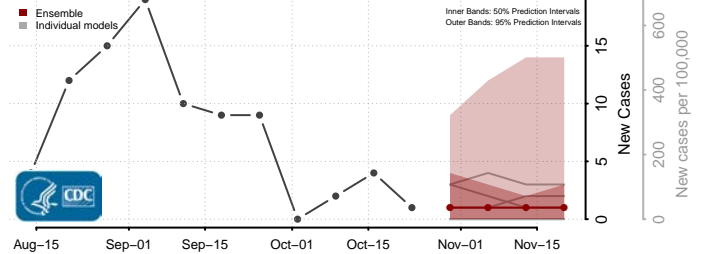

Rusk County, Texas

Sabine County, Texas

San Augustine County, Texas

San Jacinto County, Texas

San Patricio County, Texas

San Saba County, Texas

Schleicher County, Texas

Scurry County, Texas