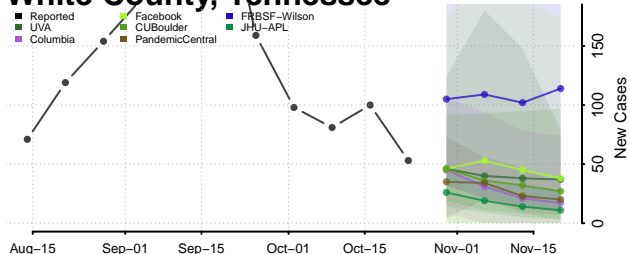

White County, Tennessee