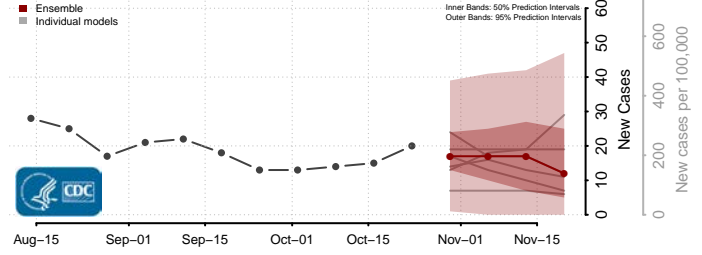

Monroe County, Missouri