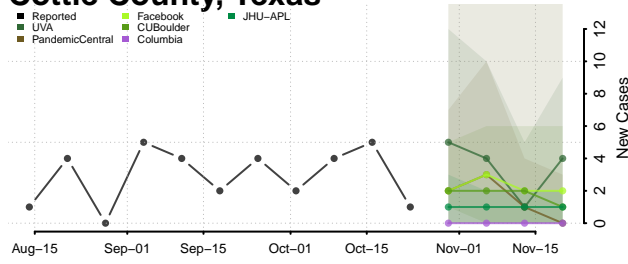

Cottle County, Texas