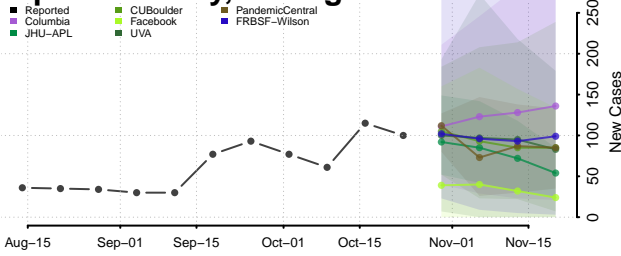

Alpena County, Michigan

Antrim County, Michigan

Arenac County, Michigan

Baraga County, Michigan

Barry County, Michigan

Bay County, Michigan

Benzie County, Michigan

Berrien County, Michigan