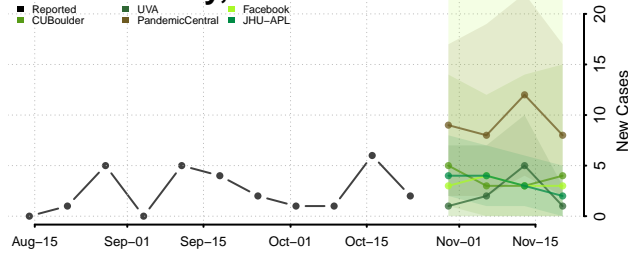

Beaverhead County, Montana

Big Horn County, Montana

Blaine County, Montana

Broadwater County, Montana

Carbon County, Montana

Carter County, Montana

Cascade County, Montana

Chouteau County, Montana