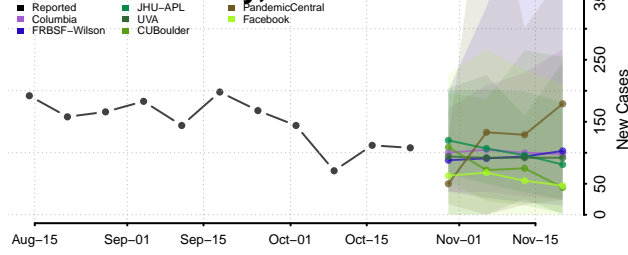

Johnson County, Missouri