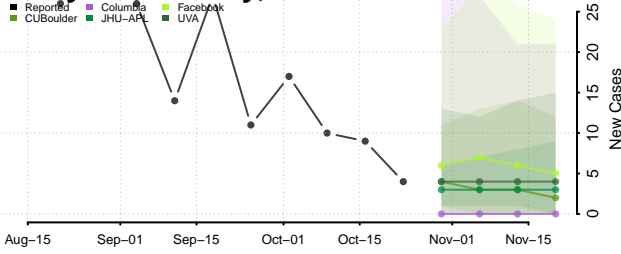

Lafayette County, Arkansas