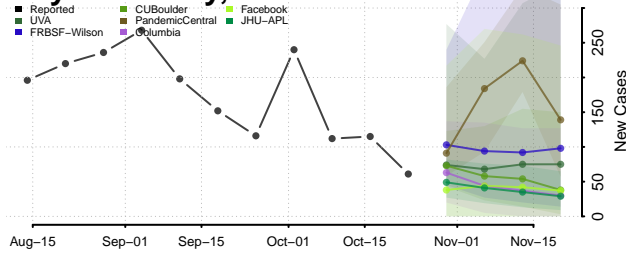

Mayes County, Oklahoma