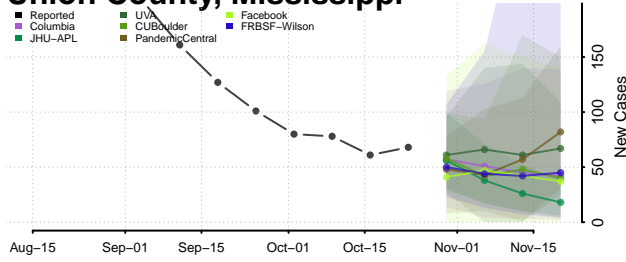

Tunica County, Mississippi

Union County, Mississippi

Walthall County, Mississippi

Warren County, Mississippi

Washington County, Mississippi

Wayne County, Mississippi

Webster County, Mississippi

Wilkinson County, Mississippi