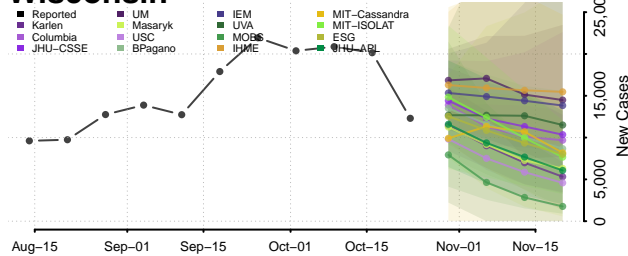

Webster County, West Virginia

Wetzel County, West Virginia

Wirt County, West Virginia

Wood County, West Virginia

Wyoming County, West Virginia

Wisconsin