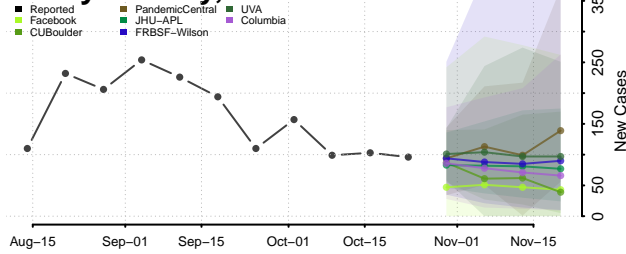

Custer County, Oklahoma

Delaware County, Oklahoma

Dewey County, Oklahoma

Ellis County, Oklahoma

Garfield County, Oklahoma

Garvin County, Oklahoma

Grady County, Oklahoma

Grant County, Oklahoma