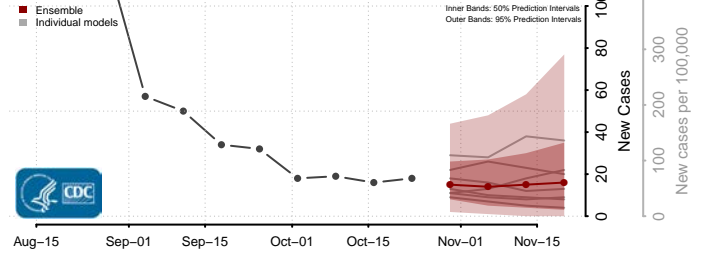

Terrebonne County, Louisiana

Union County, Louisiana

Vermilion County, Louisiana

Vernon County, Louisiana

Washington County, Louisiana

Webster County, Louisiana

West Baton Rouge County, Louisiana

West Carroll County, Louisiana