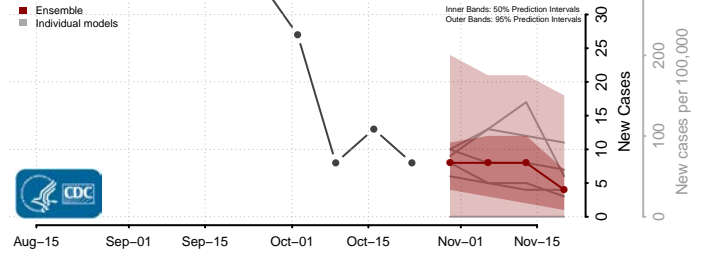

Perry County, Mississippi