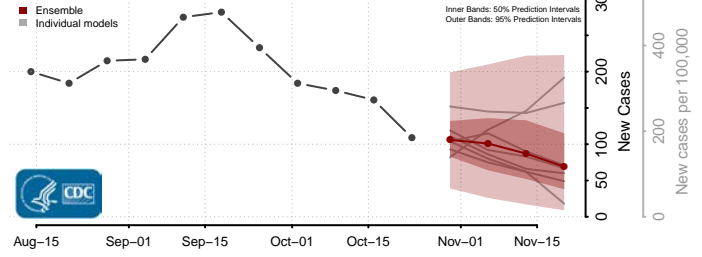

Lincoln County, Missouri