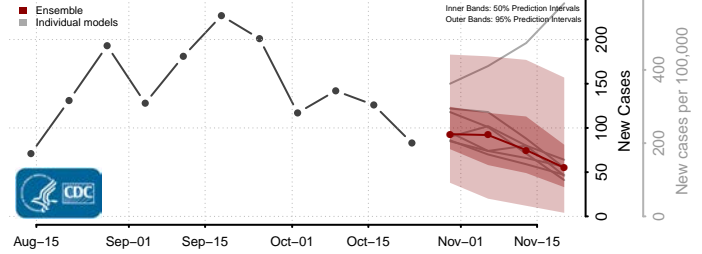

Pendleton County, West Virginia

Pleasants County, West Virginia

Pocahontas County, West Virginia

Preston County, West Virginia

Putnam County, West Virginia

Raleigh County, West Virginia

Randolph County, West Virginia