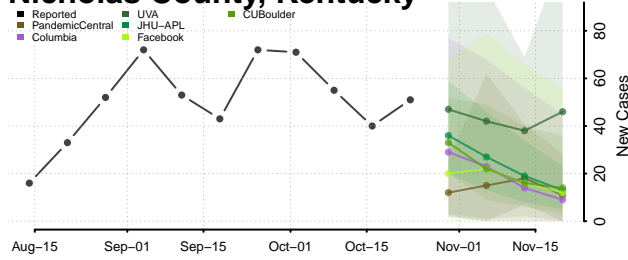

Nicholas County, Kentucky