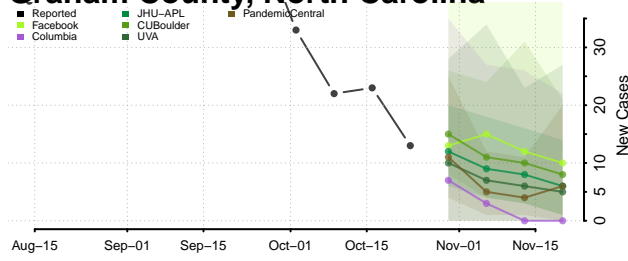

Forsyth County, North Carolina

Franklin County, North Carolina

Gaston County, North Carolina

Gates County, North Carolina

Graham County, North Carolina

Granville County, North Carolina

Greene County, North Carolina