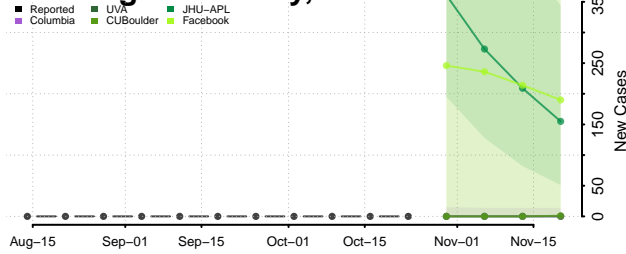

Washington County, Utah