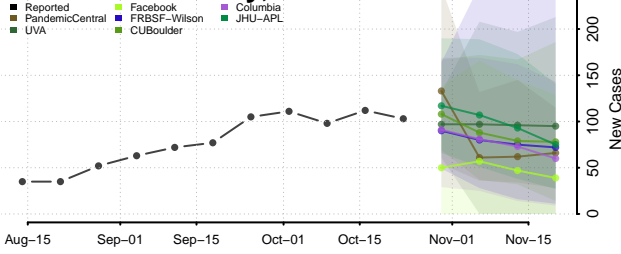

Jefferson County, Idaho