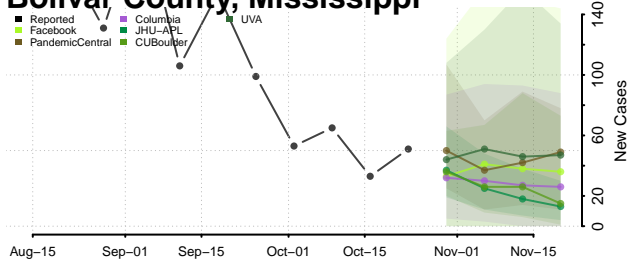

Mississippi

Adams County, Mississippi

Alcorn County, Mississippi

Amite County, Mississippi

Attala County, Mississippi

Benton County, Mississippi

Bolivar County, Mississippi

Calhoun County, Mississippi