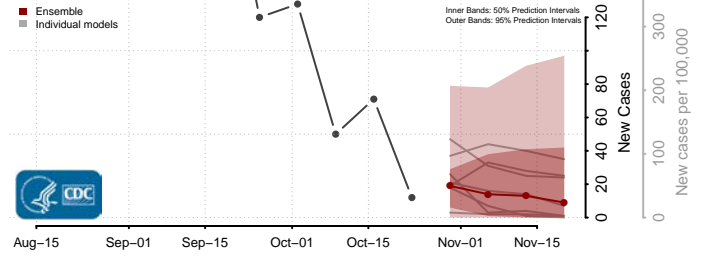

Livingston County, Louisiana

Madison County, Louisiana

Morehouse County, Louisiana

Natchitoches County, Louisiana

Orleans County, Louisiana

Ouachita County, Louisiana

Plaquemines County, Louisiana

Pointe Coupee County, Louisiana