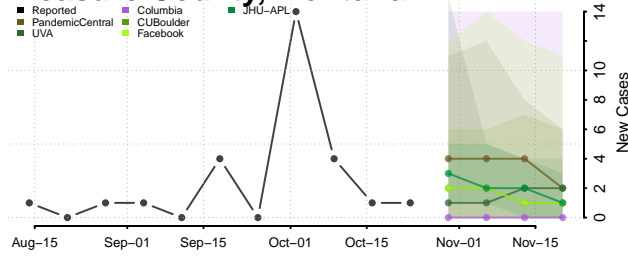

Sweet Grass County, Montana

Teton County, Montana

Toole County, Montana

Treasure County, Montana

Valley County, Montana

Wheatland County, Montana

Wibaux County, Montana

Yellowstone County, Montana