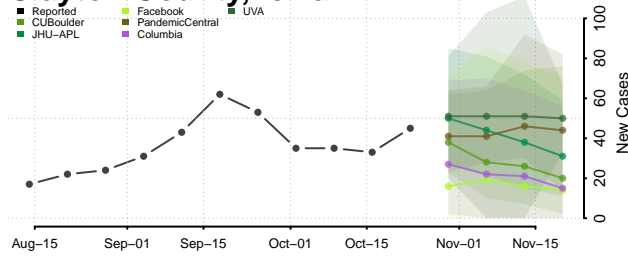

Cass County, Iowa

Cedar County, Iowa

Cerro Gordo County, Iowa

Cherokee County, Iowa

Chickasaw County, Iowa

Clarke County, Iowa

Clay County, Iowa

Clayton County, Iowa