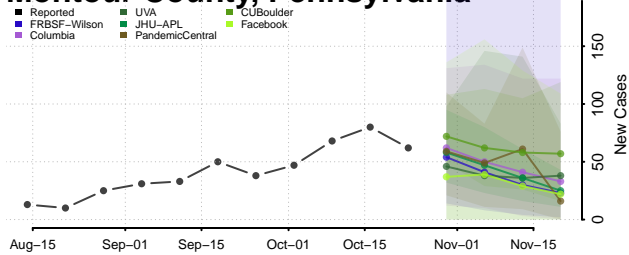

Montour County, Pennsylvania