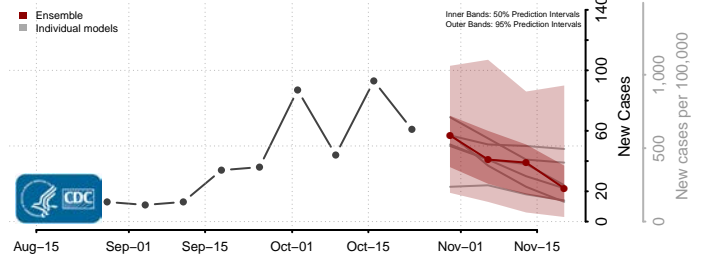

Wadena County, Minnesota

Waseca County, Minnesota

Washington County, Minnesota

Watowan County, Minnesota

Wilkin County, Minnesota

Winona County, Minnesota

Wright County, Minnesota

Yellow Medicine County, Minnesota