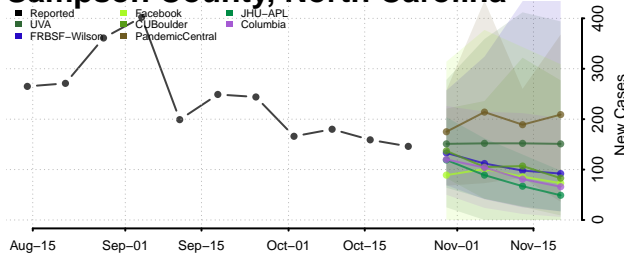

Randolph County, North Carolina

Richmond County, North Carolina

Robeson County, North Carolina

Rockingham County, North Carolina

Rowan County, North Carolina

Rutherford County, North Carolina

Sampson County, North Carolina