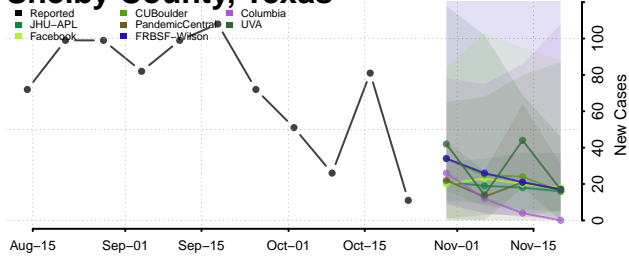

Shelby County, Texas