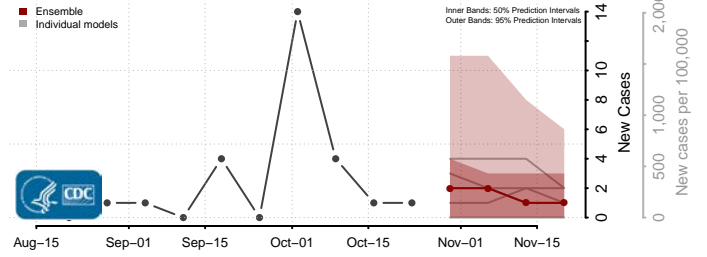

Sweet Grass County, Montana

Teton County, Montana

Toole County, Montana

Treasure County, Montana

Valley County, Montana

Wheatland County, Montana

Wibaux County, Montana

Yellowstone County, Montana