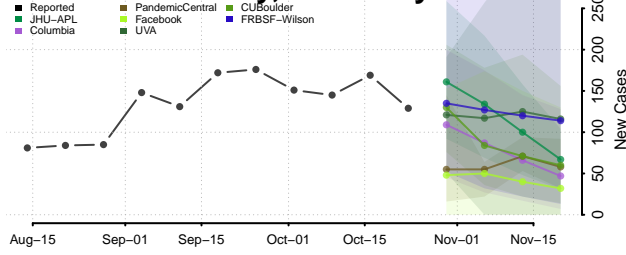

Anderson County, Kentucky