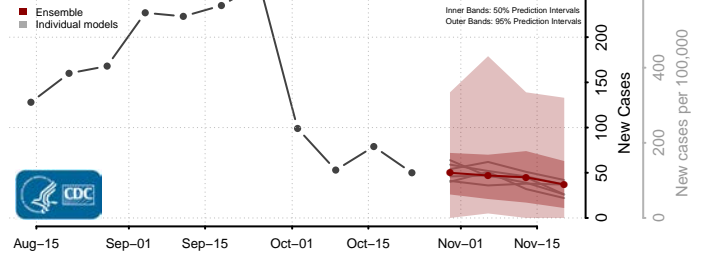

Wharton County, Texas