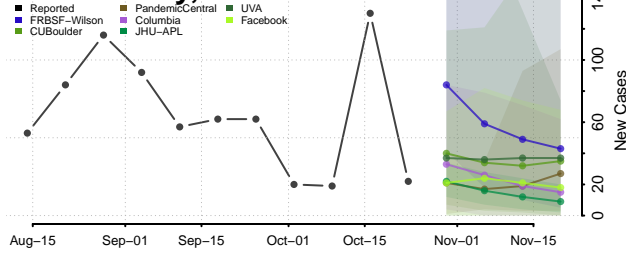

Hale County, Alabama