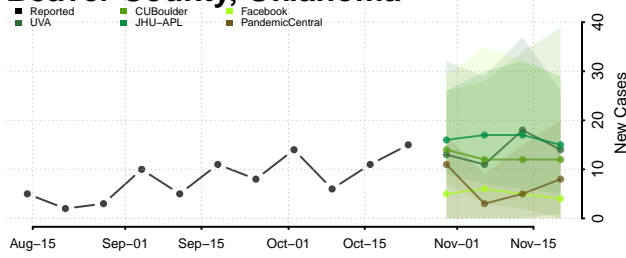

Beaver County, Oklahoma