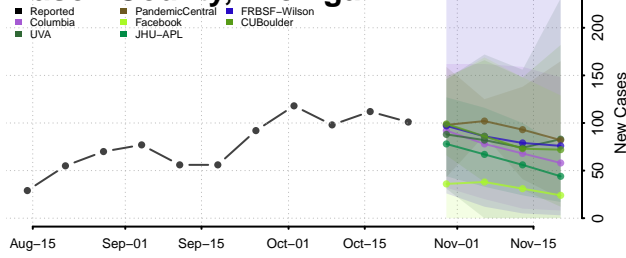

Mason County, Michigan