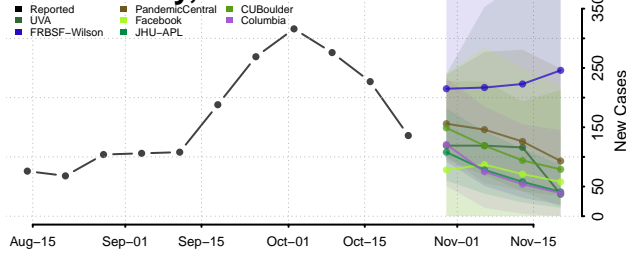

Oconto County, Wisconsin

Oneida County, Wisconsin

Outagamie County, Wisconsin

Ozaukee County, Wisconsin

Pepin County, Wisconsin

Pierce County, Wisconsin

Polk County, Wisconsin

Portage County, Wisconsin