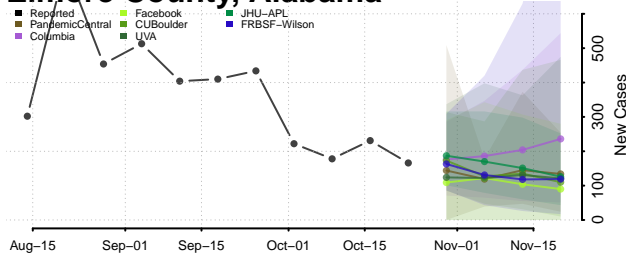

Dale County, Alabama

Dallas County, Alabama

DeKalb County, Alabama

Elmore County, Alabama

Escambia County, Alabama

Etowah County, Alabama

Fayette County, Alabama

Franklin County, Alabama