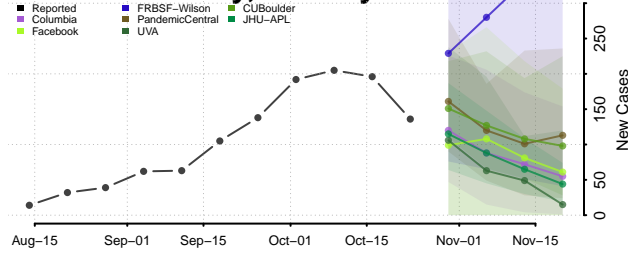

Lehigh County, Pennsylvania

Luzerne County, Pennsylvania

Lycoming County, Pennsylvania

McKean County, Pennsylvania

Mercer County, Pennsylvania

Mifflin County, Pennsylvania

Monroe County, Pennsylvania

Montgomery County, Pennsylvania