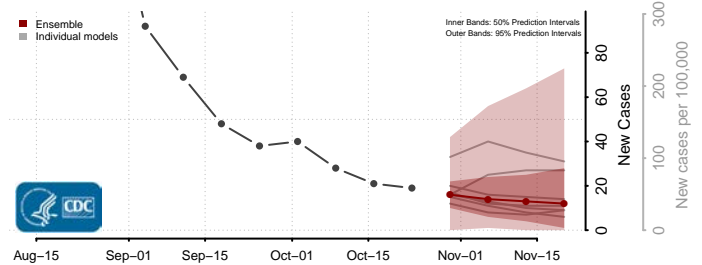

Iberville County, Louisiana