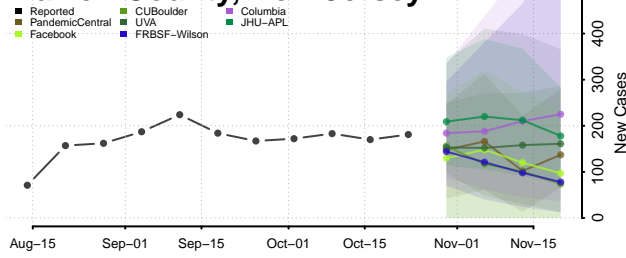

Warren County, New Jersey