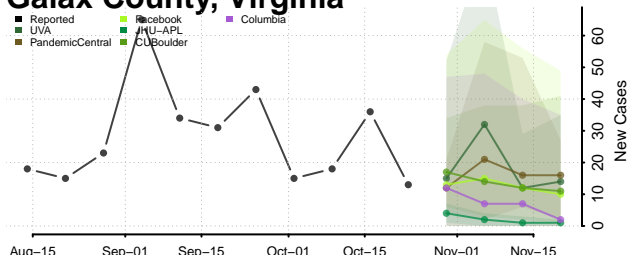

Galax County, Virginia