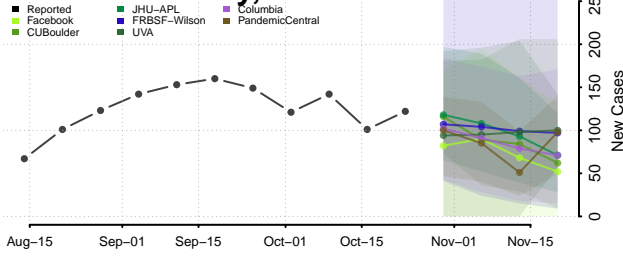

Delaware County, New York

Dutchess County, New York

Erie County, New York

Essex County, New York

Franklin County, New York

Fulton County, New York

Genesee County, New York

Greene County, New York