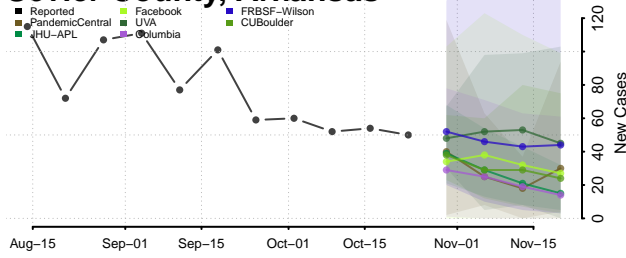

Pulaski County, Arkansas

Randolph County, Arkansas

Saline County, Arkansas

Scott County, Arkansas

Searcy County, Arkansas

Sebastian County, Arkansas

Sevier County, Arkansas

Sharp County, Arkansas