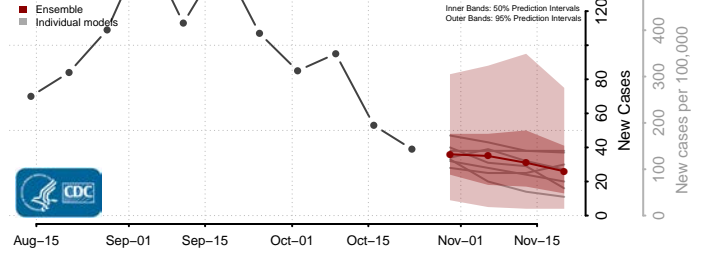

Avery County, North Carolina

Beaufort County, North Carolina

Bertie County, North Carolina

Bladen County, North Carolina

Brunswick County, North Carolina

Buncombe County, North Carolina

Burke County, North Carolina