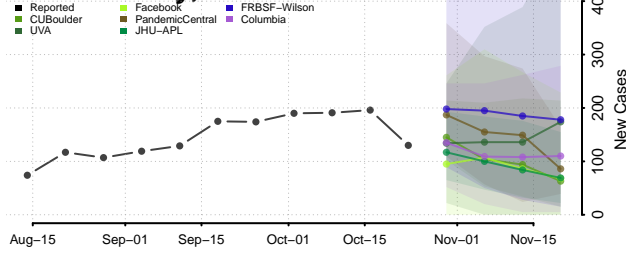

Rice County, Minnesota