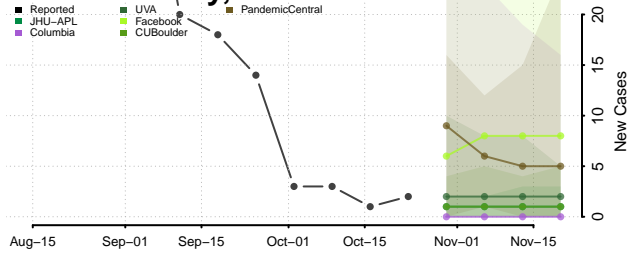

Pulaski County, Arkansas

Randolph County, Arkansas

Saline County, Arkansas

Scott County, Arkansas

Searcy County, Arkansas

Sebastian County, Arkansas

Sevier County, Arkansas

Sharp County, Arkansas