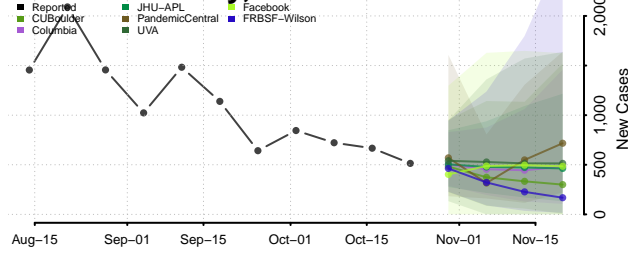

Ventura County, California