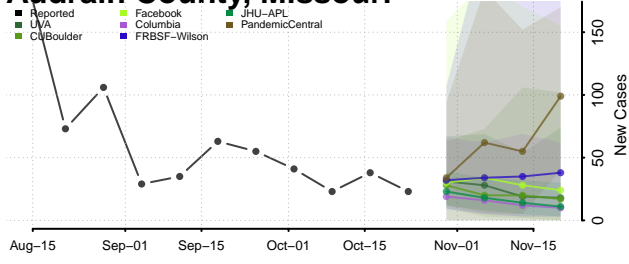

Audrain County, Missouri