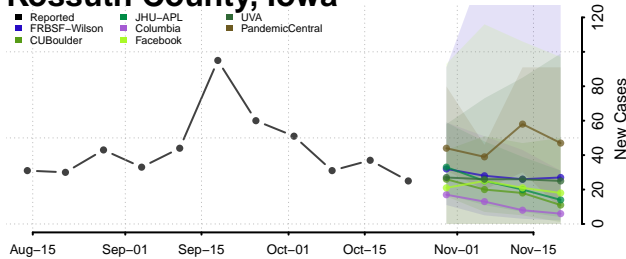

Kossuth County, Iowa