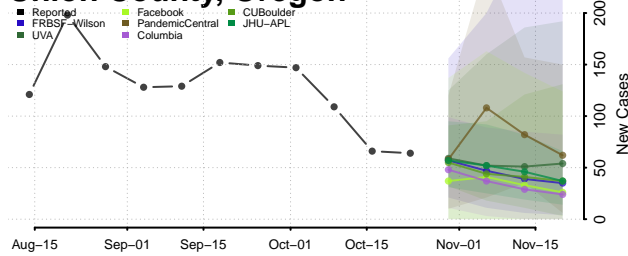

Union County, Oregon