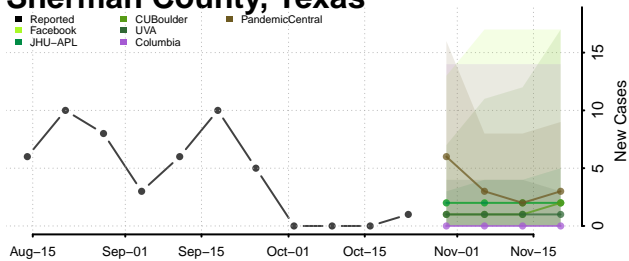

Sherman County, Texas