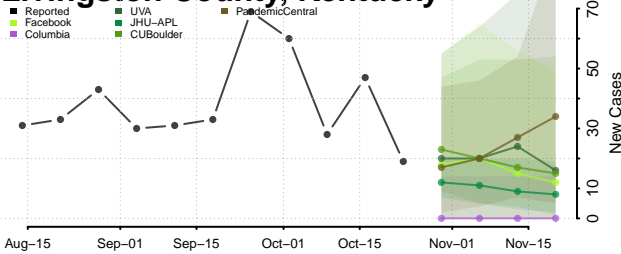

Lee County, Kentucky

Leslie County, Kentucky

Letcher County, Kentucky

Lewis County, Kentucky

Lincoln County, Kentucky

Livingston County, Kentucky

Logan County, Kentucky

Lyon County, Kentucky