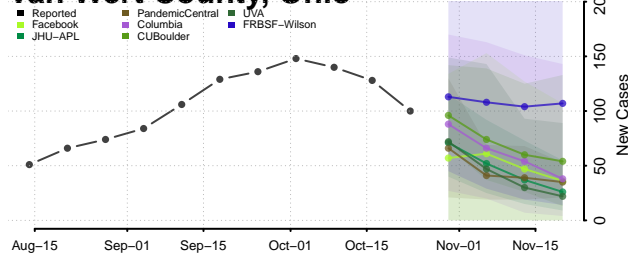

Van Wert County, Ohio