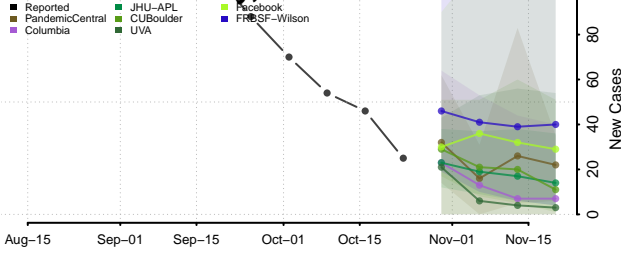

Johnson County, Arkansas