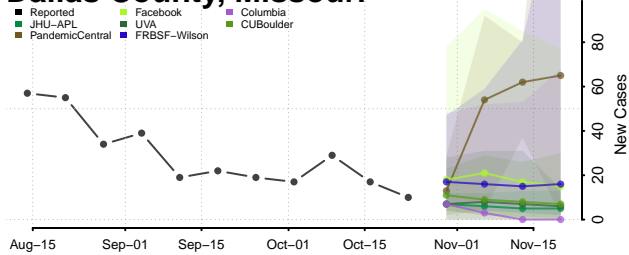

Dallas County, Missouri