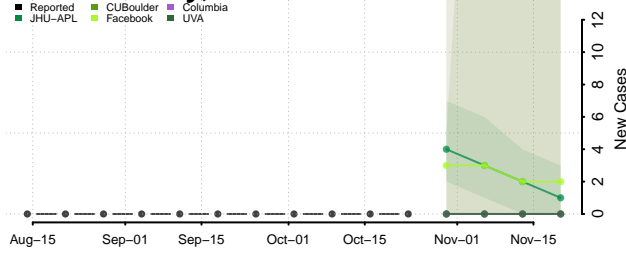

Piute County, Utah