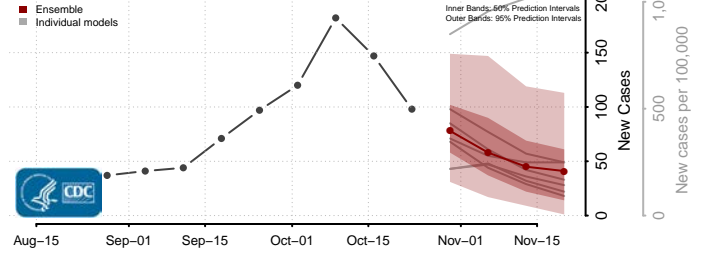

Le Sueur County, Minnesota

Lincoln County, Minnesota

Lyon County, Minnesota

Mahnomen County, Minnesota

Marshall County, Minnesota

Martin County, Minnesota

McLeod County, Minnesota

Meeker County, Minnesota