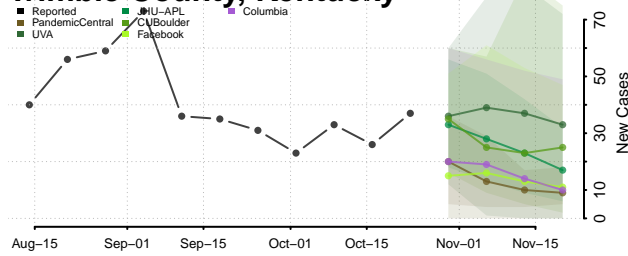

Scott County, Kentucky

Shelby County, Kentucky

Simpson County, Kentucky

Spencer County, Kentucky

Taylor County, Kentucky

Todd County, Kentucky

Trigg County, Kentucky

Trimble County, Kentucky