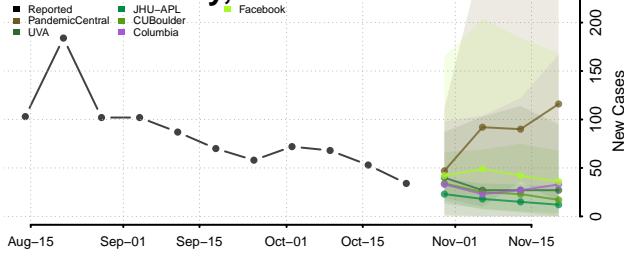

Howell County, Missouri