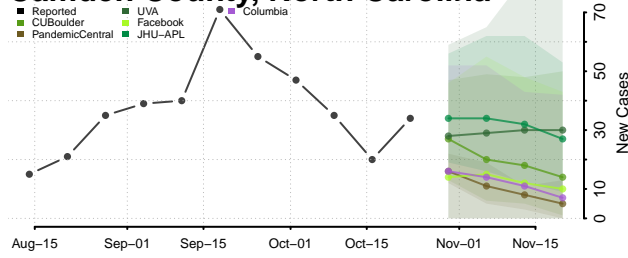

Camden County, North Carolina