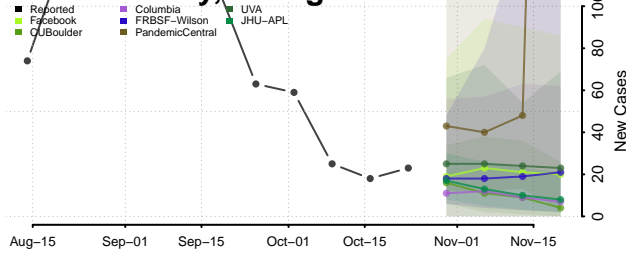

Union County, Georgia