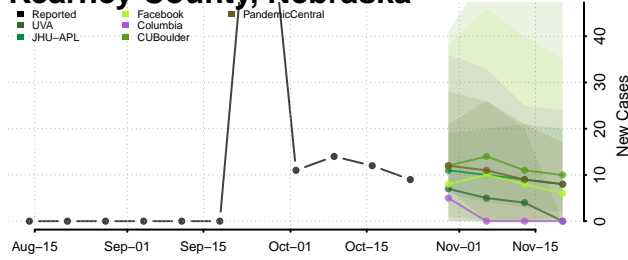

Kearney County, Nebraska