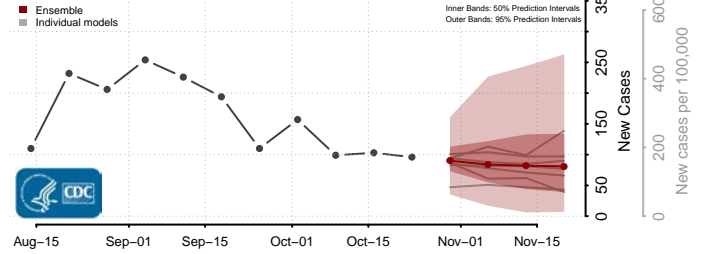

Custer County, Oklahoma

Delaware County, Oklahoma

Dewey County, Oklahoma

Ellis County, Oklahoma

Garfield County, Oklahoma

Garvin County, Oklahoma

Grady County, Oklahoma

Grant County, Oklahoma