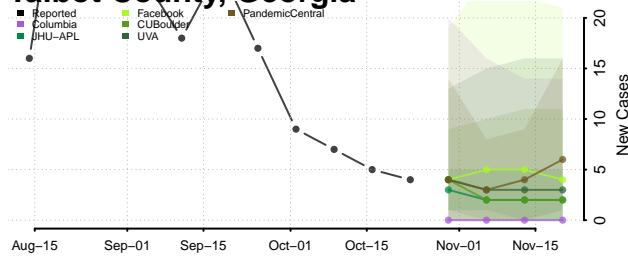

Stephens County, Georgia

Stewart County, Georgia

Sumter County, Georgia

Talbot County, Georgia

Taliaferro County, Georgia

Tattnall County, Georgia

Taylor County, Georgia

Telfair County, Georgia