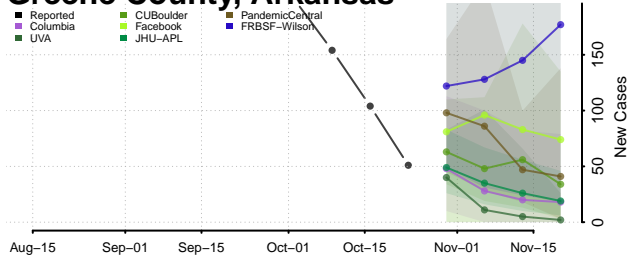

Greene County, Arkansas