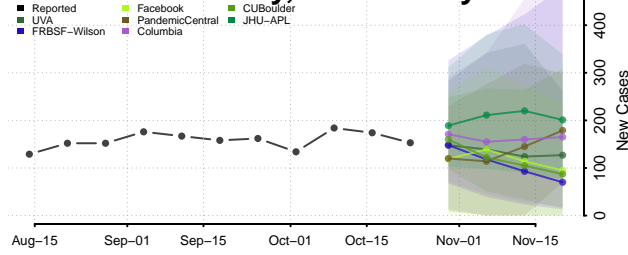

Cape May County, New Jersey

Cumberland County, New Jersey

Essex County, New Jersey

Gloucester County, New Jersey

Hudson County, New Jersey

Hunterdon County, New Jersey

Mercer County, New Jersey

Middlesex County, New Jersey