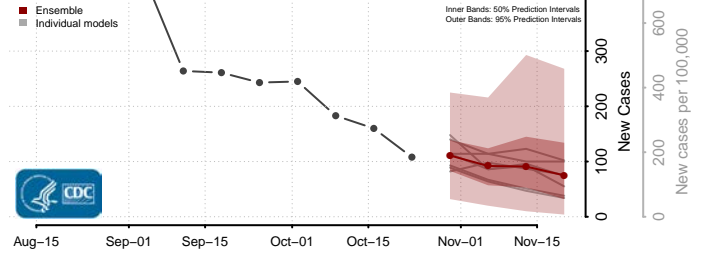

De Baca County, New Mexico

Dona Ana County, New Mexico

Eddy County, New Mexico

Grant County, New Mexico

Guadalupe County, New Mexico

Harding County, New Mexico

Hidalgo County, New Mexico

Lea County, New Mexico