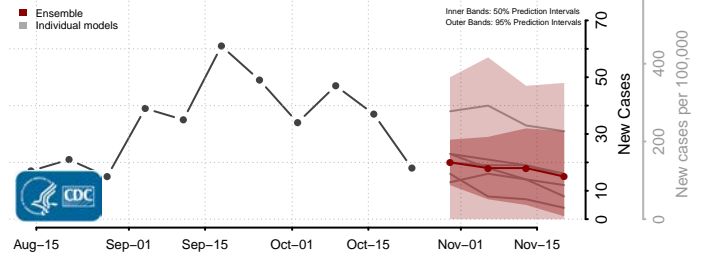

Allamakee County, Iowa