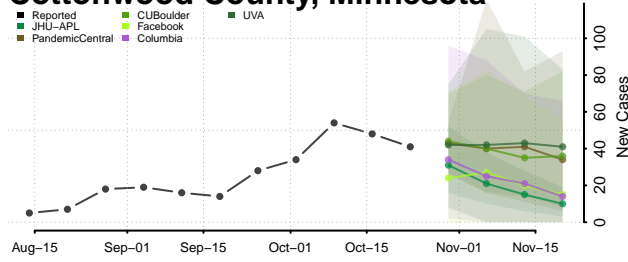

Cottonwood County, Minnesota