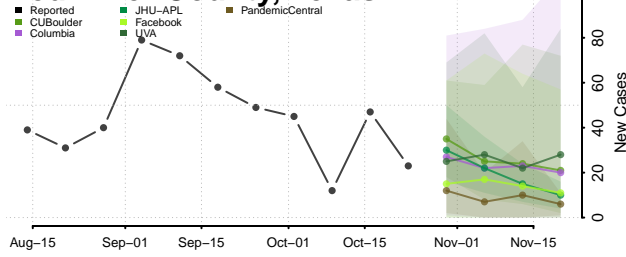

Red River County, Texas