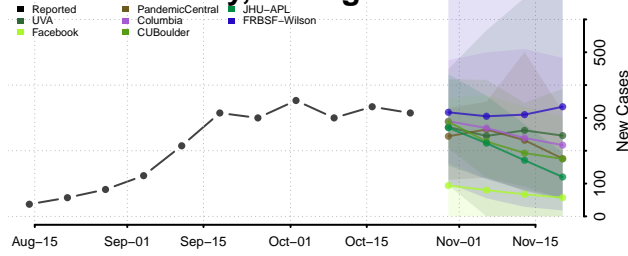

Isabella County, Michigan