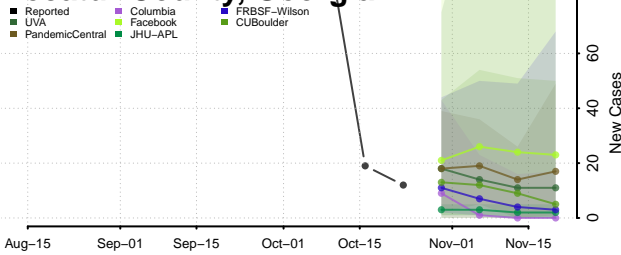

Crawford County, Georgia

Crisp County, Georgia

Dade County, Georgia

Dawson County, Georgia

Decatur County, Georgia

DeKalb County, Georgia

Dodge County, Georgia

Dooly County, Georgia