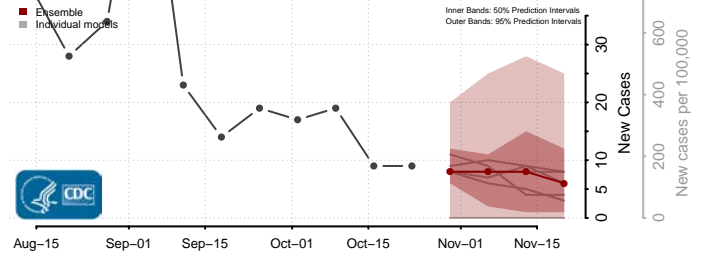

Pulaski County, Illinois