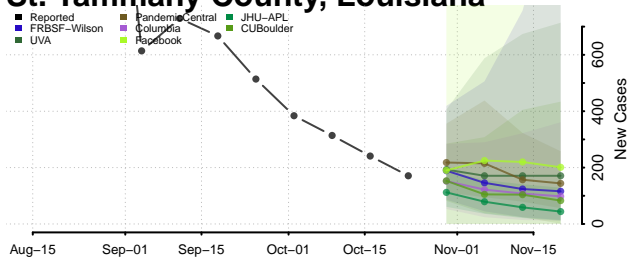

St. Tammany County, Louisiana