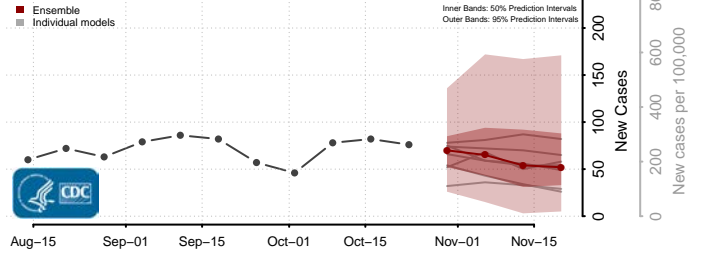

Custer County, Oklahoma

Delaware County, Oklahoma

Dewey County, Oklahoma

Ellis County, Oklahoma

Garfield County, Oklahoma

Garvin County, Oklahoma

Grady County, Oklahoma

Grant County, Oklahoma