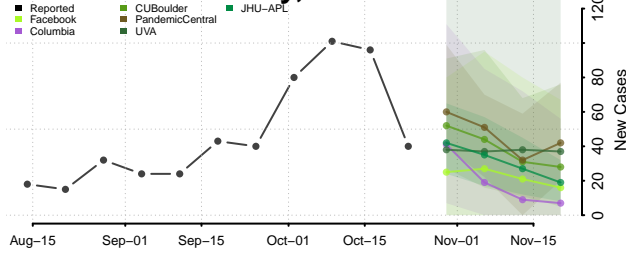

Prowers County, Colorado

Pueblo County, Colorado

Rio Blanco County, Colorado

Rio Grande County, Colorado

Routt County, Colorado

Saguache County, Colorado

San Juan County, Colorado

San Miguel County, Colorado