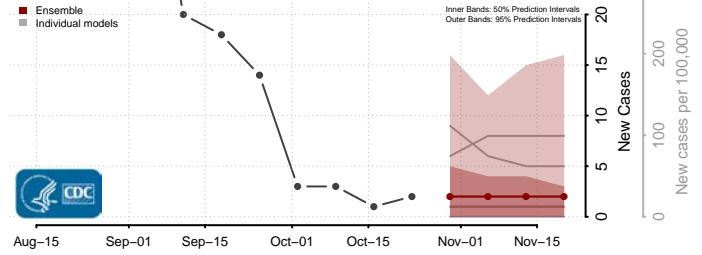

Pulaski County, Arkansas

Randolph County, Arkansas

Saline County, Arkansas

Scott County, Arkansas

Searcy County, Arkansas

Sebastian County, Arkansas

Sevier County, Arkansas

Sharp County, Arkansas