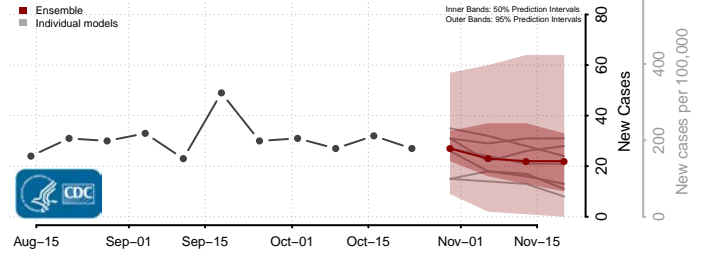

Mills County, Iowa