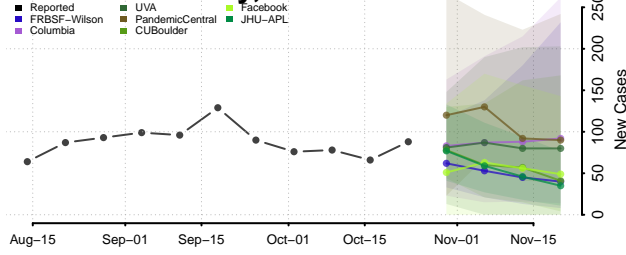

Wasatch County, Utah