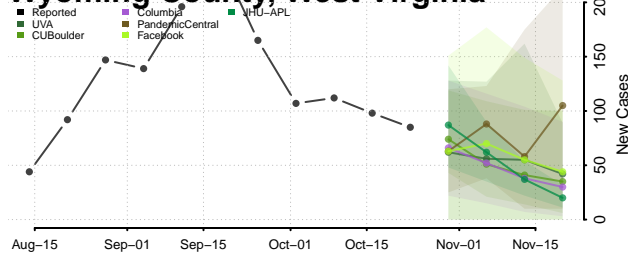

Wyoming County, West Virginia