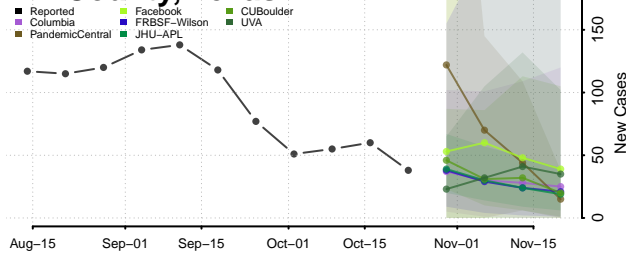

Hill County, Texas