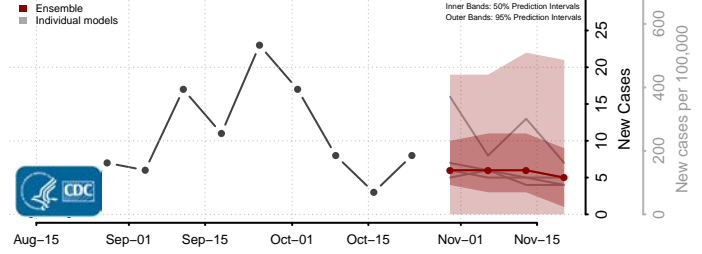

Cassia County, Idaho

Clark County, Idaho

Clearwater County, Idaho

Custer County, Idaho

Elmore County, Idaho

Franklin County, Idaho

Fremont County, Idaho

Gem County, Idaho