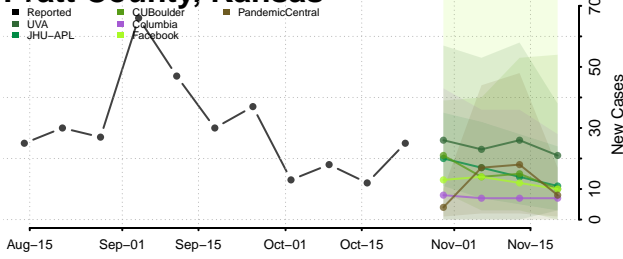

Pratt County, Kansas