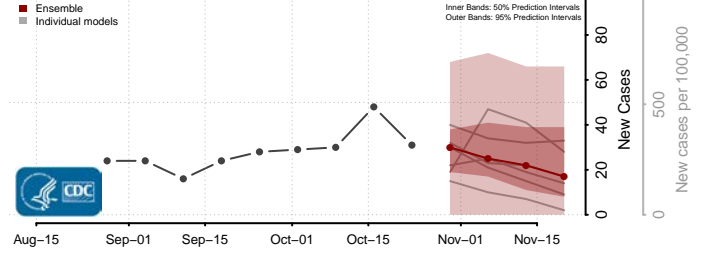

Nolan County, Texas

Nueces County, Texas

Ochiltree County, Texas

Oldham County, Texas

Orange County, Texas

Palo Pinto County, Texas

Panola County, Texas

Parker County, Texas