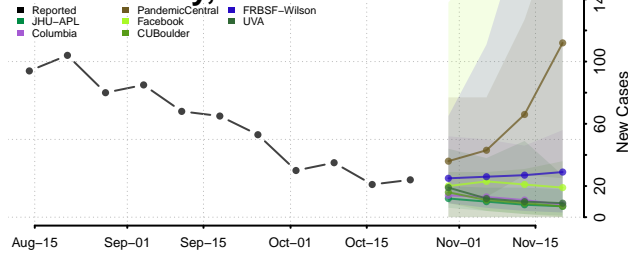

Adair County, Missouri