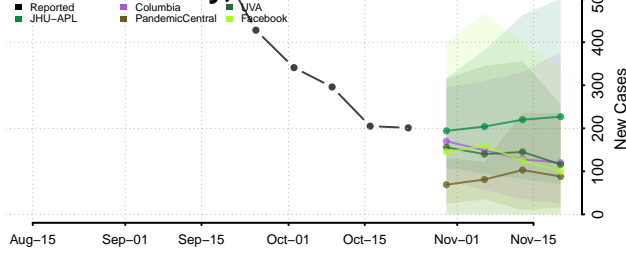

Worth County, Georgia

Guam

Hawaii

Hawaii County, Hawaii

Honolulu County, Hawaii

Kalawao County, Hawaii

Kauai County, Hawaii

Maui County, Hawaii