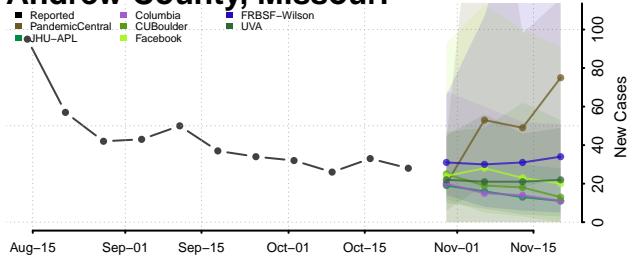

Andrew County, Missouri