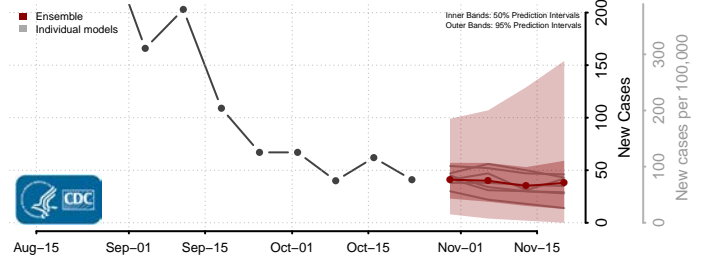

St. Martin County, Louisiana