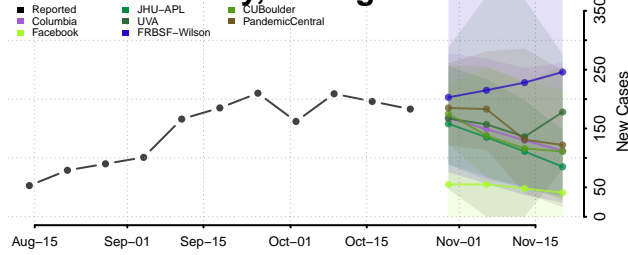

Hillsdale County, Michigan