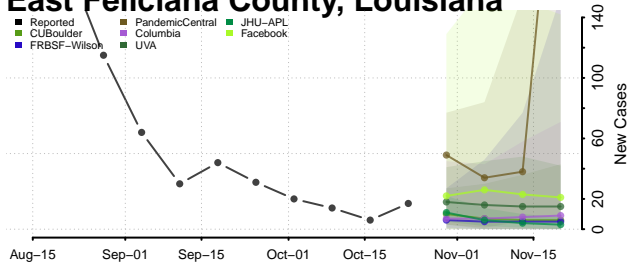

East Feliciana County, Louisiana