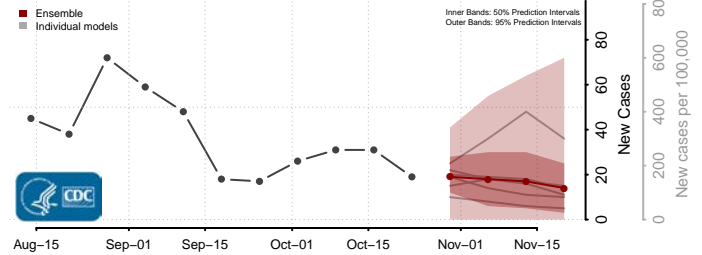

Okfuskee County, Oklahoma