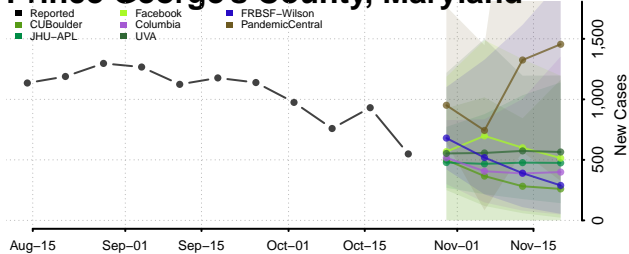

Harford County, Maryland

Howard County, Maryland

Kent County, Maryland

Montgomery County, Maryland

Prince George's County, Maryland

Queen Anne's County, Maryland

Somerset County, Maryland

St. Mary's County, Maryland