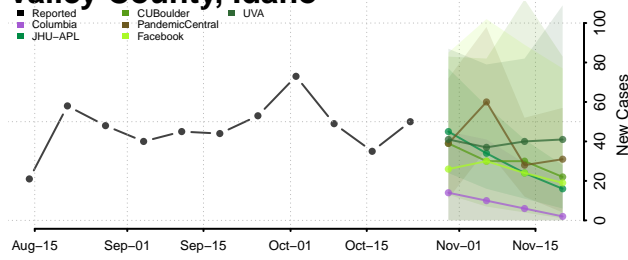

Shoshone County, Idaho

Teton County, Idaho

Twin Falls County, Idaho

Valley County, Idaho

Washington County, Idaho

Illinois

Adams County, Illinois

Alexander County, Illinois