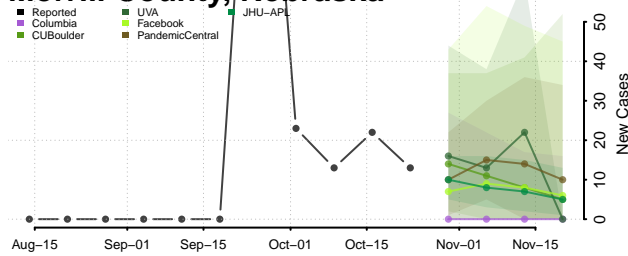

Lincoln County, Nebraska

Logan County, Nebraska

Loup County, Nebraska

Madison County, Nebraska

McPherson County, Nebraska

Merrick County, Nebraska

Morrill County, Nebraska

Nance County, Nebraska