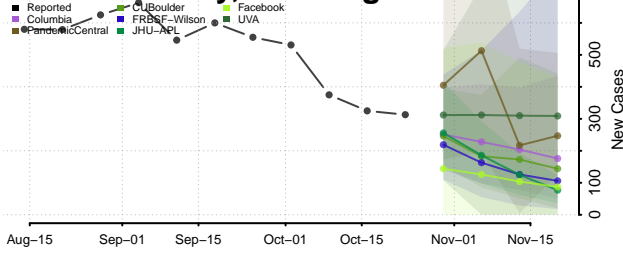

Cowlitz County, Washington