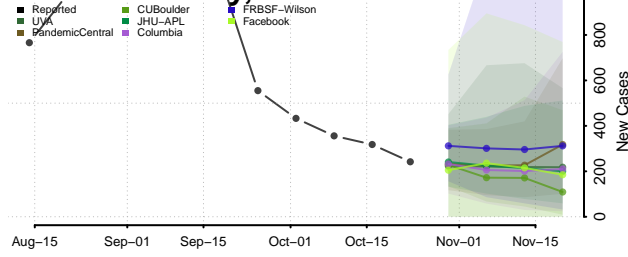

Sumner County, Tennessee