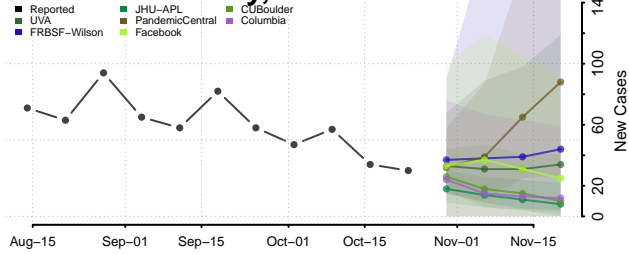

Crawford County, Missouri