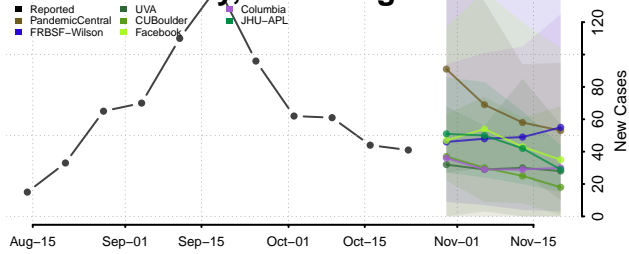

Brooke County, West Virginia