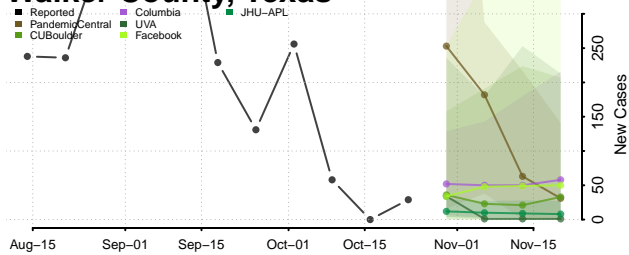

Val Verde County, Texas

Van Zandt County, Texas

Victoria County, Texas

Walker County, Texas

Waller County, Texas

Ward County, Texas

Washington County, Texas

Webb County, Texas