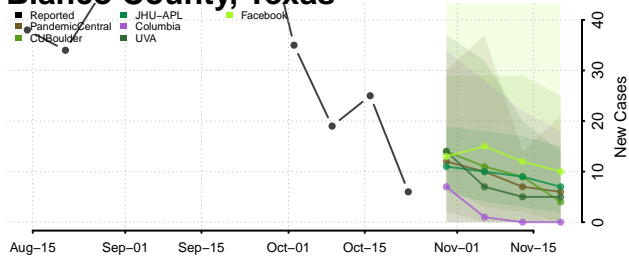

Blanco County, Texas