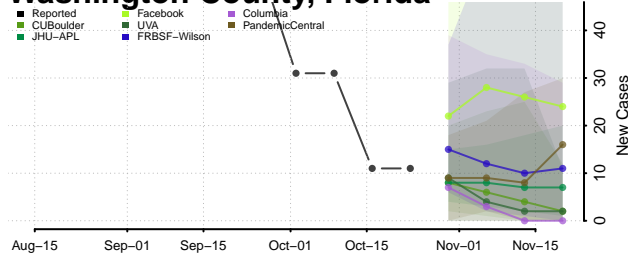

Washington County, Florida