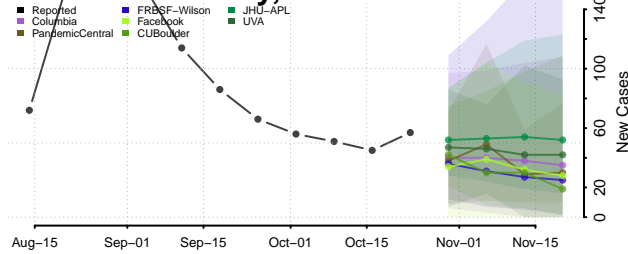

Lawrence County, Alabama