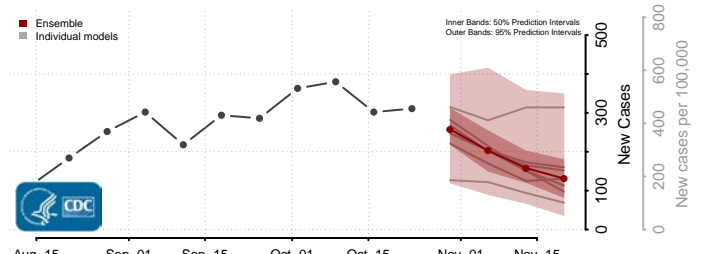

Hood River County, Oregon

Jackson County, Oregon

Jefferson County, Oregon

Josephine County, Oregon

Klamath County, Oregon

Lake County, Oregon

Lane County, Oregon

Lincoln County, Oregon