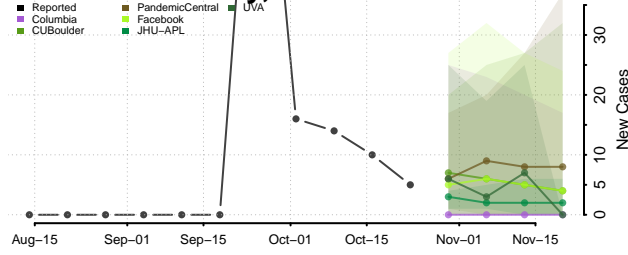

Sherman County, Nebraska