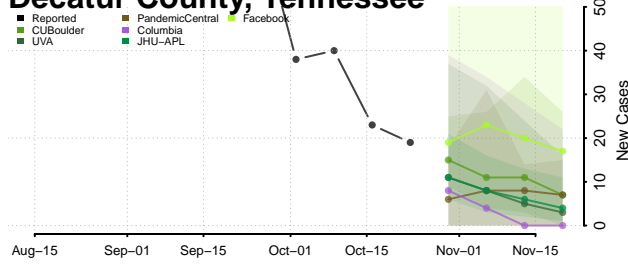

Crockett County, Tennessee

Cumberland County, Tennessee

Davidson County, Tennessee

Decatur County, Tennessee

DeKalb County, Tennessee

Dickson County, Tennessee

Dyer County, Tennessee

Fayette County, Tennessee