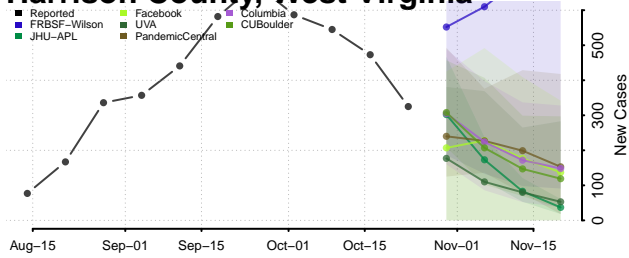

Hampshire County, West Virginia

Hancock County, West Virginia

Hardy County, West Virginia

Harrison County, West Virginia

Jackson County, West Virginia

Jefferson County, West Virginia

Kanawha County, West Virginia