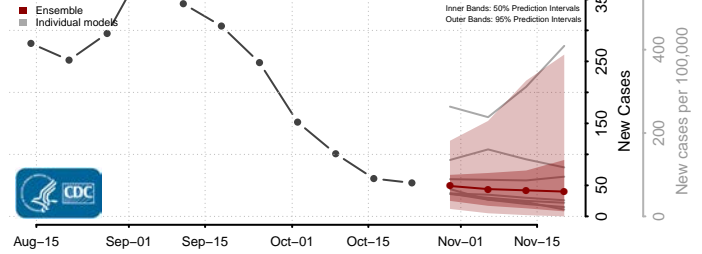

Schuyler County, Missouri

Scotland County, Missouri

Scott County, Missouri

Shannon County, Missouri

Shelby County, Missouri

St. Charles County, Missouri

St. Clair County, Missouri

St. Francois County, Missouri