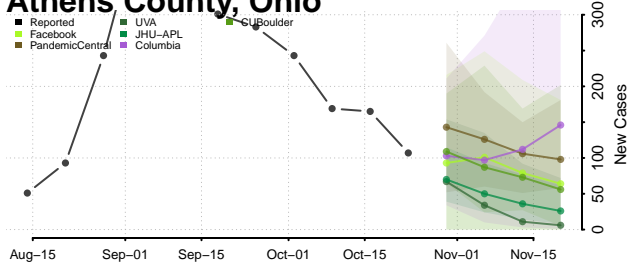

Athens County, Ohio