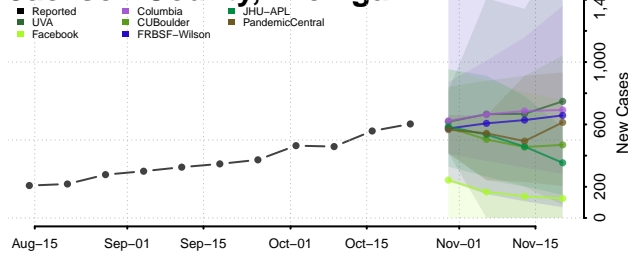

Jackson County, Michigan