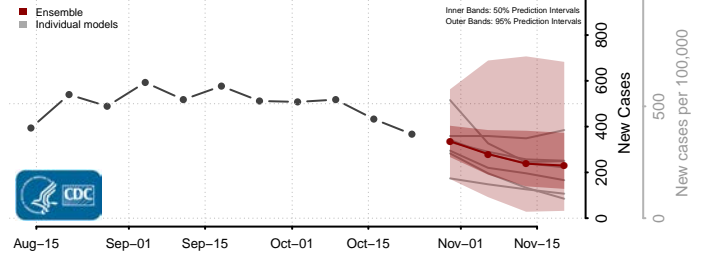

Clark County, Washington

Columbia County, Washington

Cowlitz County, Washington

Douglas County, Washington

Ferry County, Washington

Franklin County, Washington

Garfield County, Washington

Grant County, Washington