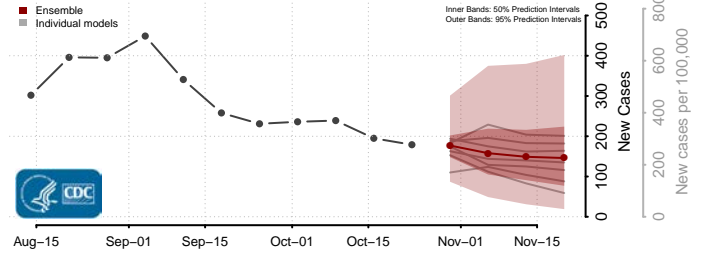

Chaves County, New Mexico