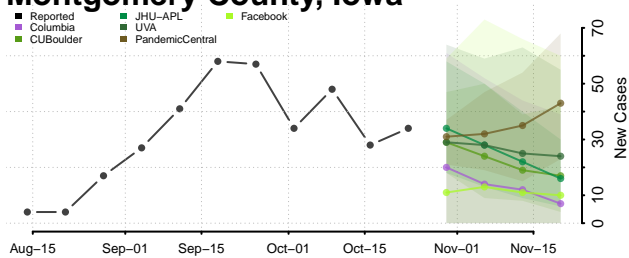

Marion County, Iowa

Marshall County, Iowa

Mills County, Iowa

Mitchell County, Iowa

Monona County, Iowa

Monroe County, Iowa

Montgomery County, Iowa

Muscatine County, Iowa