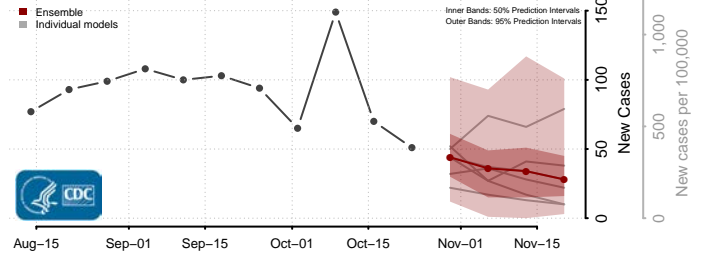

Lee County, Kentucky

Leslie County, Kentucky

Letcher County, Kentucky

Lewis County, Kentucky

Lincoln County, Kentucky

Livingston County, Kentucky

Logan County, Kentucky

Lyon County, Kentucky