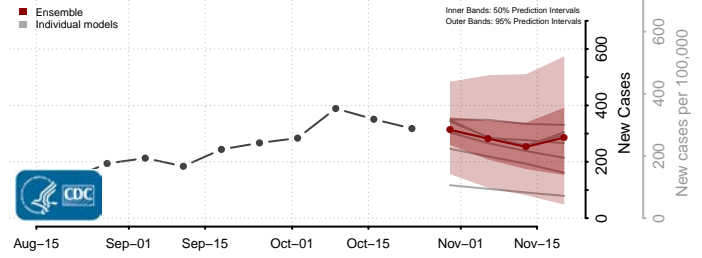

Crawford County, Michigan

Delta County, Michigan

Dickinson County, Michigan

Eaton County, Michigan

Emmet County, Michigan

Genesee County, Michigan

Gladwin County, Michigan

Gogebic County, Michigan