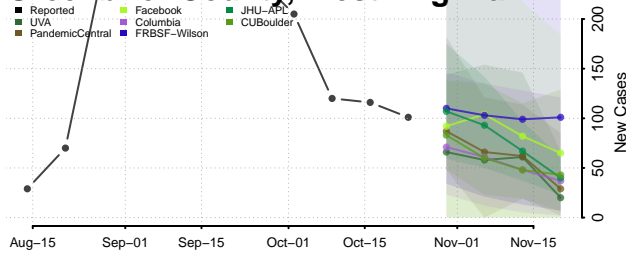

Greenbrier County, West Virginia