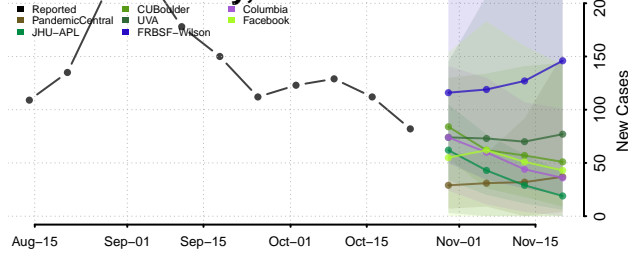

Vigo County, Indiana

Wabash County, Indiana

Warren County, Indiana

Warrick County, Indiana

Washington County, Indiana

Wayne County, Indiana

Wells County, Indiana

White County, Indiana