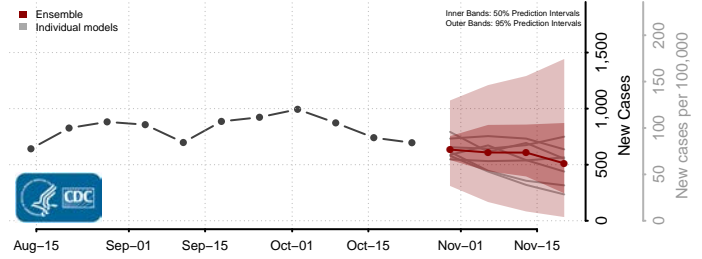

Waldo County, Maine

Washington County, Maine

York County, Maine

Maryland

Allegany County, Maryland

Anne Arundel County, Maryland

Baltimore City County, Maryland

Baltimore County, Maryland