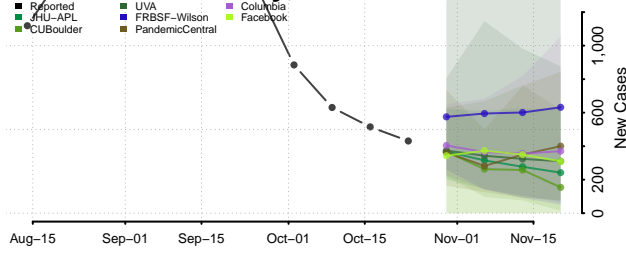

Rutherford County, Tennessee