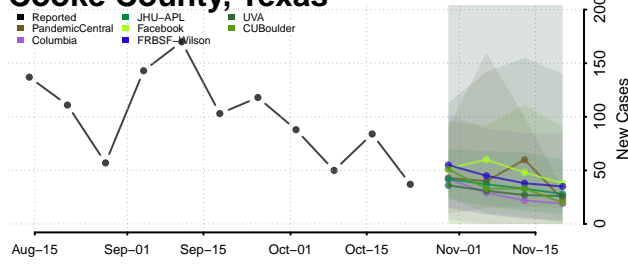

Cooke County, Texas