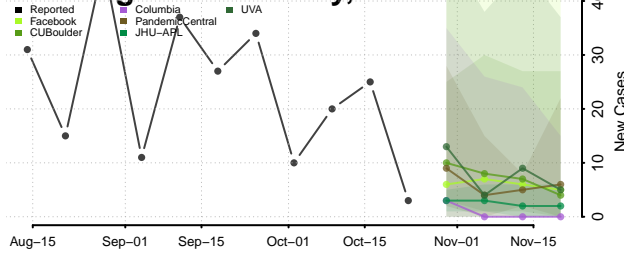

San Augustine County, Texas