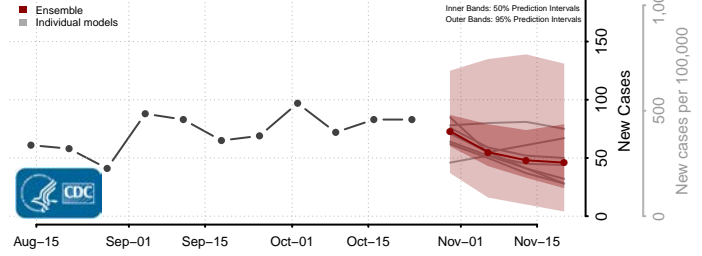

Cassia County, Idaho

Clark County, Idaho

Clearwater County, Idaho

Custer County, Idaho

Elmore County, Idaho

Franklin County, Idaho

Fremont County, Idaho

Gem County, Idaho