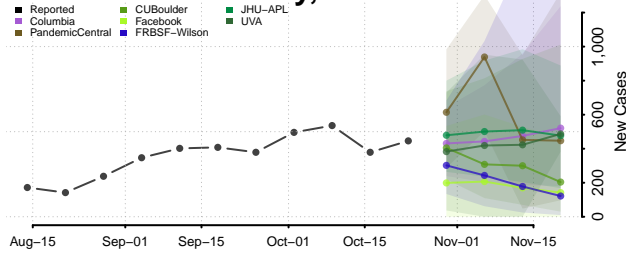

West Feliciana County, Louisiana

Winn County, Louisiana

Maine

Androscoggin County, Maine

Aroostook County, Maine

Cumberland County, Maine

Franklin County, Maine

Hancock County, Maine