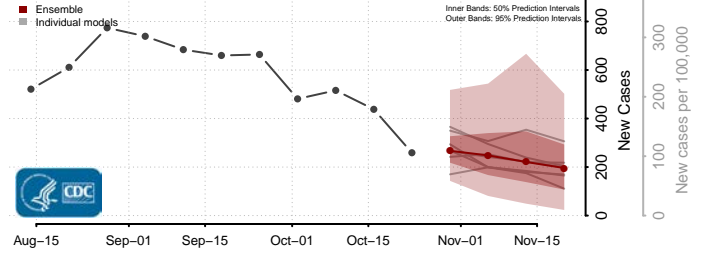

Caroline County, Virginia

Carroll County, Virginia

Charles City County, Virginia

Charlotte County, Virginia

Charlottesville County, Virginia

Chesapeake County, Virginia

Chesterfield County, Virginia

Clarke County, Virginia