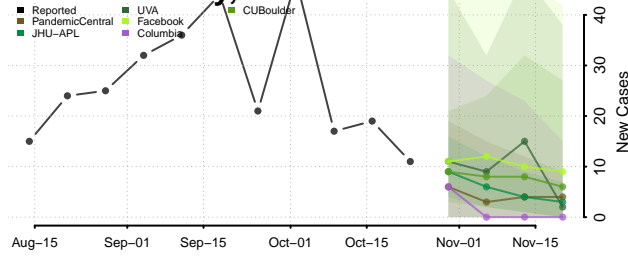

Morgan County, Tennessee

Obion County, Tennessee

Overton County, Tennessee

Perry County, Tennessee

Pickett County, Tennessee

Polk County, Tennessee

Putnam County, Tennessee

Rhea County, Tennessee