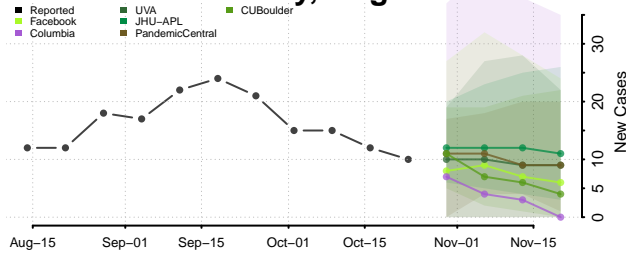

Cumberland County, Virginia