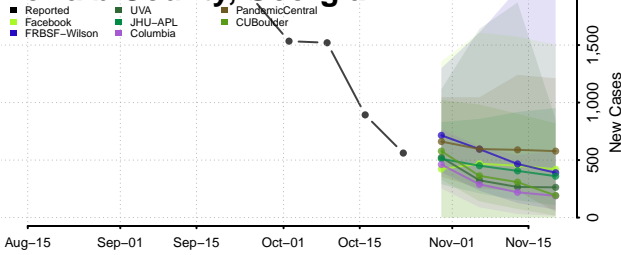

Crawford County, Georgia

Crisp County, Georgia

Dade County, Georgia

Dawson County, Georgia

Decatur County, Georgia

DeKalb County, Georgia

Dodge County, Georgia

Dooly County, Georgia