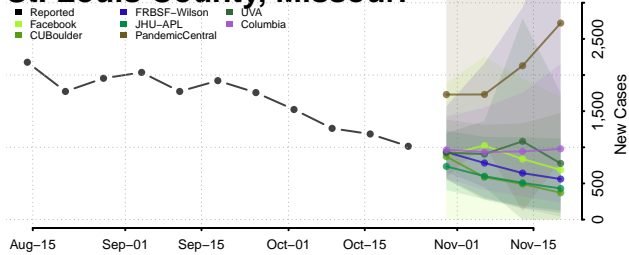

St. Louis County, Missouri