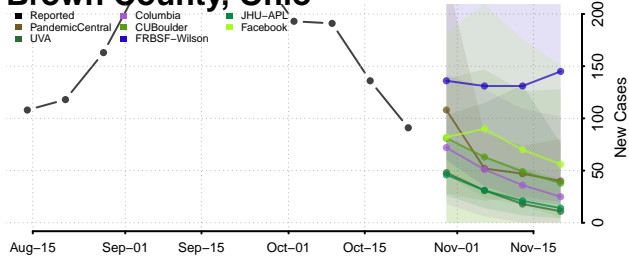

Brown County, Ohio