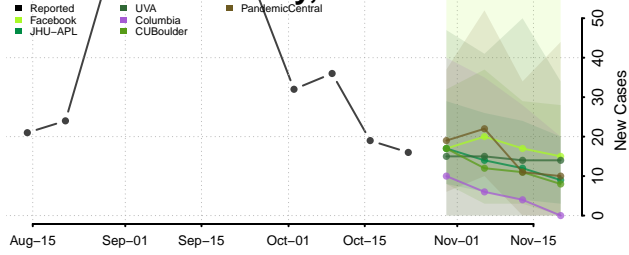

Cumberland County, Illinois