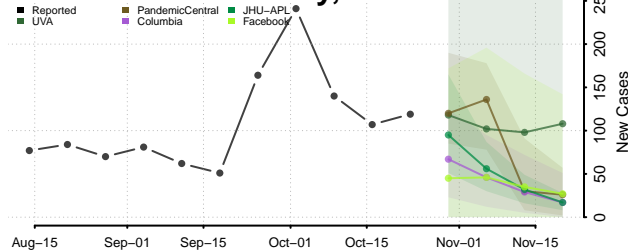

Juneau County, Alaska

Kenai Peninsula County, Alaska

Ketchikan Gateway County, Alaska

Kodiak Island County, Alaska

Kusilvak County, Alaska

Lake and Peninsula County, Alaska

Matanuska-Susitna County, Alaska

Nome County, Alaska