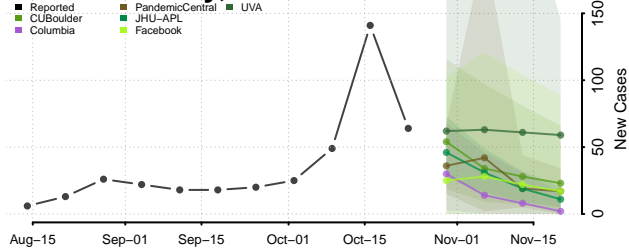

Blaine County, Montana