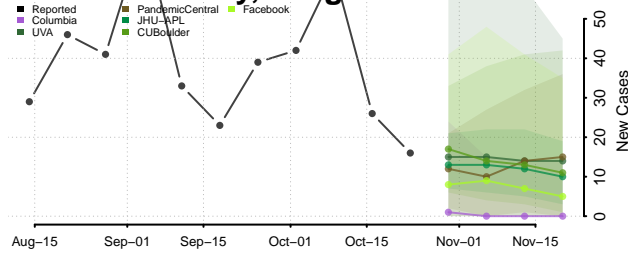

Wallowa County, Oregon