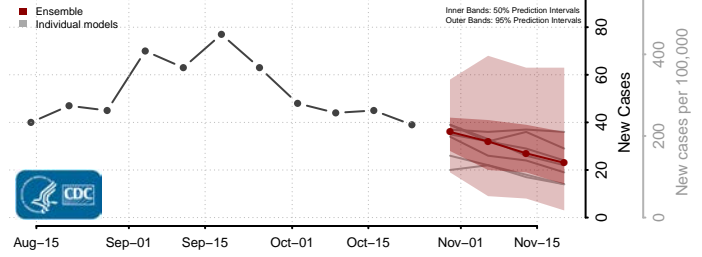

Henry County, Virginia

Highland County, Virginia

Hopewell County, Virginia

Isle of Wight County, Virginia

James City County, Virginia

King and Queen County, Virginia

King George County, Virginia

King William County, Virginia