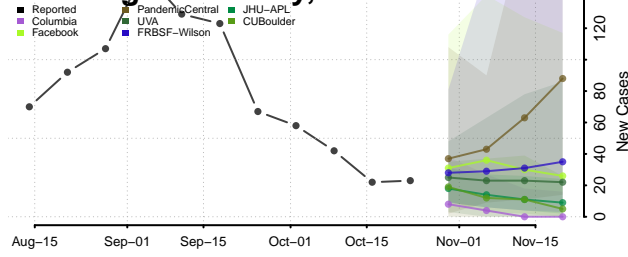

Washington County, Missouri