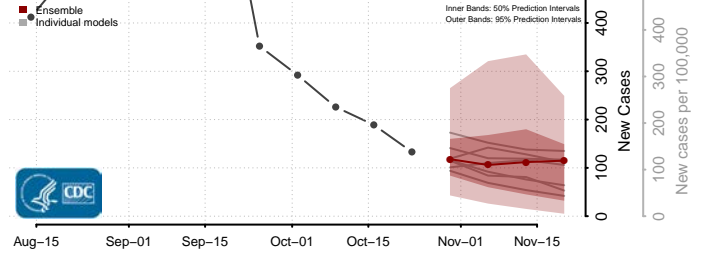

Marshall County, Tennessee

Maury County, Tennessee

McMinn County, Tennessee

McNairy County, Tennessee

Meigs County, Tennessee

Monroe County, Tennessee

Montgomery County, Tennessee

Moore County, Tennessee