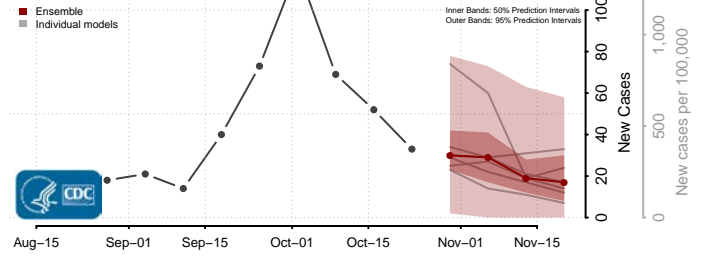

Clearwater County, Minnesota