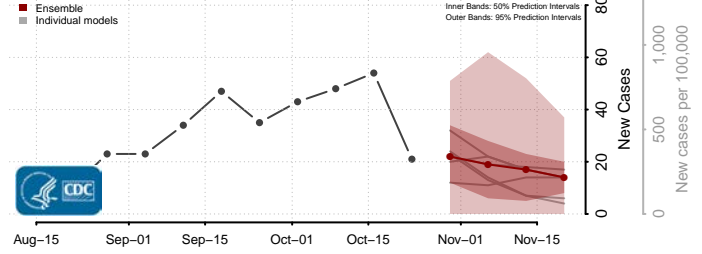

Buena Vista County, Virginia