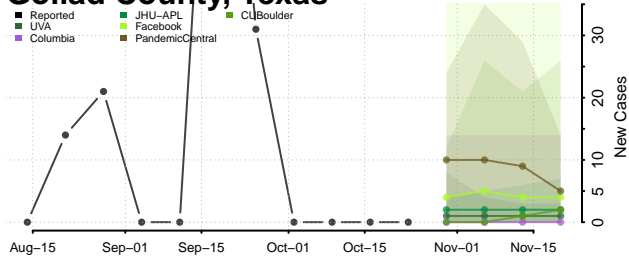

Goliad County, Texas