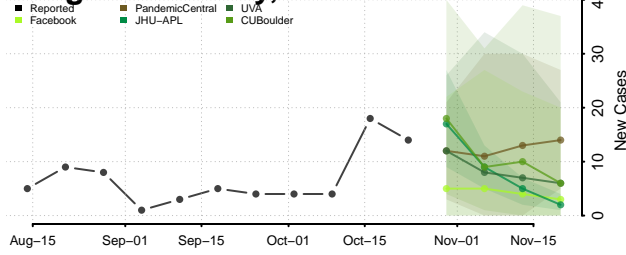

Sedgwick County, Colorado