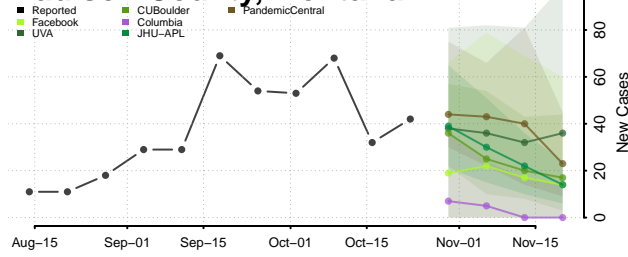

Madison County, Montana