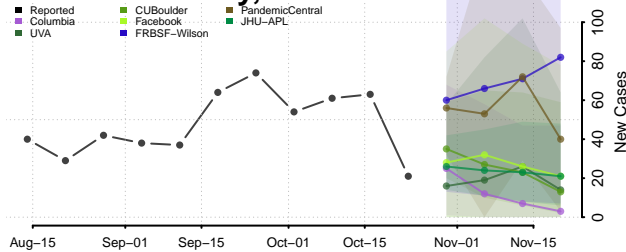

Freeborn County, Minnesota

Goodhue County, Minnesota

Grant County, Minnesota

Hennepin County, Minnesota

Houston County, Minnesota

Hubbard County, Minnesota

Isanti County, Minnesota

Itasca County, Minnesota