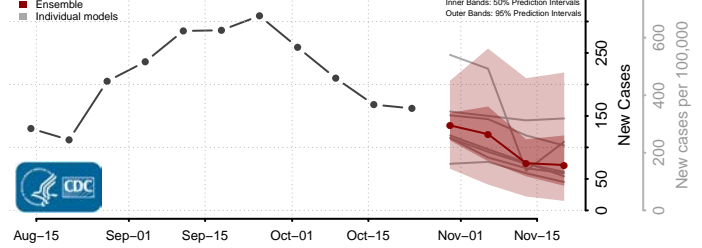

Skamania County, Washington

Snohomish County, Washington

Spokane County, Washington

Stevens County, Washington

Thurston County, Washington

Wahkiakum County, Washington

Walla Walla County, Washington

Whatcom County, Washington