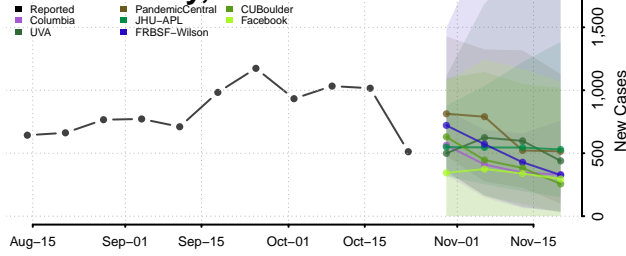

Dane County, Wisconsin