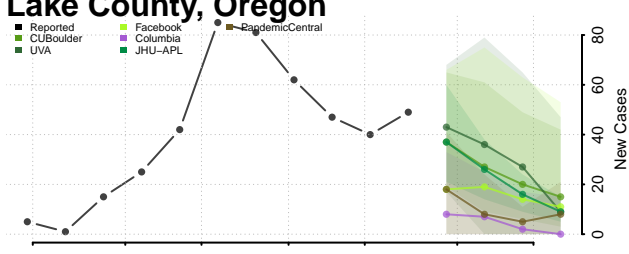

Hood River County, Oregon

Jackson County, Oregon

Jefferson County, Oregon

Josephine County, Oregon

Klamath County, Oregon

Lake County, Oregon

Lane County, Oregon

Lincoln County, Oregon