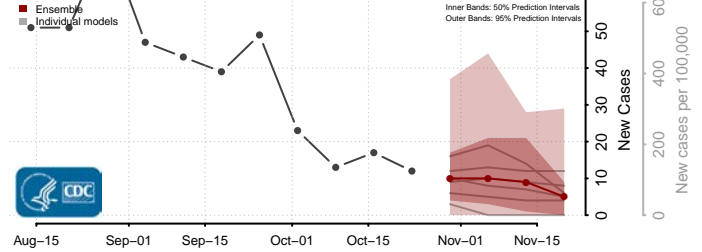

Tunica County, Mississippi