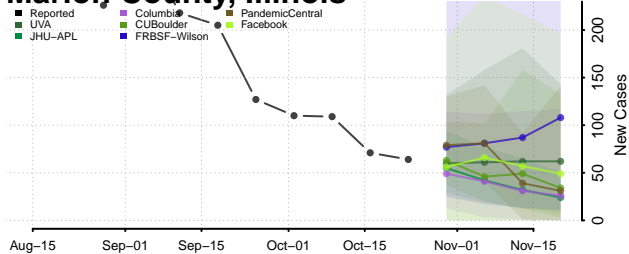

Lawrence County, Illinois

Lee County, Illinois

Livingston County, Illinois

Logan County, Illinois

Macon County, Illinois

Macoupin County, Illinois

Madison County, Illinois

Marion County, Illinois