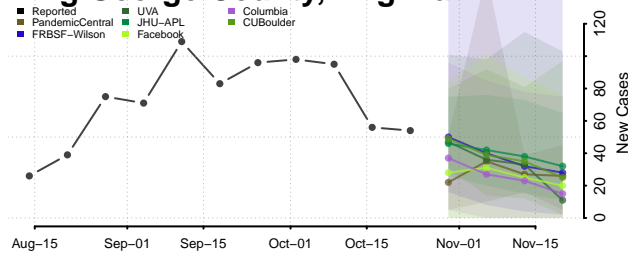

Henry County, Virginia

Highland County, Virginia

Hopewell County, Virginia

Isle of Wight County, Virginia

James City County, Virginia

King and Queen County, Virginia

King George County, Virginia

King William County, Virginia