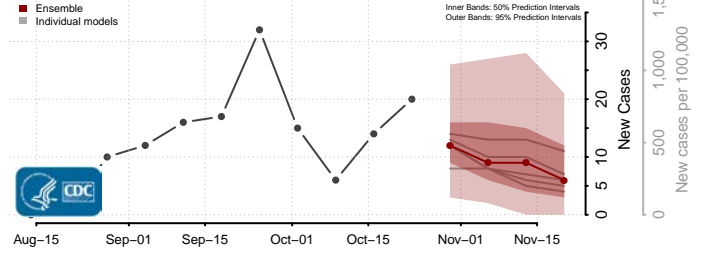

Hettinger County, North Dakota