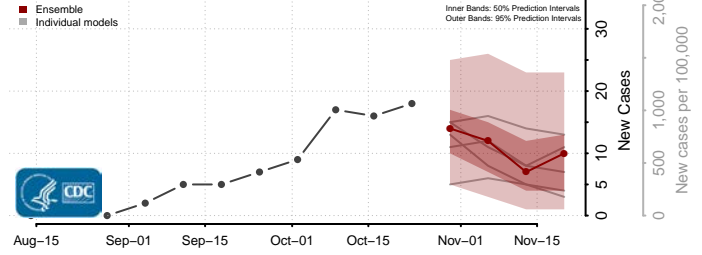

Daniels County, Montana