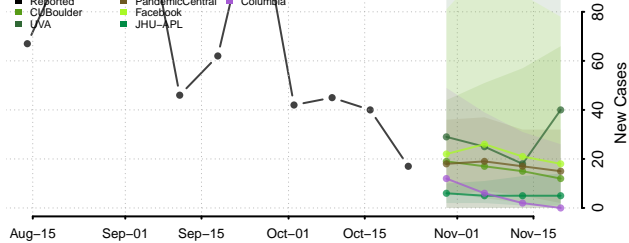

Fleming County, Kentucky