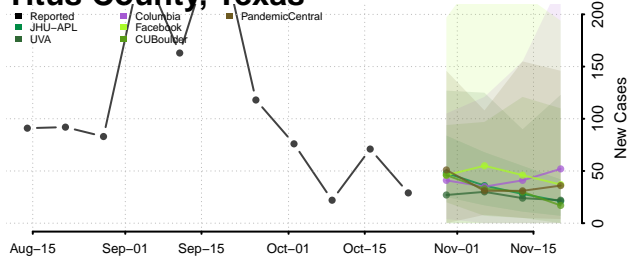

Titus County, Texas