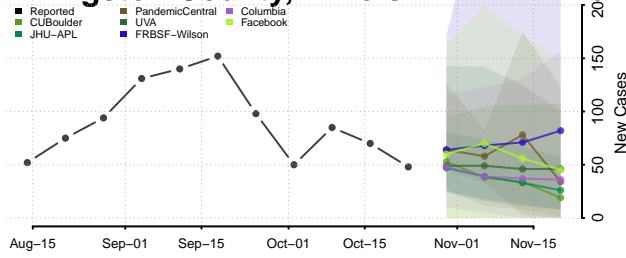

Lawrence County, Illinois

Lee County, Illinois

Livingston County, Illinois

Logan County, Illinois

Macon County, Illinois

Macoupin County, Illinois

Madison County, Illinois

Marion County, Illinois