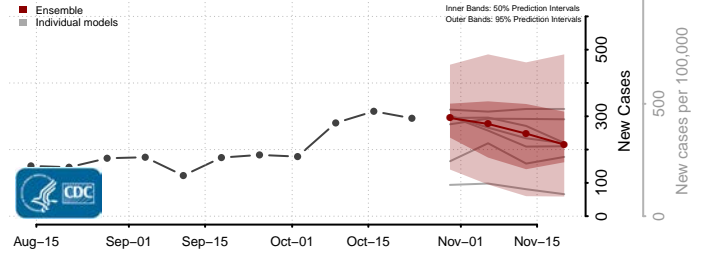

Lincoln County, New Mexico

Los Alamos County, New Mexico

Luna County, New Mexico

McKinley County, New Mexico

Mora County, New Mexico

Otero County, New Mexico

Quay County, New Mexico

Rio Arriba County, New Mexico