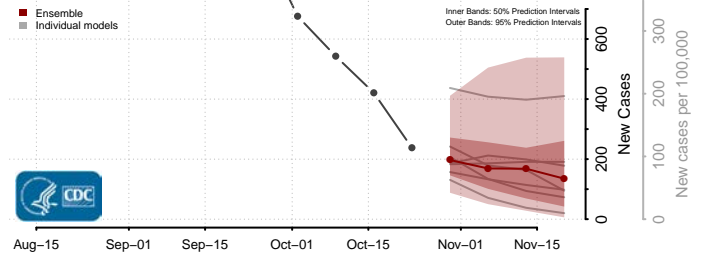

Marshall County, Tennessee

Maury County, Tennessee

McMinn County, Tennessee

McNairy County, Tennessee

Meigs County, Tennessee

Monroe County, Tennessee

Montgomery County, Tennessee

Moore County, Tennessee