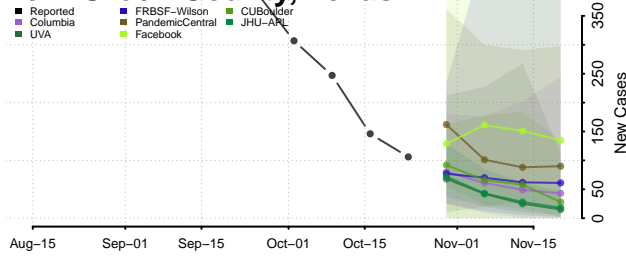

Tom Green County, Texas