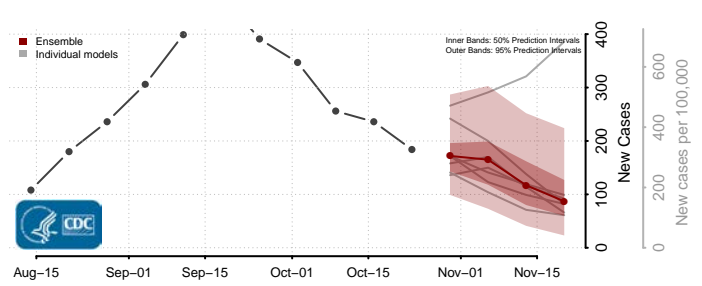

Pendleton County, West Virginia

Pleasants County, West Virginia

Pocahontas County, West Virginia

Preston County, West Virginia

Putnam County, West Virginia

Raleigh County, West Virginia

Randolph County, West Virginia