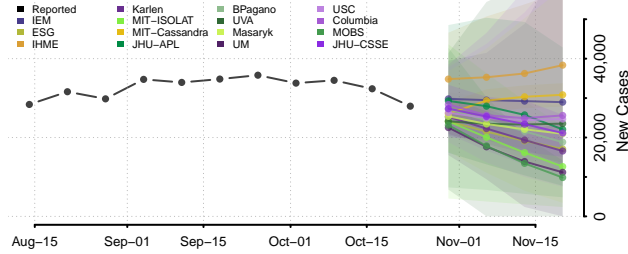

Torrance County, New Mexico

Union County, New Mexico

Valencia County, New Mexico

New York

Albany County, New York

Allegany County, New York

Bronx County, New York

Broome County, New York