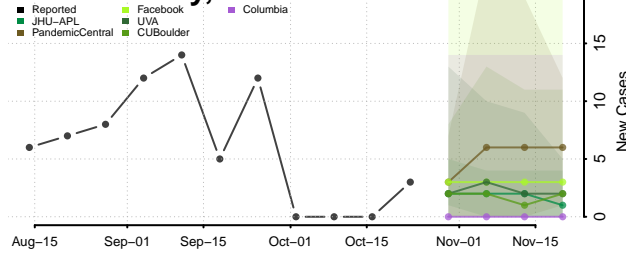

Clark County, Kansas