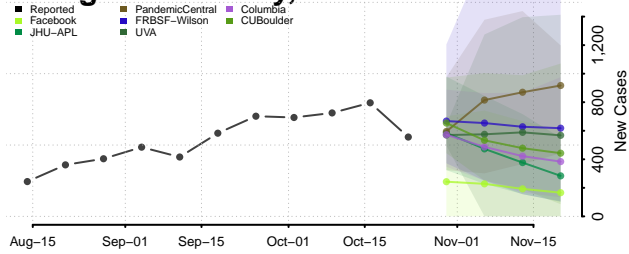

Outagamie County, Wisconsin