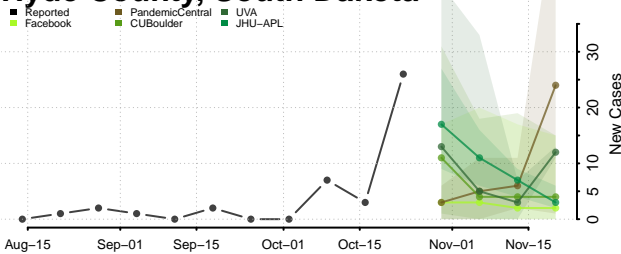

Hyde County, South Dakota