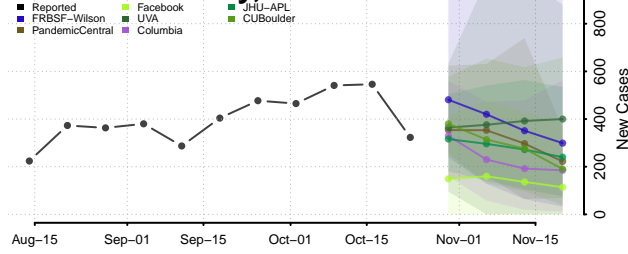

Olmsted County, Minnesota