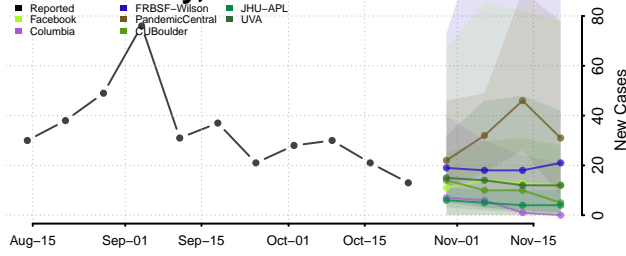

Kay County, Oklahoma

Kingfisher County, Oklahoma

Kiowa County, Oklahoma

Latimer County, Oklahoma

Le Flore County, Oklahoma

Lincoln County, Oklahoma

Logan County, Oklahoma

Love County, Oklahoma