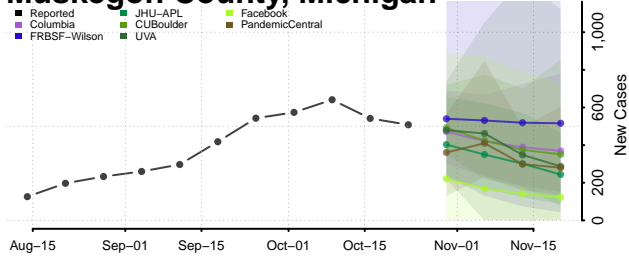

Muskegon County, Michigan