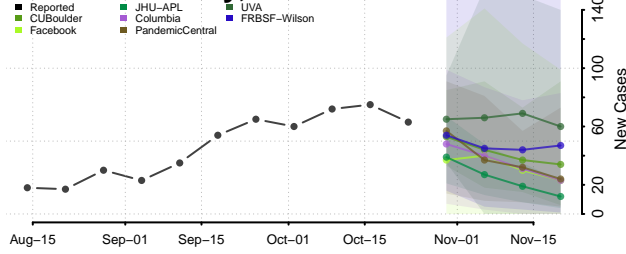

Redwood County, Minnesota

Renville County, Minnesota

Rice County, Minnesota

Rock County, Minnesota

Roseau County, Minnesota

Scott County, Minnesota

Sherburne County, Minnesota

Sibley County, Minnesota