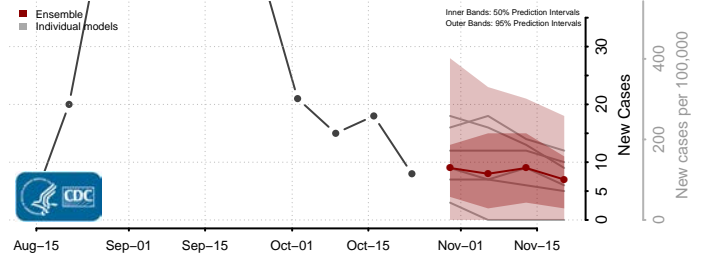

Pendleton County, West Virginia

Pleasants County, West Virginia

Pocahontas County, West Virginia

Preston County, West Virginia

Putnam County, West Virginia

Raleigh County, West Virginia

Randolph County, West Virginia