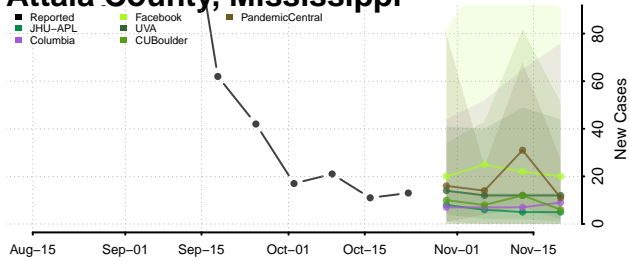

Mississippi

Adams County, Mississippi

Alcorn County, Mississippi

Amite County, Mississippi

Attala County, Mississippi

Benton County, Mississippi

Bolivar County, Mississippi

Calhoun County, Mississippi