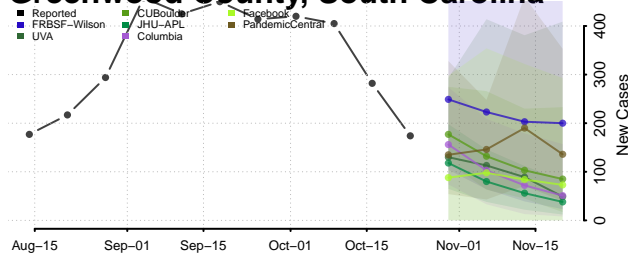

Greenville County, South Carolina

Greenwood County, South Carolina

Hampton County, South Carolina

Horry County, South Carolina

Jasper County, South Carolina

Kershaw County, South Carolina

Lancaster County, South Carolina