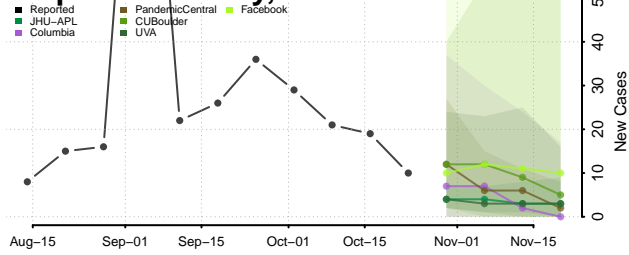

Stephens County, Texas