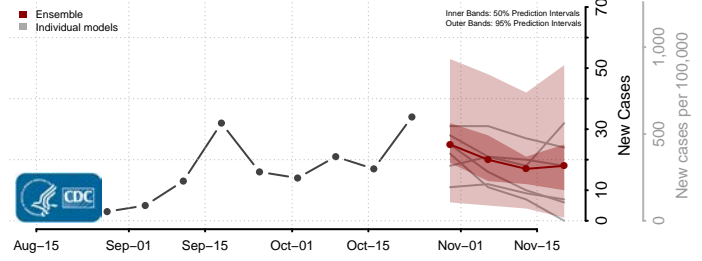

Florence County, Wisconsin

Fond du Lac County, Wisconsin

Forest County, Wisconsin

Grant County, Wisconsin

Green County, Wisconsin

Green Lake County, Wisconsin

Iowa County, Wisconsin

Iron County, Wisconsin