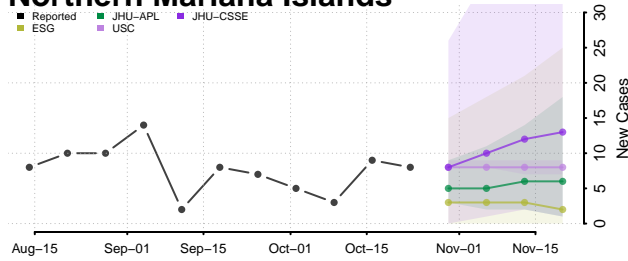

Northern Mariana Islands