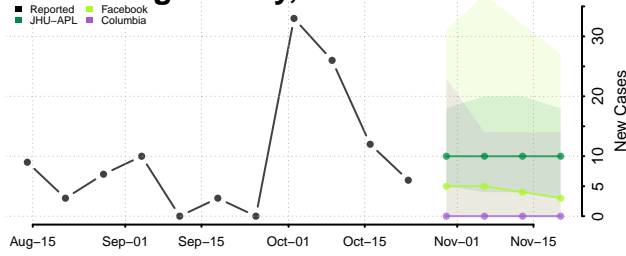

Petersburg County, Alaska