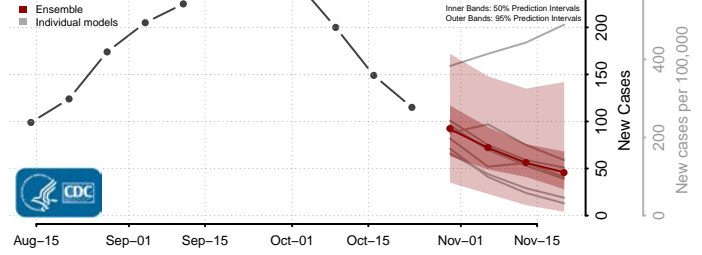

Clermont County, Ohio

Clinton County, Ohio

Columbiana County, Ohio

Coshocton County, Ohio

Crawford County, Ohio

Cuyahoga County, Ohio

Darke County, Ohio

Defiance County, Ohio