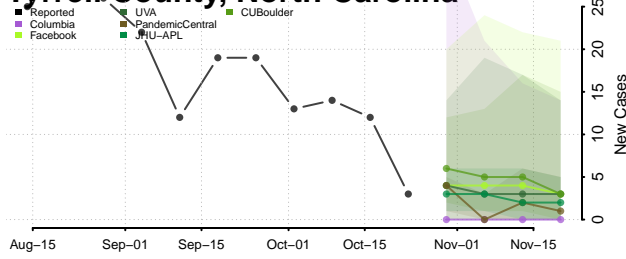

Tyrrell County, North Carolina