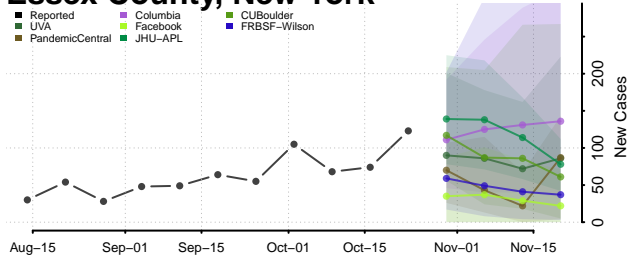

Delaware County, New York

Dutchess County, New York

Erie County, New York

Essex County, New York

Franklin County, New York

Fulton County, New York

Genesee County, New York

Greene County, New York