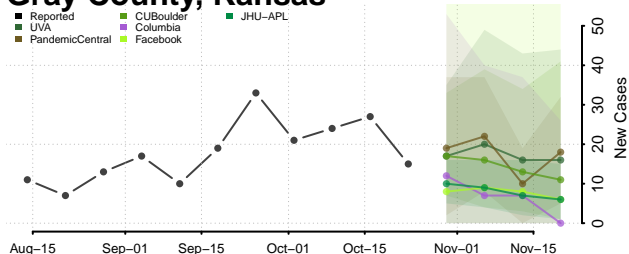

Gray County, Kansas