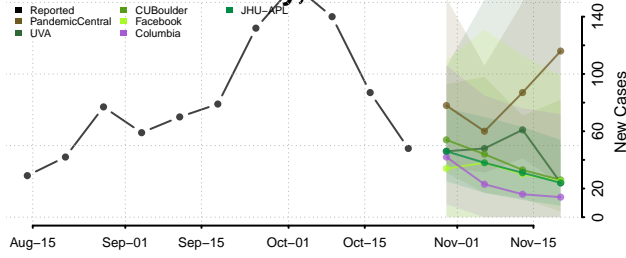

Florence County, Wisconsin

Fond du Lac County, Wisconsin

Forest County, Wisconsin

Grant County, Wisconsin

Green County, Wisconsin

Green Lake County, Wisconsin

Iowa County, Wisconsin

Iron County, Wisconsin