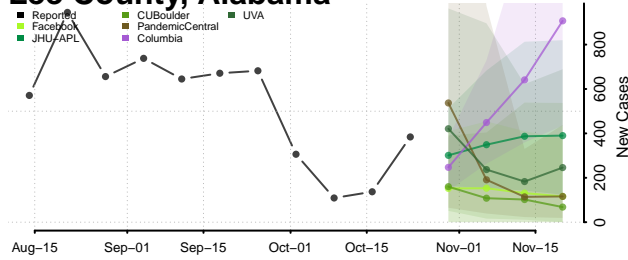

Lee County, Alabama