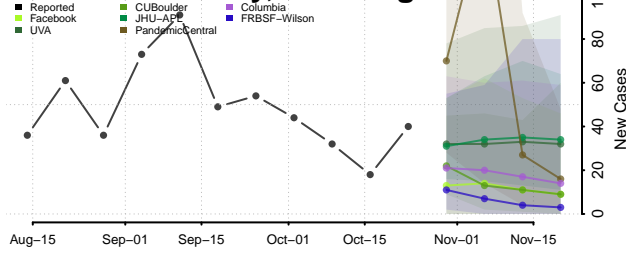

Jefferson County, Washington