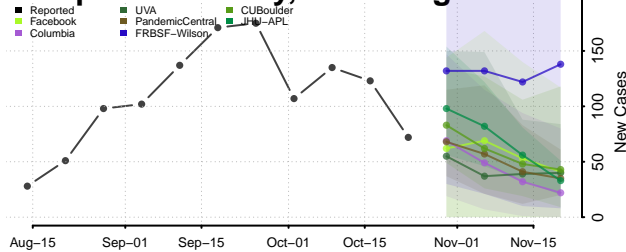

Hampshire County, West Virginia