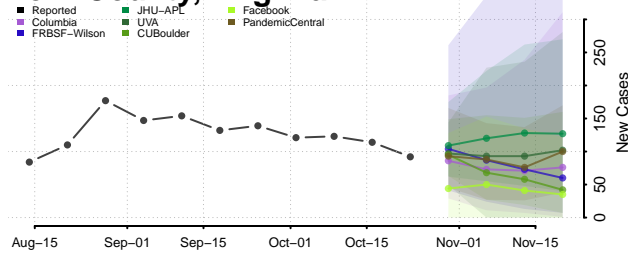

York County, Virginia