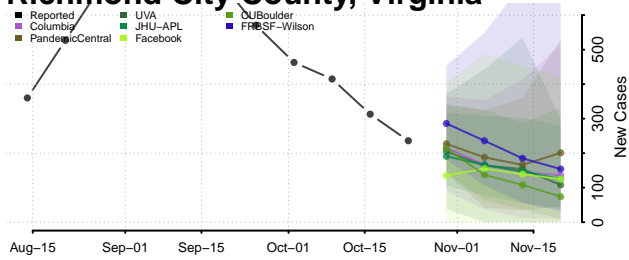

Prince George County, Virginia

Prince William County, Virginia

Pulaski County, Virginia

Radford County, Virginia

Rappahannock County, Virginia

Richmond City County, Virginia

Richmond County, Virginia

Roanoke City County, Virginia