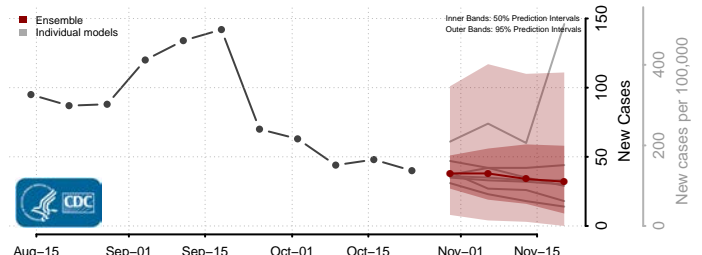

Dade County, Missouri

Dallas County, Missouri

Davies County, Missouri

DeKalb County, Missouri

Dent County, Missouri

Douglas County, Missouri

Dunklin County, Missouri

Franklin County, Missouri