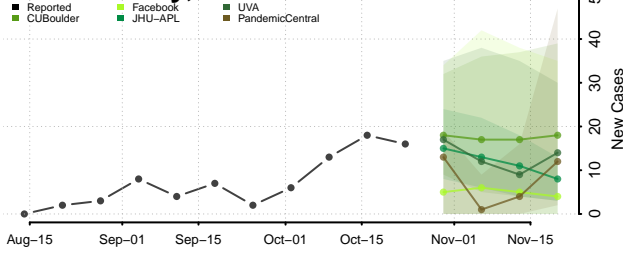

Custer County, Oklahoma

Delaware County, Oklahoma

Dewey County, Oklahoma

Ellis County, Oklahoma

Garfield County, Oklahoma

Garvin County, Oklahoma

Grady County, Oklahoma

Grant County, Oklahoma