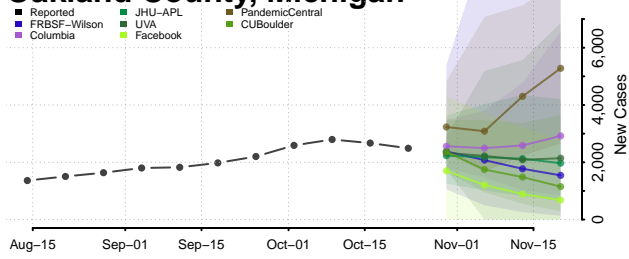

Montmorency County, Michigan

Muskegon County, Michigan

Newaygo County, Michigan

Oakland County, Michigan

Oceana County, Michigan

Ogemaw County, Michigan

Ontonagon County, Michigan

Osceola County, Michigan