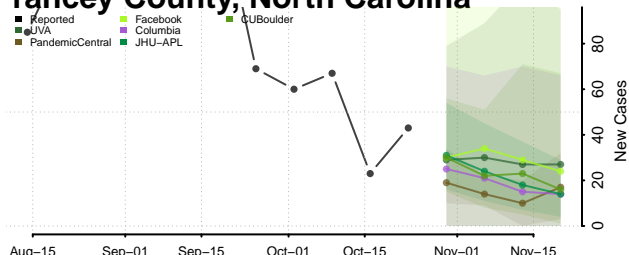

Yancey County, North Carolina