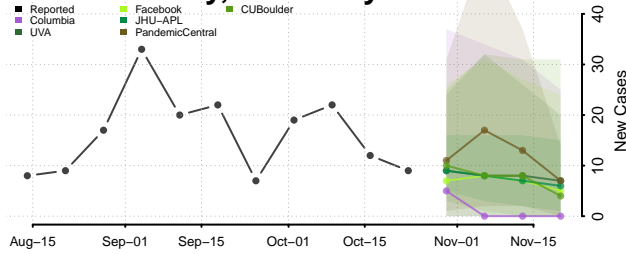

Fulton County, Kentucky