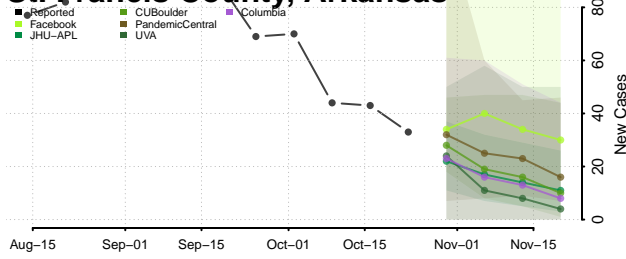

St. Francis County, Arkansas