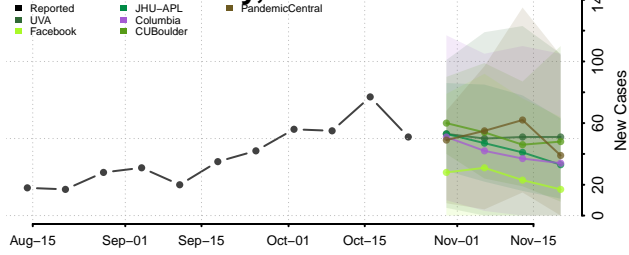

Kanabec County, Minnesota