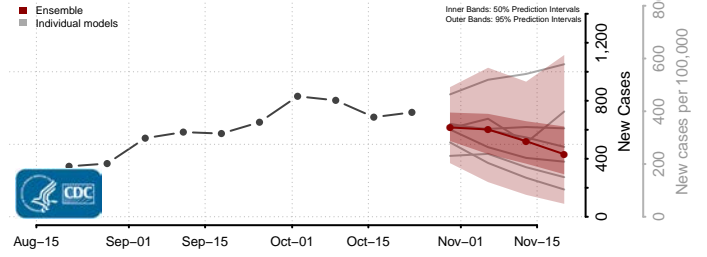

Cass County, North Dakota