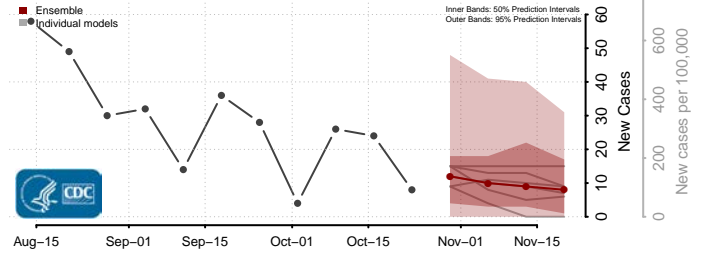

Yoakum County, Texas