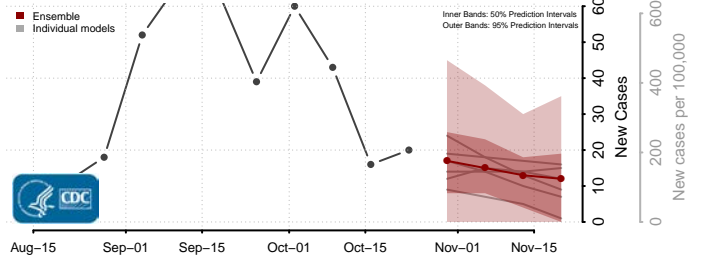

Calhoun County, Iowa