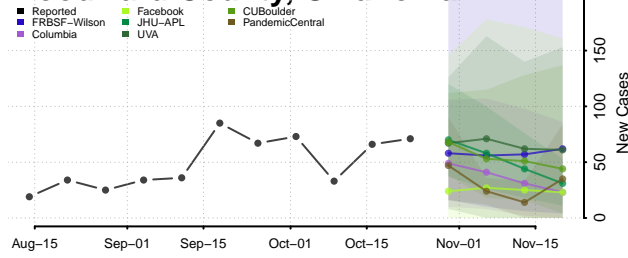

Woodward County, Oklahoma