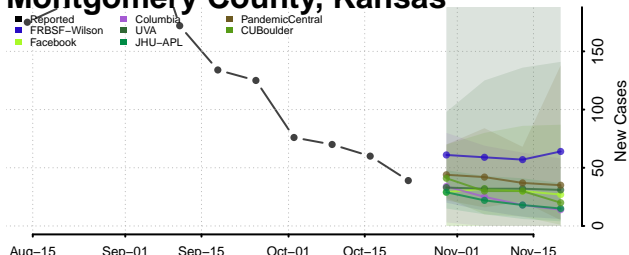

McPherson County, Kansas

Meade County, Kansas

Miami County, Kansas

Mitchell County, Kansas

Montgomery County, Kansas

Morris County, Kansas

Morton County, Kansas

Nemaha County, Kansas