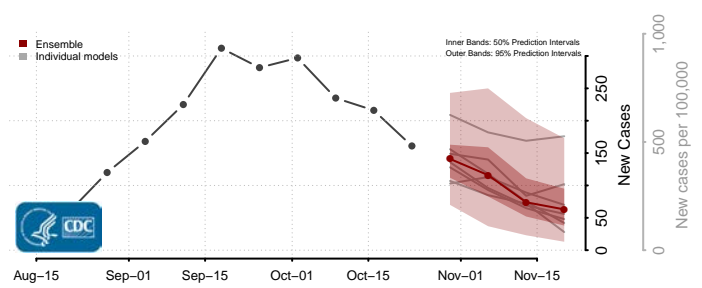

Pendleton County, West Virginia

Pleasants County, West Virginia

Pocahontas County, West Virginia

Preston County, West Virginia

Putnam County, West Virginia

Raleigh County, West Virginia

Randolph County, West Virginia