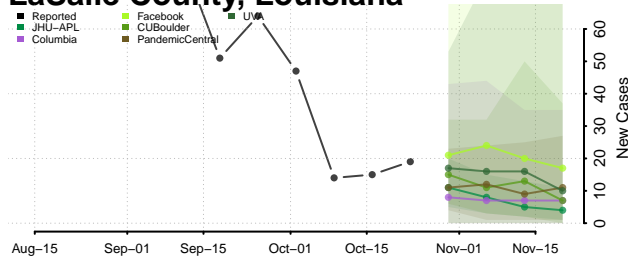

LaSalle County, Louisiana