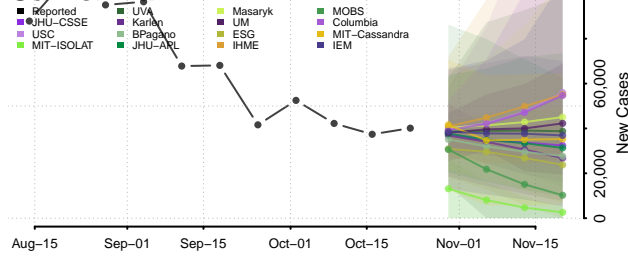

California