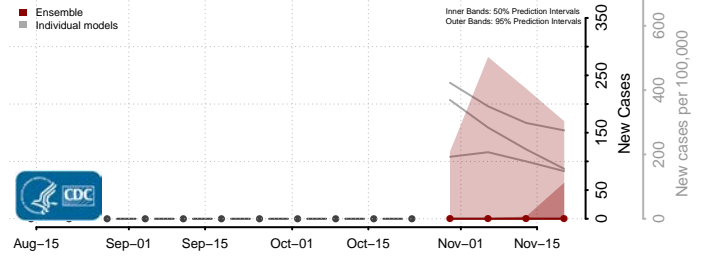

Box Elder County, Utah

Cache County, Utah

Carbon County, Utah

Daggett County, Utah

Davis County, Utah

Duchesne County, Utah

Emery County, Utah

Garfield County, Utah