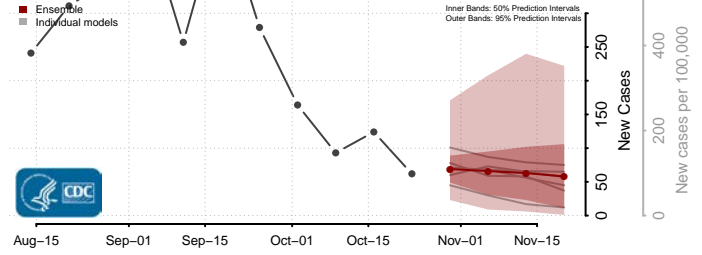

Pender County, North Carolina