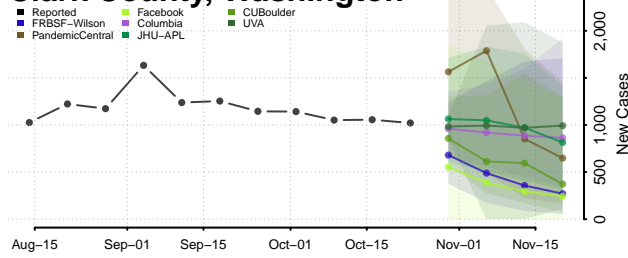

Clark County, Washington