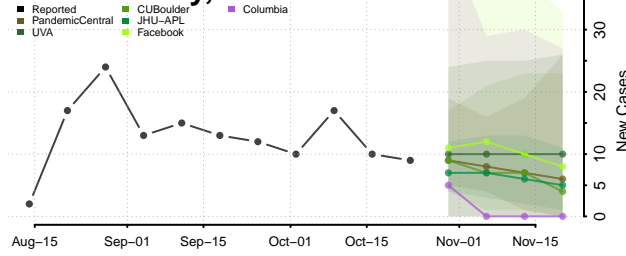

Sangamon County, Illinois

Schuyler County, Illinois

Scott County, Illinois

Shelby County, Illinois

St. Clair County, Illinois

Stark County, Illinois

Stephenson County, Illinois

Tazewell County, Illinois