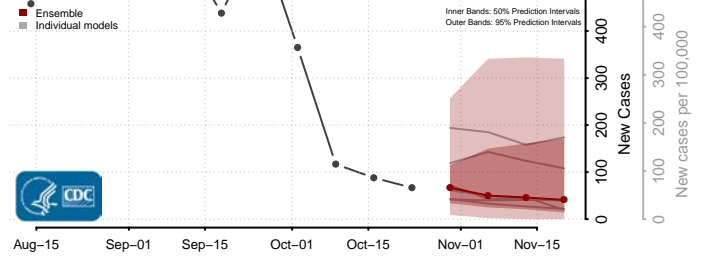

Dale County, Alabama

Dallas County, Alabama

DeKalb County, Alabama

Elmore County, Alabama

Escambia County, Alabama

Etowah County, Alabama

Fayette County, Alabama

Franklin County, Alabama