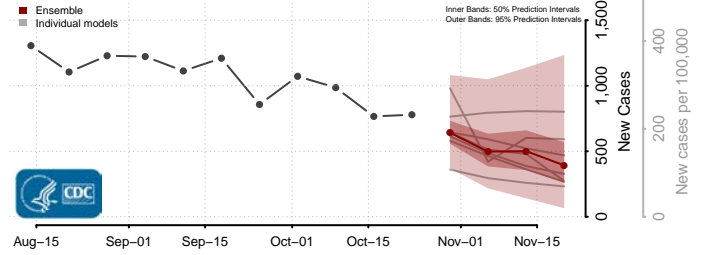

Currituck County, North Carolina

Dare County, North Carolina

Davidson County, North Carolina

Davie County, North Carolina

Duplin County, North Carolina

Durham County, North Carolina

Edgecombe County, North Carolina