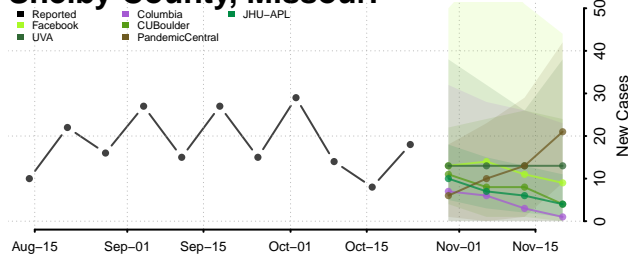

Shelby County, Missouri