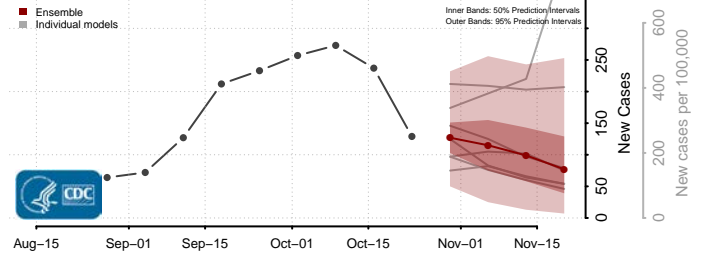

Florence County, Wisconsin

Fond du Lac County, Wisconsin

Forest County, Wisconsin

Grant County, Wisconsin

Green County, Wisconsin

Green Lake County, Wisconsin

Iowa County, Wisconsin

Iron County, Wisconsin