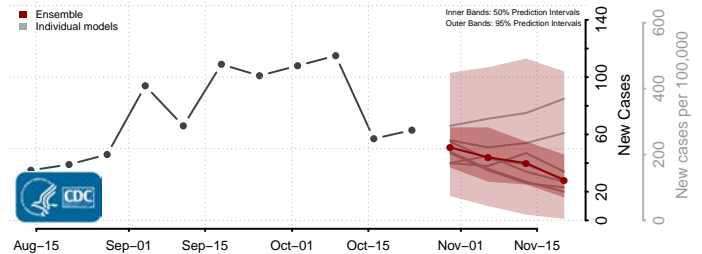

Randolph County, Indiana

Ripley County, Indiana

Rush County, Indiana

Scott County, Indiana

Shelby County, Indiana

Spencer County, Indiana

St. Joseph County, Indiana

Starke County, Indiana