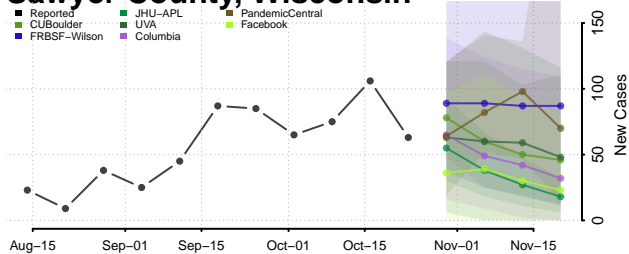

Sawyer County, Wisconsin