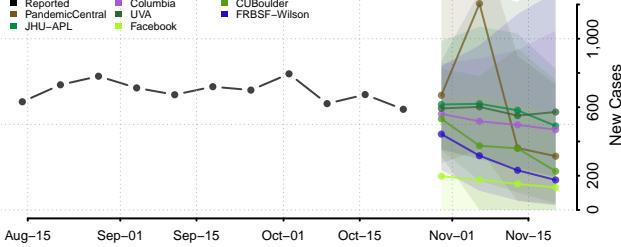

Skamania County, Washington

Snohomish County, Washington

Spokane County, Washington

Stevens County, Washington

Thurston County, Washington

Wahkiakum County, Washington

Walla Walla County, Washington

Whatcom County, Washington