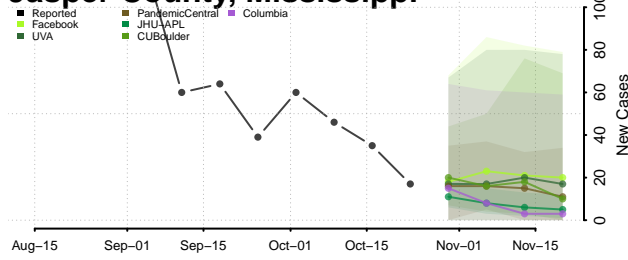

Harrison County, Mississippi

Hinds County, Mississippi

Holmes County, Mississippi

Humphreys County, Mississippi

Issaquena County, Mississippi

Itawamba County, Mississippi

Jackson County, Mississippi

Jasper County, Mississippi