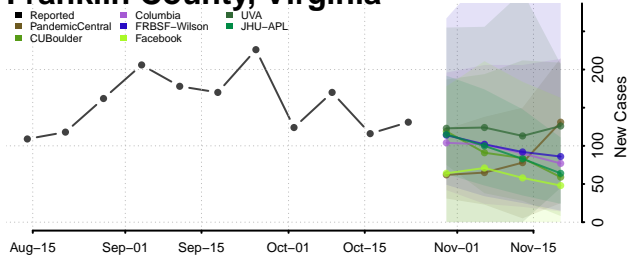

Franklin County, Virginia