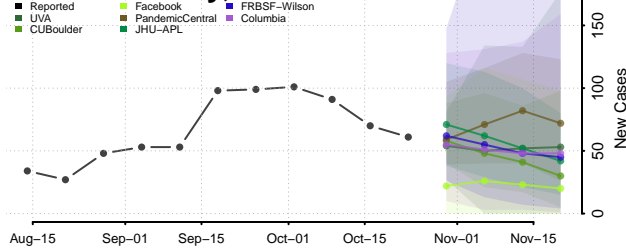

Boone County, Iowa