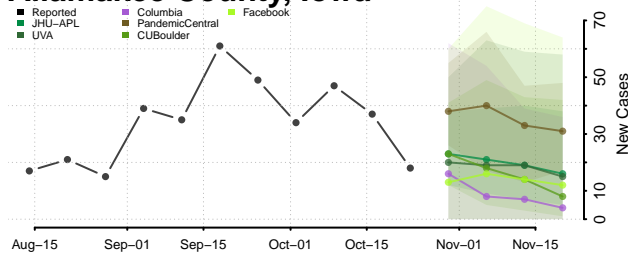

Allamakee County, Iowa