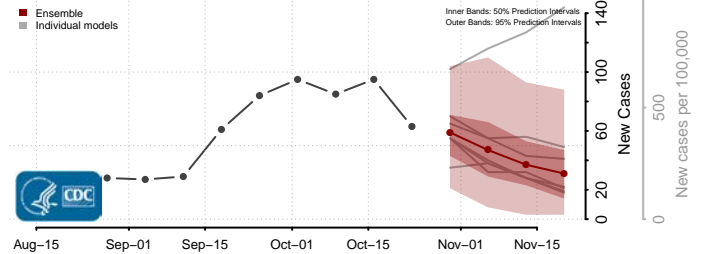

Redwood County, Minnesota

Renville County, Minnesota

Rice County, Minnesota

Rock County, Minnesota

Roseau County, Minnesota

Scott County, Minnesota

Sherburne County, Minnesota

Sibley County, Minnesota