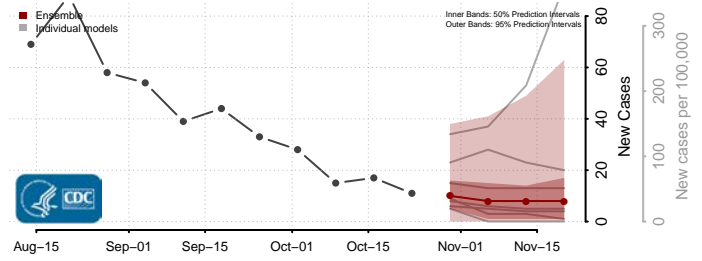

St. Louis City County, Missouri

St. Louis County, Missouri

Ste. Genevieve County, Missouri

Stoddard County, Missouri

Stone County, Missouri

Sullivan County, Missouri

Taney County, Missouri

Texas County, Missouri