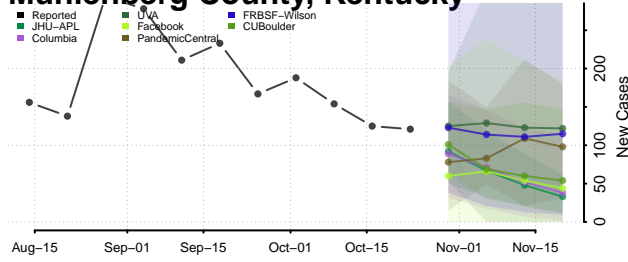

Muhlenberg County, Kentucky