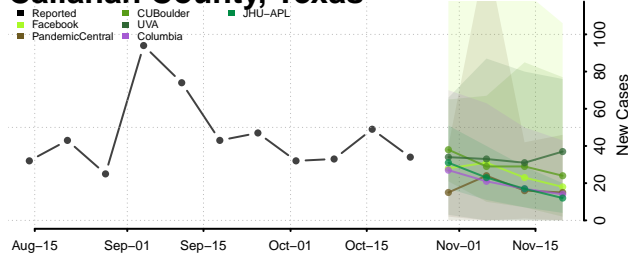

Callahan County, Texas