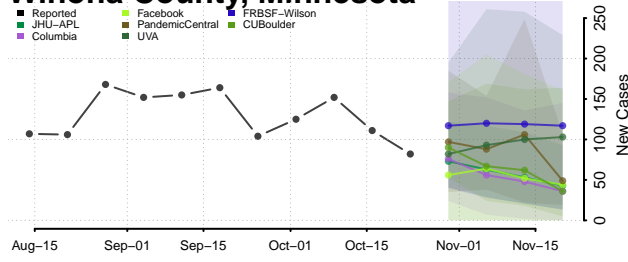

Wadena County, Minnesota

Waseca County, Minnesota

Washington County, Minnesota

Watowan County, Minnesota

Wilkin County, Minnesota

Winona County, Minnesota

Wright County, Minnesota

Yellow Medicine County, Minnesota