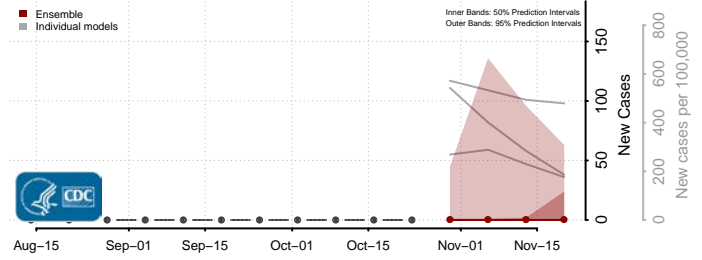

Box Elder County, Utah

Cache County, Utah

Carbon County, Utah

Daggett County, Utah

Davis County, Utah

Duchesne County, Utah

Emery County, Utah

Garfield County, Utah