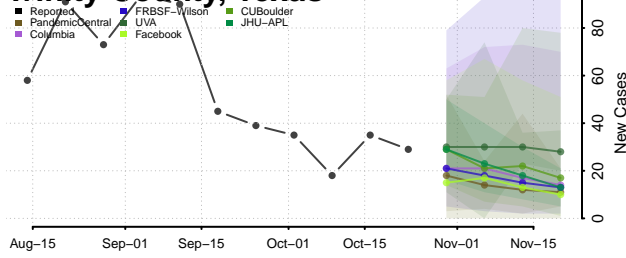

Titus County, Texas

Tom Green County, Texas

Travis County, Texas

Trinity County, Texas

Tyler County, Texas

Upshur County, Texas

Upton County, Texas

Uvalde County, Texas