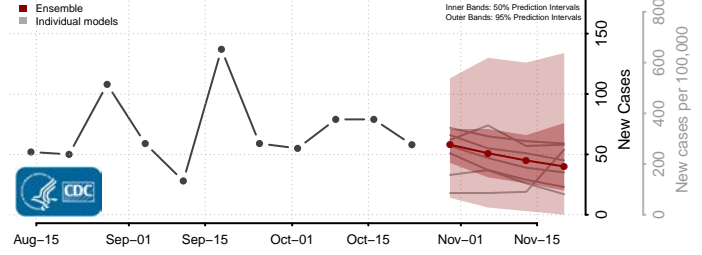

Buchanan County, Virginia