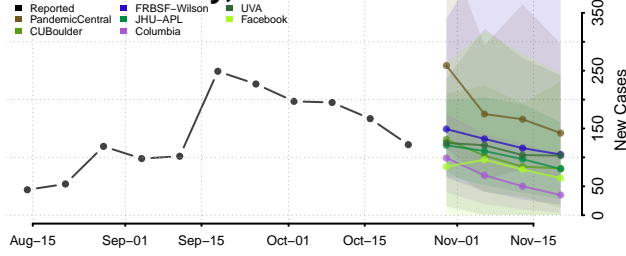

Ravalli County, Montana