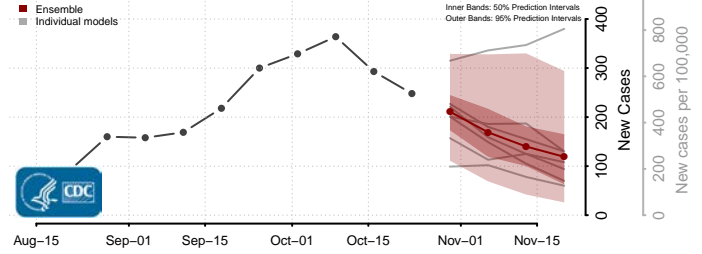

Minnesota

Aitkin County, Minnesota

Anoka County, Minnesota

Becker County, Minnesota

Beltrami County, Minnesota

Benton County, Minnesota

Big Stone County, Minnesota

Blue Earth County, Minnesota