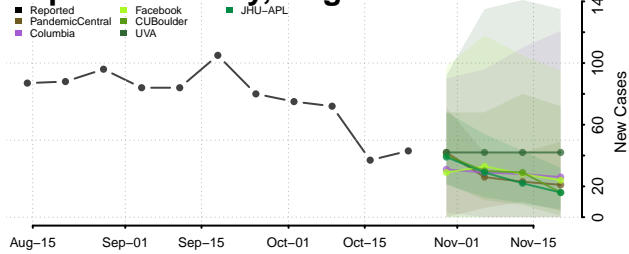

Hopewell County, Virginia