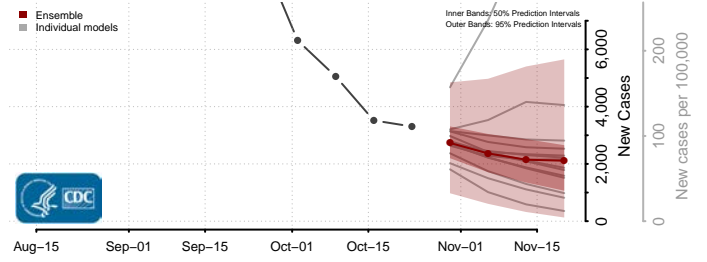

Mississippi