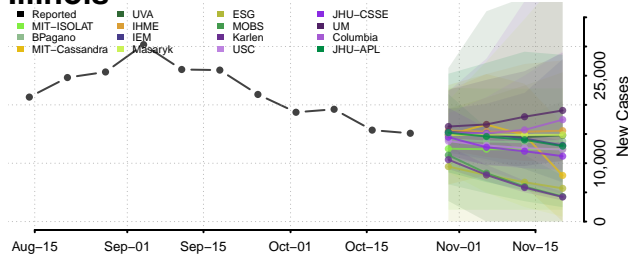

Shoshone County, Idaho

Teton County, Idaho

Twin Falls County, Idaho

Valley County, Idaho

Washington County, Idaho

Illinois

Adams County, Illinois

Alexander County, Illinois