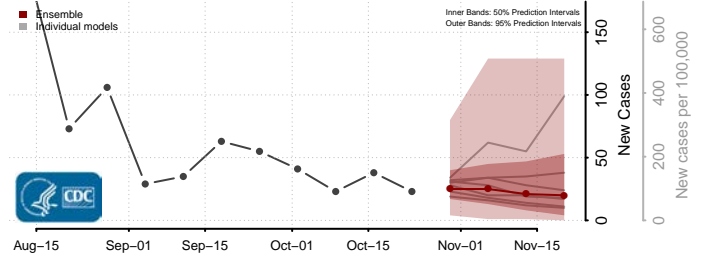

Audrain County, Missouri