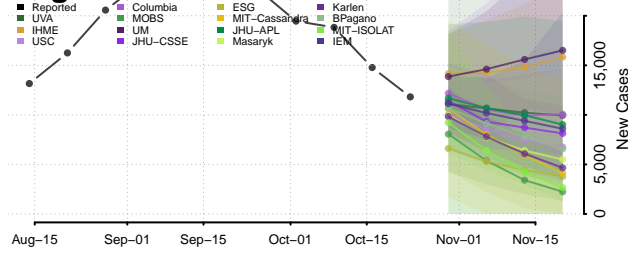

Windham County, Vermont

Windsor County, Vermont

Virgin Islands

Virginia

Accomack County, Virginia

Albemarle County, Virginia