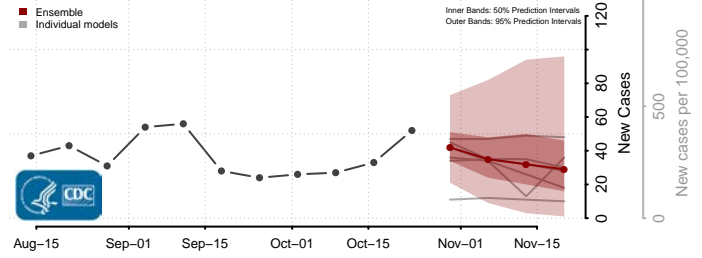

Hughes County, Oklahoma