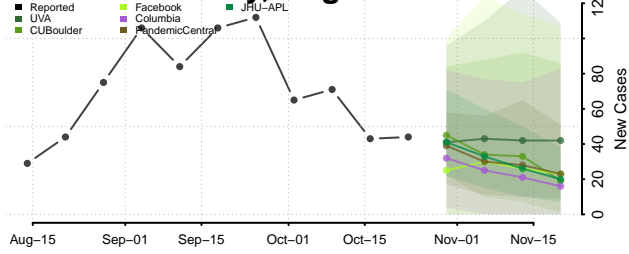

Southampton County, Virginia

Spotsylvania County, Virginia

Stafford County, Virginia

Staunton County, Virginia

Suffolk County, Virginia

Surry County, Virginia

Sussex County, Virginia

Tazewell County, Virginia