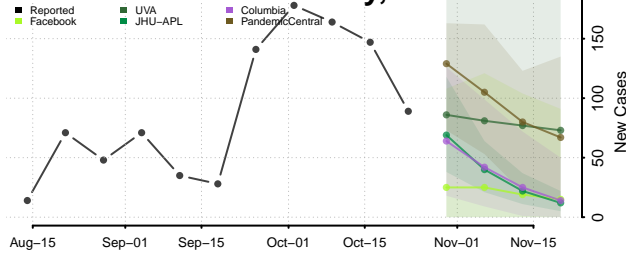

Northwest Arctic County, Alaska