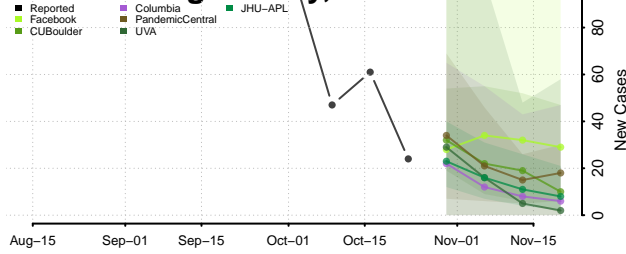

Williamsburg County, South Carolina