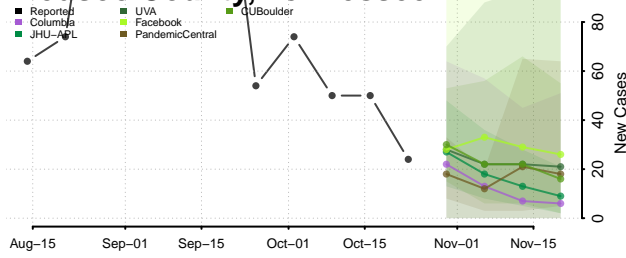

Bledsoe County, Tennessee