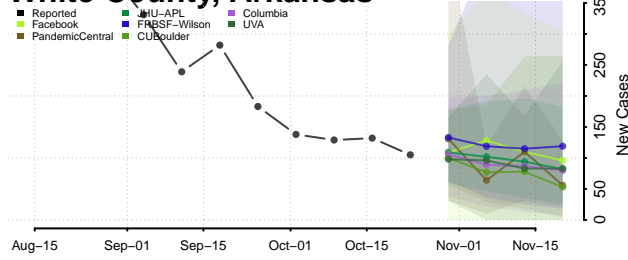

White County, Arkansas