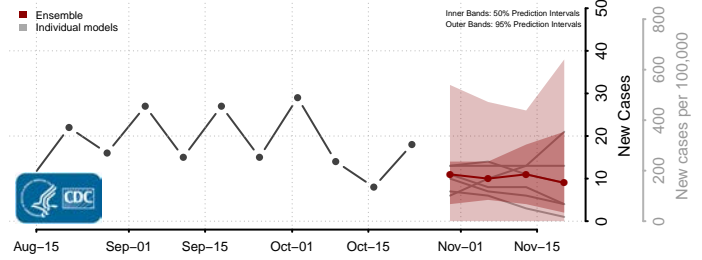

Shelby County, Missouri