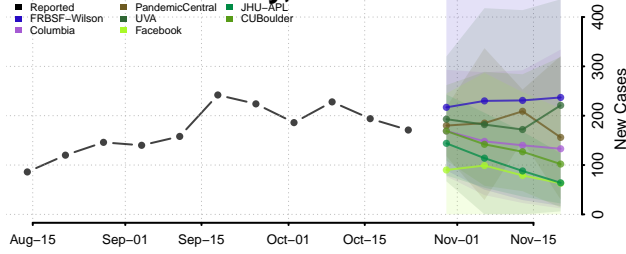

Minnesota

Aitkin County, Minnesota

Anoka County, Minnesota

Becker County, Minnesota

Beltrami County, Minnesota

Benton County, Minnesota

Big Stone County, Minnesota

Blue Earth County, Minnesota