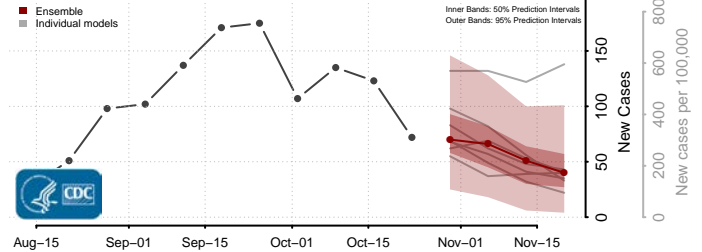

Hampshire County, West Virginia

Hancock County, West Virginia

Hardy County, West Virginia

Harrison County, West Virginia

Jackson County, West Virginia

Jefferson County, West Virginia

Kanawha County, West Virginia