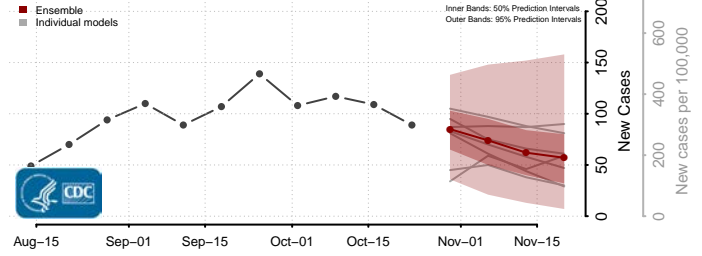

Caroline County, Virginia

Carroll County, Virginia

Charles City County, Virginia

Charlotte County, Virginia

Charlottesville County, Virginia

Chesapeake County, Virginia

Chesterfield County, Virginia

Clarke County, Virginia