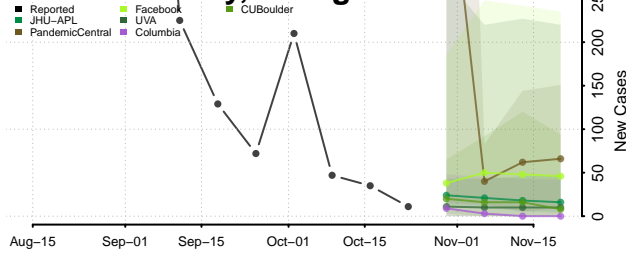

Bulloch County, Georgia