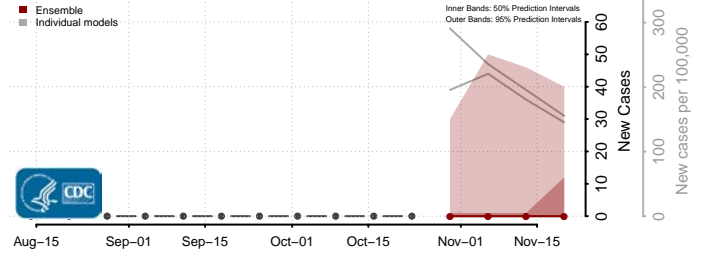

Box Elder County, Utah

Cache County, Utah

Carbon County, Utah

Daggett County, Utah

Davis County, Utah

Duchesne County, Utah

Emery County, Utah

Garfield County, Utah