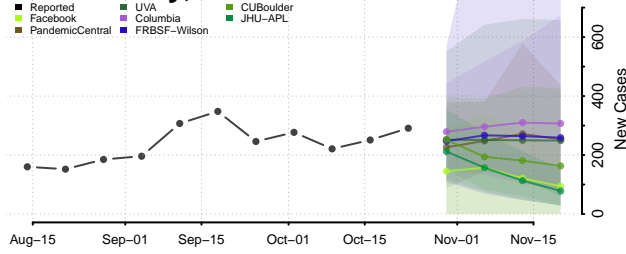

Erie County, Ohio