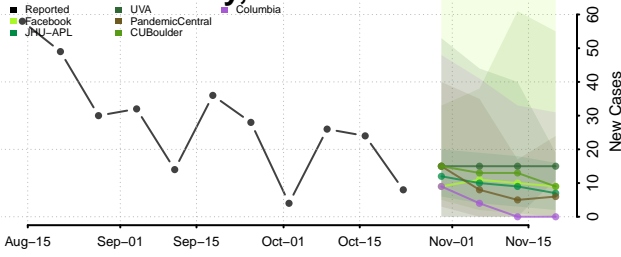

Wise County, Texas

Wood County, Texas

Yoakum County, Texas

Young County, Texas

Zapata County, Texas

Zavala County, Texas

Utah

Beaver County, Utah