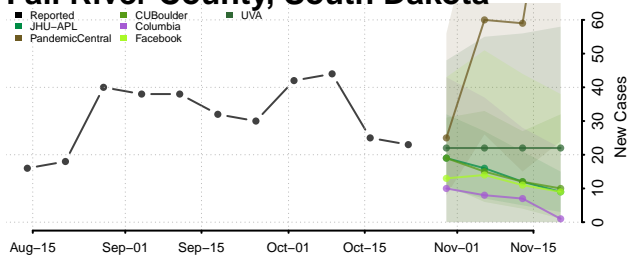

Fall River County, South Dakota