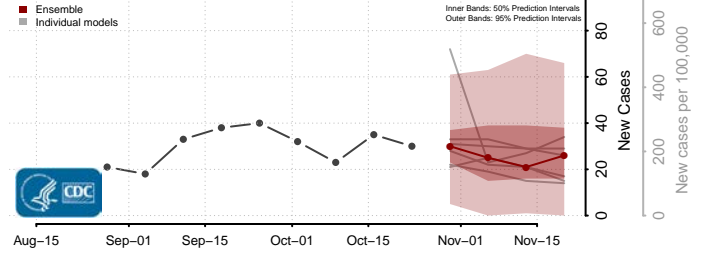

Cassia County, Idaho

Clark County, Idaho

Clearwater County, Idaho

Custer County, Idaho

Elmore County, Idaho

Franklin County, Idaho

Fremont County, Idaho

Gem County, Idaho