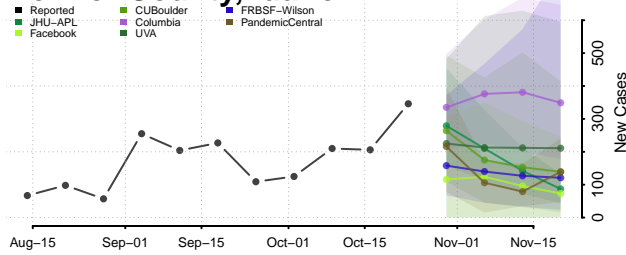

Bonner County, Idaho