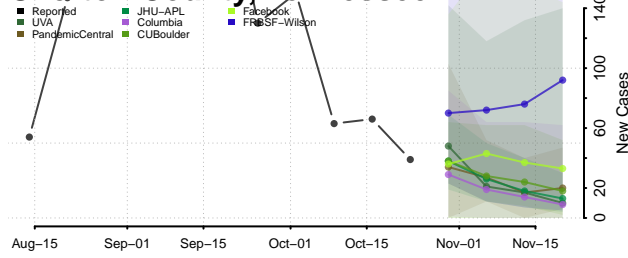

Overton County, Tennessee