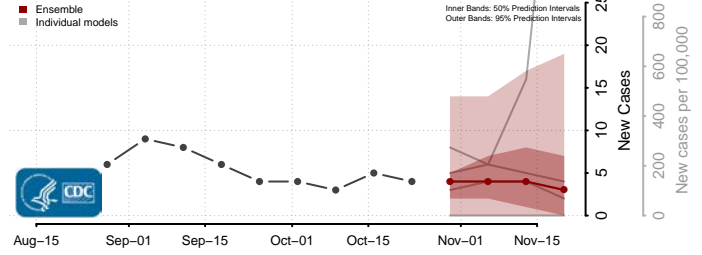

Douglas County, South Dakota