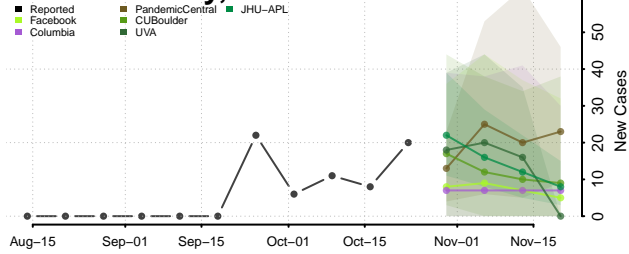

Boyd County, Nebraska

Brown County, Nebraska

Buffalo County, Nebraska

Burt County, Nebraska

Butler County, Nebraska

Cass County, Nebraska

Cedar County, Nebraska

Chase County, Nebraska