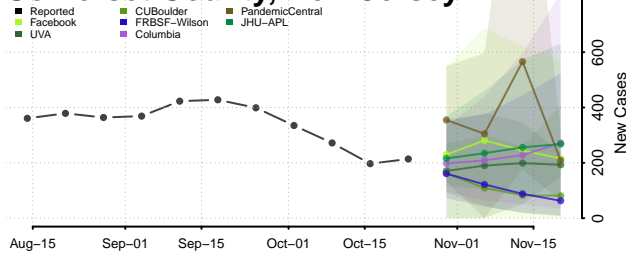

Somerset County, New Jersey