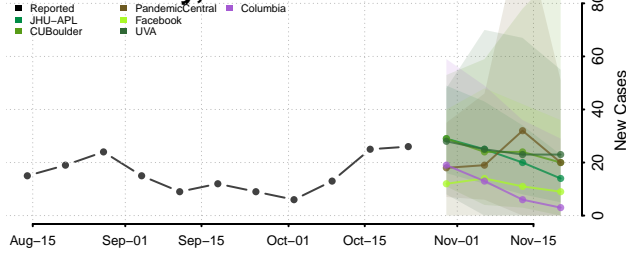

Lake County, Colorado

Larimer County, Colorado

Las Animas County, Colorado

Lincoln County, Colorado

Logan County, Colorado

Mesa County, Colorado

Mineral County, Colorado

Moffat County, Colorado