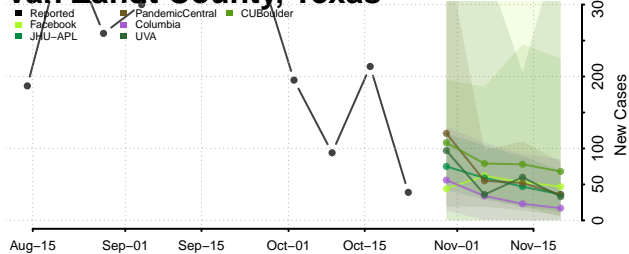

Van Zandt County, Texas