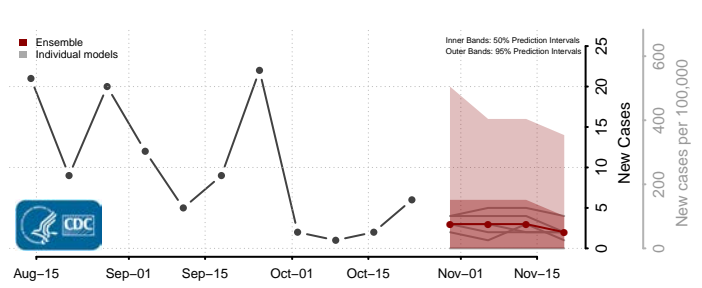

Howard County, Missouri

Howell County, Missouri

Iron County, Missouri

Jackson County, Missouri

Jasper County, Missouri

Jefferson County, Missouri

Johnson County, Missouri

Knox County, Missouri