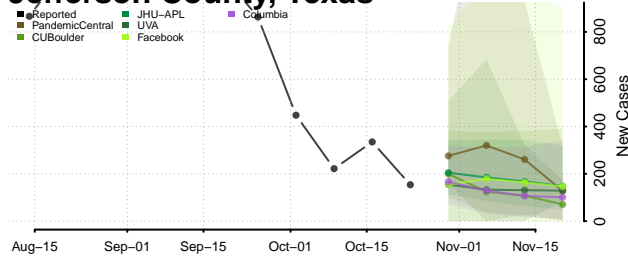

Jefferson County, Texas