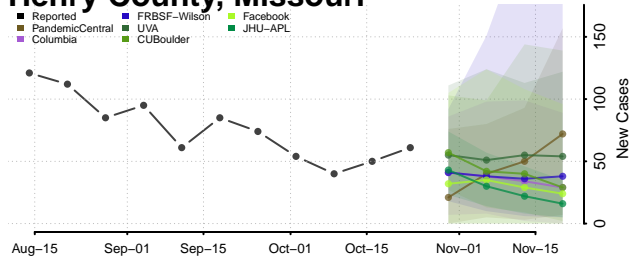

Gasconade County, Missouri

Gentry County, Missouri

Greene County, Missouri

Grundy County, Missouri

Harrison County, Missouri

Henry County, Missouri

Hickory County, Missouri

Holt County, Missouri