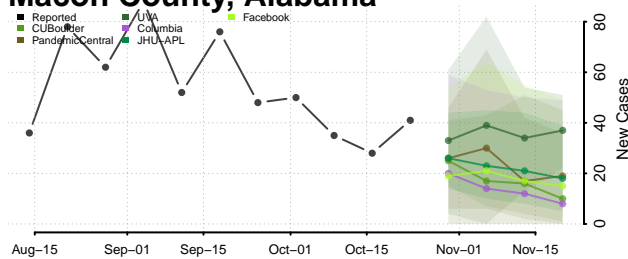

Lauderdale County, Alabama

Lawrence County, Alabama

Lee County, Alabama

Limestone County, Alabama

Lowndes County, Alabama

Macon County, Alabama

Madison County, Alabama

Marengo County, Alabama

Marion County, Alabama

Marshall County, Alabama

Mobile County, Alabama

Monroe County, Alabama

Montgomery County, Alabama

Morgan County, Alabama

Perry County, Alabama

Pickens County, Alabama