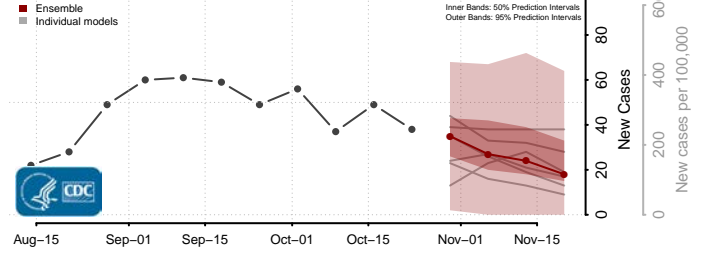

Grayson County, Virginia

Greene County, Virginia

Greensville County, Virginia

Halifax County, Virginia

Hampton County, Virginia

Hanover County, Virginia

Harrisonburg County, Virginia

Henrico County, Virginia