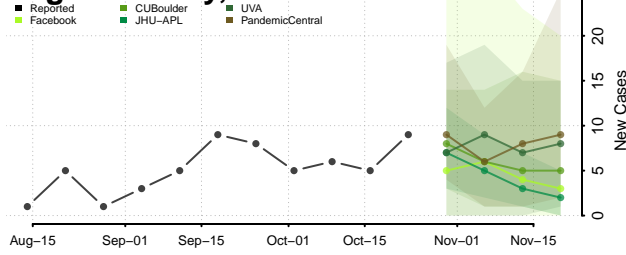

Griggs County, North Dakota

Hettinger County, North Dakota

Kidder County, North Dakota

LaMoure County, North Dakota

Logan County, North Dakota

McHenry County, North Dakota

McIntosh County, North Dakota

McKenzie County, North Dakota