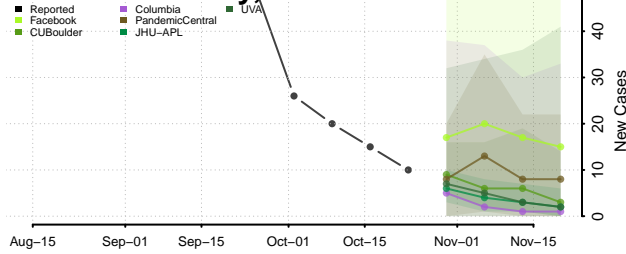

Louisiana

Acadia County, Louisiana

Allen County, Louisiana

Ascension County, Louisiana

Assumption County, Louisiana

Avoyelles County, Louisiana

Beauregard County, Louisiana

Bienville County, Louisiana