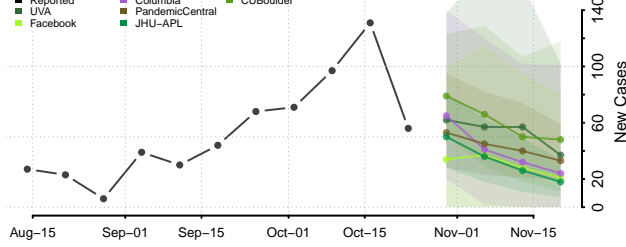

Barron County, Wisconsin

Bayfield County, Wisconsin

Brown County, Wisconsin

Buffalo County, Wisconsin

Burnett County, Wisconsin

Calumet County, Wisconsin

Chippewa County, Wisconsin

Clark County, Wisconsin