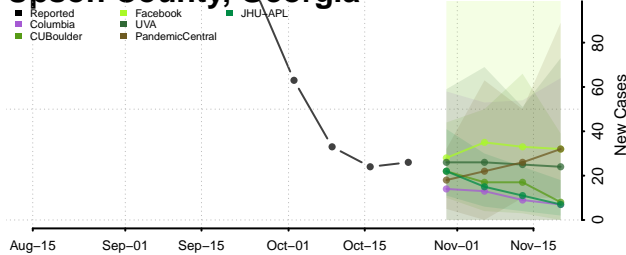

Upson County, Georgia