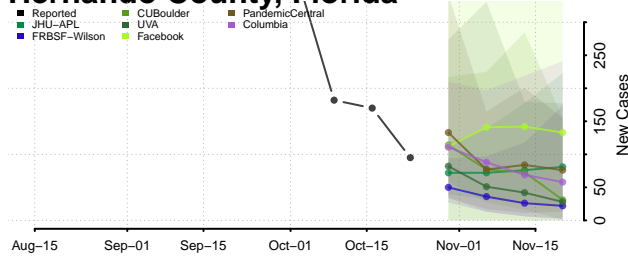

Gadsden County, Florida

Gilchrist County, Florida

Glades County, Florida

Gulf County, Florida

Hamilton County, Florida

Hardee County, Florida

Hendry County, Florida

Hernando County, Florida