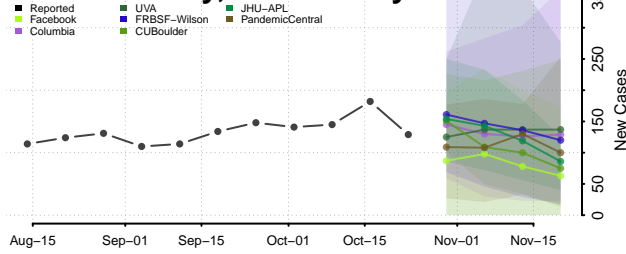

Salem County, New Jersey