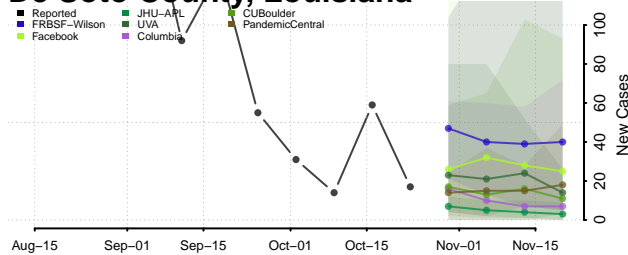

De Soto County, Louisiana