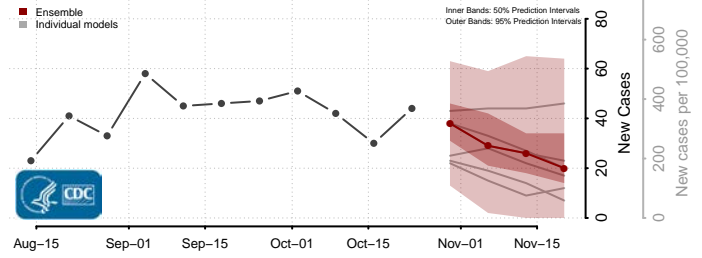

Colfax County, New Mexico