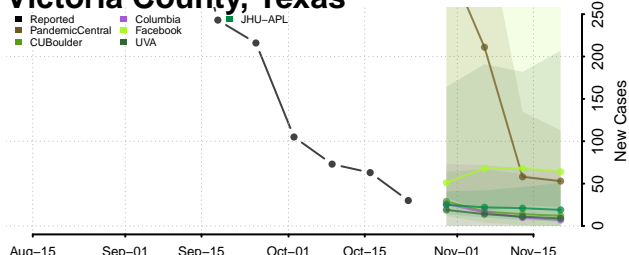

Victoria County, Texas