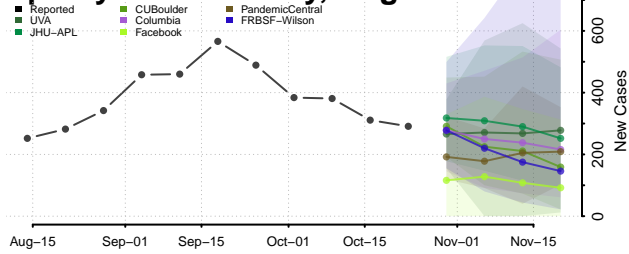

Spotsylvania County, Virginia