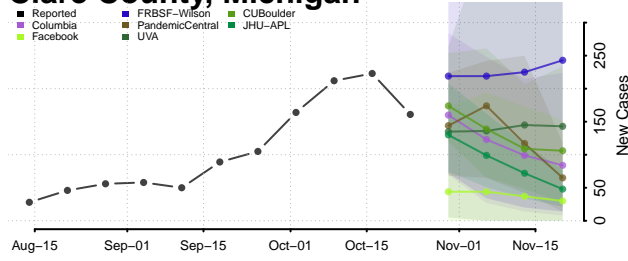

Clare County, Michigan