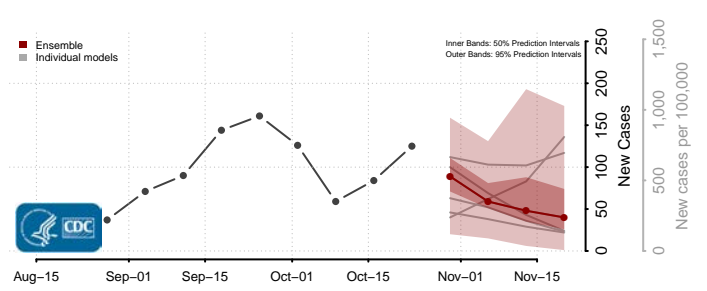

Churchill County, Nevada

Clark County, Nevada

Douglas County, Nevada

Elko County, Nevada

Esmeralda County, Nevada

Eureka County, Nevada

Humboldt County, Nevada

Lander County, Nevada