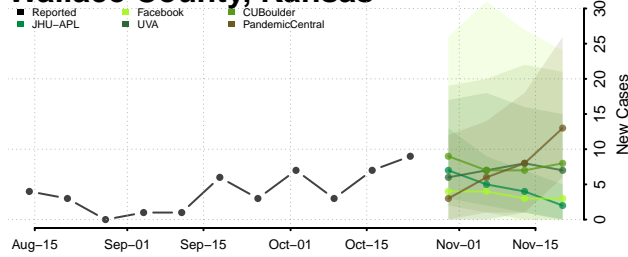

Wallace County, Kansas