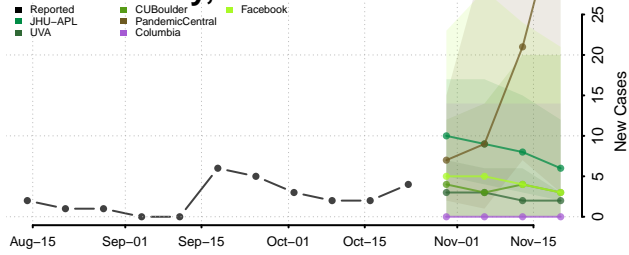

Douglas County, South Dakota

Edmunds County, South Dakota

Fall River County, South Dakota

Faulk County, South Dakota

Grant County, South Dakota

Gregory County, South Dakota

Haakon County, South Dakota

Hamlin County, South Dakota