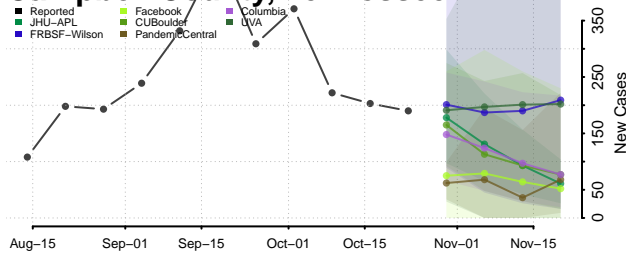

Campbell County, Tennessee