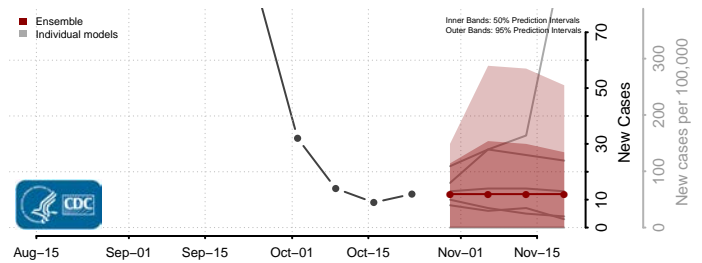

Tunica County, Mississippi

Union County, Mississippi

Walthall County, Mississippi

Warren County, Mississippi

Washington County, Mississippi

Wayne County, Mississippi

Webster County, Mississippi

Wilkinson County, Mississippi