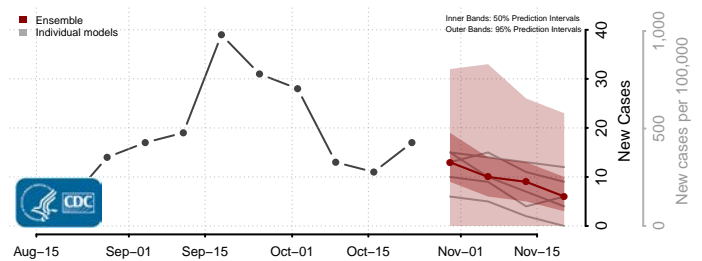

McLean County, North Dakota

Mercer County, North Dakota

Morton County, North Dakota

Mountrail County, North Dakota

Nelson County, North Dakota

Oliver County, North Dakota

Pembina County, North Dakota

Pierce County, North Dakota