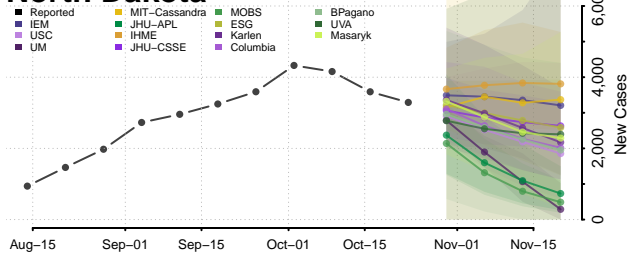

North Dakota