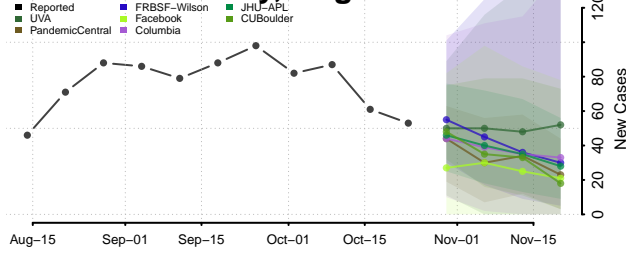

Dinwiddie County, Virginia