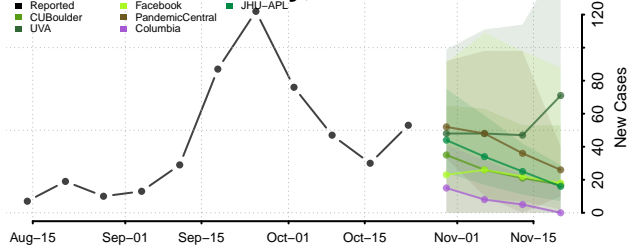

Beaverhead County, Montana