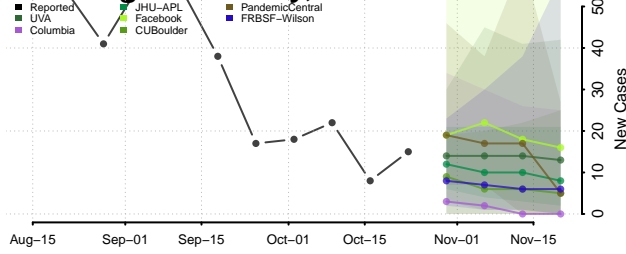

Union County, Illinois

Vermilion County, Illinois

Wabash County, Illinois

Warren County, Illinois

Washington County, Illinois

Wayne County, Illinois

White County, Illinois

Whiteside County, Illinois