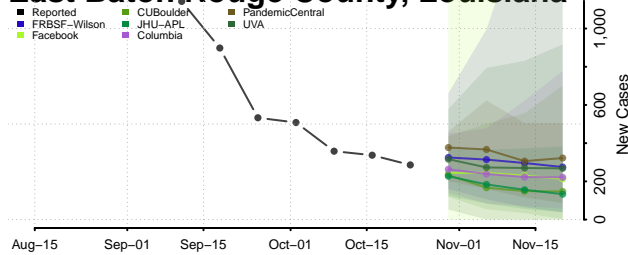

East Baton Rouge County, Louisiana