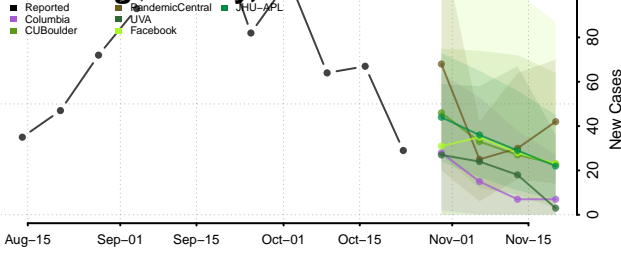

Gooding County, Idaho