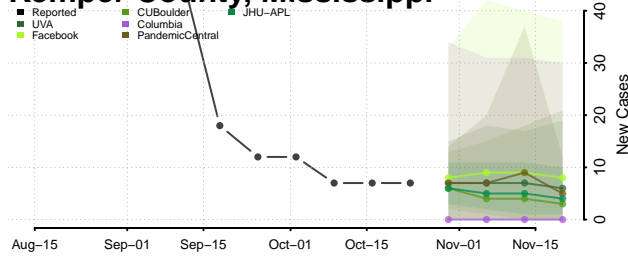

Kemper County, Mississippi