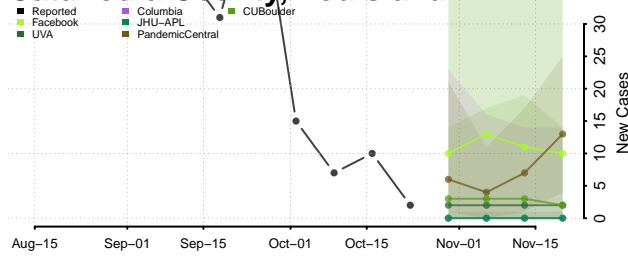

Bossier County, Louisiana

Caddo County, Louisiana

Calcasieu County, Louisiana

Caldwell County, Louisiana

Cameron County, Louisiana

Catahoula County, Louisiana

Claiborne County, Louisiana

Concordia County, Louisiana