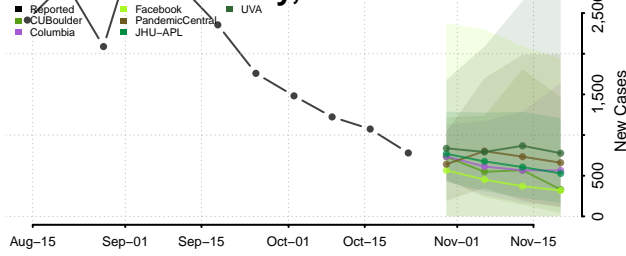

Williamson County, Texas