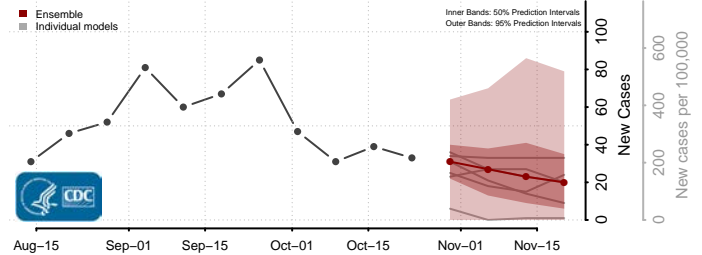

New Kent County, Virginia

Newport News County, Virginia

Norfolk County, Virginia

Northampton County, Virginia

Northumberland County, Virginia

Norton County, Virginia

Nottoway County, Virginia

Orange County, Virginia