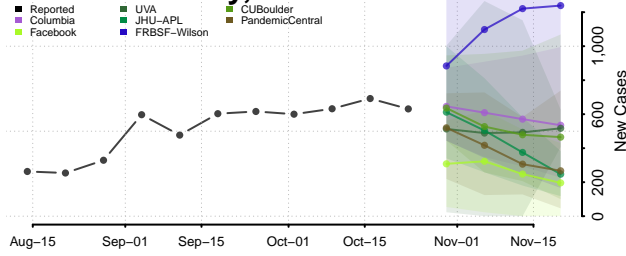

Torrance County, New Mexico

Union County, New Mexico

Valencia County, New Mexico

New York

Albany County, New York

Allegany County, New York

Bronx County, New York

Broome County, New York