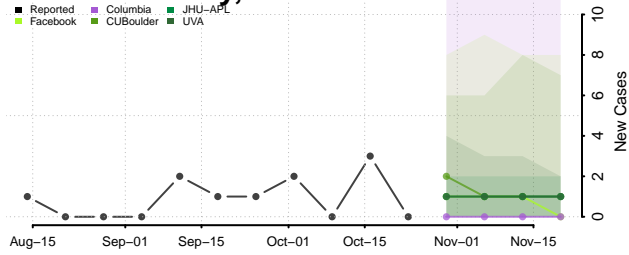

Borden County, Texas