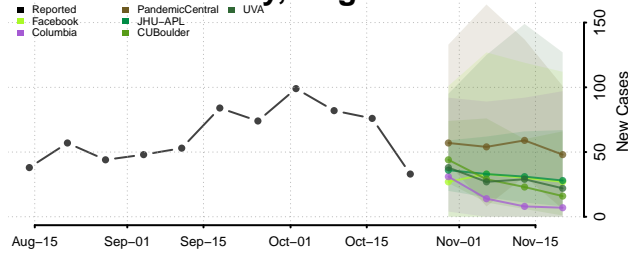

Manassas County, Virginia