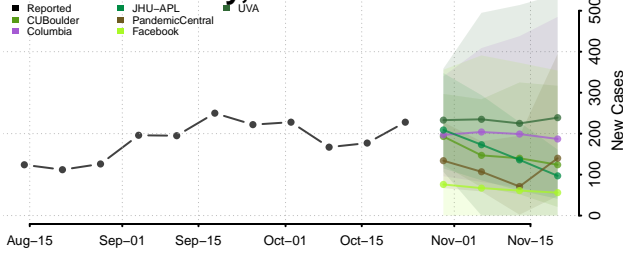

Custer County, Oklahoma

Delaware County, Oklahoma

Dewey County, Oklahoma

Ellis County, Oklahoma

Garfield County, Oklahoma

Garvin County, Oklahoma

Grady County, Oklahoma

Grant County, Oklahoma