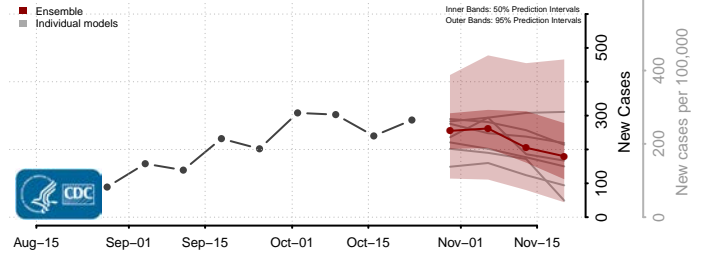

West Feliciana County, Louisiana

Winn County, Louisiana

Maine

Androscoggin County, Maine

Aroostook County, Maine

Cumberland County, Maine

Franklin County, Maine

Hancock County, Maine