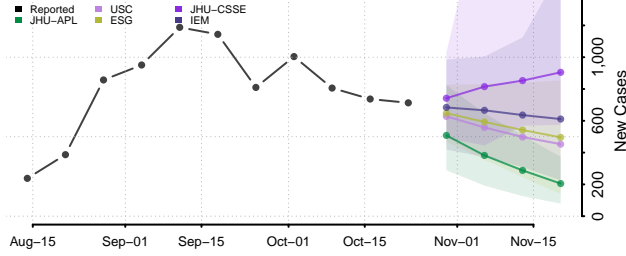

Guam

Hawaii

Hawaii County, Hawaii

Honolulu County, Hawaii

Kalawao County, Hawaii

Kauai County, Hawaii