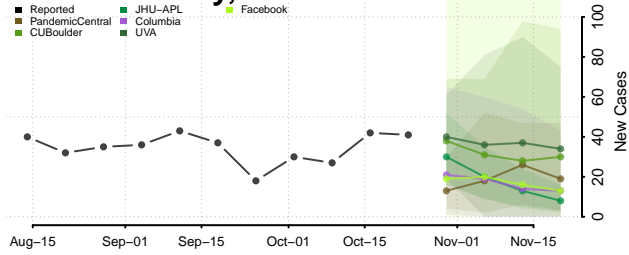

Wilson County, Kansas