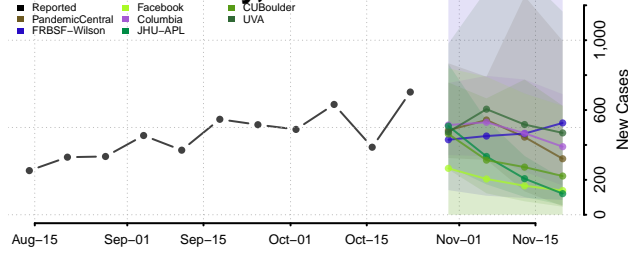

Beaverhead County, Montana

Big Horn County, Montana

Blaine County, Montana

Broadwater County, Montana

Carbon County, Montana

Carter County, Montana

Cascade County, Montana

Chouteau County, Montana