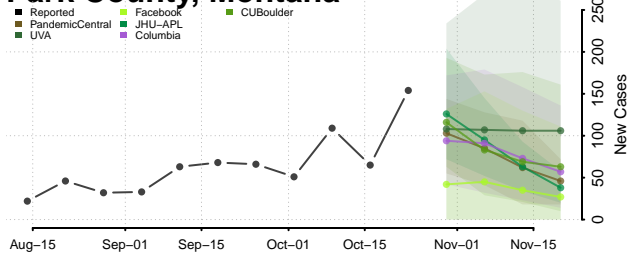

Park County, Montana