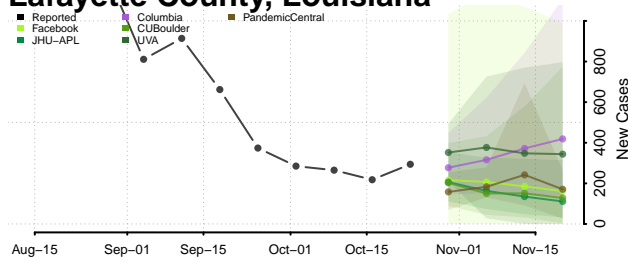

Lafayette County, Louisiana