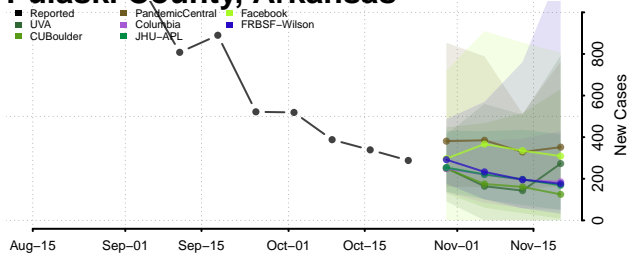

Pulaski County, Arkansas

Randolph County, Arkansas

Saline County, Arkansas

Scott County, Arkansas

Searcy County, Arkansas

Sebastian County, Arkansas

Sevier County, Arkansas

Sharp County, Arkansas