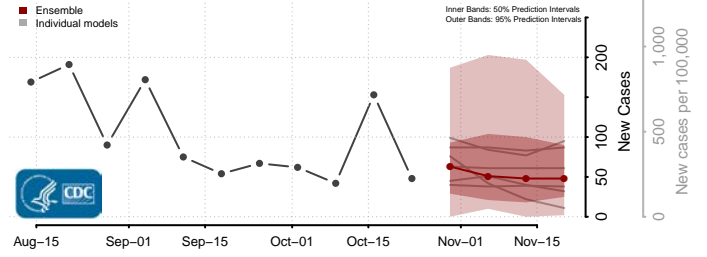

Willacy County, Texas