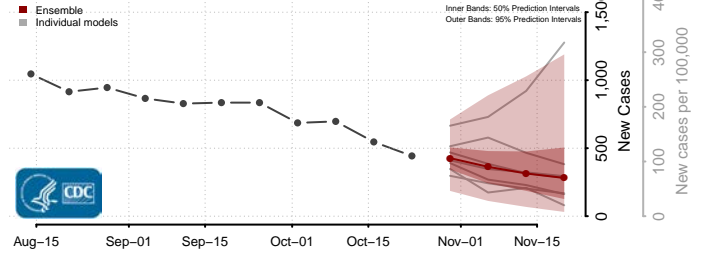

Schuyler County, Missouri

Scotland County, Missouri

Scott County, Missouri

Shannon County, Missouri

Shelby County, Missouri

St. Charles County, Missouri

St. Clair County, Missouri

St. Francois County, Missouri