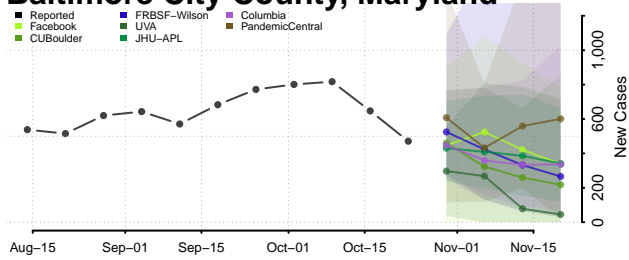

Waldo County, Maine

Washington County, Maine

York County, Maine

Maryland

Allegany County, Maryland

Anne Arundel County, Maryland

Baltimore City County, Maryland

Baltimore County, Maryland