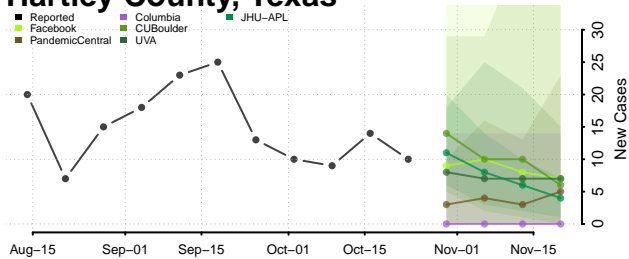

Hartley County, Texas