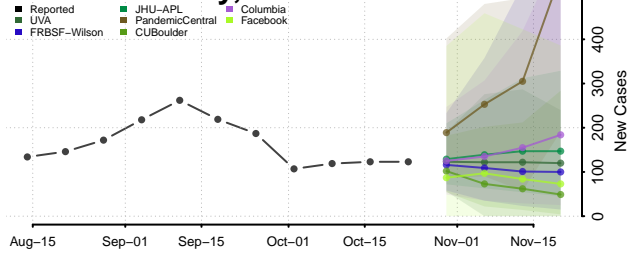

De Witt County, Illinois

DeKalb County, Illinois

Douglas County, Illinois

DuPage County, Illinois

Edgar County, Illinois

Edwards County, Illinois

Effingham County, Illinois

Fayette County, Illinois