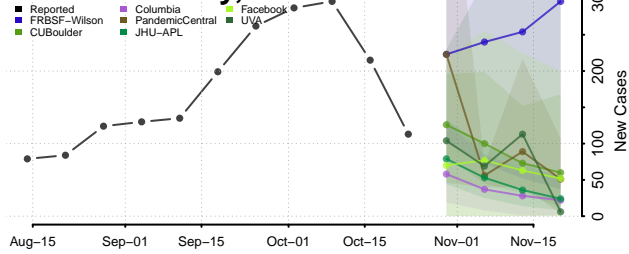

Oconto County, Wisconsin