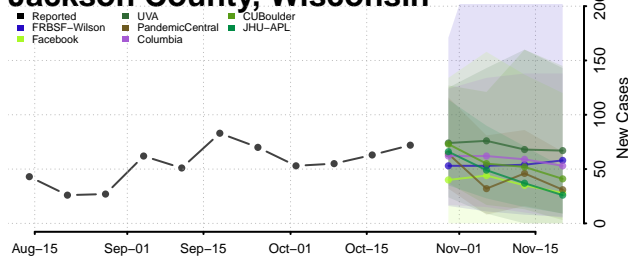

Jackson County, Wisconsin