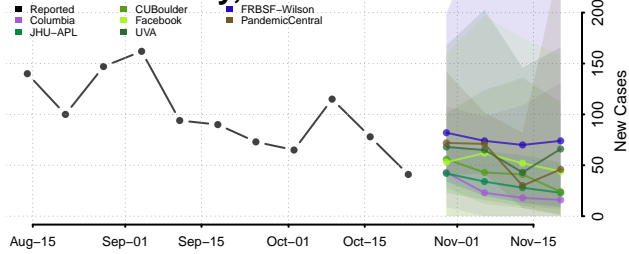

Clinton County, Illinois