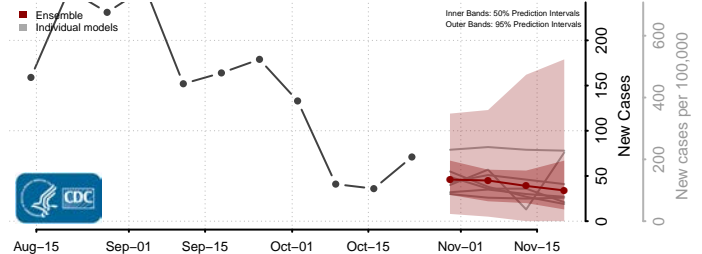

Monroe County, Mississippi

Montgomery County, Mississippi

Neshoba County, Mississippi

Newton County, Mississippi

Noxubee County, Mississippi

Oktibbeha County, Mississippi

Panola County, Mississippi

Pearl River County, Mississippi