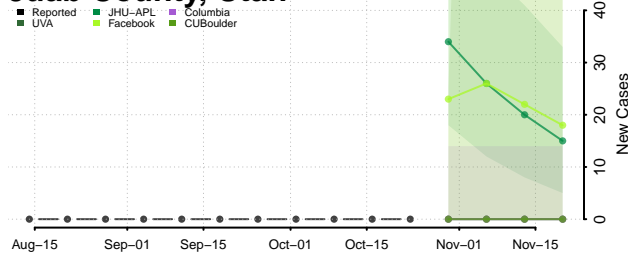

Juab County, Utah