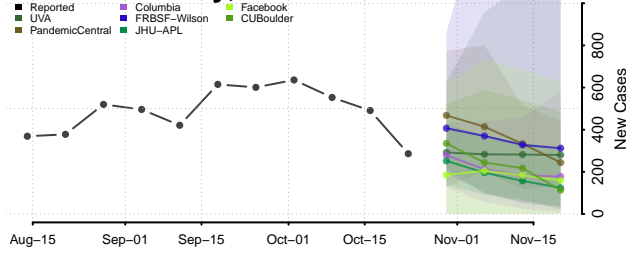

Racine County, Wisconsin