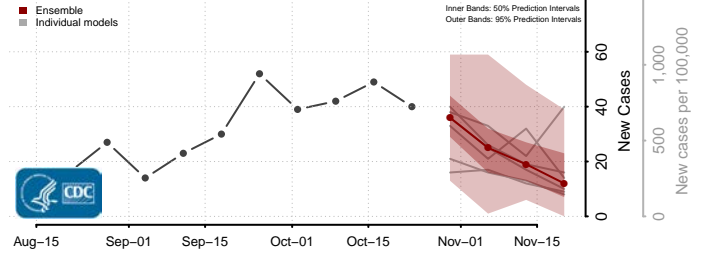

Le Sueur County, Minnesota

Lincoln County, Minnesota

Lyon County, Minnesota

Mahnomen County, Minnesota

Marshall County, Minnesota

Martin County, Minnesota

McLeod County, Minnesota

Meeker County, Minnesota