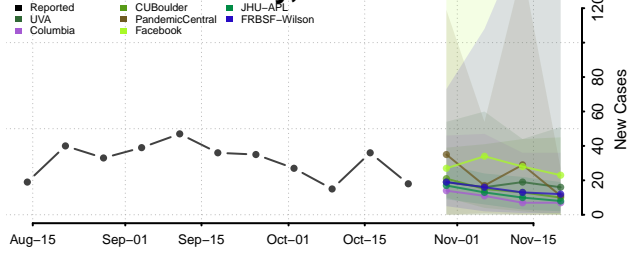

Dallas County, Texas

Dawson County, Texas

Deaf Smith County, Texas

Delta County, Texas

Denton County, Texas

DeWitt County, Texas

Dickens County, Texas

Dimmit County, Texas