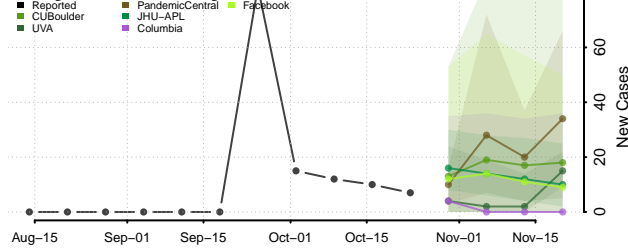

Wayne County, Nebraska