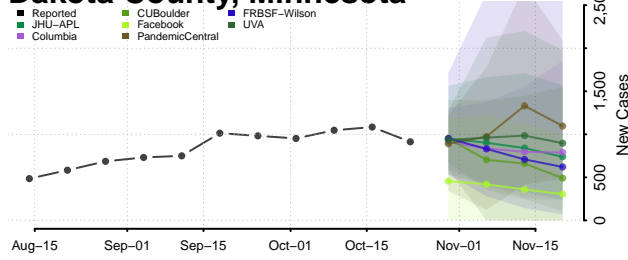

Dakota County, Minnesota