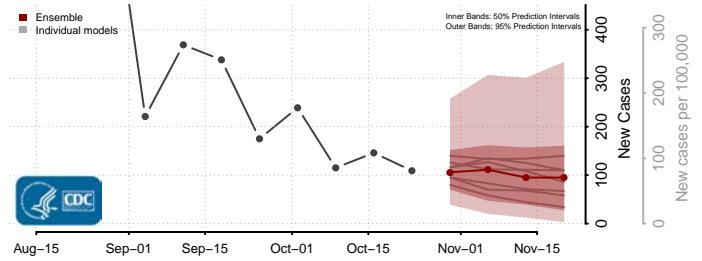

Tangipahoa County, Louisiana