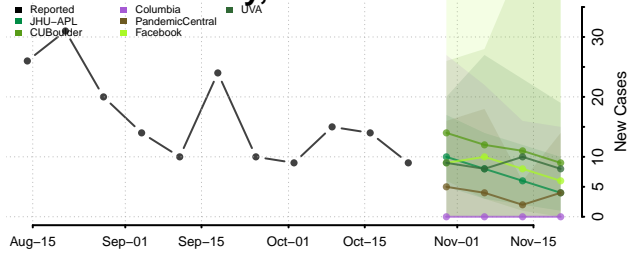

Atchison County, Missouri