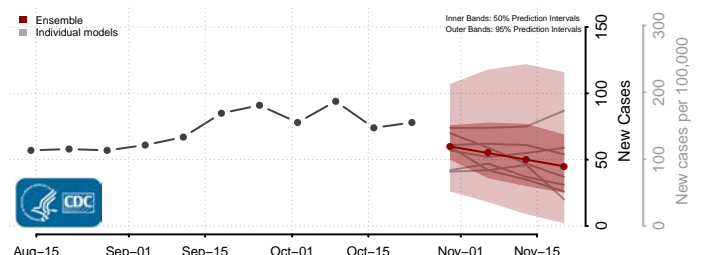

Harford County, Maryland

Howard County, Maryland

Kent County, Maryland

Montgomery County, Maryland

Prince George's County, Maryland

Queen Anne's County, Maryland

Somerset County, Maryland

St. Mary's County, Maryland