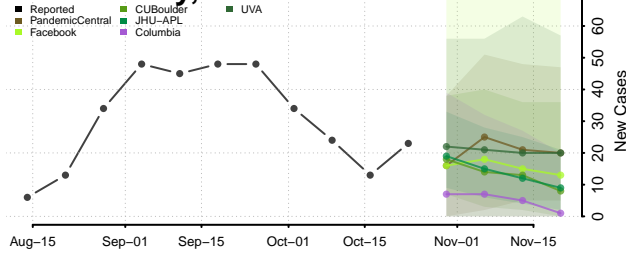

Rice County, Kansas