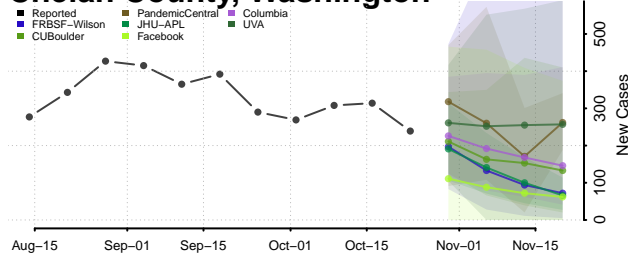

Wythe County, Virginia

York County, Virginia

Washington

Adams County, Washington

Asotin County, Washington

Benton County, Washington

Chelan County, Washington

Clallam County, Washington