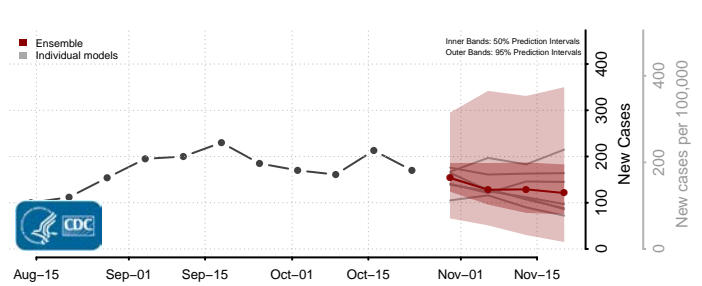

Geauga County, Ohio