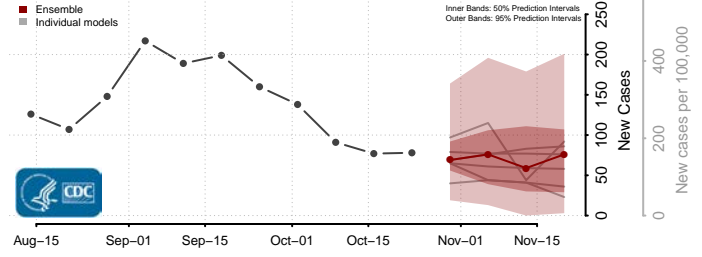

Kay County, Oklahoma

Kingfisher County, Oklahoma

Kiowa County, Oklahoma

Latimer County, Oklahoma

Le Flore County, Oklahoma

Lincoln County, Oklahoma

Logan County, Oklahoma

Love County, Oklahoma