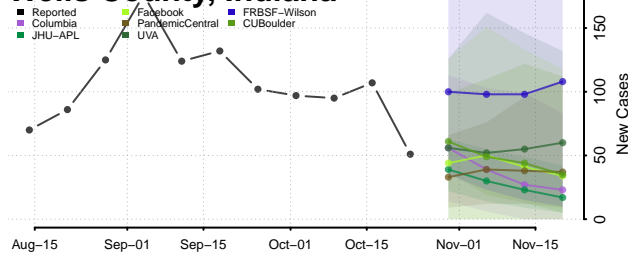

Vigo County, Indiana

Wabash County, Indiana

Warren County, Indiana

Warrick County, Indiana

Washington County, Indiana

Wayne County, Indiana

Wells County, Indiana

White County, Indiana