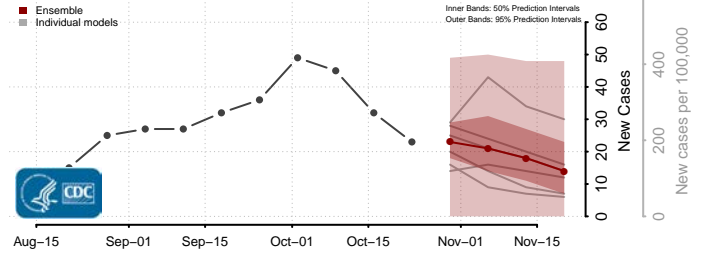

Kossuth County, Iowa

Lee County, Iowa

Linn County, Iowa

Louisa County, Iowa

Lucas County, Iowa

Lyon County, Iowa

Madison County, Iowa

Mahaska County, Iowa