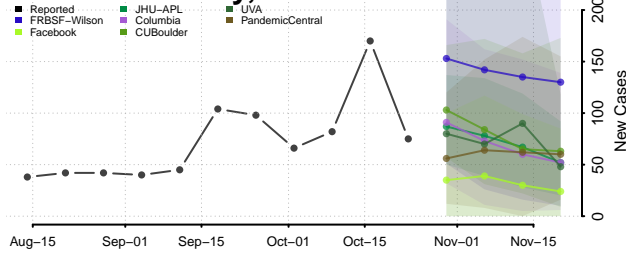

Freeborn County, Minnesota

Goodhue County, Minnesota

Grant County, Minnesota

Hennepin County, Minnesota

Houston County, Minnesota

Hubbard County, Minnesota

Isanti County, Minnesota

Itasca County, Minnesota