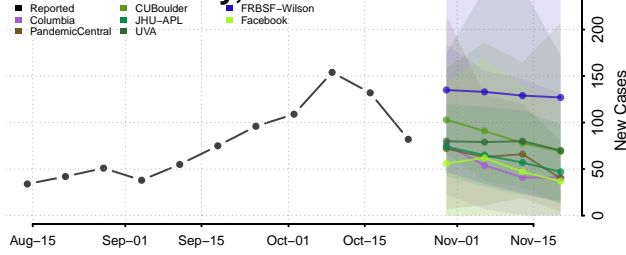

Carlton County, Minnesota