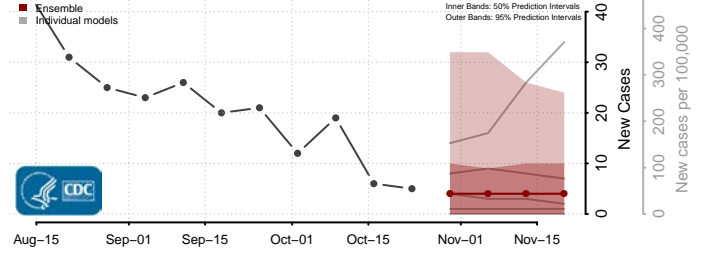

Ozark County, Missouri