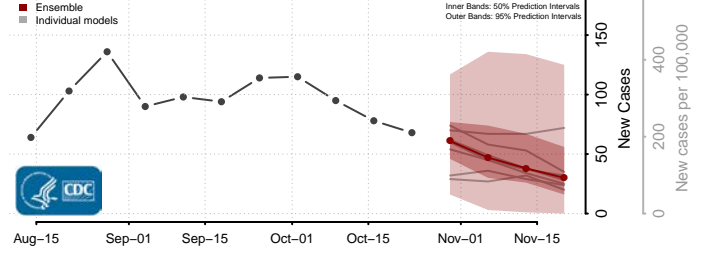

Accomack County, Virginia