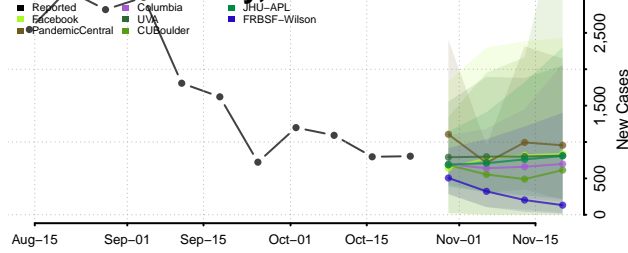

Alameda County, California