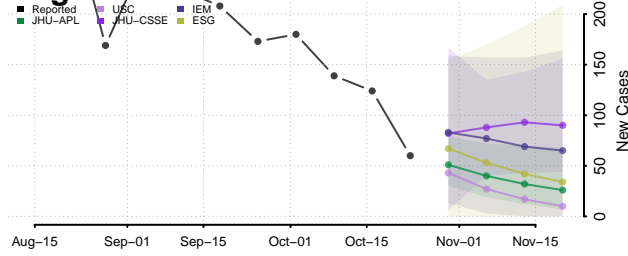

Virgin Islands