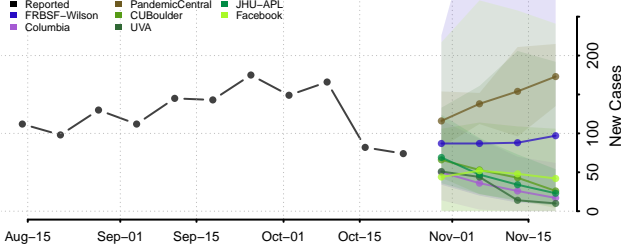

Taylor County, Iowa

Union County, Iowa

Van Buren County, Iowa

Wapello County, Iowa

Warren County, Iowa

Washington County, Iowa

Wayne County, Iowa

Webster County, Iowa