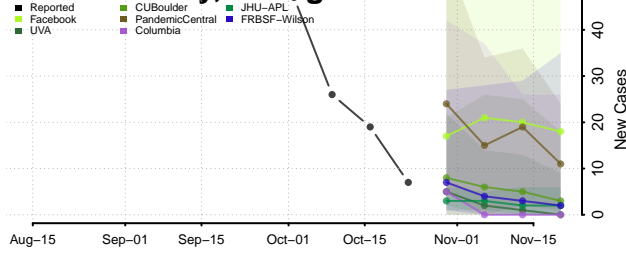

Burke County, Georgia