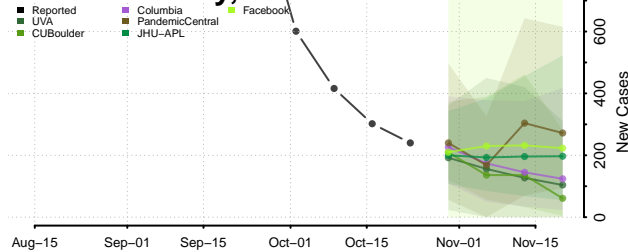

Lee County, Florida

Leon County, Florida

Levy County, Florida

Liberty County, Florida

Madison County, Florida

Manatee County, Florida

Marion County, Florida

Martin County, Florida