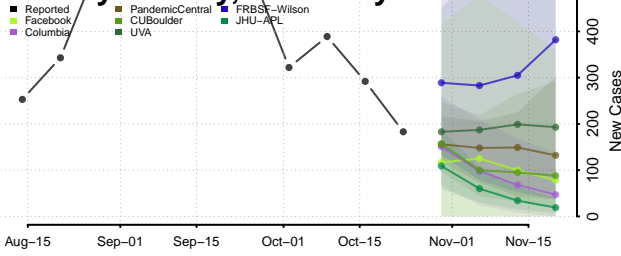

Union County, Kentucky

Warren County, Kentucky

Washington County, Kentucky

Wayne County, Kentucky

Webster County, Kentucky

Whitley County, Kentucky

Wolfe County, Kentucky

Woodford County, Kentucky