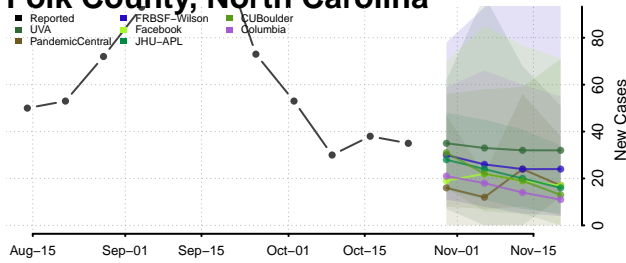

Polk County, North Carolina