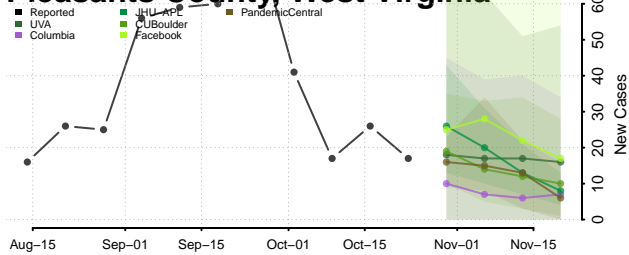

Pendleton County, West Virginia

Pleasants County, West Virginia

Pocahontas County, West Virginia

Preston County, West Virginia

Putnam County, West Virginia

Raleigh County, West Virginia

Randolph County, West Virginia