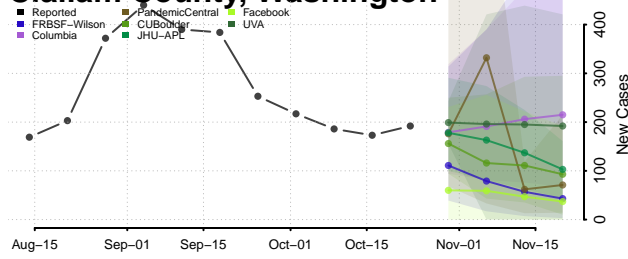

Wythe County, Virginia

York County, Virginia

Washington

Adams County, Washington

Asotin County, Washington

Benton County, Washington

Chelan County, Washington

Clallam County, Washington