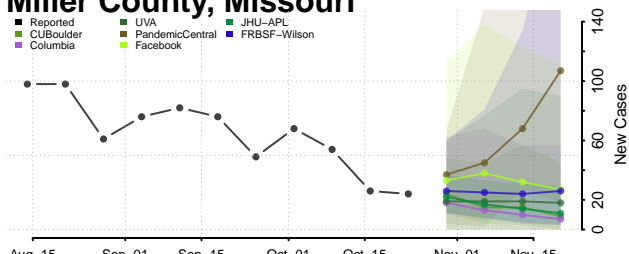

Miller County, Missouri