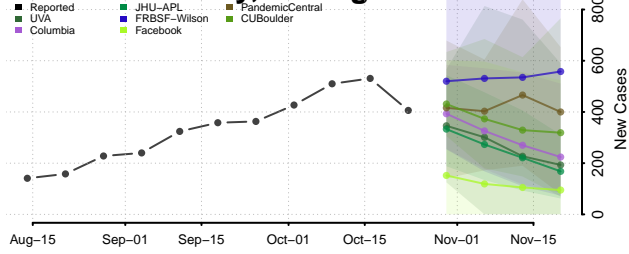

Calhoun County, Michigan