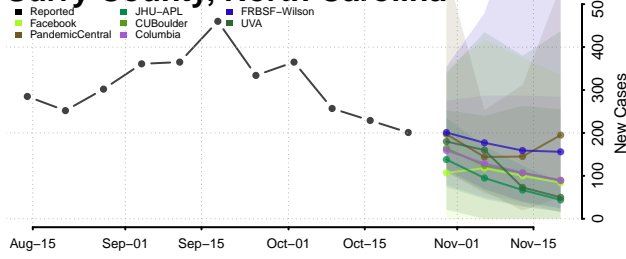

Surry County, North Carolina