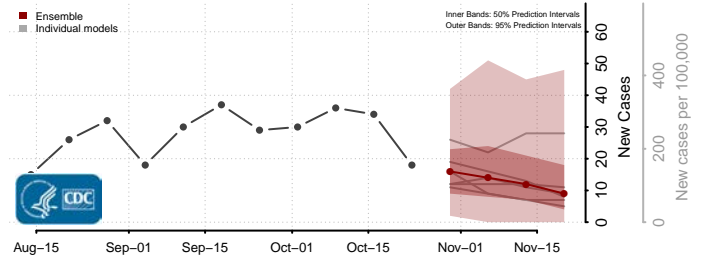

Forsyth County, North Carolina

Franklin County, North Carolina

Gaston County, North Carolina

Gates County, North Carolina

Graham County, North Carolina

Granville County, North Carolina

Greene County, North Carolina