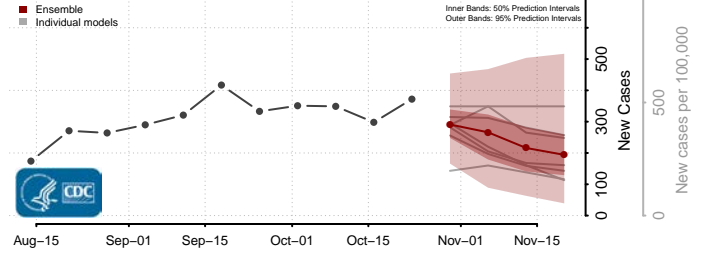

Tooele County, Utah