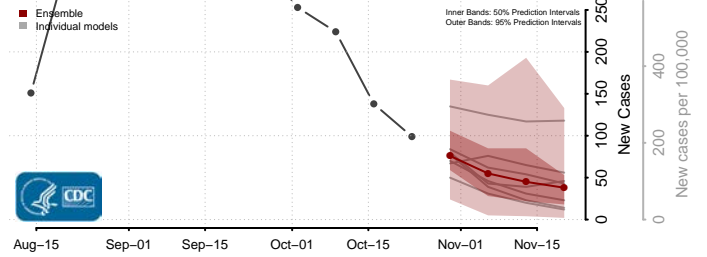

McDowell County, North Carolina