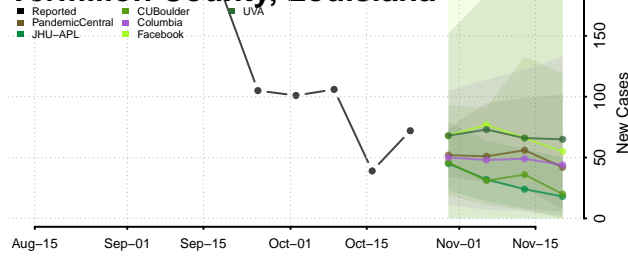

Vermilion County, Louisiana