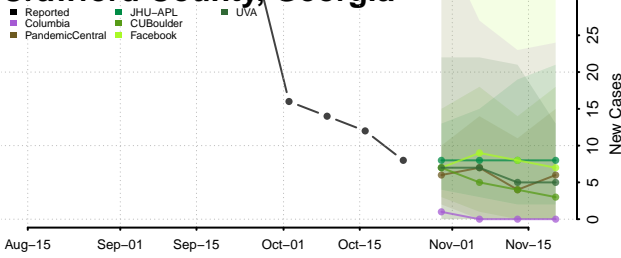

Crawford County, Georgia