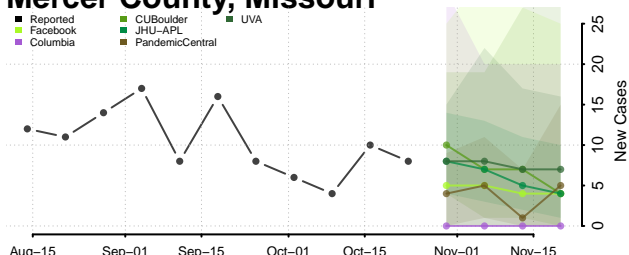

Mercer County, Missouri