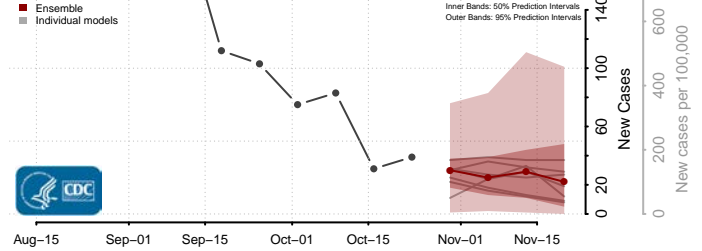

Tippah County, Mississippi