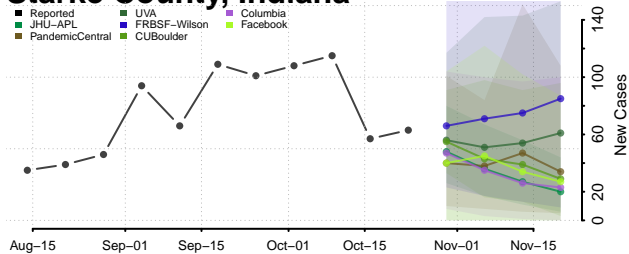

Randolph County, Indiana

Ripley County, Indiana

Rush County, Indiana

Scott County, Indiana

Shelby County, Indiana

Spencer County, Indiana

St. Joseph County, Indiana

Starke County, Indiana