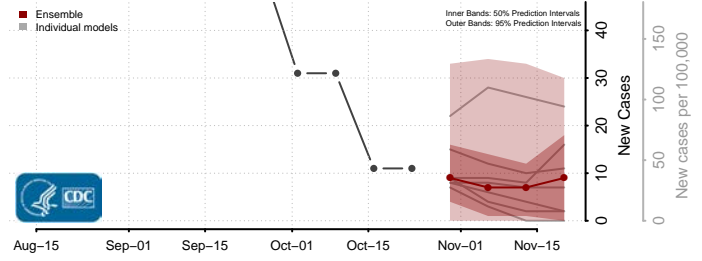

Washington County, Florida