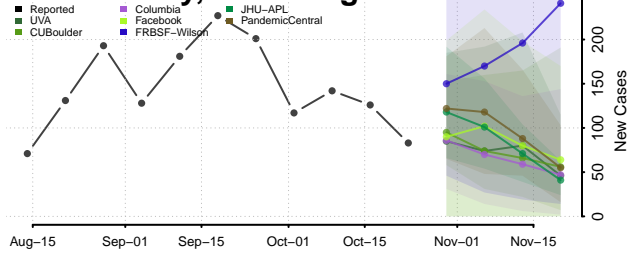

Pendleton County, West Virginia

Pleasants County, West Virginia

Pocahontas County, West Virginia

Preston County, West Virginia

Putnam County, West Virginia

Raleigh County, West Virginia

Randolph County, West Virginia