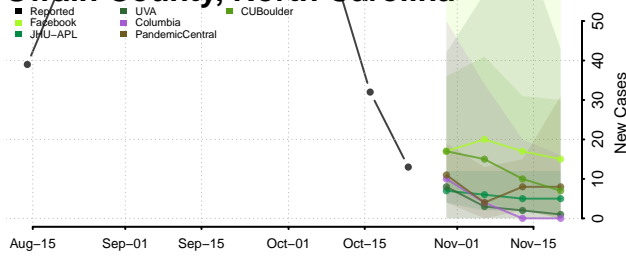

Scotland County, North Carolina

Stanly County, North Carolina

Stokes County, North Carolina

Surry County, North Carolina

Swain County, North Carolina

Transylvania County, North Carolina

Tyrrell County, North Carolina