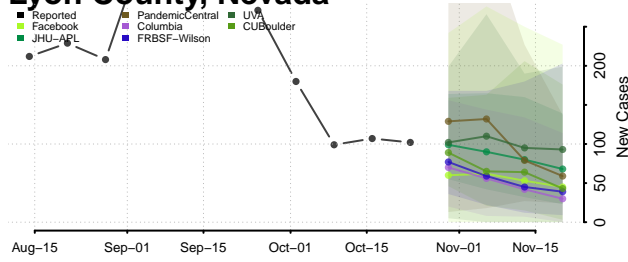

Lyon County, Nevada