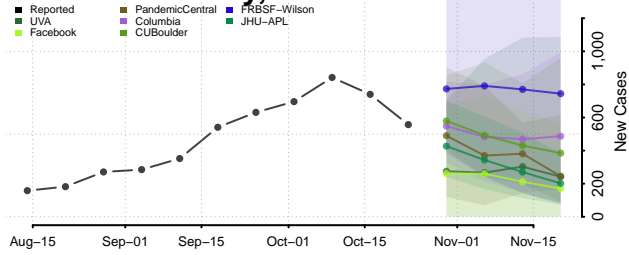

St. Louis County, Minnesota