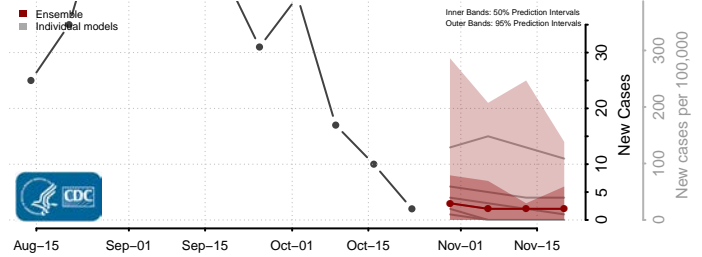

Iron County, Missouri