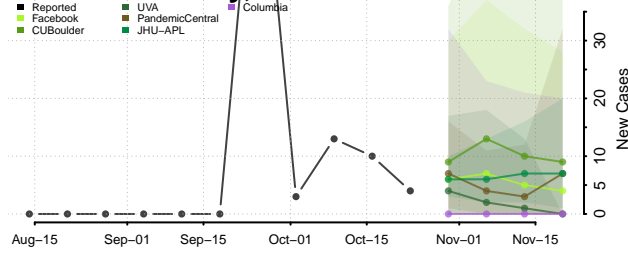

Seward County, Nebraska

Sheridan County, Nebraska

Sherman County, Nebraska

Sioux County, Nebraska

Stanton County, Nebraska

Thayer County, Nebraska

Thomas County, Nebraska

Thurston County, Nebraska