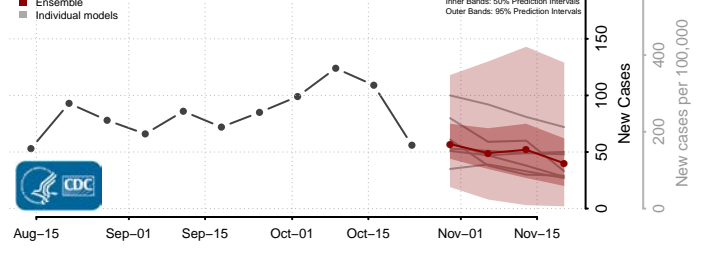

Grayson County, Virginia

Greene County, Virginia

Greensville County, Virginia

Halifax County, Virginia

Hampton County, Virginia

Hanover County, Virginia

Harrisonburg County, Virginia

Henrico County, Virginia