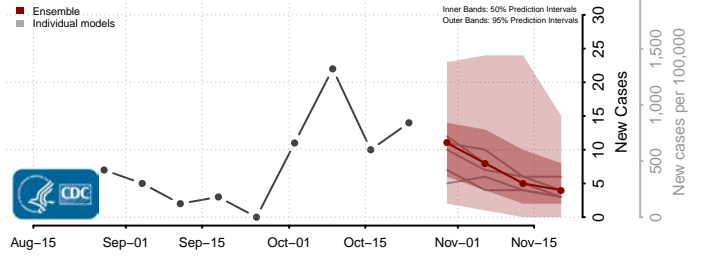

McCone County, Montana