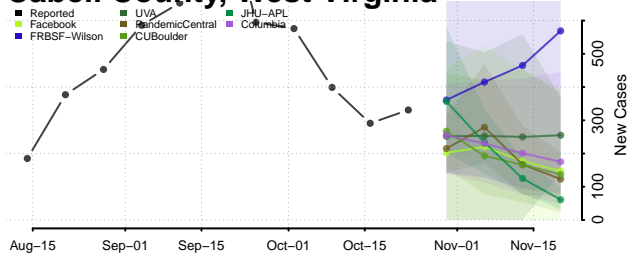

Cabell County, West Virginia