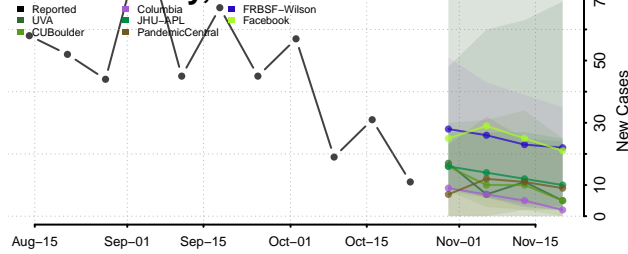

Drew County, Arkansas