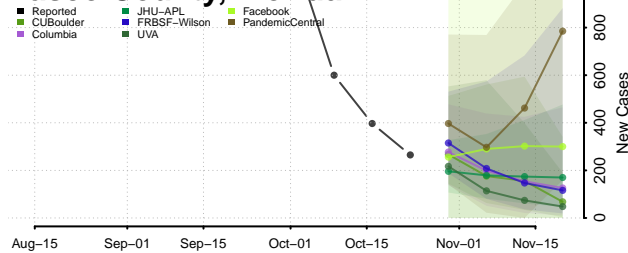

Pasco County, Florida