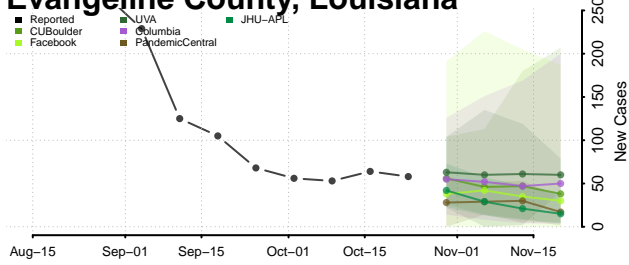

Evangeline County, Louisiana