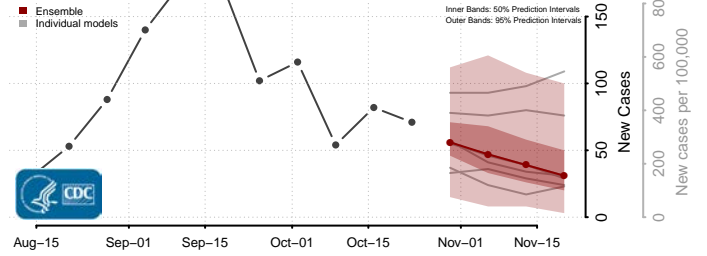

Union County, Tennessee