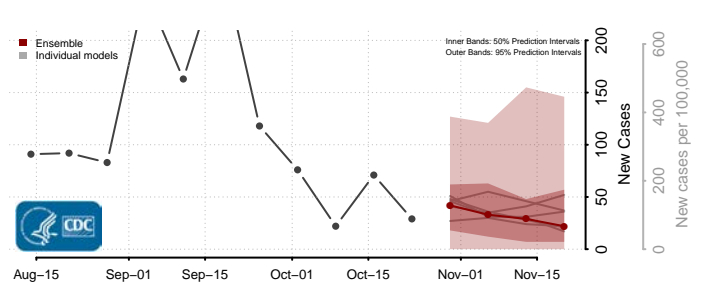

Titus County, Texas