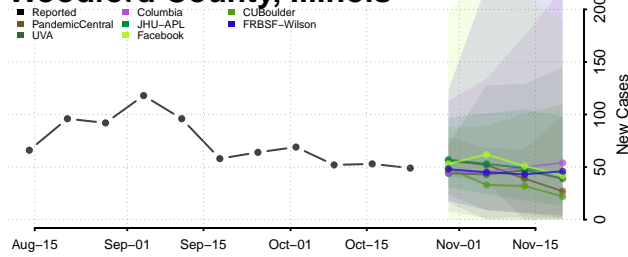

Will County, Illinois

Williamson County, Illinois

Winnebago County, Illinois

Woodford County, Illinois

Indiana

Adams County, Indiana

Allen County, Indiana

Bartholomew County, Indiana