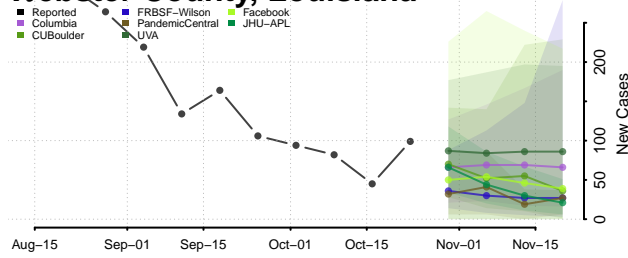

Terrebonne County, Louisiana

Union County, Louisiana

Vermilion County, Louisiana

Vernon County, Louisiana

Washington County, Louisiana

Webster County, Louisiana

West Baton Rouge County, Louisiana

West Carroll County, Louisiana