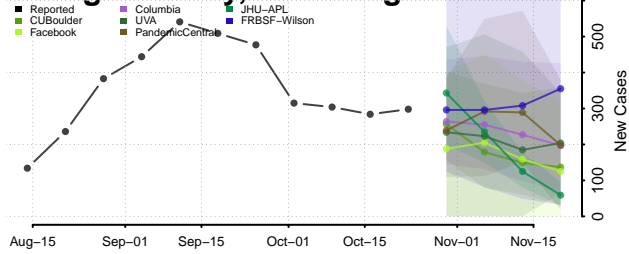

Pendleton County, West Virginia

Pleasants County, West Virginia

Pocahontas County, West Virginia

Preston County, West Virginia

Putnam County, West Virginia

Raleigh County, West Virginia

Randolph County, West Virginia