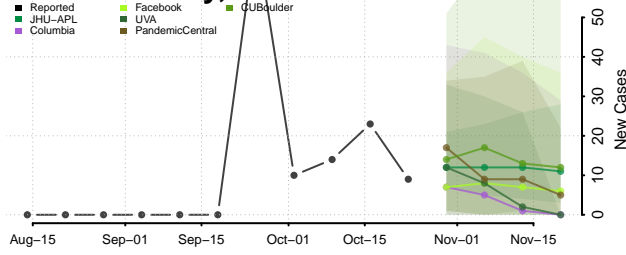

Nemaha County, Nebraska

Nuckolls County, Nebraska

Otoe County, Nebraska

Pawnee County, Nebraska

Perkins County, Nebraska

Phelps County, Nebraska

Pierce County, Nebraska

Platte County, Nebraska