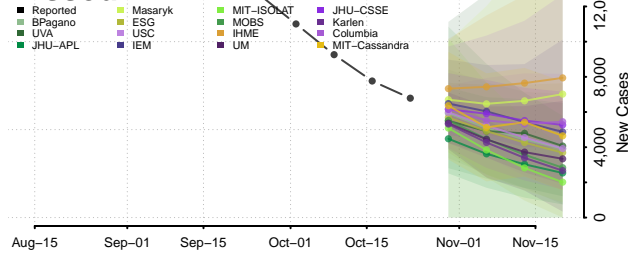

Wilkinson County, Mississippi

Winston County, Mississippi

Yalobusha County, Mississippi

Yazoo County, Mississippi

Missouri

Adair County, Missouri