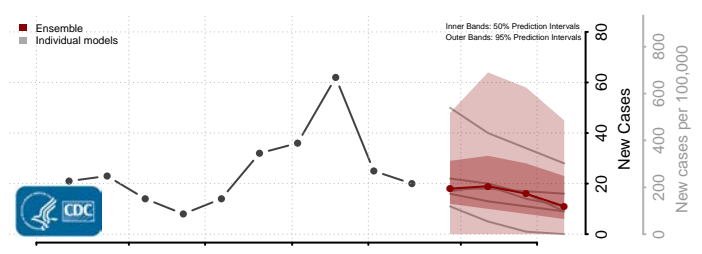

Swift County, Minnesota