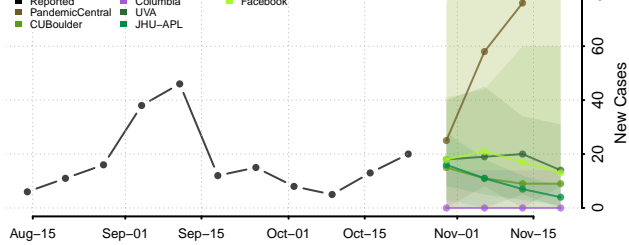

La Salle County, Texas