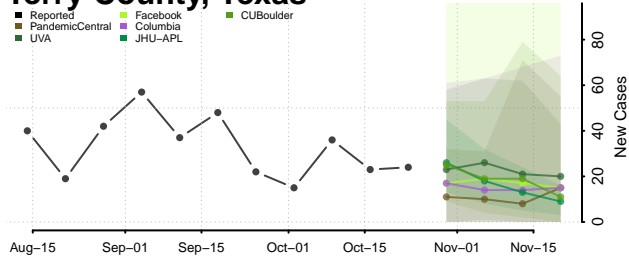

Terry County, Texas