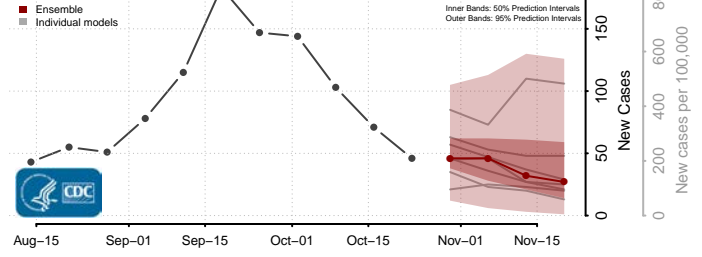

Taylor County, Iowa

Union County, Iowa

Van Buren County, Iowa

Wapello County, Iowa

Warren County, Iowa

Washington County, Iowa

Wayne County, Iowa

Webster County, Iowa