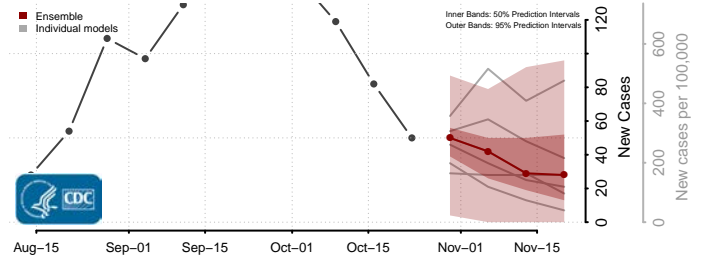

McDowell County, West Virginia