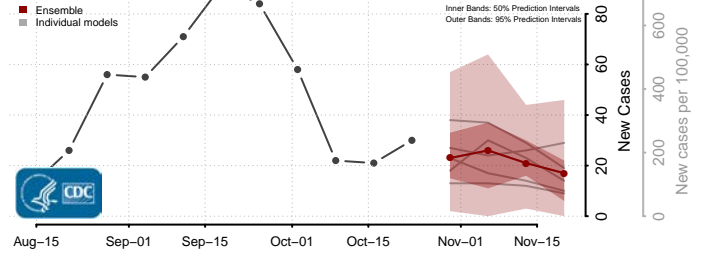

Summers County, West Virginia