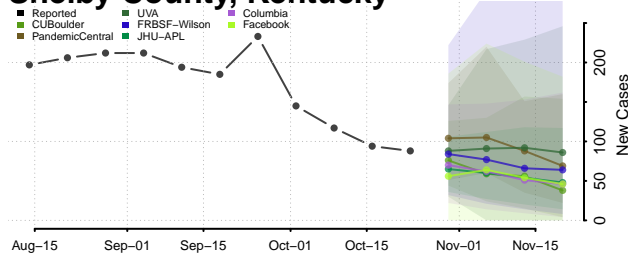

Scott County, Kentucky

Shelby County, Kentucky

Simpson County, Kentucky

Spencer County, Kentucky

Taylor County, Kentucky

Todd County, Kentucky

Trigg County, Kentucky

Trimble County, Kentucky