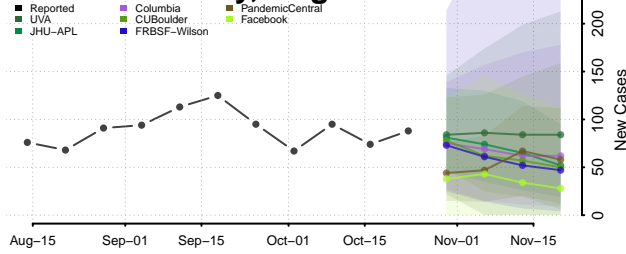

Caroline County, Virginia