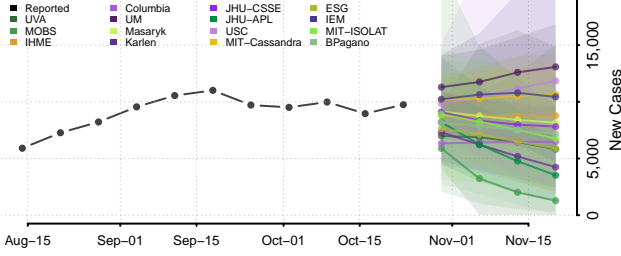

Wise County, Texas

Wood County, Texas

Yoakum County, Texas

Young County, Texas

Zapata County, Texas

Zavala County, Texas

Utah

Beaver County, Utah