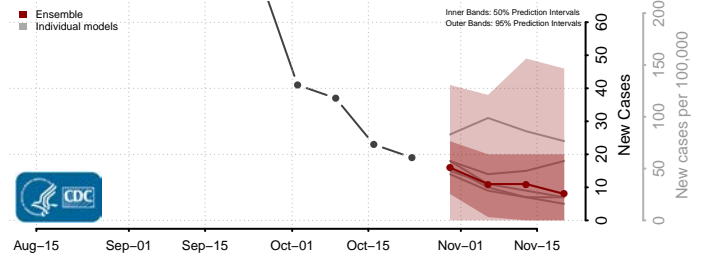

Jefferson Davis County, Louisiana