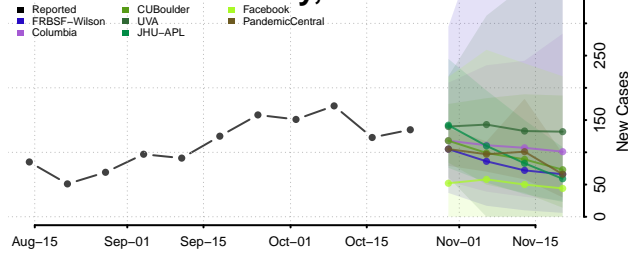

Cerro Gordo County, Iowa