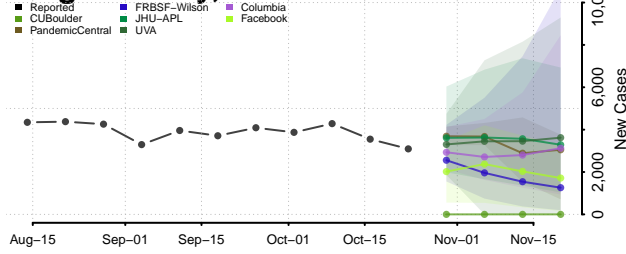

Kings County, New York