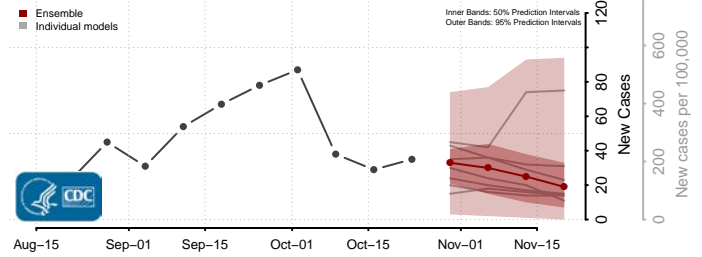

Poweshiek County, Iowa

Ringgold County, Iowa

Sac County, Iowa

Scott County, Iowa

Shelby County, Iowa

Sioux County, Iowa

Story County, Iowa

Tama County, Iowa