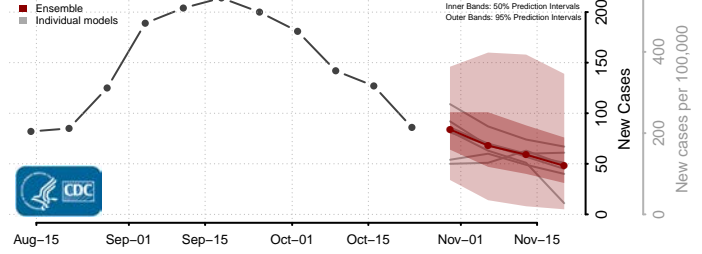

Warren County, Virginia