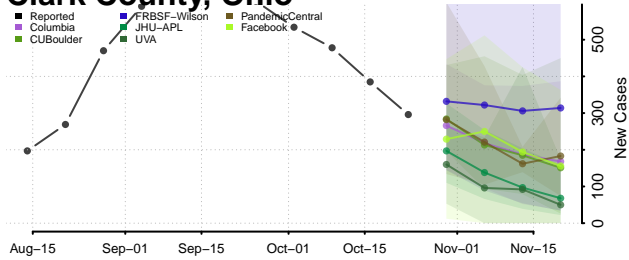

Clermont County, Ohio

Clinton County, Ohio

Columbiana County, Ohio

Coshocton County, Ohio

Crawford County, Ohio

Cuyahoga County, Ohio

Darke County, Ohio

Defiance County, Ohio