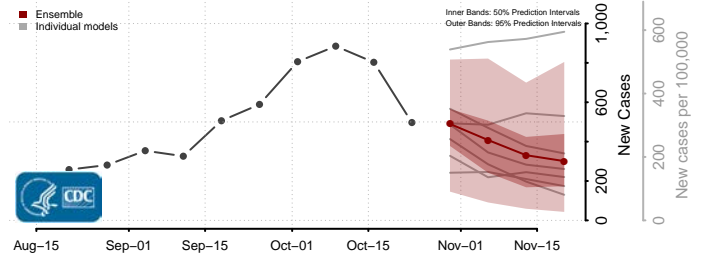

Stearns County, Minnesota