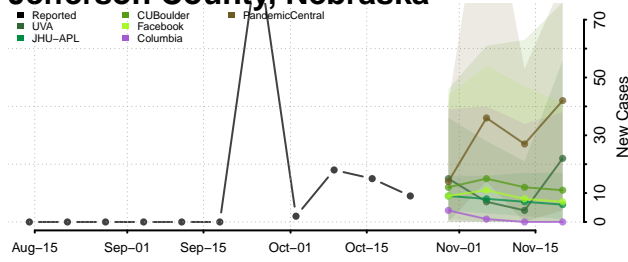

Jefferson County, Nebraska