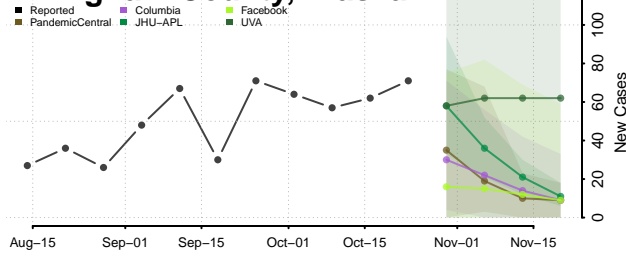

Anchorage County, Alaska

Bethel County, Alaska

Bristol Bay County, Alaska

Denali County, Alaska

Dillingham County, Alaska

Fairbanks North Star County, Alaska

Haines County, Alaska

Hoonah-Angoon County, Alaska