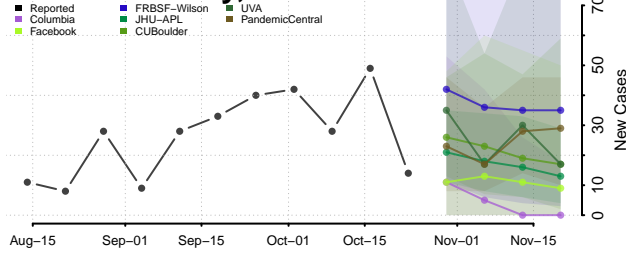

Guthrie County, Iowa

Hamilton County, Iowa

Hancock County, Iowa

Hardin County, Iowa

Harrison County, Iowa

Henry County, Iowa

Howard County, Iowa

Humboldt County, Iowa