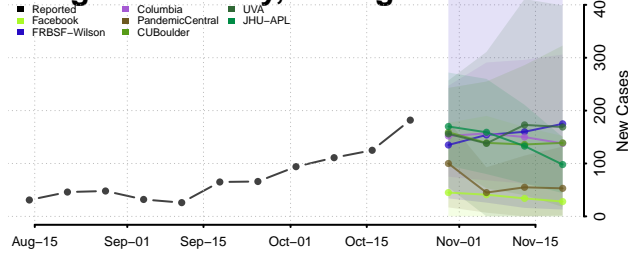

Grand Traverse County, Michigan

Gratiot County, Michigan

Hillsdale County, Michigan

Houghton County, Michigan

Huron County, Michigan

Ingham County, Michigan

Ionia County, Michigan

Iosco County, Michigan