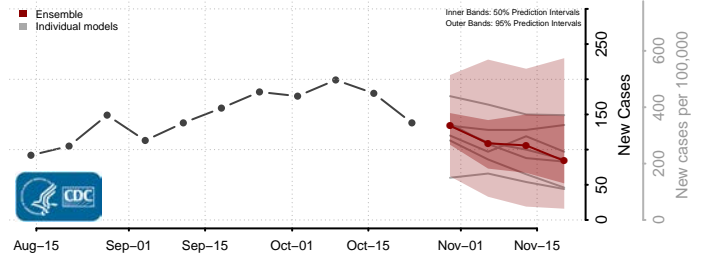

Mower County, Minnesota