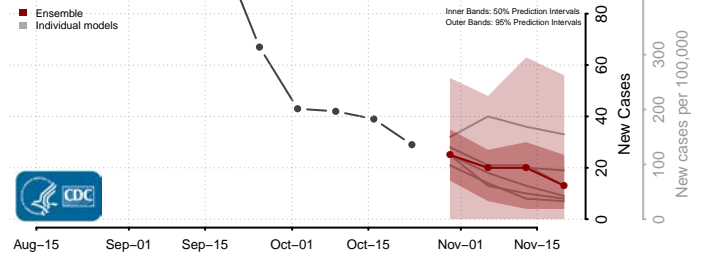

Yell County, Arkansas