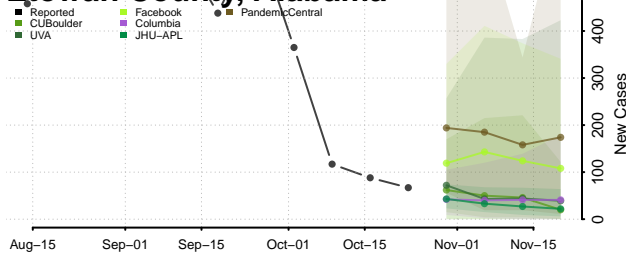

Dale County, Alabama

Dallas County, Alabama

DeKalb County, Alabama

Elmore County, Alabama

Escambia County, Alabama

Etowah County, Alabama

Fayette County, Alabama

Franklin County, Alabama