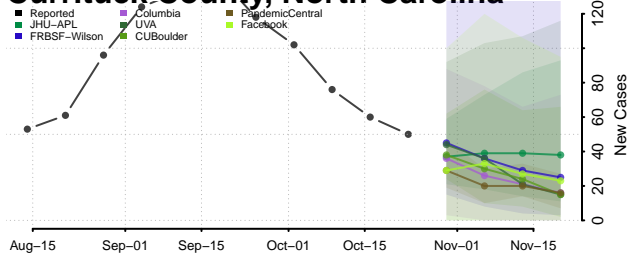

Currituck County, North Carolina