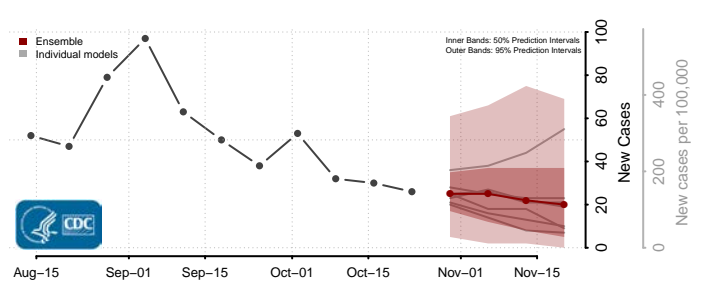

Cooper County, Missouri