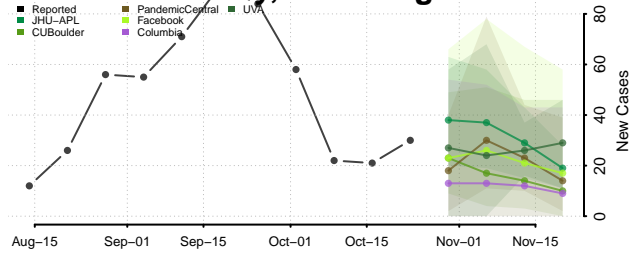

Summers County, West Virginia