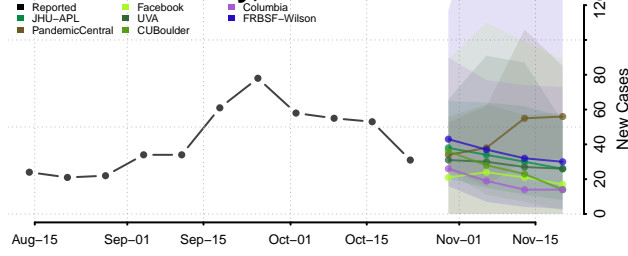

Jackson County, Iowa