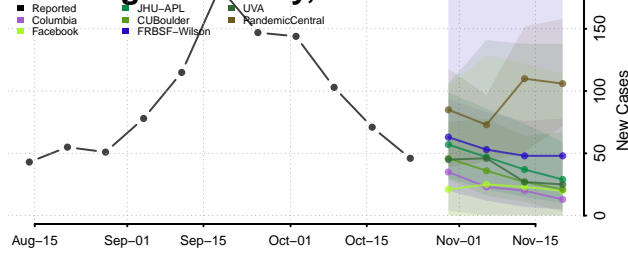

Taylor County, Iowa

Union County, Iowa

Van Buren County, Iowa

Wapello County, Iowa

Warren County, Iowa

Washington County, Iowa

Wayne County, Iowa

Webster County, Iowa