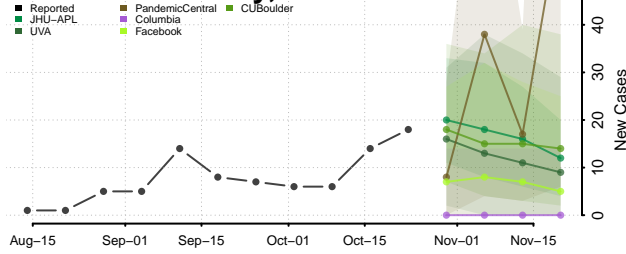

Edmunds County, South Dakota