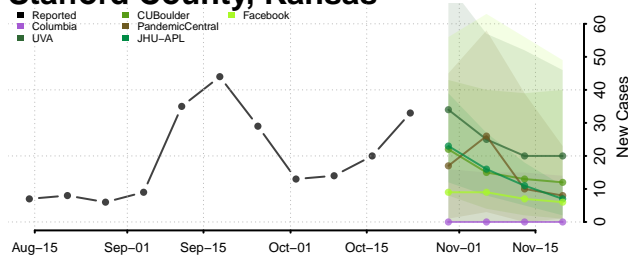

Stafford County, Kansas