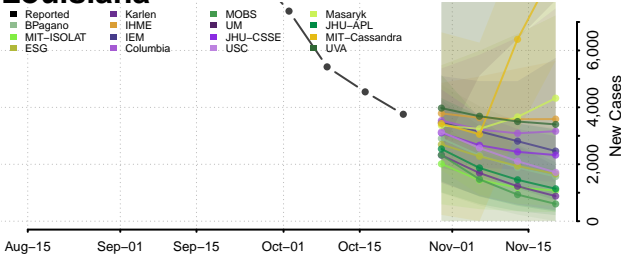

Wayne County, Kentucky

Webster County, Kentucky

Whitley County, Kentucky

Wolfe County, Kentucky

Woodford County, Kentucky

Louisiana