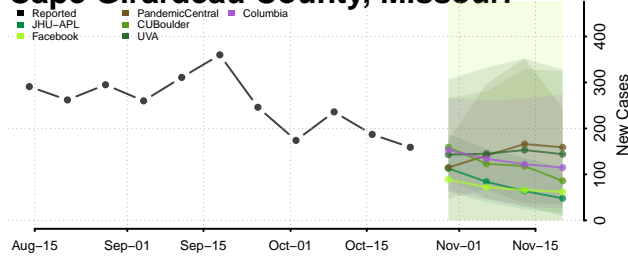

Cape Girardeau County, Missouri