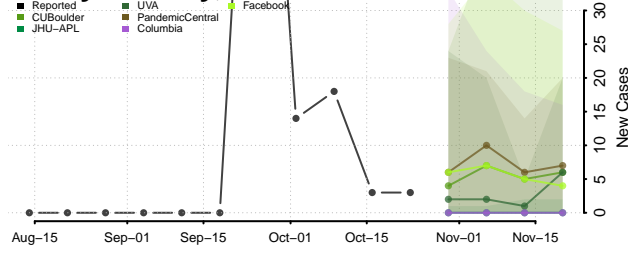

Valley County, Nebraska