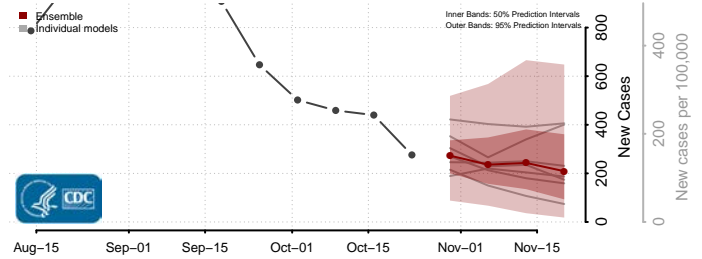

Vanderburgh County, Indiana