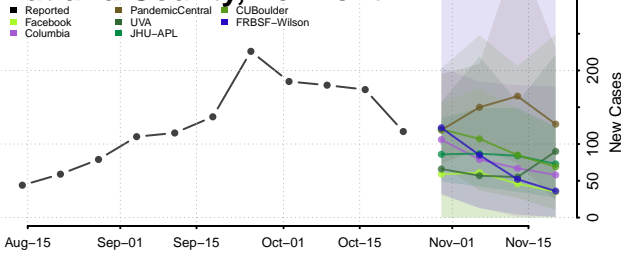

Chittenden County, Vermont

Essex County, Vermont

Franklin County, Vermont

Grand Isle County, Vermont

Lamoille County, Vermont

Orange County, Vermont

Orleans County, Vermont

Rutland County, Vermont