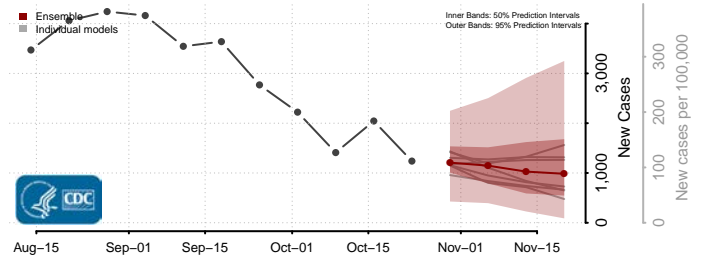

Wake County, North Carolina