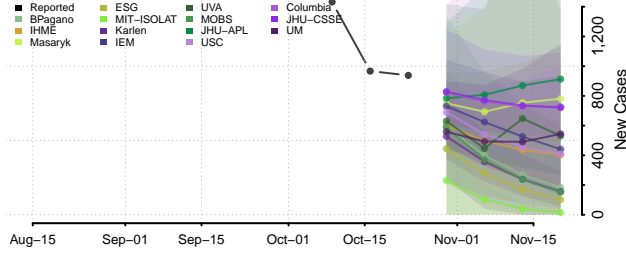

Guam

Hawaii

Hawaii County, Hawaii

Honolulu County, Hawaii

Kalawao County, Hawaii

Kauai County, Hawaii