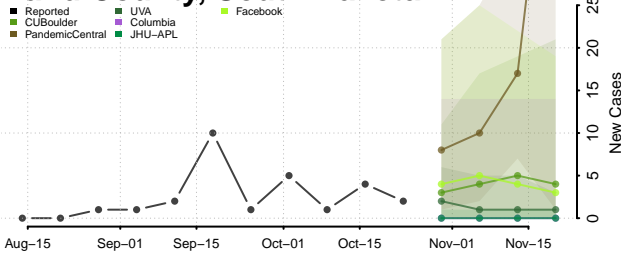

Hand County, South Dakota