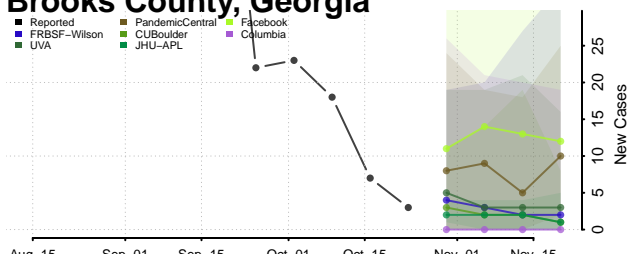

Barrow County, Georgia

Bartow County, Georgia

Ben Hill County, Georgia

Berrien County, Georgia

Bibb County, Georgia

Bleckley County, Georgia

Brantley County, Georgia

Brooks County, Georgia