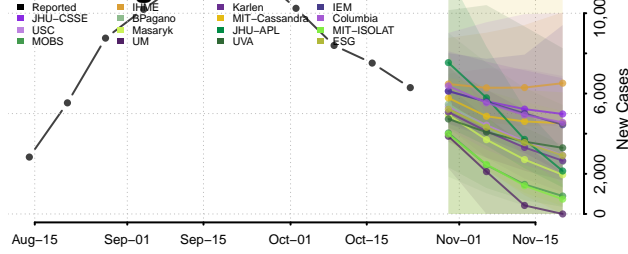

West Virginia