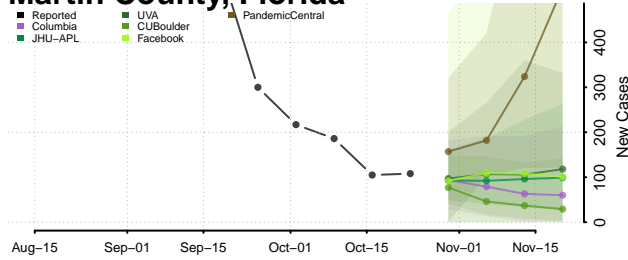

Lee County, Florida

Leon County, Florida

Levy County, Florida

Liberty County, Florida

Madison County, Florida

Manatee County, Florida

Marion County, Florida

Martin County, Florida