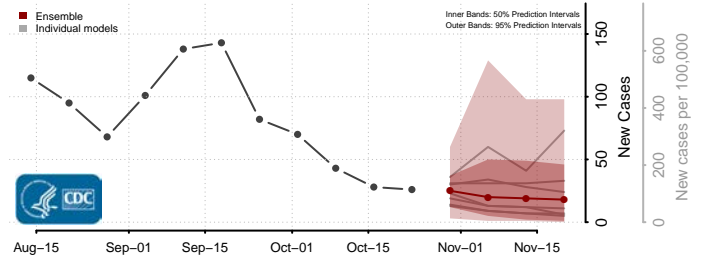

Saline County, Missouri