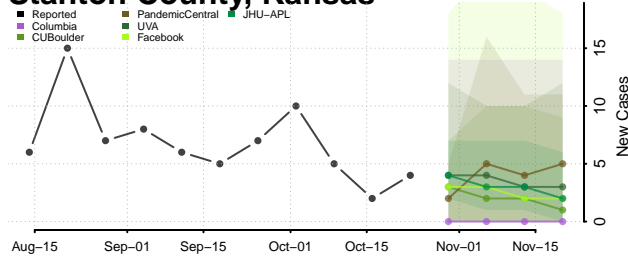

Stanton County, Kansas