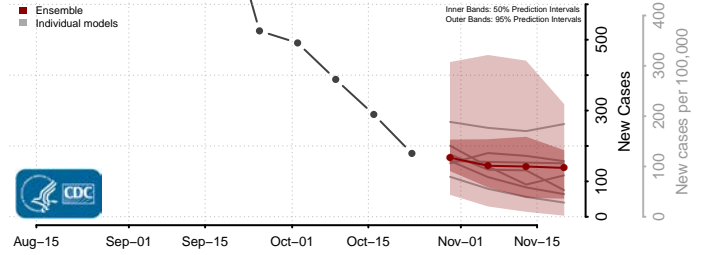

Randolph County, North Carolina

Richmond County, North Carolina

Robeson County, North Carolina

Rockingham County, North Carolina

Rowan County, North Carolina

Rutherford County, North Carolina

Sampson County, North Carolina