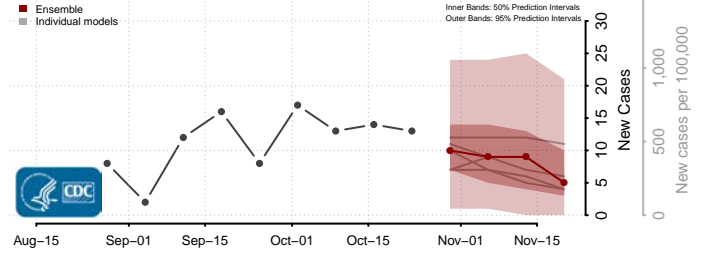

Divide County, North Dakota

Dunn County, North Dakota

Eddy County, North Dakota

Emmons County, North Dakota

Foster County, North Dakota

Golden Valley County, North Dakota

Grand Forks County, North Dakota

Grant County, North Dakota