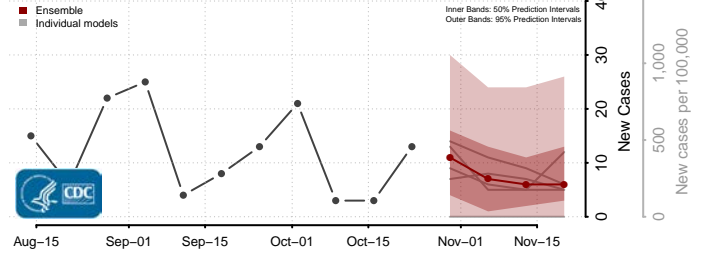

Custer County, Montana

Daniels County, Montana

Dawson County, Montana

Deer Lodge County, Montana

Fallon County, Montana

Fergus County, Montana

Flathead County, Montana

Gallatin County, Montana