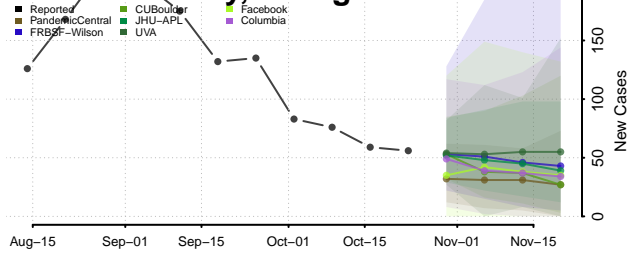

Montgomery County, Georgia

Morgan County, Georgia

Murray County, Georgia

Muscogee County, Georgia

Newton County, Georgia

Oconee County, Georgia

Oglethorpe County, Georgia

Paulding County, Georgia