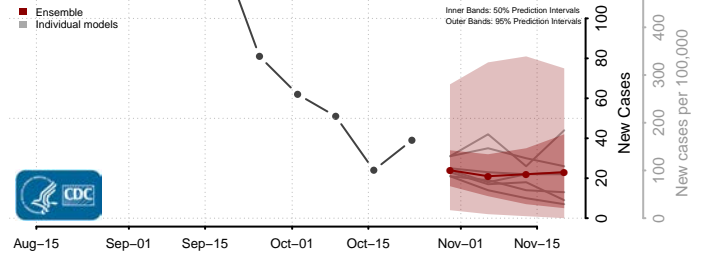

Sabine County, Louisiana