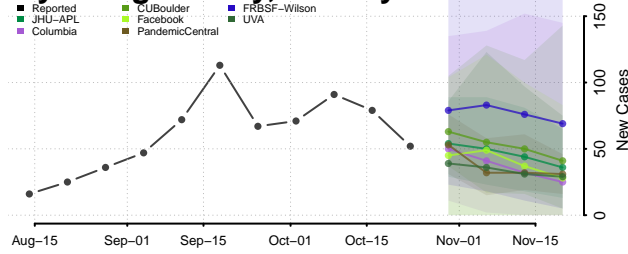

Venango County, Pennsylvania

Warren County, Pennsylvania

Washington County, Pennsylvania

Wayne County, Pennsylvania

Westmoreland County, Pennsylvania

Wyoming County, Pennsylvania

York County, Pennsylvania

Puerto Rico