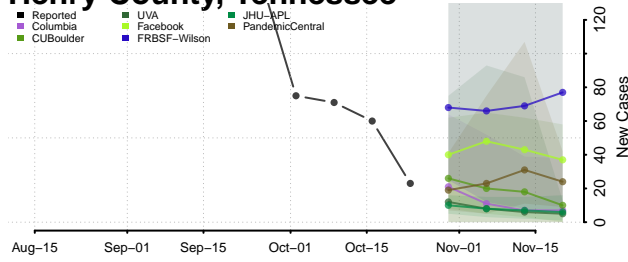

Hamilton County, Tennessee

Hancock County, Tennessee

Hardeman County, Tennessee

Hardin County, Tennessee

Hawkins County, Tennessee

Haywood County, Tennessee

Henderson County, Tennessee

Henry County, Tennessee