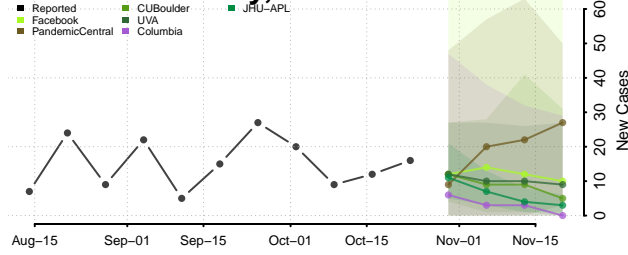

Hansford County, Texas