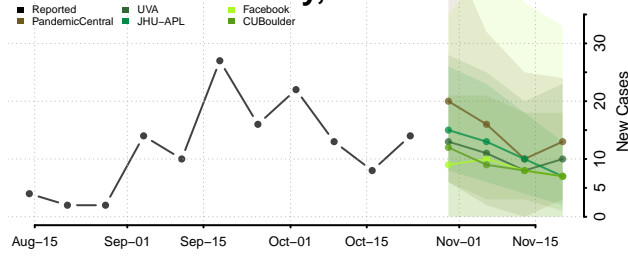

Sweet Grass County, Montana

Teton County, Montana

Toole County, Montana

Treasure County, Montana

Valley County, Montana

Wheatland County, Montana

Wibaux County, Montana

Yellowstone County, Montana