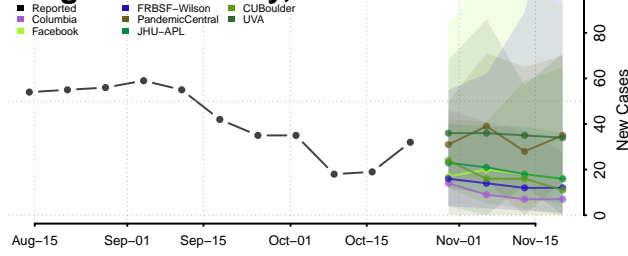

Kingfisher County, Oklahoma