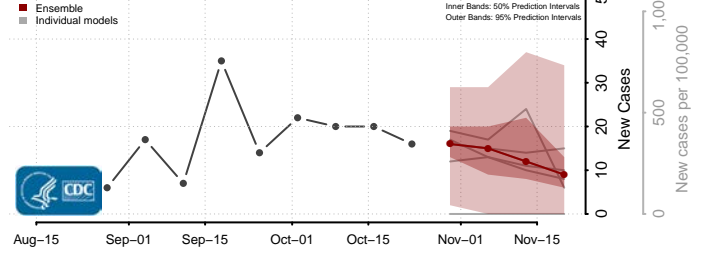

Musselshell County, Montana