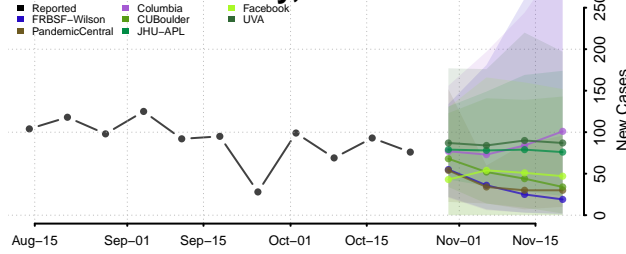

San Benito County, California