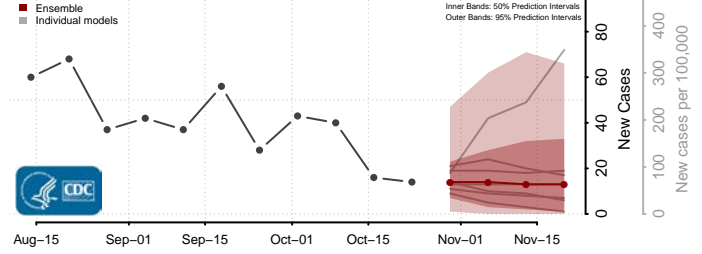

Morgan County, Missouri