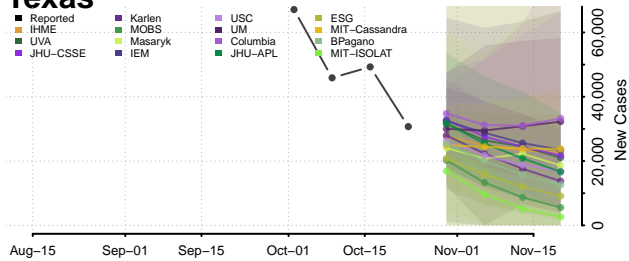

Williamson County, Tennessee

Wilson County, Tennessee

Texas

Anderson County, Texas

Andrews County, Texas

Angelina County, Texas