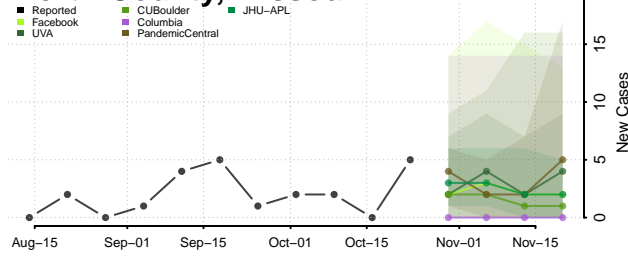

Vernon County, Missouri

Warren County, Missouri

Washington County, Missouri

Wayne County, Missouri

Webster County, Missouri

Worth County, Missouri

Wright County, Missouri

Montana