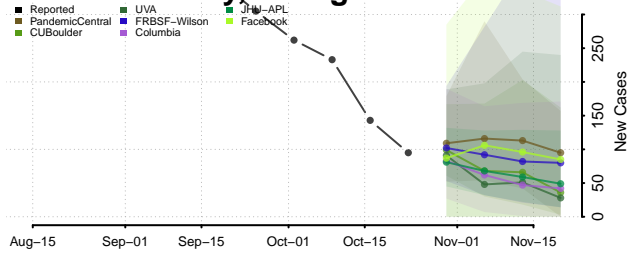

Montgomery County, Georgia

Morgan County, Georgia

Murray County, Georgia

Muscogee County, Georgia

Newton County, Georgia

Oconee County, Georgia

Oglethorpe County, Georgia

Paulding County, Georgia