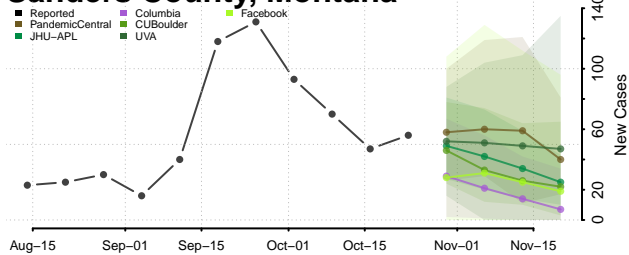

Sanders County, Montana