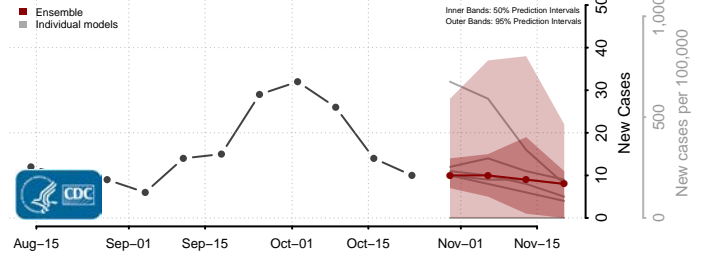

Sweet Grass County, Montana

Teton County, Montana

Toole County, Montana

Treasure County, Montana

Valley County, Montana

Wheatland County, Montana

Wibaux County, Montana

Yellowstone County, Montana