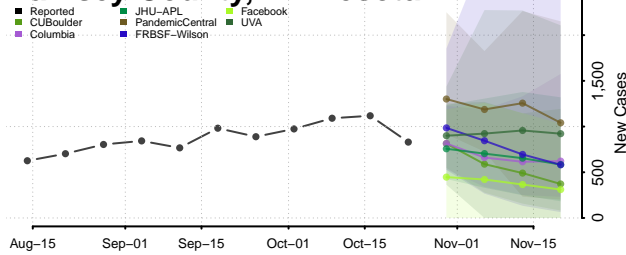

Ramsey County, Minnesota