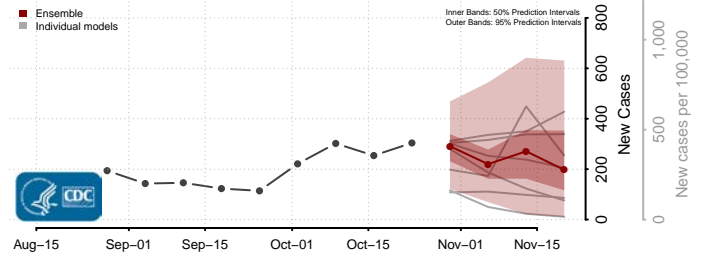

Lincoln County, New Mexico

Los Alamos County, New Mexico

Luna County, New Mexico

McKinley County, New Mexico

Mora County, New Mexico

Otero County, New Mexico

Quay County, New Mexico

Rio Arriba County, New Mexico