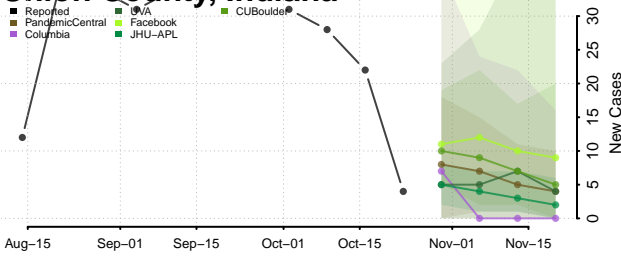

Union County, Indiana