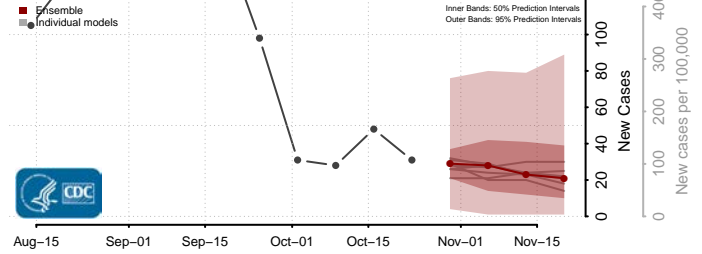

Rusk County, Texas

Sabine County, Texas

San Augustine County, Texas

San Jacinto County, Texas

San Patricio County, Texas

San Saba County, Texas

Schleicher County, Texas

Scurry County, Texas