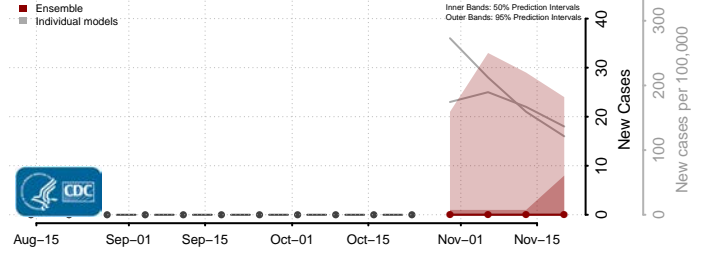

Millard County, Utah