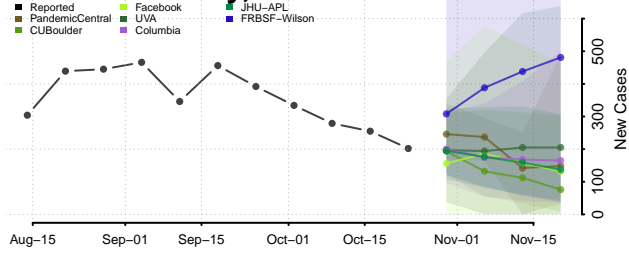

McLean County, Illinois