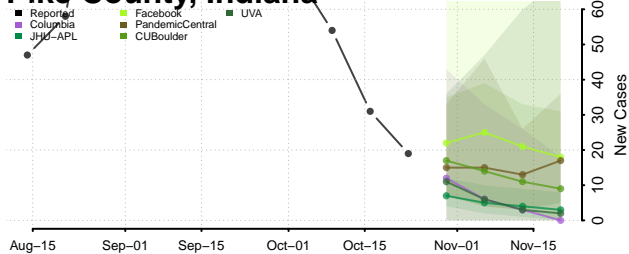

Owen County, Indiana

Parke County, Indiana

Perry County, Indiana

Pike County, Indiana

Porter County, Indiana

Posey County, Indiana

Pulaski County, Indiana

Putnam County, Indiana