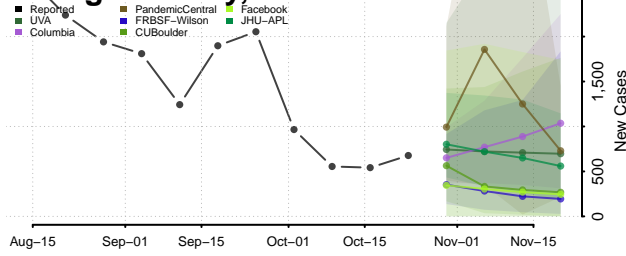

Hidalgo County, Texas