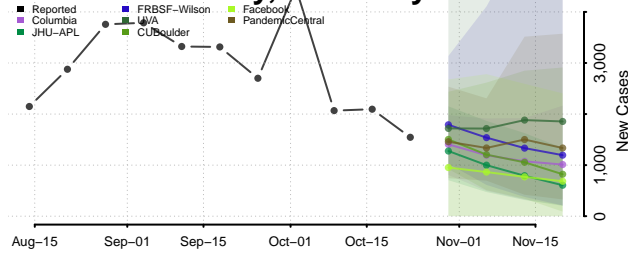

Jefferson County, Kentucky