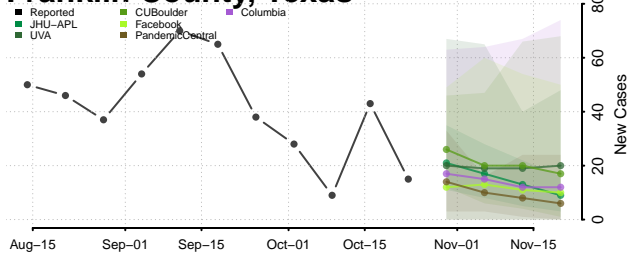

Franklin County, Texas