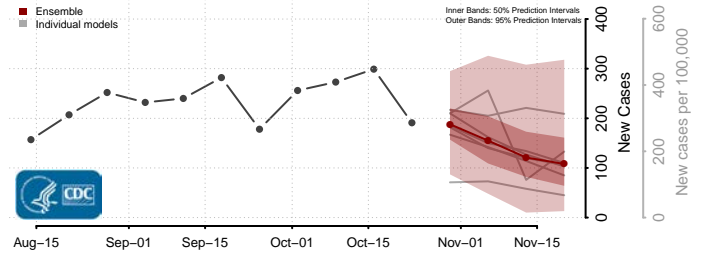

Mason County, Washington