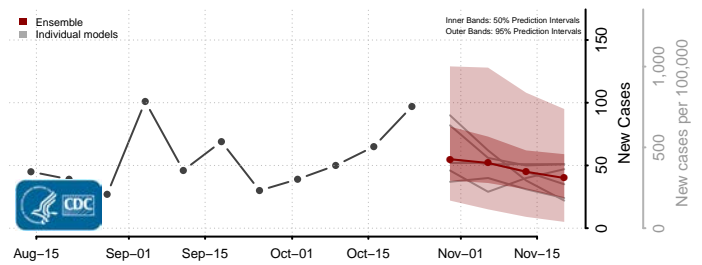

Shoshone County, Idaho