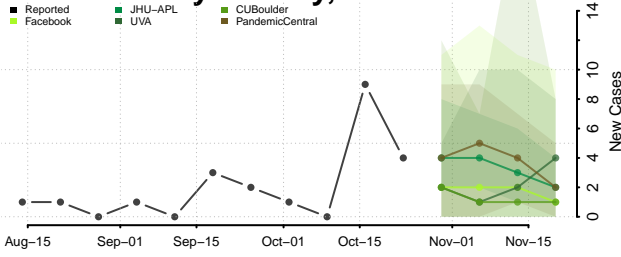

Golden Valley County, Montana