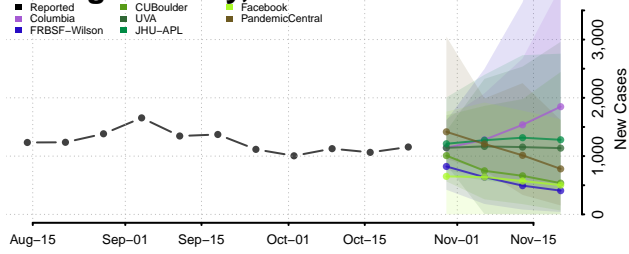

De Witt County, Illinois

DeKalb County, Illinois

Douglas County, Illinois

DuPage County, Illinois

Edgar County, Illinois

Edwards County, Illinois

Effingham County, Illinois

Fayette County, Illinois