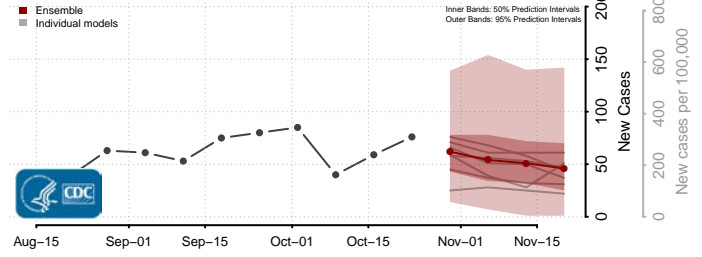

Jackson County, Oklahoma