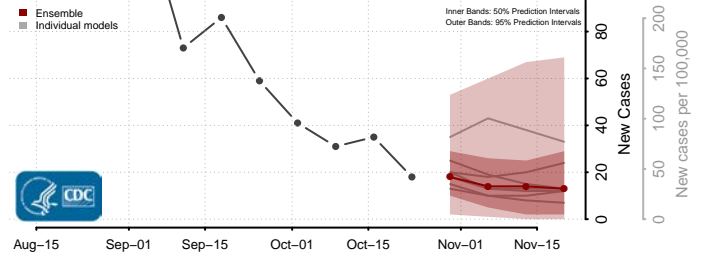

St. John the Baptist County, Louisiana