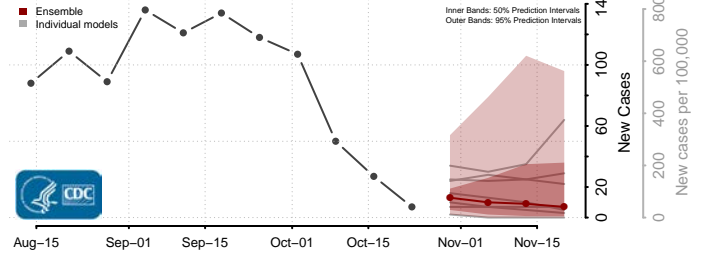

New Madrid County, Missouri