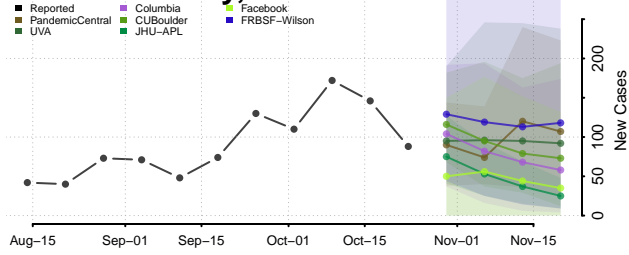

Lincoln County, Wisconsin