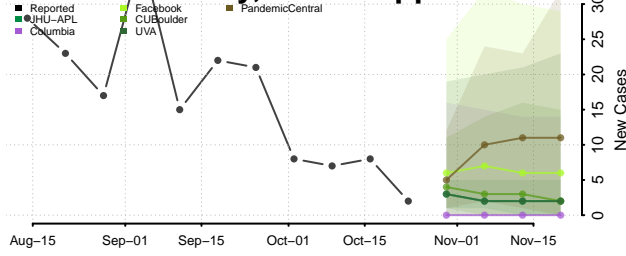

Perry County, Mississippi

Pike County, Mississippi

Pontotoc County, Mississippi

Prentiss County, Mississippi

Quitman County, Mississippi

Rankin County, Mississippi

Scott County, Mississippi

Sharkey County, Mississippi