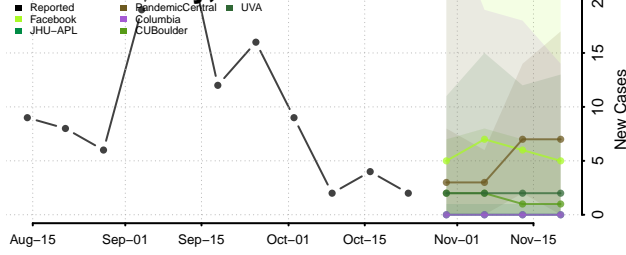

Custer County, Oklahoma

Delaware County, Oklahoma

Dewey County, Oklahoma

Ellis County, Oklahoma

Garfield County, Oklahoma

Garvin County, Oklahoma

Grady County, Oklahoma

Grant County, Oklahoma