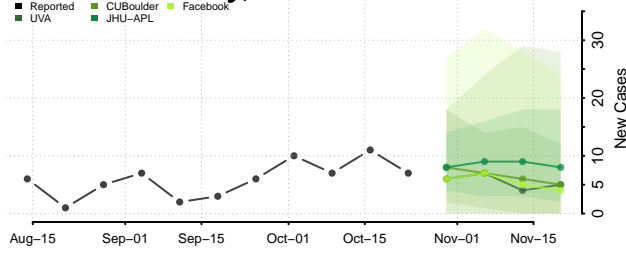

Bennett County, South Dakota