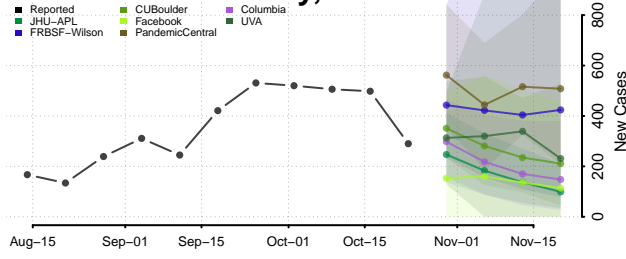

Fond du Lac County, Wisconsin