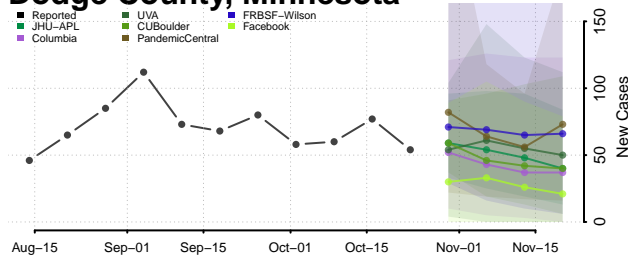

Dodge County, Minnesota