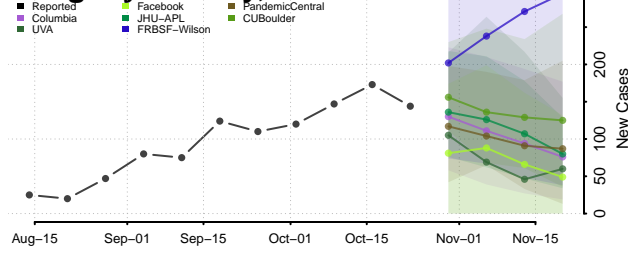

Torrance County, New Mexico

Union County, New Mexico

Valencia County, New Mexico

New York

Albany County, New York

Allegany County, New York

Bronx County, New York

Broome County, New York