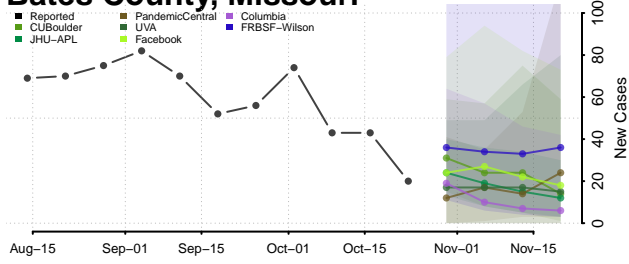

Bates County, Missouri