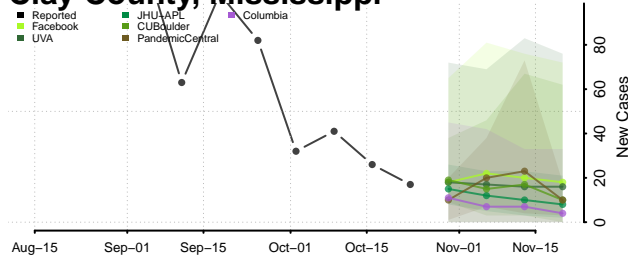

Carroll County, Mississippi

Chickasaw County, Mississippi

Choctaw County, Mississippi

Claiborne County, Mississippi

Clarke County, Mississippi

Clay County, Mississippi

Coahoma County, Mississippi

Copiah County, Mississippi