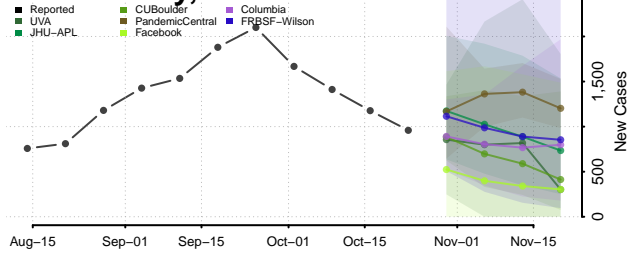

Polk County, Iowa