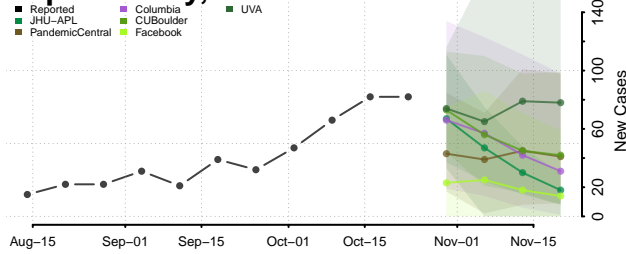

Pope County, Minnesota