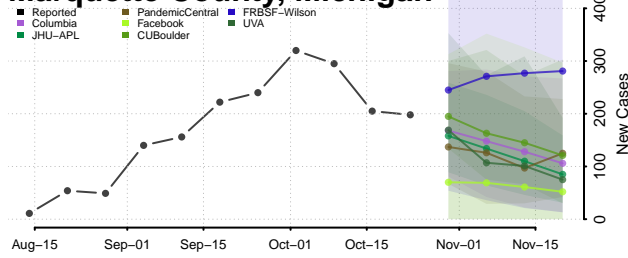

Marquette County, Michigan