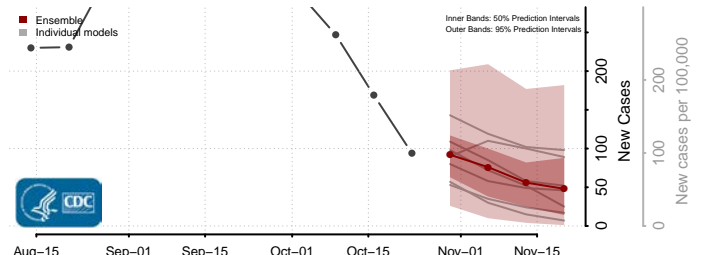

Nash County, North Carolina