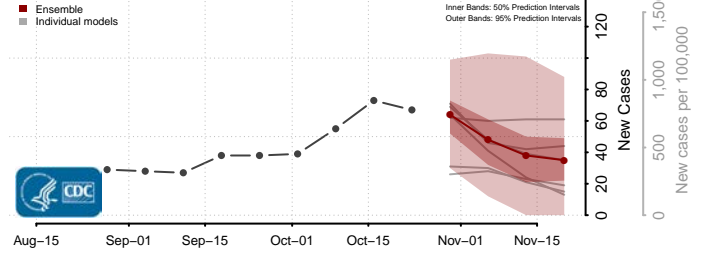

Dawson County, Montana