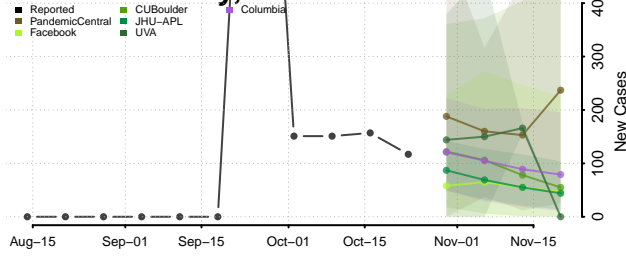

Buffalo County, Nebraska