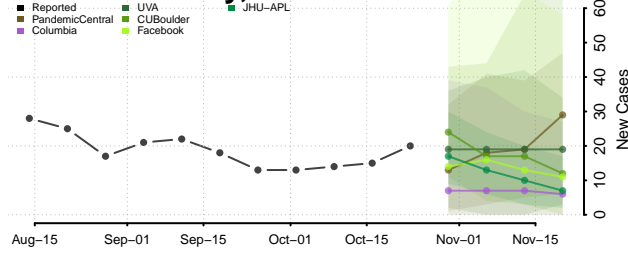

Monroe County, Missouri