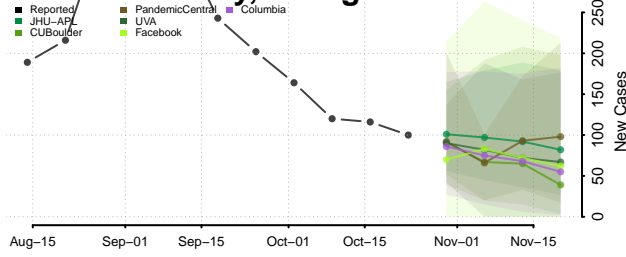

Catoosa County, Georgia