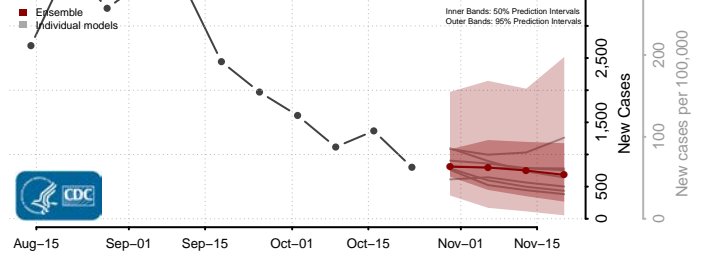

Travis County, Texas