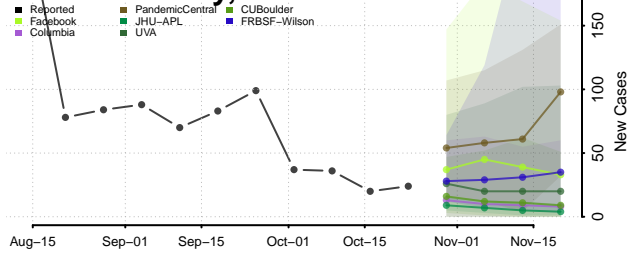

Marion County, Missouri