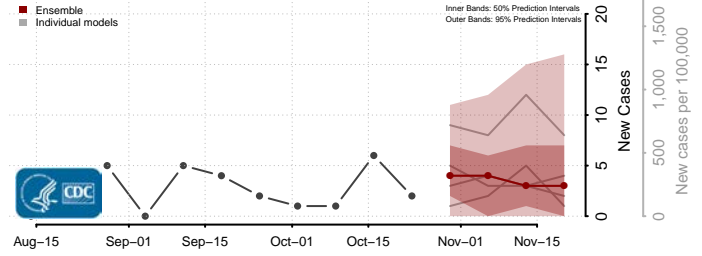

Beaverhead County, Montana

Big Horn County, Montana

Blaine County, Montana

Broadwater County, Montana

Carbon County, Montana

Carter County, Montana

Cascade County, Montana

Chouteau County, Montana