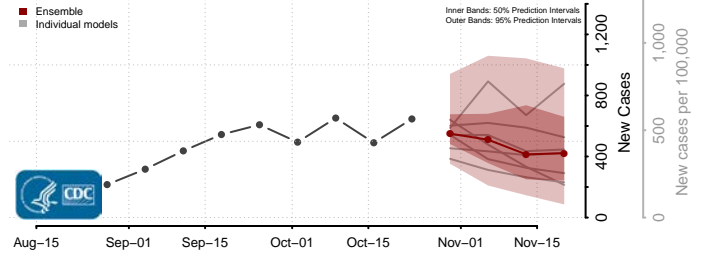

Custer County, Montana

Daniels County, Montana

Dawson County, Montana

Deer Lodge County, Montana

Fallon County, Montana

Fergus County, Montana

Flathead County, Montana

Gallatin County, Montana