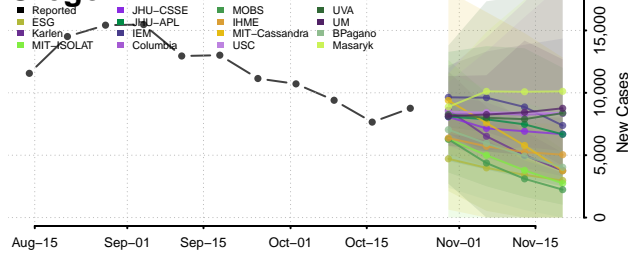

Washington County, Oklahoma

Washita County, Oklahoma

Woods County, Oklahoma

Woodward County, Oklahoma

Oregon

Baker County, Oregon