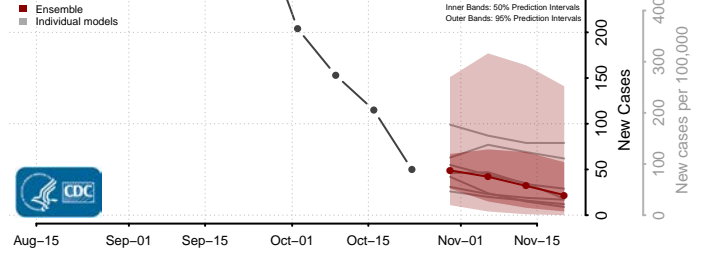

Hyde County, North Carolina

Iredell County, North Carolina

Jackson County, North Carolina

Johnston County, North Carolina

Jones County, North Carolina

Lee County, North Carolina

Lenoir County, North Carolina