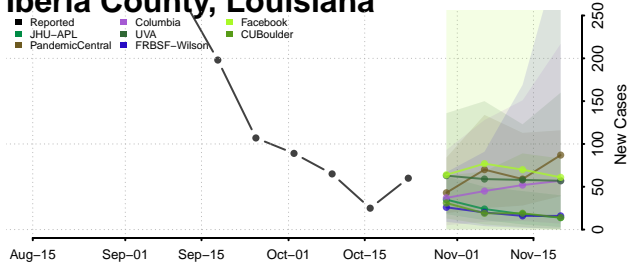

Iberia County, Louisiana