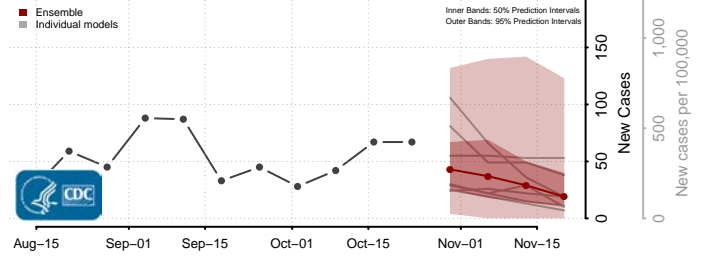

Pecos County, Texas