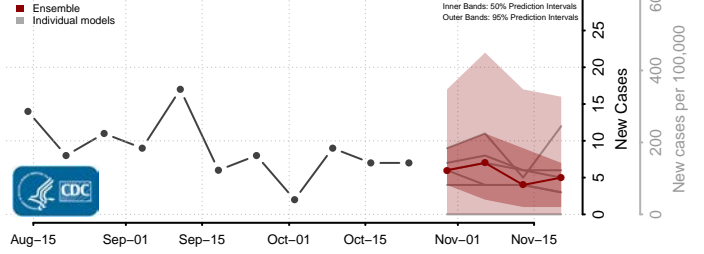

Custer County, Oklahoma

Delaware County, Oklahoma

Dewey County, Oklahoma

Ellis County, Oklahoma

Garfield County, Oklahoma

Garvin County, Oklahoma

Grady County, Oklahoma

Grant County, Oklahoma