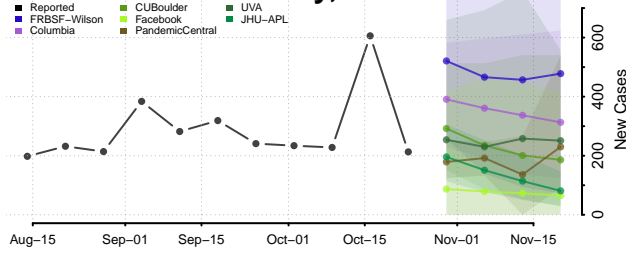

Pottawatomie County, Oklahoma