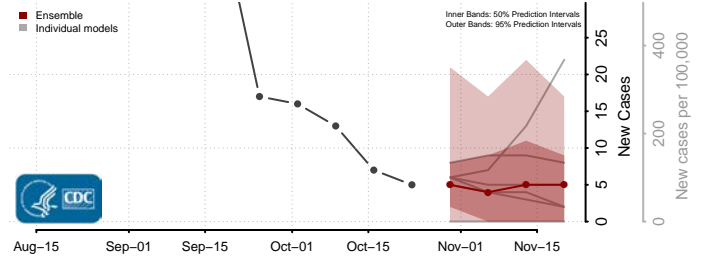

Carter County, Missouri