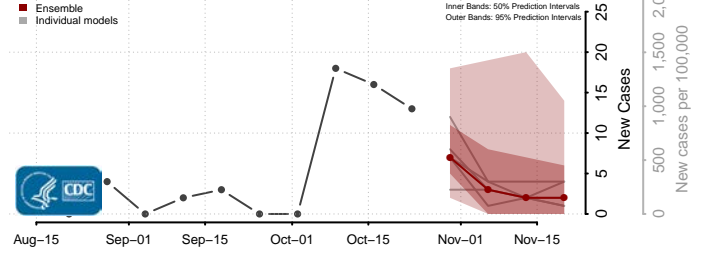

Umatilla County, Oregon

Union County, Oregon

Wallowa County, Oregon

Wasco County, Oregon

Washington County, Oregon

Wheeler County, Oregon

Yamhill County, Oregon

Pennsylvania