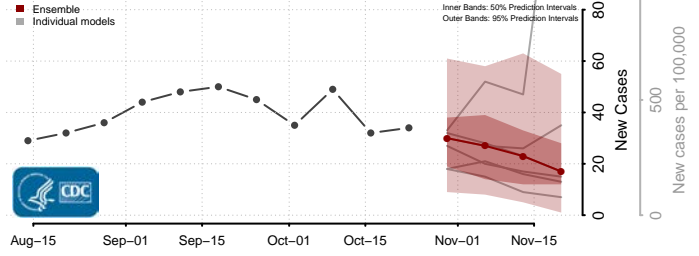

Clay County, South Dakota

Codington County, South Dakota

Corson County, South Dakota

Custer County, South Dakota

Davison County, South Dakota

Day County, South Dakota

Deuel County, South Dakota

Dewey County, South Dakota