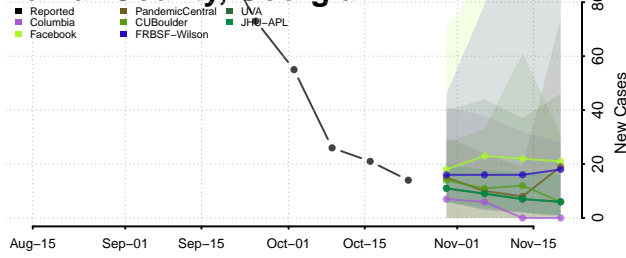

Jasper County, Georgia

Jeff Davis County, Georgia

Jefferson County, Georgia

Jenkins County, Georgia

Johnson County, Georgia

Jones County, Georgia

Lamar County, Georgia

Lanier County, Georgia