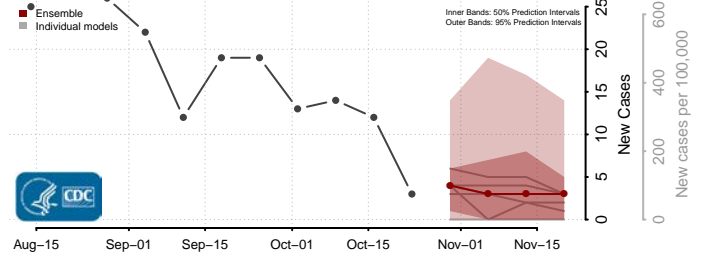

Scotland County, North Carolina

Stanly County, North Carolina

Stokes County, North Carolina

Surry County, North Carolina

Swain County, North Carolina

Transylvania County, North Carolina

Tyrrell County, North Carolina