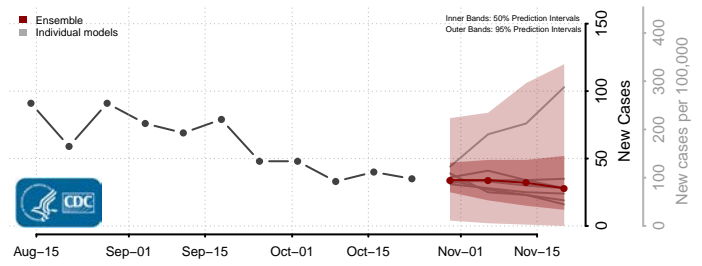

Barry County, Missouri