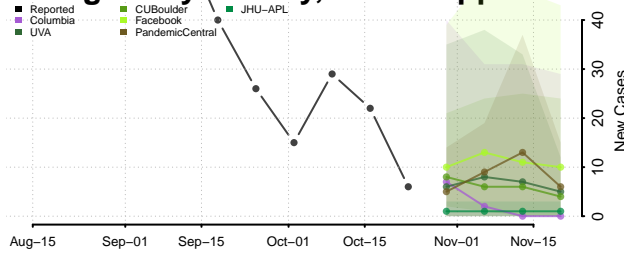

Montgomery County, Mississippi