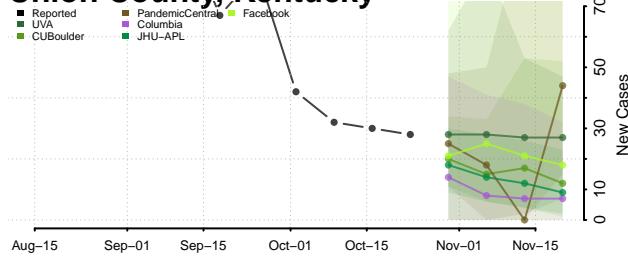

Union County, Kentucky