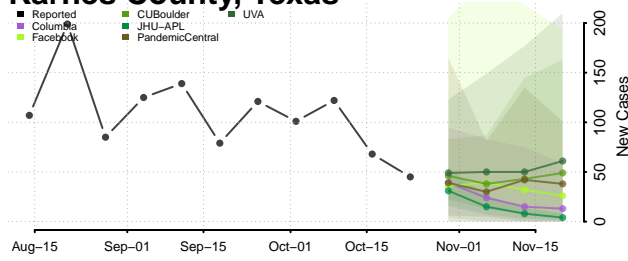

Karnes County, Texas