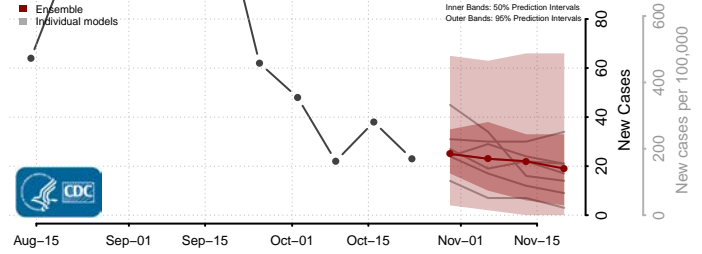

Union County, Illinois

Vermilion County, Illinois

Wabash County, Illinois

Warren County, Illinois

Washington County, Illinois

Wayne County, Illinois

White County, Illinois

Whiteside County, Illinois