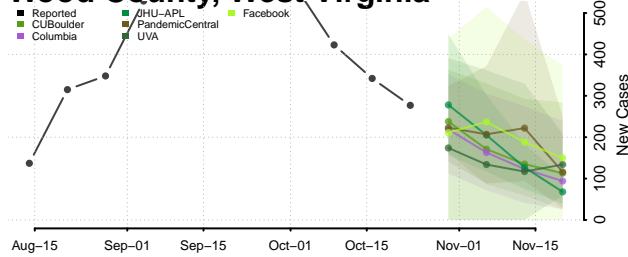

Wood County, West Virginia