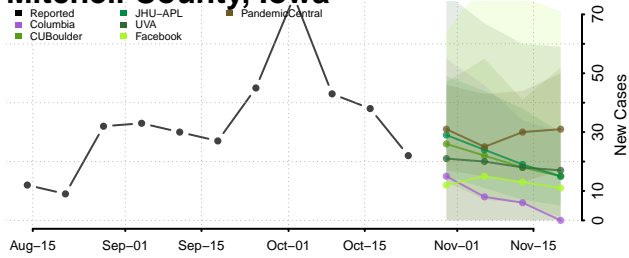

Marion County, Iowa

Marshall County, Iowa

Mills County, Iowa

Mitchell County, Iowa

Monona County, Iowa

Monroe County, Iowa

Montgomery County, Iowa

Muscatine County, Iowa