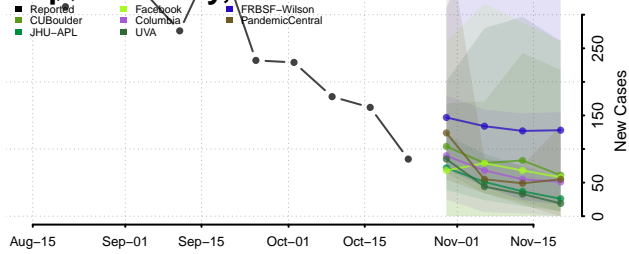

Currituck County, North Carolina

Dare County, North Carolina

Davidson County, North Carolina

Davie County, North Carolina

Duplin County, North Carolina

Durham County, North Carolina

Edgecombe County, North Carolina