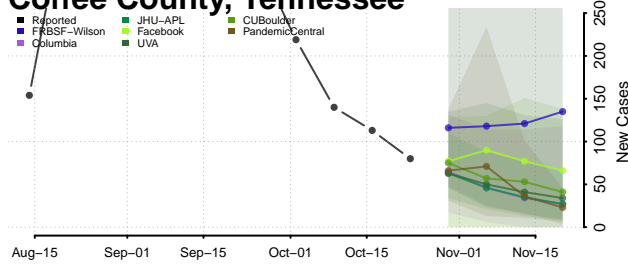

Carroll County, Tennessee

Carter County, Tennessee

Cheatham County, Tennessee

Chester County, Tennessee

Claiborne County, Tennessee

Clay County, Tennessee

Cocke County, Tennessee

Coffee County, Tennessee