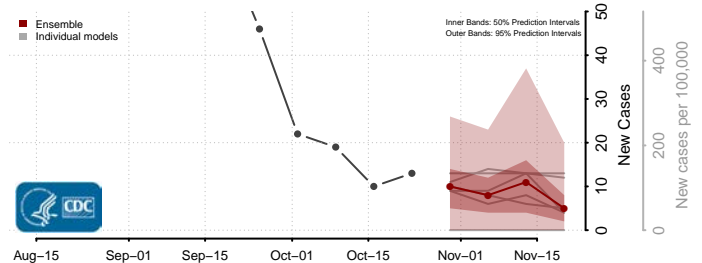

Tunica County, Mississippi

Union County, Mississippi

Walthall County, Mississippi

Warren County, Mississippi

Washington County, Mississippi

Wayne County, Mississippi

Webster County, Mississippi

Wilkinson County, Mississippi