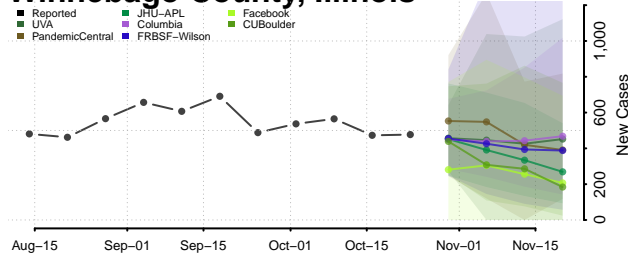

Winnebago County, Illinois