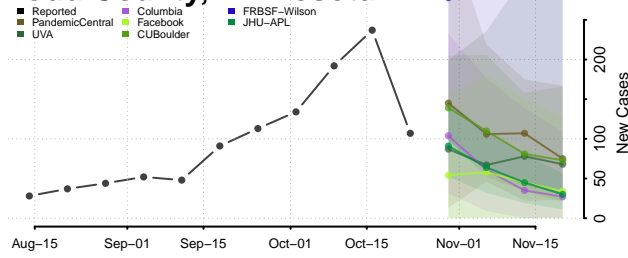

Todd County, Minnesota