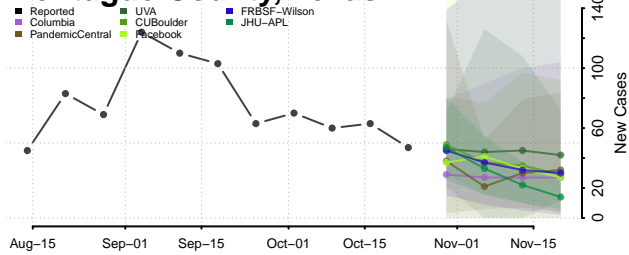

Montague County, Texas