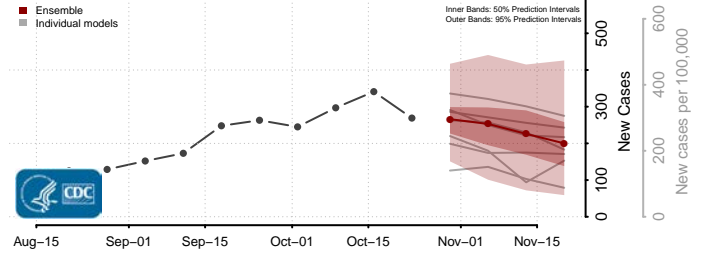

Sullivan County, New York

Tioga County, New York

Tompkins County, New York

Ulster County, New York

Warren County, New York

Washington County, New York

Wayne County, New York

Westchester County, New York