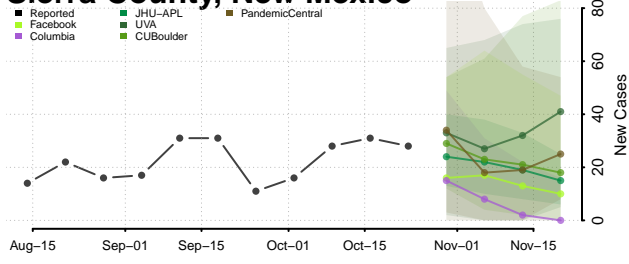

Sierra County, New Mexico