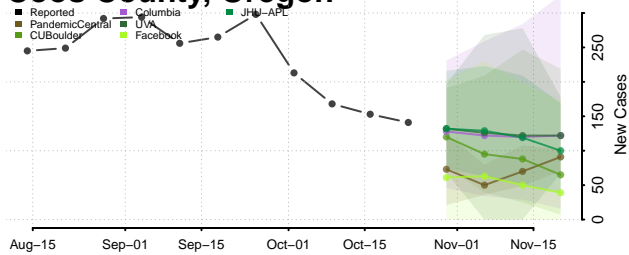

Coos County, Oregon