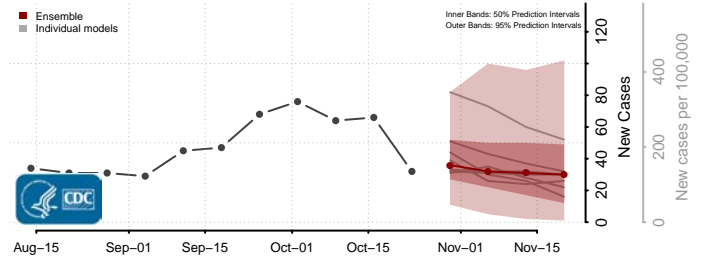

Florence County, Wisconsin

Fond du Lac County, Wisconsin

Forest County, Wisconsin

Grant County, Wisconsin

Green County, Wisconsin

Green Lake County, Wisconsin

Iowa County, Wisconsin

Iron County, Wisconsin