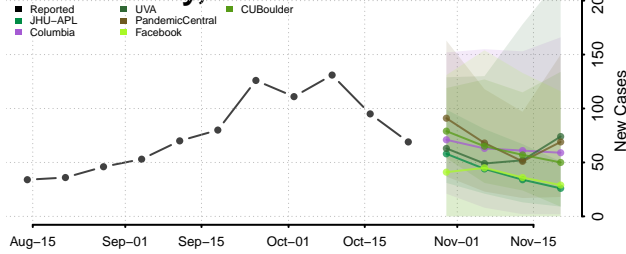

Door County, Wisconsin