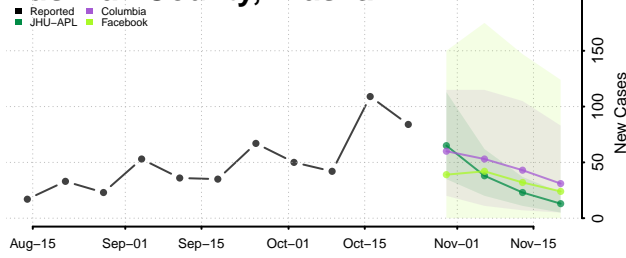

Juneau County, Alaska

Kenai Peninsula County, Alaska

Ketchikan Gateway County, Alaska

Kodiak Island County, Alaska

Kusilvak County, Alaska

Lake and Peninsula County, Alaska

Matanuska-Susitna County, Alaska

Nome County, Alaska