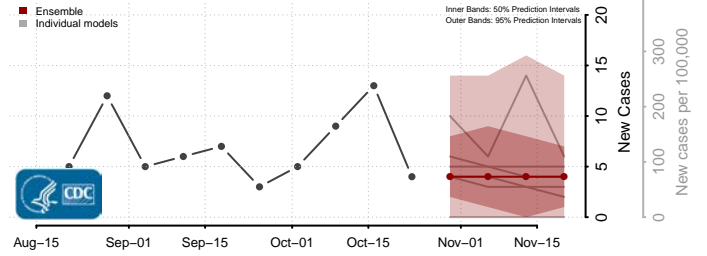

Cook County, Minnesota