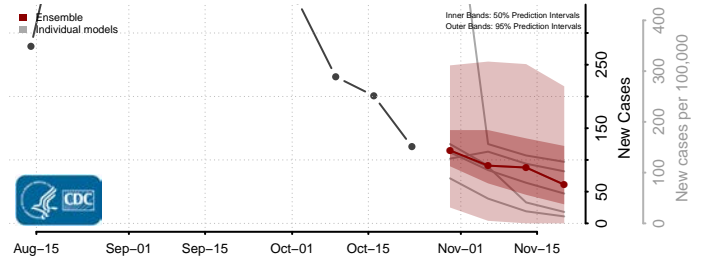

Pike County, Alabama

Randolph County, Alabama

Russell County, Alabama

Shelby County, Alabama

St. Clair County, Alabama

Sumter County, Alabama

Talladega County, Alabama

Tallapoosa County, Alabama