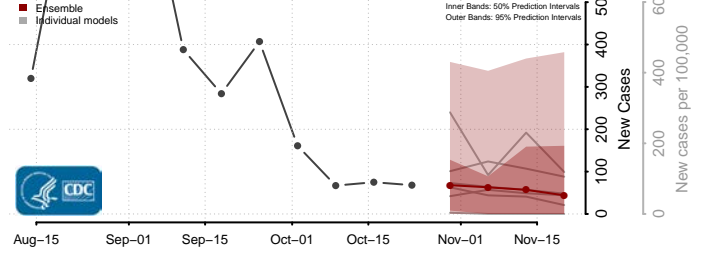

Nolan County, Texas

Nueces County, Texas

Ochiltree County, Texas

Oldham County, Texas

Orange County, Texas

Palo Pinto County, Texas

Panola County, Texas

Parker County, Texas