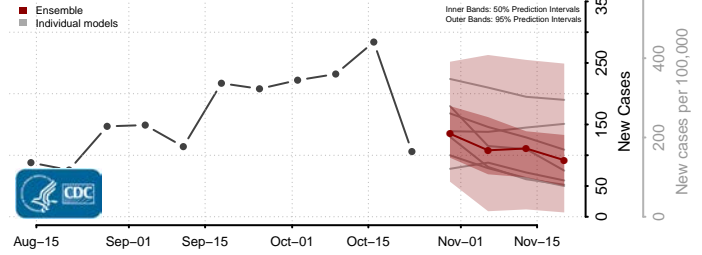

Sauk County, Wisconsin