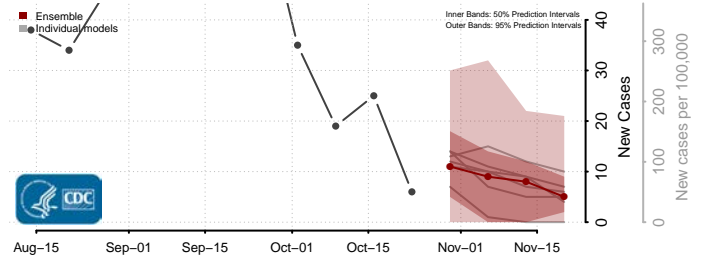

Blanco County, Texas