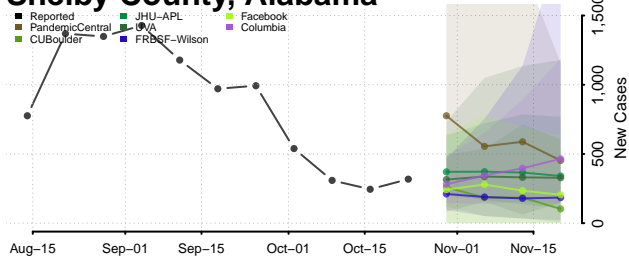

Pike County, Alabama

Randolph County, Alabama

Russell County, Alabama

Shelby County, Alabama

St. Clair County, Alabama

Sumter County, Alabama

Talladega County, Alabama

Tallapoosa County, Alabama