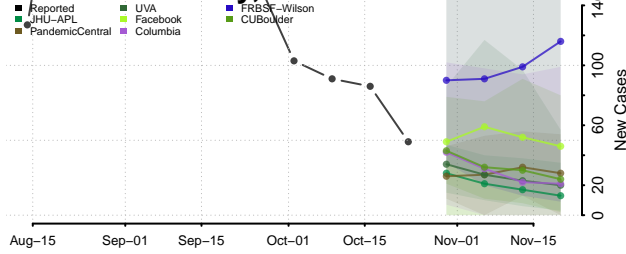

Marshall County, Tennessee

Maury County, Tennessee

McMinn County, Tennessee

McNairy County, Tennessee

Meigs County, Tennessee

Monroe County, Tennessee

Montgomery County, Tennessee

Moore County, Tennessee