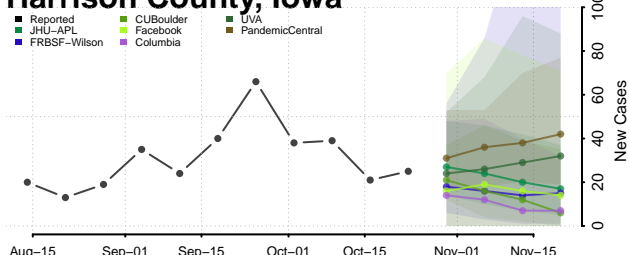

Guthrie County, Iowa

Hamilton County, Iowa

Hancock County, Iowa

Hardin County, Iowa

Harrison County, Iowa

Henry County, Iowa

Howard County, Iowa

Humboldt County, Iowa