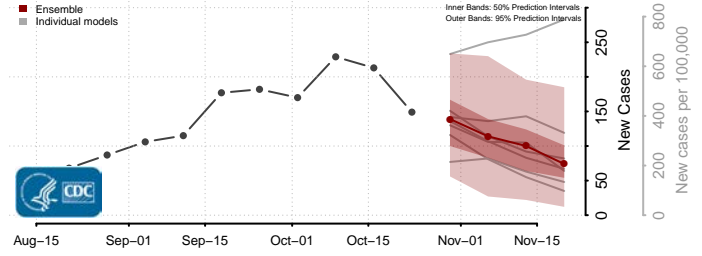

Le Sueur County, Minnesota

Lincoln County, Minnesota

Lyon County, Minnesota

Mahnomen County, Minnesota

Marshall County, Minnesota

Martin County, Minnesota

McLeod County, Minnesota

Meeker County, Minnesota