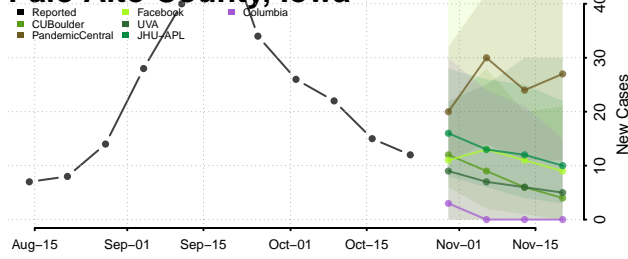

Palo Alto County, Iowa