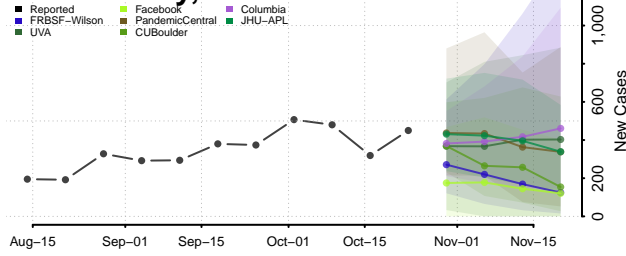

York County, Maine