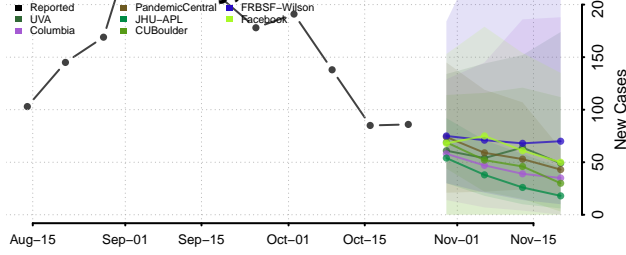

Clermont County, Ohio

Clinton County, Ohio

Columbiana County, Ohio

Coshocton County, Ohio

Crawford County, Ohio

Cuyahoga County, Ohio

Darke County, Ohio

Defiance County, Ohio