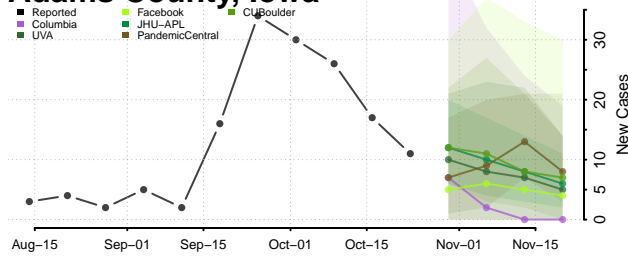

Adams County, Iowa