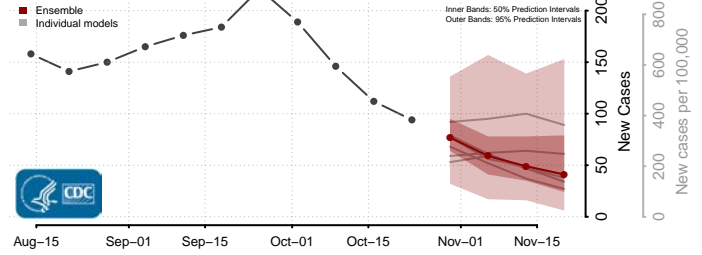

Lee County, Kentucky

Leslie County, Kentucky

Letcher County, Kentucky

Lewis County, Kentucky

Lincoln County, Kentucky

Livingston County, Kentucky

Logan County, Kentucky

Lyon County, Kentucky