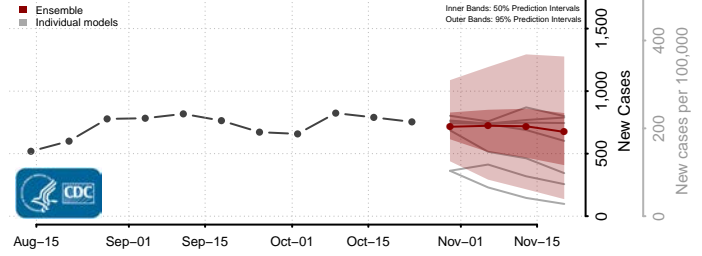

Douglas County, Colorado