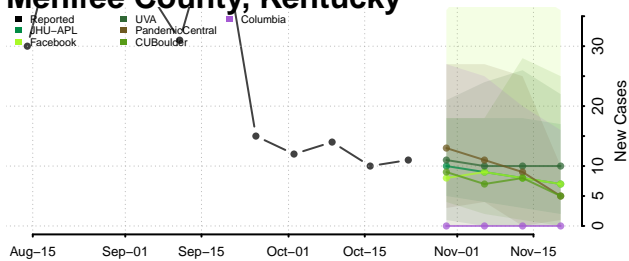

Menifee County, Kentucky