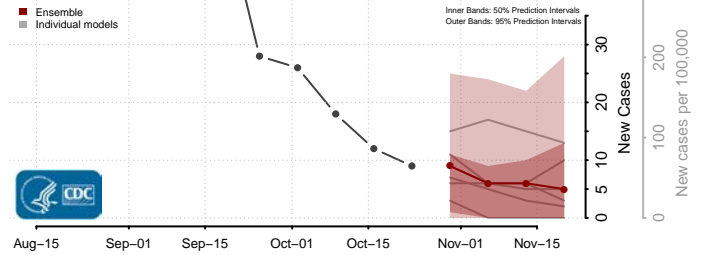

Winn County, Louisiana