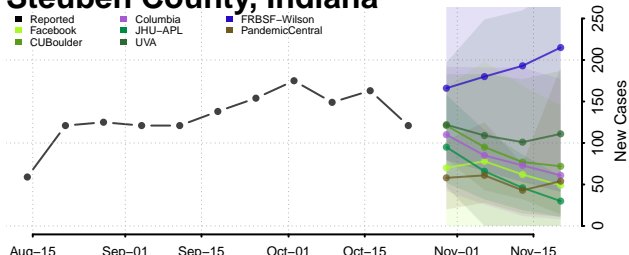

Stauben County, Indiana