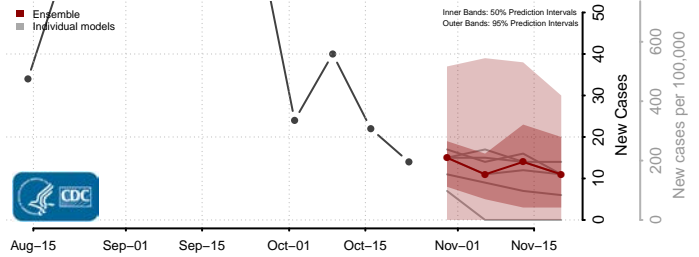

Union County, Kentucky

Warren County, Kentucky

Washington County, Kentucky

Wayne County, Kentucky

Webster County, Kentucky

Whitley County, Kentucky

Wolfe County, Kentucky

Woodford County, Kentucky