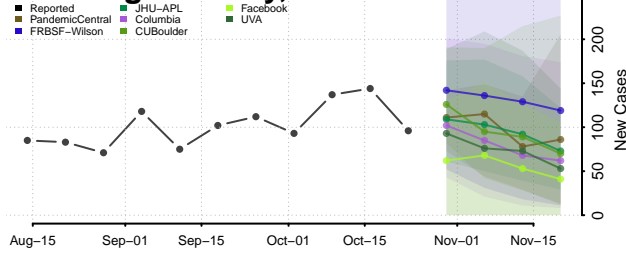

Chenango County, New York