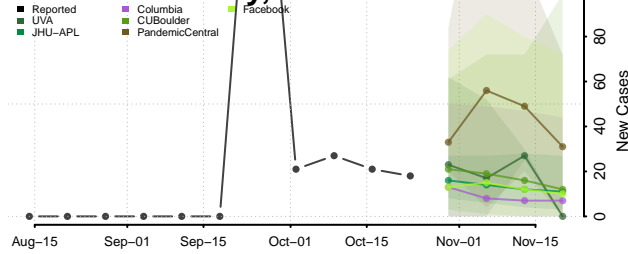

Hamilton County, Nebraska