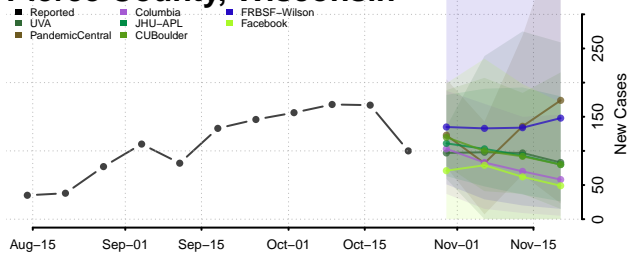

Oconto County, Wisconsin

Oneida County, Wisconsin

Outagamie County, Wisconsin

Ozaukee County, Wisconsin

Pepin County, Wisconsin

Pierce County, Wisconsin

Polk County, Wisconsin

Portage County, Wisconsin