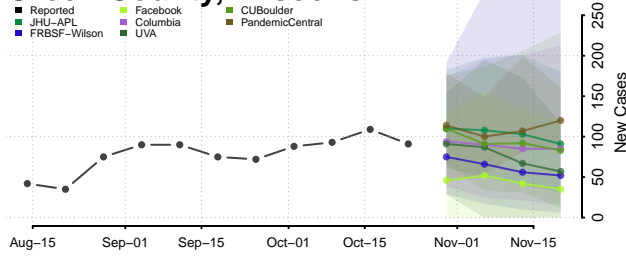

Florence County, Wisconsin

Fond du Lac County, Wisconsin

Forest County, Wisconsin

Grant County, Wisconsin

Green County, Wisconsin

Green Lake County, Wisconsin

Iowa County, Wisconsin

Iron County, Wisconsin