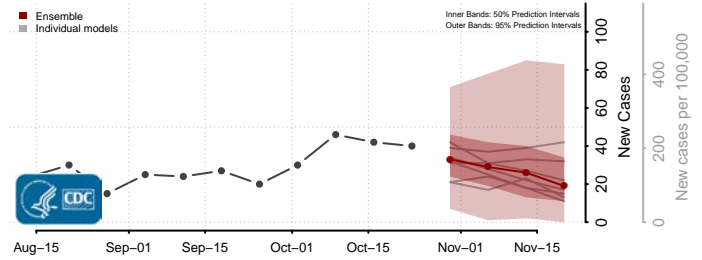

Harford County, Maryland

Howard County, Maryland

Kent County, Maryland

Montgomery County, Maryland

Prince George's County, Maryland

Queen Anne's County, Maryland

Somerset County, Maryland

St. Mary's County, Maryland