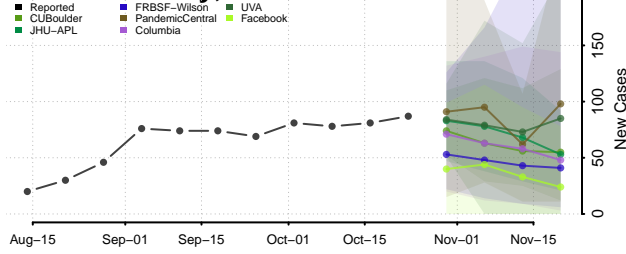

Douglas County, Colorado

Eagle County, Colorado

El Paso County, Colorado

Elbert County, Colorado

Fremont County, Colorado

Garfield County, Colorado

Gilpin County, Colorado

Grand County, Colorado