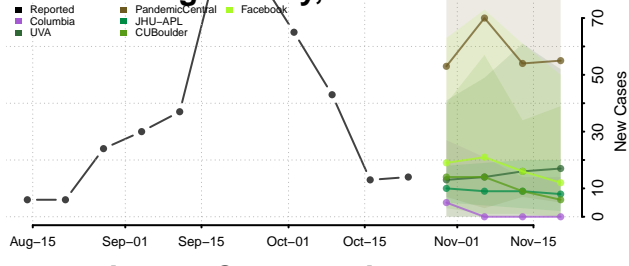

Koochiching County, Minnesota