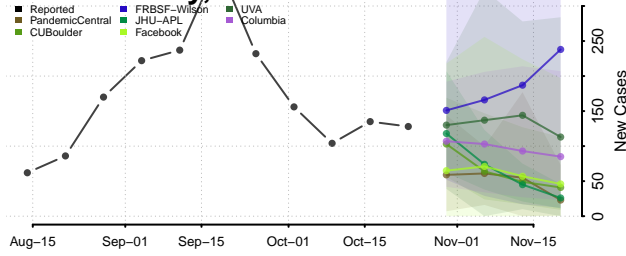

Roane County, Tennessee

Robertson County, Tennessee

Rutherford County, Tennessee

Scott County, Tennessee

Sequatchie County, Tennessee

Sevier County, Tennessee

Shelby County, Tennessee

Smith County, Tennessee