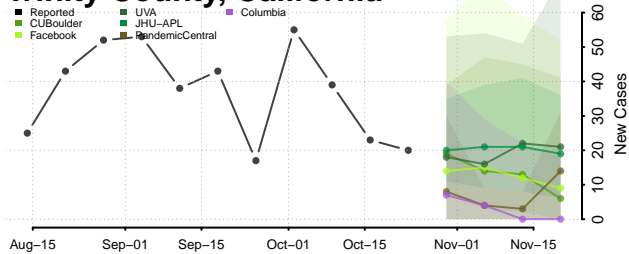

Sierra County, California

Siskiyou County, California

Solano County, California

Sonoma County, California

Stanislaus County, California

Sutter County, California

Tehama County, California

Trinity County, California