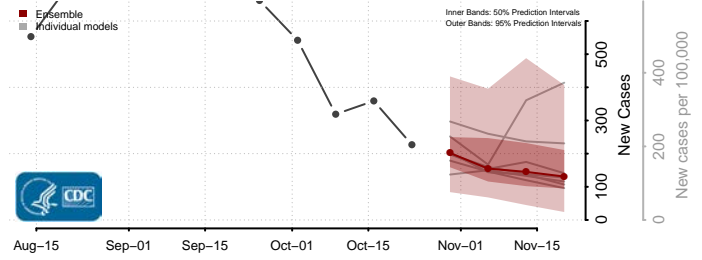

Grant County, Kentucky

Graves County, Kentucky

Grayson County, Kentucky

Green County, Kentucky

Greenup County, Kentucky

Hancock County, Kentucky

Hardin County, Kentucky

Harlan County, Kentucky