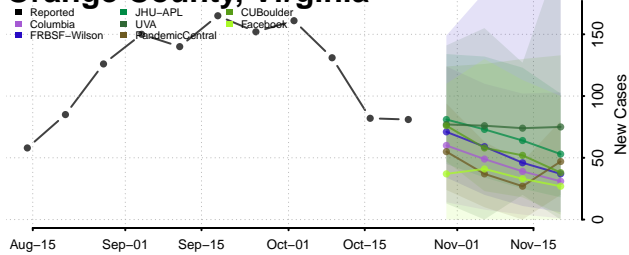

New Kent County, Virginia

Newport News County, Virginia

Norfolk County, Virginia

Northampton County, Virginia

Northumberland County, Virginia

Norton County, Virginia

Nottoway County, Virginia

Orange County, Virginia