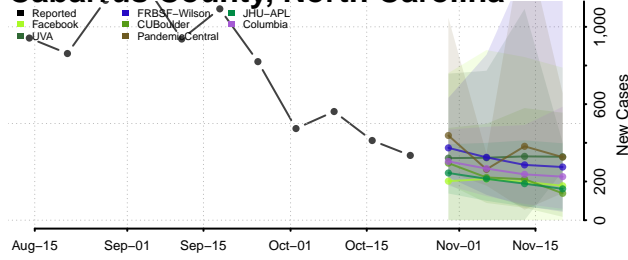

Cabarrus County, North Carolina