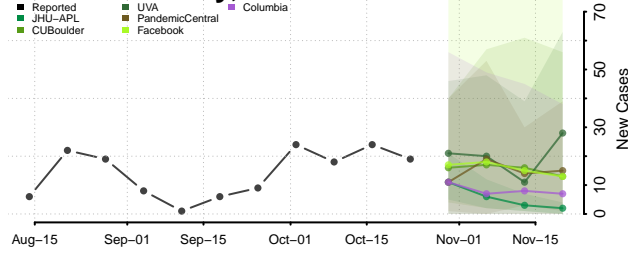

Norton County, Kansas