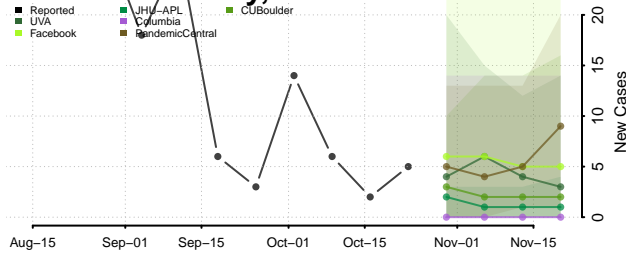

Bossier County, Louisiana

Caddo County, Louisiana

Calcasieu County, Louisiana

Caldwell County, Louisiana

Cameron County, Louisiana

Catahoula County, Louisiana

Claiborne County, Louisiana

Concordia County, Louisiana