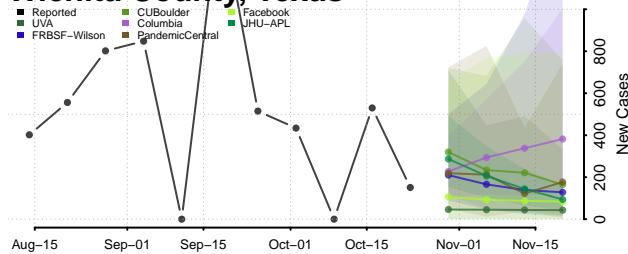

Wichita County, Texas