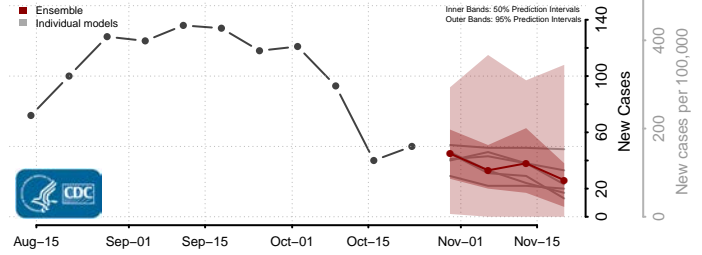

Petersburg County, Virginia