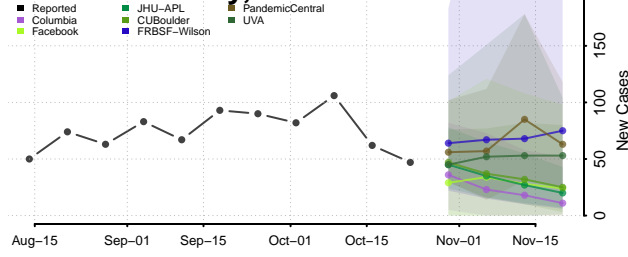

Wadena County, Minnesota

Waseca County, Minnesota

Washington County, Minnesota

Watowan County, Minnesota

Wilkin County, Minnesota

Winona County, Minnesota

Wright County, Minnesota

Yellow Medicine County, Minnesota