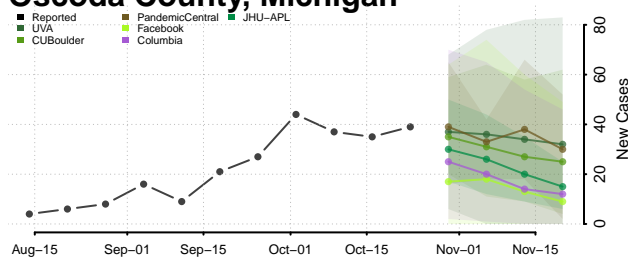

Oscoda County, Michigan