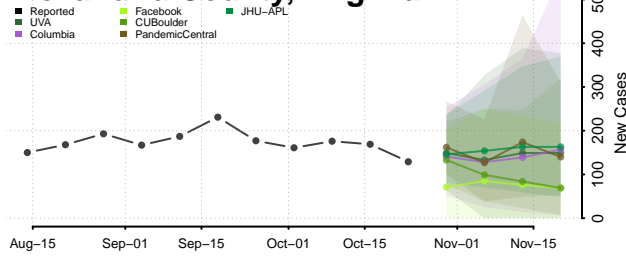

Alexandria County, Virginia