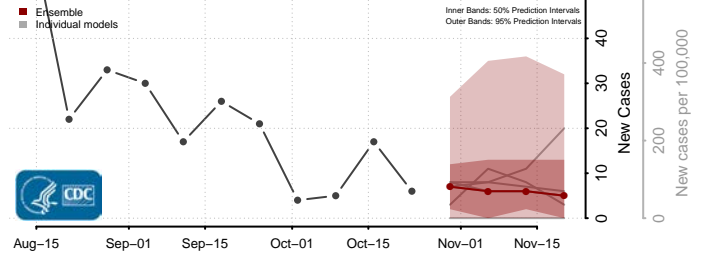

Tunica County, Mississippi

Union County, Mississippi

Walthall County, Mississippi

Warren County, Mississippi

Washington County, Mississippi

Wayne County, Mississippi

Webster County, Mississippi

Wilkinson County, Mississippi