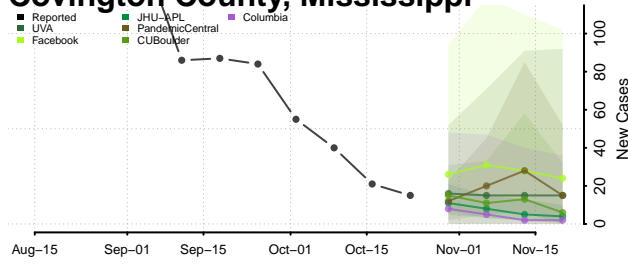

Covington County, Mississippi