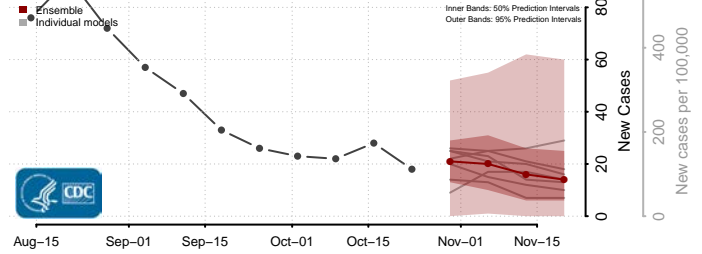

Moniteau County, Missouri