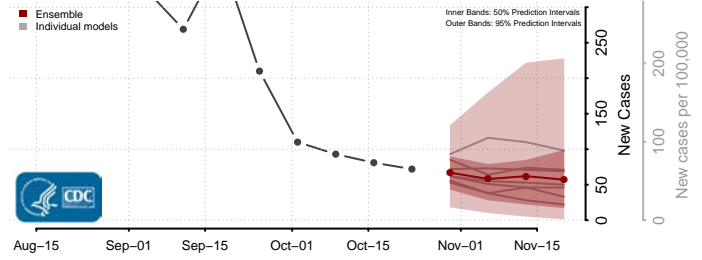

Terrebonne County, Louisiana