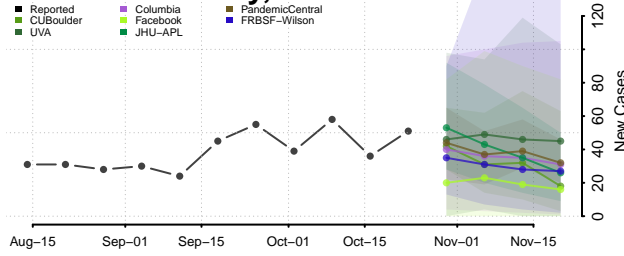

Clinton County, Iowa

Crawford County, Iowa

Dallas County, Iowa

Davis County, Iowa

Decatur County, Iowa

Delaware County, Iowa

Des Moines County, Iowa

Dickinson County, Iowa