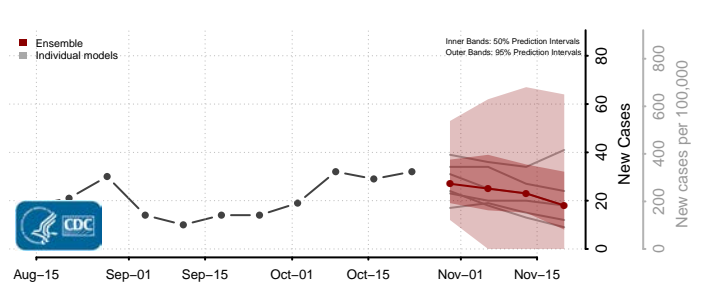

Jackson County, Minnesota