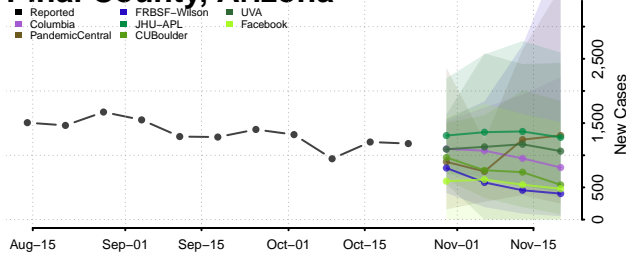

Pinal County, Arizona