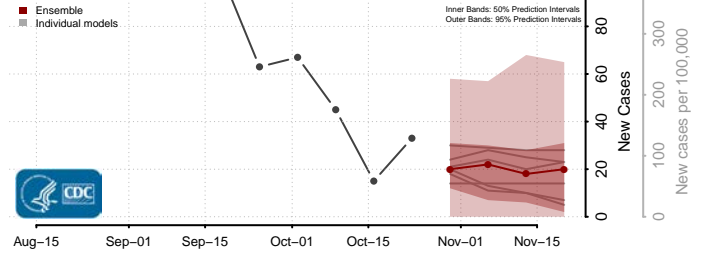

Allen County, Louisiana