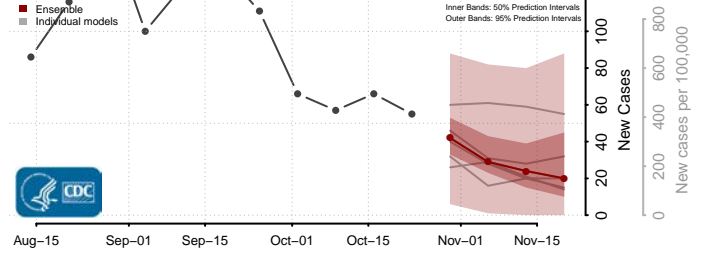

Jackson County, Kentucky