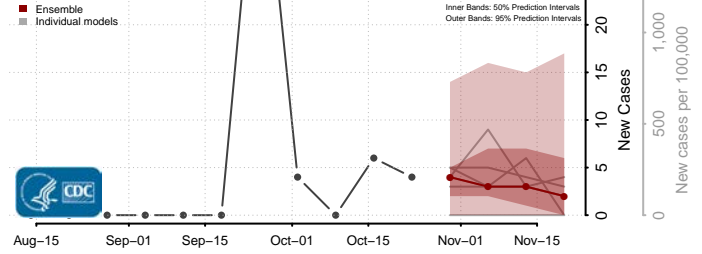

Boyd County, Nebraska