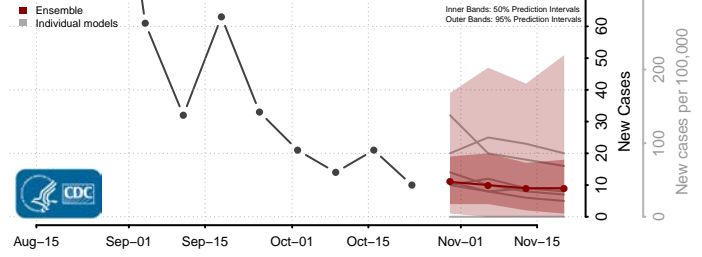

Livingston County, Louisiana

Madison County, Louisiana

Morehouse County, Louisiana

Natchitoches County, Louisiana

Orleans County, Louisiana

Ouachita County, Louisiana

Plaquemines County, Louisiana

Pointe Coupee County, Louisiana