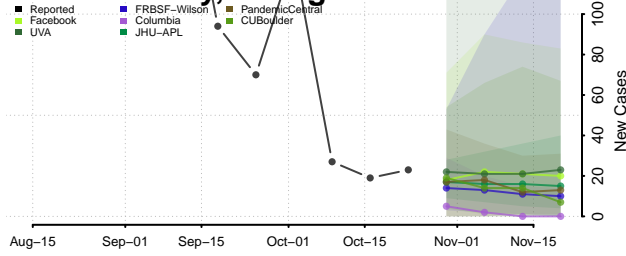

Jasper County, Georgia

Jeff Davis County, Georgia

Jefferson County, Georgia

Jenkins County, Georgia

Johnson County, Georgia

Jones County, Georgia

Lamar County, Georgia

Lanier County, Georgia