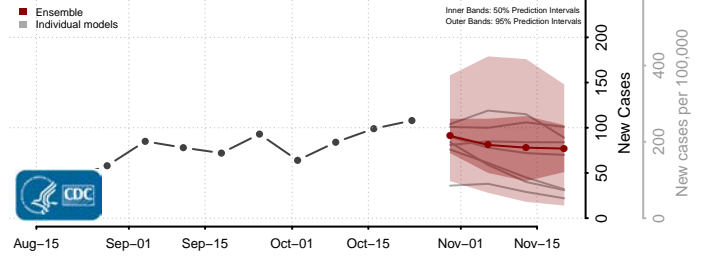

Windham County, Vermont