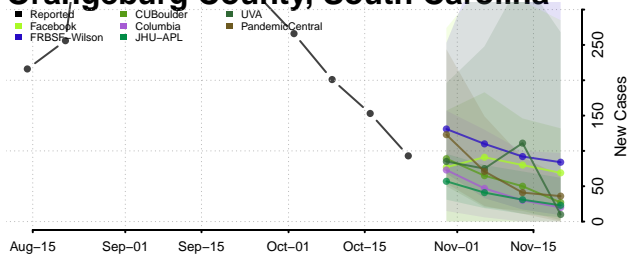

Orangeburg County, South Carolina