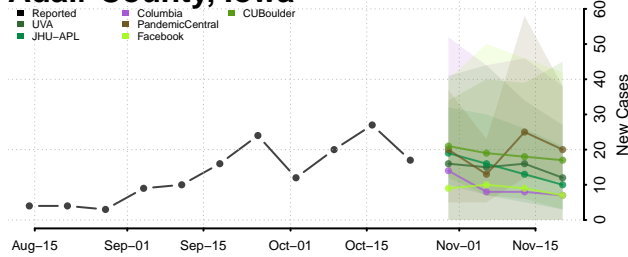

Adair County, Iowa