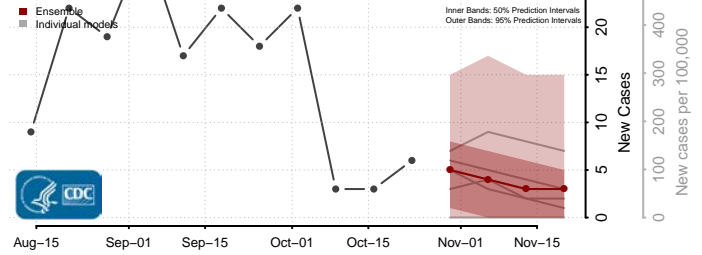

Wheeler County, Texas