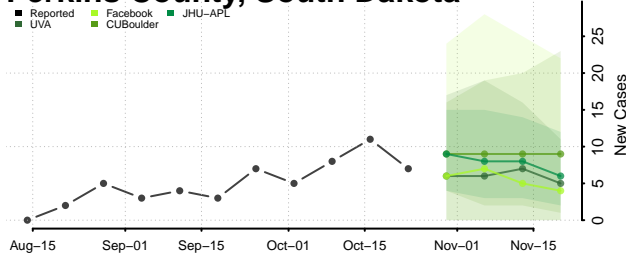

Perkins County, South Dakota