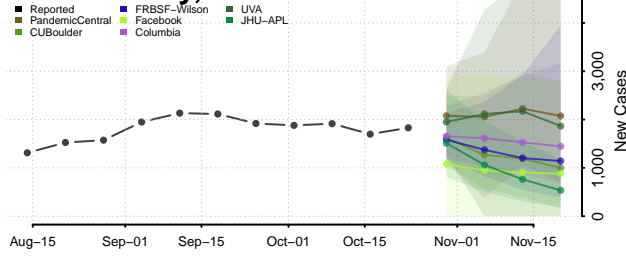

Utah County, Utah