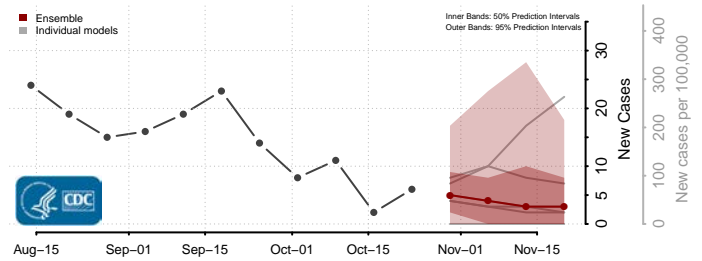

Gasconade County, Missouri

Gentry County, Missouri

Greene County, Missouri

Grundy County, Missouri

Harrison County, Missouri

Henry County, Missouri

Hickory County, Missouri

Holt County, Missouri