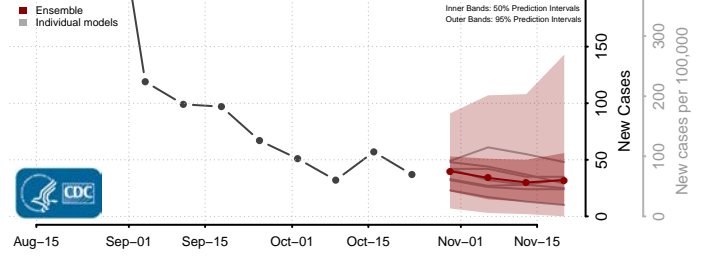

St. Charles County, Louisiana