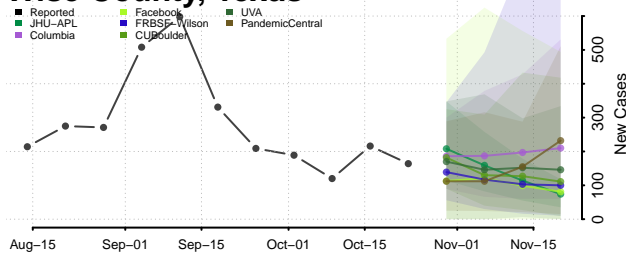

Wise County, Texas