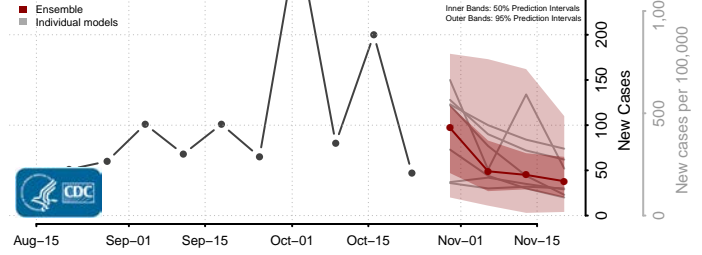

Waynesboro County, Virginia