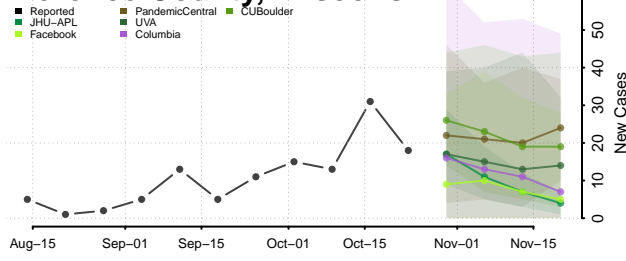

Florence County, Wisconsin