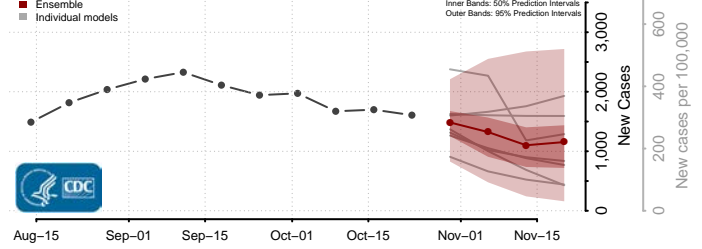

Skamania County, Washington

Snohomish County, Washington

Spokane County, Washington

Stevens County, Washington

Thurston County, Washington

Wahkiakum County, Washington

Walla Walla County, Washington

Whatcom County, Washington