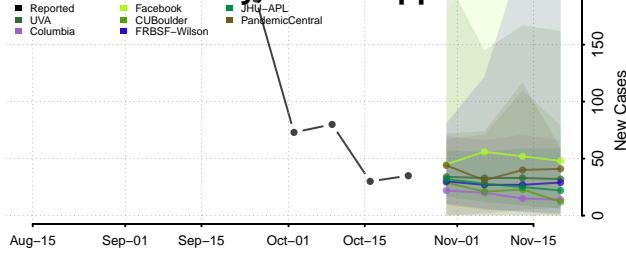

Covington County, Mississippi

DeSoto County, Mississippi

Forrest County, Mississippi

Franklin County, Mississippi

George County, Mississippi

Greene County, Mississippi

Grenada County, Mississippi

Hancock County, Mississippi