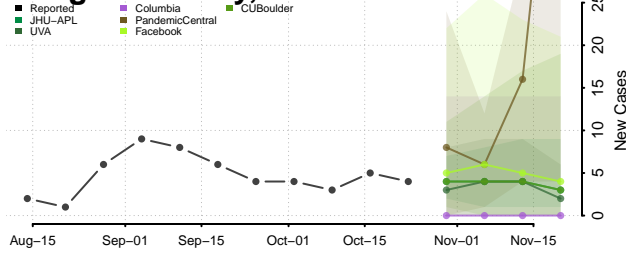

Douglas County, South Dakota