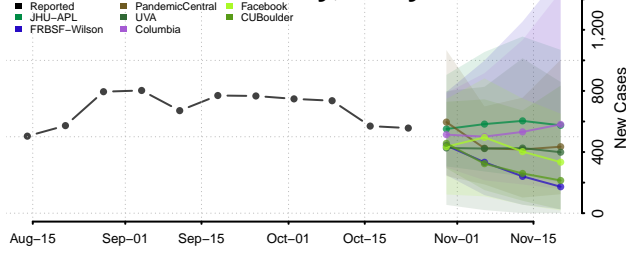

Waldo County, Maine

Washington County, Maine

York County, Maine

Maryland

Allegany County, Maryland

Anne Arundel County, Maryland

Baltimore City County, Maryland

Baltimore County, Maryland