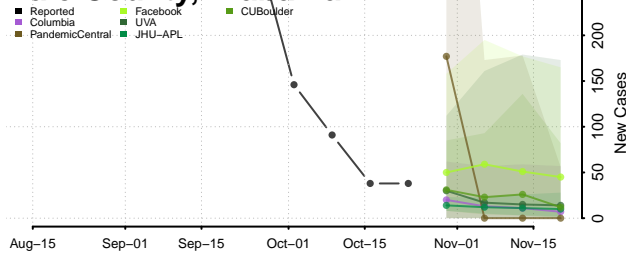

Dale County, Alabama