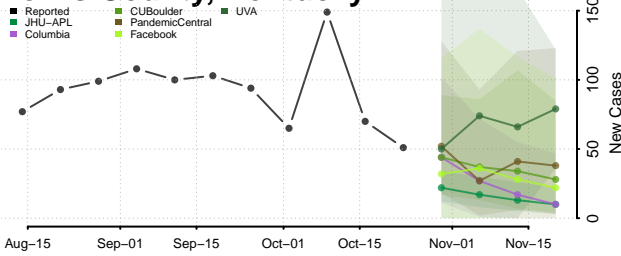

Lee County, Kentucky

Leslie County, Kentucky

Letcher County, Kentucky

Lewis County, Kentucky

Lincoln County, Kentucky

Livingston County, Kentucky

Logan County, Kentucky

Lyon County, Kentucky