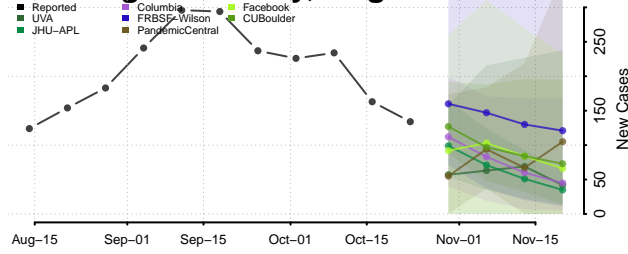

Washington County, Virginia