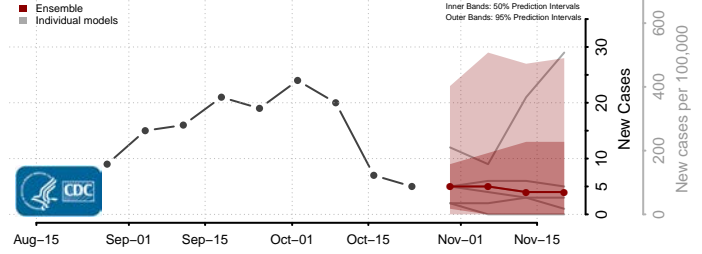

Greer County, Oklahoma