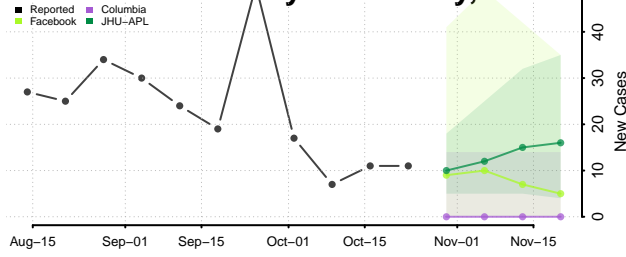

North Slope County, Alaska

Northwest Arctic County, Alaska

Petersburg County, Alaska

Prince of Wales-Hyder County, Alaska

Sitka County, Alaska

Skagway County, Alaska

Southeast Fairbanks County, Alaska

Valdez-Cordova County, Alaska