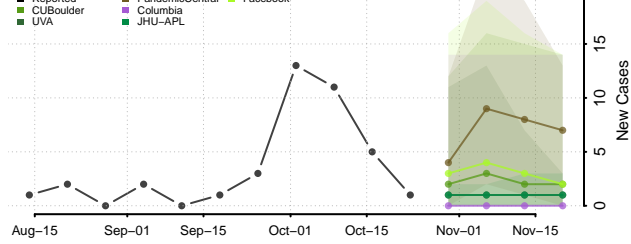

Oliver County, North Dakota