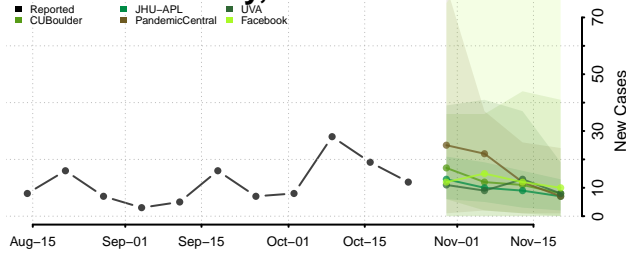

Brewster County, Texas