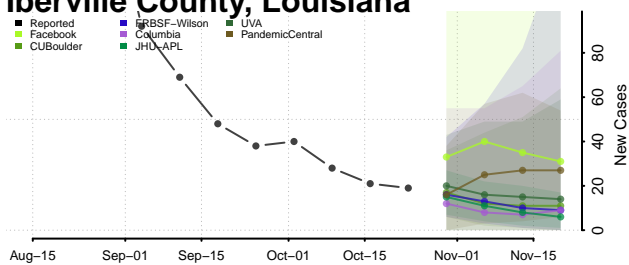

Iberville County, Louisiana