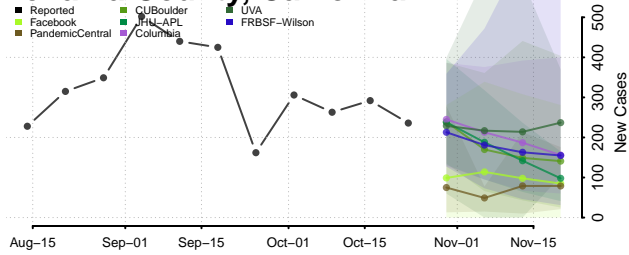

Sierra County, California

Siskiyou County, California

Solano County, California

Sonoma County, California

Stanislaus County, California

Sutter County, California

Tehama County, California

Trinity County, California