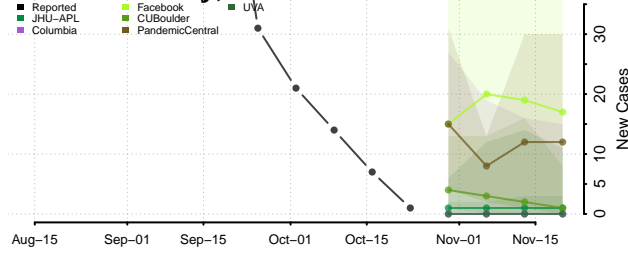

St. Lucie County, Florida

Sumter County, Florida

Suwannee County, Florida

Taylor County, Florida

Union County, Florida

Volusia County, Florida

Wakulla County, Florida

Walton County, Florida