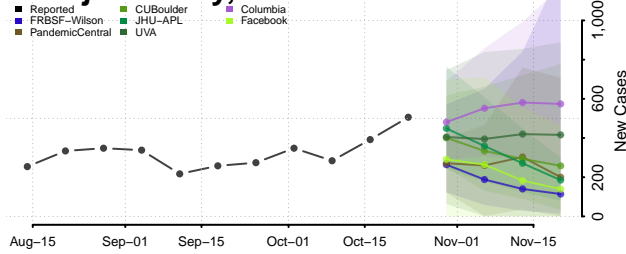

Gila County, Arizona

Graham County, Arizona

Greenlee County, Arizona

La Paz County, Arizona

Maricopa County, Arizona

Mohave County, Arizona

Navajo County, Arizona

Pima County, Arizona