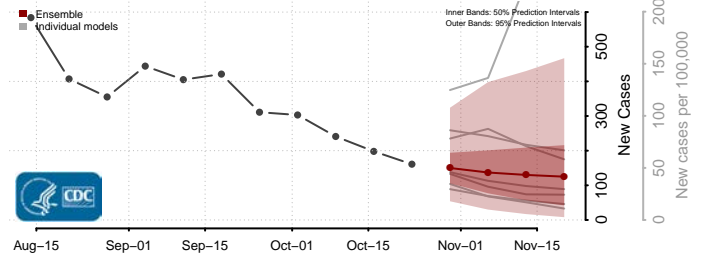

St. Louis City County, Missouri