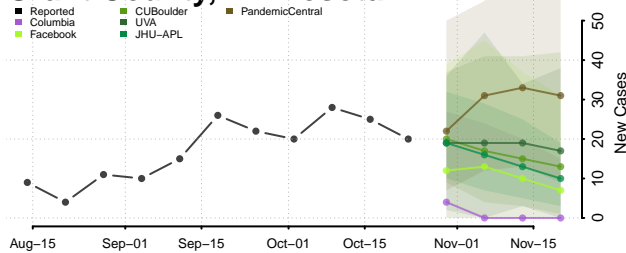

Freeborn County, Minnesota

Goodhue County, Minnesota

Grant County, Minnesota

Hennepin County, Minnesota

Houston County, Minnesota

Hubbard County, Minnesota

Isanti County, Minnesota

Itasca County, Minnesota