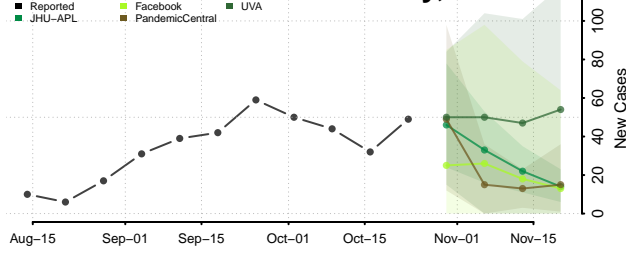

North Slope County, Alaska

Northwest Arctic County, Alaska

Petersburg County, Alaska

Prince of Wales-Hyder County, Alaska

Sitka County, Alaska

Skagway County, Alaska

Southeast Fairbanks County, Alaska

Valdez-Cordova County, Alaska