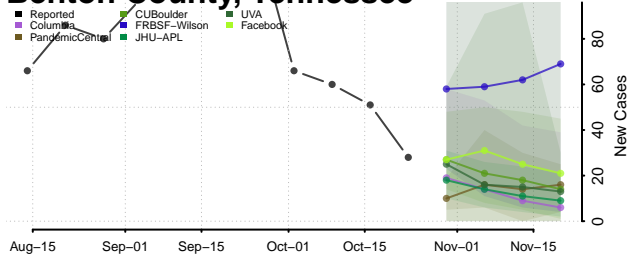

Benton County, Tennessee