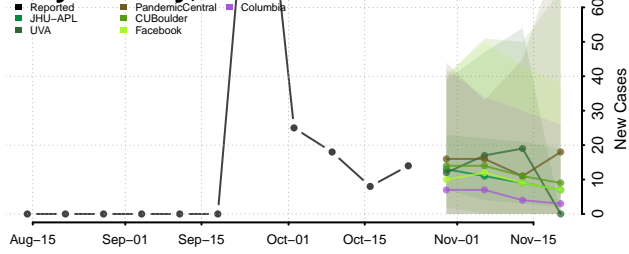

Clay County, Nebraska