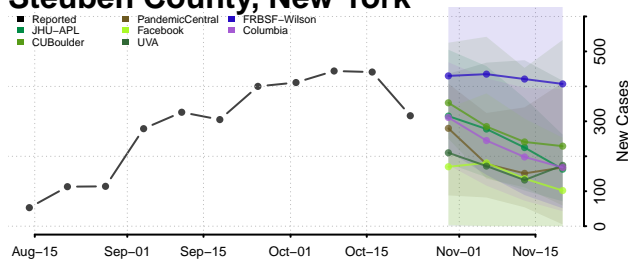

Saratoga County, New York

Schenectady County, New York

Schoharie County, New York

Schuyler County, New York

Seneca County, New York

St. Lawrence County, New York

Steuben County, New York

Suffolk County, New York