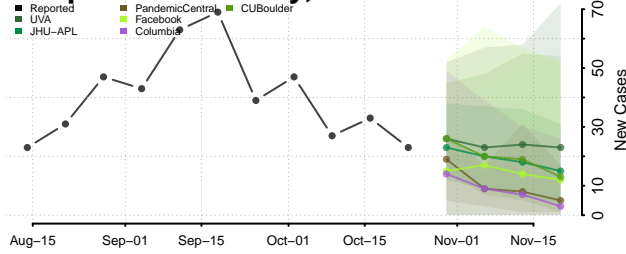

Perquimans County, North Carolina