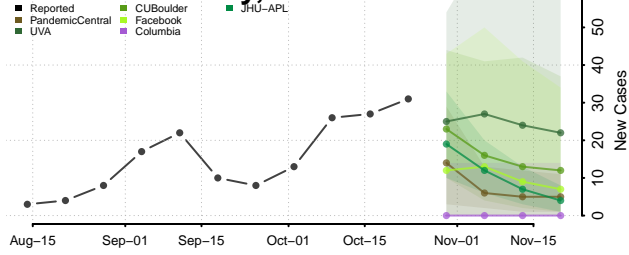

Bowman County, North Dakota