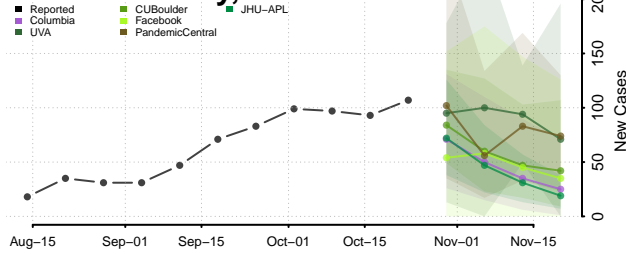

Rolette County, North Dakota