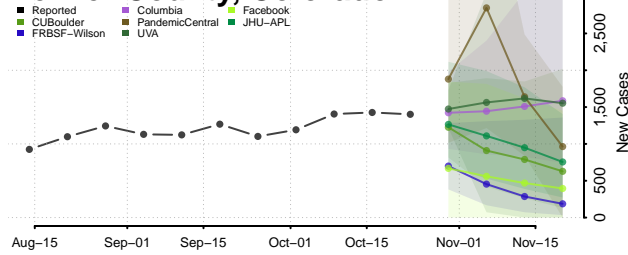

Clear Creek County, Colorado

Conejos County, Colorado

Costilla County, Colorado

Crowley County, Colorado

Custer County, Colorado

Delta County, Colorado

Denver County, Colorado

Dolores County, Colorado