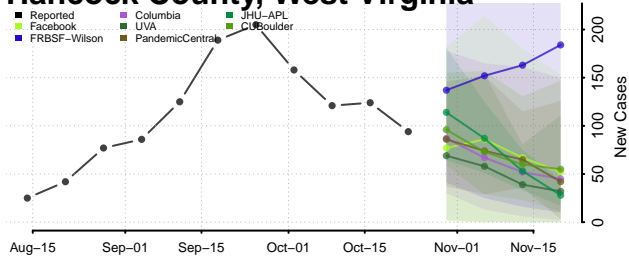

Hancock County, West Virginia