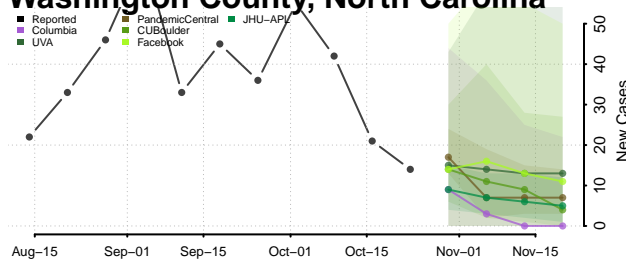

Union County, North Carolina

Vance County, North Carolina

Wake County, North Carolina

Warren County, North Carolina

Washington County, North Carolina

Watauga County, North Carolina

Wayne County, North Carolina