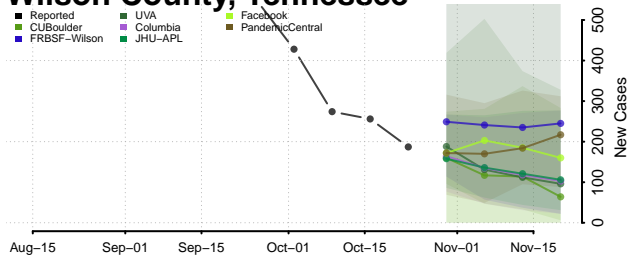

Warren County, Tennessee

Washington County, Tennessee

Wayne County, Tennessee

Weakley County, Tennessee

White County, Tennessee

Williamson County, Tennessee

Wilson County, Tennessee

Texas