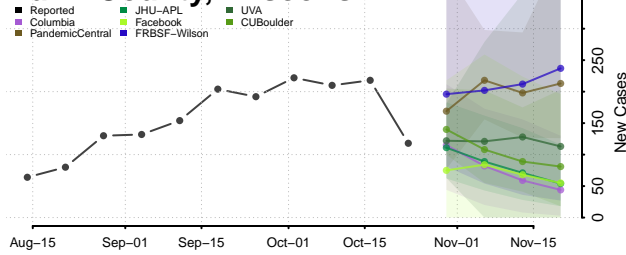

Dunn County, Wisconsin