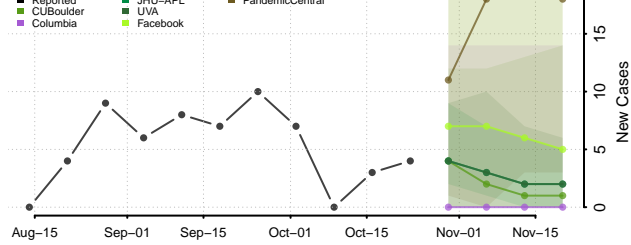

McLean County, North Dakota

Mercer County, North Dakota

Morton County, North Dakota

Mountrail County, North Dakota

Nelson County, North Dakota

Oliver County, North Dakota

Pembina County, North Dakota

Pierce County, North Dakota