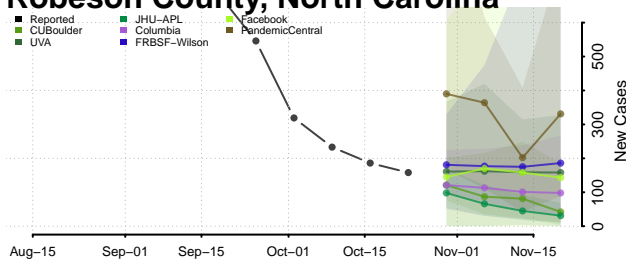

Robeson County, North Carolina