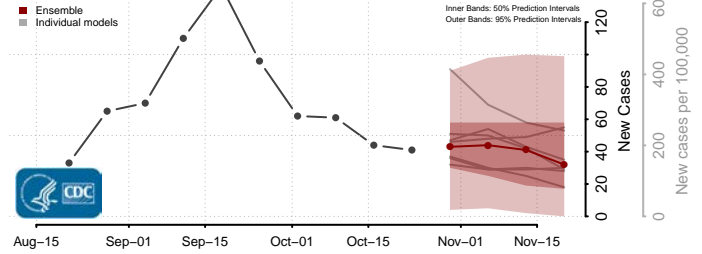

Brooke County, West Virginia