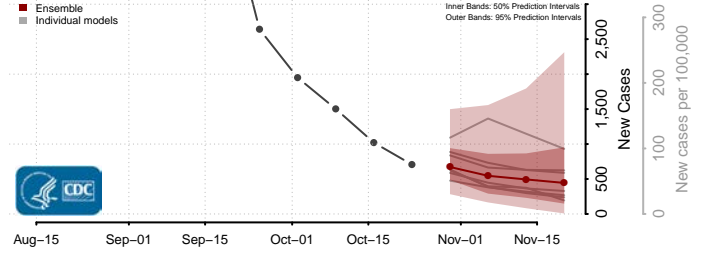

Roane County, Tennessee

Robertson County, Tennessee

Rutherford County, Tennessee

Scott County, Tennessee

Sequatchie County, Tennessee

Sevier County, Tennessee

Shelby County, Tennessee

Smith County, Tennessee