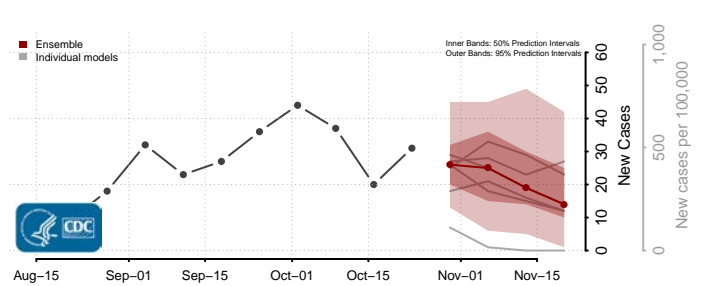

Beaverhead County, Montana

Big Horn County, Montana

Blaine County, Montana

Broadwater County, Montana

Carbon County, Montana

Carter County, Montana

Cascade County, Montana

Chouteau County, Montana