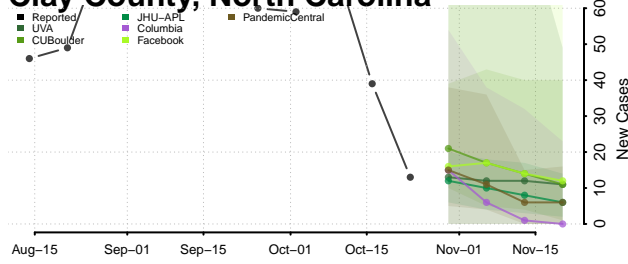

Clay County, North Carolina