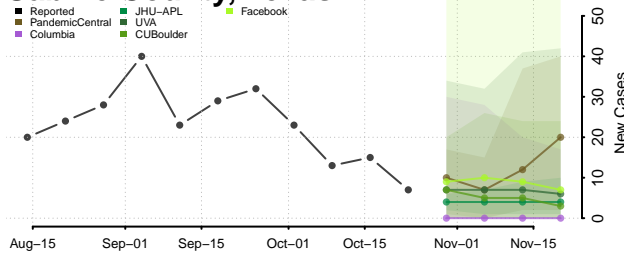

Sabine County, Texas