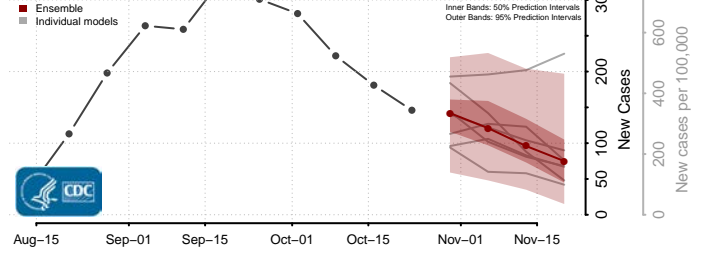

Fayette County, West Virginia