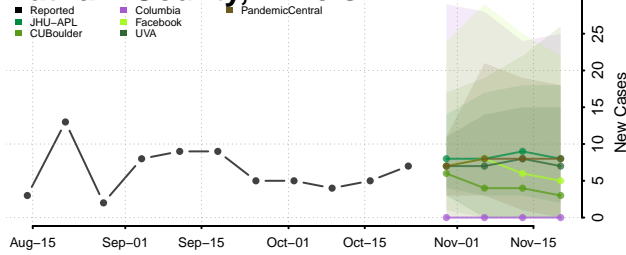

Pike County, Illinois

Pope County, Illinois

Pulaski County, Illinois

Putnam County, Illinois

Randolph County, Illinois

Richland County, Illinois

Rock Island County, Illinois

Saline County, Illinois