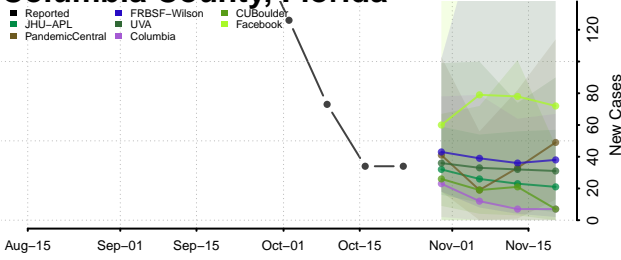

Columbia County, Florida