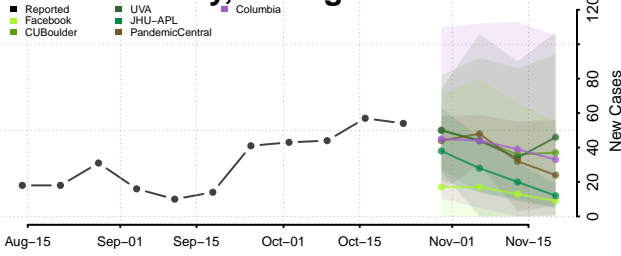

Alcona County, Michigan