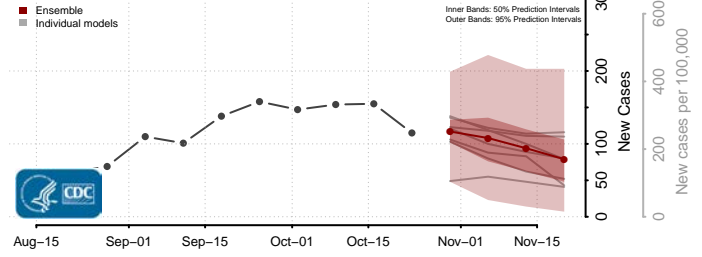

Clinton County, Iowa