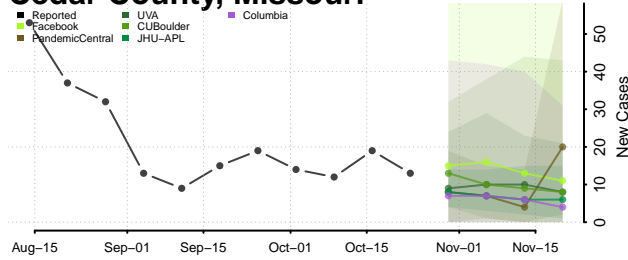

Cedar County, Missouri