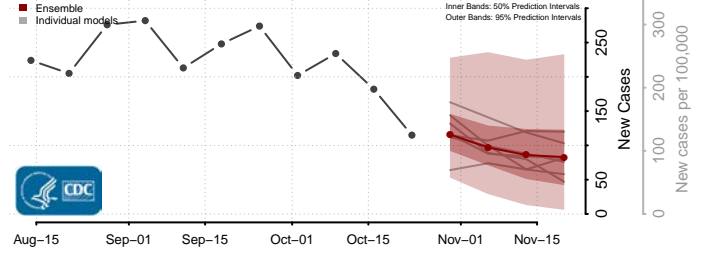

Suffolk County, Virginia