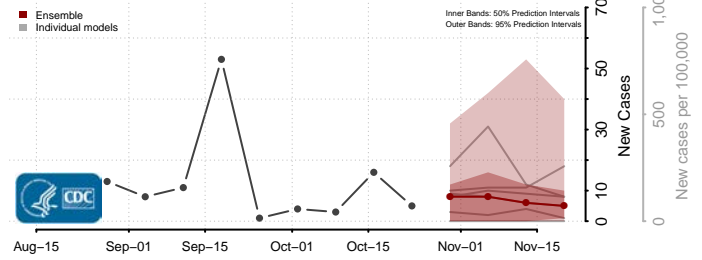

Bailey County, Texas