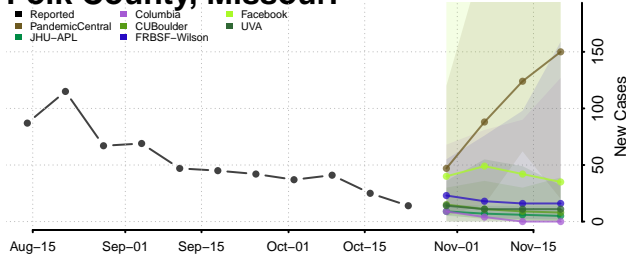

Polk County, Missouri