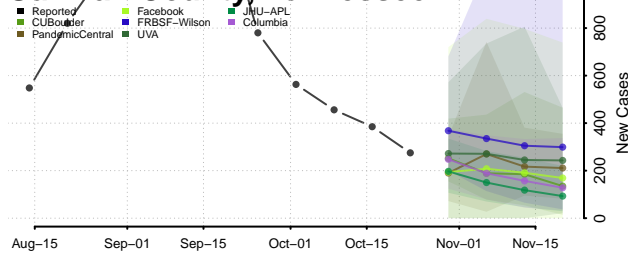

Sullivan County, Tennessee