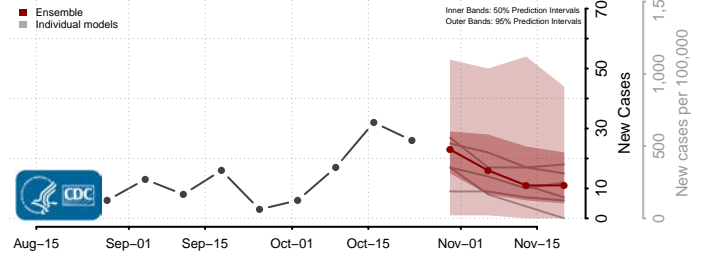

Rush County, Kansas

Russell County, Kansas

Saline County, Kansas

Scott County, Kansas

Sedgwick County, Kansas

Seward County, Kansas

Shawnee County, Kansas

Sheridan County, Kansas