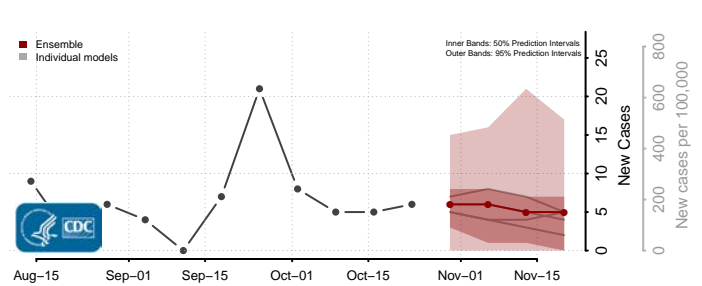

Sheridan County, Montana