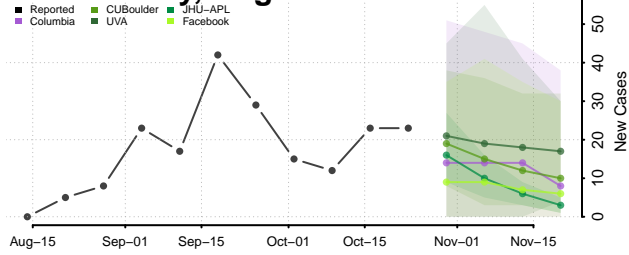

Alleghany County, Virginia

Amelia County, Virginia

Amherst County, Virginia

Appomattox County, Virginia

Arlington County, Virginia

Augusta County, Virginia

Bath County, Virginia

Bedford County, Virginia