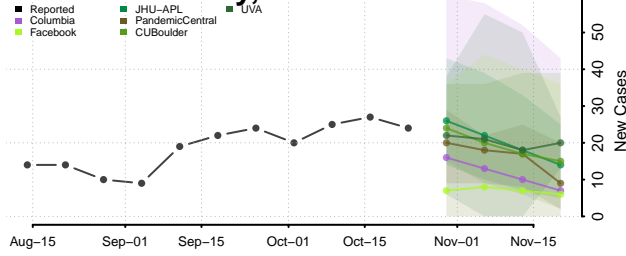

Dubuque County, Iowa

Emmet County, Iowa

Fayette County, Iowa

Floyd County, Iowa

Franklin County, Iowa

Fremont County, Iowa

Greene County, Iowa

Grundy County, Iowa