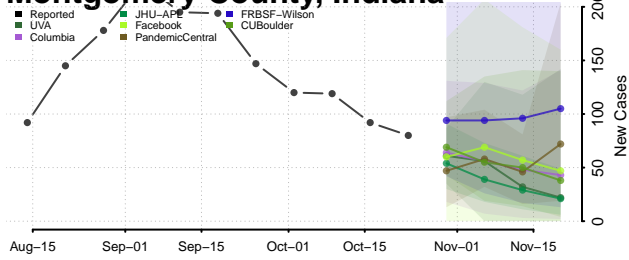

Montgomery County, Indiana