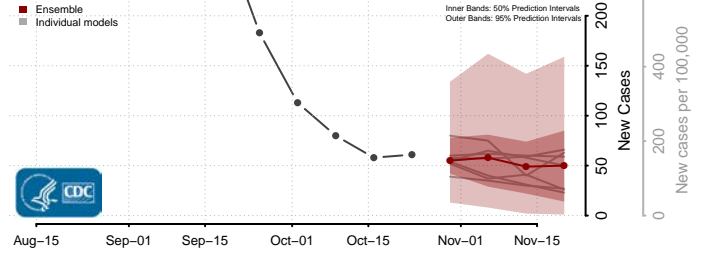

Grant County, Kentucky

Graves County, Kentucky

Grayson County, Kentucky

Green County, Kentucky

Greenup County, Kentucky

Hancock County, Kentucky

Hardin County, Kentucky

Harlan County, Kentucky