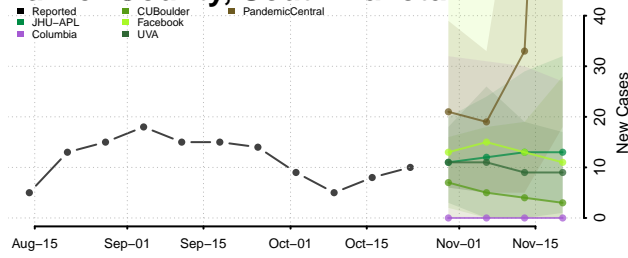

Turner County, South Dakota