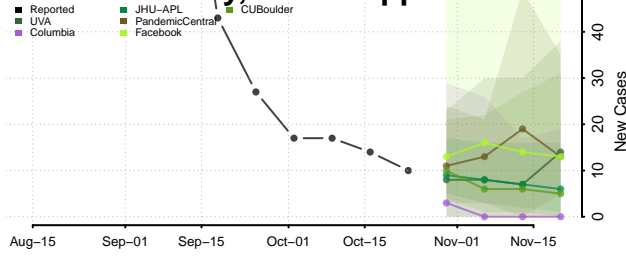

Holmes County, Mississippi