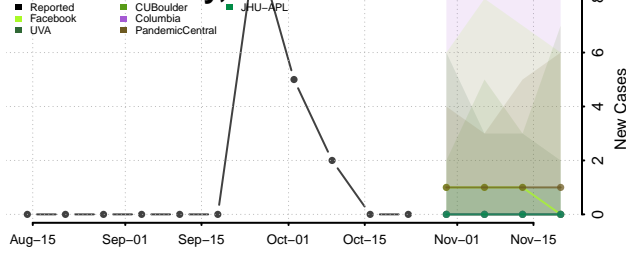

Nebraska

Adams County, Nebraska

Antelope County, Nebraska

Arthur County, Nebraska

Banner County, Nebraska

Blaine County, Nebraska

Boone County, Nebraska

Box Butte County, Nebraska