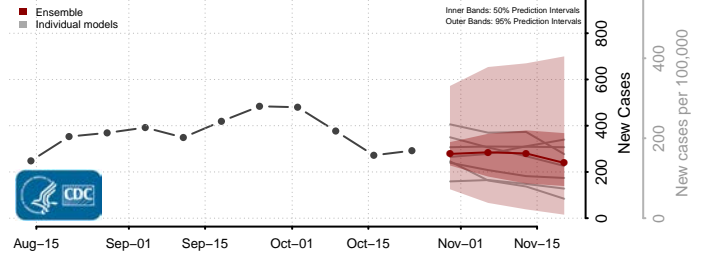

Poweshiek County, Iowa

Ringgold County, Iowa

Sac County, Iowa

Scott County, Iowa

Shelby County, Iowa

Sioux County, Iowa

Story County, Iowa

Tama County, Iowa