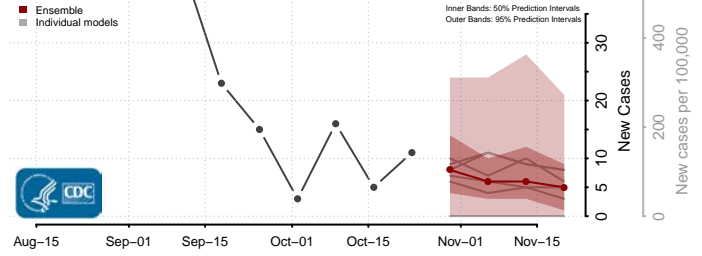

Covington County, Mississippi

DeSoto County, Mississippi

Forrest County, Mississippi

Franklin County, Mississippi

George County, Mississippi

Greene County, Mississippi

Grenada County, Mississippi

Hancock County, Mississippi