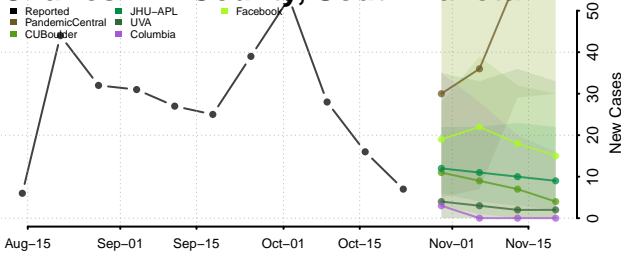

Charles Mix County, South Dakota