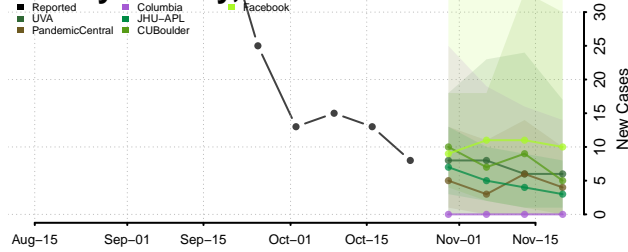

Lee County, Florida

Leon County, Florida

Levy County, Florida

Liberty County, Florida

Madison County, Florida

Manatee County, Florida

Marion County, Florida

Martin County, Florida