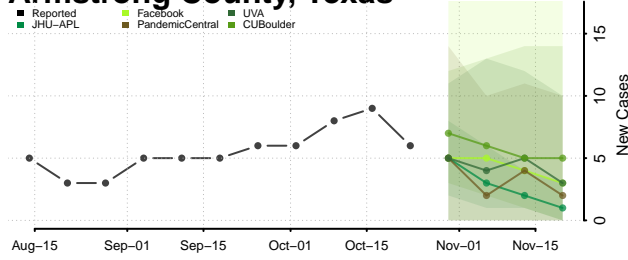

Armstrong County, Texas