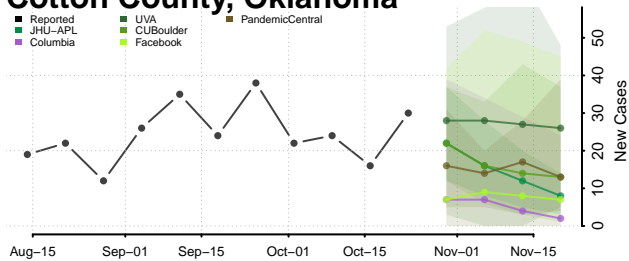

Choctaw County, Oklahoma

Cimarron County, Oklahoma

Cleveland County, Oklahoma

Coal County, Oklahoma

Comanche County, Oklahoma

Cotton County, Oklahoma

Craig County, Oklahoma

Creek County, Oklahoma