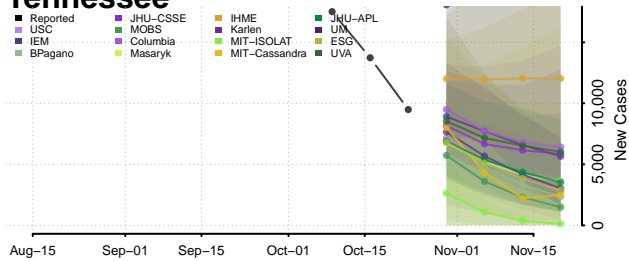

Yankton County, South Dakota

Ziebach County, South Dakota

Tennessee

Anderson County, Tennessee

Bedford County, Tennessee

Benton County, Tennessee