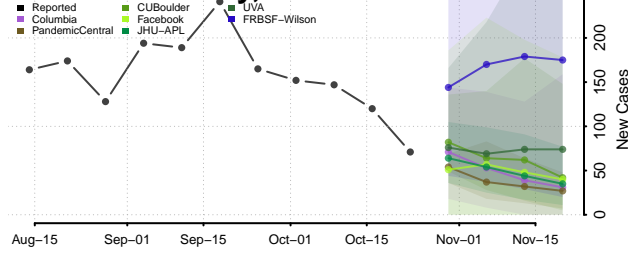

Jackson County, North Carolina