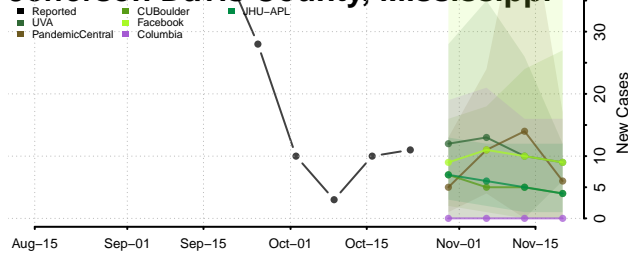

Jefferson Davis County, Mississippi