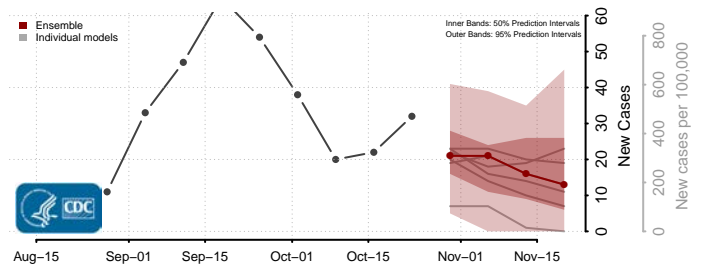

McLean County, North Dakota

Mercer County, North Dakota

Morton County, North Dakota

Mountrail County, North Dakota

Nelson County, North Dakota

Oliver County, North Dakota

Pembina County, North Dakota

Pierce County, North Dakota