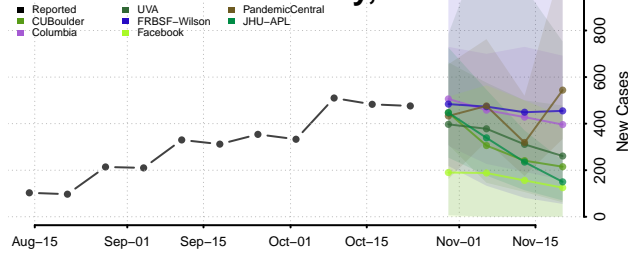

Lewis and Clark County, Montana