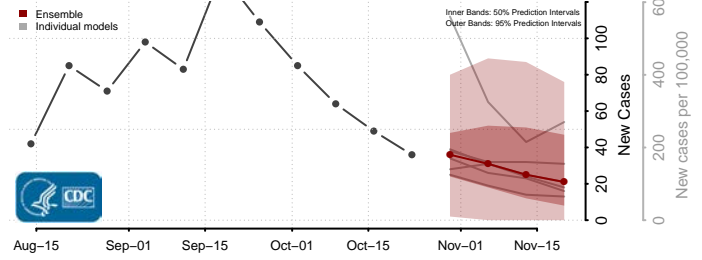

Wythe County, Virginia

York County, Virginia

Washington

Adams County, Washington

Asotin County, Washington

Benton County, Washington

Chelan County, Washington

Clallam County, Washington