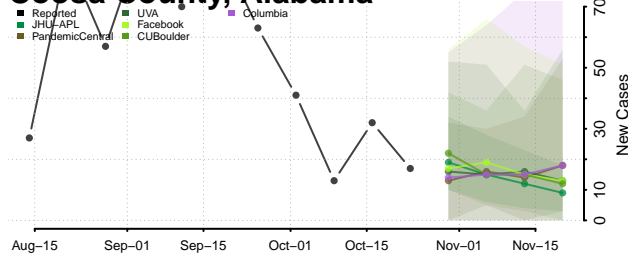

Cleburne County, Alabama

Coffee County, Alabama

Colbert County, Alabama

Conecuh County, Alabama

Coosa County, Alabama

Covington County, Alabama

Crenshaw County, Alabama

Cullman County, Alabama