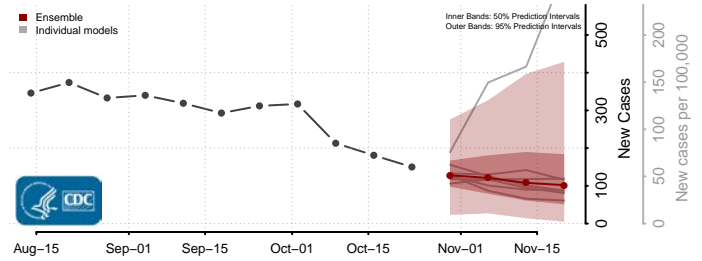

Clay County, Missouri