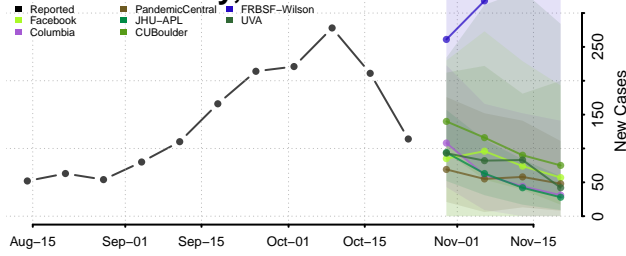

Minnesota

Aitkin County, Minnesota

Anoka County, Minnesota

Becker County, Minnesota

Beltrami County, Minnesota

Benton County, Minnesota

Big Stone County, Minnesota

Blue Earth County, Minnesota