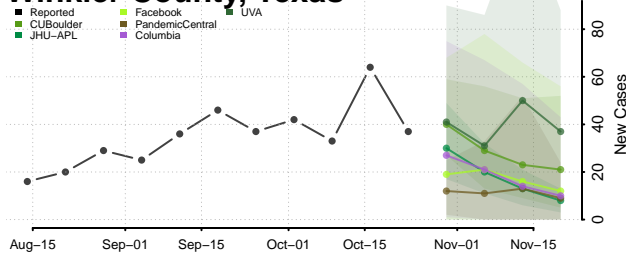

Wise County, Texas

Wood County, Texas

Yoakum County, Texas

Young County, Texas

Zapata County, Texas

Zavala County, Texas

Utah

Beaver County, Utah