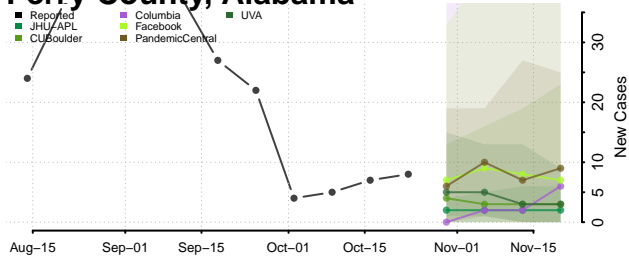

Lauderdale County, Alabama

Lawrence County, Alabama

Lee County, Alabama

Limestone County, Alabama

Lowndes County, Alabama

Macon County, Alabama

Madison County, Alabama

Marengo County, Alabama

Marion County, Alabama

Marshall County, Alabama

Mobile County, Alabama

Monroe County, Alabama

Montgomery County, Alabama

Morgan County, Alabama

Perry County, Alabama

Pickens County, Alabama

Pike County, Alabama

Randolph County, Alabama

Russell County, Alabama

Shelby County, Alabama

St. Clair County, Alabama

Sumter County, Alabama

Talladega County, Alabama

Tallapoosa County, Alabama