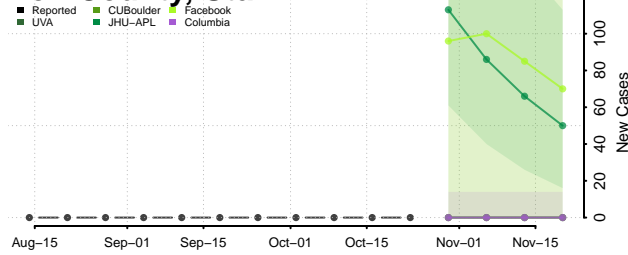

Iron County, Utah