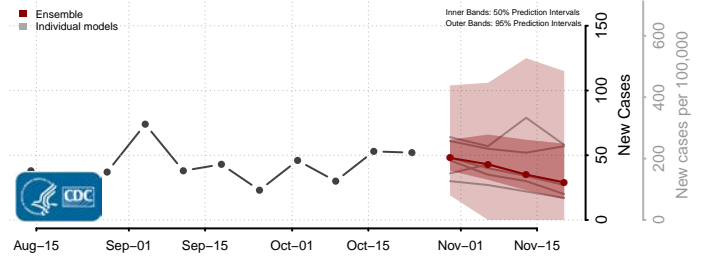

Luna County, New Mexico