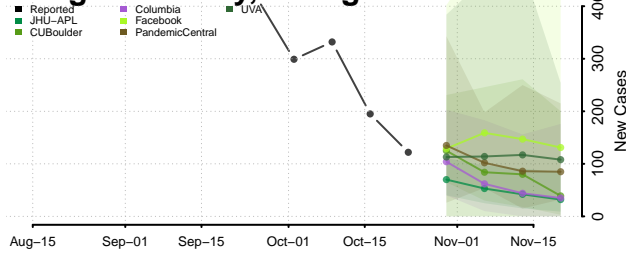

Douglas County, Georgia