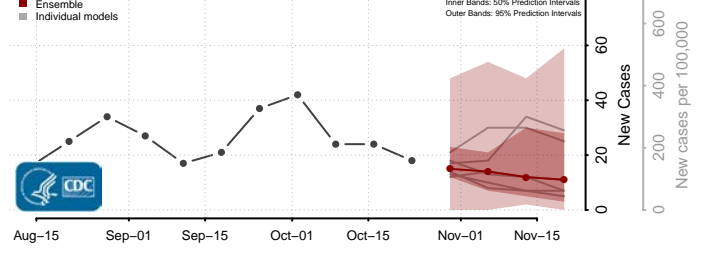

Grayson County, Virginia

Greene County, Virginia

Greensville County, Virginia

Halifax County, Virginia

Hampton County, Virginia

Hanover County, Virginia

Harrisonburg County, Virginia

Henrico County, Virginia