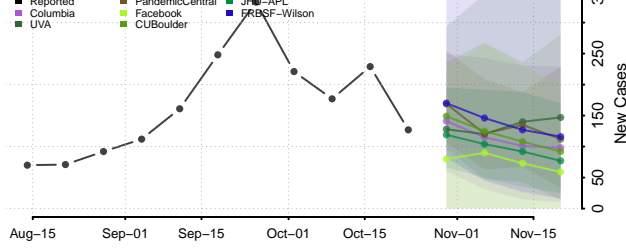

Columbia County, Wisconsin