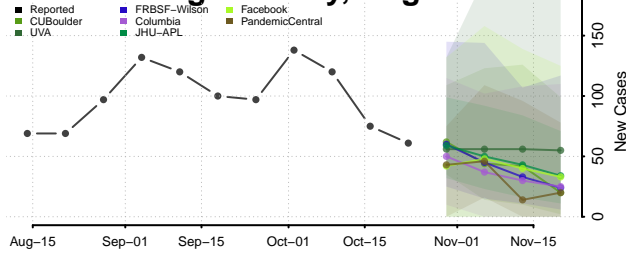

Prince George County, Virginia