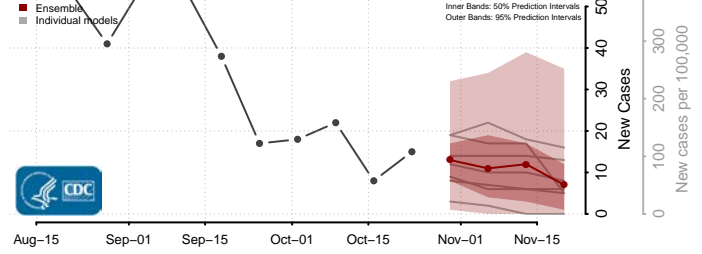

Union County, Illinois

Vermilion County, Illinois

Wabash County, Illinois

Warren County, Illinois

Washington County, Illinois

Wayne County, Illinois

White County, Illinois

Whiteside County, Illinois