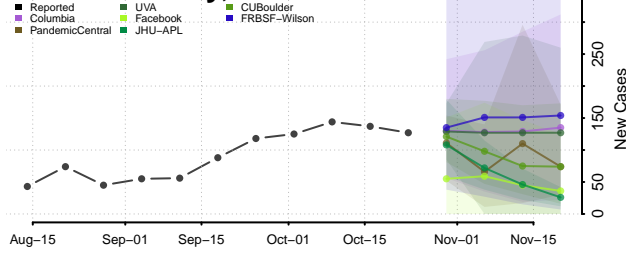

Brown County, Minnesota