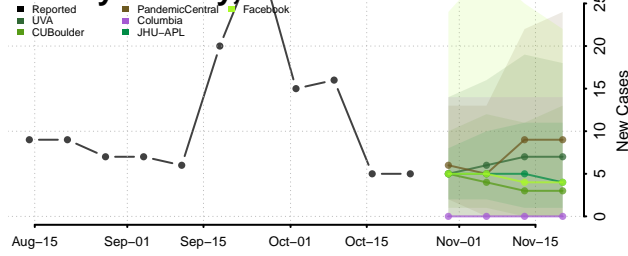

Liberty County, Montana