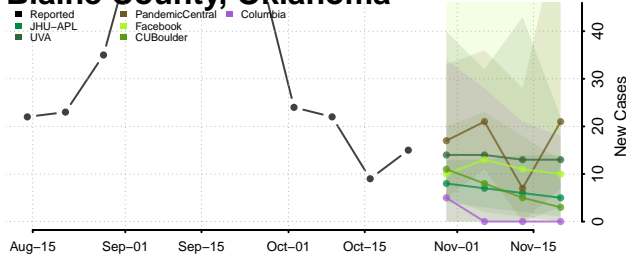

Blaine County, Oklahoma