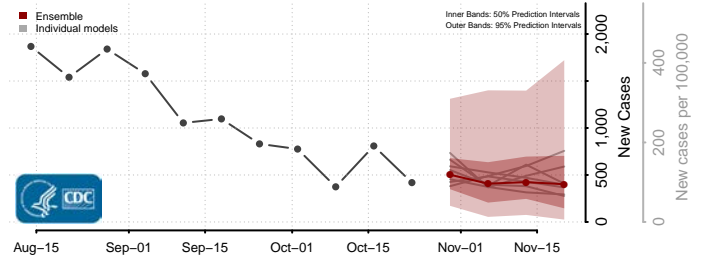

Cameron County, Texas