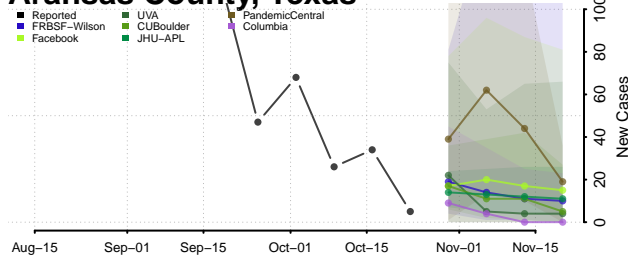

Aransas County, Texas