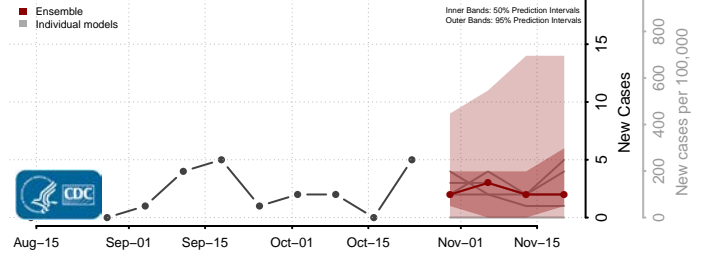

Worth County, Missouri