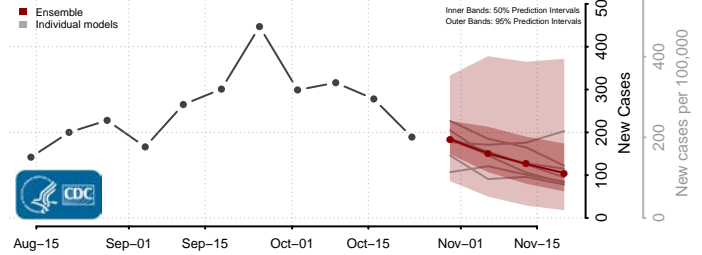

Roanoke County, Virginia