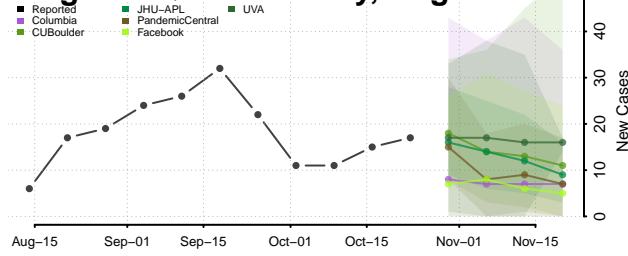

Henry County, Virginia

Highland County, Virginia

Hopewell County, Virginia

Isle of Wight County, Virginia

James City County, Virginia

King and Queen County, Virginia

King George County, Virginia

King William County, Virginia