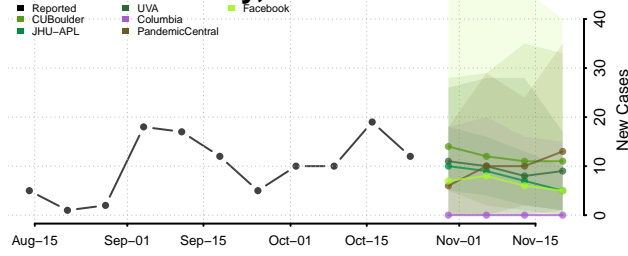

Osborne County, Kansas