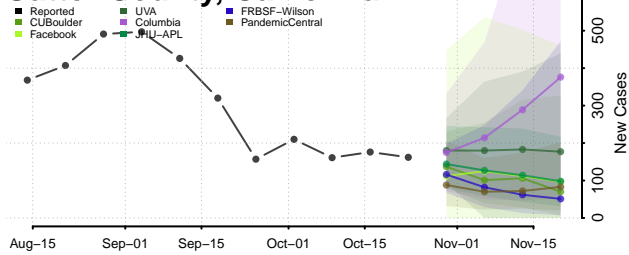

Sierra County, California

Siskiyou County, California

Solano County, California

Sonoma County, California

Stanislaus County, California

Sutter County, California

Tehama County, California

Trinity County, California