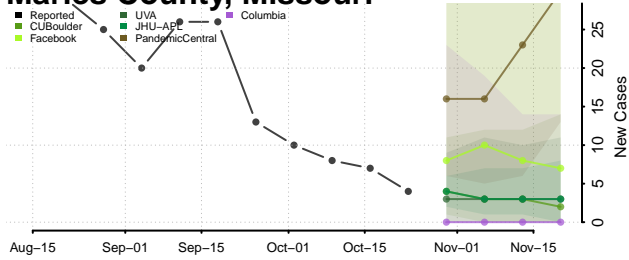

Maries County, Missouri