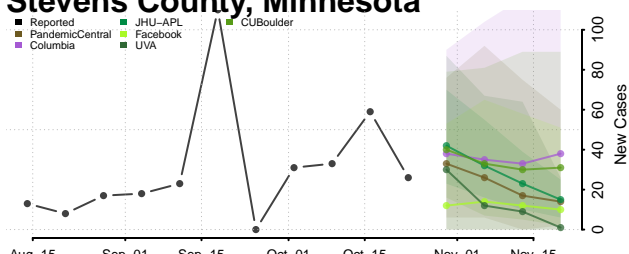

Stevens County, Minnesota