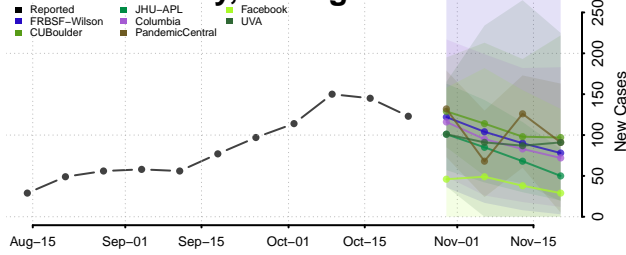

Crawford County, Michigan

Delta County, Michigan

Dickinson County, Michigan

Eaton County, Michigan

Emmet County, Michigan

Genesee County, Michigan

Gladwin County, Michigan

Gogebic County, Michigan