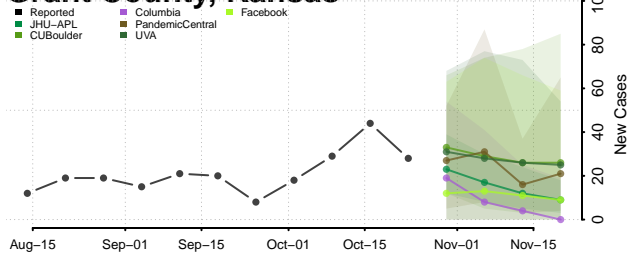

Ellsworth County, Kansas

Finney County, Kansas

Ford County, Kansas

Franklin County, Kansas

Geary County, Kansas

Gove County, Kansas

Graham County, Kansas

Grant County, Kansas