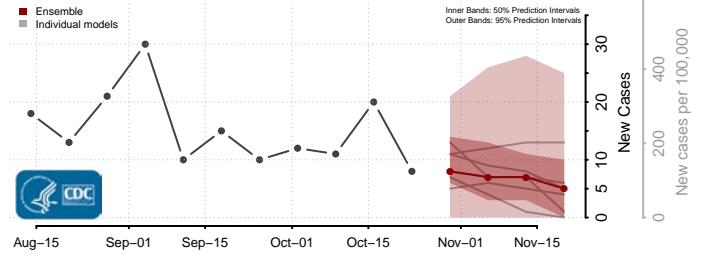

Surry County, Virginia