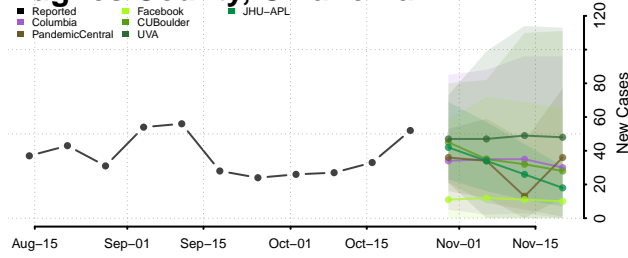

Hughes County, Oklahoma