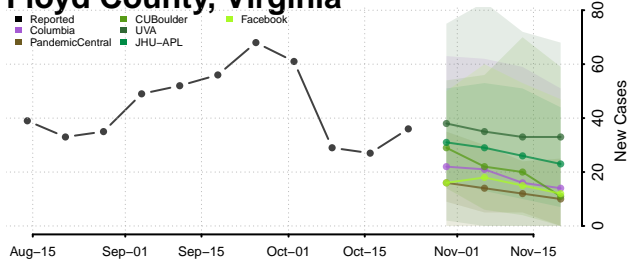

Emporia County, Virginia

Essex County, Virginia

Fairfax City County, Virginia

Fairfax County, Virginia

Falls Church County, Virginia

Fauquier County, Virginia

Floyd County, Virginia

Fluvanna County, Virginia