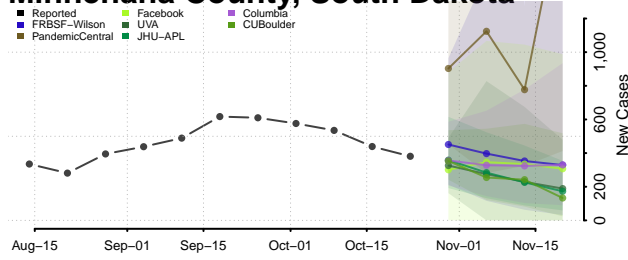

Minnehaha County, South Dakota