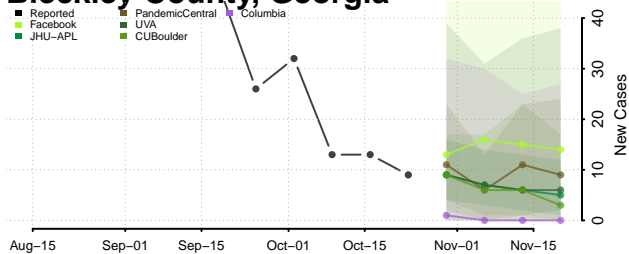

Barrow County, Georgia

Bartow County, Georgia

Ben Hill County, Georgia

Berrien County, Georgia

Bibb County, Georgia

Bleckley County, Georgia

Brantley County, Georgia

Brooks County, Georgia