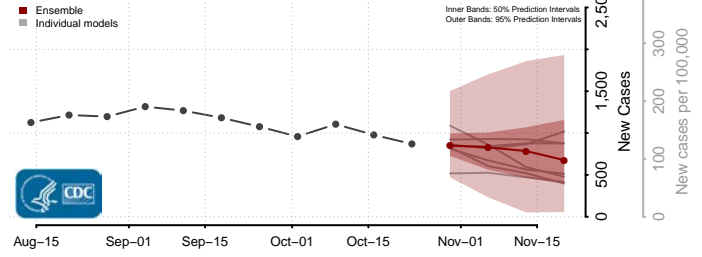

Will County, Illinois