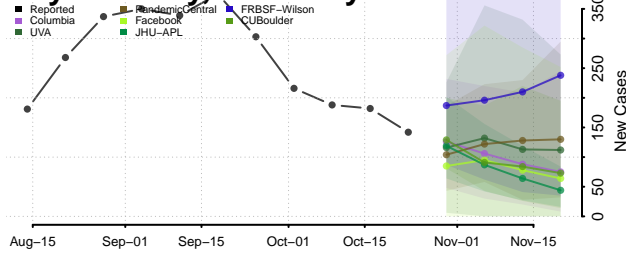

Boyd County, Kentucky