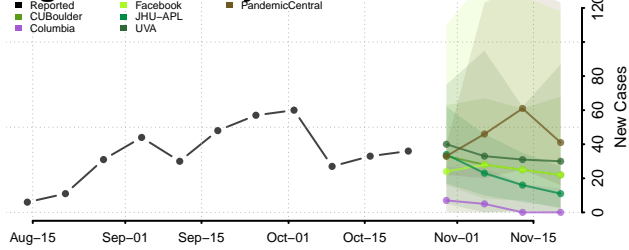

Big Horn County, Montana