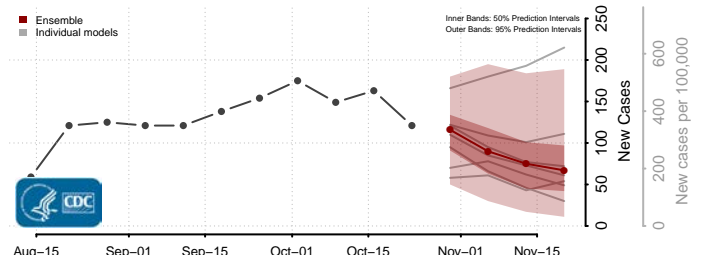

Stauben County, Indiana