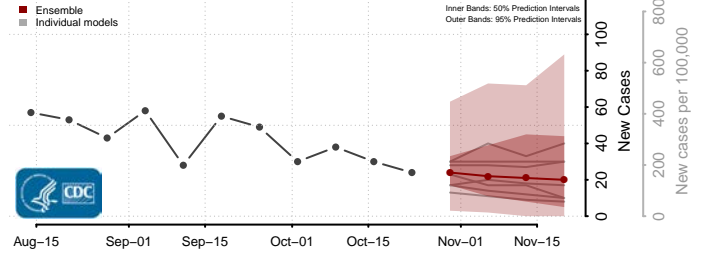

Murray County, Oklahoma