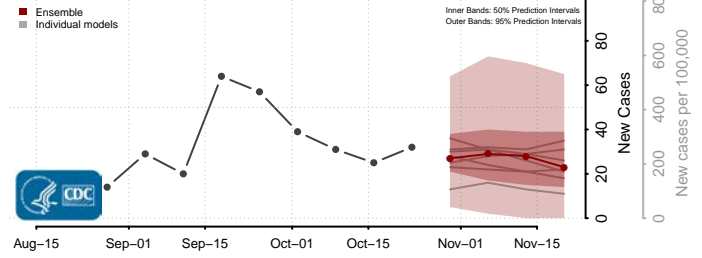

Union County, Iowa