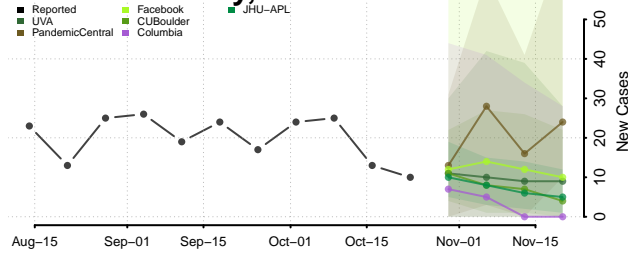

Thomas County, Kansas