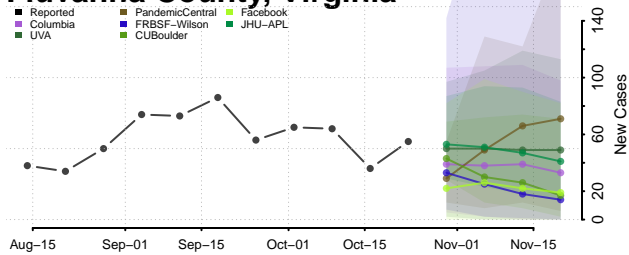

Fluvanna County, Virginia