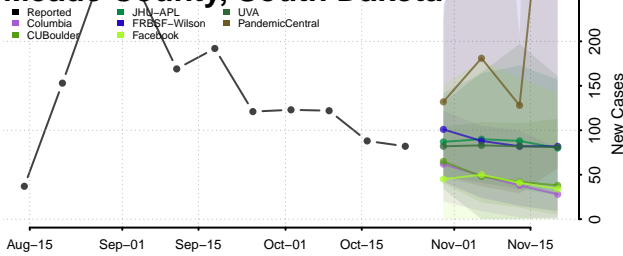

Meade County, South Dakota