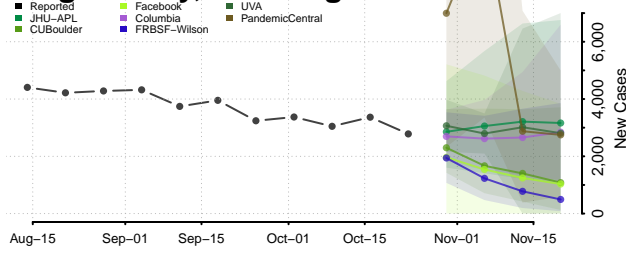

King County, Washington