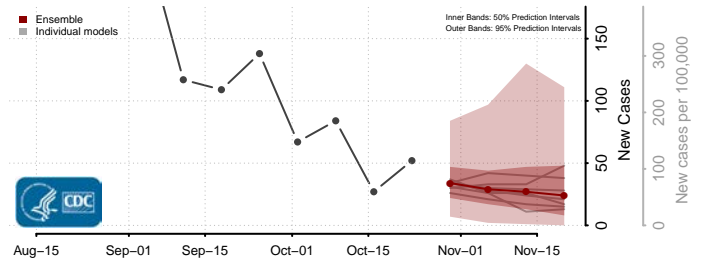

Tunica County, Mississippi

Union County, Mississippi

Walthall County, Mississippi

Warren County, Mississippi

Washington County, Mississippi

Wayne County, Mississippi

Webster County, Mississippi

Wilkinson County, Mississippi