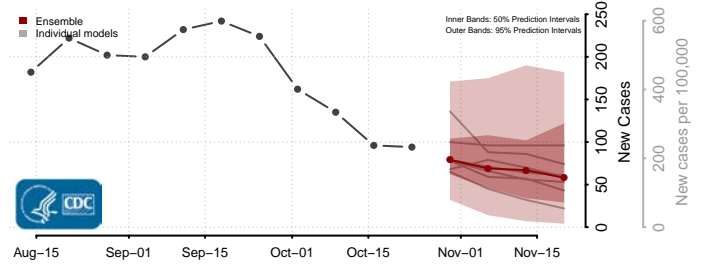

Lincoln County, Idaho

Madison County, Idaho

Minidoka County, Idaho

Nez Perce County, Idaho

Oneida County, Idaho

Owyhee County, Idaho

Payette County, Idaho

Power County, Idaho