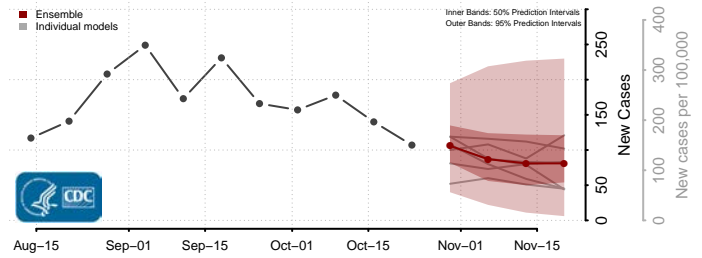

Emporia County, Virginia

Essex County, Virginia

Fairfax City County, Virginia

Fairfax County, Virginia

Falls Church County, Virginia

Fauquier County, Virginia

Floyd County, Virginia

Fluvanna County, Virginia