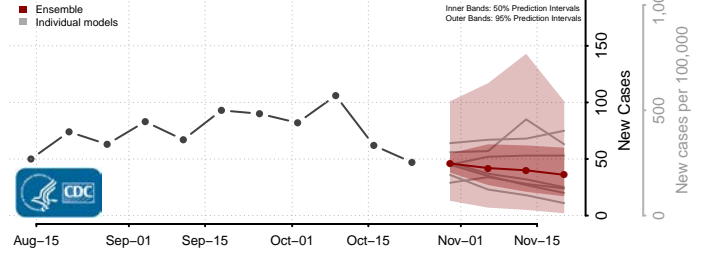

Wadena County, Minnesota

Waseca County, Minnesota

Washington County, Minnesota

Watowan County, Minnesota

Wilkin County, Minnesota

Winona County, Minnesota

Wright County, Minnesota

Yellow Medicine County, Minnesota