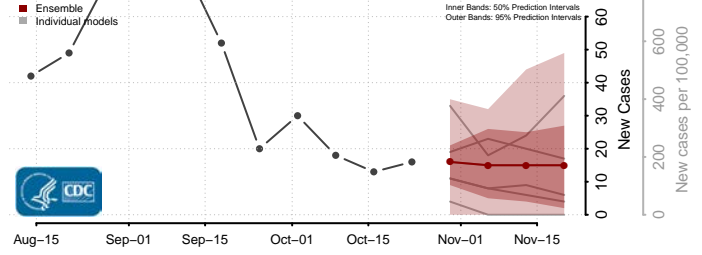

Clearwater County, Idaho