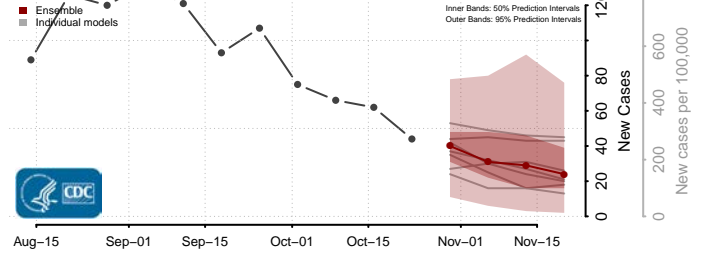

Henry County, Kentucky