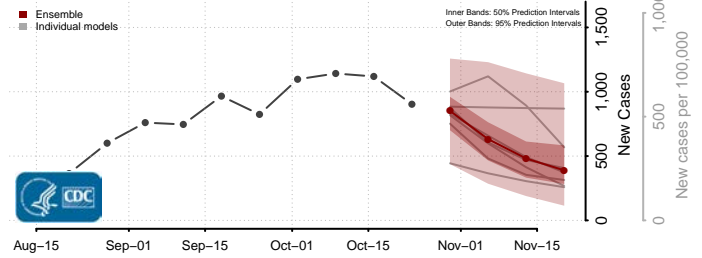

Sweet Grass County, Montana

Teton County, Montana

Toole County, Montana

Treasure County, Montana

Valley County, Montana

Wheatland County, Montana

Wibaux County, Montana

Yellowstone County, Montana