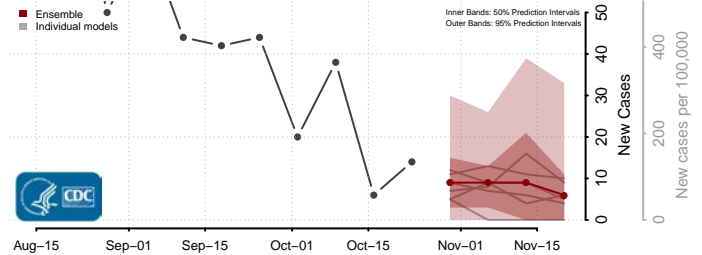

Monroe County, Mississippi

Montgomery County, Mississippi

Neshoba County, Mississippi

Newton County, Mississippi

Noxubee County, Mississippi

Oktibbeha County, Mississippi

Panola County, Mississippi

Pearl River County, Mississippi