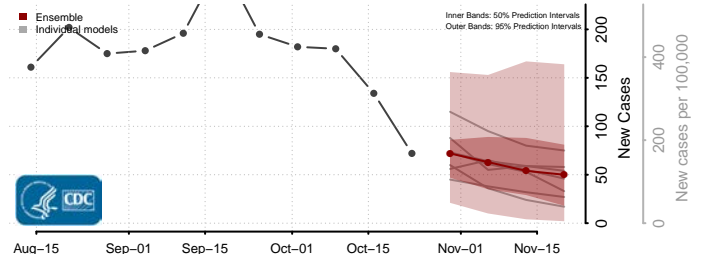

Currituck County, North Carolina

Dare County, North Carolina

Davidson County, North Carolina

Davie County, North Carolina

Duplin County, North Carolina

Durham County, North Carolina

Edgecombe County, North Carolina