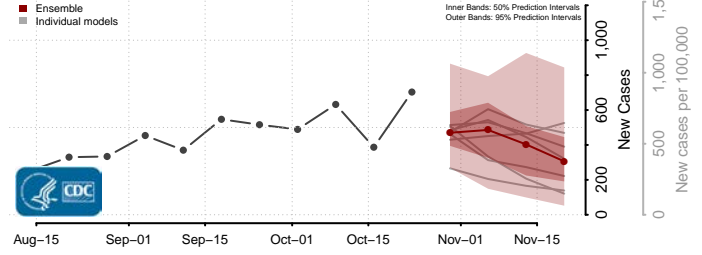

Beaverhead County, Montana

Big Horn County, Montana

Blaine County, Montana

Broadwater County, Montana

Carbon County, Montana

Carter County, Montana

Cascade County, Montana

Chouteau County, Montana