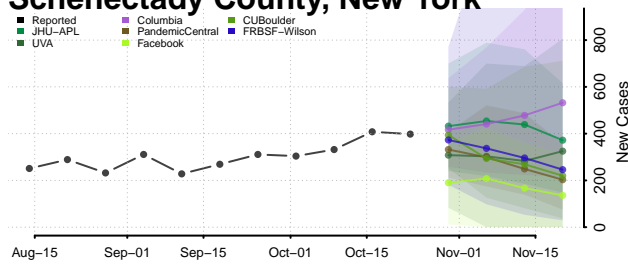

Schenectady County, New York