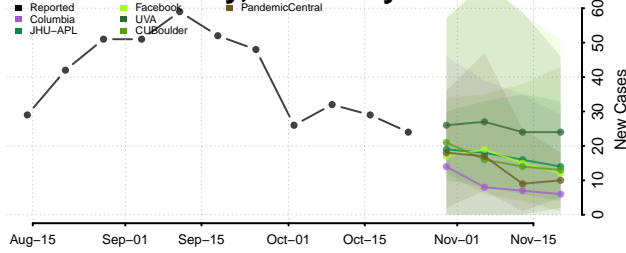

Gallatin County, Kentucky