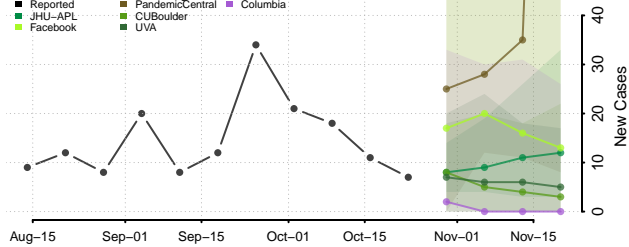

Lake County, South Dakota