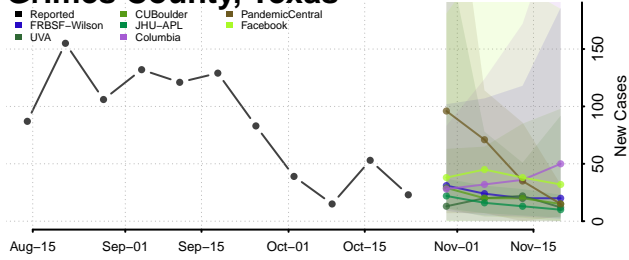

Grimes County, Texas