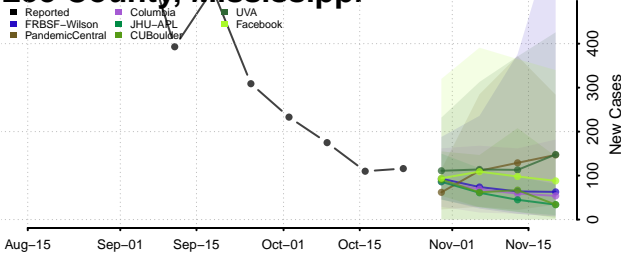

Lee County, Mississippi