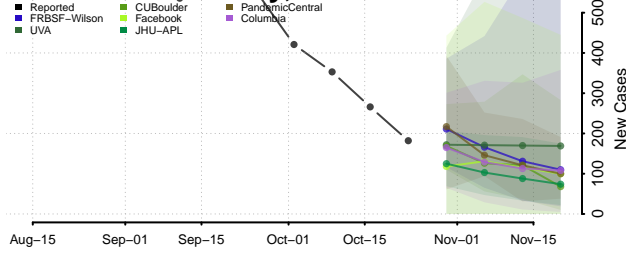

Avery County, North Carolina

Beaufort County, North Carolina

Bertie County, North Carolina

Bladen County, North Carolina

Brunswick County, North Carolina

Buncombe County, North Carolina

Burke County, North Carolina