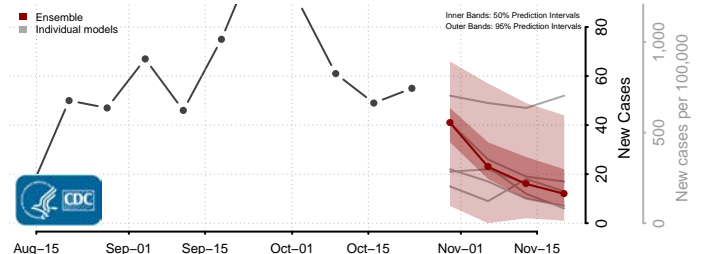

Hood River County, Oregon

Jackson County, Oregon

Jefferson County, Oregon

Josephine County, Oregon

Klamath County, Oregon

Lake County, Oregon

Lane County, Oregon

Lincoln County, Oregon