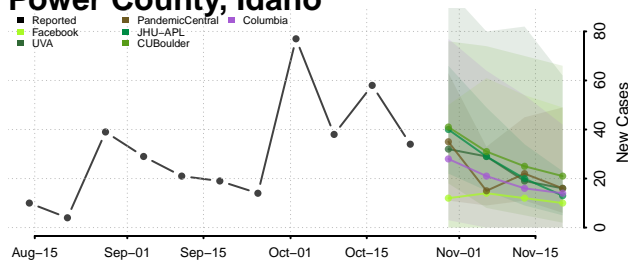

Lincoln County, Idaho

Madison County, Idaho

Minidoka County, Idaho

Nez Perce County, Idaho

Oneida County, Idaho

Owyhee County, Idaho

Payette County, Idaho

Power County, Idaho