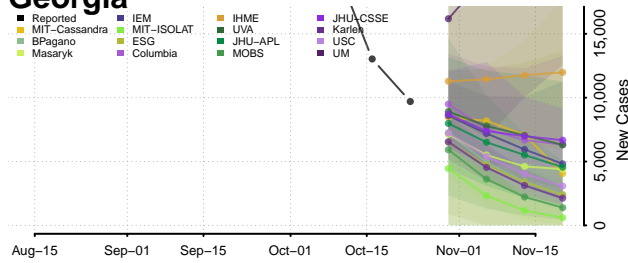

Walton County, Florida

Washington County, Florida

Georgia

Appling County, Georgia

Atkinson County, Georgia

Bacon County, Georgia