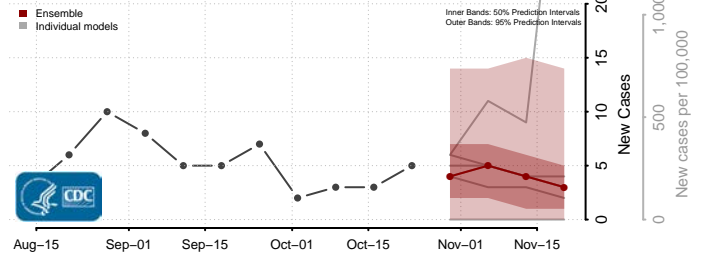

Douglas County, South Dakota

Edmunds County, South Dakota

Fall River County, South Dakota

Faulk County, South Dakota

Grant County, South Dakota

Gregory County, South Dakota

Haakon County, South Dakota

Hamlin County, South Dakota