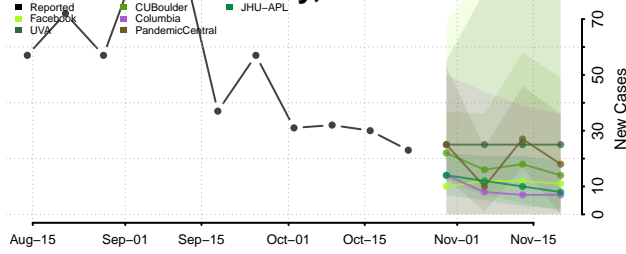

Pushmataha County, Oklahoma