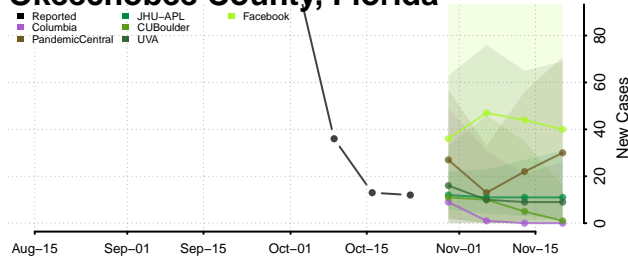

Miami-Dade County, Florida

Monroe County, Florida

Nassau County, Florida

Okaloosa County, Florida

Okeechobee County, Florida

Orange County, Florida

Osceola County, Florida

Palm Beach County, Florida