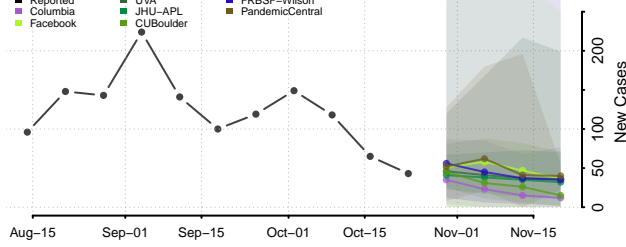

Kendall County, Texas