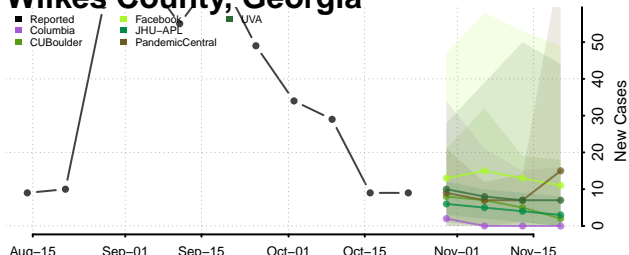

Wayne County, Georgia

Webster County, Georgia

Wheeler County, Georgia

White County, Georgia

Whitfield County, Georgia

Wilcox County, Georgia

Wilkes County, Georgia

Wilkinson County, Georgia