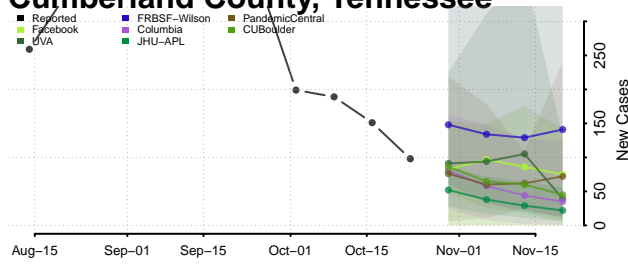

Cumberland County, Tennessee