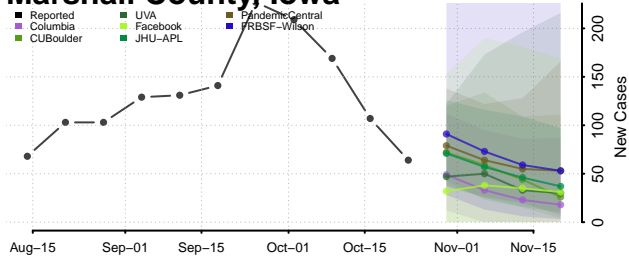

Marshall County, Iowa