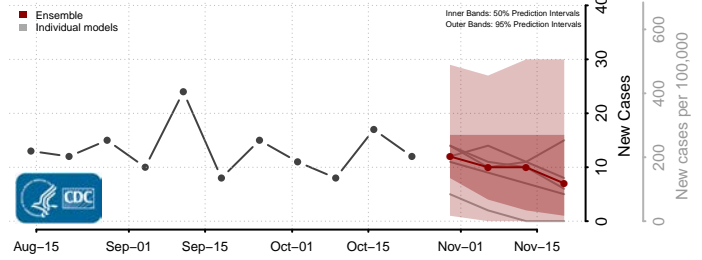

Carson County, Texas