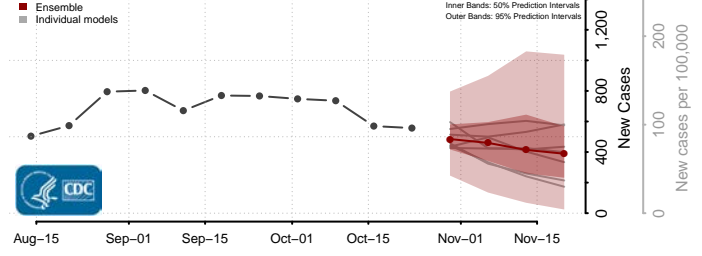

Waldo County, Maine

Washington County, Maine

York County, Maine

Maryland

Allegany County, Maryland

Anne Arundel County, Maryland

Baltimore City County, Maryland

Baltimore County, Maryland