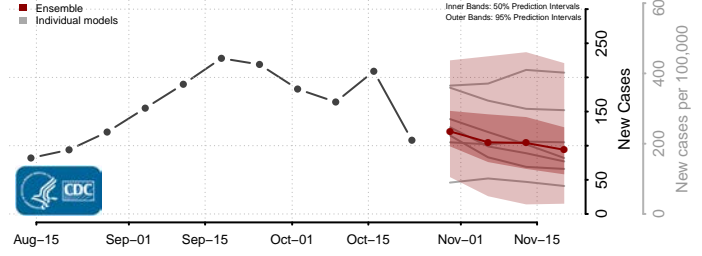

Taylor County, Iowa

Union County, Iowa

Van Buren County, Iowa

Wapello County, Iowa

Warren County, Iowa

Washington County, Iowa

Wayne County, Iowa

Webster County, Iowa