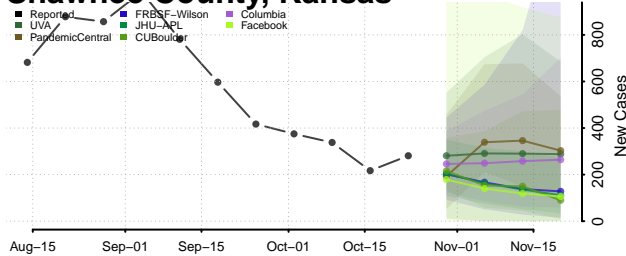

Shawnee County, Kansas