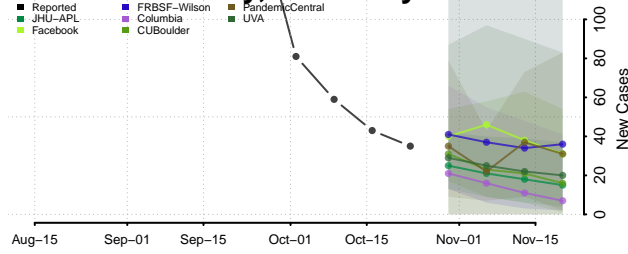

Johnson County, Kentucky