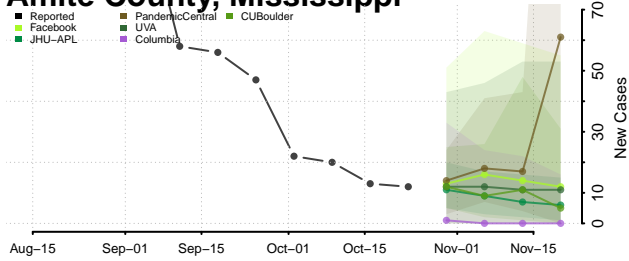

Mississippi

Adams County, Mississippi

Alcorn County, Mississippi

Amite County, Mississippi

Attala County, Mississippi

Benton County, Mississippi

Bolivar County, Mississippi

Calhoun County, Mississippi