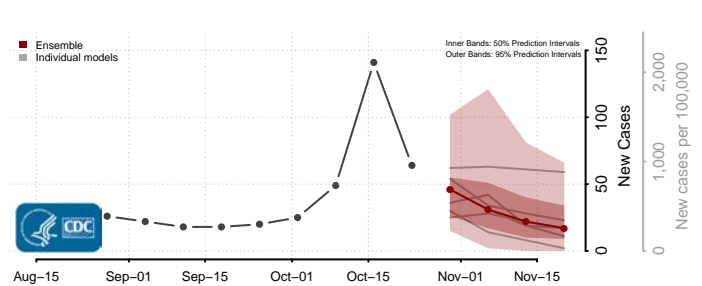

Beaverhead County, Montana

Big Horn County, Montana

Blaine County, Montana

Broadwater County, Montana

Carbon County, Montana

Carter County, Montana

Cascade County, Montana

Chouteau County, Montana