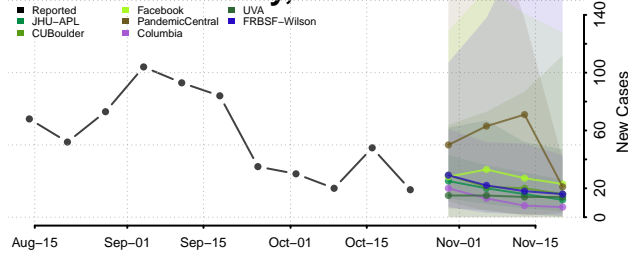

Limestone County, Texas