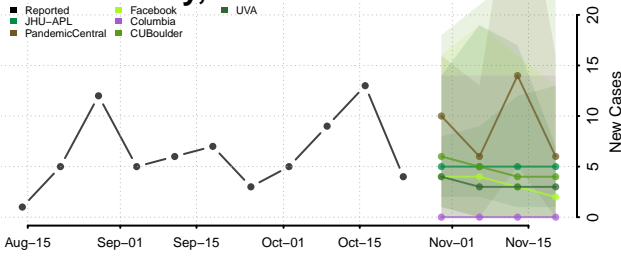

Cook County, Minnesota