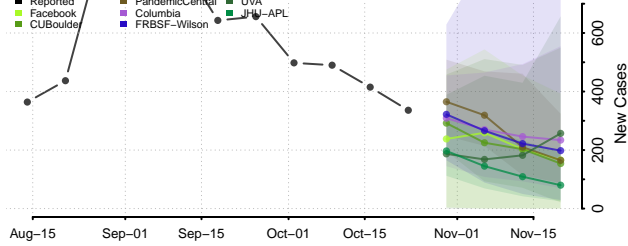

Greene County, Ohio