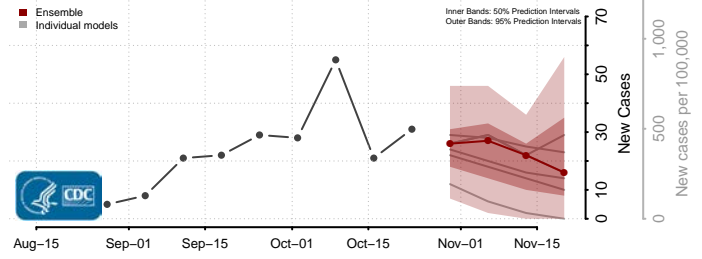

Lapeer County, Michigan

Leelanau County, Michigan

Lenawee County, Michigan

Livingston County, Michigan

Luce County, Michigan

Mackinac County, Michigan

Macomb County, Michigan

Manistee County, Michigan