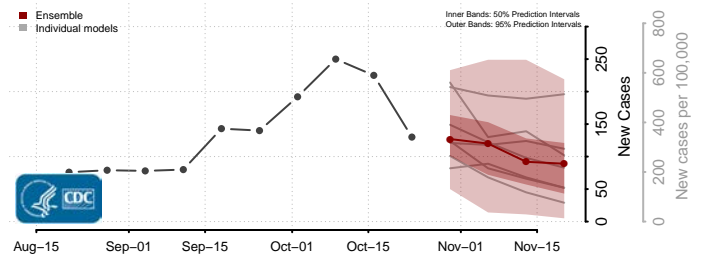

Douglas County, Minnesota