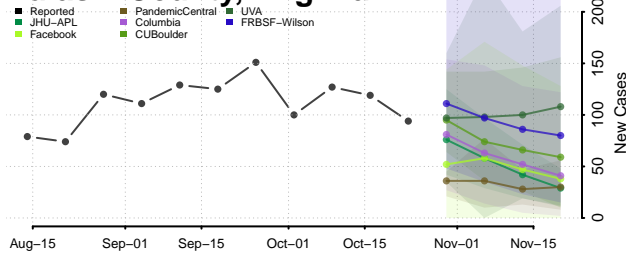

Pulaski County, Virginia