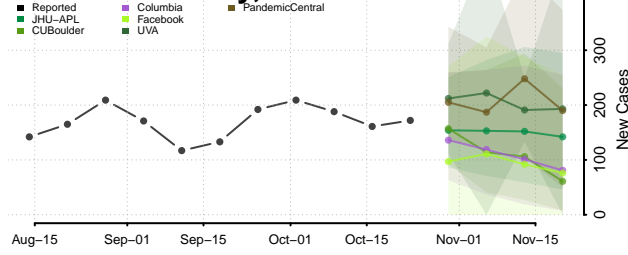

Valencia County, New Mexico