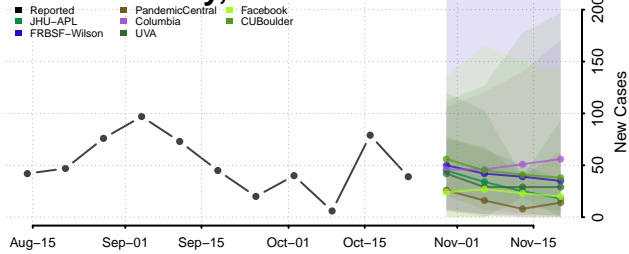

Moore County, Texas