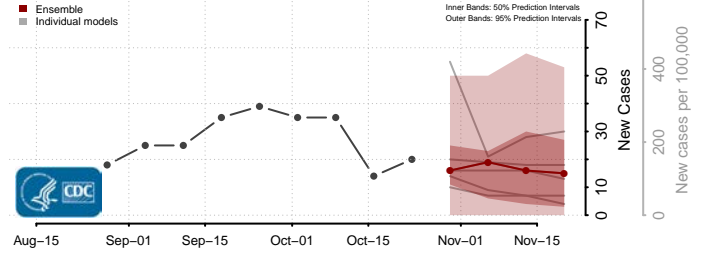

Cassia County, Idaho

Clark County, Idaho

Clearwater County, Idaho

Custer County, Idaho

Elmore County, Idaho

Franklin County, Idaho

Fremont County, Idaho

Gem County, Idaho