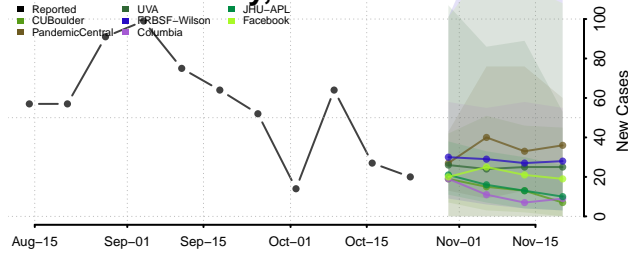

Crawford County, Iowa