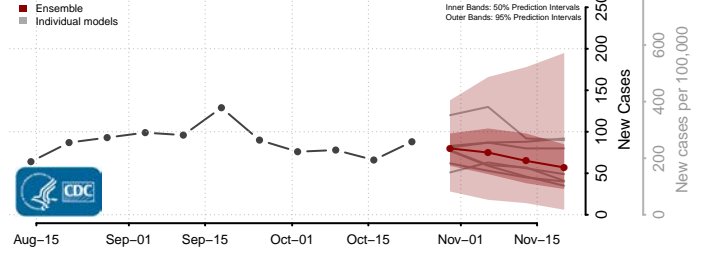

Wasatch County, Utah