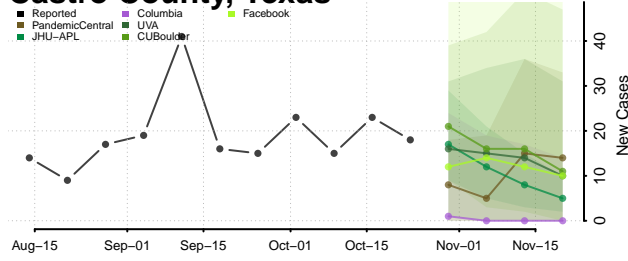

Castro County, Texas