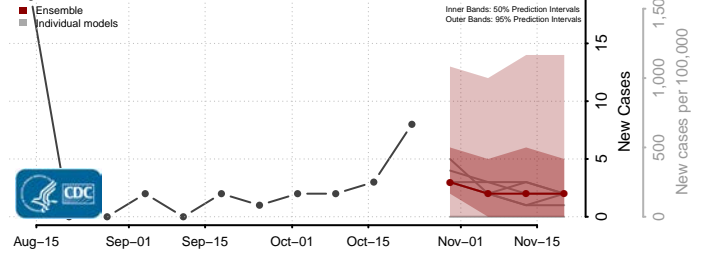

Motley County, Texas