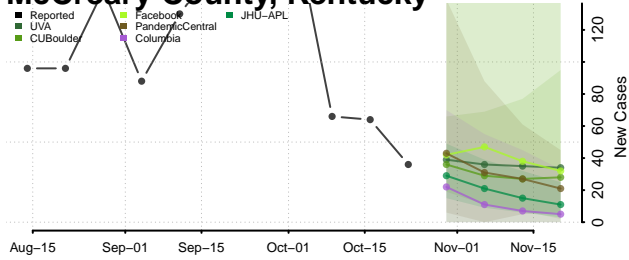

Madison County, Kentucky

Magoffin County, Kentucky

Marion County, Kentucky

Marshall County, Kentucky

Martin County, Kentucky

Mason County, Kentucky

McCracken County, Kentucky

McCreary County, Kentucky