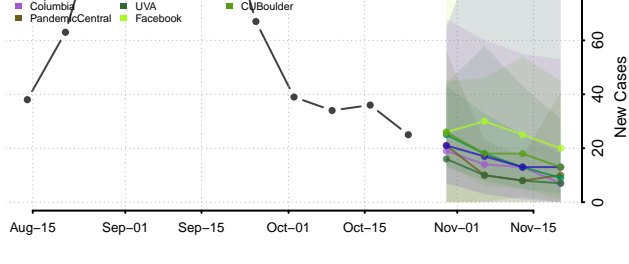

Nolan County, Texas