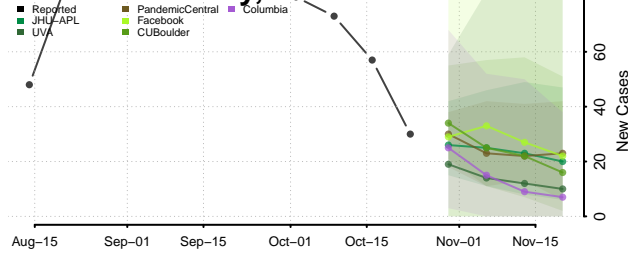

Madison County, North Carolina