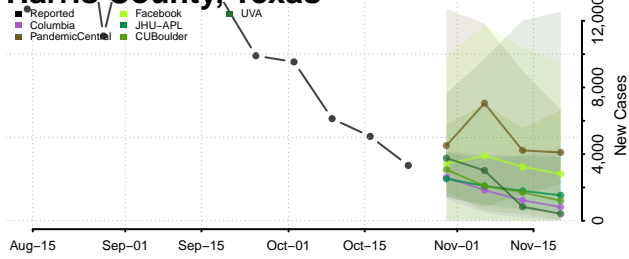

Harris County, Texas