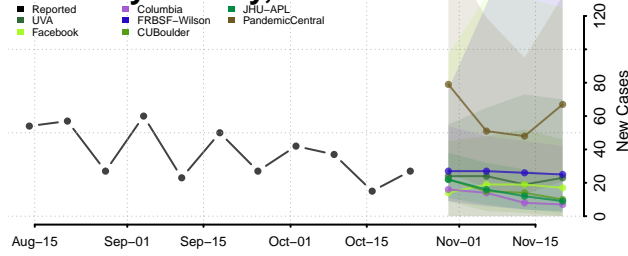

Nodaway County, Missouri