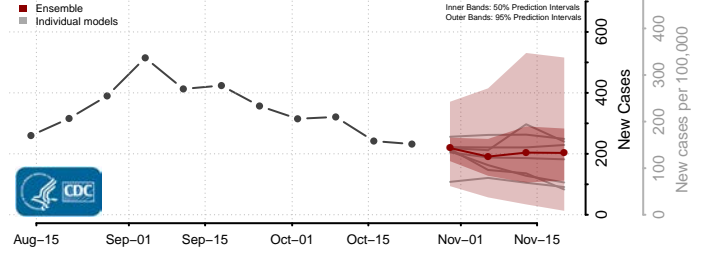

Stafford County, Virginia