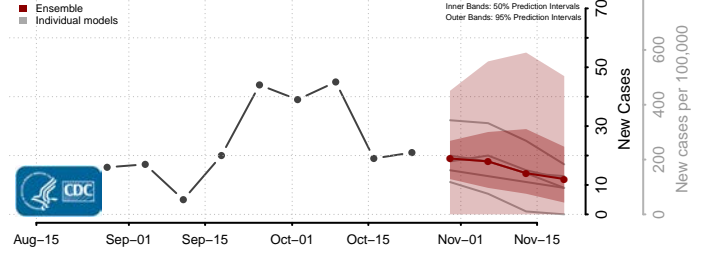

Redwood County, Minnesota

Renville County, Minnesota

Rice County, Minnesota

Rock County, Minnesota

Roseau County, Minnesota

Scott County, Minnesota

Sherburne County, Minnesota

Sibley County, Minnesota