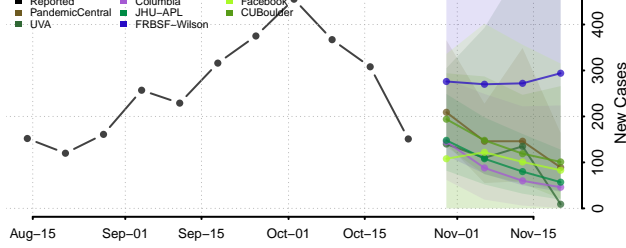

Barron County, Wisconsin

Bayfield County, Wisconsin

Brown County, Wisconsin

Buffalo County, Wisconsin

Burnett County, Wisconsin

Calumet County, Wisconsin

Chippewa County, Wisconsin

Clark County, Wisconsin