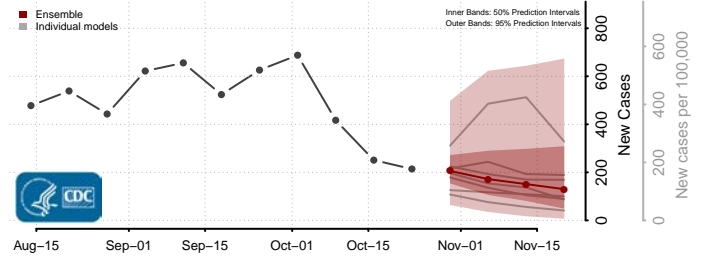

Comanche County, Oklahoma