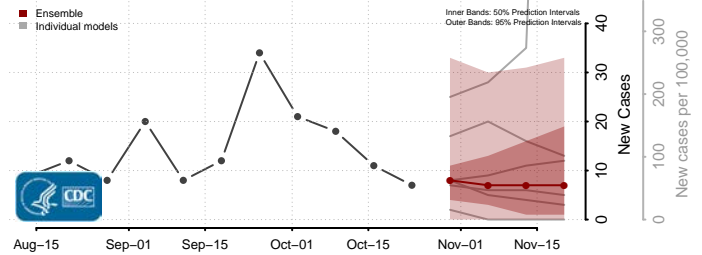

Lake County, South Dakota