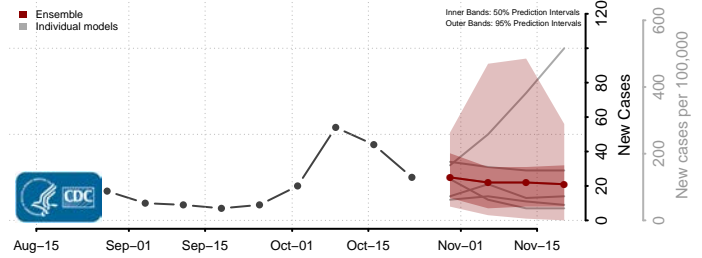

Los Alamos County, New Mexico