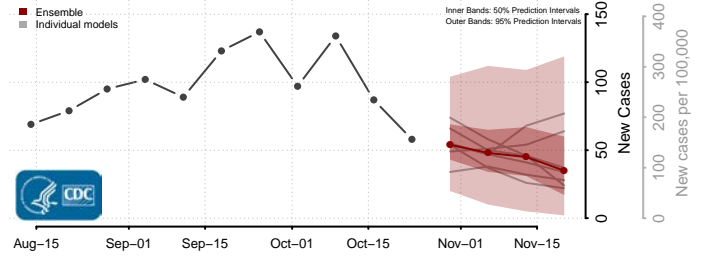

Henry County, Virginia

Highland County, Virginia

Hopewell County, Virginia

Isle of Wight County, Virginia

James City County, Virginia

King and Queen County, Virginia

King George County, Virginia

King William County, Virginia