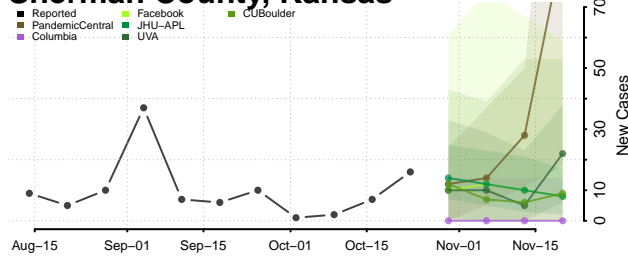

Sherman County, Kansas