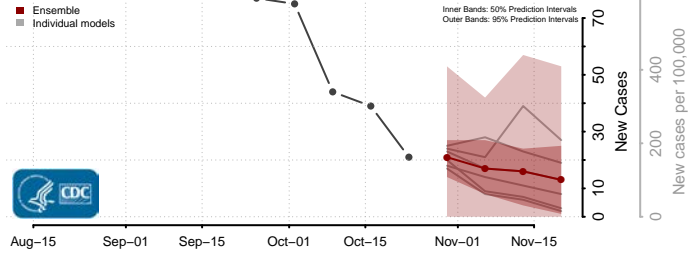

Union County, Kentucky

Warren County, Kentucky

Washington County, Kentucky

Wayne County, Kentucky

Webster County, Kentucky

Whitley County, Kentucky

Wolfe County, Kentucky

Woodford County, Kentucky