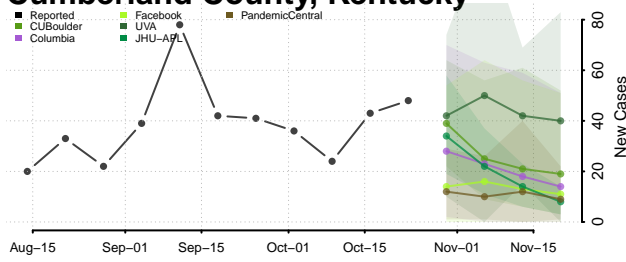

Clark County, Kentucky

Clay County, Kentucky

Clinton County, Kentucky

Crittenden County, Kentucky

Cumberland County, Kentucky

Daviess County, Kentucky

Edmonson County, Kentucky

Elliott County, Kentucky