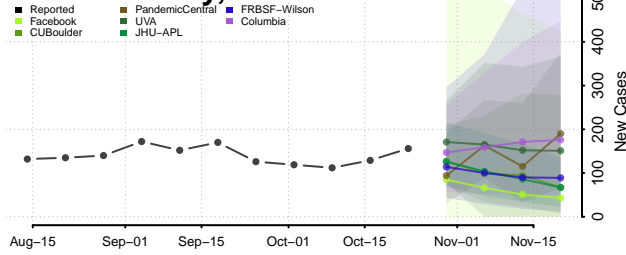

Saline County, Kansas