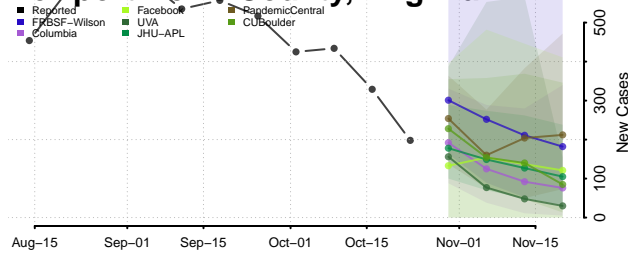

New Kent County, Virginia

Newport News County, Virginia

Norfolk County, Virginia

Northampton County, Virginia

Northumberland County, Virginia

Norton County, Virginia

Nottoway County, Virginia

Orange County, Virginia