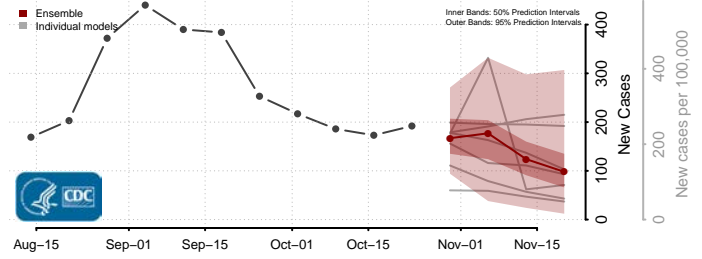

Wythe County, Virginia

York County, Virginia

Washington

Adams County, Washington

Asotin County, Washington

Benton County, Washington

Chelan County, Washington

Clallam County, Washington