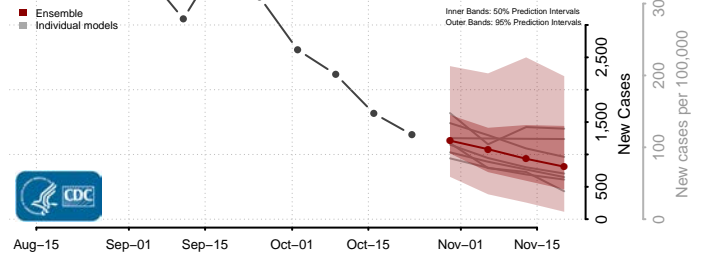

Mecklenburg County, North Carolina