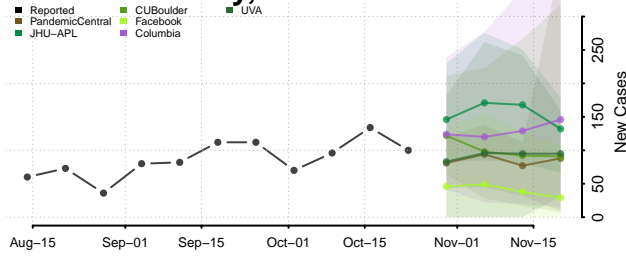

Chittenden County, Vermont

Essex County, Vermont

Franklin County, Vermont

Grand Isle County, Vermont

Lamoille County, Vermont

Orange County, Vermont

Orleans County, Vermont

Rutland County, Vermont