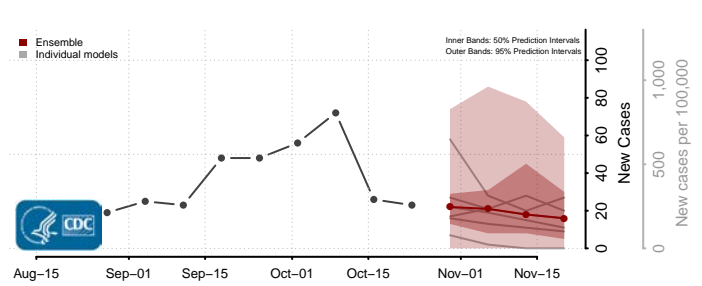

Rosebud County, Montana