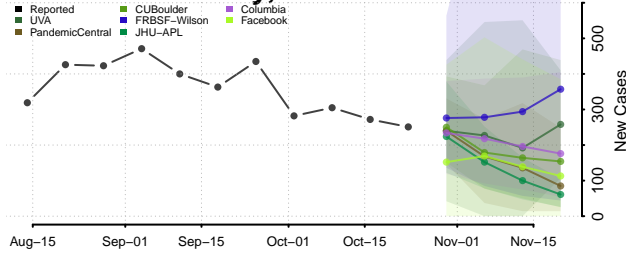

Vermilion County, Illinois