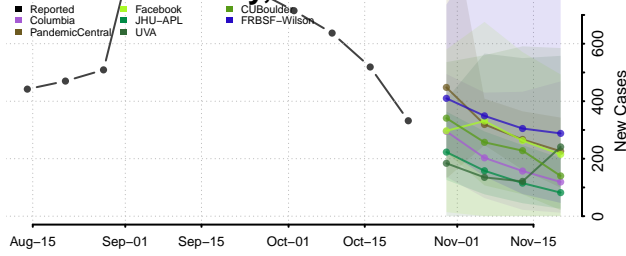

Clermont County, Ohio

Clinton County, Ohio

Columbiana County, Ohio

Coshocton County, Ohio

Crawford County, Ohio

Cuyahoga County, Ohio

Darke County, Ohio

Defiance County, Ohio