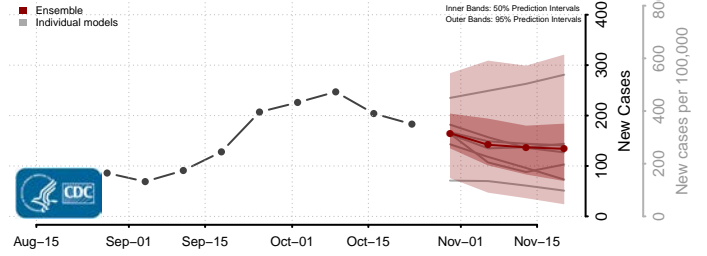

Shiawassee County, Michigan

St. Clair County, Michigan

St. Joseph County, Michigan

Tuscola County, Michigan

Van Buren County, Michigan

Washtenaw County, Michigan

Wayne County, Michigan

Wexford County, Michigan