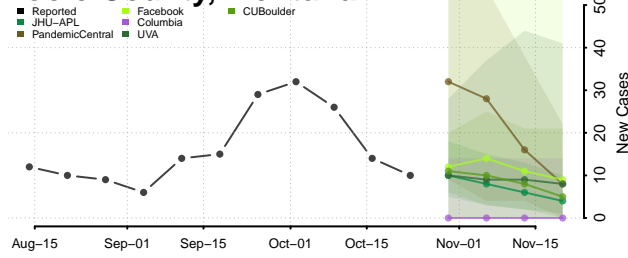

Sweet Grass County, Montana

Teton County, Montana

Toole County, Montana

Treasure County, Montana

Valley County, Montana

Wheatland County, Montana

Wibaux County, Montana

Yellowstone County, Montana