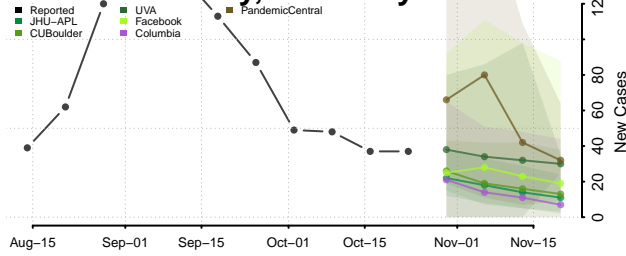

Bourbon County, Kentucky

Boyd County, Kentucky

Boyle County, Kentucky

Bracken County, Kentucky

Breathitt County, Kentucky

Breckinridge County, Kentucky

Bullitt County, Kentucky

Butler County, Kentucky