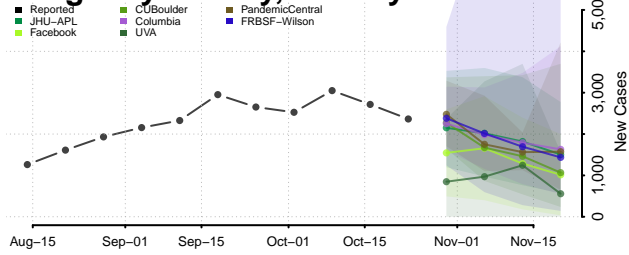

Allegheny County, Pennsylvania