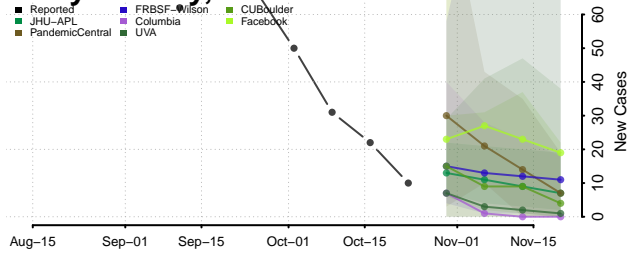

Perry County, Indiana