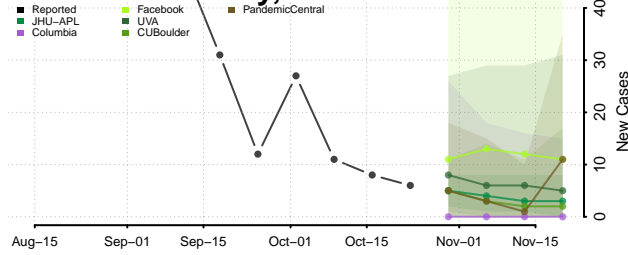

Bossier County, Louisiana

Caddo County, Louisiana

Calcasieu County, Louisiana

Caldwell County, Louisiana

Cameron County, Louisiana

Catahoula County, Louisiana

Claiborne County, Louisiana

Concordia County, Louisiana