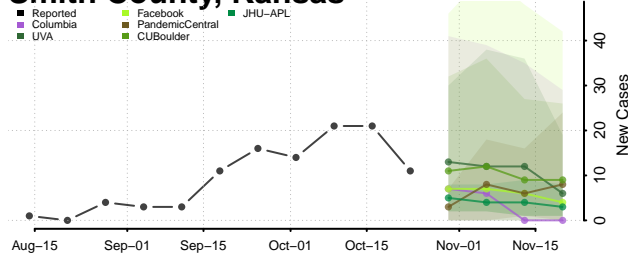

Smith County, Kansas