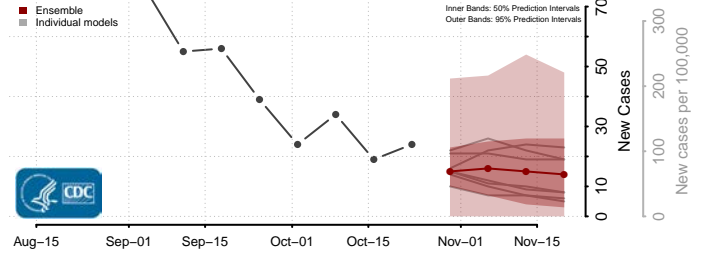

Livingston County, Louisiana

Madison County, Louisiana

Morehouse County, Louisiana

Natchitoches County, Louisiana

Orleans County, Louisiana

Ouachita County, Louisiana

Plaquemines County, Louisiana

Pointe Coupee County, Louisiana