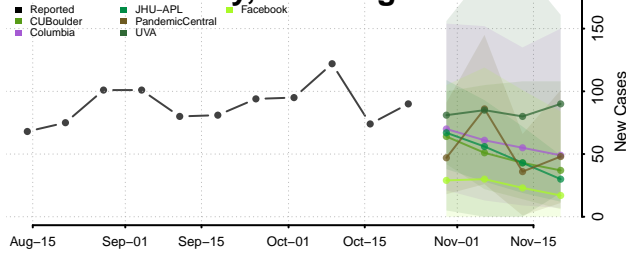

Klickitat County, Washington