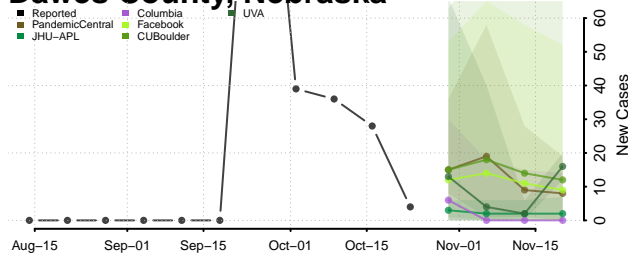

Dawes County, Nebraska