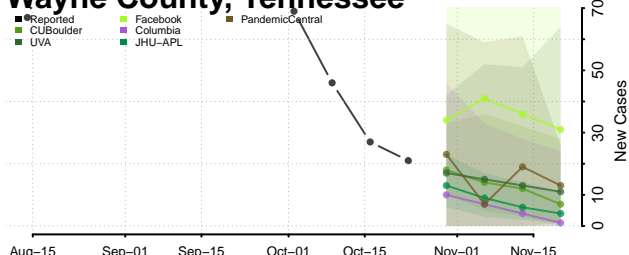

Wayne County, Tennessee