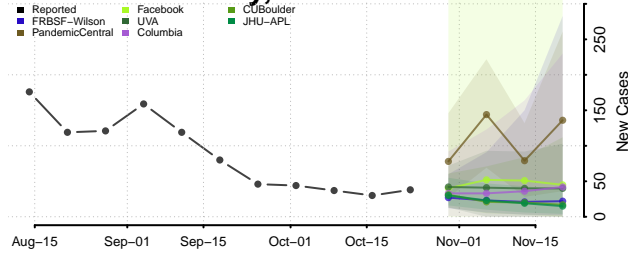

Crawford County, Kansas