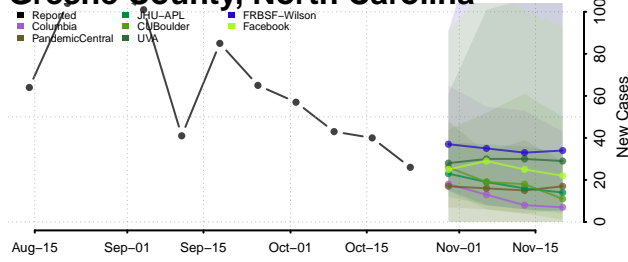

Forsyth County, North Carolina

Franklin County, North Carolina

Gaston County, North Carolina

Gates County, North Carolina

Graham County, North Carolina

Granville County, North Carolina

Greene County, North Carolina