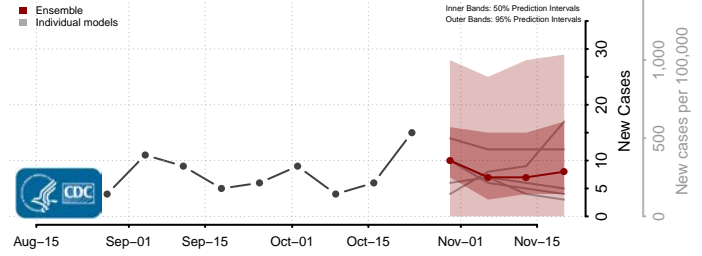

Sherman County, Kansas

Smith County, Kansas

Stafford County, Kansas

Stanton County, Kansas

Stevens County, Kansas

Sumner County, Kansas

Thomas County, Kansas

Trego County, Kansas