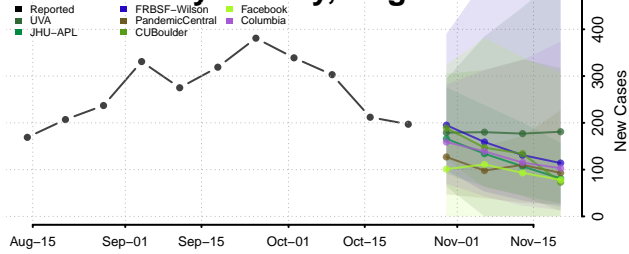

Prince George County, Virginia

Prince William County, Virginia

Pulaski County, Virginia

Radford County, Virginia

Rappahannock County, Virginia

Richmond City County, Virginia

Richmond County, Virginia

Roanoke City County, Virginia