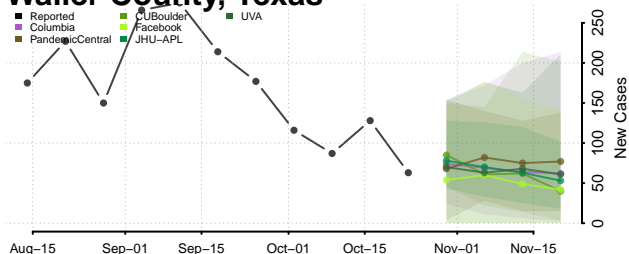

Val Verde County, Texas

Van Zandt County, Texas

Victoria County, Texas

Walker County, Texas

Waller County, Texas

Ward County, Texas

Washington County, Texas

Webb County, Texas