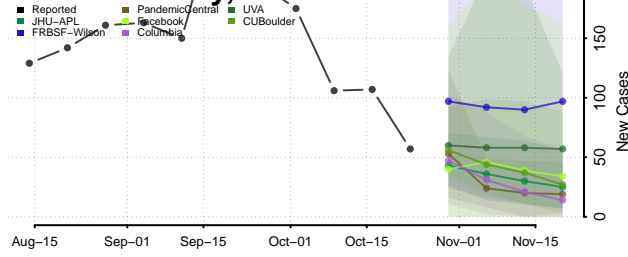

Macon County, North Carolina