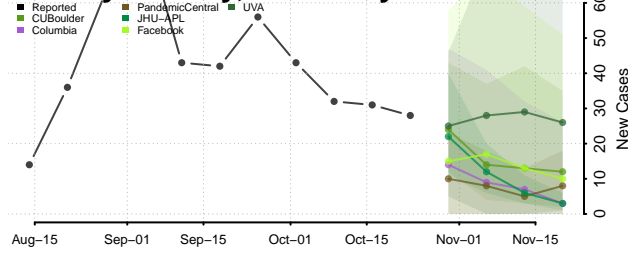

Owsley County, Kentucky