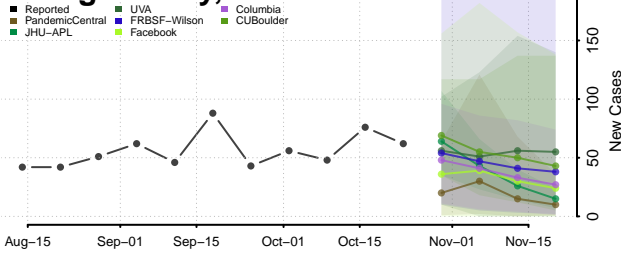

Wise County, Texas

Wood County, Texas

Yoakum County, Texas

Young County, Texas

Zapata County, Texas

Zavala County, Texas

Utah

Beaver County, Utah