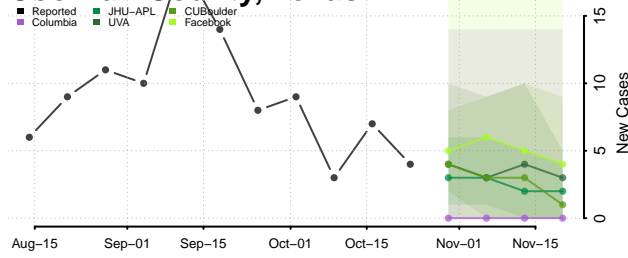

Cochran County, Texas