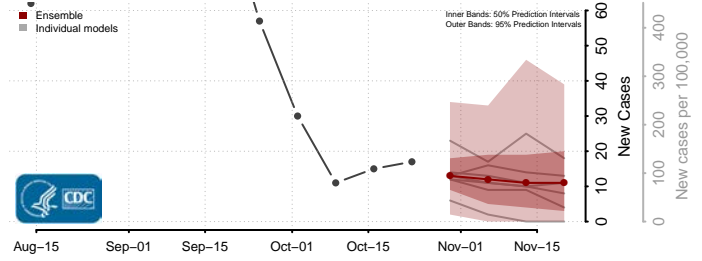

Cleburne County, Alabama

Coffee County, Alabama

Colbert County, Alabama

Conecuh County, Alabama

Coosa County, Alabama

Covington County, Alabama

Crenshaw County, Alabama

Cullman County, Alabama