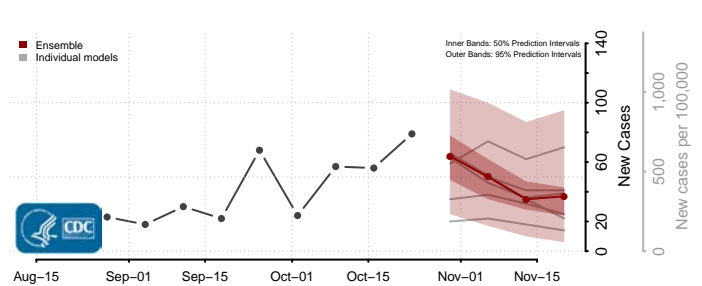

Beaverhead County, Montana

Big Horn County, Montana

Blaine County, Montana

Broadwater County, Montana

Carbon County, Montana

Carter County, Montana

Cascade County, Montana

Chouteau County, Montana