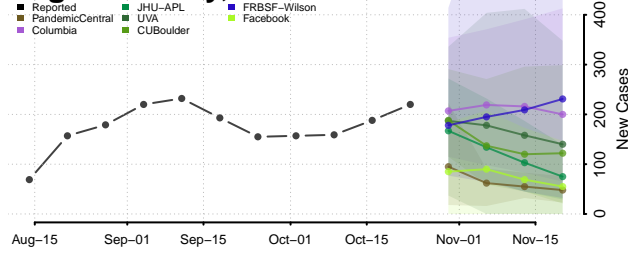

Logan County, Ohio