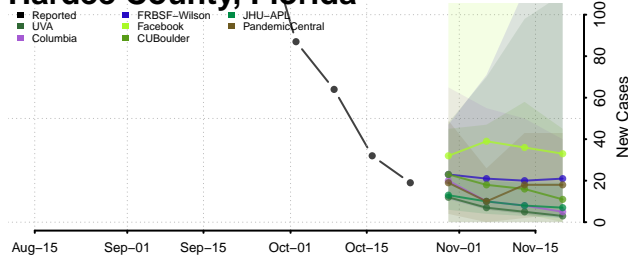

Gadsden County, Florida

Gilchrist County, Florida

Glades County, Florida

Gulf County, Florida

Hamilton County, Florida

Hardee County, Florida

Hendry County, Florida

Hernando County, Florida