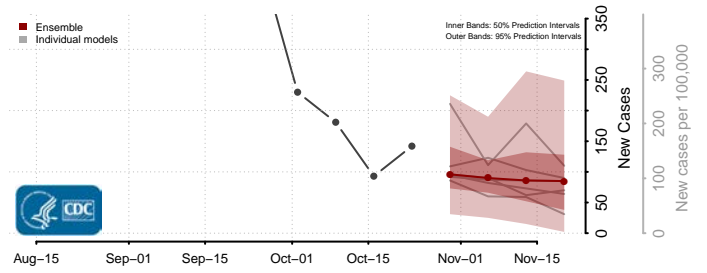

Pike County, Alabama

Randolph County, Alabama

Russell County, Alabama

Shelby County, Alabama

St. Clair County, Alabama

Sumter County, Alabama

Talladega County, Alabama

Tallapoosa County, Alabama