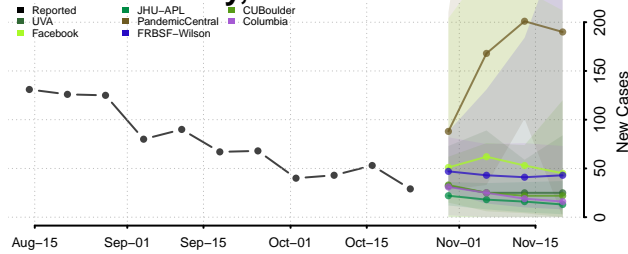

Newton County, Missouri