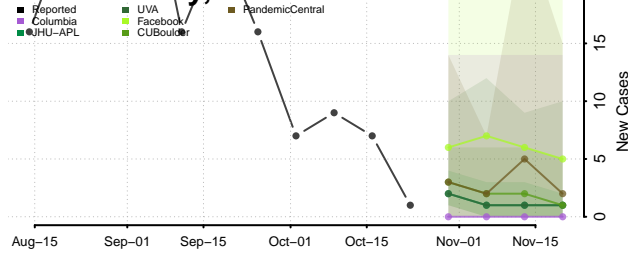

Coke County, Texas