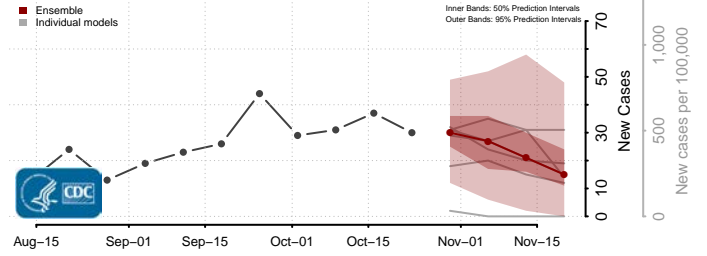

Sweet Grass County, Montana

Teton County, Montana

Toole County, Montana

Treasure County, Montana

Valley County, Montana

Wheatland County, Montana

Wibaux County, Montana

Yellowstone County, Montana