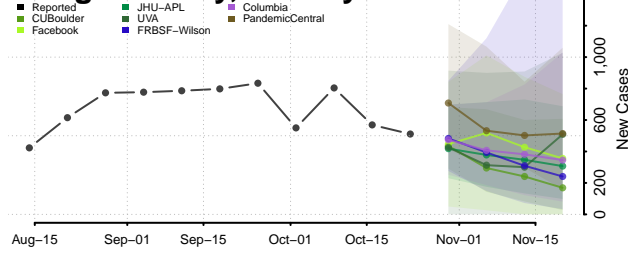

Lehigh County, Pennsylvania