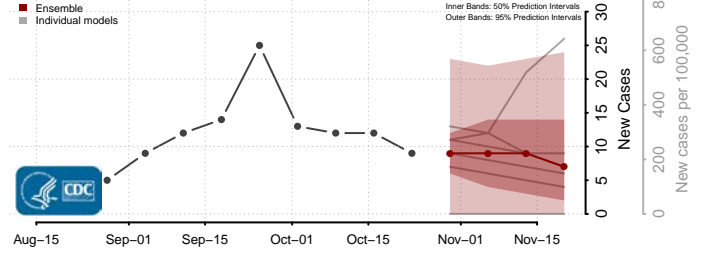

Griggs County, North Dakota

Hettinger County, North Dakota

Kidder County, North Dakota

LaMoure County, North Dakota

Logan County, North Dakota

McHenry County, North Dakota

McIntosh County, North Dakota

McKenzie County, North Dakota