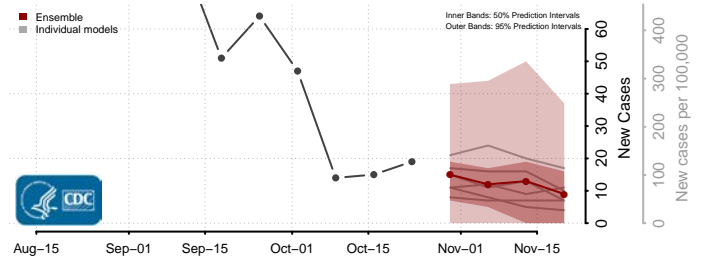

LaSalle County, Louisiana