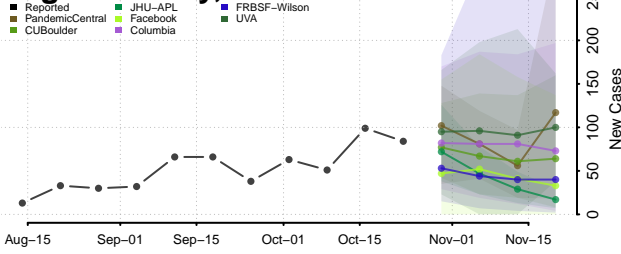

Lake County, Colorado

Larimer County, Colorado

Las Animas County, Colorado

Lincoln County, Colorado

Logan County, Colorado

Mesa County, Colorado

Mineral County, Colorado

Moffat County, Colorado