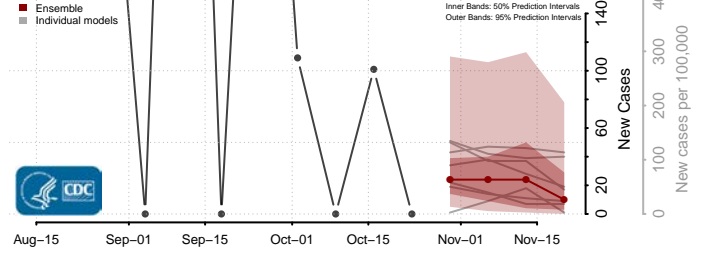

Brown County, Texas