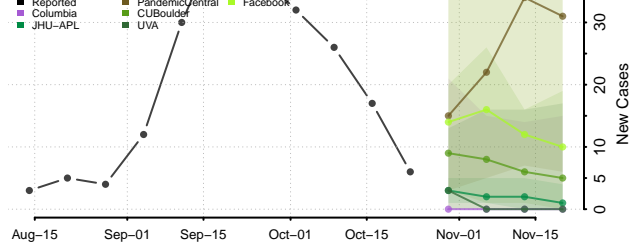

Ransom County, North Dakota