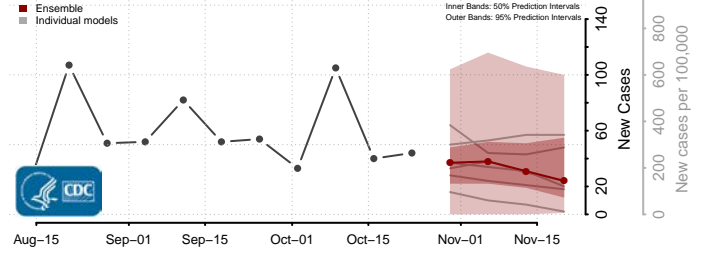

Idaho County, Idaho