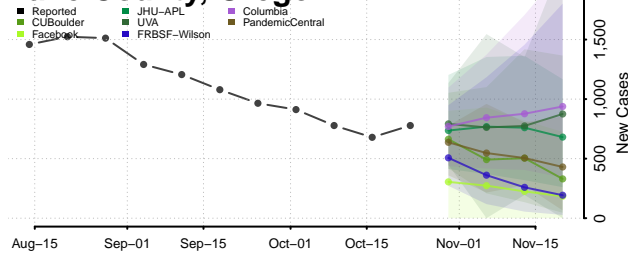

Hood River County, Oregon

Jackson County, Oregon

Jefferson County, Oregon

Josephine County, Oregon

Klamath County, Oregon

Lake County, Oregon

Lane County, Oregon

Lincoln County, Oregon