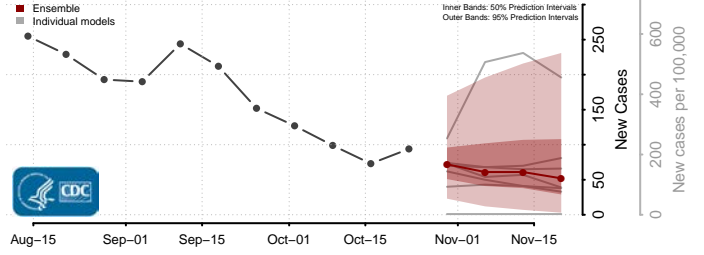

Custer County, Oklahoma

Delaware County, Oklahoma

Dewey County, Oklahoma

Ellis County, Oklahoma

Garfield County, Oklahoma

Garvin County, Oklahoma

Grady County, Oklahoma

Grant County, Oklahoma