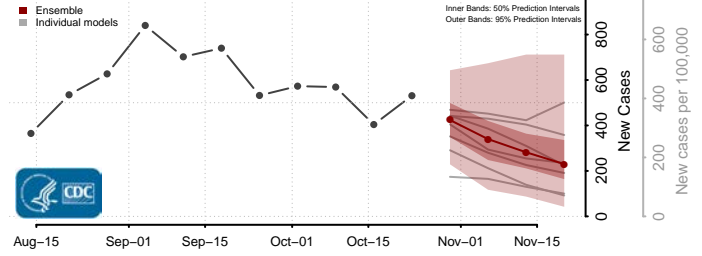

Linn County, Oregon