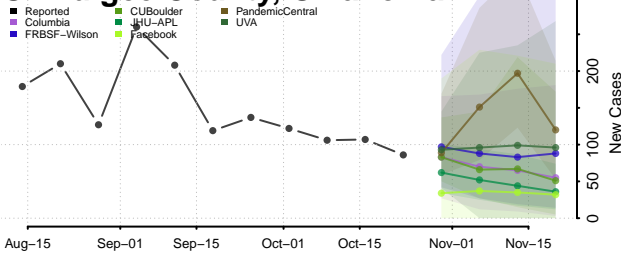

Noble County, Oklahoma

Nowata County, Oklahoma

Okfuskee County, Oklahoma

Oklahoma County, Oklahoma

Okmulgee County, Oklahoma

Osage County, Oklahoma

Ottawa County, Oklahoma

Pawnee County, Oklahoma