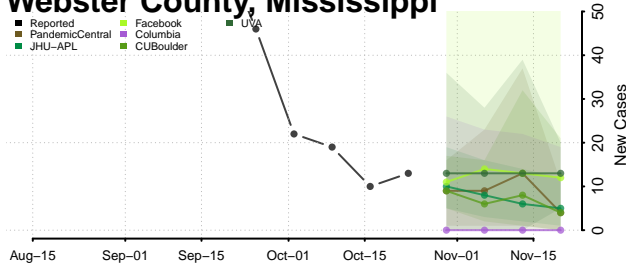

Tunica County, Mississippi

Union County, Mississippi

Walthall County, Mississippi

Warren County, Mississippi

Washington County, Mississippi

Wayne County, Mississippi

Webster County, Mississippi

Wilkinson County, Mississippi