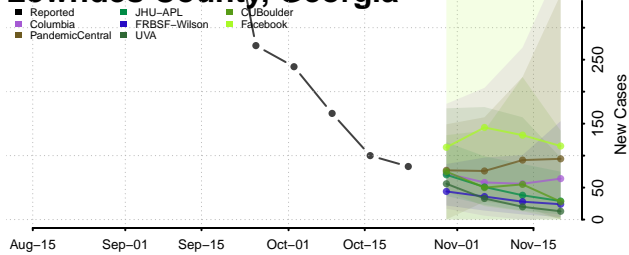

Laurens County, Georgia

Lee County, Georgia

Liberty County, Georgia

Lincoln County, Georgia

Long County, Georgia

Lowndes County, Georgia

Lumpkin County, Georgia

Macon County, Georgia