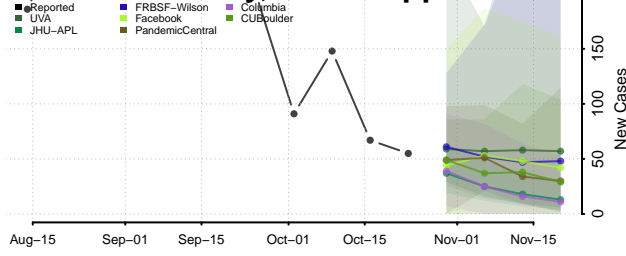

Pontotoc County, Mississippi