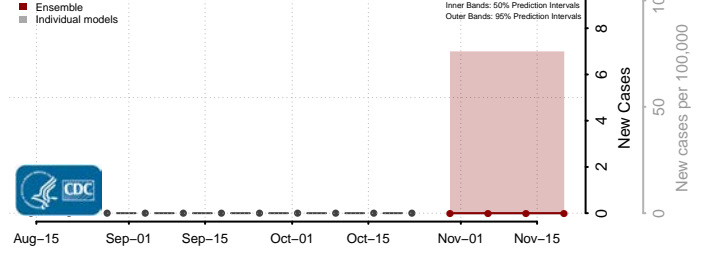

North Slope County, Alaska

Northwest Arctic County, Alaska

Petersburg County, Alaska

Prince of Wales-Hyder County, Alaska

Sitka County, Alaska

Skagway County, Alaska

Southeast Fairbanks County, Alaska

Valdez-Cordova County, Alaska