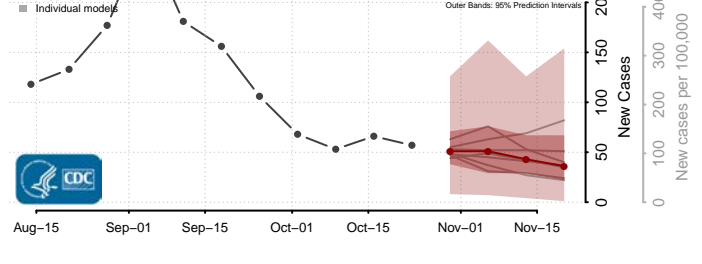

Douglas County, Nevada