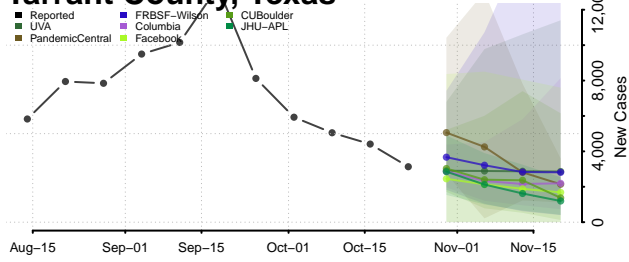

Tarrant County, Texas