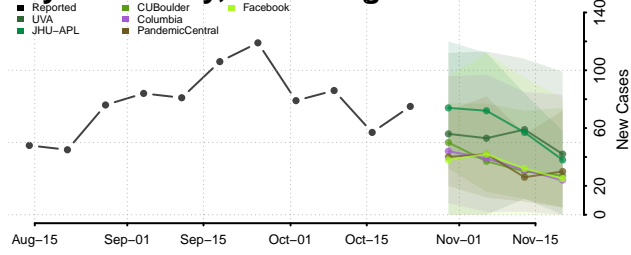

Taylor County, West Virginia