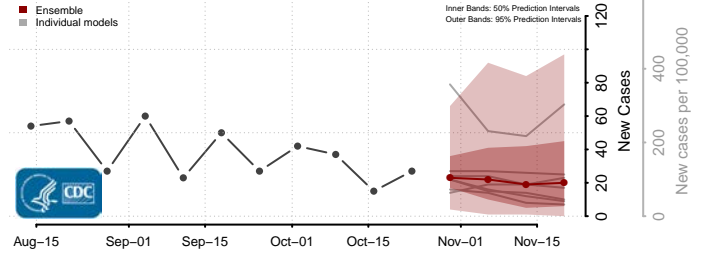

Nodaway County, Missouri