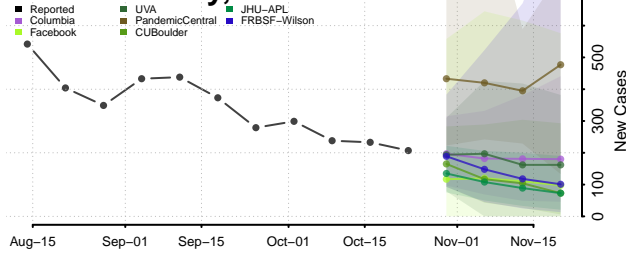

Boone County, Missouri