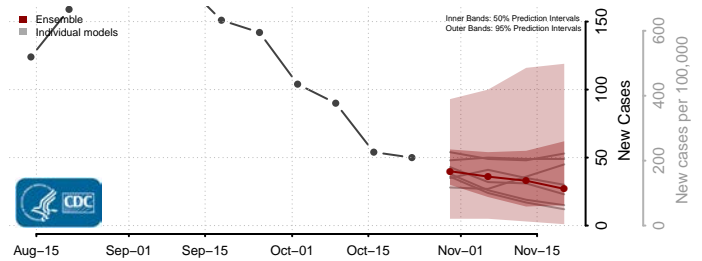

Randolph County, Indiana

Ripley County, Indiana

Rush County, Indiana

Scott County, Indiana

Shelby County, Indiana

Spencer County, Indiana

St. Joseph County, Indiana

Starke County, Indiana