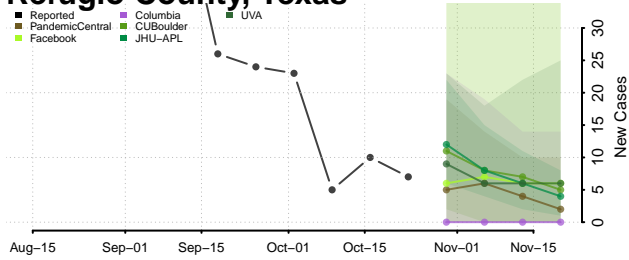

Refugio County, Texas