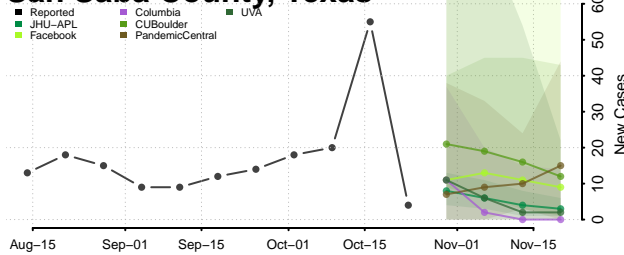

San Saba County, Texas