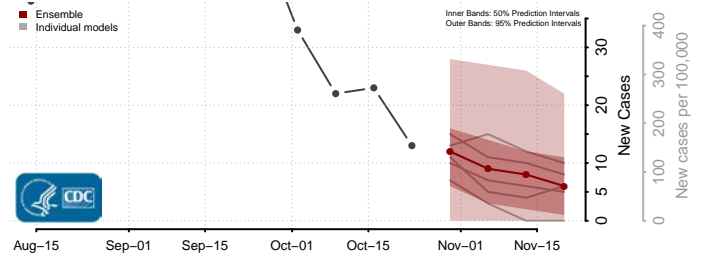

Forsyth County, North Carolina

Franklin County, North Carolina

Gaston County, North Carolina

Gates County, North Carolina

Graham County, North Carolina

Granville County, North Carolina

Greene County, North Carolina