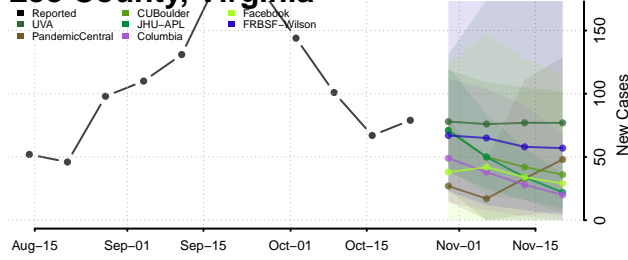

Lee County, Virginia