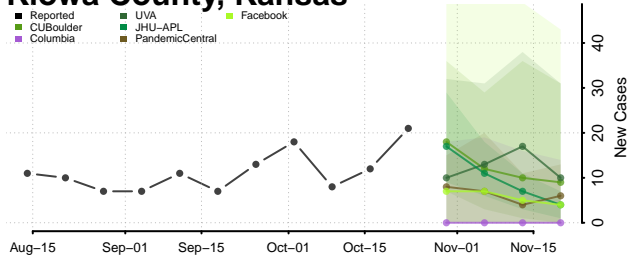

Jackson County, Kansas

Jefferson County, Kansas

Jewell County, Kansas

Johnson County, Kansas

Kearyn County, Kansas

Kingman County, Kansas

Kiowa County, Kansas

Labette County, Kansas