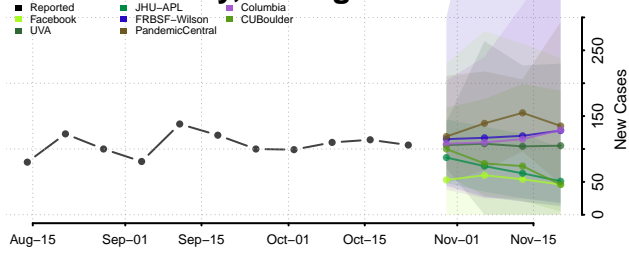

Branch County, Michigan