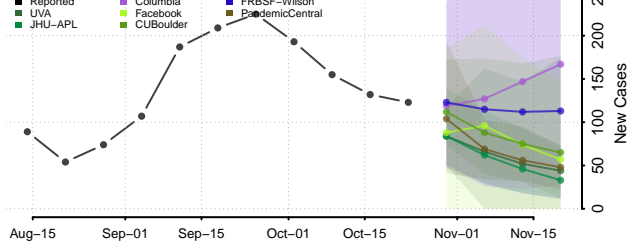

Fulton County, Ohio