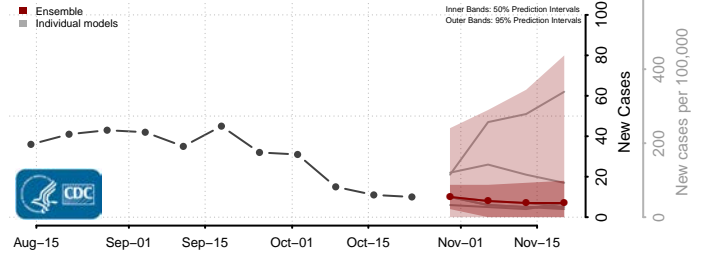

Wright County, Missouri