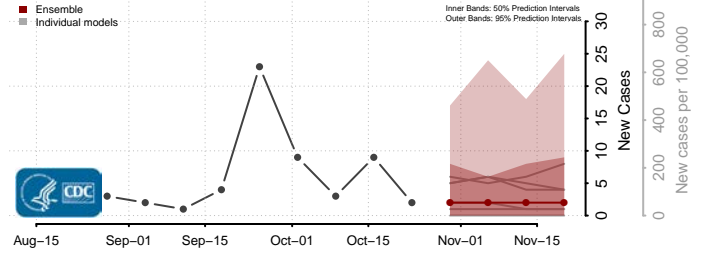

Harper County, Oklahoma