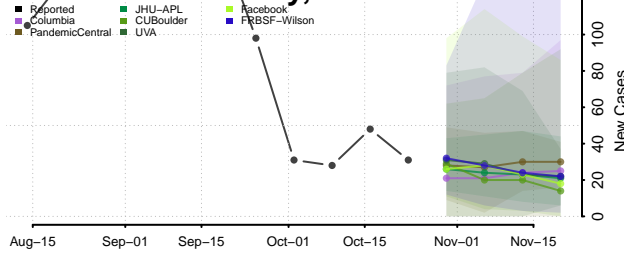

San Jacinto County, Texas