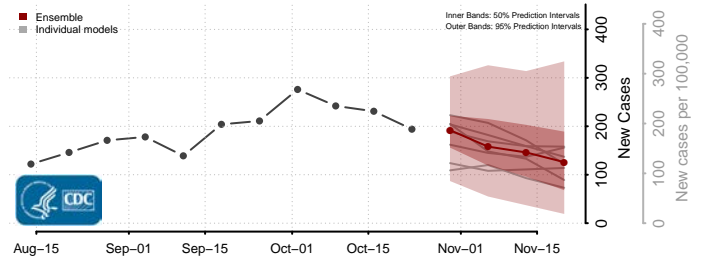

Cecil County, Maryland