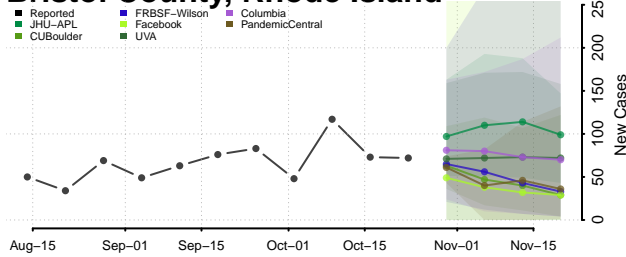

Bristol County, Rhode Island