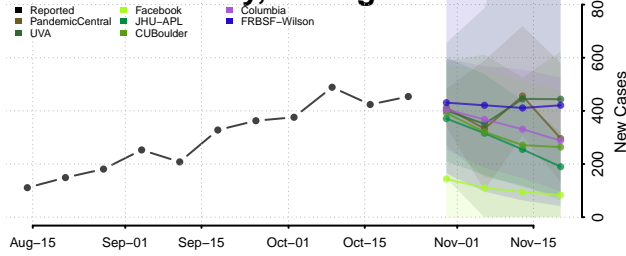

Lenawee County, Michigan