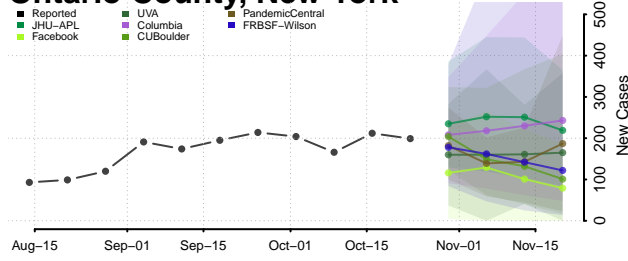

Montgomery County, New York

Nassau County, New York

New York City County, New York

Niagara County, New York

Oneida County, New York

Onondaga County, New York

Ontario County, New York

Orange County, New York