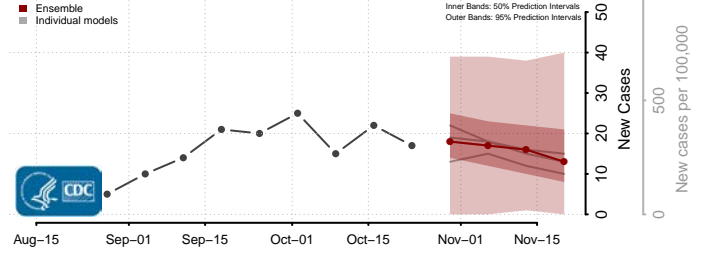

Beaverhead County, Montana

Big Horn County, Montana

Blaine County, Montana

Broadwater County, Montana

Carbon County, Montana

Carter County, Montana

Cascade County, Montana

Chouteau County, Montana