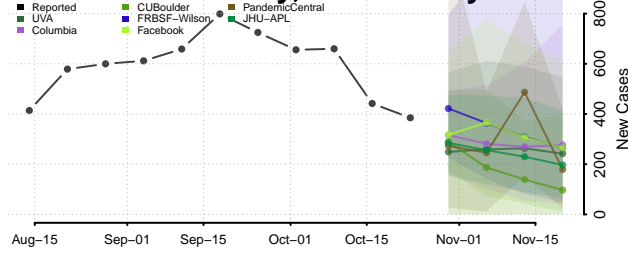

Cape May County, New Jersey

Cumberland County, New Jersey

Essex County, New Jersey

Gloucester County, New Jersey

Hudson County, New Jersey

Hunterdon County, New Jersey

Mercer County, New Jersey

Middlesex County, New Jersey