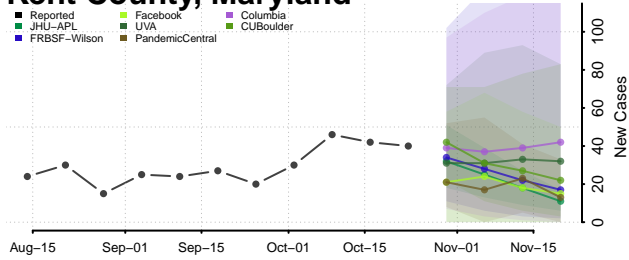

Kent County, Maryland