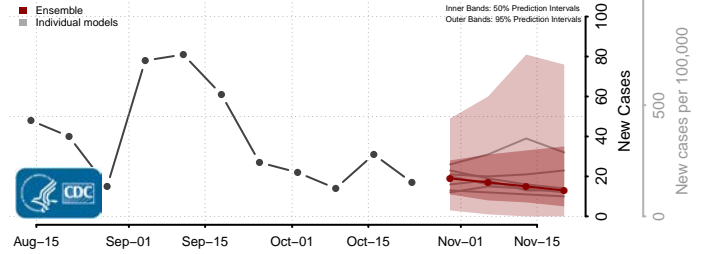

Noble County, Oklahoma