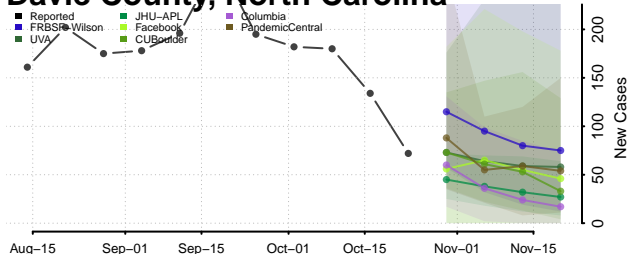

Currituck County, North Carolina

Dare County, North Carolina

Davidson County, North Carolina

Davie County, North Carolina

Duplin County, North Carolina

Durham County, North Carolina

Edgecombe County, North Carolina