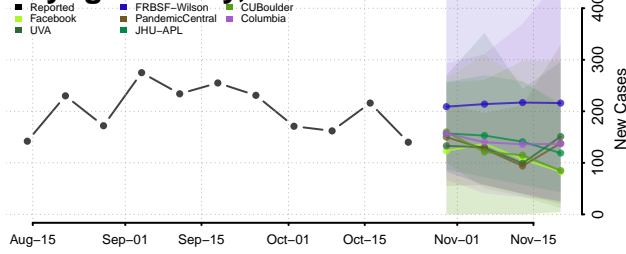

Cayuga County, New York