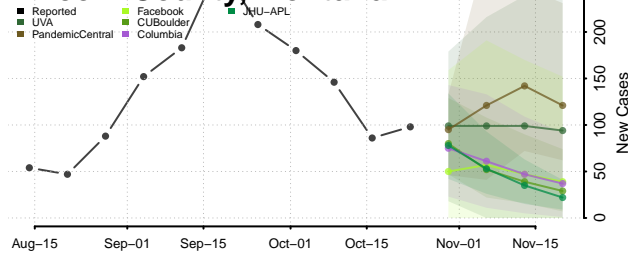

Lincoln County, Montana