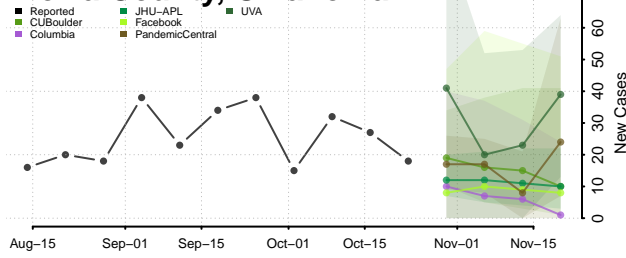

Kiowa County, Oklahoma