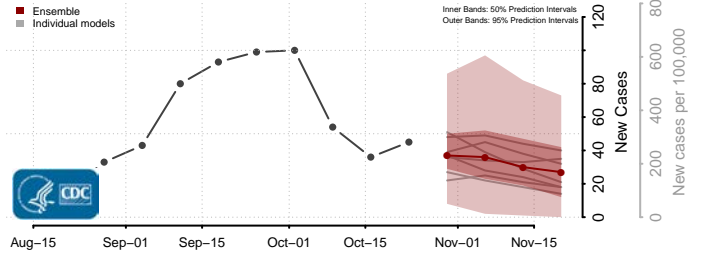

Cass County, Iowa

Cedar County, Iowa

Cerro Gordo County, Iowa

Cherokee County, Iowa

Chickasaw County, Iowa

Clarke County, Iowa

Clay County, Iowa

Clayton County, Iowa