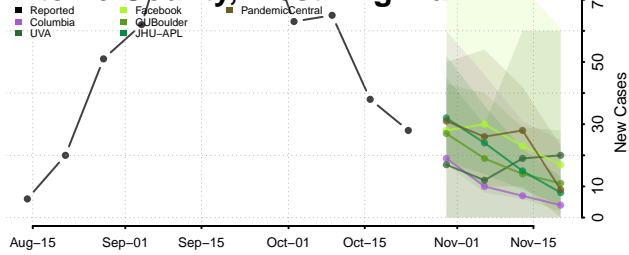

Ritchie County, West Virginia