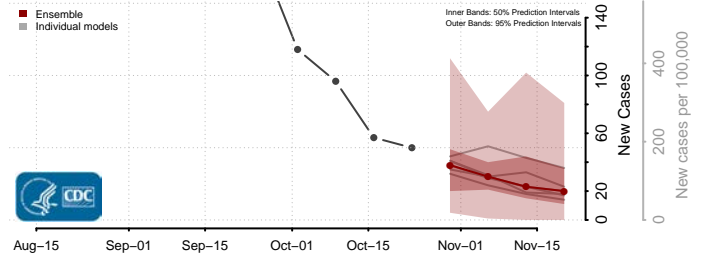

Lee County, Kentucky

Leslie County, Kentucky

Letcher County, Kentucky

Lewis County, Kentucky

Lincoln County, Kentucky

Livingston County, Kentucky

Logan County, Kentucky

Lyon County, Kentucky