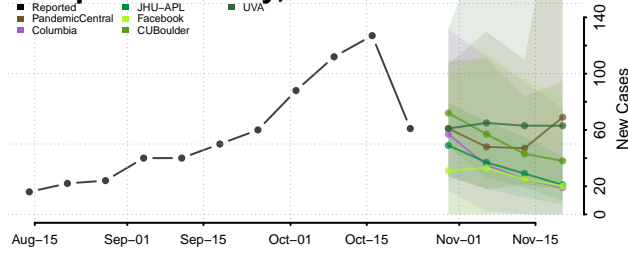

Marquette County, Wisconsin