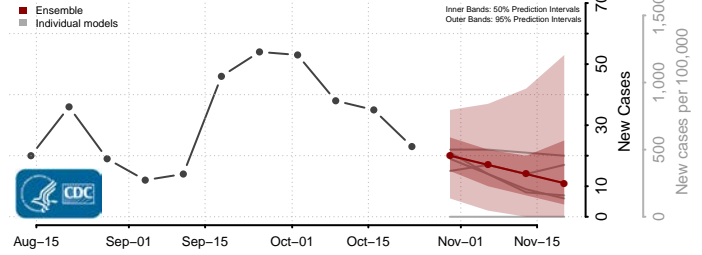

Mineral County, Montana