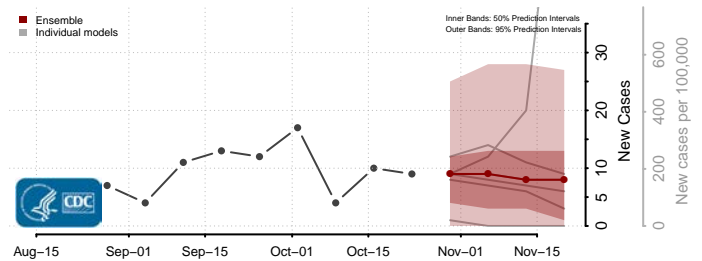

Kingsbury County, South Dakota