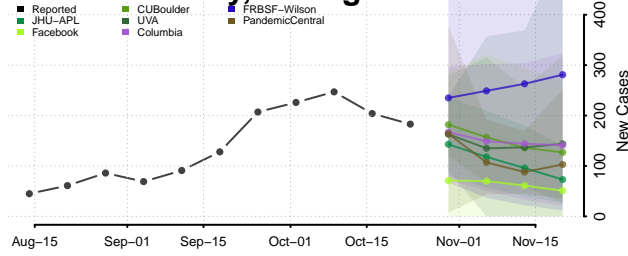

Shiawassee County, Michigan

St. Clair County, Michigan

St. Joseph County, Michigan

Tuscola County, Michigan

Van Buren County, Michigan

Washtenaw County, Michigan

Wayne County, Michigan

Wexford County, Michigan