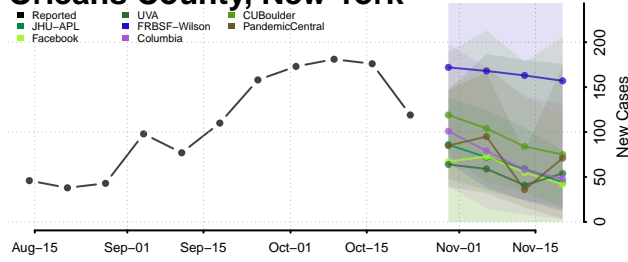

Orleans County, New York