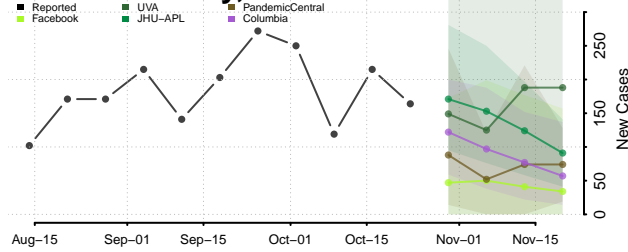

Juneau County, Alaska