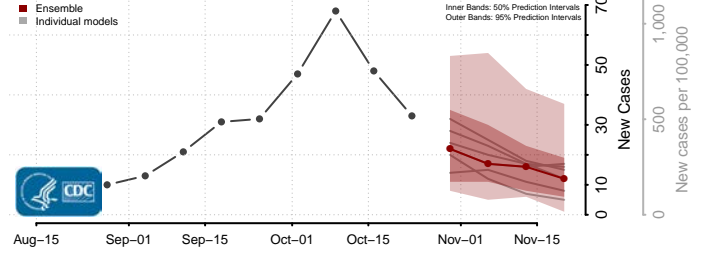

Norman County, Minnesota