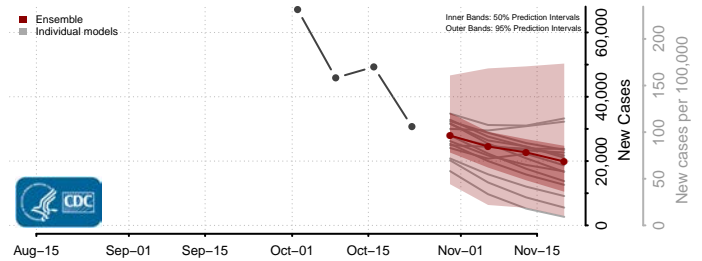

Warren County, Tennessee

Washington County, Tennessee

Wayne County, Tennessee

Weakley County, Tennessee

White County, Tennessee

Williamson County, Tennessee

Wilson County, Tennessee

Texas