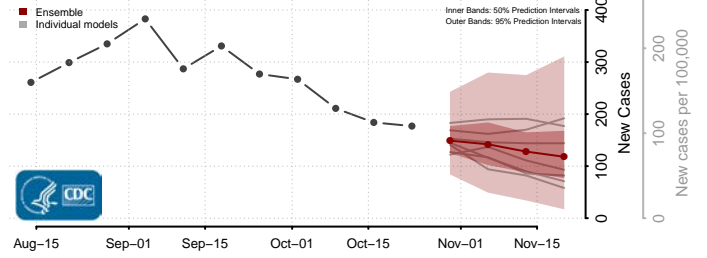

Charles County, Maryland