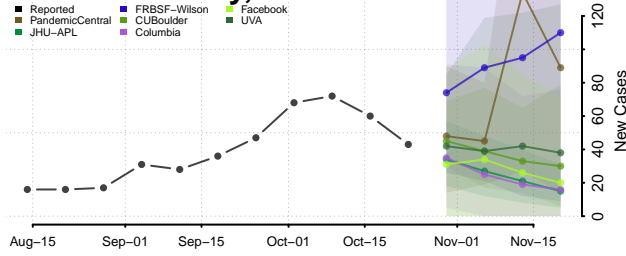

Renville County, Minnesota