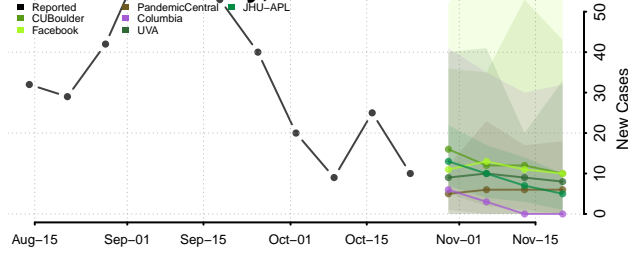

Hamilton County, Texas