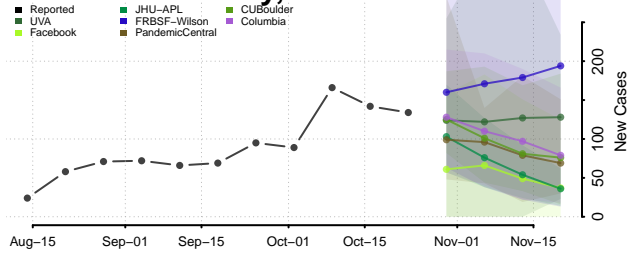

Mille Lacs County, Minnesota