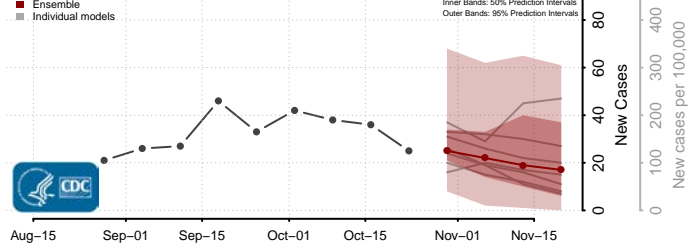

Winneshiek County, Iowa