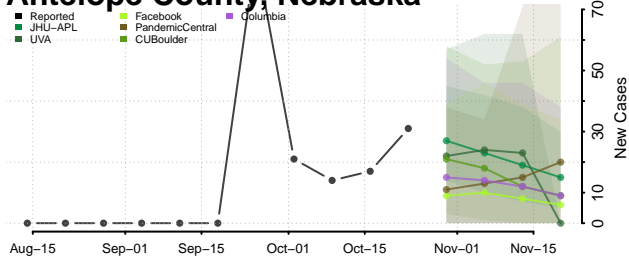

Antelope County, Nebraska