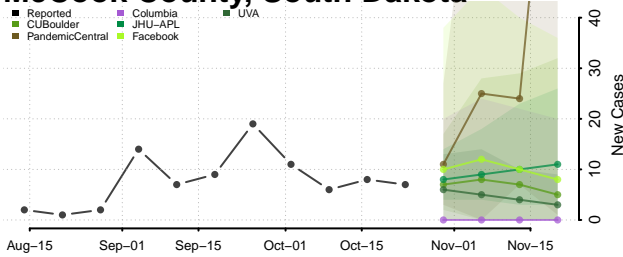

McCook County, South Dakota