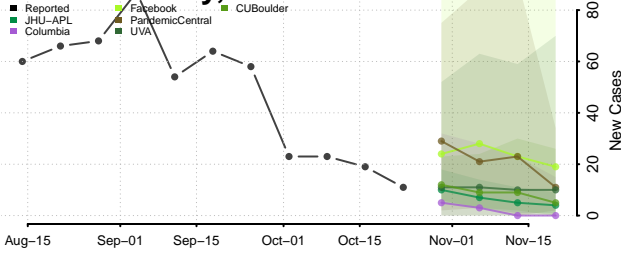

Wise County, Texas

Wood County, Texas

Yoakum County, Texas

Young County, Texas

Zapata County, Texas

Zavala County, Texas

Utah

Beaver County, Utah