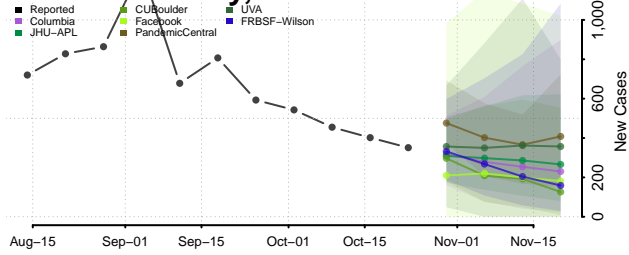

Currituck County, North Carolina

Dare County, North Carolina

Davidson County, North Carolina

Davie County, North Carolina

Duplin County, North Carolina

Durham County, North Carolina

Edgecombe County, North Carolina