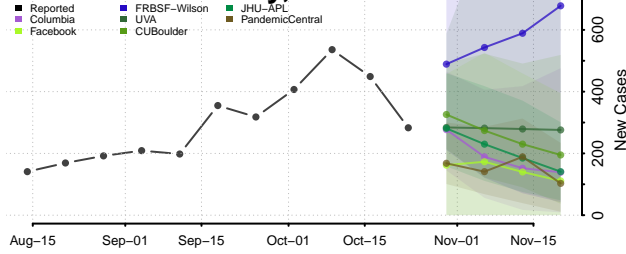

Redwood County, Minnesota

Renville County, Minnesota

Rice County, Minnesota

Rock County, Minnesota

Roseau County, Minnesota

Scott County, Minnesota

Sherburne County, Minnesota

Sibley County, Minnesota