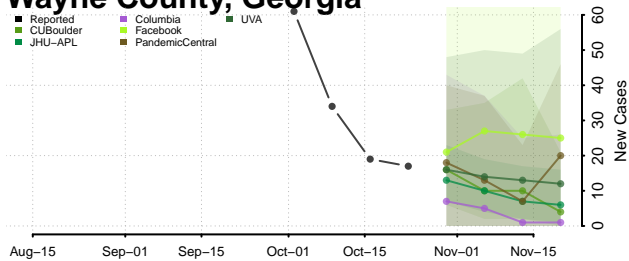

Wayne County, Georgia