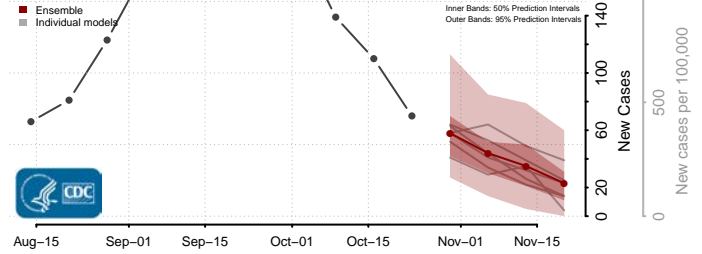

Lewis County, West Virginia