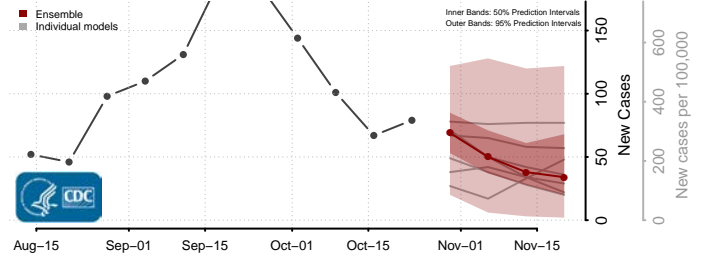

Lee County, Virginia