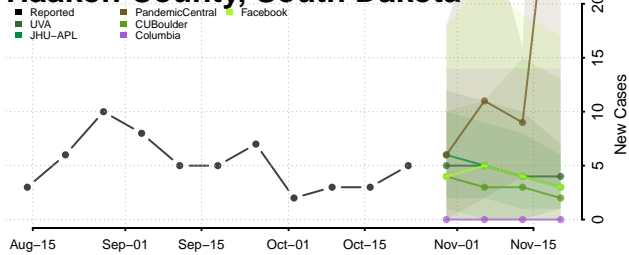

Douglas County, South Dakota

Edmunds County, South Dakota

Fall River County, South Dakota

Faulk County, South Dakota

Grant County, South Dakota

Gregory County, South Dakota

Haakon County, South Dakota

Hamlin County, South Dakota