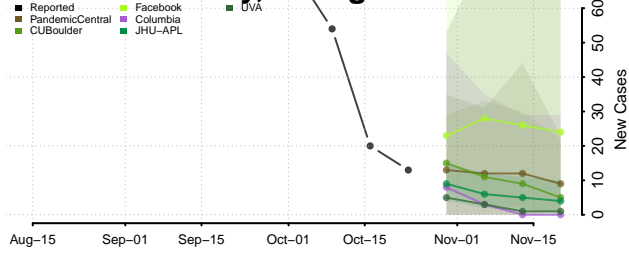

Dougherty County, Georgia

Douglas County, Georgia

Early County, Georgia

Echols County, Georgia

Effingham County, Georgia

Elbert County, Georgia

Emanuel County, Georgia

Evans County, Georgia