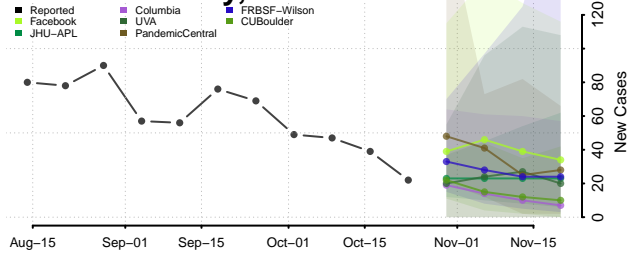

Monroe County, Illinois