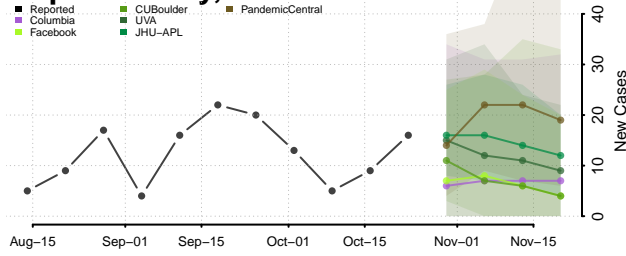

Douglas County, Colorado

Eagle County, Colorado

El Paso County, Colorado

Elbert County, Colorado

Fremont County, Colorado

Garfield County, Colorado

Gilpin County, Colorado

Grand County, Colorado