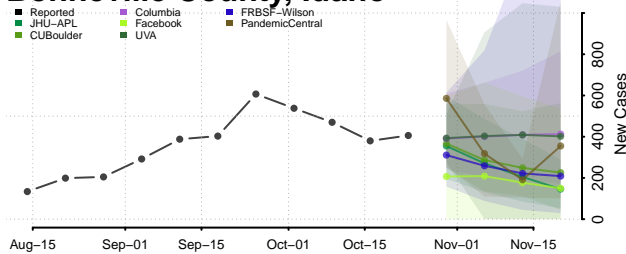

Bonneville County, Idaho