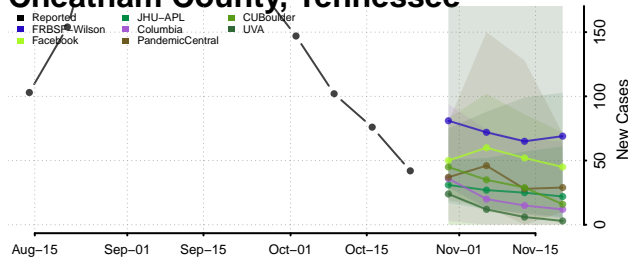

Carroll County, Tennessee

Carter County, Tennessee

Cheatham County, Tennessee

Chester County, Tennessee

Claiborne County, Tennessee

Clay County, Tennessee

Cocke County, Tennessee

Coffee County, Tennessee