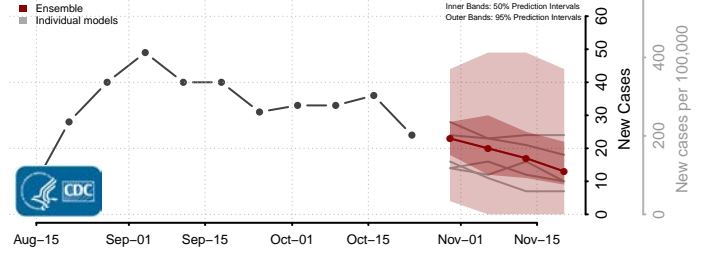

Caroline County, Virginia

Carroll County, Virginia

Charles City County, Virginia

Charlotte County, Virginia

Charlottesville County, Virginia

Chesapeake County, Virginia

Chesterfield County, Virginia

Clarke County, Virginia