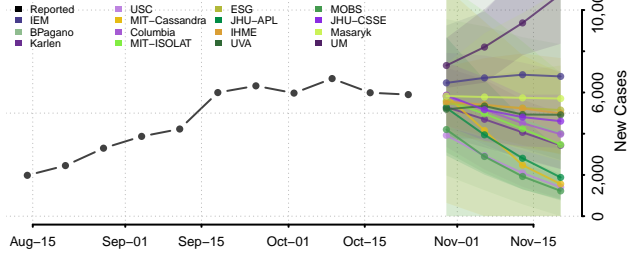

Vernon County, Missouri

Warren County, Missouri

Washington County, Missouri

Wayne County, Missouri

Webster County, Missouri

Worth County, Missouri

Wright County, Missouri

Montana