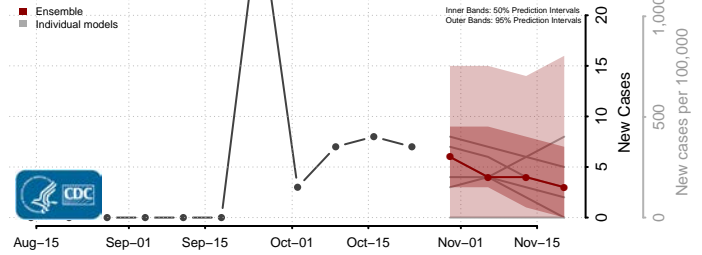

Frontier County, Nebraska

Furnas County, Nebraska

Gage County, Nebraska

Garden County, Nebraska

Garfield County, Nebraska

Gosper County, Nebraska

Grant County, Nebraska

Greeley County, Nebraska