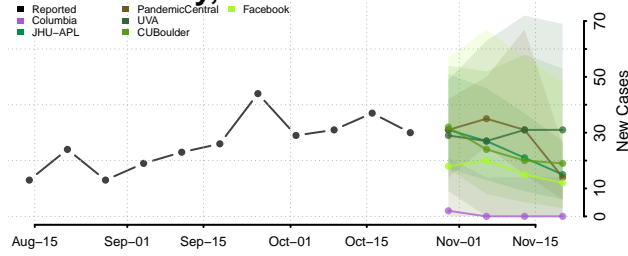

Sweet Grass County, Montana

Teton County, Montana

Toole County, Montana

Treasure County, Montana

Valley County, Montana

Wheatland County, Montana

Wibaux County, Montana

Yellowstone County, Montana