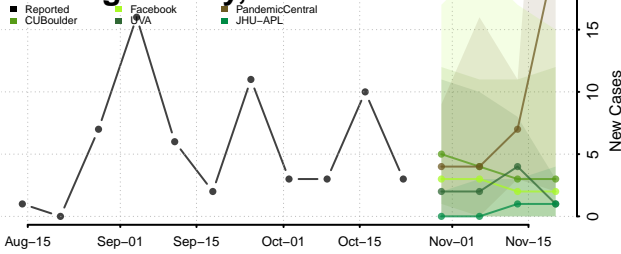

Harding County, South Dakota