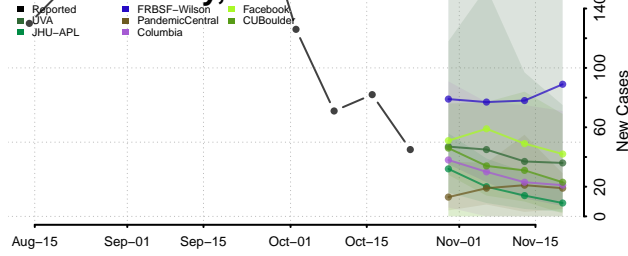

Obion County, Tennessee