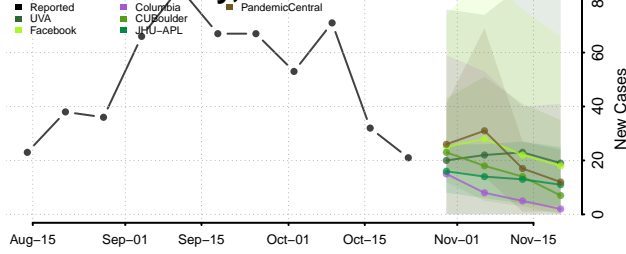

Union County, Illinois

Vermilion County, Illinois

Wabash County, Illinois

Warren County, Illinois

Washington County, Illinois

Wayne County, Illinois

White County, Illinois

Whiteside County, Illinois