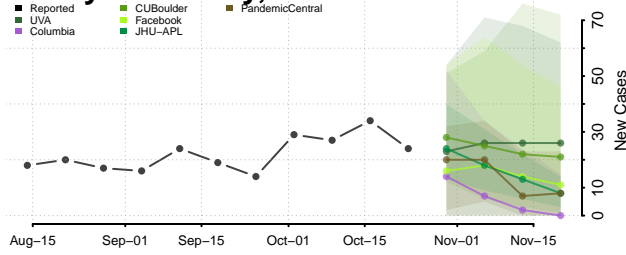

Schuyler County, Illinois