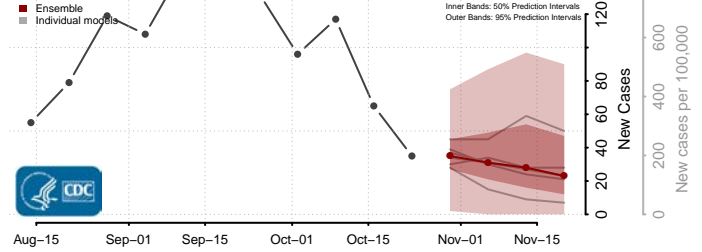

Grant County, Kentucky

Graves County, Kentucky

Grayson County, Kentucky

Green County, Kentucky

Greenup County, Kentucky

Hancock County, Kentucky

Hardin County, Kentucky

Harlan County, Kentucky