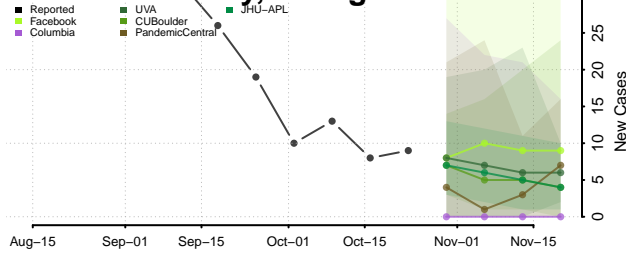

Jasper County, Georgia

Jeff Davis County, Georgia

Jefferson County, Georgia

Jenkins County, Georgia

Johnson County, Georgia

Jones County, Georgia

Lamar County, Georgia

Lanier County, Georgia