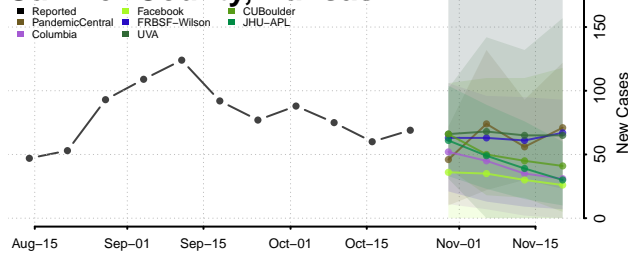

Sumner County, Kansas