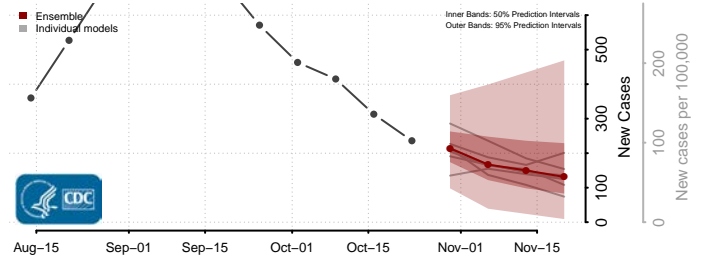

Prince George County, Virginia

Prince William County, Virginia

Pulaski County, Virginia

Radford County, Virginia

Rappahannock County, Virginia

Richmond City County, Virginia

Richmond County, Virginia

Roanoke City County, Virginia