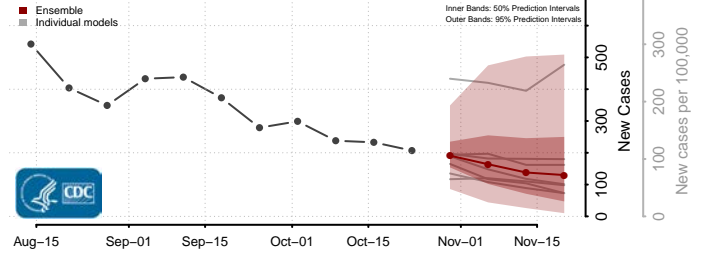

Boone County, Missouri