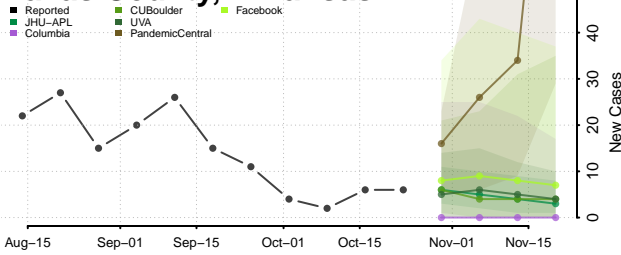

Dallas County, Arkansas