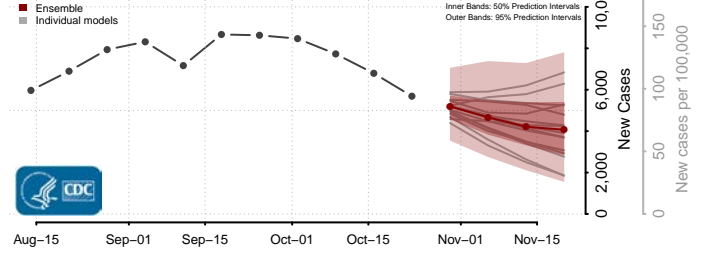

Waldo County, Maine

Washington County, Maine

York County, Maine

Maryland

Allegany County, Maryland

Anne Arundel County, Maryland

Baltimore City County, Maryland

Baltimore County, Maryland