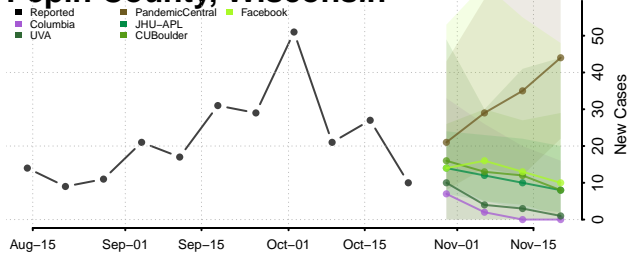

Oconto County, Wisconsin

Oneida County, Wisconsin

Outagamie County, Wisconsin

Ozaukee County, Wisconsin

Pepin County, Wisconsin

Pierce County, Wisconsin

Polk County, Wisconsin

Portage County, Wisconsin