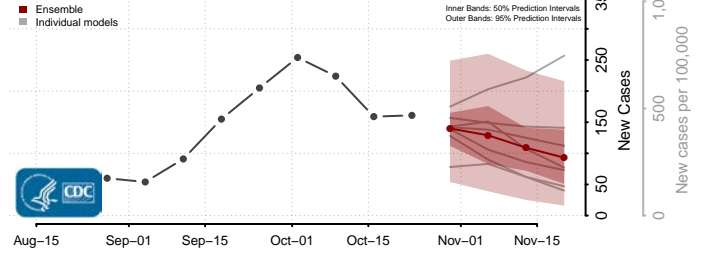

Minnesota

Aitkin County, Minnesota

Anoka County, Minnesota

Becker County, Minnesota

Beltrami County, Minnesota

Benton County, Minnesota

Big Stone County, Minnesota

Blue Earth County, Minnesota