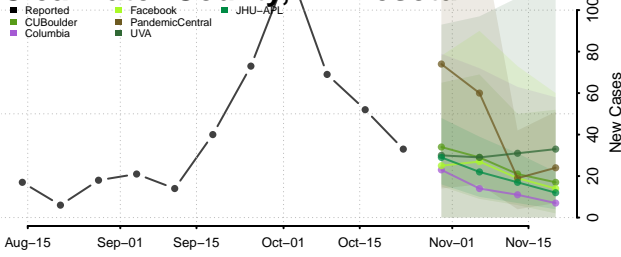

Clearwater County, Minnesota