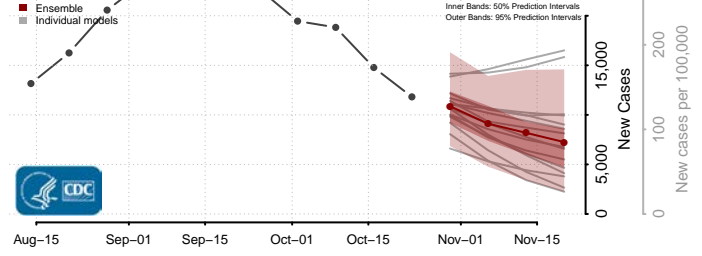

Windham County, Vermont

Windsor County, Vermont

Virgin Islands

Virginia

Accomack County, Virginia

Albemarle County, Virginia