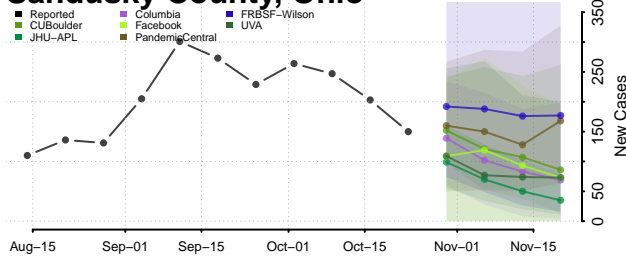

Putnam County, Ohio

Richland County, Ohio

Ross County, Ohio

Sandusky County, Ohio

Scioto County, Ohio

Seneca County, Ohio

Shelby County, Ohio

Stark County, Ohio