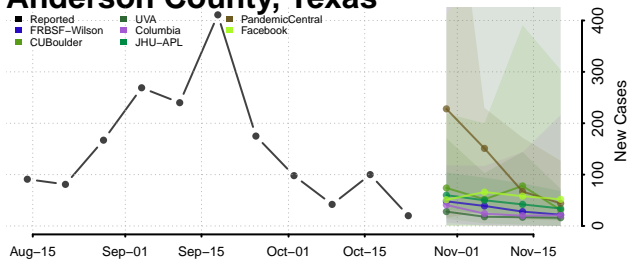

Anderson County, Texas