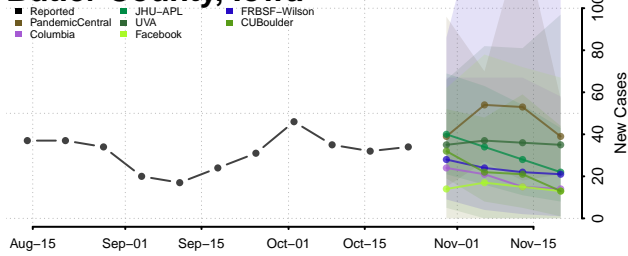

Black Hawk County, Iowa

Boone County, Iowa

Bremer County, Iowa

Buchanan County, Iowa

Buena Vista County, Iowa

Butler County, Iowa

Calhoun County, Iowa

Carroll County, Iowa