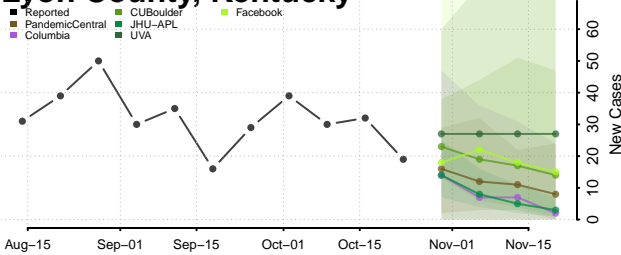

Lee County, Kentucky

Leslie County, Kentucky

Letcher County, Kentucky

Lewis County, Kentucky

Lincoln County, Kentucky

Livingston County, Kentucky

Logan County, Kentucky

Lyon County, Kentucky