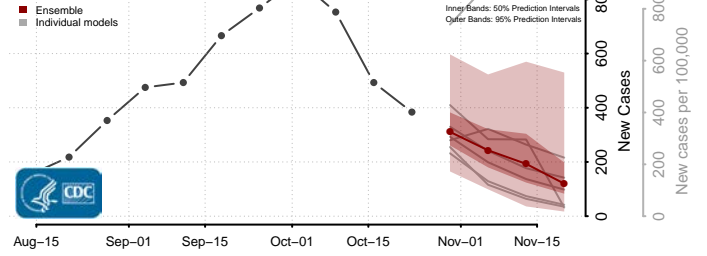

Burleigh County, North Dakota