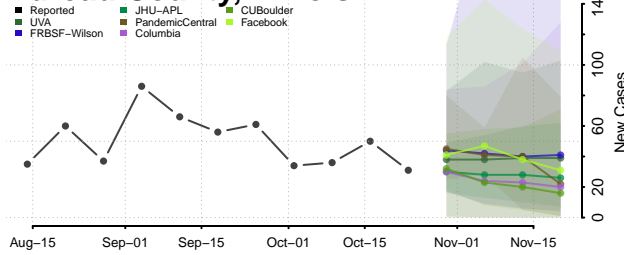

Bureau County, Illinois