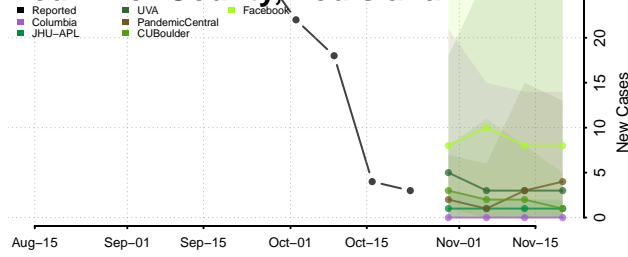

Red River County, Louisiana