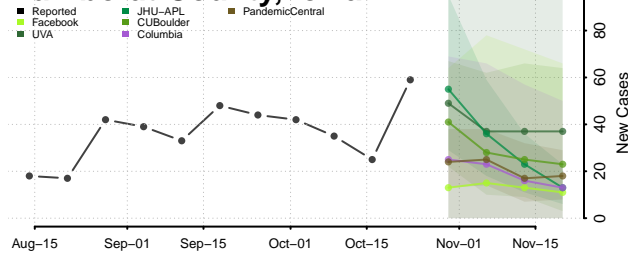

Guthrie County, Iowa

Hamilton County, Iowa

Hancock County, Iowa

Hardin County, Iowa

Harrison County, Iowa

Henry County, Iowa

Howard County, Iowa

Humboldt County, Iowa