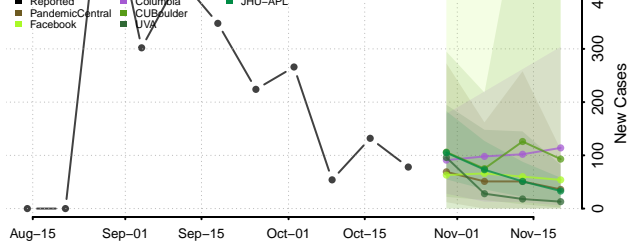

Lamar County, Texas