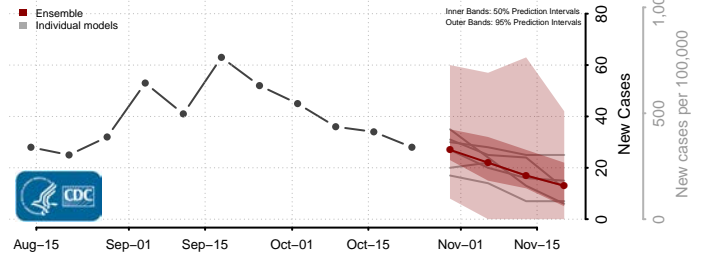

Pendleton County, West Virginia

Pleasants County, West Virginia

Pocahontas County, West Virginia

Preston County, West Virginia

Putnam County, West Virginia

Raleigh County, West Virginia

Randolph County, West Virginia