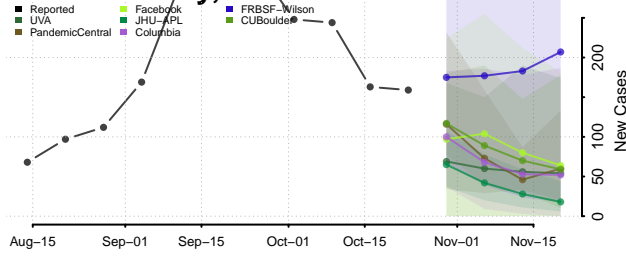

Clermont County, Ohio

Clinton County, Ohio

Columbiana County, Ohio

Coshocton County, Ohio

Crawford County, Ohio

Cuyahoga County, Ohio

Darke County, Ohio

Defiance County, Ohio