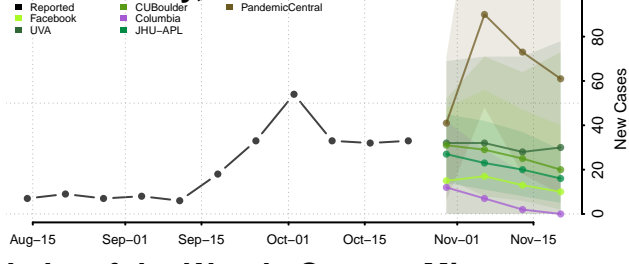

Jackson County, Minnesota

Kanabec County, Minnesota

Kandiyohi County, Minnesota

Kittson County, Minnesota

Koochiching County, Minnesota

Lac qui Parle County, Minnesota

Lake County, Minnesota

Lake of the Woods County, Minnesota