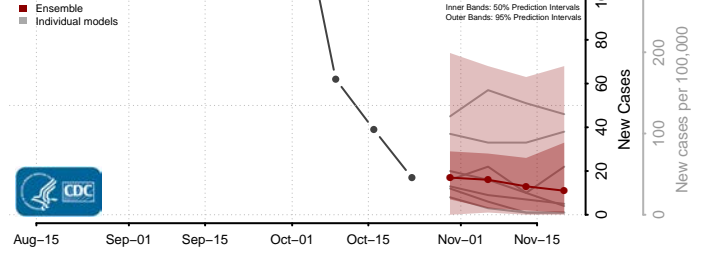

Crockett County, Tennessee

Cumberland County, Tennessee

Davidson County, Tennessee

Decatur County, Tennessee

DeKalb County, Tennessee

Dickson County, Tennessee

Dyer County, Tennessee

Fayette County, Tennessee