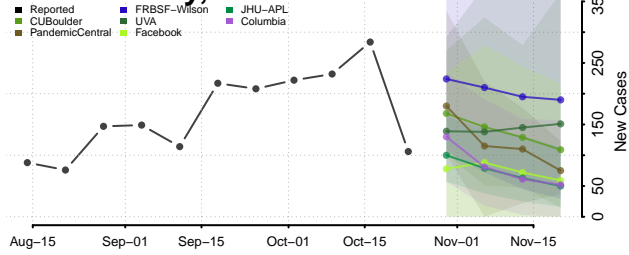

Sauk County, Wisconsin