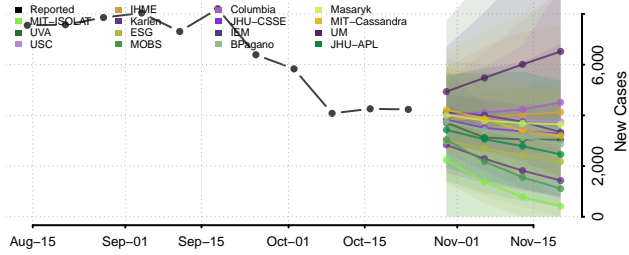

Valley County, Nebraska

Washington County, Nebraska

Wayne County, Nebraska

Webster County, Nebraska

Wheeler County, Nebraska

York County, Nebraska

Nevada

Carson City County, Nevada