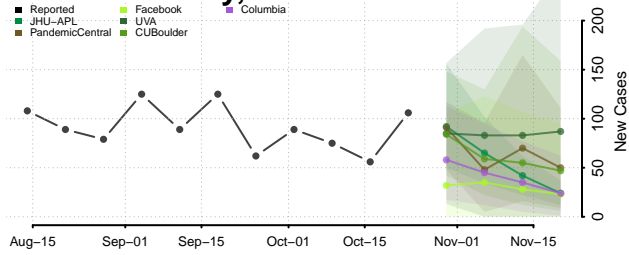

Lincoln County, New Mexico