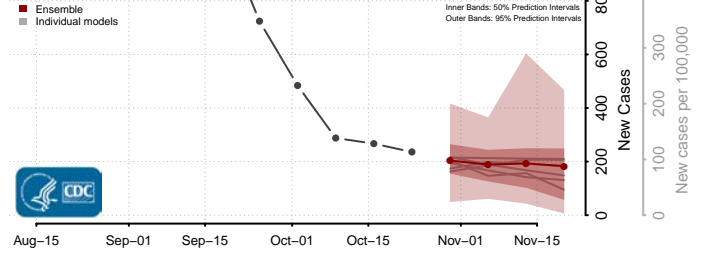

Harrison County, Mississippi