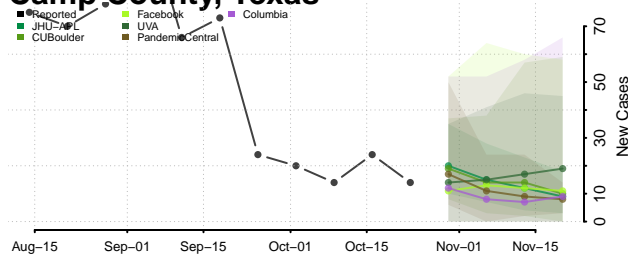

Camp County, Texas