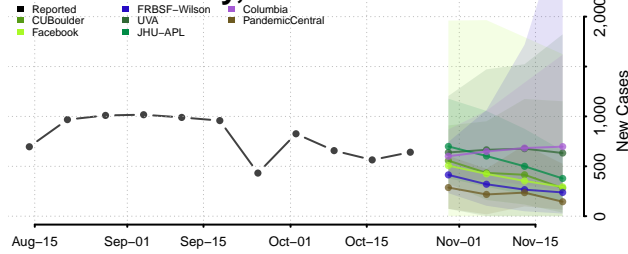

Merced County, California