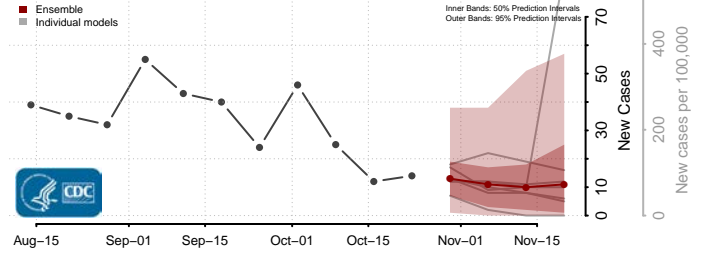

Macon County, Missouri