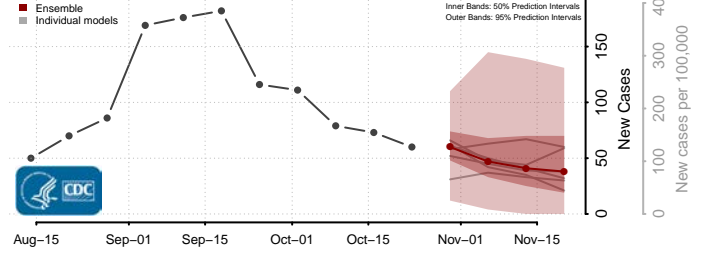

Caroline County, Virginia

Carroll County, Virginia

Charles City County, Virginia

Charlotte County, Virginia

Charlottesville County, Virginia

Chesapeake County, Virginia

Chesterfield County, Virginia

Clarke County, Virginia