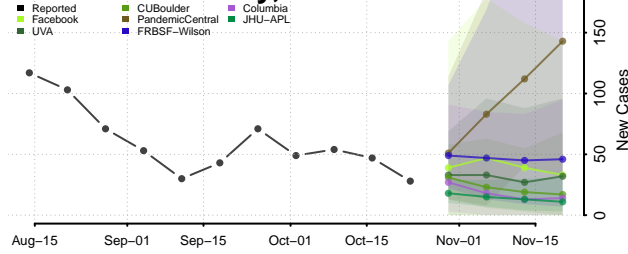

Lawrence County, Missouri