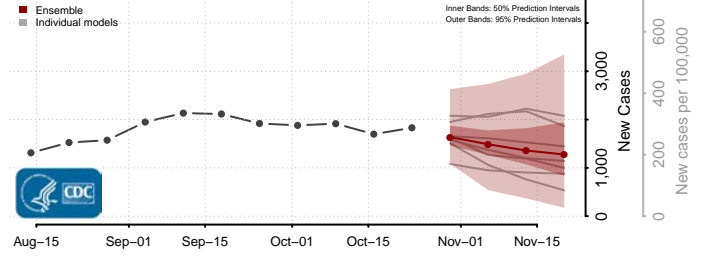

Utah County, Utah