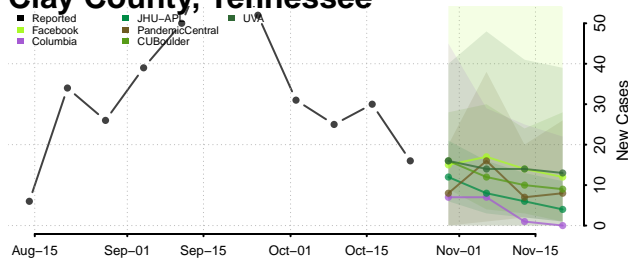

Carroll County, Tennessee

Carter County, Tennessee

Cheatham County, Tennessee

Chester County, Tennessee

Claiborne County, Tennessee

Clay County, Tennessee

Cocke County, Tennessee

Coffee County, Tennessee