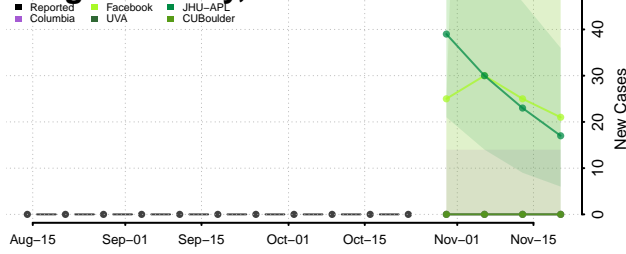

Morgan County, Utah