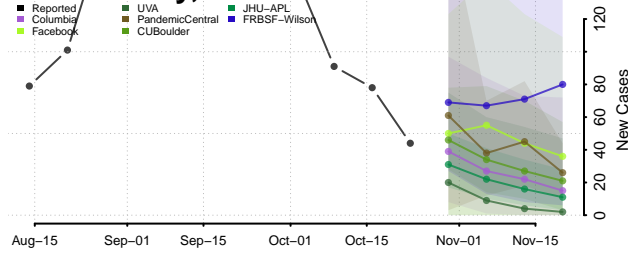

Pike County, Ohio