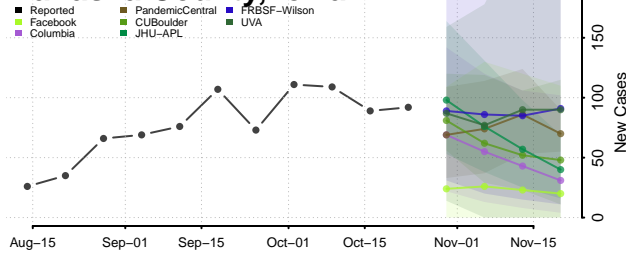

Kossuth County, Iowa

Lee County, Iowa

Linn County, Iowa

Louisa County, Iowa

Lucas County, Iowa

Lyon County, Iowa

Madison County, Iowa

Mahaska County, Iowa