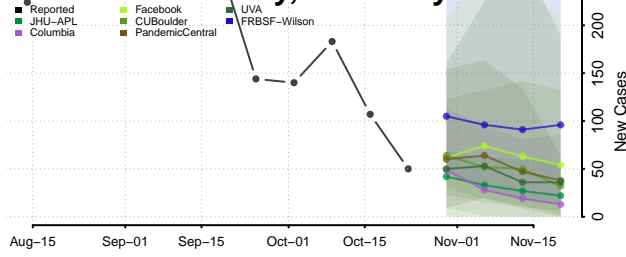

Henderson County, Kentucky