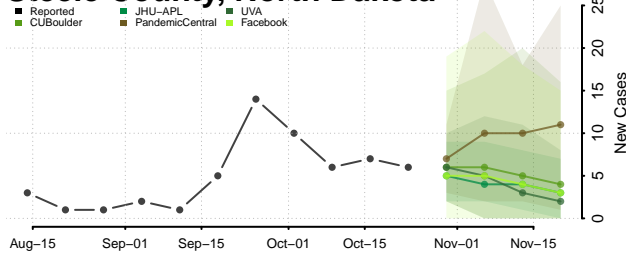

Steele County, North Dakota