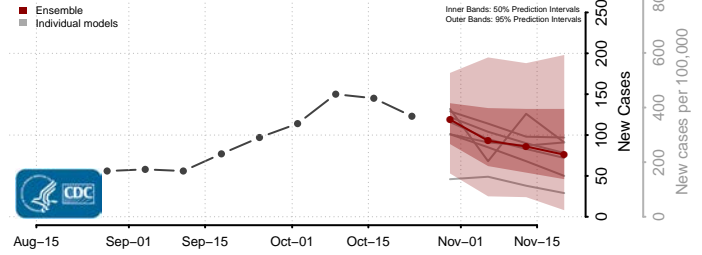

Crawford County, Michigan

Delta County, Michigan

Dickinson County, Michigan

Eaton County, Michigan

Emmet County, Michigan

Genesee County, Michigan

Gladwin County, Michigan

Gogebic County, Michigan