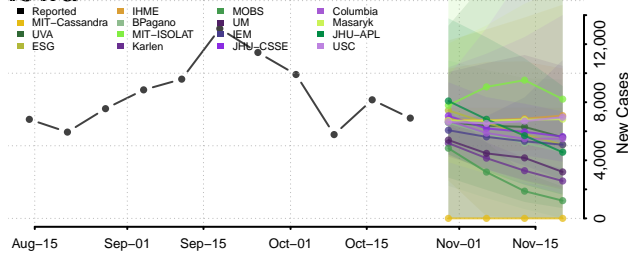

White County, Indiana

Whitley County, Indiana

Iowa

Adair County, Iowa

Adams County, Iowa

Allamakee County, Iowa