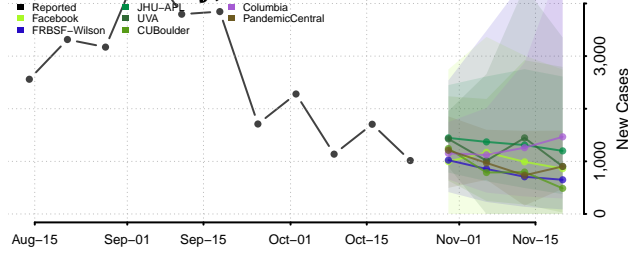

Collin County, Texas