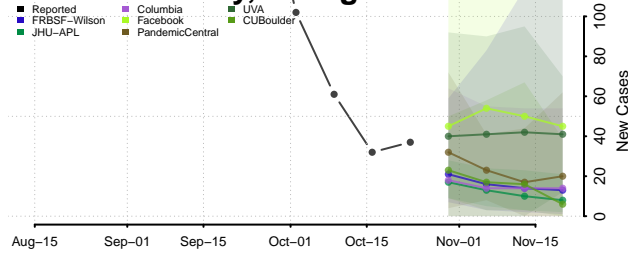

Thomas County, Georgia