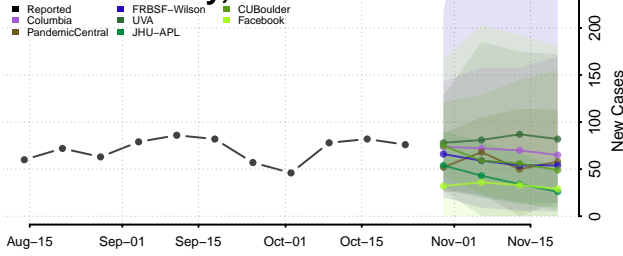

Custer County, Oklahoma

Delaware County, Oklahoma

Dewey County, Oklahoma

Ellis County, Oklahoma

Garfield County, Oklahoma

Garvin County, Oklahoma

Grady County, Oklahoma

Grant County, Oklahoma