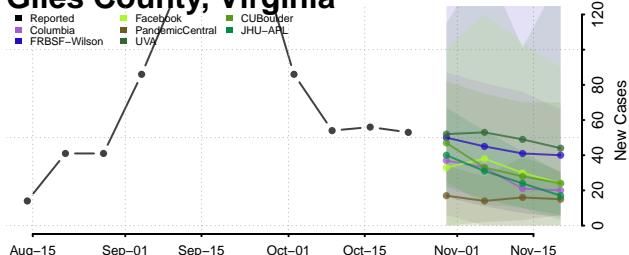

Giles County, Virginia