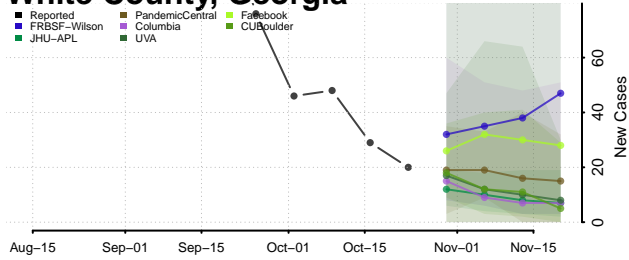

Wayne County, Georgia

Webster County, Georgia

Wheeler County, Georgia

White County, Georgia

Whitfield County, Georgia

Wilcox County, Georgia

Wilkes County, Georgia

Wilkinson County, Georgia