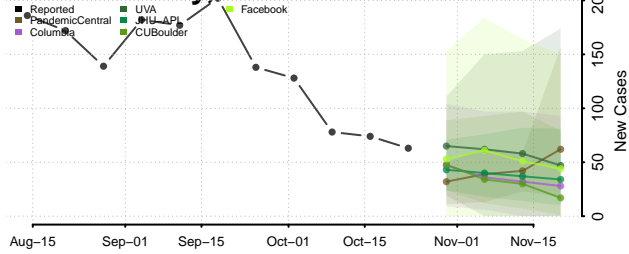

Miller County, Arkansas