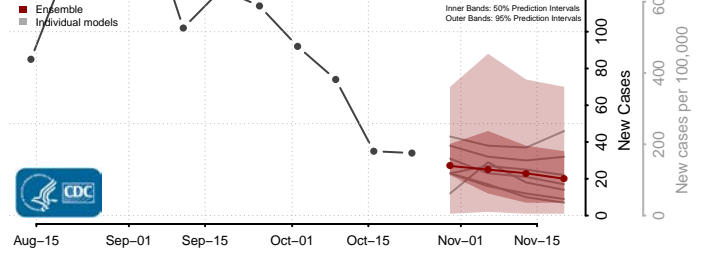

Tunica County, Mississippi

Union County, Mississippi

Walthall County, Mississippi

Warren County, Mississippi

Washington County, Mississippi

Wayne County, Mississippi

Webster County, Mississippi

Wilkinson County, Mississippi