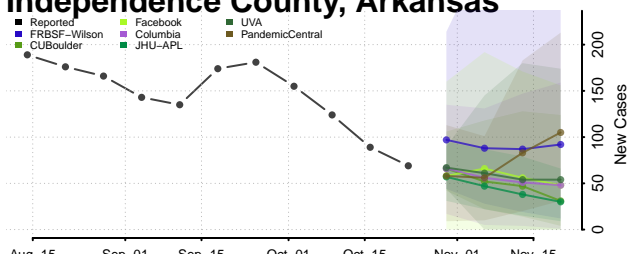

Greene County, Arkansas

Hempstead County, Arkansas

Hot Spring County, Arkansas

Howard County, Arkansas

Independence County, Arkansas

Izard County, Arkansas

Jackson County, Arkansas

Jefferson County, Arkansas