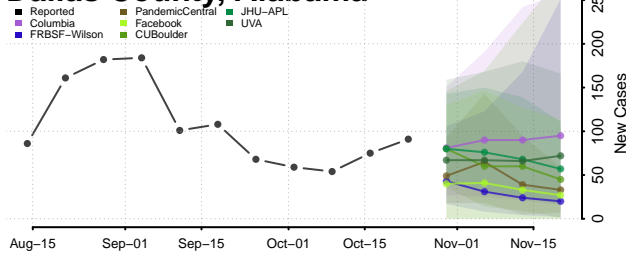

Dallas County, Alabama