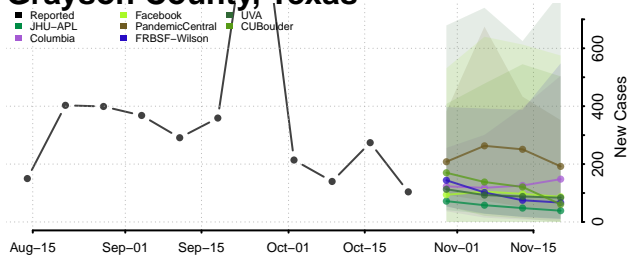

Grayson County, Texas