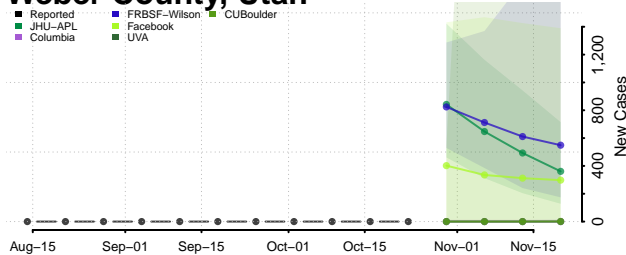

Weber County, Utah