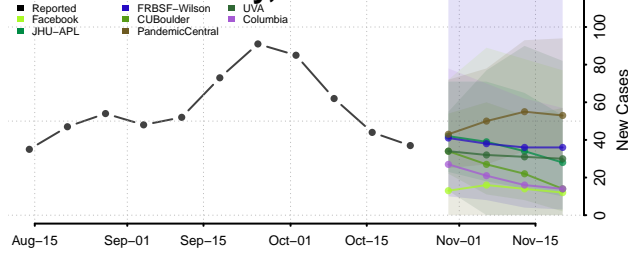

Ida County, Iowa

Iowa County, Iowa

Jackson County, Iowa

Jasper County, Iowa

Jefferson County, Iowa

Johnson County, Iowa

Jones County, Iowa

Keokuk County, Iowa