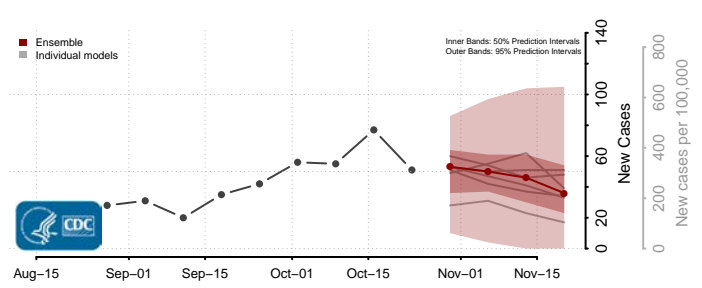

Kanabec County, Minnesota