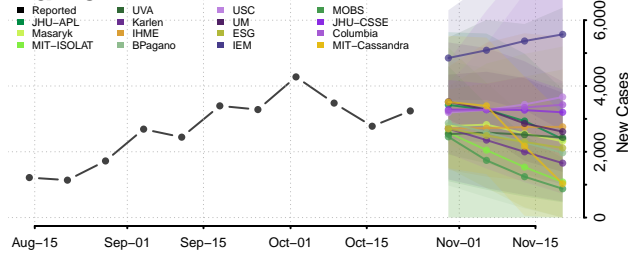

West Baton Rouge County, Louisiana

West Carroll County, Louisiana

West Feliciana County, Louisiana

Winn County, Louisiana

Maine

Androscoggin County, Maine