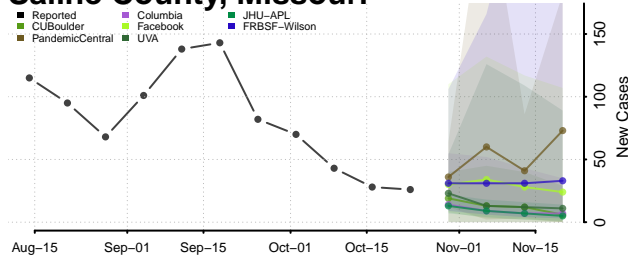

Saline County, Missouri