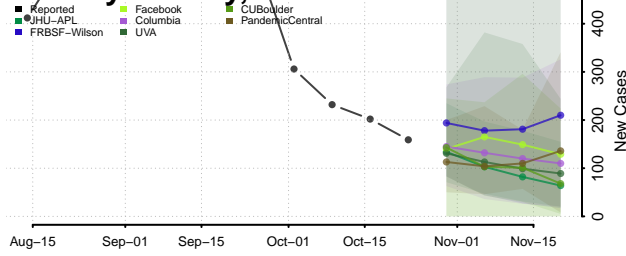

Bradley County, Tennessee