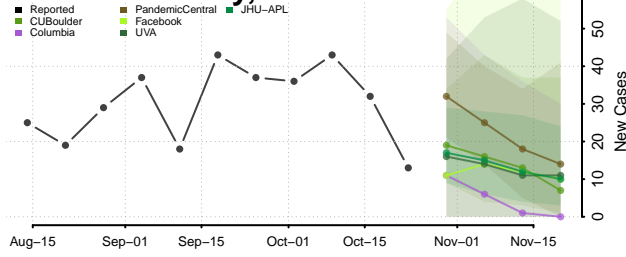

Franklin County, Iowa