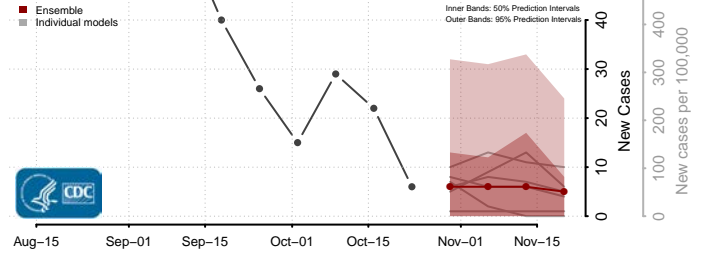

Montgomery County, Mississippi