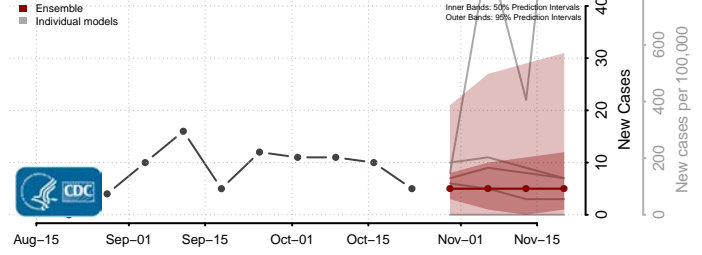

Clay County, South Dakota

Codington County, South Dakota

Corson County, South Dakota

Custer County, South Dakota

Davison County, South Dakota

Day County, South Dakota

Deuel County, South Dakota

Dewey County, South Dakota