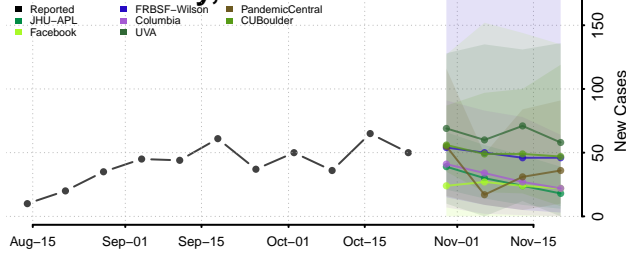

Sequoyah County, Oklahoma

Stephens County, Oklahoma

Texas County, Oklahoma

Tillman County, Oklahoma

Tulsa County, Oklahoma

Wagoner County, Oklahoma

Washington County, Oklahoma

Washita County, Oklahoma