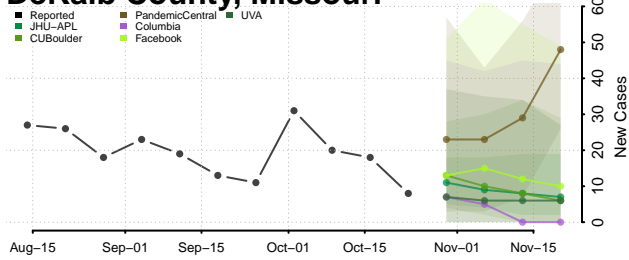

Dade County, Missouri

Dallas County, Missouri

Davies County, Missouri

DeKalb County, Missouri

Dent County, Missouri

Douglas County, Missouri

Dunklin County, Missouri

Franklin County, Missouri