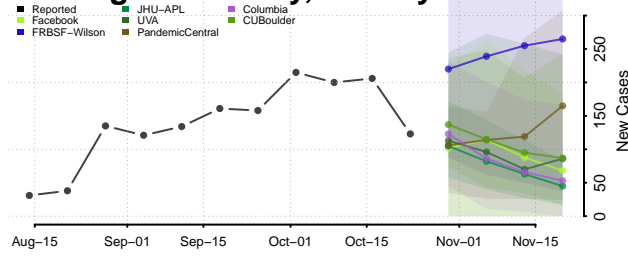

Elk County, Pennsylvania

Erie County, Pennsylvania

Fayette County, Pennsylvania

Forest County, Pennsylvania

Franklin County, Pennsylvania

Fulton County, Pennsylvania

Greene County, Pennsylvania

Huntingdon County, Pennsylvania