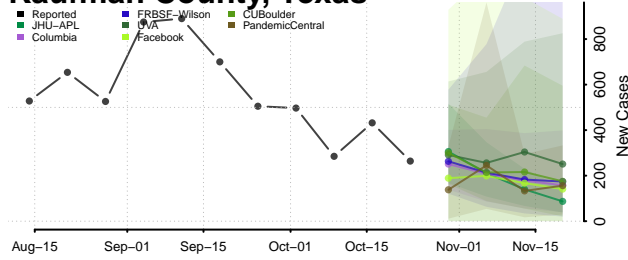

Kaufman County, Texas