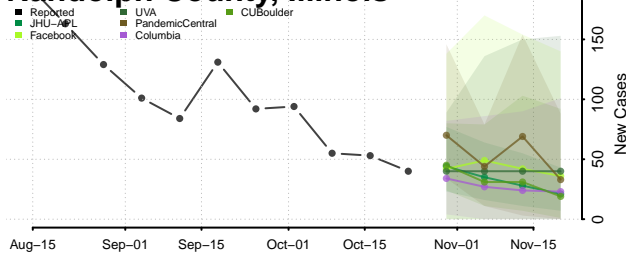

Pike County, Illinois

Pope County, Illinois

Pulaski County, Illinois

Putnam County, Illinois

Randolph County, Illinois

Richland County, Illinois

Rock Island County, Illinois

Saline County, Illinois