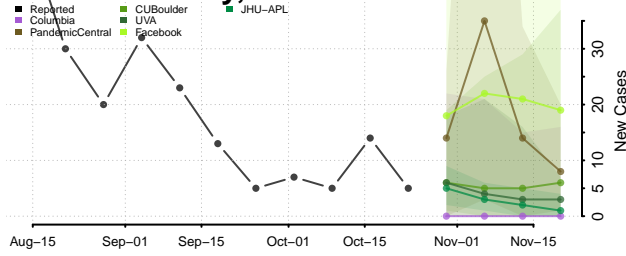

Johnson County, Arkansas

Lafayette County, Arkansas

Lawrence County, Arkansas

Lee County, Arkansas

Lincoln County, Arkansas

Little River County, Arkansas

Logan County, Arkansas

Lonoke County, Arkansas