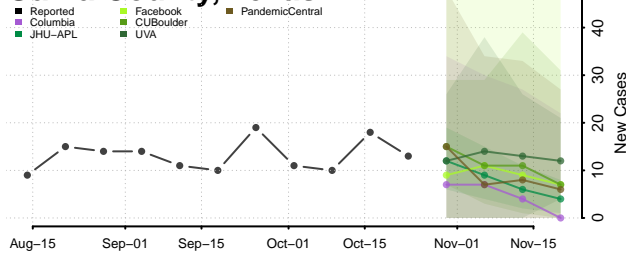

Garza County, Texas