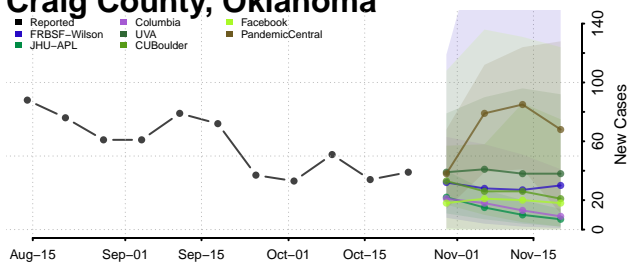

Craig County, Oklahoma