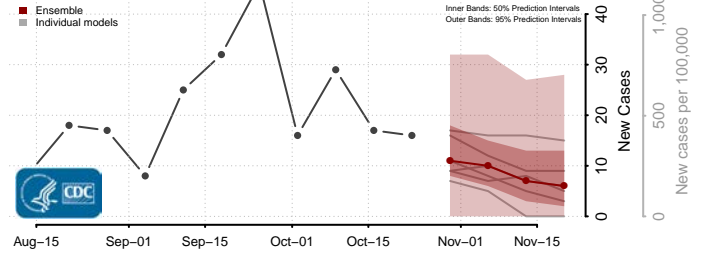

New Kent County, Virginia

Newport News County, Virginia

Norfolk County, Virginia

Northampton County, Virginia

Northumberland County, Virginia

Norton County, Virginia

Nottoway County, Virginia

Orange County, Virginia