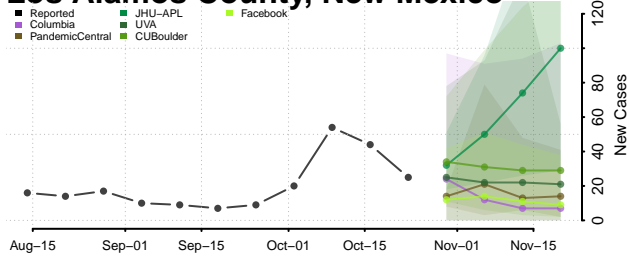

Los Alamos County, New Mexico