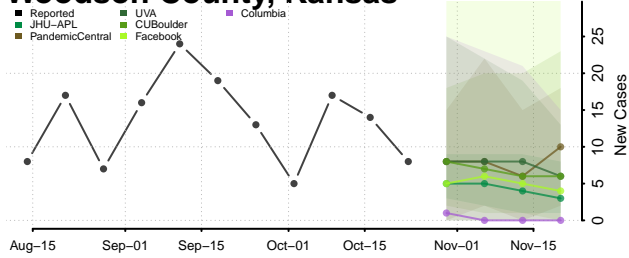

Woodson County, Kansas