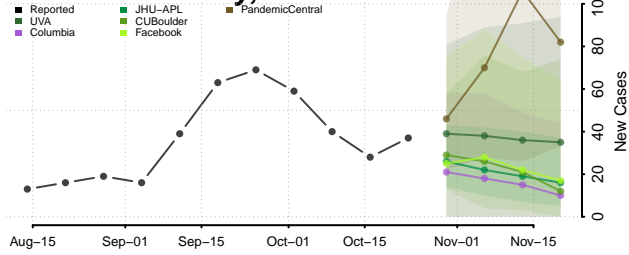

Barron County, Wisconsin

Bayfield County, Wisconsin

Brown County, Wisconsin

Buffalo County, Wisconsin

Burnett County, Wisconsin

Calumet County, Wisconsin

Chippewa County, Wisconsin

Clark County, Wisconsin