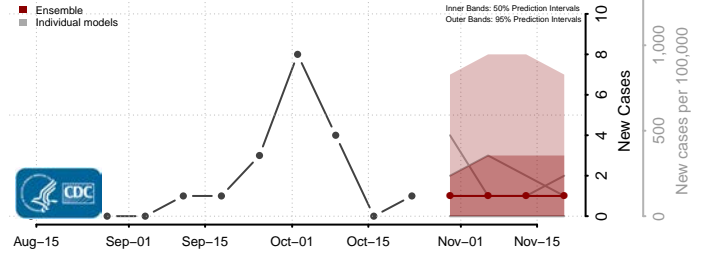

Clark County, Idaho