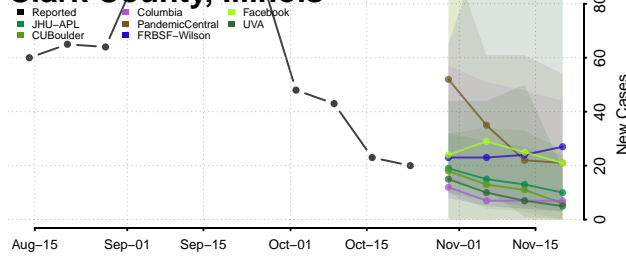

Clark County, Illinois