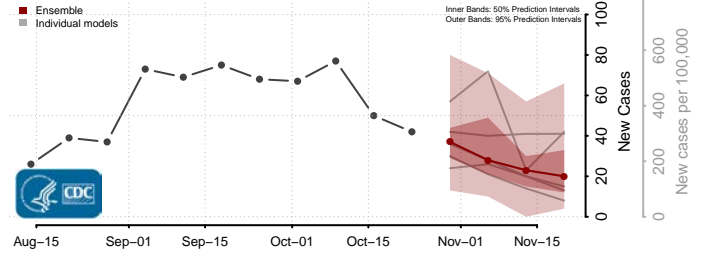

Pend Oreille County, Washington