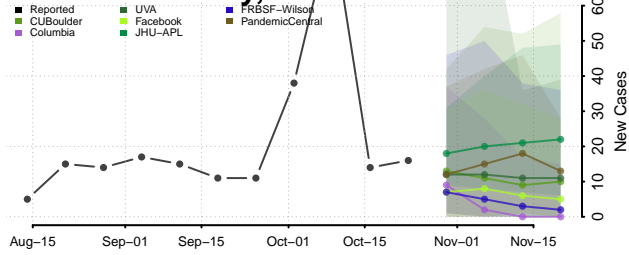

Butler County, Alabama

Calhoun County, Alabama

Chambers County, Alabama

Cherokee County, Alabama

Chilton County, Alabama

Choctaw County, Alabama

Clarke County, Alabama

Clay County, Alabama