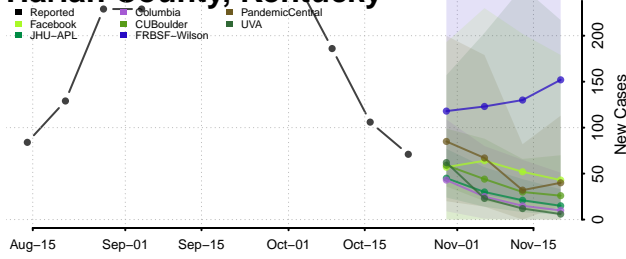

Grant County, Kentucky

Graves County, Kentucky

Grayson County, Kentucky

Green County, Kentucky

Greenup County, Kentucky

Hancock County, Kentucky

Hardin County, Kentucky

Harlan County, Kentucky