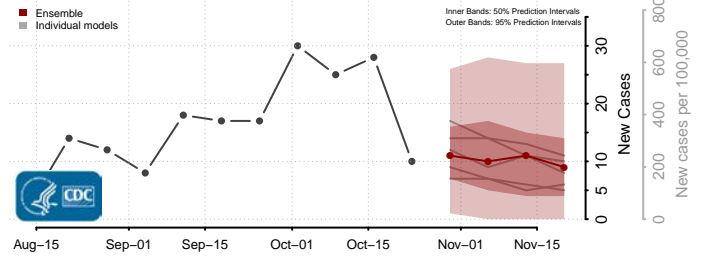

Lincoln County, New Mexico

Los Alamos County, New Mexico

Luna County, New Mexico

McKinley County, New Mexico

Mora County, New Mexico

Otero County, New Mexico

Quay County, New Mexico

Rio Arriba County, New Mexico