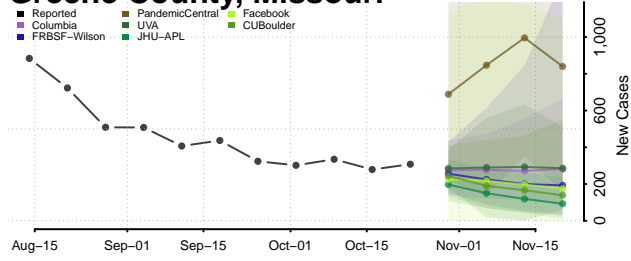

Greene County, Missouri