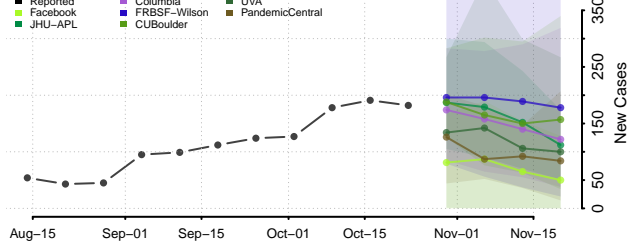

Tioga County, New York