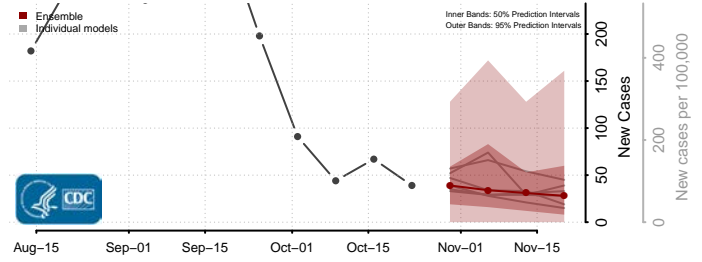

Caldwell County, Texas