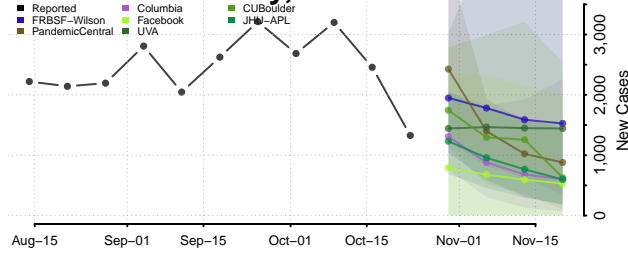

Lincoln County, Wisconsin

Manitowoc County, Wisconsin

Marathon County, Wisconsin

Marinette County, Wisconsin

Marquette County, Wisconsin

Menominee County, Wisconsin

Milwaukee County, Wisconsin

Monroe County, Wisconsin