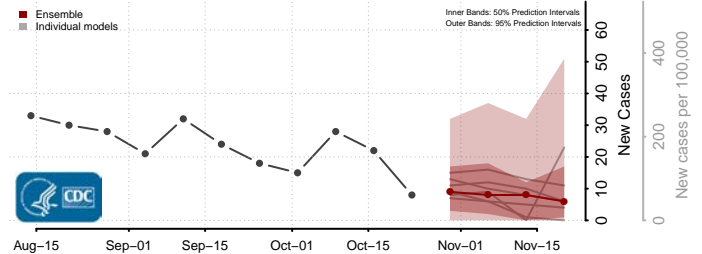

Dade County, Missouri

Dallas County, Missouri

Davies County, Missouri

DeKalb County, Missouri

Dent County, Missouri

Douglas County, Missouri

Dunklin County, Missouri

Franklin County, Missouri