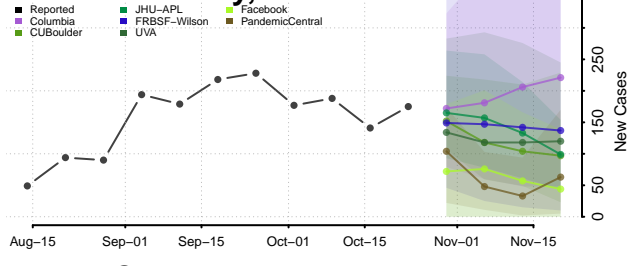

Delaware County, New York

Dutchess County, New York

Erie County, New York

Essex County, New York

Franklin County, New York

Fulton County, New York

Genesee County, New York

Greene County, New York