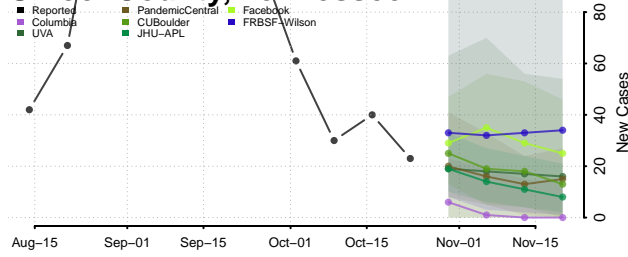

Unicoi County, Tennessee