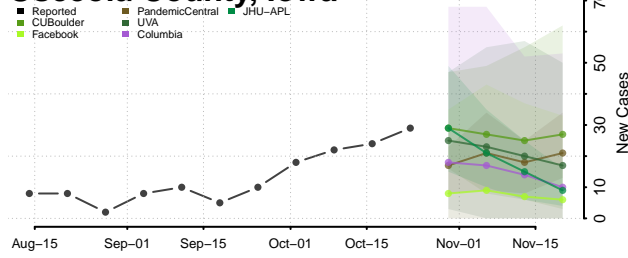

Osceola County, Iowa