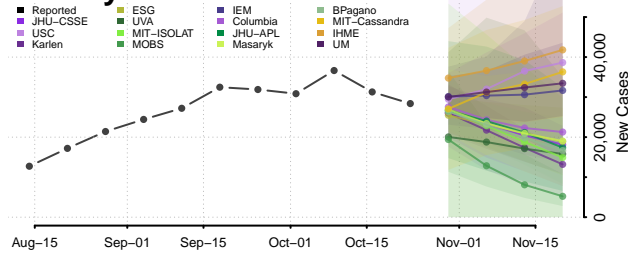

Umatilla County, Oregon

Union County, Oregon

Wallowa County, Oregon

Wasco County, Oregon

Washington County, Oregon

Wheeler County, Oregon

Yamhill County, Oregon

Pennsylvania