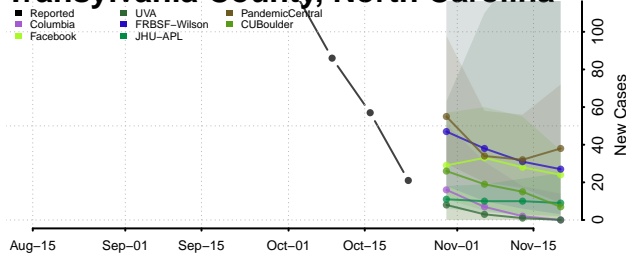

Transylvania County, North Carolina