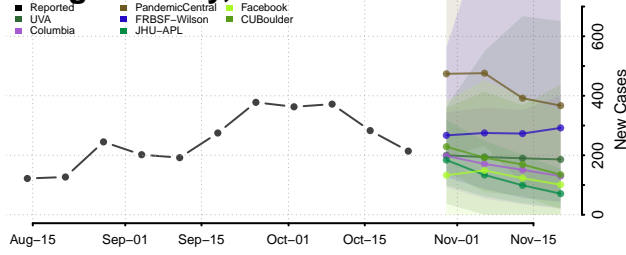

Dodge County, Wisconsin