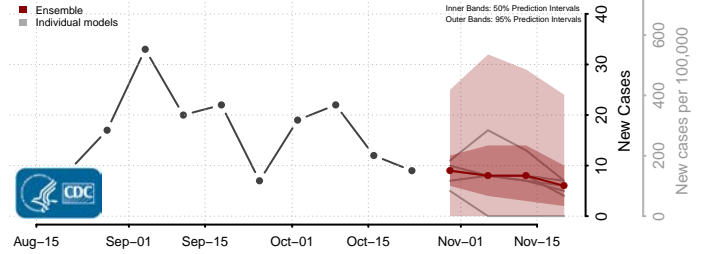

Fulton County, Kentucky