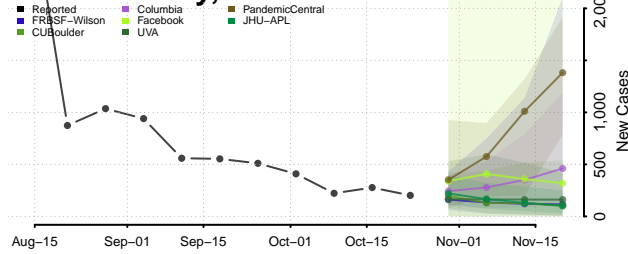

Val Verde County, Texas

Van Zandt County, Texas

Victoria County, Texas

Walker County, Texas

Waller County, Texas

Ward County, Texas

Washington County, Texas

Webb County, Texas