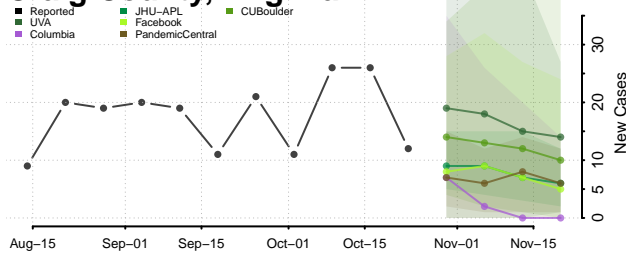

Craig County, Virginia