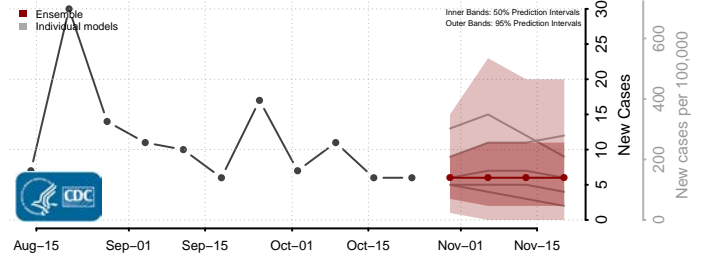

De Baca County, New Mexico

Dona Ana County, New Mexico

Eddy County, New Mexico

Grant County, New Mexico

Guadalupe County, New Mexico

Harding County, New Mexico

Hidalgo County, New Mexico

Lea County, New Mexico