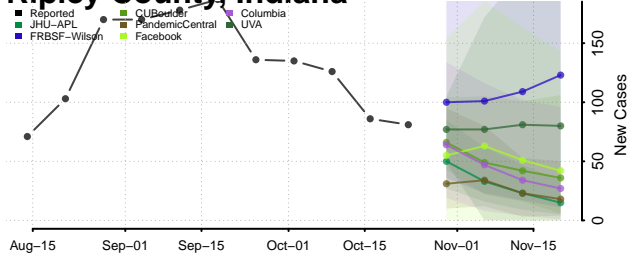

Ripley County, Indiana