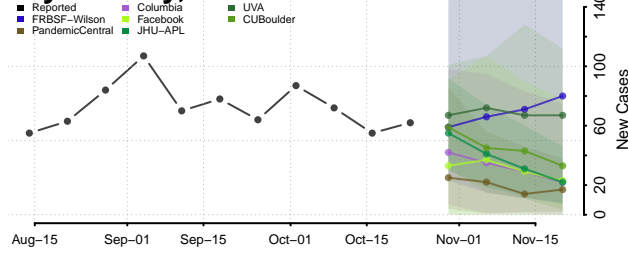

Jay County, Indiana