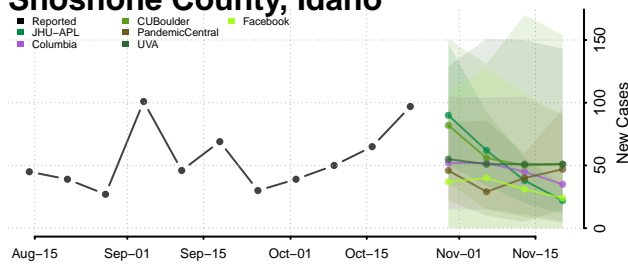

Shoshone County, Idaho