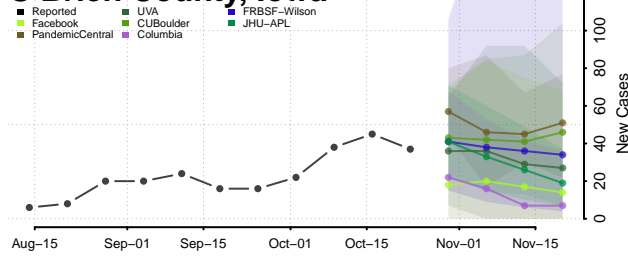

O'Brien County, Iowa