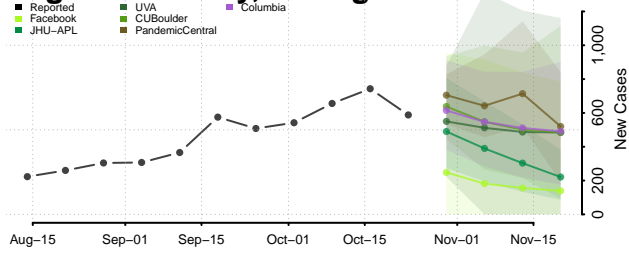

Oscoda County, Michigan

Otsego County, Michigan

Ottawa County, Michigan

Presque Isle County, Michigan

Roscommon County, Michigan

Saginaw County, Michigan

Sanilac County, Michigan

Schoolcraft County, Michigan