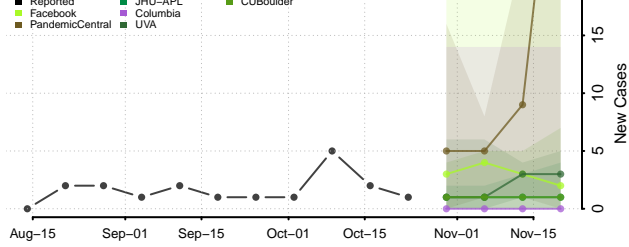

Jerauld County, South Dakota