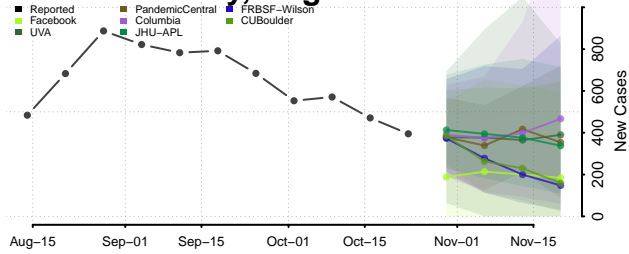

Grayson County, Virginia

Greene County, Virginia

Greensville County, Virginia

Halifax County, Virginia

Hampton County, Virginia

Hanover County, Virginia

Harrisonburg County, Virginia

Henrico County, Virginia