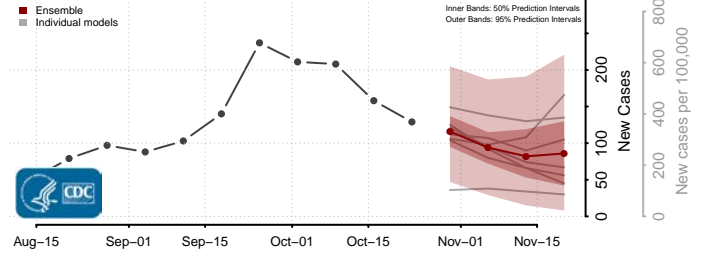

Taylor County, Iowa

Union County, Iowa

Van Buren County, Iowa

Wapello County, Iowa

Warren County, Iowa

Washington County, Iowa

Wayne County, Iowa

Webster County, Iowa