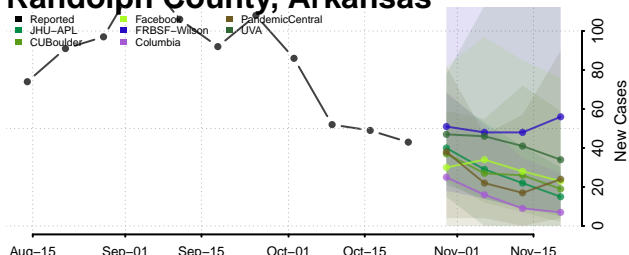

Pulaski County, Arkansas

Randolph County, Arkansas

Saline County, Arkansas

Scott County, Arkansas

Searcy County, Arkansas

Sebastian County, Arkansas

Sevier County, Arkansas

Sharp County, Arkansas