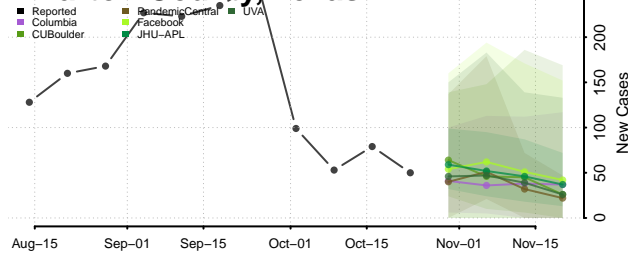

Wharton County, Texas