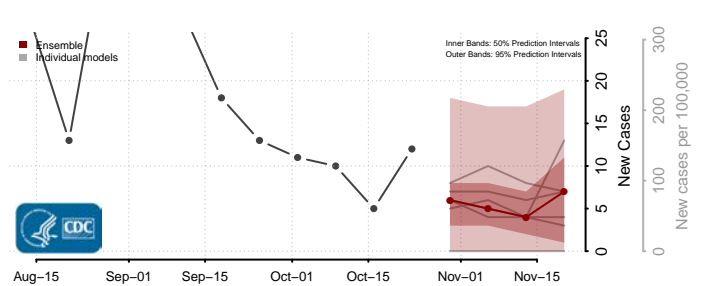

Davies County, Missouri