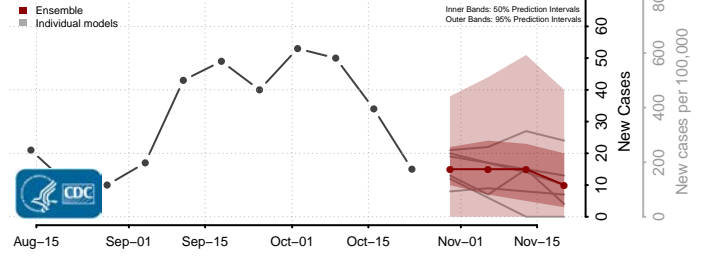

Kossuth County, Iowa

Lee County, Iowa

Linn County, Iowa

Louisa County, Iowa

Lucas County, Iowa

Lyon County, Iowa

Madison County, Iowa

Mahaska County, Iowa