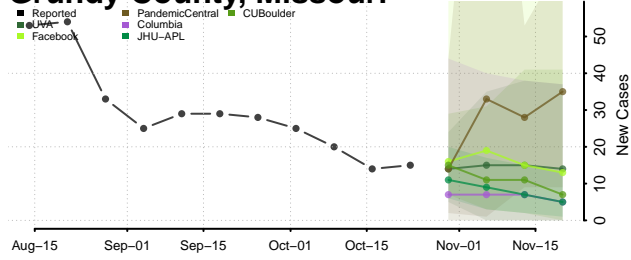

Gasconade County, Missouri

Gentry County, Missouri

Greene County, Missouri

Grundy County, Missouri

Harrison County, Missouri

Henry County, Missouri

Hickory County, Missouri

Holt County, Missouri