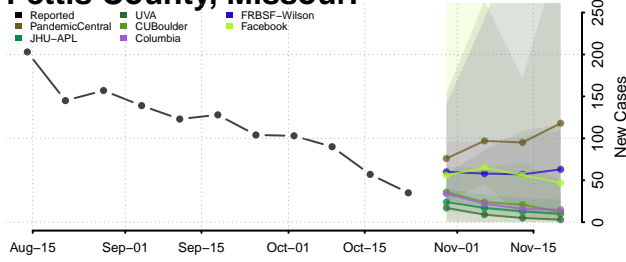

Ozark County, Missouri

Pemiscot County, Missouri

Perry County, Missouri

Pettis County, Missouri

Phelps County, Missouri

Pike County, Missouri

Platte County, Missouri

Polk County, Missouri