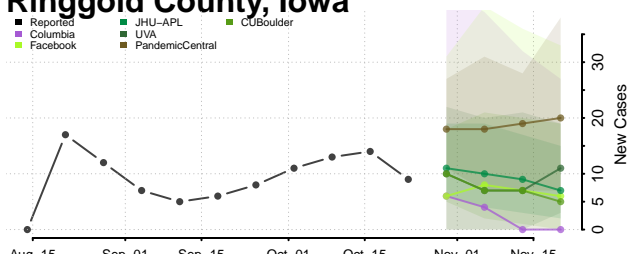

Ringgold County, Iowa