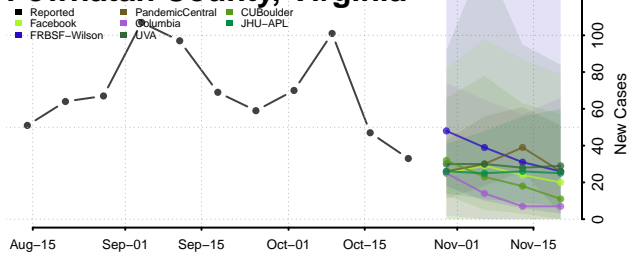

Page County, Virginia

Patrick County, Virginia

Petersburg County, Virginia

Pittsylvania County, Virginia

Poquoson County, Virginia

Portsmouth County, Virginia

Powhatan County, Virginia

Prince Edward County, Virginia