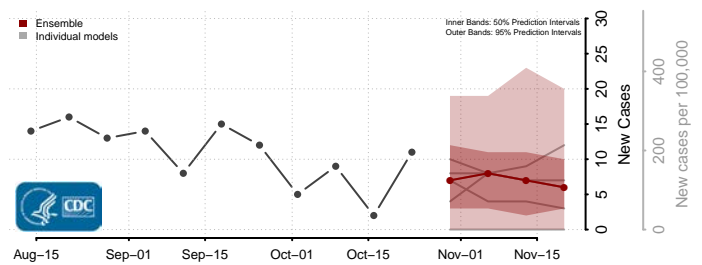

McPherson County, Kansas

Meade County, Kansas

Miami County, Kansas

Mitchell County, Kansas

Montgomery County, Kansas

Morris County, Kansas

Morton County, Kansas

Nemaha County, Kansas