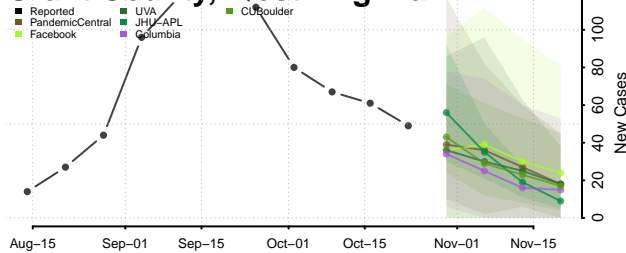

Grant County, West Virginia