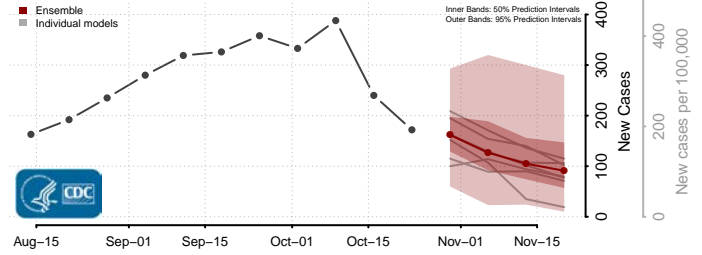

Frederick County, Virginia