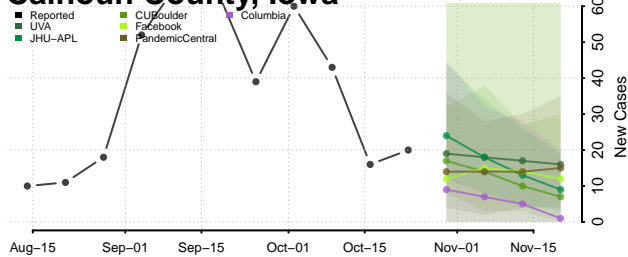

Black Hawk County, Iowa

Boone County, Iowa

Bremer County, Iowa

Buchanan County, Iowa

Buena Vista County, Iowa

Butler County, Iowa

Calhoun County, Iowa

Carroll County, Iowa