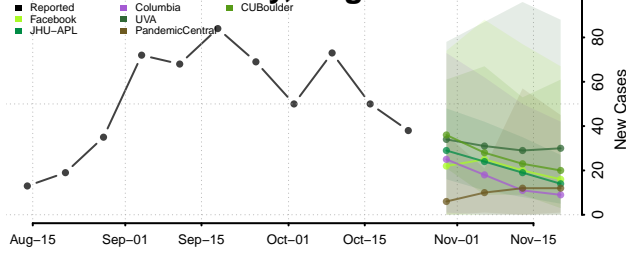

Dickenson County, Virginia