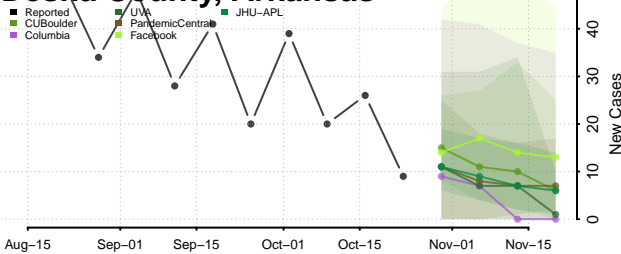

Desha County, Arkansas