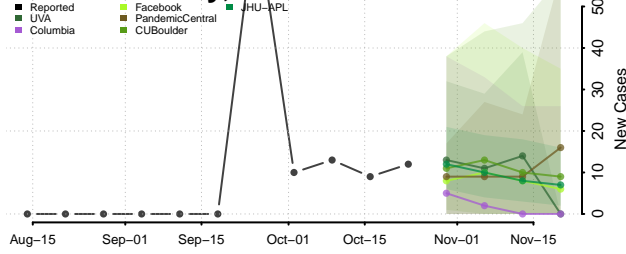

Nebraska

Adams County, Nebraska

Antelope County, Nebraska

Arthur County, Nebraska

Banner County, Nebraska

Blaine County, Nebraska

Boone County, Nebraska

Box Butte County, Nebraska