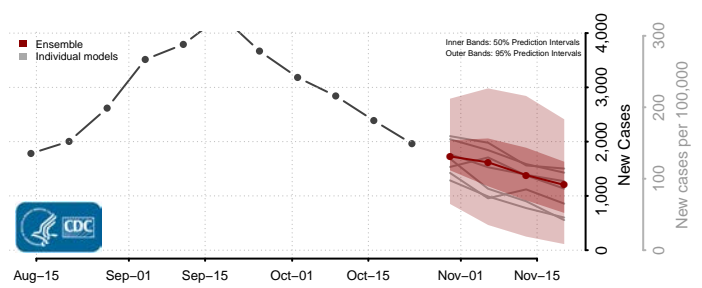

Franklin County, Ohio