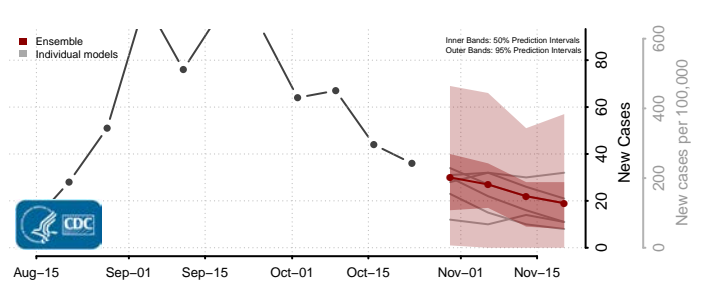

Alleghany County, Virginia