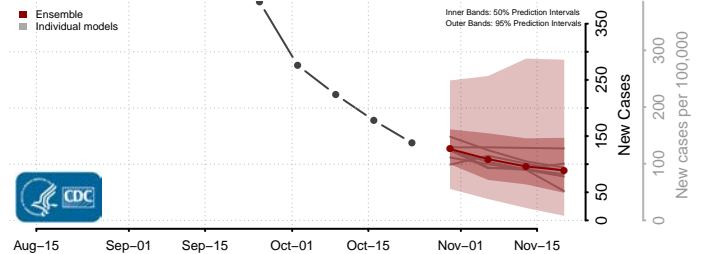

Moore County, North Carolina