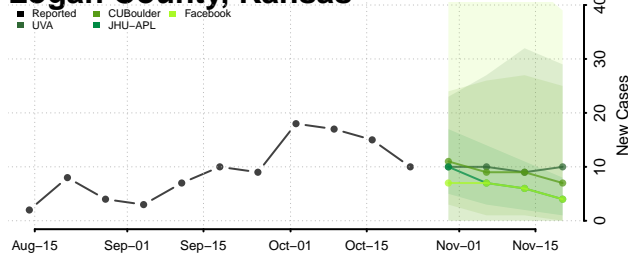

Lane County, Kansas

Leavenworth County, Kansas

Lincoln County, Kansas

Linn County, Kansas

Logan County, Kansas

Lyon County, Kansas

Marion County, Kansas

Marshall County, Kansas