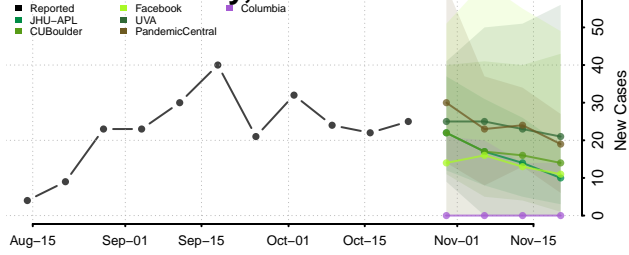

Boise County, Idaho

Bonner County, Idaho

Bonneville County, Idaho

Boundary County, Idaho

Butte County, Idaho

Camas County, Idaho

Canyon County, Idaho

Caribou County, Idaho