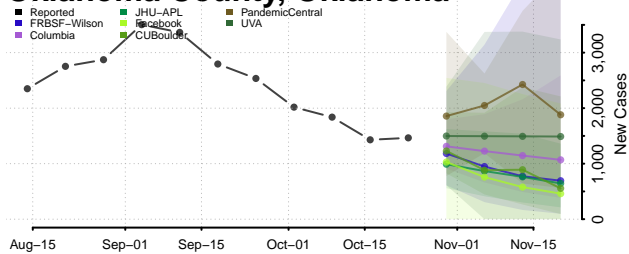

Noble County, Oklahoma

Nowata County, Oklahoma

Okfuskee County, Oklahoma

Oklahoma County, Oklahoma

Okmulgee County, Oklahoma

Osage County, Oklahoma

Ottawa County, Oklahoma

Pawnee County, Oklahoma