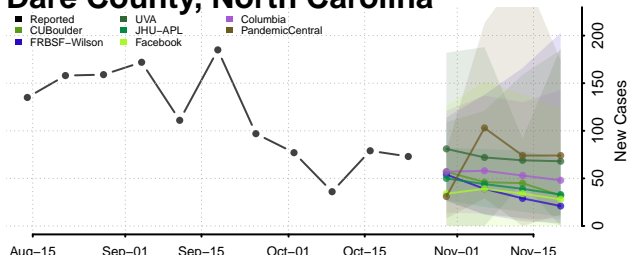

Dare County, North Carolina