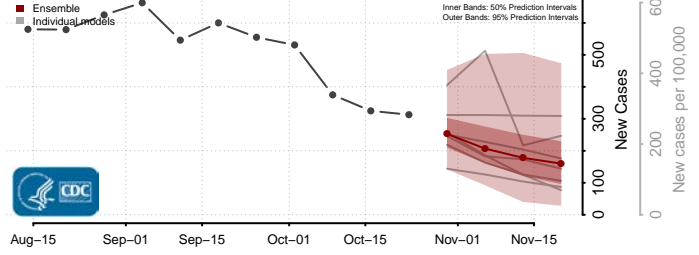

Cowlitz County, Washington