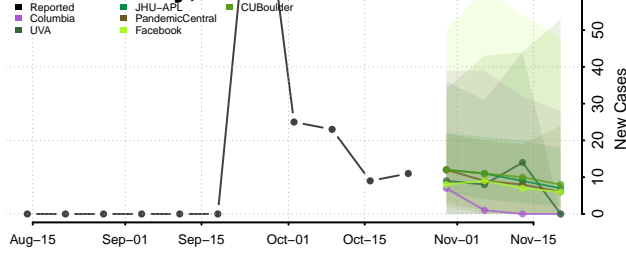

Polk County, Nebraska