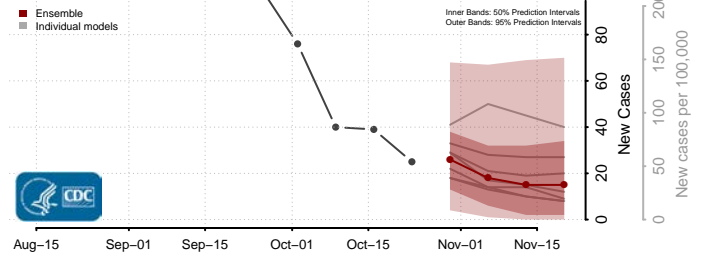

Terrebonne County, Louisiana

Union County, Louisiana

Vermilion County, Louisiana

Vernon County, Louisiana

Washington County, Louisiana

Webster County, Louisiana

West Baton Rouge County, Louisiana

West Carroll County, Louisiana