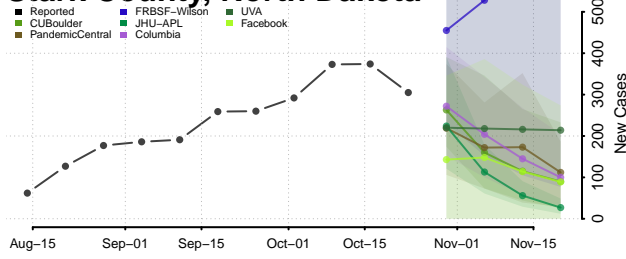

Stark County, North Dakota