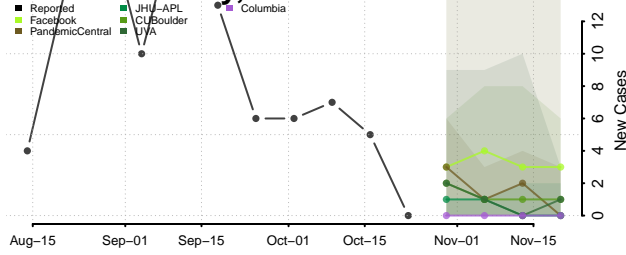

Menard County, Texas