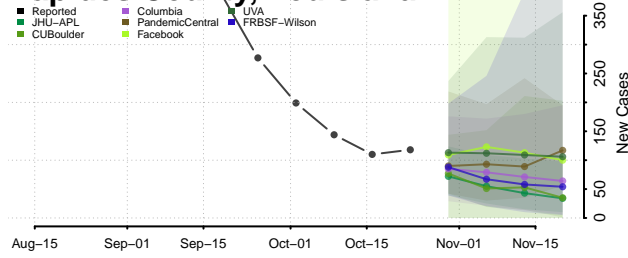

Rapides County, Louisiana