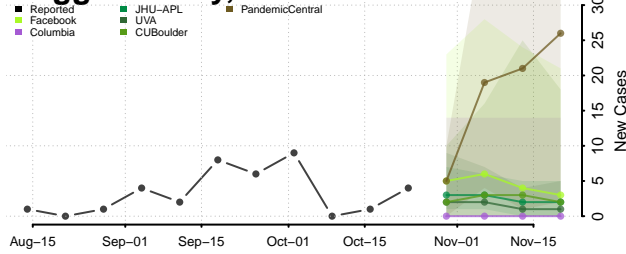

Griggs County, North Dakota