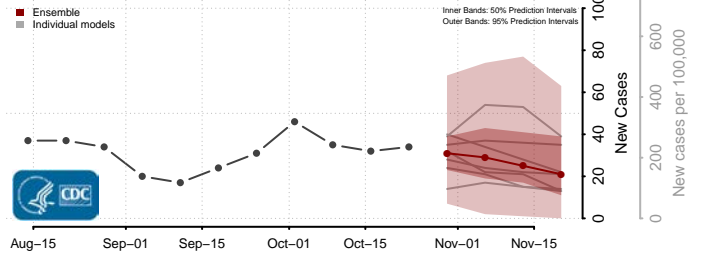

Butler County, Iowa