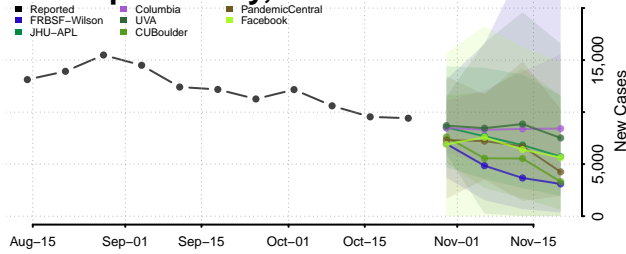

Gila County, Arizona

Graham County, Arizona

Greenlee County, Arizona

La Paz County, Arizona

Maricopa County, Arizona

Mohave County, Arizona

Navajo County, Arizona

Pima County, Arizona