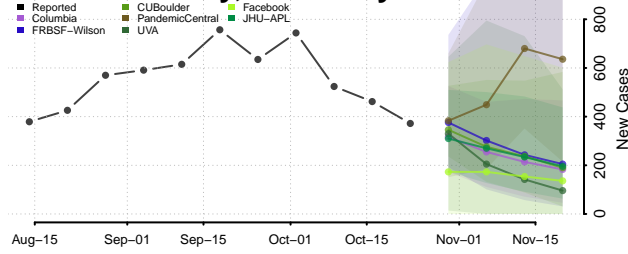

Kenton County, Kentucky