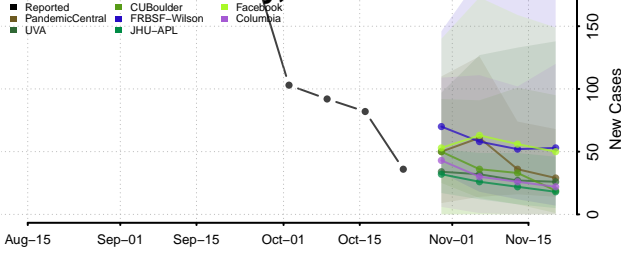

Cleburne County, Arkansas

Cleveland County, Arkansas

Columbia County, Arkansas

Conway County, Arkansas

Craighead County, Arkansas

Crawford County, Arkansas

Crittenden County, Arkansas

Cross County, Arkansas