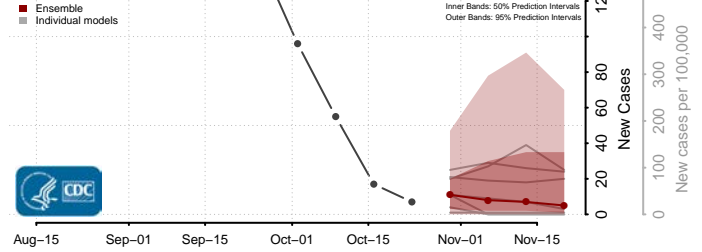

Geneva County, Alabama