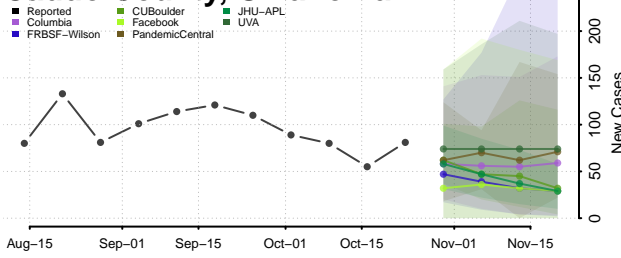

Beaver County, Oklahoma

Beckham County, Oklahoma

Blaine County, Oklahoma

Bryan County, Oklahoma

Caddo County, Oklahoma

Canadian County, Oklahoma

Carter County, Oklahoma

Cherokee County, Oklahoma