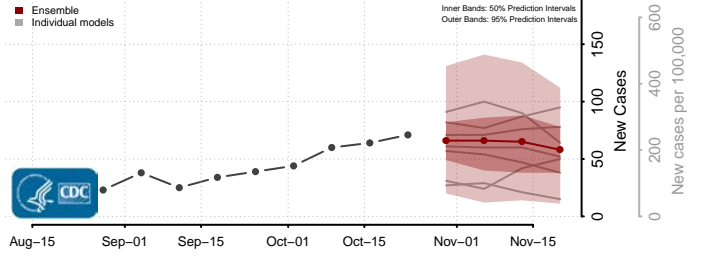

Chittenden County, Vermont

Essex County, Vermont

Franklin County, Vermont

Grand Isle County, Vermont

Lamoille County, Vermont

Orange County, Vermont

Orleans County, Vermont

Rutland County, Vermont