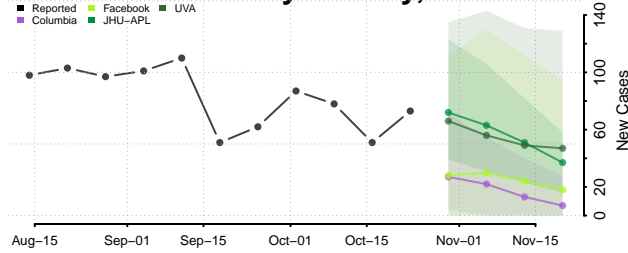

Ketchikan Gateway County, Alaska