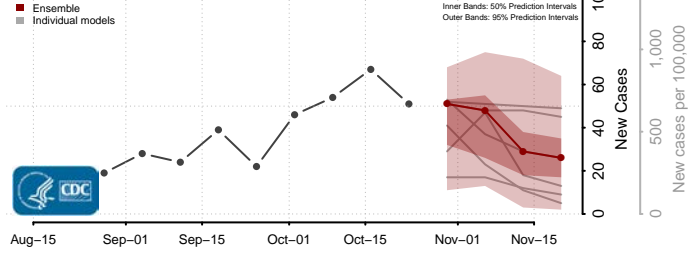

Clark County, Washington

Columbia County, Washington

Cowlitz County, Washington

Douglas County, Washington

Ferry County, Washington

Franklin County, Washington

Garfield County, Washington

Grant County, Washington