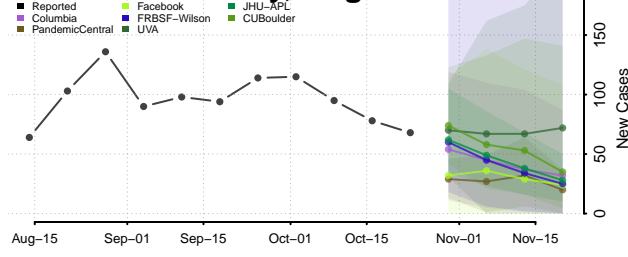

Accomack County, Virginia