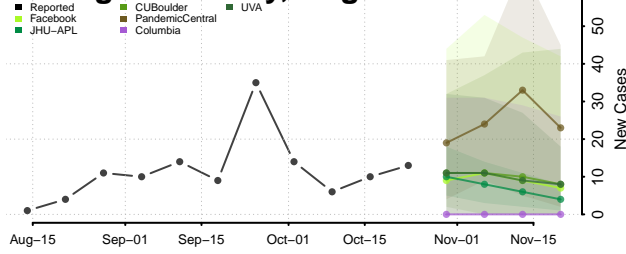

Covington County, Virginia