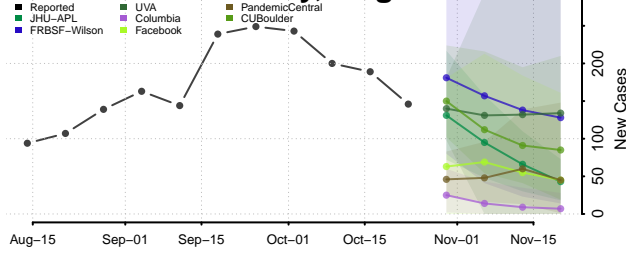

Shenandoah County, Virginia