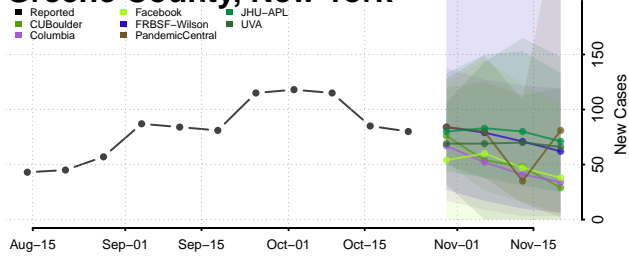

Delaware County, New York

Dutchess County, New York

Erie County, New York

Essex County, New York

Franklin County, New York

Fulton County, New York

Genesee County, New York

Greene County, New York