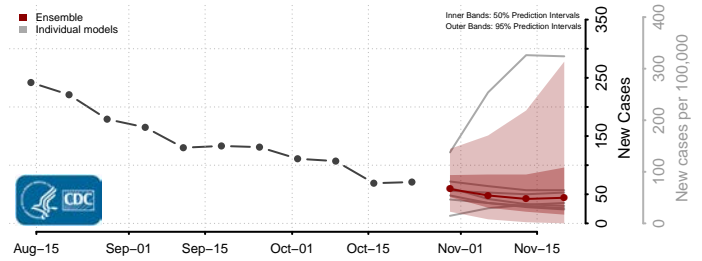

Christian County, Missouri