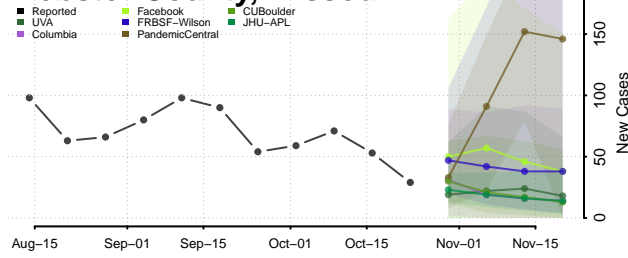

Vernon County, Missouri

Warren County, Missouri

Washington County, Missouri

Wayne County, Missouri

Webster County, Missouri

Worth County, Missouri

Wright County, Missouri

Montana