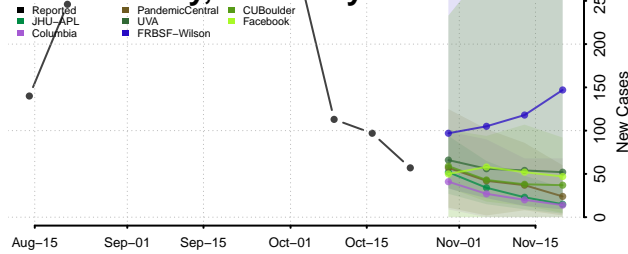

Jessamine County, Kentucky

Johnson County, Kentucky

Kenton County, Kentucky

Knott County, Kentucky

Knox County, Kentucky

Larue County, Kentucky

Laurel County, Kentucky

Lawrence County, Kentucky