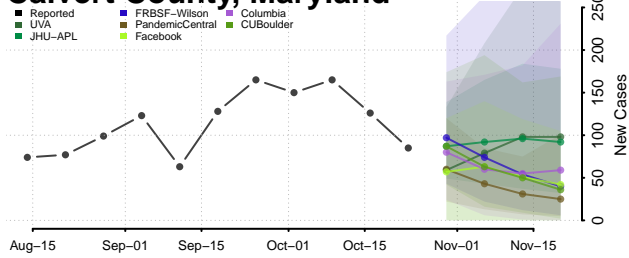

Calvert County, Maryland