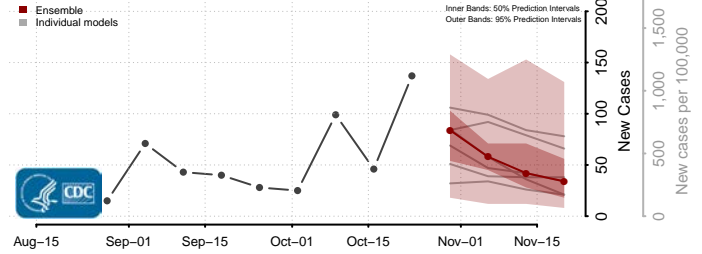

Boise County, Idaho

Bonner County, Idaho

Bonneville County, Idaho

Boundary County, Idaho

Butte County, Idaho

Camas County, Idaho

Canyon County, Idaho

Caribou County, Idaho