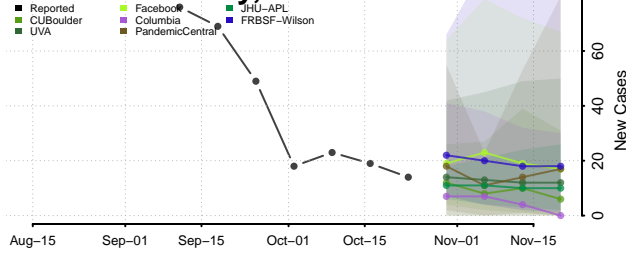

Madison County, Arkansas