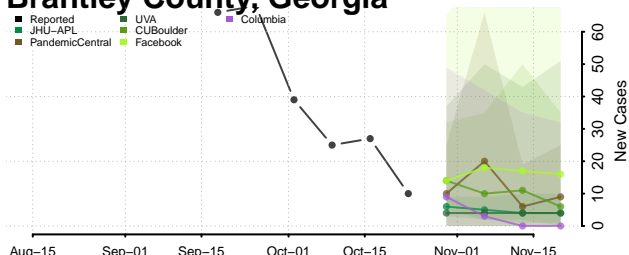

Barrow County, Georgia

Bartow County, Georgia

Ben Hill County, Georgia

Berrien County, Georgia

Bibb County, Georgia

Bleckley County, Georgia

Brantley County, Georgia

Brooks County, Georgia