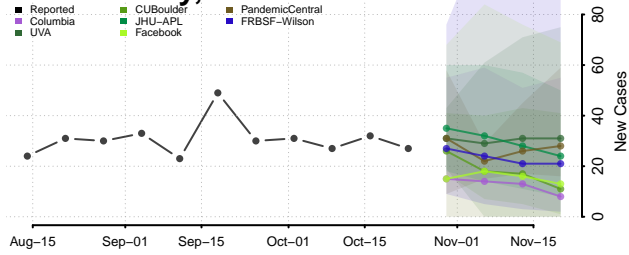

Mills County, Iowa