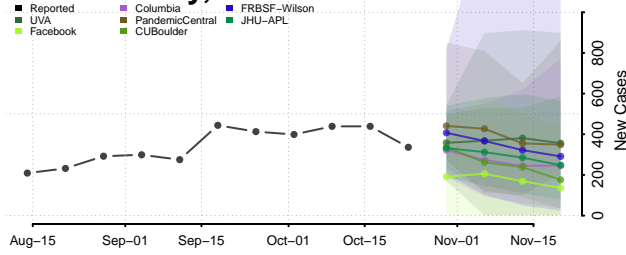

Redwood County, Minnesota

Renville County, Minnesota

Rice County, Minnesota

Rock County, Minnesota

Roseau County, Minnesota

Scott County, Minnesota

Sherburne County, Minnesota

Sibley County, Minnesota