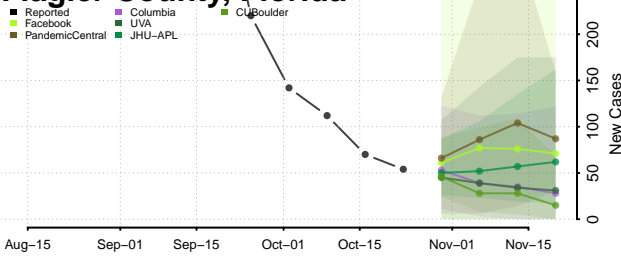

Flagler County, Florida