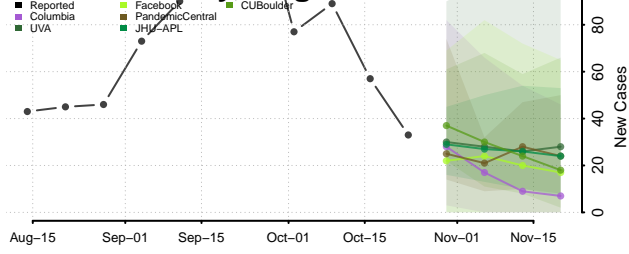

Grayson County, Virginia

Greene County, Virginia

Greensville County, Virginia

Halifax County, Virginia

Hampton County, Virginia

Hanover County, Virginia

Harrisonburg County, Virginia

Henrico County, Virginia