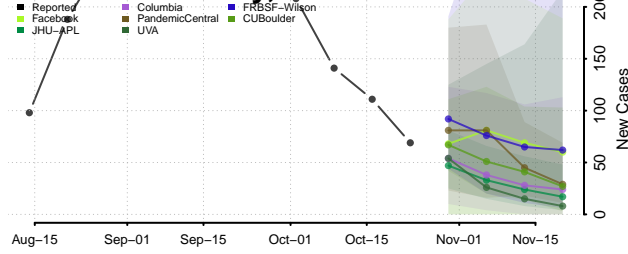

Clinton County, Indiana

Crawford County, Indiana

Daviess County, Indiana

Dearborn County, Indiana

Decatur County, Indiana

DeKalb County, Indiana

Delaware County, Indiana

Dubois County, Indiana