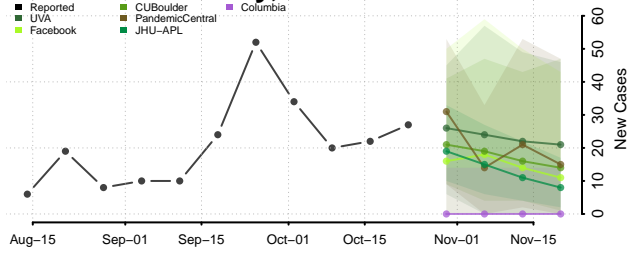

Bottineau County, North Dakota