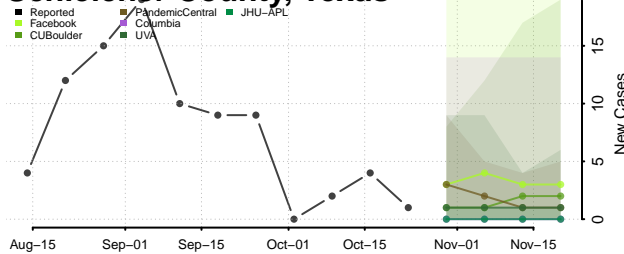

Schleicher County, Texas