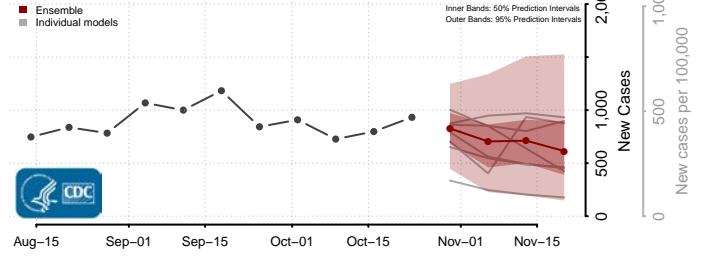

Montgomery County, North Carolina

Moore County, North Carolina

Nash County, North Carolina

New Hanover County, North Carolina

Northampton County, North Carolina

Onslow County, North Carolina

Orange County, North Carolina