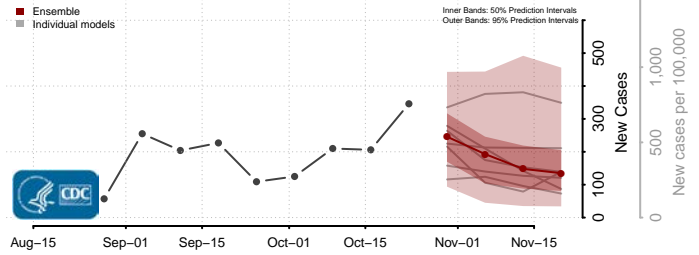

Bonner County, Idaho