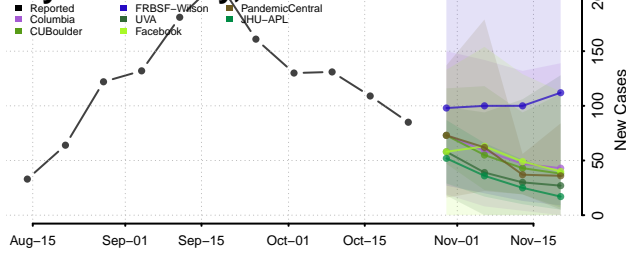

Fayette County, Ohio