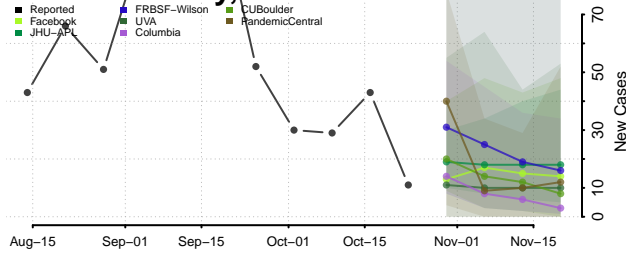

Gaines County, Texas