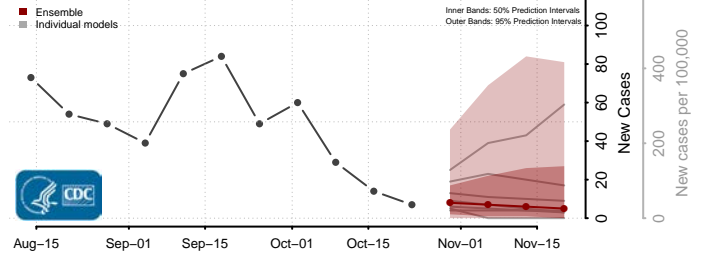

Benton County, Missouri