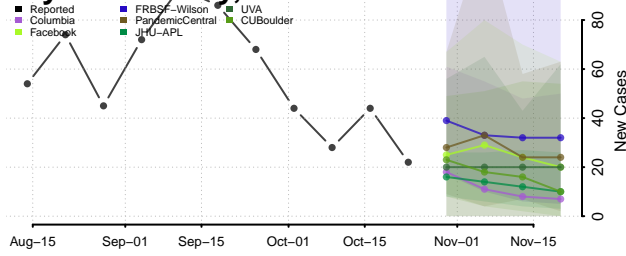

Dale County, Alabama

Dallas County, Alabama

DeKalb County, Alabama

Elmore County, Alabama

Escambia County, Alabama

Etowah County, Alabama

Fayette County, Alabama

Franklin County, Alabama