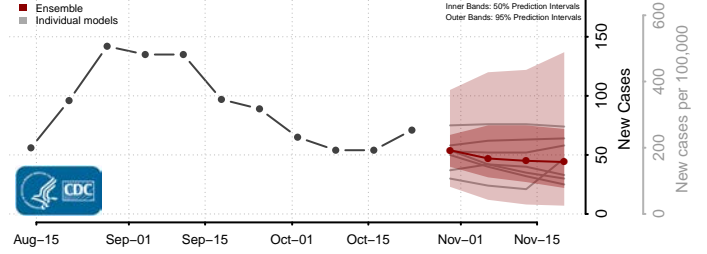

Vigo County, Indiana

Wabash County, Indiana

Warren County, Indiana

Warrick County, Indiana

Washington County, Indiana

Wayne County, Indiana

Wells County, Indiana

White County, Indiana