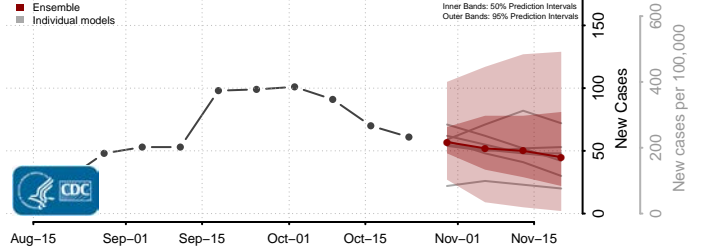

Boone County, Iowa