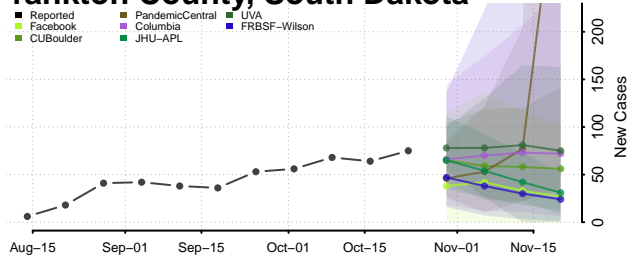

Yankton County, South Dakota