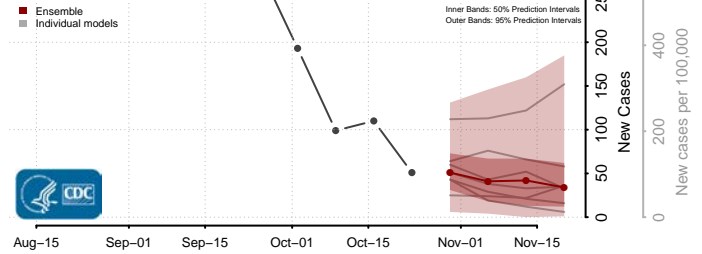

Gibson County, Tennessee