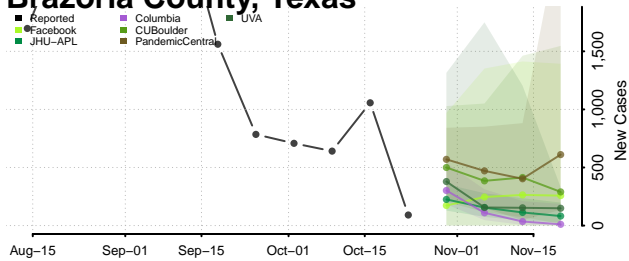

Brazoria County, Texas