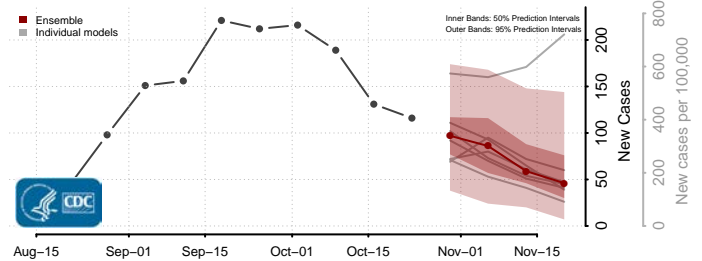

Hampshire County, West Virginia

Hancock County, West Virginia

Hardy County, West Virginia

Harrison County, West Virginia

Jackson County, West Virginia

Jefferson County, West Virginia

Kanawha County, West Virginia