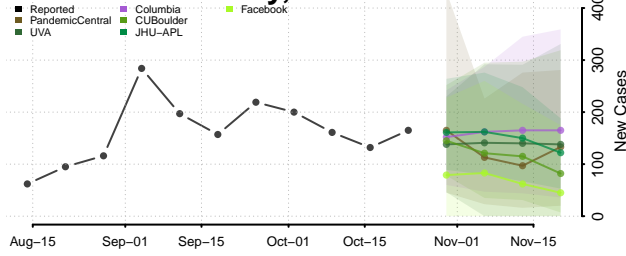

West Feliciana County, Louisiana

Winn County, Louisiana

Maine

Androscoggin County, Maine

Aroostook County, Maine

Cumberland County, Maine

Franklin County, Maine

Hancock County, Maine