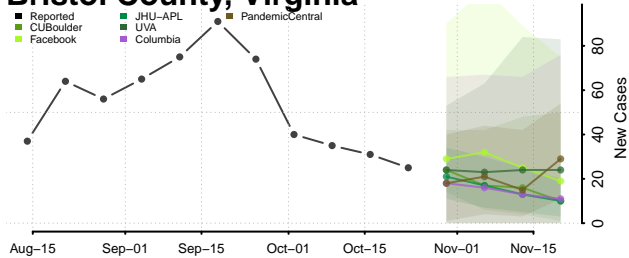

Bristol County, Virginia