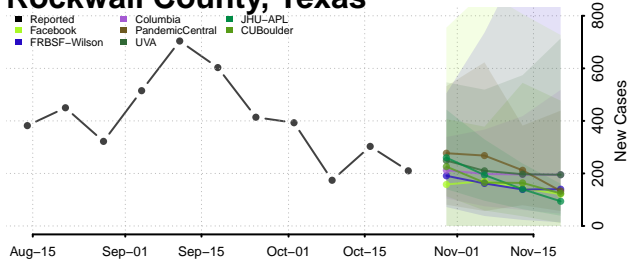

Rockwall County, Texas