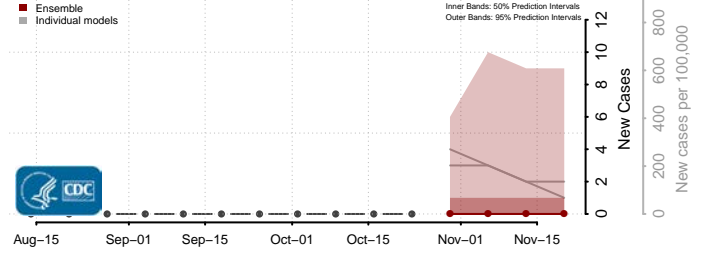

Piute County, Utah