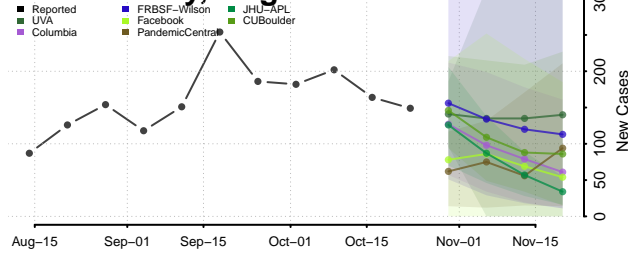

Virginia Beach County, Virginia

Warren County, Virginia

Washington County, Virginia

Waynesboro County, Virginia

Westmoreland County, Virginia

Williamsburg County, Virginia

Winchester County, Virginia

Wise County, Virginia