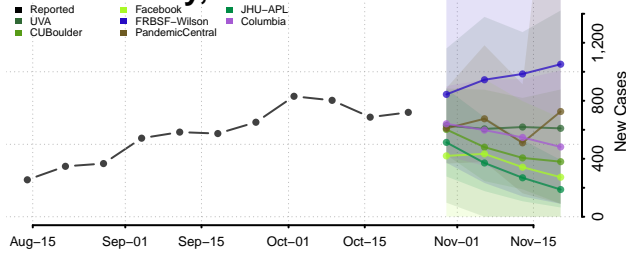

Cass County, North Dakota