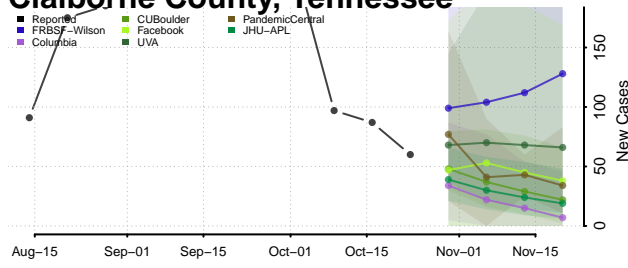

Carroll County, Tennessee

Carter County, Tennessee

Cheatham County, Tennessee

Chester County, Tennessee

Claiborne County, Tennessee

Clay County, Tennessee

Cocke County, Tennessee

Coffee County, Tennessee