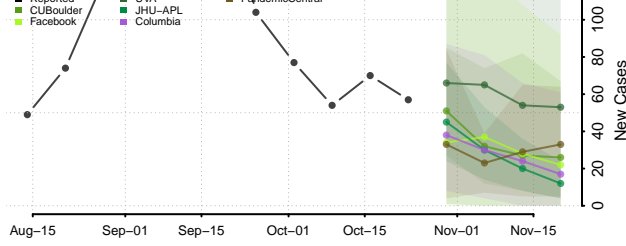

Powell County, Kentucky