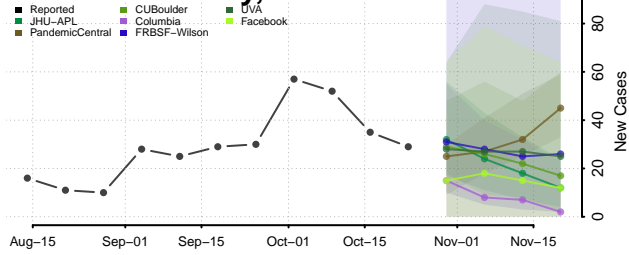

Guthrie County, Iowa

Hamilton County, Iowa

Hancock County, Iowa

Hardin County, Iowa

Harrison County, Iowa

Henry County, Iowa

Howard County, Iowa

Humboldt County, Iowa