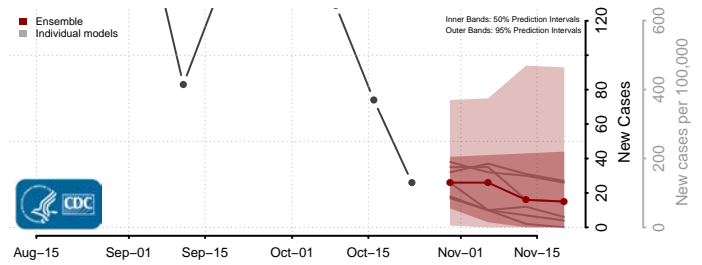

Franklin County, Louisiana