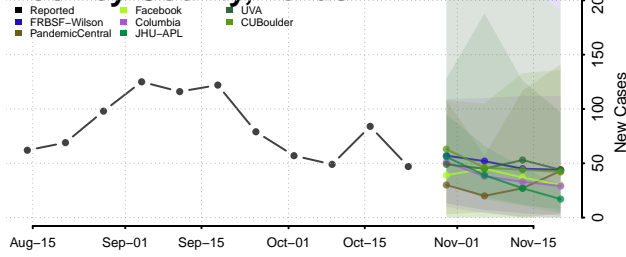

Hockley County, Texas