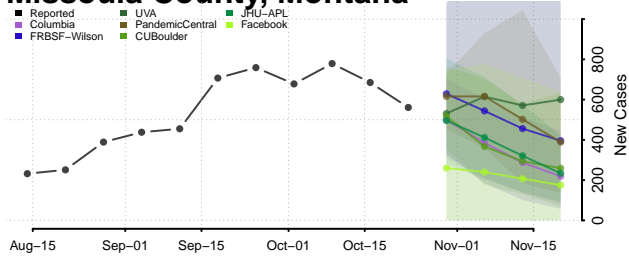

Missoula County, Montana