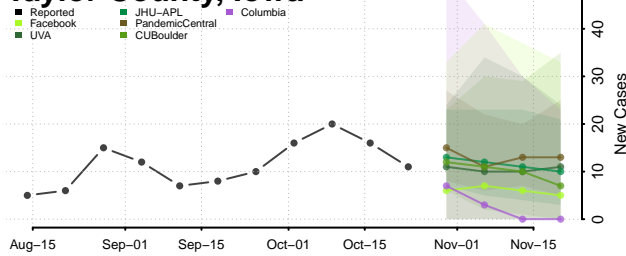

Taylor County, Iowa