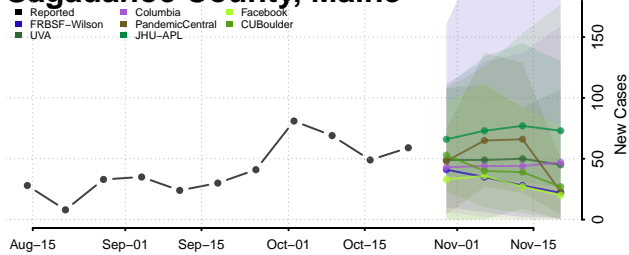

Kennebec County, Maine

Knox County, Maine

Lincoln County, Maine

Oxford County, Maine

Penobscot County, Maine

Piscataquis County, Maine

Sagadahoc County, Maine

Somerset County, Maine