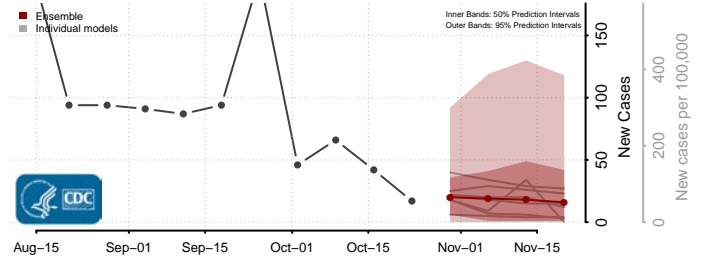

Adams County, Mississippi