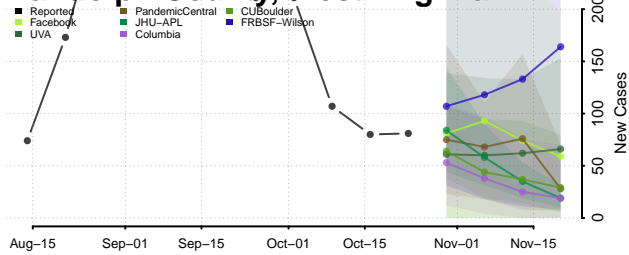

Pendleton County, West Virginia

Pleasants County, West Virginia

Pocahontas County, West Virginia

Preston County, West Virginia

Putnam County, West Virginia

Raleigh County, West Virginia

Randolph County, West Virginia