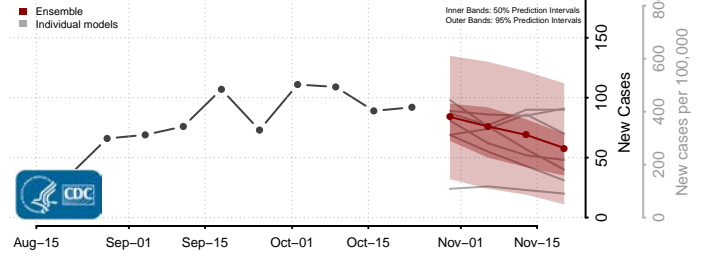

Kossuth County, Iowa

Lee County, Iowa

Linn County, Iowa

Louisa County, Iowa

Lucas County, Iowa

Lyon County, Iowa

Madison County, Iowa

Mahaska County, Iowa