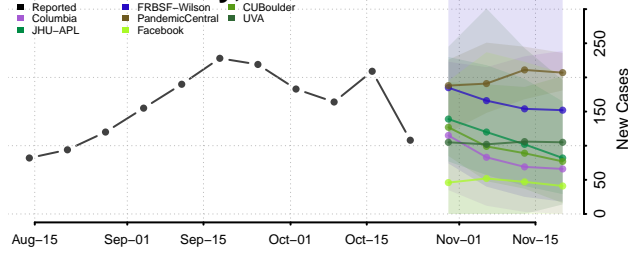

Taylor County, Iowa

Union County, Iowa

Van Buren County, Iowa

Wapello County, Iowa

Warren County, Iowa

Washington County, Iowa

Wayne County, Iowa

Webster County, Iowa