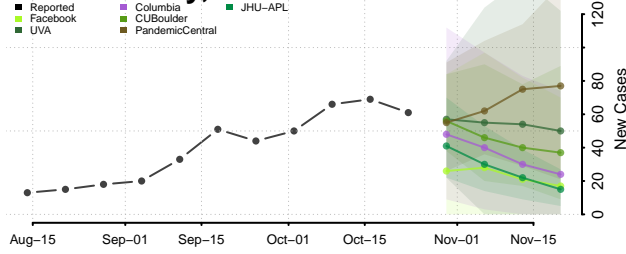

Price County, Wisconsin