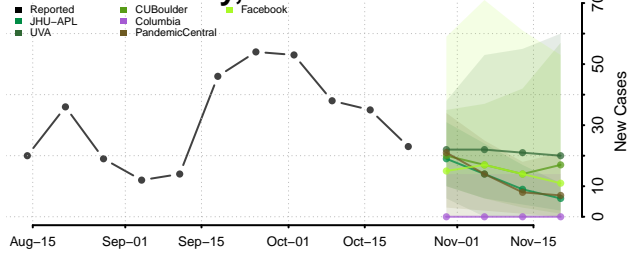

Mineral County, Montana