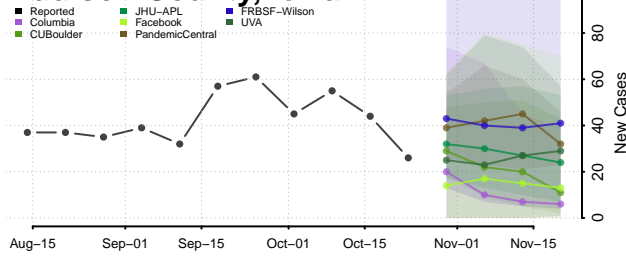

Kossuth County, Iowa

Lee County, Iowa

Linn County, Iowa

Louisa County, Iowa

Lucas County, Iowa

Lyon County, Iowa

Madison County, Iowa

Mahaska County, Iowa