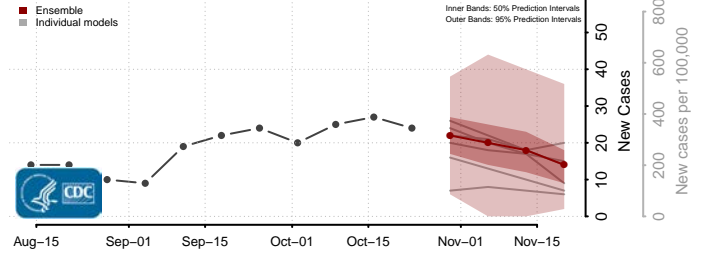

Dubuque County, Iowa

Emmet County, Iowa

Fayette County, Iowa

Floyd County, Iowa

Franklin County, Iowa

Fremont County, Iowa

Greene County, Iowa

Grundy County, Iowa