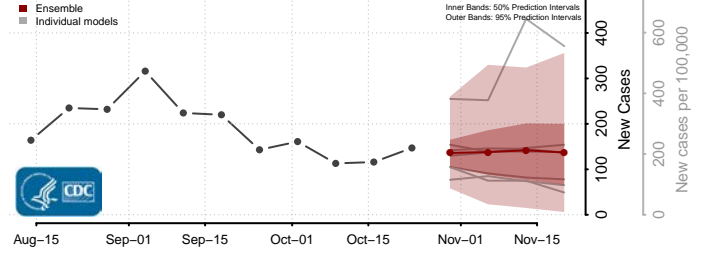

Oldham County, Kentucky