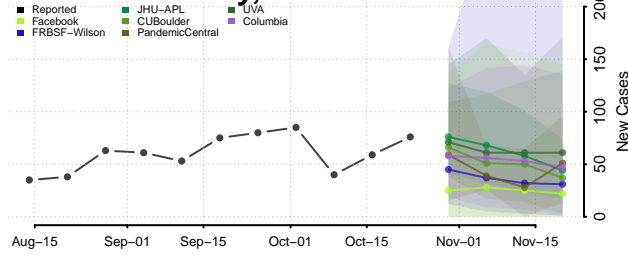

Jackson County, Oklahoma