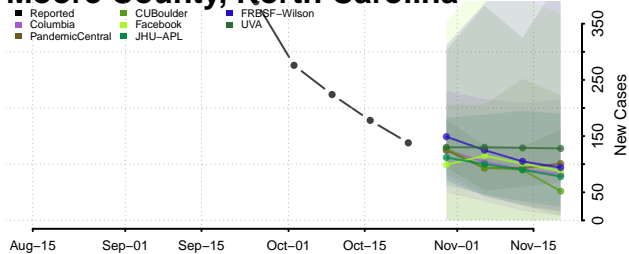

Moore County, North Carolina