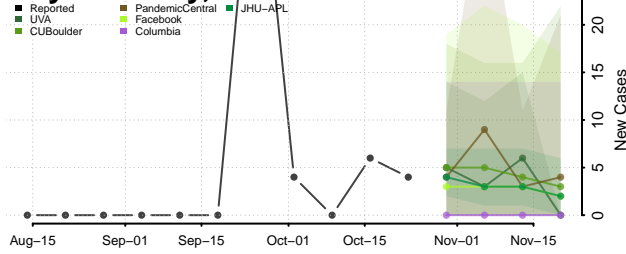

Boyd County, Nebraska