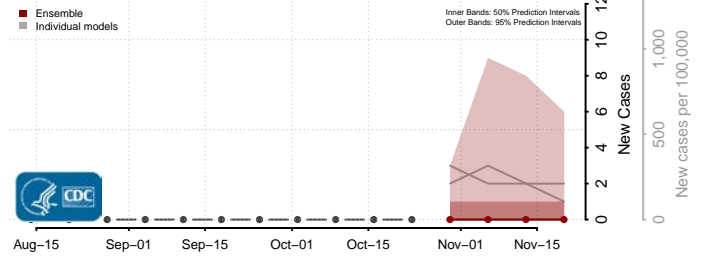

Box Elder County, Utah

Cache County, Utah

Carbon County, Utah

Daggett County, Utah

Davis County, Utah

Duchesne County, Utah

Emery County, Utah

Garfield County, Utah