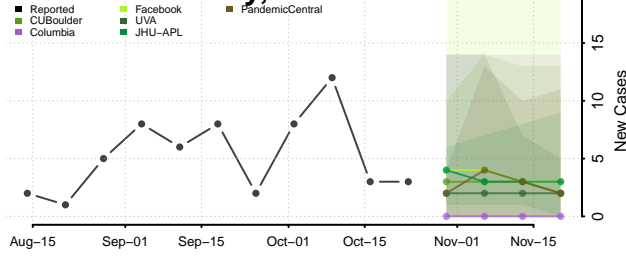

Hamilton County, Kansas