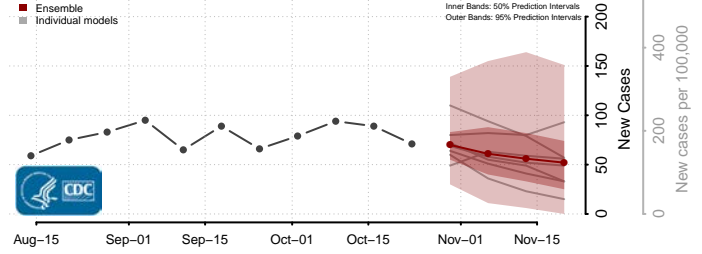

Summit County, Utah