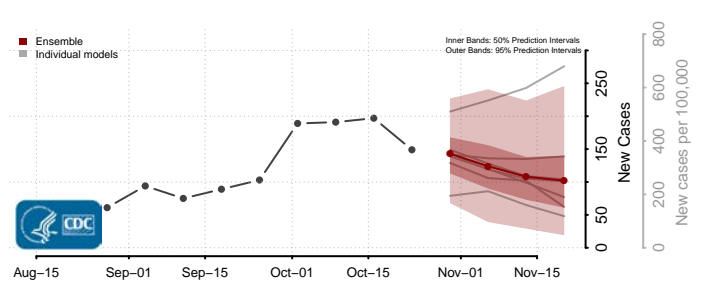

Freeborn County, Minnesota

Goodhue County, Minnesota

Grant County, Minnesota

Hennepin County, Minnesota

Houston County, Minnesota

Hubbard County, Minnesota

Isanti County, Minnesota

Itasca County, Minnesota