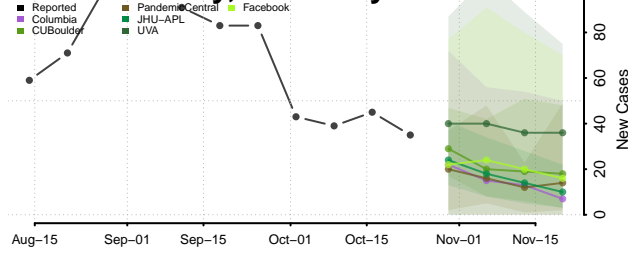

Carroll County, Kentucky