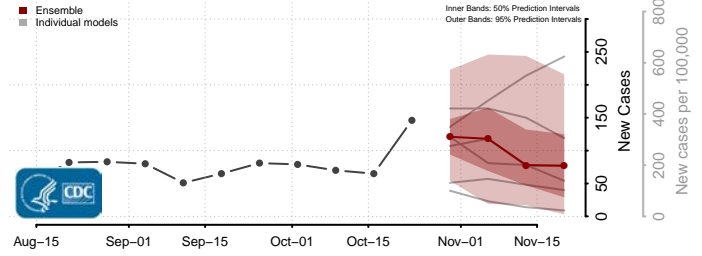

Lincoln County, New Mexico

Los Alamos County, New Mexico

Luna County, New Mexico

McKinley County, New Mexico

Mora County, New Mexico

Otero County, New Mexico

Quay County, New Mexico

Rio Arriba County, New Mexico