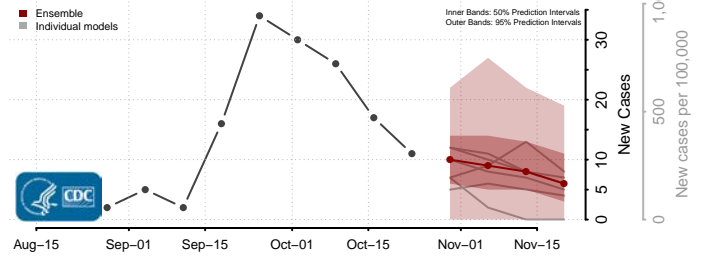

Adams County, Iowa