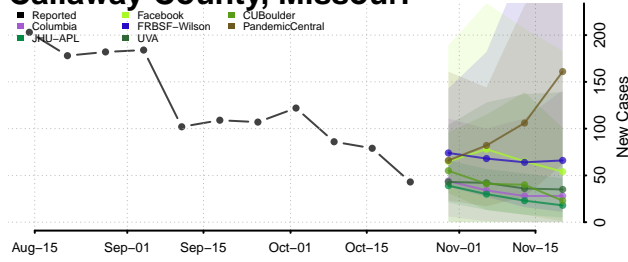

Callaway County, Missouri