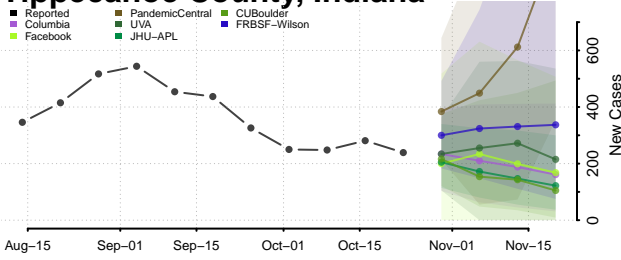

Stauben County, Indiana

Sullivan County, Indiana

Switzerland County, Indiana

Tippecanoe County, Indiana

Tipton County, Indiana

Union County, Indiana

Vanderburgh County, Indiana

Vermillion County, Indiana