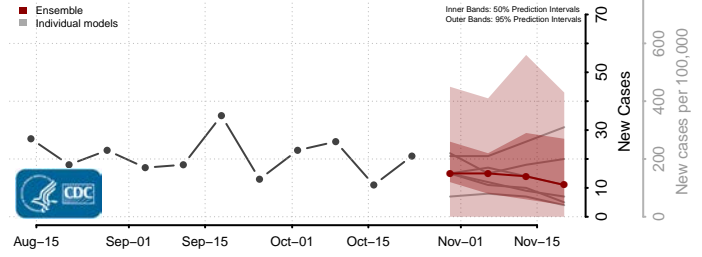

Howard County, Missouri