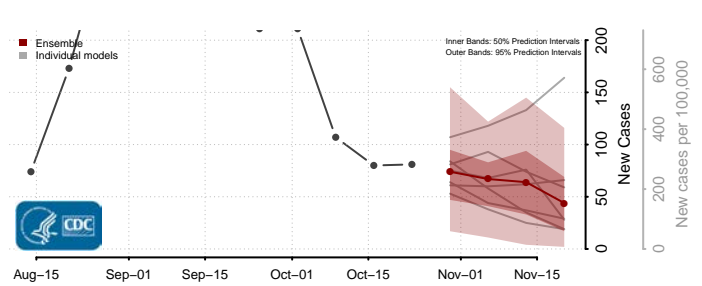

Pendleton County, West Virginia

Pleasants County, West Virginia

Pocahontas County, West Virginia

Preston County, West Virginia

Putnam County, West Virginia

Raleigh County, West Virginia

Randolph County, West Virginia