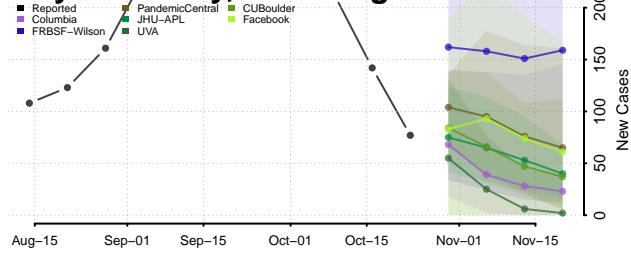

Wayne County, West Virginia