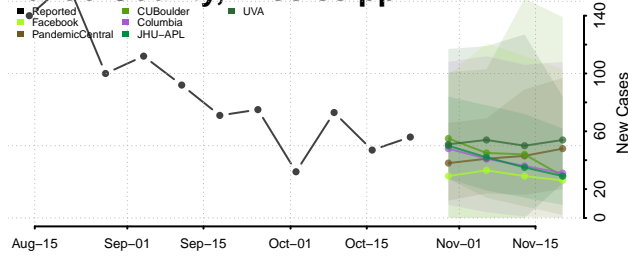

Yazoo County, Mississippi