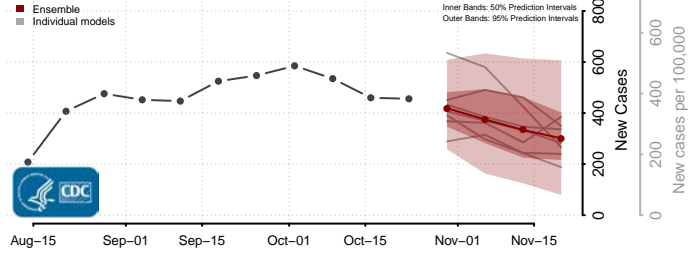

Berkeley County, West Virginia