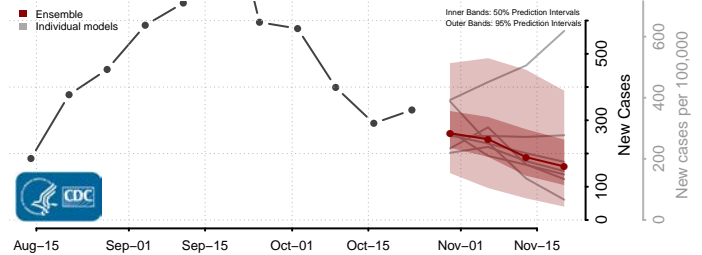

Cabell County, West Virginia