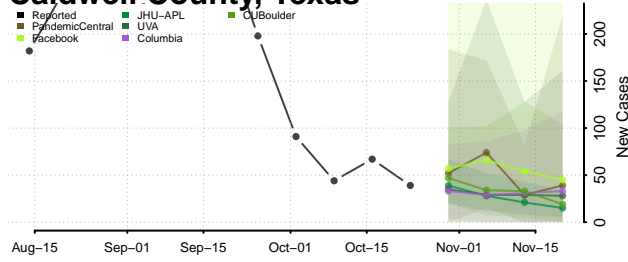

Caldwell County, Texas