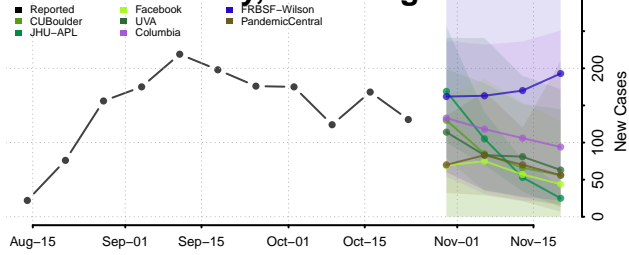

Nicholas County, West Virginia