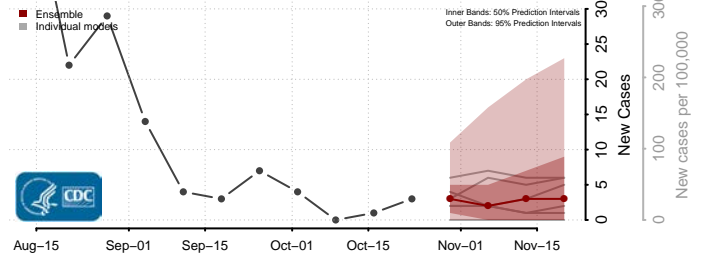

St. Helena County, Louisiana