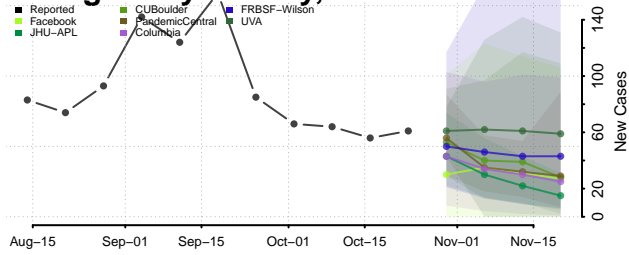

Montgomery County, North Carolina