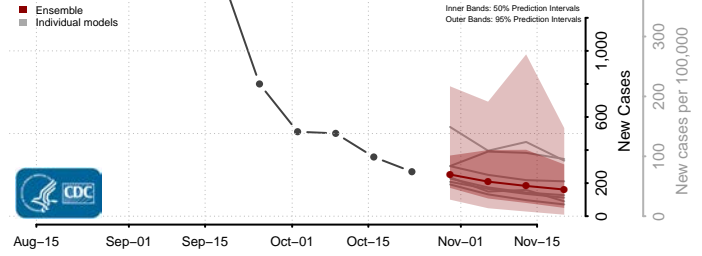

Nueces County, Texas