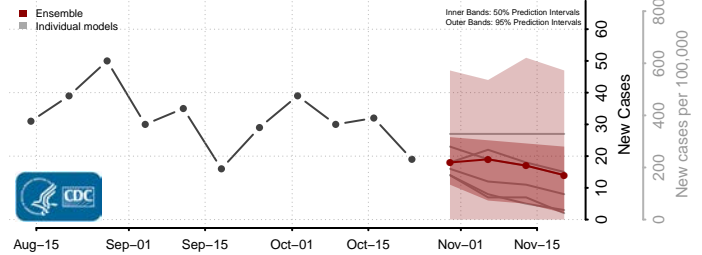

Lee County, Kentucky

Leslie County, Kentucky

Letcher County, Kentucky

Lewis County, Kentucky

Lincoln County, Kentucky

Livingston County, Kentucky

Logan County, Kentucky

Lyon County, Kentucky