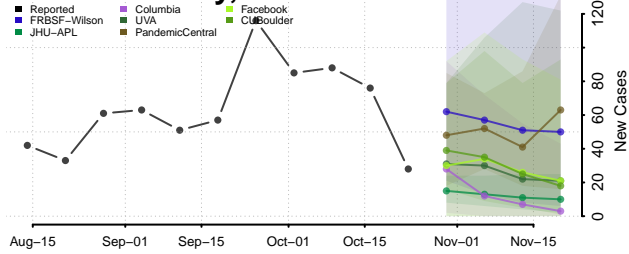

Adams County, Wisconsin