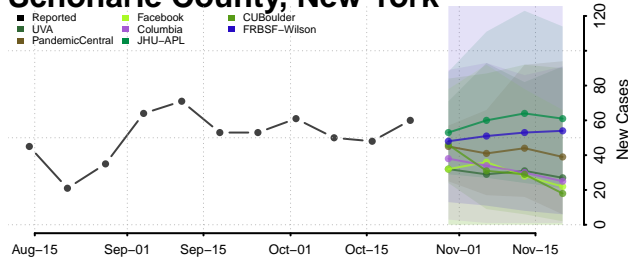

Schoharie County, New York