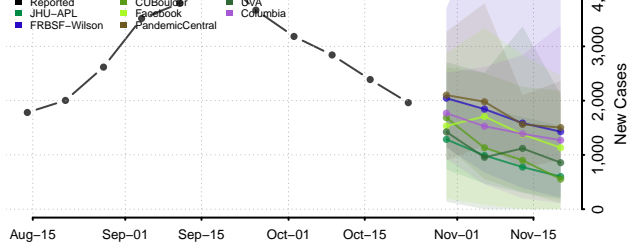

Franklin County, Ohio