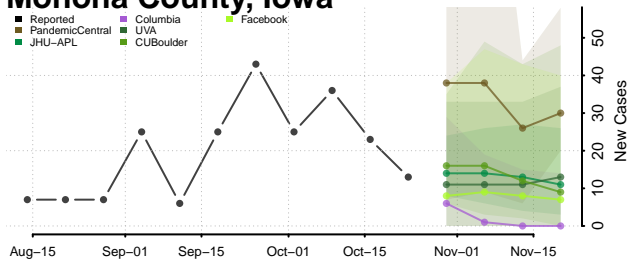

Marion County, Iowa

Marshall County, Iowa

Mills County, Iowa

Mitchell County, Iowa

Monona County, Iowa

Monroe County, Iowa

Montgomery County, Iowa

Muscatine County, Iowa