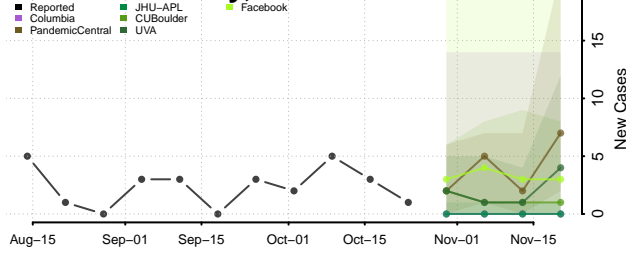

Harmon County, Oklahoma