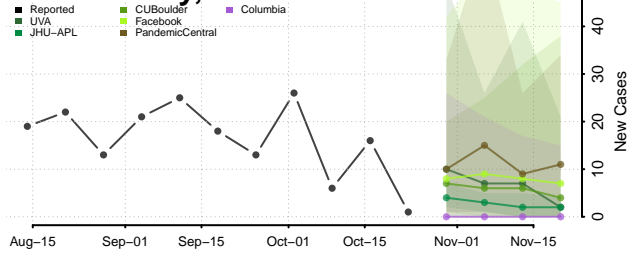

Mills County, Texas