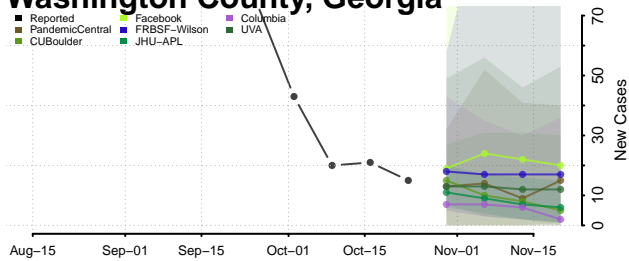

Twiggs County, Georgia

Union County, Georgia

Upson County, Georgia

Walker County, Georgia

Walton County, Georgia

Ware County, Georgia

Warren County, Georgia

Washington County, Georgia