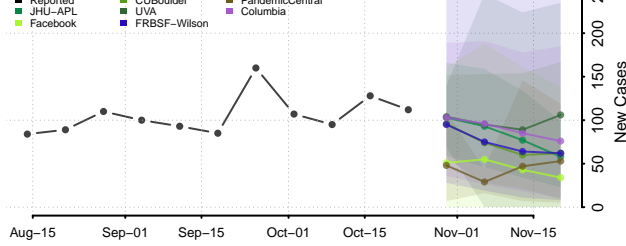

Rowan County, Kentucky