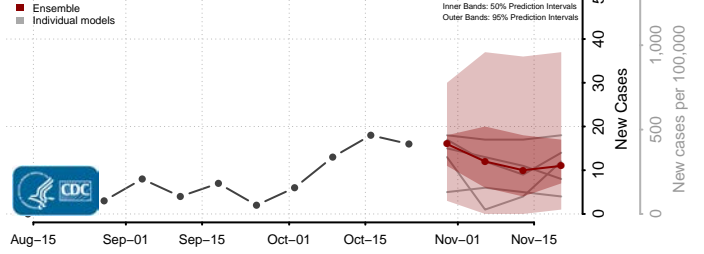

Custer County, Oklahoma

Delaware County, Oklahoma

Dewey County, Oklahoma

Ellis County, Oklahoma

Garfield County, Oklahoma

Garvin County, Oklahoma

Grady County, Oklahoma

Grant County, Oklahoma