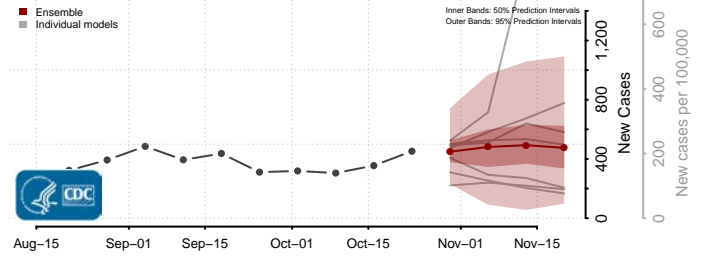

De Baca County, New Mexico

Dona Ana County, New Mexico

Eddy County, New Mexico

Grant County, New Mexico

Guadalupe County, New Mexico

Harding County, New Mexico

Hidalgo County, New Mexico

Lea County, New Mexico