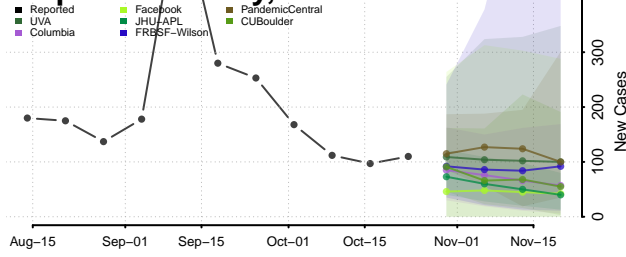

Sequoyah County, Oklahoma

Stephens County, Oklahoma

Texas County, Oklahoma

Tillman County, Oklahoma

Tulsa County, Oklahoma

Wagoner County, Oklahoma

Washington County, Oklahoma

Washita County, Oklahoma