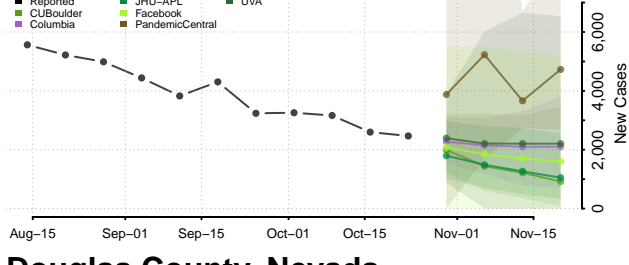

Clark County, Nevada