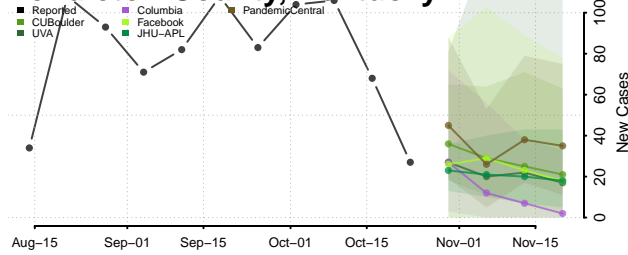

Pendleton County, Kentucky