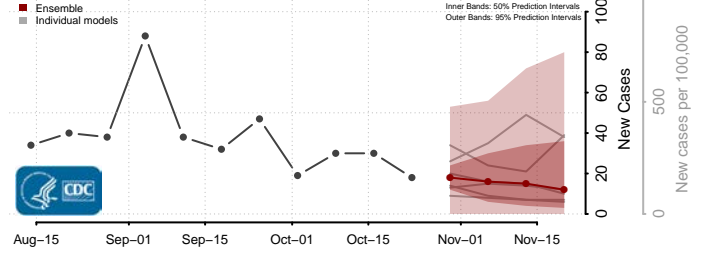

Johnston County, Oklahoma