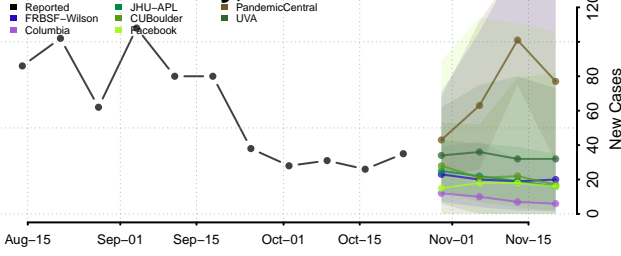

Noble County, Oklahoma

Nowata County, Oklahoma

Okfuskee County, Oklahoma

Oklahoma County, Oklahoma

Okmulgee County, Oklahoma

Osage County, Oklahoma

Ottawa County, Oklahoma

Pawnee County, Oklahoma