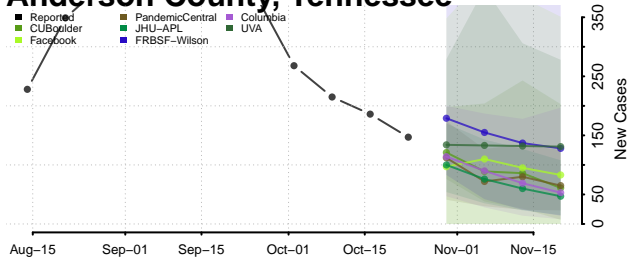

Anderson County, Tennessee