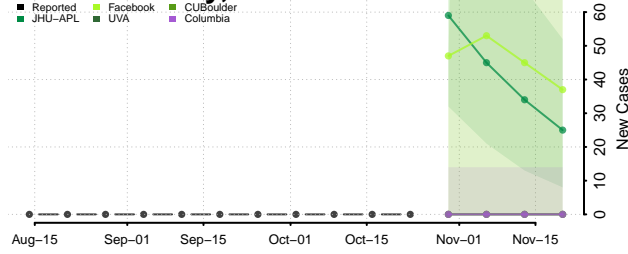

Sevier County, Utah