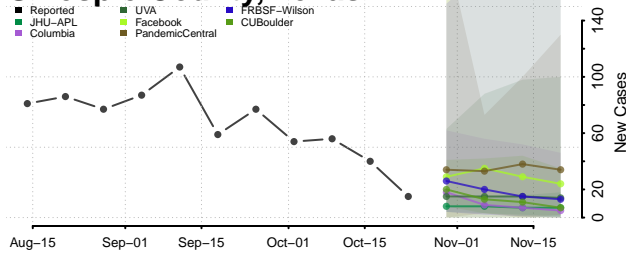

Gillespie County, Texas