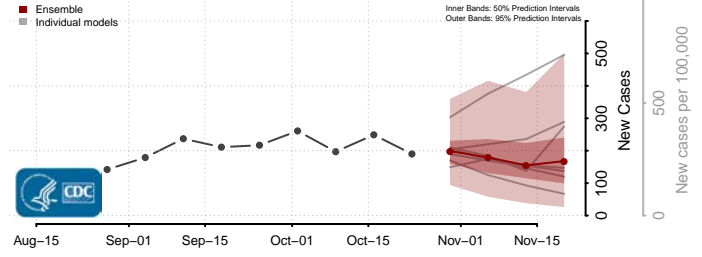

Divide County, North Dakota

Dunn County, North Dakota

Eddy County, North Dakota

Emmons County, North Dakota

Foster County, North Dakota

Golden Valley County, North Dakota

Grand Forks County, North Dakota

Grant County, North Dakota