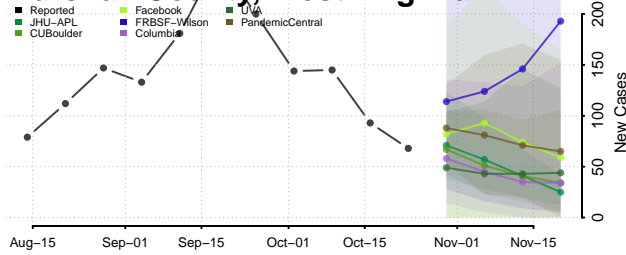

Marshall County, West Virginia