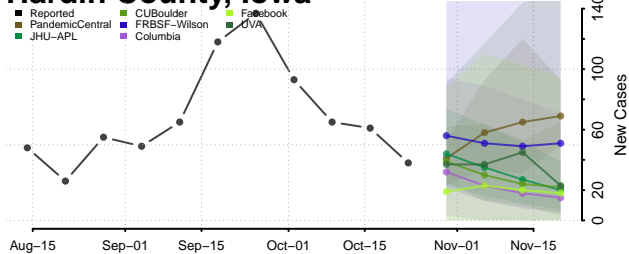

Guthrie County, Iowa

Hamilton County, Iowa

Hancock County, Iowa

Hardin County, Iowa

Harrison County, Iowa

Henry County, Iowa

Howard County, Iowa

Humboldt County, Iowa