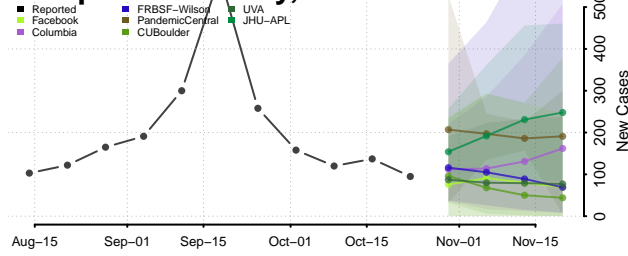

Hampshire County, Massachusetts