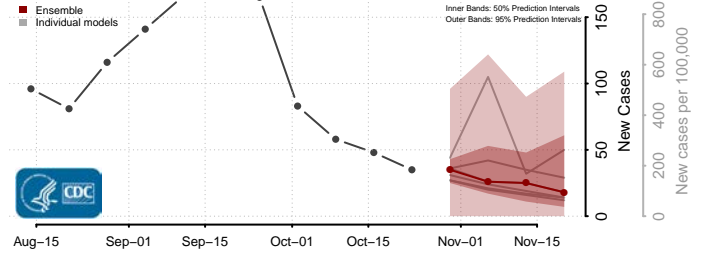

Hart County, Kentucky