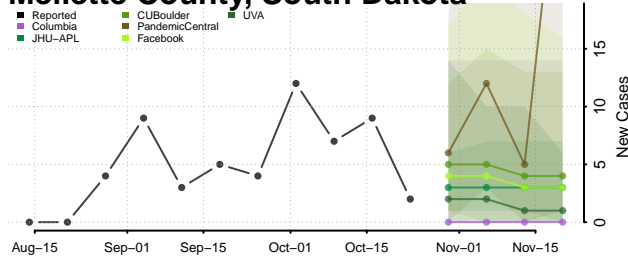

Mellette County, South Dakota