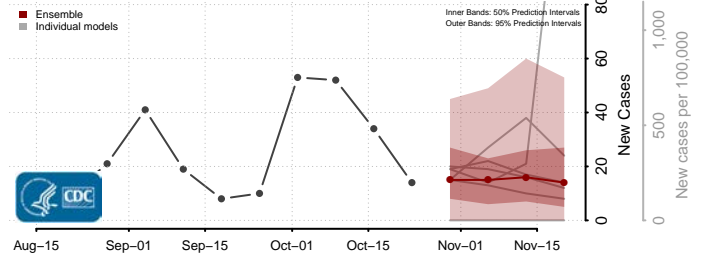

Douglas County, South Dakota

Edmunds County, South Dakota

Fall River County, South Dakota

Faulk County, South Dakota

Grant County, South Dakota

Gregory County, South Dakota

Haakon County, South Dakota

Hamlin County, South Dakota