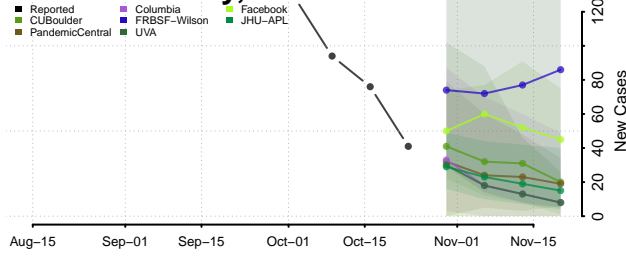

Lincoln County, Tennessee