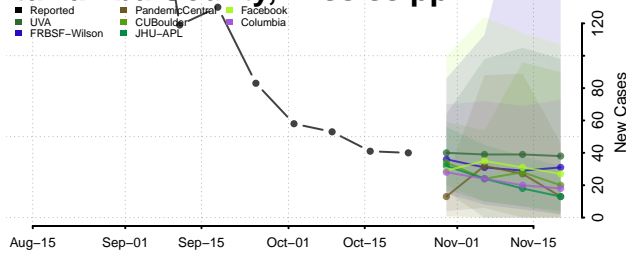

Harrison County, Mississippi

Hinds County, Mississippi

Holmes County, Mississippi

Humphreys County, Mississippi

Issaquena County, Mississippi

Itawamba County, Mississippi

Jackson County, Mississippi

Jasper County, Mississippi