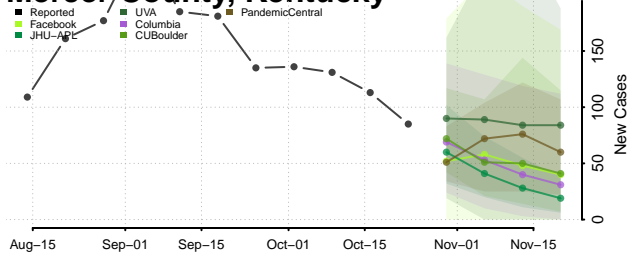

McLean County, Kentucky

Meade County, Kentucky

Menifee County, Kentucky

Mercer County, Kentucky

Metcalfe County, Kentucky

Monroe County, Kentucky

Montgomery County, Kentucky

Morgan County, Kentucky