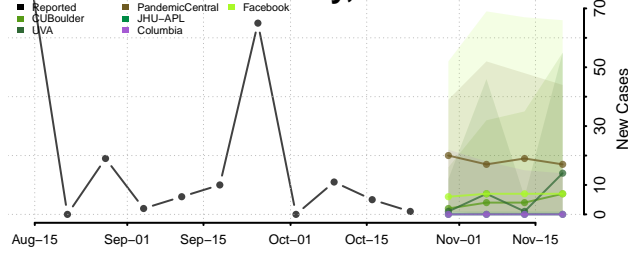

West Feliciana County, Louisiana