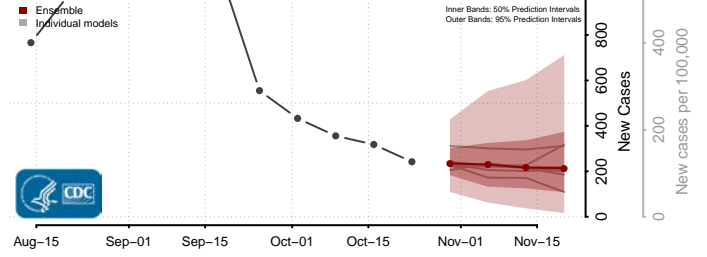

Sumner County, Tennessee