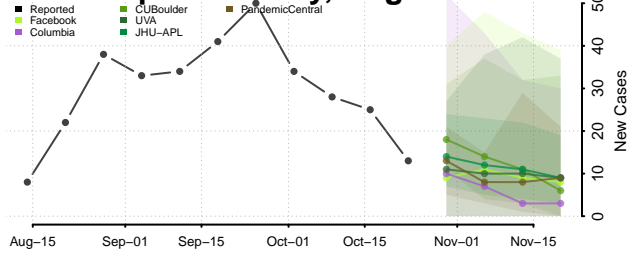

New Kent County, Virginia

Newport News County, Virginia

Norfolk County, Virginia

Northampton County, Virginia

Northumberland County, Virginia

Norton County, Virginia

Nottoway County, Virginia

Orange County, Virginia