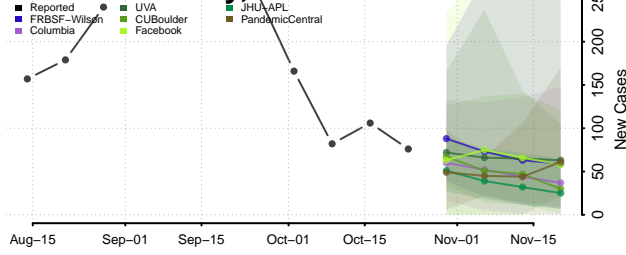

Loudon County, Tennessee