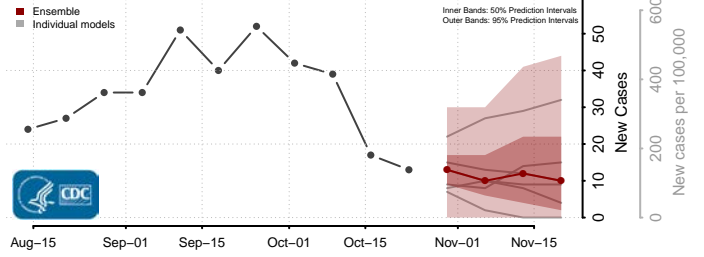

Cass County, Iowa

Cedar County, Iowa

Cerro Gordo County, Iowa

Cherokee County, Iowa

Chickasaw County, Iowa

Clarke County, Iowa

Clay County, Iowa

Clayton County, Iowa