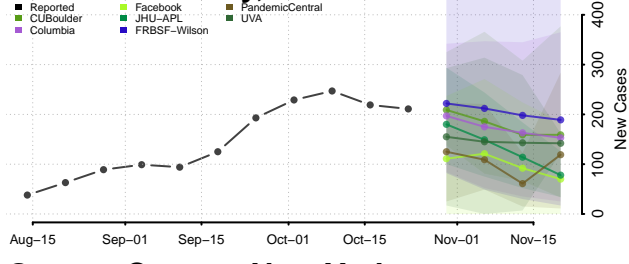

Delaware County, New York

Dutchess County, New York

Erie County, New York

Essex County, New York

Franklin County, New York

Fulton County, New York

Genesee County, New York

Greene County, New York