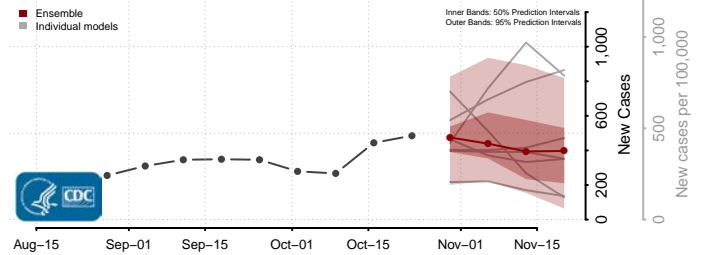

Monongalia County, West Virginia