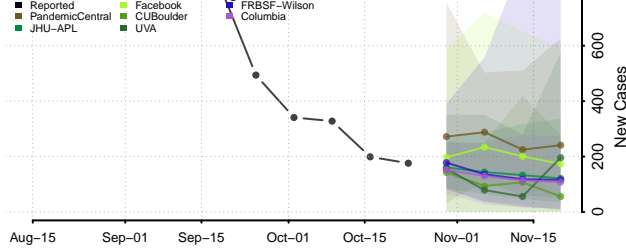

National

Alabama

Autauga County, Alabama

Baldwin County, Alabama

Barbour County, Alabama

Bibb County, Alabama

Blount County, Alabama

Bullock County, Alabama