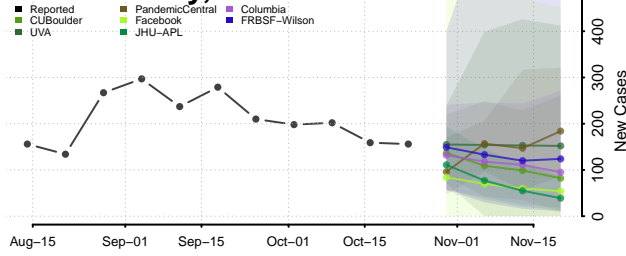

Reno County, Kansas