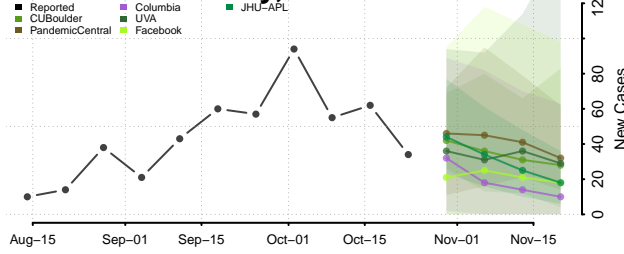

Clinton County, Iowa

Crawford County, Iowa

Dallas County, Iowa

Davis County, Iowa

Decatur County, Iowa

Delaware County, Iowa

Des Moines County, Iowa

Dickinson County, Iowa