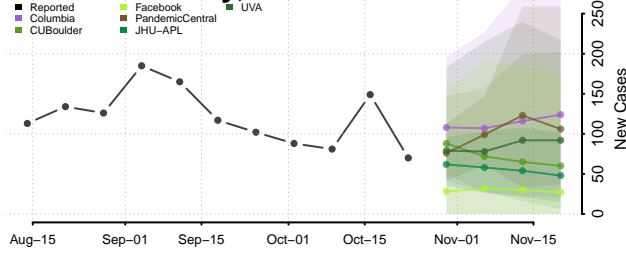

Kay County, Oklahoma

Kingfisher County, Oklahoma

Kiowa County, Oklahoma

Latimer County, Oklahoma

Le Flore County, Oklahoma

Lincoln County, Oklahoma

Logan County, Oklahoma

Love County, Oklahoma