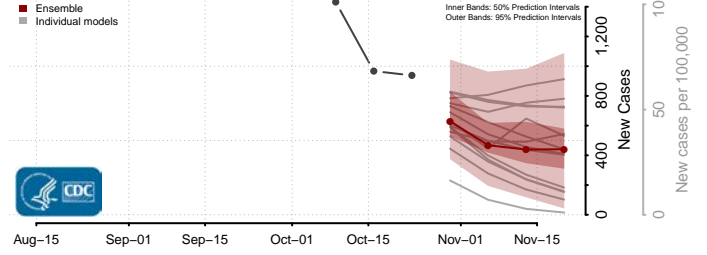

Guam

Hawaii

Hawaii County, Hawaii

Honolulu County, Hawaii

Kalawao County, Hawaii

Kauai County, Hawaii