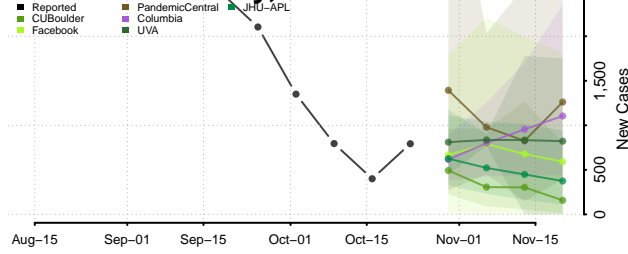

Geneva County, Alabama

Greene County, Alabama

Hale County, Alabama

Henry County, Alabama

Houston County, Alabama

Jackson County, Alabama

Jefferson County, Alabama

Lamar County, Alabama