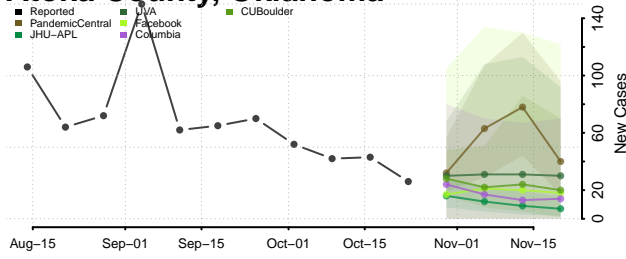

Wayne County, Ohio

Williams County, Ohio

Wood County, Ohio

Wyandot County, Ohio

Oklahoma

Adair County, Oklahoma

Alfalfa County, Oklahoma

Atoka County, Oklahoma