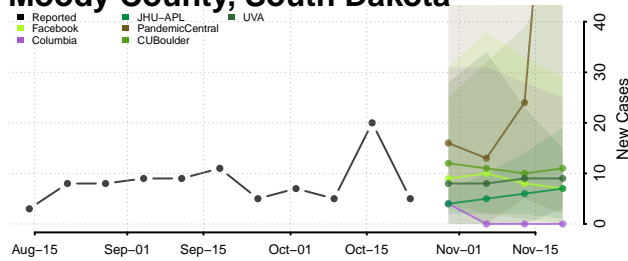

Moody County, South Dakota