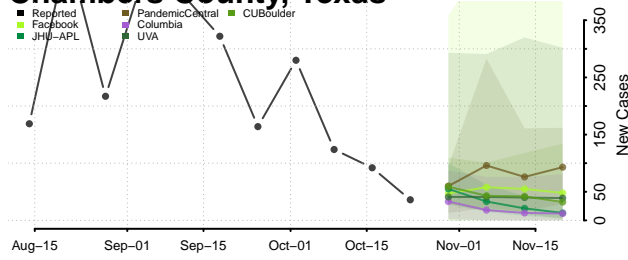

Chambers County, Texas