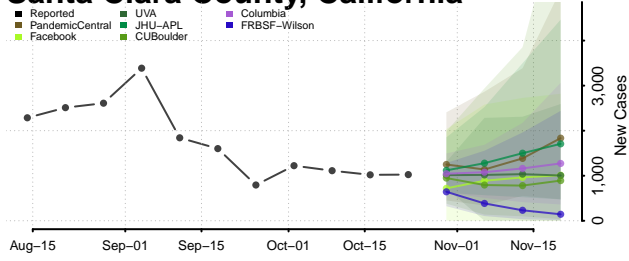

San Joaquin County, California

San Luis Obispo County, California

San Mateo County, California

Santa Barbara County, California

Santa Clara County, California

Santa Cruz County, California

Shasta County, California