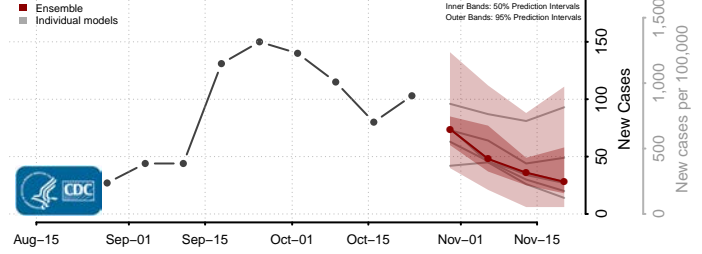

Custer County, Montana