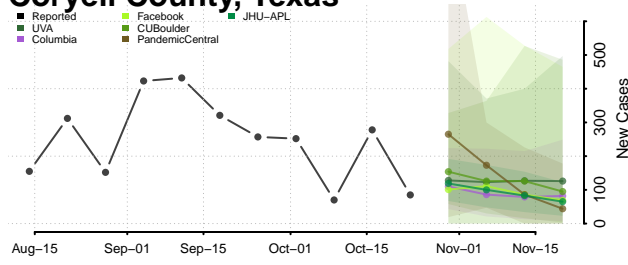

Coryell County, Texas