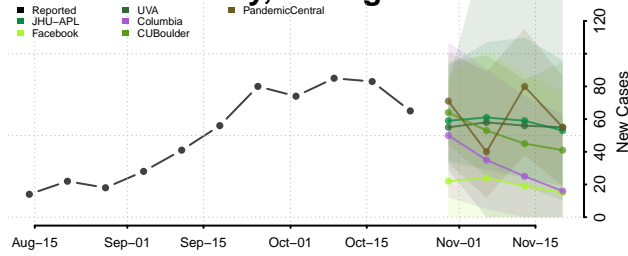

Iron County, Michigan

Isabella County, Michigan

Jackson County, Michigan

Kalamazoo County, Michigan

Kalkaska County, Michigan

Kent County, Michigan

Keweenaw County, Michigan

Lake County, Michigan