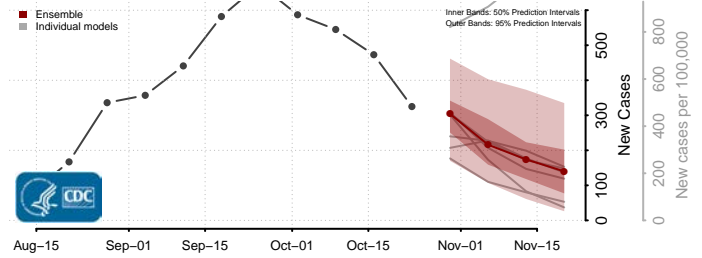

Hampshire County, West Virginia

Hancock County, West Virginia

Hardy County, West Virginia

Harrison County, West Virginia

Jackson County, West Virginia

Jefferson County, West Virginia

Kanawha County, West Virginia