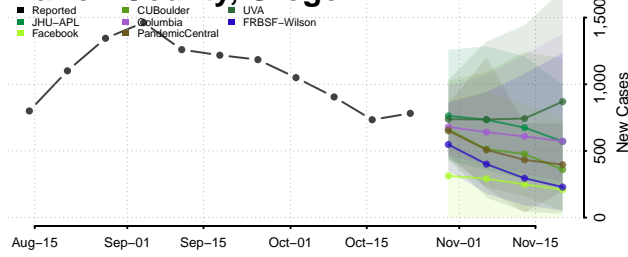

Marion County, Oregon