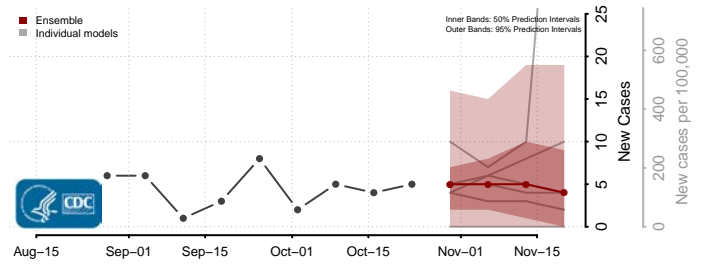

Hanson County, South Dakota