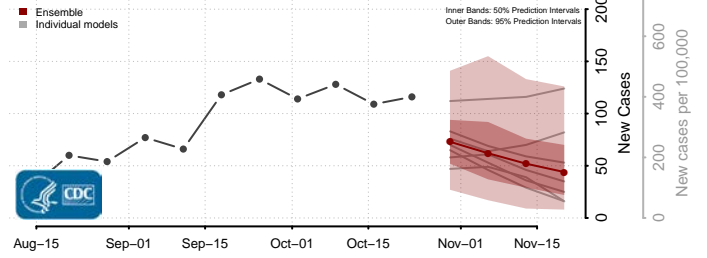

Harford County, Maryland

Howard County, Maryland

Kent County, Maryland

Montgomery County, Maryland

Prince George's County, Maryland

Queen Anne's County, Maryland

Somerset County, Maryland

St. Mary's County, Maryland