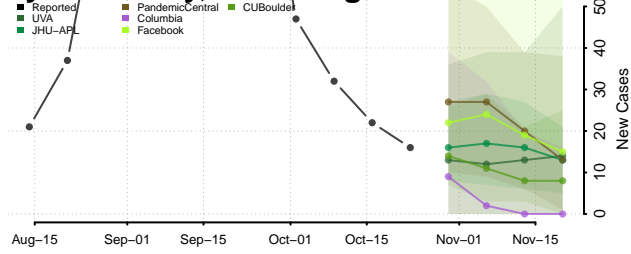

Tyler County, West Virginia