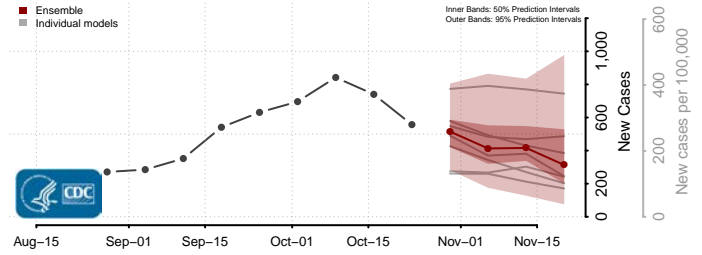

St. Louis County, Minnesota