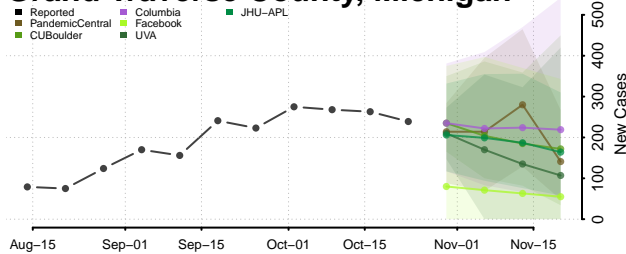

Grand Traverse County, Michigan