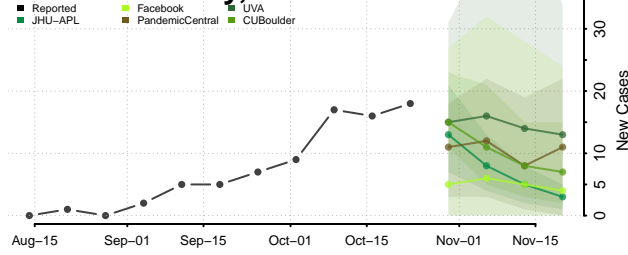

Daniels County, Montana