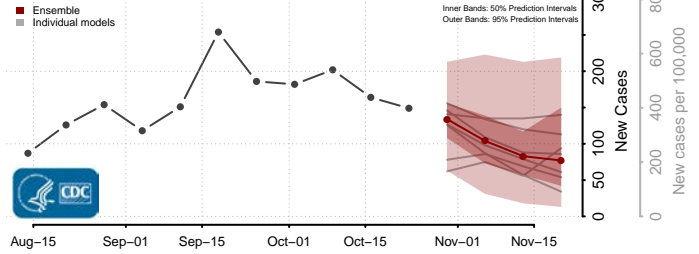

Wythe County, Virginia

York County, Virginia

Washington

Adams County, Washington

Asotin County, Washington

Benton County, Washington

Chelan County, Washington

Clallam County, Washington