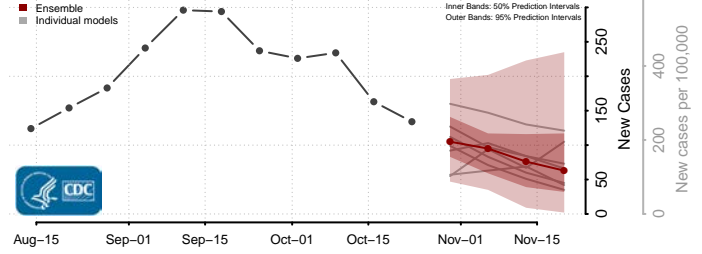

Washington County, Virginia