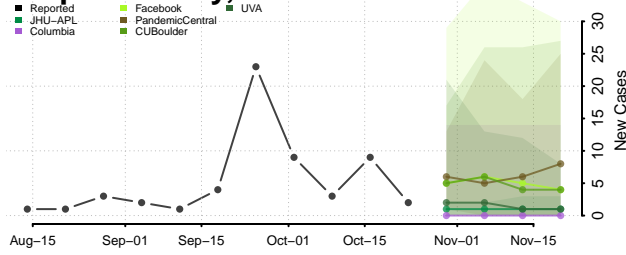

Harper County, Oklahoma