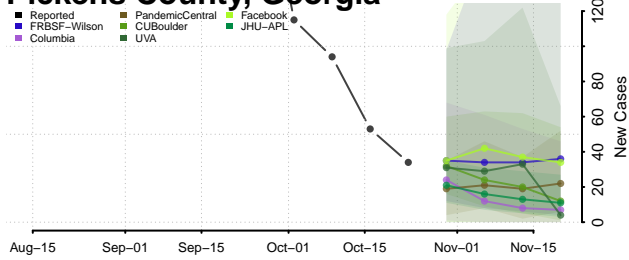

Pickens County, Georgia