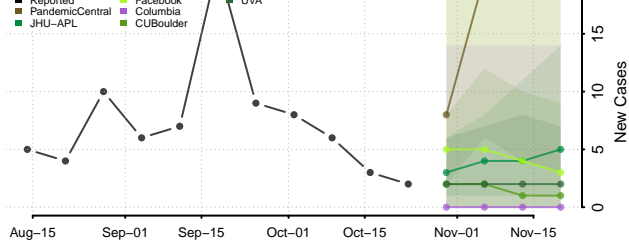

Jackson County, South Dakota