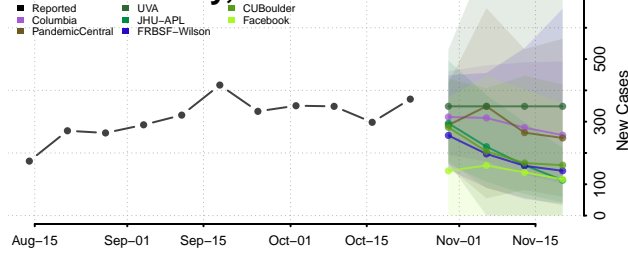

Tooele County, Utah