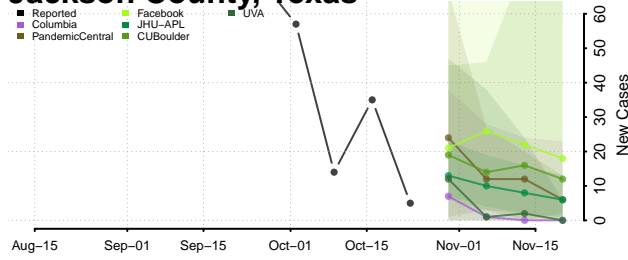

Houston County, Texas

Howard County, Texas

Hudspeth County, Texas

Hunt County, Texas

Hutchinson County, Texas

Irion County, Texas

Jack County, Texas

Jackson County, Texas