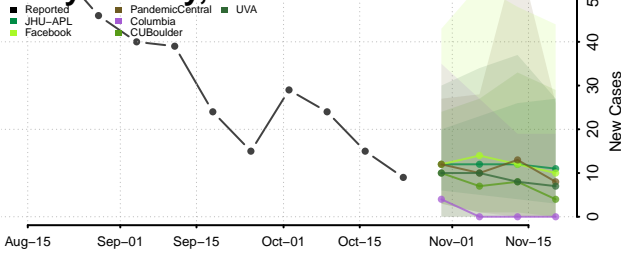

Perry County, Arkansas