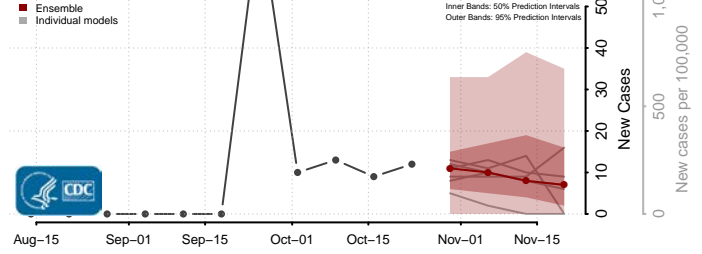

Nebraska

Adams County, Nebraska

Antelope County, Nebraska

Arthur County, Nebraska

Banner County, Nebraska

Blaine County, Nebraska

Boone County, Nebraska

Box Butte County, Nebraska