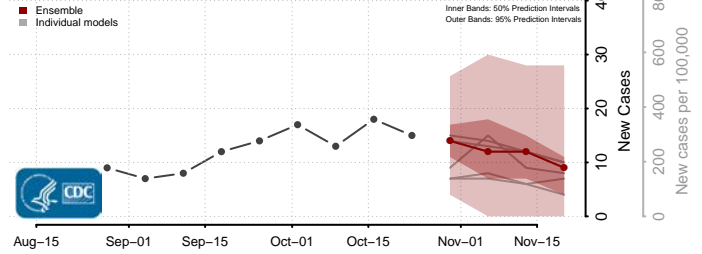

Clear Creek County, Colorado

Conejos County, Colorado

Costilla County, Colorado

Crowley County, Colorado

Custer County, Colorado

Delta County, Colorado

Denver County, Colorado

Dolores County, Colorado