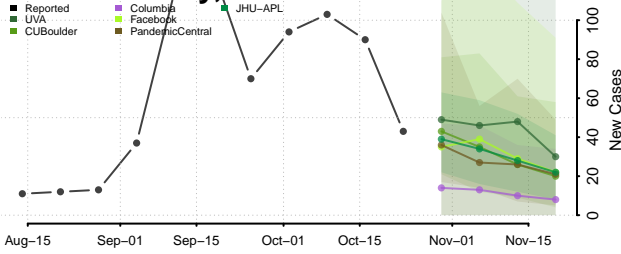

Lake County, Colorado

Larimer County, Colorado

Las Animas County, Colorado

Lincoln County, Colorado

Logan County, Colorado

Mesa County, Colorado

Mineral County, Colorado

Moffat County, Colorado