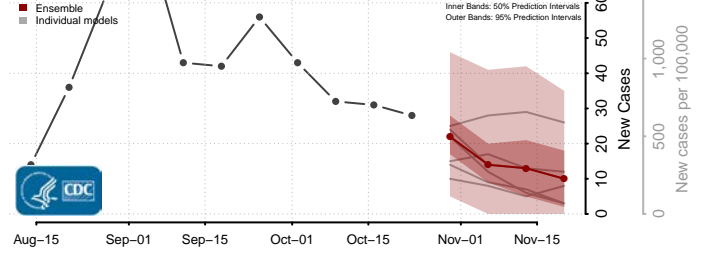

Owsley County, Kentucky