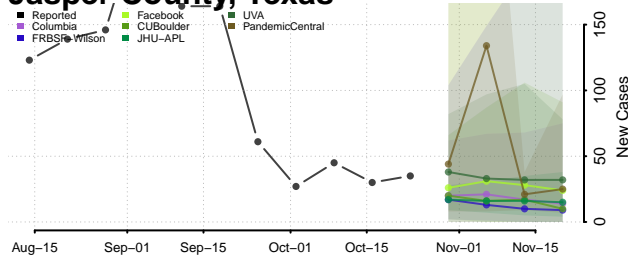

Jasper County, Texas