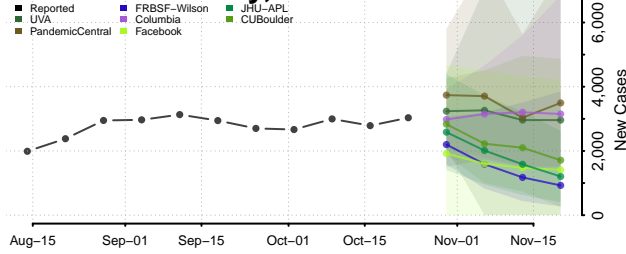

Salt Lake County, Utah