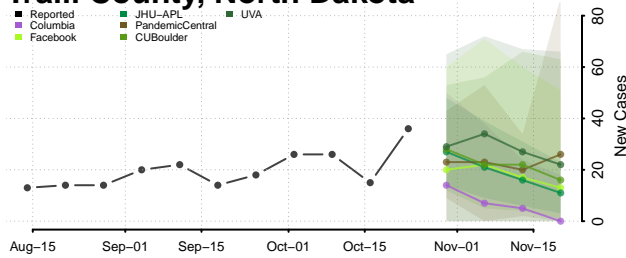

Trail County, North Dakota