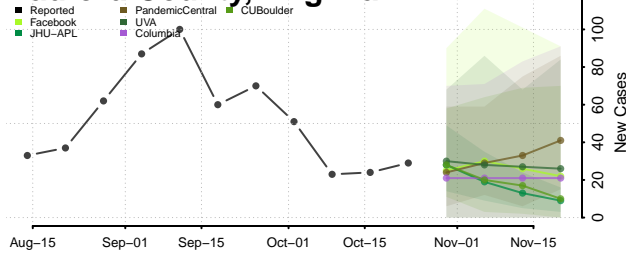

Prince George County, Virginia

Prince William County, Virginia

Pulaski County, Virginia

Radford County, Virginia

Rappahannock County, Virginia

Richmond City County, Virginia

Richmond County, Virginia

Roanoke City County, Virginia