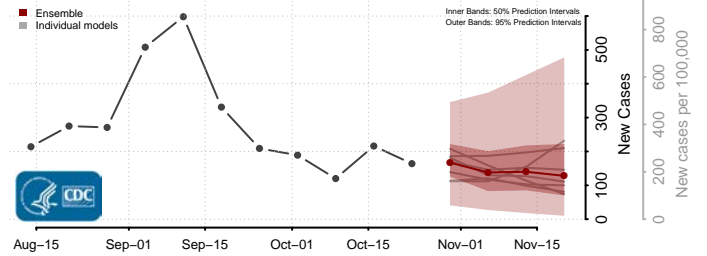

Wise County, Texas