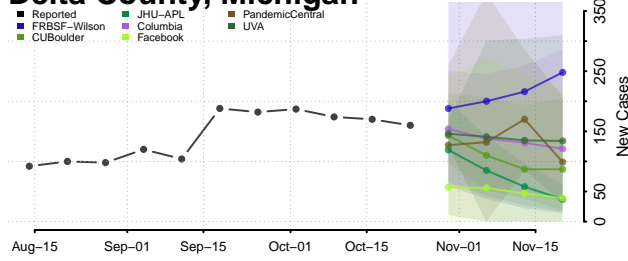

Delta County, Michigan