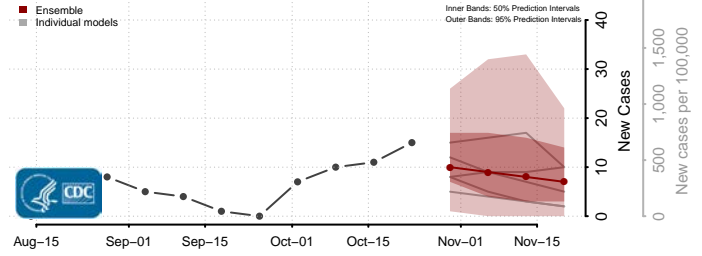

Divide County, North Dakota

Dunn County, North Dakota

Eddy County, North Dakota

Emmons County, North Dakota

Foster County, North Dakota

Golden Valley County, North Dakota

Grand Forks County, North Dakota

Grant County, North Dakota