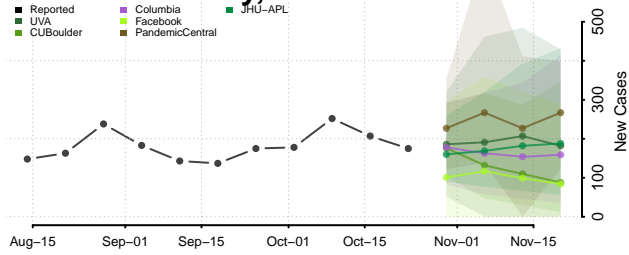

Santa Fe County, New Mexico