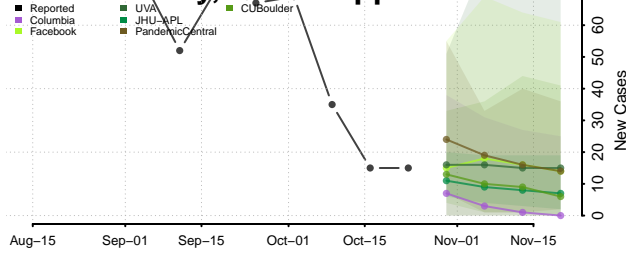

Smith County, Mississippi