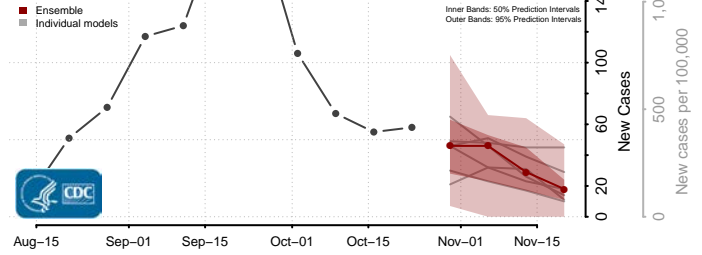

Braxton County, West Virginia