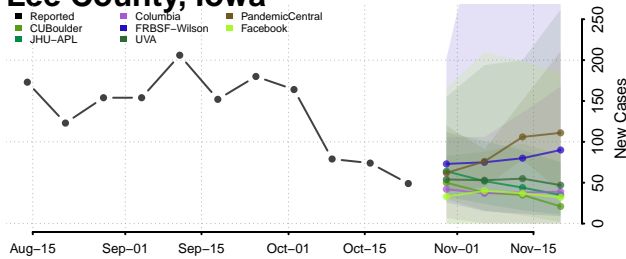

Lee County, Iowa