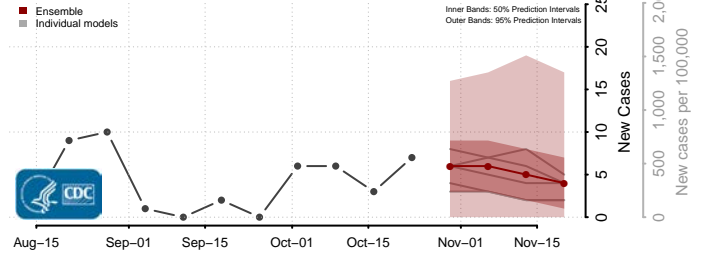

Garfield County, Montana