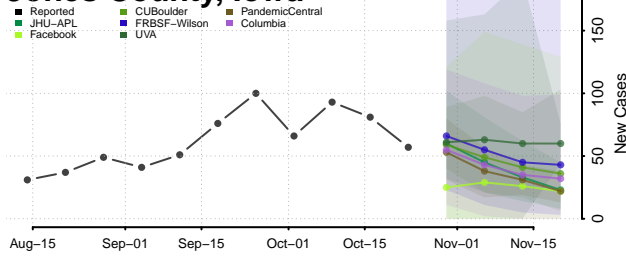

Ida County, Iowa

Iowa County, Iowa

Jackson County, Iowa

Jasper County, Iowa

Jefferson County, Iowa

Johnson County, Iowa

Jones County, Iowa

Keokuk County, Iowa