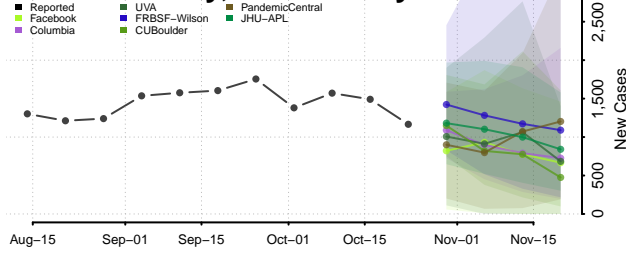

Ocean County, New Jersey