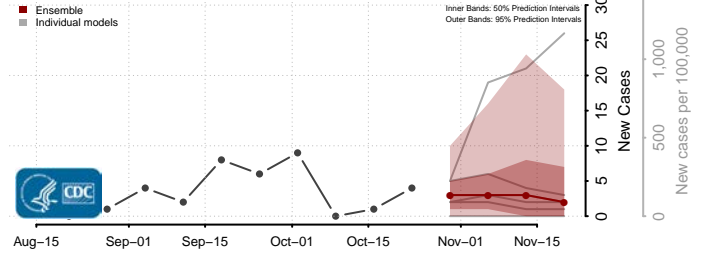

Griggs County, North Dakota