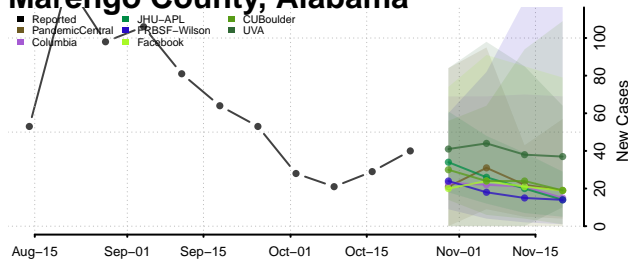

Lauderdale County, Alabama

Lawrence County, Alabama

Lee County, Alabama

Limestone County, Alabama

Lowndes County, Alabama

Macon County, Alabama

Madison County, Alabama

Marengo County, Alabama

Marion County, Alabama

Marshall County, Alabama

Mobile County, Alabama

Monroe County, Alabama

Montgomery County, Alabama

Morgan County, Alabama

Perry County, Alabama

Pickens County, Alabama