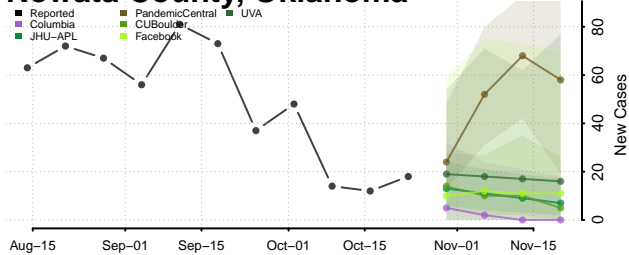

Nowata County, Oklahoma