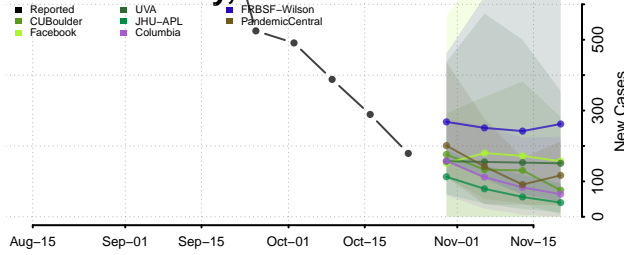

Randolph County, North Carolina

Richmond County, North Carolina

Robeson County, North Carolina

Rockingham County, North Carolina

Rowan County, North Carolina

Rutherford County, North Carolina

Sampson County, North Carolina