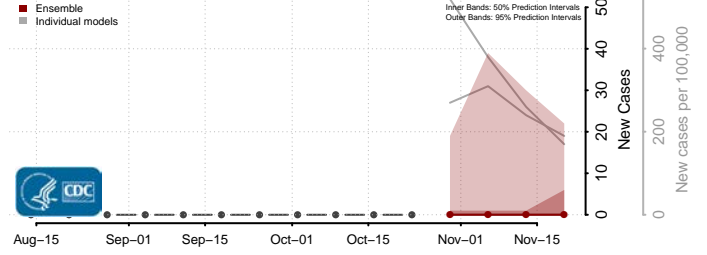

Box Elder County, Utah

Cache County, Utah

Carbon County, Utah

Daggett County, Utah

Davis County, Utah

Duchesne County, Utah

Emery County, Utah

Garfield County, Utah