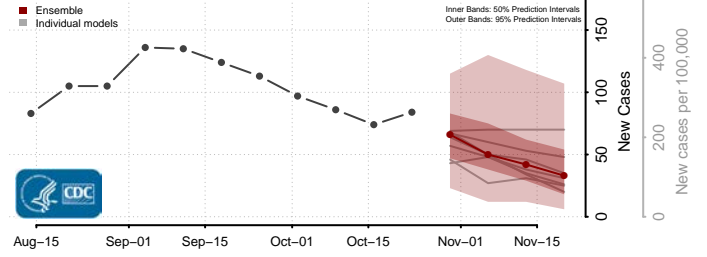

Dorchester County, Maryland