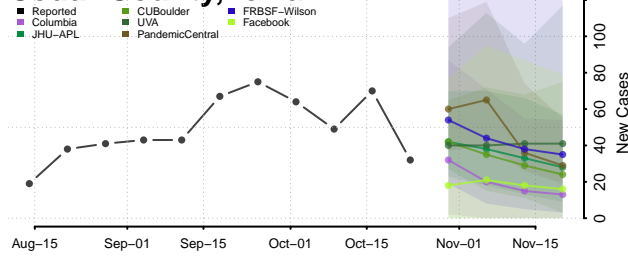

Cedar County, Iowa