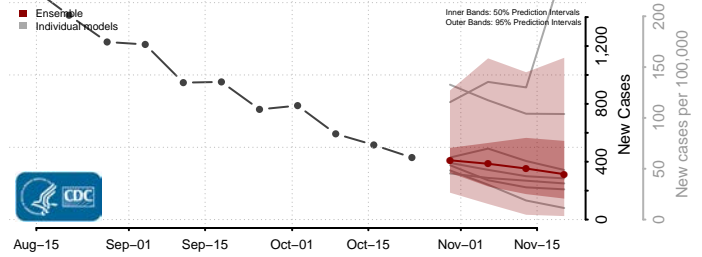

Howard County, Missouri

Howell County, Missouri

Iron County, Missouri

Jackson County, Missouri

Jasper County, Missouri

Jefferson County, Missouri

Johnson County, Missouri

Knox County, Missouri