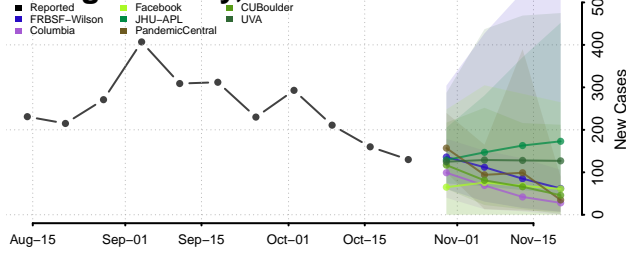

Orange County, North Carolina