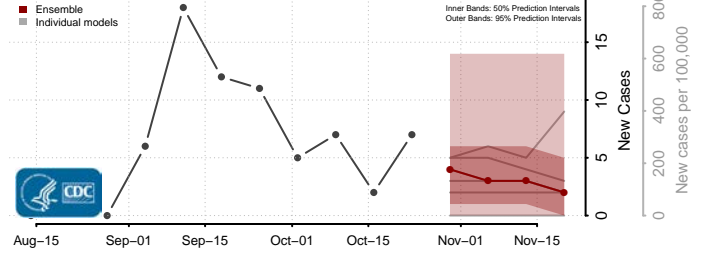

Divide County, North Dakota

Dunn County, North Dakota

Eddy County, North Dakota

Emmons County, North Dakota

Foster County, North Dakota

Golden Valley County, North Dakota

Grand Forks County, North Dakota

Grant County, North Dakota