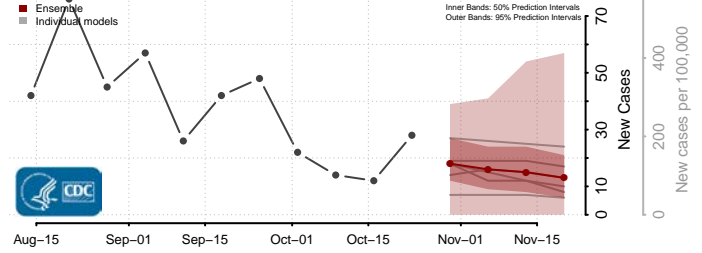

Tallahatchie County, Mississippi