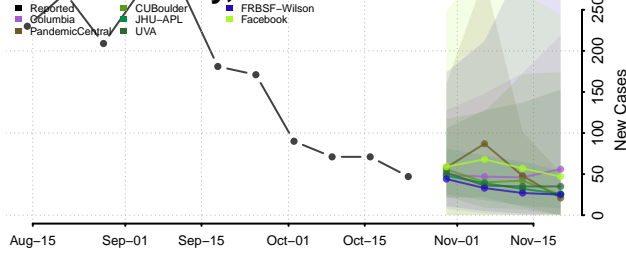

Burnet County, Texas