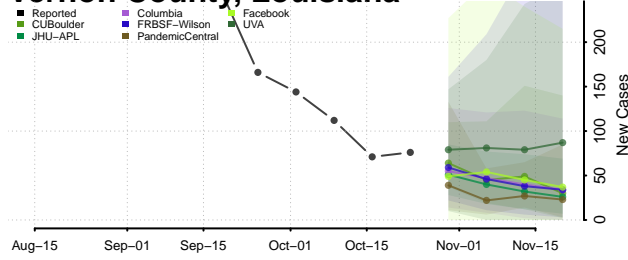

Terrebonne County, Louisiana

Union County, Louisiana

Vermilion County, Louisiana

Vernon County, Louisiana

Washington County, Louisiana

Webster County, Louisiana

West Baton Rouge County, Louisiana

West Carroll County, Louisiana