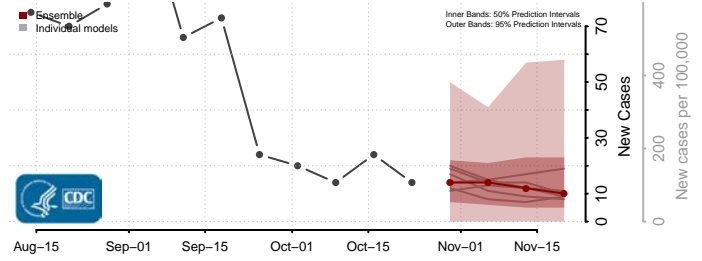

Camp County, Texas