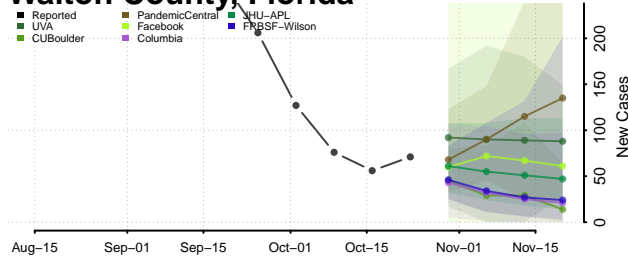

St. Lucie County, Florida

Sumter County, Florida

Suwannee County, Florida

Taylor County, Florida

Union County, Florida

Volusia County, Florida

Wakulla County, Florida

Walton County, Florida