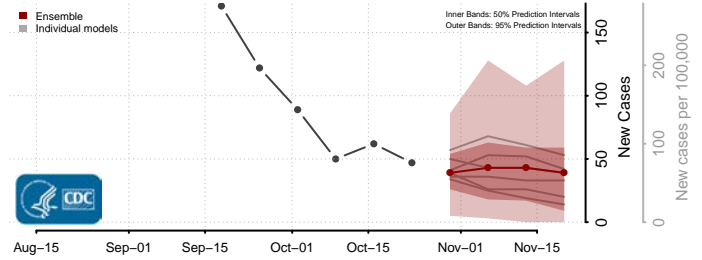

Acadia County, Louisiana