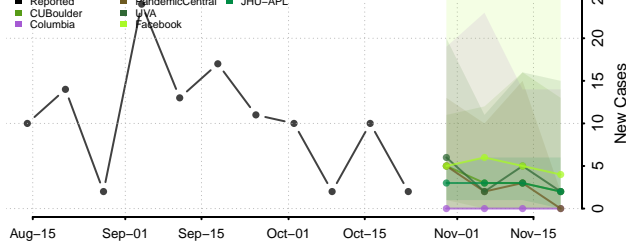

Kimble County, Texas