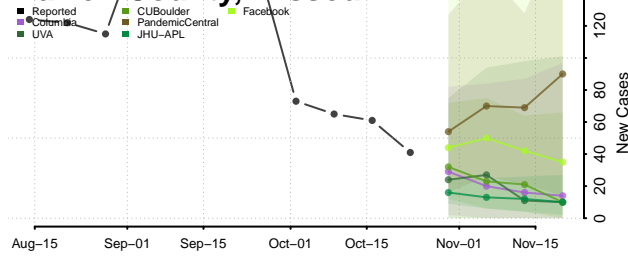

Warren County, Missouri