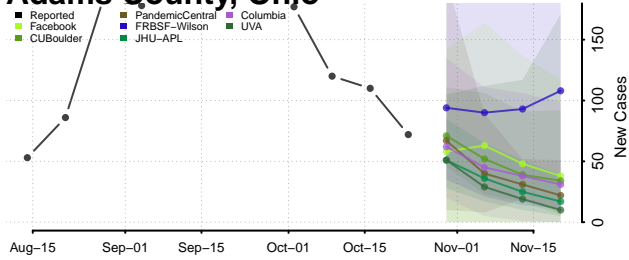

Adams County, Ohio