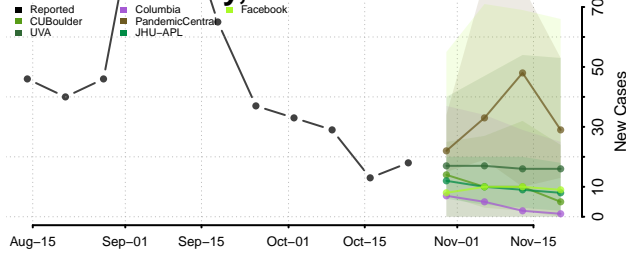

Kay County, Oklahoma

Kingfisher County, Oklahoma

Kiowa County, Oklahoma

Latimer County, Oklahoma

Le Flore County, Oklahoma

Lincoln County, Oklahoma

Logan County, Oklahoma

Love County, Oklahoma