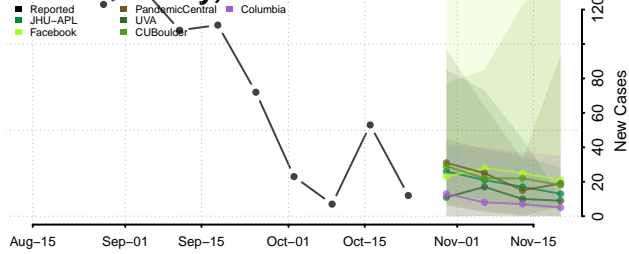

Milam County, Texas