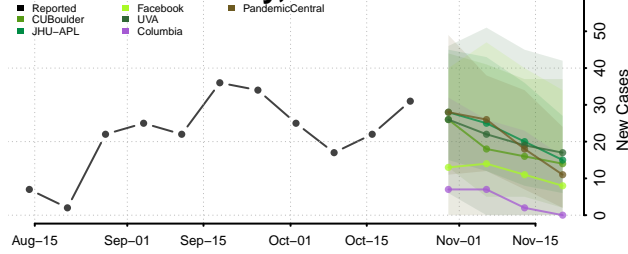

Idaho

Ada County, Idaho

Adams County, Idaho

Bannock County, Idaho

Bear Lake County, Idaho

Benewah County, Idaho

Bingham County, Idaho

Blaine County, Idaho