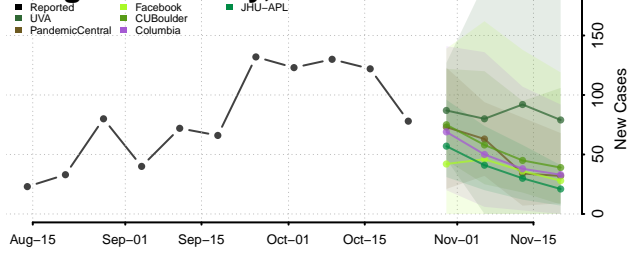

Lincoln County, Wisconsin

Manitowoc County, Wisconsin

Marathon County, Wisconsin

Marinette County, Wisconsin

Marquette County, Wisconsin

Menominee County, Wisconsin

Milwaukee County, Wisconsin

Monroe County, Wisconsin