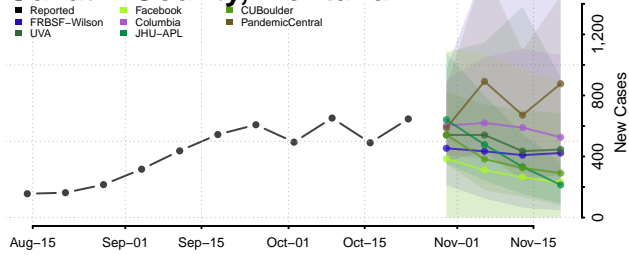

Custer County, Montana

Daniels County, Montana

Dawson County, Montana

Deer Lodge County, Montana

Fallon County, Montana

Fergus County, Montana

Flathead County, Montana

Gallatin County, Montana