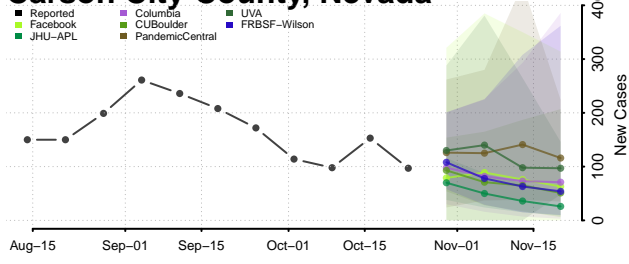

Valley County, Nebraska

Washington County, Nebraska

Wayne County, Nebraska

Webster County, Nebraska

Wheeler County, Nebraska

York County, Nebraska

Nevada

Carson City County, Nevada