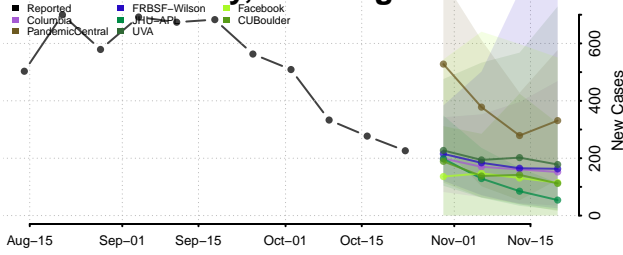

Franklin County, Washington