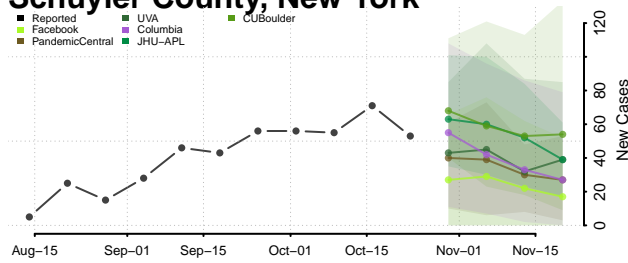

Saratoga County, New York

Schenectady County, New York

Schoharie County, New York

Schuyler County, New York

Seneca County, New York

St. Lawrence County, New York

Steuben County, New York

Suffolk County, New York