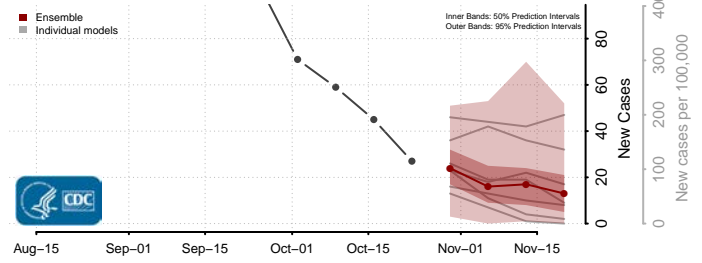

Poinsett County, Arkansas