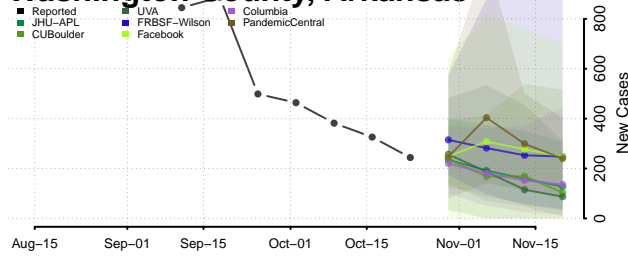

Washington County, Arkansas