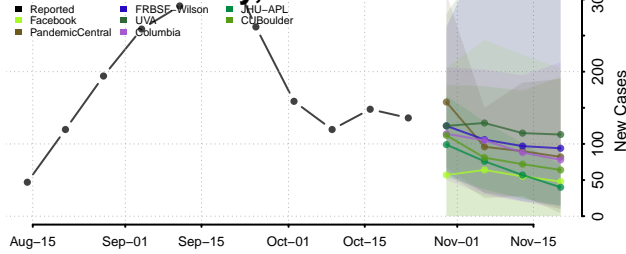

Avery County, North Carolina

Beaufort County, North Carolina

Bertie County, North Carolina

Bladen County, North Carolina

Brunswick County, North Carolina

Buncombe County, North Carolina

Burke County, North Carolina