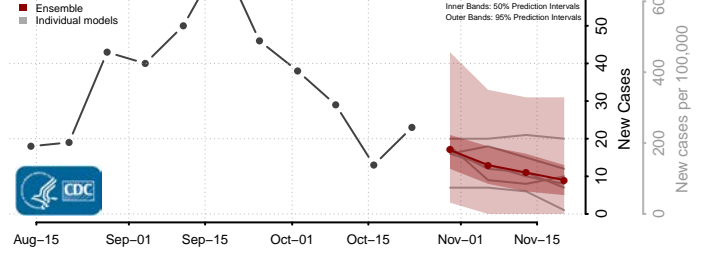

Hyde County, North Carolina

Iredell County, North Carolina

Jackson County, North Carolina

Johnston County, North Carolina

Jones County, North Carolina

Lee County, North Carolina

Lenoir County, North Carolina