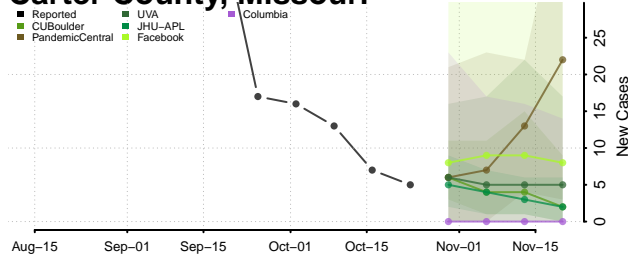

Carter County, Missouri