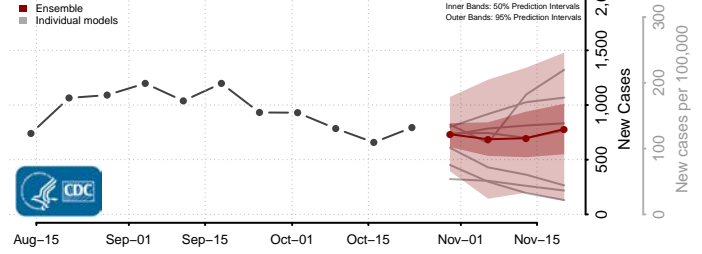

Umatilla County, Oregon

Union County, Oregon

Wallowa County, Oregon

Wasco County, Oregon

Washington County, Oregon

Wheeler County, Oregon

Yamhill County, Oregon

Pennsylvania