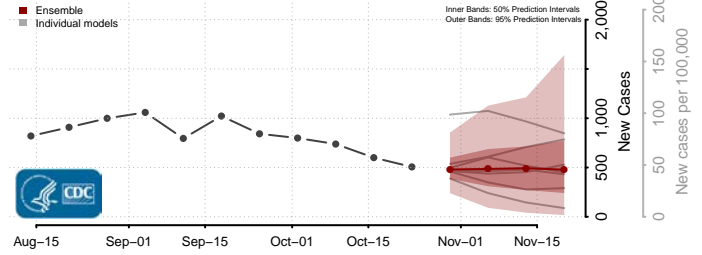

Harford County, Maryland

Howard County, Maryland

Kent County, Maryland

Montgomery County, Maryland

Prince George's County, Maryland

Queen Anne's County, Maryland

Somerset County, Maryland

St. Mary's County, Maryland