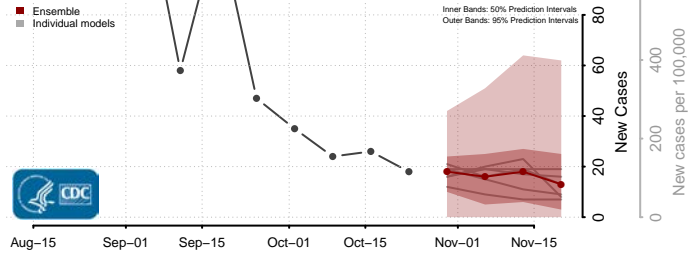

Carroll County, Mississippi

Chickasaw County, Mississippi

Choctaw County, Mississippi

Claiborne County, Mississippi

Clarke County, Mississippi

Clay County, Mississippi

Coahoma County, Mississippi

Copiah County, Mississippi