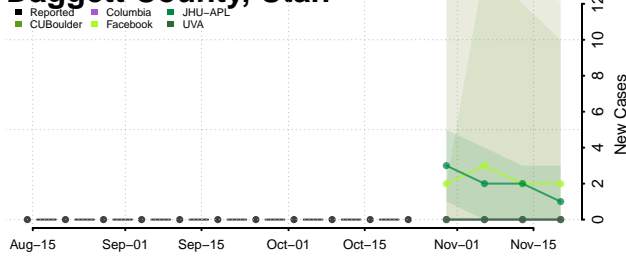

Box Elder County, Utah

Cache County, Utah

Carbon County, Utah

Daggett County, Utah

Davis County, Utah

Duchesne County, Utah

Emery County, Utah

Garfield County, Utah