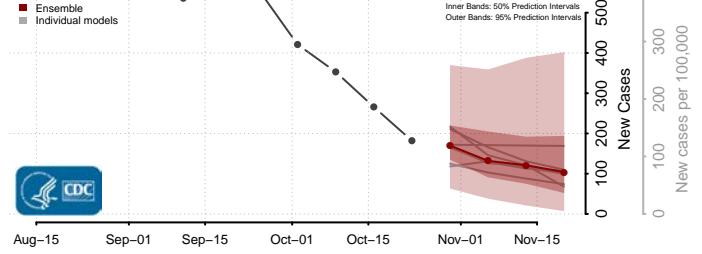

Avery County, North Carolina

Beaufort County, North Carolina

Bertie County, North Carolina

Bladen County, North Carolina

Brunswick County, North Carolina

Buncombe County, North Carolina

Burke County, North Carolina