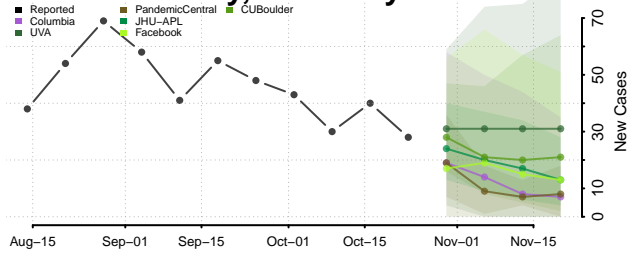

McLean County, Kentucky