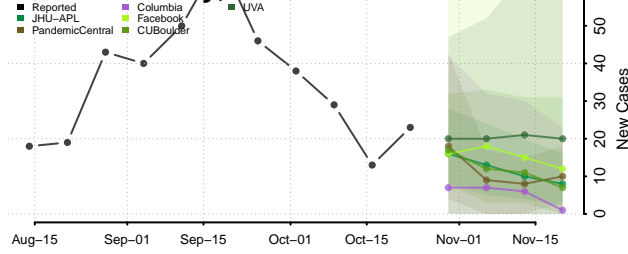

Hyde County, North Carolina

Iredell County, North Carolina

Jackson County, North Carolina

Johnston County, North Carolina

Jones County, North Carolina

Lee County, North Carolina

Lenoir County, North Carolina