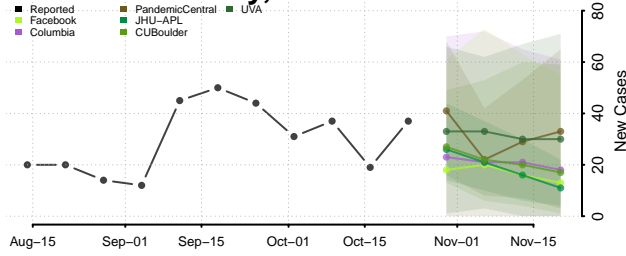

Idaho

Ada County, Idaho

Adams County, Idaho

Bannock County, Idaho

Bear Lake County, Idaho

Benewah County, Idaho

Bingham County, Idaho

Blaine County, Idaho