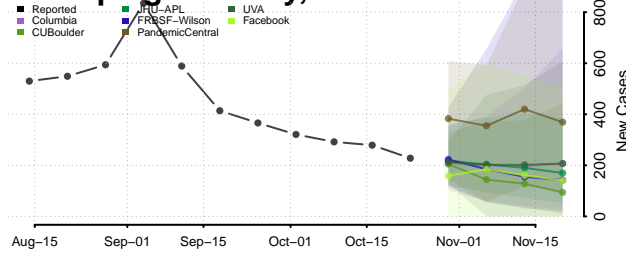

Champaign County, Illinois