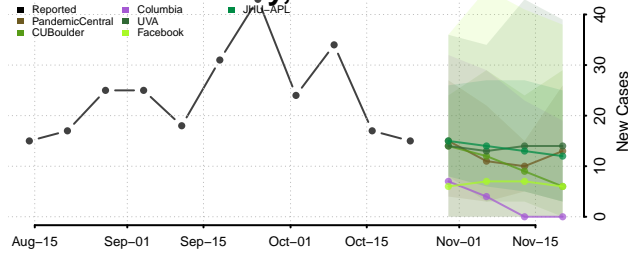

Van Buren County, Iowa