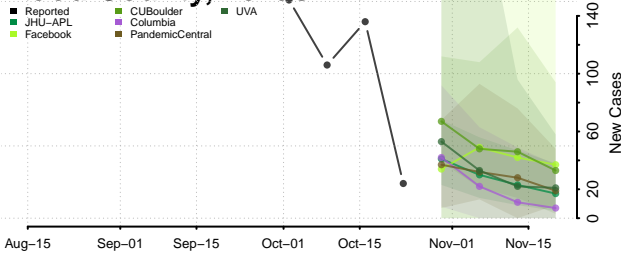

Wood County, Texas