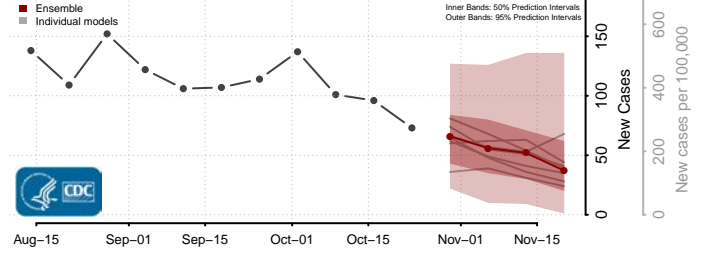

Umatilla County, Oregon

Union County, Oregon

Wallowa County, Oregon

Wasco County, Oregon

Washington County, Oregon

Wheeler County, Oregon

Yamhill County, Oregon

Pennsylvania