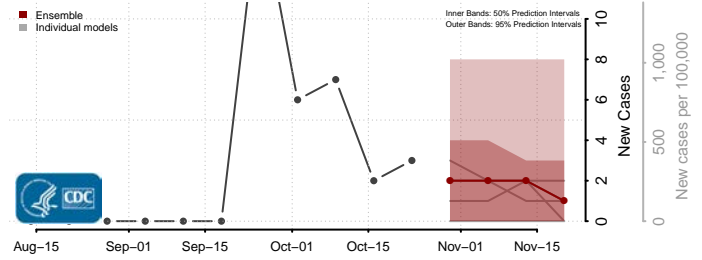

Valley County, Nebraska

Washington County, Nebraska

Wayne County, Nebraska

Webster County, Nebraska

Wheeler County, Nebraska

York County, Nebraska

Nevada

Carson City County, Nevada