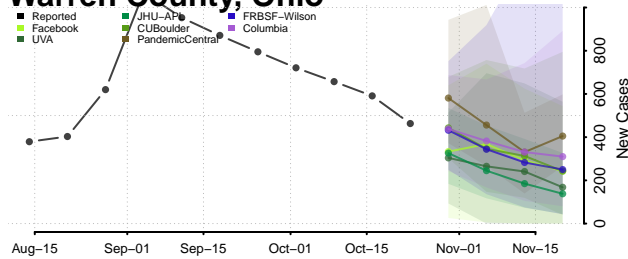

Warren County, Ohio