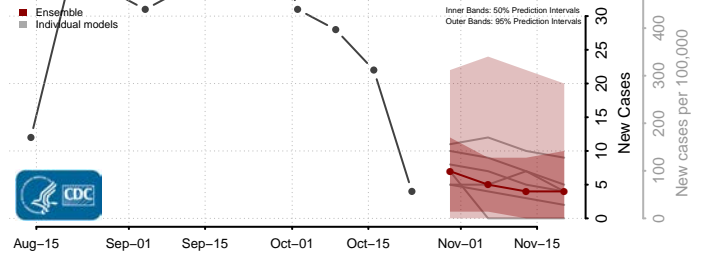

Union County, Indiana