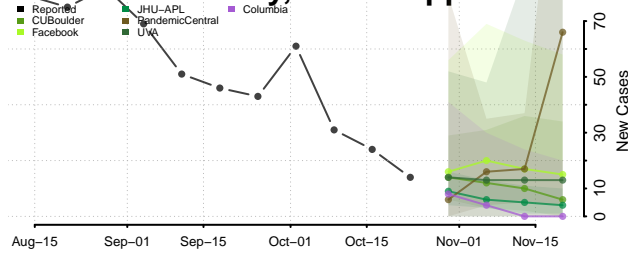

Yalobusha County, Mississippi