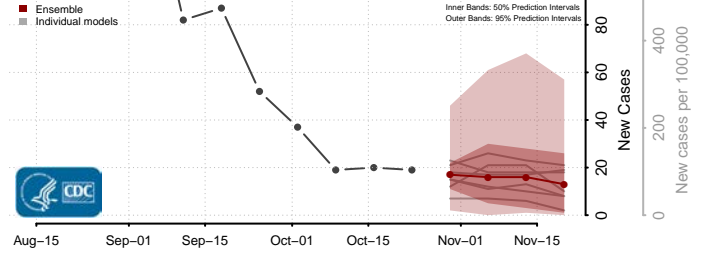

Stone County, Mississippi