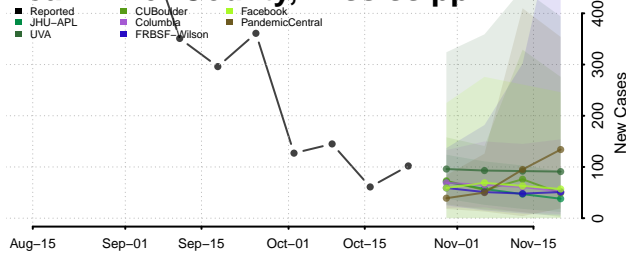

Monroe County, Mississippi

Montgomery County, Mississippi

Neshoba County, Mississippi

Newton County, Mississippi

Noxubee County, Mississippi

Oktibbeha County, Mississippi

Panola County, Mississippi

Pearl River County, Mississippi