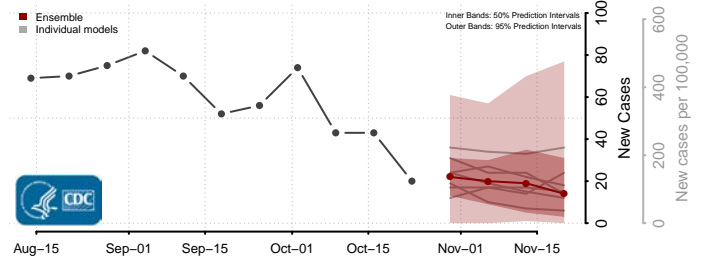

Bates County, Missouri