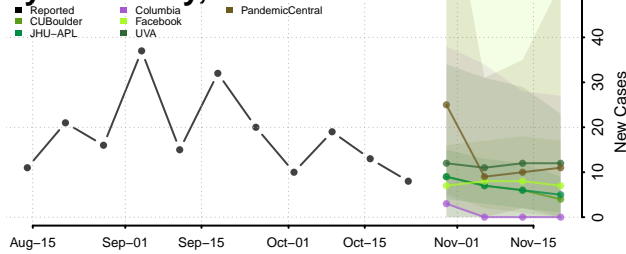

Lynn County, Texas