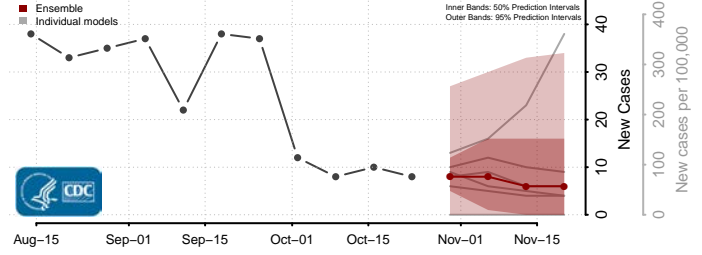

Oregon County, Missouri