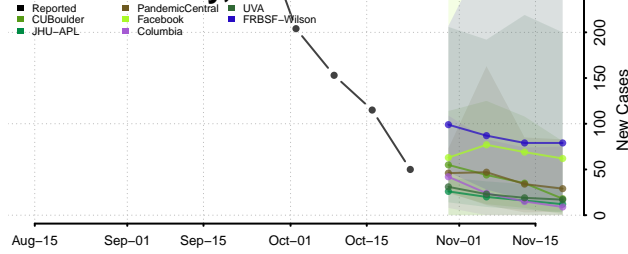

Hyde County, North Carolina

Iredell County, North Carolina

Jackson County, North Carolina

Johnston County, North Carolina

Jones County, North Carolina

Lee County, North Carolina

Lenoir County, North Carolina