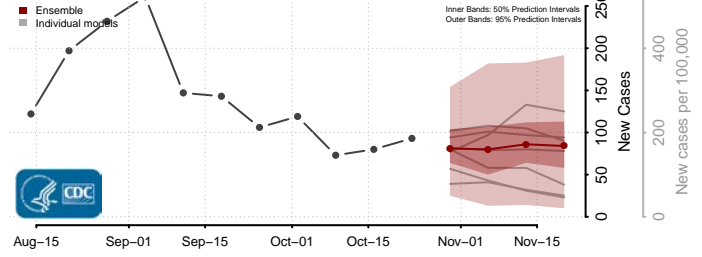

Hood River County, Oregon

Jackson County, Oregon

Jefferson County, Oregon

Josephine County, Oregon

Klamath County, Oregon

Lake County, Oregon

Lane County, Oregon

Lincoln County, Oregon