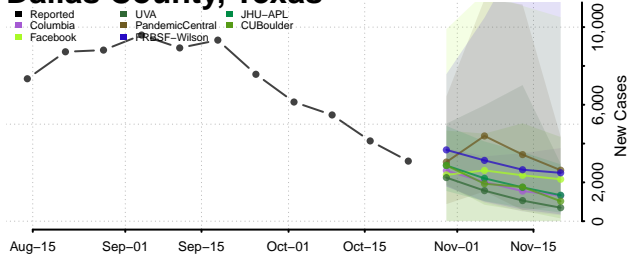

Dallas County, Texas

Dawson County, Texas

Deaf Smith County, Texas

Delta County, Texas

Denton County, Texas

DeWitt County, Texas

Dickens County, Texas

Dimmit County, Texas