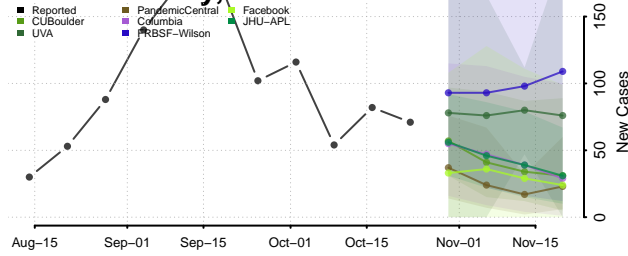

Union County, Tennessee