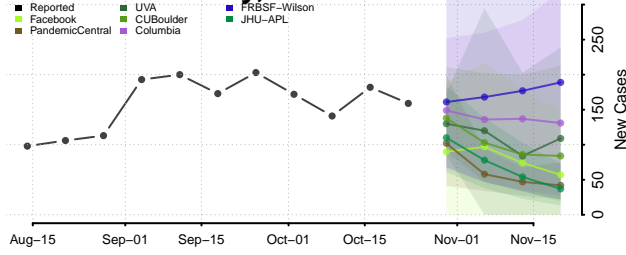

Clermont County, Ohio

Clinton County, Ohio

Columbiana County, Ohio

Coshocton County, Ohio

Crawford County, Ohio

Cuyahoga County, Ohio

Darke County, Ohio

Defiance County, Ohio