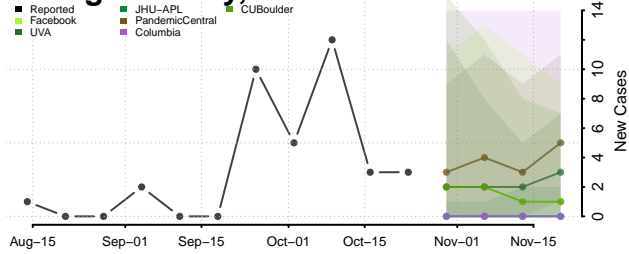

Billings County, North Dakota