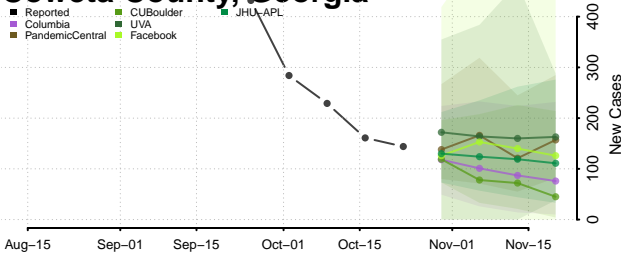

Clayton County, Georgia

Clinch County, Georgia

Cobb County, Georgia

Coffee County, Georgia

Colquitt County, Georgia

Columbia County, Georgia

Cook County, Georgia

Coweta County, Georgia