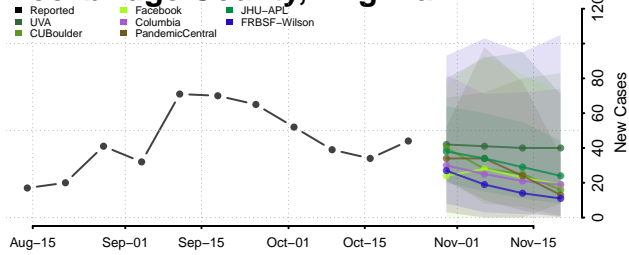

Rockbridge County, Virginia