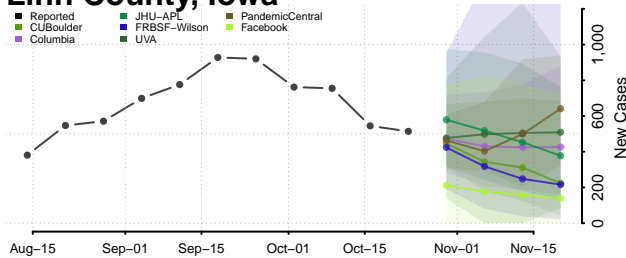

Linn County, Iowa