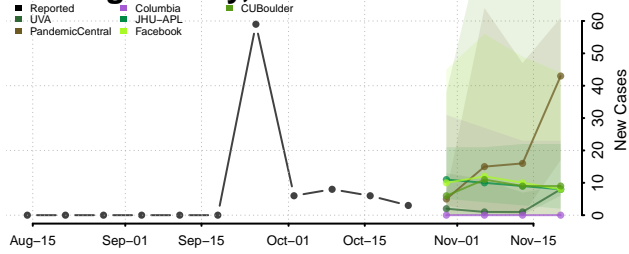

Cuming County, Nebraska