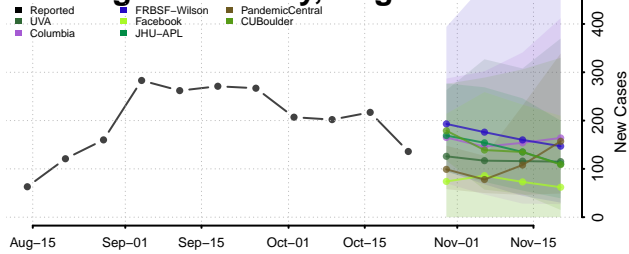

Rockingham County, Virginia