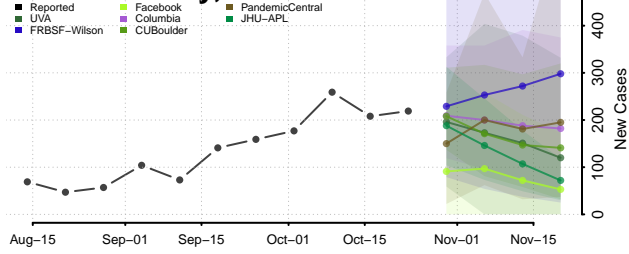

Freeborn County, Minnesota

Goodhue County, Minnesota

Grant County, Minnesota

Hennepin County, Minnesota

Houston County, Minnesota

Hubbard County, Minnesota

Isanti County, Minnesota

Itasca County, Minnesota