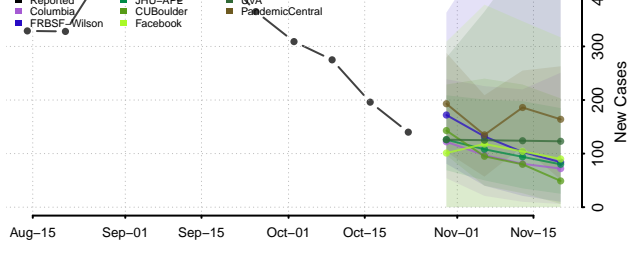

Grayson County, Virginia

Greene County, Virginia

Greensville County, Virginia

Halifax County, Virginia

Hampton County, Virginia

Hanover County, Virginia

Harrisonburg County, Virginia

Henrico County, Virginia