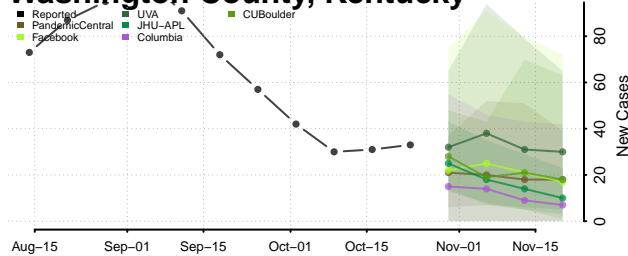

Washington County, Kentucky