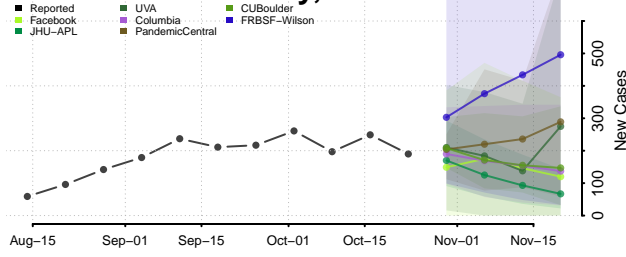

Divide County, North Dakota

Dunn County, North Dakota

Eddy County, North Dakota

Emmons County, North Dakota

Foster County, North Dakota

Golden Valley County, North Dakota

Grand Forks County, North Dakota

Grant County, North Dakota