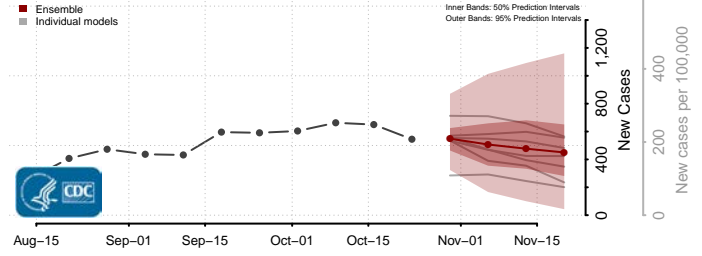

Wadena County, Minnesota

Waseca County, Minnesota

Washington County, Minnesota

Watowan County, Minnesota

Wilkin County, Minnesota

Winona County, Minnesota

Wright County, Minnesota

Yellow Medicine County, Minnesota