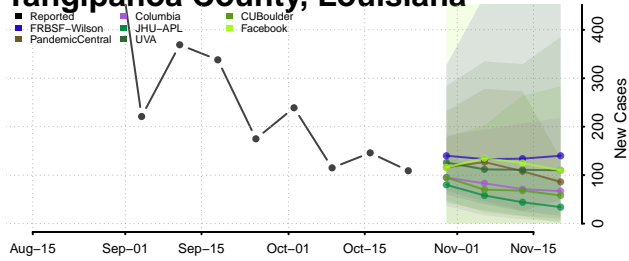

Tangipahoa County, Louisiana