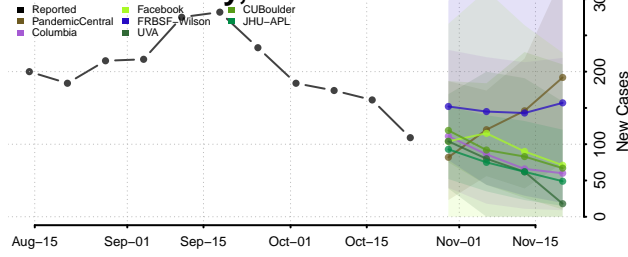

Lincoln County, Missouri