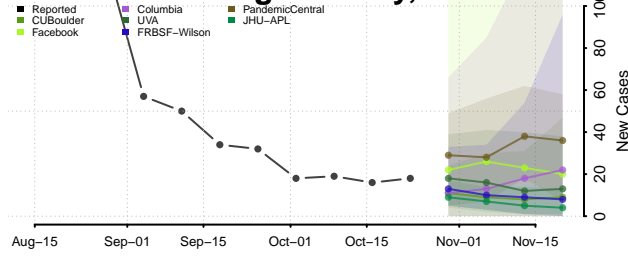

Terrebonne County, Louisiana

Union County, Louisiana

Vermilion County, Louisiana

Vernon County, Louisiana

Washington County, Louisiana

Webster County, Louisiana

West Baton Rouge County, Louisiana

West Carroll County, Louisiana