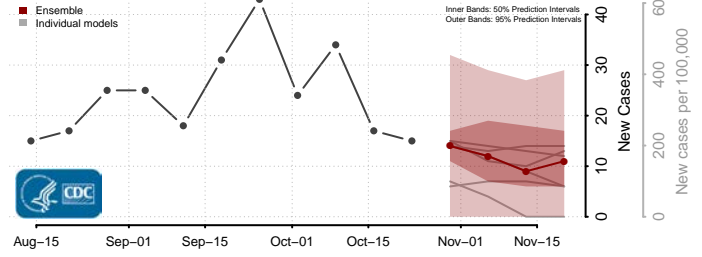

Van Buren County, Iowa