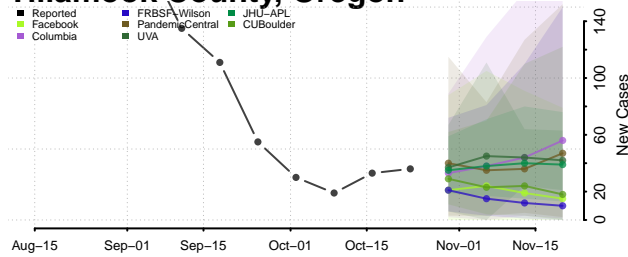

Linn County, Oregon

Malheur County, Oregon

Marion County, Oregon

Morrow County, Oregon

Multnomah County, Oregon

Polk County, Oregon

Sherman County, Oregon

Tillamook County, Oregon