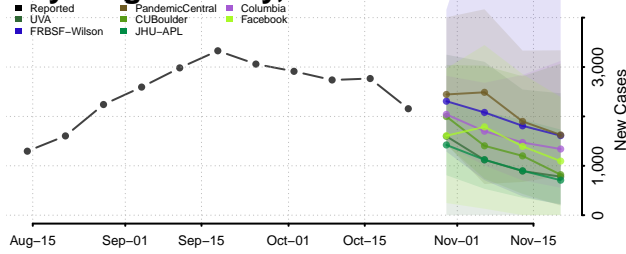

Clermont County, Ohio

Clinton County, Ohio

Columbiana County, Ohio

Coshocton County, Ohio

Crawford County, Ohio

Cuyahoga County, Ohio

Darke County, Ohio

Defiance County, Ohio