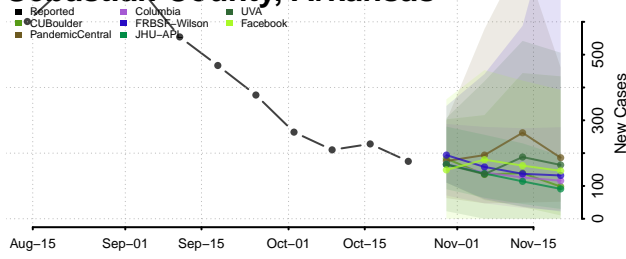

Pulaski County, Arkansas

Randolph County, Arkansas

Saline County, Arkansas

Scott County, Arkansas

Searcy County, Arkansas

Sebastian County, Arkansas

Sevier County, Arkansas

Sharp County, Arkansas