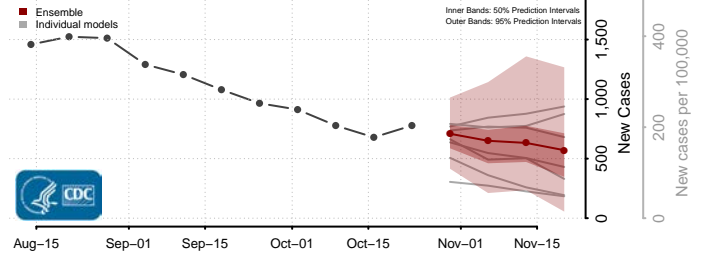

Hood River County, Oregon

Jackson County, Oregon

Jefferson County, Oregon

Josephine County, Oregon

Klamath County, Oregon

Lake County, Oregon

Lane County, Oregon

Lincoln County, Oregon