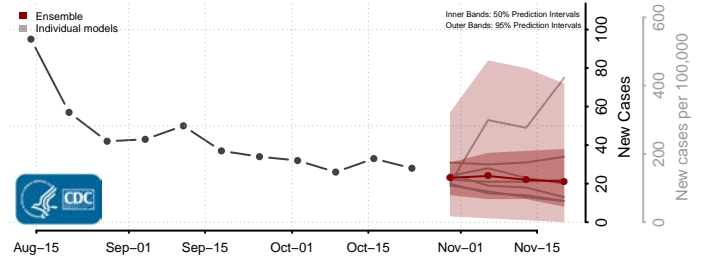

Andrew County, Missouri