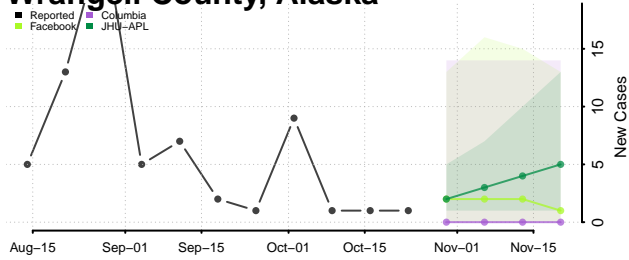

Wrangell County, Alaska