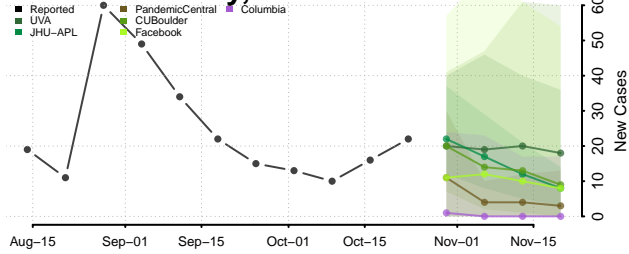

Mitchell County, Texas