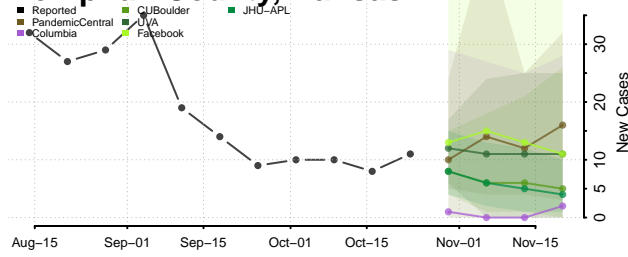

Doniphan County, Kansas