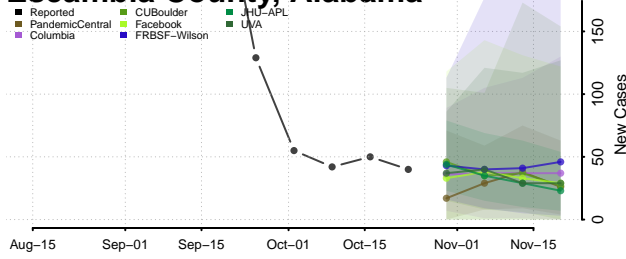

Dale County, Alabama

Dallas County, Alabama

DeKalb County, Alabama

Elmore County, Alabama

Escambia County, Alabama

Etowah County, Alabama

Fayette County, Alabama

Franklin County, Alabama