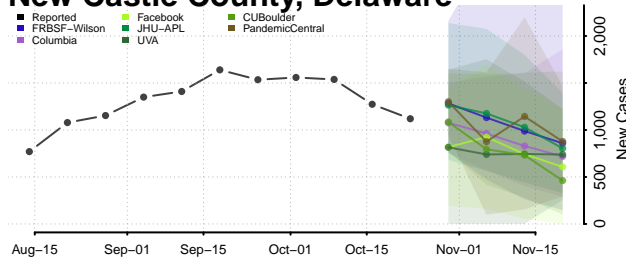

New Castle County, Delaware