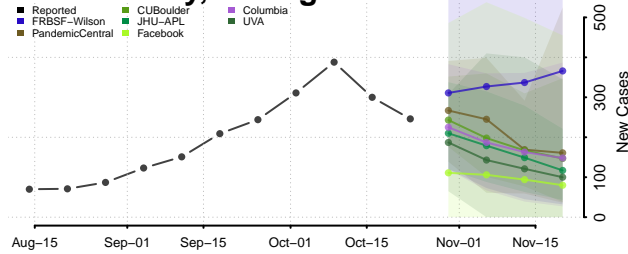

Grand Traverse County, Michigan

Gratiot County, Michigan

Hillsdale County, Michigan

Houghton County, Michigan

Huron County, Michigan

Ingham County, Michigan

Ionia County, Michigan

Iosco County, Michigan