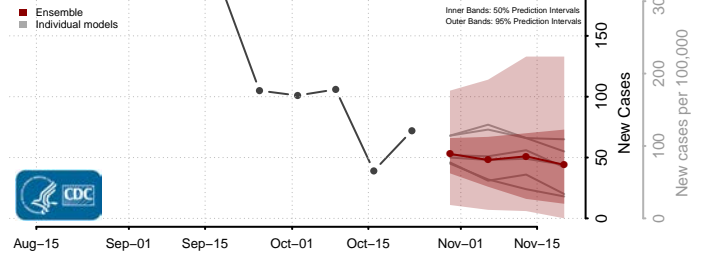

Vermilion County, Louisiana