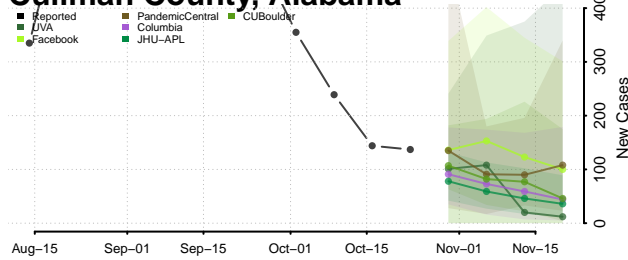

Cleburne County, Alabama

Coffee County, Alabama

Colbert County, Alabama

Conecuh County, Alabama

Coosa County, Alabama

Covington County, Alabama

Crenshaw County, Alabama

Cullman County, Alabama