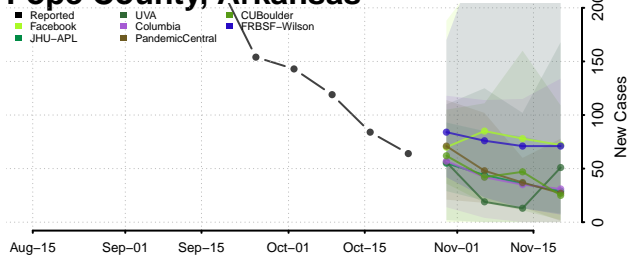

Pope County, Arkansas