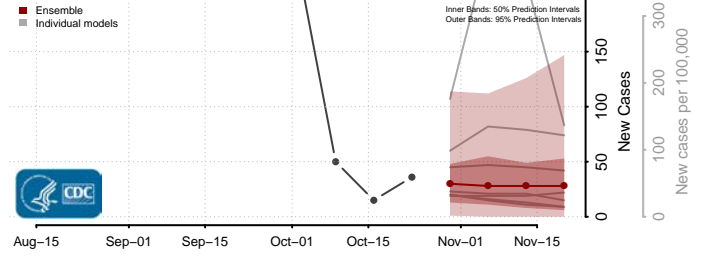

Jessamine County, Kentucky

Johnson County, Kentucky

Kenton County, Kentucky

Knott County, Kentucky

Knox County, Kentucky

Larue County, Kentucky

Laurel County, Kentucky

Lawrence County, Kentucky