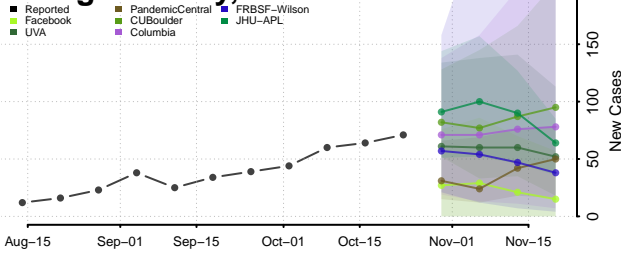

Chittenden County, Vermont

Essex County, Vermont

Franklin County, Vermont

Grand Isle County, Vermont

Lamoille County, Vermont

Orange County, Vermont

Orleans County, Vermont

Rutland County, Vermont