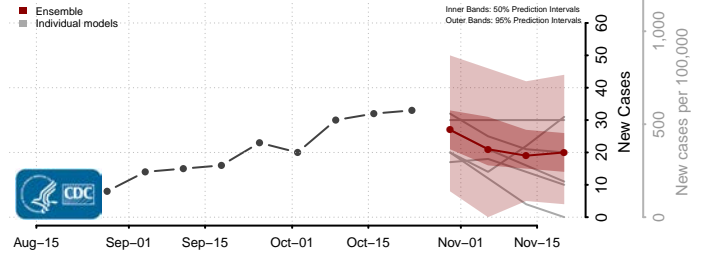

Griggs County, North Dakota

Hettinger County, North Dakota

Kidder County, North Dakota

LaMoure County, North Dakota

Logan County, North Dakota

McHenry County, North Dakota

McIntosh County, North Dakota

McKenzie County, North Dakota