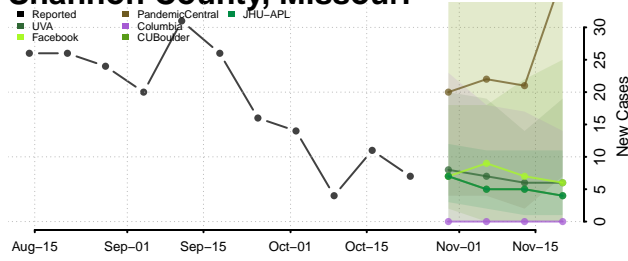

Shannon County, Missouri