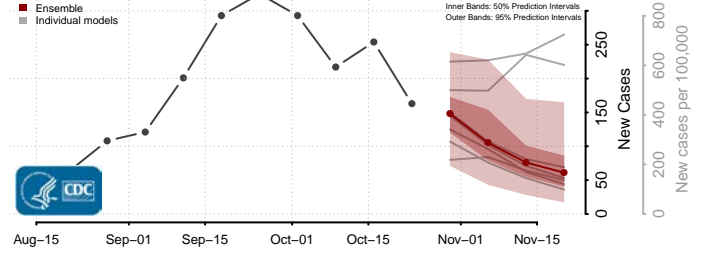

Clermont County, Ohio

Clinton County, Ohio

Columbiana County, Ohio

Coshocton County, Ohio

Crawford County, Ohio

Cuyahoga County, Ohio

Darke County, Ohio

Defiance County, Ohio