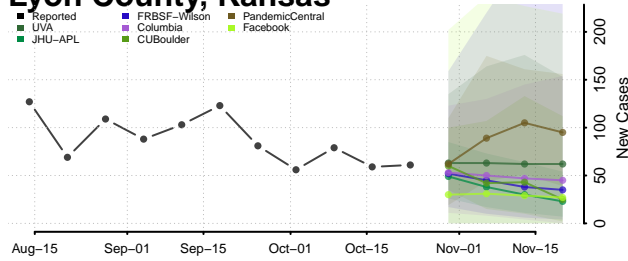

Lane County, Kansas

Leavenworth County, Kansas

Lincoln County, Kansas

Linn County, Kansas

Logan County, Kansas

Lyon County, Kansas

Marion County, Kansas

Marshall County, Kansas