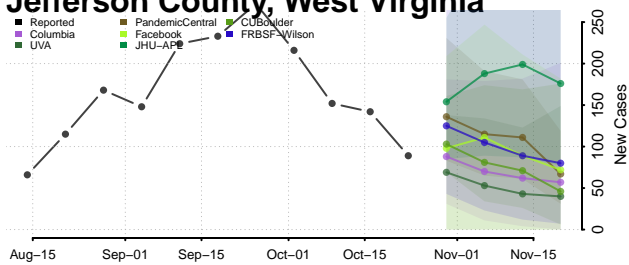

Hampshire County, West Virginia

Hancock County, West Virginia

Hardy County, West Virginia

Harrison County, West Virginia

Jackson County, West Virginia

Jefferson County, West Virginia

Kanawha County, West Virginia