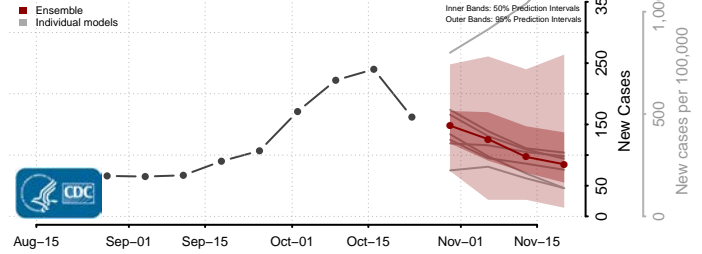

Morrison County, Minnesota