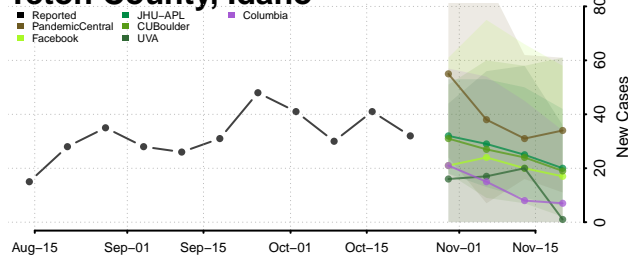

Teton County, Idaho