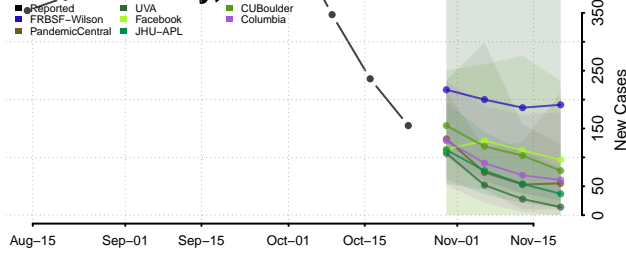

Avery County, North Carolina

Beaufort County, North Carolina

Bertie County, North Carolina

Bladen County, North Carolina

Brunswick County, North Carolina

Buncombe County, North Carolina

Burke County, North Carolina