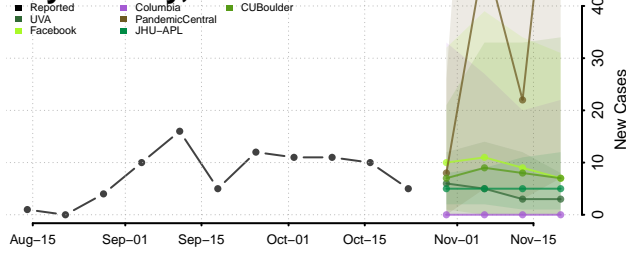

Day County, South Dakota