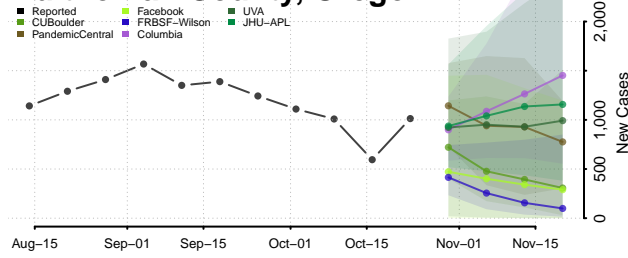

Linn County, Oregon

Malheur County, Oregon

Marion County, Oregon

Morrow County, Oregon

Multnomah County, Oregon

Polk County, Oregon

Sherman County, Oregon

Tillamook County, Oregon