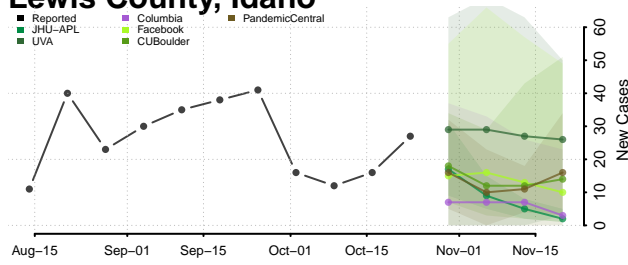

Gooding County, Idaho

Idaho County, Idaho

Jefferson County, Idaho

Jerome County, Idaho

Kootenai County, Idaho

Latah County, Idaho

Lemhi County, Idaho

Lewis County, Idaho