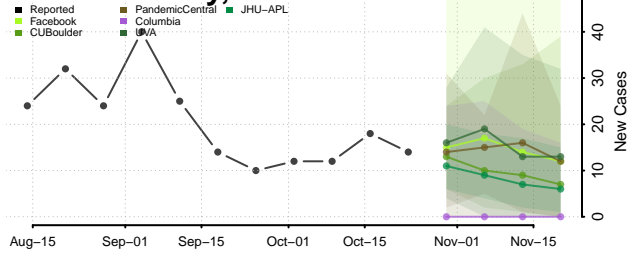

Atchison County, Kansas

Barber County, Kansas

Barton County, Kansas

Bourbon County, Kansas

Brown County, Kansas

Butler County, Kansas

Chase County, Kansas

Chautauqua County, Kansas