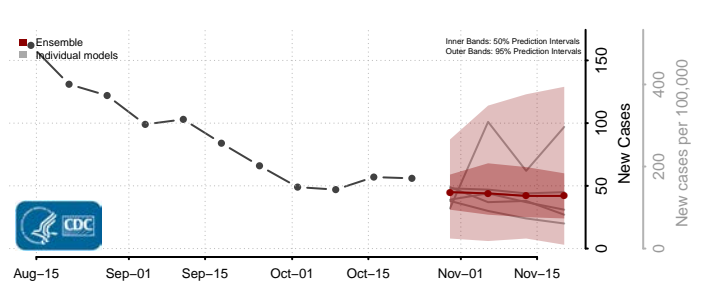

Lafayette County, Missouri