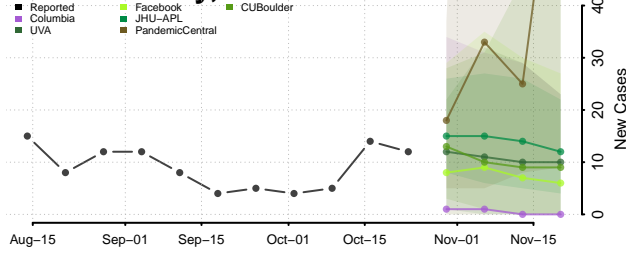

Deuel County, South Dakota