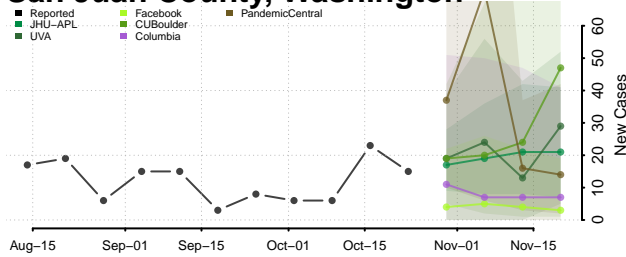

San Juan County, Washington