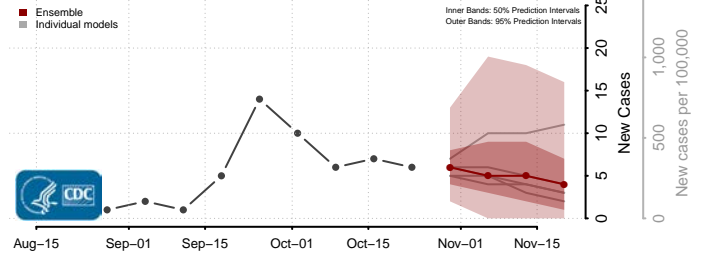

Steele County, North Dakota