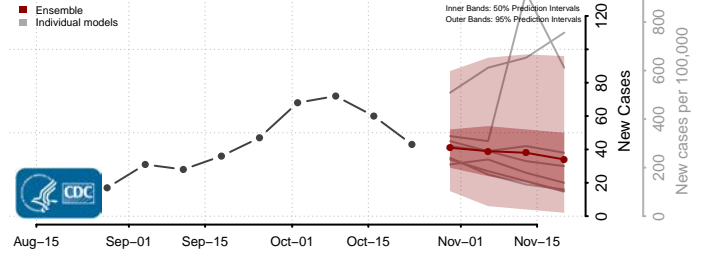

Redwood County, Minnesota

Renville County, Minnesota

Rice County, Minnesota

Rock County, Minnesota

Roseau County, Minnesota

Scott County, Minnesota

Sherburne County, Minnesota

Sibley County, Minnesota