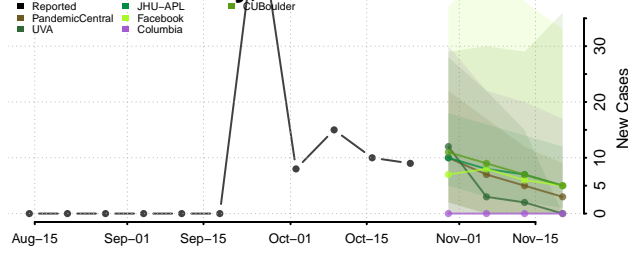

Valley County, Nebraska

Washington County, Nebraska

Wayne County, Nebraska

Webster County, Nebraska

Wheeler County, Nebraska

York County, Nebraska

Nevada

Carson City County, Nevada