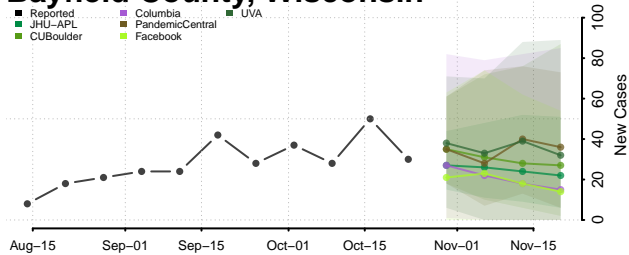

Barron County, Wisconsin

Bayfield County, Wisconsin

Brown County, Wisconsin

Buffalo County, Wisconsin

Burnett County, Wisconsin

Calumet County, Wisconsin

Chippewa County, Wisconsin

Clark County, Wisconsin