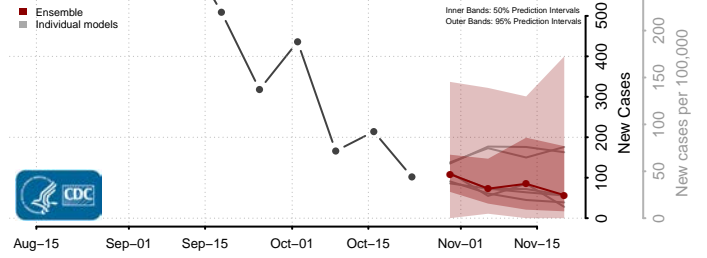

Hinds County, Mississippi