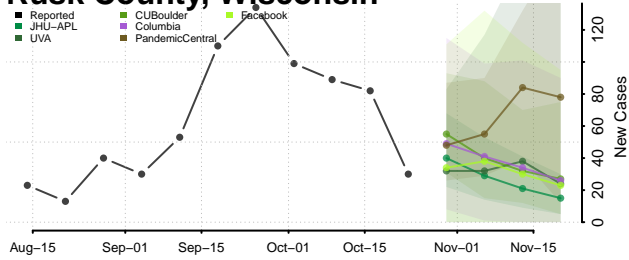

Rusk County, Wisconsin