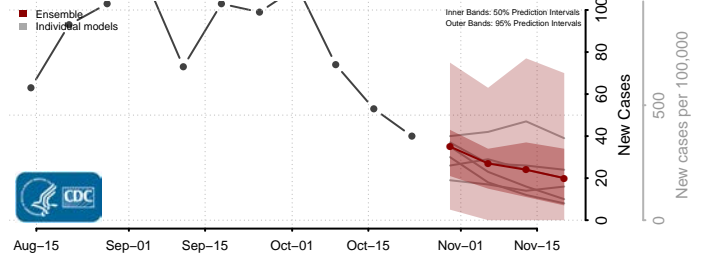

Grant County, Kentucky

Graves County, Kentucky

Grayson County, Kentucky

Green County, Kentucky

Greenup County, Kentucky

Hancock County, Kentucky

Hardin County, Kentucky

Harlan County, Kentucky