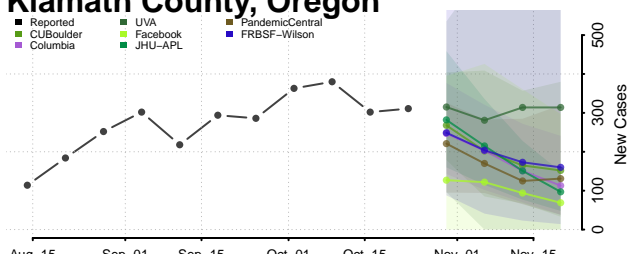

Hood River County, Oregon

Jackson County, Oregon

Jefferson County, Oregon

Josephine County, Oregon

Klamath County, Oregon

Lake County, Oregon

Lane County, Oregon

Lincoln County, Oregon