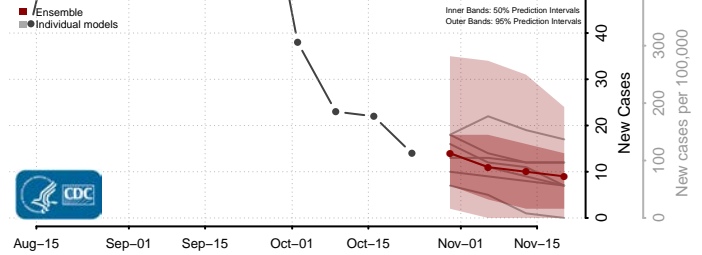

Marshall County, Tennessee

Maury County, Tennessee

McMinn County, Tennessee

McNairy County, Tennessee

Meigs County, Tennessee

Monroe County, Tennessee

Montgomery County, Tennessee

Moore County, Tennessee