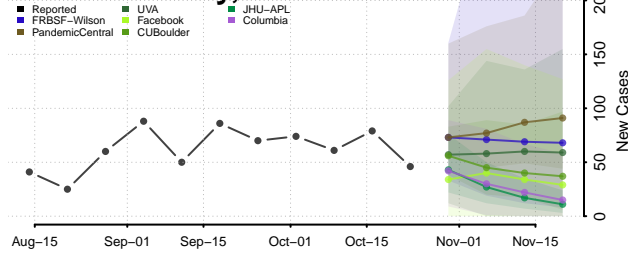

Mille Lacs County, Minnesota

Morrison County, Minnesota

Mower County, Minnesota

Murray County, Minnesota

Nicollet County, Minnesota

Nobles County, Minnesota

Norman County, Minnesota

Olmsted County, Minnesota