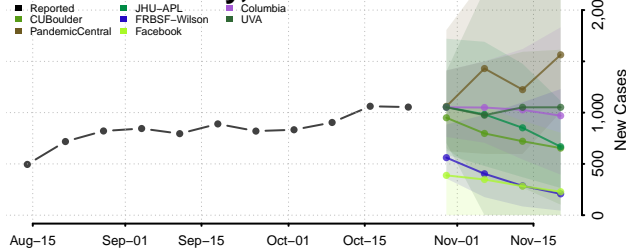

Lake County, Colorado

Larimer County, Colorado

Las Animas County, Colorado

Lincoln County, Colorado

Logan County, Colorado

Mesa County, Colorado

Mineral County, Colorado

Moffat County, Colorado