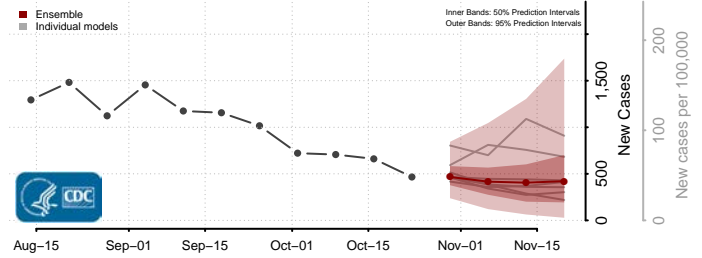

Sullivan County, New York

Tioga County, New York

Tompkins County, New York

Ulster County, New York

Warren County, New York

Washington County, New York

Wayne County, New York

Westchester County, New York