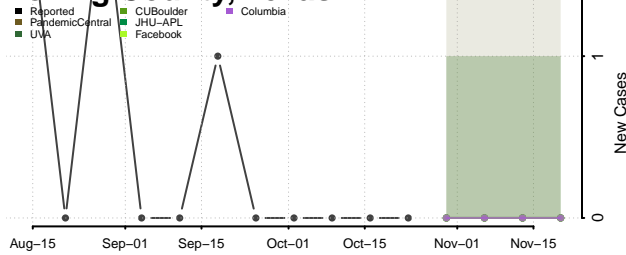

Leon County, Texas

Liberty County, Texas

Limestone County, Texas

Lipscomb County, Texas

Live Oak County, Texas

Llano County, Texas

Loving County, Texas

Lubbock County, Texas