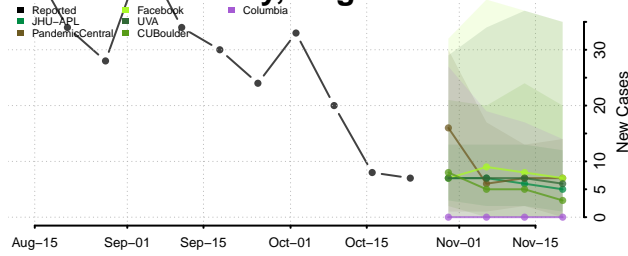

Lancaster County, Virginia