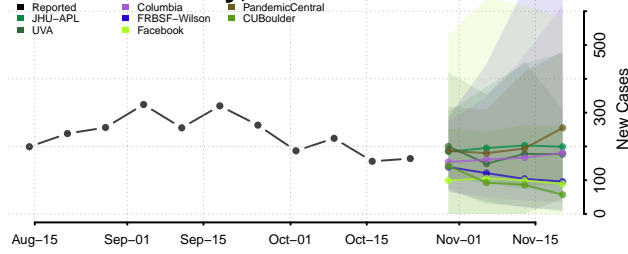

Kendall County, Illinois