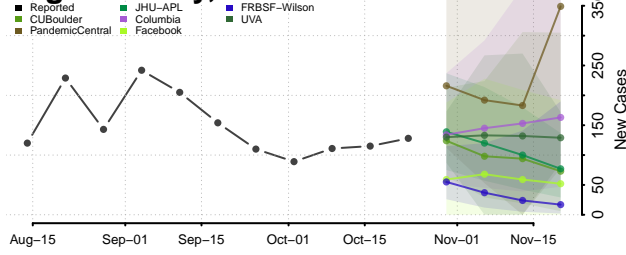

Eagle County, Colorado