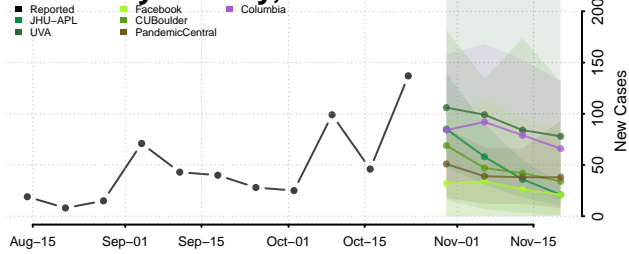

Boundary County, Idaho