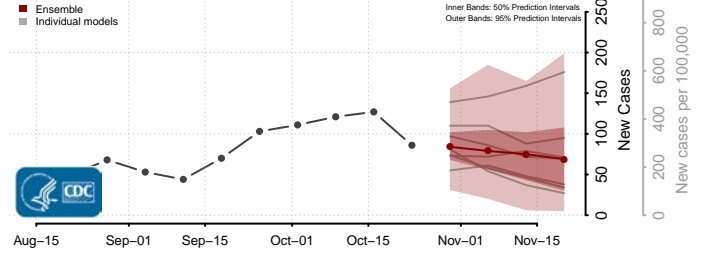

Pine County, Minnesota