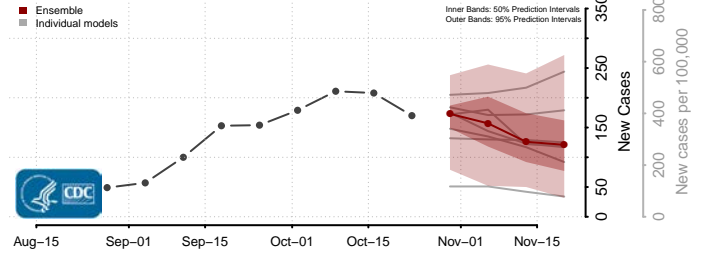

Mecosta County, Michigan