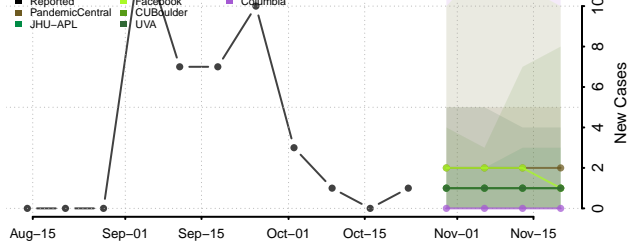

Jones County, South Dakota