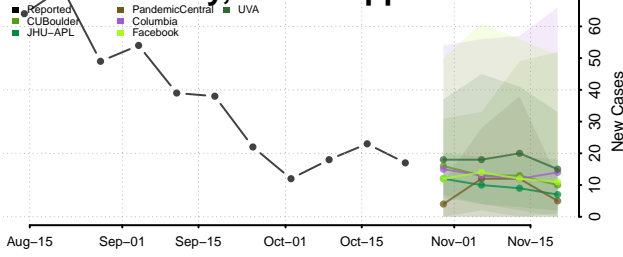

Carroll County, Mississippi