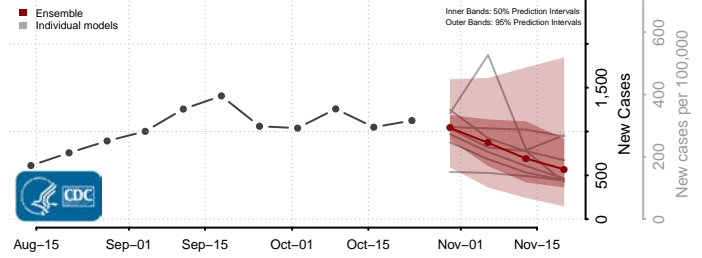

Box Elder County, Utah

Cache County, Utah

Carbon County, Utah

Daggett County, Utah

Davis County, Utah

Duchesne County, Utah

Emery County, Utah

Garfield County, Utah