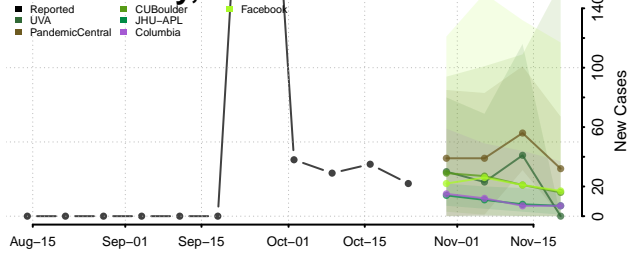

Valley County, Nebraska

Washington County, Nebraska

Wayne County, Nebraska

Webster County, Nebraska

Wheeler County, Nebraska

York County, Nebraska

Nevada

Carson City County, Nevada