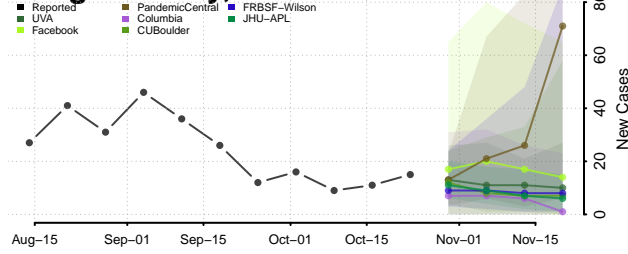

Osage County, Missouri