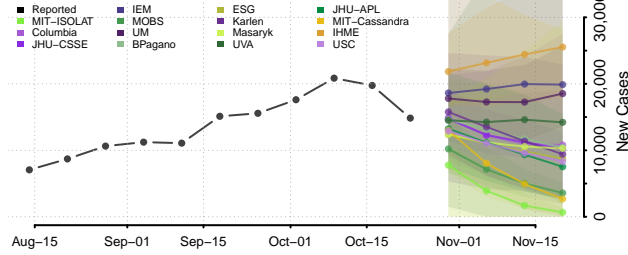

Wexford County, Michigan

Minnesota

Aitkin County, Minnesota

Anoka County, Minnesota

Becker County, Minnesota

Beltrami County, Minnesota