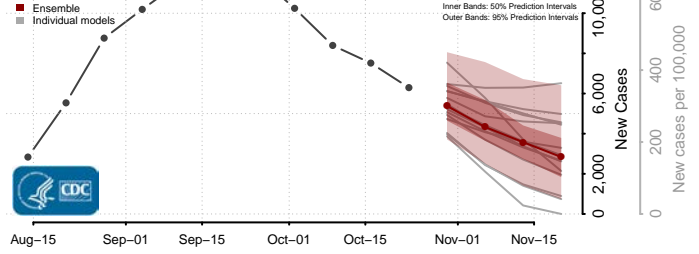

West Virginia