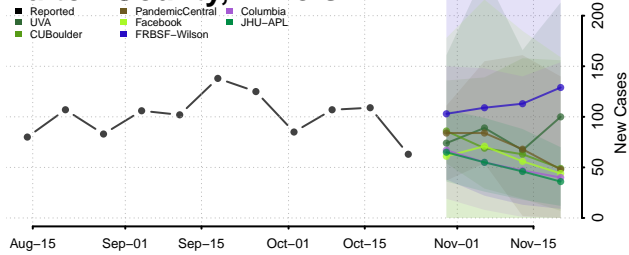

Fulton County, Illinois