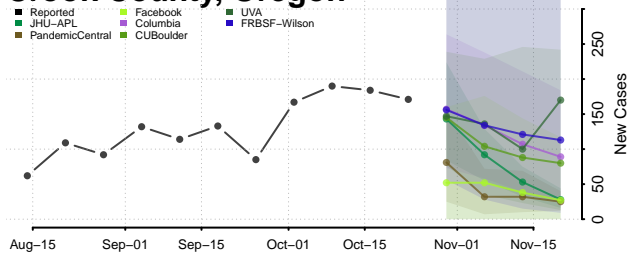

Crook County, Oregon