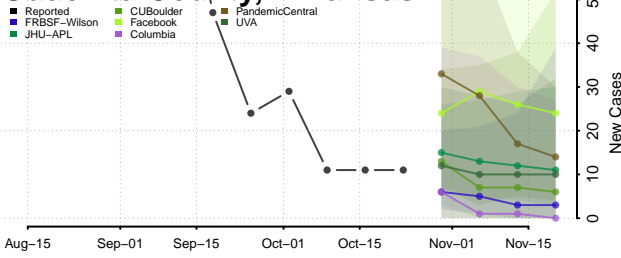

Ouachita County, Arkansas