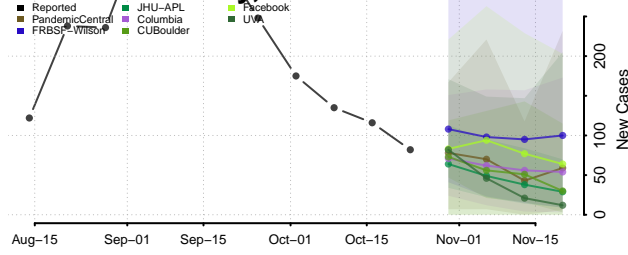

Geneva County, Alabama

Greene County, Alabama

Hale County, Alabama

Henry County, Alabama

Houston County, Alabama

Jackson County, Alabama

Jefferson County, Alabama

Lamar County, Alabama