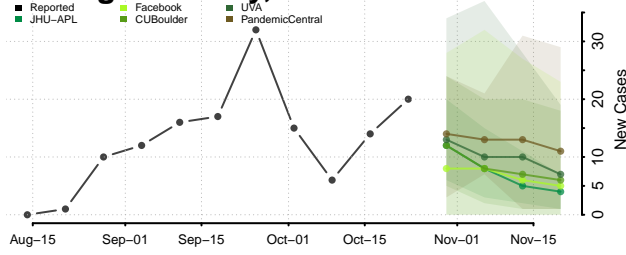

Hettinger County, North Dakota