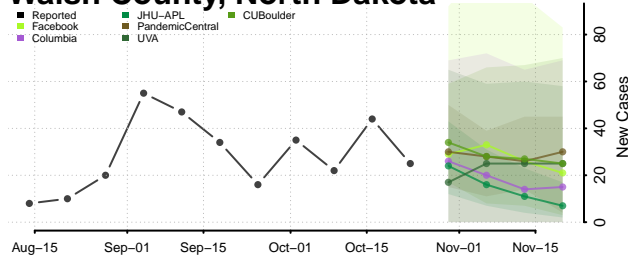

Walsh County, North Dakota