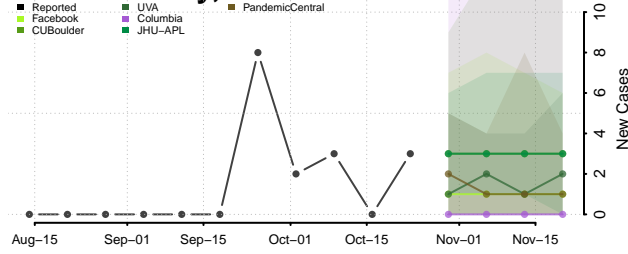

Sioux County, Nebraska