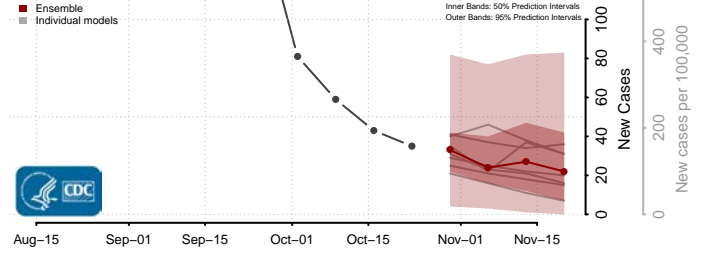

Johnson County, Kentucky