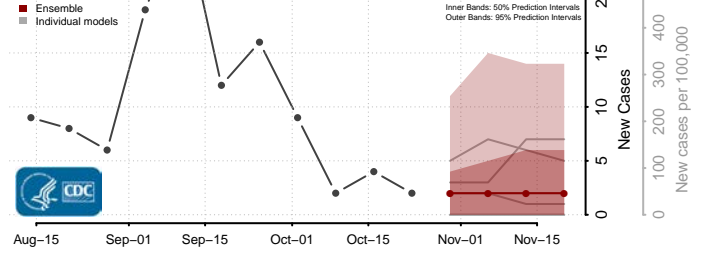

Custer County, Oklahoma

Delaware County, Oklahoma

Dewey County, Oklahoma

Ellis County, Oklahoma

Garfield County, Oklahoma

Garvin County, Oklahoma

Grady County, Oklahoma

Grant County, Oklahoma