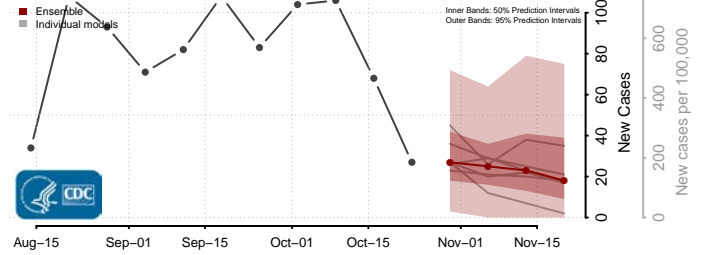

Pendleton County, Kentucky