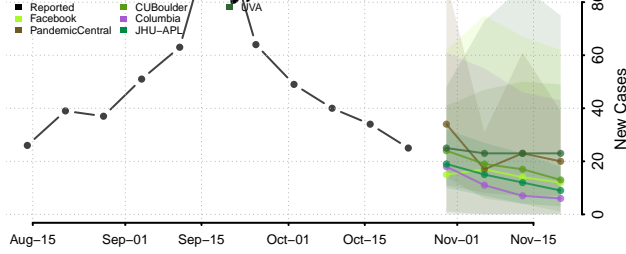

Pamlico County, North Carolina