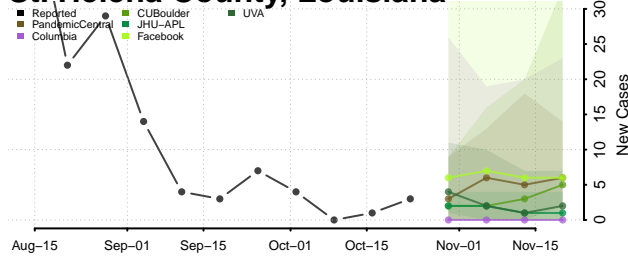

St. Helena County, Louisiana