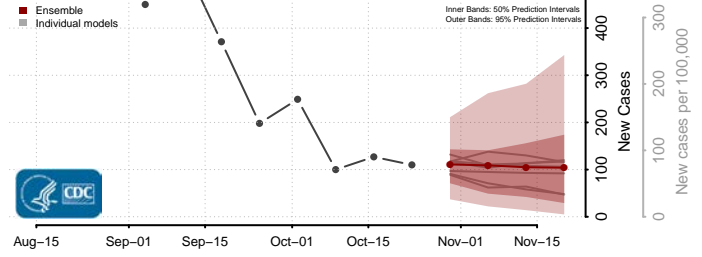

Livingston County, Louisiana

Madison County, Louisiana

Morehouse County, Louisiana

Natchitoches County, Louisiana

Orleans County, Louisiana

Ouachita County, Louisiana

Plaquemines County, Louisiana

Pointe Coupee County, Louisiana