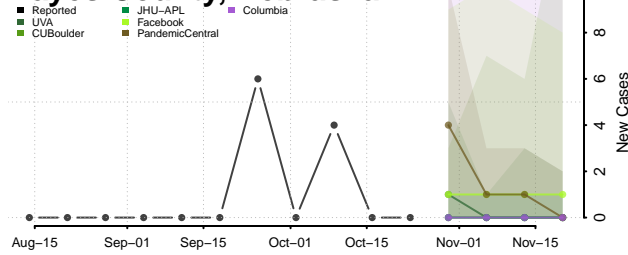

Hall County, Nebraska

Hamilton County, Nebraska

Harlan County, Nebraska

Hayes County, Nebraska

Hitchcock County, Nebraska

Holt County, Nebraska

Hooker County, Nebraska

Howard County, Nebraska