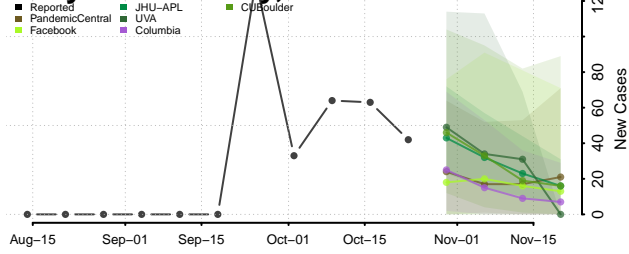

Cheyenne County, Nebraska