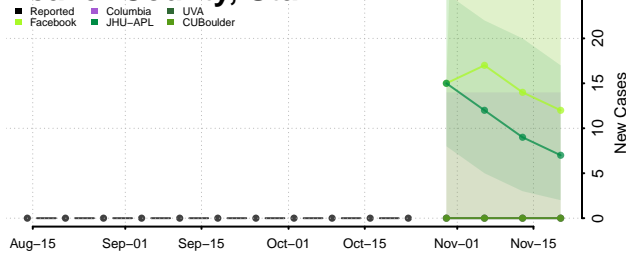

Wise County, Texas

Wood County, Texas

Yoakum County, Texas

Young County, Texas

Zapata County, Texas

Zavala County, Texas

Utah

Beaver County, Utah