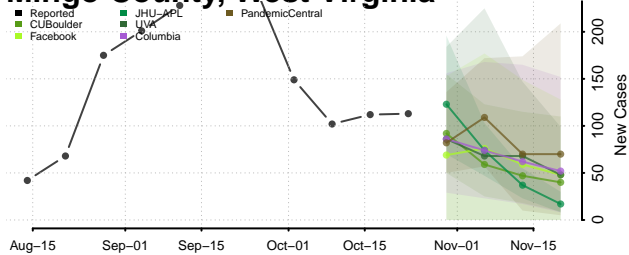

Mingo County, West Virginia