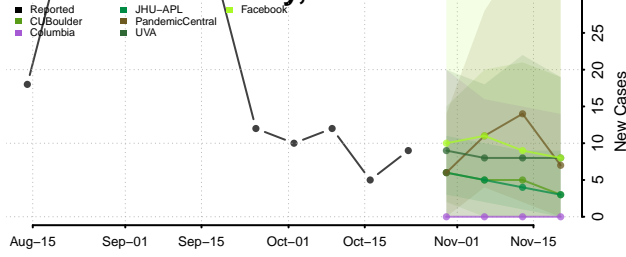

Greenwood County, Kansas