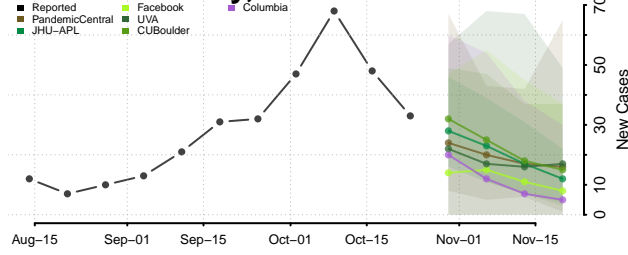

Norman County, Minnesota