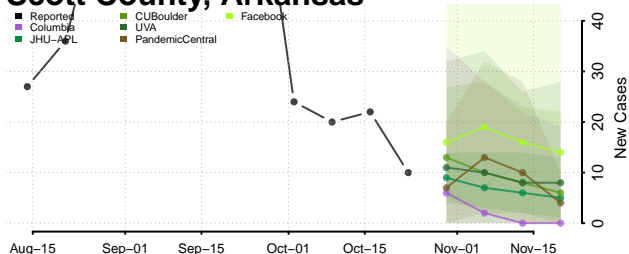

Pulaski County, Arkansas

Randolph County, Arkansas

Saline County, Arkansas

Scott County, Arkansas

Searcy County, Arkansas

Sebastian County, Arkansas

Sevier County, Arkansas

Sharp County, Arkansas