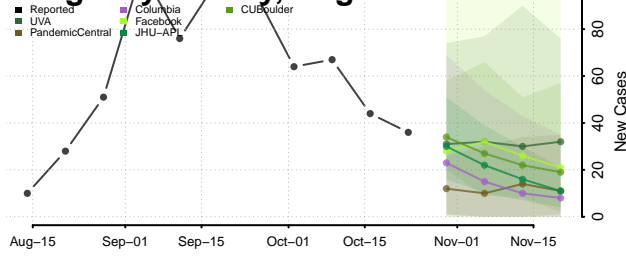

Alleghany County, Virginia