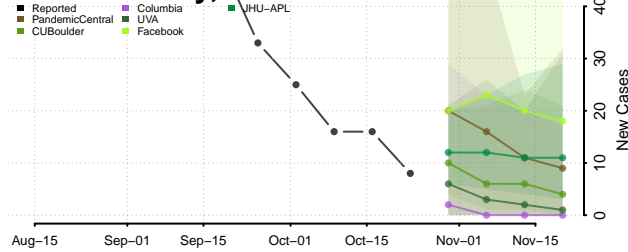

Dallas County, Arkansas

Desha County, Arkansas

Drew County, Arkansas

Faulkner County, Arkansas

Franklin County, Arkansas

Fulton County, Arkansas

Garland County, Arkansas

Grant County, Arkansas