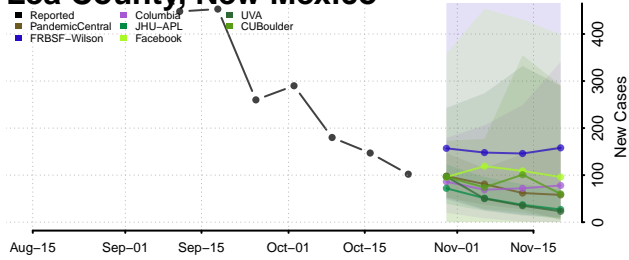

De Baca County, New Mexico

Dona Ana County, New Mexico

Eddy County, New Mexico

Grant County, New Mexico

Guadalupe County, New Mexico

Harding County, New Mexico

Hidalgo County, New Mexico

Lea County, New Mexico