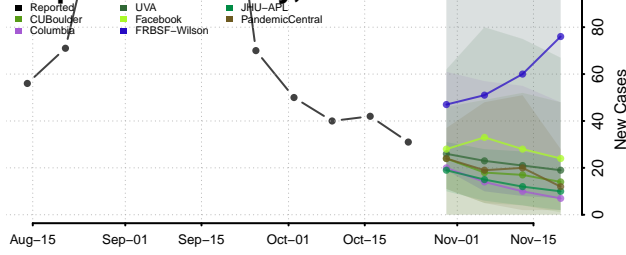

Roane County, Tennessee

Robertson County, Tennessee

Rutherford County, Tennessee

Scott County, Tennessee

Sequatchie County, Tennessee

Sevier County, Tennessee

Shelby County, Tennessee

Smith County, Tennessee