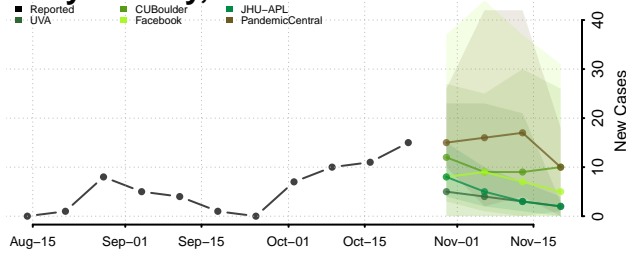

Eddy County, North Dakota