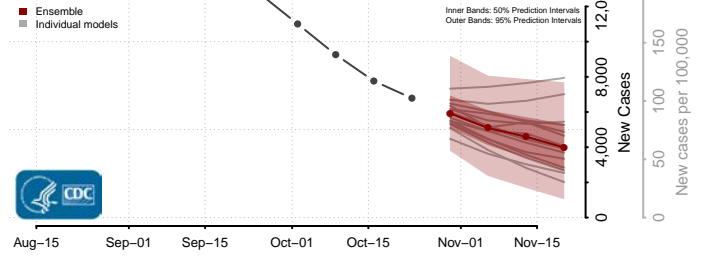

Wilkinson County, Mississippi

Winston County, Mississippi

Yalobusha County, Mississippi

Yazoo County, Mississippi

Missouri

Adair County, Missouri