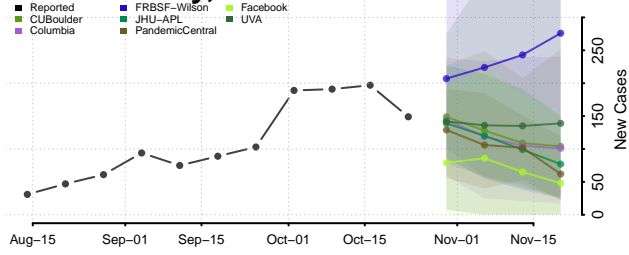

Freeborn County, Minnesota

Goodhue County, Minnesota

Grant County, Minnesota

Hennepin County, Minnesota

Houston County, Minnesota

Hubbard County, Minnesota

Isanti County, Minnesota

Itasca County, Minnesota