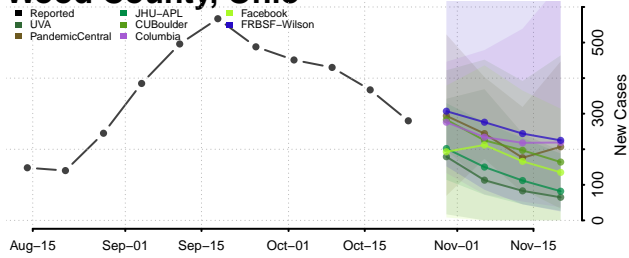

Wayne County, Ohio

Williams County, Ohio

Wood County, Ohio

Wyandot County, Ohio

Oklahoma

Adair County, Oklahoma

Alfalfa County, Oklahoma

Atoka County, Oklahoma