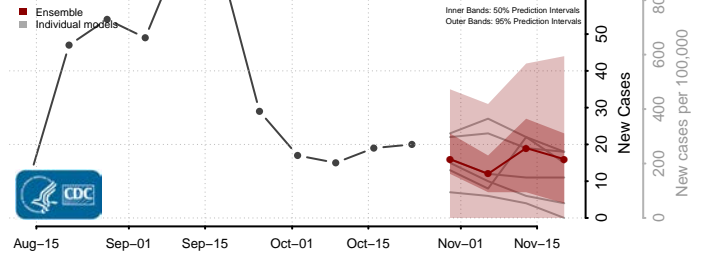

Lee County, Kentucky