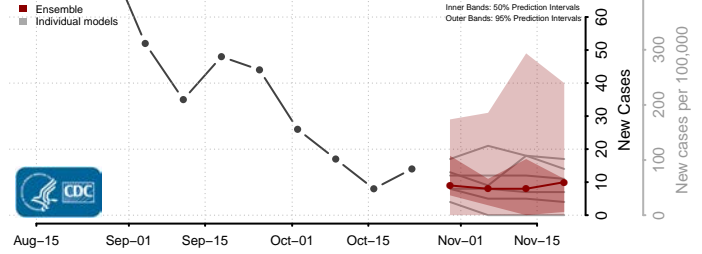

Marion County, Arkansas