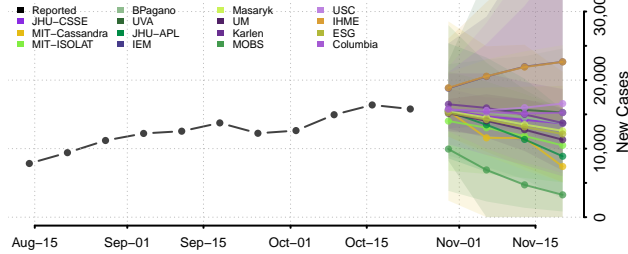

Tulare County, California

Tuolumne County, California

Ventura County, California

Yolo County, California

Yuba County, California

Colorado

Adams County, Colorado

Alamosa County, Colorado