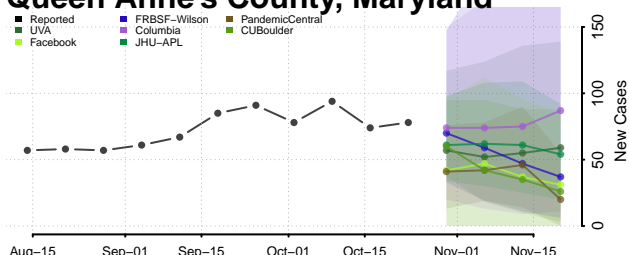

Harford County, Maryland

Howard County, Maryland

Kent County, Maryland

Montgomery County, Maryland

Prince George's County, Maryland

Queen Anne's County, Maryland

Somerset County, Maryland

St. Mary's County, Maryland