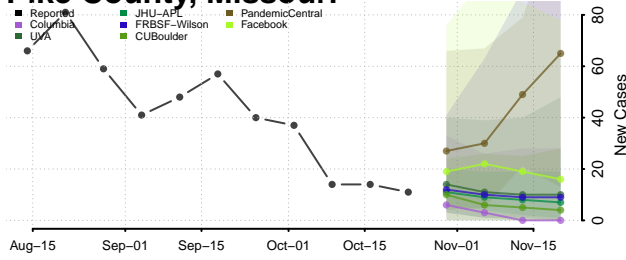

Pike County, Missouri