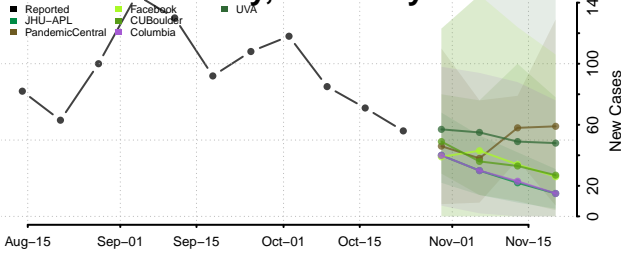

Jessamine County, Kentucky

Johnson County, Kentucky

Kenton County, Kentucky

Knott County, Kentucky

Knox County, Kentucky

Larue County, Kentucky

Laurel County, Kentucky

Lawrence County, Kentucky