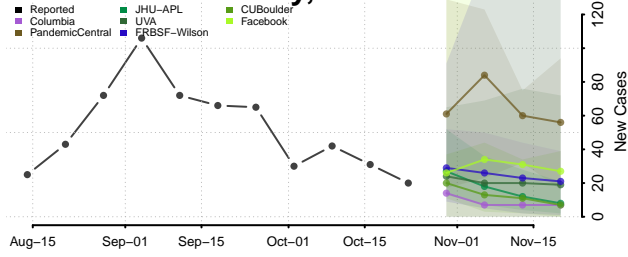

Black Hawk County, Iowa

Boone County, Iowa

Bremer County, Iowa

Buchanan County, Iowa

Buena Vista County, Iowa

Butler County, Iowa

Calhoun County, Iowa

Carroll County, Iowa