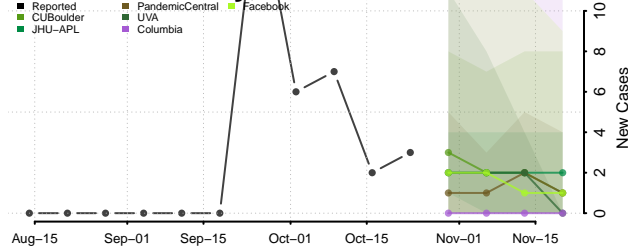

Valley County, Nebraska

Washington County, Nebraska

Wayne County, Nebraska

Webster County, Nebraska

Wheeler County, Nebraska

York County, Nebraska

Nevada

Carson City County, Nevada