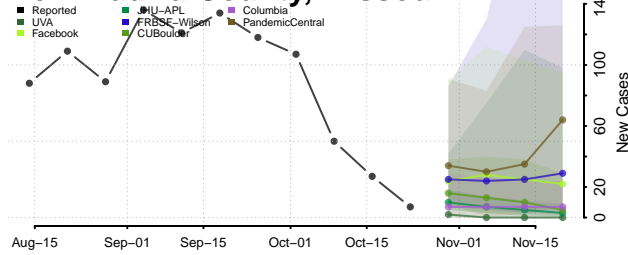

New Madrid County, Missouri