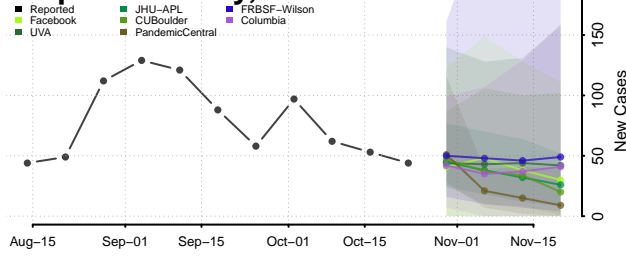

Iroquois County, Illinois