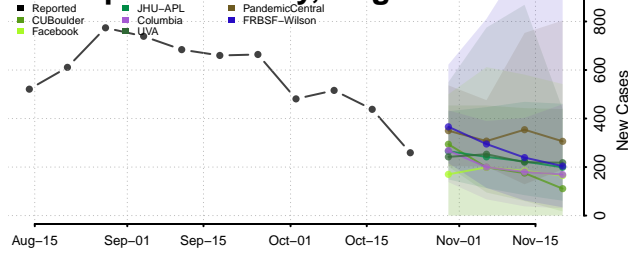

Caroline County, Virginia

Carroll County, Virginia

Charles City County, Virginia

Charlotte County, Virginia

Charlottesville County, Virginia

Chesapeake County, Virginia

Chesterfield County, Virginia

Clarke County, Virginia