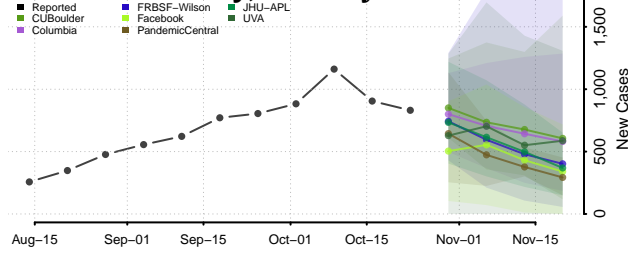

Luzerne County, Pennsylvania