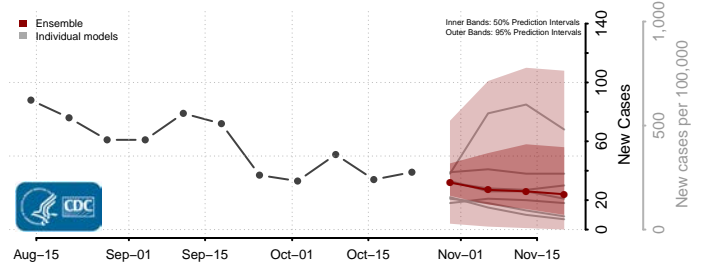

Craig County, Oklahoma