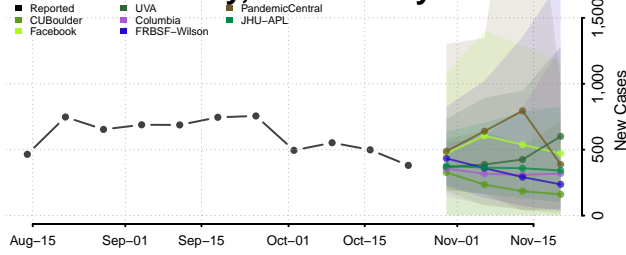

Passaic County, New Jersey