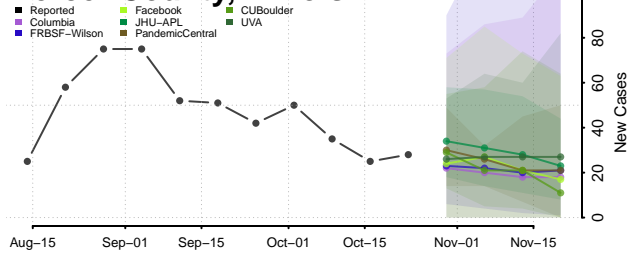

Marshall County, Illinois

Mason County, Illinois

Massac County, Illinois

McDonough County, Illinois

McHenry County, Illinois

McLean County, Illinois

Menard County, Illinois

Mercer County, Illinois