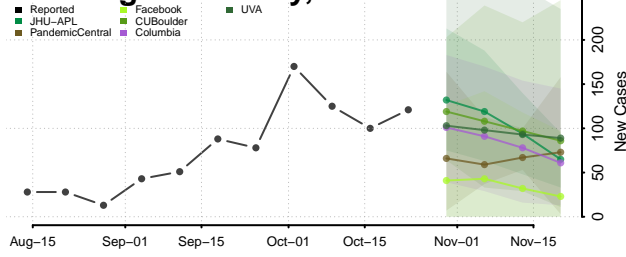

Washington County, Maine