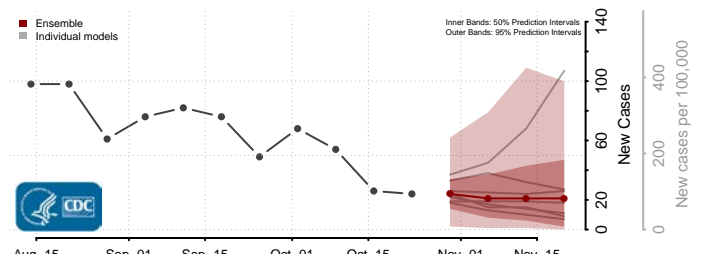

Miller County, Missouri