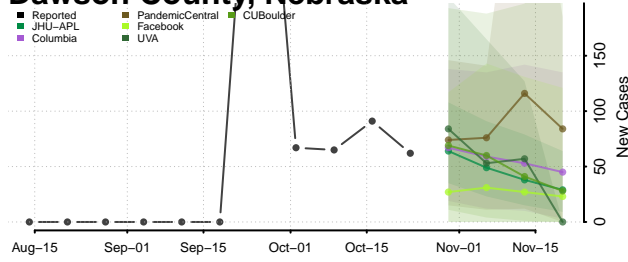

Dawson County, Nebraska