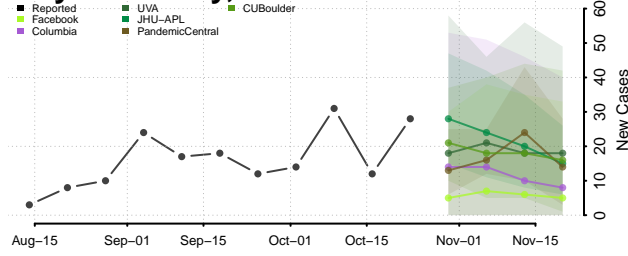

Taylor County, Iowa

Union County, Iowa

Van Buren County, Iowa

Wapello County, Iowa

Warren County, Iowa

Washington County, Iowa

Wayne County, Iowa

Webster County, Iowa