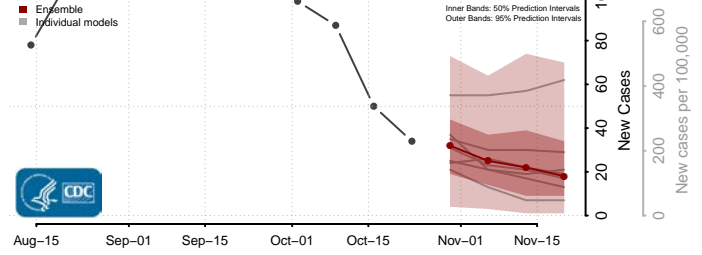

Jessamine County, Kentucky

Johnson County, Kentucky

Kenton County, Kentucky

Knott County, Kentucky

Knox County, Kentucky

Larue County, Kentucky

Laurel County, Kentucky

Lawrence County, Kentucky