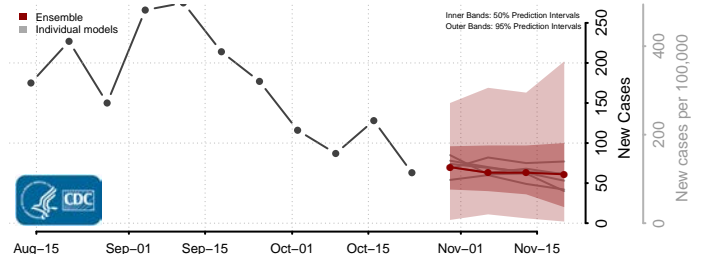

Val Verde County, Texas

Van Zandt County, Texas

Victoria County, Texas

Walker County, Texas

Waller County, Texas

Ward County, Texas

Washington County, Texas

Webb County, Texas