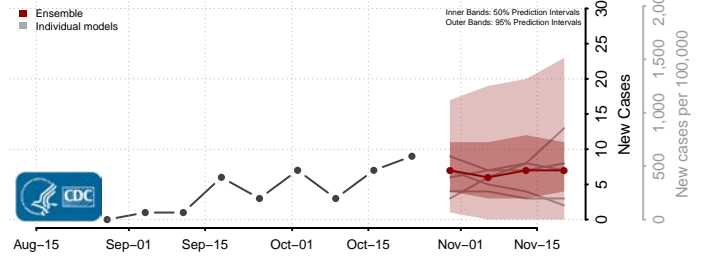

Wallace County, Kansas