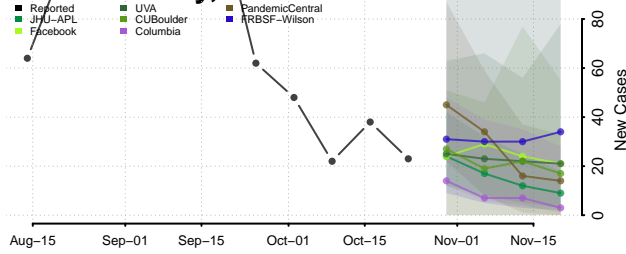

Union County, Illinois

Vermilion County, Illinois

Wabash County, Illinois

Warren County, Illinois

Washington County, Illinois

Wayne County, Illinois

White County, Illinois

Whiteside County, Illinois