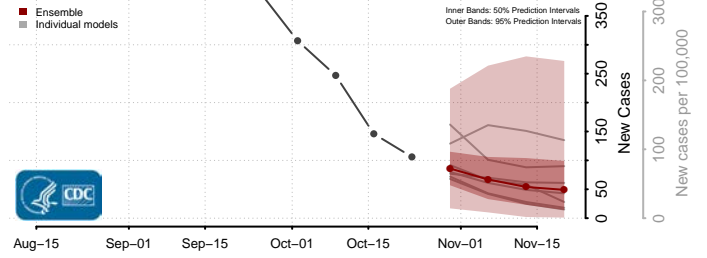

Tom Green County, Texas