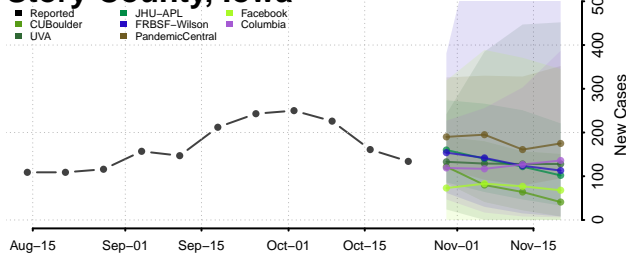

Poweshiek County, Iowa

Ringgold County, Iowa

Sac County, Iowa

Scott County, Iowa

Shelby County, Iowa

Sioux County, Iowa

Story County, Iowa

Tama County, Iowa