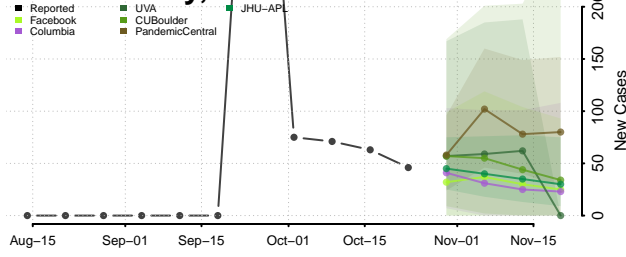

Boyd County, Nebraska

Brown County, Nebraska

Buffalo County, Nebraska

Burt County, Nebraska

Butler County, Nebraska

Cass County, Nebraska

Cedar County, Nebraska

Chase County, Nebraska