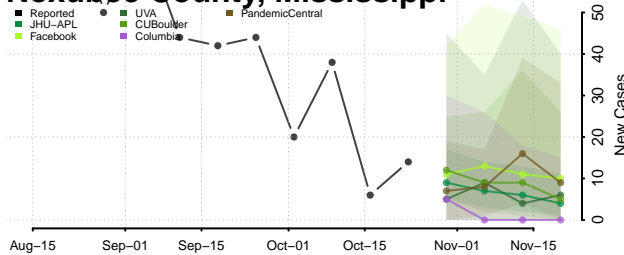

Monroe County, Mississippi

Montgomery County, Mississippi

Neshoba County, Mississippi

Newton County, Mississippi

Noxubee County, Mississippi

Oktibbeha County, Mississippi

Panola County, Mississippi

Pearl River County, Mississippi