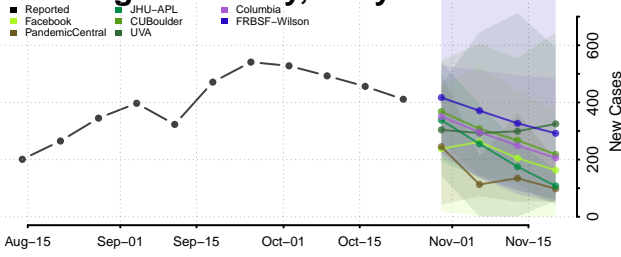

Washington County, Maryland