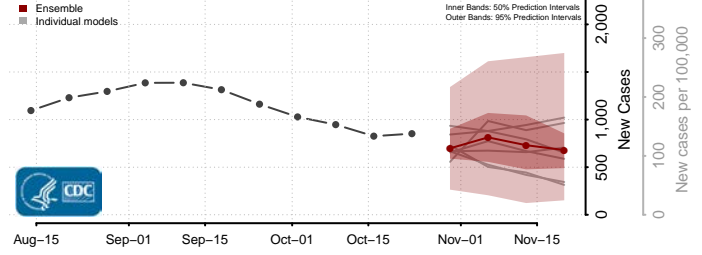

Monmouth County, New Jersey