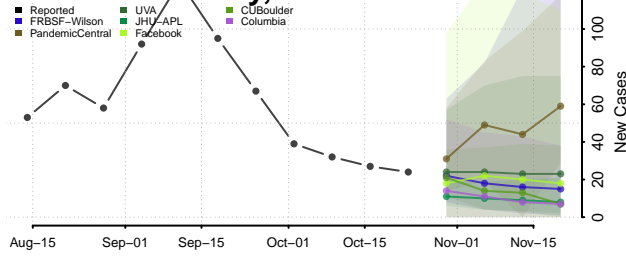

McIntosh County, Oklahoma