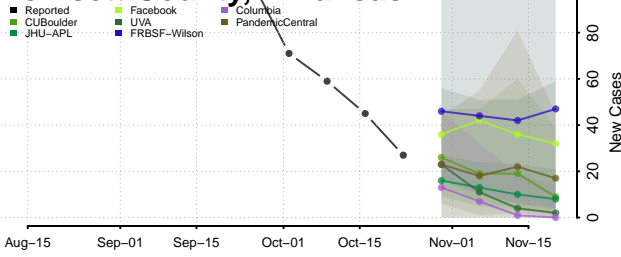

Poinsett County, Arkansas