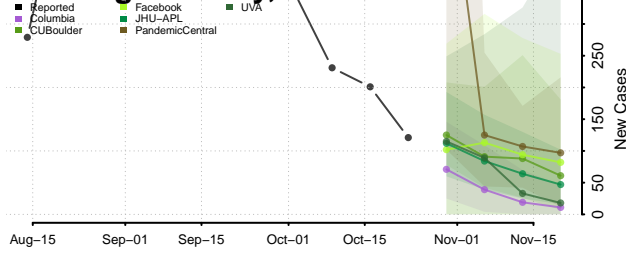

Pike County, Alabama

Randolph County, Alabama

Russell County, Alabama

Shelby County, Alabama

St. Clair County, Alabama

Sumter County, Alabama

Talladega County, Alabama

Tallapoosa County, Alabama