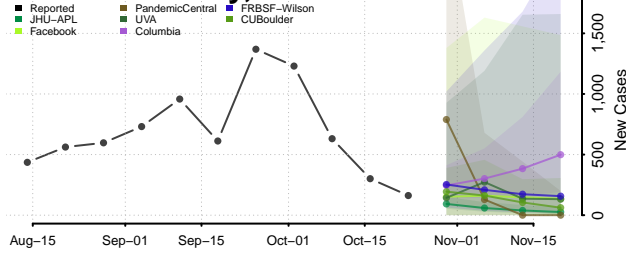

Midland County, Texas