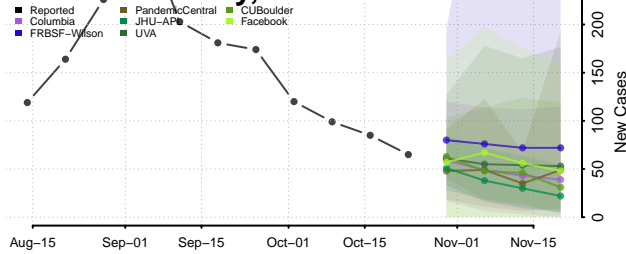

Jackson County, Indiana