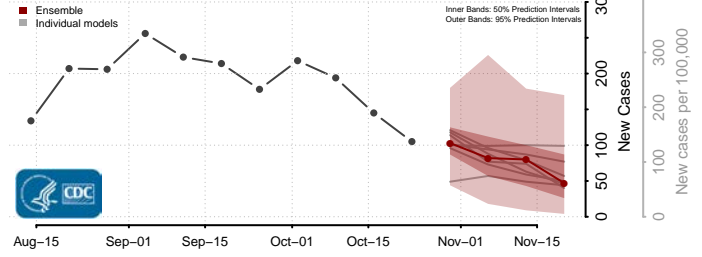

Henry County, Virginia

Highland County, Virginia

Hopewell County, Virginia

Isle of Wight County, Virginia

James City County, Virginia

King and Queen County, Virginia

King George County, Virginia

King William County, Virginia