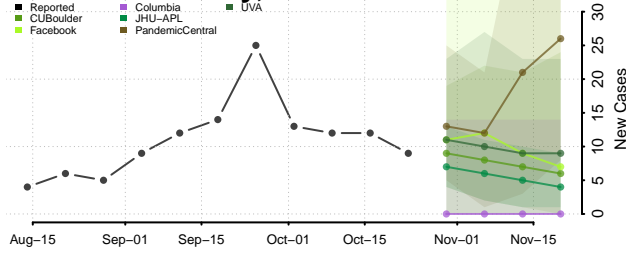

Griggs County, North Dakota

Hettinger County, North Dakota

Kidder County, North Dakota

LaMoure County, North Dakota

Logan County, North Dakota

McHenry County, North Dakota

McIntosh County, North Dakota

McKenzie County, North Dakota