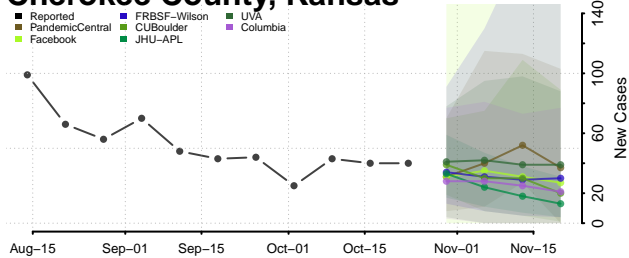

Cherokee County, Kansas