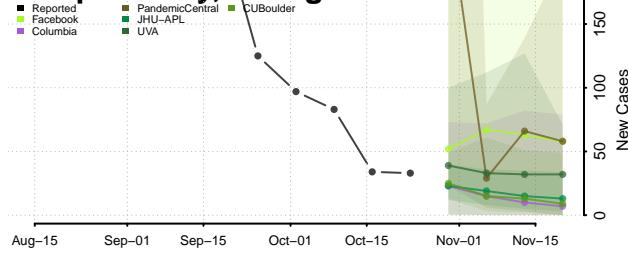

Terrell County, Georgia

Thomas County, Georgia

Tift County, Georgia

Toombs County, Georgia

Towns County, Georgia

Treutlen County, Georgia

Troup County, Georgia

Turner County, Georgia