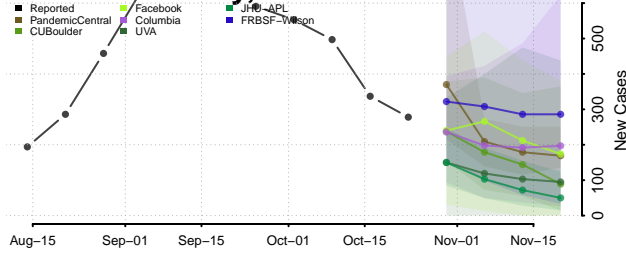

Fairfield County, Ohio