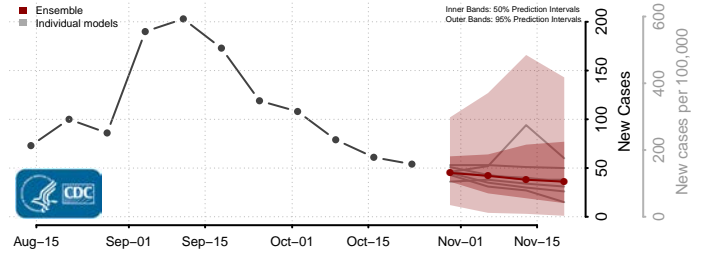

Miami County, Kansas