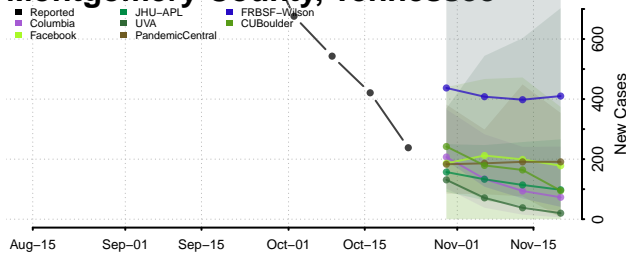

Marshall County, Tennessee

Maury County, Tennessee

McMinn County, Tennessee

McNairy County, Tennessee

Meigs County, Tennessee

Monroe County, Tennessee

Montgomery County, Tennessee

Moore County, Tennessee