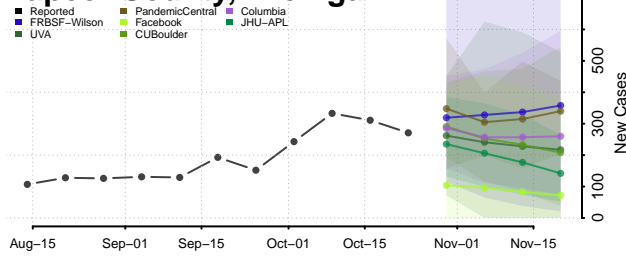

Lapeer County, Michigan