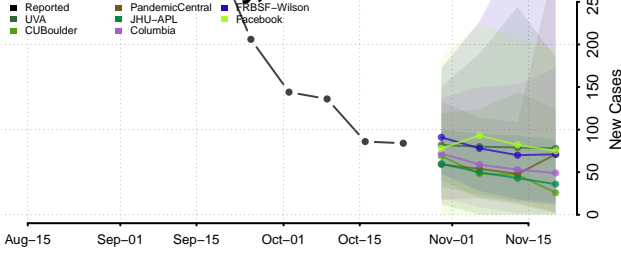

Cleburne County, Arkansas

Cleveland County, Arkansas

Columbia County, Arkansas

Conway County, Arkansas

Craighead County, Arkansas

Crawford County, Arkansas

Crittenden County, Arkansas

Cross County, Arkansas