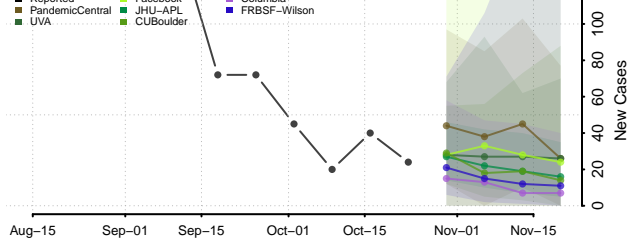

Kleberg County, Texas