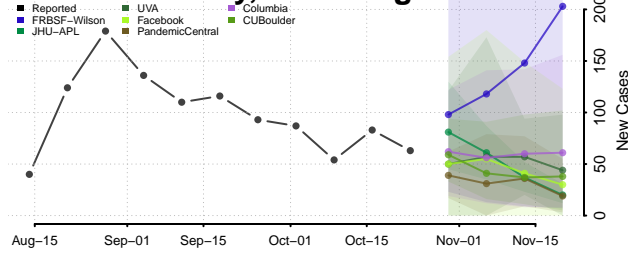

Barbour County, West Virginia