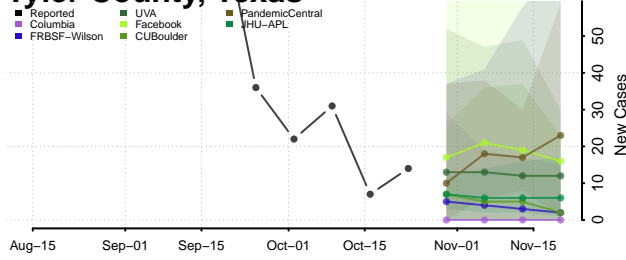

Tyler County, Texas