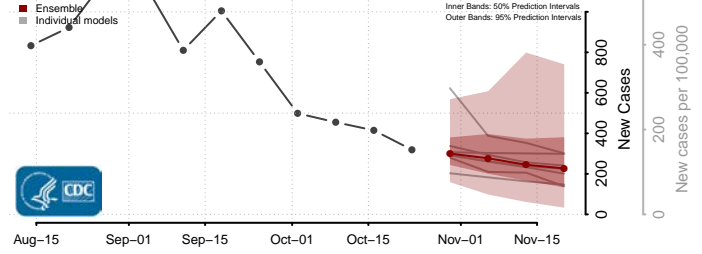

Hyde County, North Carolina

Iredell County, North Carolina

Jackson County, North Carolina

Johnston County, North Carolina

Jones County, North Carolina

Lee County, North Carolina

Lenoir County, North Carolina