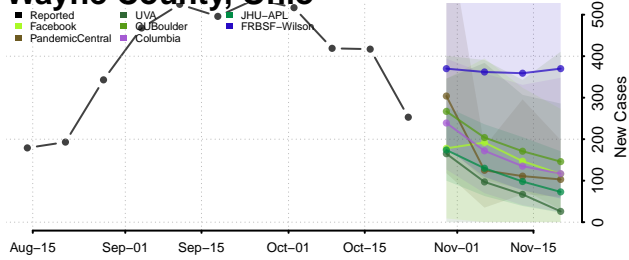

Wayne County, Ohio

Williams County, Ohio

Wood County, Ohio

Wyandot County, Ohio

Oklahoma

Adair County, Oklahoma

Alfalfa County, Oklahoma

Atoka County, Oklahoma