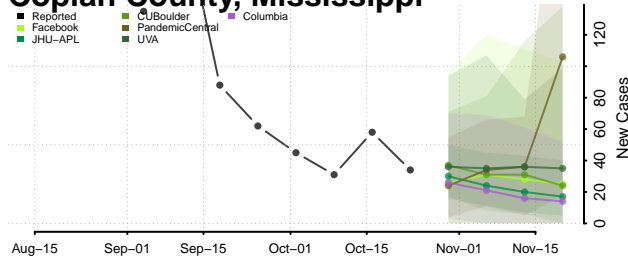

Carroll County, Mississippi

Chickasaw County, Mississippi

Choctaw County, Mississippi

Claiborne County, Mississippi

Clarke County, Mississippi

Clay County, Mississippi

Coahoma County, Mississippi

Copiah County, Mississippi