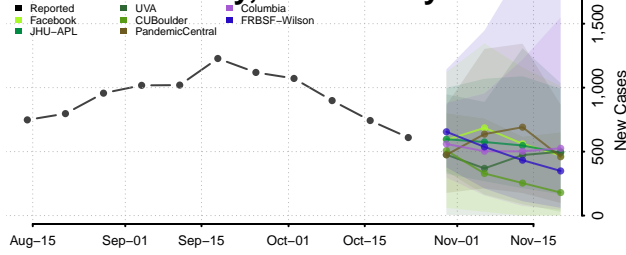

Camden County, New Jersey