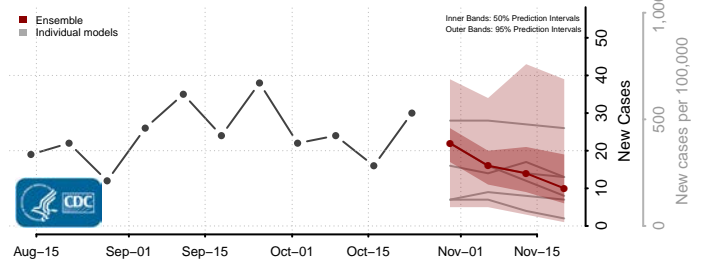

Cotton County, Oklahoma