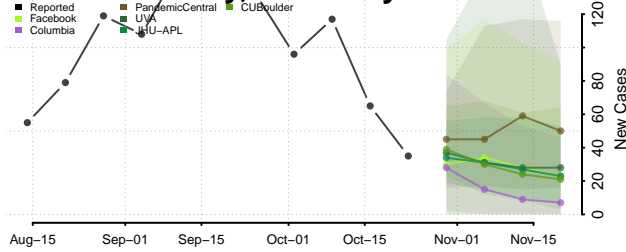

Grant County, Kentucky

Graves County, Kentucky

Grayson County, Kentucky

Green County, Kentucky

Greenup County, Kentucky

Hancock County, Kentucky

Hardin County, Kentucky

Harlan County, Kentucky