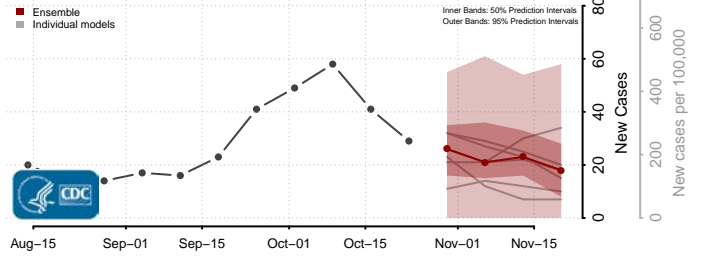

Cass County, Iowa

Cedar County, Iowa

Cerro Gordo County, Iowa

Cherokee County, Iowa

Chickasaw County, Iowa

Clarke County, Iowa

Clay County, Iowa

Clayton County, Iowa