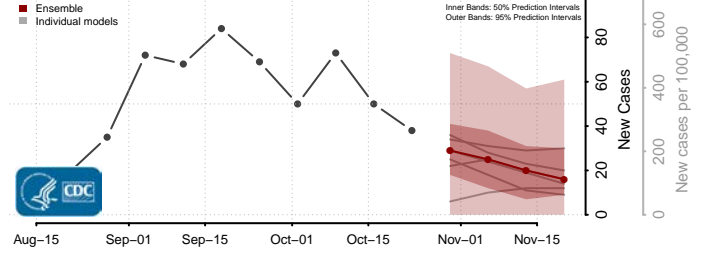

Dickenson County, Virginia