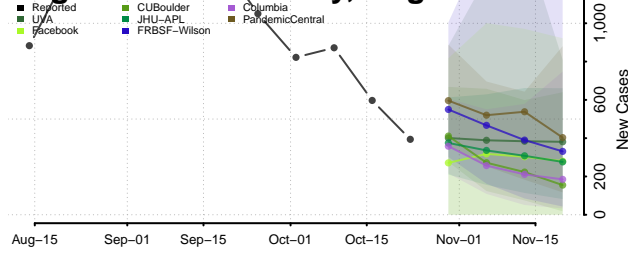

Virginia Beach County, Virginia