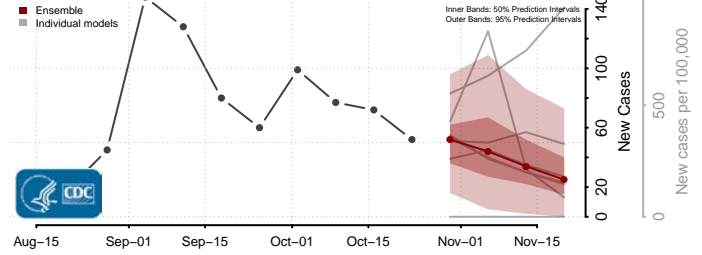

Griggs County, North Dakota

Hettinger County, North Dakota

Kidder County, North Dakota

LaMoure County, North Dakota

Logan County, North Dakota

McHenry County, North Dakota

McIntosh County, North Dakota

McKenzie County, North Dakota