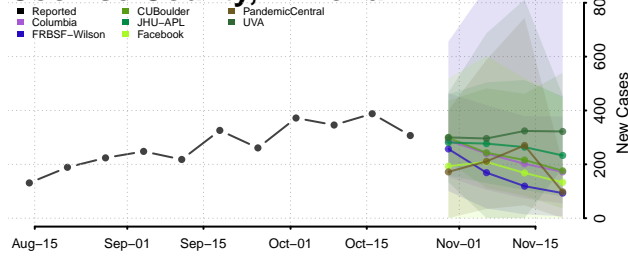

Wrangell County, Alaska

Yakutat County, Alaska

Yukon-Koyukuk County, Alaska

American Samoa

Arizona

Apache County, Arizona

Cochise County, Arizona

Coconino County, Arizona