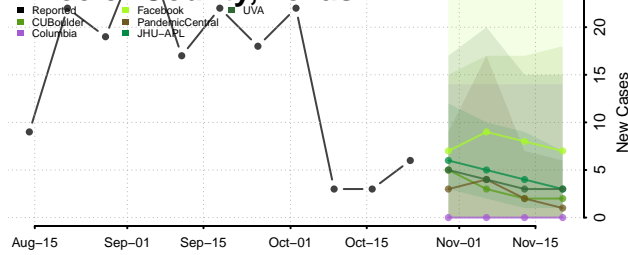

Wheeler County, Texas