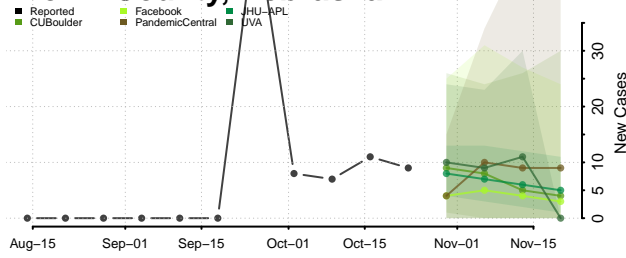

Brown County, Nebraska