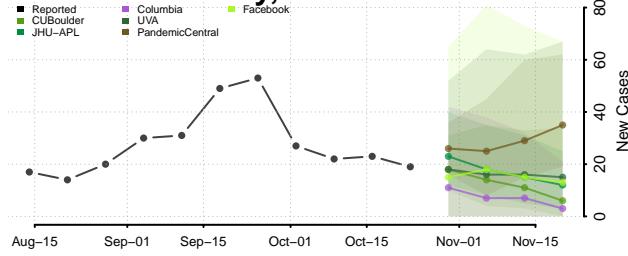

Cass County, Iowa

Cedar County, Iowa

Cerro Gordo County, Iowa

Cherokee County, Iowa

Chickasaw County, Iowa

Clarke County, Iowa

Clay County, Iowa

Clayton County, Iowa