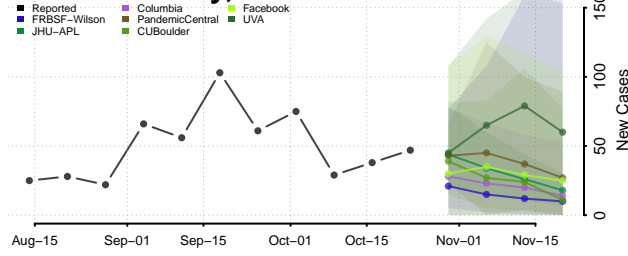

Gila County, Arizona

Graham County, Arizona

Greenlee County, Arizona

La Paz County, Arizona

Maricopa County, Arizona

Mohave County, Arizona

Navajo County, Arizona

Pima County, Arizona