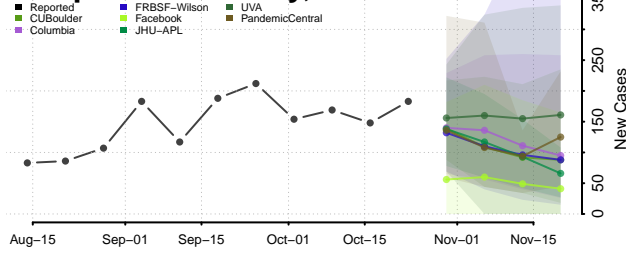

Pasquotank County, North Carolina