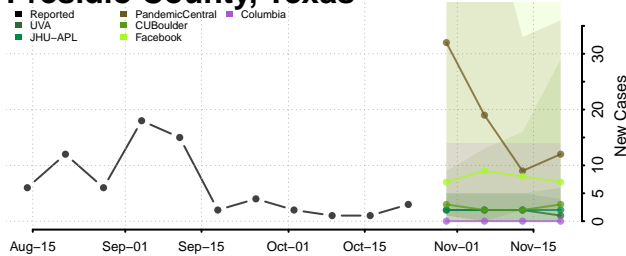

Presidio County, Texas