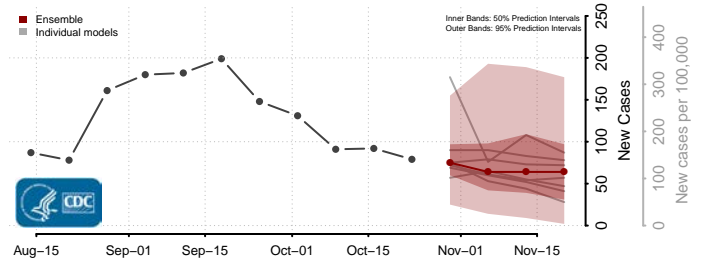

Union County, North Carolina

Vance County, North Carolina

Wake County, North Carolina

Warren County, North Carolina

Washington County, North Carolina

Watauga County, North Carolina

Wayne County, North Carolina