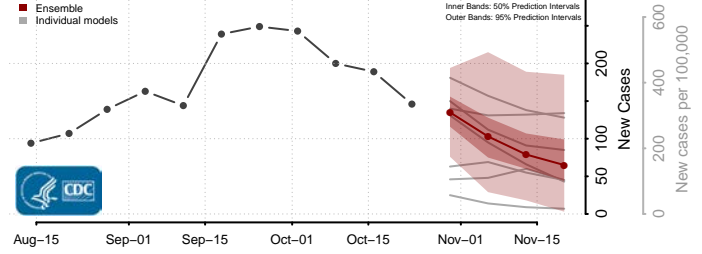

Shenandoah County, Virginia