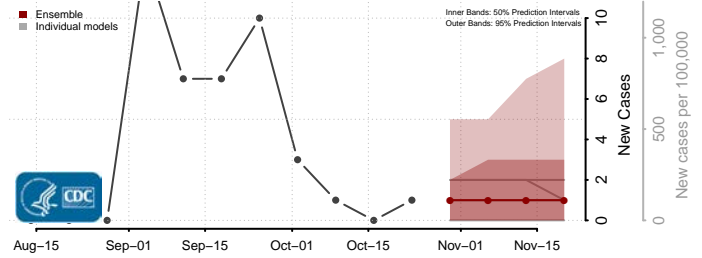

Jones County, South Dakota