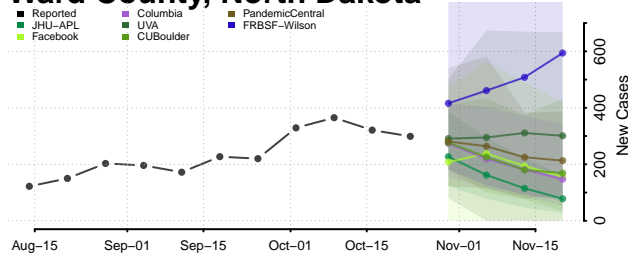

Ward County, North Dakota