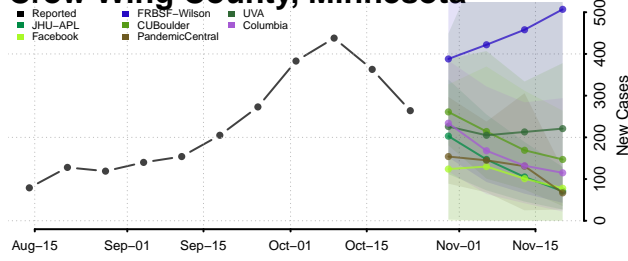

Crow Wing County, Minnesota