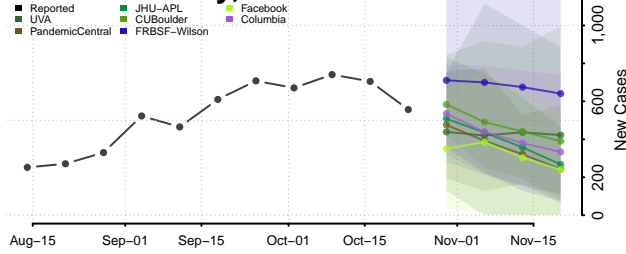

Montgomery County, New York

Nassau County, New York

New York City County, New York

Niagara County, New York

Oneida County, New York

Onondaga County, New York

Ontario County, New York

Orange County, New York