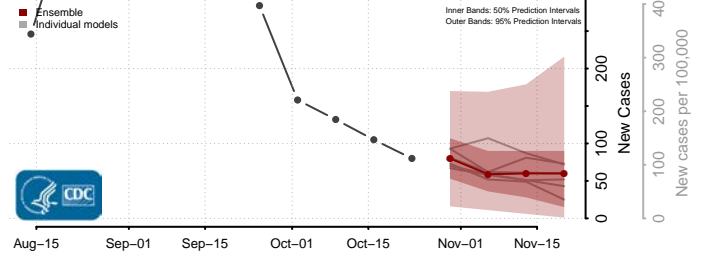

DeKalb County, Alabama