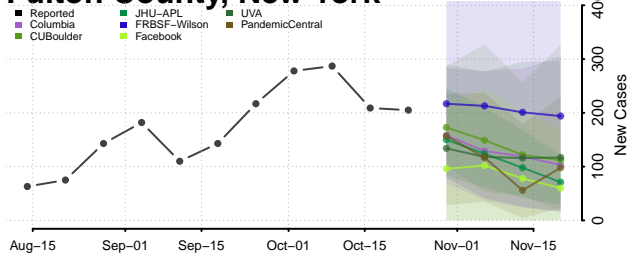

Delaware County, New York

Dutchess County, New York

Erie County, New York

Essex County, New York

Franklin County, New York

Fulton County, New York

Genesee County, New York

Greene County, New York