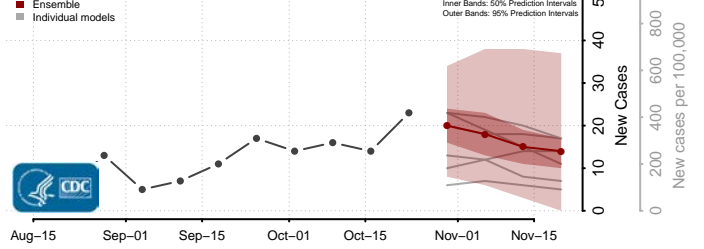

Audubon County, Iowa