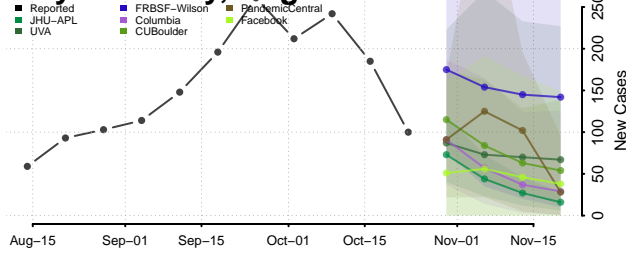

Smyth County, Virginia