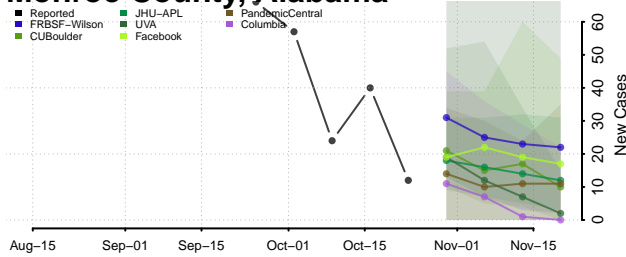

Marion County, Alabama

Marshall County, Alabama

Mobile County, Alabama

Monroe County, Alabama

Montgomery County, Alabama

Morgan County, Alabama

Perry County, Alabama

Pickens County, Alabama

Pike County, Alabama

Randolph County, Alabama

Russell County, Alabama

Shelby County, Alabama

St. Clair County, Alabama

Sumter County, Alabama

Talladega County, Alabama

Tallapoosa County, Alabama