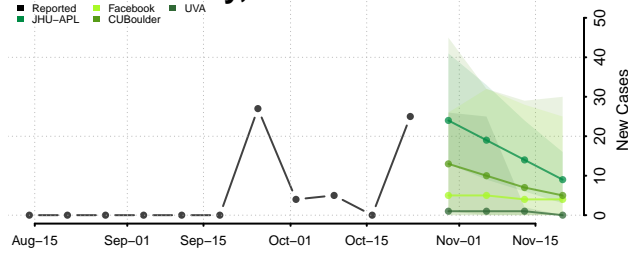

Nemaha County, Nebraska

Nuckolls County, Nebraska

Otoe County, Nebraska

Pawnee County, Nebraska

Perkins County, Nebraska

Phelps County, Nebraska

Pierce County, Nebraska

Platte County, Nebraska