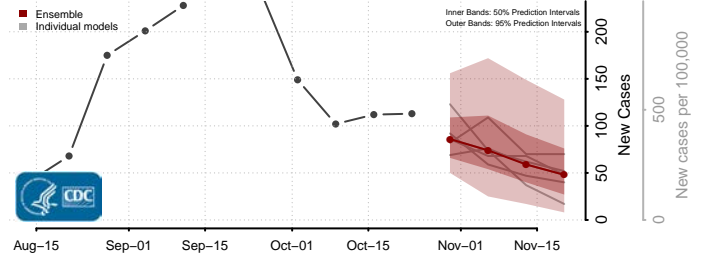

Mingo County, West Virginia