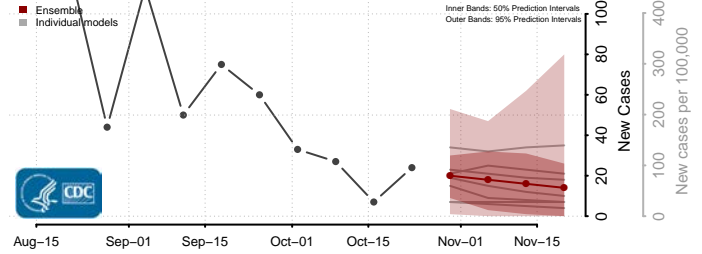

Sunflower County, Mississippi