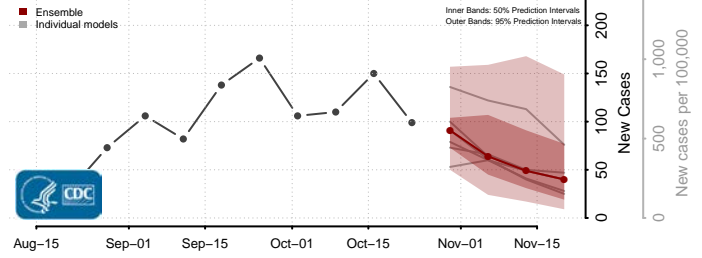

Garfield County, Montana

Glacier County, Montana

Golden Valley County, Montana

Granite County, Montana

Hill County, Montana

Jefferson County, Montana

Judith Basin County, Montana

Lake County, Montana