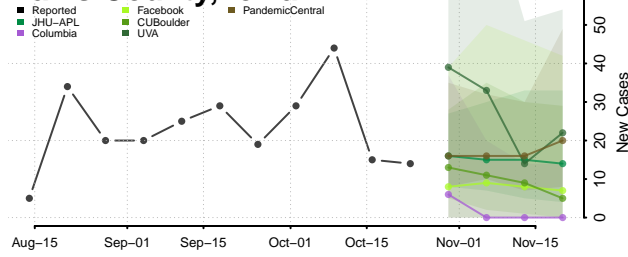

Clinton County, Iowa

Crawford County, Iowa

Dallas County, Iowa

Davis County, Iowa

Decatur County, Iowa

Delaware County, Iowa

Des Moines County, Iowa

Dickinson County, Iowa