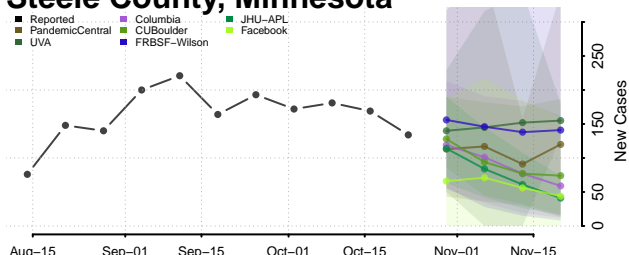

Steele County, Minnesota