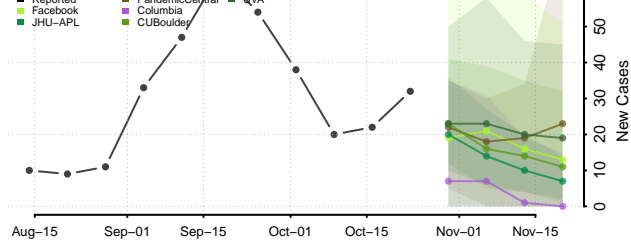

McLean County, North Dakota

Mercer County, North Dakota

Morton County, North Dakota

Mountrail County, North Dakota

Nelson County, North Dakota

Oliver County, North Dakota

Pembina County, North Dakota

Pierce County, North Dakota