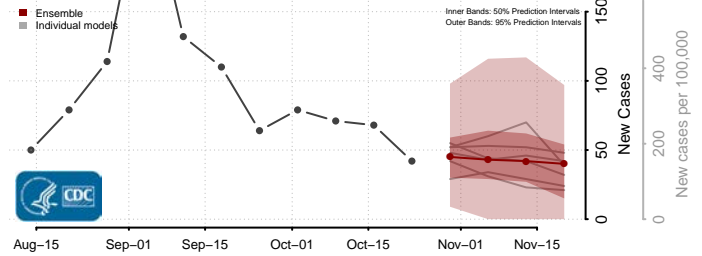

San Miguel County, New Mexico