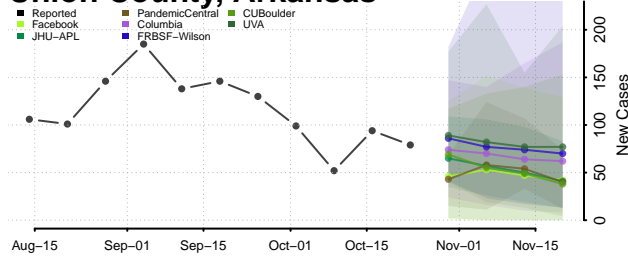

Union County, Arkansas