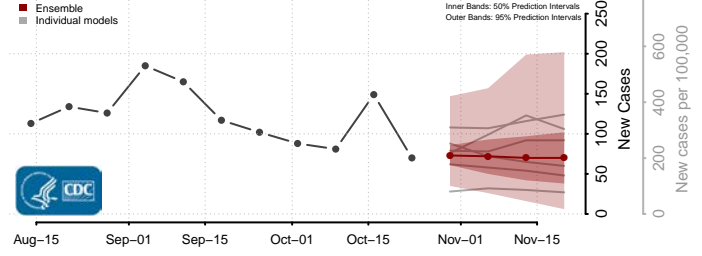

Kay County, Oklahoma

Kingfisher County, Oklahoma

Kiowa County, Oklahoma

Latimer County, Oklahoma

Le Flore County, Oklahoma

Lincoln County, Oklahoma

Logan County, Oklahoma

Love County, Oklahoma