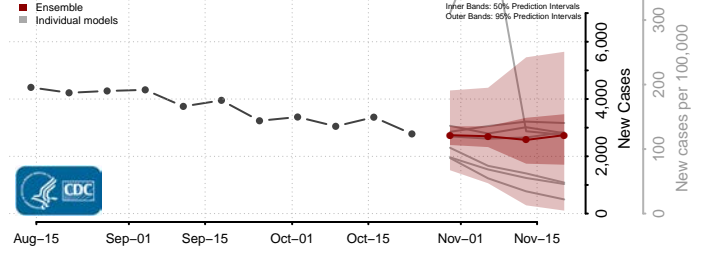

King County, Washington