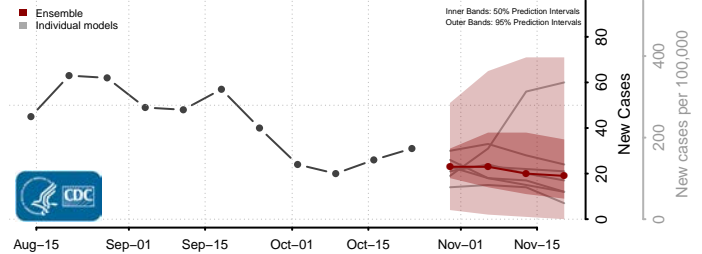

Ste. Genevieve County, Missouri