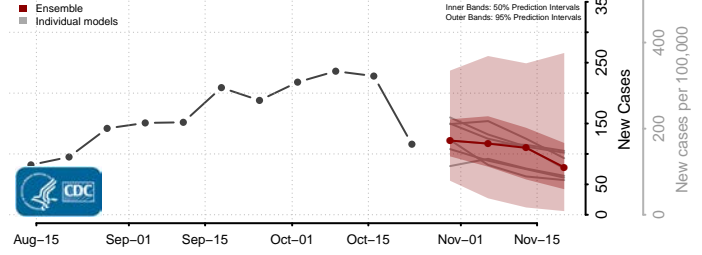

Oconto County, Wisconsin

Oneida County, Wisconsin

Outagamie County, Wisconsin

Ozaukee County, Wisconsin

Pepin County, Wisconsin

Pierce County, Wisconsin

Polk County, Wisconsin

Portage County, Wisconsin