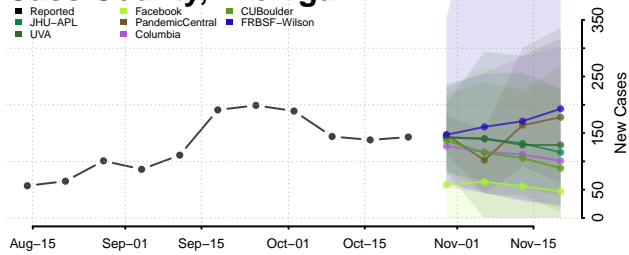

Cass County, Michigan