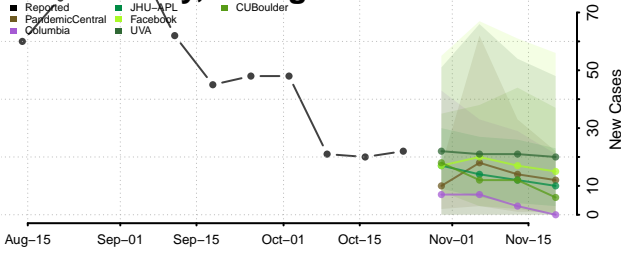

Dade County, Georgia