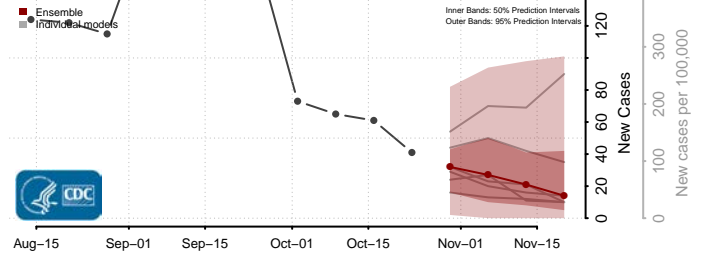

Warren County, Missouri