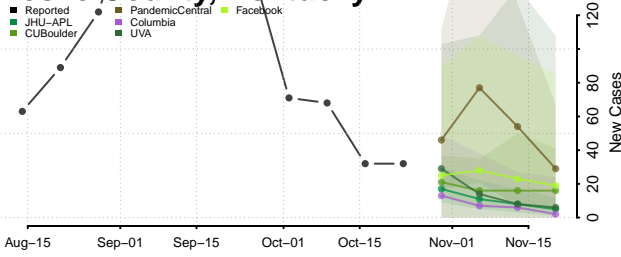

Leslie County, Kentucky