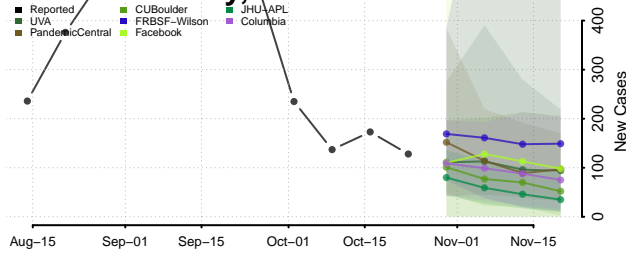

Morgan County, Tennessee

Obion County, Tennessee

Overton County, Tennessee

Perry County, Tennessee

Pickett County, Tennessee

Polk County, Tennessee

Putnam County, Tennessee

Rhea County, Tennessee