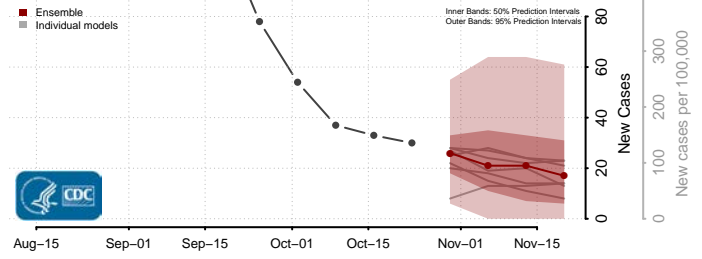

Union County, Louisiana