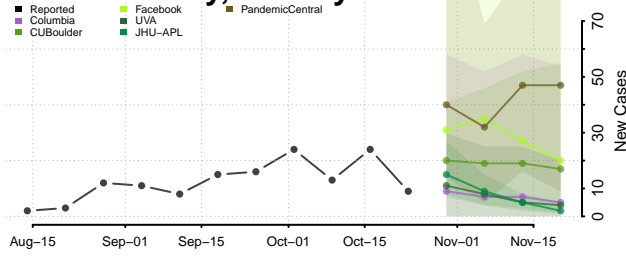

Elk County, Pennsylvania

Erie County, Pennsylvania

Fayette County, Pennsylvania

Forest County, Pennsylvania

Franklin County, Pennsylvania

Fulton County, Pennsylvania

Greene County, Pennsylvania

Huntingdon County, Pennsylvania