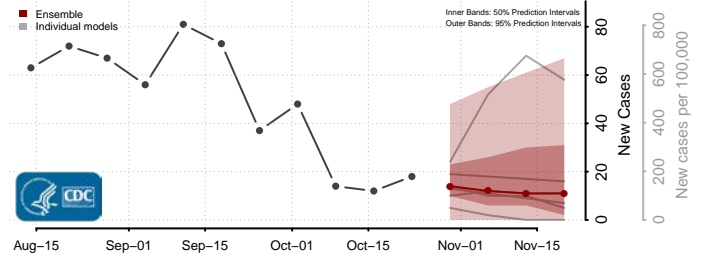

Nowata County, Oklahoma