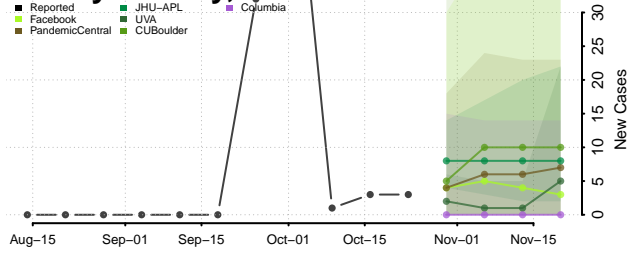

Cherry County, Nebraska