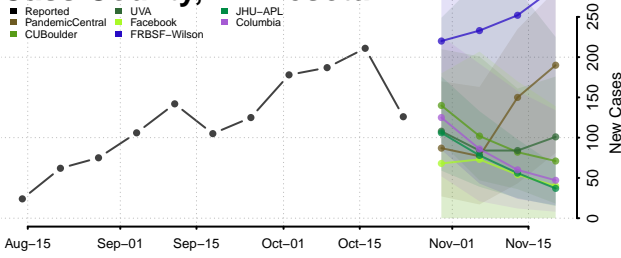

Cass County, Minnesota