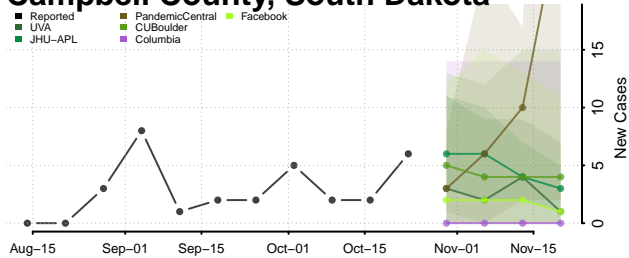

Campbell County, South Dakota