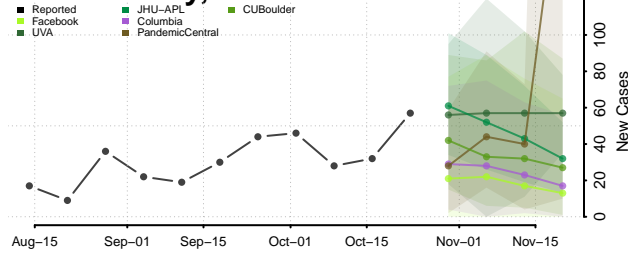

Todd County, South Dakota