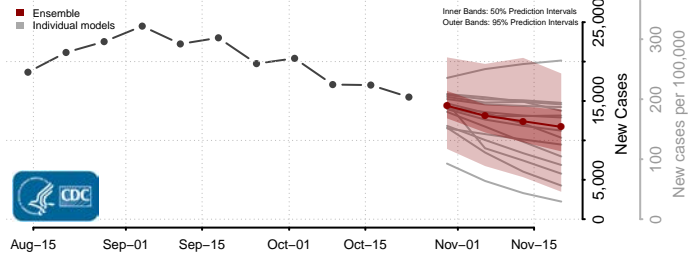

Wythe County, Virginia

York County, Virginia

Washington

Adams County, Washington

Asotin County, Washington

Benton County, Washington

Chelan County, Washington

Clallam County, Washington