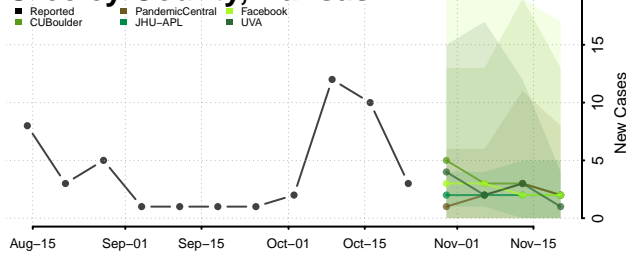

Greeley County, Kansas