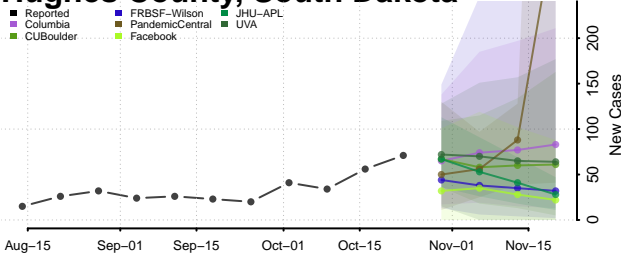

Hughes County, South Dakota