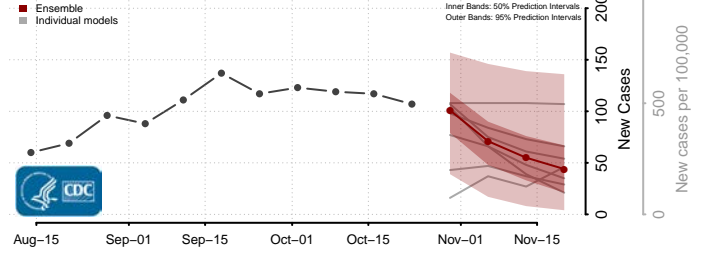

Scott County, Virginia