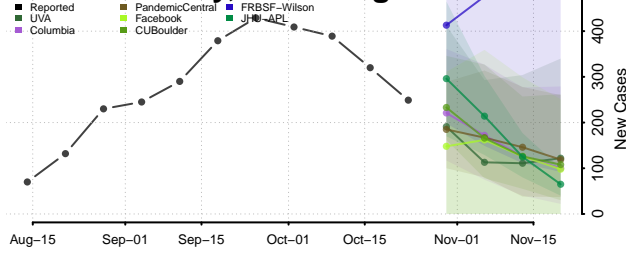

Marion County, West Virginia