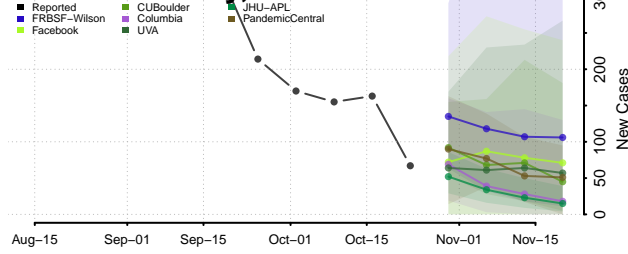

Vigo County, Indiana

Wabash County, Indiana

Warren County, Indiana

Warrick County, Indiana

Washington County, Indiana

Wayne County, Indiana

Wells County, Indiana

White County, Indiana