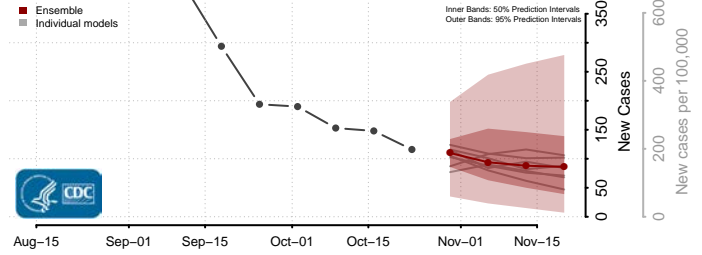

Leake County, Mississippi

Lee County, Mississippi

Leflore County, Mississippi

Lincoln County, Mississippi

Lowndes County, Mississippi

Madison County, Mississippi

Marion County, Mississippi

Marshall County, Mississippi