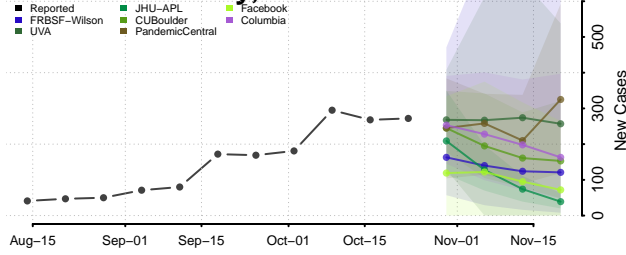

Douglas County, Colorado

Eagle County, Colorado

El Paso County, Colorado

Elbert County, Colorado

Fremont County, Colorado

Garfield County, Colorado

Gilpin County, Colorado

Grand County, Colorado