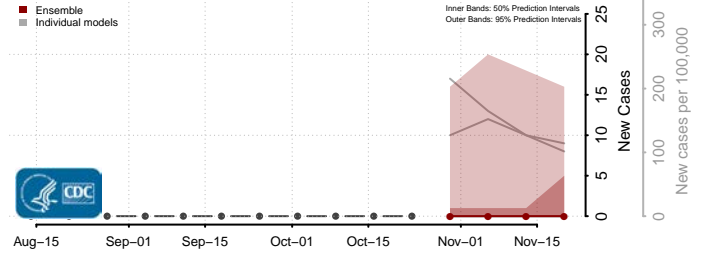

Kane County, Utah