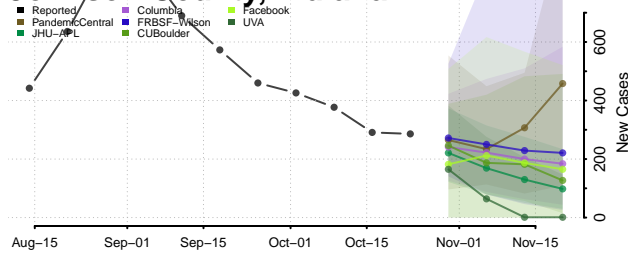

Johnson County, Indiana