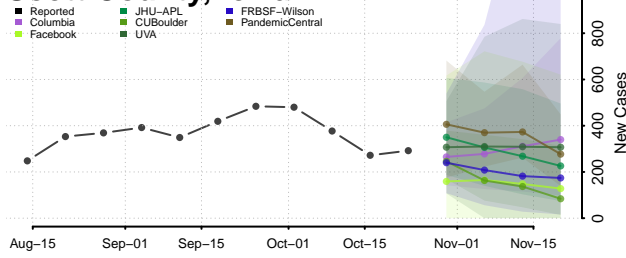

Poweshiek County, Iowa

Ringgold County, Iowa

Sac County, Iowa

Scott County, Iowa

Shelby County, Iowa

Sioux County, Iowa

Story County, Iowa

Tama County, Iowa