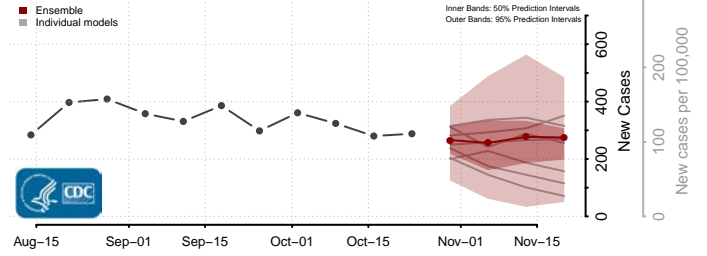

Frederick County, Maryland