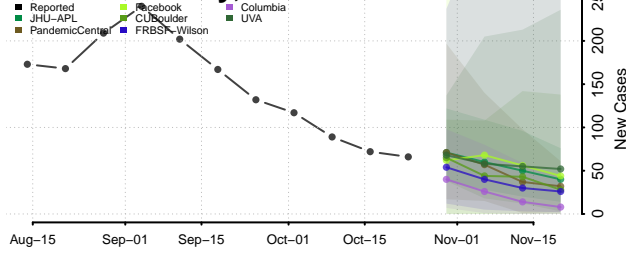

Medina County, Texas