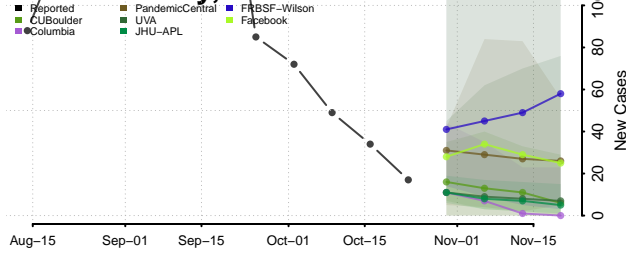

Roane County, Tennessee

Robertson County, Tennessee

Rutherford County, Tennessee

Scott County, Tennessee

Sequatchie County, Tennessee

Sevier County, Tennessee

Shelby County, Tennessee

Smith County, Tennessee