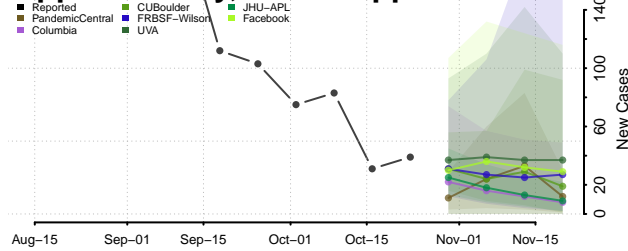

Tippah County, Mississippi