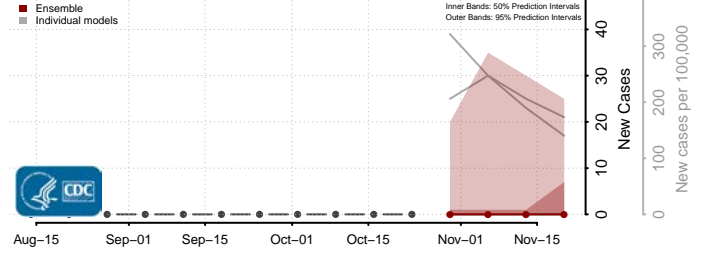

Morgan County, Utah