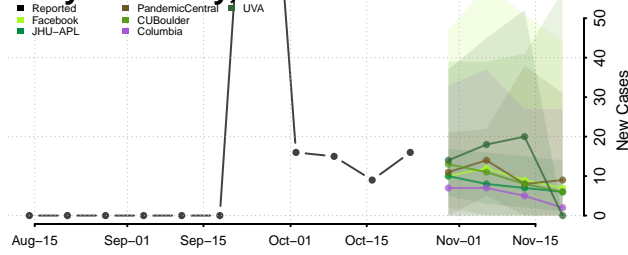

Seward County, Nebraska

Sheridan County, Nebraska

Sherman County, Nebraska

Sioux County, Nebraska

Stanton County, Nebraska

Thayer County, Nebraska

Thomas County, Nebraska

Thurston County, Nebraska