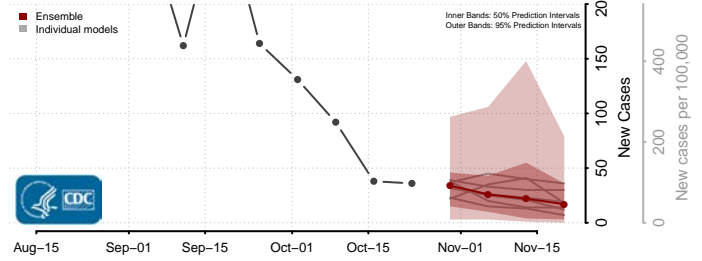

Alcorn County, Mississippi