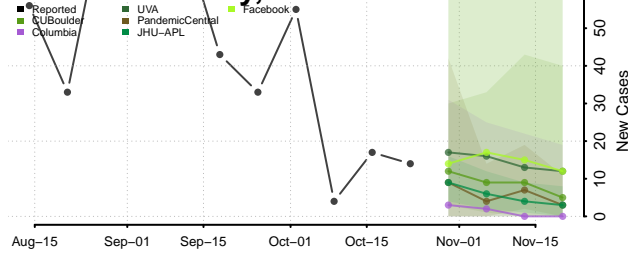

Livingston County, Louisiana

Madison County, Louisiana

Morehouse County, Louisiana

Natchitoches County, Louisiana

Orleans County, Louisiana

Ouachita County, Louisiana

Plaquemines County, Louisiana

Pointe Coupee County, Louisiana