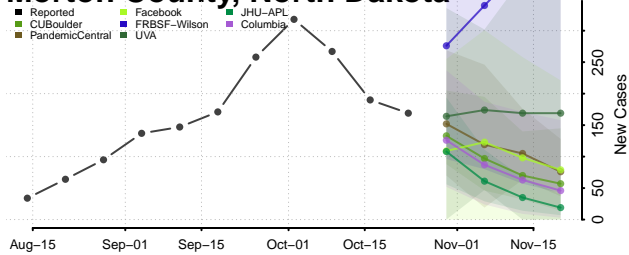

Morton County, North Dakota