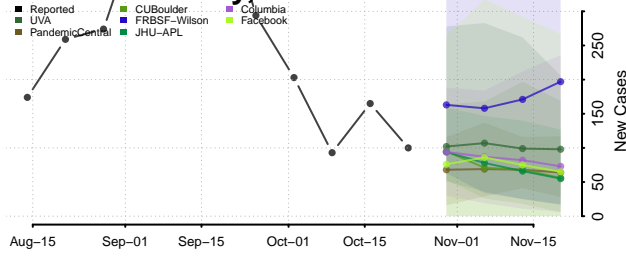

Crockett County, Tennessee

Cumberland County, Tennessee

Davidson County, Tennessee

Decatur County, Tennessee

DeKalb County, Tennessee

Dickson County, Tennessee

Dyer County, Tennessee

Fayette County, Tennessee