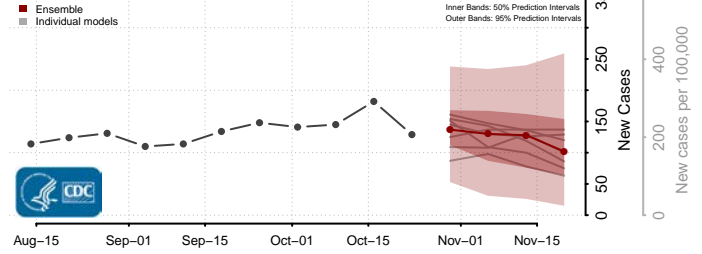

Salem County, New Jersey