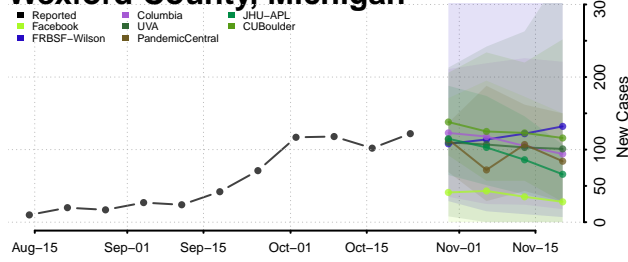

Shiawassee County, Michigan

St. Clair County, Michigan

St. Joseph County, Michigan

Tuscola County, Michigan

Van Buren County, Michigan

Washtenaw County, Michigan

Wayne County, Michigan

Wexford County, Michigan