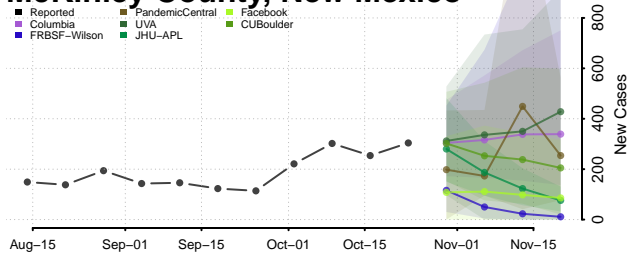

Lincoln County, New Mexico

Los Alamos County, New Mexico

Luna County, New Mexico

McKinley County, New Mexico

Mora County, New Mexico

Otero County, New Mexico

Quay County, New Mexico

Rio Arriba County, New Mexico