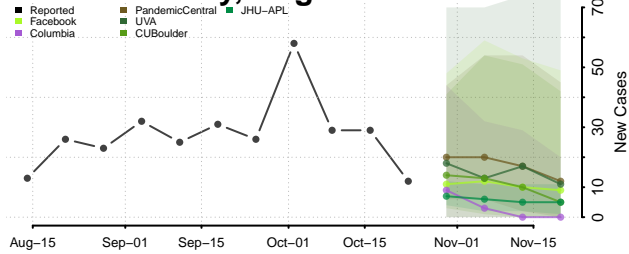

Southampton County, Virginia

Spotsylvania County, Virginia

Stafford County, Virginia

Staunton County, Virginia

Suffolk County, Virginia

Surry County, Virginia

Sussex County, Virginia

Tazewell County, Virginia