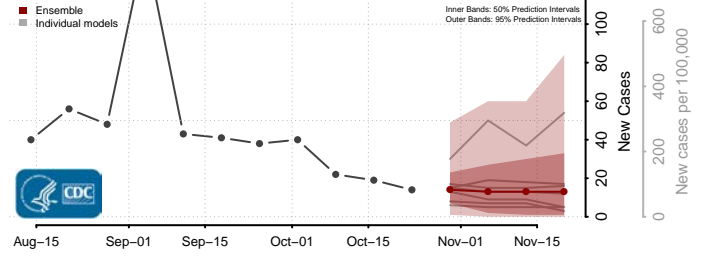

Marshall County, Oklahoma