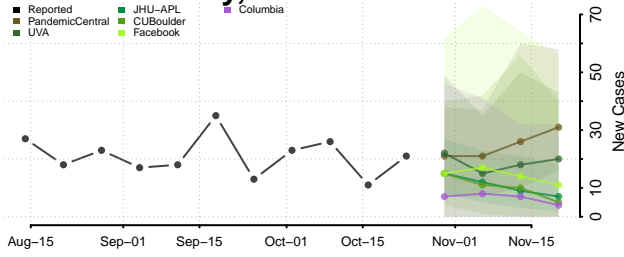

Howard County, Missouri