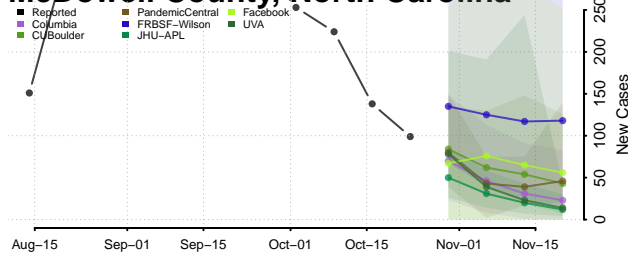

McDowell County, North Carolina