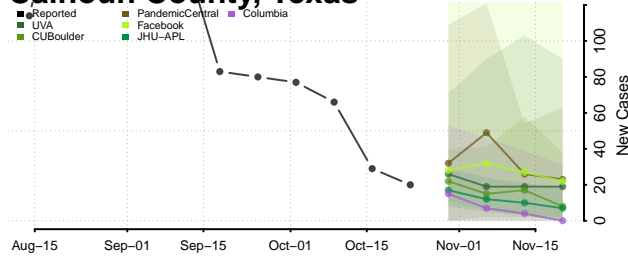

Calhoun County, Texas