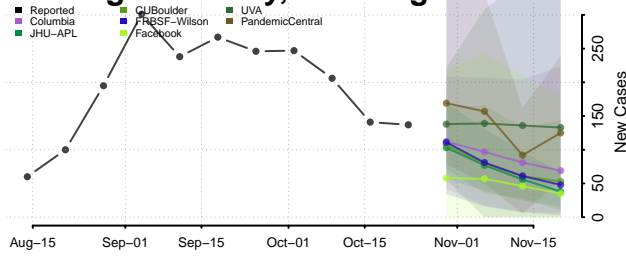

Okanogan County, Washington