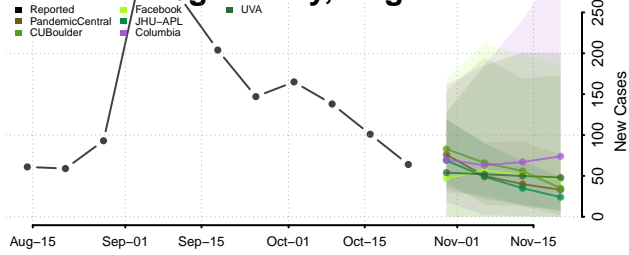

Grayson County, Virginia

Greene County, Virginia

Greensville County, Virginia

Halifax County, Virginia

Hampton County, Virginia

Hanover County, Virginia

Harrisonburg County, Virginia

Henrico County, Virginia