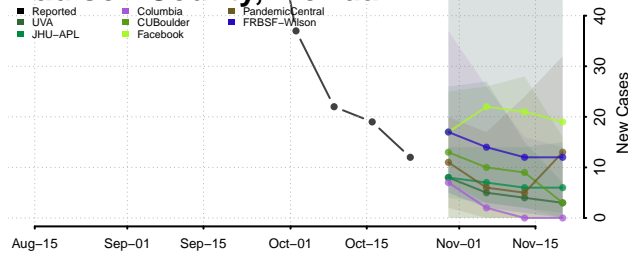

Lee County, Florida

Leon County, Florida

Levy County, Florida

Liberty County, Florida

Madison County, Florida

Manatee County, Florida

Marion County, Florida

Martin County, Florida