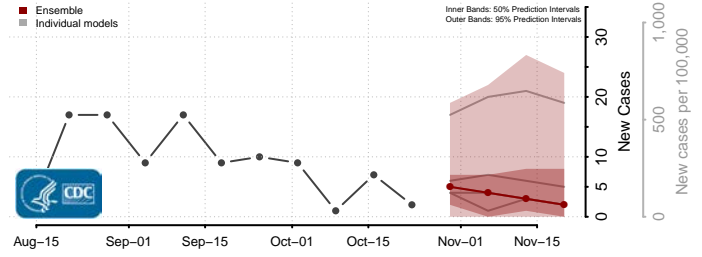

Divide County, North Dakota

Dunn County, North Dakota

Eddy County, North Dakota

Emmons County, North Dakota

Foster County, North Dakota

Golden Valley County, North Dakota

Grand Forks County, North Dakota

Grant County, North Dakota