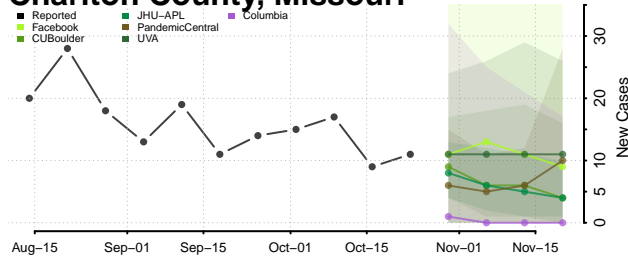

Chariton County, Missouri