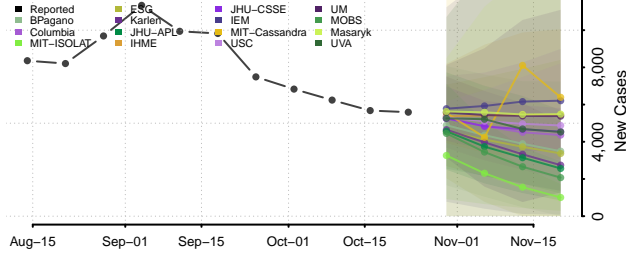

Winnebago County, Iowa

Winneshiek County, Iowa

Woodbury County, Iowa

Worth County, Iowa

Wright County, Iowa

Kansas

Allen County, Kansas

Anderson County, Kansas