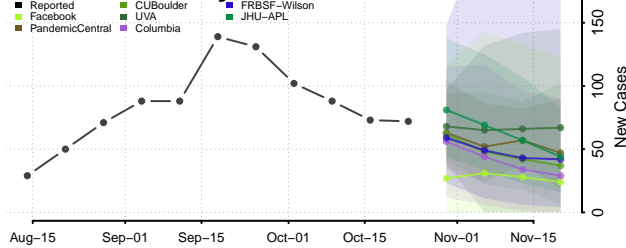

Benton County, Iowa