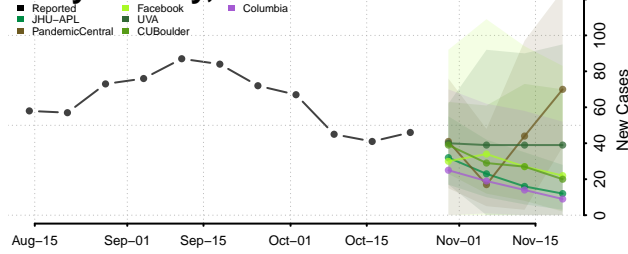

Perry County, Missouri