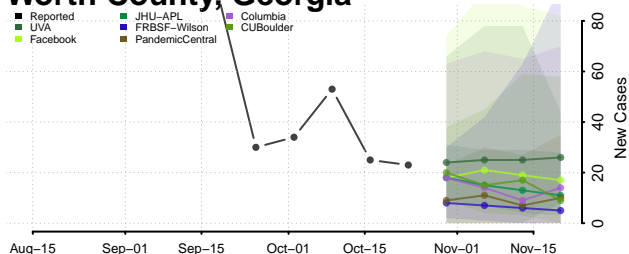

Worth County, Georgia