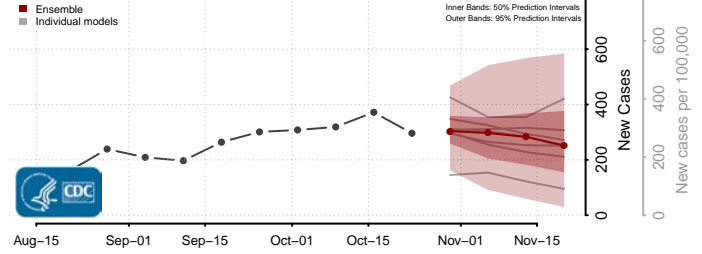

Carver County, Minnesota