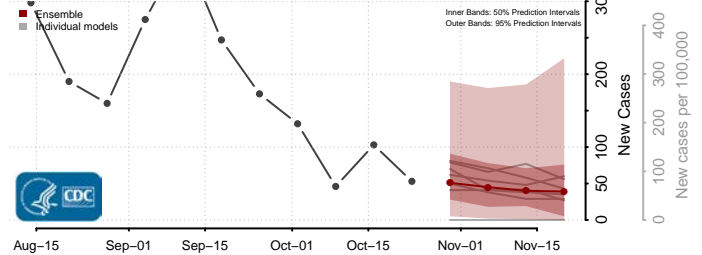

Rusk County, Texas

Sabine County, Texas

San Augustine County, Texas

San Jacinto County, Texas

San Patricio County, Texas

San Saba County, Texas

Schleicher County, Texas

Scurry County, Texas