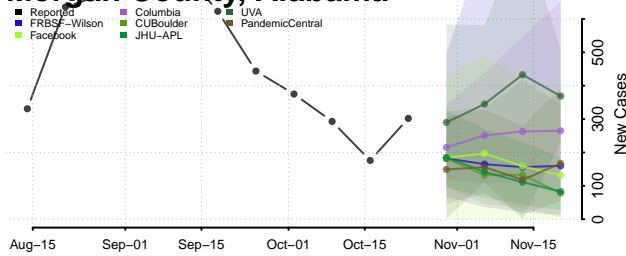

Marion County, Alabama

Marshall County, Alabama

Mobile County, Alabama

Monroe County, Alabama

Montgomery County, Alabama

Morgan County, Alabama

Perry County, Alabama

Pickens County, Alabama

Pike County, Alabama

Randolph County, Alabama

Russell County, Alabama

Shelby County, Alabama

St. Clair County, Alabama

Sumter County, Alabama

Talladega County, Alabama

Tallapoosa County, Alabama