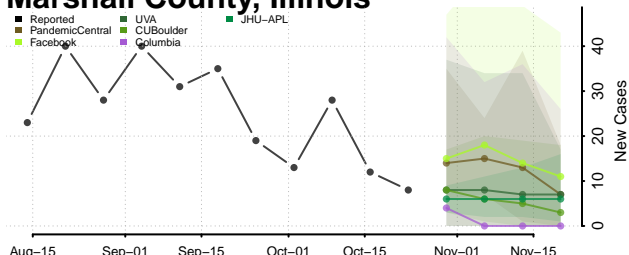

Marshall County, Illinois