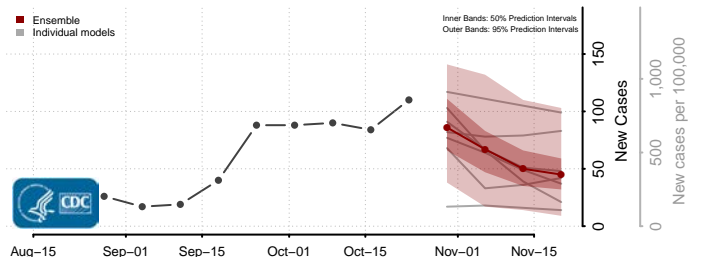

Cass County, Iowa