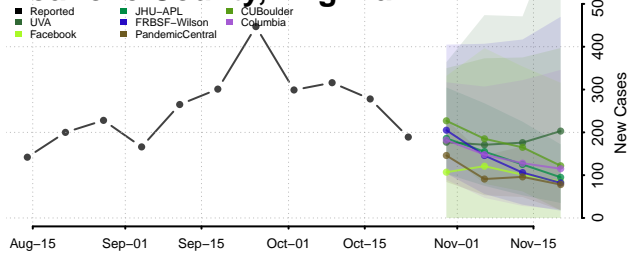

Roanoke County, Virginia