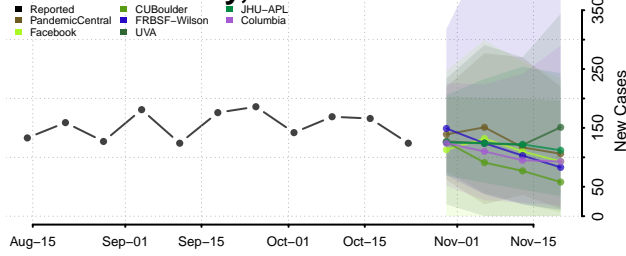

Orleans County, New York

Oswego County, New York

Otsego County, New York

Putnam County, New York

Queens County, New York

Rensselaer County, New York

Richmond County, New York

Rockland County, New York