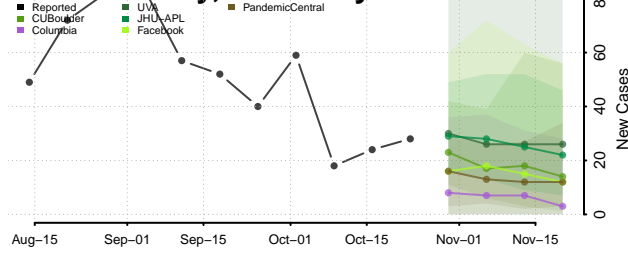

Owen County, Kentucky