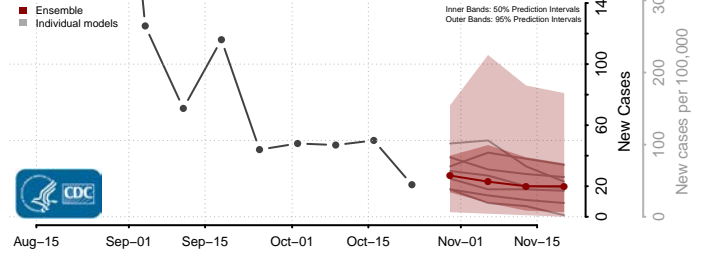

St. Bernard County, Louisiana