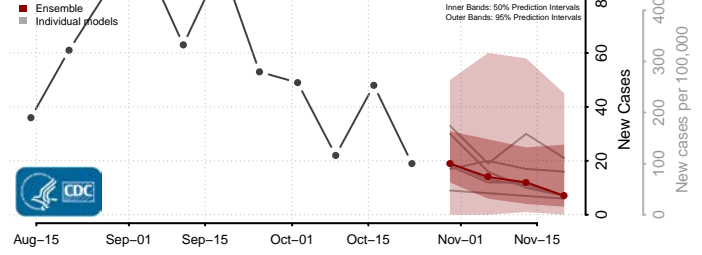

Avery County, North Carolina

Beaufort County, North Carolina

Bertie County, North Carolina

Bladen County, North Carolina

Brunswick County, North Carolina

Buncombe County, North Carolina

Burke County, North Carolina