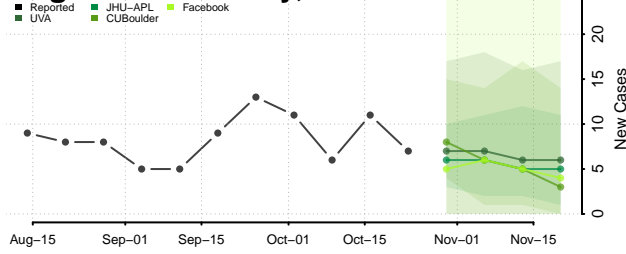

Roger Mills County, Oklahoma