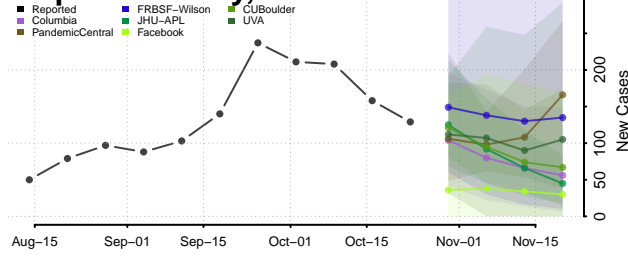

Taylor County, Iowa

Union County, Iowa

Van Buren County, Iowa

Wapello County, Iowa

Warren County, Iowa

Washington County, Iowa

Wayne County, Iowa

Webster County, Iowa