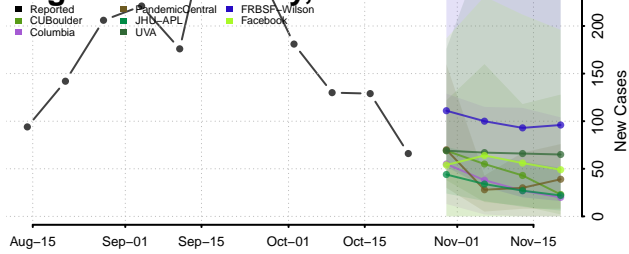

Currituck County, North Carolina

Dare County, North Carolina

Davidson County, North Carolina

Davie County, North Carolina

Duplin County, North Carolina

Durham County, North Carolina

Edgecombe County, North Carolina