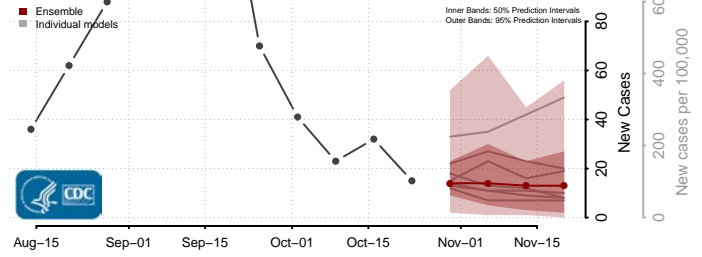

Carroll County, Tennessee

Carter County, Tennessee

Cheatham County, Tennessee

Chester County, Tennessee

Claiborne County, Tennessee

Clay County, Tennessee

Cocke County, Tennessee

Coffee County, Tennessee