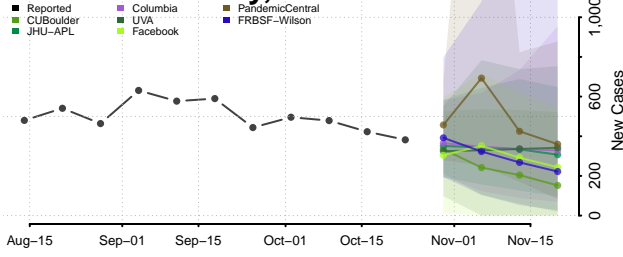

Delaware County, New York

Dutchess County, New York

Erie County, New York

Essex County, New York

Franklin County, New York

Fulton County, New York

Genesee County, New York

Greene County, New York