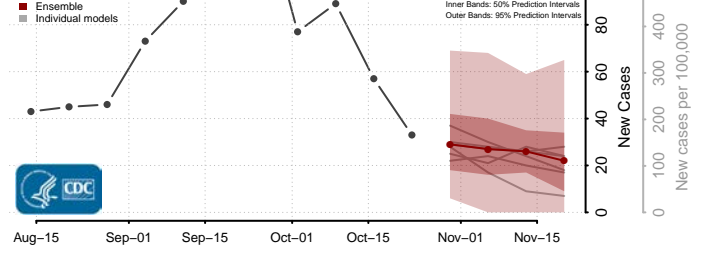

Grayson County, Virginia

Greene County, Virginia

Greensville County, Virginia

Halifax County, Virginia

Hampton County, Virginia

Hanover County, Virginia

Harrisonburg County, Virginia

Henrico County, Virginia