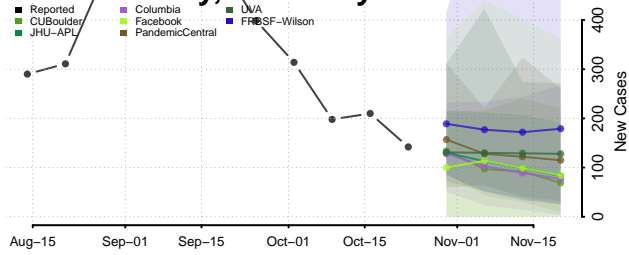

Bourbon County, Kentucky

Boyd County, Kentucky

Boyle County, Kentucky

Bracken County, Kentucky

Breathitt County, Kentucky

Breckinridge County, Kentucky

Bullitt County, Kentucky

Butler County, Kentucky