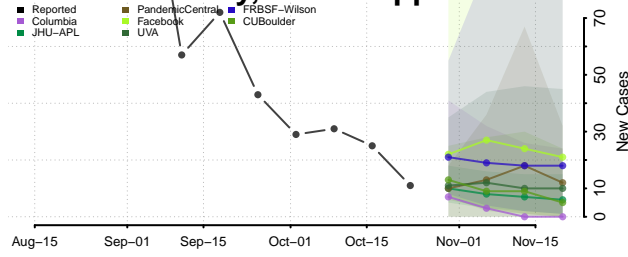

Winston County, Mississippi