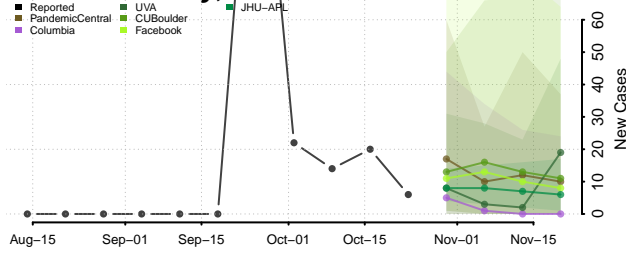

Boyd County, Nebraska

Brown County, Nebraska

Buffalo County, Nebraska

Burt County, Nebraska

Butler County, Nebraska

Cass County, Nebraska

Cedar County, Nebraska

Chase County, Nebraska