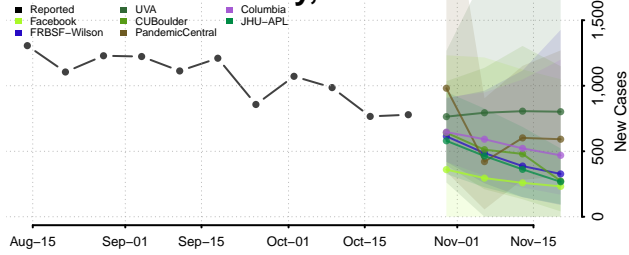

Cherokee County, North Carolina

Chowan County, North Carolina

Clay County, North Carolina

Cleveland County, North Carolina

Columbus County, North Carolina

Craven County, North Carolina

Cumberland County, North Carolina