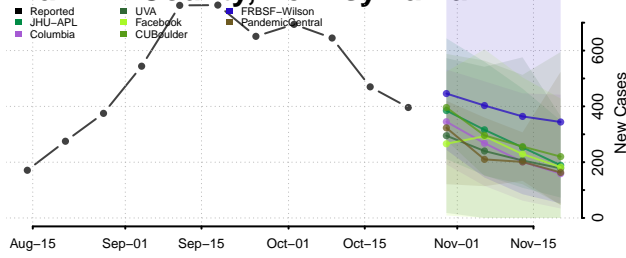

Elk County, Pennsylvania

Erie County, Pennsylvania

Fayette County, Pennsylvania

Forest County, Pennsylvania

Franklin County, Pennsylvania

Fulton County, Pennsylvania

Greene County, Pennsylvania

Huntingdon County, Pennsylvania