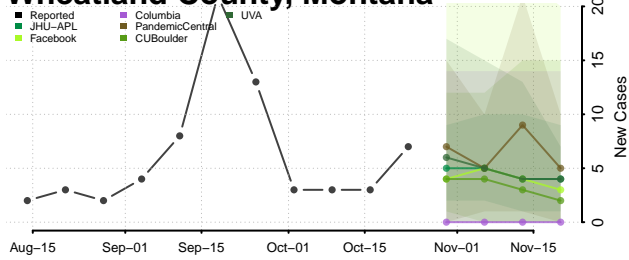

Sweet Grass County, Montana

Teton County, Montana

Toole County, Montana

Treasure County, Montana

Valley County, Montana

Wheatland County, Montana

Wibaux County, Montana

Yellowstone County, Montana