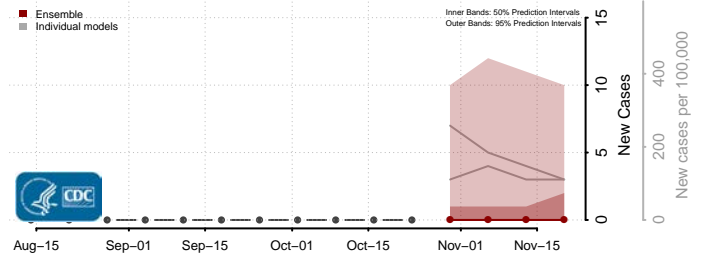

Wayne County, Utah