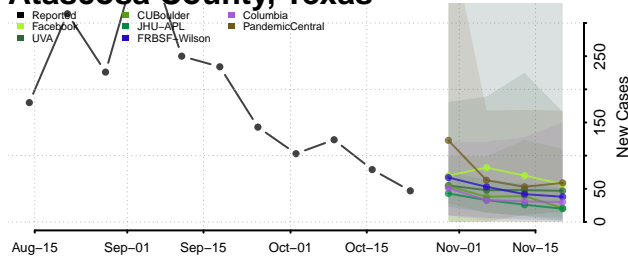

Atascosa County, Texas