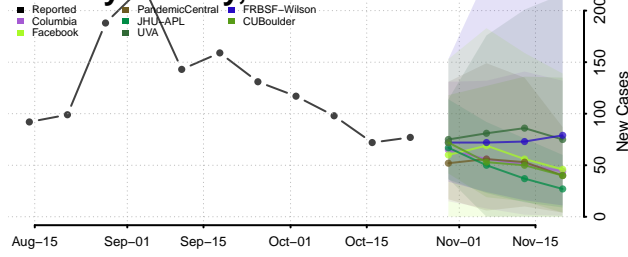

Whitley County, Indiana