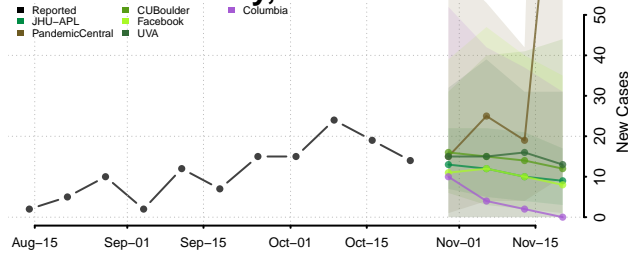

Walworth County, South Dakota