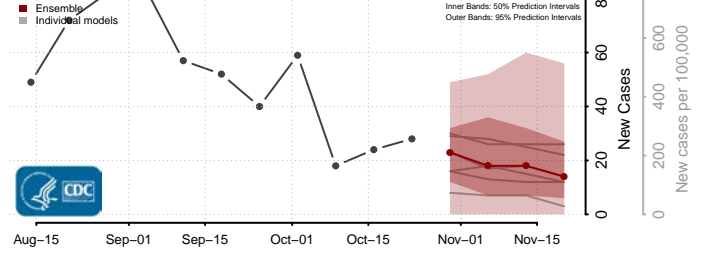

Owen County, Kentucky