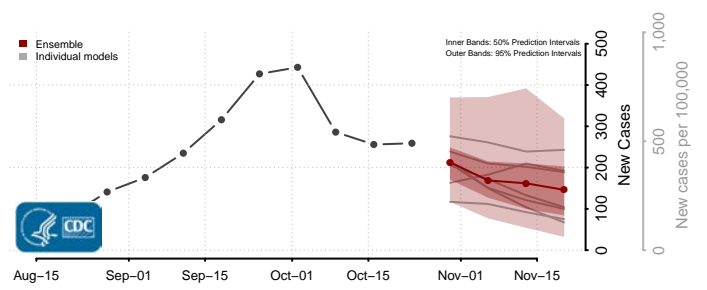

Churchill County, Nevada

Clark County, Nevada

Douglas County, Nevada

Elko County, Nevada

Esmeralda County, Nevada

Eureka County, Nevada

Humboldt County, Nevada

Lander County, Nevada