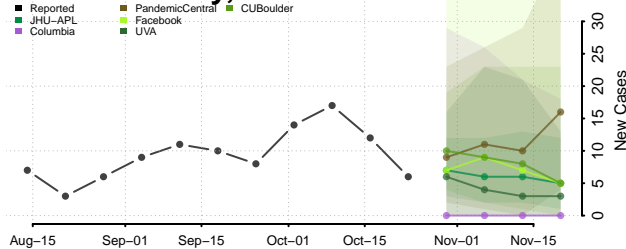

Barber County, Kansas