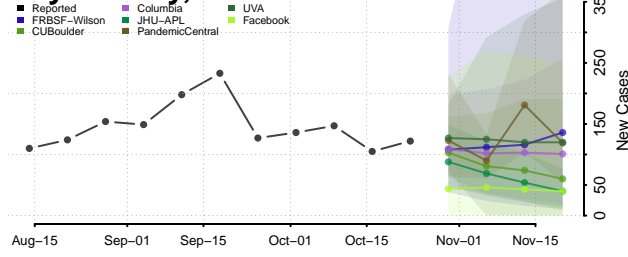

Kay County, Oklahoma