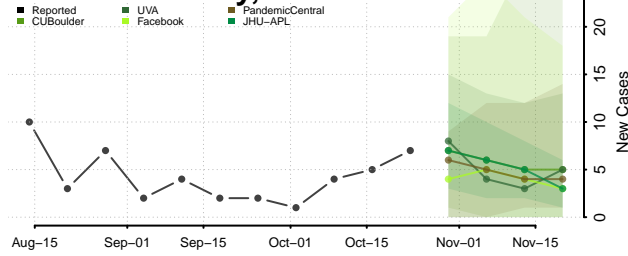

De Baca County, New Mexico

Dona Ana County, New Mexico

Eddy County, New Mexico

Grant County, New Mexico

Guadalupe County, New Mexico

Harding County, New Mexico

Hidalgo County, New Mexico

Lea County, New Mexico