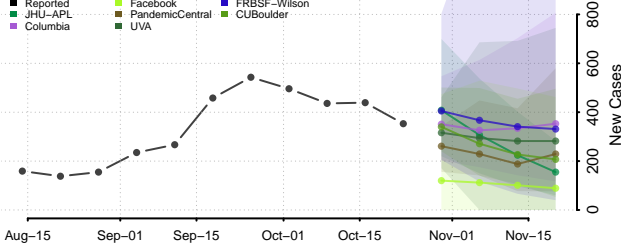

Woodbury County, Iowa