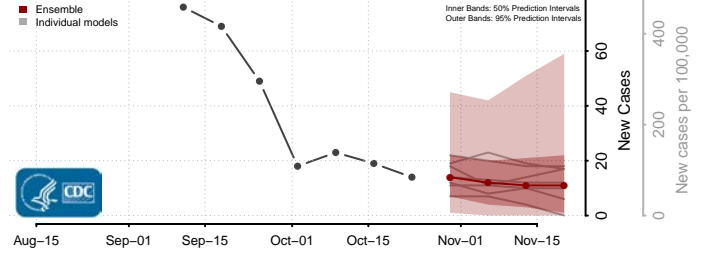

Madison County, Arkansas