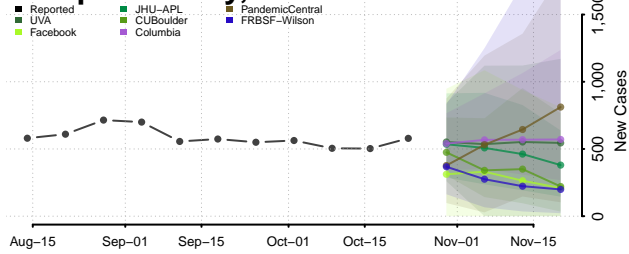

Yavapai County, Arizona