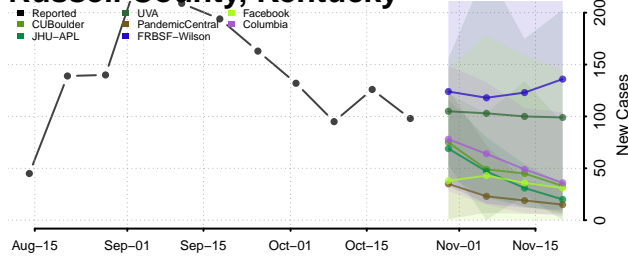

Scott County, Kentucky

Shelby County, Kentucky

Simpson County, Kentucky

Spencer County, Kentucky

Taylor County, Kentucky

Todd County, Kentucky

Trigg County, Kentucky

Trimble County, Kentucky