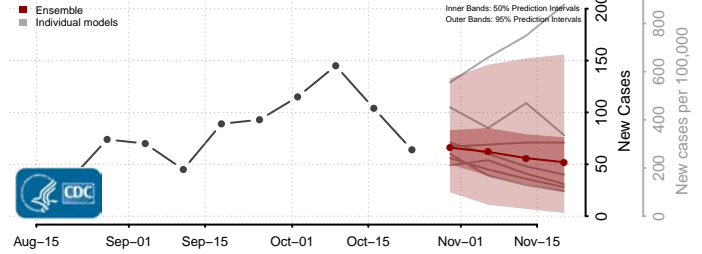

Le Sueur County, Minnesota

Lincoln County, Minnesota

Lyon County, Minnesota

Mahnomen County, Minnesota

Marshall County, Minnesota

Martin County, Minnesota

McLeod County, Minnesota

Meeker County, Minnesota