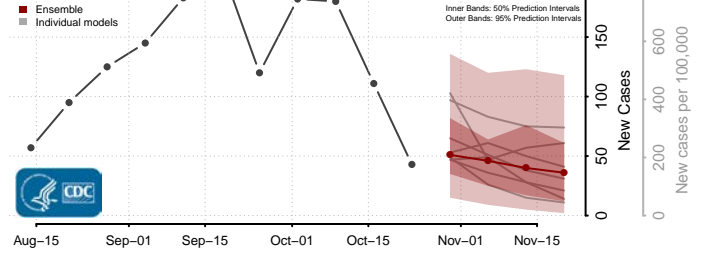

Gooding County, Idaho

Idaho County, Idaho

Jefferson County, Idaho

Jerome County, Idaho

Kootenai County, Idaho

Latah County, Idaho

Lemhi County, Idaho

Lewis County, Idaho