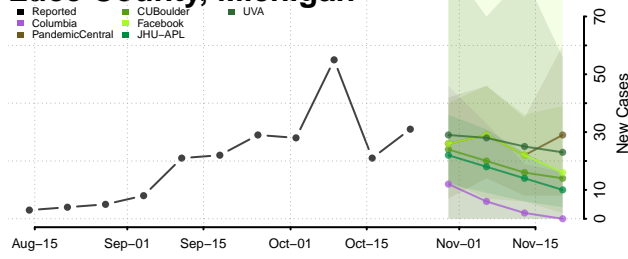

Lapeer County, Michigan

Leelanau County, Michigan

Lenawee County, Michigan

Livingston County, Michigan

Luce County, Michigan

Mackinac County, Michigan

Macomb County, Michigan

Manistee County, Michigan