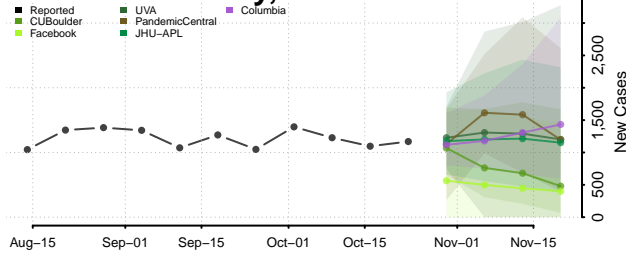

Bernalillo County, New Mexico