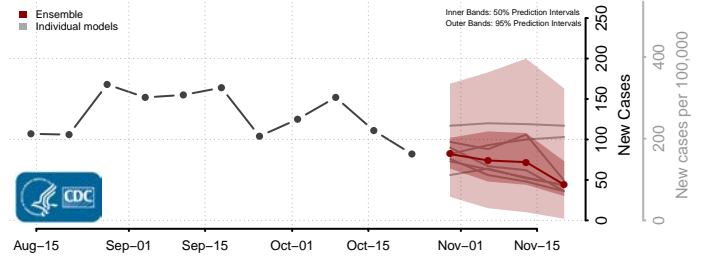

Wadena County, Minnesota

Waseca County, Minnesota

Washington County, Minnesota

Watowan County, Minnesota

Wilkin County, Minnesota

Winona County, Minnesota

Wright County, Minnesota

Yellow Medicine County, Minnesota