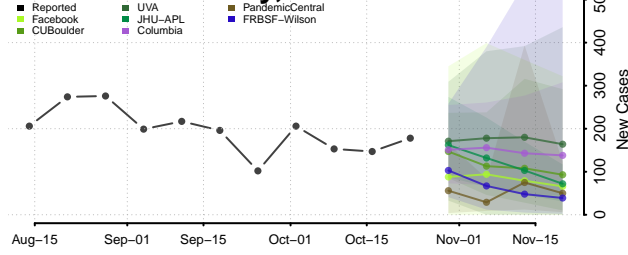

Tuolumne County, California