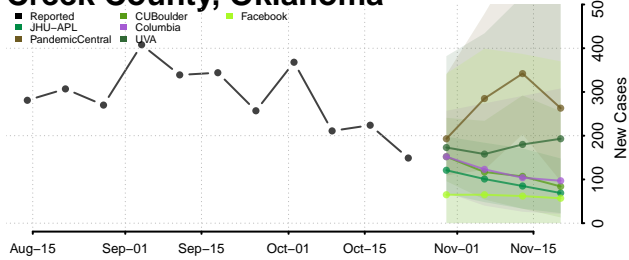

Custer County, Oklahoma

Delaware County, Oklahoma

Dewey County, Oklahoma

Ellis County, Oklahoma

Garfield County, Oklahoma

Garvin County, Oklahoma

Grady County, Oklahoma

Grant County, Oklahoma