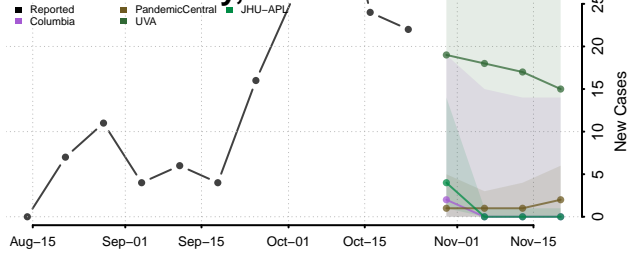

Yakutat County, Alaska