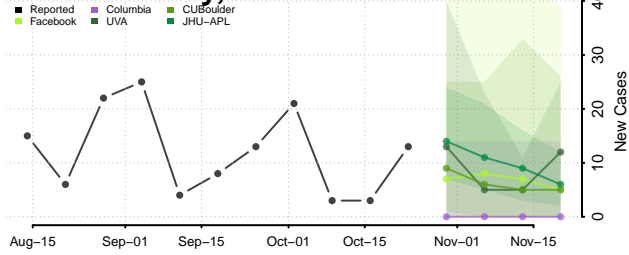

Custer County, Montana

Daniels County, Montana

Dawson County, Montana

Deer Lodge County, Montana

Fallon County, Montana

Fergus County, Montana

Flathead County, Montana

Gallatin County, Montana