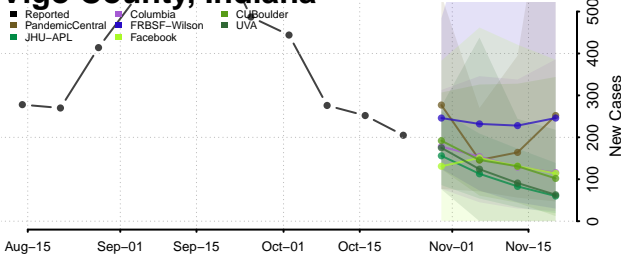

Vigo County, Indiana

Wabash County, Indiana

Warren County, Indiana

Warrick County, Indiana

Washington County, Indiana

Wayne County, Indiana

Wells County, Indiana

White County, Indiana