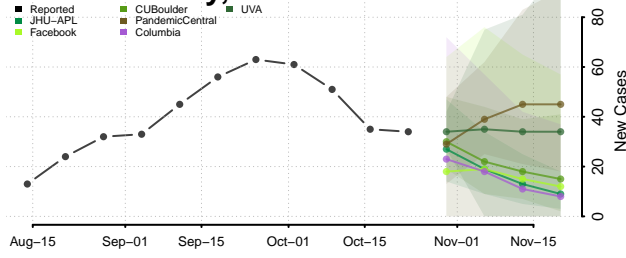

Forest County, Wisconsin