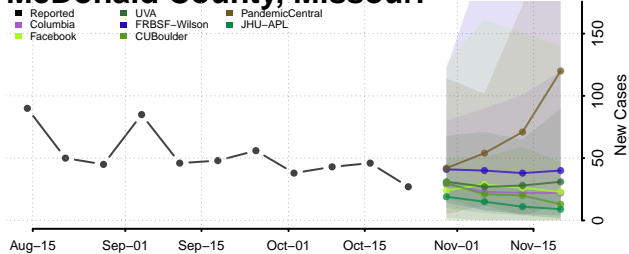

McDonald County, Missouri