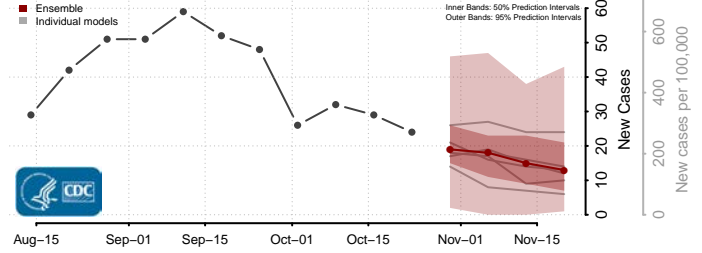

Gallatin County, Kentucky