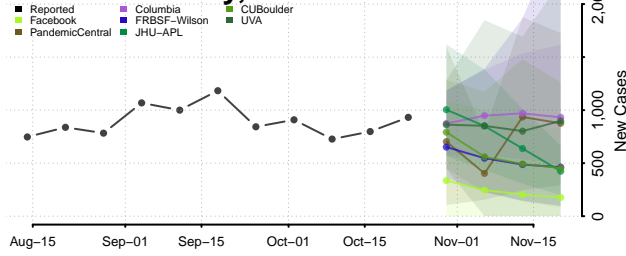

Montgomery County, North Carolina

Moore County, North Carolina

Nash County, North Carolina

New Hanover County, North Carolina

Northampton County, North Carolina

Onslow County, North Carolina

Orange County, North Carolina