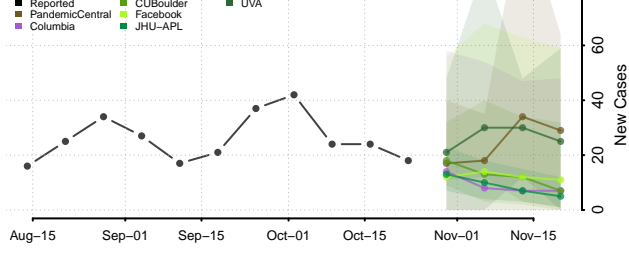

Grayson County, Virginia

Greene County, Virginia

Greensville County, Virginia

Halifax County, Virginia

Hampton County, Virginia

Hanover County, Virginia

Harrisonburg County, Virginia

Henrico County, Virginia