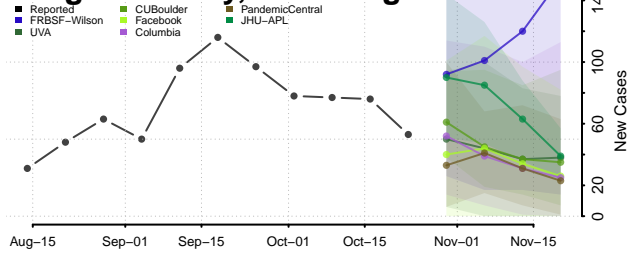

Morgan County, West Virginia