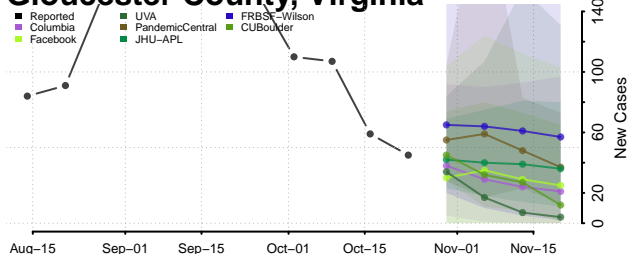

Gloucester County, Virginia