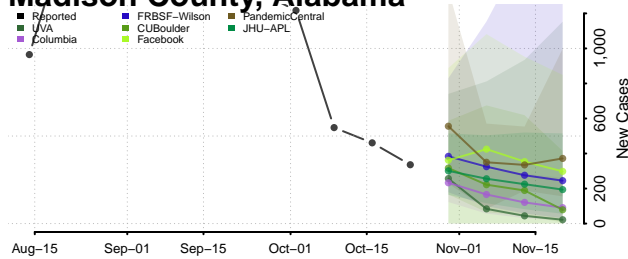

Geneva County, Alabama

Greene County, Alabama

Hale County, Alabama

Henry County, Alabama

Houston County, Alabama

Jackson County, Alabama

Jefferson County, Alabama

Lamar County, Alabama

Lauderdale County, Alabama

Lawrence County, Alabama

Lee County, Alabama

Limestone County, Alabama

Lowndes County, Alabama

Macon County, Alabama

Madison County, Alabama

Marengo County, Alabama

Marion County, Alabama

Marshall County, Alabama

Mobile County, Alabama

Monroe County, Alabama

Montgomery County, Alabama

Morgan County, Alabama

Perry County, Alabama

Pickens County, Alabama

Pike County, Alabama

Randolph County, Alabama

Russell County, Alabama

Shelby County, Alabama

St. Clair County, Alabama

Sumter County, Alabama

Talladega County, Alabama

Tallapoosa County, Alabama