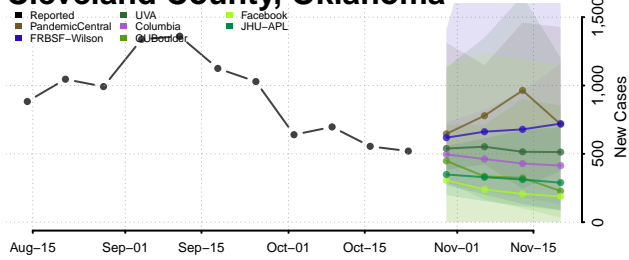

Cleveland County, Oklahoma