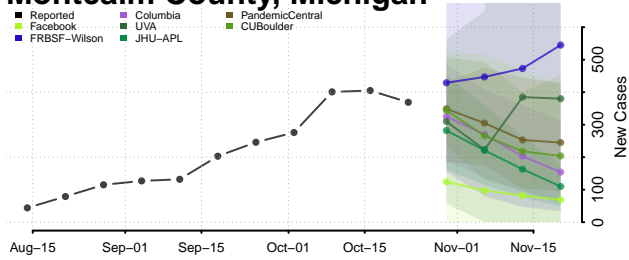

Montcalm County, Michigan