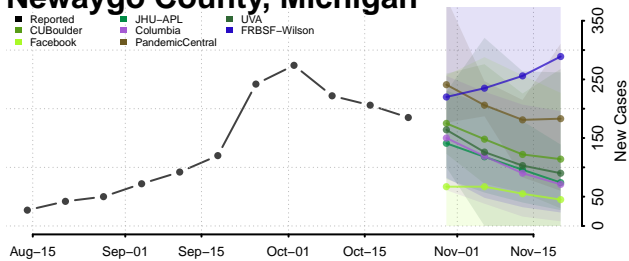

Newaygo County, Michigan