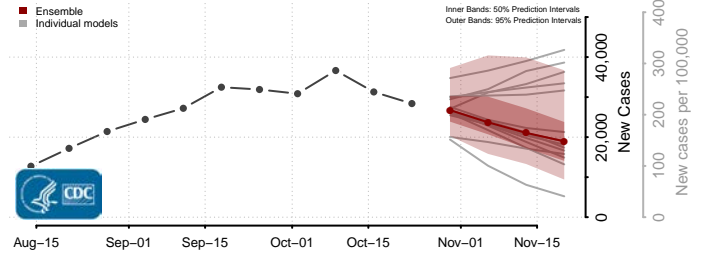

Umatilla County, Oregon

Union County, Oregon

Wallowa County, Oregon

Wasco County, Oregon

Washington County, Oregon

Wheeler County, Oregon

Yamhill County, Oregon

Pennsylvania