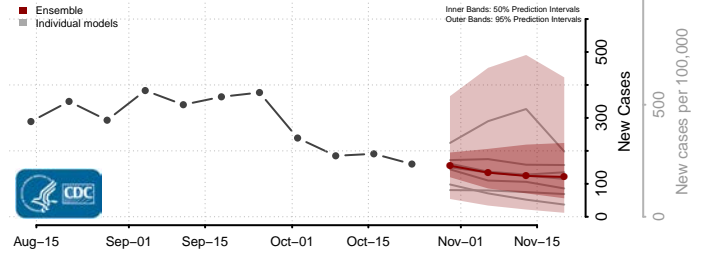

Muskogee County, Oklahoma