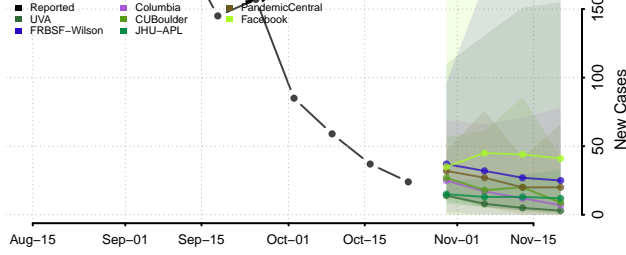

Gadsden County, Florida

Gilchrist County, Florida

Glades County, Florida

Gulf County, Florida

Hamilton County, Florida

Hardee County, Florida

Hendry County, Florida

Hernando County, Florida