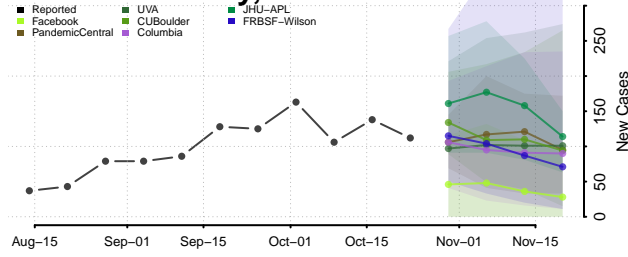

Windsor County, Vermont