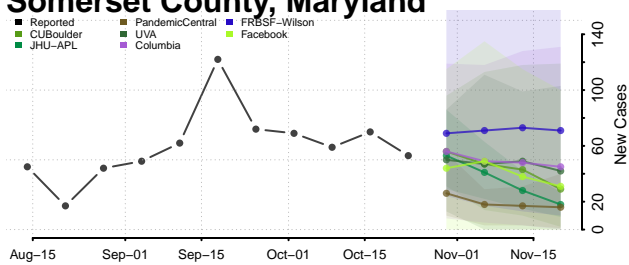

Harford County, Maryland

Howard County, Maryland

Kent County, Maryland

Montgomery County, Maryland

Prince George's County, Maryland

Queen Anne's County, Maryland

Somerset County, Maryland

St. Mary's County, Maryland