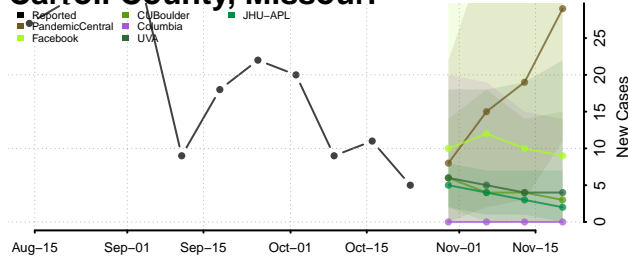

Carroll County, Missouri