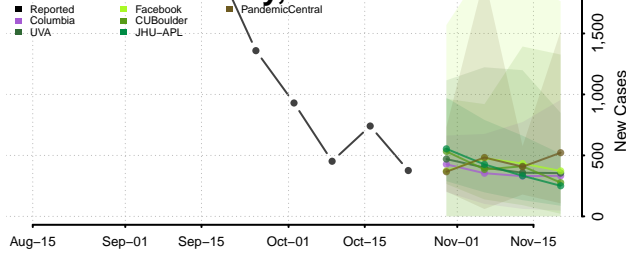

Galveston County, Texas