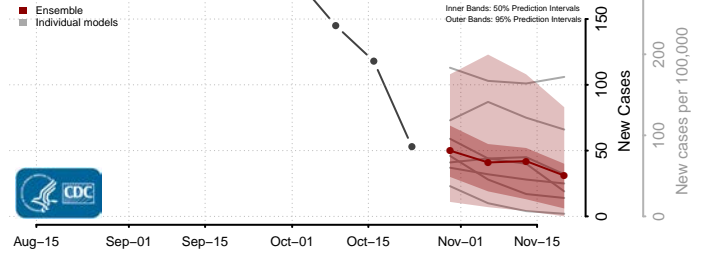

Tipton County, Tennessee