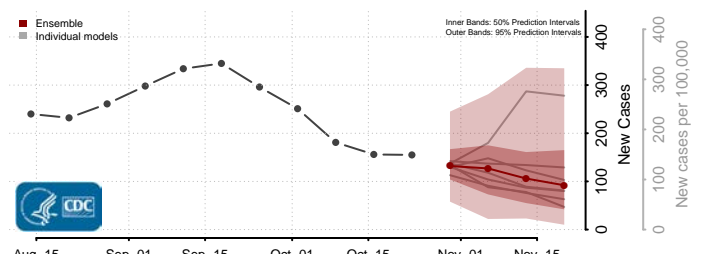

Dade County, Missouri

Dallas County, Missouri

Davies County, Missouri

DeKalb County, Missouri

Dent County, Missouri

Douglas County, Missouri

Dunklin County, Missouri

Franklin County, Missouri