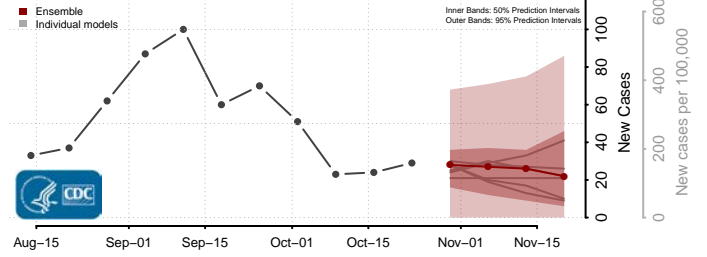

Prince George County, Virginia

Prince William County, Virginia

Pulaski County, Virginia

Radford County, Virginia

Rappahannock County, Virginia

Richmond City County, Virginia

Richmond County, Virginia

Roanoke City County, Virginia