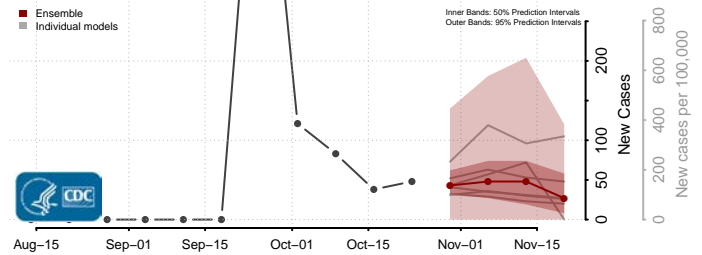

Adams County, Nebraska