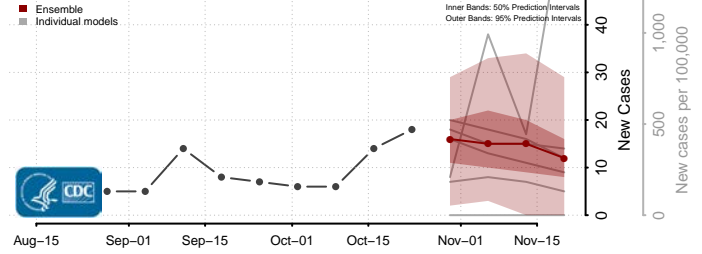

Edmunds County, South Dakota