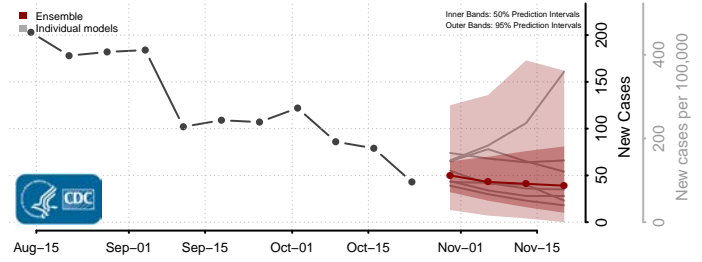

Callaway County, Missouri