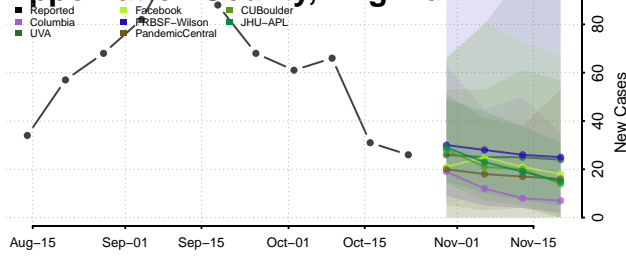

Appomattox County, Virginia