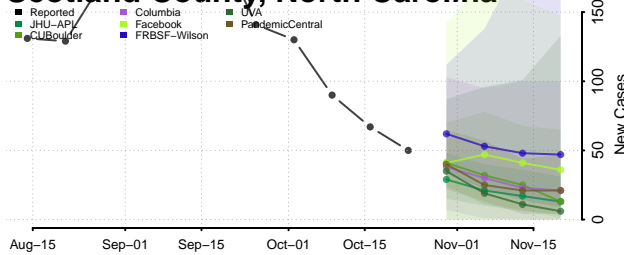

Scotland County, North Carolina