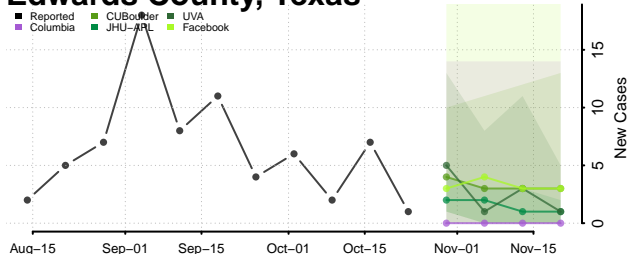

Edwards County, Texas