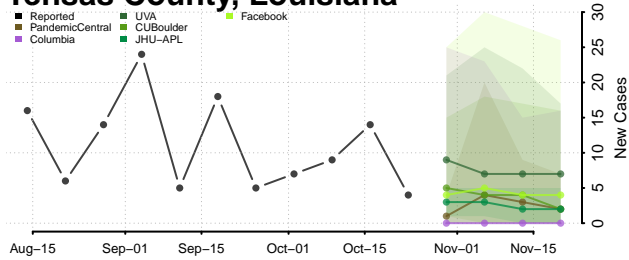

Tensas County, Louisiana