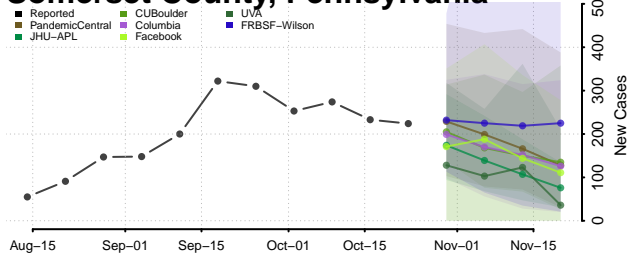

Somerset County, Pennsylvania