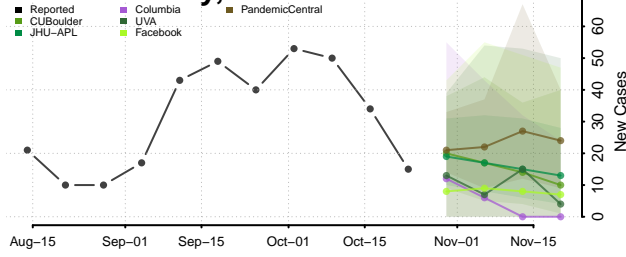

Kossuth County, Iowa

Lee County, Iowa

Linn County, Iowa

Louisa County, Iowa

Lucas County, Iowa

Lyon County, Iowa

Madison County, Iowa

Mahaska County, Iowa