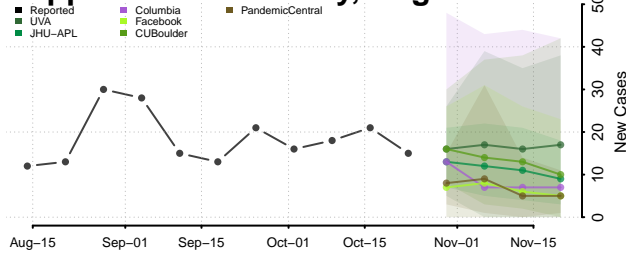

Prince George County, Virginia

Prince William County, Virginia

Pulaski County, Virginia

Radford County, Virginia

Rappahannock County, Virginia

Richmond City County, Virginia

Richmond County, Virginia

Roanoke City County, Virginia