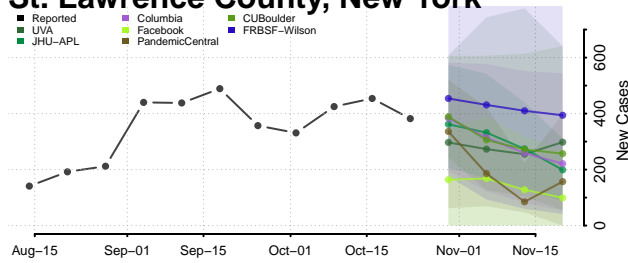

Saratoga County, New York

Schenectady County, New York

Schoharie County, New York

Schuyler County, New York

Seneca County, New York

St. Lawrence County, New York

Steuben County, New York

Suffolk County, New York