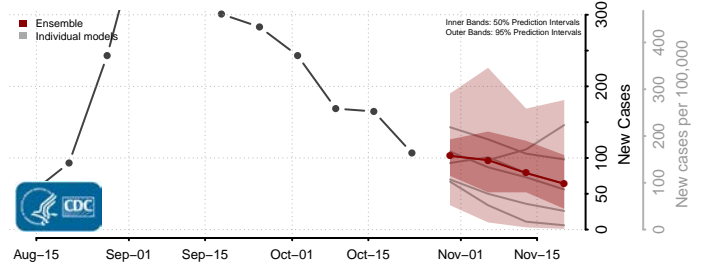

Athens County, Ohio