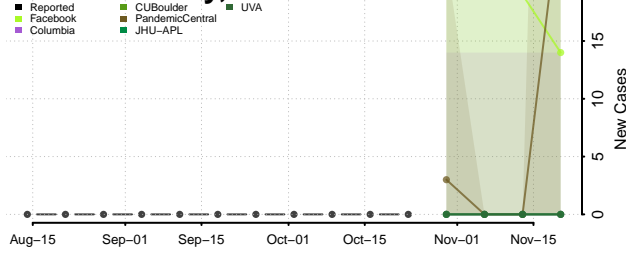

Dukes County, Massachusetts