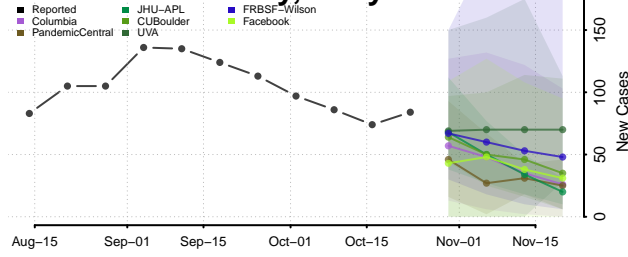

Calvert County, Maryland

Caroline County, Maryland

Carroll County, Maryland

Cecil County, Maryland

Charles County, Maryland

Dorchester County, Maryland

Frederick County, Maryland

Garrett County, Maryland