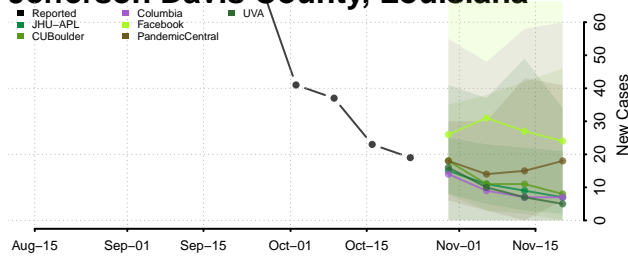

Jefferson Davis County, Louisiana