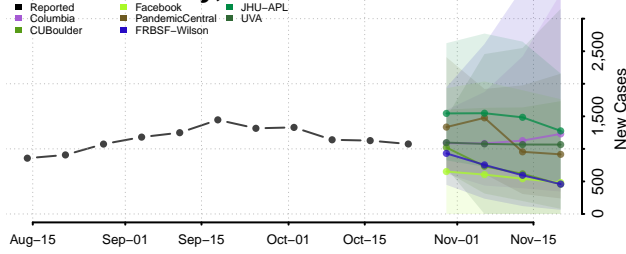

Essex County, Massachusetts