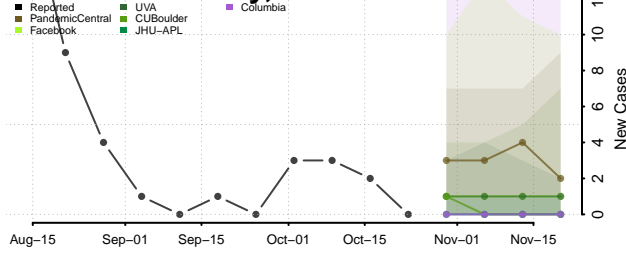

Prowers County, Colorado

Pueblo County, Colorado

Rio Blanco County, Colorado

Rio Grande County, Colorado

Routt County, Colorado

Saguache County, Colorado

San Juan County, Colorado

San Miguel County, Colorado