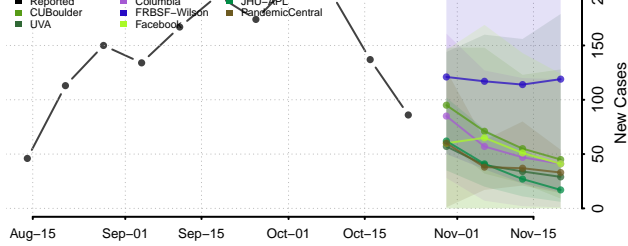

Gallia County, Ohio