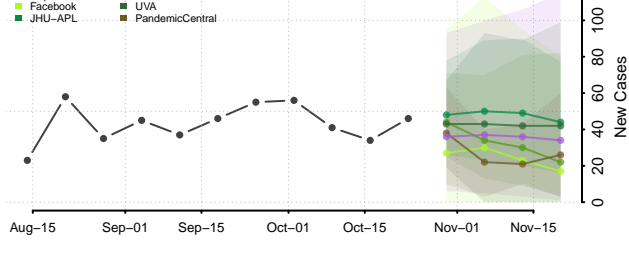

Torrance County, New Mexico

Union County, New Mexico

Valencia County, New Mexico

New York

Albany County, New York

Allegany County, New York

Bronx County, New York

Broome County, New York