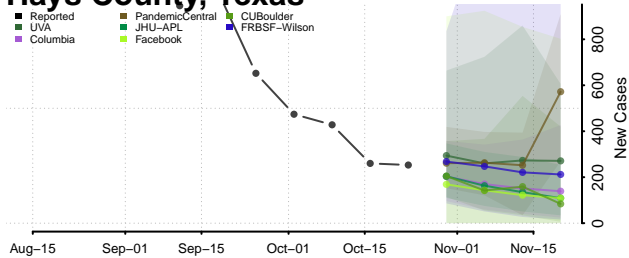

Hays County, Texas