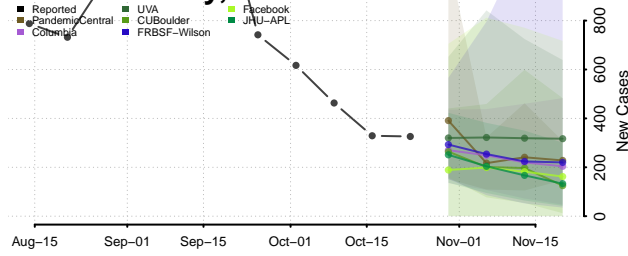

Iredell County, North Carolina