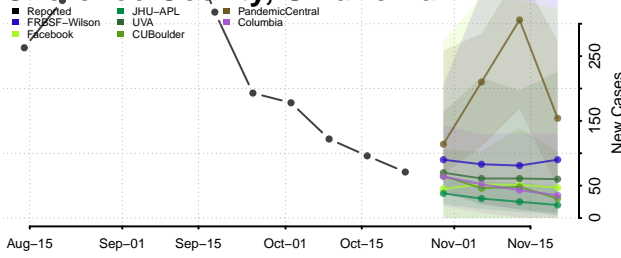

Beaver County, Oklahoma

Beckham County, Oklahoma

Blaine County, Oklahoma

Bryan County, Oklahoma

Caddo County, Oklahoma

Canadian County, Oklahoma

Carter County, Oklahoma

Cherokee County, Oklahoma