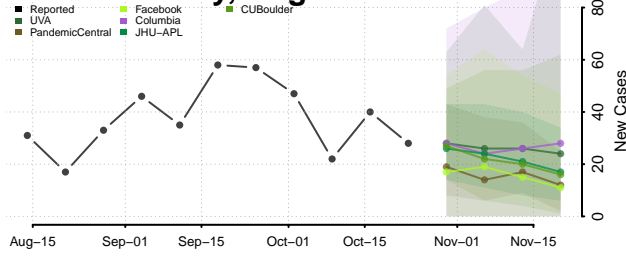

Amelia County, Virginia