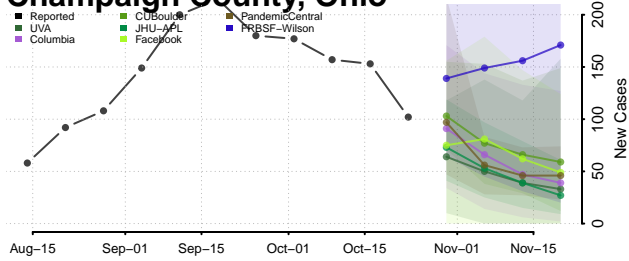

Champaign County, Ohio