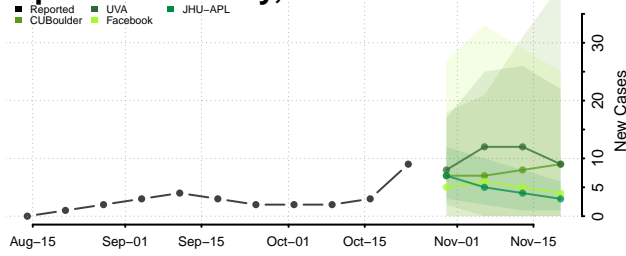

Leon County, Texas

Liberty County, Texas

Limestone County, Texas

Lipscomb County, Texas

Live Oak County, Texas

Llano County, Texas

Loving County, Texas

Lubbock County, Texas