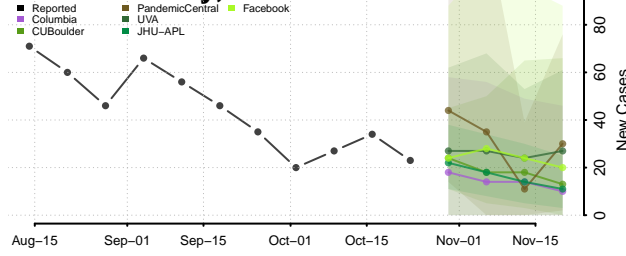

Union County, Illinois