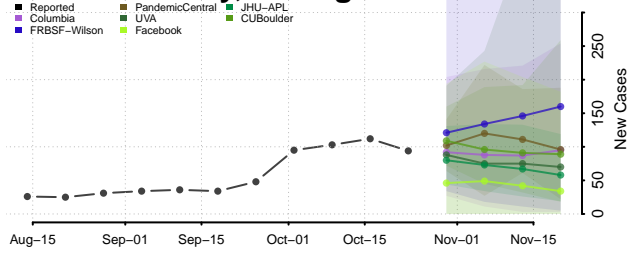

Oscoda County, Michigan

Otsego County, Michigan

Ottawa County, Michigan

Presque Isle County, Michigan

Roscommon County, Michigan

Saginaw County, Michigan

Sanilac County, Michigan

Schoolcraft County, Michigan