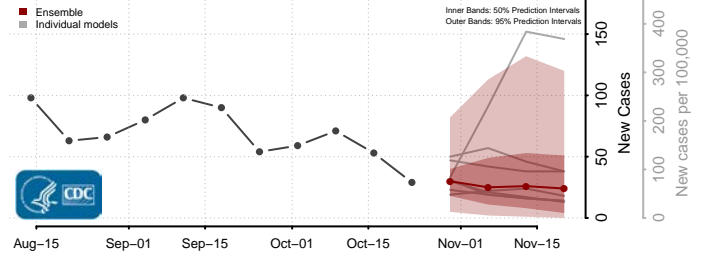

Webster County, Missouri