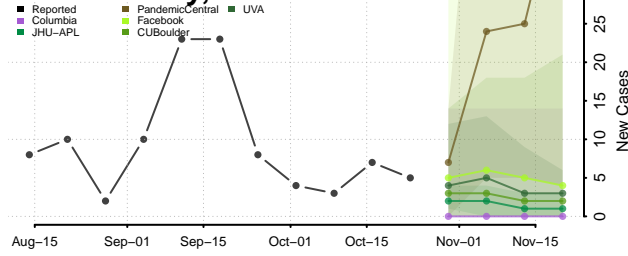

Ness County, Kansas