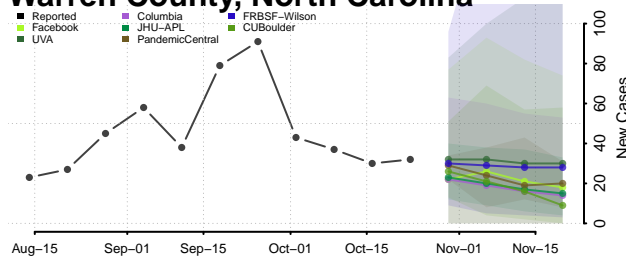

Union County, North Carolina

Vance County, North Carolina

Wake County, North Carolina

Warren County, North Carolina

Washington County, North Carolina

Watauga County, North Carolina

Wayne County, North Carolina