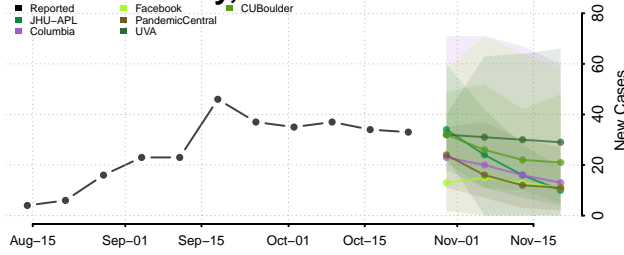

Emmet County, Iowa