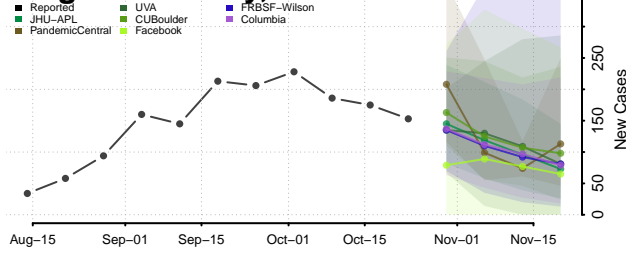

Idaho

Ada County, Idaho

Adams County, Idaho

Bannock County, Idaho

Bear Lake County, Idaho

Benewah County, Idaho

Bingham County, Idaho

Blaine County, Idaho