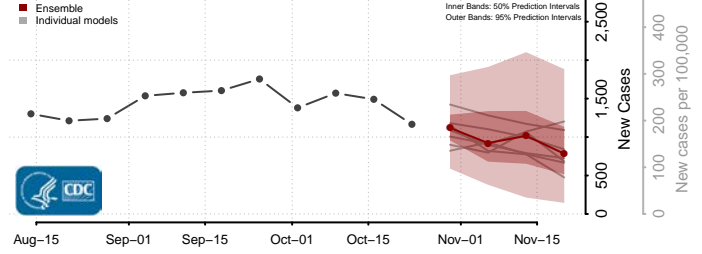

Ocean County, New Jersey