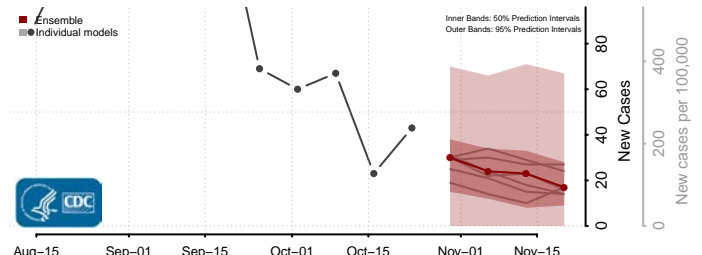

Yancey County, North Carolina