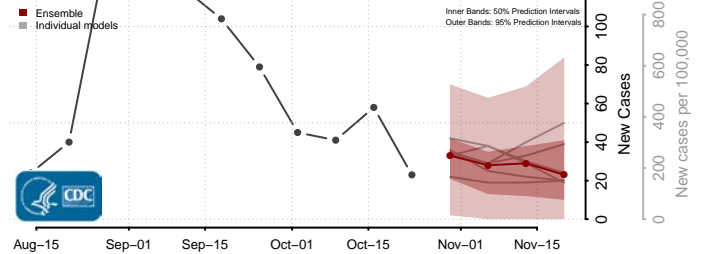

Monroe County, West Virginia