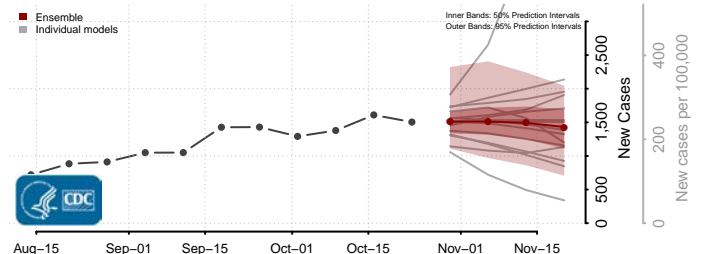

Utah County, Utah

Wasatch County, Utah

Washington County, Utah

Wayne County, Utah

Weber County, Utah

Vermont