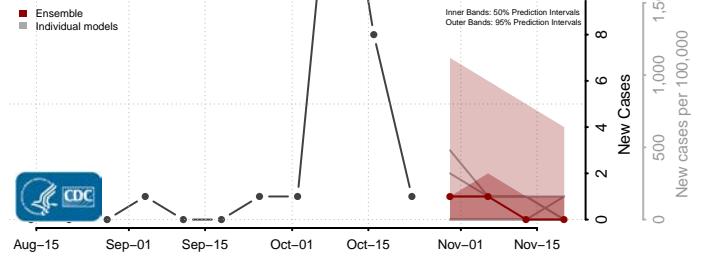

De Baca County, New Mexico

Dona Ana County, New Mexico

Eddy County, New Mexico

Grant County, New Mexico

Guadalupe County, New Mexico

Harding County, New Mexico

Hidalgo County, New Mexico

Lea County, New Mexico