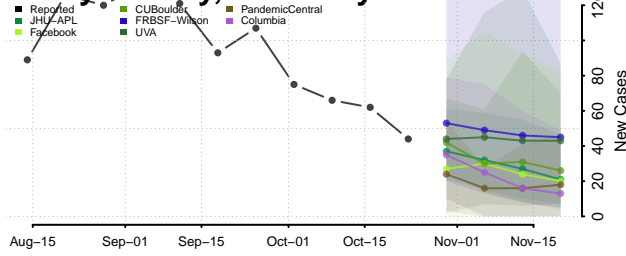

Henry County, Kentucky