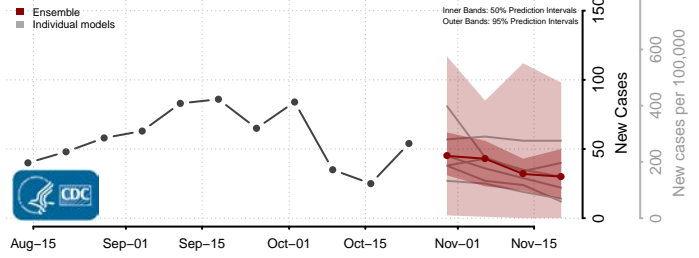

Union County, Kentucky

Warren County, Kentucky

Washington County, Kentucky

Wayne County, Kentucky

Webster County, Kentucky

Whitley County, Kentucky

Wolfe County, Kentucky

Woodford County, Kentucky