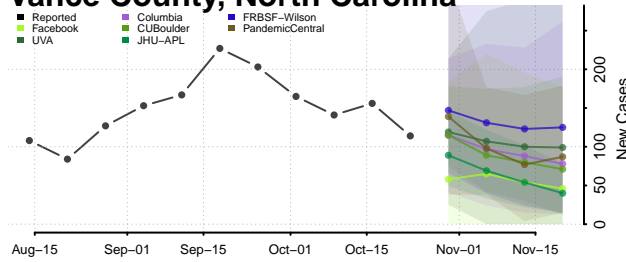

Vance County, North Carolina