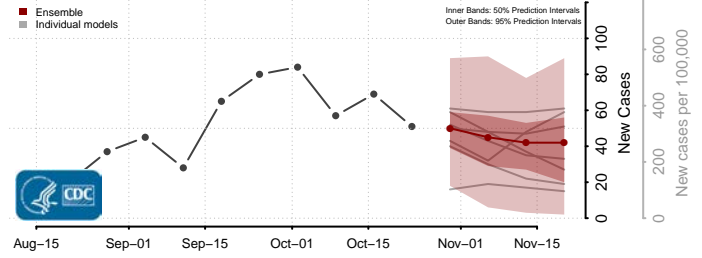

Dubuque County, Iowa

Emmet County, Iowa

Fayette County, Iowa

Floyd County, Iowa

Franklin County, Iowa

Fremont County, Iowa

Greene County, Iowa

Grundy County, Iowa