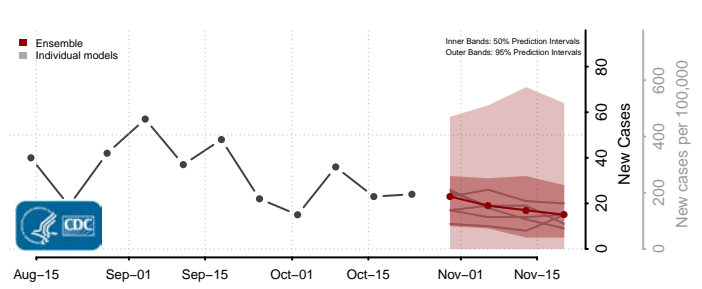

Terry County, Texas