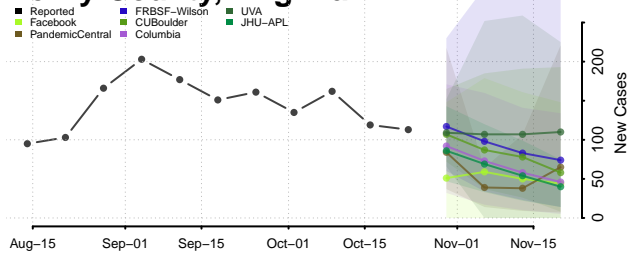

Henry County, Virginia