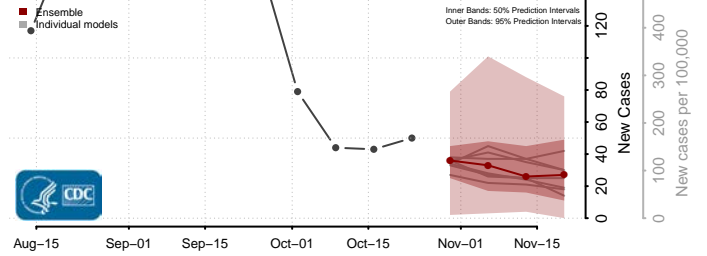

Marion County, Alabama