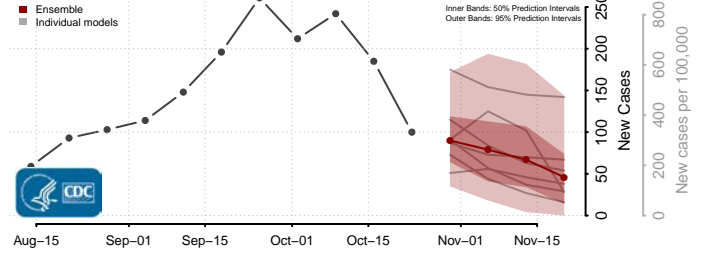

Smyth County, Virginia