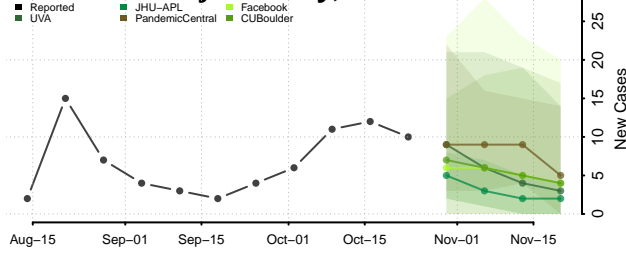

Divide County, North Dakota

Dunn County, North Dakota

Eddy County, North Dakota

Emmons County, North Dakota

Foster County, North Dakota

Golden Valley County, North Dakota

Grand Forks County, North Dakota

Grant County, North Dakota