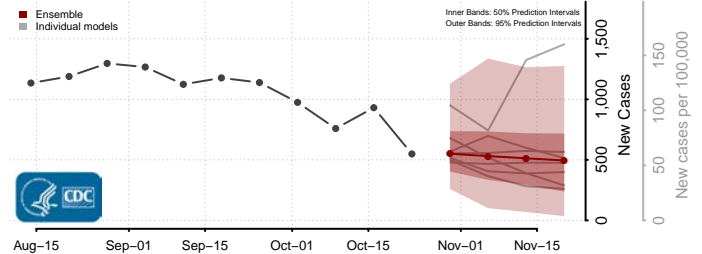

Harford County, Maryland

Howard County, Maryland

Kent County, Maryland

Montgomery County, Maryland

Prince George's County, Maryland

Queen Anne's County, Maryland

Somerset County, Maryland

St. Mary's County, Maryland