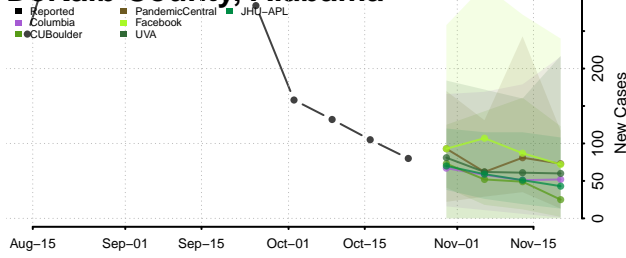

DeKalb County, Alabama