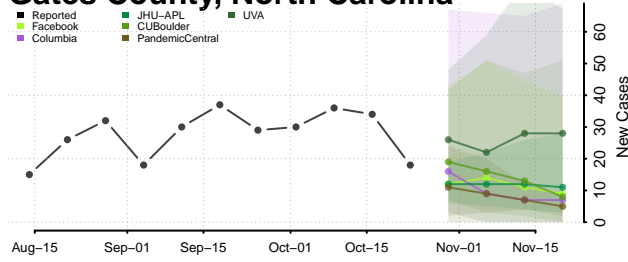

Forsyth County, North Carolina

Franklin County, North Carolina

Gaston County, North Carolina

Gates County, North Carolina

Graham County, North Carolina

Granville County, North Carolina

Greene County, North Carolina