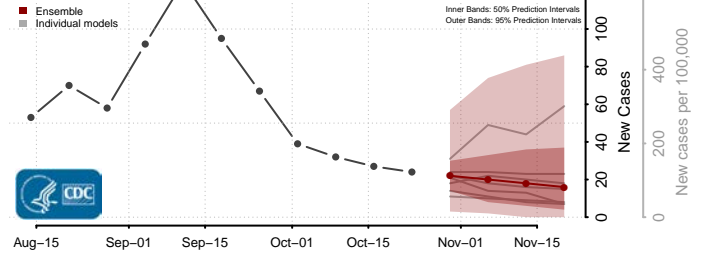

McIntosh County, Oklahoma