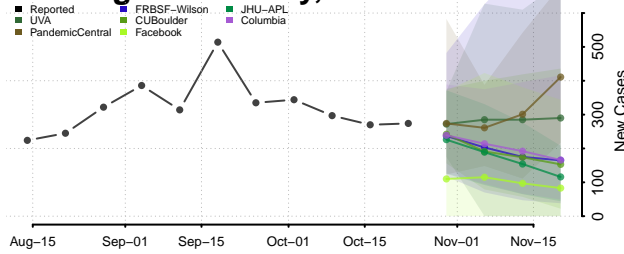

Randolph County, North Carolina

Richmond County, North Carolina

Robeson County, North Carolina

Rockingham County, North Carolina

Rowan County, North Carolina

Rutherford County, North Carolina

Sampson County, North Carolina