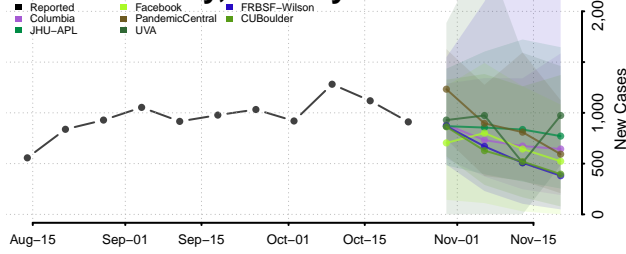

Bucks County, Pennsylvania