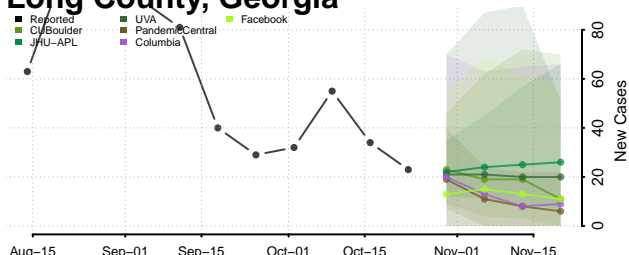

Laurens County, Georgia

Lee County, Georgia

Liberty County, Georgia

Lincoln County, Georgia

Long County, Georgia

Lowndes County, Georgia

Lumpkin County, Georgia

Macon County, Georgia