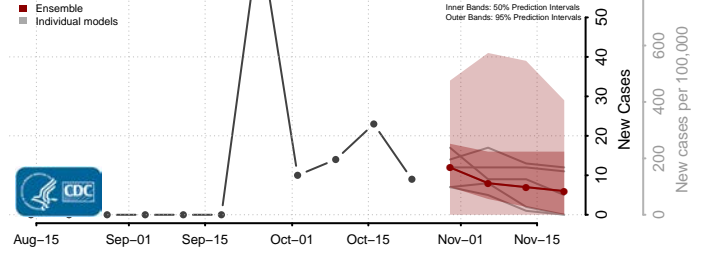

Nemaha County, Nebraska

Nuckolls County, Nebraska

Otoe County, Nebraska

Pawnee County, Nebraska

Perkins County, Nebraska

Phelps County, Nebraska

Pierce County, Nebraska

Platte County, Nebraska