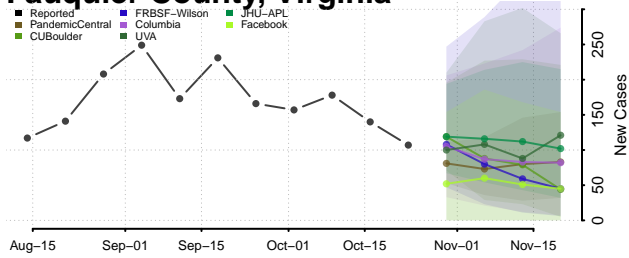

Emporia County, Virginia

Essex County, Virginia

Fairfax City County, Virginia

Fairfax County, Virginia

Falls Church County, Virginia

Fauquier County, Virginia

Floyd County, Virginia

Fluvanna County, Virginia