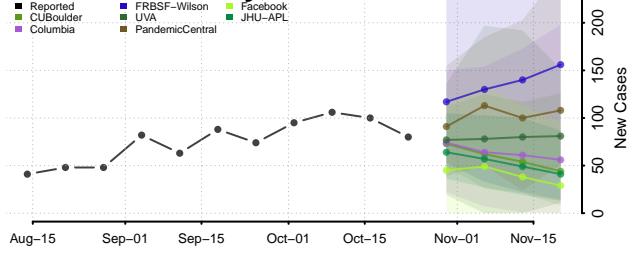

Le Sueur County, Minnesota