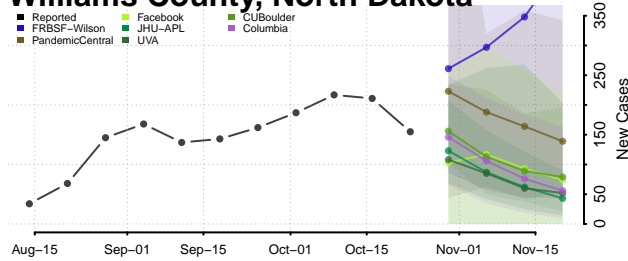

Williams County, North Dakota