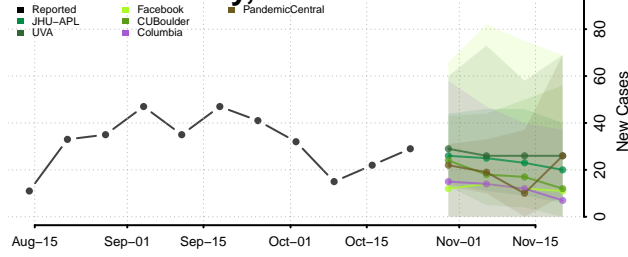

Sequoyah County, Oklahoma

Stephens County, Oklahoma

Texas County, Oklahoma

Tillman County, Oklahoma

Tulsa County, Oklahoma

Wagoner County, Oklahoma

Washington County, Oklahoma

Washita County, Oklahoma