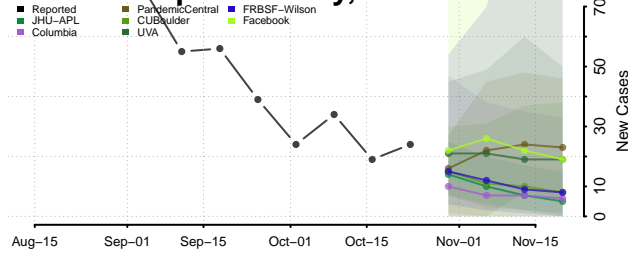

Livingston County, Louisiana

Madison County, Louisiana

Morehouse County, Louisiana

Natchitoches County, Louisiana

Orleans County, Louisiana

Ouachita County, Louisiana

Plaquemines County, Louisiana

Pointe Coupee County, Louisiana