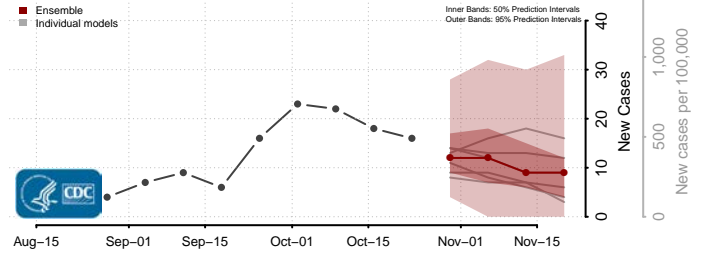

Traverse County, Minnesota