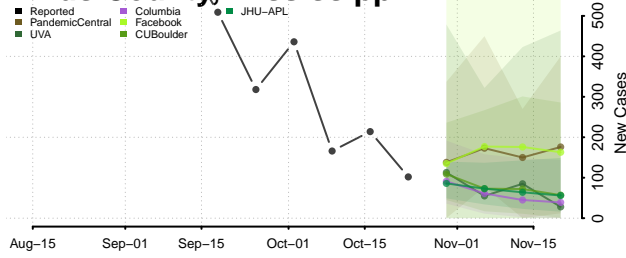

Hinds County, Mississippi