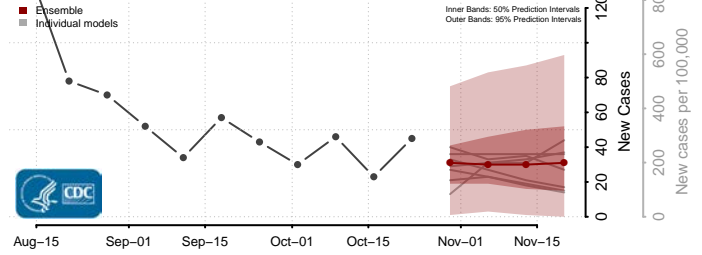

Dade County, Missouri

Dallas County, Missouri

Davies County, Missouri

DeKalb County, Missouri

Dent County, Missouri

Douglas County, Missouri

Dunklin County, Missouri

Franklin County, Missouri