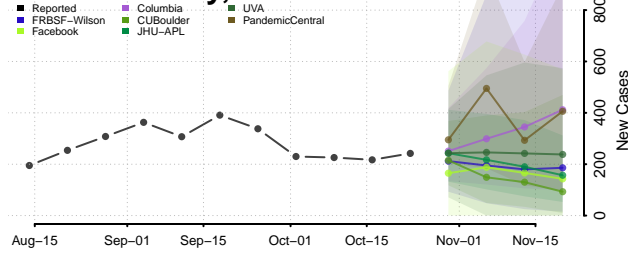

Monroe County, Illinois

Montgomery County, Illinois

Morgan County, Illinois

Moultrie County, Illinois

Ogle County, Illinois

Peoria County, Illinois

Perry County, Illinois

Piatt County, Illinois