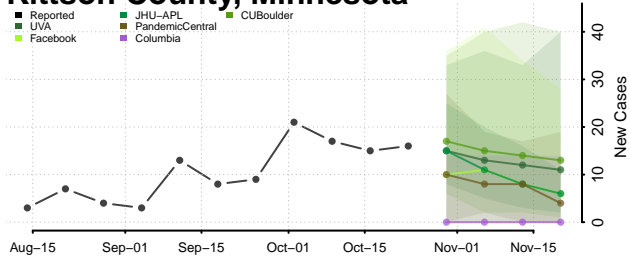

Kittson County, Minnesota