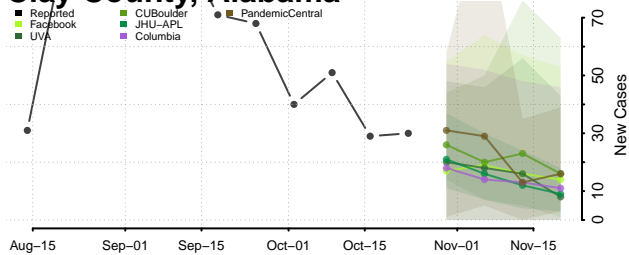

Butler County, Alabama

Calhoun County, Alabama

Chambers County, Alabama

Cherokee County, Alabama

Chilton County, Alabama

Choctaw County, Alabama

Clarke County, Alabama

Clay County, Alabama