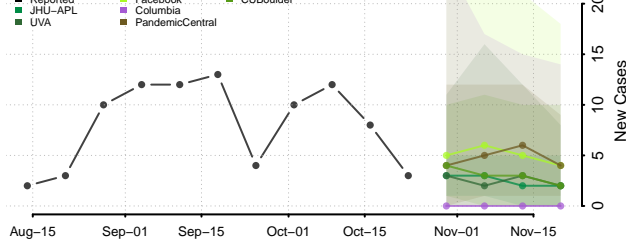

Robertson County, Kentucky