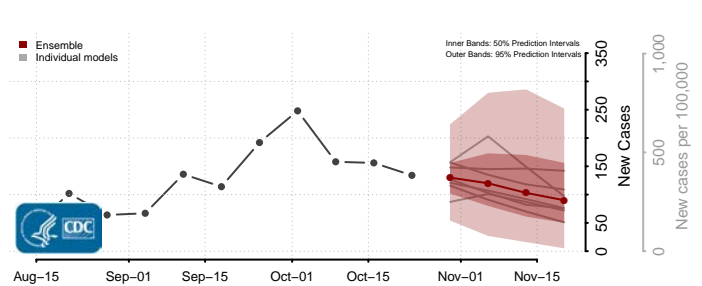

Silver Bow County, Montana