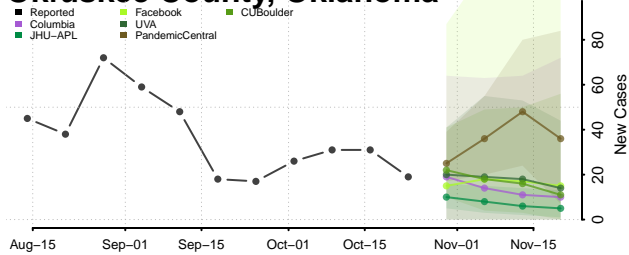

Okfuskee County, Oklahoma