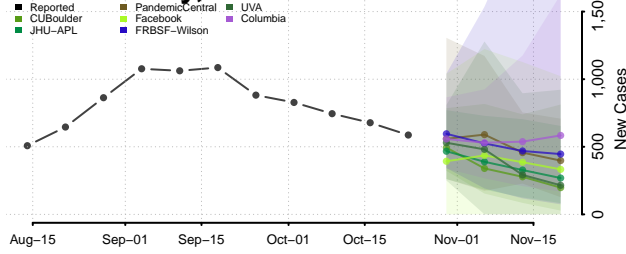

LaGrange County, Indiana

Lake County, Indiana

LaPorte County, Indiana

Lawrence County, Indiana

Madison County, Indiana

Marion County, Indiana

Marshall County, Indiana

Martin County, Indiana