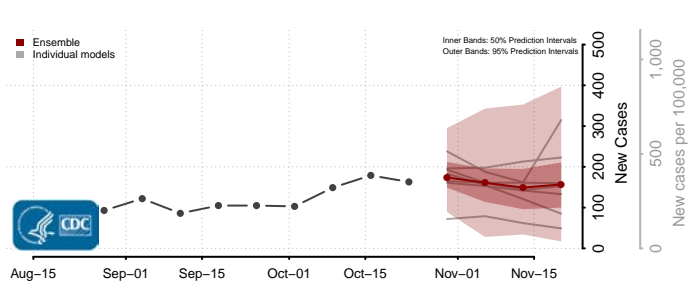

Freeborn County, Minnesota

Goodhue County, Minnesota

Grant County, Minnesota

Hennepin County, Minnesota

Houston County, Minnesota

Hubbard County, Minnesota

Isanti County, Minnesota

Itasca County, Minnesota