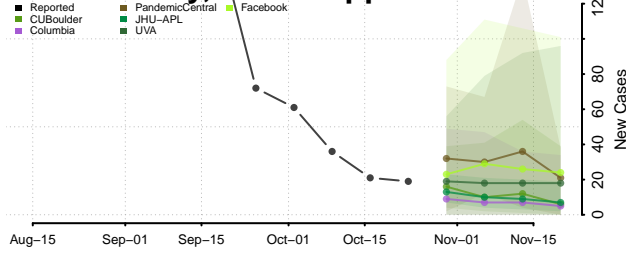

Perry County, Mississippi

Pike County, Mississippi

Pontotoc County, Mississippi

Prentiss County, Mississippi

Quitman County, Mississippi

Rankin County, Mississippi

Scott County, Mississippi

Sharkey County, Mississippi