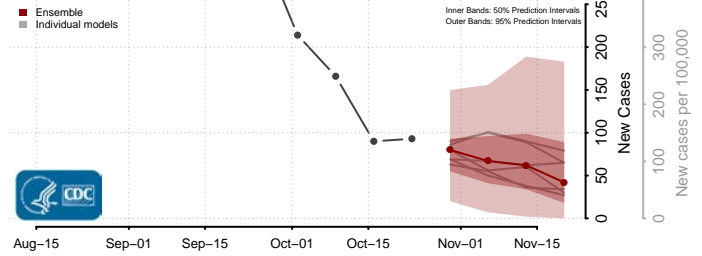

Williamson County, Illinois