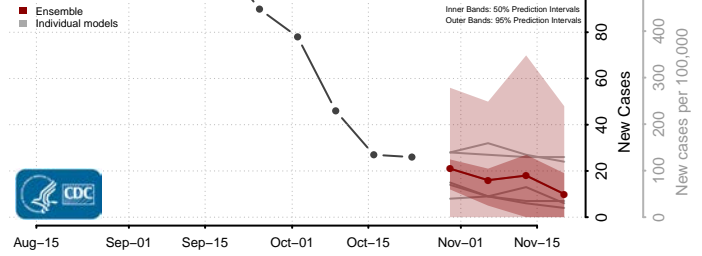

Richland County, Louisiana