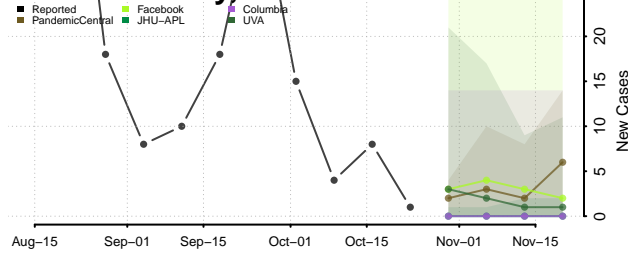

Anchorage County, Alaska

Bethel County, Alaska

Bristol Bay County, Alaska

Denali County, Alaska

Dillingham County, Alaska

Fairbanks North Star County, Alaska

Haines County, Alaska

Hoonah-Angoon County, Alaska