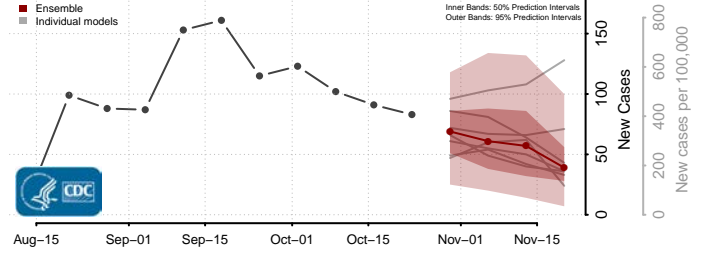

Lincoln County, West Virginia