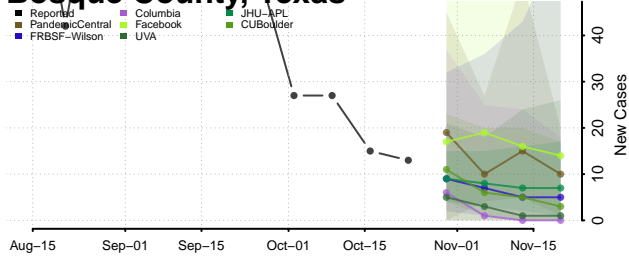

Bosque County, Texas