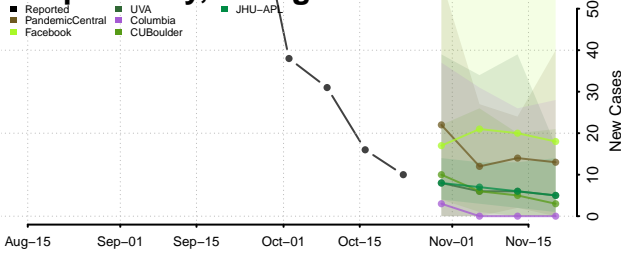

Crisp County, Georgia