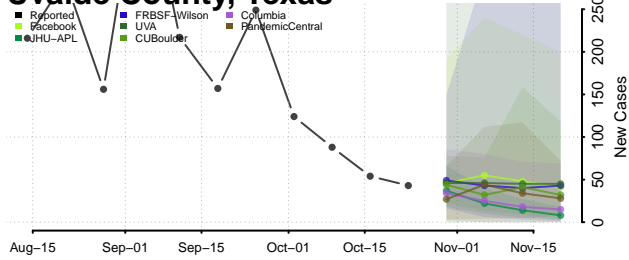

Titus County, Texas

Tom Green County, Texas

Travis County, Texas

Trinity County, Texas

Tyler County, Texas

Upshur County, Texas

Upton County, Texas

Uvalde County, Texas