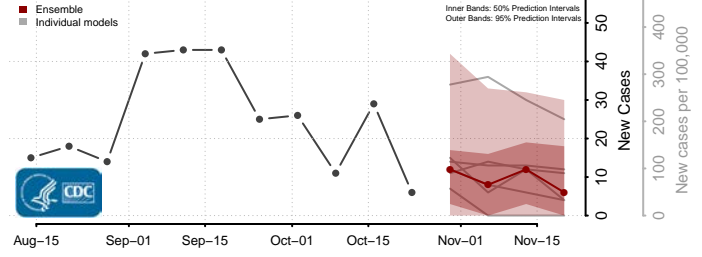

Dubuque County, Iowa

Emmet County, Iowa

Fayette County, Iowa

Floyd County, Iowa

Franklin County, Iowa

Fremont County, Iowa

Greene County, Iowa

Grundy County, Iowa