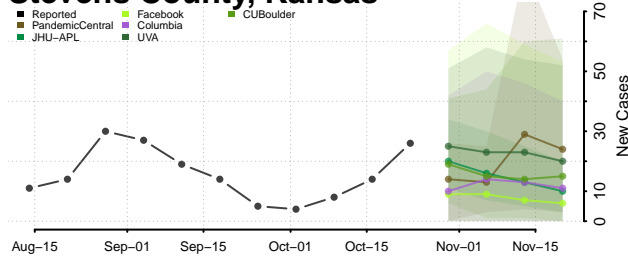

Sherman County, Kansas

Smith County, Kansas

Stafford County, Kansas

Stanton County, Kansas

Stevens County, Kansas

Sumner County, Kansas

Thomas County, Kansas

Trego County, Kansas