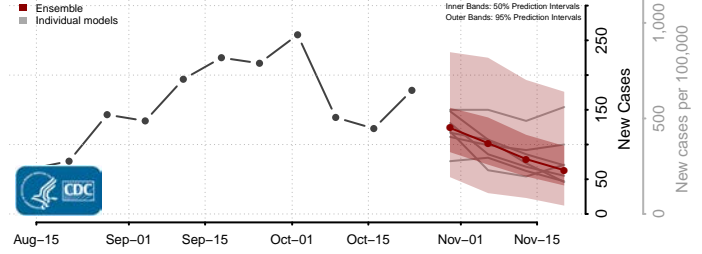

Cassia County, Idaho

Clark County, Idaho

Clearwater County, Idaho

Custer County, Idaho

Elmore County, Idaho

Franklin County, Idaho

Fremont County, Idaho

Gem County, Idaho