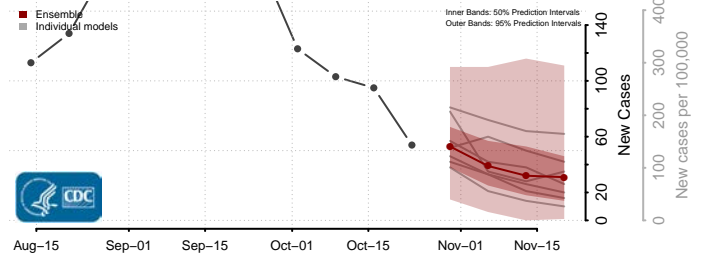

Yadkin County, North Carolina