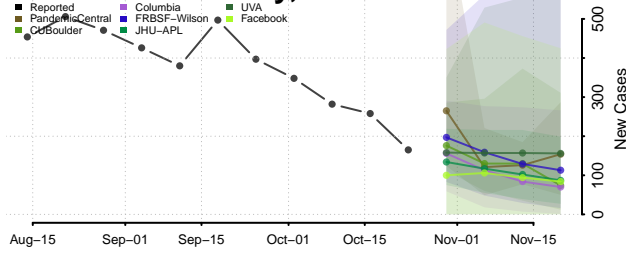

Guilford County, North Carolina

Halifax County, North Carolina

Harnett County, North Carolina

Haywood County, North Carolina

Henderson County, North Carolina

Hertford County, North Carolina

Hoke County, North Carolina