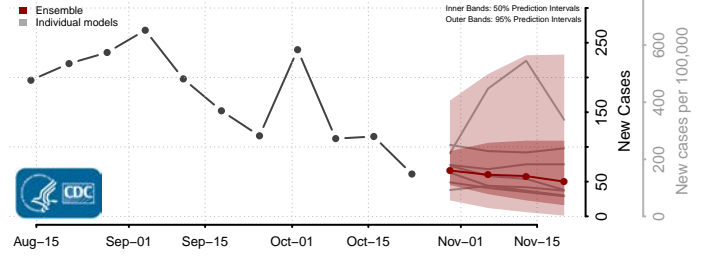

Mayes County, Oklahoma