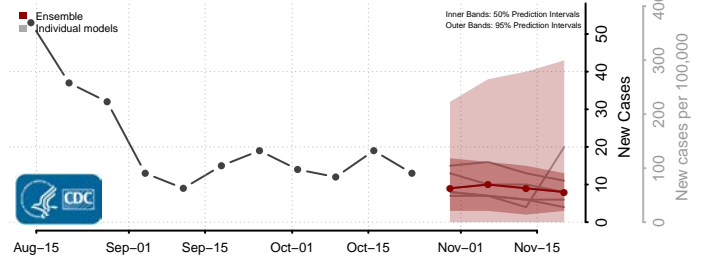

Cedar County, Missouri