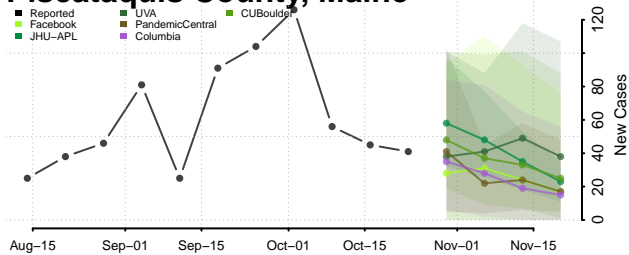

Kennebec County, Maine

Knox County, Maine

Lincoln County, Maine

Oxford County, Maine

Penobscot County, Maine

Piscataquis County, Maine

Sagadahoc County, Maine

Somerset County, Maine