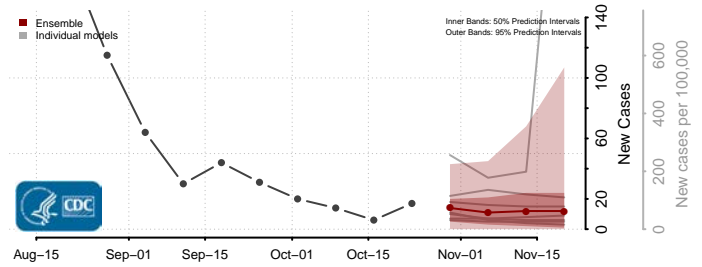

East Feliciana County, Louisiana