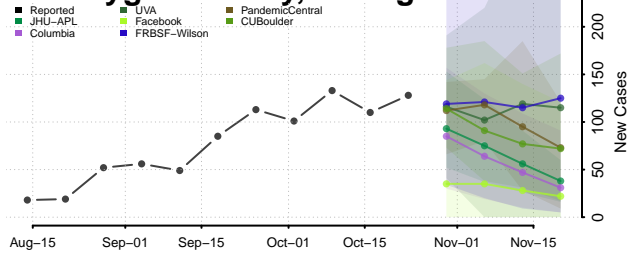

Cheboygan County, Michigan