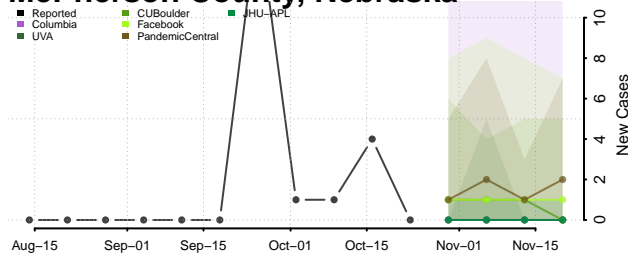

Lincoln County, Nebraska

Logan County, Nebraska

Loup County, Nebraska

Madison County, Nebraska

McPherson County, Nebraska

Merrick County, Nebraska

Morrill County, Nebraska

Nance County, Nebraska