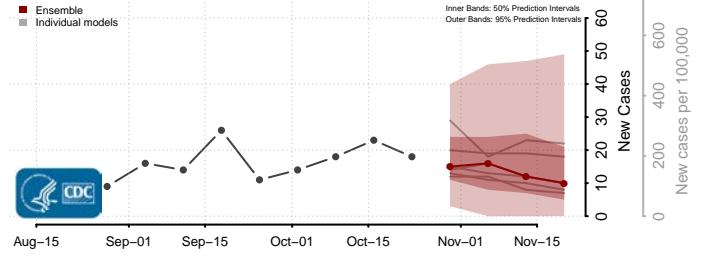

Otter Tail County, Minnesota

Pennington County, Minnesota

Pine County, Minnesota

Pipestone County, Minnesota

Polk County, Minnesota

Pope County, Minnesota

Ramsey County, Minnesota

Red Lake County, Minnesota