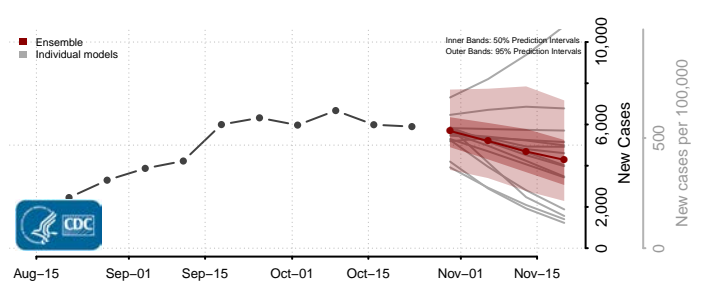

Beaverhead County, Montana

Big Horn County, Montana

Blaine County, Montana

Broadwater County, Montana

Carbon County, Montana

Carter County, Montana

Cascade County, Montana

Chouteau County, Montana