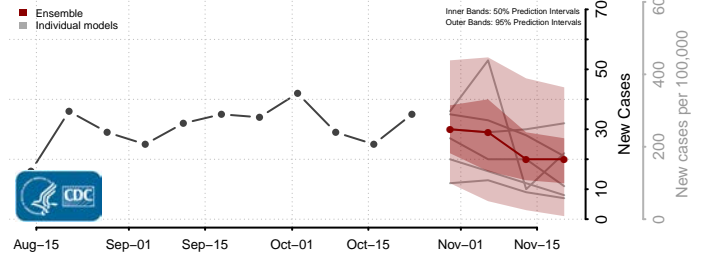

Skamania County, Washington

Snohomish County, Washington

Spokane County, Washington

Stevens County, Washington

Thurston County, Washington

Wahkiakum County, Washington

Walla Walla County, Washington

Whatcom County, Washington