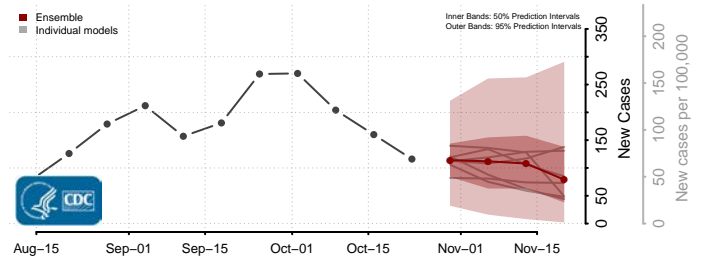

Carroll County, Maryland