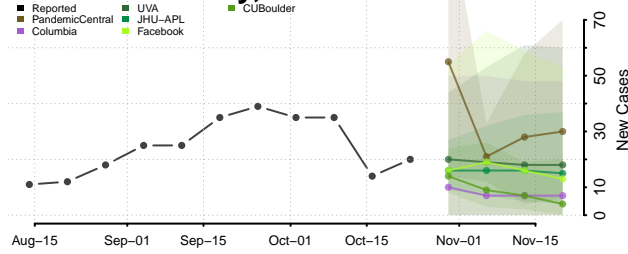

Cassia County, Idaho

Clark County, Idaho

Clearwater County, Idaho

Custer County, Idaho

Elmore County, Idaho

Franklin County, Idaho

Fremont County, Idaho

Gem County, Idaho