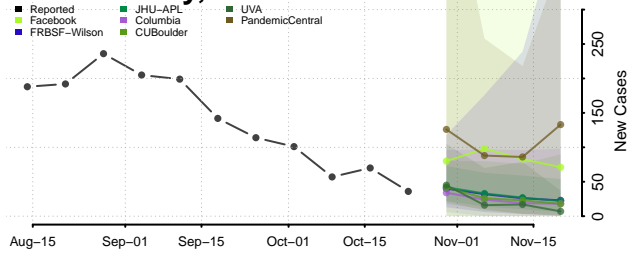

Starr County, Texas