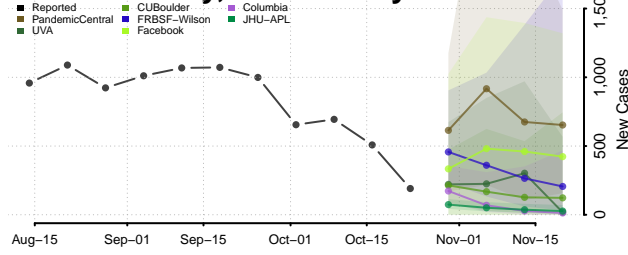

Essex County, New Jersey