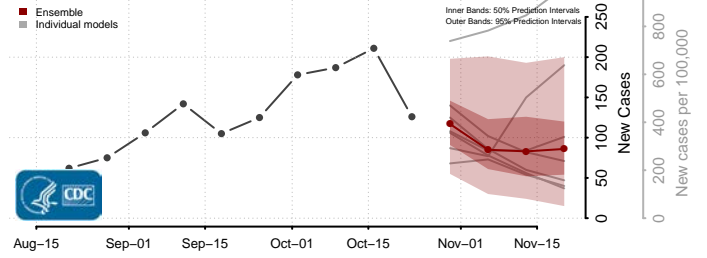

Cass County, Minnesota