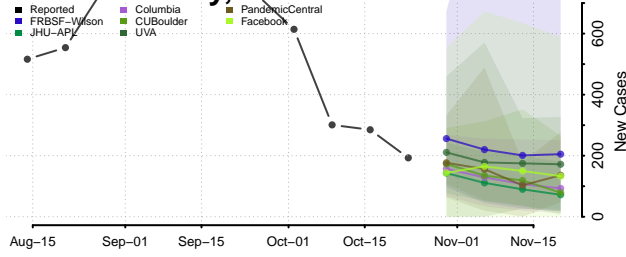

Blount County, Tennessee