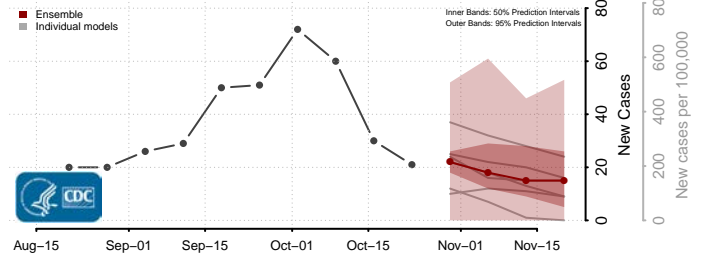

Ida County, Iowa

Iowa County, Iowa

Jackson County, Iowa

Jasper County, Iowa

Jefferson County, Iowa

Johnson County, Iowa

Jones County, Iowa

Keokuk County, Iowa