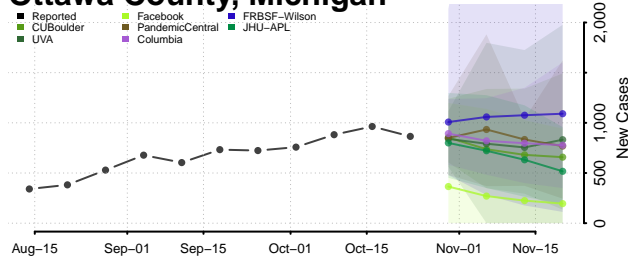

Ottawa County, Michigan