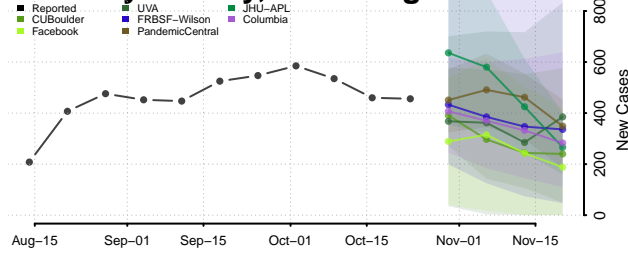

Berkeley County, West Virginia