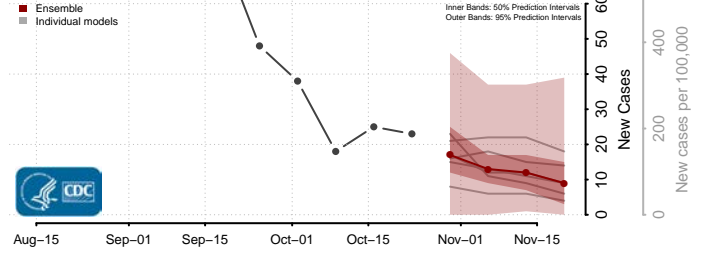

Johnson County, Arkansas

Lafayette County, Arkansas

Lawrence County, Arkansas

Lee County, Arkansas

Lincoln County, Arkansas

Little River County, Arkansas

Logan County, Arkansas

Lonoke County, Arkansas