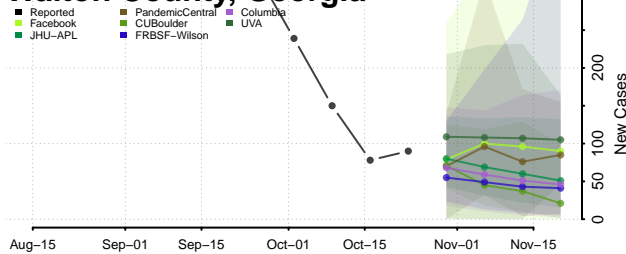

Twiggs County, Georgia

Union County, Georgia

Upson County, Georgia

Walker County, Georgia

Walton County, Georgia

Ware County, Georgia

Warren County, Georgia

Washington County, Georgia