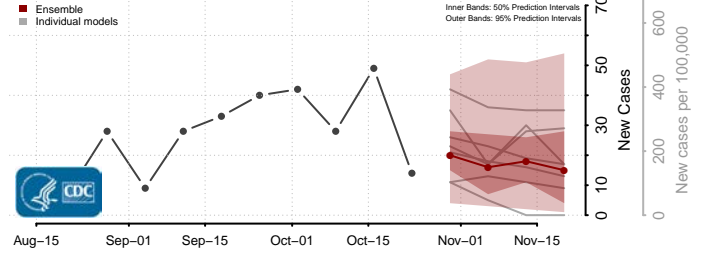

Guthrie County, Iowa