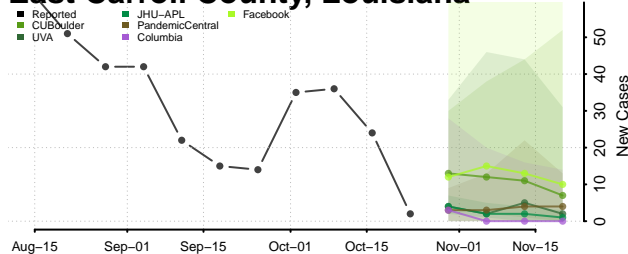

East Carroll County, Louisiana