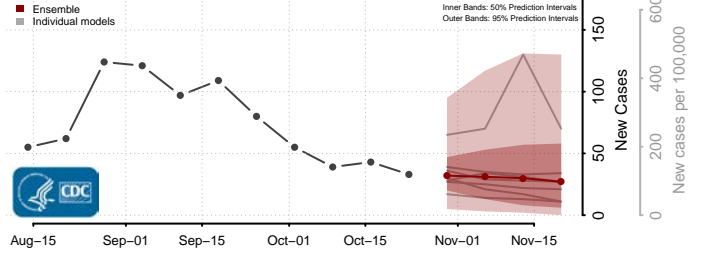

Custer County, Oklahoma

Delaware County, Oklahoma

Dewey County, Oklahoma

Ellis County, Oklahoma

Garfield County, Oklahoma

Garvin County, Oklahoma

Grady County, Oklahoma

Grant County, Oklahoma