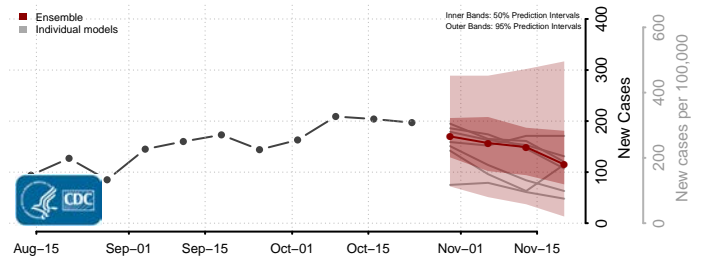

Sullivan County, New York

Tioga County, New York

Tompkins County, New York

Ulster County, New York

Warren County, New York

Washington County, New York

Wayne County, New York

Westchester County, New York