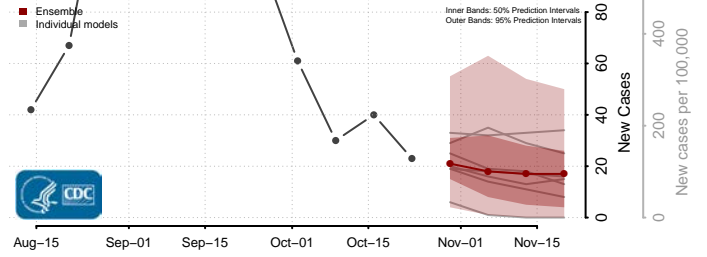

Unicoi County, Tennessee