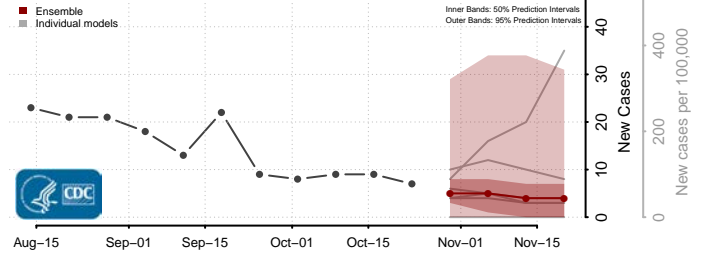

Caldwell County, Missouri