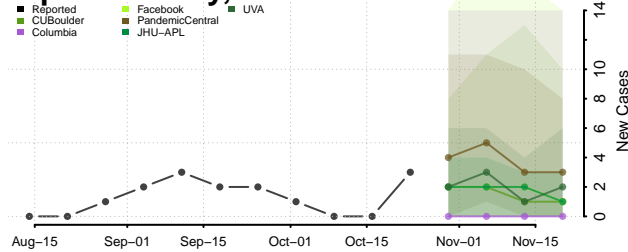

Alpine County, California