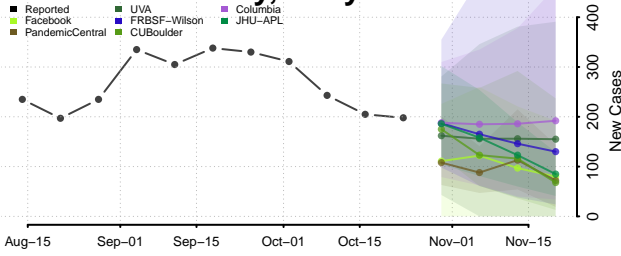

Wicomico County, Maryland