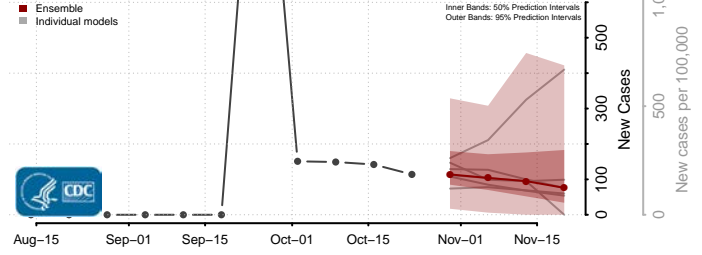

Hall County, Nebraska