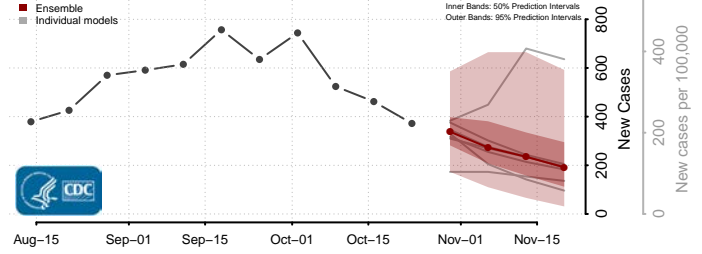

Kenton County, Kentucky