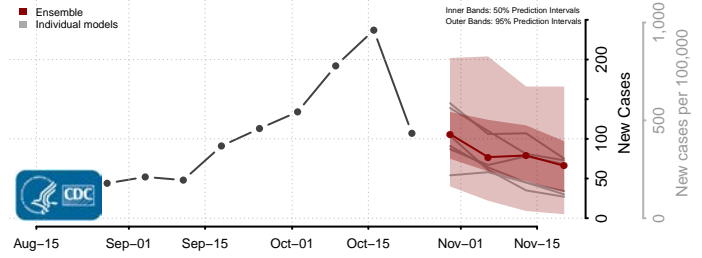

Todd County, Minnesota