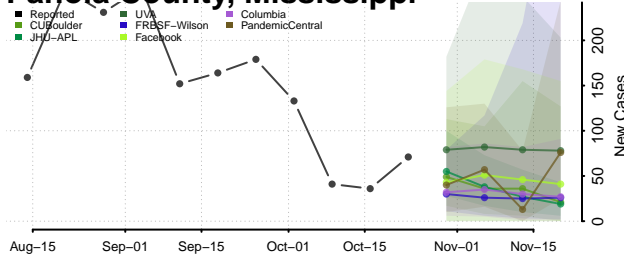

Monroe County, Mississippi

Montgomery County, Mississippi

Neshoba County, Mississippi

Newton County, Mississippi

Noxubee County, Mississippi

Oktibbeha County, Mississippi

Panola County, Mississippi

Pearl River County, Mississippi