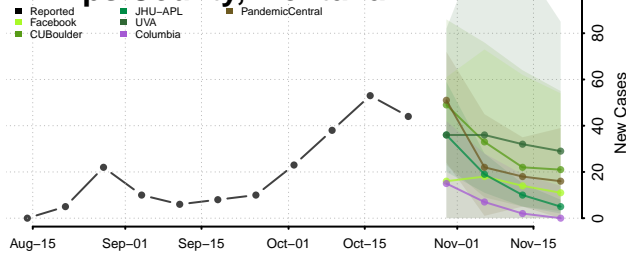

Musselshell County, Montana

Park County, Montana

Petroleum County, Montana

Phillips County, Montana

Pondera County, Montana

Powder River County, Montana

Powell County, Montana

Prairie County, Montana