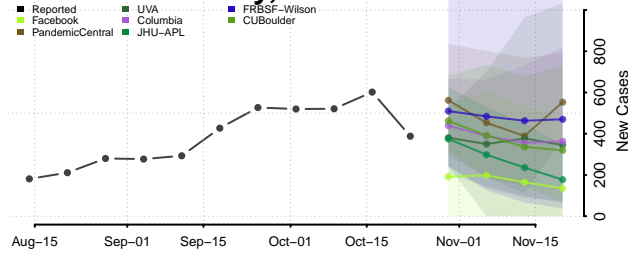

Lincoln County, Wisconsin

Manitowoc County, Wisconsin

Marathon County, Wisconsin

Marinette County, Wisconsin

Marquette County, Wisconsin

Menominee County, Wisconsin

Milwaukee County, Wisconsin

Monroe County, Wisconsin