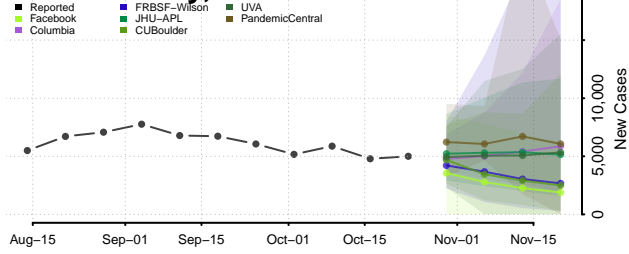

Cook County, Illinois