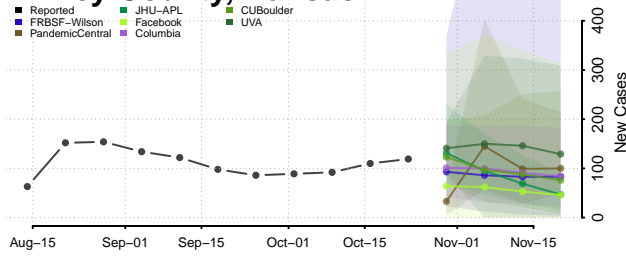

Finney County, Kansas