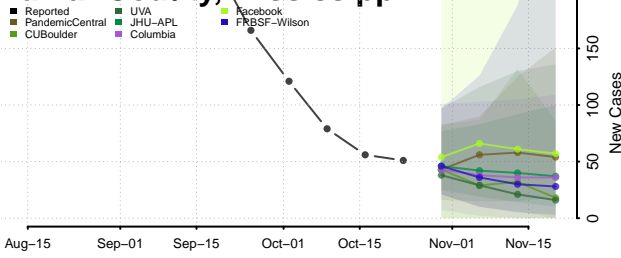

Lamar County, Mississippi