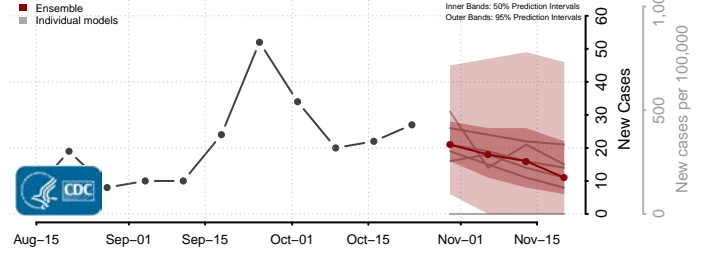

Bottineau County, North Dakota