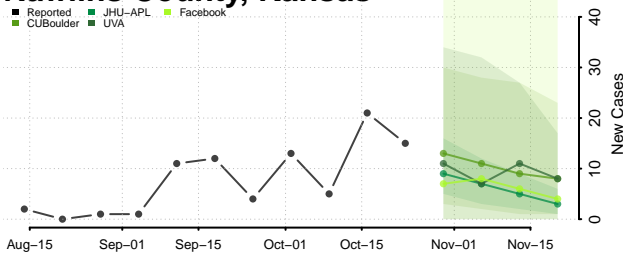

Rawlins County, Kansas