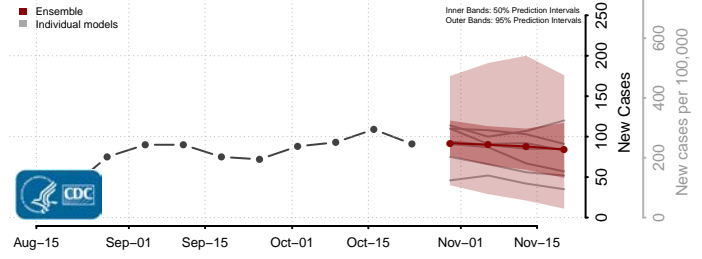

Florence County, Wisconsin

Fond du Lac County, Wisconsin

Forest County, Wisconsin

Grant County, Wisconsin

Green County, Wisconsin

Green Lake County, Wisconsin

Iowa County, Wisconsin

Iron County, Wisconsin