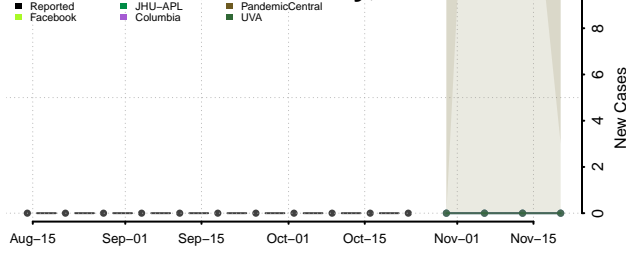

North Slope County, Alaska

Northwest Arctic County, Alaska

Petersburg County, Alaska

Prince of Wales-Hyder County, Alaska

Sitka County, Alaska

Skagway County, Alaska

Southeast Fairbanks County, Alaska

Valdez-Cordova County, Alaska