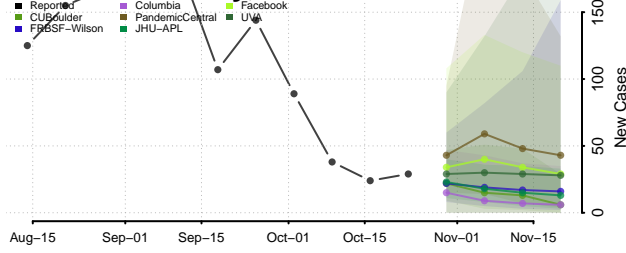

Dale County, Alabama

Dallas County, Alabama

DeKalb County, Alabama

Elmore County, Alabama

Escambia County, Alabama

Etowah County, Alabama

Fayette County, Alabama

Franklin County, Alabama