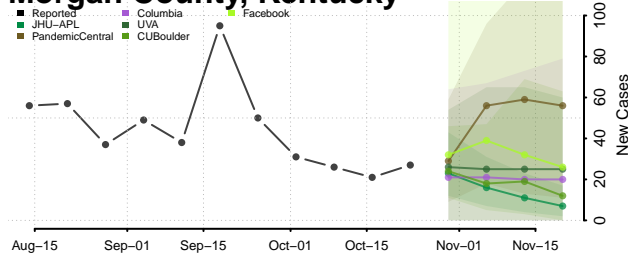

McLean County, Kentucky

Meade County, Kentucky

Menifee County, Kentucky

Mercer County, Kentucky

Metcalfe County, Kentucky

Monroe County, Kentucky

Montgomery County, Kentucky

Morgan County, Kentucky