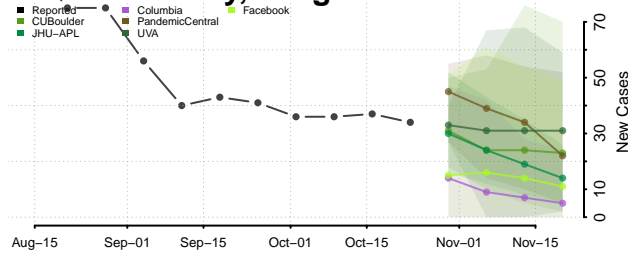

Linn County, Oregon

Malheur County, Oregon

Marion County, Oregon

Morrow County, Oregon

Multnomah County, Oregon

Polk County, Oregon

Sherman County, Oregon

Tillamook County, Oregon