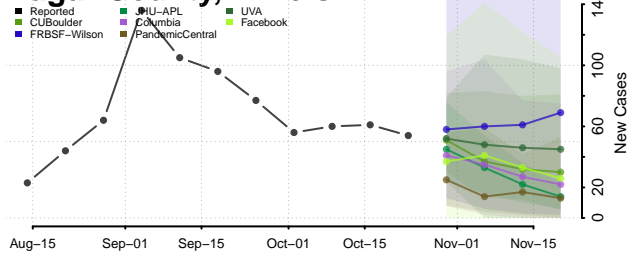

De Witt County, Illinois

DeKalb County, Illinois

Douglas County, Illinois

DuPage County, Illinois

Edgar County, Illinois

Edwards County, Illinois

Effingham County, Illinois

Fayette County, Illinois