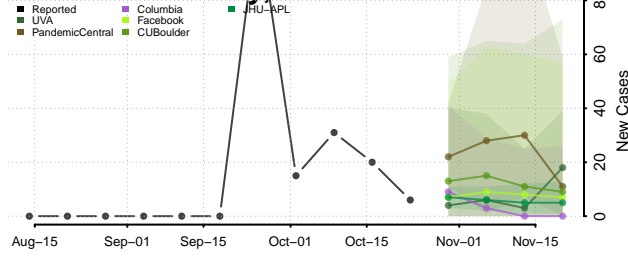

Seward County, Nebraska

Sheridan County, Nebraska

Sherman County, Nebraska

Sioux County, Nebraska

Stanton County, Nebraska

Thayer County, Nebraska

Thomas County, Nebraska

Thurston County, Nebraska