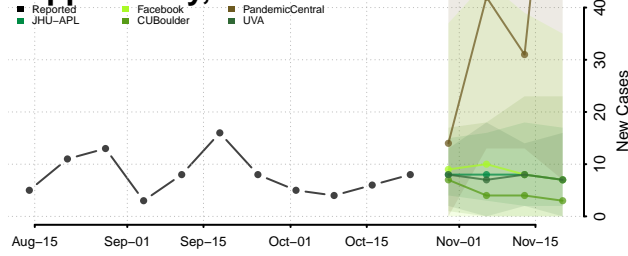

Tripp County, South Dakota