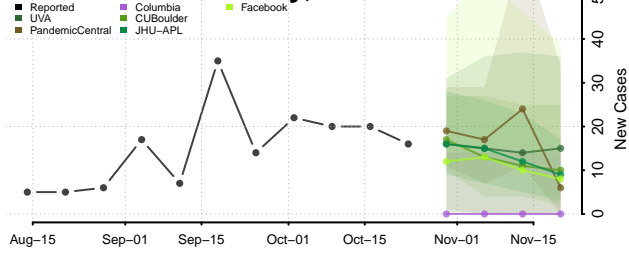

Musselshell County, Montana