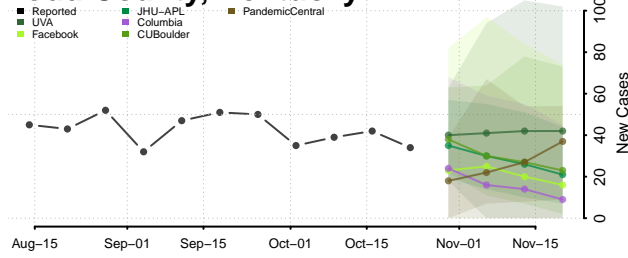

Scott County, Kentucky

Shelby County, Kentucky

Simpson County, Kentucky

Spencer County, Kentucky

Taylor County, Kentucky

Todd County, Kentucky

Trigg County, Kentucky

Trimble County, Kentucky