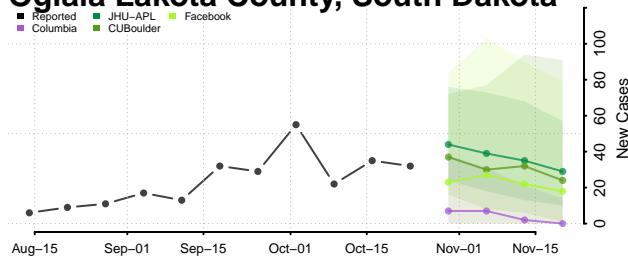

Oglala Lakota County, South Dakota