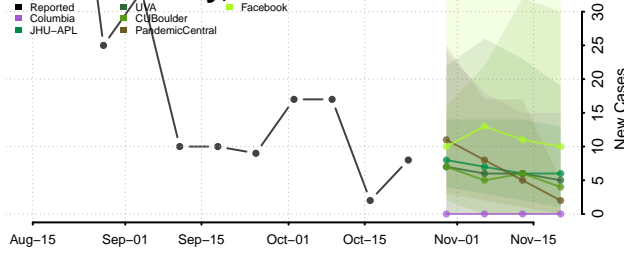

Brown County, Illinois