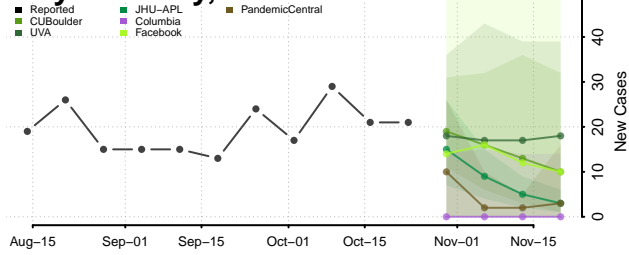

Floyd County, Texas