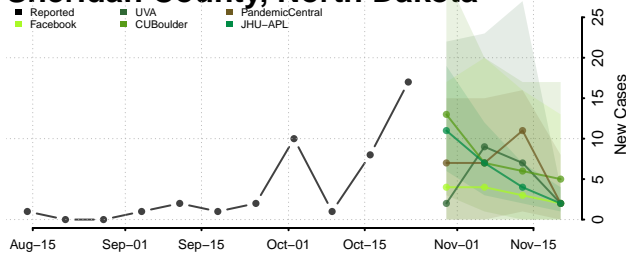

Sheridan County, North Dakota