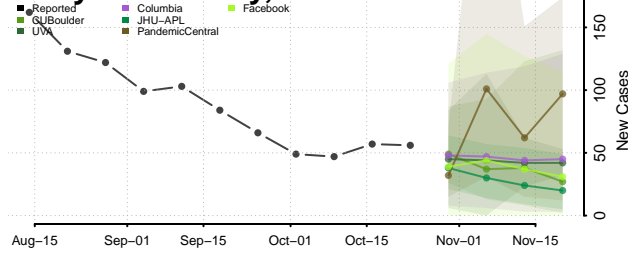

Lafayette County, Missouri