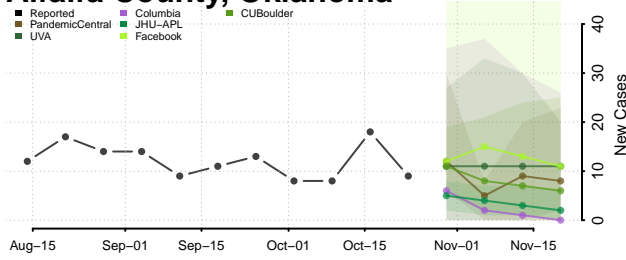

Wayne County, Ohio

Williams County, Ohio

Wood County, Ohio

Wyandot County, Ohio

Oklahoma

Adair County, Oklahoma

Alfalfa County, Oklahoma

Atoka County, Oklahoma