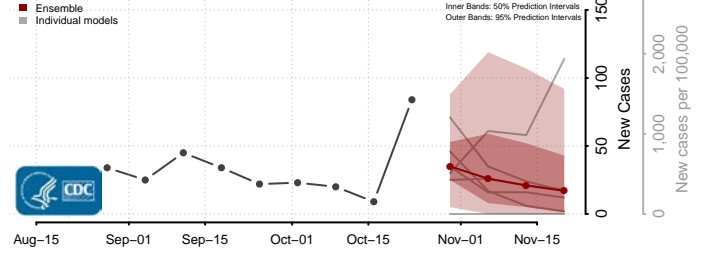

Clay County, South Dakota

Codington County, South Dakota

Corson County, South Dakota

Custer County, South Dakota

Davison County, South Dakota

Day County, South Dakota

Deuel County, South Dakota

Dewey County, South Dakota