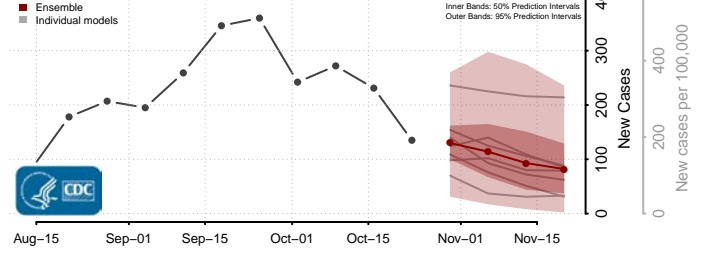

Waldo County, Maine

Washington County, Maine

York County, Maine

Maryland

Allegany County, Maryland

Anne Arundel County, Maryland

Baltimore City County, Maryland

Baltimore County, Maryland