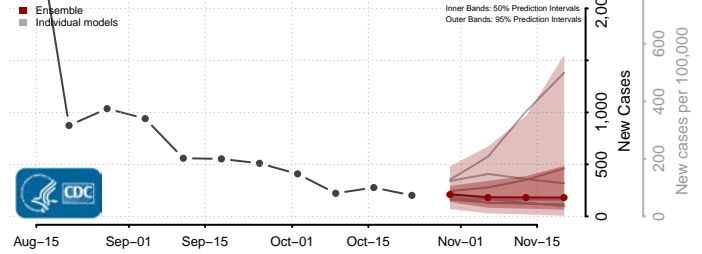

Val Verde County, Texas

Van Zandt County, Texas

Victoria County, Texas

Walker County, Texas

Waller County, Texas

Ward County, Texas

Washington County, Texas

Webb County, Texas