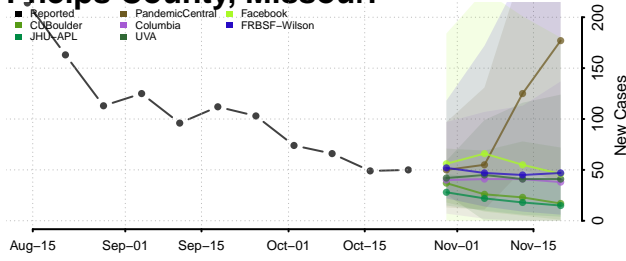

Ozark County, Missouri

Pemiscot County, Missouri

Perry County, Missouri

Pettis County, Missouri

Phelps County, Missouri

Pike County, Missouri

Platte County, Missouri

Polk County, Missouri