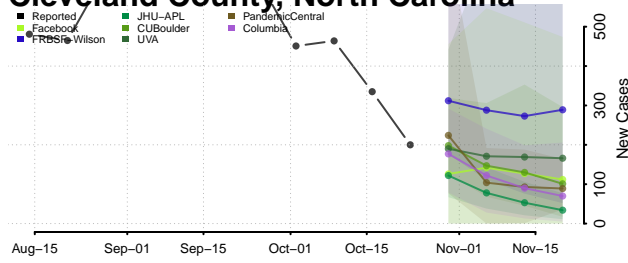

Cherokee County, North Carolina

Chowan County, North Carolina

Clay County, North Carolina

Cleveland County, North Carolina

Columbus County, North Carolina

Craven County, North Carolina

Cumberland County, North Carolina