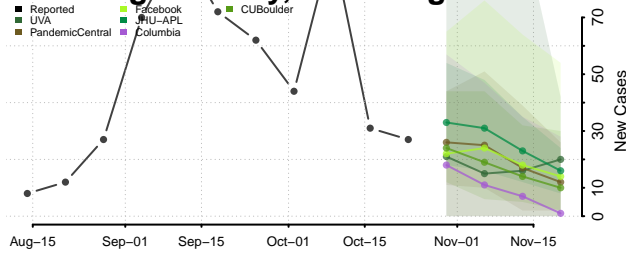

Doddridge County, West Virginia