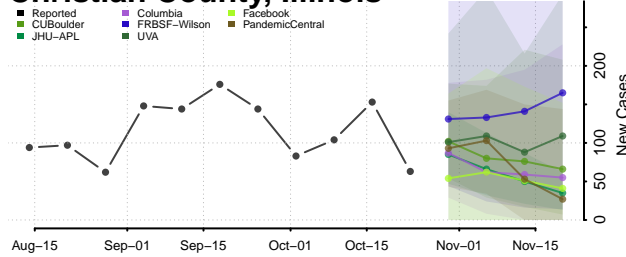

Christian County, Illinois