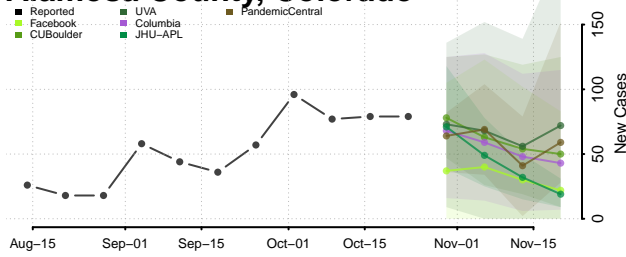

Tulare County, California

Tuolumne County, California

Ventura County, California

Yolo County, California

Yuba County, California

Colorado

Adams County, Colorado

Alamosa County, Colorado