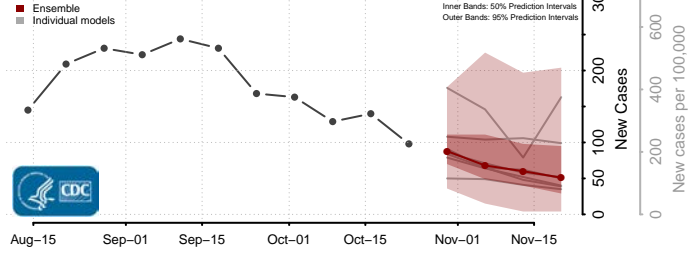

Clark County, Washington

Columbia County, Washington

Cowlitz County, Washington

Douglas County, Washington

Ferry County, Washington

Franklin County, Washington

Garfield County, Washington

Grant County, Washington