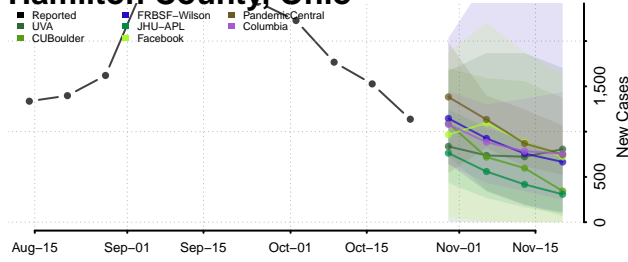

Hamilton County, Ohio