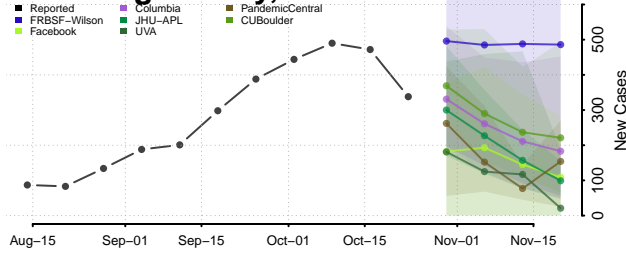

Chemung County, New York