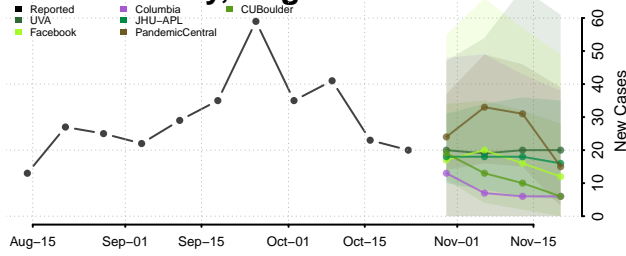

Caroline County, Virginia

Carroll County, Virginia

Charles City County, Virginia

Charlotte County, Virginia

Charlottesville County, Virginia

Chesapeake County, Virginia

Chesterfield County, Virginia

Clarke County, Virginia