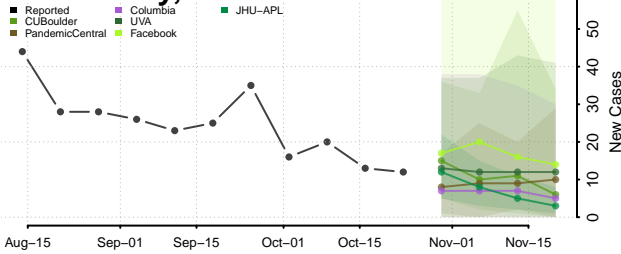

Johnson County, Arkansas

Lafayette County, Arkansas

Lawrence County, Arkansas

Lee County, Arkansas

Lincoln County, Arkansas

Little River County, Arkansas

Logan County, Arkansas

Lonoke County, Arkansas