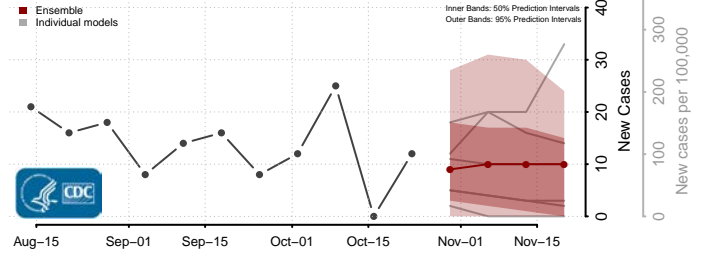

Linn County, Missouri