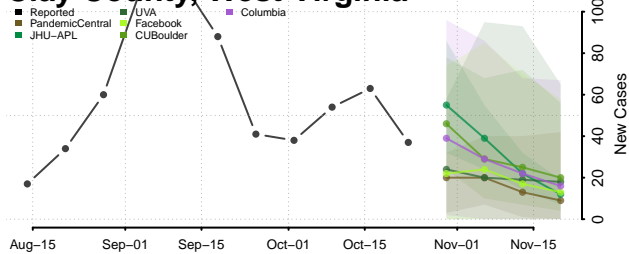

Clay County, West Virginia