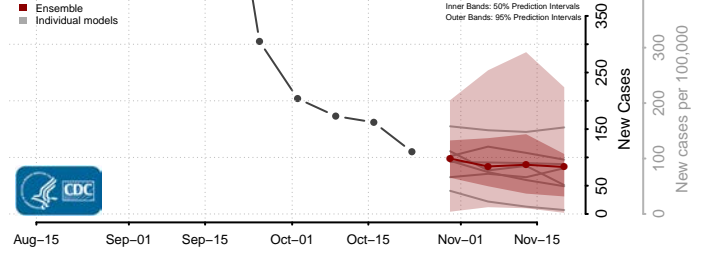

Madison County, Tennessee