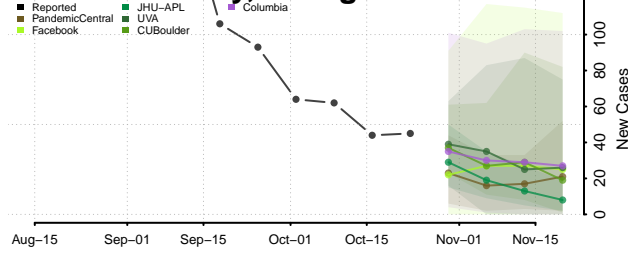

Terrell County, Georgia

Thomas County, Georgia

Tift County, Georgia

Toombs County, Georgia

Towns County, Georgia

Treutlen County, Georgia

Troup County, Georgia

Turner County, Georgia