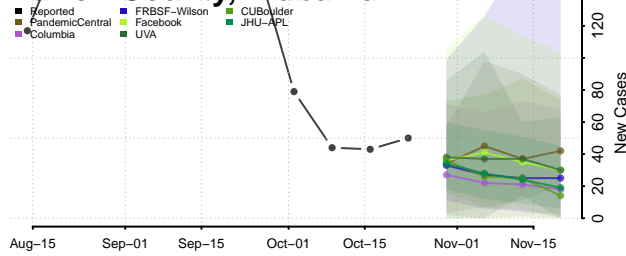

Marion County, Alabama