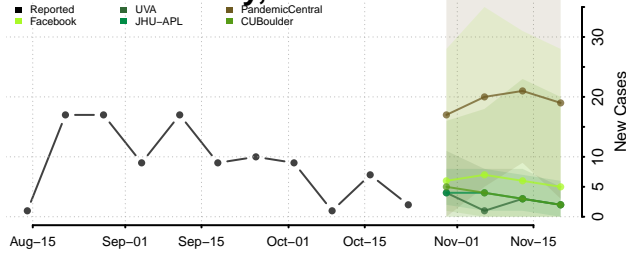

Divide County, North Dakota

Dunn County, North Dakota

Eddy County, North Dakota

Emmons County, North Dakota

Foster County, North Dakota

Golden Valley County, North Dakota

Grand Forks County, North Dakota

Grant County, North Dakota