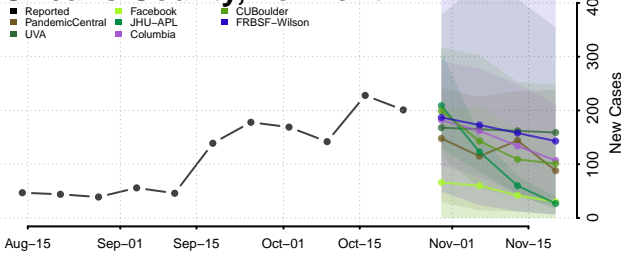

Chittenden County, Vermont

Essex County, Vermont

Franklin County, Vermont

Grand Isle County, Vermont

Lamoille County, Vermont

Orange County, Vermont

Orleans County, Vermont

Rutland County, Vermont