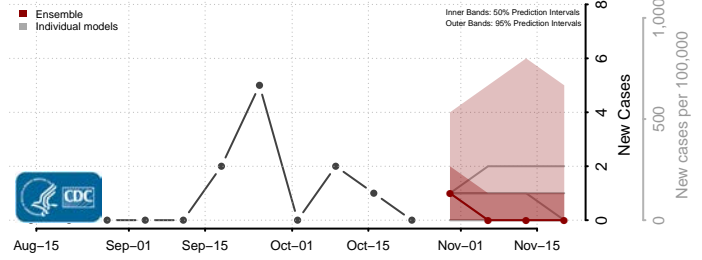

Slope County, North Dakota