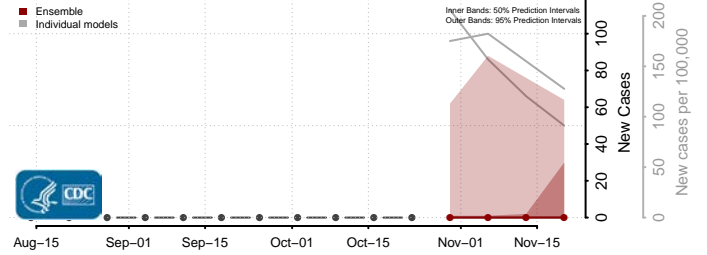

Iron County, Utah