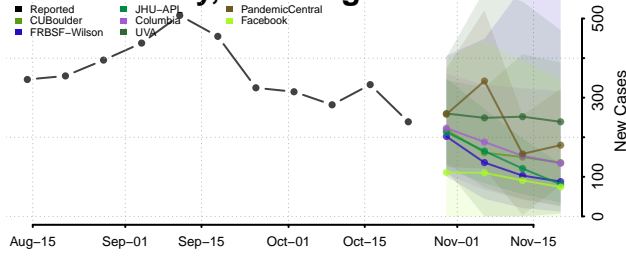

Lewis County, Washington