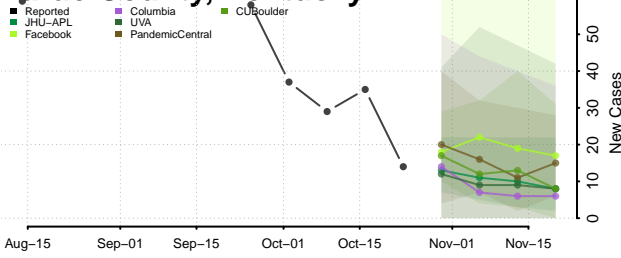

Jessamine County, Kentucky

Johnson County, Kentucky

Kenton County, Kentucky

Knott County, Kentucky

Knox County, Kentucky

Larue County, Kentucky

Laurel County, Kentucky

Lawrence County, Kentucky