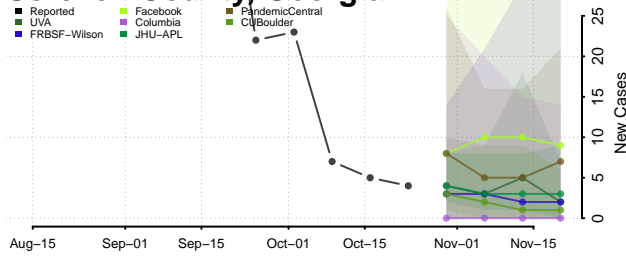

Rabun County, Georgia

Randolph County, Georgia

Richmond County, Georgia

Rockdale County, Georgia

Schley County, Georgia

Screven County, Georgia

Seminole County, Georgia

Spalding County, Georgia