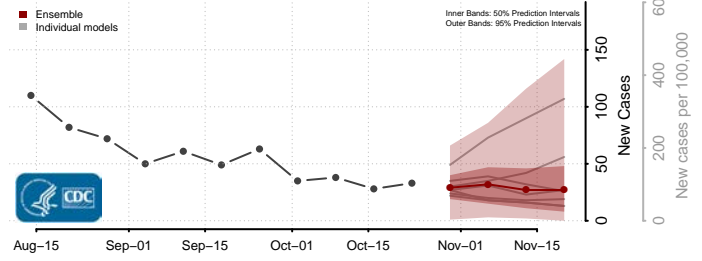

St. Louis City County, Missouri

St. Louis County, Missouri

Ste. Genevieve County, Missouri

Stoddard County, Missouri

Stone County, Missouri

Sullivan County, Missouri

Taney County, Missouri

Texas County, Missouri