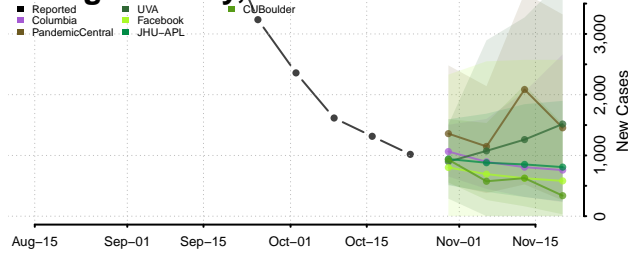

Miami-Dade County, Florida

Monroe County, Florida

Nassau County, Florida

Okaloosa County, Florida

Okeechobee County, Florida

Orange County, Florida

Osceola County, Florida

Palm Beach County, Florida