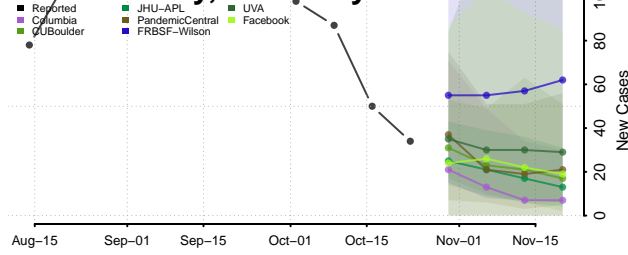

Jessamine County, Kentucky

Johnson County, Kentucky

Kenton County, Kentucky

Knott County, Kentucky

Knox County, Kentucky

Larue County, Kentucky

Laurel County, Kentucky

Lawrence County, Kentucky