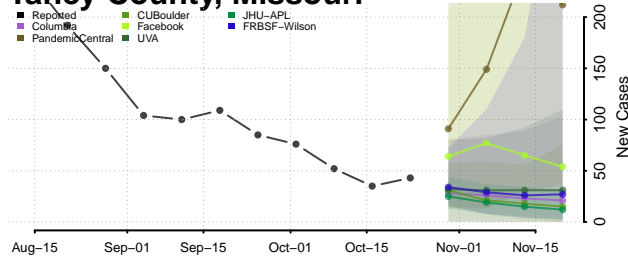

Taney County, Missouri