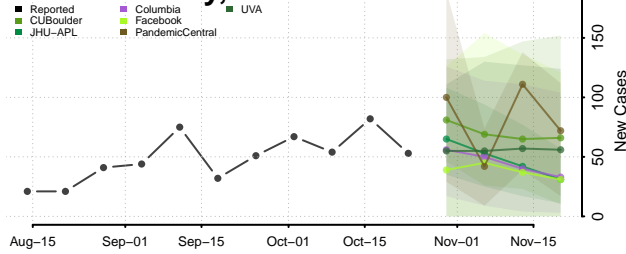

Idaho

Ada County, Idaho

Adams County, Idaho

Bannock County, Idaho

Bear Lake County, Idaho

Benewah County, Idaho

Bingham County, Idaho

Blaine County, Idaho