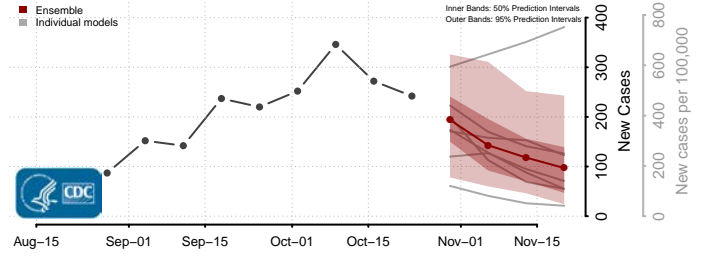

Venango County, Pennsylvania