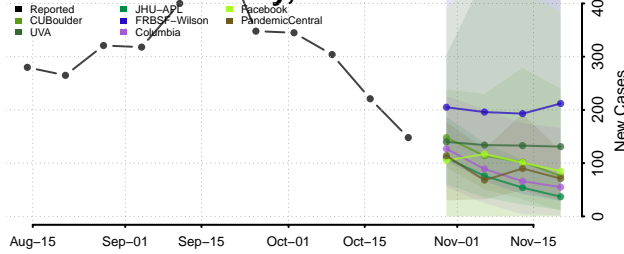

Randolph County, North Carolina

Richmond County, North Carolina

Robeson County, North Carolina

Rockingham County, North Carolina

Rowan County, North Carolina

Rutherford County, North Carolina

Sampson County, North Carolina