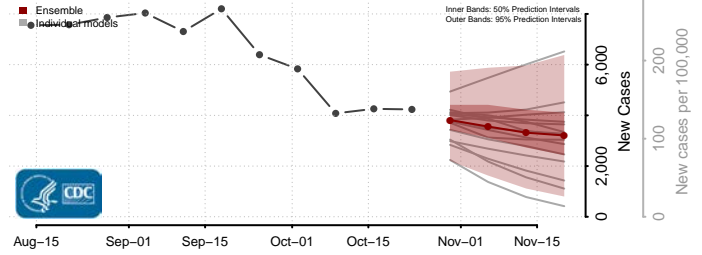

Valley County, Nebraska

Washington County, Nebraska

Wayne County, Nebraska

Webster County, Nebraska

Wheeler County, Nebraska

York County, Nebraska

Nevada

Carson City County, Nevada