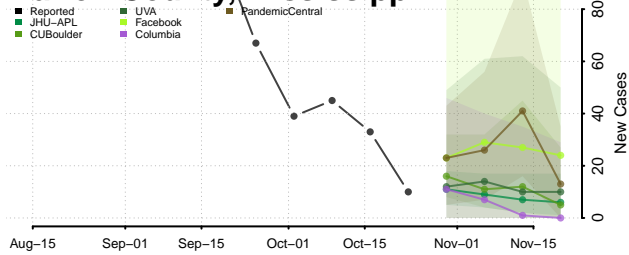

Leake County, Mississippi

Lee County, Mississippi

Leflore County, Mississippi

Lincoln County, Mississippi

Lowndes County, Mississippi

Madison County, Mississippi

Marion County, Mississippi

Marshall County, Mississippi