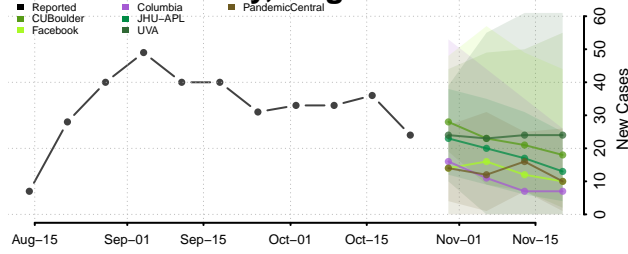

Caroline County, Virginia

Carroll County, Virginia

Charles City County, Virginia

Charlotte County, Virginia

Charlottesville County, Virginia

Chesapeake County, Virginia

Chesterfield County, Virginia

Clarke County, Virginia