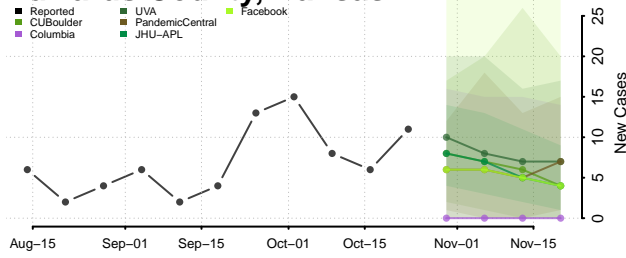

Crawford County, Kansas

Decatur County, Kansas

Dickinson County, Kansas

Doniphan County, Kansas

Douglas County, Kansas

Edwards County, Kansas

Elk County, Kansas

Ellis County, Kansas