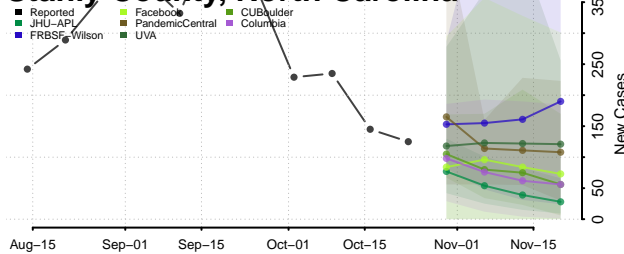

Stanly County, North Carolina