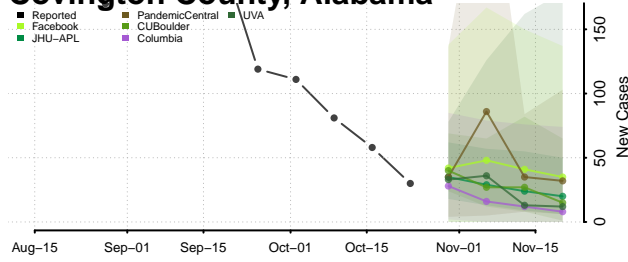

Cleburne County, Alabama

Coffee County, Alabama

Colbert County, Alabama

Conecuh County, Alabama

Coosa County, Alabama

Covington County, Alabama

Crenshaw County, Alabama

Cullman County, Alabama

Dale County, Alabama

Dallas County, Alabama

DeKalb County, Alabama

Elmore County, Alabama

Escambia County, Alabama

Etowah County, Alabama

Fayette County, Alabama

Franklin County, Alabama