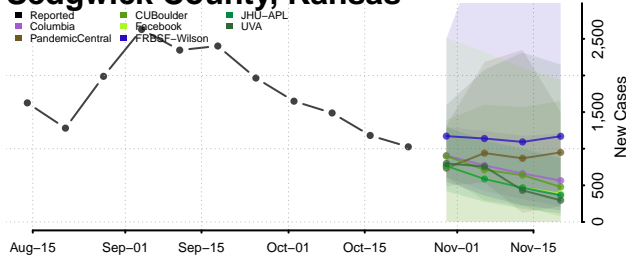

Sedgwick County, Kansas