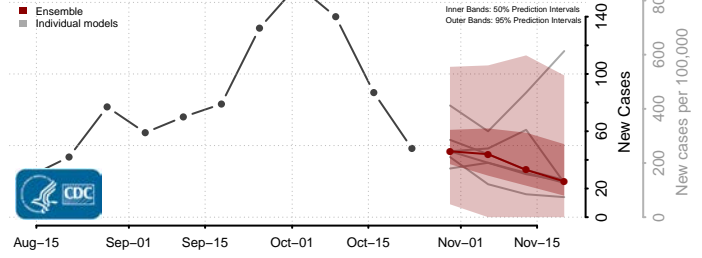

Florence County, Wisconsin

Fond du Lac County, Wisconsin

Forest County, Wisconsin

Grant County, Wisconsin

Green County, Wisconsin

Green Lake County, Wisconsin

Iowa County, Wisconsin

Iron County, Wisconsin