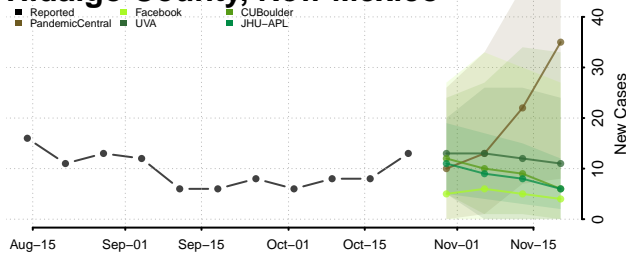

De Baca County, New Mexico

Dona Ana County, New Mexico

Eddy County, New Mexico

Grant County, New Mexico

Guadalupe County, New Mexico

Harding County, New Mexico

Hidalgo County, New Mexico

Lea County, New Mexico