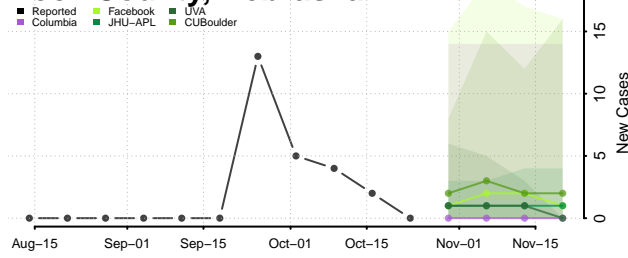

Polk County, Nebraska

Red Willow County, Nebraska

Richardson County, Nebraska

Rock County, Nebraska

Saline County, Nebraska

Sarpy County, Nebraska

Saunders County, Nebraska

Scotts Bluff County, Nebraska