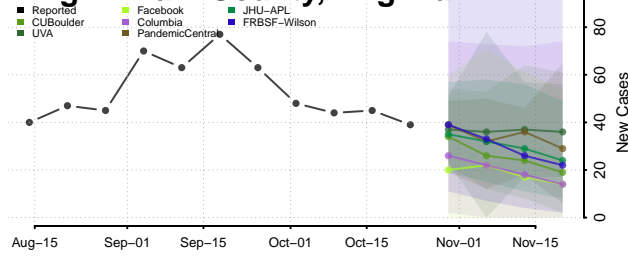

Henry County, Virginia

Highland County, Virginia

Hopewell County, Virginia

Isle of Wight County, Virginia

James City County, Virginia

King and Queen County, Virginia

King George County, Virginia

King William County, Virginia