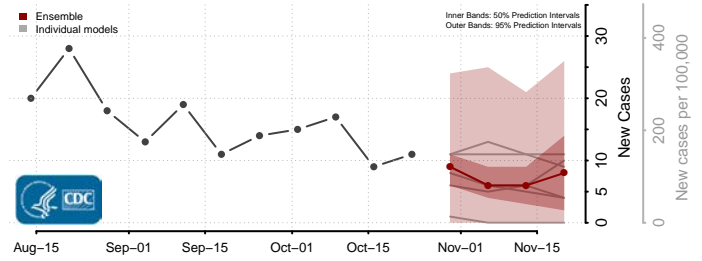

Chariton County, Missouri