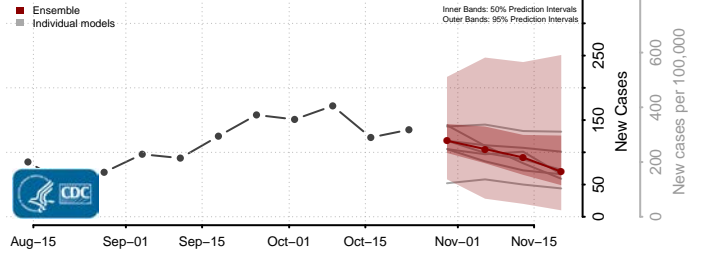

Cerro Gordo County, Iowa