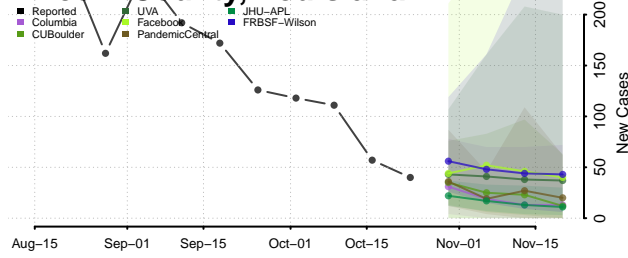

Livingston County, Louisiana

Madison County, Louisiana

Morehouse County, Louisiana

Natchitoches County, Louisiana

Orleans County, Louisiana

Ouachita County, Louisiana

Plaquemines County, Louisiana

Pointe Coupee County, Louisiana