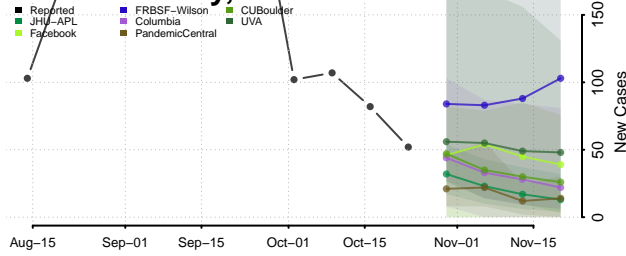

Carroll County, Tennessee

Carter County, Tennessee

Cheatham County, Tennessee

Chester County, Tennessee

Claiborne County, Tennessee

Clay County, Tennessee

Cocke County, Tennessee

Coffee County, Tennessee