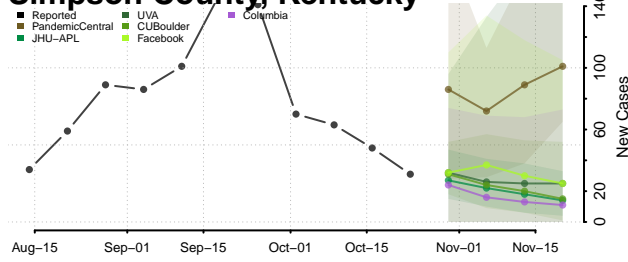

Scott County, Kentucky

Shelby County, Kentucky

Simpson County, Kentucky

Spencer County, Kentucky

Taylor County, Kentucky

Todd County, Kentucky

Trigg County, Kentucky

Trimble County, Kentucky