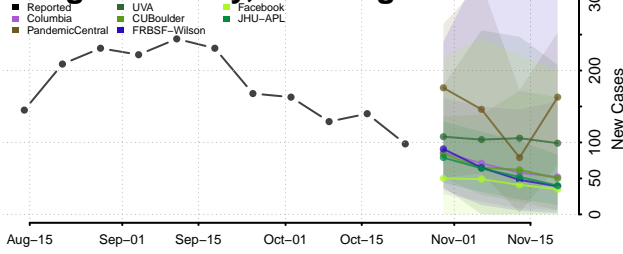

Douglas County, Washington