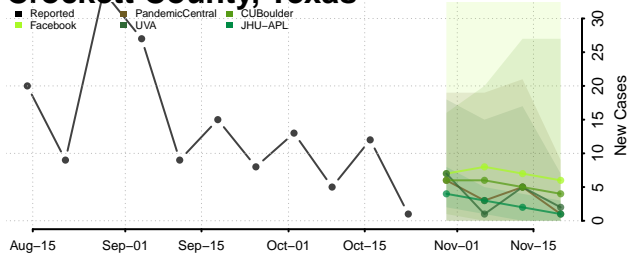

Crockett County, Texas