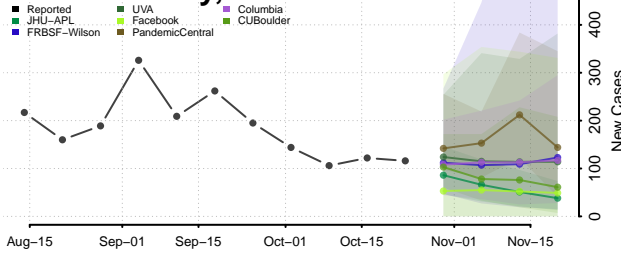

Beaver County, Oklahoma

Beckham County, Oklahoma

Blaine County, Oklahoma

Bryan County, Oklahoma

Caddo County, Oklahoma

Canadian County, Oklahoma

Carter County, Oklahoma

Cherokee County, Oklahoma