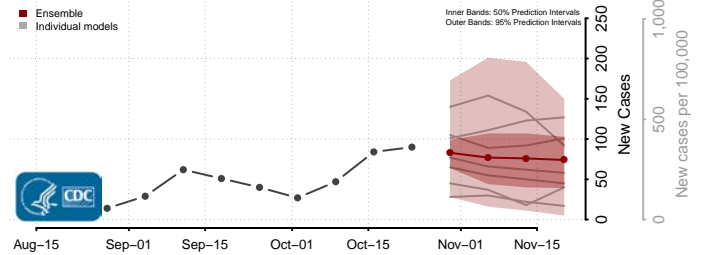

Yates County, New York