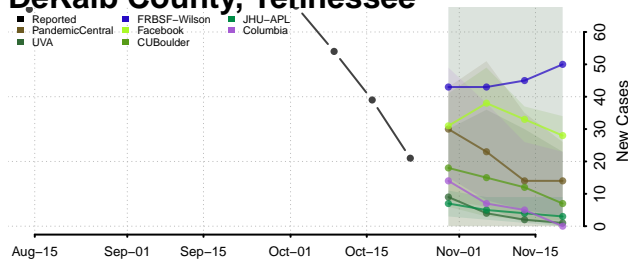

Crockett County, Tennessee

Cumberland County, Tennessee

Davidson County, Tennessee

Decatur County, Tennessee

DeKalb County, Tennessee

Dickson County, Tennessee

Dyer County, Tennessee

Fayette County, Tennessee