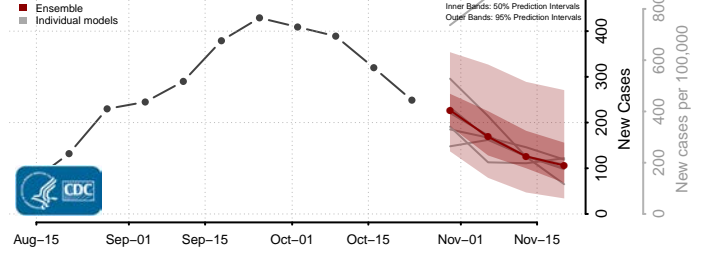

Marion County, West Virginia