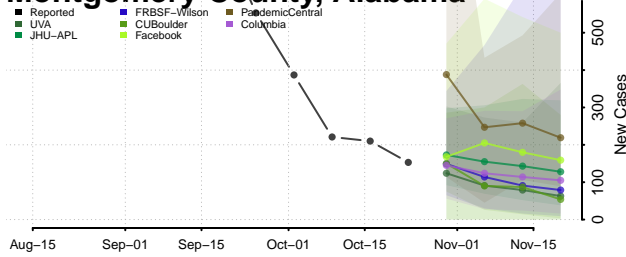

Marion County, Alabama

Marshall County, Alabama

Mobile County, Alabama

Monroe County, Alabama

Montgomery County, Alabama

Morgan County, Alabama

Perry County, Alabama

Pickens County, Alabama

Pike County, Alabama

Randolph County, Alabama

Russell County, Alabama

Shelby County, Alabama

St. Clair County, Alabama

Sumter County, Alabama

Talladega County, Alabama

Tallapoosa County, Alabama