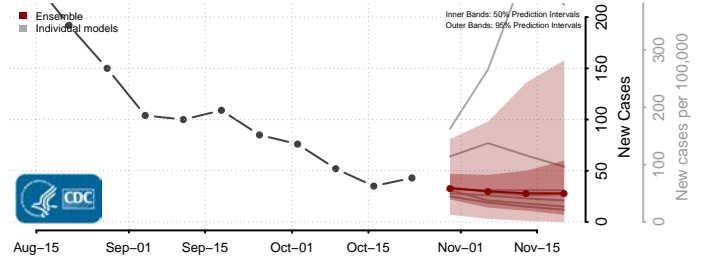

St. Louis City County, Missouri

St. Louis County, Missouri

Ste. Genevieve County, Missouri

Stoddard County, Missouri

Stone County, Missouri

Sullivan County, Missouri

Taney County, Missouri

Texas County, Missouri