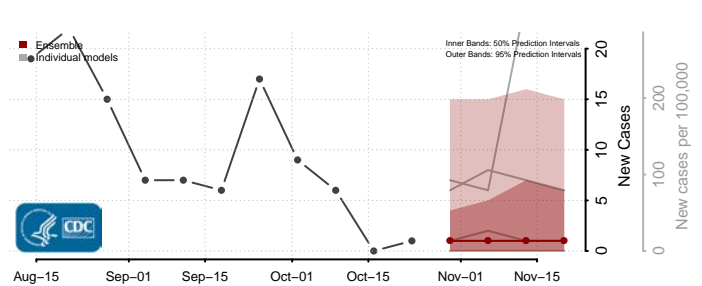

Dade County, Missouri