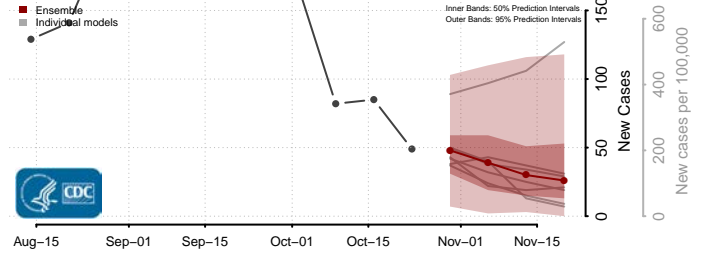

Ohio County, Kentucky