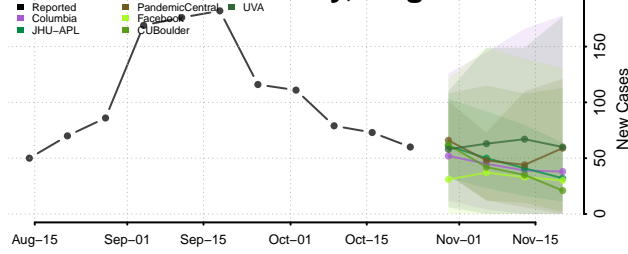

Caroline County, Virginia

Carroll County, Virginia

Charles City County, Virginia

Charlotte County, Virginia

Charlottesville County, Virginia

Chesapeake County, Virginia

Chesterfield County, Virginia

Clarke County, Virginia