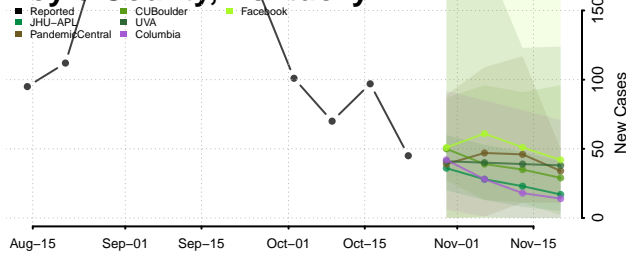

Boyle County, Kentucky