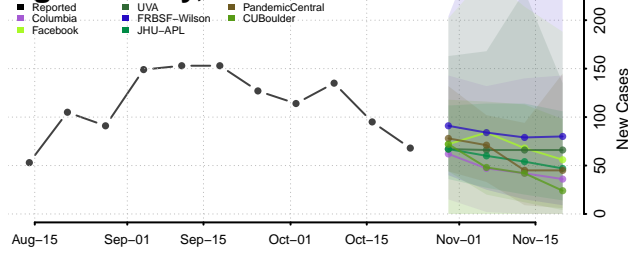

Monroe County, Illinois

Montgomery County, Illinois

Morgan County, Illinois

Moultrie County, Illinois

Ogle County, Illinois

Peoria County, Illinois

Perry County, Illinois

Piatt County, Illinois