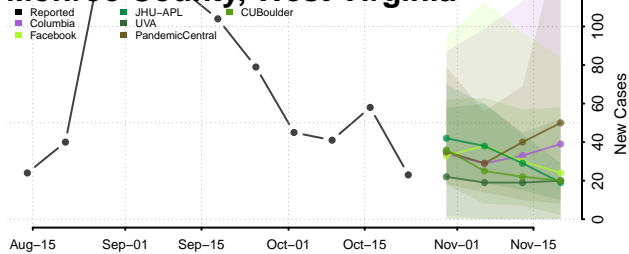

Monroe County, West Virginia