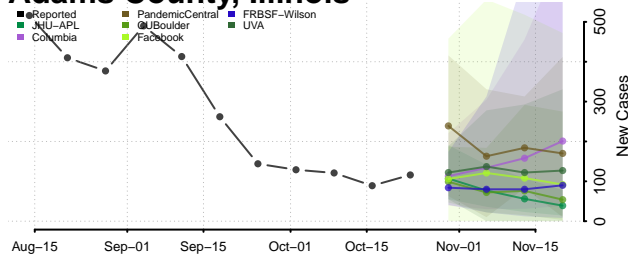

Shoshone County, Idaho

Teton County, Idaho

Twin Falls County, Idaho

Valley County, Idaho

Washington County, Idaho

Illinois

Adams County, Illinois

Alexander County, Illinois