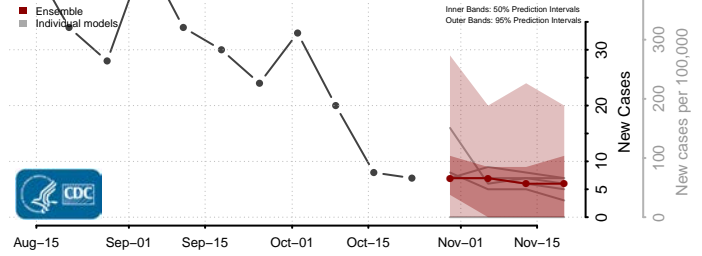

Lancaster County, Virginia