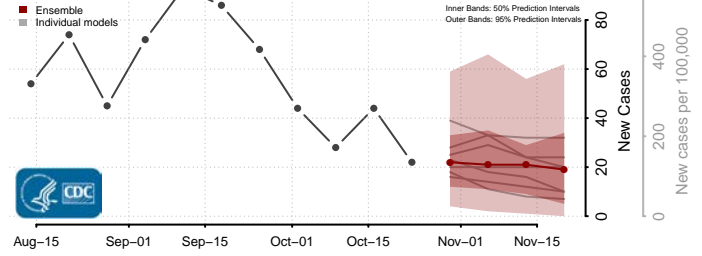

Dale County, Alabama

Dallas County, Alabama

DeKalb County, Alabama

Elmore County, Alabama

Escambia County, Alabama

Etowah County, Alabama

Fayette County, Alabama

Franklin County, Alabama