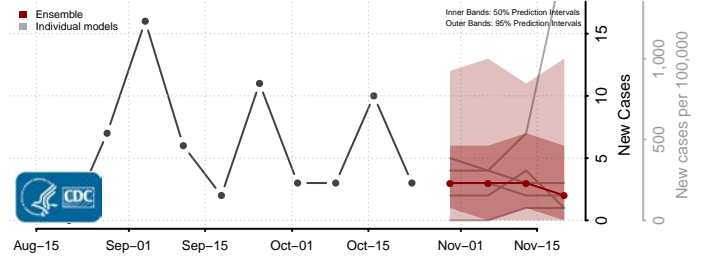

Harding County, South Dakota