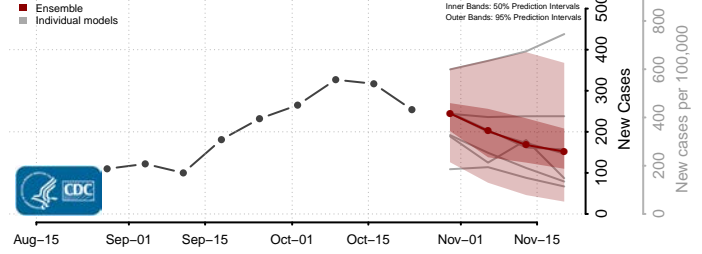

Otter Tail County, Minnesota