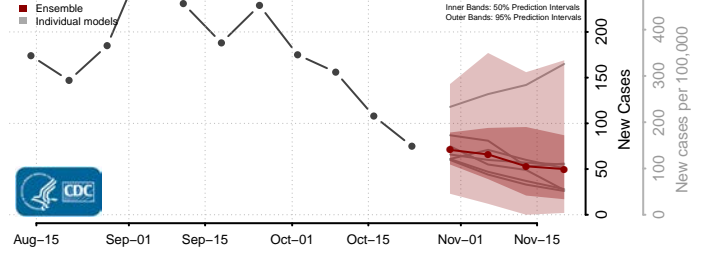

Coles County, Illinois