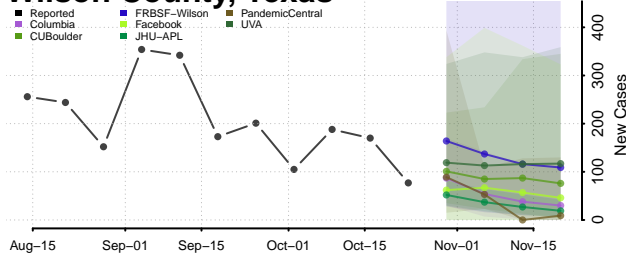

Wilson County, Texas