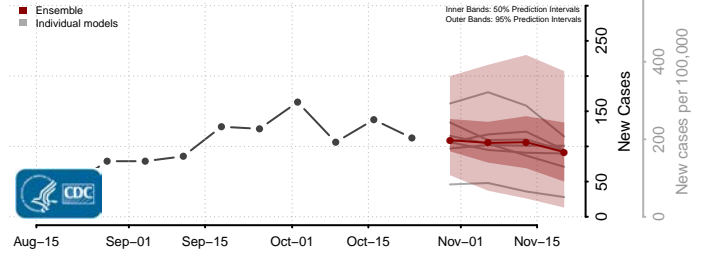

Windsor County, Vermont