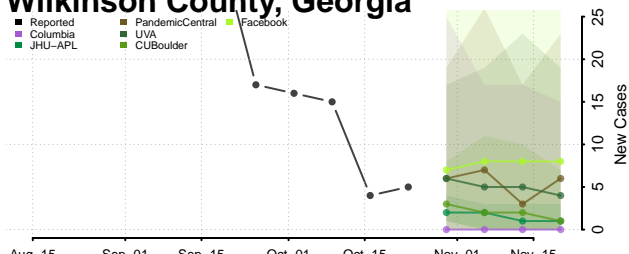

Wayne County, Georgia

Webster County, Georgia

Wheeler County, Georgia

White County, Georgia

Whitfield County, Georgia

Wilcox County, Georgia

Wilkes County, Georgia

Wilkinson County, Georgia