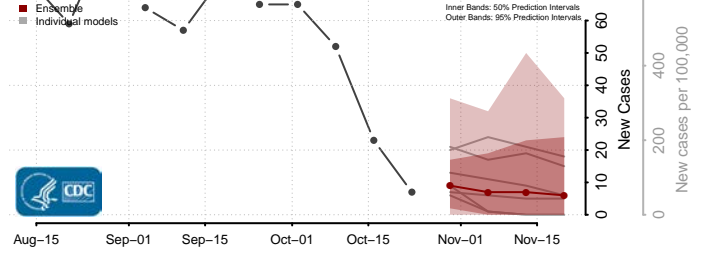

Wabash County, Illinois