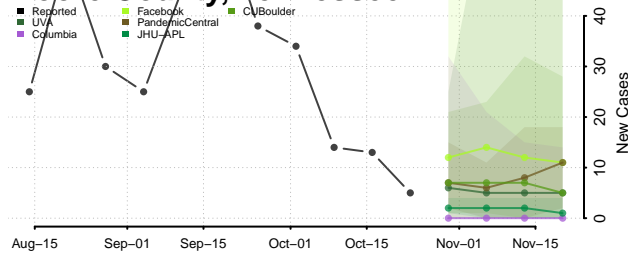

Marshall County, Tennessee

Maury County, Tennessee

McMinn County, Tennessee

McNairy County, Tennessee

Meigs County, Tennessee

Monroe County, Tennessee

Montgomery County, Tennessee

Moore County, Tennessee