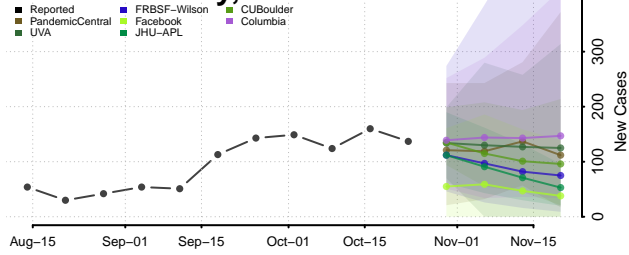

Oneida County, Wisconsin