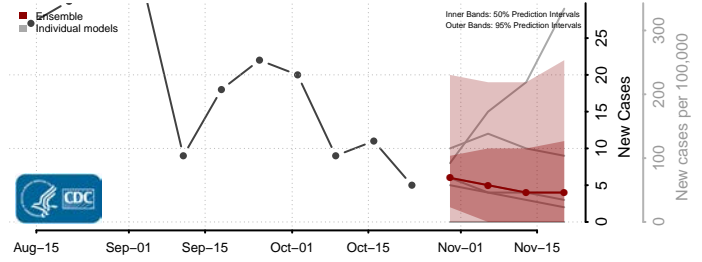

Carroll County, Missouri