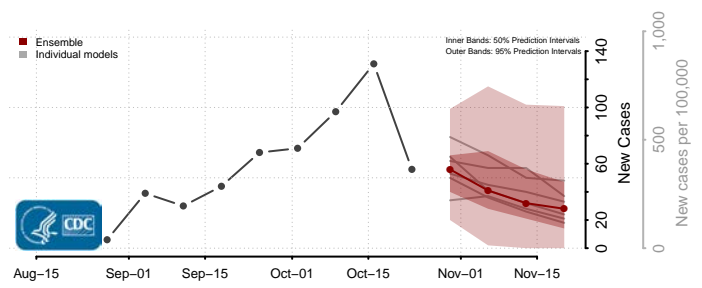

Barron County, Wisconsin

Bayfield County, Wisconsin

Brown County, Wisconsin

Buffalo County, Wisconsin

Burnett County, Wisconsin

Calumet County, Wisconsin

Chippewa County, Wisconsin

Clark County, Wisconsin