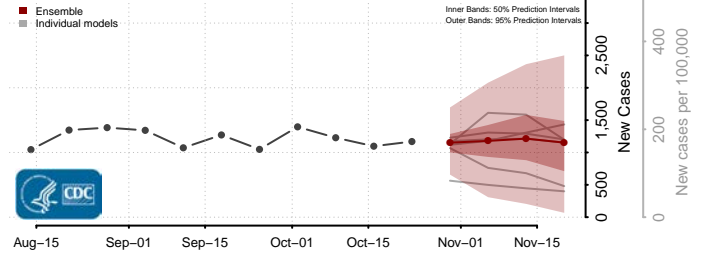

Bernalillo County, New Mexico