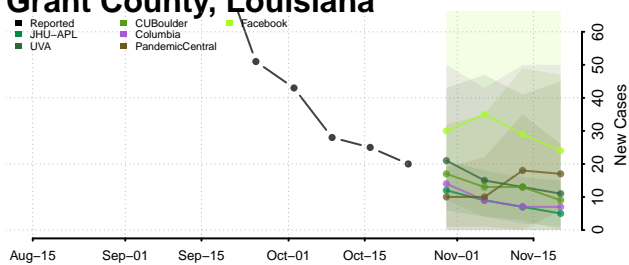

Grant County, Louisiana