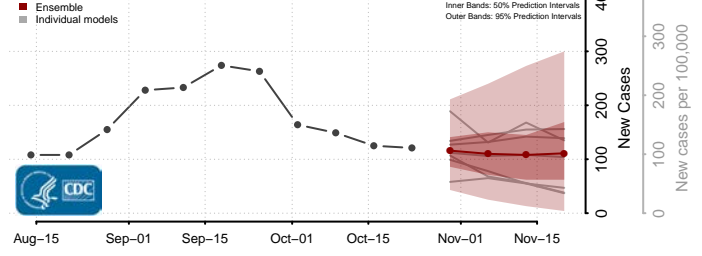

Albemarle County, Virginia