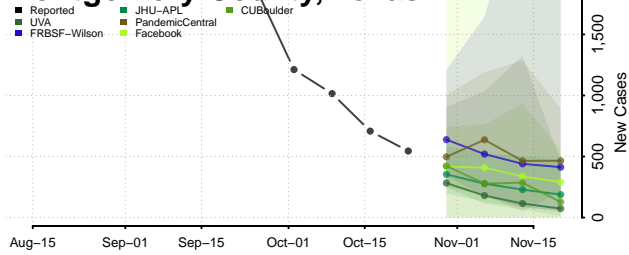

Montgomery County, Texas