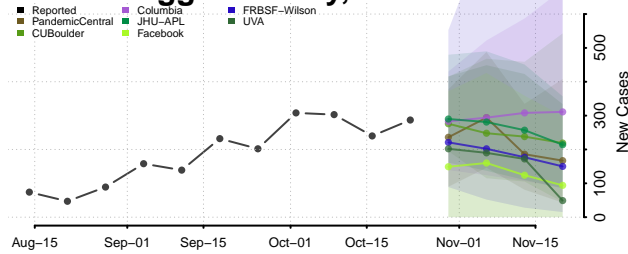

West Feliciana County, Louisiana

Winn County, Louisiana

Maine

Androscoggin County, Maine

Aroostook County, Maine

Cumberland County, Maine

Franklin County, Maine

Hancock County, Maine