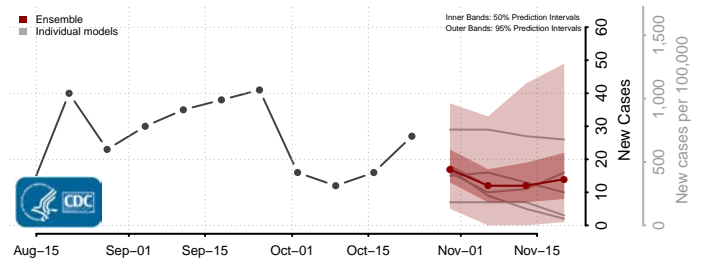

Gooding County, Idaho

Idaho County, Idaho

Jefferson County, Idaho

Jerome County, Idaho

Kootenai County, Idaho

Latah County, Idaho

Lemhi County, Idaho

Lewis County, Idaho