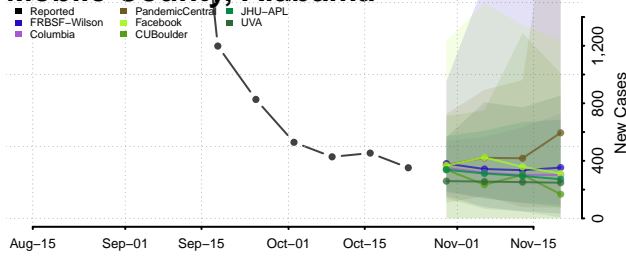

Mobile County, Alabama