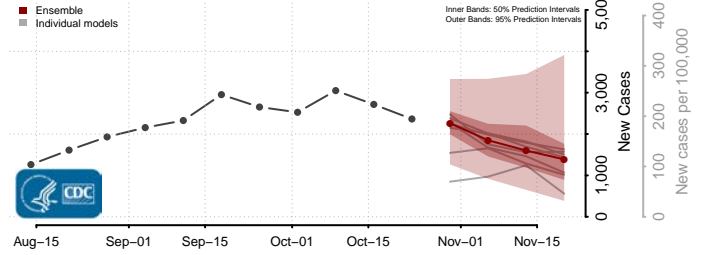

Allegheny County, Pennsylvania