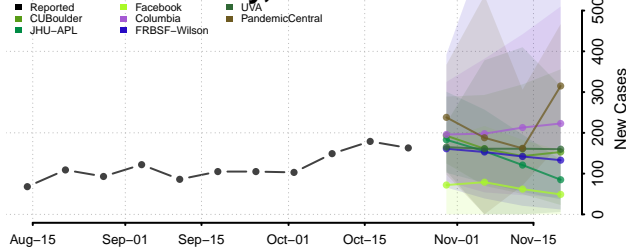

Freeborn County, Minnesota

Goodhue County, Minnesota

Grant County, Minnesota

Hennepin County, Minnesota

Houston County, Minnesota

Hubbard County, Minnesota

Isanti County, Minnesota

Itasca County, Minnesota