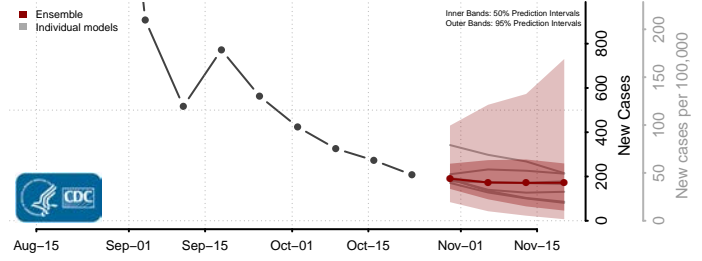

Jefferson County, Louisiana