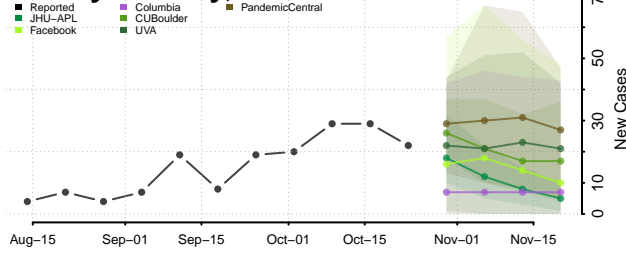

Dickey County, North Dakota