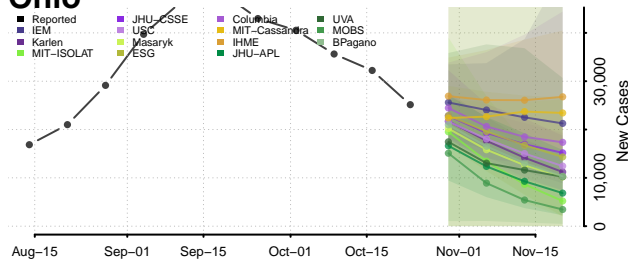

Walsh County, North Dakota

Ward County, North Dakota

Wells County, North Dakota

Williams County, North Dakota

Northern Mariana Islands

Ohio