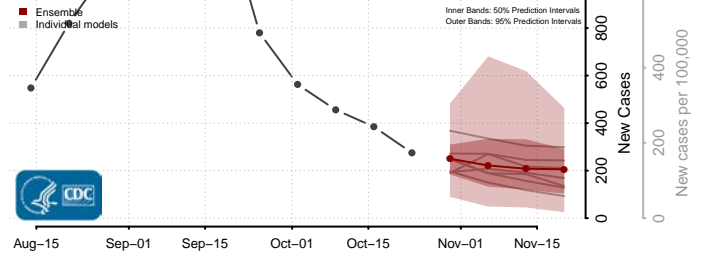

Sullivan County, Tennessee