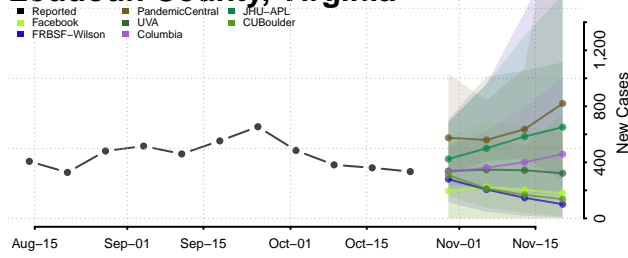

Lancaster County, Virginia

Lee County, Virginia

Lexington County, Virginia

Loudoun County, Virginia

Louisa County, Virginia

Lunenburg County, Virginia

Lynchburg County, Virginia

Madison County, Virginia