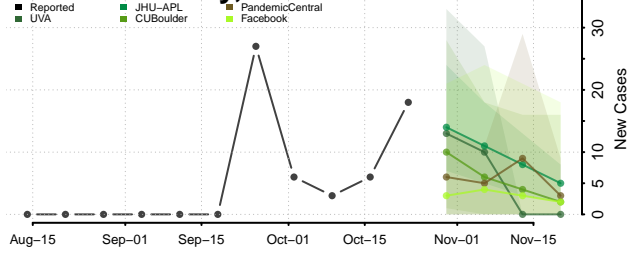

Frontier County, Nebraska

Furnas County, Nebraska

Gage County, Nebraska

Garden County, Nebraska

Garfield County, Nebraska

Gosper County, Nebraska

Grant County, Nebraska

Greeley County, Nebraska