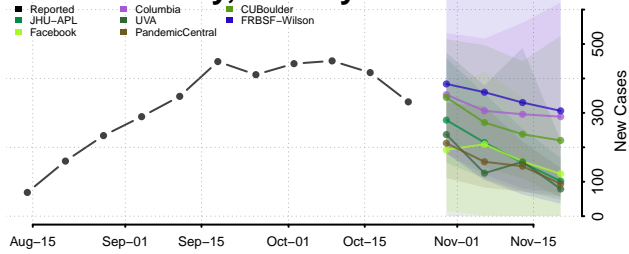

Lehigh County, Pennsylvania

Luzerne County, Pennsylvania

Lycoming County, Pennsylvania

McKean County, Pennsylvania

Mercer County, Pennsylvania

Mifflin County, Pennsylvania

Monroe County, Pennsylvania

Montgomery County, Pennsylvania