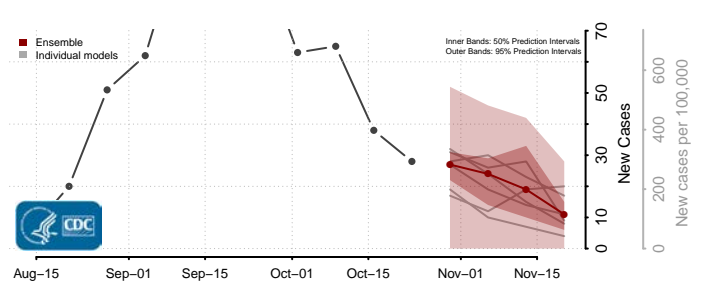

Ritchie County, West Virginia