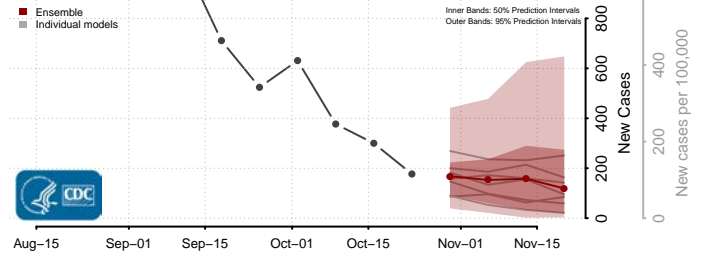

Livingston County, Louisiana

Madison County, Louisiana

Morehouse County, Louisiana

Natchitoches County, Louisiana

Orleans County, Louisiana

Ouachita County, Louisiana

Plaquemines County, Louisiana

Pointe Coupee County, Louisiana