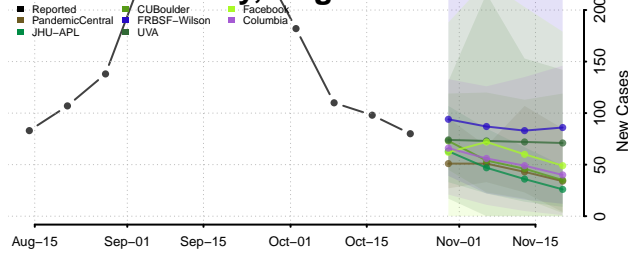

Southampton County, Virginia

Spotsylvania County, Virginia

Stafford County, Virginia

Staunton County, Virginia

Suffolk County, Virginia

Surry County, Virginia

Sussex County, Virginia

Tazewell County, Virginia