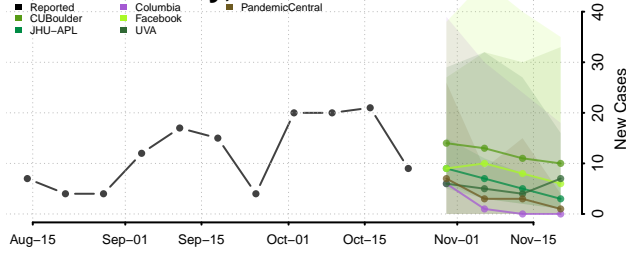

Mason County, Texas