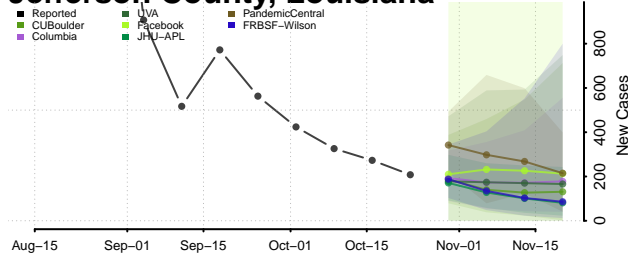

Jefferson County, Louisiana