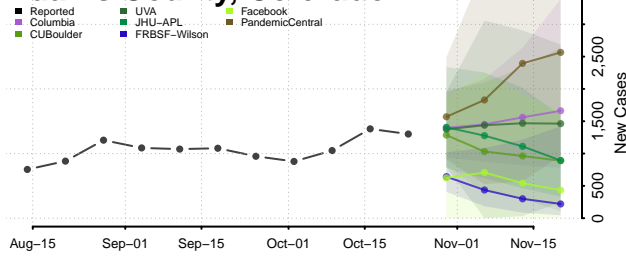

Tulare County, California

Tuolumne County, California

Ventura County, California

Yolo County, California

Yuba County, California

Colorado

Adams County, Colorado

Alamosa County, Colorado