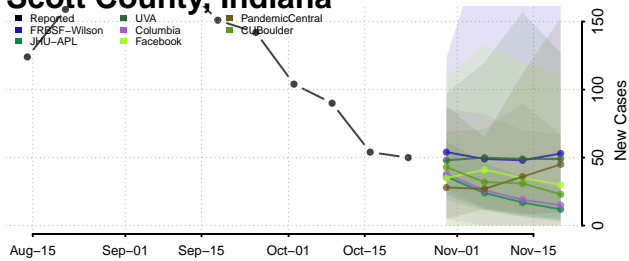

Randolph County, Indiana

Ripley County, Indiana

Rush County, Indiana

Scott County, Indiana

Shelby County, Indiana

Spencer County, Indiana

St. Joseph County, Indiana

Starke County, Indiana