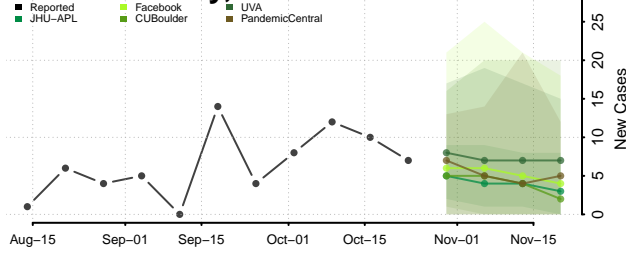

Kidder County, North Dakota