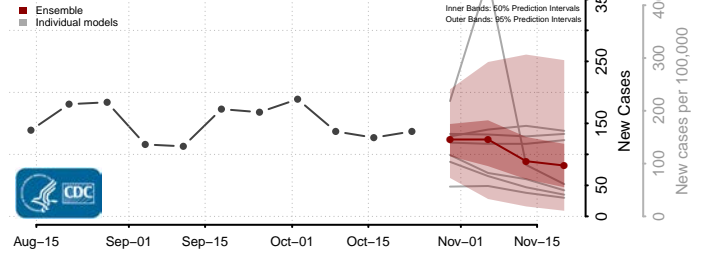

Island County, Washington