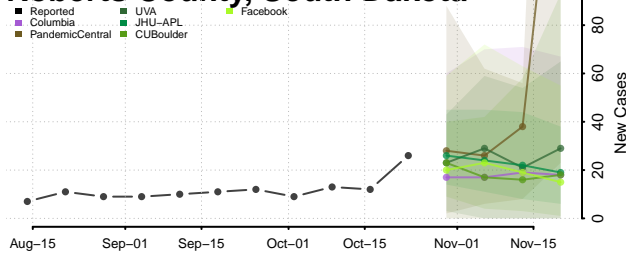

Roberts County, South Dakota