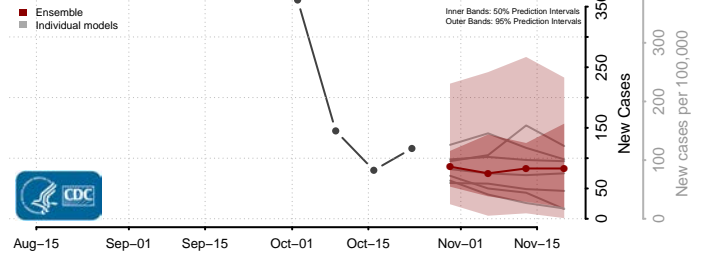

Marshall County, Alabama