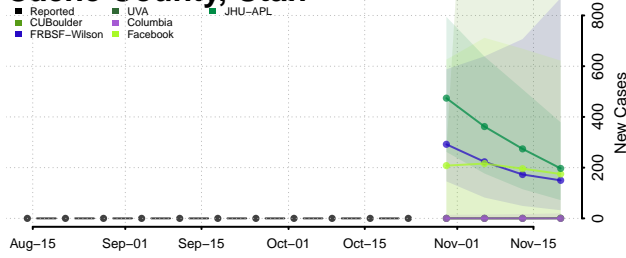

Cache County, Utah