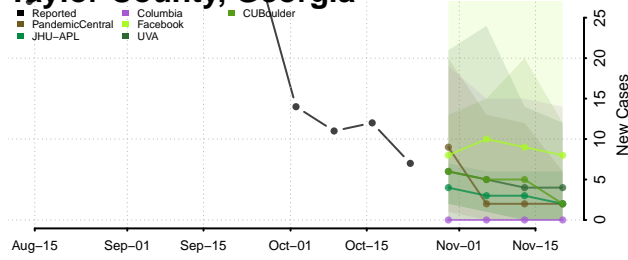

Stephens County, Georgia

Stewart County, Georgia

Sumter County, Georgia

Talbot County, Georgia

Taliaferro County, Georgia

Tattnall County, Georgia

Taylor County, Georgia

Telfair County, Georgia