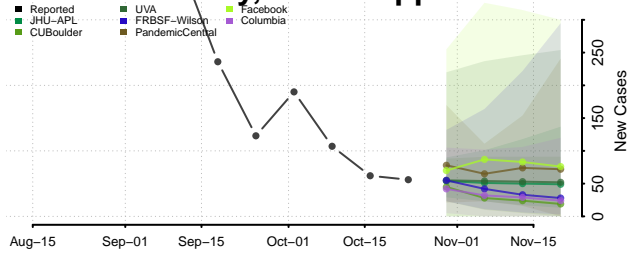

Leake County, Mississippi

Lee County, Mississippi

Leflore County, Mississippi

Lincoln County, Mississippi

Lowndes County, Mississippi

Madison County, Mississippi

Marion County, Mississippi

Marshall County, Mississippi