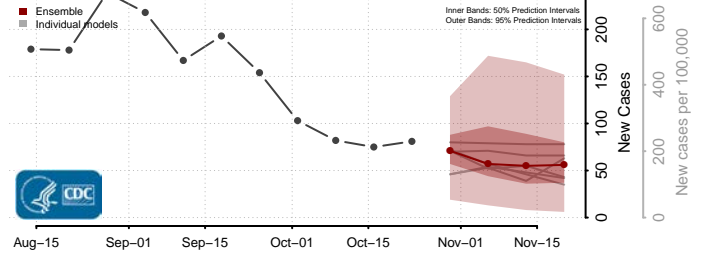

Leake County, Mississippi

Lee County, Mississippi

Leflore County, Mississippi

Lincoln County, Mississippi

Lowndes County, Mississippi

Madison County, Mississippi

Marion County, Mississippi

Marshall County, Mississippi