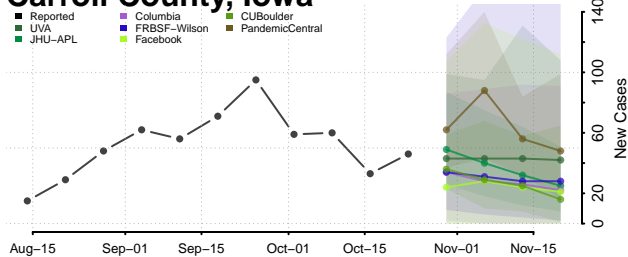

Black Hawk County, Iowa

Boone County, Iowa

Bremer County, Iowa

Buchanan County, Iowa

Buena Vista County, Iowa

Butler County, Iowa

Calhoun County, Iowa

Carroll County, Iowa