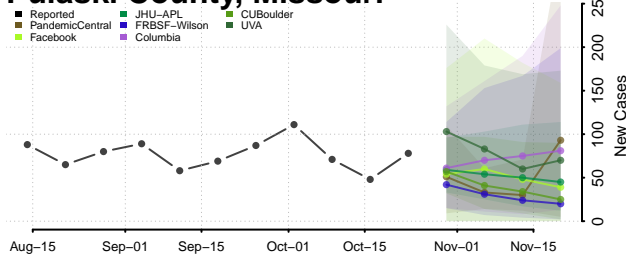

Pulaski County, Missouri