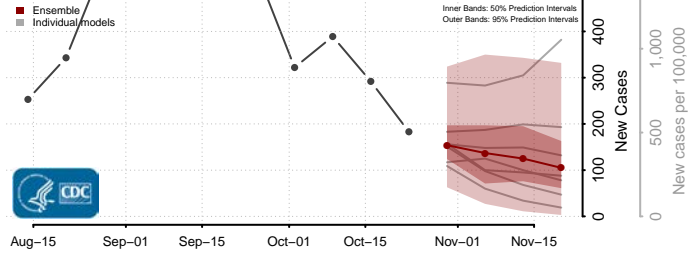

Union County, Kentucky

Warren County, Kentucky

Washington County, Kentucky

Wayne County, Kentucky

Webster County, Kentucky

Whitley County, Kentucky

Wolfe County, Kentucky

Woodford County, Kentucky