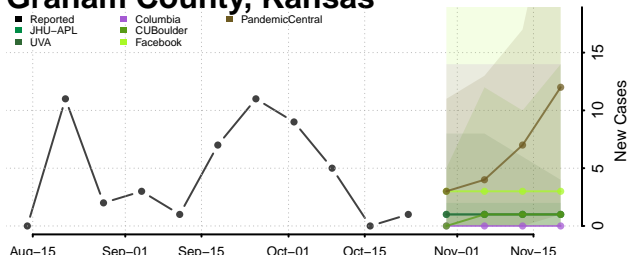

Ellsworth County, Kansas

Finney County, Kansas

Ford County, Kansas

Franklin County, Kansas

Geary County, Kansas

Gove County, Kansas

Graham County, Kansas

Grant County, Kansas