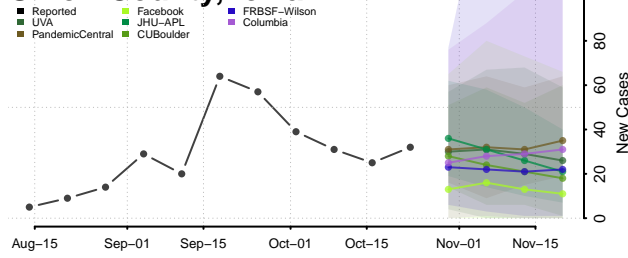

Union County, Iowa