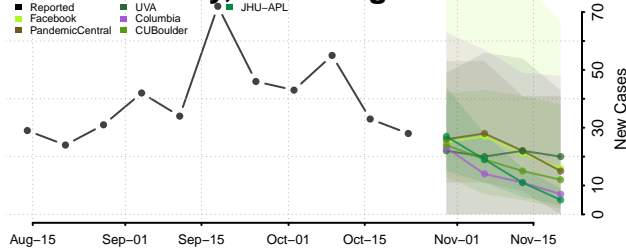

Gilmer County, West Virginia