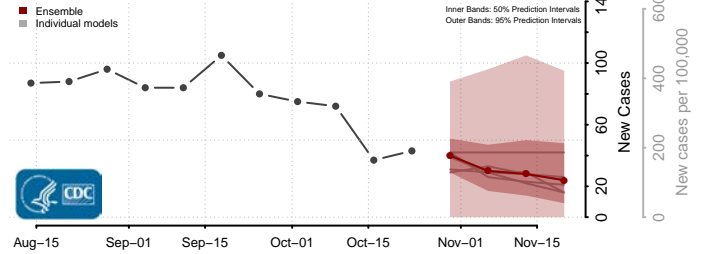

Hopewell County, Virginia