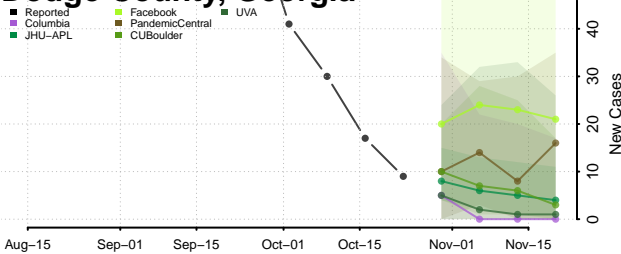

Crawford County, Georgia

Crisp County, Georgia

Dade County, Georgia

Dawson County, Georgia

Decatur County, Georgia

DeKalb County, Georgia

Dodge County, Georgia

Dooly County, Georgia