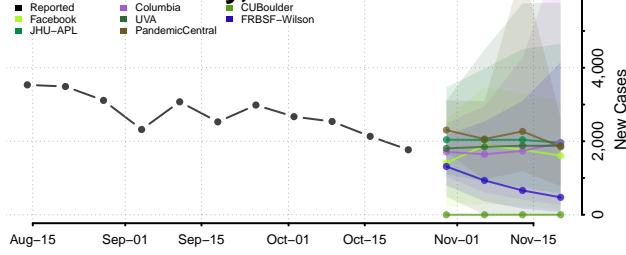

Orleans County, New York

Oswego County, New York

Otsego County, New York

Putnam County, New York

Queens County, New York

Rensselaer County, New York

Richmond County, New York

Rockland County, New York