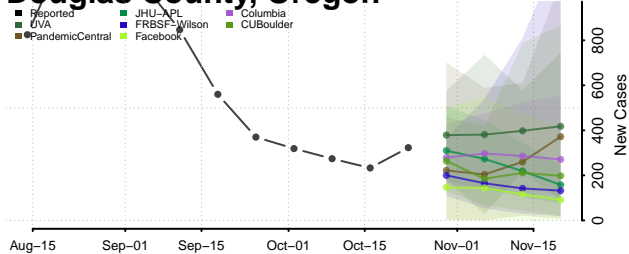

Douglas County, Oregon