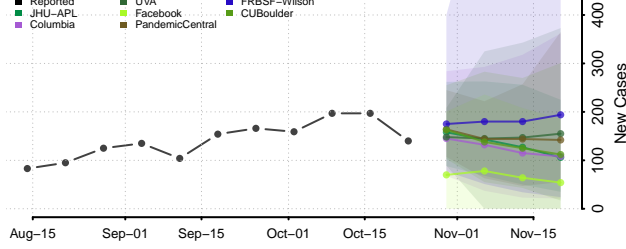

Barron County, Wisconsin

Bayfield County, Wisconsin

Brown County, Wisconsin

Buffalo County, Wisconsin

Burnett County, Wisconsin

Calumet County, Wisconsin

Chippewa County, Wisconsin

Clark County, Wisconsin