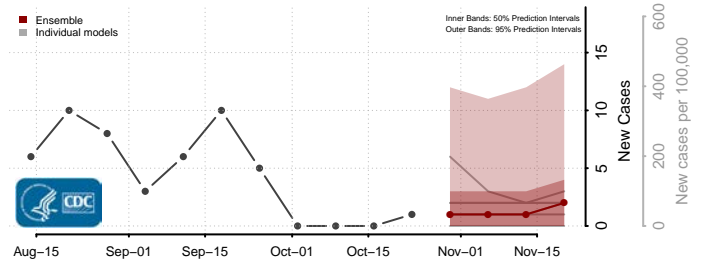

Sherman County, Texas