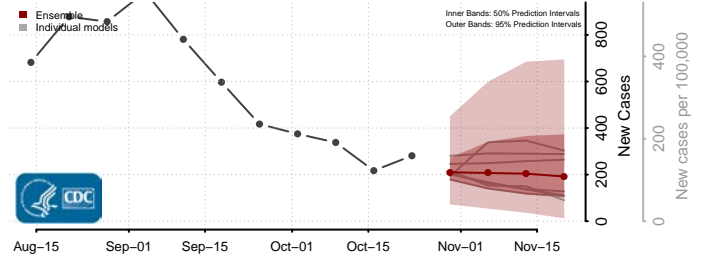

Rush County, Kansas

Russell County, Kansas

Saline County, Kansas

Scott County, Kansas

Sedgwick County, Kansas

Seward County, Kansas

Shawnee County, Kansas

Sheridan County, Kansas