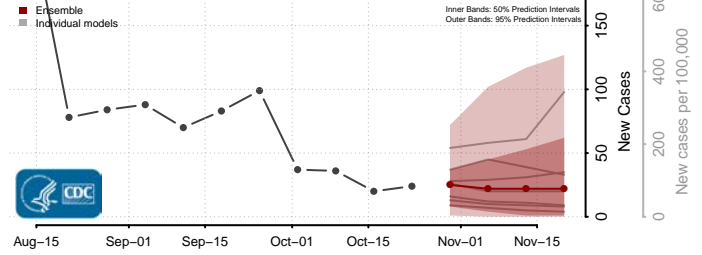

Marion County, Missouri