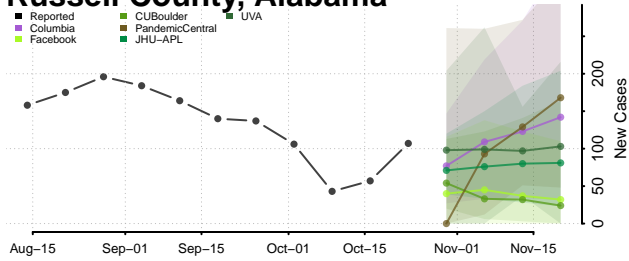

Marion County, Alabama

Marshall County, Alabama

Mobile County, Alabama

Monroe County, Alabama

Montgomery County, Alabama

Morgan County, Alabama

Perry County, Alabama

Pickens County, Alabama

Pike County, Alabama

Randolph County, Alabama

Russell County, Alabama

Shelby County, Alabama

St. Clair County, Alabama

Sumter County, Alabama

Talladega County, Alabama

Tallapoosa County, Alabama