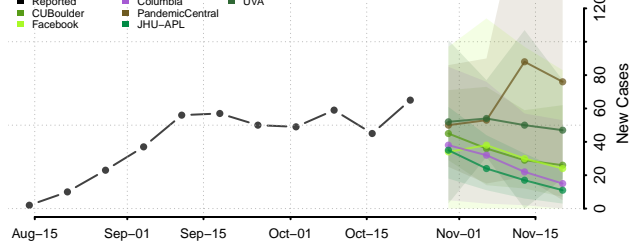

Ramsey County, North Dakota