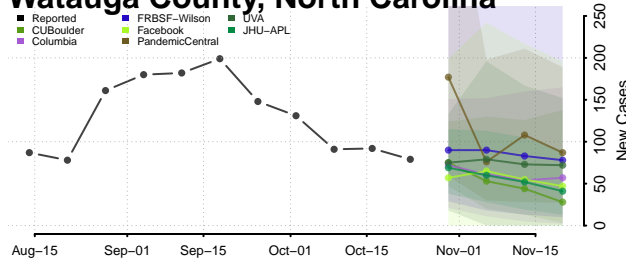

Union County, North Carolina

Vance County, North Carolina

Wake County, North Carolina

Warren County, North Carolina

Washington County, North Carolina

Watauga County, North Carolina

Wayne County, North Carolina