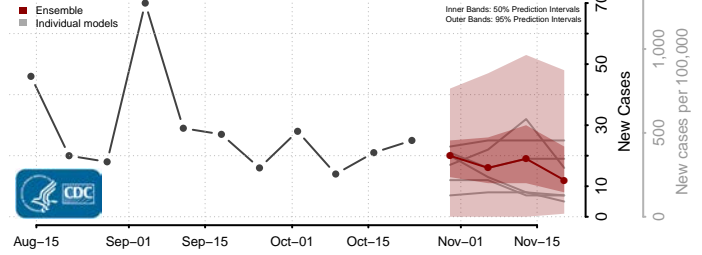

Coal County, Oklahoma