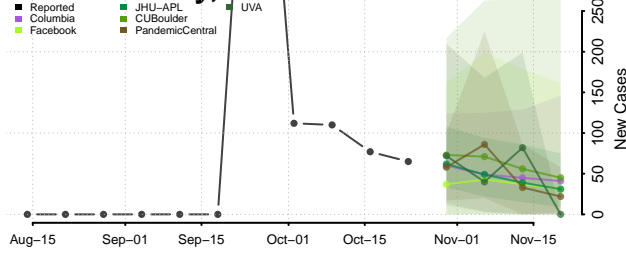

Nemaha County, Nebraska

Nuckolls County, Nebraska

Otoe County, Nebraska

Pawnee County, Nebraska

Perkins County, Nebraska

Phelps County, Nebraska

Pierce County, Nebraska

Platte County, Nebraska