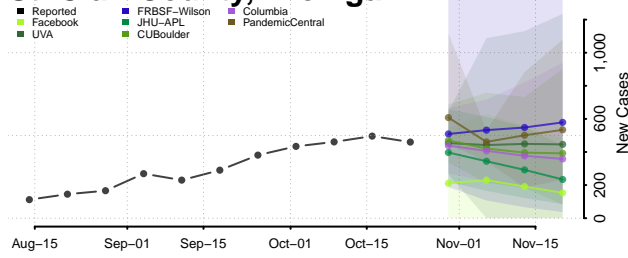

St. Clair County, Michigan