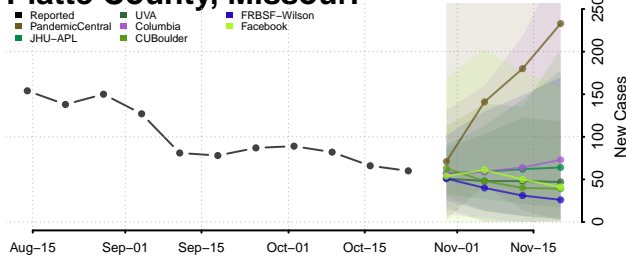

Ozark County, Missouri

Pemiscot County, Missouri

Perry County, Missouri

Pettis County, Missouri

Phelps County, Missouri

Pike County, Missouri

Platte County, Missouri

Polk County, Missouri