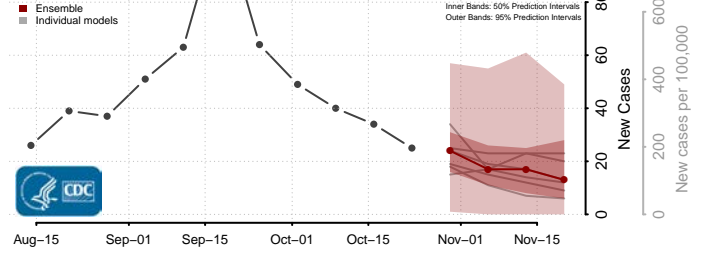

Pamlico County, North Carolina