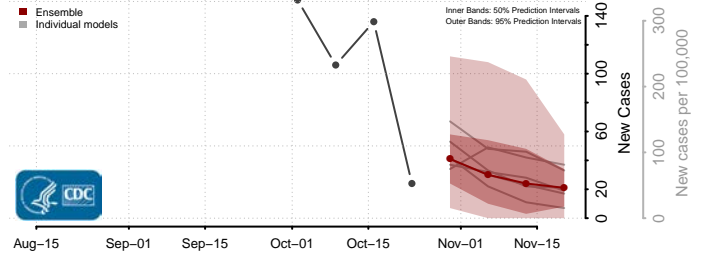

Wood County, Texas