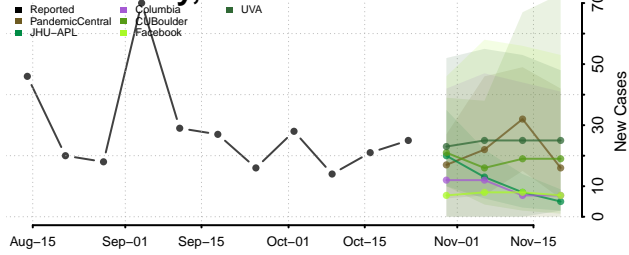

Choctaw County, Oklahoma

Cimarron County, Oklahoma

Cleveland County, Oklahoma

Coal County, Oklahoma

Comanche County, Oklahoma

Cotton County, Oklahoma

Craig County, Oklahoma

Creek County, Oklahoma