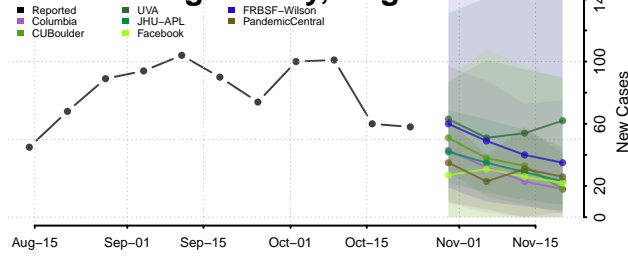

Mecklenburg County, Virginia