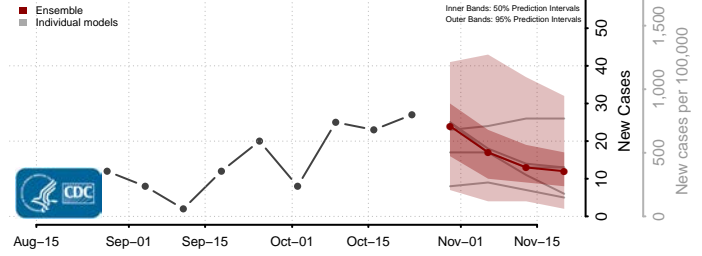

Garfield County, Montana

Glacier County, Montana

Golden Valley County, Montana

Granite County, Montana

Hill County, Montana

Jefferson County, Montana

Judith Basin County, Montana

Lake County, Montana