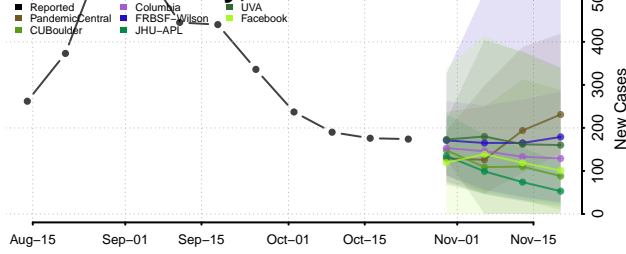

Greene County, Indiana

Hamilton County, Indiana

Hancock County, Indiana

Harrison County, Indiana

Hendricks County, Indiana

Henry County, Indiana

Howard County, Indiana

Huntington County, Indiana