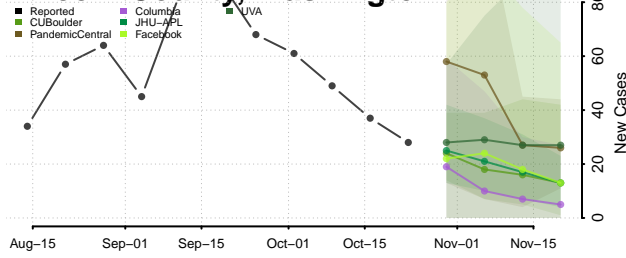

Lincoln County, Washington