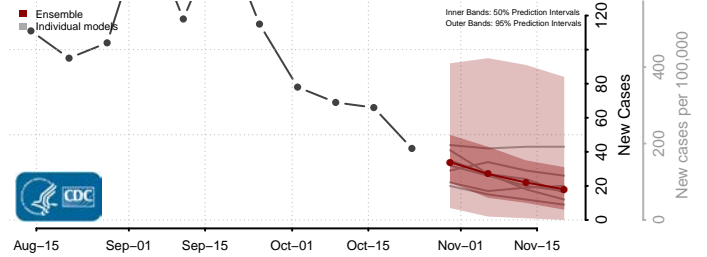

Martin County, North Carolina