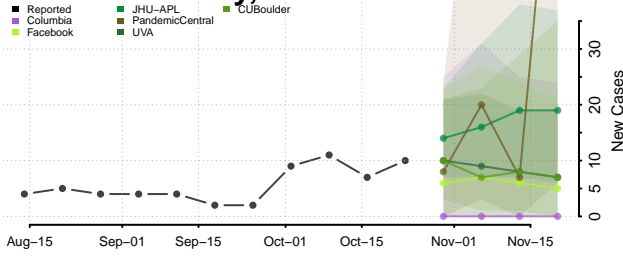

Marshall County, South Dakota