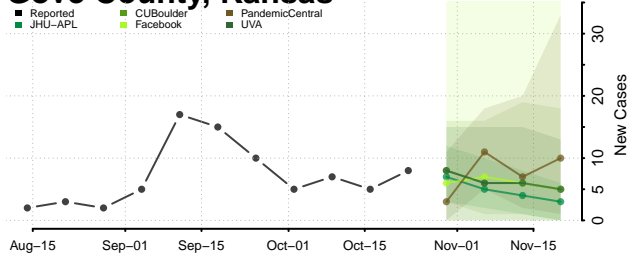

Ellsworth County, Kansas

Finney County, Kansas

Ford County, Kansas

Franklin County, Kansas

Geary County, Kansas

Gove County, Kansas

Graham County, Kansas

Grant County, Kansas