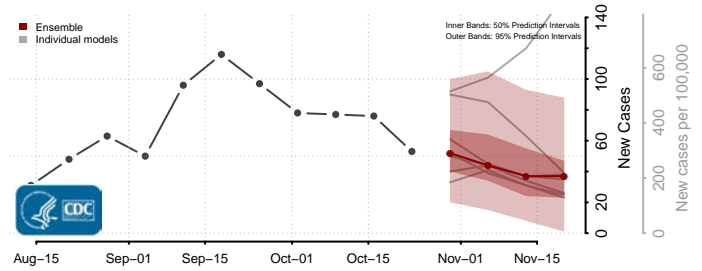

Morgan County, West Virginia