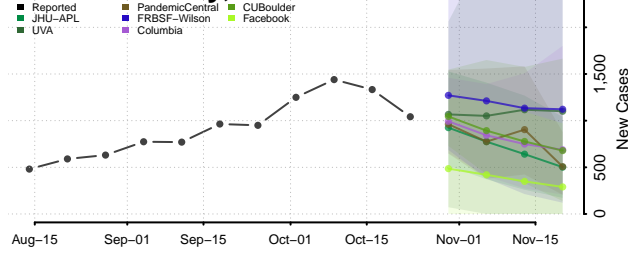

Anoka County, Minnesota