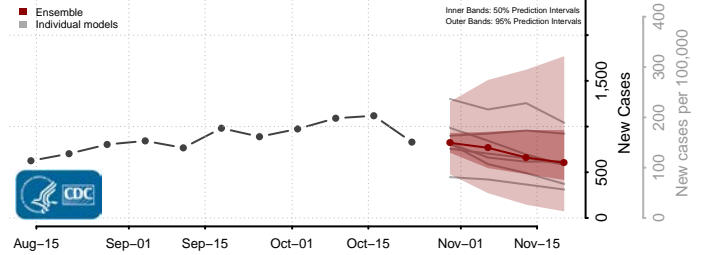

Ramsey County, Minnesota