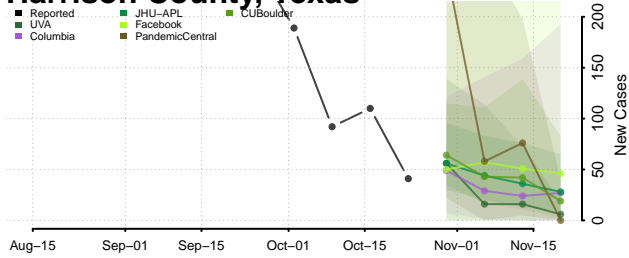

Harrison County, Texas