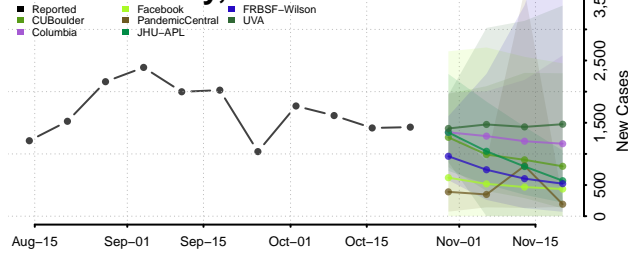

Tulare County, California