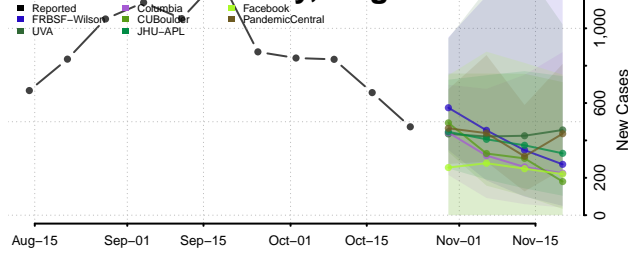

Caroline County, Virginia

Carroll County, Virginia

Charles City County, Virginia

Charlotte County, Virginia

Charlottesville County, Virginia

Chesapeake County, Virginia

Chesterfield County, Virginia

Clarke County, Virginia