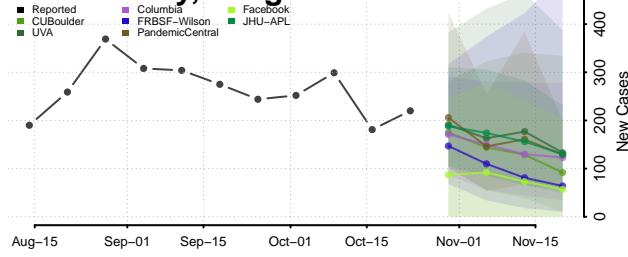

Linn County, Oregon

Malheur County, Oregon

Marion County, Oregon

Morrow County, Oregon

Multnomah County, Oregon

Polk County, Oregon

Sherman County, Oregon

Tillamook County, Oregon