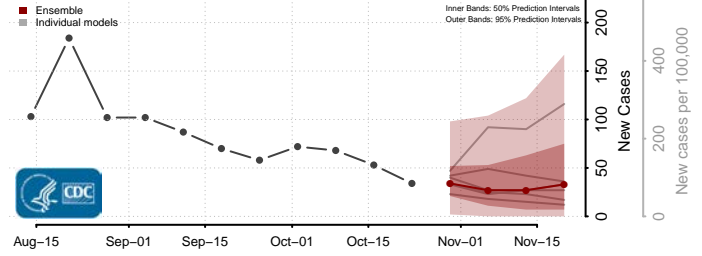

Howell County, Missouri