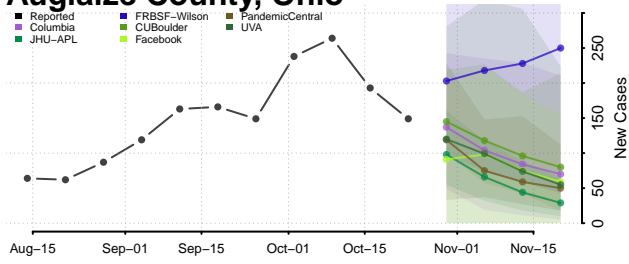

Auglaize County, Ohio