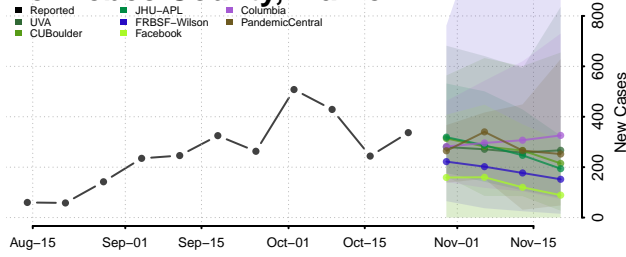

Kennebec County, Maine