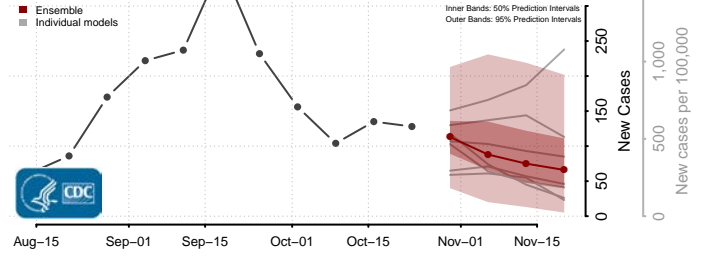

Roane County, Tennessee

Robertson County, Tennessee

Rutherford County, Tennessee

Scott County, Tennessee

Sequatchie County, Tennessee

Sevier County, Tennessee

Shelby County, Tennessee

Smith County, Tennessee