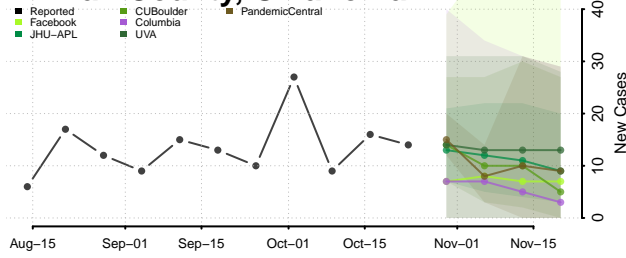

Sequoyah County, Oklahoma

Stephens County, Oklahoma

Texas County, Oklahoma

Tillman County, Oklahoma

Tulsa County, Oklahoma

Wagoner County, Oklahoma

Washington County, Oklahoma

Washita County, Oklahoma