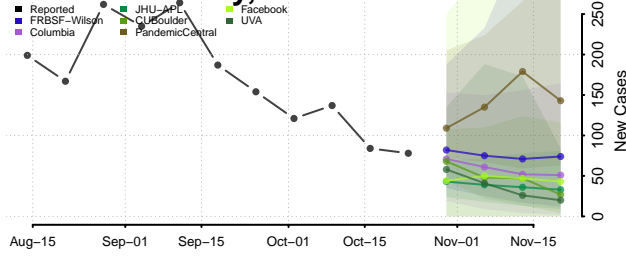

Kay County, Oklahoma

Kingfisher County, Oklahoma

Kiowa County, Oklahoma

Latimer County, Oklahoma

Le Flore County, Oklahoma

Lincoln County, Oklahoma

Logan County, Oklahoma

Love County, Oklahoma