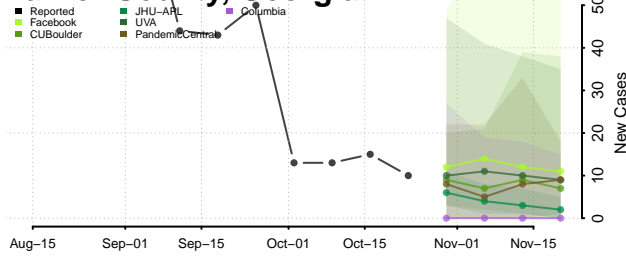

Terrell County, Georgia

Thomas County, Georgia

Tift County, Georgia

Toombs County, Georgia

Towns County, Georgia

Treutlen County, Georgia

Troup County, Georgia

Turner County, Georgia