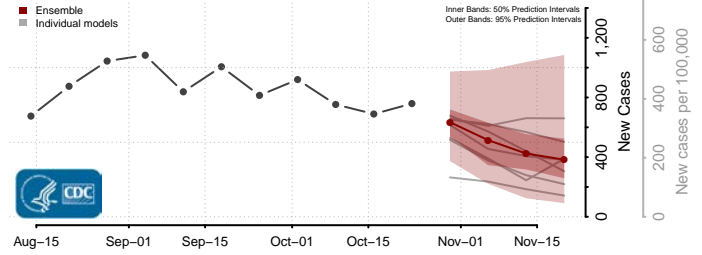

Deschutes County, Oregon