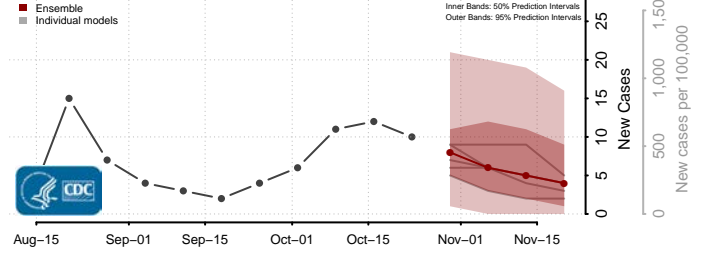

Divide County, North Dakota

Dunn County, North Dakota

Eddy County, North Dakota

Emmons County, North Dakota

Foster County, North Dakota

Golden Valley County, North Dakota

Grand Forks County, North Dakota

Grant County, North Dakota