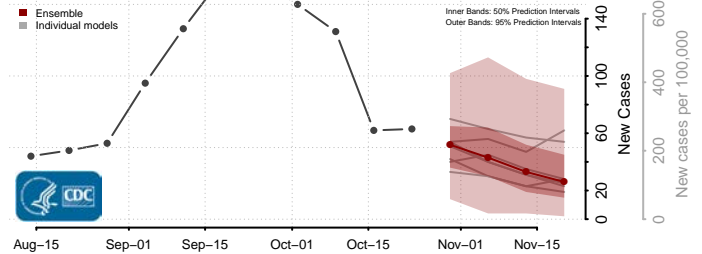

Page County, Virginia