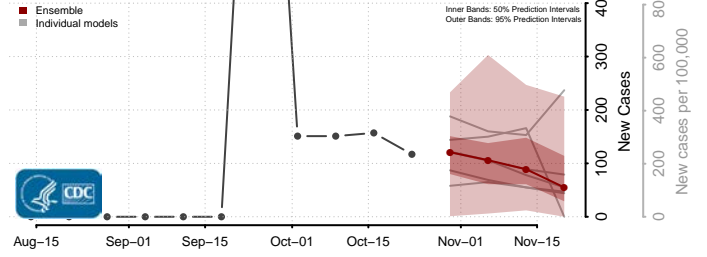

Buffalo County, Nebraska