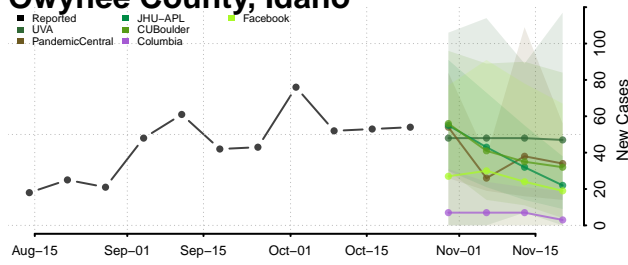

Lincoln County, Idaho

Madison County, Idaho

Minidoka County, Idaho

Nez Perce County, Idaho

Oneida County, Idaho

Owyhee County, Idaho

Payette County, Idaho

Power County, Idaho