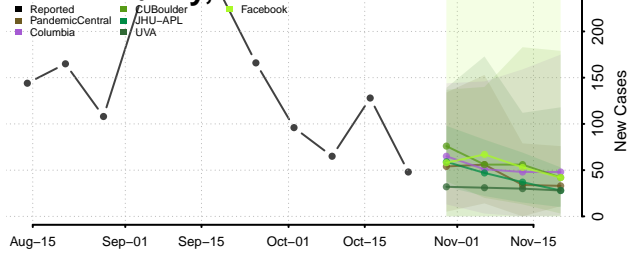

Erath County, Texas