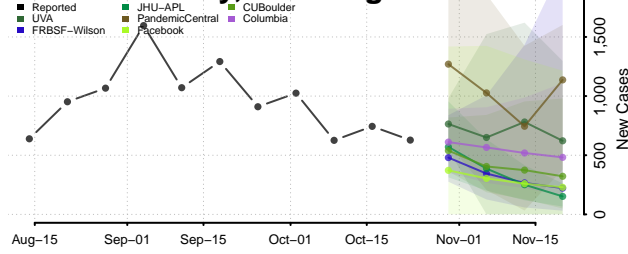

Yakima County, Washington