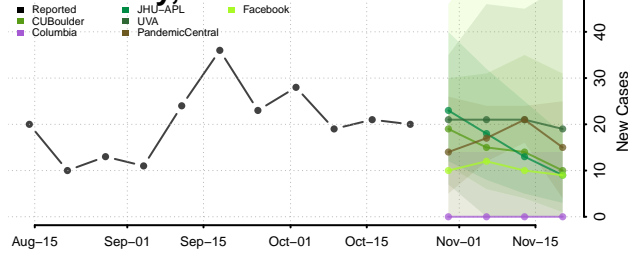

Ida County, Iowa