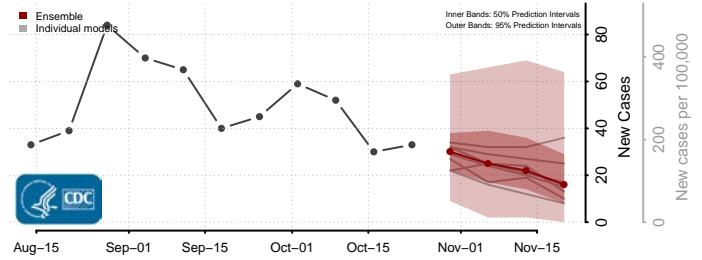

Patrick County, Virginia