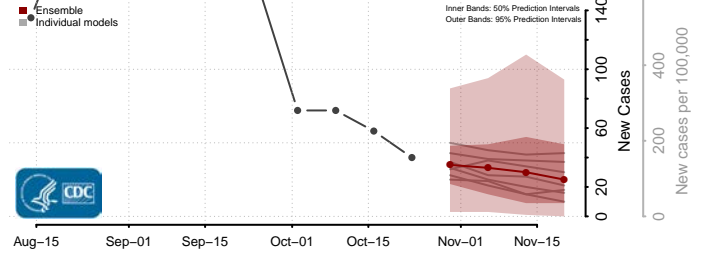

Marshall County, Tennessee

Maury County, Tennessee

McMinn County, Tennessee

McNairy County, Tennessee

Meigs County, Tennessee

Monroe County, Tennessee

Montgomery County, Tennessee

Moore County, Tennessee