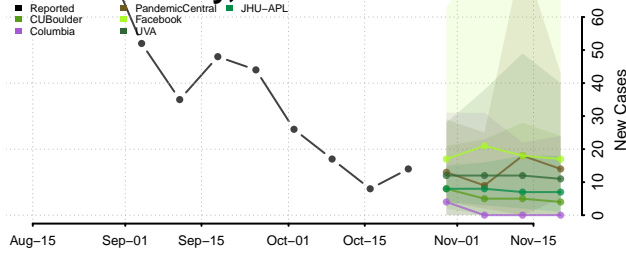

Marion County, Arkansas