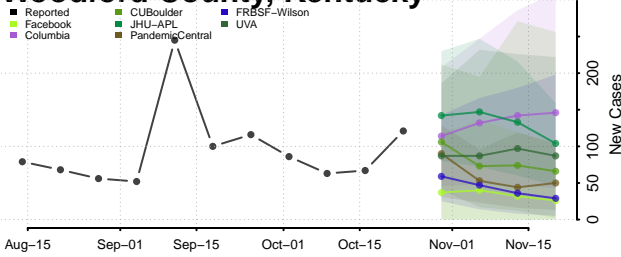

Union County, Kentucky

Warren County, Kentucky

Washington County, Kentucky

Wayne County, Kentucky

Webster County, Kentucky

Whitley County, Kentucky

Wolfe County, Kentucky

Woodford County, Kentucky