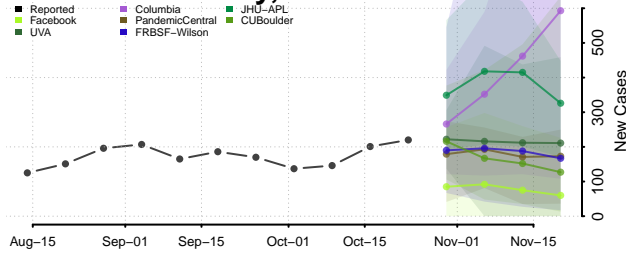

Berkshire County, Massachusetts