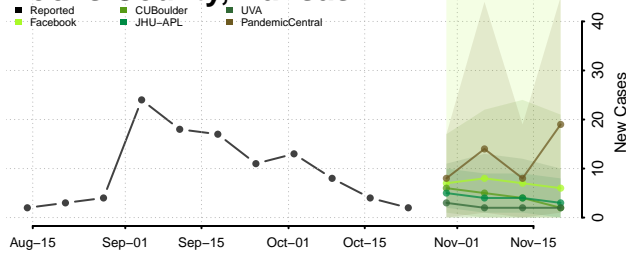

Rooks County, Kansas