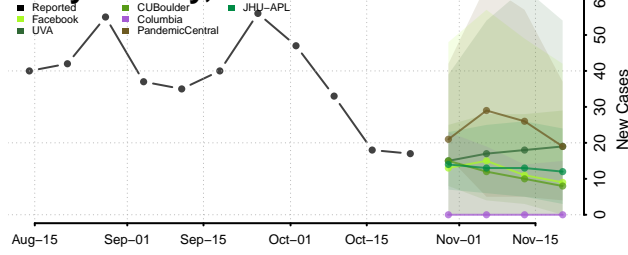

Lincoln County, New Mexico

Los Alamos County, New Mexico

Luna County, New Mexico

McKinley County, New Mexico

Mora County, New Mexico

Otero County, New Mexico

Quay County, New Mexico

Rio Arriba County, New Mexico