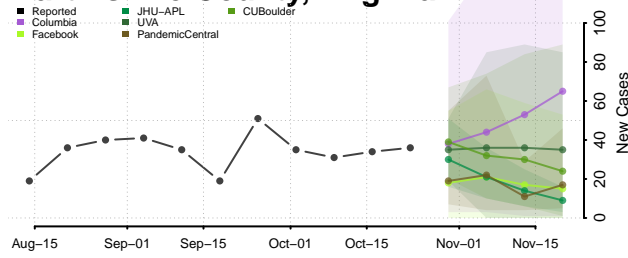

Martinsville County, Virginia