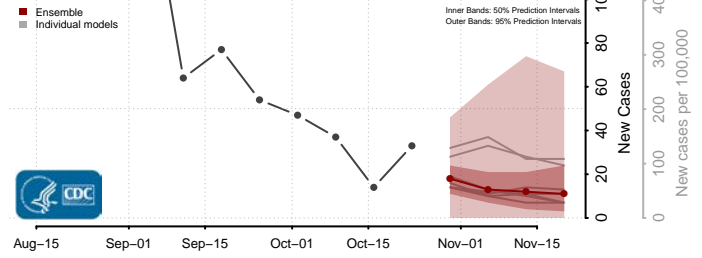

Livingston County, Louisiana

Madison County, Louisiana

Morehouse County, Louisiana

Natchitoches County, Louisiana

Orleans County, Louisiana

Ouachita County, Louisiana

Plaquemines County, Louisiana

Pointe Coupee County, Louisiana