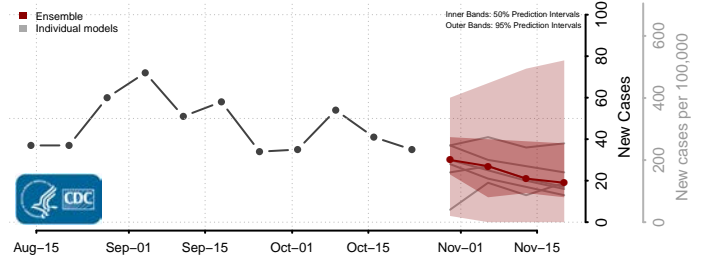

Mitchell County, North Carolina