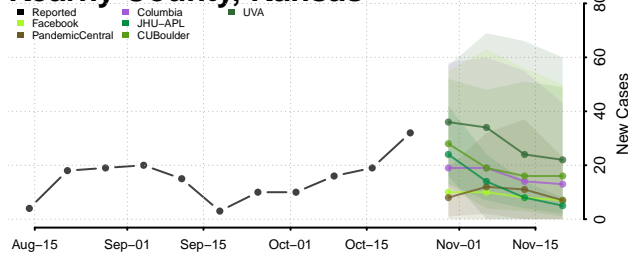

Jackson County, Kansas

Jefferson County, Kansas

Jewell County, Kansas

Johnson County, Kansas

Kearyn County, Kansas

Kingman County, Kansas

Kiowa County, Kansas

Labette County, Kansas