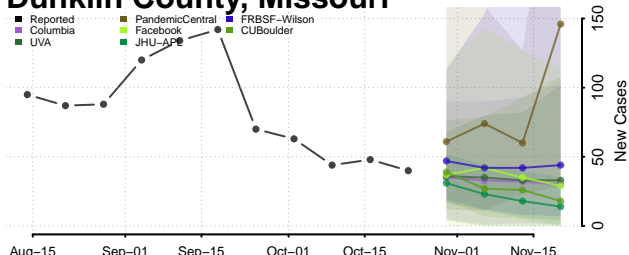

Dunklin County, Missouri