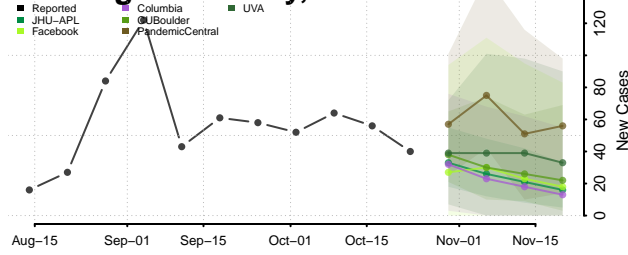

Pennington County, Minnesota