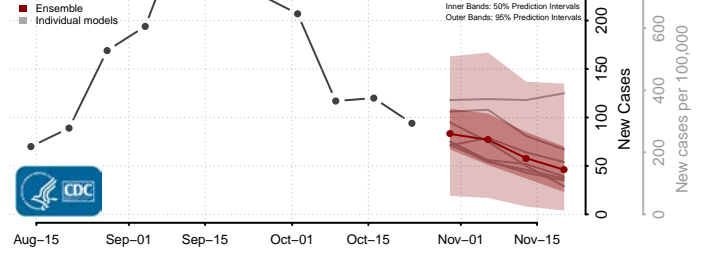

Logan County, West Virginia