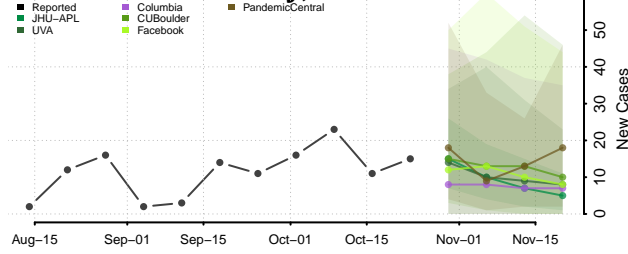

Lincoln County, Wisconsin

Manitowoc County, Wisconsin

Marathon County, Wisconsin

Marinette County, Wisconsin

Marquette County, Wisconsin

Menominee County, Wisconsin

Milwaukee County, Wisconsin

Monroe County, Wisconsin