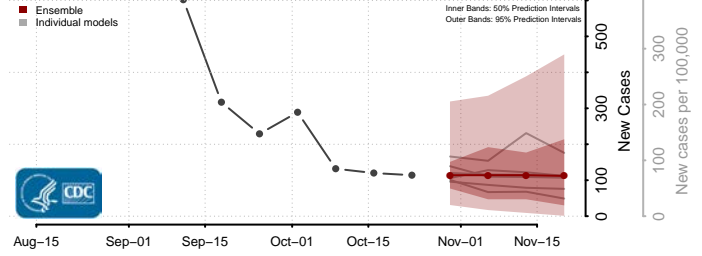

Perry County, Mississippi

Pike County, Mississippi

Pontotoc County, Mississippi

Prentiss County, Mississippi

Quitman County, Mississippi

Rankin County, Mississippi

Scott County, Mississippi

Sharkey County, Mississippi