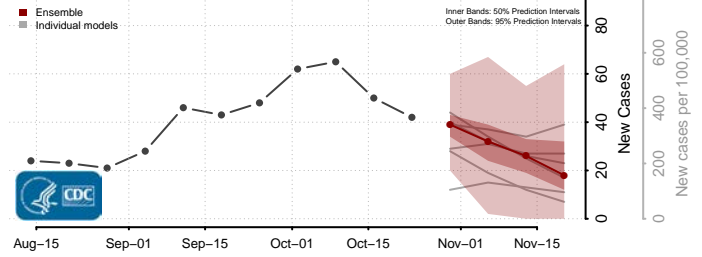

Poweshiek County, Iowa

Ringgold County, Iowa

Sac County, Iowa

Scott County, Iowa

Shelby County, Iowa

Sioux County, Iowa

Story County, Iowa

Tama County, Iowa