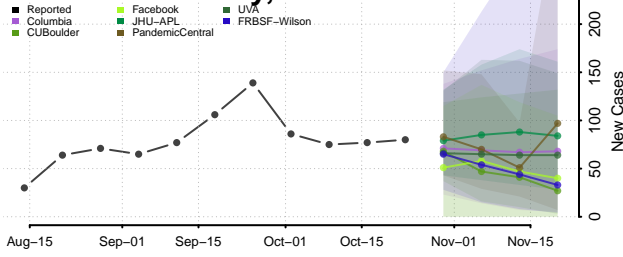

Columbia County, New York