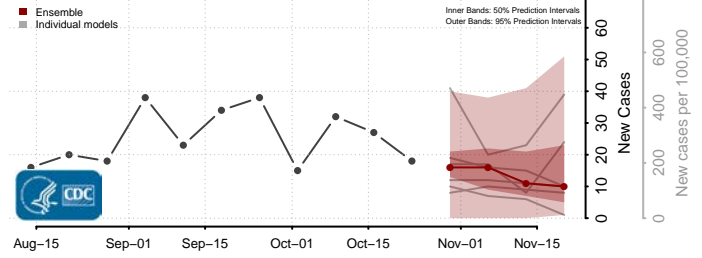

Kiowa County, Oklahoma