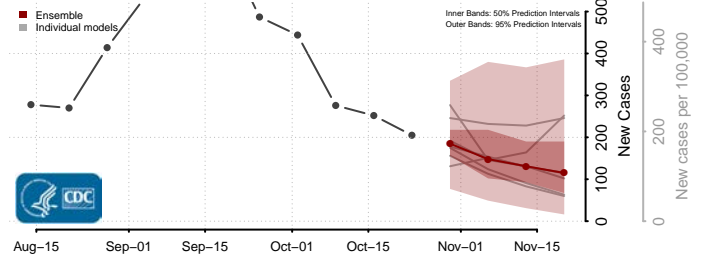

Vigo County, Indiana

Wabash County, Indiana

Warren County, Indiana

Warrick County, Indiana

Washington County, Indiana

Wayne County, Indiana

Wells County, Indiana

White County, Indiana