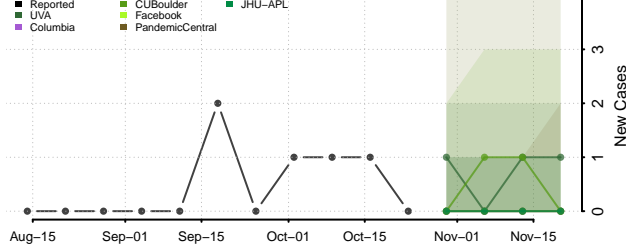

King County, Texas