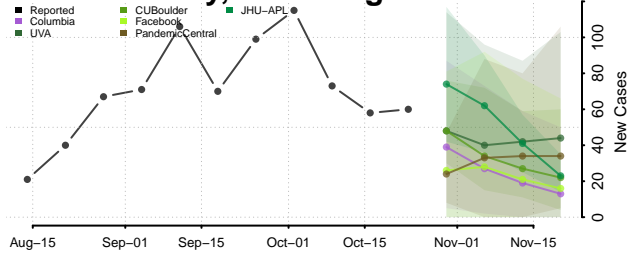

Roane County, West Virginia