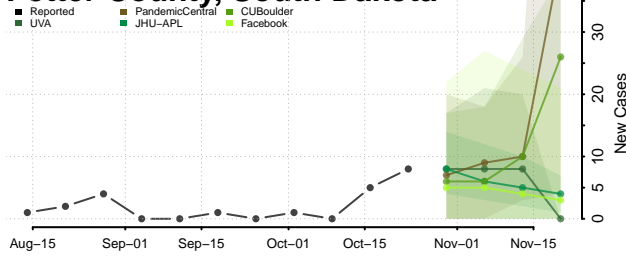

Potter County, South Dakota