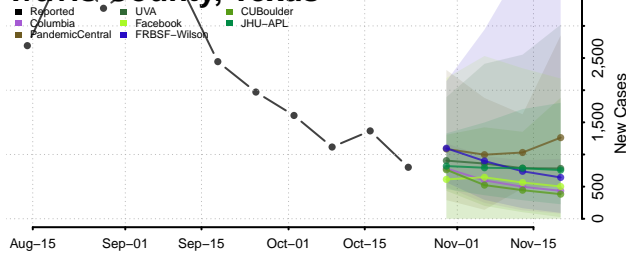

Travis County, Texas