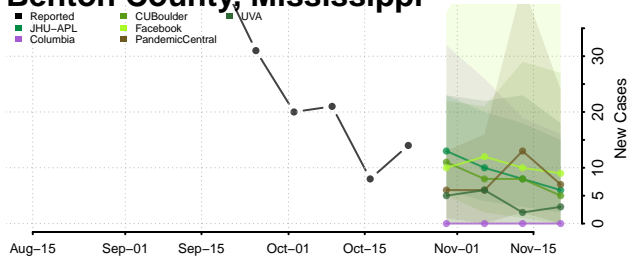

Mississippi

Adams County, Mississippi

Alcorn County, Mississippi

Amite County, Mississippi

Attala County, Mississippi

Benton County, Mississippi

Bolivar County, Mississippi

Calhoun County, Mississippi