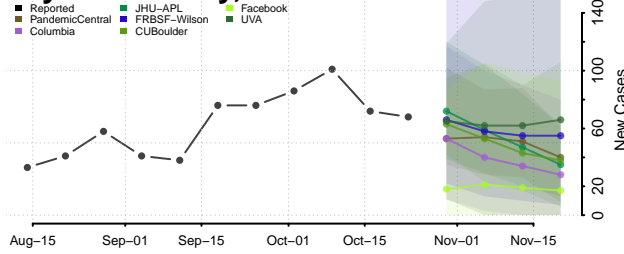

Fayette County, Iowa