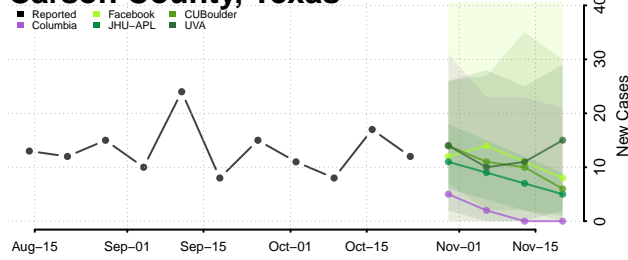

Carson County, Texas