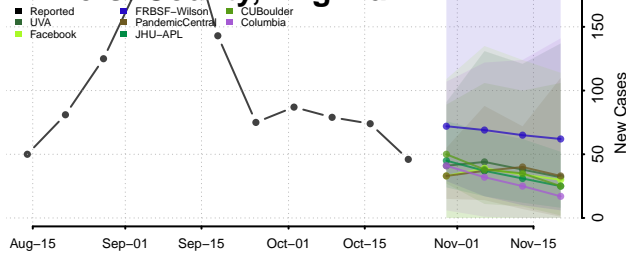

Amherst County, Virginia