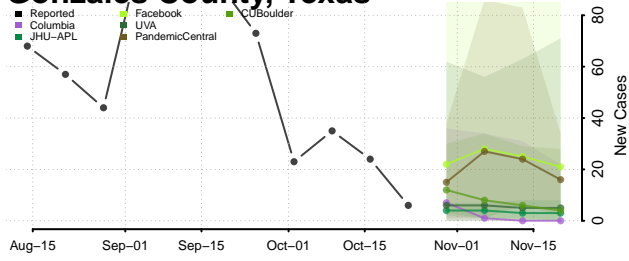

Gonzales County, Texas