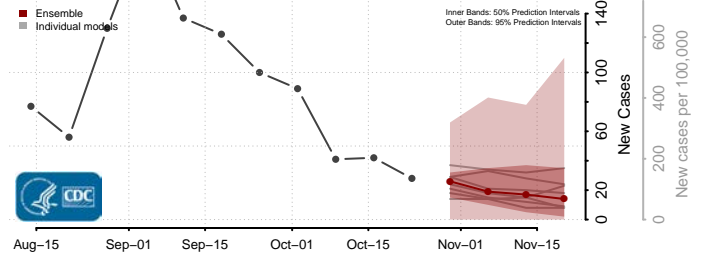

Sullivan County, Indiana