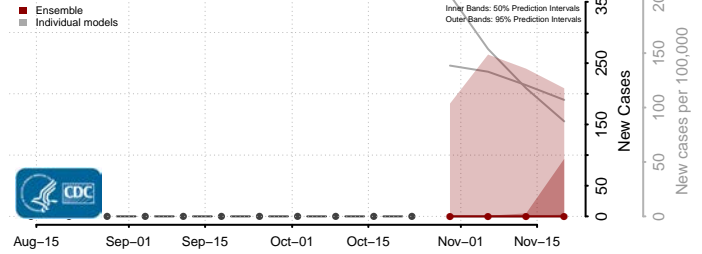

Washington County, Utah