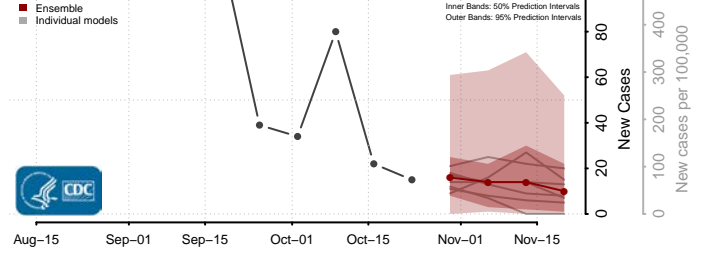

Covington County, Mississippi

DeSoto County, Mississippi

Forrest County, Mississippi

Franklin County, Mississippi

George County, Mississippi

Greene County, Mississippi

Grenada County, Mississippi

Hancock County, Mississippi