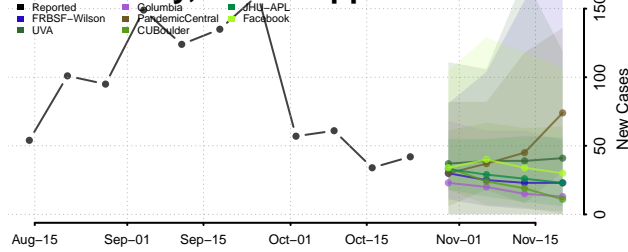

Tate County, Mississippi