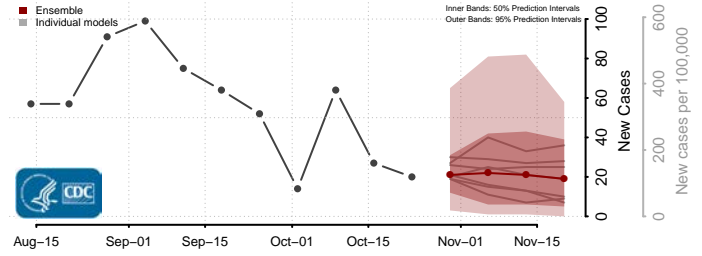

Crawford County, Iowa