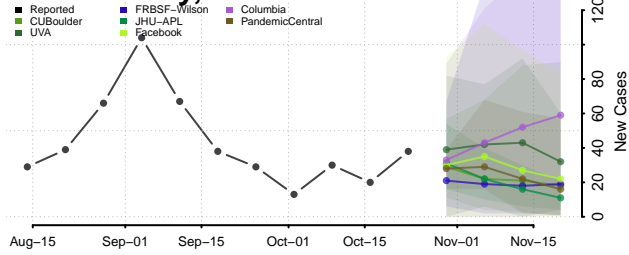

Ford County, Illinois