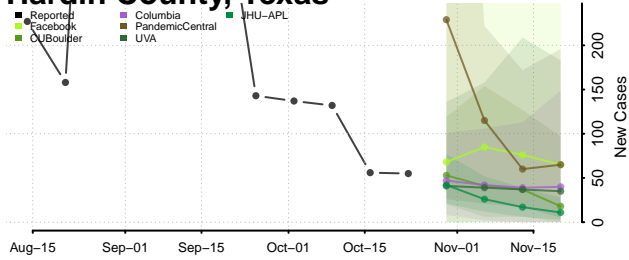

Hardin County, Texas