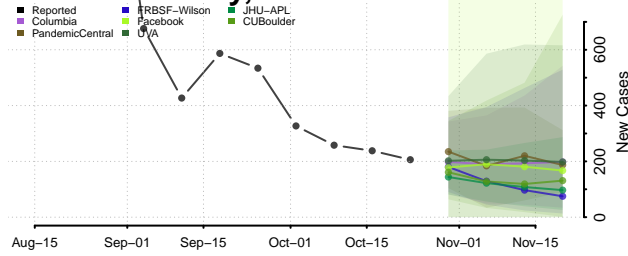

Livingston County, Louisiana

Madison County, Louisiana

Morehouse County, Louisiana

Natchitoches County, Louisiana

Orleans County, Louisiana

Ouachita County, Louisiana

Plaquemines County, Louisiana

Pointe Coupee County, Louisiana