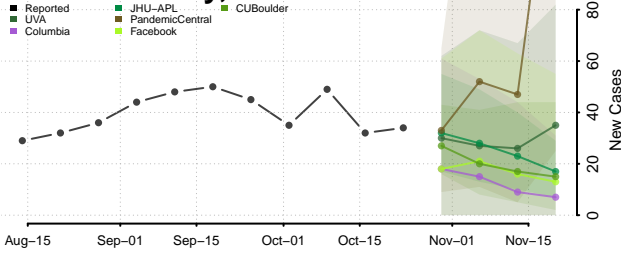

Custer County, South Dakota