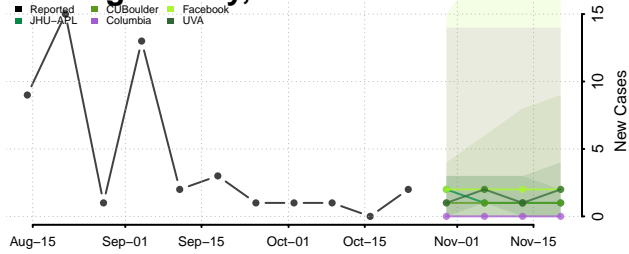

Sterling County, Texas