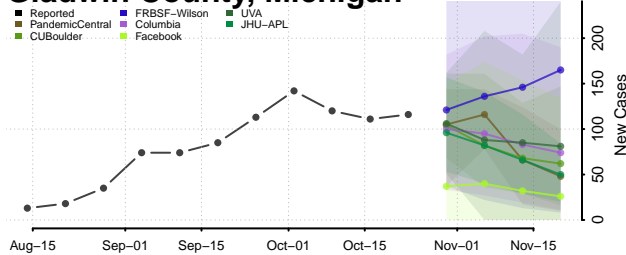

Crawford County, Michigan

Delta County, Michigan

Dickinson County, Michigan

Eaton County, Michigan

Emmet County, Michigan

Genesee County, Michigan

Gladwin County, Michigan

Gogebic County, Michigan