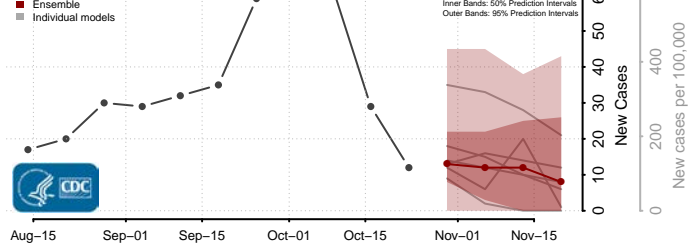

Winnebago County, Iowa