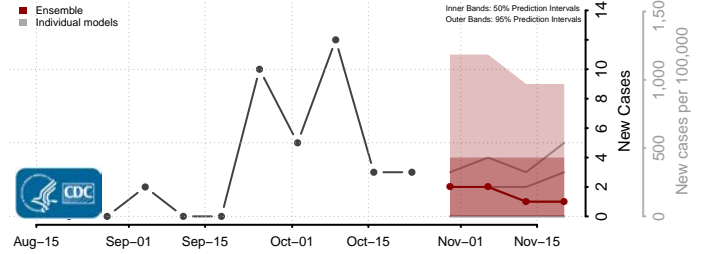

Billings County, North Dakota