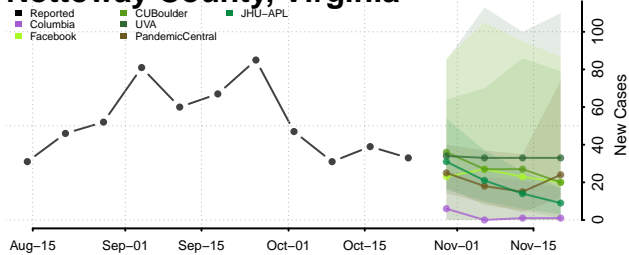

New Kent County, Virginia

Newport News County, Virginia

Norfolk County, Virginia

Northampton County, Virginia

Northumberland County, Virginia

Norton County, Virginia

Nottoway County, Virginia

Orange County, Virginia