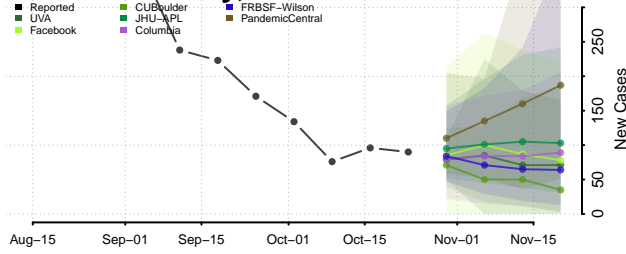

Johnson County, Arkansas

Lafayette County, Arkansas

Lawrence County, Arkansas

Lee County, Arkansas

Lincoln County, Arkansas

Little River County, Arkansas

Logan County, Arkansas

Lonoke County, Arkansas