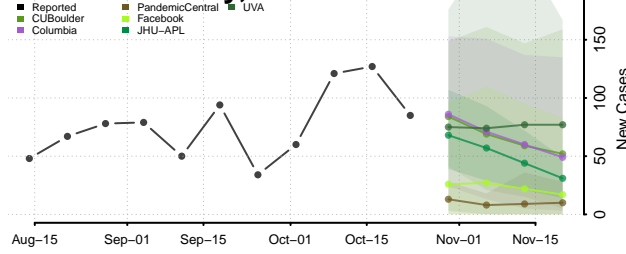

Plumas County, California