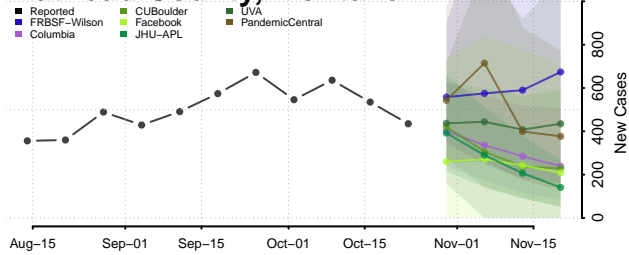

Custer County, Montana

Daniels County, Montana

Dawson County, Montana

Deer Lodge County, Montana

Fallon County, Montana

Fergus County, Montana

Flathead County, Montana

Gallatin County, Montana