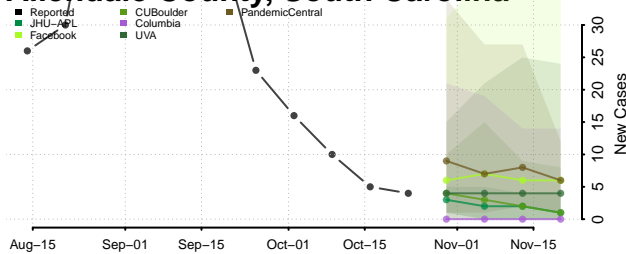

Allendale County, South Carolina