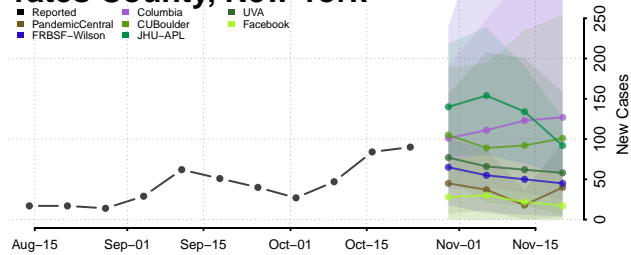

Yates County, New York