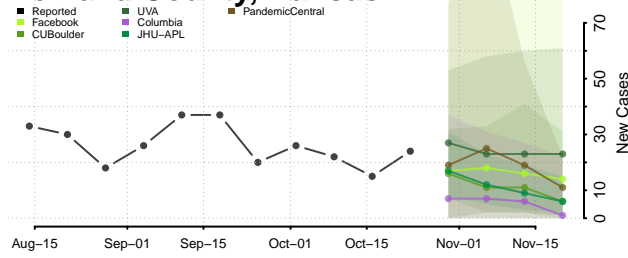

Nemaha County, Kansas