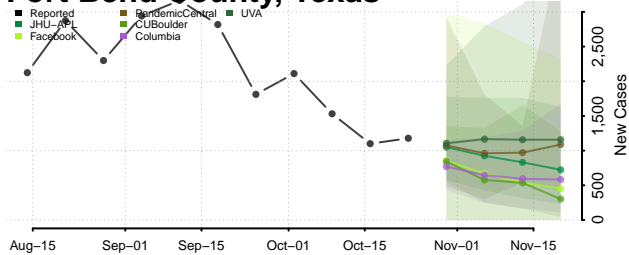

Fort Bend County, Texas