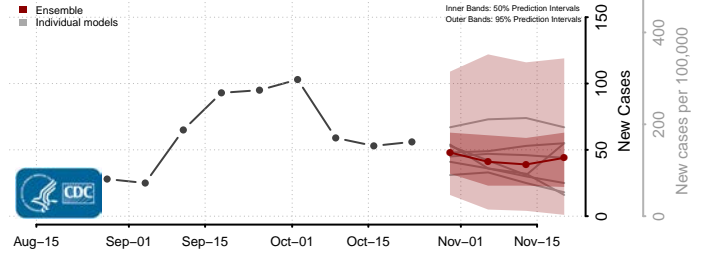

Lincoln County, Maine