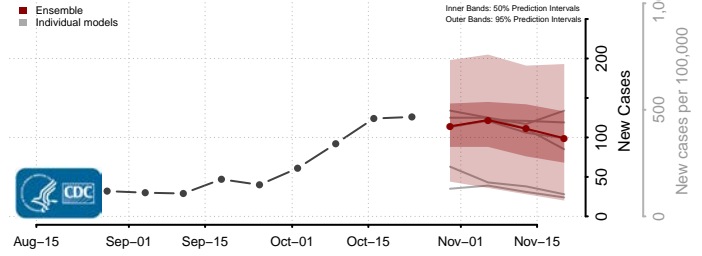

De Baca County, New Mexico

Dona Ana County, New Mexico

Eddy County, New Mexico

Grant County, New Mexico

Guadalupe County, New Mexico

Harding County, New Mexico

Hidalgo County, New Mexico

Lea County, New Mexico