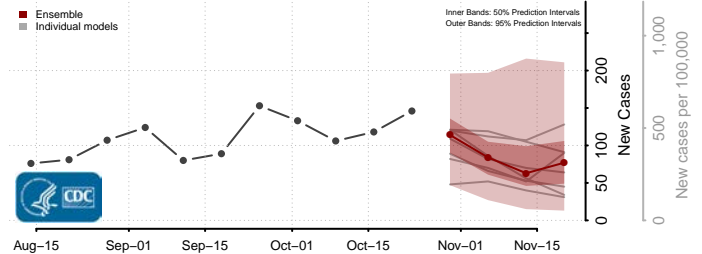

Hood River County, Oregon

Jackson County, Oregon

Jefferson County, Oregon

Josephine County, Oregon

Klamath County, Oregon

Lake County, Oregon

Lane County, Oregon

Lincoln County, Oregon