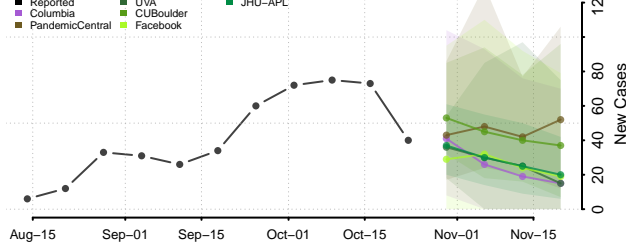

Crawford County, Wisconsin