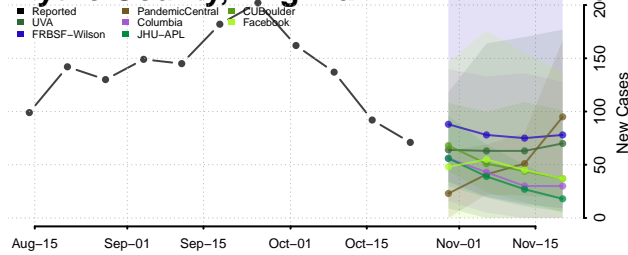

Wythe County, Virginia