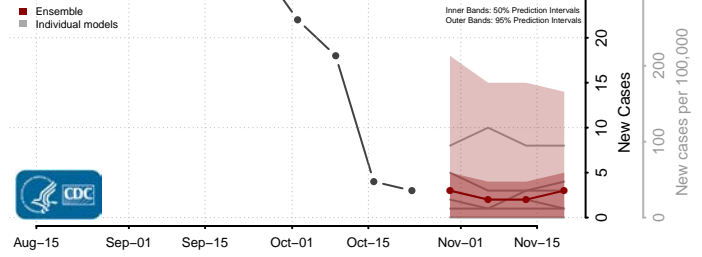

Red River County, Louisiana