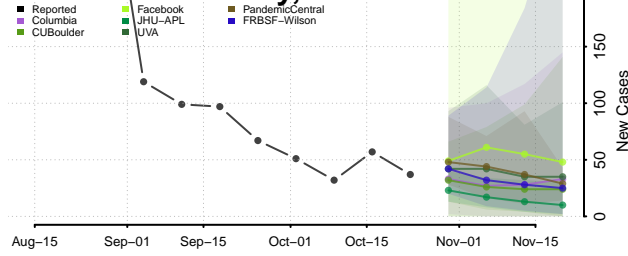

Rapides County, Louisiana

Red River County, Louisiana

Richland County, Louisiana

Sabine County, Louisiana

St. Bernard County, Louisiana

St. Charles County, Louisiana

St. Helena County, Louisiana

St. James County, Louisiana