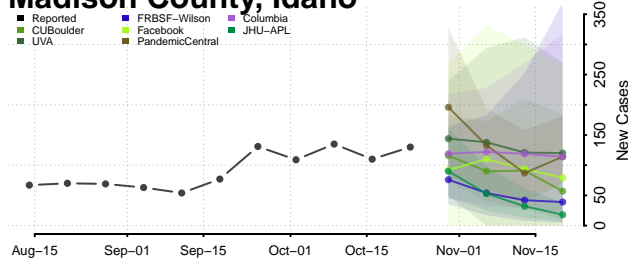

Madison County, Idaho