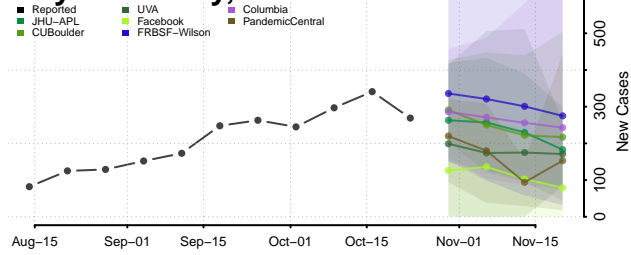

Sullivan County, New York

Tioga County, New York

Tompkins County, New York

Ulster County, New York

Warren County, New York

Washington County, New York

Wayne County, New York

Westchester County, New York