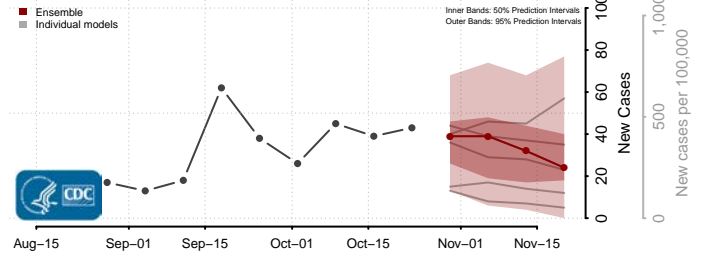

Sweet Grass County, Montana

Teton County, Montana

Toole County, Montana

Treasure County, Montana

Valley County, Montana

Wheatland County, Montana

Wibaux County, Montana

Yellowstone County, Montana