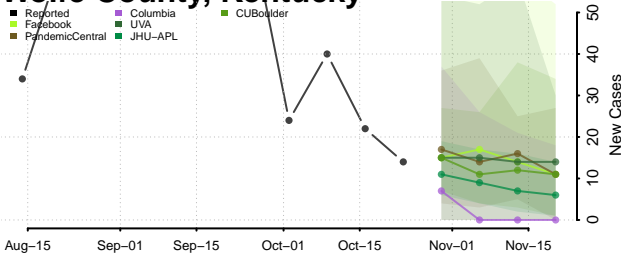

Union County, Kentucky

Warren County, Kentucky

Washington County, Kentucky

Wayne County, Kentucky

Webster County, Kentucky

Whitley County, Kentucky

Wolfe County, Kentucky

Woodford County, Kentucky