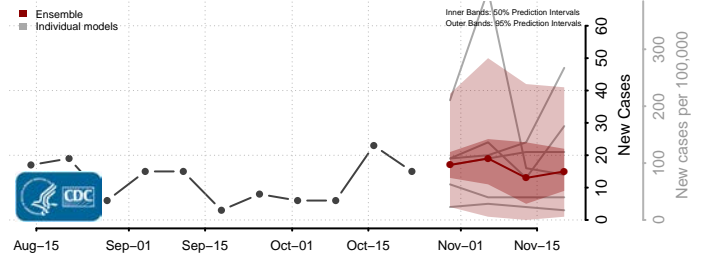

San Juan County, Washington