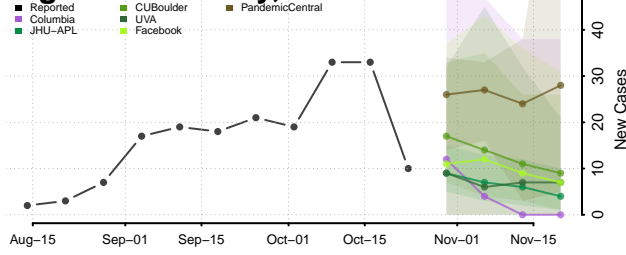

Minnesota

Aitkin County, Minnesota

Anoka County, Minnesota

Becker County, Minnesota

Beltrami County, Minnesota

Benton County, Minnesota

Big Stone County, Minnesota

Blue Earth County, Minnesota