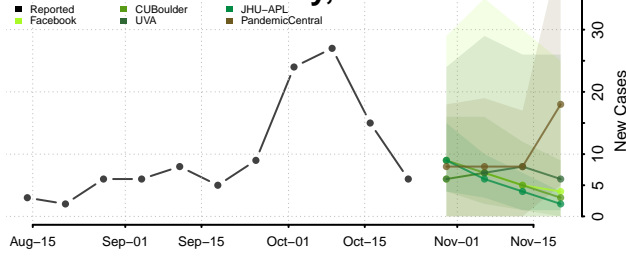

Powder River County, Montana