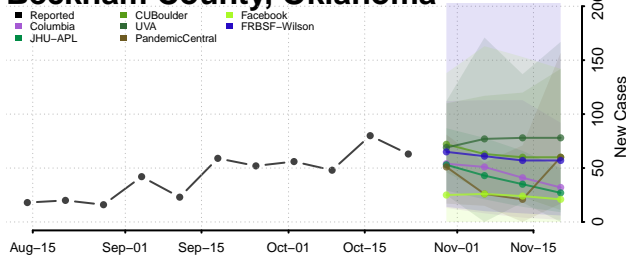

Beckham County, Oklahoma