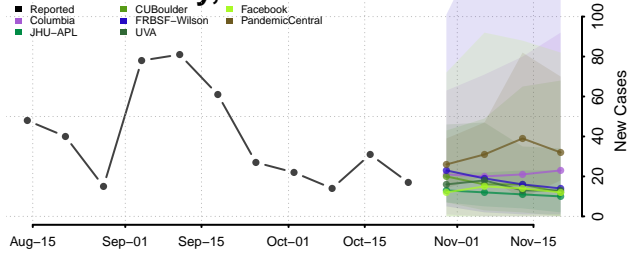

Noble County, Oklahoma