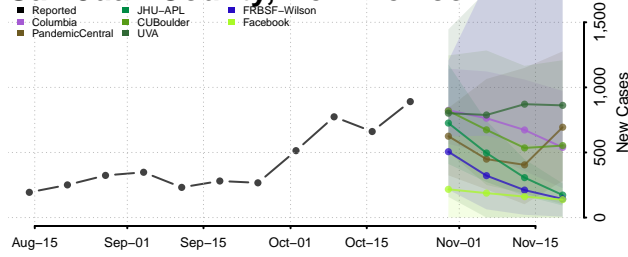

San Juan County, New Mexico