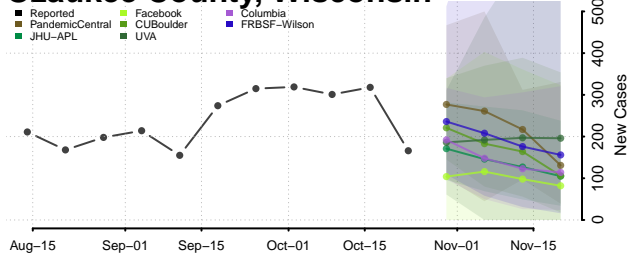

Oconto County, Wisconsin

Oneida County, Wisconsin

Outagamie County, Wisconsin

Ozaukee County, Wisconsin

Pepin County, Wisconsin

Pierce County, Wisconsin

Polk County, Wisconsin

Portage County, Wisconsin