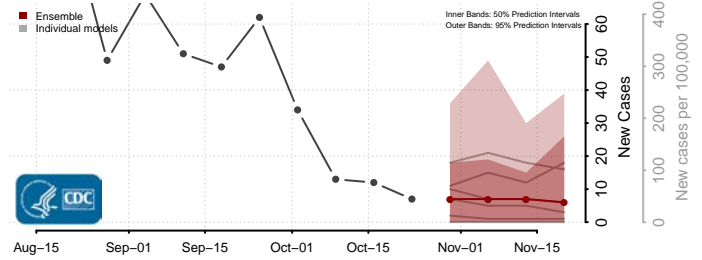

Jackson County, Louisiana