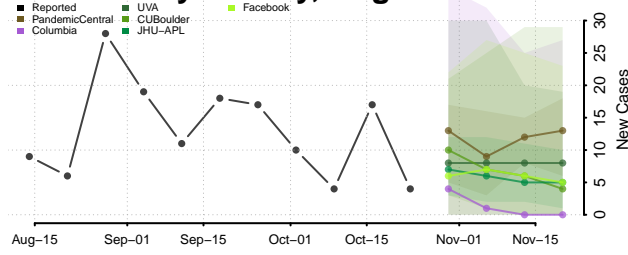

Charles City County, Virginia