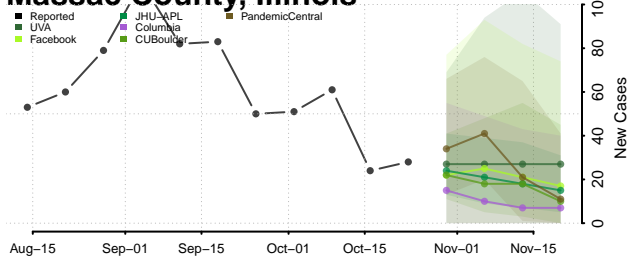

Massac County, Illinois