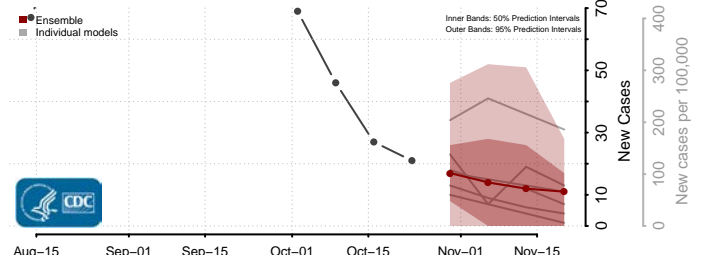

Wayne County, Tennessee