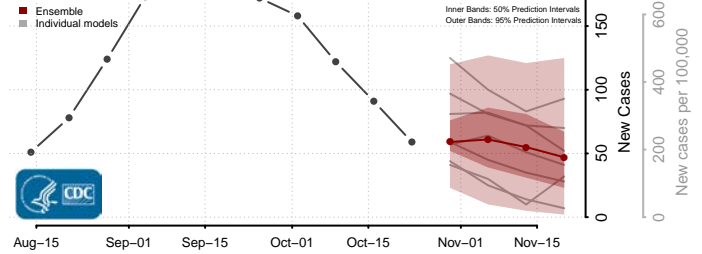

Mason County, West Virginia