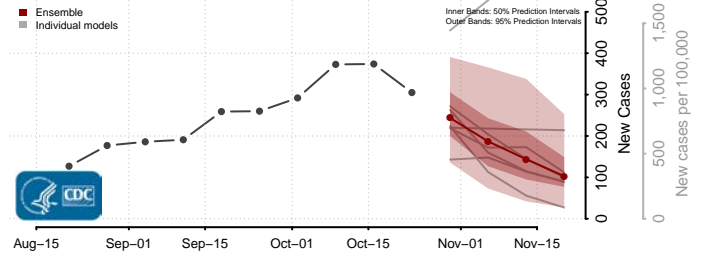

Stark County, North Dakota