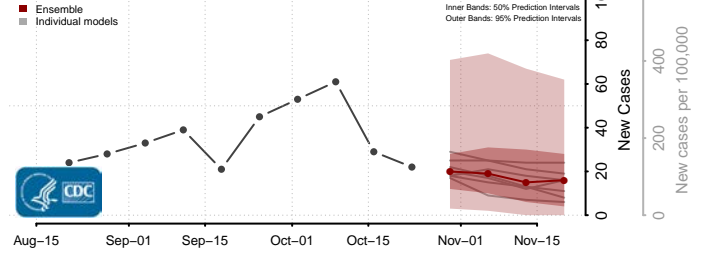

Southampton County, Virginia