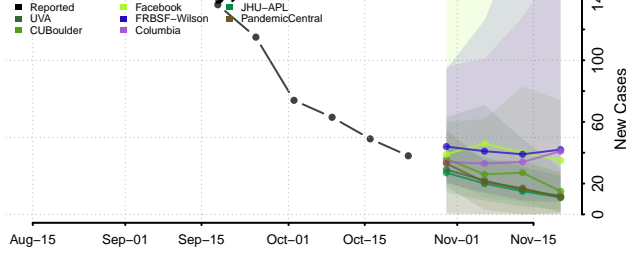

Avery County, North Carolina

Beaufort County, North Carolina

Bertie County, North Carolina

Bladen County, North Carolina

Brunswick County, North Carolina

Buncombe County, North Carolina

Burke County, North Carolina