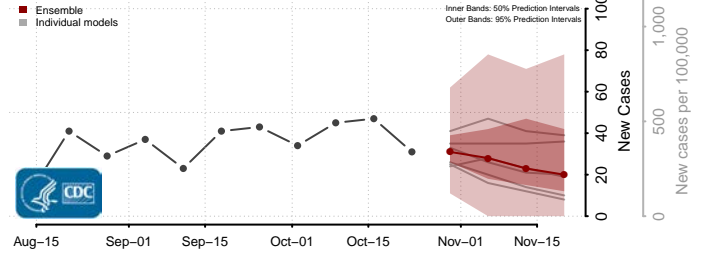

Custer County, Montana

Daniels County, Montana

Dawson County, Montana

Deer Lodge County, Montana

Fallon County, Montana

Fergus County, Montana

Flathead County, Montana

Gallatin County, Montana