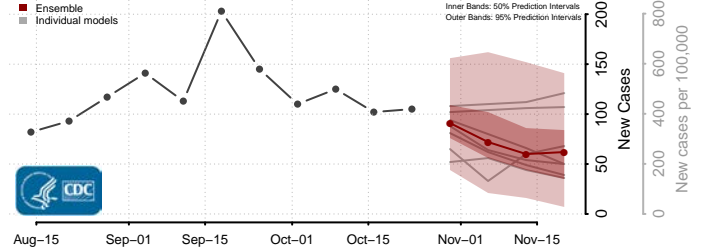

Grant County, Kentucky

Graves County, Kentucky

Grayson County, Kentucky

Green County, Kentucky

Greenup County, Kentucky

Hancock County, Kentucky

Hardin County, Kentucky

Harlan County, Kentucky