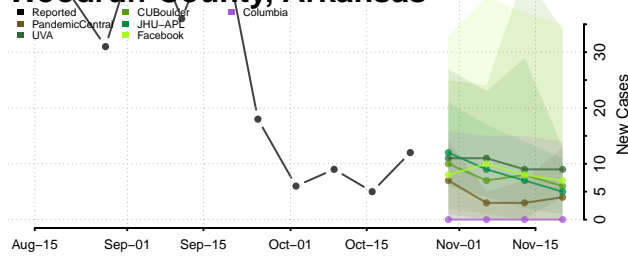

Woodruff County, Arkansas