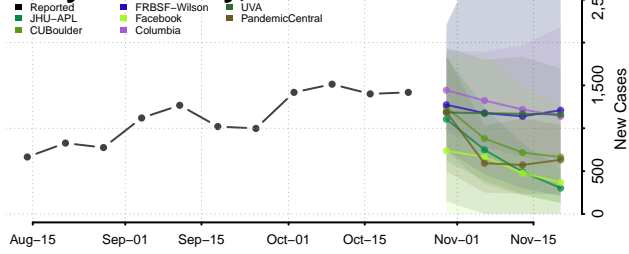

Boise County, Idaho

Bonner County, Idaho

Bonneville County, Idaho

Boundary County, Idaho

Butte County, Idaho

Camas County, Idaho

Canyon County, Idaho

Caribou County, Idaho