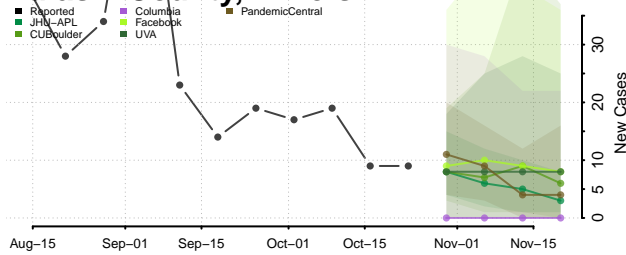

Pulaski County, Illinois