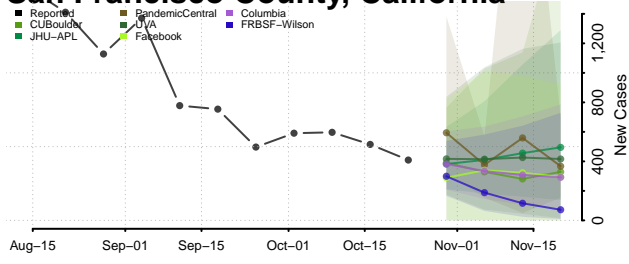

Plumas County, California

Riverside County, California

Sacramento County, California

San Benito County, California

San Bernardino County, California

San Diego County, California

San Francisco County, California