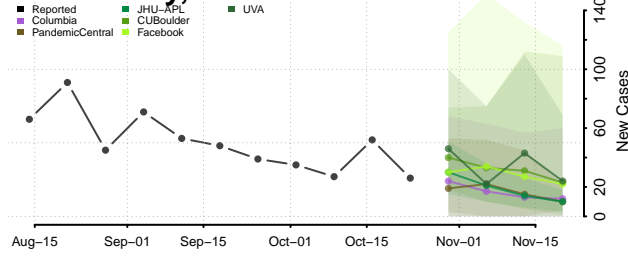

Lee County, Texas