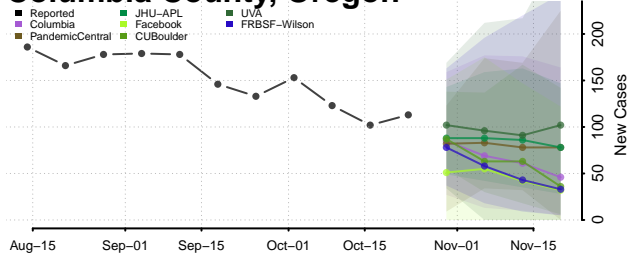

Woods County, Oklahoma

Woodward County, Oklahoma

Oregon

Baker County, Oregon

Benton County, Oregon

Clackamas County, Oregon

Clatsop County, Oregon

Columbia County, Oregon