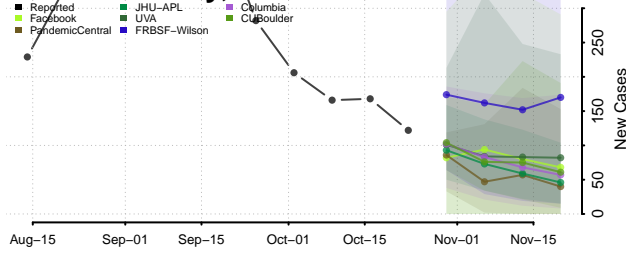

Roane County, Tennessee