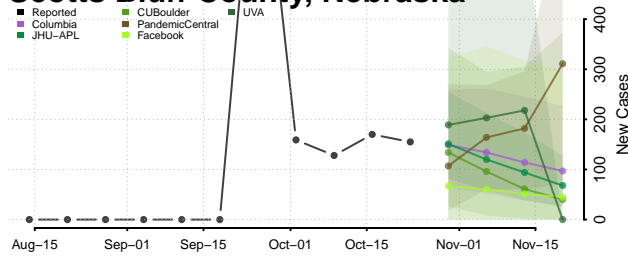

Polk County, Nebraska

Red Willow County, Nebraska

Richardson County, Nebraska

Rock County, Nebraska

Saline County, Nebraska

Sarpy County, Nebraska

Saunders County, Nebraska

Scotts Bluff County, Nebraska