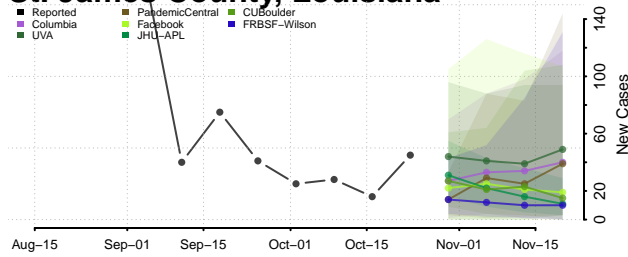

St. James County, Louisiana