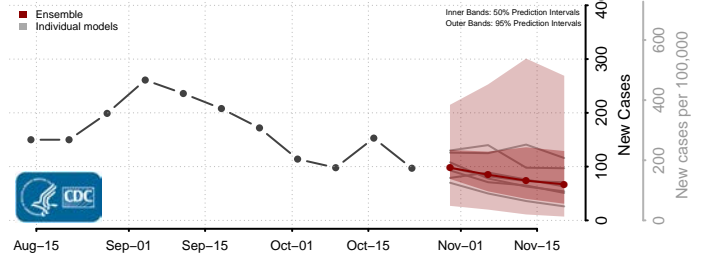

Valley County, Nebraska

Washington County, Nebraska

Wayne County, Nebraska

Webster County, Nebraska

Wheeler County, Nebraska

York County, Nebraska

Nevada

Carson City County, Nevada