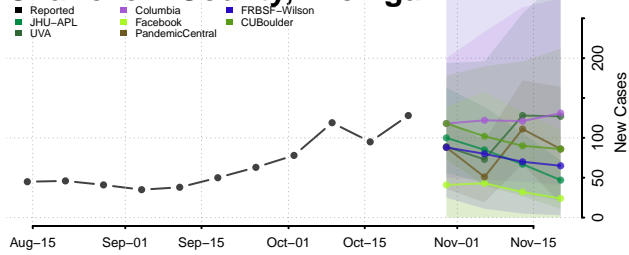

Charlevoix County, Michigan