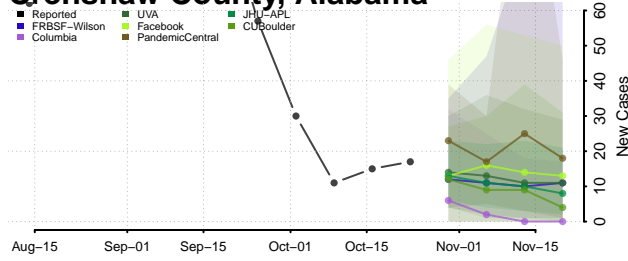

Cleburne County, Alabama

Coffee County, Alabama

Colbert County, Alabama

Conecuh County, Alabama

Coosa County, Alabama

Covington County, Alabama

Crenshaw County, Alabama

Cullman County, Alabama