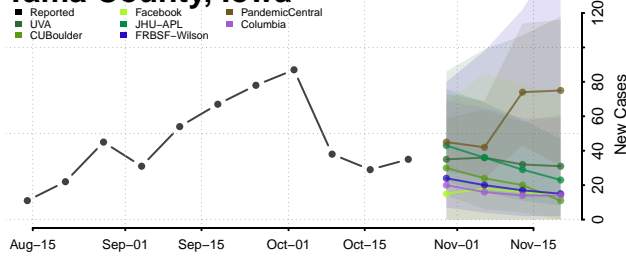

Poweshiek County, Iowa

Ringgold County, Iowa

Sac County, Iowa

Scott County, Iowa

Shelby County, Iowa

Sioux County, Iowa

Story County, Iowa

Tama County, Iowa