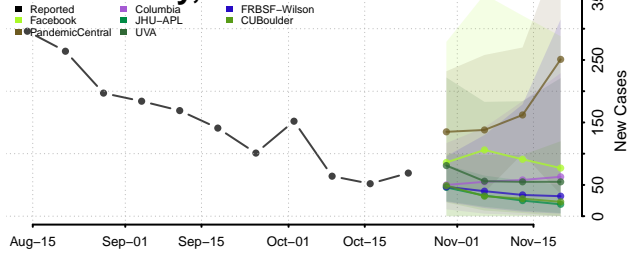

Cole County, Missouri