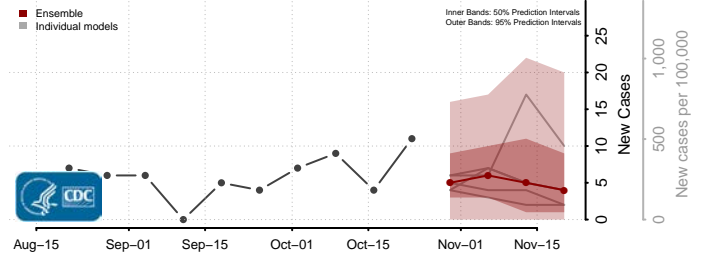

Towner County, North Dakota