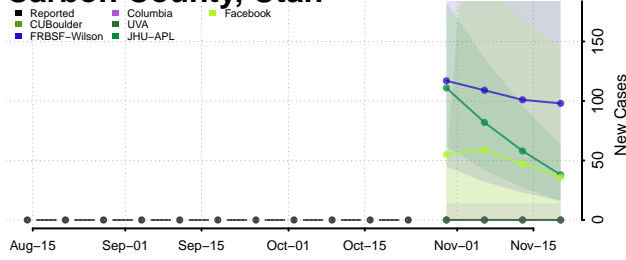

Carbon County, Utah