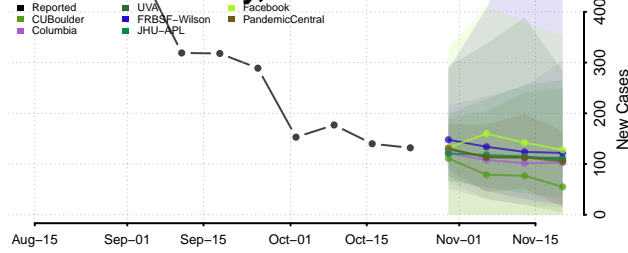

Faulkner County, Arkansas