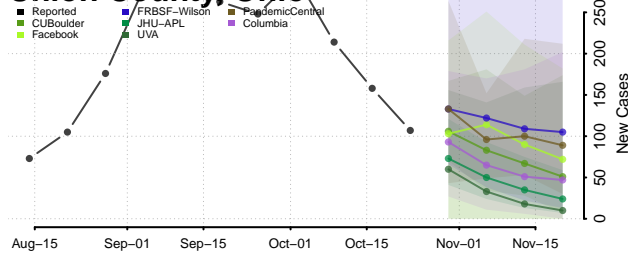

Union County, Ohio