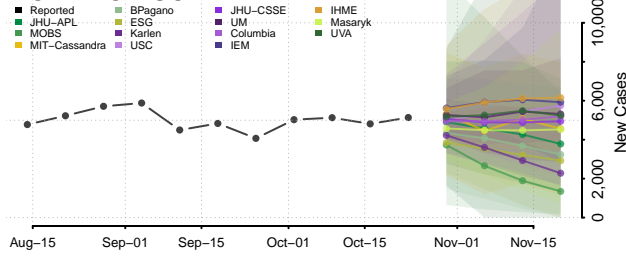

Somerset County, New Jersey

Sussex County, New Jersey

Union County, New Jersey

Warren County, New Jersey

New Mexico

Bernalillo County, New Mexico