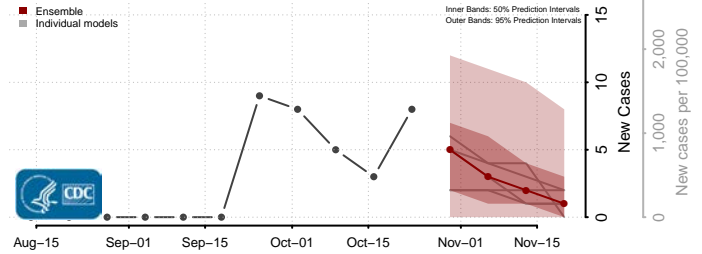

Frontier County, Nebraska

Furnas County, Nebraska

Gage County, Nebraska

Garden County, Nebraska

Garfield County, Nebraska

Gosper County, Nebraska

Grant County, Nebraska

Greeley County, Nebraska