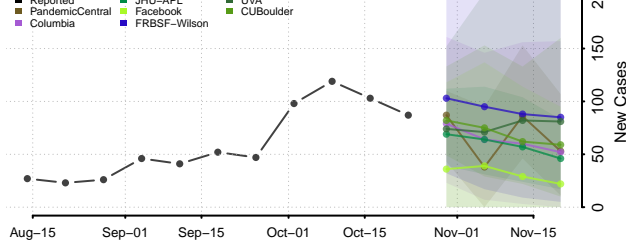

Alpena County, Michigan

Antrim County, Michigan

Arenac County, Michigan

Baraga County, Michigan

Barry County, Michigan

Bay County, Michigan

Benzie County, Michigan

Berrien County, Michigan