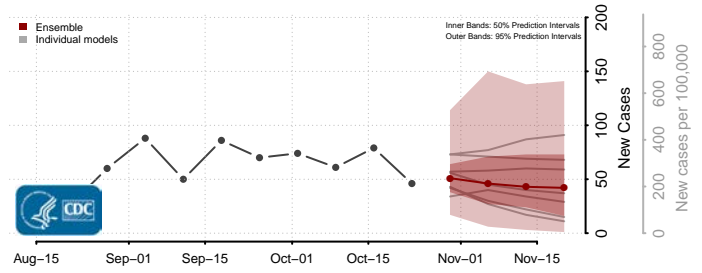

Nobles County, Minnesota