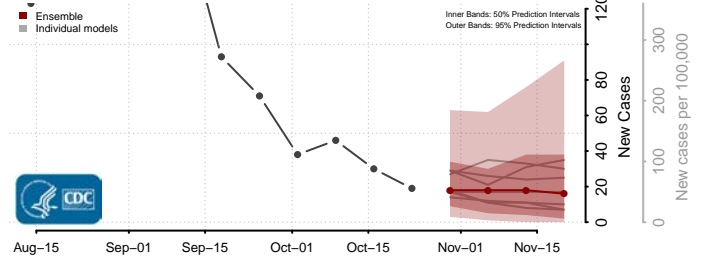

Leake County, Mississippi

Lee County, Mississippi

Leflore County, Mississippi

Lincoln County, Mississippi

Lowndes County, Mississippi

Madison County, Mississippi

Marion County, Mississippi

Marshall County, Mississippi