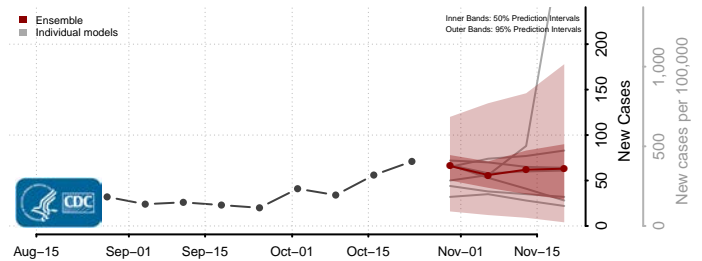

Hand County, South Dakota

Hanson County, South Dakota

Harding County, South Dakota

Hughes County, South Dakota

Hutchinson County, South Dakota

Hyde County, South Dakota

Jackson County, South Dakota

Jerauld County, South Dakota