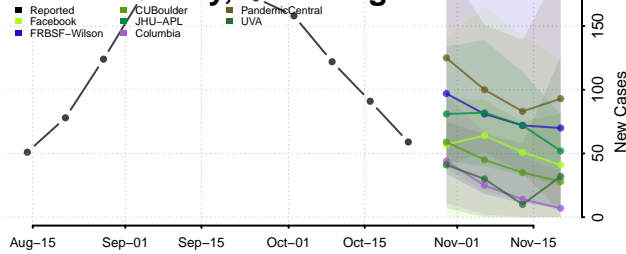

Mason County, West Virginia