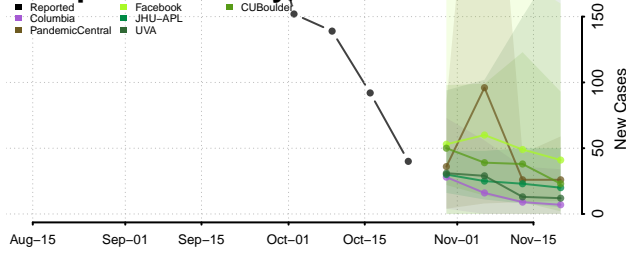

Pike County, Alabama

Randolph County, Alabama

Russell County, Alabama

Shelby County, Alabama

St. Clair County, Alabama

Sumter County, Alabama

Talladega County, Alabama

Tallapoosa County, Alabama