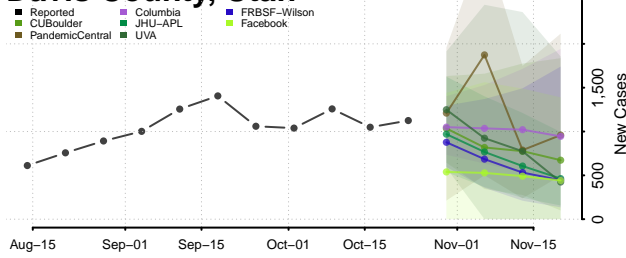

Box Elder County, Utah

Cache County, Utah

Carbon County, Utah

Daggett County, Utah

Davis County, Utah

Duchesne County, Utah

Emery County, Utah

Garfield County, Utah