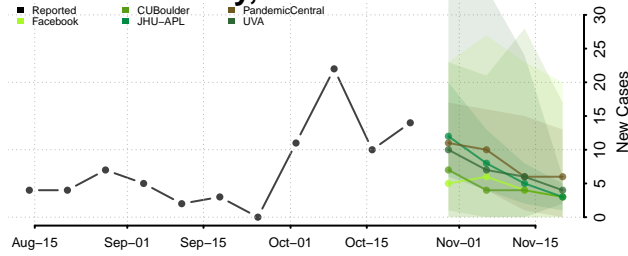

McCone County, Montana