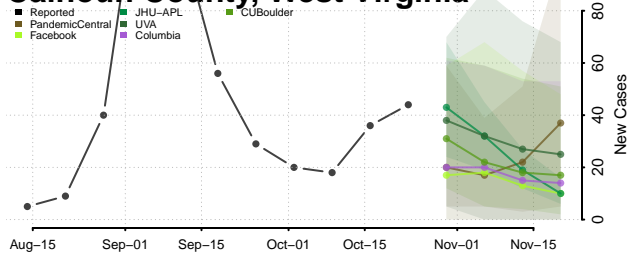

Calhoun County, West Virginia