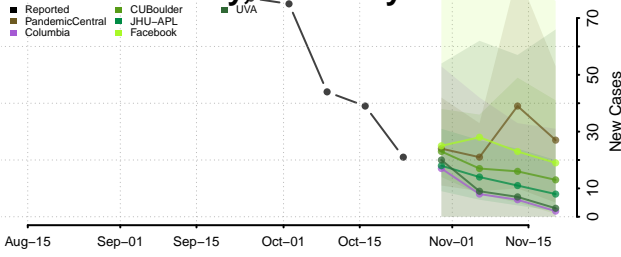

Union County, Kentucky

Warren County, Kentucky

Washington County, Kentucky

Wayne County, Kentucky

Webster County, Kentucky

Whitley County, Kentucky

Wolfe County, Kentucky

Woodford County, Kentucky