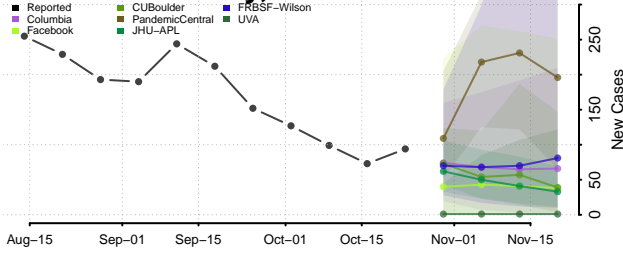

Delaware County, Oklahoma