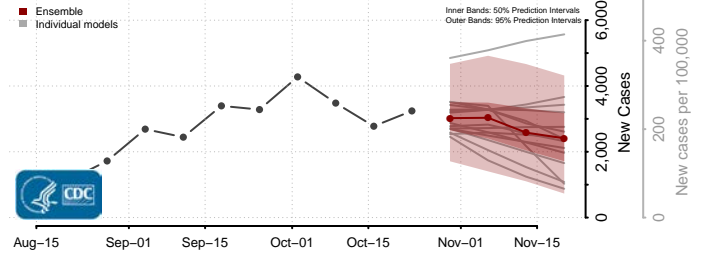

West Baton Rouge County, Louisiana

West Carroll County, Louisiana

West Feliciana County, Louisiana

Winn County, Louisiana

Maine

Androscoggin County, Maine