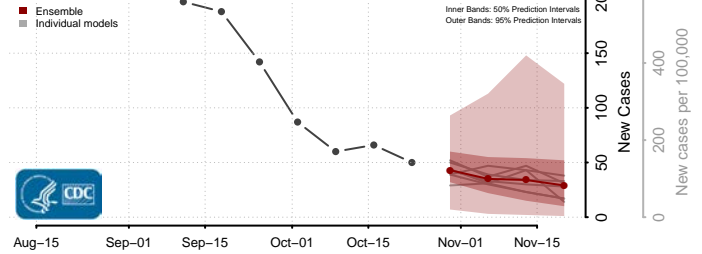

Monroe County, Mississippi