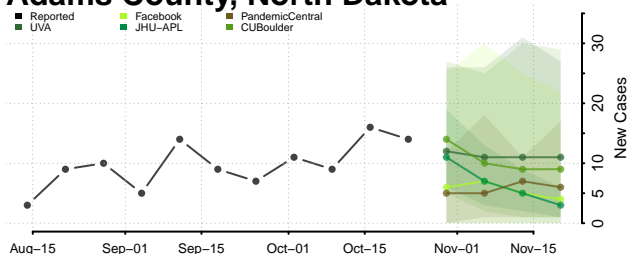

Adams County, North Dakota