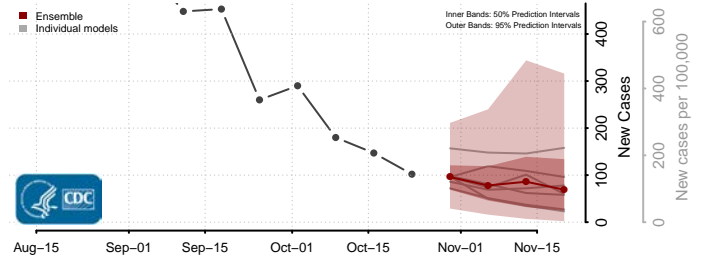

De Baca County, New Mexico

Dona Ana County, New Mexico

Eddy County, New Mexico

Grant County, New Mexico

Guadalupe County, New Mexico

Harding County, New Mexico

Hidalgo County, New Mexico

Lea County, New Mexico