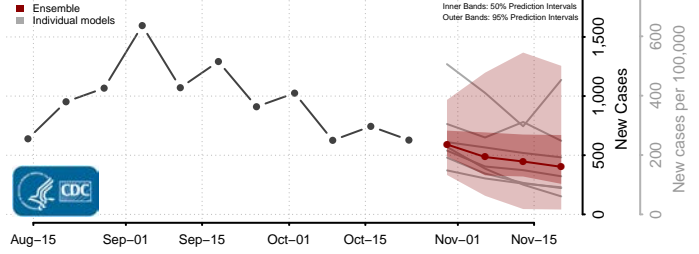

Yakima County, Washington