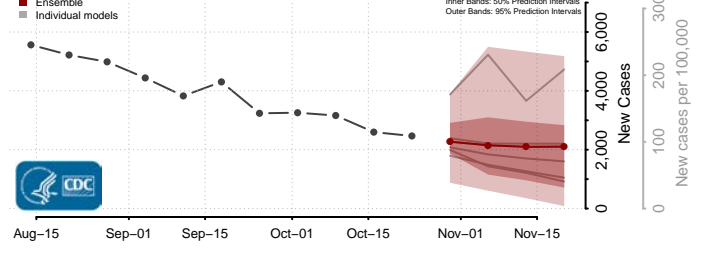

Clark County, Nevada