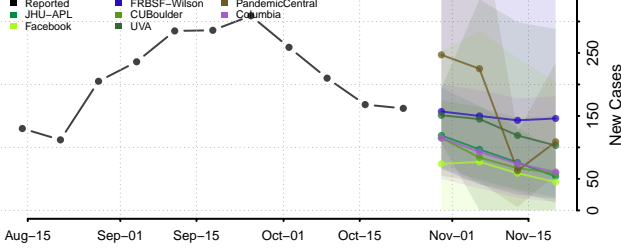

Skamania County, Washington

Snohomish County, Washington

Spokane County, Washington

Stevens County, Washington

Thurston County, Washington

Wahkiakum County, Washington

Walla Walla County, Washington

Whatcom County, Washington