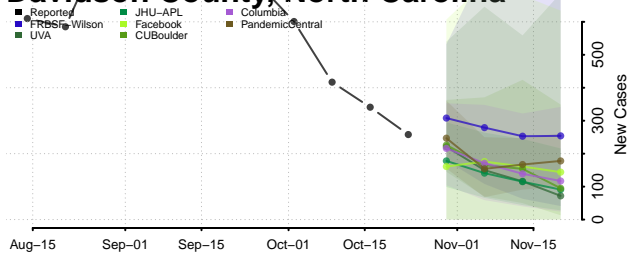

Davidson County, North Carolina