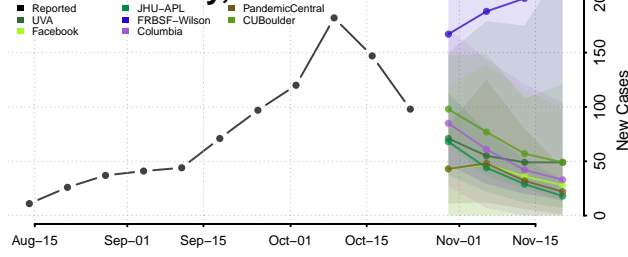

Le Sueur County, Minnesota

Lincoln County, Minnesota

Lyon County, Minnesota

Mahnomen County, Minnesota

Marshall County, Minnesota

Martin County, Minnesota

McLeod County, Minnesota

Meeker County, Minnesota