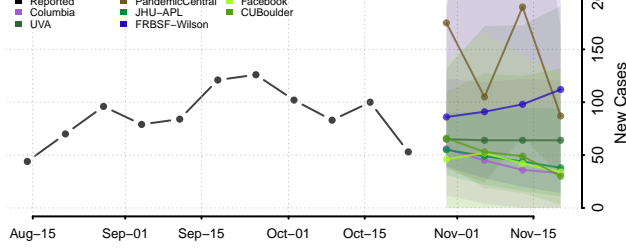

Barron County, Wisconsin

Bayfield County, Wisconsin

Brown County, Wisconsin

Buffalo County, Wisconsin

Burnett County, Wisconsin

Calumet County, Wisconsin

Chippewa County, Wisconsin

Clark County, Wisconsin