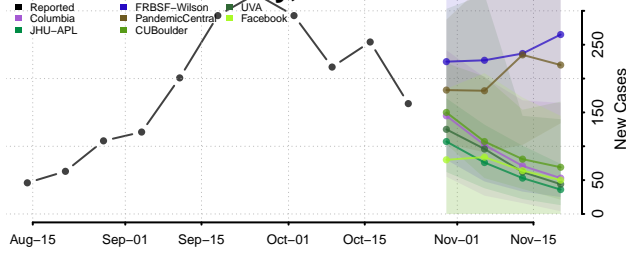

Clermont County, Ohio

Clinton County, Ohio

Columbiana County, Ohio

Coshocton County, Ohio

Crawford County, Ohio

Cuyahoga County, Ohio

Darke County, Ohio

Defiance County, Ohio