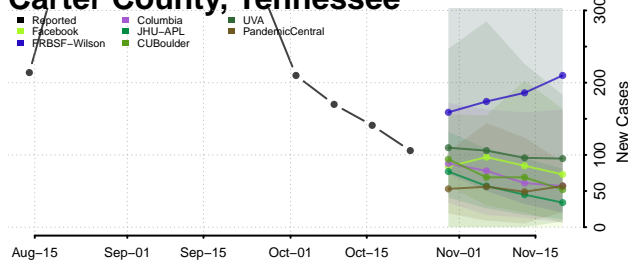

Carroll County, Tennessee

Carter County, Tennessee

Cheatham County, Tennessee

Chester County, Tennessee

Claiborne County, Tennessee

Clay County, Tennessee

Cocke County, Tennessee

Coffee County, Tennessee