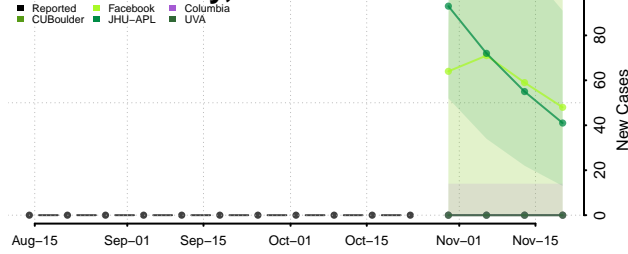

Uintah County, Utah