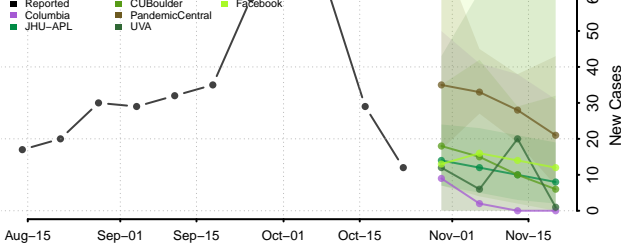

Winnebago County, Iowa