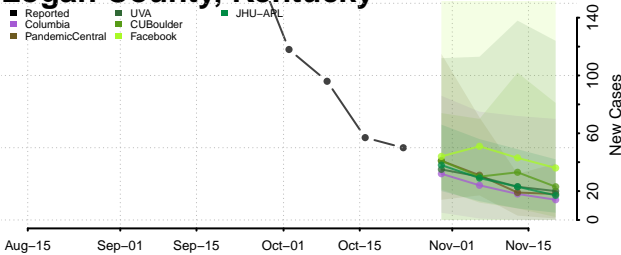

Lee County, Kentucky

Leslie County, Kentucky

Letcher County, Kentucky

Lewis County, Kentucky

Lincoln County, Kentucky

Livingston County, Kentucky

Logan County, Kentucky

Lyon County, Kentucky