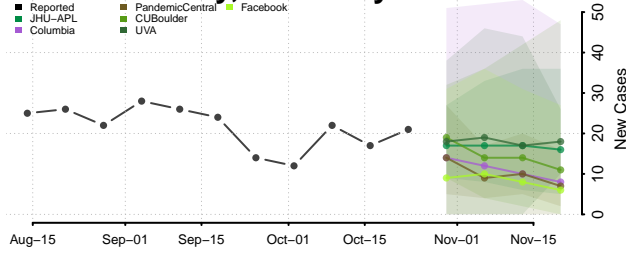

Ballard County, Kentucky