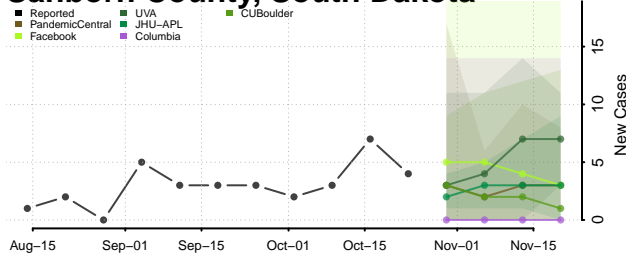

Sanborn County, South Dakota