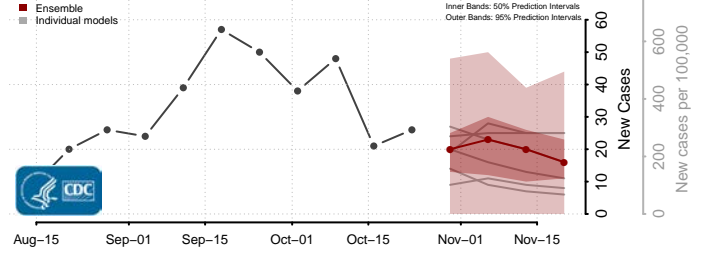

Dubuque County, Iowa

Emmet County, Iowa

Fayette County, Iowa

Floyd County, Iowa

Franklin County, Iowa

Fremont County, Iowa

Greene County, Iowa

Grundy County, Iowa