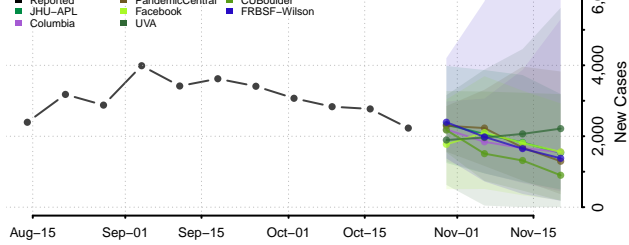

Suffolk County, New York