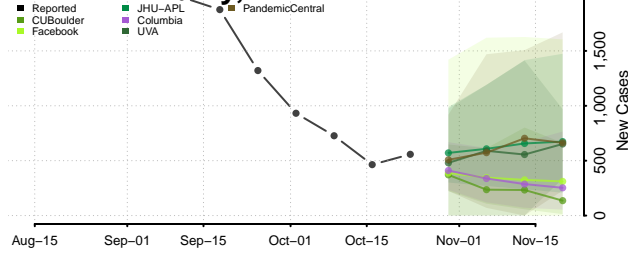

St. Lucie County, Florida

Sumter County, Florida

Suwannee County, Florida

Taylor County, Florida

Union County, Florida

Volusia County, Florida

Wakulla County, Florida

Walton County, Florida