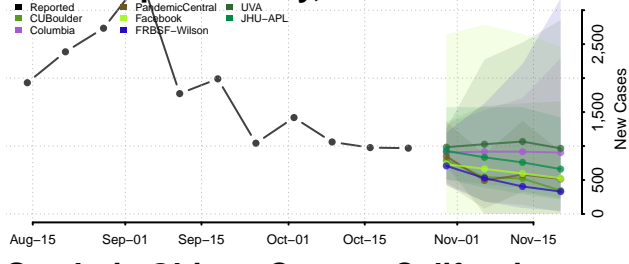

San Joaquin County, California