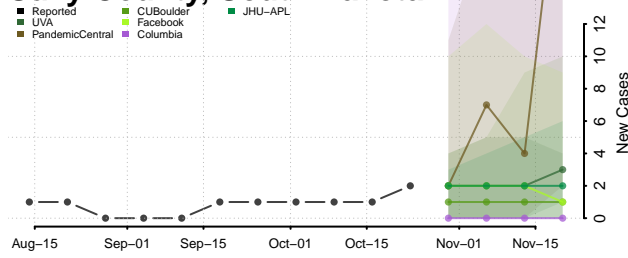

Sully County, South Dakota