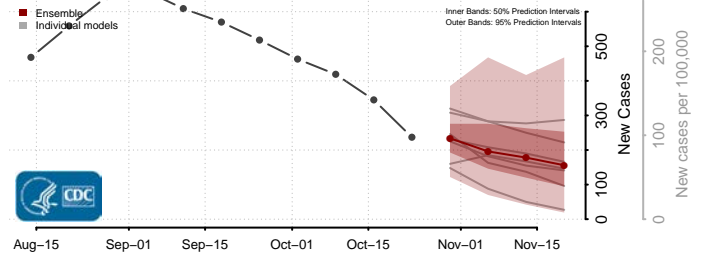

New Kent County, Virginia

Newport News County, Virginia

Norfolk County, Virginia

Northampton County, Virginia

Northumberland County, Virginia

Norton County, Virginia

Nottoway County, Virginia

Orange County, Virginia