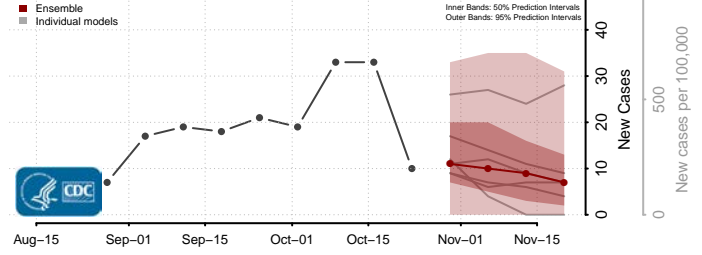

Minnesota

Aitkin County, Minnesota

Anoka County, Minnesota

Becker County, Minnesota

Beltrami County, Minnesota

Benton County, Minnesota

Big Stone County, Minnesota

Blue Earth County, Minnesota