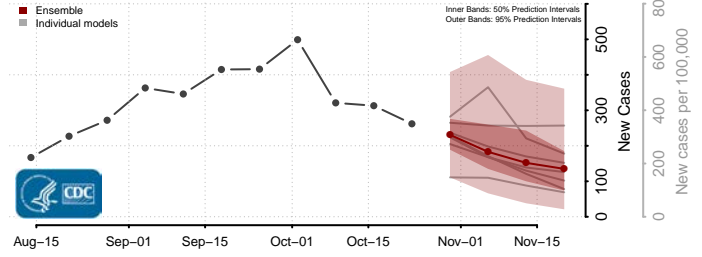

Grays Harbor County, Washington