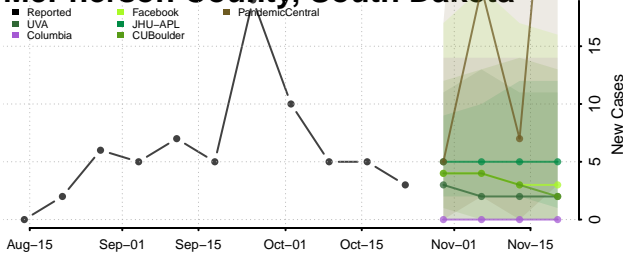

McPherson County, South Dakota