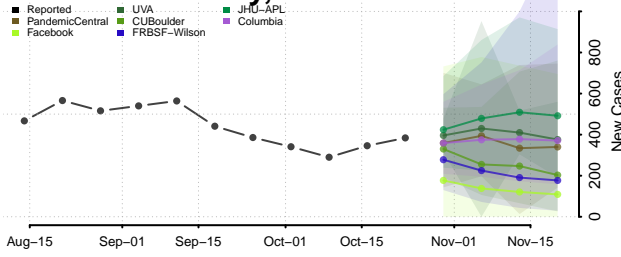

Beaver County, Oklahoma

Beckham County, Oklahoma

Blaine County, Oklahoma

Bryan County, Oklahoma

Caddo County, Oklahoma

Canadian County, Oklahoma

Carter County, Oklahoma

Cherokee County, Oklahoma