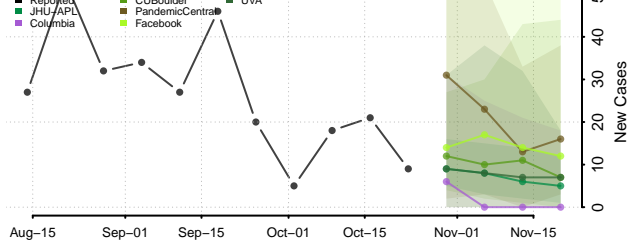

Elliott County, Kentucky