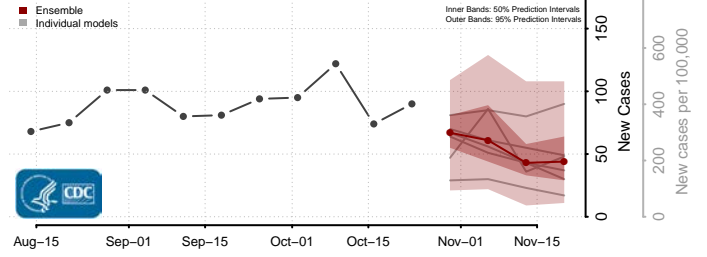

Klickitat County, Washington