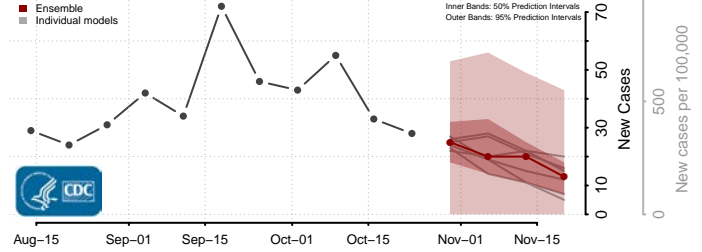

Gilmer County, West Virginia