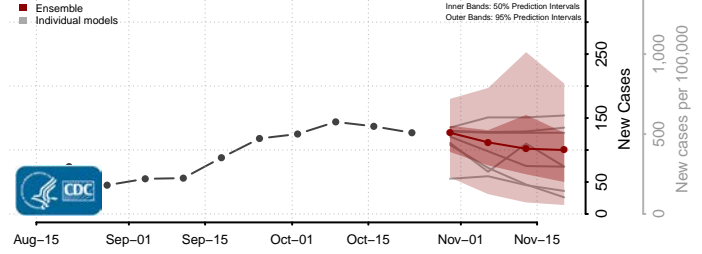

Brown County, Minnesota