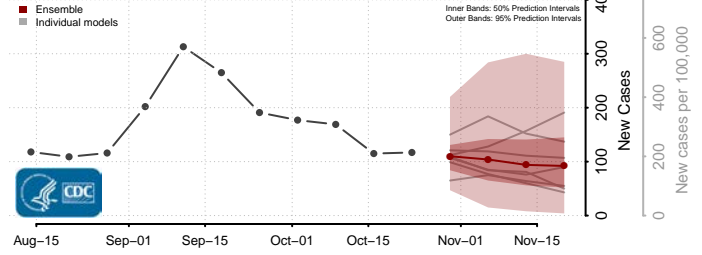

Caroline County, Virginia

Carroll County, Virginia

Charles City County, Virginia

Charlotte County, Virginia

Charlottesville County, Virginia

Chesapeake County, Virginia

Chesterfield County, Virginia

Clarke County, Virginia