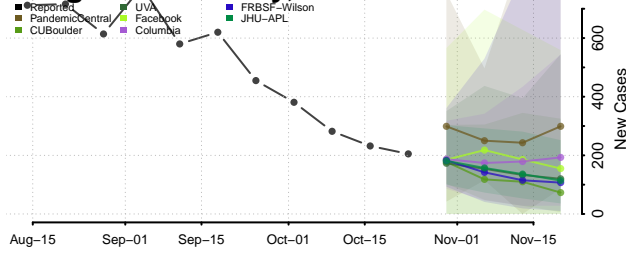

Sangamon County, Illinois