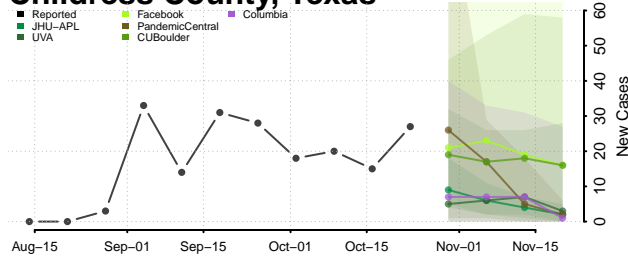

Childress County, Texas