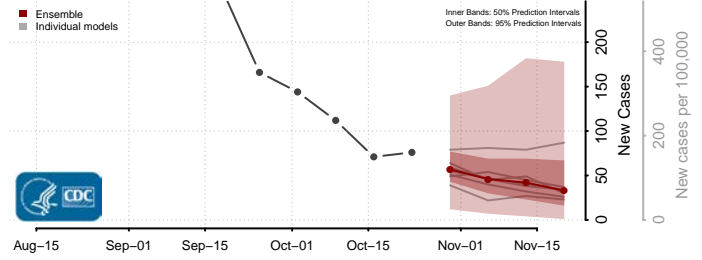

Terrebonne County, Louisiana

Union County, Louisiana

Vermilion County, Louisiana

Vernon County, Louisiana

Washington County, Louisiana

Webster County, Louisiana

West Baton Rouge County, Louisiana

West Carroll County, Louisiana