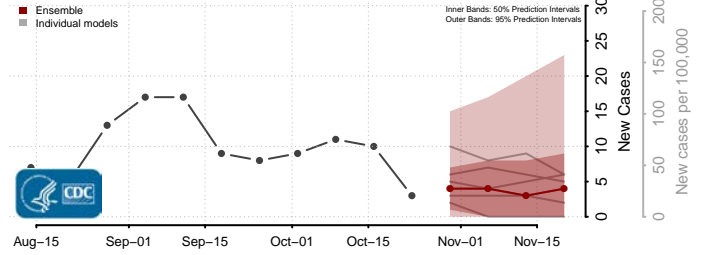

Emporia County, Virginia

Essex County, Virginia

Fairfax City County, Virginia

Fairfax County, Virginia

Falls Church County, Virginia

Fauquier County, Virginia

Floyd County, Virginia

Fluvanna County, Virginia