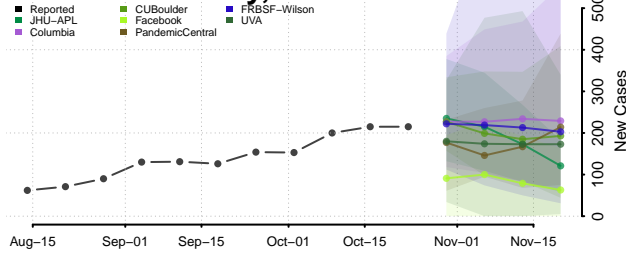

Herkimer County, New York