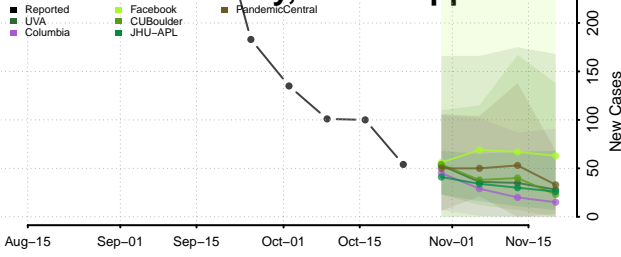

Lauderdale County, Mississippi