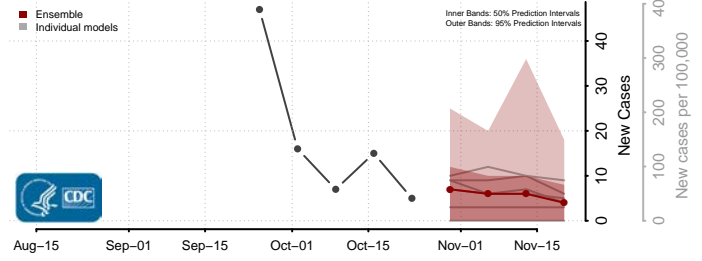

Cleburne County, Alabama

Coffee County, Alabama

Colbert County, Alabama

Conecuh County, Alabama

Coosa County, Alabama

Covington County, Alabama

Crenshaw County, Alabama

Cullman County, Alabama