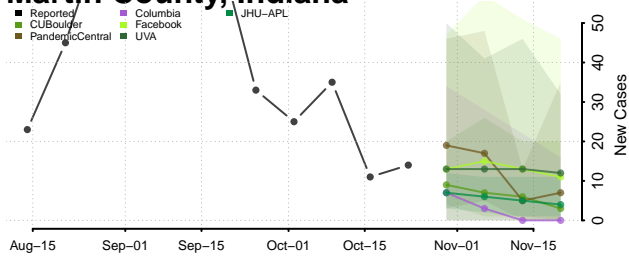

LaGrange County, Indiana

Lake County, Indiana

LaPorte County, Indiana

Lawrence County, Indiana

Madison County, Indiana

Marion County, Indiana

Marshall County, Indiana

Martin County, Indiana