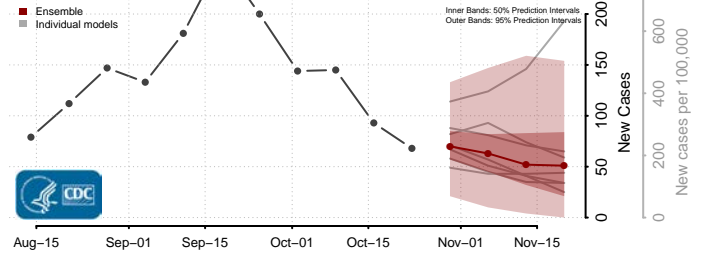

Marshall County, West Virginia