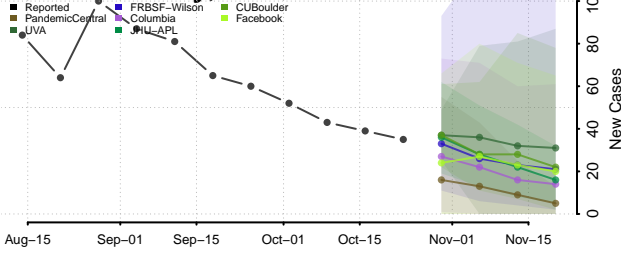

Cleburne County, Arkansas

Cleveland County, Arkansas

Columbia County, Arkansas

Conway County, Arkansas

Craighead County, Arkansas

Crawford County, Arkansas

Crittenden County, Arkansas

Cross County, Arkansas