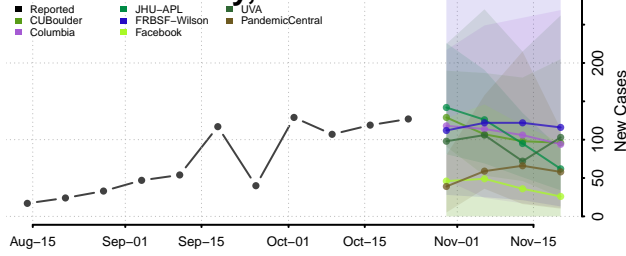

West Feliciana County, Louisiana

Winn County, Louisiana

Maine

Androscoggin County, Maine

Aroostook County, Maine

Cumberland County, Maine

Franklin County, Maine

Hancock County, Maine