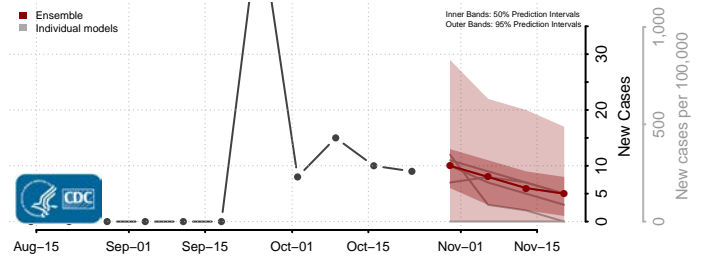

Valley County, Nebraska

Washington County, Nebraska

Wayne County, Nebraska

Webster County, Nebraska

Wheeler County, Nebraska

York County, Nebraska

Nevada

Carson City County, Nevada