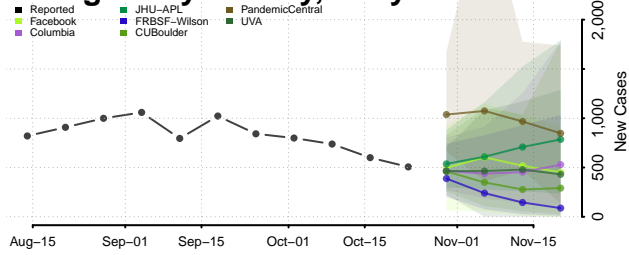

Harford County, Maryland

Howard County, Maryland

Kent County, Maryland

Montgomery County, Maryland

Prince George's County, Maryland

Queen Anne's County, Maryland

Somerset County, Maryland

St. Mary's County, Maryland