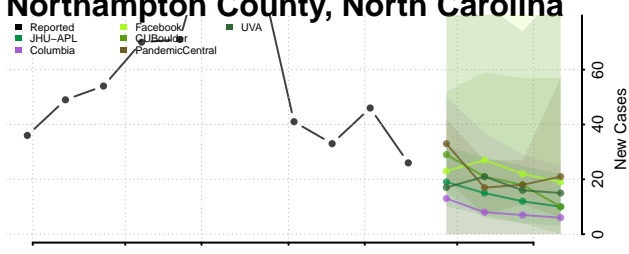

Montgomery County, North Carolina

Moore County, North Carolina

Nash County, North Carolina

New Hanover County, North Carolina

Northampton County, North Carolina

Onslow County, North Carolina

Orange County, North Carolina