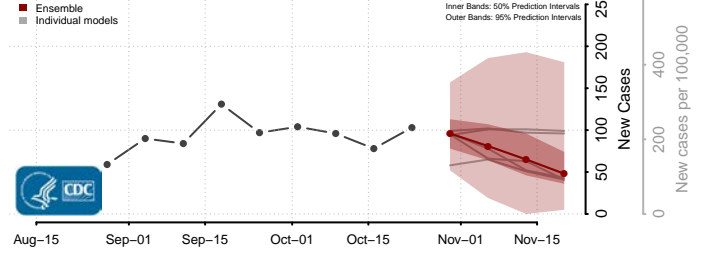

Sangamon County, Illinois

Schuyler County, Illinois

Scott County, Illinois

Shelby County, Illinois

St. Clair County, Illinois

Stark County, Illinois

Stephenson County, Illinois

Tazewell County, Illinois