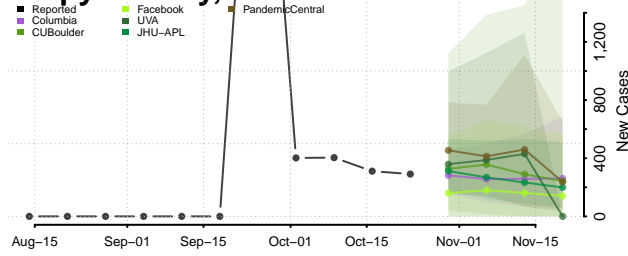

Polk County, Nebraska

Red Willow County, Nebraska

Richardson County, Nebraska

Rock County, Nebraska

Saline County, Nebraska

Sarpy County, Nebraska

Saunders County, Nebraska

Scotts Bluff County, Nebraska