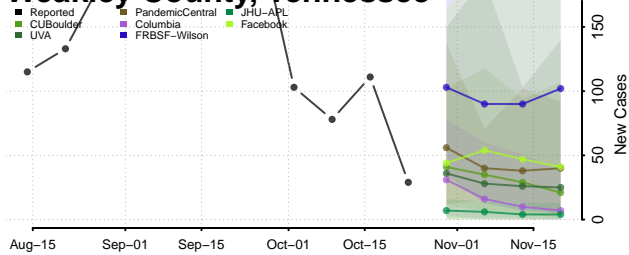

Weakley County, Tennessee