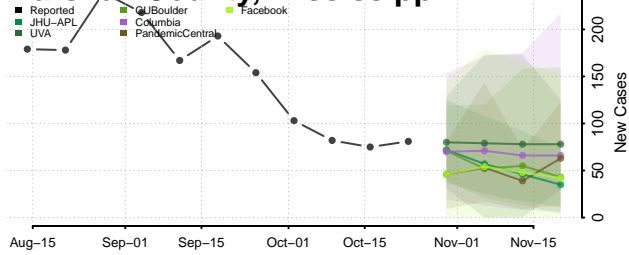

Leake County, Mississippi

Lee County, Mississippi

Leflore County, Mississippi

Lincoln County, Mississippi

Lowndes County, Mississippi

Madison County, Mississippi

Marion County, Mississippi

Marshall County, Mississippi