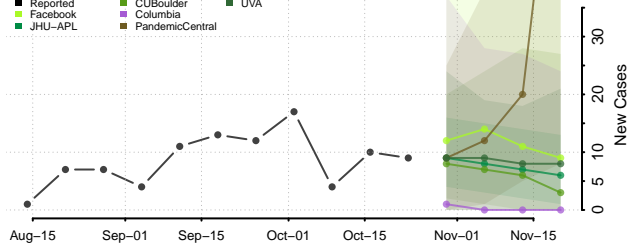

Kingsbury County, South Dakota