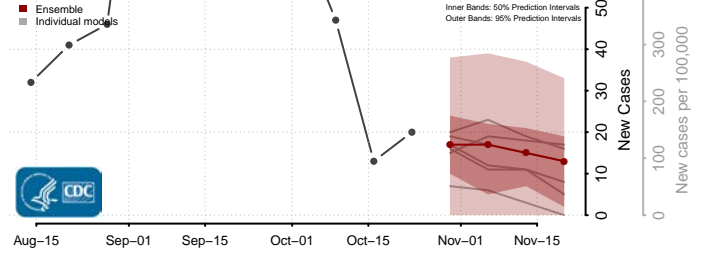

Stewart County, Tennessee