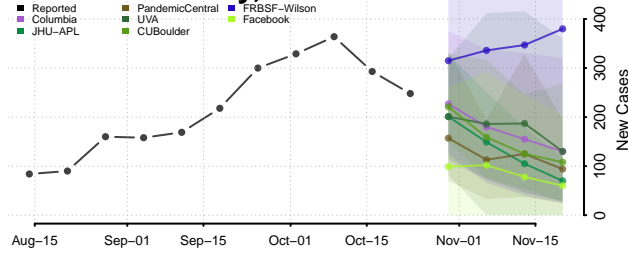

Minnesota

Aitkin County, Minnesota

Anoka County, Minnesota

Becker County, Minnesota

Beltrami County, Minnesota

Benton County, Minnesota

Big Stone County, Minnesota

Blue Earth County, Minnesota