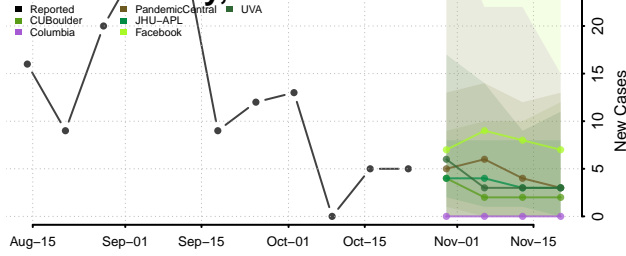

Martin County, Texas