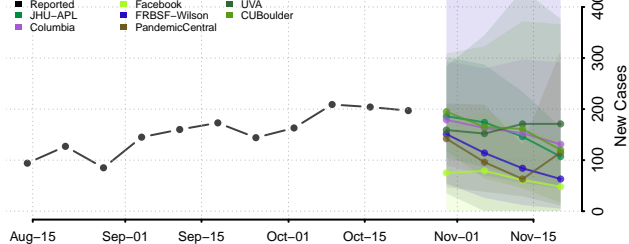

Sullivan County, New York

Tioga County, New York

Tompkins County, New York

Ulster County, New York

Warren County, New York

Washington County, New York

Wayne County, New York

Westchester County, New York