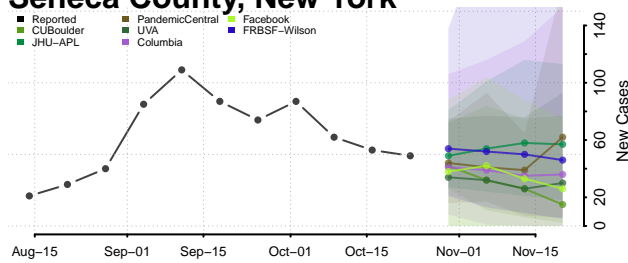

Saratoga County, New York

Schenectady County, New York

Schoharie County, New York

Schuyler County, New York

Seneca County, New York

St. Lawrence County, New York

Steuben County, New York

Suffolk County, New York