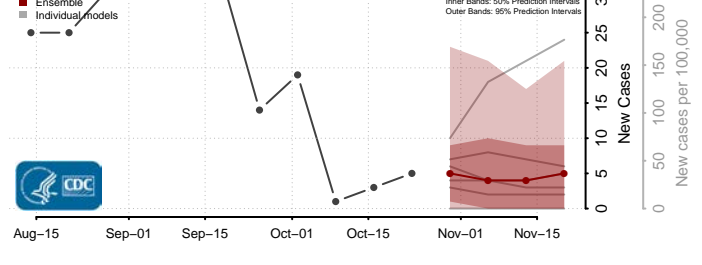

Nolan County, Texas

Nueces County, Texas

Ochiltree County, Texas

Oldham County, Texas

Orange County, Texas

Palo Pinto County, Texas

Panola County, Texas

Parker County, Texas