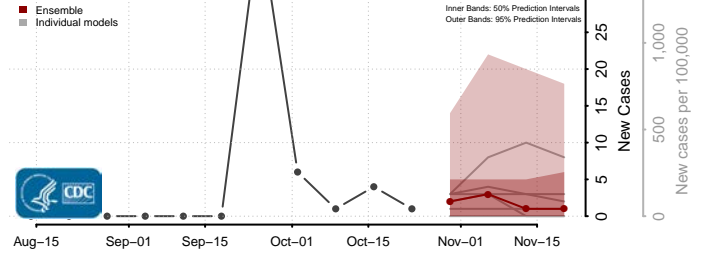

Frontier County, Nebraska

Furnas County, Nebraska

Gage County, Nebraska

Garden County, Nebraska

Garfield County, Nebraska

Gosper County, Nebraska

Grant County, Nebraska

Greeley County, Nebraska