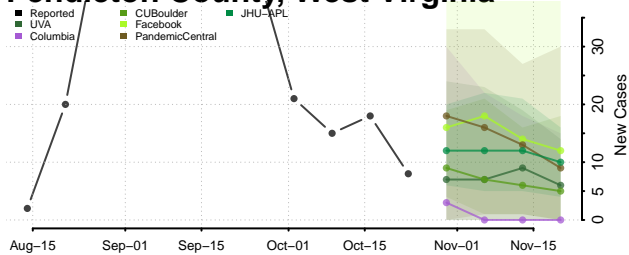

Pendleton County, West Virginia

Pleasants County, West Virginia

Pocahontas County, West Virginia

Preston County, West Virginia

Putnam County, West Virginia

Raleigh County, West Virginia

Randolph County, West Virginia