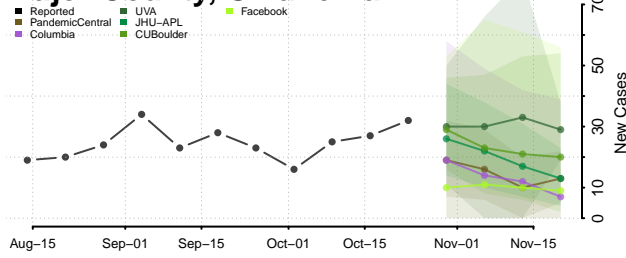

Major County, Oklahoma