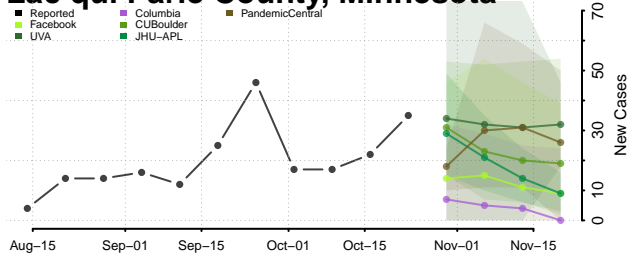

Lac qui Parle County, Minnesota