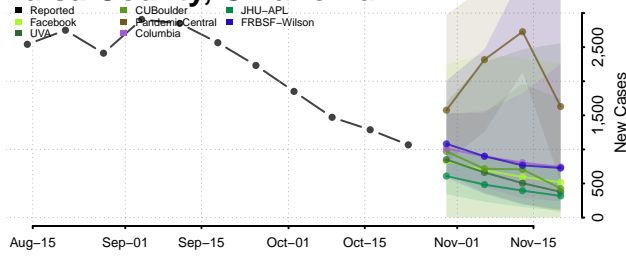

Sequoyah County, Oklahoma

Stephens County, Oklahoma

Texas County, Oklahoma

Tillman County, Oklahoma

Tulsa County, Oklahoma

Wagoner County, Oklahoma

Washington County, Oklahoma

Washita County, Oklahoma