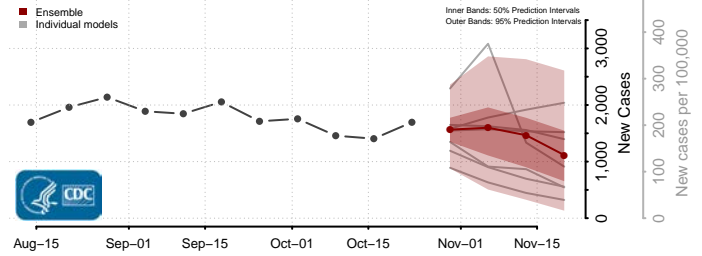

Skamania County, Washington

Snohomish County, Washington

Spokane County, Washington

Stevens County, Washington

Thurston County, Washington

Wahkiakum County, Washington

Walla Walla County, Washington

Whatcom County, Washington