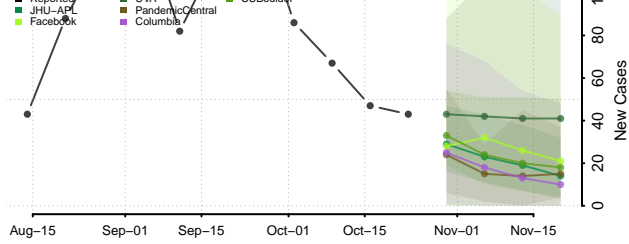

Estill County, Kentucky