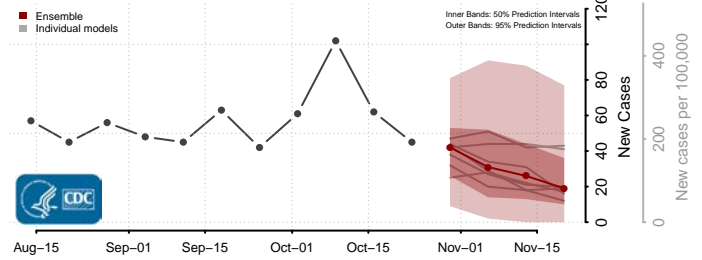

Hood River County, Oregon

Jackson County, Oregon

Jefferson County, Oregon

Josephine County, Oregon

Klamath County, Oregon

Lake County, Oregon

Lane County, Oregon

Lincoln County, Oregon