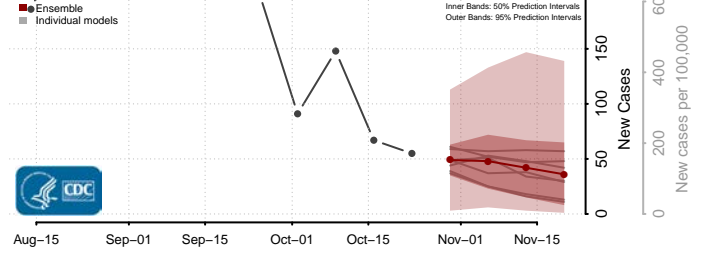

Pontotoc County, Mississippi