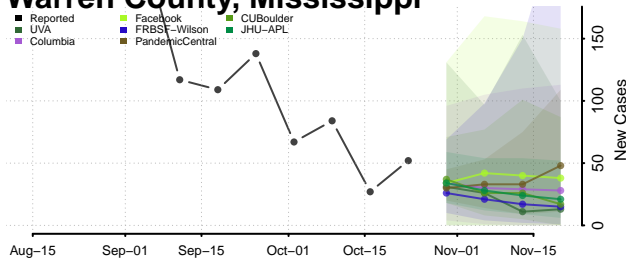

Tunica County, Mississippi

Union County, Mississippi

Walthall County, Mississippi

Warren County, Mississippi

Washington County, Mississippi

Wayne County, Mississippi

Webster County, Mississippi

Wilkinson County, Mississippi