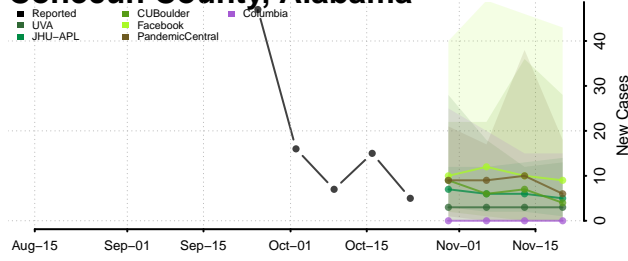

Cleburne County, Alabama

Coffee County, Alabama

Colbert County, Alabama

Conecuh County, Alabama

Coosa County, Alabama

Covington County, Alabama

Crenshaw County, Alabama

Cullman County, Alabama