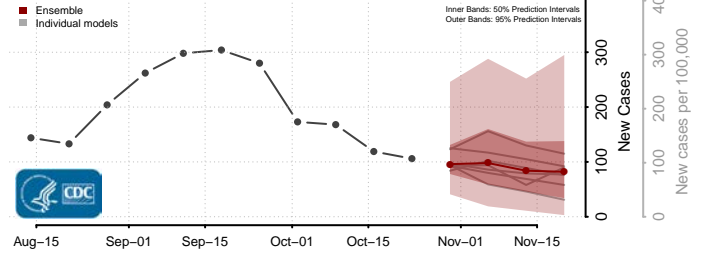

Montgomery County, Virginia