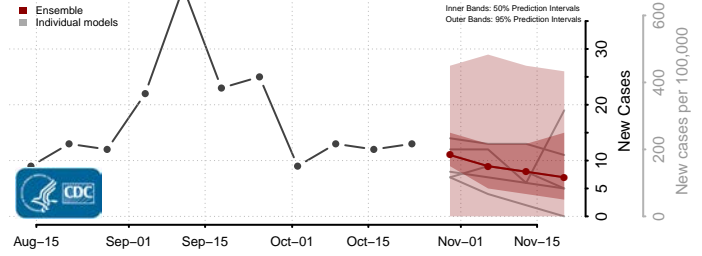

Jefferson County, Oklahoma