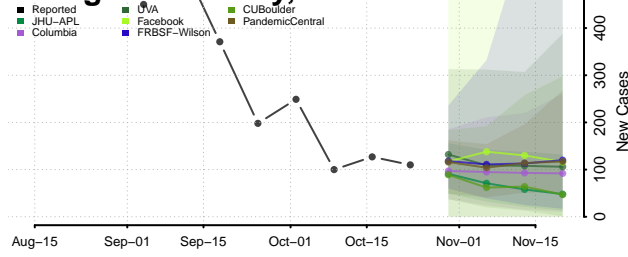

Livingston County, Louisiana

Madison County, Louisiana

Morehouse County, Louisiana

Natchitoches County, Louisiana

Orleans County, Louisiana

Ouachita County, Louisiana

Plaquemines County, Louisiana

Pointe Coupee County, Louisiana