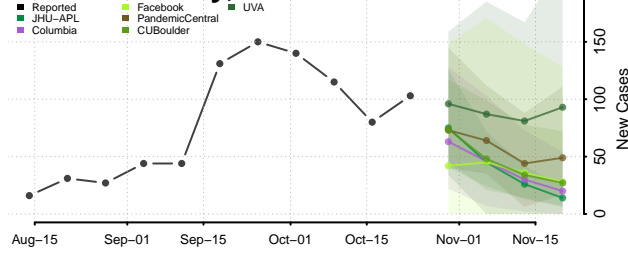

Custer County, Montana