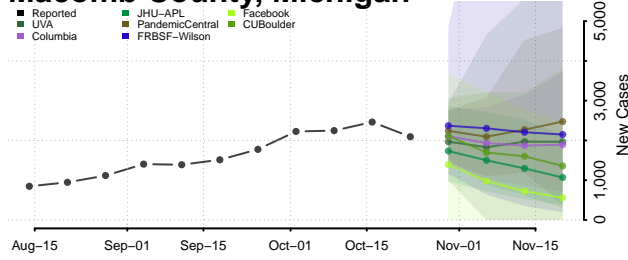

Lapeer County, Michigan

Leelanau County, Michigan

Lenawee County, Michigan

Livingston County, Michigan

Luce County, Michigan

Mackinac County, Michigan

Macomb County, Michigan

Manistee County, Michigan