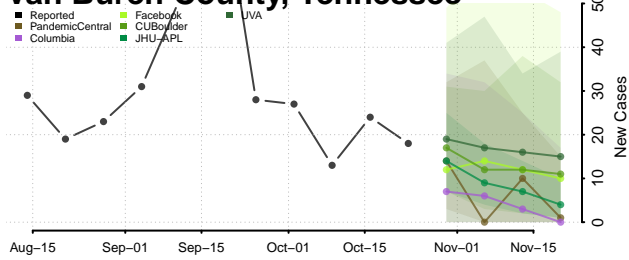

Van Buren County, Tennessee