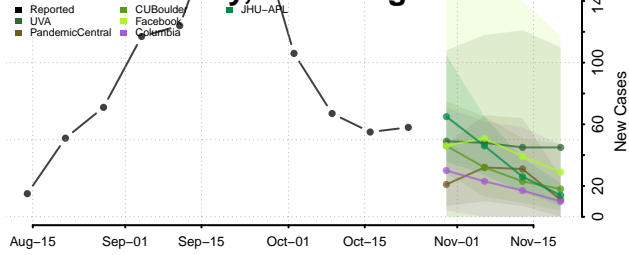

Braxton County, West Virginia