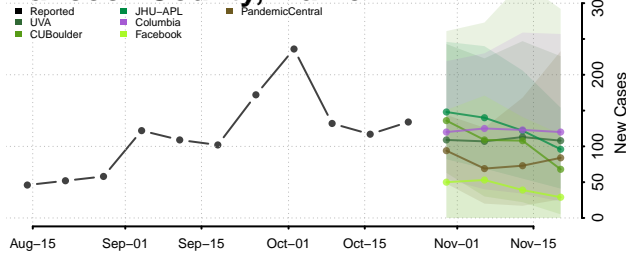

West Feliciana County, Louisiana

Winn County, Louisiana

Maine

Androscoggin County, Maine

Aroostook County, Maine

Cumberland County, Maine

Franklin County, Maine

Hancock County, Maine