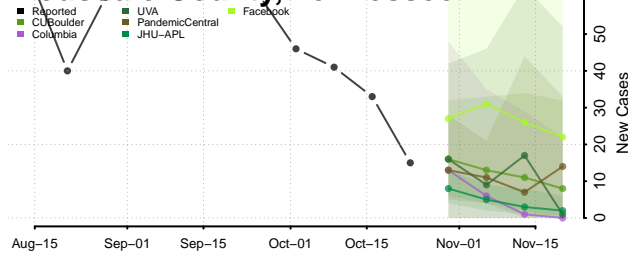

Trousdale County, Tennessee