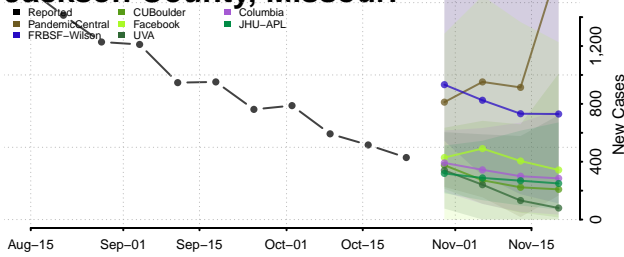

Jackson County, Missouri