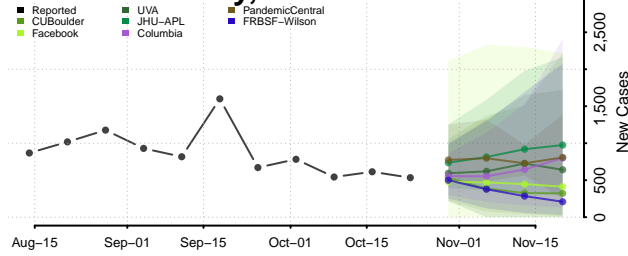

Sedgwick County, Colorado

Summit County, Colorado

Teller County, Colorado

Washington County, Colorado

Weld County, Colorado

Yuma County, Colorado

Connecticut

Fairfield County, Connecticut