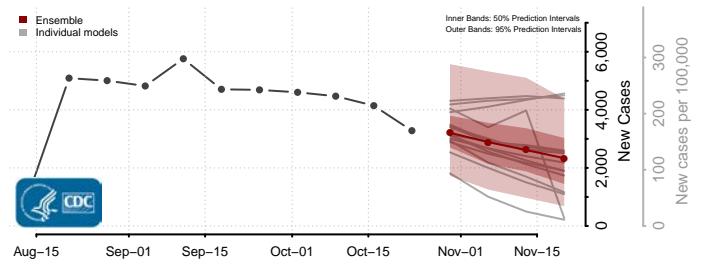

Wheatland County, Montana

Wibaux County, Montana

Yellowstone County, Montana

Nebraska

Adams County, Nebraska

Antelope County, Nebraska