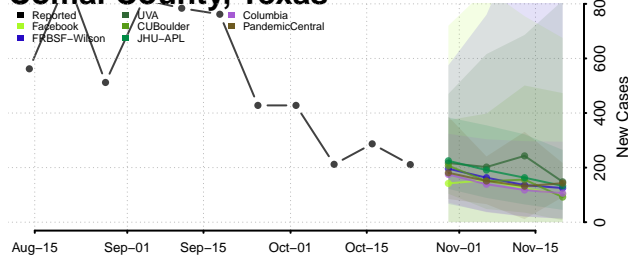

Comal County, Texas