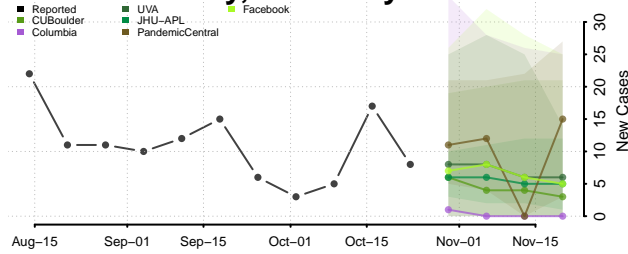

Carlisle County, Kentucky