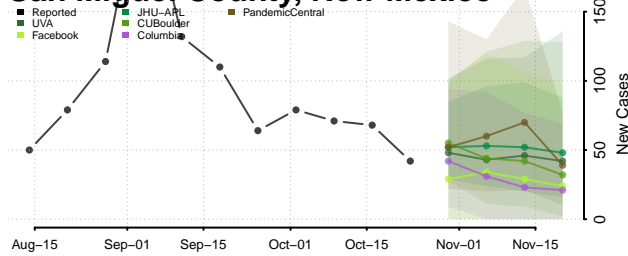

San Miguel County, New Mexico