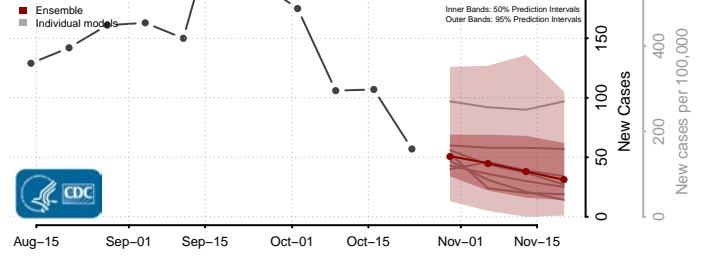

Macon County, North Carolina