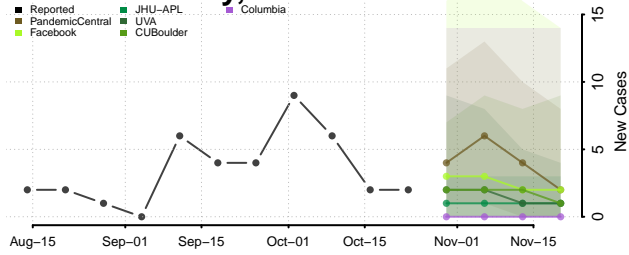

Sweet Grass County, Montana

Teton County, Montana

Toole County, Montana

Treasure County, Montana

Valley County, Montana

Wheatland County, Montana

Wibaux County, Montana

Yellowstone County, Montana