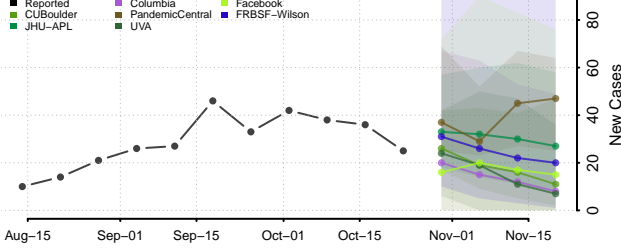

Winneshiek County, Iowa