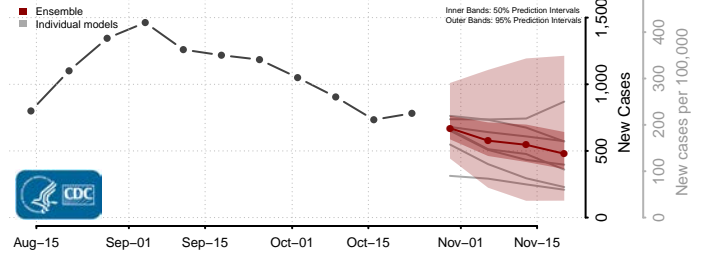

Marion County, Oregon