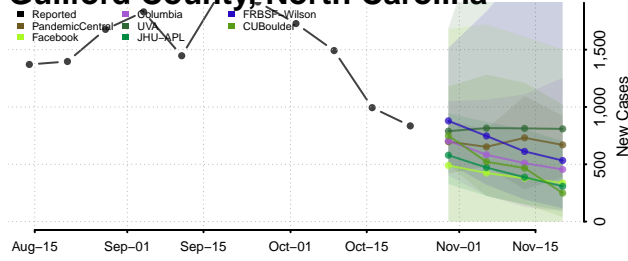

Guilford County, North Carolina