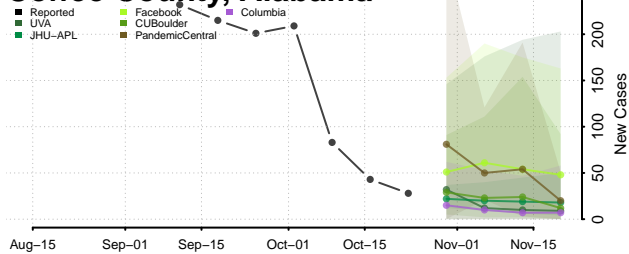

Coffee County, Alabama