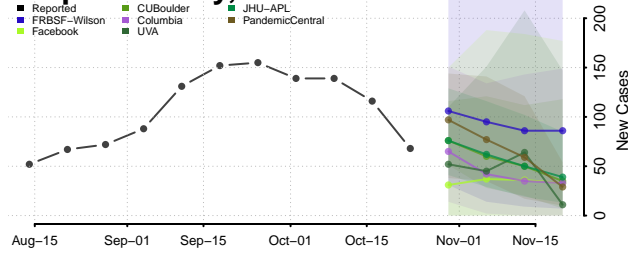

Ida County, Iowa

Iowa County, Iowa

Jackson County, Iowa

Jasper County, Iowa

Jefferson County, Iowa

Johnson County, Iowa

Jones County, Iowa

Keokuk County, Iowa