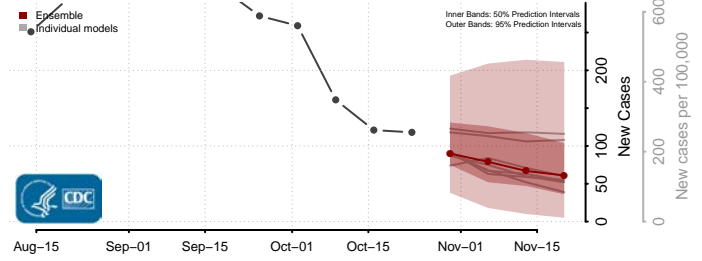

Nelson County, Kentucky