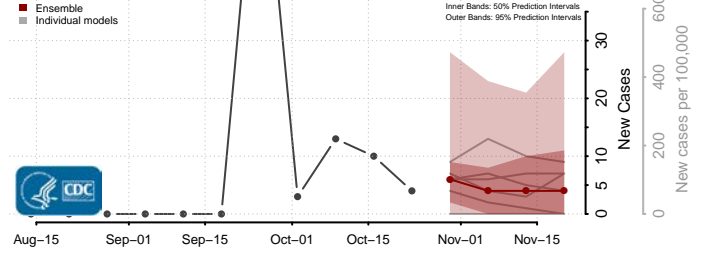

Stanton County, Nebraska