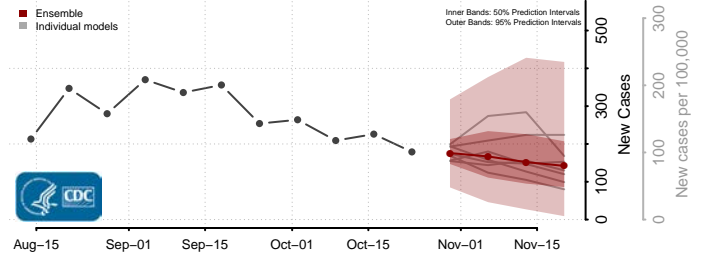

Sullivan County, New York

Tioga County, New York

Tompkins County, New York

Ulster County, New York

Warren County, New York

Washington County, New York

Wayne County, New York

Westchester County, New York