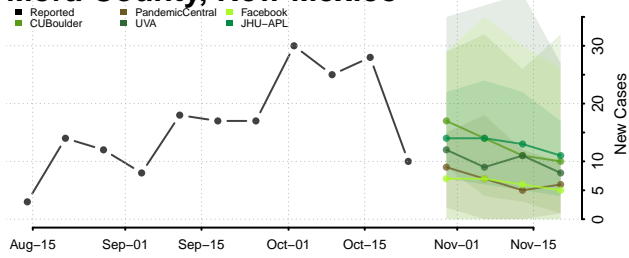

Lincoln County, New Mexico

Los Alamos County, New Mexico

Luna County, New Mexico

McKinley County, New Mexico

Mora County, New Mexico

Otero County, New Mexico

Quay County, New Mexico

Rio Arriba County, New Mexico