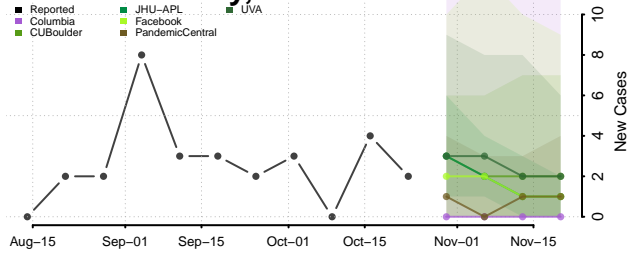

Roberts County, Texas