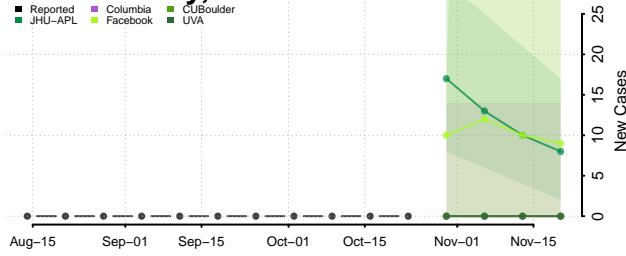

Kane County, Utah