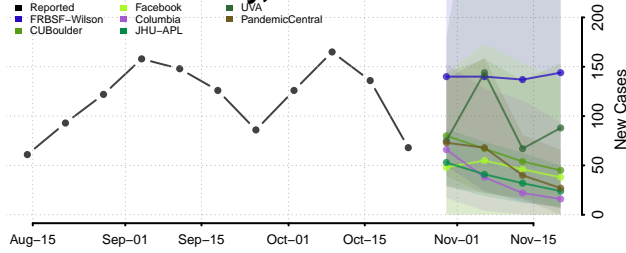

Freeborn County, Minnesota

Goodhue County, Minnesota

Grant County, Minnesota

Hennepin County, Minnesota

Houston County, Minnesota

Hubbard County, Minnesota

Isanti County, Minnesota

Itasca County, Minnesota