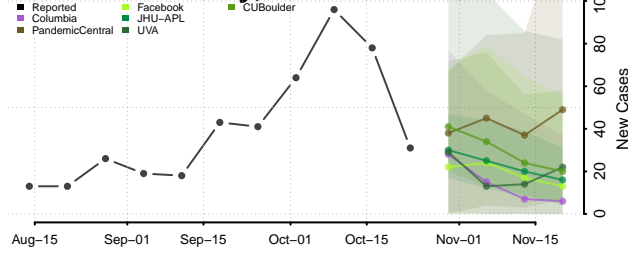

Le Sueur County, Minnesota

Lincoln County, Minnesota

Lyon County, Minnesota

Mahnomen County, Minnesota

Marshall County, Minnesota

Martin County, Minnesota

McLeod County, Minnesota

Meeker County, Minnesota