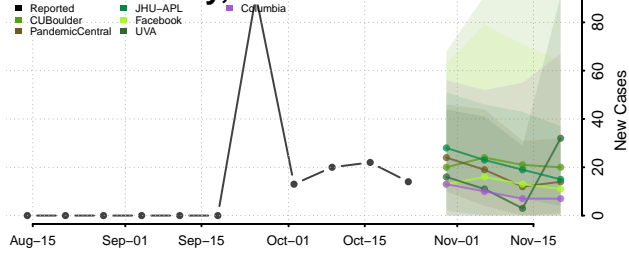

Colfax County, Nebraska