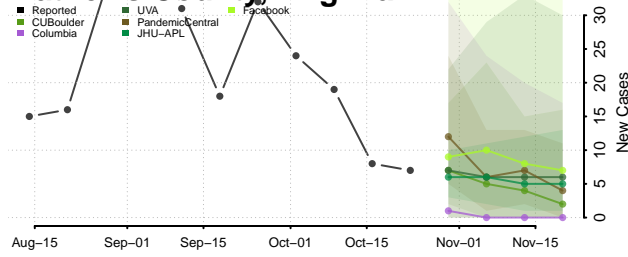

Mathews County, Virginia