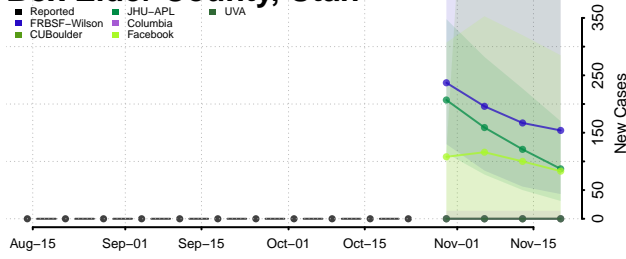

Box Elder County, Utah