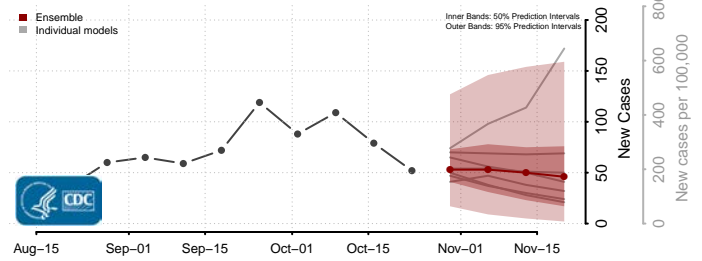

Juneau County, Wisconsin