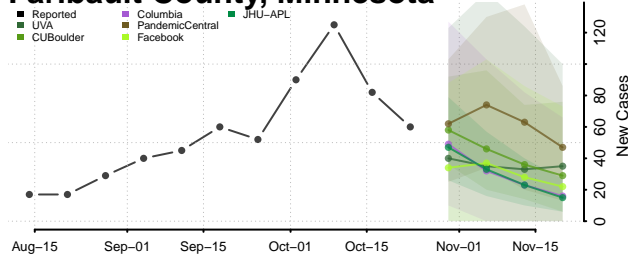

Faribault County, Minnesota