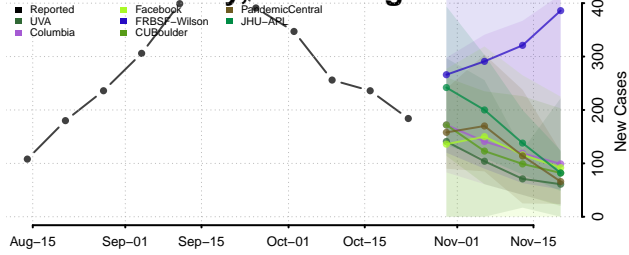

Pendleton County, West Virginia

Pleasants County, West Virginia

Pocahontas County, West Virginia

Preston County, West Virginia

Putnam County, West Virginia

Raleigh County, West Virginia

Randolph County, West Virginia