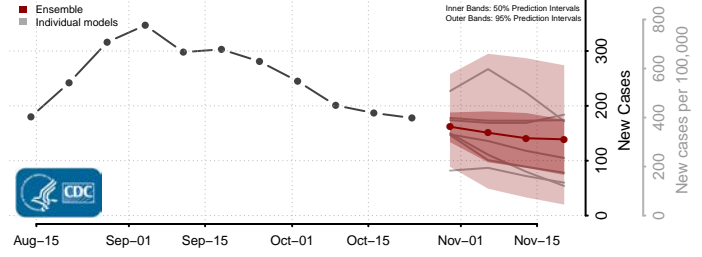

Hopkins County, Kentucky