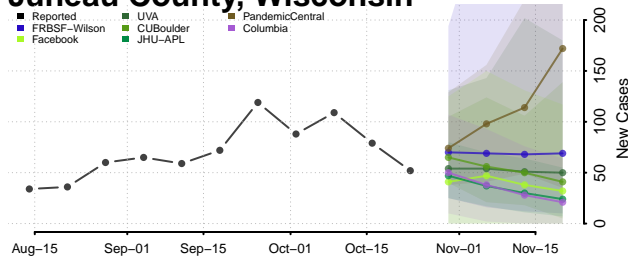

Juneau County, Wisconsin