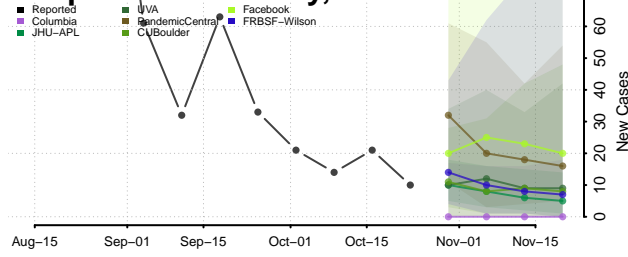

Livingston County, Louisiana

Madison County, Louisiana

Morehouse County, Louisiana

Natchitoches County, Louisiana

Orleans County, Louisiana

Ouachita County, Louisiana

Plaquemines County, Louisiana

Pointe Coupee County, Louisiana