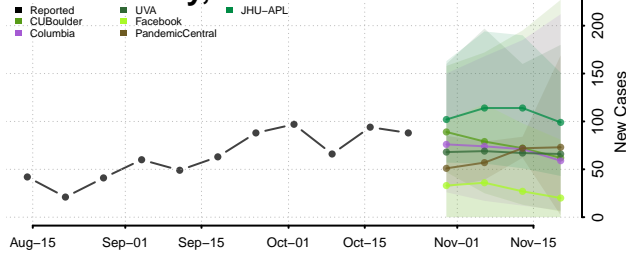

Knox County, Maine