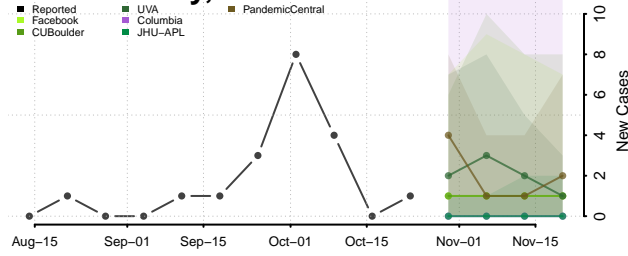

Clark County, Idaho