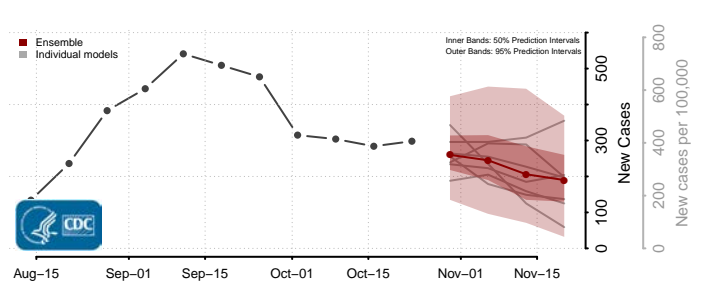

Pendleton County, West Virginia

Pleasants County, West Virginia

Pocahontas County, West Virginia

Preston County, West Virginia

Putnam County, West Virginia

Raleigh County, West Virginia

Randolph County, West Virginia