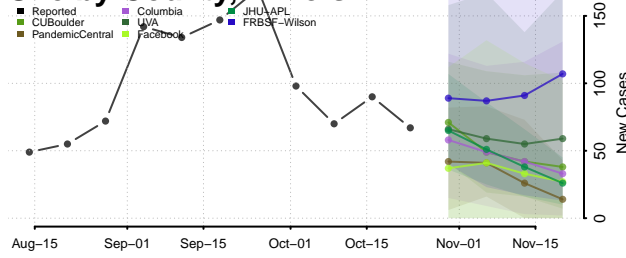

Sangamon County, Illinois

Schuyler County, Illinois

Scott County, Illinois

Shelby County, Illinois

St. Clair County, Illinois

Stark County, Illinois

Stephenson County, Illinois

Tazewell County, Illinois