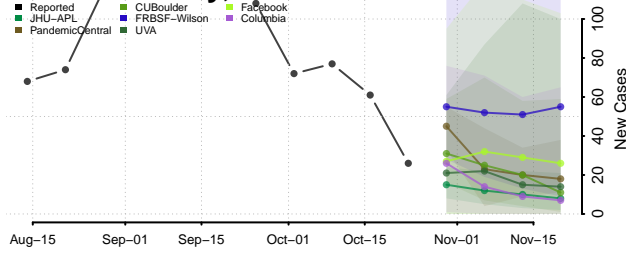

Anson County, North Carolina