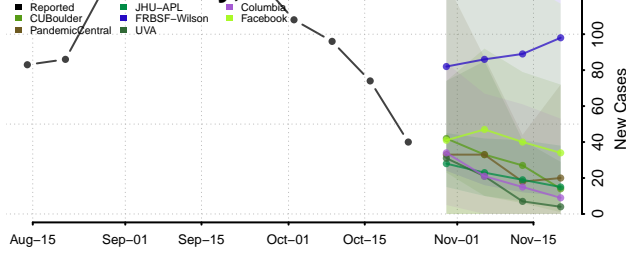

Greene County, Indiana