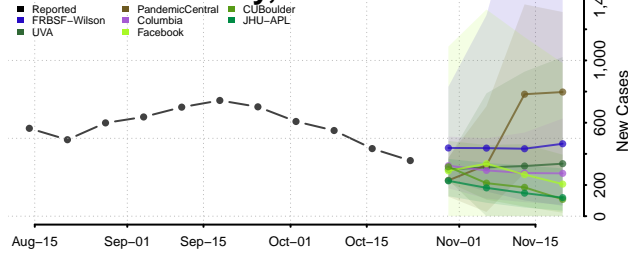

Jefferson County, Missouri