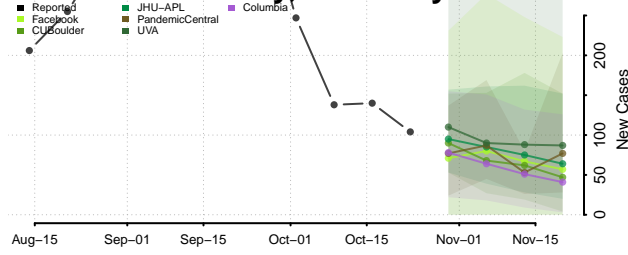

Jessamine County, Kentucky