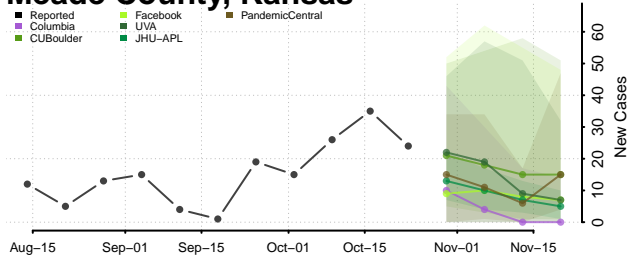

Meade County, Kansas