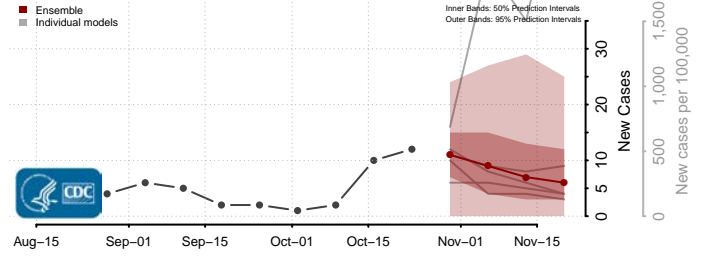

Renville County, North Dakota