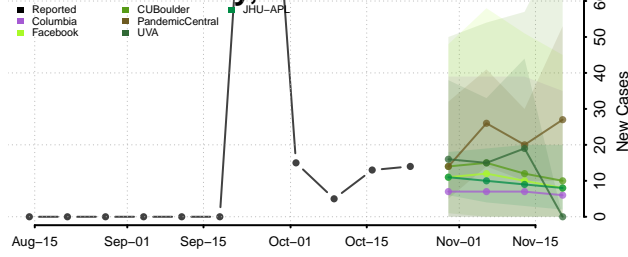

Nemaha County, Nebraska