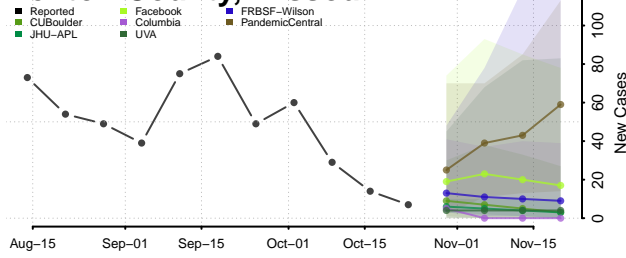

Benton County, Missouri