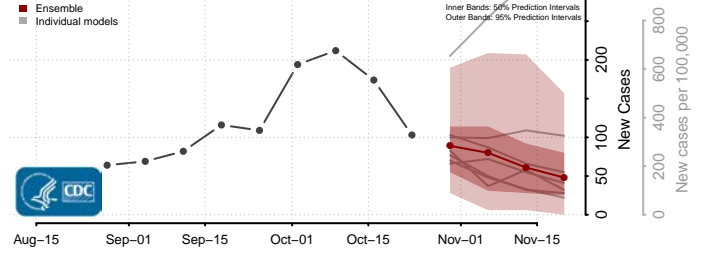

Polk County, Minnesota