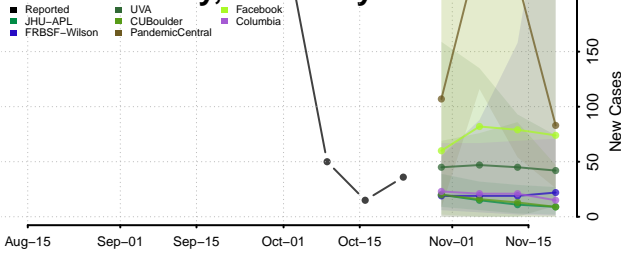

Jessamine County, Kentucky

Johnson County, Kentucky

Kenton County, Kentucky

Knott County, Kentucky

Knox County, Kentucky

Larue County, Kentucky

Laurel County, Kentucky

Lawrence County, Kentucky