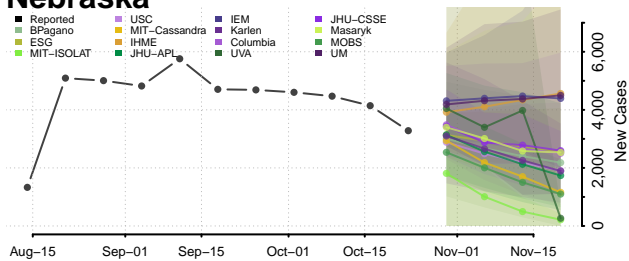

Wheatland County, Montana

Wibaux County, Montana

Yellowstone County, Montana

Nebraska

Adams County, Nebraska

Antelope County, Nebraska