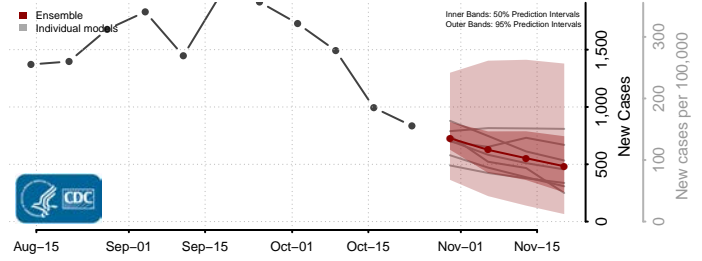

Guilford County, North Carolina