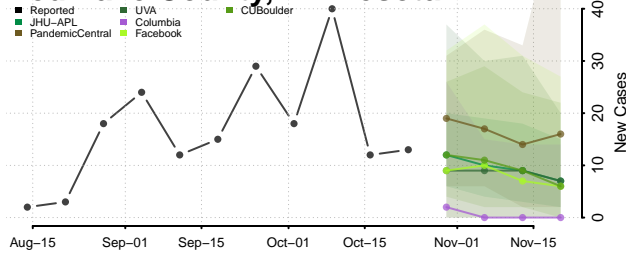

Redwood County, Minnesota

Renville County, Minnesota

Rice County, Minnesota

Rock County, Minnesota

Roseau County, Minnesota

Scott County, Minnesota

Sherburne County, Minnesota

Sibley County, Minnesota