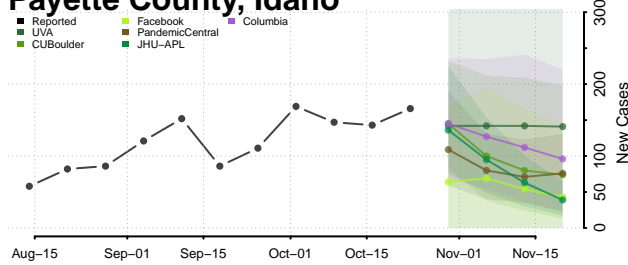

Lincoln County, Idaho

Madison County, Idaho

Minidoka County, Idaho

Nez Perce County, Idaho

Oneida County, Idaho

Owyhee County, Idaho

Payette County, Idaho

Power County, Idaho