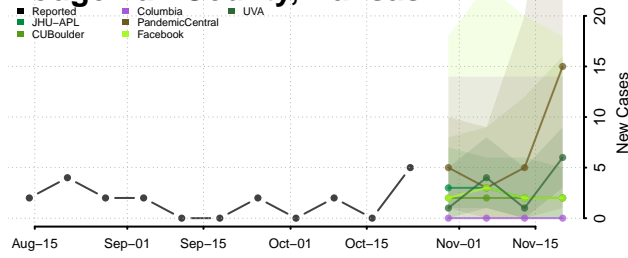

Hodgeman County, Kansas