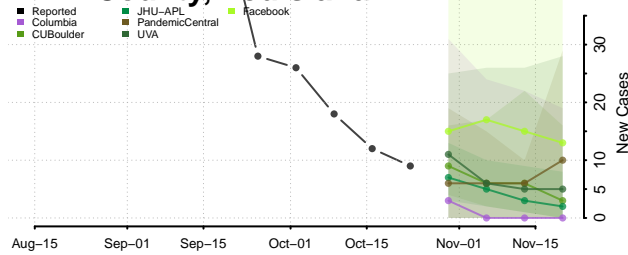

Winn County, Louisiana