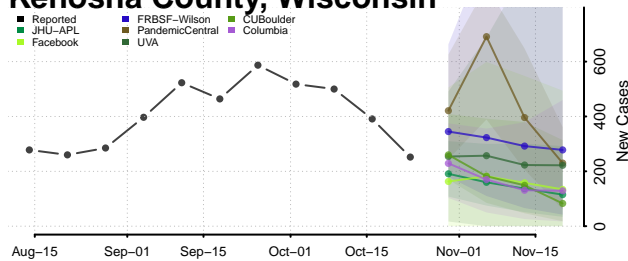

Kenosha County, Wisconsin