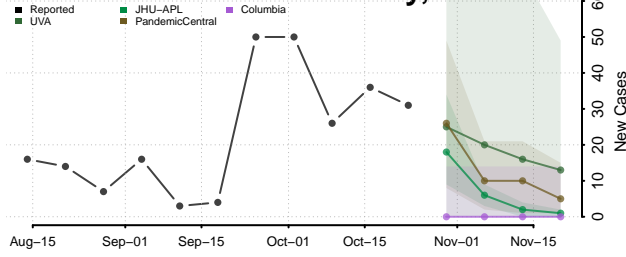

Juneau County, Alaska

Kenai Peninsula County, Alaska

Ketchikan Gateway County, Alaska

Kodiak Island County, Alaska

Kusilvak County, Alaska

Lake and Peninsula County, Alaska

Matanuska-Susitna County, Alaska

Nome County, Alaska