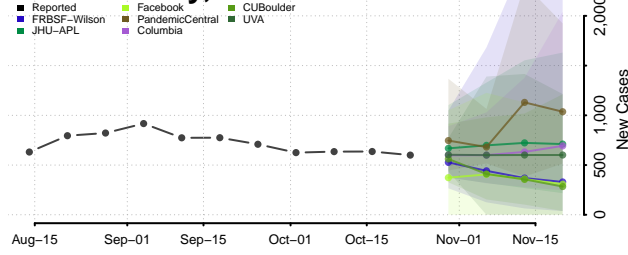

Kane County, Illinois