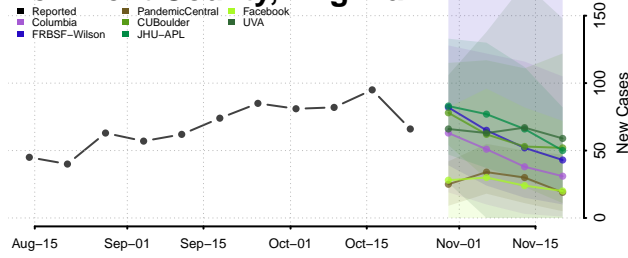

New Kent County, Virginia

Newport News County, Virginia

Norfolk County, Virginia

Northampton County, Virginia

Northumberland County, Virginia

Norton County, Virginia

Nottoway County, Virginia

Orange County, Virginia