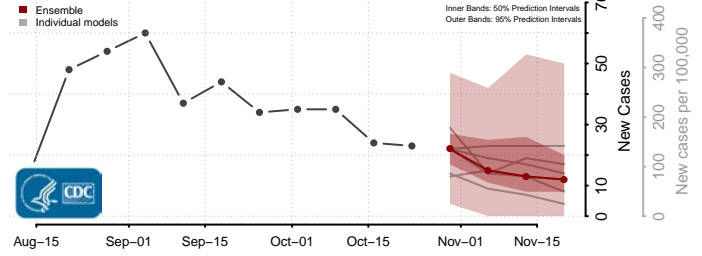

Brunswick County, Virginia