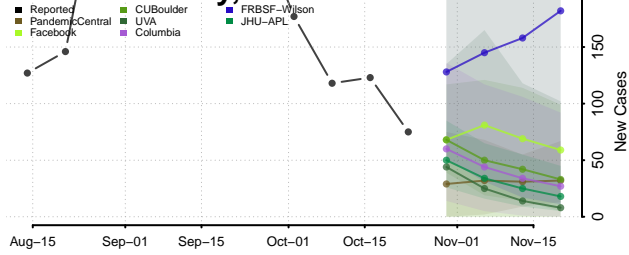

Warren County, Tennessee