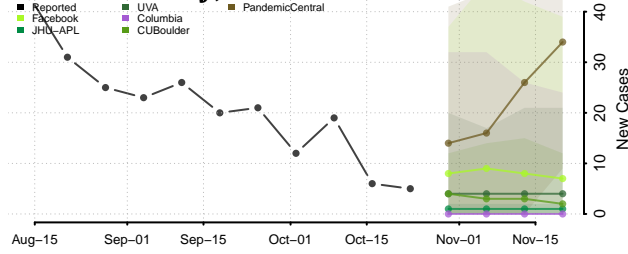

Ozark County, Missouri