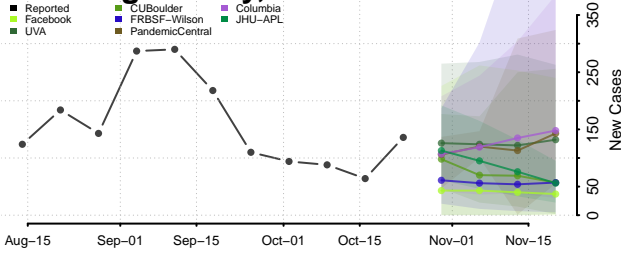

Pittsburg County, Oklahoma