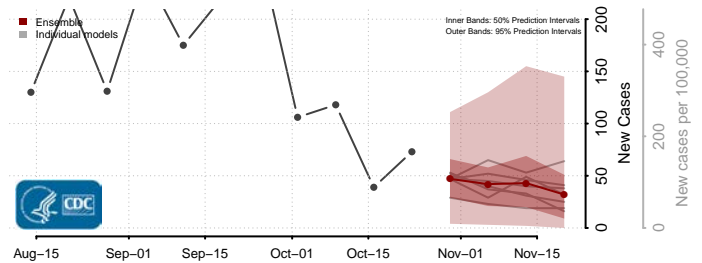

Tunica County, Mississippi

Union County, Mississippi

Walthall County, Mississippi

Warren County, Mississippi

Washington County, Mississippi

Wayne County, Mississippi

Webster County, Mississippi

Wilkinson County, Mississippi