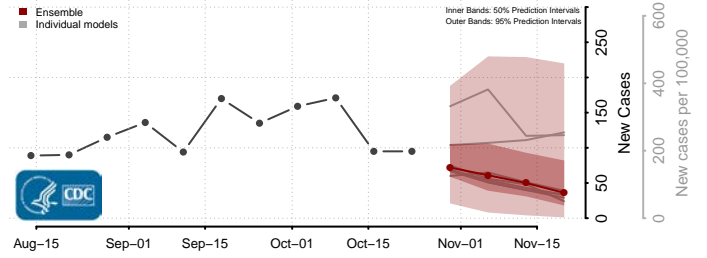

Kittitas County, Washington