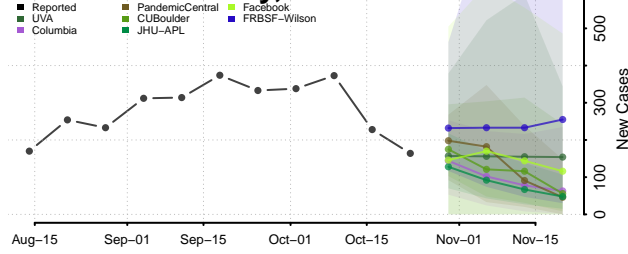

Kankakee County, Illinois