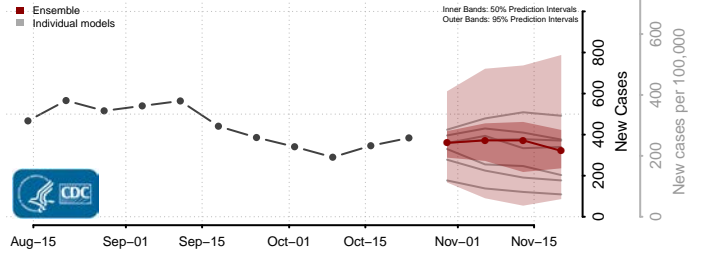

Beaver County, Oklahoma

Beckham County, Oklahoma

Blaine County, Oklahoma

Bryan County, Oklahoma

Caddo County, Oklahoma

Canadian County, Oklahoma

Carter County, Oklahoma

Cherokee County, Oklahoma