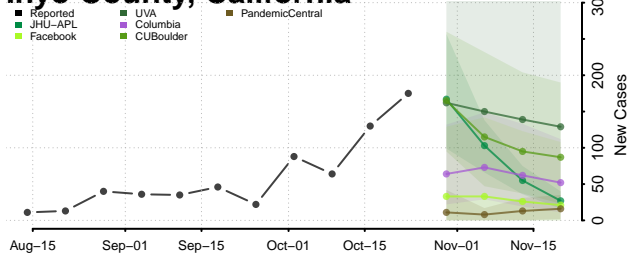

Inyo County, California