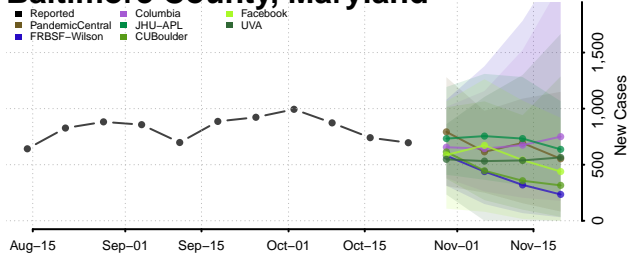

Waldo County, Maine

Washington County, Maine

York County, Maine

Maryland

Allegany County, Maryland

Anne Arundel County, Maryland

Baltimore City County, Maryland

Baltimore County, Maryland