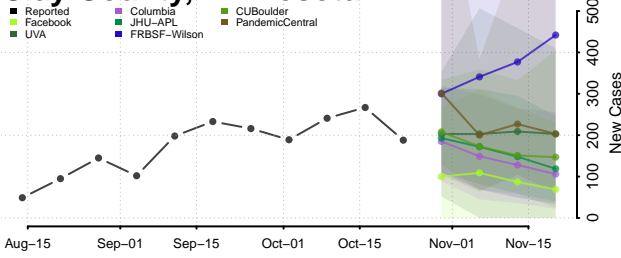

Clay County, Minnesota