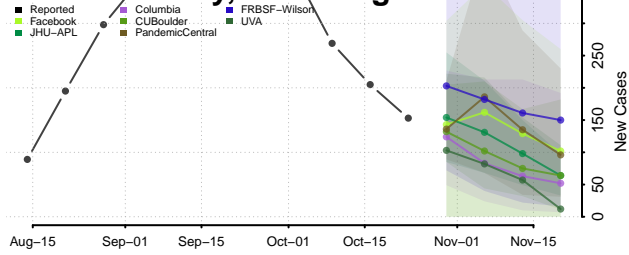

Mercer County, West Virginia