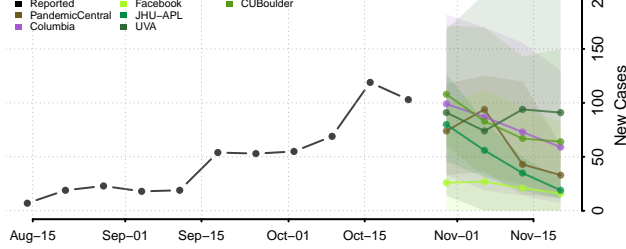

Alpena County, Michigan

Antrim County, Michigan

Arenac County, Michigan

Baraga County, Michigan

Barry County, Michigan

Bay County, Michigan

Benzie County, Michigan

Berrien County, Michigan