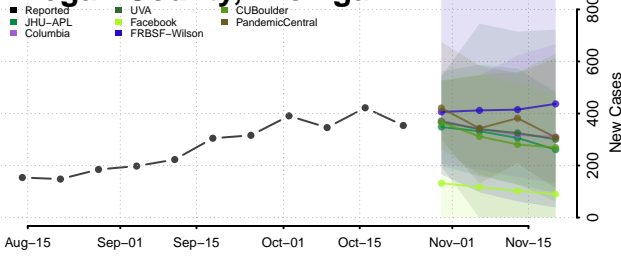

Alpena County, Michigan

Antrim County, Michigan

Arenac County, Michigan

Baraga County, Michigan

Barry County, Michigan

Bay County, Michigan

Benzie County, Michigan

Berrien County, Michigan