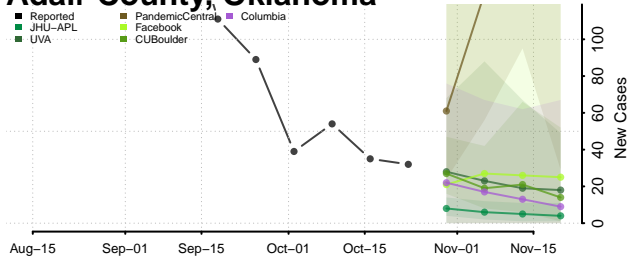

Wayne County, Ohio

Williams County, Ohio

Wood County, Ohio

Wyandot County, Ohio

Oklahoma

Adair County, Oklahoma

Alfalfa County, Oklahoma

Atoka County, Oklahoma