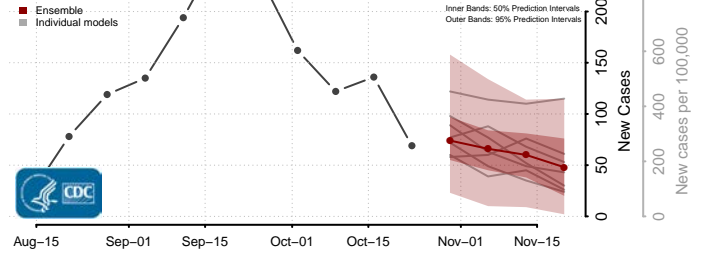

Mineral County, West Virginia