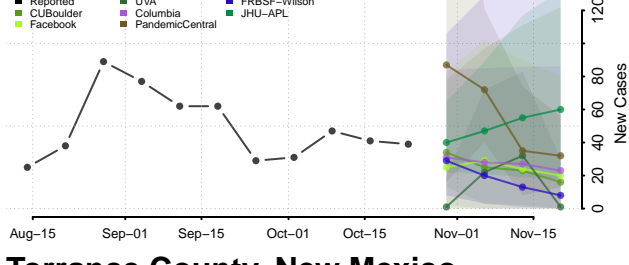

Torrance County, New Mexico

Union County, New Mexico

Valencia County, New Mexico

New York

Albany County, New York

Allegany County, New York

Bronx County, New York

Broome County, New York