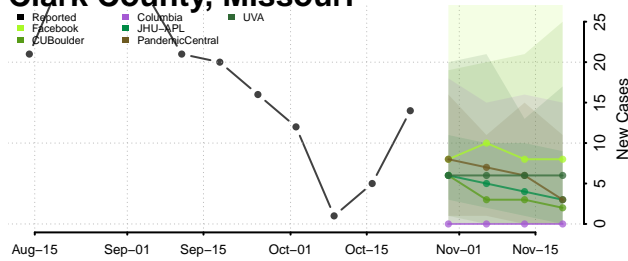

Clark County, Missouri