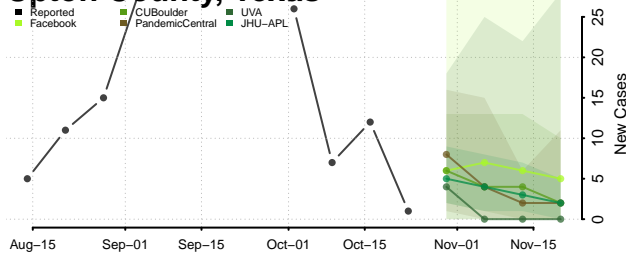

Titus County, Texas

Tom Green County, Texas

Travis County, Texas

Trinity County, Texas

Tyler County, Texas

Upshur County, Texas

Upton County, Texas

Uvalde County, Texas