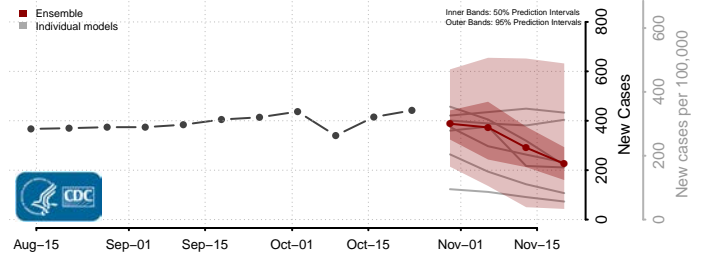

Skamania County, Washington

Snohomish County, Washington

Spokane County, Washington

Stevens County, Washington

Thurston County, Washington

Wahkiakum County, Washington

Walla Walla County, Washington

Whatcom County, Washington