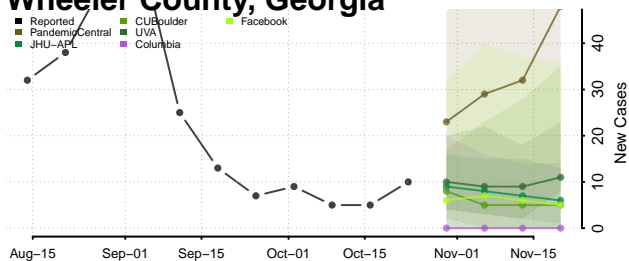

Wheeler County, Georgia