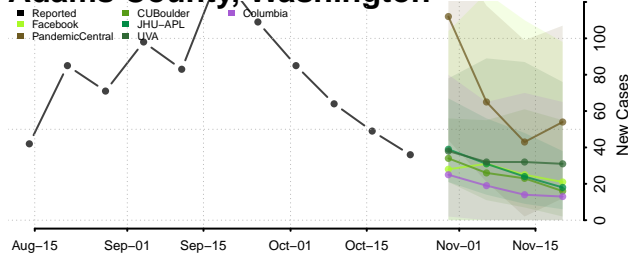

Wythe County, Virginia

York County, Virginia

Washington

Adams County, Washington

Asotin County, Washington

Benton County, Washington

Chelan County, Washington

Clallam County, Washington