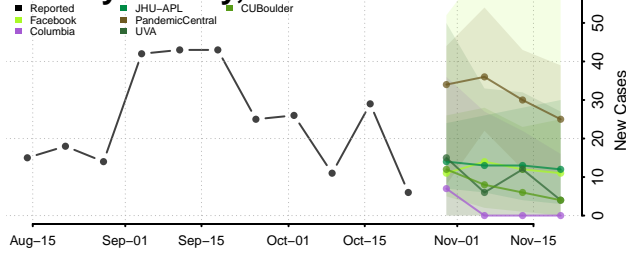

Guthrie County, Iowa

Hamilton County, Iowa

Hancock County, Iowa

Hardin County, Iowa

Harrison County, Iowa

Henry County, Iowa

Howard County, Iowa

Humboldt County, Iowa