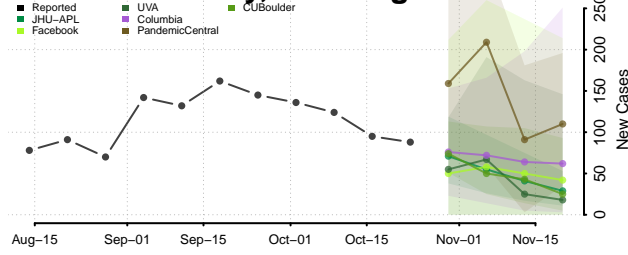

Whitman County, Washington