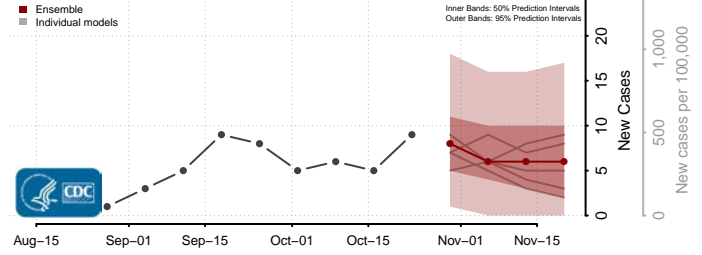

Griggs County, North Dakota

Hettinger County, North Dakota

Kidder County, North Dakota

LaMoure County, North Dakota

Logan County, North Dakota

McHenry County, North Dakota

McIntosh County, North Dakota

McKenzie County, North Dakota