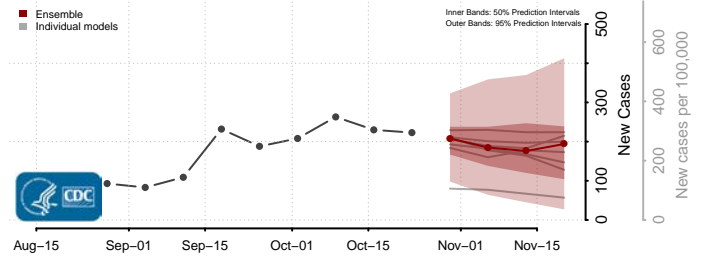

Shiawassee County, Michigan

St. Clair County, Michigan

St. Joseph County, Michigan

Tuscola County, Michigan

Van Buren County, Michigan

Washtenaw County, Michigan

Wayne County, Michigan

Wexford County, Michigan