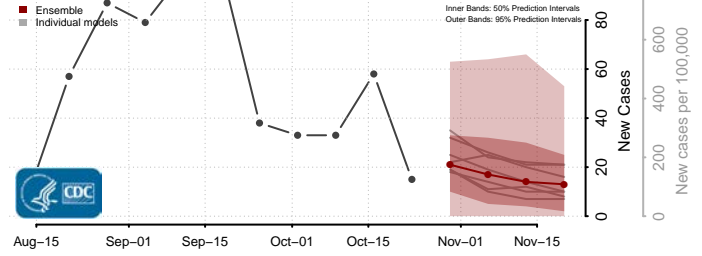

Val Verde County, Texas

Van Zandt County, Texas

Victoria County, Texas

Walker County, Texas

Waller County, Texas

Ward County, Texas

Washington County, Texas

Webb County, Texas