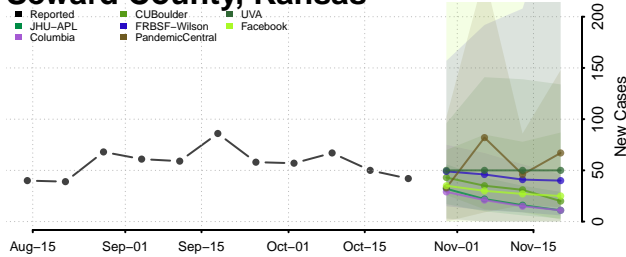

Seward County, Kansas