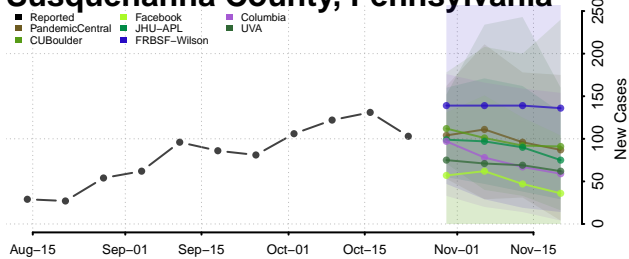

Susquehanna County, Pennsylvania