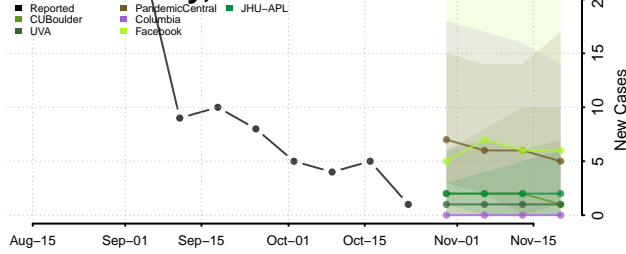

Scott County, Illinois