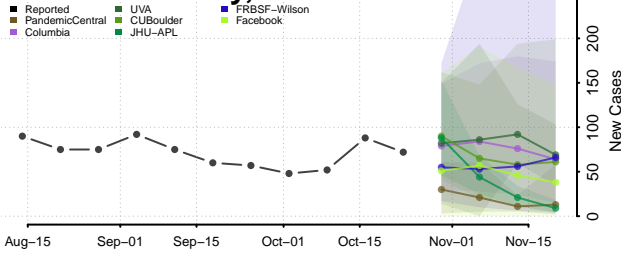

Greene County, Arkansas

Hempstead County, Arkansas

Hot Spring County, Arkansas

Howard County, Arkansas

Independence County, Arkansas

Izard County, Arkansas

Jackson County, Arkansas

Jefferson County, Arkansas