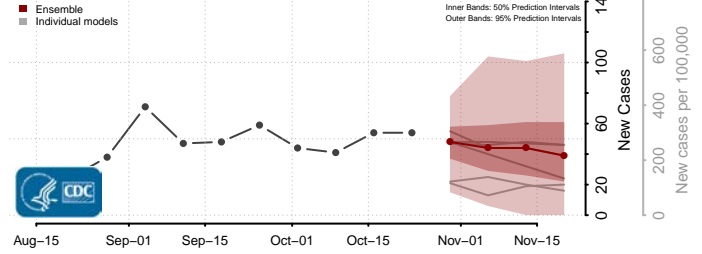

Westmoreland County, Virginia