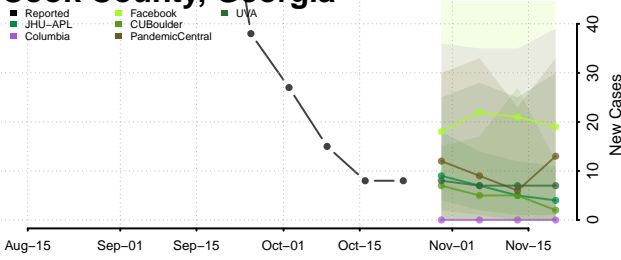

Clayton County, Georgia

Clinch County, Georgia

Cobb County, Georgia

Coffee County, Georgia

Colquitt County, Georgia

Columbia County, Georgia

Cook County, Georgia

Coweta County, Georgia