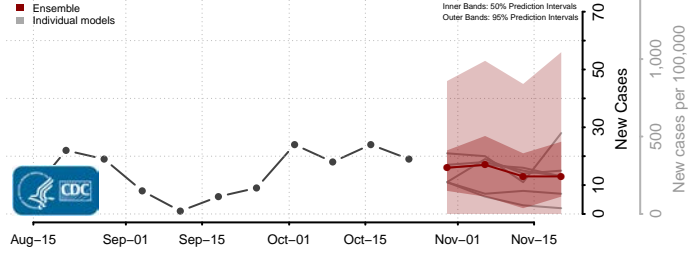

Norton County, Kansas