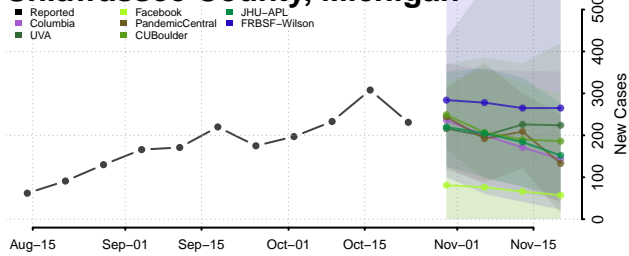

Shiawassee County, Michigan