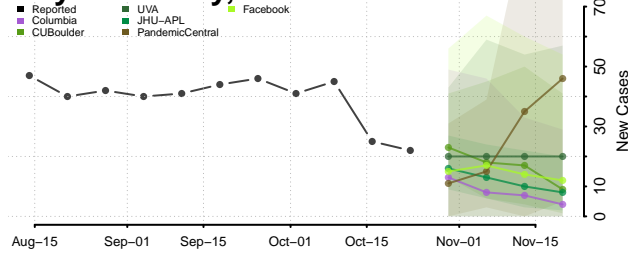

Vernon County, Missouri

Warren County, Missouri

Washington County, Missouri

Wayne County, Missouri

Webster County, Missouri

Worth County, Missouri

Wright County, Missouri

Montana