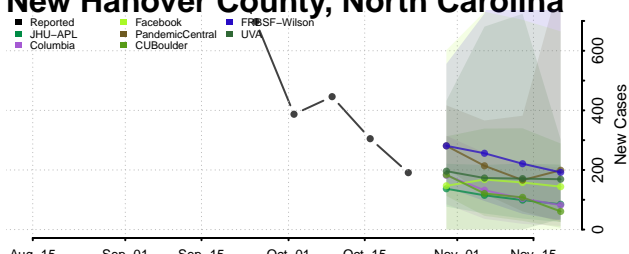

Montgomery County, North Carolina

Moore County, North Carolina

Nash County, North Carolina

New Hanover County, North Carolina

Northampton County, North Carolina

Onslow County, North Carolina

Orange County, North Carolina