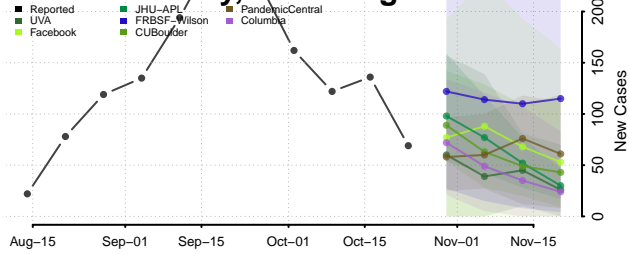

Mineral County, West Virginia