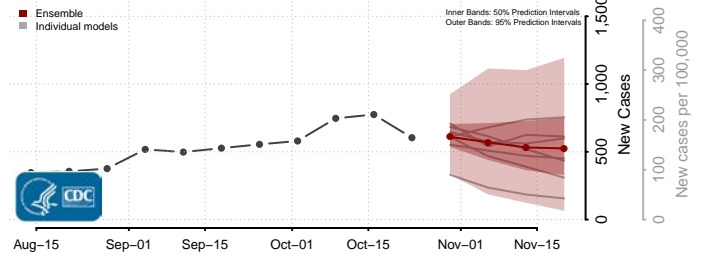

Shiawassee County, Michigan

St. Clair County, Michigan

St. Joseph County, Michigan

Tuscola County, Michigan

Van Buren County, Michigan

Washtenaw County, Michigan

Wayne County, Michigan

Wexford County, Michigan