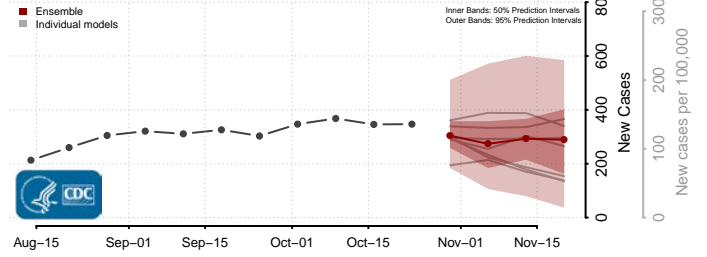

Harford County, Maryland

Howard County, Maryland

Kent County, Maryland

Montgomery County, Maryland

Prince George's County, Maryland

Queen Anne's County, Maryland

Somerset County, Maryland

St. Mary's County, Maryland