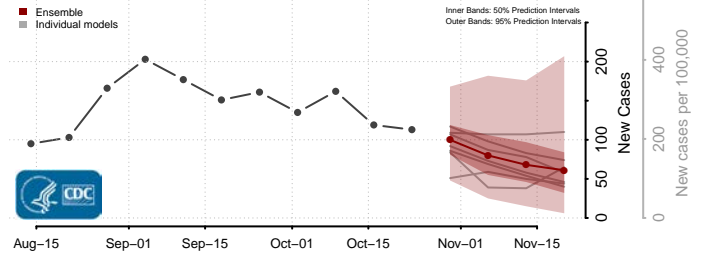

Henry County, Virginia