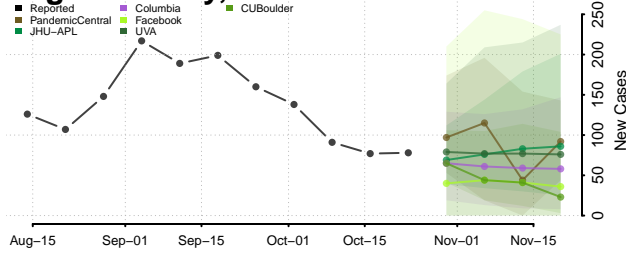

Kay County, Oklahoma

Kingfisher County, Oklahoma

Kiowa County, Oklahoma

Latimer County, Oklahoma

Le Flore County, Oklahoma

Lincoln County, Oklahoma

Logan County, Oklahoma

Love County, Oklahoma