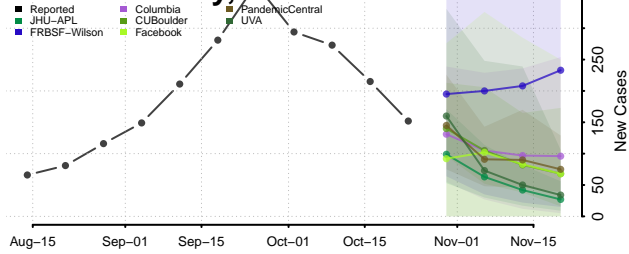

Barron County, Wisconsin

Bayfield County, Wisconsin

Brown County, Wisconsin

Buffalo County, Wisconsin

Burnett County, Wisconsin

Calumet County, Wisconsin

Chippewa County, Wisconsin

Clark County, Wisconsin