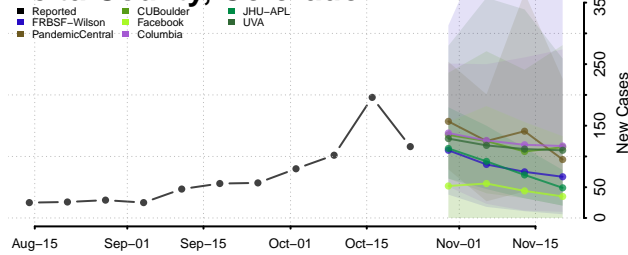

Clear Creek County, Colorado

Conejos County, Colorado

Costilla County, Colorado

Crowley County, Colorado

Custer County, Colorado

Delta County, Colorado

Denver County, Colorado

Dolores County, Colorado