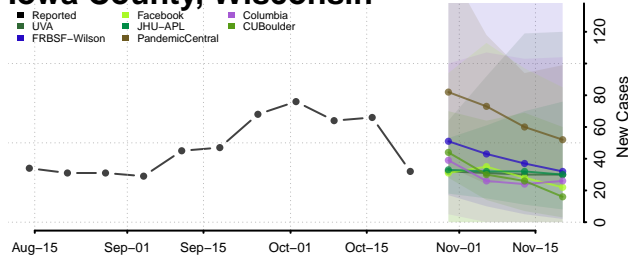

Florence County, Wisconsin

Fond du Lac County, Wisconsin

Forest County, Wisconsin

Grant County, Wisconsin

Green County, Wisconsin

Green Lake County, Wisconsin

Iowa County, Wisconsin

Iron County, Wisconsin