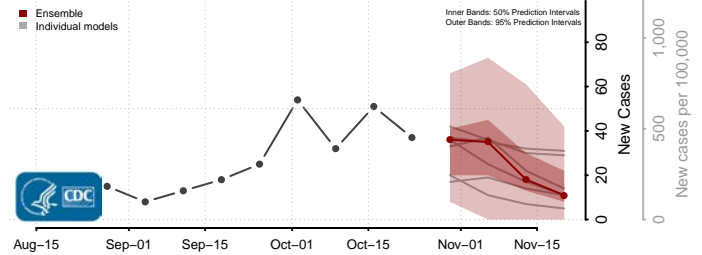

Murray County, Minnesota