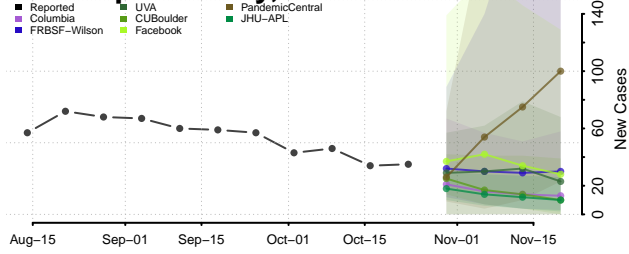

Randolph County, Missouri