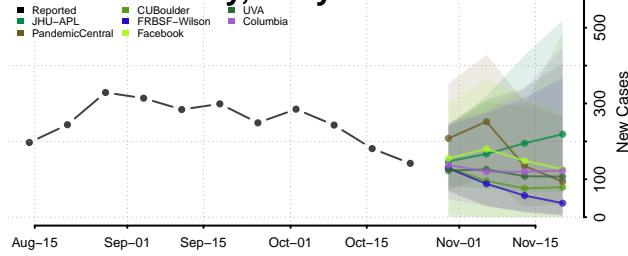

Howard County, Maryland