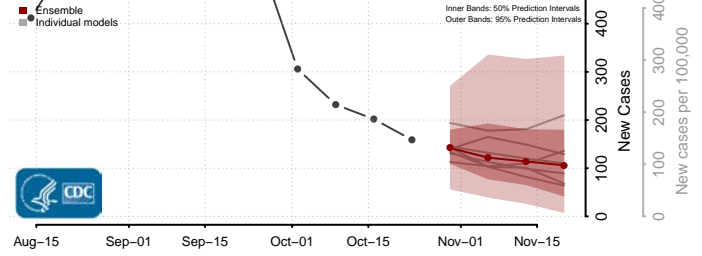

Bradley County, Tennessee