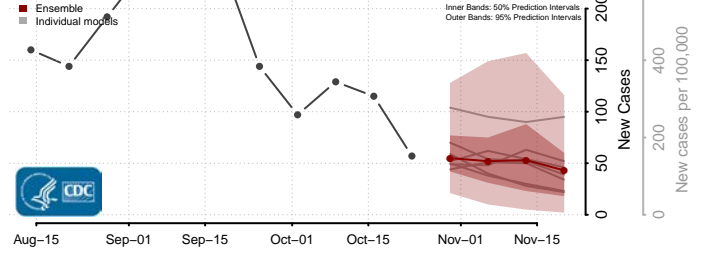

Alexander County, North Carolina