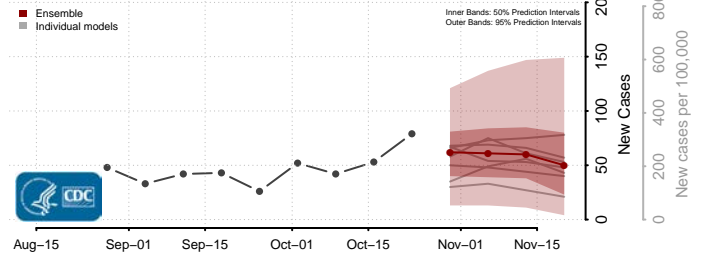

Lapeer County, Michigan

Leelanau County, Michigan

Lenawee County, Michigan

Livingston County, Michigan

Luce County, Michigan

Mackinac County, Michigan

Macomb County, Michigan

Manistee County, Michigan