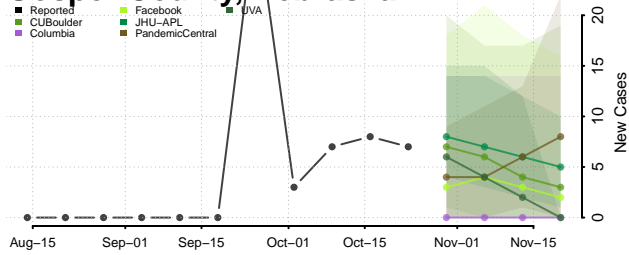

Frontier County, Nebraska

Furnas County, Nebraska

Gage County, Nebraska

Garden County, Nebraska

Garfield County, Nebraska

Gosper County, Nebraska

Grant County, Nebraska

Greeley County, Nebraska