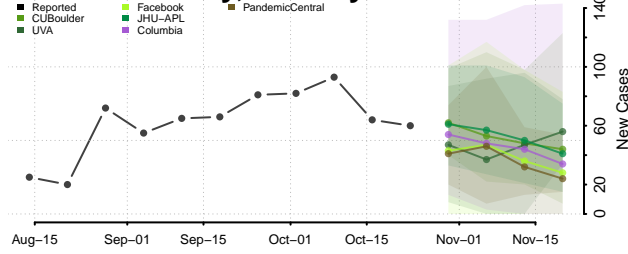

Juniata County, Pennsylvania