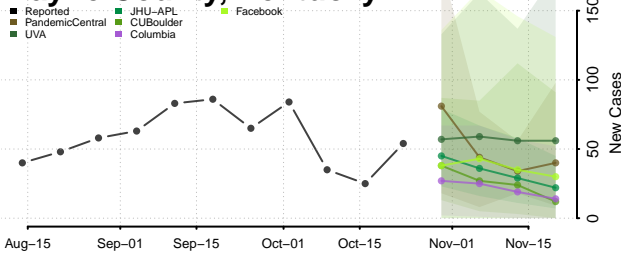

Union County, Kentucky

Warren County, Kentucky

Washington County, Kentucky

Wayne County, Kentucky

Webster County, Kentucky

Whitley County, Kentucky

Wolfe County, Kentucky

Woodford County, Kentucky