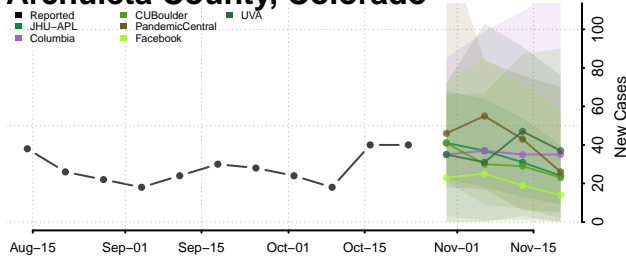

Archuleta County, Colorado