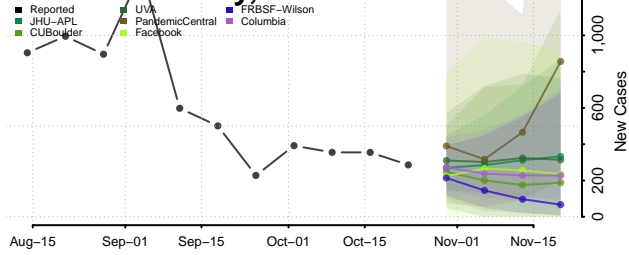

Sierra County, California

Siskiyou County, California

Solano County, California

Sonoma County, California

Stanislaus County, California

Sutter County, California

Tehama County, California

Trinity County, California