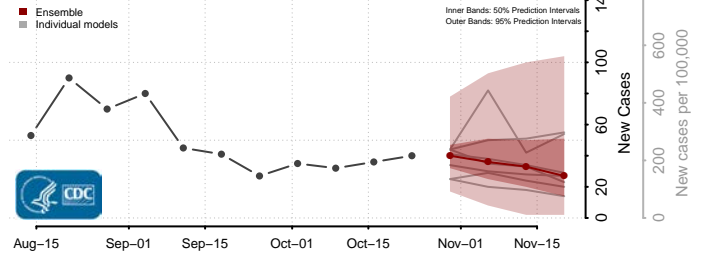

Roosevelt County, New Mexico