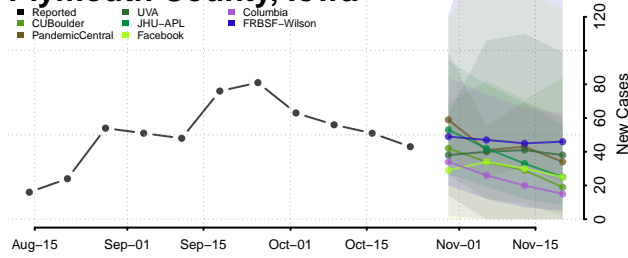

Plymouth County, Iowa