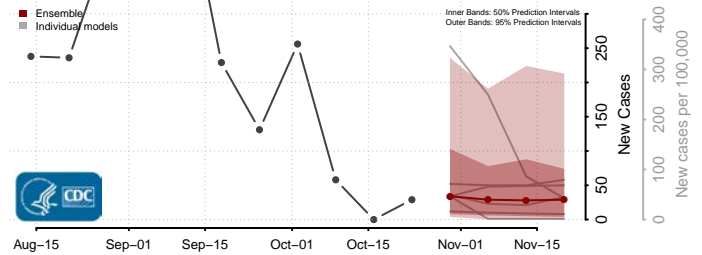

Val Verde County, Texas

Van Zandt County, Texas

Victoria County, Texas

Walker County, Texas

Waller County, Texas

Ward County, Texas

Washington County, Texas

Webb County, Texas