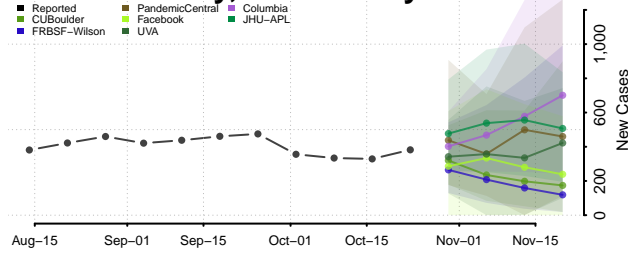

Cape May County, New Jersey

Cumberland County, New Jersey

Essex County, New Jersey

Gloucester County, New Jersey

Hudson County, New Jersey

Hunterdon County, New Jersey

Mercer County, New Jersey

Middlesex County, New Jersey