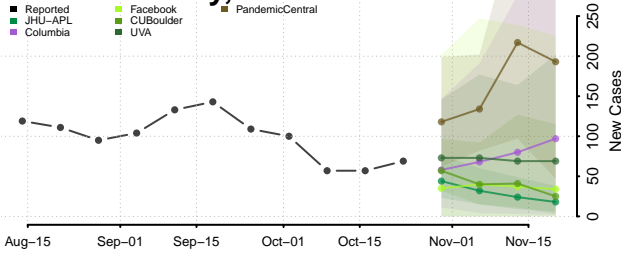

Noble County, Oklahoma

Nowata County, Oklahoma

Okfuskee County, Oklahoma

Oklahoma County, Oklahoma

Okmulgee County, Oklahoma

Osage County, Oklahoma

Ottawa County, Oklahoma

Pawnee County, Oklahoma