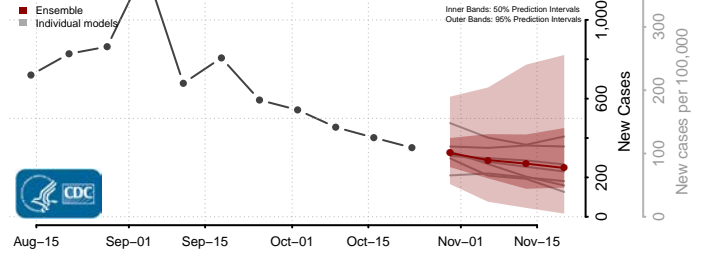

Currituck County, North Carolina

Dare County, North Carolina

Davidson County, North Carolina

Davie County, North Carolina

Duplin County, North Carolina

Durham County, North Carolina

Edgecombe County, North Carolina