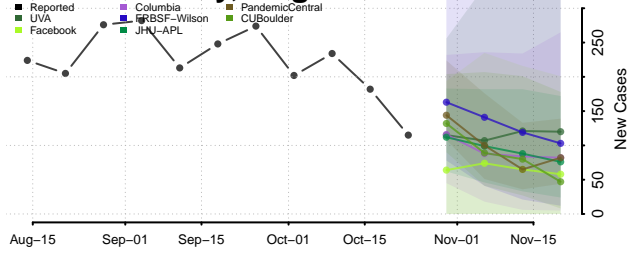

Suffolk County, Virginia