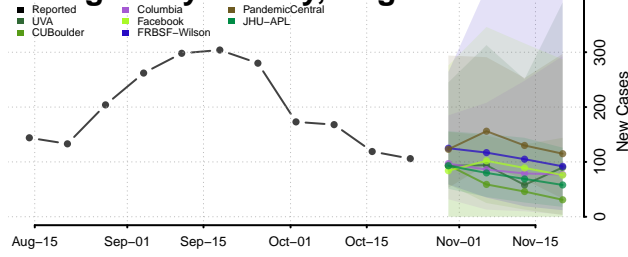

Montgomery County, Virginia