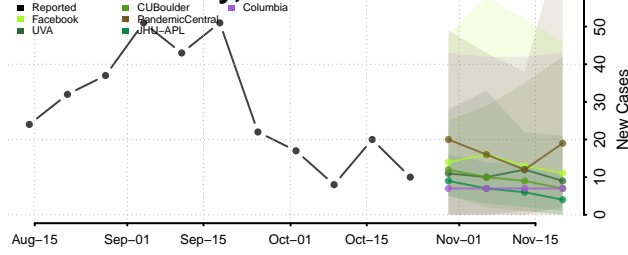

Vigo County, Indiana

Wabash County, Indiana

Warren County, Indiana

Warrick County, Indiana

Washington County, Indiana

Wayne County, Indiana

Wells County, Indiana

White County, Indiana