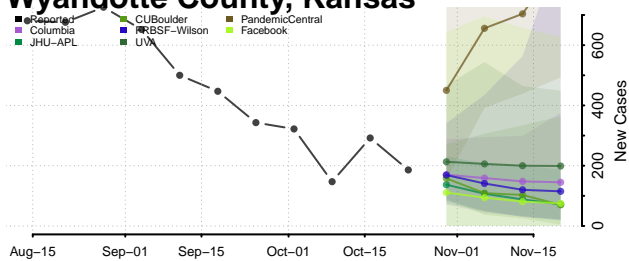

Wyandotte County, Kansas