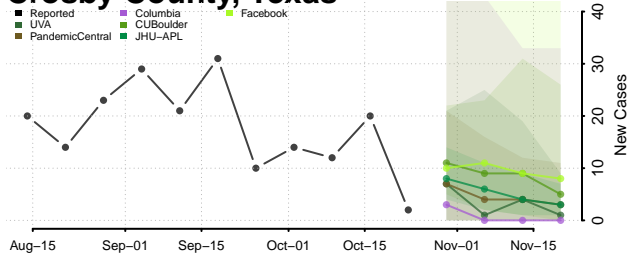

Cooke County, Texas

Coryell County, Texas

Cottle County, Texas

Crane County, Texas

Crockett County, Texas

Crosby County, Texas

Culberson County, Texas

Dallam County, Texas