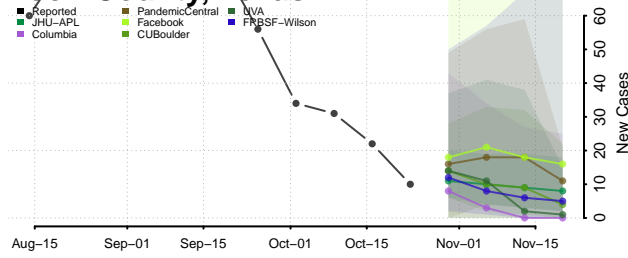

Leon County, Texas