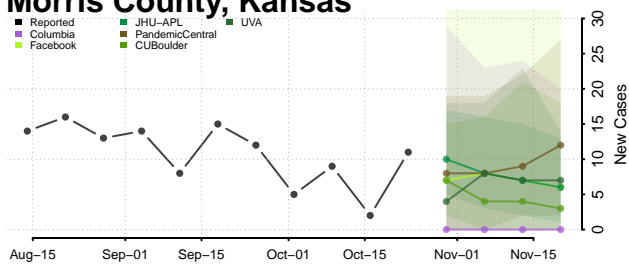

McPherson County, Kansas

Meade County, Kansas

Miami County, Kansas

Mitchell County, Kansas

Montgomery County, Kansas

Morris County, Kansas

Morton County, Kansas

Nemaha County, Kansas