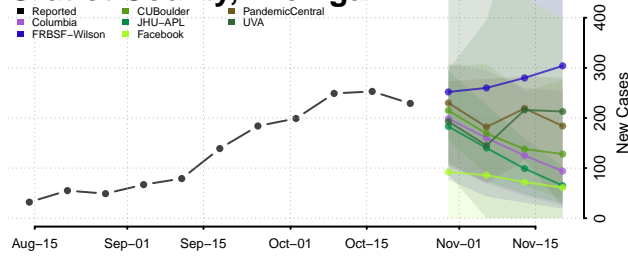

Gratiot County, Michigan