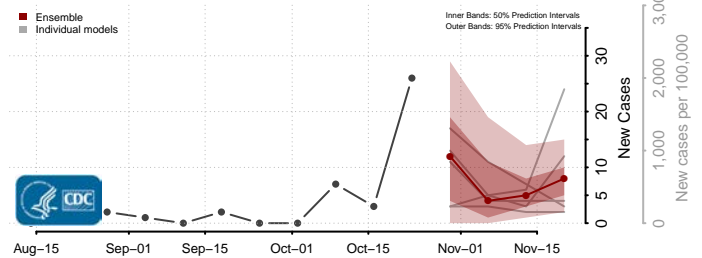

Hand County, South Dakota

Hanson County, South Dakota

Harding County, South Dakota

Hughes County, South Dakota

Hutchinson County, South Dakota

Hyde County, South Dakota

Jackson County, South Dakota

Jerauld County, South Dakota