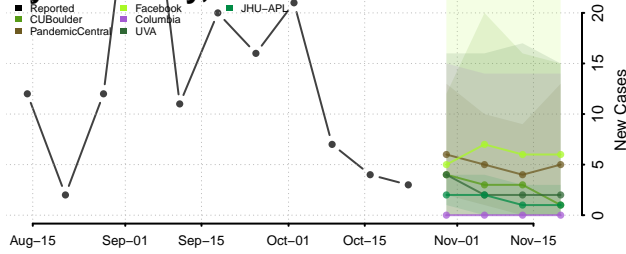

Hyde County, North Carolina