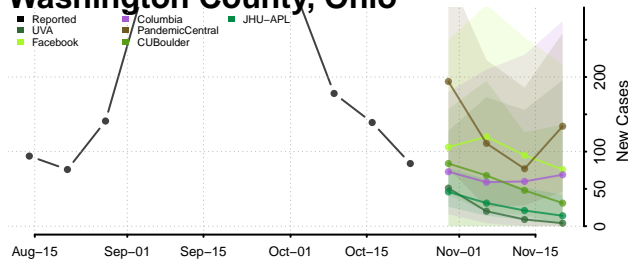

Wayne County, Ohio

Williams County, Ohio

Wood County, Ohio

Wyandot County, Ohio

Oklahoma

Adair County, Oklahoma

Alfalfa County, Oklahoma

Atoka County, Oklahoma