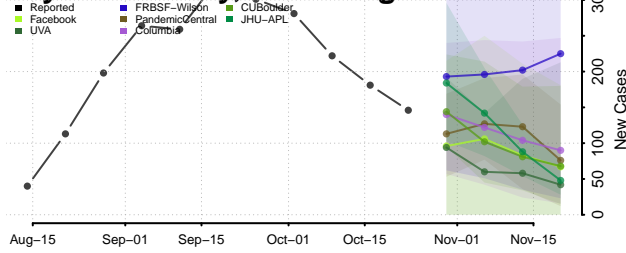

Fayette County, West Virginia