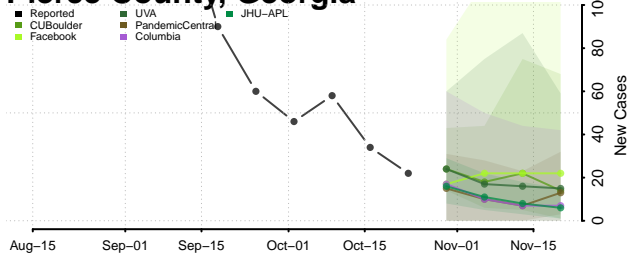

Pierce County, Georgia