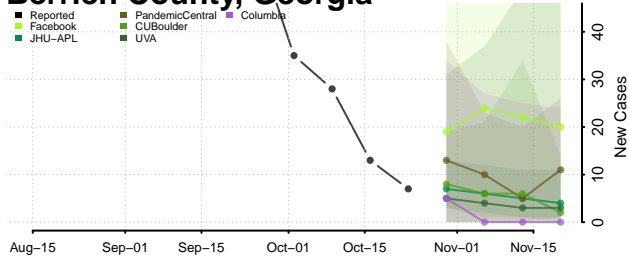

Barrow County, Georgia

Bartow County, Georgia

Ben Hill County, Georgia

Berrien County, Georgia

Bibb County, Georgia

Bleckley County, Georgia

Brantley County, Georgia

Brooks County, Georgia