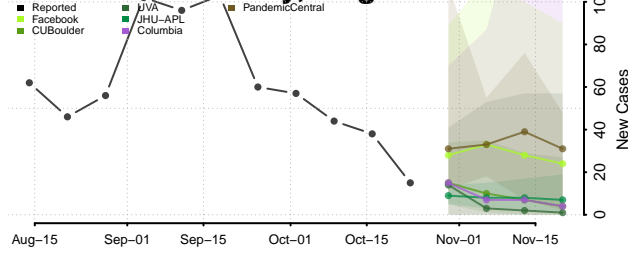

Virginia Beach County, Virginia

Warren County, Virginia

Washington County, Virginia

Waynesboro County, Virginia

Westmoreland County, Virginia

Williamsburg County, Virginia

Winchester County, Virginia

Wise County, Virginia