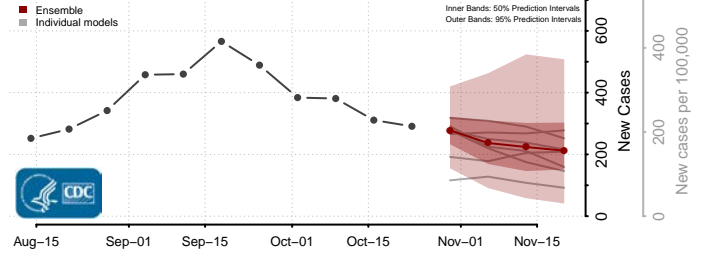

Spotsylvania County, Virginia