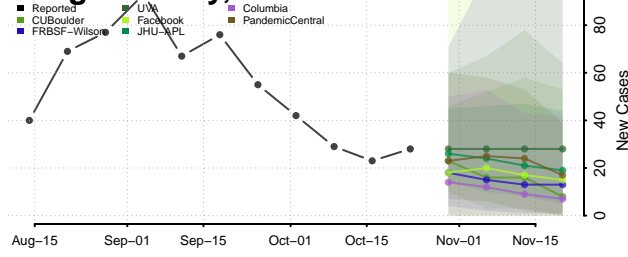

Osage County, Kansas