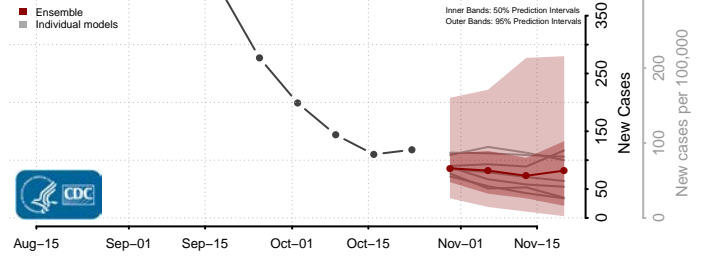

Rapides County, Louisiana