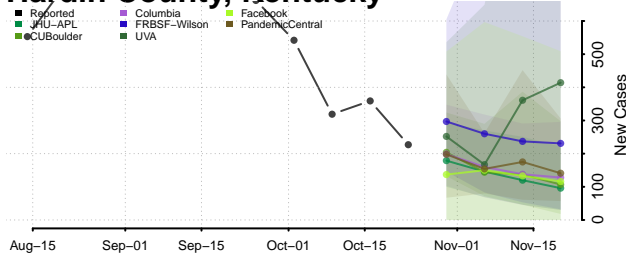

Grant County, Kentucky

Graves County, Kentucky

Grayson County, Kentucky

Green County, Kentucky

Greenup County, Kentucky

Hancock County, Kentucky

Hardin County, Kentucky

Harlan County, Kentucky