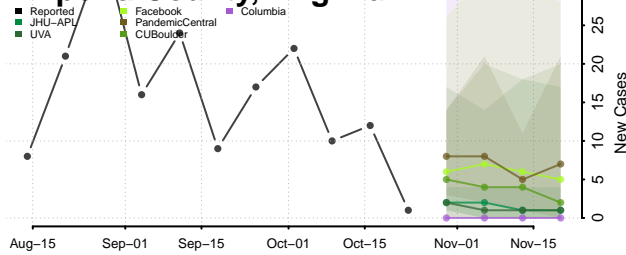

Emporia County, Virginia