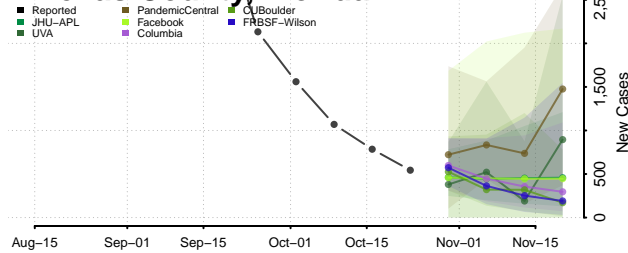

Pinellas County, Florida