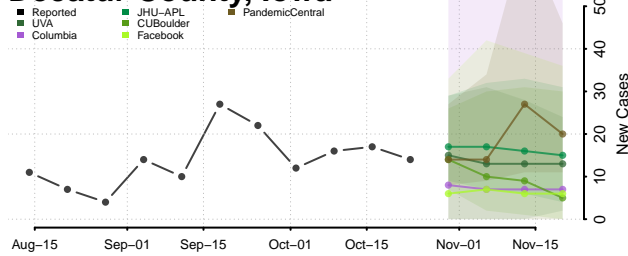

Clinton County, Iowa

Crawford County, Iowa

Dallas County, Iowa

Davis County, Iowa

Decatur County, Iowa

Delaware County, Iowa

Des Moines County, Iowa

Dickinson County, Iowa