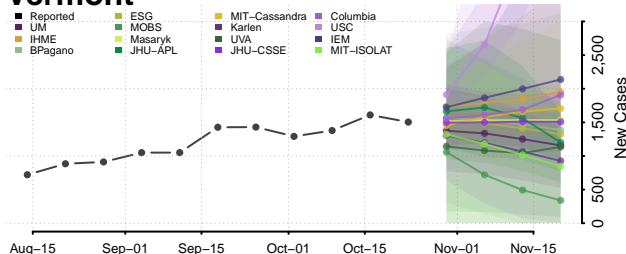

Utah County, Utah

Wasatch County, Utah

Washington County, Utah

Wayne County, Utah

Weber County, Utah

Vermont