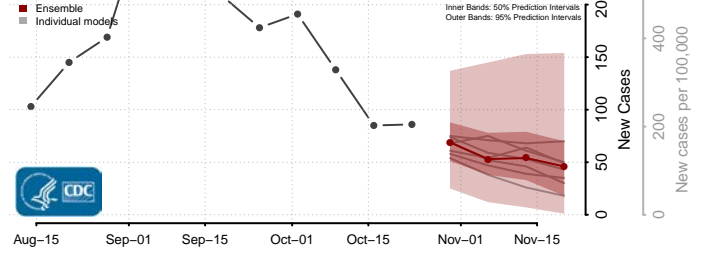

Clermont County, Ohio

Clinton County, Ohio

Columbiana County, Ohio

Coshocton County, Ohio

Crawford County, Ohio

Cuyahoga County, Ohio

Darke County, Ohio

Defiance County, Ohio