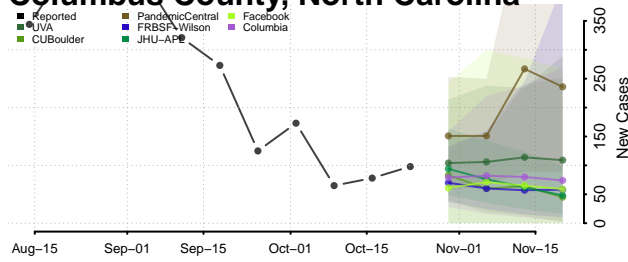

Cherokee County, North Carolina

Chowan County, North Carolina

Clay County, North Carolina

Cleveland County, North Carolina

Columbus County, North Carolina

Craven County, North Carolina

Cumberland County, North Carolina