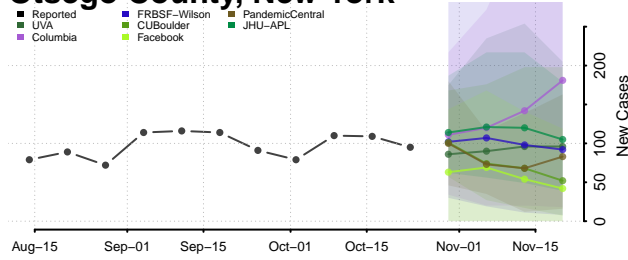

Otsego County, New York