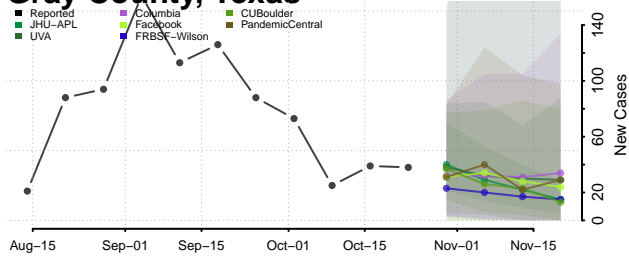

Gray County, Texas