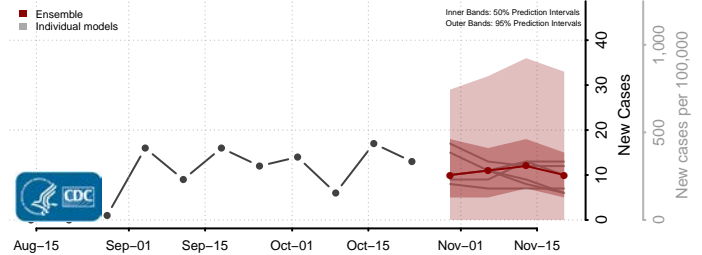

Sargent County, North Dakota