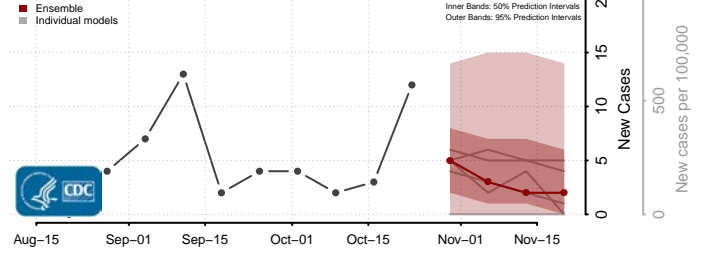

Nolan County, Texas

Nueces County, Texas

Ochiltree County, Texas

Oldham County, Texas

Orange County, Texas

Palo Pinto County, Texas

Panola County, Texas

Parker County, Texas