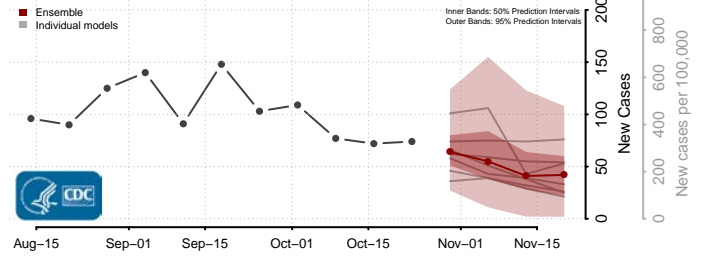

Wythe County, Virginia

York County, Virginia

Washington

Adams County, Washington

Asotin County, Washington

Benton County, Washington

Chelan County, Washington

Clallam County, Washington