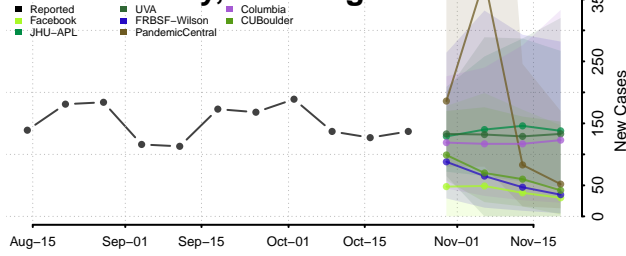

Island County, Washington