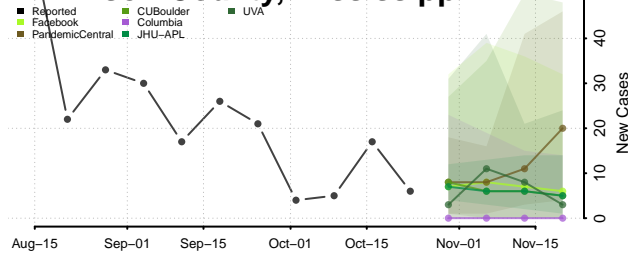

Tunica County, Mississippi

Union County, Mississippi

Walthall County, Mississippi

Warren County, Mississippi

Washington County, Mississippi

Wayne County, Mississippi

Webster County, Mississippi

Wilkinson County, Mississippi