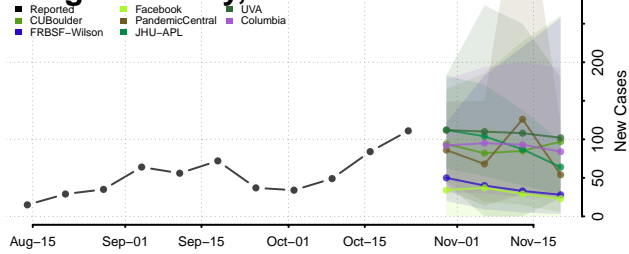

Morgan County, Colorado