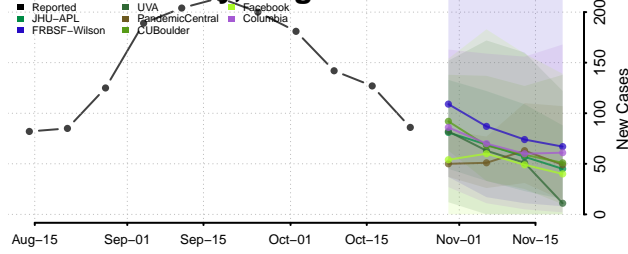

Warren County, Virginia