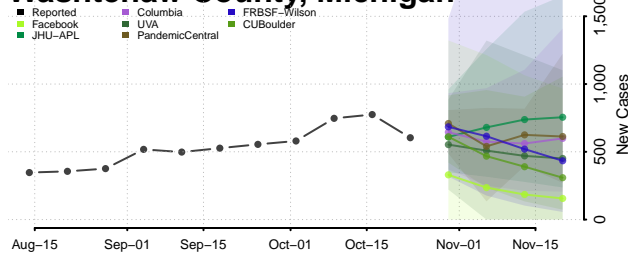

Shiawassee County, Michigan

St. Clair County, Michigan

St. Joseph County, Michigan

Tuscola County, Michigan

Van Buren County, Michigan

Washtenaw County, Michigan

Wayne County, Michigan

Wexford County, Michigan