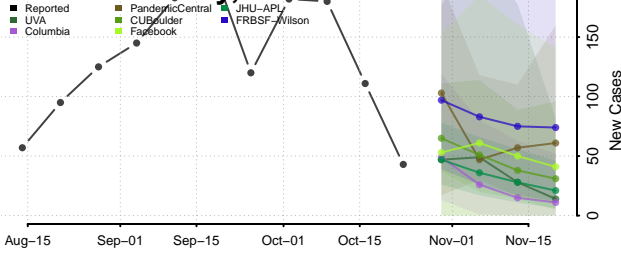

Gooding County, Idaho

Idaho County, Idaho

Jefferson County, Idaho

Jerome County, Idaho

Kootenai County, Idaho

Latah County, Idaho

Lemhi County, Idaho

Lewis County, Idaho