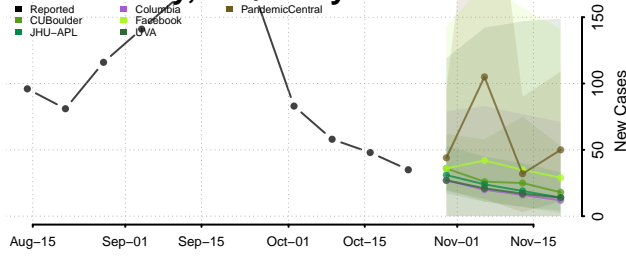

Hart County, Kentucky