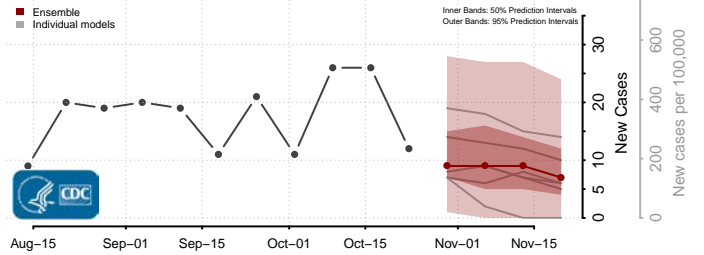

Craig County, Virginia