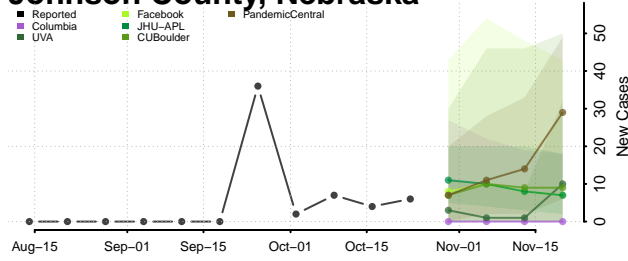

Johnson County, Nebraska