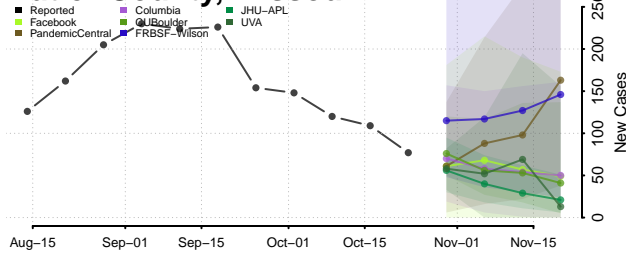

Butler County, Missouri