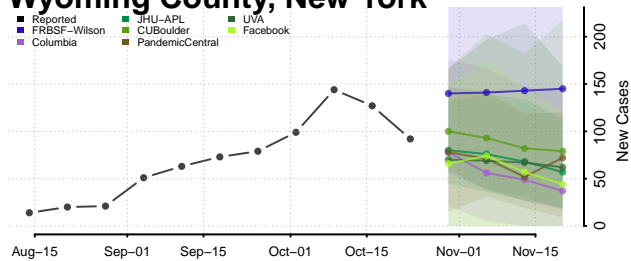

Wyoming County, New York