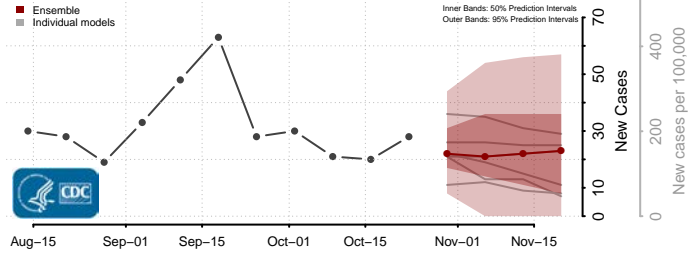

Williamsburg County, Virginia