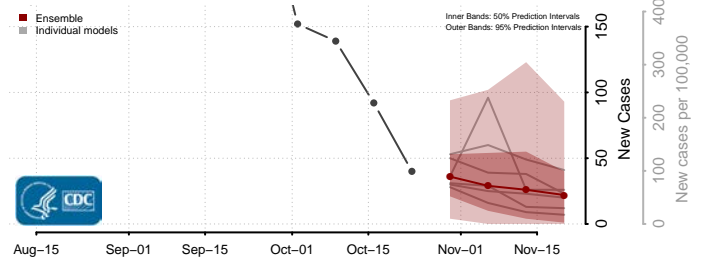

Pike County, Alabama

Randolph County, Alabama

Russell County, Alabama

Shelby County, Alabama

St. Clair County, Alabama

Sumter County, Alabama

Talladega County, Alabama

Tallapoosa County, Alabama