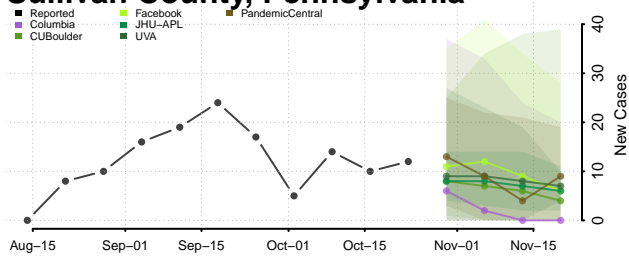

Sullivan County, Pennsylvania