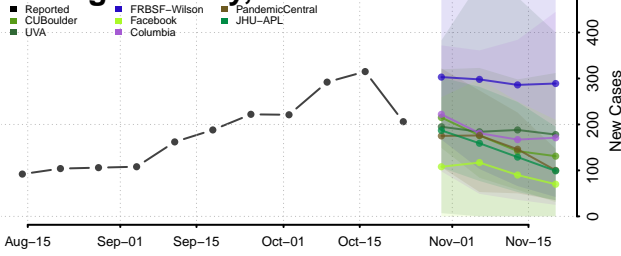

Chisago County, Minnesota