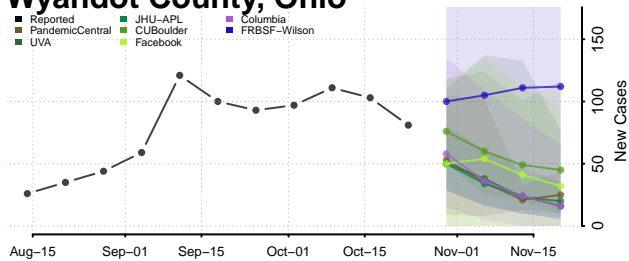

Wayne County, Ohio

Williams County, Ohio

Wood County, Ohio

Wyandot County, Ohio

Oklahoma

Adair County, Oklahoma

Alfalfa County, Oklahoma

Atoka County, Oklahoma