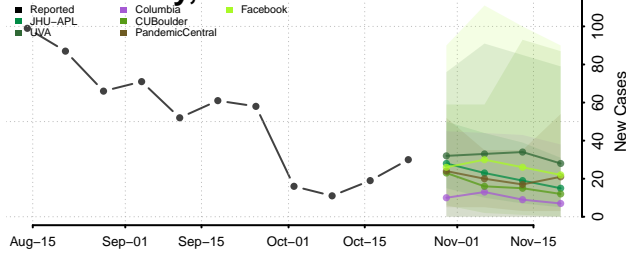

Pike County, Illinois