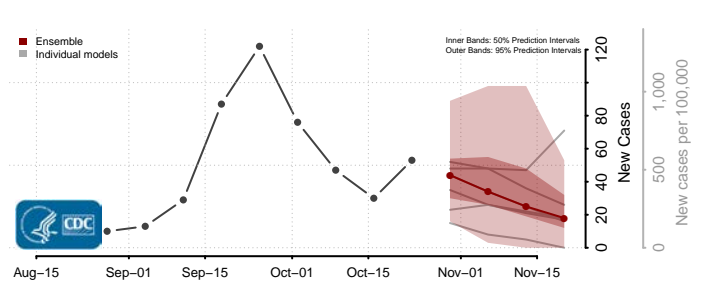

Beaverhead County, Montana

Big Horn County, Montana

Blaine County, Montana

Broadwater County, Montana

Carbon County, Montana

Carter County, Montana

Cascade County, Montana

Chouteau County, Montana