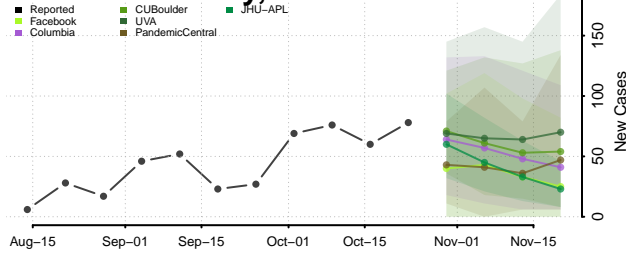

Richland County, North Dakota