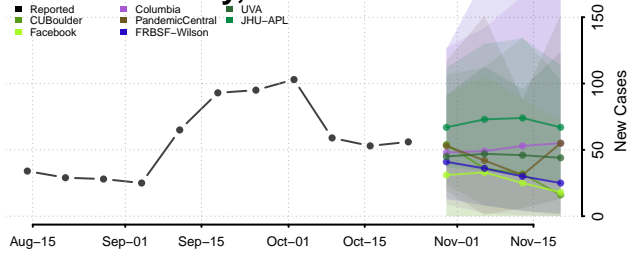

Lincoln County, Maine