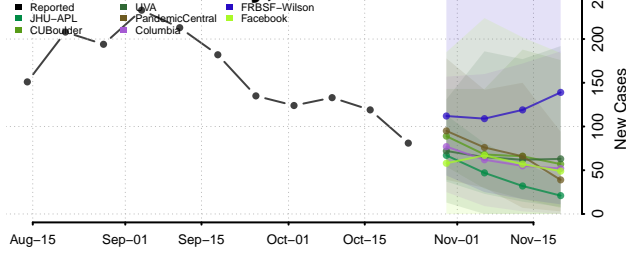

Hardin County, Illinois

Henderson County, Illinois

Henry County, Illinois

Iroquois County, Illinois

Jackson County, Illinois

Jasper County, Illinois

Jefferson County, Illinois

Jersey County, Illinois