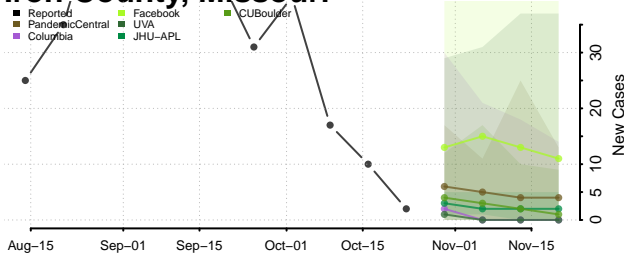

Iron County, Missouri