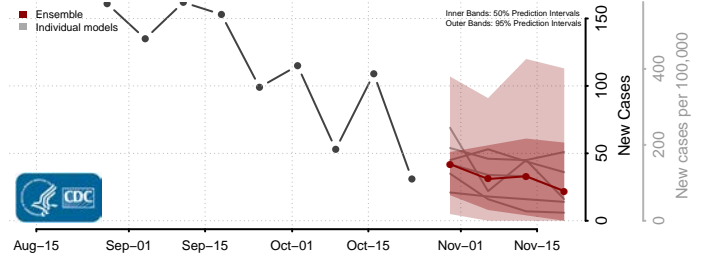

McLean County, Kentucky

Meade County, Kentucky

Menifee County, Kentucky

Mercer County, Kentucky

Metcalfe County, Kentucky

Monroe County, Kentucky

Montgomery County, Kentucky

Morgan County, Kentucky