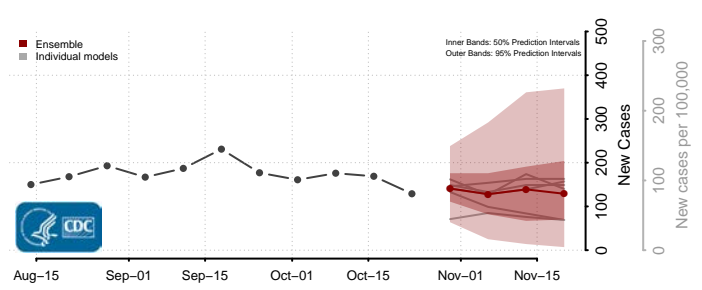

Alexandria County, Virginia