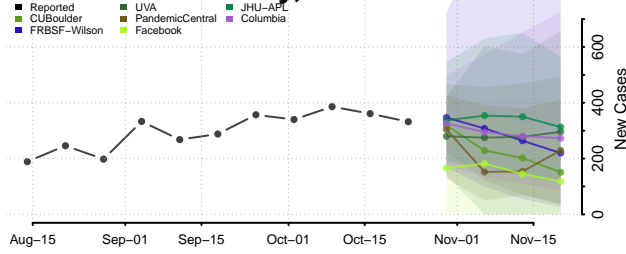

Orleans County, New York

Oswego County, New York

Otsego County, New York

Putnam County, New York

Queens County, New York

Rensselaer County, New York

Richmond County, New York

Rockland County, New York