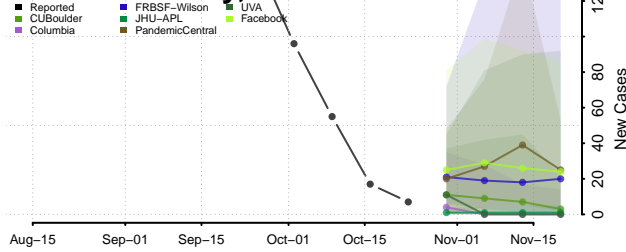

Geneva County, Alabama