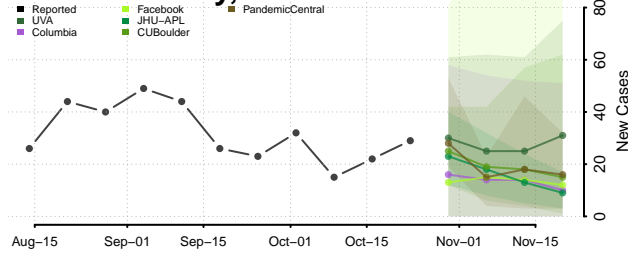

Woods County, Oklahoma