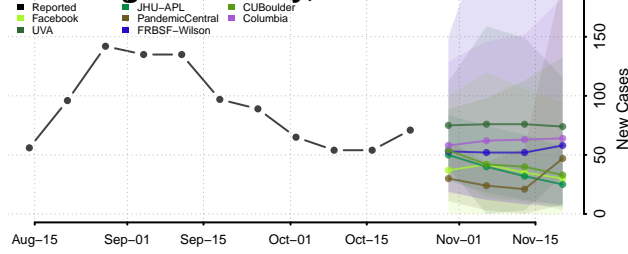

Vigo County, Indiana

Wabash County, Indiana

Warren County, Indiana

Warrick County, Indiana

Washington County, Indiana

Wayne County, Indiana

Wells County, Indiana

White County, Indiana