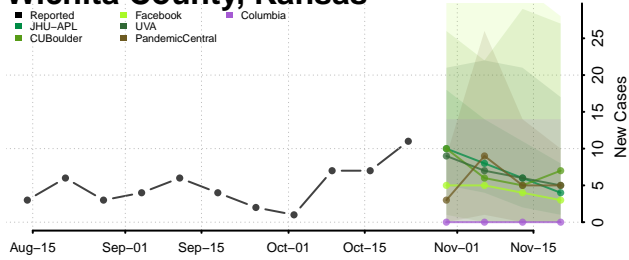

Wichita County, Kansas