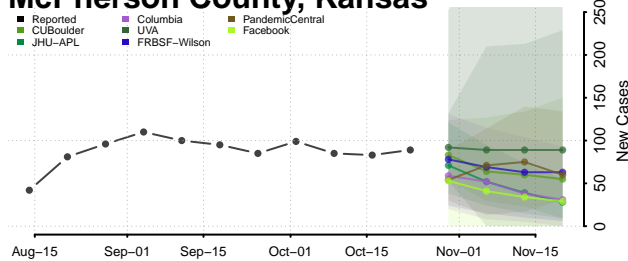

McPherson County, Kansas