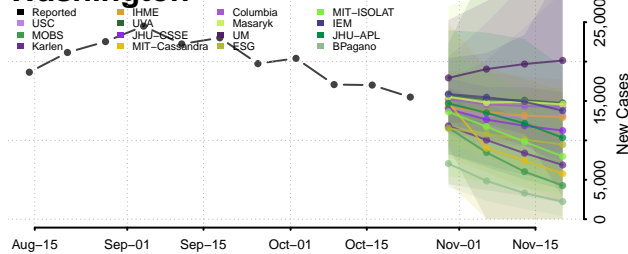

Washington