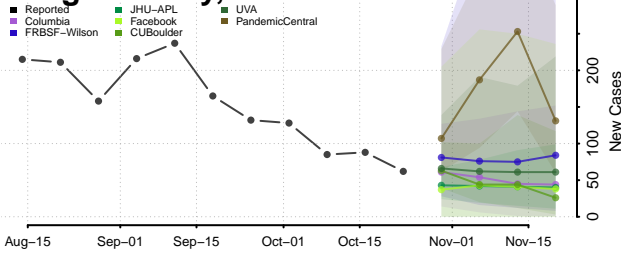

Noble County, Oklahoma

Nowata County, Oklahoma

Okfuskee County, Oklahoma

Oklahoma County, Oklahoma

Okmulgee County, Oklahoma

Osage County, Oklahoma

Ottawa County, Oklahoma

Pawnee County, Oklahoma