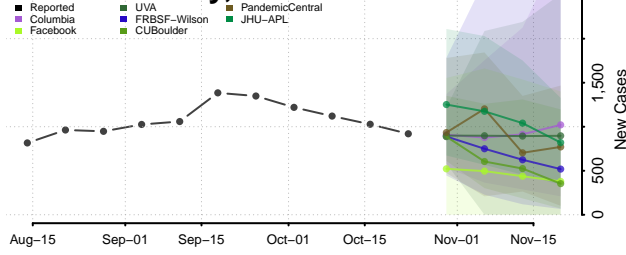

Bristol County, Massachusetts