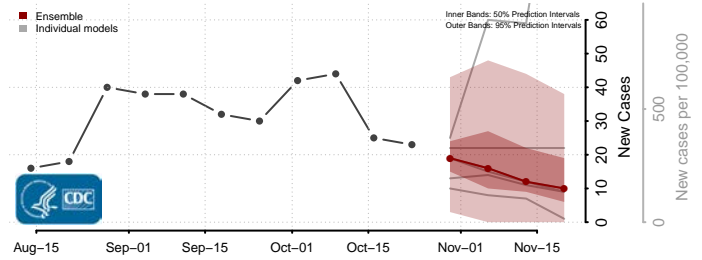

Fall River County, South Dakota