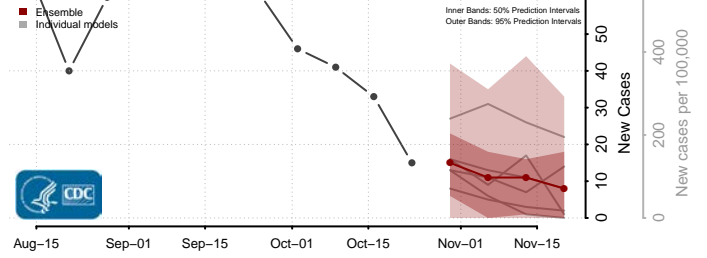

Trousdale County, Tennessee