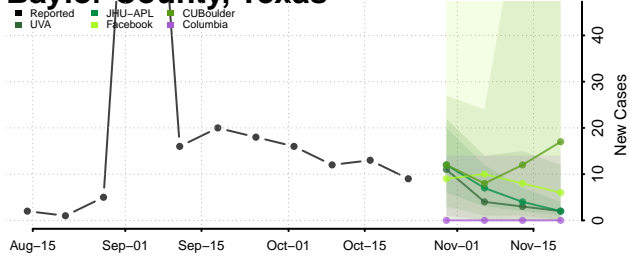

Baylor County, Texas