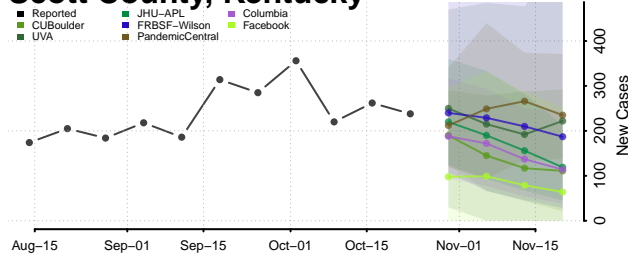

Scott County, Kentucky

Shelby County, Kentucky

Simpson County, Kentucky

Spencer County, Kentucky

Taylor County, Kentucky

Todd County, Kentucky

Trigg County, Kentucky

Trimble County, Kentucky