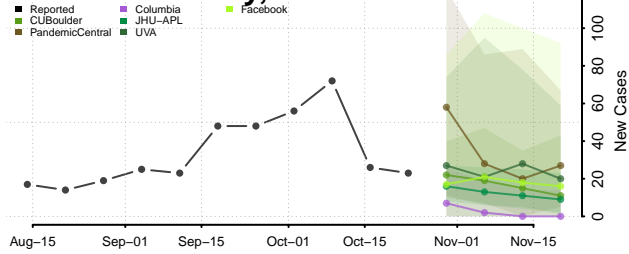

Rosebud County, Montana