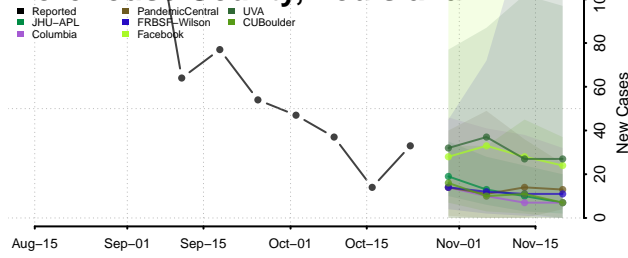

Livingston County, Louisiana

Madison County, Louisiana

Morehouse County, Louisiana

Natchitoches County, Louisiana

Orleans County, Louisiana

Ouachita County, Louisiana

Plaquemines County, Louisiana

Pointe Coupee County, Louisiana