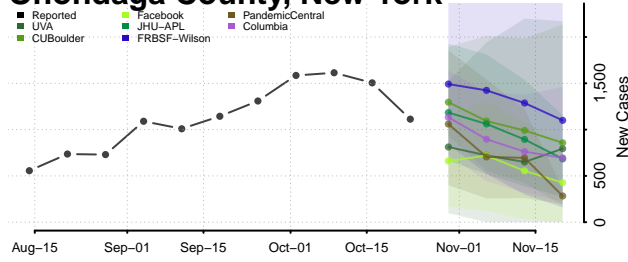

Onondaga County, New York