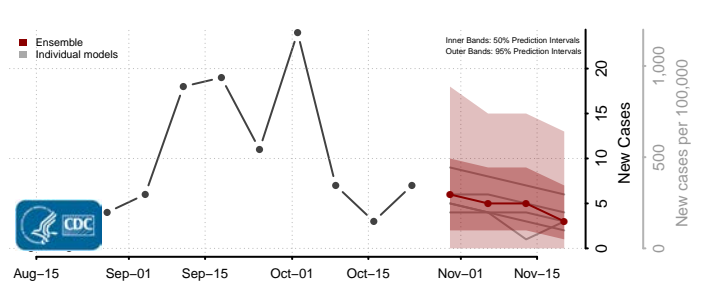

Churchill County, Nevada

Clark County, Nevada

Douglas County, Nevada

Elko County, Nevada

Esmeralda County, Nevada

Eureka County, Nevada

Humboldt County, Nevada

Lander County, Nevada