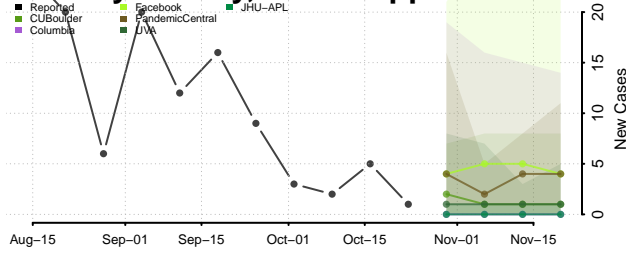

Perry County, Mississippi

Pike County, Mississippi

Pontotoc County, Mississippi

Prentiss County, Mississippi

Quitman County, Mississippi

Rankin County, Mississippi

Scott County, Mississippi

Sharkey County, Mississippi