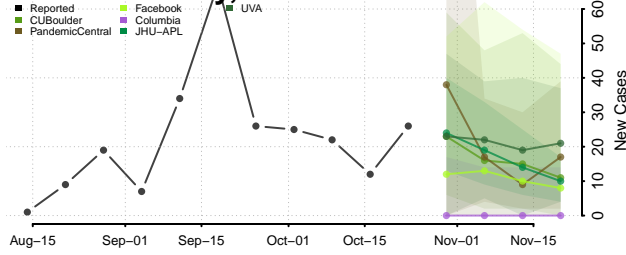

Lander County, Nevada