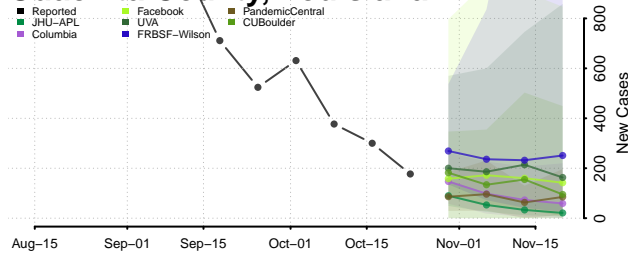

Livingston County, Louisiana

Madison County, Louisiana

Morehouse County, Louisiana

Natchitoches County, Louisiana

Orleans County, Louisiana

Ouachita County, Louisiana

Plaquemines County, Louisiana

Pointe Coupee County, Louisiana