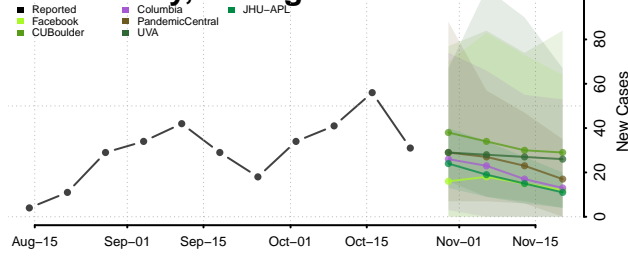

Iron County, Michigan