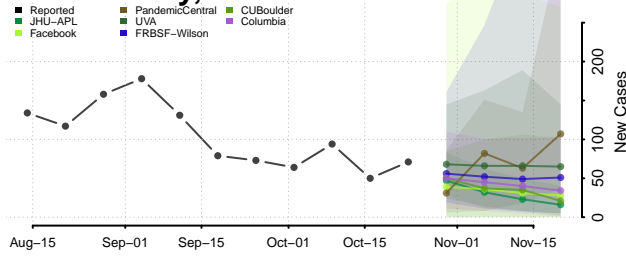

Ford County, Kansas