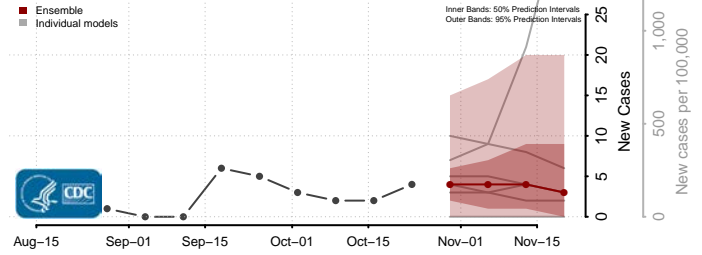

Douglas County, South Dakota

Edmunds County, South Dakota

Fall River County, South Dakota

Faulk County, South Dakota

Grant County, South Dakota

Gregory County, South Dakota

Haakon County, South Dakota

Hamlin County, South Dakota