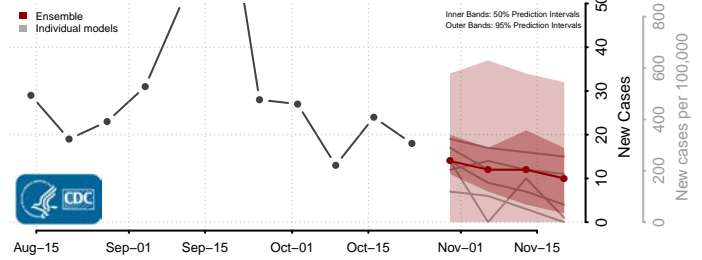

Van Buren County, Tennessee