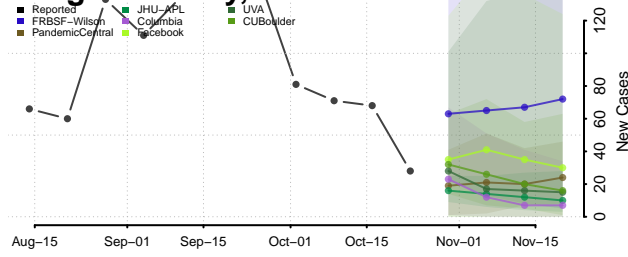

Morgan County, Tennessee