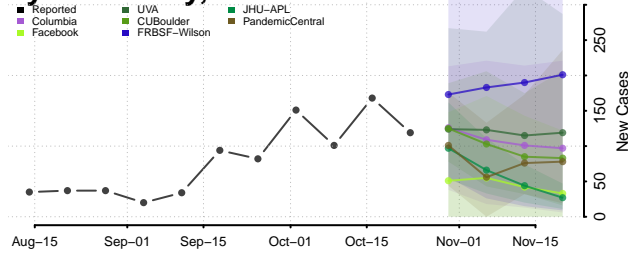

Lyon County, Minnesota