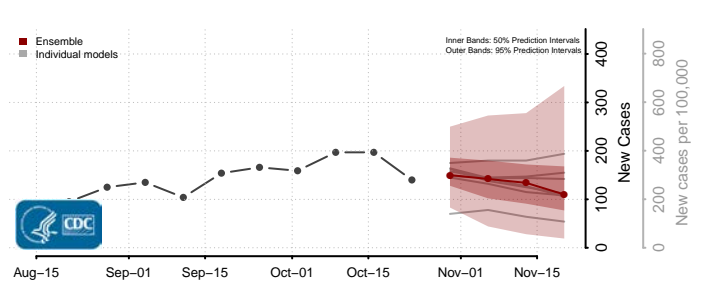

Barron County, Wisconsin

Bayfield County, Wisconsin

Brown County, Wisconsin

Buffalo County, Wisconsin

Burnett County, Wisconsin

Calumet County, Wisconsin

Chippewa County, Wisconsin

Clark County, Wisconsin