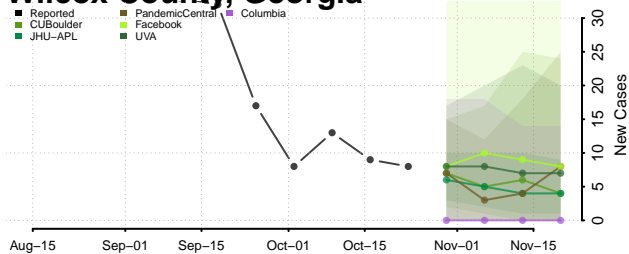

Wayne County, Georgia

Webster County, Georgia

Wheeler County, Georgia

White County, Georgia

Whitfield County, Georgia

Wilcox County, Georgia

Wilkes County, Georgia

Wilkinson County, Georgia