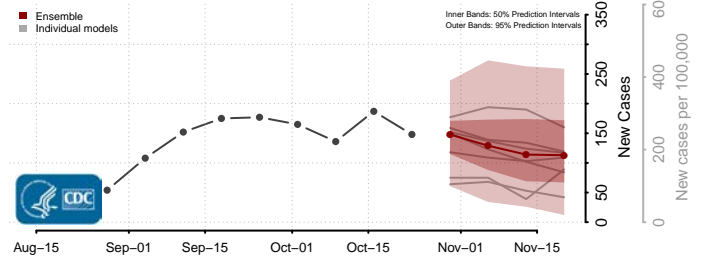

Sullivan County, New York

Tioga County, New York

Tompkins County, New York

Ulster County, New York

Warren County, New York

Washington County, New York

Wayne County, New York

Westchester County, New York