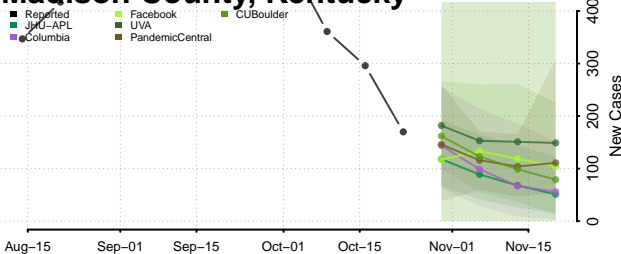

Madison County, Kentucky