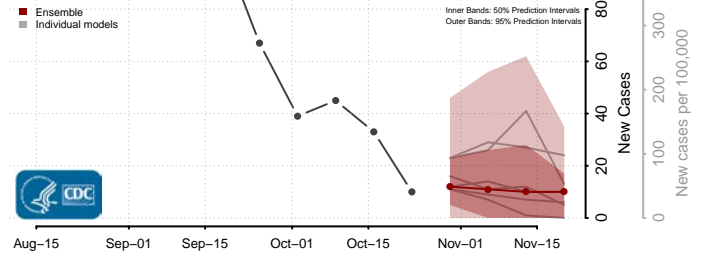

Leake County, Mississippi

Lee County, Mississippi

Leflore County, Mississippi

Lincoln County, Mississippi

Lowndes County, Mississippi

Madison County, Mississippi

Marion County, Mississippi

Marshall County, Mississippi