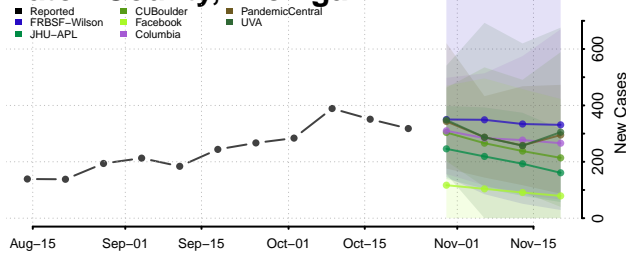

Crawford County, Michigan

Delta County, Michigan

Dickinson County, Michigan

Eaton County, Michigan

Emmet County, Michigan

Genesee County, Michigan

Gladwin County, Michigan

Gogebic County, Michigan