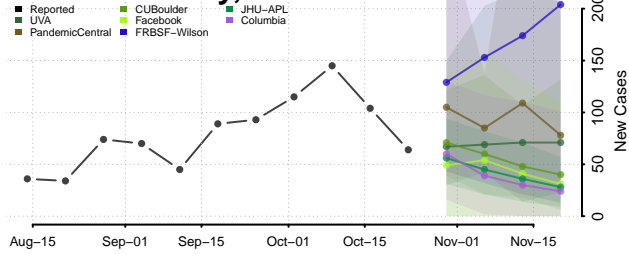

Le Sueur County, Minnesota

Lincoln County, Minnesota

Lyon County, Minnesota

Mahnomen County, Minnesota

Marshall County, Minnesota

Martin County, Minnesota

McLeod County, Minnesota

Meeker County, Minnesota