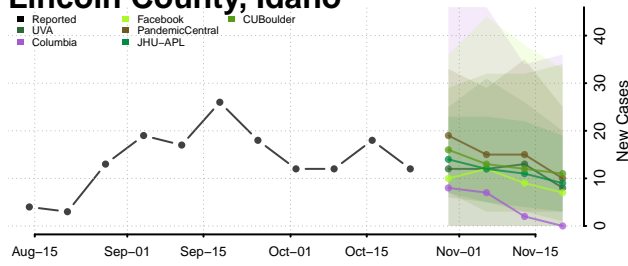

Lincoln County, Idaho