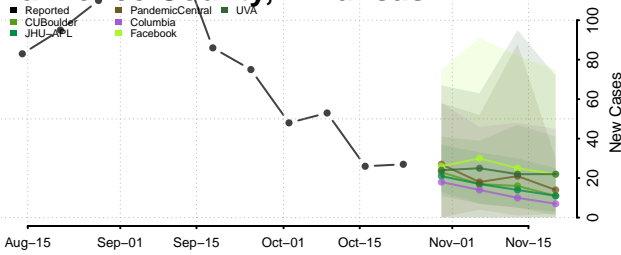

Lawrence County, Arkansas