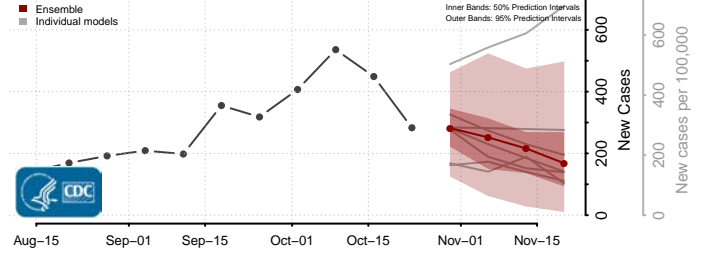

Redwood County, Minnesota

Renville County, Minnesota

Rice County, Minnesota

Rock County, Minnesota

Roseau County, Minnesota

Scott County, Minnesota

Sherburne County, Minnesota

Sibley County, Minnesota