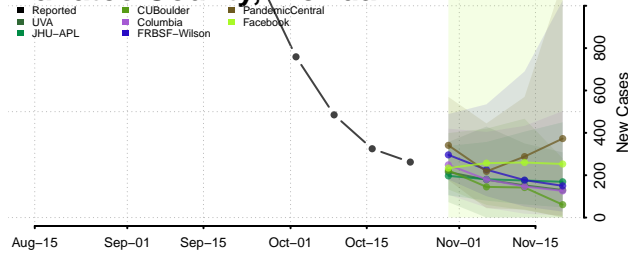

Lee County, Florida

Leon County, Florida

Levy County, Florida

Liberty County, Florida

Madison County, Florida

Manatee County, Florida

Marion County, Florida

Martin County, Florida