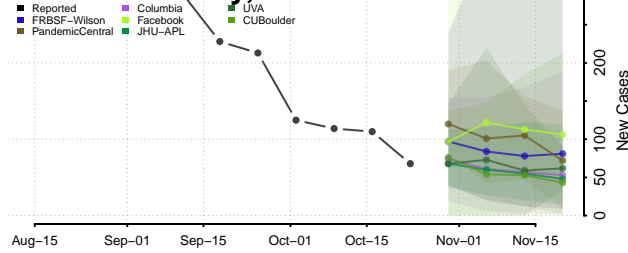

Dallas County, Arkansas

Desha County, Arkansas

Drew County, Arkansas

Faulkner County, Arkansas

Franklin County, Arkansas

Fulton County, Arkansas

Garland County, Arkansas

Grant County, Arkansas