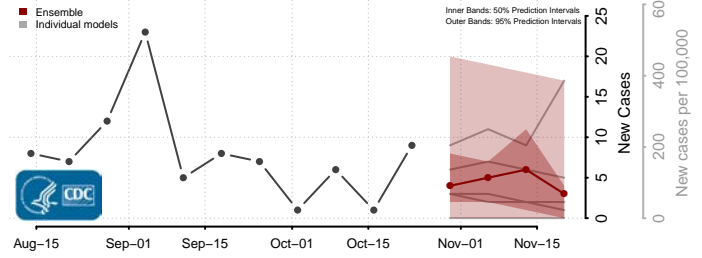

Gasconade County, Missouri

Gentry County, Missouri

Greene County, Missouri

Grundy County, Missouri

Harrison County, Missouri

Henry County, Missouri

Hickory County, Missouri

Holt County, Missouri