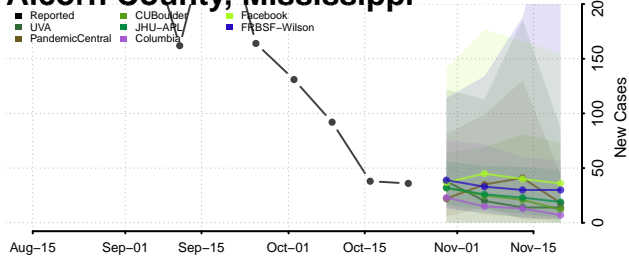

Alcorn County, Mississippi