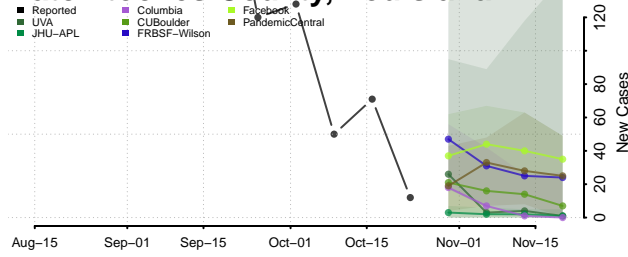

Livingston County, Louisiana

Madison County, Louisiana

Morehouse County, Louisiana

Natchitoches County, Louisiana

Orleans County, Louisiana

Ouachita County, Louisiana

Plaquemines County, Louisiana

Pointe Coupee County, Louisiana