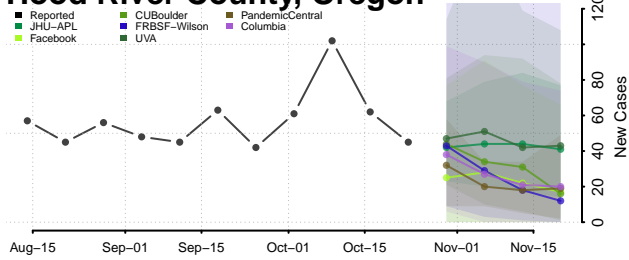

Hood River County, Oregon