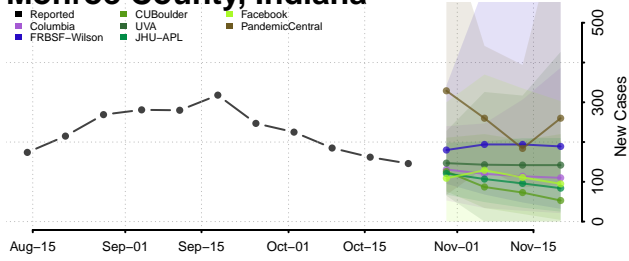

Monroe County, Indiana