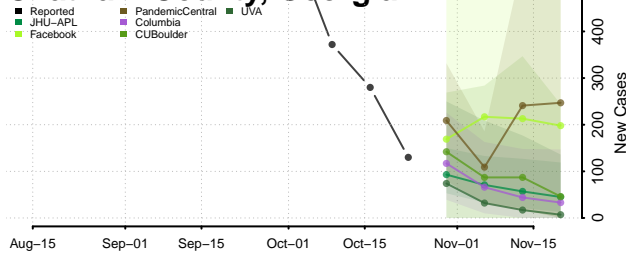

Chatham County, Georgia