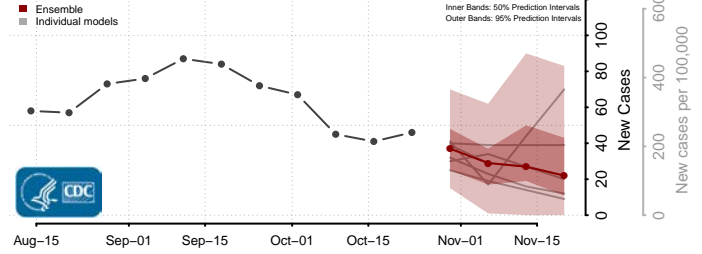

Perry County, Missouri