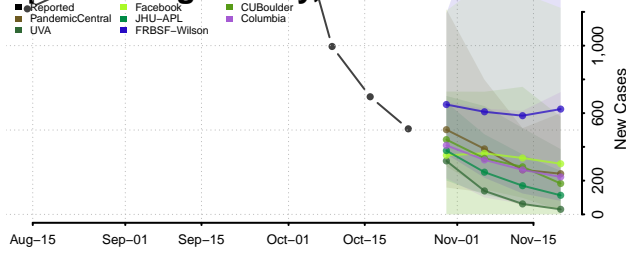

Oconee County, South Carolina

Orangeburg County, South Carolina

Pickens County, South Carolina

Richland County, South Carolina

Saluda County, South Carolina

Spartanburg County, South Carolina

Sumter County, South Carolina