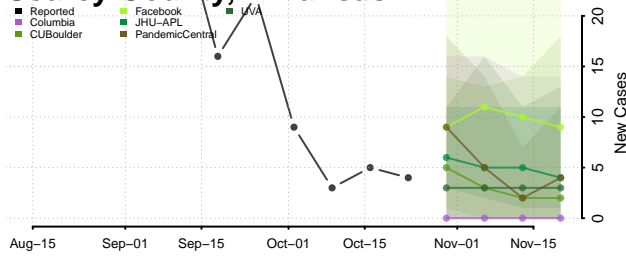

Pulaski County, Arkansas

Randolph County, Arkansas

Saline County, Arkansas

Scott County, Arkansas

Searcy County, Arkansas

Sebastian County, Arkansas

Sevier County, Arkansas

Sharp County, Arkansas