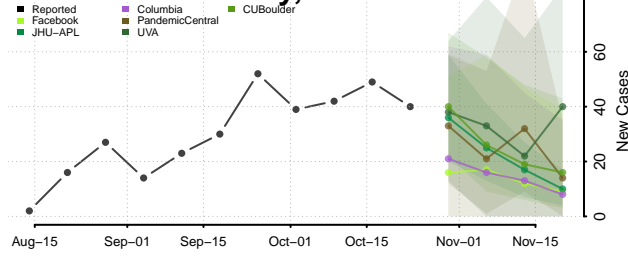

Le Sueur County, Minnesota

Lincoln County, Minnesota

Lyon County, Minnesota

Mahnomen County, Minnesota

Marshall County, Minnesota

Martin County, Minnesota

McLeod County, Minnesota

Meeker County, Minnesota