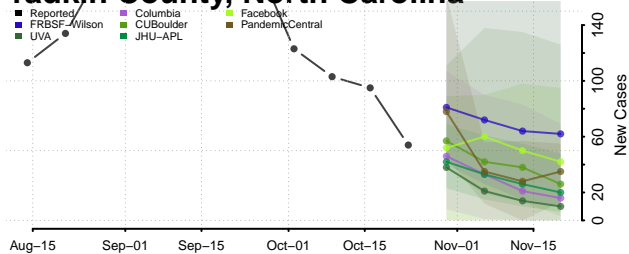

Yadkin County, North Carolina