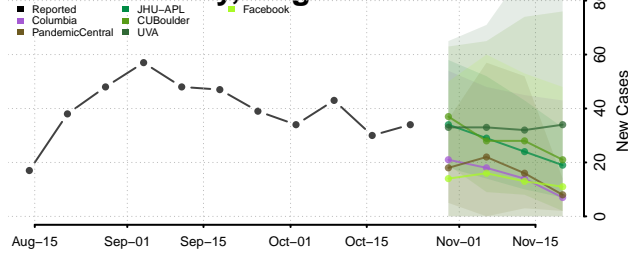

New Kent County, Virginia

Newport News County, Virginia

Norfolk County, Virginia

Northampton County, Virginia

Northumberland County, Virginia

Norton County, Virginia

Nottoway County, Virginia

Orange County, Virginia