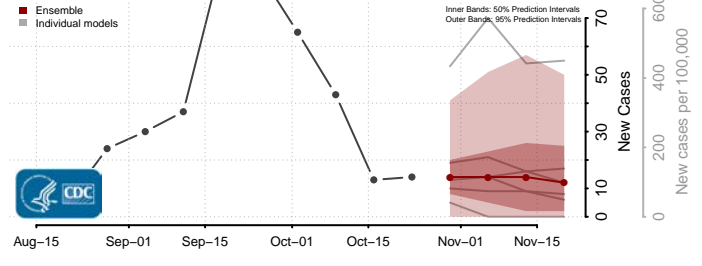

Koochiching County, Minnesota