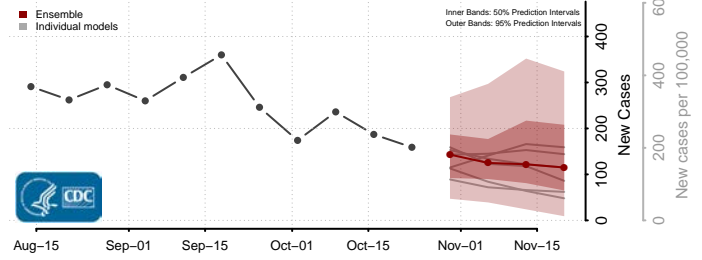

Cape Girardeau County, Missouri