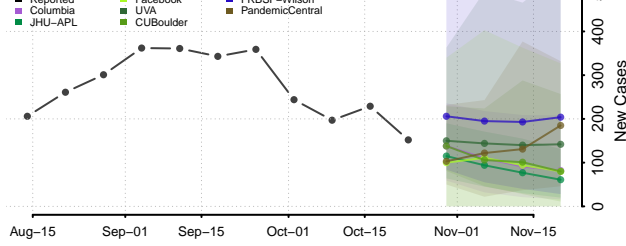

Pulaski County, Kentucky