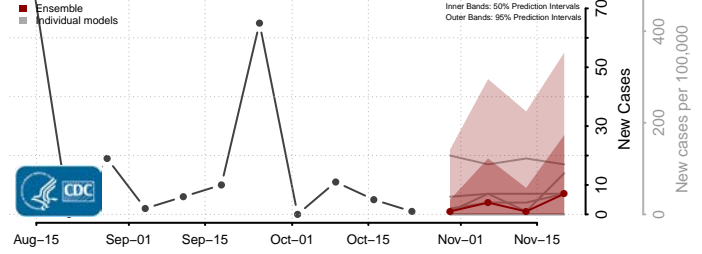

West Feliciana County, Louisiana