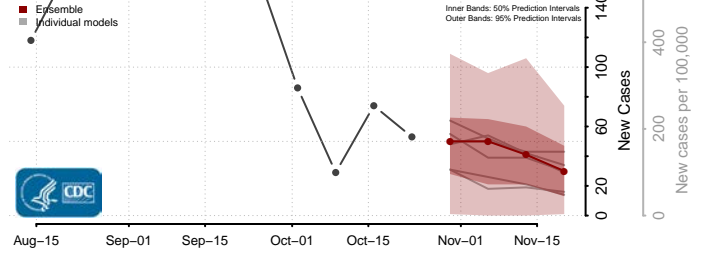

Nolan County, Texas

Nueces County, Texas

Ochiltree County, Texas

Oldham County, Texas

Orange County, Texas

Palo Pinto County, Texas

Panola County, Texas

Parker County, Texas