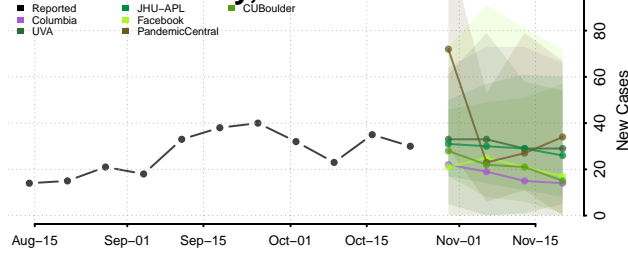

Cassia County, Idaho

Clark County, Idaho

Clearwater County, Idaho

Custer County, Idaho

Elmore County, Idaho

Franklin County, Idaho

Fremont County, Idaho

Gem County, Idaho