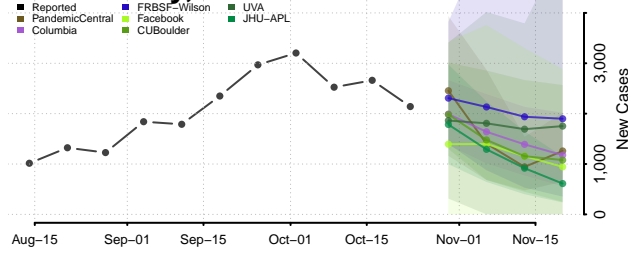

Ada County, Idaho