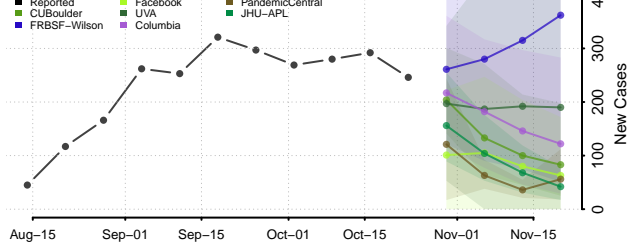

Guernsey County, Ohio