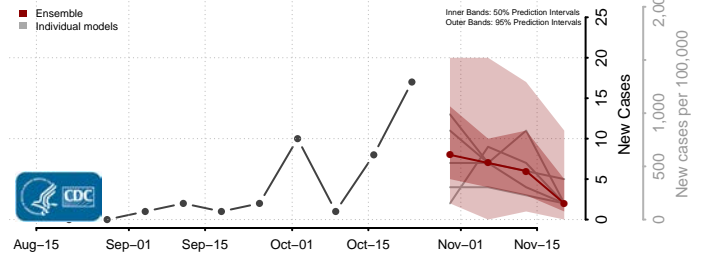

Sheridan County, North Dakota