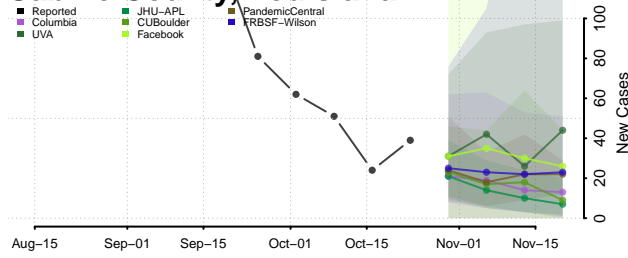

Sabine County, Louisiana