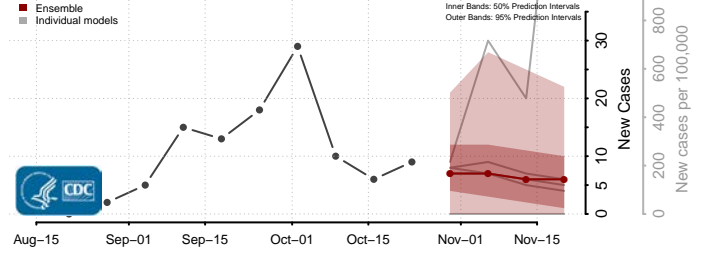

Douglas County, South Dakota

Edmunds County, South Dakota

Fall River County, South Dakota

Faulk County, South Dakota

Grant County, South Dakota

Gregory County, South Dakota

Haakon County, South Dakota

Hamlin County, South Dakota