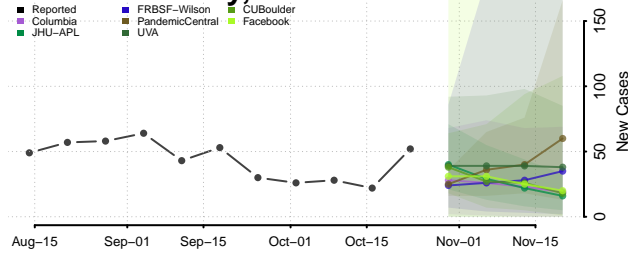

Neosho County, Kansas