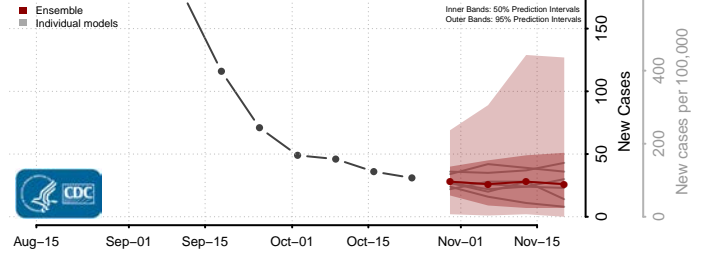

Neshoba County, Mississippi