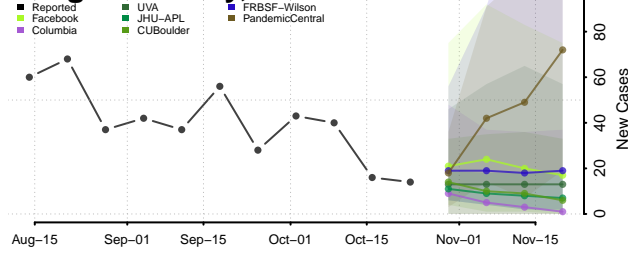

Morgan County, Missouri