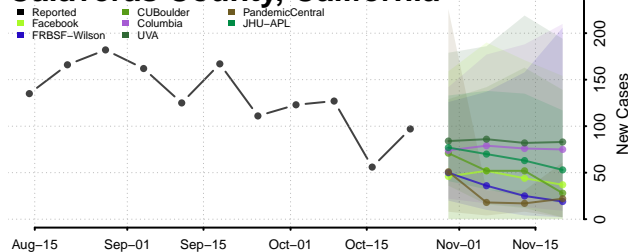

California

Alameda County, California

Alpine County, California

Amador County, California

Butte County, California

Calaveras County, California

Colusa County, California

Contra Costa County, California