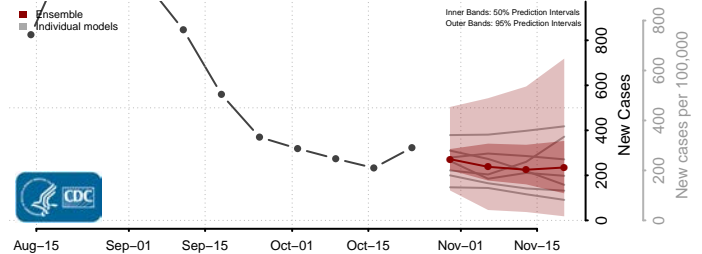

Douglas County, Oregon