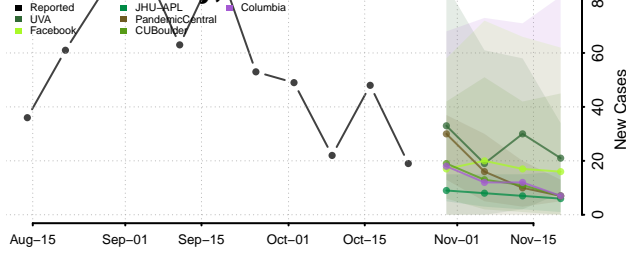

Avery County, North Carolina

Beaufort County, North Carolina

Bertie County, North Carolina

Bladen County, North Carolina

Brunswick County, North Carolina

Buncombe County, North Carolina

Burke County, North Carolina