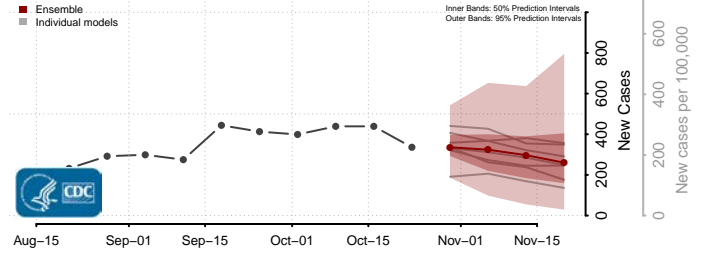

Redwood County, Minnesota

Renville County, Minnesota

Rice County, Minnesota

Rock County, Minnesota

Roseau County, Minnesota

Scott County, Minnesota

Sherburne County, Minnesota

Sibley County, Minnesota