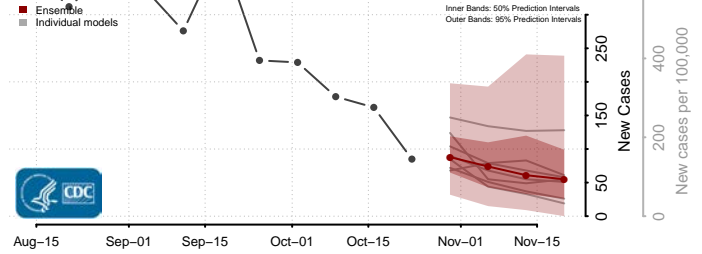

Currituck County, North Carolina

Dare County, North Carolina

Davidson County, North Carolina

Davie County, North Carolina

Duplin County, North Carolina

Durham County, North Carolina

Edgecombe County, North Carolina