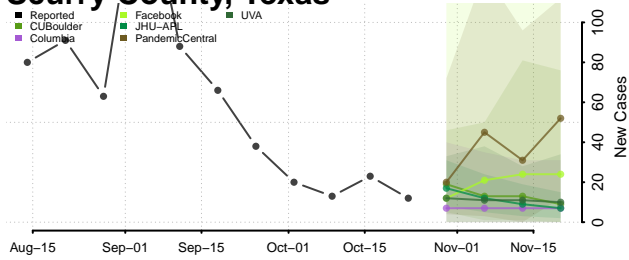

Scurry County, Texas