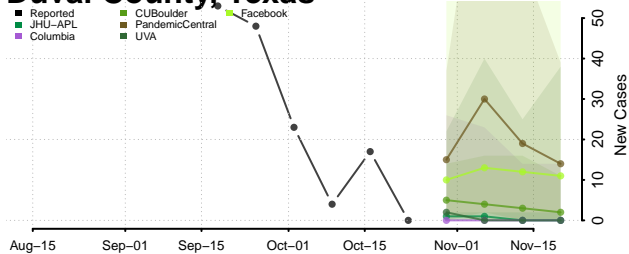

Duval County, Texas