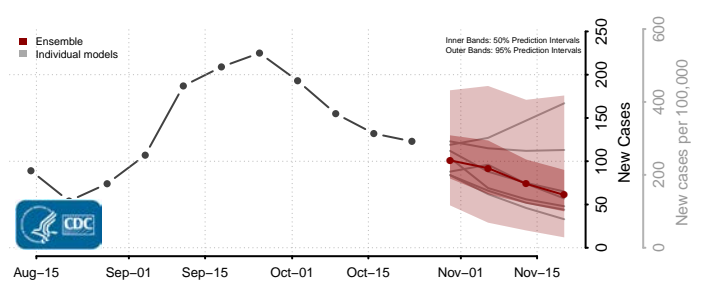

Fulton County, Ohio