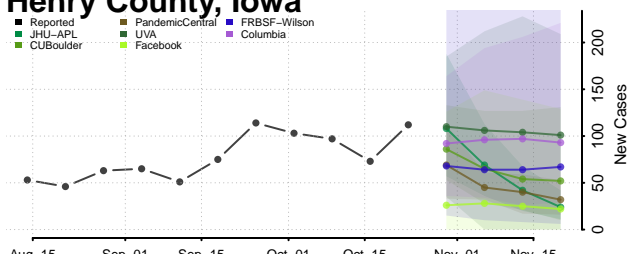

Guthrie County, Iowa

Hamilton County, Iowa

Hancock County, Iowa

Hardin County, Iowa

Harrison County, Iowa

Henry County, Iowa

Howard County, Iowa

Humboldt County, Iowa