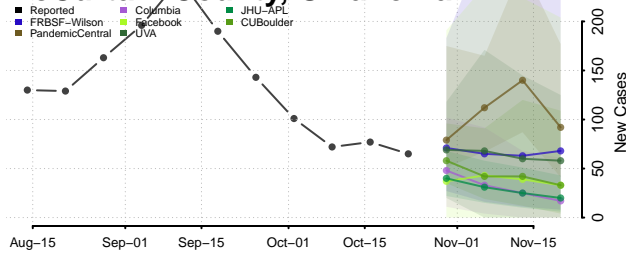

McCurtain County, Oklahoma