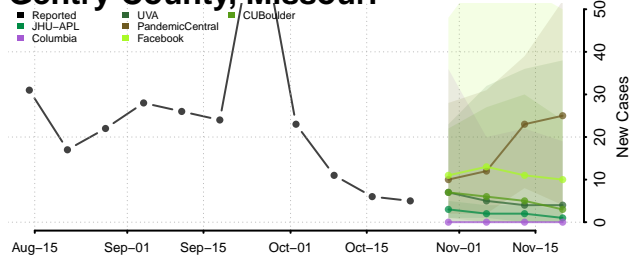

Gentry County, Missouri