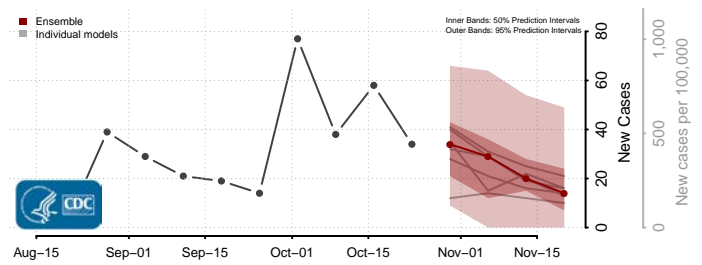

Lincoln County, Idaho

Madison County, Idaho

Minidoka County, Idaho

Nez Perce County, Idaho

Oneida County, Idaho

Owyhee County, Idaho

Payette County, Idaho

Power County, Idaho