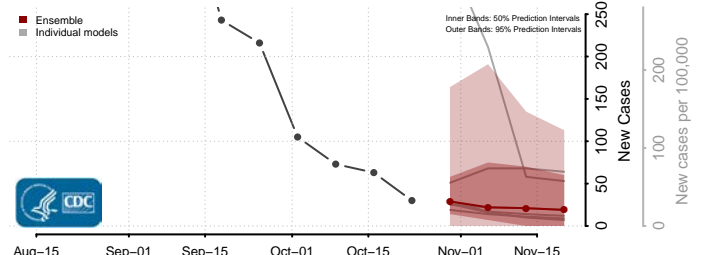

Victoria County, Texas