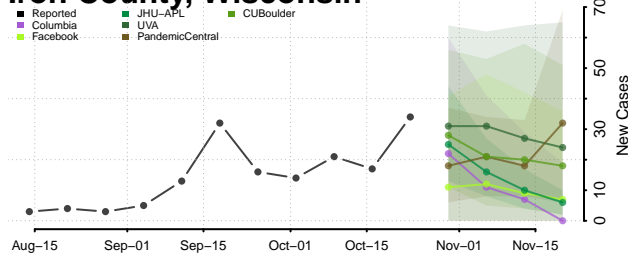

Florence County, Wisconsin

Fond du Lac County, Wisconsin

Forest County, Wisconsin

Grant County, Wisconsin

Green County, Wisconsin

Green Lake County, Wisconsin

Iowa County, Wisconsin

Iron County, Wisconsin