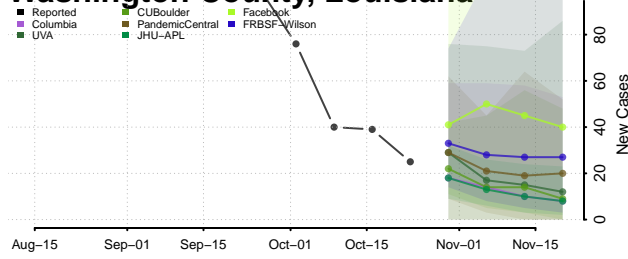

Terrebonne County, Louisiana

Union County, Louisiana

Vermilion County, Louisiana

Vernon County, Louisiana

Washington County, Louisiana

Webster County, Louisiana

West Baton Rouge County, Louisiana

West Carroll County, Louisiana