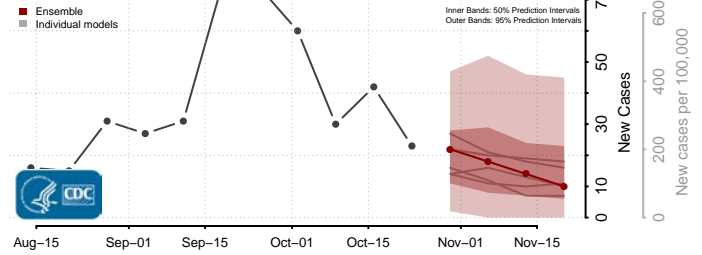

Essex County, Virginia