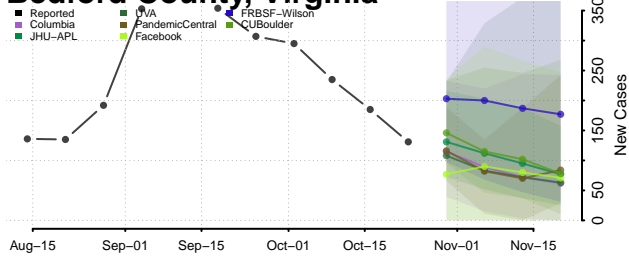

Alleghany County, Virginia

Amelia County, Virginia

Amherst County, Virginia

Appomattox County, Virginia

Arlington County, Virginia

Augusta County, Virginia

Bath County, Virginia

Bedford County, Virginia