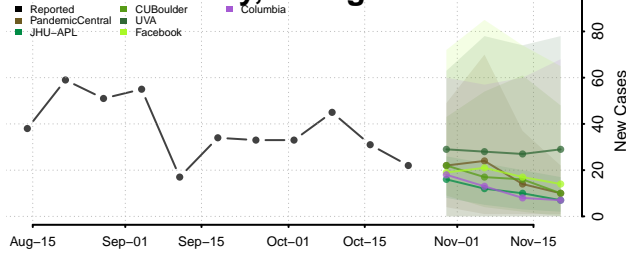

Charlton County, Georgia