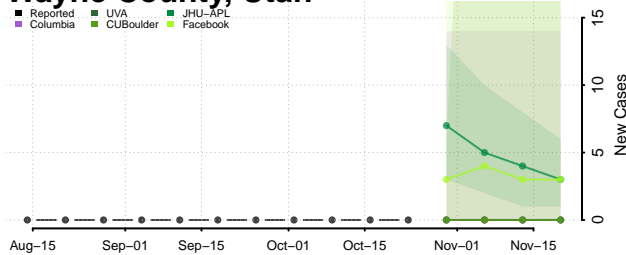

Wayne County, Utah