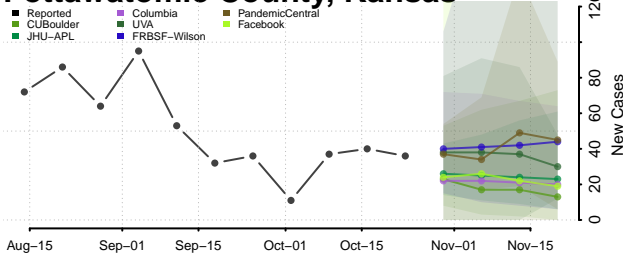

Pottawatomie County, Kansas