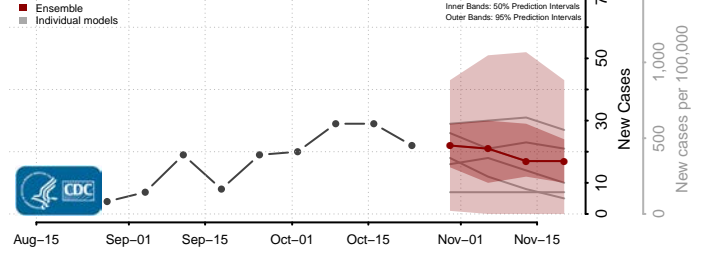

Divide County, North Dakota

Dunn County, North Dakota

Eddy County, North Dakota

Emmons County, North Dakota

Foster County, North Dakota

Golden Valley County, North Dakota

Grand Forks County, North Dakota

Grant County, North Dakota