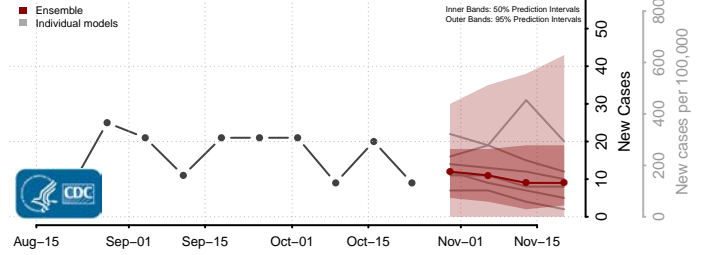

Benson County, North Dakota