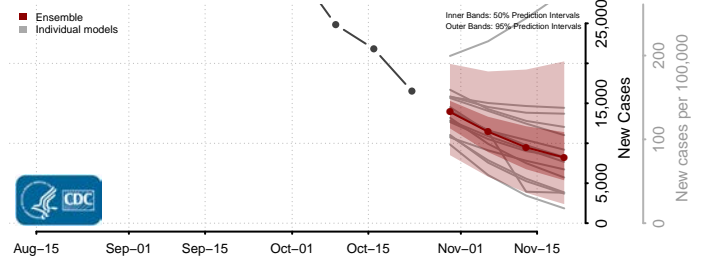

North Carolina