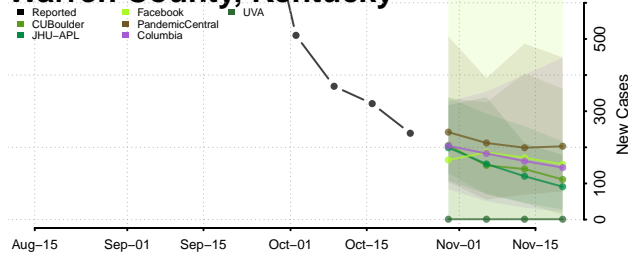

Warren County, Kentucky