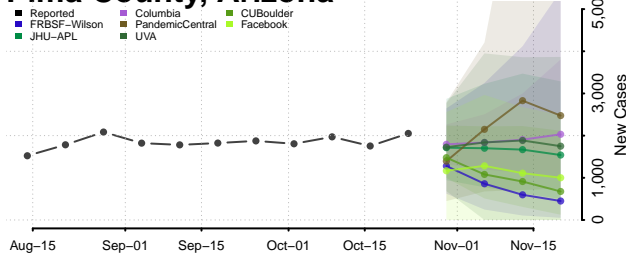

Gila County, Arizona

Graham County, Arizona

Greenlee County, Arizona

La Paz County, Arizona

Maricopa County, Arizona

Mohave County, Arizona

Navajo County, Arizona

Pima County, Arizona