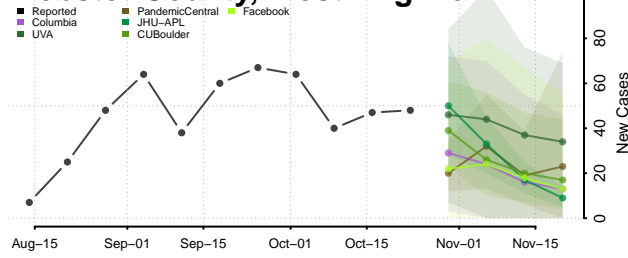

Webster County, West Virginia