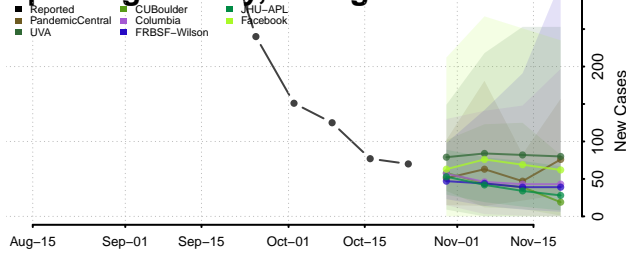

Rabun County, Georgia

Randolph County, Georgia

Richmond County, Georgia

Rockdale County, Georgia

Schley County, Georgia

Screven County, Georgia

Seminole County, Georgia

Spalding County, Georgia