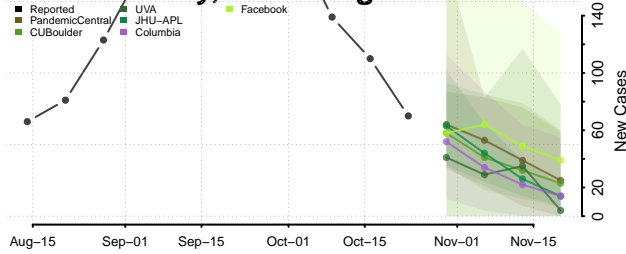

Lewis County, West Virginia