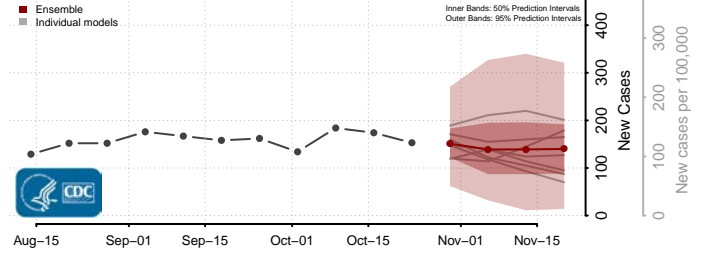

Cape May County, New Jersey

Cumberland County, New Jersey

Essex County, New Jersey

Gloucester County, New Jersey

Hudson County, New Jersey

Hunterdon County, New Jersey

Mercer County, New Jersey

Middlesex County, New Jersey