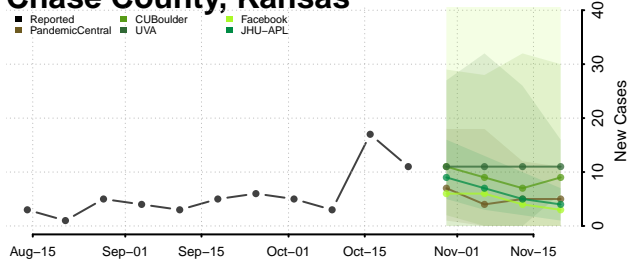

Atchison County, Kansas

Barber County, Kansas

Barton County, Kansas

Bourbon County, Kansas

Brown County, Kansas

Butler County, Kansas

Chase County, Kansas

Chautauqua County, Kansas