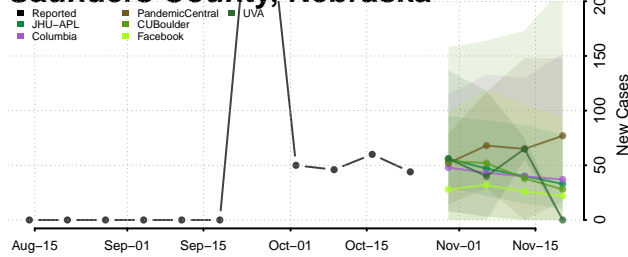

Polk County, Nebraska

Red Willow County, Nebraska

Richardson County, Nebraska

Rock County, Nebraska

Saline County, Nebraska

Sarpy County, Nebraska

Saunders County, Nebraska

Scotts Bluff County, Nebraska