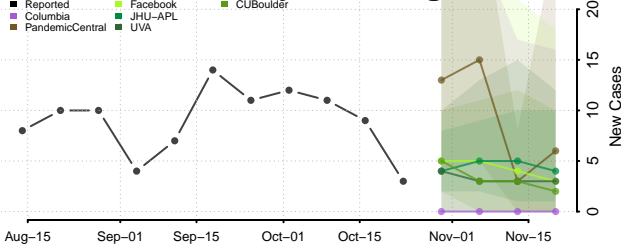

Skamania County, Washington

Snohomish County, Washington

Spokane County, Washington

Stevens County, Washington

Thurston County, Washington

Wahkiakum County, Washington

Walla Walla County, Washington

Whatcom County, Washington