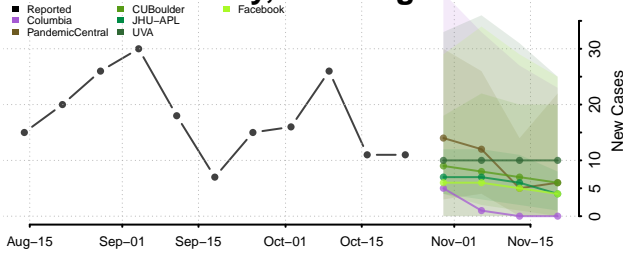

Columbia County, Washington