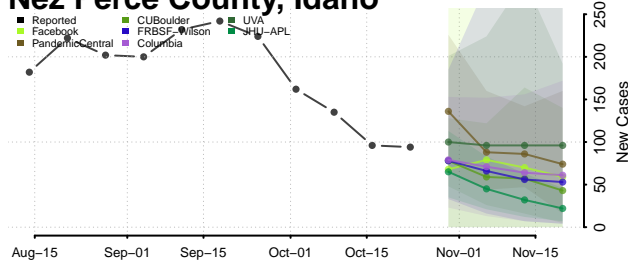

Lincoln County, Idaho

Madison County, Idaho

Minidoka County, Idaho

Nez Perce County, Idaho

Oneida County, Idaho

Owyhee County, Idaho

Payette County, Idaho

Power County, Idaho