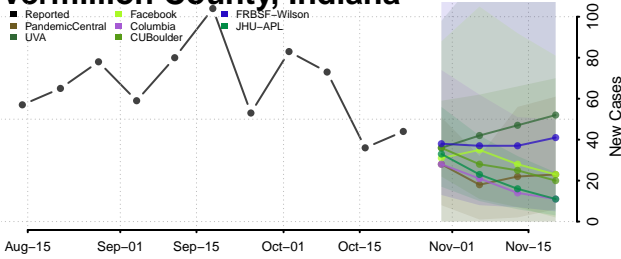

Vigo County, Indiana

Wabash County, Indiana

Warren County, Indiana

Warrick County, Indiana

Washington County, Indiana

Wayne County, Indiana

Wells County, Indiana

White County, Indiana