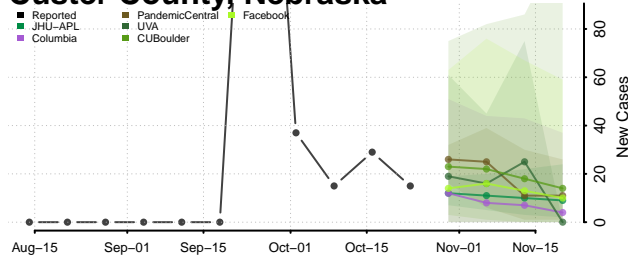

Custer County, Nebraska