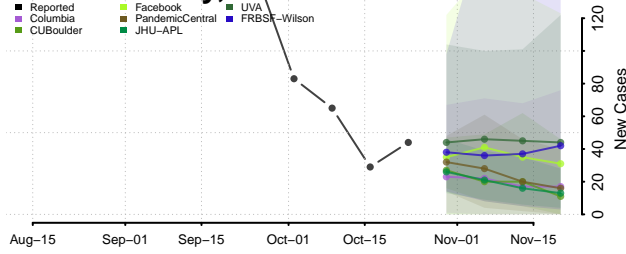

Pike County, Illinois

Pope County, Illinois

Pulaski County, Illinois

Putnam County, Illinois

Randolph County, Illinois

Richland County, Illinois

Rock Island County, Illinois

Saline County, Illinois