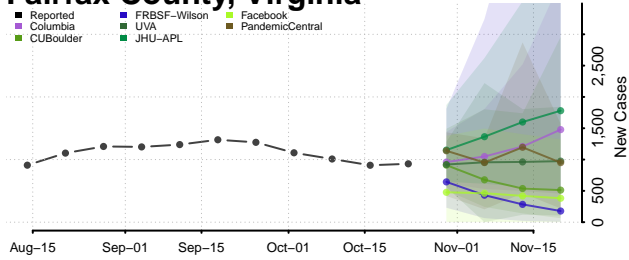

Emporia County, Virginia

Essex County, Virginia

Fairfax City County, Virginia

Fairfax County, Virginia

Falls Church County, Virginia

Fauquier County, Virginia

Floyd County, Virginia

Fluvanna County, Virginia