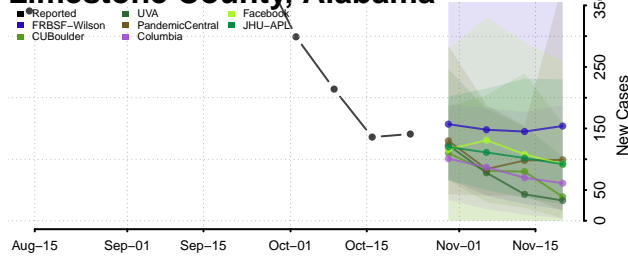

Lauderdale County, Alabama

Lawrence County, Alabama

Lee County, Alabama

Limestone County, Alabama

Lowndes County, Alabama

Macon County, Alabama

Madison County, Alabama

Marengo County, Alabama