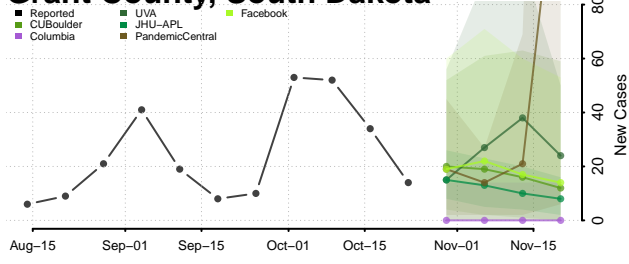

Douglas County, South Dakota

Edmunds County, South Dakota

Fall River County, South Dakota

Faulk County, South Dakota

Grant County, South Dakota

Gregory County, South Dakota

Haakon County, South Dakota

Hamlin County, South Dakota