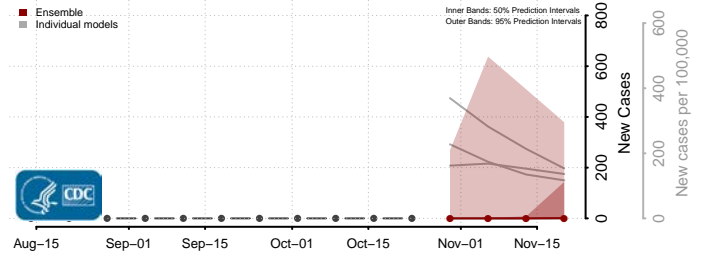

Box Elder County, Utah

Cache County, Utah

Carbon County, Utah

Daggett County, Utah

Davis County, Utah

Duchesne County, Utah

Emery County, Utah

Garfield County, Utah