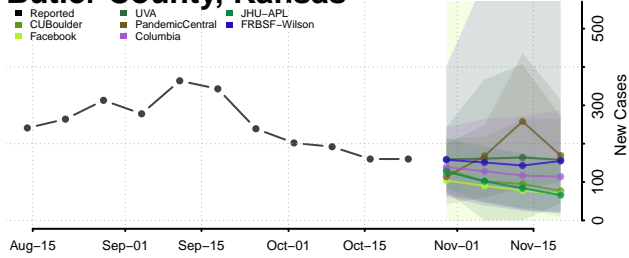

Atchison County, Kansas

Barber County, Kansas

Barton County, Kansas

Bourbon County, Kansas

Brown County, Kansas

Butler County, Kansas

Chase County, Kansas

Chautauqua County, Kansas