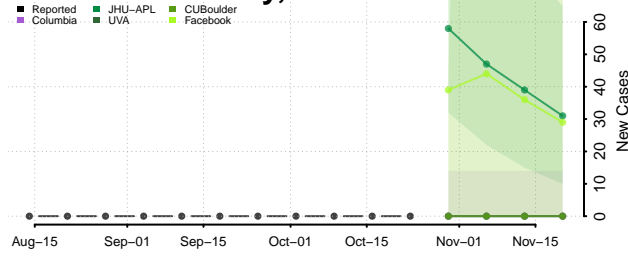

Box Elder County, Utah

Cache County, Utah

Carbon County, Utah

Daggett County, Utah

Davis County, Utah

Duchesne County, Utah

Emery County, Utah

Garfield County, Utah