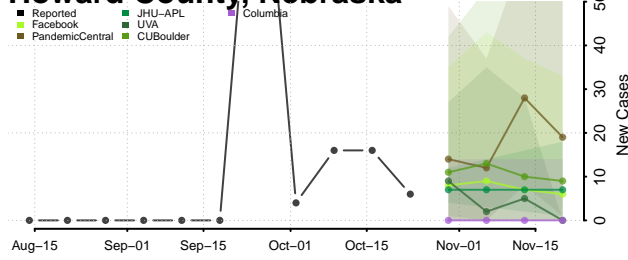

Hall County, Nebraska

Hamilton County, Nebraska

Harlan County, Nebraska

Hayes County, Nebraska

Hitchcock County, Nebraska

Holt County, Nebraska

Hooker County, Nebraska

Howard County, Nebraska