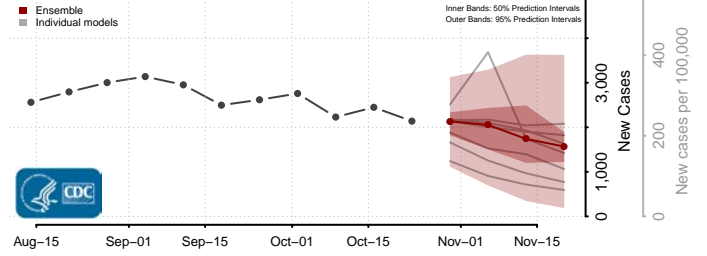

Pierce County, Washington