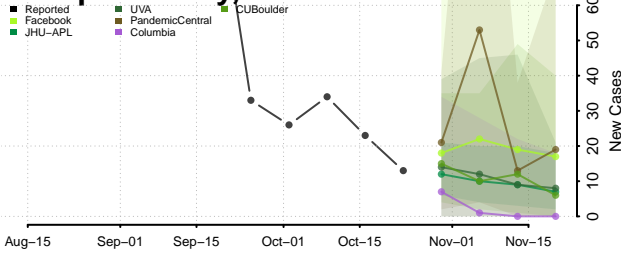

Phillips County, Arkansas