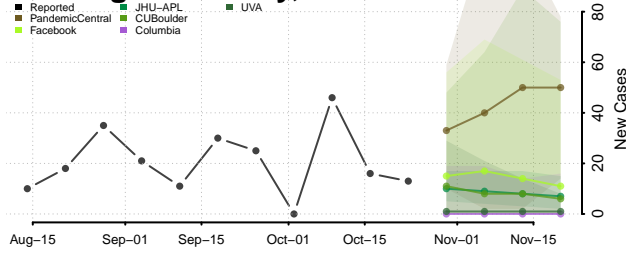

Prowers County, Colorado

Pueblo County, Colorado

Rio Blanco County, Colorado

Rio Grande County, Colorado

Routt County, Colorado

Saguache County, Colorado

San Juan County, Colorado

San Miguel County, Colorado