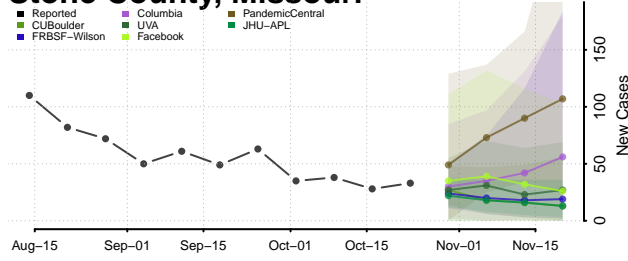

Stone County, Missouri