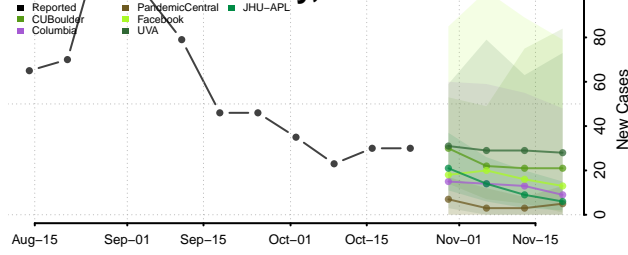

Terrebonne County, Louisiana

Union County, Louisiana

Vermilion County, Louisiana

Vernon County, Louisiana

Washington County, Louisiana

Webster County, Louisiana

West Baton Rouge County, Louisiana

West Carroll County, Louisiana