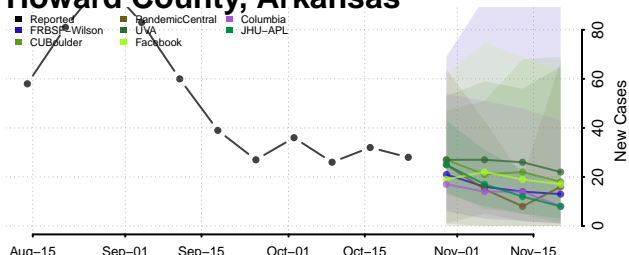

Greene County, Arkansas

Hempstead County, Arkansas

Hot Spring County, Arkansas

Howard County, Arkansas

Independence County, Arkansas

Izard County, Arkansas

Jackson County, Arkansas

Jefferson County, Arkansas