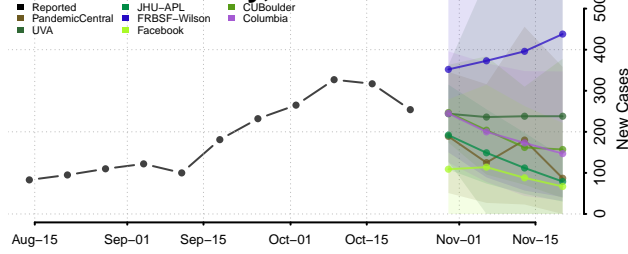

Otter Tail County, Minnesota