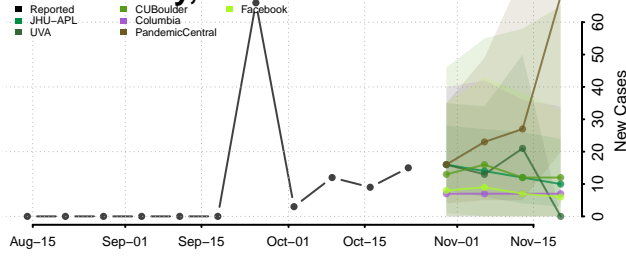

Boyd County, Nebraska

Brown County, Nebraska

Buffalo County, Nebraska

Burt County, Nebraska

Butler County, Nebraska

Cass County, Nebraska

Cedar County, Nebraska

Chase County, Nebraska