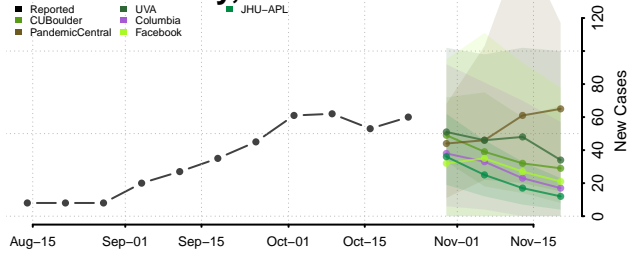

Barnes County, North Dakota