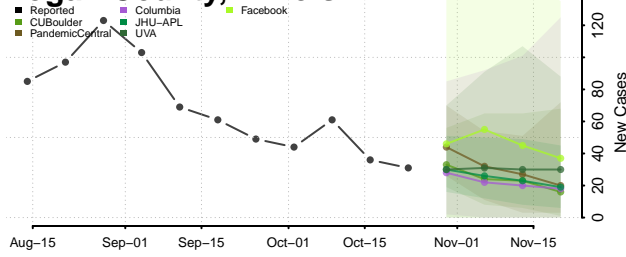

Lawrence County, Illinois

Lee County, Illinois

Livingston County, Illinois

Logan County, Illinois

Macon County, Illinois

Macoupin County, Illinois

Madison County, Illinois

Marion County, Illinois