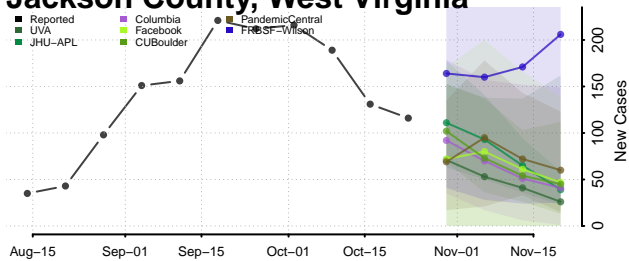

Hampshire County, West Virginia

Hancock County, West Virginia

Hardy County, West Virginia

Harrison County, West Virginia

Jackson County, West Virginia

Jefferson County, West Virginia

Kanawha County, West Virginia