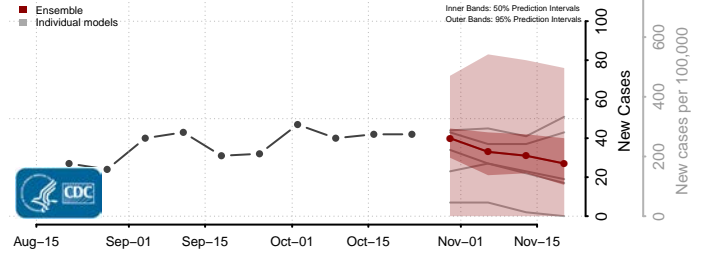

San Juan County, Utah