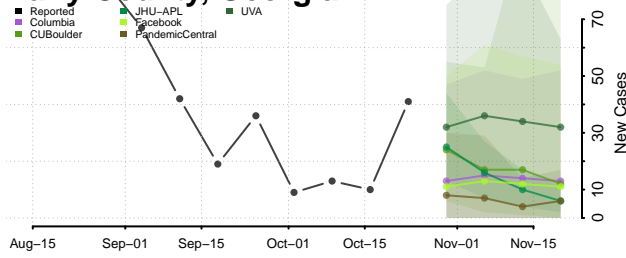

Early County, Georgia