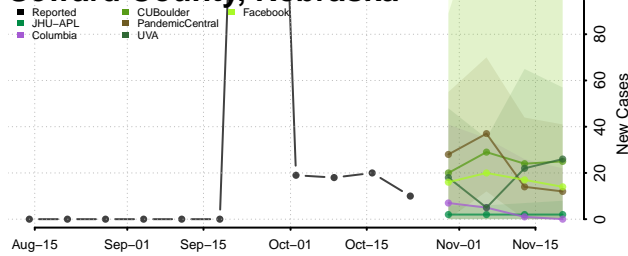

Seward County, Nebraska