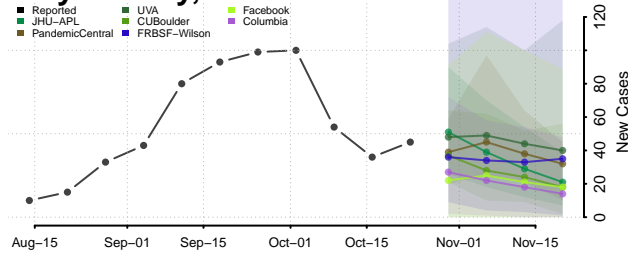

Clay County, Iowa