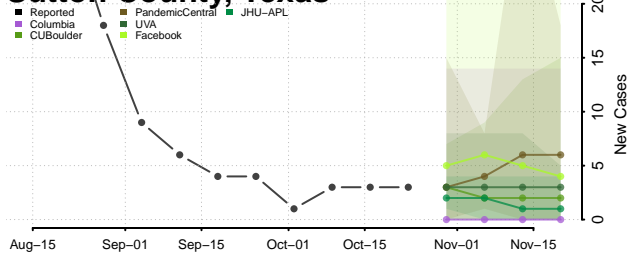

Sutton County, Texas