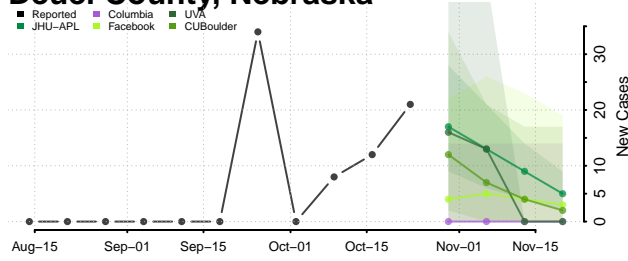

Deuel County, Nebraska