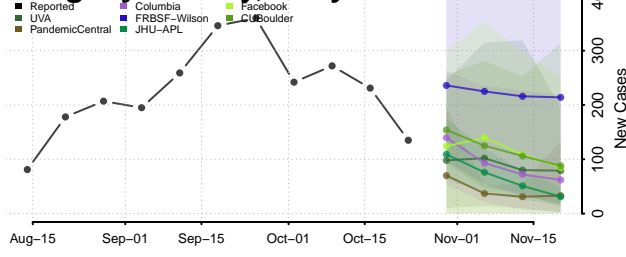

Waldo County, Maine

Washington County, Maine

York County, Maine

Maryland

Allegany County, Maryland

Anne Arundel County, Maryland

Baltimore City County, Maryland

Baltimore County, Maryland