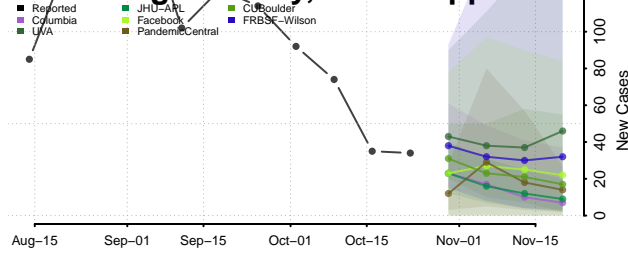

Tunica County, Mississippi

Union County, Mississippi

Walthall County, Mississippi

Warren County, Mississippi

Washington County, Mississippi

Wayne County, Mississippi

Webster County, Mississippi

Wilkinson County, Mississippi