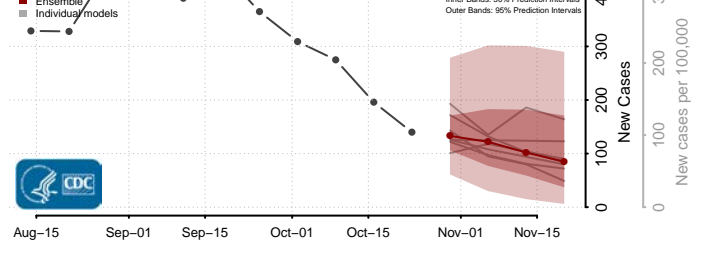

Grayson County, Virginia

Greene County, Virginia

Greensville County, Virginia

Halifax County, Virginia

Hampton County, Virginia

Hanover County, Virginia

Harrisonburg County, Virginia

Henrico County, Virginia