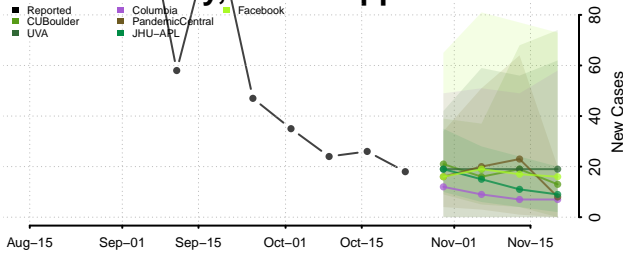

Carroll County, Mississippi

Chickasaw County, Mississippi

Choctaw County, Mississippi

Claiborne County, Mississippi

Clarke County, Mississippi

Clay County, Mississippi

Coahoma County, Mississippi

Copiah County, Mississippi