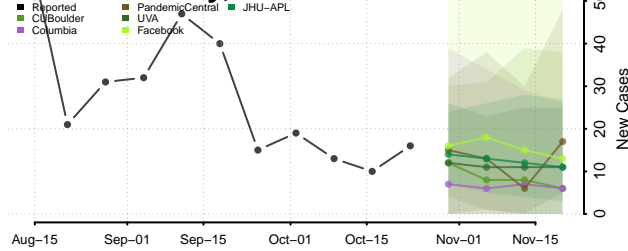

Dallas County, Arkansas

Desha County, Arkansas

Drew County, Arkansas

Faulkner County, Arkansas

Franklin County, Arkansas

Fulton County, Arkansas

Garland County, Arkansas

Grant County, Arkansas