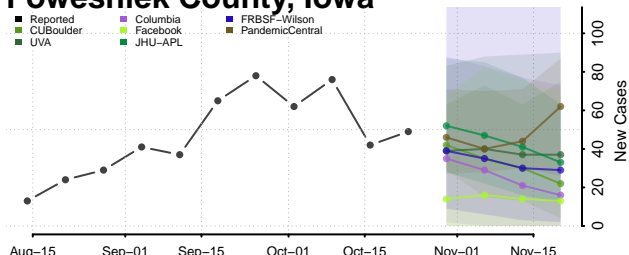

Poweshiek County, Iowa