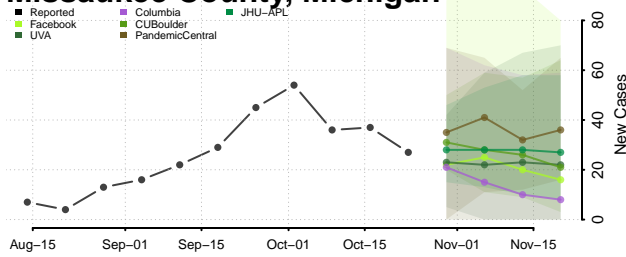

Missaukee County, Michigan