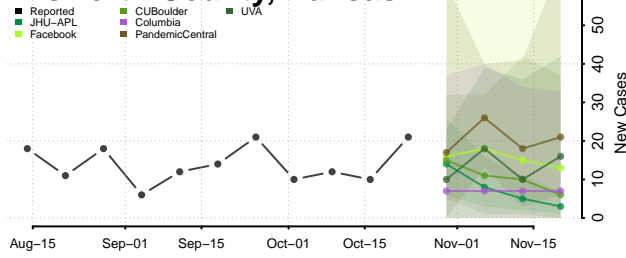

Ellsworth County, Kansas