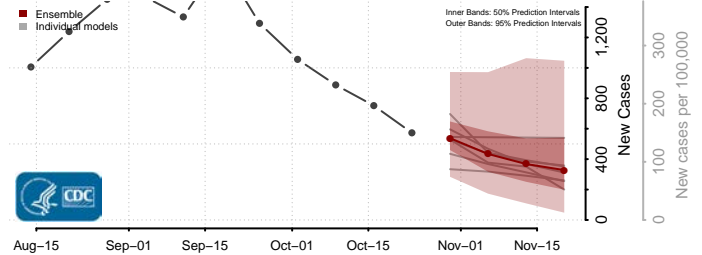

Forsyth County, North Carolina