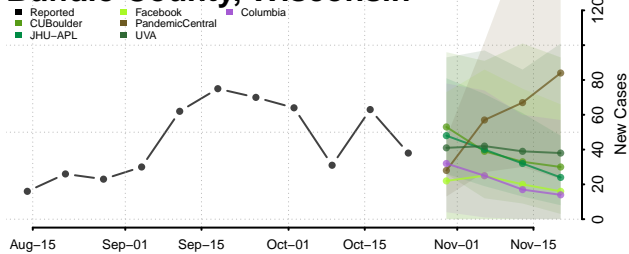

Barron County, Wisconsin

Bayfield County, Wisconsin

Brown County, Wisconsin

Buffalo County, Wisconsin

Burnett County, Wisconsin

Calumet County, Wisconsin

Chippewa County, Wisconsin

Clark County, Wisconsin