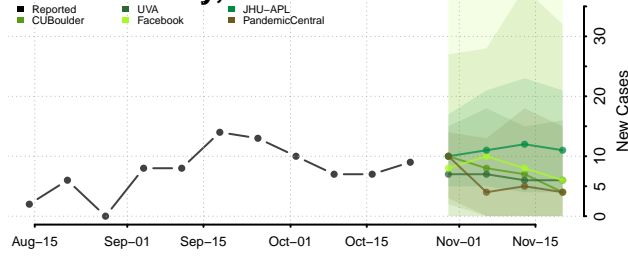

Torrance County, New Mexico

Union County, New Mexico

Valencia County, New Mexico

New York

Albany County, New York

Allegany County, New York

Bronx County, New York

Broome County, New York