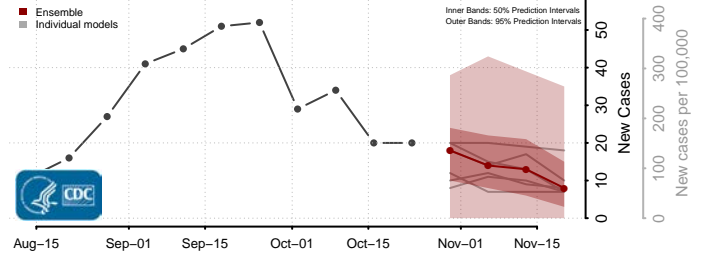

Madison County, Virginia