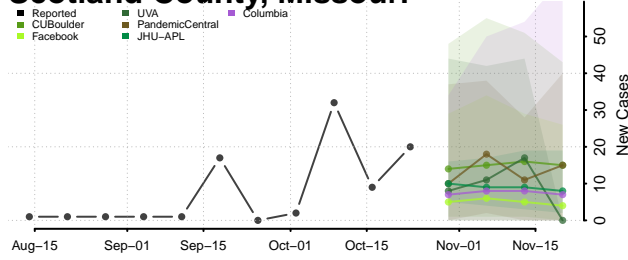

Scotland County, Missouri