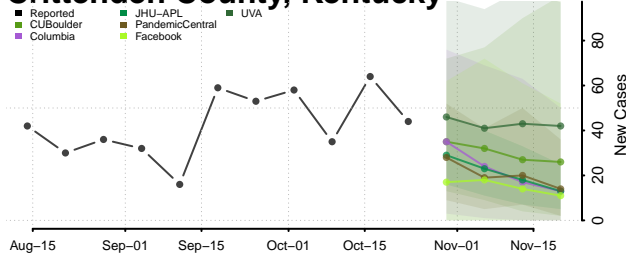

Clark County, Kentucky

Clay County, Kentucky

Clinton County, Kentucky

Crittenden County, Kentucky

Cumberland County, Kentucky

Daviess County, Kentucky

Edmonson County, Kentucky

Elliott County, Kentucky