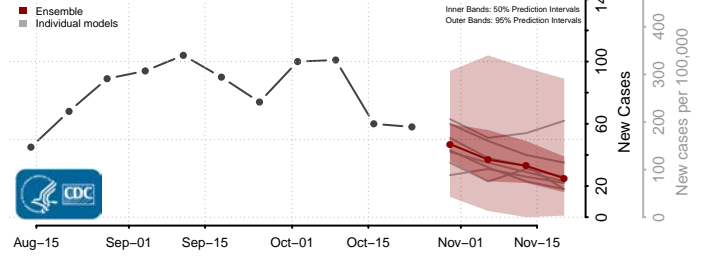

Mecklenburg County, Virginia