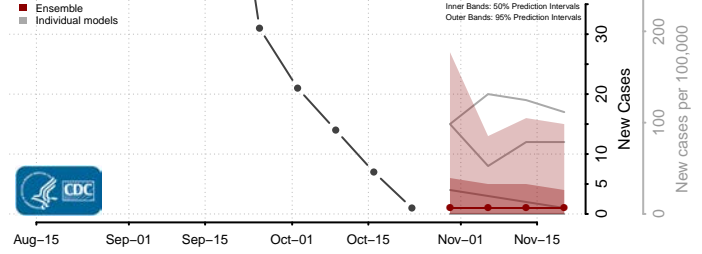

St. Lucie County, Florida

Sumter County, Florida

Suwannee County, Florida

Taylor County, Florida

Union County, Florida

Volusia County, Florida

Wakulla County, Florida

Walton County, Florida