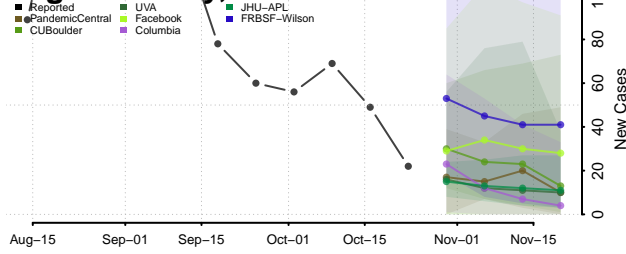

Johnson County, Arkansas

Lafayette County, Arkansas

Lawrence County, Arkansas

Lee County, Arkansas

Lincoln County, Arkansas

Little River County, Arkansas

Logan County, Arkansas

Lonoke County, Arkansas