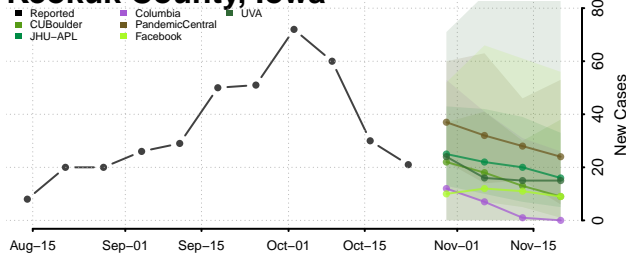

Ida County, Iowa

Iowa County, Iowa

Jackson County, Iowa

Jasper County, Iowa

Jefferson County, Iowa

Johnson County, Iowa

Jones County, Iowa

Keokuk County, Iowa