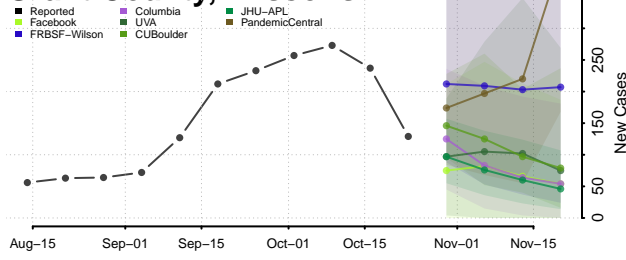

Florence County, Wisconsin

Fond du Lac County, Wisconsin

Forest County, Wisconsin

Grant County, Wisconsin

Green County, Wisconsin

Green Lake County, Wisconsin

Iowa County, Wisconsin

Iron County, Wisconsin