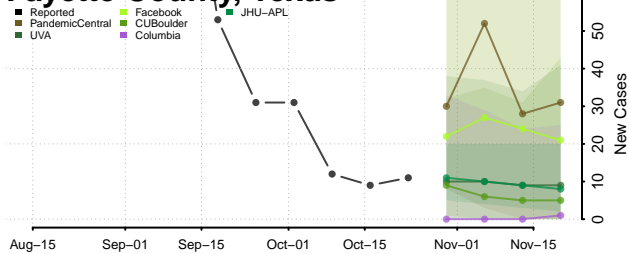

Fayette County, Texas