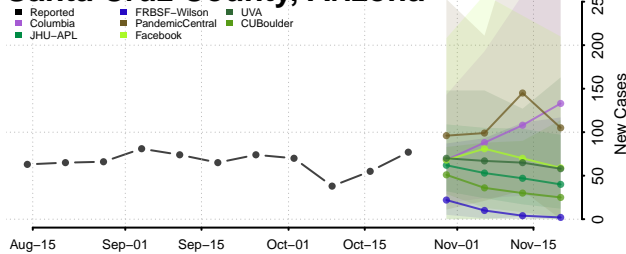

Santa Cruz County, Arizona