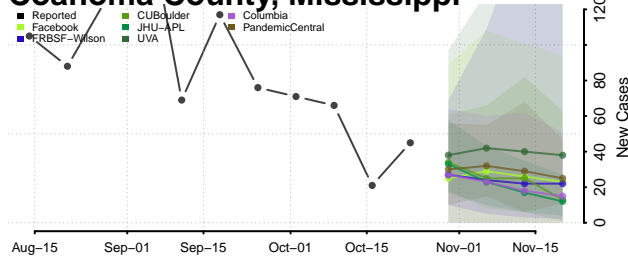

Carroll County, Mississippi

Chickasaw County, Mississippi

Choctaw County, Mississippi

Claiborne County, Mississippi

Clarke County, Mississippi

Clay County, Mississippi

Coahoma County, Mississippi

Copiah County, Mississippi