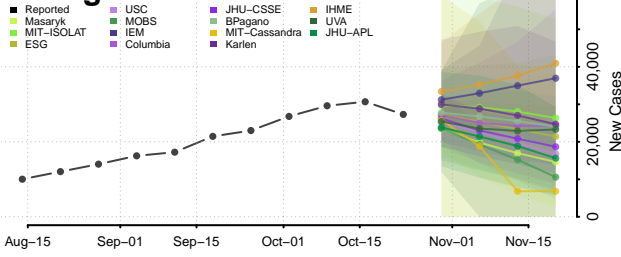

Worcester County, Massachusetts

Michigan

Alcona County, Michigan

Alger County, Michigan

Allegan County, Michigan

Alpena County, Michigan