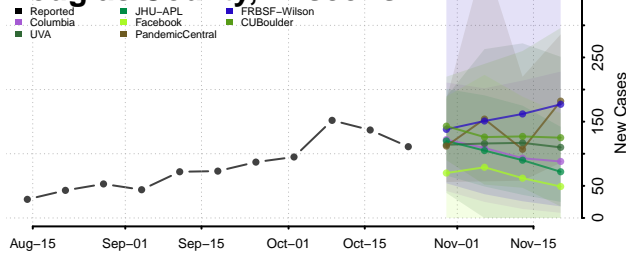

Douglas County, Wisconsin