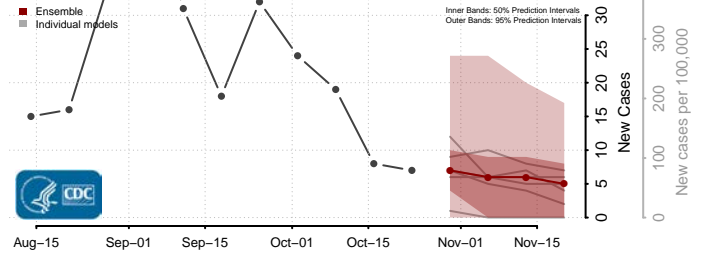

Mathews County, Virginia