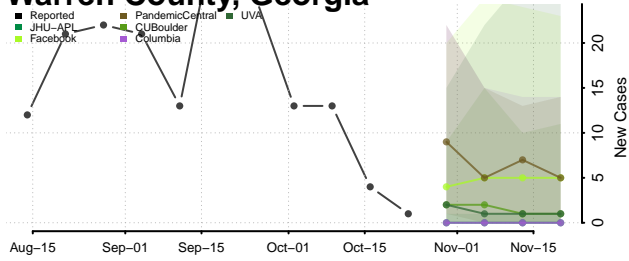

Twiggs County, Georgia

Union County, Georgia

Upson County, Georgia

Walker County, Georgia

Walton County, Georgia

Ware County, Georgia

Warren County, Georgia

Washington County, Georgia