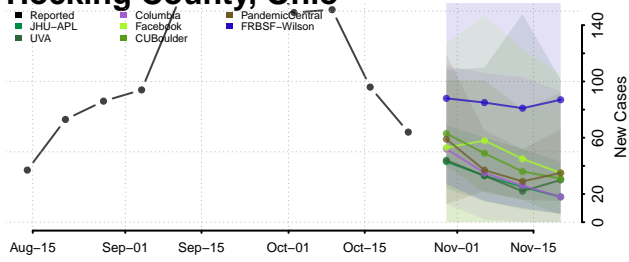

Hocking County, Ohio