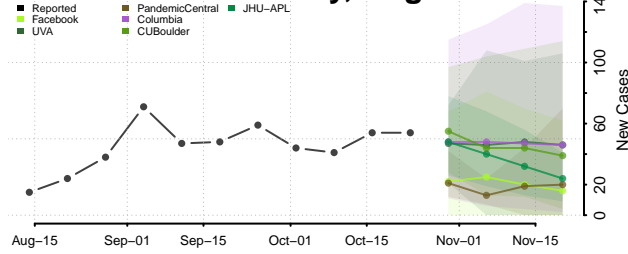

Westmoreland County, Virginia