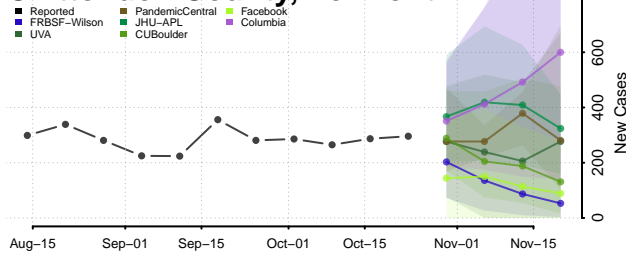

Chittenden County, Vermont

Essex County, Vermont

Franklin County, Vermont

Grand Isle County, Vermont

Lamoille County, Vermont

Orange County, Vermont

Orleans County, Vermont

Rutland County, Vermont