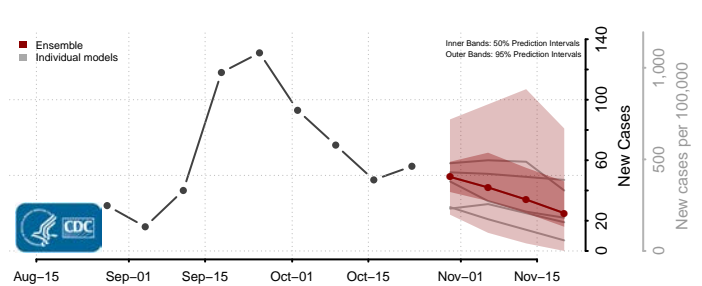

Sanders County, Montana