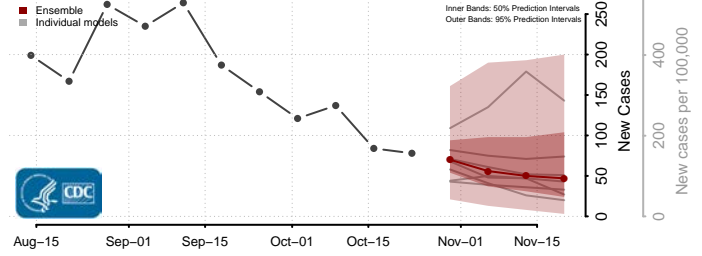

Kay County, Oklahoma

Kingfisher County, Oklahoma

Kiowa County, Oklahoma

Latimer County, Oklahoma

Le Flore County, Oklahoma

Lincoln County, Oklahoma

Logan County, Oklahoma

Love County, Oklahoma