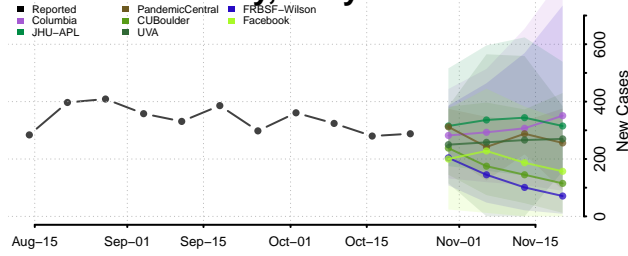

Frederick County, Maryland