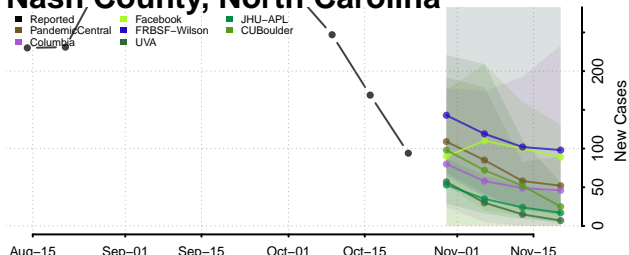

Nash County, North Carolina