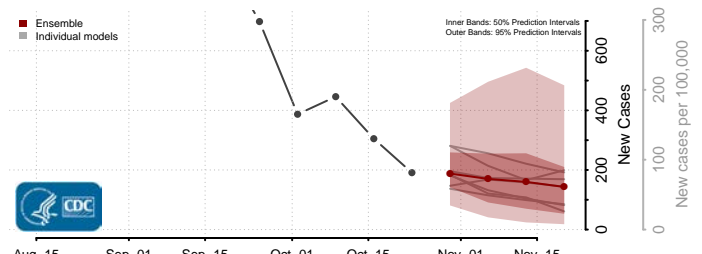

Montgomery County, North Carolina

Moore County, North Carolina

Nash County, North Carolina

New Hanover County, North Carolina

Northampton County, North Carolina

Onslow County, North Carolina

Orange County, North Carolina