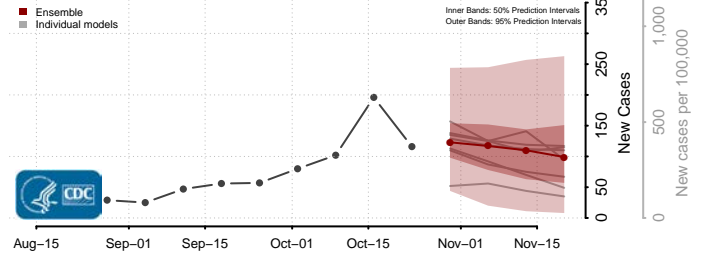

Clear Creek County, Colorado

Conejos County, Colorado

Costilla County, Colorado

Crowley County, Colorado

Custer County, Colorado

Delta County, Colorado

Denver County, Colorado

Dolores County, Colorado