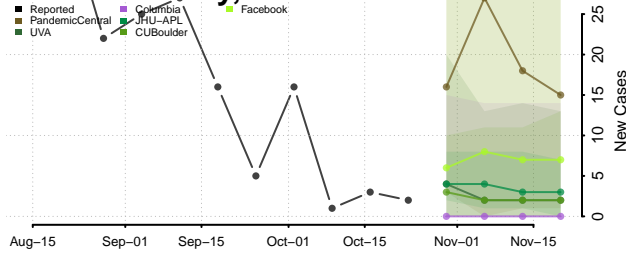

Brooks County, Texas