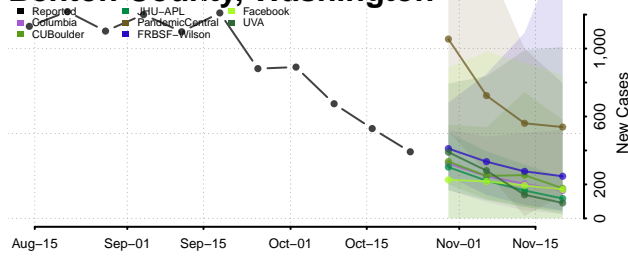

Wythe County, Virginia

York County, Virginia

Washington

Adams County, Washington

Asotin County, Washington

Benton County, Washington

Chelan County, Washington

Clallam County, Washington