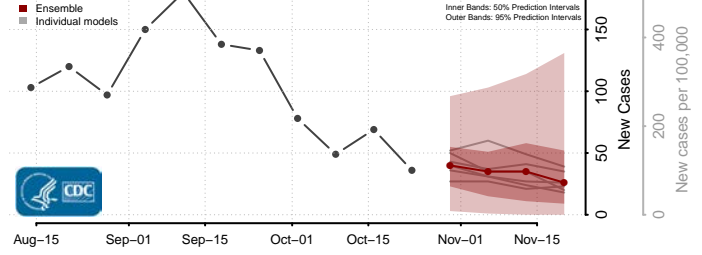

Val Verde County, Texas

Van Zandt County, Texas

Victoria County, Texas

Walker County, Texas

Waller County, Texas

Ward County, Texas

Washington County, Texas

Webb County, Texas