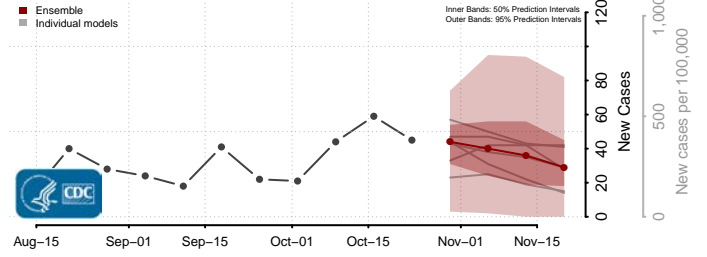

Chippewa County, Minnesota