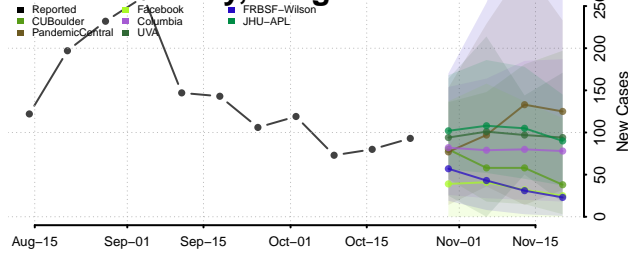

Lincoln County, Oregon