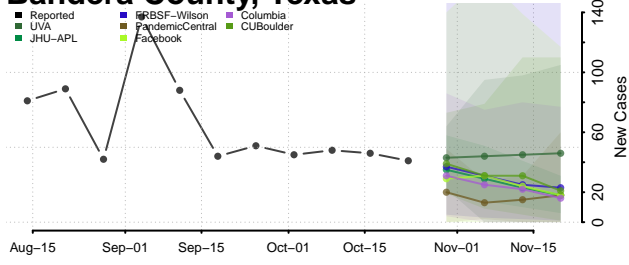

Bandera County, Texas