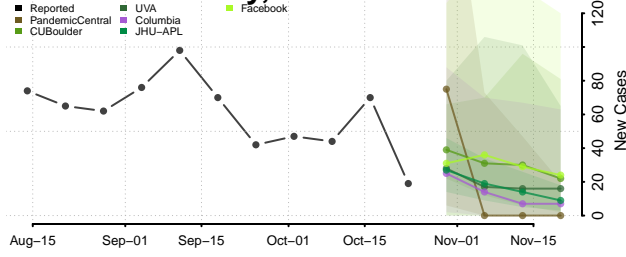

Burleson County, Texas