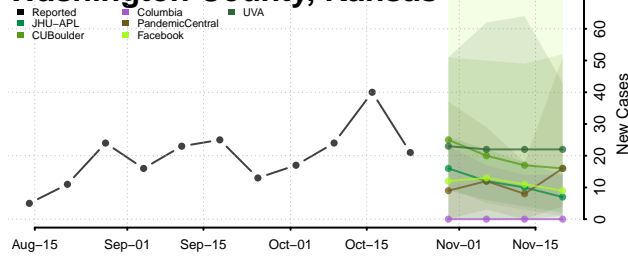

Washington County, Kansas