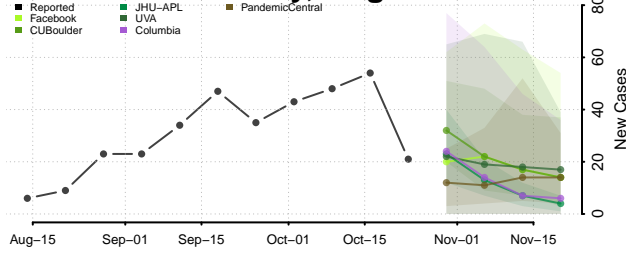

Buena Vista County, Virginia