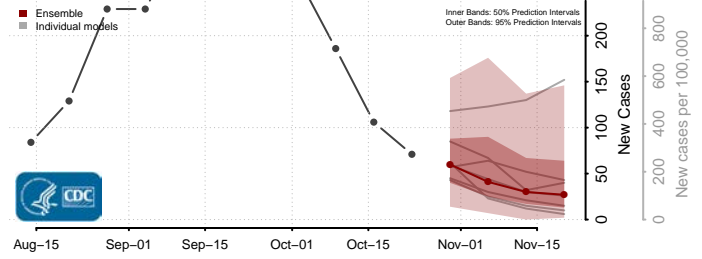

Grant County, Kentucky

Graves County, Kentucky

Grayson County, Kentucky

Green County, Kentucky

Greenup County, Kentucky

Hancock County, Kentucky

Hardin County, Kentucky

Harlan County, Kentucky