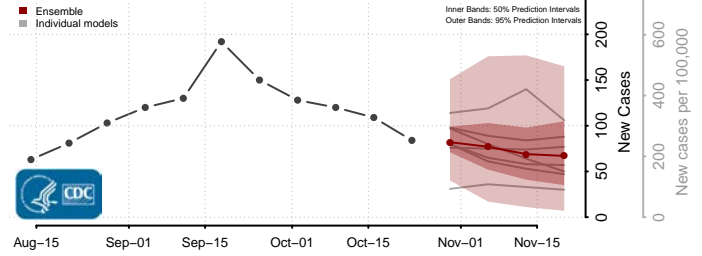

Marion County, Iowa