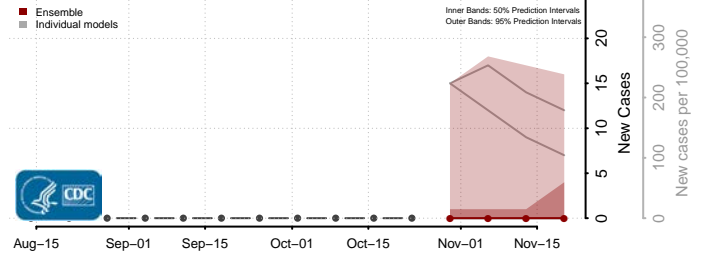

Box Elder County, Utah

Cache County, Utah

Carbon County, Utah

Daggett County, Utah

Davis County, Utah

Duchesne County, Utah

Emery County, Utah

Garfield County, Utah