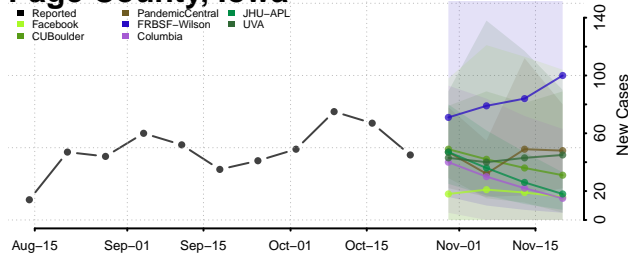

Page County, Iowa