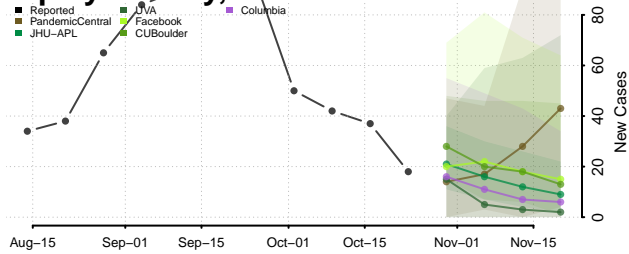

Ripley County, Missouri