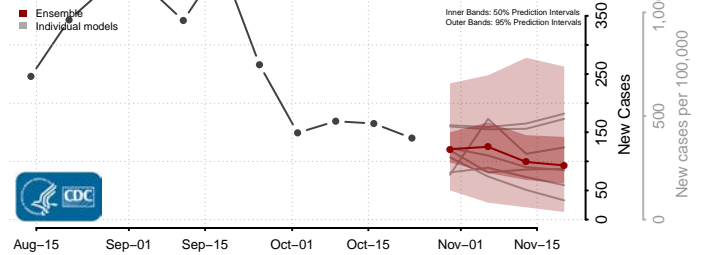

Floyd County, Kentucky