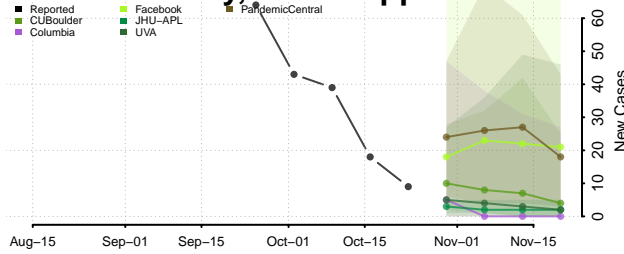

Monroe County, Mississippi

Montgomery County, Mississippi

Neshoba County, Mississippi

Newton County, Mississippi

Noxubee County, Mississippi

Oktibbeha County, Mississippi

Panola County, Mississippi

Pearl River County, Mississippi