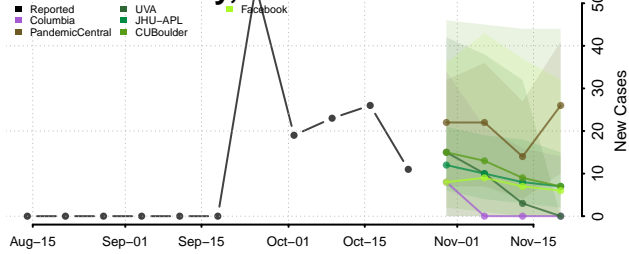

Furnas County, Nebraska