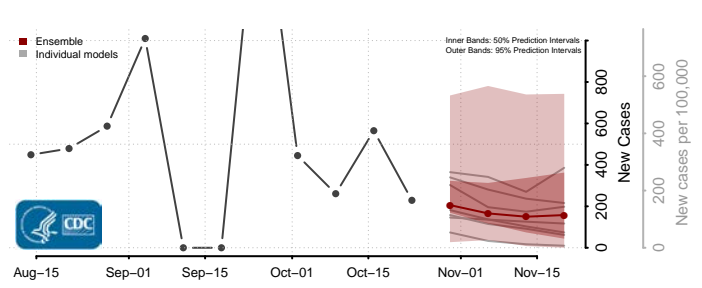

Taylor County, Texas