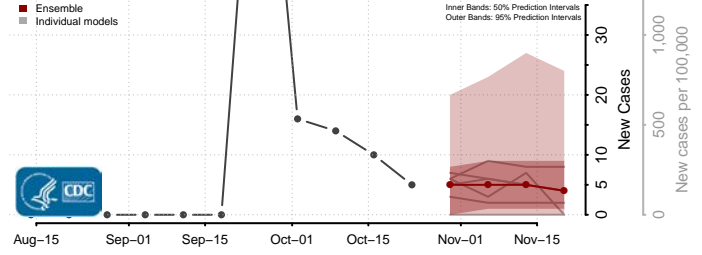

Sherman County, Nebraska