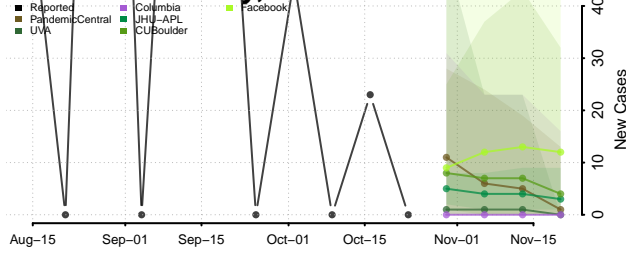

Live Oak County, Texas