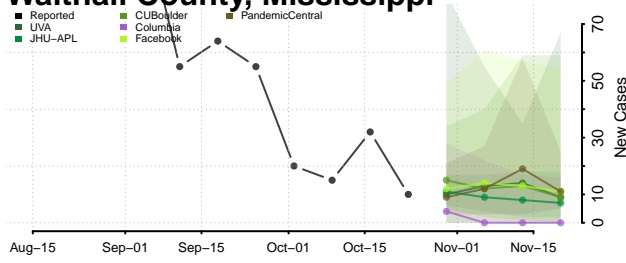

Tunica County, Mississippi

Union County, Mississippi

Walthall County, Mississippi

Warren County, Mississippi

Washington County, Mississippi

Wayne County, Mississippi

Webster County, Mississippi

Wilkinson County, Mississippi