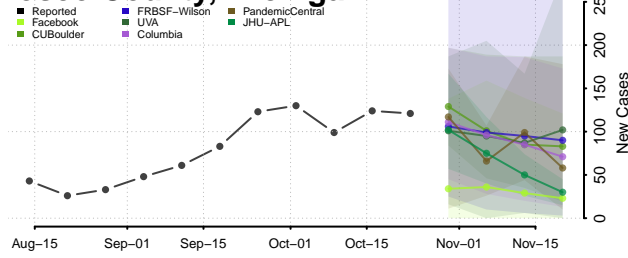

Grand Traverse County, Michigan

Gratiot County, Michigan

Hillsdale County, Michigan

Houghton County, Michigan

Huron County, Michigan

Ingham County, Michigan

Ionia County, Michigan

Iosco County, Michigan