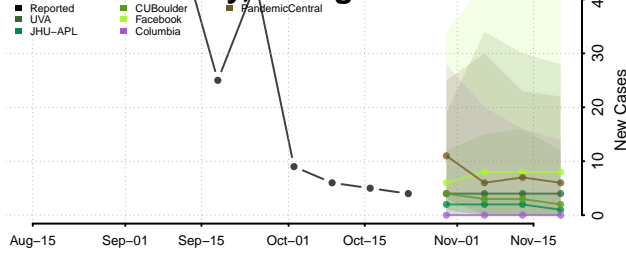

Bryan County, Georgia

Bulloch County, Georgia

Burke County, Georgia

Butts County, Georgia

Calhoun County, Georgia

Camden County, Georgia

Candler County, Georgia

Carroll County, Georgia