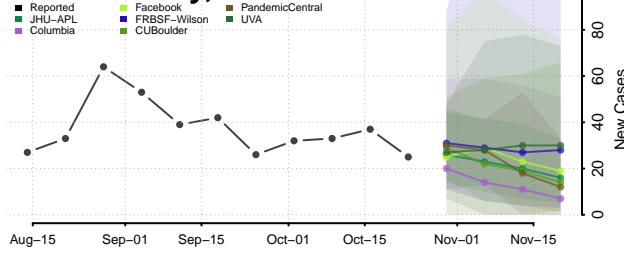

Bond County, Illinois