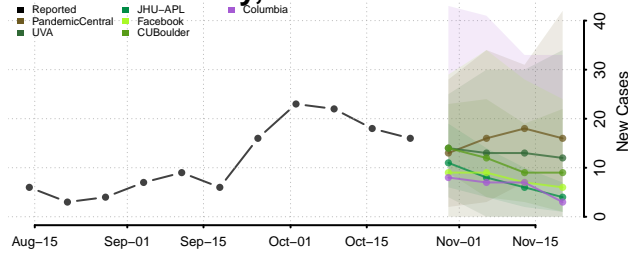

Traverse County, Minnesota