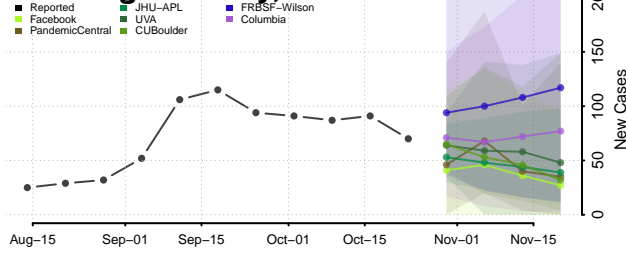

LaGrange County, Indiana

Lake County, Indiana

LaPorte County, Indiana

Lawrence County, Indiana

Madison County, Indiana

Marion County, Indiana

Marshall County, Indiana

Martin County, Indiana