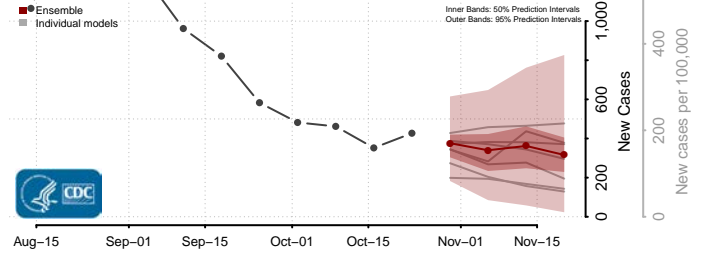

Hood River County, Oregon

Jackson County, Oregon

Jefferson County, Oregon

Josephine County, Oregon

Klamath County, Oregon

Lake County, Oregon

Lane County, Oregon

Lincoln County, Oregon