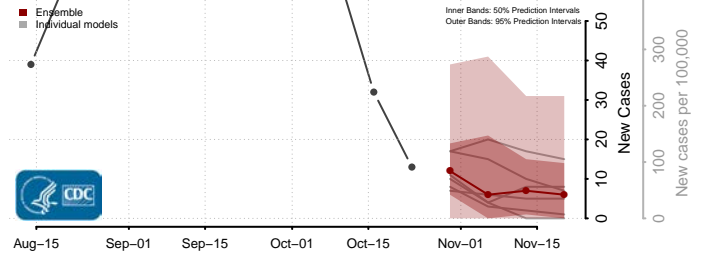

Scotland County, North Carolina

Stanly County, North Carolina

Stokes County, North Carolina

Surry County, North Carolina

Swain County, North Carolina

Transylvania County, North Carolina

Tyrrell County, North Carolina