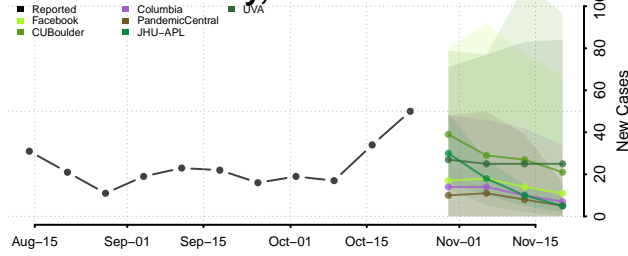

Coleman County, Texas