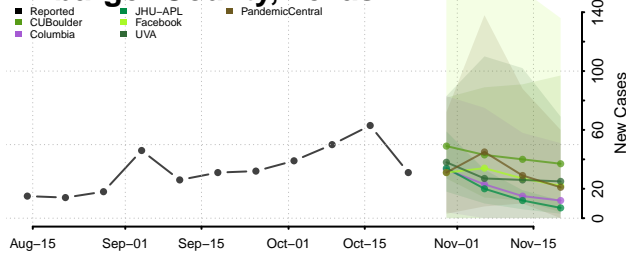

Wilbarger County, Texas