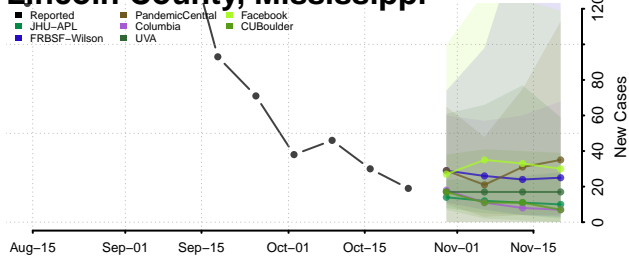

Leake County, Mississippi

Lee County, Mississippi

Leflore County, Mississippi

Lincoln County, Mississippi

Lowndes County, Mississippi

Madison County, Mississippi

Marion County, Mississippi

Marshall County, Mississippi