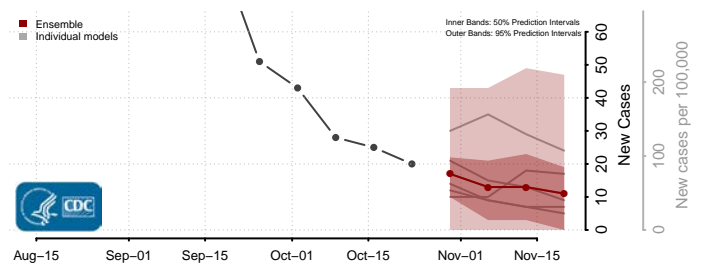

Grant County, Louisiana