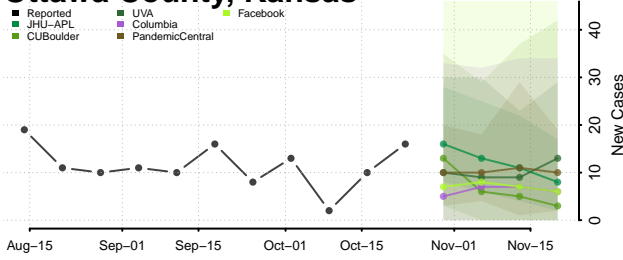

Neosho County, Kansas

Ness County, Kansas

Norton County, Kansas

Osage County, Kansas

Osborne County, Kansas

Ottawa County, Kansas

Pawnee County, Kansas

Phillips County, Kansas