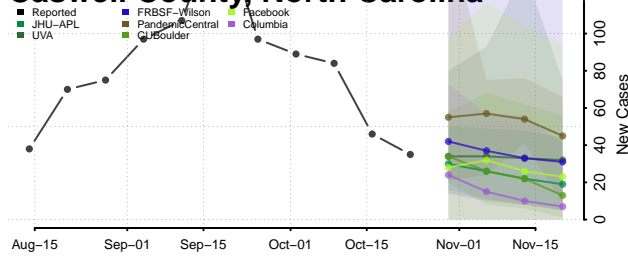

Cabarrus County, North Carolina

Caldwell County, North Carolina

Camden County, North Carolina

Carteret County, North Carolina

Caswell County, North Carolina

Catawba County, North Carolina

Chatham County, North Carolina