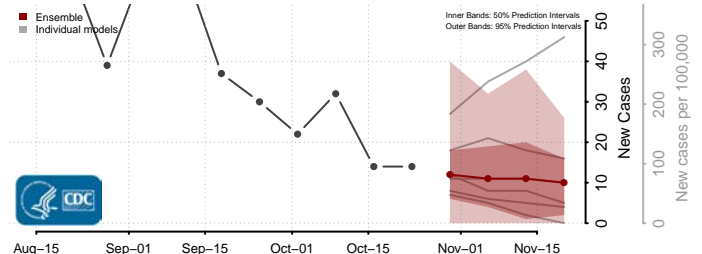

Gasconade County, Missouri