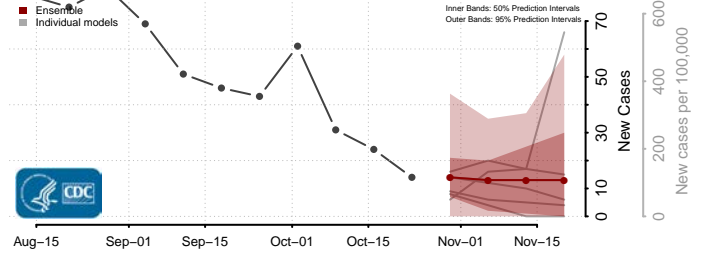

Yalobusha County, Mississippi