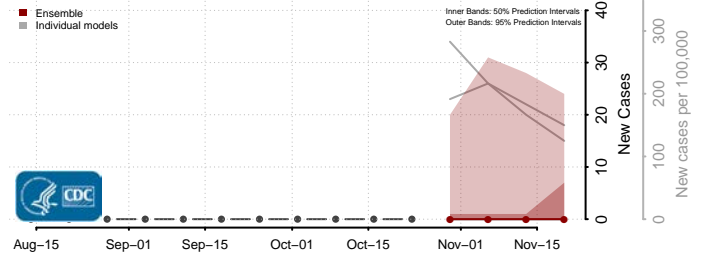

Juab County, Utah