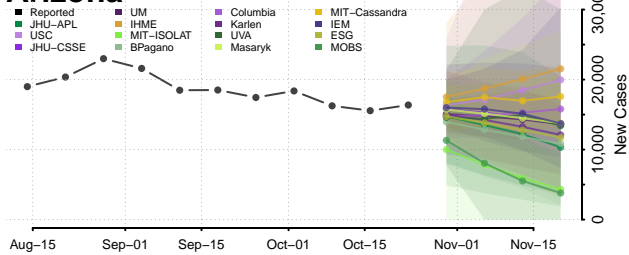

Wrangell County, Alaska

Yakutat County, Alaska

Yukon-Koyukuk County, Alaska

American Samoa

Arizona

Apache County, Arizona

Cochise County, Arizona

Coconino County, Arizona