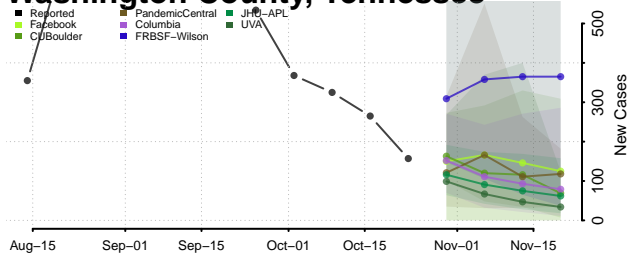

Washington County, Tennessee