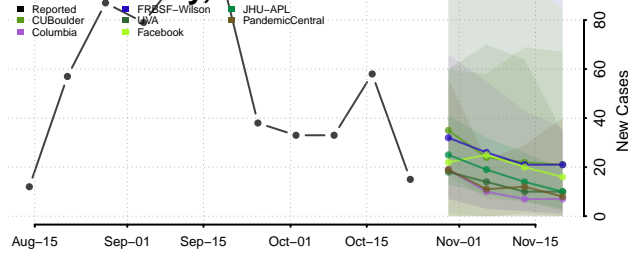

Ward County, Texas