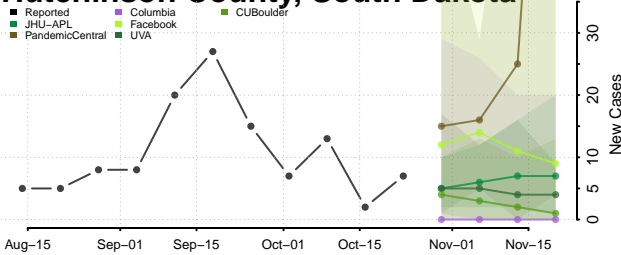

Hutchinson County, South Dakota