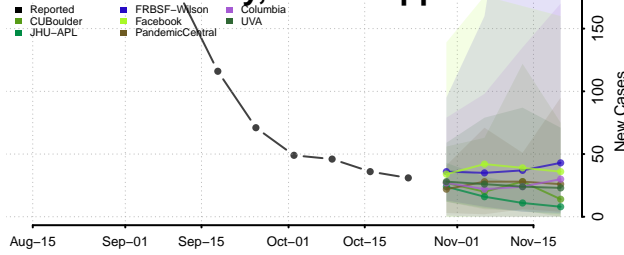

Neshoba County, Mississippi