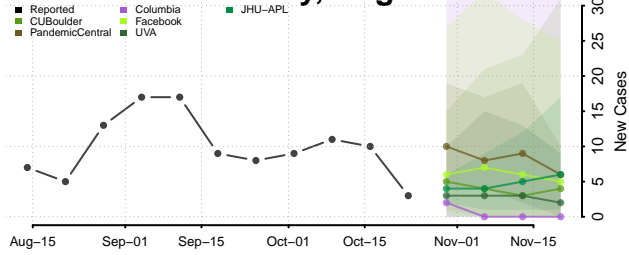

Emporia County, Virginia

Essex County, Virginia

Fairfax City County, Virginia

Fairfax County, Virginia

Falls Church County, Virginia

Fauquier County, Virginia

Floyd County, Virginia

Fluvanna County, Virginia