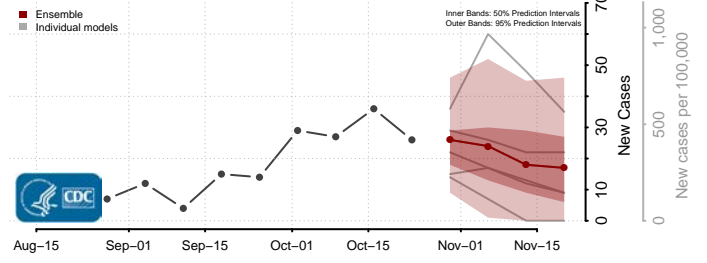

Wadena County, Minnesota

Waseca County, Minnesota

Washington County, Minnesota

Watowan County, Minnesota

Wilkin County, Minnesota

Winona County, Minnesota

Wright County, Minnesota

Yellow Medicine County, Minnesota