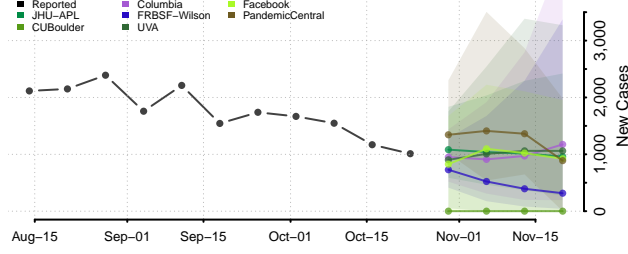

Torrance County, New Mexico

Union County, New Mexico

Valencia County, New Mexico

New York

Albany County, New York

Allegany County, New York

Bronx County, New York

Broome County, New York