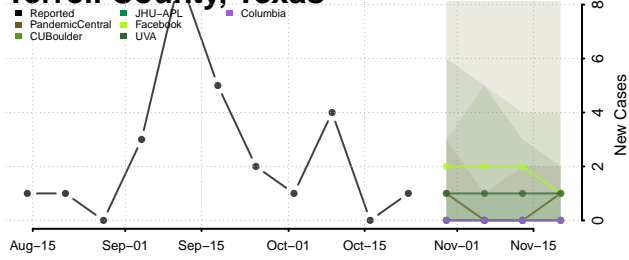

Terrell County, Texas