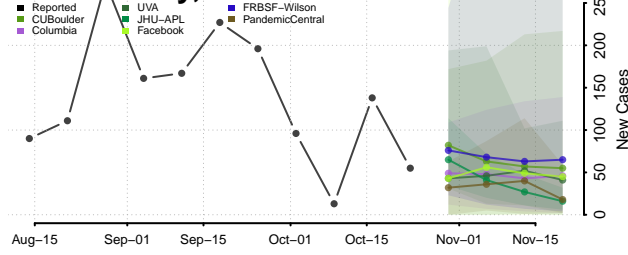

Hale County, Texas