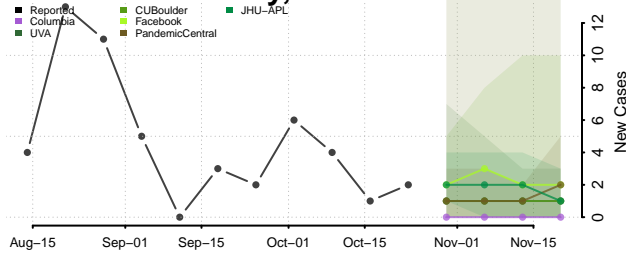

Glasscock County, Texas