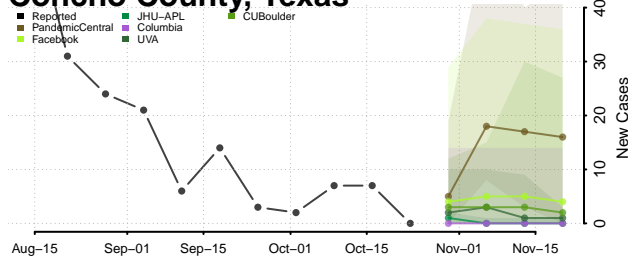

Concho County, Texas