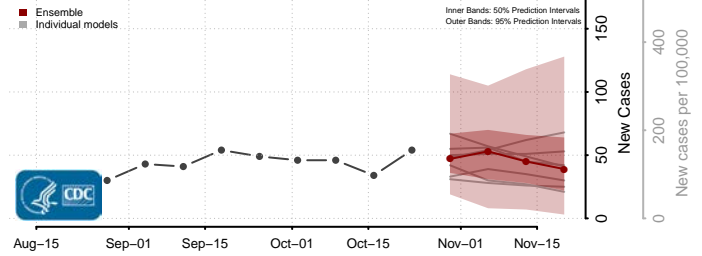

Poweshiek County, Iowa

Ringgold County, Iowa

Sac County, Iowa

Scott County, Iowa

Shelby County, Iowa

Sioux County, Iowa

Story County, Iowa

Tama County, Iowa