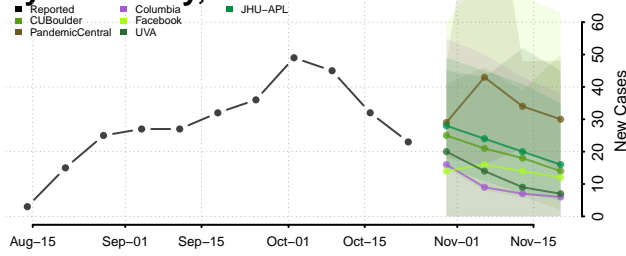

Kossuth County, Iowa

Lee County, Iowa

Linn County, Iowa

Louisa County, Iowa

Lucas County, Iowa

Lyon County, Iowa

Madison County, Iowa

Mahaska County, Iowa