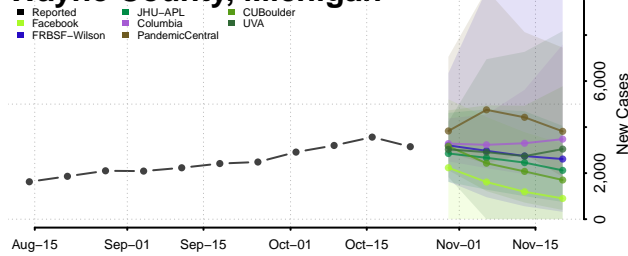

Shiawassee County, Michigan

St. Clair County, Michigan

St. Joseph County, Michigan

Tuscola County, Michigan

Van Buren County, Michigan

Washtenaw County, Michigan

Wayne County, Michigan

Wexford County, Michigan