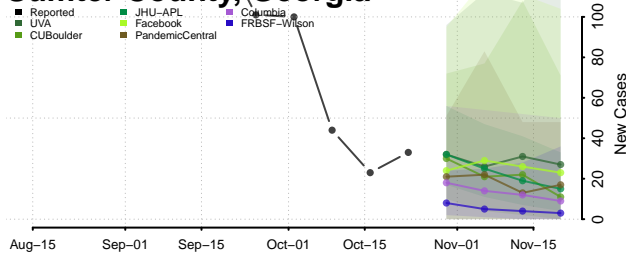

Sumter County, Georgia