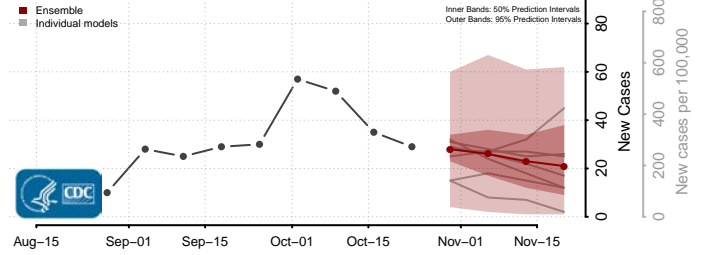

Hancock County, Iowa