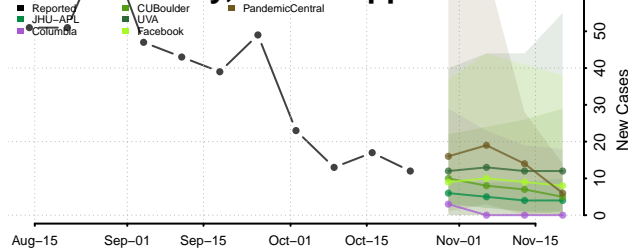

Tunica County, Mississippi

Union County, Mississippi

Walthall County, Mississippi

Warren County, Mississippi

Washington County, Mississippi

Wayne County, Mississippi

Webster County, Mississippi

Wilkinson County, Mississippi