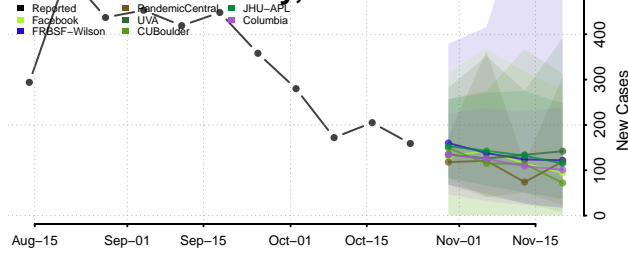

Lauderdale County, Alabama