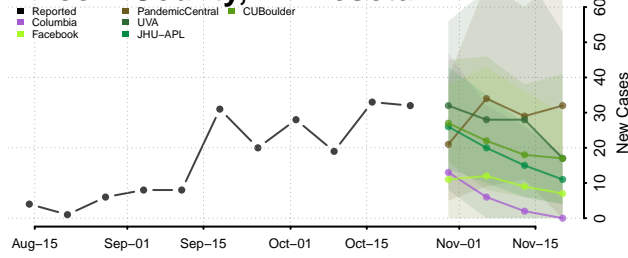

Lincoln County, Minnesota