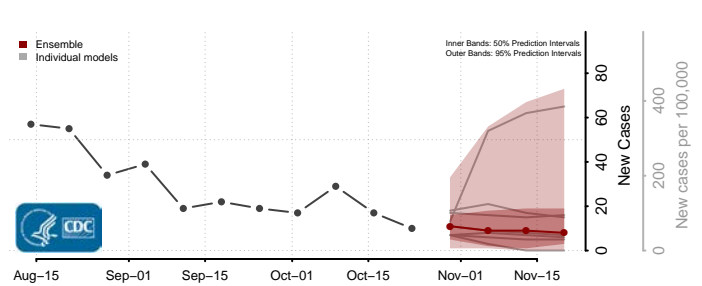

Dallas County, Missouri