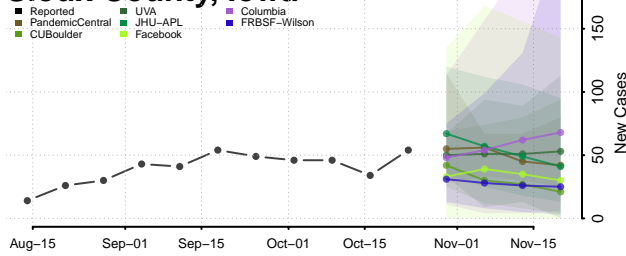

Poweshiek County, Iowa

Ringgold County, Iowa

Sac County, Iowa

Scott County, Iowa

Shelby County, Iowa

Sioux County, Iowa

Story County, Iowa

Tama County, Iowa