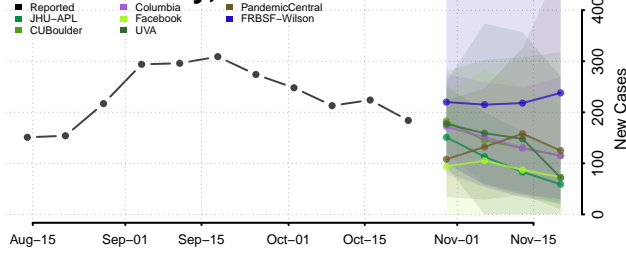

Elkhart County, Indiana

Fayette County, Indiana

Floyd County, Indiana

Fountain County, Indiana

Franklin County, Indiana

Fulton County, Indiana

Gibson County, Indiana

Grant County, Indiana