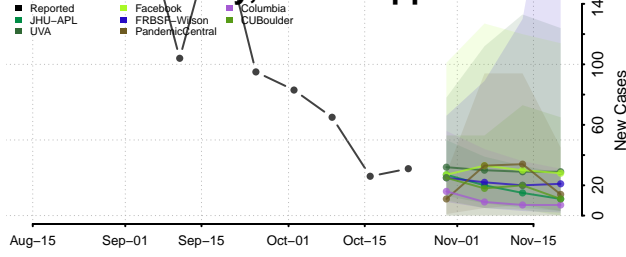

Perry County, Mississippi

Pike County, Mississippi

Pontotoc County, Mississippi

Prentiss County, Mississippi

Quitman County, Mississippi

Rankin County, Mississippi

Scott County, Mississippi

Sharkey County, Mississippi