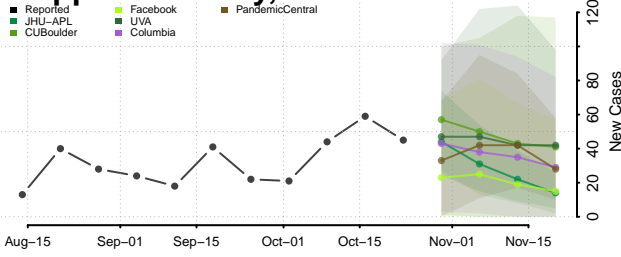

Chippewa County, Minnesota