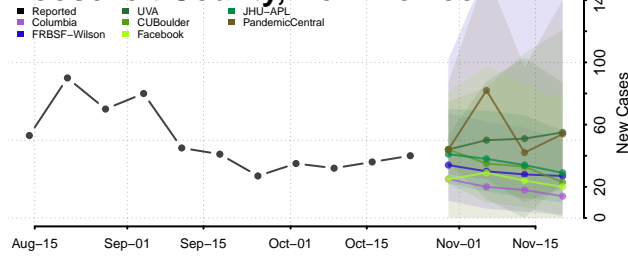

Roosevelt County, New Mexico