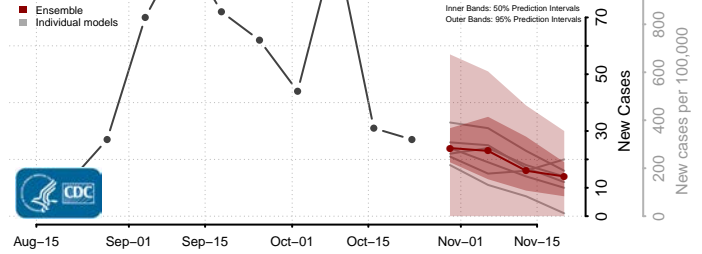

Doddridge County, West Virginia