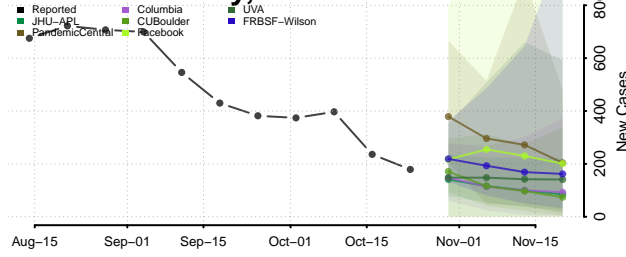

Sangamon County, Illinois

Schuyler County, Illinois

Scott County, Illinois

Shelby County, Illinois

St. Clair County, Illinois

Stark County, Illinois

Stephenson County, Illinois

Tazewell County, Illinois