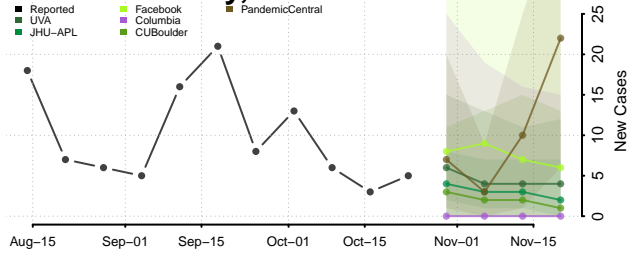

Putnam County, Missouri