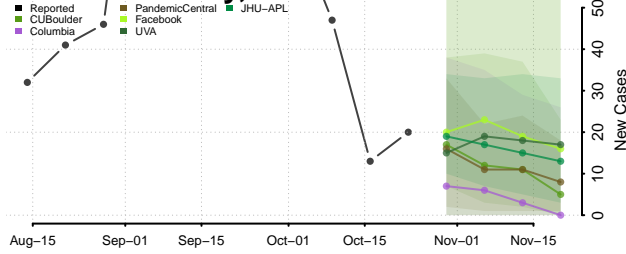

Stewart County, Tennessee