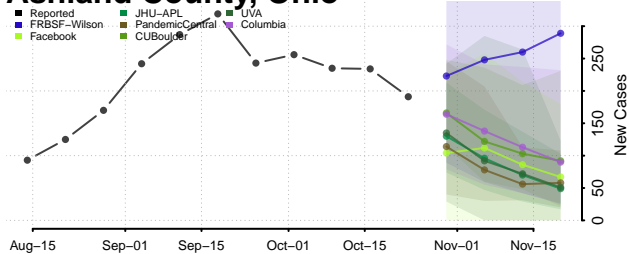

Ashland County, Ohio