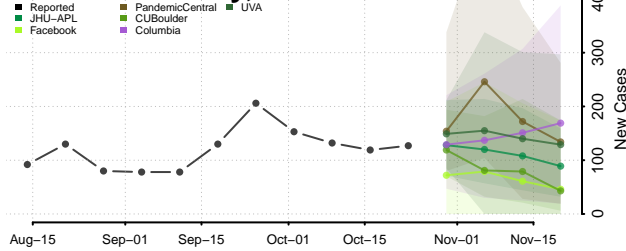

Lake County, Colorado

Larimer County, Colorado

Las Animas County, Colorado

Lincoln County, Colorado

Logan County, Colorado

Mesa County, Colorado

Mineral County, Colorado

Moffat County, Colorado