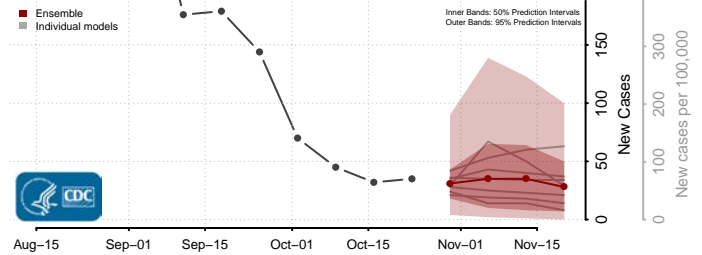

Monroe County, Mississippi

Montgomery County, Mississippi

Neshoba County, Mississippi

Newton County, Mississippi

Noxubee County, Mississippi

Oktibbeha County, Mississippi

Panola County, Mississippi

Pearl River County, Mississippi