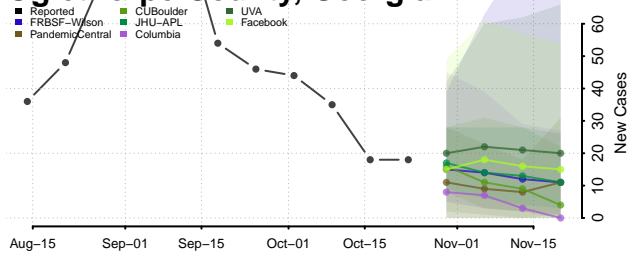

Montgomery County, Georgia

Morgan County, Georgia

Murray County, Georgia

Muscogee County, Georgia

Newton County, Georgia

Oconee County, Georgia

Oglethorpe County, Georgia

Paulding County, Georgia