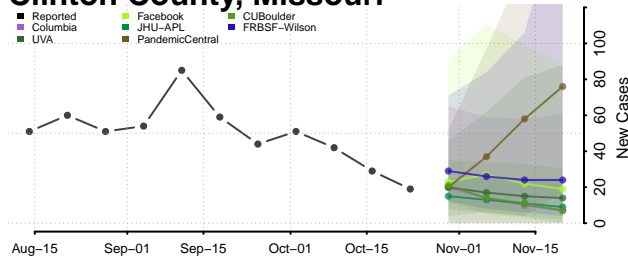

Clinton County, Missouri