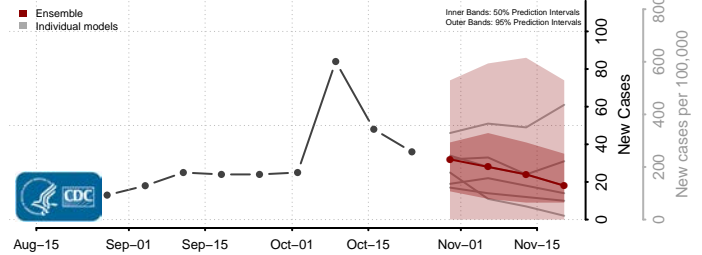

Crawford County, Michigan

Delta County, Michigan

Dickinson County, Michigan

Eaton County, Michigan

Emmet County, Michigan

Genesee County, Michigan

Gladwin County, Michigan

Gogebic County, Michigan