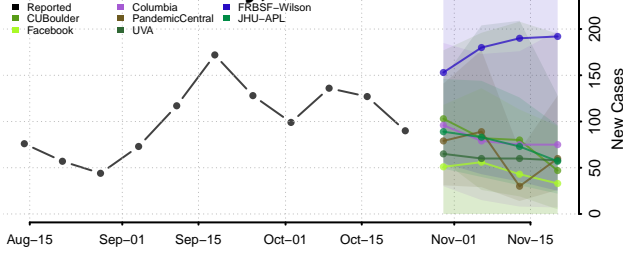

Delaware County, New York

Dutchess County, New York

Erie County, New York

Essex County, New York

Franklin County, New York

Fulton County, New York

Genesee County, New York

Greene County, New York