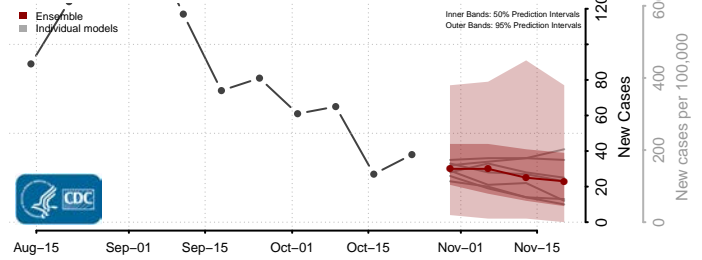

Randolph County, Indiana

Ripley County, Indiana

Rush County, Indiana

Scott County, Indiana

Shelby County, Indiana

Spencer County, Indiana

St. Joseph County, Indiana

Starke County, Indiana