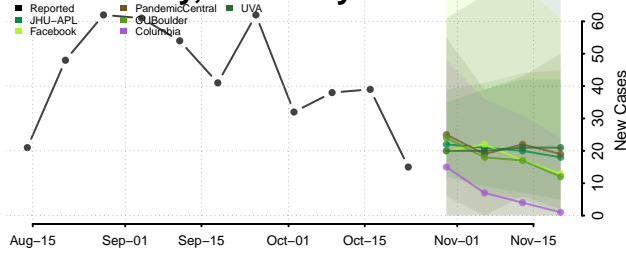

Adair County, Kentucky

Allen County, Kentucky

Anderson County, Kentucky

Ballard County, Kentucky

Barren County, Kentucky

Bath County, Kentucky

Bell County, Kentucky

Boone County, Kentucky