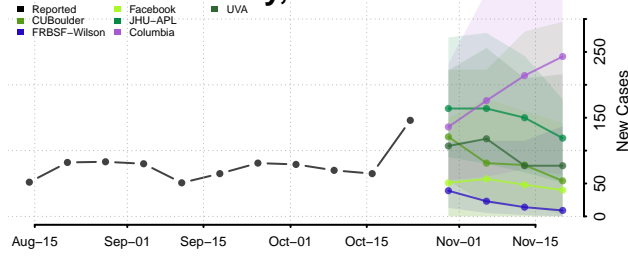

Lincoln County, New Mexico

Los Alamos County, New Mexico

Luna County, New Mexico

McKinley County, New Mexico

Mora County, New Mexico

Otero County, New Mexico

Quay County, New Mexico

Rio Arriba County, New Mexico