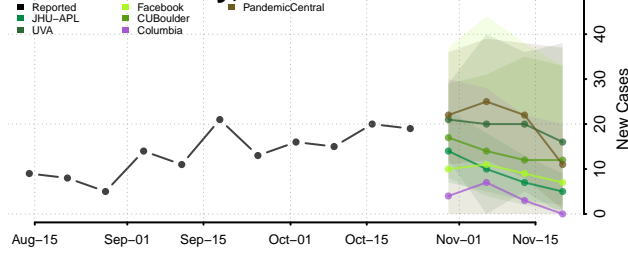

Adams County, Idaho