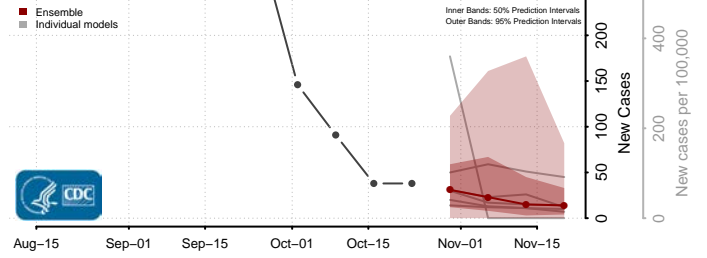

Dale County, Alabama