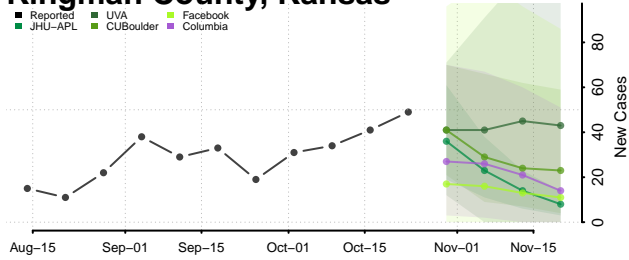

Jackson County, Kansas

Jefferson County, Kansas

Jewell County, Kansas

Johnson County, Kansas

Kearyn County, Kansas

Kingman County, Kansas

Kiowa County, Kansas

Labette County, Kansas