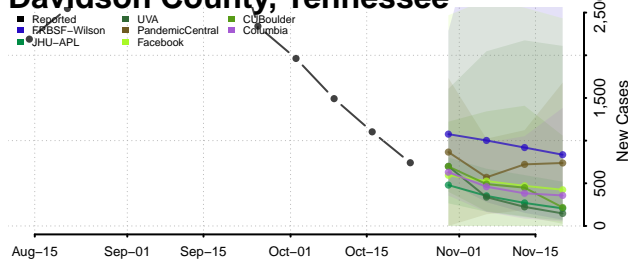

Davidson County, Tennessee