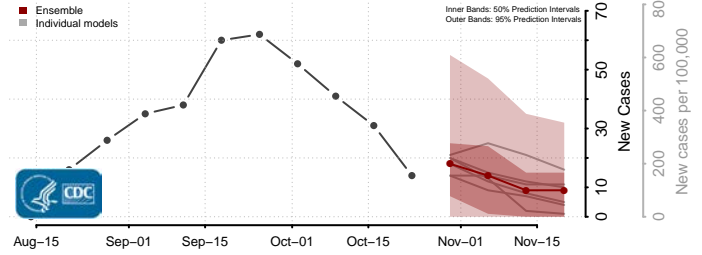

Prince George County, Virginia

Prince William County, Virginia

Pulaski County, Virginia

Radford County, Virginia

Rappahannock County, Virginia

Richmond City County, Virginia

Richmond County, Virginia

Roanoke City County, Virginia