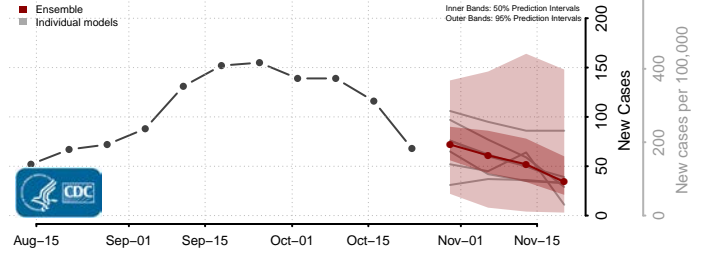

Ida County, Iowa

Iowa County, Iowa

Jackson County, Iowa

Jasper County, Iowa

Jefferson County, Iowa

Johnson County, Iowa

Jones County, Iowa

Keokuk County, Iowa