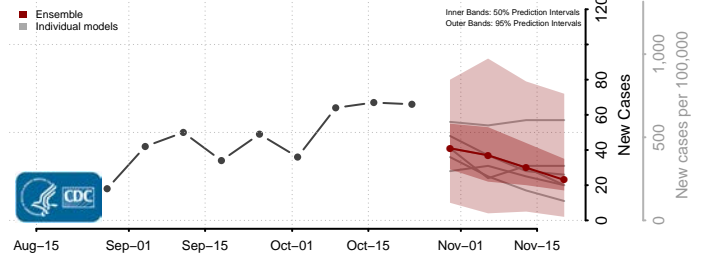

McLean County, North Dakota