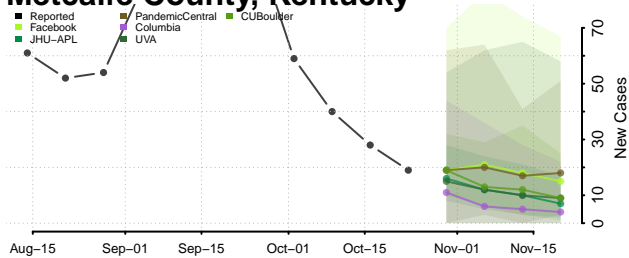

McLean County, Kentucky

Meade County, Kentucky

Menifee County, Kentucky

Mercer County, Kentucky

Metcalfe County, Kentucky

Monroe County, Kentucky

Montgomery County, Kentucky

Morgan County, Kentucky