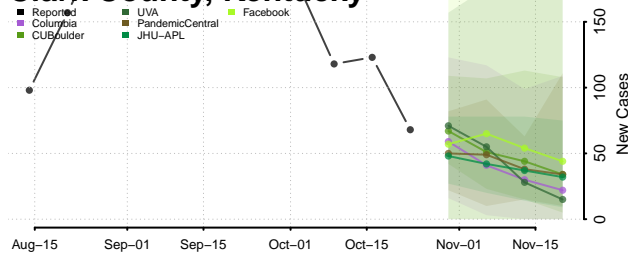

Clark County, Kentucky