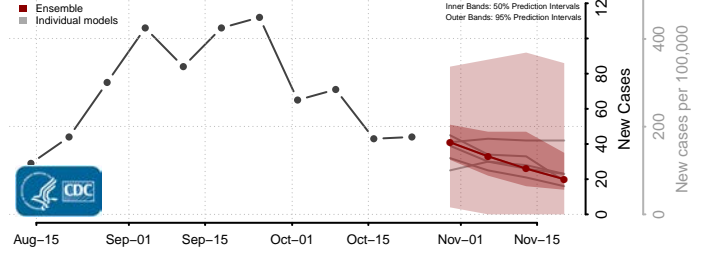

Staunton County, Virginia