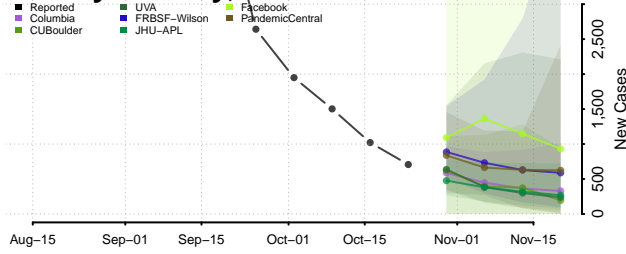

Roane County, Tennessee

Robertson County, Tennessee

Rutherford County, Tennessee

Scott County, Tennessee

Sequatchie County, Tennessee

Sevier County, Tennessee

Shelby County, Tennessee

Smith County, Tennessee