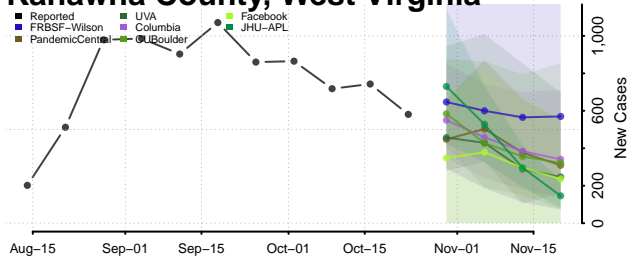

Hampshire County, West Virginia

Hancock County, West Virginia

Hardy County, West Virginia

Harrison County, West Virginia

Jackson County, West Virginia

Jefferson County, West Virginia

Kanawha County, West Virginia