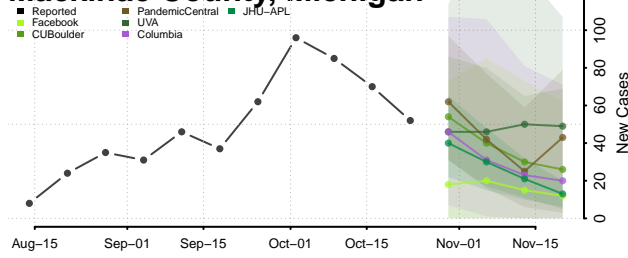

Lapeer County, Michigan

Leelanau County, Michigan

Lenawee County, Michigan

Livingston County, Michigan

Luce County, Michigan

Mackinac County, Michigan

Macomb County, Michigan

Manistee County, Michigan