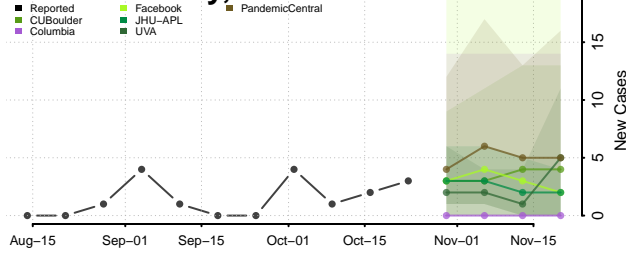

Prairie County, Montana