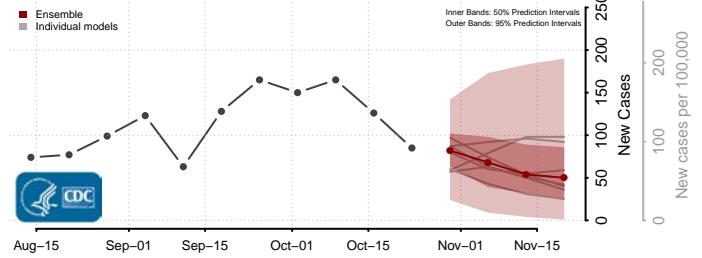

Calvert County, Maryland