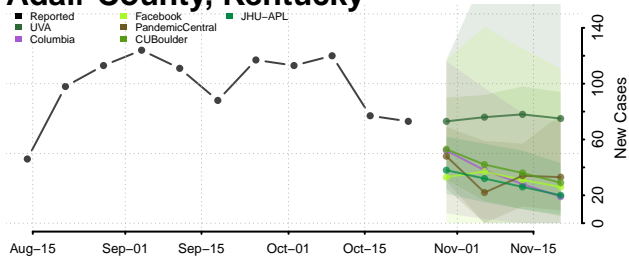

Adair County, Kentucky