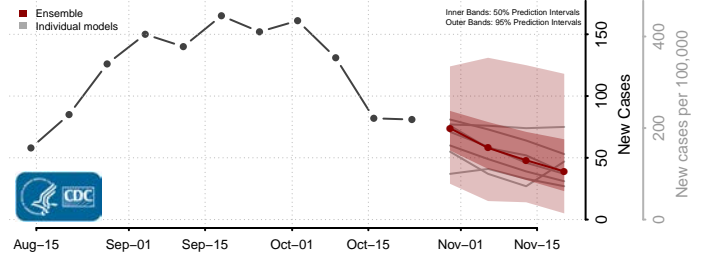

New Kent County, Virginia

Newport News County, Virginia

Norfolk County, Virginia

Northampton County, Virginia

Northumberland County, Virginia

Norton County, Virginia

Nottoway County, Virginia

Orange County, Virginia