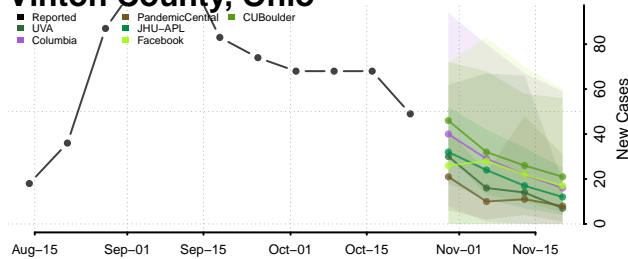

Vinton County, Ohio