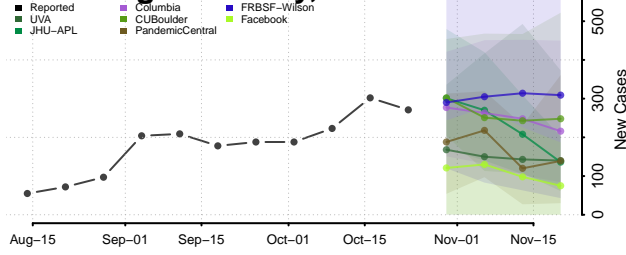

Cattaraugus County, New York