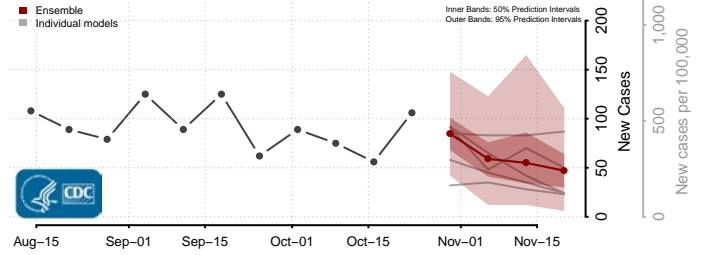

Lincoln County, New Mexico