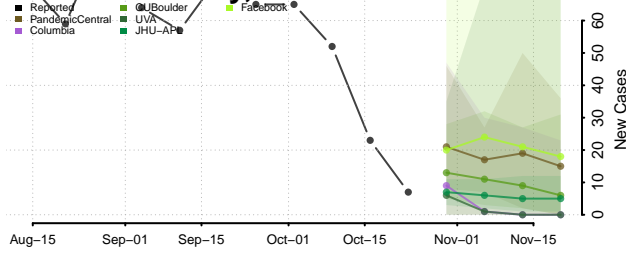

Wabash County, Illinois