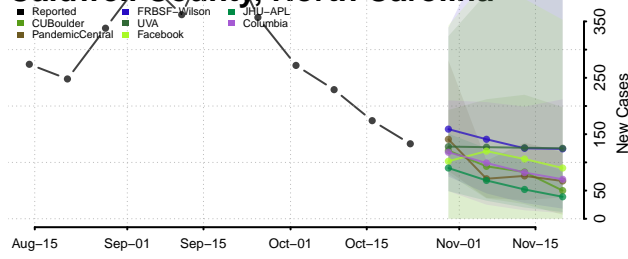

Caldwell County, North Carolina