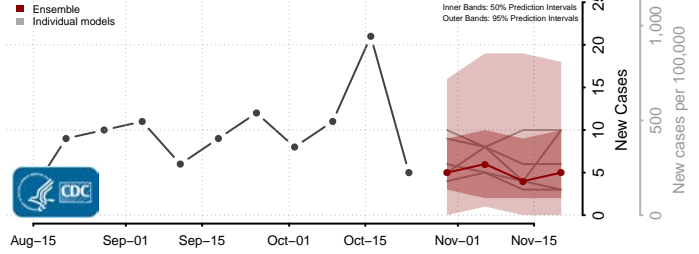

Clark County, Washington

Columbia County, Washington

Cowlitz County, Washington

Douglas County, Washington

Ferry County, Washington

Franklin County, Washington

Garfield County, Washington

Grant County, Washington