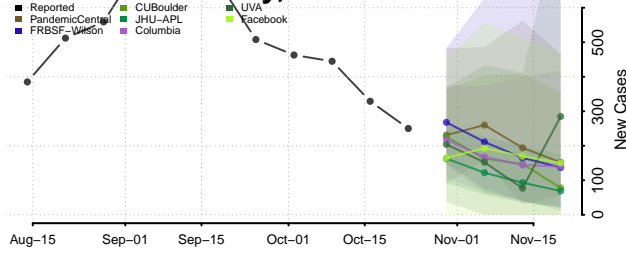

Greene County, Indiana

Hamilton County, Indiana

Hancock County, Indiana

Harrison County, Indiana

Hendricks County, Indiana

Henry County, Indiana

Howard County, Indiana

Huntington County, Indiana