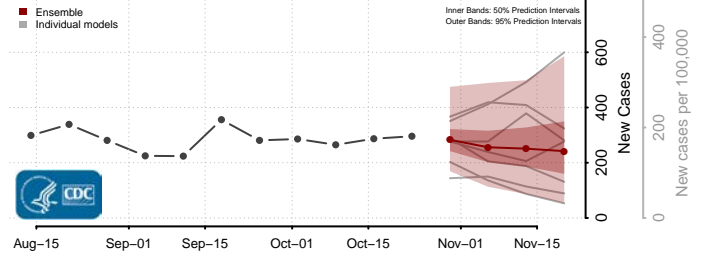

Chittenden County, Vermont

Essex County, Vermont

Franklin County, Vermont

Grand Isle County, Vermont

Lamoille County, Vermont

Orange County, Vermont

Orleans County, Vermont

Rutland County, Vermont