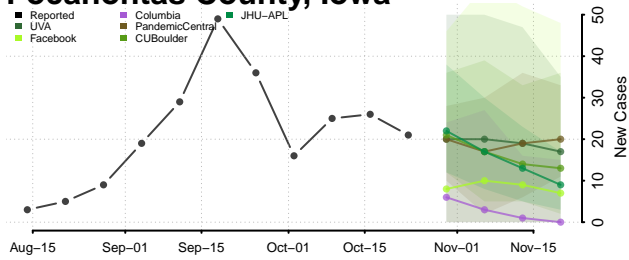

Pocahontas County, Iowa