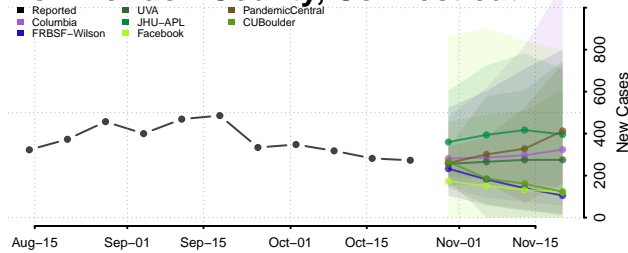

Hartford County, Connecticut

Litchfield County, Connecticut

Middlesex County, Connecticut

New Haven County, Connecticut

New London County, Connecticut

Tolland County, Connecticut

Windham County, Connecticut