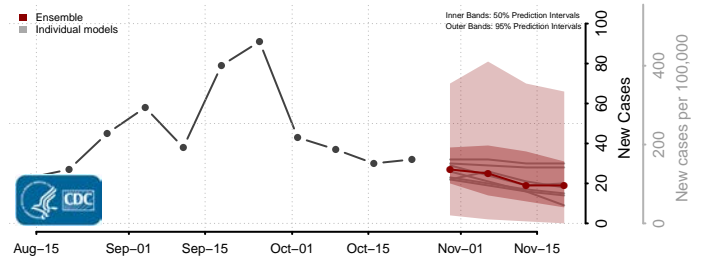

Union County, North Carolina

Vance County, North Carolina

Wake County, North Carolina

Warren County, North Carolina

Washington County, North Carolina

Watauga County, North Carolina

Wayne County, North Carolina