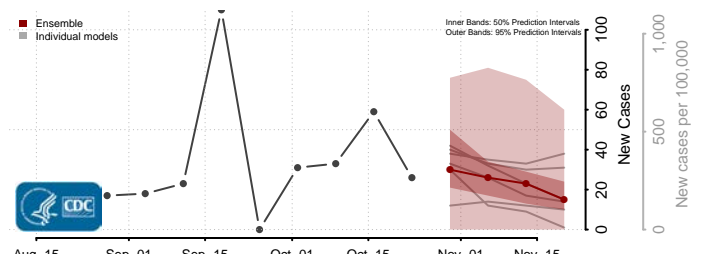

Stevens County, Minnesota