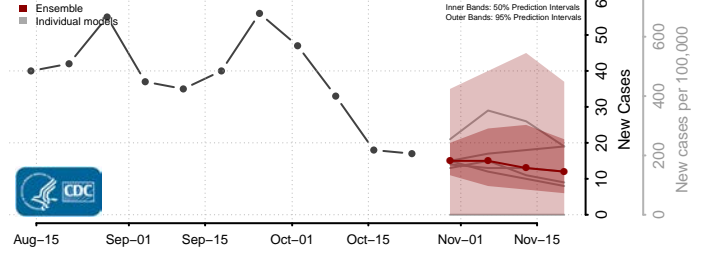

Lincoln County, New Mexico

Los Alamos County, New Mexico

Luna County, New Mexico

McKinley County, New Mexico

Mora County, New Mexico

Otero County, New Mexico

Quay County, New Mexico

Rio Arriba County, New Mexico