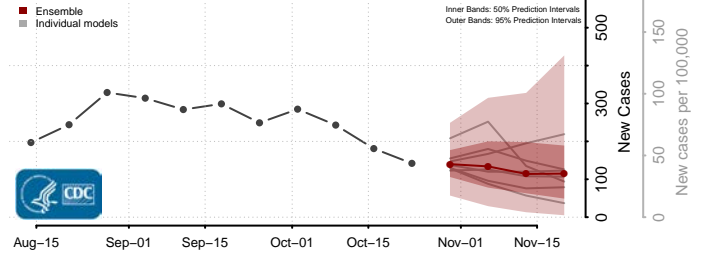

Harford County, Maryland

Howard County, Maryland

Kent County, Maryland

Montgomery County, Maryland

Prince George's County, Maryland

Queen Anne's County, Maryland

Somerset County, Maryland

St. Mary's County, Maryland