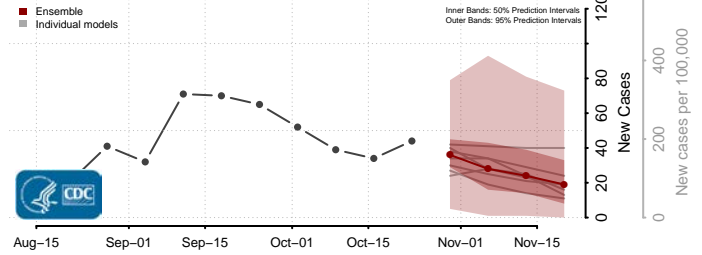

Rockbridge County, Virginia