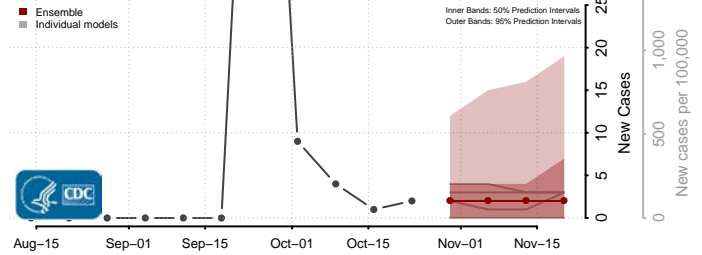

Frontier County, Nebraska

Furnas County, Nebraska

Gage County, Nebraska

Garden County, Nebraska

Garfield County, Nebraska

Gosper County, Nebraska

Grant County, Nebraska

Greeley County, Nebraska