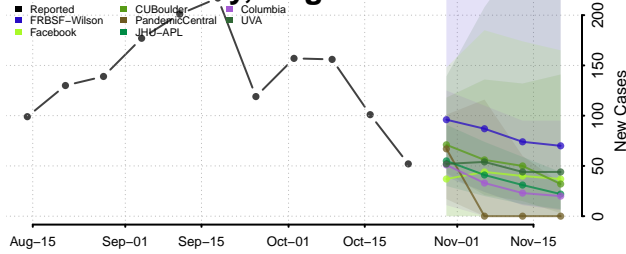

Danville County, Virginia