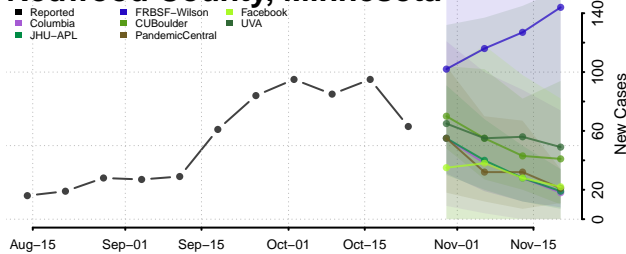

Redwood County, Minnesota

Renville County, Minnesota

Rice County, Minnesota

Rock County, Minnesota

Roseau County, Minnesota

Scott County, Minnesota

Sherburne County, Minnesota

Sibley County, Minnesota