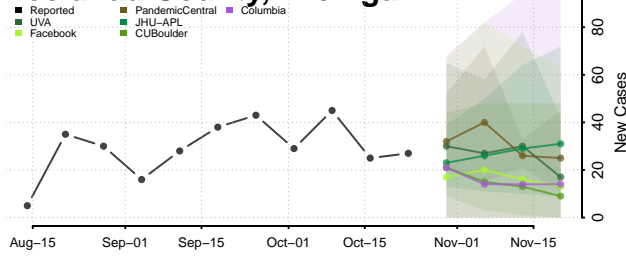

Leelanau County, Michigan