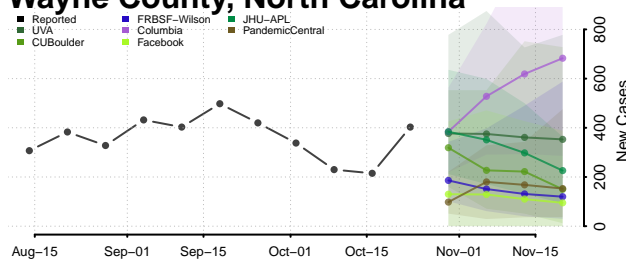

Union County, North Carolina

Vance County, North Carolina

Wake County, North Carolina

Warren County, North Carolina

Washington County, North Carolina

Watauga County, North Carolina

Wayne County, North Carolina