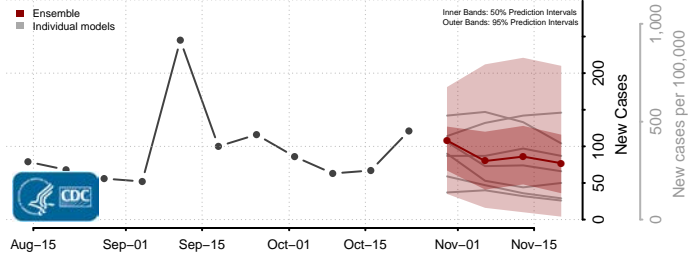

Union County, Kentucky

Warren County, Kentucky

Washington County, Kentucky

Wayne County, Kentucky

Webster County, Kentucky

Whitley County, Kentucky

Wolfe County, Kentucky

Woodford County, Kentucky