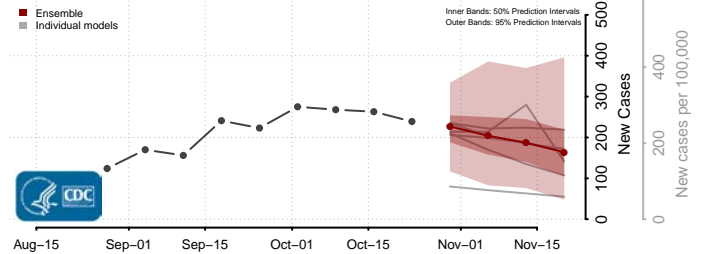

Grand Traverse County, Michigan