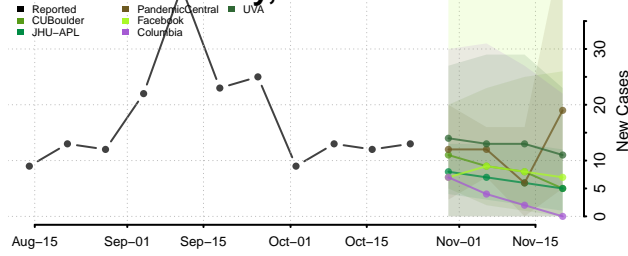

Jefferson County, Oklahoma