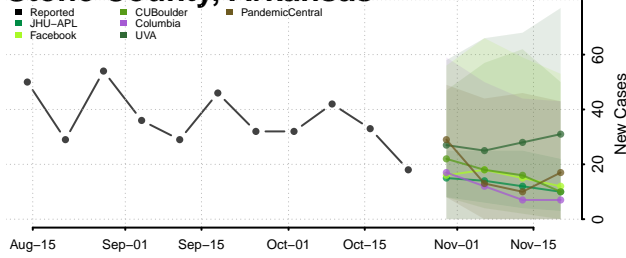

Stone County, Arkansas