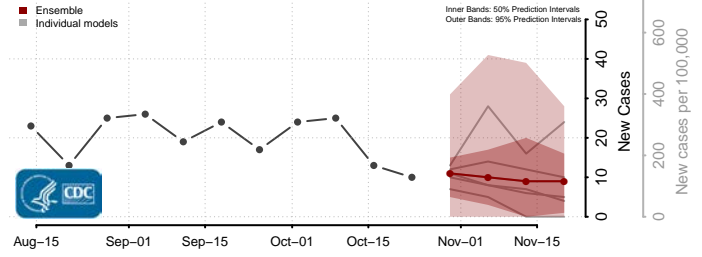

Sherman County, Kansas

Smith County, Kansas

Stafford County, Kansas

Stanton County, Kansas

Stevens County, Kansas

Sumner County, Kansas

Thomas County, Kansas

Trego County, Kansas