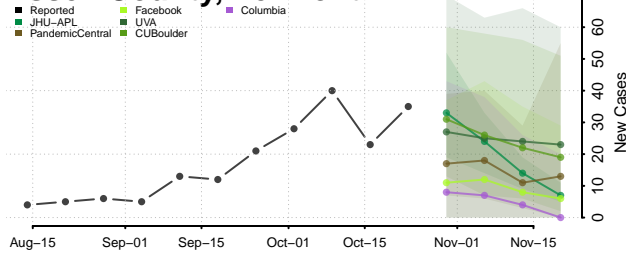

Chittenden County, Vermont

Essex County, Vermont

Franklin County, Vermont

Grand Isle County, Vermont

Lamoille County, Vermont

Orange County, Vermont

Orleans County, Vermont

Rutland County, Vermont