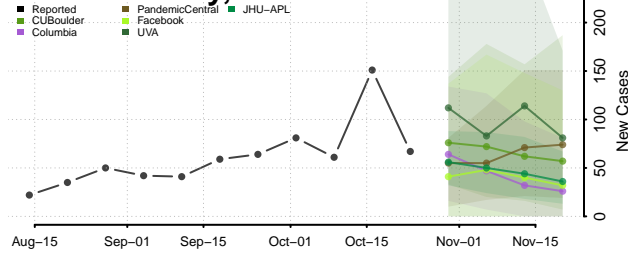

Cibola County, New Mexico