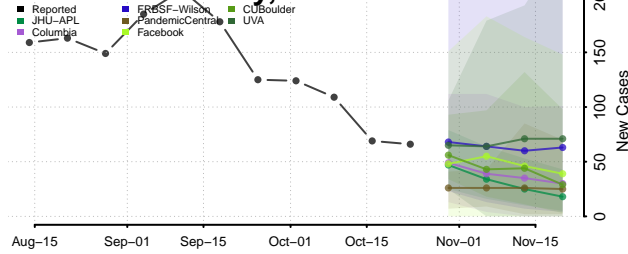

Jefferson County, Indiana