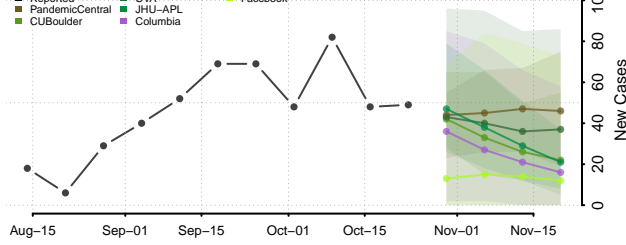

Appanoose County, Iowa