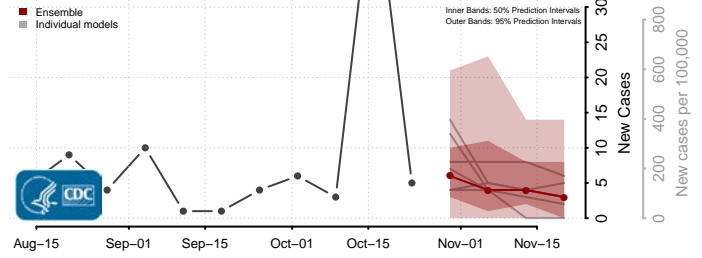

Catron County, New Mexico