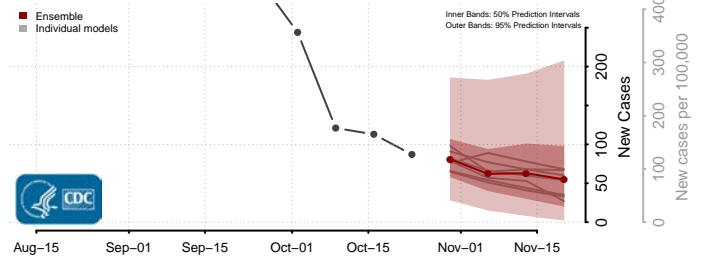

Wilkes County, North Carolina