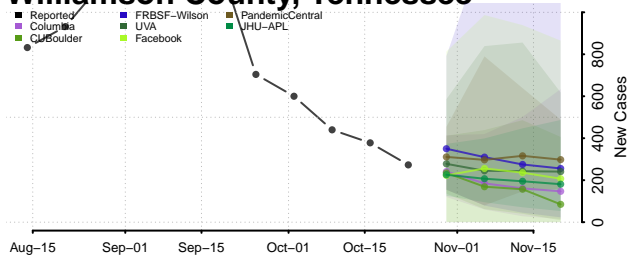

Williamson County, Tennessee