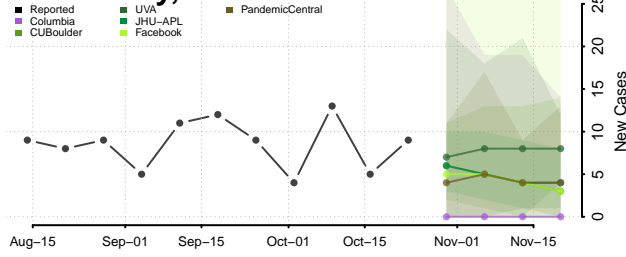

Crawford County, Kansas

Decatur County, Kansas

Dickinson County, Kansas

Doniphan County, Kansas

Douglas County, Kansas

Edwards County, Kansas

Elk County, Kansas

Ellis County, Kansas