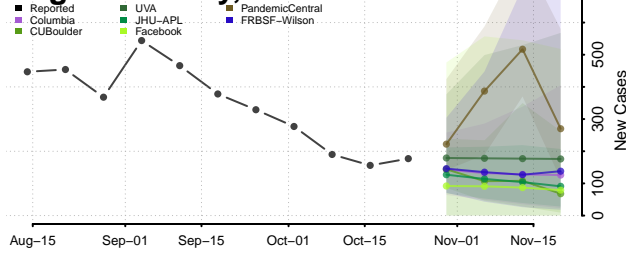

Rogers County, Oklahoma