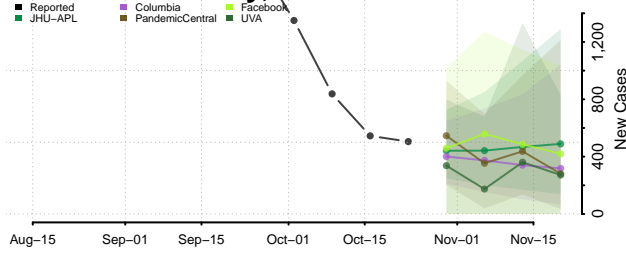

Worth County, Georgia

Guam

Hawaii

Hawaii County, Hawaii

Honolulu County, Hawaii

Kalawao County, Hawaii

Kauai County, Hawaii

Maui County, Hawaii