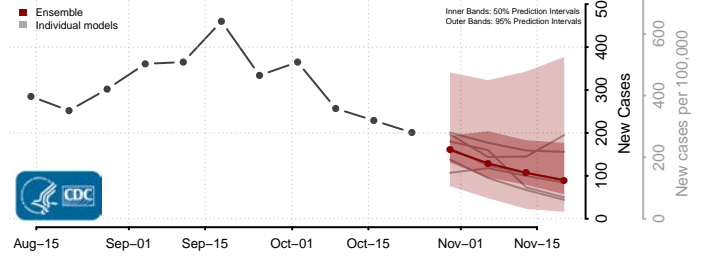

Scotland County, North Carolina

Stanly County, North Carolina

Stokes County, North Carolina

Surry County, North Carolina

Swain County, North Carolina

Transylvania County, North Carolina

Tyrrell County, North Carolina