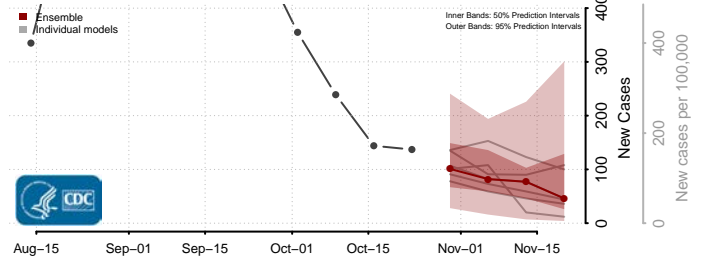

Cleburne County, Alabama

Coffee County, Alabama

Colbert County, Alabama

Conecuh County, Alabama

Coosa County, Alabama

Covington County, Alabama

Crenshaw County, Alabama

Cullman County, Alabama