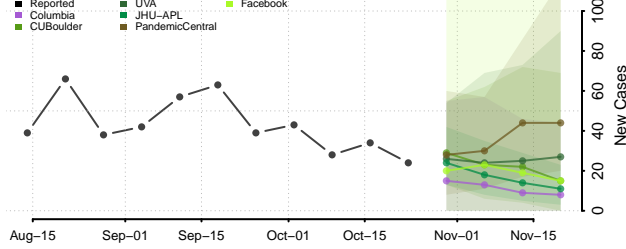

Winnebago County, Iowa

Winneshiek County, Iowa

Woodbury County, Iowa

Worth County, Iowa

Wright County, Iowa

Kansas

Allen County, Kansas

Anderson County, Kansas