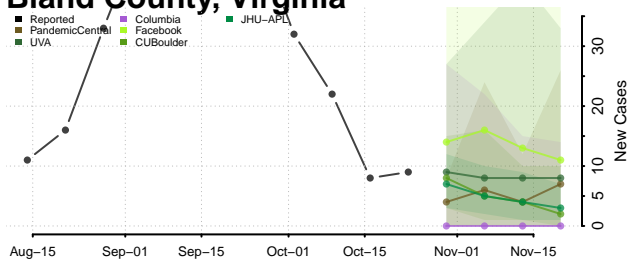

Bland County, Virginia