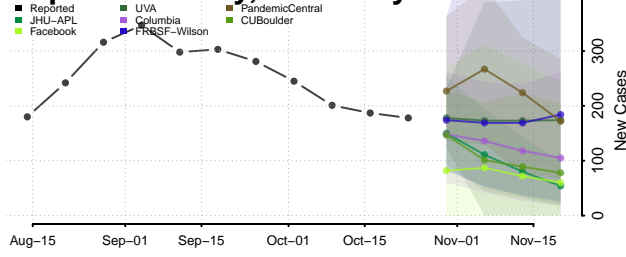

Hopkins County, Kentucky