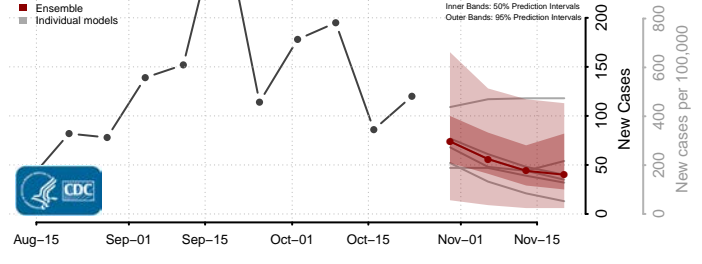

Churchill County, Nevada