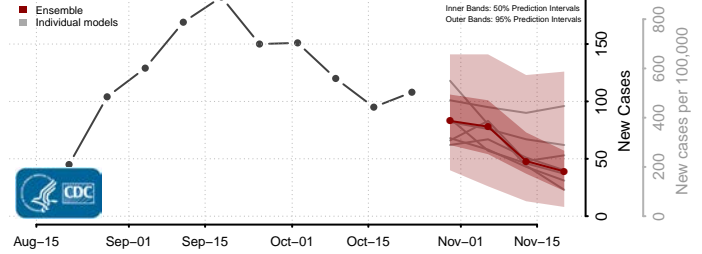

Boone County, West Virginia