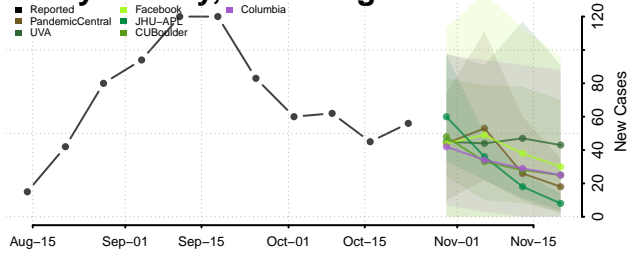

Hardy County, West Virginia