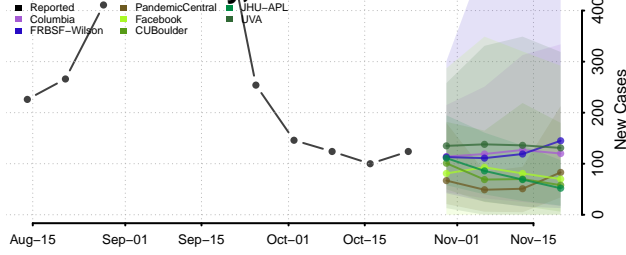

Marshall County, Tennessee

Maury County, Tennessee

McMinn County, Tennessee

McNairy County, Tennessee

Meigs County, Tennessee

Monroe County, Tennessee

Montgomery County, Tennessee

Moore County, Tennessee