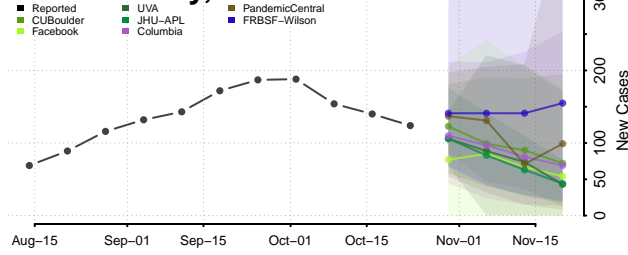

Knox County, Illinois