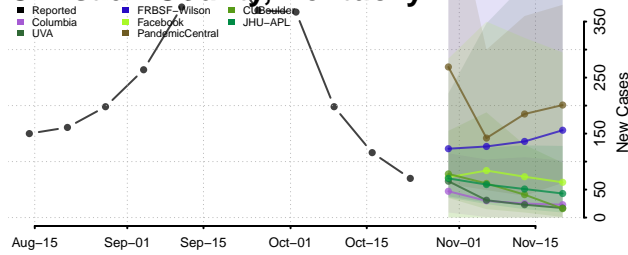

Christian County, Kentucky