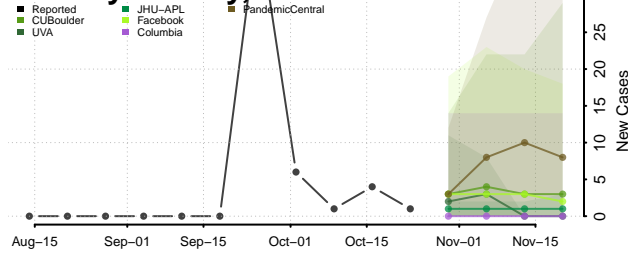

Frontier County, Nebraska

Furnas County, Nebraska

Gage County, Nebraska

Garden County, Nebraska

Garfield County, Nebraska

Gosper County, Nebraska

Grant County, Nebraska

Greeley County, Nebraska