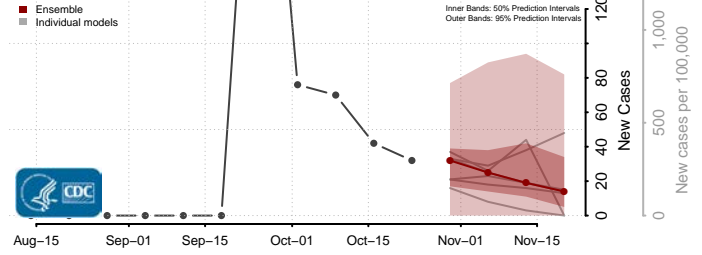

Nebraska

Adams County, Nebraska

Antelope County, Nebraska

Arthur County, Nebraska

Banner County, Nebraska

Blaine County, Nebraska

Boone County, Nebraska

Box Butte County, Nebraska