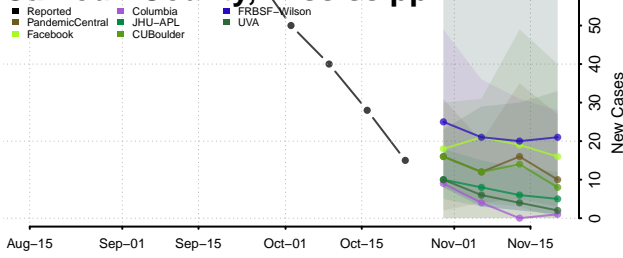

Mississippi

Adams County, Mississippi

Alcorn County, Mississippi

Amite County, Mississippi

Attala County, Mississippi

Benton County, Mississippi

Bolivar County, Mississippi

Calhoun County, Mississippi