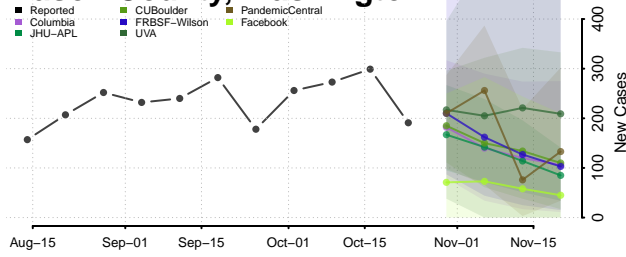

Mason County, Washington