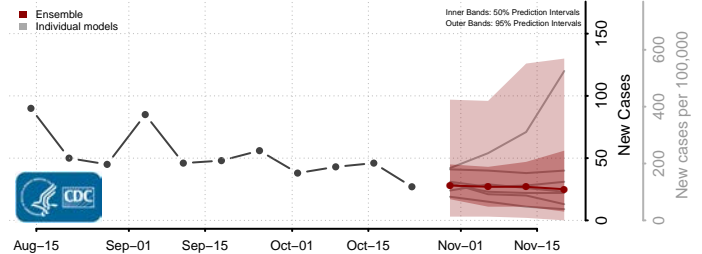

McDonald County, Missouri