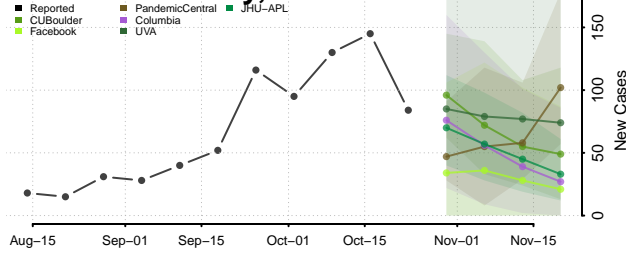

Richland County, Wisconsin