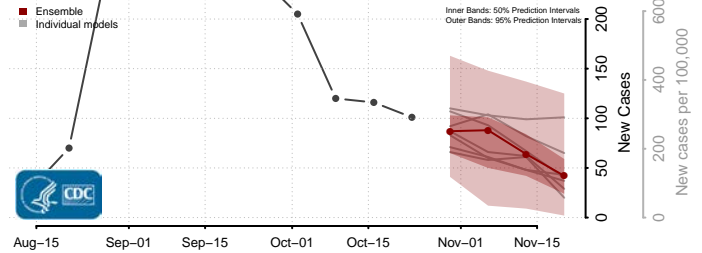

Greenbrier County, West Virginia