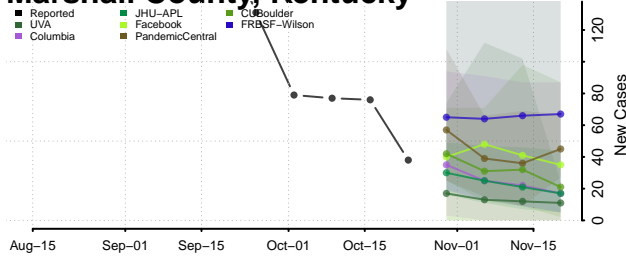

Madison County, Kentucky

Magoffin County, Kentucky

Marion County, Kentucky

Marshall County, Kentucky

Martin County, Kentucky

Mason County, Kentucky

McCracken County, Kentucky

McCreary County, Kentucky