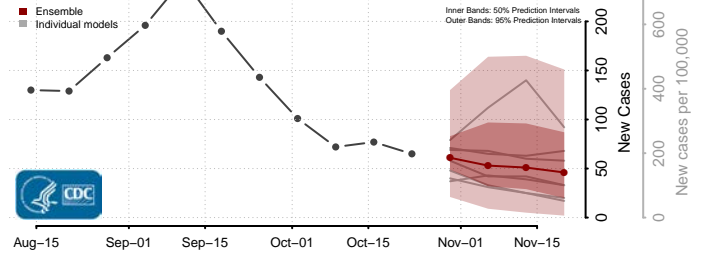

McCurtain County, Oklahoma