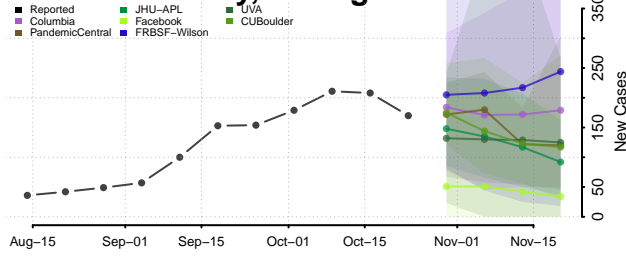

Mecosta County, Michigan