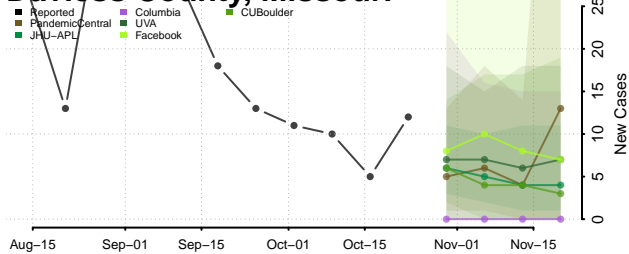

Davies County, Missouri