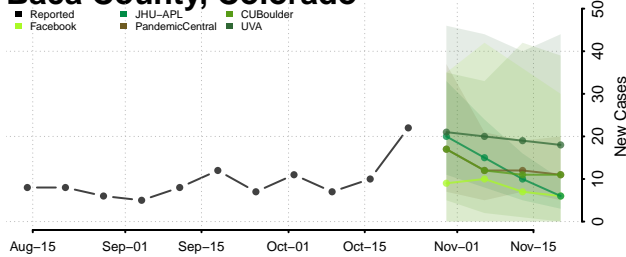

Baca County, Colorado