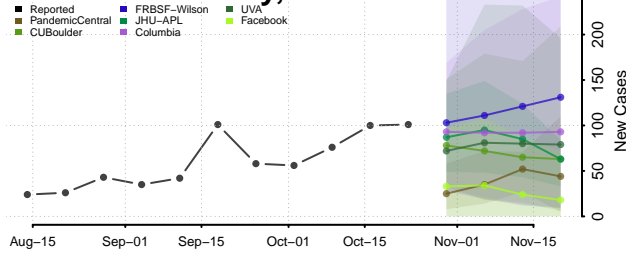

Chittenden County, Vermont

Essex County, Vermont

Franklin County, Vermont

Grand Isle County, Vermont

Lamoille County, Vermont

Orange County, Vermont

Orleans County, Vermont

Rutland County, Vermont