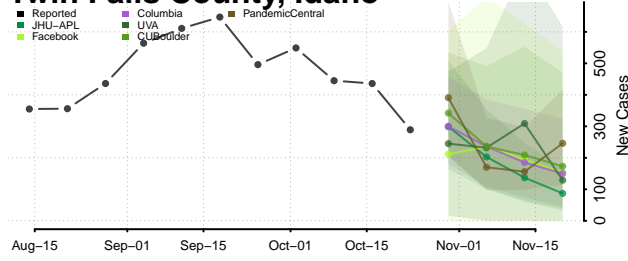

Twin Falls County, Idaho