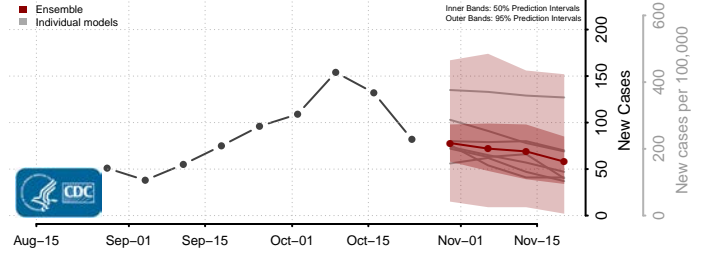

Carlton County, Minnesota