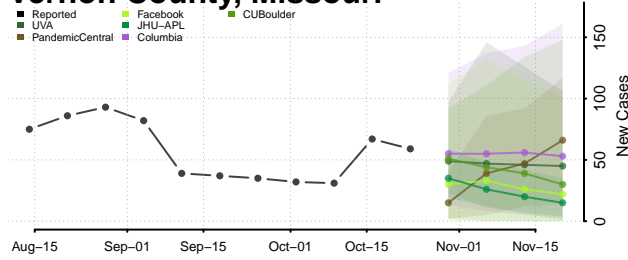

Vernon County, Missouri