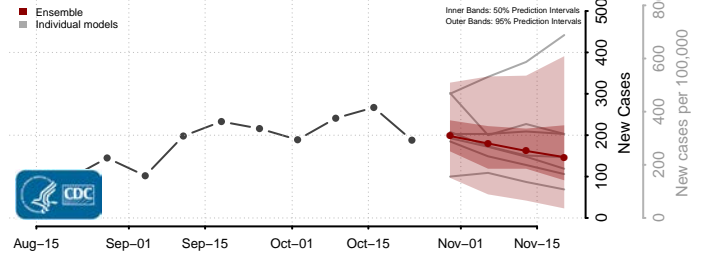

Clay County, Minnesota