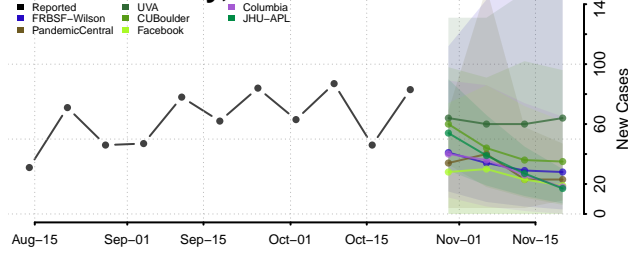

Geneva County, Alabama

Greene County, Alabama

Hale County, Alabama

Henry County, Alabama

Houston County, Alabama

Jackson County, Alabama

Jefferson County, Alabama

Lamar County, Alabama