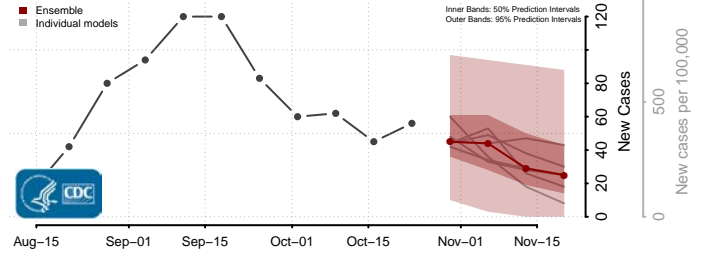

Hampshire County, West Virginia

Hancock County, West Virginia

Hardy County, West Virginia

Harrison County, West Virginia

Jackson County, West Virginia

Jefferson County, West Virginia

Kanawha County, West Virginia