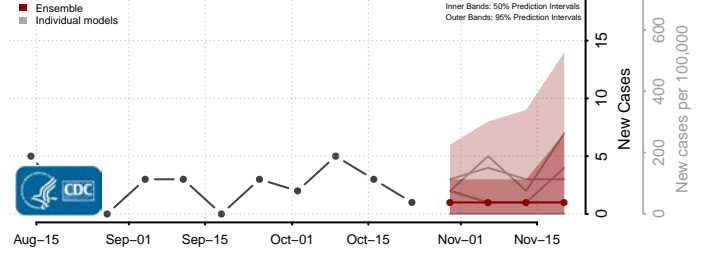

Harmon County, Oklahoma