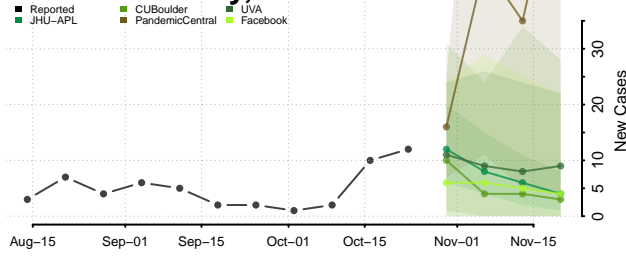

Renville County, North Dakota