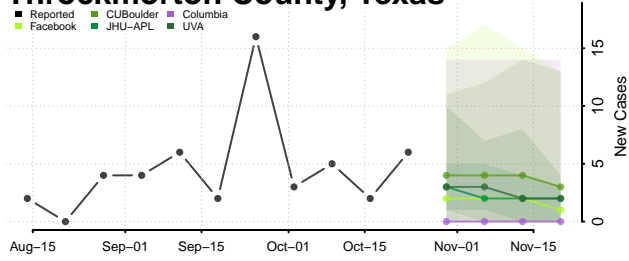

Titus County, Texas

Tom Green County, Texas

Travis County, Texas

Trinity County, Texas

Tyler County, Texas

Upshur County, Texas

Upton County, Texas

Uvalde County, Texas