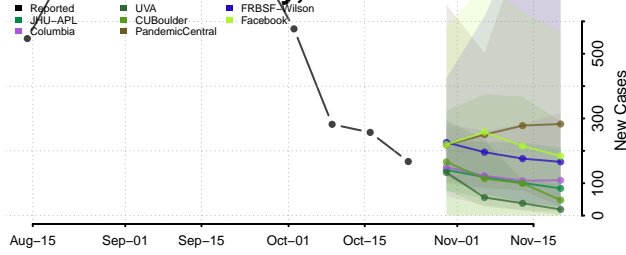

Tuscaloosa County, Alabama