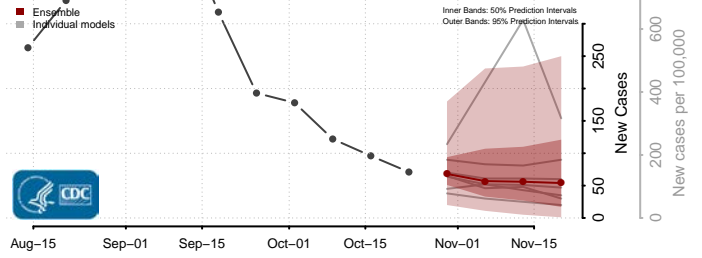

Beaver County, Oklahoma

Beckham County, Oklahoma

Blaine County, Oklahoma

Bryan County, Oklahoma

Caddo County, Oklahoma

Canadian County, Oklahoma

Carter County, Oklahoma

Cherokee County, Oklahoma