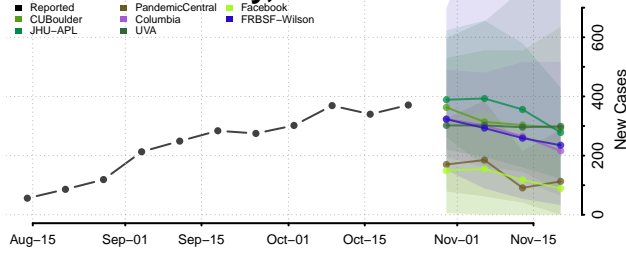

Jefferson County, New York