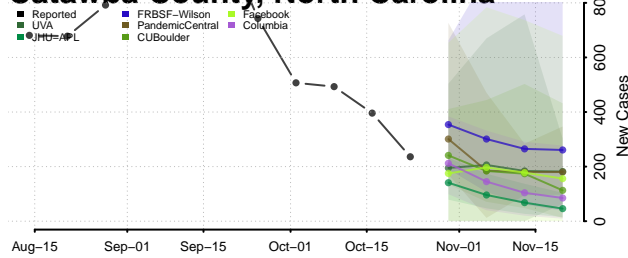

Cabarrus County, North Carolina

Caldwell County, North Carolina

Camden County, North Carolina

Carteret County, North Carolina

Caswell County, North Carolina

Catawba County, North Carolina

Chatham County, North Carolina