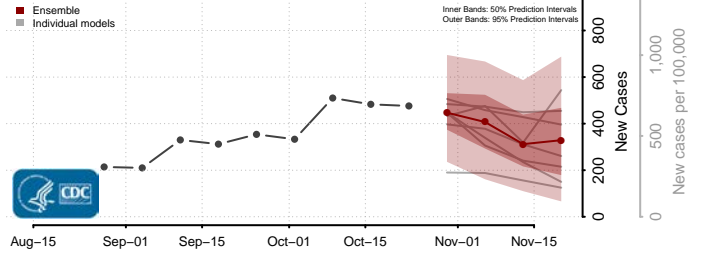

Lewis and Clark County, Montana