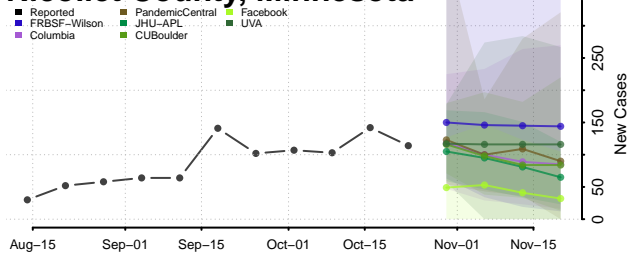

Mille Lacs County, Minnesota

Morrison County, Minnesota

Mower County, Minnesota

Murray County, Minnesota

Nicollet County, Minnesota

Nobles County, Minnesota

Norman County, Minnesota

Olmsted County, Minnesota