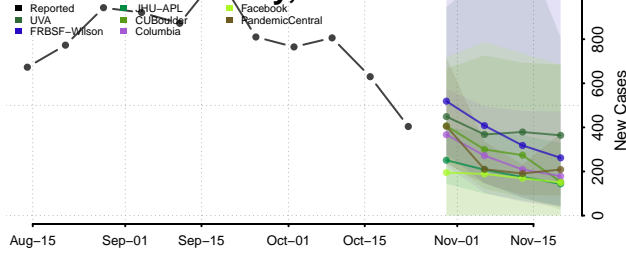

Avery County, North Carolina

Beaufort County, North Carolina

Bertie County, North Carolina

Bladen County, North Carolina

Brunswick County, North Carolina

Buncombe County, North Carolina

Burke County, North Carolina