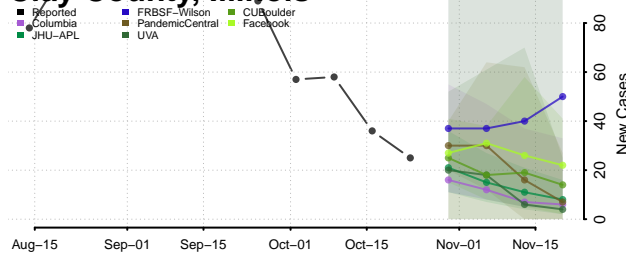

Clay County, Illinois