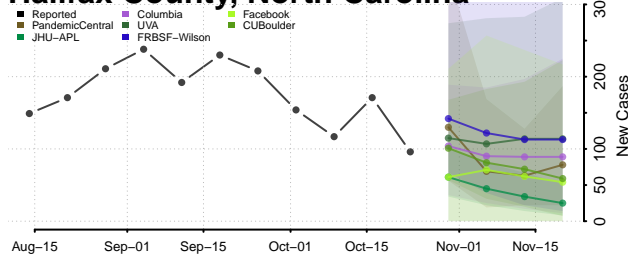

Halifax County, North Carolina