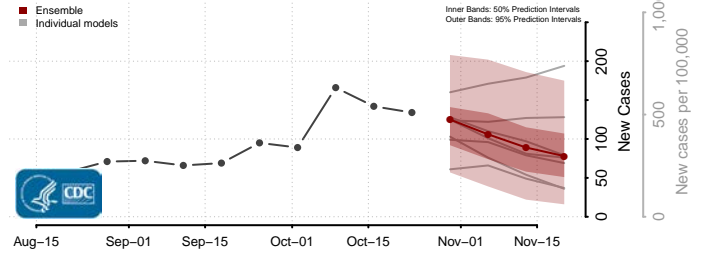

Mille Lacs County, Minnesota