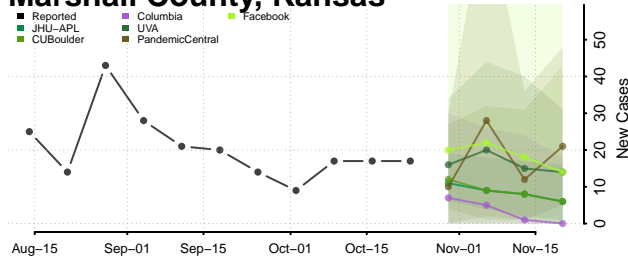

Lane County, Kansas

Leavenworth County, Kansas

Lincoln County, Kansas

Linn County, Kansas

Logan County, Kansas

Lyon County, Kansas

Marion County, Kansas

Marshall County, Kansas