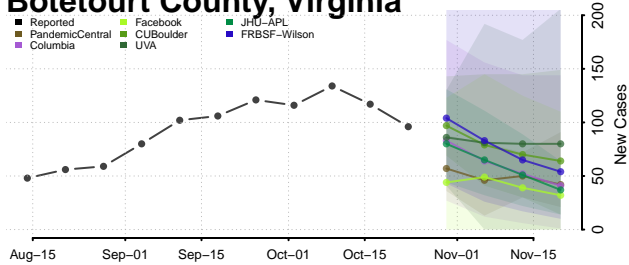

Botetourt County, Virginia