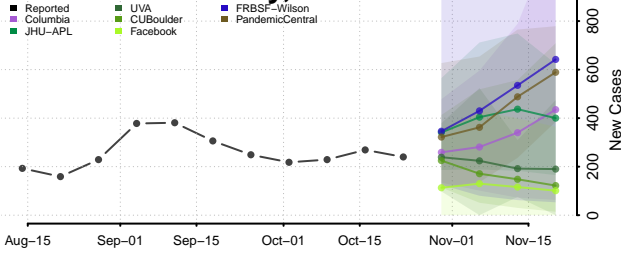

Barnstable County, Massachusetts