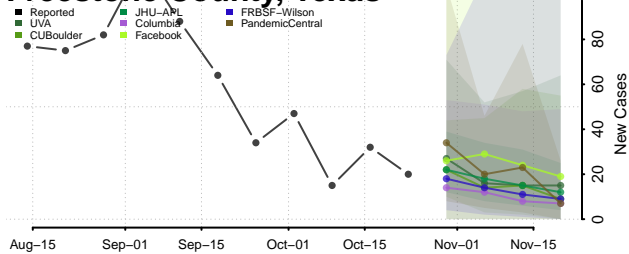

Freestone County, Texas