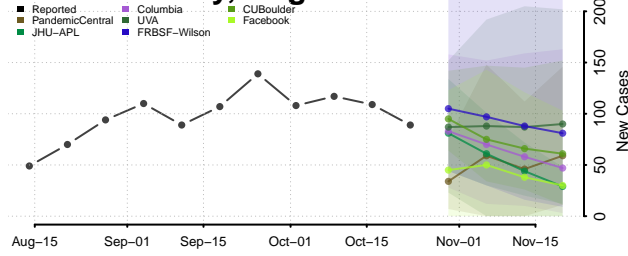

Carroll County, Virginia