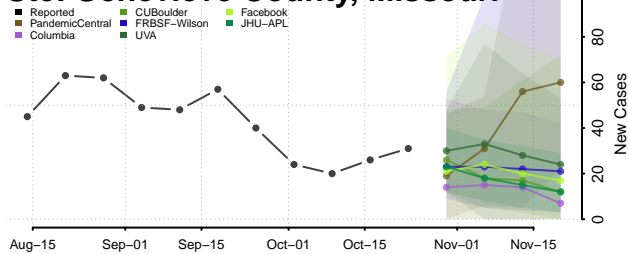

Ste. Genevieve County, Missouri