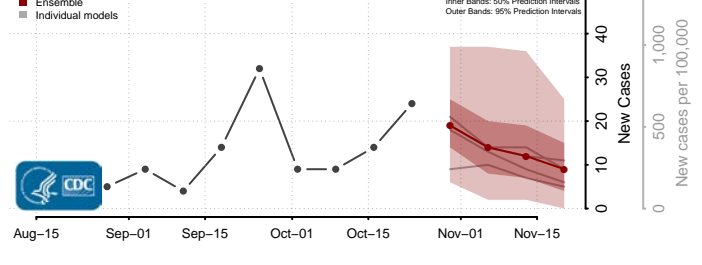

Jackson County, Minnesota

Kanabec County, Minnesota

Kandiyohi County, Minnesota

Kittson County, Minnesota

Koochiching County, Minnesota

Lac qui Parle County, Minnesota

Lake County, Minnesota

Lake of the Woods County, Minnesota