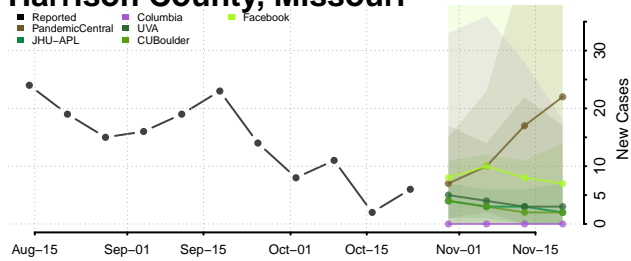

Gasconade County, Missouri

Gentry County, Missouri

Greene County, Missouri

Grundy County, Missouri

Harrison County, Missouri

Henry County, Missouri

Hickory County, Missouri

Holt County, Missouri