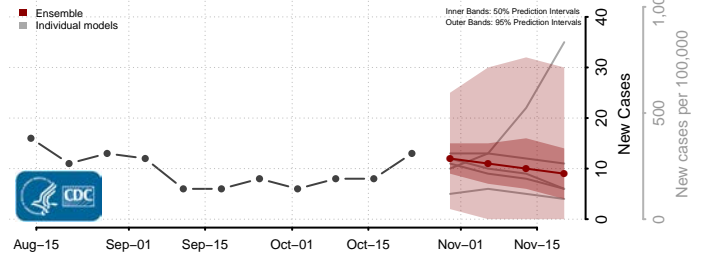

De Baca County, New Mexico

Dona Ana County, New Mexico

Eddy County, New Mexico

Grant County, New Mexico

Guadalupe County, New Mexico

Harding County, New Mexico

Hidalgo County, New Mexico

Lea County, New Mexico