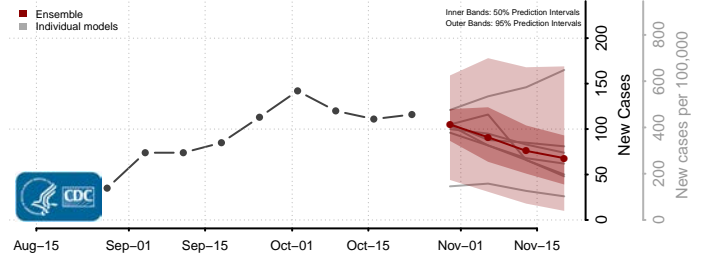

Crawford County, Michigan

Delta County, Michigan

Dickinson County, Michigan

Eaton County, Michigan

Emmet County, Michigan

Genesee County, Michigan

Gladwin County, Michigan

Gogebic County, Michigan