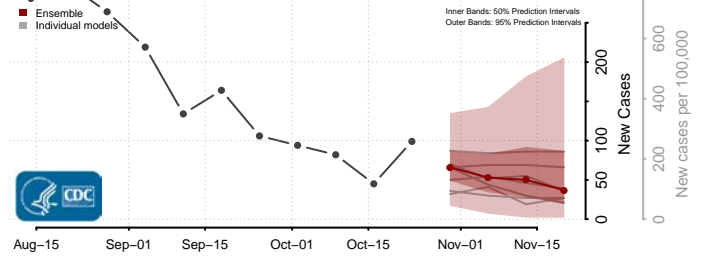

Terrebonne County, Louisiana

Union County, Louisiana

Vermilion County, Louisiana

Vernon County, Louisiana

Washington County, Louisiana

Webster County, Louisiana

West Baton Rouge County, Louisiana

West Carroll County, Louisiana