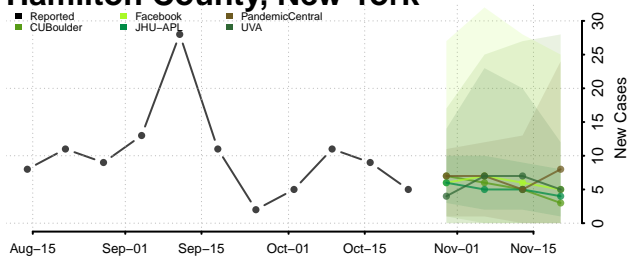

Hamilton County, New York