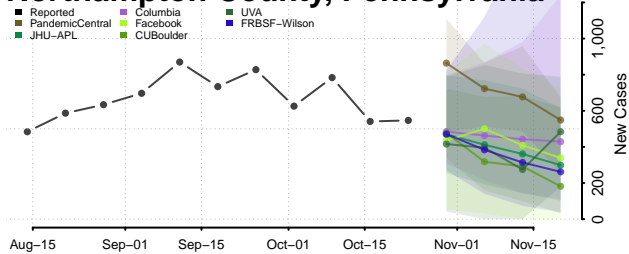

Northampton County, Pennsylvania