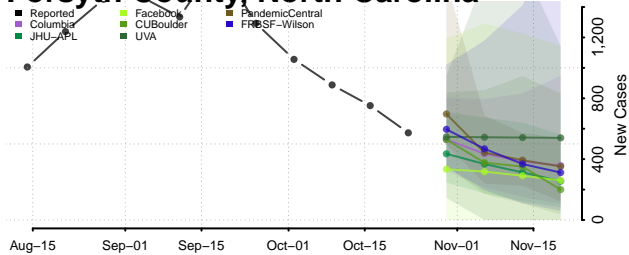

Forsyth County, North Carolina