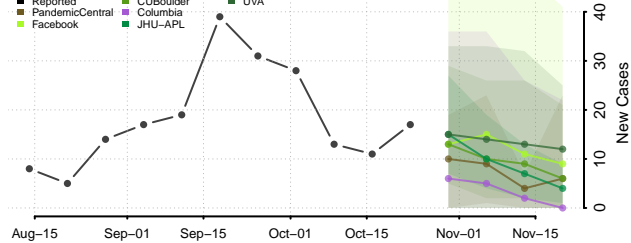

McLean County, North Dakota

Mercer County, North Dakota

Morton County, North Dakota

Mountrail County, North Dakota

Nelson County, North Dakota

Oliver County, North Dakota

Pembina County, North Dakota

Pierce County, North Dakota