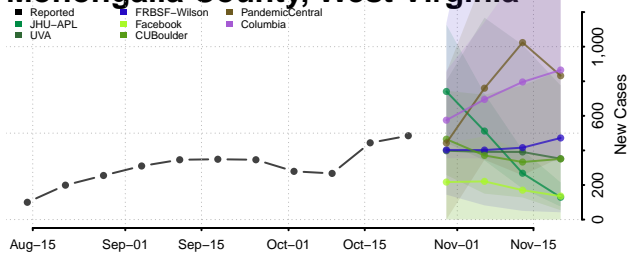

Monongalia County, West Virginia