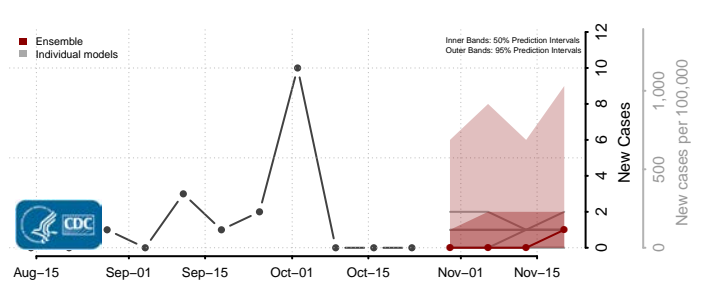

Churchill County, Nevada

Clark County, Nevada

Douglas County, Nevada

Elko County, Nevada

Esmeralda County, Nevada

Eureka County, Nevada

Humboldt County, Nevada

Lander County, Nevada