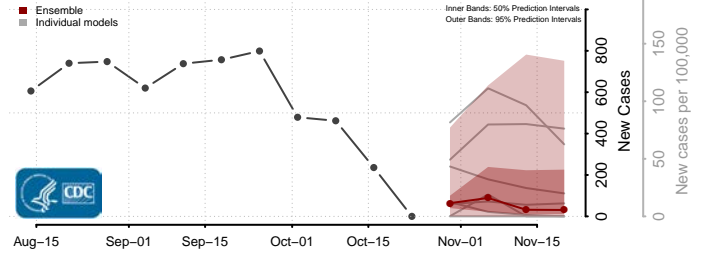

Union County, New Jersey