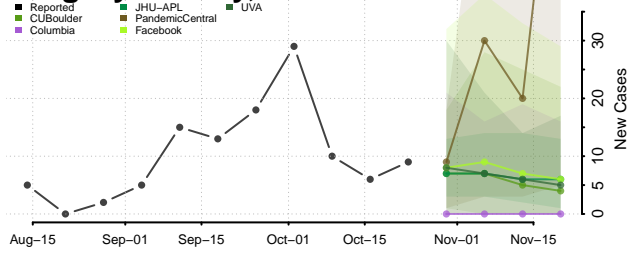

Gregory County, South Dakota