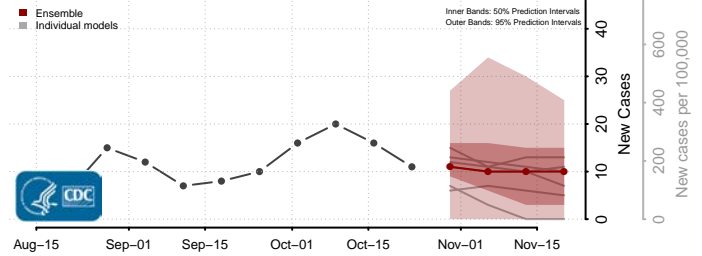

Taylor County, Iowa