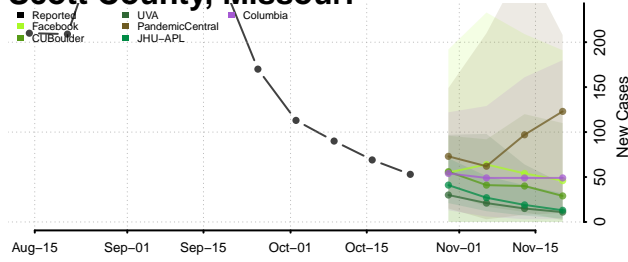

Scott County, Missouri