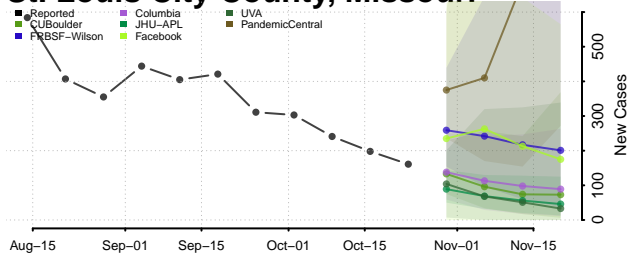

St. Louis City County, Missouri