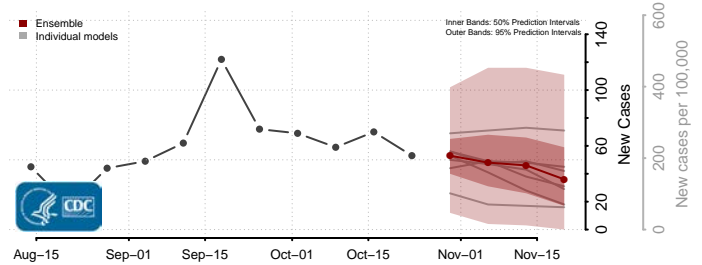

Harford County, Maryland

Howard County, Maryland

Kent County, Maryland

Montgomery County, Maryland

Prince George's County, Maryland

Queen Anne's County, Maryland

Somerset County, Maryland

St. Mary's County, Maryland