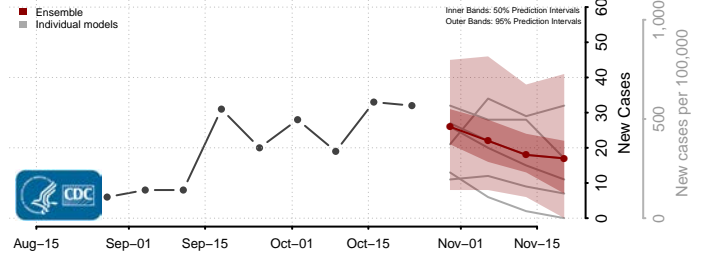

Lincoln County, Minnesota