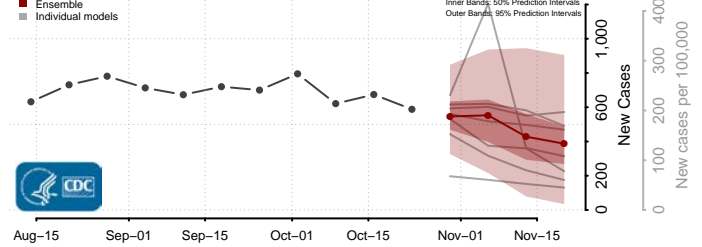

Skamania County, Washington

Snohomish County, Washington

Spokane County, Washington

Stevens County, Washington

Thurston County, Washington

Wahkiakum County, Washington

Walla Walla County, Washington

Whatcom County, Washington