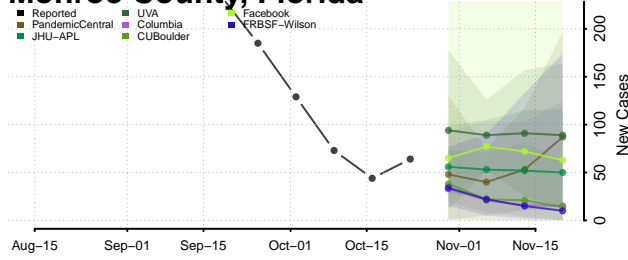

Monroe County, Florida