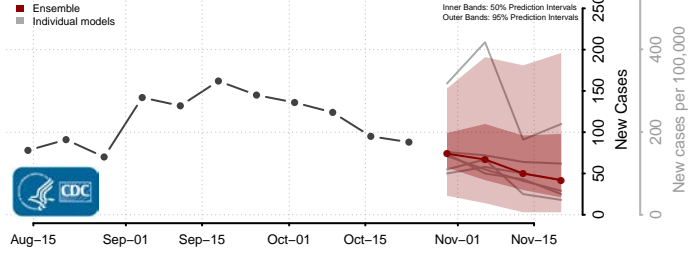

Whitman County, Washington