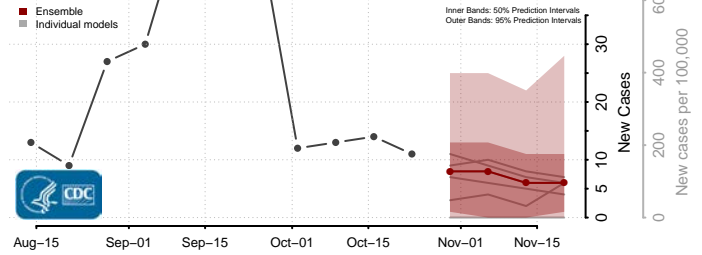

Pulaski County, Missouri

Putnam County, Missouri

Ralls County, Missouri

Randolph County, Missouri

Ray County, Missouri

Reynolds County, Missouri

Ripley County, Missouri

Saline County, Missouri