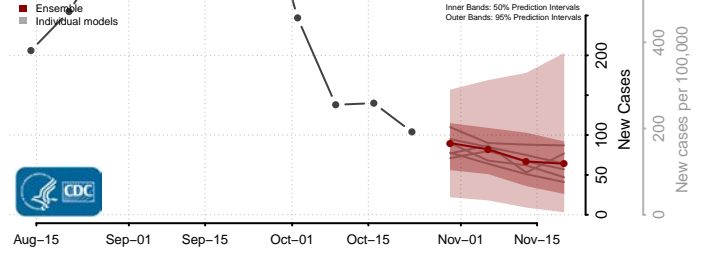

Jessamine County, Kentucky