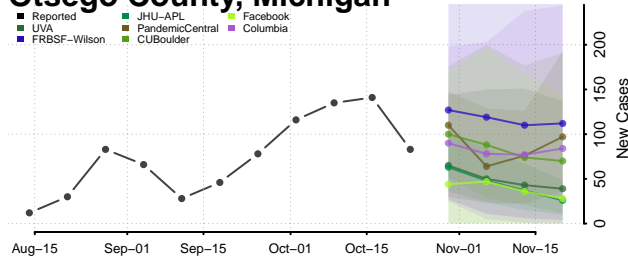

Otsego County, Michigan