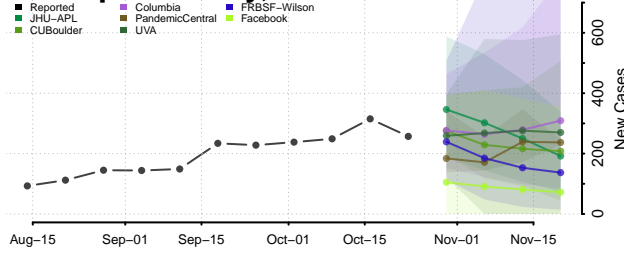

Dubuque County, Iowa