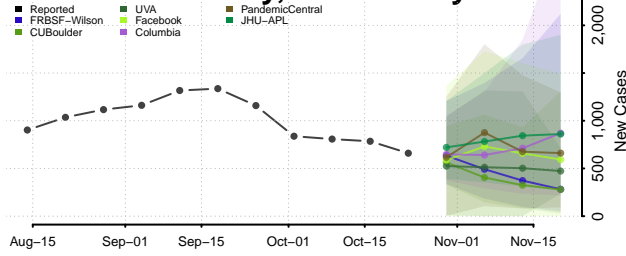

Cape May County, New Jersey

Cumberland County, New Jersey

Essex County, New Jersey

Gloucester County, New Jersey

Hudson County, New Jersey

Hunterdon County, New Jersey

Mercer County, New Jersey

Middlesex County, New Jersey