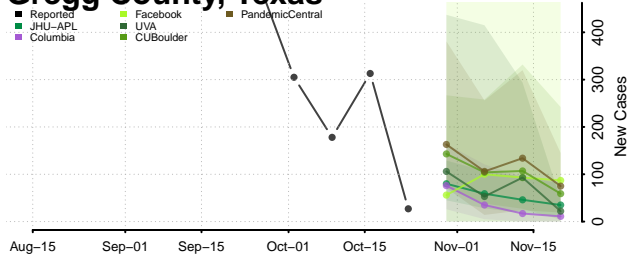

Gregg County, Texas