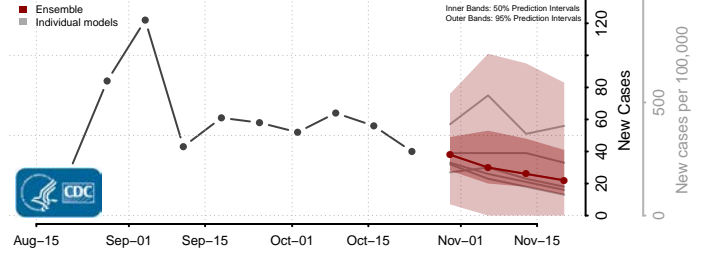

Pennington County, Minnesota