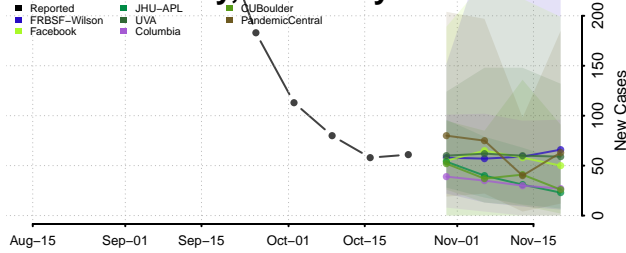

Grant County, Kentucky

Graves County, Kentucky

Grayson County, Kentucky

Green County, Kentucky

Greenup County, Kentucky

Hancock County, Kentucky

Hardin County, Kentucky

Harlan County, Kentucky