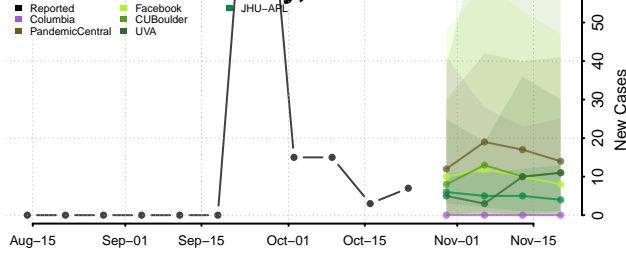

Richardson County, Nebraska