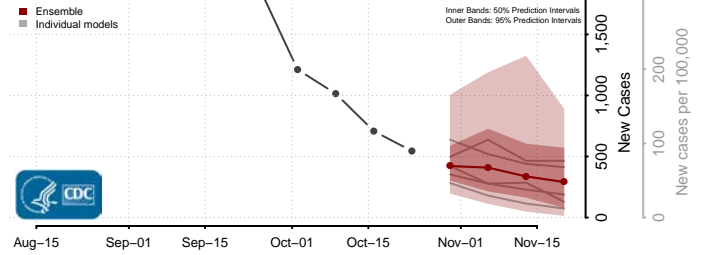

Montgomery County, Texas