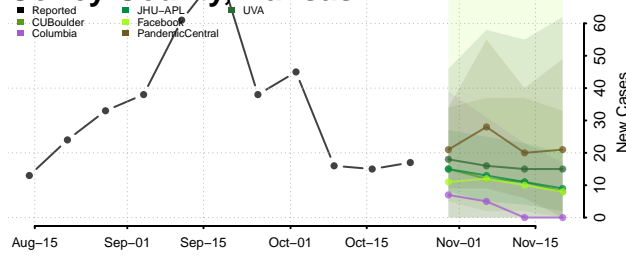

Cherokee County, Kansas

Cheyenne County, Kansas

Clark County, Kansas

Clay County, Kansas

Cloud County, Kansas

Coffey County, Kansas

Comanche County, Kansas

Cowley County, Kansas