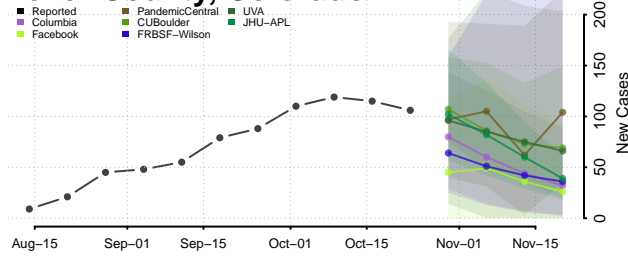

Teller County, Colorado