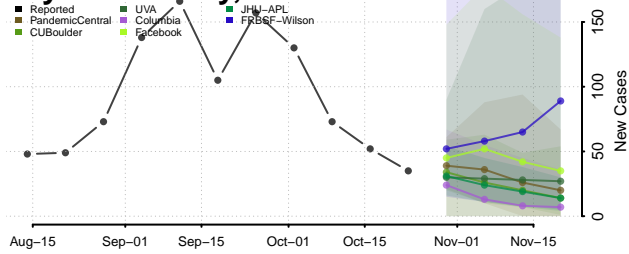

De Witt County, Illinois

DeKalb County, Illinois

Douglas County, Illinois

DuPage County, Illinois

Edgar County, Illinois

Edwards County, Illinois

Effingham County, Illinois

Fayette County, Illinois