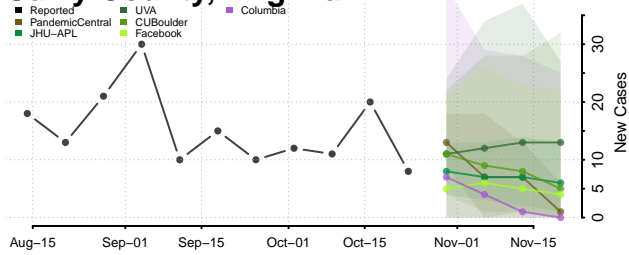

Southampton County, Virginia

Spotsylvania County, Virginia

Stafford County, Virginia

Staunton County, Virginia

Suffolk County, Virginia

Surry County, Virginia

Sussex County, Virginia

Tazewell County, Virginia