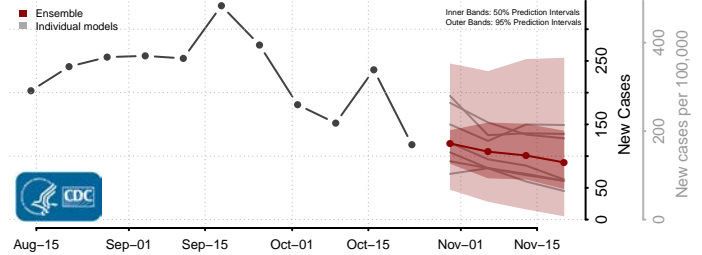

Franklin County, North Carolina