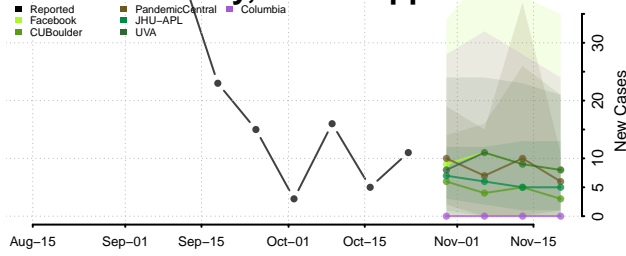

Covington County, Mississippi

DeSoto County, Mississippi

Forrest County, Mississippi

Franklin County, Mississippi

George County, Mississippi

Greene County, Mississippi

Grenada County, Mississippi

Hancock County, Mississippi