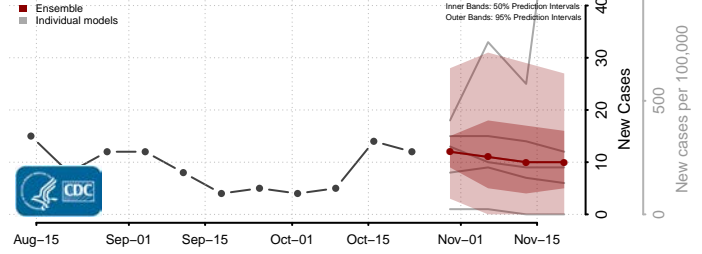

Clay County, South Dakota

Codington County, South Dakota

Corson County, South Dakota

Custer County, South Dakota

Davison County, South Dakota

Day County, South Dakota

Deuel County, South Dakota

Dewey County, South Dakota