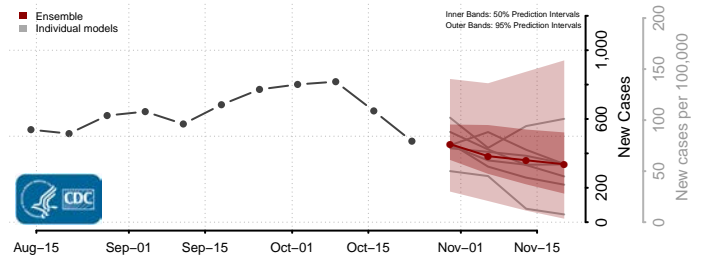

Waldo County, Maine

Washington County, Maine

York County, Maine

Maryland

Allegany County, Maryland

Anne Arundel County, Maryland

Baltimore City County, Maryland

Baltimore County, Maryland