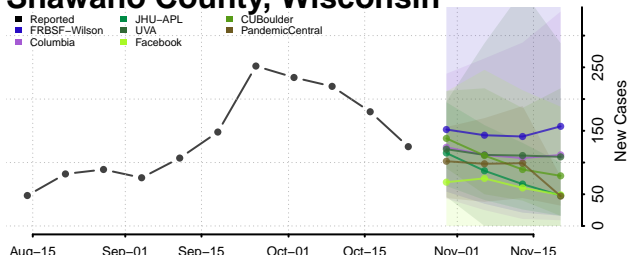

Shawano County, Wisconsin