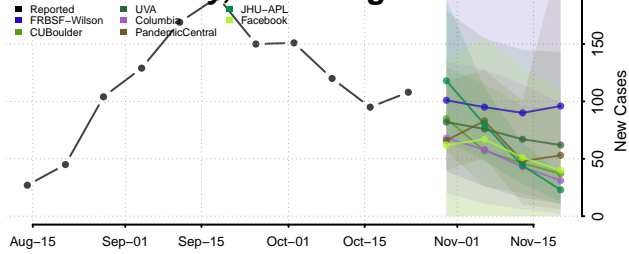

Boone County, West Virginia