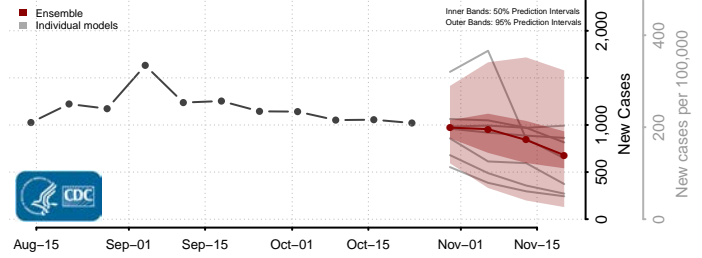

Clark County, Washington