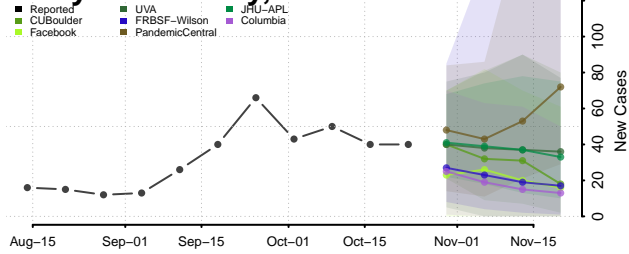

Lafayette County, Wisconsin