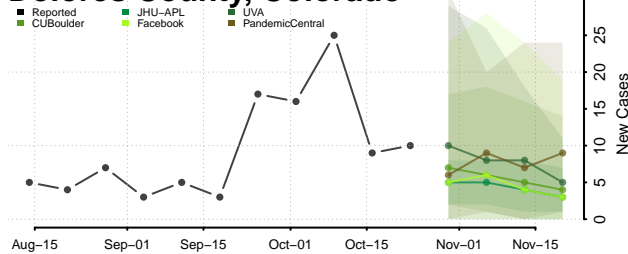

Clear Creek County, Colorado

Conejos County, Colorado

Costilla County, Colorado

Crowley County, Colorado

Custer County, Colorado

Delta County, Colorado

Denver County, Colorado

Dolores County, Colorado