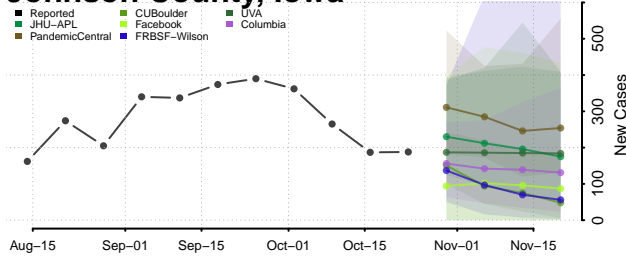

Ida County, Iowa

Iowa County, Iowa

Jackson County, Iowa

Jasper County, Iowa

Jefferson County, Iowa

Johnson County, Iowa

Jones County, Iowa

Keokuk County, Iowa