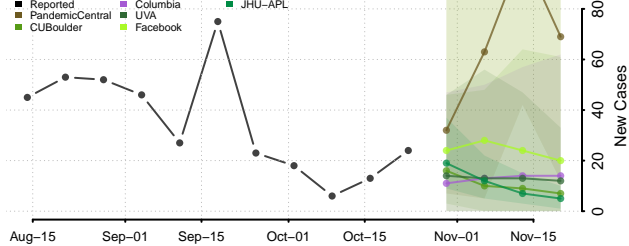

Lamb County, Texas