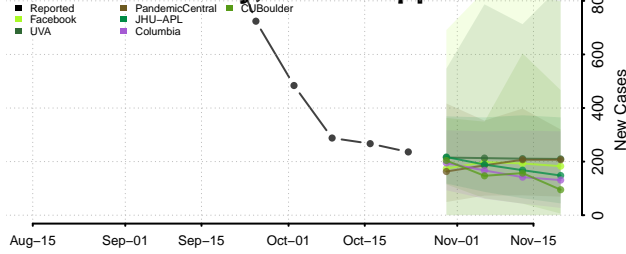

Harrison County, Mississippi