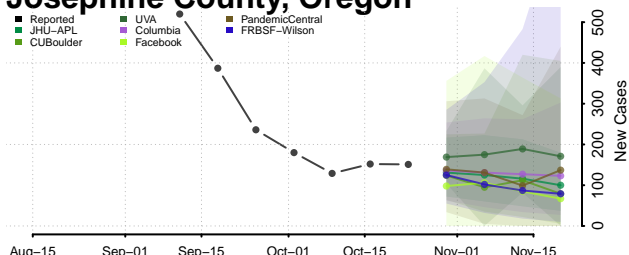

Hood River County, Oregon

Jackson County, Oregon

Jefferson County, Oregon

Josephine County, Oregon

Klamath County, Oregon

Lake County, Oregon

Lane County, Oregon

Lincoln County, Oregon