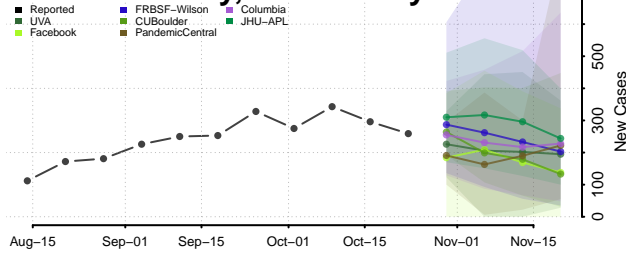

Sussex County, New Jersey