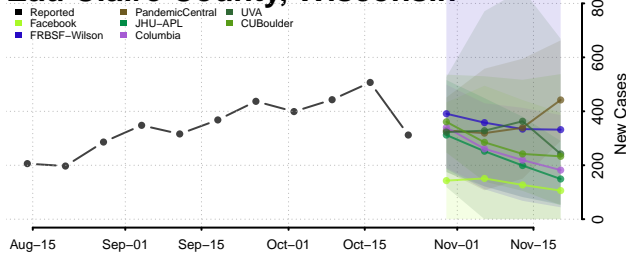

Eau Claire County, Wisconsin