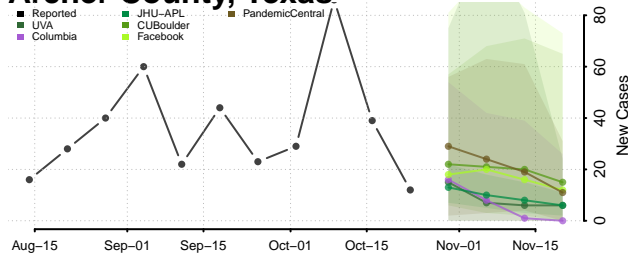

Archer County, Texas