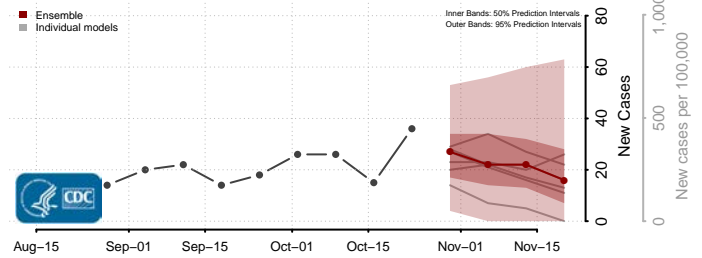

Slope County, North Dakota

Stark County, North Dakota

Steele County, North Dakota

Stutsman County, North Dakota

Towner County, North Dakota

Trail County, North Dakota

Walsh County, North Dakota

Ward County, North Dakota