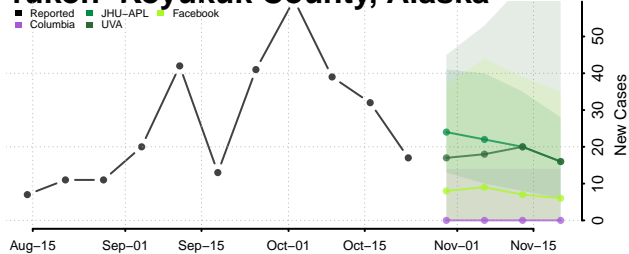

Yukon-Koyukuk County, Alaska