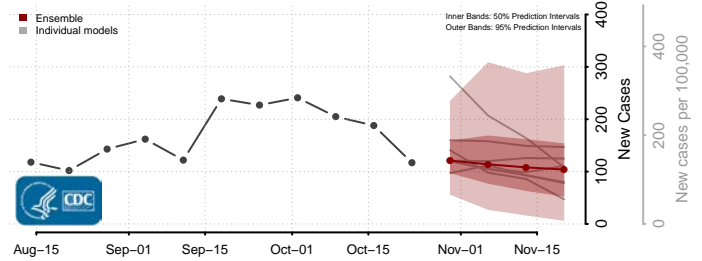

Jefferson County, Wisconsin