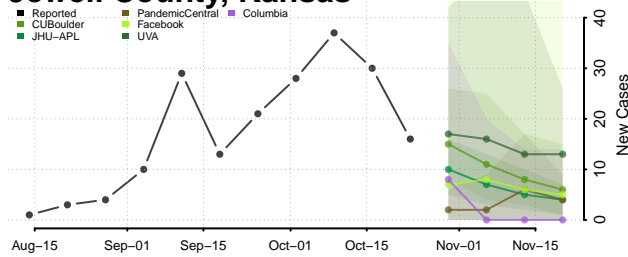

Jewell County, Kansas