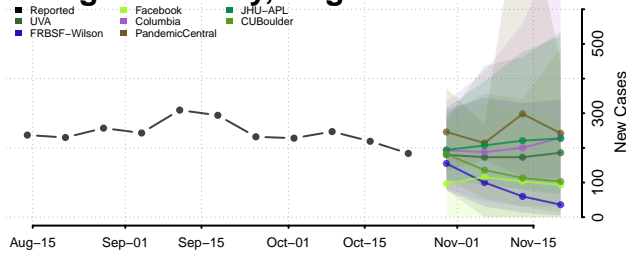

Arlington County, Virginia