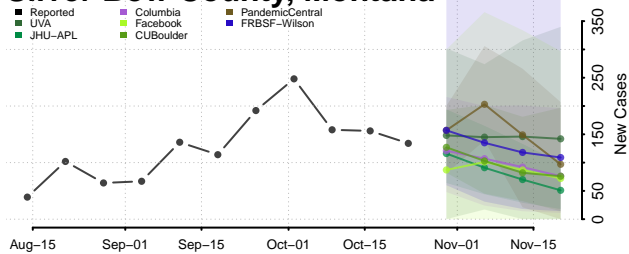

Silver Bow County, Montana