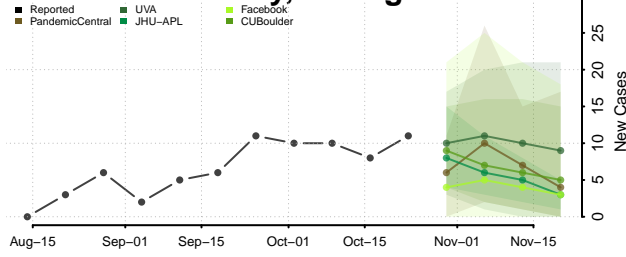

Iron County, Michigan

Isabella County, Michigan

Jackson County, Michigan

Kalamazoo County, Michigan

Kalkaska County, Michigan

Kent County, Michigan

Keweenaw County, Michigan

Lake County, Michigan