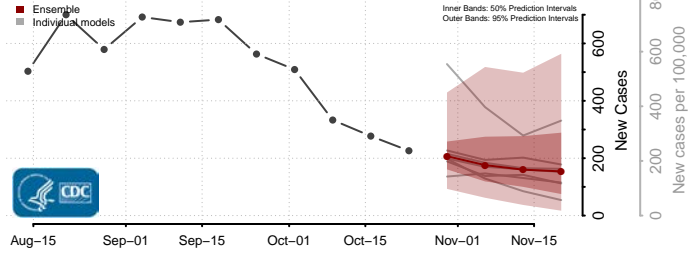

Clark County, Washington

Columbia County, Washington

Cowlitz County, Washington

Douglas County, Washington

Ferry County, Washington

Franklin County, Washington

Garfield County, Washington

Grant County, Washington