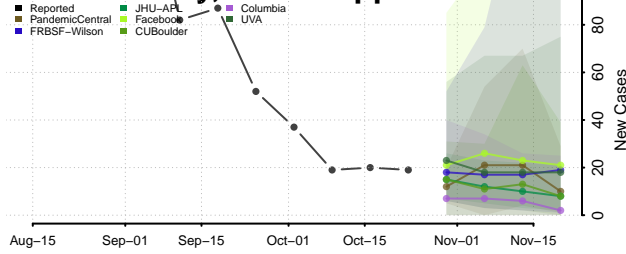

Stone County, Mississippi