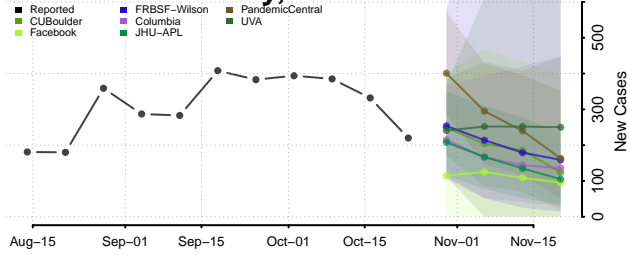

La Crosse County, Wisconsin