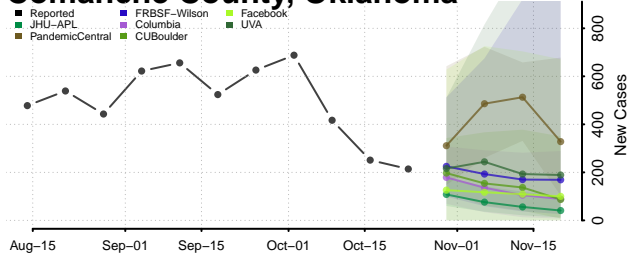

Comanche County, Oklahoma