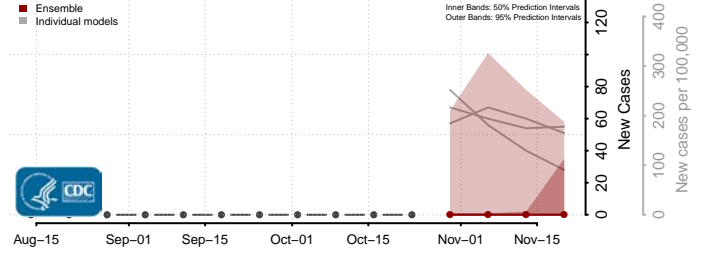

Sanpete County, Utah