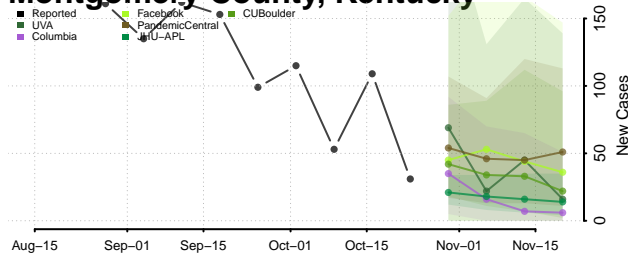

McLean County, Kentucky

Meade County, Kentucky

Menifee County, Kentucky

Mercer County, Kentucky

Metcalfe County, Kentucky

Monroe County, Kentucky

Montgomery County, Kentucky

Morgan County, Kentucky