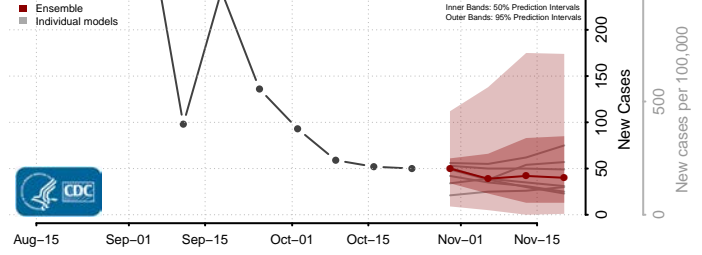

Covington County, Mississippi

DeSoto County, Mississippi

Forrest County, Mississippi

Franklin County, Mississippi

George County, Mississippi

Greene County, Mississippi

Grenada County, Mississippi

Hancock County, Mississippi