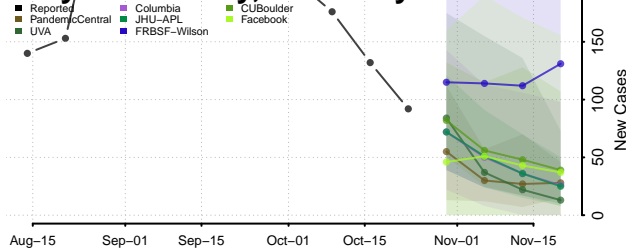

Grant County, Kentucky

Graves County, Kentucky

Grayson County, Kentucky

Green County, Kentucky

Greenup County, Kentucky

Hancock County, Kentucky

Hardin County, Kentucky

Harlan County, Kentucky