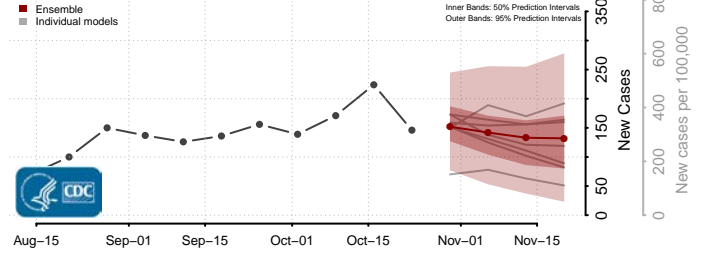

Lincoln County, Wisconsin

Manitowoc County, Wisconsin

Marathon County, Wisconsin

Marinette County, Wisconsin

Marquette County, Wisconsin

Menominee County, Wisconsin

Milwaukee County, Wisconsin

Monroe County, Wisconsin