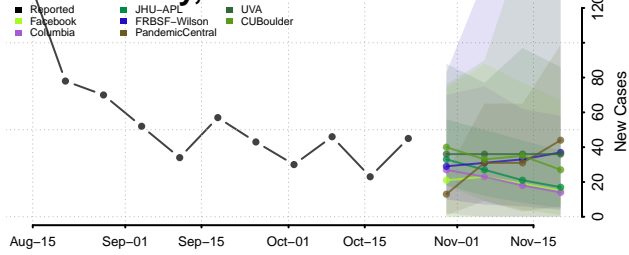

Dent County, Missouri