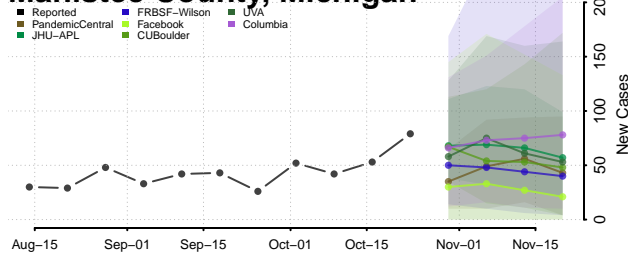

Lapeer County, Michigan

Leelanau County, Michigan

Lenawee County, Michigan

Livingston County, Michigan

Luce County, Michigan

Mackinac County, Michigan

Macomb County, Michigan

Manistee County, Michigan