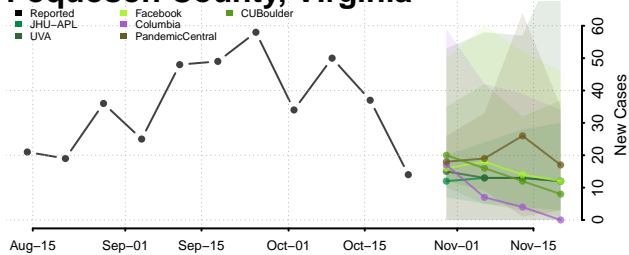

Page County, Virginia

Patrick County, Virginia

Petersburg County, Virginia

Pittsylvania County, Virginia

Poquoson County, Virginia

Portsmouth County, Virginia

Powhatan County, Virginia

Prince Edward County, Virginia