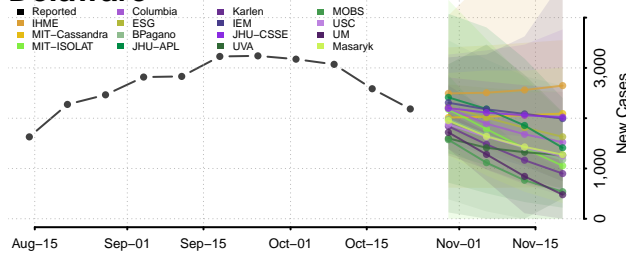

Windham County, Connecticut

Delaware

Kent County, Delaware

New Castle County, Delaware

Sussex County, Delaware

District of Columbia