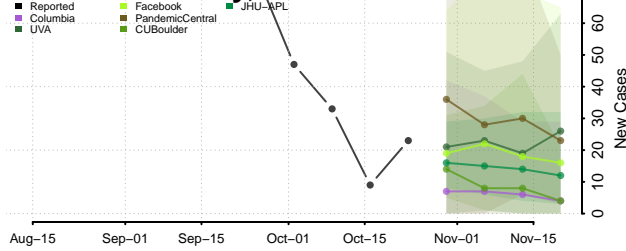

National

Alabama

Autauga County, Alabama

Baldwin County, Alabama

Barbour County, Alabama

Bibb County, Alabama

Blount County, Alabama

Bullock County, Alabama