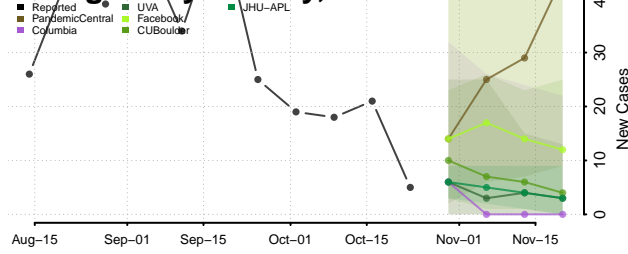

Montgomery County, Missouri