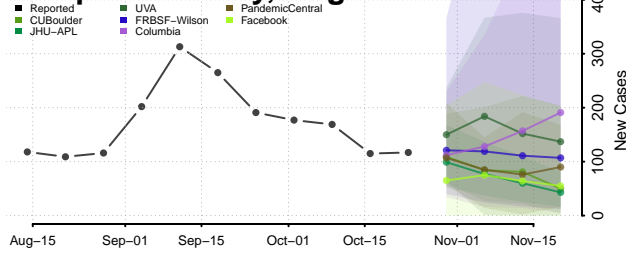

Campbell County, Virginia