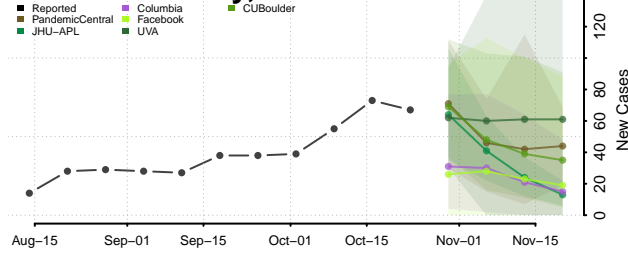

Dawson County, Montana