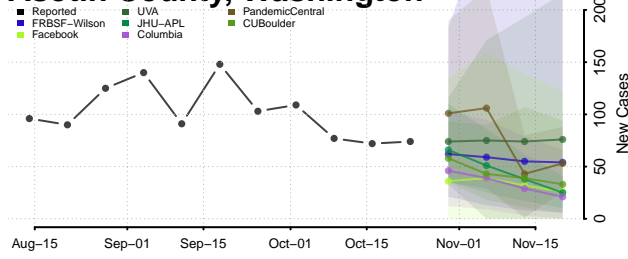

Wythe County, Virginia

York County, Virginia

Washington

Adams County, Washington

Asotin County, Washington

Benton County, Washington

Chelan County, Washington

Clallam County, Washington