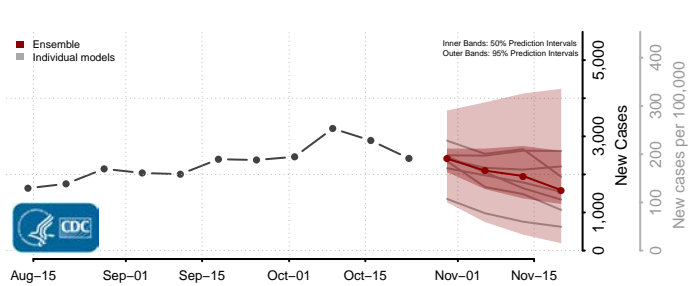

Freeborn County, Minnesota

Goodhue County, Minnesota

Grant County, Minnesota

Hennepin County, Minnesota

Houston County, Minnesota

Hubbard County, Minnesota

Isanti County, Minnesota

Itasca County, Minnesota