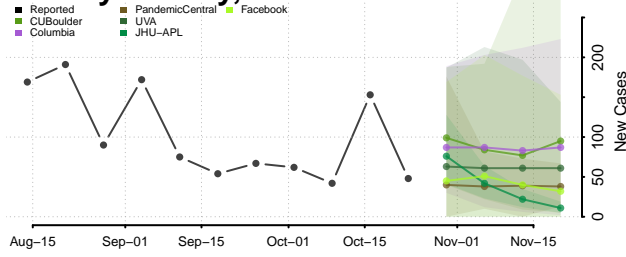

Willacy County, Texas