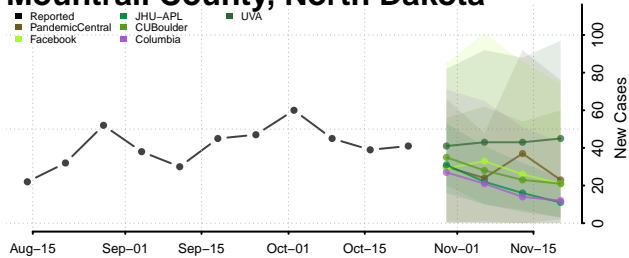

McLean County, North Dakota

Mercer County, North Dakota

Morton County, North Dakota

Mountrail County, North Dakota

Nelson County, North Dakota

Oliver County, North Dakota

Pembina County, North Dakota

Pierce County, North Dakota