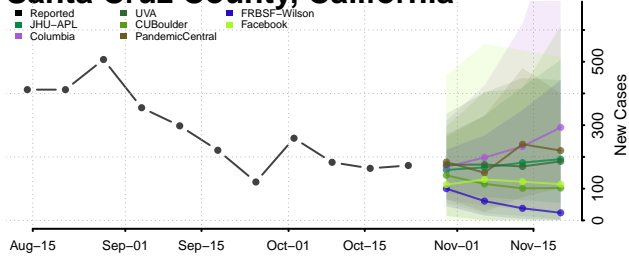

San Joaquin County, California

San Luis Obispo County, California

San Mateo County, California

Santa Barbara County, California

Santa Clara County, California

Santa Cruz County, California

Shasta County, California