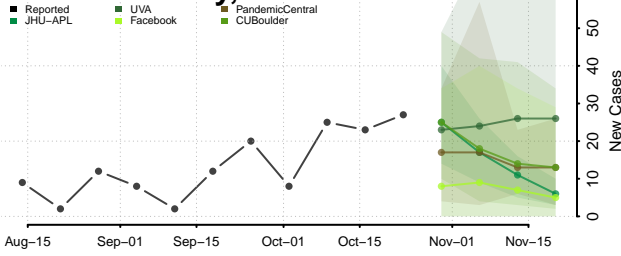

Garfield County, Montana

Glacier County, Montana

Golden Valley County, Montana

Granite County, Montana

Hill County, Montana

Jefferson County, Montana

Judith Basin County, Montana

Lake County, Montana