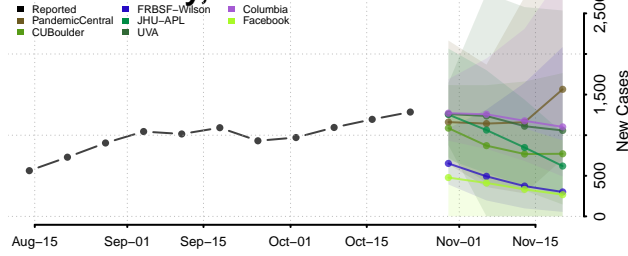

Sedgwick County, Colorado

Summit County, Colorado

Teller County, Colorado

Washington County, Colorado

Weld County, Colorado

Yuma County, Colorado

Connecticut

Fairfield County, Connecticut