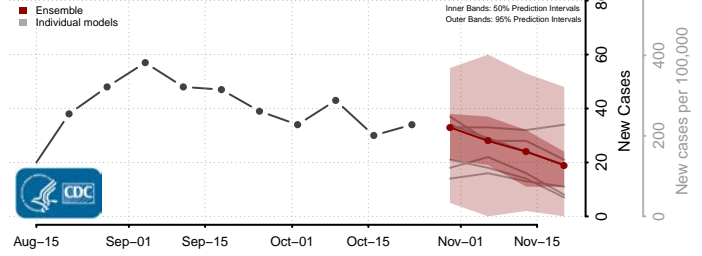

New Kent County, Virginia

Newport News County, Virginia

Norfolk County, Virginia

Northampton County, Virginia

Northumberland County, Virginia

Norton County, Virginia

Nottoway County, Virginia

Orange County, Virginia