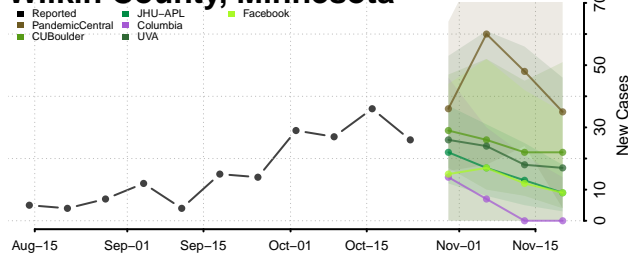

Wadena County, Minnesota

Waseca County, Minnesota

Washington County, Minnesota

Watowan County, Minnesota

Wilkin County, Minnesota

Winona County, Minnesota

Wright County, Minnesota

Yellow Medicine County, Minnesota