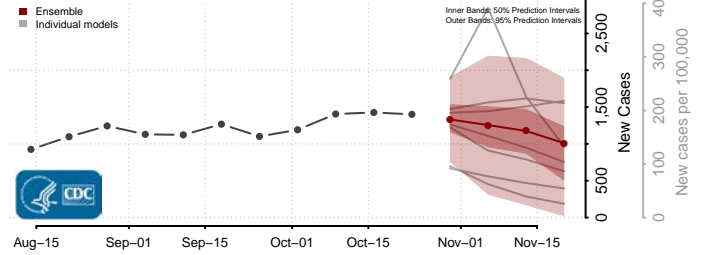

Clear Creek County, Colorado

Conejos County, Colorado

Costilla County, Colorado

Crowley County, Colorado

Custer County, Colorado

Delta County, Colorado

Denver County, Colorado

Dolores County, Colorado