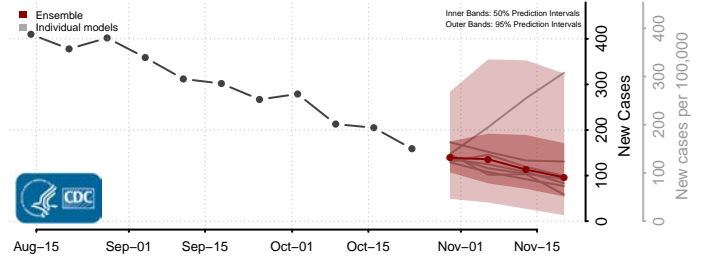

Cass County, Missouri