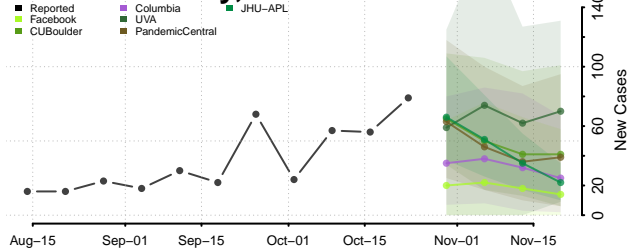

Beaverhead County, Montana

Big Horn County, Montana

Blaine County, Montana

Broadwater County, Montana

Carbon County, Montana

Carter County, Montana

Cascade County, Montana

Chouteau County, Montana