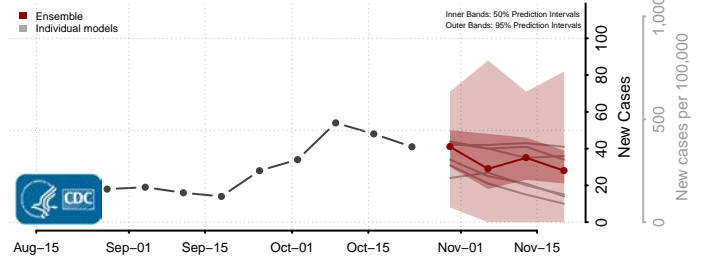

Cottonwood County, Minnesota