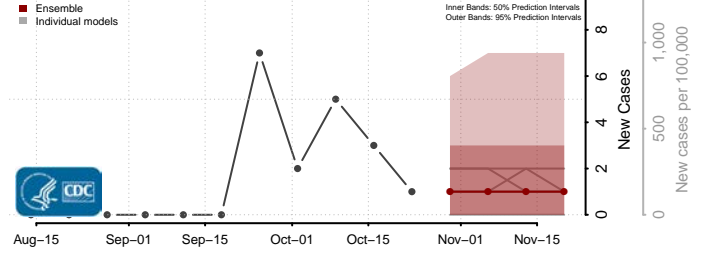

Nebraska

Adams County, Nebraska

Antelope County, Nebraska

Arthur County, Nebraska

Banner County, Nebraska

Blaine County, Nebraska

Boone County, Nebraska

Box Butte County, Nebraska