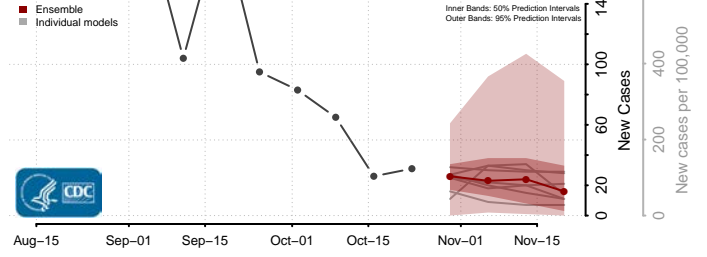

Perry County, Mississippi

Pike County, Mississippi

Pontotoc County, Mississippi

Prentiss County, Mississippi

Quitman County, Mississippi

Rankin County, Mississippi

Scott County, Mississippi

Sharkey County, Mississippi