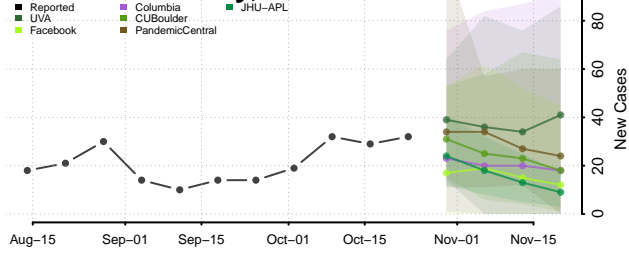

Jackson County, Minnesota