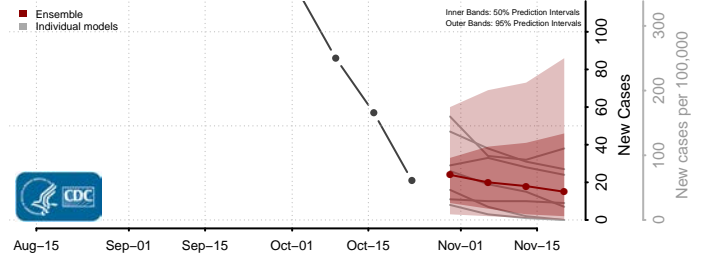

Scotland County, North Carolina

Stanly County, North Carolina

Stokes County, North Carolina

Surry County, North Carolina

Swain County, North Carolina

Transylvania County, North Carolina

Tyrrell County, North Carolina