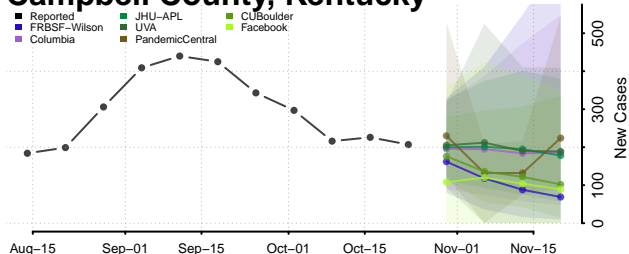

Campbell County, Kentucky