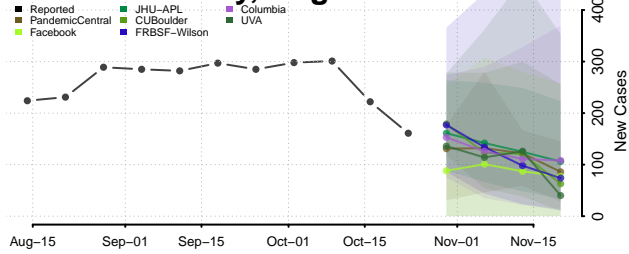

Hanover County, Virginia