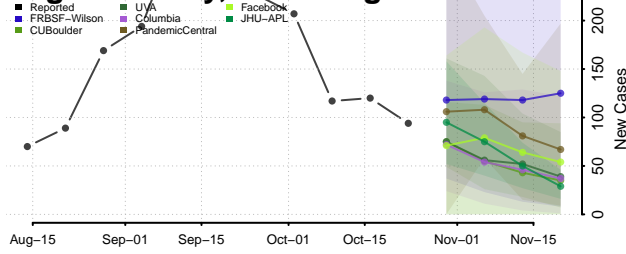

Logan County, West Virginia