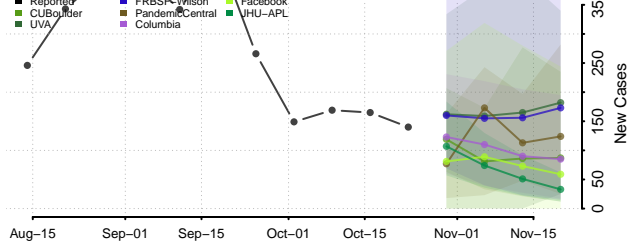

Floyd County, Kentucky