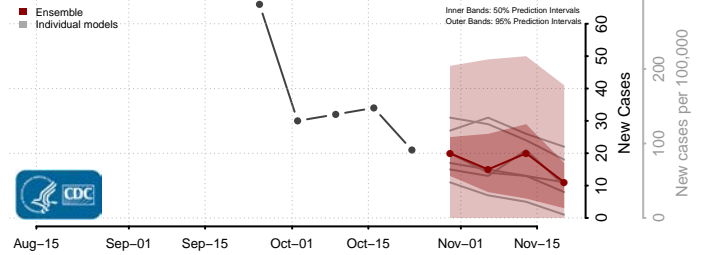

Ray County, Missouri