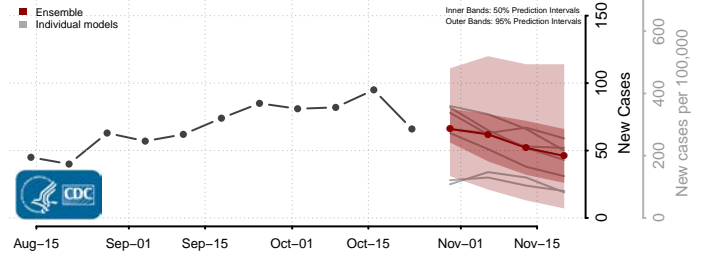

New Kent County, Virginia

Newport News County, Virginia

Norfolk County, Virginia

Northampton County, Virginia

Northumberland County, Virginia

Norton County, Virginia

Nottoway County, Virginia

Orange County, Virginia