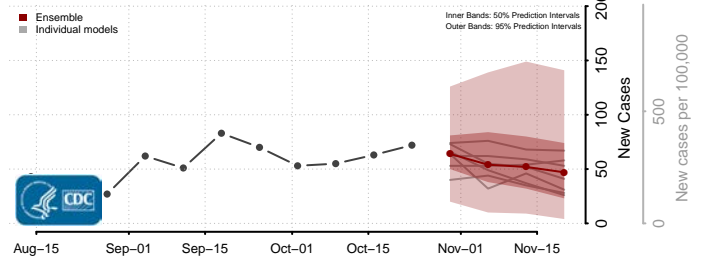

Jackson County, Wisconsin