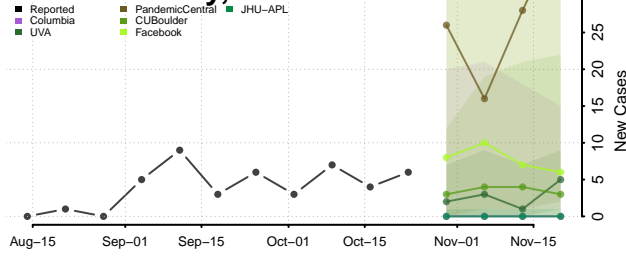

Divide County, North Dakota

Dunn County, North Dakota

Eddy County, North Dakota

Emmons County, North Dakota

Foster County, North Dakota

Golden Valley County, North Dakota

Grand Forks County, North Dakota

Grant County, North Dakota