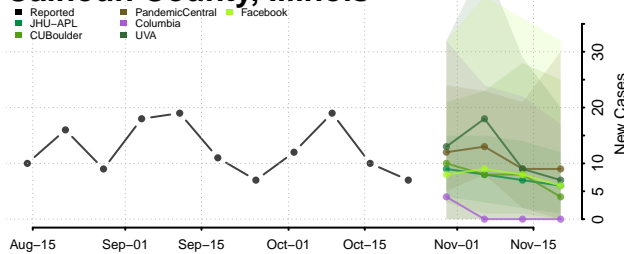

Calhoun County, Illinois