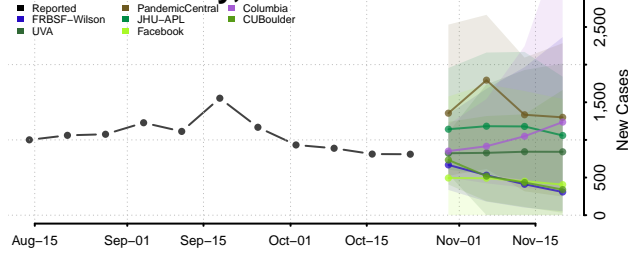

Suffolk County, Massachusetts