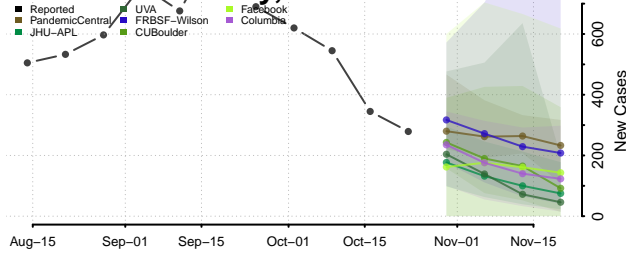

Alamance County, North Carolina