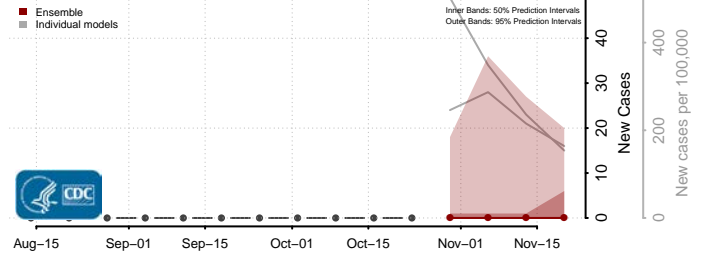

Grand County, Utah