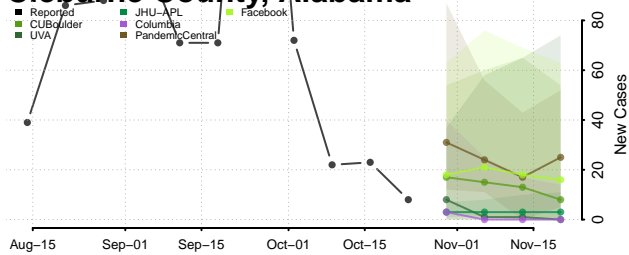

Cleburne County, Alabama