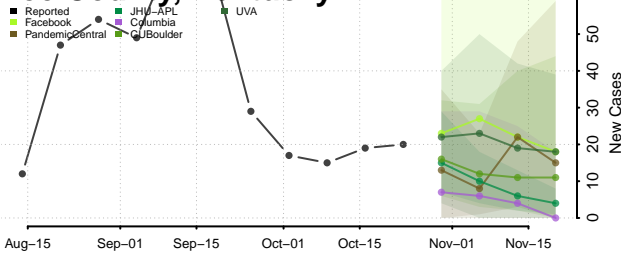

Lee County, Kentucky