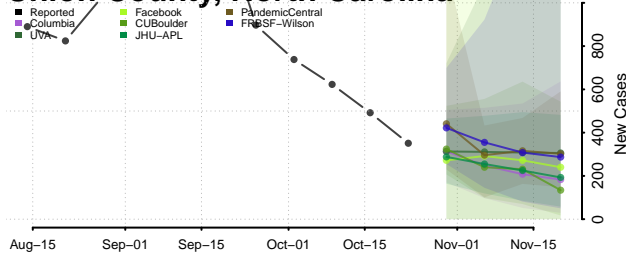

Union County, North Carolina