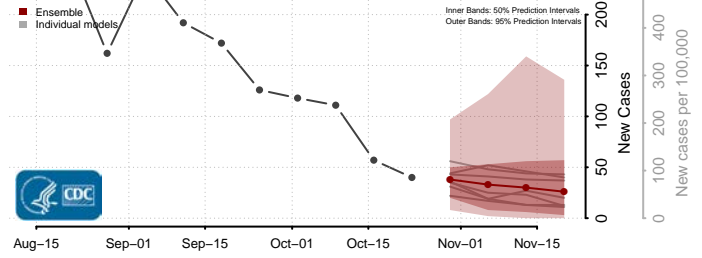

Livingston County, Louisiana

Madison County, Louisiana

Morehouse County, Louisiana

Natchitoches County, Louisiana

Orleans County, Louisiana

Ouachita County, Louisiana

Plaquemines County, Louisiana

Pointe Coupee County, Louisiana