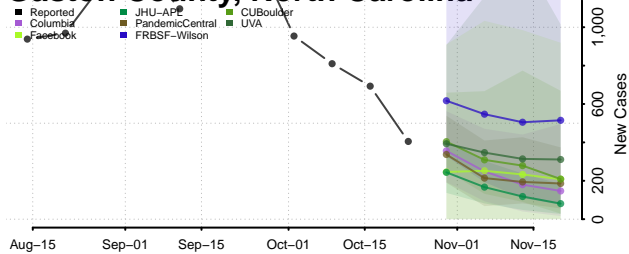

Gaston County, North Carolina