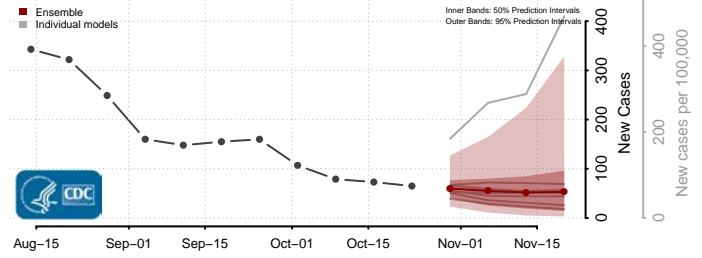

Buchanan County, Missouri