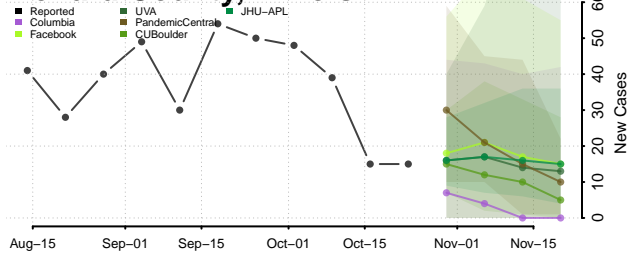

Menard County, Illinois