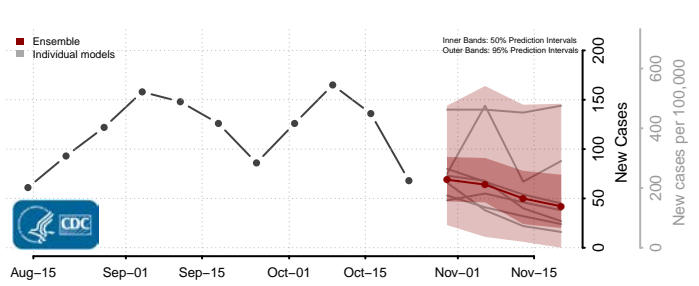

Freeborn County, Minnesota

Goodhue County, Minnesota

Grant County, Minnesota

Hennepin County, Minnesota

Houston County, Minnesota

Hubbard County, Minnesota

Isanti County, Minnesota

Itasca County, Minnesota