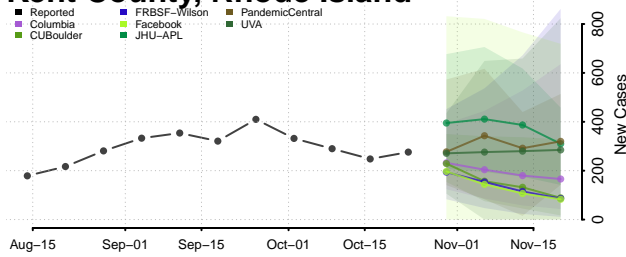

Kent County, Rhode Island