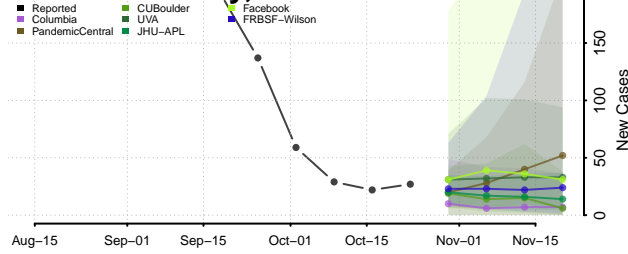

St. Lucie County, Florida

Sumter County, Florida

Suwannee County, Florida

Taylor County, Florida

Union County, Florida

Volusia County, Florida

Wakulla County, Florida

Walton County, Florida