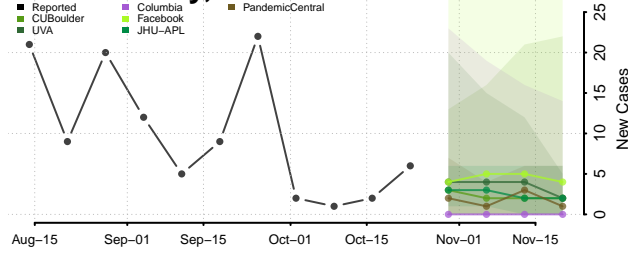

Knox County, Missouri