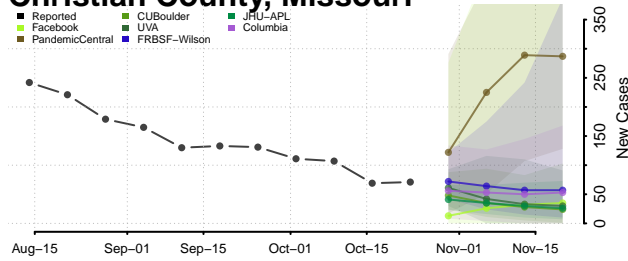

Christian County, Missouri