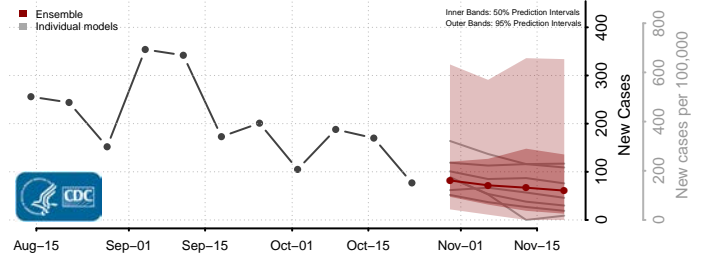

Wilson County, Texas