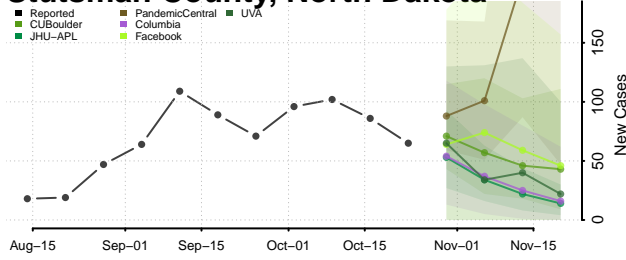

Stutsman County, North Dakota