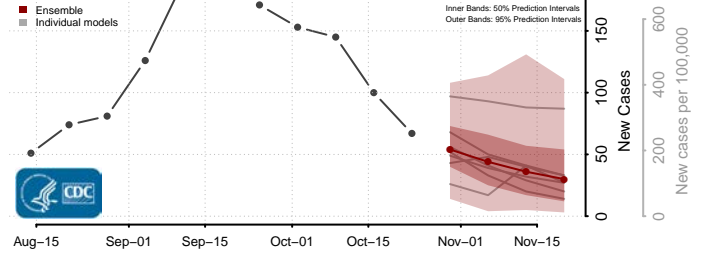

Russell County, Virginia