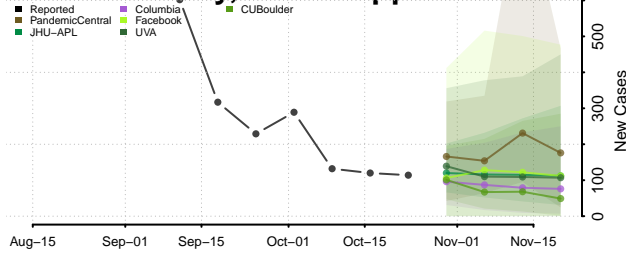

Perry County, Mississippi

Pike County, Mississippi

Pontotoc County, Mississippi

Prentiss County, Mississippi

Quitman County, Mississippi

Rankin County, Mississippi

Scott County, Mississippi

Sharkey County, Mississippi