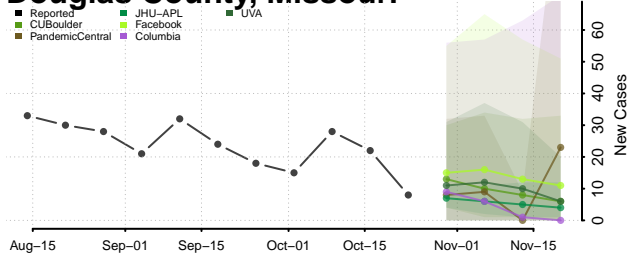

Douglas County, Missouri