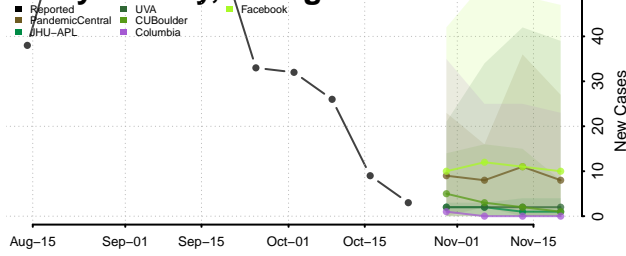

Crawford County, Georgia

Crisp County, Georgia

Dade County, Georgia

Dawson County, Georgia

Decatur County, Georgia

DeKalb County, Georgia

Dodge County, Georgia

Dooly County, Georgia