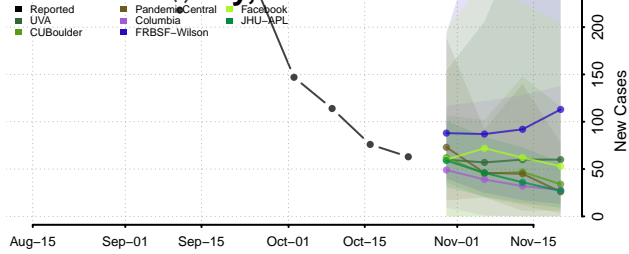

Franklin County, Illinois