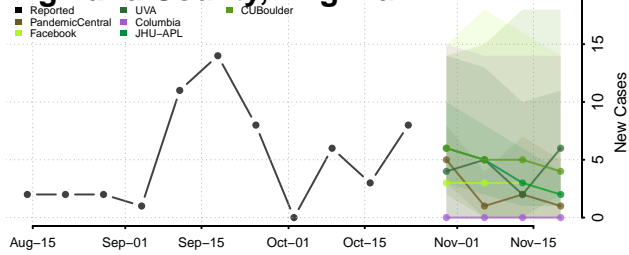

Highland County, Virginia