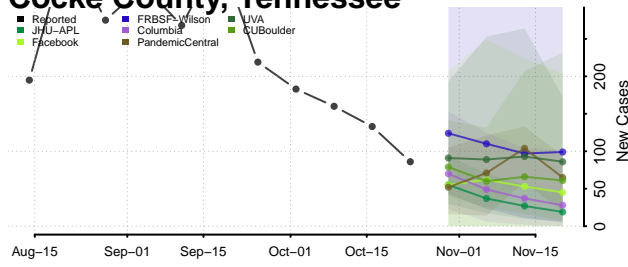

Carroll County, Tennessee

Carter County, Tennessee

Cheatham County, Tennessee

Chester County, Tennessee

Claiborne County, Tennessee

Clay County, Tennessee

Cocke County, Tennessee

Coffee County, Tennessee