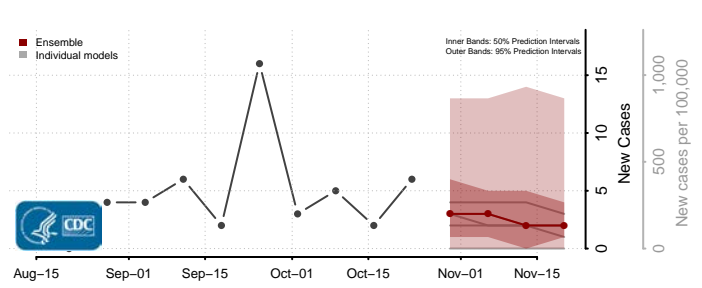

Throckmorton County, Texas