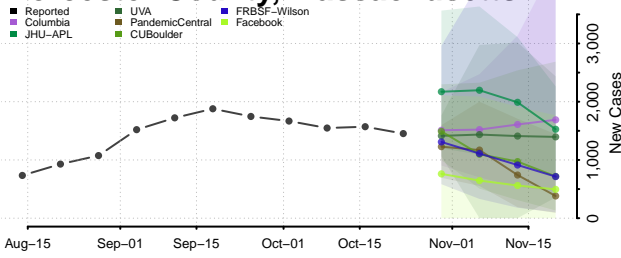

Worcester County, Massachusetts