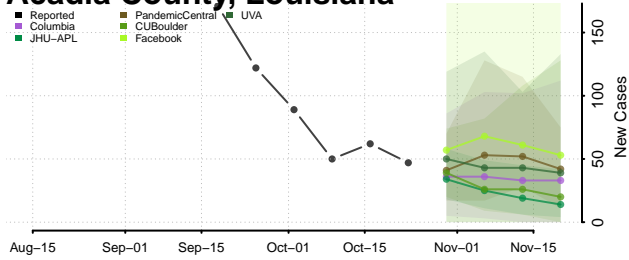

Acadia County, Louisiana