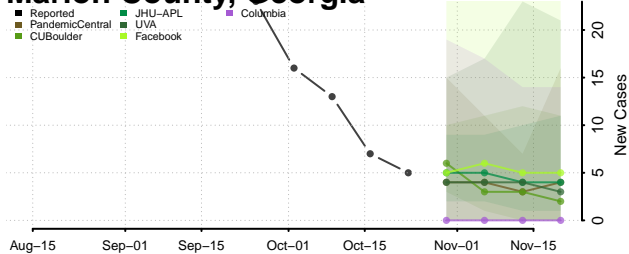

Marion County, Georgia