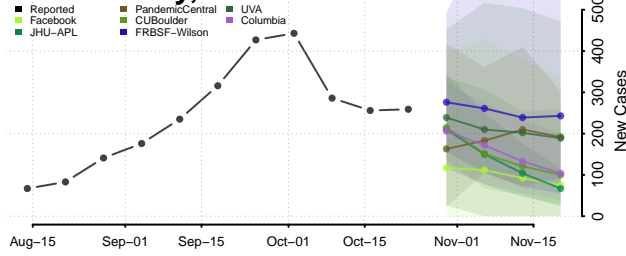

Elko County, Nevada