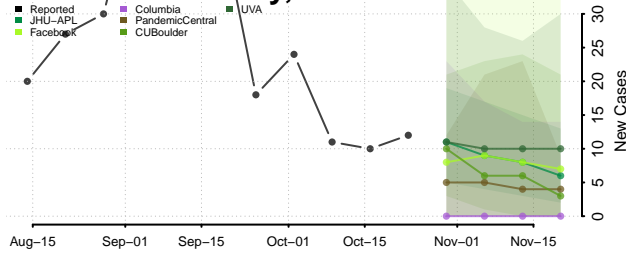

McCulloch County, Texas