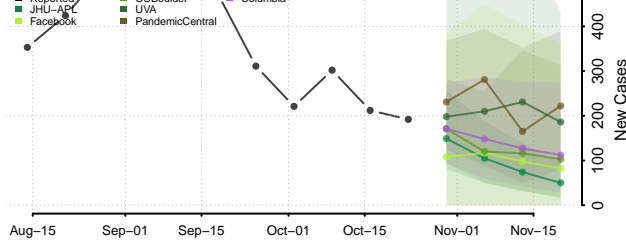

Pike County, Kentucky