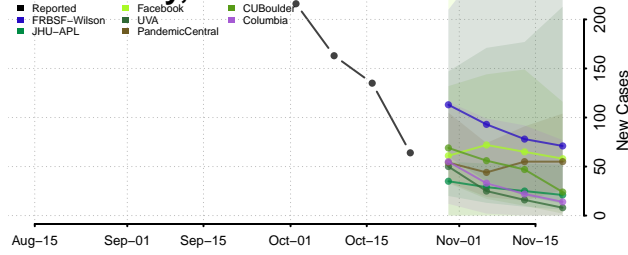

Hyde County, North Carolina

Iredell County, North Carolina

Jackson County, North Carolina

Johnston County, North Carolina

Jones County, North Carolina

Lee County, North Carolina

Lenoir County, North Carolina