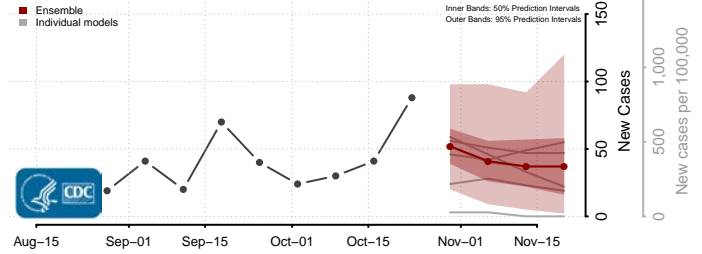

Custer County, Montana

Daniels County, Montana

Dawson County, Montana

Deer Lodge County, Montana

Fallon County, Montana

Fergus County, Montana

Flathead County, Montana

Gallatin County, Montana