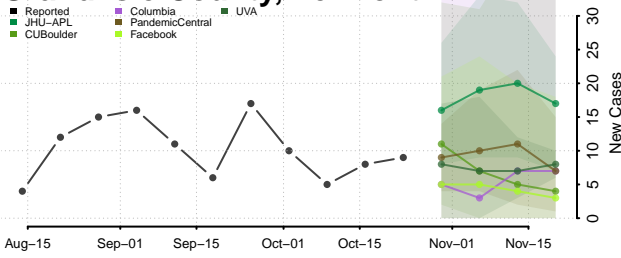

Chittenden County, Vermont

Essex County, Vermont

Franklin County, Vermont

Grand Isle County, Vermont

Lamoille County, Vermont

Orange County, Vermont

Orleans County, Vermont

Rutland County, Vermont