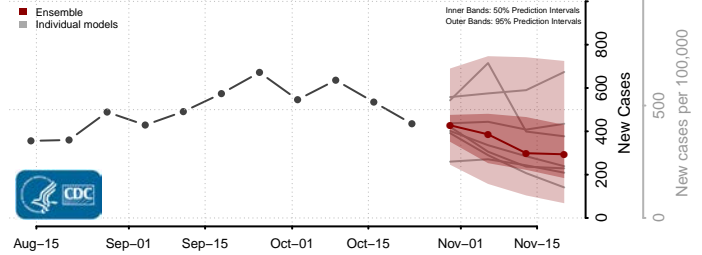

Custer County, Montana

Daniels County, Montana

Dawson County, Montana

Deer Lodge County, Montana

Fallon County, Montana

Fergus County, Montana

Flathead County, Montana

Gallatin County, Montana