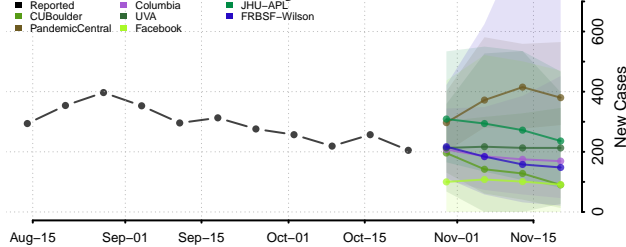

Black Hawk County, Iowa