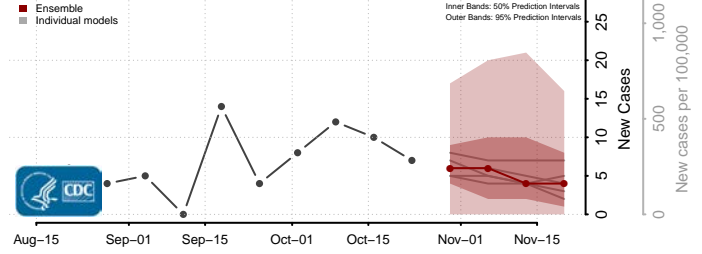

Kidder County, North Dakota