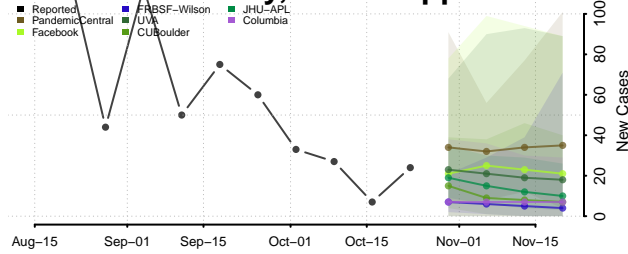

Sunflower County, Mississippi