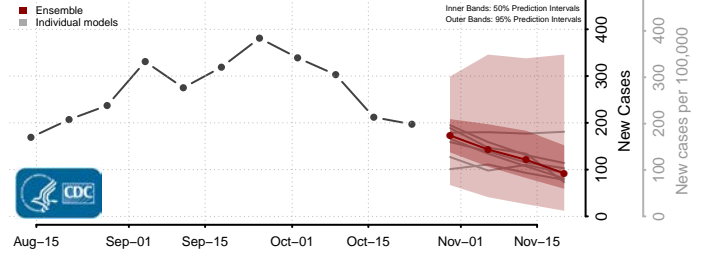

Prince George County, Virginia

Prince William County, Virginia

Pulaski County, Virginia

Radford County, Virginia

Rappahannock County, Virginia

Richmond City County, Virginia

Richmond County, Virginia

Roanoke City County, Virginia