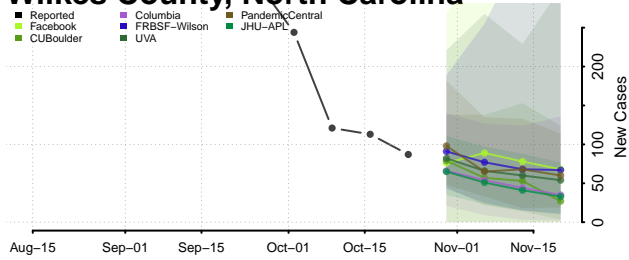

Wilkes County, North Carolina