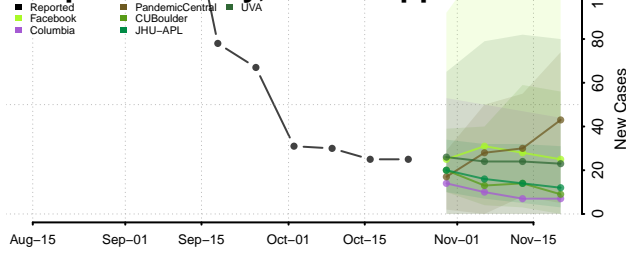

Simpson County, Mississippi