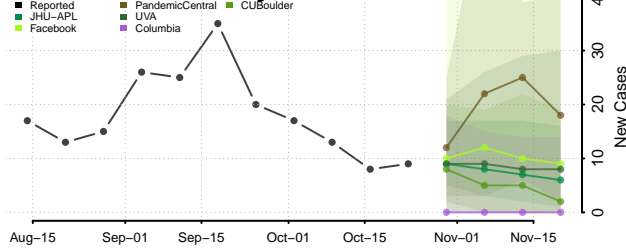

Winnebago County, Iowa

Winneshiek County, Iowa

Woodbury County, Iowa

Worth County, Iowa

Wright County, Iowa

Kansas

Allen County, Kansas

Anderson County, Kansas