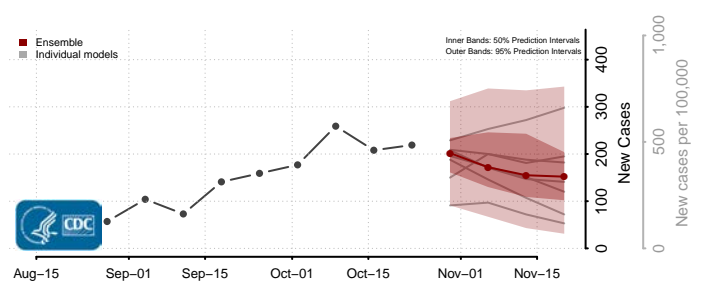

Freeborn County, Minnesota

Goodhue County, Minnesota

Grant County, Minnesota

Hennepin County, Minnesota

Houston County, Minnesota

Hubbard County, Minnesota

Isanti County, Minnesota

Itasca County, Minnesota