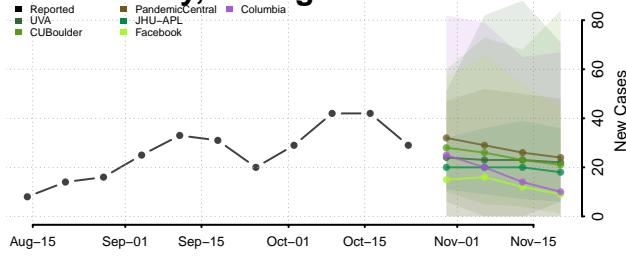

Iron County, Michigan

Isabella County, Michigan

Jackson County, Michigan

Kalamazoo County, Michigan

Kalkaska County, Michigan

Kent County, Michigan

Keweenaw County, Michigan

Lake County, Michigan