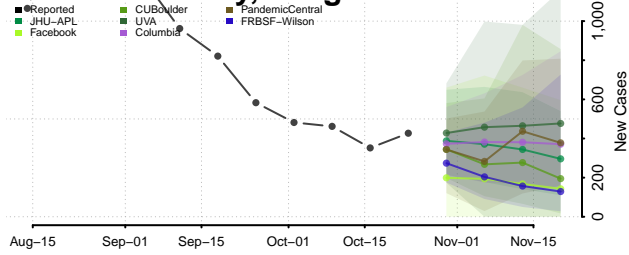

Jackson County, Oregon