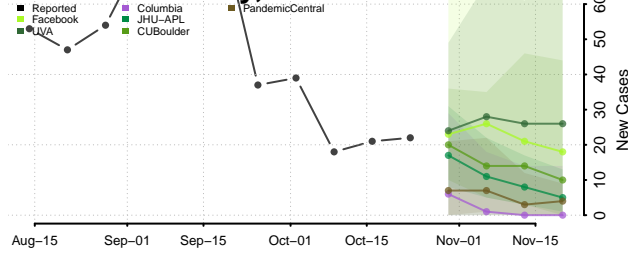

Madison County, Missouri