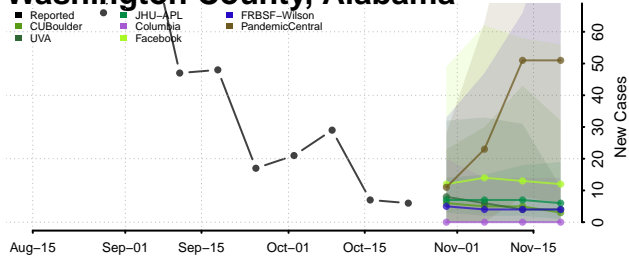

Marion County, Alabama

Marshall County, Alabama

Mobile County, Alabama

Monroe County, Alabama

Montgomery County, Alabama

Morgan County, Alabama

Perry County, Alabama

Pickens County, Alabama

Pike County, Alabama

Randolph County, Alabama

Russell County, Alabama

Shelby County, Alabama

St. Clair County, Alabama

Sumter County, Alabama

Talladega County, Alabama

Tallapoosa County, Alabama

Tuscaloosa County, Alabama

Walker County, Alabama

Washington County, Alabama

Wilcox County, Alabama

Winston County, Alabama

Alaska

Aleutians East County, Alaska

Aleutians West County, Alaska