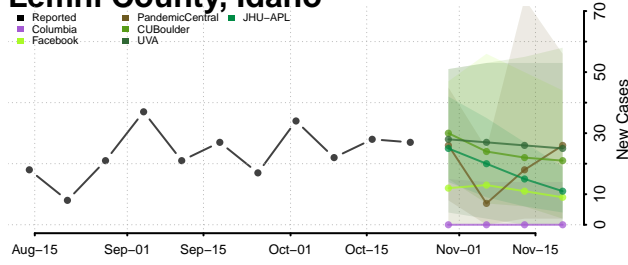

Gooding County, Idaho

Idaho County, Idaho

Jefferson County, Idaho

Jerome County, Idaho

Kootenai County, Idaho

Latah County, Idaho

Lemhi County, Idaho

Lewis County, Idaho