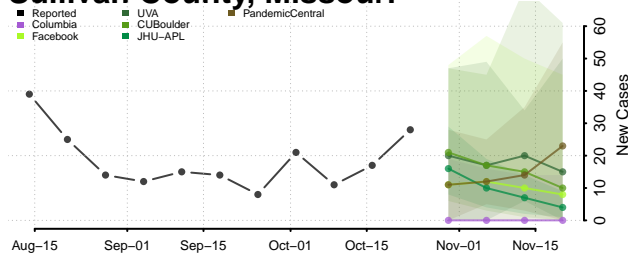

St. Louis City County, Missouri

St. Louis County, Missouri

Ste. Genevieve County, Missouri

Stoddard County, Missouri

Stone County, Missouri

Sullivan County, Missouri

Taney County, Missouri

Texas County, Missouri