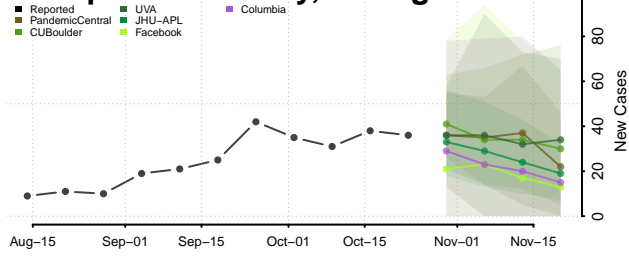

Oscoda County, Michigan

Otsego County, Michigan

Ottawa County, Michigan

Presque Isle County, Michigan

Roscommon County, Michigan

Saginaw County, Michigan

Sanilac County, Michigan

Schoolcraft County, Michigan