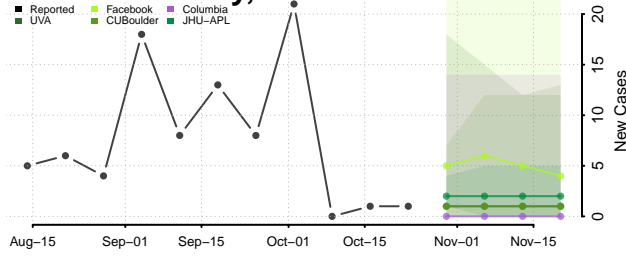

Cavalier County, North Dakota