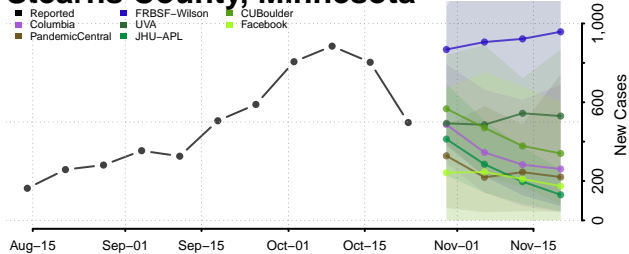

Stearns County, Minnesota