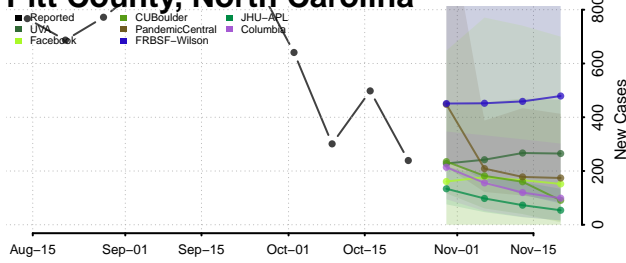

Pamlico County, North Carolina

Pasquotank County, North Carolina

Pender County, North Carolina

Perquimans County, North Carolina

Person County, North Carolina

Pitt County, North Carolina

Polk County, North Carolina