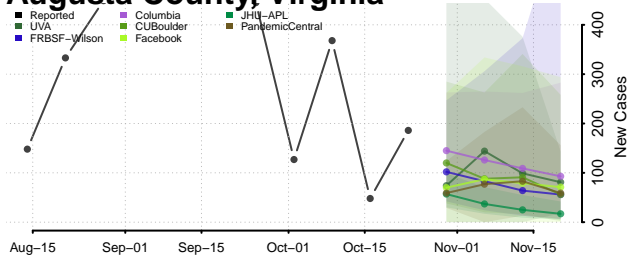

Alleghany County, Virginia

Amelia County, Virginia

Amherst County, Virginia

Appomattox County, Virginia

Arlington County, Virginia

Augusta County, Virginia

Bath County, Virginia

Bedford County, Virginia