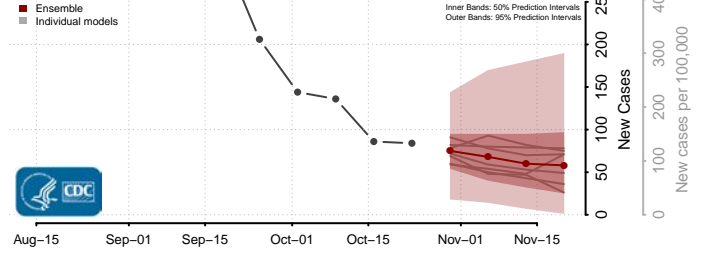

Cleburne County, Arkansas

Cleveland County, Arkansas

Columbia County, Arkansas

Conway County, Arkansas

Craighead County, Arkansas

Crawford County, Arkansas

Crittenden County, Arkansas

Cross County, Arkansas