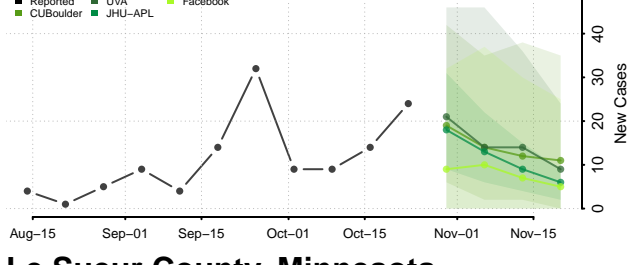

Jackson County, Minnesota

Kanabec County, Minnesota

Kandiyohi County, Minnesota

Kittson County, Minnesota

Koochiching County, Minnesota

Lac qui Parle County, Minnesota

Lake County, Minnesota

Lake of the Woods County, Minnesota