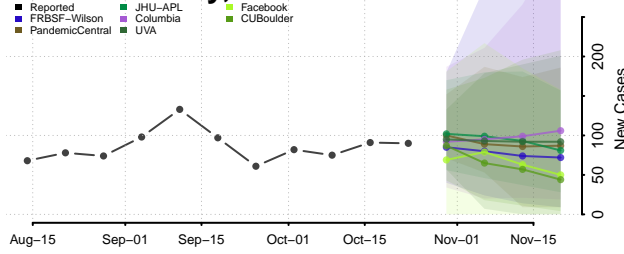

Boone County, Illinois