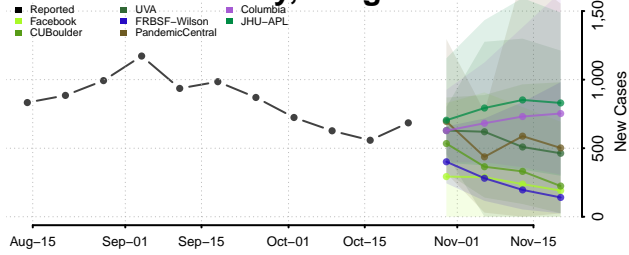

Woods County, Oklahoma

Woodward County, Oklahoma

Oregon

Baker County, Oregon

Benton County, Oregon

Clackamas County, Oregon

Clatsop County, Oregon

Columbia County, Oregon