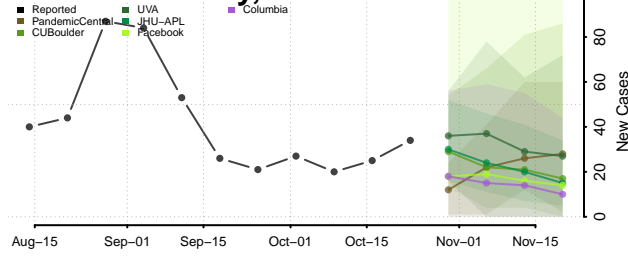

Jackson County, Kansas