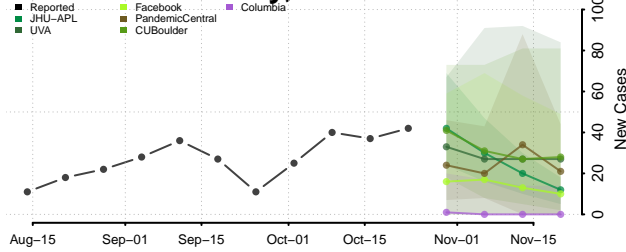

Kit Carson County, Colorado