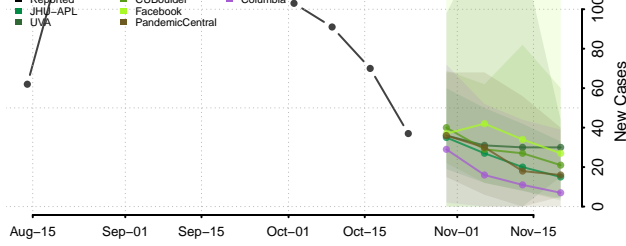

Rockcastle County, Kentucky