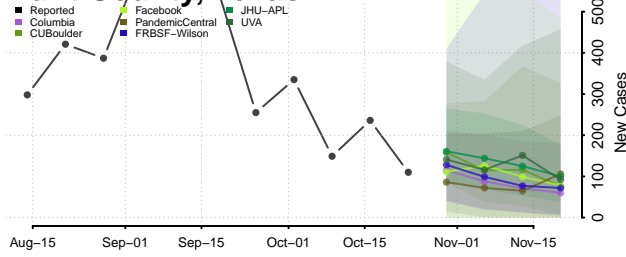

Houston County, Texas

Howard County, Texas

Hudspeth County, Texas

Hunt County, Texas

Hutchinson County, Texas

Irion County, Texas

Jack County, Texas

Jackson County, Texas