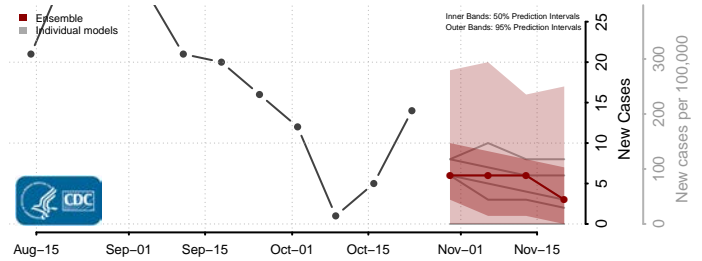

Clark County, Missouri