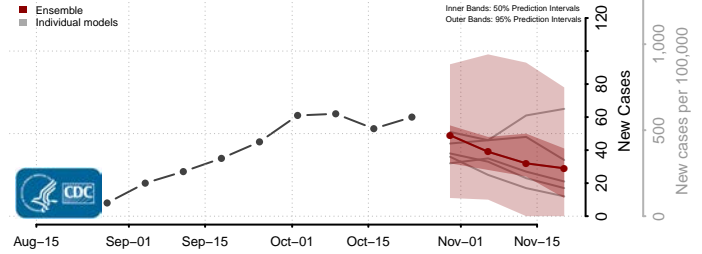

Barnes County, North Dakota