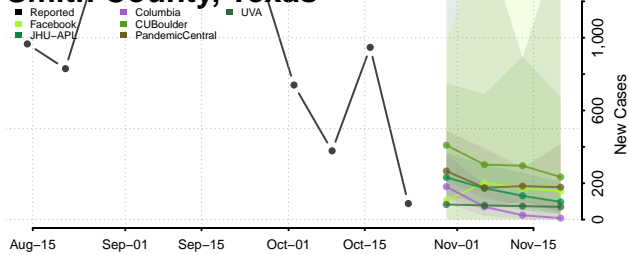

Smith County, Texas