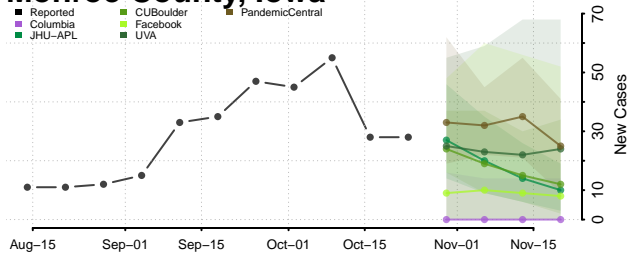

Marion County, Iowa

Marshall County, Iowa

Mills County, Iowa

Mitchell County, Iowa

Monona County, Iowa

Monroe County, Iowa

Montgomery County, Iowa

Muscatine County, Iowa