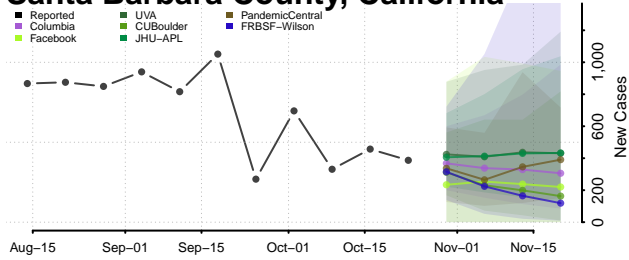

San Joaquin County, California

San Luis Obispo County, California

San Mateo County, California

Santa Barbara County, California

Santa Clara County, California

Santa Cruz County, California

Shasta County, California