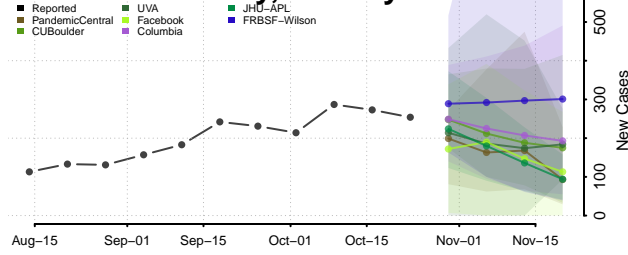

Clearfield County, Pennsylvania