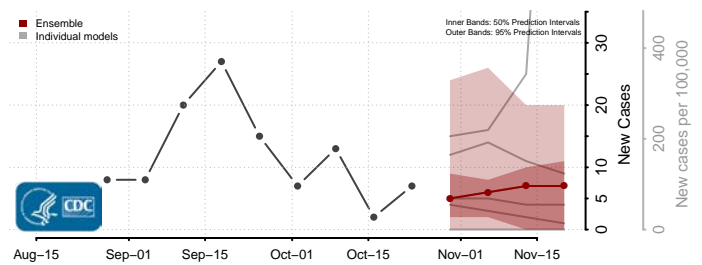

Hand County, South Dakota

Hanson County, South Dakota

Harding County, South Dakota

Hughes County, South Dakota

Hutchinson County, South Dakota

Hyde County, South Dakota

Jackson County, South Dakota

Jerauld County, South Dakota