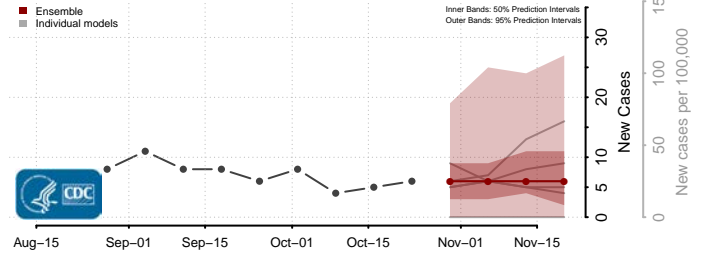

Fairfax City County, Virginia