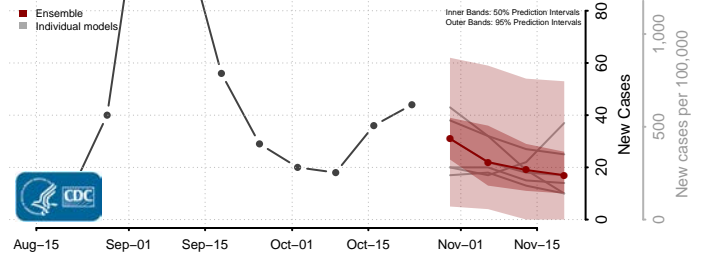

Calhoun County, West Virginia