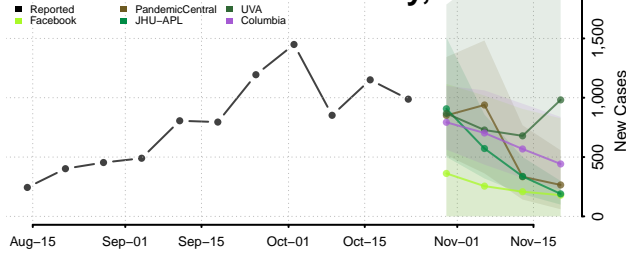

Juneau County, Alaska

Kenai Peninsula County, Alaska

Ketchikan Gateway County, Alaska

Kodiak Island County, Alaska

Kusilvak County, Alaska

Lake and Peninsula County, Alaska

Matanuska-Susitna County, Alaska

Nome County, Alaska