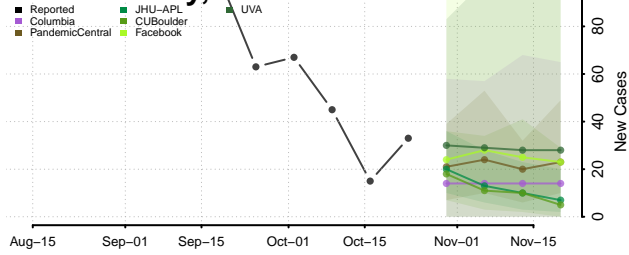

Allen County, Louisiana