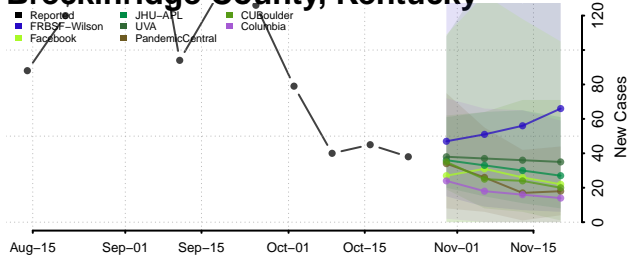

Bourbon County, Kentucky

Boyd County, Kentucky

Boyle County, Kentucky

Bracken County, Kentucky

Breathitt County, Kentucky

Breckinridge County, Kentucky

Bullitt County, Kentucky

Butler County, Kentucky