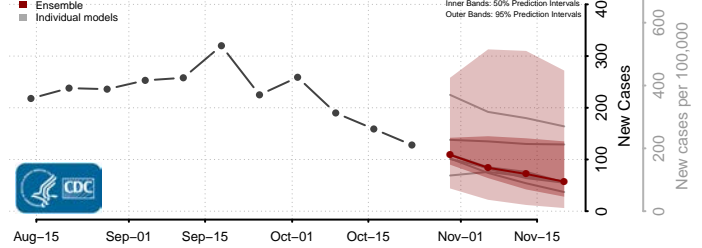

Skamania County, Washington

Snohomish County, Washington

Spokane County, Washington

Stevens County, Washington

Thurston County, Washington

Wahkiakum County, Washington

Walla Walla County, Washington

Whatcom County, Washington