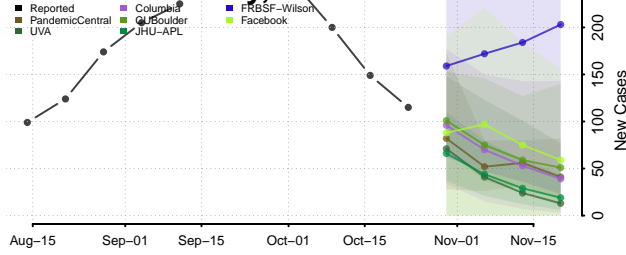

Clermont County, Ohio

Clinton County, Ohio

Columbiana County, Ohio

Coshocton County, Ohio

Crawford County, Ohio

Cuyahoga County, Ohio

Darke County, Ohio

Defiance County, Ohio