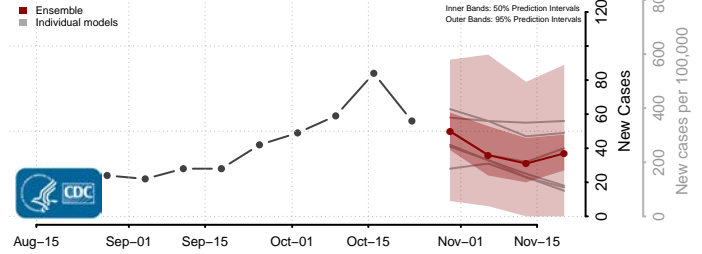

Aitkin County, Minnesota