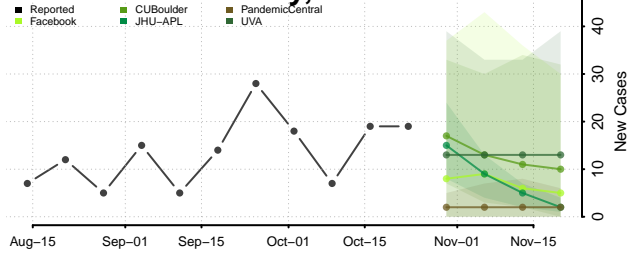

Shackelford County, Texas