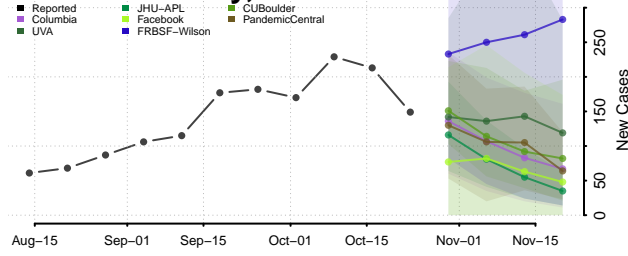

Le Sueur County, Minnesota

Lincoln County, Minnesota

Lyon County, Minnesota

Mahnomen County, Minnesota

Marshall County, Minnesota

Martin County, Minnesota

McLeod County, Minnesota

Meeker County, Minnesota