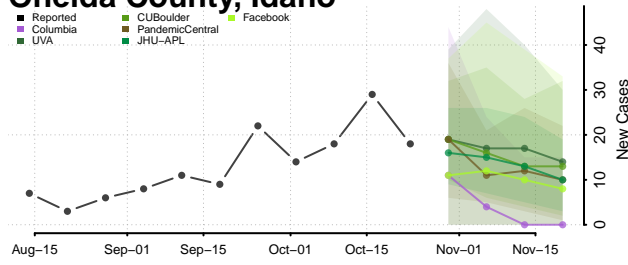

Lincoln County, Idaho

Madison County, Idaho

Minidoka County, Idaho

Nez Perce County, Idaho

Oneida County, Idaho

Owyhee County, Idaho

Payette County, Idaho

Power County, Idaho