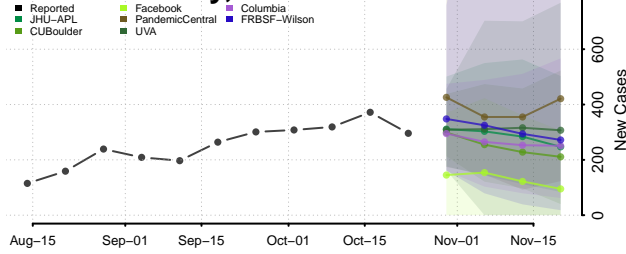

Carver County, Minnesota