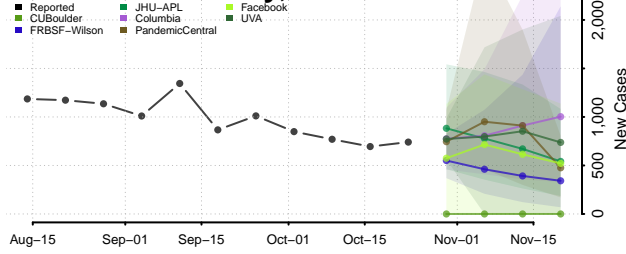

Orleans County, New York

Oswego County, New York

Otsego County, New York

Putnam County, New York

Queens County, New York

Rensselaer County, New York

Richmond County, New York

Rockland County, New York