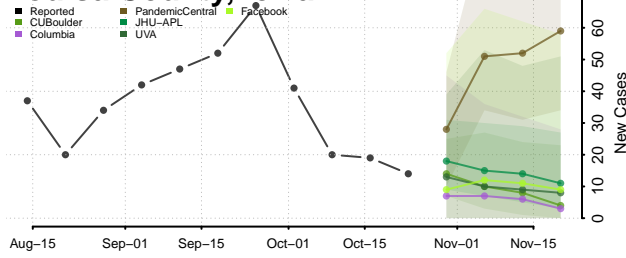

Kossuth County, Iowa

Lee County, Iowa

Linn County, Iowa

Louisa County, Iowa

Lucas County, Iowa

Lyon County, Iowa

Madison County, Iowa

Mahaska County, Iowa