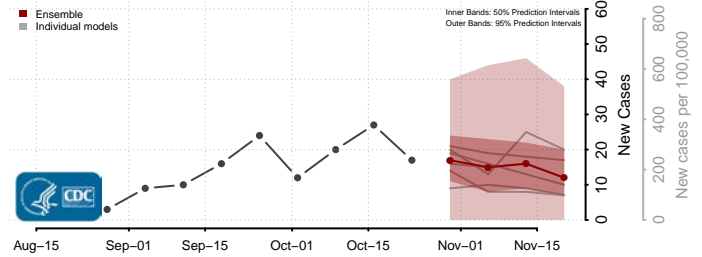

Adair County, Iowa