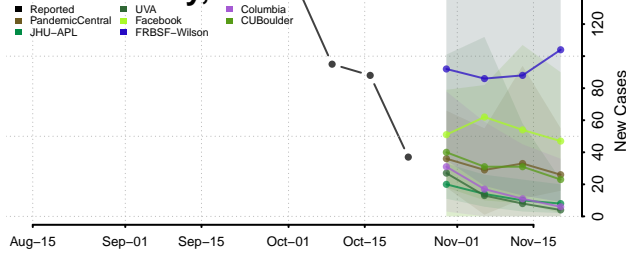

Morgan County, Tennessee

Obion County, Tennessee

Overton County, Tennessee

Perry County, Tennessee

Pickett County, Tennessee

Polk County, Tennessee

Putnam County, Tennessee

Rhea County, Tennessee