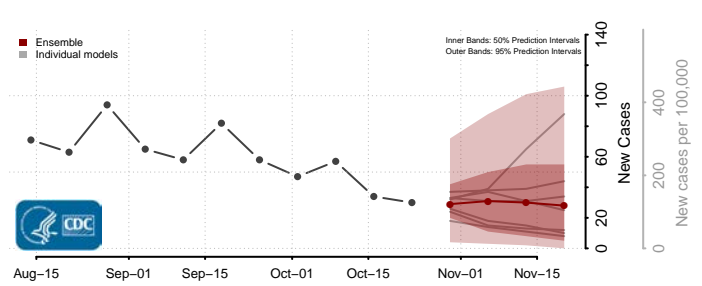

Crawford County, Missouri