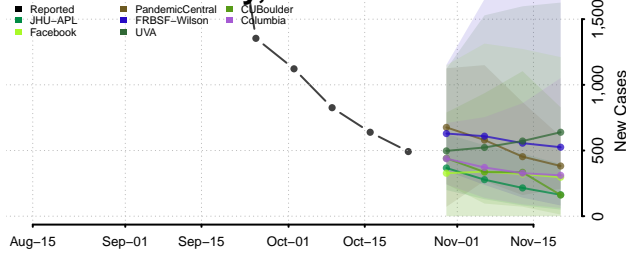

Oconee County, South Carolina

Orangeburg County, South Carolina

Pickens County, South Carolina

Richland County, South Carolina

Saluda County, South Carolina

Spartanburg County, South Carolina

Sumter County, South Carolina