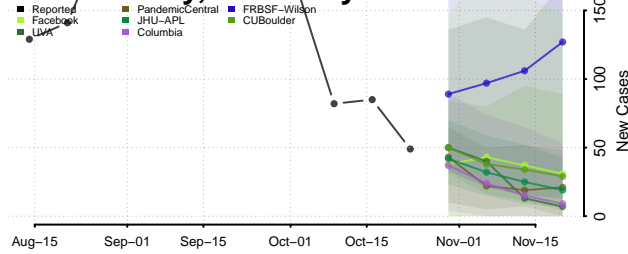

Ohio County, Kentucky