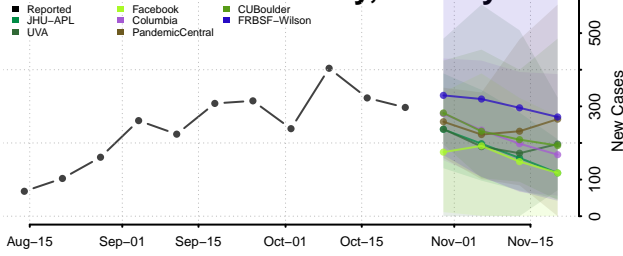

Northumberland County, Pennsylvania