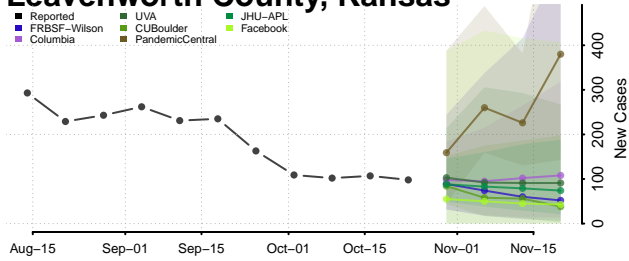

Leavenworth County, Kansas