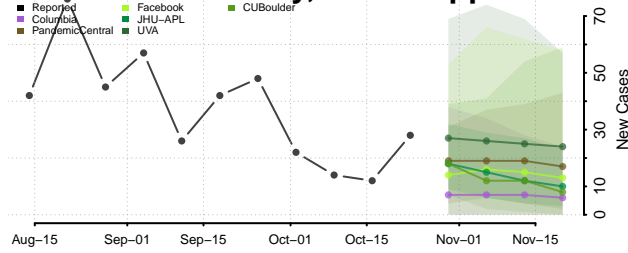

Tallahatchie County, Mississippi