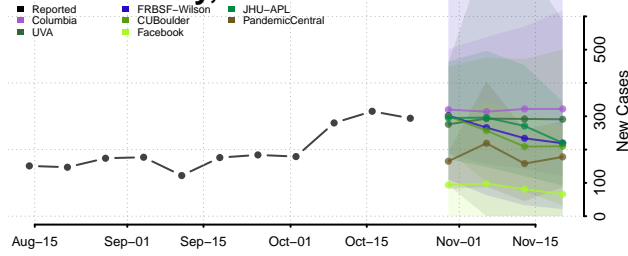

Lincoln County, New Mexico

Los Alamos County, New Mexico

Luna County, New Mexico

McKinley County, New Mexico

Mora County, New Mexico

Otero County, New Mexico

Quay County, New Mexico

Rio Arriba County, New Mexico