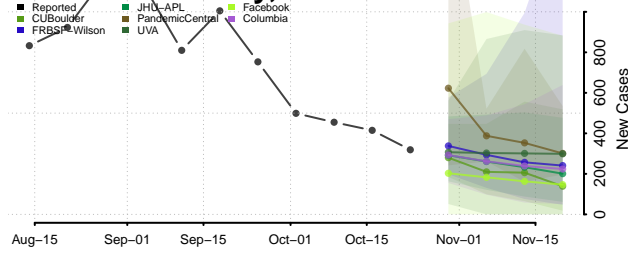

Hyde County, North Carolina

Iredell County, North Carolina

Jackson County, North Carolina

Johnston County, North Carolina

Jones County, North Carolina

Lee County, North Carolina

Lenoir County, North Carolina