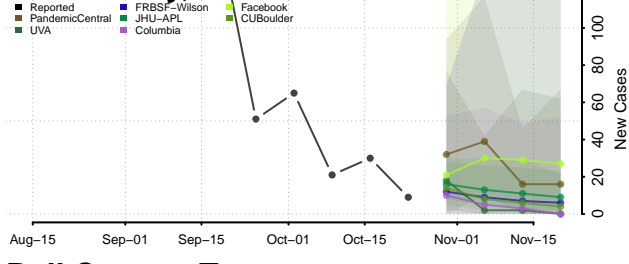

Bee County, Texas