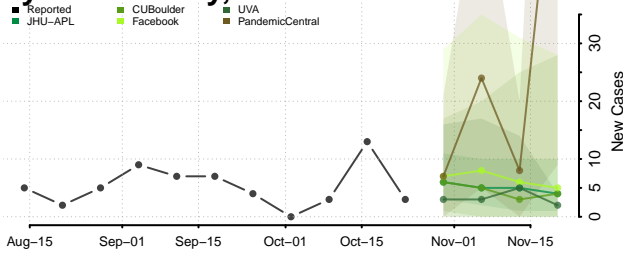

Lyman County, South Dakota