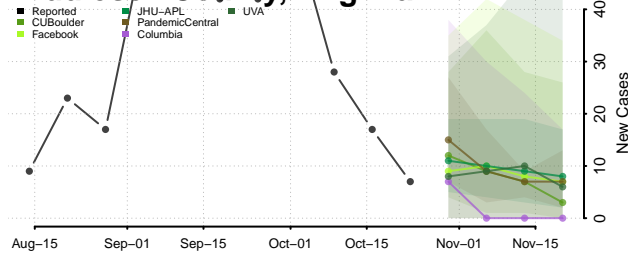

Middlesex County, Virginia