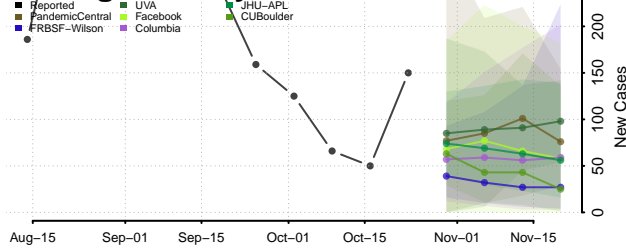

National

Alabama

Autauga County, Alabama

Baldwin County, Alabama

Barbour County, Alabama

Bibb County, Alabama

Blount County, Alabama

Bullock County, Alabama