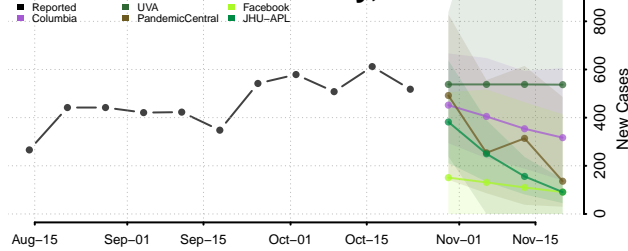

Kenai Peninsula County, Alaska