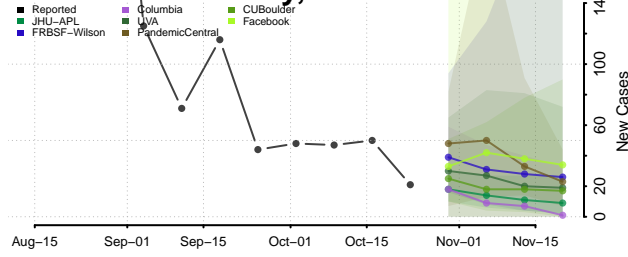

St. Bernard County, Louisiana