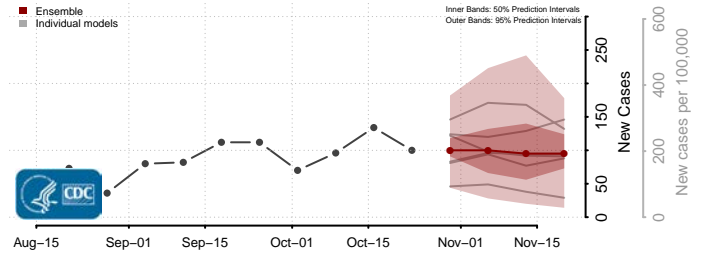

Chittenden County, Vermont

Essex County, Vermont

Franklin County, Vermont

Grand Isle County, Vermont

Lamoille County, Vermont

Orange County, Vermont

Orleans County, Vermont

Rutland County, Vermont