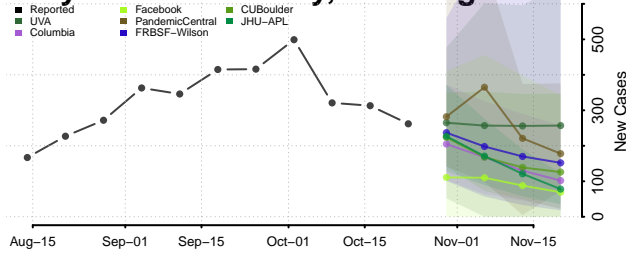

Grays Harbor County, Washington