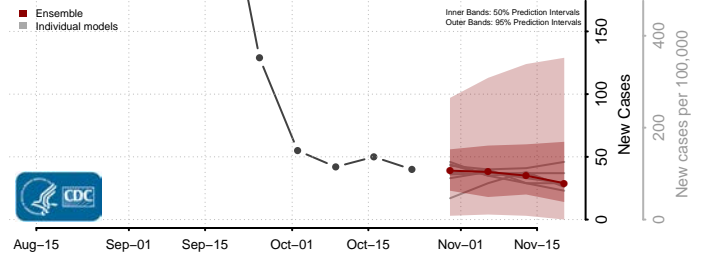

Dale County, Alabama

Dallas County, Alabama

DeKalb County, Alabama

Elmore County, Alabama

Escambia County, Alabama

Etowah County, Alabama

Fayette County, Alabama

Franklin County, Alabama