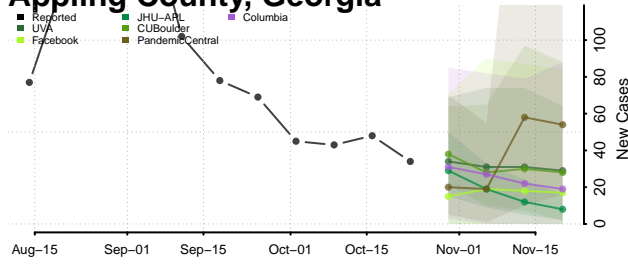

Appling County, Georgia