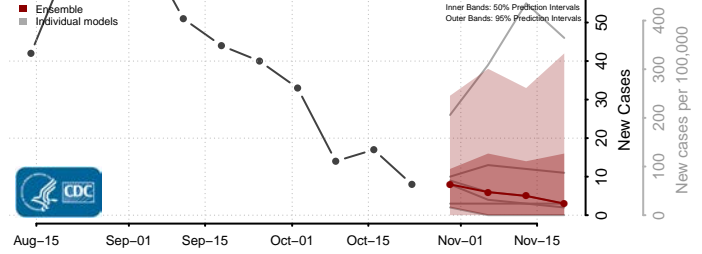

Haskell County, Oklahoma