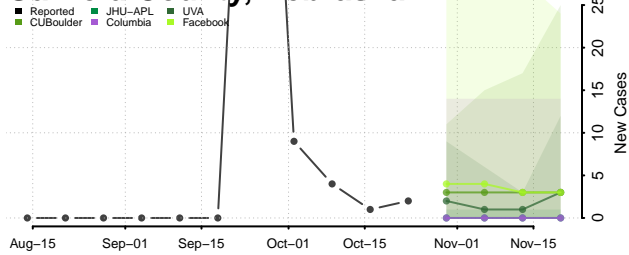

Frontier County, Nebraska

Furnas County, Nebraska

Gage County, Nebraska

Garden County, Nebraska

Garfield County, Nebraska

Gosper County, Nebraska

Grant County, Nebraska

Greeley County, Nebraska