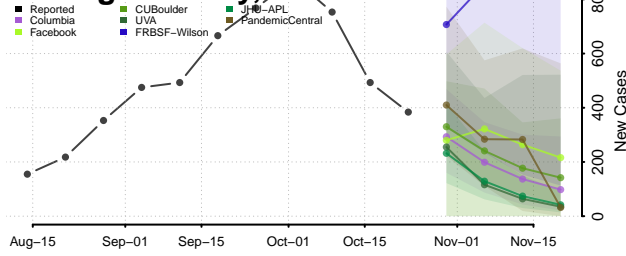

Burleigh County, North Dakota