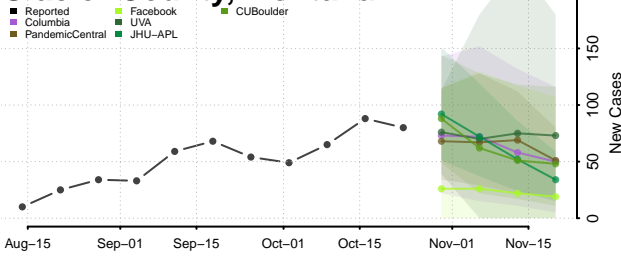

Glacier County, Montana