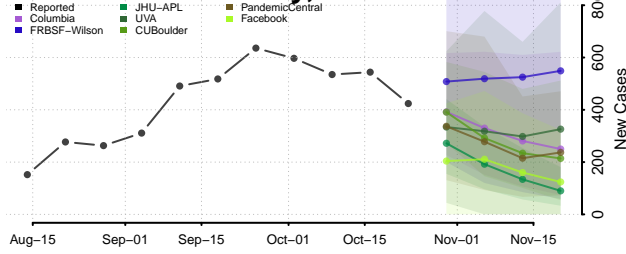

Clermont County, Ohio

Clinton County, Ohio

Columbiana County, Ohio

Coshocton County, Ohio

Crawford County, Ohio

Cuyahoga County, Ohio

Darke County, Ohio

Defiance County, Ohio