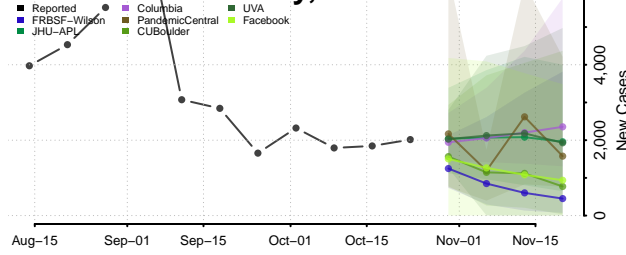

Sacramento County, California