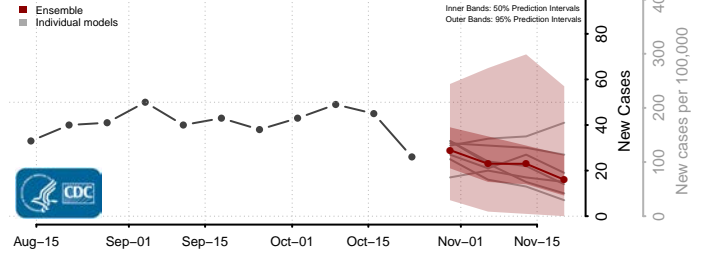

Grayson County, Virginia

Greene County, Virginia

Greensville County, Virginia

Halifax County, Virginia

Hampton County, Virginia

Hanover County, Virginia

Harrisonburg County, Virginia

Henrico County, Virginia