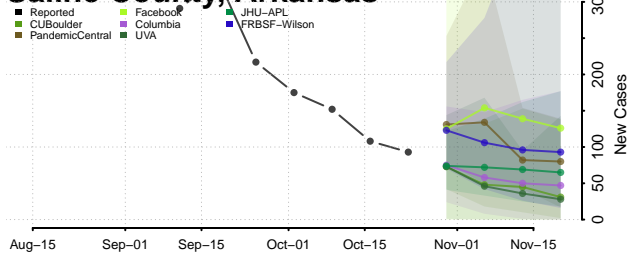

Pulaski County, Arkansas

Randolph County, Arkansas

Saline County, Arkansas

Scott County, Arkansas

Searcy County, Arkansas

Sebastian County, Arkansas

Sevier County, Arkansas

Sharp County, Arkansas