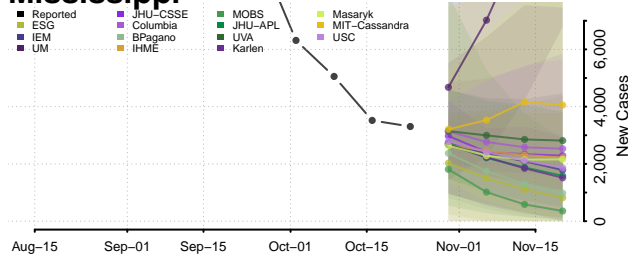

Mississippi