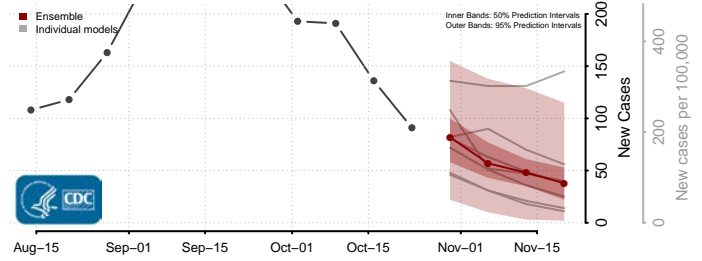

Brown County, Ohio