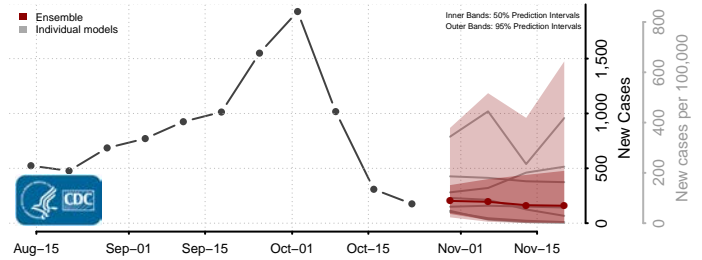

Brazos County, Texas