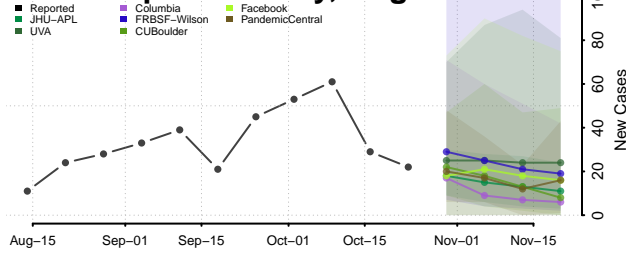

Southampton County, Virginia