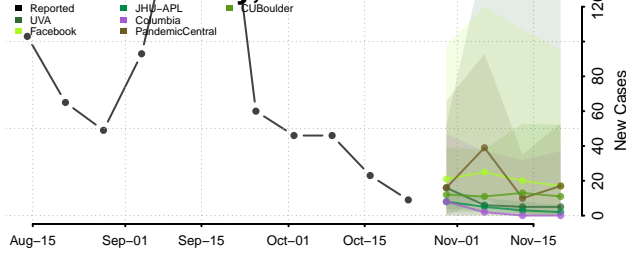

Bossier County, Louisiana

Caddo County, Louisiana

Calcasieu County, Louisiana

Caldwell County, Louisiana

Cameron County, Louisiana

Catahoula County, Louisiana

Claiborne County, Louisiana

Concordia County, Louisiana