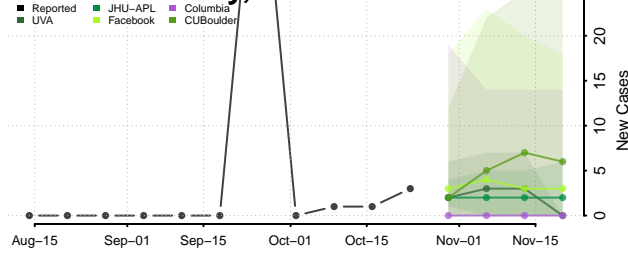

Nemaha County, Nebraska

Nuckolls County, Nebraska

Otoe County, Nebraska

Pawnee County, Nebraska

Perkins County, Nebraska

Phelps County, Nebraska

Pierce County, Nebraska

Platte County, Nebraska