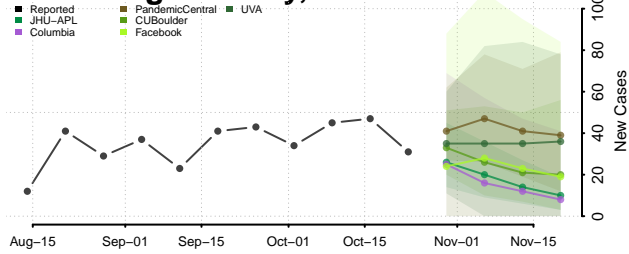

Custer County, Montana

Daniels County, Montana

Dawson County, Montana

Deer Lodge County, Montana

Fallon County, Montana

Fergus County, Montana

Flathead County, Montana

Gallatin County, Montana