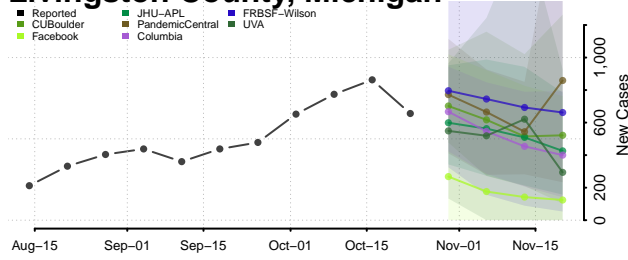

Lapeer County, Michigan

Leelanau County, Michigan

Lenawee County, Michigan

Livingston County, Michigan

Luce County, Michigan

Mackinac County, Michigan

Macomb County, Michigan

Manistee County, Michigan