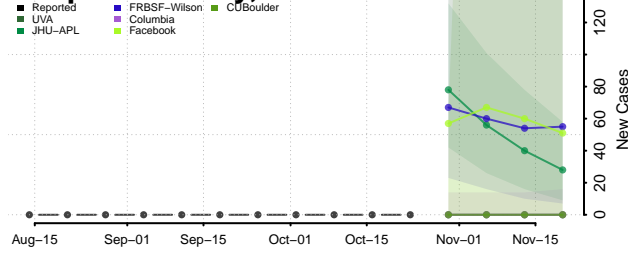

Sanpete County, Utah