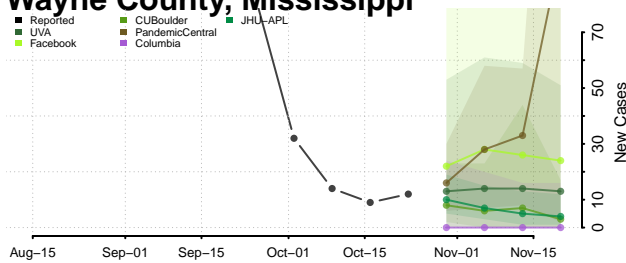

Tunica County, Mississippi

Union County, Mississippi

Walthall County, Mississippi

Warren County, Mississippi

Washington County, Mississippi

Wayne County, Mississippi

Webster County, Mississippi

Wilkinson County, Mississippi