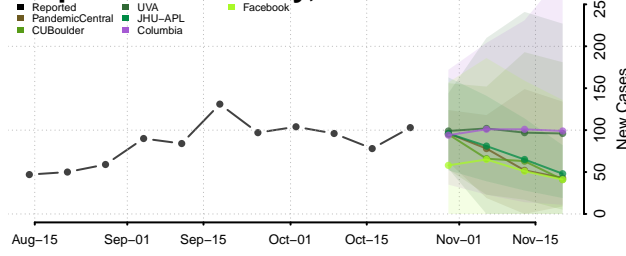

Sangamon County, Illinois

Schuyler County, Illinois

Scott County, Illinois

Shelby County, Illinois

St. Clair County, Illinois

Stark County, Illinois

Stephenson County, Illinois

Tazewell County, Illinois