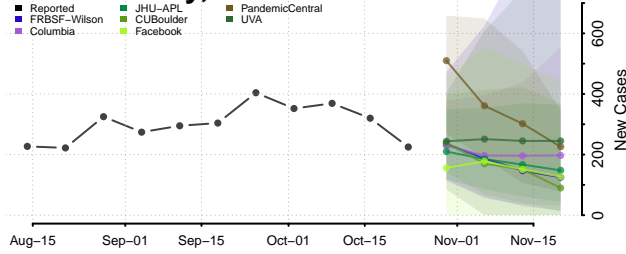

Rock County, Wisconsin