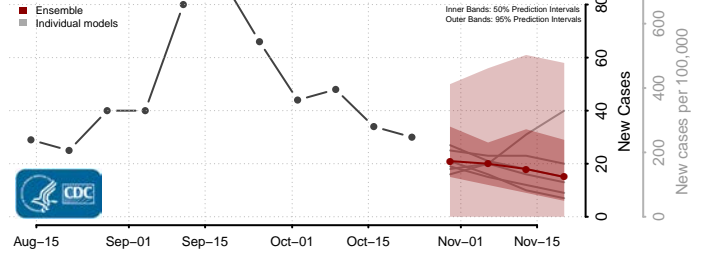

Bollinger County, Missouri