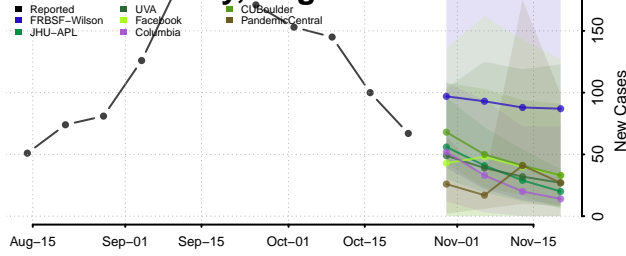

Russell County, Virginia