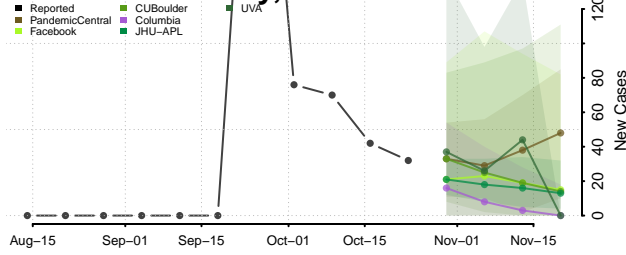

Nebraska

Adams County, Nebraska

Antelope County, Nebraska

Arthur County, Nebraska

Banner County, Nebraska

Blaine County, Nebraska

Boone County, Nebraska

Box Butte County, Nebraska