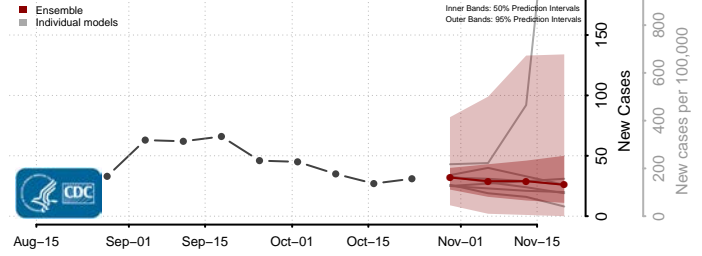

Clay County, South Dakota

Codington County, South Dakota

Corson County, South Dakota

Custer County, South Dakota

Davison County, South Dakota

Day County, South Dakota

Deuel County, South Dakota

Dewey County, South Dakota