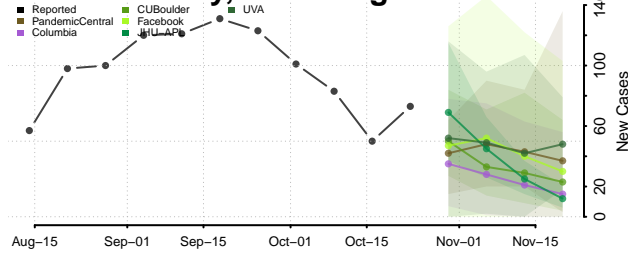

Wetzel County, West Virginia