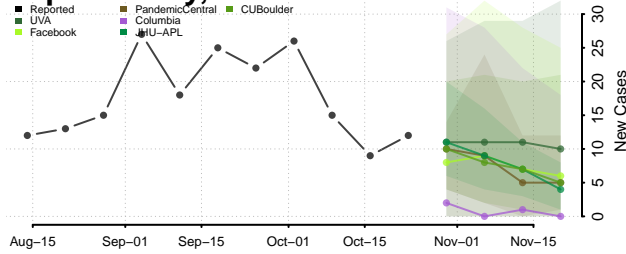

Pope County, Illinois