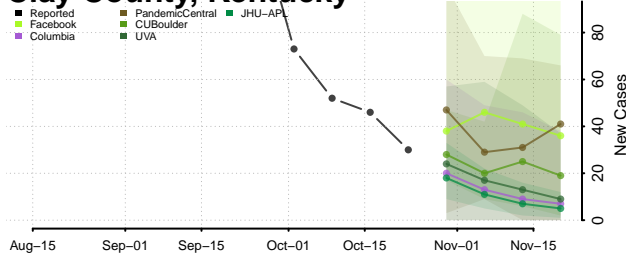

Clay County, Kentucky