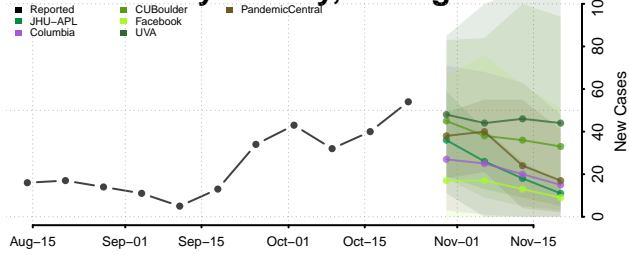

Montmorency County, Michigan