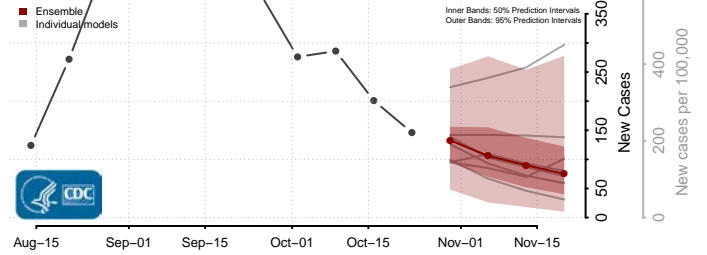

Vigo County, Indiana

Wabash County, Indiana

Warren County, Indiana

Warrick County, Indiana

Washington County, Indiana

Wayne County, Indiana

Wells County, Indiana

White County, Indiana