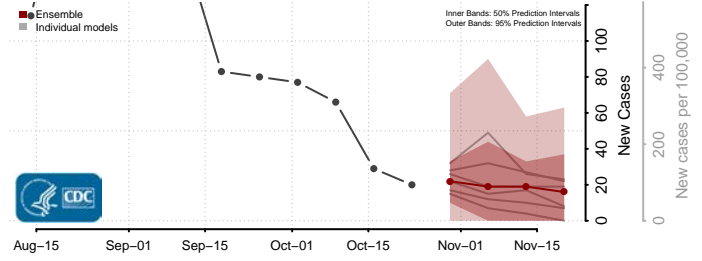

Calhoun County, Texas