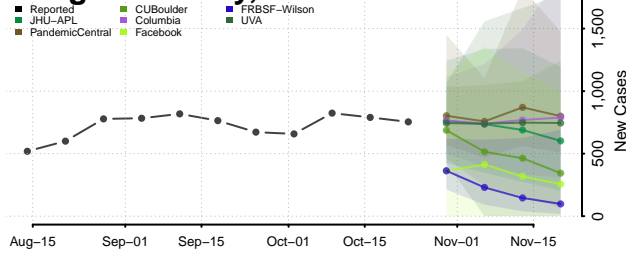

Douglas County, Colorado