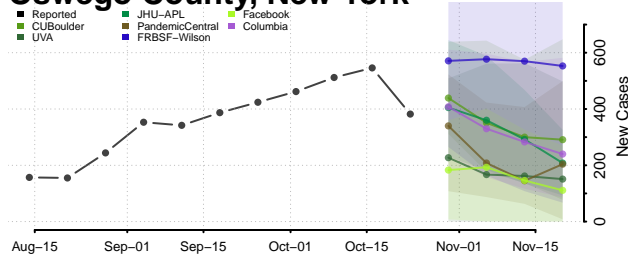

Oswego County, New York