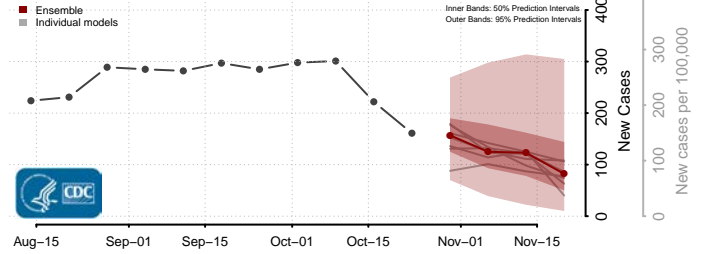

Grayson County, Virginia

Greene County, Virginia

Greensville County, Virginia

Halifax County, Virginia

Hampton County, Virginia

Hanover County, Virginia

Harrisonburg County, Virginia

Henrico County, Virginia