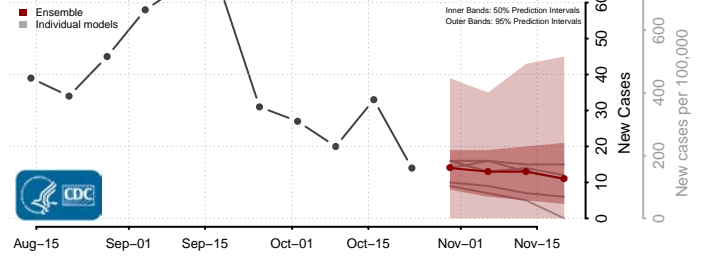

Grant County, Kentucky

Graves County, Kentucky

Grayson County, Kentucky

Green County, Kentucky

Greenup County, Kentucky

Hancock County, Kentucky

Hardin County, Kentucky

Harlan County, Kentucky