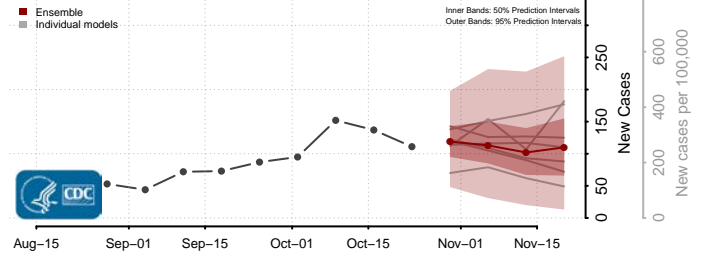

Douglas County, Wisconsin