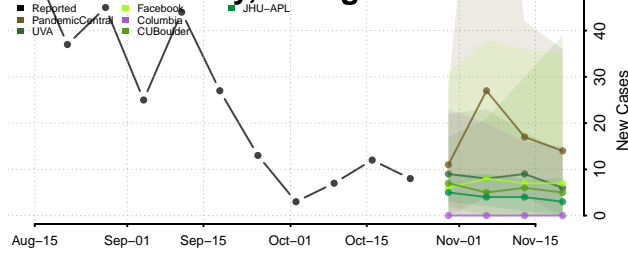

Terrell County, Georgia

Thomas County, Georgia

Tift County, Georgia

Toombs County, Georgia

Towns County, Georgia

Treutlen County, Georgia

Troup County, Georgia

Turner County, Georgia