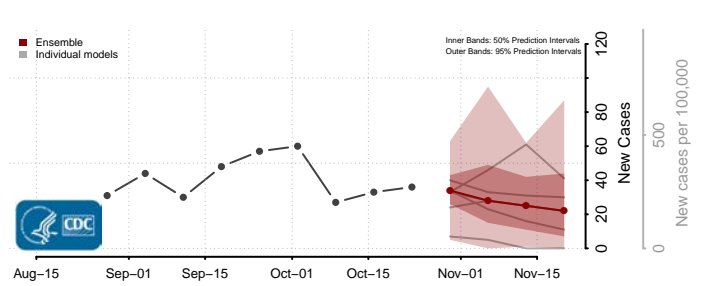

Big Horn County, Montana