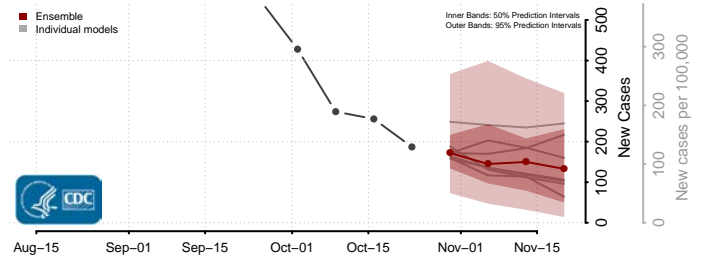

Warren County, Tennessee

Washington County, Tennessee

Wayne County, Tennessee

Weakley County, Tennessee

White County, Tennessee

Williamson County, Tennessee

Wilson County, Tennessee

Texas