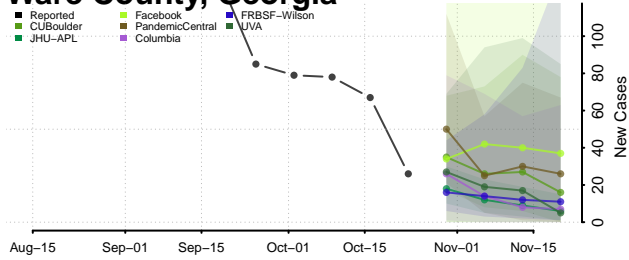

Twiggs County, Georgia

Union County, Georgia

Upson County, Georgia

Walker County, Georgia

Walton County, Georgia

Ware County, Georgia

Warren County, Georgia

Washington County, Georgia