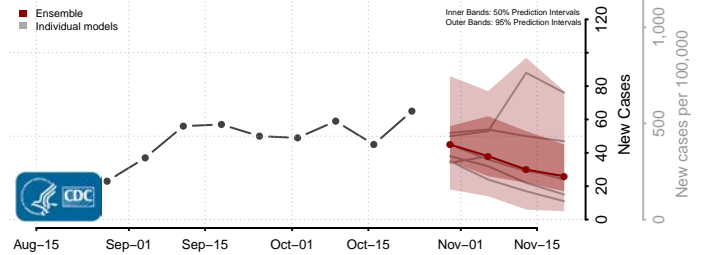

Ramsey County, North Dakota