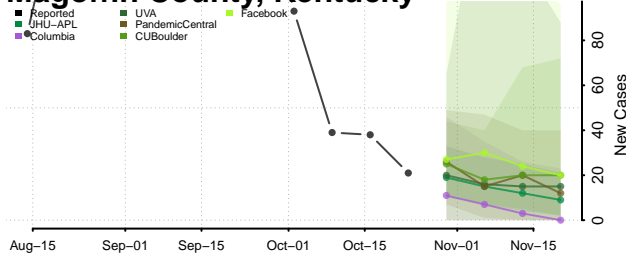

Magoffin County, Kentucky