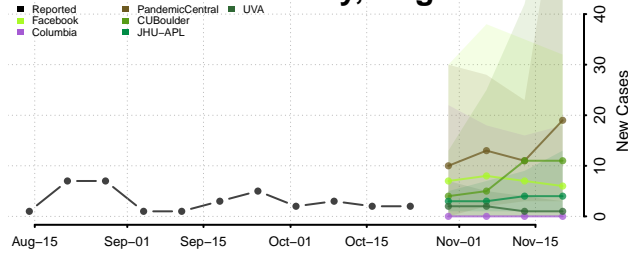

Manassas Park County, Virginia