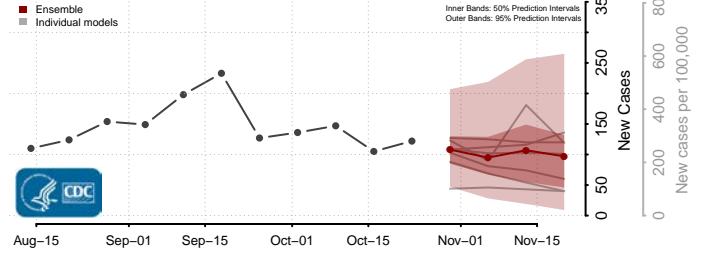

Kay County, Oklahoma