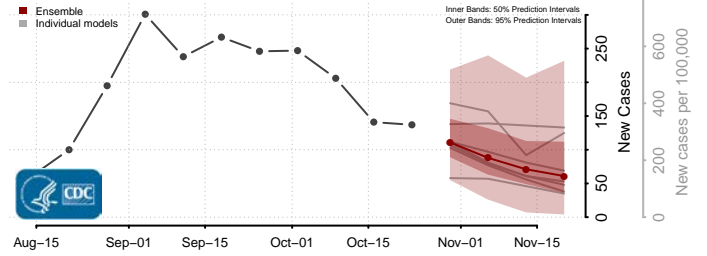

Okanogan County, Washington