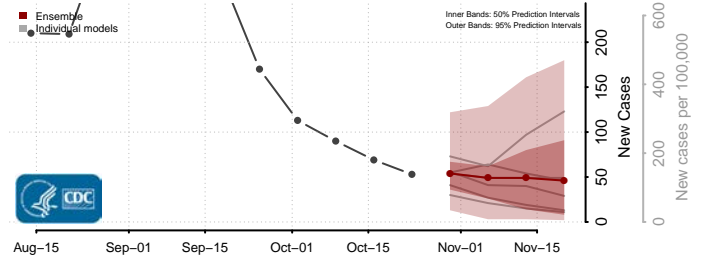

Scott County, Missouri