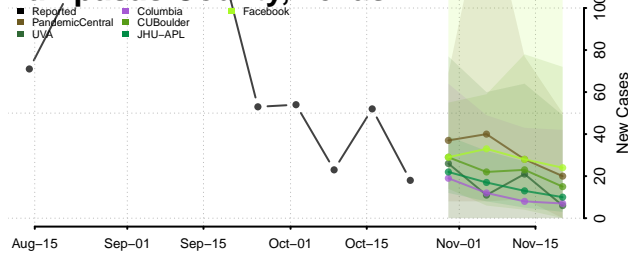

Lampasas County, Texas