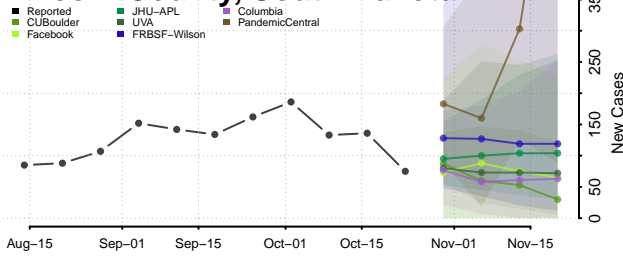

Lincoln County, South Dakota