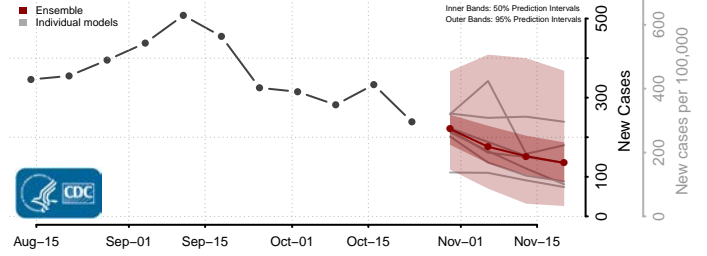

Lewis County, Washington