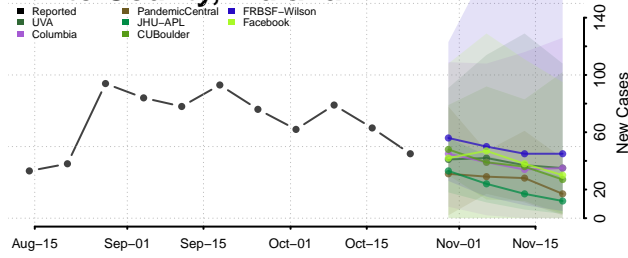

Vigo County, Indiana

Wabash County, Indiana

Warren County, Indiana

Warrick County, Indiana

Washington County, Indiana

Wayne County, Indiana

Wells County, Indiana

White County, Indiana