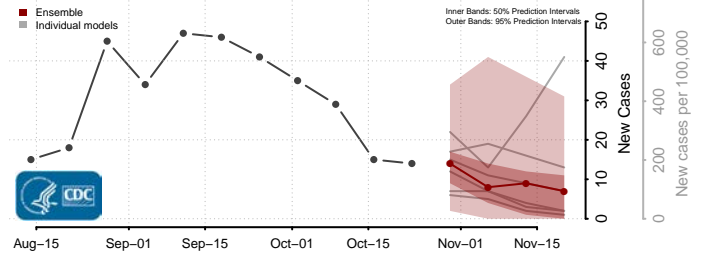

Lexington County, Virginia