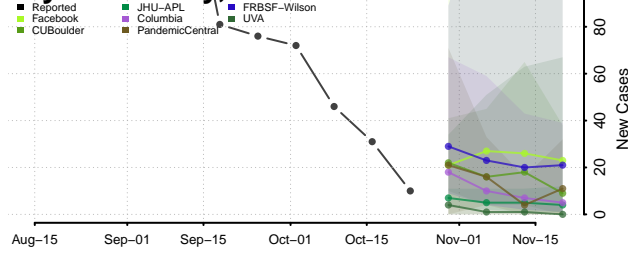

St. Lucie County, Florida

Sumter County, Florida

Suwannee County, Florida

Taylor County, Florida

Union County, Florida

Volusia County, Florida

Wakulla County, Florida

Walton County, Florida