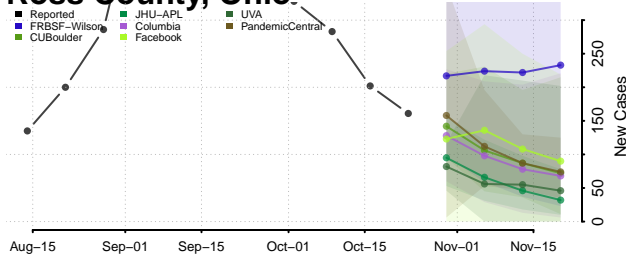

Putnam County, Ohio

Richland County, Ohio

Ross County, Ohio

Sandusky County, Ohio

Scioto County, Ohio

Seneca County, Ohio

Shelby County, Ohio

Stark County, Ohio