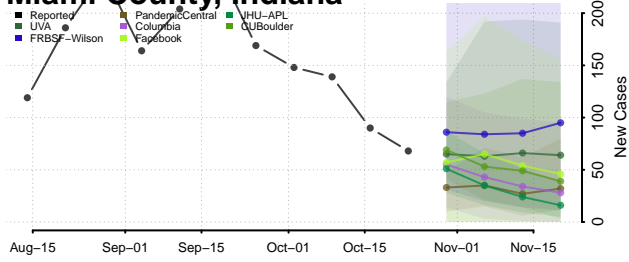

Miami County, Indiana