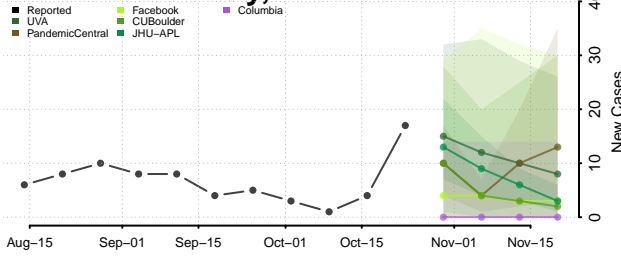

Cimarron County, Oklahoma