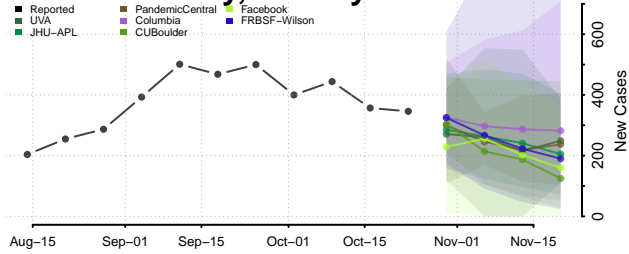

Lehigh County, Pennsylvania

Luzerne County, Pennsylvania

Lycoming County, Pennsylvania

McKean County, Pennsylvania

Mercer County, Pennsylvania

Mifflin County, Pennsylvania

Monroe County, Pennsylvania

Montgomery County, Pennsylvania