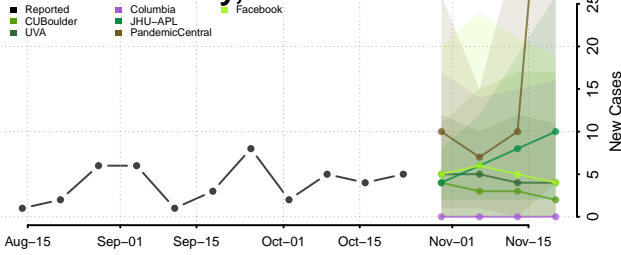

Hanson County, South Dakota