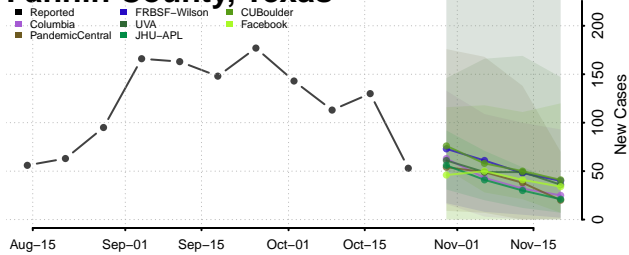

Fannin County, Texas