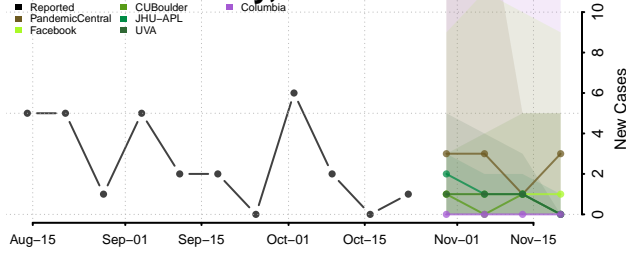

McMullen County, Texas