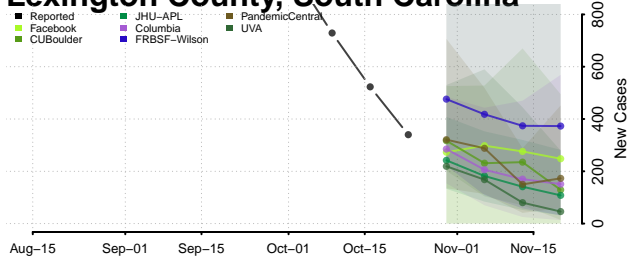

Lexington County, South Carolina