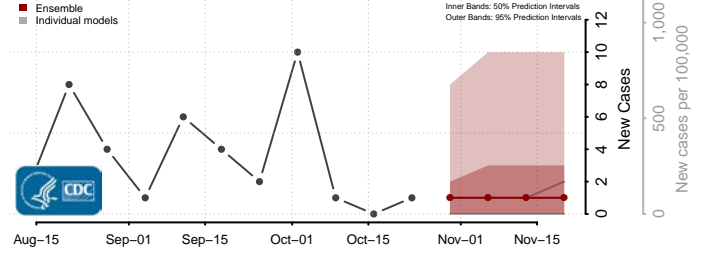

North Slope County, Alaska

Northwest Arctic County, Alaska

Petersburg County, Alaska

Prince of Wales-Hyder County, Alaska

Sitka County, Alaska

Skagway County, Alaska

Southeast Fairbanks County, Alaska

Valdez-Cordova County, Alaska