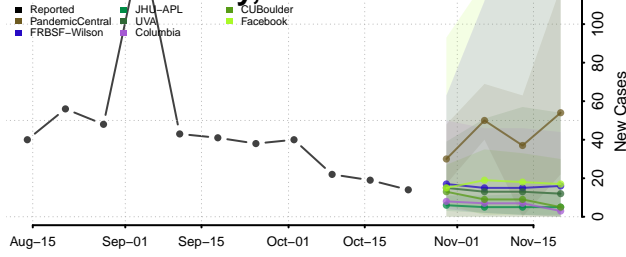

Marshall County, Oklahoma