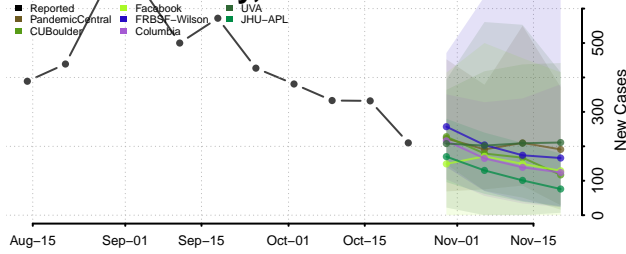

LaGrange County, Indiana

Lake County, Indiana

LaPorte County, Indiana

Lawrence County, Indiana

Madison County, Indiana

Marion County, Indiana

Marshall County, Indiana

Martin County, Indiana