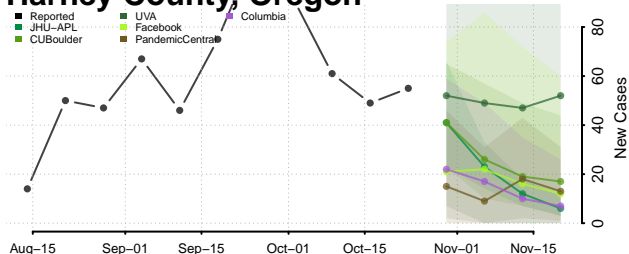

Harney County, Oregon