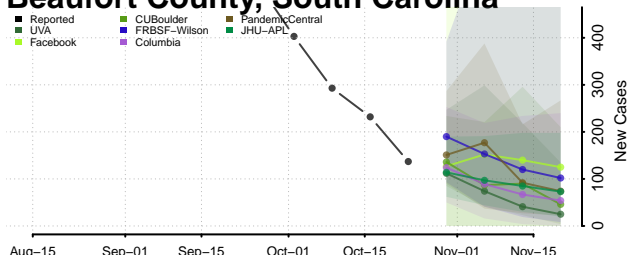

Beaufort County, South Carolina