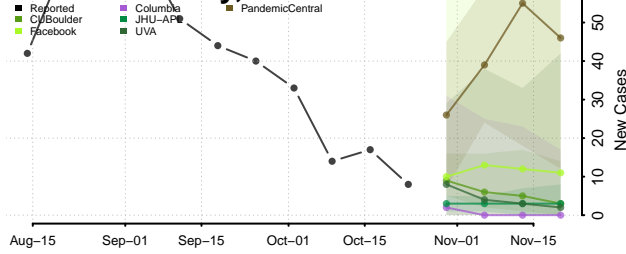

Haskell County, Oklahoma