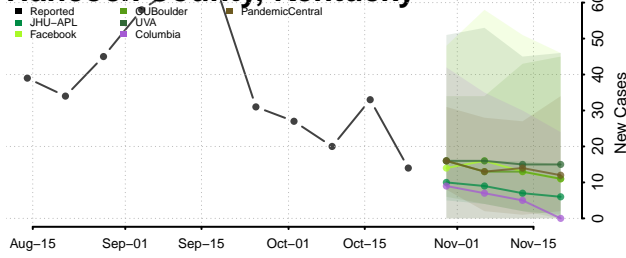

Grant County, Kentucky

Graves County, Kentucky

Grayson County, Kentucky

Green County, Kentucky

Greenup County, Kentucky

Hancock County, Kentucky

Hardin County, Kentucky

Harlan County, Kentucky