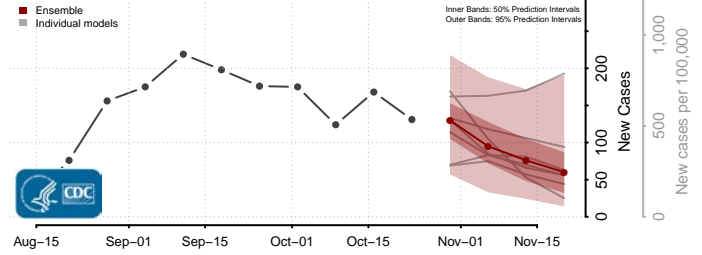

Nicholas County, West Virginia