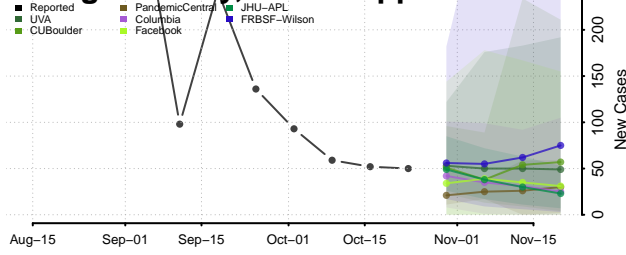

Covington County, Mississippi

DeSoto County, Mississippi

Forrest County, Mississippi

Franklin County, Mississippi

George County, Mississippi

Greene County, Mississippi

Grenada County, Mississippi

Hancock County, Mississippi