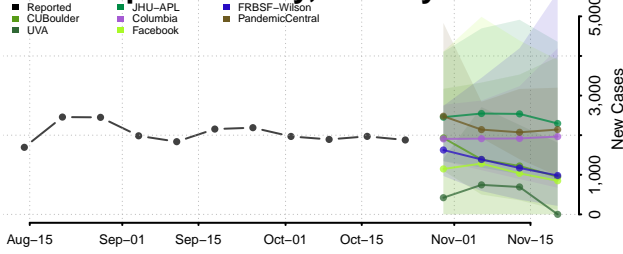

Philadelphia County, Pennsylvania