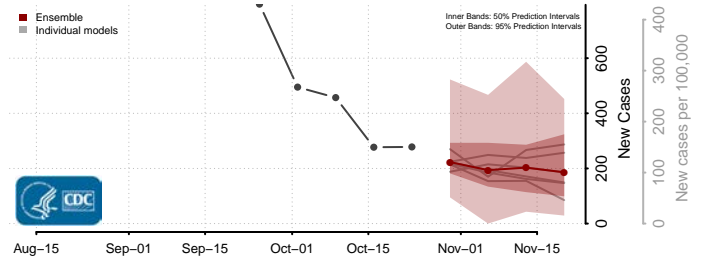

DeSoto County, Mississippi