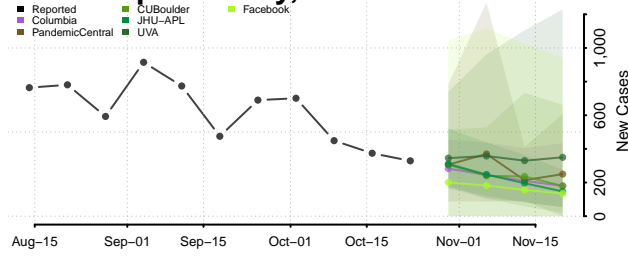

Guadalupe County, Texas