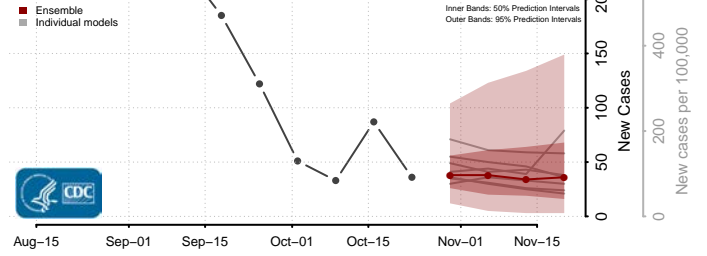

Pike County, Mississippi