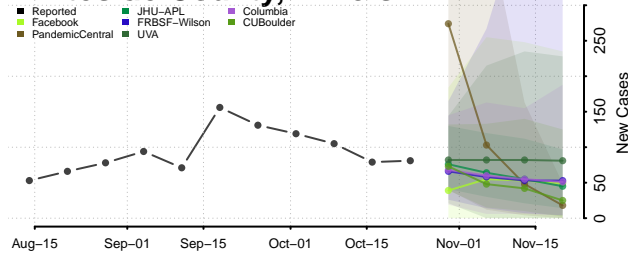

Union County, Illinois

Vermilion County, Illinois

Wabash County, Illinois

Warren County, Illinois

Washington County, Illinois

Wayne County, Illinois

White County, Illinois

Whiteside County, Illinois