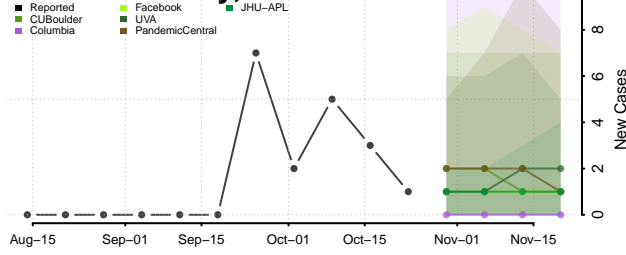

Nebraska

Adams County, Nebraska

Antelope County, Nebraska

Arthur County, Nebraska

Banner County, Nebraska

Blaine County, Nebraska

Boone County, Nebraska

Box Butte County, Nebraska