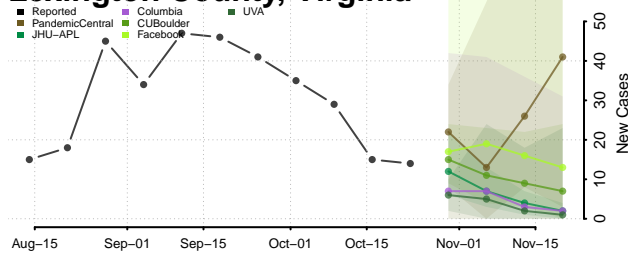

Lexington County, Virginia