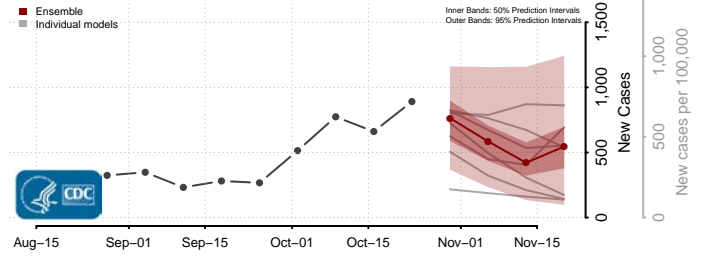

San Juan County, New Mexico