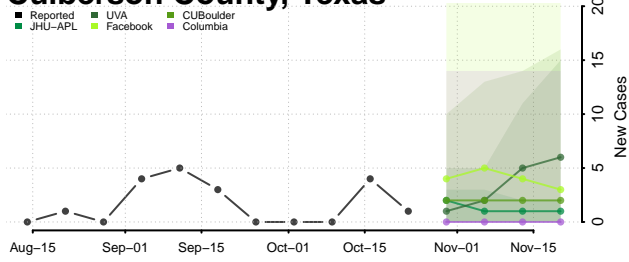

Culberson County, Texas