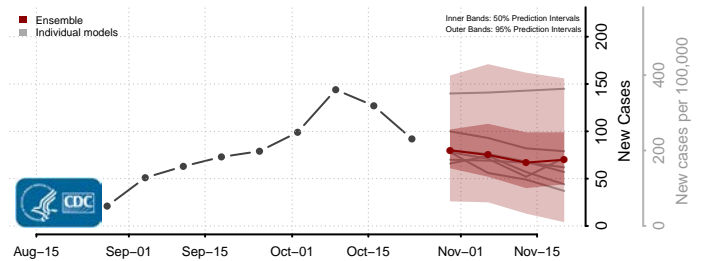

Wyoming County, New York