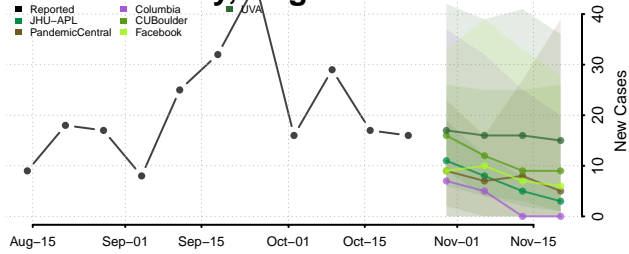

New Kent County, Virginia

Newport News County, Virginia

Norfolk County, Virginia

Northampton County, Virginia

Northumberland County, Virginia

Norton County, Virginia

Nottoway County, Virginia

Orange County, Virginia