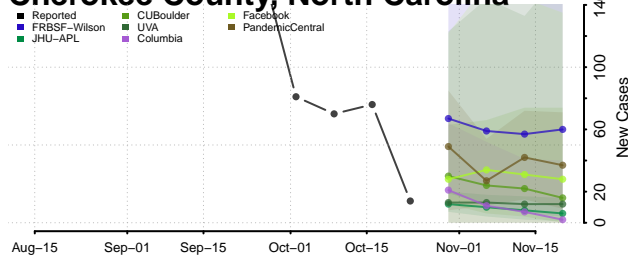

Cherokee County, North Carolina