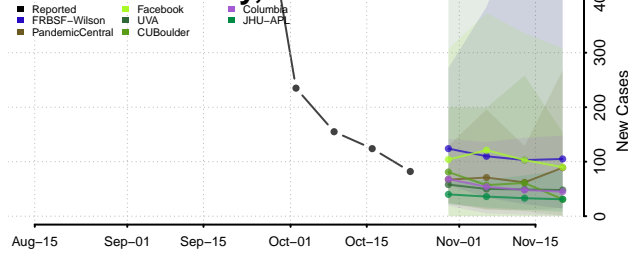

Geneva County, Alabama

Greene County, Alabama

Hale County, Alabama

Henry County, Alabama

Houston County, Alabama

Jackson County, Alabama

Jefferson County, Alabama

Lamar County, Alabama