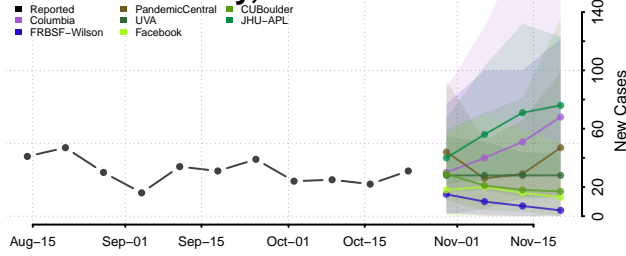

Addison County, Vermont