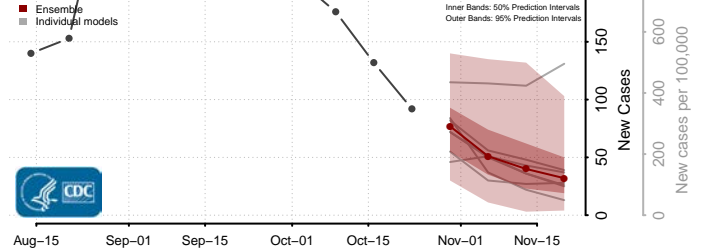

Grant County, Kentucky

Graves County, Kentucky

Grayson County, Kentucky

Green County, Kentucky

Greenup County, Kentucky

Hancock County, Kentucky

Hardin County, Kentucky

Harlan County, Kentucky