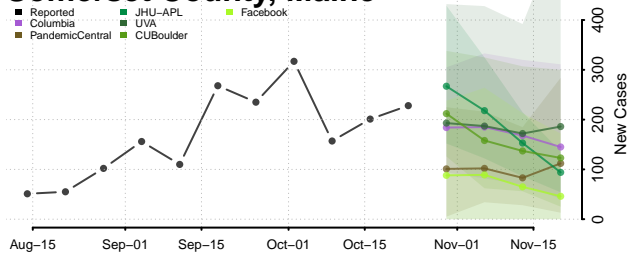

Kennebec County, Maine

Knox County, Maine

Lincoln County, Maine

Oxford County, Maine

Penobscot County, Maine

Piscataquis County, Maine

Sagadahoc County, Maine

Somerset County, Maine