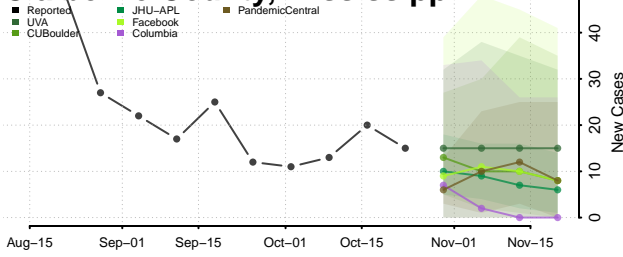

Carroll County, Mississippi

Chickasaw County, Mississippi

Choctaw County, Mississippi

Claiborne County, Mississippi

Clarke County, Mississippi

Clay County, Mississippi

Coahoma County, Mississippi

Copiah County, Mississippi