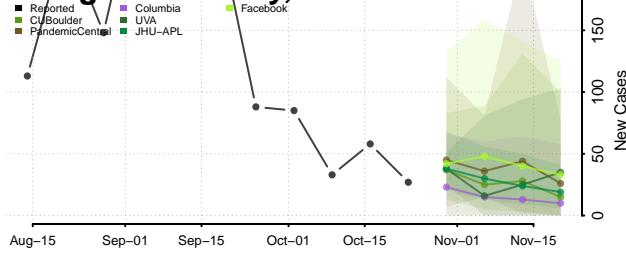

Matagorda County, Texas