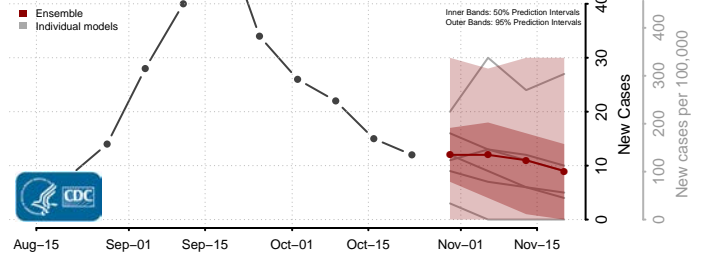

Palo Alto County, Iowa