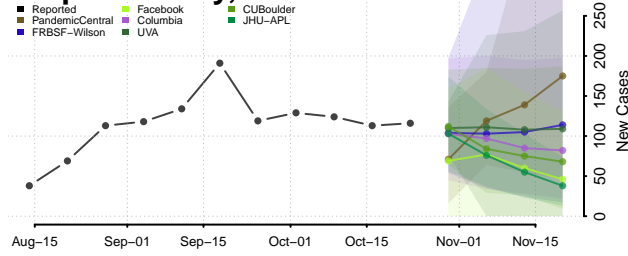

Jasper County, Indiana