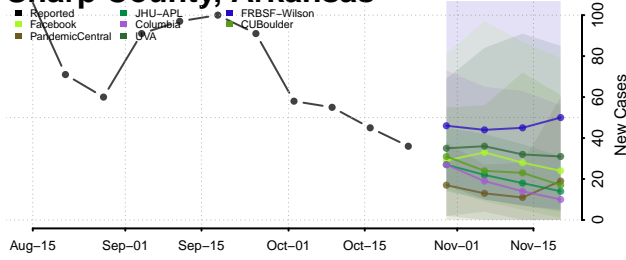

Pulaski County, Arkansas

Randolph County, Arkansas

Saline County, Arkansas

Scott County, Arkansas

Searcy County, Arkansas

Sebastian County, Arkansas

Sevier County, Arkansas

Sharp County, Arkansas