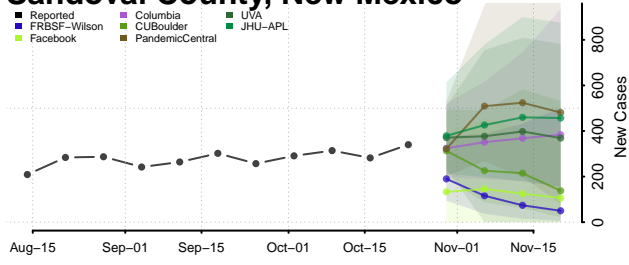

Sandoval County, New Mexico