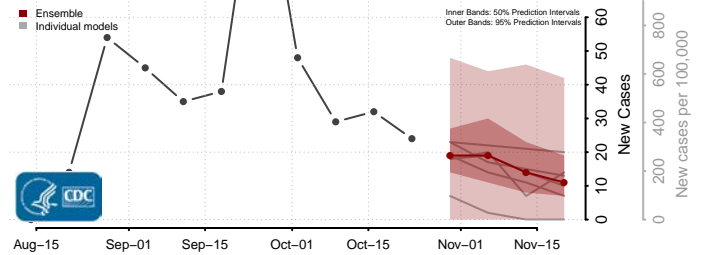

Grant County, Oregon