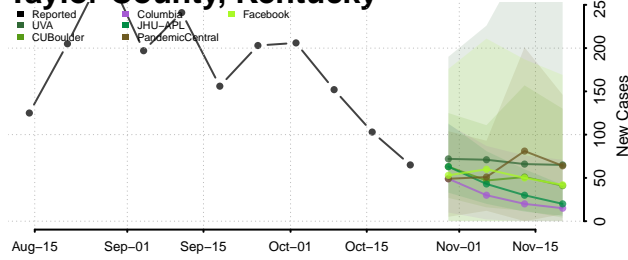

Scott County, Kentucky

Shelby County, Kentucky

Simpson County, Kentucky

Spencer County, Kentucky

Taylor County, Kentucky

Todd County, Kentucky

Trigg County, Kentucky

Trimble County, Kentucky