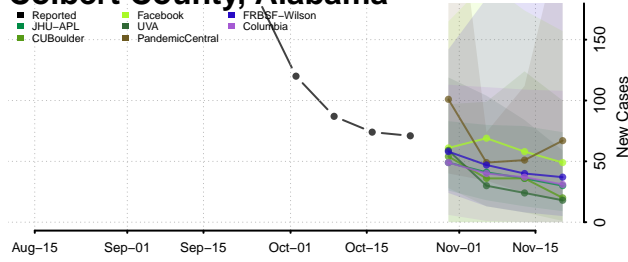

Colbert County, Alabama