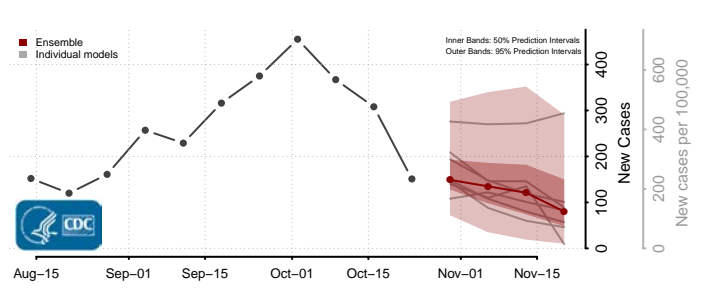

Barron County, Wisconsin

Bayfield County, Wisconsin

Brown County, Wisconsin

Buffalo County, Wisconsin

Burnett County, Wisconsin

Calumet County, Wisconsin

Chippewa County, Wisconsin

Clark County, Wisconsin