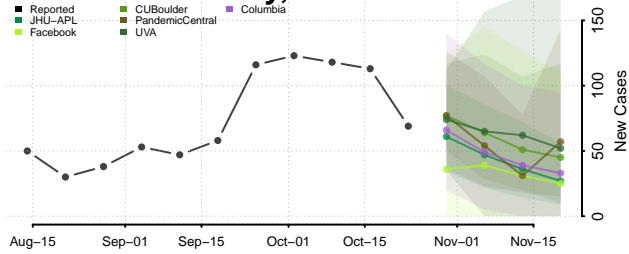

Kewaunee County, Wisconsin