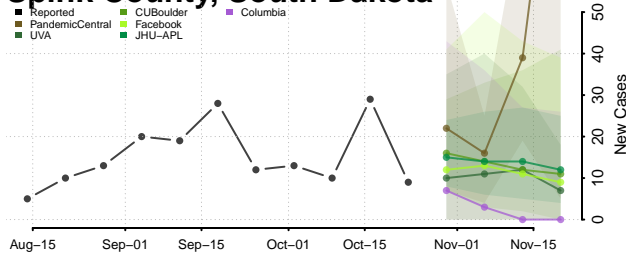

Spink County, South Dakota