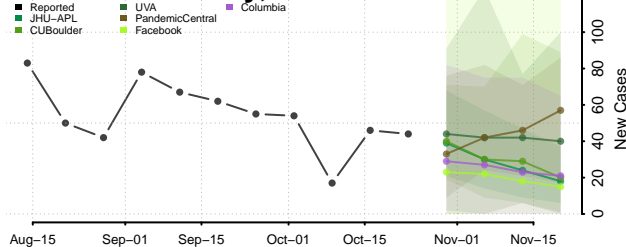

Atchison County, Kansas