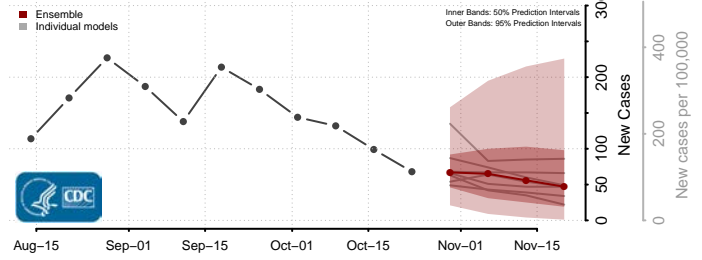

Forsyth County, North Carolina

Franklin County, North Carolina

Gaston County, North Carolina

Gates County, North Carolina

Graham County, North Carolina

Granville County, North Carolina

Greene County, North Carolina