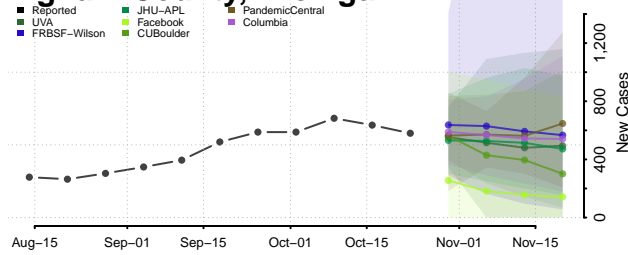

Grand Traverse County, Michigan

Gratiot County, Michigan

Hillsdale County, Michigan

Houghton County, Michigan

Huron County, Michigan

Ingham County, Michigan

Ionia County, Michigan

Iosco County, Michigan