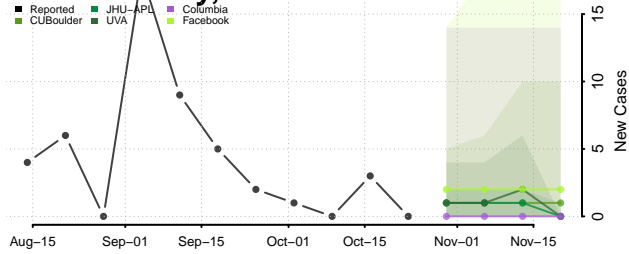

Foard County, Texas