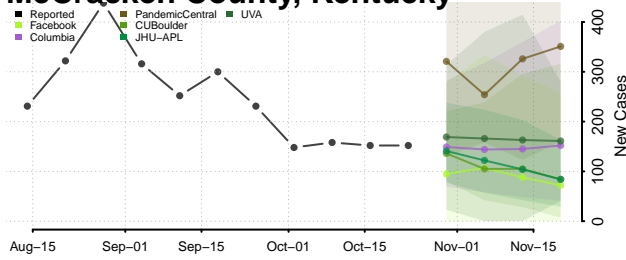

Madison County, Kentucky

Magoffin County, Kentucky

Marion County, Kentucky

Marshall County, Kentucky

Martin County, Kentucky

Mason County, Kentucky

McCracken County, Kentucky

McCreary County, Kentucky