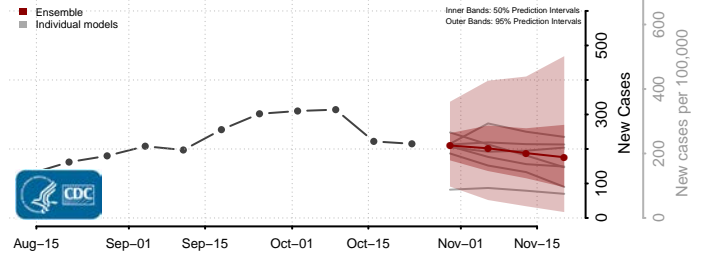

Dallas County, Iowa