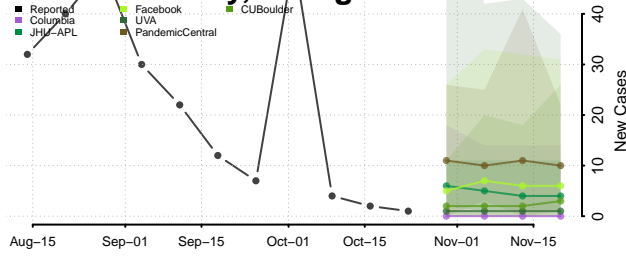

Jasper County, Georgia

Jeff Davis County, Georgia

Jefferson County, Georgia

Jenkins County, Georgia

Johnson County, Georgia

Jones County, Georgia

Lamar County, Georgia

Lanier County, Georgia