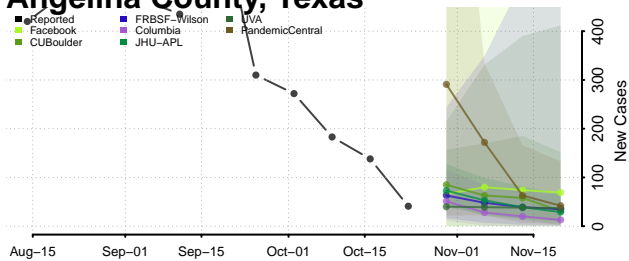

Angelina County, Texas