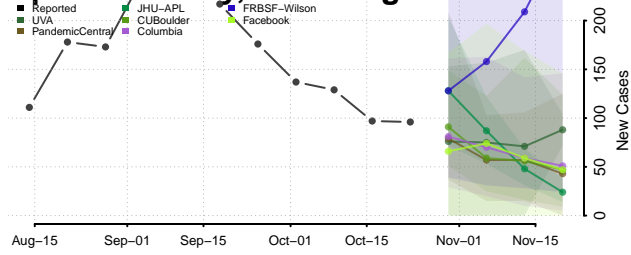

Upshur County, West Virginia