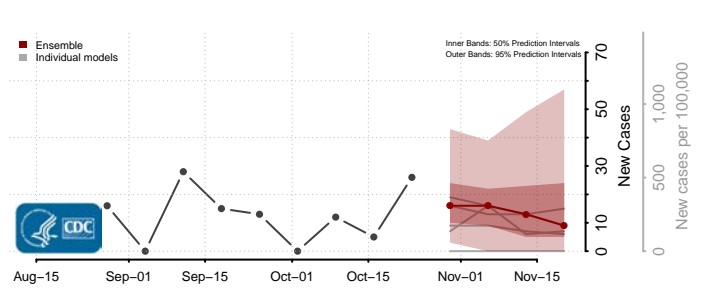

Lincoln County, Nevada