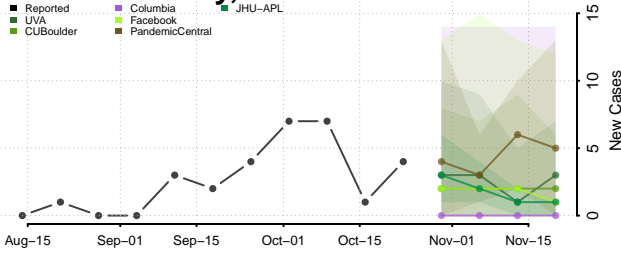

Lake County, Colorado

Larimer County, Colorado

Las Animas County, Colorado

Lincoln County, Colorado

Logan County, Colorado

Mesa County, Colorado

Mineral County, Colorado

Moffat County, Colorado