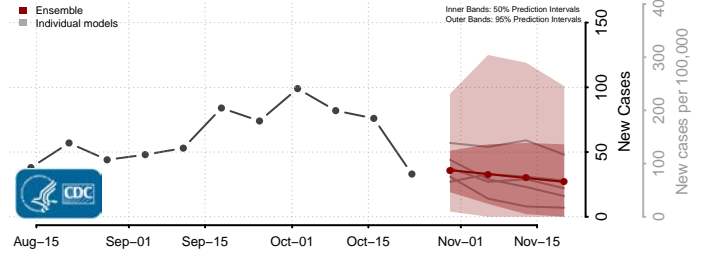

Manassas County, Virginia