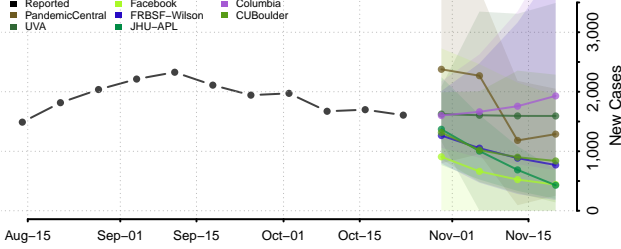

Skamania County, Washington

Snohomish County, Washington

Spokane County, Washington

Stevens County, Washington

Thurston County, Washington

Wahkiakum County, Washington

Walla Walla County, Washington

Whatcom County, Washington