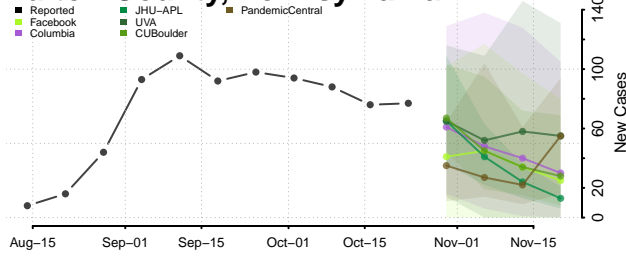

Elk County, Pennsylvania

Erie County, Pennsylvania

Fayette County, Pennsylvania

Forest County, Pennsylvania

Franklin County, Pennsylvania

Fulton County, Pennsylvania

Greene County, Pennsylvania

Huntingdon County, Pennsylvania