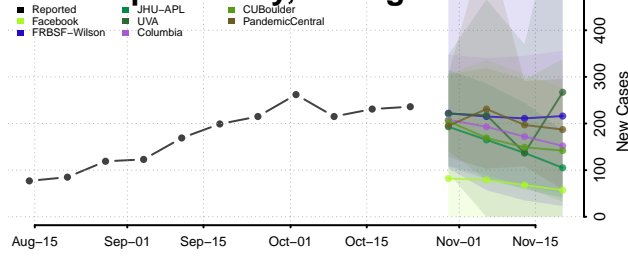

St. Joseph County, Michigan