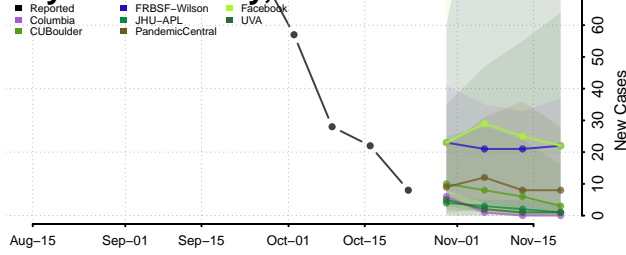

Hamilton County, Tennessee

Hancock County, Tennessee

Hardeman County, Tennessee

Hardin County, Tennessee

Hawkins County, Tennessee

Haywood County, Tennessee

Henderson County, Tennessee

Henry County, Tennessee