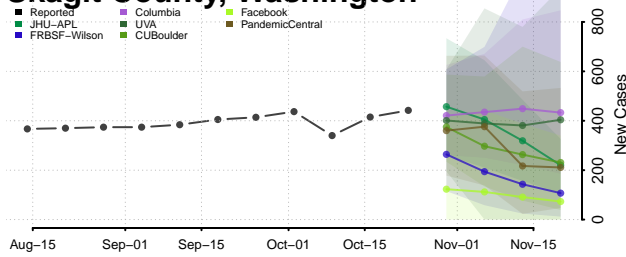

Skamania County, Washington

Snohomish County, Washington

Spokane County, Washington

Stevens County, Washington

Thurston County, Washington

Wahkiakum County, Washington

Walla Walla County, Washington

Whatcom County, Washington