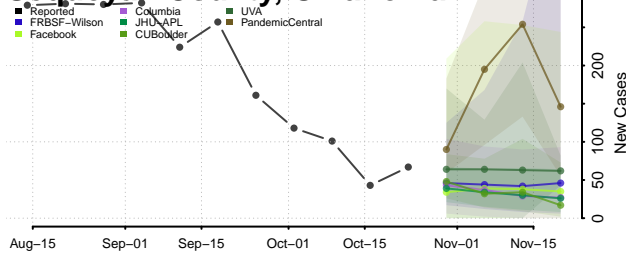

Sequoyah County, Oklahoma

Stephens County, Oklahoma

Texas County, Oklahoma

Tillman County, Oklahoma

Tulsa County, Oklahoma

Wagoner County, Oklahoma

Washington County, Oklahoma

Washita County, Oklahoma