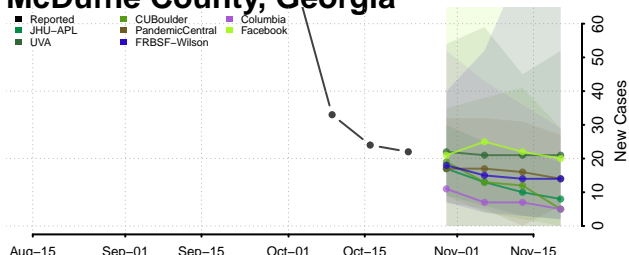

McDuffie County, Georgia