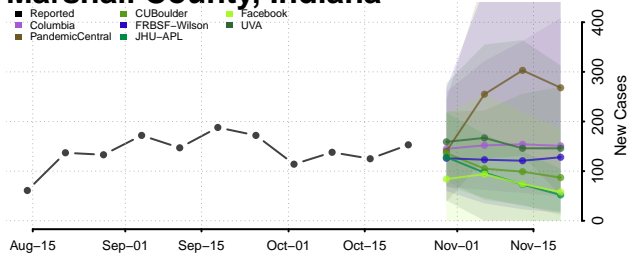

LaGrange County, Indiana

Lake County, Indiana

LaPorte County, Indiana

Lawrence County, Indiana

Madison County, Indiana

Marion County, Indiana

Marshall County, Indiana

Martin County, Indiana