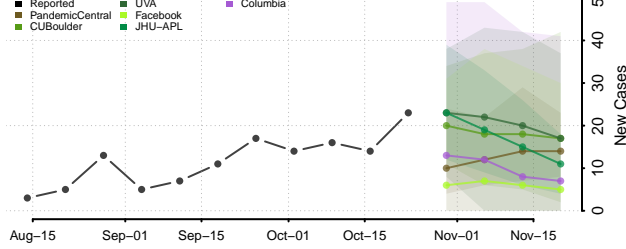

Audubon County, Iowa