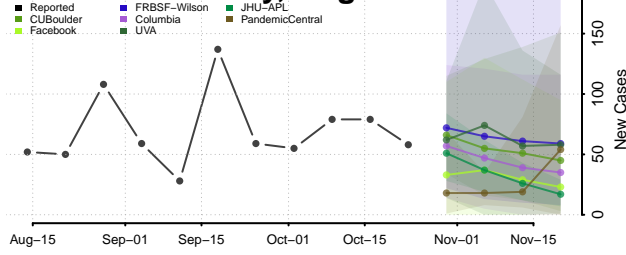

Buchanan County, Virginia