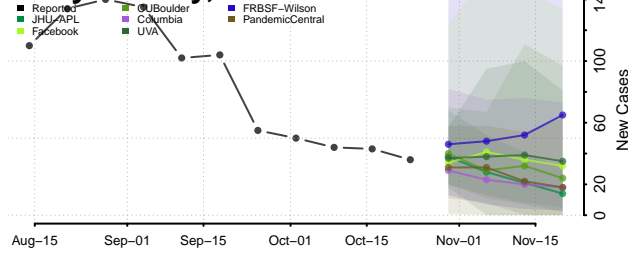

Monroe County, Illinois

Montgomery County, Illinois

Morgan County, Illinois

Moultrie County, Illinois

Ogle County, Illinois

Peoria County, Illinois

Perry County, Illinois

Piatt County, Illinois