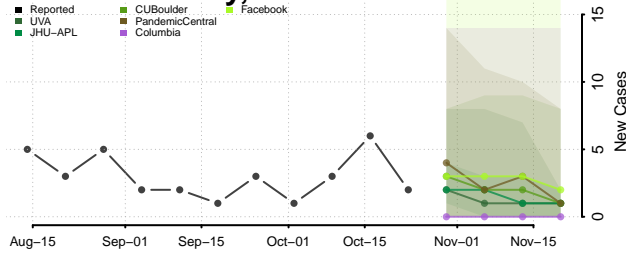

Briscoe County, Texas