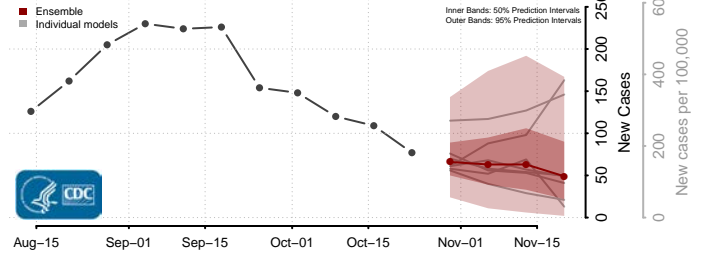

Butler County, Missouri