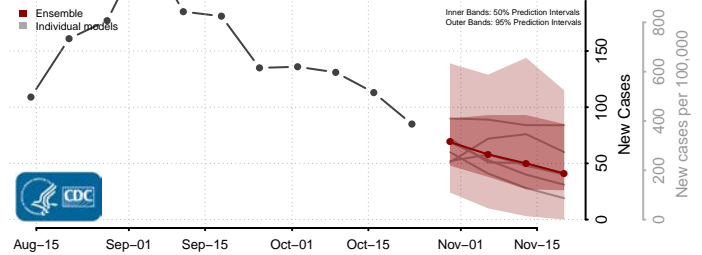

McLean County, Kentucky

Meade County, Kentucky

Menifee County, Kentucky

Mercer County, Kentucky

Metcalfe County, Kentucky

Monroe County, Kentucky

Montgomery County, Kentucky

Morgan County, Kentucky