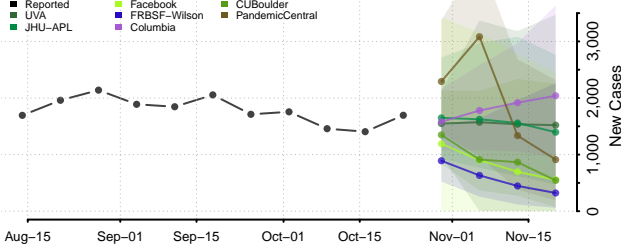

Skamania County, Washington

Snohomish County, Washington

Spokane County, Washington

Stevens County, Washington

Thurston County, Washington

Wahkiakum County, Washington

Walla Walla County, Washington

Whatcom County, Washington