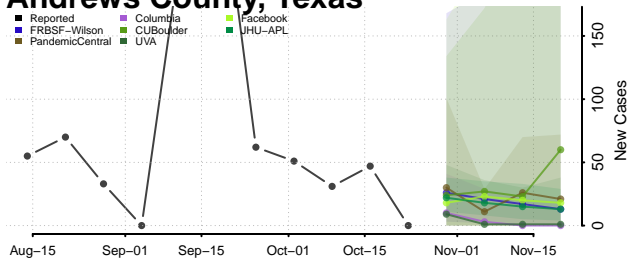

Andrews County, Texas