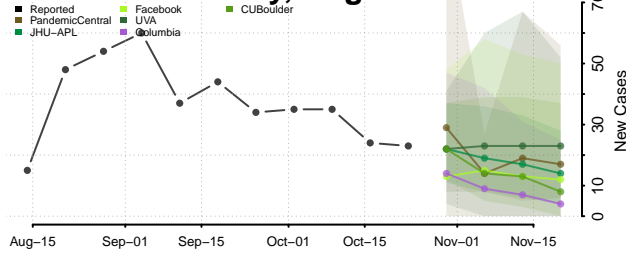

Brunswick County, Virginia