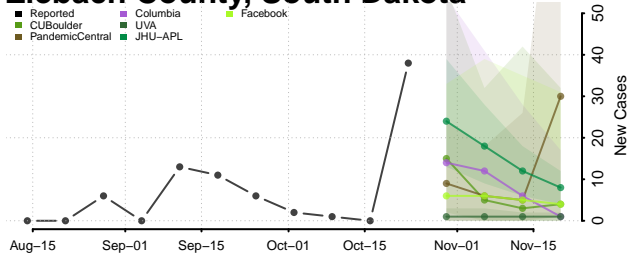

Ziebach County, South Dakota