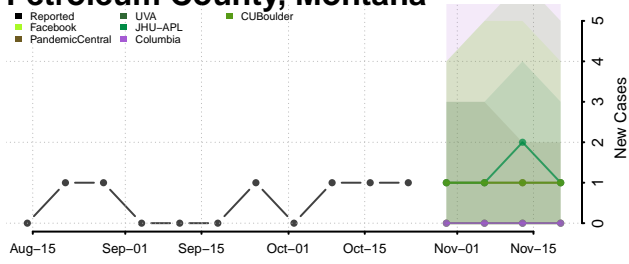

Petroleum County, Montana