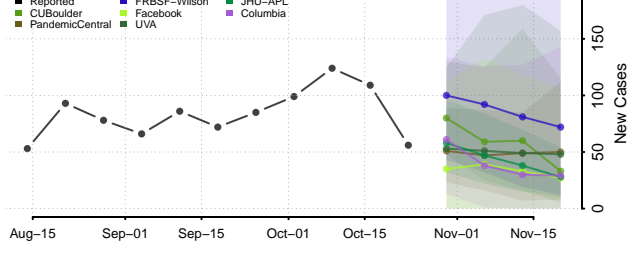

Grayson County, Virginia

Greene County, Virginia

Greensville County, Virginia

Halifax County, Virginia

Hampton County, Virginia

Hanover County, Virginia

Harrisonburg County, Virginia

Henrico County, Virginia