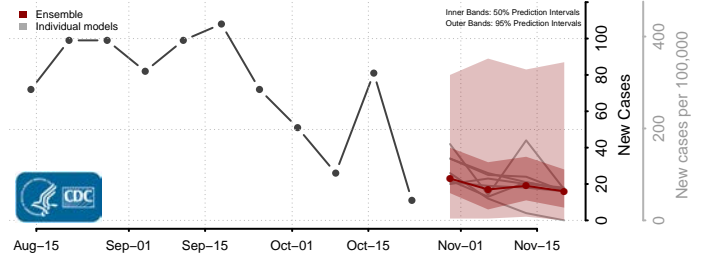

Shelby County, Texas