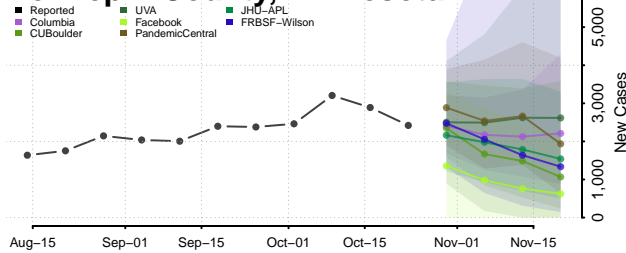

Freeborn County, Minnesota

Goodhue County, Minnesota

Grant County, Minnesota

Hennepin County, Minnesota

Houston County, Minnesota

Hubbard County, Minnesota

Isanti County, Minnesota

Itasca County, Minnesota