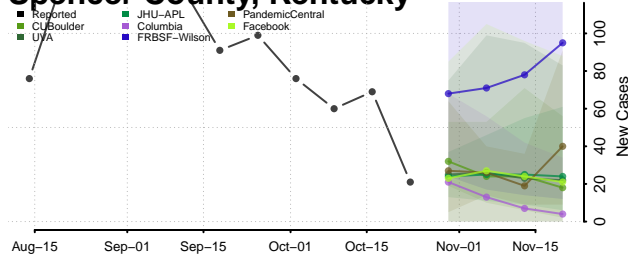

Scott County, Kentucky

Shelby County, Kentucky

Simpson County, Kentucky

Spencer County, Kentucky

Taylor County, Kentucky

Todd County, Kentucky

Trigg County, Kentucky

Trimble County, Kentucky