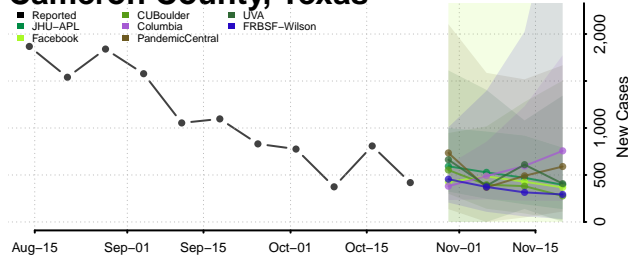

Cameron County, Texas