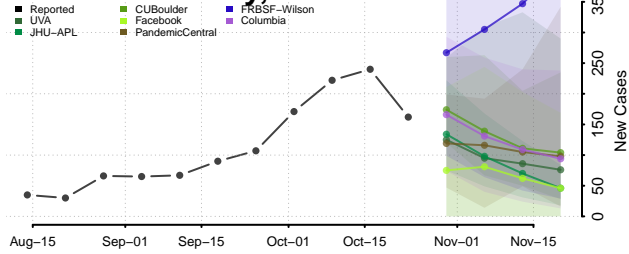

Morrison County, Minnesota