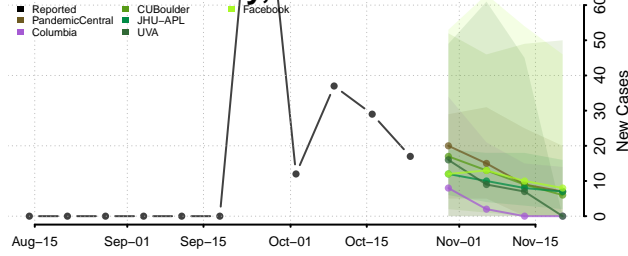

Sheridan County, Nebraska