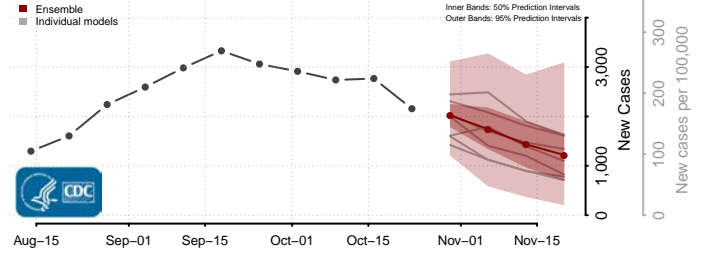

Clermont County, Ohio

Clinton County, Ohio

Columbiana County, Ohio

Coshocton County, Ohio

Crawford County, Ohio

Cuyahoga County, Ohio

Darke County, Ohio

Defiance County, Ohio