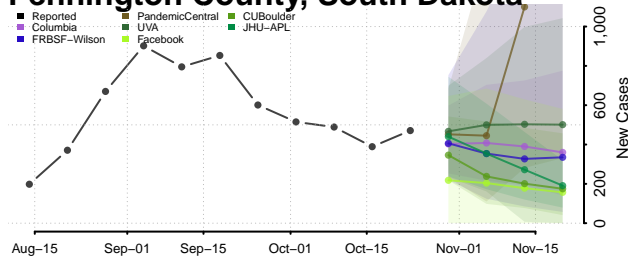

Pennington County, South Dakota