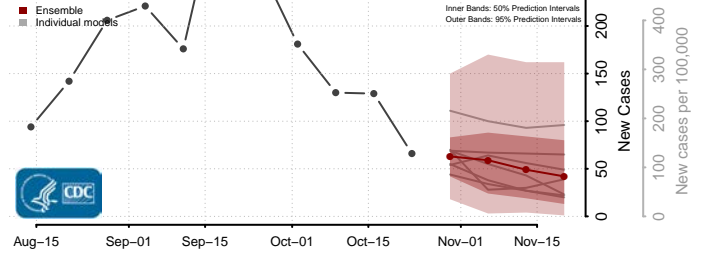

Currituck County, North Carolina

Dare County, North Carolina

Davidson County, North Carolina

Davie County, North Carolina

Duplin County, North Carolina

Durham County, North Carolina

Edgecombe County, North Carolina