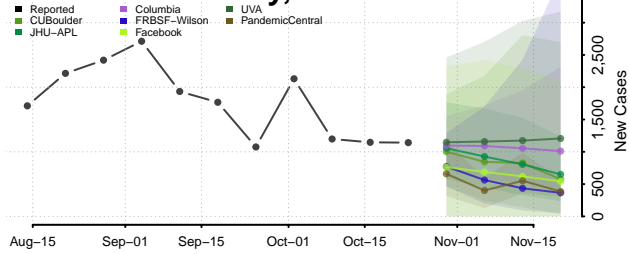

Sierra County, California

Siskiyou County, California

Solano County, California

Sonoma County, California

Stanislaus County, California

Sutter County, California

Tehama County, California

Trinity County, California