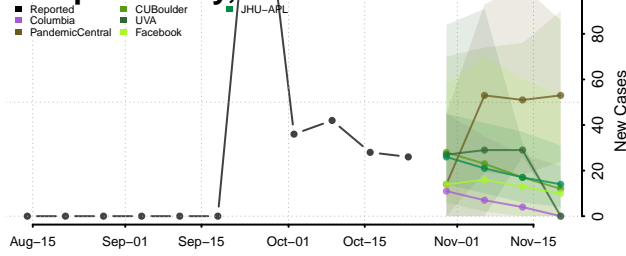

Nemaha County, Nebraska

Nuckolls County, Nebraska

Otoe County, Nebraska

Pawnee County, Nebraska

Perkins County, Nebraska

Phelps County, Nebraska

Pierce County, Nebraska

Platte County, Nebraska