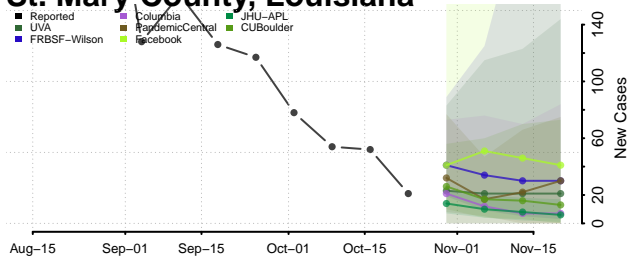

St. Mary County, Louisiana