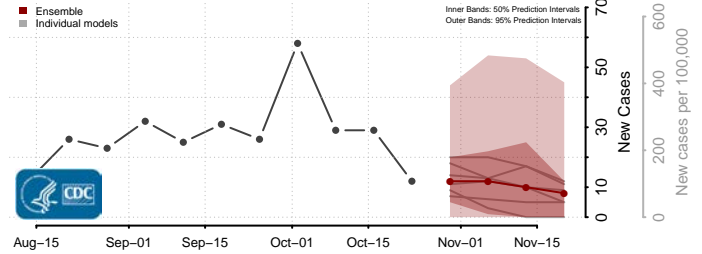

Sussex County, Virginia