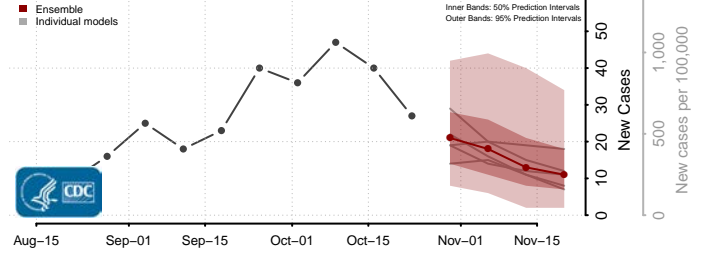

Divide County, North Dakota

Dunn County, North Dakota

Eddy County, North Dakota

Emmons County, North Dakota

Foster County, North Dakota

Golden Valley County, North Dakota

Grand Forks County, North Dakota

Grant County, North Dakota