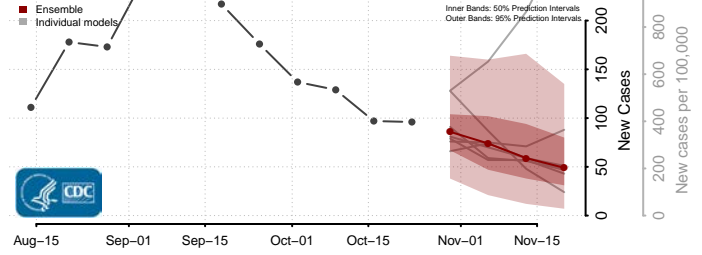

Upshur County, West Virginia