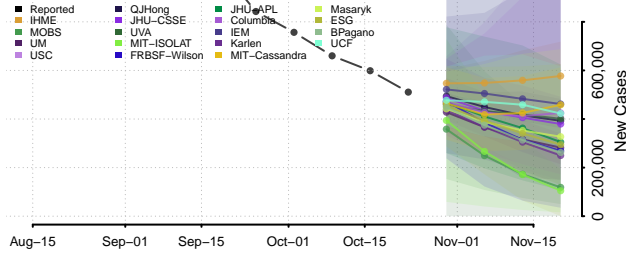

National

Alabama

Autauga County, Alabama

Baldwin County, Alabama

Barbour County, Alabama

Bibb County, Alabama

Blount County, Alabama

Bullock County, Alabama