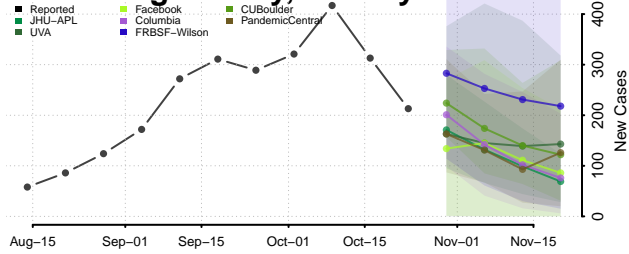

Armstrong County, Pennsylvania