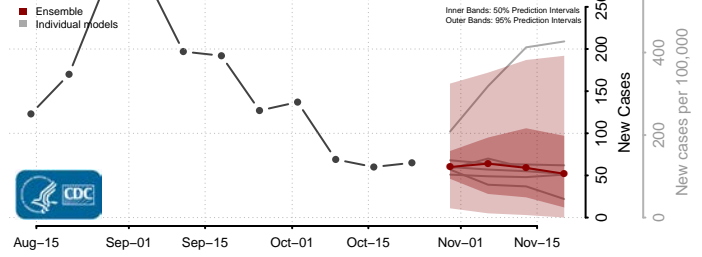

De Baca County, New Mexico

Dona Ana County, New Mexico

Eddy County, New Mexico

Grant County, New Mexico

Guadalupe County, New Mexico

Harding County, New Mexico

Hidalgo County, New Mexico

Lea County, New Mexico