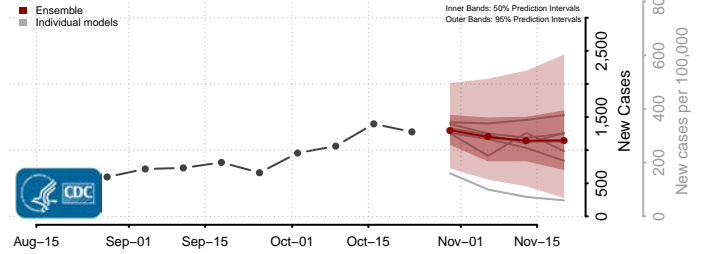

Crawford County, Michigan

Delta County, Michigan

Dickinson County, Michigan

Eaton County, Michigan

Emmet County, Michigan

Genesee County, Michigan

Gladwin County, Michigan

Gogebic County, Michigan