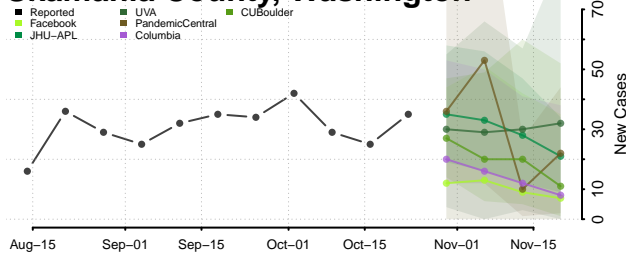

Skamania County, Washington

Snohomish County, Washington

Spokane County, Washington

Stevens County, Washington

Thurston County, Washington

Wahkiakum County, Washington

Walla Walla County, Washington

Whatcom County, Washington