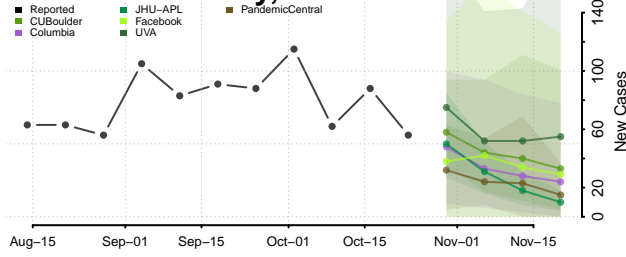

Lawrence County, Illinois

Lee County, Illinois

Livingston County, Illinois

Logan County, Illinois

Macon County, Illinois

Macoupin County, Illinois

Madison County, Illinois

Marion County, Illinois