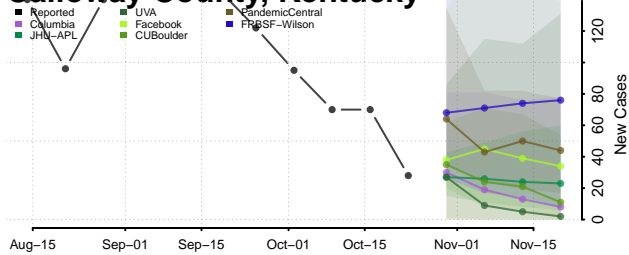

Calloway County, Kentucky