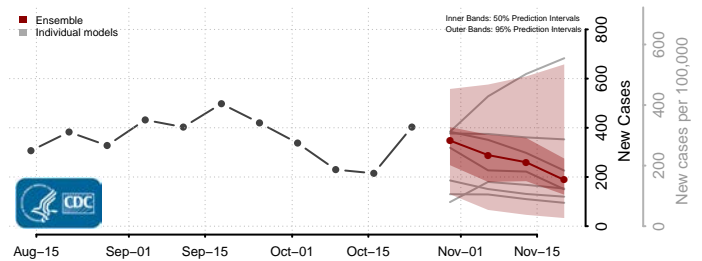

Union County, North Carolina

Vance County, North Carolina

Wake County, North Carolina

Warren County, North Carolina

Washington County, North Carolina

Watauga County, North Carolina

Wayne County, North Carolina