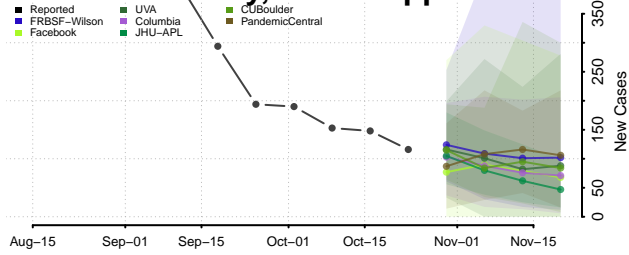

Leake County, Mississippi

Lee County, Mississippi

Leflore County, Mississippi

Lincoln County, Mississippi

Lowndes County, Mississippi

Madison County, Mississippi

Marion County, Mississippi

Marshall County, Mississippi