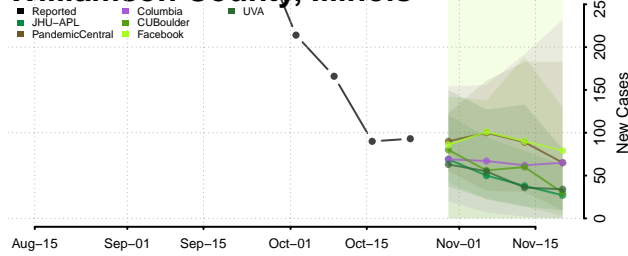

Williamson County, Illinois