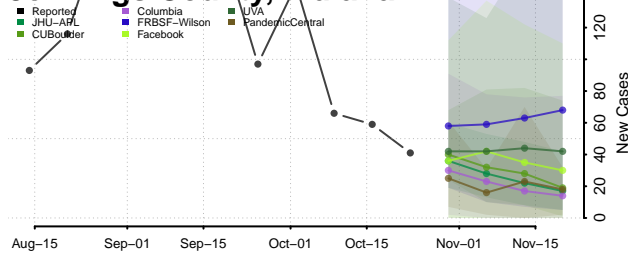

Jennings County, Indiana