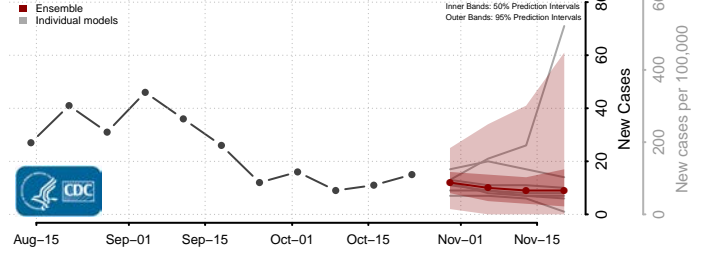

Osage County, Missouri