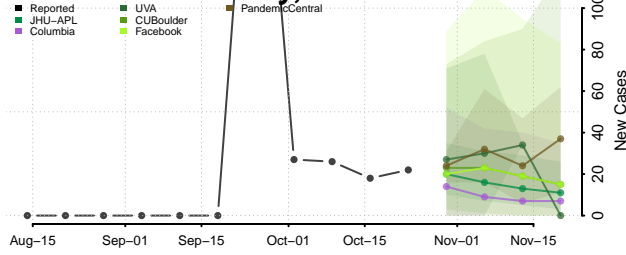

Red Willow County, Nebraska