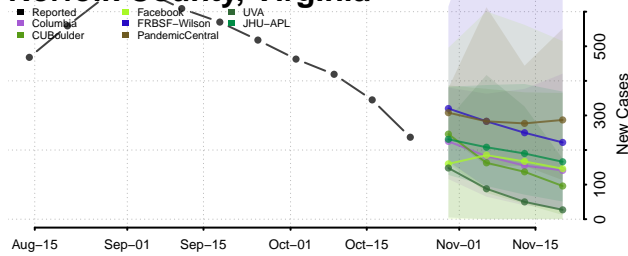

New Kent County, Virginia

Newport News County, Virginia

Norfolk County, Virginia

Northampton County, Virginia

Northumberland County, Virginia

Norton County, Virginia

Nottoway County, Virginia

Orange County, Virginia