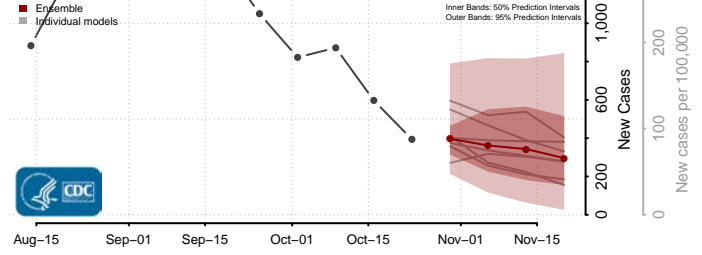

Virginia Beach County, Virginia