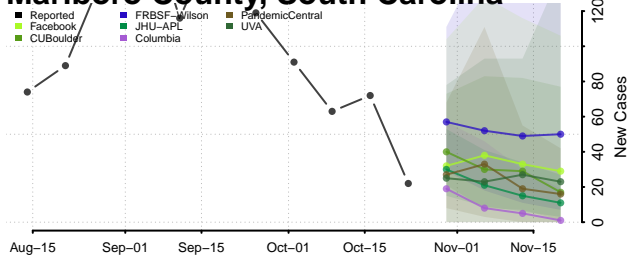

Marlboro County, South Carolina