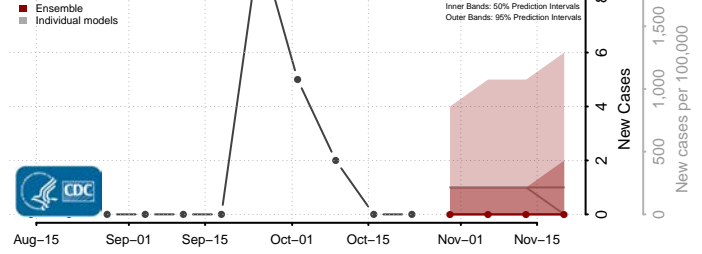

Nebraska

Adams County, Nebraska

Antelope County, Nebraska

Arthur County, Nebraska

Banner County, Nebraska

Blaine County, Nebraska

Boone County, Nebraska

Box Butte County, Nebraska