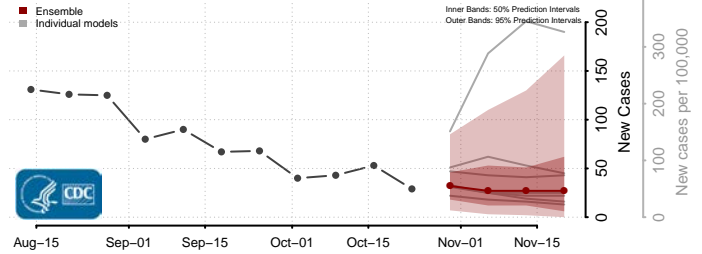

Newton County, Missouri