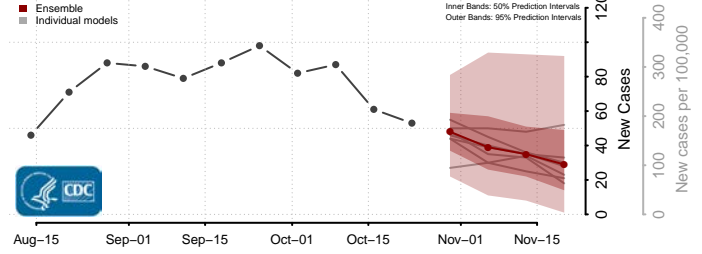

Dinwiddie County, Virginia