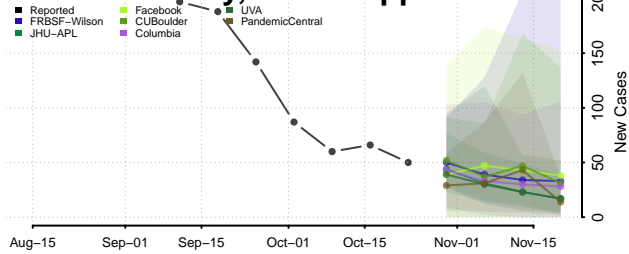

Monroe County, Mississippi