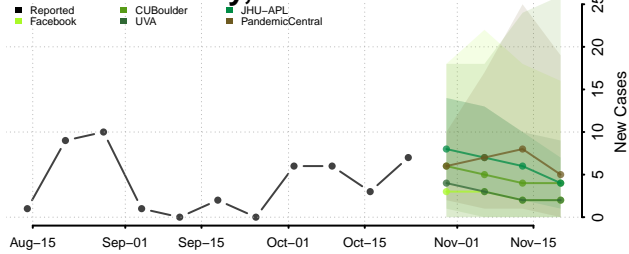

Garfield County, Montana