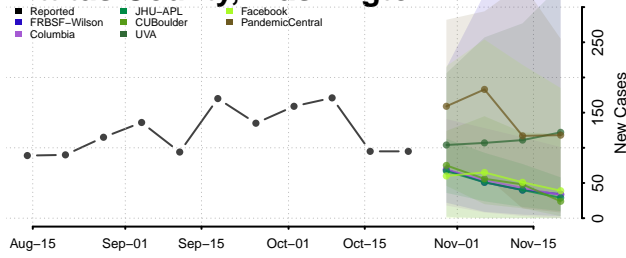

Kittitas County, Washington