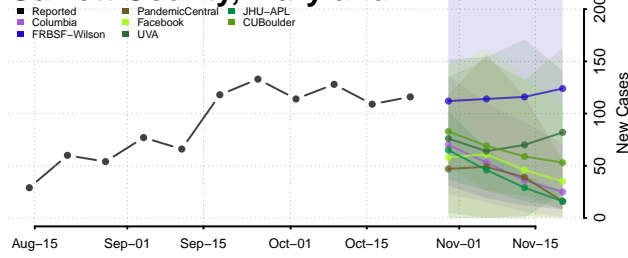

Garrett County, Maryland