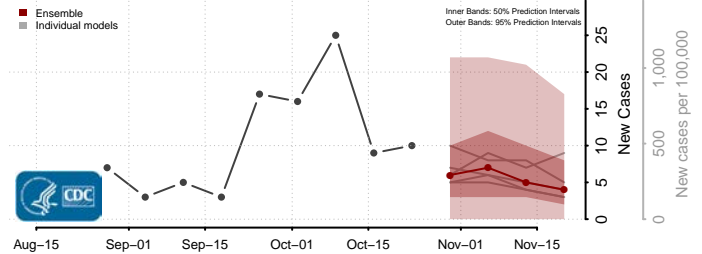

Clear Creek County, Colorado

Conejos County, Colorado

Costilla County, Colorado

Crowley County, Colorado

Custer County, Colorado

Delta County, Colorado

Denver County, Colorado

Dolores County, Colorado