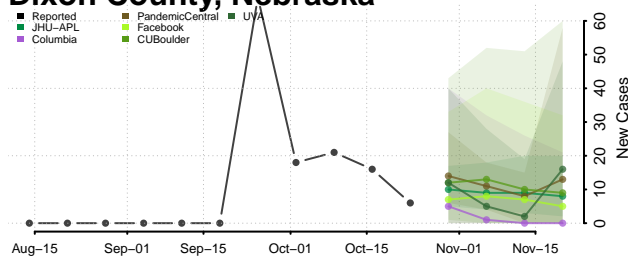

Dixon County, Nebraska