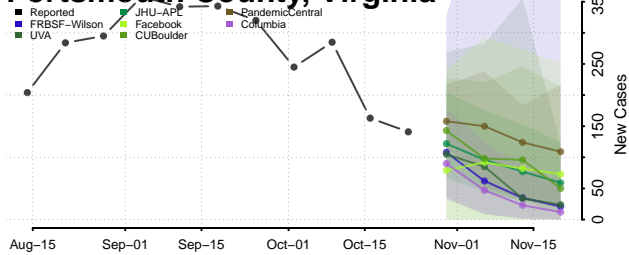

Page County, Virginia

Patrick County, Virginia

Petersburg County, Virginia

Pittsylvania County, Virginia

Poquoson County, Virginia

Portsmouth County, Virginia

Powhatan County, Virginia

Prince Edward County, Virginia