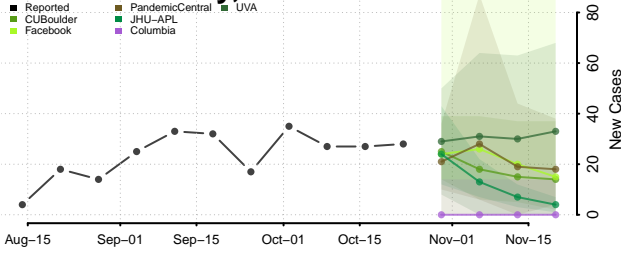

Lake County, Colorado

Larimer County, Colorado

Las Animas County, Colorado

Lincoln County, Colorado

Logan County, Colorado

Mesa County, Colorado

Mineral County, Colorado

Moffat County, Colorado