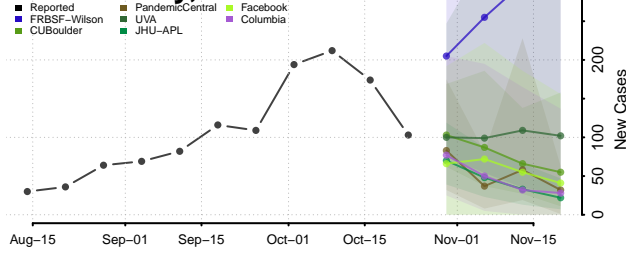

Polk County, Minnesota