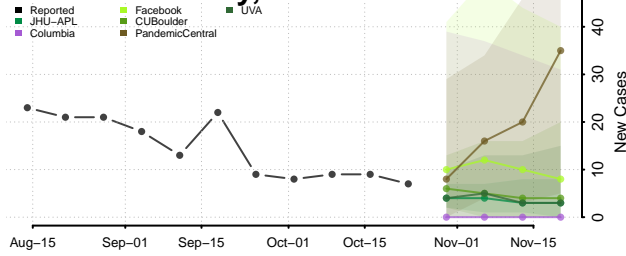

Caldwell County, Missouri