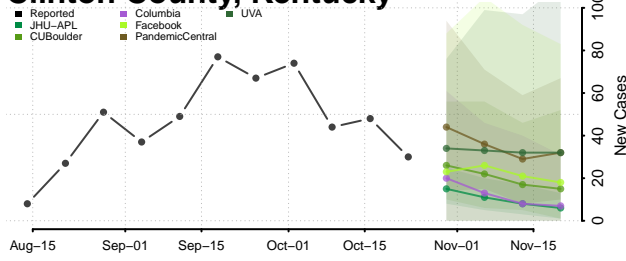

Clinton County, Kentucky