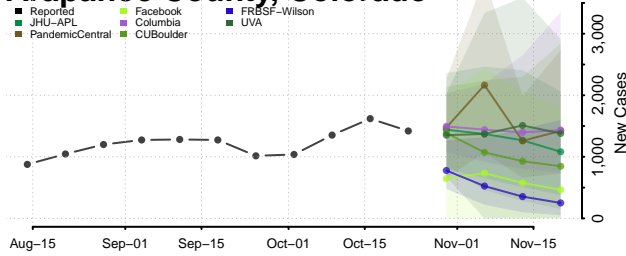

Arapahoe County, Colorado