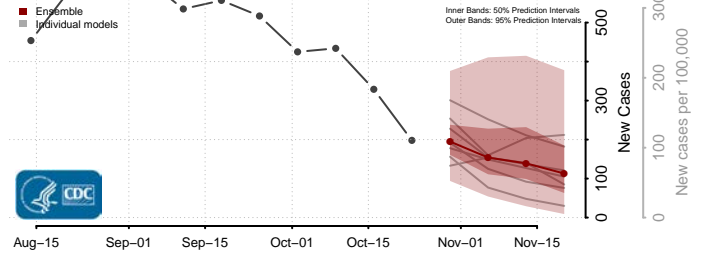

New Kent County, Virginia

Newport News County, Virginia

Norfolk County, Virginia

Northampton County, Virginia

Northumberland County, Virginia

Norton County, Virginia

Nottoway County, Virginia

Orange County, Virginia