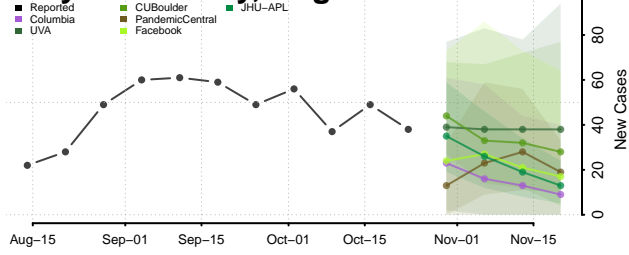

Grayson County, Virginia

Greene County, Virginia

Greensville County, Virginia

Halifax County, Virginia

Hampton County, Virginia

Hanover County, Virginia

Harrisonburg County, Virginia

Henrico County, Virginia