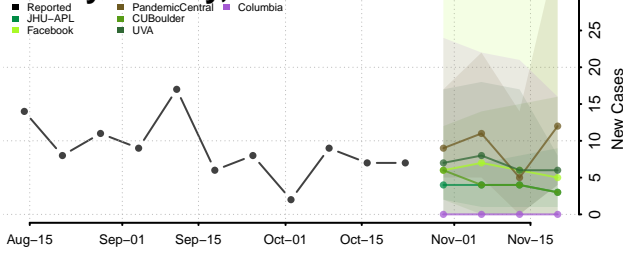

Custer County, Oklahoma

Delaware County, Oklahoma

Dewey County, Oklahoma

Ellis County, Oklahoma

Garfield County, Oklahoma

Garvin County, Oklahoma

Grady County, Oklahoma

Grant County, Oklahoma