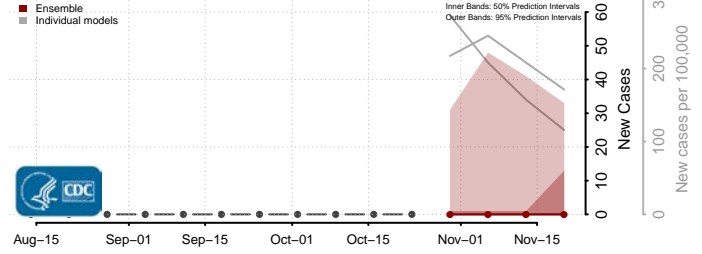

Sevier County, Utah