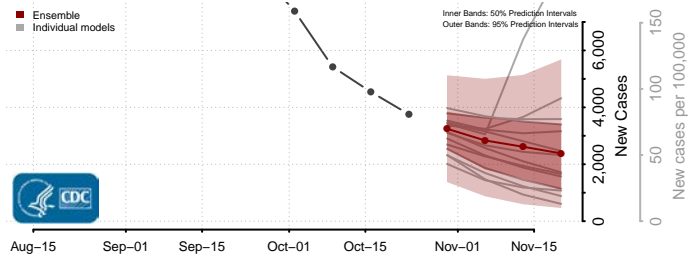

Wayne County, Kentucky

Webster County, Kentucky

Whitley County, Kentucky

Wolfe County, Kentucky

Woodford County, Kentucky

Louisiana