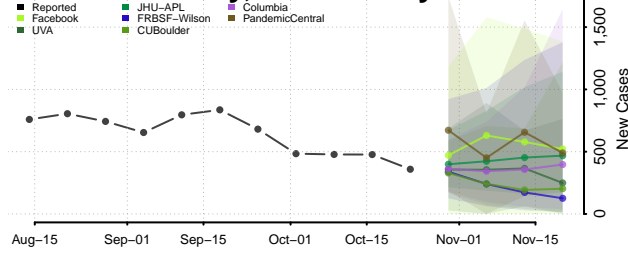

Cape May County, New Jersey

Cumberland County, New Jersey

Essex County, New Jersey

Gloucester County, New Jersey

Hudson County, New Jersey

Hunterdon County, New Jersey

Mercer County, New Jersey

Middlesex County, New Jersey