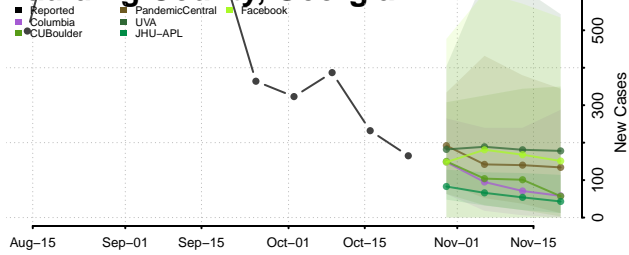

Montgomery County, Georgia

Morgan County, Georgia

Murray County, Georgia

Muscogee County, Georgia

Newton County, Georgia

Oconee County, Georgia

Oglethorpe County, Georgia

Paulding County, Georgia