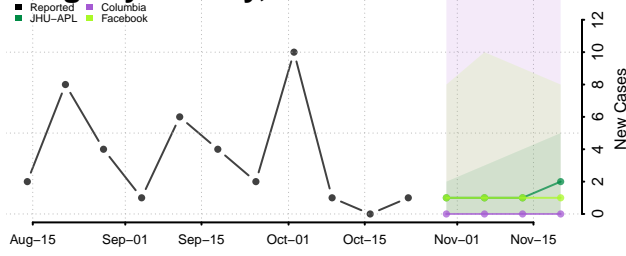

North Slope County, Alaska

Northwest Arctic County, Alaska

Petersburg County, Alaska

Prince of Wales-Hyder County, Alaska

Sitka County, Alaska

Skagway County, Alaska

Southeast Fairbanks County, Alaska

Valdez-Cordova County, Alaska