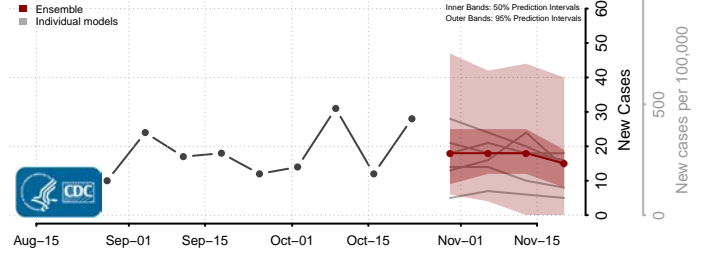

Taylor County, Iowa

Union County, Iowa

Van Buren County, Iowa

Wapello County, Iowa

Warren County, Iowa

Washington County, Iowa

Wayne County, Iowa

Webster County, Iowa