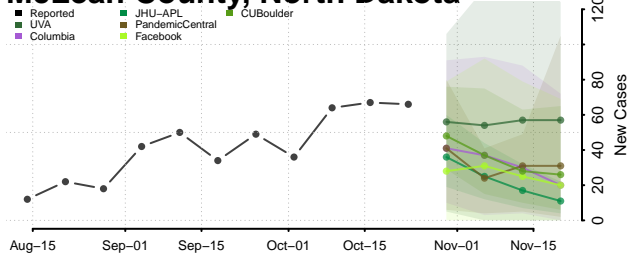

McLean County, North Dakota