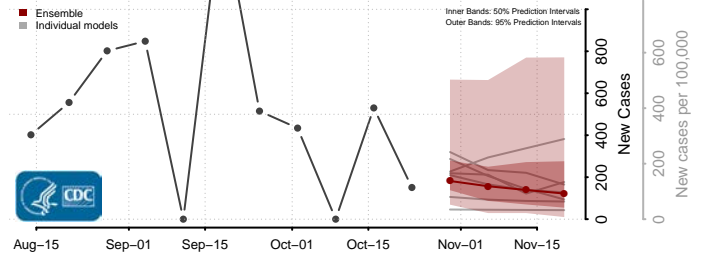

Wichita County, Texas