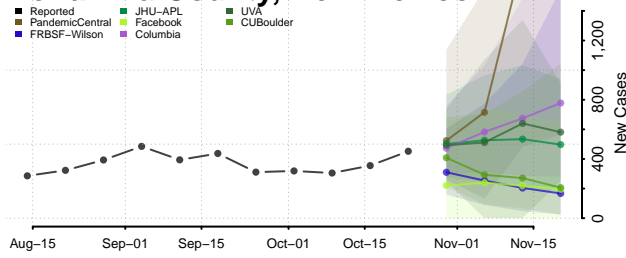

De Baca County, New Mexico

Dona Ana County, New Mexico

Eddy County, New Mexico

Grant County, New Mexico

Guadalupe County, New Mexico

Harding County, New Mexico

Hidalgo County, New Mexico

Lea County, New Mexico