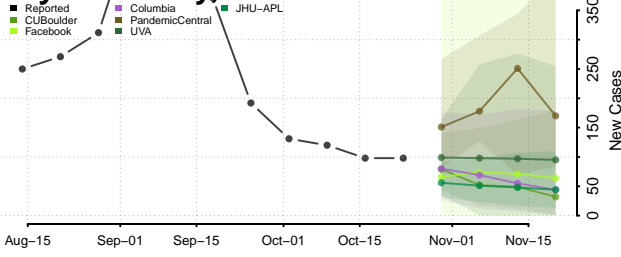

Payne County, Oklahoma