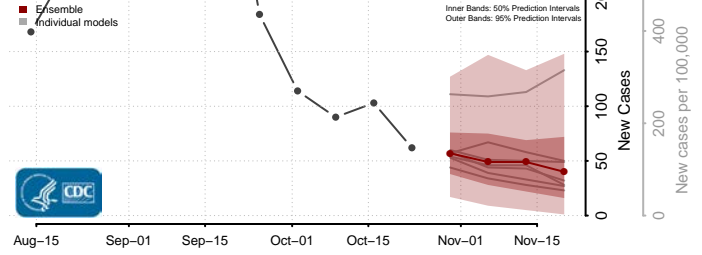

Franklin County, Tennessee