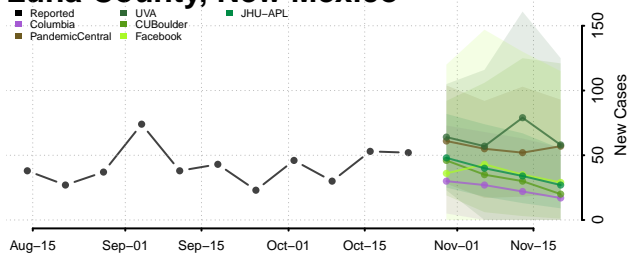

Luna County, New Mexico