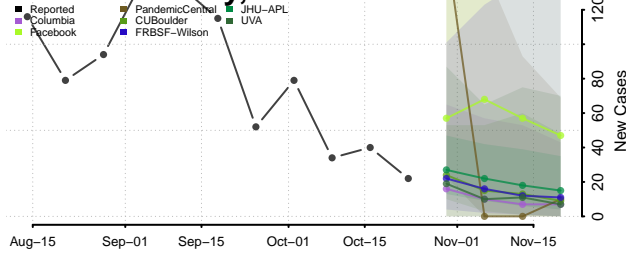

Houston County, Texas

Howard County, Texas

Hudspeth County, Texas

Hunt County, Texas

Hutchinson County, Texas

Irion County, Texas

Jack County, Texas

Jackson County, Texas