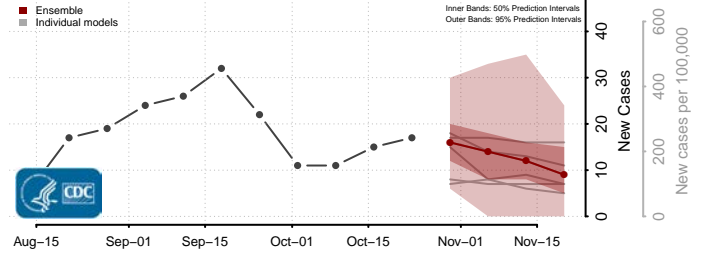

Henry County, Virginia

Highland County, Virginia

Hopewell County, Virginia

Isle of Wight County, Virginia

James City County, Virginia

King and Queen County, Virginia

King George County, Virginia

King William County, Virginia