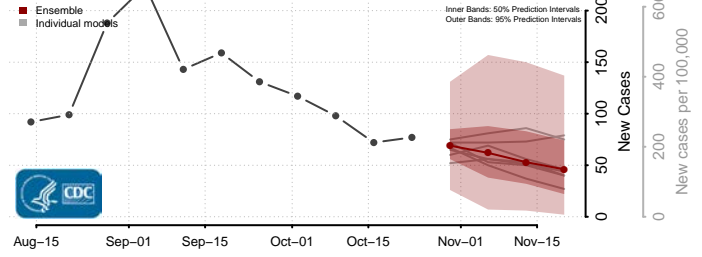

Whitley County, Indiana