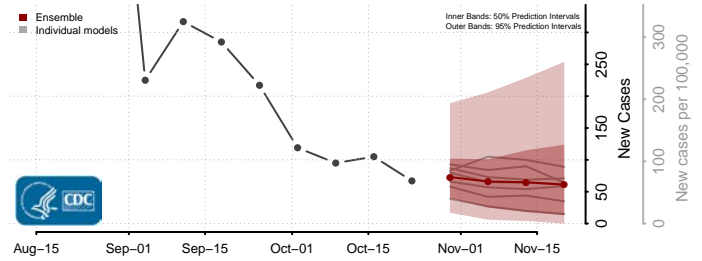

Lafourche County, Louisiana