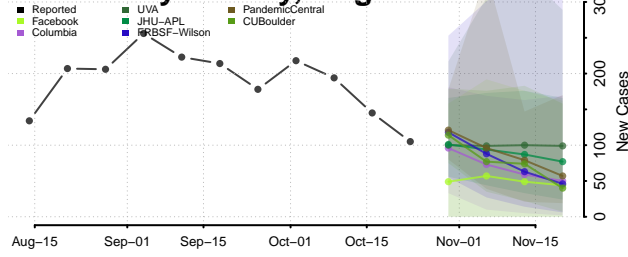

Henry County, Virginia

Highland County, Virginia

Hopewell County, Virginia

Isle of Wight County, Virginia

James City County, Virginia

King and Queen County, Virginia

King George County, Virginia

King William County, Virginia