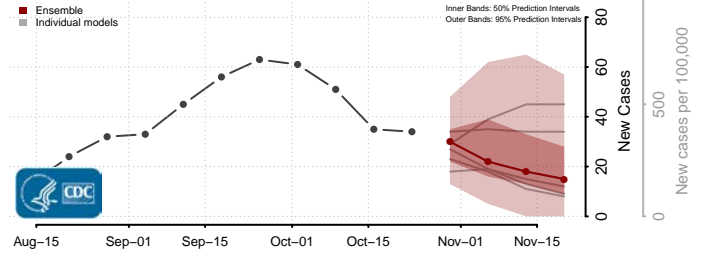

Forest County, Wisconsin