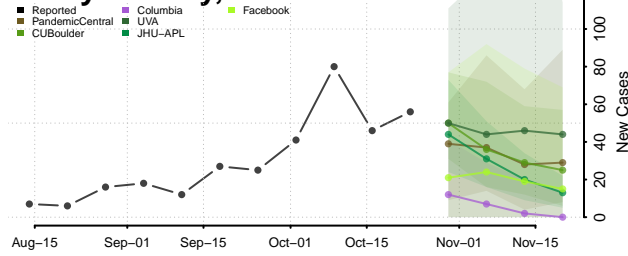

Sweet Grass County, Montana

Teton County, Montana

Toole County, Montana

Treasure County, Montana

Valley County, Montana

Wheatland County, Montana

Wibaux County, Montana

Yellowstone County, Montana