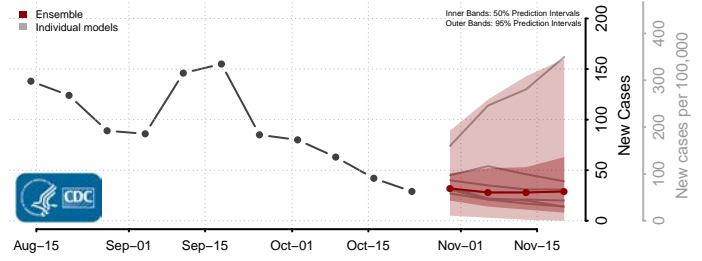

Camden County, Missouri