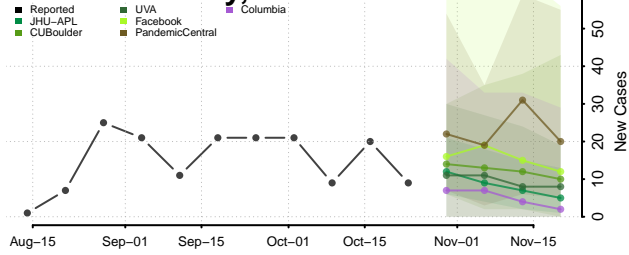

Benson County, North Dakota