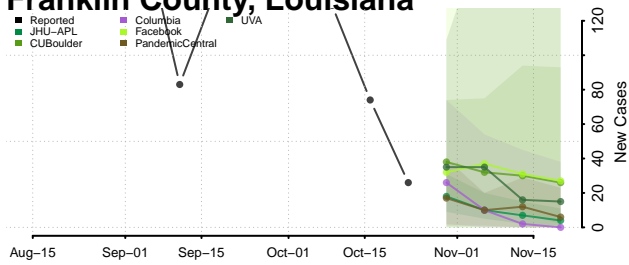

Franklin County, Louisiana