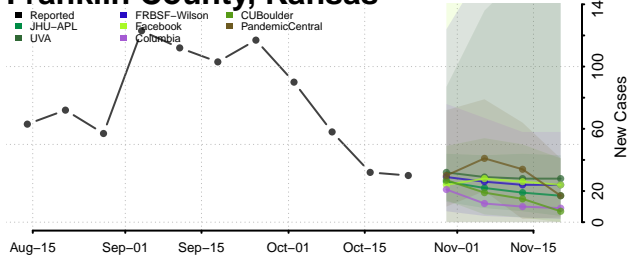

Franklin County, Kansas