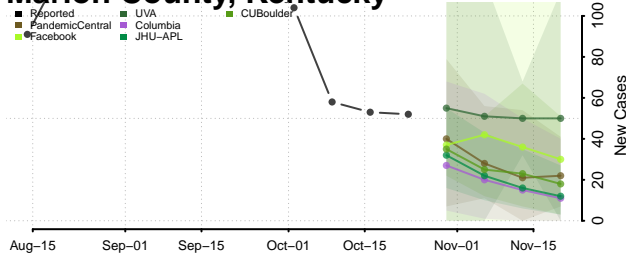

Marion County, Kentucky