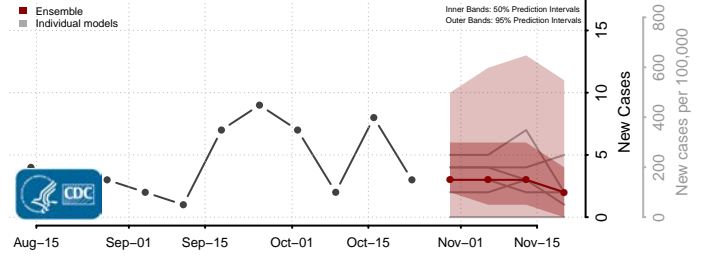

Garfield County, Montana

Glacier County, Montana

Golden Valley County, Montana

Granite County, Montana

Hill County, Montana

Jefferson County, Montana

Judith Basin County, Montana

Lake County, Montana