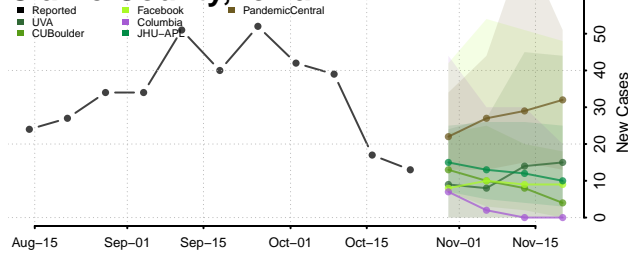

Cass County, Iowa

Cedar County, Iowa

Cerro Gordo County, Iowa

Cherokee County, Iowa

Chickasaw County, Iowa

Clarke County, Iowa

Clay County, Iowa

Clayton County, Iowa