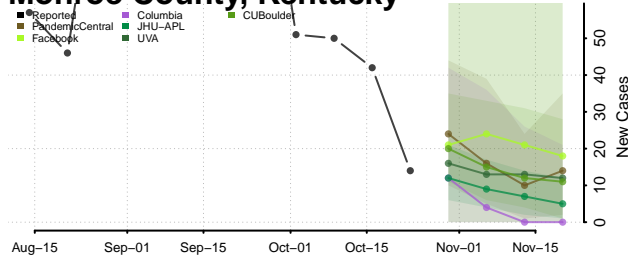

McLean County, Kentucky

Meade County, Kentucky

Menifee County, Kentucky

Mercer County, Kentucky

Metcalfe County, Kentucky

Monroe County, Kentucky

Montgomery County, Kentucky

Morgan County, Kentucky