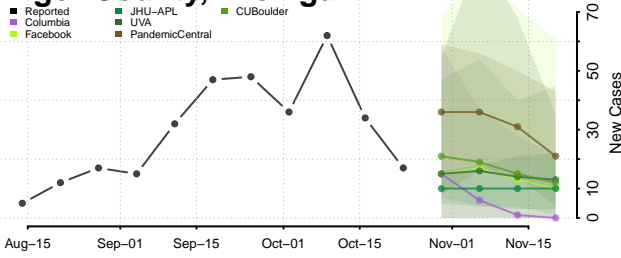

Alger County, Michigan