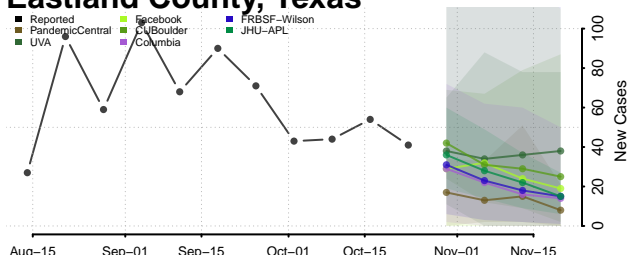

Eastland County, Texas