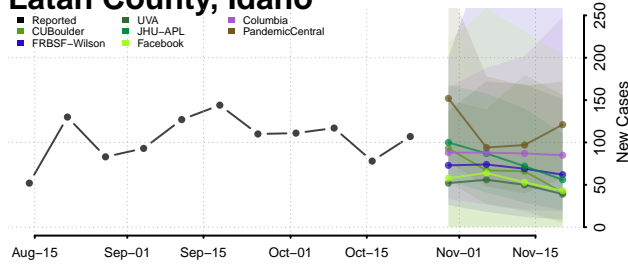

Gooding County, Idaho

Idaho County, Idaho

Jefferson County, Idaho

Jerome County, Idaho

Kootenai County, Idaho

Latah County, Idaho

Lemhi County, Idaho

Lewis County, Idaho