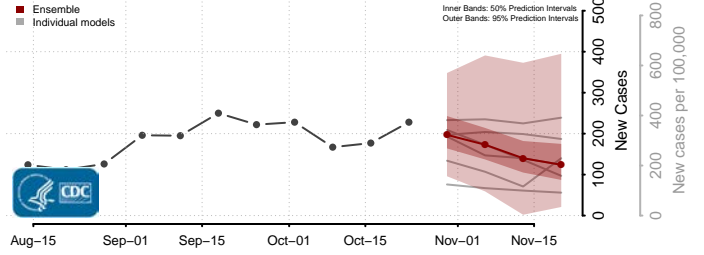

Custer County, Oklahoma

Delaware County, Oklahoma

Dewey County, Oklahoma

Ellis County, Oklahoma

Garfield County, Oklahoma

Garvin County, Oklahoma

Grady County, Oklahoma

Grant County, Oklahoma