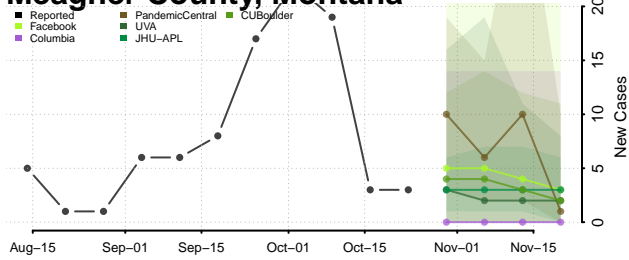

Meagher County, Montana