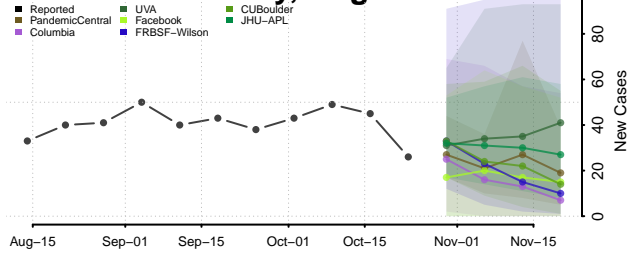

Goochland County, Virginia