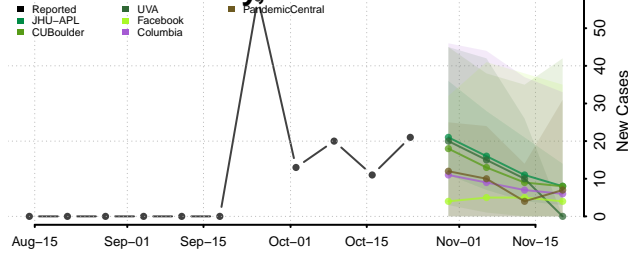

Nuckolls County, Nebraska