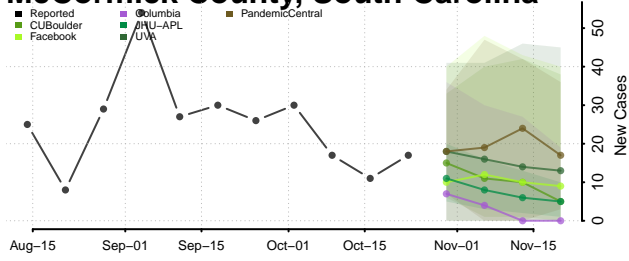

McCormick County, South Carolina