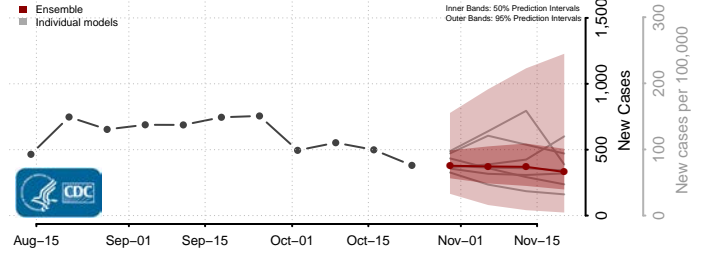

Passaic County, New Jersey