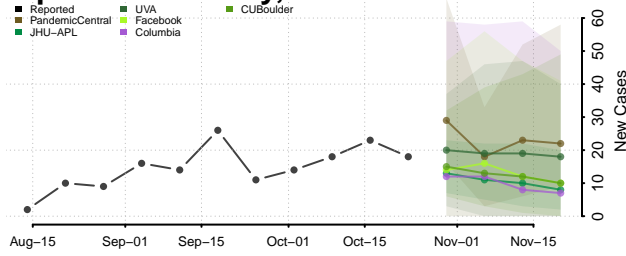

Otter Tail County, Minnesota

Pennington County, Minnesota

Pine County, Minnesota

Pipestone County, Minnesota

Polk County, Minnesota

Pope County, Minnesota

Ramsey County, Minnesota

Red Lake County, Minnesota