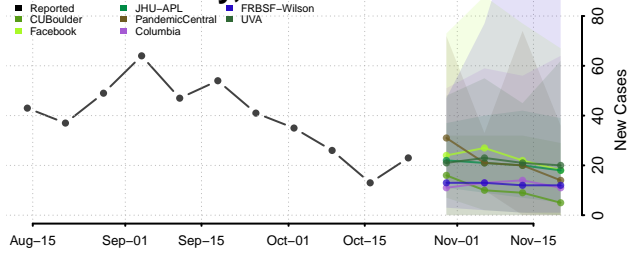

De Witt County, Illinois

DeKalb County, Illinois

Douglas County, Illinois

DuPage County, Illinois

Edgar County, Illinois

Edwards County, Illinois

Effingham County, Illinois

Fayette County, Illinois