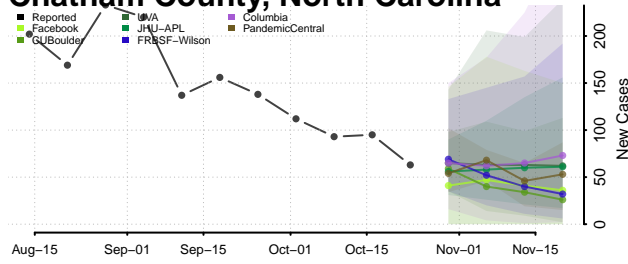

Cabarrus County, North Carolina

Caldwell County, North Carolina

Camden County, North Carolina

Carteret County, North Carolina

Caswell County, North Carolina

Catawba County, North Carolina

Chatham County, North Carolina