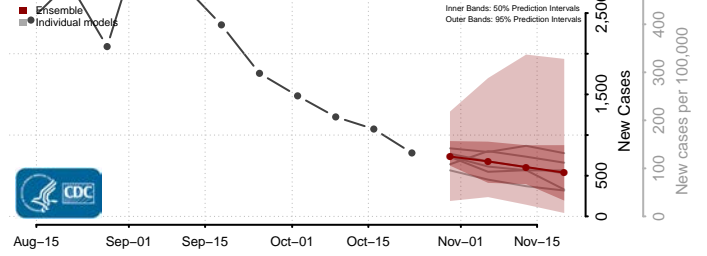

Williamson County, Texas