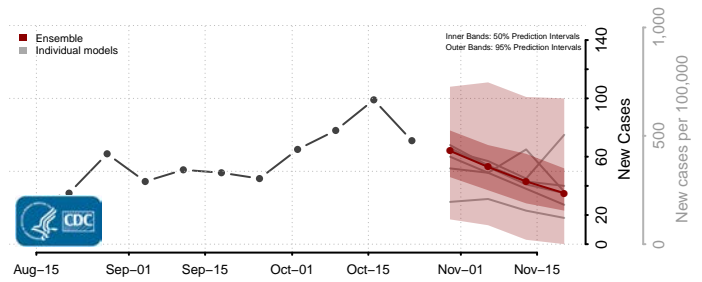

Redwood County, Minnesota

Renville County, Minnesota

Rice County, Minnesota

Rock County, Minnesota

Roseau County, Minnesota

Scott County, Minnesota

Sherburne County, Minnesota

Sibley County, Minnesota