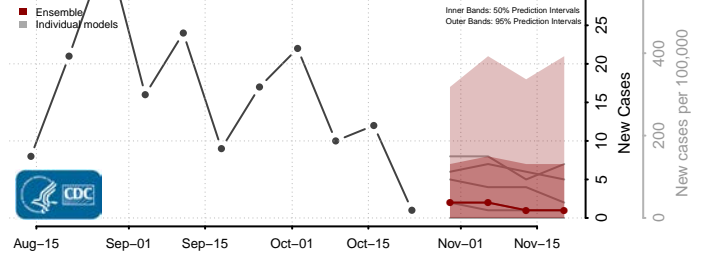

Emporia County, Virginia