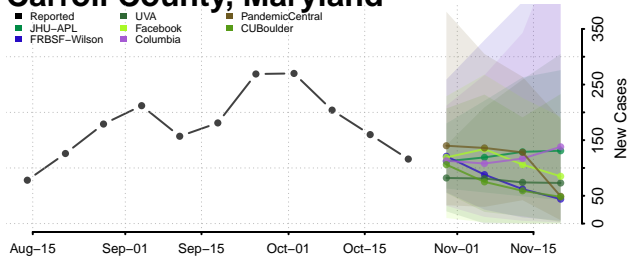

Carroll County, Maryland