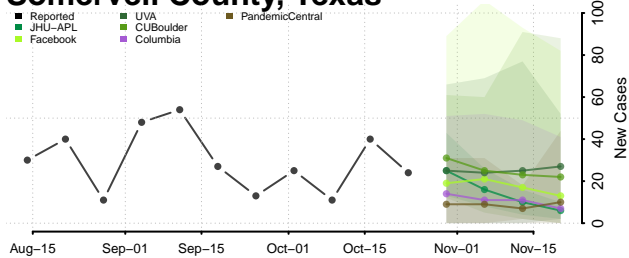

Somervell County, Texas