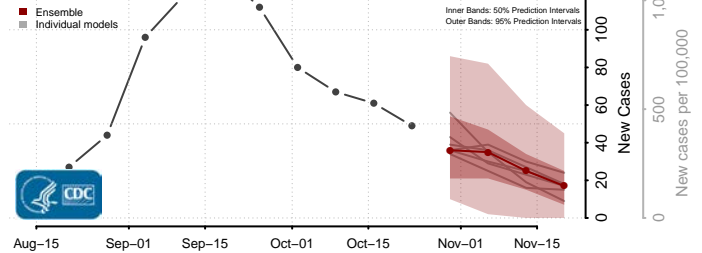

Grant County, West Virginia