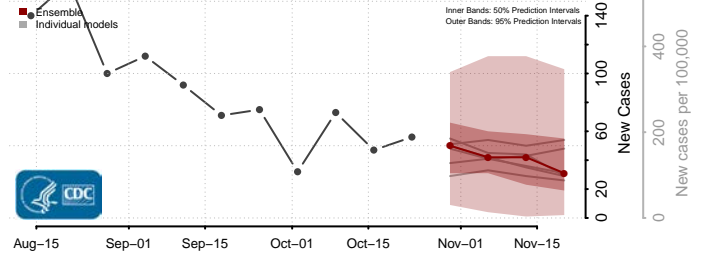

Yazoo County, Mississippi