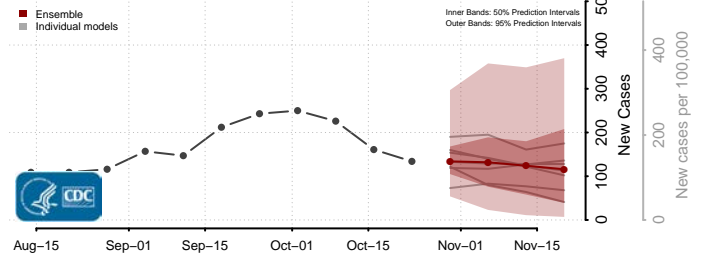

Poweshiek County, Iowa

Ringgold County, Iowa

Sac County, Iowa

Scott County, Iowa

Shelby County, Iowa

Sioux County, Iowa

Story County, Iowa

Tama County, Iowa