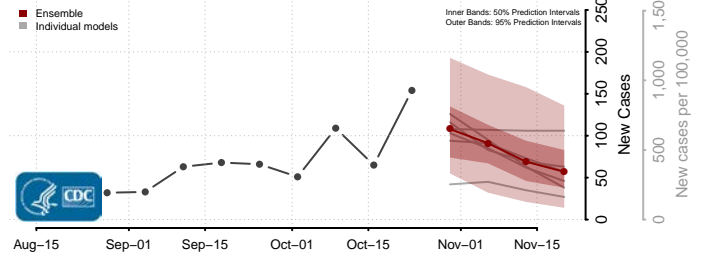

Park County, Montana