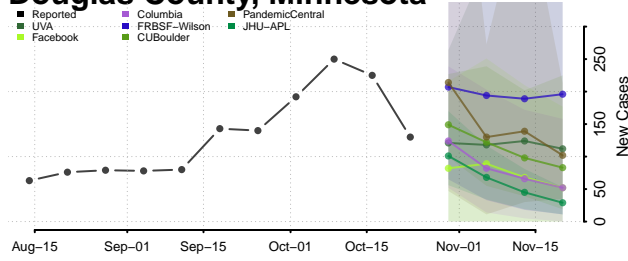

Douglas County, Minnesota