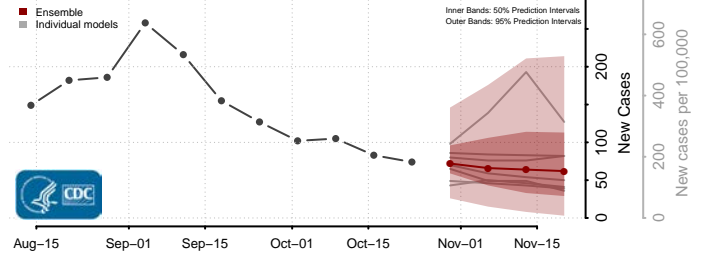

McClain County, Oklahoma