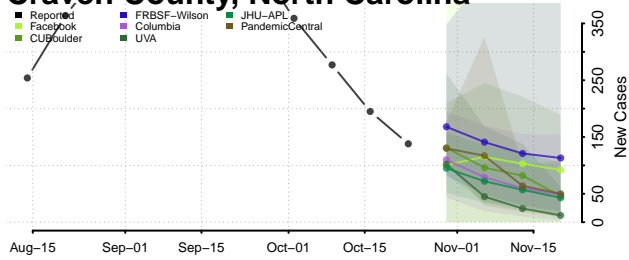

Cherokee County, North Carolina

Chowan County, North Carolina

Clay County, North Carolina

Cleveland County, North Carolina

Columbus County, North Carolina

Craven County, North Carolina

Cumberland County, North Carolina