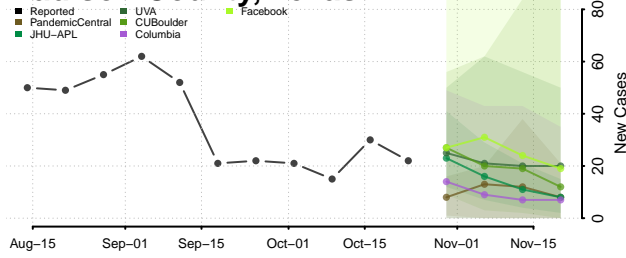

Madison County, Texas