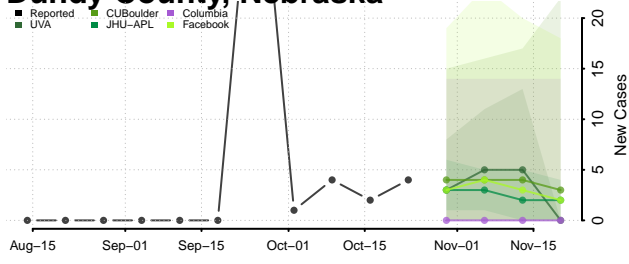

Dawson County, Nebraska

Deuel County, Nebraska

Dixon County, Nebraska

Dodge County, Nebraska

Douglas County, Nebraska

Dundy County, Nebraska

Fillmore County, Nebraska

Franklin County, Nebraska