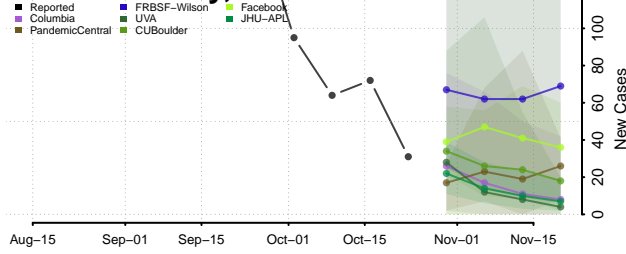

Hamilton County, Tennessee

Hancock County, Tennessee

Hardeman County, Tennessee

Hardin County, Tennessee

Hawkins County, Tennessee

Haywood County, Tennessee

Henderson County, Tennessee

Henry County, Tennessee