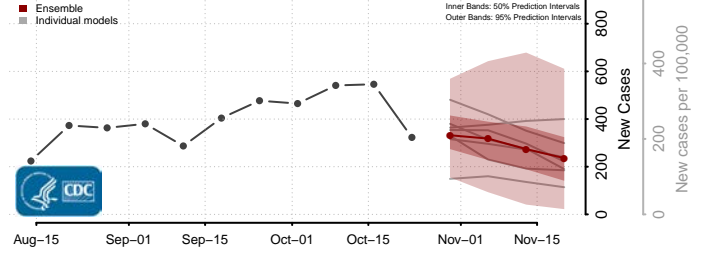

Olmsted County, Minnesota