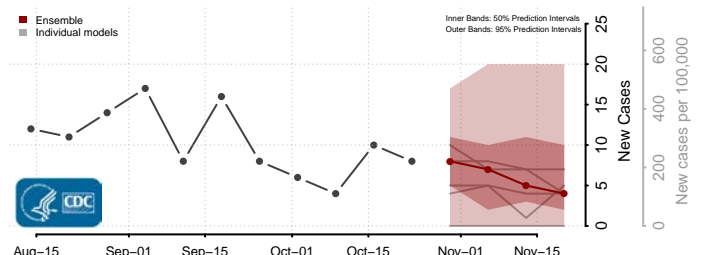

Mercer County, Missouri