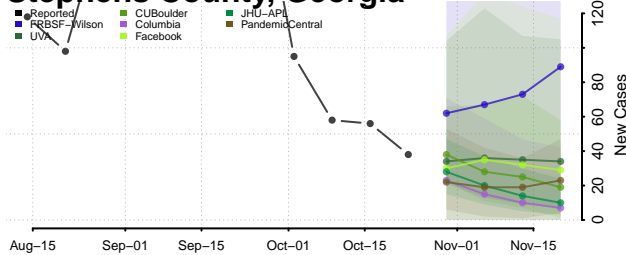

Stephens County, Georgia