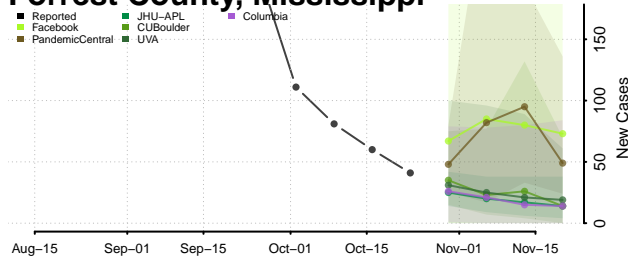

Forrest County, Mississippi