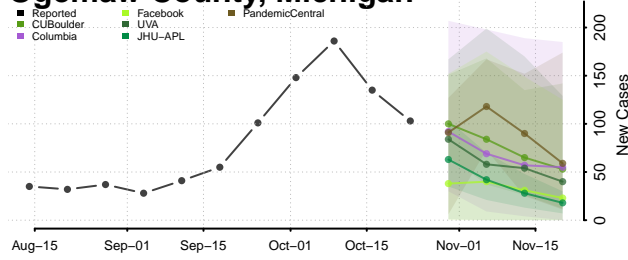

Montmorency County, Michigan

Muskegon County, Michigan

Newaygo County, Michigan

Oakland County, Michigan

Oceana County, Michigan

Ogemaw County, Michigan

Ontonagon County, Michigan

Osceola County, Michigan