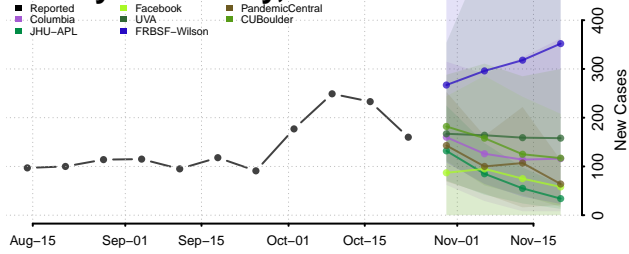

Kandiyohi County, Minnesota