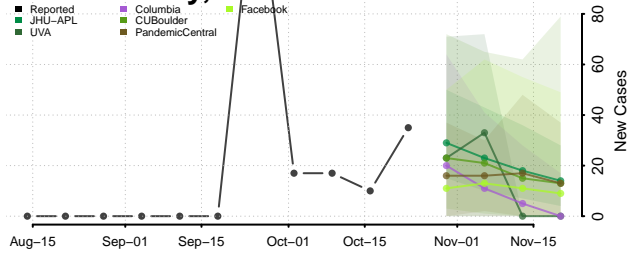

Keith County, Nebraska