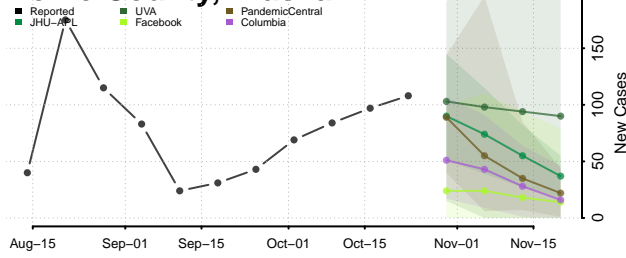

Juneau County, Alaska

Kenai Peninsula County, Alaska

Ketchikan Gateway County, Alaska

Kodiak Island County, Alaska

Kusilvak County, Alaska

Lake and Peninsula County, Alaska

Matanuska-Susitna County, Alaska

Nome County, Alaska