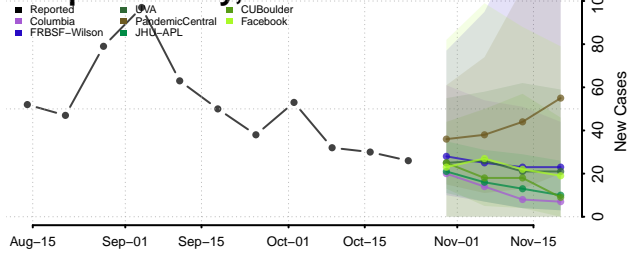

Cooper County, Missouri