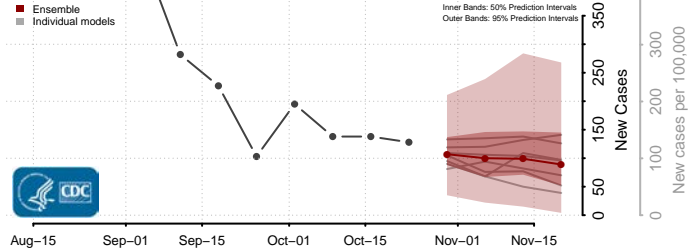

Merced County, California

Modoc County, California

Mono County, California

Monterey County, California

Napa County, California

Nevada County, California

Orange County, California

Placer County, California