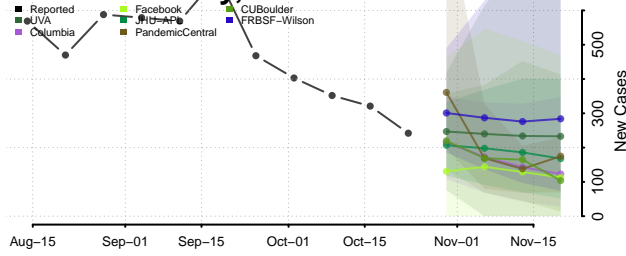

Harnett County, North Carolina