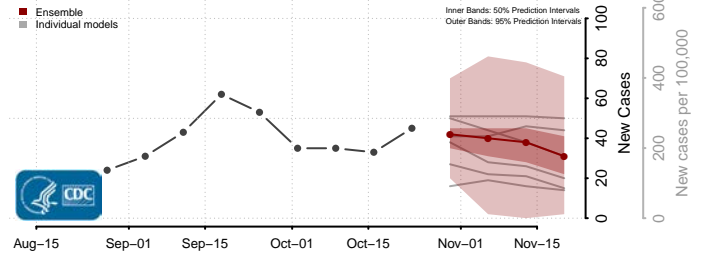

Cass County, Iowa

Cedar County, Iowa

Cerro Gordo County, Iowa

Cherokee County, Iowa

Chickasaw County, Iowa

Clarke County, Iowa

Clay County, Iowa

Clayton County, Iowa