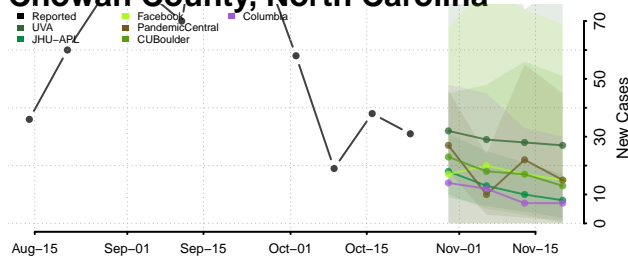

Chowan County, North Carolina