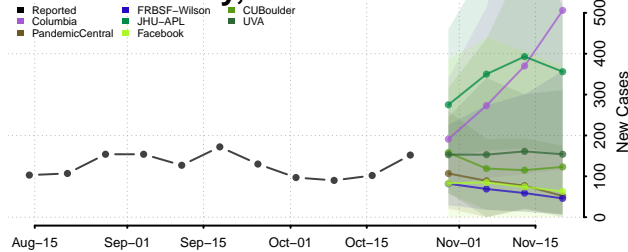

Hartford County, Connecticut

Litchfield County, Connecticut

Middlesex County, Connecticut

New Haven County, Connecticut

New London County, Connecticut

Tolland County, Connecticut

Windham County, Connecticut