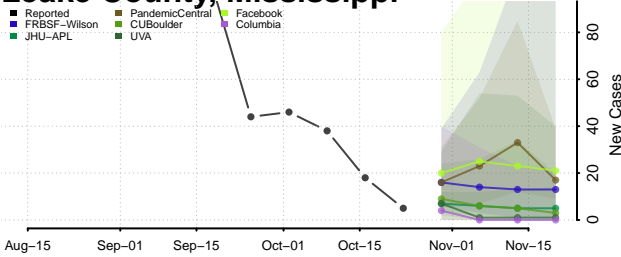

Leake County, Mississippi