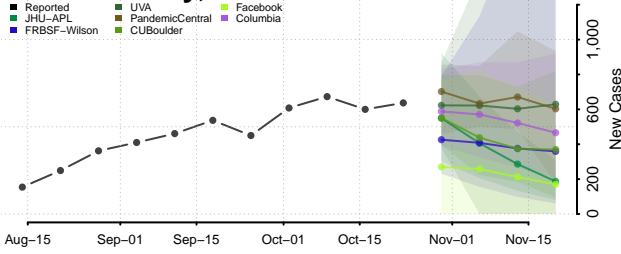

Lake County, Colorado

Larimer County, Colorado

Las Animas County, Colorado

Lincoln County, Colorado

Logan County, Colorado

Mesa County, Colorado

Mineral County, Colorado

Moffat County, Colorado