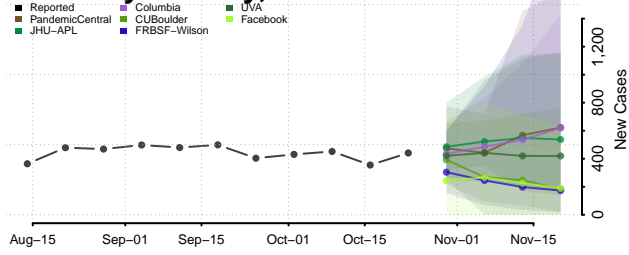

McHenry County, Illinois