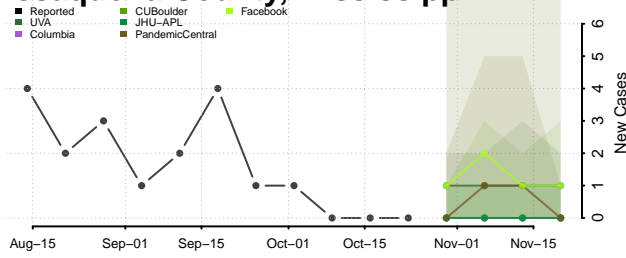

Harrison County, Mississippi

Hinds County, Mississippi

Holmes County, Mississippi

Humphreys County, Mississippi

Issaquena County, Mississippi

Itawamba County, Mississippi

Jackson County, Mississippi

Jasper County, Mississippi