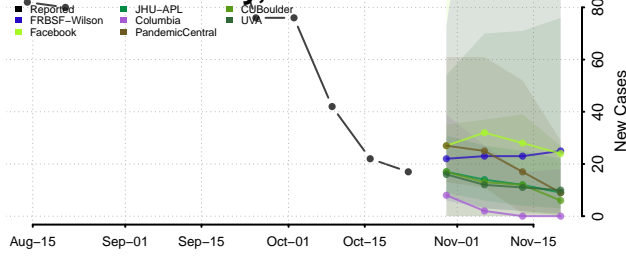

Pike County, Illinois

Pope County, Illinois

Pulaski County, Illinois

Putnam County, Illinois

Randolph County, Illinois

Richland County, Illinois

Rock Island County, Illinois

Saline County, Illinois