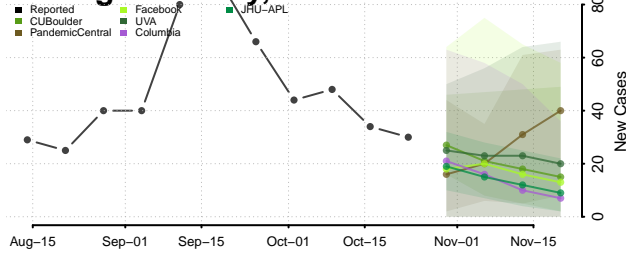

Bollinger County, Missouri