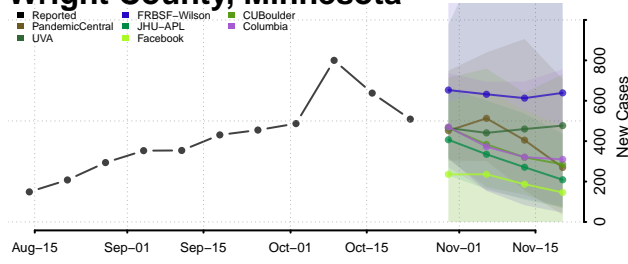

Wadena County, Minnesota

Waseca County, Minnesota

Washington County, Minnesota

Watowan County, Minnesota

Wilkin County, Minnesota

Winona County, Minnesota

Wright County, Minnesota

Yellow Medicine County, Minnesota