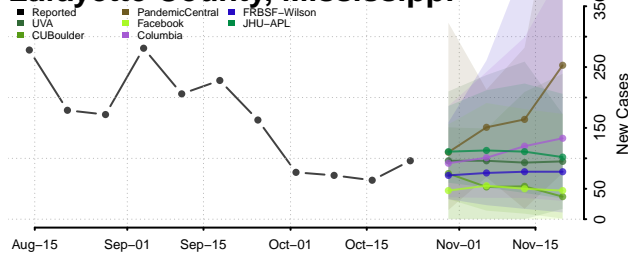

Lafayette County, Mississippi