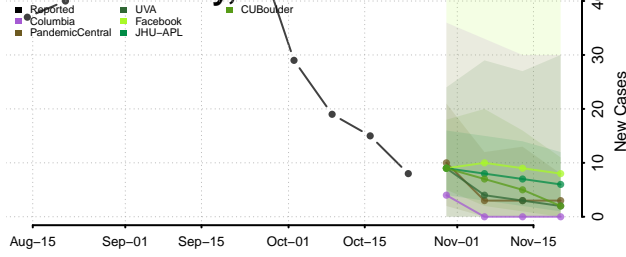

Marjon County, Texas