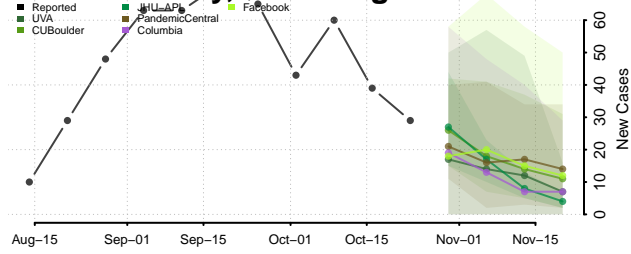

Tucker County, West Virginia