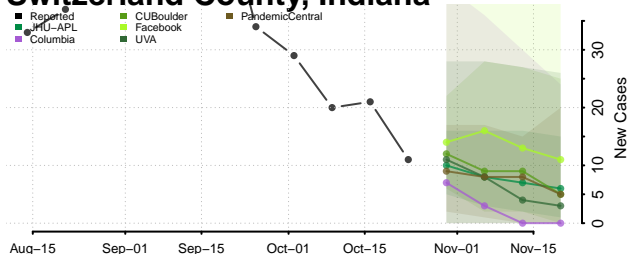

Switzerland County, Indiana