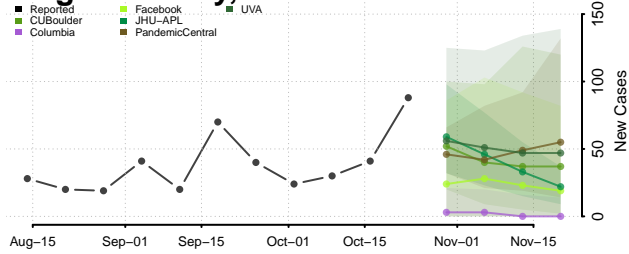

Custer County, Montana

Daniels County, Montana

Dawson County, Montana

Deer Lodge County, Montana

Fallon County, Montana

Fergus County, Montana

Flathead County, Montana

Gallatin County, Montana