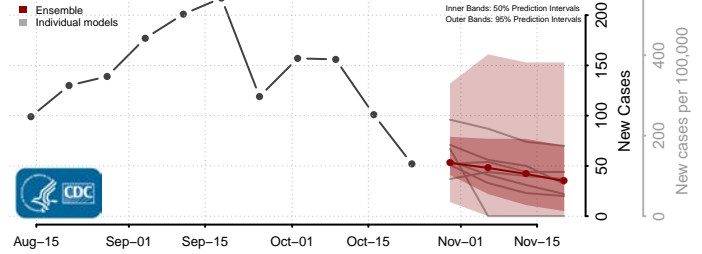

Danville County, Virginia