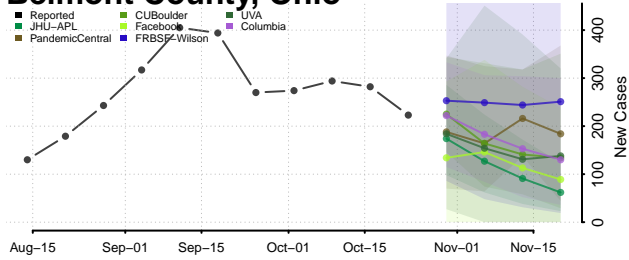

Belmont County, Ohio