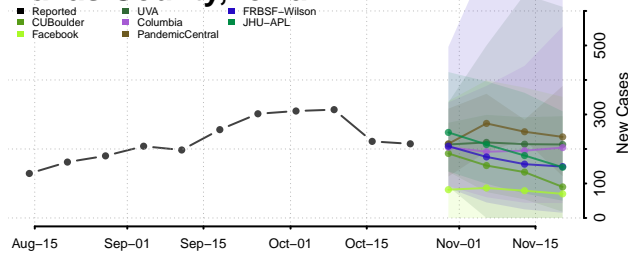

Dallas County, Iowa