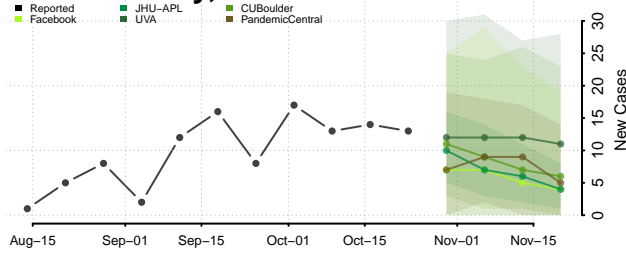

Divide County, North Dakota

Dunn County, North Dakota

Eddy County, North Dakota

Emmons County, North Dakota

Foster County, North Dakota

Golden Valley County, North Dakota

Grand Forks County, North Dakota

Grant County, North Dakota