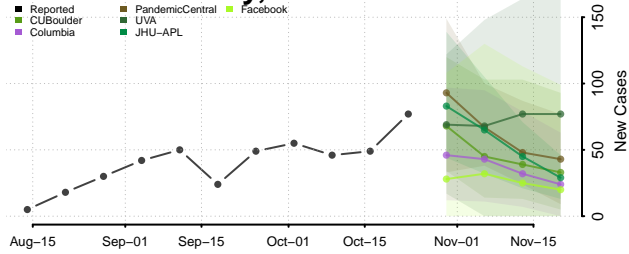

Richland County, Montana