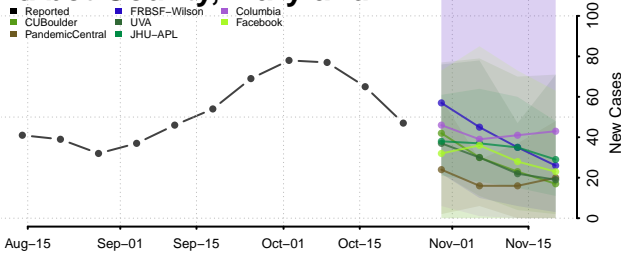

Talbot County, Maryland