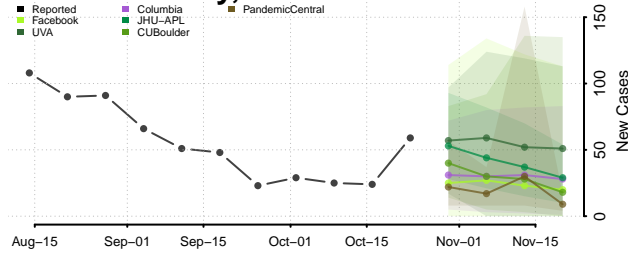

California

Alameda County, California

Alpine County, California

Amador County, California

Butte County, California

Calaveras County, California

Colusa County, California

Contra Costa County, California