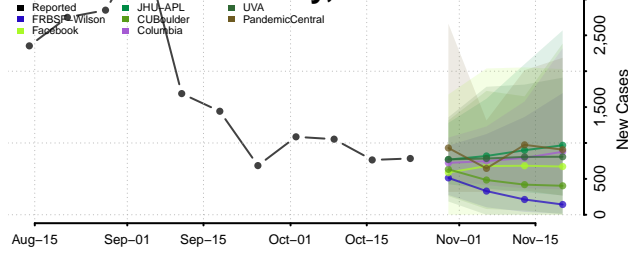

California

Alameda County, California

Alpine County, California

Amador County, California

Butte County, California

Calaveras County, California

Colusa County, California

Contra Costa County, California