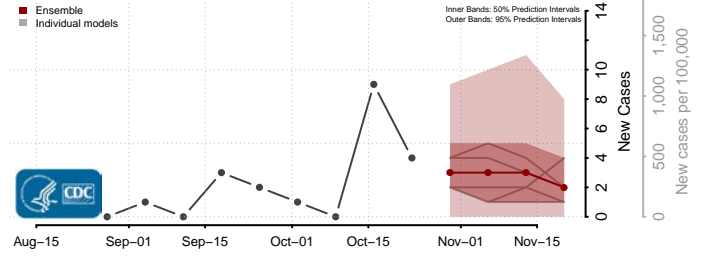

Golden Valley County, Montana