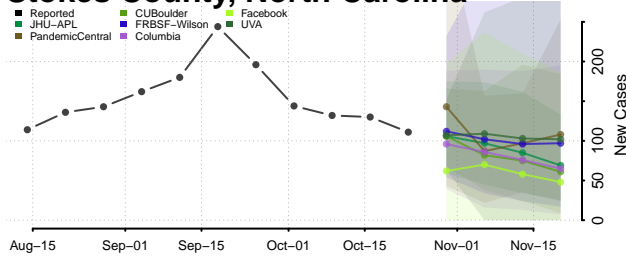

Stokes County, North Carolina