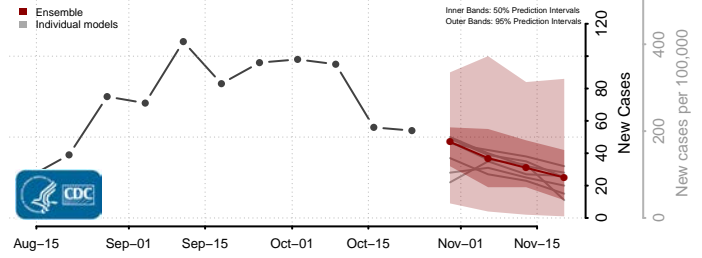

Henry County, Virginia

Highland County, Virginia

Hopewell County, Virginia

Isle of Wight County, Virginia

James City County, Virginia

King and Queen County, Virginia

King George County, Virginia

King William County, Virginia