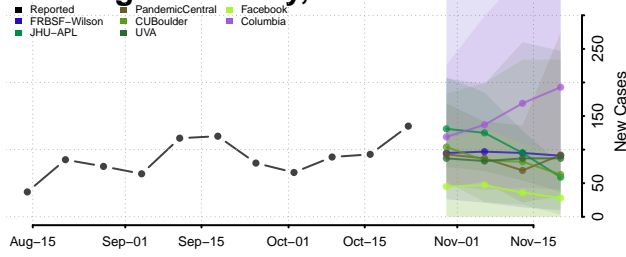

Bennington County, Vermont