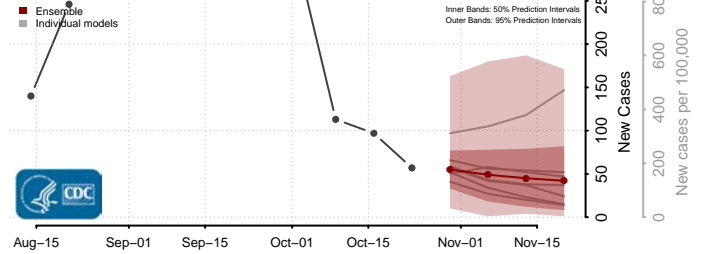

Jessamine County, Kentucky

Johnson County, Kentucky

Kenton County, Kentucky

Knott County, Kentucky

Knox County, Kentucky

Larue County, Kentucky

Laurel County, Kentucky

Lawrence County, Kentucky