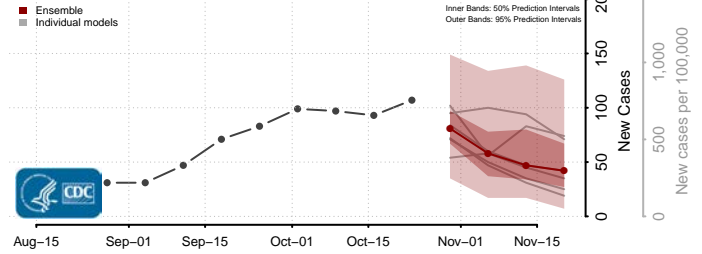

Rolette County, North Dakota