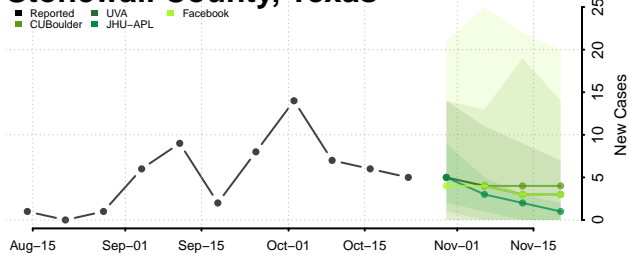

Stonewall County, Texas