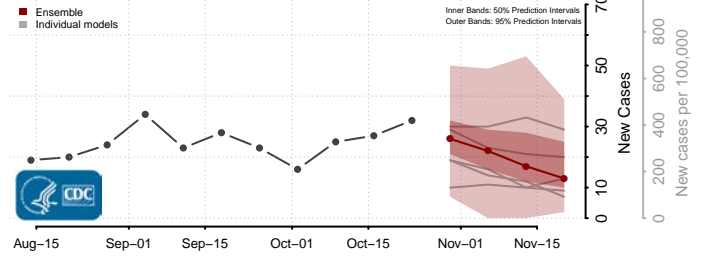

Major County, Oklahoma