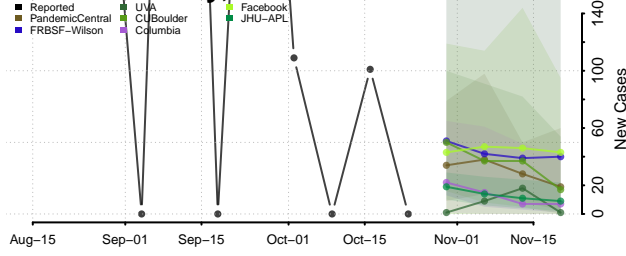

Brown County, Texas