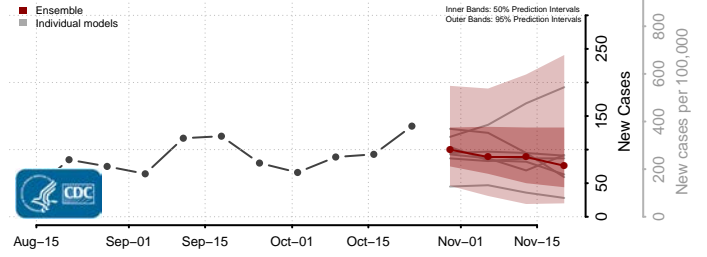

Bennington County, Vermont