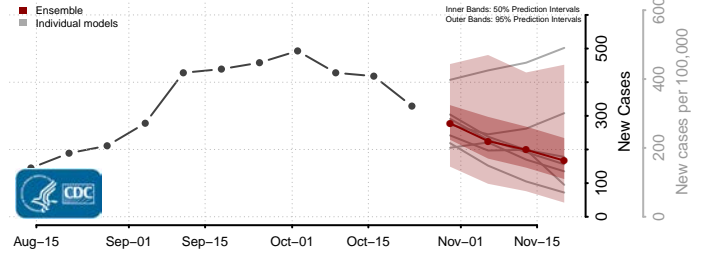

Allen County, Ohio