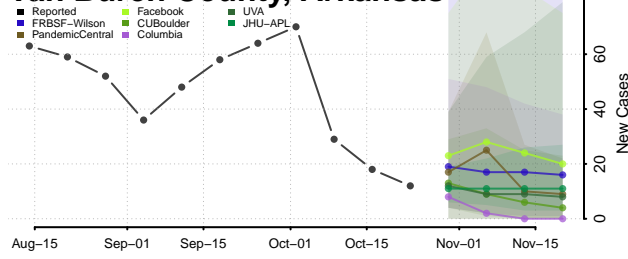

Van Buren County, Arkansas