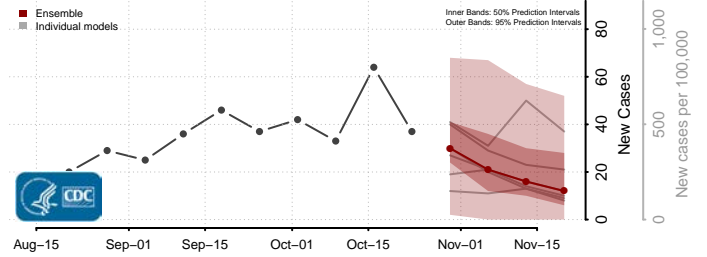

Winkler County, Texas