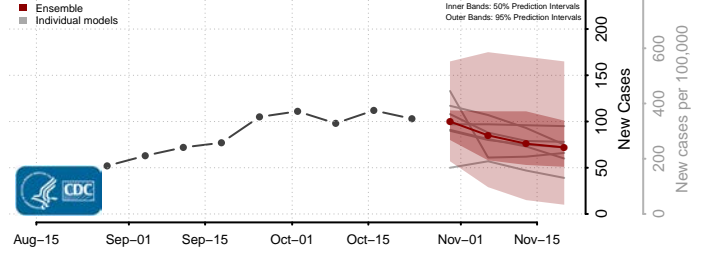

Jefferson County, Idaho