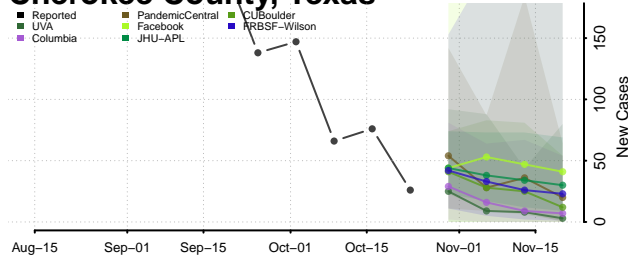

Cherokee County, Texas