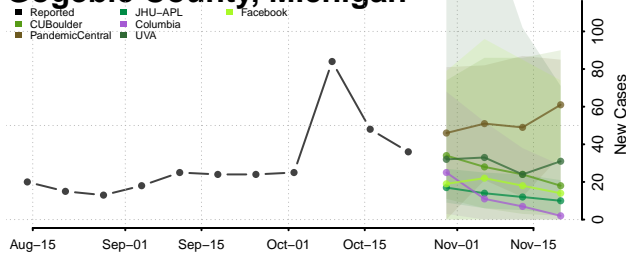

Crawford County, Michigan

Delta County, Michigan

Dickinson County, Michigan

Eaton County, Michigan

Emmet County, Michigan

Genesee County, Michigan

Gladwin County, Michigan

Gogebic County, Michigan