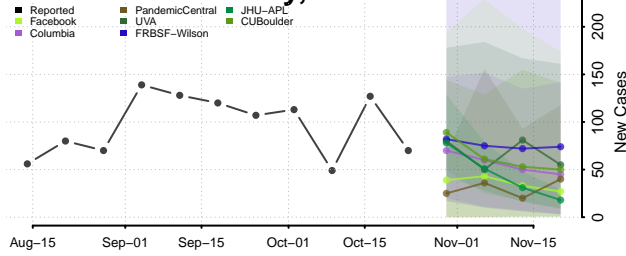

Houston County, Texas

Howard County, Texas

Hudspeth County, Texas

Hunt County, Texas

Hutchinson County, Texas

Irion County, Texas

Jack County, Texas

Jackson County, Texas