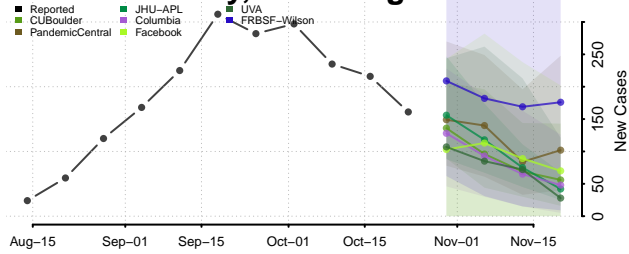

Pendleton County, West Virginia

Pleasants County, West Virginia

Pocahontas County, West Virginia

Preston County, West Virginia

Putnam County, West Virginia

Raleigh County, West Virginia

Randolph County, West Virginia