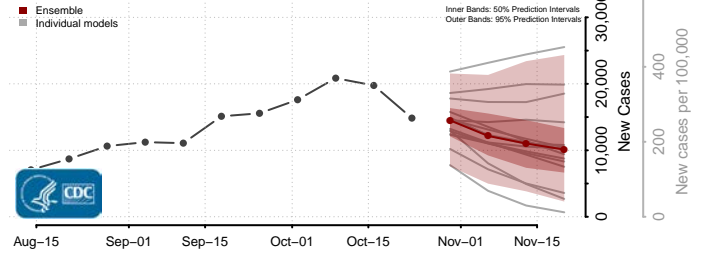

Wexford County, Michigan

Minnesota

Aitkin County, Minnesota

Anoka County, Minnesota

Becker County, Minnesota

Beltrami County, Minnesota