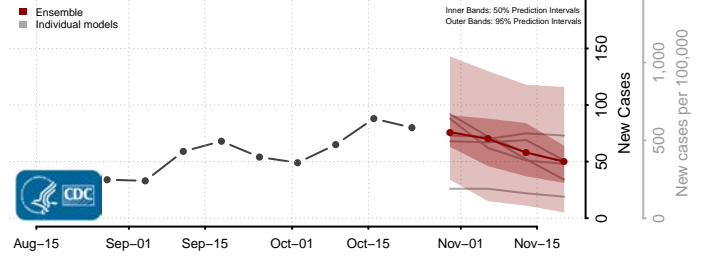

Glacier County, Montana