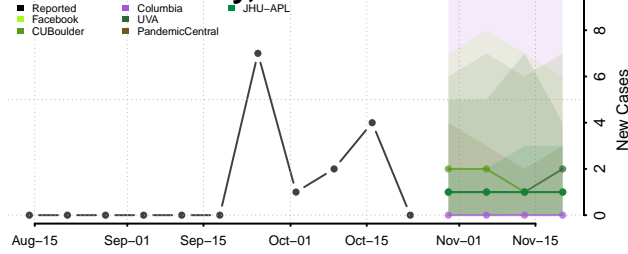

Seward County, Nebraska

Sheridan County, Nebraska

Sherman County, Nebraska

Sioux County, Nebraska

Stanton County, Nebraska

Thayer County, Nebraska

Thomas County, Nebraska

Thurston County, Nebraska