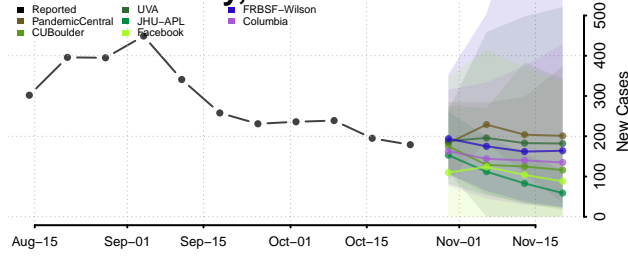

Chaves County, New Mexico