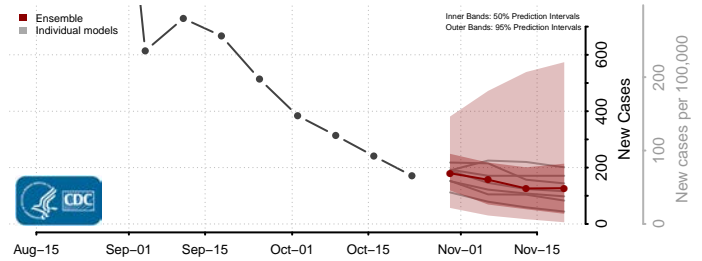

St. Tammany County, Louisiana