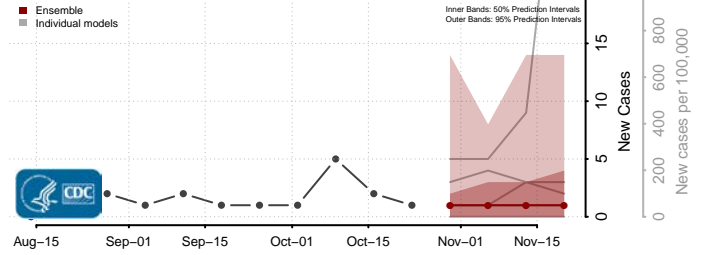

Hand County, South Dakota

Hanson County, South Dakota

Harding County, South Dakota

Hughes County, South Dakota

Hutchinson County, South Dakota

Hyde County, South Dakota

Jackson County, South Dakota

Jerauld County, South Dakota