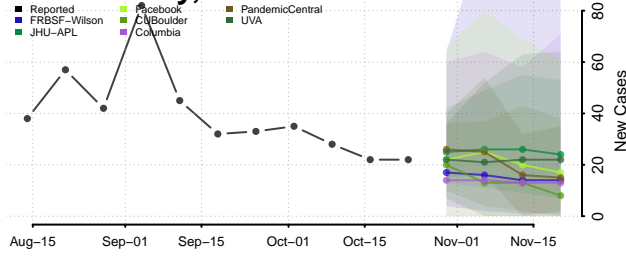

Monroe County, Illinois

Montgomery County, Illinois

Morgan County, Illinois

Moultrie County, Illinois

Ogle County, Illinois

Peoria County, Illinois

Perry County, Illinois

Piatt County, Illinois