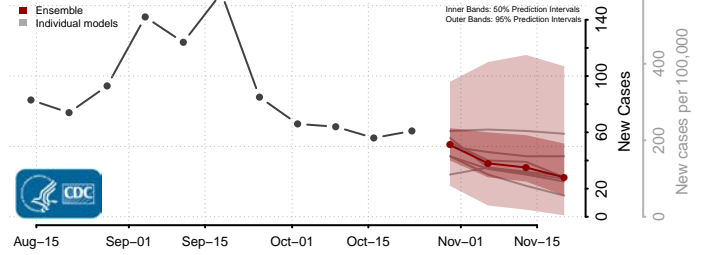

Montgomery County, North Carolina