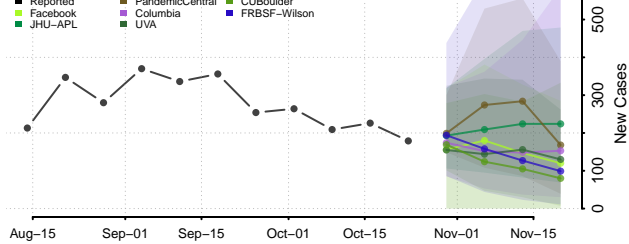

Sullivan County, New York

Tioga County, New York

Tompkins County, New York

Ulster County, New York

Warren County, New York

Washington County, New York

Wayne County, New York

Westchester County, New York