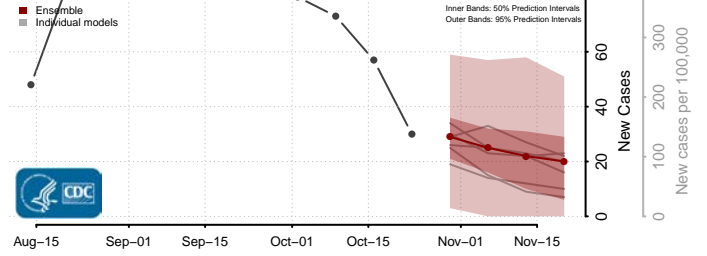

Madison County, North Carolina