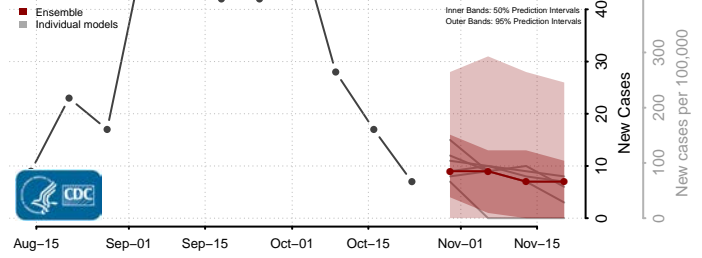

Middlesex County, Virginia