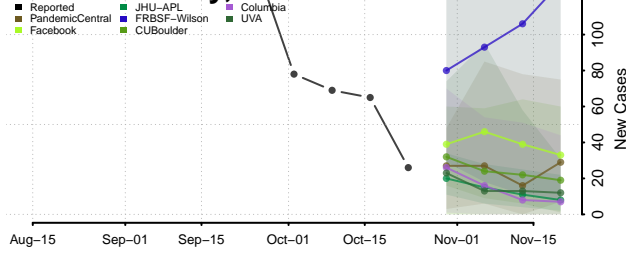

Macon County, Tennessee