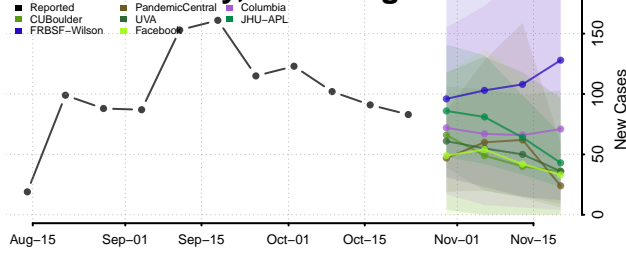

Lincoln County, West Virginia