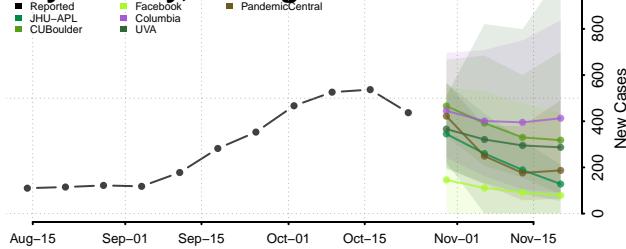

Alpena County, Michigan

Antrim County, Michigan

Arenac County, Michigan

Baraga County, Michigan

Barry County, Michigan

Bay County, Michigan

Benzie County, Michigan

Berrien County, Michigan