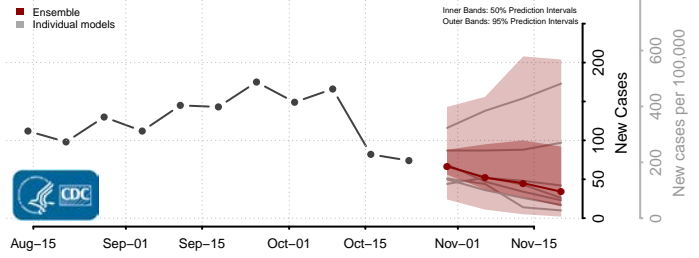

Taylor County, Iowa

Union County, Iowa

Van Buren County, Iowa

Wapello County, Iowa

Warren County, Iowa

Washington County, Iowa

Wayne County, Iowa

Webster County, Iowa