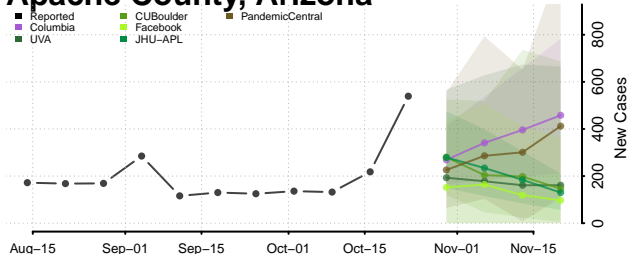

Wrangell County, Alaska

Yakutat County, Alaska

Yukon-Koyukuk County, Alaska

American Samoa

Arizona

Apache County, Arizona

Cochise County, Arizona

Coconino County, Arizona