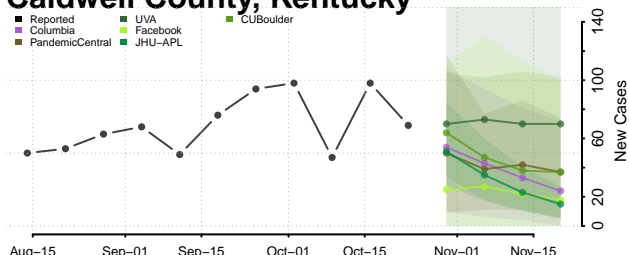

Caldwell County, Kentucky