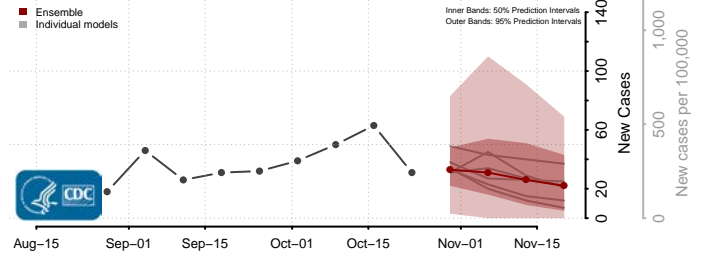

Wilbarger County, Texas