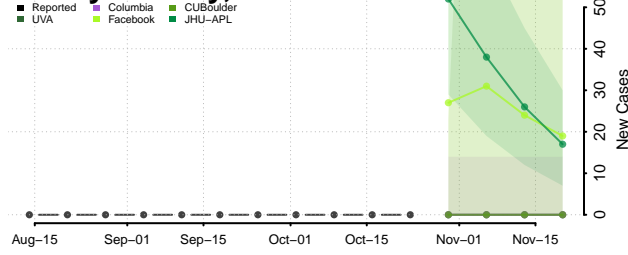

Box Elder County, Utah

Cache County, Utah

Carbon County, Utah

Daggett County, Utah

Davis County, Utah

Duchesne County, Utah

Emery County, Utah

Garfield County, Utah