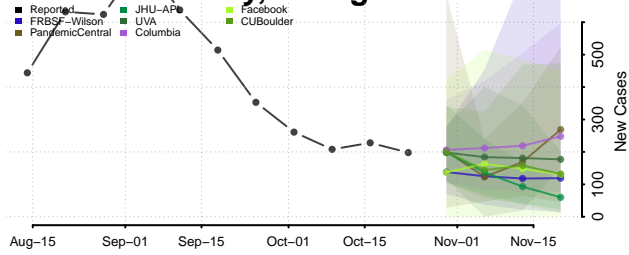

Wayne County, Georgia

Webster County, Georgia

Wheeler County, Georgia

White County, Georgia

Whitfield County, Georgia

Wilcox County, Georgia

Wilkes County, Georgia

Wilkinson County, Georgia