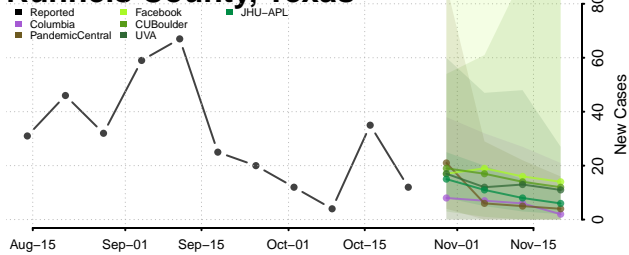

Runnels County, Texas