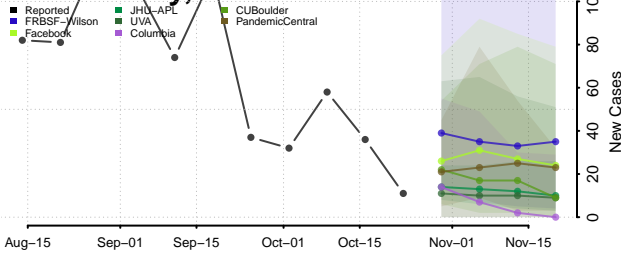

Polk County, Arkansas