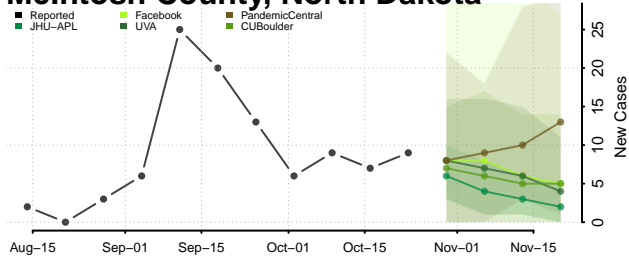

Griggs County, North Dakota

Hettinger County, North Dakota

Kidder County, North Dakota

LaMoure County, North Dakota

Logan County, North Dakota

McHenry County, North Dakota

McIntosh County, North Dakota

McKenzie County, North Dakota