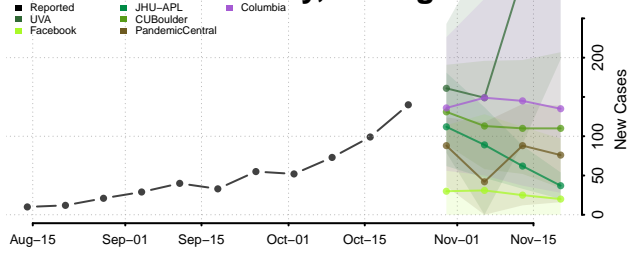

Oscoda County, Michigan

Otsego County, Michigan

Ottawa County, Michigan

Presque Isle County, Michigan

Roscommon County, Michigan

Saginaw County, Michigan

Sanilac County, Michigan

Schoolcraft County, Michigan