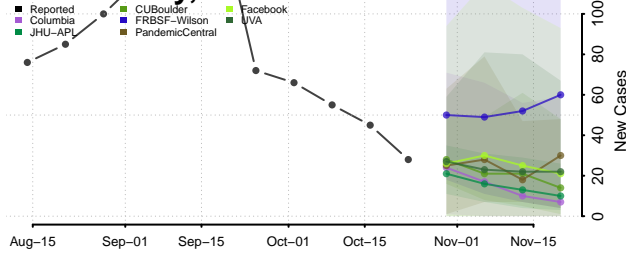

Morgan County, Tennessee

Obion County, Tennessee

Overton County, Tennessee

Perry County, Tennessee

Pickett County, Tennessee

Polk County, Tennessee

Putnam County, Tennessee

Rhea County, Tennessee