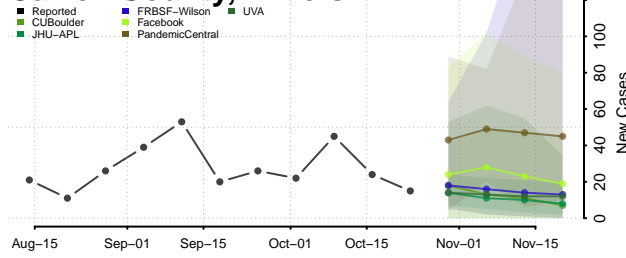

Carroll County, Illinois