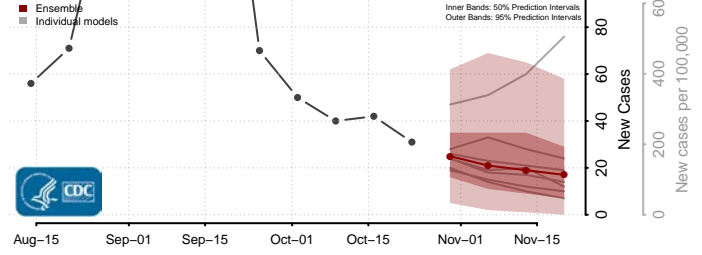

Roane County, Tennessee

Robertson County, Tennessee

Rutherford County, Tennessee

Scott County, Tennessee

Sequatchie County, Tennessee

Sevier County, Tennessee

Shelby County, Tennessee

Smith County, Tennessee