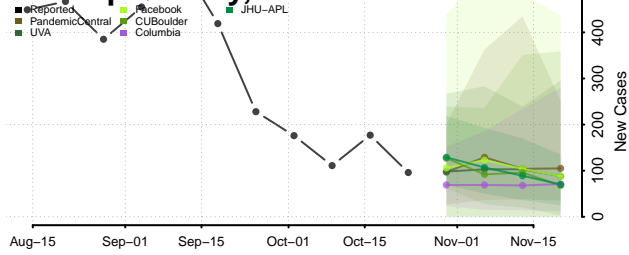

Bastrop County, Texas