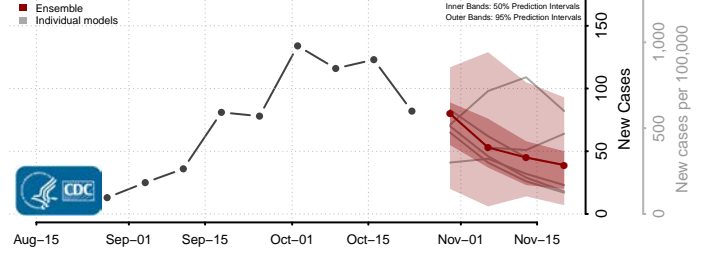

Wadena County, Minnesota

Waseca County, Minnesota

Washington County, Minnesota

Watowan County, Minnesota

Wilkin County, Minnesota

Winona County, Minnesota

Wright County, Minnesota

Yellow Medicine County, Minnesota