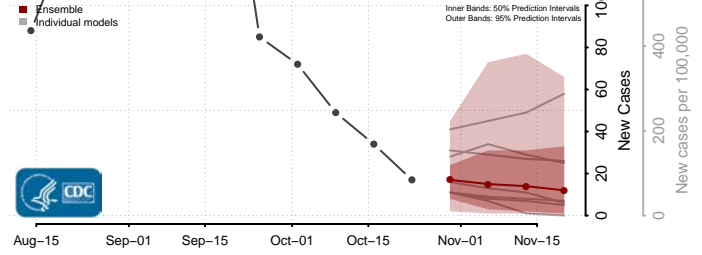

Roane County, Tennessee

Robertson County, Tennessee

Rutherford County, Tennessee

Scott County, Tennessee

Sequatchie County, Tennessee

Sevier County, Tennessee

Shelby County, Tennessee

Smith County, Tennessee