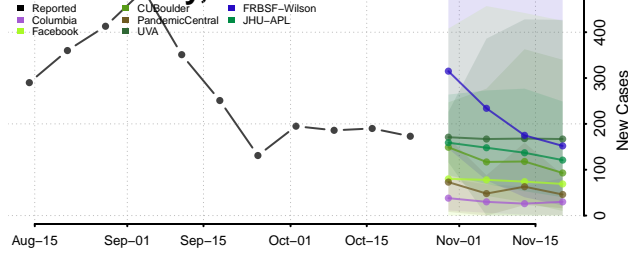

Tulare County, California

Tuolumne County, California

Ventura County, California

Yolo County, California

Yuba County, California

Colorado

Adams County, Colorado

Alamosa County, Colorado