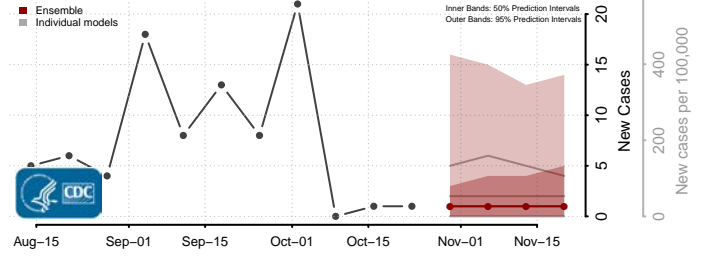

Cavalier County, North Dakota