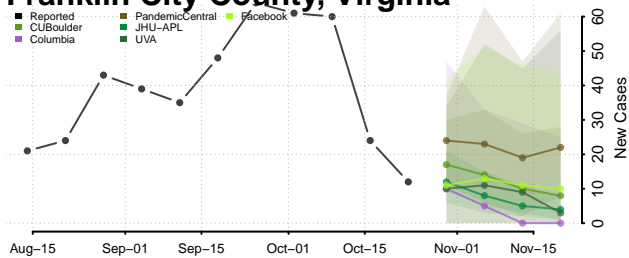

Franklin City County, Virginia