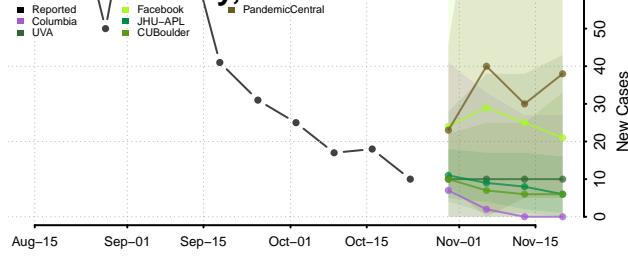

Lavaca County, Texas