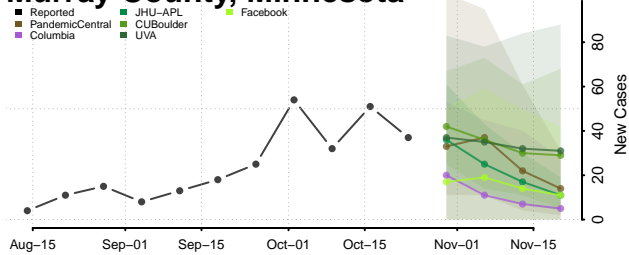

Mille Lacs County, Minnesota

Morrison County, Minnesota

Mower County, Minnesota

Murray County, Minnesota

Nicollet County, Minnesota

Nobles County, Minnesota

Norman County, Minnesota

Olmsted County, Minnesota