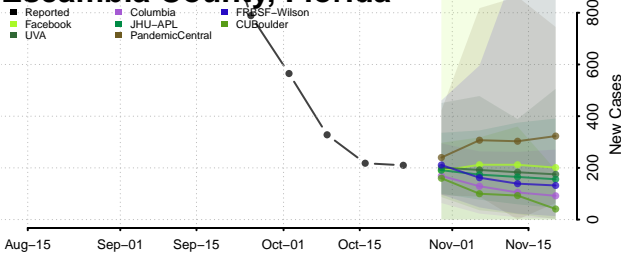

Escambia County, Florida