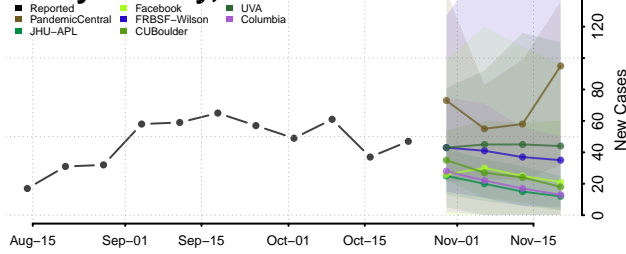

Avery County, North Carolina

Beaufort County, North Carolina

Bertie County, North Carolina

Bladen County, North Carolina

Brunswick County, North Carolina

Buncombe County, North Carolina

Burke County, North Carolina