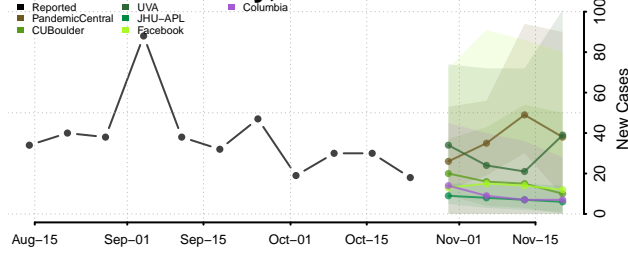

Johnston County, Oklahoma