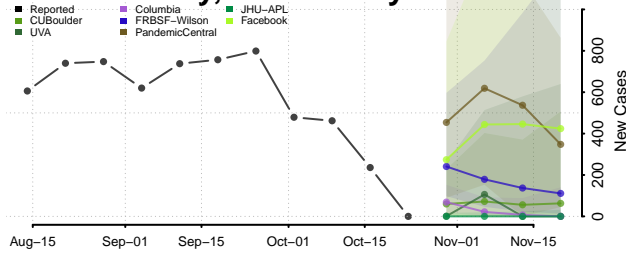

Union County, New Jersey