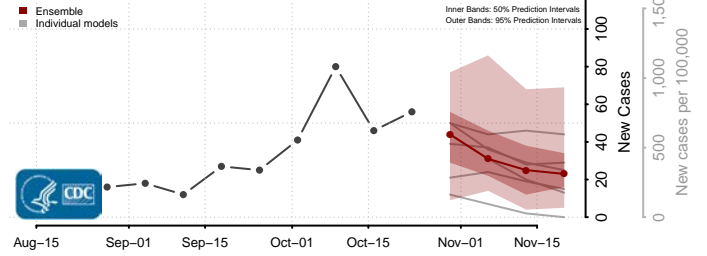

Sweet Grass County, Montana

Teton County, Montana

Toole County, Montana

Treasure County, Montana

Valley County, Montana

Wheatland County, Montana

Wibaux County, Montana

Yellowstone County, Montana