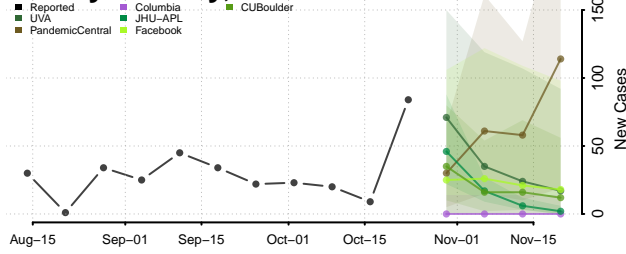

Dewey County, South Dakota