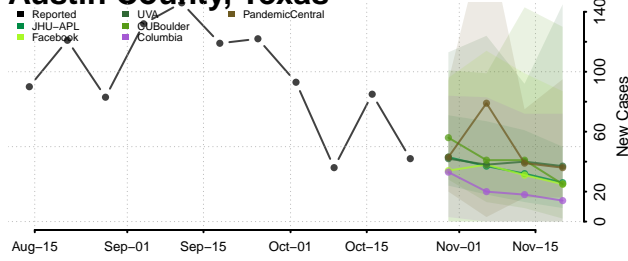

Austin County, Texas