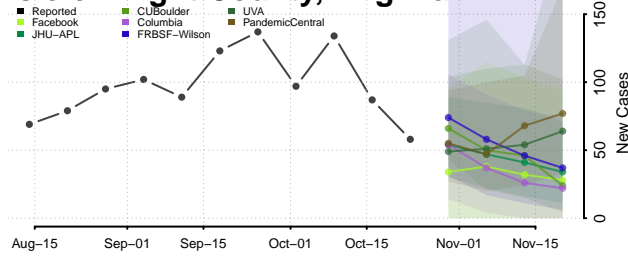

Henry County, Virginia

Highland County, Virginia

Hopewell County, Virginia

Isle of Wight County, Virginia

James City County, Virginia

King and Queen County, Virginia

King George County, Virginia

King William County, Virginia