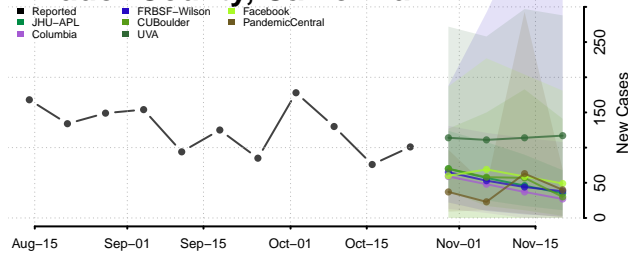

California

Alameda County, California

Alpine County, California

Amador County, California

Butte County, California

Calaveras County, California

Colusa County, California

Contra Costa County, California