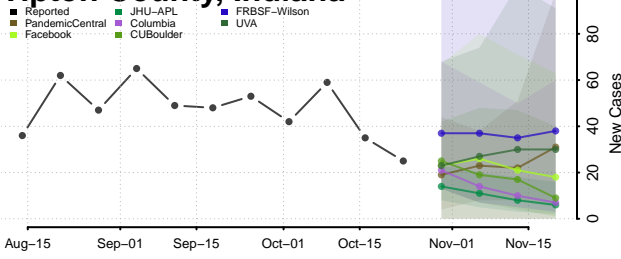

Tipton County, Indiana