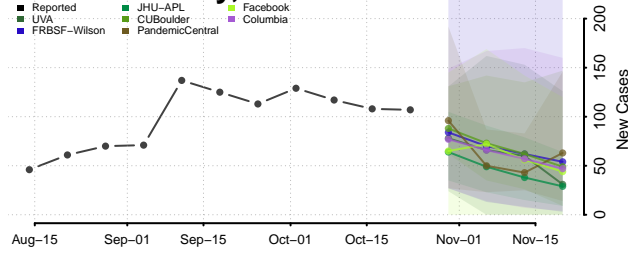

Ottawa County, Ohio