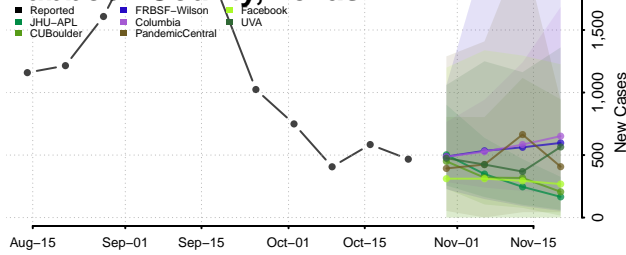

Lubbock County, Texas