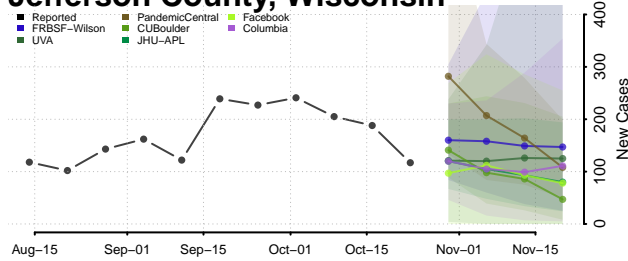

Jefferson County, Wisconsin