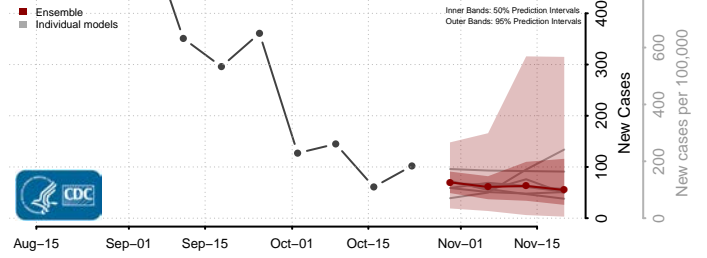

Monroe County, Mississippi

Montgomery County, Mississippi

Neshoba County, Mississippi

Newton County, Mississippi

Noxubee County, Mississippi

Oktibbeha County, Mississippi

Panola County, Mississippi

Pearl River County, Mississippi