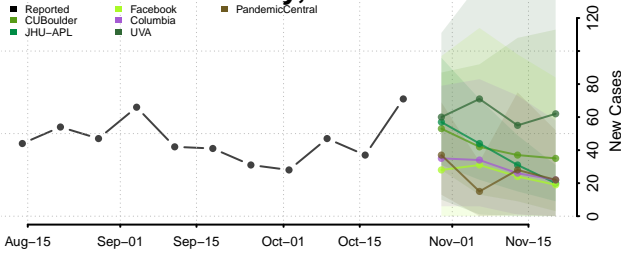

Lake County, Colorado

Larimer County, Colorado

Las Animas County, Colorado

Lincoln County, Colorado

Logan County, Colorado

Mesa County, Colorado

Mineral County, Colorado

Moffat County, Colorado