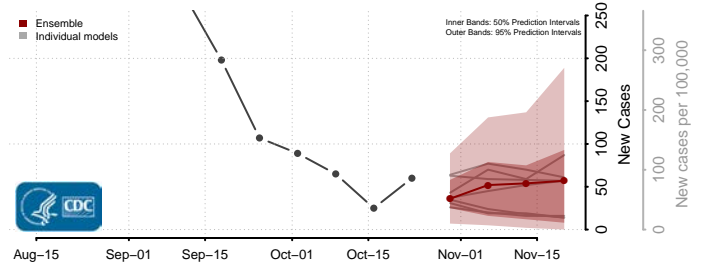

Iberia County, Louisiana