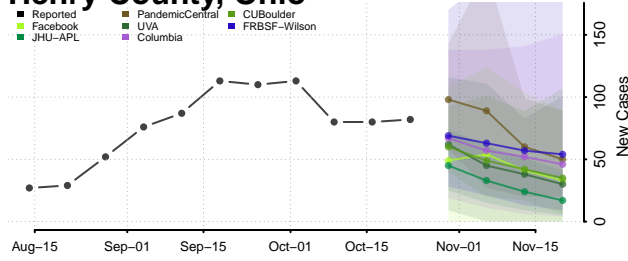

Greene County, Ohio

Guernsey County, Ohio

Hamilton County, Ohio

Hancock County, Ohio

Hardin County, Ohio

Harrison County, Ohio

Henry County, Ohio

Highland County, Ohio