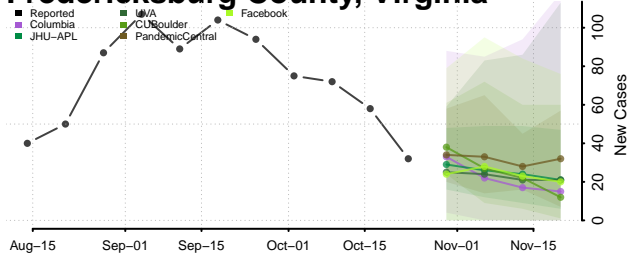

Fredericksburg County, Virginia