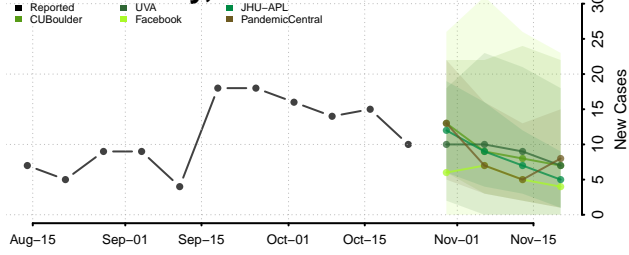

Boise County, Idaho

Bonner County, Idaho

Bonneville County, Idaho

Boundary County, Idaho

Butte County, Idaho

Camas County, Idaho

Canyon County, Idaho

Caribou County, Idaho