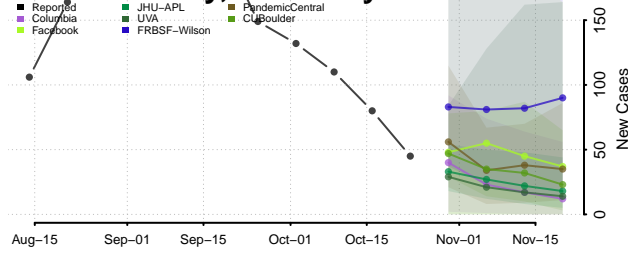

Carter County, Kentucky