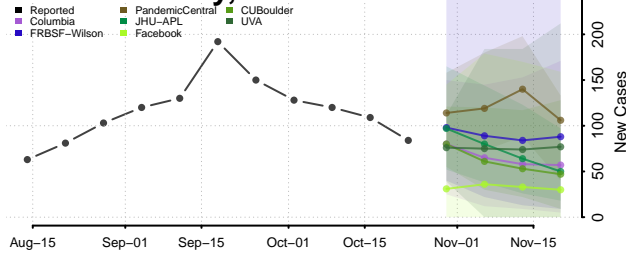

Marion County, Iowa