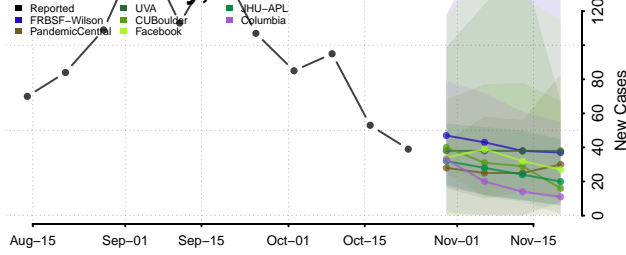

Avery County, North Carolina

Beaufort County, North Carolina

Bertie County, North Carolina

Bladen County, North Carolina

Brunswick County, North Carolina

Buncombe County, North Carolina

Burke County, North Carolina