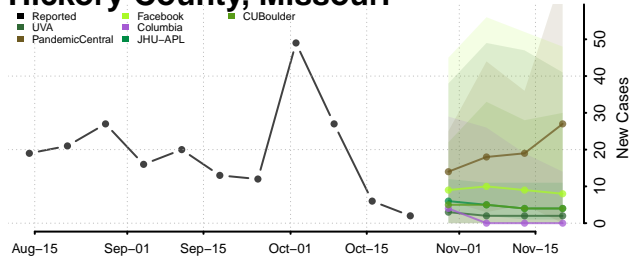

Gasconade County, Missouri

Gentry County, Missouri

Greene County, Missouri

Grundy County, Missouri

Harrison County, Missouri

Henry County, Missouri

Hickory County, Missouri

Holt County, Missouri