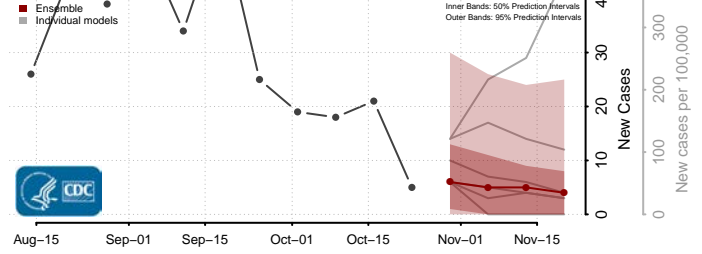

Montgomery County, Missouri