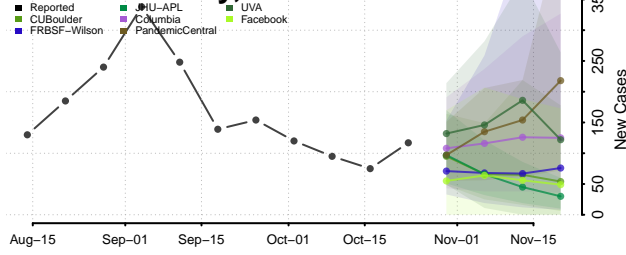

Elkhart County, Indiana

Fayette County, Indiana

Floyd County, Indiana

Fountain County, Indiana

Franklin County, Indiana

Fulton County, Indiana

Gibson County, Indiana

Grant County, Indiana