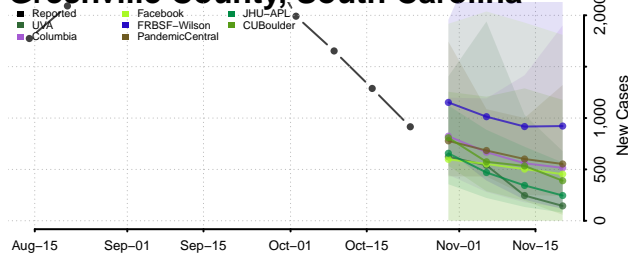

Greenville County, South Carolina

Greenwood County, South Carolina

Hampton County, South Carolina

Horry County, South Carolina

Jasper County, South Carolina

Kershaw County, South Carolina

Lancaster County, South Carolina