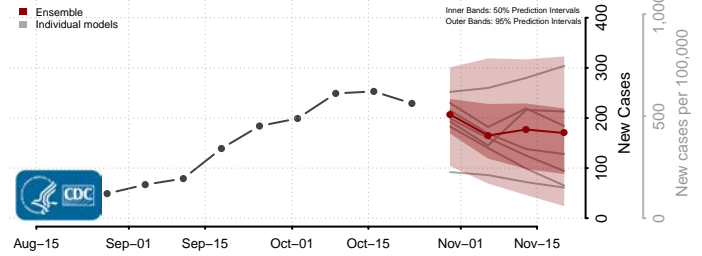

Gratiot County, Michigan