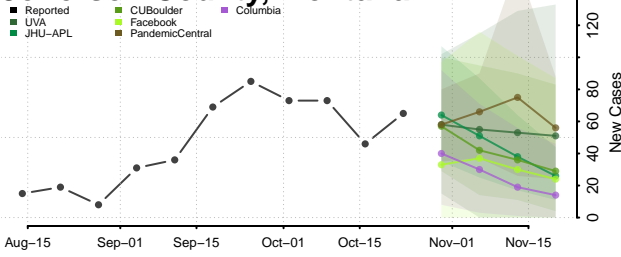

Garfield County, Montana

Glacier County, Montana

Golden Valley County, Montana

Granite County, Montana

Hill County, Montana

Jefferson County, Montana

Judith Basin County, Montana

Lake County, Montana