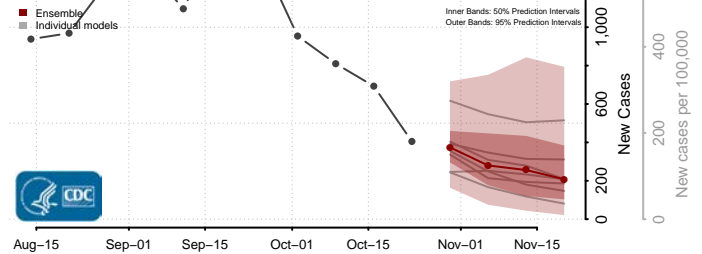

Gaston County, North Carolina