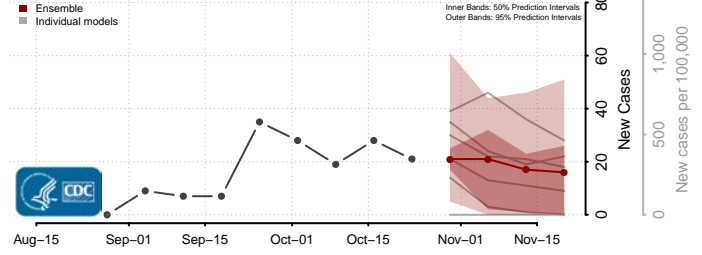

Clear Creek County, Colorado

Conejos County, Colorado

Costilla County, Colorado

Crowley County, Colorado

Custer County, Colorado

Delta County, Colorado

Denver County, Colorado

Dolores County, Colorado