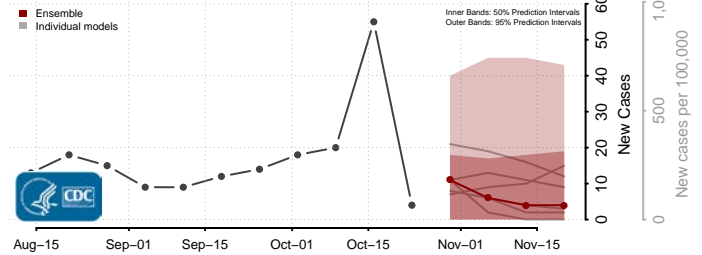

Rusk County, Texas

Sabine County, Texas

San Augustine County, Texas

San Jacinto County, Texas

San Patricio County, Texas

San Saba County, Texas

Schleicher County, Texas

Scurry County, Texas