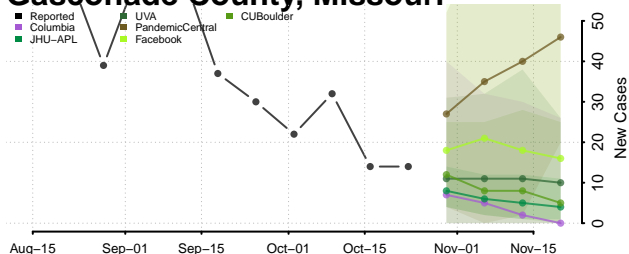

Gasconade County, Missouri