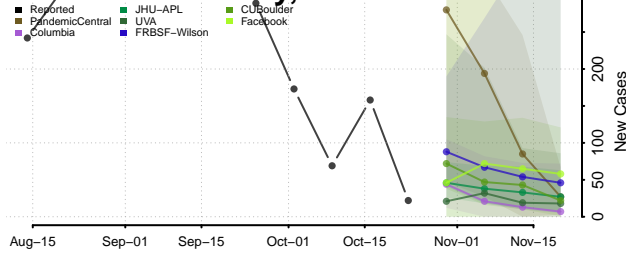

Henderson County, Texas