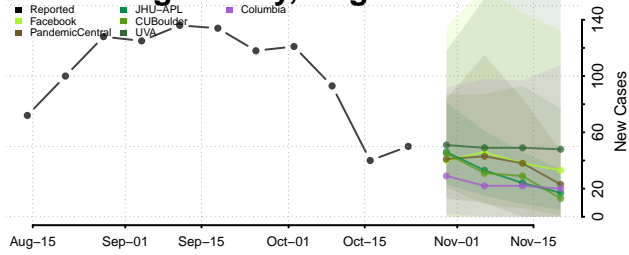

Petersburg County, Virginia