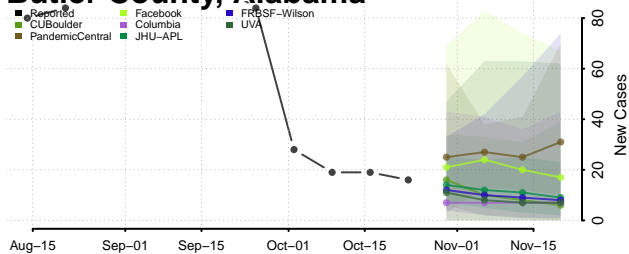

Butler County, Alabama