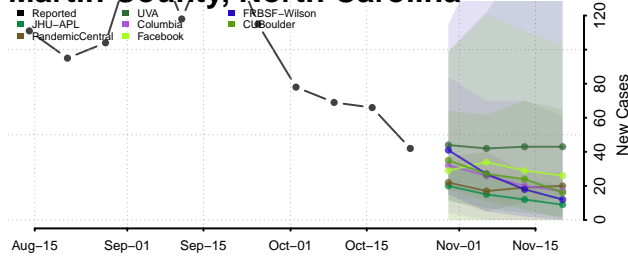

Martin County, North Carolina