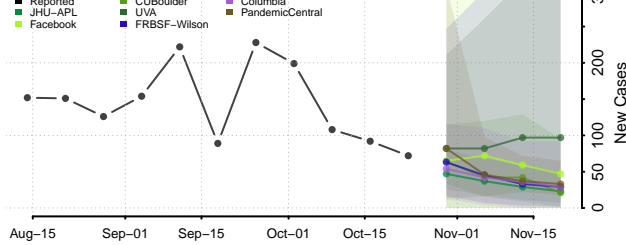

Kerr County, Texas