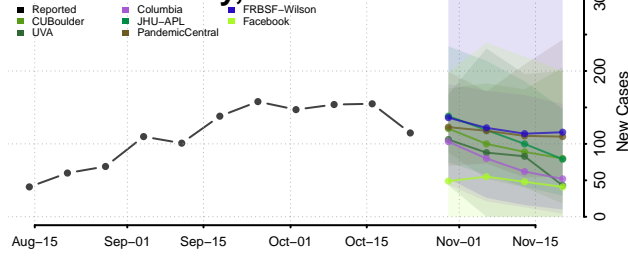

Clinton County, Iowa