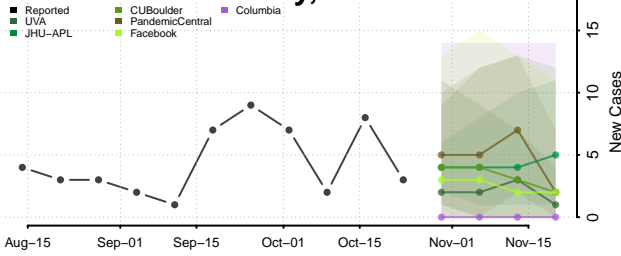

Garfield County, Montana

Glacier County, Montana

Golden Valley County, Montana

Granite County, Montana

Hill County, Montana

Jefferson County, Montana

Judith Basin County, Montana

Lake County, Montana