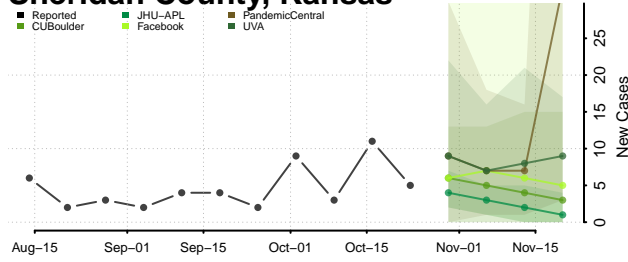

Rush County, Kansas

Russell County, Kansas

Saline County, Kansas

Scott County, Kansas

Sedgwick County, Kansas

Seward County, Kansas

Shawnee County, Kansas

Sheridan County, Kansas