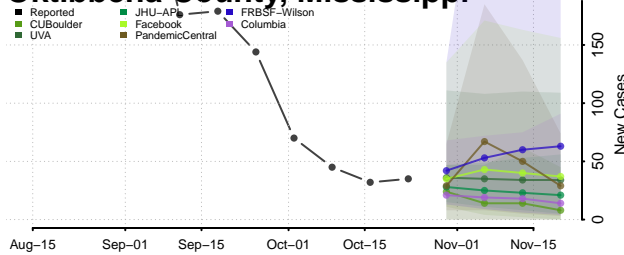

Monroe County, Mississippi

Montgomery County, Mississippi

Neshoba County, Mississippi

Newton County, Mississippi

Noxubee County, Mississippi

Oktibbeha County, Mississippi

Panola County, Mississippi

Pearl River County, Mississippi