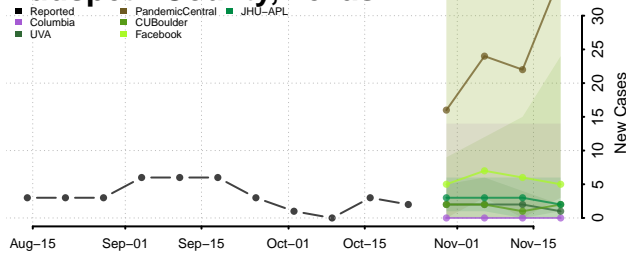

Houston County, Texas

Howard County, Texas

Hudspeth County, Texas

Hunt County, Texas

Hutchinson County, Texas

Irion County, Texas

Jack County, Texas

Jackson County, Texas