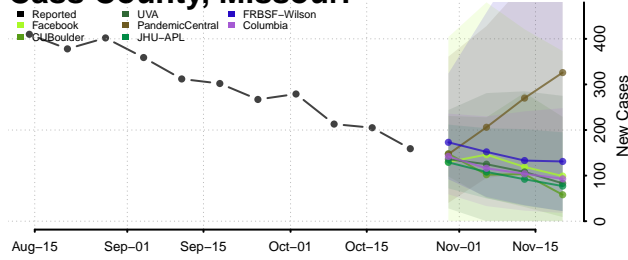

Cass County, Missouri