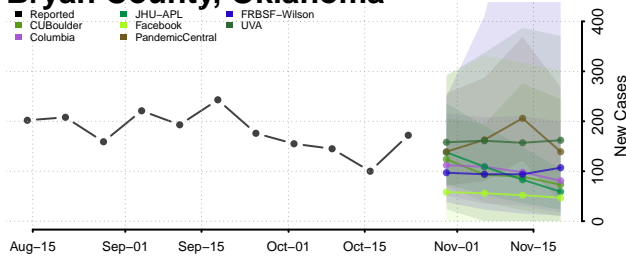

Beaver County, Oklahoma

Beckham County, Oklahoma

Blaine County, Oklahoma

Bryan County, Oklahoma

Caddo County, Oklahoma

Canadian County, Oklahoma

Carter County, Oklahoma

Cherokee County, Oklahoma