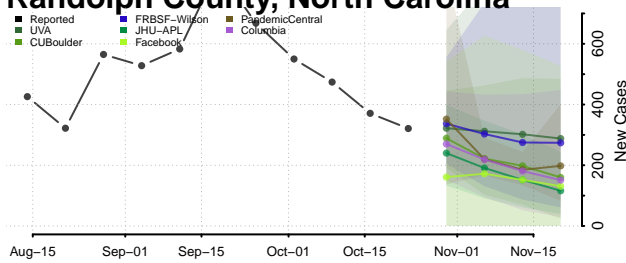

Randolph County, North Carolina