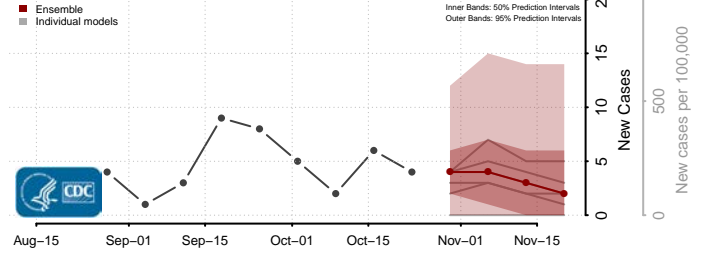

Burke County, North Dakota