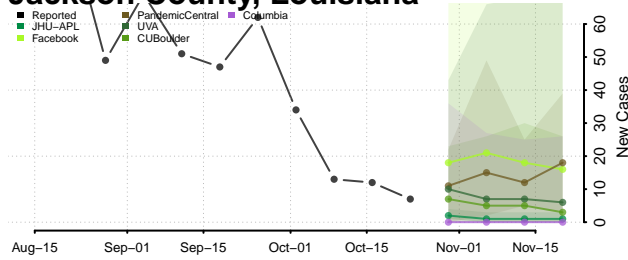

Jackson County, Louisiana