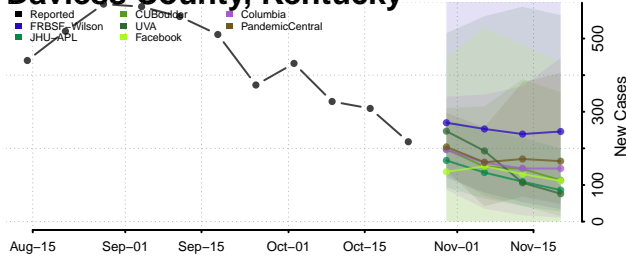

Daviess County, Kentucky