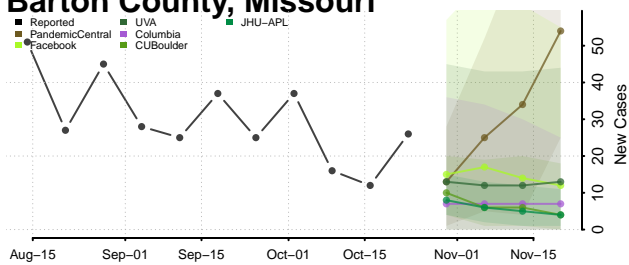

Barton County, Missouri