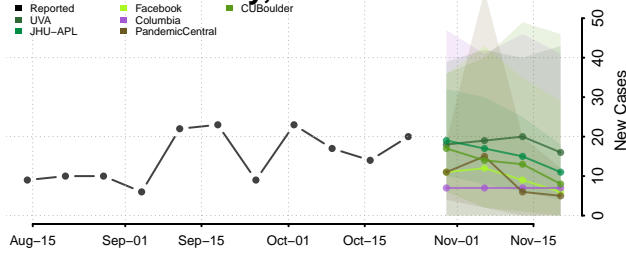

Huerfano County, Colorado