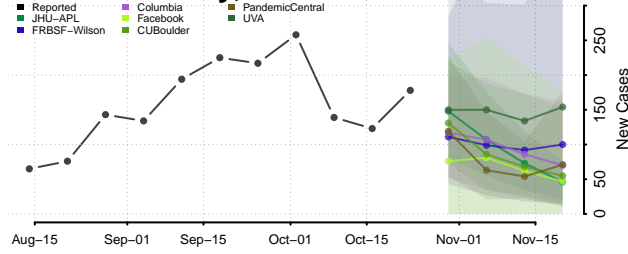

Cassia County, Idaho

Clark County, Idaho

Clearwater County, Idaho

Custer County, Idaho

Elmore County, Idaho

Franklin County, Idaho

Fremont County, Idaho

Gem County, Idaho