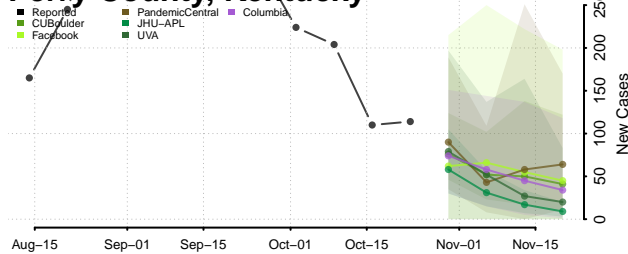

Perry County, Kentucky