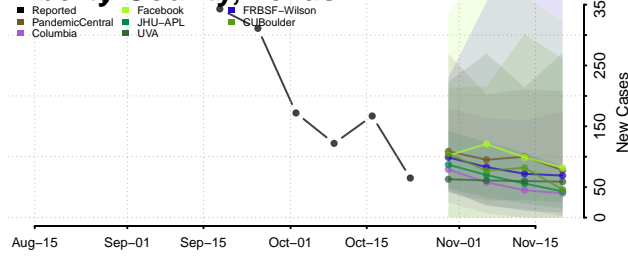

Liberty County, Texas