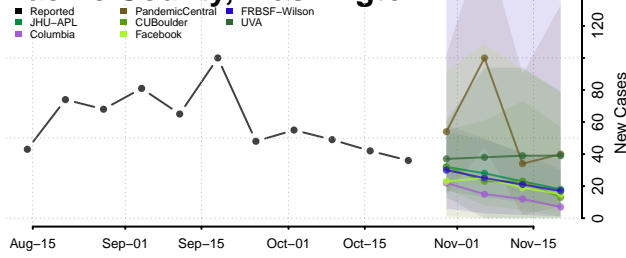

Pacific County, Washington