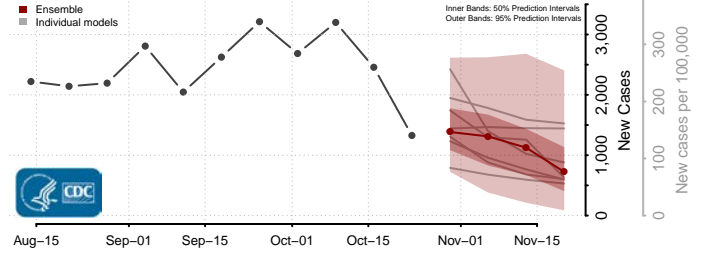

Lincoln County, Wisconsin

Manitowoc County, Wisconsin

Marathon County, Wisconsin

Marinette County, Wisconsin

Marquette County, Wisconsin

Menominee County, Wisconsin

Milwaukee County, Wisconsin

Monroe County, Wisconsin