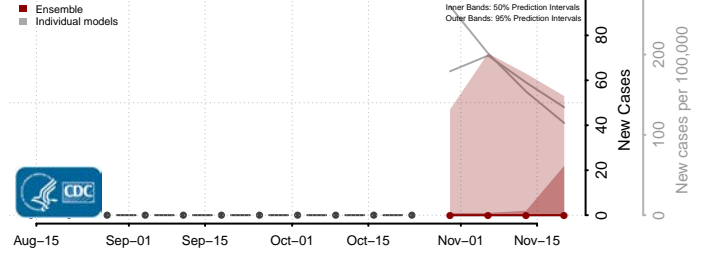

Uintah County, Utah