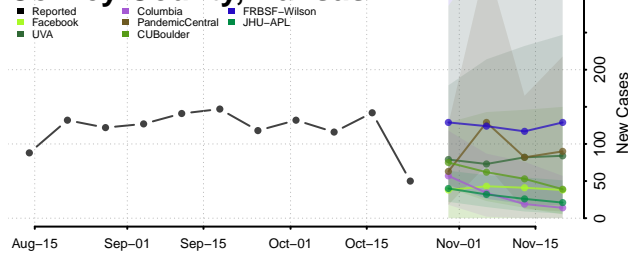

Cowley County, Kansas