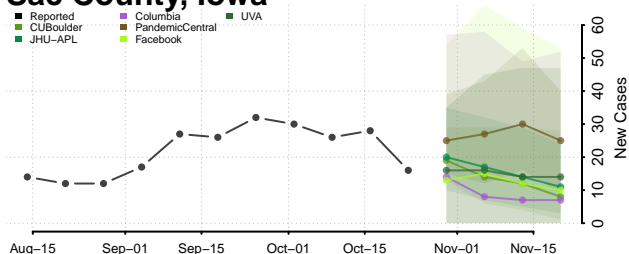

Sac County, Iowa