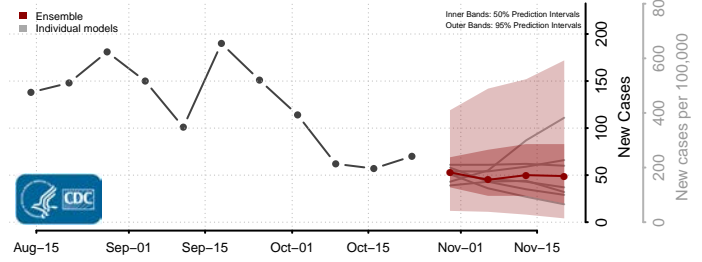

St. Louis City County, Missouri

St. Louis County, Missouri

Ste. Genevieve County, Missouri

Stoddard County, Missouri

Stone County, Missouri

Sullivan County, Missouri

Taney County, Missouri

Texas County, Missouri