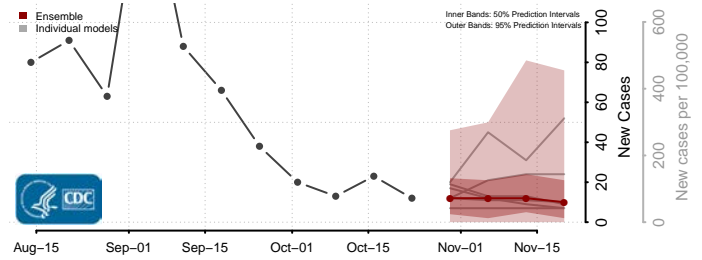

Rusk County, Texas

Sabine County, Texas

San Augustine County, Texas

San Jacinto County, Texas

San Patricio County, Texas

San Saba County, Texas

Schleicher County, Texas

Scurry County, Texas