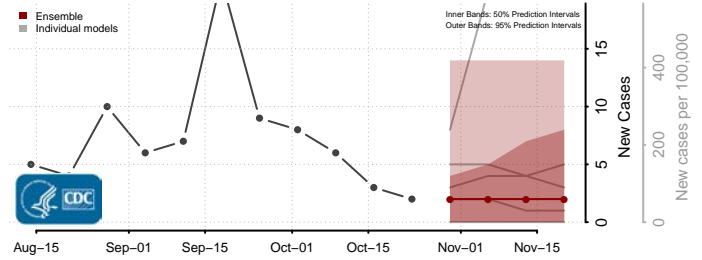

Hand County, South Dakota

Hanson County, South Dakota

Harding County, South Dakota

Hughes County, South Dakota

Hutchinson County, South Dakota

Hyde County, South Dakota

Jackson County, South Dakota

Jerauld County, South Dakota