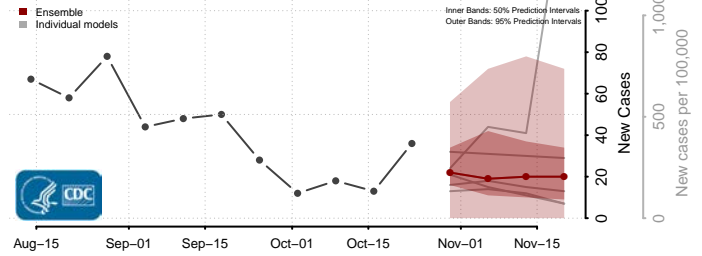

Lewis County, Missouri