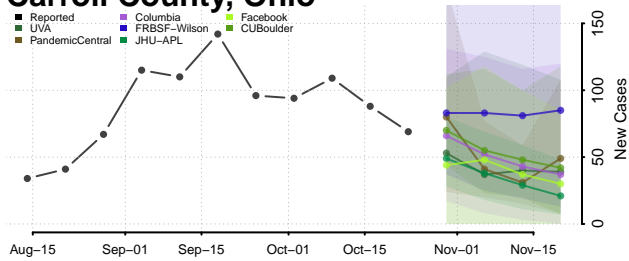

Carroll County, Ohio