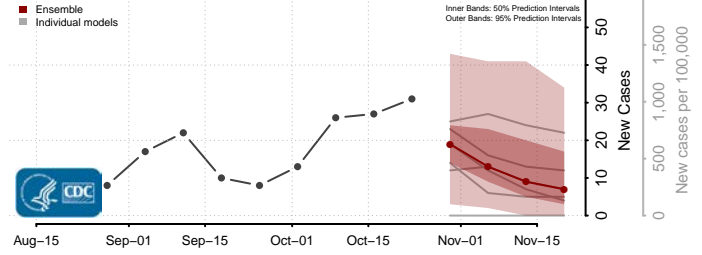

Bowman County, North Dakota