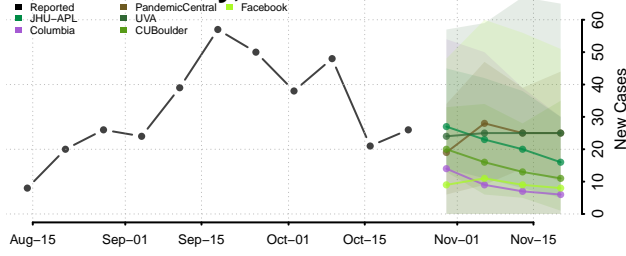

Greene County, Iowa