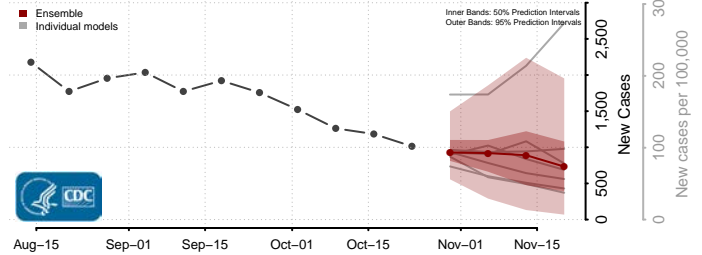

St. Louis County, Missouri