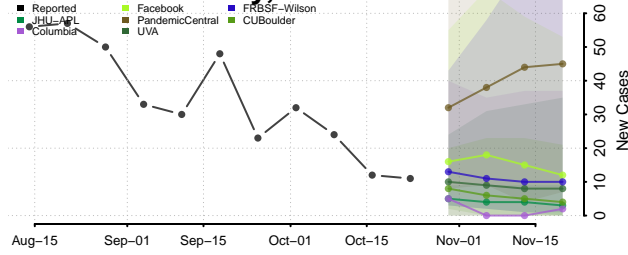

Pemiscot County, Missouri