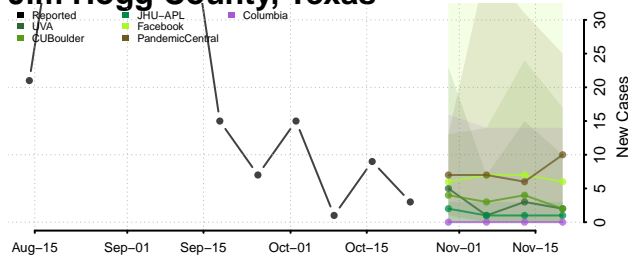

Jim Hogg County, Texas