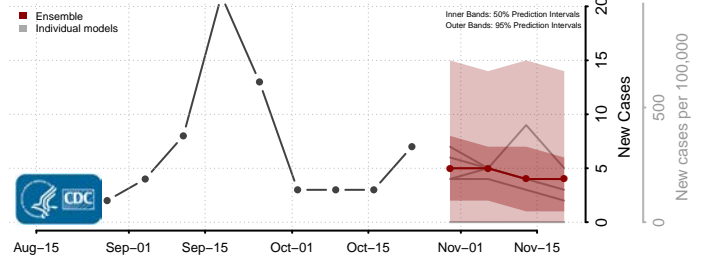

Sweet Grass County, Montana

Teton County, Montana

Toole County, Montana

Treasure County, Montana

Valley County, Montana

Wheatland County, Montana

Wibaux County, Montana

Yellowstone County, Montana