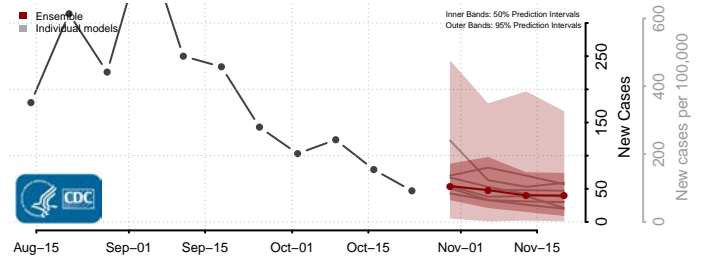

Atascosa County, Texas