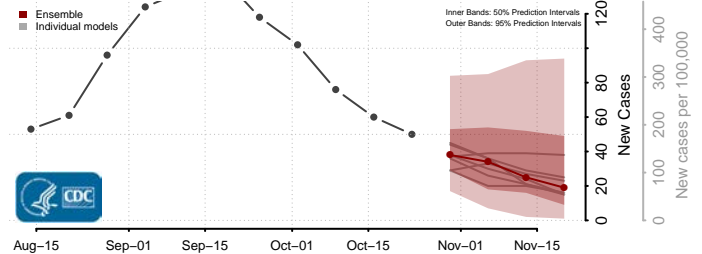

Currituck County, North Carolina

Dare County, North Carolina

Davidson County, North Carolina

Davie County, North Carolina

Duplin County, North Carolina

Durham County, North Carolina

Edgecombe County, North Carolina