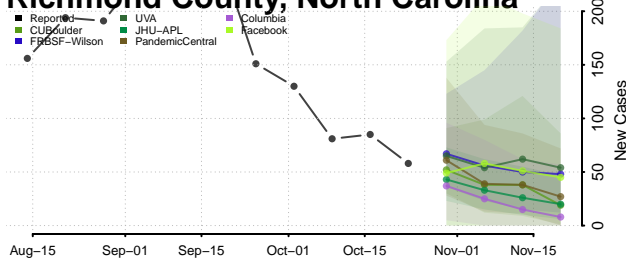

Richmond County, North Carolina