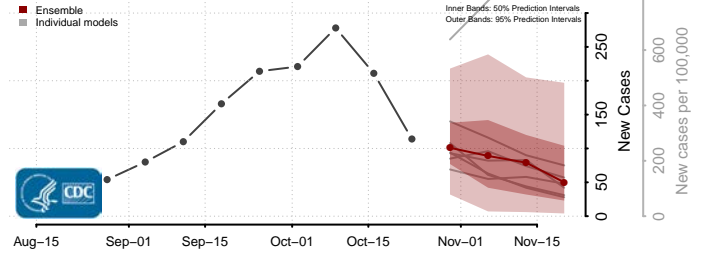

Minnesota

Aitkin County, Minnesota

Anoka County, Minnesota

Becker County, Minnesota

Beltrami County, Minnesota

Benton County, Minnesota

Big Stone County, Minnesota

Blue Earth County, Minnesota