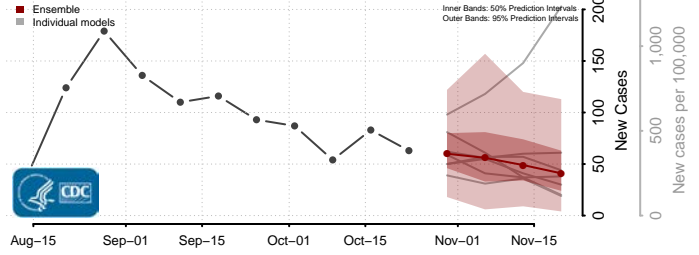

Barbour County, West Virginia