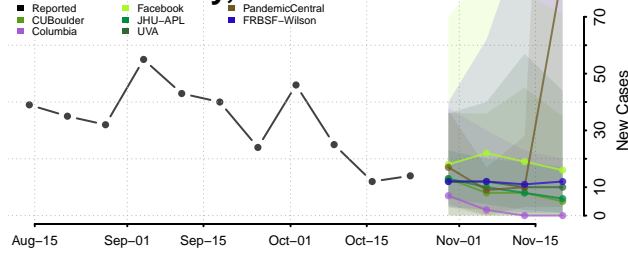

Macon County, Missouri