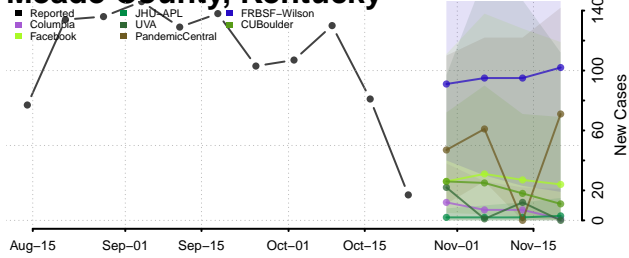

Meade County, Kentucky