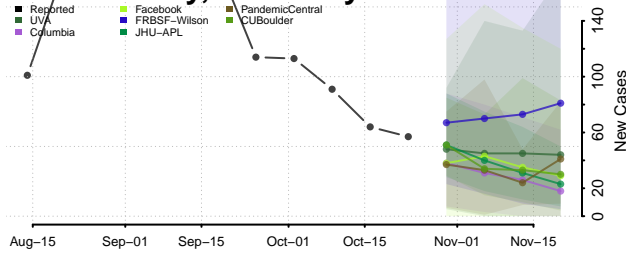

Allen County, Kentucky