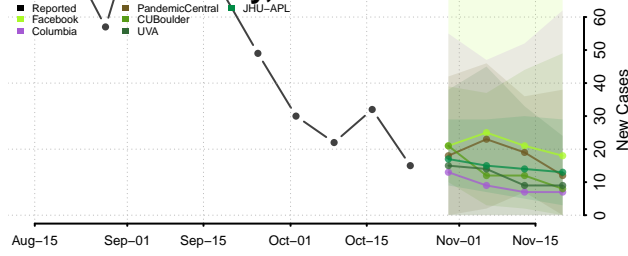

Colorado County, Texas