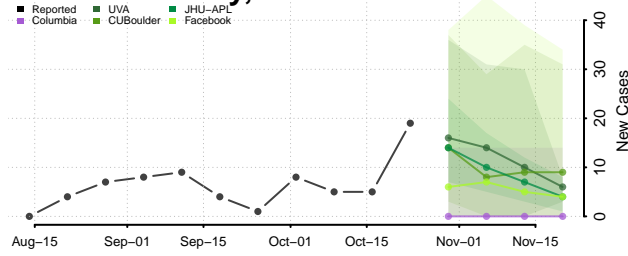

Decatur County, Kansas