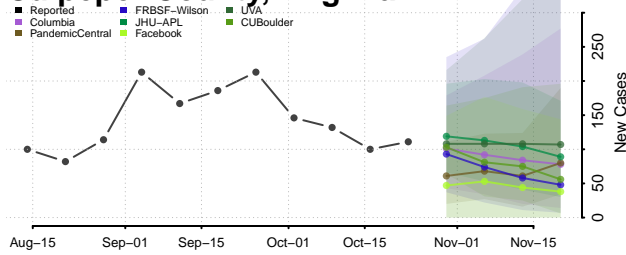

Culpeper County, Virginia