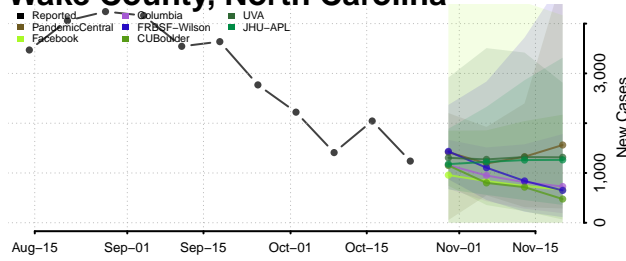

Wake County, North Carolina