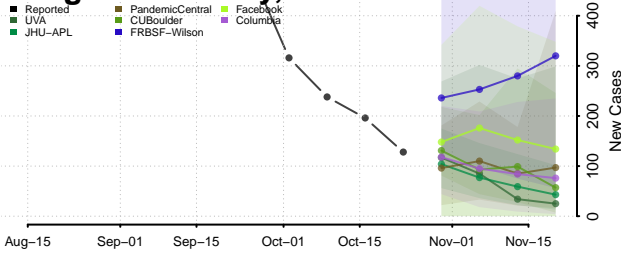

Cleburne County, Arkansas

Cleveland County, Arkansas

Columbia County, Arkansas

Conway County, Arkansas

Craighead County, Arkansas

Crawford County, Arkansas

Crittenden County, Arkansas

Cross County, Arkansas