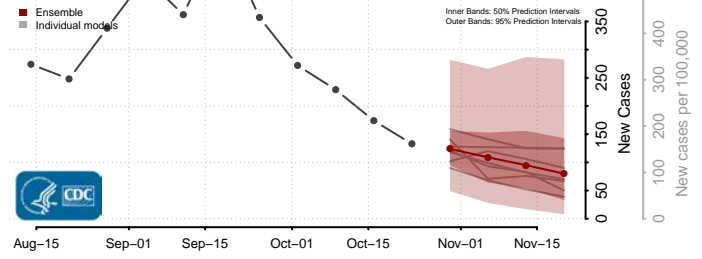

Caldwell County, North Carolina