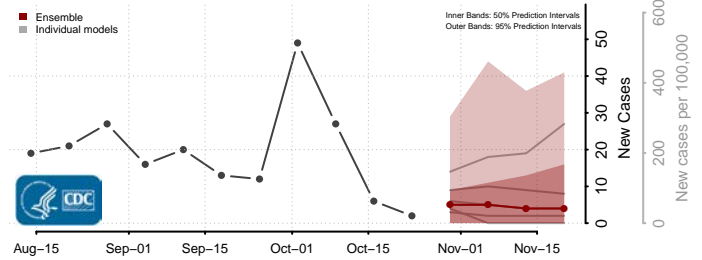

Gasconade County, Missouri

Gentry County, Missouri

Greene County, Missouri

Grundy County, Missouri

Harrison County, Missouri

Henry County, Missouri

Hickory County, Missouri

Holt County, Missouri