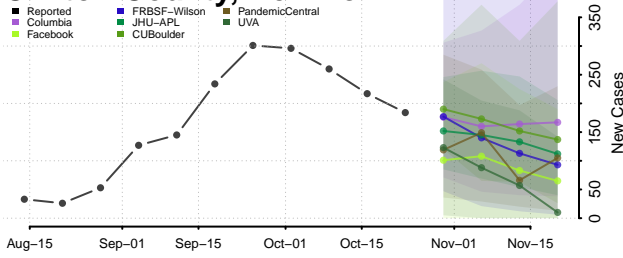

Clinton County, New York