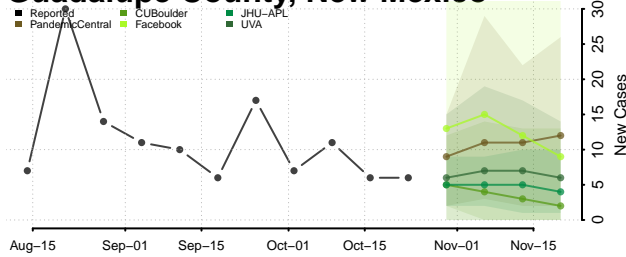

De Baca County, New Mexico

Dona Ana County, New Mexico

Eddy County, New Mexico

Grant County, New Mexico

Guadalupe County, New Mexico

Harding County, New Mexico

Hidalgo County, New Mexico

Lea County, New Mexico