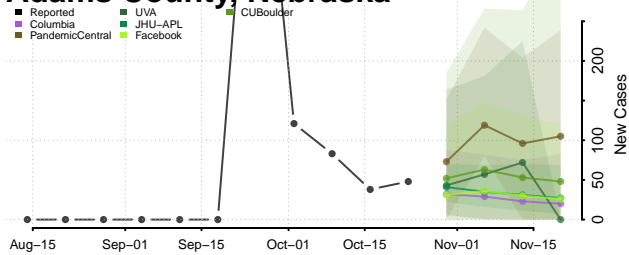

Adams County, Nebraska