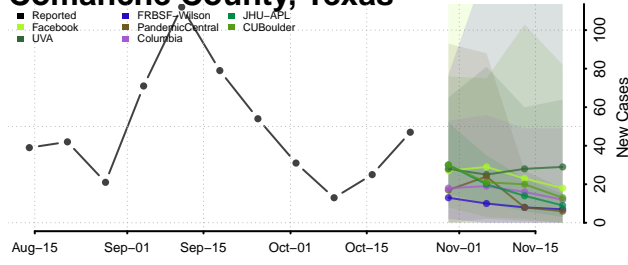

Comanche County, Texas