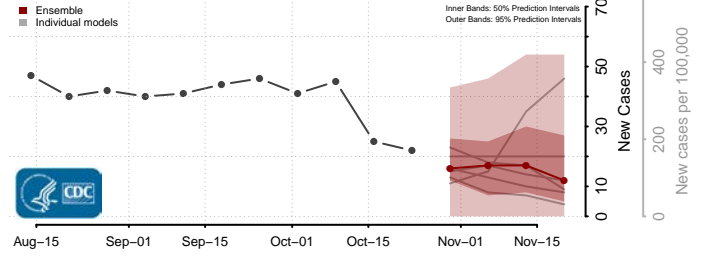

Wayne County, Missouri