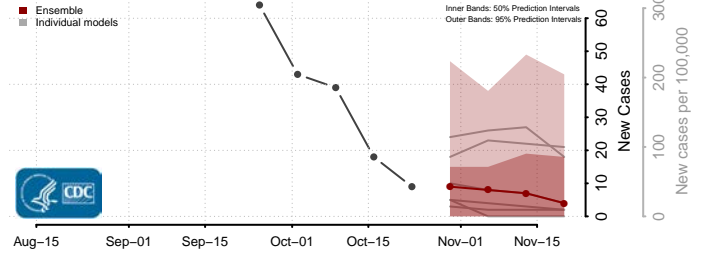

Monroe County, Mississippi

Montgomery County, Mississippi

Neshoba County, Mississippi

Newton County, Mississippi

Noxubee County, Mississippi

Oktibbeha County, Mississippi

Panola County, Mississippi

Pearl River County, Mississippi