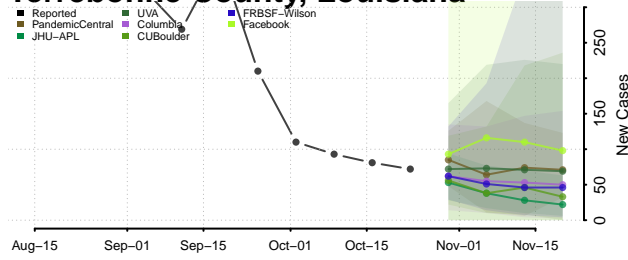

Terrebonne County, Louisiana