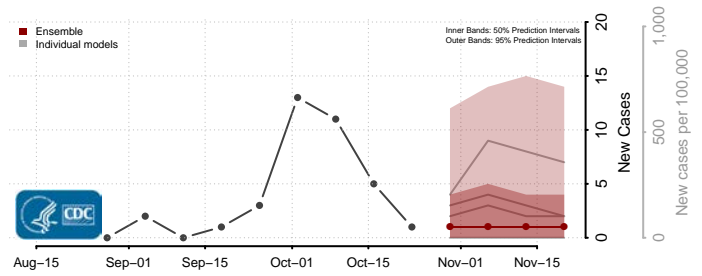

McLean County, North Dakota

Mercer County, North Dakota

Morton County, North Dakota

Mountrail County, North Dakota

Nelson County, North Dakota

Oliver County, North Dakota

Pembina County, North Dakota

Pierce County, North Dakota