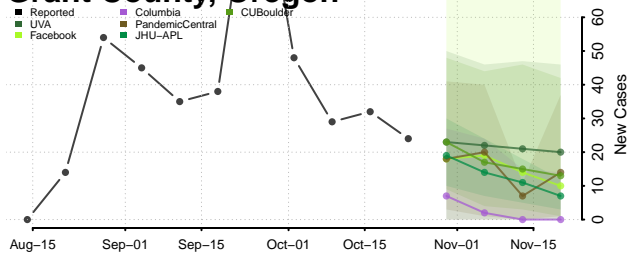

Grant County, Oregon