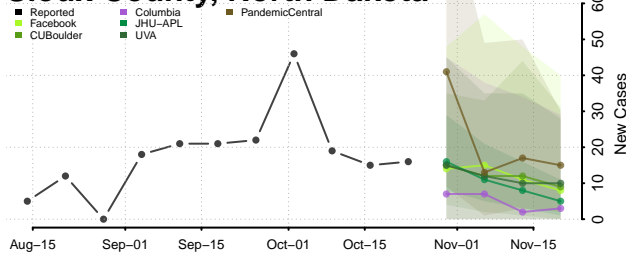

Sioux County, North Dakota