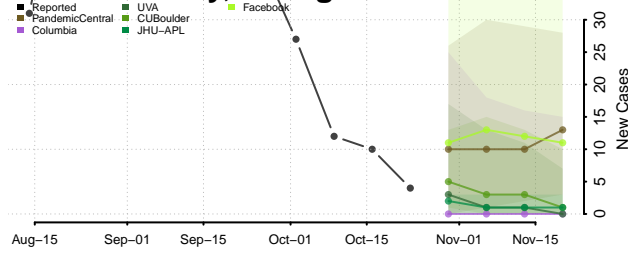

Terrell County, Georgia

Thomas County, Georgia

Tift County, Georgia

Toombs County, Georgia

Towns County, Georgia

Treutlen County, Georgia

Troup County, Georgia

Turner County, Georgia