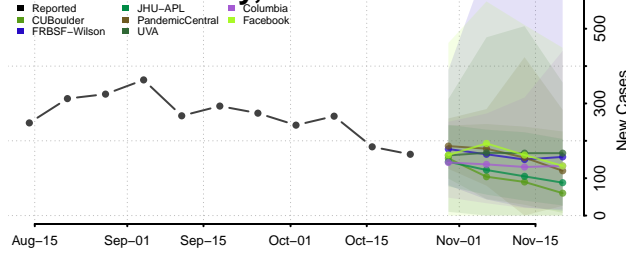

Sangamon County, Illinois

Schuyler County, Illinois

Scott County, Illinois

Shelby County, Illinois

St. Clair County, Illinois

Stark County, Illinois

Stephenson County, Illinois

Tazewell County, Illinois