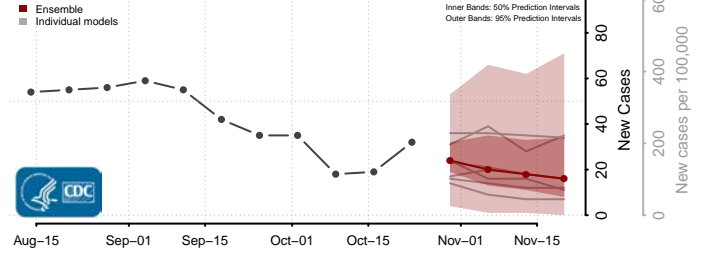

Kingfisher County, Oklahoma