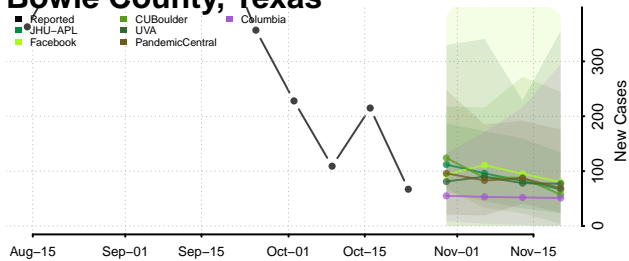

Bowie County, Texas