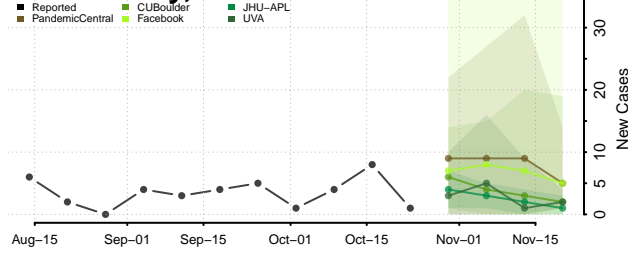

Hall County, Texas