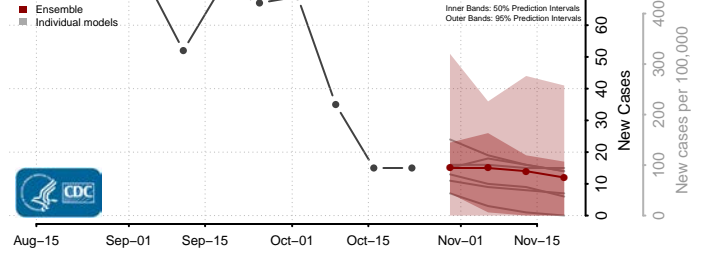

Smith County, Mississippi