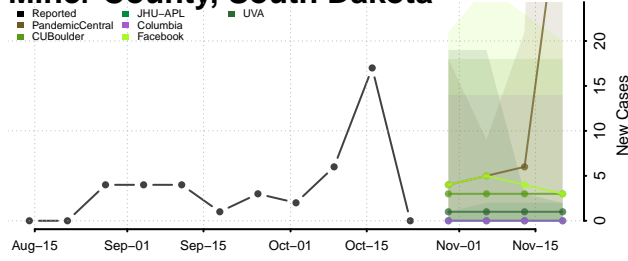

Miner County, South Dakota