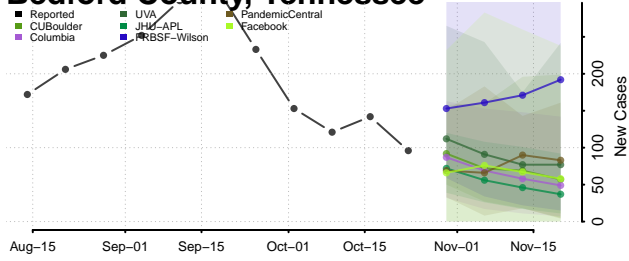

Bedford County, Tennessee