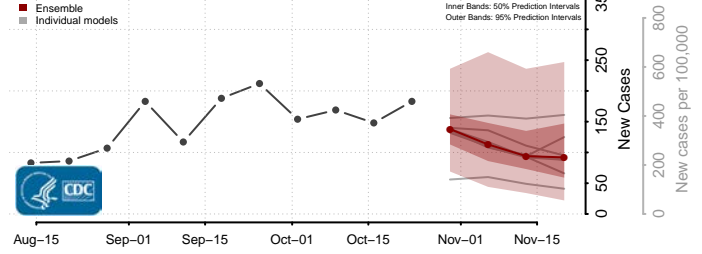

Pasquotank County, North Carolina