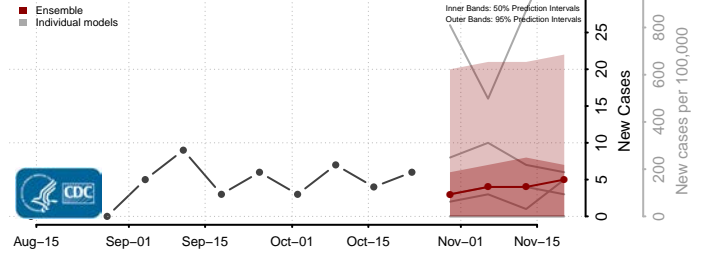

Divide County, North Dakota

Dunn County, North Dakota

Eddy County, North Dakota

Emmons County, North Dakota

Foster County, North Dakota

Golden Valley County, North Dakota

Grand Forks County, North Dakota

Grant County, North Dakota