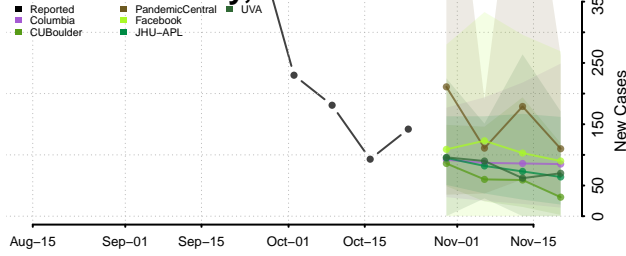

Pike County, Alabama

Randolph County, Alabama

Russell County, Alabama

Shelby County, Alabama

St. Clair County, Alabama

Sumter County, Alabama

Talladega County, Alabama

Tallapoosa County, Alabama