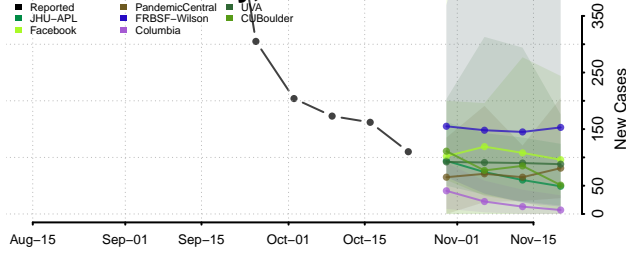

Madison County, Tennessee