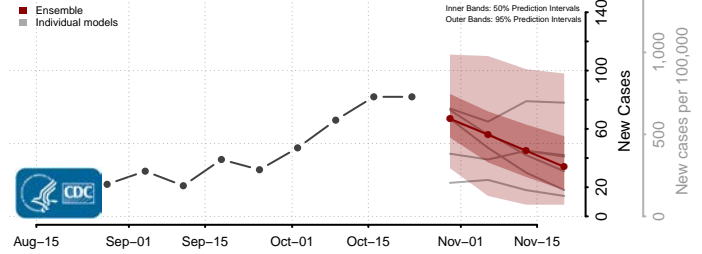

Pope County, Minnesota