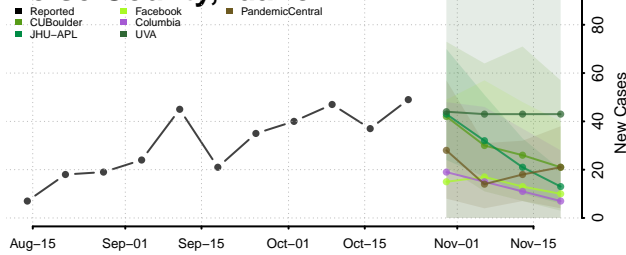

Boise County, Idaho