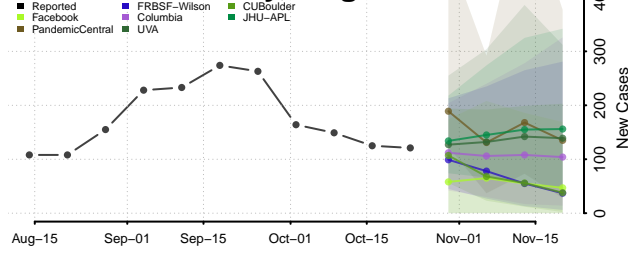

Albemarle County, Virginia