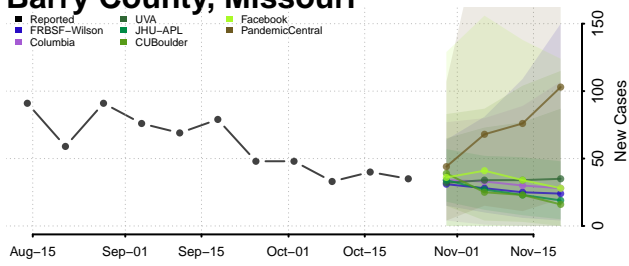

Barry County, Missouri