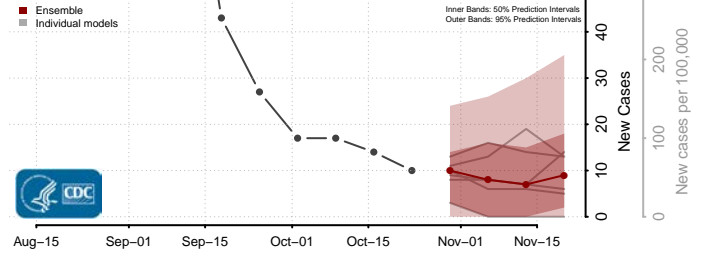

Holmes County, Mississippi