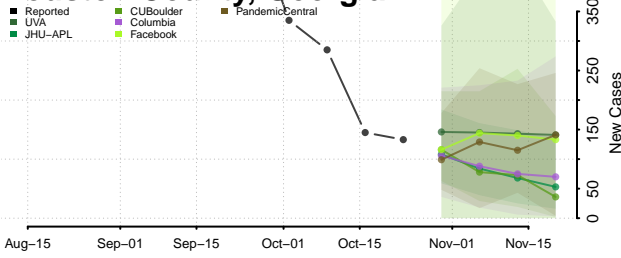

Haralson County, Georgia

Harris County, Georgia

Hart County, Georgia

Heard County, Georgia

Henry County, Georgia

Houston County, Georgia

Irwin County, Georgia

Jackson County, Georgia