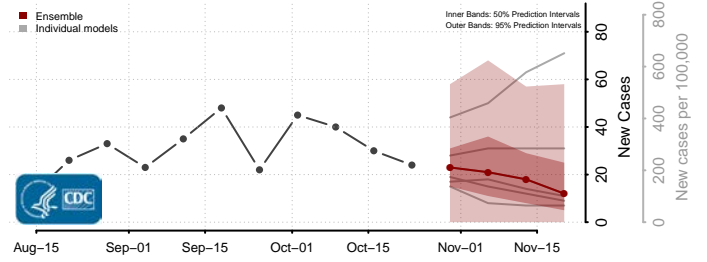

Wadena County, Minnesota

Waseca County, Minnesota

Washington County, Minnesota

Watowan County, Minnesota

Wilkin County, Minnesota

Winona County, Minnesota

Wright County, Minnesota

Yellow Medicine County, Minnesota