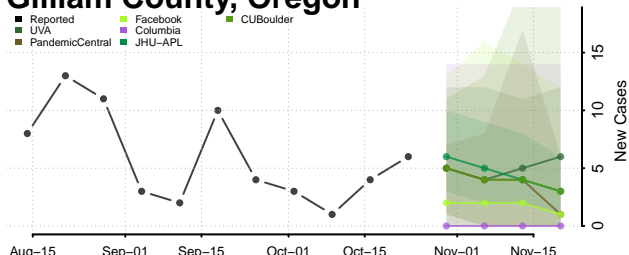

Gilliam County, Oregon