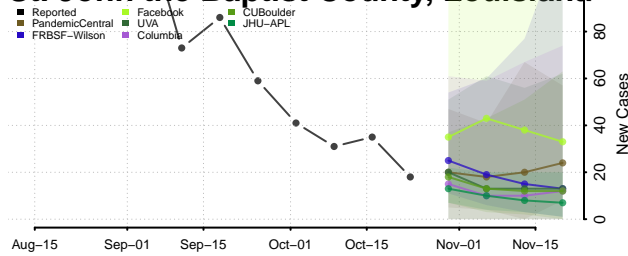

St. John the Baptist County, Louisiana