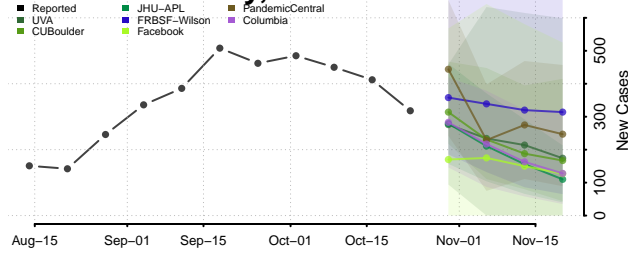

Idaho

Ada County, Idaho

Adams County, Idaho

Bannock County, Idaho

Bear Lake County, Idaho

Benewah County, Idaho

Bingham County, Idaho

Blaine County, Idaho