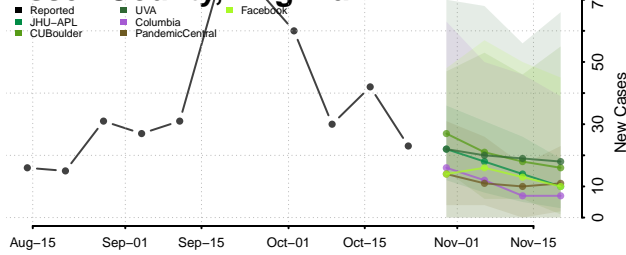

Essex County, Virginia