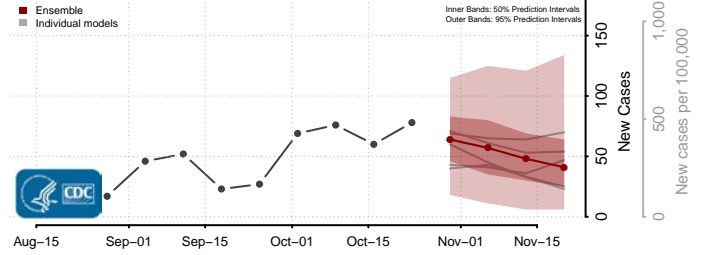

Richland County, North Dakota