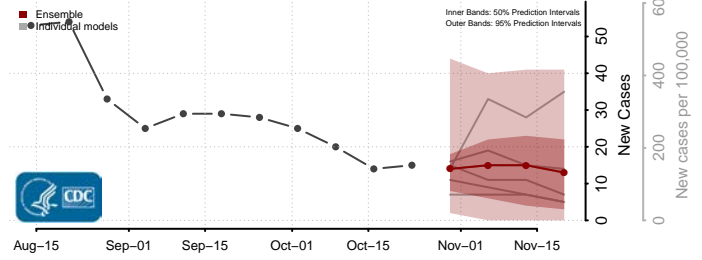

Gasconade County, Missouri

Gentry County, Missouri

Greene County, Missouri

Grundy County, Missouri

Harrison County, Missouri

Henry County, Missouri

Hickory County, Missouri

Holt County, Missouri