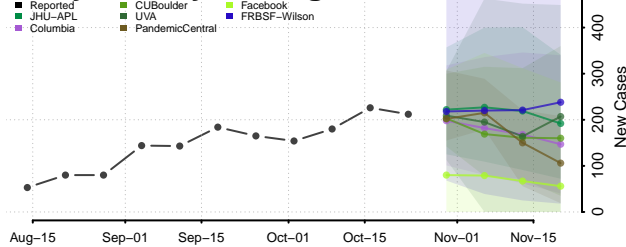

Alpena County, Michigan

Antrim County, Michigan

Arenac County, Michigan

Baraga County, Michigan

Barry County, Michigan

Bay County, Michigan

Benzie County, Michigan

Berrien County, Michigan