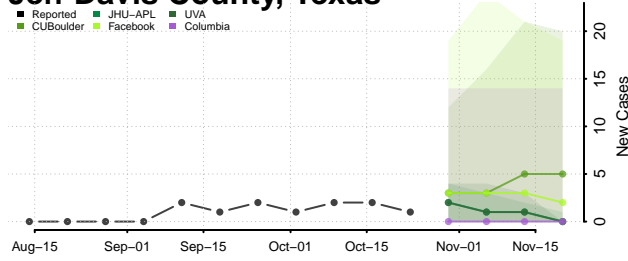

Jeff Davis County, Texas