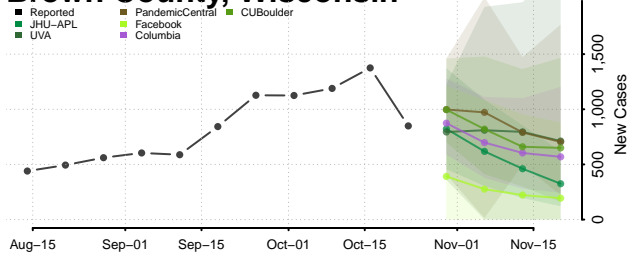

Barron County, Wisconsin

Bayfield County, Wisconsin

Brown County, Wisconsin

Buffalo County, Wisconsin

Burnett County, Wisconsin

Calumet County, Wisconsin

Chippewa County, Wisconsin

Clark County, Wisconsin