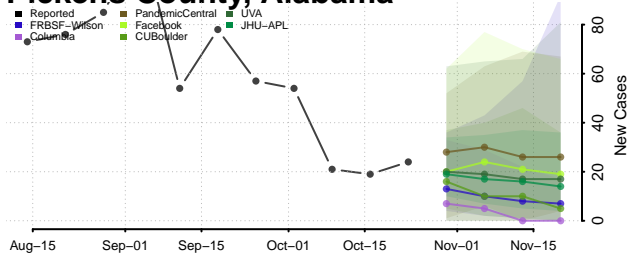

Marion County, Alabama

Marshall County, Alabama

Mobile County, Alabama

Monroe County, Alabama

Montgomery County, Alabama

Morgan County, Alabama

Perry County, Alabama

Pickens County, Alabama

Pike County, Alabama

Randolph County, Alabama

Russell County, Alabama

Shelby County, Alabama

St. Clair County, Alabama

Sumter County, Alabama

Talladega County, Alabama

Tallapoosa County, Alabama