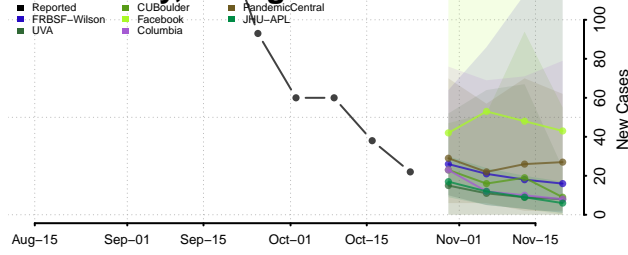

Tift County, Georgia