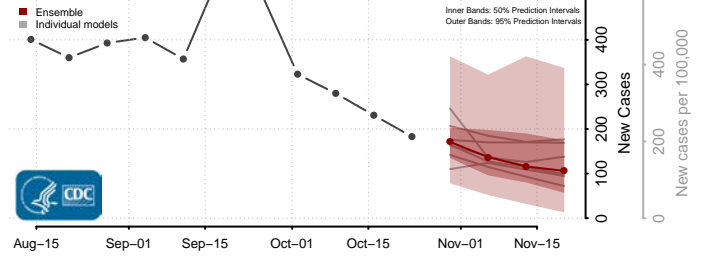

Lincoln County, North Carolina