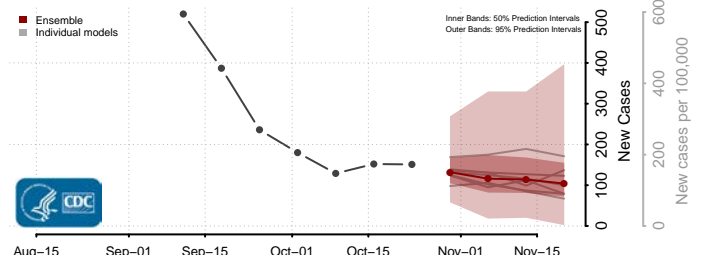

Hood River County, Oregon

Jackson County, Oregon

Jefferson County, Oregon

Josephine County, Oregon

Klamath County, Oregon

Lake County, Oregon

Lane County, Oregon

Lincoln County, Oregon