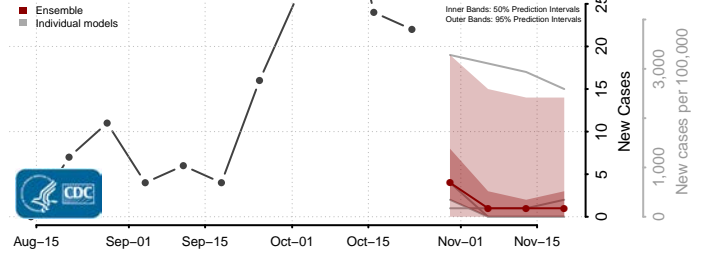

Yakutat County, Alaska