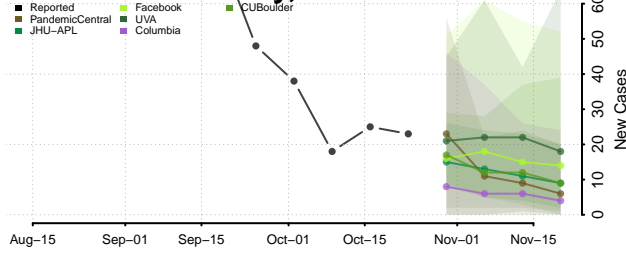

Johnson County, Arkansas

Lafayette County, Arkansas

Lawrence County, Arkansas

Lee County, Arkansas

Lincoln County, Arkansas

Little River County, Arkansas

Logan County, Arkansas

Lonoke County, Arkansas