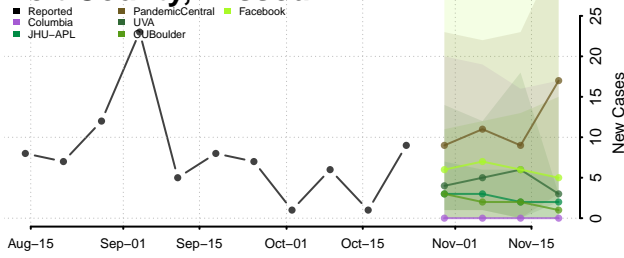

Gasconade County, Missouri

Gentry County, Missouri

Greene County, Missouri

Grundy County, Missouri

Harrison County, Missouri

Henry County, Missouri

Hickory County, Missouri

Holt County, Missouri