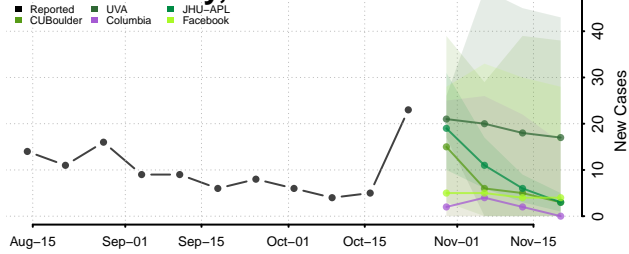

Fisher County, Texas