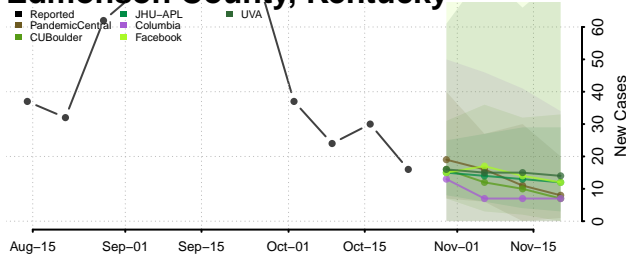

Edmonson County, Kentucky