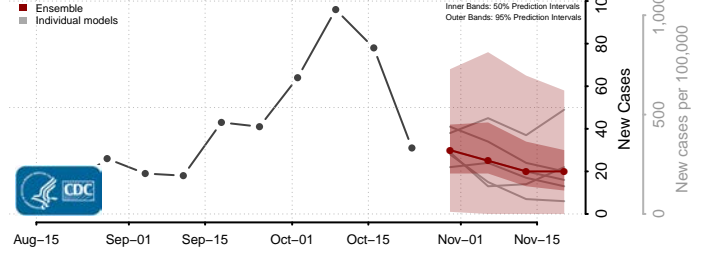

Le Sueur County, Minnesota

Lincoln County, Minnesota

Lyon County, Minnesota

Mahnomen County, Minnesota

Marshall County, Minnesota

Martin County, Minnesota

McLeod County, Minnesota

Meeker County, Minnesota