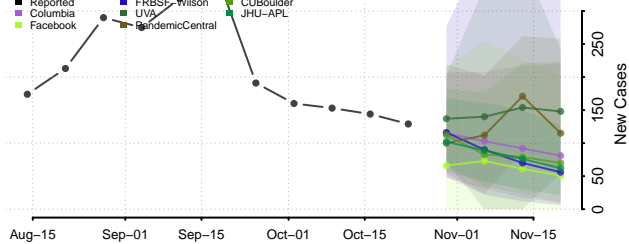

Franklin County, Kentucky