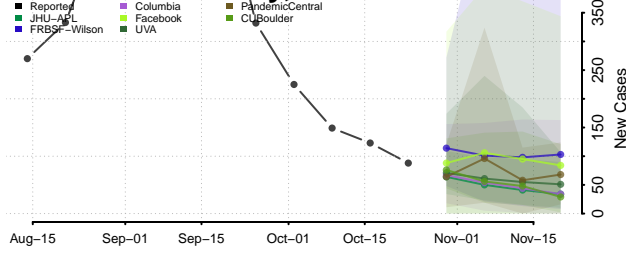

Robertson County, Tennessee