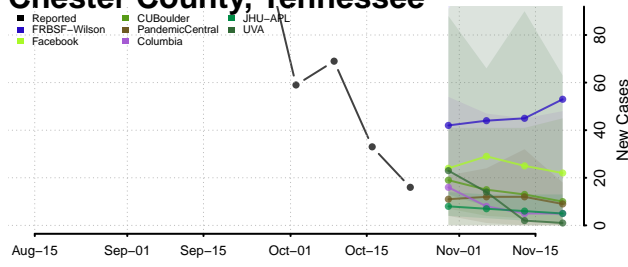

Carroll County, Tennessee

Carter County, Tennessee

Cheatham County, Tennessee

Chester County, Tennessee

Claiborne County, Tennessee

Clay County, Tennessee

Cocke County, Tennessee

Coffee County, Tennessee