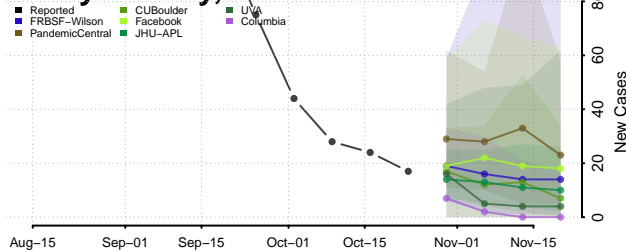

Geneva County, Alabama

Greene County, Alabama

Hale County, Alabama

Henry County, Alabama

Houston County, Alabama

Jackson County, Alabama

Jefferson County, Alabama

Lamar County, Alabama