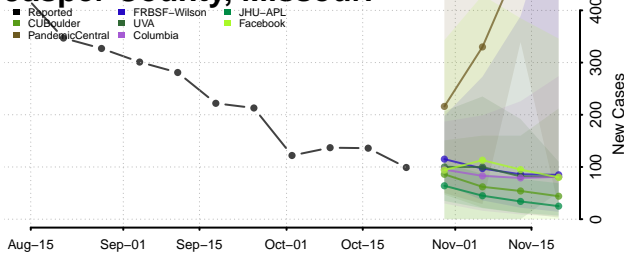

Jasper County, Missouri