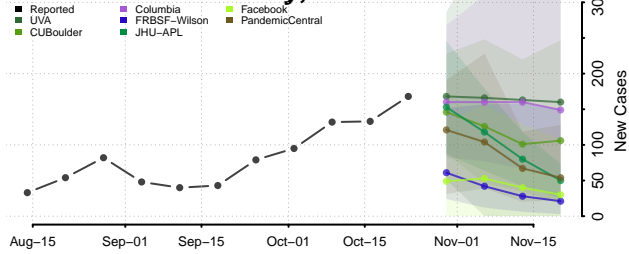

Montezuma County, Colorado