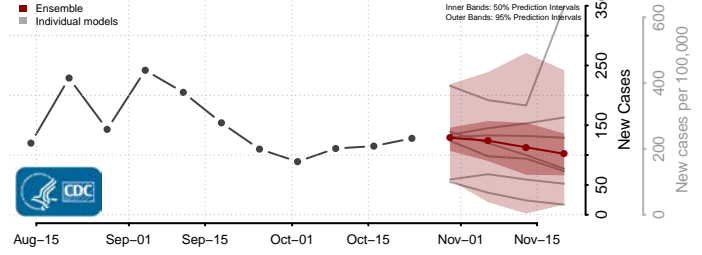

Eagle County, Colorado