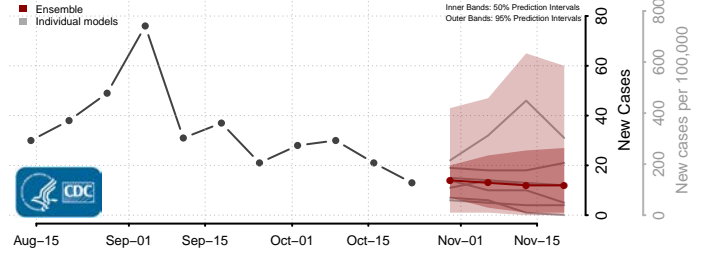

Kay County, Oklahoma

Kingfisher County, Oklahoma

Kiowa County, Oklahoma

Latimer County, Oklahoma

Le Flore County, Oklahoma

Lincoln County, Oklahoma

Logan County, Oklahoma

Love County, Oklahoma