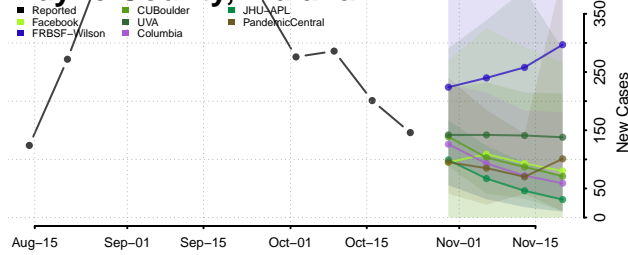

Vigo County, Indiana

Wabash County, Indiana

Warren County, Indiana

Warrick County, Indiana

Washington County, Indiana

Wayne County, Indiana

Wells County, Indiana

White County, Indiana