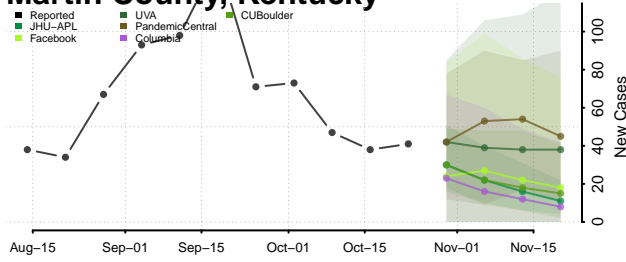

Madison County, Kentucky

Magoffin County, Kentucky

Marion County, Kentucky

Marshall County, Kentucky

Martin County, Kentucky

Mason County, Kentucky

McCracken County, Kentucky

McCreary County, Kentucky