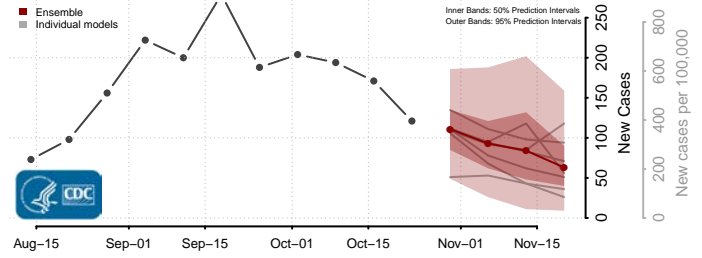

Malheur County, Oregon