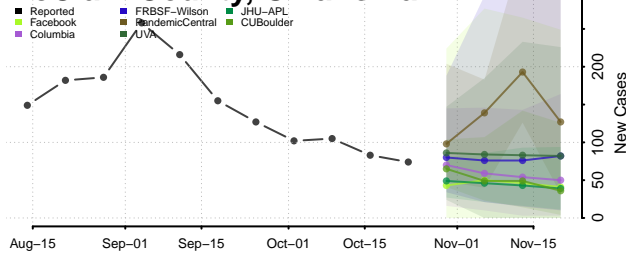

McClain County, Oklahoma