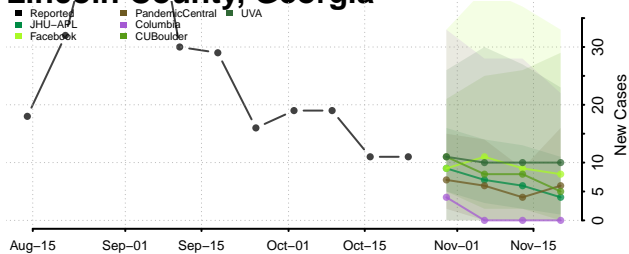

Laurens County, Georgia

Lee County, Georgia

Liberty County, Georgia

Lincoln County, Georgia

Long County, Georgia

Lowndes County, Georgia

Lumpkin County, Georgia

Macon County, Georgia