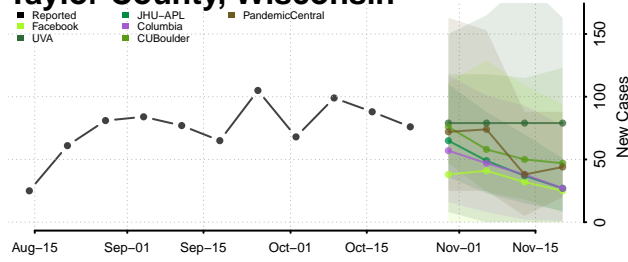

Taylor County, Wisconsin