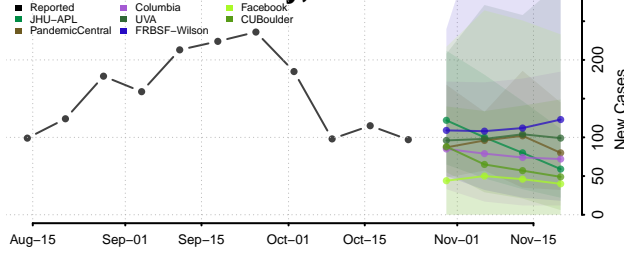

Des Moines County, Iowa