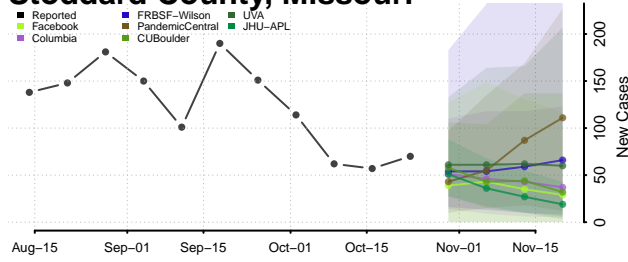

Stoddard County, Missouri