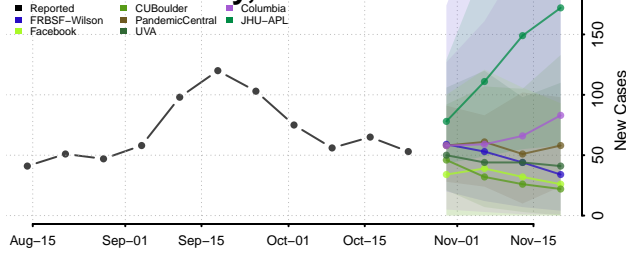

Franklin County, Massachusetts