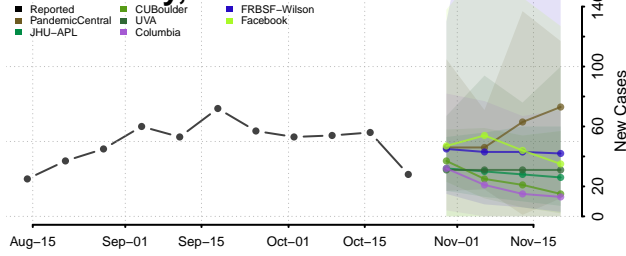

Lawrence County, Illinois

Lee County, Illinois

Livingston County, Illinois

Logan County, Illinois

Macon County, Illinois

Macoupin County, Illinois

Madison County, Illinois

Marion County, Illinois