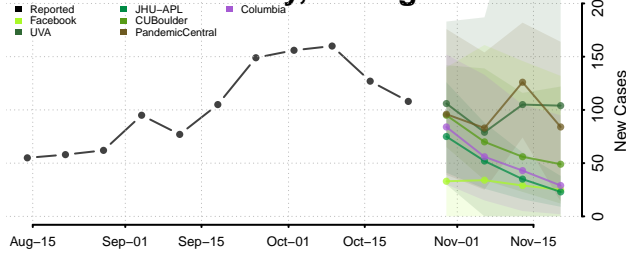

Menominee County, Michigan