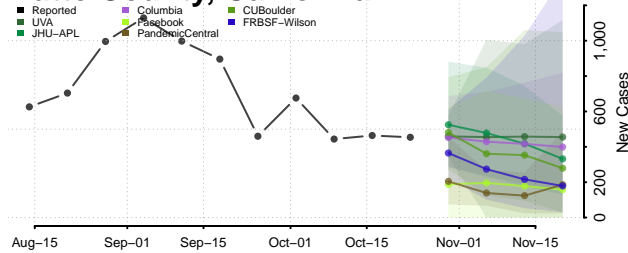

California

Alameda County, California

Alpine County, California

Amador County, California

Butte County, California

Calaveras County, California

Colusa County, California

Contra Costa County, California