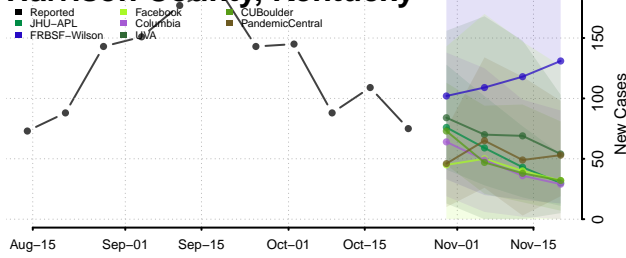

Harrison County, Kentucky