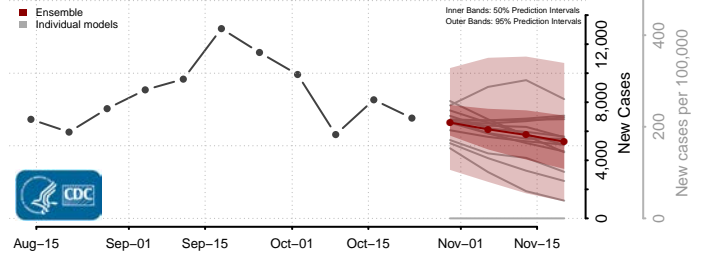

White County, Indiana

Whitley County, Indiana

Iowa

Adair County, Iowa

Adams County, Iowa

Allamakee County, Iowa