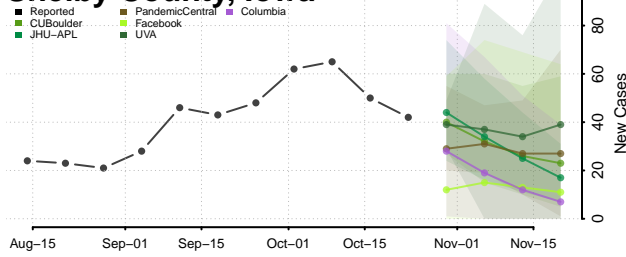

Poweshiek County, Iowa

Ringgold County, Iowa

Sac County, Iowa

Scott County, Iowa

Shelby County, Iowa

Sioux County, Iowa

Story County, Iowa

Tama County, Iowa