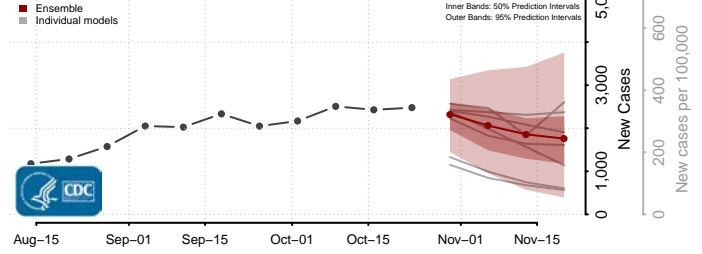

El Paso County, Colorado