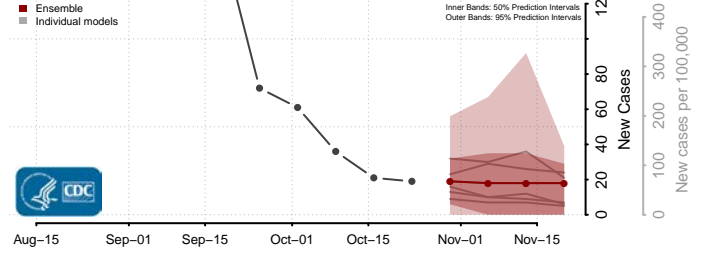

Perry County, Mississippi

Pike County, Mississippi

Pontotoc County, Mississippi

Prentiss County, Mississippi

Quitman County, Mississippi

Rankin County, Mississippi

Scott County, Mississippi

Sharkey County, Mississippi