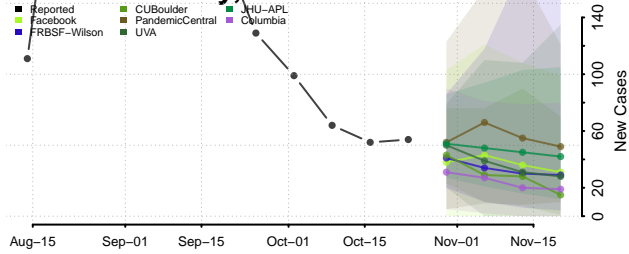

Butler County, Alabama

Calhoun County, Alabama

Chambers County, Alabama

Cherokee County, Alabama

Chilton County, Alabama

Choctaw County, Alabama

Clarke County, Alabama

Clay County, Alabama