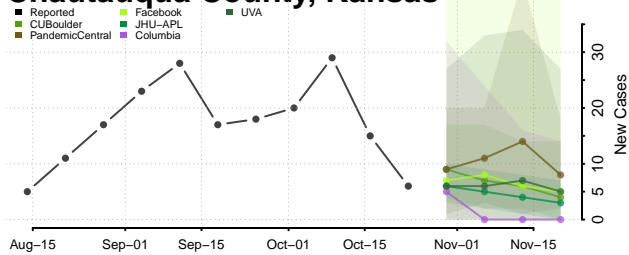

Atchison County, Kansas

Barber County, Kansas

Barton County, Kansas

Bourbon County, Kansas

Brown County, Kansas

Butler County, Kansas

Chase County, Kansas

Chautauqua County, Kansas