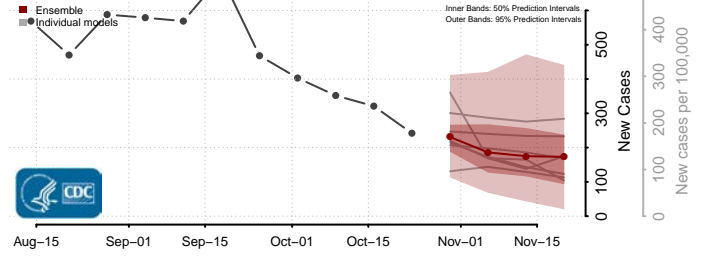

Harnett County, North Carolina