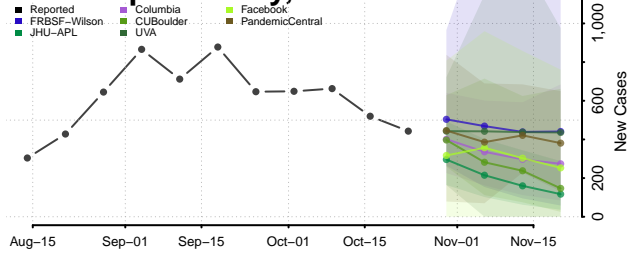

Randolph County, Indiana

Ripley County, Indiana

Rush County, Indiana

Scott County, Indiana

Shelby County, Indiana

Spencer County, Indiana

St. Joseph County, Indiana

Starke County, Indiana