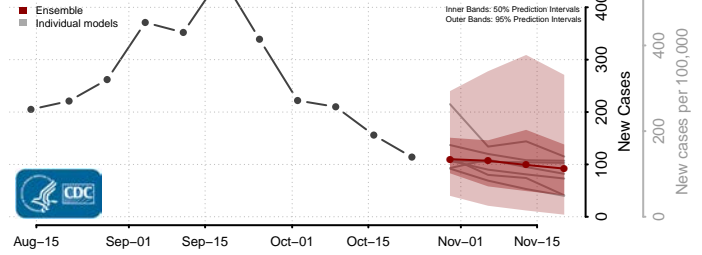

Wilson County, North Carolina