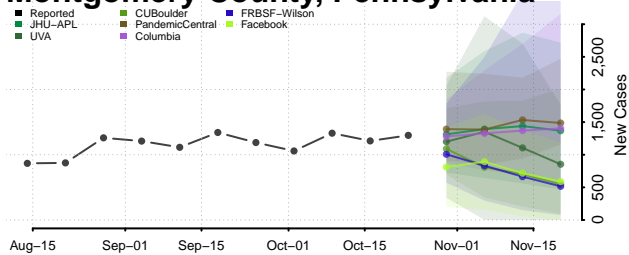

Lehigh County, Pennsylvania

Luzerne County, Pennsylvania

Lycoming County, Pennsylvania

McKean County, Pennsylvania

Mercer County, Pennsylvania

Mifflin County, Pennsylvania

Monroe County, Pennsylvania

Montgomery County, Pennsylvania