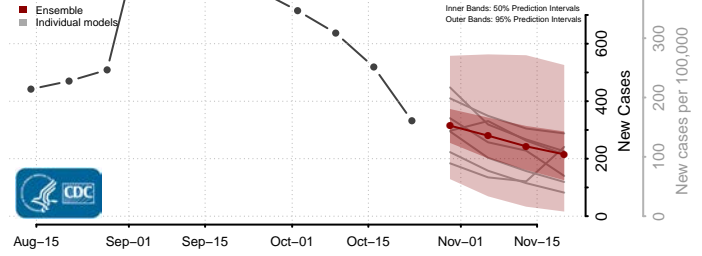

Clermont County, Ohio

Clinton County, Ohio

Columbiana County, Ohio

Coshocton County, Ohio

Crawford County, Ohio

Cuyahoga County, Ohio

Darke County, Ohio

Defiance County, Ohio