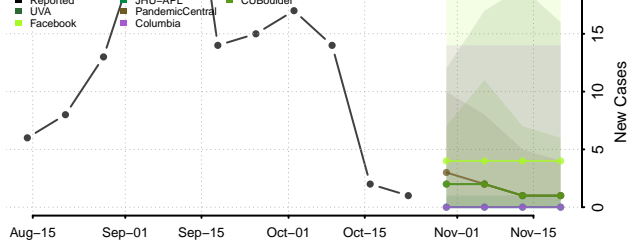

Kinney County, Texas