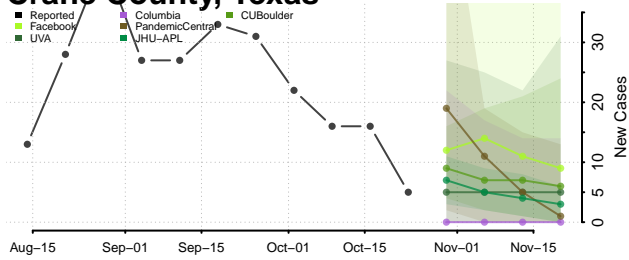

Crane County, Texas