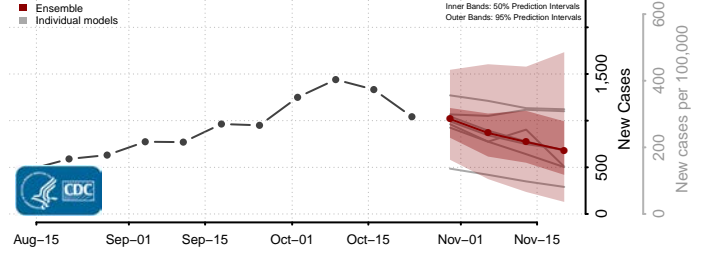

Anoka County, Minnesota