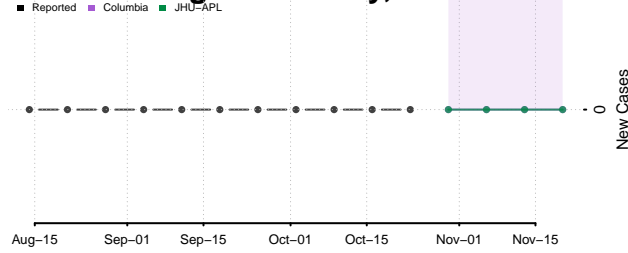

Anchorage County, Alaska

Bethel County, Alaska

Bristol Bay County, Alaska

Denali County, Alaska

Dillingham County, Alaska

Fairbanks North Star County, Alaska

Haines County, Alaska

Hoonah-Angoon County, Alaska