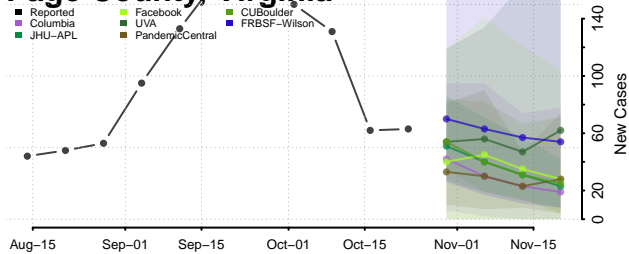

Page County, Virginia