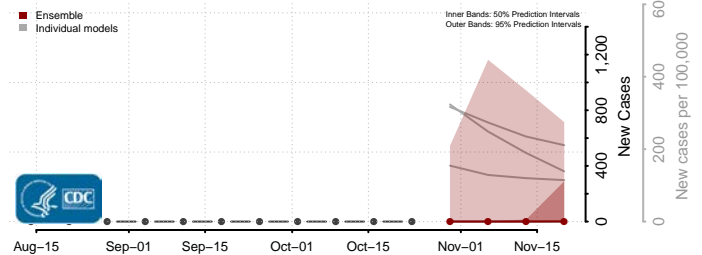

Weber County, Utah