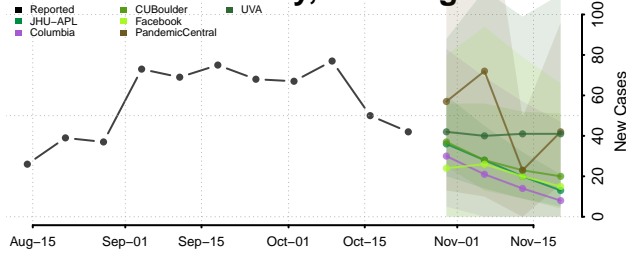

Pend Oreille County, Washington