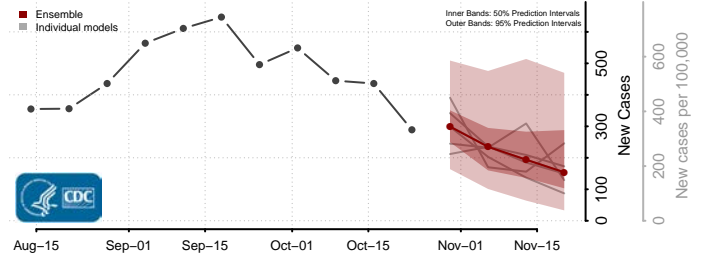

Twin Falls County, Idaho