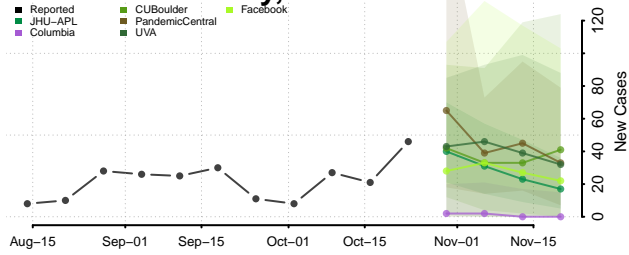

Roosevelt County, Montana