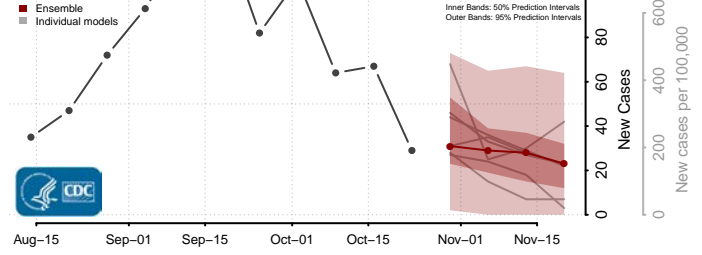

Gooding County, Idaho