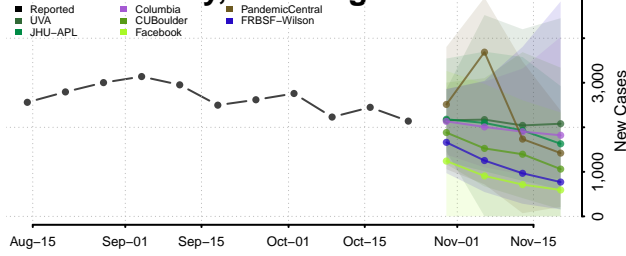

Pierce County, Washington