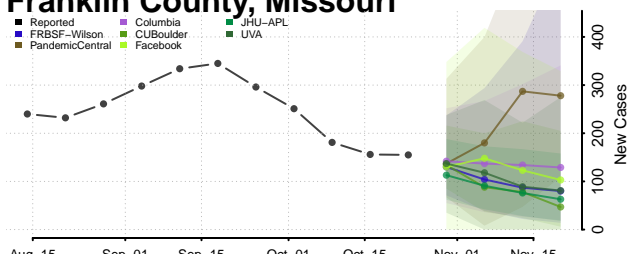

Franklin County, Missouri