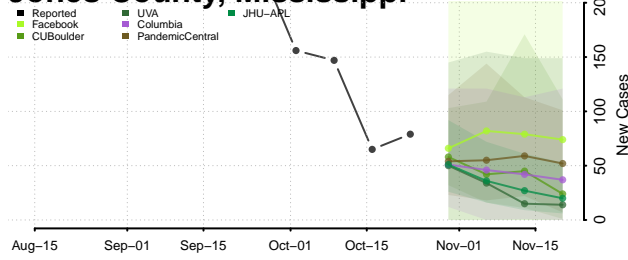

Jones County, Mississippi