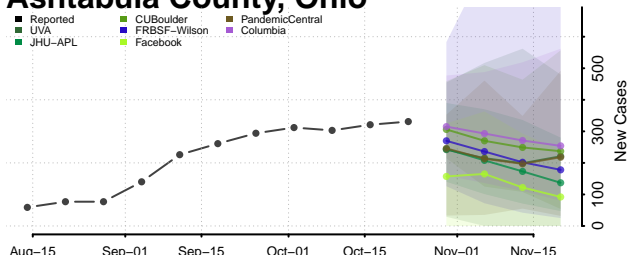

Ashtabula County, Ohio