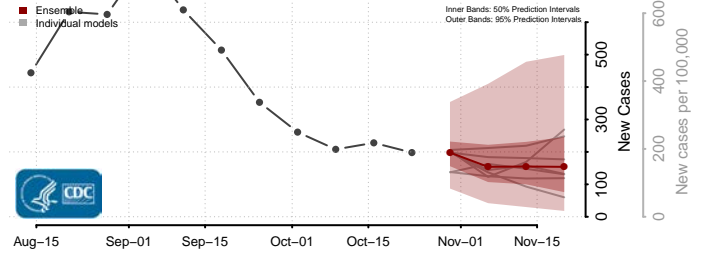

Wayne County, Georgia

Webster County, Georgia

Wheeler County, Georgia

White County, Georgia

Whitfield County, Georgia

Wilcox County, Georgia

Wilkes County, Georgia

Wilkinson County, Georgia