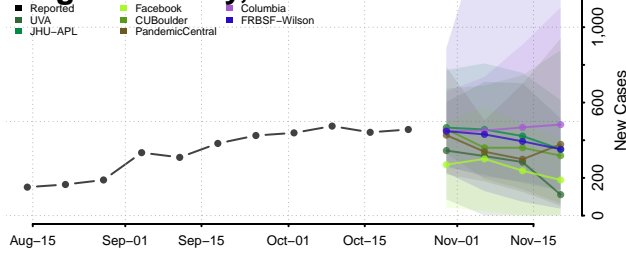

Montgomery County, New York

Nassau County, New York

New York City County, New York

Niagara County, New York

Oneida County, New York

Onondaga County, New York

Ontario County, New York

Orange County, New York