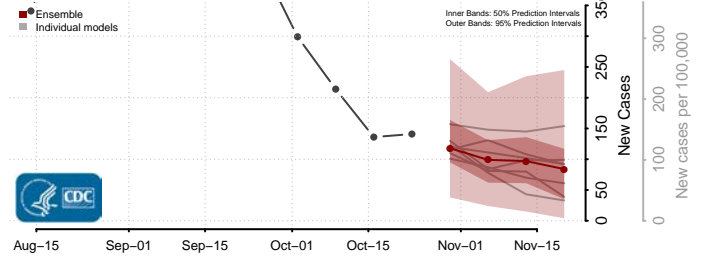

Lauderdale County, Alabama

Lawrence County, Alabama

Lee County, Alabama

Limestone County, Alabama

Lowndes County, Alabama

Macon County, Alabama

Madison County, Alabama

Marengo County, Alabama