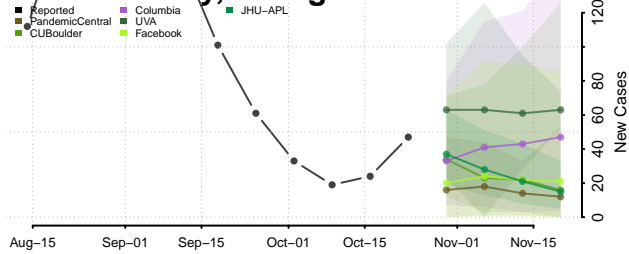

Peach County, Georgia