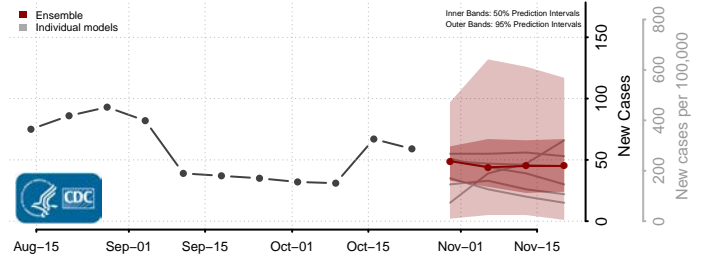

Vernon County, Missouri