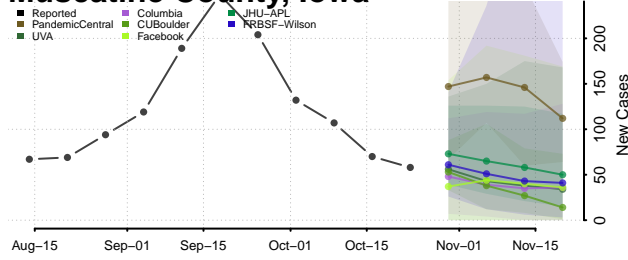

Marion County, Iowa

Marshall County, Iowa

Mills County, Iowa

Mitchell County, Iowa

Monona County, Iowa

Monroe County, Iowa

Montgomery County, Iowa

Muscatine County, Iowa