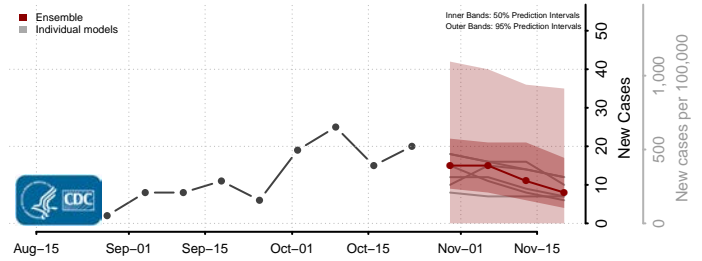

Wells County, North Dakota