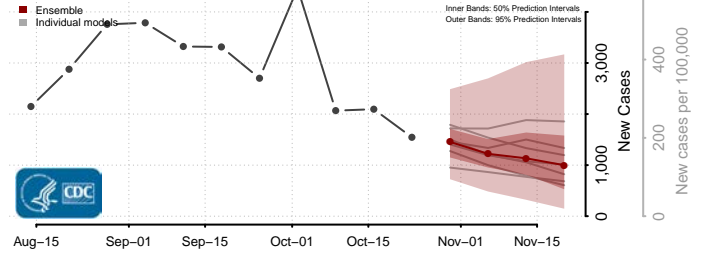

Jefferson County, Kentucky