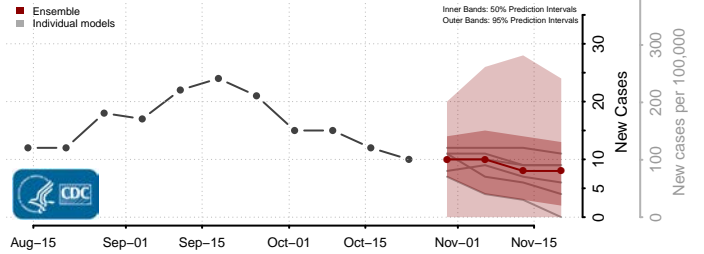

Cumberland County, Virginia