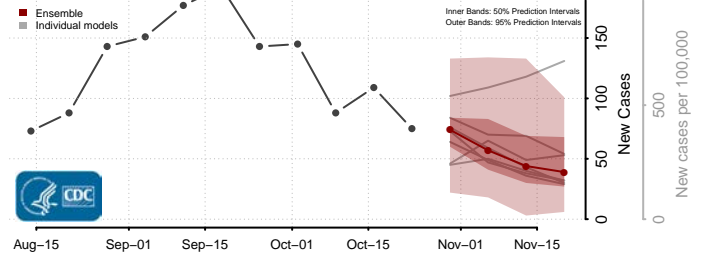

Harrison County, Kentucky