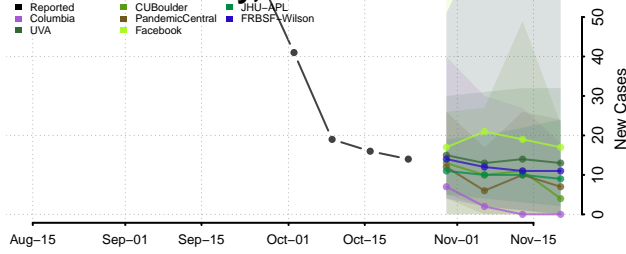

Gadsden County, Florida

Gilchrist County, Florida

Glades County, Florida

Gulf County, Florida

Hamilton County, Florida

Hardee County, Florida

Hendry County, Florida

Hernando County, Florida