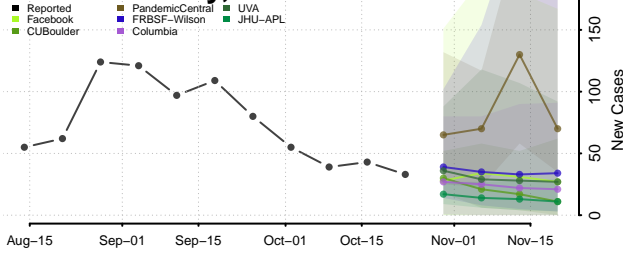

Custer County, Oklahoma

Delaware County, Oklahoma

Dewey County, Oklahoma

Ellis County, Oklahoma

Garfield County, Oklahoma

Garvin County, Oklahoma

Grady County, Oklahoma

Grant County, Oklahoma