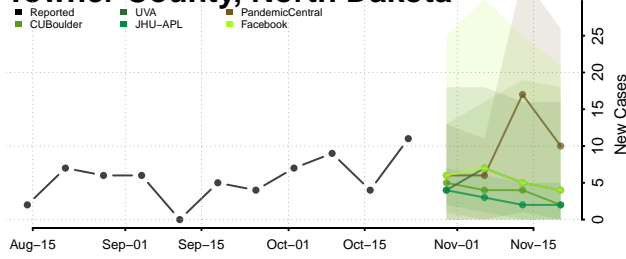

Towner County, North Dakota