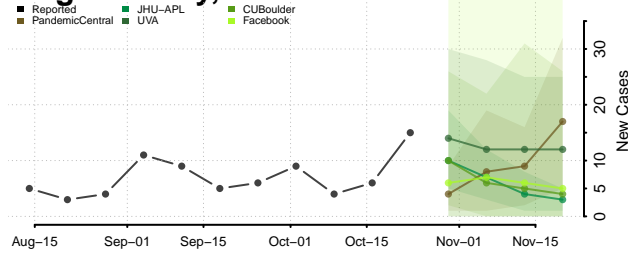

Trego County, Kansas