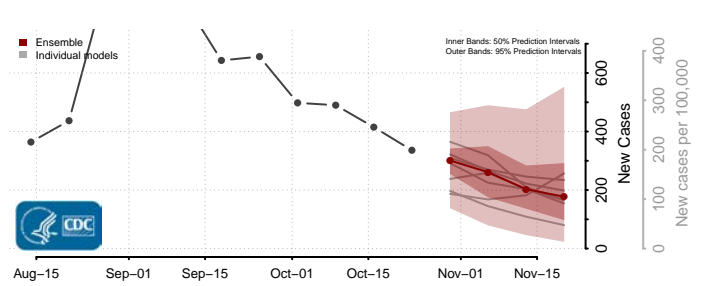

Greene County, Ohio