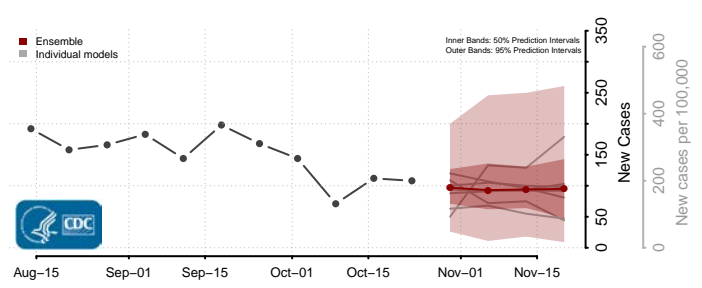

Howard County, Missouri

Howell County, Missouri

Iron County, Missouri

Jackson County, Missouri

Jasper County, Missouri

Jefferson County, Missouri

Johnson County, Missouri

Knox County, Missouri