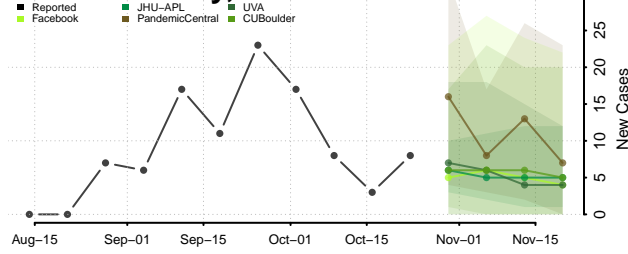

Cassia County, Idaho

Clark County, Idaho

Clearwater County, Idaho

Custer County, Idaho

Elmore County, Idaho

Franklin County, Idaho

Fremont County, Idaho

Gem County, Idaho