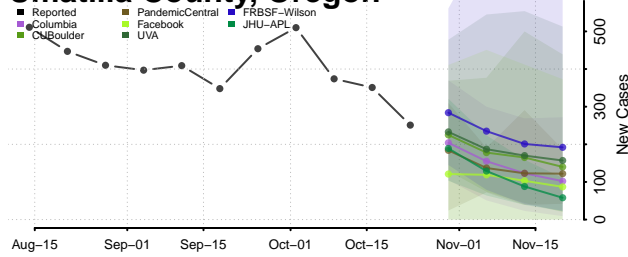

Umatilla County, Oregon