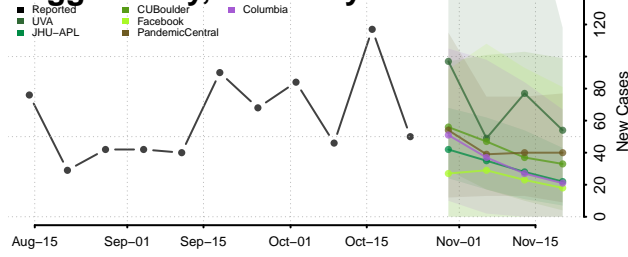

Scott County, Kentucky

Shelby County, Kentucky

Simpson County, Kentucky

Spencer County, Kentucky

Taylor County, Kentucky

Todd County, Kentucky

Trigg County, Kentucky

Trimble County, Kentucky