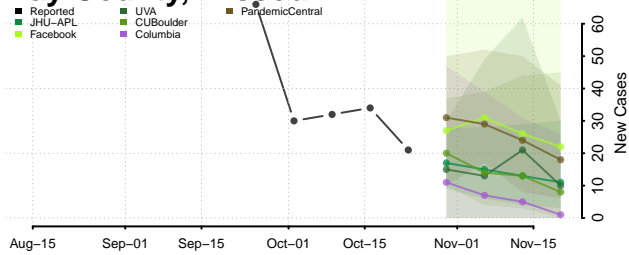

Pulaski County, Missouri

Putnam County, Missouri

Ralls County, Missouri

Randolph County, Missouri

Ray County, Missouri

Reynolds County, Missouri

Ripley County, Missouri

Saline County, Missouri