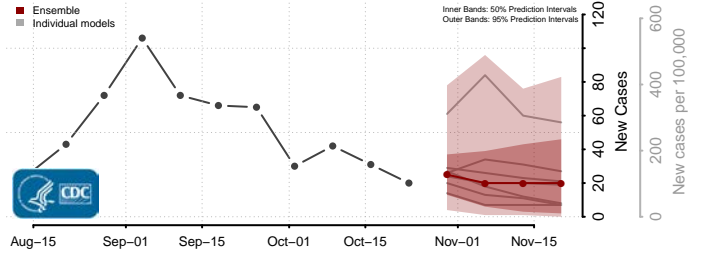

Buena Vista County, Iowa