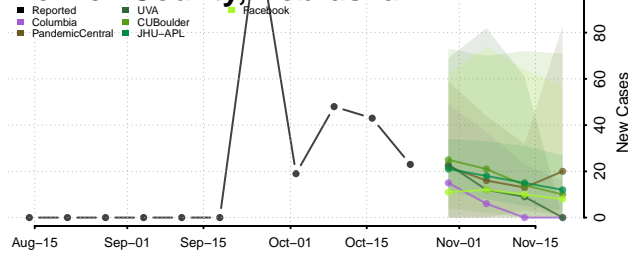

Lincoln County, Nebraska

Logan County, Nebraska

Loup County, Nebraska

Madison County, Nebraska

McPherson County, Nebraska

Merrick County, Nebraska

Morrill County, Nebraska

Nance County, Nebraska