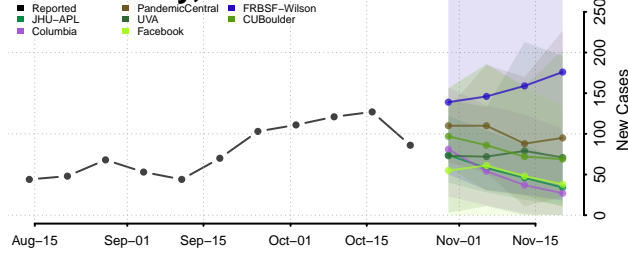

Pine County, Minnesota