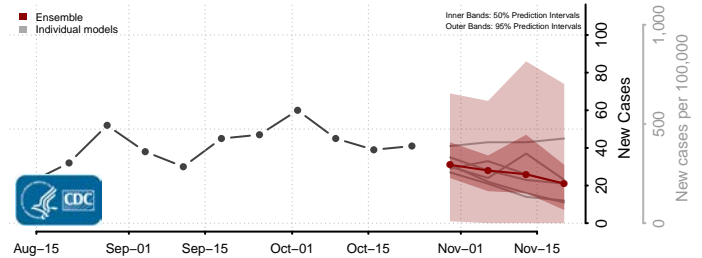

McLean County, North Dakota

Mercer County, North Dakota

Morton County, North Dakota

Mountrail County, North Dakota

Nelson County, North Dakota

Oliver County, North Dakota

Pembina County, North Dakota

Pierce County, North Dakota