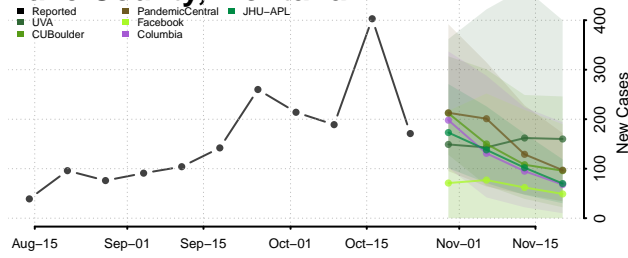

Garfield County, Montana

Glacier County, Montana

Golden Valley County, Montana

Granite County, Montana

Hill County, Montana

Jefferson County, Montana

Judith Basin County, Montana

Lake County, Montana