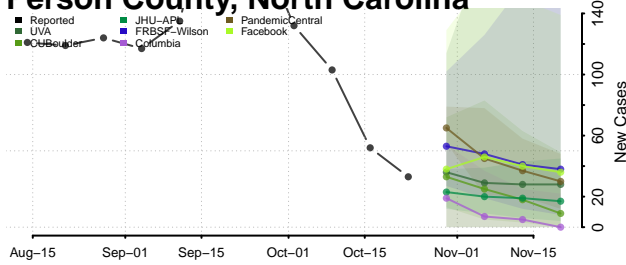

Pamlico County, North Carolina

Pasquotank County, North Carolina

Pender County, North Carolina

Perquimans County, North Carolina

Person County, North Carolina

Pitt County, North Carolina

Polk County, North Carolina