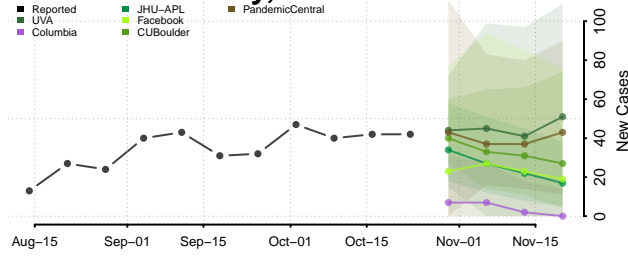

San Juan County, Utah