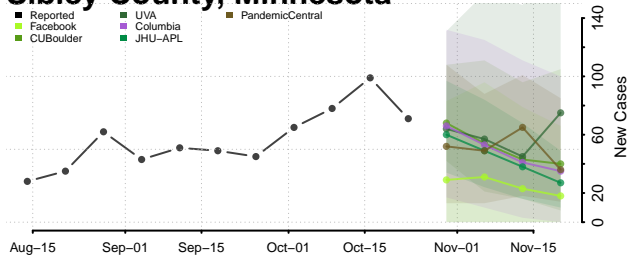

Redwood County, Minnesota

Renville County, Minnesota

Rice County, Minnesota

Rock County, Minnesota

Roseau County, Minnesota

Scott County, Minnesota

Sherburne County, Minnesota

Sibley County, Minnesota