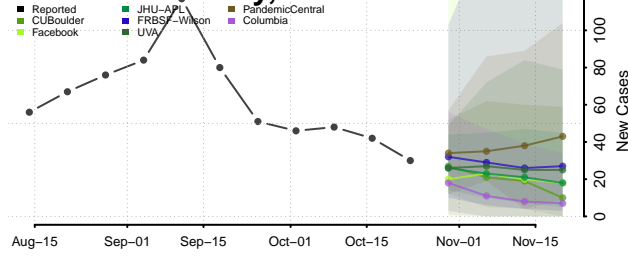

Jefferson County, Kansas