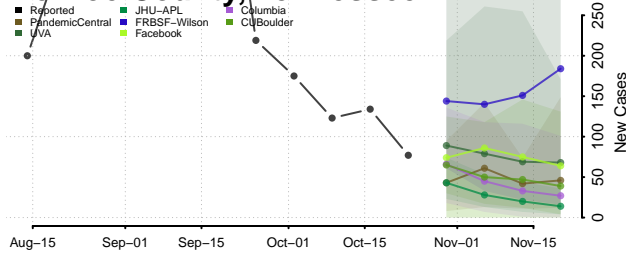

Marshall County, Tennessee

Maury County, Tennessee

McMinn County, Tennessee

McNairy County, Tennessee

Meigs County, Tennessee

Monroe County, Tennessee

Montgomery County, Tennessee

Moore County, Tennessee