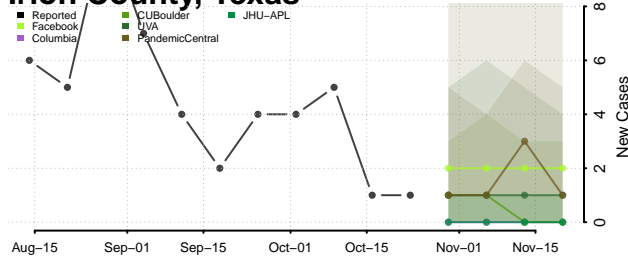

Houston County, Texas

Howard County, Texas

Hudspeth County, Texas

Hunt County, Texas

Hutchinson County, Texas

Irion County, Texas

Jack County, Texas

Jackson County, Texas