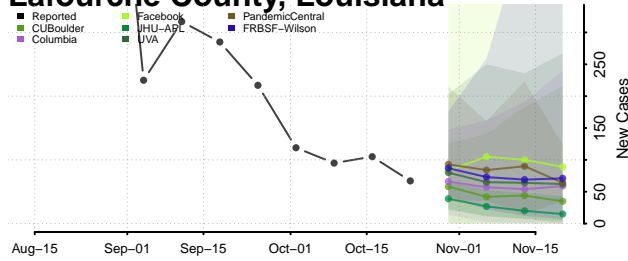

Lafourche County, Louisiana