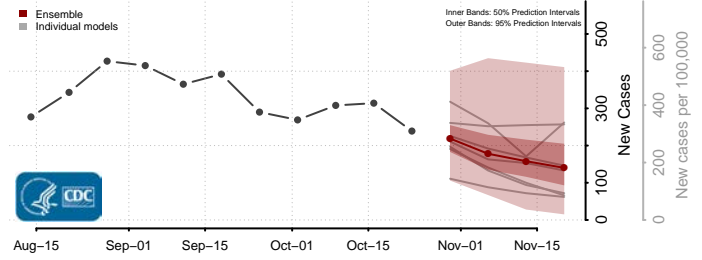

Wythe County, Virginia

York County, Virginia

Washington

Adams County, Washington

Asotin County, Washington

Benton County, Washington

Chelan County, Washington

Clallam County, Washington