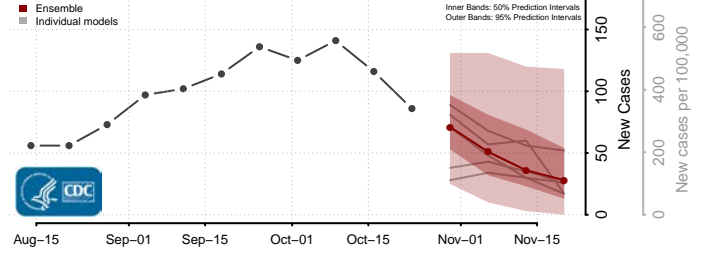

Salem County, Virginia