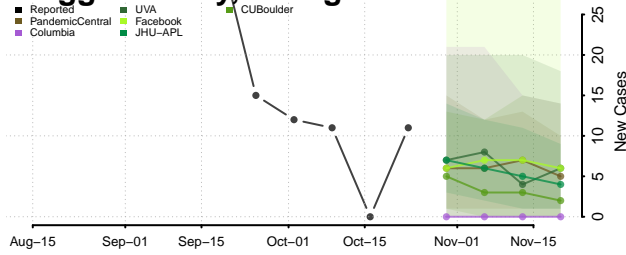

Twiggs County, Georgia