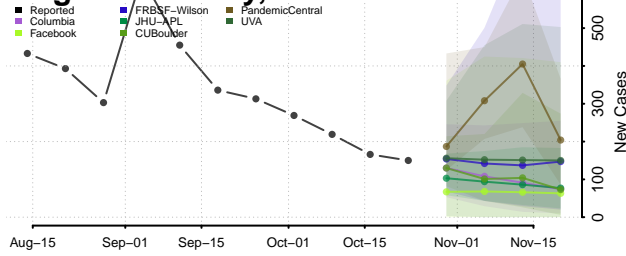

Sequoyah County, Oklahoma

Stephens County, Oklahoma

Texas County, Oklahoma

Tillman County, Oklahoma

Tulsa County, Oklahoma

Wagoner County, Oklahoma

Washington County, Oklahoma

Washita County, Oklahoma