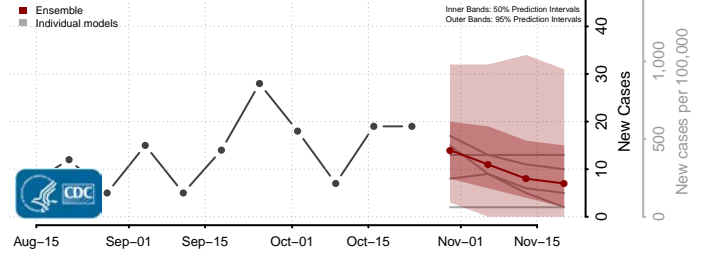

Shackelford County, Texas