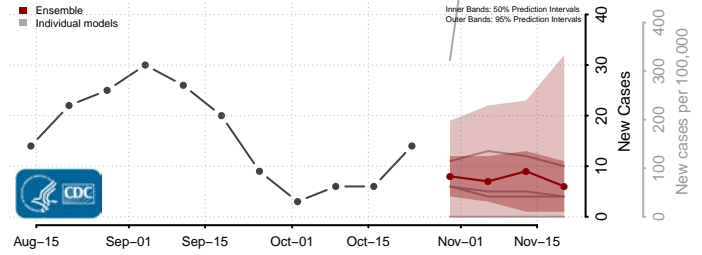

Parmer County, Texas