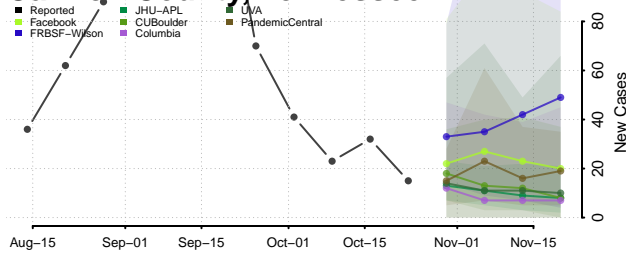

Carroll County, Tennessee

Carter County, Tennessee

Cheatham County, Tennessee

Chester County, Tennessee

Claiborne County, Tennessee

Clay County, Tennessee

Cocke County, Tennessee

Coffee County, Tennessee