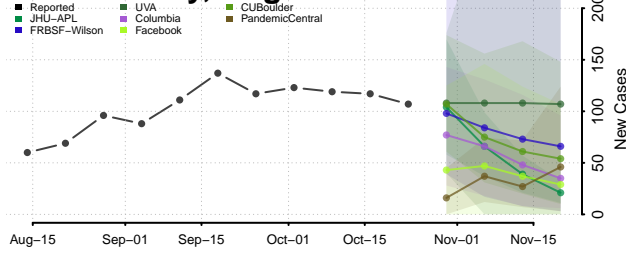

Scott County, Virginia