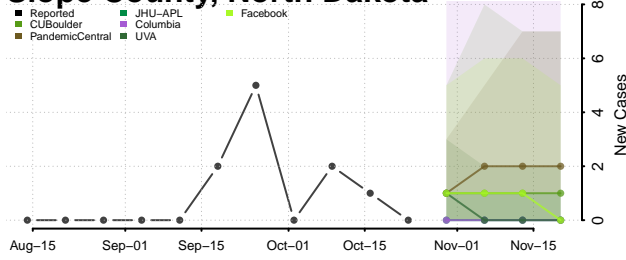

Slope County, North Dakota