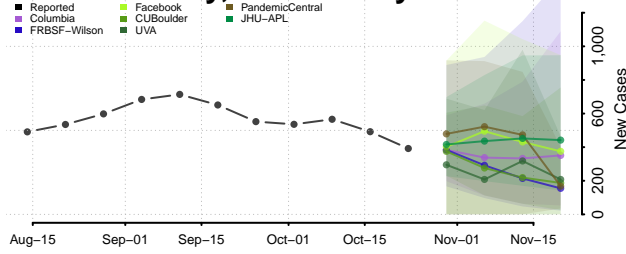

Morris County, New Jersey