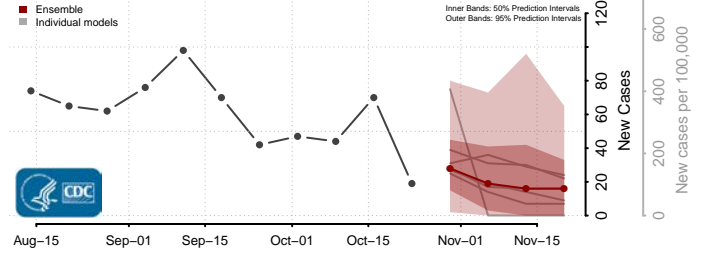

Burleson County, Texas