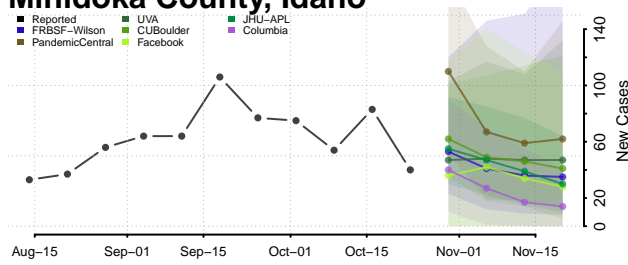

Minidoka County, Idaho