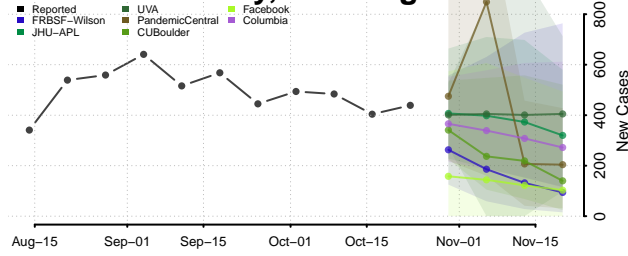

Skamania County, Washington

Snohomish County, Washington

Spokane County, Washington

Stevens County, Washington

Thurston County, Washington

Wahkiakum County, Washington

Walla Walla County, Washington

Whatcom County, Washington