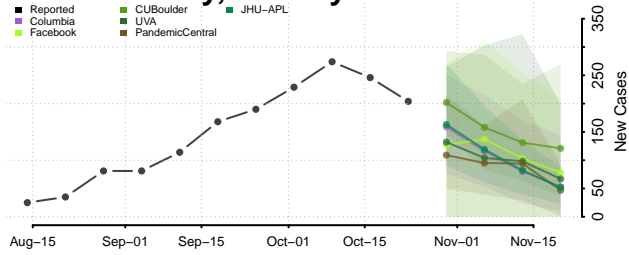

Lehigh County, Pennsylvania

Luzerne County, Pennsylvania

Lycoming County, Pennsylvania

McKean County, Pennsylvania

Mercer County, Pennsylvania

Mifflin County, Pennsylvania

Monroe County, Pennsylvania

Montgomery County, Pennsylvania