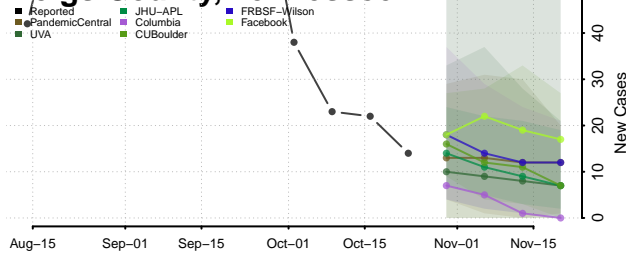

Marshall County, Tennessee

Maury County, Tennessee

McMinn County, Tennessee

McNairy County, Tennessee

Meigs County, Tennessee

Monroe County, Tennessee

Montgomery County, Tennessee

Moore County, Tennessee