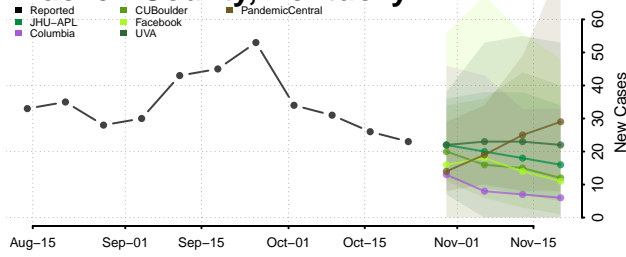

Bourbon County, Kentucky

Boyd County, Kentucky

Boyle County, Kentucky

Bracken County, Kentucky

Breathitt County, Kentucky

Breckinridge County, Kentucky

Bullitt County, Kentucky

Butler County, Kentucky