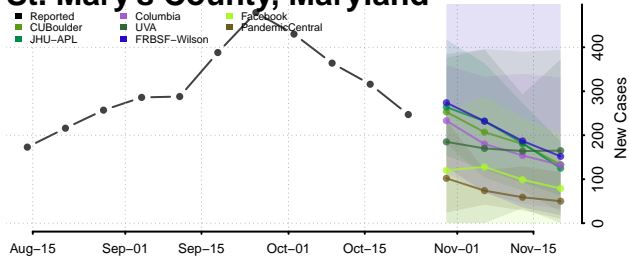

Harford County, Maryland

Howard County, Maryland

Kent County, Maryland

Montgomery County, Maryland

Prince George's County, Maryland

Queen Anne's County, Maryland

Somerset County, Maryland

St. Mary's County, Maryland