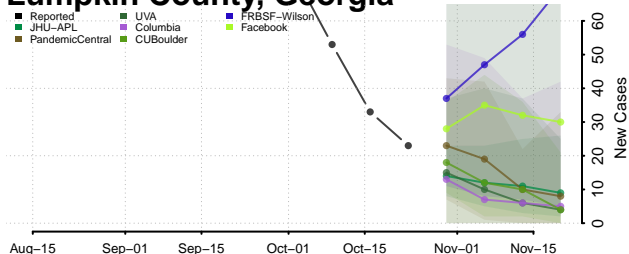

Laurens County, Georgia

Lee County, Georgia

Liberty County, Georgia

Lincoln County, Georgia

Long County, Georgia

Lowndes County, Georgia

Lumpkin County, Georgia

Macon County, Georgia