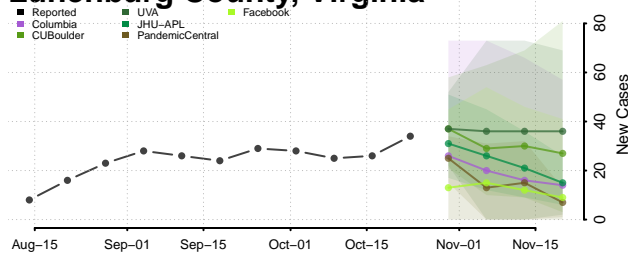

Lancaster County, Virginia

Lee County, Virginia

Lexington County, Virginia

Loudoun County, Virginia

Louisa County, Virginia

Lunenburg County, Virginia

Lynchburg County, Virginia

Madison County, Virginia