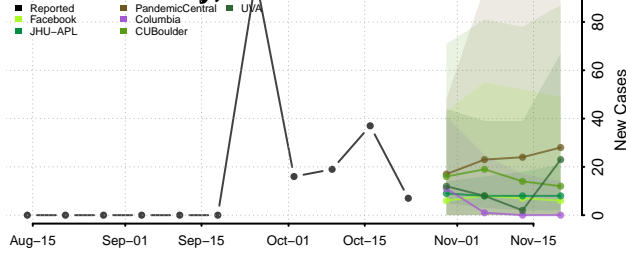

Boyd County, Nebraska

Brown County, Nebraska

Buffalo County, Nebraska

Burt County, Nebraska

Butler County, Nebraska

Cass County, Nebraska

Cedar County, Nebraska

Chase County, Nebraska