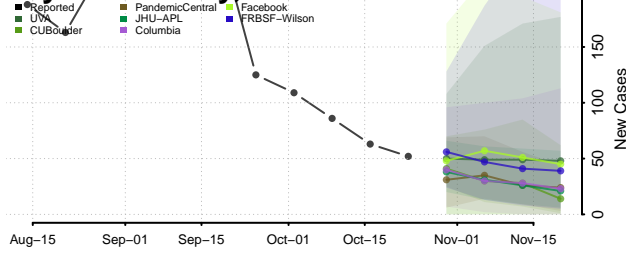

Crockett County, Tennessee

Cumberland County, Tennessee

Davidson County, Tennessee

Decatur County, Tennessee

DeKalb County, Tennessee

Dickson County, Tennessee

Dyer County, Tennessee

Fayette County, Tennessee