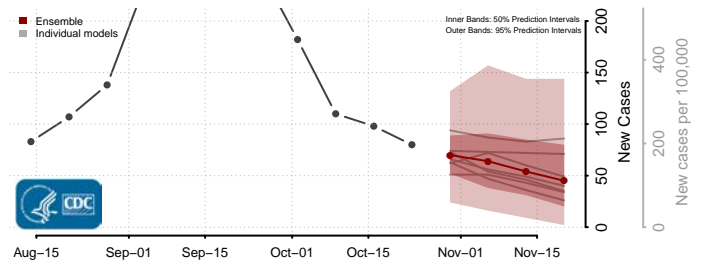

Tazewell County, Virginia