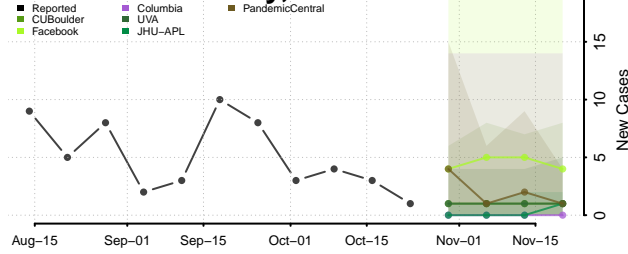

Hardeman County, Texas