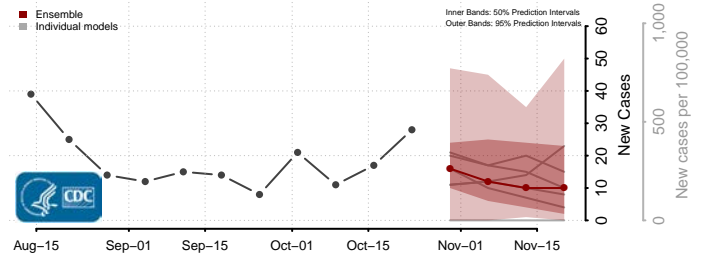

St. Louis City County, Missouri

St. Louis County, Missouri

Ste. Genevieve County, Missouri

Stoddard County, Missouri

Stone County, Missouri

Sullivan County, Missouri

Taney County, Missouri

Texas County, Missouri