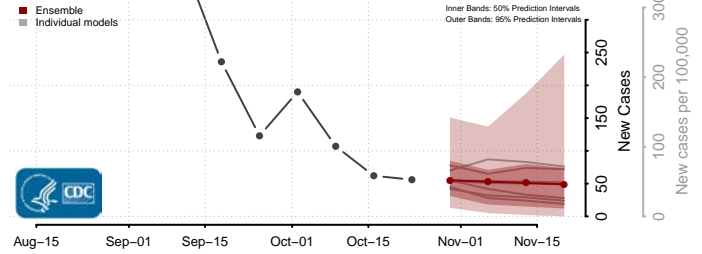

Leake County, Mississippi

Lee County, Mississippi

Leflore County, Mississippi

Lincoln County, Mississippi

Lowndes County, Mississippi

Madison County, Mississippi

Marion County, Mississippi

Marshall County, Mississippi