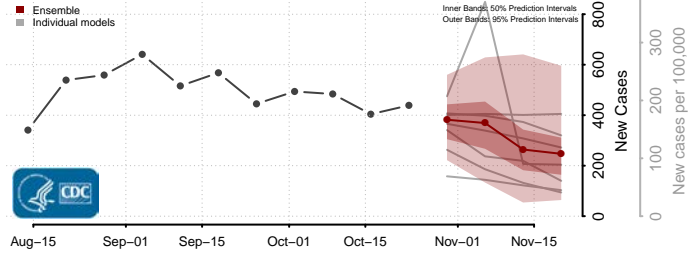

Skamania County, Washington

Snohomish County, Washington

Spokane County, Washington

Stevens County, Washington

Thurston County, Washington

Wahkiakum County, Washington

Walla Walla County, Washington

Whatcom County, Washington