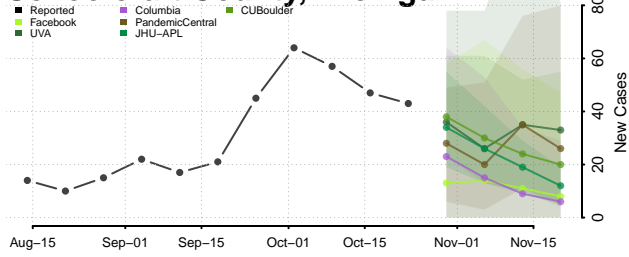

Oscoda County, Michigan

Otsego County, Michigan

Ottawa County, Michigan

Presque Isle County, Michigan

Roscommon County, Michigan

Saginaw County, Michigan

Sanilac County, Michigan

Schoolcraft County, Michigan