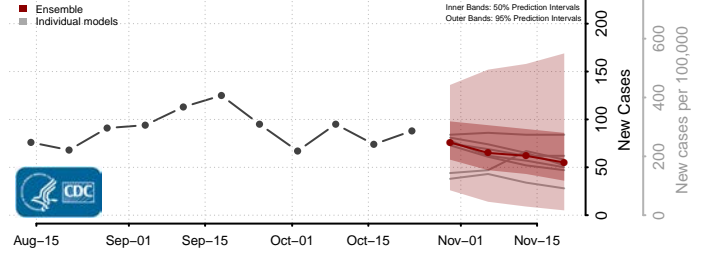

Caroline County, Virginia

Carroll County, Virginia

Charles City County, Virginia

Charlotte County, Virginia

Charlottesville County, Virginia

Chesapeake County, Virginia

Chesterfield County, Virginia

Clarke County, Virginia