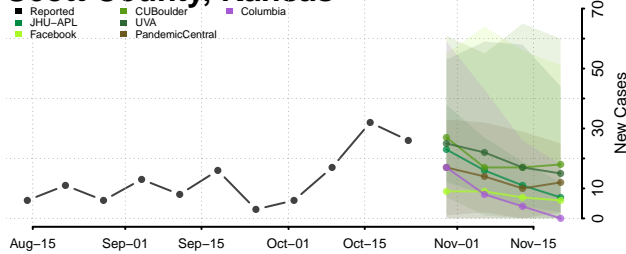

Scott County, Kansas