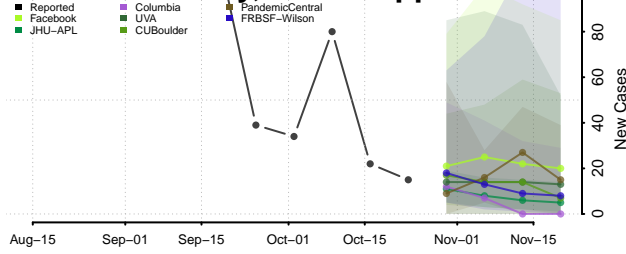

Covington County, Mississippi

DeSoto County, Mississippi

Forrest County, Mississippi

Franklin County, Mississippi

George County, Mississippi

Greene County, Mississippi

Grenada County, Mississippi

Hancock County, Mississippi