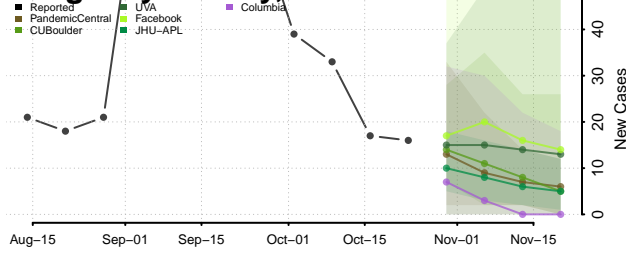

Alleghany County, North Carolina