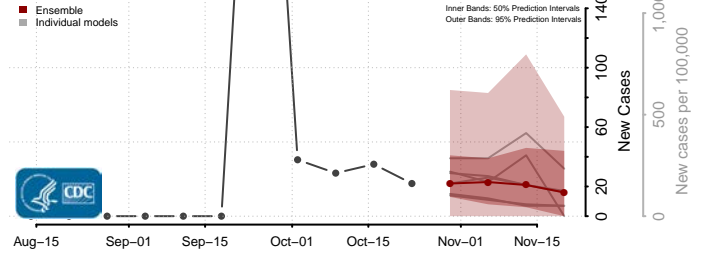

Valley County, Nebraska

Washington County, Nebraska

Wayne County, Nebraska

Webster County, Nebraska

Wheeler County, Nebraska

York County, Nebraska

Nevada

Carson City County, Nevada