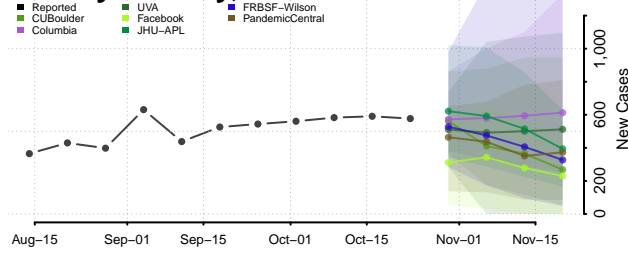

Torrance County, New Mexico

Union County, New Mexico

Valencia County, New Mexico

New York

Albany County, New York

Allegany County, New York

Bronx County, New York

Broome County, New York