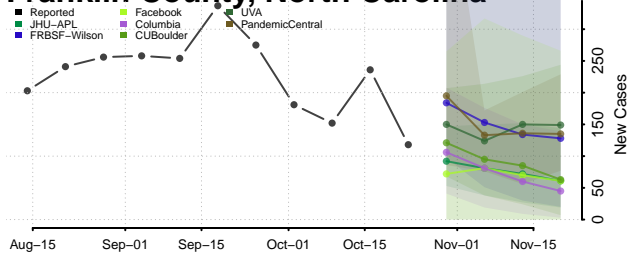

Franklin County, North Carolina