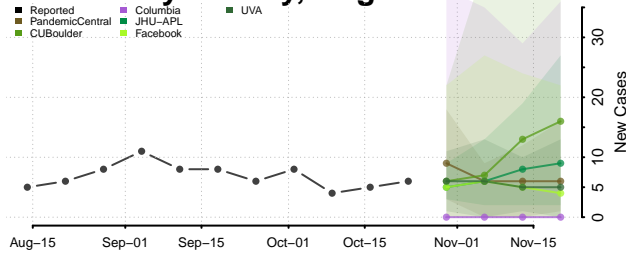

Fairfax City County, Virginia