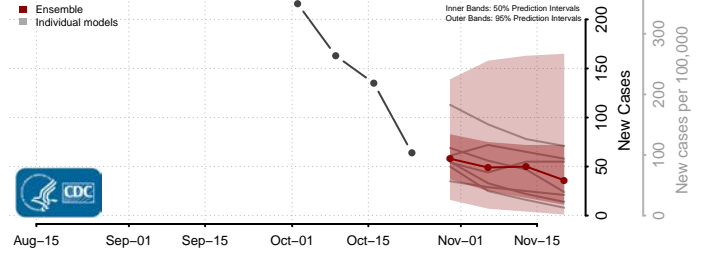

Hyde County, North Carolina

Iredell County, North Carolina

Jackson County, North Carolina

Johnston County, North Carolina

Jones County, North Carolina

Lee County, North Carolina

Lenoir County, North Carolina