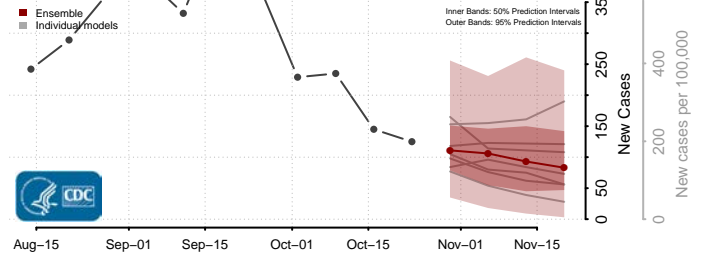

Stanly County, North Carolina