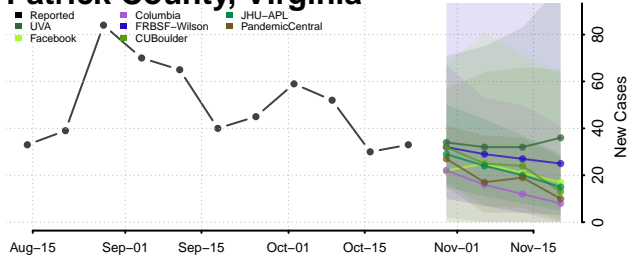

Patrick County, Virginia