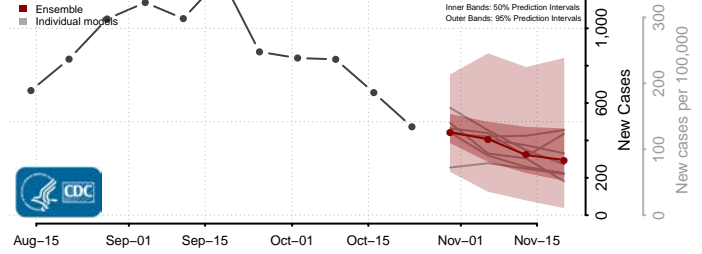

Caroline County, Virginia

Carroll County, Virginia

Charles City County, Virginia

Charlotte County, Virginia

Charlottesville County, Virginia

Chesapeake County, Virginia

Chesterfield County, Virginia

Clarke County, Virginia