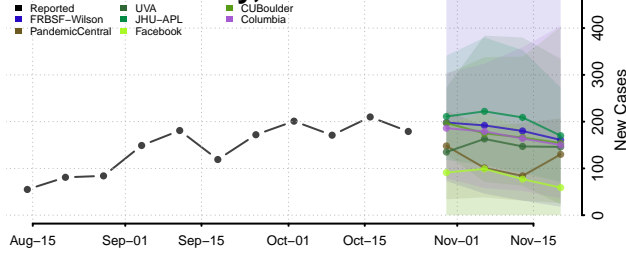

Hamilton County, New York

Herkimer County, New York

Jefferson County, New York

Kings County, New York

Lewis County, New York

Livingston County, New York

Madison County, New York

Monroe County, New York