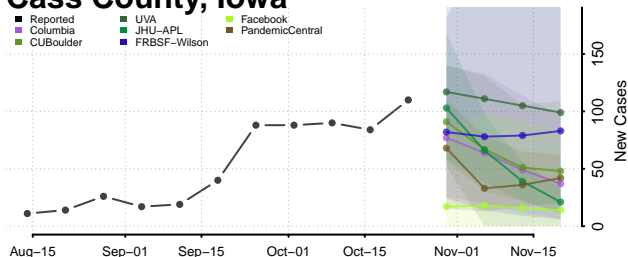

Cass County, Iowa