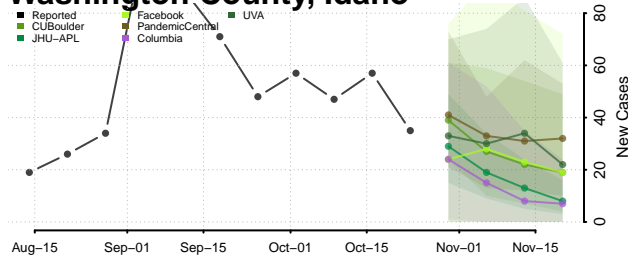

Shoshone County, Idaho

Teton County, Idaho

Twin Falls County, Idaho

Valley County, Idaho

Washington County, Idaho

Illinois

Adams County, Illinois

Alexander County, Illinois