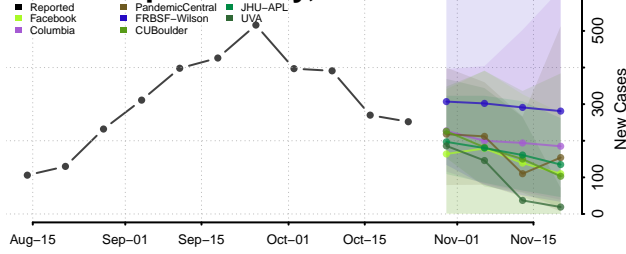

Chautauqua County, New York