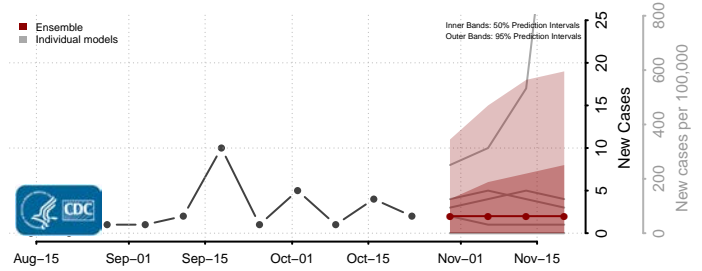

Hand County, South Dakota