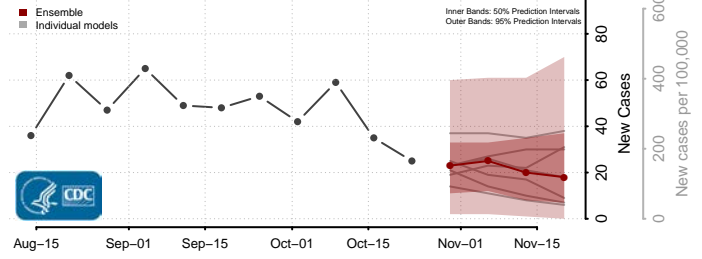

Tipton County, Indiana