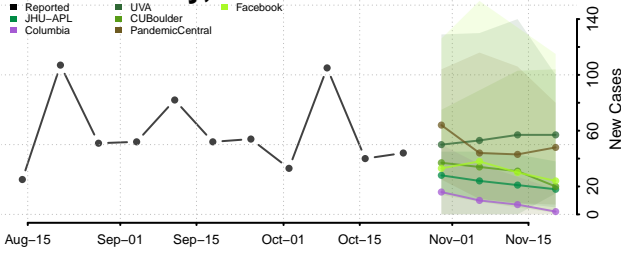

Idaho County, Idaho