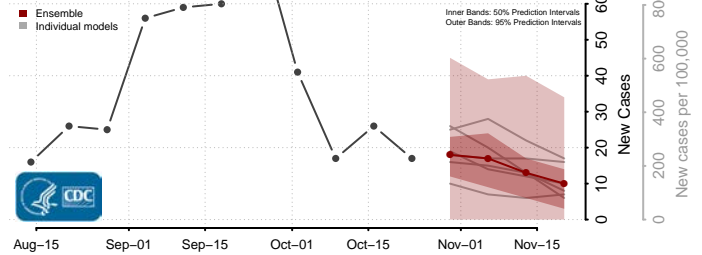

Pendleton County, West Virginia

Pleasants County, West Virginia

Pocahontas County, West Virginia

Preston County, West Virginia

Putnam County, West Virginia

Raleigh County, West Virginia

Randolph County, West Virginia