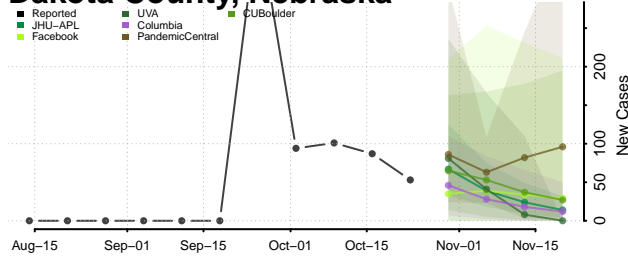

Dakota County, Nebraska