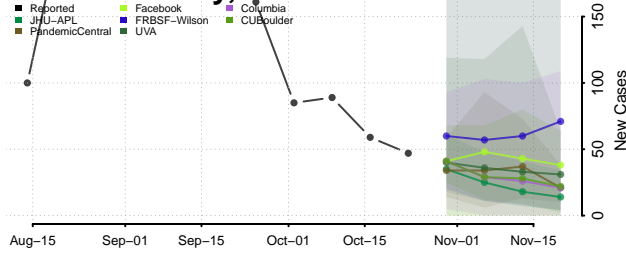

Marshall County, Tennessee

Maury County, Tennessee

McMinn County, Tennessee

McNairy County, Tennessee

Meigs County, Tennessee

Monroe County, Tennessee

Montgomery County, Tennessee

Moore County, Tennessee