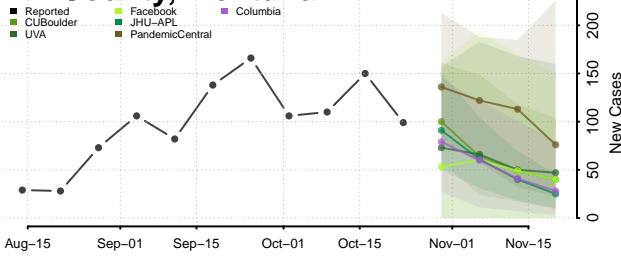

Garfield County, Montana

Glacier County, Montana

Golden Valley County, Montana

Granite County, Montana

Hill County, Montana

Jefferson County, Montana

Judith Basin County, Montana

Lake County, Montana