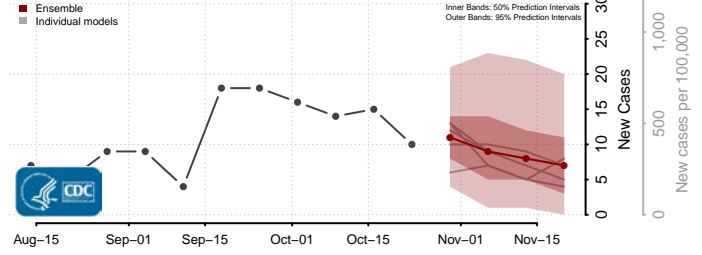

Boise County, Idaho

Bonner County, Idaho

Bonneville County, Idaho

Boundary County, Idaho

Butte County, Idaho

Camas County, Idaho

Canyon County, Idaho

Caribou County, Idaho