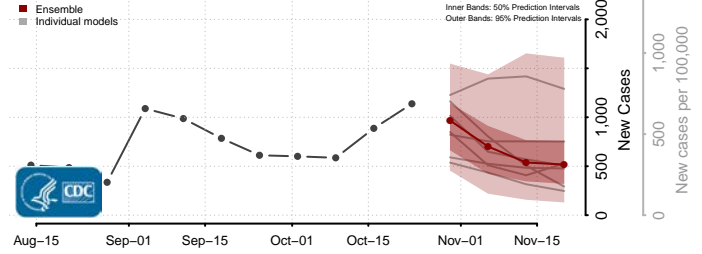

Gooding County, Idaho

Idaho County, Idaho

Jefferson County, Idaho

Jerome County, Idaho

Kootenai County, Idaho

Latah County, Idaho

Lemhi County, Idaho

Lewis County, Idaho