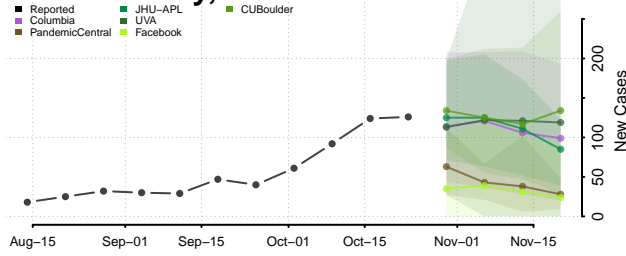

De Baca County, New Mexico

Dona Ana County, New Mexico

Eddy County, New Mexico

Grant County, New Mexico

Guadalupe County, New Mexico

Harding County, New Mexico

Hidalgo County, New Mexico

Lea County, New Mexico