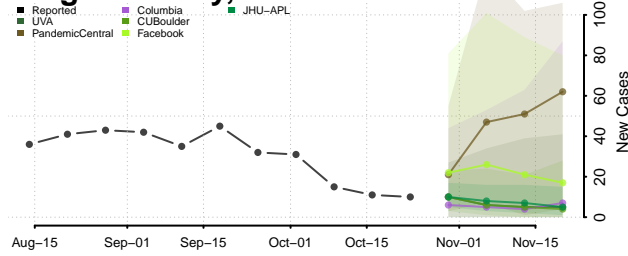

Vernon County, Missouri

Warren County, Missouri

Washington County, Missouri

Wayne County, Missouri

Webster County, Missouri

Worth County, Missouri

Wright County, Missouri

Montana