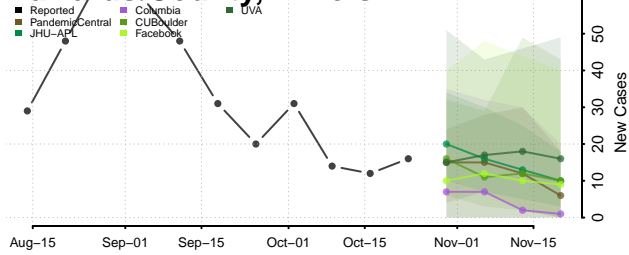

De Witt County, Illinois

DeKalb County, Illinois

Douglas County, Illinois

DuPage County, Illinois

Edgar County, Illinois

Edwards County, Illinois

Effingham County, Illinois

Fayette County, Illinois