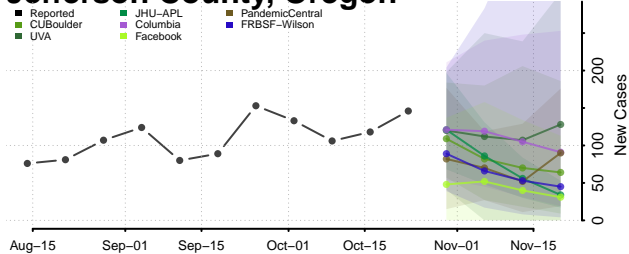

Jefferson County, Oregon