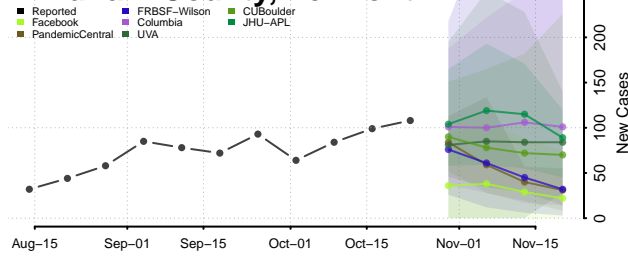

Windham County, Vermont