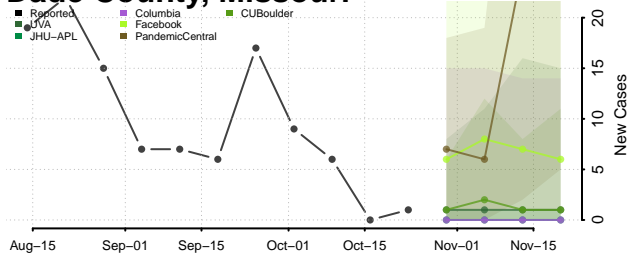

Dade County, Missouri