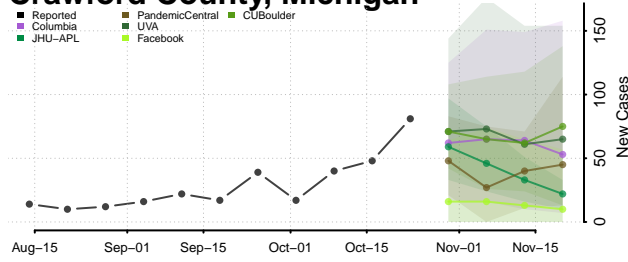

Crawford County, Michigan