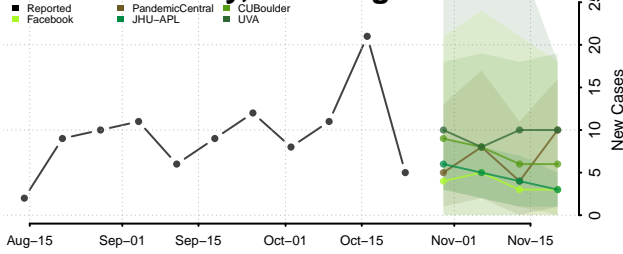

Garfield County, Washington