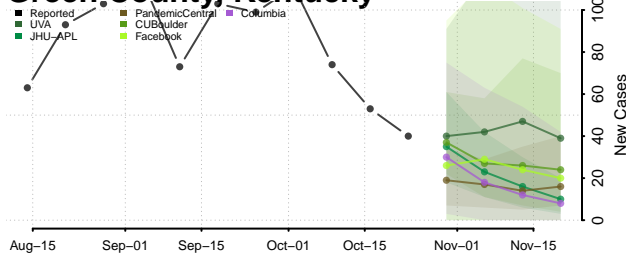

Grant County, Kentucky

Graves County, Kentucky

Grayson County, Kentucky

Green County, Kentucky

Greenup County, Kentucky

Hancock County, Kentucky

Hardin County, Kentucky

Harlan County, Kentucky