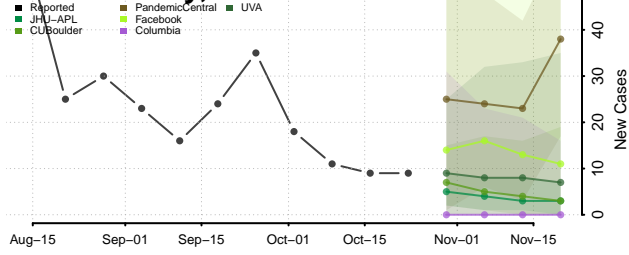

Ralls County, Missouri