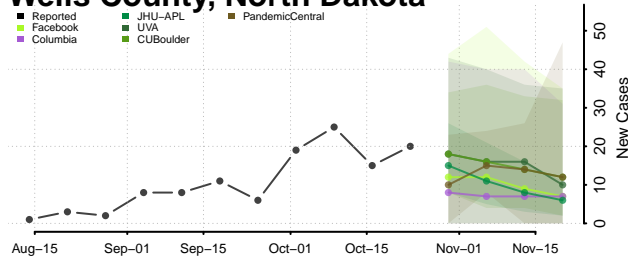

Wells County, North Dakota