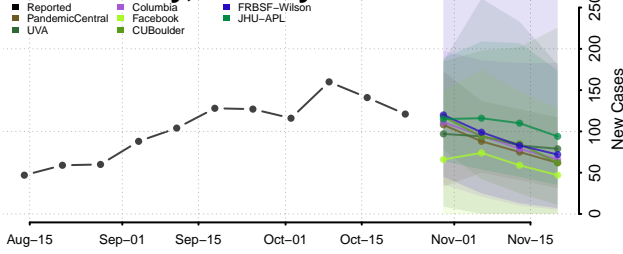

Pike County, Pennsylvania