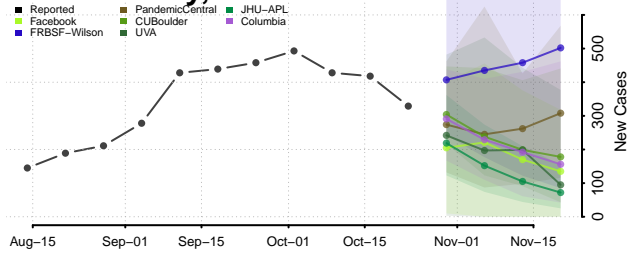

Allen County, Ohio