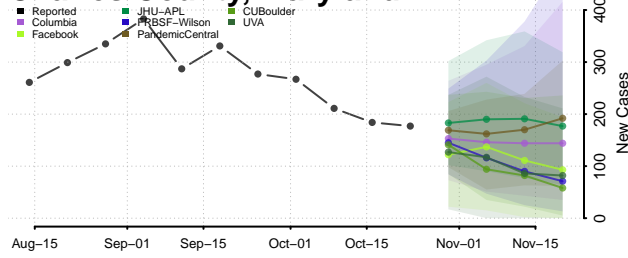

Charles County, Maryland