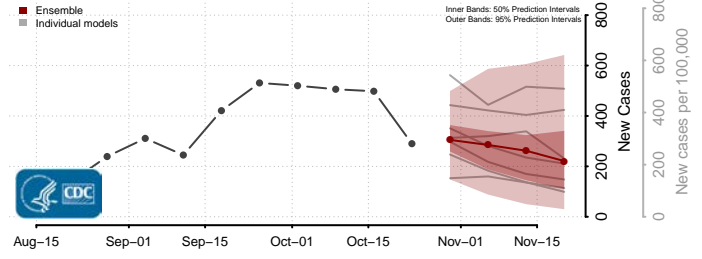

Fond du Lac County, Wisconsin