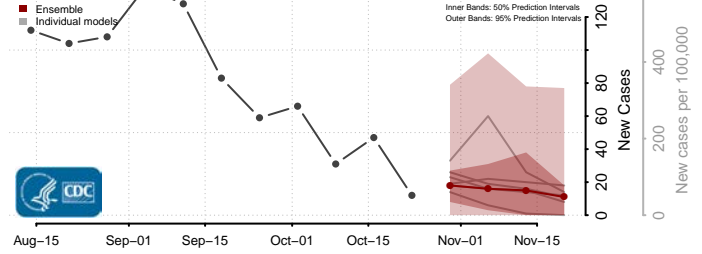

Nolan County, Texas

Nueces County, Texas

Ochiltree County, Texas

Oldham County, Texas

Orange County, Texas

Palo Pinto County, Texas

Panola County, Texas

Parker County, Texas