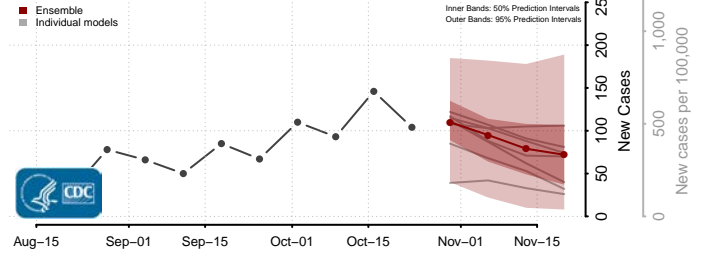

Wadena County, Minnesota

Waseca County, Minnesota

Washington County, Minnesota

Watowan County, Minnesota

Wilkin County, Minnesota

Winona County, Minnesota

Wright County, Minnesota

Yellow Medicine County, Minnesota