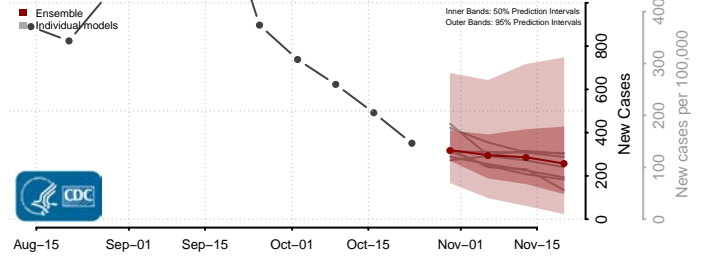

Union County, North Carolina