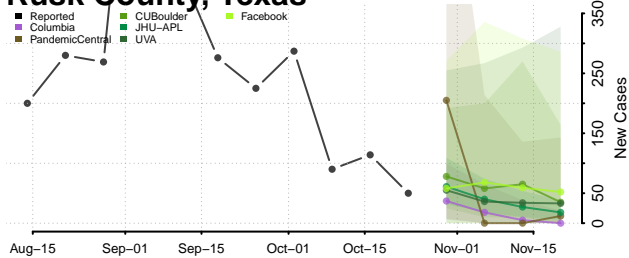

Rusk County, Texas