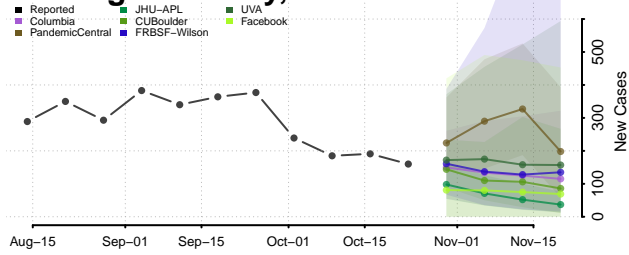

Muskogee County, Oklahoma