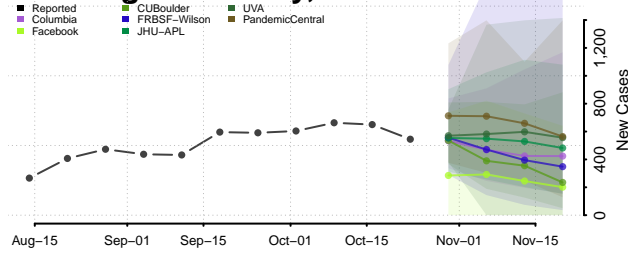

Wadena County, Minnesota

Waseca County, Minnesota

Washington County, Minnesota

Watowan County, Minnesota

Wilkin County, Minnesota

Winona County, Minnesota

Wright County, Minnesota

Yellow Medicine County, Minnesota