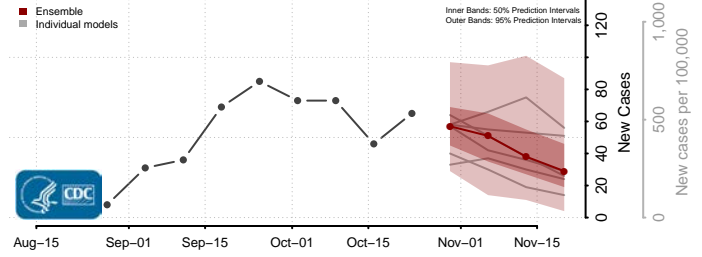

Garfield County, Montana

Glacier County, Montana

Golden Valley County, Montana

Granite County, Montana

Hill County, Montana

Jefferson County, Montana

Judith Basin County, Montana

Lake County, Montana