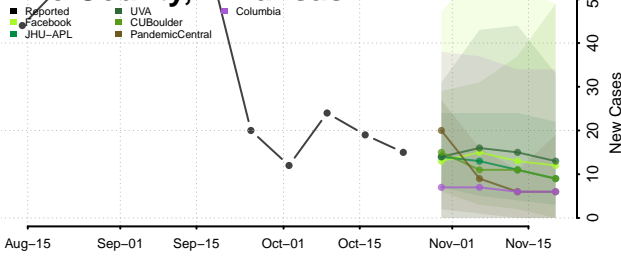

Pike County, Arkansas