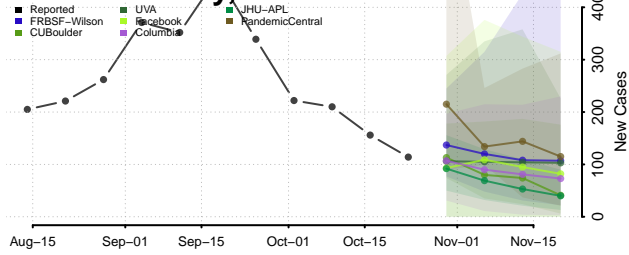

Wilson County, North Carolina