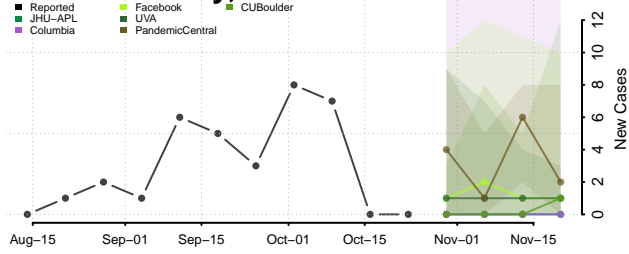

Camas County, Idaho