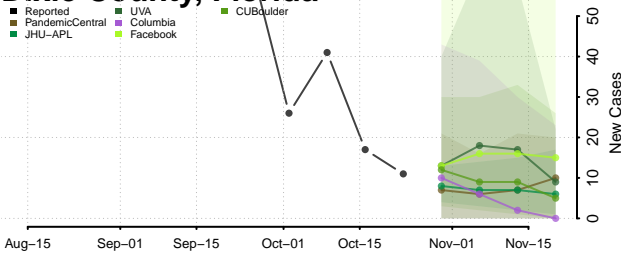

Dixie County, Florida