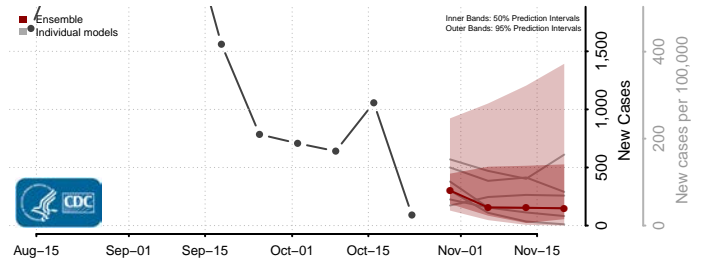

Brazoria County, Texas