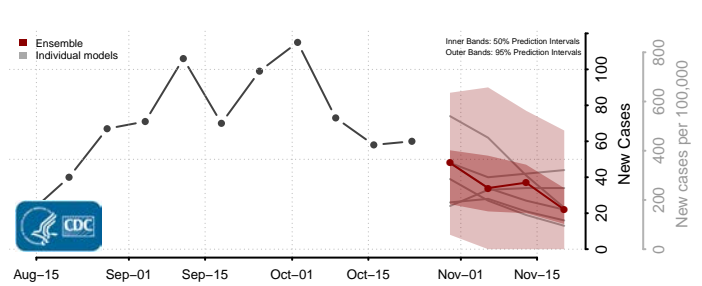

Roane County, West Virginia