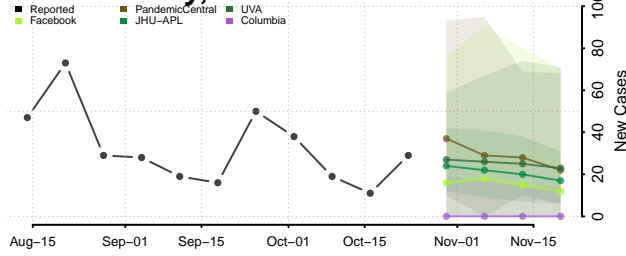

North Slope County, Alaska

Northwest Arctic County, Alaska

Petersburg County, Alaska

Prince of Wales-Hyder County, Alaska

Sitka County, Alaska

Skagway County, Alaska

Southeast Fairbanks County, Alaska

Valdez-Cordova County, Alaska