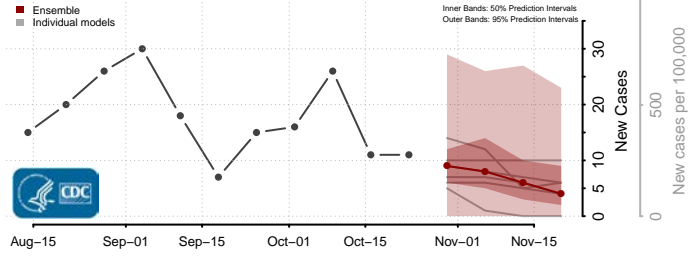

Columbia County, Washington