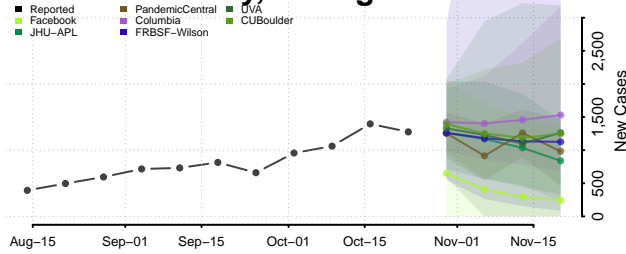

Crawford County, Michigan

Delta County, Michigan

Dickinson County, Michigan

Eaton County, Michigan

Emmet County, Michigan

Genesee County, Michigan

Gladwin County, Michigan

Gogebic County, Michigan