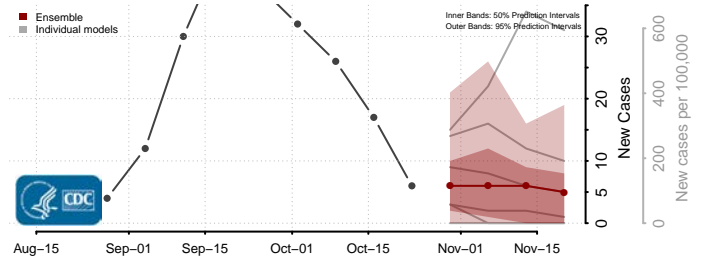

Ransom County, North Dakota