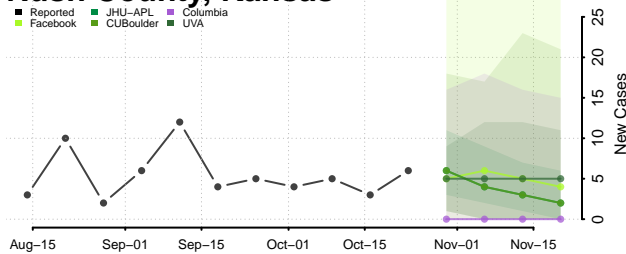

Rush County, Kansas