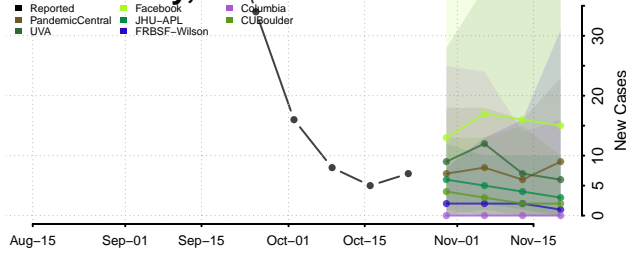

Gadsden County, Florida

Gilchrist County, Florida

Glades County, Florida

Gulf County, Florida

Hamilton County, Florida

Hardee County, Florida

Hendry County, Florida

Hernando County, Florida