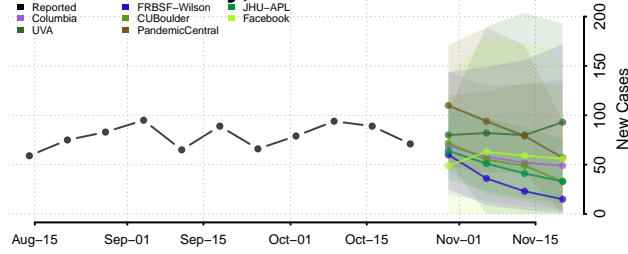

Summit County, Utah