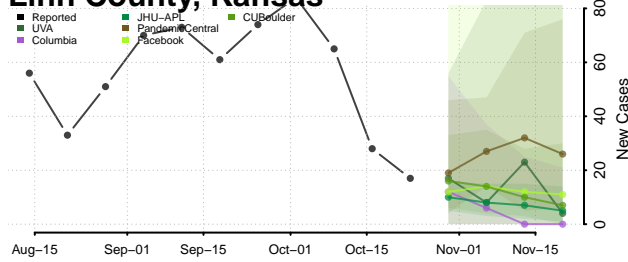

Lane County, Kansas

Leavenworth County, Kansas

Lincoln County, Kansas

Linn County, Kansas

Logan County, Kansas

Lyon County, Kansas

Marion County, Kansas

Marshall County, Kansas