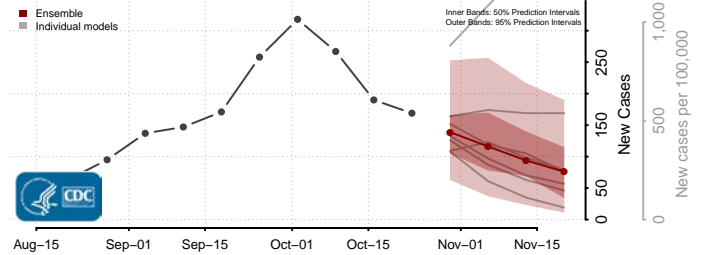

Morton County, North Dakota