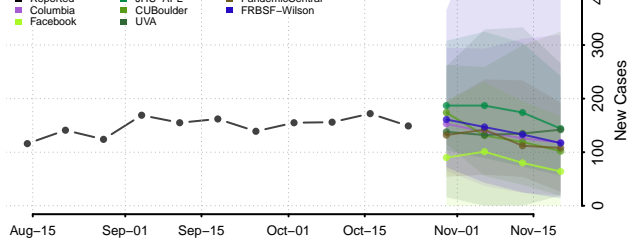

Sullivan County, New York