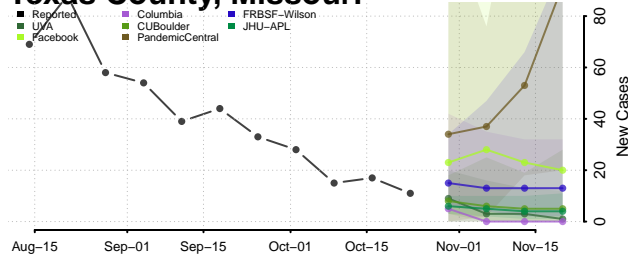

Texas County, Missouri