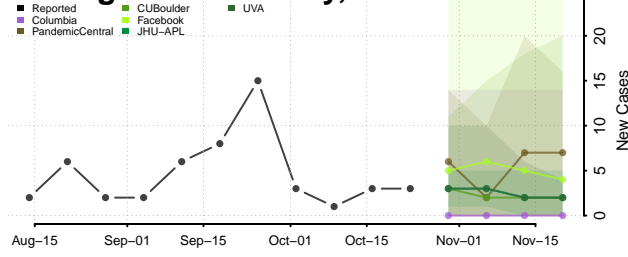

Collingsworth County, Texas