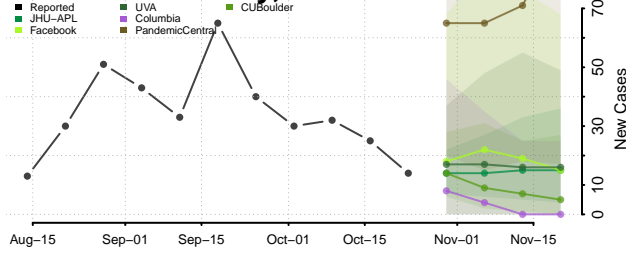

Gunnison County, Colorado