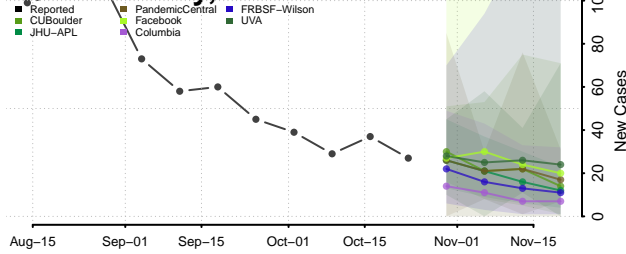

Llano County, Texas