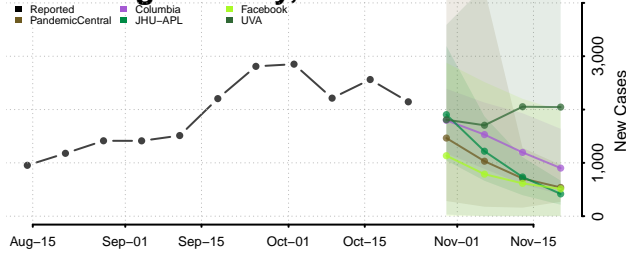

Anchorage County, Alaska