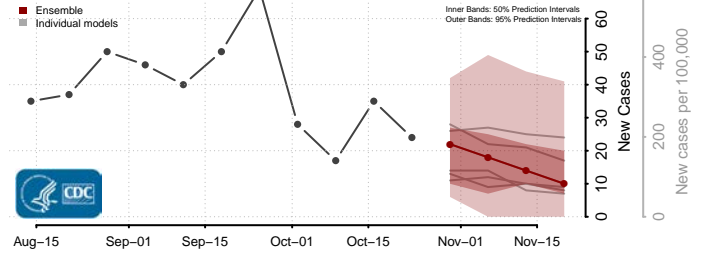

New Kent County, Virginia

Newport News County, Virginia

Norfolk County, Virginia

Northampton County, Virginia

Northumberland County, Virginia

Norton County, Virginia

Nottoway County, Virginia

Orange County, Virginia