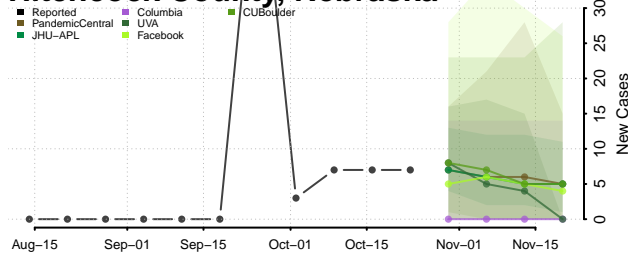

Hall County, Nebraska

Hamilton County, Nebraska

Harlan County, Nebraska

Hayes County, Nebraska

Hitchcock County, Nebraska

Holt County, Nebraska

Hooker County, Nebraska

Howard County, Nebraska