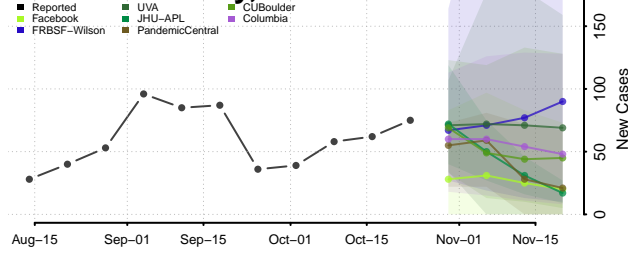

Monroe County, Illinois

Montgomery County, Illinois

Morgan County, Illinois

Moultrie County, Illinois

Ogle County, Illinois

Peoria County, Illinois

Perry County, Illinois

Piatt County, Illinois