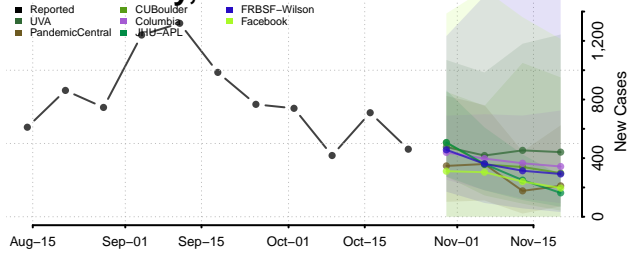

Ellis County, Texas