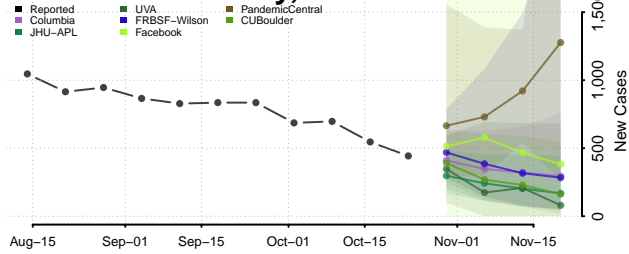

St. Charles County, Missouri