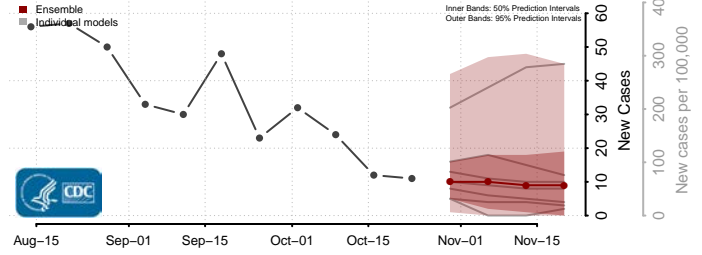

Pemiscot County, Missouri