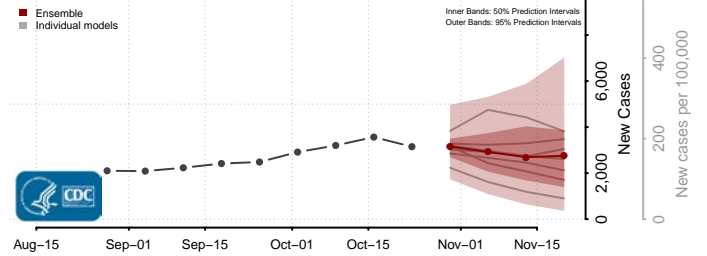

Shiawassee County, Michigan

St. Clair County, Michigan

St. Joseph County, Michigan

Tuscola County, Michigan

Van Buren County, Michigan

Washtenaw County, Michigan

Wayne County, Michigan

Wexford County, Michigan