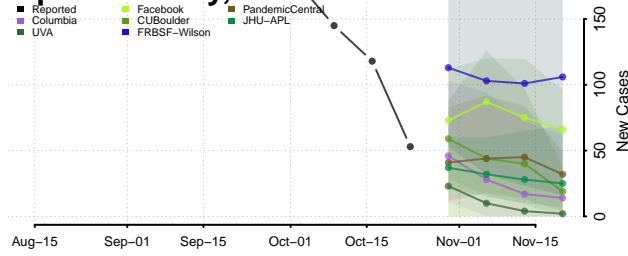

Tipton County, Tennessee