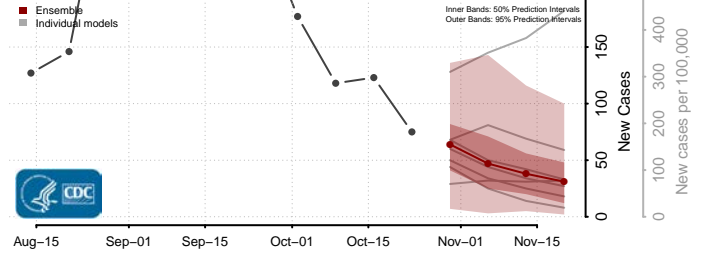

Warren County, Tennessee