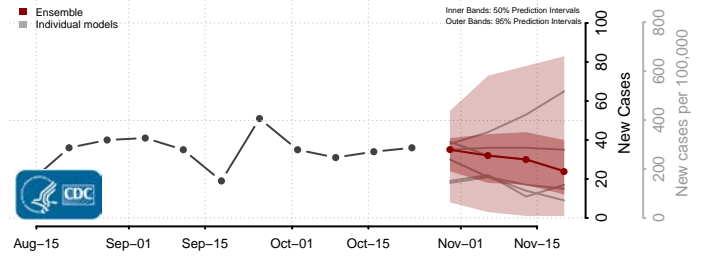

Martinsville County, Virginia