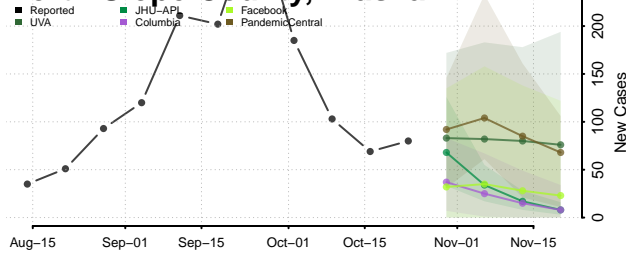

North Slope County, Alaska