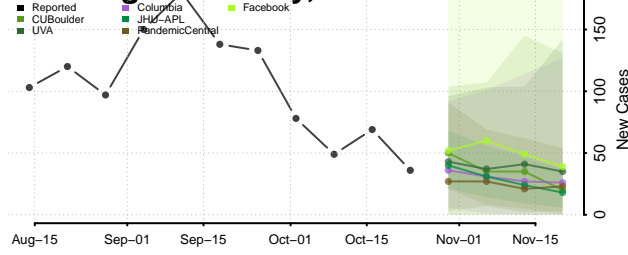

Val Verde County, Texas

Van Zandt County, Texas

Victoria County, Texas

Walker County, Texas

Waller County, Texas

Ward County, Texas

Washington County, Texas

Webb County, Texas