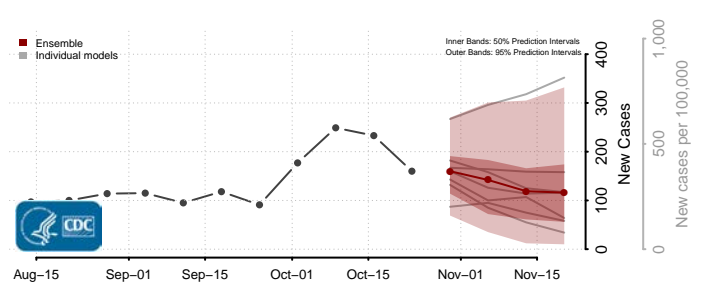

Kandiyohi County, Minnesota