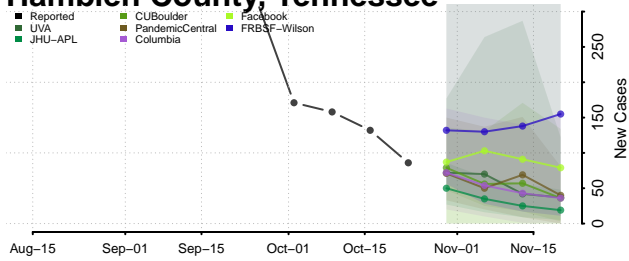

Hamilton County, Tennessee

Hancock County, Tennessee

Hardeman County, Tennessee

Hardin County, Tennessee

Hawkins County, Tennessee

Haywood County, Tennessee

Henderson County, Tennessee

Henry County, Tennessee