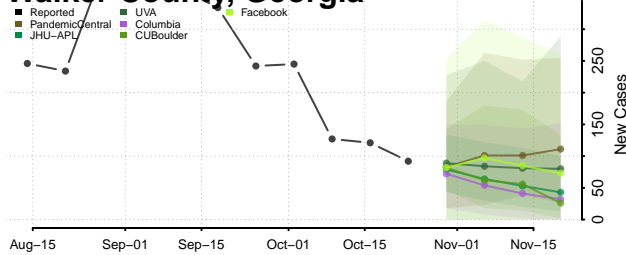

Twiggs County, Georgia

Union County, Georgia

Upson County, Georgia

Walker County, Georgia

Walton County, Georgia

Ware County, Georgia

Warren County, Georgia

Washington County, Georgia