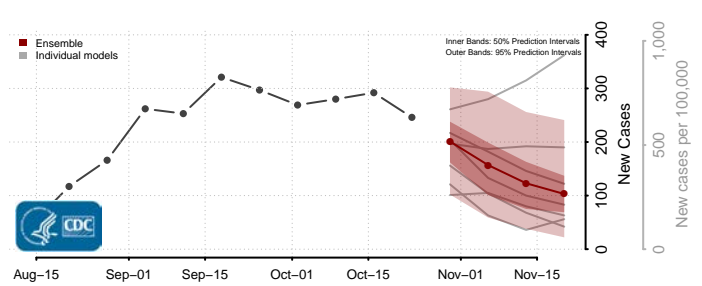

Guernsey County, Ohio