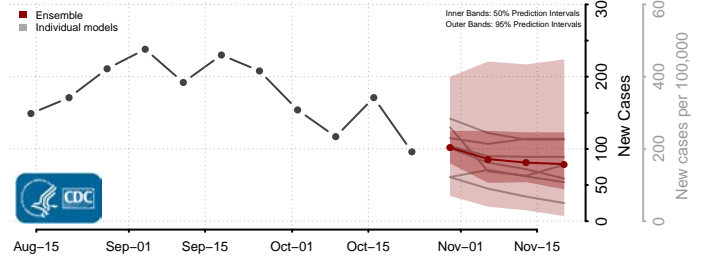

Halifax County, North Carolina