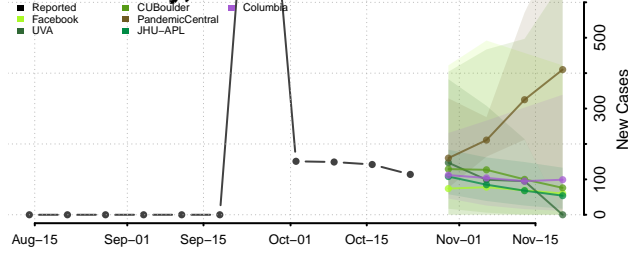

Hall County, Nebraska