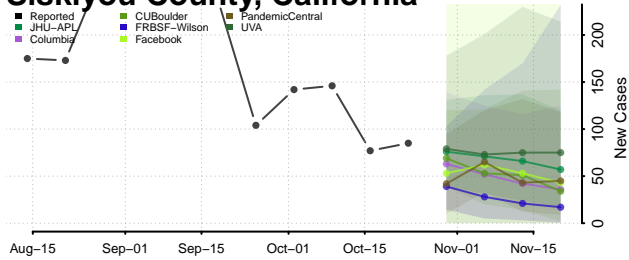

Siskiyou County, California