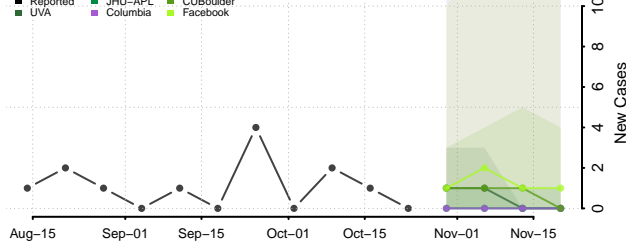

Kent County, Texas