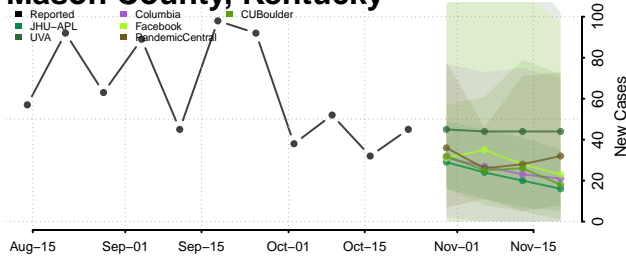

Madison County, Kentucky

Magoffin County, Kentucky

Marion County, Kentucky

Marshall County, Kentucky

Martin County, Kentucky

Mason County, Kentucky

McCracken County, Kentucky

McCreary County, Kentucky