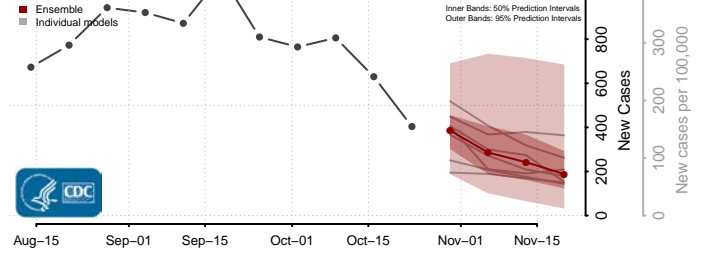

Avery County, North Carolina

Beaufort County, North Carolina

Bertie County, North Carolina

Bladen County, North Carolina

Brunswick County, North Carolina

Buncombe County, North Carolina

Burke County, North Carolina