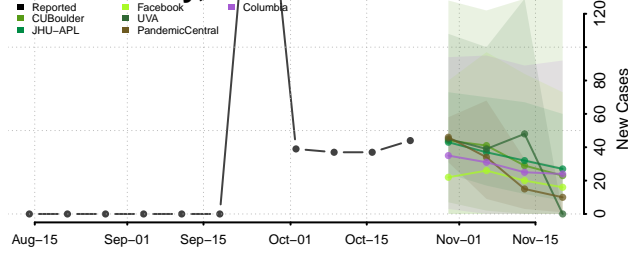

Otoe County, Nebraska