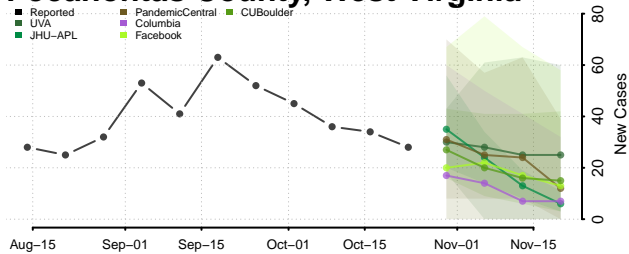

Pendleton County, West Virginia

Pleasants County, West Virginia

Pocahontas County, West Virginia

Preston County, West Virginia

Putnam County, West Virginia

Raleigh County, West Virginia

Randolph County, West Virginia