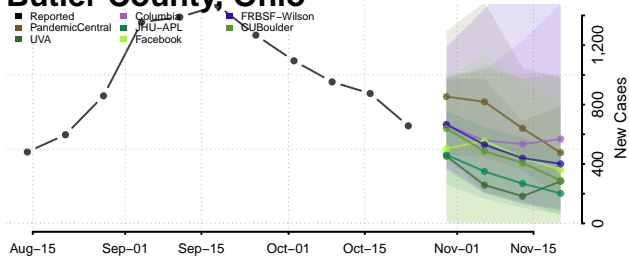

Butler County, Ohio