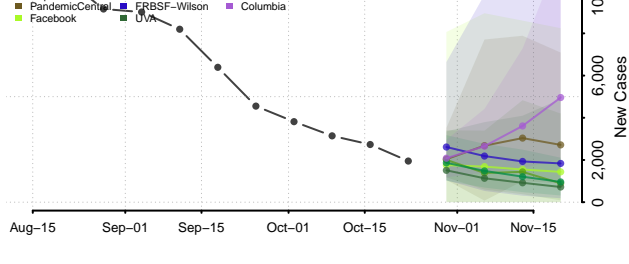

Bexar County, Texas