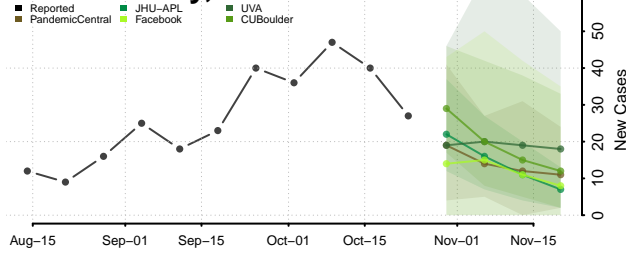

Dunn County, North Dakota