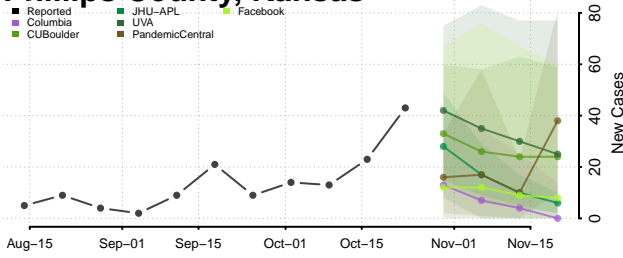

Phillips County, Kansas