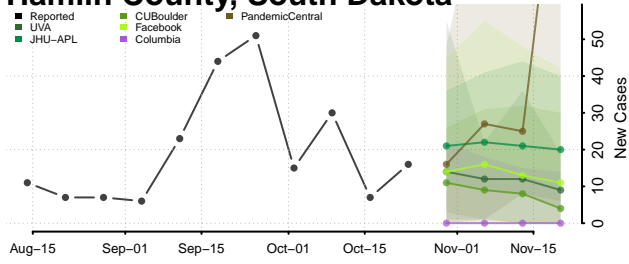

Douglas County, South Dakota

Edmunds County, South Dakota

Fall River County, South Dakota

Faulk County, South Dakota

Grant County, South Dakota

Gregory County, South Dakota

Haakon County, South Dakota

Hamlin County, South Dakota