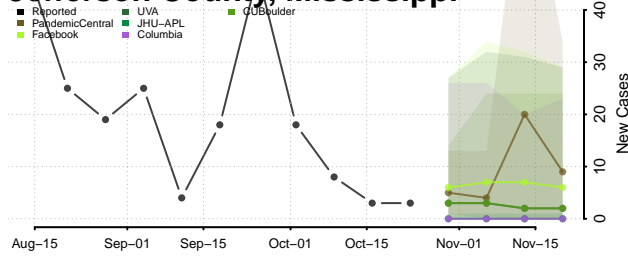

Jefferson County, Mississippi