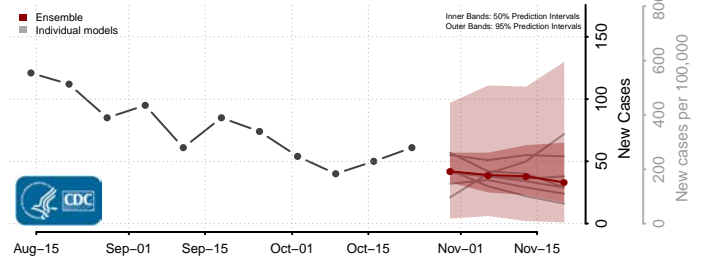

Gasconade County, Missouri

Gentry County, Missouri

Greene County, Missouri

Grundy County, Missouri

Harrison County, Missouri

Henry County, Missouri

Hickory County, Missouri

Holt County, Missouri