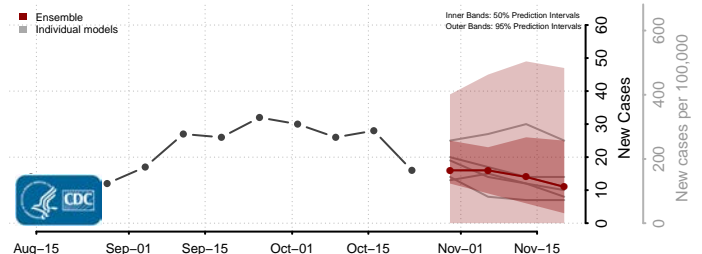

Sac County, Iowa