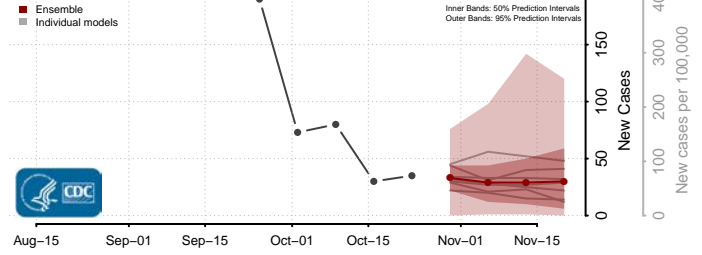

Covington County, Mississippi

DeSoto County, Mississippi

Forrest County, Mississippi

Franklin County, Mississippi

George County, Mississippi

Greene County, Mississippi

Grenada County, Mississippi

Hancock County, Mississippi