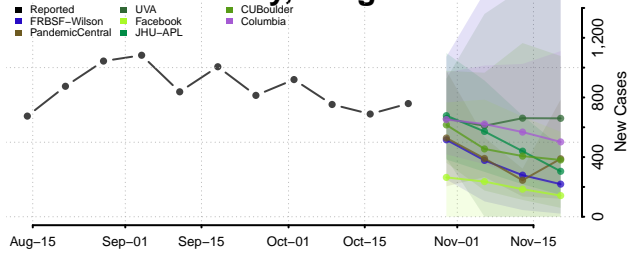

Deschutes County, Oregon