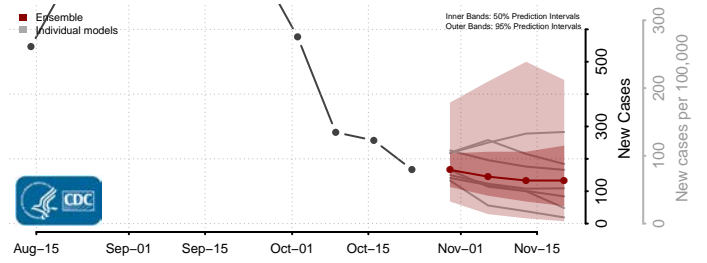

Tuscaloosa County, Alabama