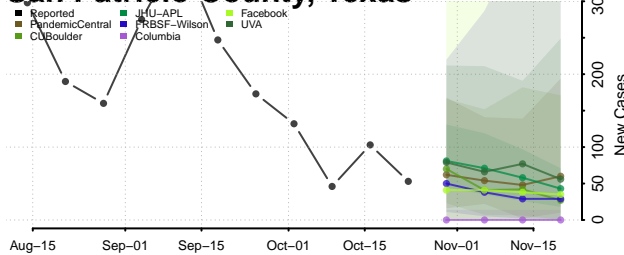

San Patricio County, Texas