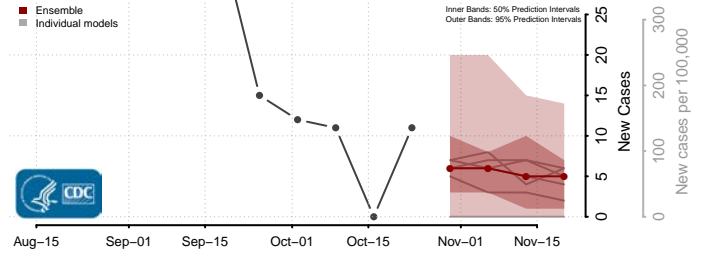

Twiggs County, Georgia