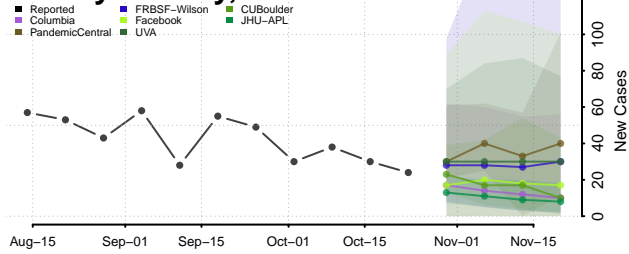

Murray County, Oklahoma