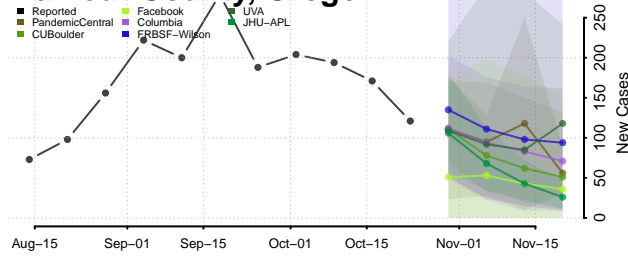

Malheur County, Oregon