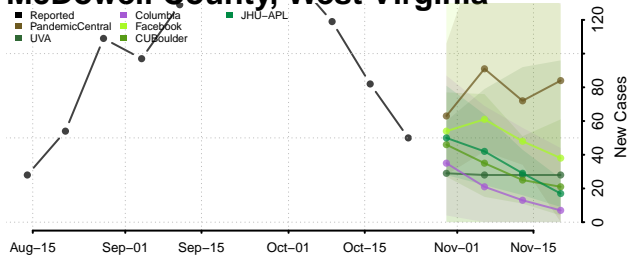

McDowell County, West Virginia