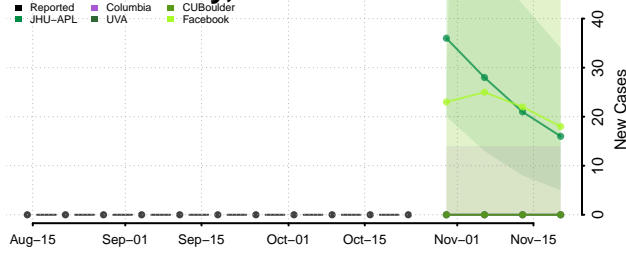

Millard County, Utah