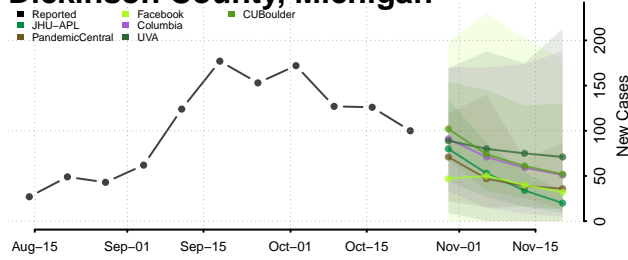

Dickinson County, Michigan