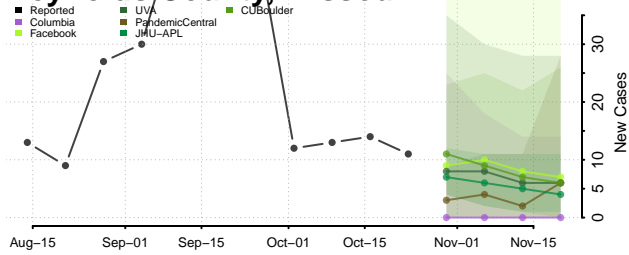

Reynolds County, Missouri