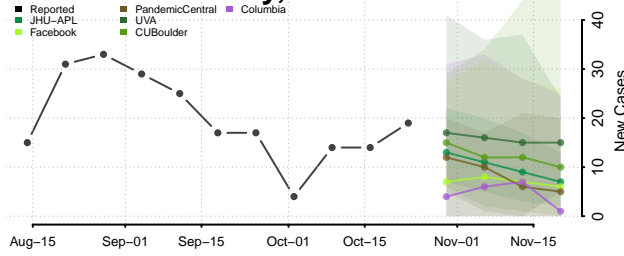

Shoshone County, Idaho

Teton County, Idaho

Twin Falls County, Idaho

Valley County, Idaho

Washington County, Idaho

Illinois

Adams County, Illinois

Alexander County, Illinois