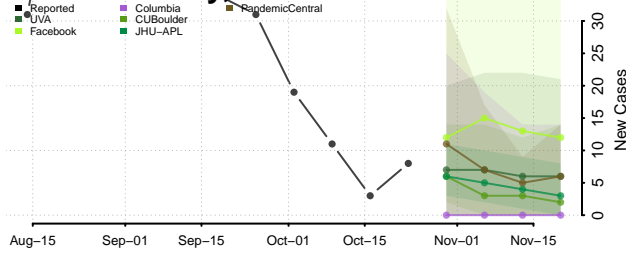

Chicot County, Arkansas