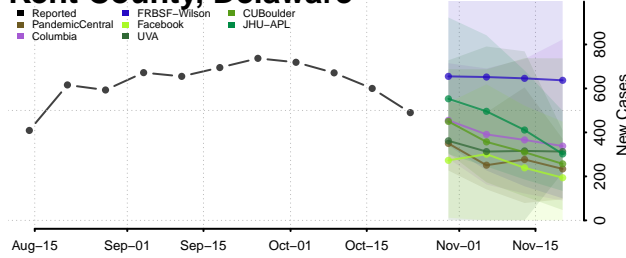

Kent County, Delaware