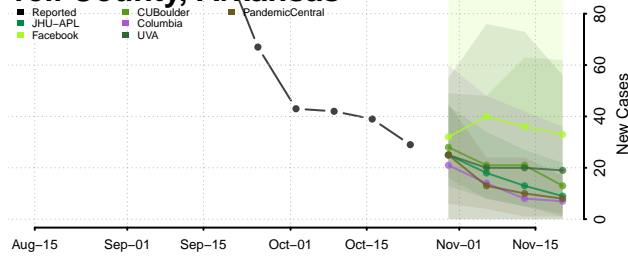

Yell County, Arkansas