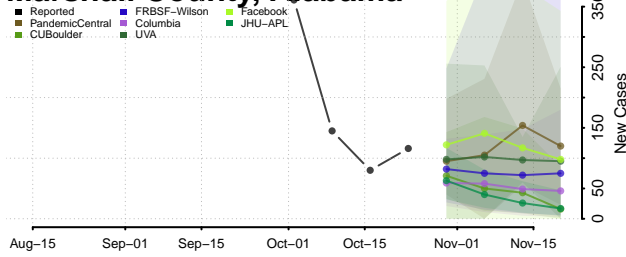

Marshall County, Alabama