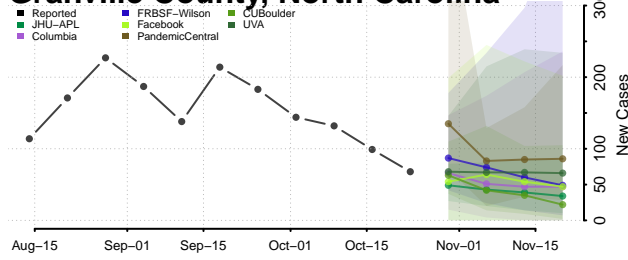

Forsyth County, North Carolina

Franklin County, North Carolina

Gaston County, North Carolina

Gates County, North Carolina

Graham County, North Carolina

Granville County, North Carolina

Greene County, North Carolina