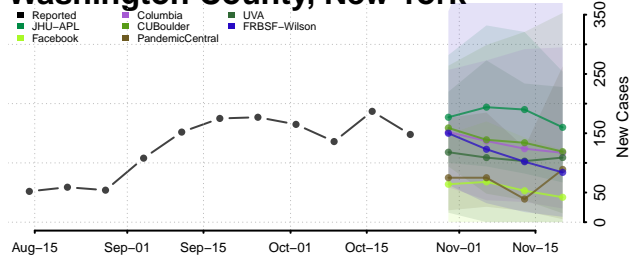

Sullivan County, New York

Tioga County, New York

Tompkins County, New York

Ulster County, New York

Warren County, New York

Washington County, New York

Wayne County, New York

Westchester County, New York