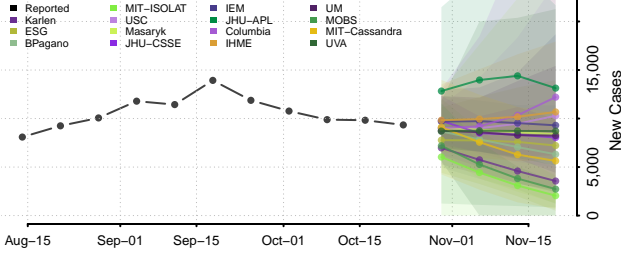

Massachusetts