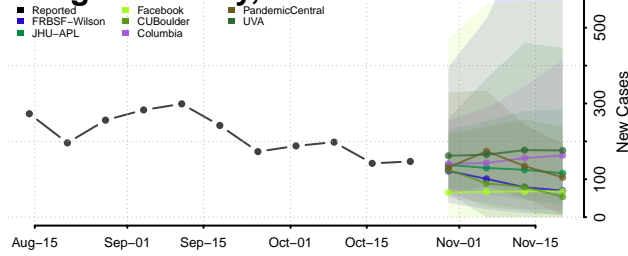

Crawford County, Kansas

Decatur County, Kansas

Dickinson County, Kansas

Doniphan County, Kansas

Douglas County, Kansas

Edwards County, Kansas

Elk County, Kansas

Ellis County, Kansas