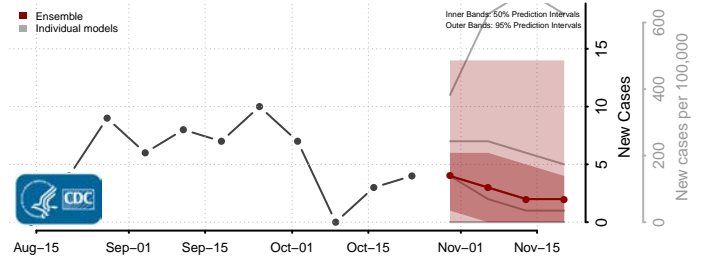

McLean County, North Dakota

Mercer County, North Dakota

Morton County, North Dakota

Mountrail County, North Dakota

Nelson County, North Dakota

Oliver County, North Dakota

Pembina County, North Dakota

Pierce County, North Dakota