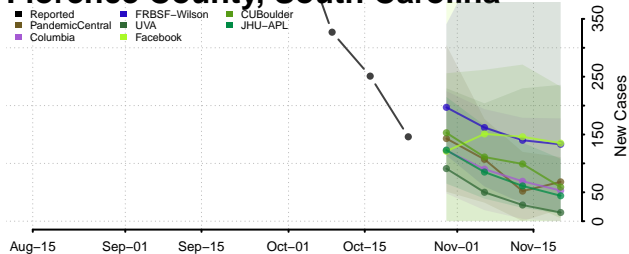

Florence County, South Carolina