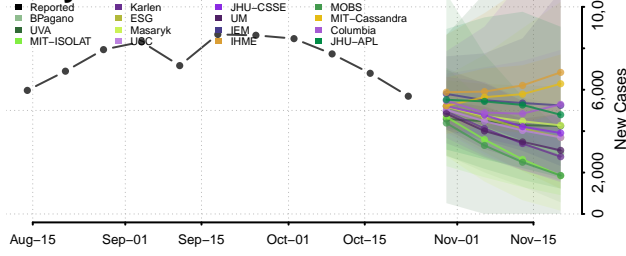

Waldo County, Maine

Washington County, Maine

York County, Maine

Maryland

Allegany County, Maryland

Anne Arundel County, Maryland

Baltimore City County, Maryland

Baltimore County, Maryland