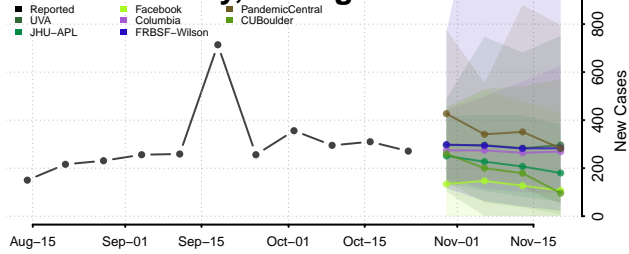

Alpena County, Michigan

Antrim County, Michigan

Arenac County, Michigan

Baraga County, Michigan

Barry County, Michigan

Bay County, Michigan

Benzie County, Michigan

Berrien County, Michigan