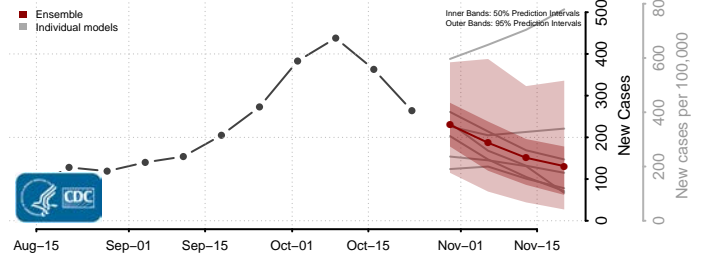

Crow Wing County, Minnesota