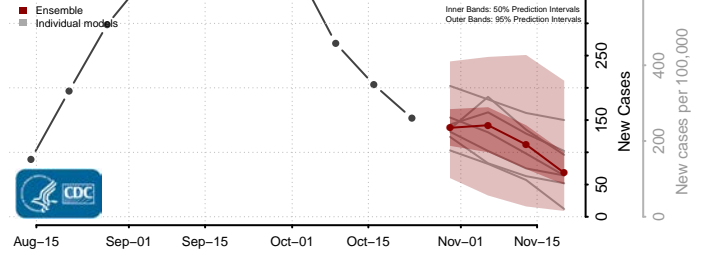

Mercer County, West Virginia