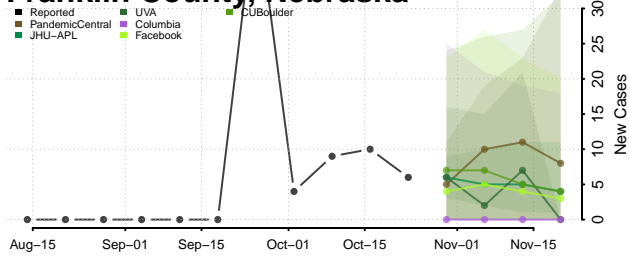

Dawson County, Nebraska

Deuel County, Nebraska

Dixon County, Nebraska

Dodge County, Nebraska

Douglas County, Nebraska

Dundy County, Nebraska

Fillmore County, Nebraska

Franklin County, Nebraska