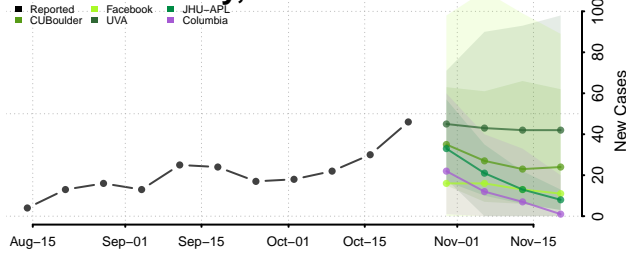

Russell County, Kansas