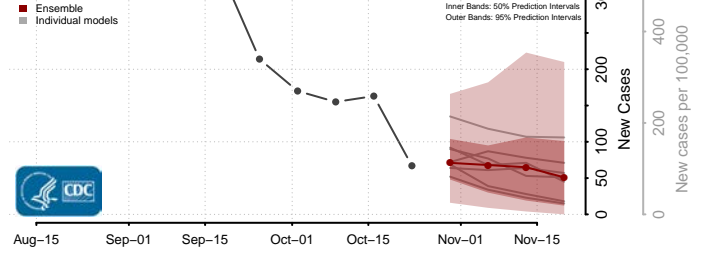

Vigo County, Indiana

Wabash County, Indiana

Warren County, Indiana

Warrick County, Indiana

Washington County, Indiana

Wayne County, Indiana

Wells County, Indiana

White County, Indiana