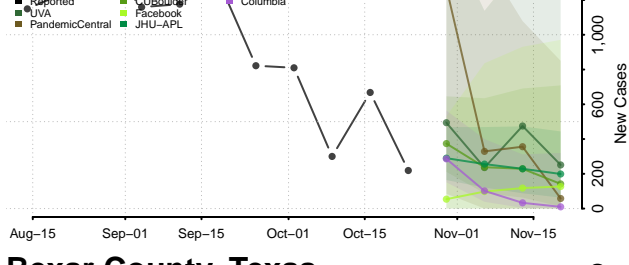

Bell County, Texas