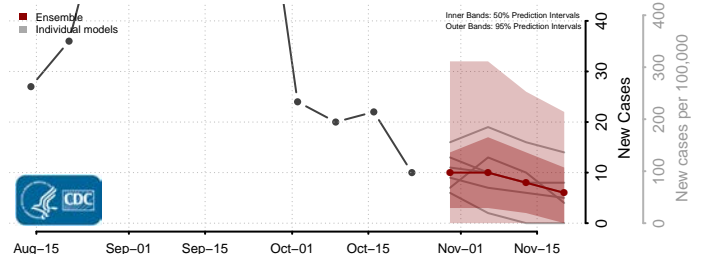

Pulaski County, Arkansas

Randolph County, Arkansas

Saline County, Arkansas

Scott County, Arkansas

Searcy County, Arkansas

Sebastian County, Arkansas

Sevier County, Arkansas

Sharp County, Arkansas