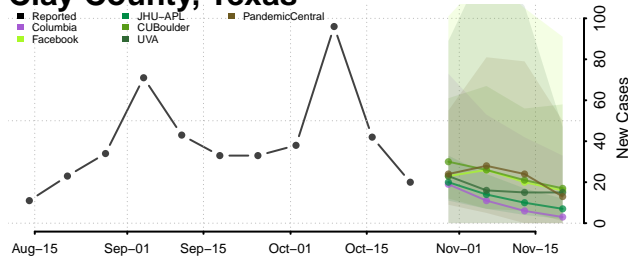

Clay County, Texas