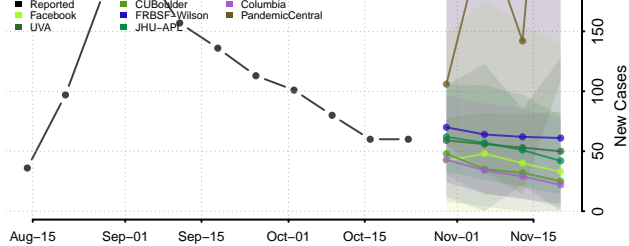

Lawrence County, South Dakota