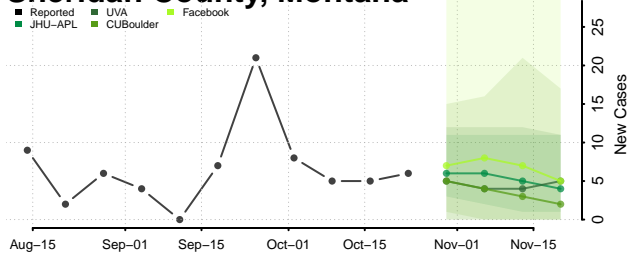

Sheridan County, Montana