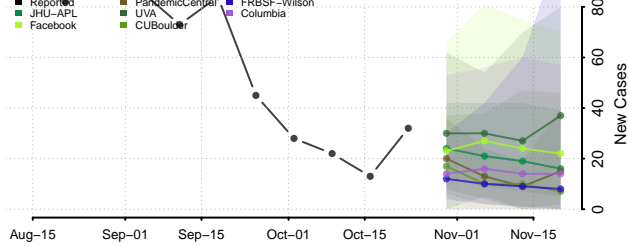

Cleburne County, Arkansas

Cleveland County, Arkansas

Columbia County, Arkansas

Conway County, Arkansas

Craighead County, Arkansas

Crawford County, Arkansas

Crittenden County, Arkansas

Cross County, Arkansas