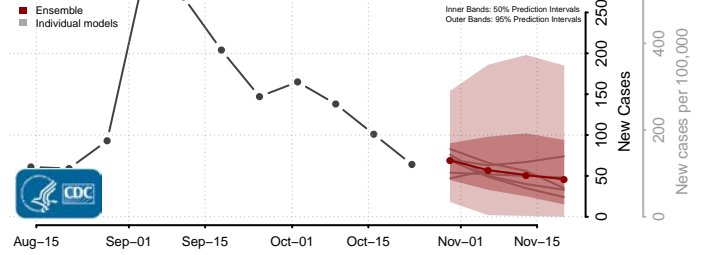

Grayson County, Virginia

Greene County, Virginia

Greensville County, Virginia

Halifax County, Virginia

Hampton County, Virginia

Hanover County, Virginia

Harrisonburg County, Virginia

Henrico County, Virginia