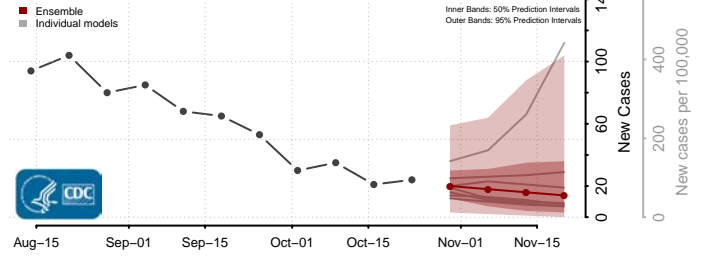

Adair County, Missouri