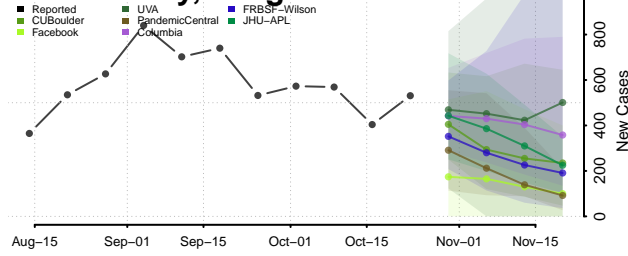

Linn County, Oregon