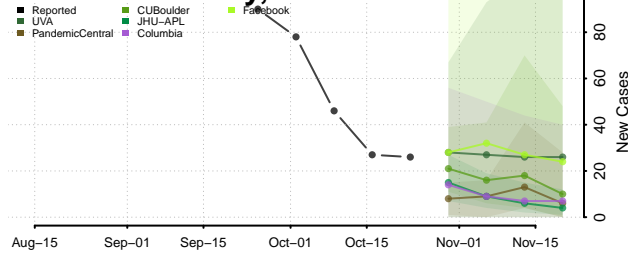

Richland County, Louisiana