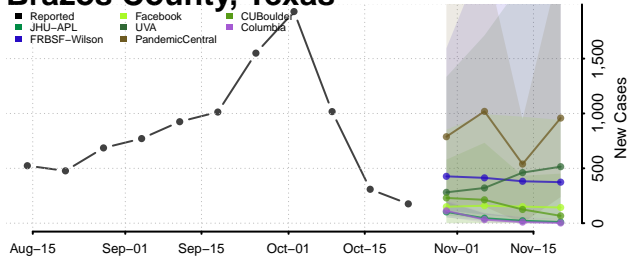

Brazos County, Texas