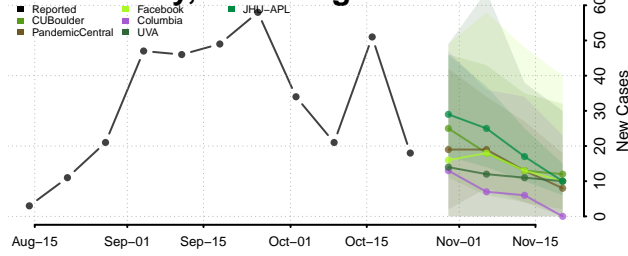

Wirt County, West Virginia