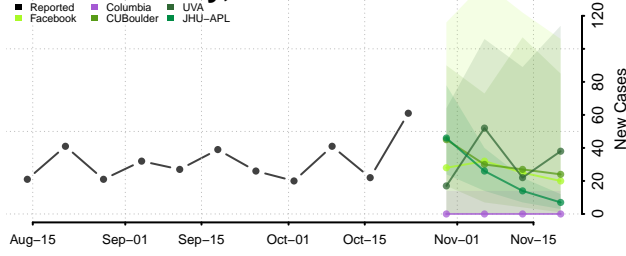

Powell County, Montana