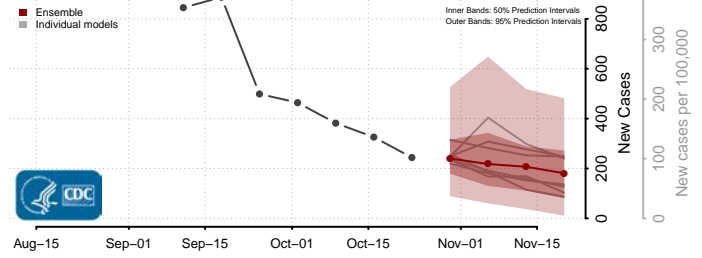

Washington County, Arkansas