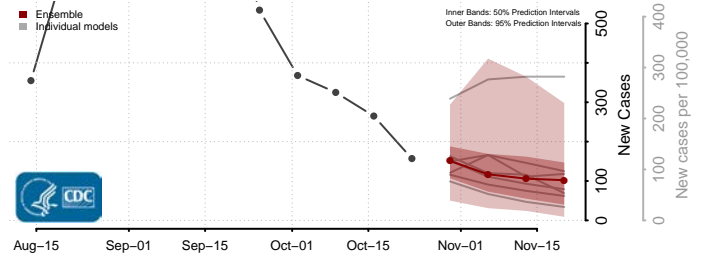

Washington County, Tennessee