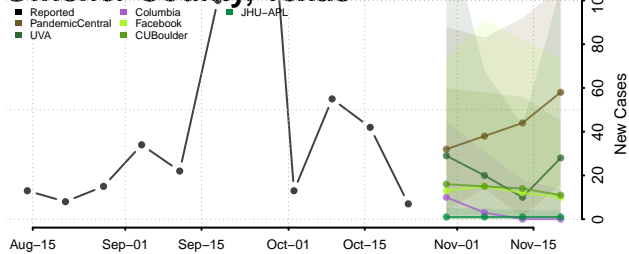

Swisher County, Texas