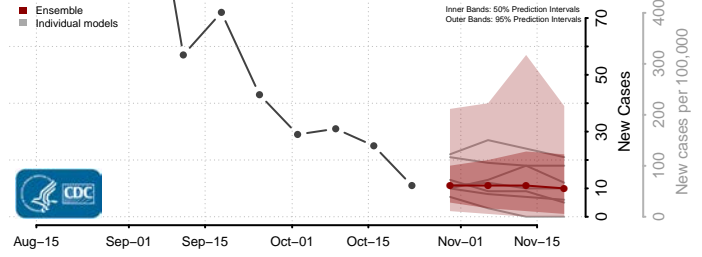

Winston County, Mississippi