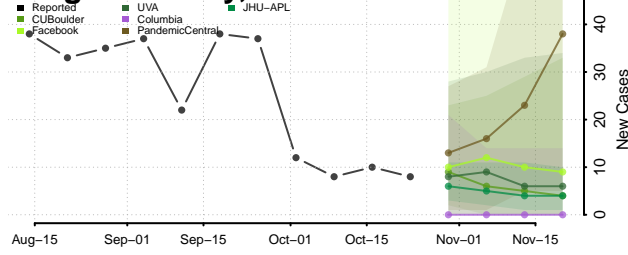

Oregon County, Missouri