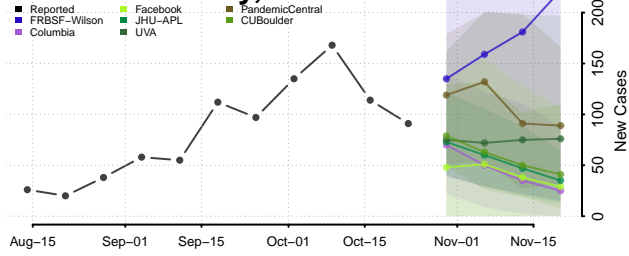

Freeborn County, Minnesota

Goodhue County, Minnesota

Grant County, Minnesota

Hennepin County, Minnesota

Houston County, Minnesota

Hubbard County, Minnesota

Isanti County, Minnesota

Itasca County, Minnesota