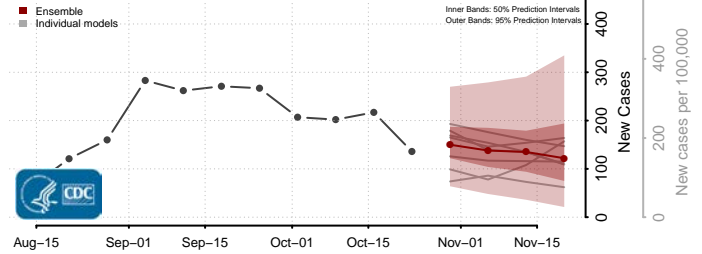

Rockingham County, Virginia