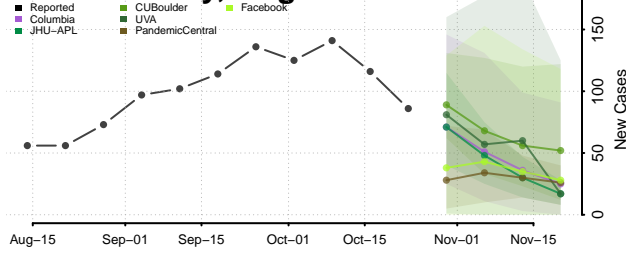

Salem County, Virginia