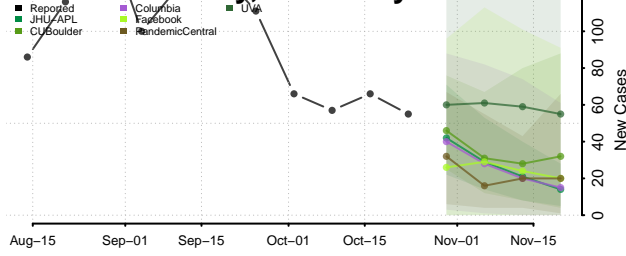

Jackson County, Kentucky