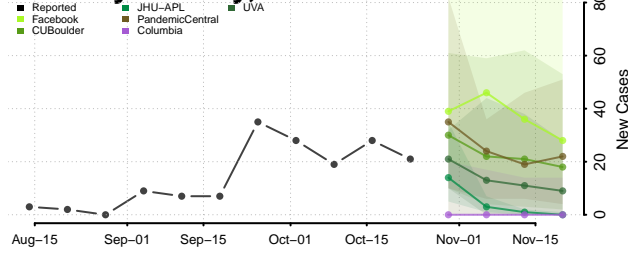

Clear Creek County, Colorado

Conejos County, Colorado

Costilla County, Colorado

Crowley County, Colorado

Custer County, Colorado

Delta County, Colorado

Denver County, Colorado

Dolores County, Colorado