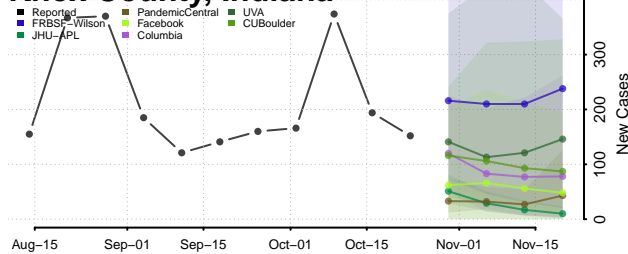

Knox County, Indiana