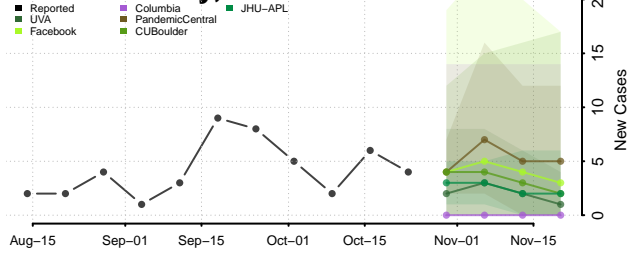

Burke County, North Dakota