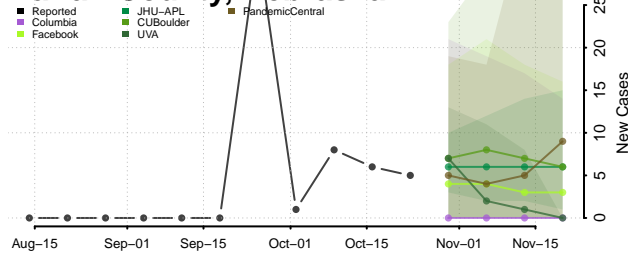

Harlan County, Nebraska