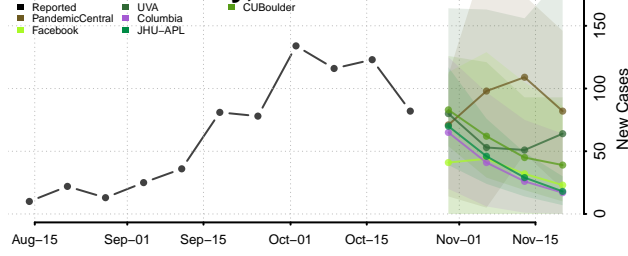

Wadena County, Minnesota

Waseca County, Minnesota

Washington County, Minnesota

Watowan County, Minnesota

Wilkin County, Minnesota

Winona County, Minnesota

Wright County, Minnesota

Yellow Medicine County, Minnesota