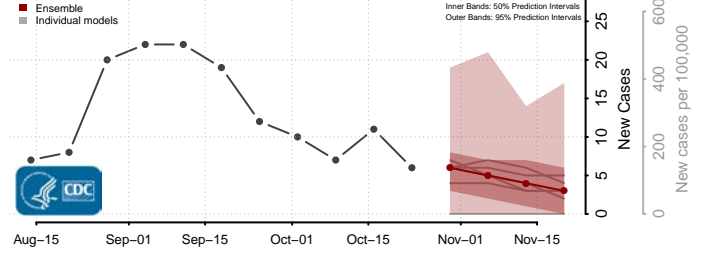

Hickman County, Kentucky