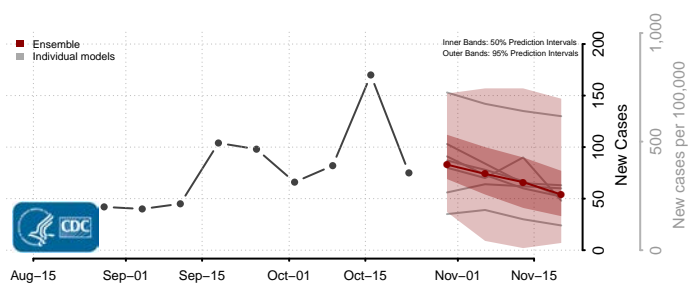

Freeborn County, Minnesota

Goodhue County, Minnesota

Grant County, Minnesota

Hennepin County, Minnesota

Houston County, Minnesota

Hubbard County, Minnesota

Isanti County, Minnesota

Itasca County, Minnesota