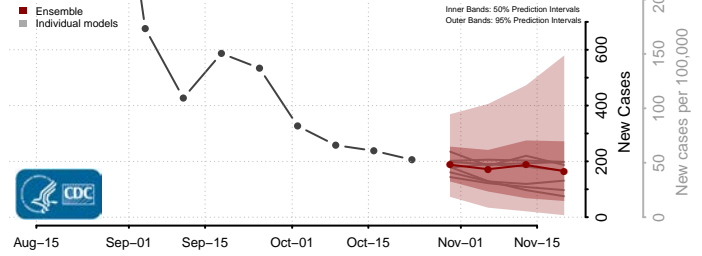

Livingston County, Louisiana

Madison County, Louisiana

Morehouse County, Louisiana

Natchitoches County, Louisiana

Orleans County, Louisiana

Ouachita County, Louisiana

Plaquemines County, Louisiana

Pointe Coupee County, Louisiana