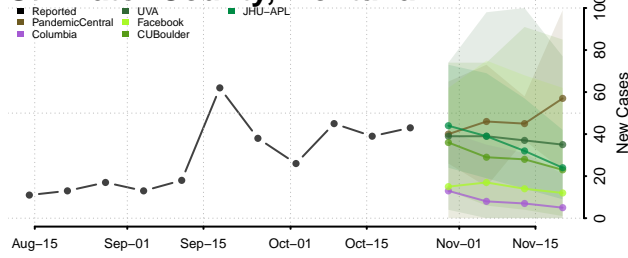

Sweet Grass County, Montana

Teton County, Montana

Toole County, Montana

Treasure County, Montana

Valley County, Montana

Wheatland County, Montana

Wibaux County, Montana

Yellowstone County, Montana