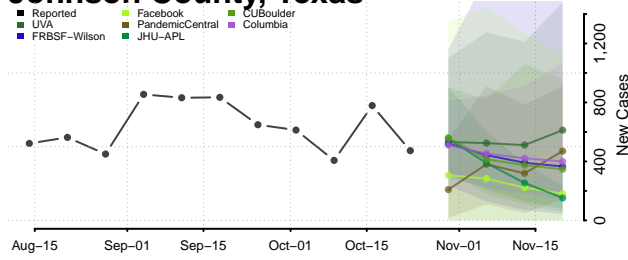

Johnson County, Texas