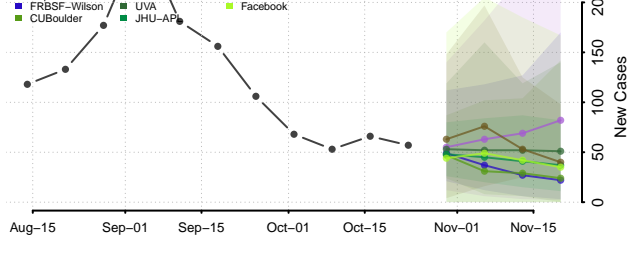

Douglas County, Nevada