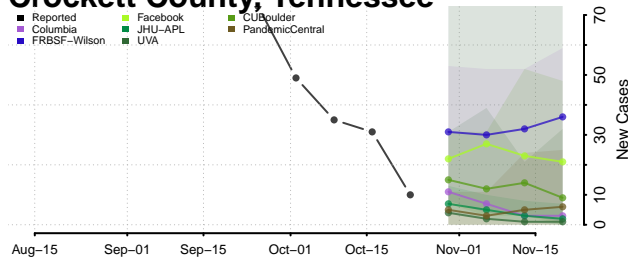

Crockett County, Tennessee