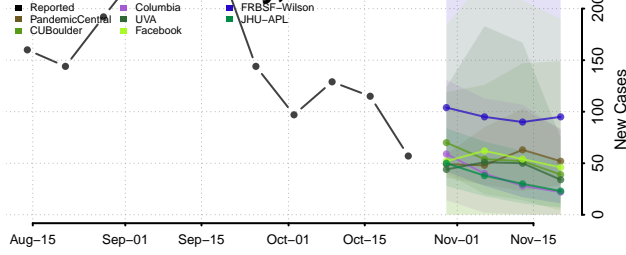

Alexander County, North Carolina