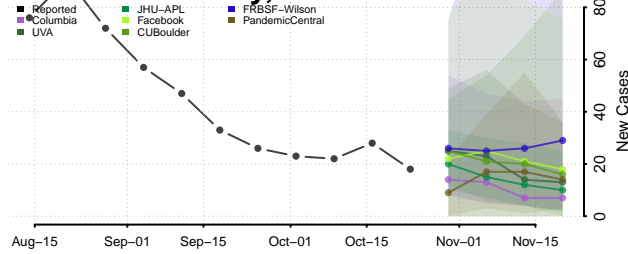

Moniteau County, Missouri