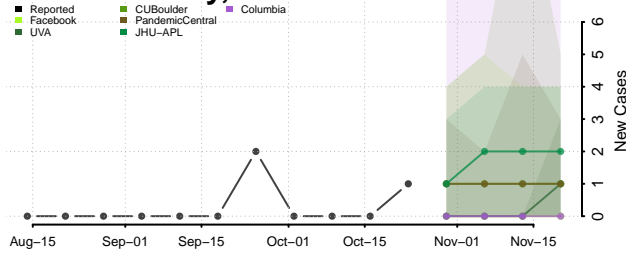

Nebraska

Adams County, Nebraska

Antelope County, Nebraska

Arthur County, Nebraska

Banner County, Nebraska

Blaine County, Nebraska

Boone County, Nebraska

Box Butte County, Nebraska