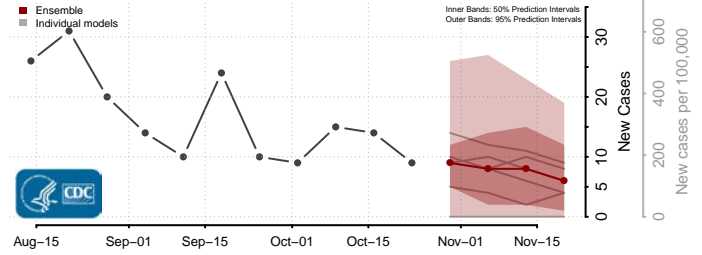

Atchison County, Missouri