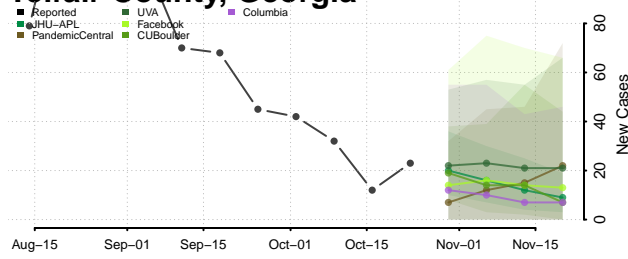

Stephens County, Georgia

Stewart County, Georgia

Sumter County, Georgia

Talbot County, Georgia

Taliaferro County, Georgia

Tattnall County, Georgia

Taylor County, Georgia

Telfair County, Georgia