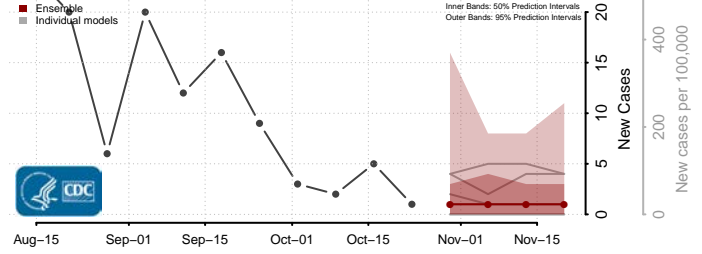

Perry County, Mississippi

Pike County, Mississippi

Pontotoc County, Mississippi

Prentiss County, Mississippi

Quitman County, Mississippi

Rankin County, Mississippi

Scott County, Mississippi

Sharkey County, Mississippi