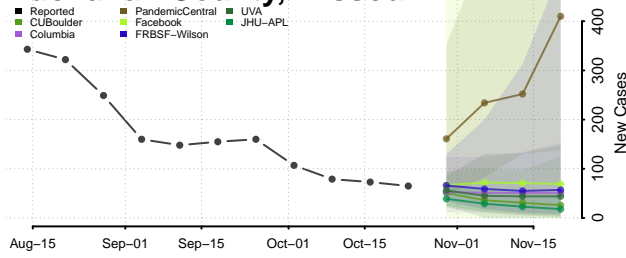

Buchanan County, Missouri