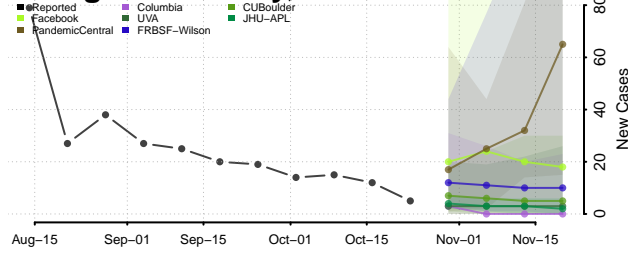

Livingston County, Missouri