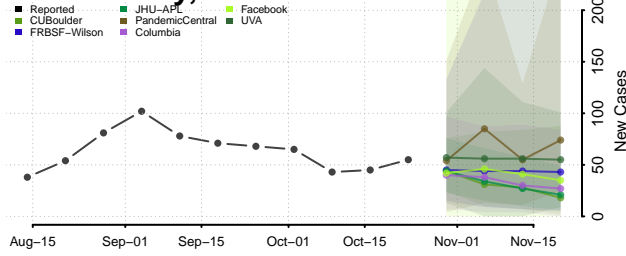

Crawford County, Kansas

Decatur County, Kansas

Dickinson County, Kansas

Doniphan County, Kansas

Douglas County, Kansas

Edwards County, Kansas

Elk County, Kansas

Ellis County, Kansas