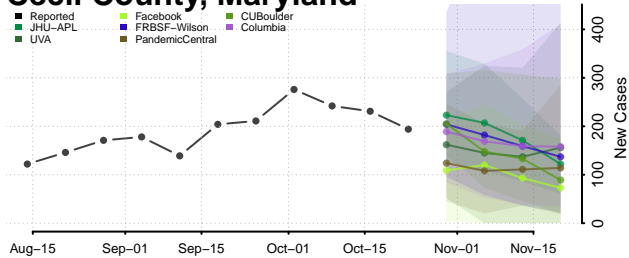

Cecil County, Maryland