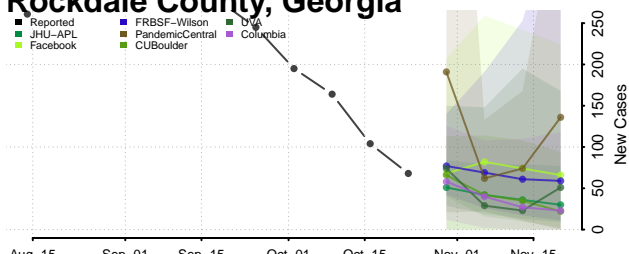

Rabun County, Georgia

Randolph County, Georgia

Richmond County, Georgia

Rockdale County, Georgia

Schley County, Georgia

Screven County, Georgia

Seminole County, Georgia

Spalding County, Georgia