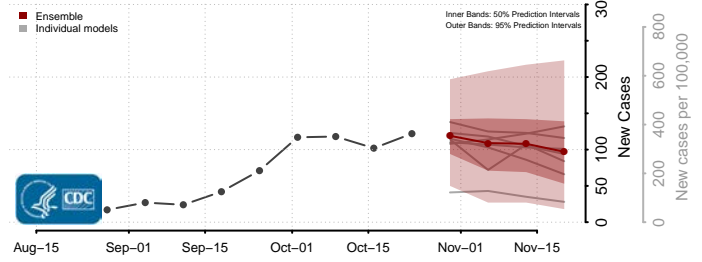

Shiawassee County, Michigan

St. Clair County, Michigan

St. Joseph County, Michigan

Tuscola County, Michigan

Van Buren County, Michigan

Washtenaw County, Michigan

Wayne County, Michigan

Wexford County, Michigan