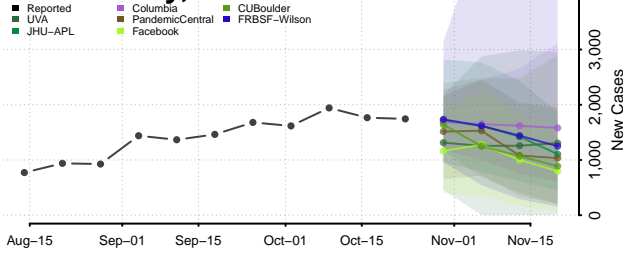

Delaware County, New York

Dutchess County, New York

Erie County, New York

Essex County, New York

Franklin County, New York

Fulton County, New York

Genesee County, New York

Greene County, New York