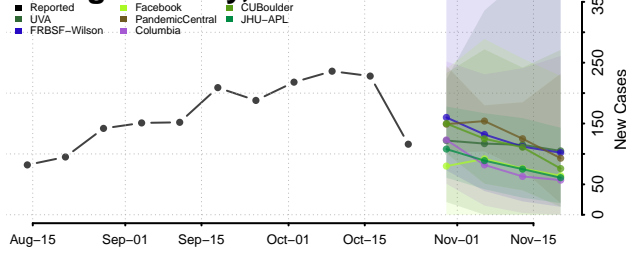

Oconto County, Wisconsin

Oneida County, Wisconsin

Outagamie County, Wisconsin

Ozaukee County, Wisconsin

Pepin County, Wisconsin

Pierce County, Wisconsin

Polk County, Wisconsin

Portage County, Wisconsin