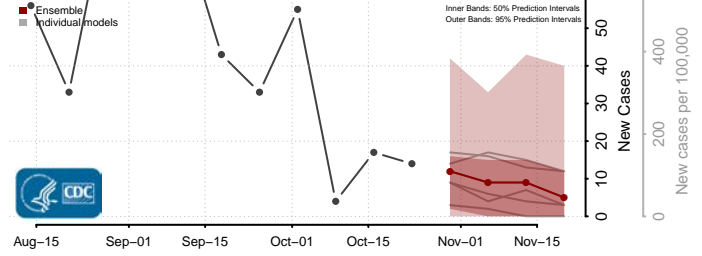

Livingston County, Louisiana

Madison County, Louisiana

Morehouse County, Louisiana

Natchitoches County, Louisiana

Orleans County, Louisiana

Ouachita County, Louisiana

Plaquemines County, Louisiana

Pointe Coupee County, Louisiana