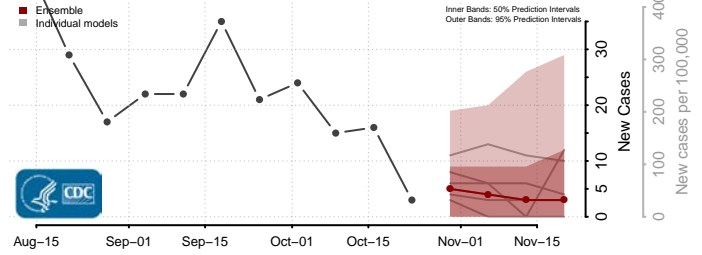

Schuyler County, Missouri

Scotland County, Missouri

Scott County, Missouri

Shannon County, Missouri

Shelby County, Missouri

St. Charles County, Missouri

St. Clair County, Missouri

St. Francois County, Missouri