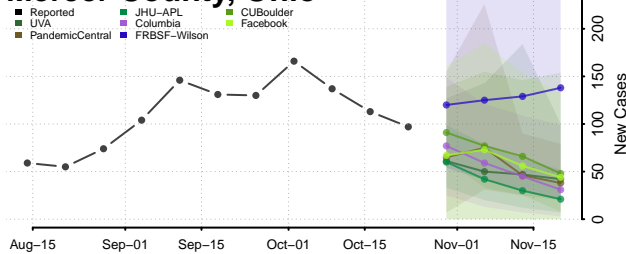

Mercer County, Ohio