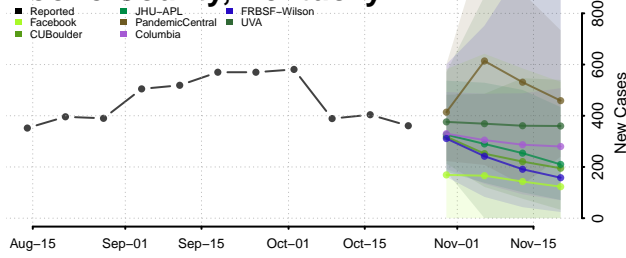

Adair County, Kentucky

Allen County, Kentucky

Anderson County, Kentucky

Ballard County, Kentucky

Barren County, Kentucky

Bath County, Kentucky

Bell County, Kentucky

Boone County, Kentucky