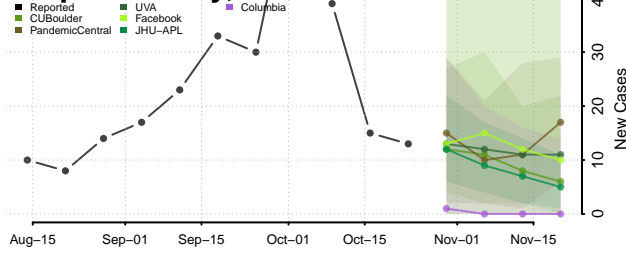

Harper County, Kansas