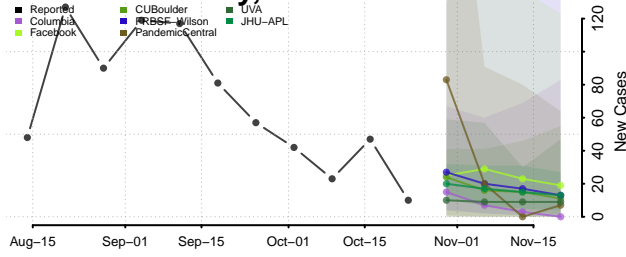

Houston County, Texas

Howard County, Texas

Hudspeth County, Texas

Hunt County, Texas

Hutchinson County, Texas

Irion County, Texas

Jack County, Texas

Jackson County, Texas