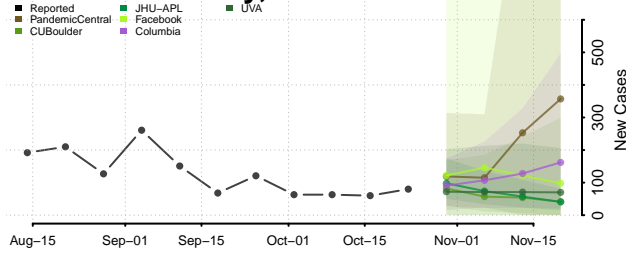

Maverick County, Texas