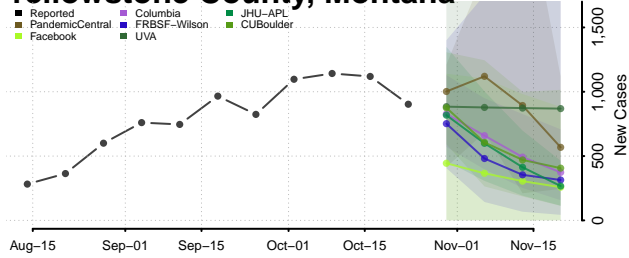

Sweet Grass County, Montana

Teton County, Montana

Toole County, Montana

Treasure County, Montana

Valley County, Montana

Wheatland County, Montana

Wibaux County, Montana

Yellowstone County, Montana