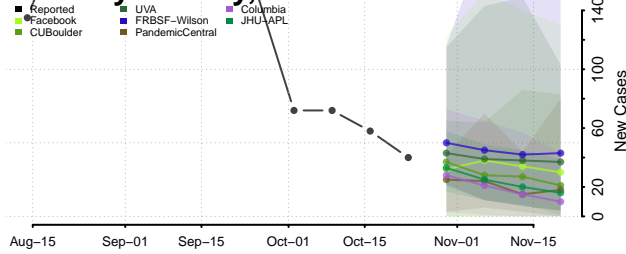

Marshall County, Tennessee

Maury County, Tennessee

McMinn County, Tennessee

McNairy County, Tennessee

Meigs County, Tennessee

Monroe County, Tennessee

Montgomery County, Tennessee

Moore County, Tennessee