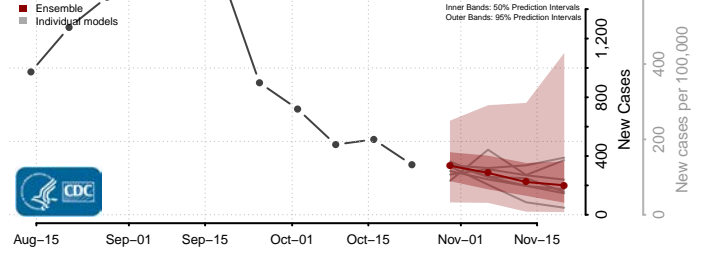

McLennan County, Texas