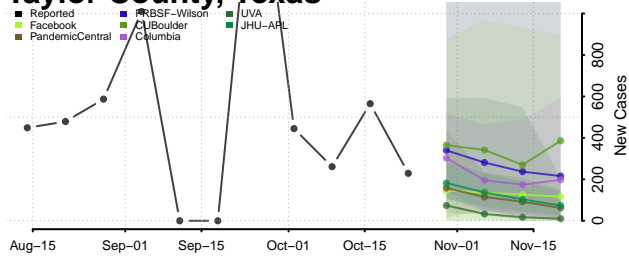

Taylor County, Texas