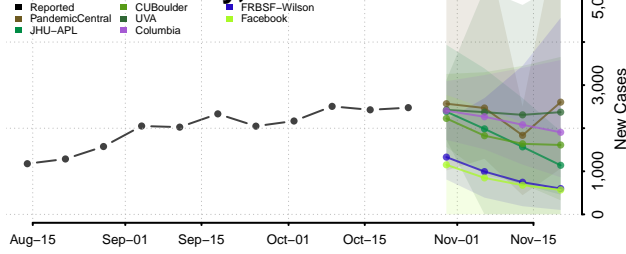

El Paso County, Colorado