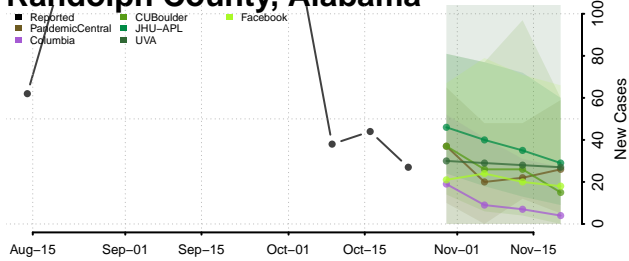

Marion County, Alabama

Marshall County, Alabama

Mobile County, Alabama

Monroe County, Alabama

Montgomery County, Alabama

Morgan County, Alabama

Perry County, Alabama

Pickens County, Alabama

Pike County, Alabama

Randolph County, Alabama

Russell County, Alabama

Shelby County, Alabama

St. Clair County, Alabama

Sumter County, Alabama

Talladega County, Alabama

Tallapoosa County, Alabama