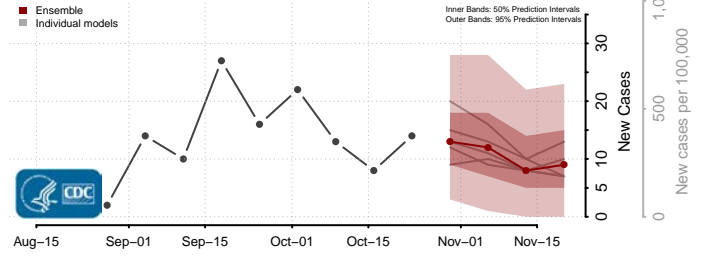

Sweet Grass County, Montana

Teton County, Montana

Toole County, Montana

Treasure County, Montana

Valley County, Montana

Wheatland County, Montana

Wibaux County, Montana

Yellowstone County, Montana