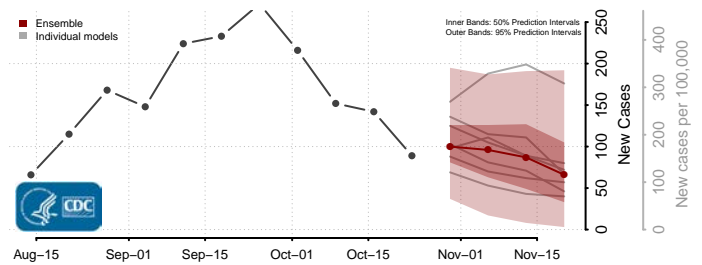

Hampshire County, West Virginia

Hancock County, West Virginia

Hardy County, West Virginia

Harrison County, West Virginia

Jackson County, West Virginia

Jefferson County, West Virginia

Kanawha County, West Virginia