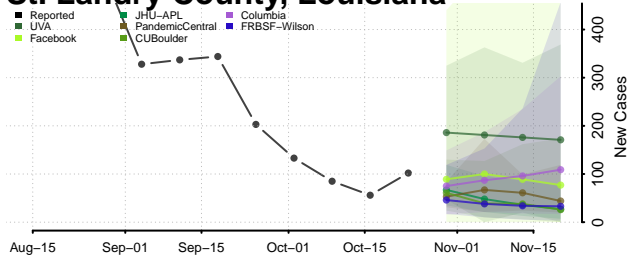

St. Landry County, Louisiana