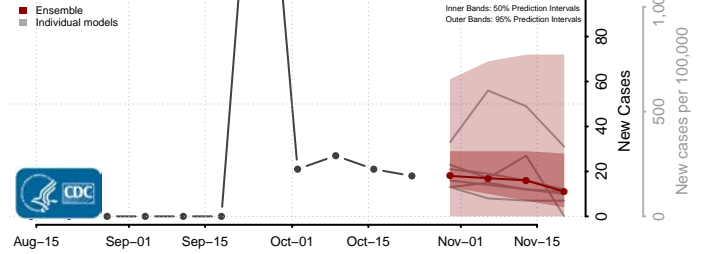

Hamilton County, Nebraska