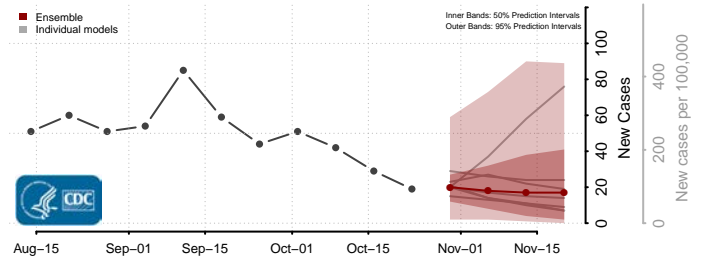

Clinton County, Missouri