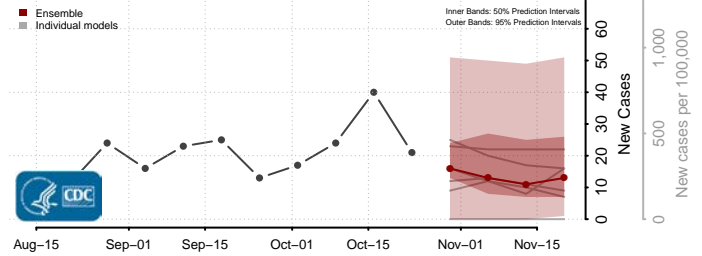

Washington County, Kansas