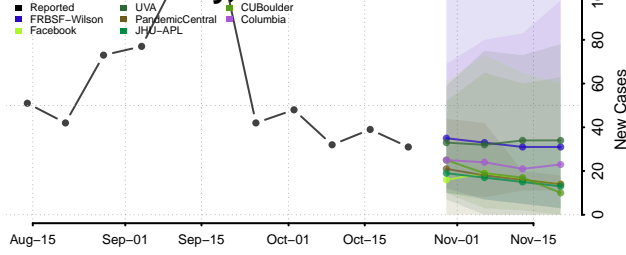

Oconee County, South Carolina

Orangeburg County, South Carolina

Pickens County, South Carolina

Richland County, South Carolina

Saluda County, South Carolina

Spartanburg County, South Carolina

Sumter County, South Carolina