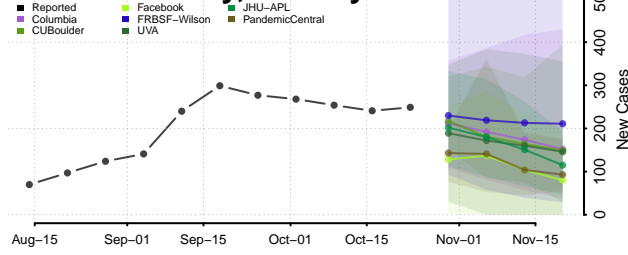

Indiana County, Pennsylvania