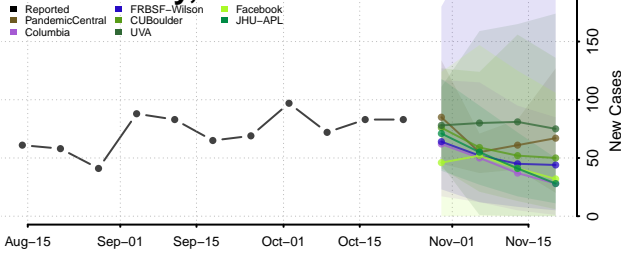

Cassia County, Idaho

Clark County, Idaho

Clearwater County, Idaho

Custer County, Idaho

Elmore County, Idaho

Franklin County, Idaho

Fremont County, Idaho

Gem County, Idaho