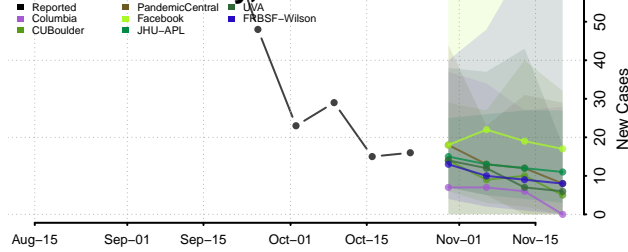

Dallas County, Arkansas

Desha County, Arkansas

Drew County, Arkansas

Faulkner County, Arkansas

Franklin County, Arkansas

Fulton County, Arkansas

Garland County, Arkansas

Grant County, Arkansas