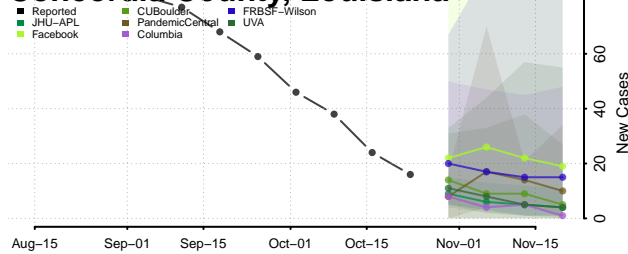

Bossier County, Louisiana

Caddo County, Louisiana

Calcasieu County, Louisiana

Caldwell County, Louisiana

Cameron County, Louisiana

Catahoula County, Louisiana

Claiborne County, Louisiana

Concordia County, Louisiana