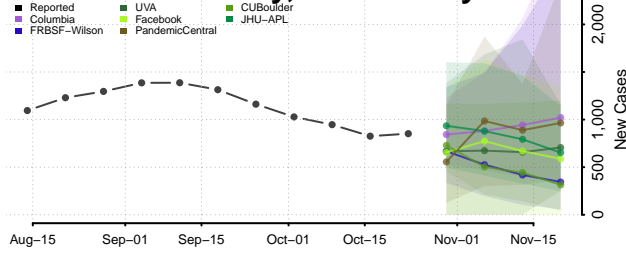

Monmouth County, New Jersey