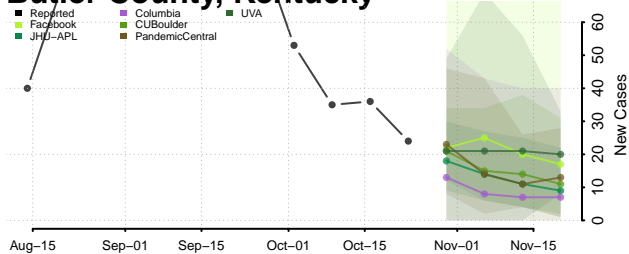

Bourbon County, Kentucky

Boyd County, Kentucky

Boyle County, Kentucky

Bracken County, Kentucky

Breathitt County, Kentucky

Breckinridge County, Kentucky

Bullitt County, Kentucky

Butler County, Kentucky