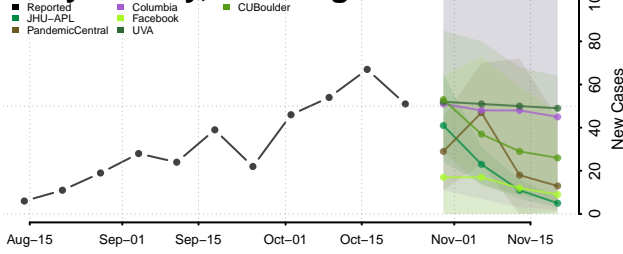

Ferry County, Washington