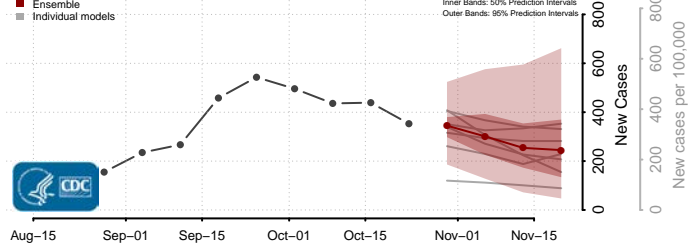

Woodbury County, Iowa