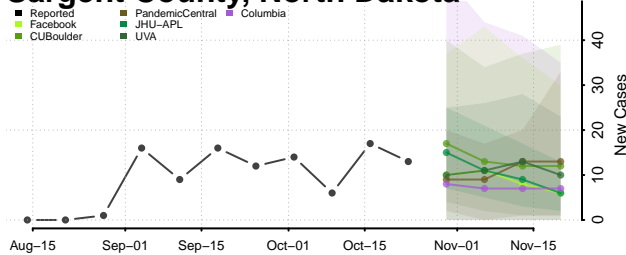

Sargent County, North Dakota