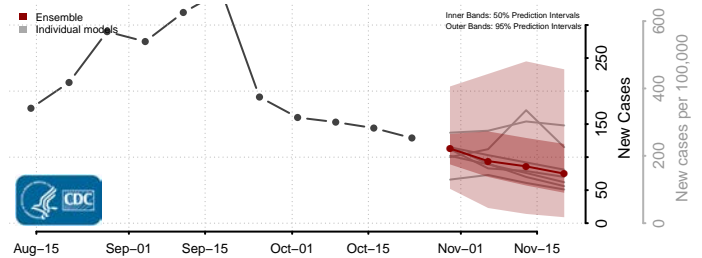

Franklin County, Kentucky