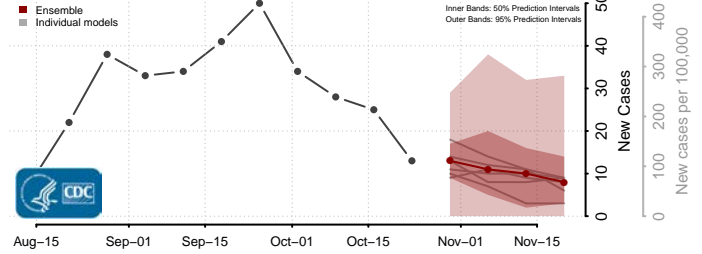

New Kent County, Virginia

Newport News County, Virginia

Norfolk County, Virginia

Northampton County, Virginia

Northumberland County, Virginia

Norton County, Virginia

Nottoway County, Virginia

Orange County, Virginia