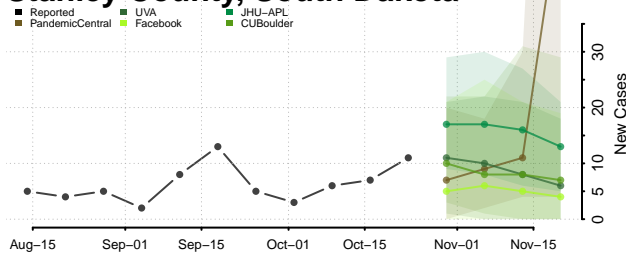

Stanley County, South Dakota