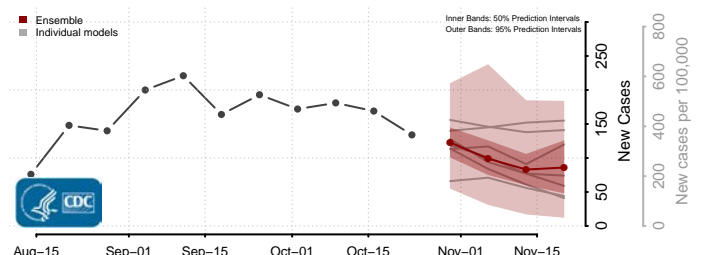

Steele County, Minnesota