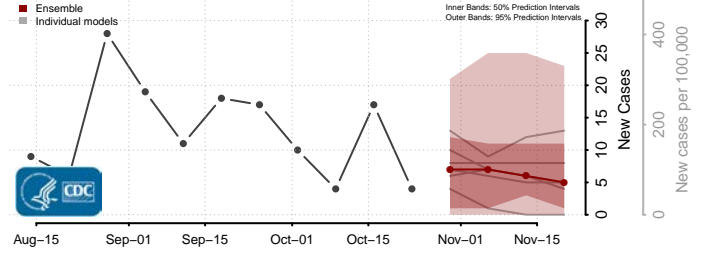

Caroline County, Virginia

Carroll County, Virginia

Charles City County, Virginia

Charlotte County, Virginia

Charlottesville County, Virginia

Chesapeake County, Virginia

Chesterfield County, Virginia

Clarke County, Virginia