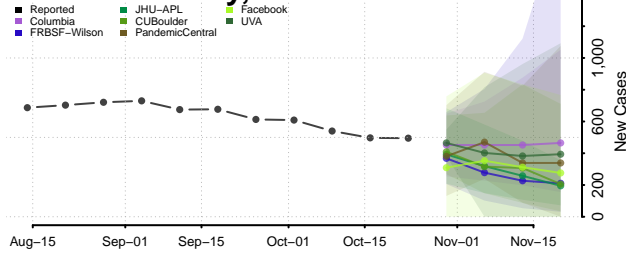

Gila County, Arizona

Graham County, Arizona

Greenlee County, Arizona

La Paz County, Arizona

Maricopa County, Arizona

Mohave County, Arizona

Navajo County, Arizona

Pima County, Arizona