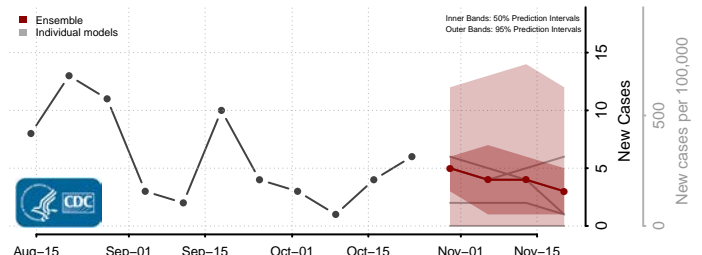

Gilliam County, Oregon