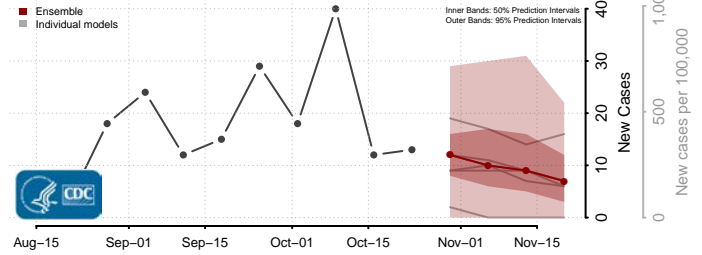

Redwood County, Minnesota

Renville County, Minnesota

Rice County, Minnesota

Rock County, Minnesota

Roseau County, Minnesota

Scott County, Minnesota

Sherburne County, Minnesota

Sibley County, Minnesota