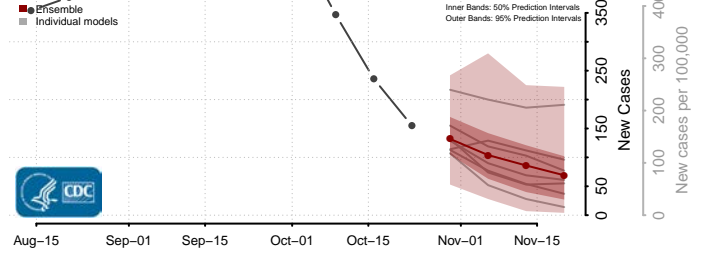

Avery County, North Carolina

Beaufort County, North Carolina

Bertie County, North Carolina

Bladen County, North Carolina

Brunswick County, North Carolina

Buncombe County, North Carolina

Burke County, North Carolina