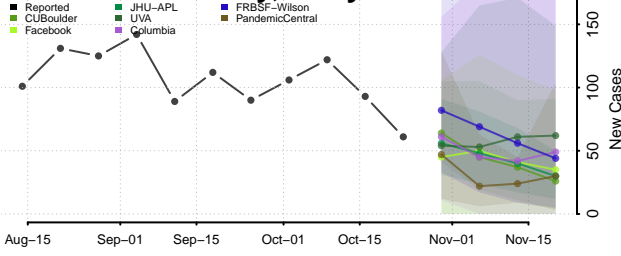

Worcester County, Maryland