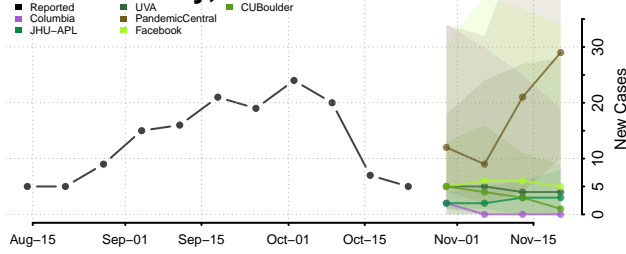

Greer County, Oklahoma