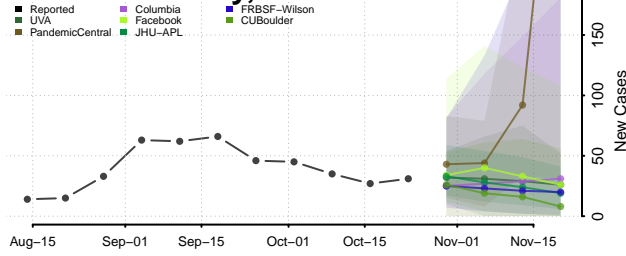

Davison County, South Dakota