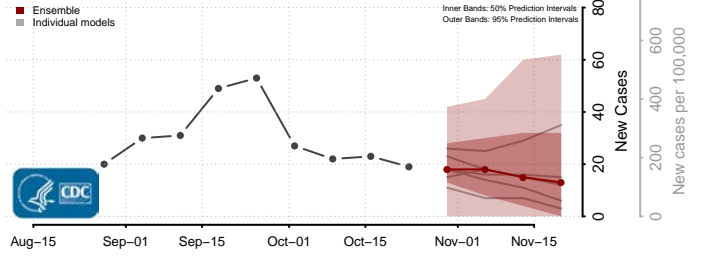

Cass County, Iowa

Cedar County, Iowa

Cerro Gordo County, Iowa

Cherokee County, Iowa

Chickasaw County, Iowa

Clarke County, Iowa

Clay County, Iowa

Clayton County, Iowa