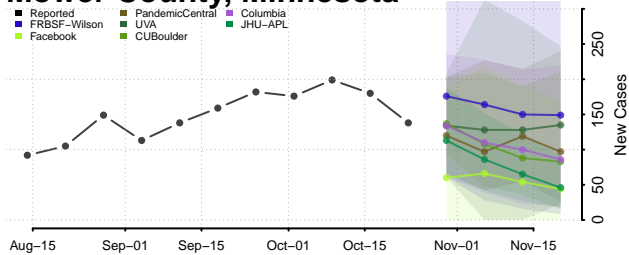

Mower County, Minnesota