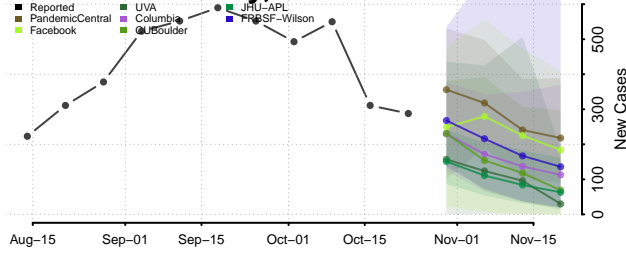

Delaware County, Ohio