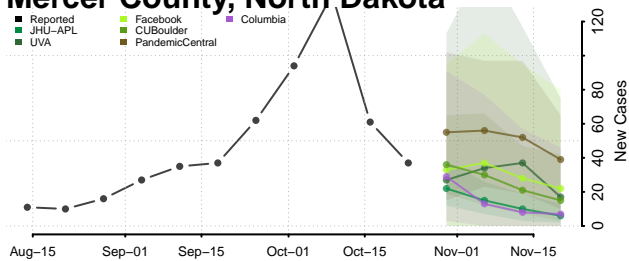

Mercer County, North Dakota