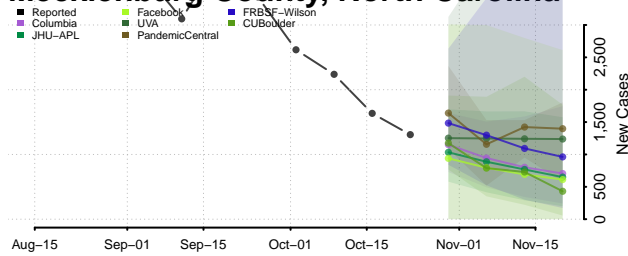

Mecklenburg County, North Carolina