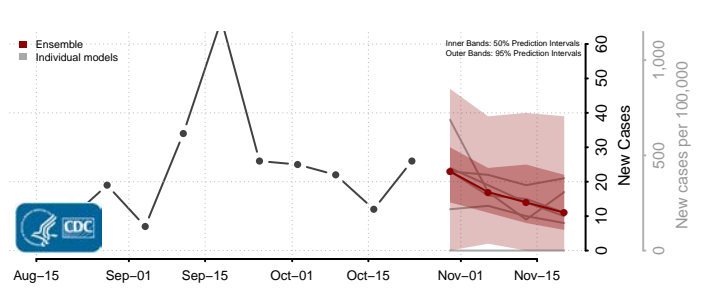

Churchill County, Nevada

Clark County, Nevada

Douglas County, Nevada

Elko County, Nevada

Esmeralda County, Nevada

Eureka County, Nevada

Humboldt County, Nevada

Lander County, Nevada