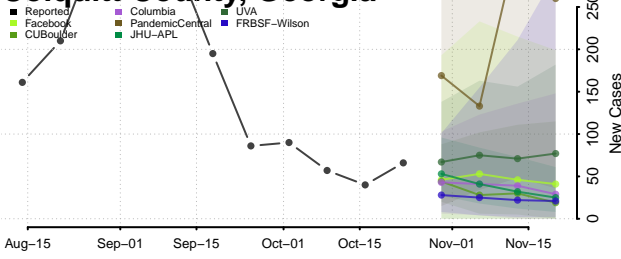

Clayton County, Georgia

Clinch County, Georgia

Cobb County, Georgia

Coffee County, Georgia

Colquitt County, Georgia

Columbia County, Georgia

Cook County, Georgia

Coweta County, Georgia