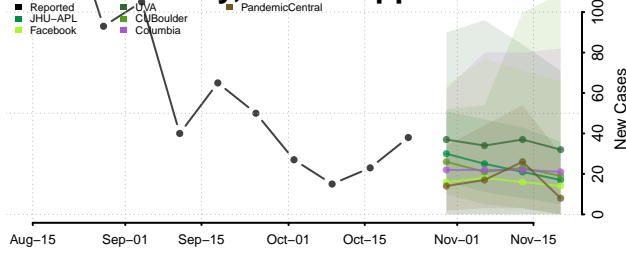

Covington County, Mississippi

DeSoto County, Mississippi

Forrest County, Mississippi

Franklin County, Mississippi

George County, Mississippi

Greene County, Mississippi

Grenada County, Mississippi

Hancock County, Mississippi