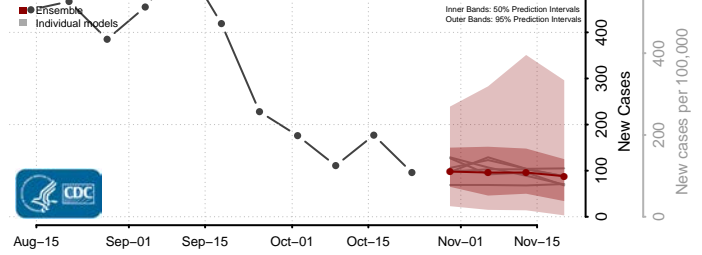

Bastrop County, Texas