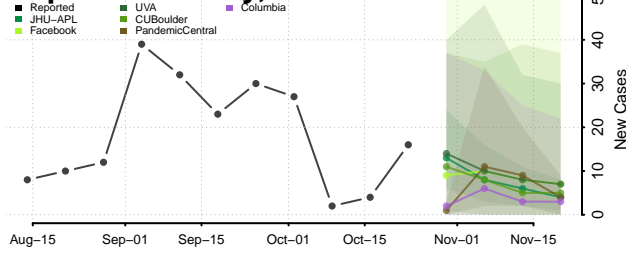

Republic County, Kansas