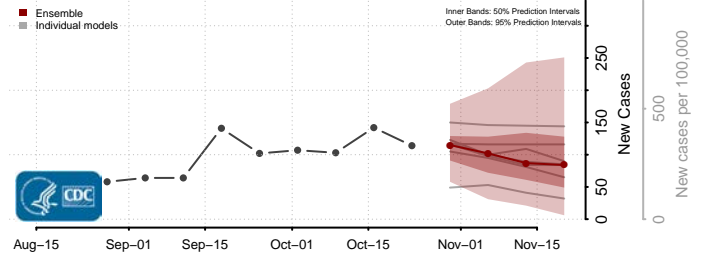

Nicollet County, Minnesota