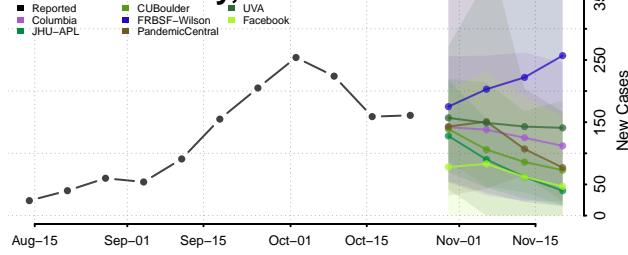

Minnesota

Aitkin County, Minnesota

Anoka County, Minnesota

Becker County, Minnesota

Beltrami County, Minnesota

Benton County, Minnesota

Big Stone County, Minnesota

Blue Earth County, Minnesota