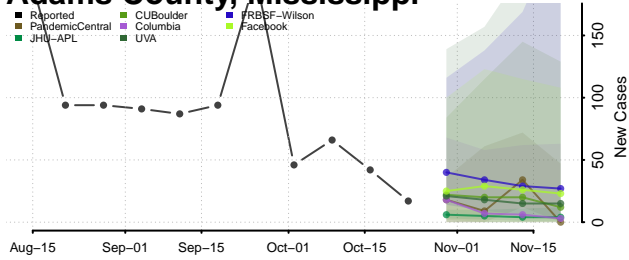

Adams County, Mississippi