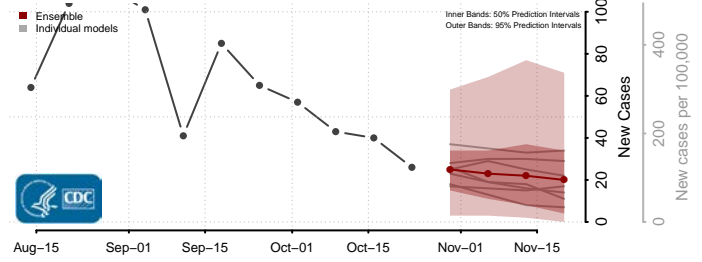

Forsyth County, North Carolina

Franklin County, North Carolina

Gaston County, North Carolina

Gates County, North Carolina

Graham County, North Carolina

Granville County, North Carolina

Greene County, North Carolina