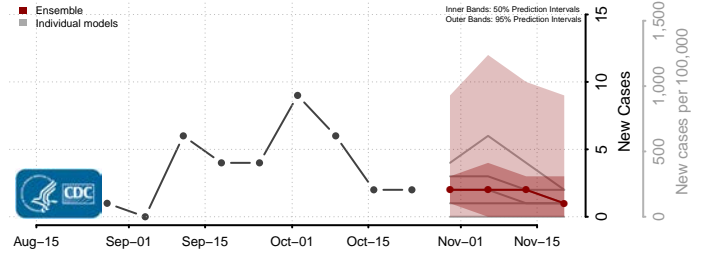

Sweet Grass County, Montana

Teton County, Montana

Toole County, Montana

Treasure County, Montana

Valley County, Montana

Wheatland County, Montana

Wibaux County, Montana

Yellowstone County, Montana