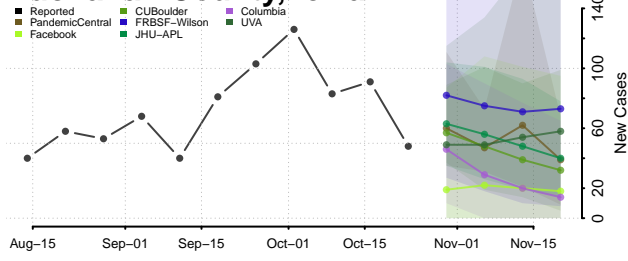

Buchanan County, Iowa