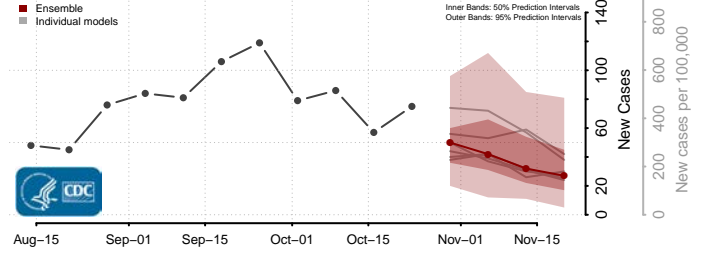

Taylor County, West Virginia