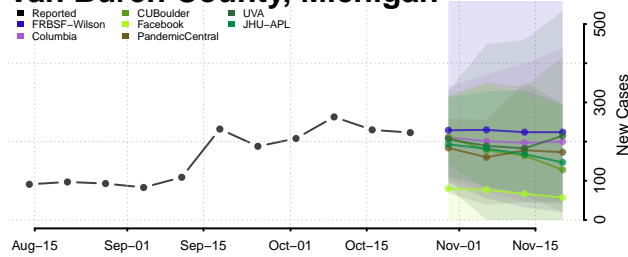

Shiawassee County, Michigan

St. Clair County, Michigan

St. Joseph County, Michigan

Tuscola County, Michigan

Van Buren County, Michigan

Washtenaw County, Michigan

Wayne County, Michigan

Wexford County, Michigan