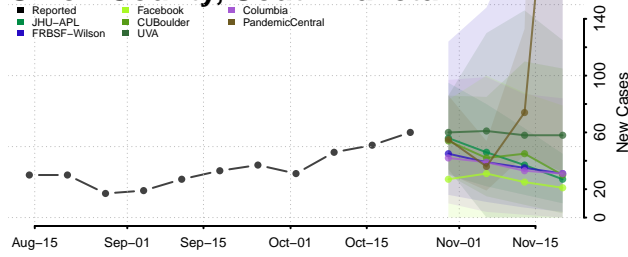

Union County, South Dakota