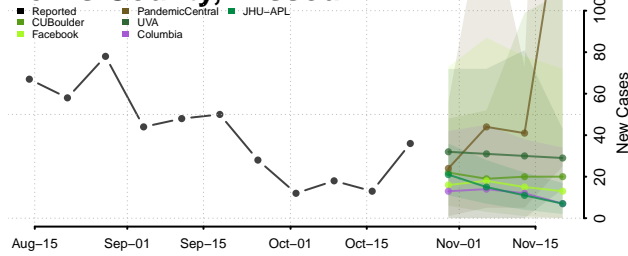

Lewis County, Missouri