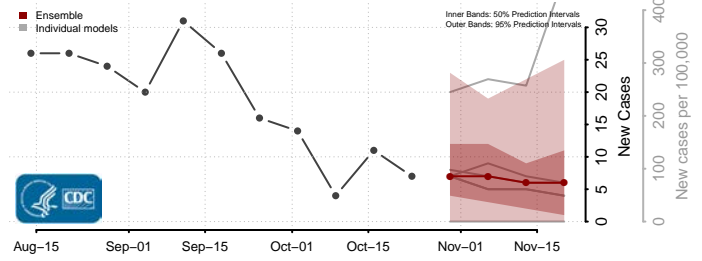

Shannon County, Missouri