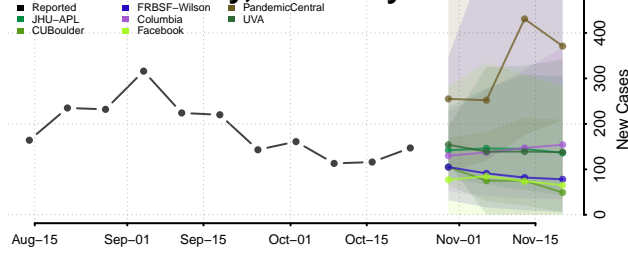

Oldham County, Kentucky