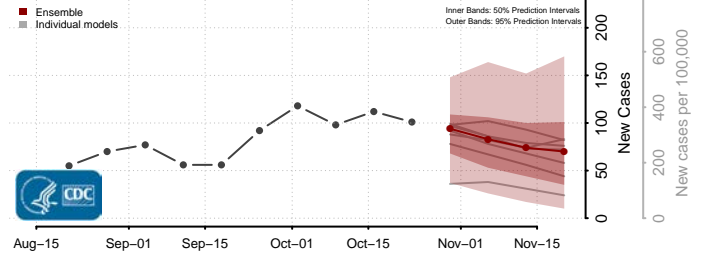

Mason County, Michigan