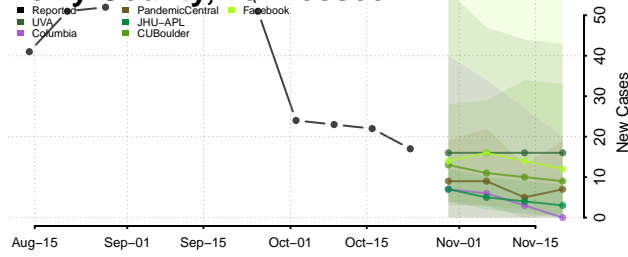

Morgan County, Tennessee

Obion County, Tennessee

Overton County, Tennessee

Perry County, Tennessee

Pickett County, Tennessee

Polk County, Tennessee

Putnam County, Tennessee

Rhea County, Tennessee