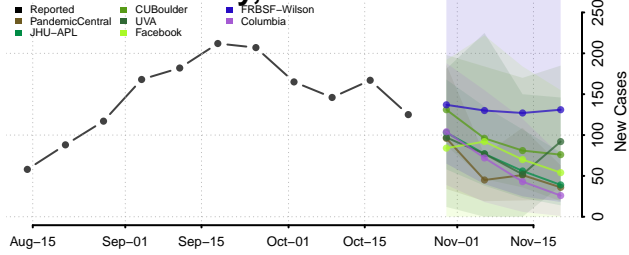

Wayne County, Ohio

Williams County, Ohio

Wood County, Ohio

Wyandot County, Ohio

Oklahoma

Adair County, Oklahoma

Alfalfa County, Oklahoma

Atoka County, Oklahoma