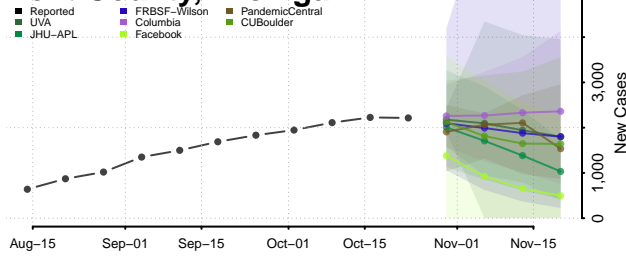

Iron County, Michigan

Isabella County, Michigan

Jackson County, Michigan

Kalamazoo County, Michigan

Kalkaska County, Michigan

Kent County, Michigan

Keweenaw County, Michigan

Lake County, Michigan