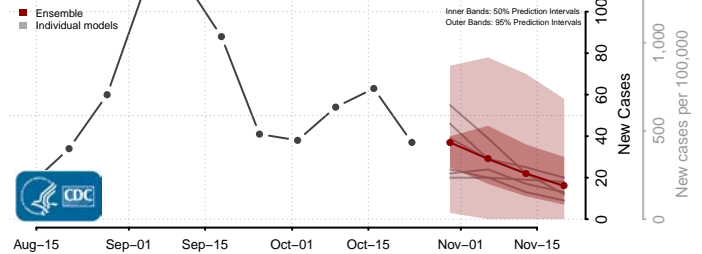

Clay County, West Virginia