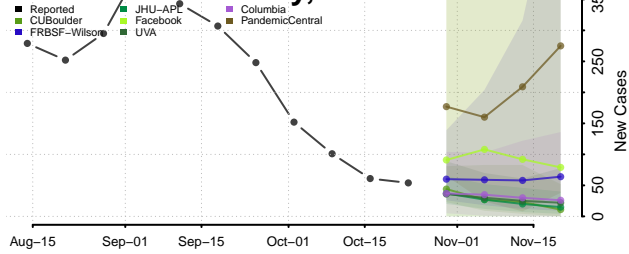

St. Francois County, Missouri