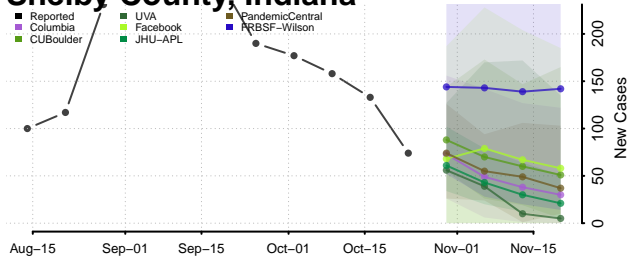

Randolph County, Indiana

Ripley County, Indiana

Rush County, Indiana

Scott County, Indiana

Shelby County, Indiana

Spencer County, Indiana

St. Joseph County, Indiana

Starke County, Indiana