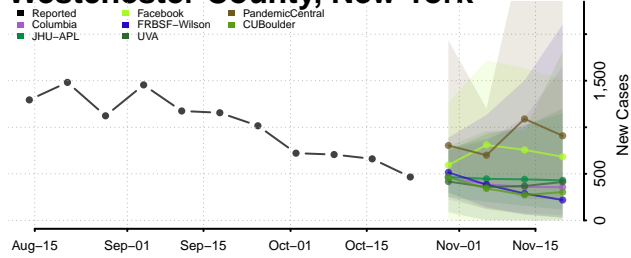

Sullivan County, New York

Tioga County, New York

Tompkins County, New York

Ulster County, New York

Warren County, New York

Washington County, New York

Wayne County, New York

Westchester County, New York