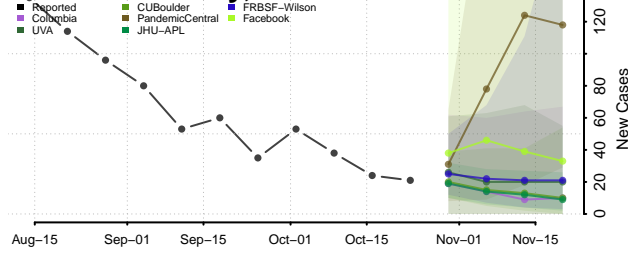

Laclede County, Missouri