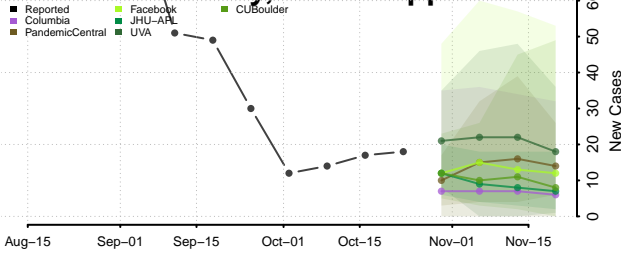

Leake County, Mississippi

Lee County, Mississippi

Leflore County, Mississippi

Lincoln County, Mississippi

Lowndes County, Mississippi

Madison County, Mississippi

Marion County, Mississippi

Marshall County, Mississippi