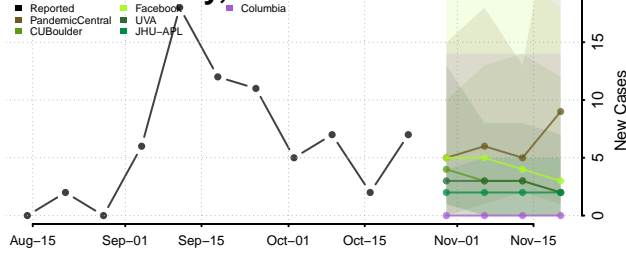

Divide County, North Dakota