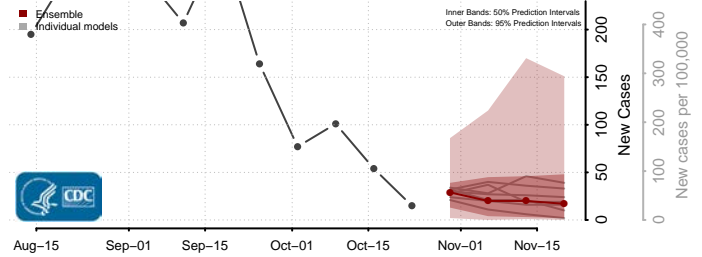

Polk County, Texas