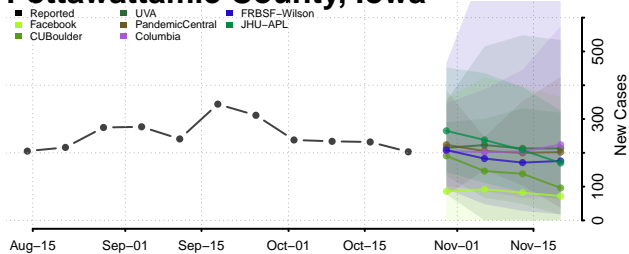

Pottawattamie County, Iowa