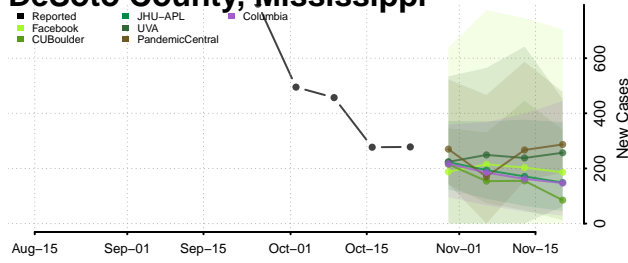

DeSoto County, Mississippi