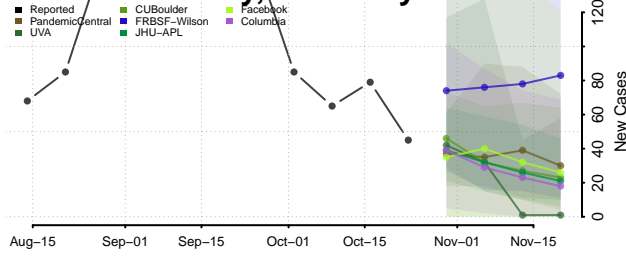

Bourbon County, Kentucky