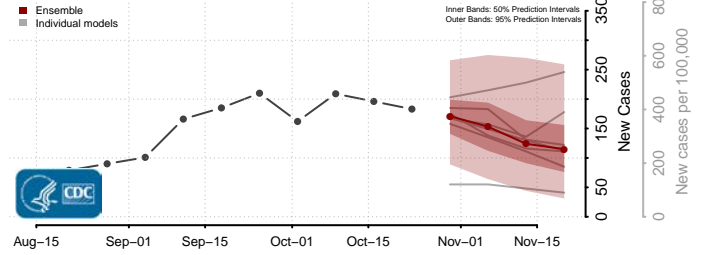

Hillsdale County, Michigan