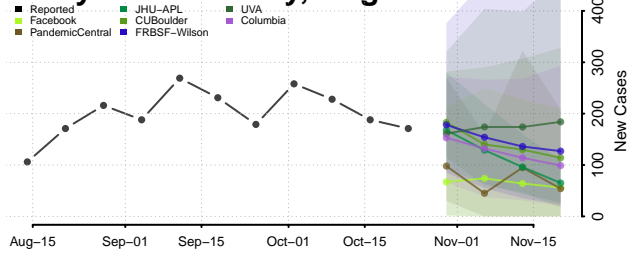

Page County, Virginia

Patrick County, Virginia

Petersburg County, Virginia

Pittsylvania County, Virginia

Poquoson County, Virginia

Portsmouth County, Virginia

Powhatan County, Virginia

Prince Edward County, Virginia