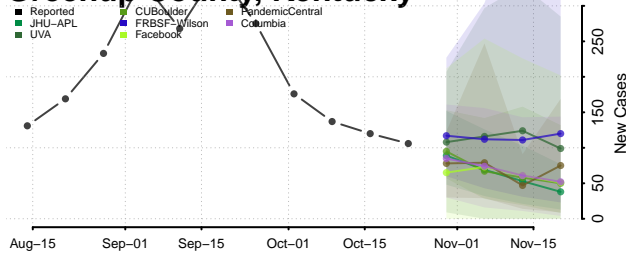

Grant County, Kentucky

Graves County, Kentucky

Grayson County, Kentucky

Green County, Kentucky

Greenup County, Kentucky

Hancock County, Kentucky

Hardin County, Kentucky

Harlan County, Kentucky