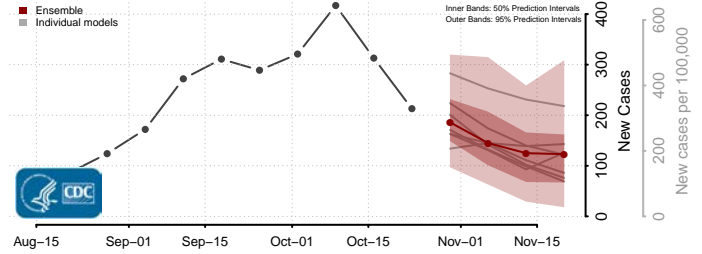

Armstrong County, Pennsylvania