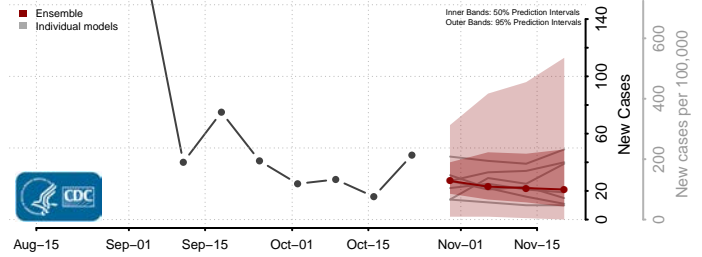

St. James County, Louisiana