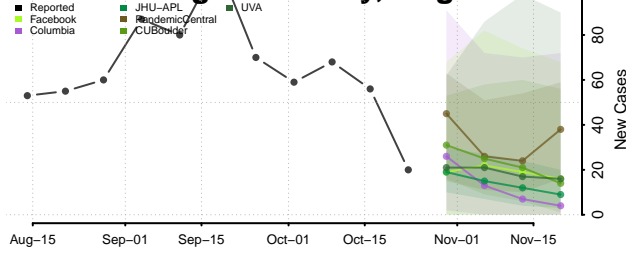

Colonial Heights County, Virginia