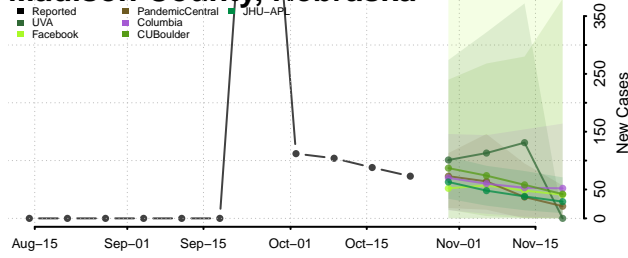

Lincoln County, Nebraska

Logan County, Nebraska

Loup County, Nebraska

Madison County, Nebraska

McPherson County, Nebraska

Merrick County, Nebraska

Morrill County, Nebraska

Nance County, Nebraska