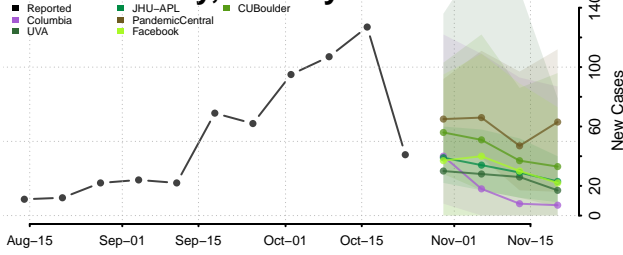

Potter County, Pennsylvania