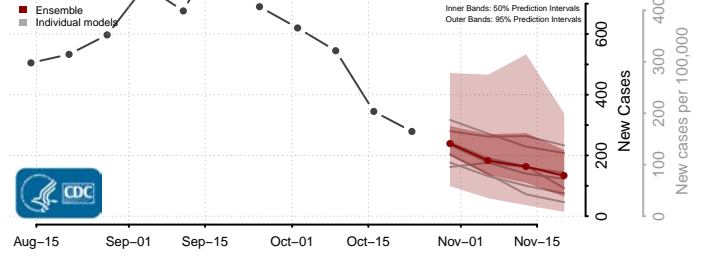

Alamance County, North Carolina