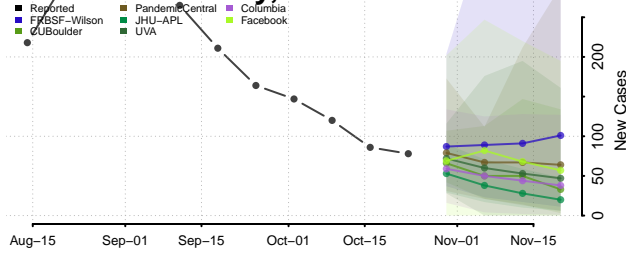

LaGrange County, Indiana

Lake County, Indiana

LaPorte County, Indiana

Lawrence County, Indiana

Madison County, Indiana

Marion County, Indiana

Marshall County, Indiana

Martin County, Indiana