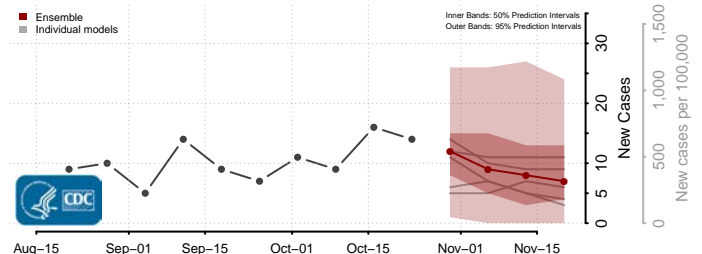

Adams County, North Dakota