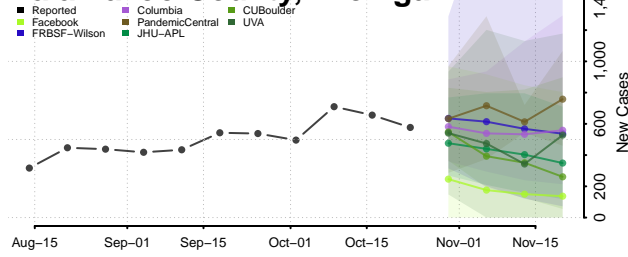

Iron County, Michigan

Isabella County, Michigan

Jackson County, Michigan

Kalamazoo County, Michigan

Kalkaska County, Michigan

Kent County, Michigan

Keweenaw County, Michigan

Lake County, Michigan