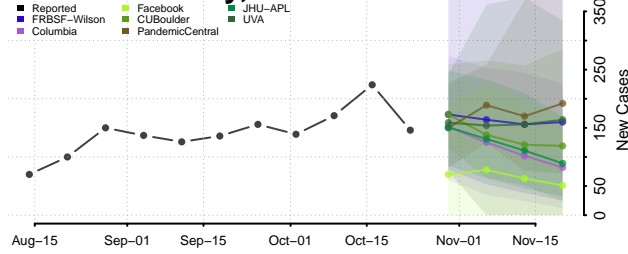

Lincoln County, Wisconsin

Manitowoc County, Wisconsin

Marathon County, Wisconsin

Marinette County, Wisconsin

Marquette County, Wisconsin

Menominee County, Wisconsin

Milwaukee County, Wisconsin

Monroe County, Wisconsin