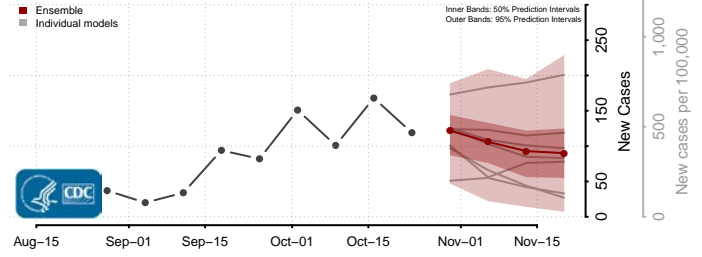

Lyon County, Minnesota