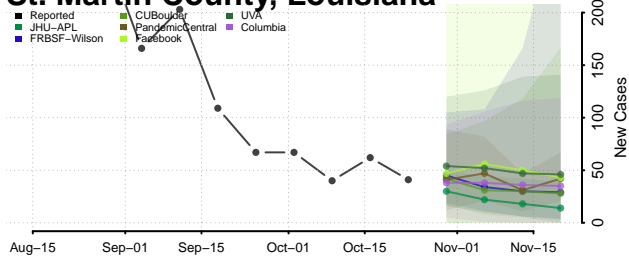

St. Martin County, Louisiana