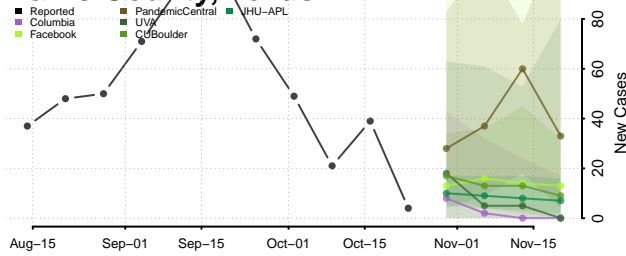

Rains County, Texas