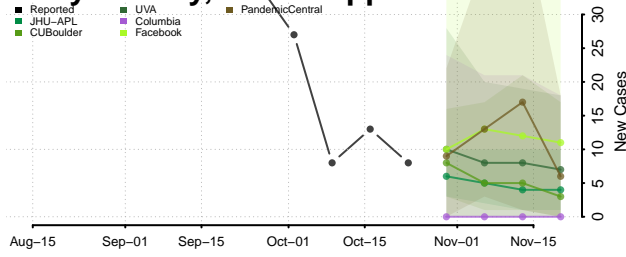

Perry County, Mississippi