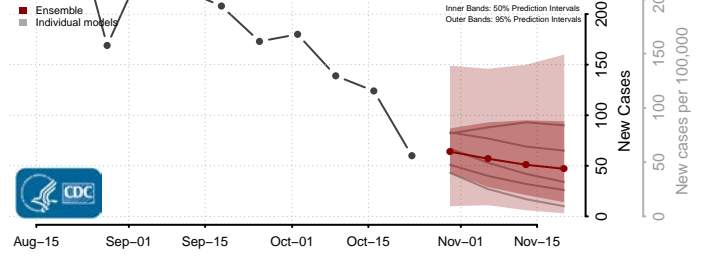

Virgin Islands