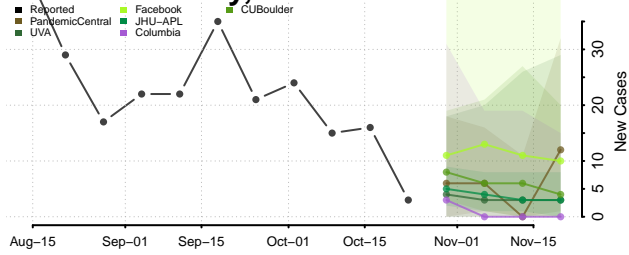

St. Clair County, Missouri