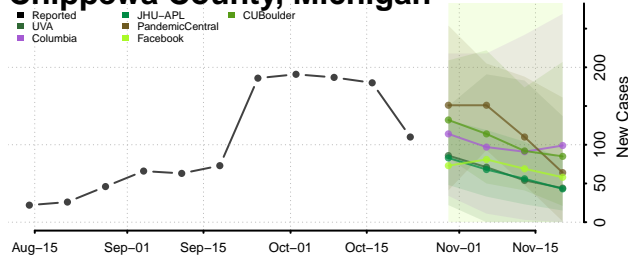

Chippewa County, Michigan