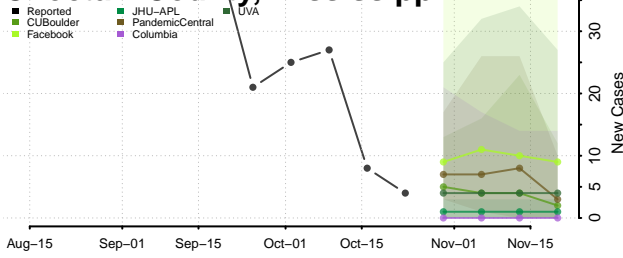

Choctaw County, Mississippi