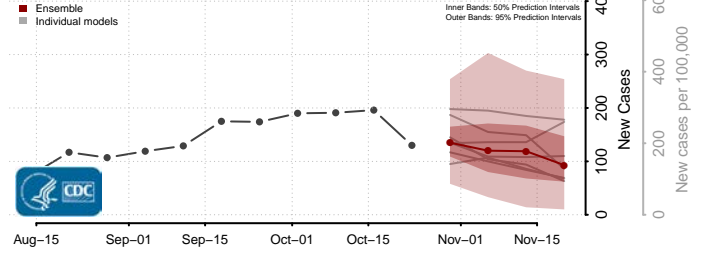

Redwood County, Minnesota

Renville County, Minnesota

Rice County, Minnesota

Rock County, Minnesota

Roseau County, Minnesota

Scott County, Minnesota

Sherburne County, Minnesota

Sibley County, Minnesota