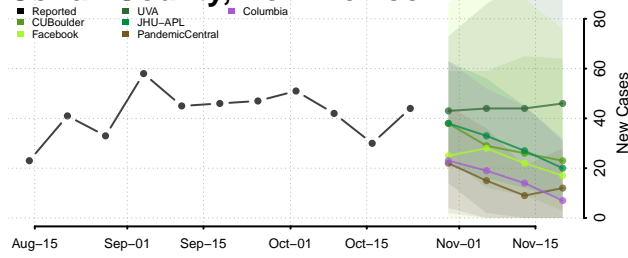

Colfax County, New Mexico