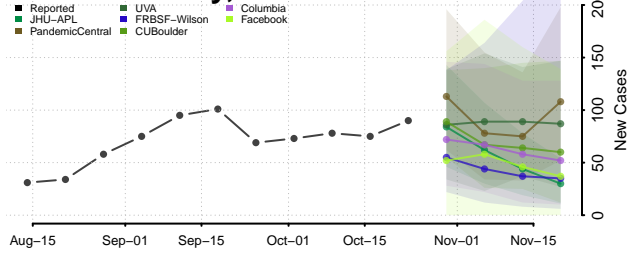

Cassia County, Idaho