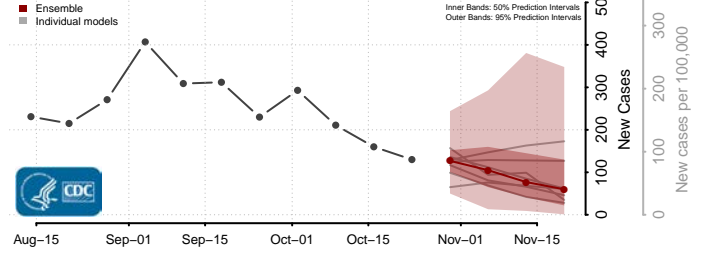

Montgomery County, North Carolina

Moore County, North Carolina

Nash County, North Carolina

New Hanover County, North Carolina

Northampton County, North Carolina

Onslow County, North Carolina

Orange County, North Carolina