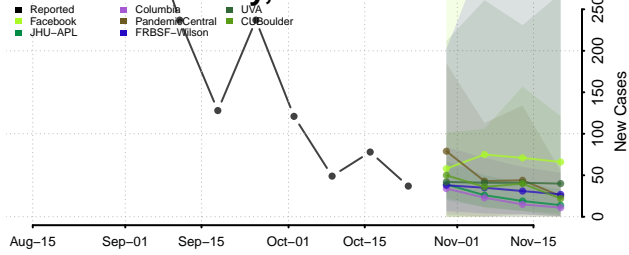

Val Verde County, Texas