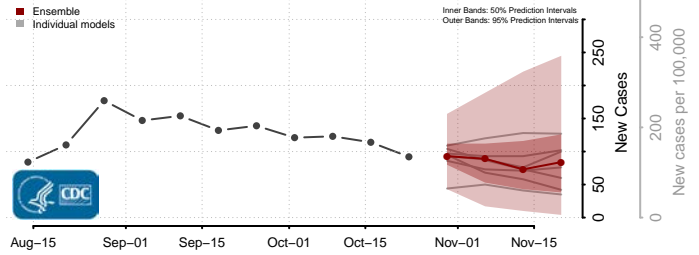

Wythe County, Virginia

York County, Virginia

Washington

Adams County, Washington

Asotin County, Washington

Benton County, Washington

Chelan County, Washington

Clallam County, Washington