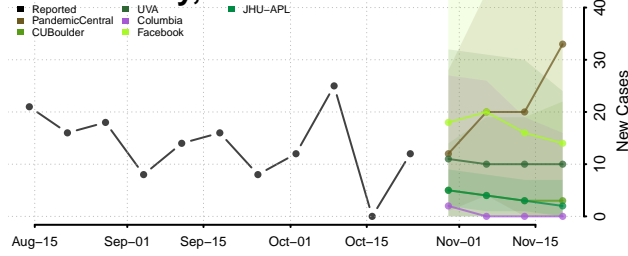

Linn County, Missouri