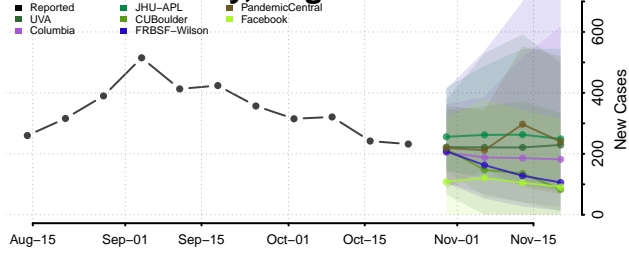

Stafford County, Virginia