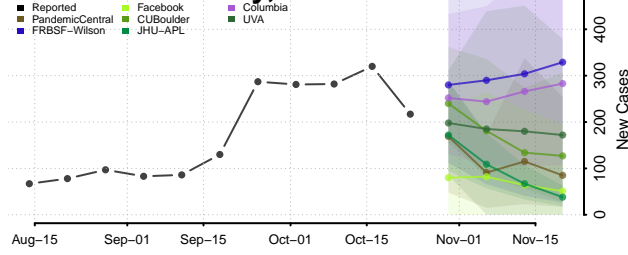

Lincoln County, Wisconsin

Manitowoc County, Wisconsin

Marathon County, Wisconsin

Marinette County, Wisconsin

Marquette County, Wisconsin

Menominee County, Wisconsin

Milwaukee County, Wisconsin

Monroe County, Wisconsin