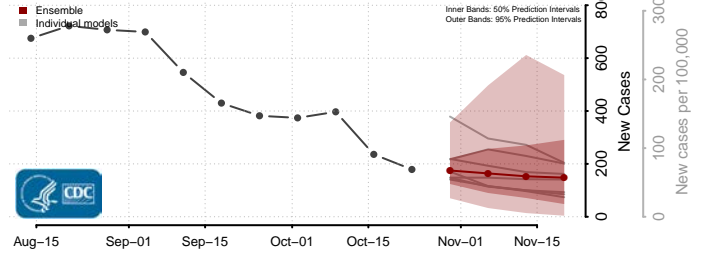

Sangamon County, Illinois

Schuyler County, Illinois

Scott County, Illinois

Shelby County, Illinois

St. Clair County, Illinois

Stark County, Illinois

Stephenson County, Illinois

Tazewell County, Illinois