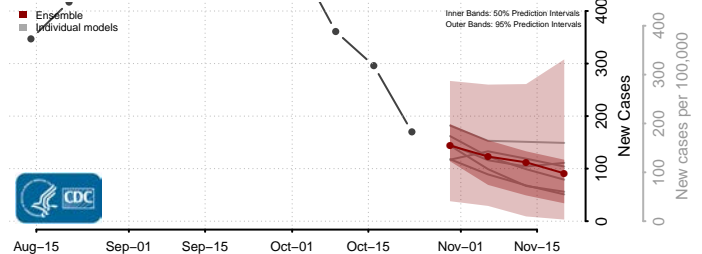

Madison County, Kentucky