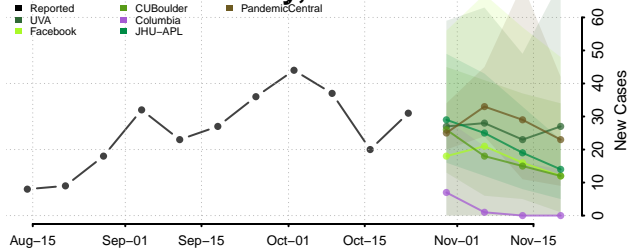

Beaverhead County, Montana

Big Horn County, Montana

Blaine County, Montana

Broadwater County, Montana

Carbon County, Montana

Carter County, Montana

Cascade County, Montana

Chouteau County, Montana