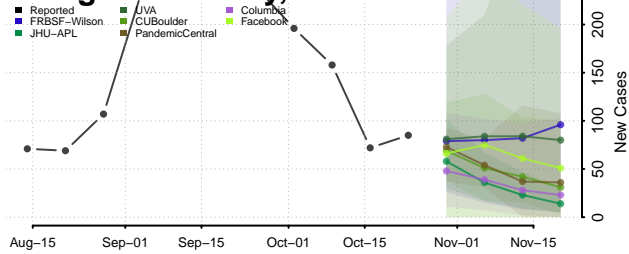

De Witt County, Illinois

DeKalb County, Illinois

Douglas County, Illinois

DuPage County, Illinois

Edgar County, Illinois

Edwards County, Illinois

Effingham County, Illinois

Fayette County, Illinois