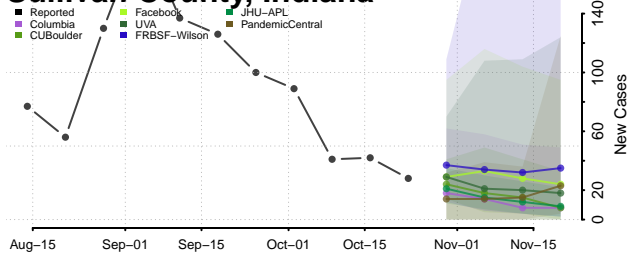

Sullivan County, Indiana