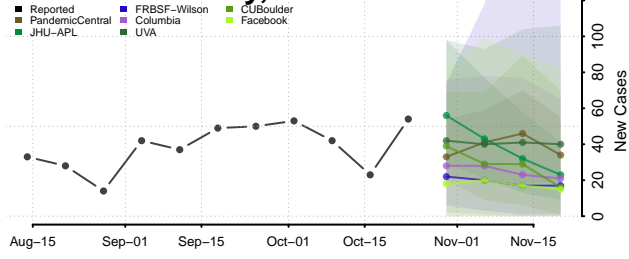

Guthrie County, Iowa

Hamilton County, Iowa

Hancock County, Iowa

Hardin County, Iowa

Harrison County, Iowa

Henry County, Iowa

Howard County, Iowa

Humboldt County, Iowa