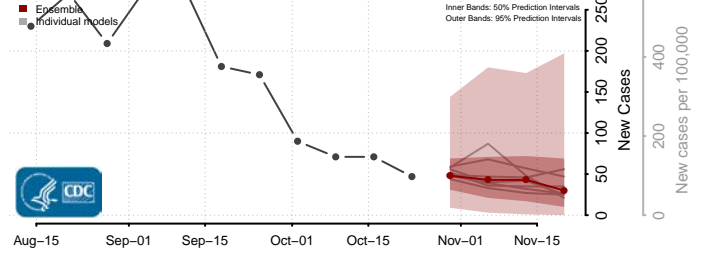

Burnet County, Texas