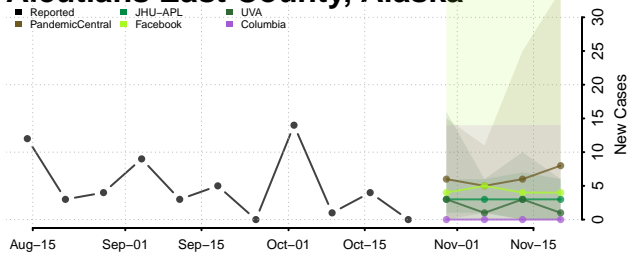

Pike County, Alabama

Randolph County, Alabama

Russell County, Alabama

Shelby County, Alabama

St. Clair County, Alabama

Sumter County, Alabama

Talladega County, Alabama

Tallapoosa County, Alabama

Tuscaloosa County, Alabama

Walker County, Alabama

Washington County, Alabama

Wilcox County, Alabama

Winston County, Alabama

Alaska

Aleutians East County, Alaska

Aleutians West County, Alaska