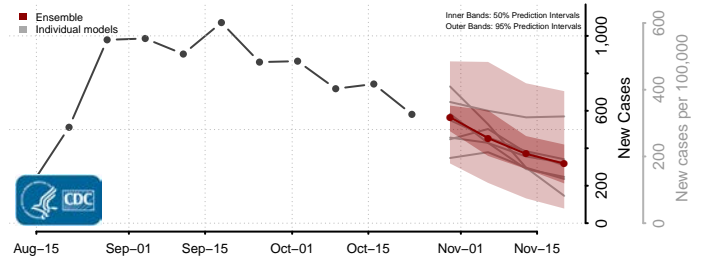

Hampshire County, West Virginia

Hancock County, West Virginia

Hardy County, West Virginia

Harrison County, West Virginia

Jackson County, West Virginia

Jefferson County, West Virginia

Kanawha County, West Virginia