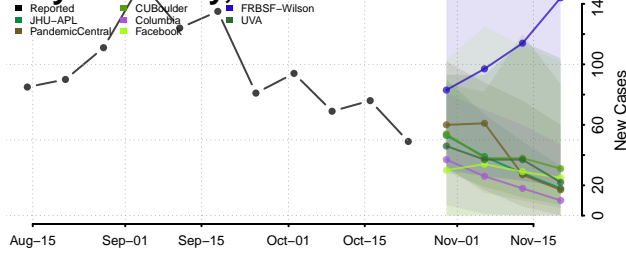

Union County, Illinois

Vermilion County, Illinois

Wabash County, Illinois

Warren County, Illinois

Washington County, Illinois

Wayne County, Illinois

White County, Illinois

Whiteside County, Illinois