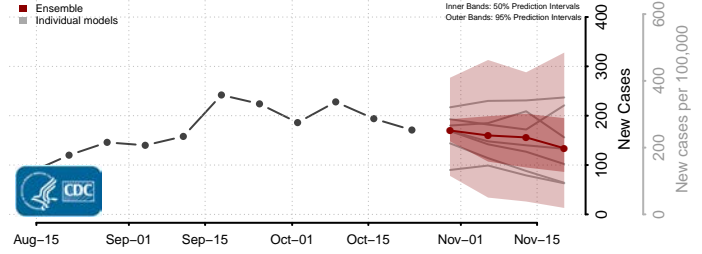

Minnesota

Aitkin County, Minnesota

Anoka County, Minnesota

Becker County, Minnesota

Beltrami County, Minnesota

Benton County, Minnesota

Big Stone County, Minnesota

Blue Earth County, Minnesota