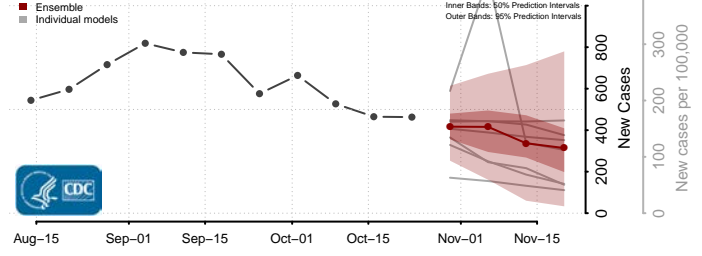

Kitsap County, Washington