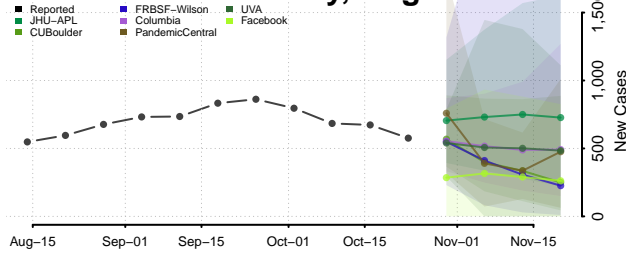

Prince William County, Virginia