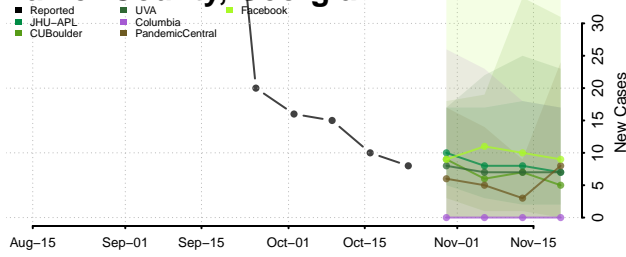

Jasper County, Georgia

Jeff Davis County, Georgia

Jefferson County, Georgia

Jenkins County, Georgia

Johnson County, Georgia

Jones County, Georgia

Lamar County, Georgia

Lanier County, Georgia