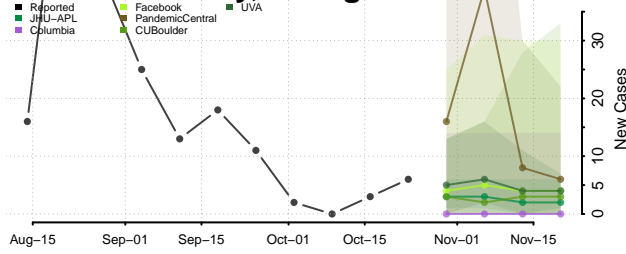

Bryan County, Georgia

Bulloch County, Georgia

Burke County, Georgia

Butts County, Georgia

Calhoun County, Georgia

Camden County, Georgia

Candler County, Georgia

Carroll County, Georgia