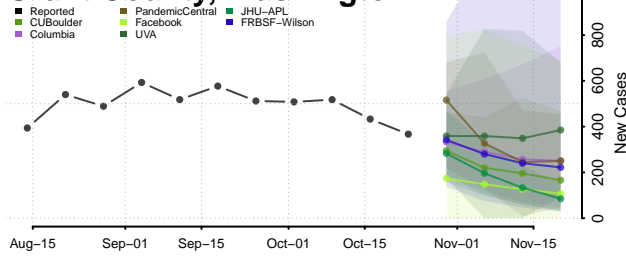

Grant County, Washington