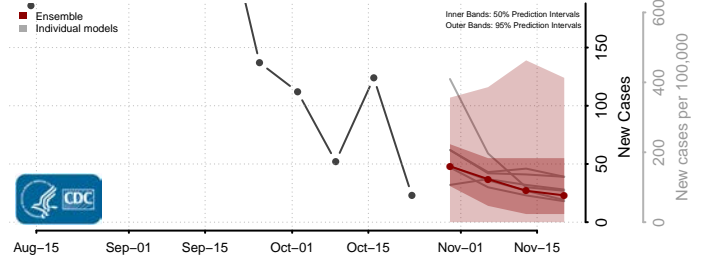

Cass County, Texas