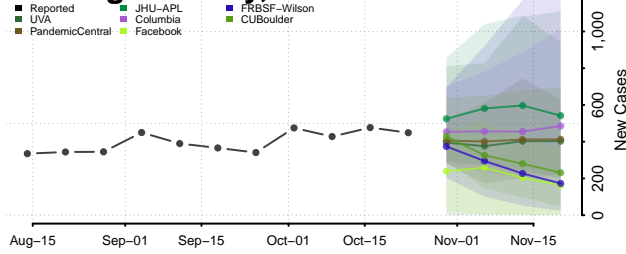

Saratoga County, New York