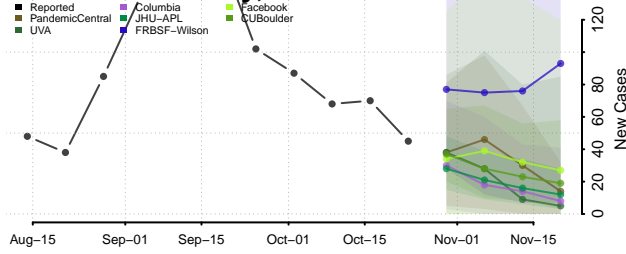

Fentress County, Tennessee