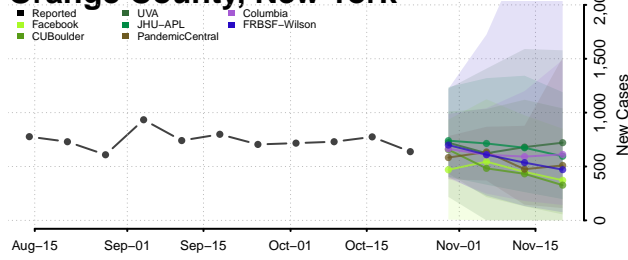

Montgomery County, New York

Nassau County, New York

New York City County, New York

Niagara County, New York

Oneida County, New York

Onondaga County, New York

Ontario County, New York

Orange County, New York