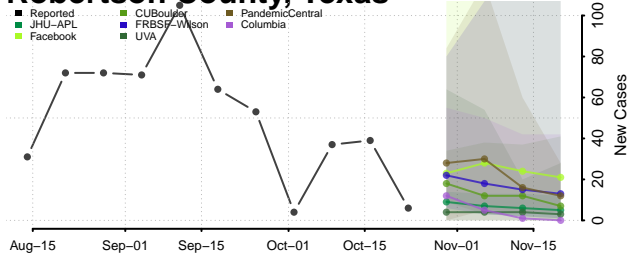

Robertson County, Texas