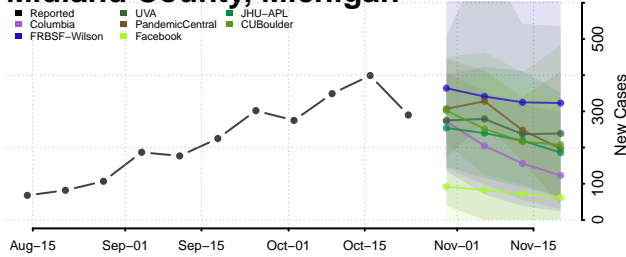

Midland County, Michigan