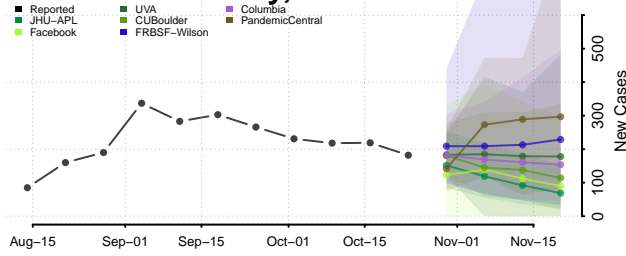

Kosciusko County, Indiana