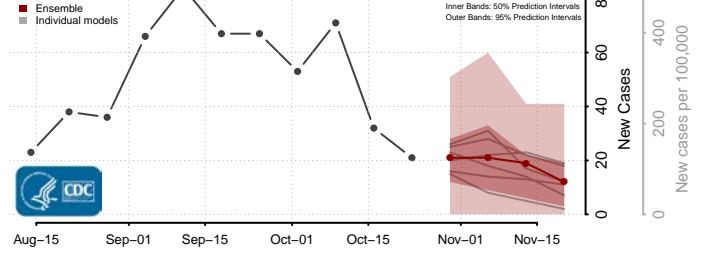

Union County, Illinois

Vermilion County, Illinois

Wabash County, Illinois

Warren County, Illinois

Washington County, Illinois

Wayne County, Illinois

White County, Illinois

Whiteside County, Illinois