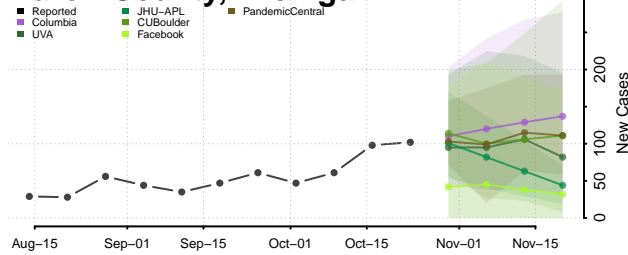

Grand Traverse County, Michigan

Gratiot County, Michigan

Hillsdale County, Michigan

Houghton County, Michigan

Huron County, Michigan

Ingham County, Michigan

Ionia County, Michigan

Iosco County, Michigan