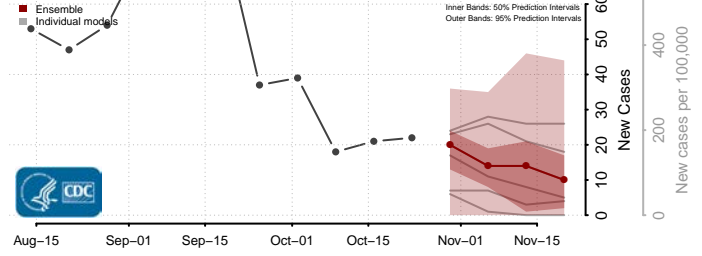

Madison County, Missouri