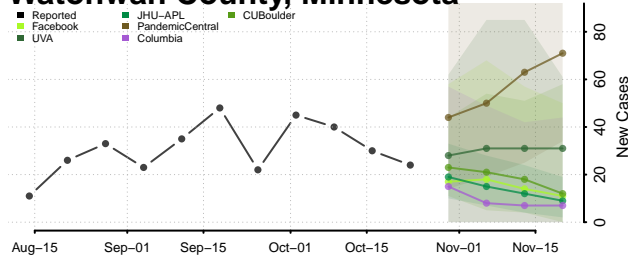

Wadena County, Minnesota

Waseca County, Minnesota

Washington County, Minnesota

Watowan County, Minnesota

Wilkin County, Minnesota

Winona County, Minnesota

Wright County, Minnesota

Yellow Medicine County, Minnesota