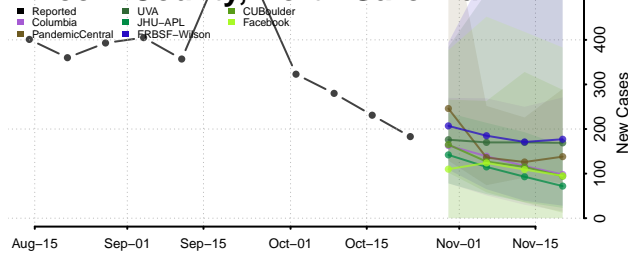

Lincoln County, North Carolina