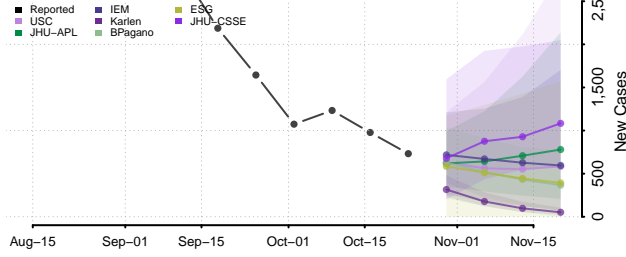

Venango County, Pennsylvania

Warren County, Pennsylvania

Washington County, Pennsylvania

Wayne County, Pennsylvania

Westmoreland County, Pennsylvania

Wyoming County, Pennsylvania

York County, Pennsylvania

Puerto Rico