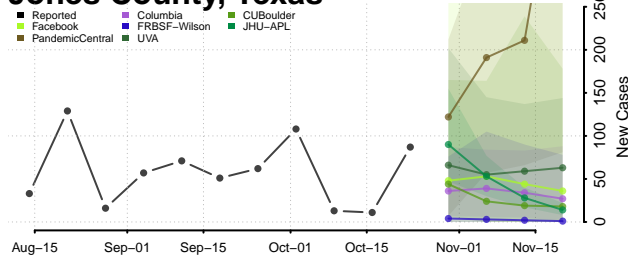

Jones County, Texas