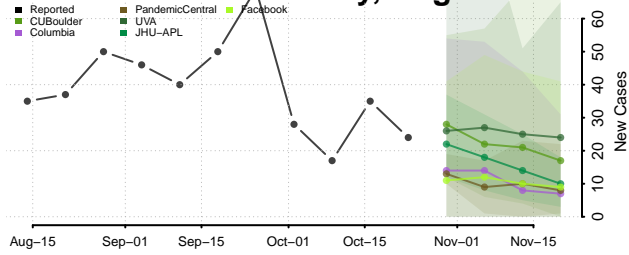

New Kent County, Virginia

Newport News County, Virginia

Norfolk County, Virginia

Northampton County, Virginia

Northumberland County, Virginia

Norton County, Virginia

Nottoway County, Virginia

Orange County, Virginia