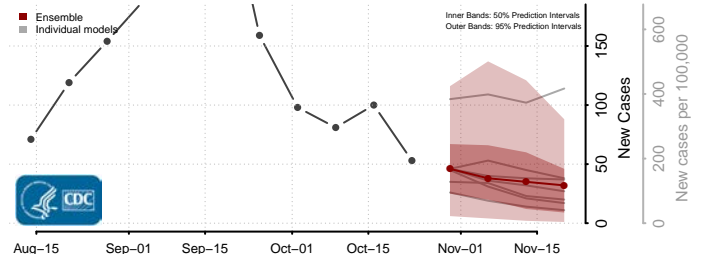

Warren County, Tennessee

Washington County, Tennessee

Wayne County, Tennessee

Weakley County, Tennessee

White County, Tennessee

Williamson County, Tennessee

Wilson County, Tennessee

Texas