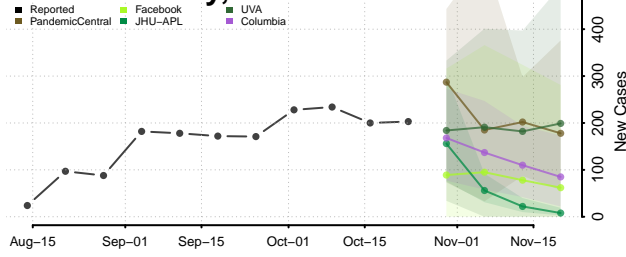

Bethel County, Alaska