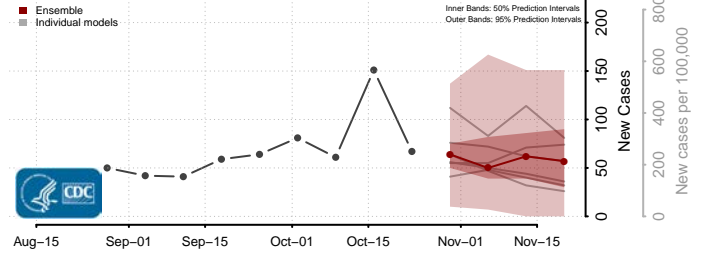

Cibola County, New Mexico