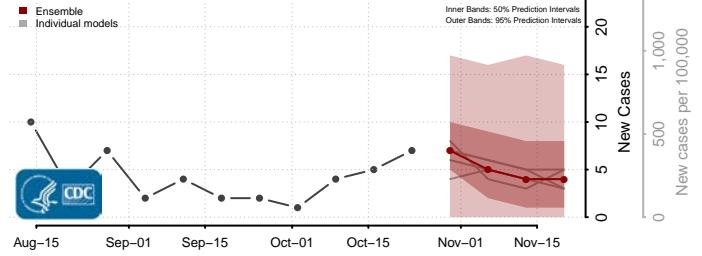

De Baca County, New Mexico

Dona Ana County, New Mexico

Eddy County, New Mexico

Grant County, New Mexico

Guadalupe County, New Mexico

Harding County, New Mexico

Hidalgo County, New Mexico

Lea County, New Mexico