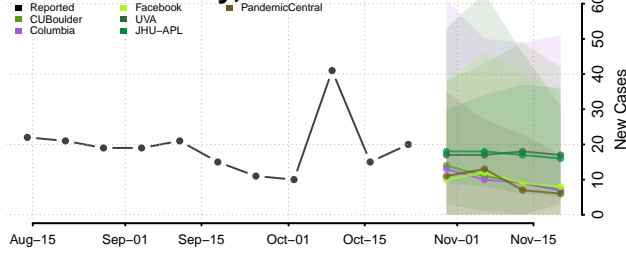

Pike County, Alabama

Randolph County, Alabama

Russell County, Alabama

Shelby County, Alabama

St. Clair County, Alabama

Sumter County, Alabama

Talladega County, Alabama

Tallapoosa County, Alabama