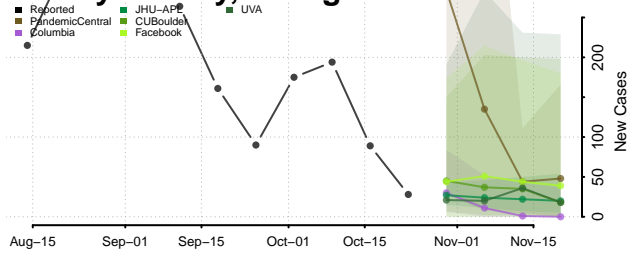

Liberty County, Georgia