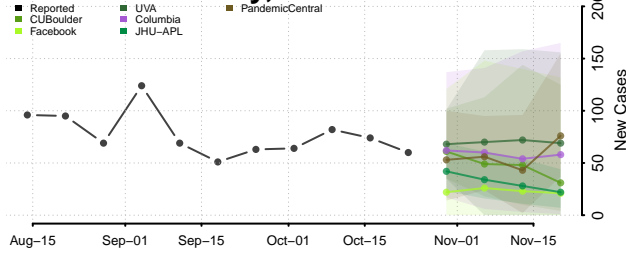

Sequoyah County, Oklahoma

Stephens County, Oklahoma

Texas County, Oklahoma

Tillman County, Oklahoma

Tulsa County, Oklahoma

Wagoner County, Oklahoma

Washington County, Oklahoma

Washita County, Oklahoma