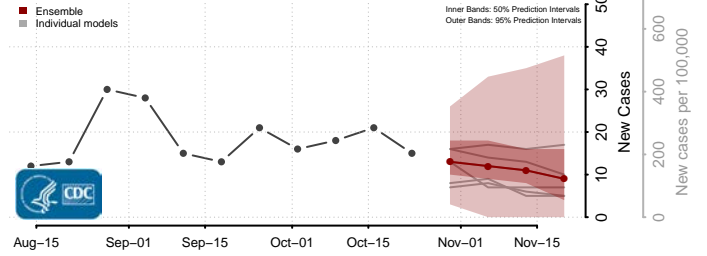

Prince George County, Virginia

Prince William County, Virginia

Pulaski County, Virginia

Radford County, Virginia

Rappahannock County, Virginia

Richmond City County, Virginia

Richmond County, Virginia

Roanoke City County, Virginia