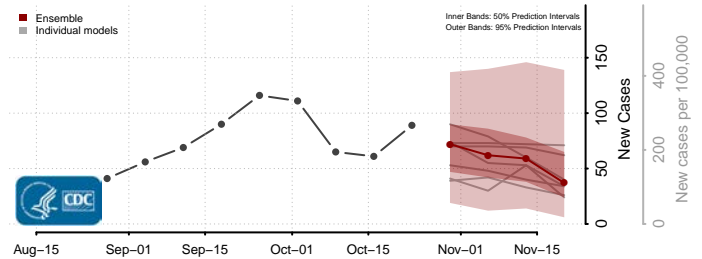

Caroline County, Maryland