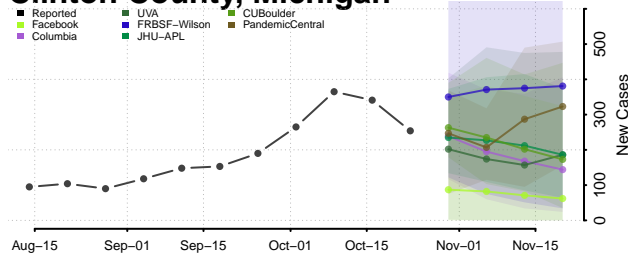

Clinton County, Michigan