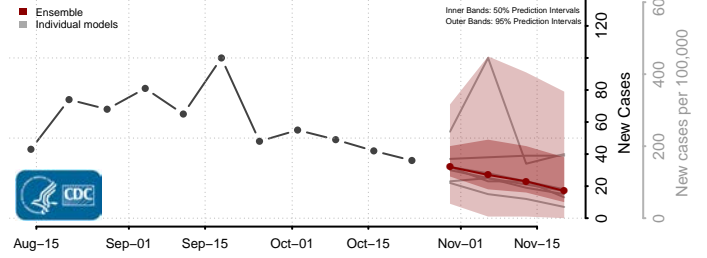

Pacific County, Washington