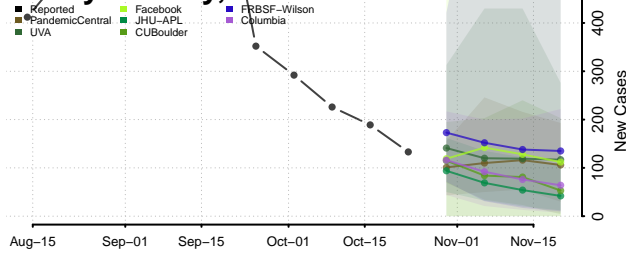

Marshall County, Tennessee

Maury County, Tennessee

McMinn County, Tennessee

McNairy County, Tennessee

Meigs County, Tennessee

Monroe County, Tennessee

Montgomery County, Tennessee

Moore County, Tennessee