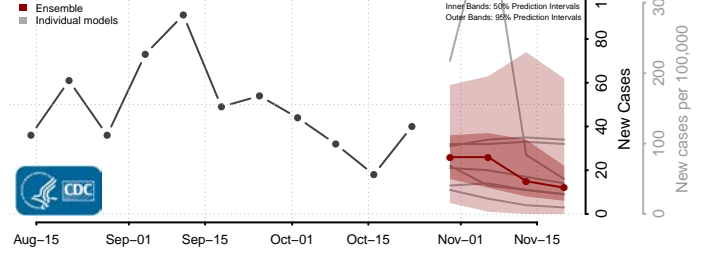

Jefferson County, Washington