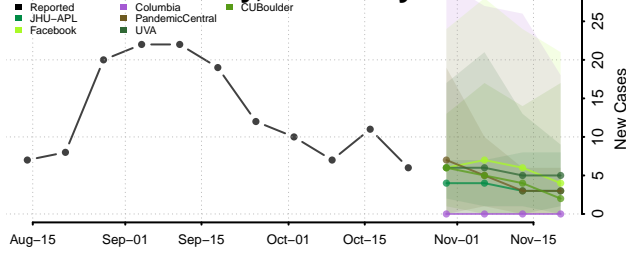

Hickman County, Kentucky