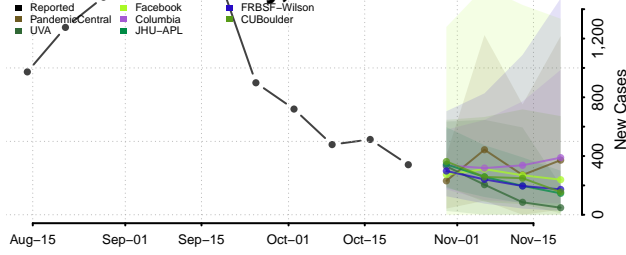

McLennan County, Texas