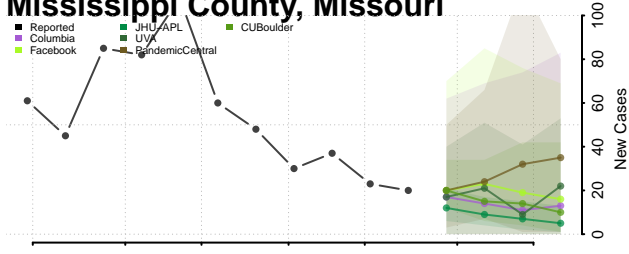

Mississippi County, Missouri