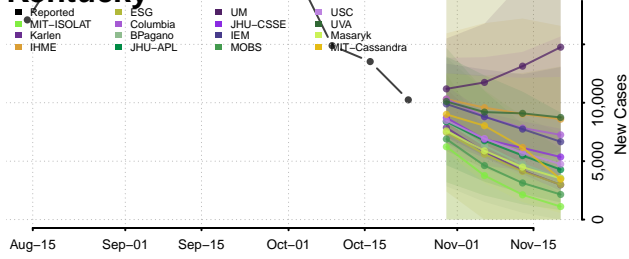

Wichita County, Kansas

Wilson County, Kansas

Woodson County, Kansas

Wyandotte County, Kansas

Kentucky

Adair County, Kentucky