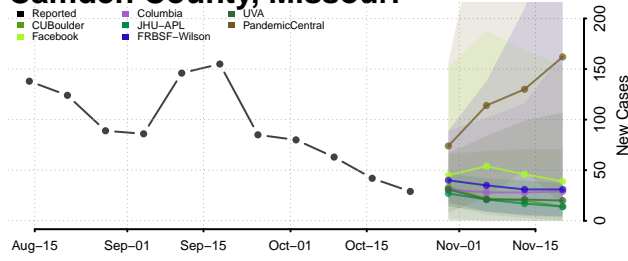

Camden County, Missouri