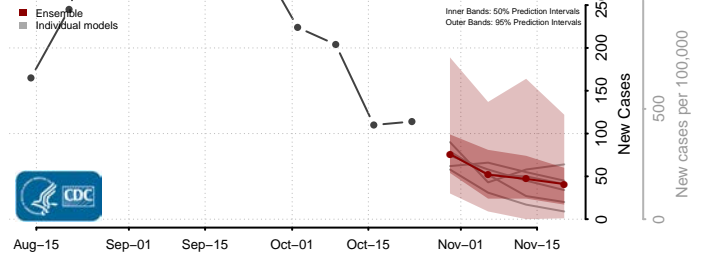

Perry County, Kentucky