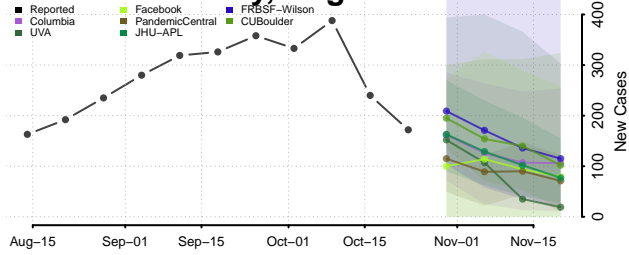

Frederick County, Virginia