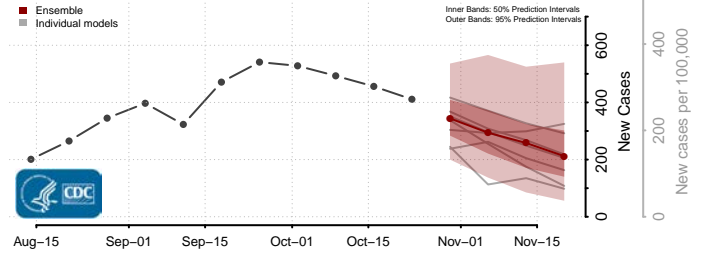

Washington County, Maryland