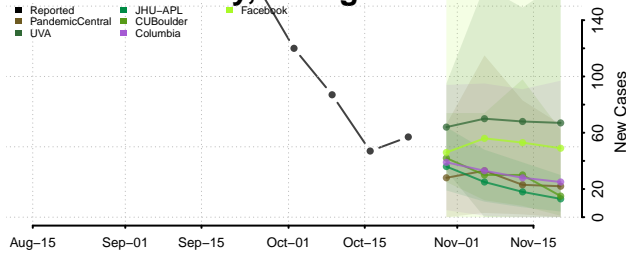

Laurens County, Georgia