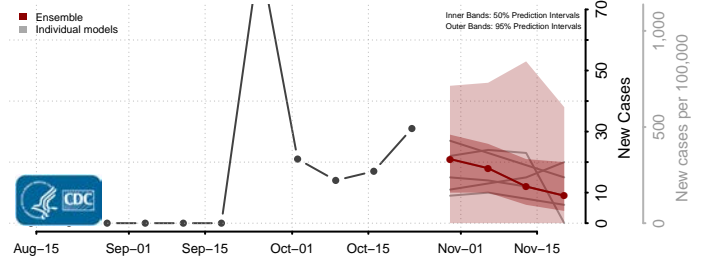

Antelope County, Nebraska