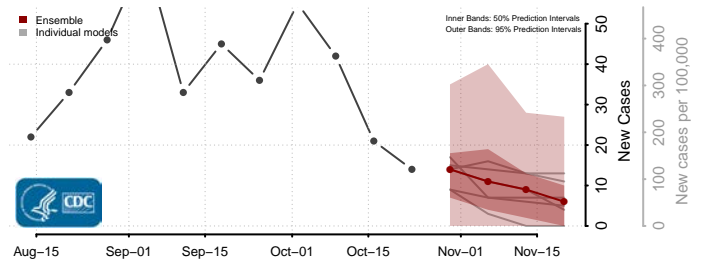

Union County, North Carolina

Vance County, North Carolina

Wake County, North Carolina

Warren County, North Carolina

Washington County, North Carolina

Watauga County, North Carolina

Wayne County, North Carolina