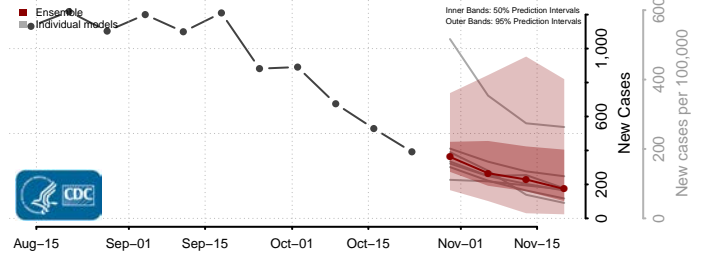

Wythe County, Virginia

York County, Virginia

Washington

Adams County, Washington

Asotin County, Washington

Benton County, Washington

Chelan County, Washington

Clallam County, Washington