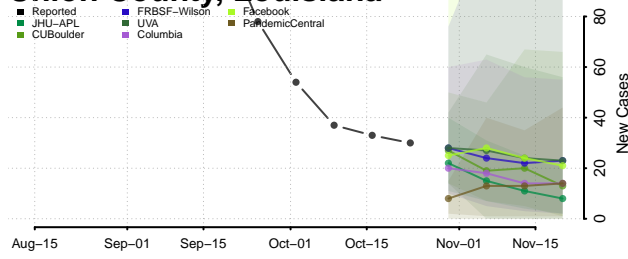

Union County, Louisiana