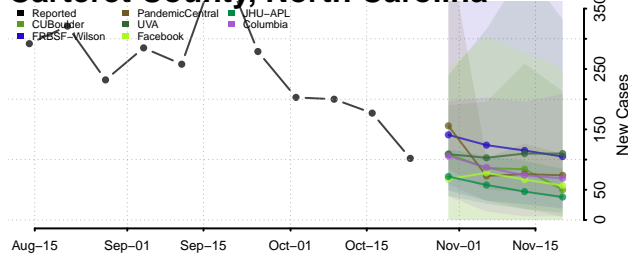

Cabarrus County, North Carolina

Caldwell County, North Carolina

Camden County, North Carolina

Carteret County, North Carolina

Caswell County, North Carolina

Catawba County, North Carolina

Chatham County, North Carolina