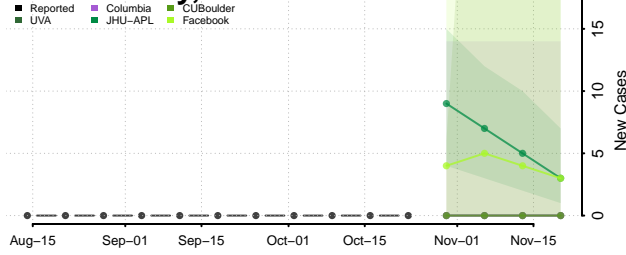

Rich County, Utah