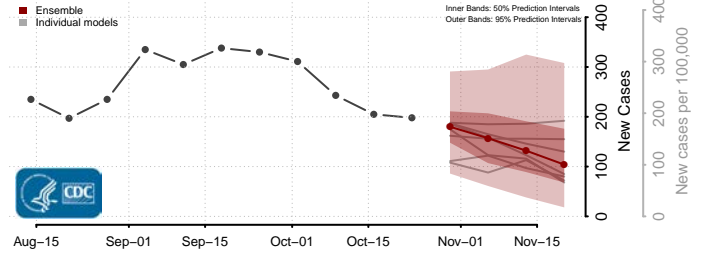

Wicomico County, Maryland