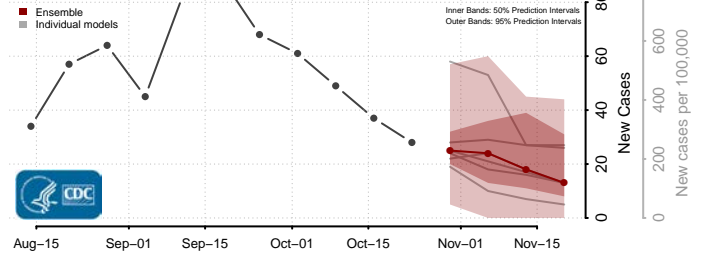

Lincoln County, Washington