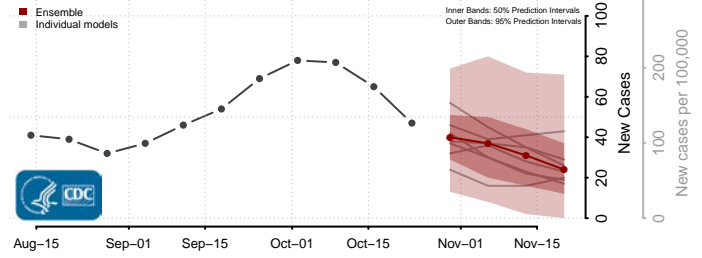

Talbot County, Maryland