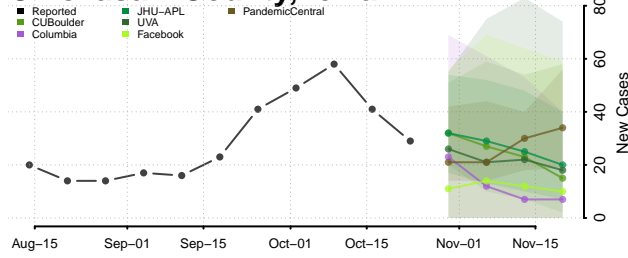

Cass County, Iowa

Cedar County, Iowa

Cerro Gordo County, Iowa

Cherokee County, Iowa

Chickasaw County, Iowa

Clarke County, Iowa

Clay County, Iowa

Clayton County, Iowa