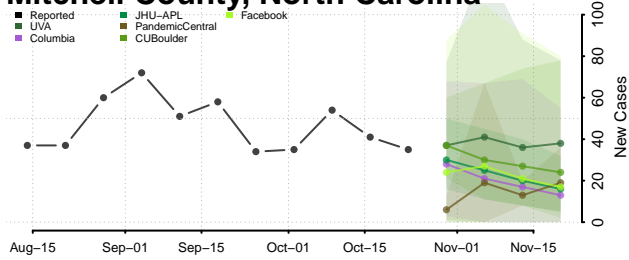

Mitchell County, North Carolina