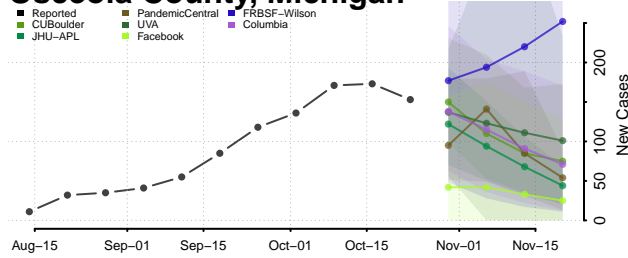

Montmorency County, Michigan

Muskegon County, Michigan

Newaygo County, Michigan

Oakland County, Michigan

Oceana County, Michigan

Ogemaw County, Michigan

Ontonagon County, Michigan

Osceola County, Michigan