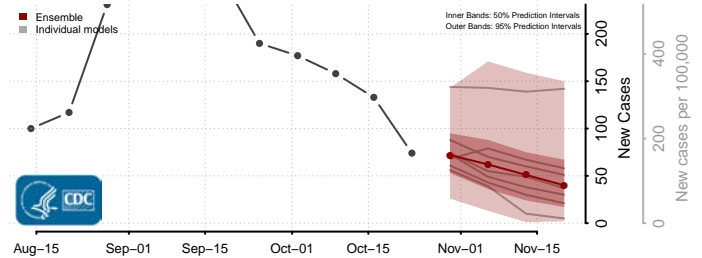

Randolph County, Indiana

Ripley County, Indiana

Rush County, Indiana

Scott County, Indiana

Shelby County, Indiana

Spencer County, Indiana

St. Joseph County, Indiana

Starke County, Indiana