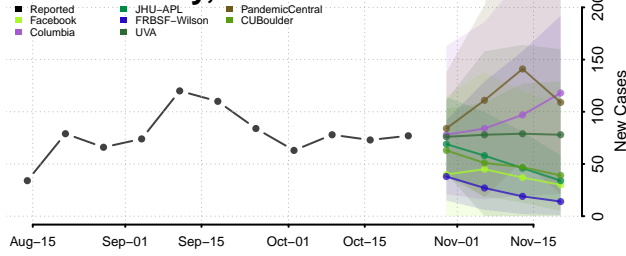

Prowers County, Colorado

Pueblo County, Colorado

Rio Blanco County, Colorado

Rio Grande County, Colorado

Routt County, Colorado

Saguache County, Colorado

San Juan County, Colorado

San Miguel County, Colorado