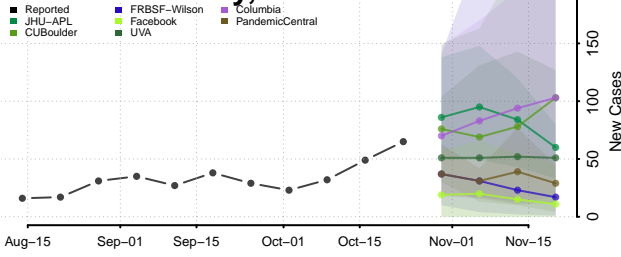

Chittenden County, Vermont

Essex County, Vermont

Franklin County, Vermont

Grand Isle County, Vermont

Lamoille County, Vermont

Orange County, Vermont

Orleans County, Vermont

Rutland County, Vermont