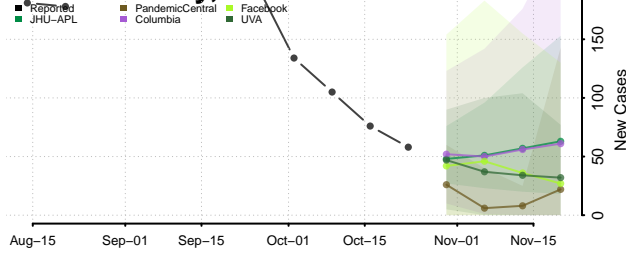

Worth County, Georgia

Guam

Hawaii

Hawaii County, Hawaii

Honolulu County, Hawaii

Kalawao County, Hawaii

Kauai County, Hawaii

Maui County, Hawaii