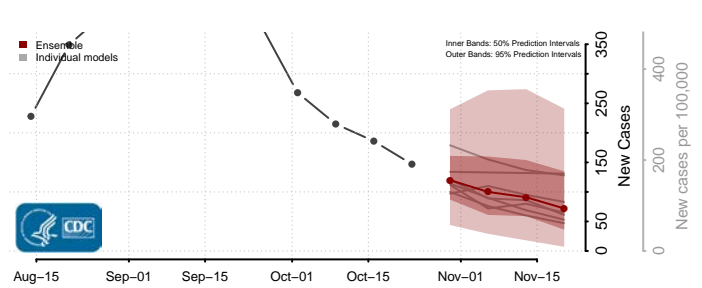

Anderson County, Tennessee