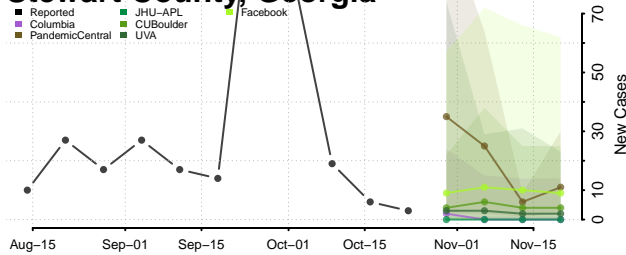

Stewart County, Georgia