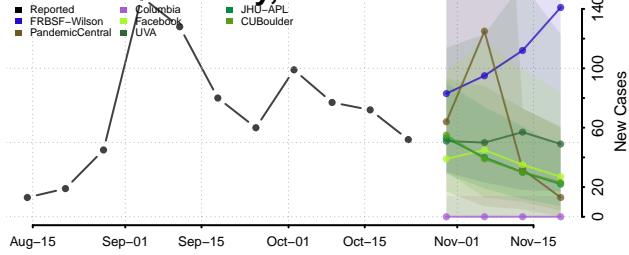

Griggs County, North Dakota

Hettinger County, North Dakota

Kidder County, North Dakota

LaMoure County, North Dakota

Logan County, North Dakota

McHenry County, North Dakota

McIntosh County, North Dakota

McKenzie County, North Dakota