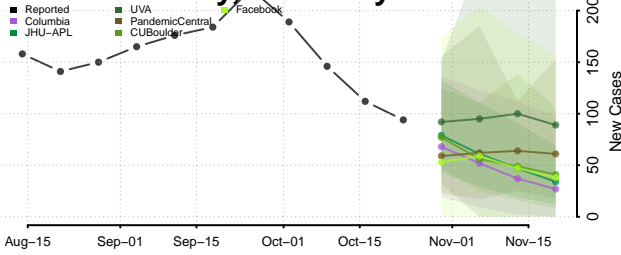

Lee County, Kentucky

Leslie County, Kentucky

Letcher County, Kentucky

Lewis County, Kentucky

Lincoln County, Kentucky

Livingston County, Kentucky

Logan County, Kentucky

Lyon County, Kentucky