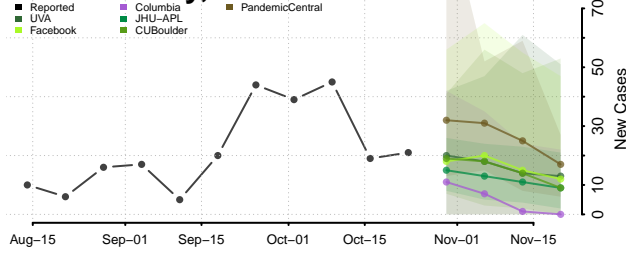

Redwood County, Minnesota

Renville County, Minnesota

Rice County, Minnesota

Rock County, Minnesota

Roseau County, Minnesota

Scott County, Minnesota

Sherburne County, Minnesota

Sibley County, Minnesota