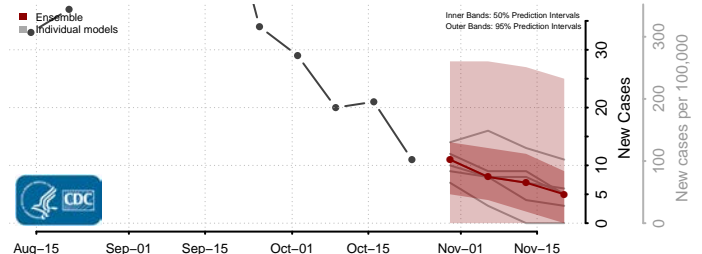

Switzerland County, Indiana