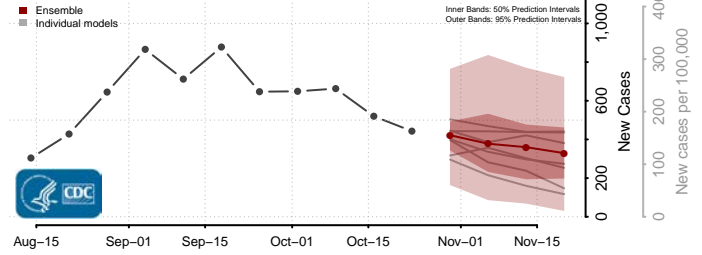

Randolph County, Indiana

Ripley County, Indiana

Rush County, Indiana

Scott County, Indiana

Shelby County, Indiana

Spencer County, Indiana

St. Joseph County, Indiana

Starke County, Indiana