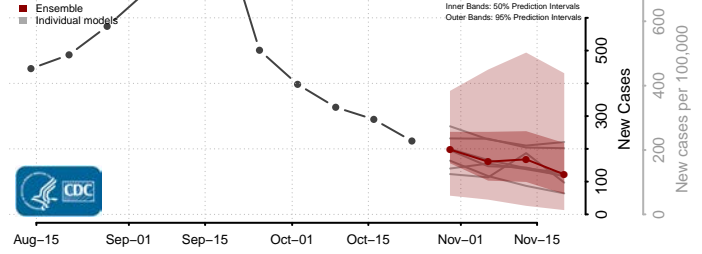

Roane County, Tennessee

Robertson County, Tennessee

Rutherford County, Tennessee

Scott County, Tennessee

Sequatchie County, Tennessee

Sevier County, Tennessee

Shelby County, Tennessee

Smith County, Tennessee