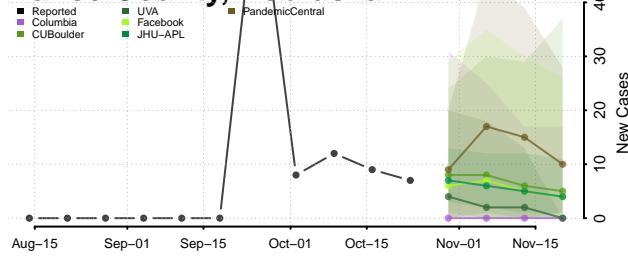

Lincoln County, Nebraska

Logan County, Nebraska

Loup County, Nebraska

Madison County, Nebraska

McPherson County, Nebraska

Merrick County, Nebraska

Morrill County, Nebraska

Nance County, Nebraska