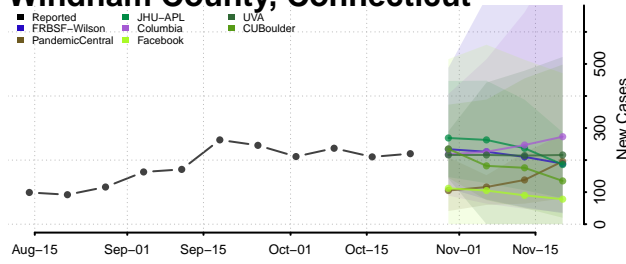

Hartford County, Connecticut

Litchfield County, Connecticut

Middlesex County, Connecticut

New Haven County, Connecticut

New London County, Connecticut

Tolland County, Connecticut

Windham County, Connecticut