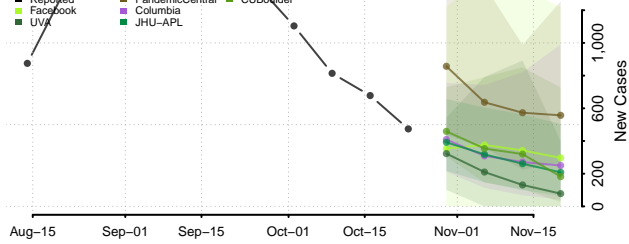

Fayette County, Kentucky