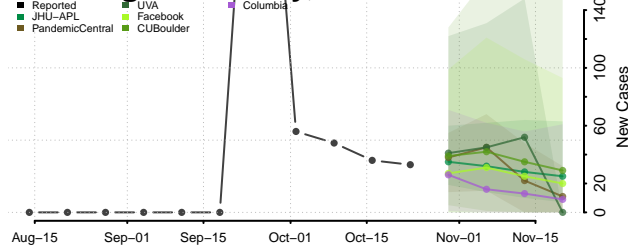

Washington County, Nebraska