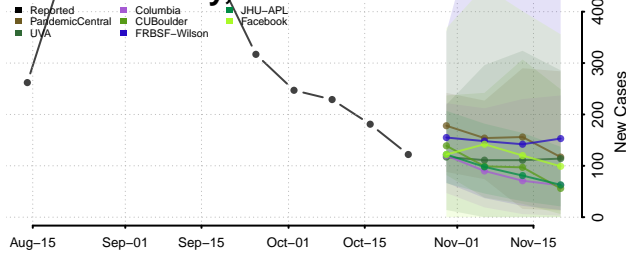

Lawrence County, Illinois

Lee County, Illinois

Livingston County, Illinois

Logan County, Illinois

Macon County, Illinois

Macoupin County, Illinois

Madison County, Illinois

Marion County, Illinois