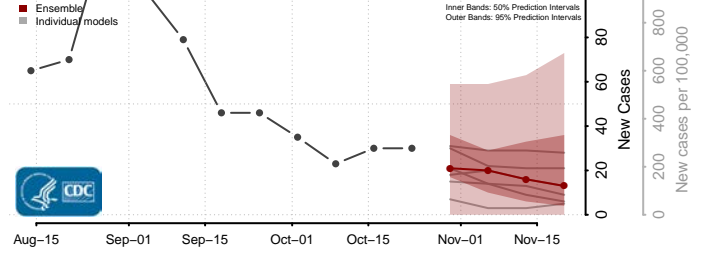

Terrebonne County, Louisiana

Union County, Louisiana

Vermilion County, Louisiana

Vernon County, Louisiana

Washington County, Louisiana

Webster County, Louisiana

West Baton Rouge County, Louisiana

West Carroll County, Louisiana