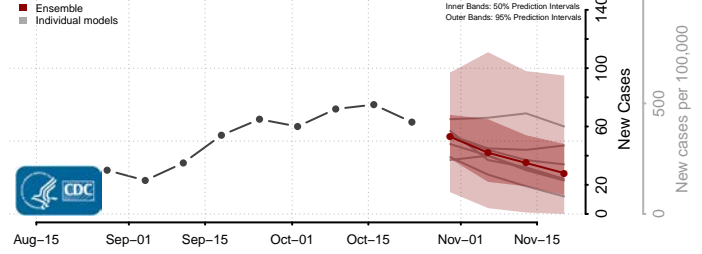

Redwood County, Minnesota

Renville County, Minnesota

Rice County, Minnesota

Rock County, Minnesota

Roseau County, Minnesota

Scott County, Minnesota

Sherburne County, Minnesota

Sibley County, Minnesota