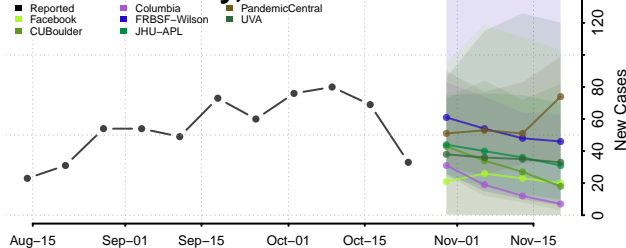

Bremer County, Iowa