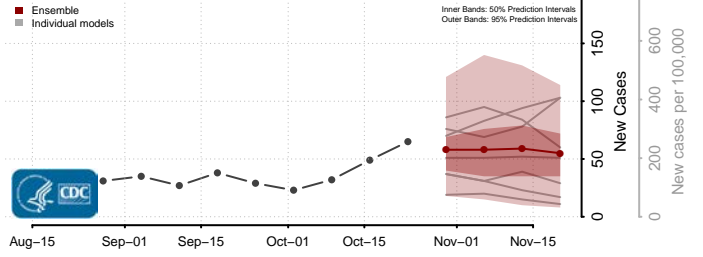

Chittenden County, Vermont

Essex County, Vermont

Franklin County, Vermont

Grand Isle County, Vermont

Lamoille County, Vermont

Orange County, Vermont

Orleans County, Vermont

Rutland County, Vermont