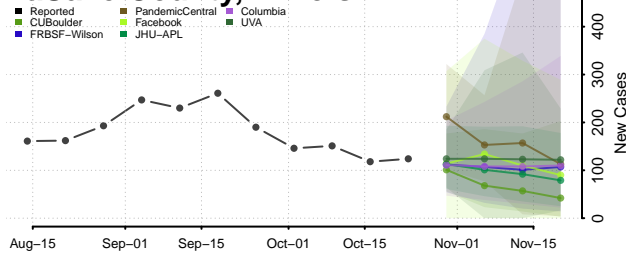

Lawrence County, Illinois

Lee County, Illinois

Livingston County, Illinois

Logan County, Illinois

Macon County, Illinois

Macoupin County, Illinois

Madison County, Illinois

Marion County, Illinois