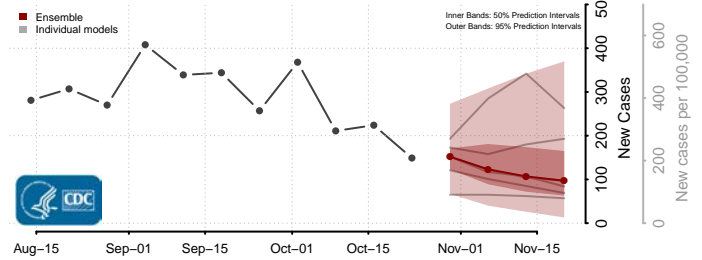

Custer County, Oklahoma

Delaware County, Oklahoma

Dewey County, Oklahoma

Ellis County, Oklahoma

Garfield County, Oklahoma

Garvin County, Oklahoma

Grady County, Oklahoma

Grant County, Oklahoma