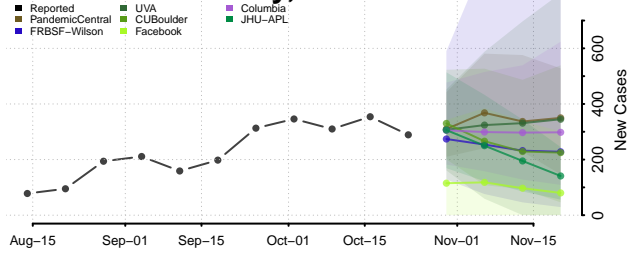

Lincoln County, Wisconsin

Manitowoc County, Wisconsin

Marathon County, Wisconsin

Marinette County, Wisconsin

Marquette County, Wisconsin

Menominee County, Wisconsin

Milwaukee County, Wisconsin

Monroe County, Wisconsin