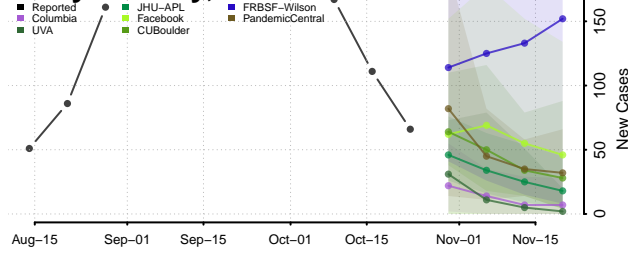

Perry County, Ohio