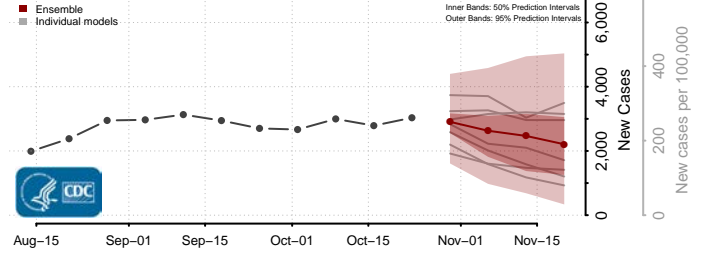

Salt Lake County, Utah