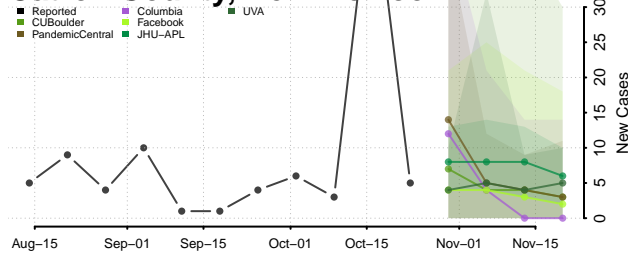

Catron County, New Mexico