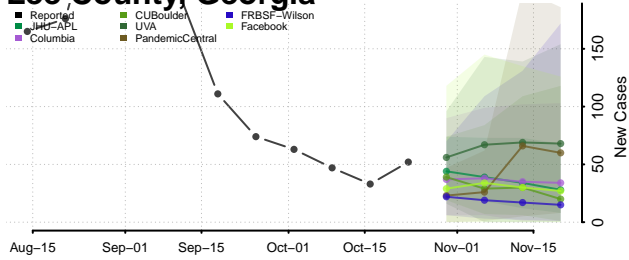

Lee County, Georgia