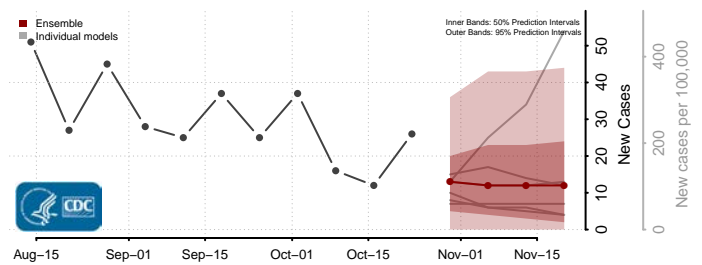

Barton County, Missouri