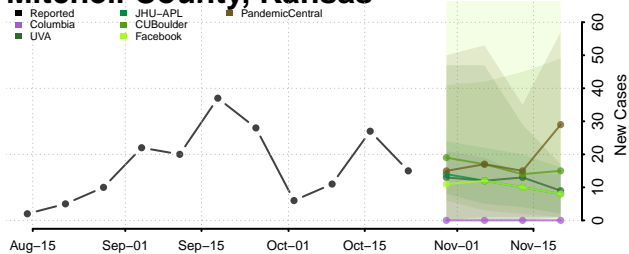

McPherson County, Kansas

Meade County, Kansas

Miami County, Kansas

Mitchell County, Kansas

Montgomery County, Kansas

Morris County, Kansas

Morton County, Kansas

Nemaha County, Kansas