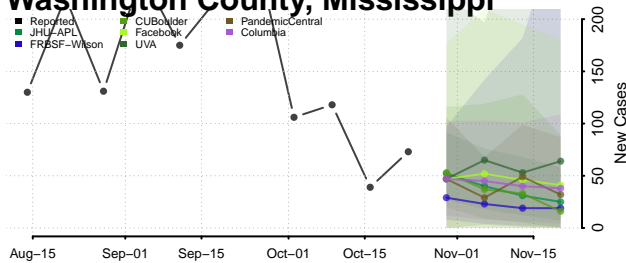

Tunica County, Mississippi

Union County, Mississippi

Walthall County, Mississippi

Warren County, Mississippi

Washington County, Mississippi

Wayne County, Mississippi

Webster County, Mississippi

Wilkinson County, Mississippi