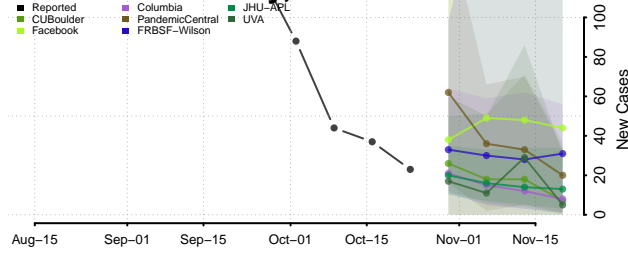

Suwannee County, Florida