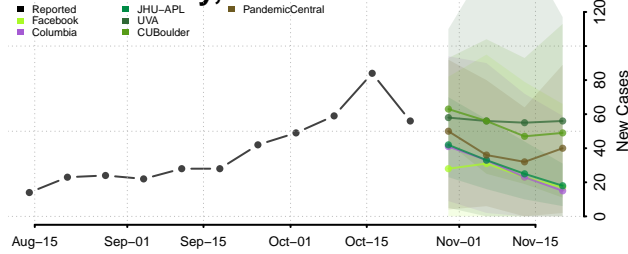

Aitkin County, Minnesota