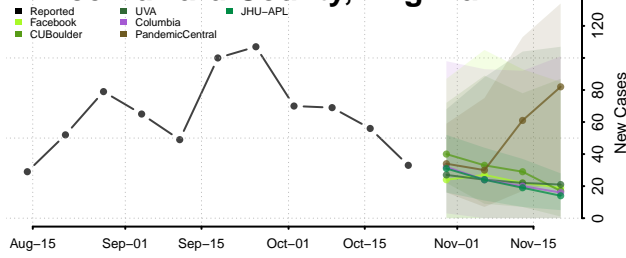

Page County, Virginia

Patrick County, Virginia

Petersburg County, Virginia

Pittsylvania County, Virginia

Poquoson County, Virginia

Portsmouth County, Virginia

Powhatan County, Virginia

Prince Edward County, Virginia