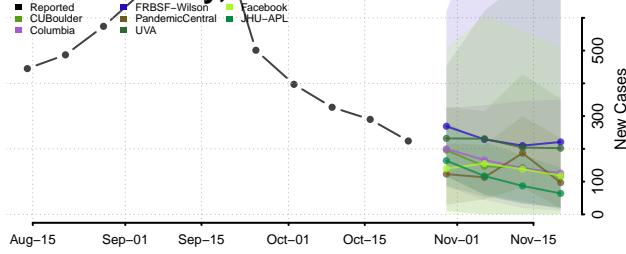

Roane County, Tennessee

Robertson County, Tennessee

Rutherford County, Tennessee

Scott County, Tennessee

Sequatchie County, Tennessee

Sevier County, Tennessee

Shelby County, Tennessee

Smith County, Tennessee