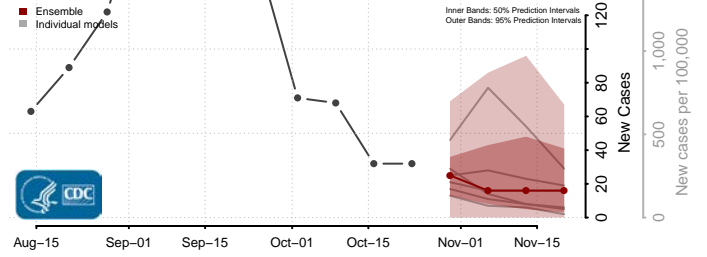

Leslie County, Kentucky