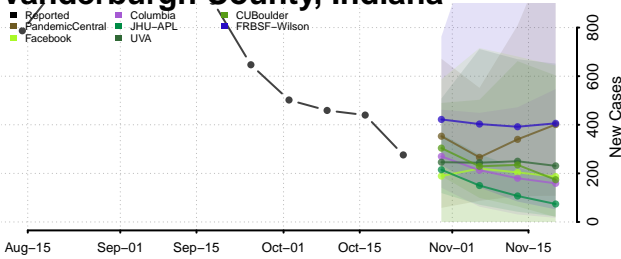

Vanderburgh County, Indiana