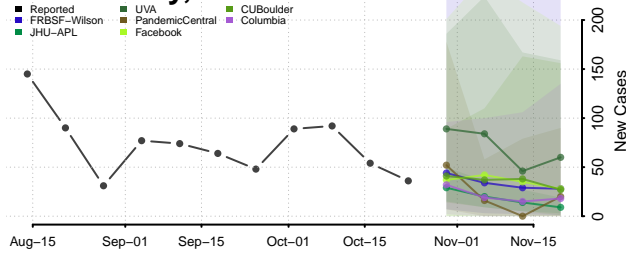

Frio County, Texas