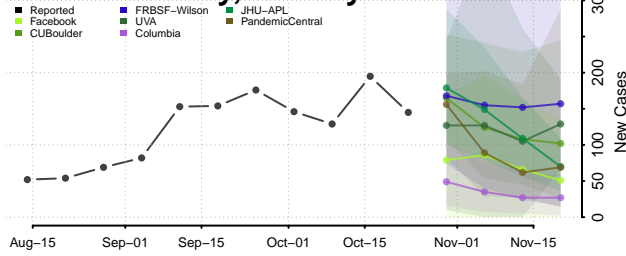

Elk County, Pennsylvania

Erie County, Pennsylvania

Fayette County, Pennsylvania

Forest County, Pennsylvania

Franklin County, Pennsylvania

Fulton County, Pennsylvania

Greene County, Pennsylvania

Huntingdon County, Pennsylvania