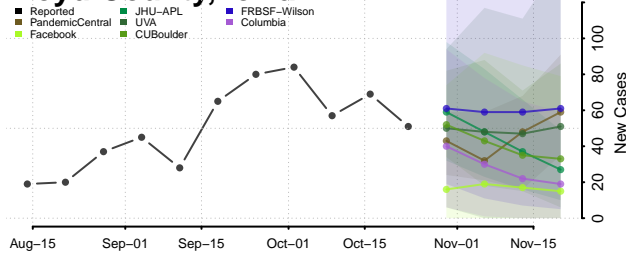

Floyd County, Iowa