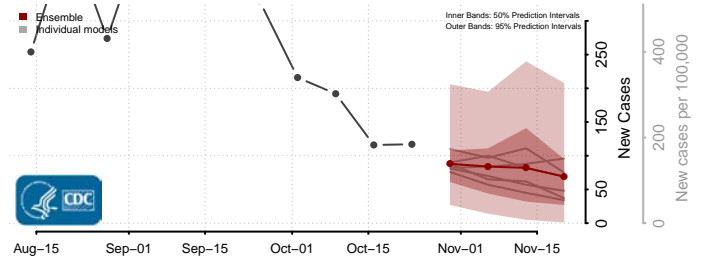

Walker County, Alabama