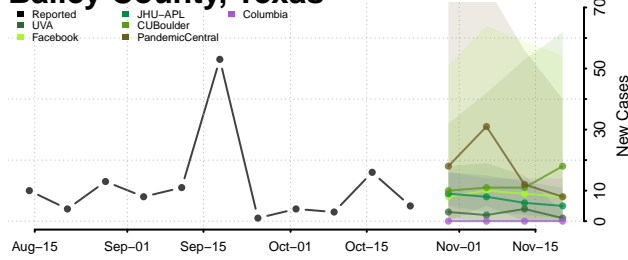

Bailey County, Texas