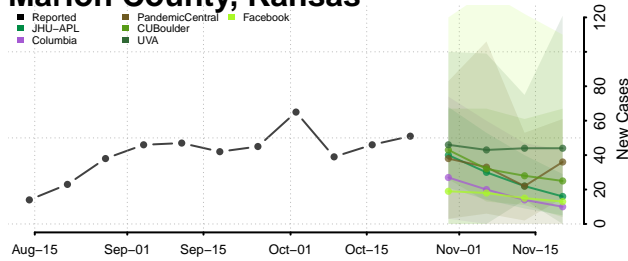

Lane County, Kansas

Leavenworth County, Kansas

Lincoln County, Kansas

Linn County, Kansas

Logan County, Kansas

Lyon County, Kansas

Marion County, Kansas

Marshall County, Kansas