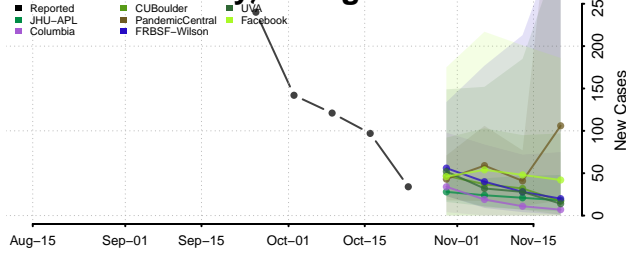

Bryan County, Georgia

Bulloch County, Georgia

Burke County, Georgia

Butts County, Georgia

Calhoun County, Georgia

Camden County, Georgia

Candler County, Georgia

Carroll County, Georgia