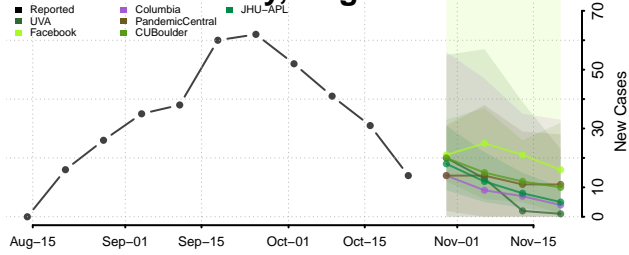

Prince George County, Virginia

Prince William County, Virginia

Pulaski County, Virginia

Radford County, Virginia

Rappahannock County, Virginia

Richmond City County, Virginia

Richmond County, Virginia

Roanoke City County, Virginia