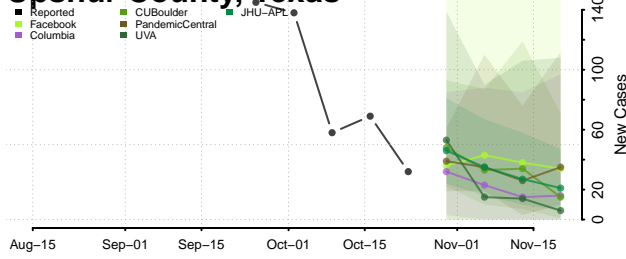

Titus County, Texas

Tom Green County, Texas

Travis County, Texas

Trinity County, Texas

Tyler County, Texas

Upshur County, Texas

Upton County, Texas

Uvalde County, Texas