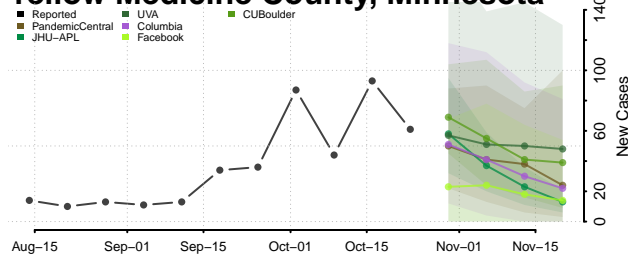

Wadena County, Minnesota

Waseca County, Minnesota

Washington County, Minnesota

Watowan County, Minnesota

Wilkin County, Minnesota

Winona County, Minnesota

Wright County, Minnesota

Yellow Medicine County, Minnesota