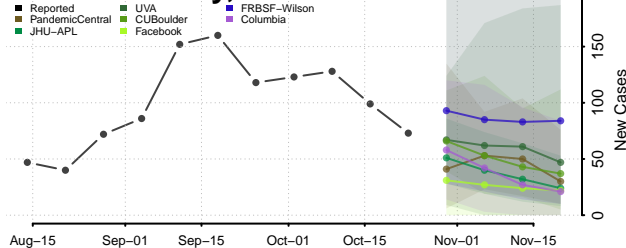

Barton County, Kansas