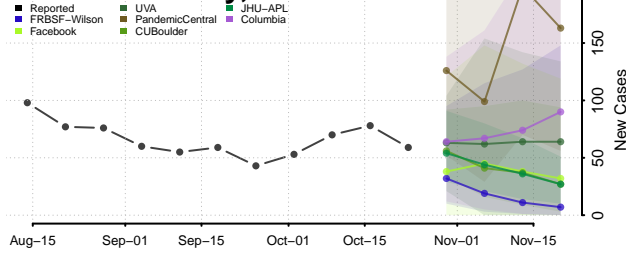

Summit County, Colorado