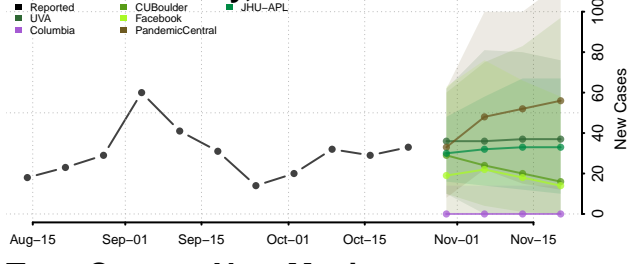

Socorro County, New Mexico