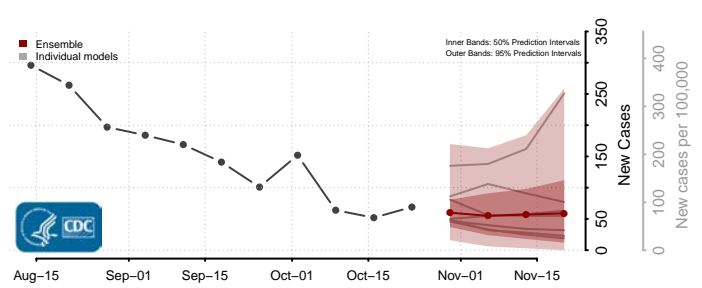

Cole County, Missouri