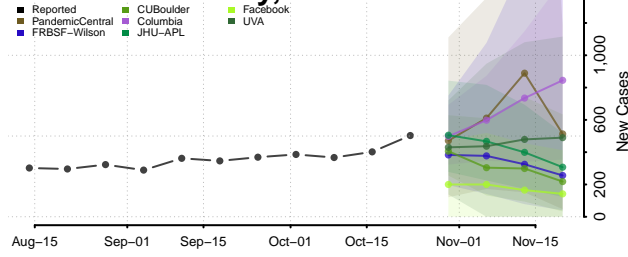

Wrangell County, Alaska

Yakutat County, Alaska

Yukon-Koyukuk County, Alaska

American Samoa

Arizona

Apache County, Arizona

Cochise County, Arizona

Coconino County, Arizona