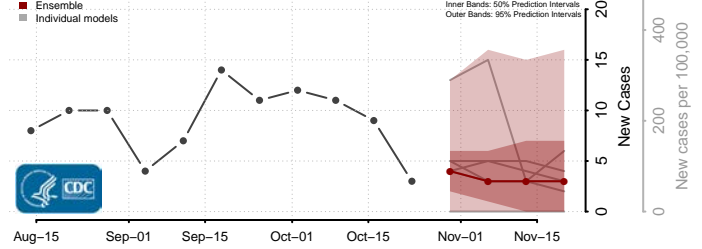

Skamania County, Washington

Snohomish County, Washington

Spokane County, Washington

Stevens County, Washington

Thurston County, Washington

Wahkiakum County, Washington

Walla Walla County, Washington

Whatcom County, Washington