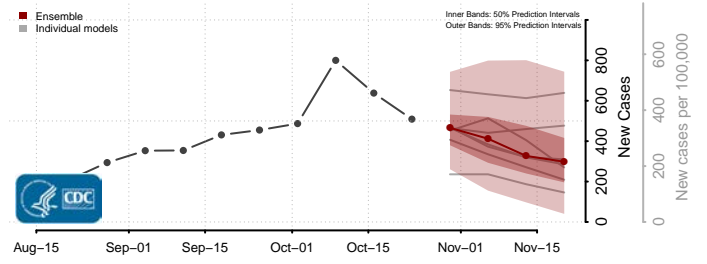

Wadena County, Minnesota

Waseca County, Minnesota

Washington County, Minnesota

Watowan County, Minnesota

Wilkin County, Minnesota

Winona County, Minnesota

Wright County, Minnesota

Yellow Medicine County, Minnesota