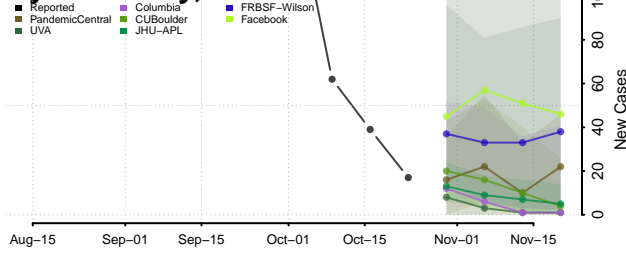

Crockett County, Tennessee

Cumberland County, Tennessee

Davidson County, Tennessee

Decatur County, Tennessee

DeKalb County, Tennessee

Dickson County, Tennessee

Dyer County, Tennessee

Fayette County, Tennessee