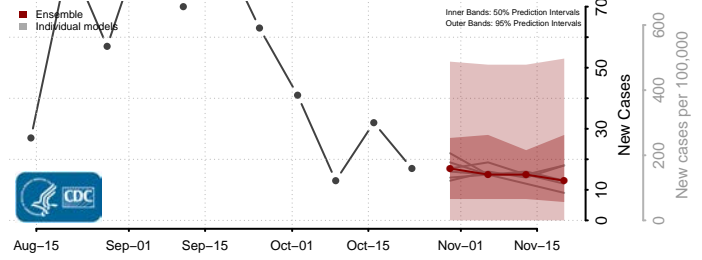

Cleburne County, Alabama

Coffee County, Alabama

Colbert County, Alabama

Conecuh County, Alabama

Coosa County, Alabama

Covington County, Alabama

Crenshaw County, Alabama

Cullman County, Alabama