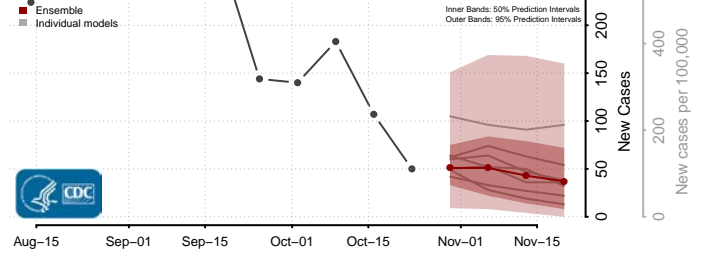

Henderson County, Kentucky