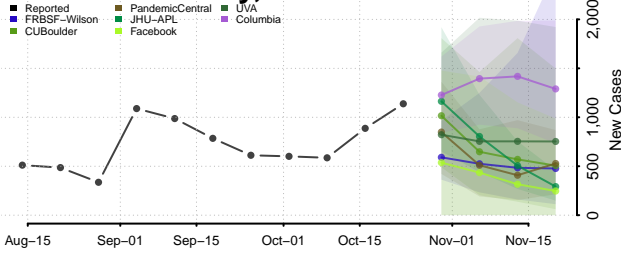

Gooding County, Idaho

Idaho County, Idaho

Jefferson County, Idaho

Jerome County, Idaho

Kootenai County, Idaho

Latah County, Idaho

Lemhi County, Idaho

Lewis County, Idaho