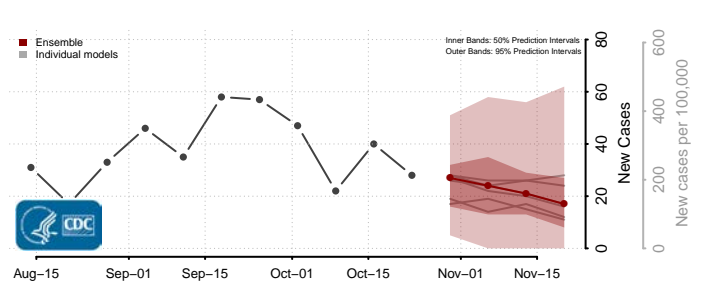

Amelia County, Virginia