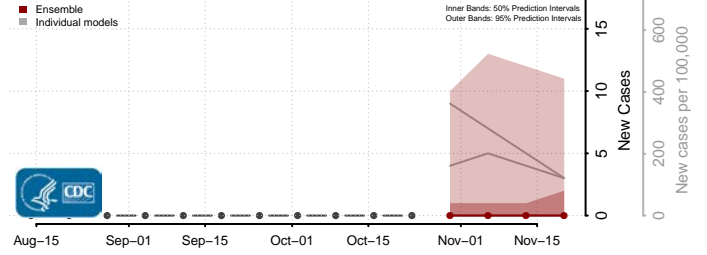

Rich County, Utah