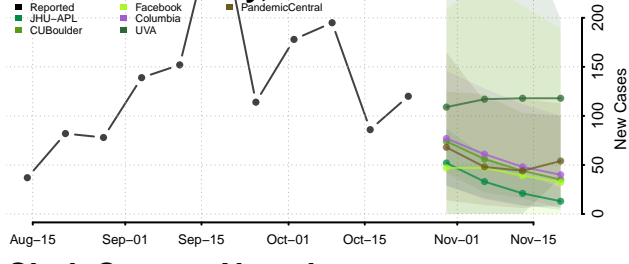

Churchill County, Nevada