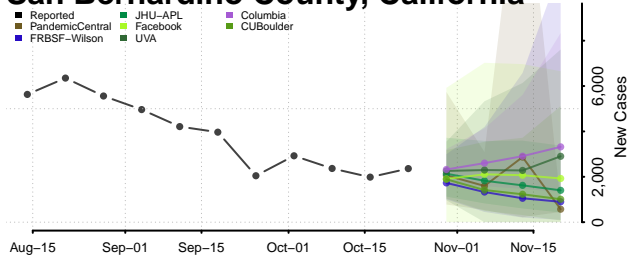

Plumas County, California

Riverside County, California

Sacramento County, California

San Benito County, California

San Bernardino County, California

San Diego County, California

San Francisco County, California