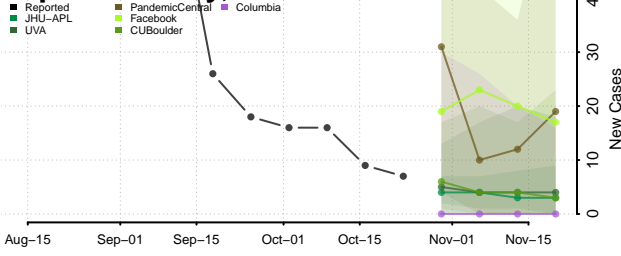

Wise County, Texas

Wood County, Texas

Yoakum County, Texas

Young County, Texas

Zapata County, Texas

Zavala County, Texas

Utah

Beaver County, Utah