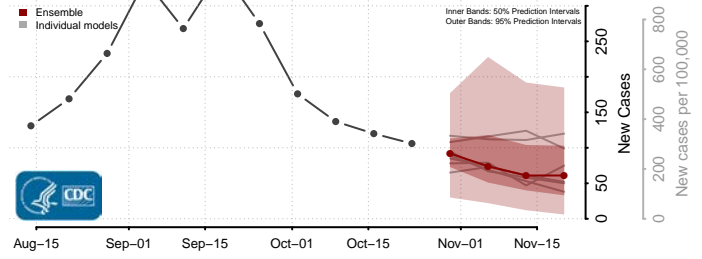

Grant County, Kentucky

Graves County, Kentucky

Grayson County, Kentucky

Green County, Kentucky

Greenup County, Kentucky

Hancock County, Kentucky

Hardin County, Kentucky

Harlan County, Kentucky