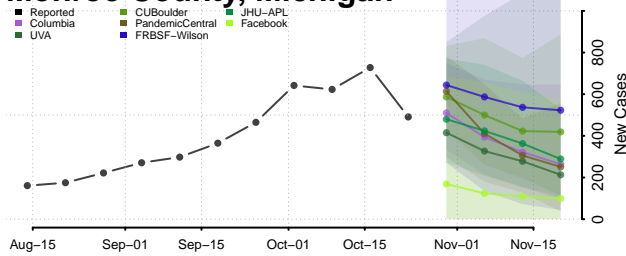

Monroe County, Michigan