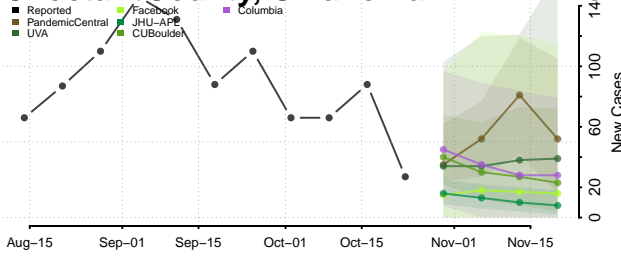

Choctaw County, Oklahoma