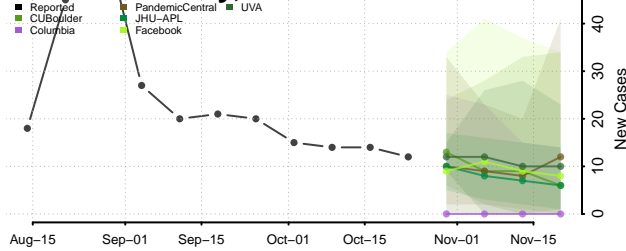

Greene County, Alabama