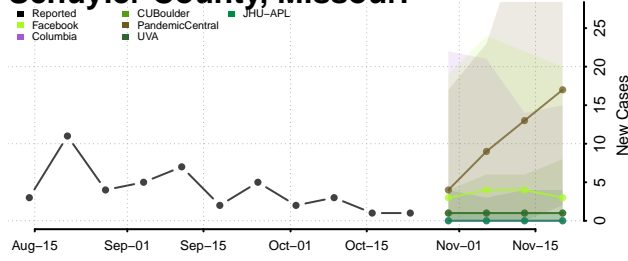

Schuyler County, Missouri