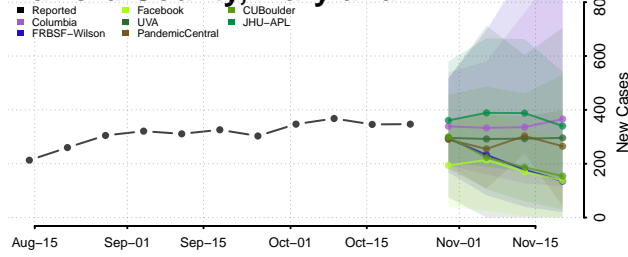

Harford County, Maryland