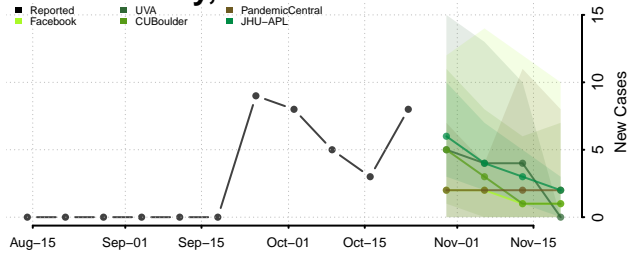

Frontier County, Nebraska

Furnas County, Nebraska

Gage County, Nebraska

Garden County, Nebraska

Garfield County, Nebraska

Gosper County, Nebraska

Grant County, Nebraska

Greeley County, Nebraska