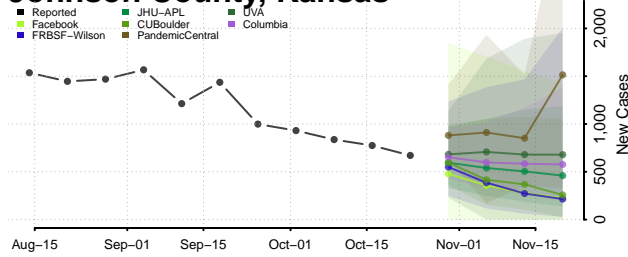

Jackson County, Kansas

Jefferson County, Kansas

Jewell County, Kansas

Johnson County, Kansas

Kearyn County, Kansas

Kingman County, Kansas

Kiowa County, Kansas

Labette County, Kansas