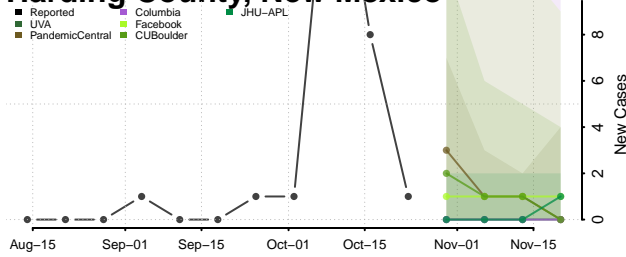

De Baca County, New Mexico

Dona Ana County, New Mexico

Eddy County, New Mexico

Grant County, New Mexico

Guadalupe County, New Mexico

Harding County, New Mexico

Hidalgo County, New Mexico

Lea County, New Mexico