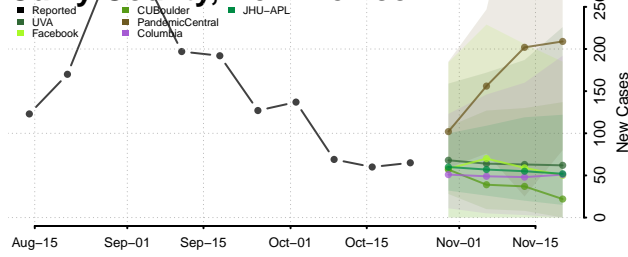

De Baca County, New Mexico

Dona Ana County, New Mexico

Eddy County, New Mexico

Grant County, New Mexico

Guadalupe County, New Mexico

Harding County, New Mexico

Hidalgo County, New Mexico

Lea County, New Mexico