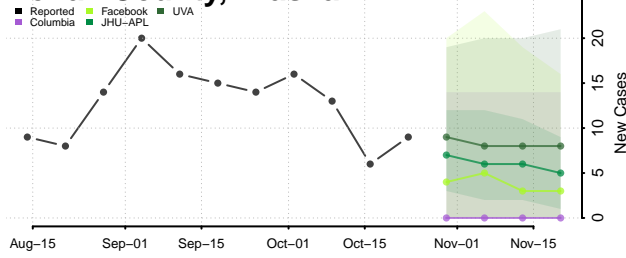

Anchorage County, Alaska

Bethel County, Alaska

Bristol Bay County, Alaska

Denali County, Alaska

Dillingham County, Alaska

Fairbanks North Star County, Alaska

Haines County, Alaska

Hoonah-Angoon County, Alaska