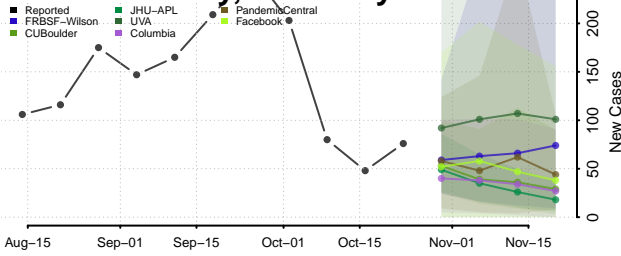

Letcher County, Kentucky