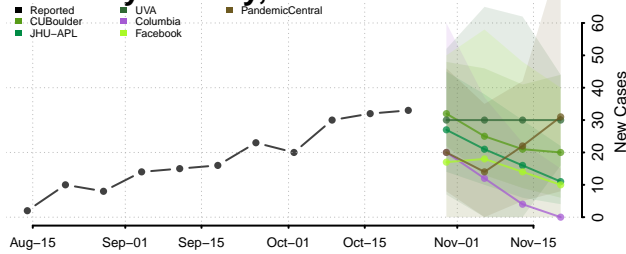

Griggs County, North Dakota

Hettinger County, North Dakota

Kidder County, North Dakota

LaMoure County, North Dakota

Logan County, North Dakota

McHenry County, North Dakota

McIntosh County, North Dakota

McKenzie County, North Dakota