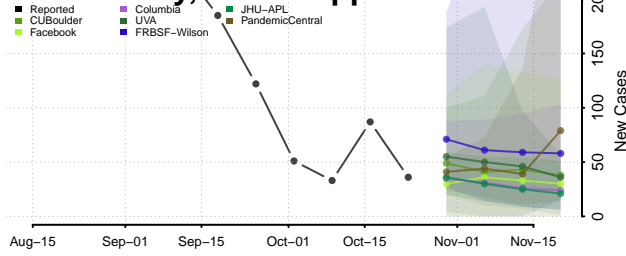

Pike County, Mississippi