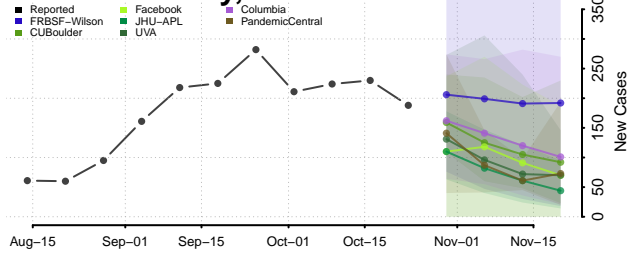

Putnam County, Ohio

Richland County, Ohio

Ross County, Ohio

Sandusky County, Ohio

Scioto County, Ohio

Seneca County, Ohio

Shelby County, Ohio

Stark County, Ohio