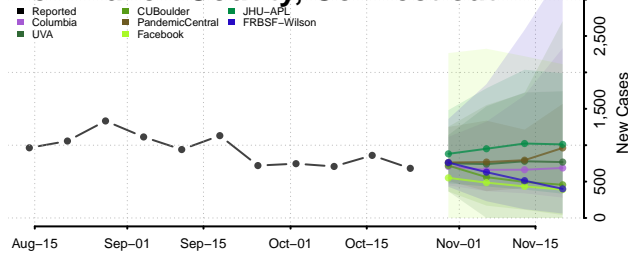

Hartford County, Connecticut

Litchfield County, Connecticut

Middlesex County, Connecticut

New Haven County, Connecticut

New London County, Connecticut

Tolland County, Connecticut

Windham County, Connecticut