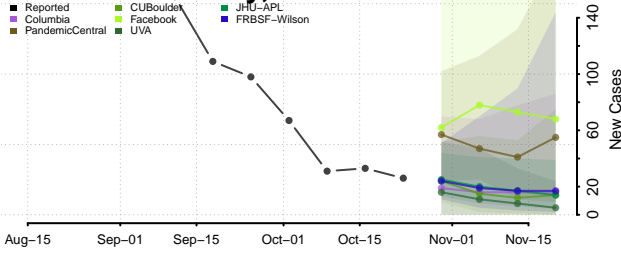

Greene County, Arkansas

Hempstead County, Arkansas

Hot Spring County, Arkansas

Howard County, Arkansas

Independence County, Arkansas

Izard County, Arkansas

Jackson County, Arkansas

Jefferson County, Arkansas