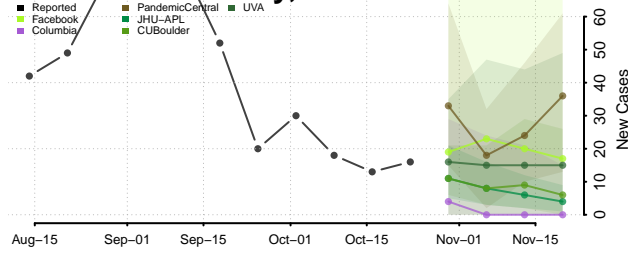

Clearwater County, Idaho