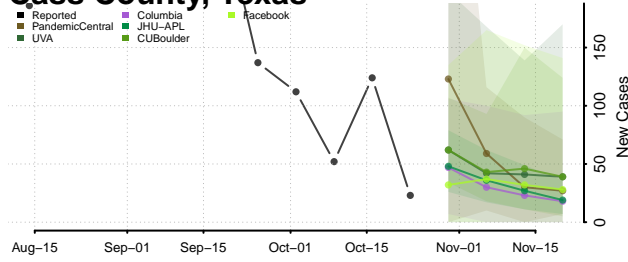

Cass County, Texas