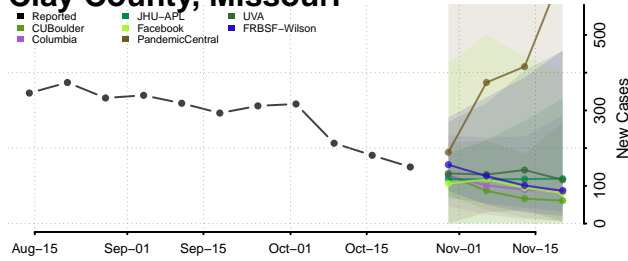

Clay County, Missouri