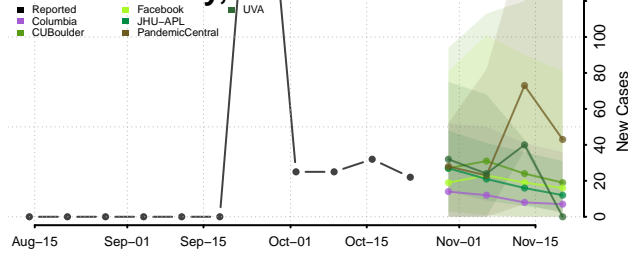

Polk County, Nebraska

Red Willow County, Nebraska

Richardson County, Nebraska

Rock County, Nebraska

Saline County, Nebraska

Sarpy County, Nebraska

Saunders County, Nebraska

Scotts Bluff County, Nebraska