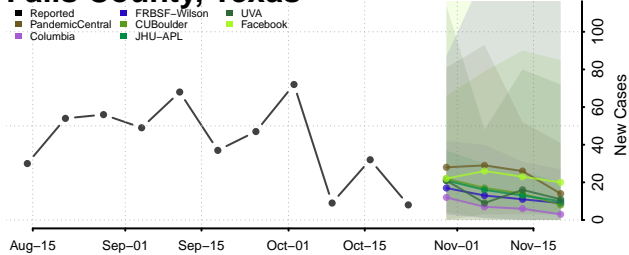

Falls County, Texas