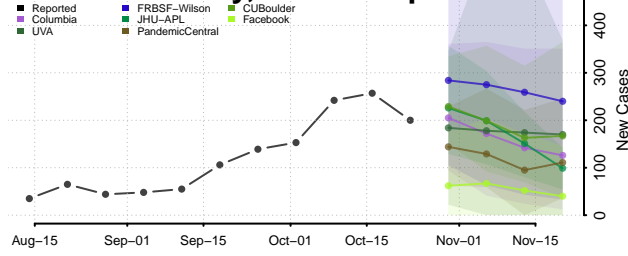

Sullivan County, New Hampshire