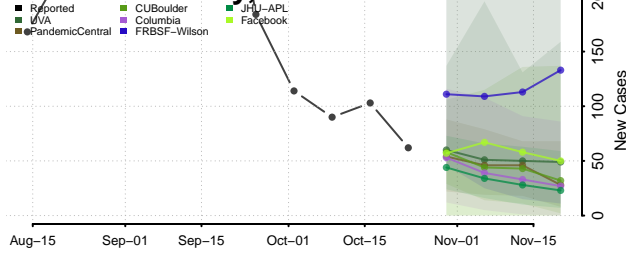

Franklin County, Tennessee