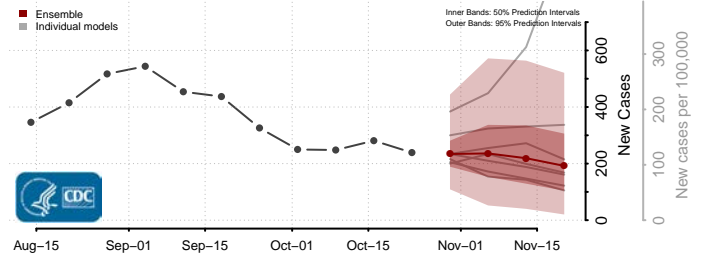

Tippecanoe County, Indiana