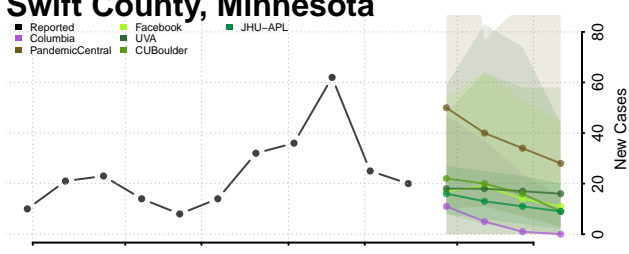

Swift County, Minnesota