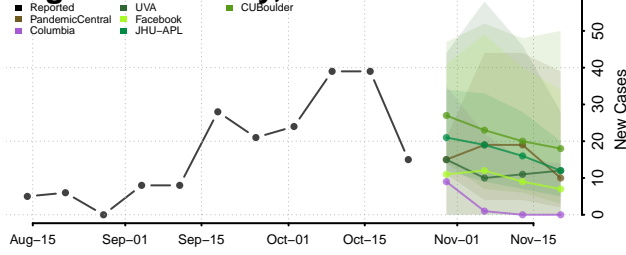

Prowers County, Colorado

Pueblo County, Colorado

Rio Blanco County, Colorado

Rio Grande County, Colorado

Routt County, Colorado

Saguache County, Colorado

San Juan County, Colorado

San Miguel County, Colorado