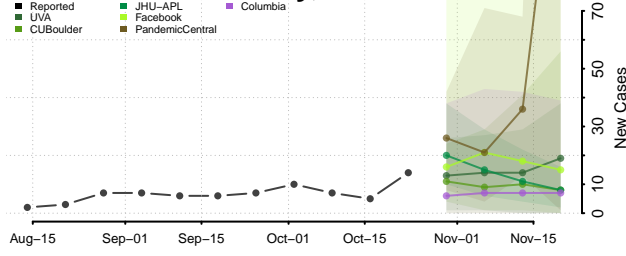

Bon Homme County, South Dakota