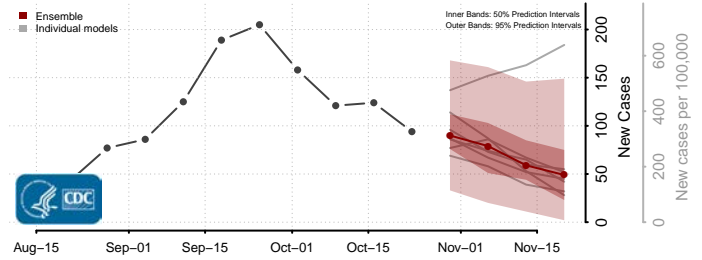

Hampshire County, West Virginia

Hancock County, West Virginia

Hardy County, West Virginia

Harrison County, West Virginia

Jackson County, West Virginia

Jefferson County, West Virginia

Kanawha County, West Virginia