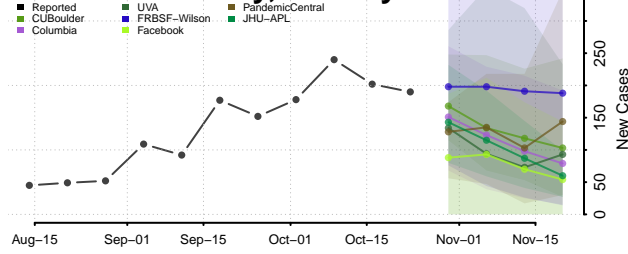

Jefferson County, Pennsylvania