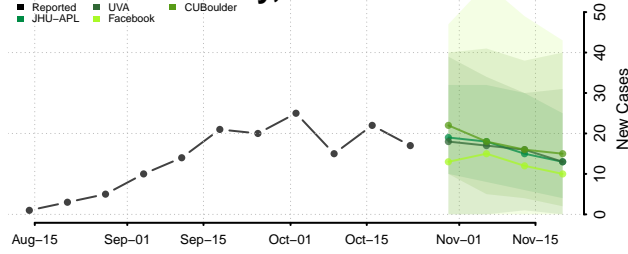

Beaverhead County, Montana

Big Horn County, Montana

Blaine County, Montana

Broadwater County, Montana

Carbon County, Montana

Carter County, Montana

Cascade County, Montana

Chouteau County, Montana