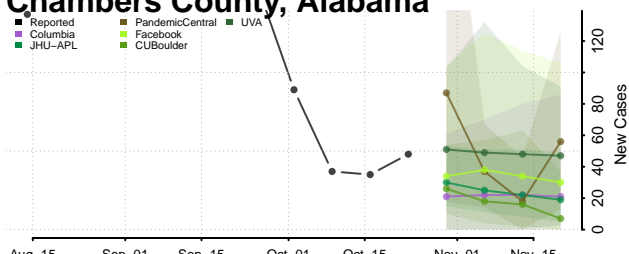

Chambers County, Alabama