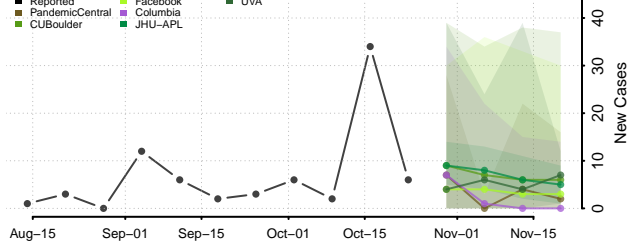

Knox County, Texas