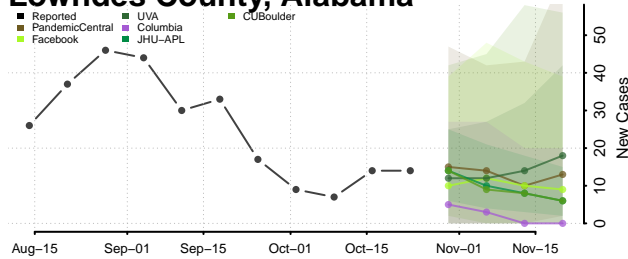

Lauderdale County, Alabama

Lawrence County, Alabama

Lee County, Alabama

Limestone County, Alabama

Lowndes County, Alabama

Macon County, Alabama

Madison County, Alabama

Marengo County, Alabama

Marion County, Alabama

Marshall County, Alabama

Mobile County, Alabama

Monroe County, Alabama

Montgomery County, Alabama

Morgan County, Alabama

Perry County, Alabama

Pickens County, Alabama