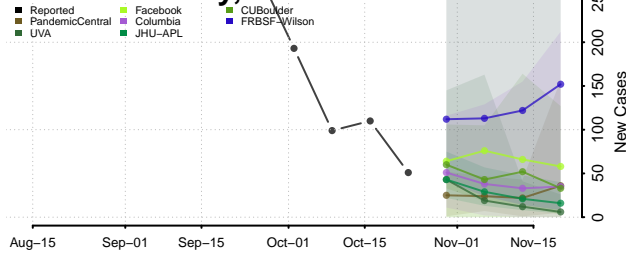

Gibson County, Tennessee