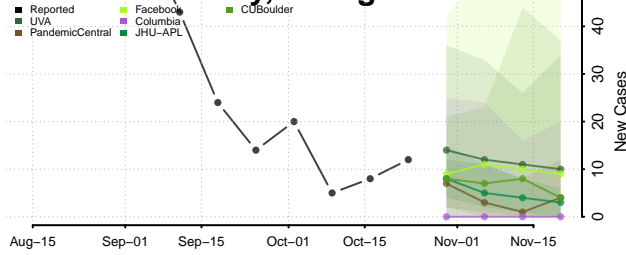

Rabun County, Georgia

Randolph County, Georgia

Richmond County, Georgia

Rockdale County, Georgia

Schley County, Georgia

Screven County, Georgia

Seminole County, Georgia

Spalding County, Georgia