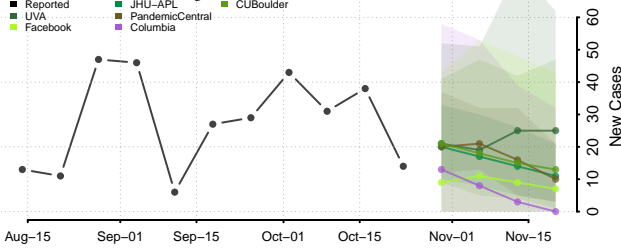

Winnebago County, Iowa

Winneshiek County, Iowa

Woodbury County, Iowa

Worth County, Iowa

Wright County, Iowa

Kansas

Allen County, Kansas

Anderson County, Kansas