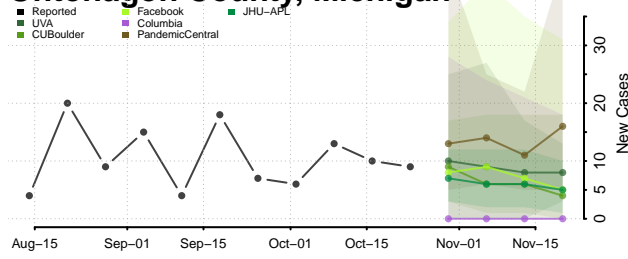

Montmorency County, Michigan

Muskegon County, Michigan

Newaygo County, Michigan

Oakland County, Michigan

Oceana County, Michigan

Ogemaw County, Michigan

Ontonagon County, Michigan

Osceola County, Michigan