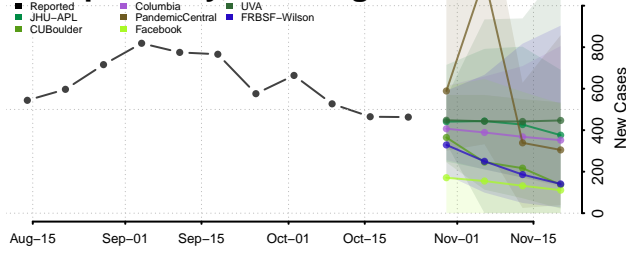

Kitsap County, Washington