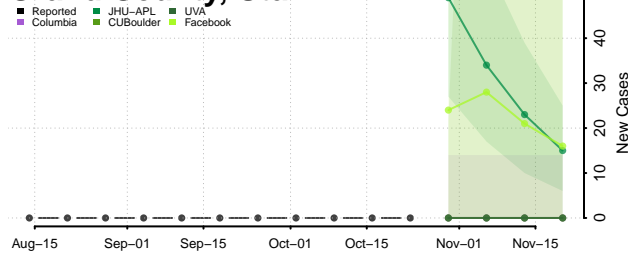

Grand County, Utah