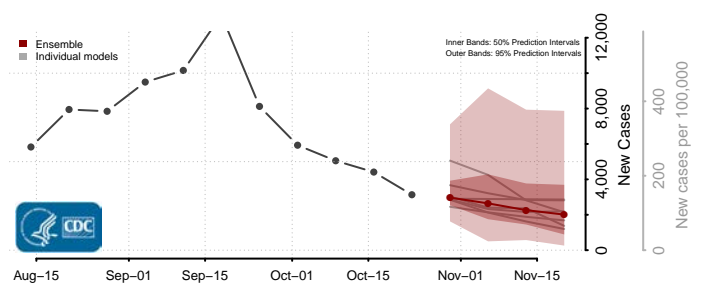

Tarrant County, Texas