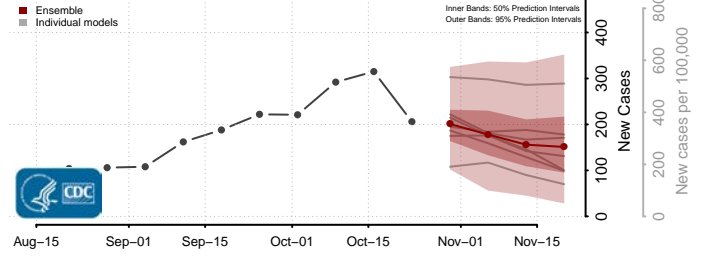

Chisago County, Minnesota