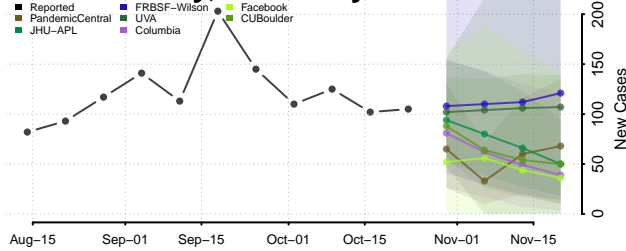

Grant County, Kentucky

Graves County, Kentucky

Grayson County, Kentucky

Green County, Kentucky

Greenup County, Kentucky

Hancock County, Kentucky

Hardin County, Kentucky

Harlan County, Kentucky