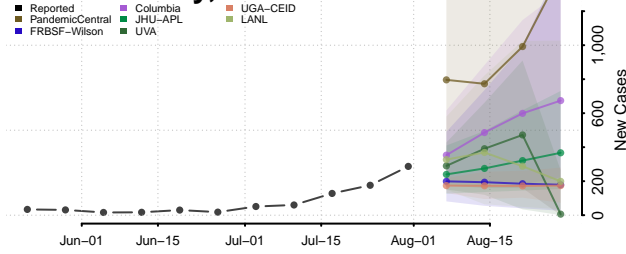

Marin County, California