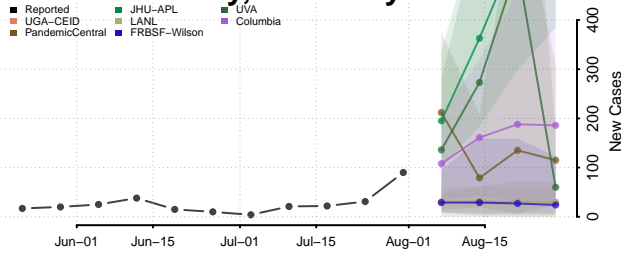

Franklin County, Kentucky