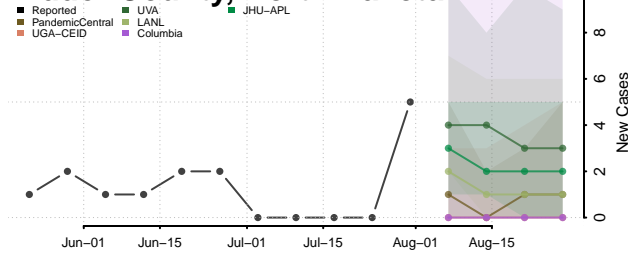

Kidder County, North Dakota