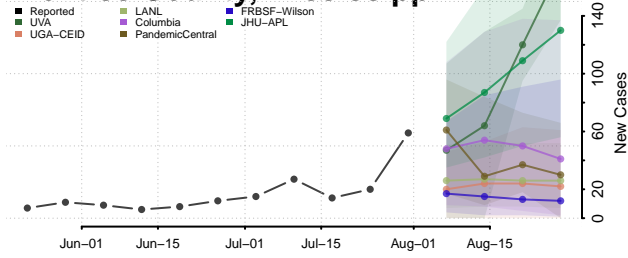

Prentiss County, Mississippi