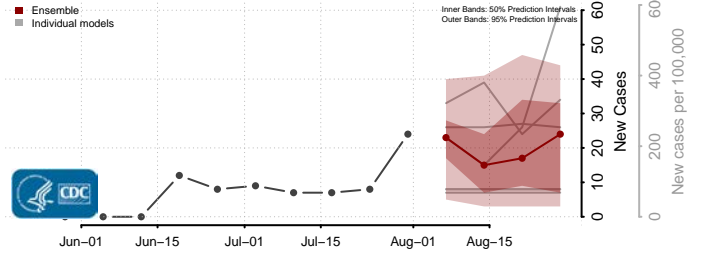

Love County, Oklahoma