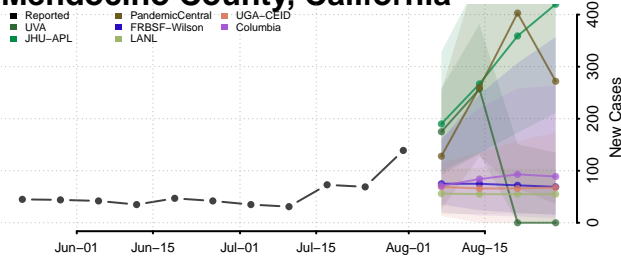

Mendocino County, California