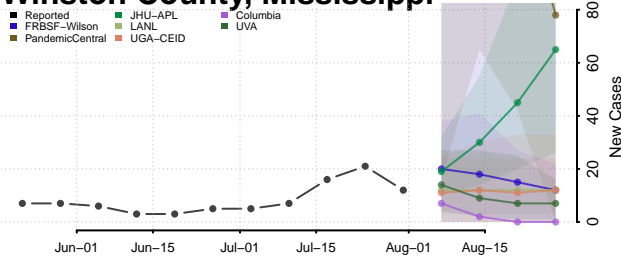

Winston County, Mississippi