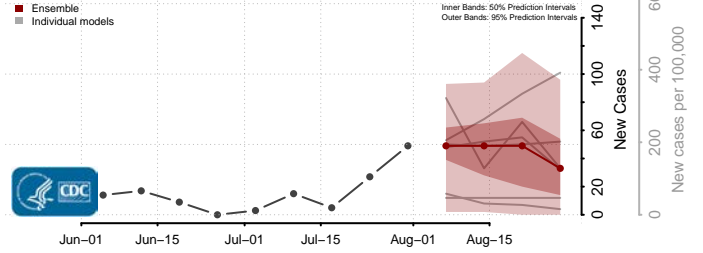

Taylor County, Kentucky