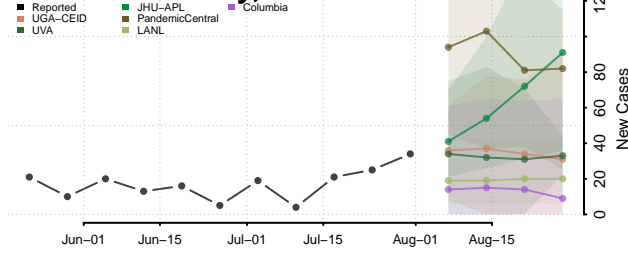

Jackson County, Louisiana