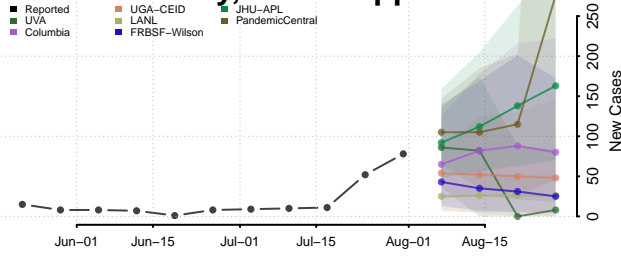

Lincoln County, Mississippi