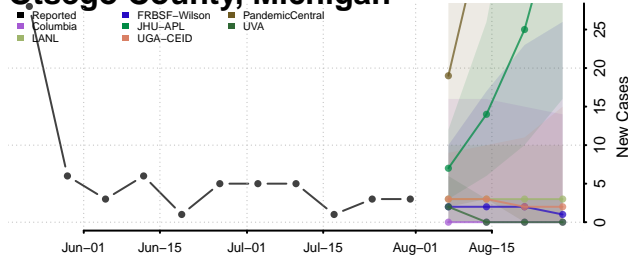

Otsego County, Michigan