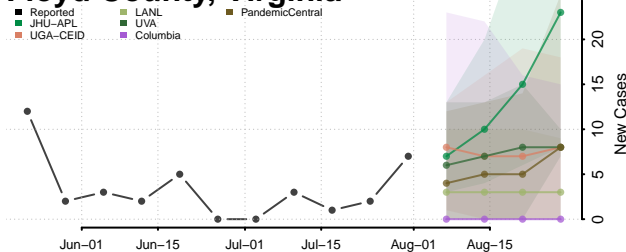

Floyd County, Virginia