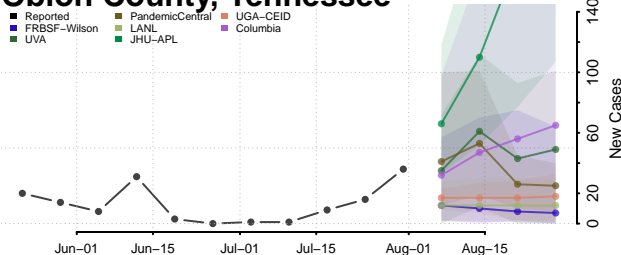

Obion County, Tennessee