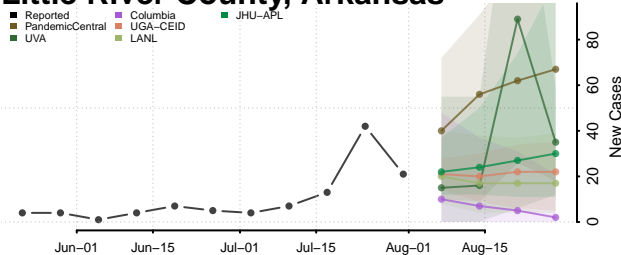

Little River County, Arkansas