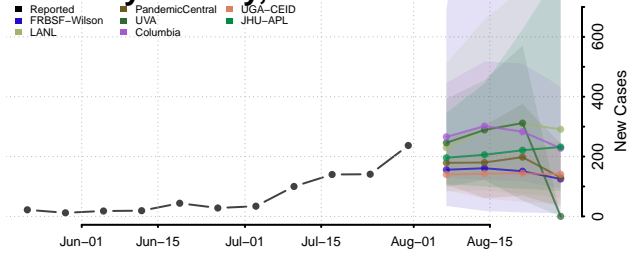

Callaway County, Missouri