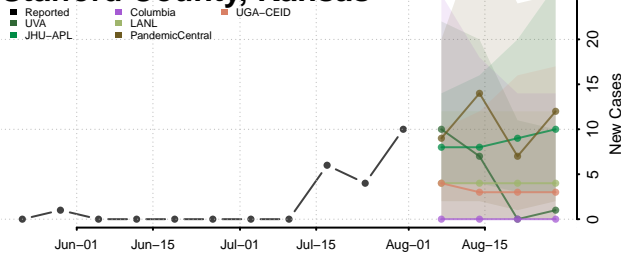

Stafford County, Kansas