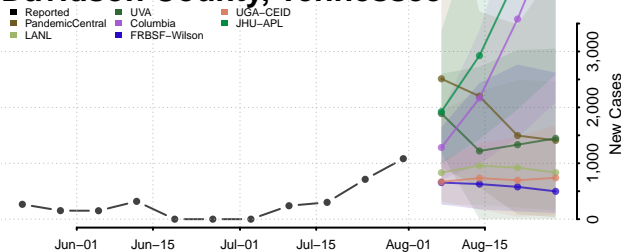

Davidson County, Tennessee