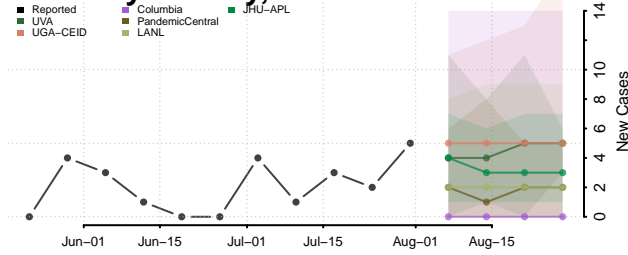

McHenry County, North Dakota