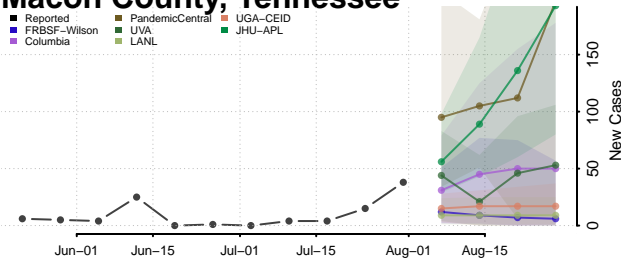

Macon County, Tennessee