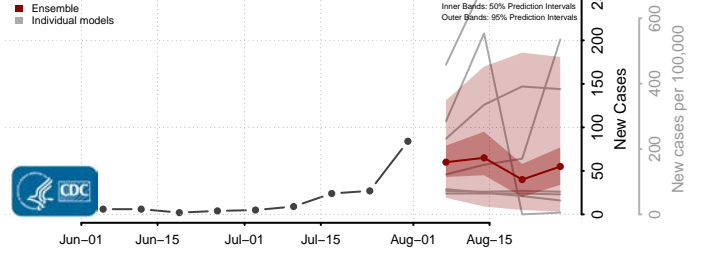

Clinton County, Illinois