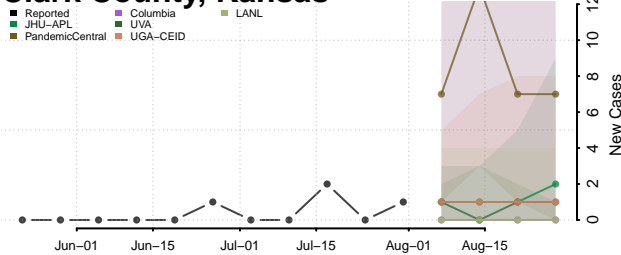

Clark County, Kansas