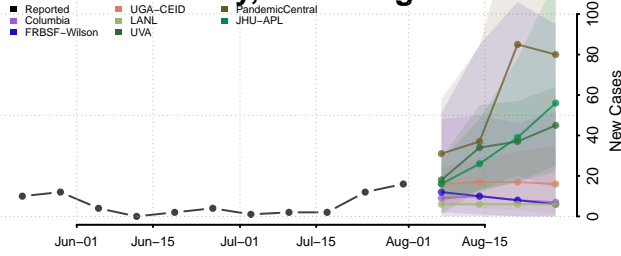

### Hardy County, West Virginia