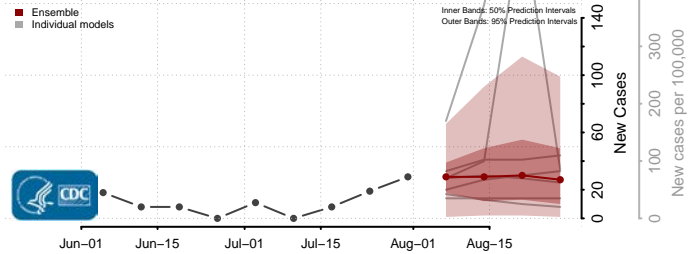

Danville County, Virginia