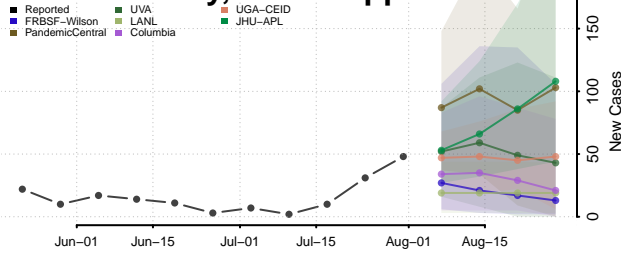

Panola County, Mississippi