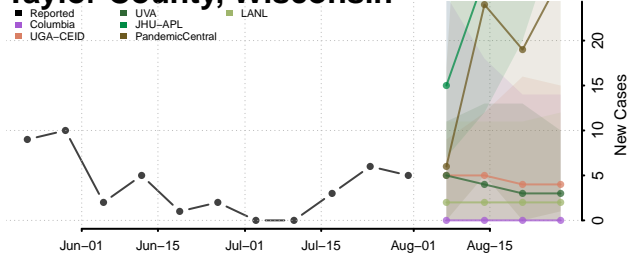

Taylor County, Wisconsin