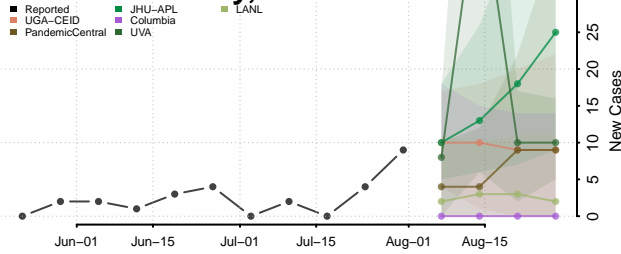

Madison County, Montana