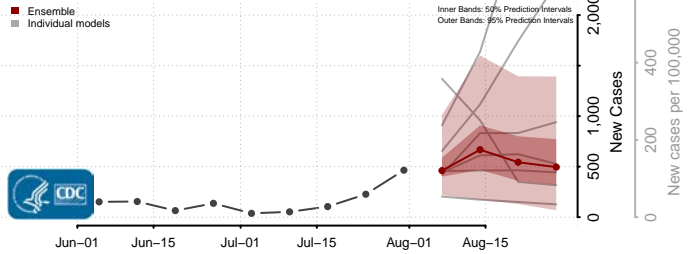

Forsyth County, North Carolina