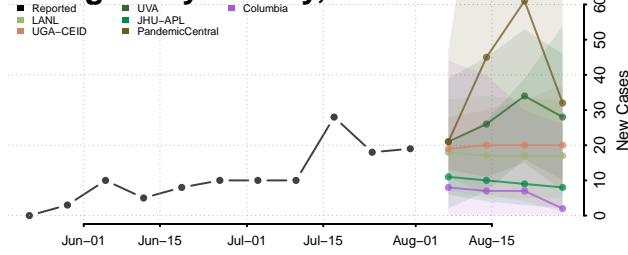

Montgomery County, Missouri