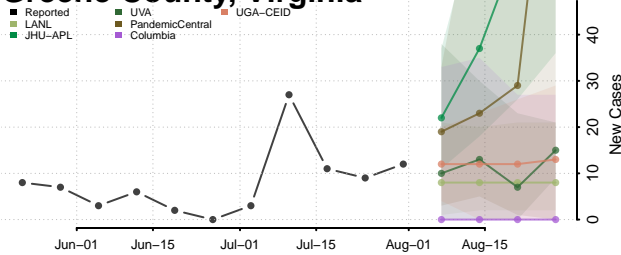

Greene County, Virginia