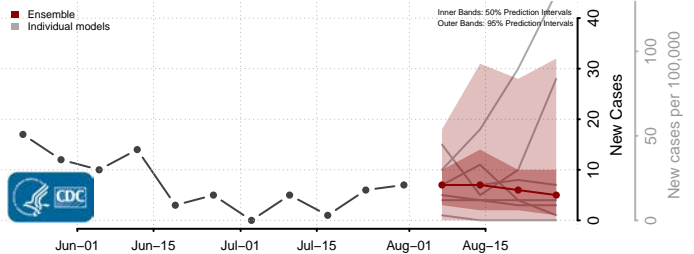

### Putnam County, West Virginia