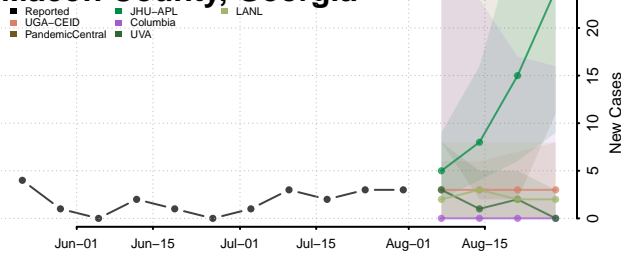

Macon County, Georgia