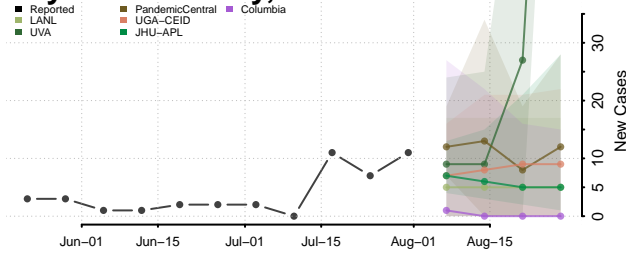

Reynolds County, Missouri