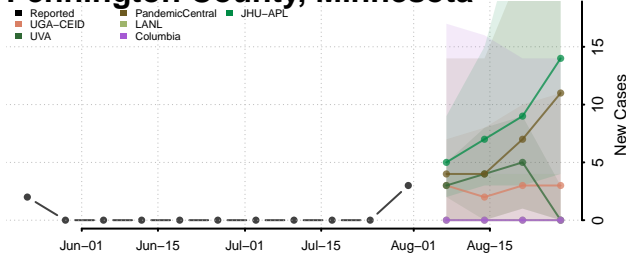

Pennington County, Minnesota