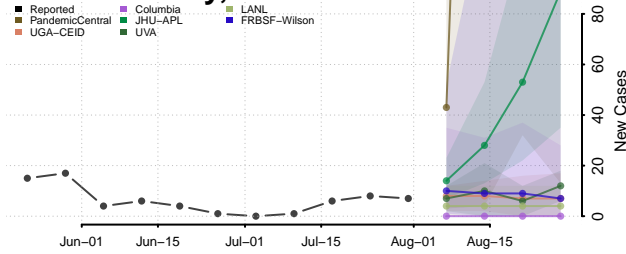

Martin County, Minnesota