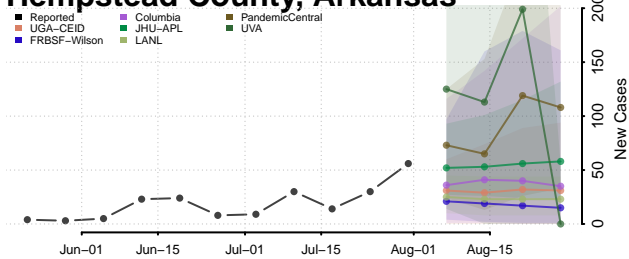

Hempstead County, Arkansas