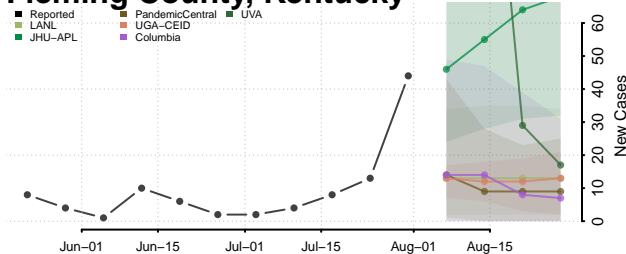

Fleming County, Kentucky