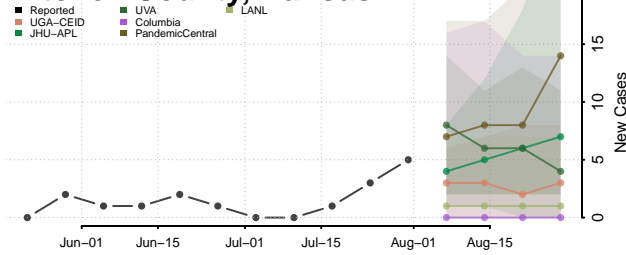

Mitchell County, Kansas