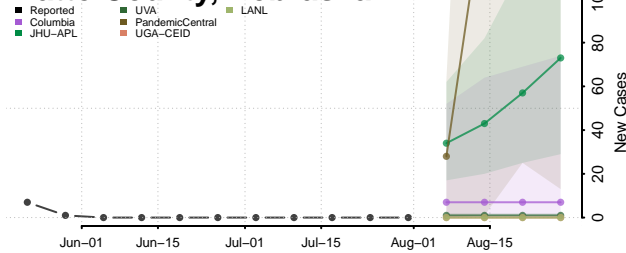

Platte County, Nebraska