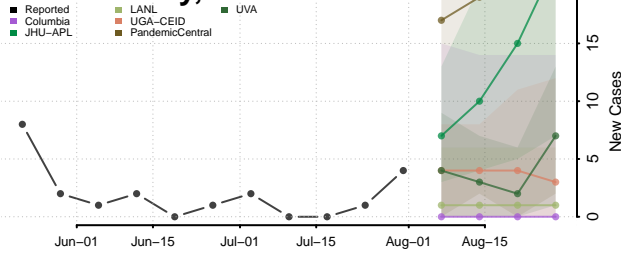

Swift County, Minnesota