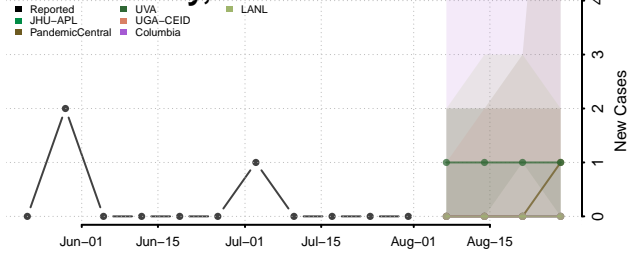

Hand County, South Dakota