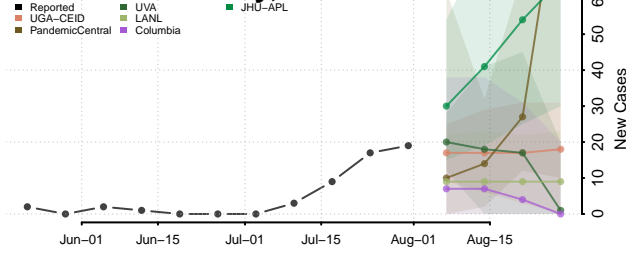

Lawrence County, Illinois