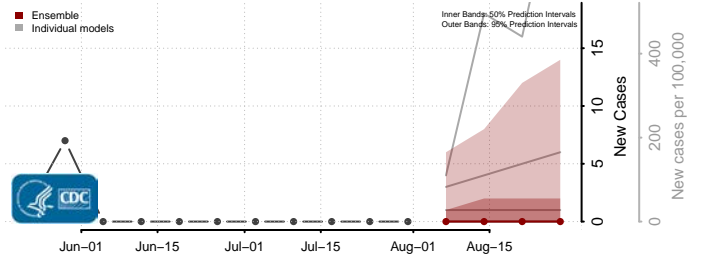

Kimball County, Nebraska