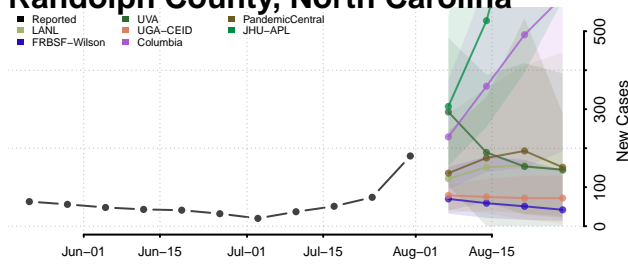

Randolph County, North Carolina