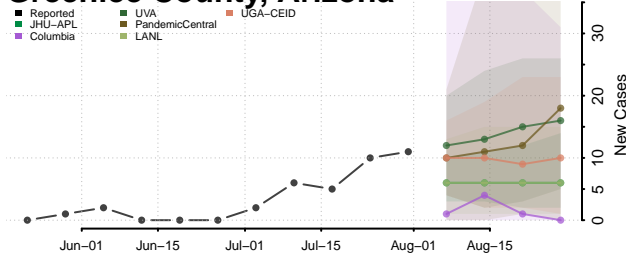

Greenlee County, Arizona