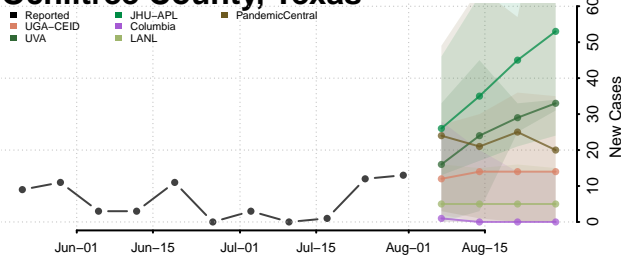

Ochiltree County, Texas