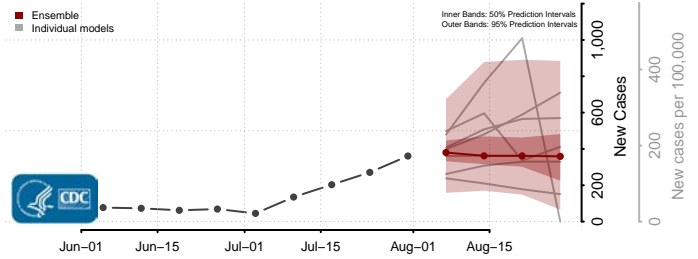

Johnston County, North Carolina