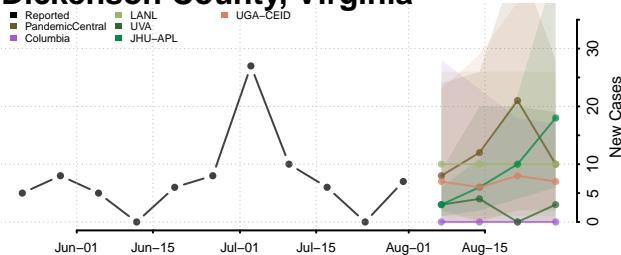

Dickenson County, Virginia