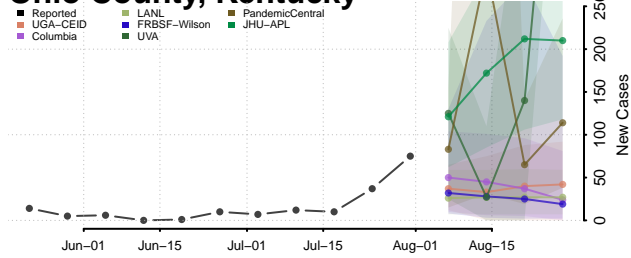

Ohio County, Kentucky