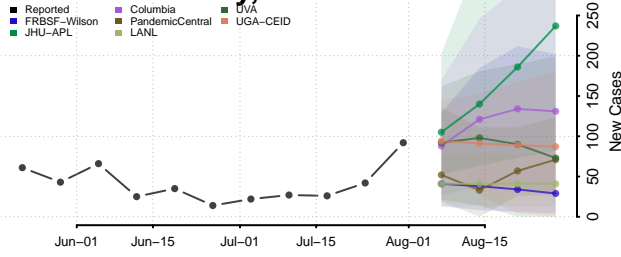

Hancock County, Indiana