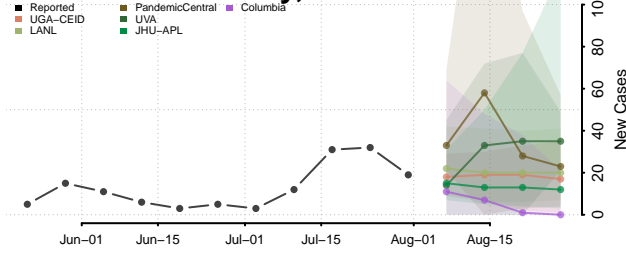

Gasconade County, Missouri