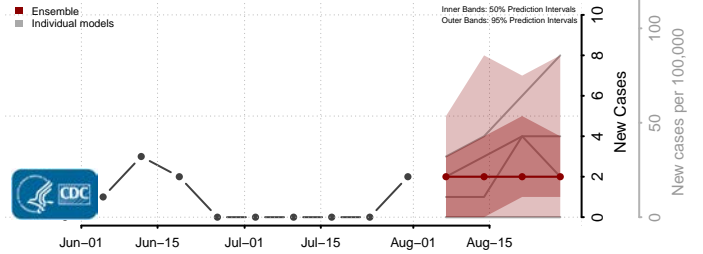

Marshall County, Minnesota