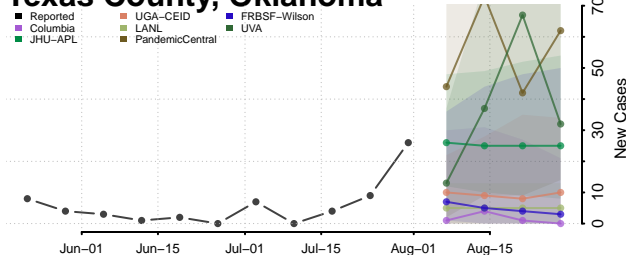

Texas County, Oklahoma