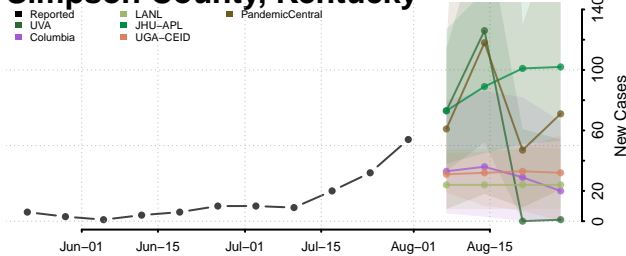

Simpson County, Kentucky