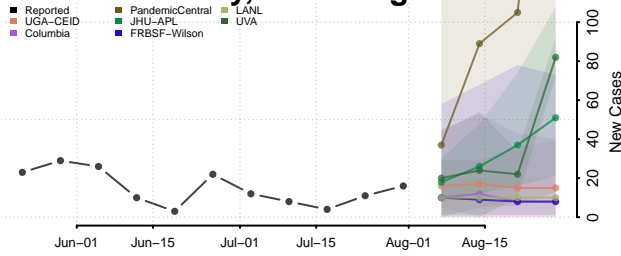

Jackson County, West Virginia