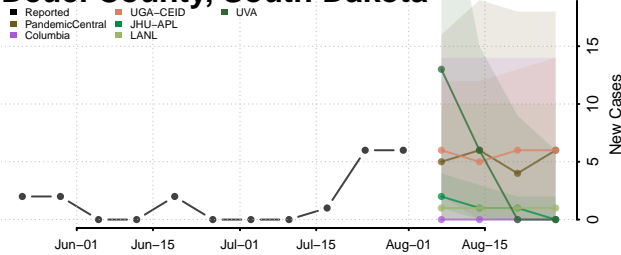

Deuel County, South Dakota