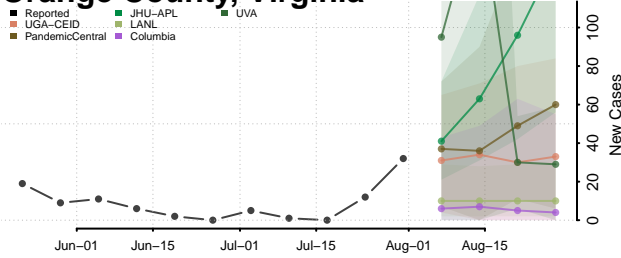

Orange County, Virginia