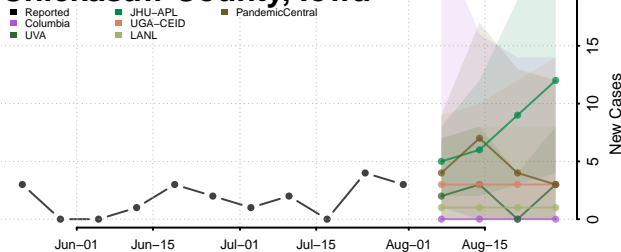

Chickasaw County, Iowa