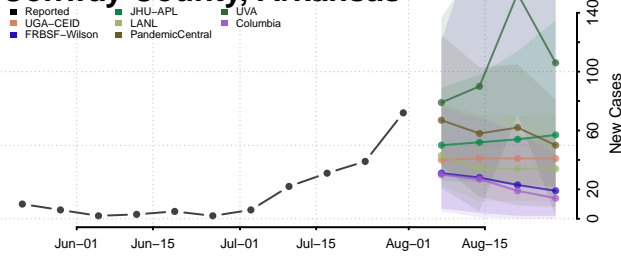

Conway County, Arkansas