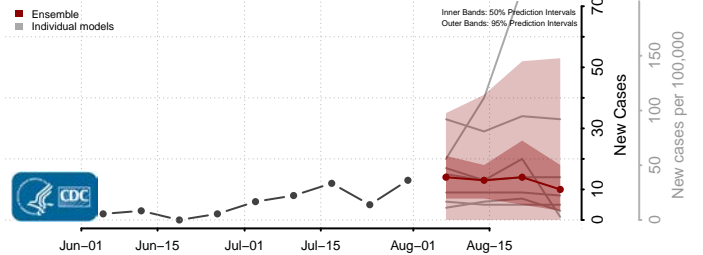

Macon County, North Carolina