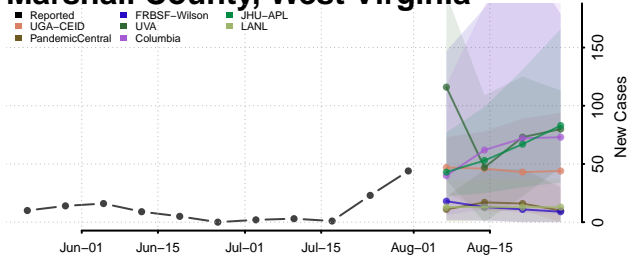

Marshall County, West Virginia