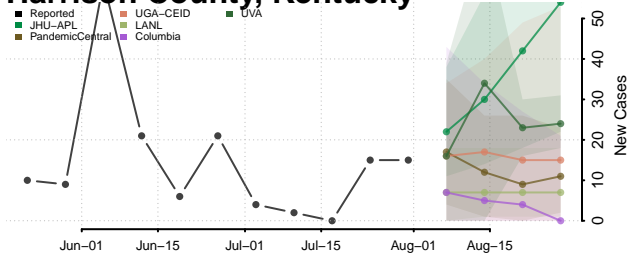

Harrison County, Kentucky