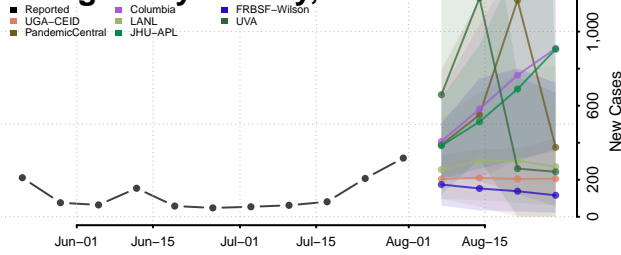

Montgomery County, Tennessee