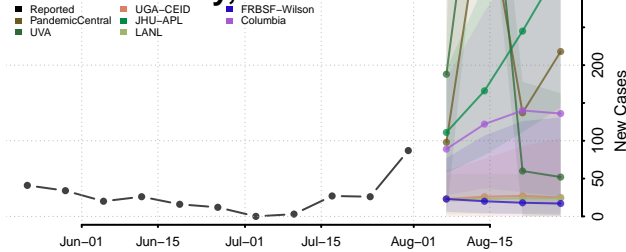

Stokes County, North Carolina