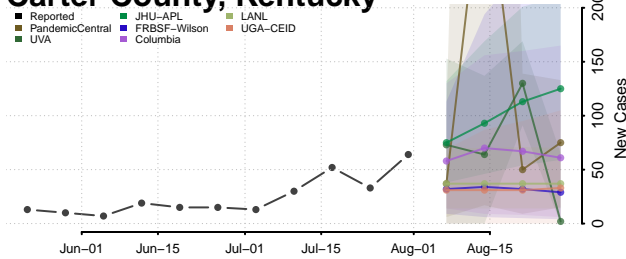

Carter County, Kentucky