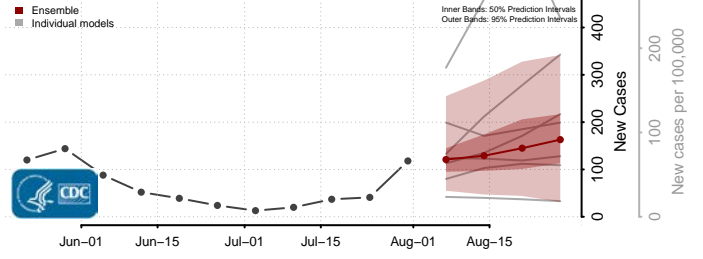

Kanawha County, West Virginia