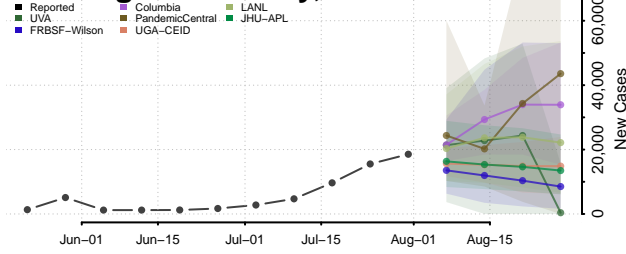

Los Angeles County, California