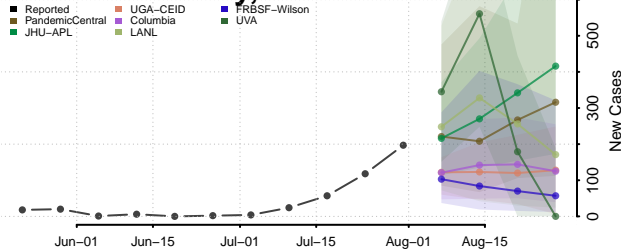

Kershaw County, South Carolina