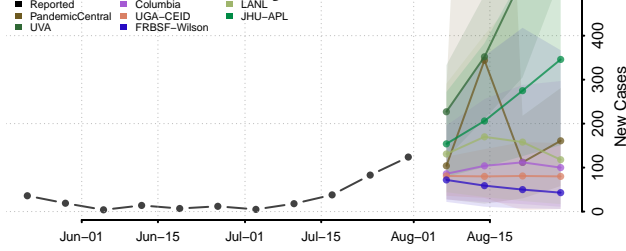

Rutherford County, North Carolina