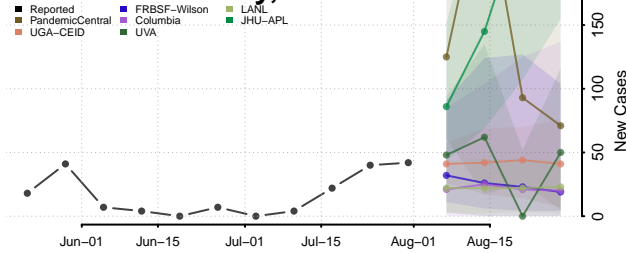

McDowell County, North Carolina