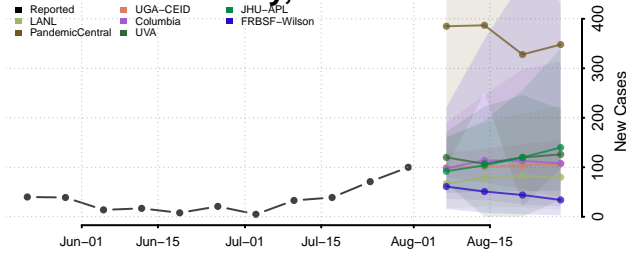

Bonneville County, Idaho