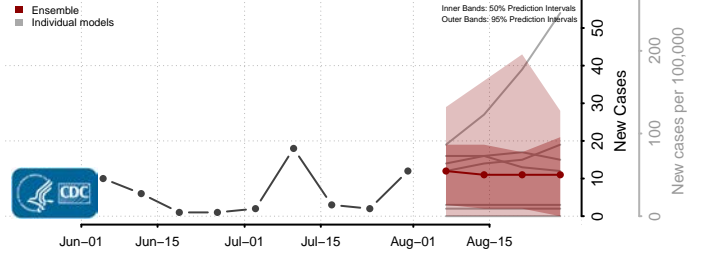

Washington County, Iowa