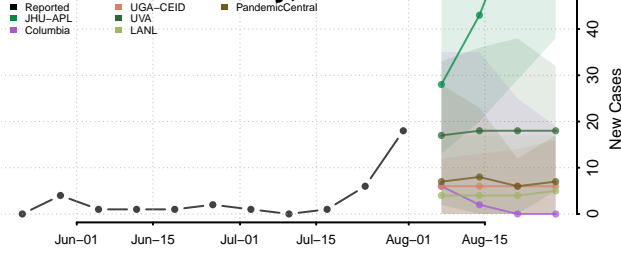

McCormick County, South Carolina