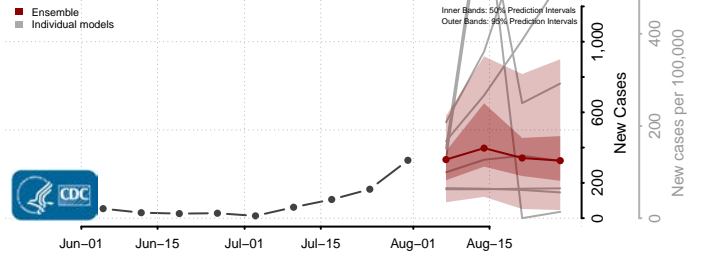

Buncombe County, North Carolina