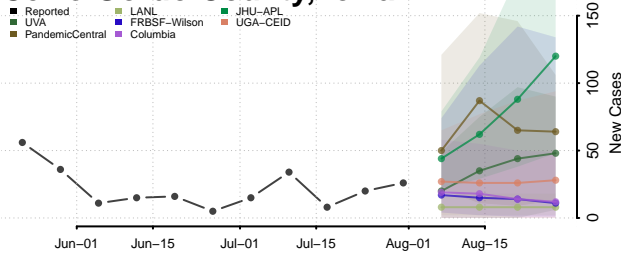

### Cerro Gordo County, Iowa