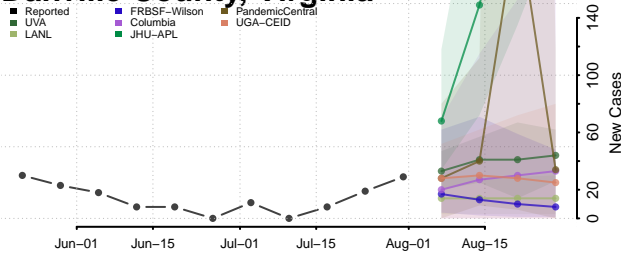

Danville County, Virginia