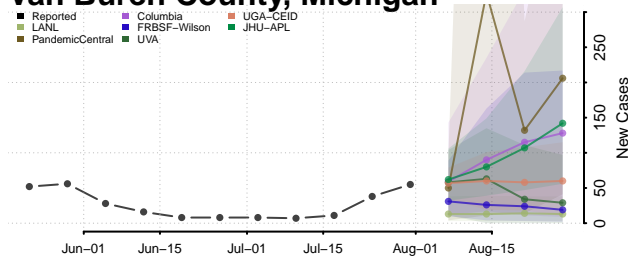

Van Buren County, Michigan