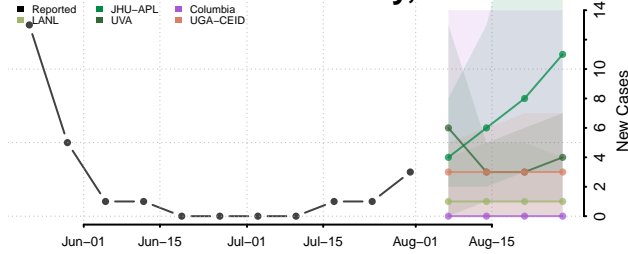

Lake of the Woods County, Minnesota