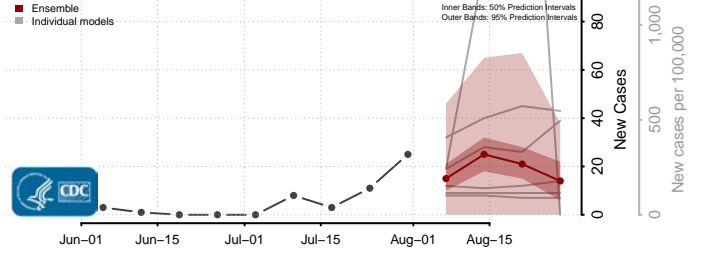

Wheeler County, Georgia