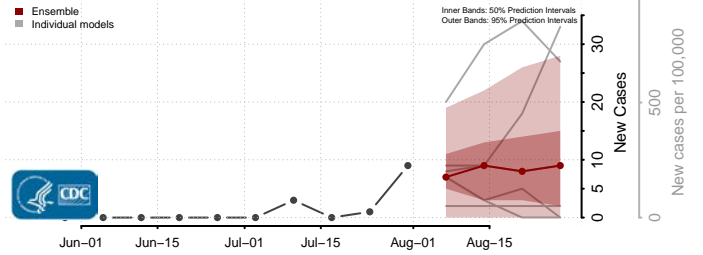

### Norton County, Virginia