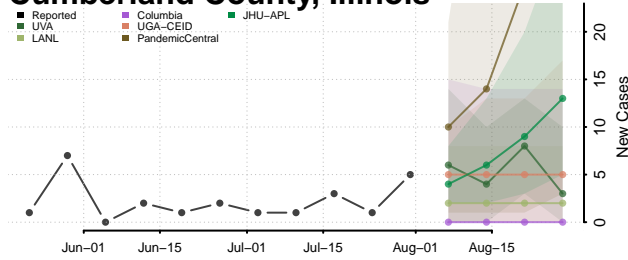

Cumberland County, Illinois