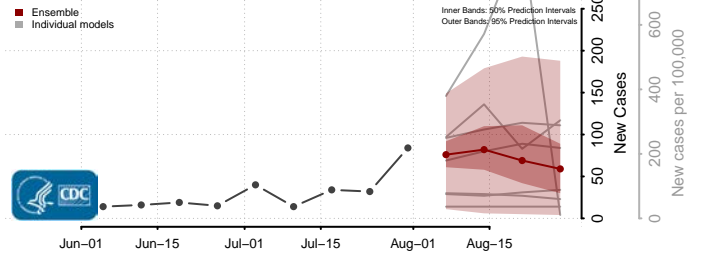

Okmulgee County, Oklahoma