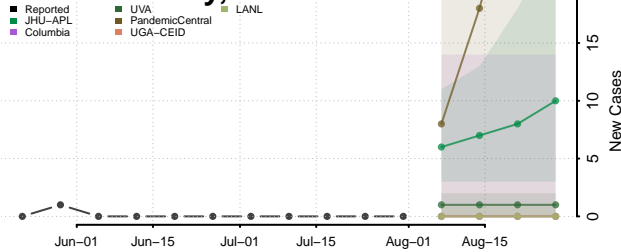

Custer County, Nebraska