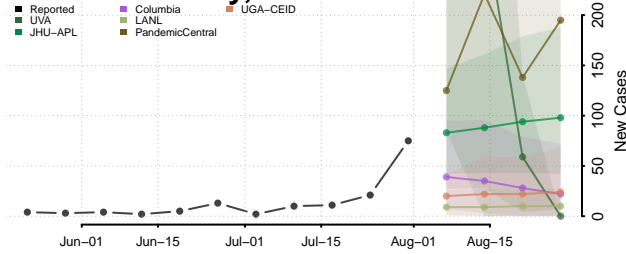

Garfield County, Oklahoma