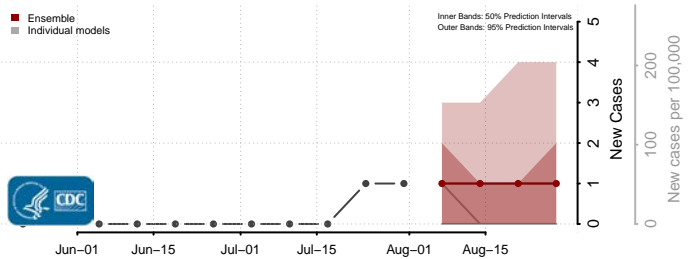

Oliver County, North Dakota