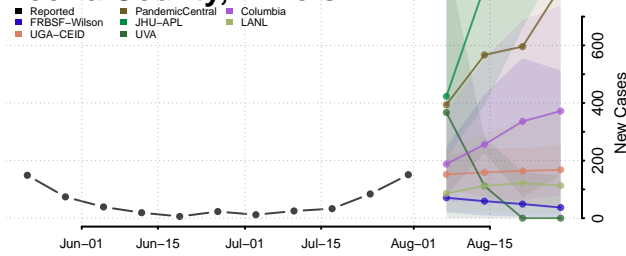

Peoria County, Illinois