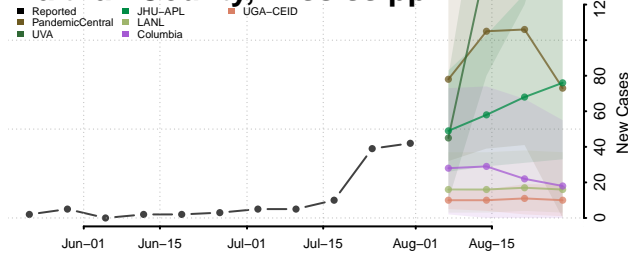

Walthall County, Mississippi