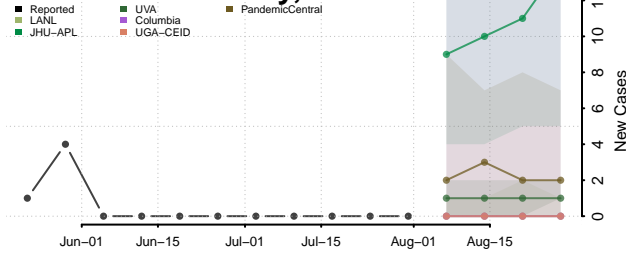

Red Willow County, Nebraska