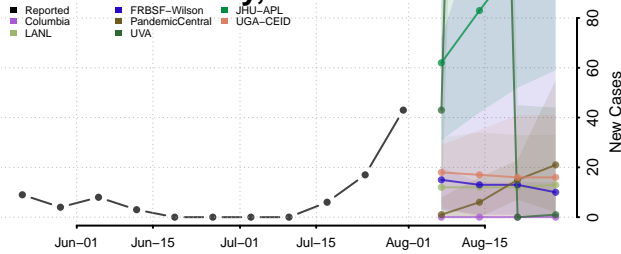

Crawford County, Illinois