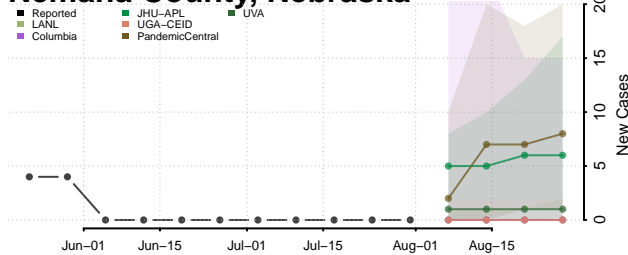

Nemaha County, Nebraska