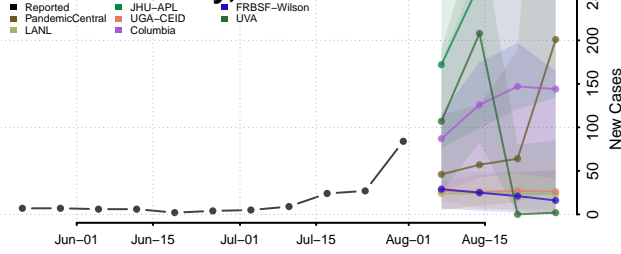

Clinton County, Illinois