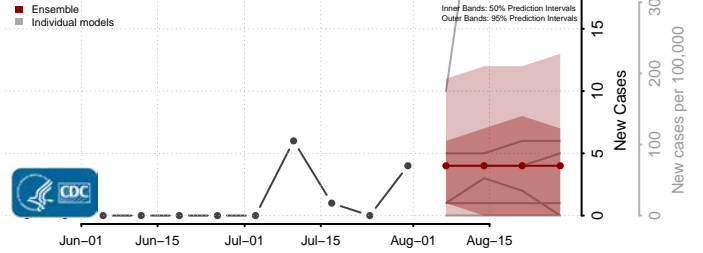

Greer County, Oklahoma