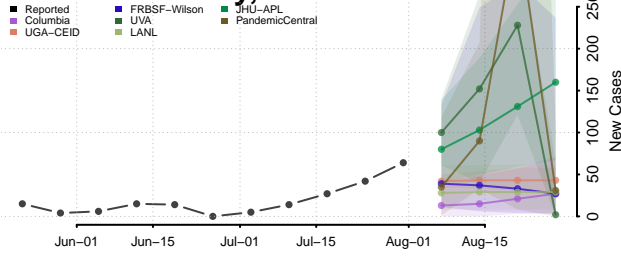

Harrison County, Indiana