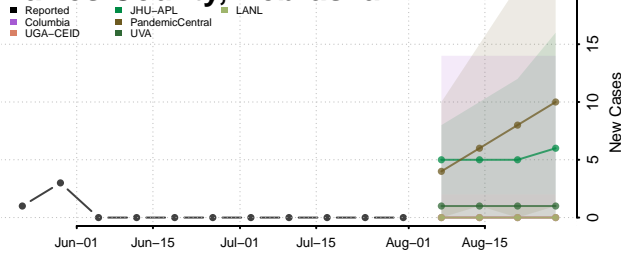

Dawes County, Nebraska