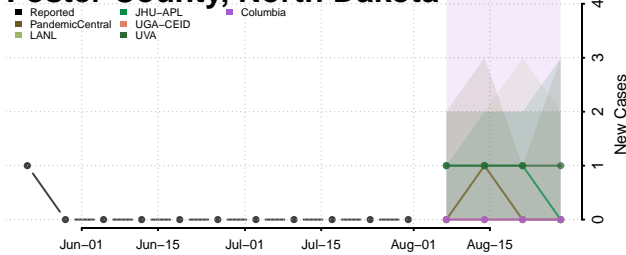

Foster County, North Dakota