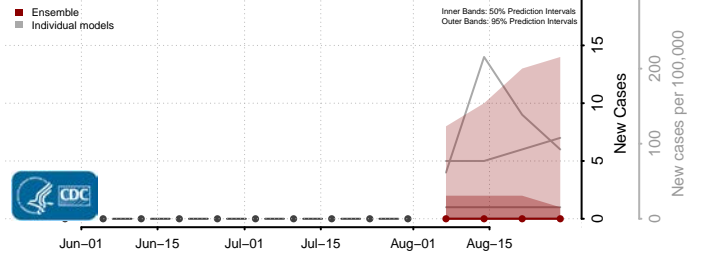

Kearney County, Nebraska