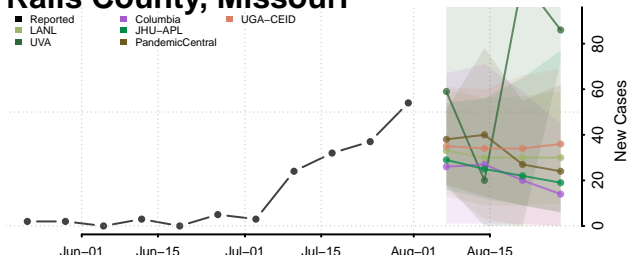

Ralls County, Missouri