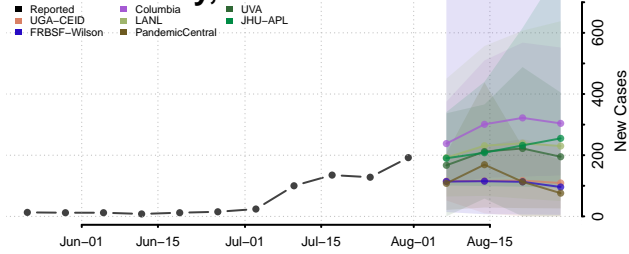

Pettis County, Missouri