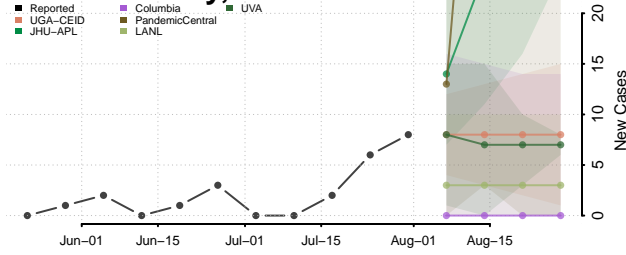

### Forest County, Wisconsin