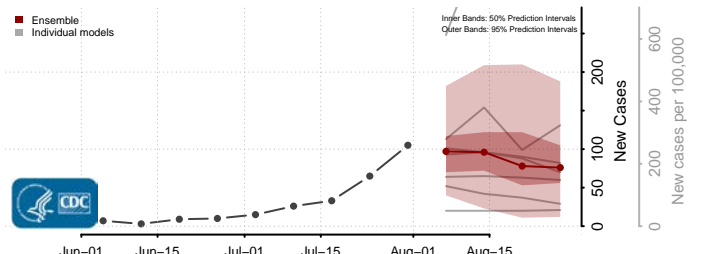

McClain County, Oklahoma