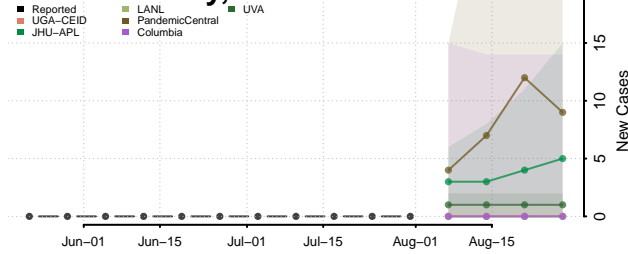

Nance County, Nebraska