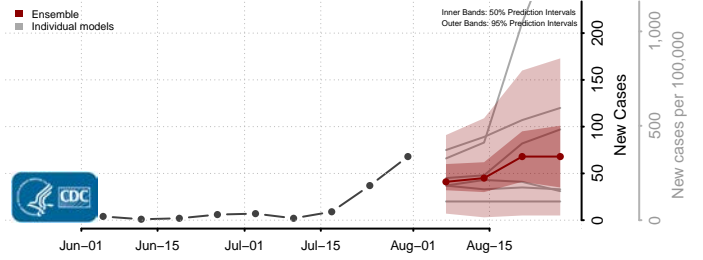

Wayne County, Mississippi