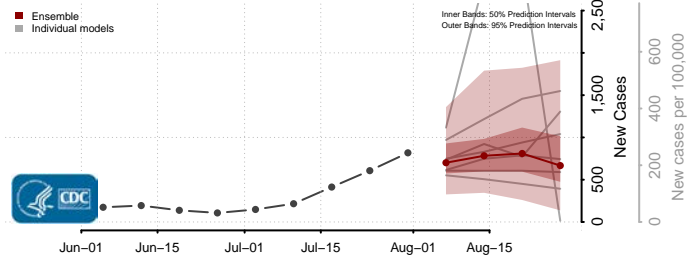

Cumberland County, North Carolina