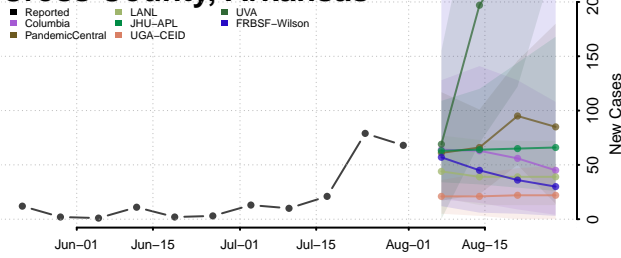

Cross County, Arkansas