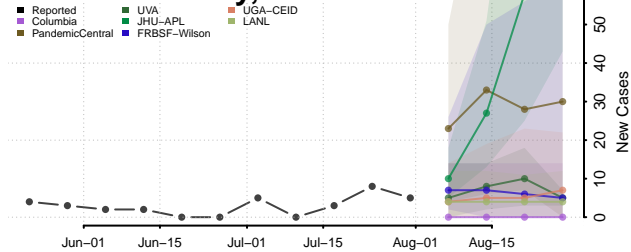

Hertford County, North Carolina