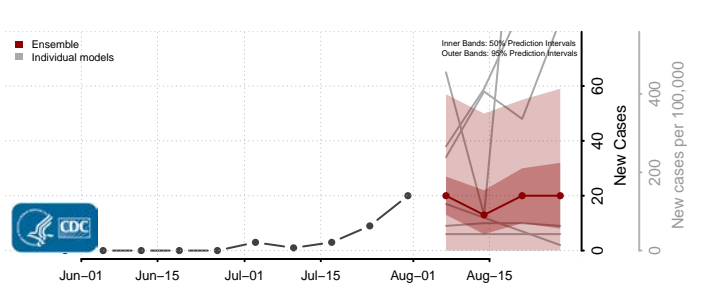

Swain County, North Carolina