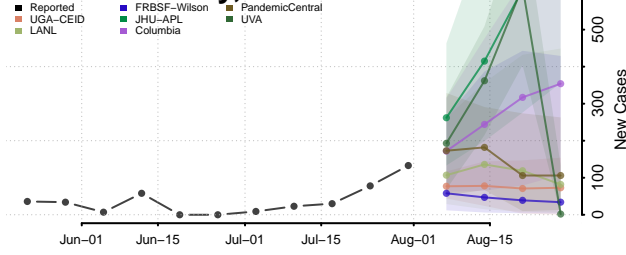

Gibson County, Tennessee