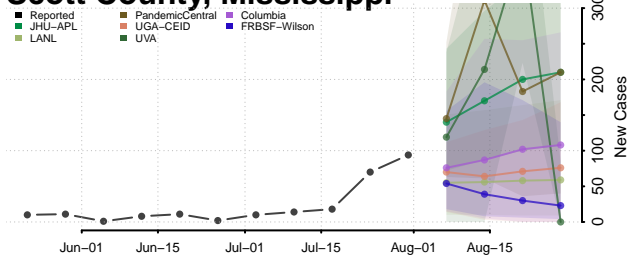

Scott County, Mississippi