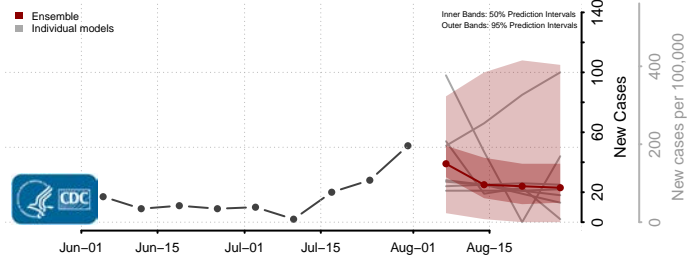

Harlan County, Kentucky