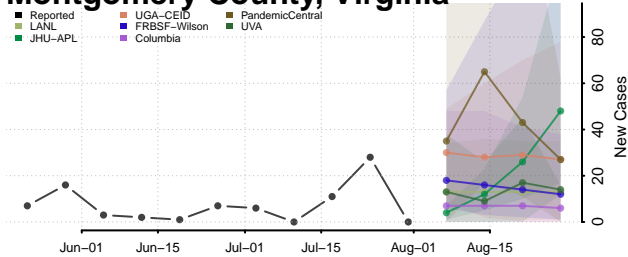

Montgomery County, Virginia