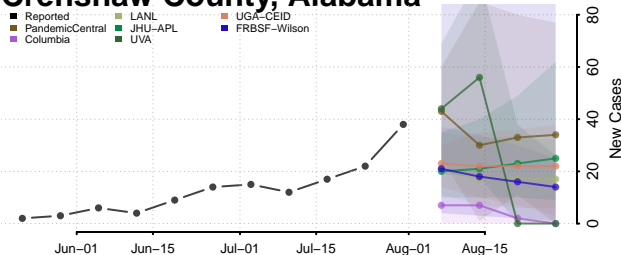

Crenshaw County, Alabama