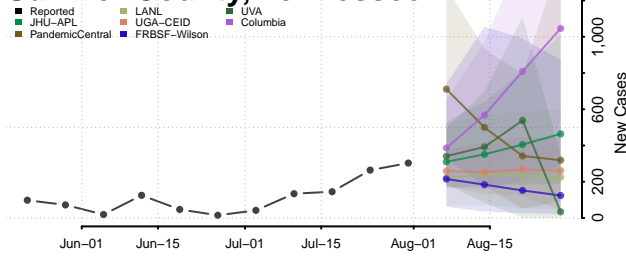

Sumner County, Tennessee