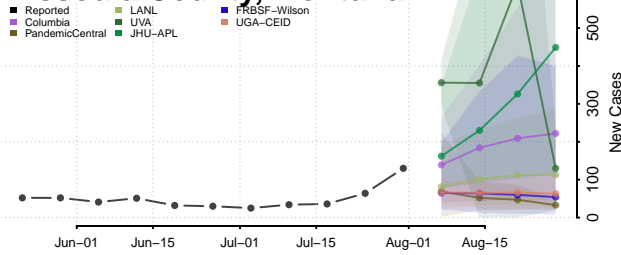

Missoula County, Montana