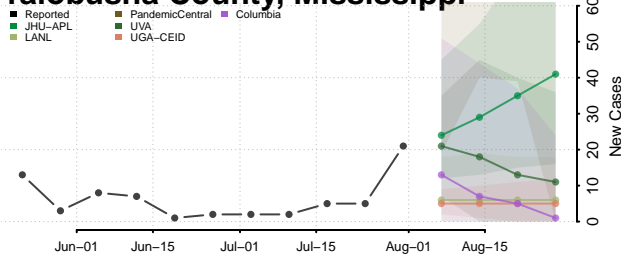

Yalobusha County, Mississippi