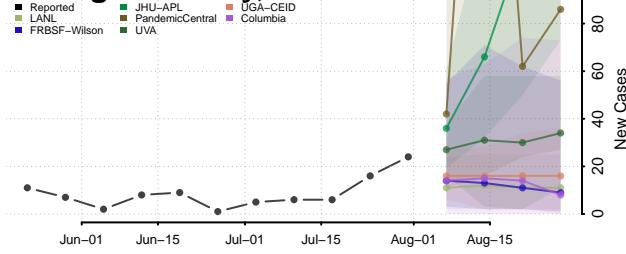

Grainger County, Tennessee