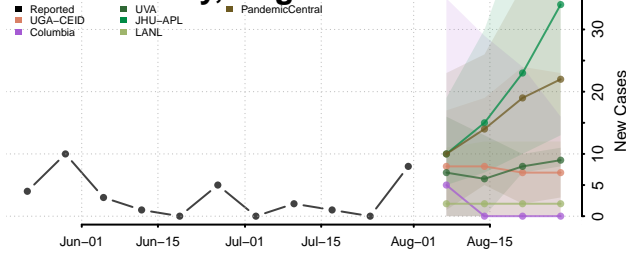

Essex County, Virginia