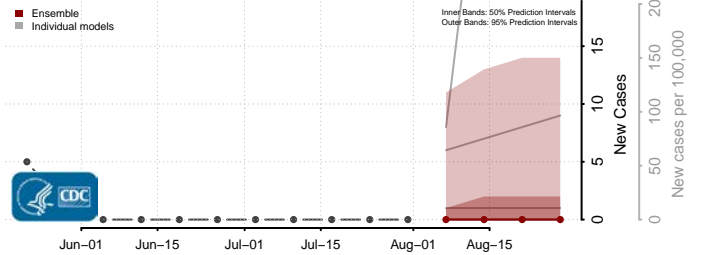

Hamilton County, Nebraska