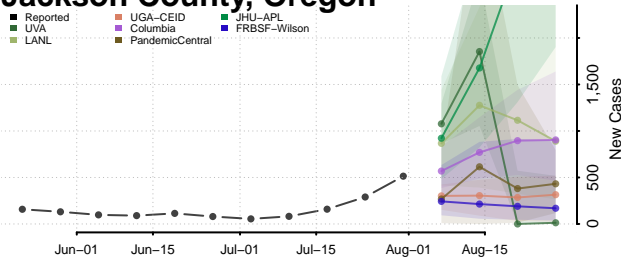

Jackson County, Oregon