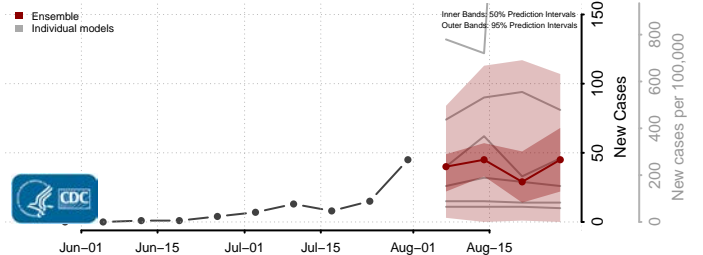

Marshall County, Oklahoma