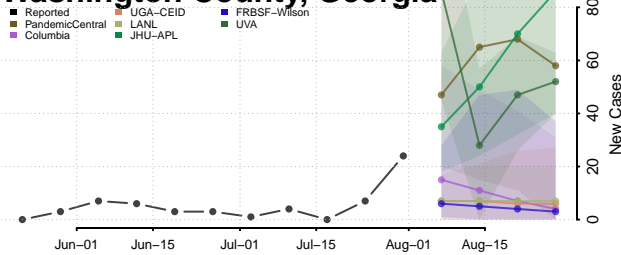

Washington County, Georgia