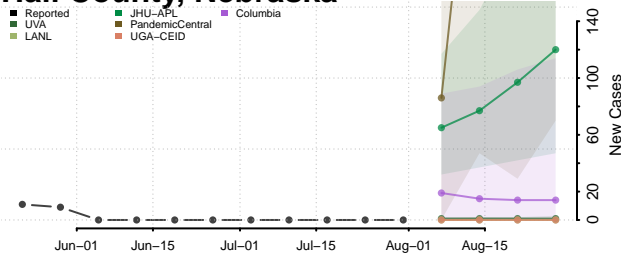

Hall County, Nebraska