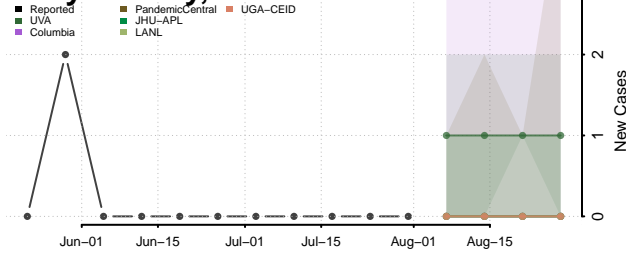

Eddy County, North Dakota