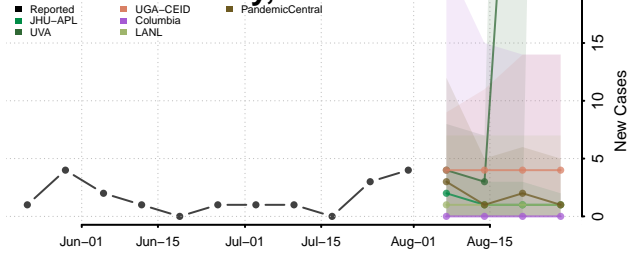

Fall River County, South Dakota