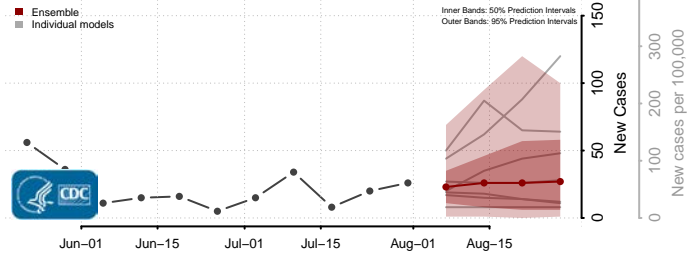

### Cerro Gordo County, Iowa