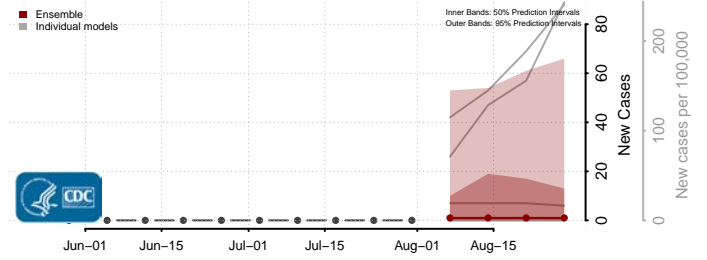

Dodge County, Nebraska