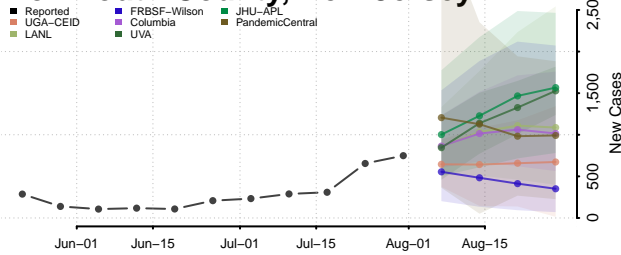

Monmouth County, New Jersey