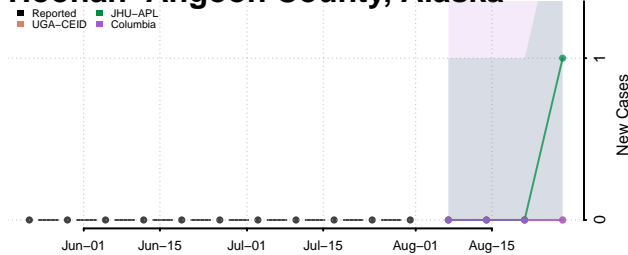

Hoonah-Angoon County, Alaska