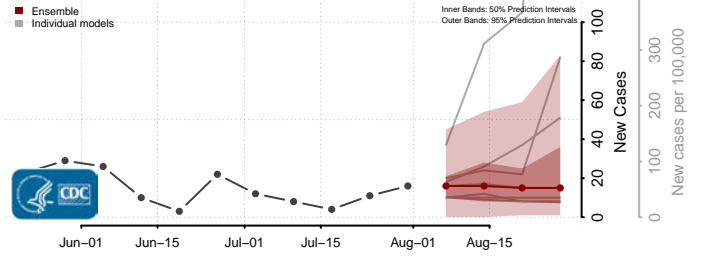

Jackson County, West Virginia