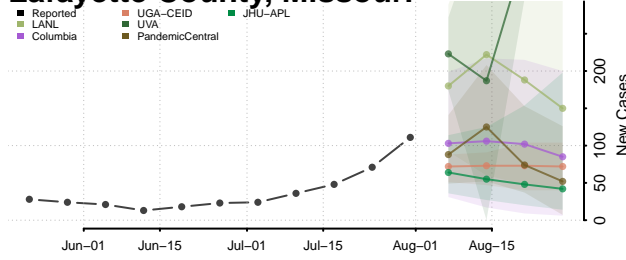

Lafayette County, Missouri