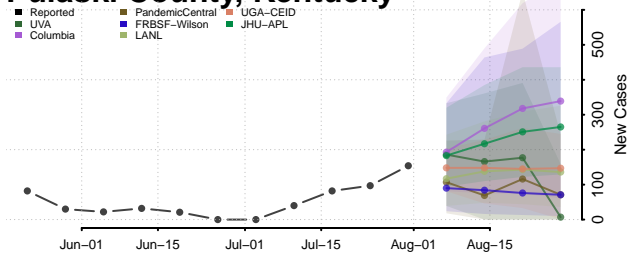

Pulaski County, Kentucky