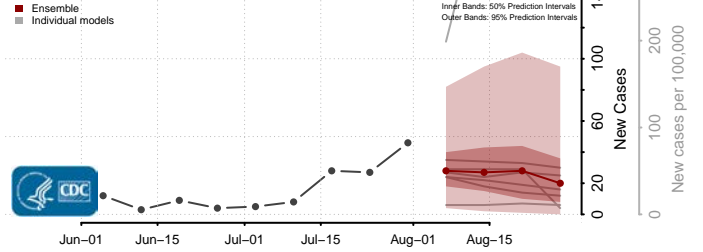

Grady County, Oklahoma