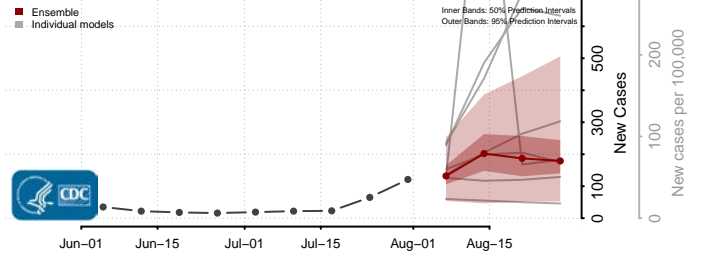

Harford County, Maryland