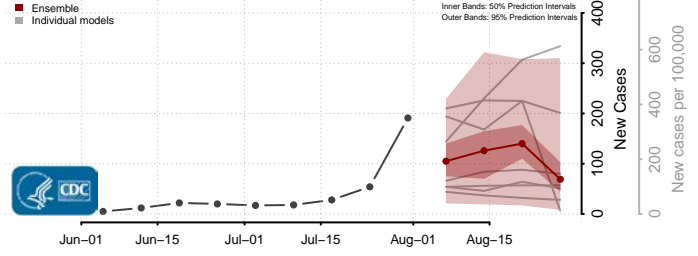

Tuolumne County, California