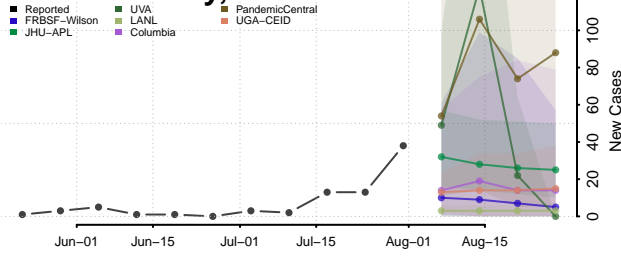

Custer County, Oklahoma