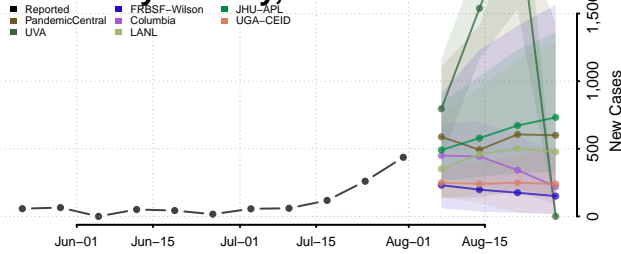

St. Landry County, Louisiana