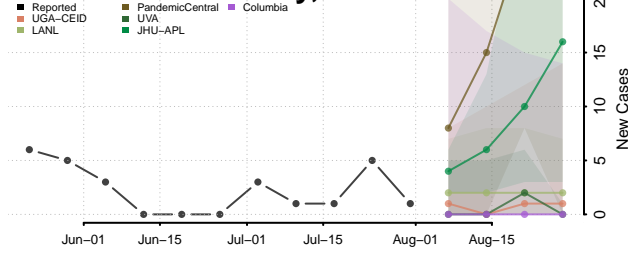

Cottonwood County, Minnesota