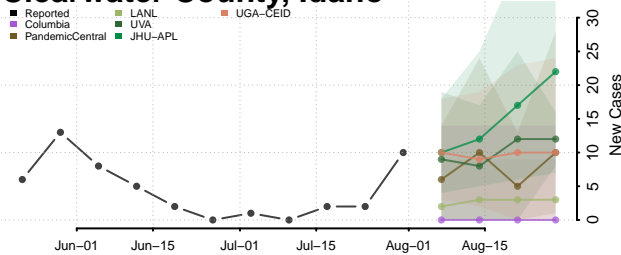

Clearwater County, Idaho