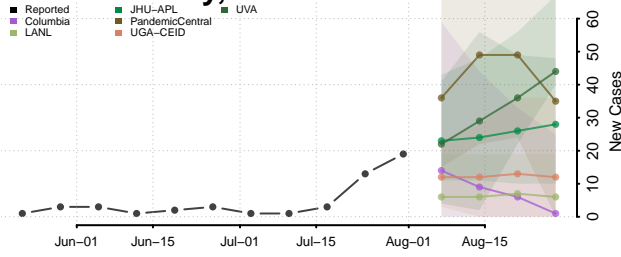

Chicot County, Arkansas