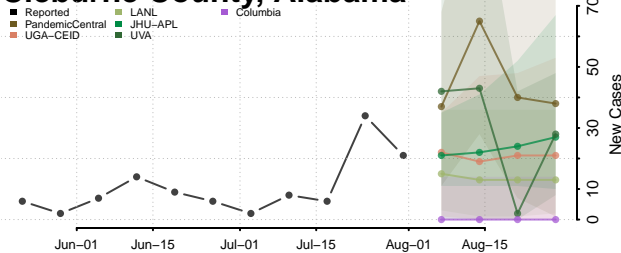

Cleburne County, Alabama