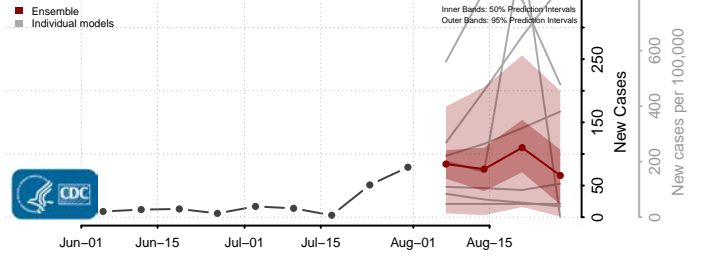

Washington County, Mississippi