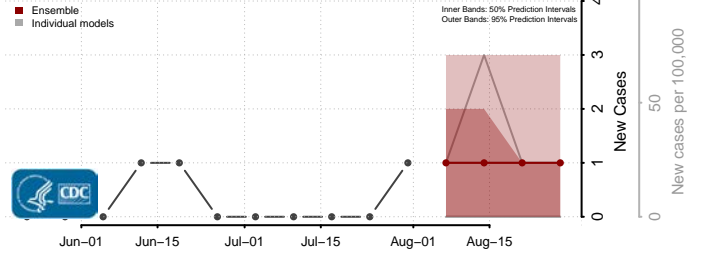

Sioux County, North Dakota