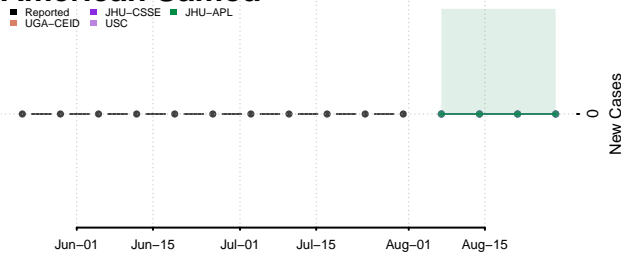

American Samoa