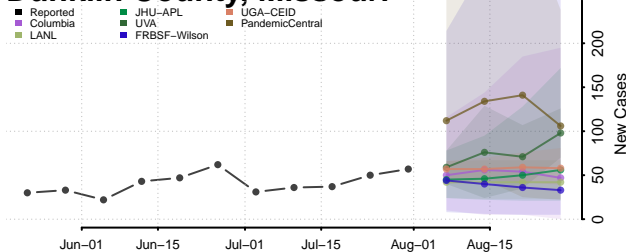

Dunklin County, Missouri