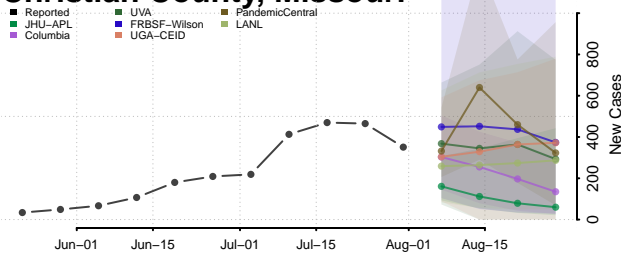

Christian County, Missouri