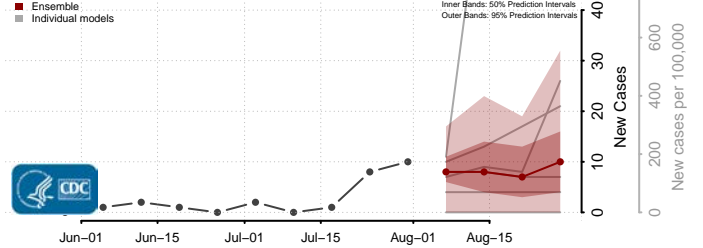

Alexander County, Illinois