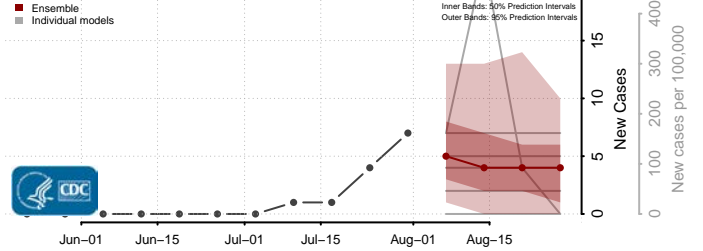

Grant County, Oklahoma