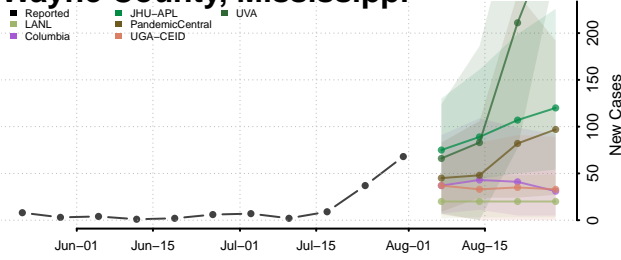

Wayne County, Mississippi