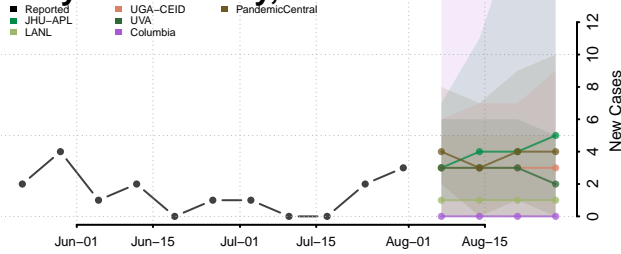

### Cheyenne County, Kansas