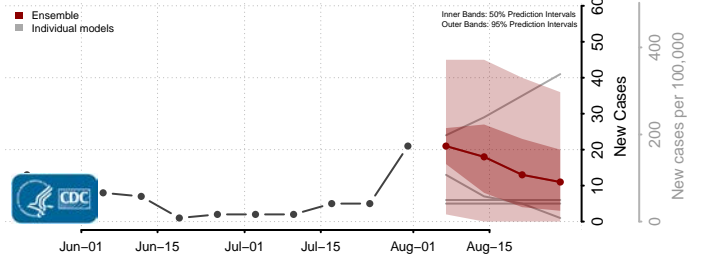

Yalobusha County, Mississippi