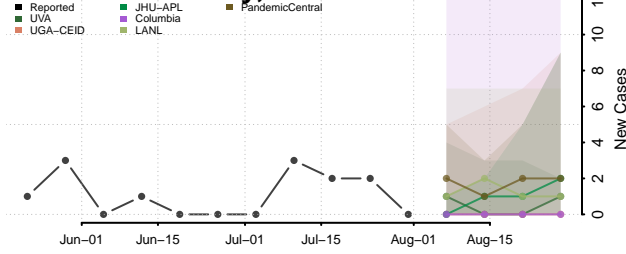

Florence County, Wisconsin