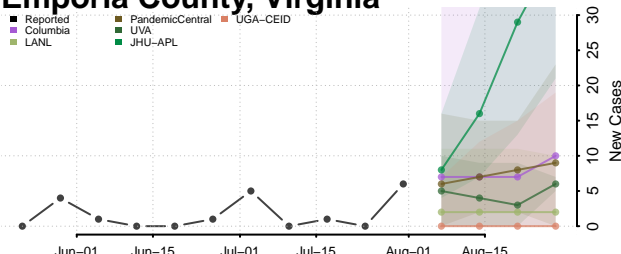

### Emporia County, Virginia