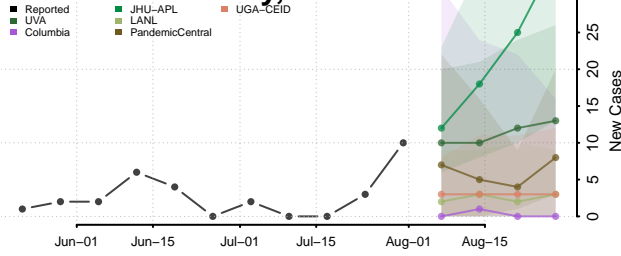

Van Buren County, Tennessee