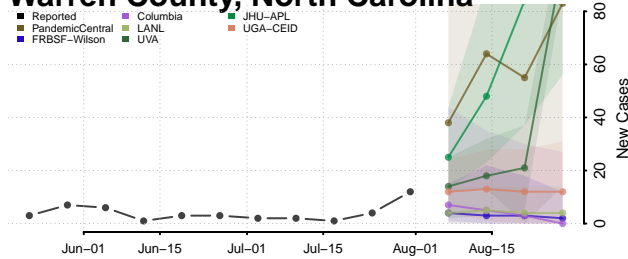

Warren County, North Carolina