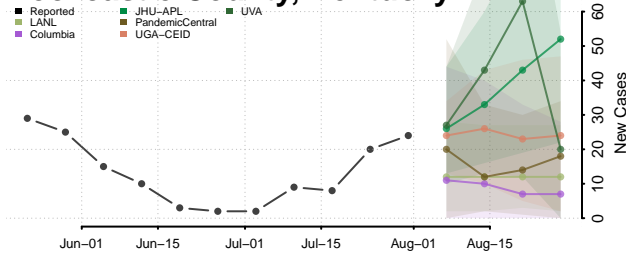

Rockcastle County, Kentucky