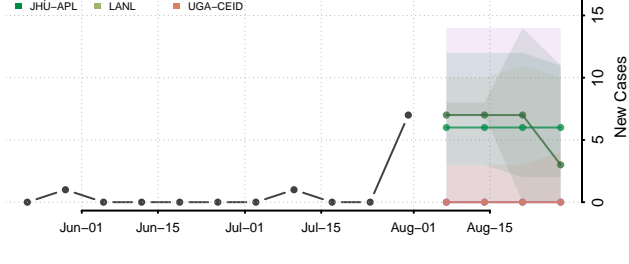

Roger Mills County, Oklahoma