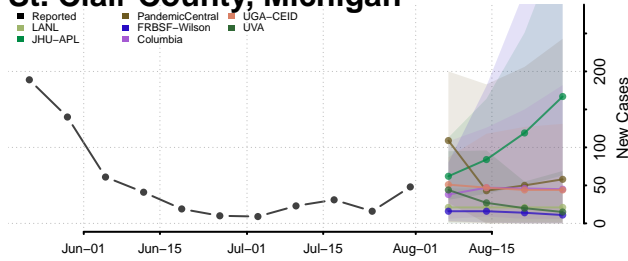

St. Clair County, Michigan