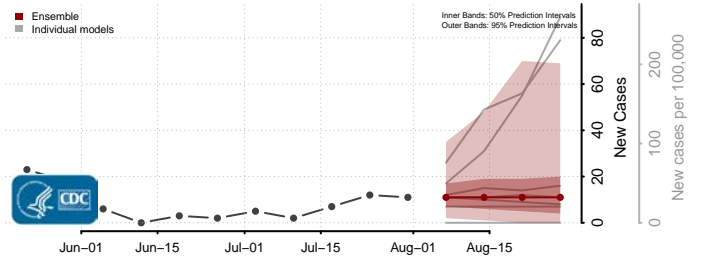

Nicollet County, Minnesota