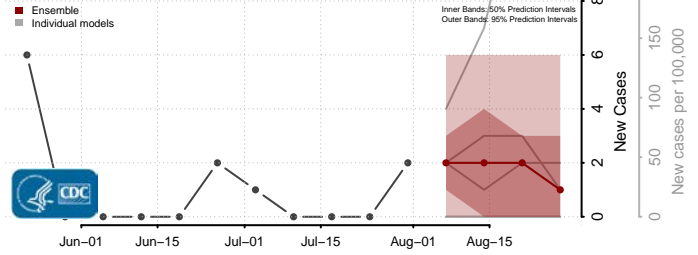

Hamilton County, New York