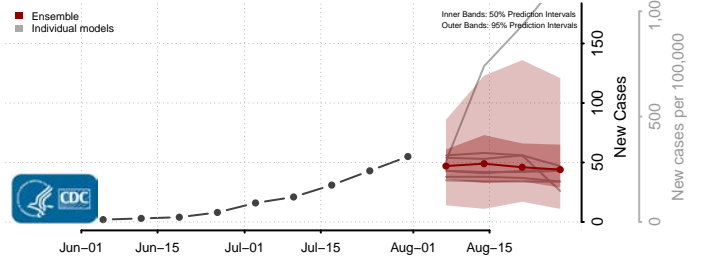

Cooper County, Missouri