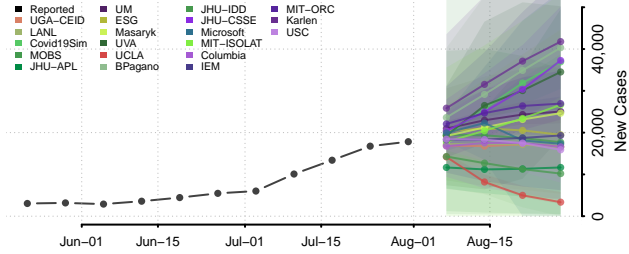

Missouri

Adair County, Missouri

Andrew County, Missouri

Atchison County, Missouri

Audrain County, Missouri

Barry County, Missouri