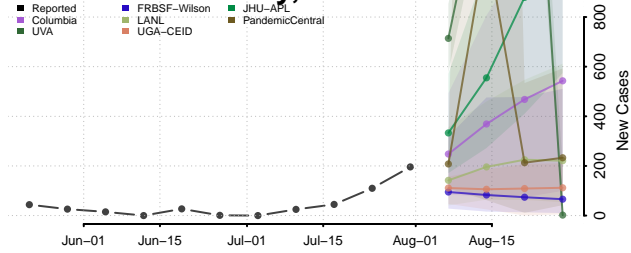

Henderson County, North Carolina