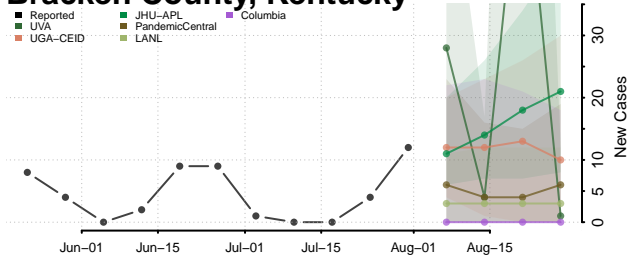

Bracken County, Kentucky