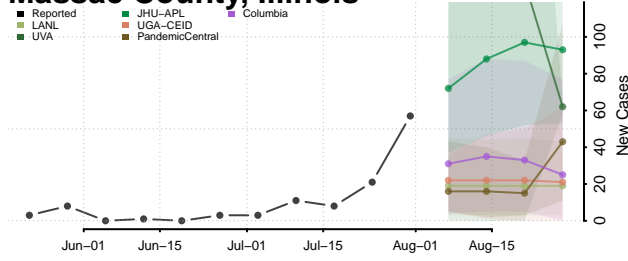

Massac County, Illinois