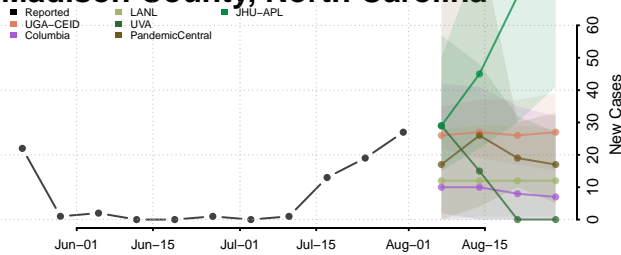

Madison County, North Carolina