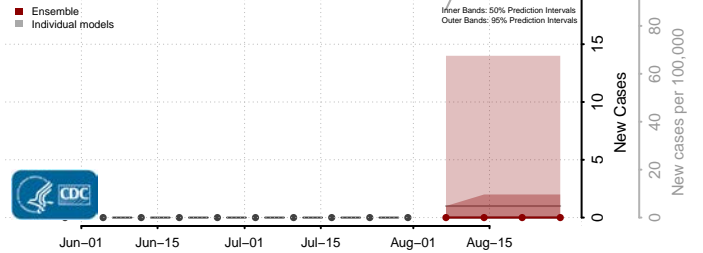

Washington County, Nebraska