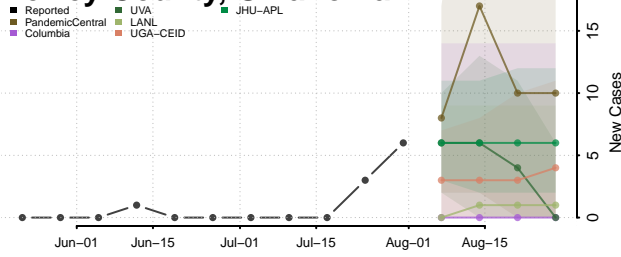

Dewey County, Oklahoma