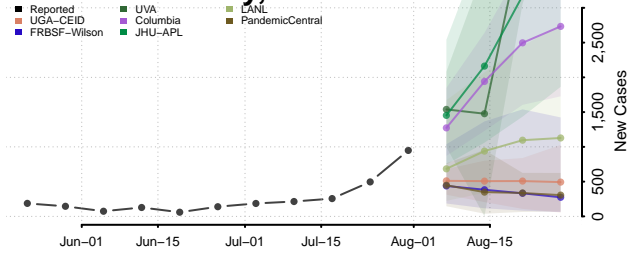

Richland County, South Carolina