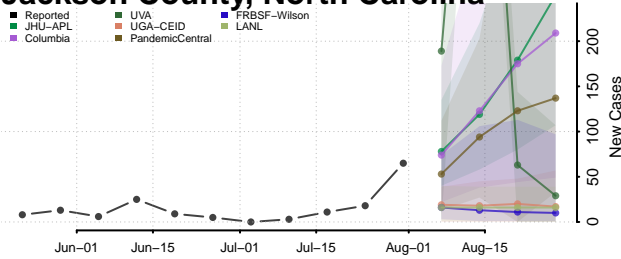

Jackson County, North Carolina