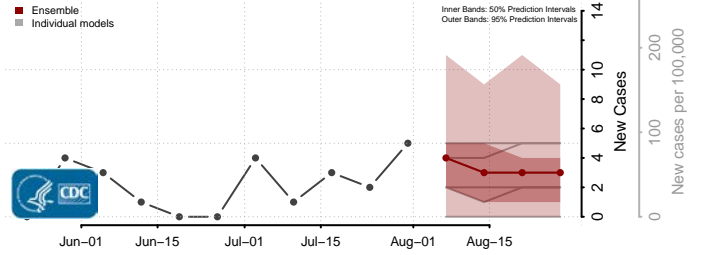

McHenry County, North Dakota