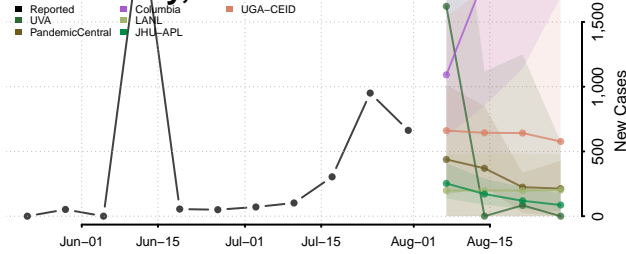

Bell County, Texas