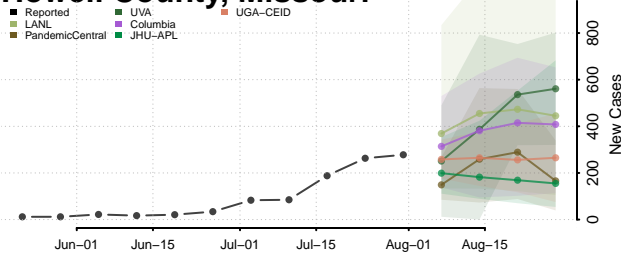

Howell County, Missouri