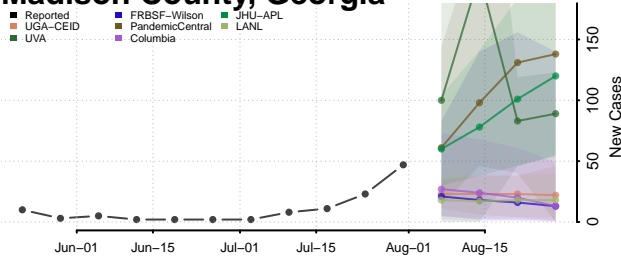

Madison County, Georgia