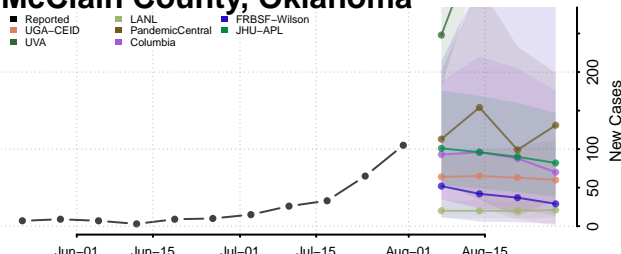

McClain County, Oklahoma