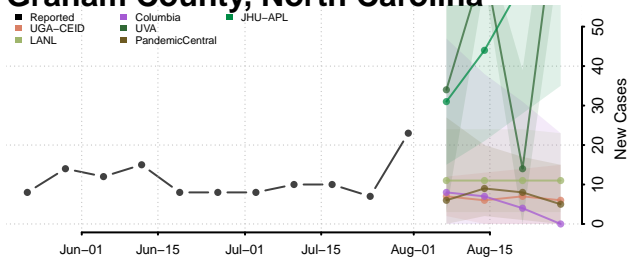

Graham County, North Carolina