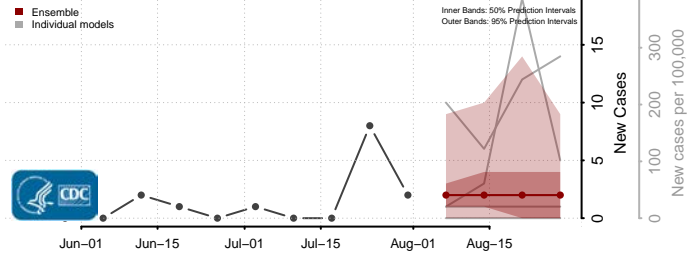

Dillingham County, Alaska