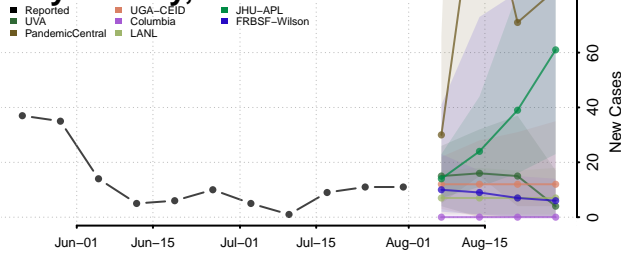

Clay County, Minnesota