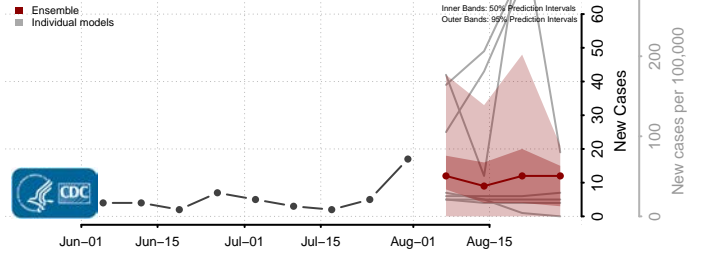

Goochland County, Virginia