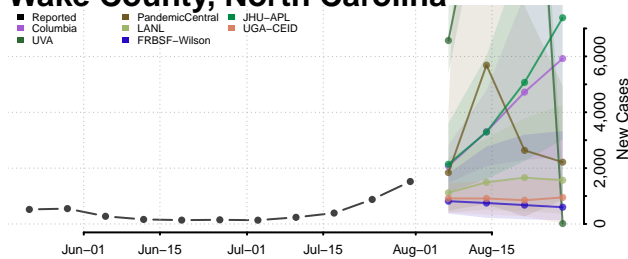

Wake County, North Carolina