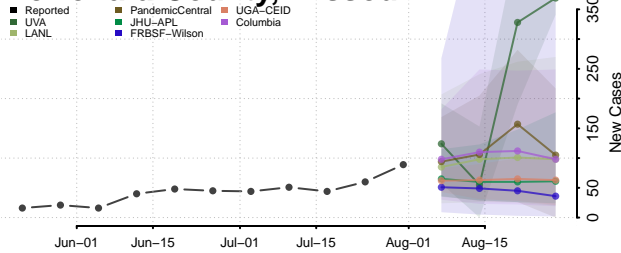

McDonald County, Missouri