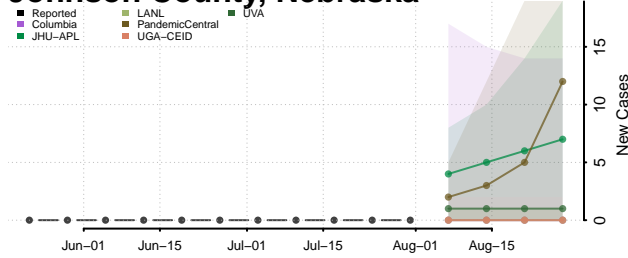

Johnson County, Nebraska