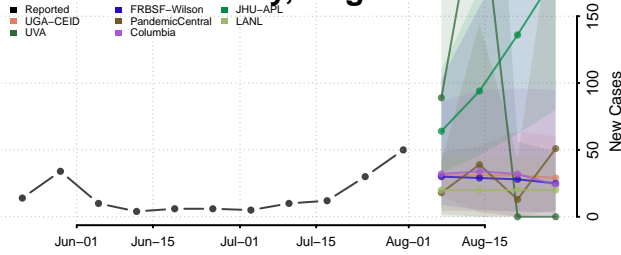

Gloucester County, Virginia