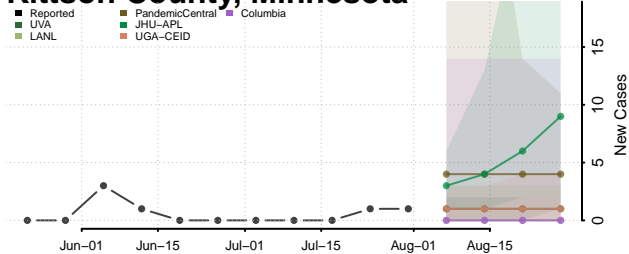

Kittson County, Minnesota