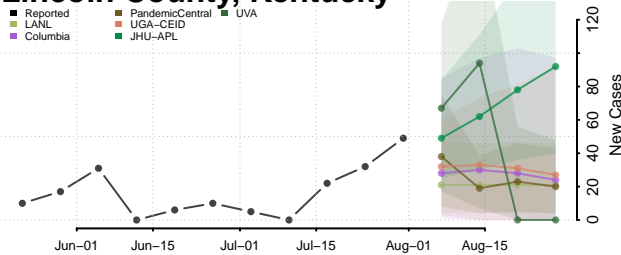

Lincoln County, Kentucky