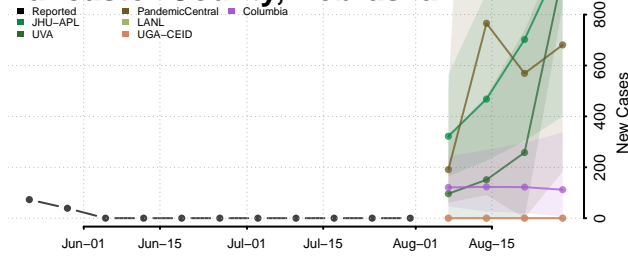

Lancaster County, Nebraska