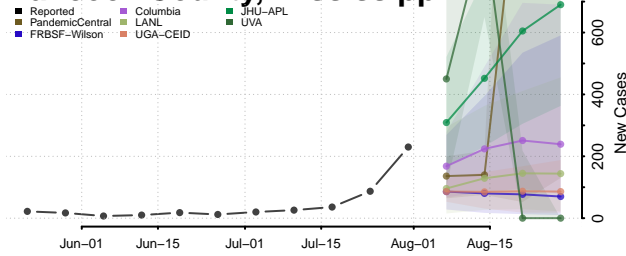

Hancock County, Mississippi