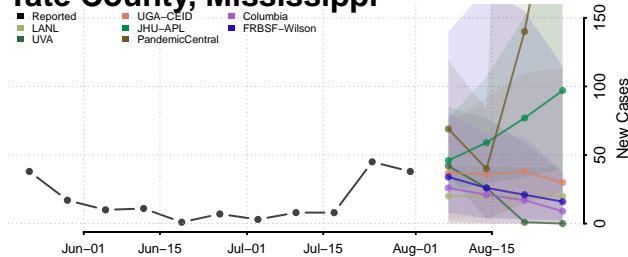

Tate County, Mississippi