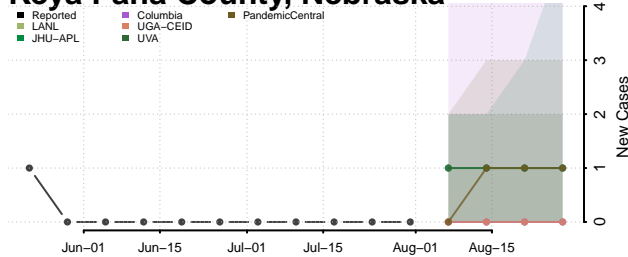

Keya Paha County, Nebraska