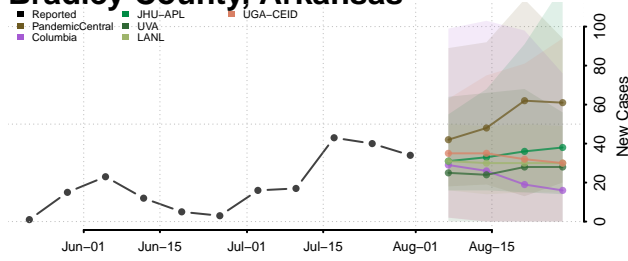

Bradley County, Arkansas