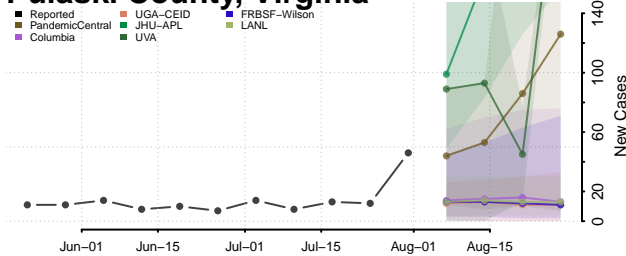

Pulaski County, Virginia