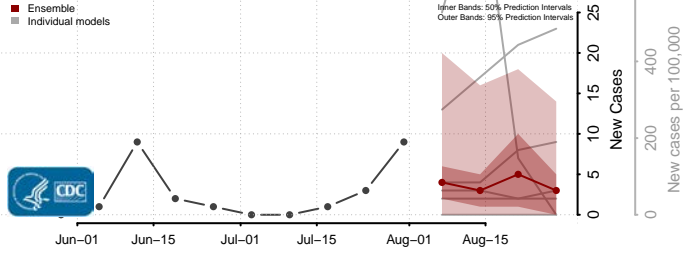

Calhoun County, Illinois