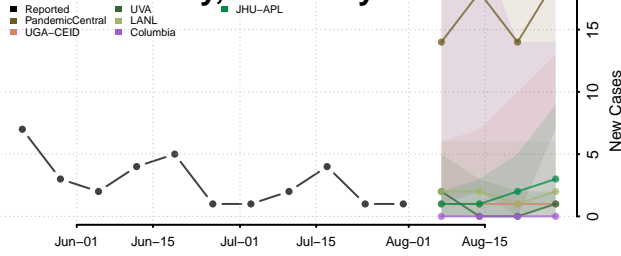

Fulton County, Kentucky