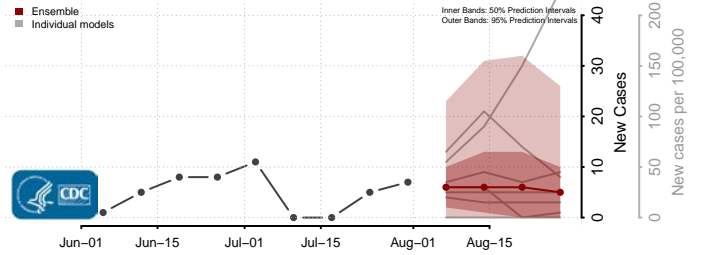

Winneshiek County, Iowa