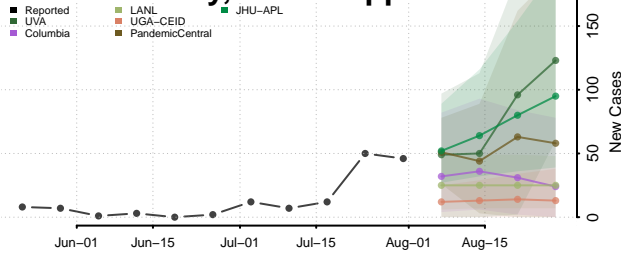

Marion County, Mississippi