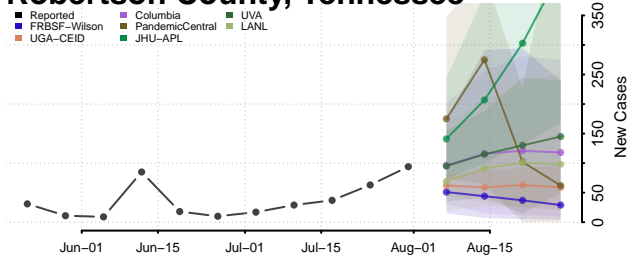

Robertson County, Tennessee