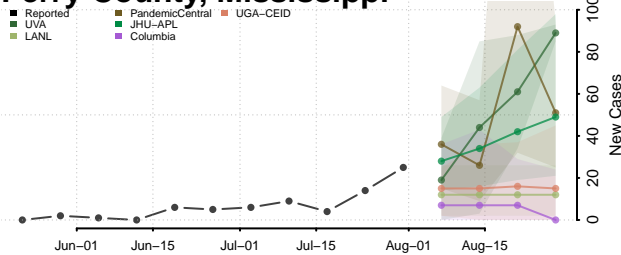

Perry County, Mississippi