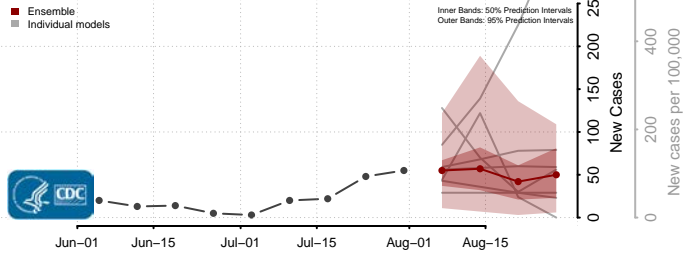

Edgecombe County, North Carolina