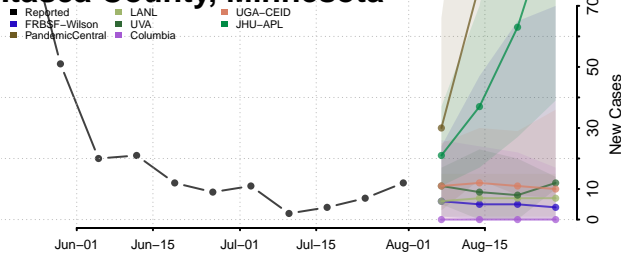

Itasca County, Minnesota