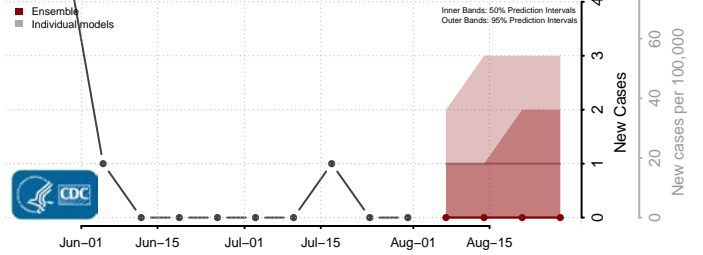

Mahnomen County, Minnesota