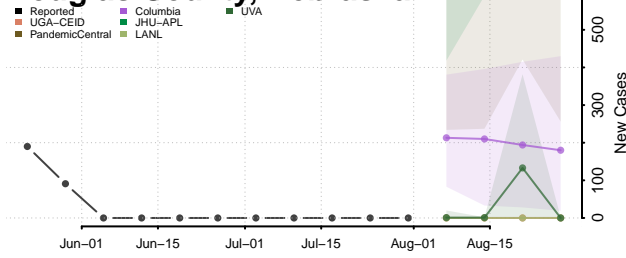

Douglas County, Nebraska