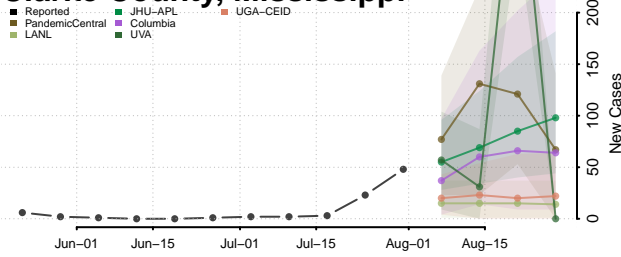

Clarke County, Mississippi