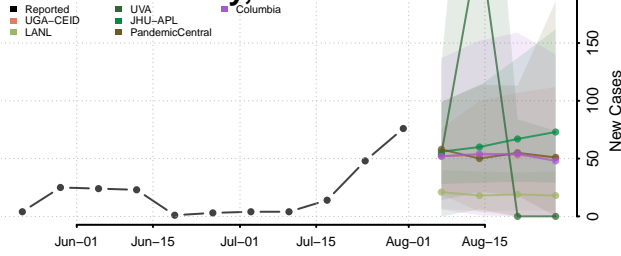

Winston County, Alabama