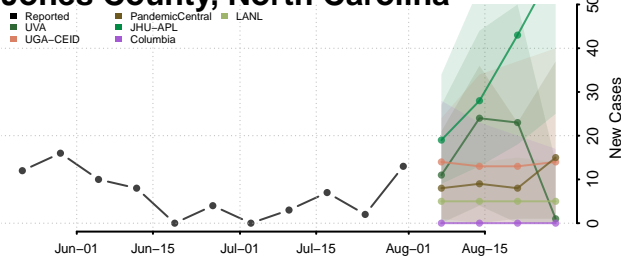

Jones County, North Carolina