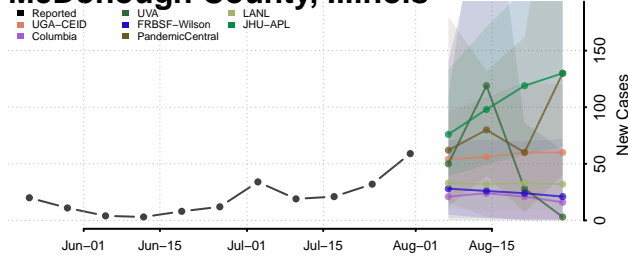

McDonough County, Illinois