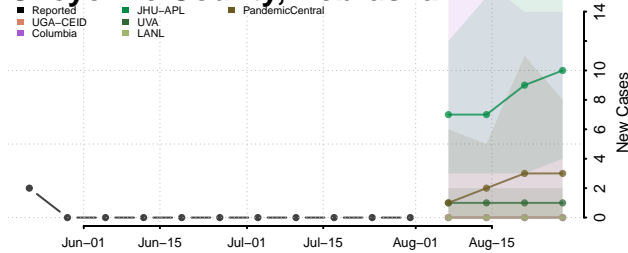

Cheyenne County, Nebraska