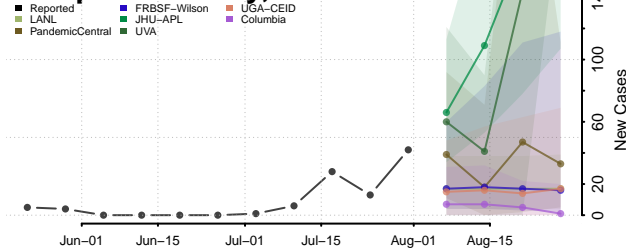

Hampton County, South Carolina