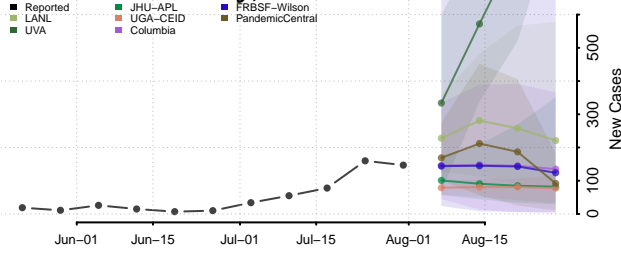

Johnson County, Missouri