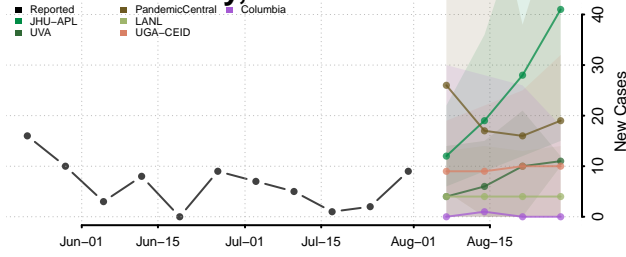

Stewart County, Tennessee