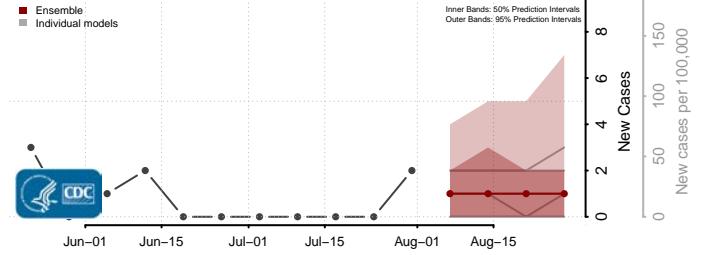

Ransom County, North Dakota