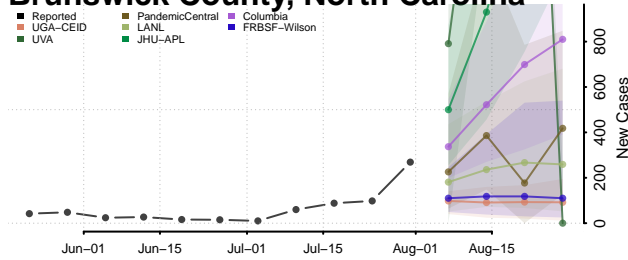

Brunswick County, North Carolina