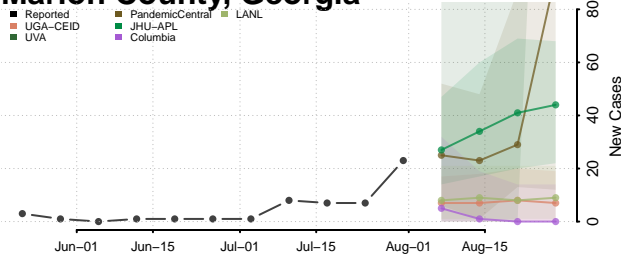

Marion County, Georgia