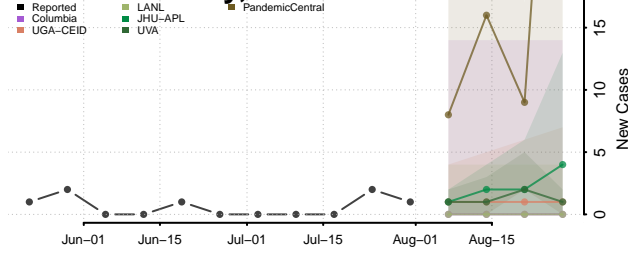

Lincoln County, Minnesota