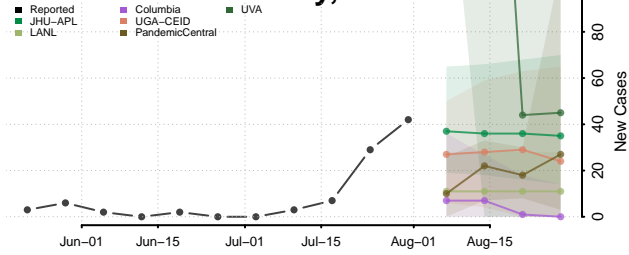

Kodiak Island County, Alaska