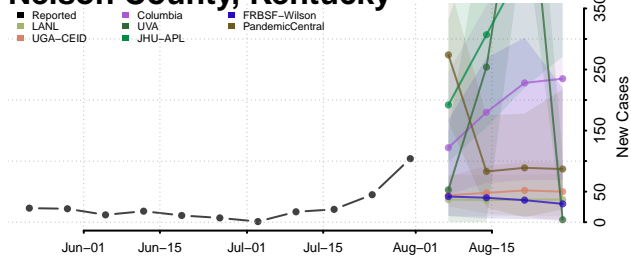

Nelson County, Kentucky