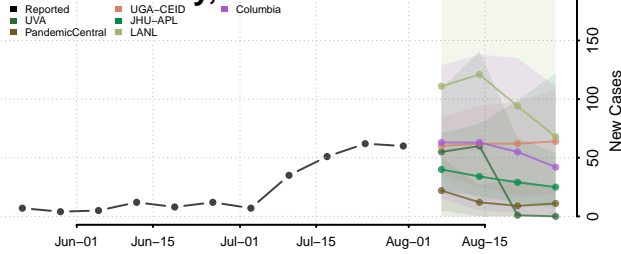

Cedar County, Missouri