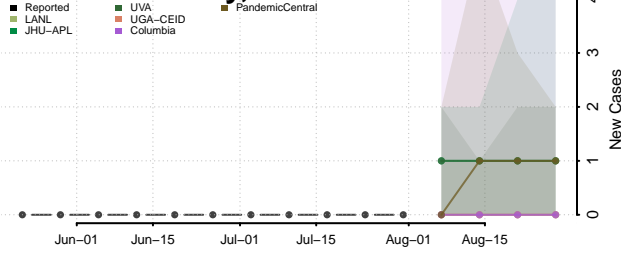

Thomas County, Nebraska