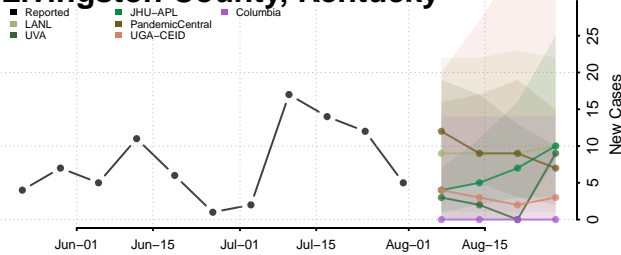

Livingston County, Kentucky