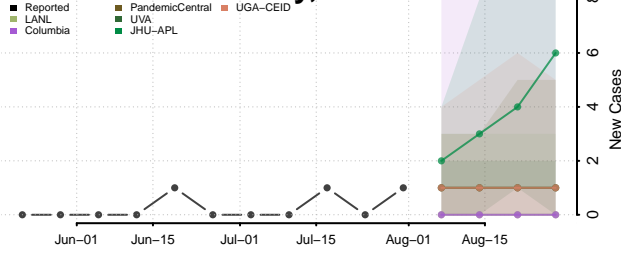

Judith Basin County, Montana