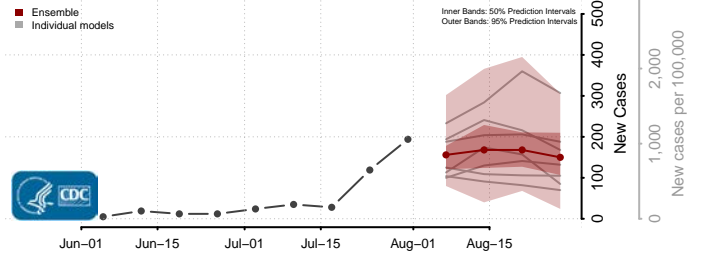

Stone County, Mississippi