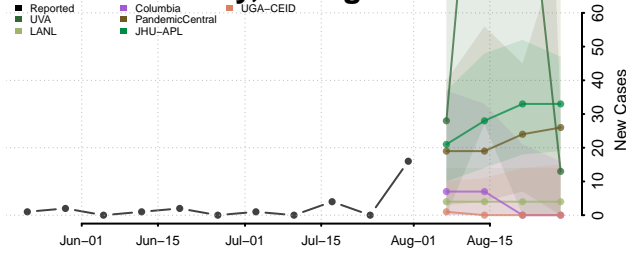

Calhoun County, Georgia