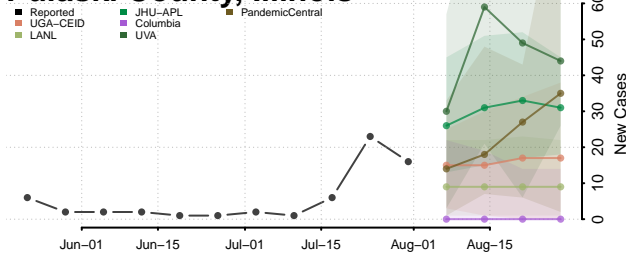

Pulaski County, Illinois