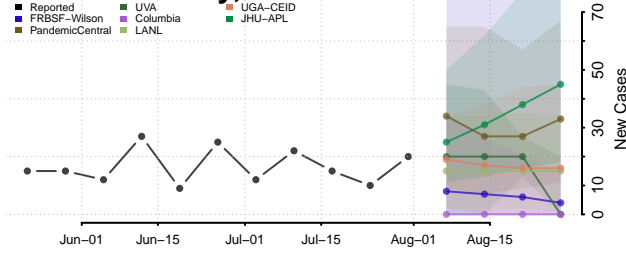

Lassen County, California