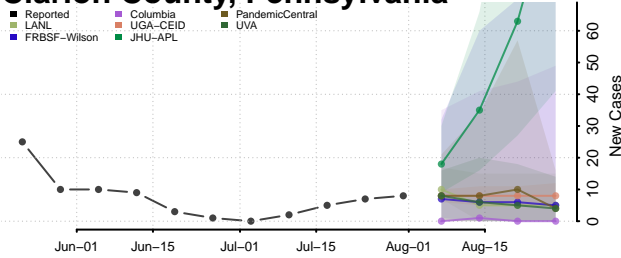

Clarion County, Pennsylvania