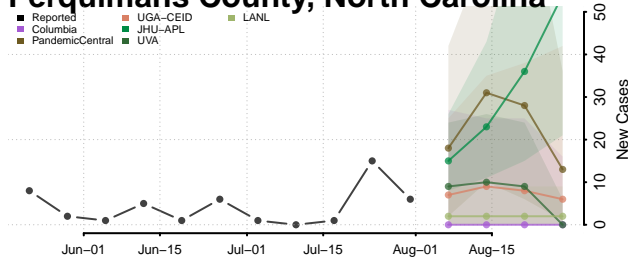

Perquimans County, North Carolina