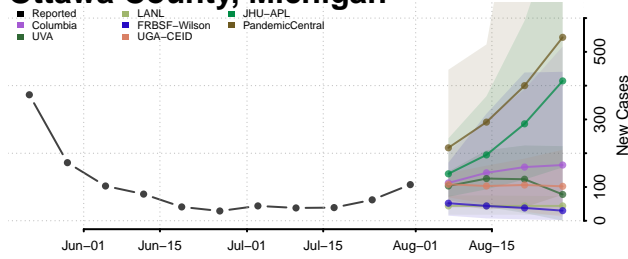

### Presque Isle County, Michigan