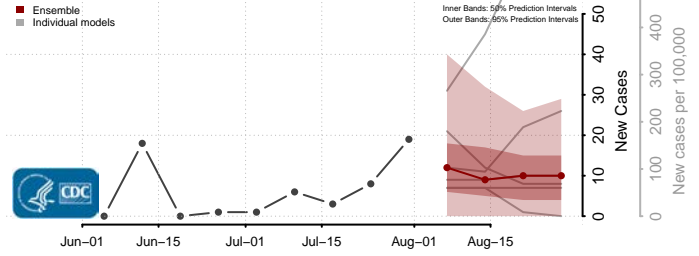

Decatur County, Tennessee