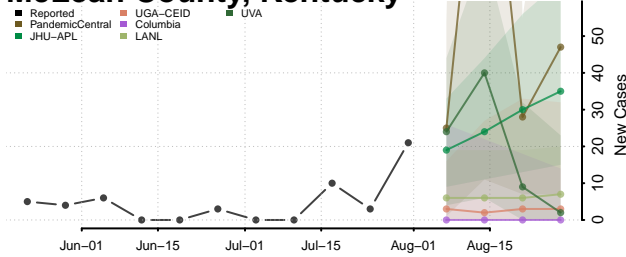

McLean County, Kentucky