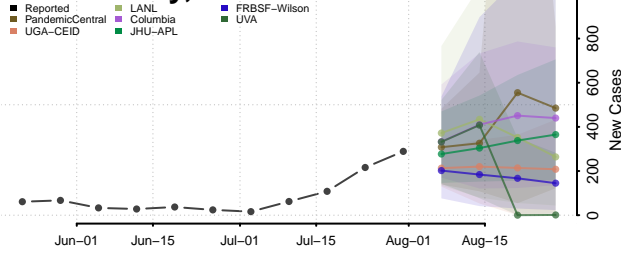

Yolo County, California