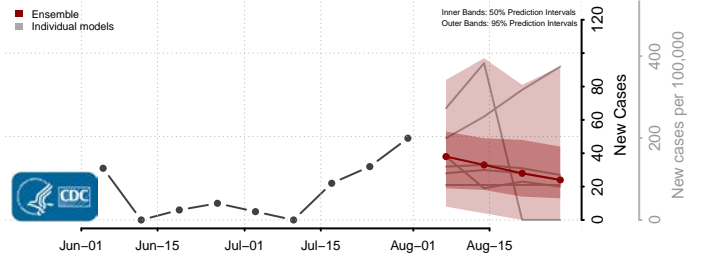

Lincoln County, Kentucky