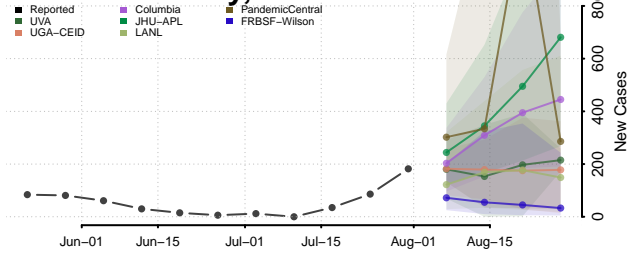

Pickens County, South Carolina