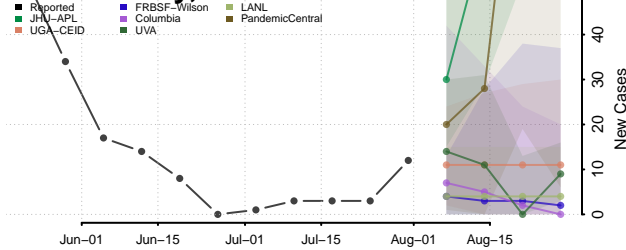

Polk County, Wisconsin