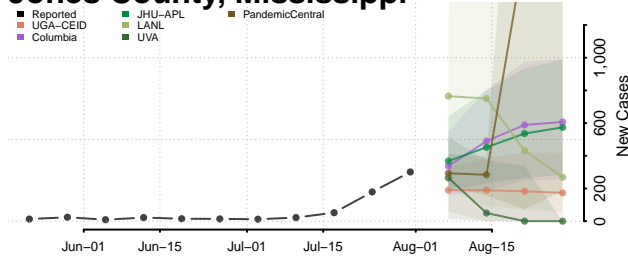

Jones County, Mississippi