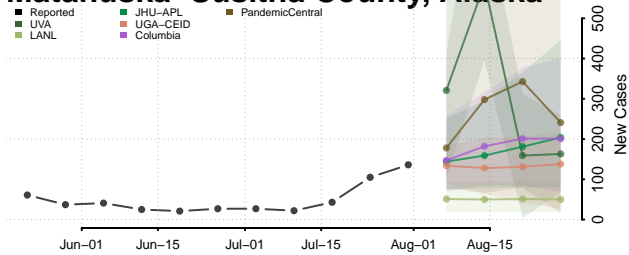

Matanuska-Susitna County, Alaska