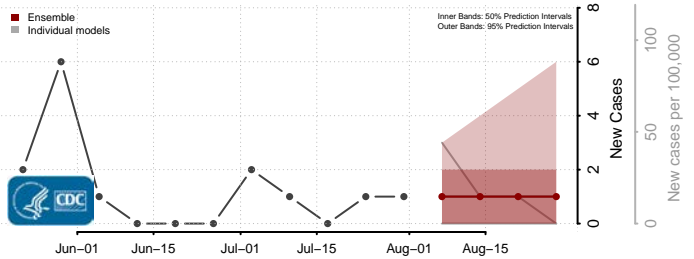

Pembina County, North Dakota