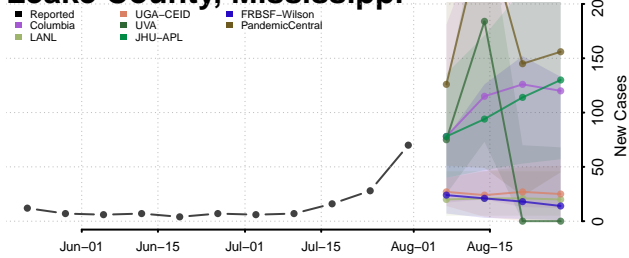

Leake County, Mississippi