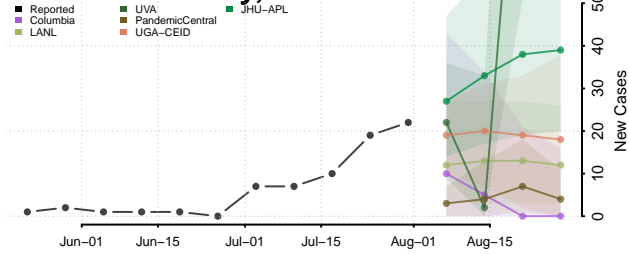

Edwards County, Illinois