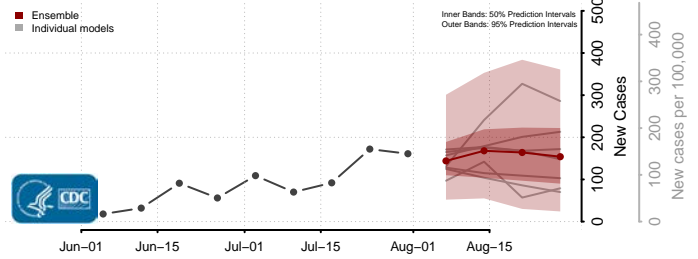

Navajo County, Arizona