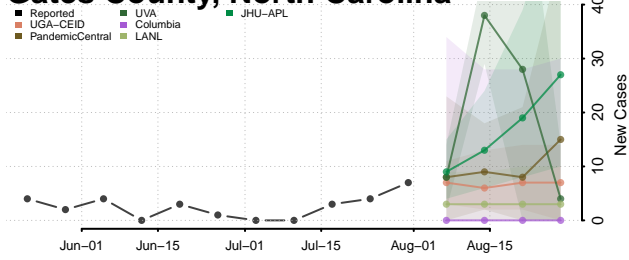

Gates County, North Carolina