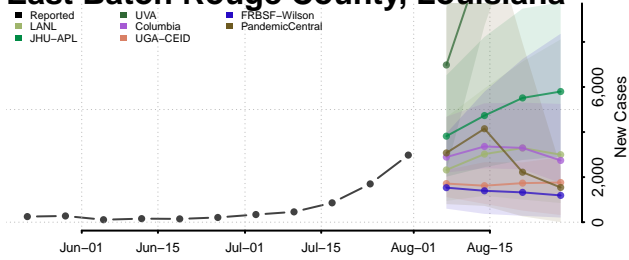

East Baton Rouge County, Louisiana