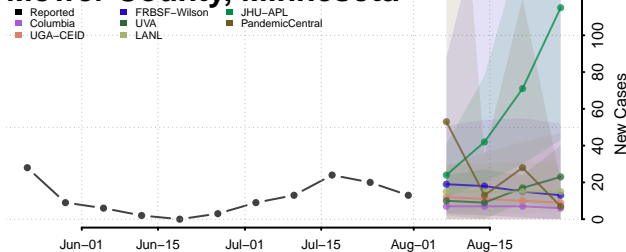

Mower County, Minnesota