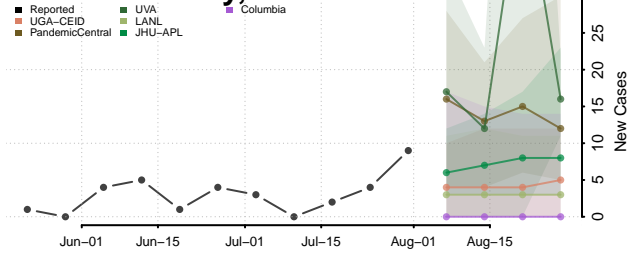

Bullock County, Alabama