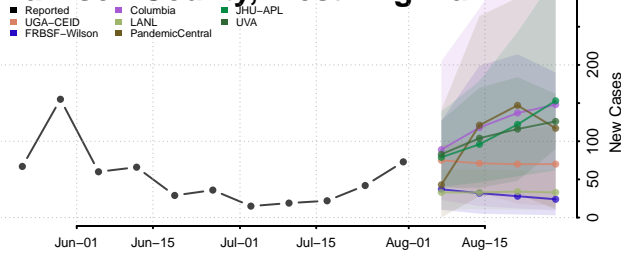

Harrison County, West Virginia