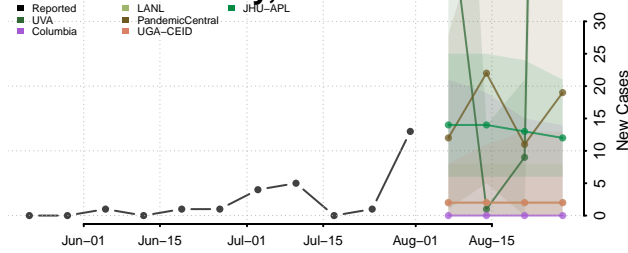

Jefferson County, Oklahoma