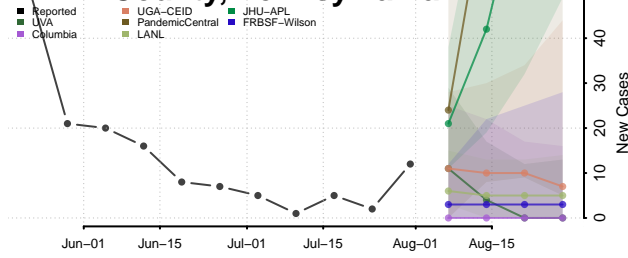

Mifflin County, Pennsylvania