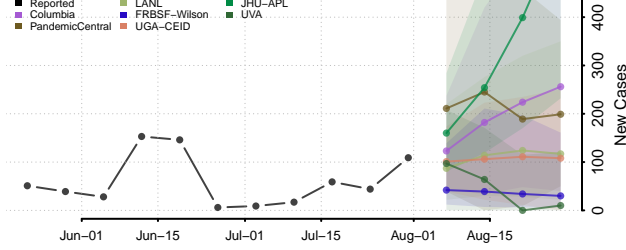

Rockingham County, North Carolina