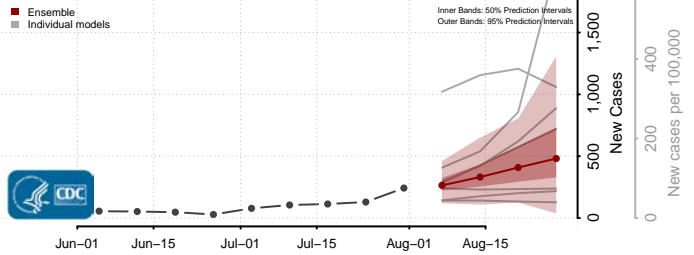

Durham County, North Carolina