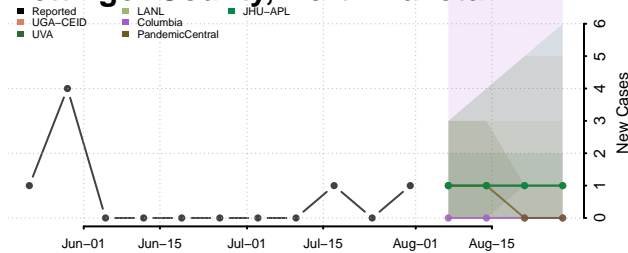

Hettinger County, North Dakota