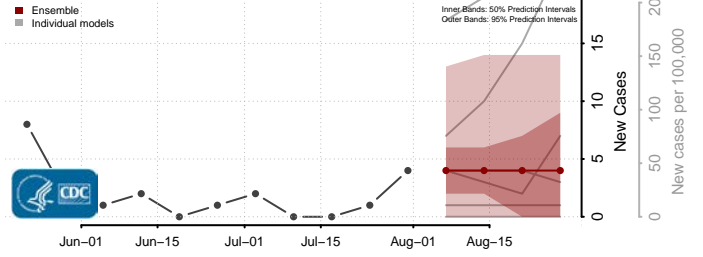

Swift County, Minnesota