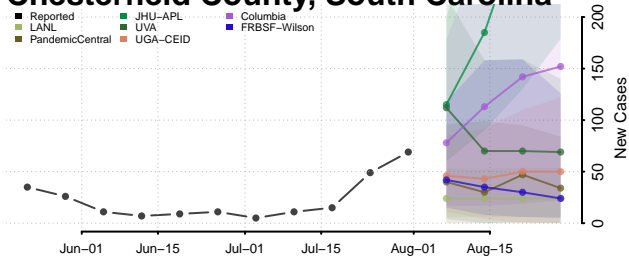

Chesterfield County, South Carolina