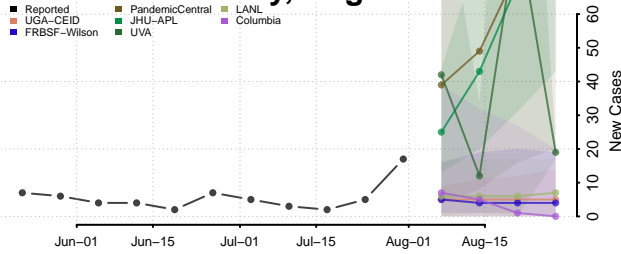

Goochland County, Virginia