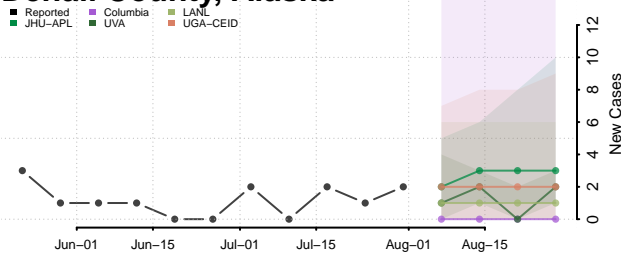

Denali County, Alaska