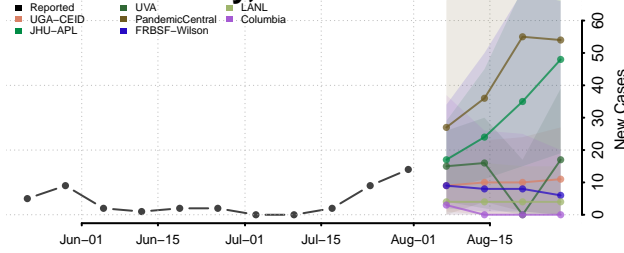

Franklin County, Indiana