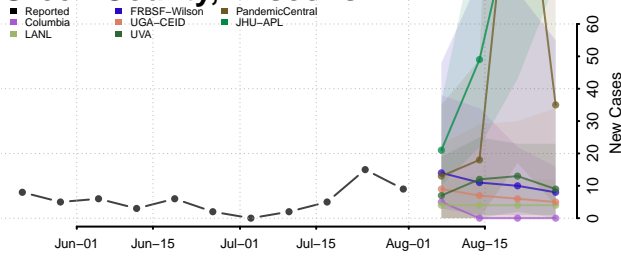

Green County, Wisconsin