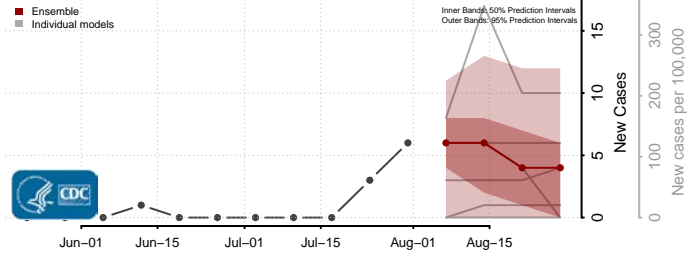

Dewey County, Oklahoma