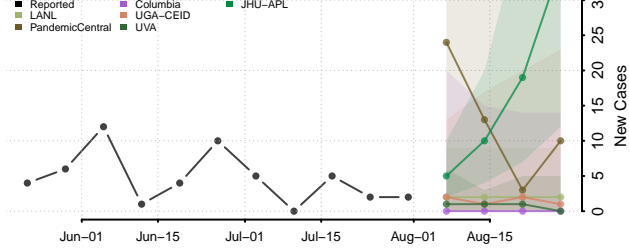

Langlade County, Wisconsin