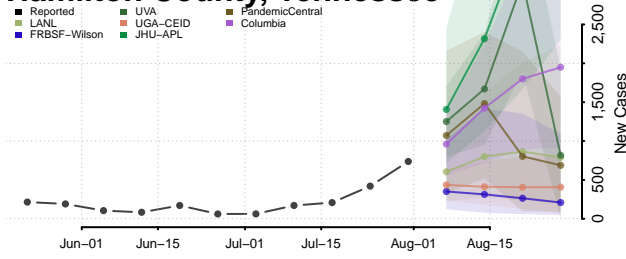

Hamilton County, Tennessee