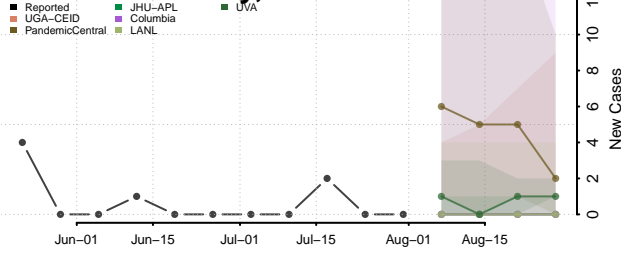

Sheridan County, Kansas