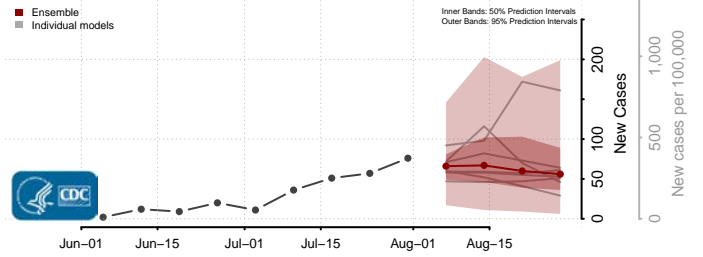

Clinton County, Missouri