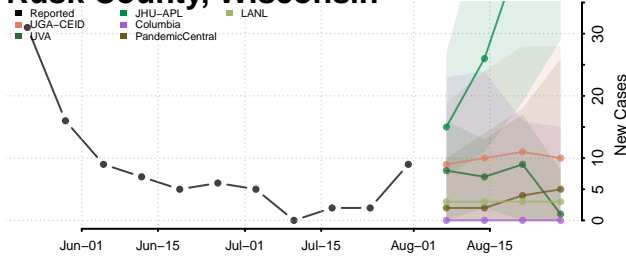

Rusk County, Wisconsin