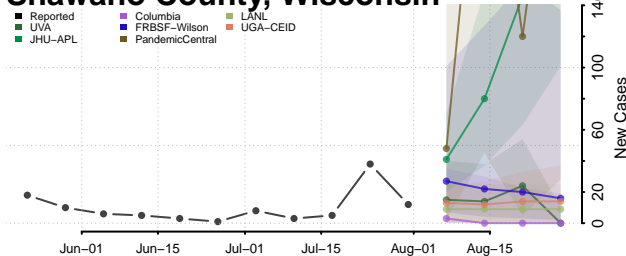

Shawano County, Wisconsin