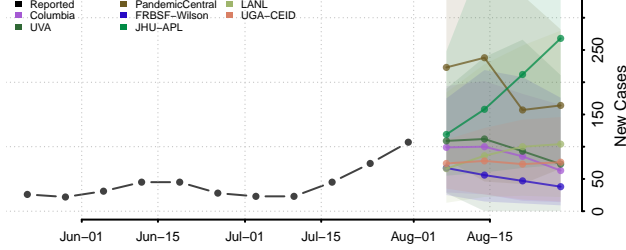

Sampson County, North Carolina