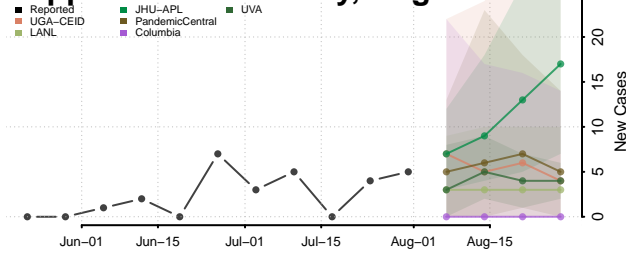

Rappahannock County, Virginia