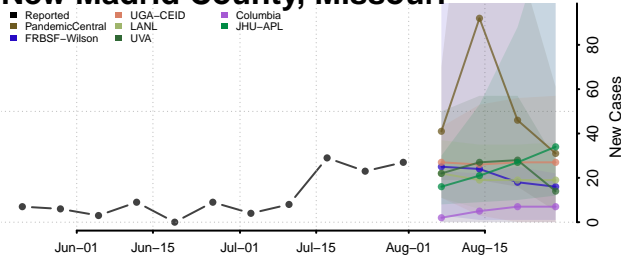

New Madrid County, Missouri