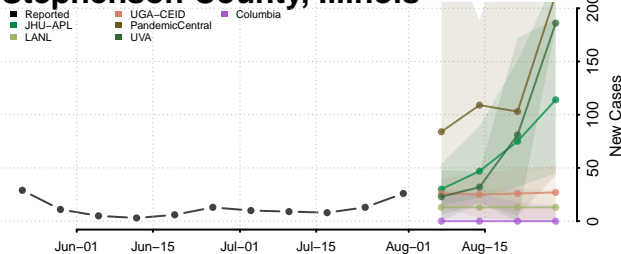

Stephenson County, Illinois