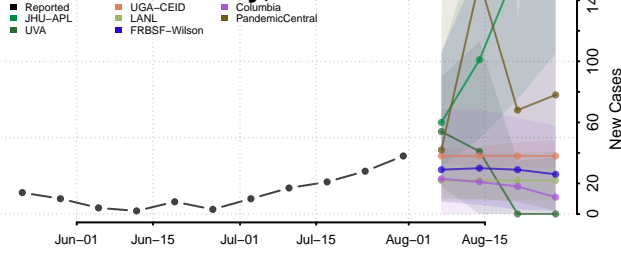

Cherokee County, North Carolina