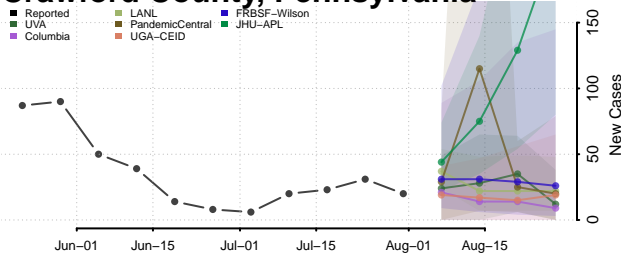

Crawford County, Pennsylvania