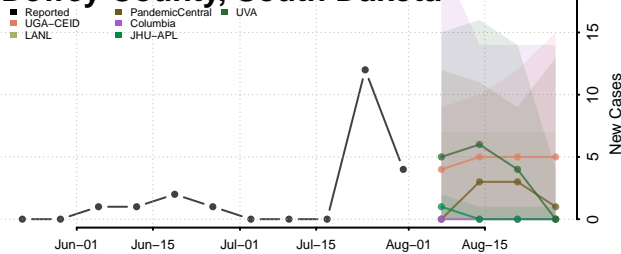

Dewey County, South Dakota