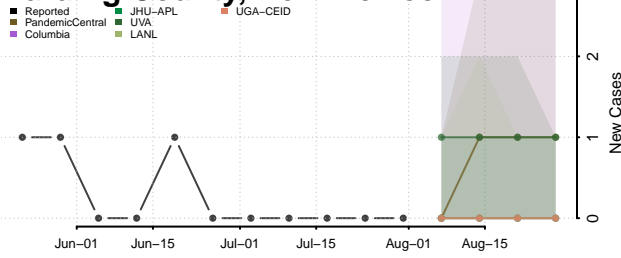

Harding County, New Mexico