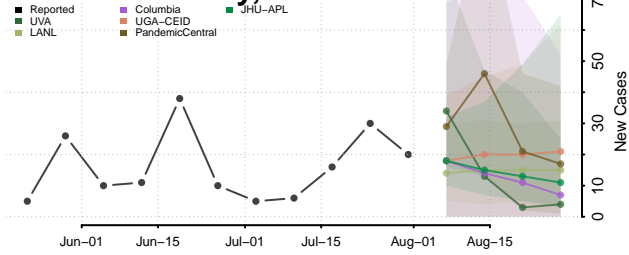

Caldwell County, Missouri