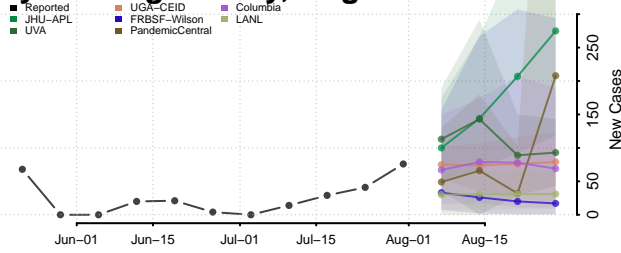

Lynchburg County, Virginia