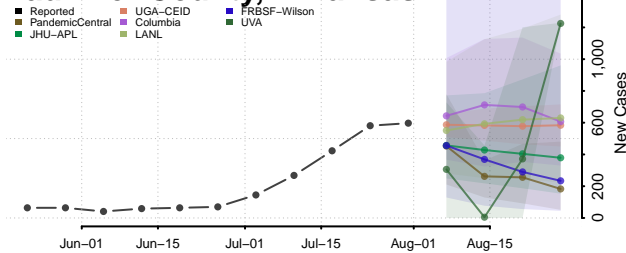

Faulkner County, Arkansas