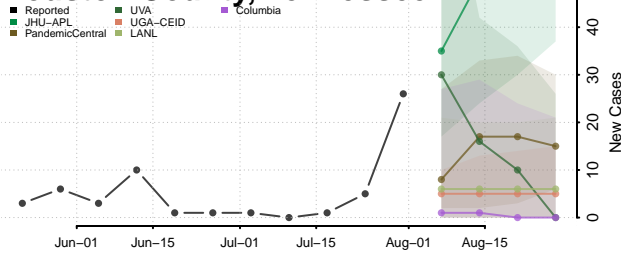

Houston County, Tennessee