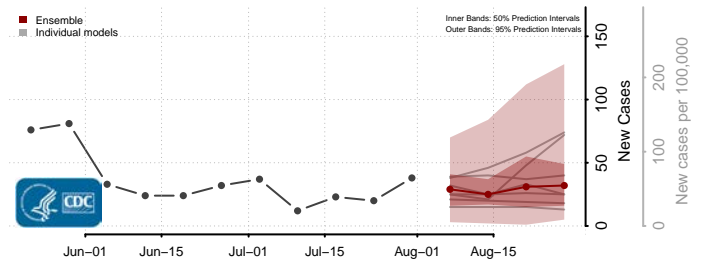

Mercer County, West Virginia