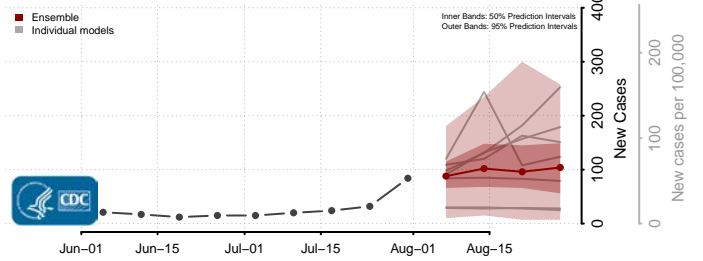

Olmsted County, Minnesota