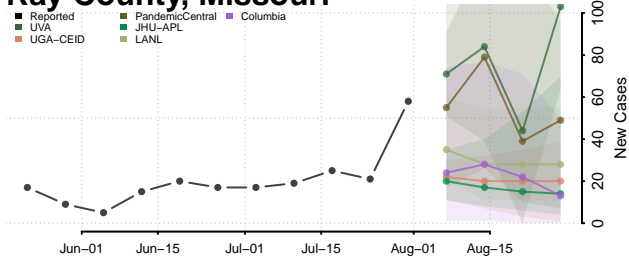

Ray County, Missouri