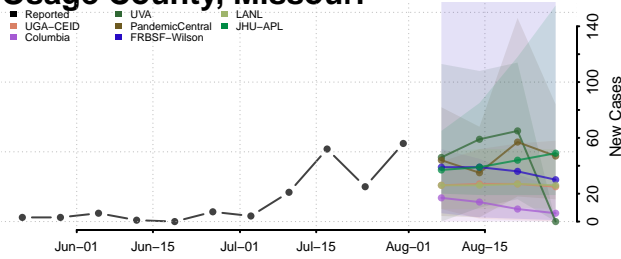

Osage County, Missouri