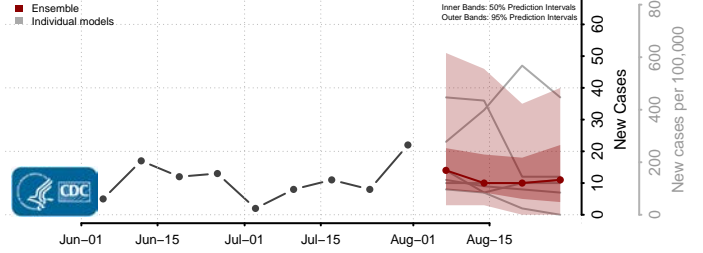

Daviess County, Missouri