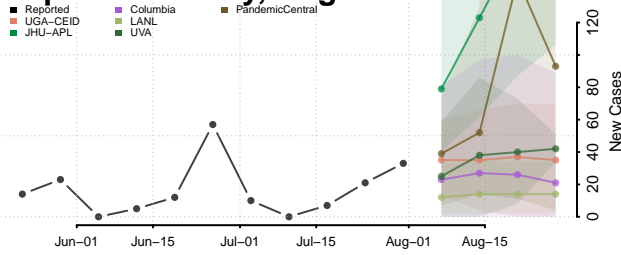

### Hopewell County, Virginia