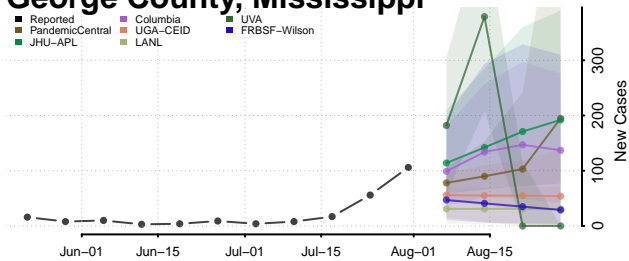

George County, Mississippi