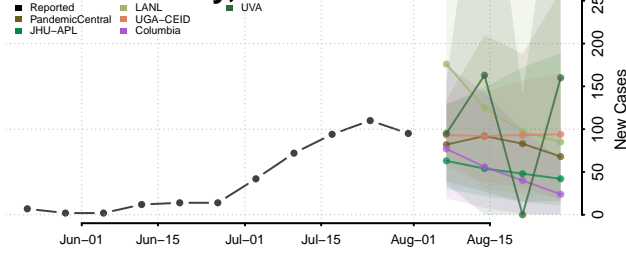

Marion County, Arkansas