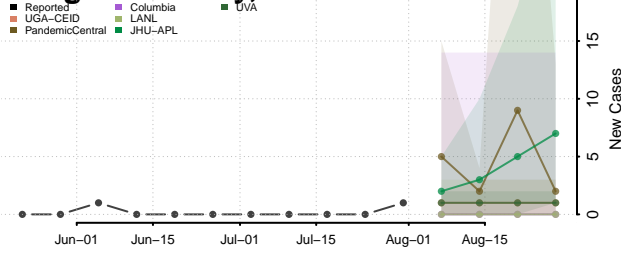

Meagher County, Montana