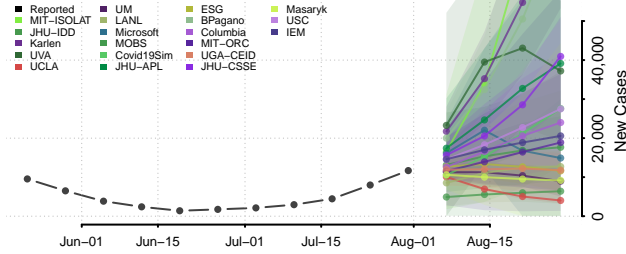

Illinois

Adams County, Illinois

Alexander County, Illinois

Bond County, Illinois

Boone County, Illinois

Brown County, Illinois