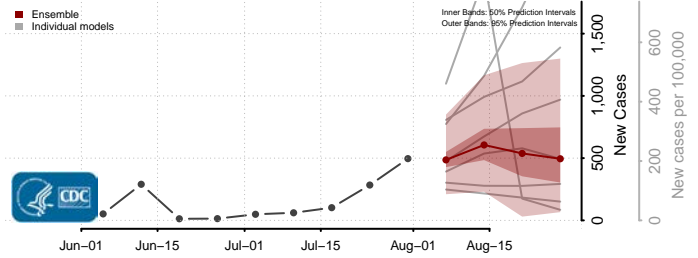

Williamson County, Tennessee