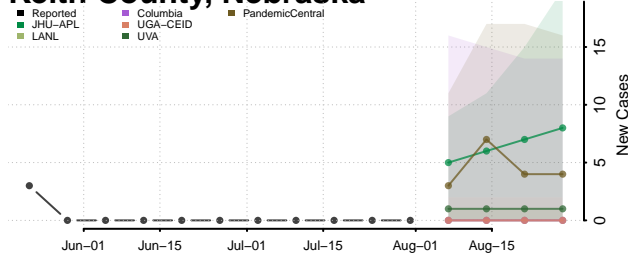

Keith County, Nebraska