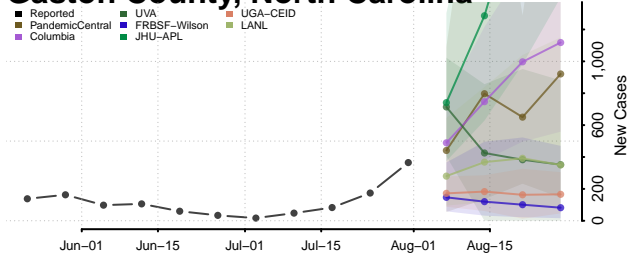

Gaston County, North Carolina