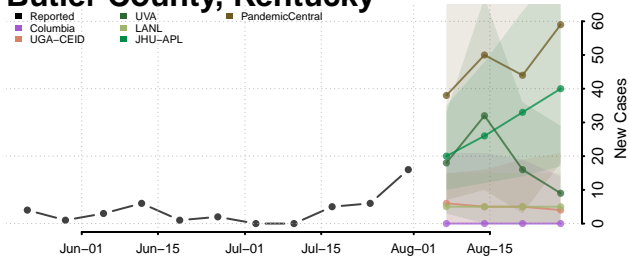

Butler County, Kentucky