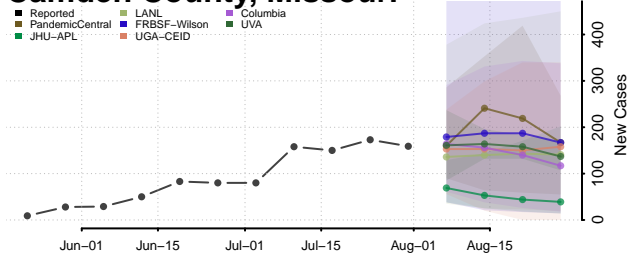

Camden County, Missouri