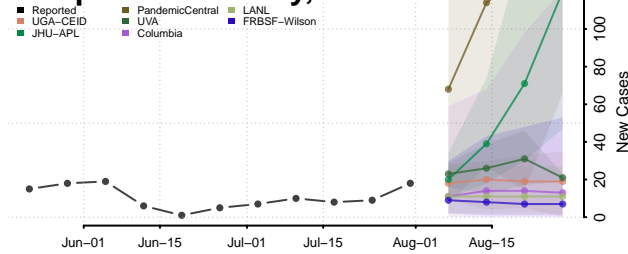

Pasquotank County, North Carolina