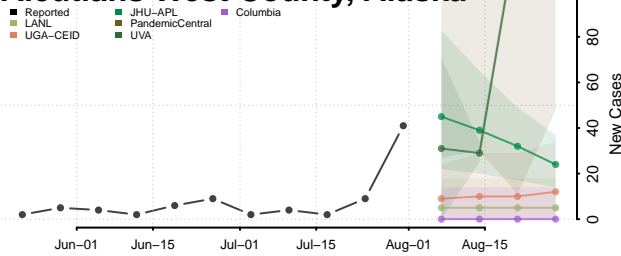

Aleutians West County, Alaska