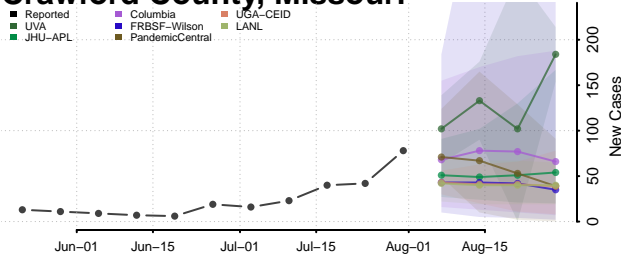

Crawford County, Missouri