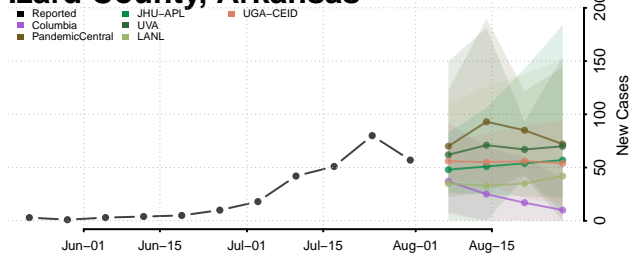

Izard County, Arkansas