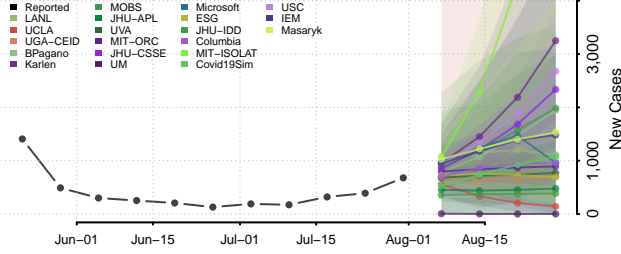

New London County, Connecticut

Tolland County, Connecticut

Windham County, Connecticut

Delaware

Kent County, Delaware

New Castle County, Delaware