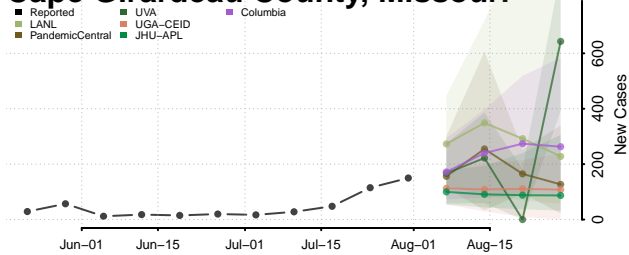

Cape Girardeau County, Missouri