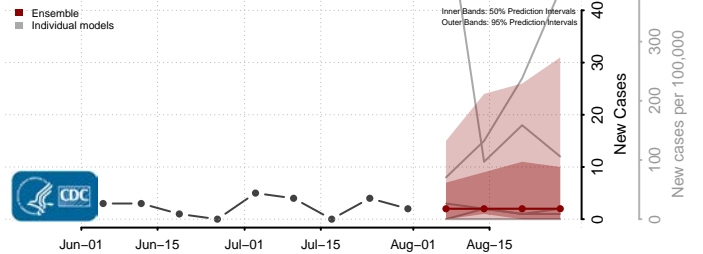

Greensville County, Virginia