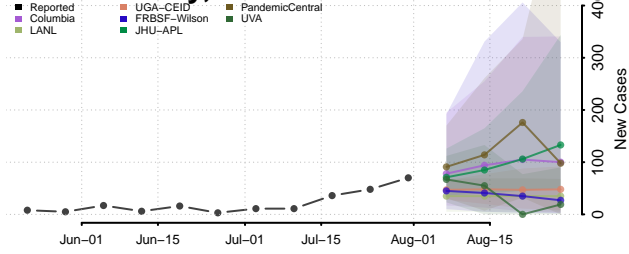

Reno County, Kansas