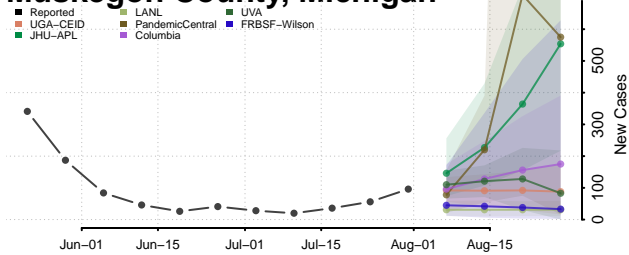

Muskegon County, Michigan