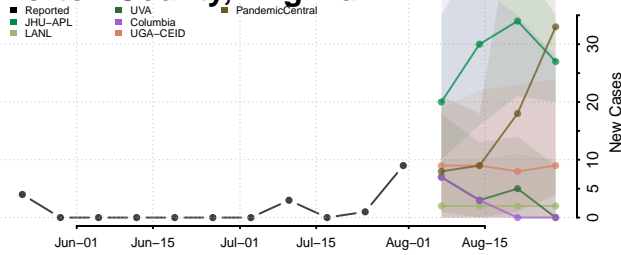

### Norton County, Virginia