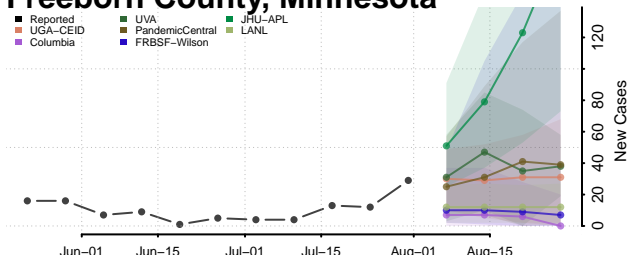

Freeborn County, Minnesota