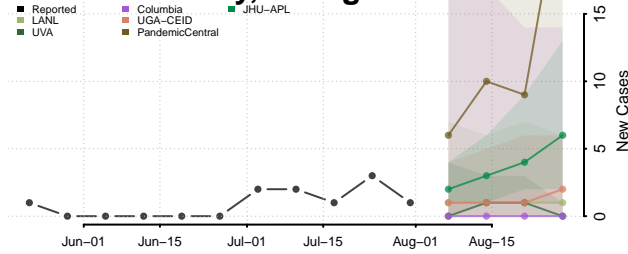

Webster County, Georgia