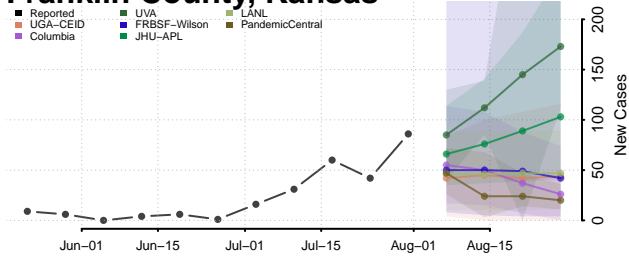

Franklin County, Kansas