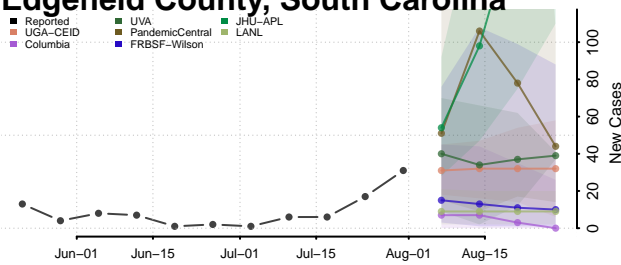

### Edgefield County, South Carolina