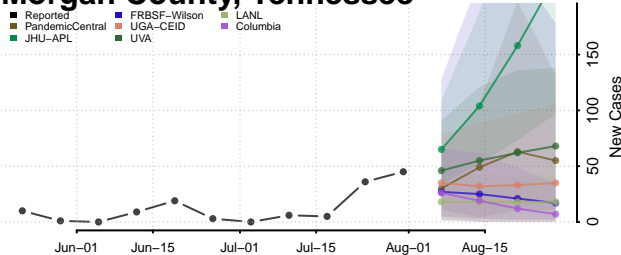

Morgan County, Tennessee