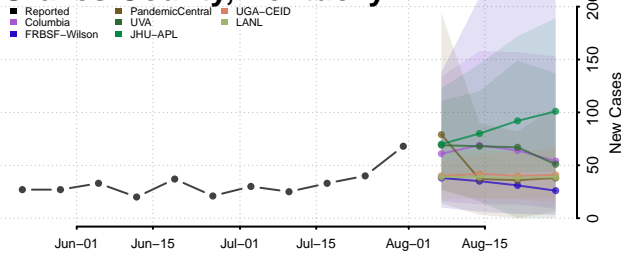

Graves County, Kentucky