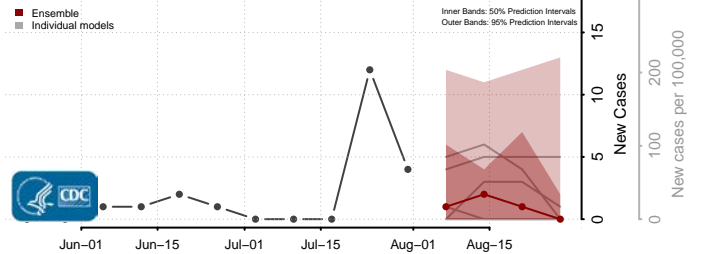

Dewey County, South Dakota