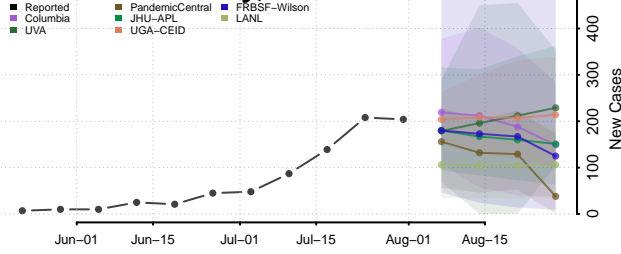

Crawford County, Kansas