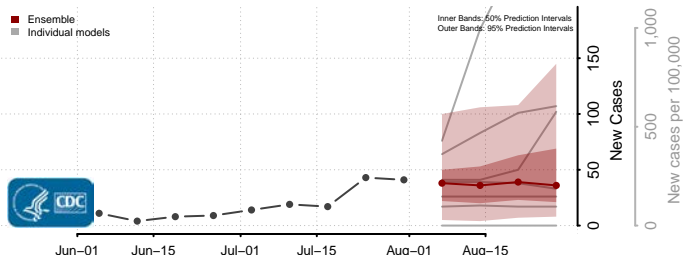

Hancock County, Illinois