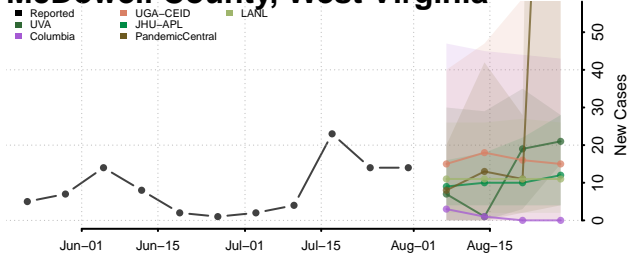

McDowell County, West Virginia