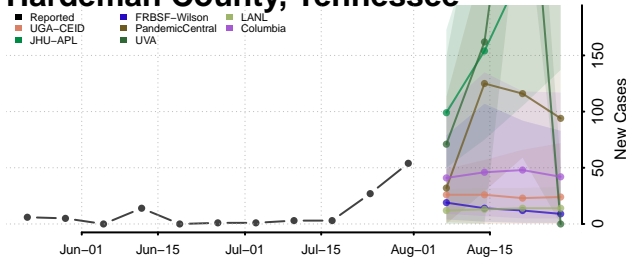

Hardeman County, Tennessee