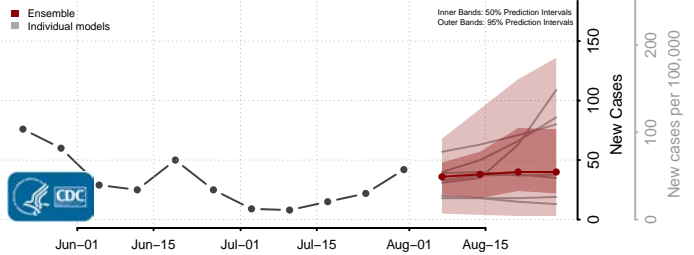

Raleigh County, West Virginia