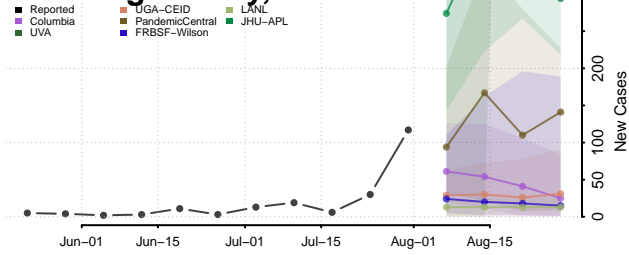

Pittsburg County, Oklahoma