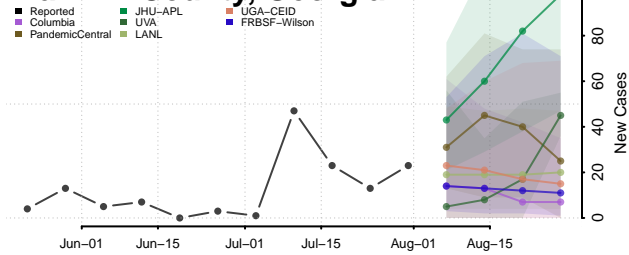

Franklin County, Georgia