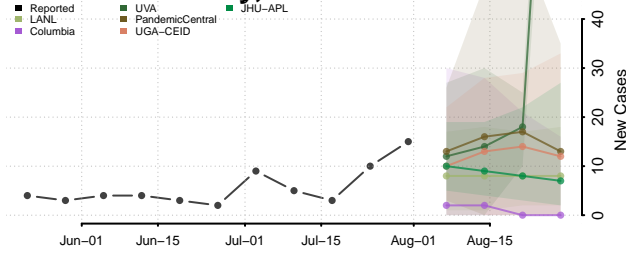

Harrison County, Missouri