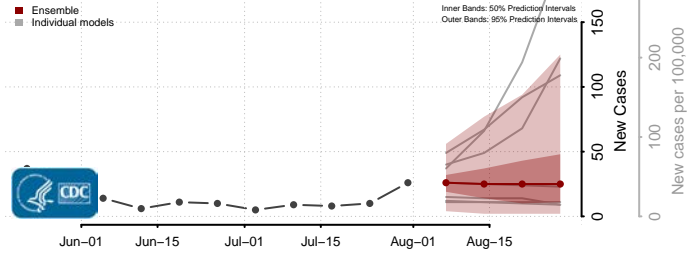

Herkimer County, New York