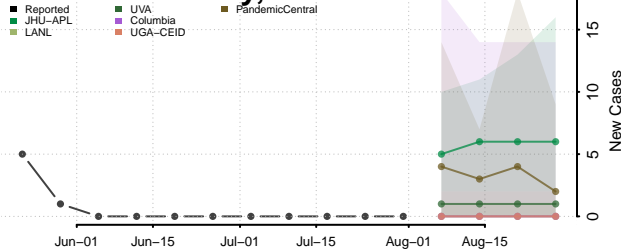

Thurston County, Nebraska