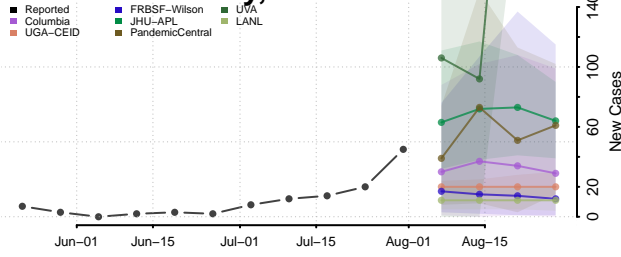

McIntosh County, Oklahoma