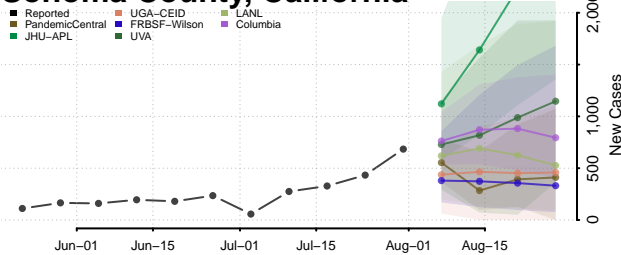

Sonoma County, California