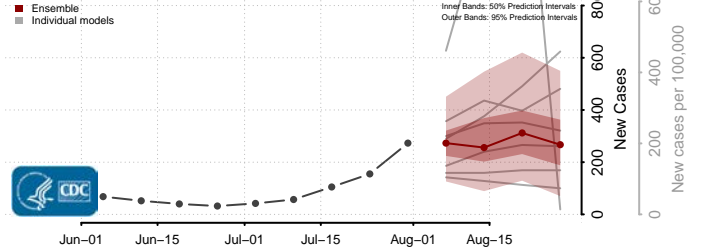

Harnett County, North Carolina