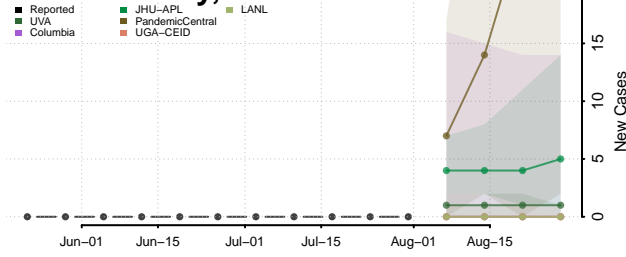

Dixon County, Nebraska