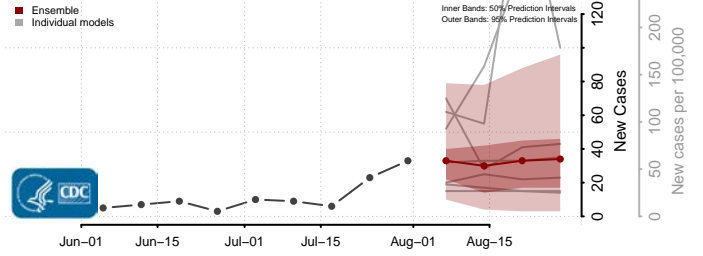

Franklin County, Virginia