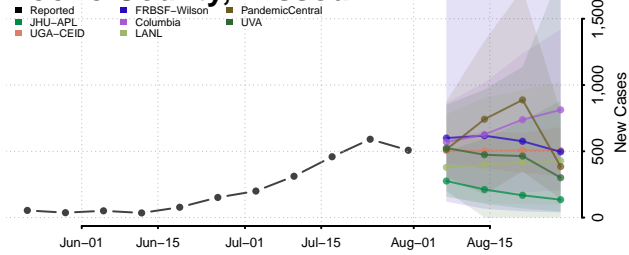

Boone County, Missouri