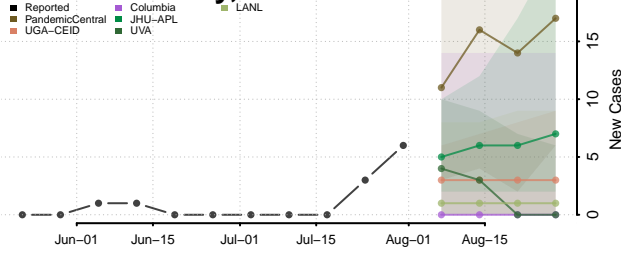

Haskell County, Kansas