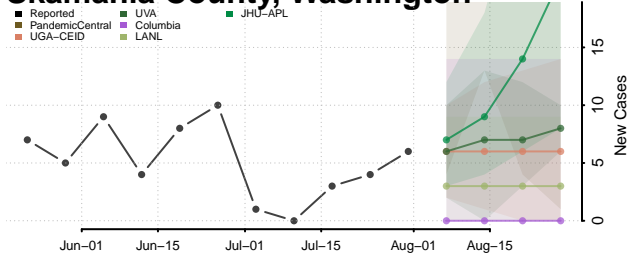

Skamania County, Washington