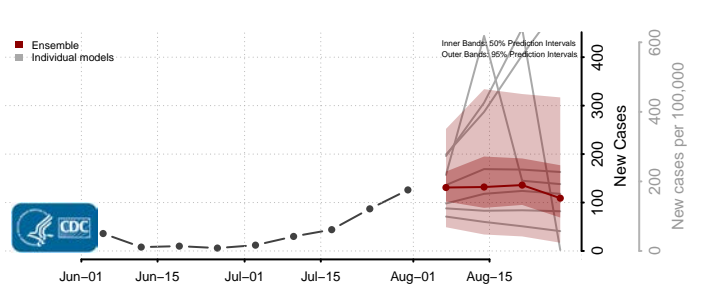

Surry County, North Carolina