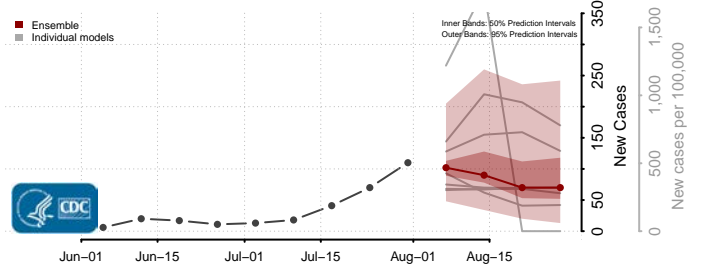

Henry County, Missouri