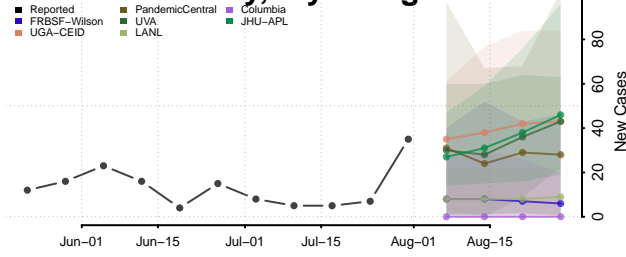

Sheridan County, Wyoming