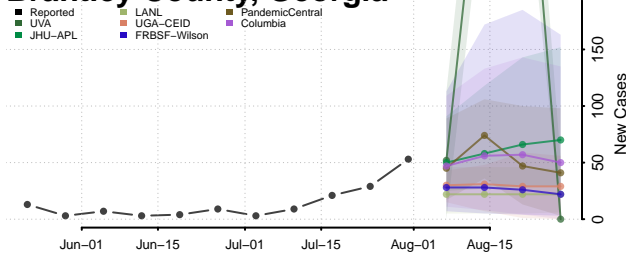

Brantley County, Georgia