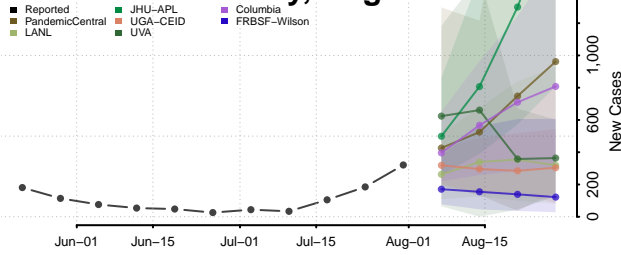

Chesterfield County, Virginia