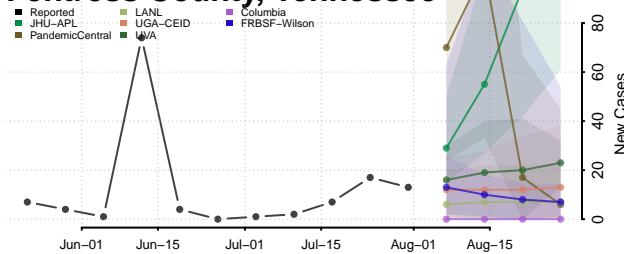

Fentress County, Tennessee