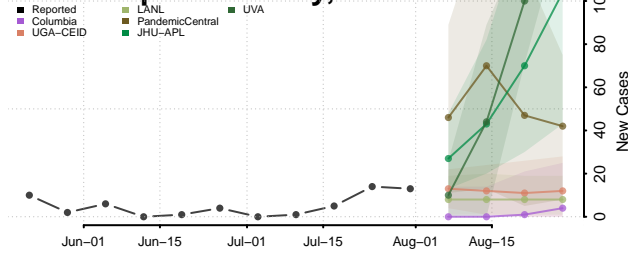

Northampton County, North Carolina