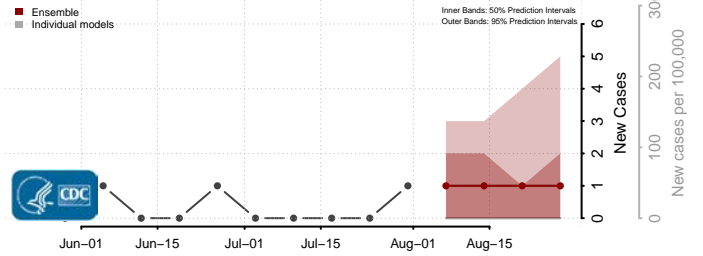

Towner County, North Dakota