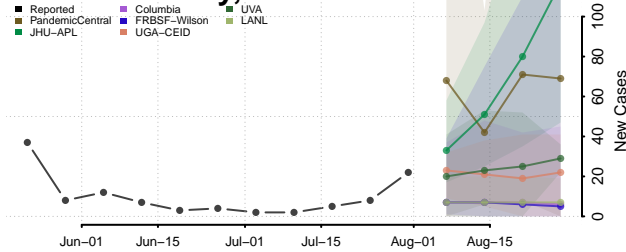

Meeker County, Minnesota