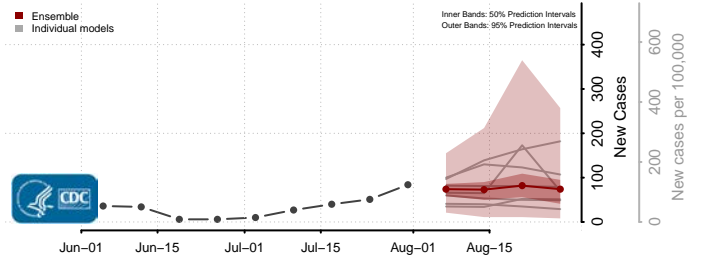

Ward County, North Dakota