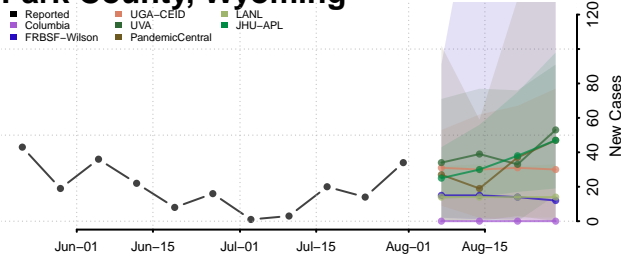

Park County, Wyoming