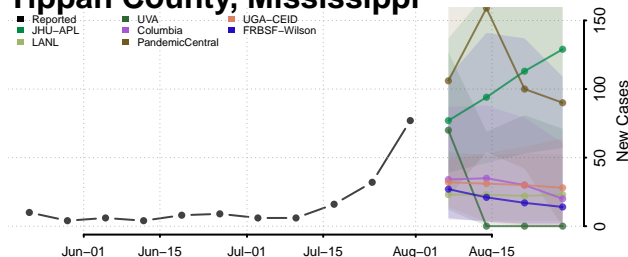

Tippah County, Mississippi