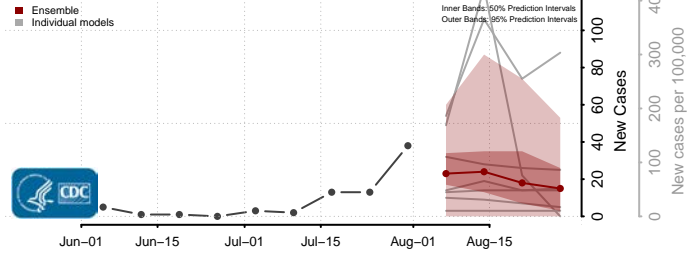

Custer County, Oklahoma