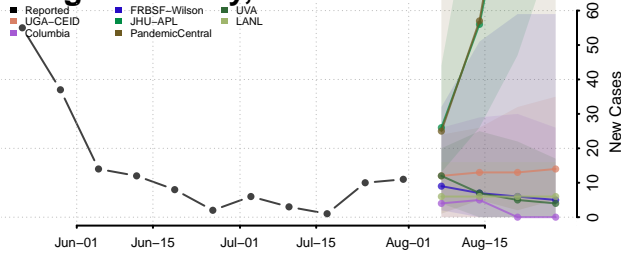

Douglas County, Wisconsin