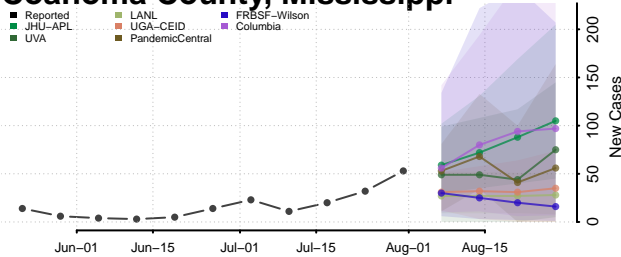

Coahoma County, Mississippi