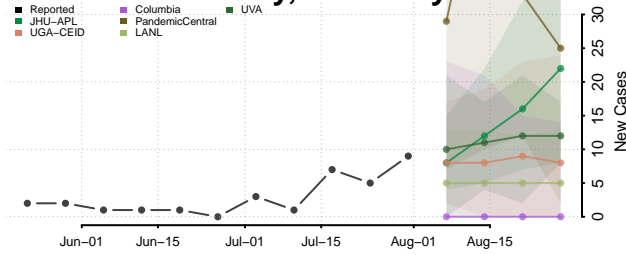

Edmonson County, Kentucky