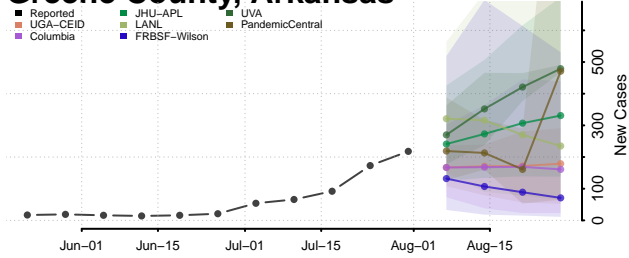

### Greene County, Arkansas