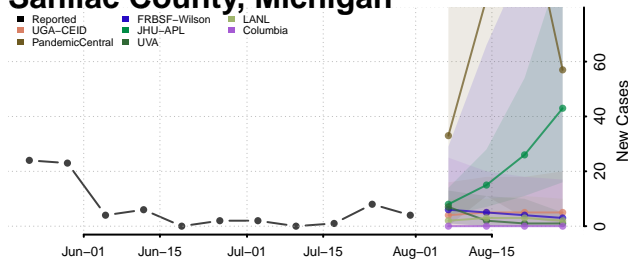

Sanilac County, Michigan