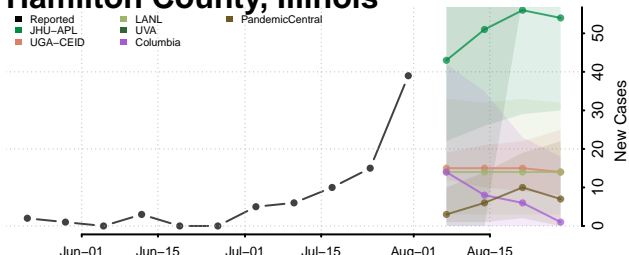

Hamilton County, Illinois