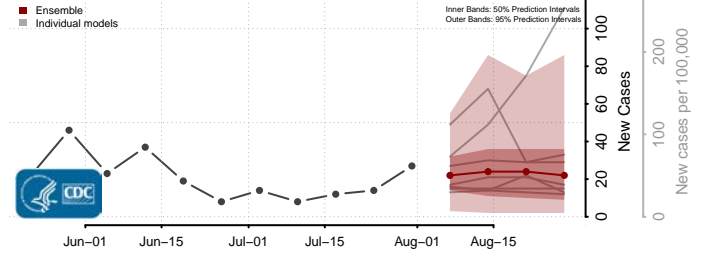

Ravalli County, Montana