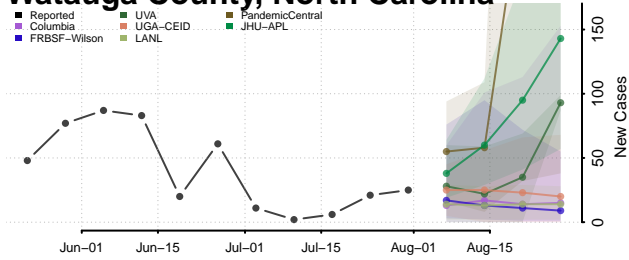

Watauga County, North Carolina