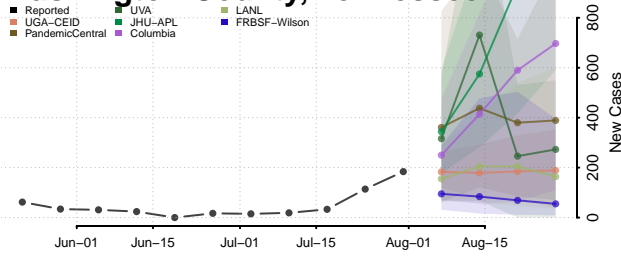

Washington County, Tennessee