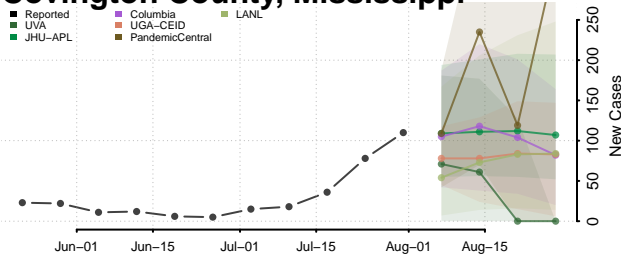

Covington County, Mississippi