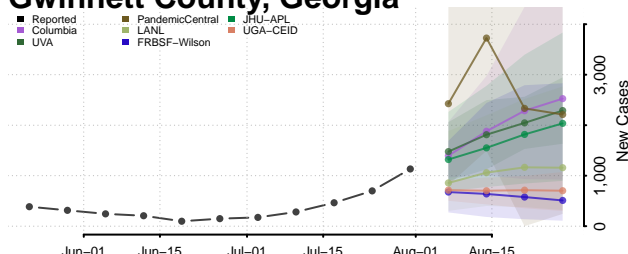

Gwinnett County, Georgia