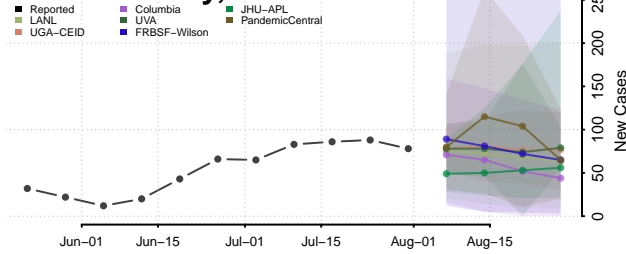

Dallas County, Missouri