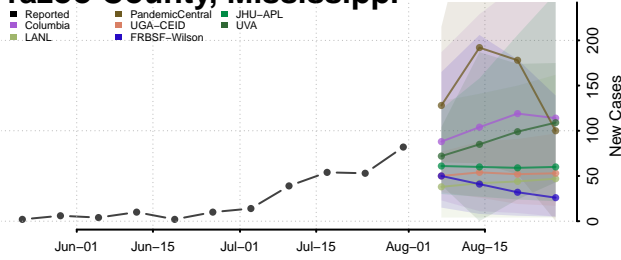

Yazoo County, Mississippi