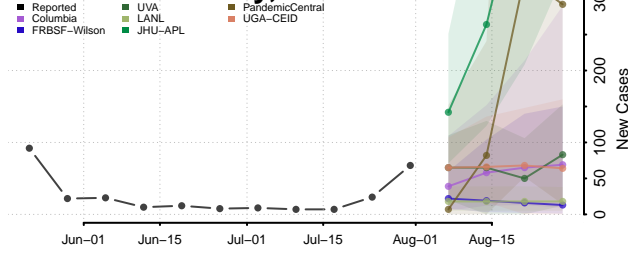

Marathon County, Wisconsin