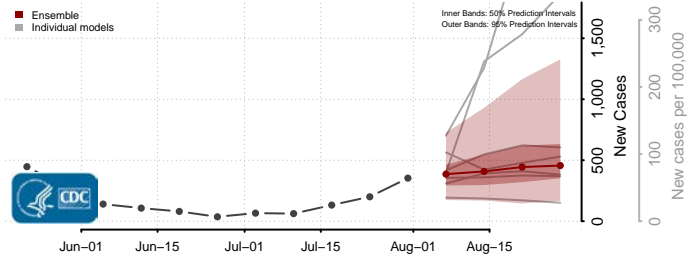

Ramsey County, Minnesota