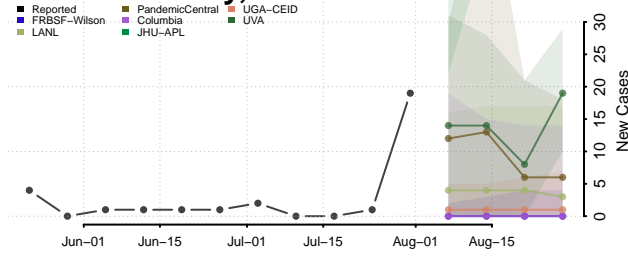

Lincoln County, Wisconsin