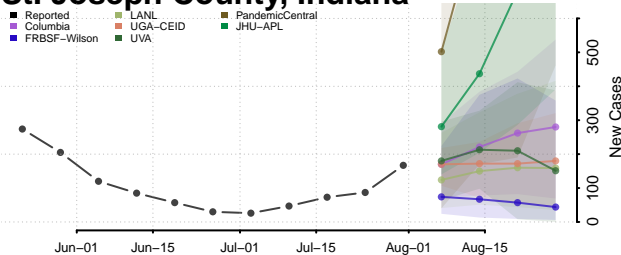

St. Joseph County, Indiana