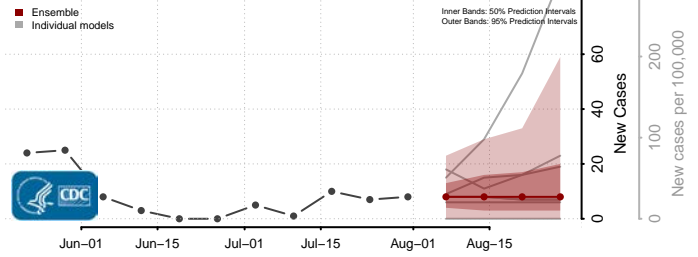

Pine County, Minnesota