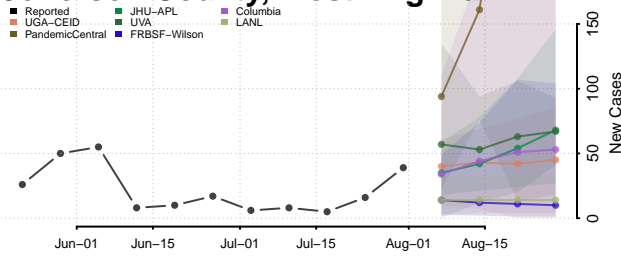

Jefferson County, West Virginia