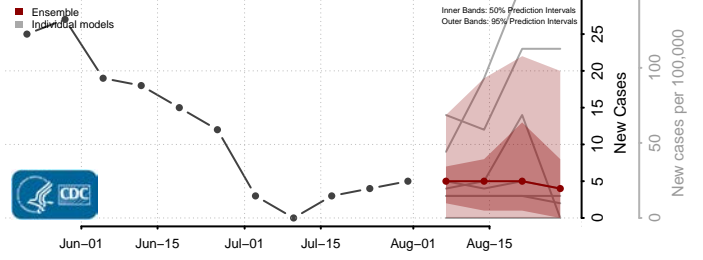

Lincoln County, West Virginia