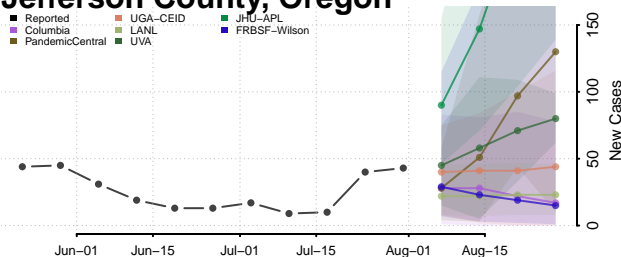

Jefferson County, Oregon