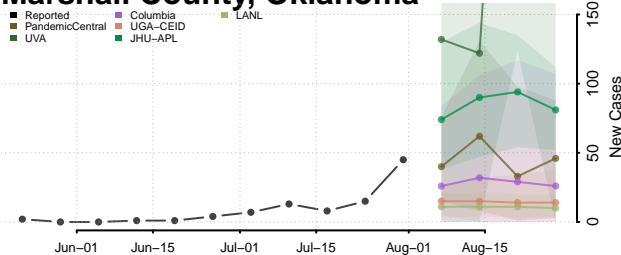

Marshall County, Oklahoma