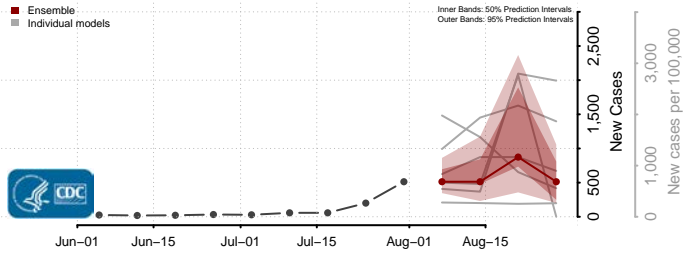

Forrest County, Mississippi