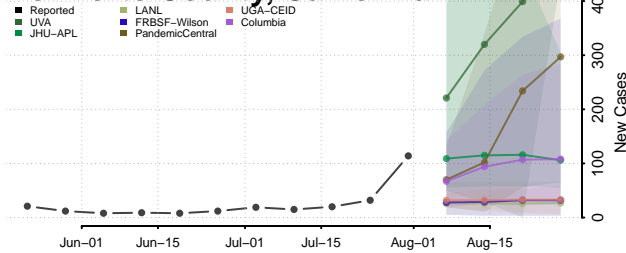

Del Norte County, California