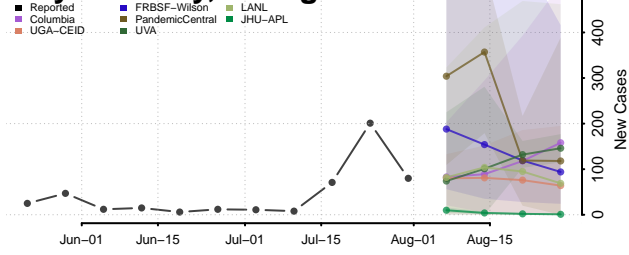

Floyd County, Georgia