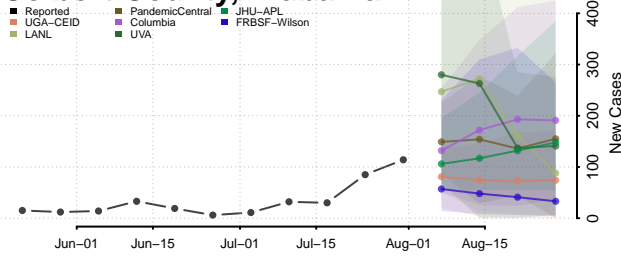

Colbert County, Alabama