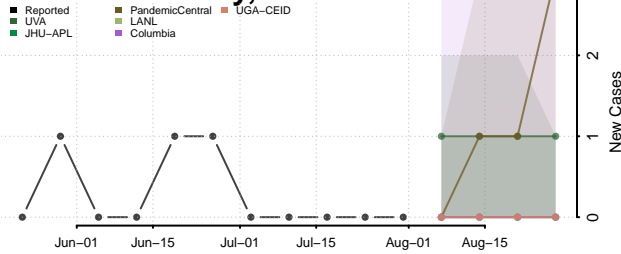

Sanborn County, South Dakota