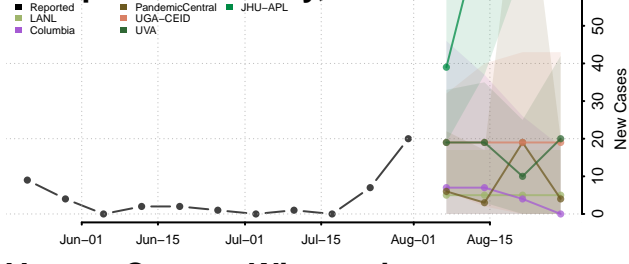

Trempealeau County, Wisconsin