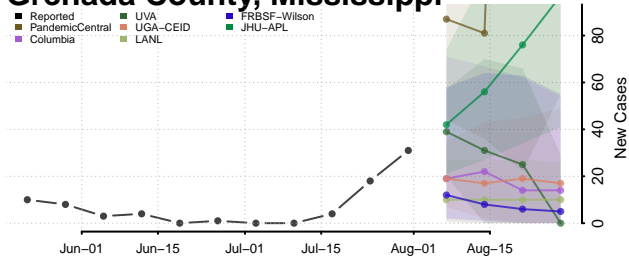

Grenada County, Mississippi