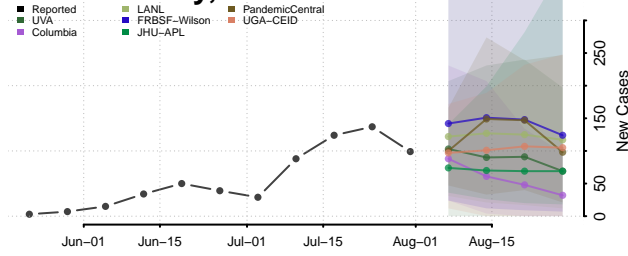

Miller County, Missouri