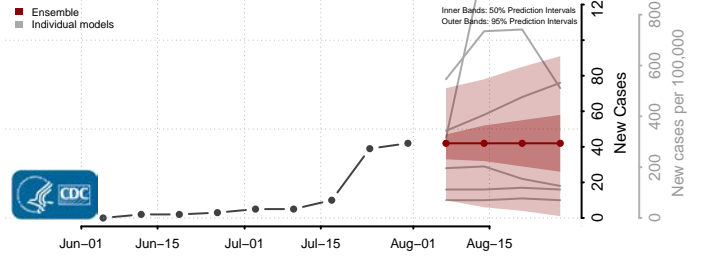

Walthall County, Mississippi