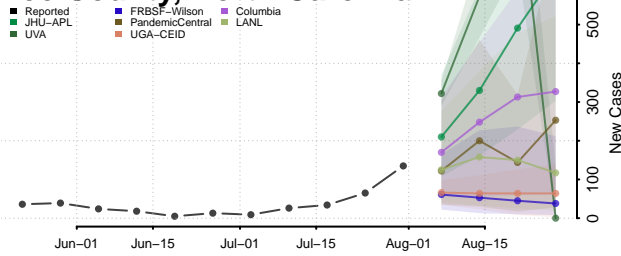

Lee County, North Carolina