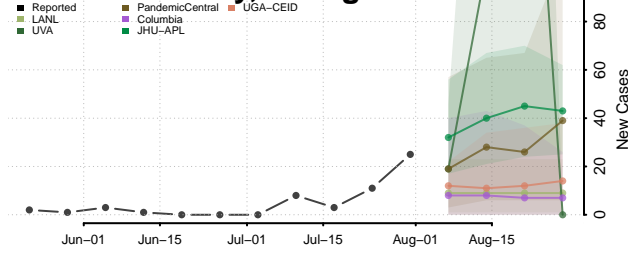

Wheeler County, Georgia