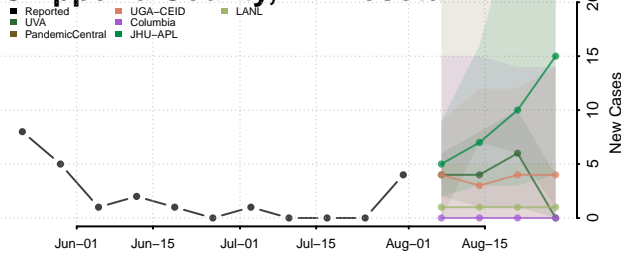

Chippewa County, Minnesota