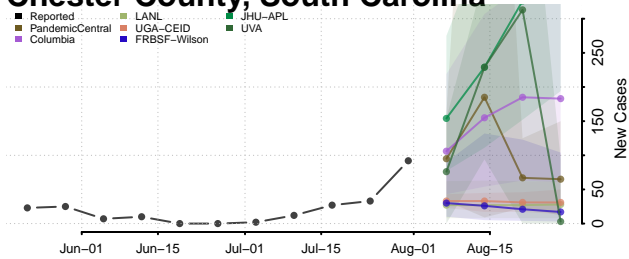

Chester County, South Carolina