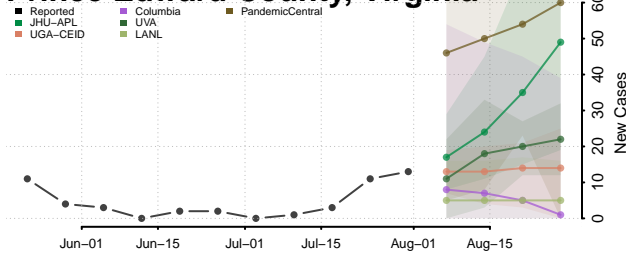

Prince Edward County, Virginia