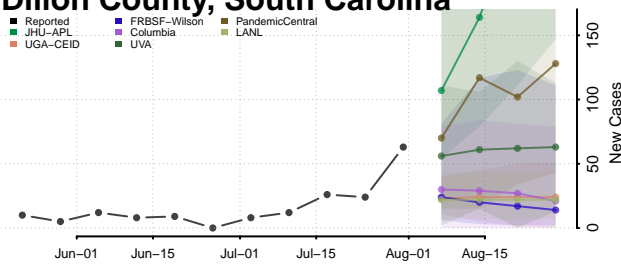

Dillon County, South Carolina