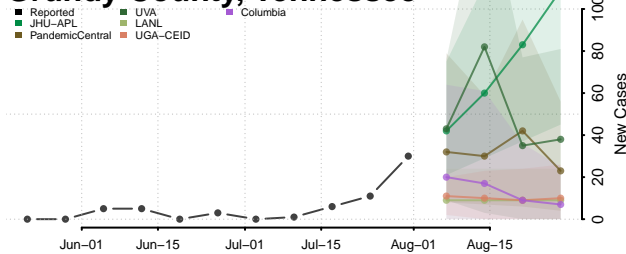

Grundy County, Tennessee