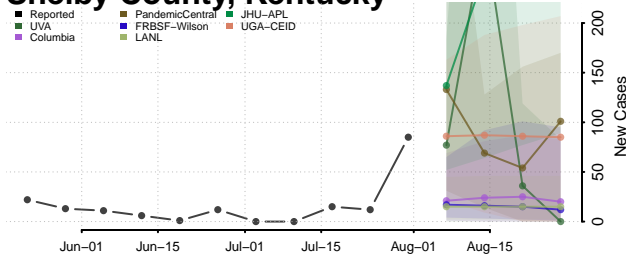

Shelby County, Kentucky