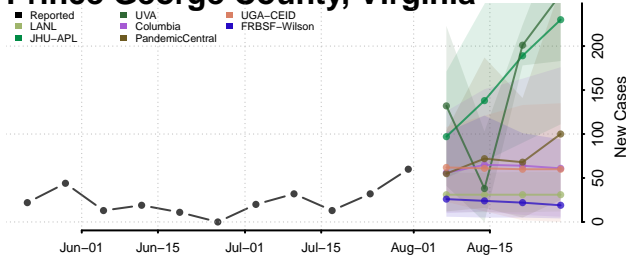

Prince George County, Virginia