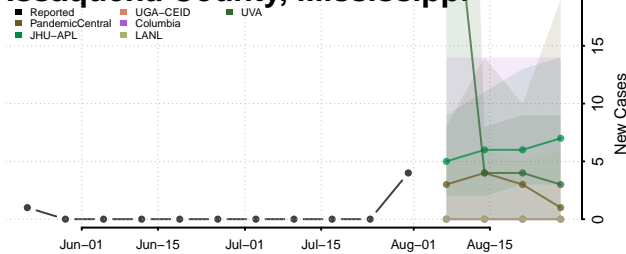

Issaquena County, Mississippi