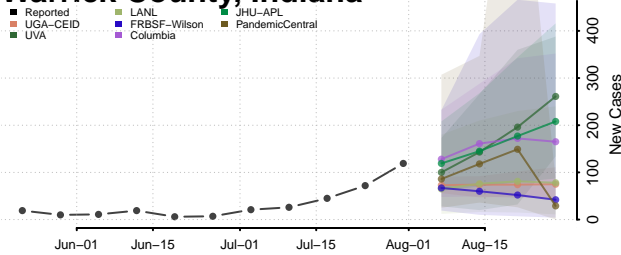

Warrick County, Indiana