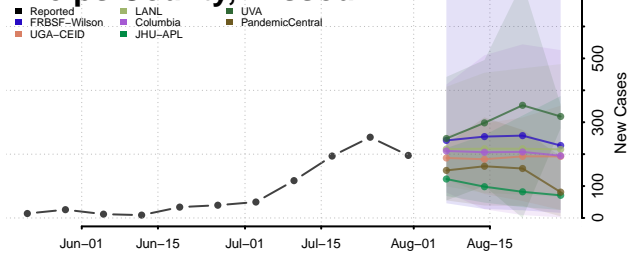

Phelps County, Missouri