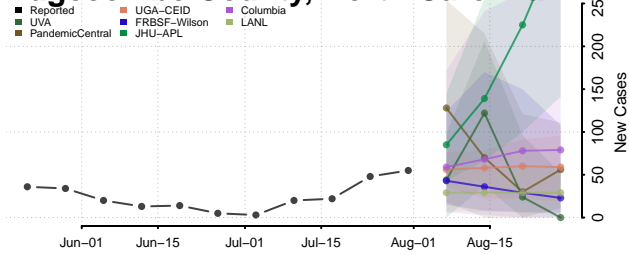

Edgecombe County, North Carolina