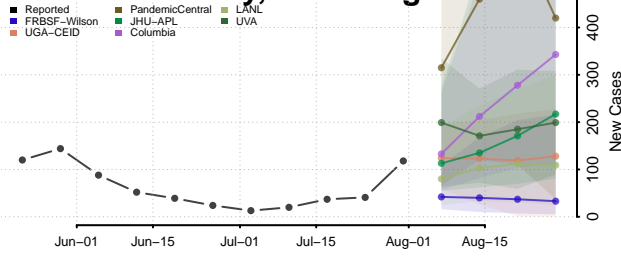

Kanawha County, West Virginia