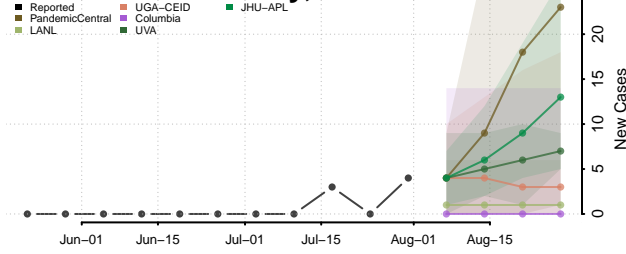

Shackelford County, Texas