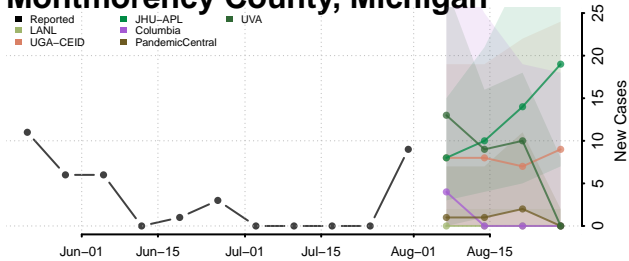

Montmorency County, Michigan