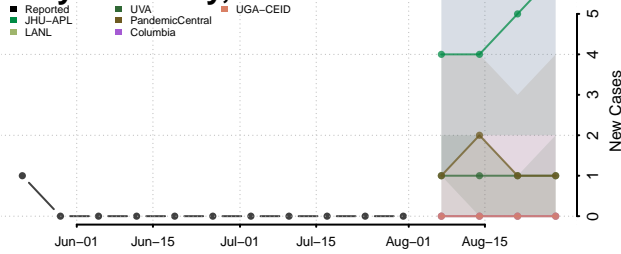

Thayer County, Nebraska