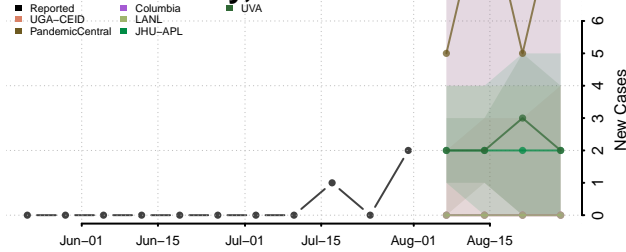

Harmon County, Oklahoma