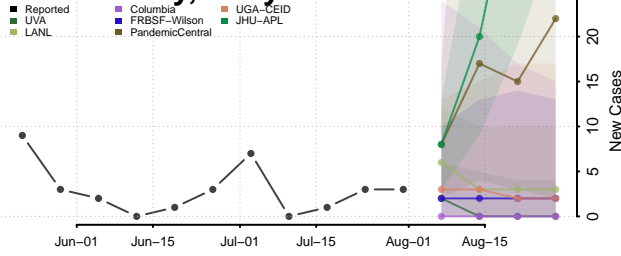

Kent County, Maryland