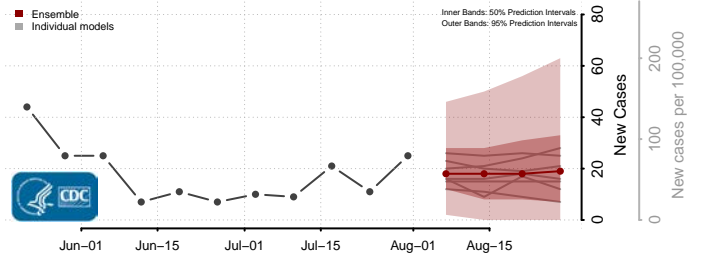

Stark County, North Dakota