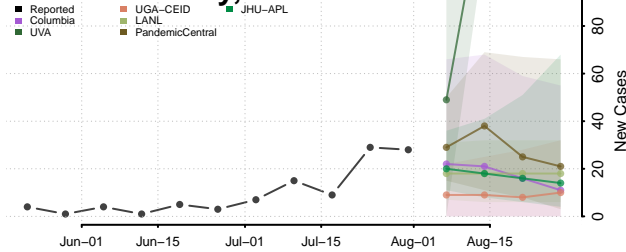

DeKalb County, Missouri