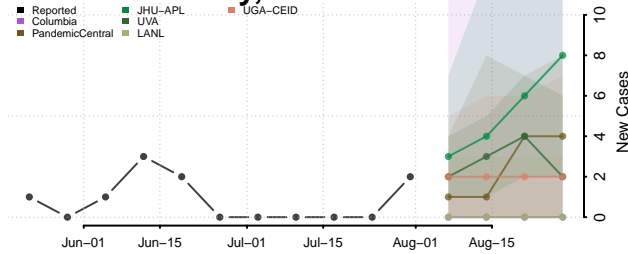

Marshall County, Minnesota