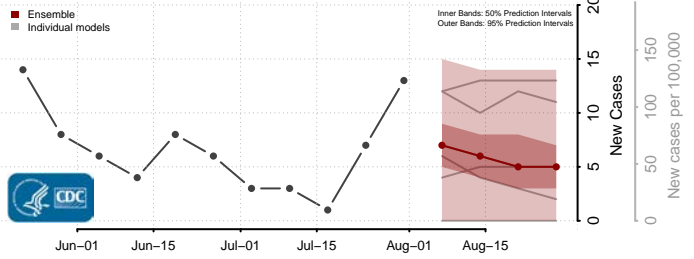

Mountrail County, North Dakota