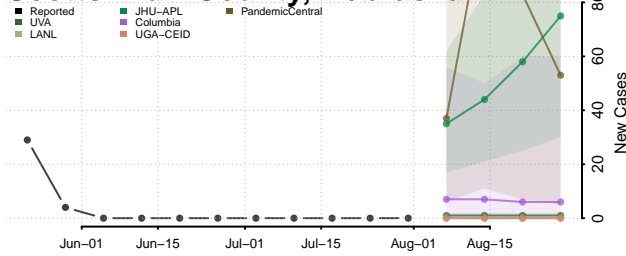

### Scotts Bluff County, Nebraska