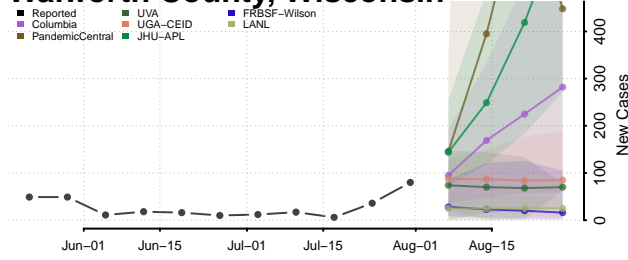

Walworth County, Wisconsin