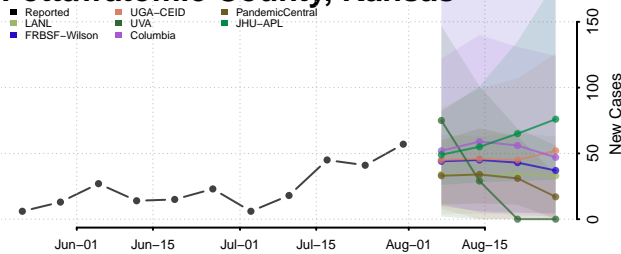

Pottawatomie County, Kansas