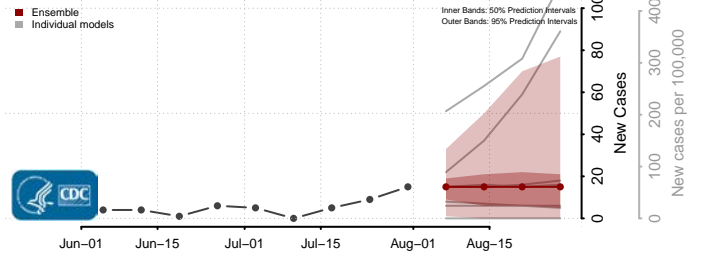

Todd County, Minnesota