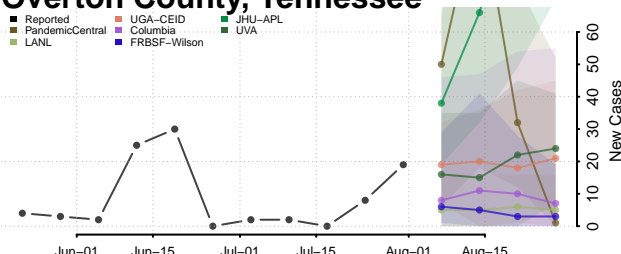

Overton County, Tennessee