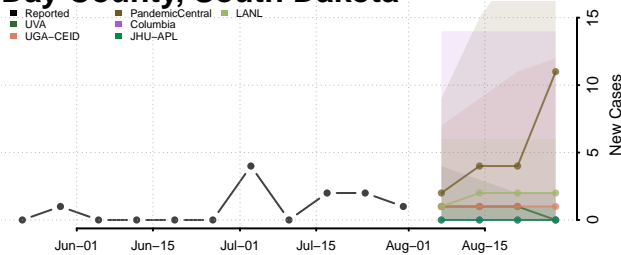

Day County, South Dakota