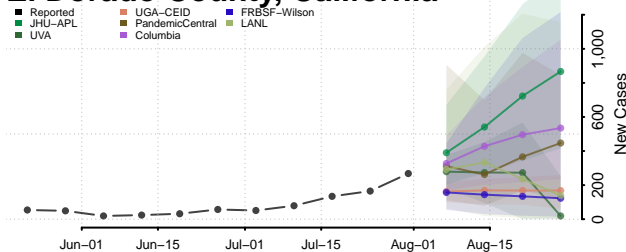

El Dorado County, California