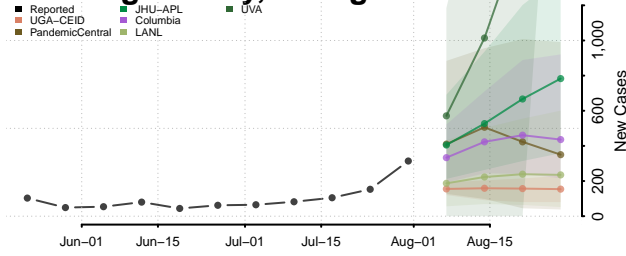

Paulding County, Georgia