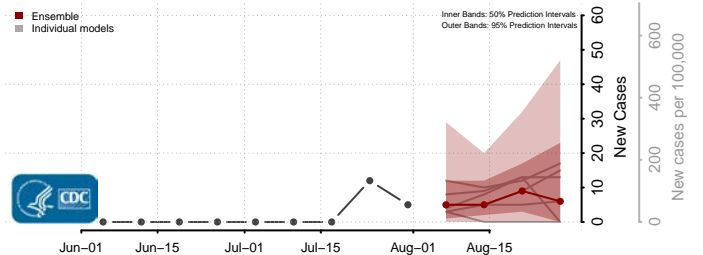

Richmond County, Virginia