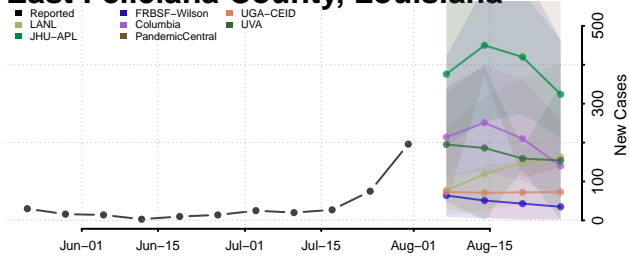

East Feliciana County, Louisiana