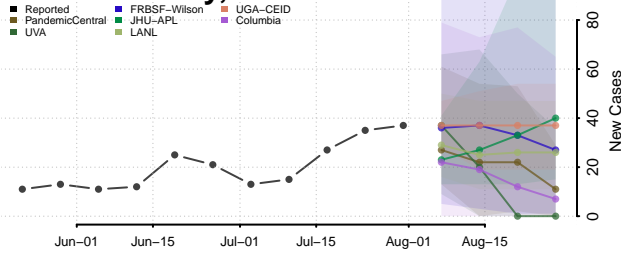

Macon County, Missouri