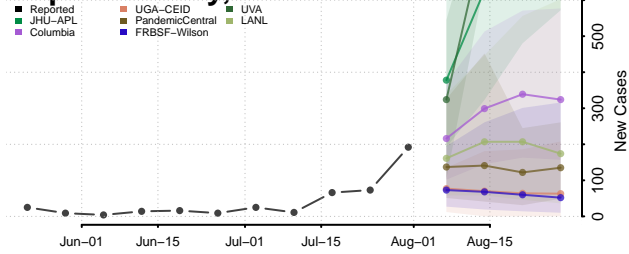

Duplin County, North Carolina