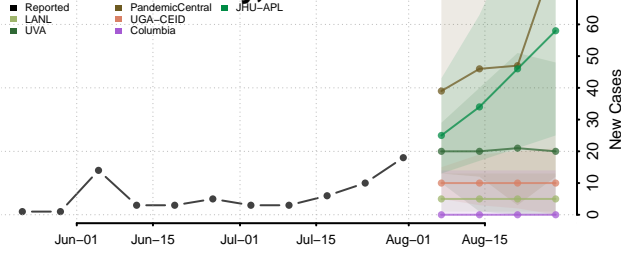

Cameron County, Louisiana