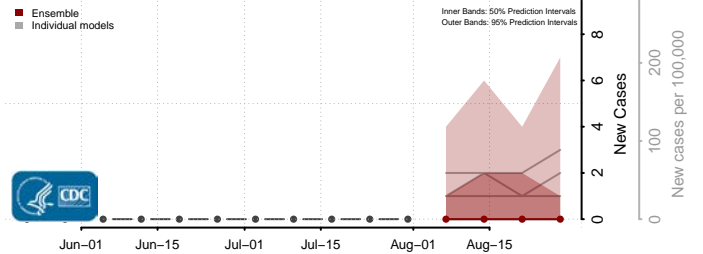

Harlan County, Nebraska