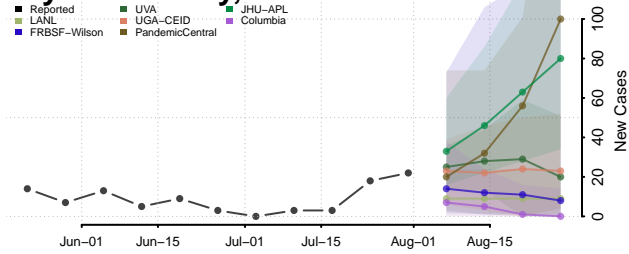

Fayette County, Illinois