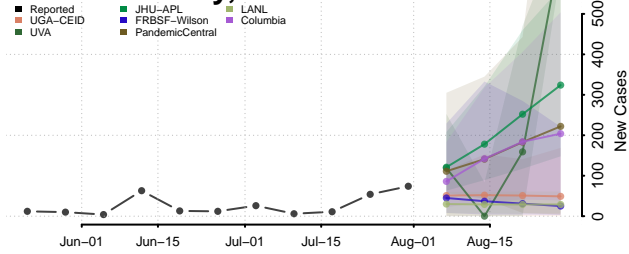

Marion County, Tennessee