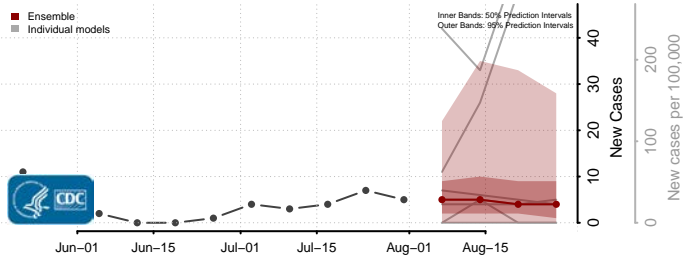

Southampton County, Virginia