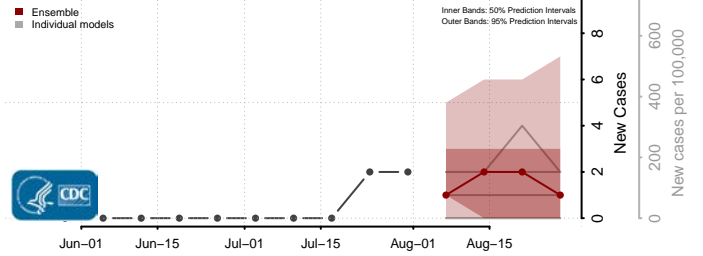

Sheridan County, North Dakota