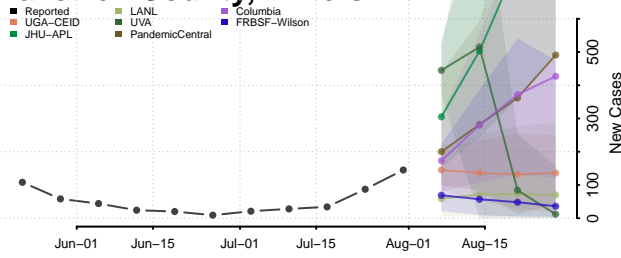

Tazewell County, Illinois