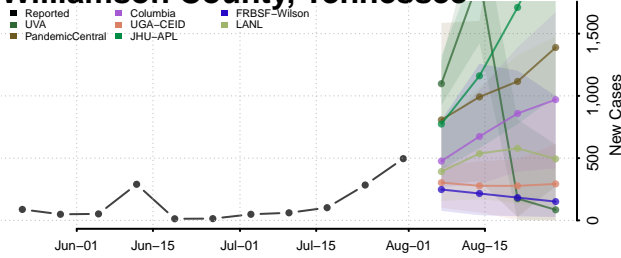

Williamson County, Tennessee