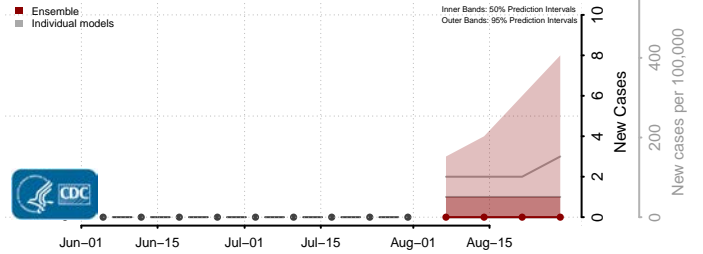

Garfield County, Nebraska