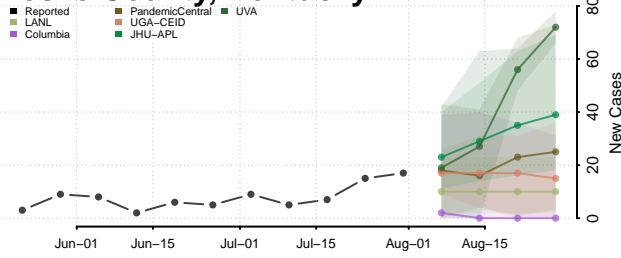

Leslie County, Kentucky