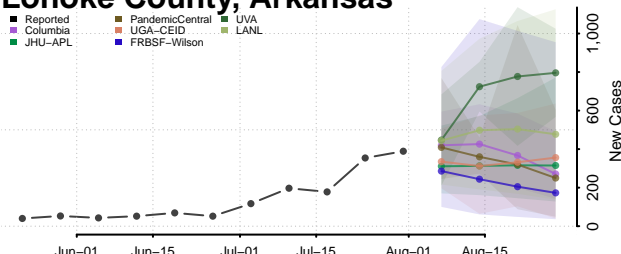

Lonoke County, Arkansas