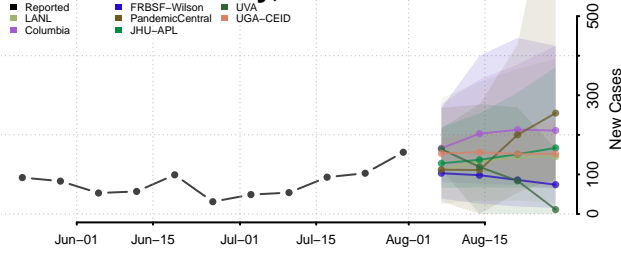

Hendricks County, Indiana