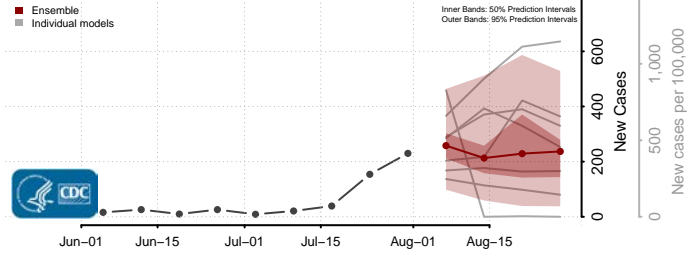

Columbus County, North Carolina