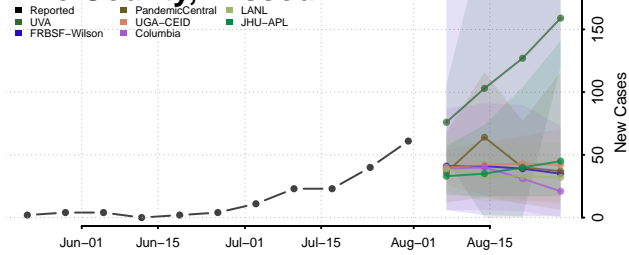

Pike County, Missouri