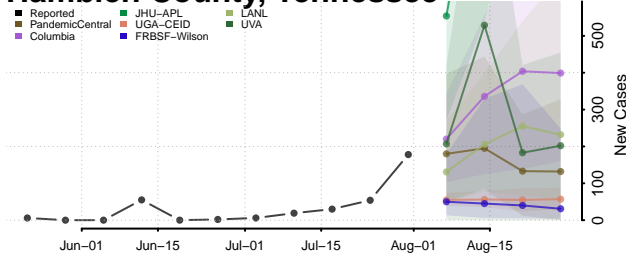

Hamblen County, Tennessee