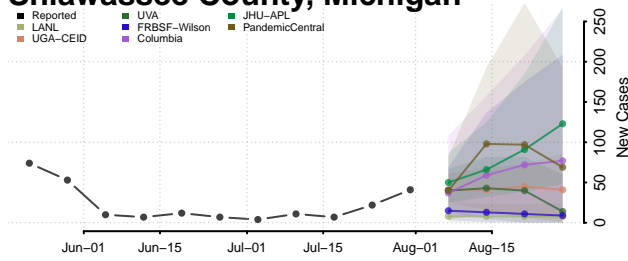

Shiawassee County, Michigan