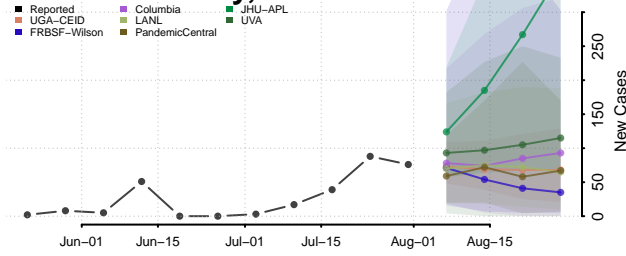

Franklin County, Tennessee