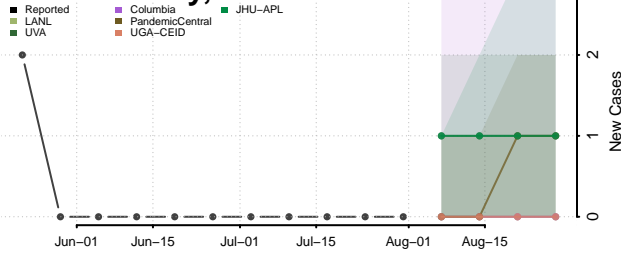

Grant County, Nebraska