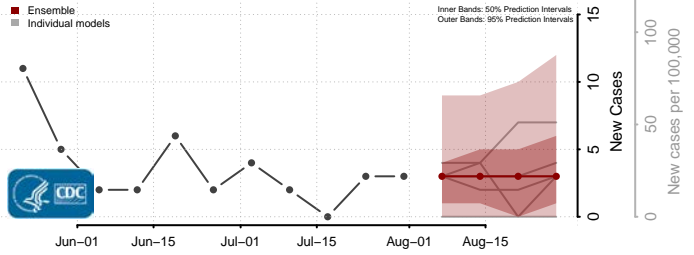

Roane County, West Virginia