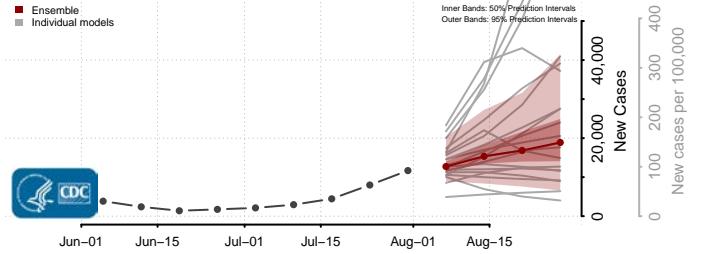

Illinois

Adams County, Illinois

Alexander County, Illinois

Bond County, Illinois

Boone County, Illinois

Brown County, Illinois