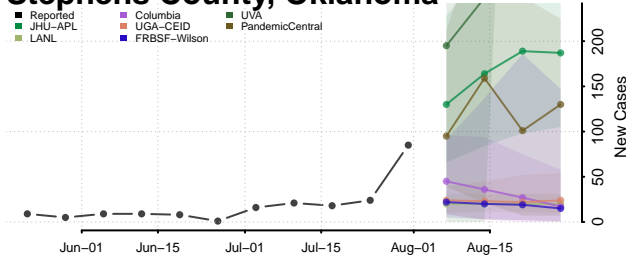

Stephens County, Oklahoma