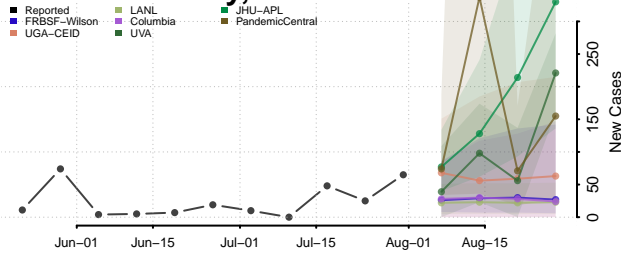

Carteret County, North Carolina