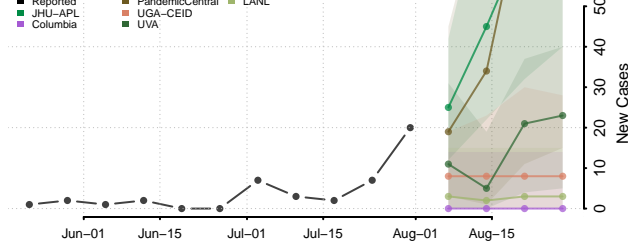

Inyo County, California