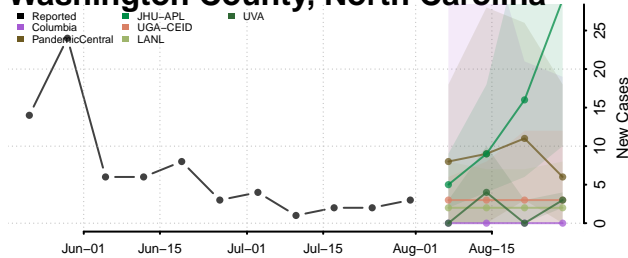

Washington County, North Carolina