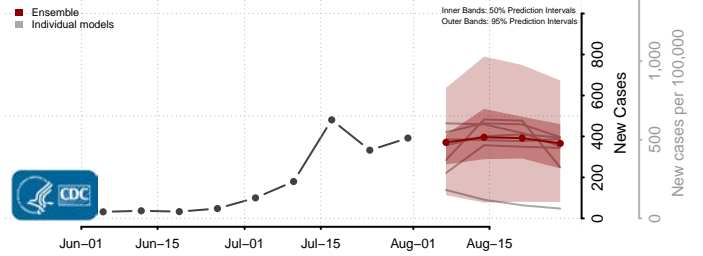

Cole County, Missouri