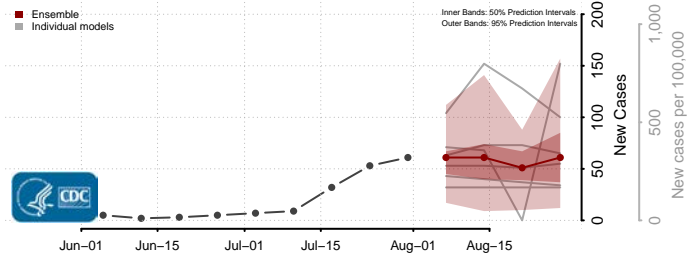

Hart County, Kentucky