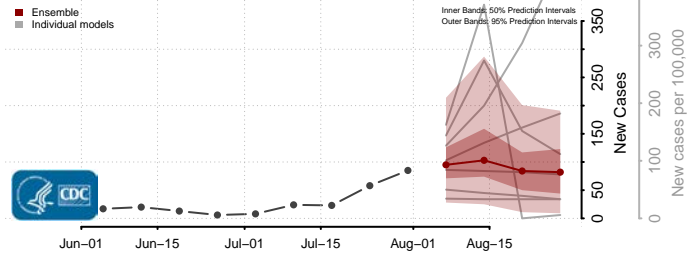

Craven County, North Carolina