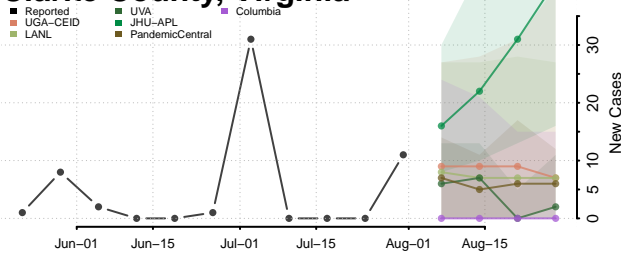

Clarke County, Virginia