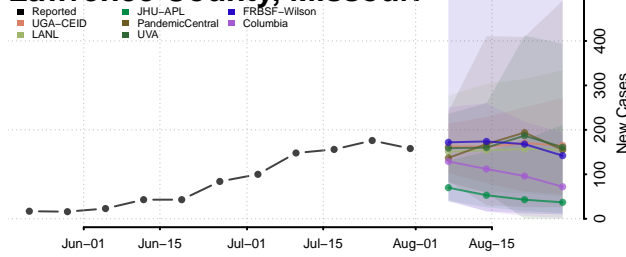

Lawrence County, Missouri