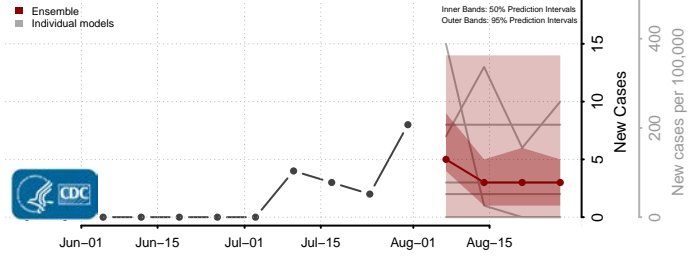

Ellis County, Oklahoma