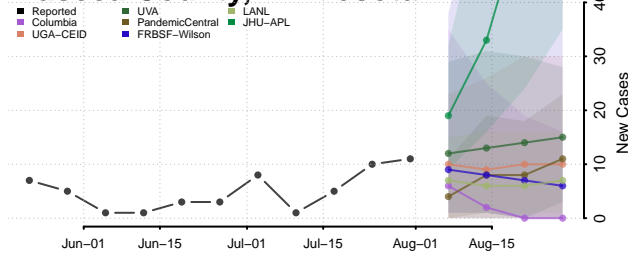

Waseca County, Minnesota