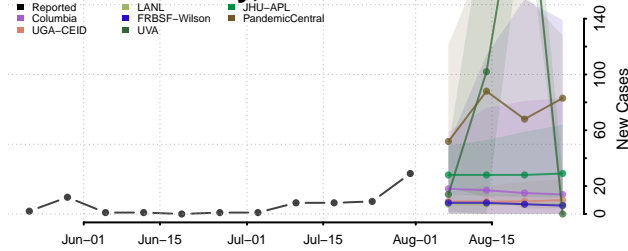

Jackson County, Oklahoma