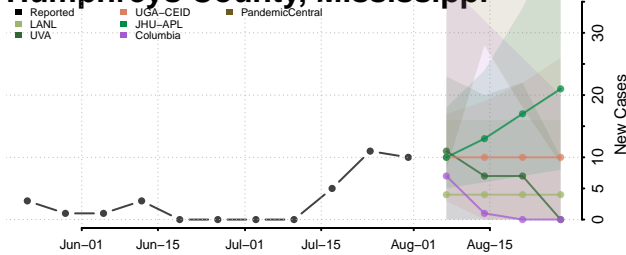

Humphreys County, Mississippi