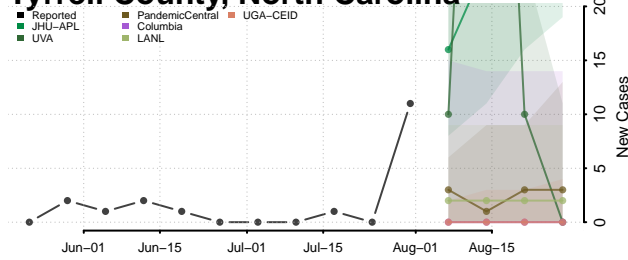

### Tyrrell County, North Carolina