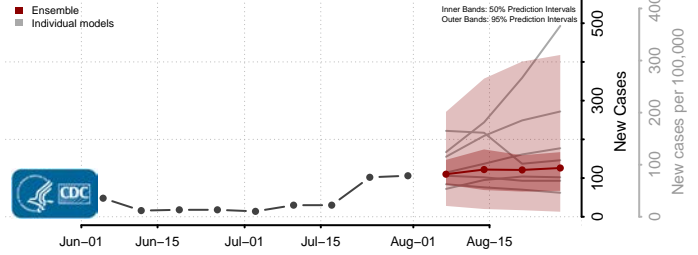

Hampton County, Virginia