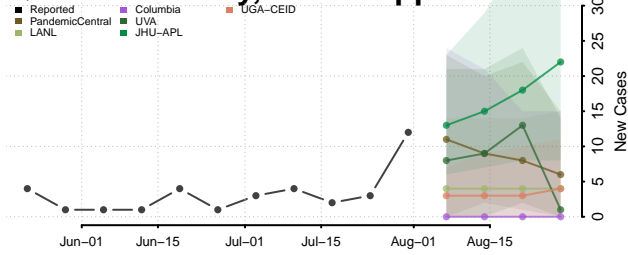

### Quitman County, Mississippi