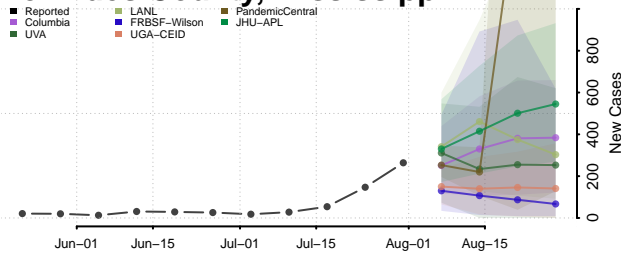

Lowndes County, Mississippi