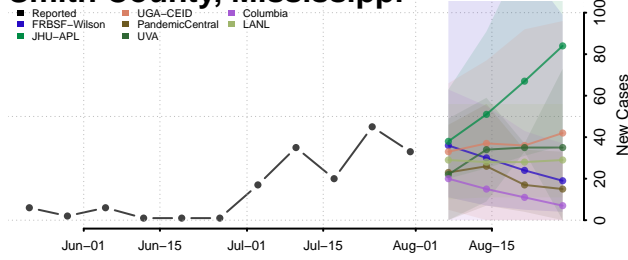

Smith County, Mississippi