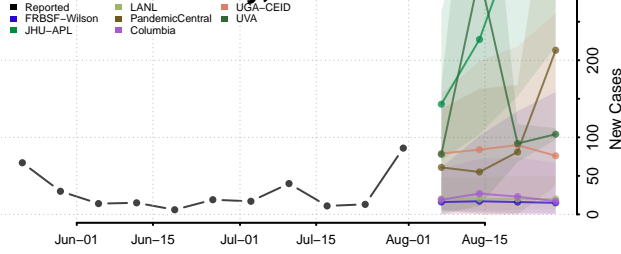

Windham County, Connecticut