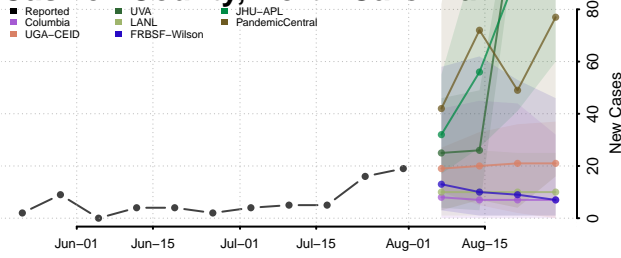

Caswell County, North Carolina