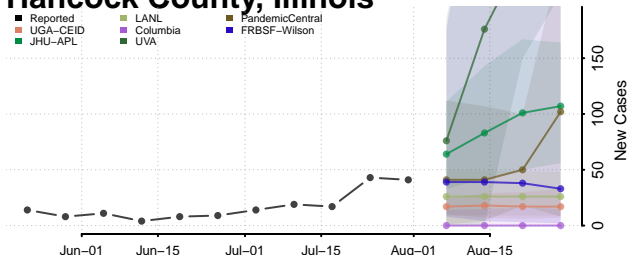

Hancock County, Illinois