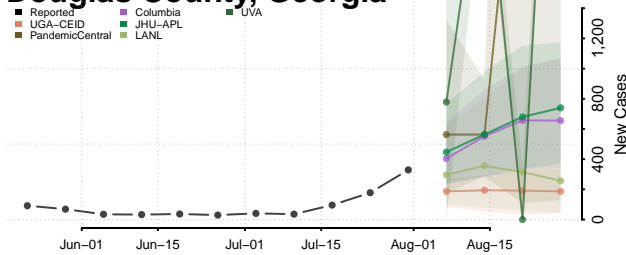

Douglas County, Georgia