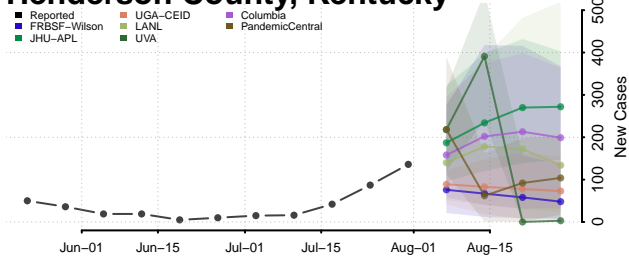

Henderson County, Kentucky