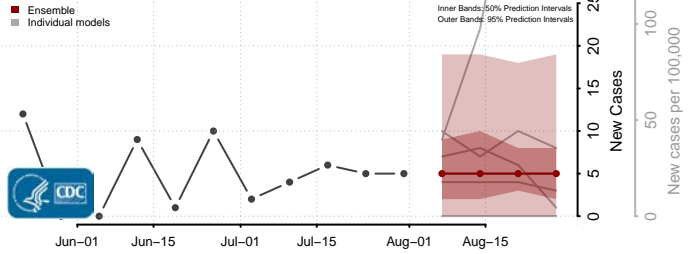

Rockbridge County, Virginia