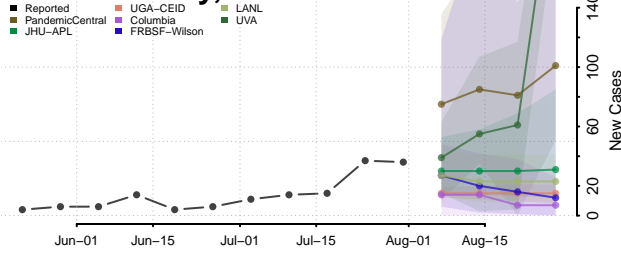

Sevier County, Arkansas