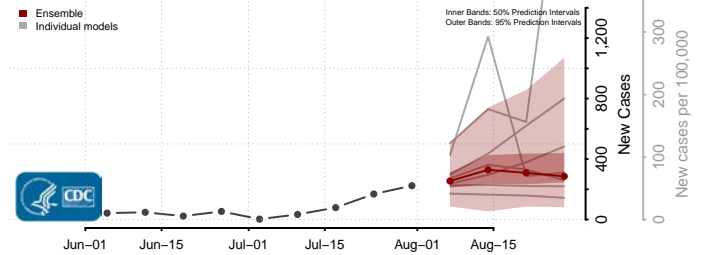

Loudoun County, Virginia