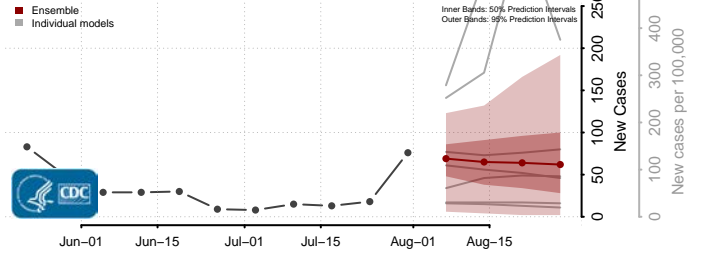

Lenoir County, North Carolina