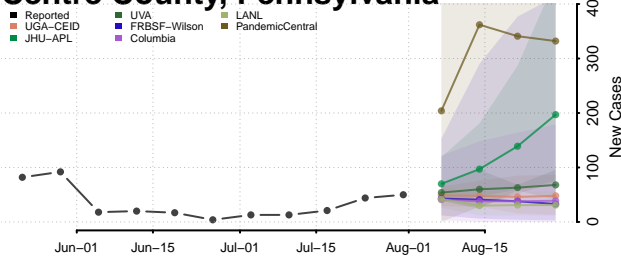

Centre County, Pennsylvania