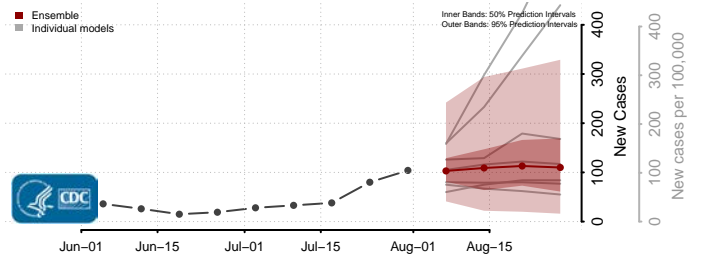

Roanoke City County, Virginia