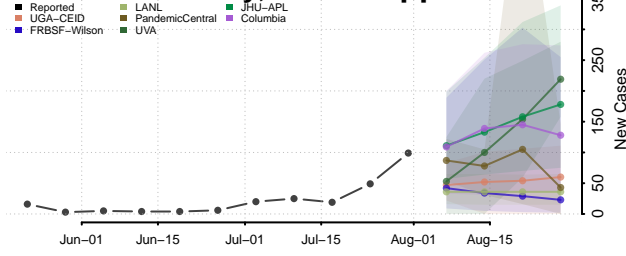

Neshoba County, Mississippi