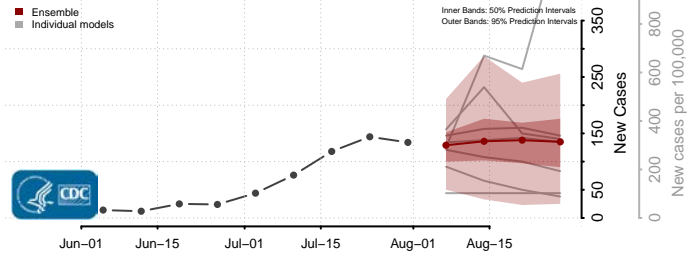

Delaware County, Oklahoma