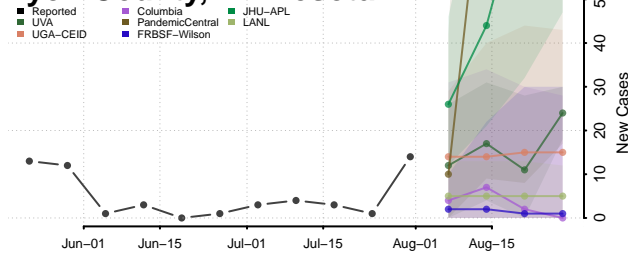

Lyon County, Minnesota