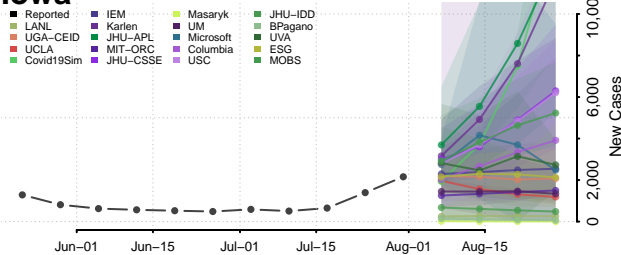

Wayne County, Indiana

Wells County, Indiana

White County, Indiana

Whitley County, Indiana

Iowa

Adair County, Iowa