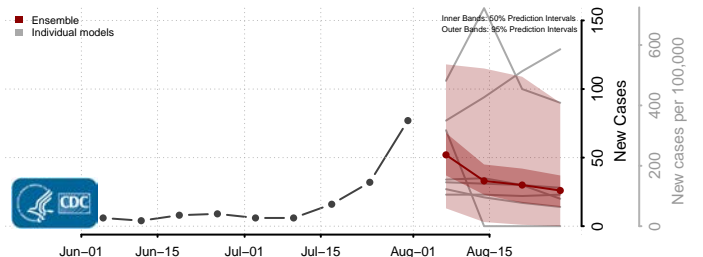

Tippah County, Mississippi