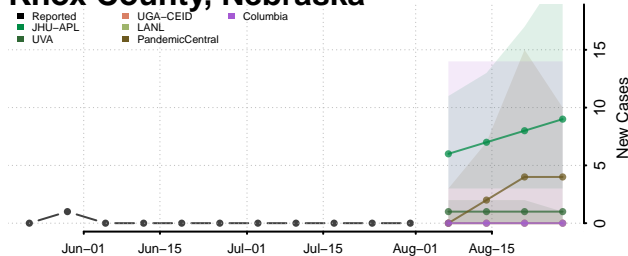

Knox County, Nebraska