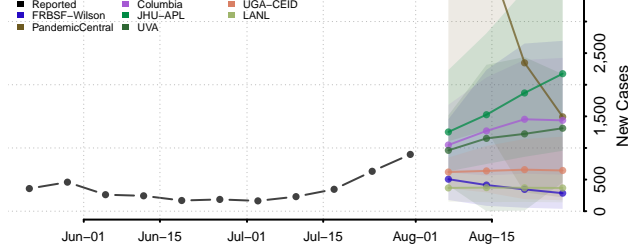

Kern County, California