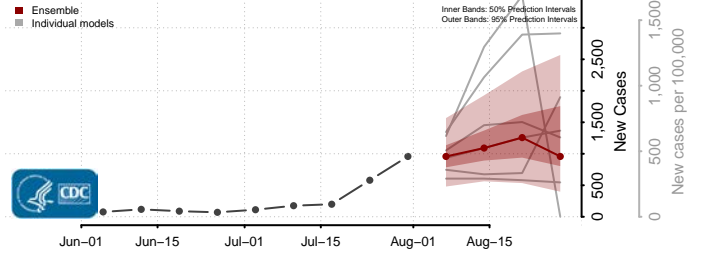

Harrison County, Mississippi