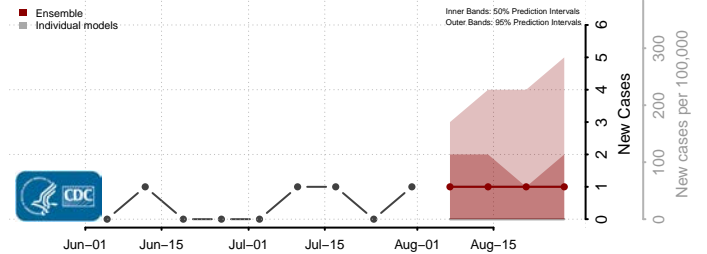

Golden Valley County, North Dakota