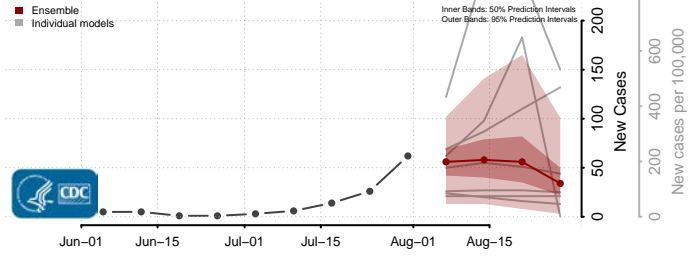

Leflore County, Mississippi