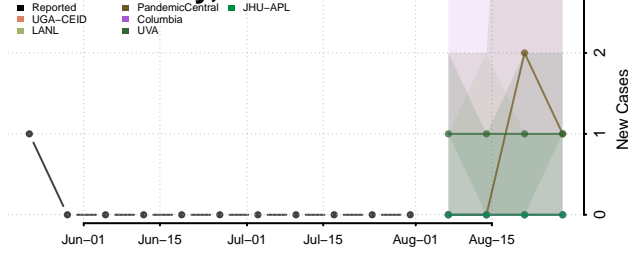

Grant County, North Dakota