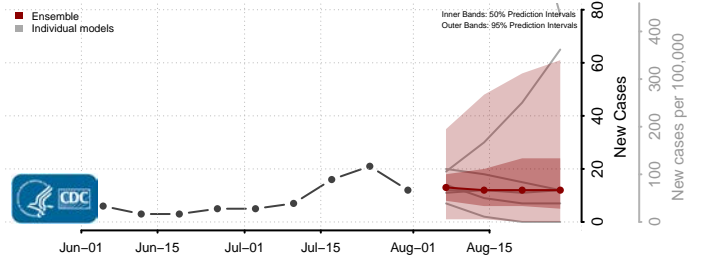

Winston County, Mississippi