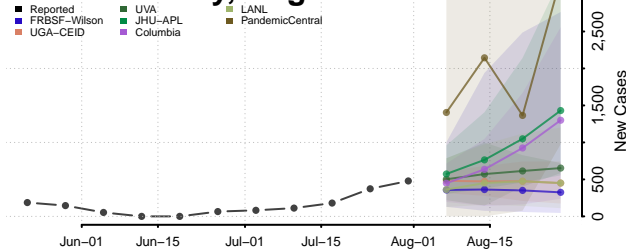

Fairfax County, Virginia