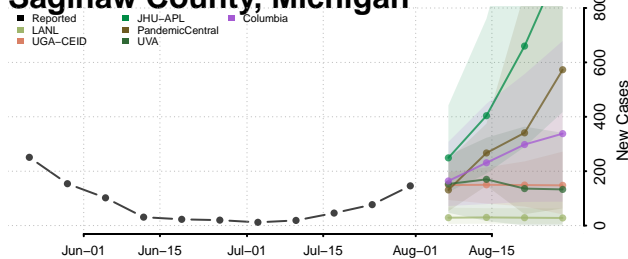

Saginaw County, Michigan