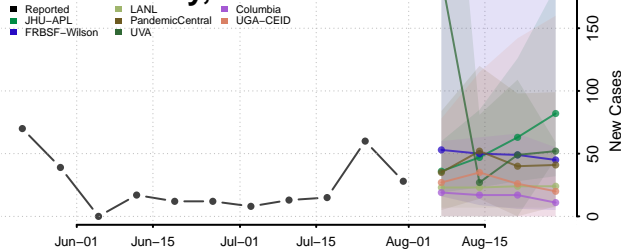

Otero County, New Mexico