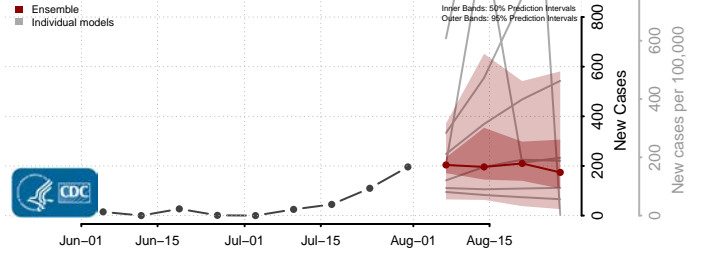

Henderson County, North Carolina