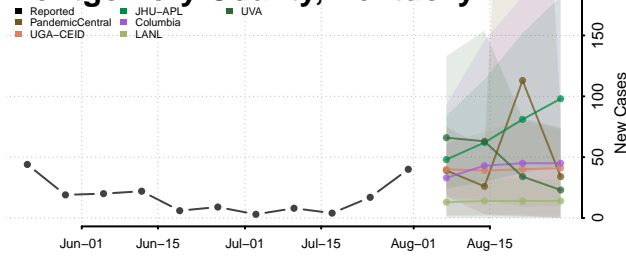

Montgomery County, Kentucky