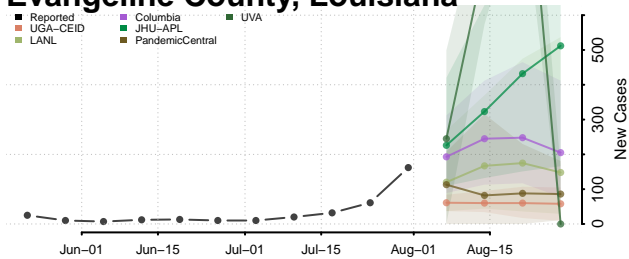

Evangeline County, Louisiana