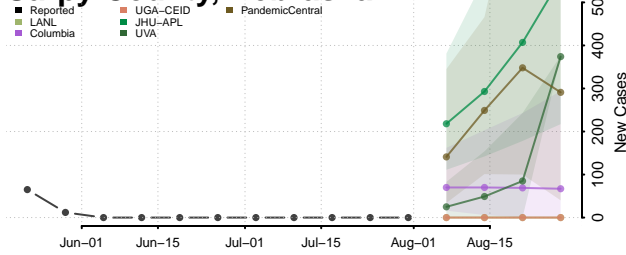

Sarpy County, Nebraska