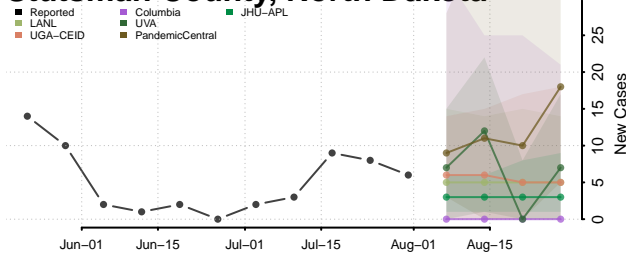

Stutsman County, North Dakota