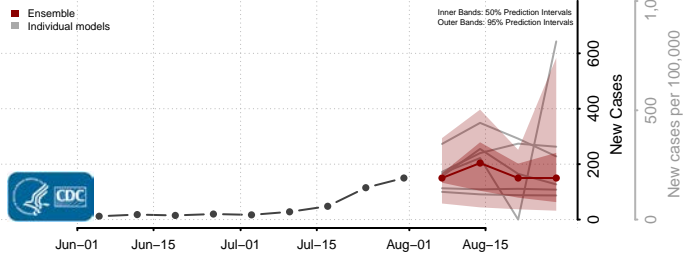

Cape Girardeau County, Missouri