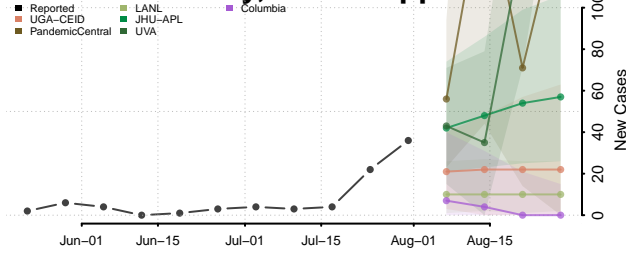

Noxubee County, Mississippi