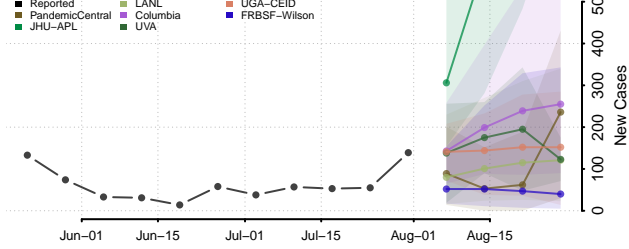

Kenosha County, Wisconsin