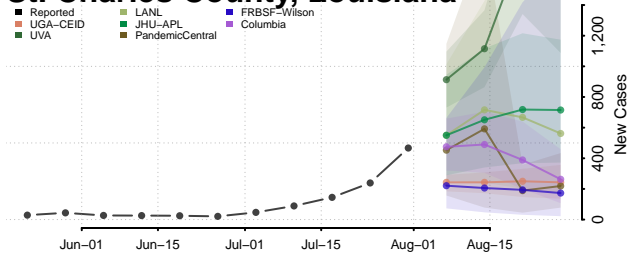

St. Charles County, Louisiana