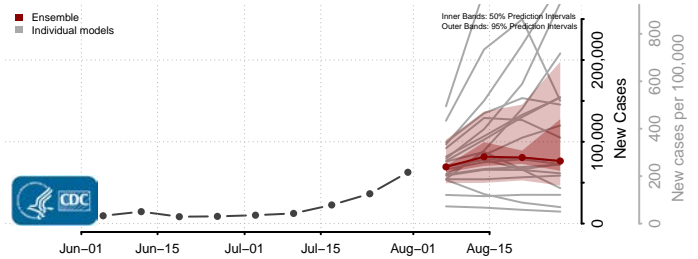

Weakley County, Tennessee

White County, Tennessee

Williamson County, Tennessee

Wilson County, Tennessee

Texas

Anderson County, Texas