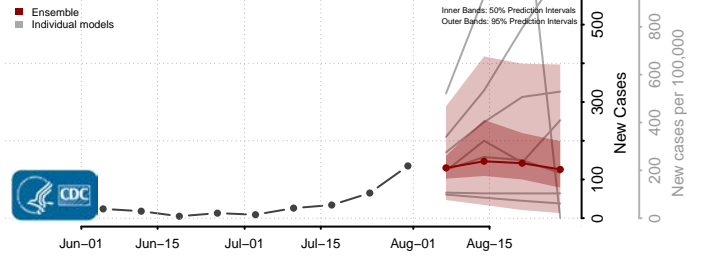

Lee County, North Carolina