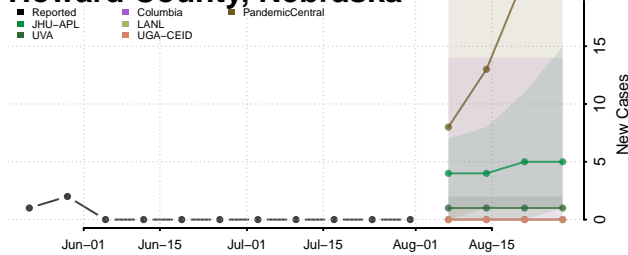

Howard County, Nebraska