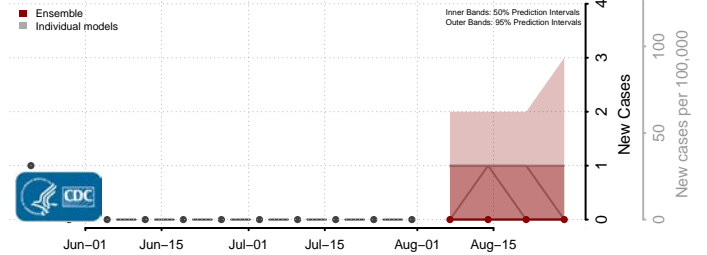

Foster County, North Dakota