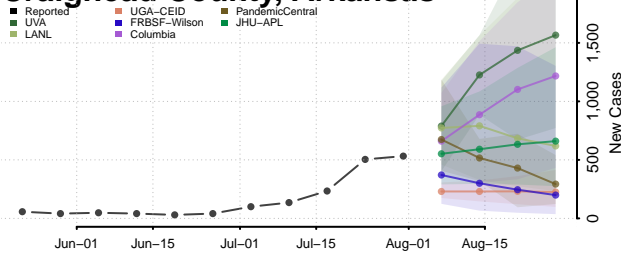

Craighead County, Arkansas