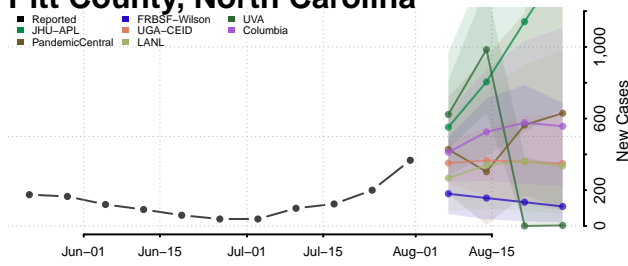

### Polk County, North Carolina