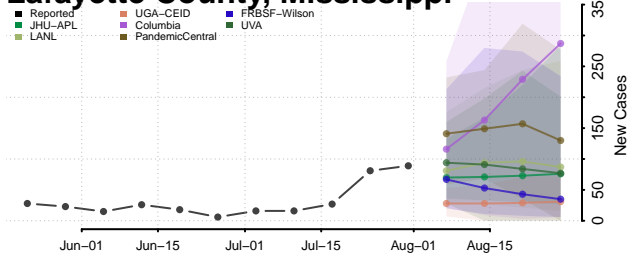

Lafayette County, Mississippi