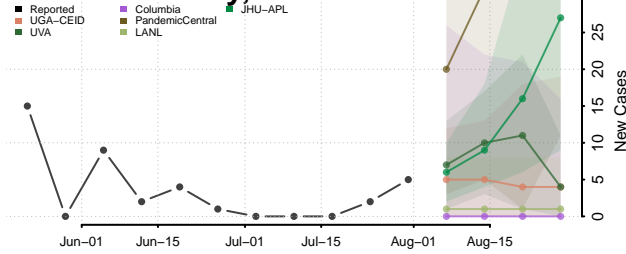

Mitchell County, North Carolina