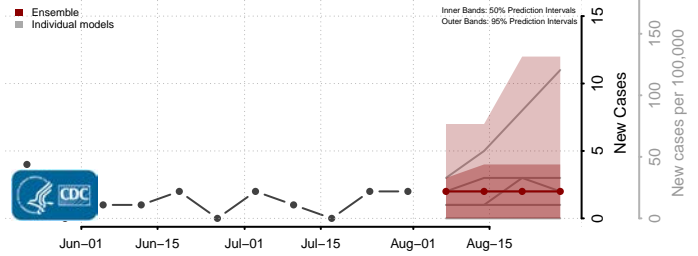

Pipestone County, Minnesota