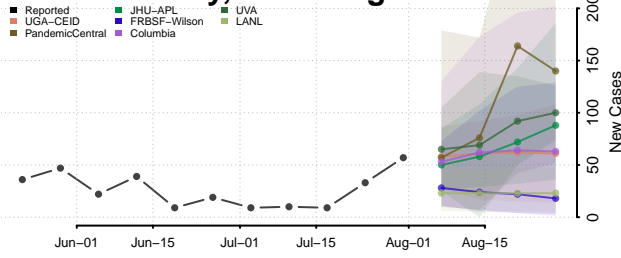

Marion County, West Virginia