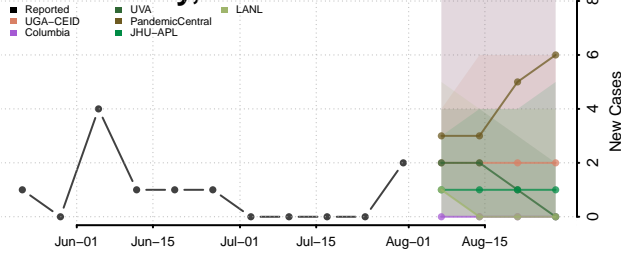

Trail County, North Dakota