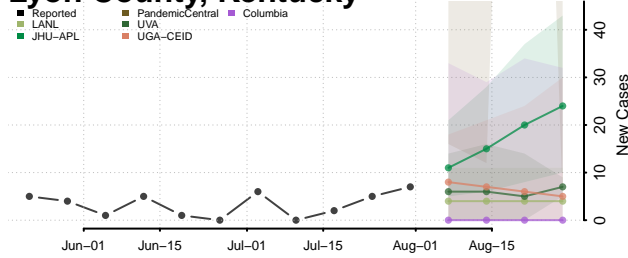

Lyon County, Kentucky