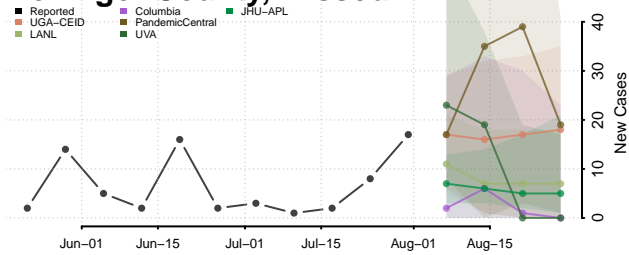

Bollinger County, Missouri