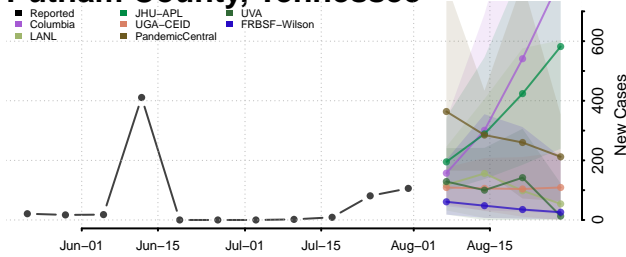

### Putnam County, Tennessee