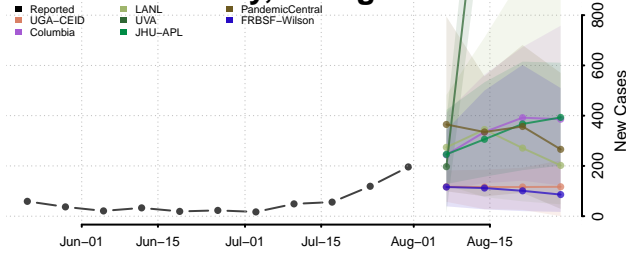

Rockdale County, Georgia