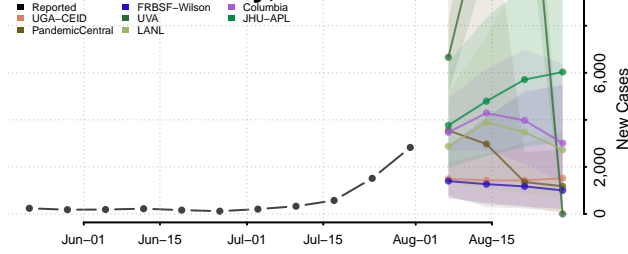

Jefferson County, Louisiana