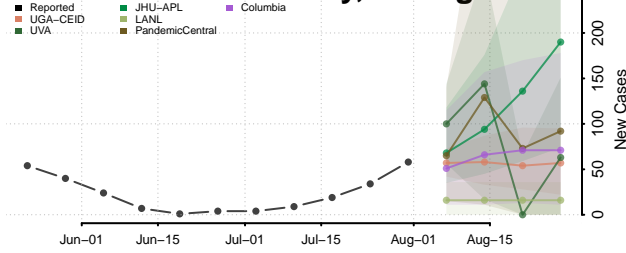

Grand Traverse County, Michigan