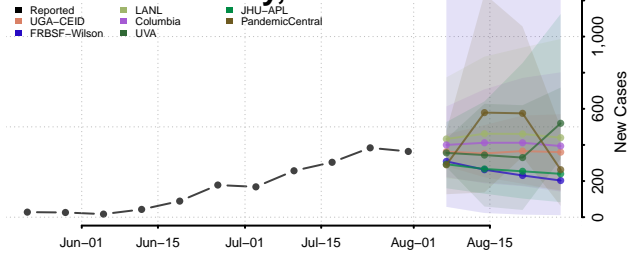

Buchanan County, Missouri