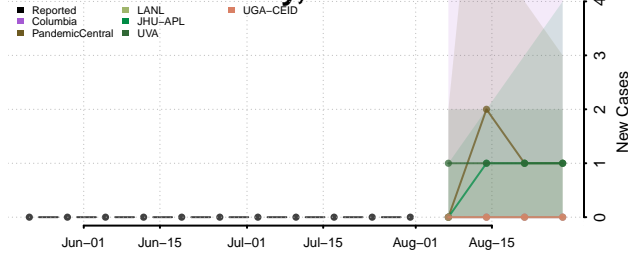

McPherson County, Nebraska