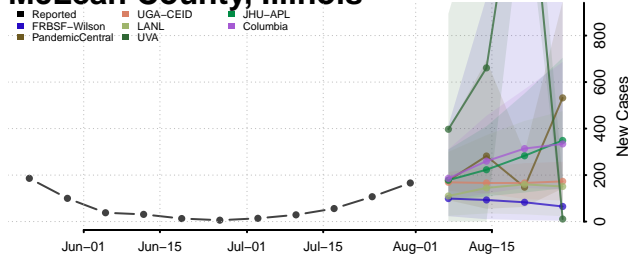

McLean County, Illinois