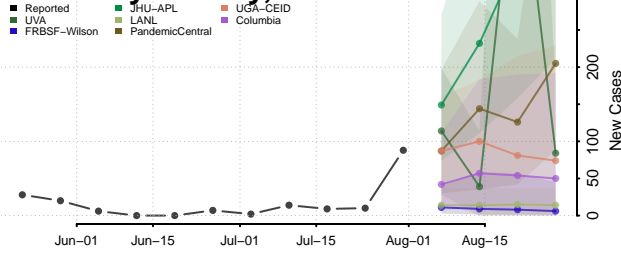

Newberry County, South Carolina