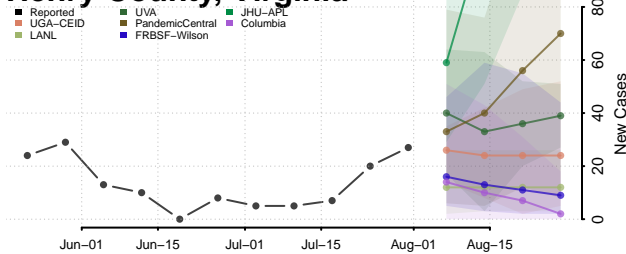

Henry County, Virginia