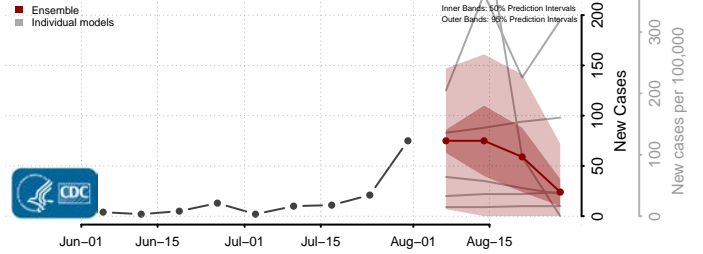

### Garvin County, Oklahoma