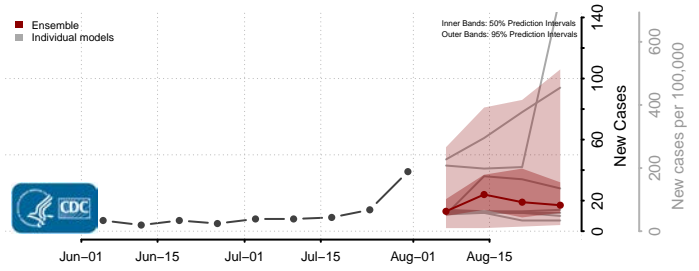

Sullivan County, Indiana