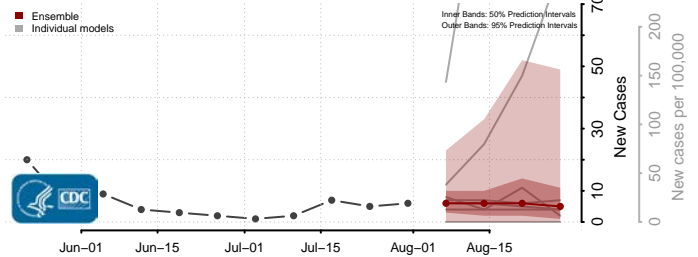

Polk County, Minnesota