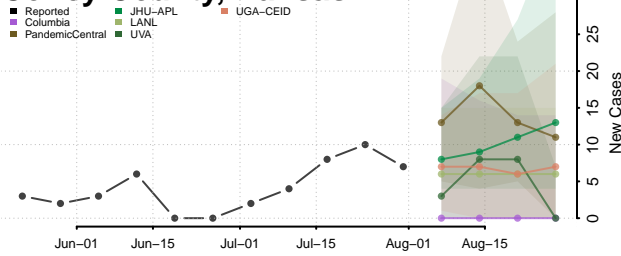

Coffey County, Kansas