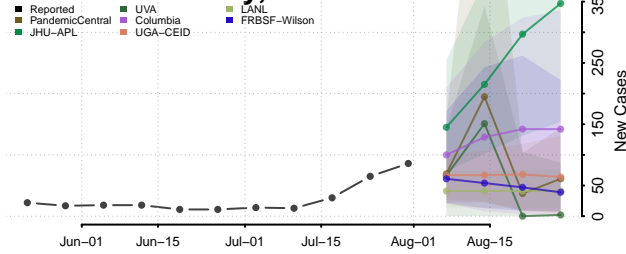

Scotland County, North Carolina