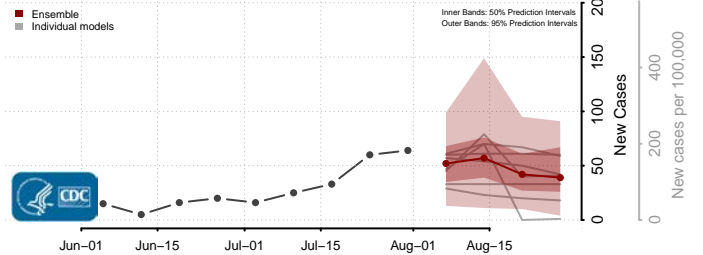

Greenup County, Kentucky