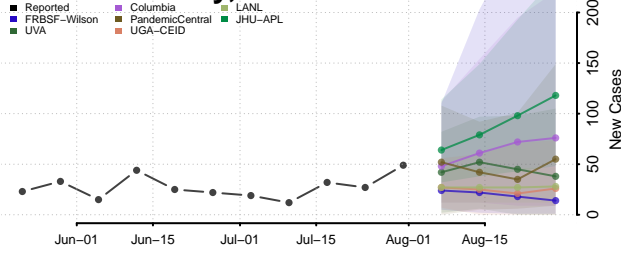

Clinton County, Indiana