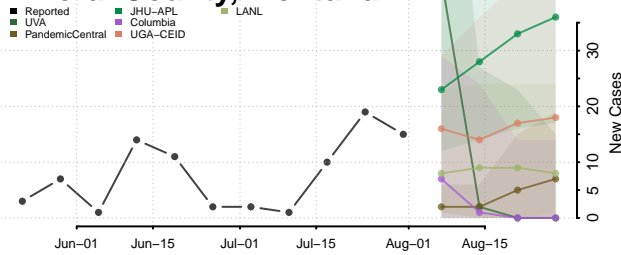

Mineral County, Montana