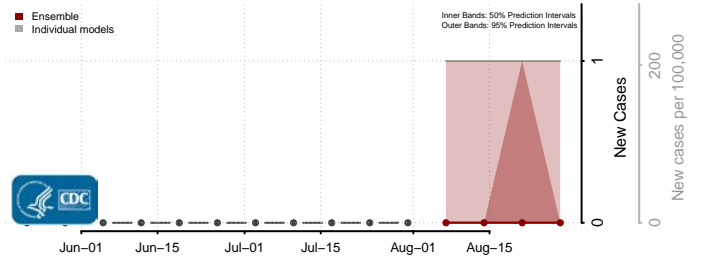

Petroleum County, Montana