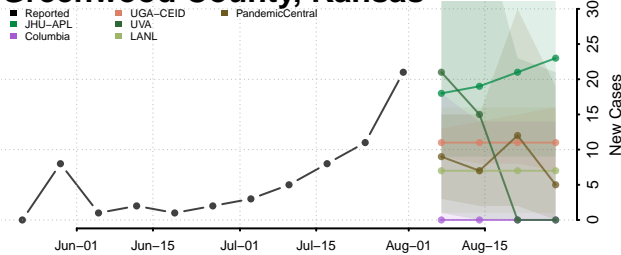

Greenwood County, Kansas