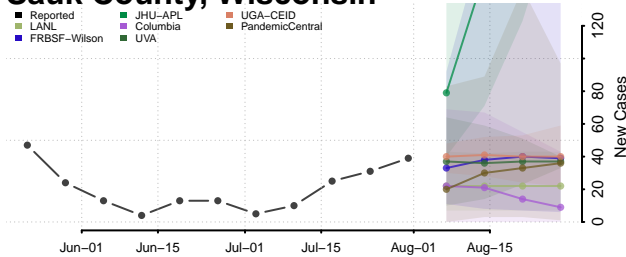

Sauk County, Wisconsin