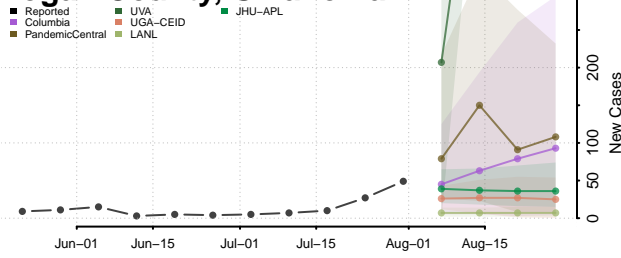

Logan County, Oklahoma