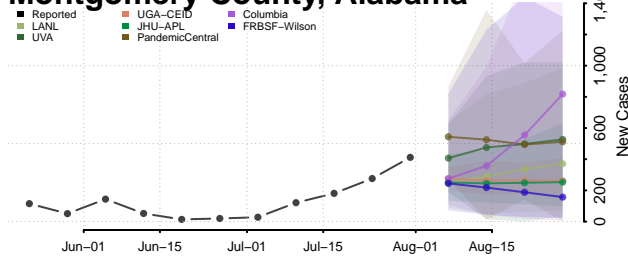

Montgomery County, Alabama