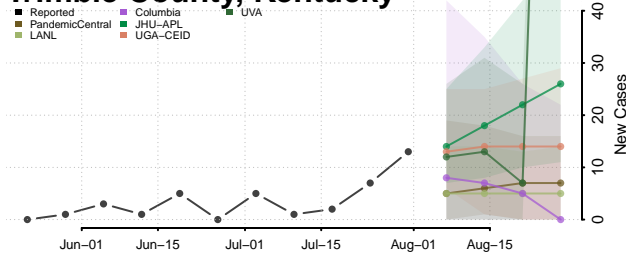

Trimble County, Kentucky