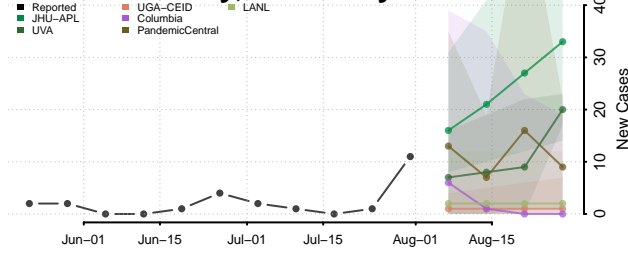

Clinton County, Kentucky