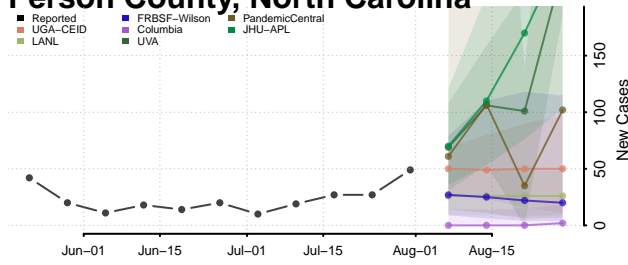

Person County, North Carolina