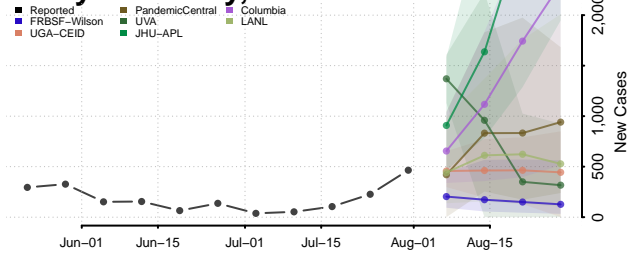

Forsyth County, North Carolina