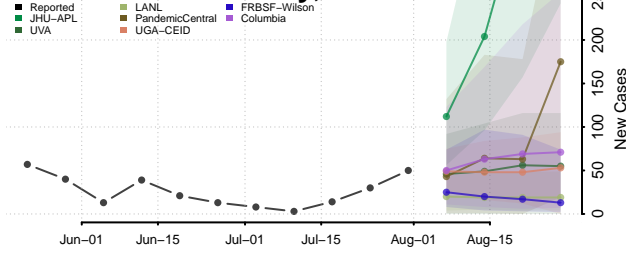

### Forest County, Wisconsin