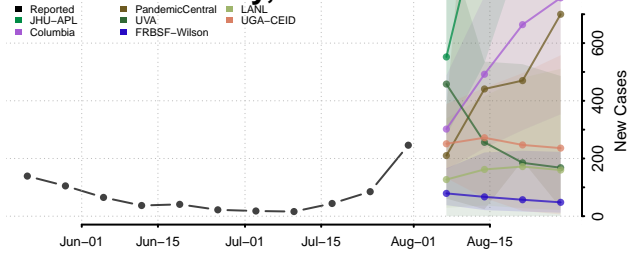

Davidson County, North Carolina