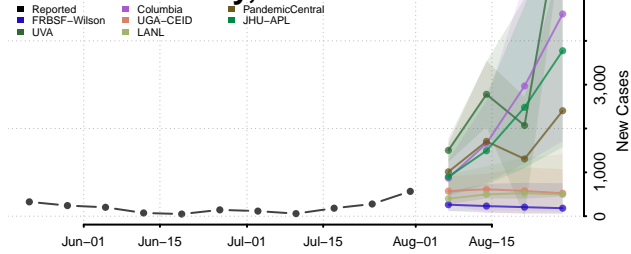

Guilford County, North Carolina