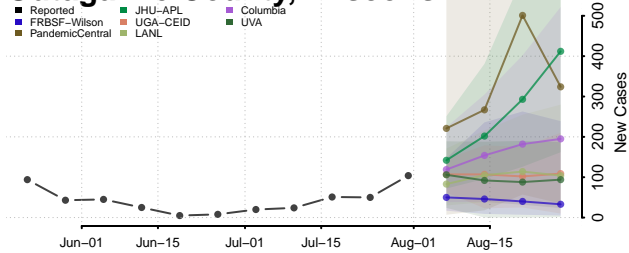

Outagamie County, Wisconsin