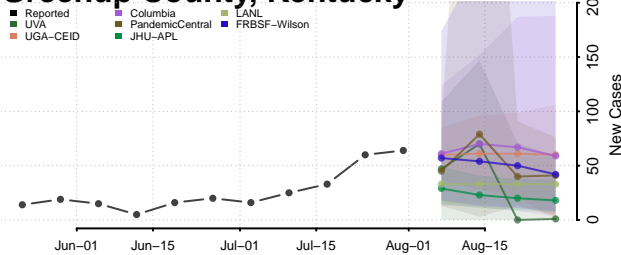

### Greenup County, Kentucky