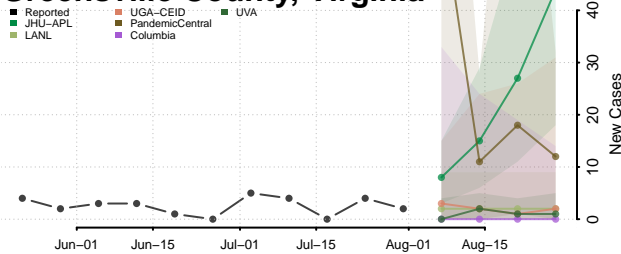

Greensville County, Virginia