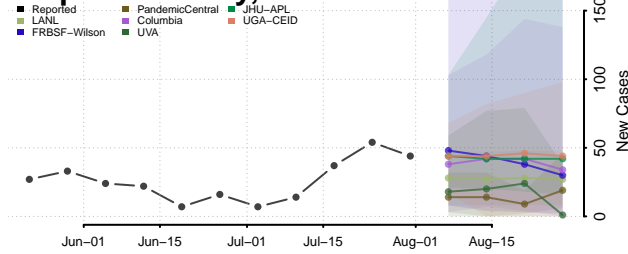

Iroquois County, Illinois