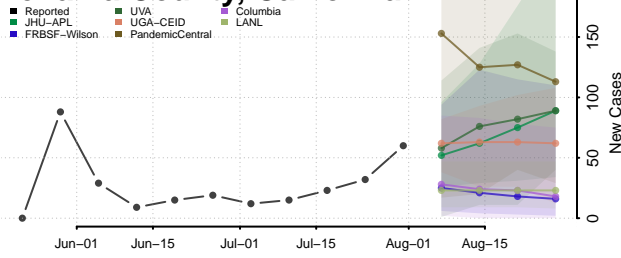

### Tehama County, California