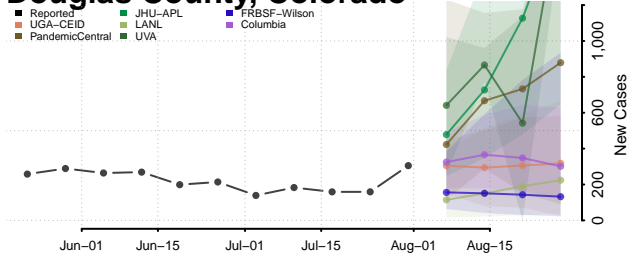

Douglas County, Colorado