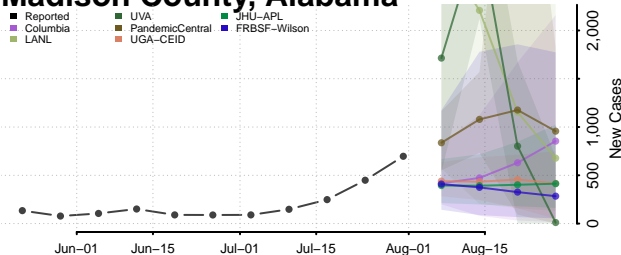

Madison County, Alabama