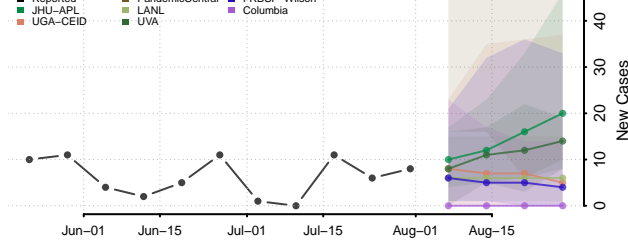

Glenn County, California