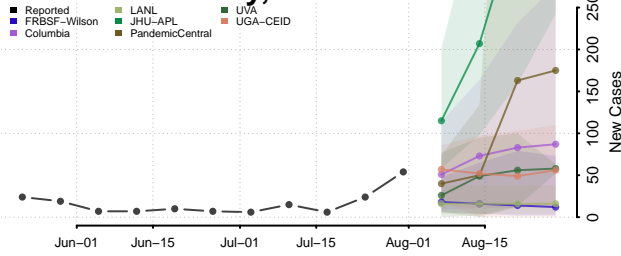

Jefferson County, Wisconsin