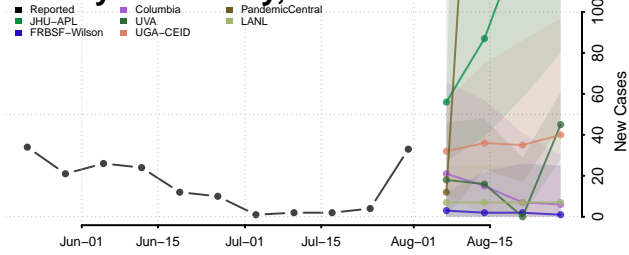

Kandiyohi County, Minnesota