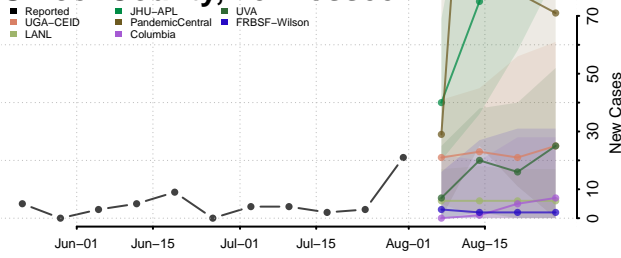

Unicoi County, Tennessee