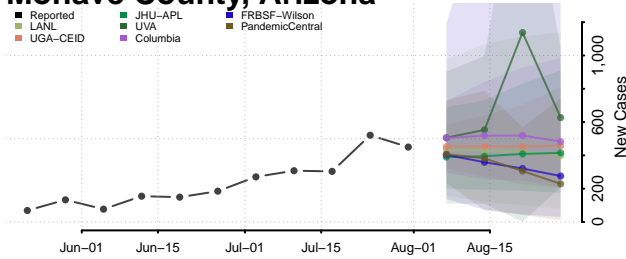

Mohave County, Arizona