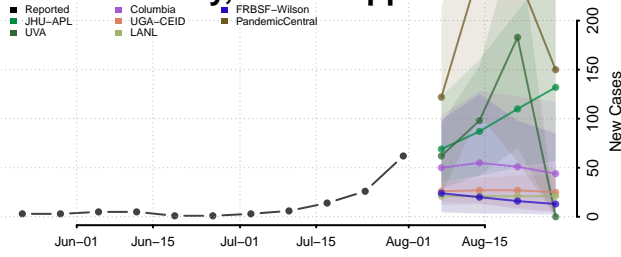

Leflore County, Mississippi