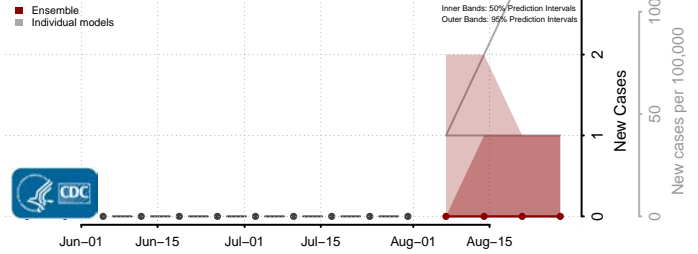

Haines County, Alaska