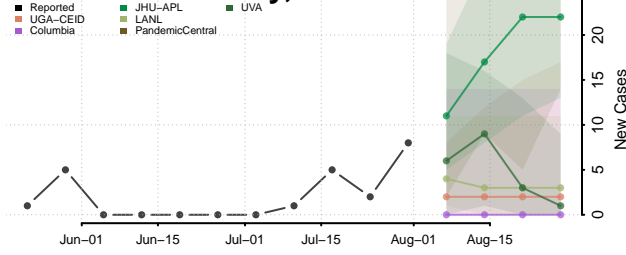

Schleicher County, Texas