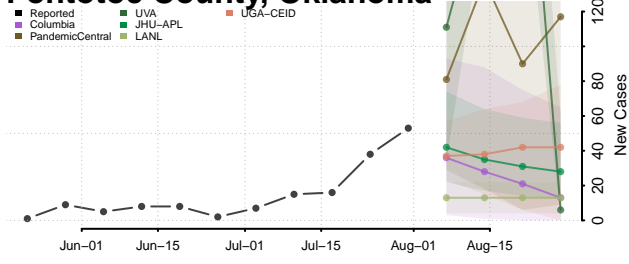

Pontotoc County, Oklahoma