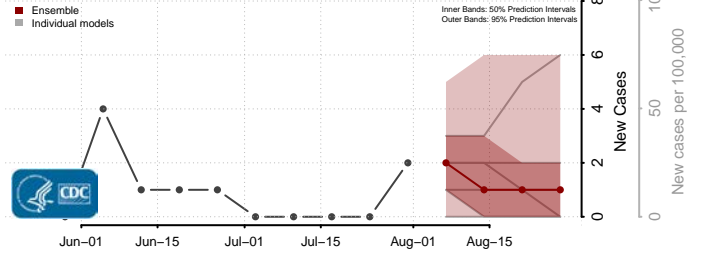

Trail County, North Dakota