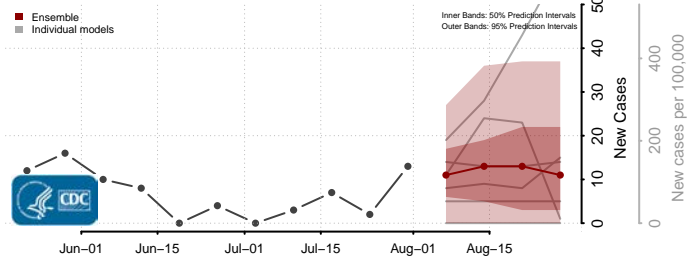

Jones County, North Carolina