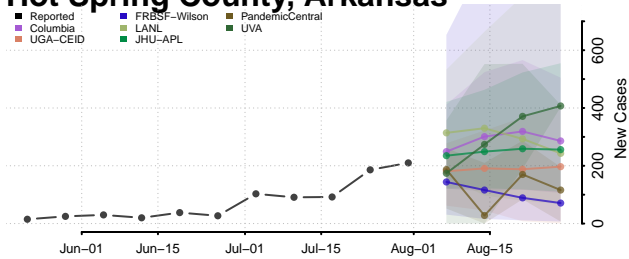

Hot Spring County, Arkansas