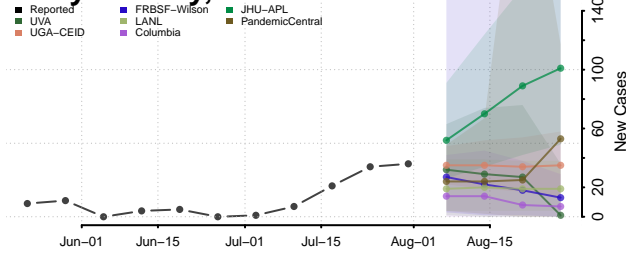

Perry County, Illinois