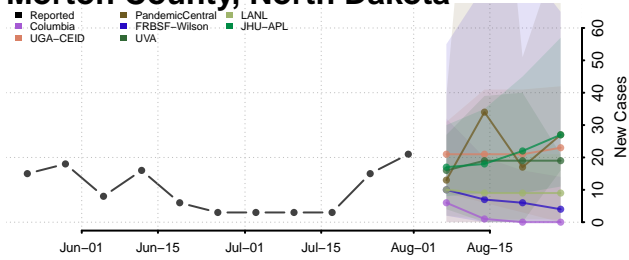

### Morton County, North Dakota