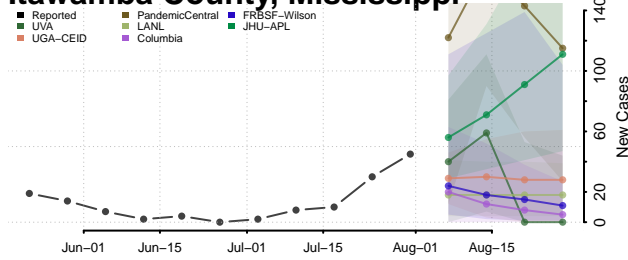

Itawamba County, Mississippi