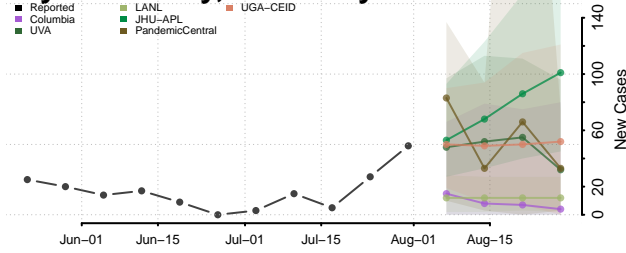

Taylor County, Kentucky