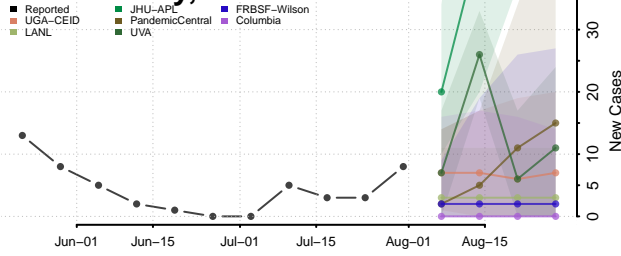

Iowa County, Wisconsin