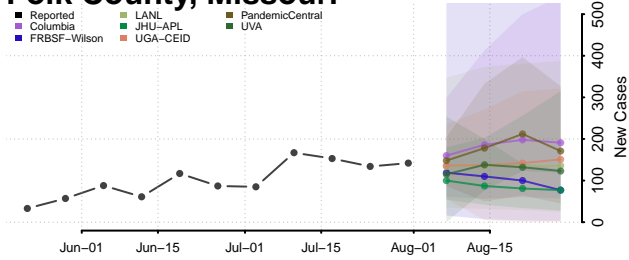

Polk County, Missouri