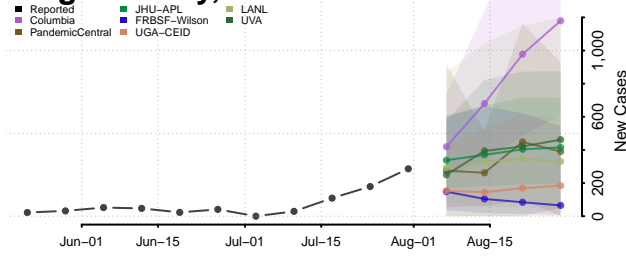

Kings County, California