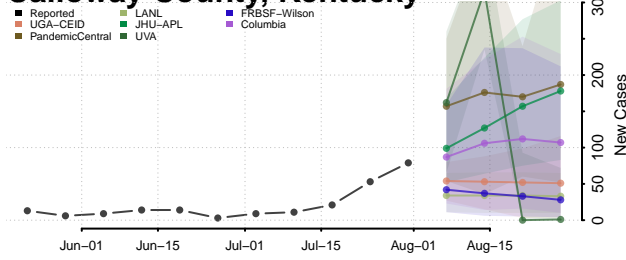

Calloway County, Kentucky