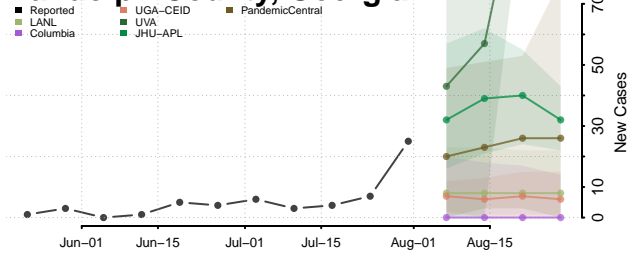

Randolph County, Georgia