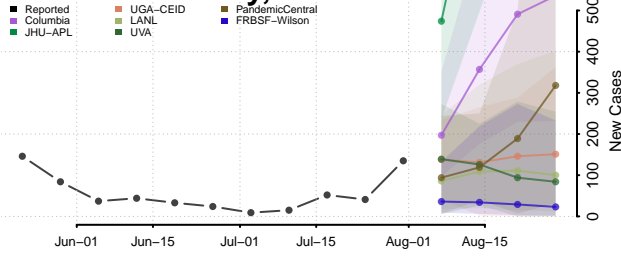

Vermilion County, Illinois