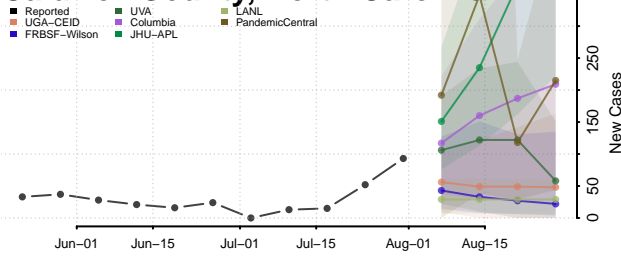

Caldwell County, North Carolina