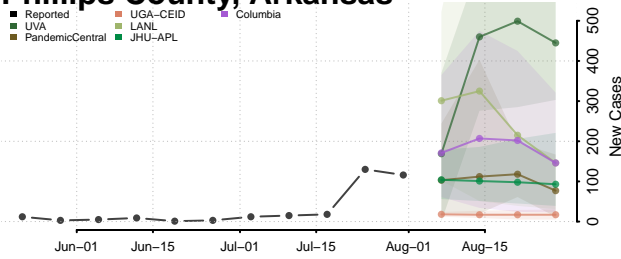

Phillips County, Arkansas