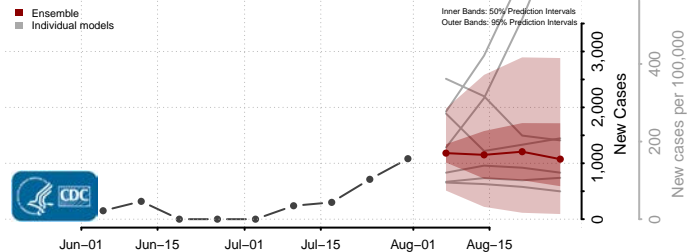

Davidson County, Tennessee