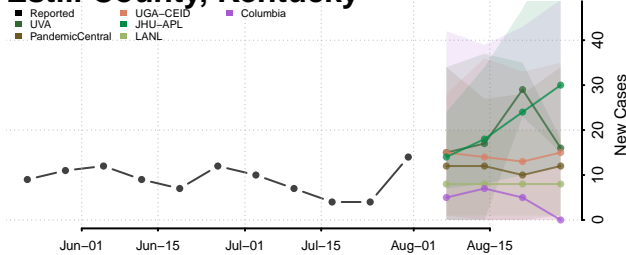

Estill County, Kentucky