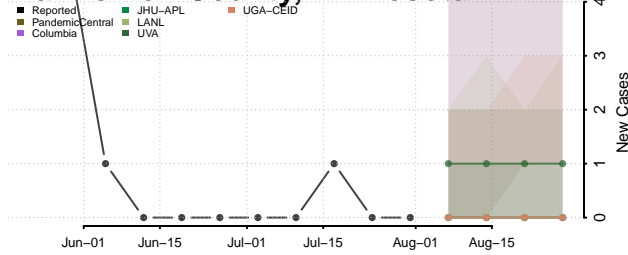

Mahnomen County, Minnesota