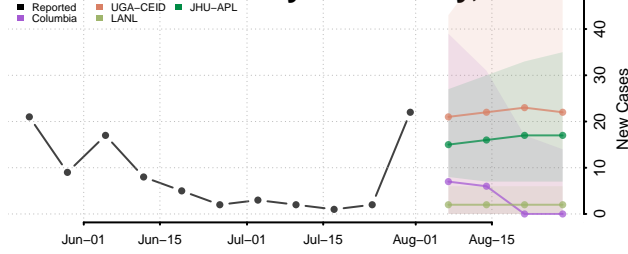

Prince of Wales-Hyder County, Alaska