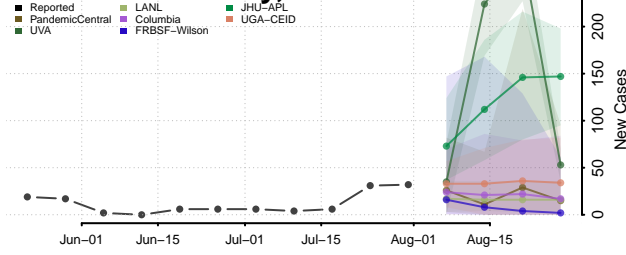

Freestone County, Texas