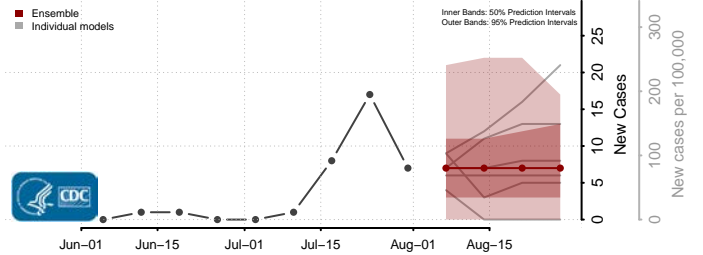

Hancock County, Kentucky