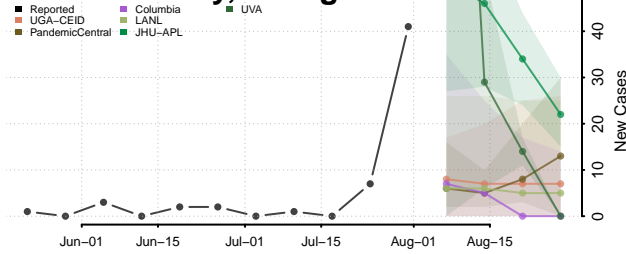

Echols County, Georgia