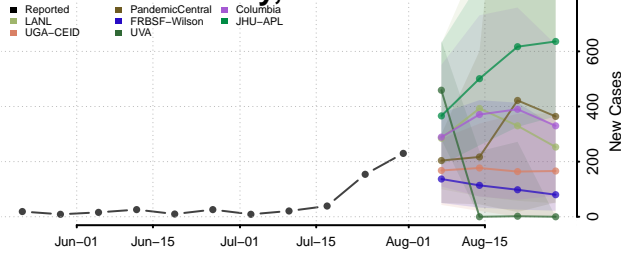

Columbus County, North Carolina