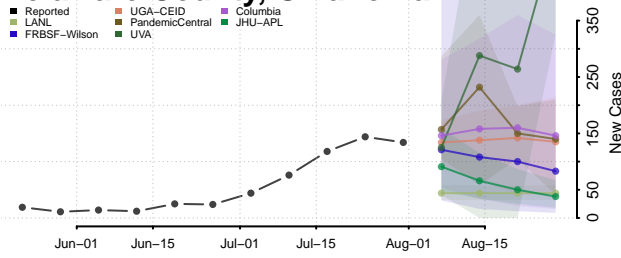

Delaware County, Oklahoma