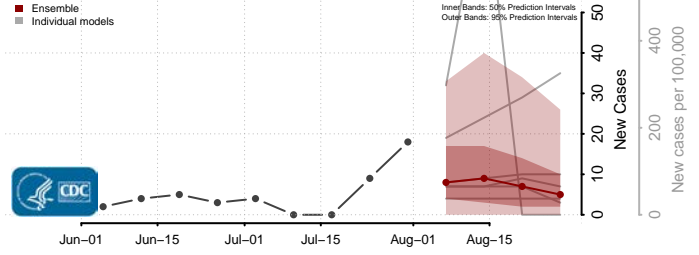

Switzerland County, Indiana