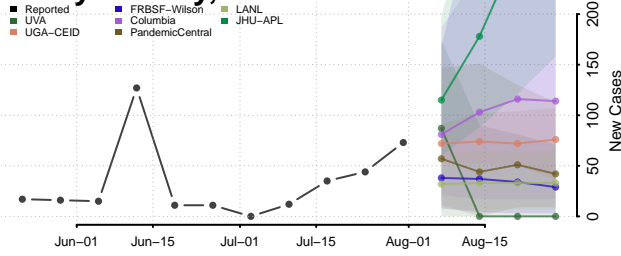

Henry County, Tennessee