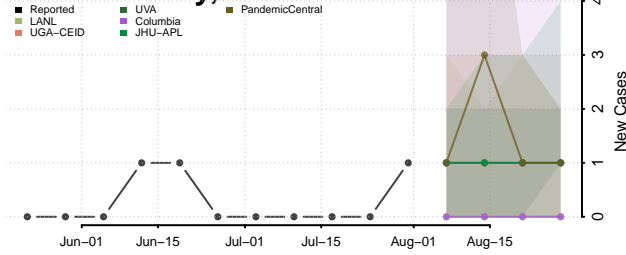

Sioux County, North Dakota