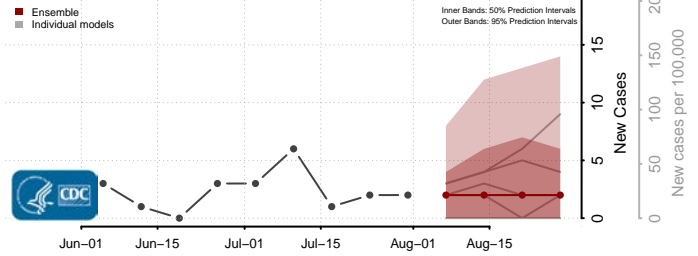

Clarke County, Iowa