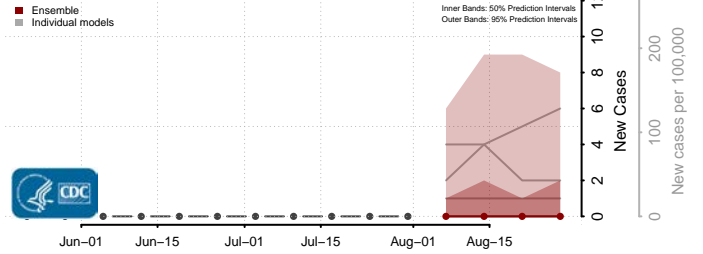

Furnas County, Nebraska