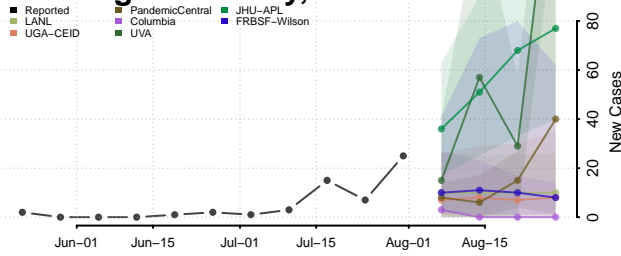

Washington County, Illinois