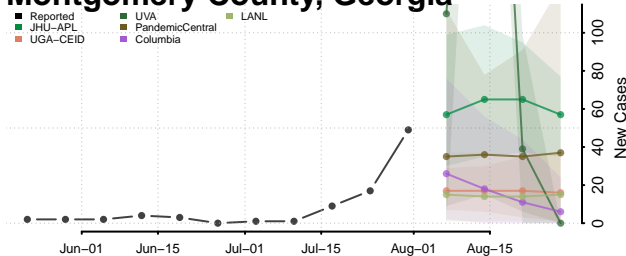

Montgomery County, Georgia