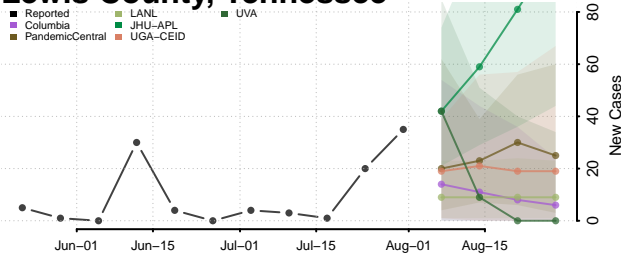

Lewis County, Tennessee