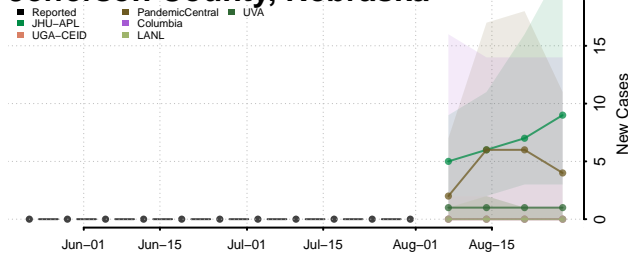

Jefferson County, Nebraska