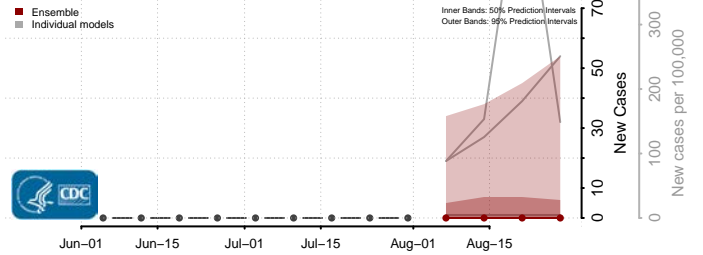

### Garden County, Nebraska