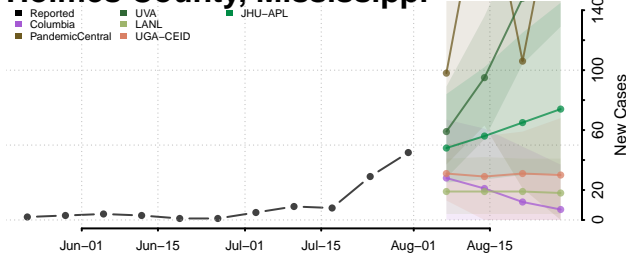

Holmes County, Mississippi