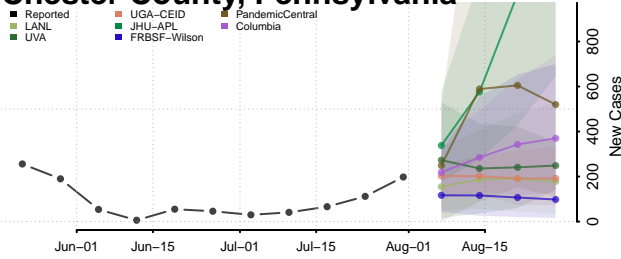

Chester County, Pennsylvania