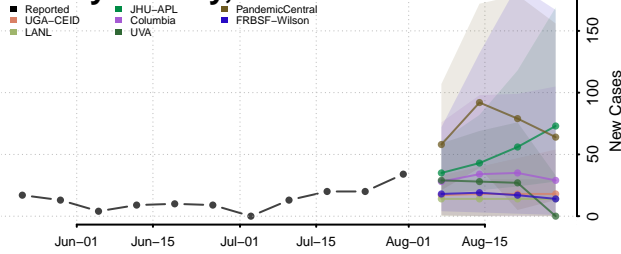

Harvey County, Kansas