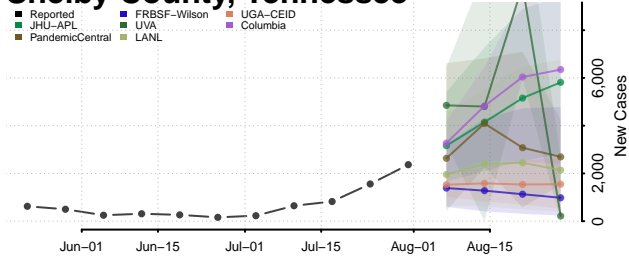

Shelby County, Tennessee