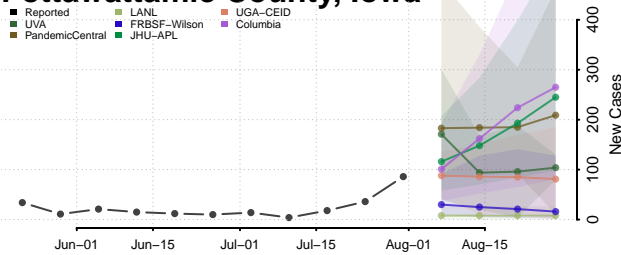

Pottawattamie County, Iowa