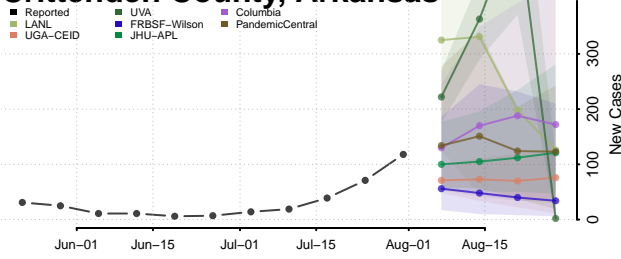

Crittenden County, Arkansas