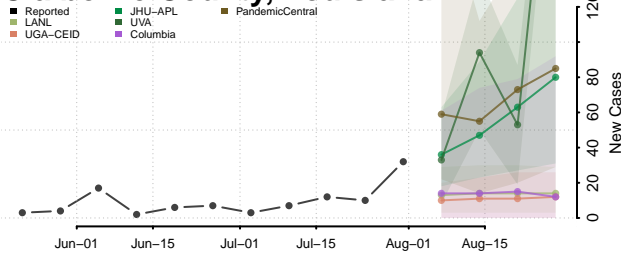

### Claiborne County, Louisiana