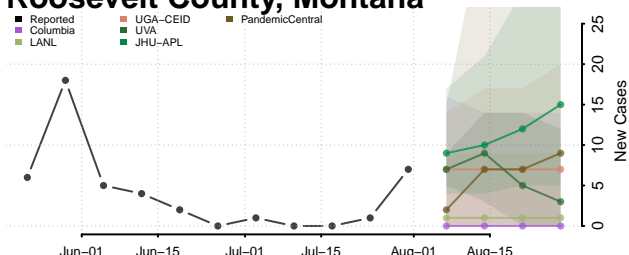

Roosevelt County, Montana