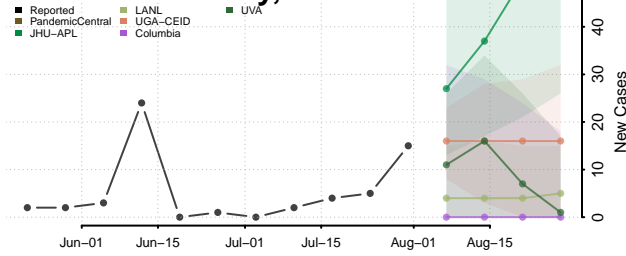

Trousdale County, Tennessee