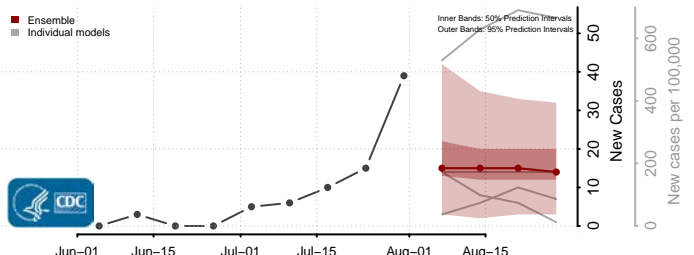

Hamilton County, Illinois