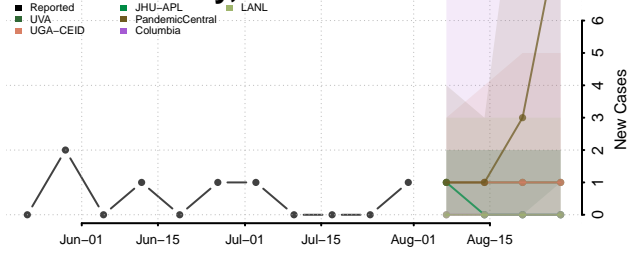

Hamlin County, South Dakota