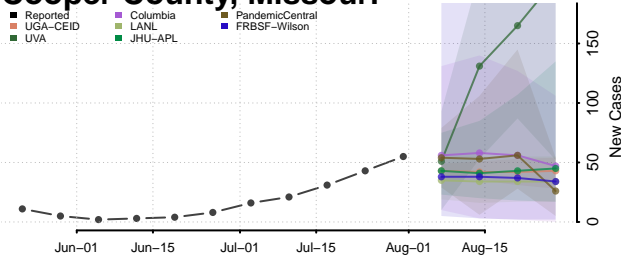

Cooper County, Missouri