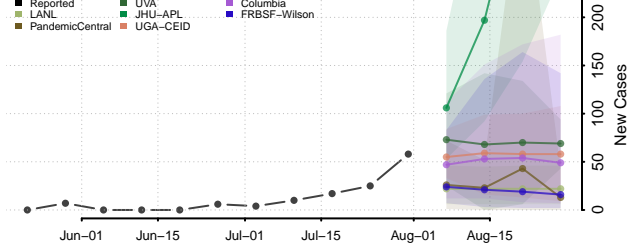

### La Crosse County, Wisconsin