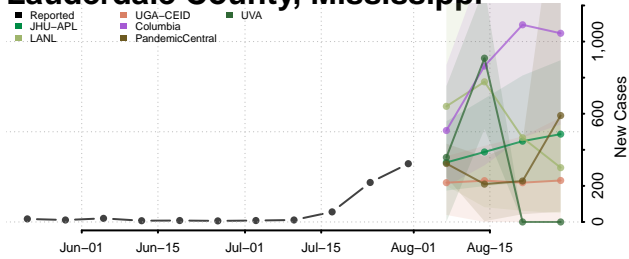

Lauderdale County, Mississippi