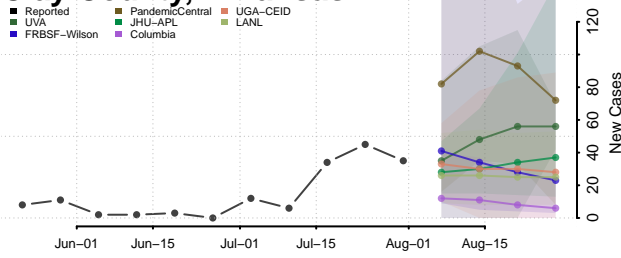

### Cleburne County, Arkansas