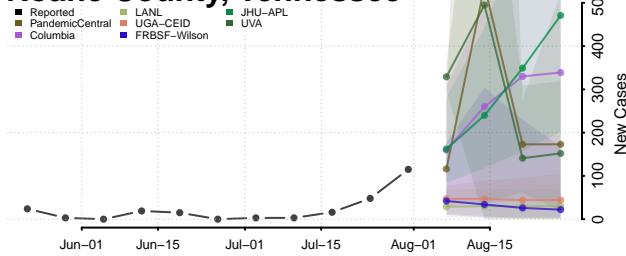

Roane County, Tennessee