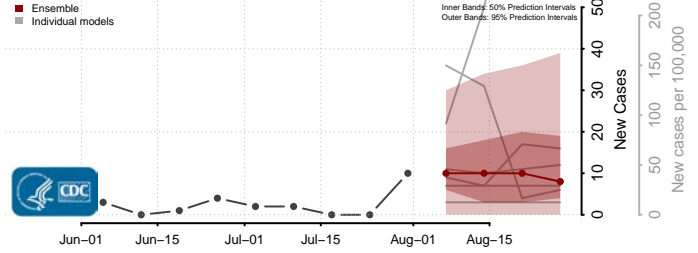

Fairfax City County, Virginia