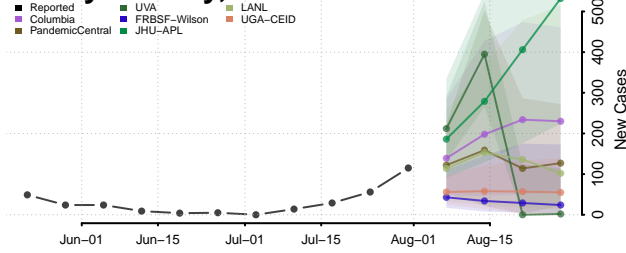

Stanly County, North Carolina