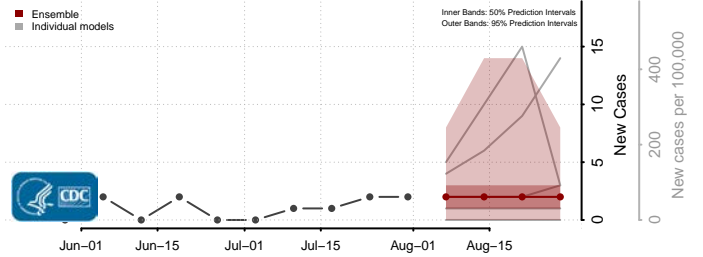

Traverse County, Minnesota