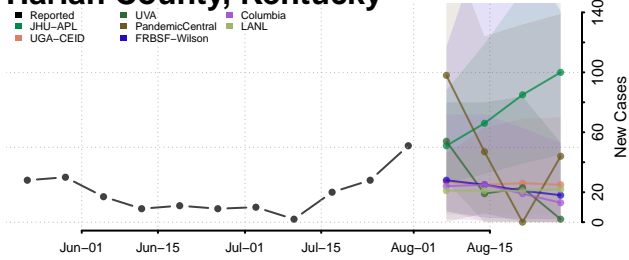

Harlan County, Kentucky