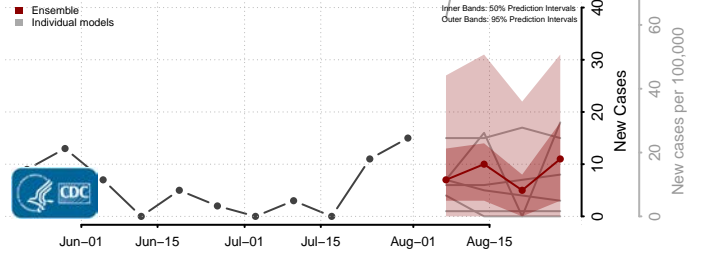

Lincoln County, South Dakota