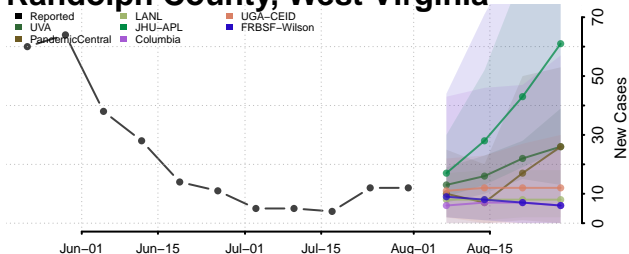

Randolph County, West Virginia