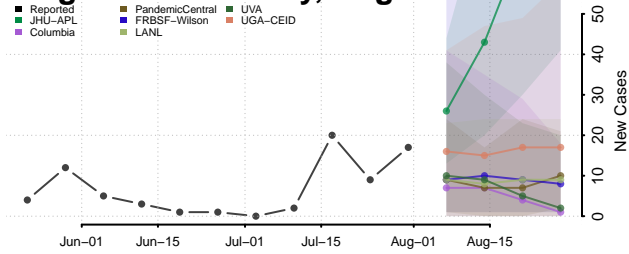

King William County, Virginia