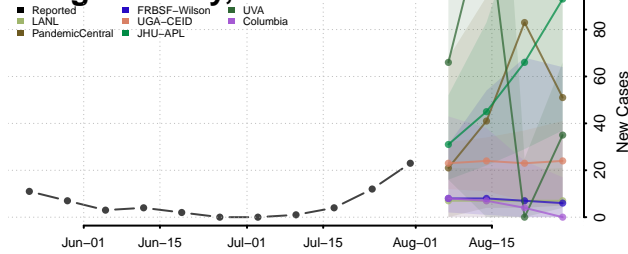

Dodge County, Minnesota