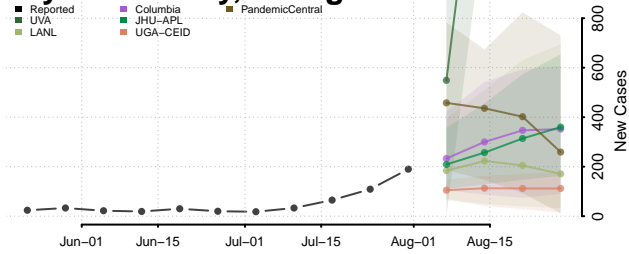

Fayette County, Georgia