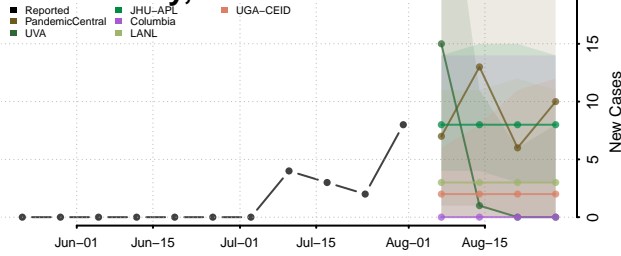

Ellis County, Oklahoma