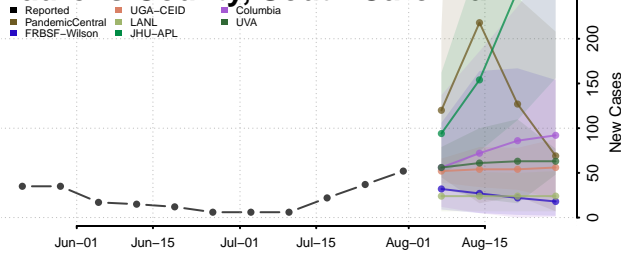

Laurens County, South Carolina