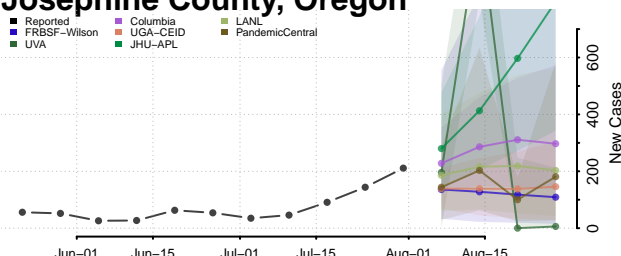

Josephine County, Oregon