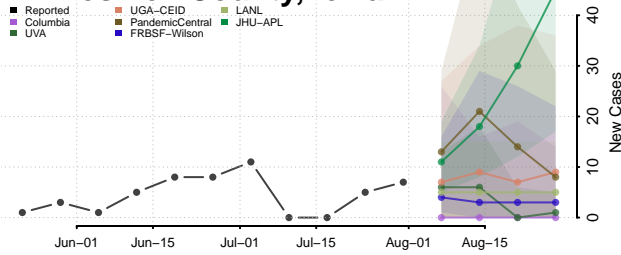

Winneshiek County, Iowa