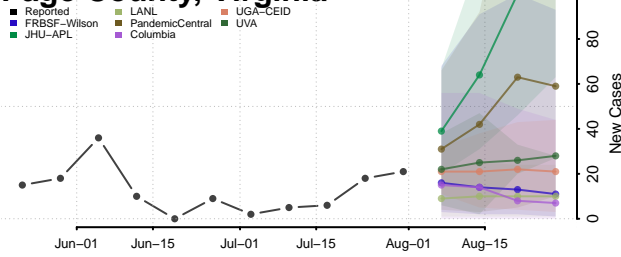

Page County, Virginia