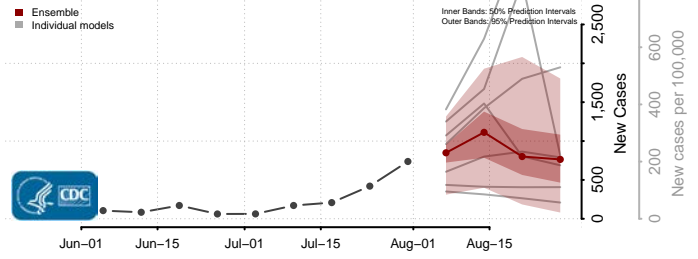

Hamilton County, Tennessee