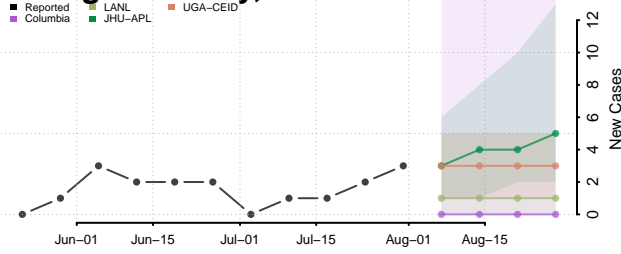

Wrangell County, Alaska