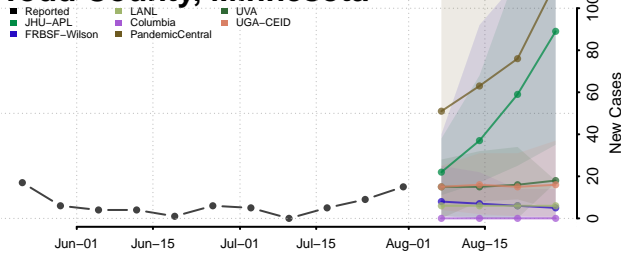

Todd County, Minnesota