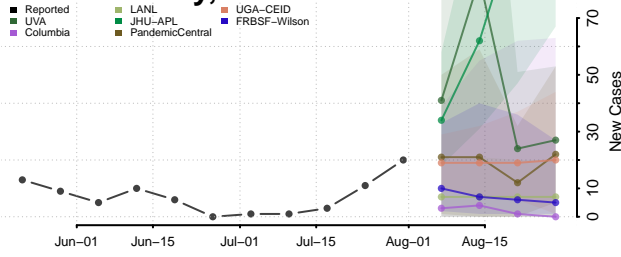

Union County, Tennessee