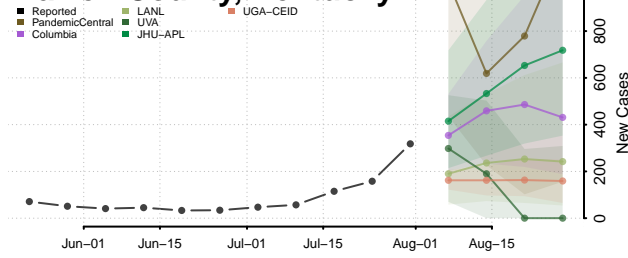

Warren County, Kentucky