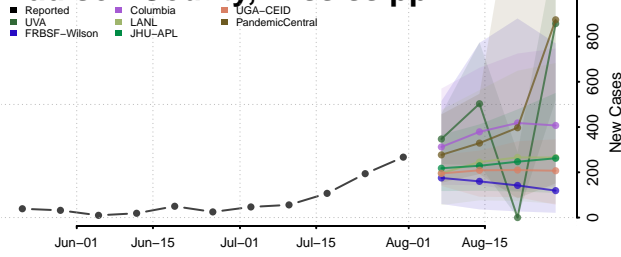

Madison County, Mississippi