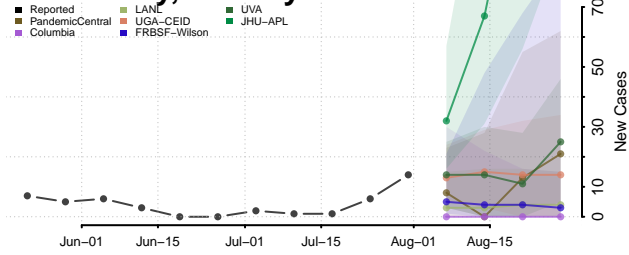

Elk County, Pennsylvania