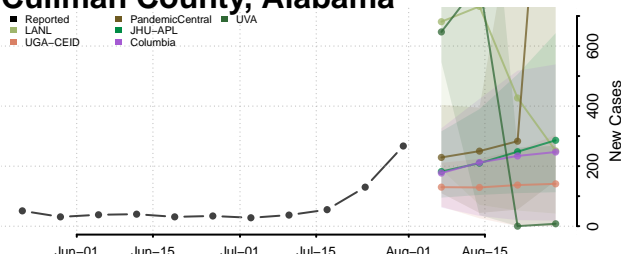

Cullman County, Alabama