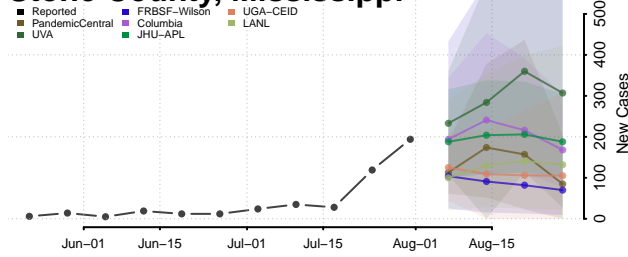

Stone County, Mississippi