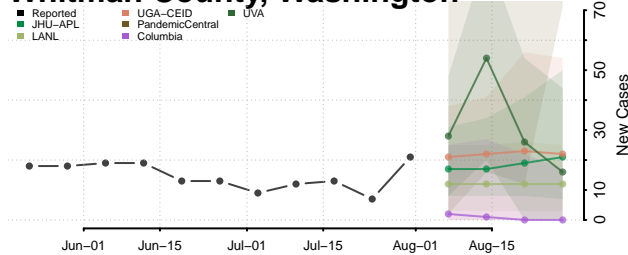

Whitman County, Washington