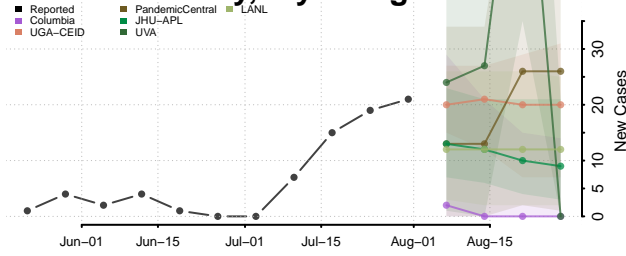

Sublette County, Wyoming