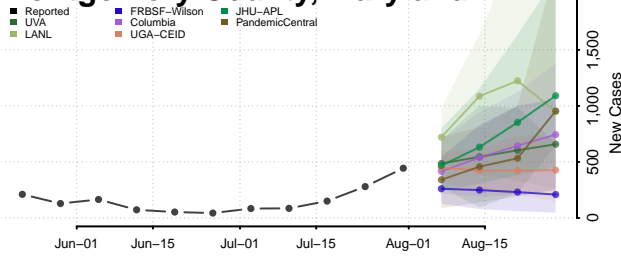

Montgomery County, Maryland