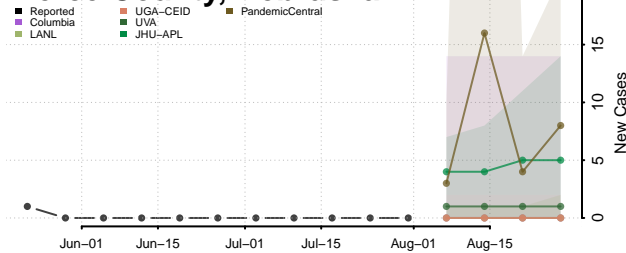

Pierce County, Nebraska