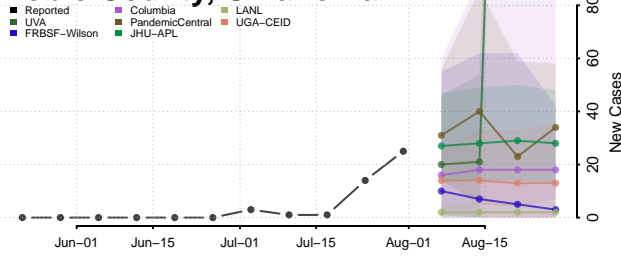

Noble County, Oklahoma