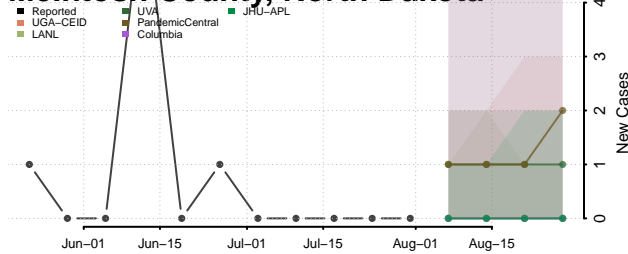

McIntosh County, North Dakota