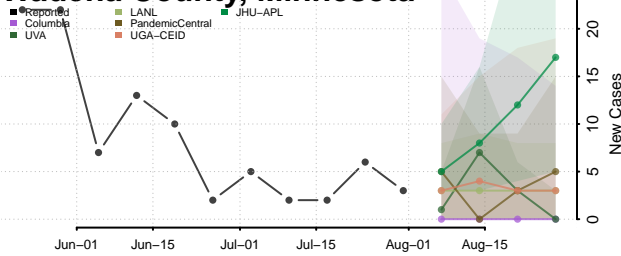

Wadena County, Minnesota