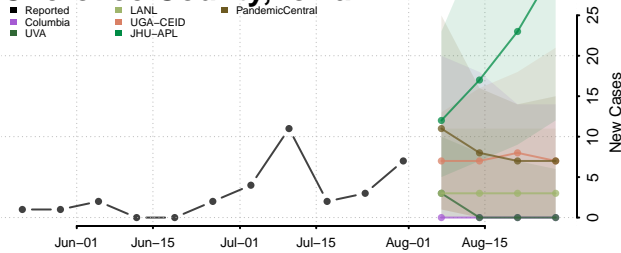

Cherokee County, Iowa