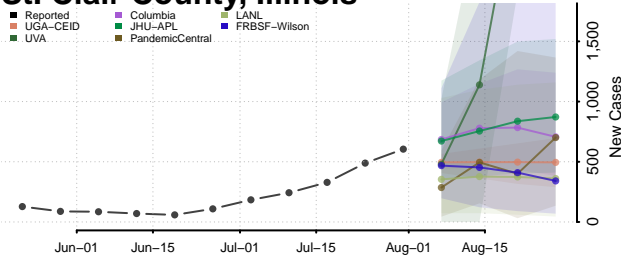

St. Clair County, Illinois