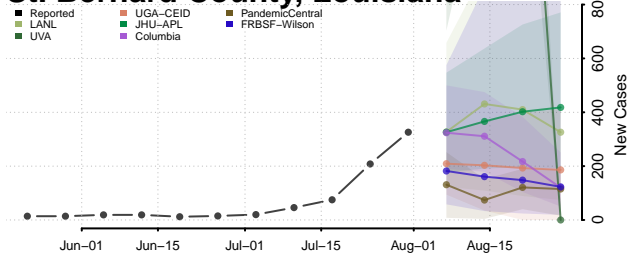

St. Bernard County, Louisiana