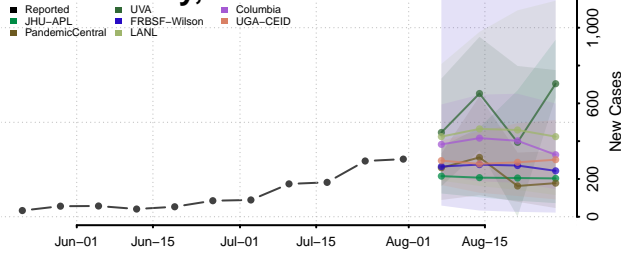

Cass County, Missouri