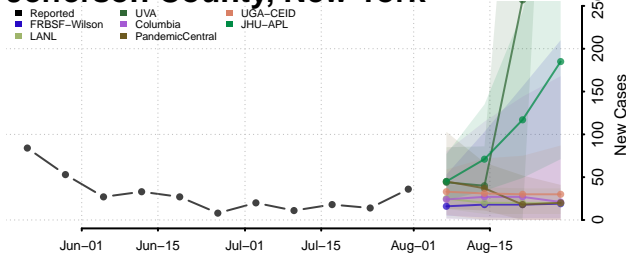

Jefferson County, New York