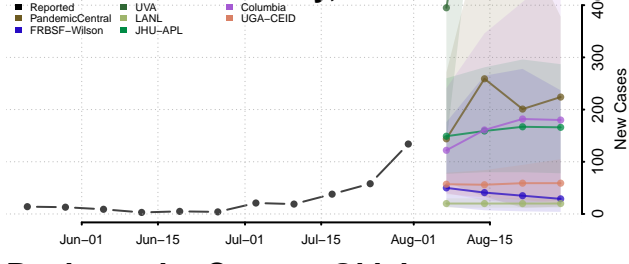

Pottawatomie County, Oklahoma