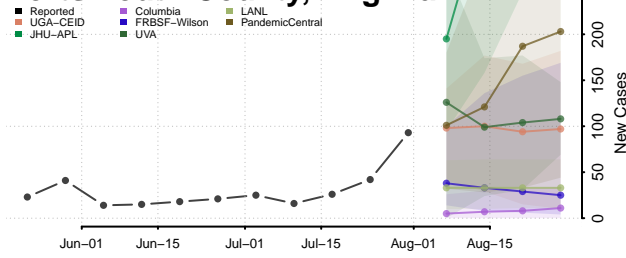

Portsmouth County, Virginia