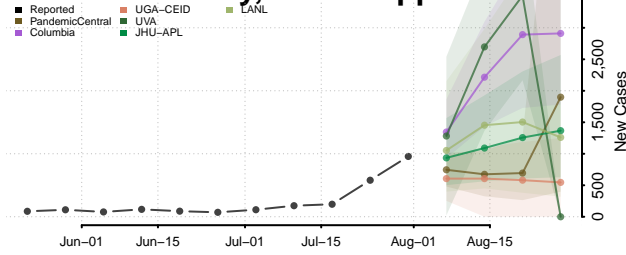

Harrison County, Mississippi