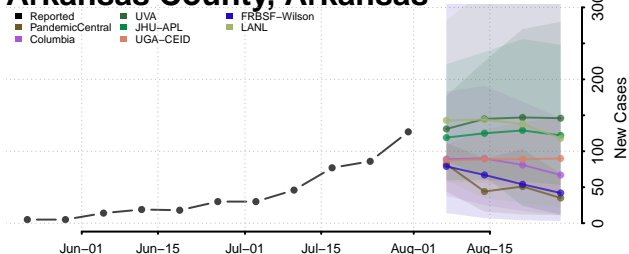

Arkansas County, Arkansas