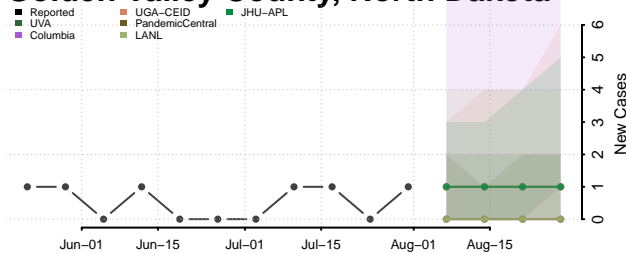

Golden Valley County, North Dakota