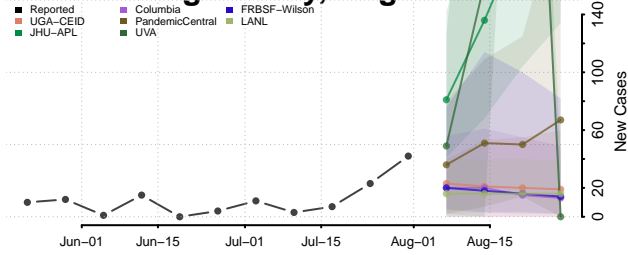

Mecklenburg County, Virginia