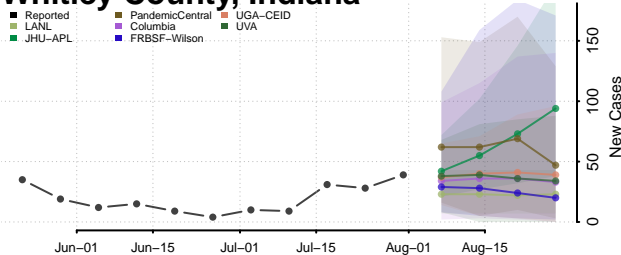

Whitley County, Indiana