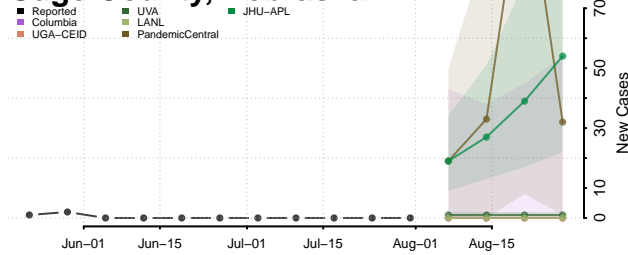

### Garden County, Nebraska