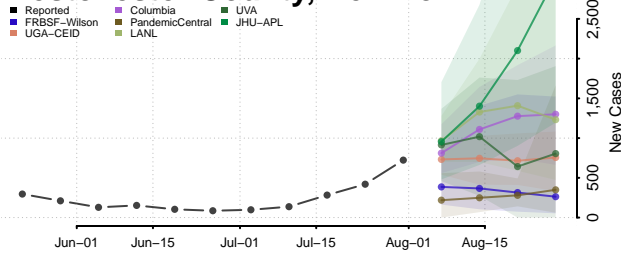

Westchester County, New York