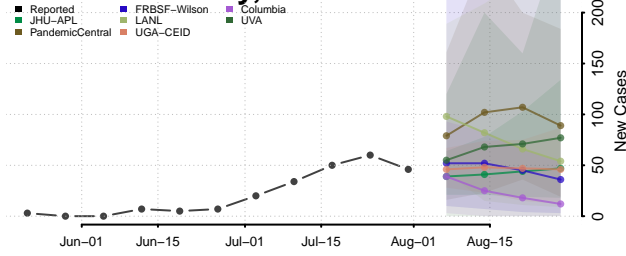

Madison County, Arkansas