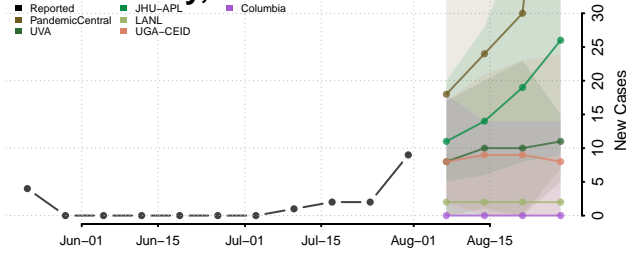

Rock County, Minnesota