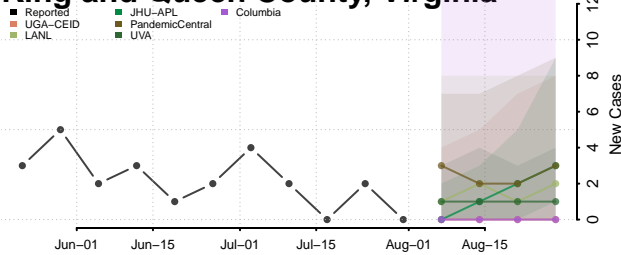

King and Queen County, Virginia