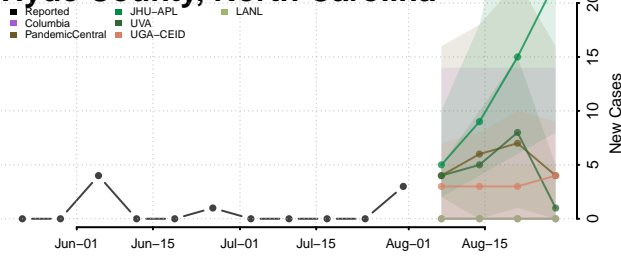

Hyde County, North Carolina