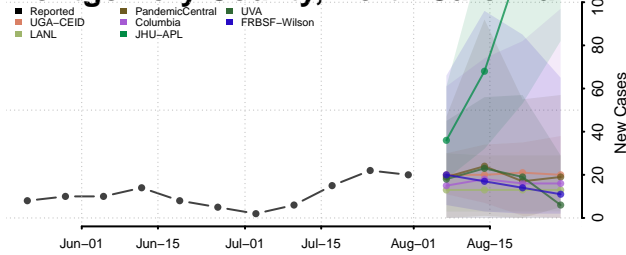

Montgomery County, North Carolina