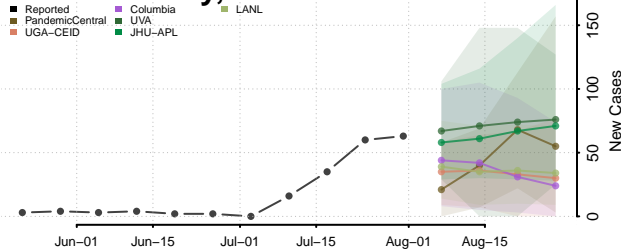

Clarke County, Alabama