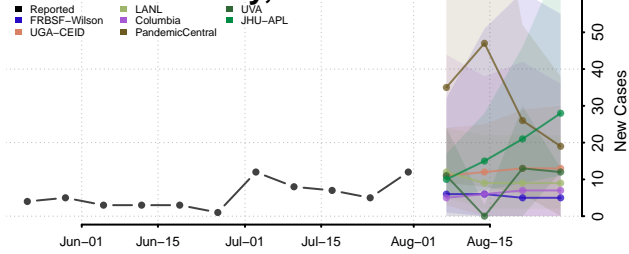

### Pemiscot County, Missouri