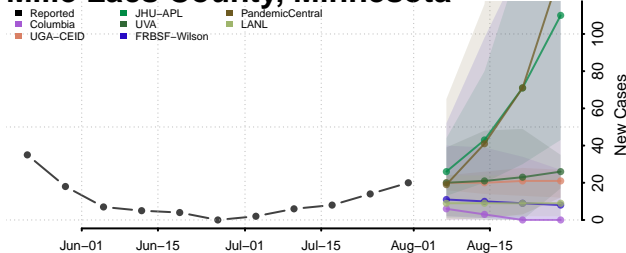

Mille Lacs County, Minnesota