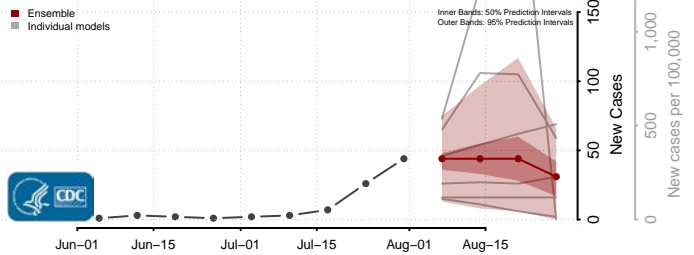

Greene County, Mississippi