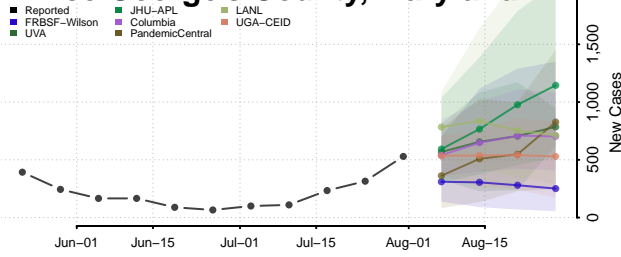

Prince George's County, Maryland