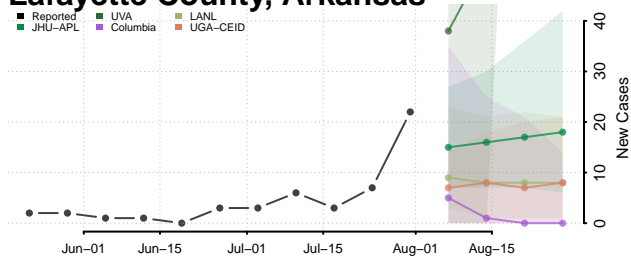

Lafayette County, Arkansas