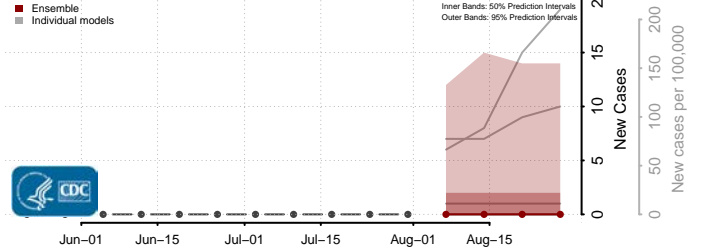

Phelps County, Nebraska