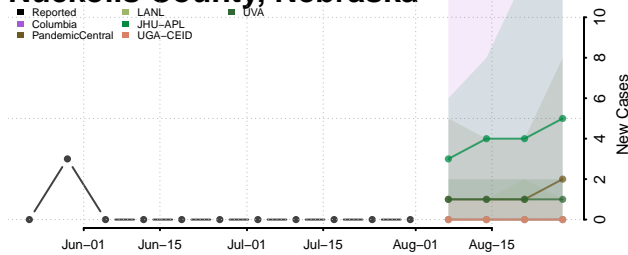

Nuckolls County, Nebraska