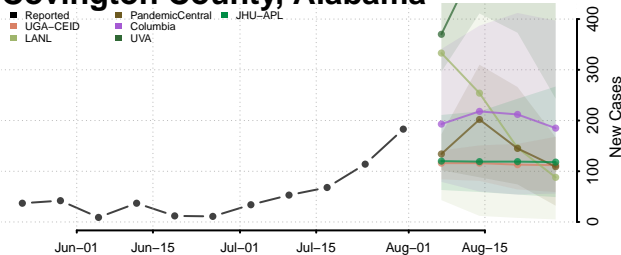

Covington County, Alabama