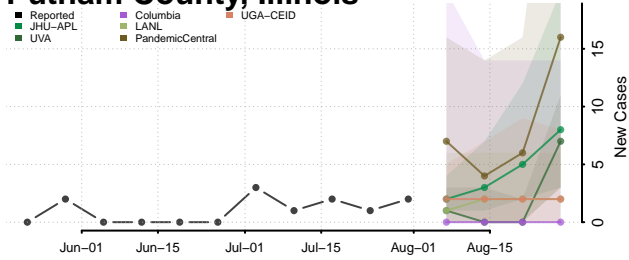

Putnam County, Illinois