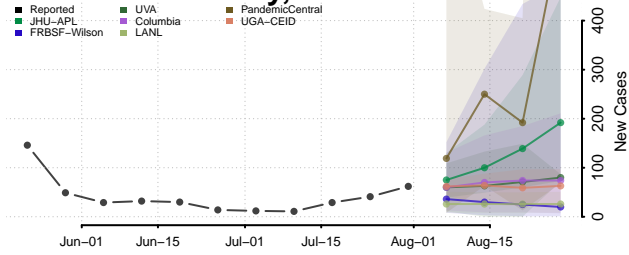

Sherburne County, Minnesota