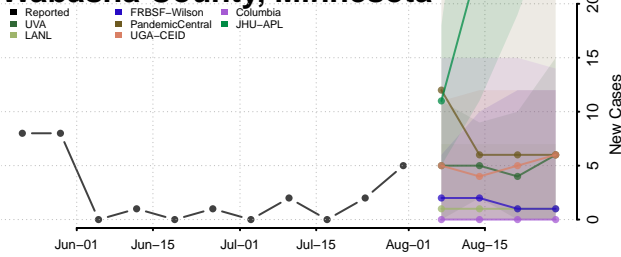

Wabasha County, Minnesota