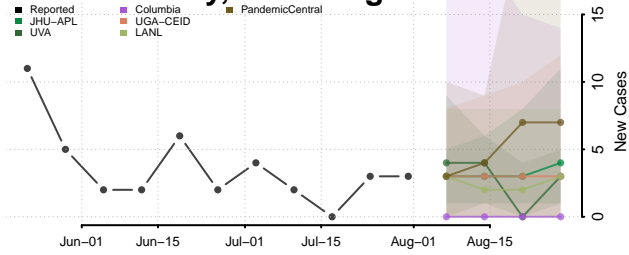

Roane County, West Virginia