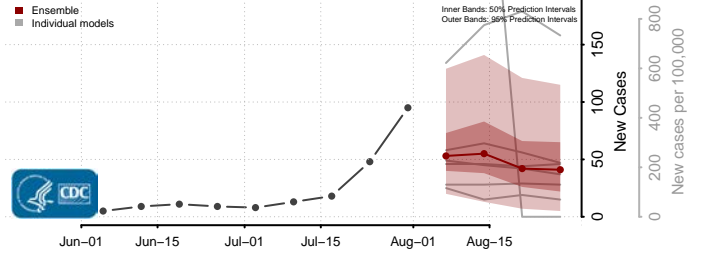

Letcher County, Kentucky