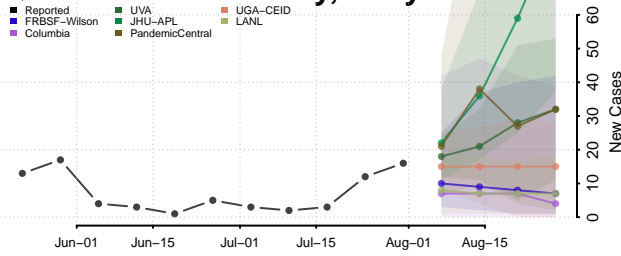

Queen Anne's County, Maryland