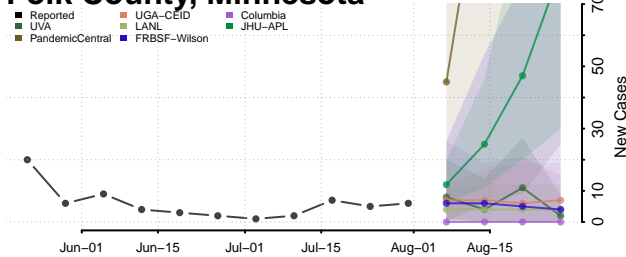

Polk County, Minnesota