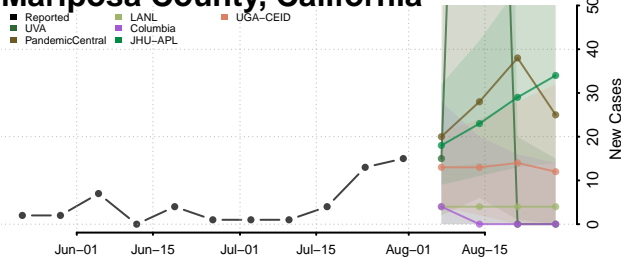

Mariposa County, California