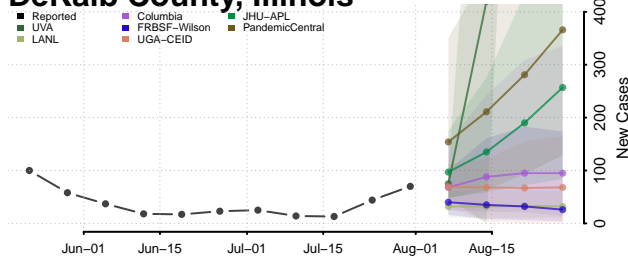

DeKalb County, Illinois