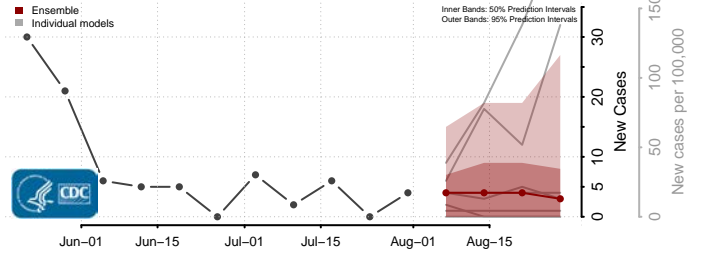

Hampshire County, West Virginia