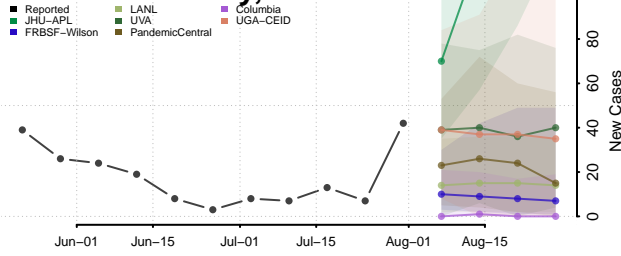

Marlboro County, South Carolina