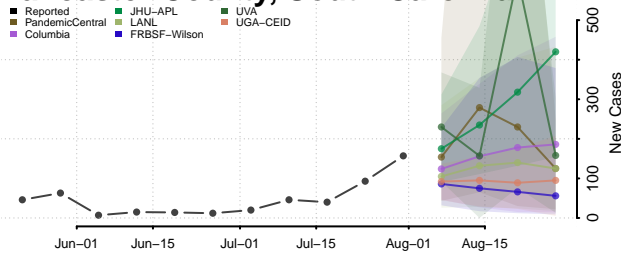

Lancaster County, South Carolina