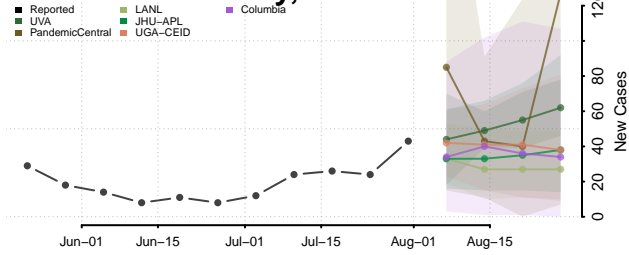

Santa Cruz County, Arizona