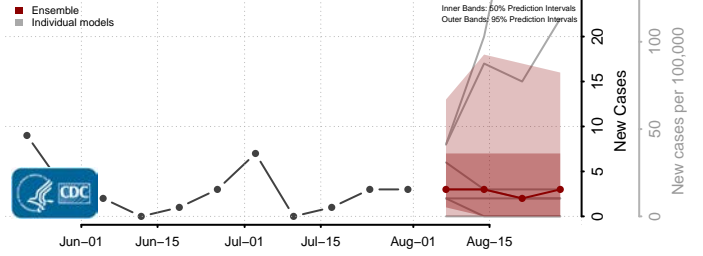

Kent County, Maryland