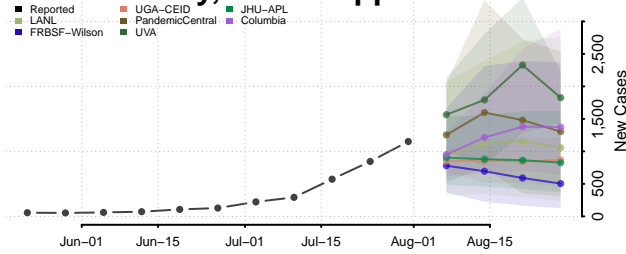

Hinds County, Mississippi