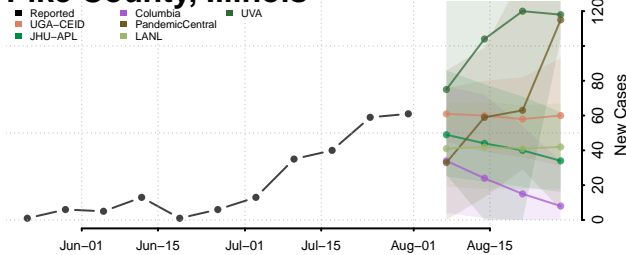

Pike County, Illinois