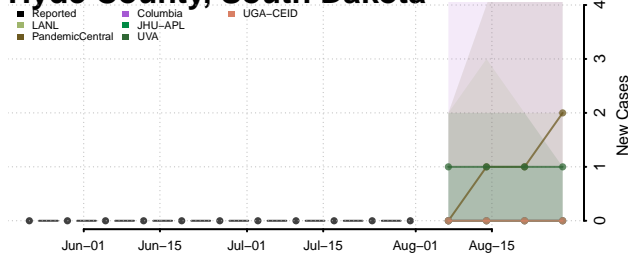

Hyde County, South Dakota