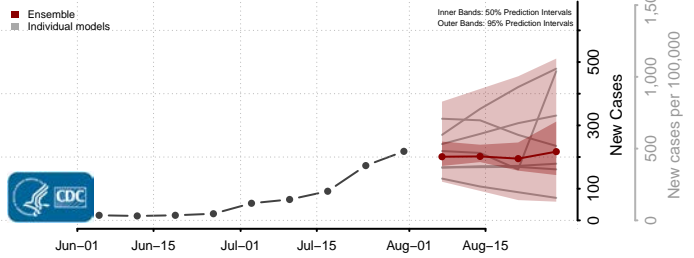

### Greene County, Arkansas