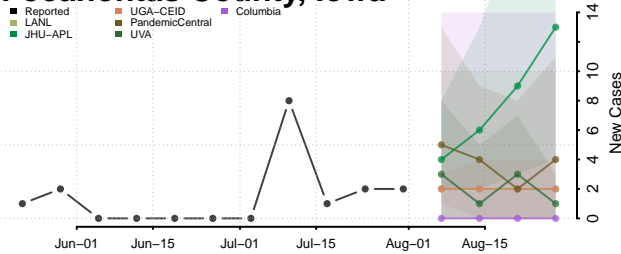

Pocahontas County, Iowa