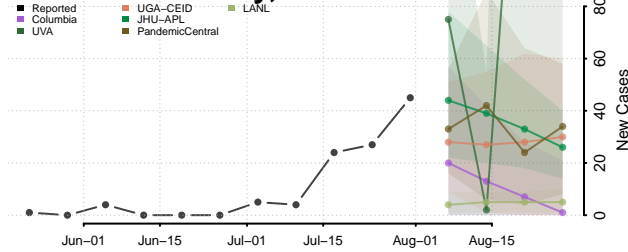

Johnston County, Oklahoma