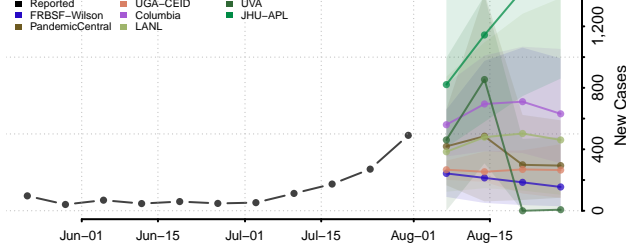

Robeson County, North Carolina