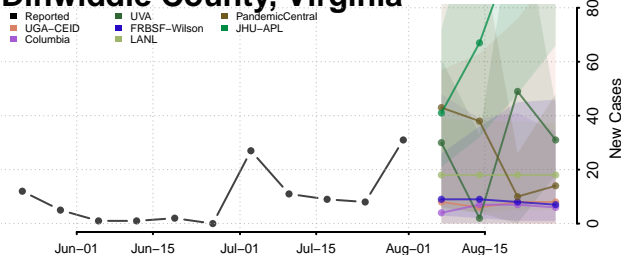

Dinwiddie County, Virginia