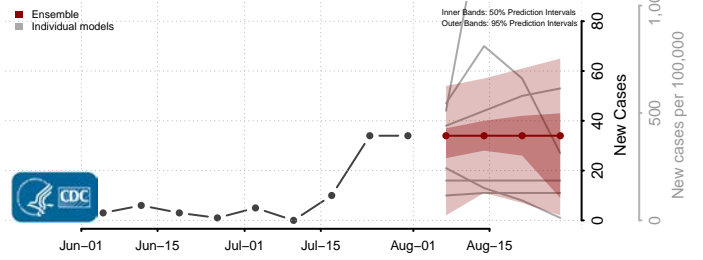

Wilkinson County, Mississippi