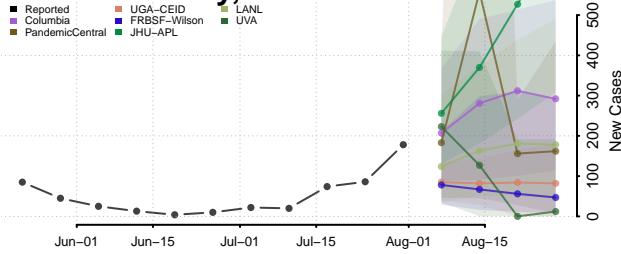

Lincoln County, North Carolina