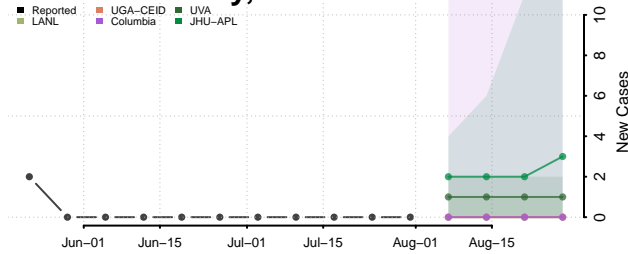

Garfield County, Nebraska