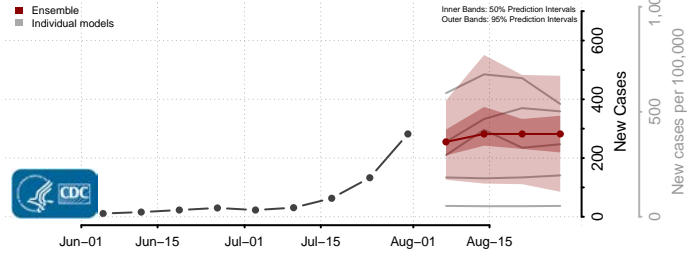

Creek County, Oklahoma