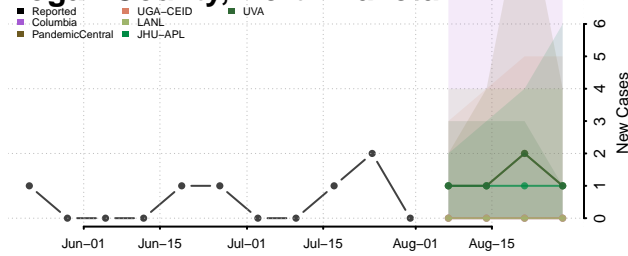

Logan County, North Dakota