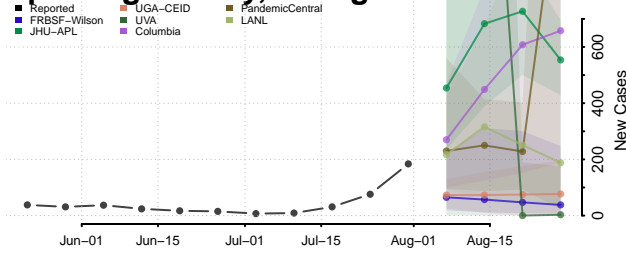

Spalding County, Georgia