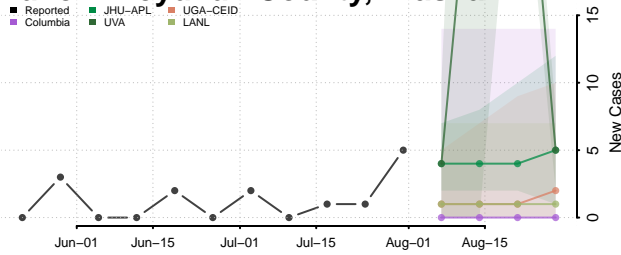

Yukon-Koyukuk County, Alaska