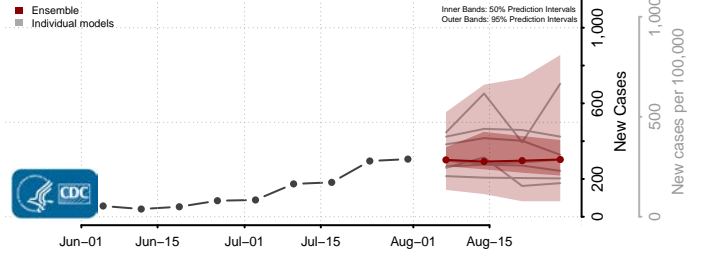

Cass County, Missouri