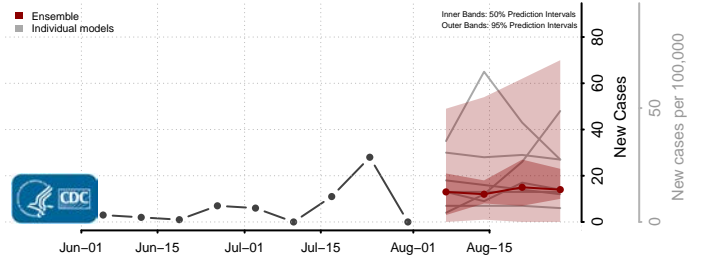

Montgomery County, Virginia