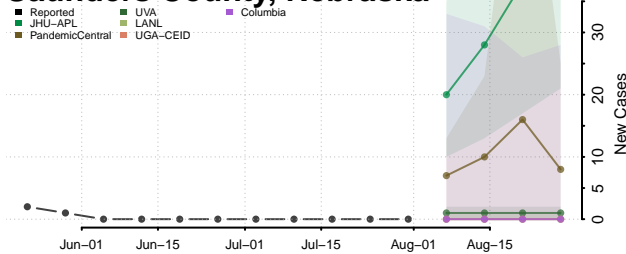

Saunders County, Nebraska