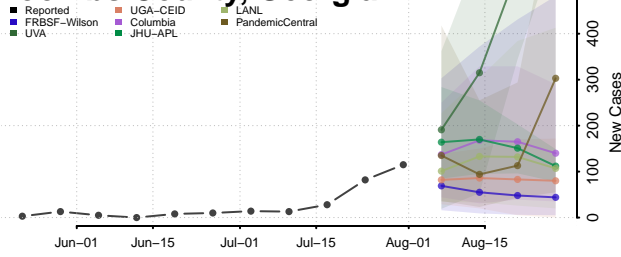

Toombs County, Georgia