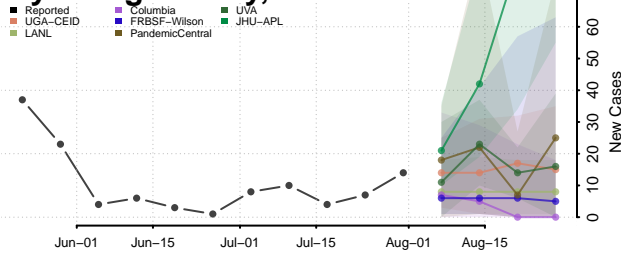

Wyoming County, New York