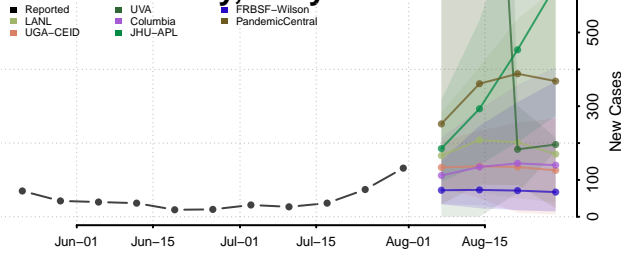

Howard County, Maryland