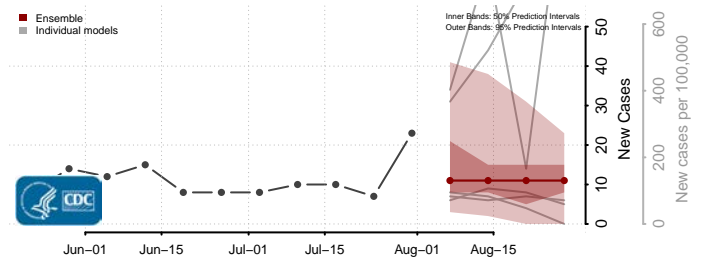

Graham County, North Carolina