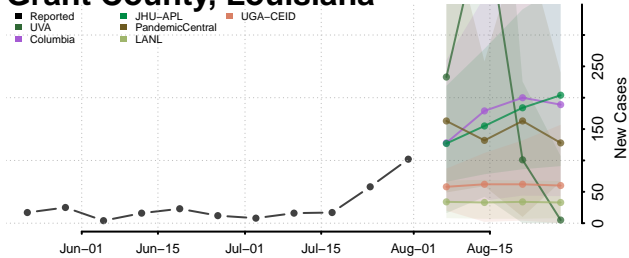

Grant County, Louisiana