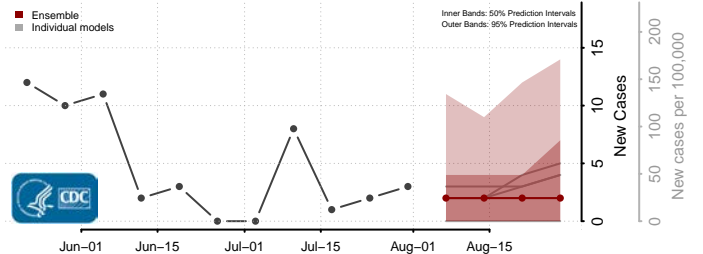

### Morton County, North Dakota