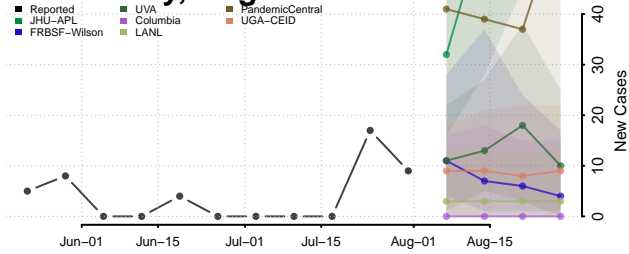

Lee County, Virginia