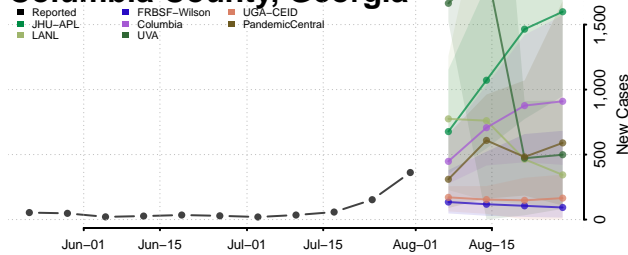

Columbia County, Georgia