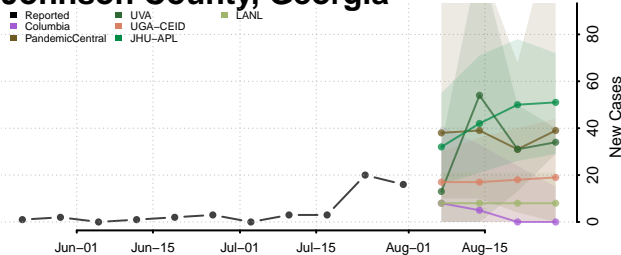

Johnson County, Georgia