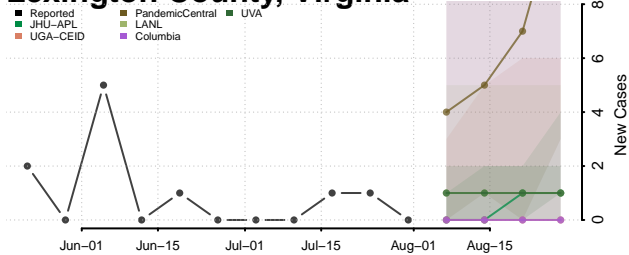

Lexington County, Virginia