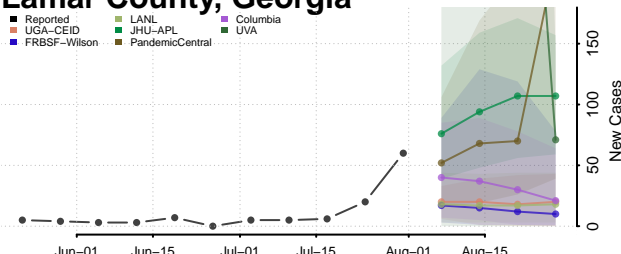

Lamar County, Georgia