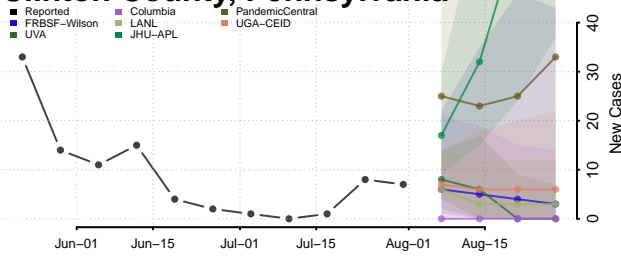

Clinton County, Pennsylvania