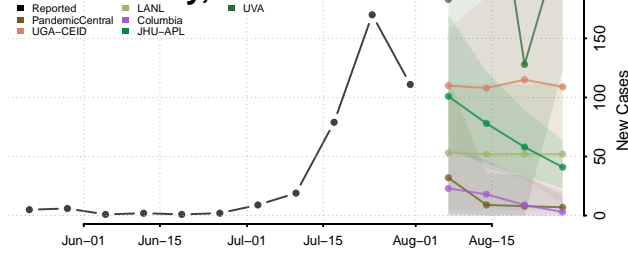

Sitka County, Alaska