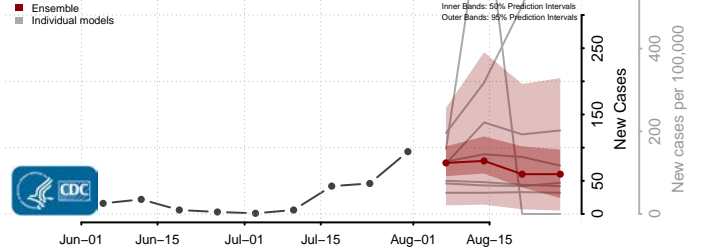

Haywood County, North Carolina