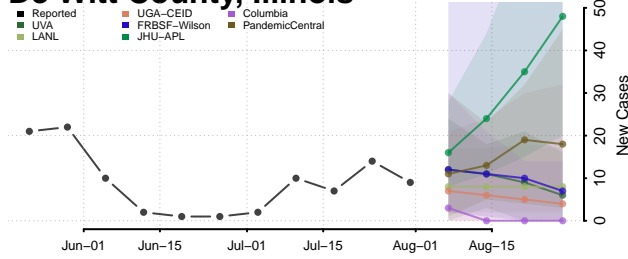

De Witt County, Illinois