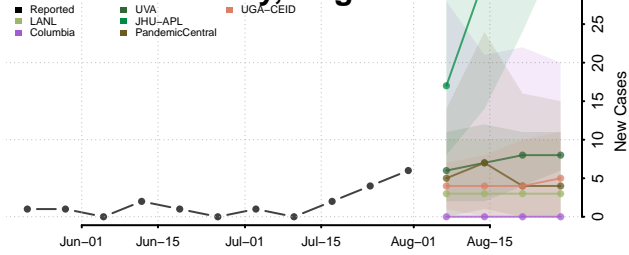

Lancaster County, Virginia