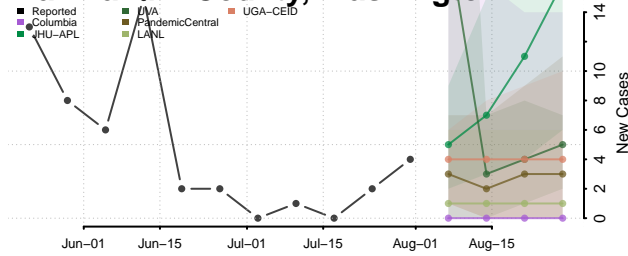

Wahkiakum County, Washington