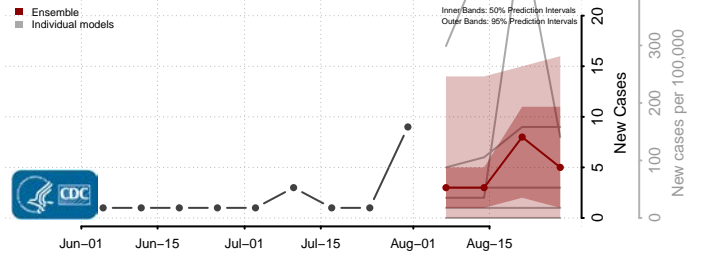

Iron County, Wisconsin