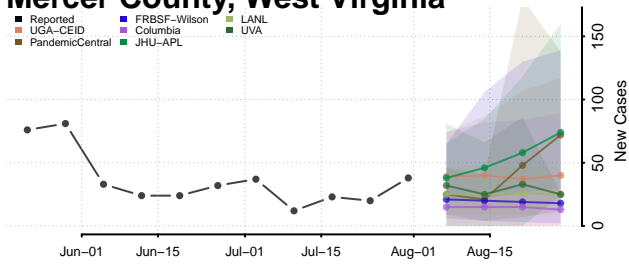

Mercer County, West Virginia