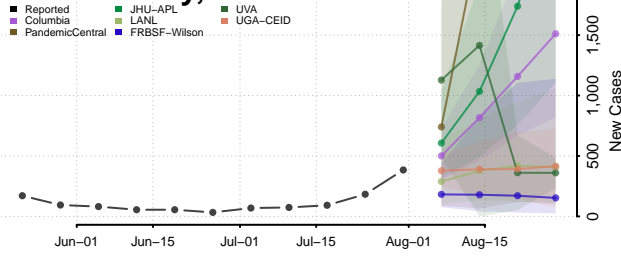

Dane County, Wisconsin