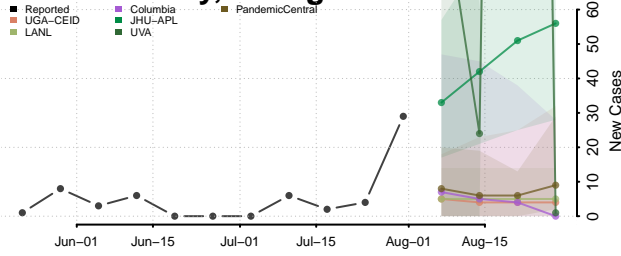

Lanier County, Georgia