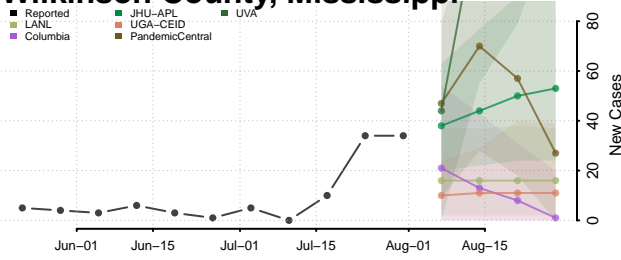

Wilkinson County, Mississippi