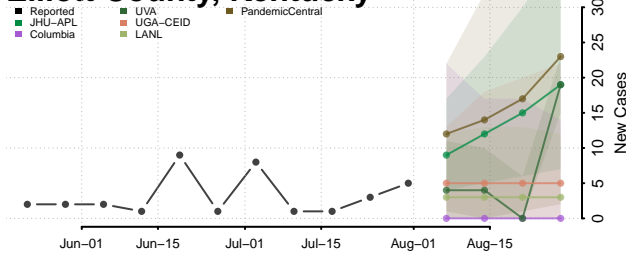

Elliott County, Kentucky