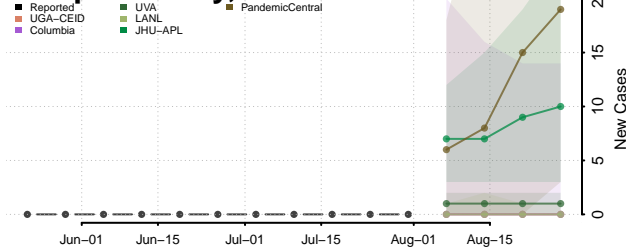

Phelps County, Nebraska