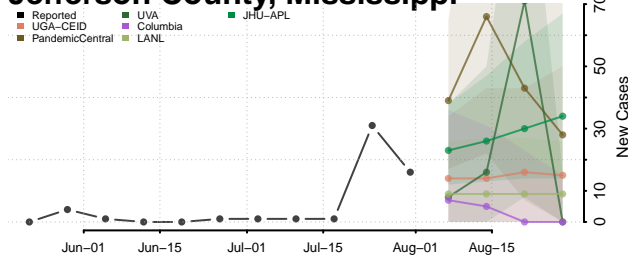

Jefferson County, Mississippi