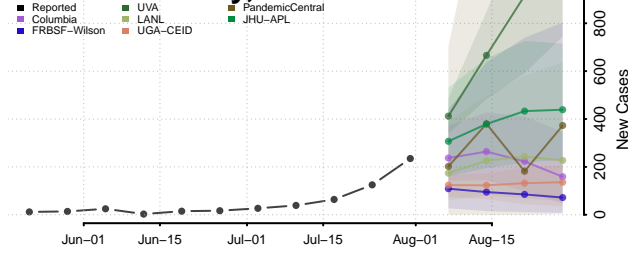

Iberville County, Louisiana