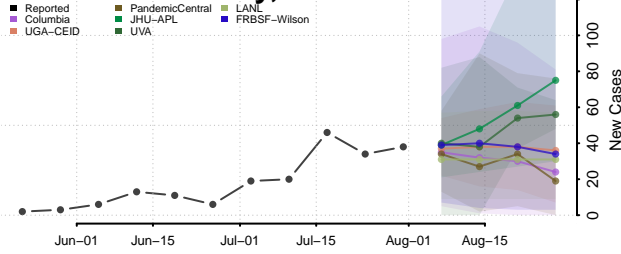

Dickinson County, Kansas