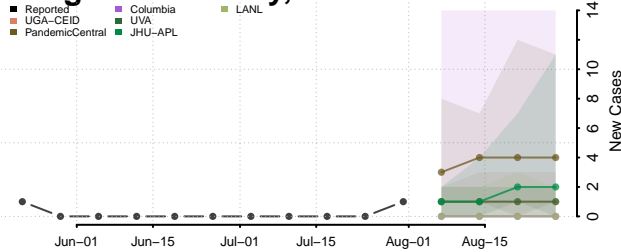

Hodgeman County, Kansas