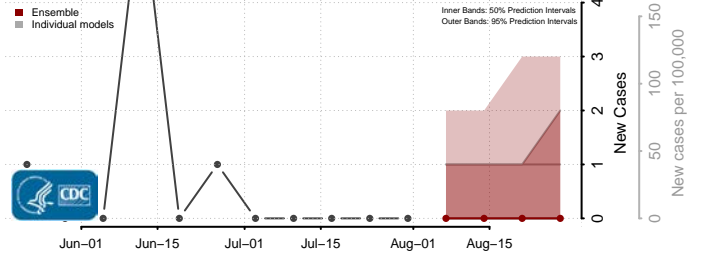

McIntosh County, North Dakota