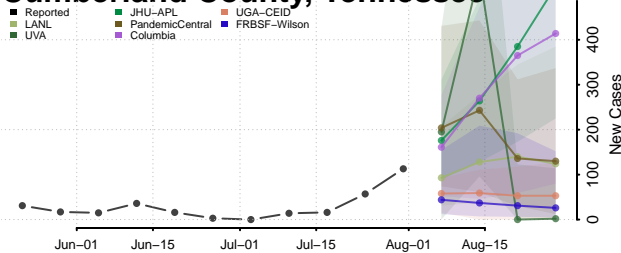

Cumberland County, Tennessee