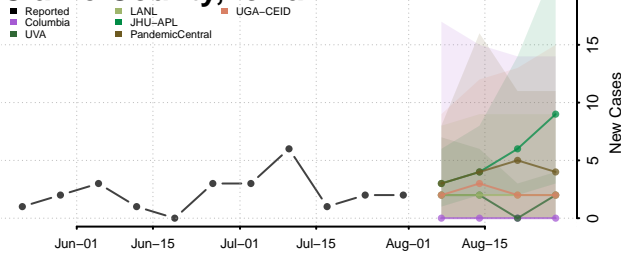

Clarke County, Iowa