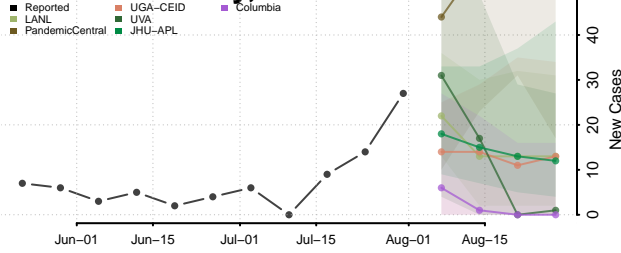

### Madison County, Missouri