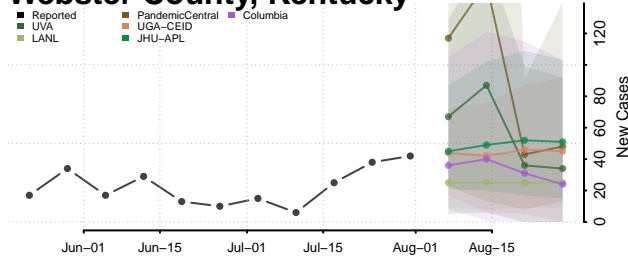

Webster County, Kentucky