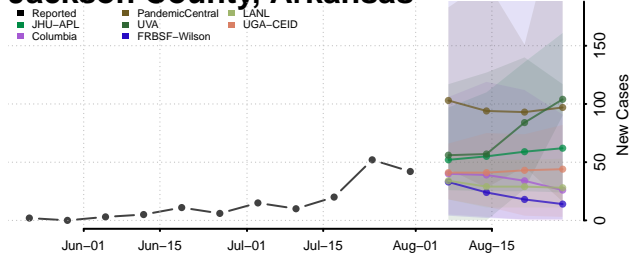

Jackson County, Arkansas