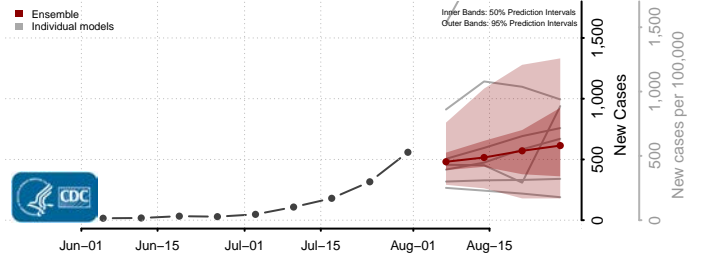

Houston County, Alabama