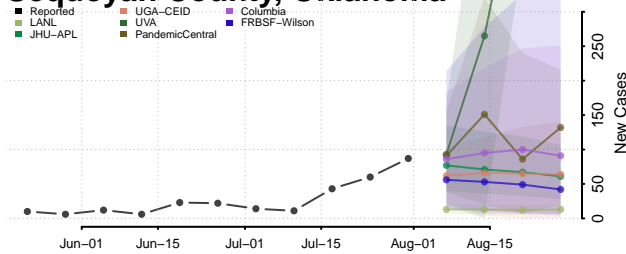

### Sequoyah County, Oklahoma