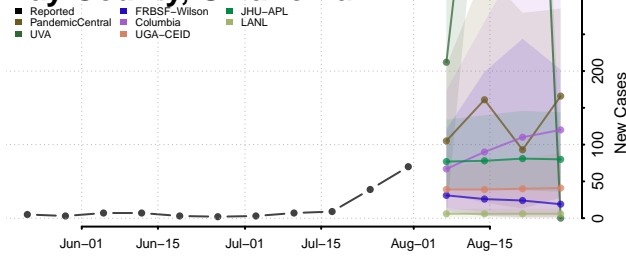

Key County, Oklahoma