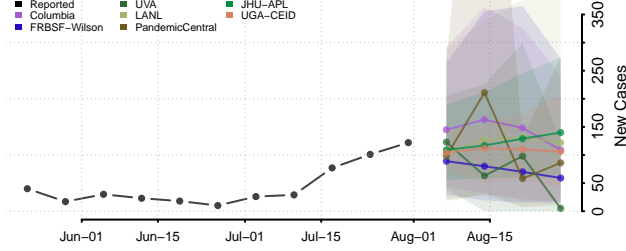

Richmond County, North Carolina