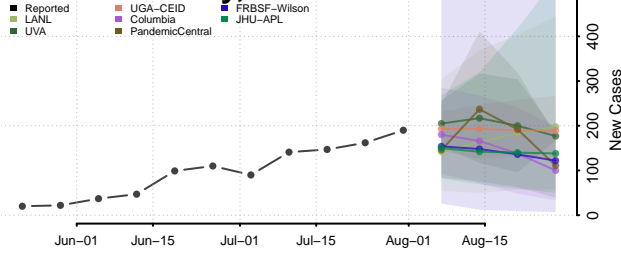

Laclede County, Missouri