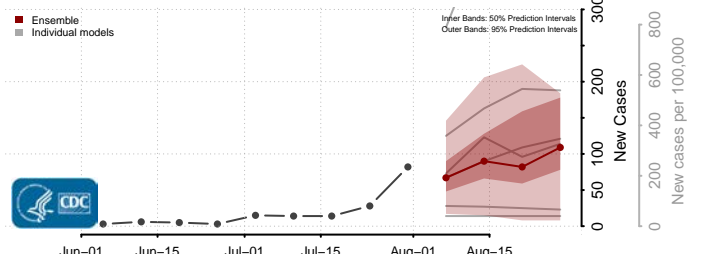

Lincoln County, Oklahoma