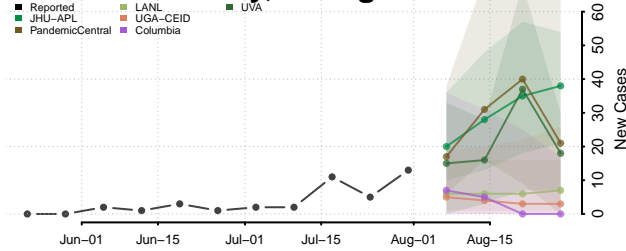

Seminole County, Georgia