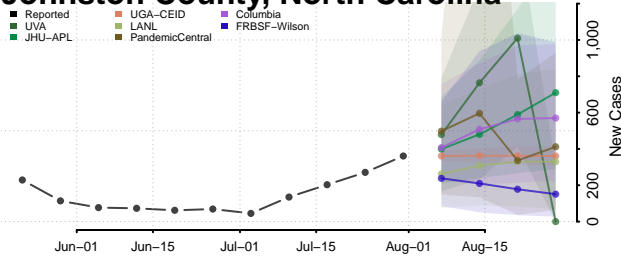

Johnston County, North Carolina