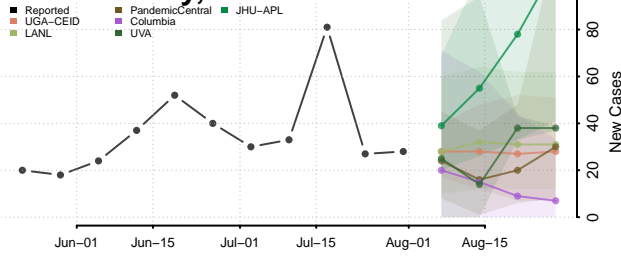

Delta County, Colorado