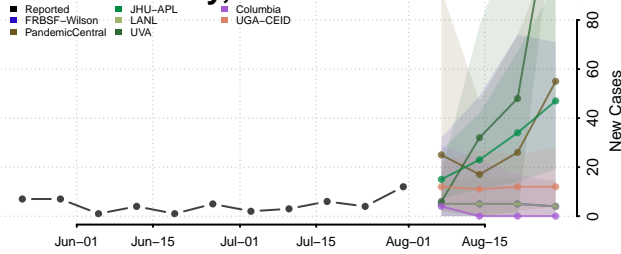

Mercer County, Illinois