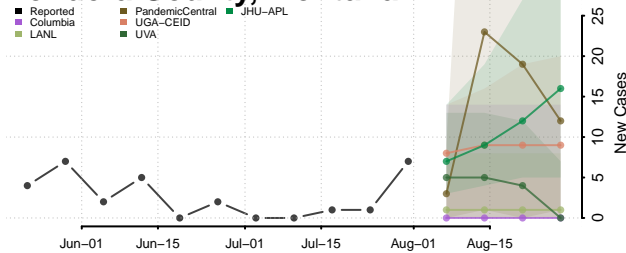

Pondera County, Montana