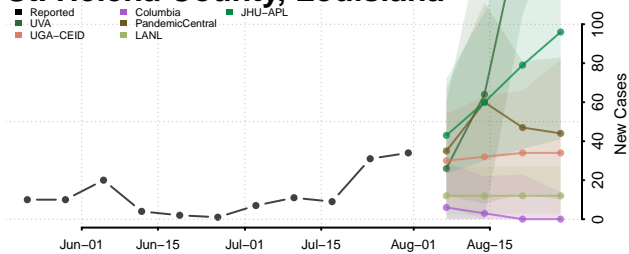

St. Helena County, Louisiana