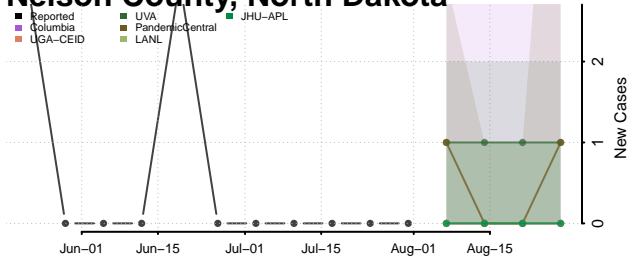

Nelson County, North Dakota