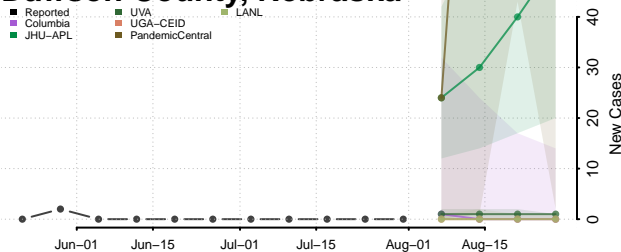

Dawson County, Nebraska