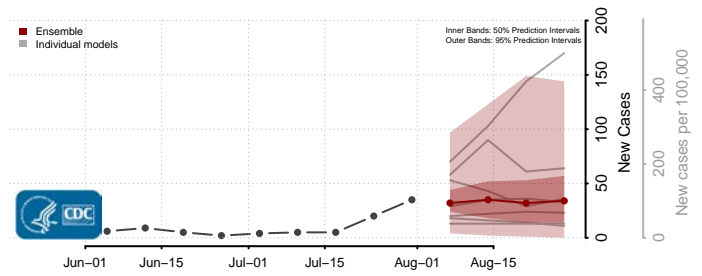

Effingham County, Illinois