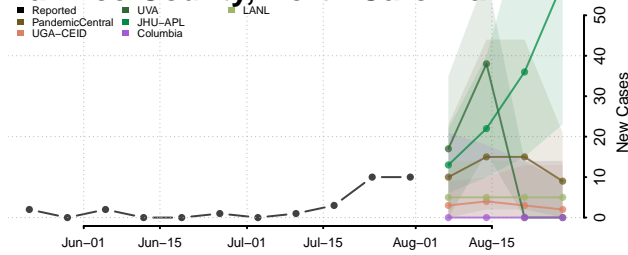

Pamlico County, North Carolina