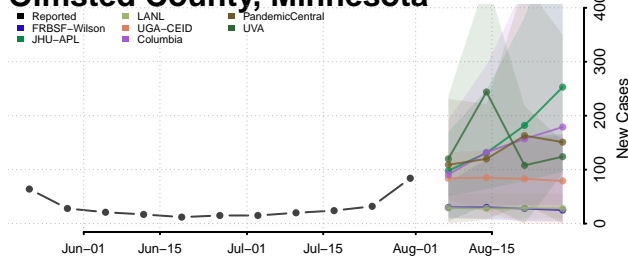

Olmsted County, Minnesota