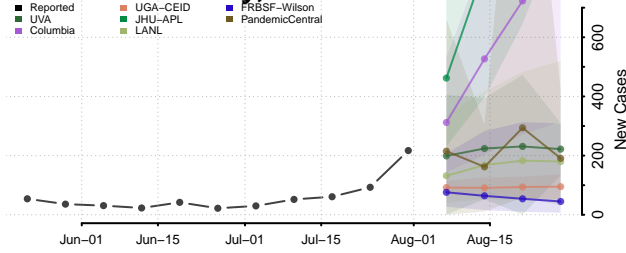

Florence County, South Carolina