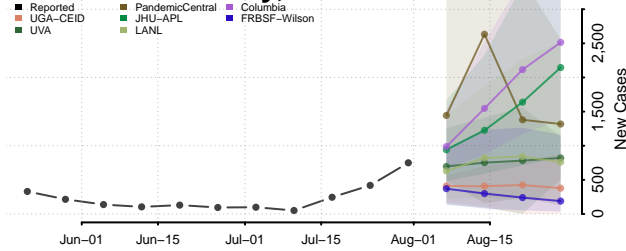

Greenville County, South Carolina