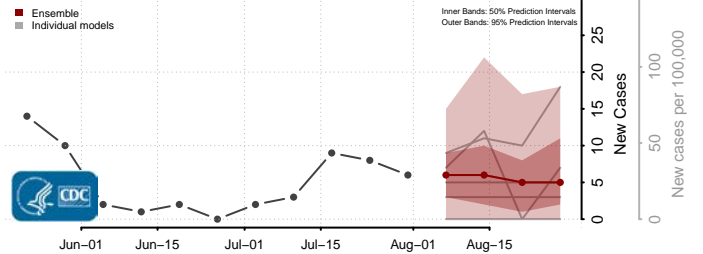

Stutsman County, North Dakota