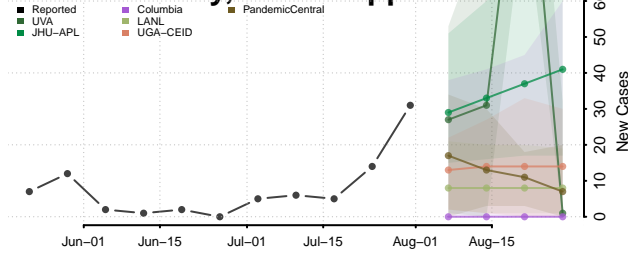

Tunica County, Mississippi