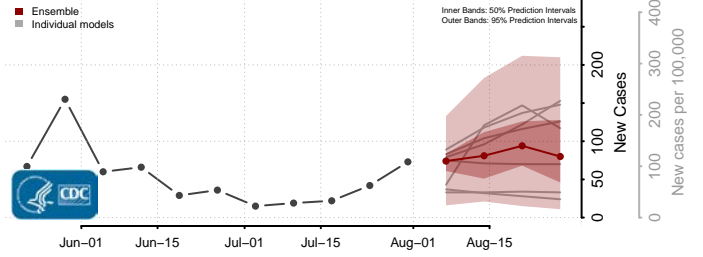

Harrison County, West Virginia