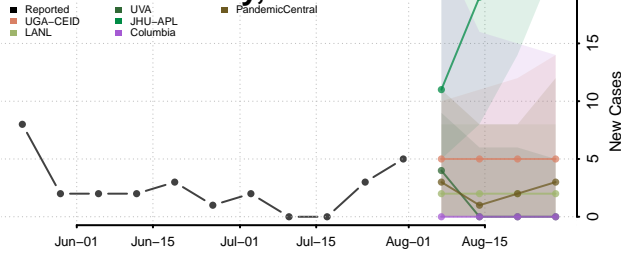

Crawford County, Wisconsin