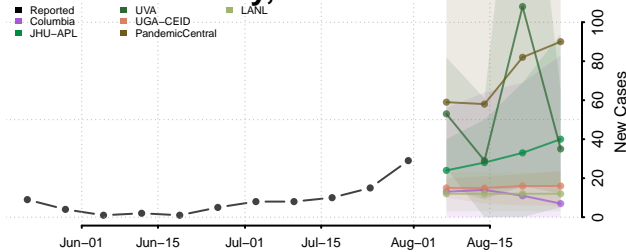

Jefferson County, Idaho