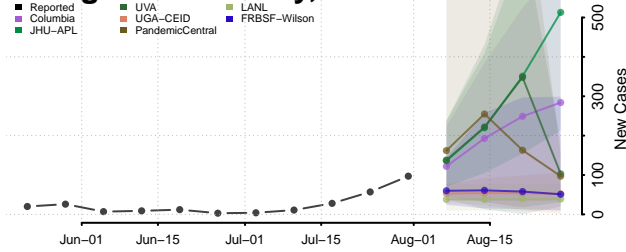

Georgetown County, South Carolina