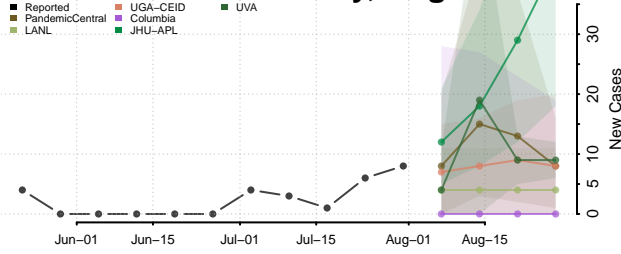

Northumberland County, Virginia