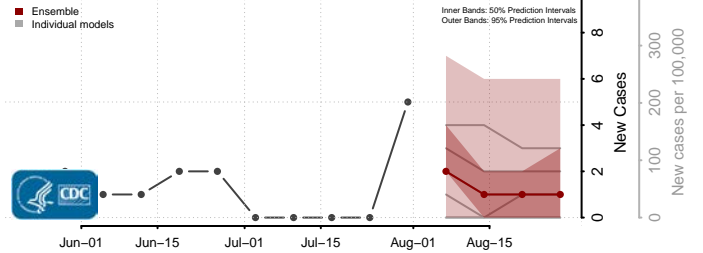

Kidder County, North Dakota