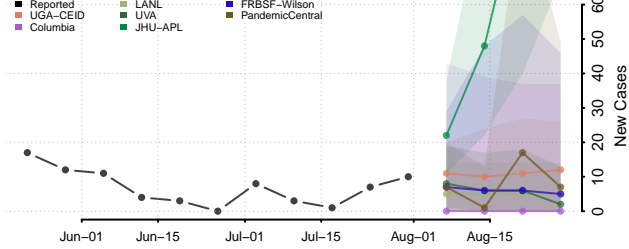

Juneau County, Wisconsin