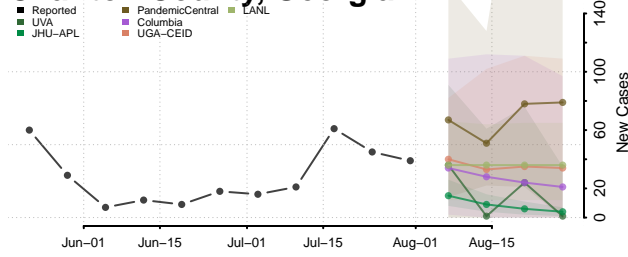

Charlton County, Georgia