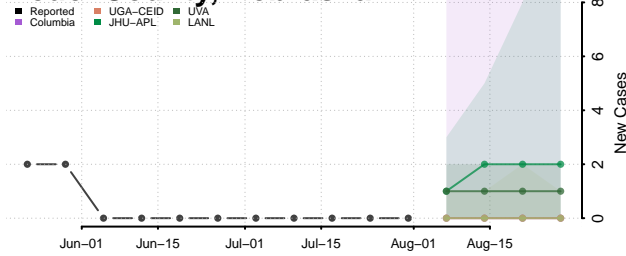

Deuel County, Nebraska