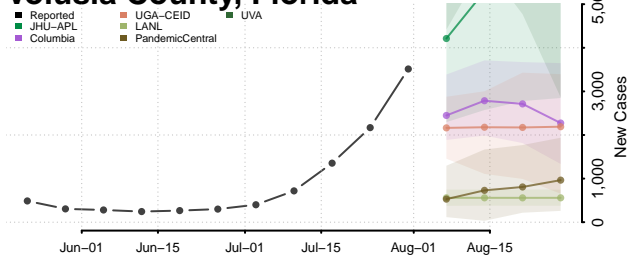

Volusia County, Florida