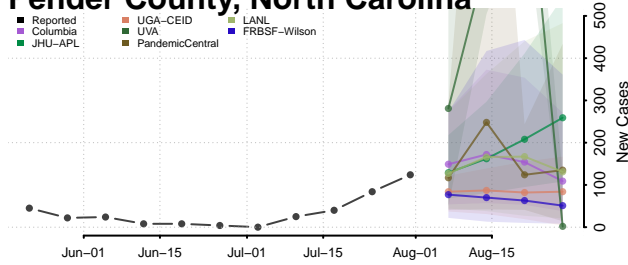

Pender County, North Carolina