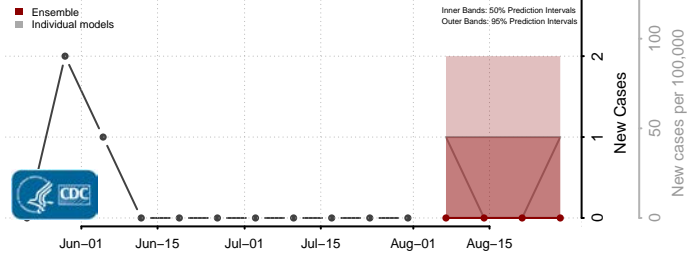

Miner County, South Dakota