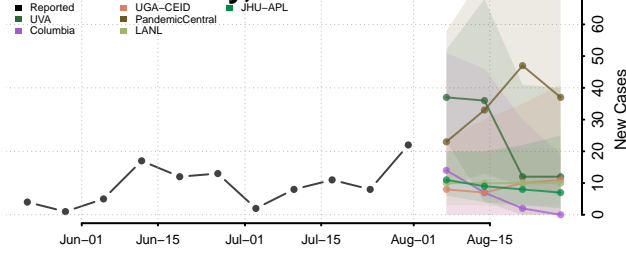

Daviess County, Missouri