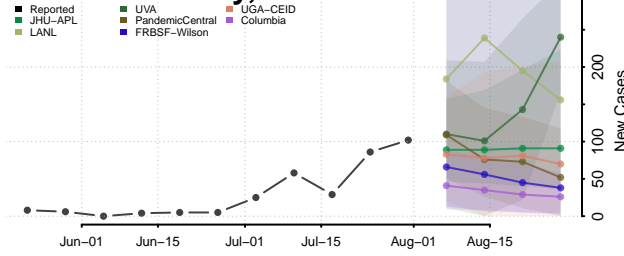

Poinsett County, Arkansas