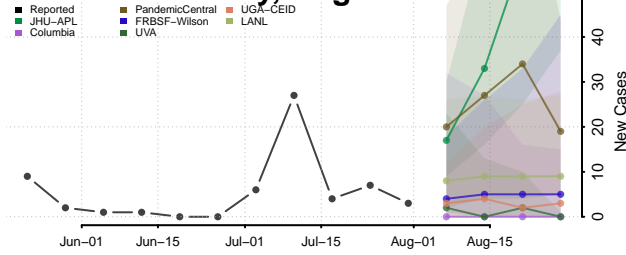

Powhatan County, Virginia