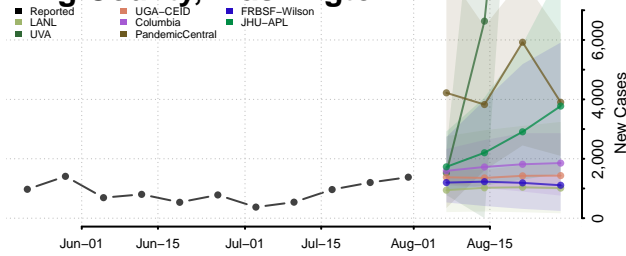

King County, Washington