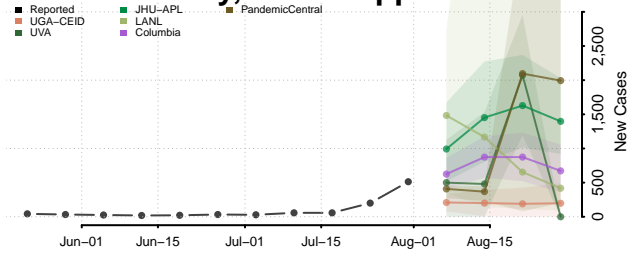

Forrest County, Mississippi