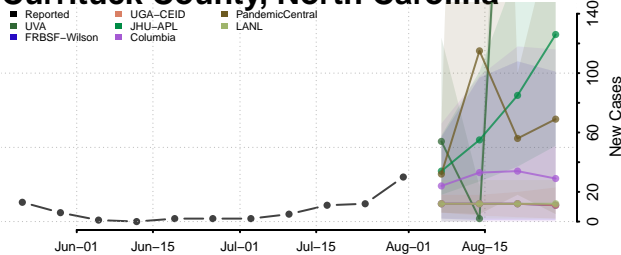

Currituck County, North Carolina