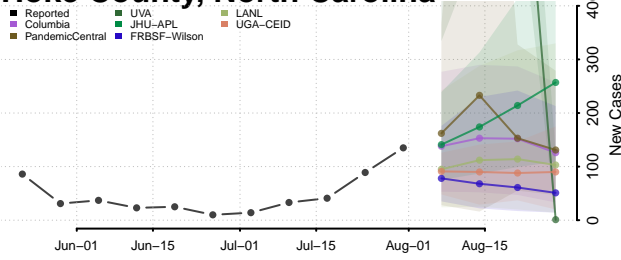

Hoke County, North Carolina