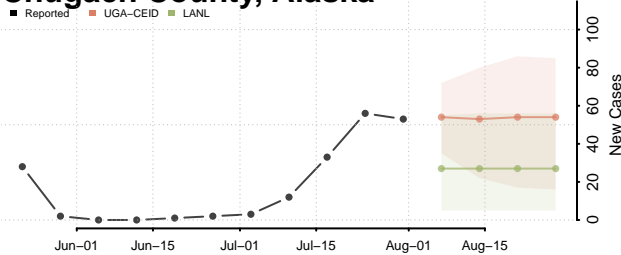

### Copper River County, Alaska