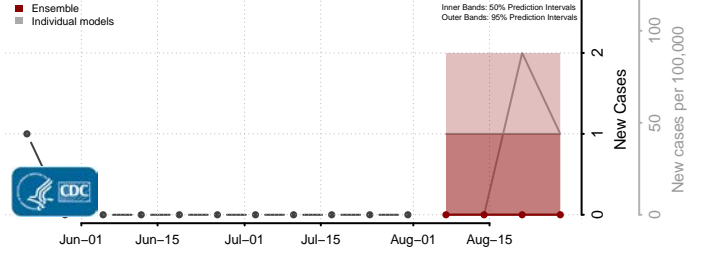

Grant County, North Dakota