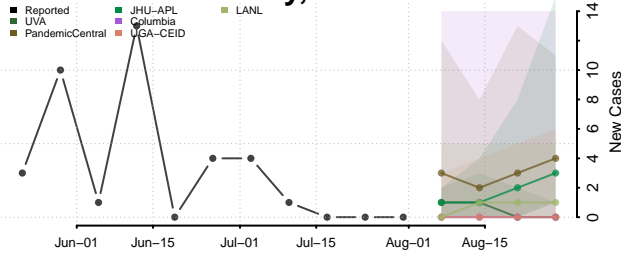

Musselshell County, Montana