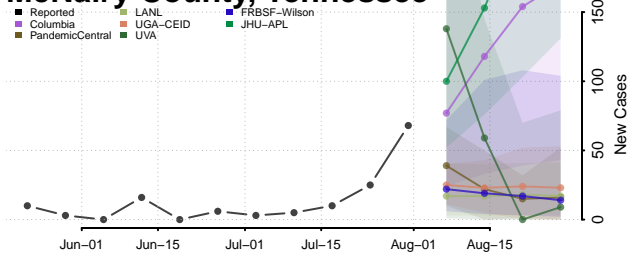

McNairy County, Tennessee