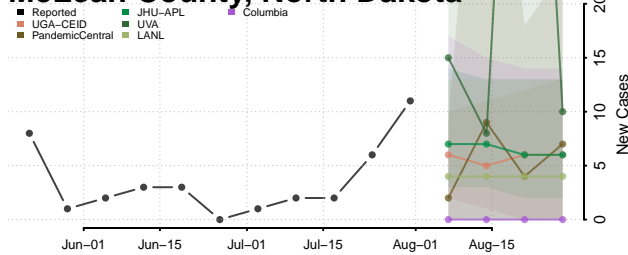

McLean County, North Dakota