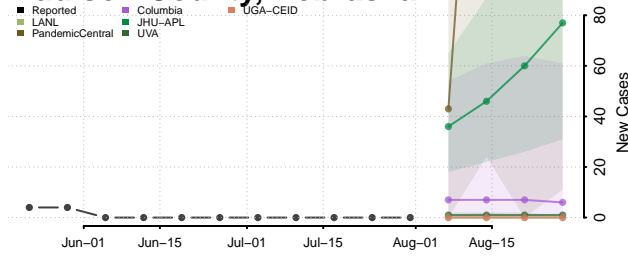

### Madison County, Nebraska