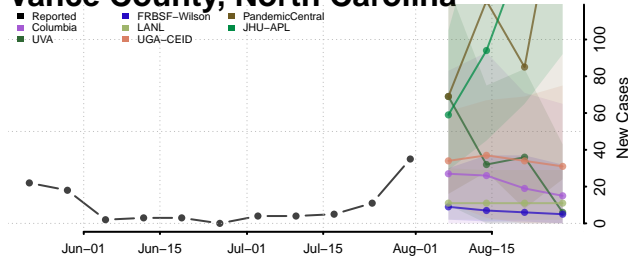

Vance County, North Carolina