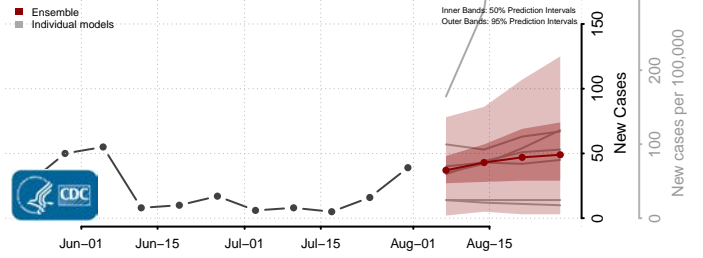

Jefferson County, West Virginia