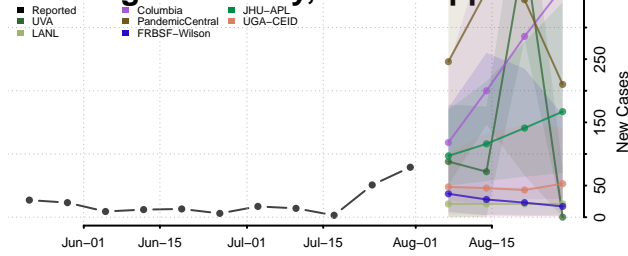

Washington County, Mississippi