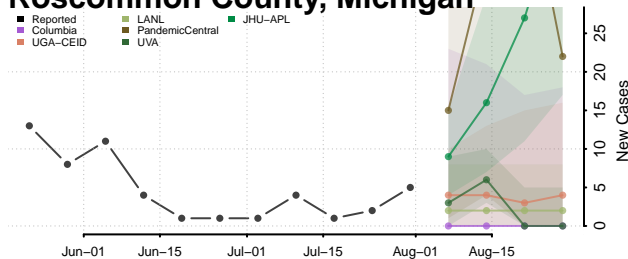

Roscommon County, Michigan