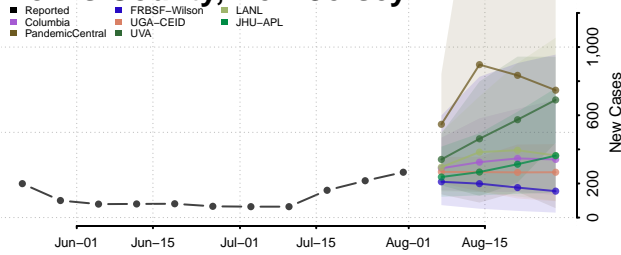

Morris County, New Jersey