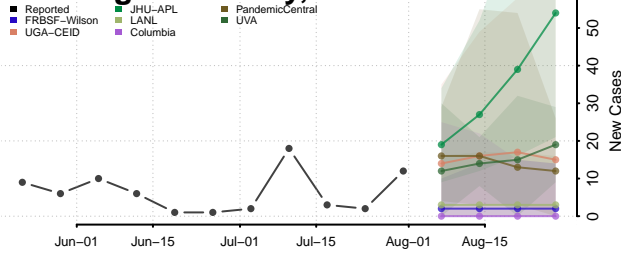

Washington County, Iowa