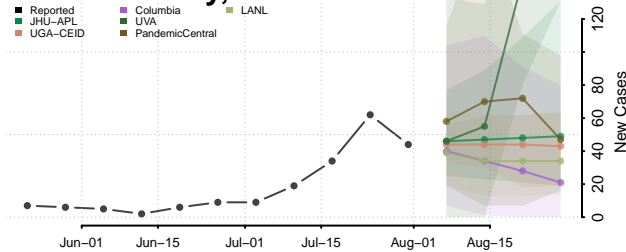

Fulton County, Arkansas