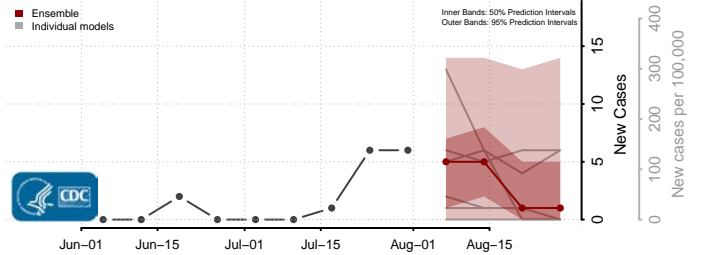

Deuel County, South Dakota