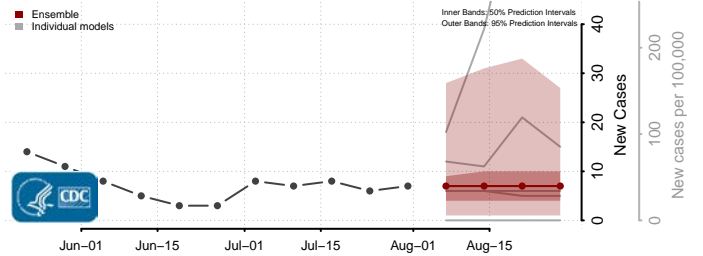

Patrick County, Virginia