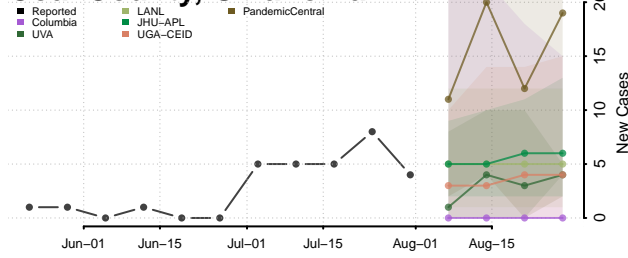

Coal County, Oklahoma