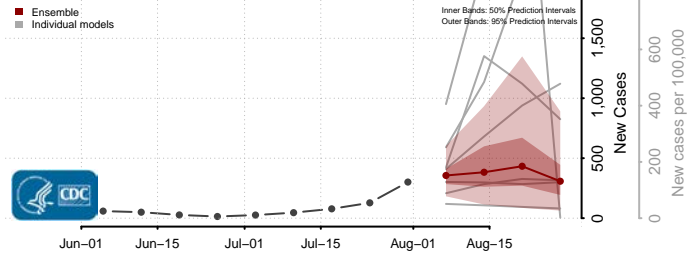

New Hanover County, North Carolina