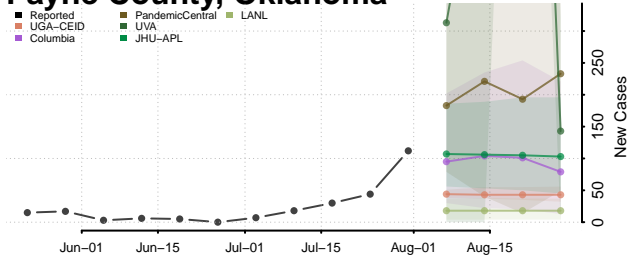

Payne County, Oklahoma