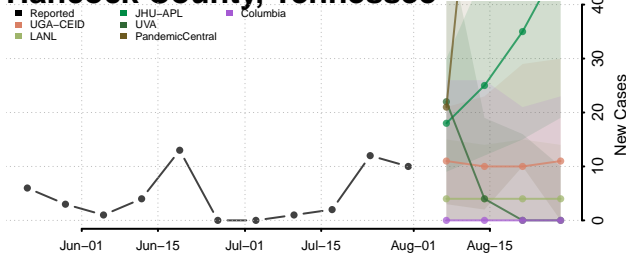

Hancock County, Tennessee