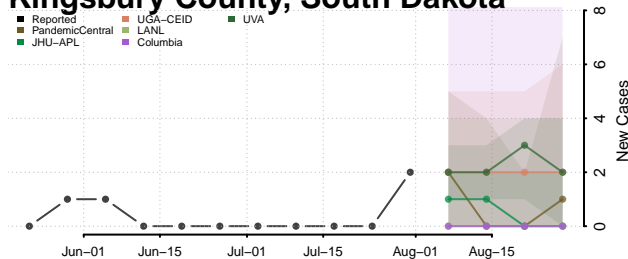

Kingsbury County, South Dakota