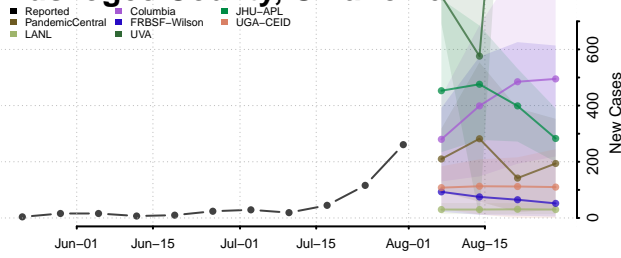

Muskogee County, Oklahoma