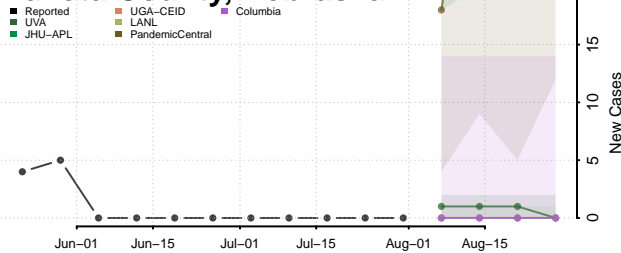

Dakota County, Nebraska