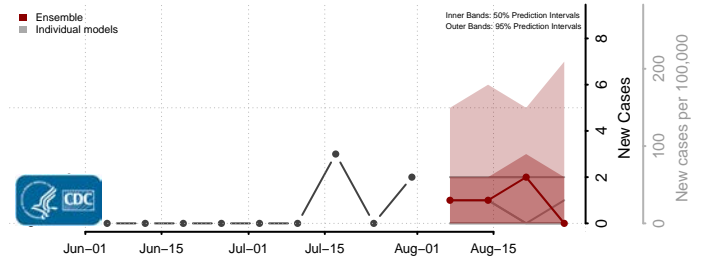

Jackson County, South Dakota