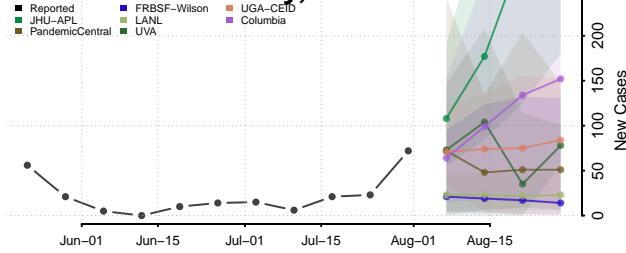

Greenwood County, South Carolina