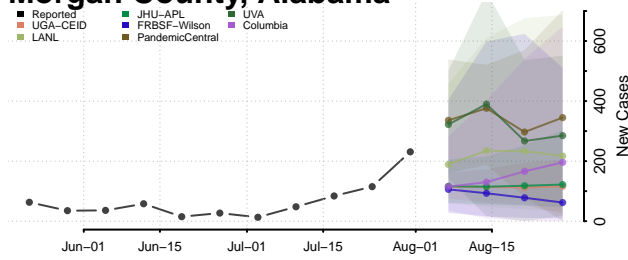

Morgan County, Alabama