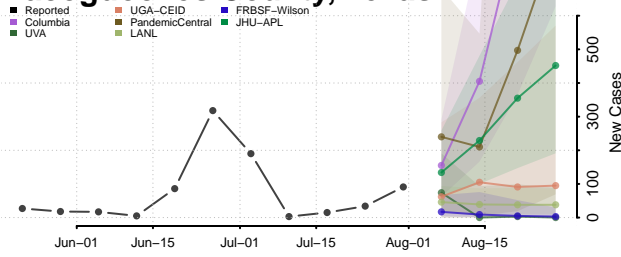

Nacogdoches County, Texas