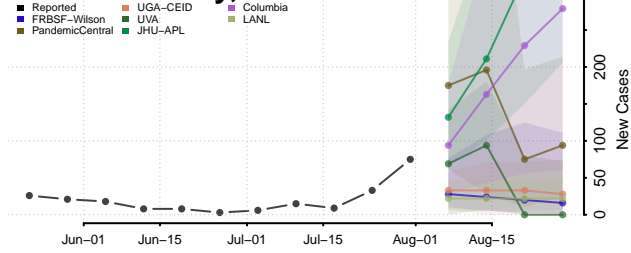

Halifax County, North Carolina