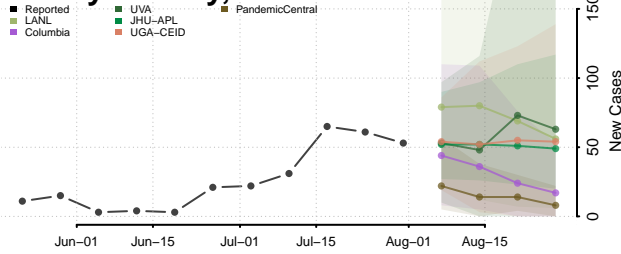

Searcy County, Arkansas