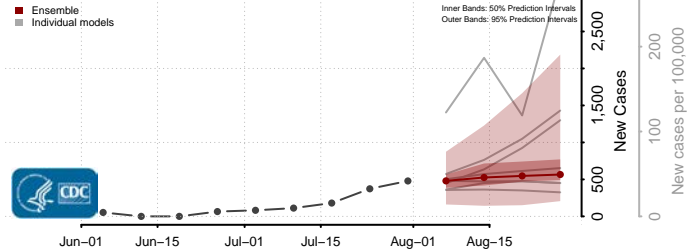

Fairfax County, Virginia