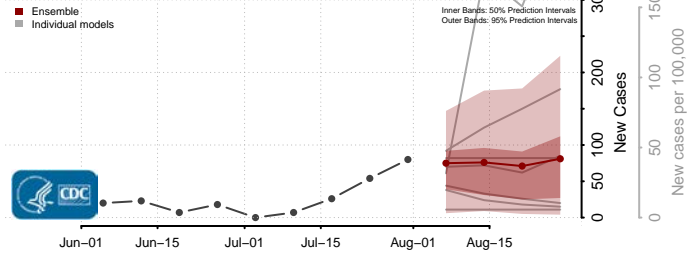

Minnehaha County, South Dakota