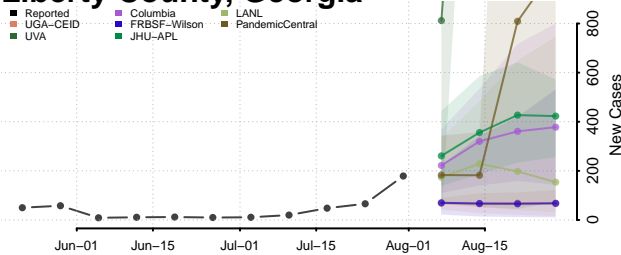

Liberty County, Georgia