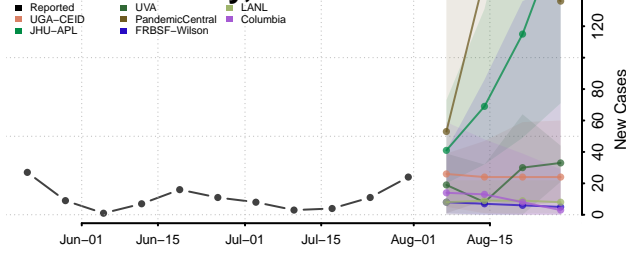

McLeod County, Minnesota