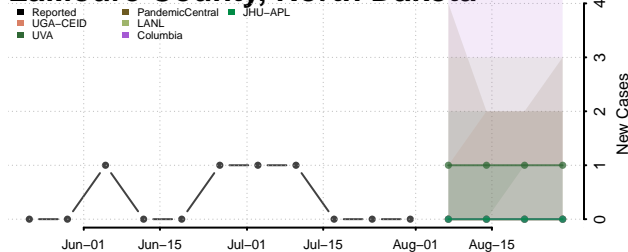

LaMoure County, North Dakota