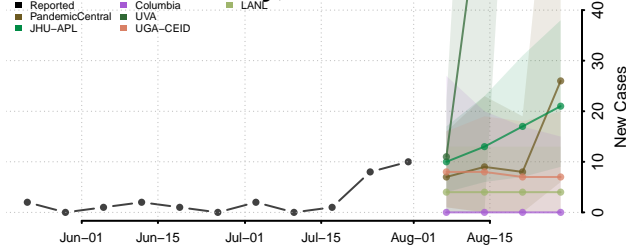

Alexander County, Illinois