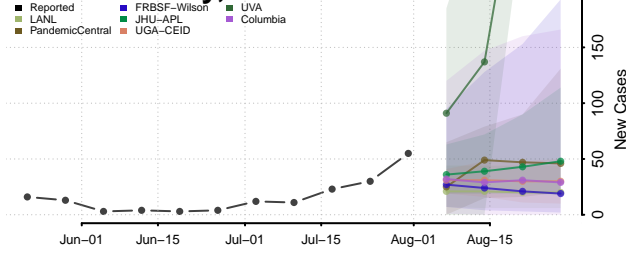

Dallas County, Alabama