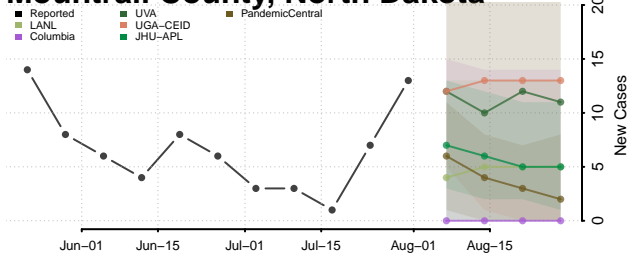

Mountrail County, North Dakota