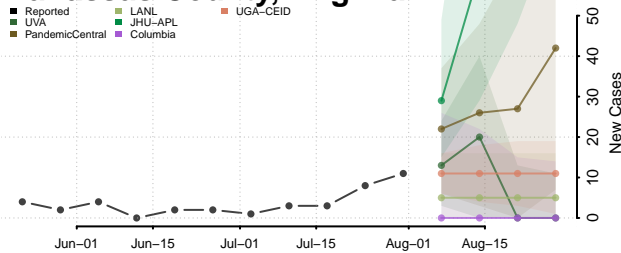

Manassas County, Virginia