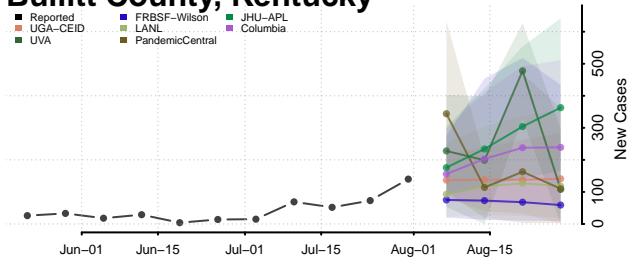

Bullitt County, Kentucky