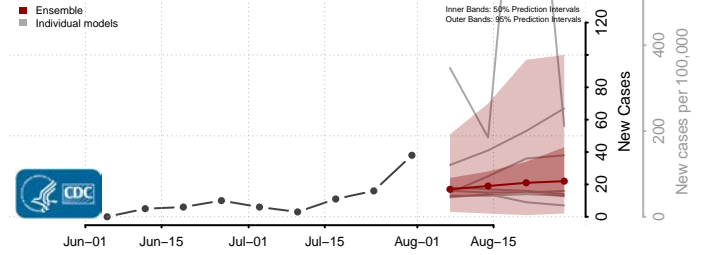

Mason County, West Virginia