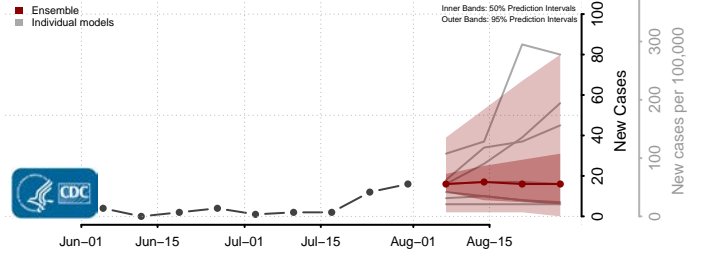

### Hardy County, West Virginia