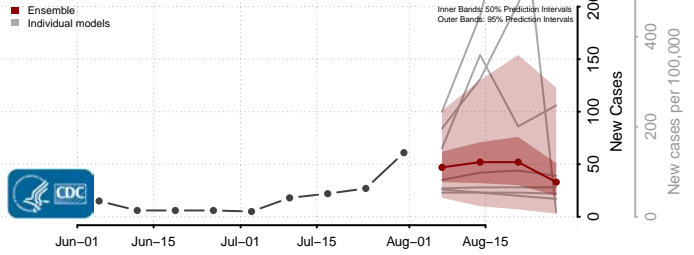

Davie County, North Carolina