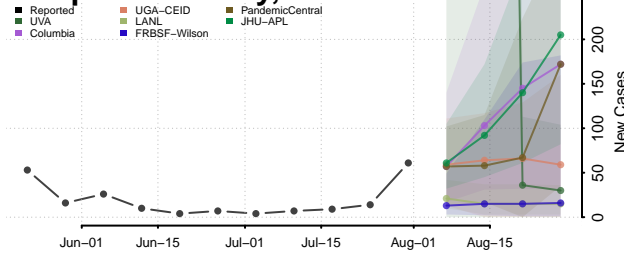

Tompkins County, New York