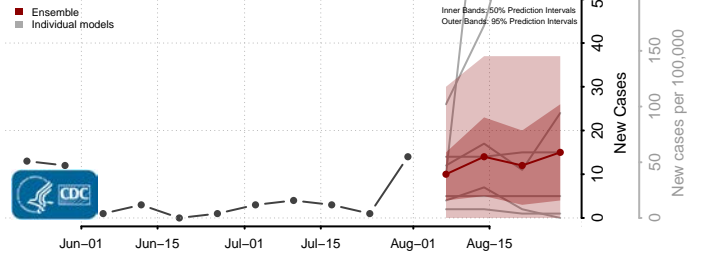

Lyon County, Minnesota