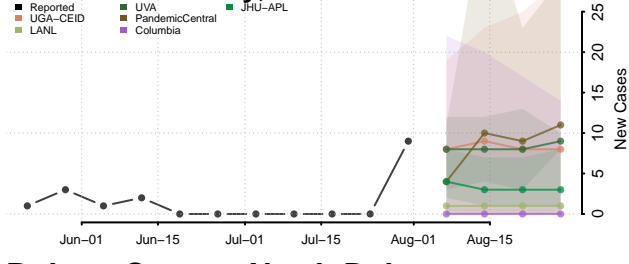

Richland County, North Dakota