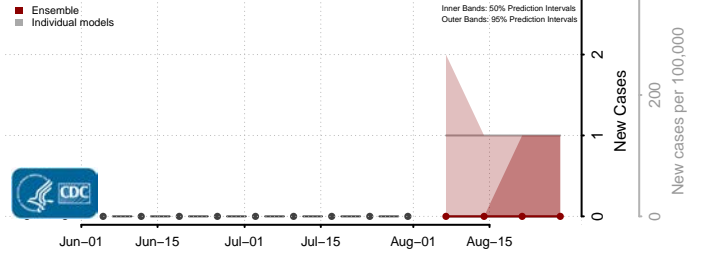

Slope County, North Dakota