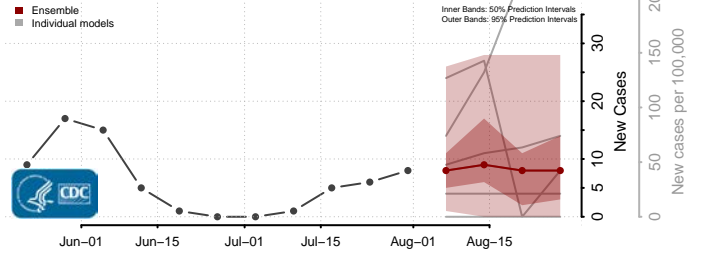

Green Lake County, Wisconsin