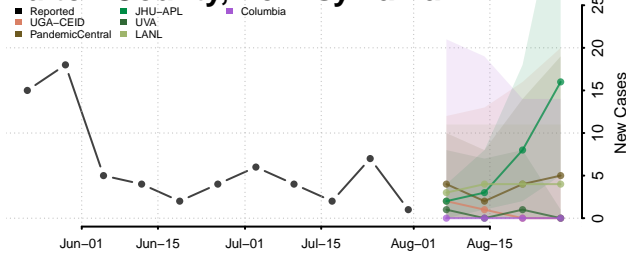

Fulton County, Pennsylvania