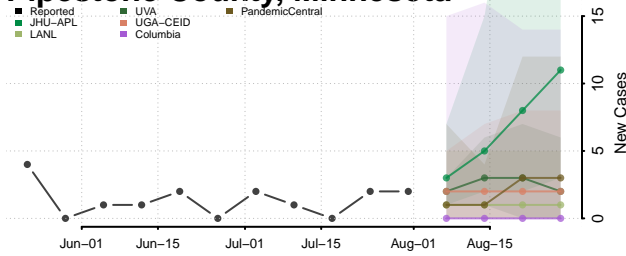

Pipestone County, Minnesota