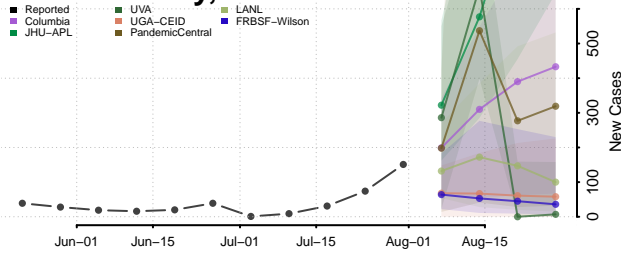

Burke County, North Carolina