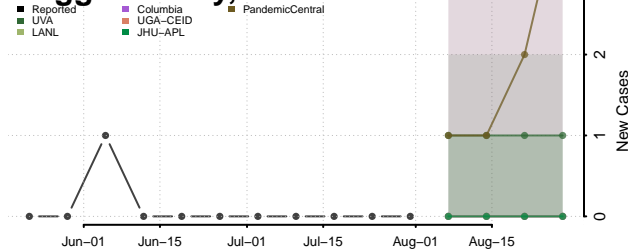

Griggs County, North Dakota