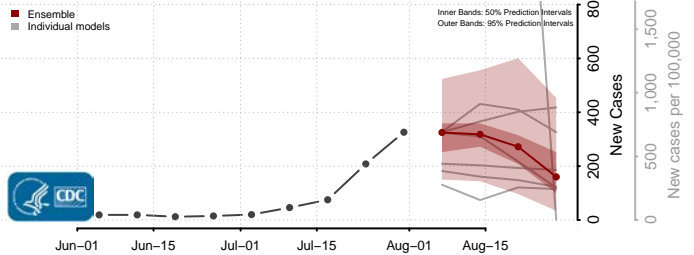

St. Bernard County, Louisiana