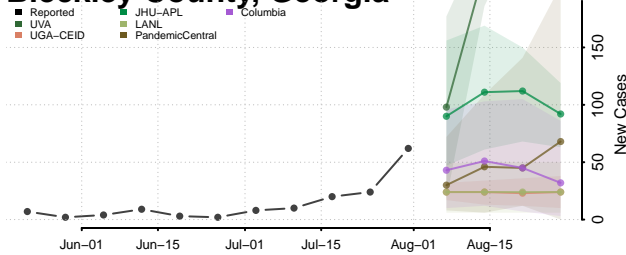

Bleckley County, Georgia