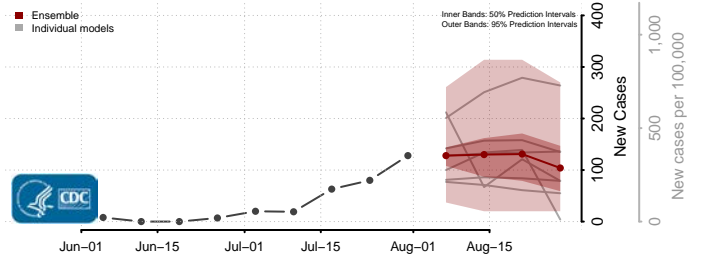

Whitley County, Kentucky