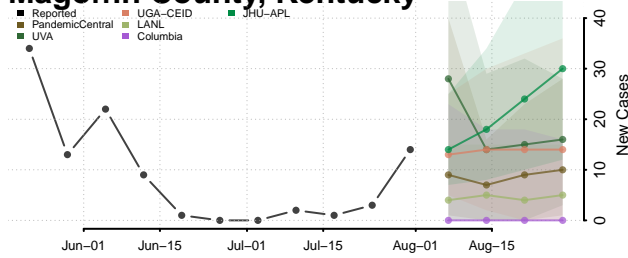

Magoffin County, Kentucky