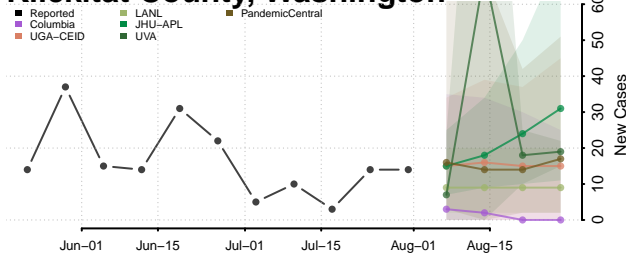

Klickitat County, Washington