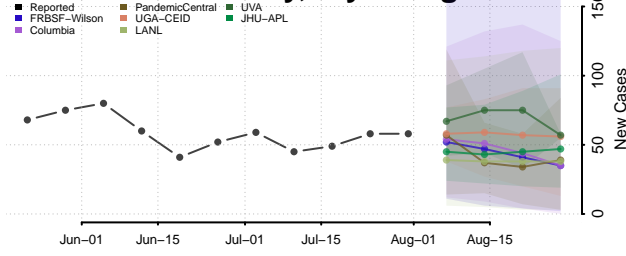

Sweetwater County, Wyoming