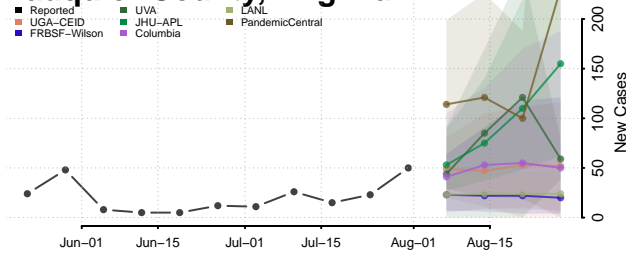

Fauquier County, Virginia