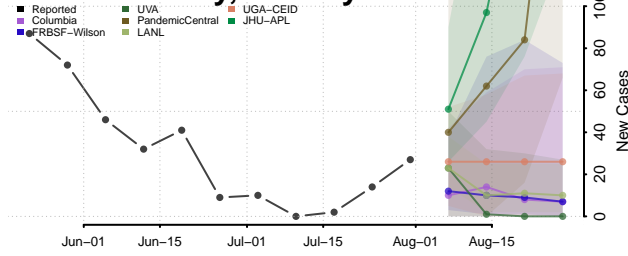

Mercer County, Pennsylvania