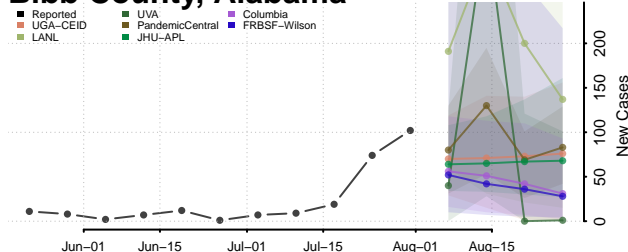

Bibb County, Alabama