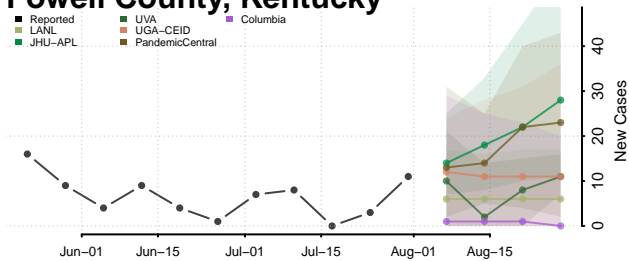

Powell County, Kentucky