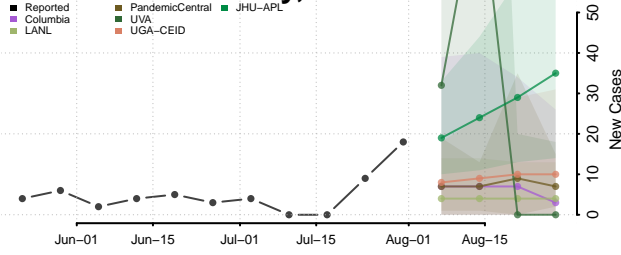

Switzerland County, Indiana