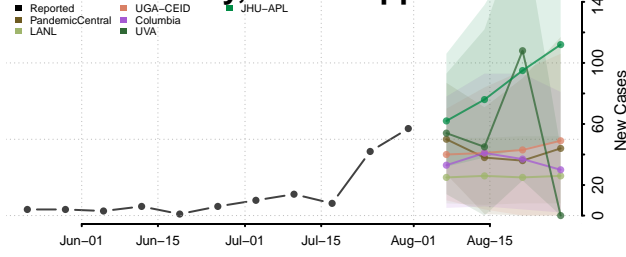

Newton County, Mississippi