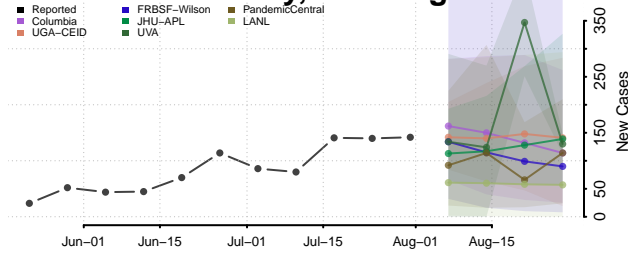

Walla Walla County, Washington