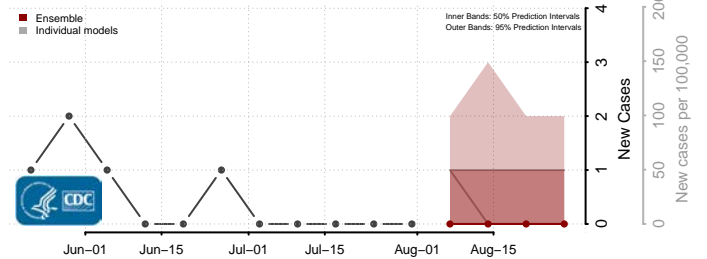

Jerauld County, South Dakota