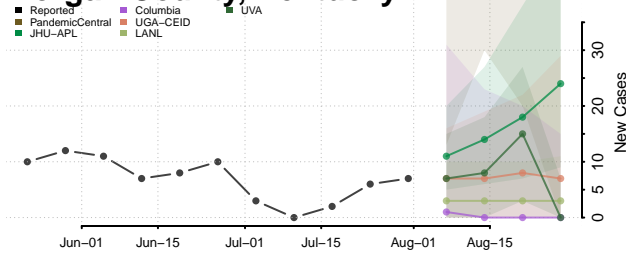

Morgan County, Kentucky