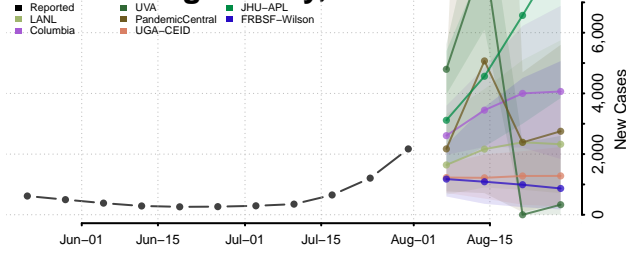

Mecklenburg County, North Carolina