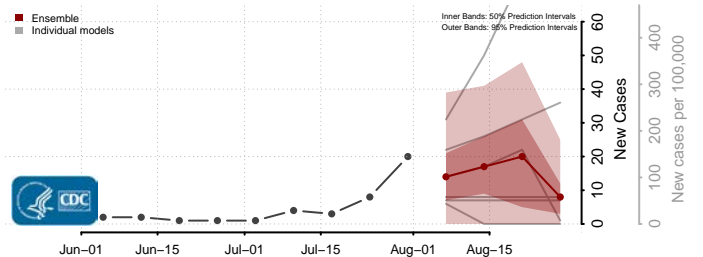

Tallahatchie County, Mississippi