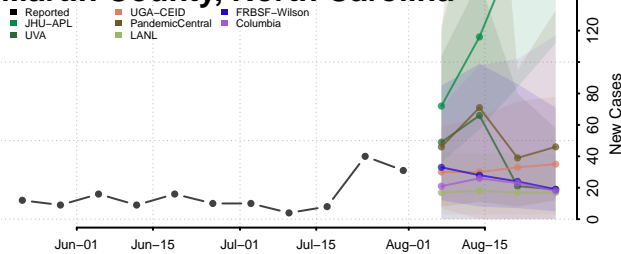

Martin County, North Carolina