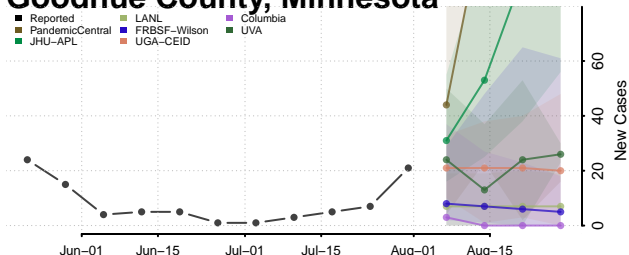

Goodhue County, Minnesota