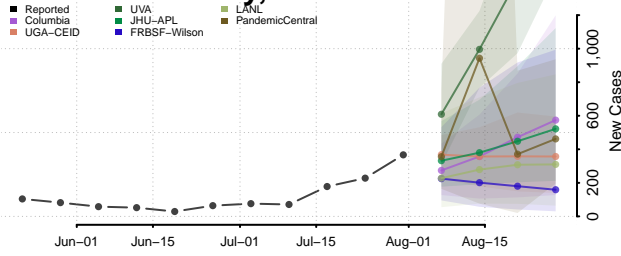

Cabarrus County, North Carolina