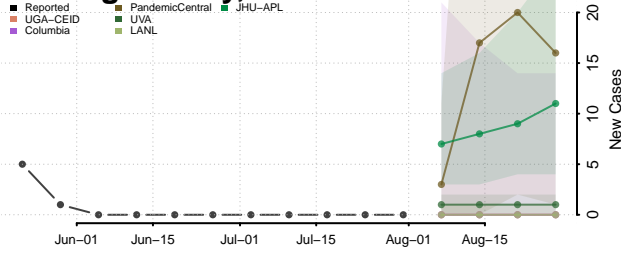

Cuming County, Nebraska