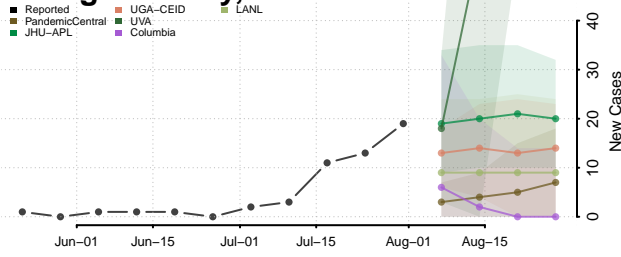

Hidalgo County, New Mexico