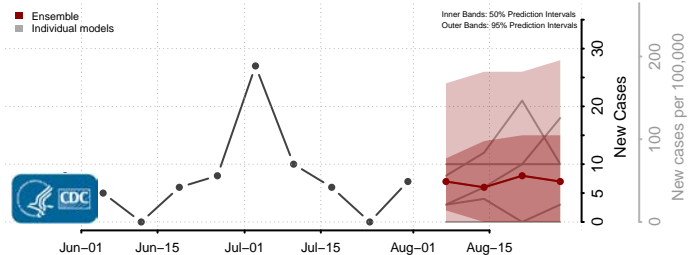

Dickenson County, Virginia