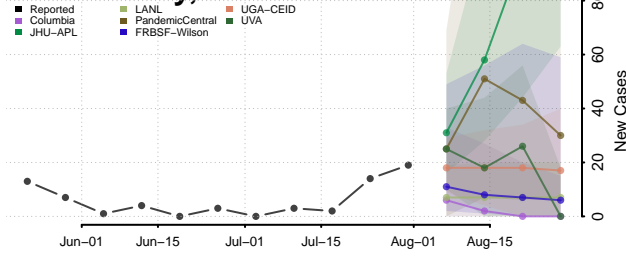

### Putnam County, Tennessee