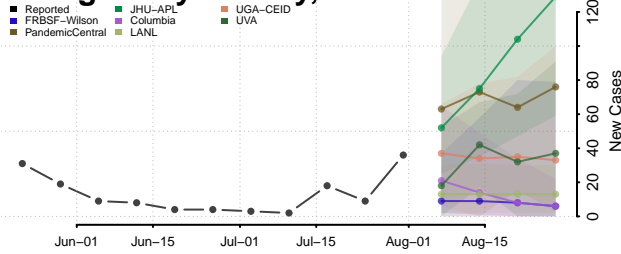

Montgomery County, Illinois