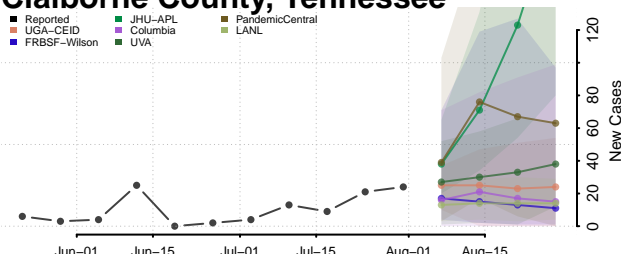

Claiborne County, Tennessee