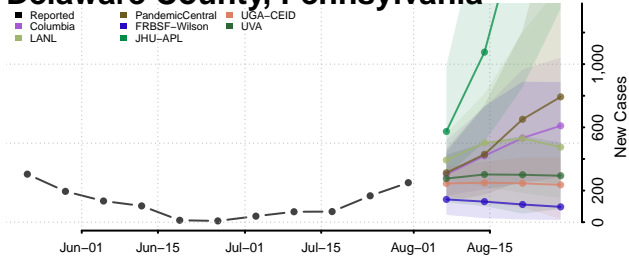

Delaware County, Pennsylvania