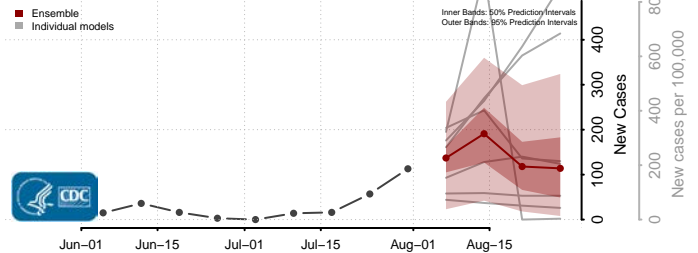

Cumberland County, Tennessee