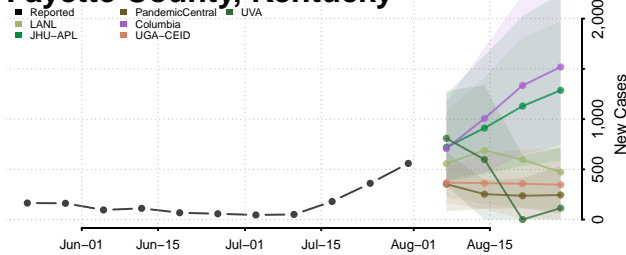

Fayette County, Kentucky