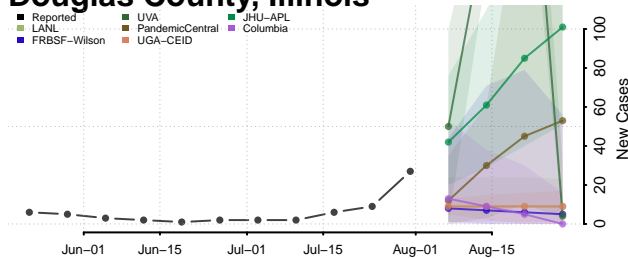

Douglas County, Illinois