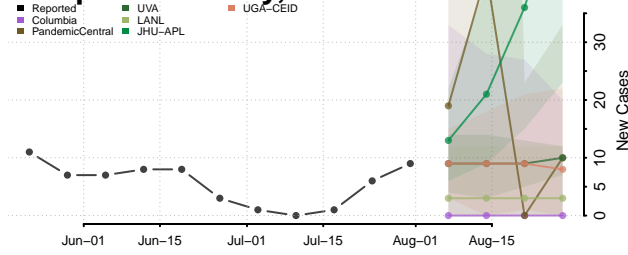

Marquette County, Wisconsin