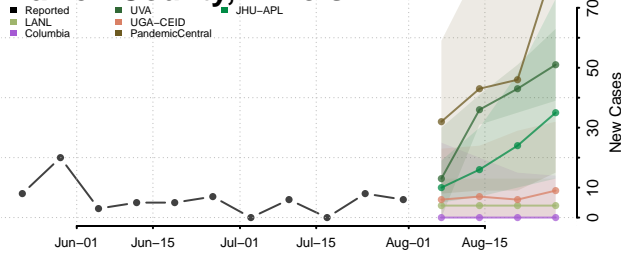

Warren County, Illinois