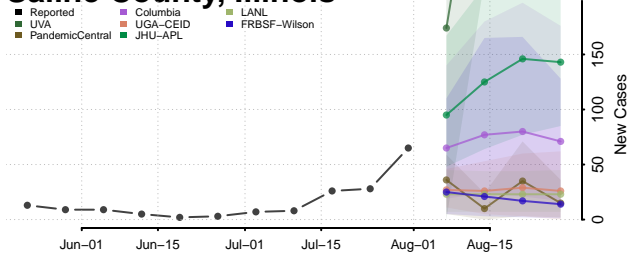

Saline County, Illinois