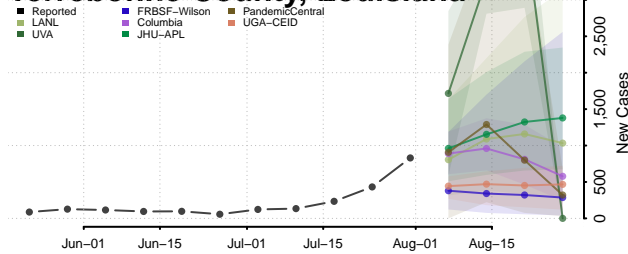

Terrebonne County, Louisiana