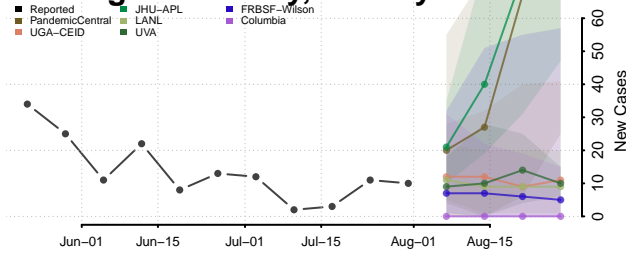

Huntingdon County, Pennsylvania