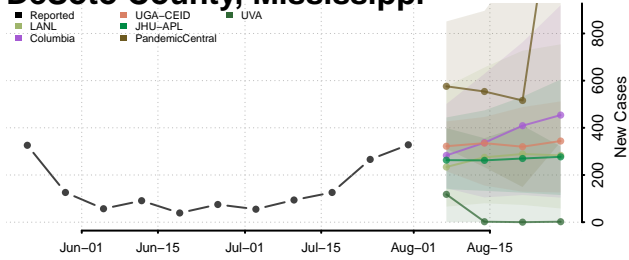

DeSoto County, Mississippi