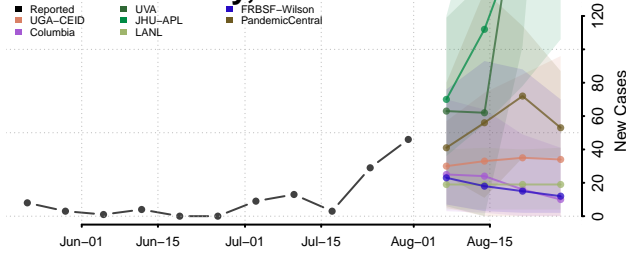

Fairfield County, South Carolina