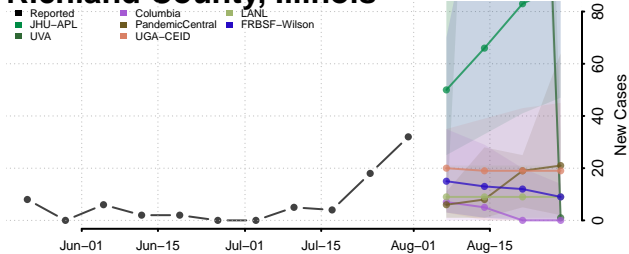

Richland County, Illinois