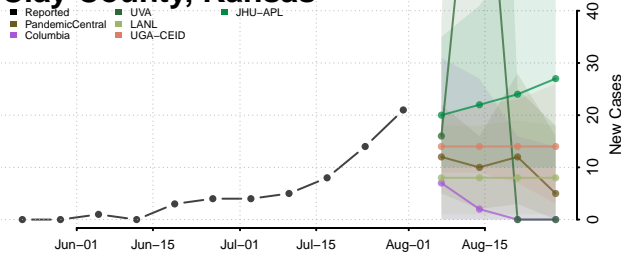

Clay County, Kansas