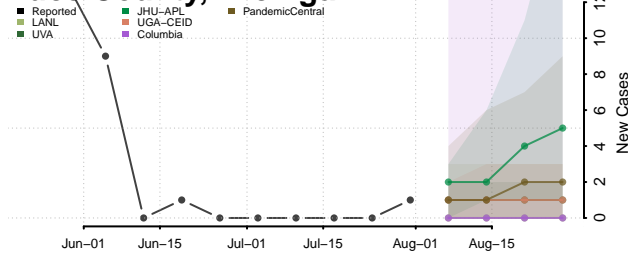

Luce County, Michigan