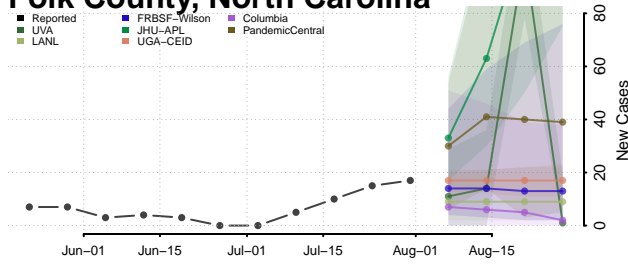

### Polk County, North Carolina