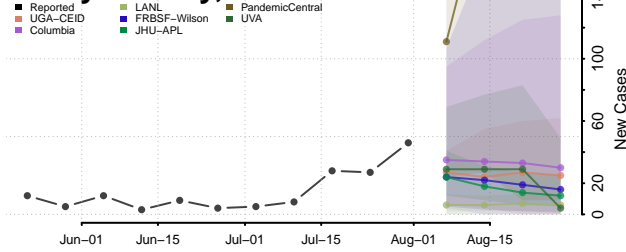

Grady County, Oklahoma