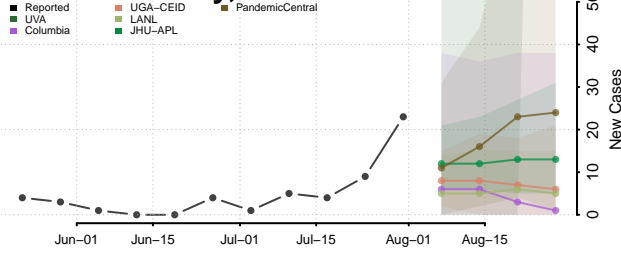

Sumter County, Alabama