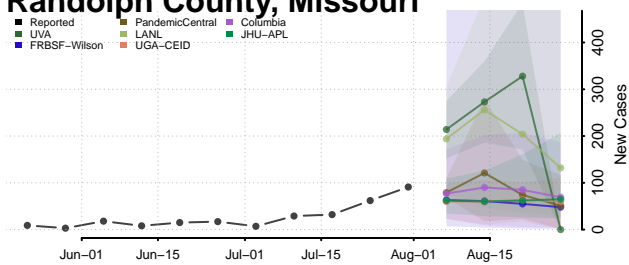

Randolph County, Missouri