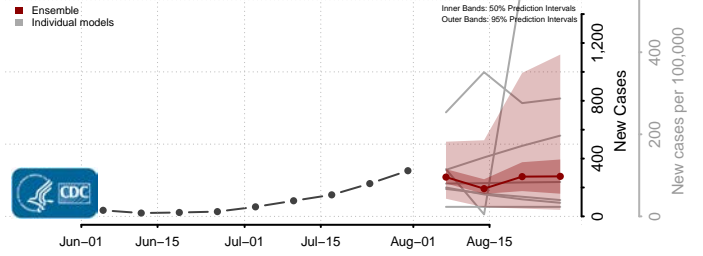

Cleveland County, Oklahoma