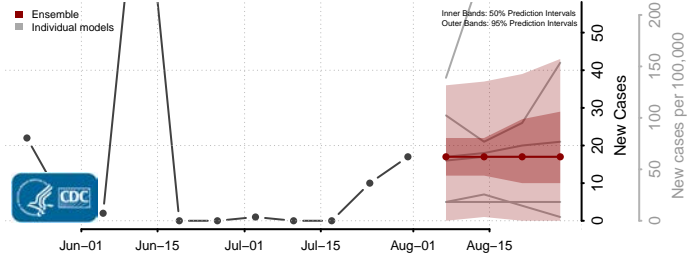

White County, Tennessee