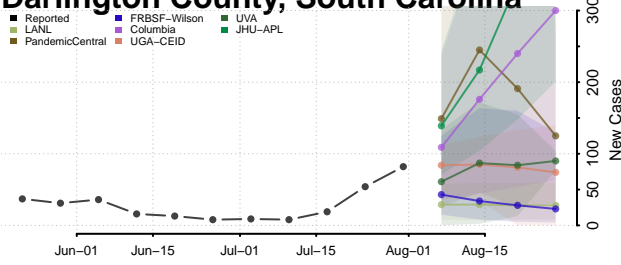

Darlington County, South Carolina