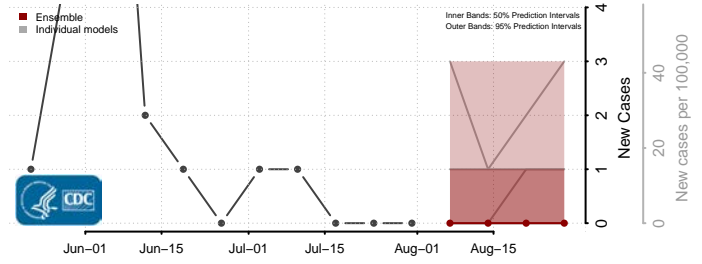

Pendleton County, West Virginia