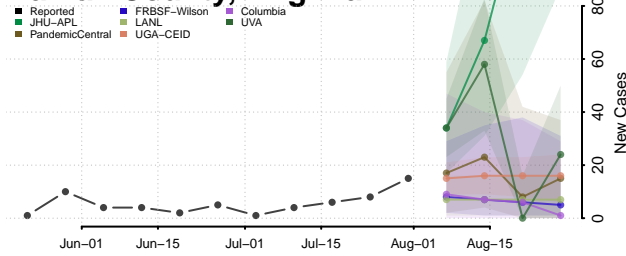

Halifax County, Virginia