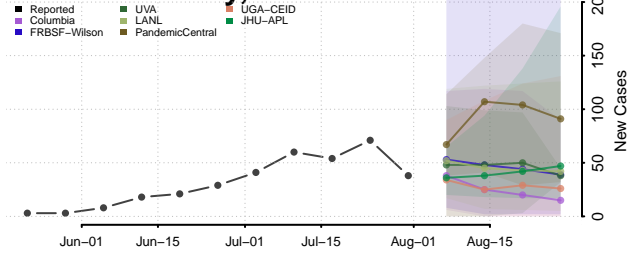

Andrew County, Missouri