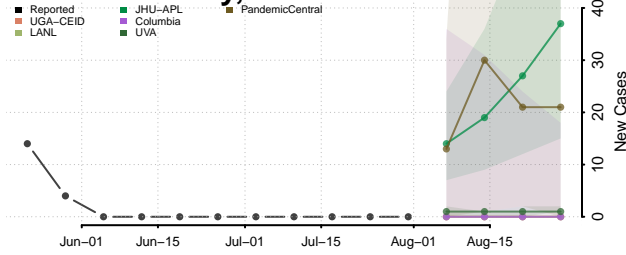

Seward County, Nebraska