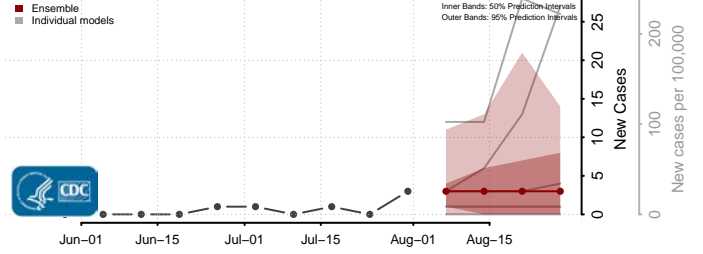

Northampton County, Virginia