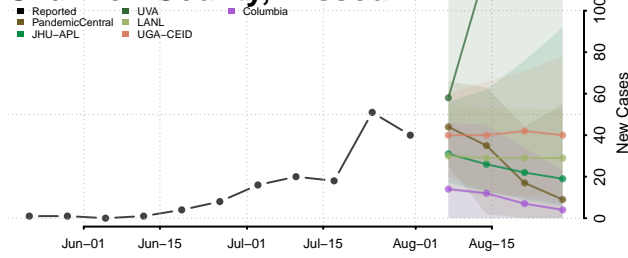

Shannon County, Missouri