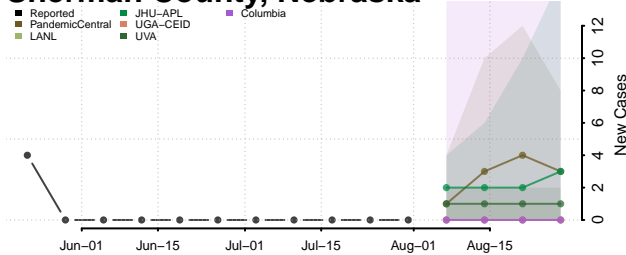

Sherman County, Nebraska