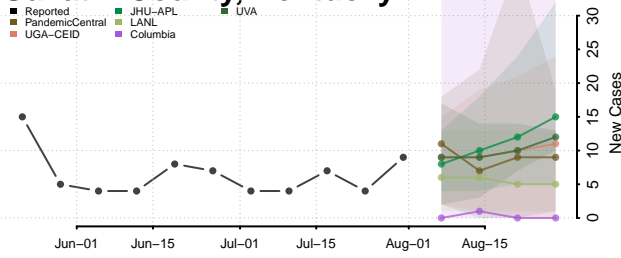

Gallatin County, Kentucky