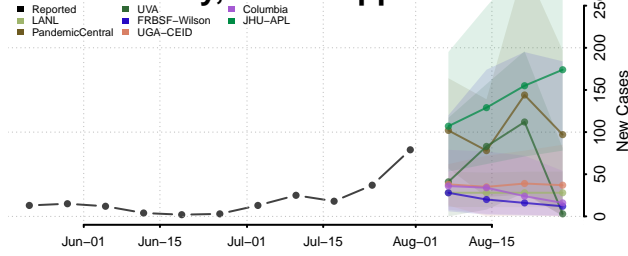

Union County, Mississippi