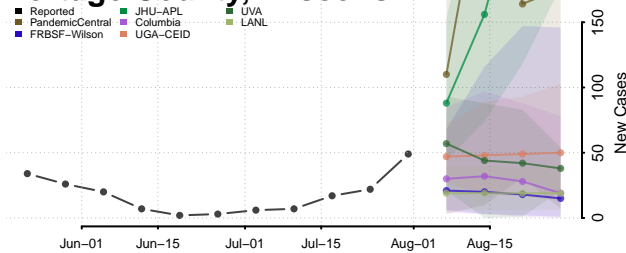

Portage County, Wisconsin