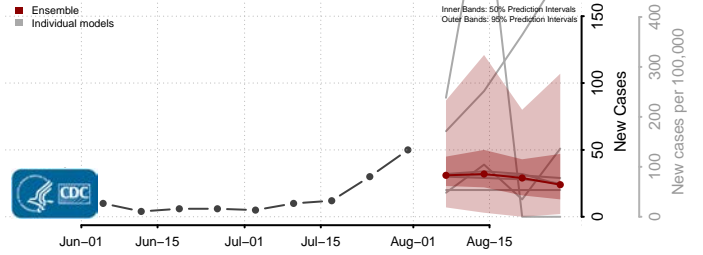

Gloucester County, Virginia