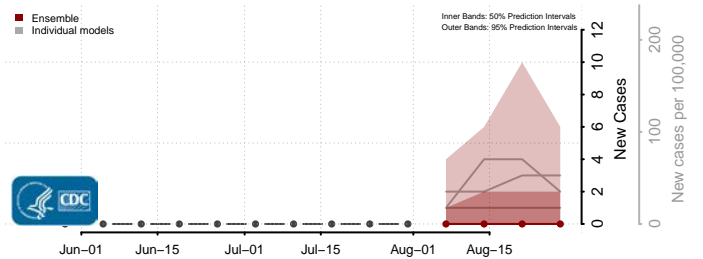

Cherry County, Nebraska