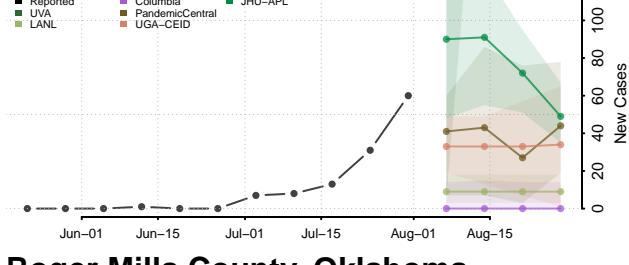

Pushmataha County, Oklahoma