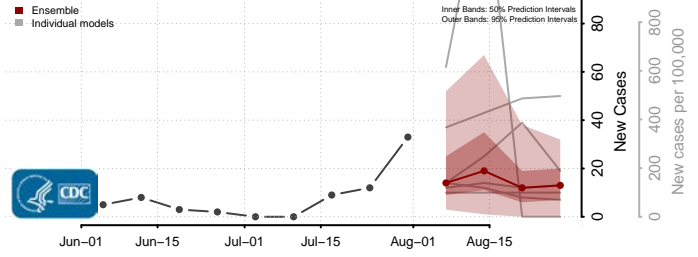

Metcalfe County, Kentucky