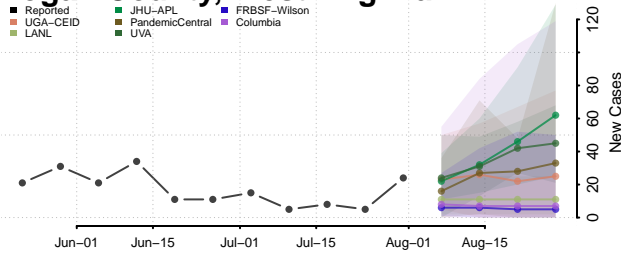

Logan County, West Virginia