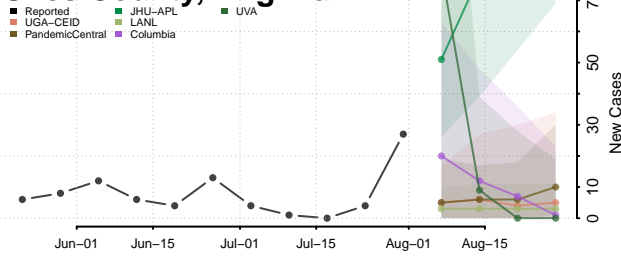

Giles County, Virginia