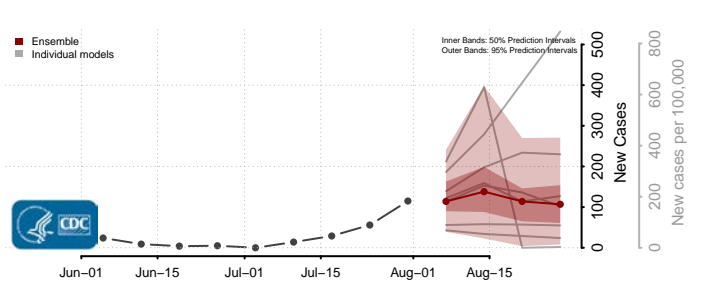

Stanly County, North Carolina