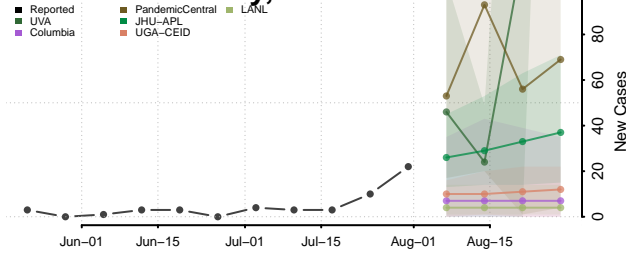

### Sequoyah County, Oklahoma