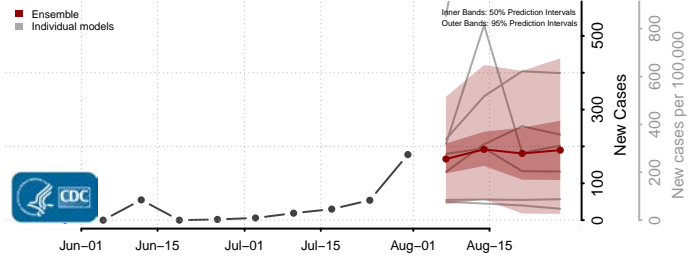

Hamblen County, Tennessee