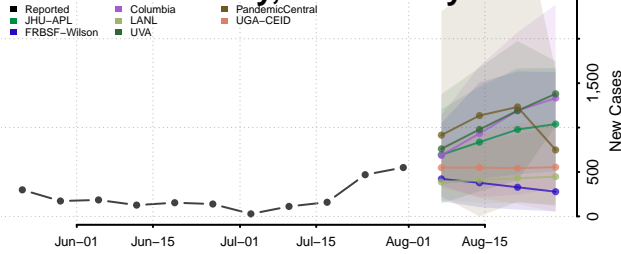

Middlesex County, New Jersey