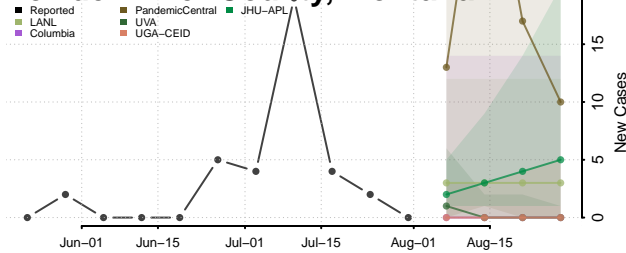

Powder River County, Montana