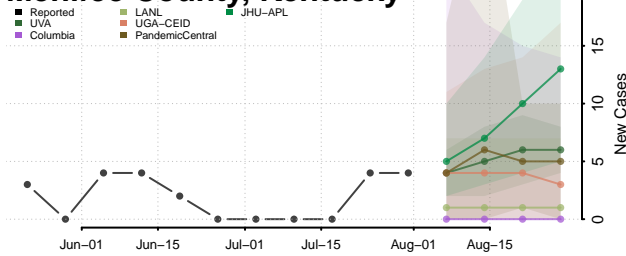

Menifee County, Kentucky