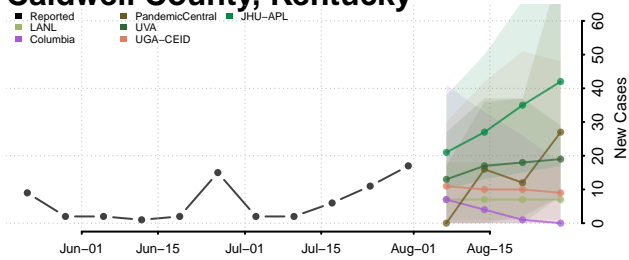

Caldwell County, Kentucky