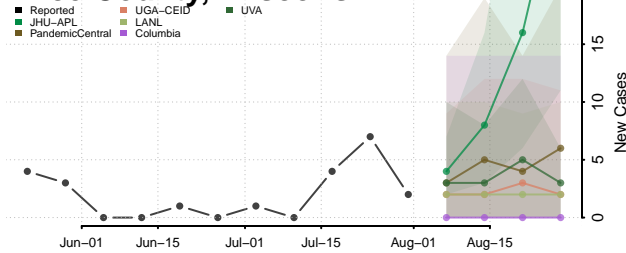

Price County, Wisconsin