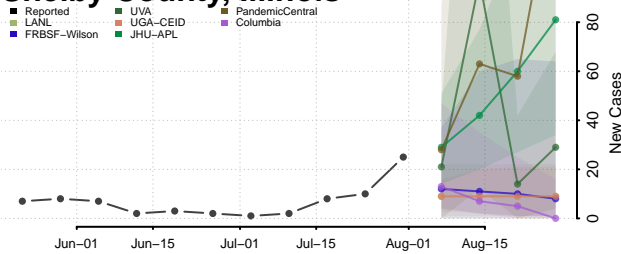

Shelby County, Illinois