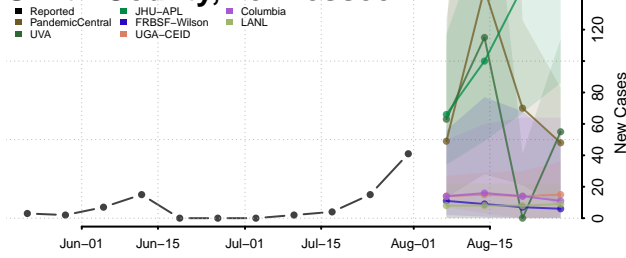

Smith County, Tennessee