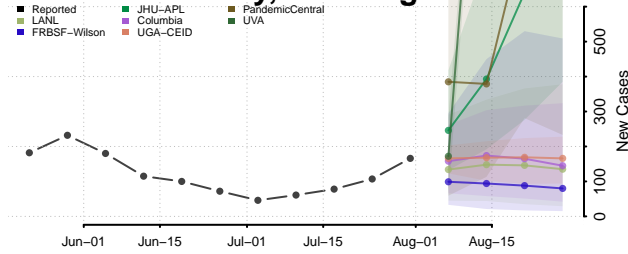

Whatcom County, Washington