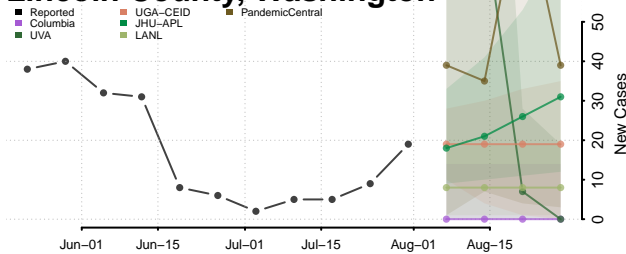

Lincoln County, Washington