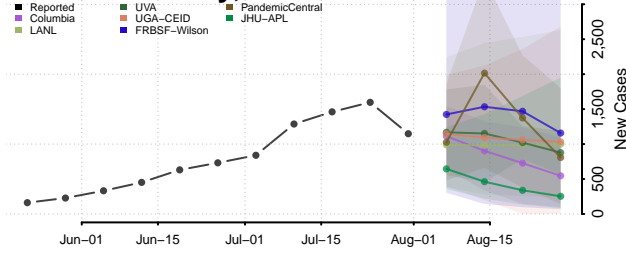

Greene County, Missouri