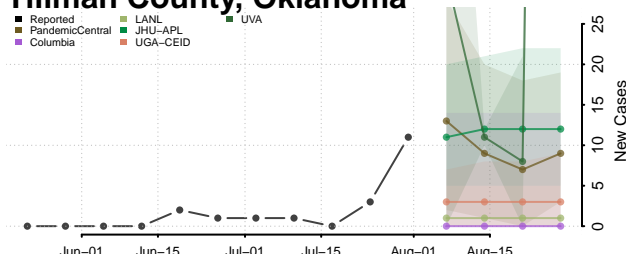

Tillman County, Oklahoma