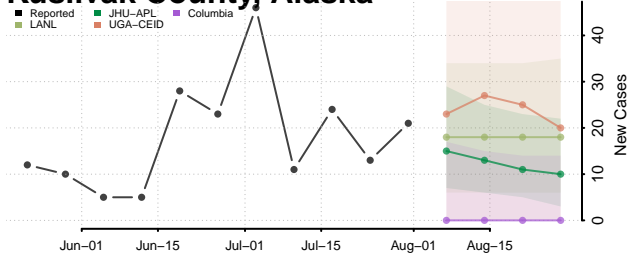

Kusilvak County, Alaska