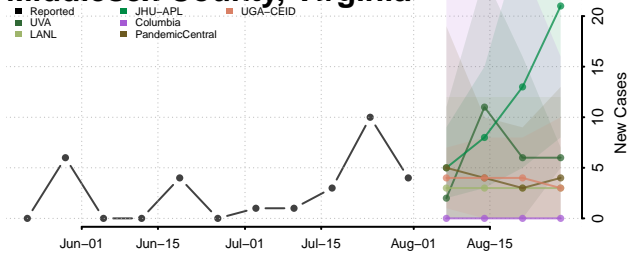

Middlesex County, Virginia