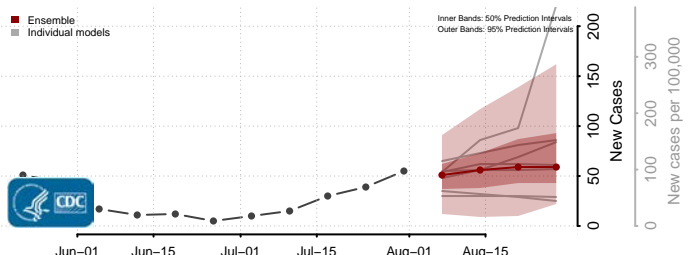

### Putnam County, West Virginia