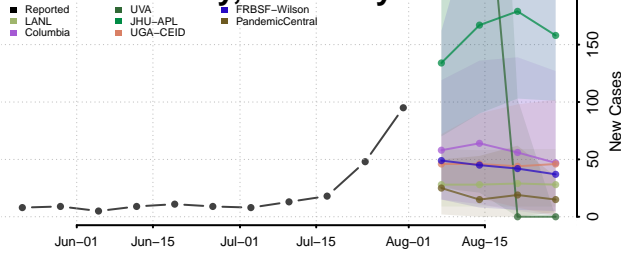

Letcher County, Kentucky