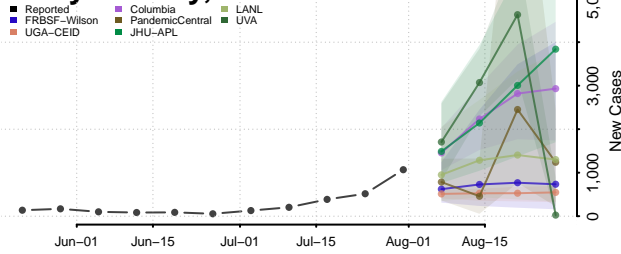

Horry County, South Carolina