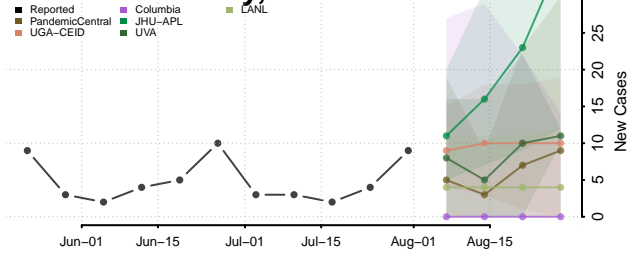

Faribault County, Minnesota