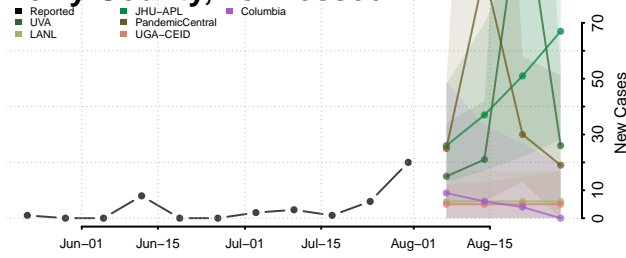

Perry County, Tennessee