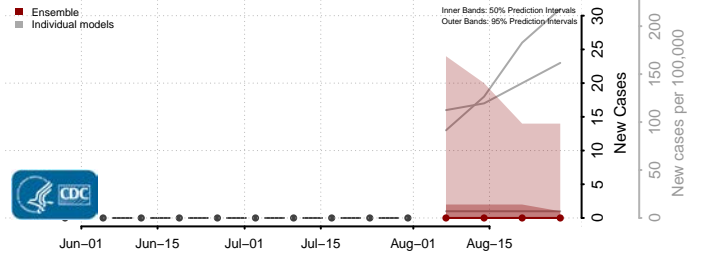

Saline County, Nebraska