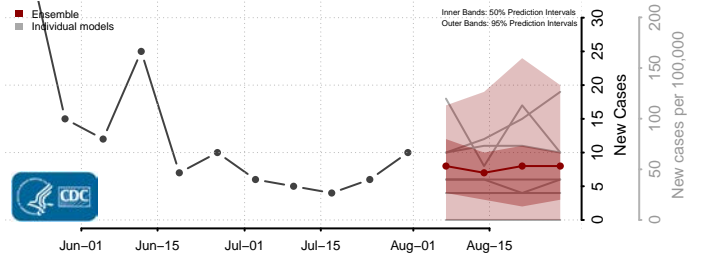

McKenzie County, North Dakota