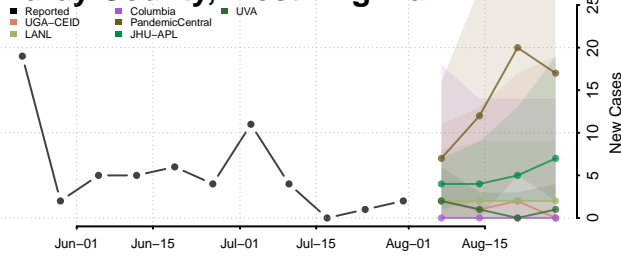

Hardy County, West Virginia