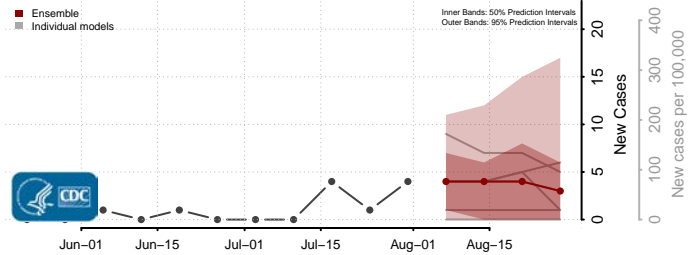

Phillips County, Kansas