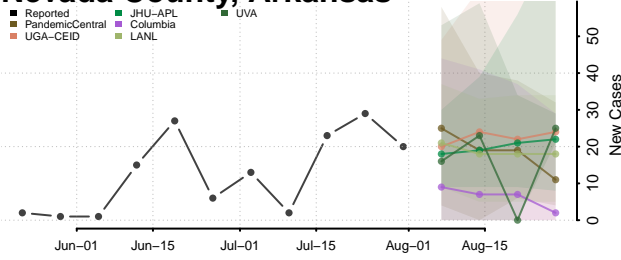

Nevada County, Arkansas