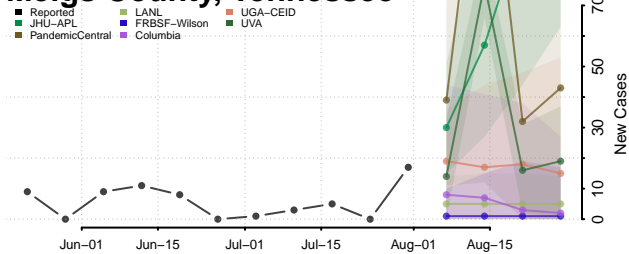

Meigs County, Tennessee