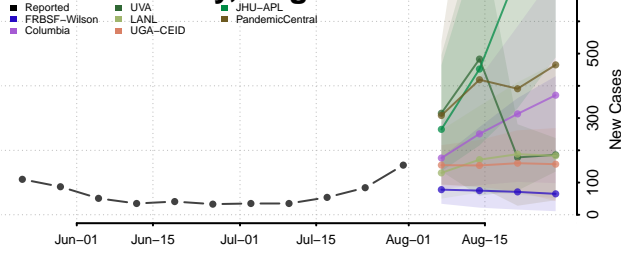

Norfolk County, Virginia