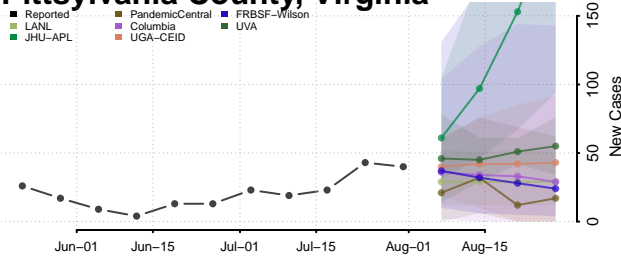

Pittsylvania County, Virginia