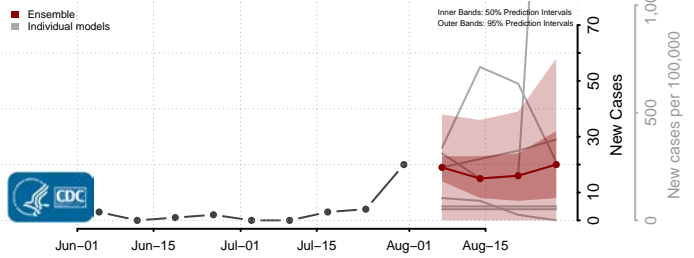

Franklin County, Mississippi