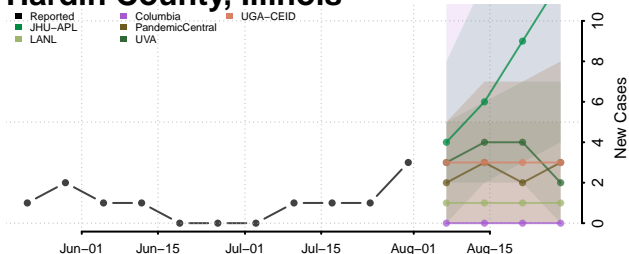

Hardin County, Illinois