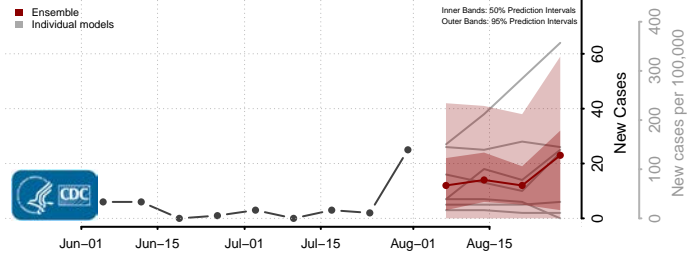

Russell County, Kentucky