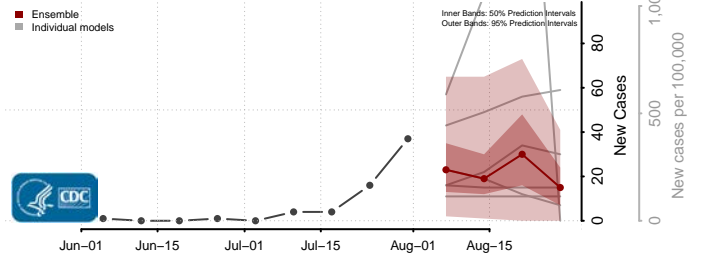

Webster County, Mississippi