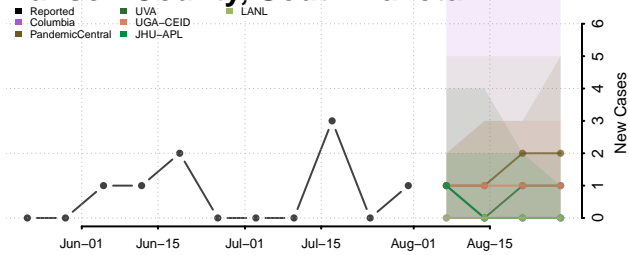

Hanson County, South Dakota