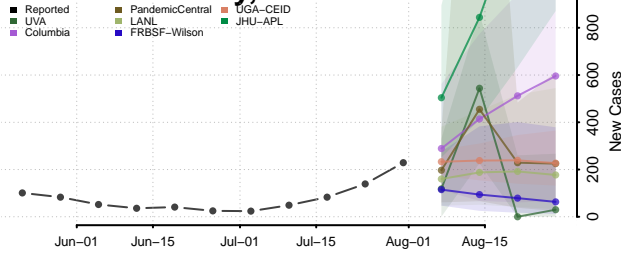

Catawba County, North Carolina