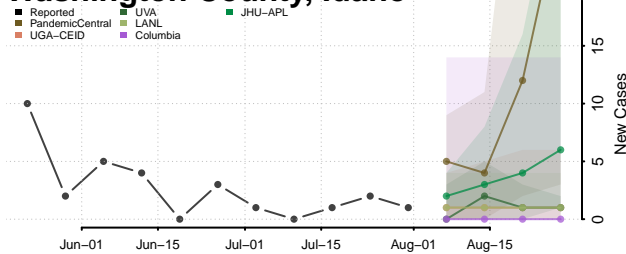

Washington County, Idaho