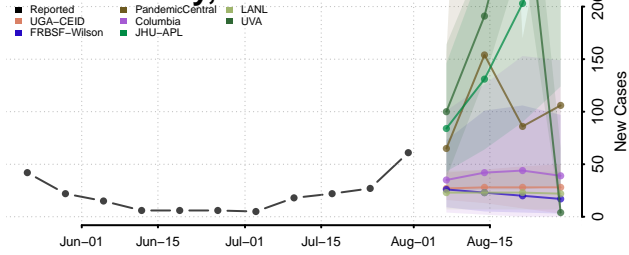

Davie County, North Carolina