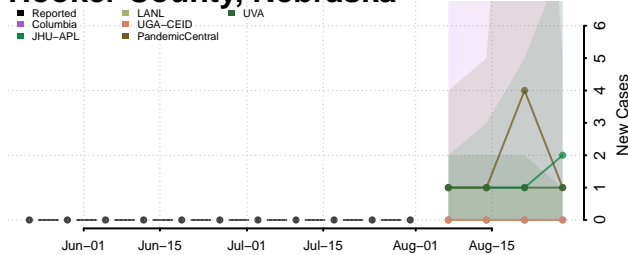

Hooker County, Nebraska