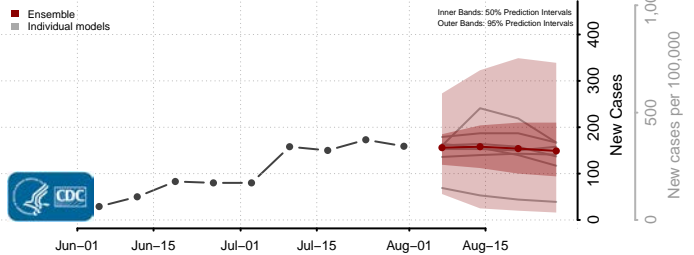

Camden County, Missouri