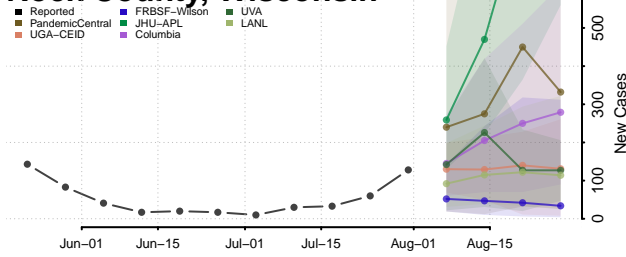

Rock County, Wisconsin