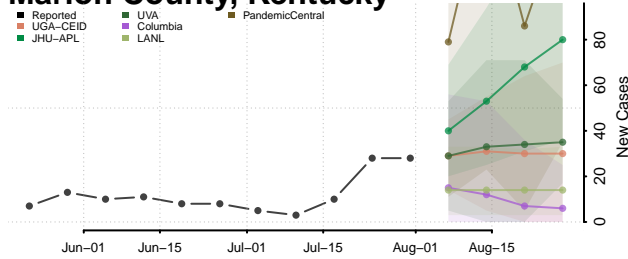

Marion County, Kentucky