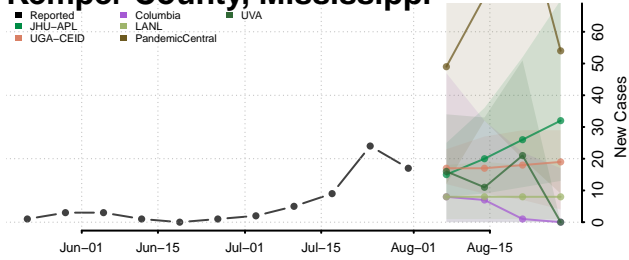

Kemper County, Mississippi