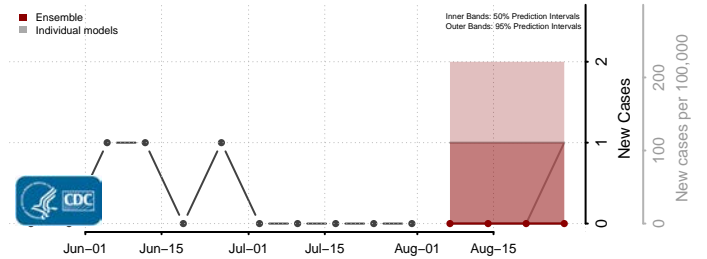

Jones County, South Dakota