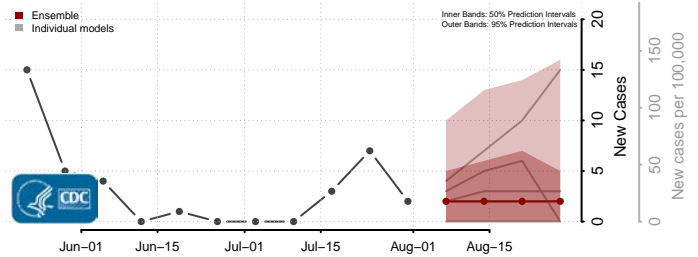

Pope County, Minnesota