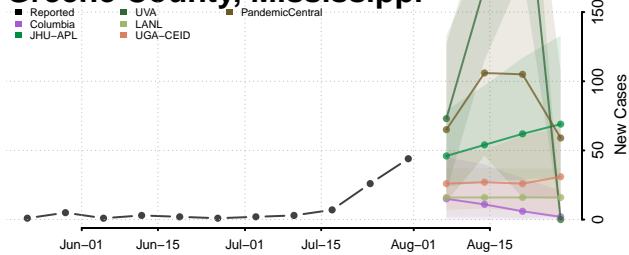

Greene County, Mississippi