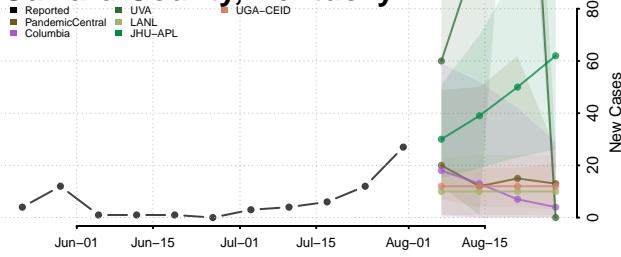

Garrard County, Kentucky