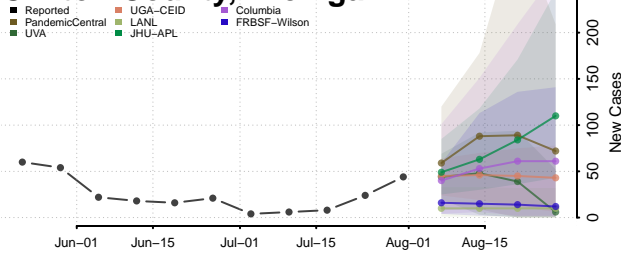

Clinton County, Michigan