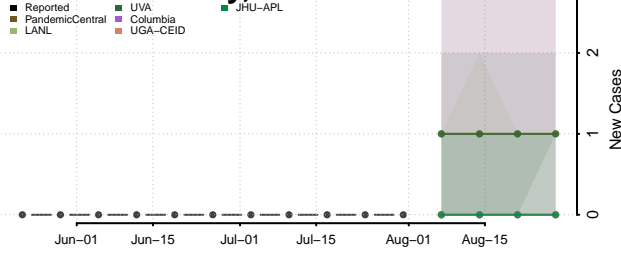

McCone County, Montana