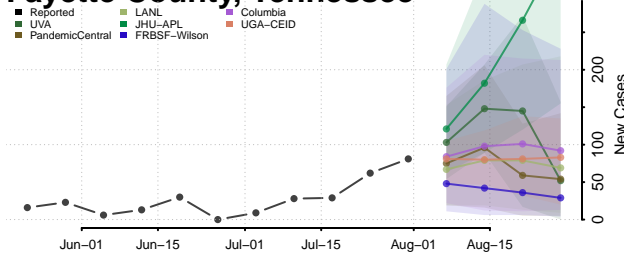

Fayette County, Tennessee