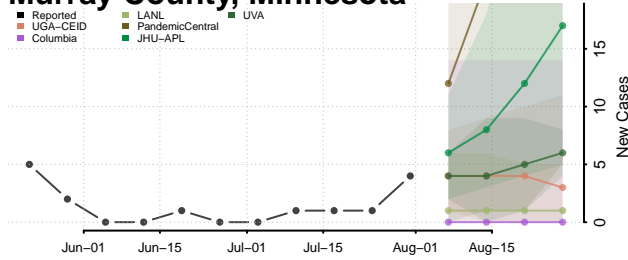

Murray County, Minnesota