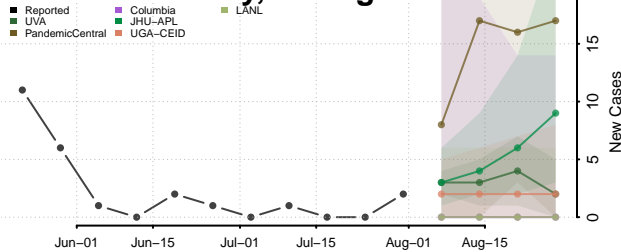

Crawford County, Michigan