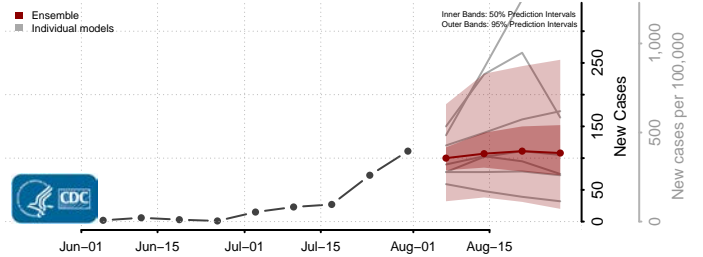

Copiah County, Mississippi