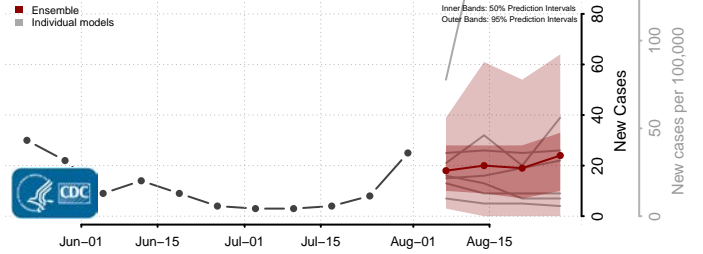

Grand Forks County, North Dakota