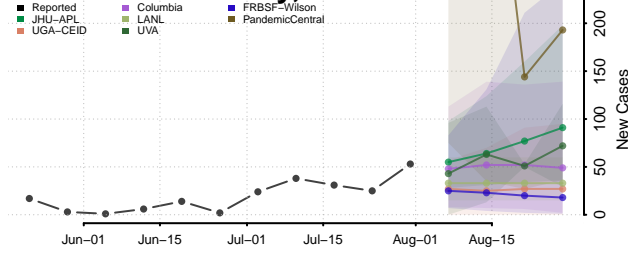

San Benito County, California