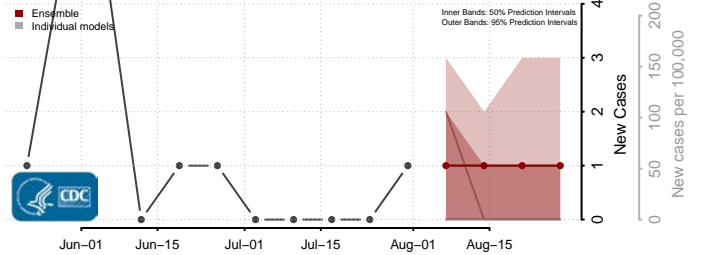

Steele County, North Dakota