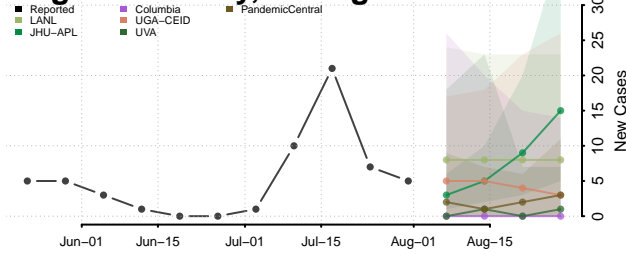

Gogebic County, Michigan