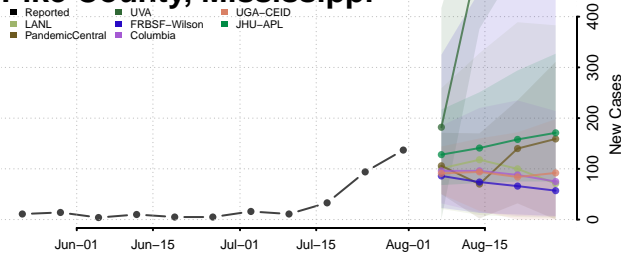

Pike County, Mississippi