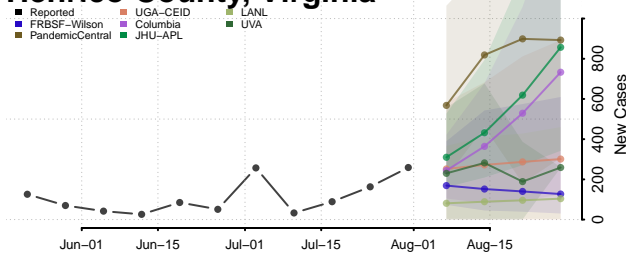

Henrico County, Virginia