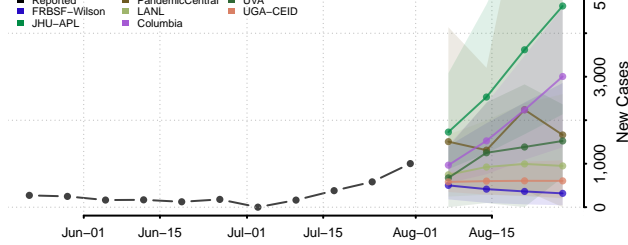

Fresno County, California