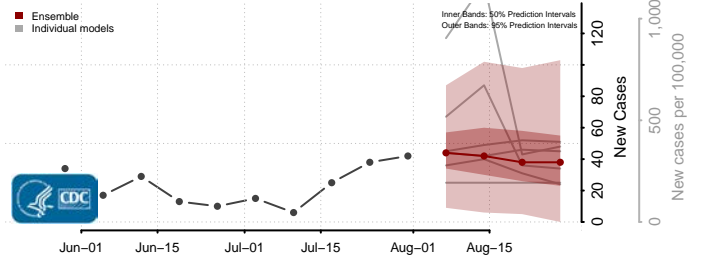

Webster County, Kentucky