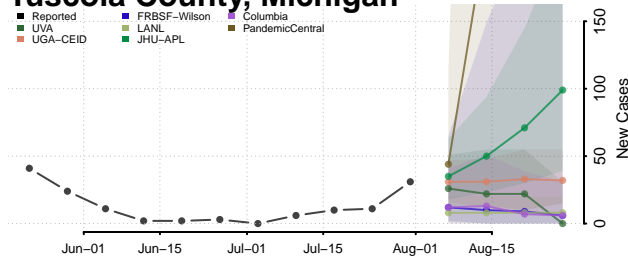

Tuscola County, Michigan