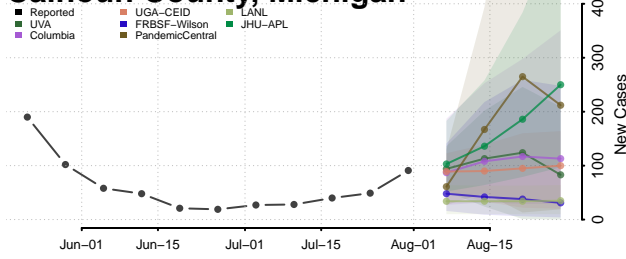

Calhoun County, Michigan