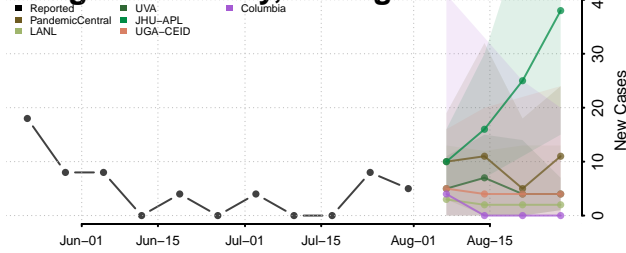

Houghton County, Michigan