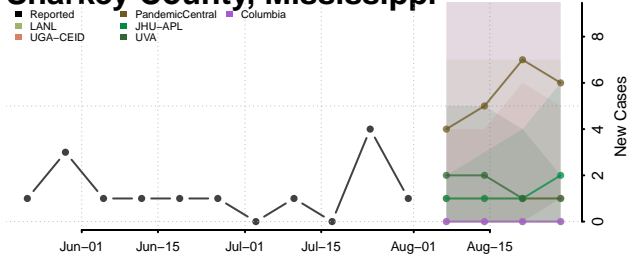

Sharkey County, Mississippi