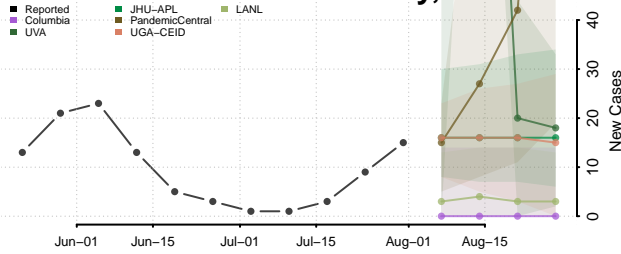

Southeast Fairbanks County, Alaska