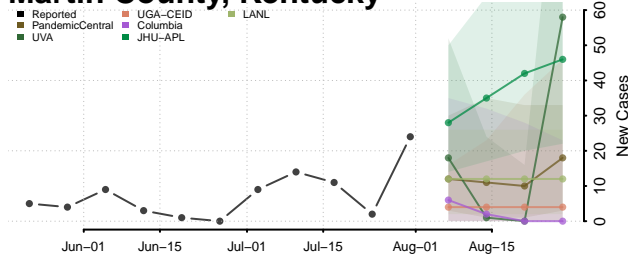

Martin County, Kentucky