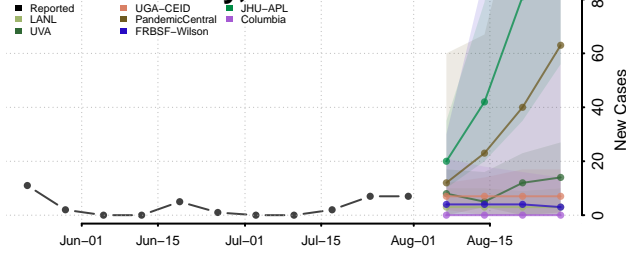

### Scott County, Minnesota