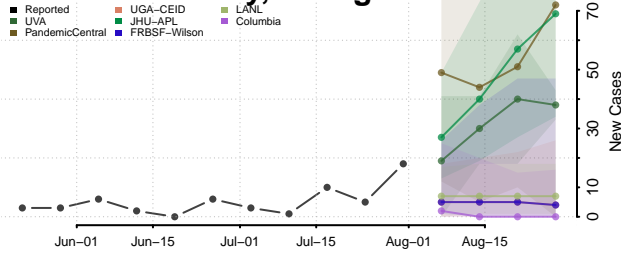

Jefferson County, Georgia