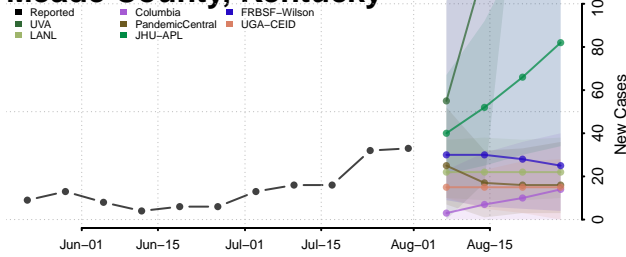

Meade County, Kentucky