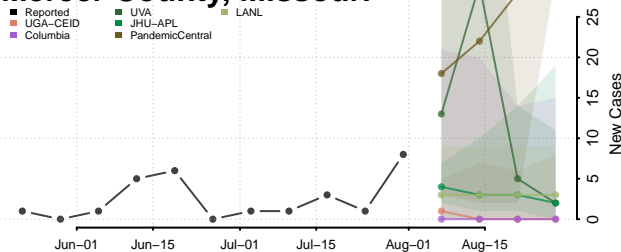

Mercer County, Missouri