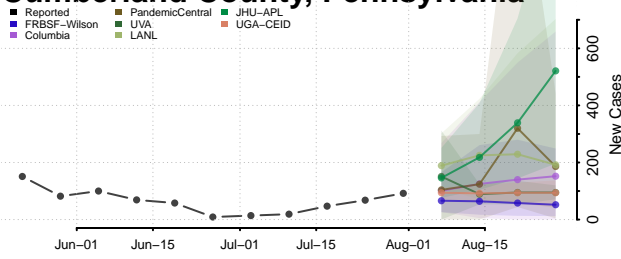

### Dauphin County, Pennsylvania