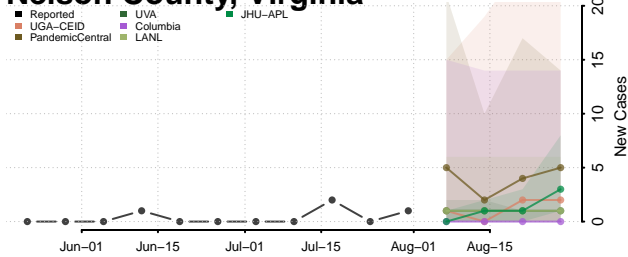

Nelson County, Virginia