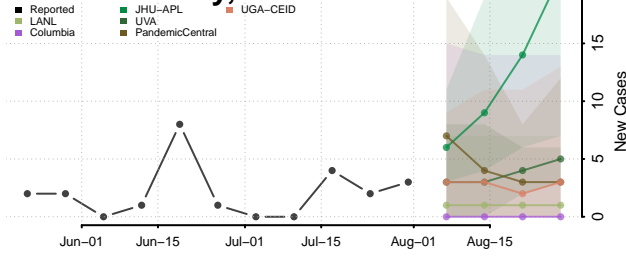

Pickett County, Tennessee