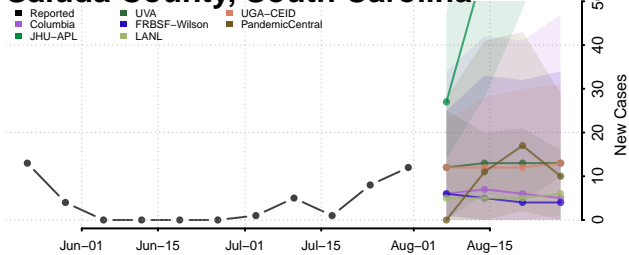

Saluda County, South Carolina