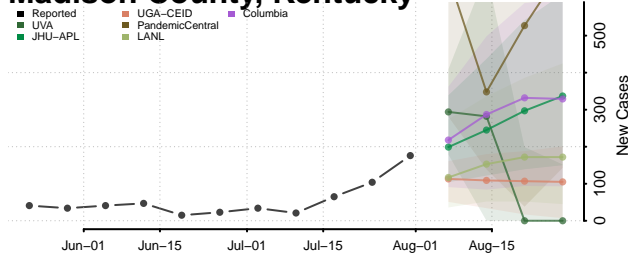

### Madison County, Kentucky