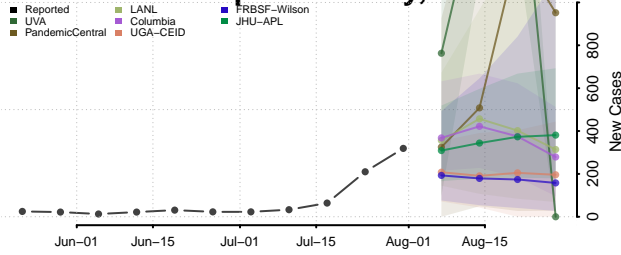

St. John the Baptist County, Louisiana