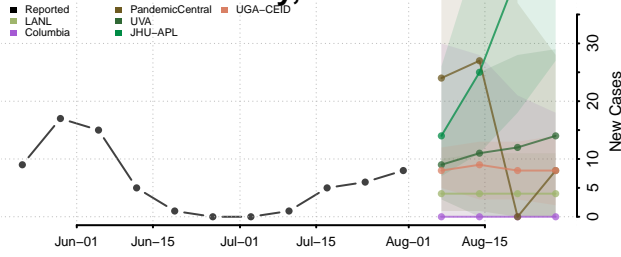

Green Lake County, Wisconsin