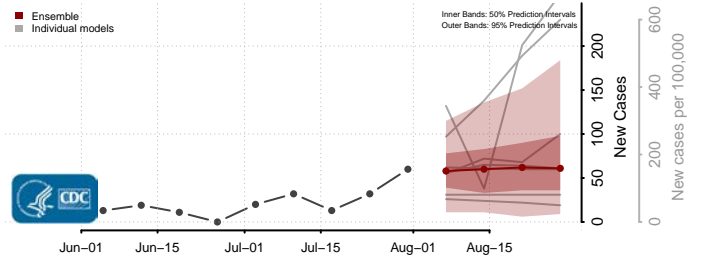

Prince George County, Virginia