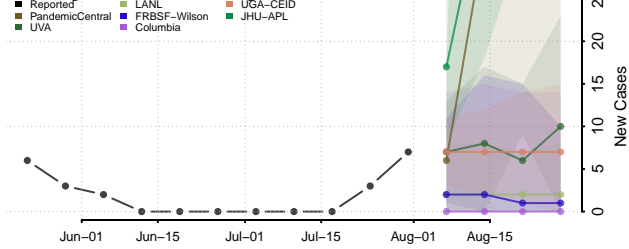

Lafayette County, Wisconsin