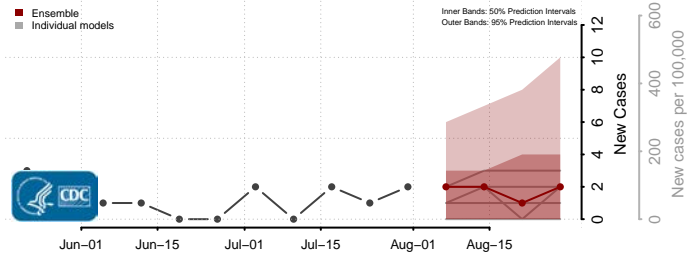

Denali County, Alaska