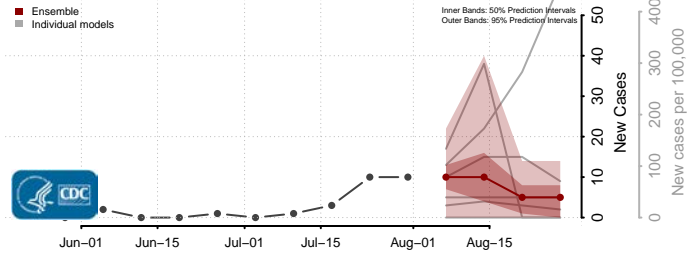

Pamlico County, North Carolina