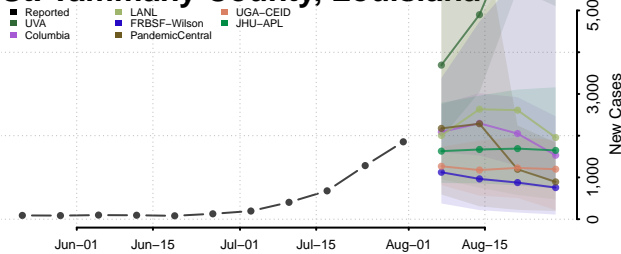

St. Tammany County, Louisiana