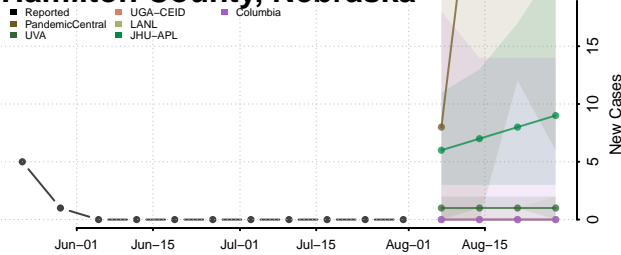

Hamilton County, Nebraska