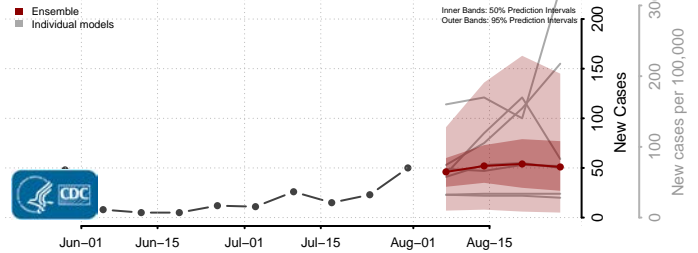

Fauquier County, Virginia