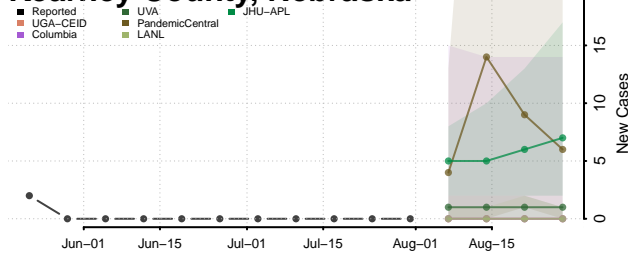

Kearney County, Nebraska