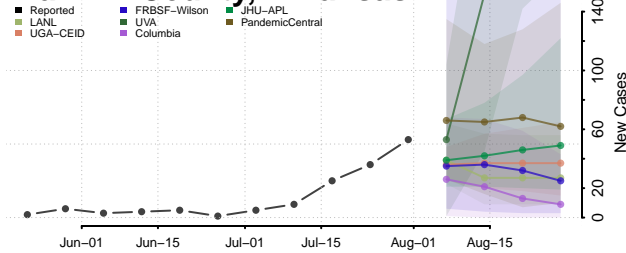

Franklin County, Arkansas