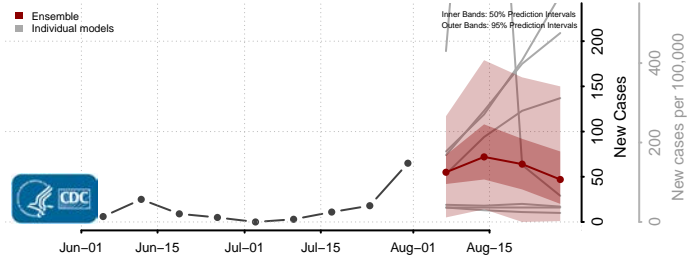

Jackson County, North Carolina