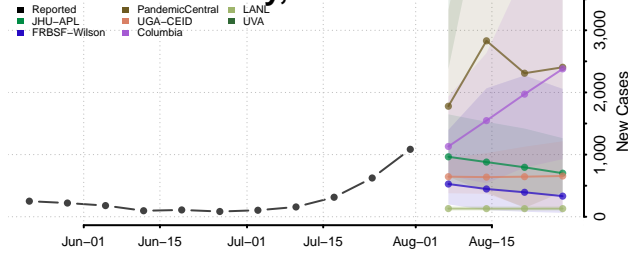

Oklahoma County, Oklahoma