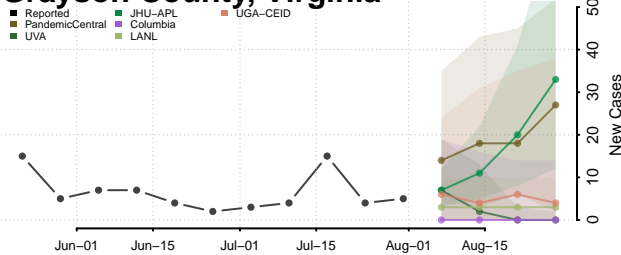

Grayson County, Virginia