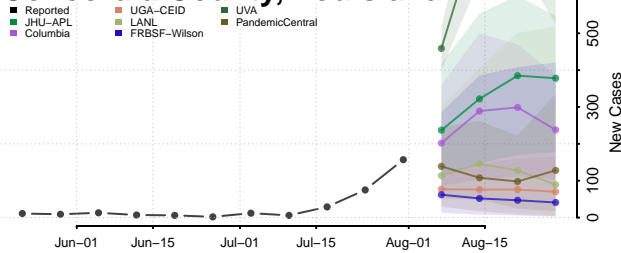

Concordia County, Louisiana