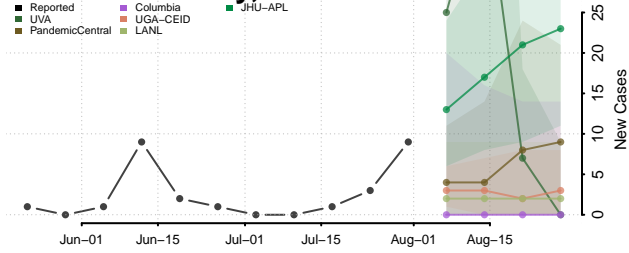

Calhoun County, Illinois