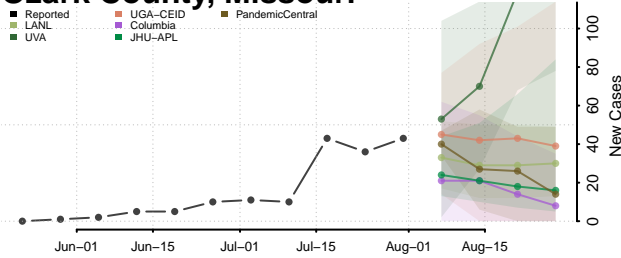

### Pemiscot County, Missouri