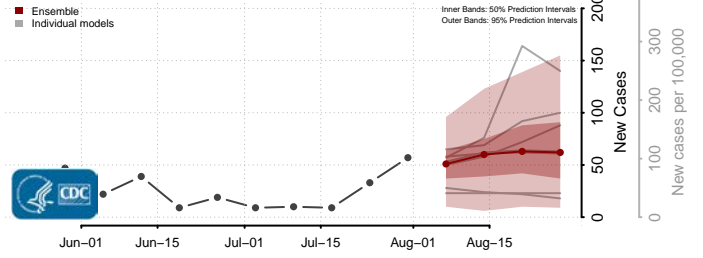

Marion County, West Virginia