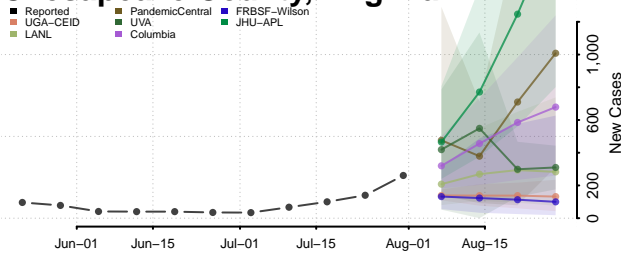

Chesapeake County, Virginia