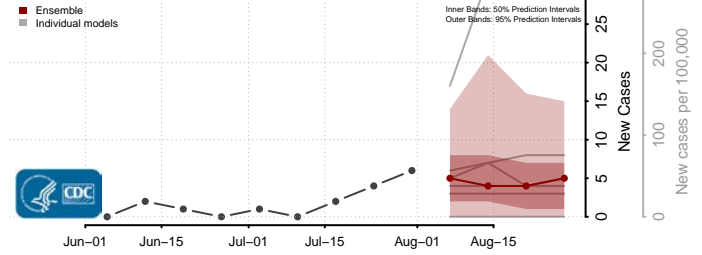

Lancaster County, Virginia