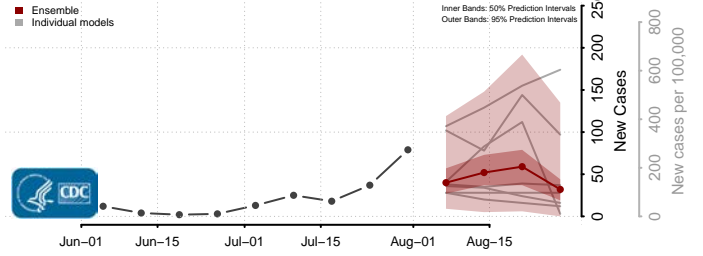

Union County, Mississippi