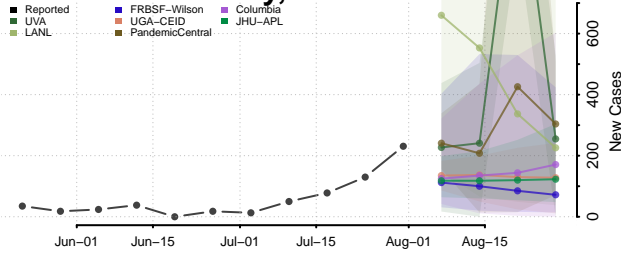

Limestone County, Alabama