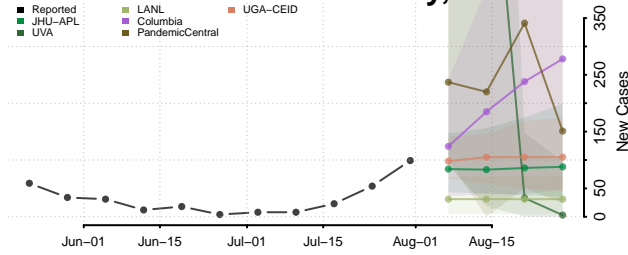

Fairbanks North Star County, Alaska