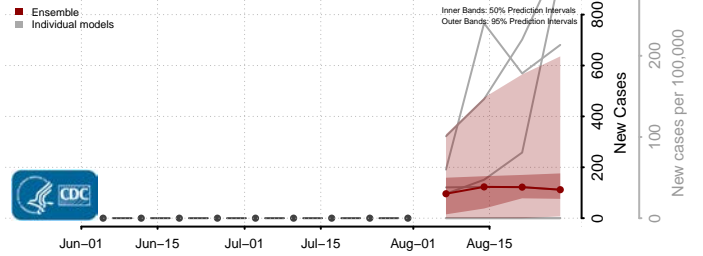

Lancaster County, Nebraska