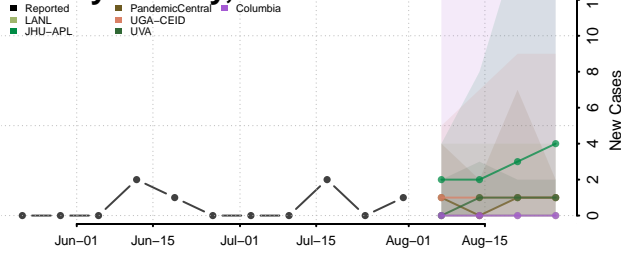

Liberty County, Montana