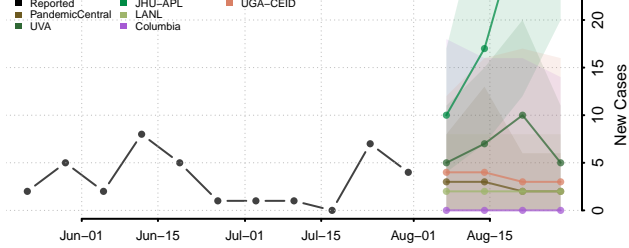

### La Crosse County, Wisconsin