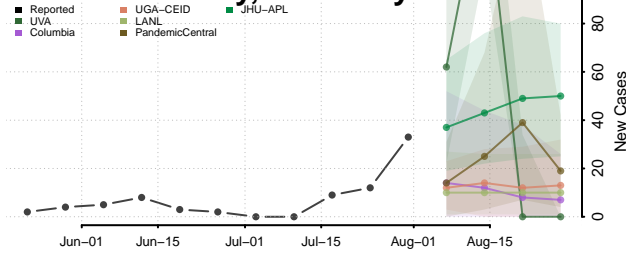

Metcalfe County, Kentucky