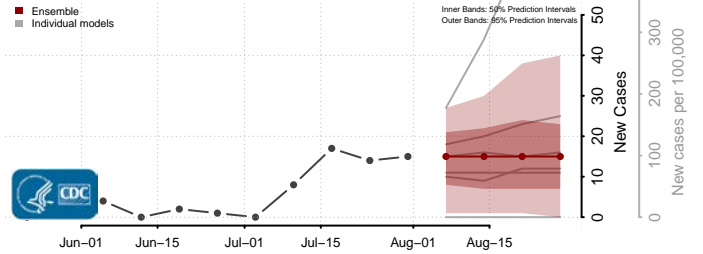

Nottoway County, Virginia