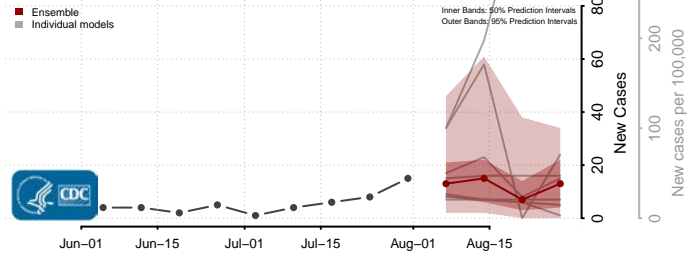

Halifax County, Virginia