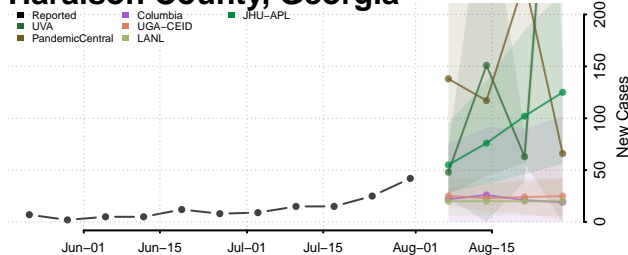

Haralson County, Georgia