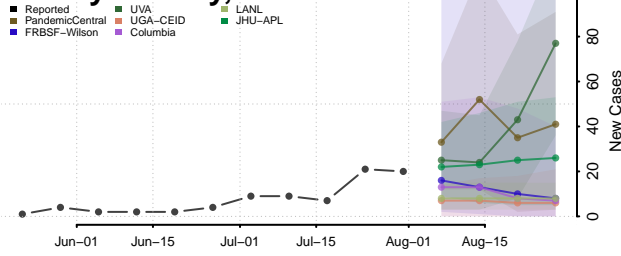

Murray County, Oklahoma