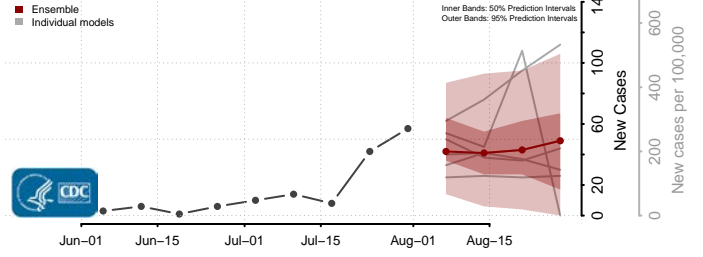

Newton County, Mississippi