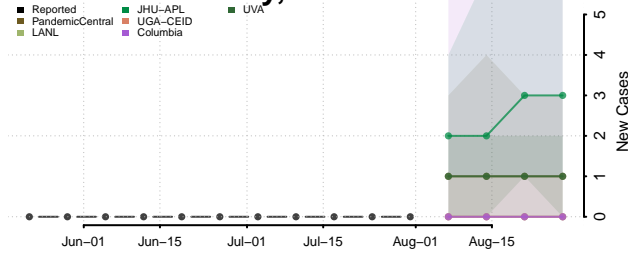

Hitchcock County, Nebraska