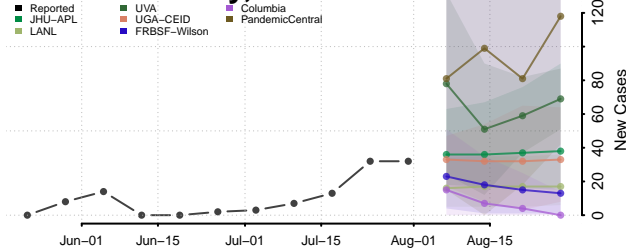

Graham County, Arizona