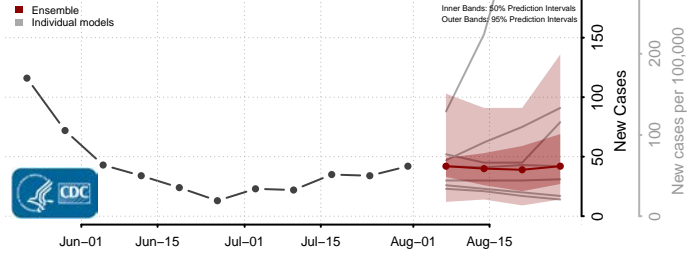

Klamath County, Oregon