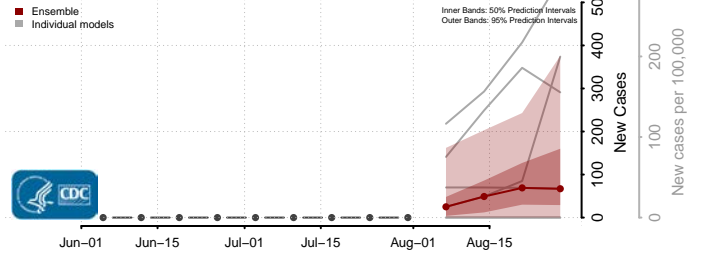

Sarpy County, Nebraska