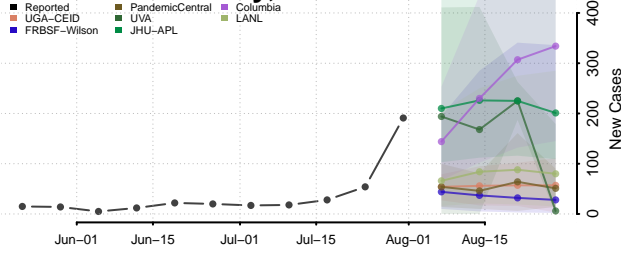

Tuolumne County, California