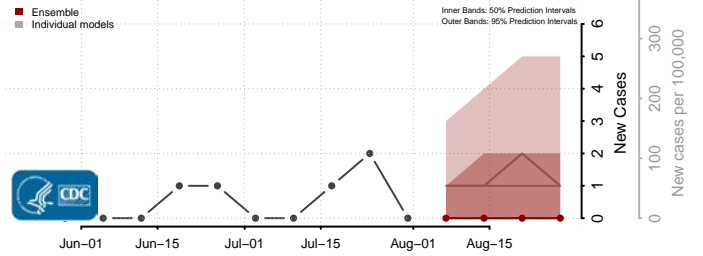

Logan County, North Dakota