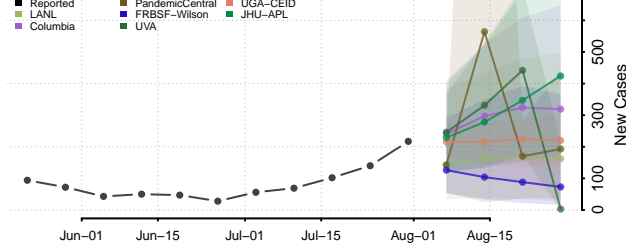

Rowan County, North Carolina