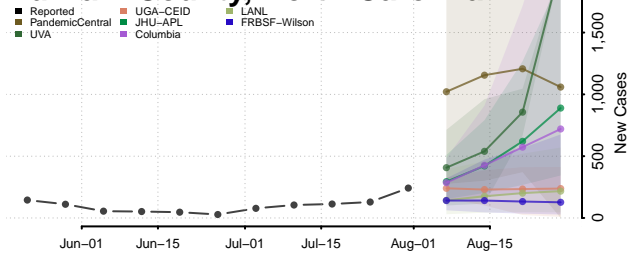

Durham County, North Carolina