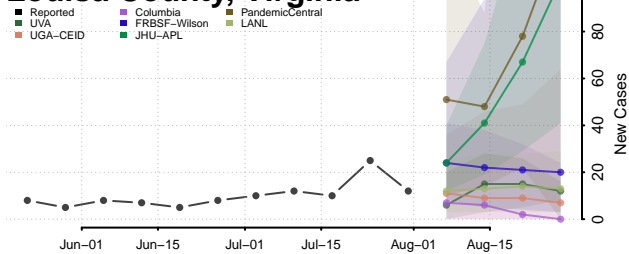

Louisa County, Virginia