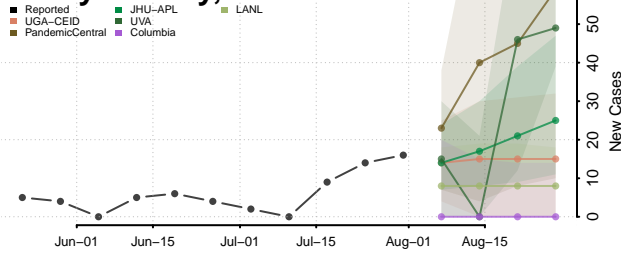

Trinity County, California