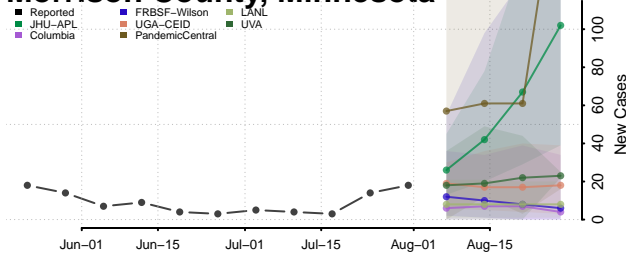

Morrison County, Minnesota