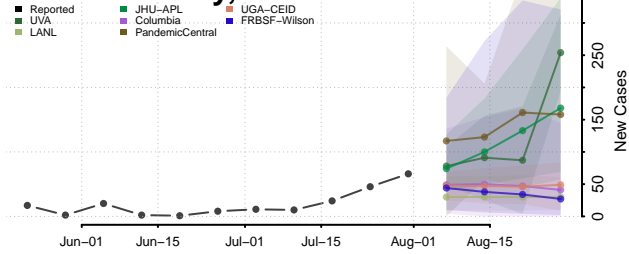

Sabine County, Louisiana