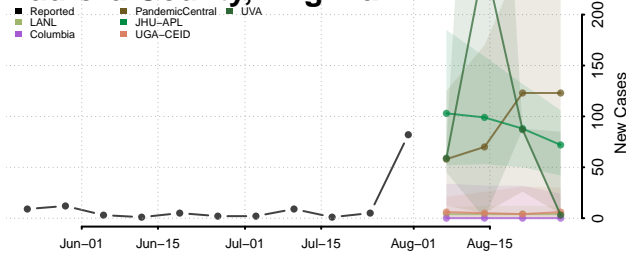

Radford County, Virginia