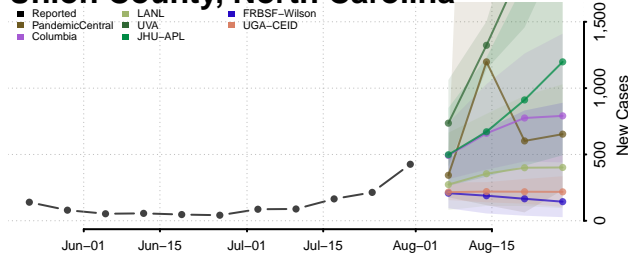

Union County, North Carolina