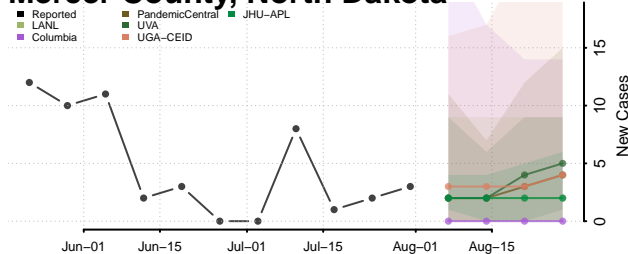

### Morton County, North Dakota