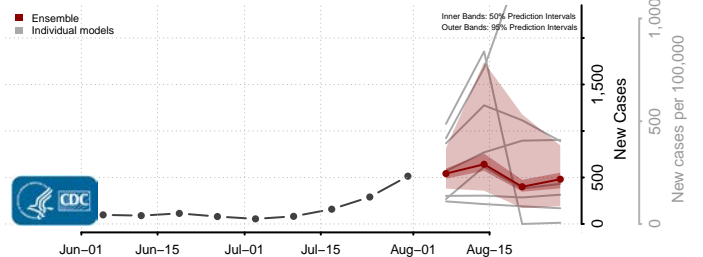

Jackson County, Oregon