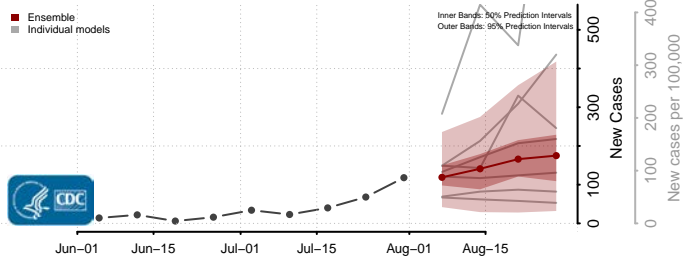

Spotsylvania County, Virginia