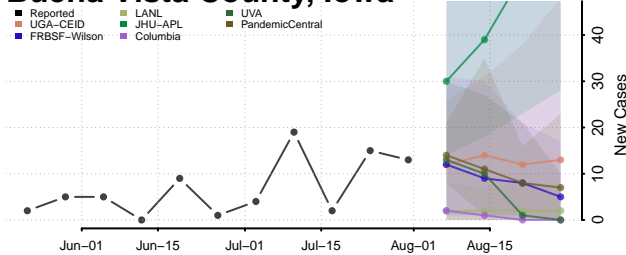

Buena Vista County, Iowa