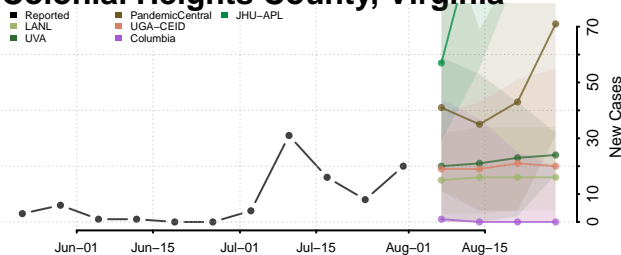

Colonial Heights County, Virginia