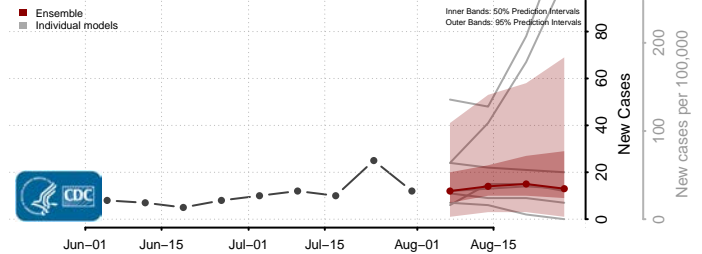

Louisa County, Virginia