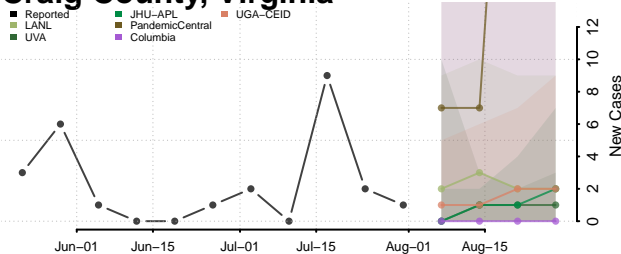

Craig County, Virginia