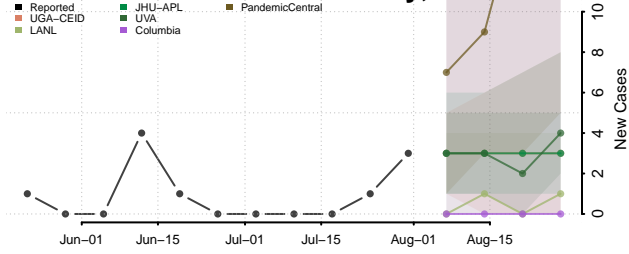

Lake and Peninsula County, Alaska