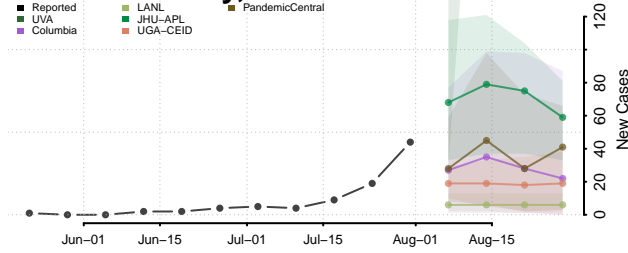

Haskell County, Oklahoma