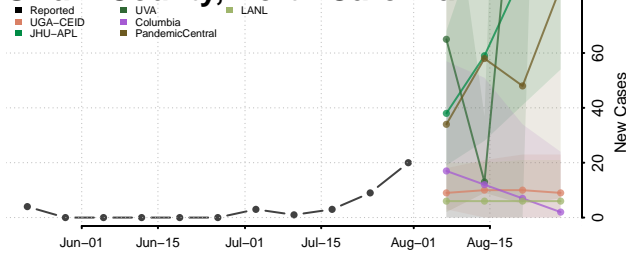

Swain County, North Carolina