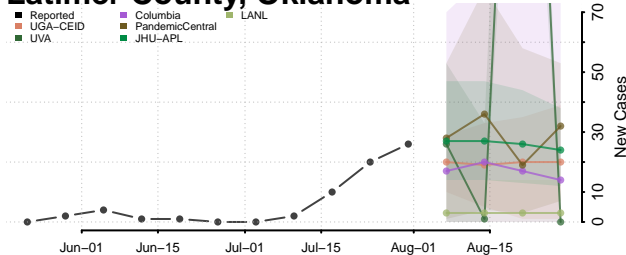

Latimer County, Oklahoma