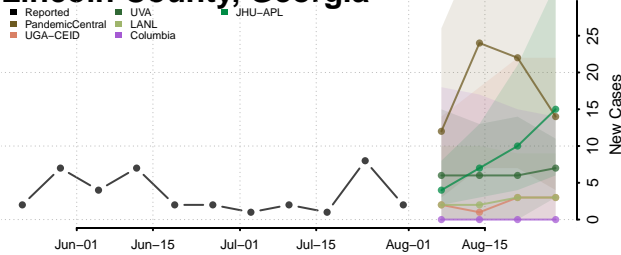

Lincoln County, Georgia