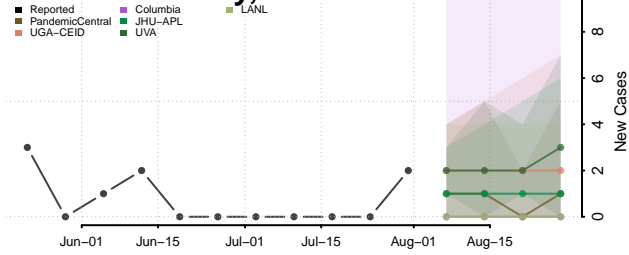

Ransom County, North Dakota