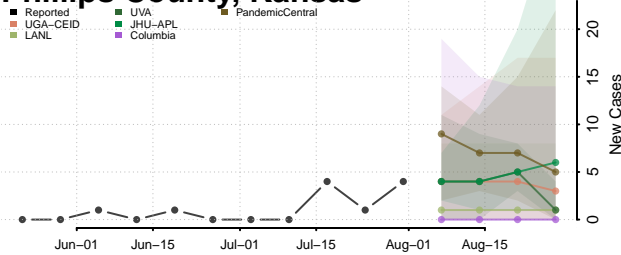

Phillips County, Kansas