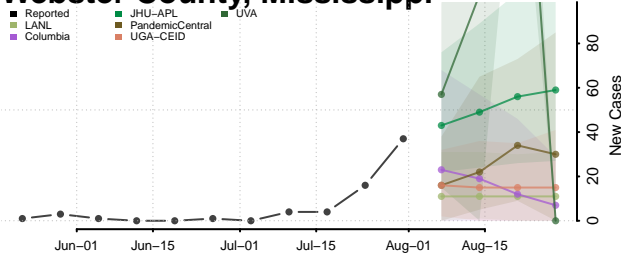

Webster County, Mississippi