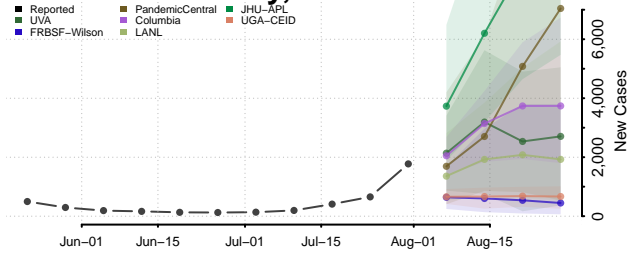

Milwaukee County, Wisconsin