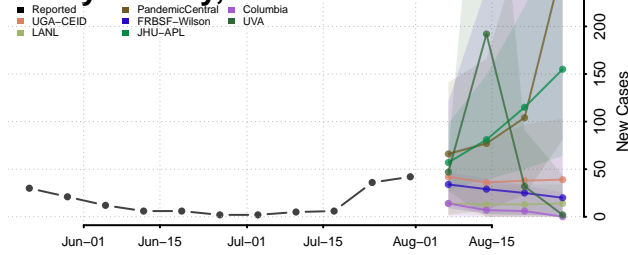

Henry County, Illinois