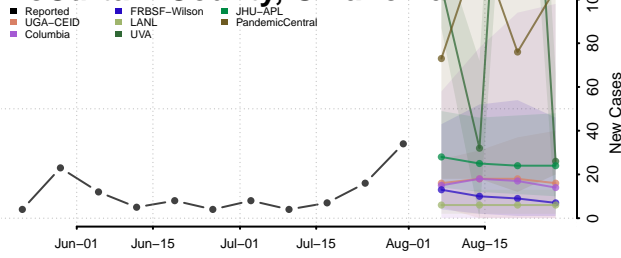

McCurtain County, Oklahoma