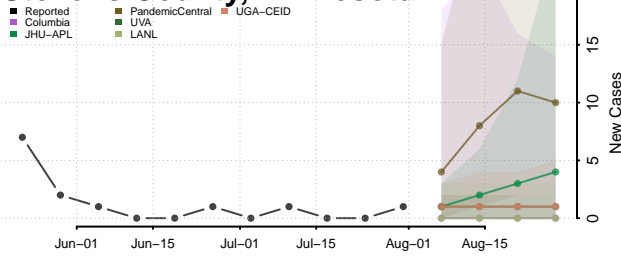

Stevens County, Minnesota