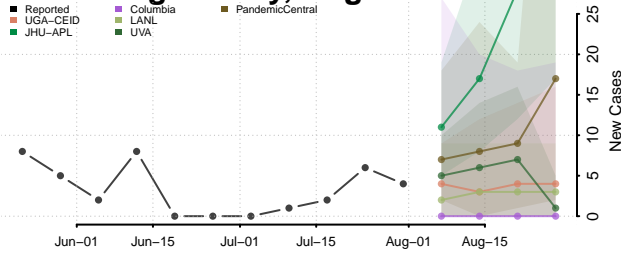

Lunenburg County, Virginia