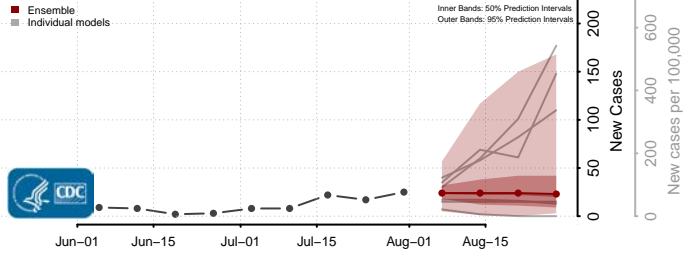

Bureau County, Illinois