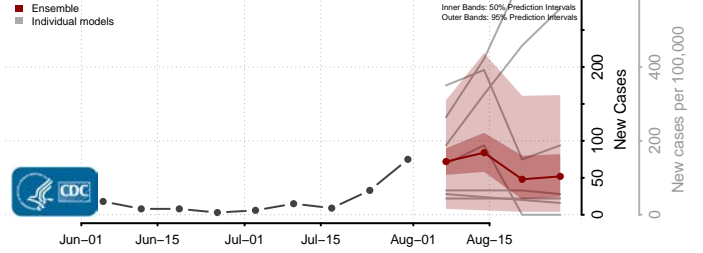

Halifax County, North Carolina