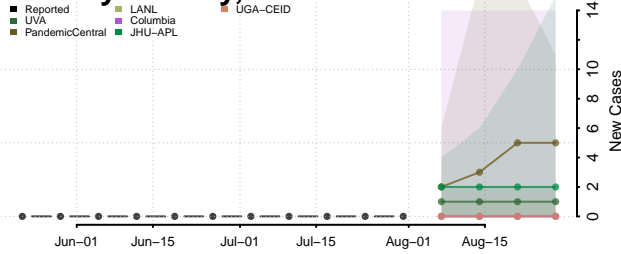

Greeley County, Nebraska