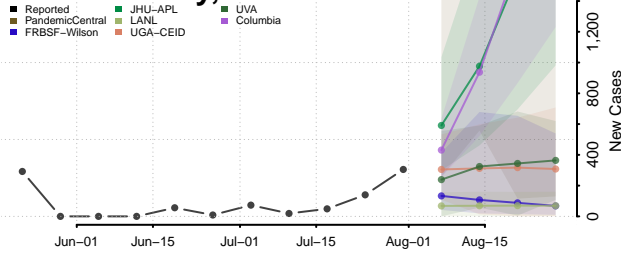

Tulare County, California