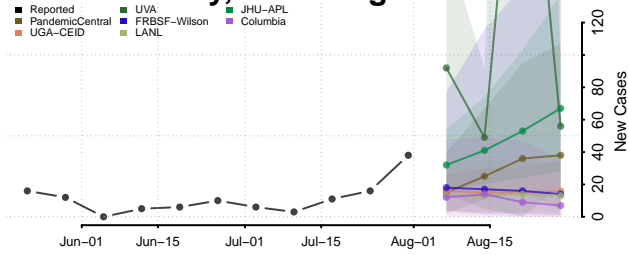

Mason County, West Virginia