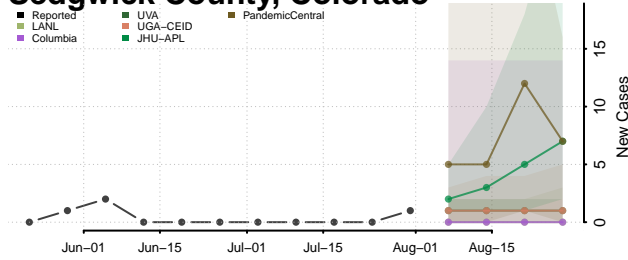

Sedgwick County, Colorado