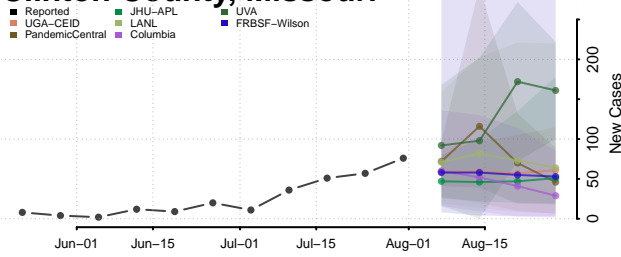

Clinton County, Missouri