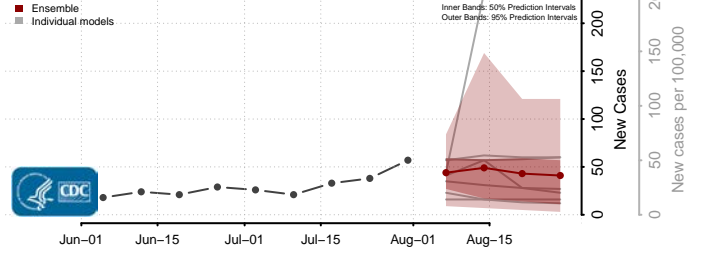

Pennington County, South Dakota