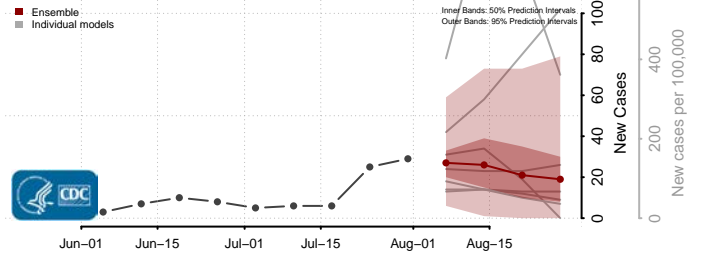

Tishomingo County, Mississippi