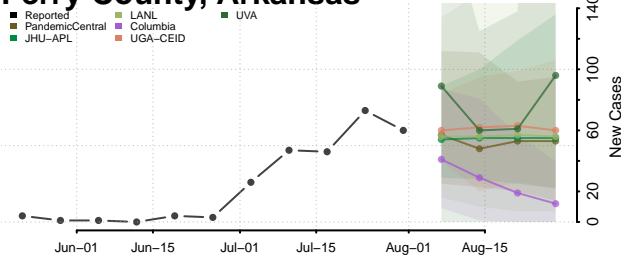

Perry County, Arkansas