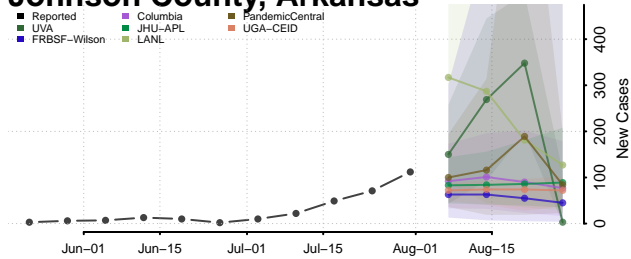

Johnson County, Arkansas