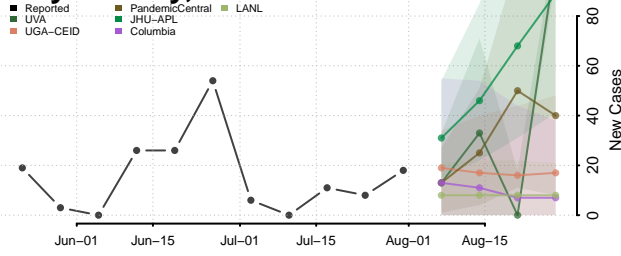

Clay County, North Carolina