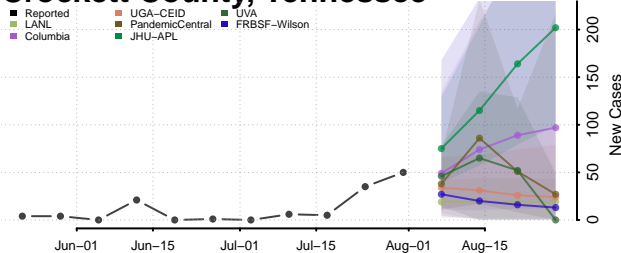

Crockett County, Tennessee