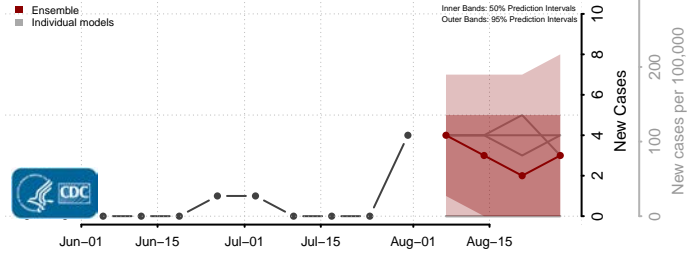

Harper County, Oklahoma