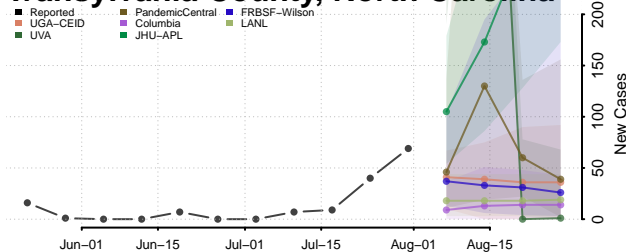

Transylvania County, North Carolina