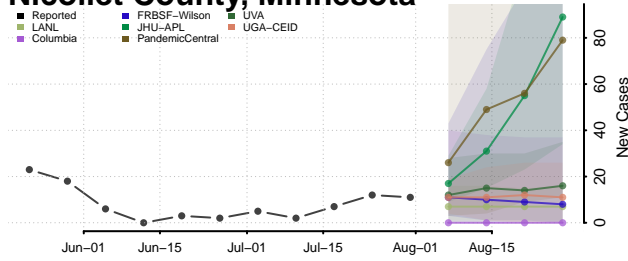

Nicollet County, Minnesota