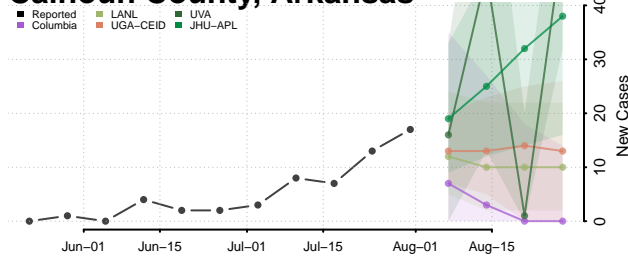

Calhoun County, Arkansas