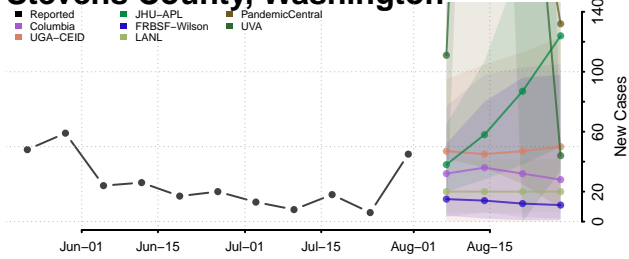

Stevens County, Washington