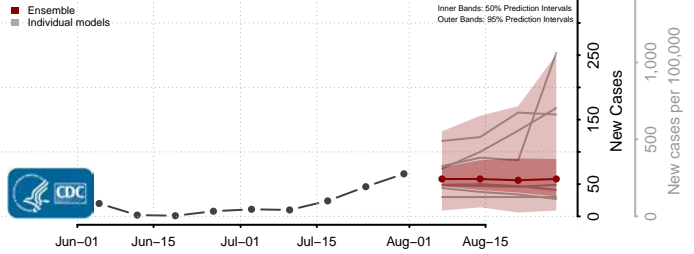

Sabine County, Louisiana