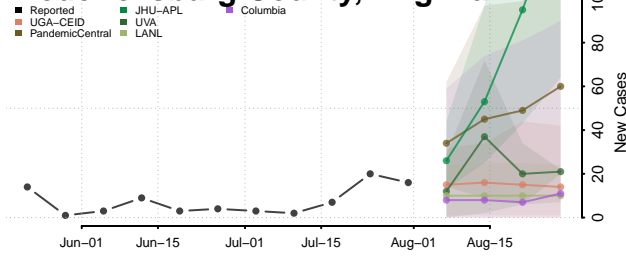

Fredericksburg County, Virginia