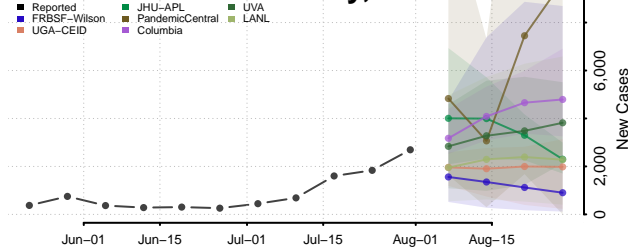

San Bernardino County, California