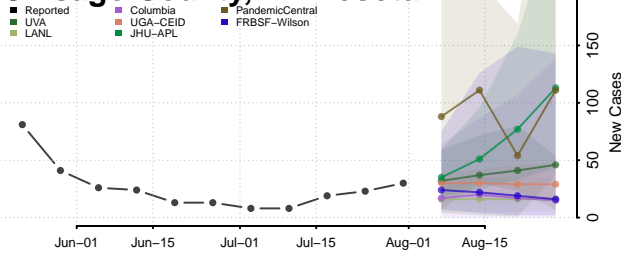

Chisago County, Minnesota