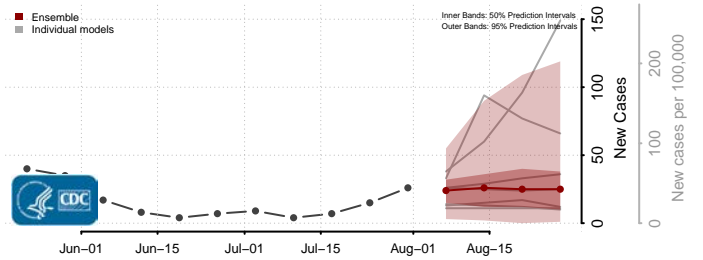

Otter Tail County, Minnesota