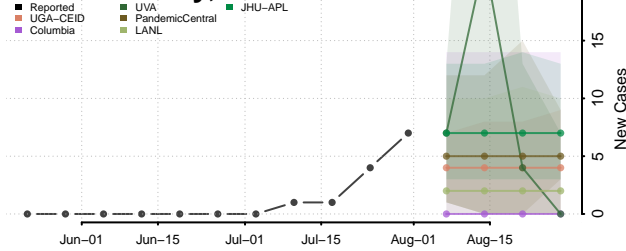

Grant County, Oklahoma