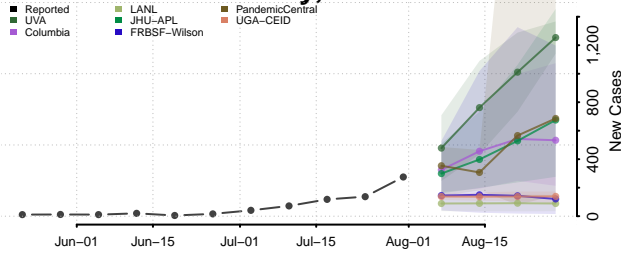

Leavenworth County, Kansas