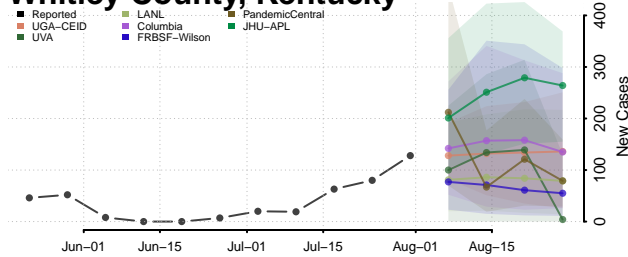

Whitley County, Kentucky