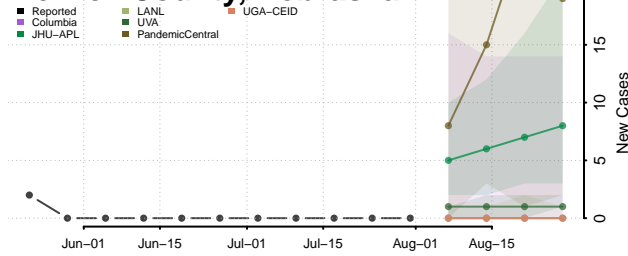

Merrick County, Nebraska