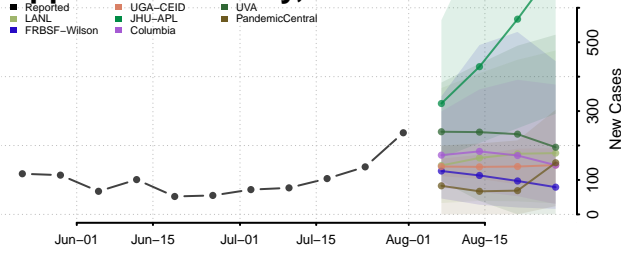

Tippecanoe County, Indiana