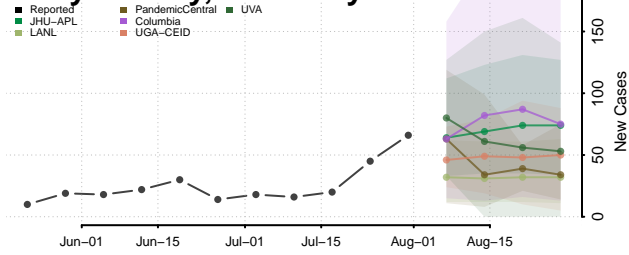

Perry County, Kentucky