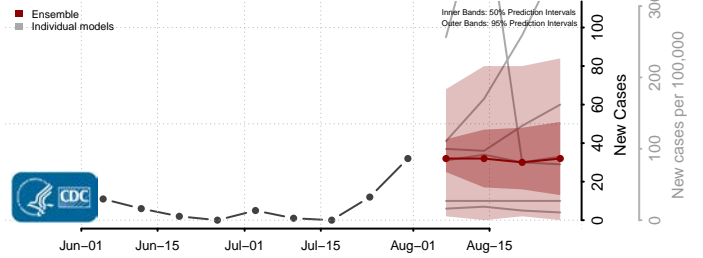

Orange County, Virginia