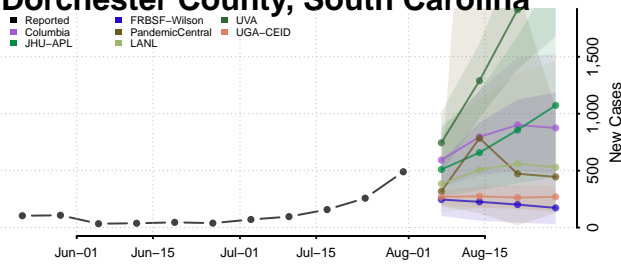

Dorchester County, South Carolina