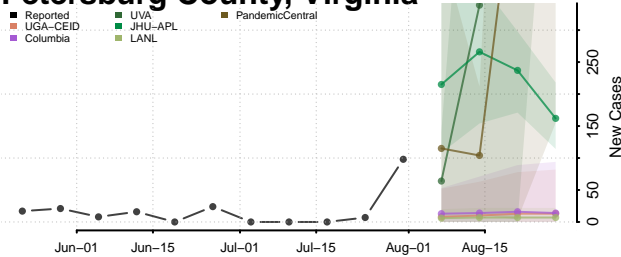

Petersburg County, Virginia