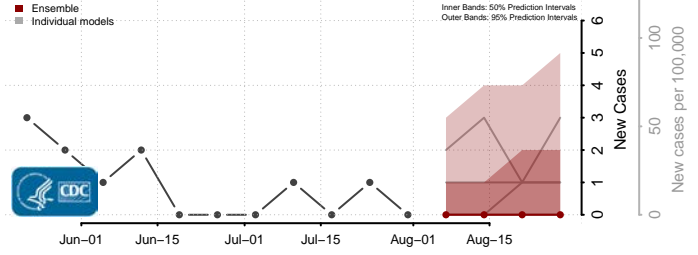

Cook County, Minnesota