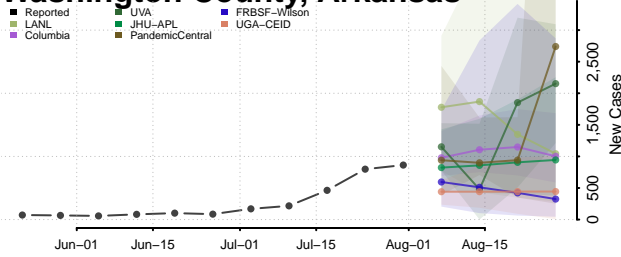

Washington County, Arkansas