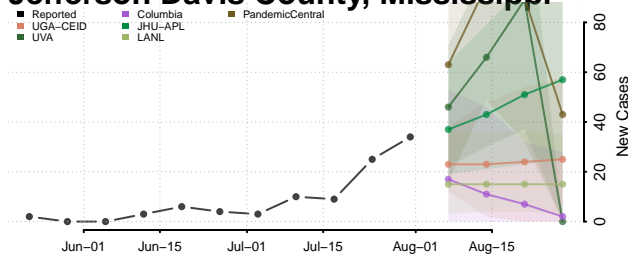

Jefferson Davis County, Mississippi