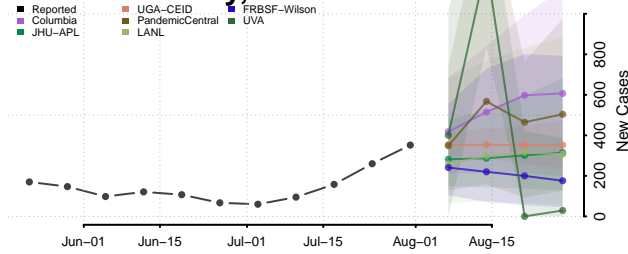

Onslow County, North Carolina