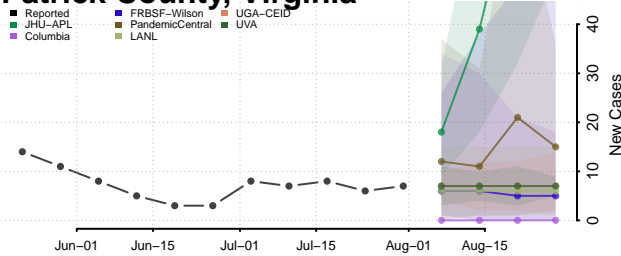

Patrick County, Virginia