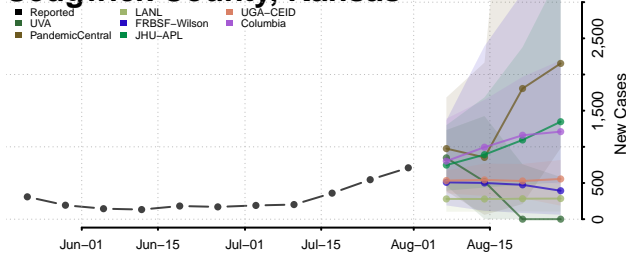

Sedgwick County, Kansas