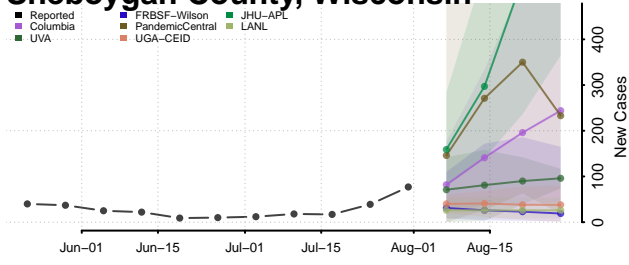

Sheboygan County, Wisconsin