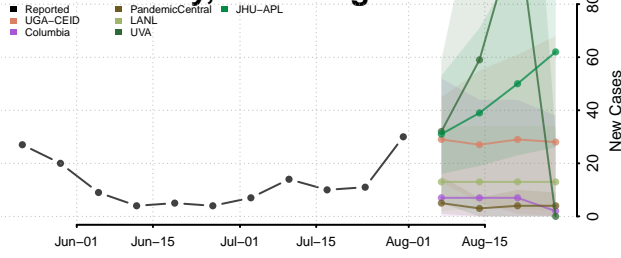

Lewis County, West Virginia