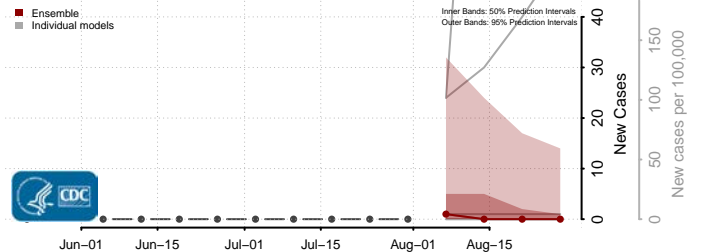

Dawson County, Nebraska