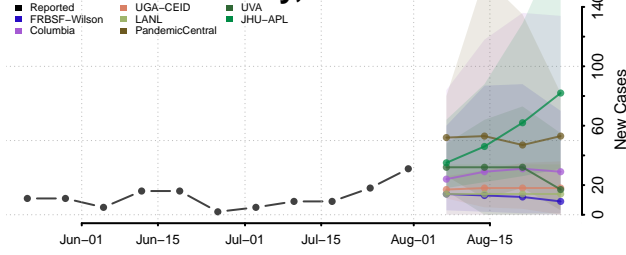

McPherson County, Kansas