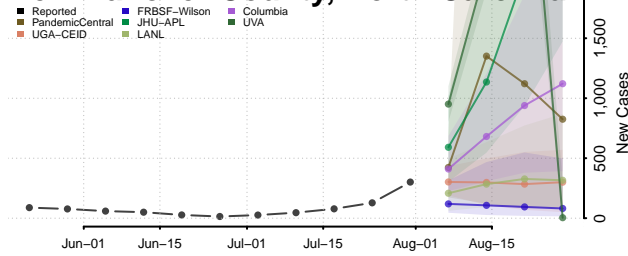

New Hanover County, North Carolina