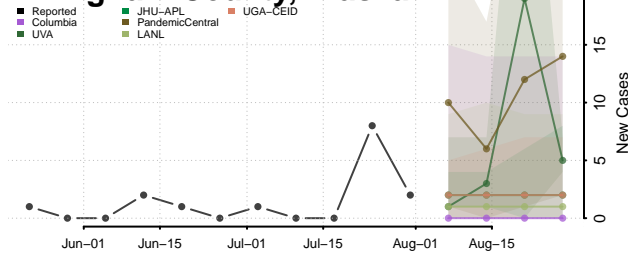

Dillingham County, Alaska