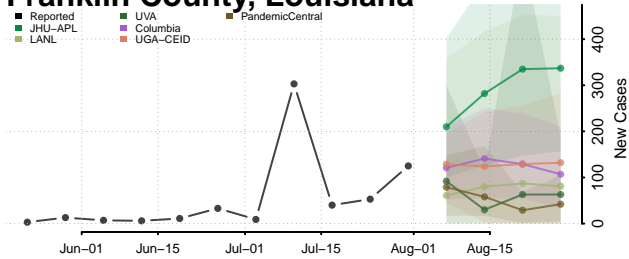

Franklin County, Louisiana