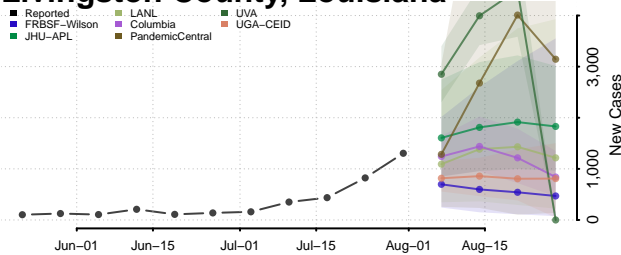

Livingston County, Louisiana