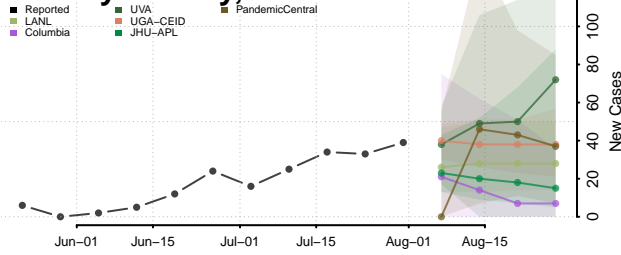

### Hickory County, Missouri