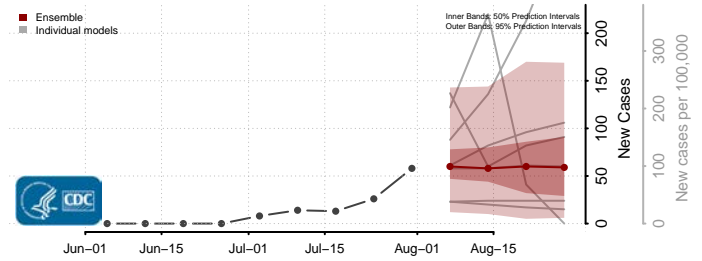

Granville County, North Carolina