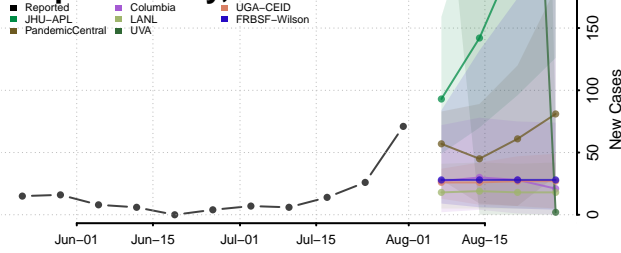

Jasper County, South Carolina