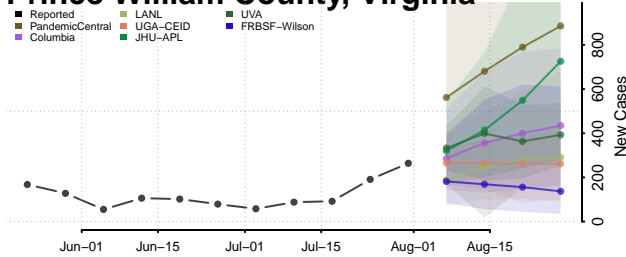

Prince William County, Virginia