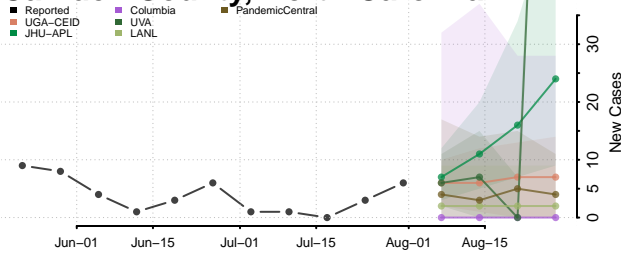

Camden County, North Carolina