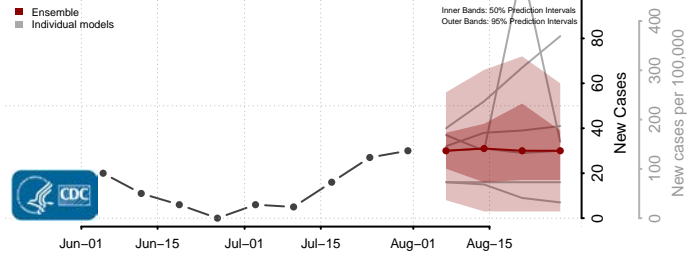

Mercer County, Kentucky