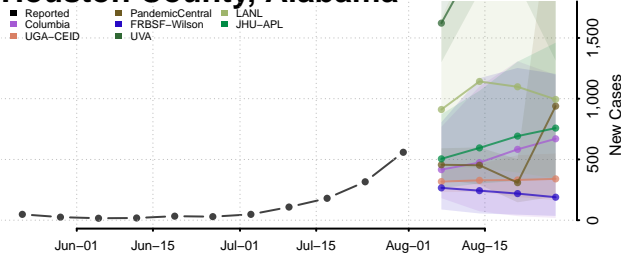

Houston County, Alabama