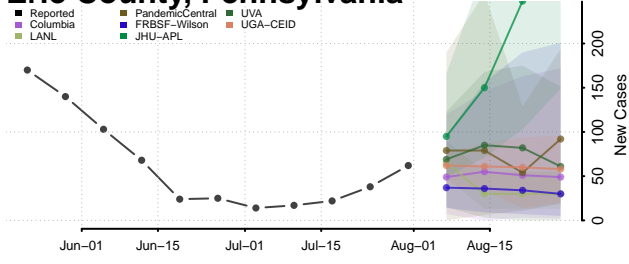

Erie County, Pennsylvania