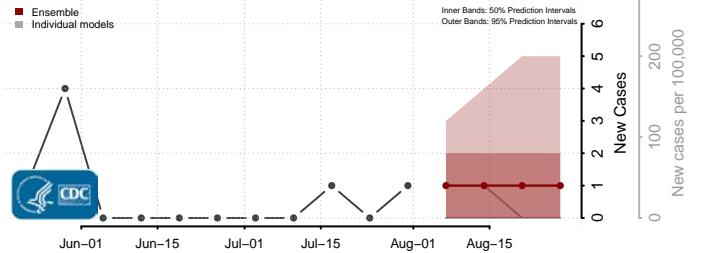

Hettinger County, North Dakota