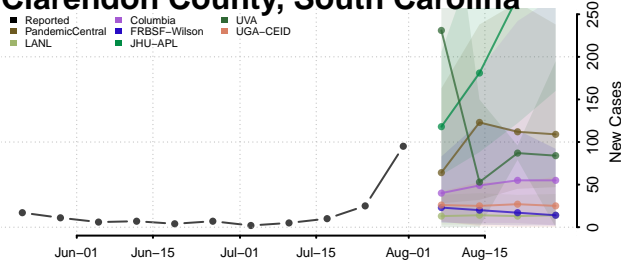

Clarendon County, South Carolina