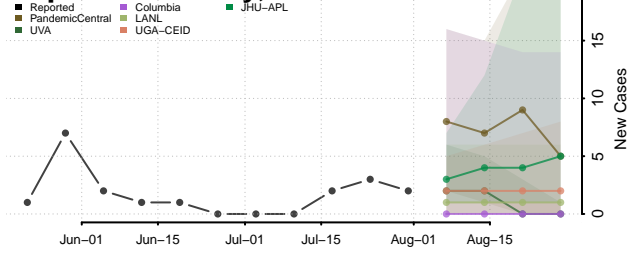

Republic County, Kansas