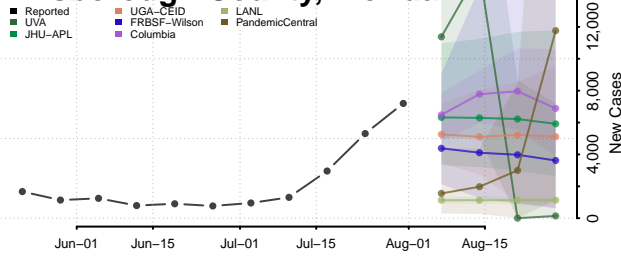

Hillsborough County, Florida