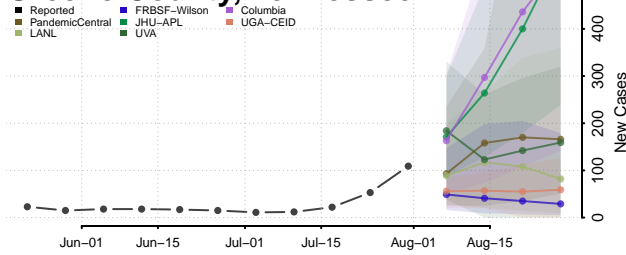

Greene County, Tennessee