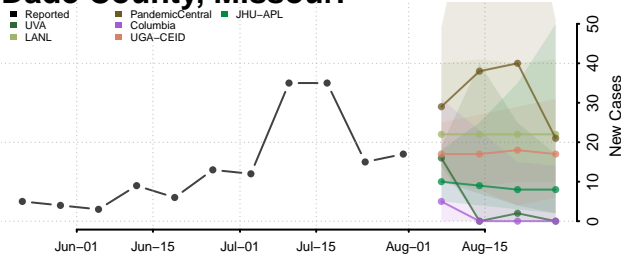

Dade County, Missouri