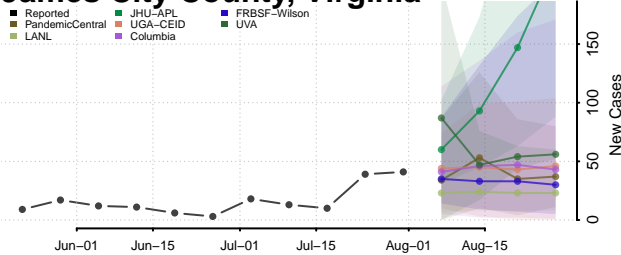

James City County, Virginia