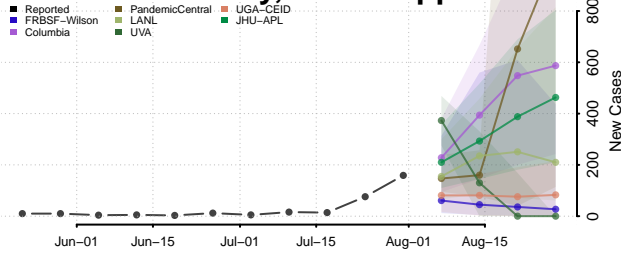

Oktibbeha County, Mississippi