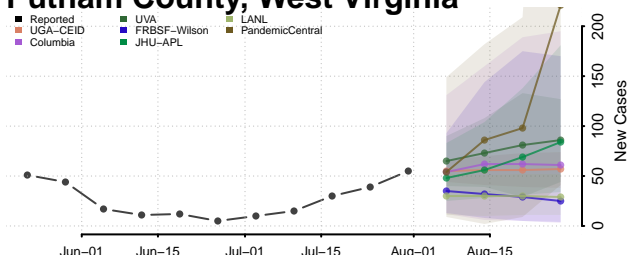

### Putnam County, West Virginia