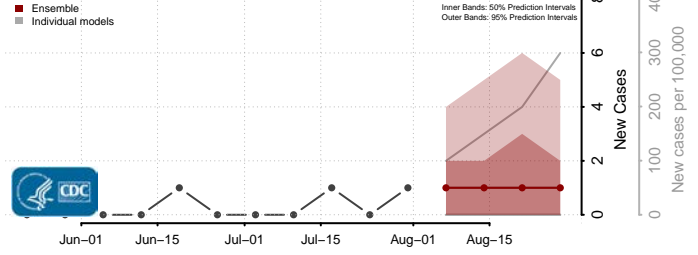

Judith Basin County, Montana