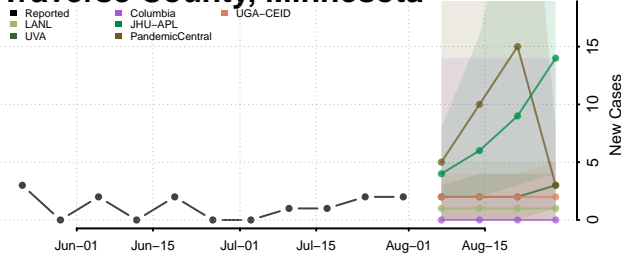

Traverse County, Minnesota