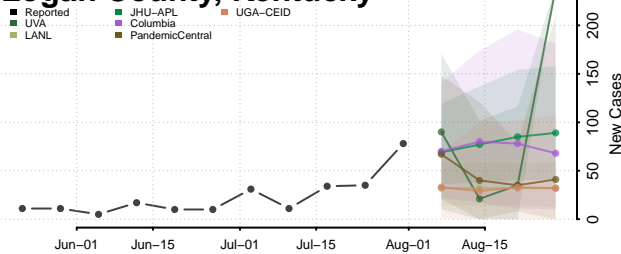

Logan County, Kentucky