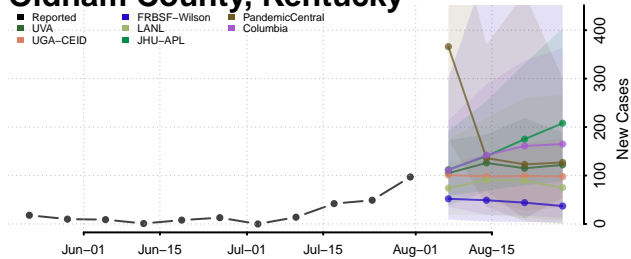

Oldham County, Kentucky