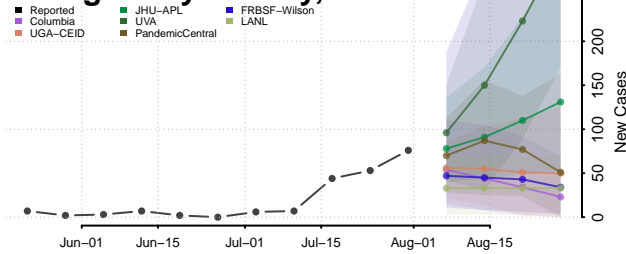

Montgomery County, Kansas