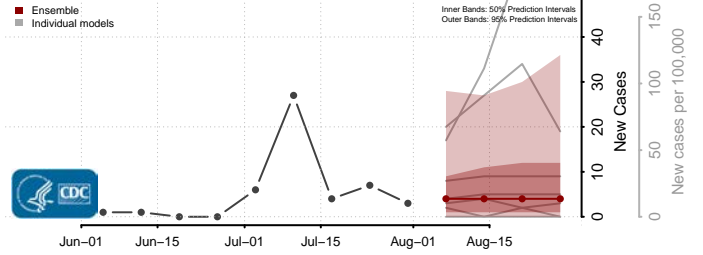

### Prince Edward County, Virginia