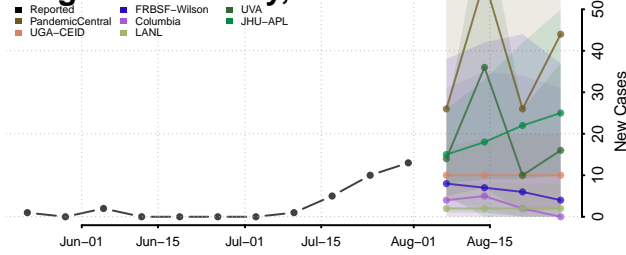

### Kingfisher County, Oklahoma