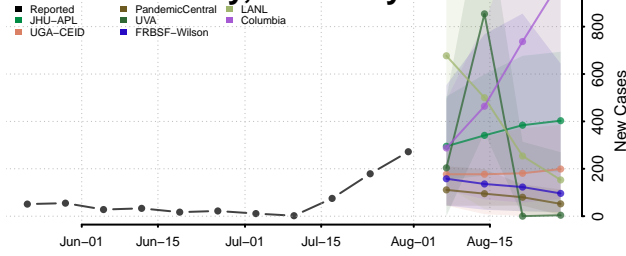

Daviess County, Kentucky