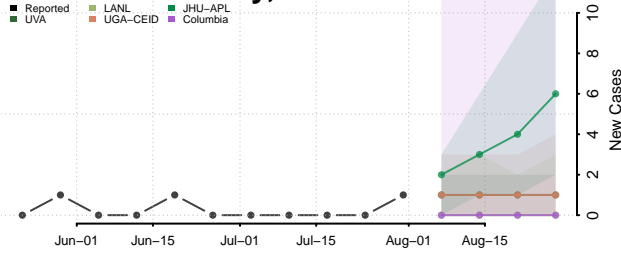

Stonewall County, Texas