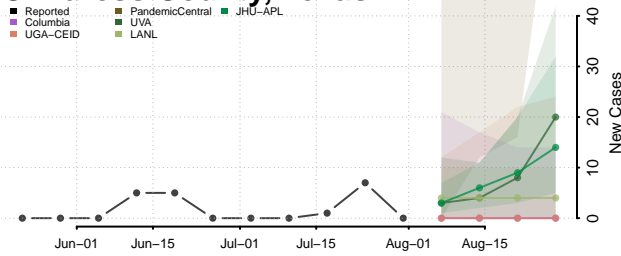

Childress County, Texas