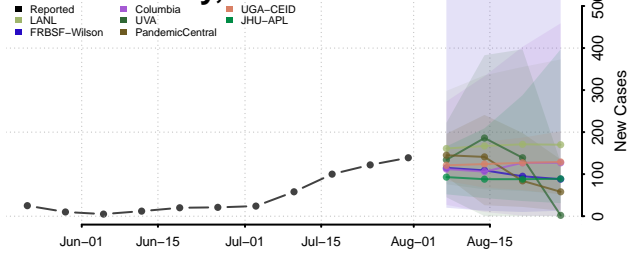

Butler County, Missouri