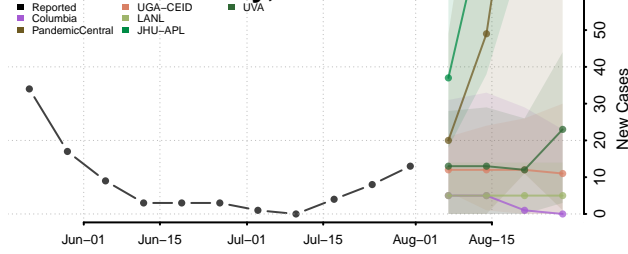

Marinette County, Wisconsin