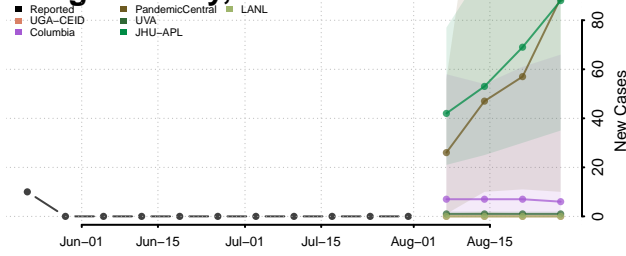

Dodge County, Nebraska