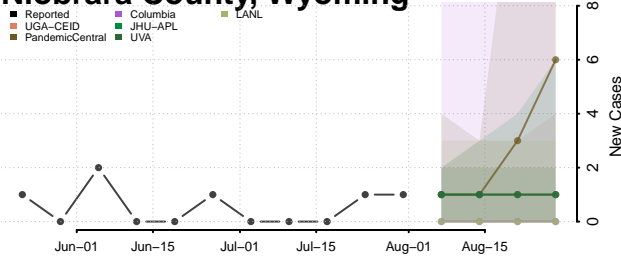

Niobrara County, Wyoming