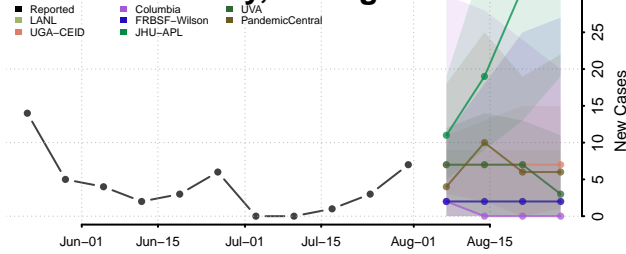

Manistee County, Michigan