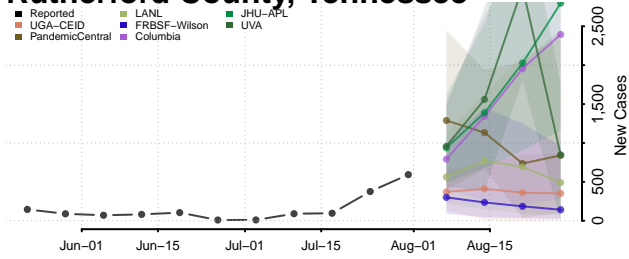

Rutherford County, Tennessee