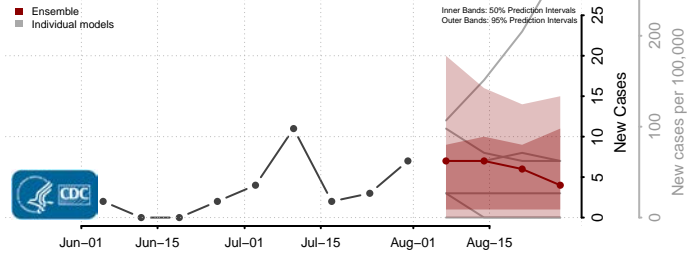

Cherokee County, Iowa