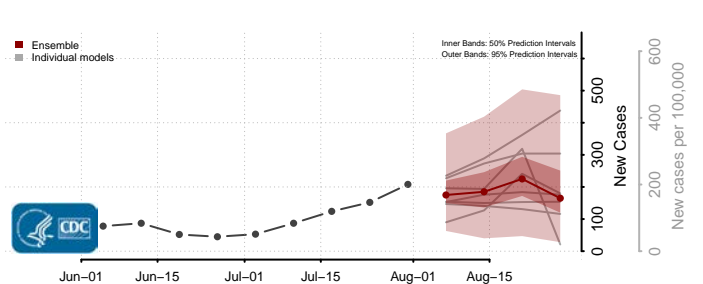

Flathead County, Montana