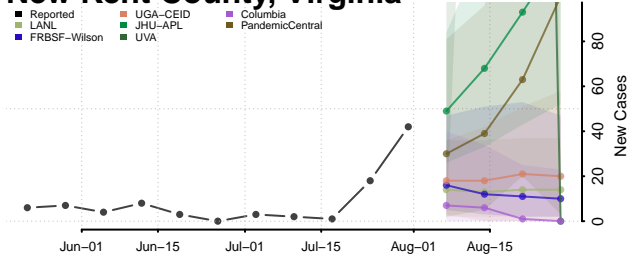

New Kent County, Virginia