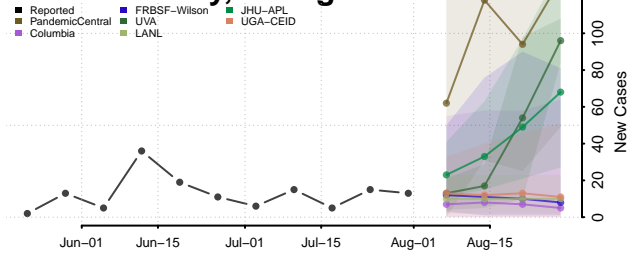

Gilmer County, Georgia