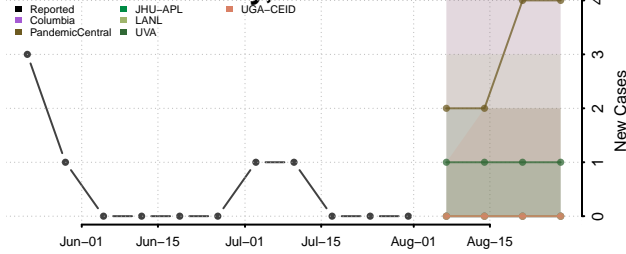

Red Lake County, Minnesota