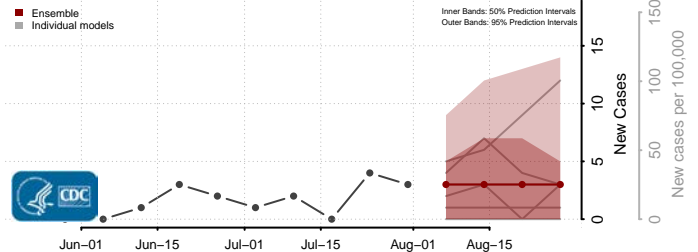

Chickasaw County, Iowa