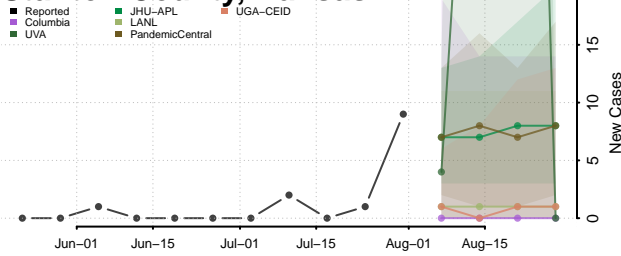

Stanton County, Kansas