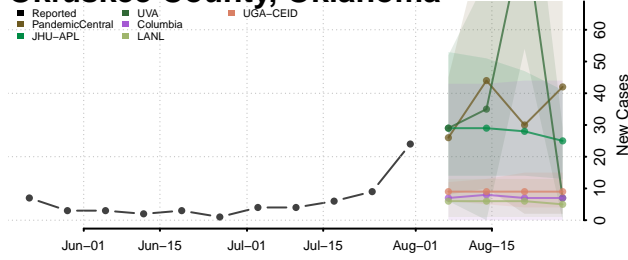

Okfuskee County, Oklahoma