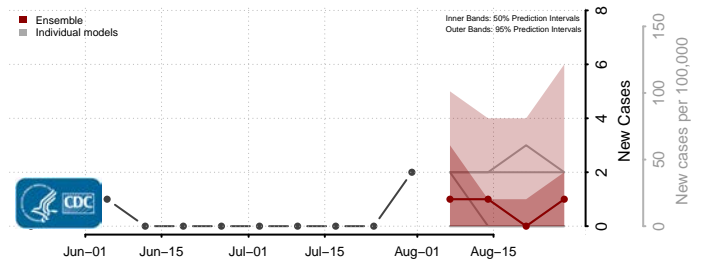

Kingsbury County, South Dakota