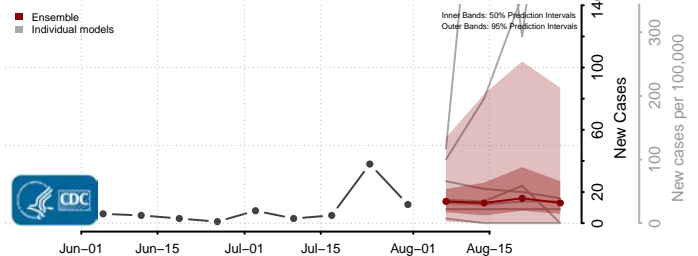

Shawano County, Wisconsin