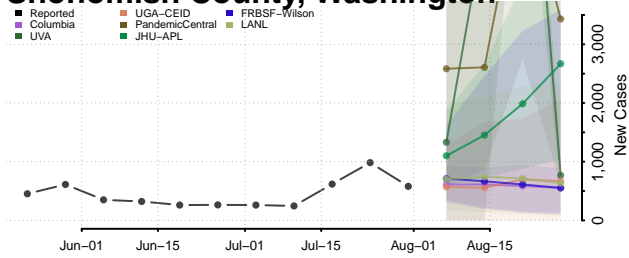

Snohomish County, Washington