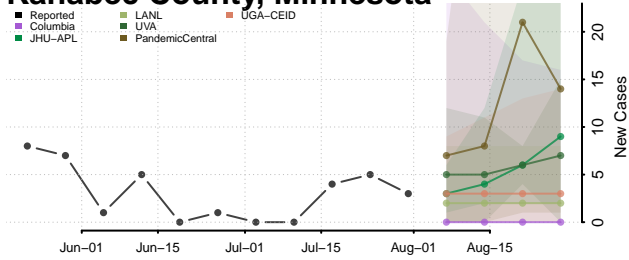

Kanabec County, Minnesota