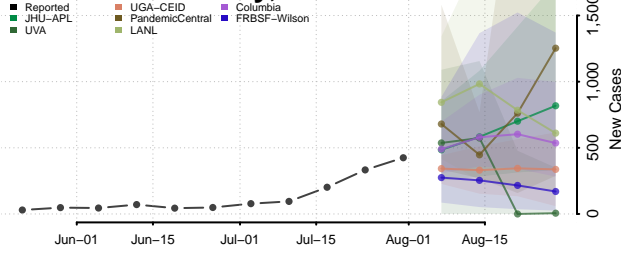

Sebastian County, Arkansas