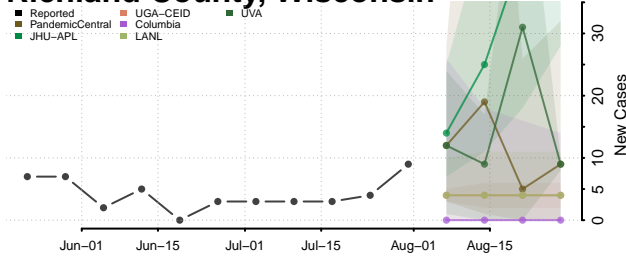

Richland County, Wisconsin