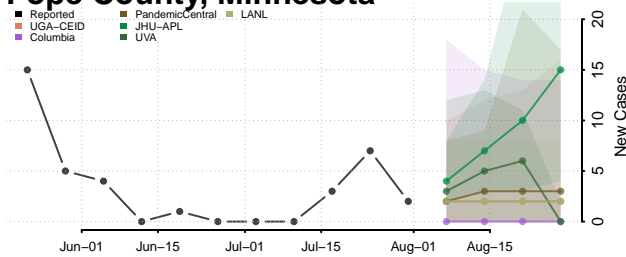

Pope County, Minnesota