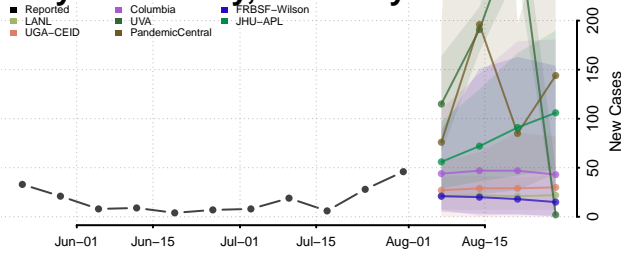

Grayson County, Kentucky