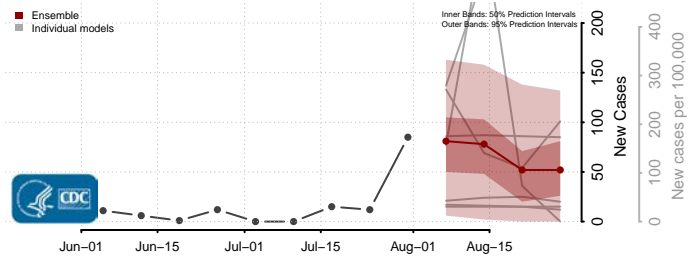

Shelby County, Kentucky