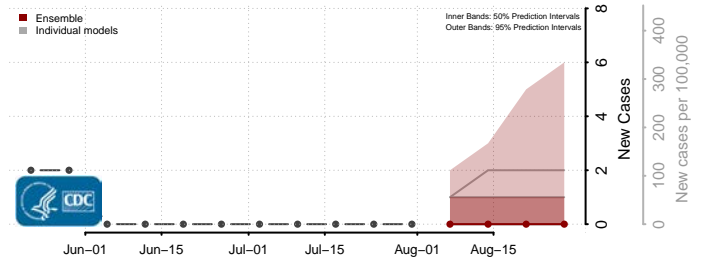

Deuel County, Nebraska