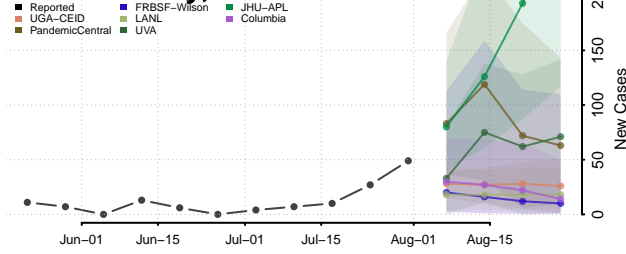

Giles County, Tennessee