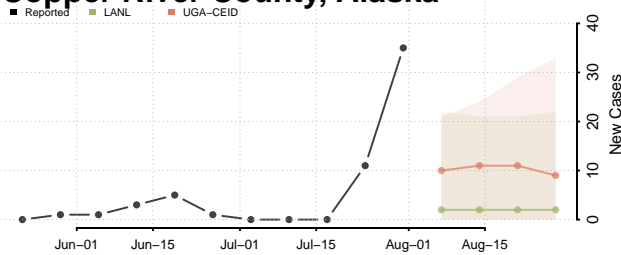

### Copper River County, Alaska