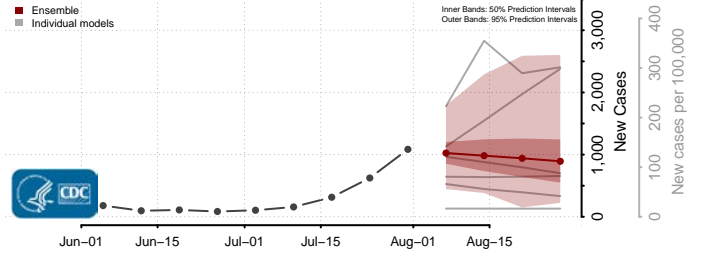

Oklahoma County, Oklahoma