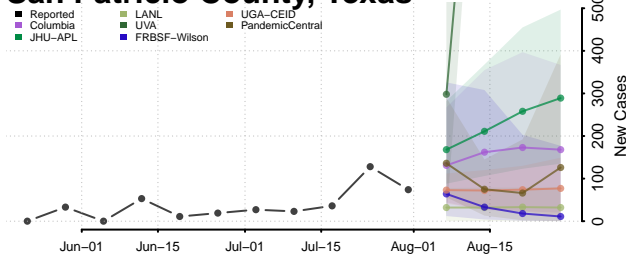

San Patricio County, Texas