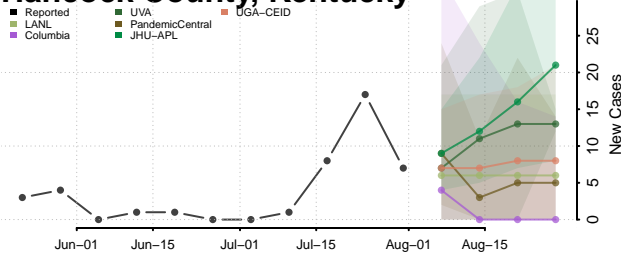

Hancock County, Kentucky