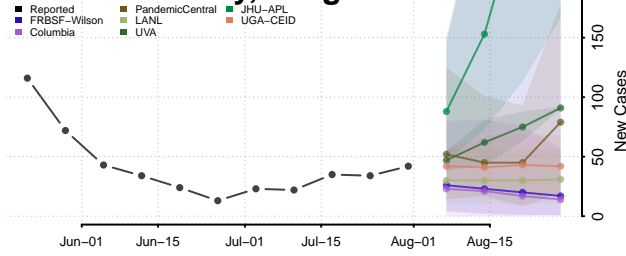

Klamath County, Oregon