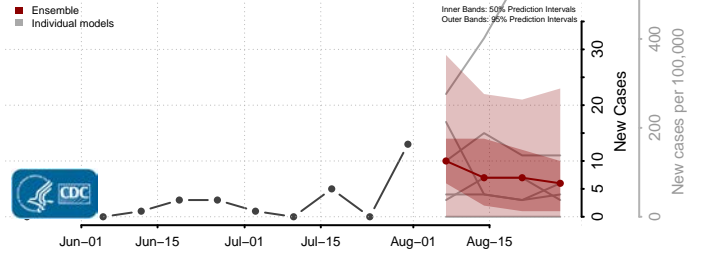

Franklin City County, Virginia