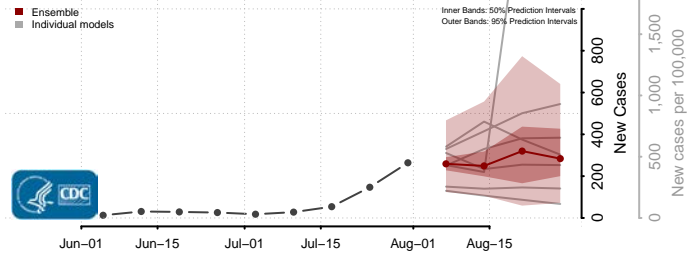

Lowndes County, Mississippi