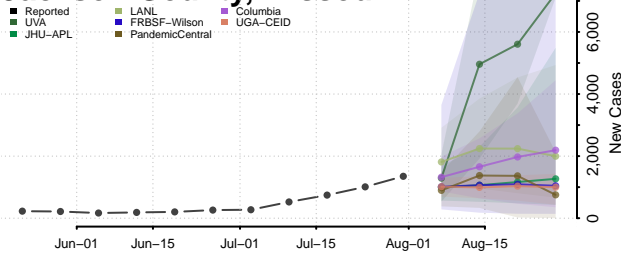

Jackson County, Missouri