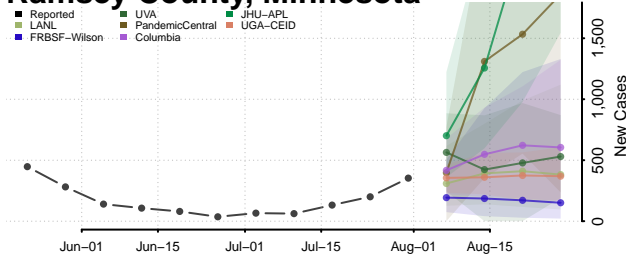

Ramsey County, Minnesota