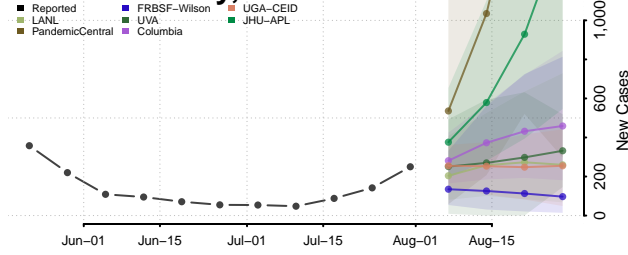

Dakota County, Minnesota