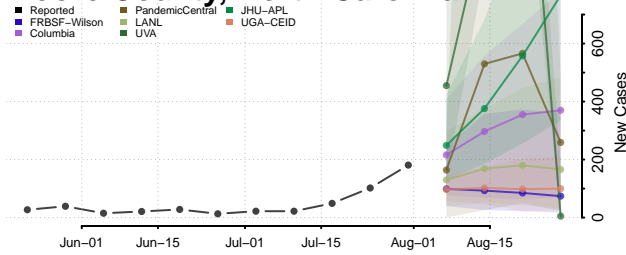

Moore County, North Carolina