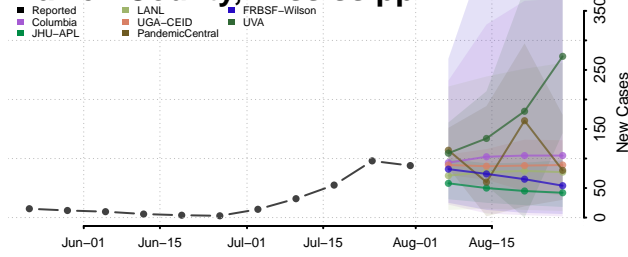

Warren County, Mississippi