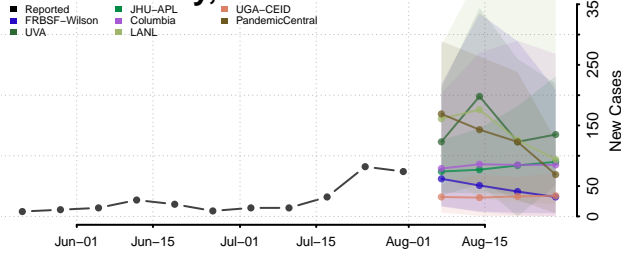

Union County, Arkansas