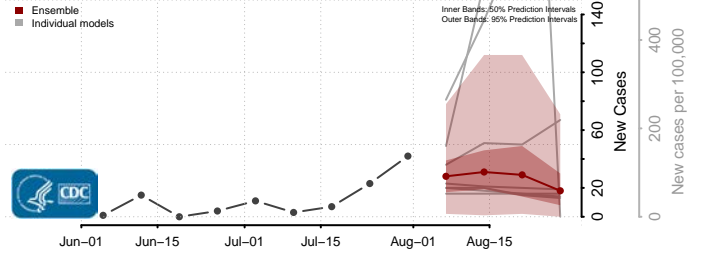

Mecklenburg County, Virginia