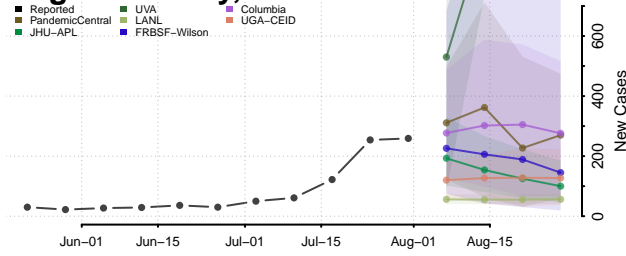

Rogers County, Oklahoma