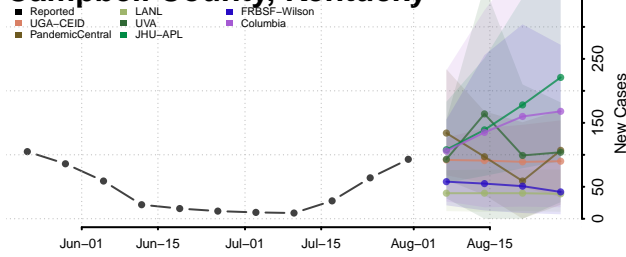

Campbell County, Kentucky