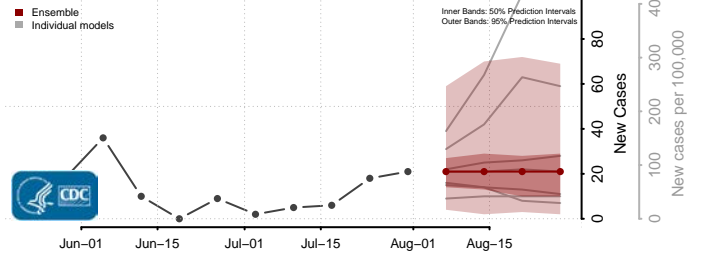

Page County, Virginia