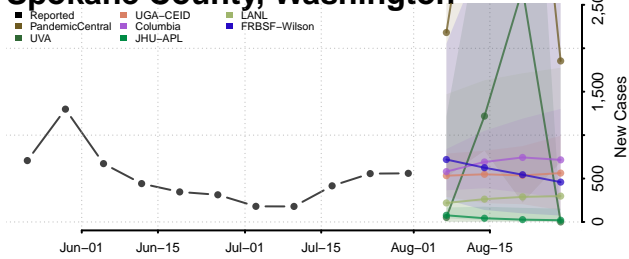

Spokane County, Washington