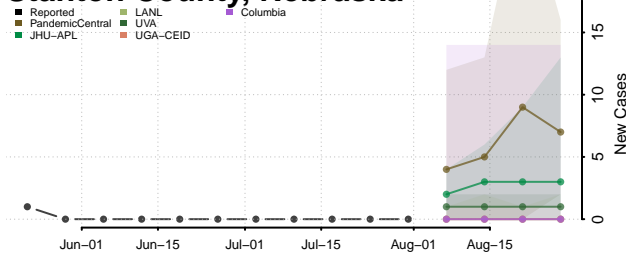

Stanton County, Nebraska