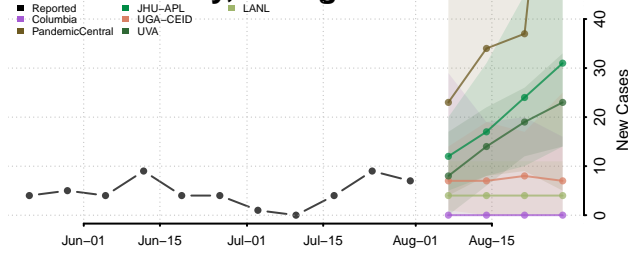

Wilkes County, Georgia