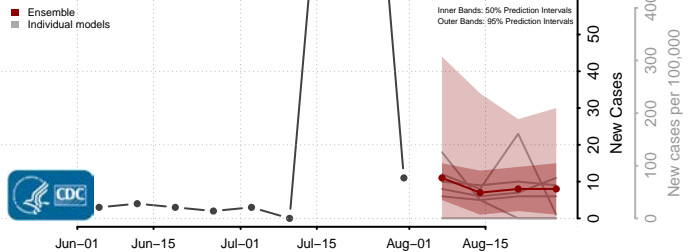

Carroll County, Illinois