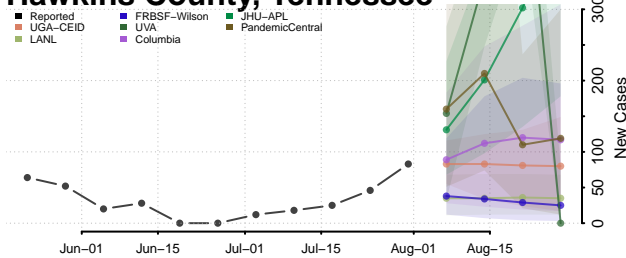

Hawkins County, Tennessee