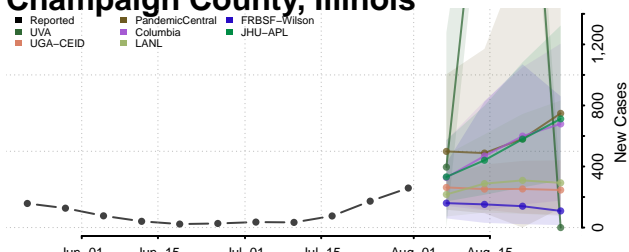

Champaign County, Illinois