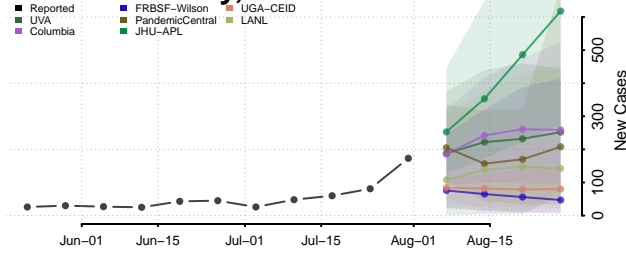

Madera County, California