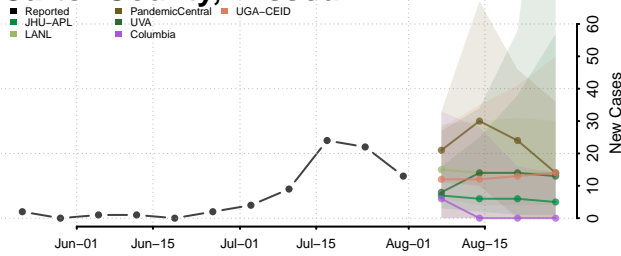

Carter County, Missouri