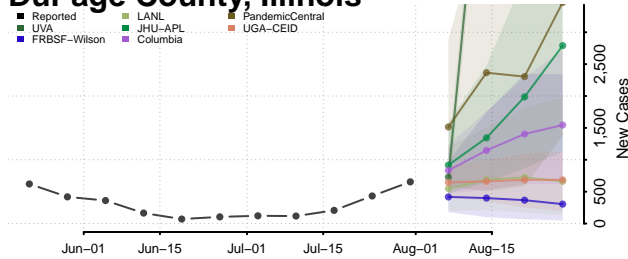

DuPage County, Illinois