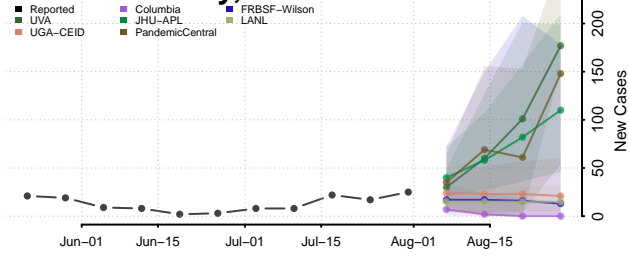

Bureau County, Illinois