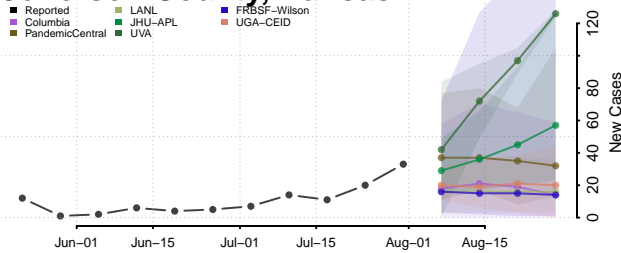

Jefferson County, Kansas