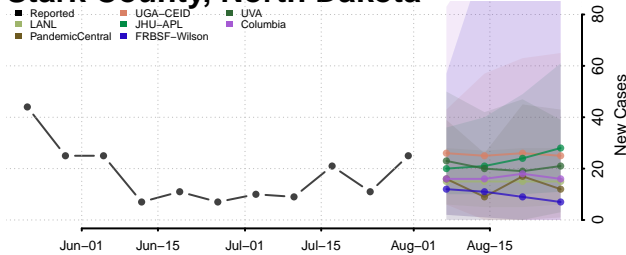

Stark County, North Dakota