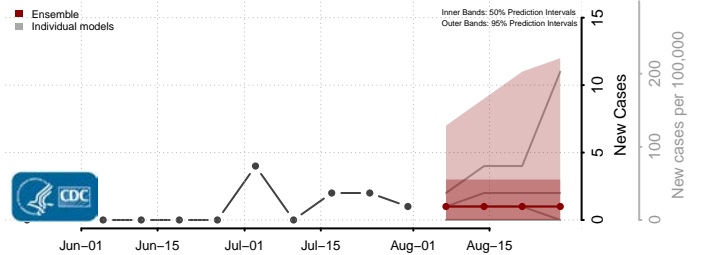

Day County, South Dakota