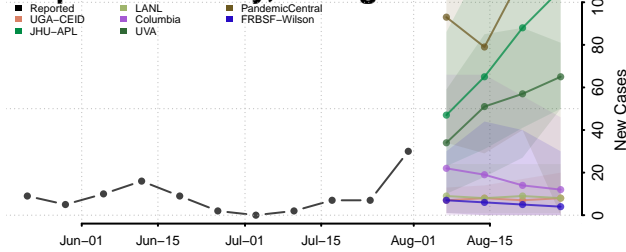

Stephens County, Georgia