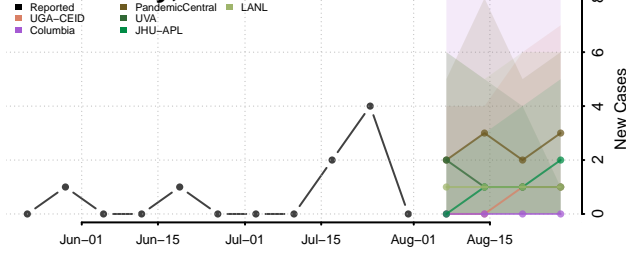

Elk County, Kansas