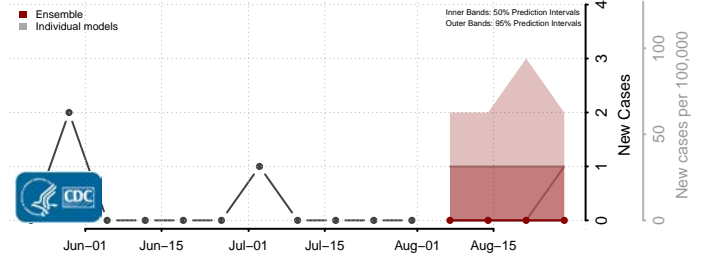

Hand County, South Dakota