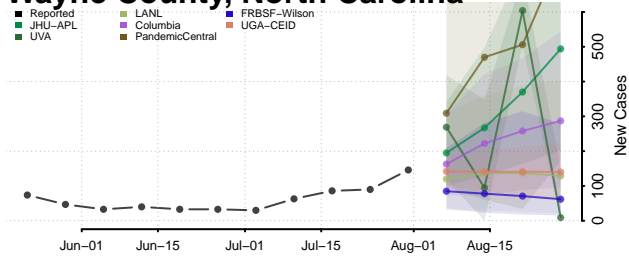

Wayne County, North Carolina