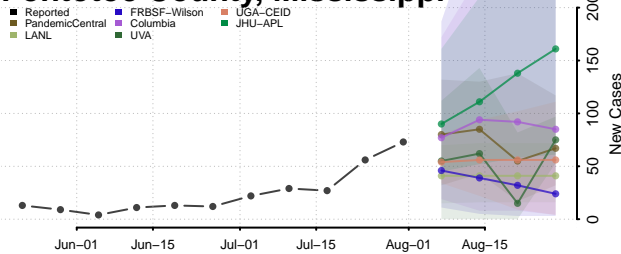

Pontotoc County, Mississippi