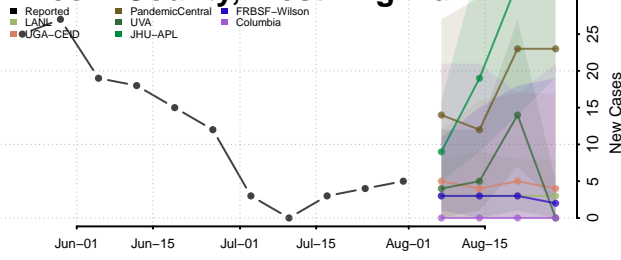

Lincoln County, West Virginia