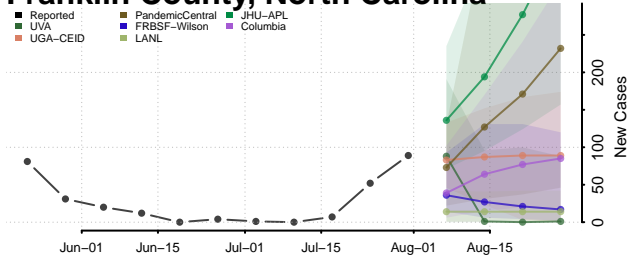

Franklin County, North Carolina