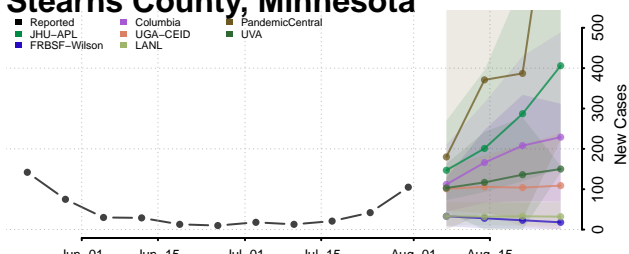

Stearns County, Minnesota