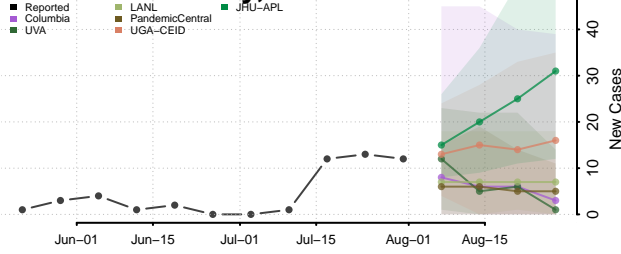

Crawford County, Indiana