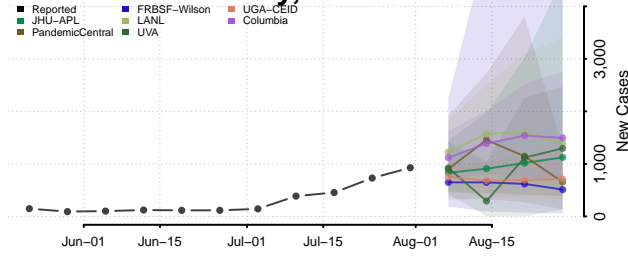

St. Charles County, Missouri