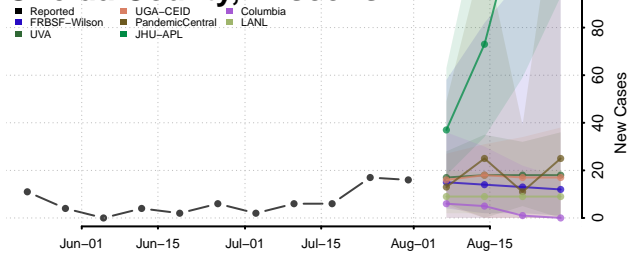

Oneida County, Wisconsin