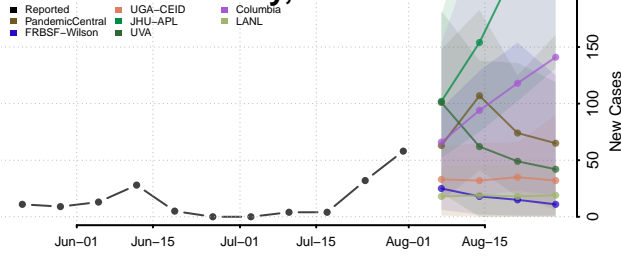

Henderson County, Tennessee