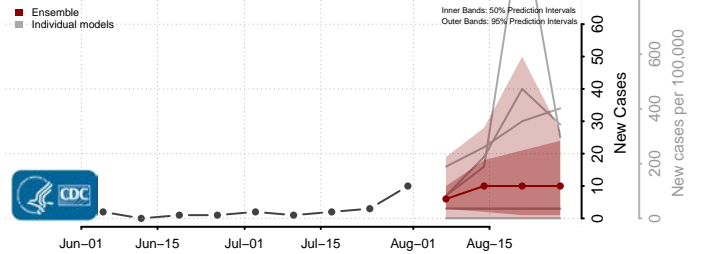

Hancock County, Georgia