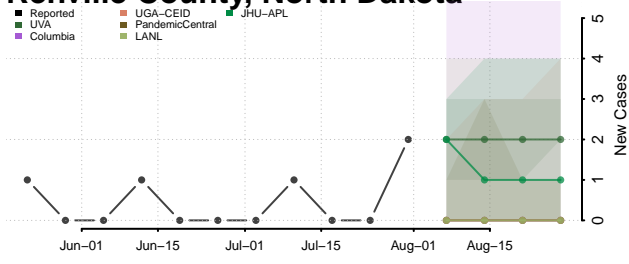

Renville County, North Dakota