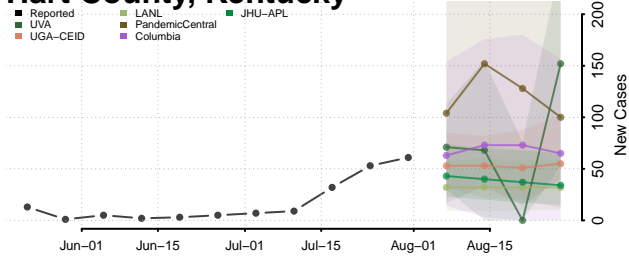

Hart County, Kentucky