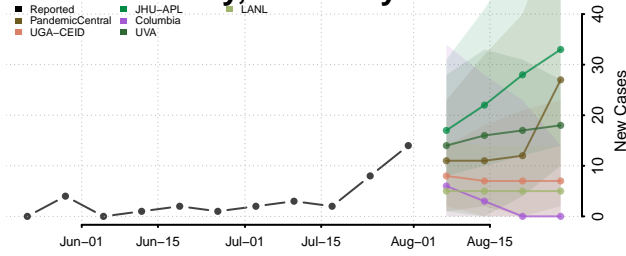

Monroe County, Kentucky