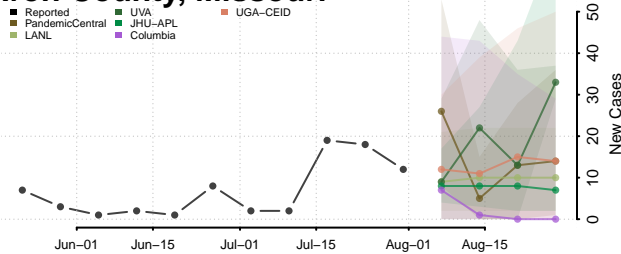

Iron County, Missouri