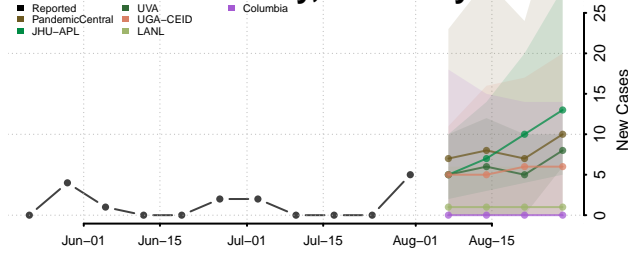

Cumberland County, Kentucky