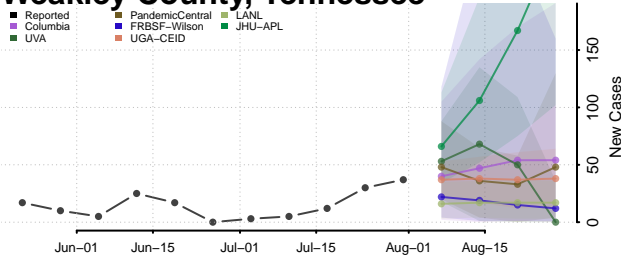

Weakley County, Tennessee