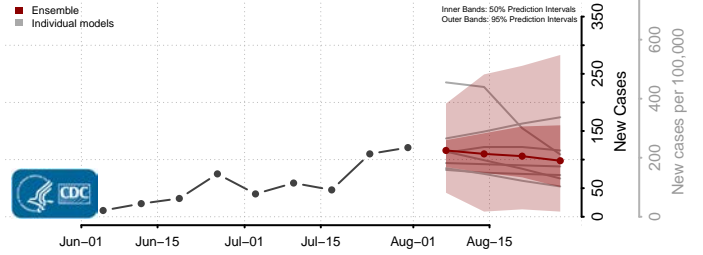

Jackson County, Alabama