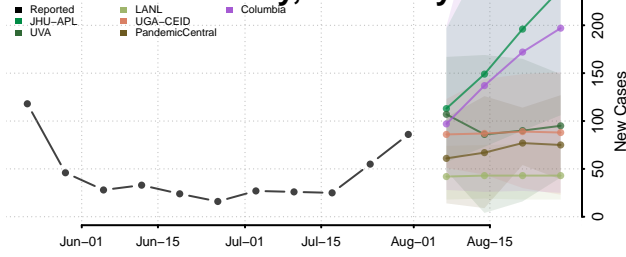

McCracken County, Kentucky