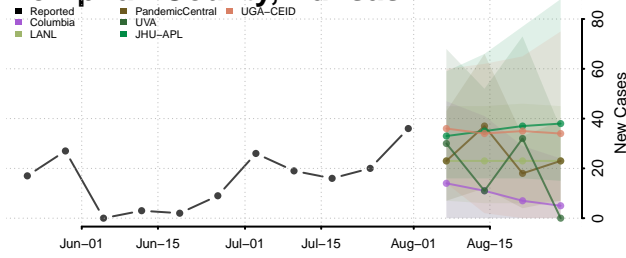

Doniphan County, Kansas