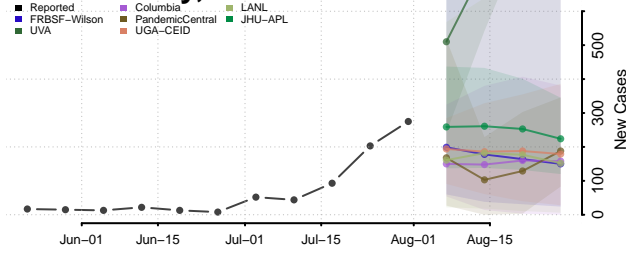

Lake County, California