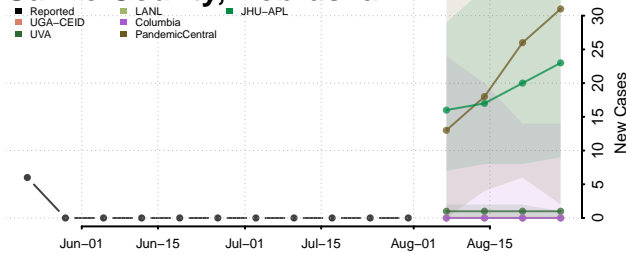

Saline County, Nebraska