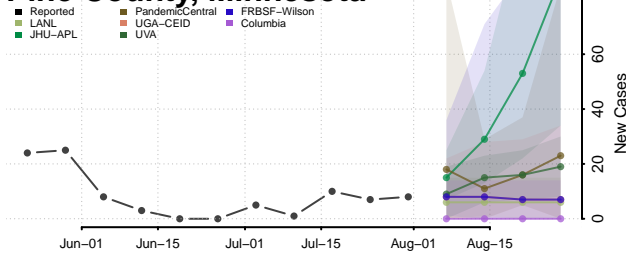

Pine County, Minnesota