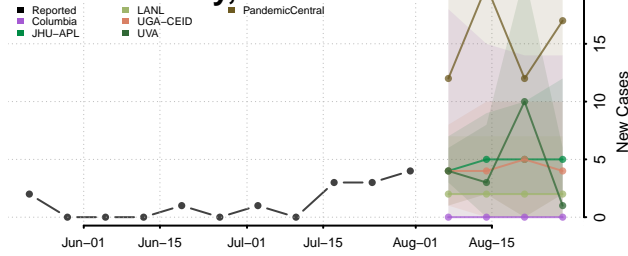

Cotton County, Oklahoma