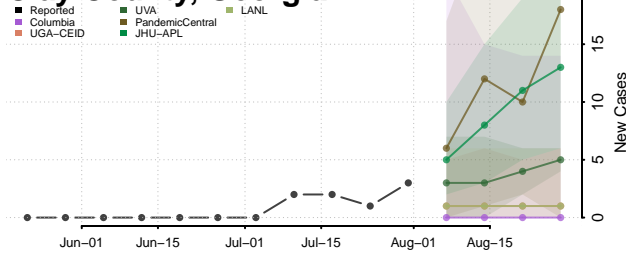

Clay County, Georgia