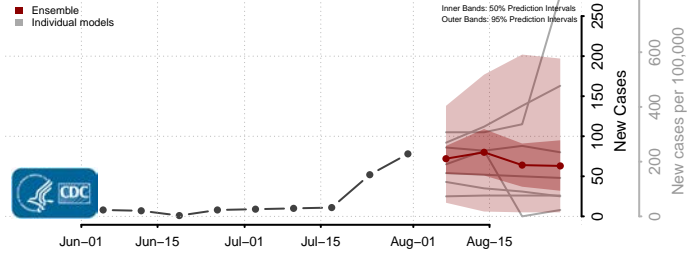

Lincoln County, Mississippi