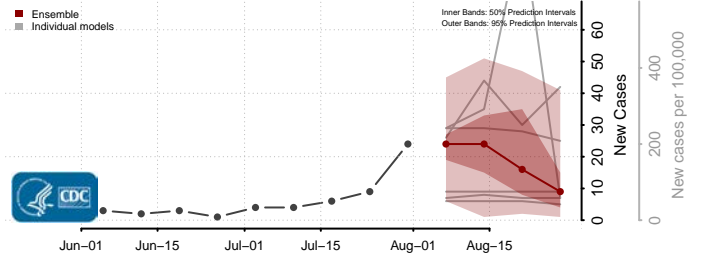

Okfuskee County, Oklahoma