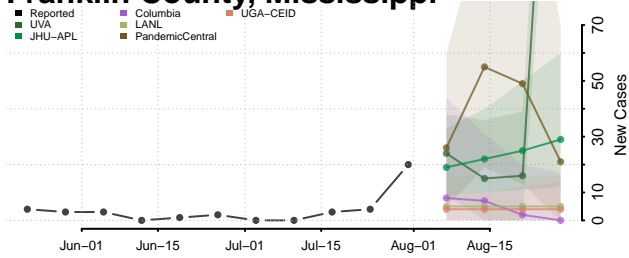

Franklin County, Mississippi