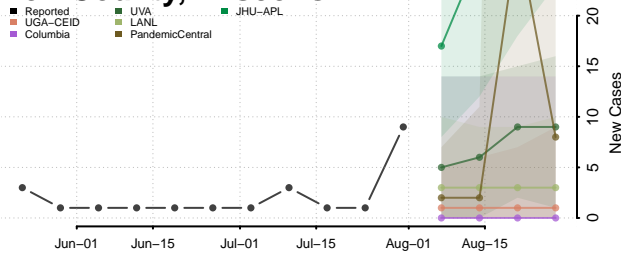

Iron County, Wisconsin