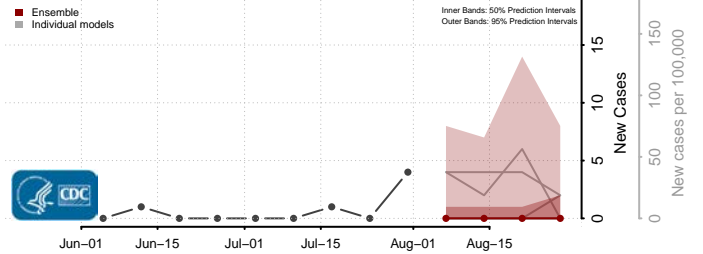

Walsh County, North Dakota