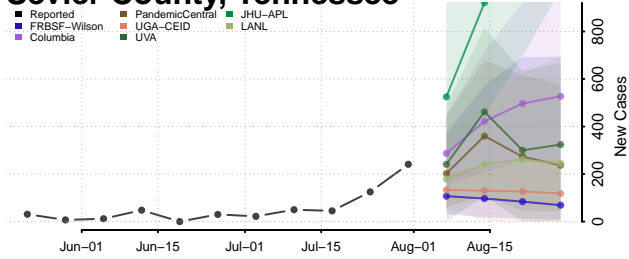

Sevier County, Tennessee