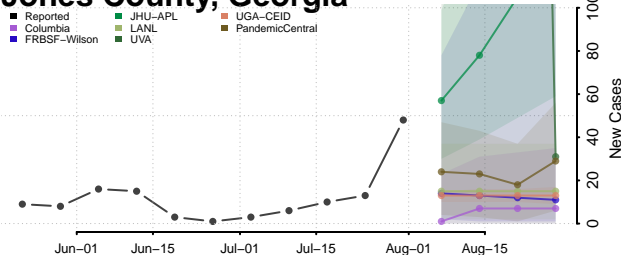

Jones County, Georgia