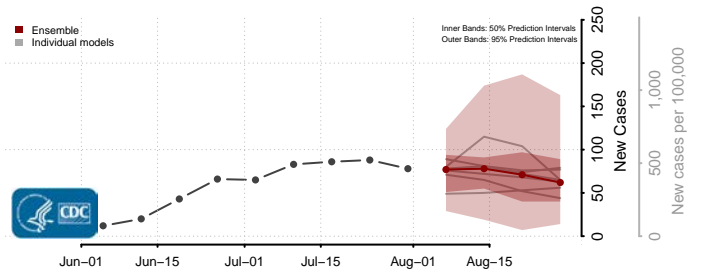

Dallas County, Missouri