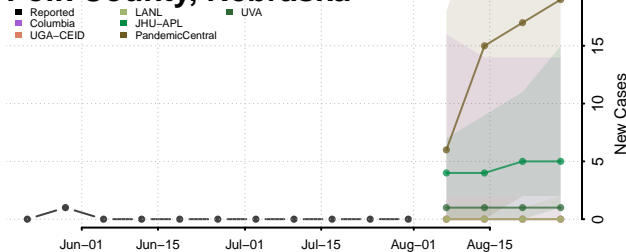

Polk County, Nebraska