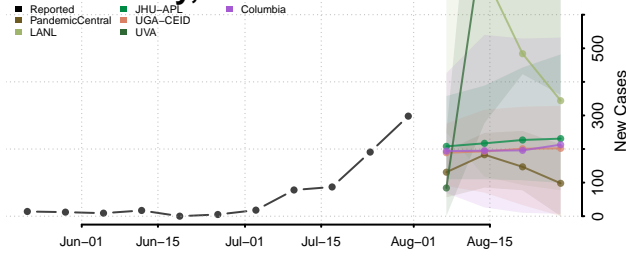

Dale County, Alabama