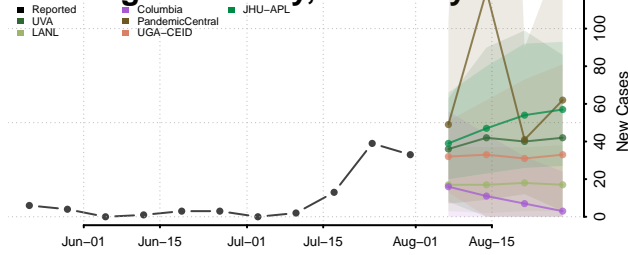

Washington County, Kentucky