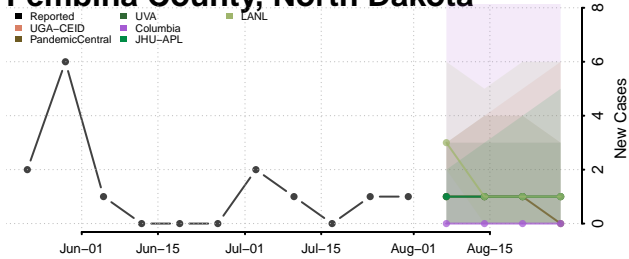

Pembina County, North Dakota