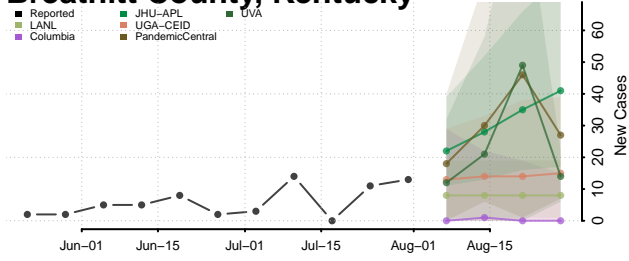

Breathitt County, Kentucky