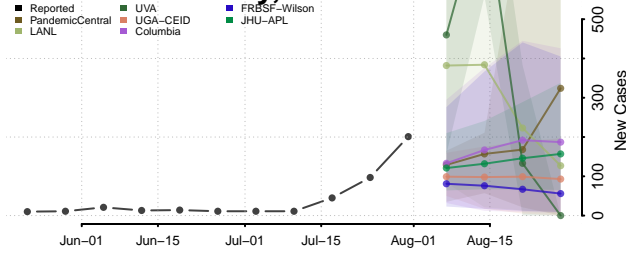

Escambia County, Alabama