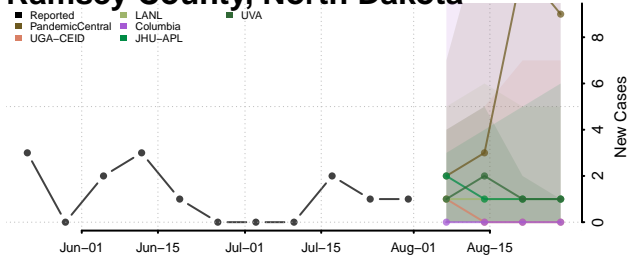

Ramsey County, North Dakota