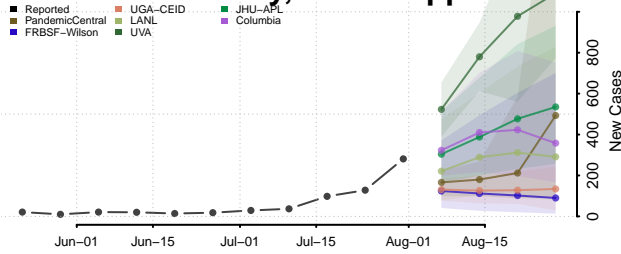

Pearl River County, Mississippi