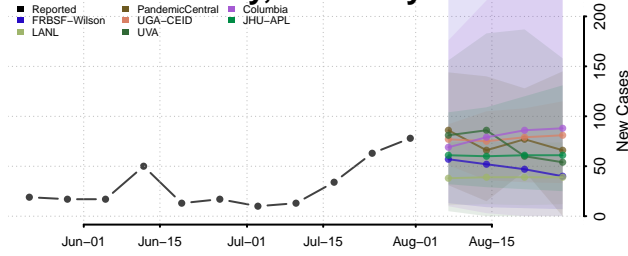

Christian County, Kentucky