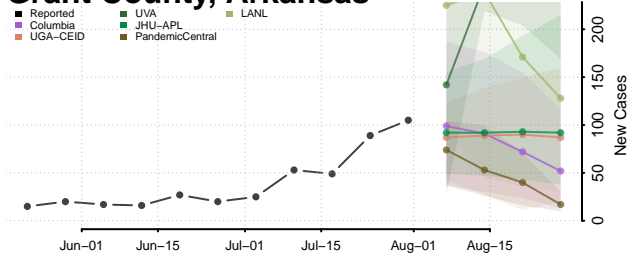

### Greene County, Arkansas