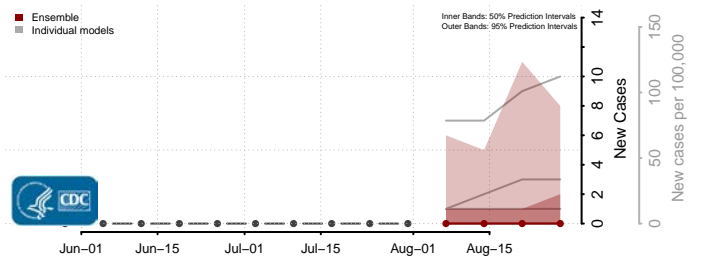

Cheyenne County, Nebraska