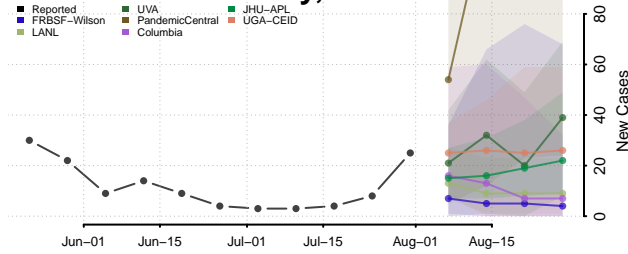

Grand Forks County, North Dakota