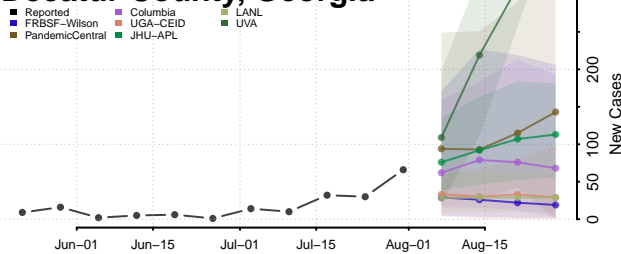

Decatur County, Georgia