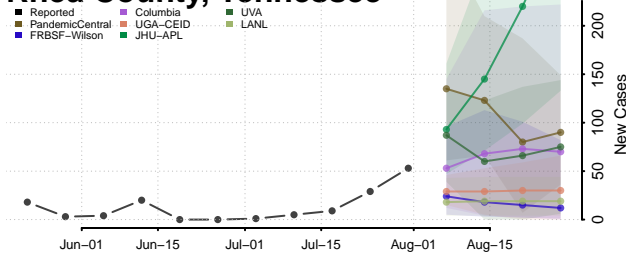

Rhea County, Tennessee