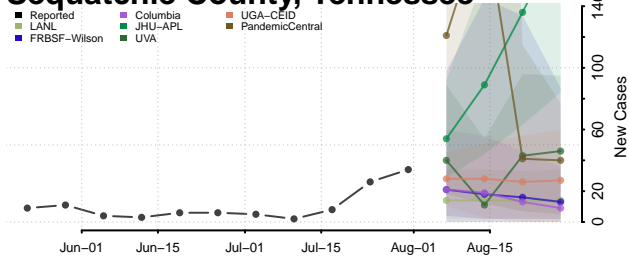

Sequatchie County, Tennessee