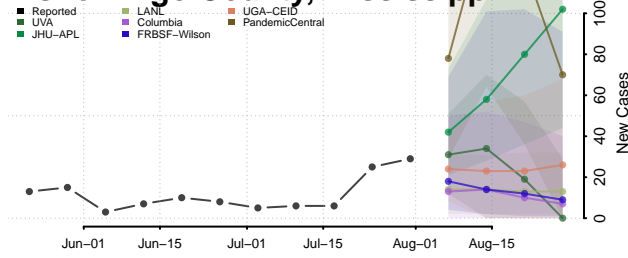

Tishomingo County, Mississippi