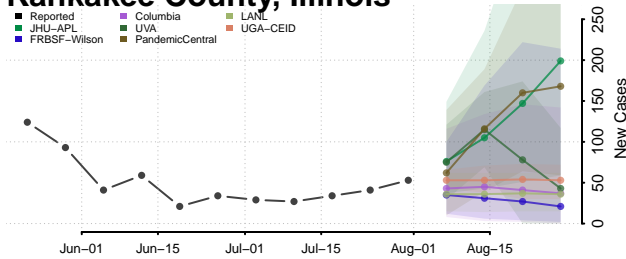

Kankakee County, Illinois