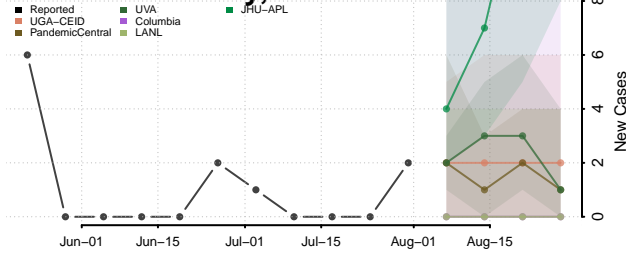

Hamilton County, New York