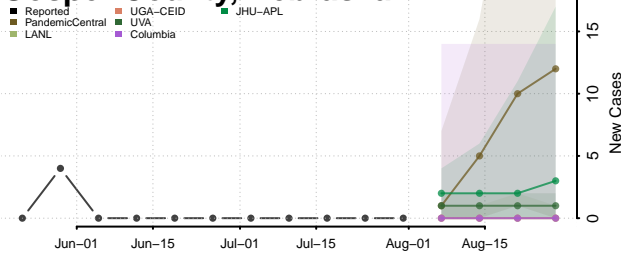

Gosper County, Nebraska