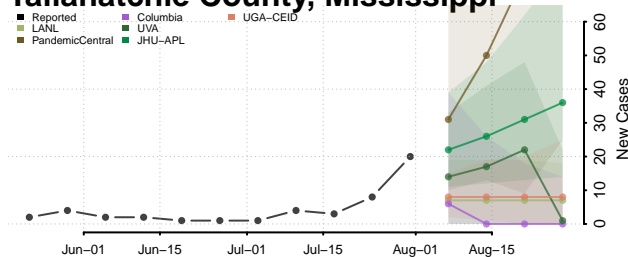

Tallahatchie County, Mississippi