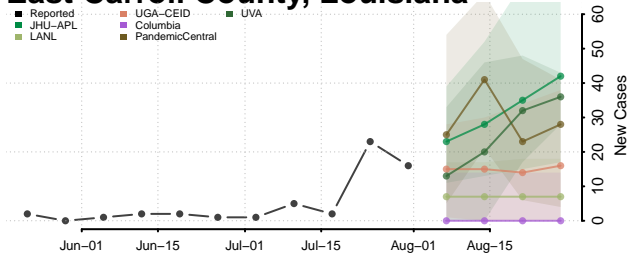

East Carroll County, Louisiana