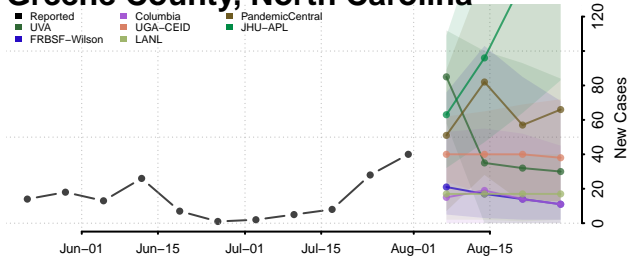

Greene County, North Carolina