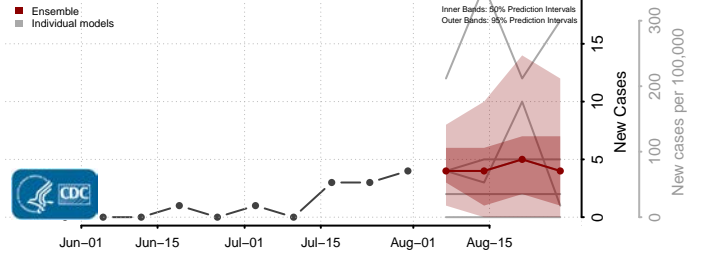

Cotton County, Oklahoma