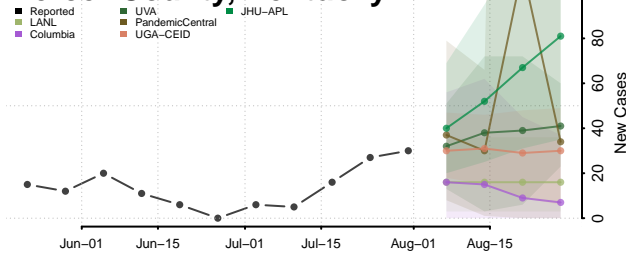

Mercer County, Kentucky