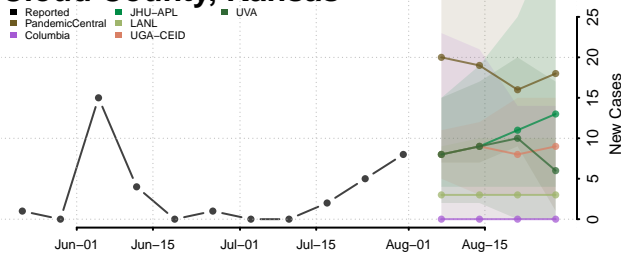

Cloud County, Kansas