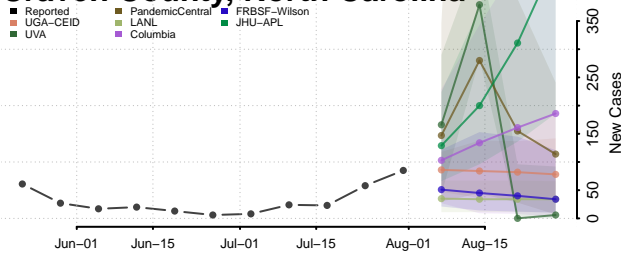

Craven County, North Carolina