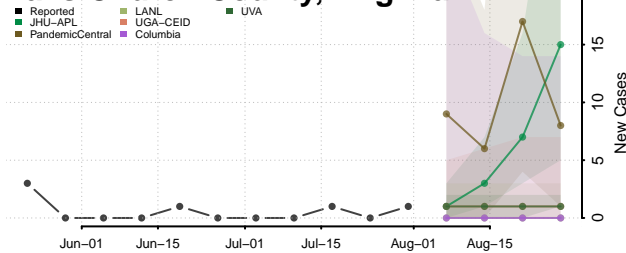

Falls Church County, Virginia