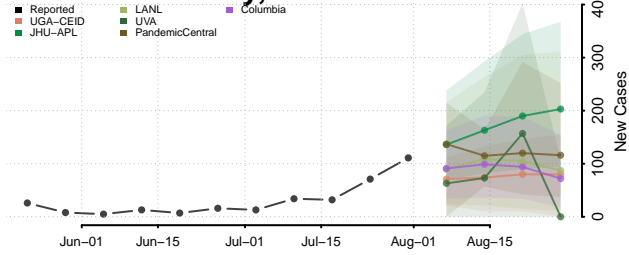

Richland County, Louisiana