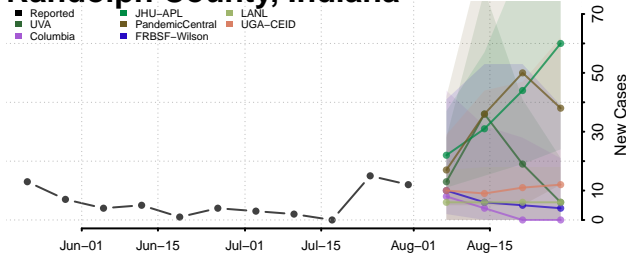

Randolph County, Indiana