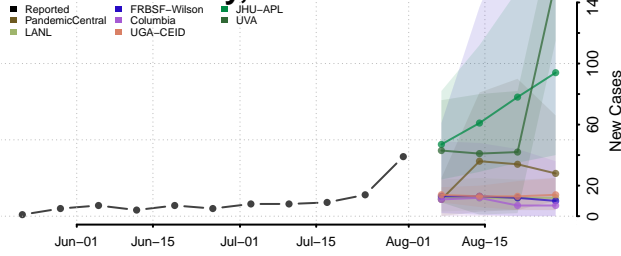

Sullivan County, Indiana