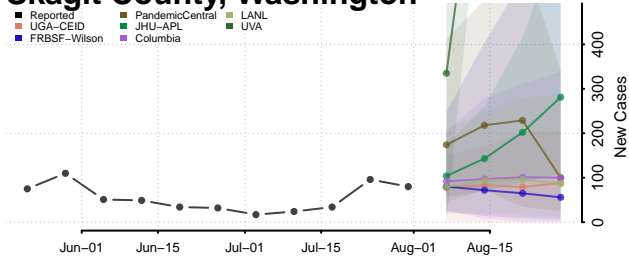

Skagit County, Washington