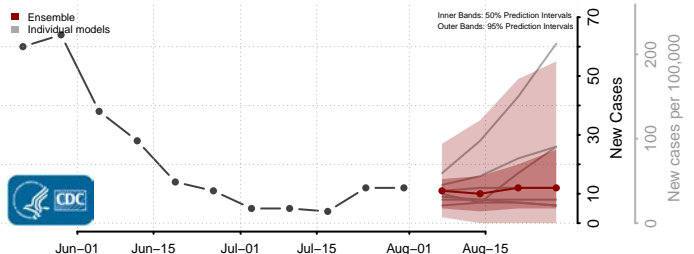

Randolph County, West Virginia