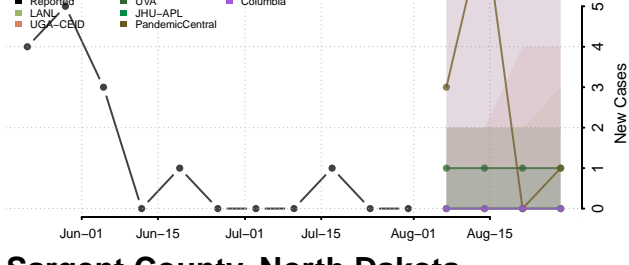

Rolette County, North Dakota