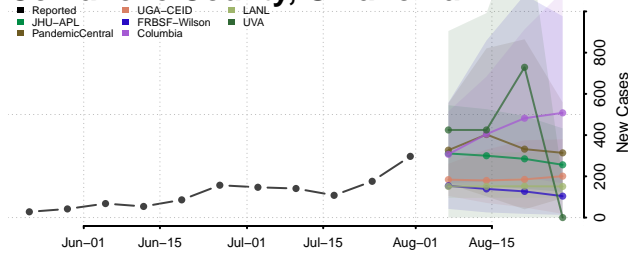

Comanche County, Oklahoma