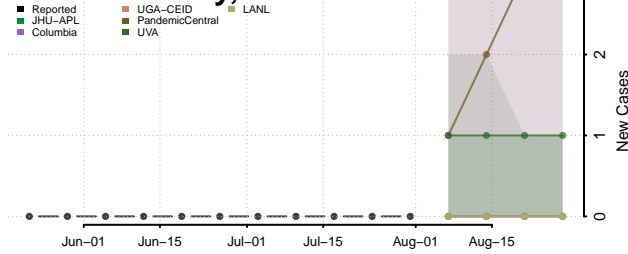

Haines County, Alaska