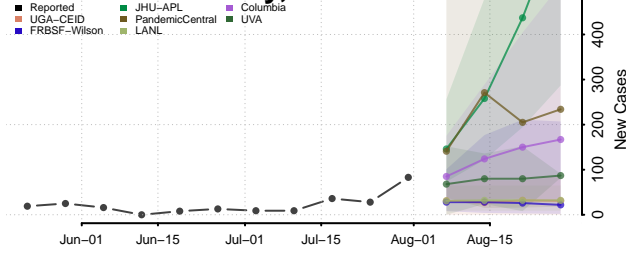

Eau Claire County, Wisconsin