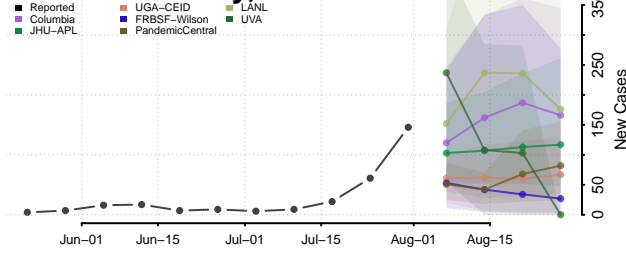

Franklin County, Alabama