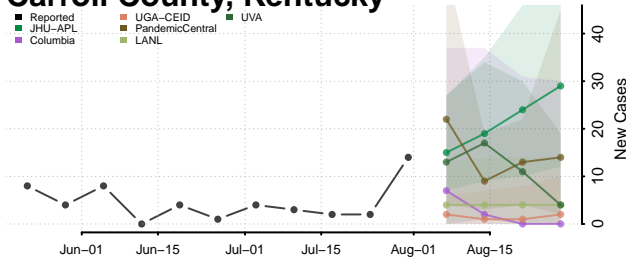

Carroll County, Kentucky