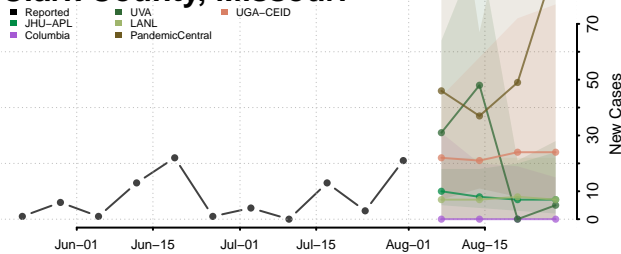

Clark County, Missouri