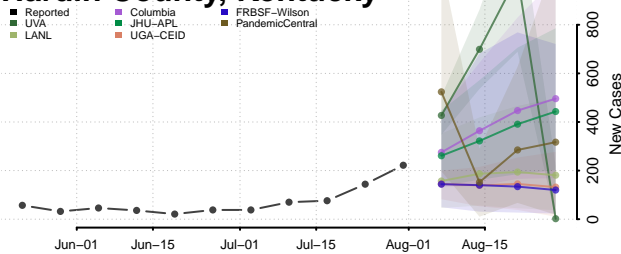

Hardin County, Kentucky