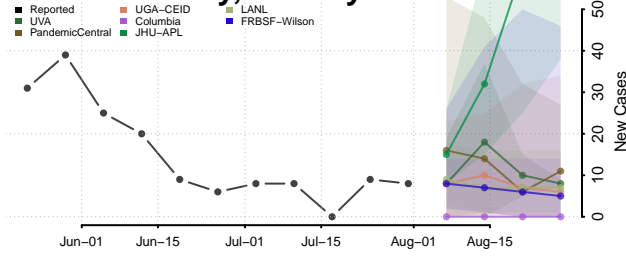

Greene County, Pennsylvania