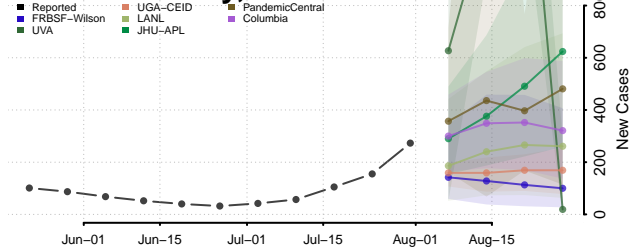

Harnett County, North Carolina