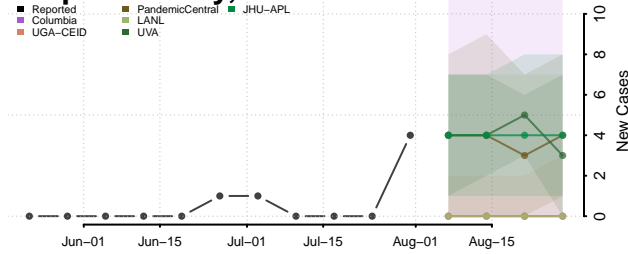

Harper County, Oklahoma