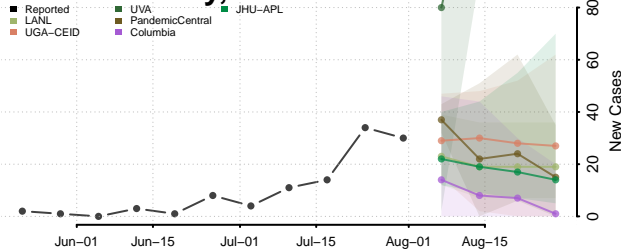

Maries County, Missouri