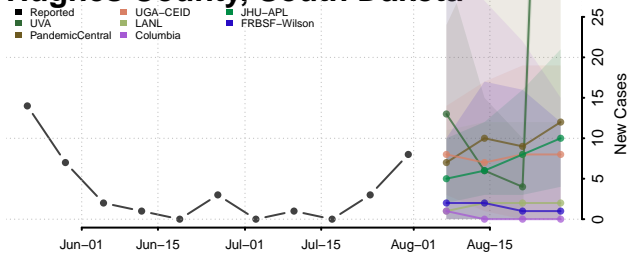

Hughes County, South Dakota