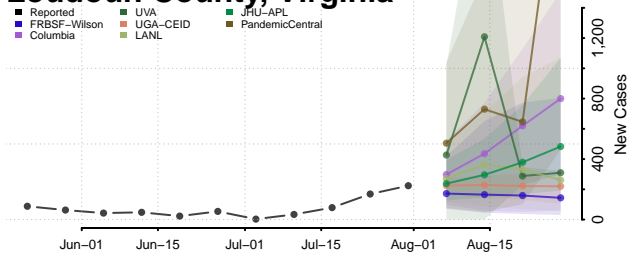

Loudoun County, Virginia