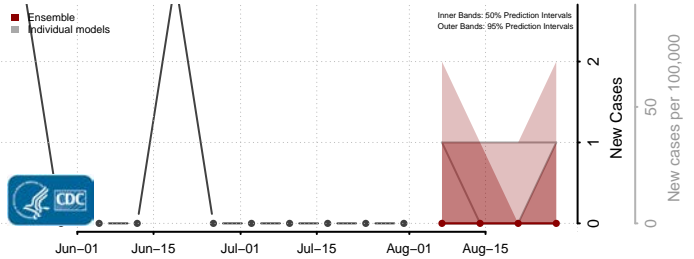

Nelson County, North Dakota