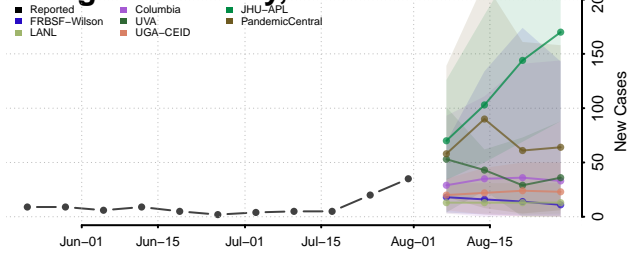

Effingham County, Illinois