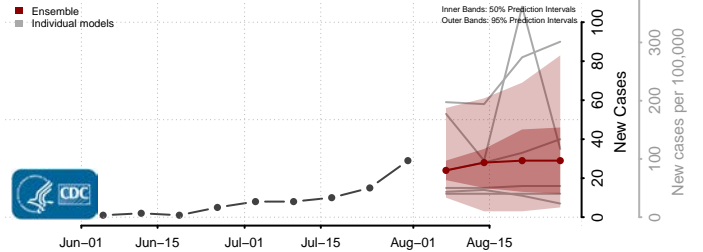

Jefferson County, Idaho