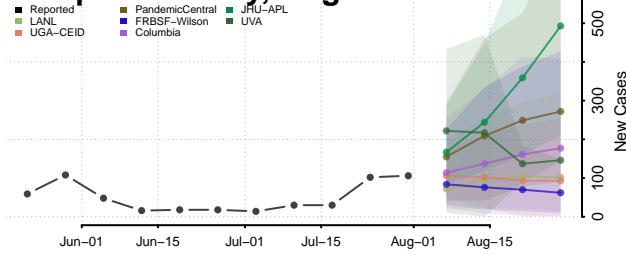

Hampton County, Virginia