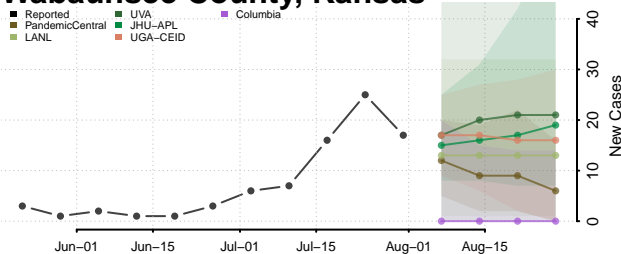

Wabaunsee County, Kansas