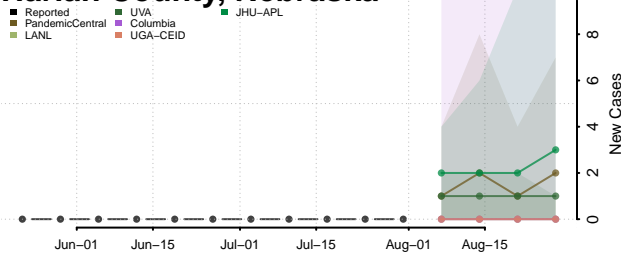

Harlan County, Nebraska