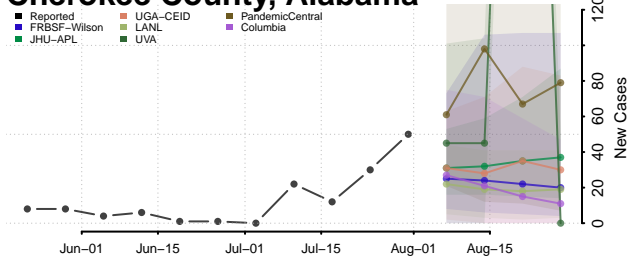

Cherokee County, Alabama