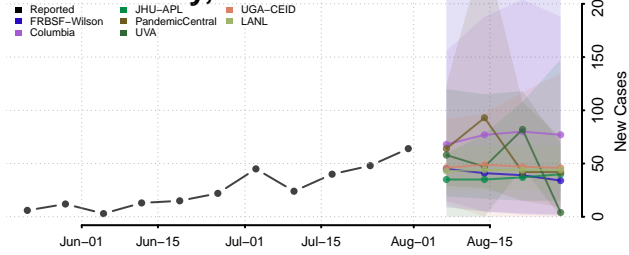

Adair County, Missouri