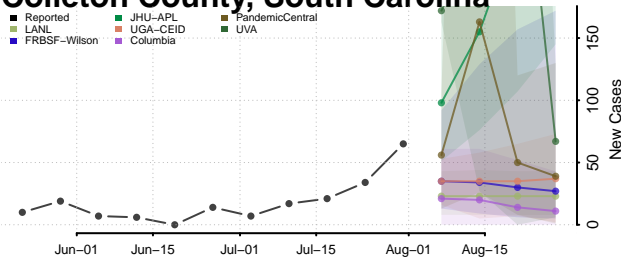

Colleton County, South Carolina