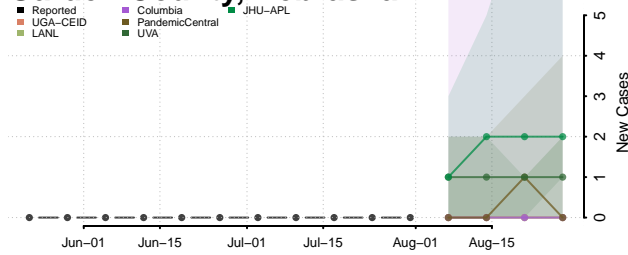

### Garden County, Nebraska