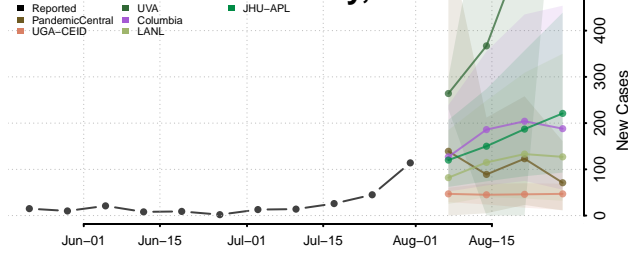

Jefferson Davis County, Louisiana