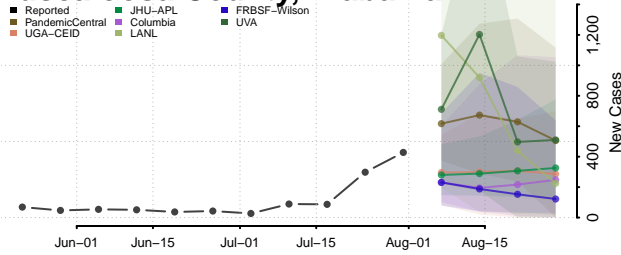

Tuscaloosa County, Alabama