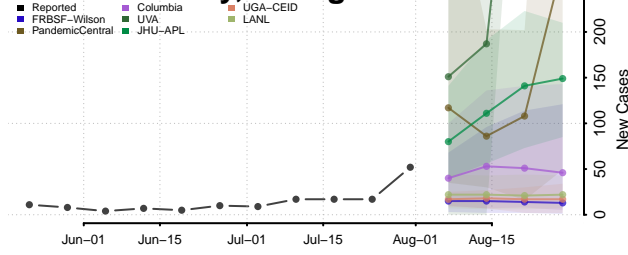

Sumter County, Georgia