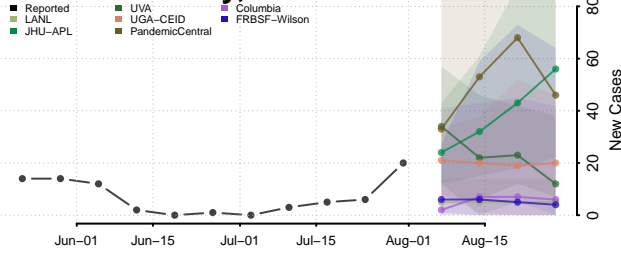

Decatur County, Indiana