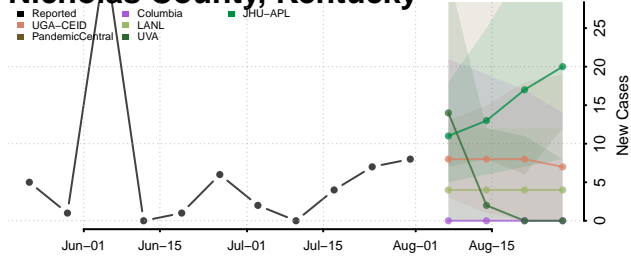

Nicholas County, Kentucky