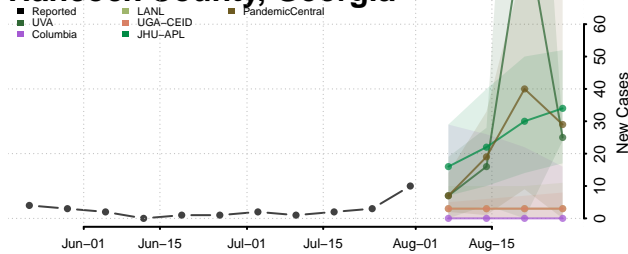

Hancock County, Georgia