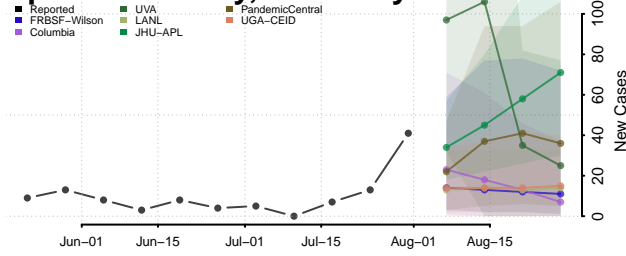

Spencer County, Kentucky