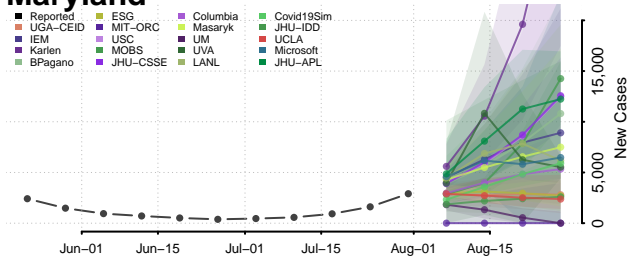

Sagadahoc County, Maine

Somerset County, Maine

Waldo County, Maine

Washington County, Maine

York County, Maine

Maryland