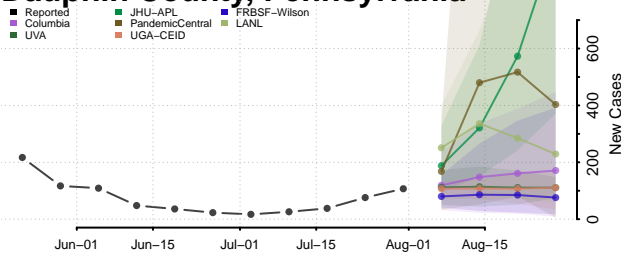

### Dauphin County, Pennsylvania