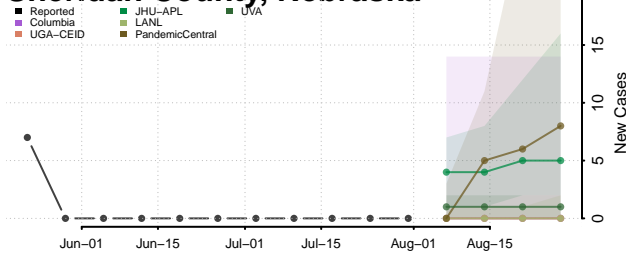

Sheridan County, Nebraska