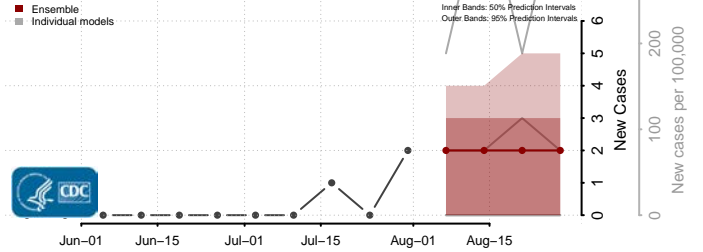

Harmon County, Oklahoma