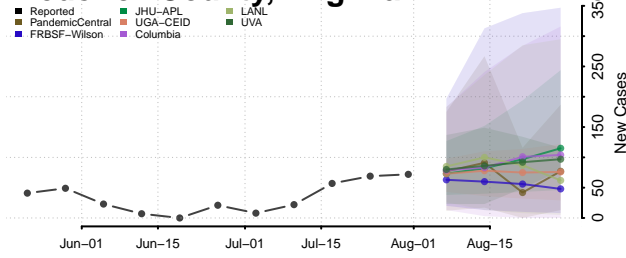

Frederick County, Virginia