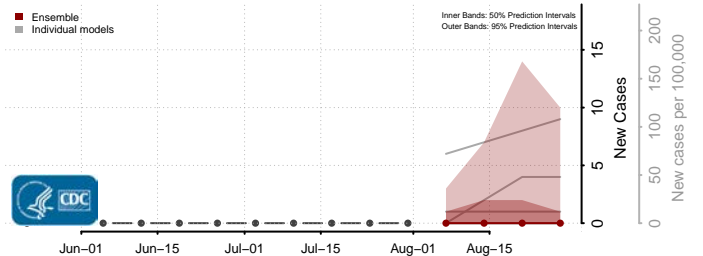

Knox County, Nebraska