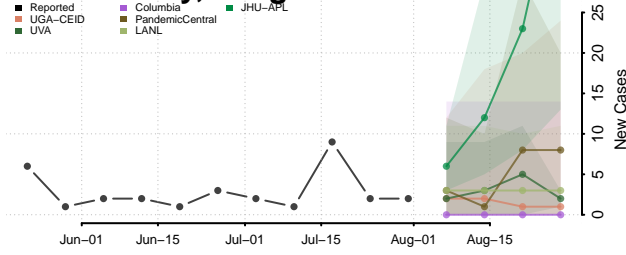

Lake County, Oregon