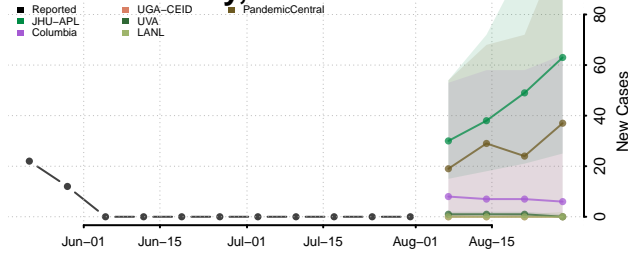

Lincoln County, Nebraska