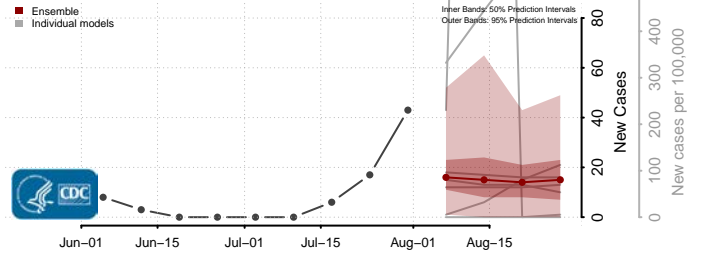

Crawford County, Illinois