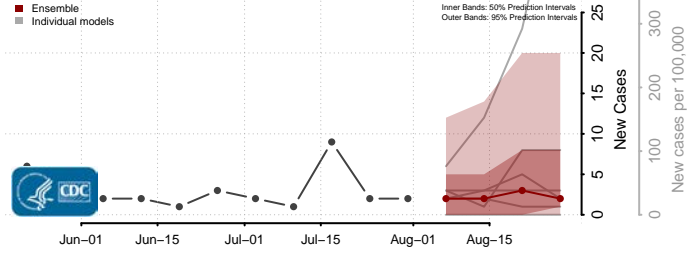

Lake County, Oregon