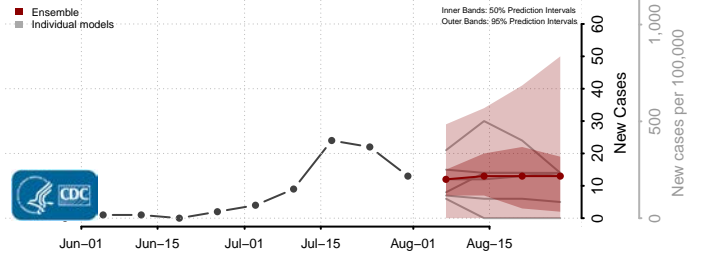

Carter County, Missouri