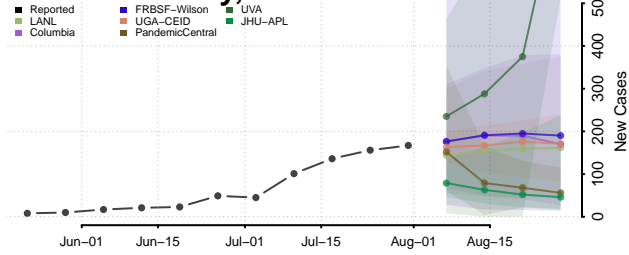

Pulaski County, Missouri