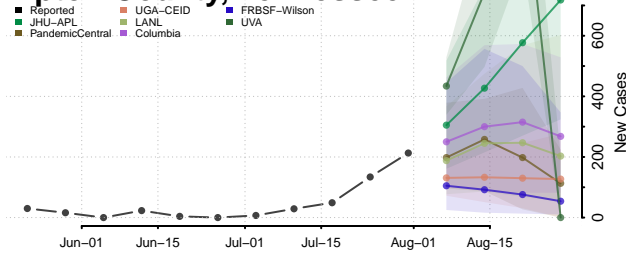

Tipton County, Tennessee