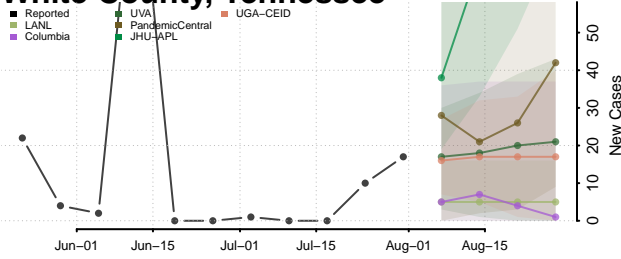

White County, Tennessee