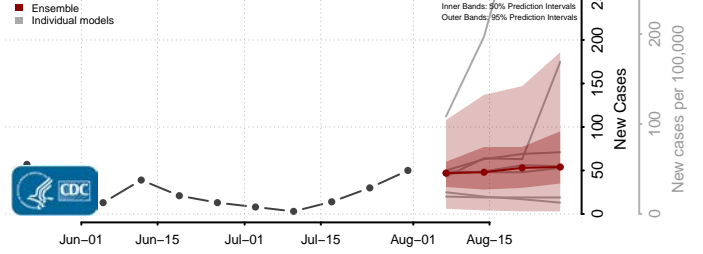

### Forest County, Wisconsin