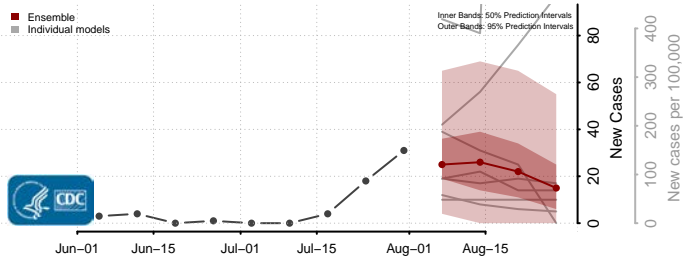

Grenada County, Mississippi