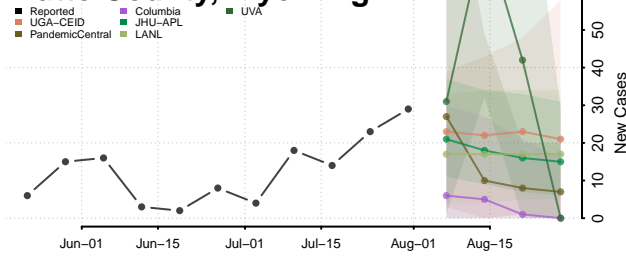

Platte County, Wyoming