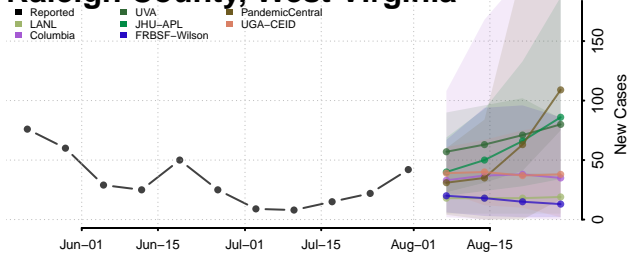

Raleigh County, West Virginia