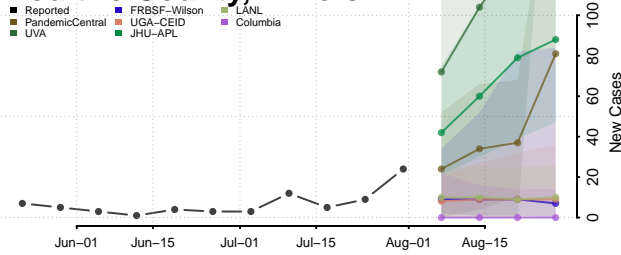

Moultrie County, Illinois