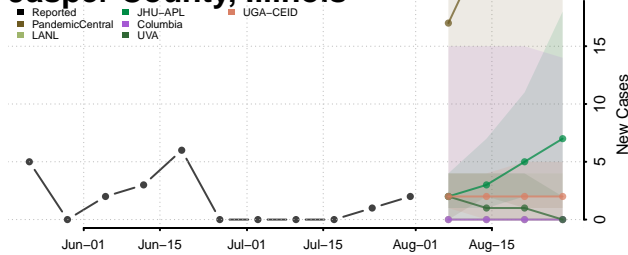

Jasper County, Illinois