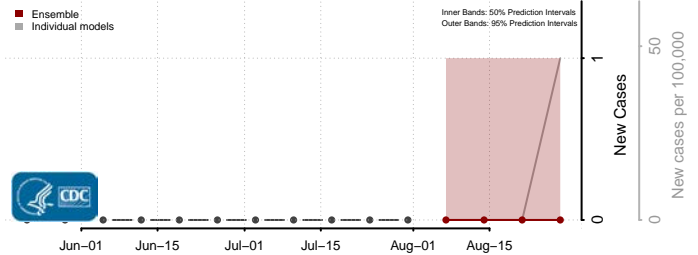

Hoonah-Angoon County, Alaska