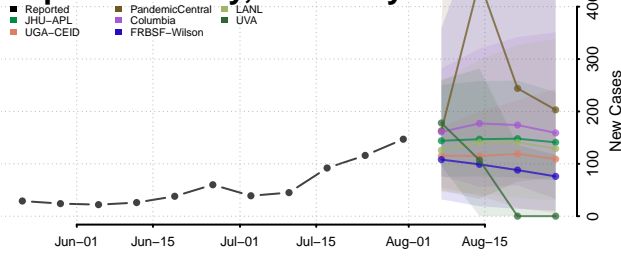

Hopkins County, Kentucky