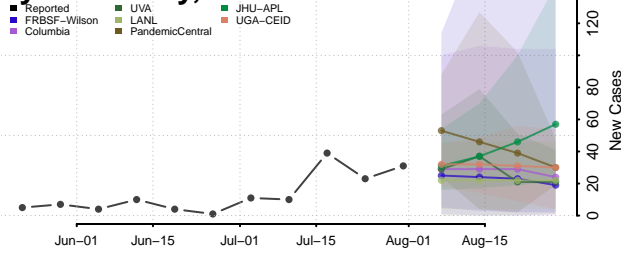

Lyon County, Kansas