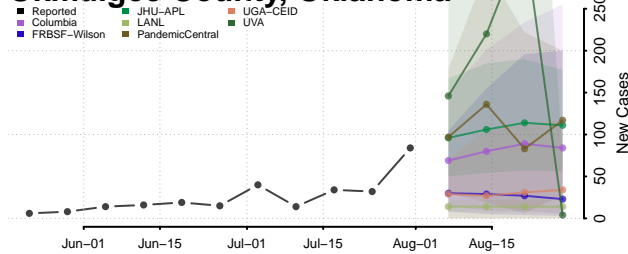

Okmulgee County, Oklahoma