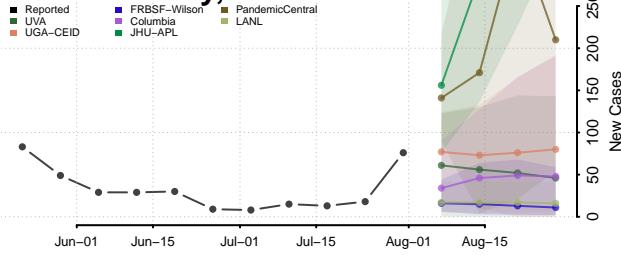

Lenoir County, North Carolina