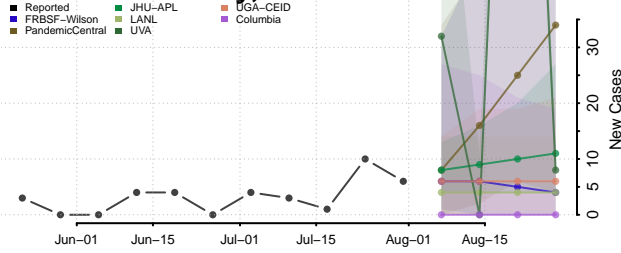

Choctaw County, Alabama