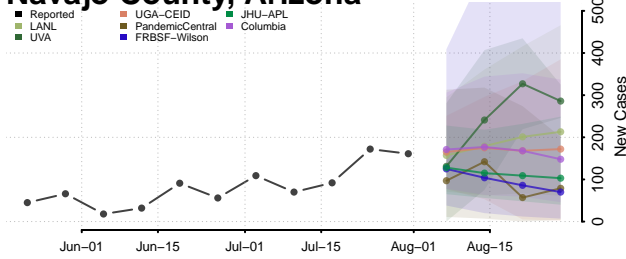

Navajo County, Arizona