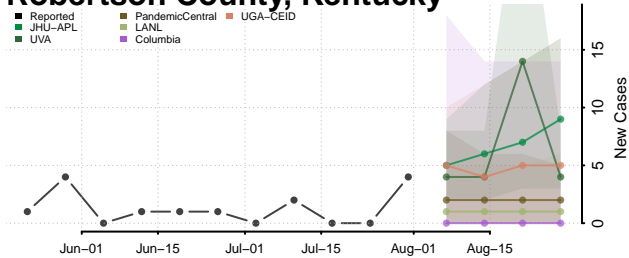

Robertson County, Kentucky