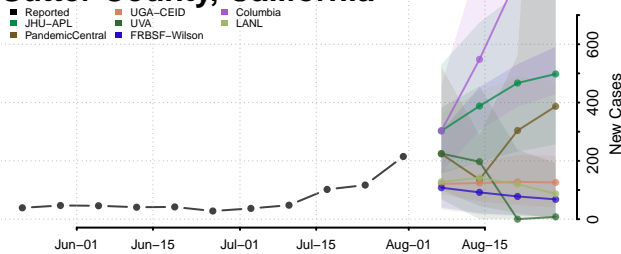

### Tehama County, California