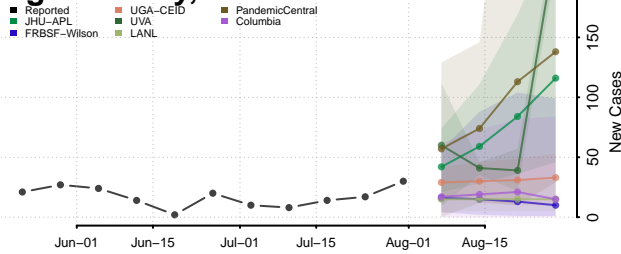

Ogle County, Illinois