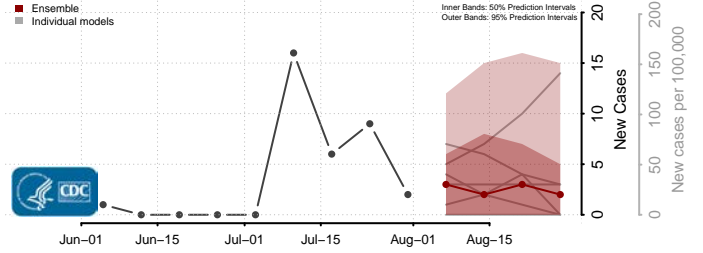

Montgomery County, Iowa