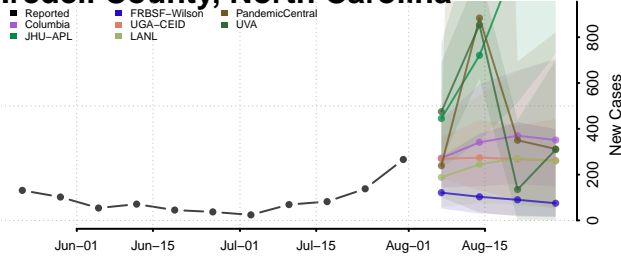

Iredell County, North Carolina