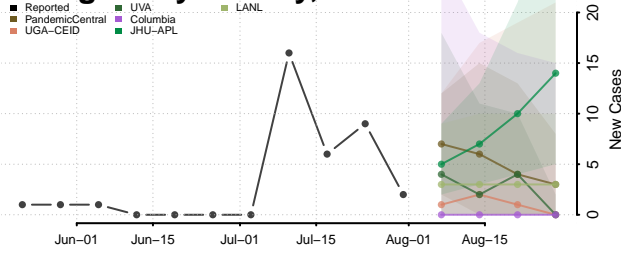

Montgomery County, Iowa