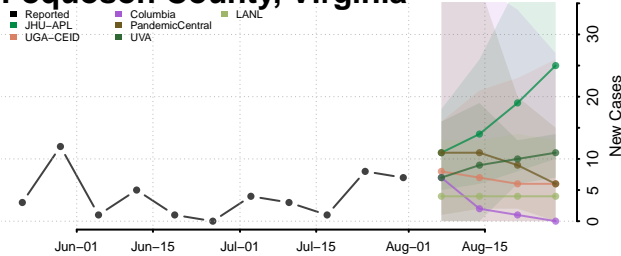

Poquoson County, Virginia