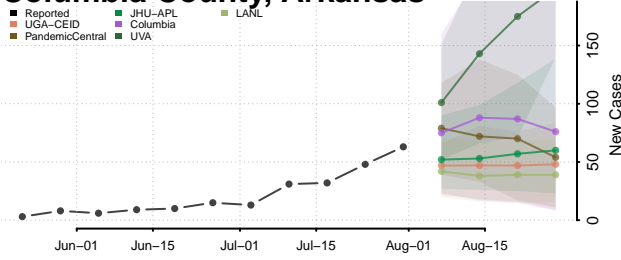

Columbia County, Arkansas