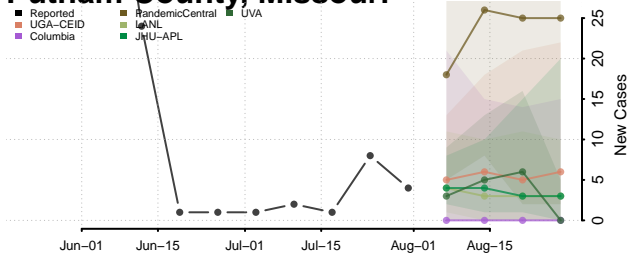

### Putnam County, Missouri