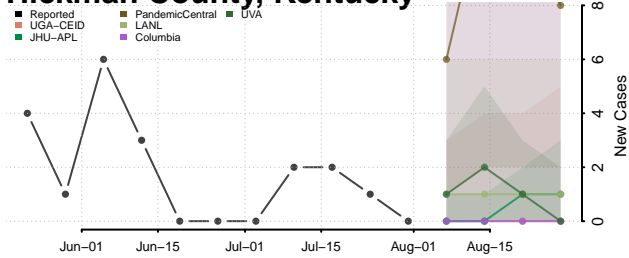

Hickman County, Kentucky