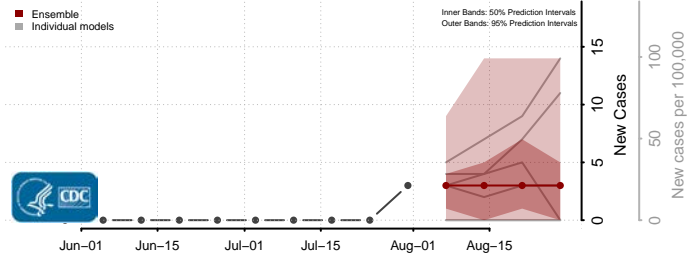

Pennington County, Minnesota