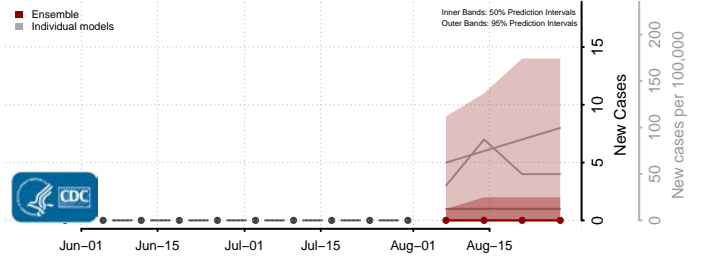

Keith County, Nebraska