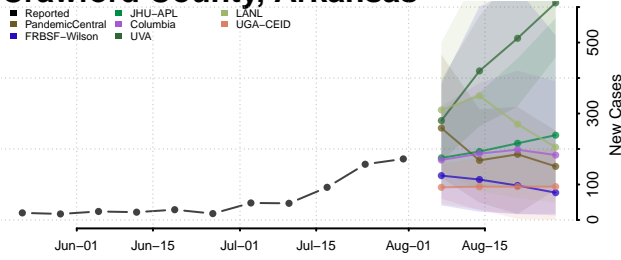

Crawford County, Arkansas