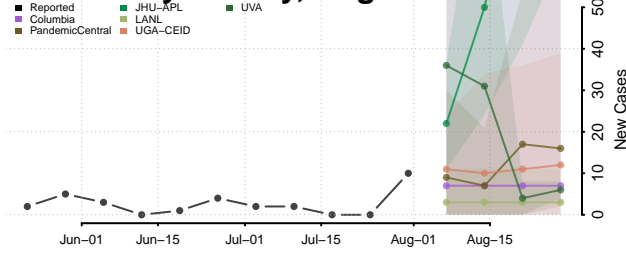

Fairfax City County, Virginia