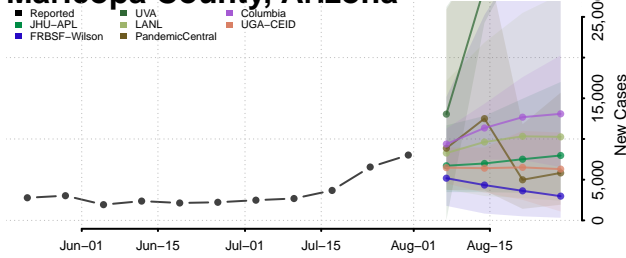

Maricopa County, Arizona