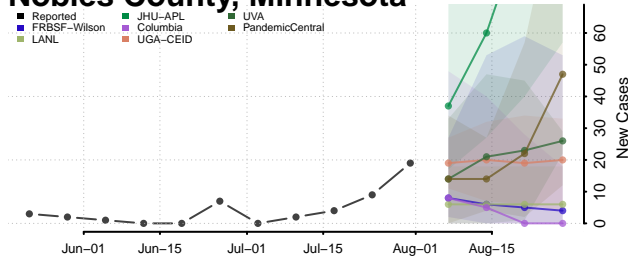

Nobles County, Minnesota