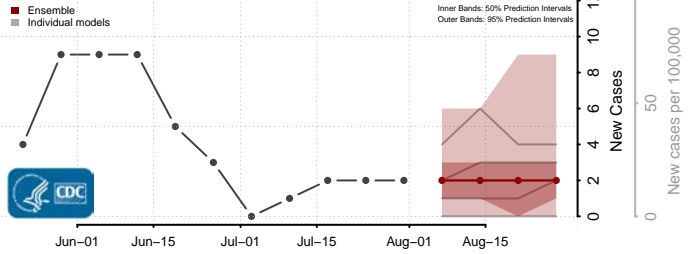

Summers County, West Virginia