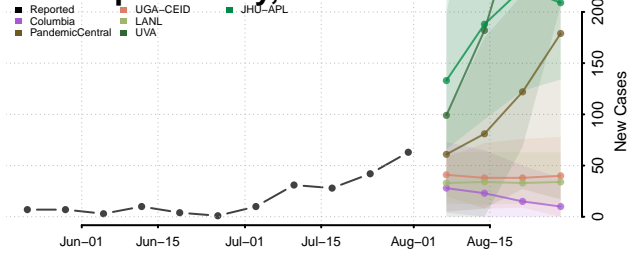

Randolph County, Illinois