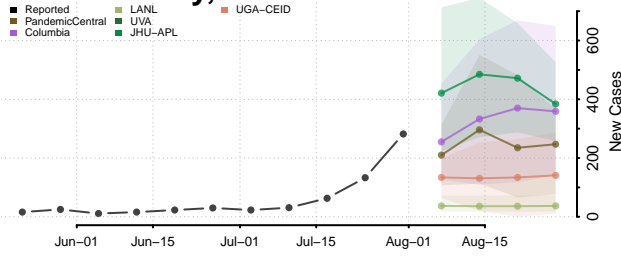

Creek County, Oklahoma