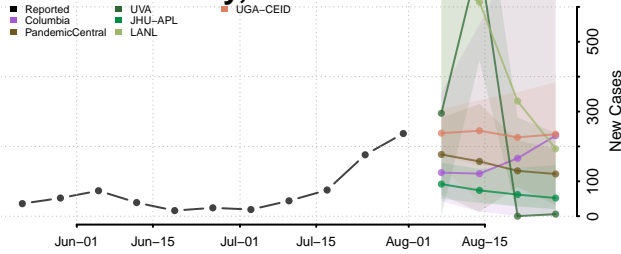

St. Clair County, Alabama