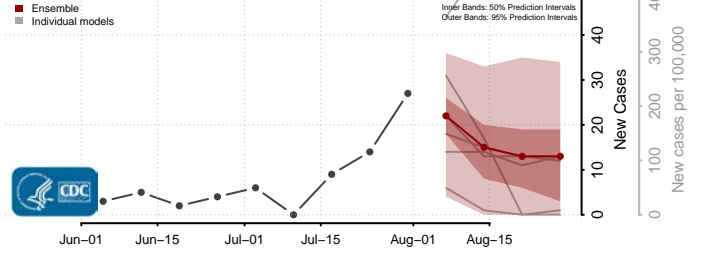

Madison County, Missouri