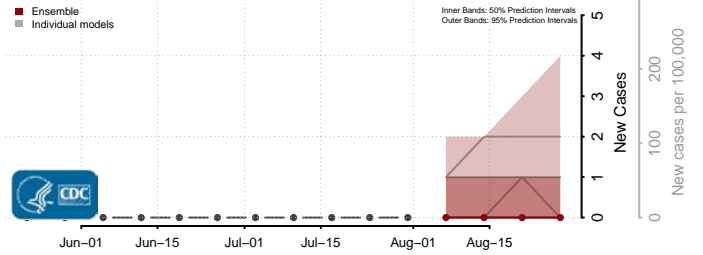

### Garden County, Nebraska