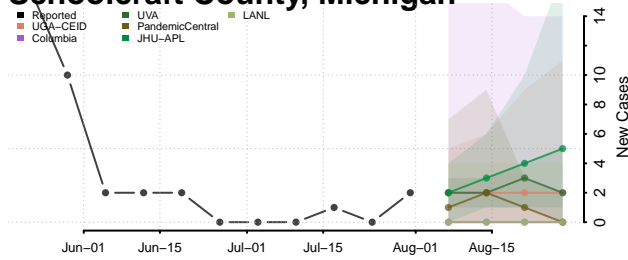

Schoolcraft County, Michigan