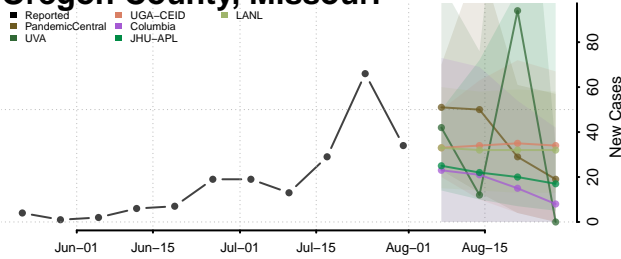

Oregon County, Missouri