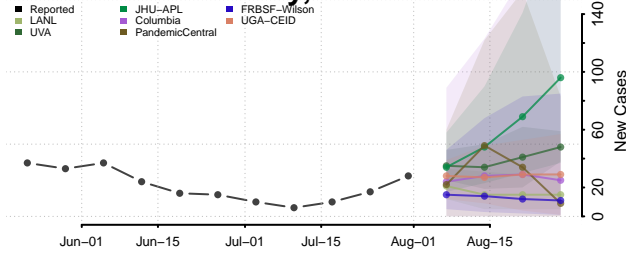

Tuscarawas County, Ohio