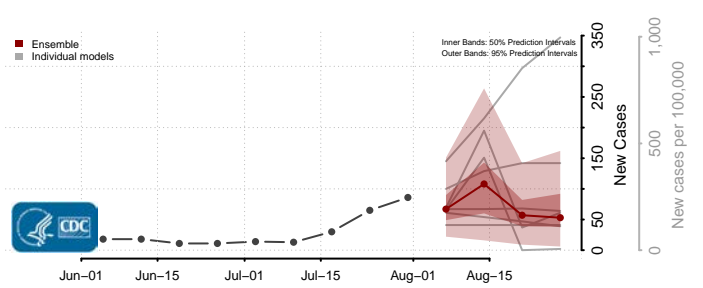

Scotland County, North Carolina