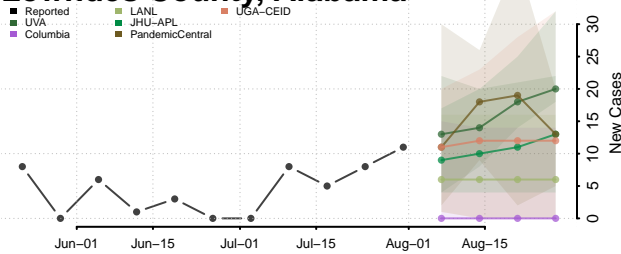

Lowndes County, Alabama