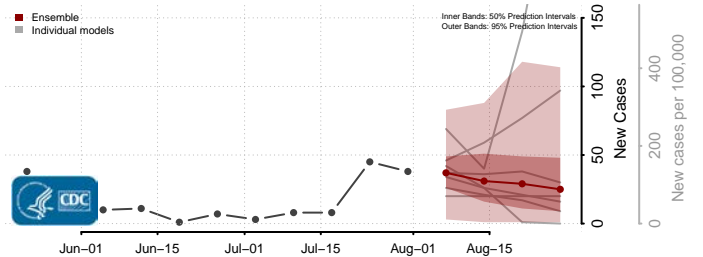

Tate County, Mississippi