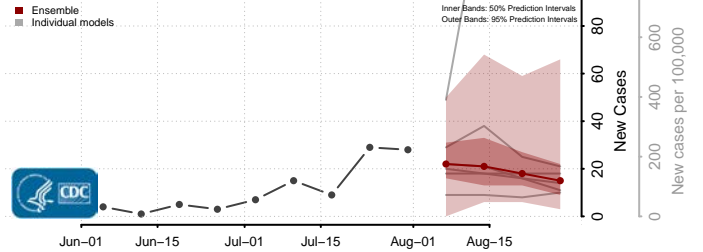

DeKalb County, Missouri