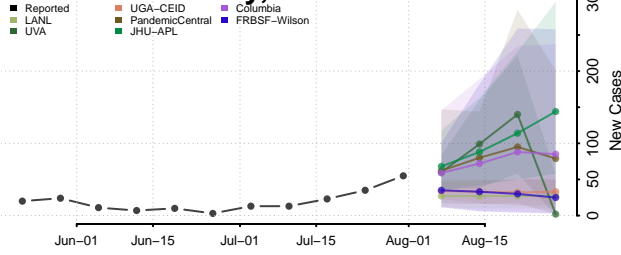

Dearborn County, Indiana