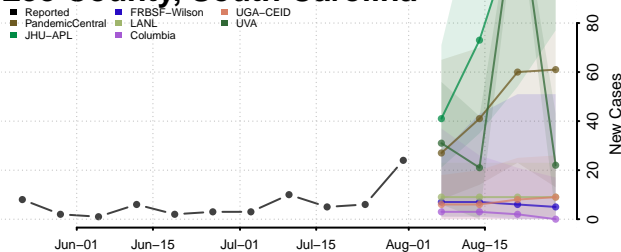

Lee County, South Carolina