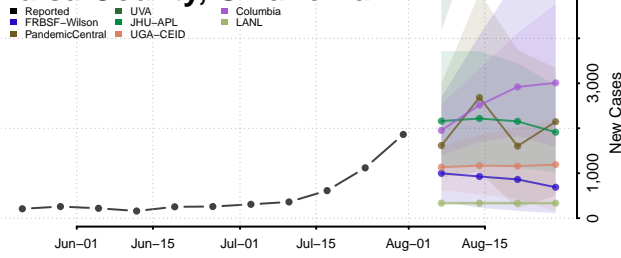

Tulsa County, Oklahoma