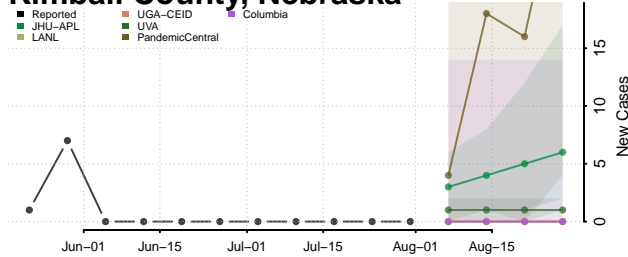

Kimball County, Nebraska