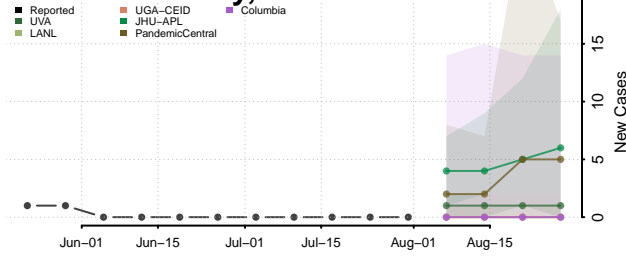

Fillmore County, Nebraska