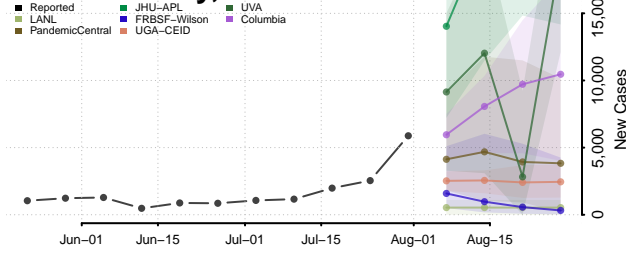

Bexar County, Texas