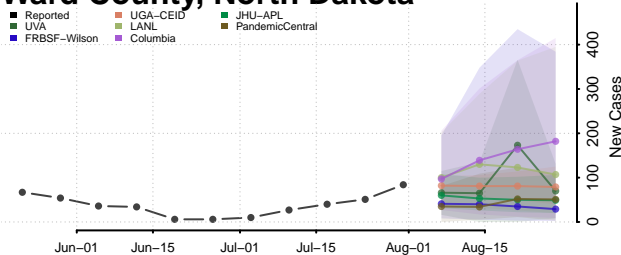

Ward County, North Dakota