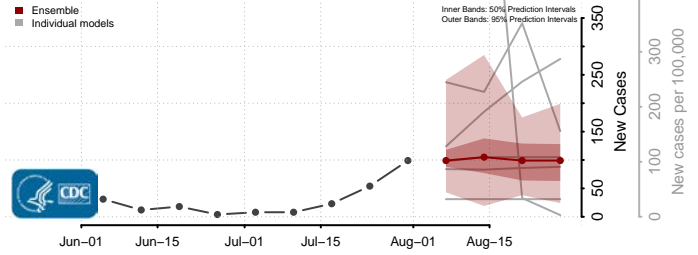

Fairbanks North Star County, Alaska