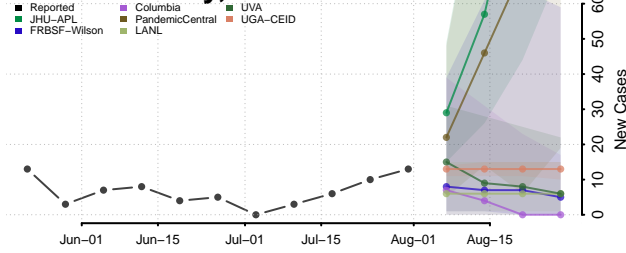

Pierce County, Wisconsin