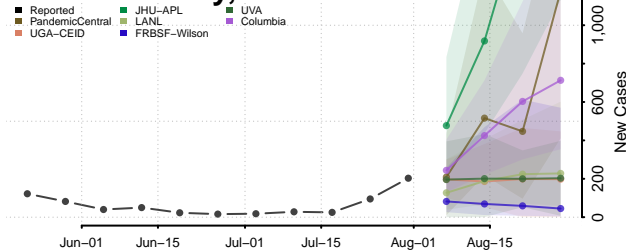

Racine County, Wisconsin