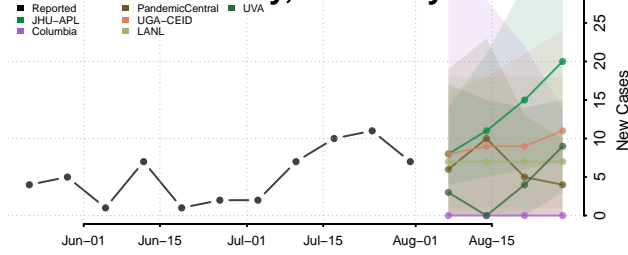

Crittenden County, Kentucky