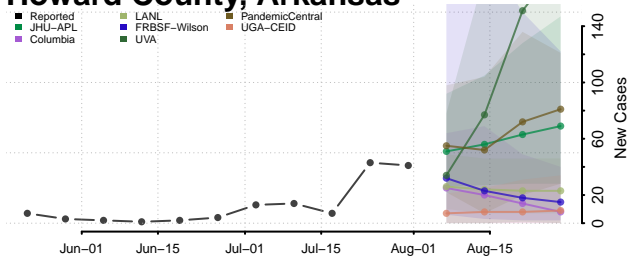

Howard County, Arkansas