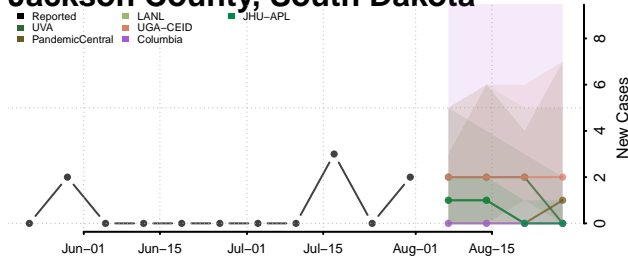

Jackson County, South Dakota