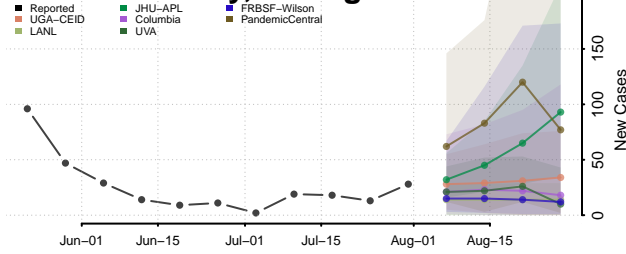

Midland County, Michigan