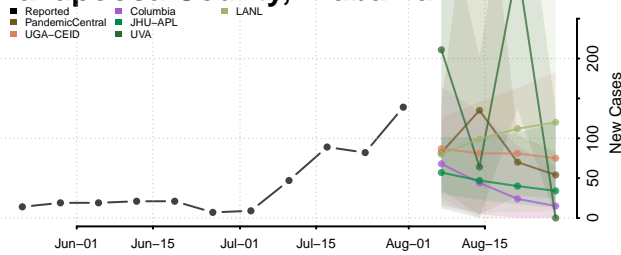

Tallapoosa County, Alabama