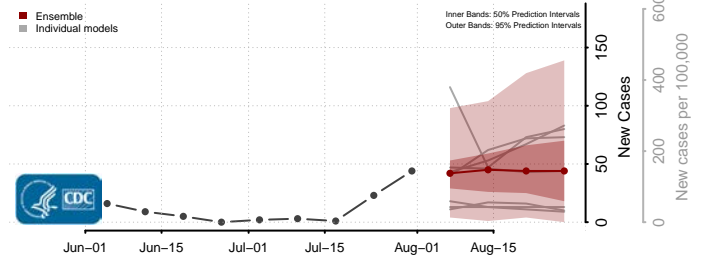

Marshall County, West Virginia