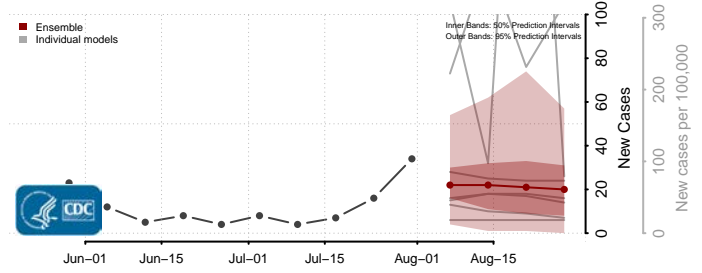

McCurtain County, Oklahoma