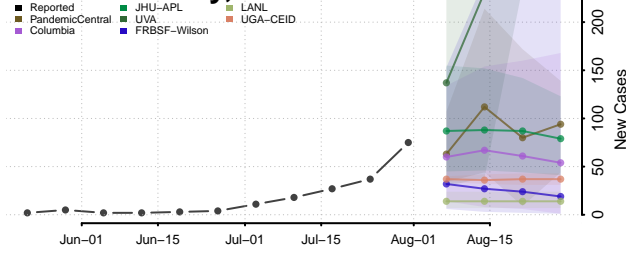

### Garvin County, Oklahoma