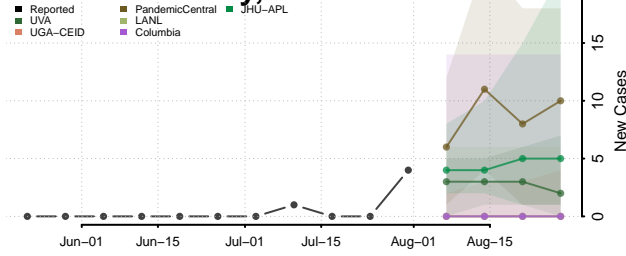

Edwards County, Kansas