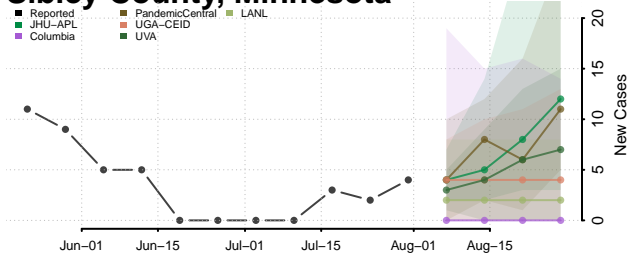

Sibley County, Minnesota