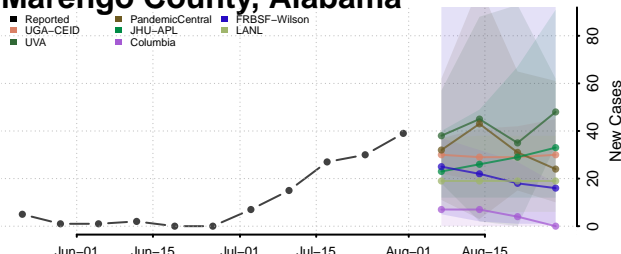

Marengo County, Alabama