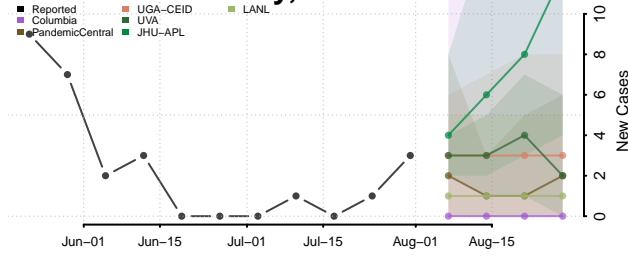

Clearwater County, Minnesota