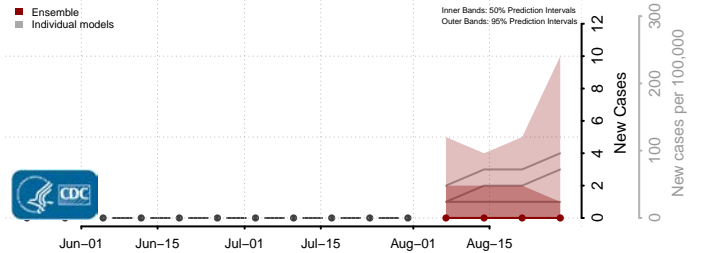

Valley County, Nebraska