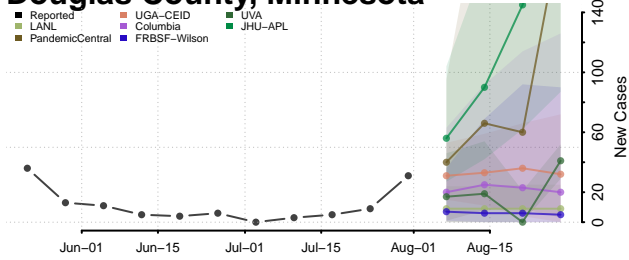

Douglas County, Minnesota