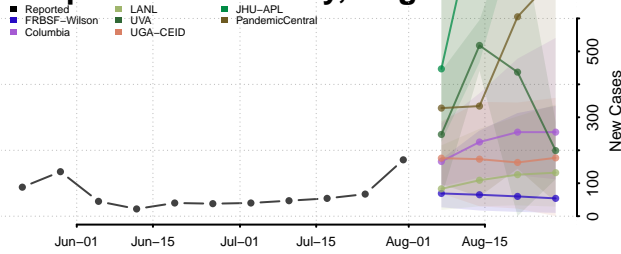

Newport News County, Virginia