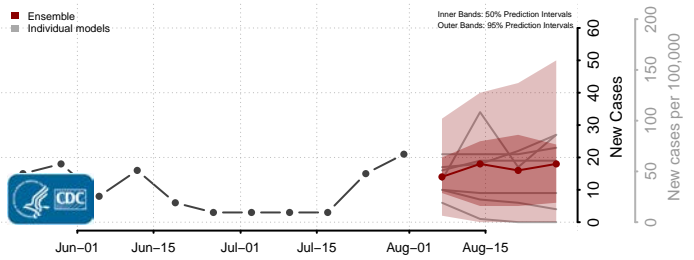

### Morton County, North Dakota