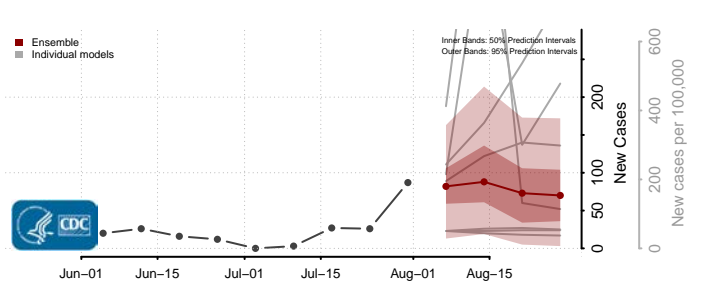

Stokes County, North Carolina