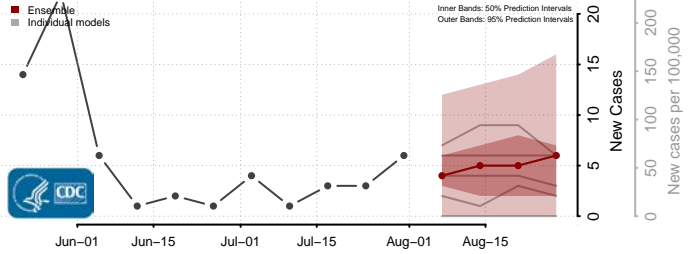

Ritchie County, West Virginia