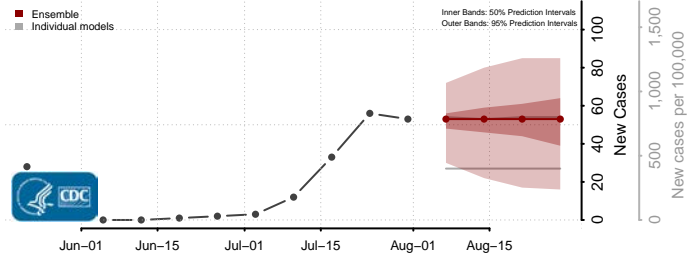

### Copper River County, Alaska