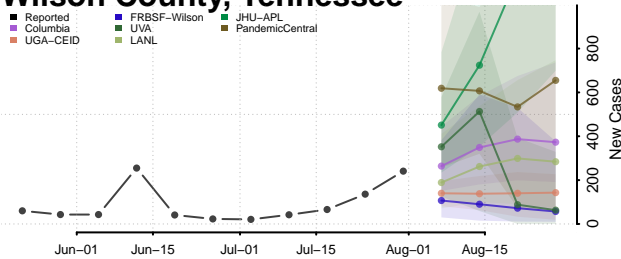

Wilson County, Tennessee