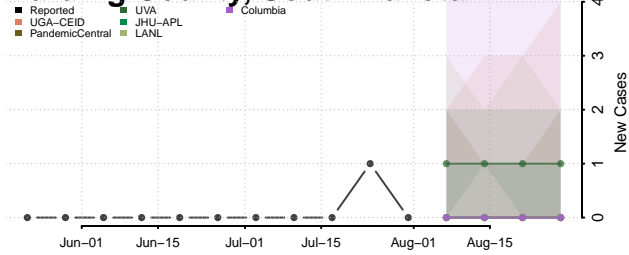

Harding County, South Dakota