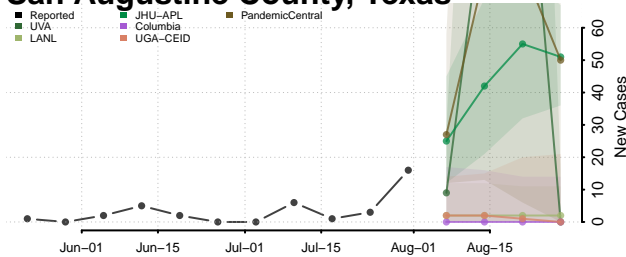

San Augustine County, Texas