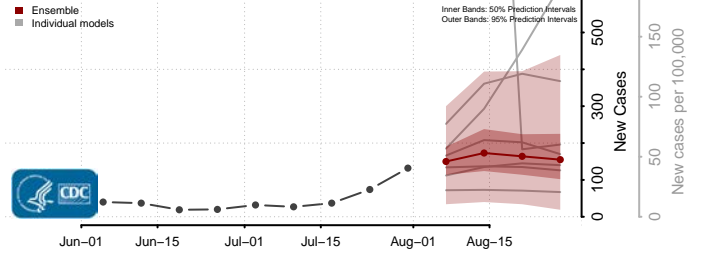

Howard County, Maryland