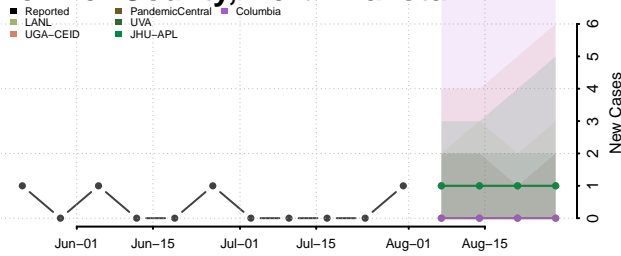

Towner County, North Dakota