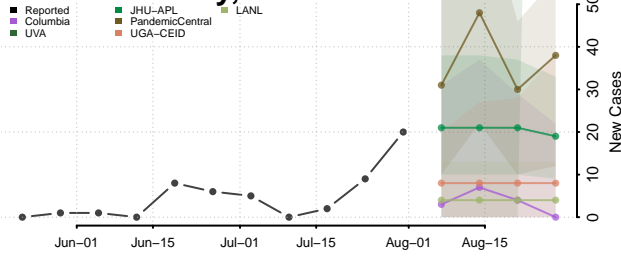

Nowata County, Oklahoma