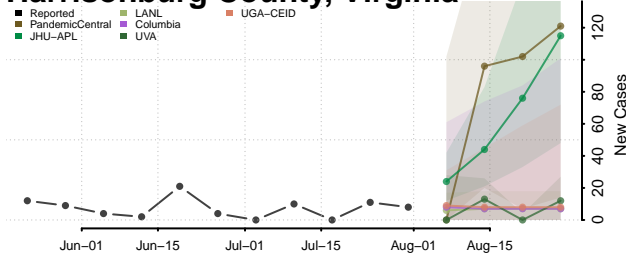

Harrisonburg County, Virginia