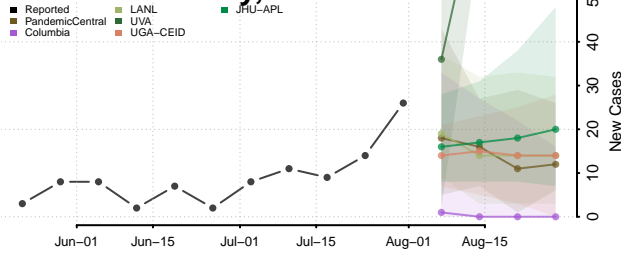

Conecuh County, Alabama