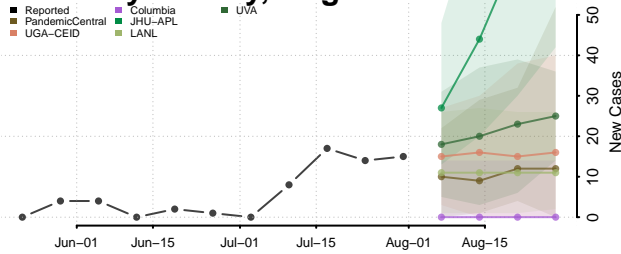

Nottoway County, Virginia