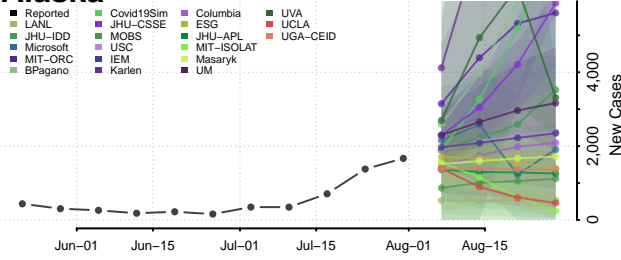

Washington County, Alabama

Wilcox County, Alabama

Winston County, Alabama

Alaska

Aleutians East County, Alaska

Aleutians West County, Alaska