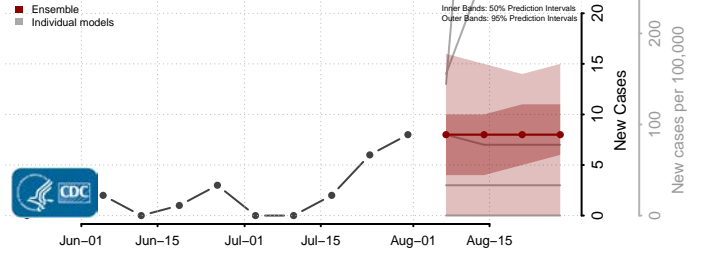

### Forest County, Wisconsin