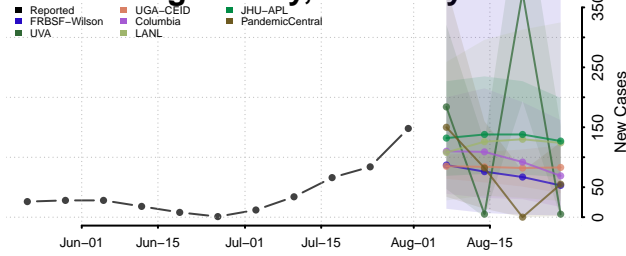

Muhlenberg County, Kentucky