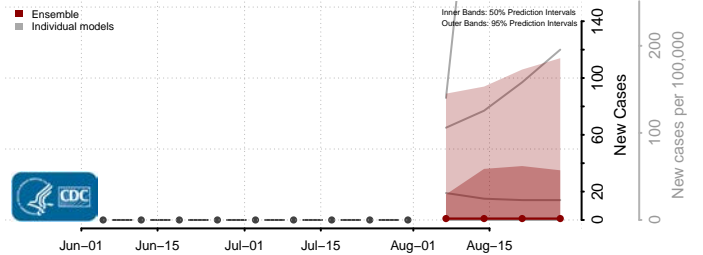

Hall County, Nebraska