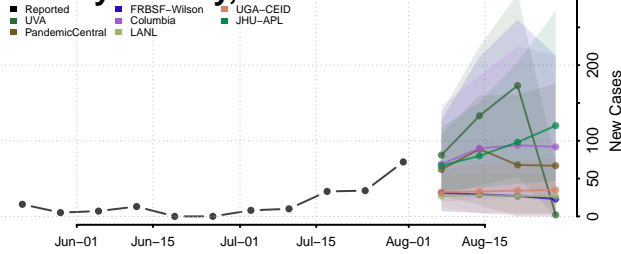

Cowley County, Kansas