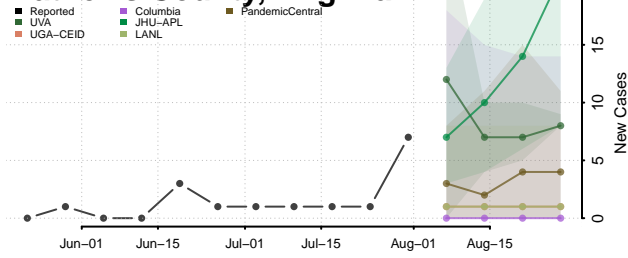

Mathews County, Virginia