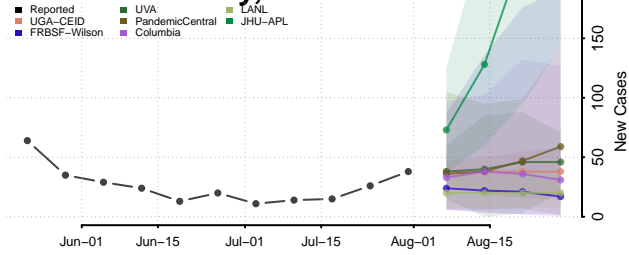

St. Croix County, Wisconsin