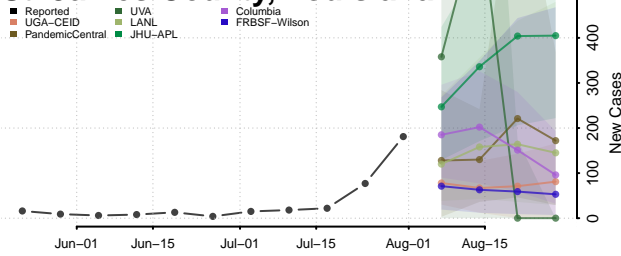

St. James County, Louisiana