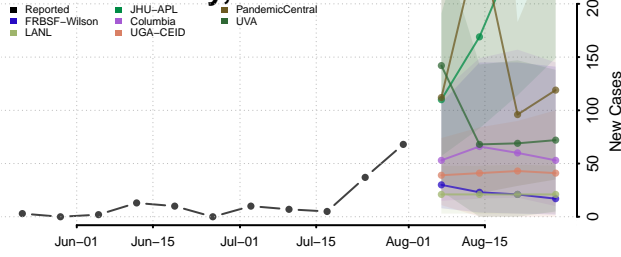

Marion County, South Carolina