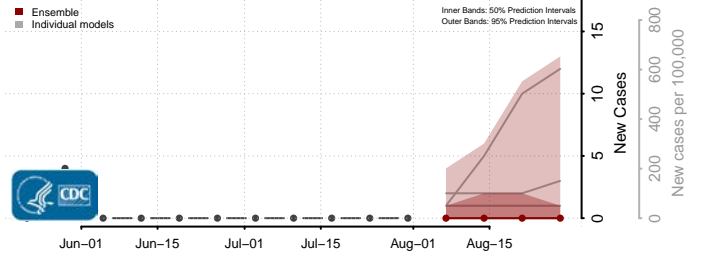

Gosper County, Nebraska