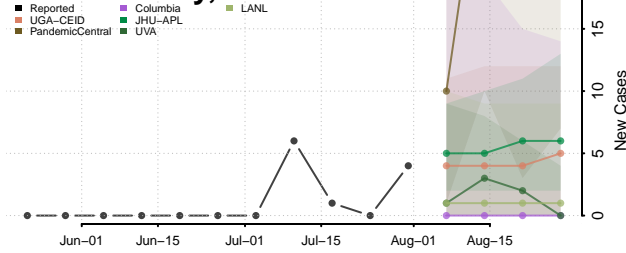

Greer County, Oklahoma