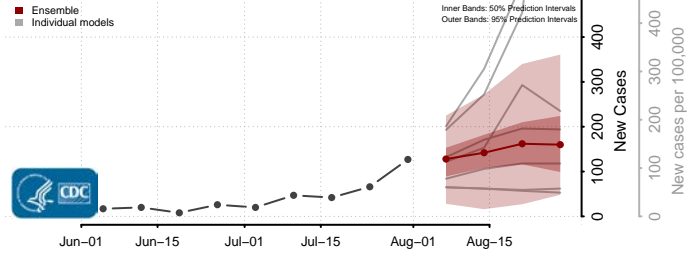

Hanover County, Virginia