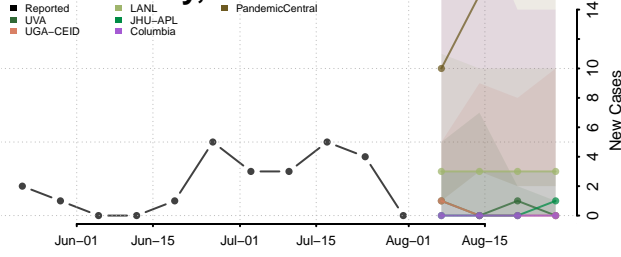

Knox County, Missouri