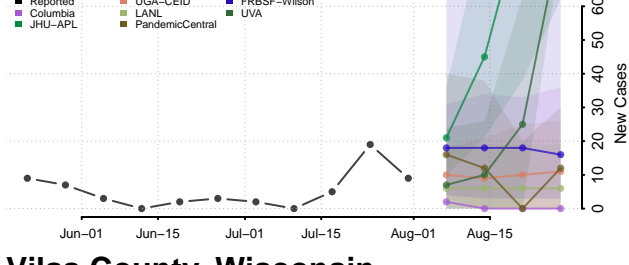

Vernon County, Wisconsin