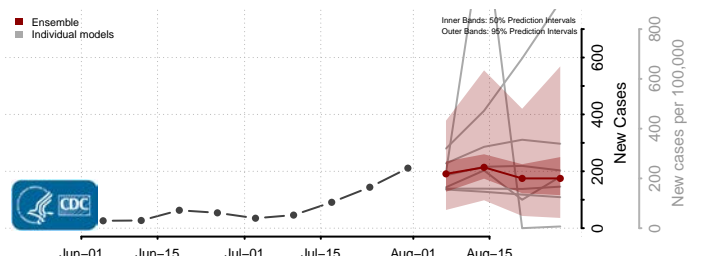

Josephine County, Oregon