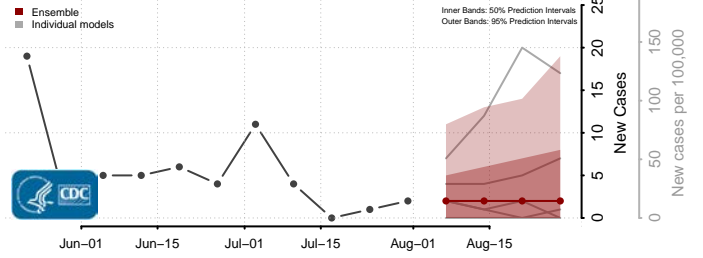

### Hardy County, West Virginia