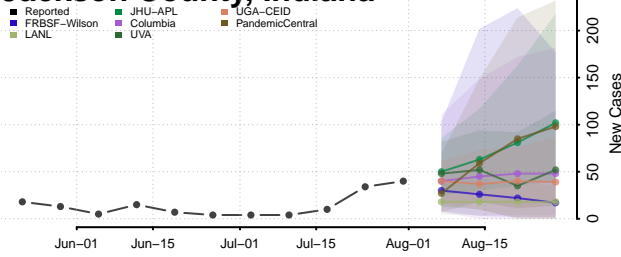

Jackson County, Indiana