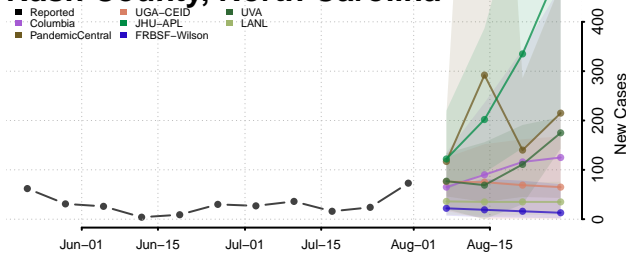

Nash County, North Carolina