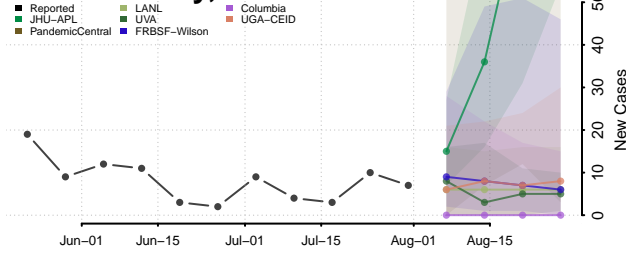

Grant County, Wisconsin