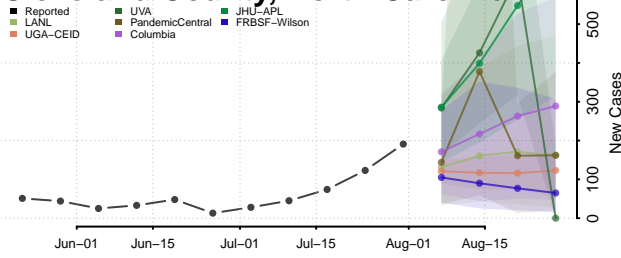

Cleveland County, North Carolina