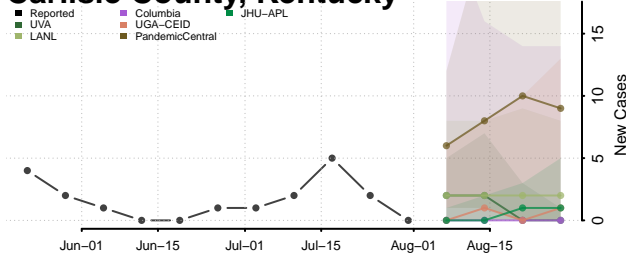

Carlisle County, Kentucky