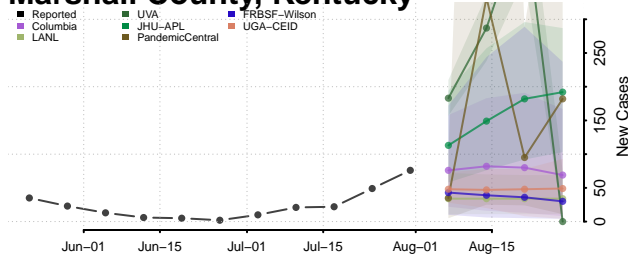

Marshall County, Kentucky