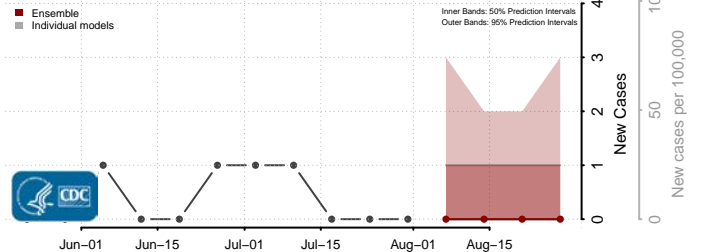

LaMoure County, North Dakota