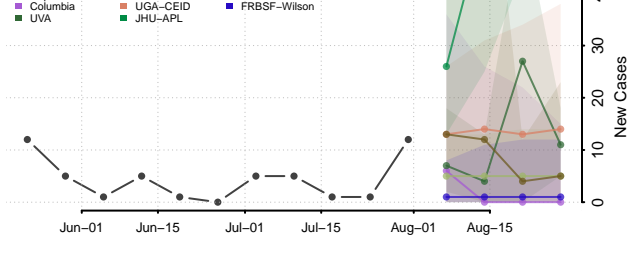

Vilas County, Wisconsin