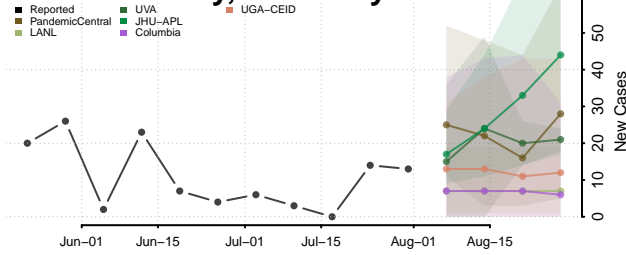

Rowan County, Kentucky