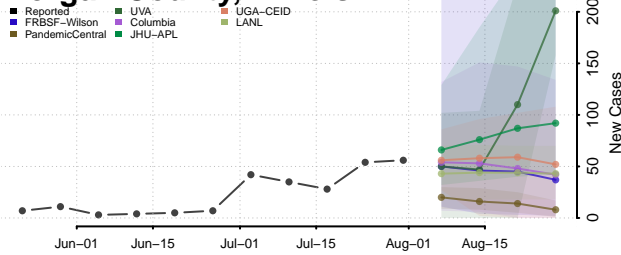

Morgan County, Illinois