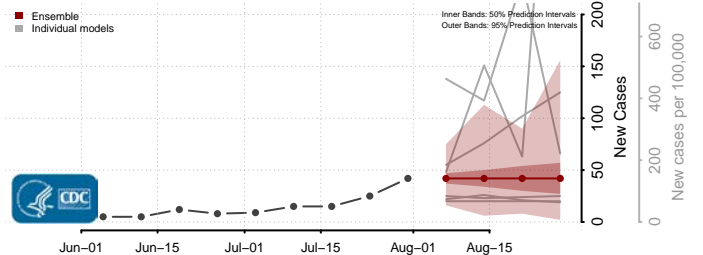

Haralson County, Georgia