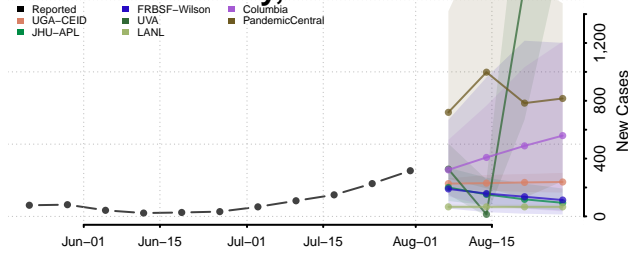

Cleveland County, Oklahoma