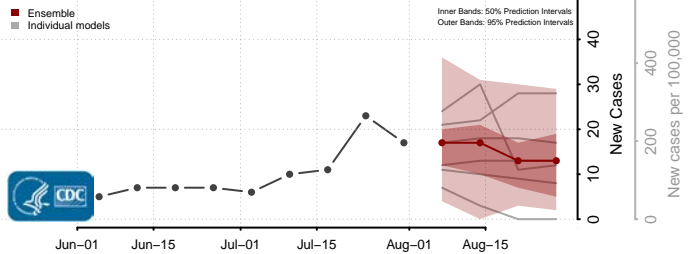

Carroll County, Missouri