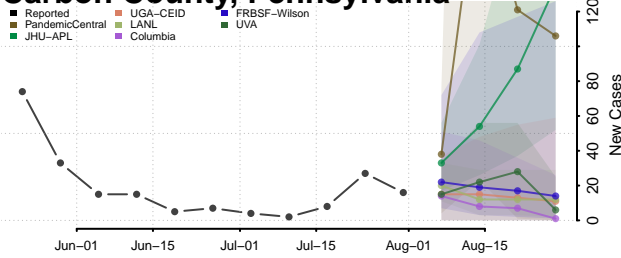

Carbon County, Pennsylvania