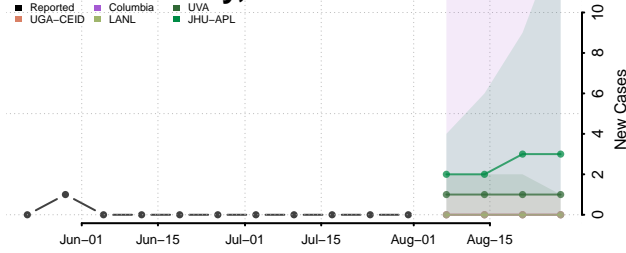

Perkins County, Nebraska