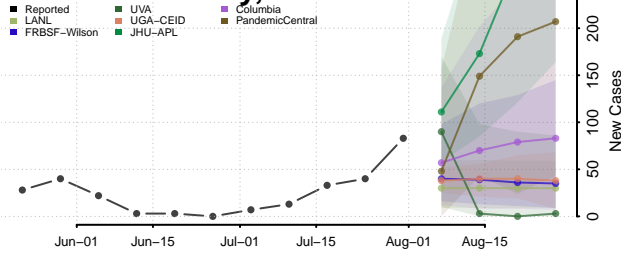

Chatham County, North Carolina