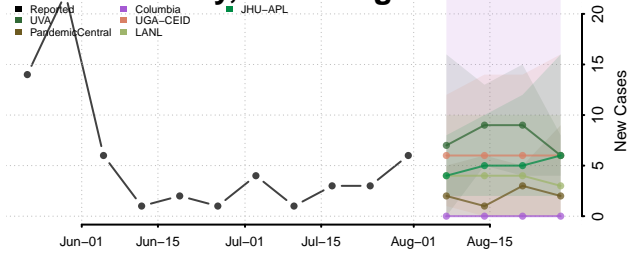

Ritchie County, West Virginia