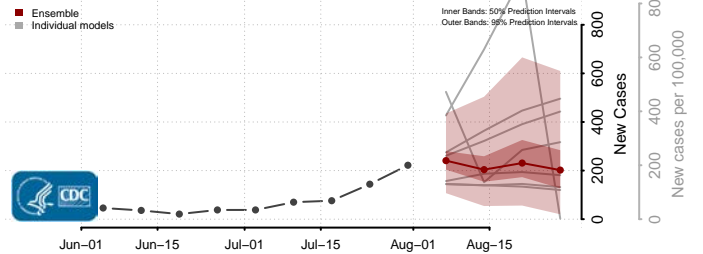

Hardin County, Kentucky