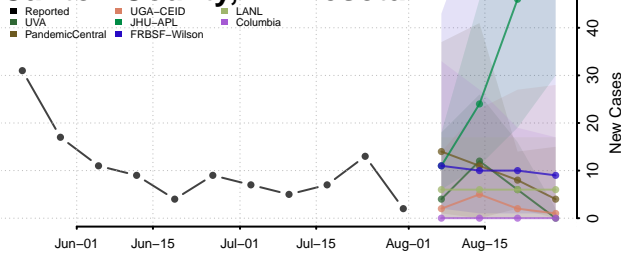

Carlton County, Minnesota