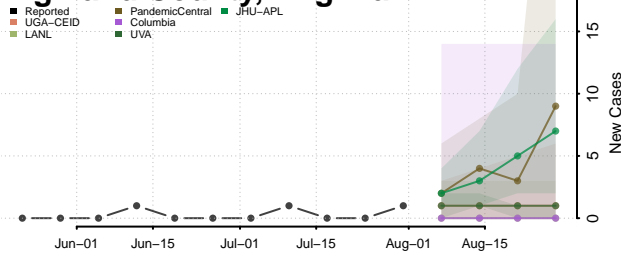

### Hopewell County, Virginia