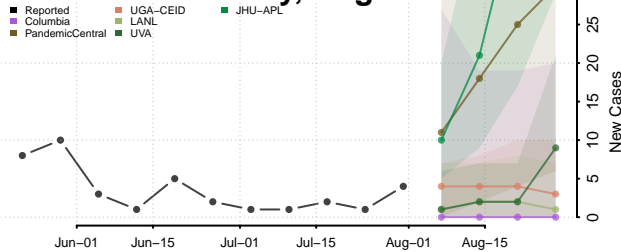

Martinsville County, Virginia