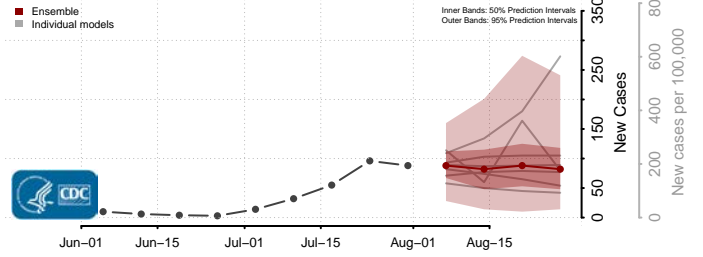

Warren County, Mississippi