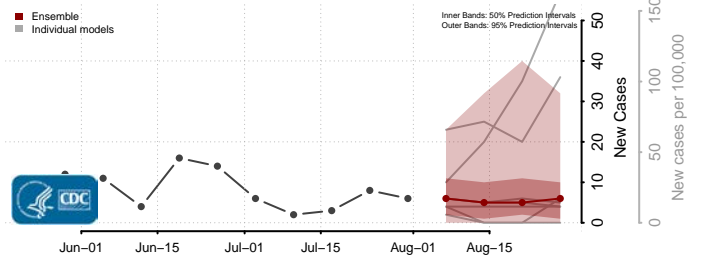

Silver Bow County, Montana