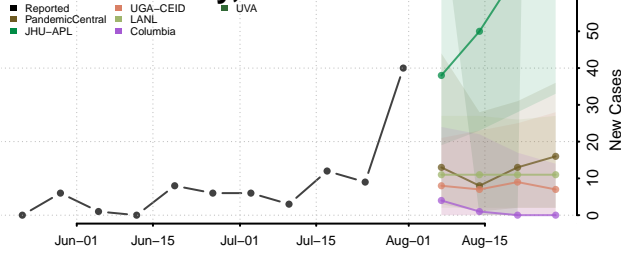

Lincoln County, Montana