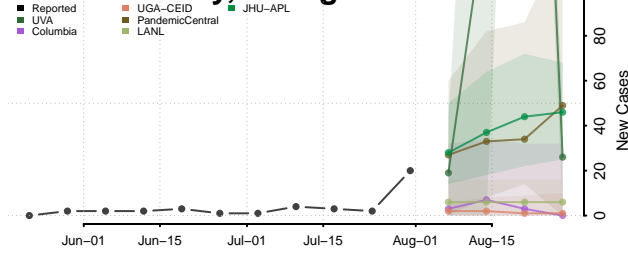

Wilcox County, Georgia