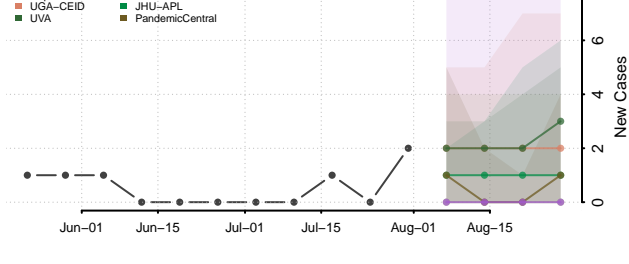

Sargent County, North Dakota