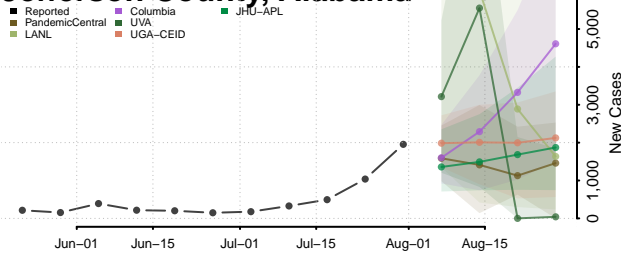

Jefferson County, Alabama