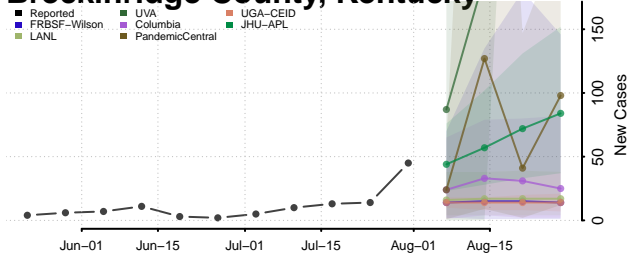

Breckinridge County, Kentucky