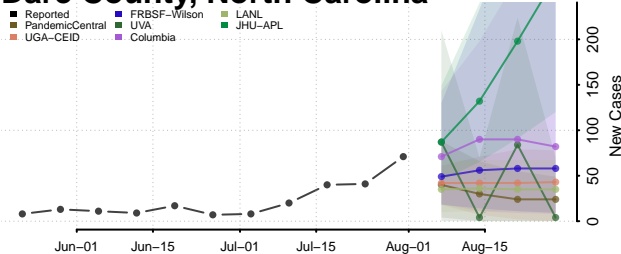

Dare County, North Carolina