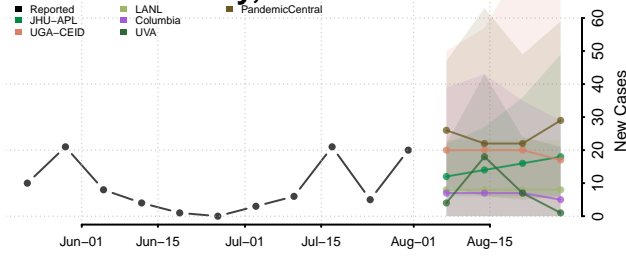

Marshall County, Kansas