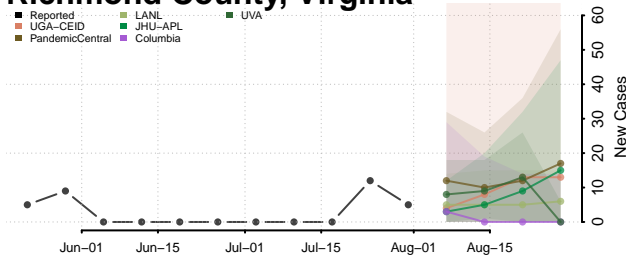

Richmond County, Virginia