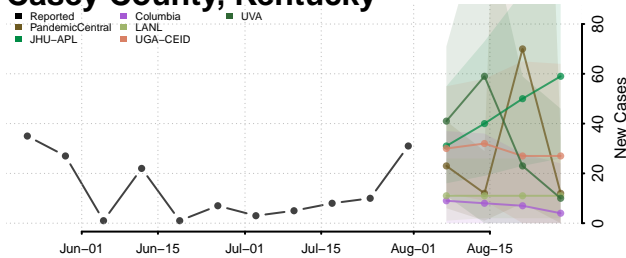

Casey County, Kentucky