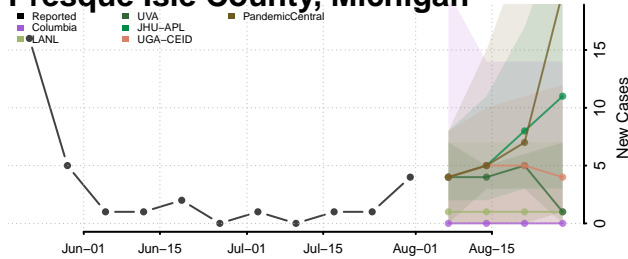

### Presque Isle County, Michigan