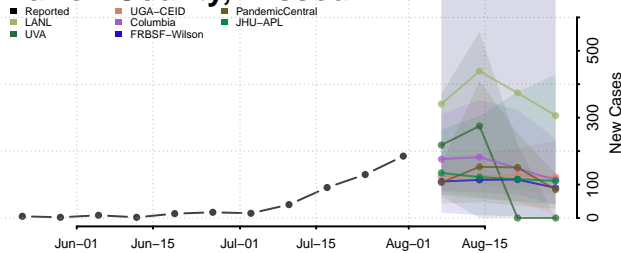

Marion County, Missouri