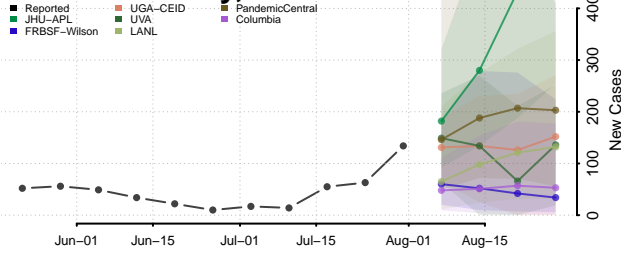

Oconee County, South Carolina