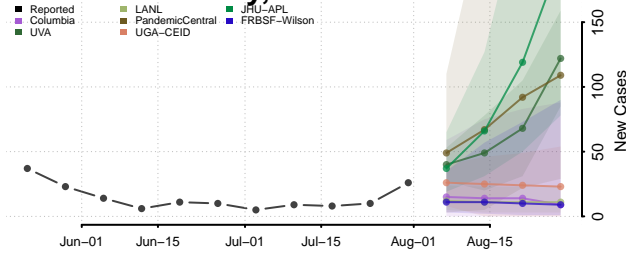

Herkimer County, New York