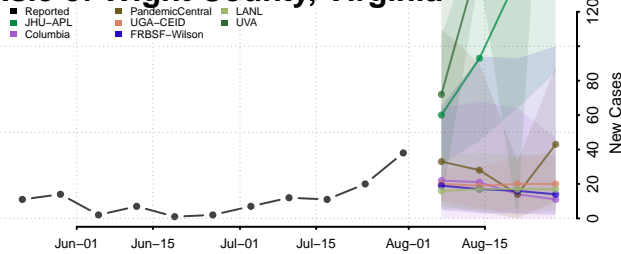

Isle of Wight County, Virginia