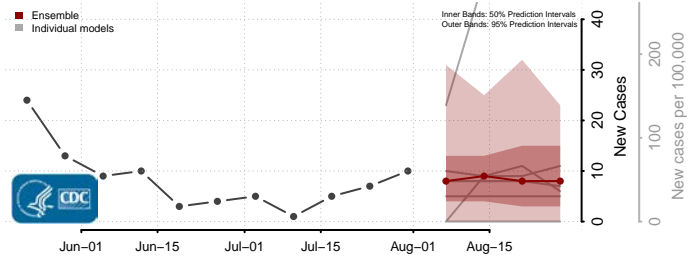

Sawyer County, Wisconsin