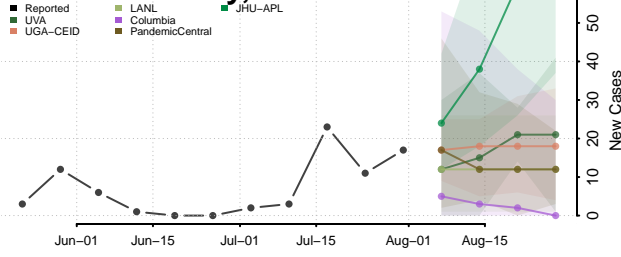

Chowan County, North Carolina