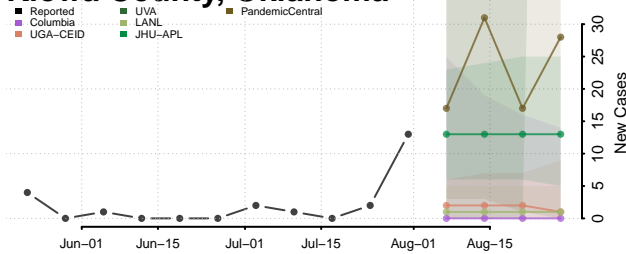

Kiowa County, Oklahoma