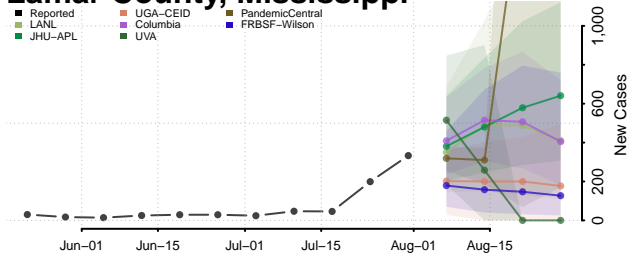

Lamar County, Mississippi