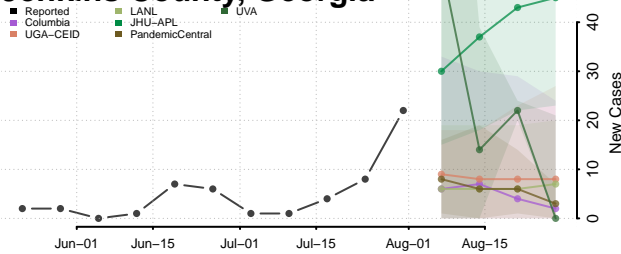

Jenkins County, Georgia