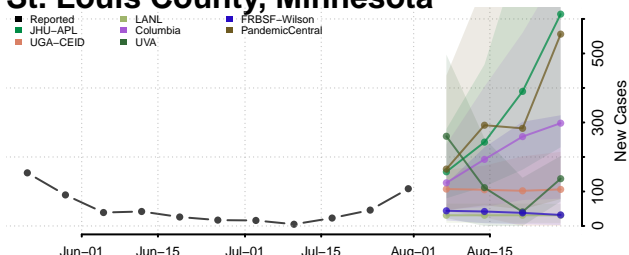

St. Louis County, Minnesota