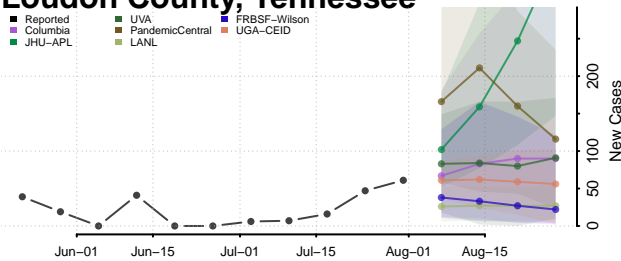

Loudon County, Tennessee