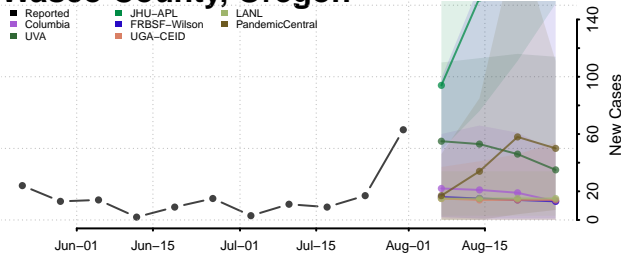

Wasco County, Oregon