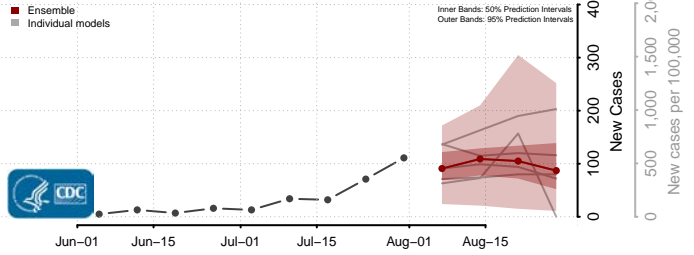

Richland County, Louisiana