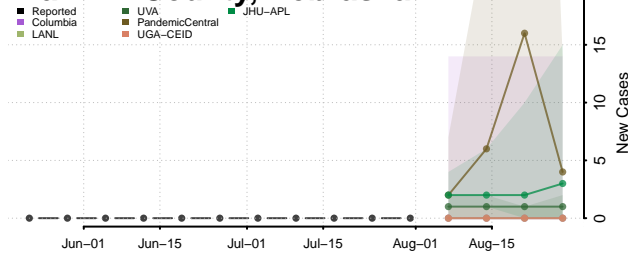

Franklin County, Nebraska