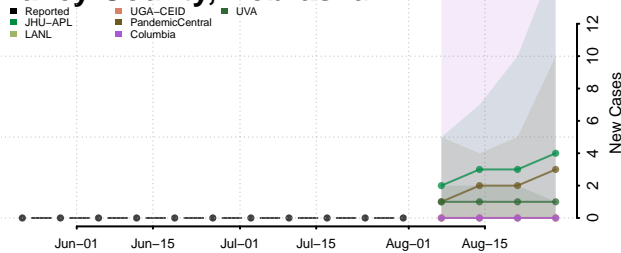

Valley County, Nebraska