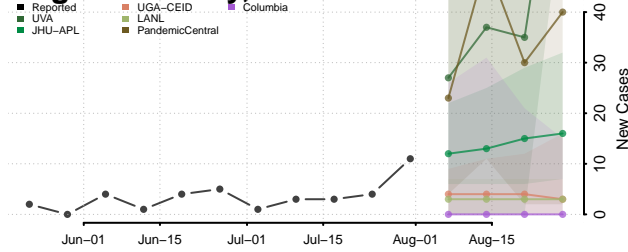

Hughes County, Oklahoma