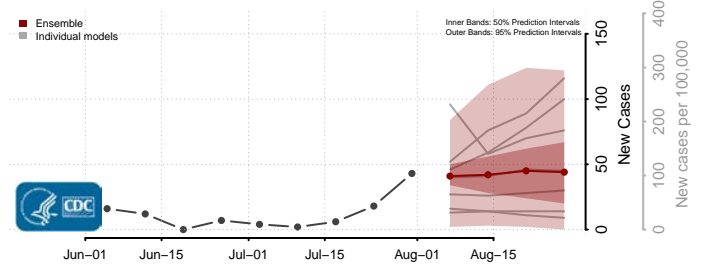

Ohio County, West Virginia