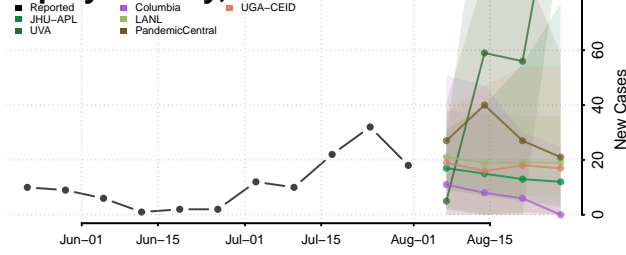

Ripley County, Missouri