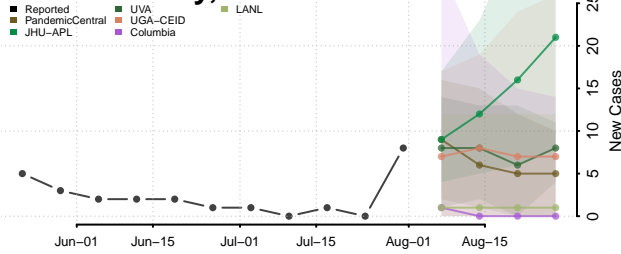

Worth County, Iowa