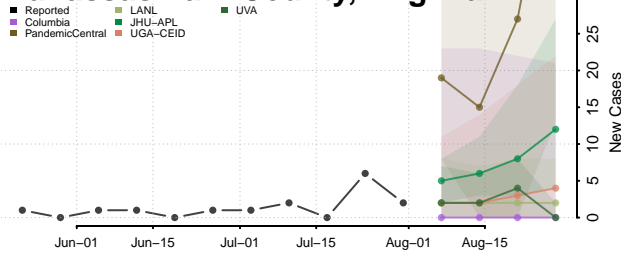

Manassas Park County, Virginia