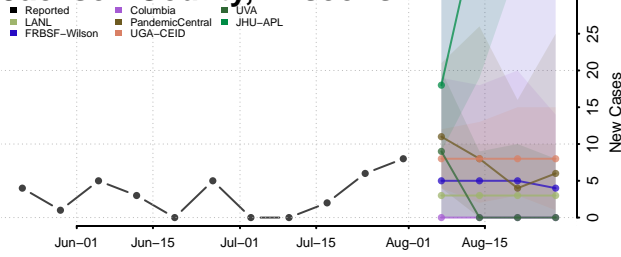

Jackson County, Wisconsin