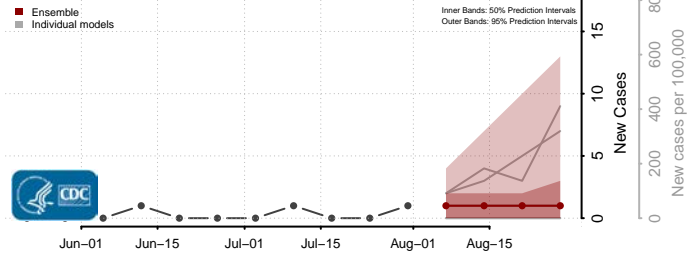

Highland County, Virginia