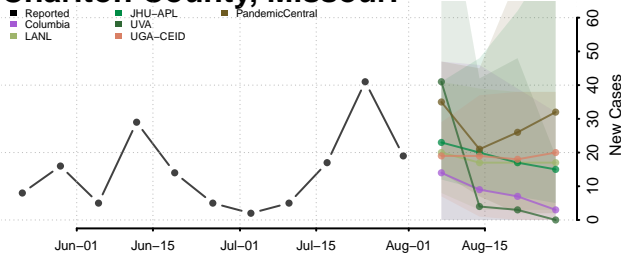

Chariton County, Missouri