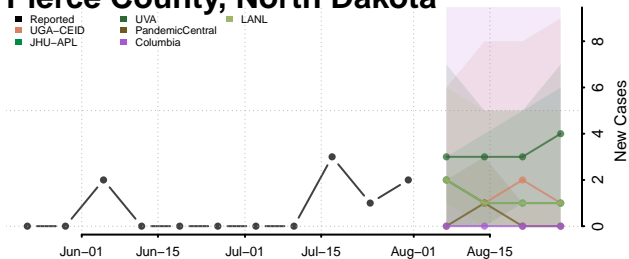

Pierce County, North Dakota