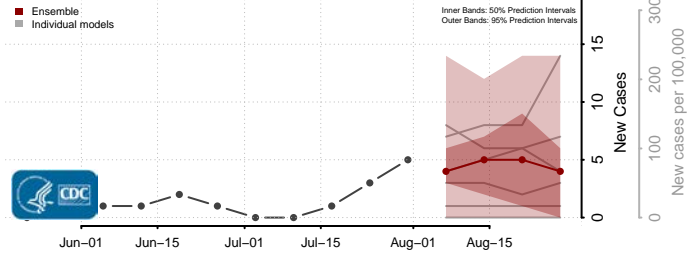

Mitchell County, Kansas