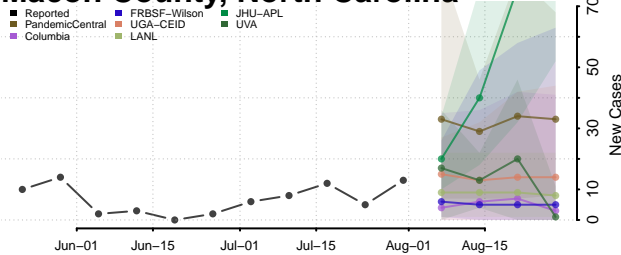

Macon County, North Carolina