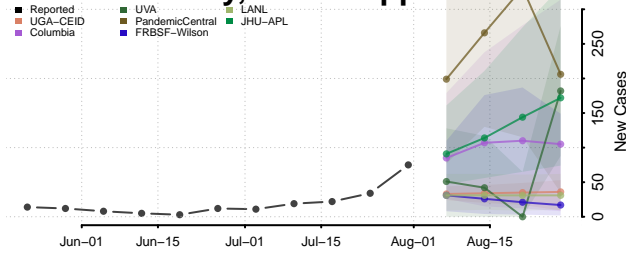

Monroe County, Mississippi