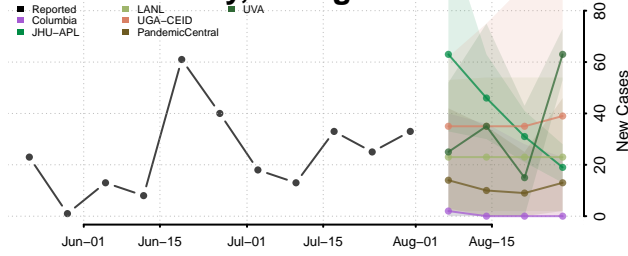

Stewart County, Georgia