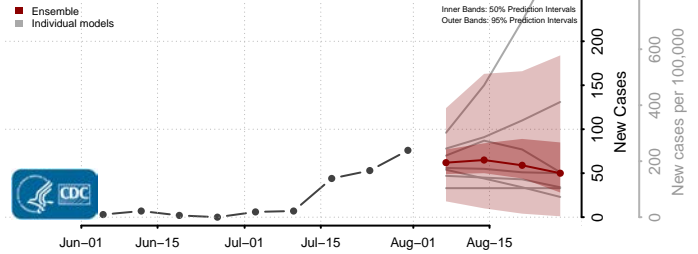

Montgomery County, Kansas