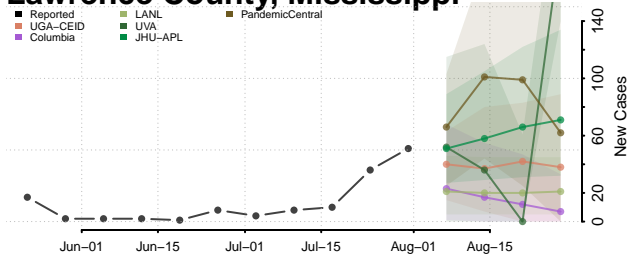

Lawrence County, Mississippi