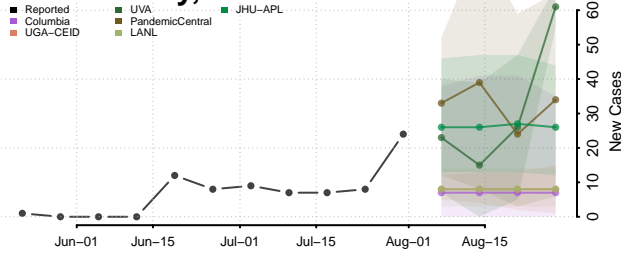

Love County, Oklahoma