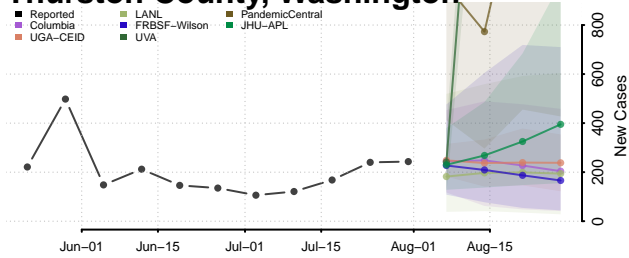

Thurston County, Washington