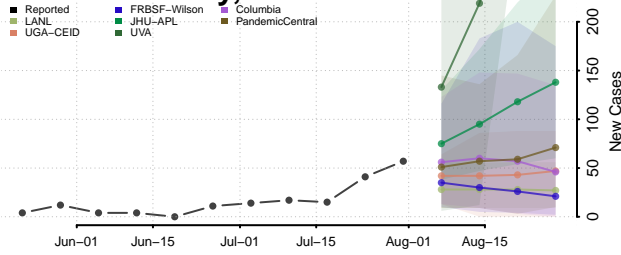

Monroe County, Illinois