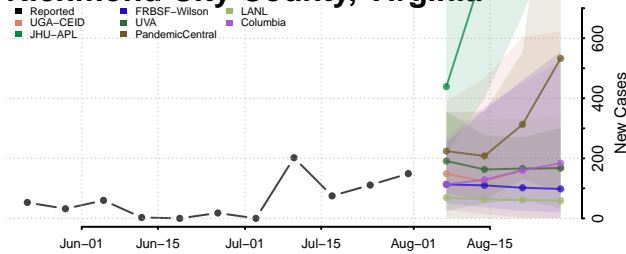

Richmond City County, Virginia