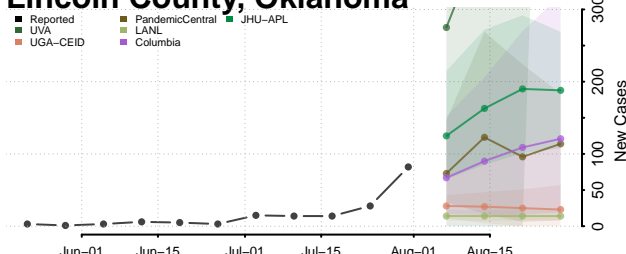

Lincoln County, Oklahoma