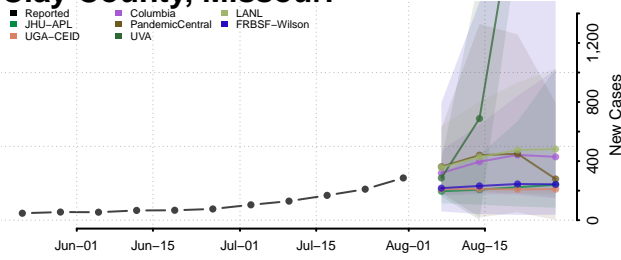

Clay County, Missouri