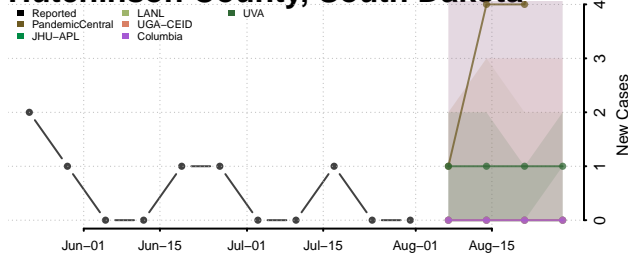

Hutchinson County, South Dakota