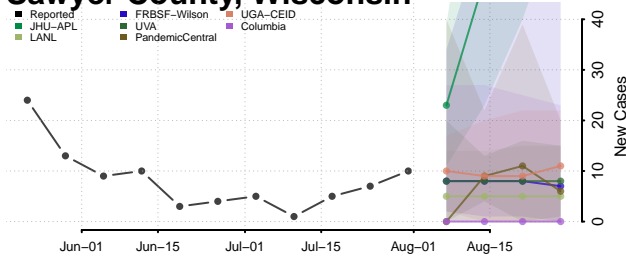

Sawyer County, Wisconsin