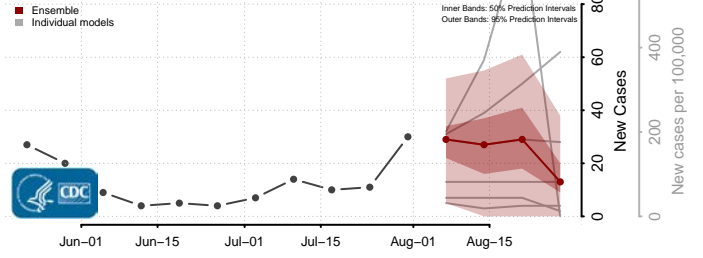

Lewis County, West Virginia