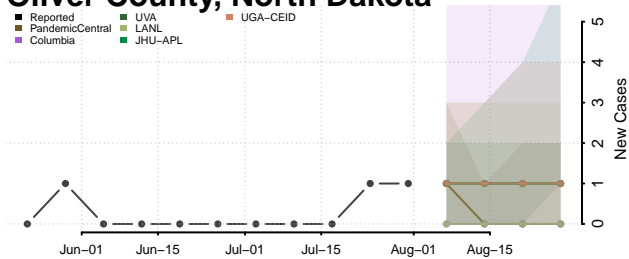

Oliver County, North Dakota