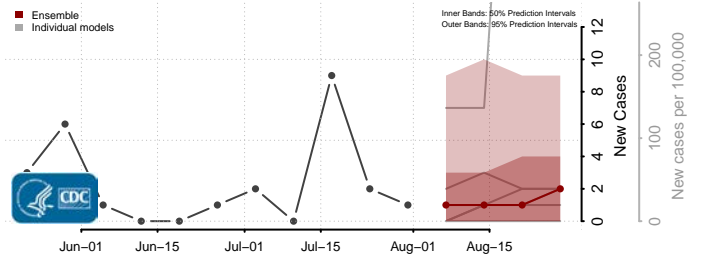

Craig County, Virginia