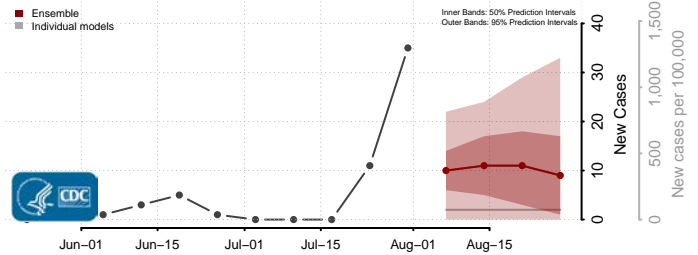

### Copper River County, Alaska