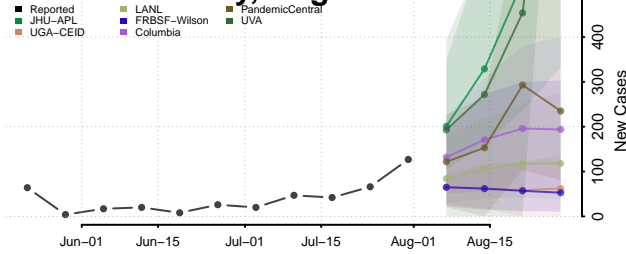

Hanover County, Virginia