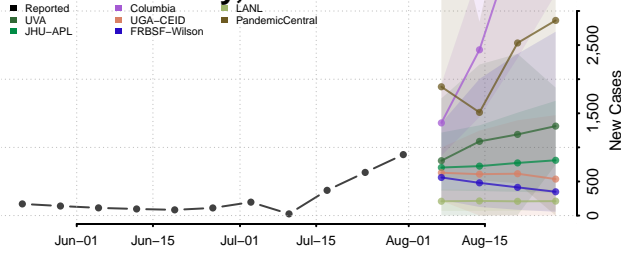

Ventura County, California