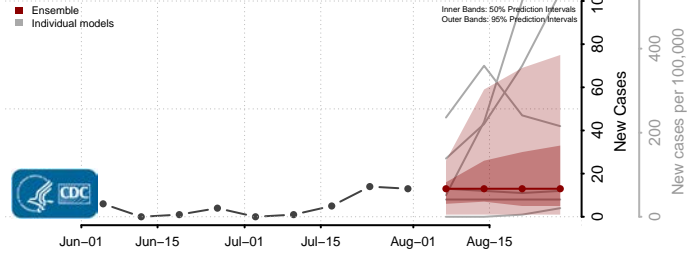

Northampton County, North Carolina