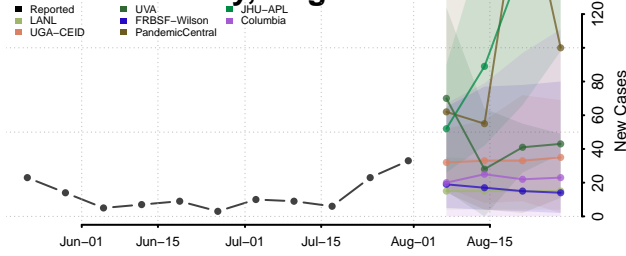

Franklin County, Virginia