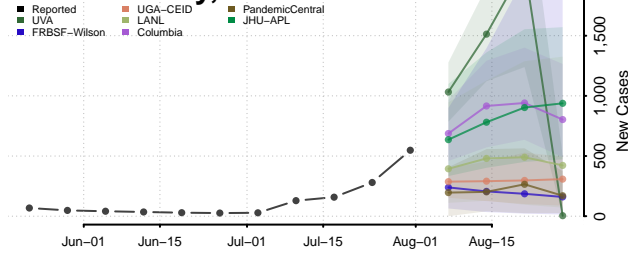

Iberia County, Louisiana