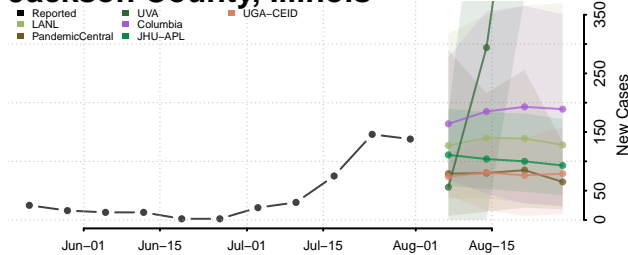

Jackson County, Illinois