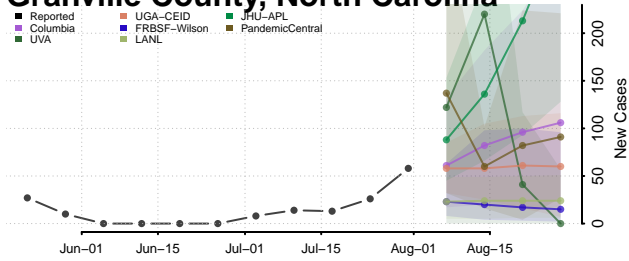

Granville County, North Carolina