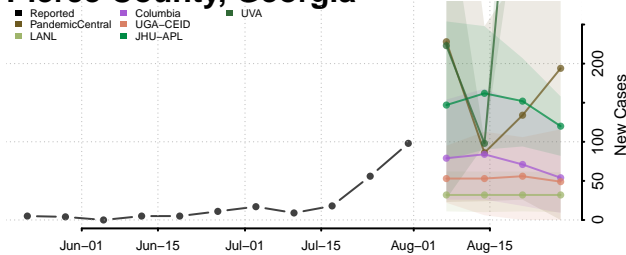

Pierce County, Georgia