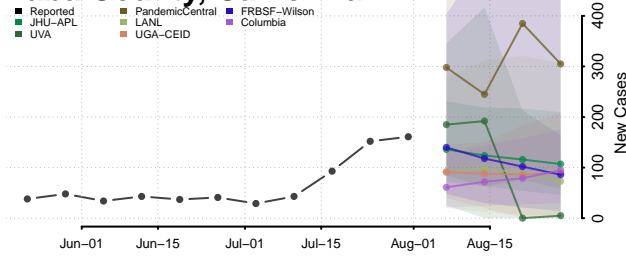

Yuba County, California