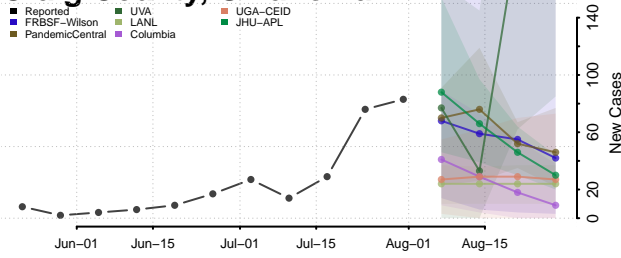

Craig County, Oklahoma