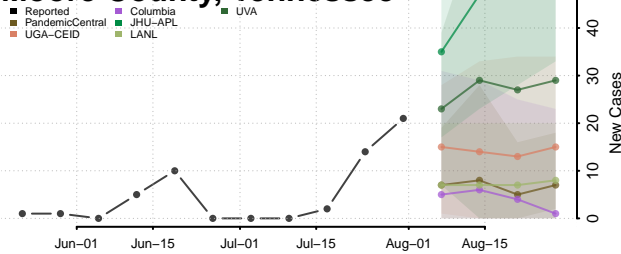

Moore County, Tennessee