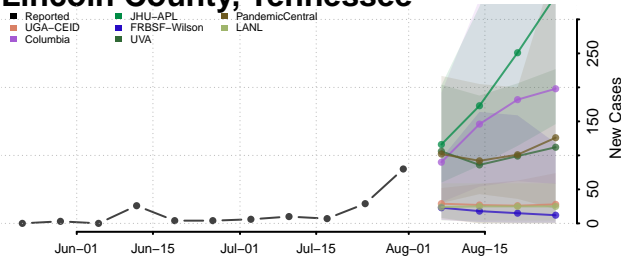

Lincoln County, Tennessee