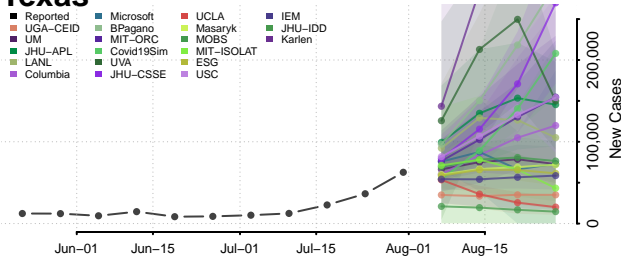

Weakley County, Tennessee

White County, Tennessee

Williamson County, Tennessee

Wilson County, Tennessee

Texas

Anderson County, Texas