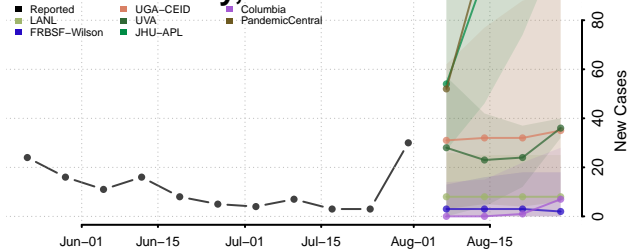

Oconto County, Wisconsin