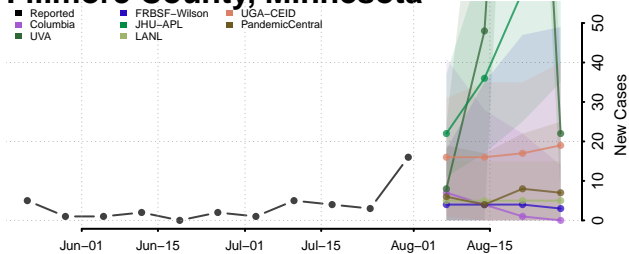

Fillmore County, Minnesota