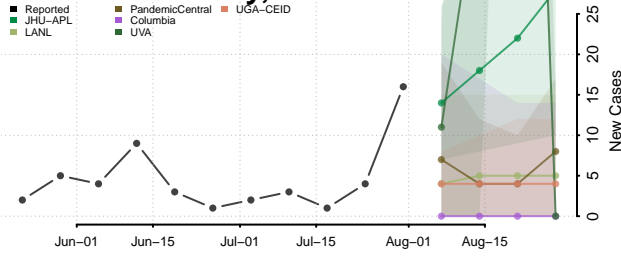

Jefferson County, Montana