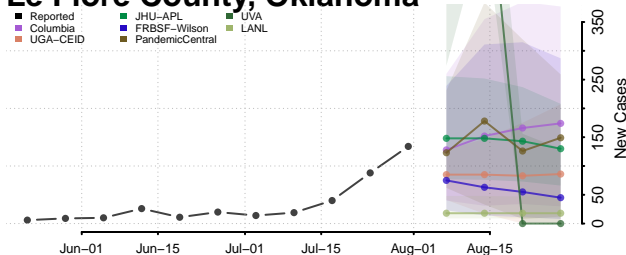

Le Flore County, Oklahoma