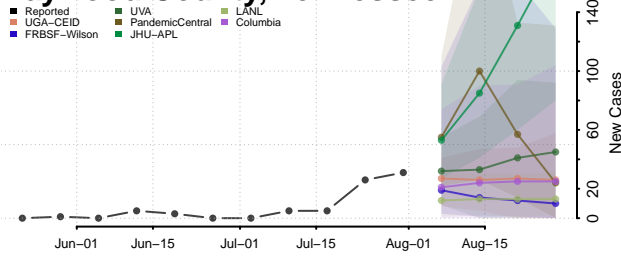

Haywood County, Tennessee