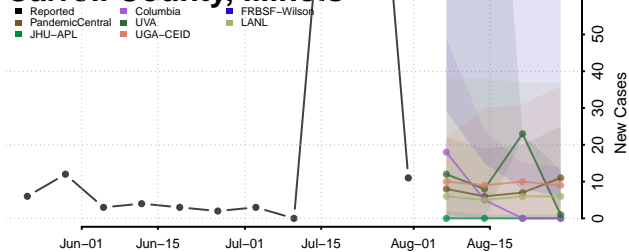

Carroll County, Illinois