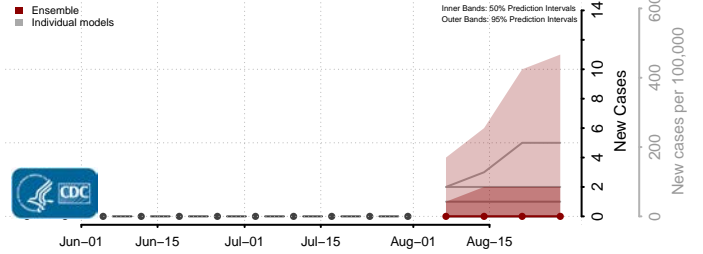

Greeley County, Nebraska