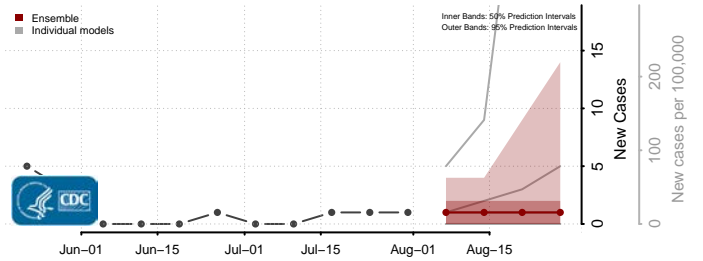

### Norman County, Minnesota