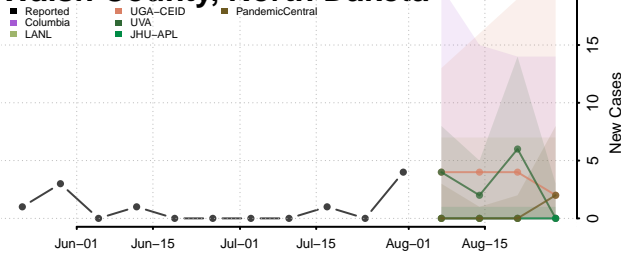

Walsh County, North Dakota