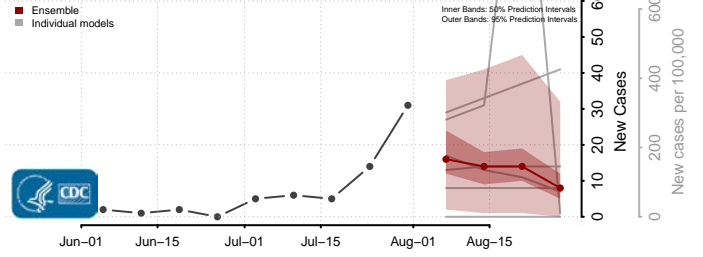

Tunica County, Mississippi