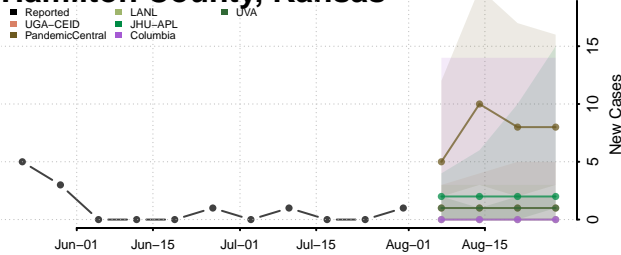

Hamilton County, Kansas