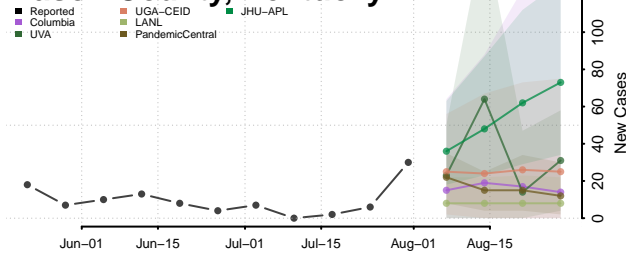

Mason County, Kentucky