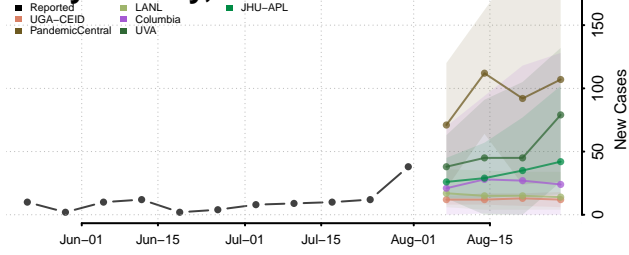

Perry County, Missouri