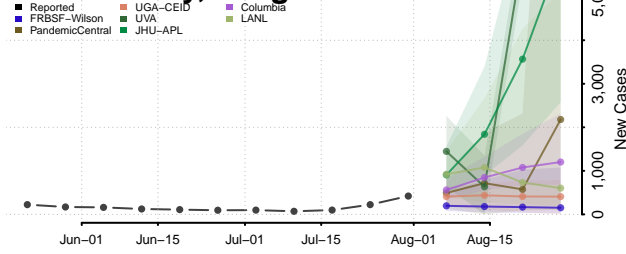

Lane County, Oregon