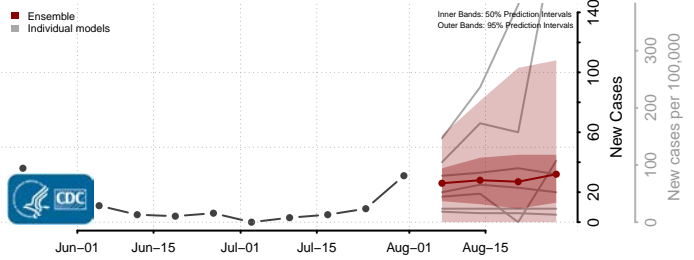

Douglas County, Minnesota