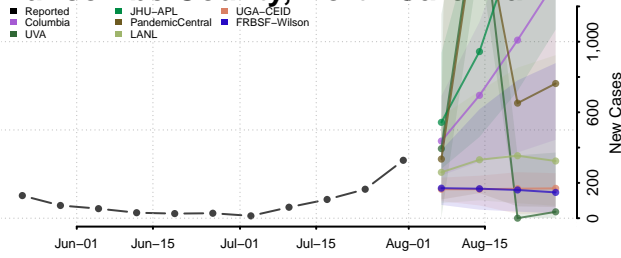

Buncombe County, North Carolina