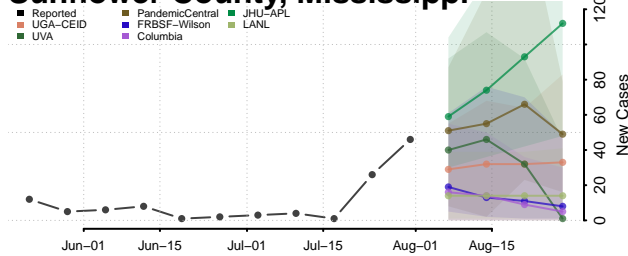

Sunflower County, Mississippi