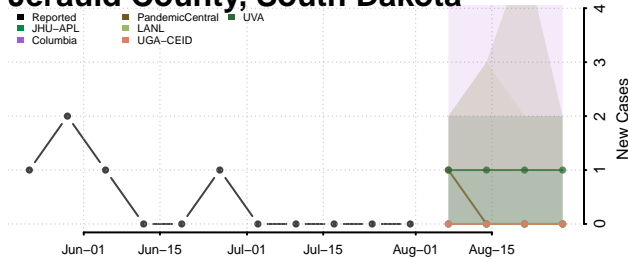

Jerauld County, South Dakota