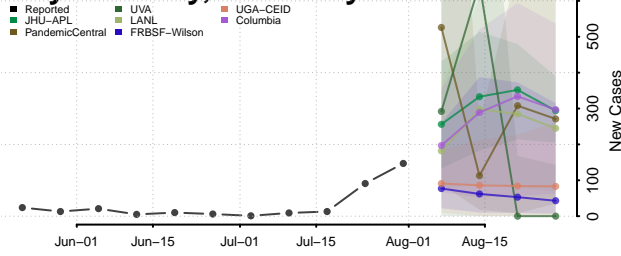

Floyd County, Kentucky