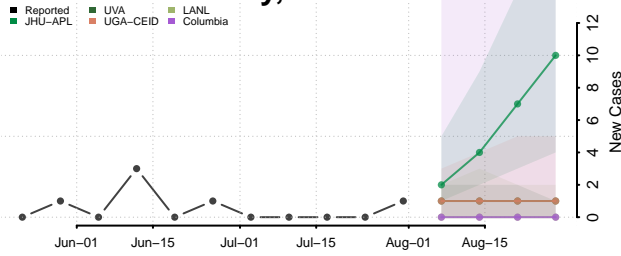

Culberson County, Texas