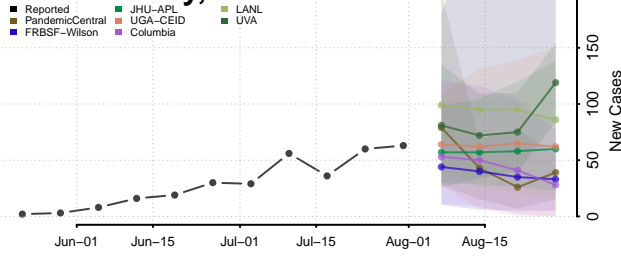

Clark County, Arkansas