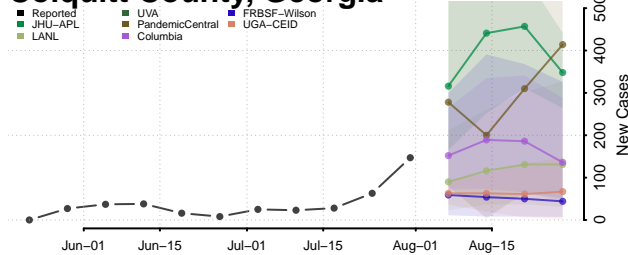

Colquitt County, Georgia