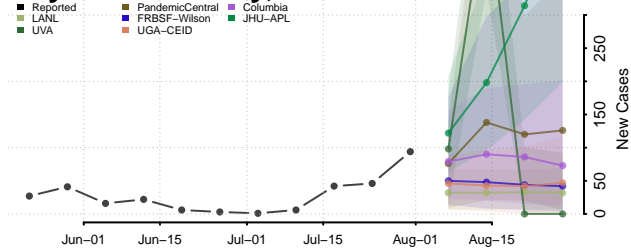

Haywood County, North Carolina