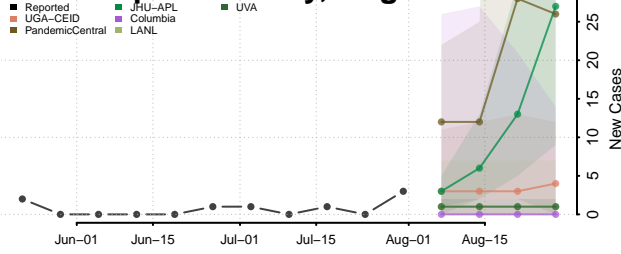

Northampton County, Virginia