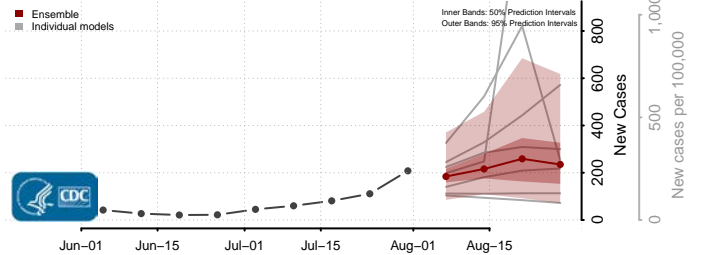

Twin Falls County, Idaho