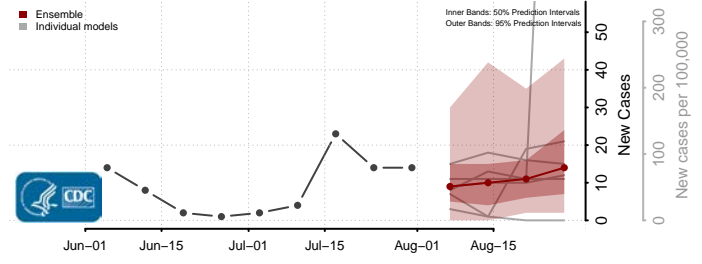

McDowell County, West Virginia