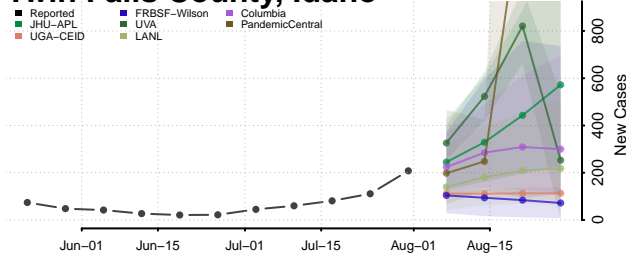

Twin Falls County, Idaho