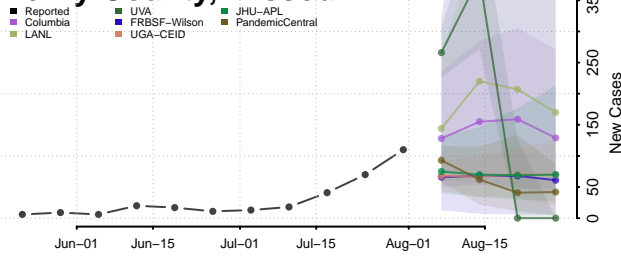

Henry County, Missouri