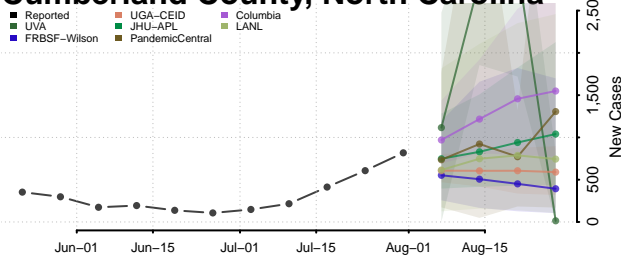

Cumberland County, North Carolina