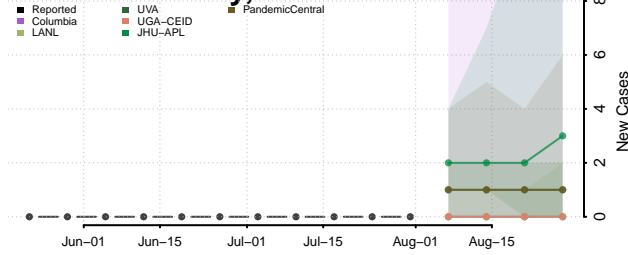

Frontier County, Nebraska