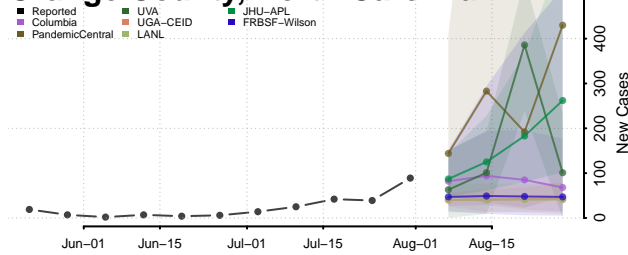

Orange County, North Carolina