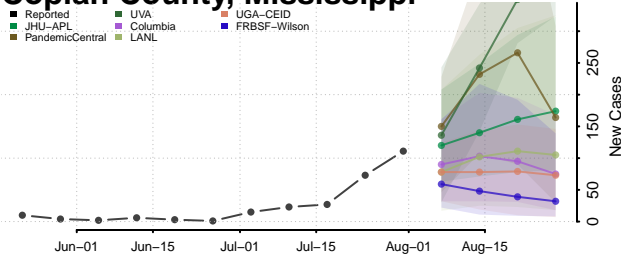

Copiah County, Mississippi