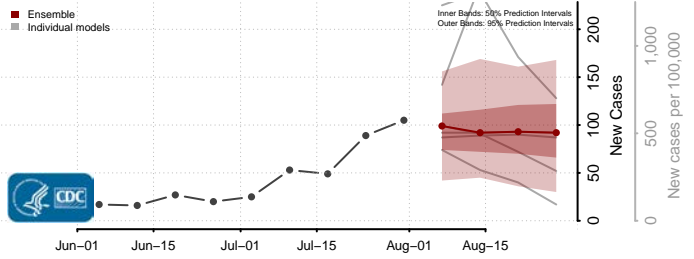

### Greene County, Arkansas