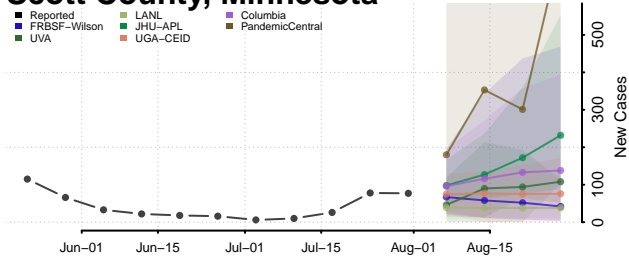

### Scott County, Minnesota