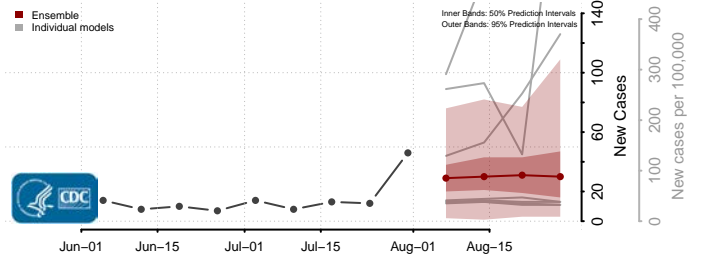

Pulaski County, Virginia