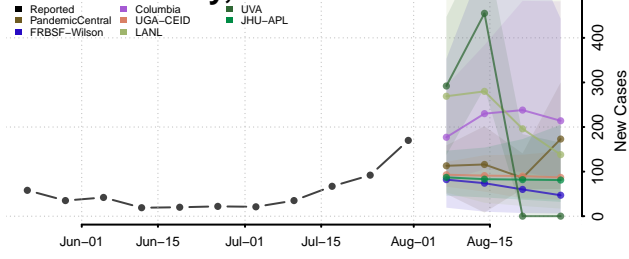

Blount County, Alabama