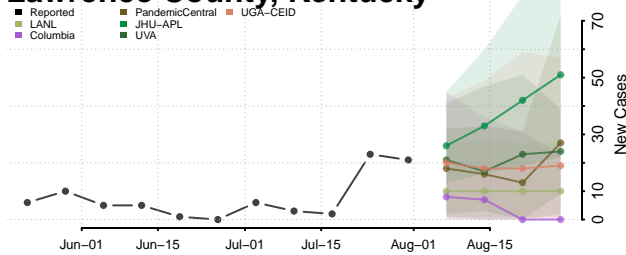

Lawrence County, Kentucky