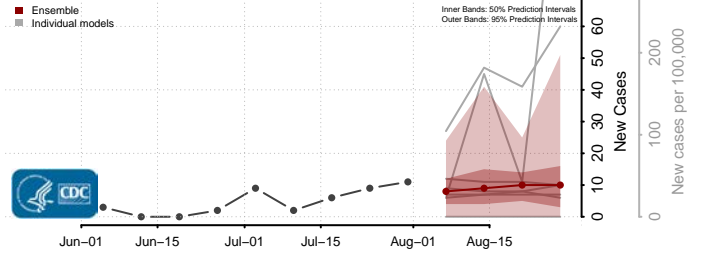

Lawrence County, South Dakota