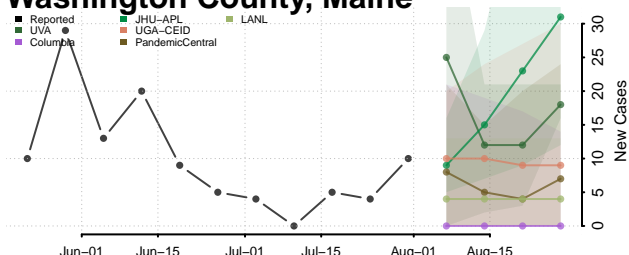

Washington County, Maine