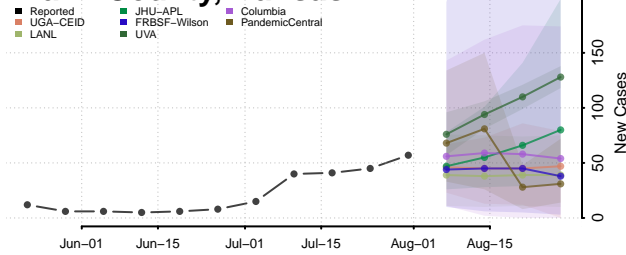

Miami County, Kansas