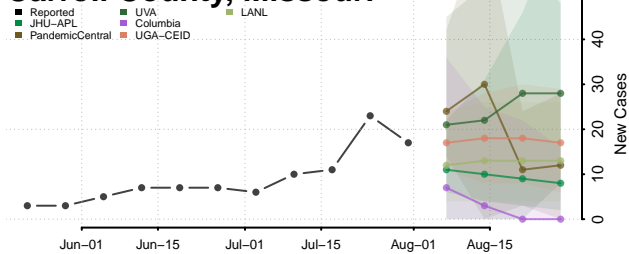

Carroll County, Missouri