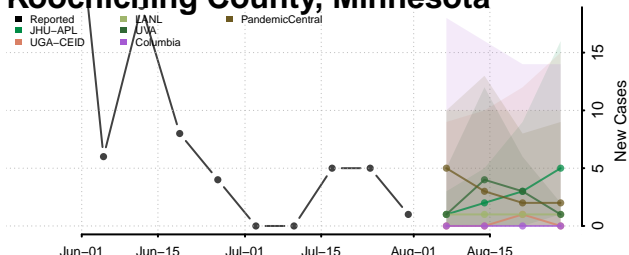

Koochiching County, Minnesota