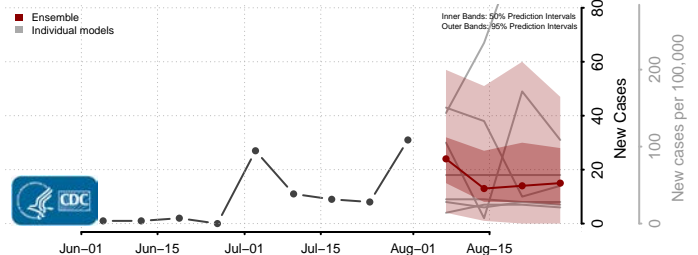

Dinwiddie County, Virginia