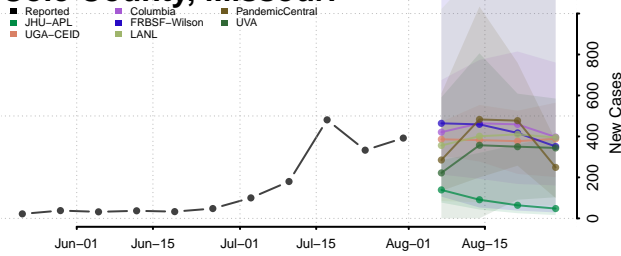

Cole County, Missouri