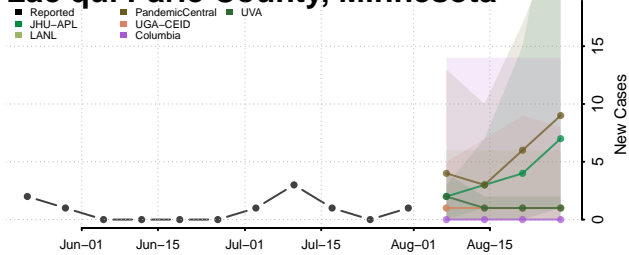

Lac qui Parle County, Minnesota