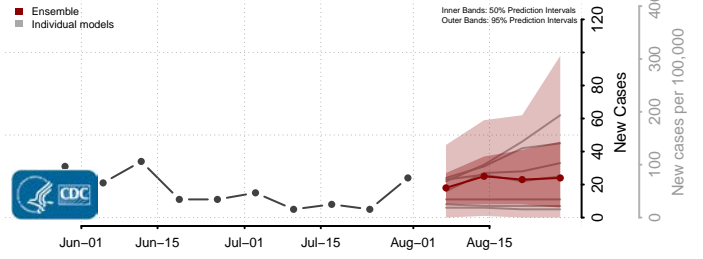

Logan County, West Virginia