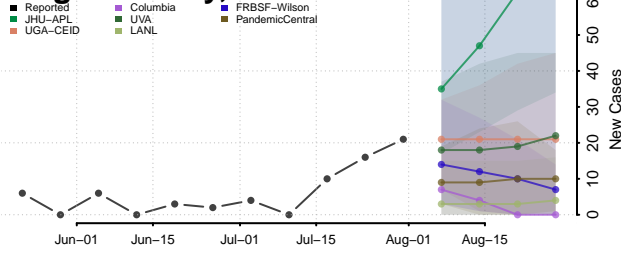

Wright County, Iowa