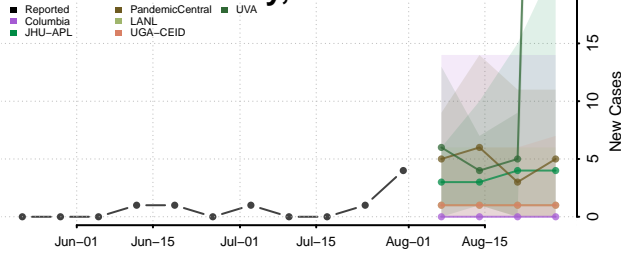

Comanche County, Kansas