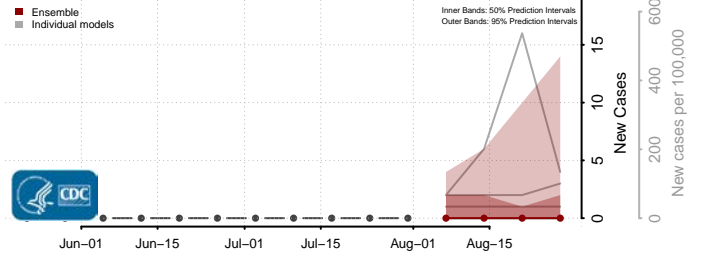

Franklin County, Nebraska