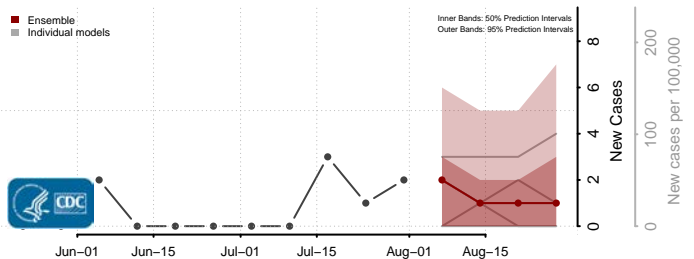

Pierce County, North Dakota