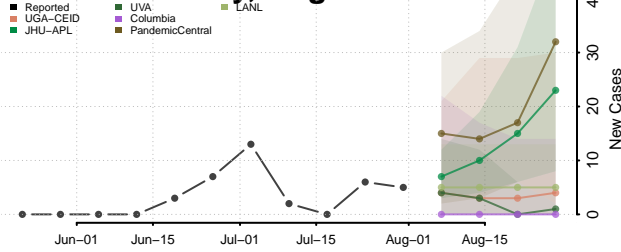

### Madison County, Virginia