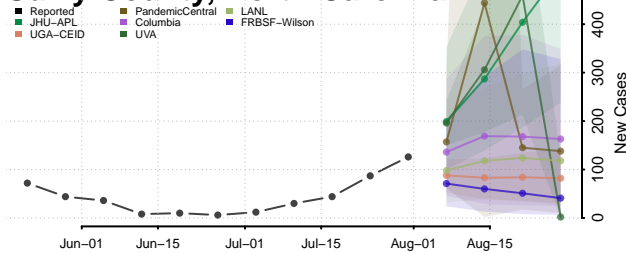

Surry County, North Carolina