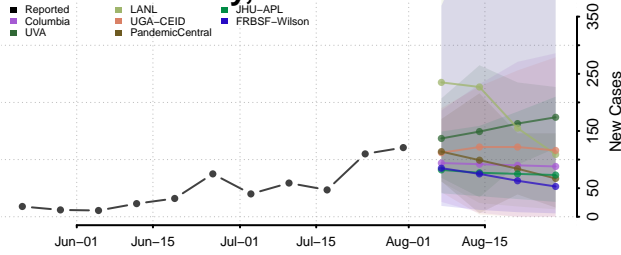

Jackson County, Alabama