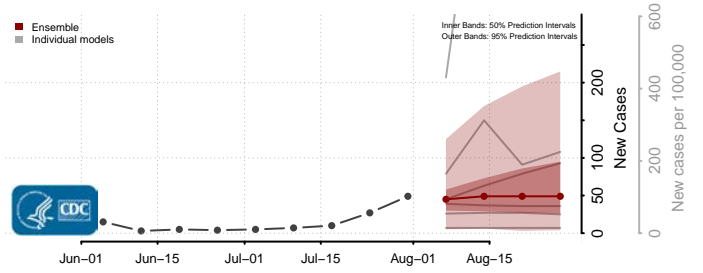

Logan County, Oklahoma