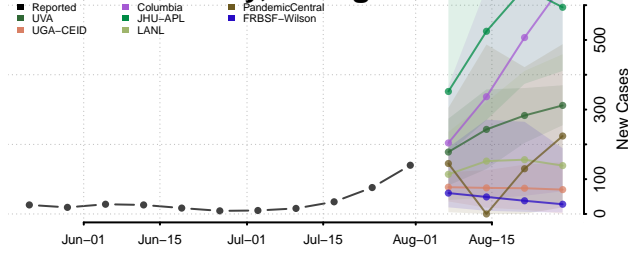

Whitfield County, Georgia