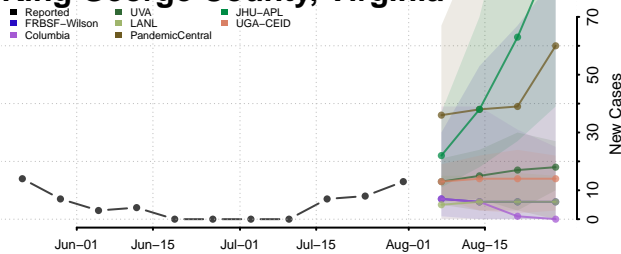

King George County, Virginia