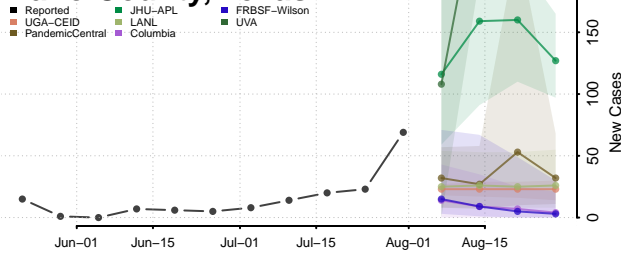

Llano County, Texas