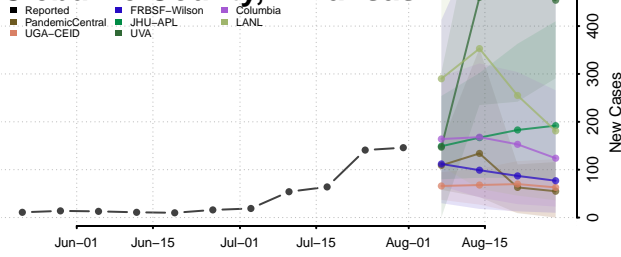

### Cleburne County, Arkansas