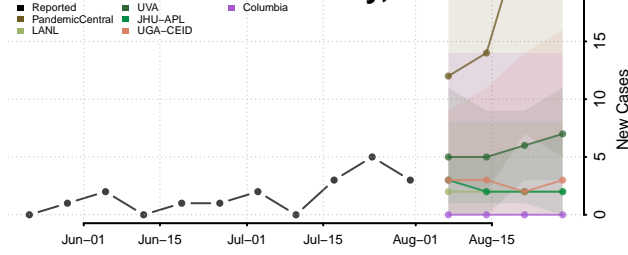

Northwest Arctic County, Alaska