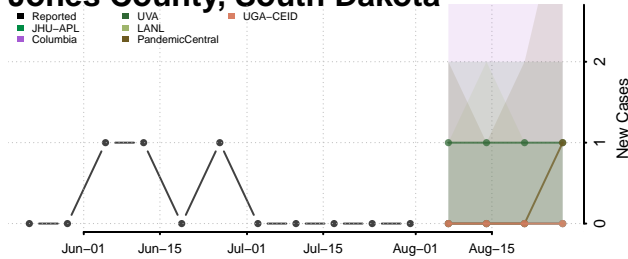

Jones County, South Dakota