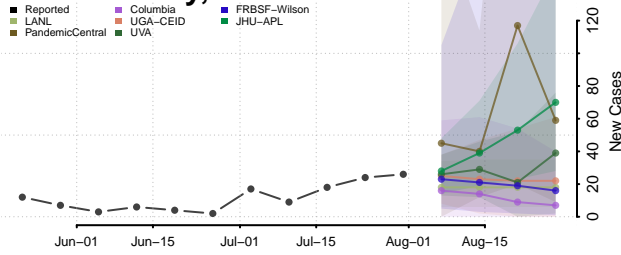

Wells County, Indiana