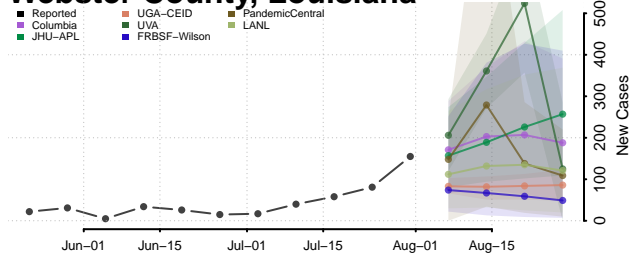

Webster County, Louisiana