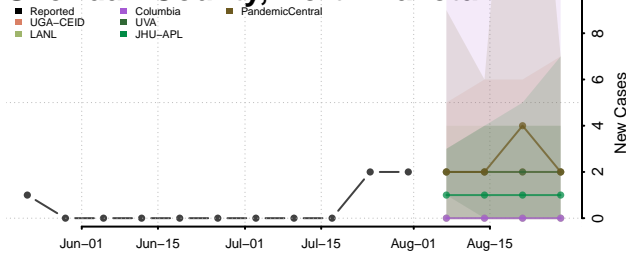

Sheridan County, North Dakota