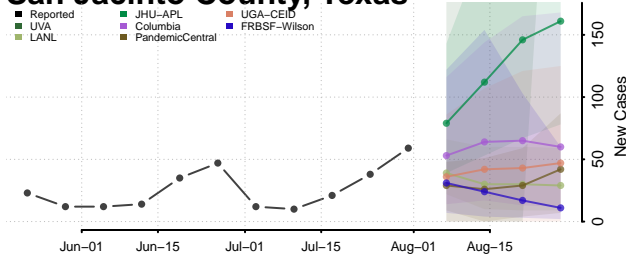

San Jacinto County, Texas