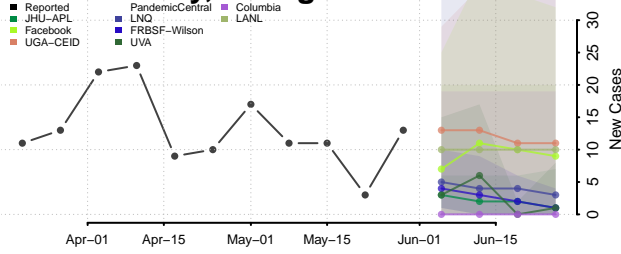

White County, Georgia