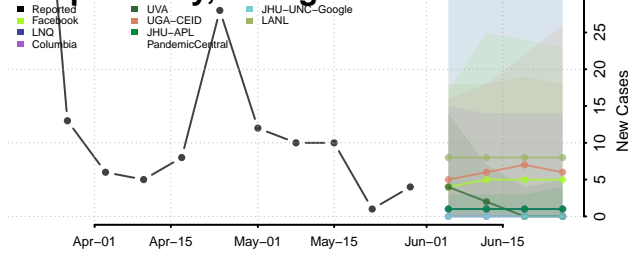

Coffee County, Georgia

Colquitt County, Georgia

Columbia County, Georgia

Cook County, Georgia

Coweta County, Georgia

Crawford County, Georgia

Crisp County, Georgia

Dade County, Georgia