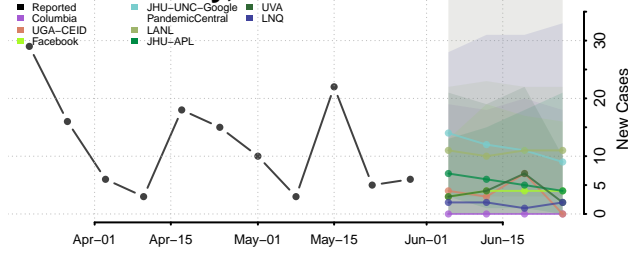

Jefferson County, Alabama

Lamar County, Alabama

Lauderdale County, Alabama

Lawrence County, Alabama

Lee County, Alabama

Limestone County, Alabama

Lowndes County, Alabama

Macon County, Alabama

Madison County, Alabama

Marengo County, Alabama

Marion County, Alabama

Marshall County, Alabama

Mobile County, Alabama

Monroe County, Alabama

Montgomery County, Alabama

Morgan County, Alabama