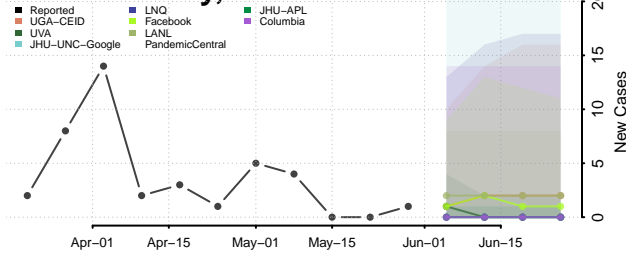

Brown County, Nebraska

Buffalo County, Nebraska

Burt County, Nebraska

Butler County, Nebraska

Cass County, Nebraska

Cedar County, Nebraska

Chase County, Nebraska

Cherry County, Nebraska