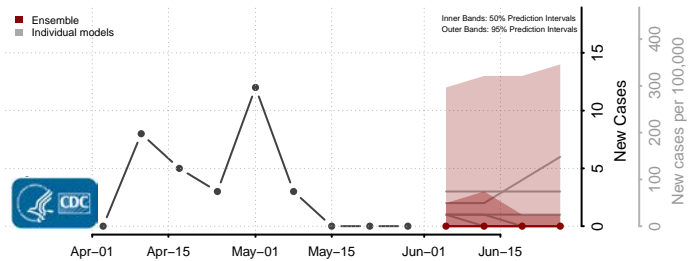

LaMoure County, North Dakota