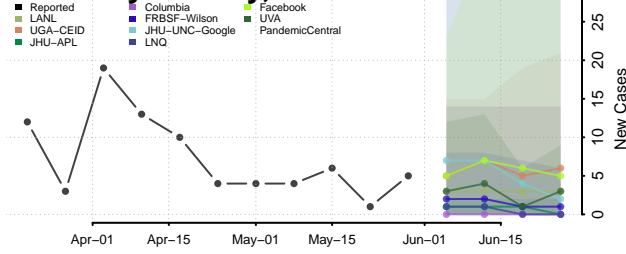

Nodaway County, Missouri