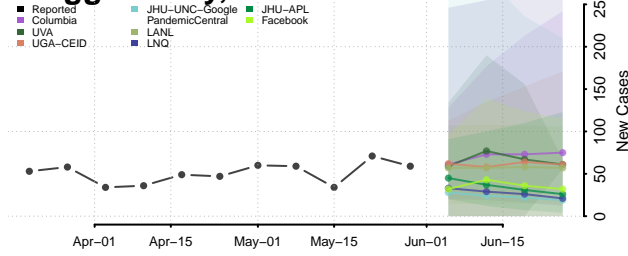

Gregg County, Texas