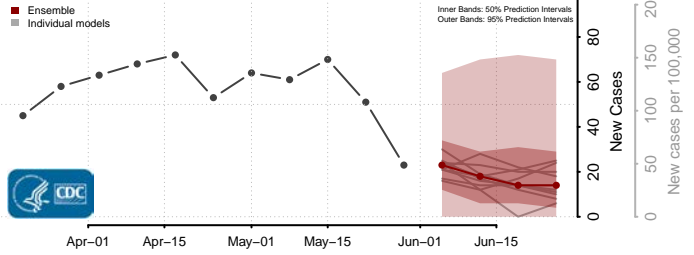

Beltrami County, Minnesota