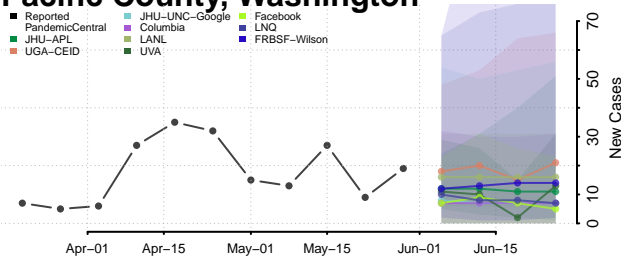

Pacific County, Washington