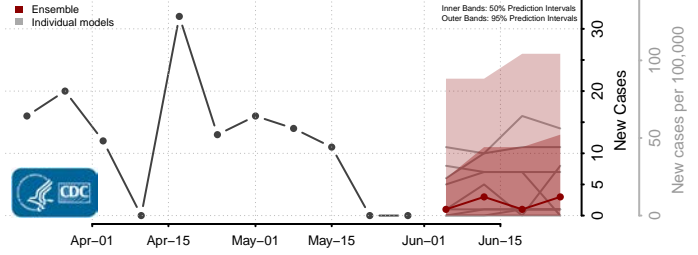

Scott County, Virginia

Shenandoah County, Virginia

Smyth County, Virginia

Southampton County, Virginia

Spotsylvania County, Virginia

Stafford County, Virginia

Staunton County, Virginia

Suffolk County, Virginia