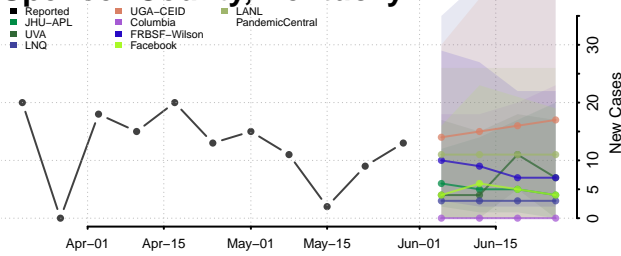

Rockcastle County, Kentucky

Rowan County, Kentucky

Russell County, Kentucky

Scott County, Kentucky

Shelby County, Kentucky

Simpson County, Kentucky

Spencer County, Kentucky

Taylor County, Kentucky