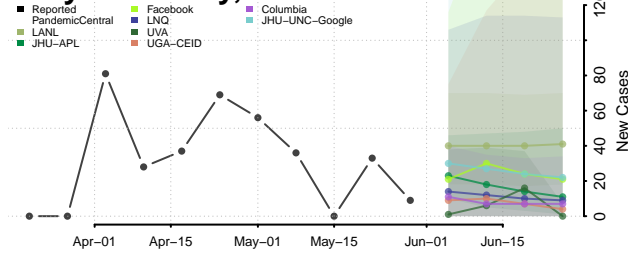

Coryell County, Texas