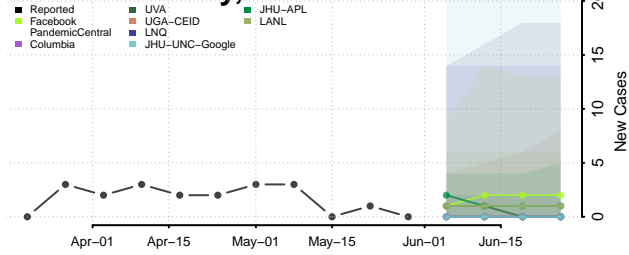

Haskell County, Oklahoma