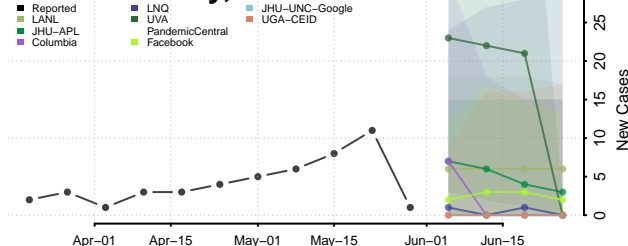

*New weekly cases may decrease in this location over the next four weeks. For these locations, the ensemble forecast indicates a probability of 0.75 or greater that fewer cases will be reported in week four of the forecast than in the last reported week.