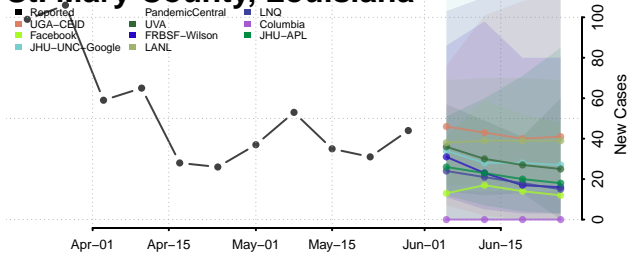

St. Mary County, Louisiana