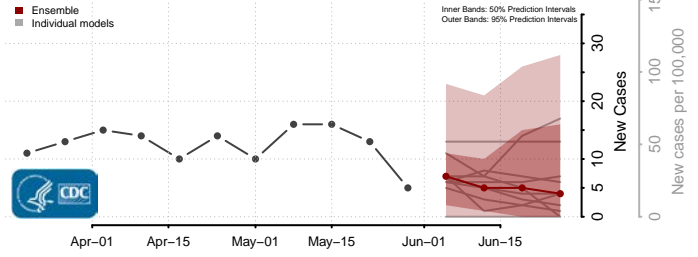

Bremer County, Iowa