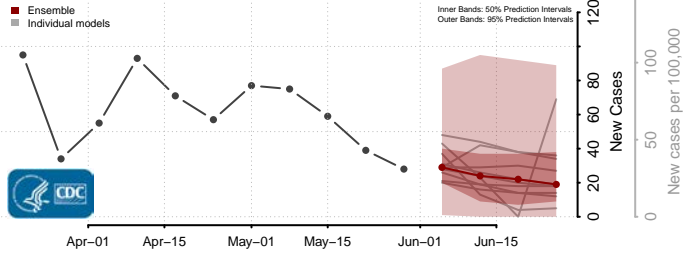

Burke County, North Carolina