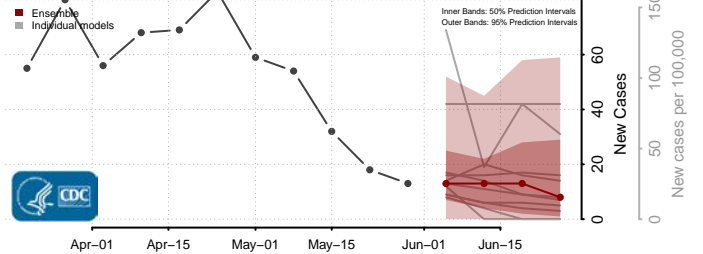

Warren County, Iowa