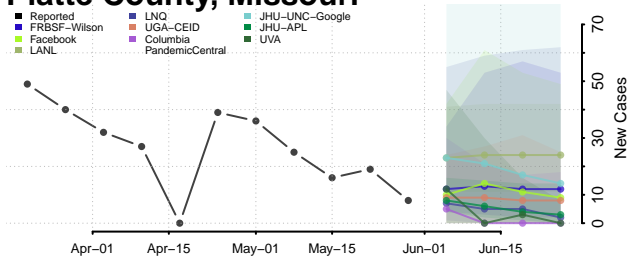

Platte County, Missouri