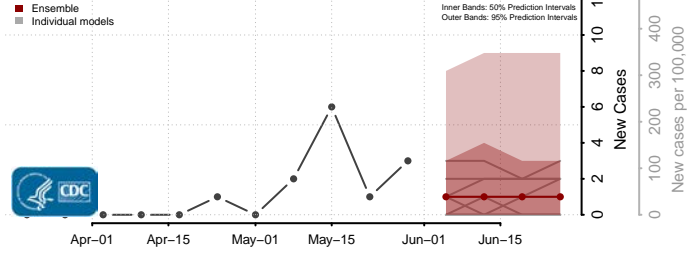

Meade County, Kansas

Miami County, Kansas

Mitchell County, Kansas

Montgomery County, Kansas

Morris County, Kansas

Morton County, Kansas

Nemaha County, Kansas

Neosho County, Kansas