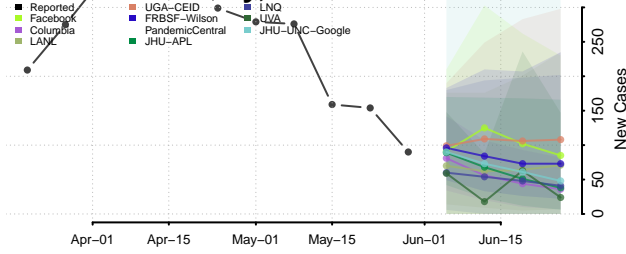

Rock County, Minnesota

Roseau County, Minnesota

Scott County, Minnesota

Sherburne County, Minnesota

Sibley County, Minnesota

St. Louis County, Minnesota

Stearns County, Minnesota

Steele County, Minnesota