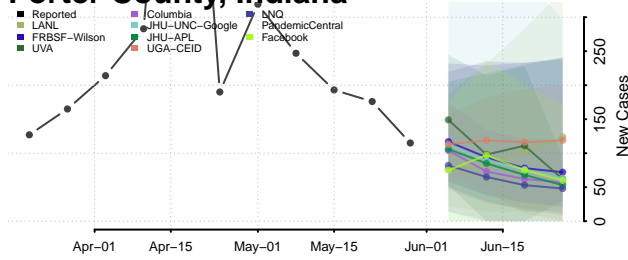

Parke County, Indiana

Perry County, Indiana

Pike County, Indiana

Porter County, Indiana

Posey County, Indiana

Pulaski County, Indiana

Putnam County, Indiana

Randolph County, Indiana