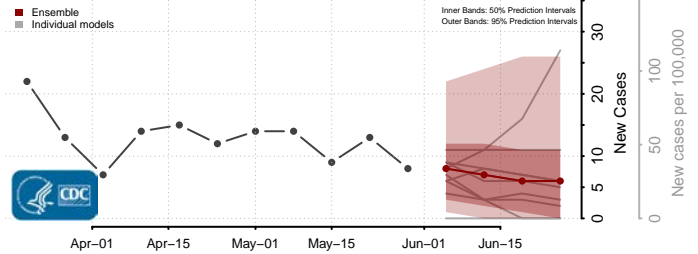

Forest County, Wisconsin

Grant County, Wisconsin

Green County, Wisconsin

Green Lake County, Wisconsin

Iowa County, Wisconsin

Iron County, Wisconsin

Jackson County, Wisconsin

Jefferson County, Wisconsin