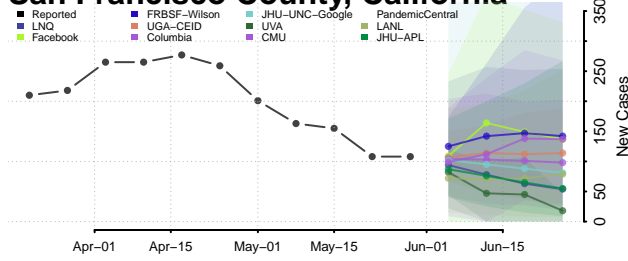

Sacramento County, California

San Benito County, California

San Bernardino County, California

San Diego County, California

San Francisco County, California

San Joaquin County, California

San Luis Obispo County, California