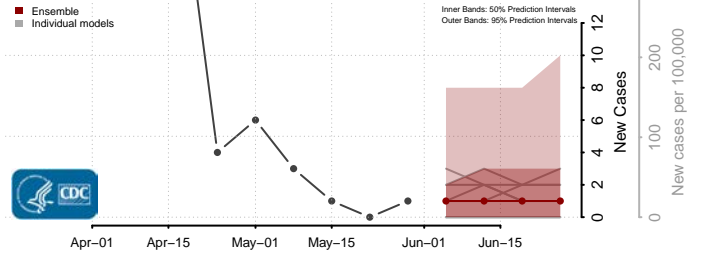

Kingsbury County, South Dakota