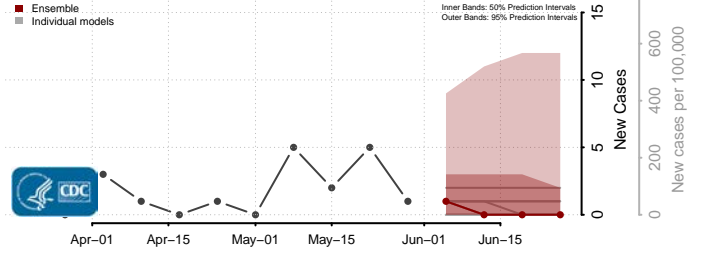

Burke County, North Dakota