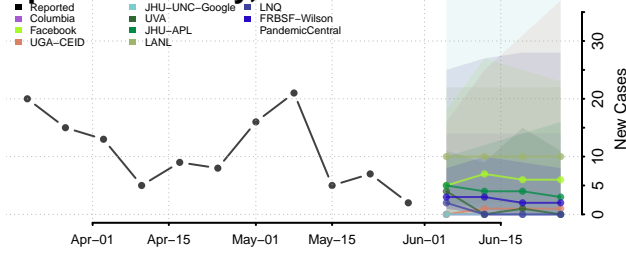

Ripley County, Indiana

Rush County, Indiana

Scott County, Indiana

Shelby County, Indiana

Spencer County, Indiana

St. Joseph County, Indiana

Starke County, Indiana

Steuben County, Indiana