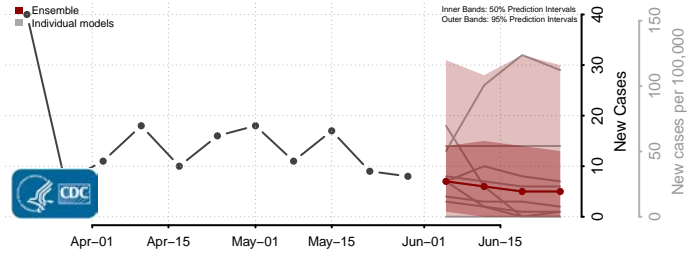

Lawrence County, South Dakota