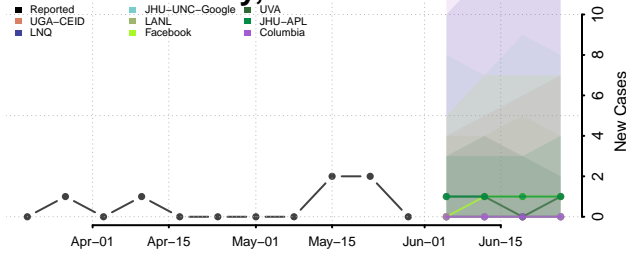

Edwards County, Texas