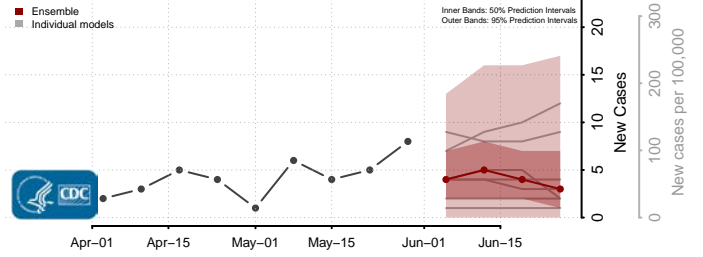

Sullivan County, Indiana

Switzerland County, Indiana

Tippecanoe County, Indiana

Tipton County, Indiana

Union County, Indiana

Vanderburgh County, Indiana

Vermillion County, Indiana

Vigo County, Indiana