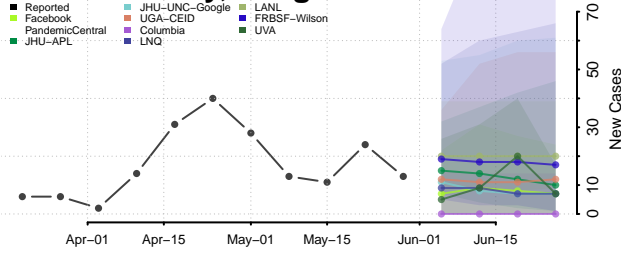

Wasco County, Oregon