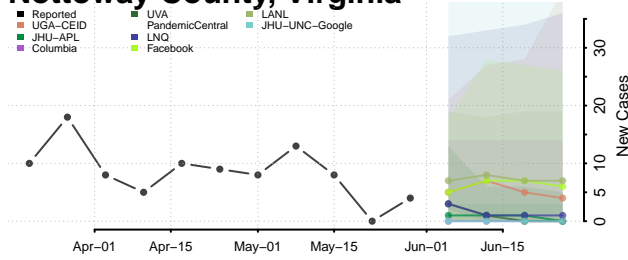

Norton County, Virginia

Nottoway County, Virginia

Orange County, Virginia

Page County, Virginia

Patrick County, Virginia

Petersburg County, Virginia

Pittsylvania County, Virginia

Poquoson County, Virginia