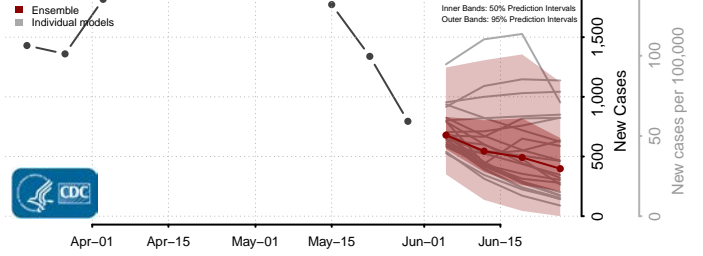

Maine*

Androscoggin County, Maine

Aroostook County, Maine

Cumberland County, Maine

Franklin County, Maine

Hancock County, Maine

*New weekly cases may decrease in this location over the next four weeks. For these locations, the ensemble forecast indicates a probability of 0.75 or greater that fewer cases will be reported in week four of the forecast than in the last reported week.