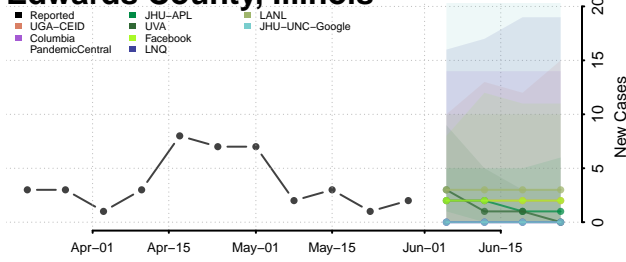

Edwards County, Illinois