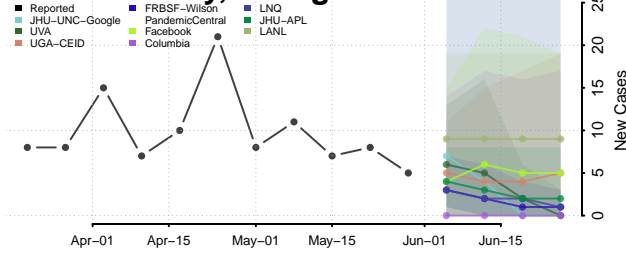

Banks County, Georgia