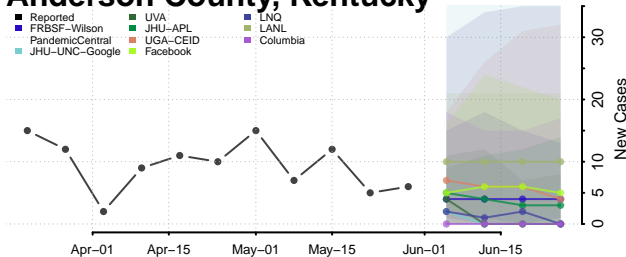

Allen County, Kentucky

Anderson County, Kentucky

Ballard County, Kentucky

Barren County, Kentucky

*New weekly cases may decrease in this location over the next four weeks. For these locations, the ensemble forecast indicates a probability of 0.75 or greater that fewer cases will be reported in week four of the forecast than in the last reported week.