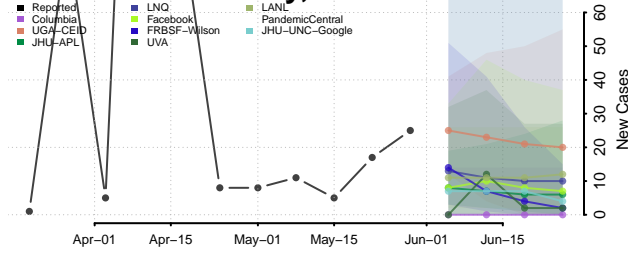

Howard County, Texas

Hudspeth County, Texas

Hunt County, Texas

Hutchinson County, Texas

Irion County, Texas

Jack County, Texas

Jackson County, Texas

Jasper County, Texas