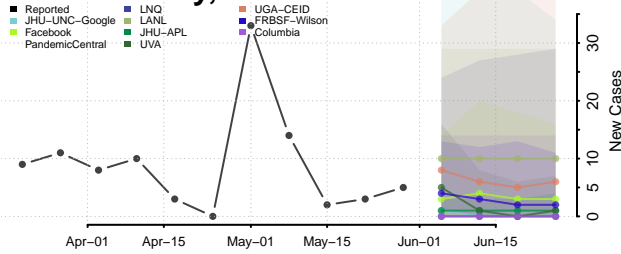

Scott County, Iowa

Shelby County, Iowa

Sioux County, Iowa

Story County, Iowa

Tama County, Iowa

Taylor County, Iowa

Union County, Iowa

Van Buren County, Iowa