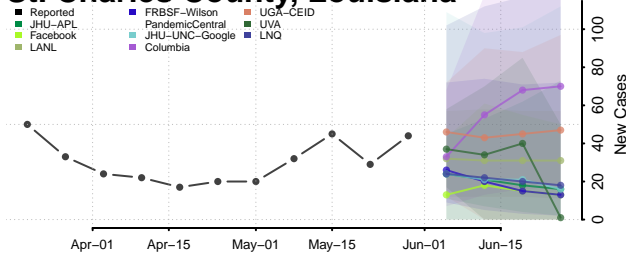

St. Charles County, Louisiana