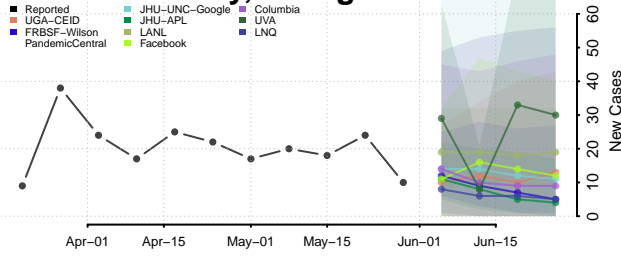

Camden County, Georgia