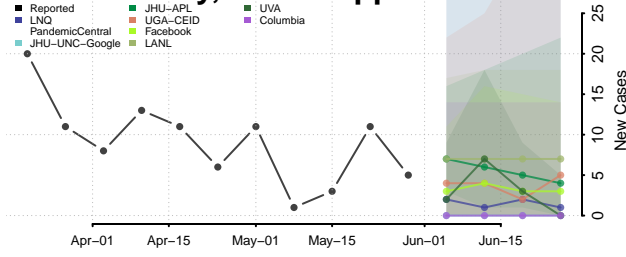

Amite County, Mississippi