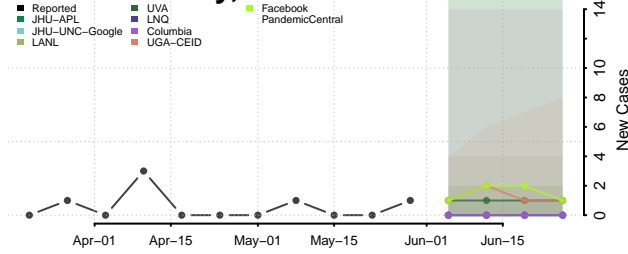

Norton County, Kansas