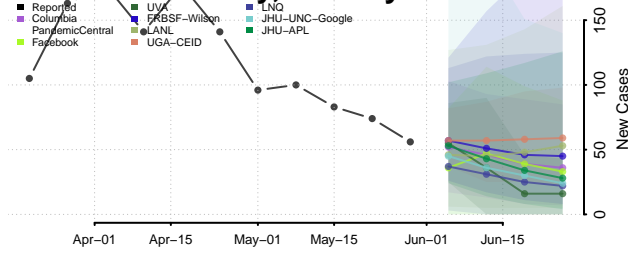

Lawrence County, Pennsylvania