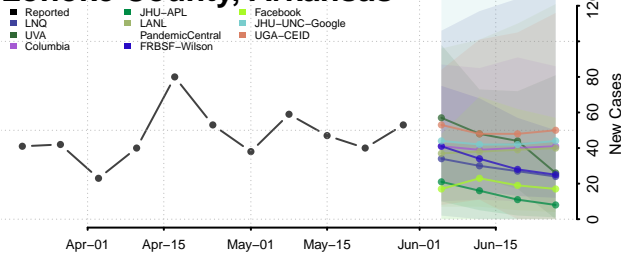

Lawrence County, Arkansas

Lee County, Arkansas

Lincoln County, Arkansas

Little River County, Arkansas

Logan County, Arkansas

Lonoke County, Arkansas

Madison County, Arkansas

Marion County, Arkansas