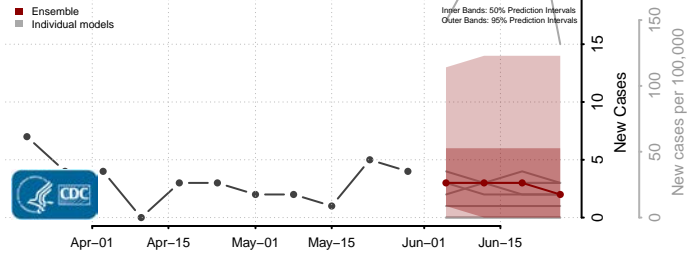

Valley County, Idaho