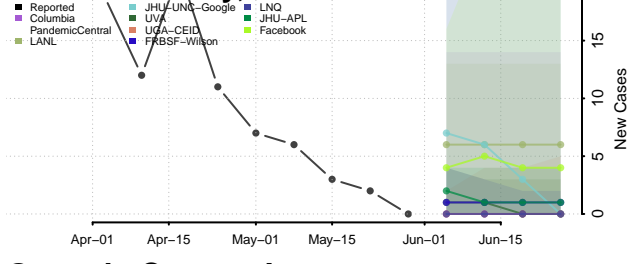

Mitchell County, Iowa

Monona County, Iowa

Monroe County, Iowa

Montgomery County, Iowa

Muscatine County, Iowa

O'Brien County, Iowa

Osceola County, Iowa

Page County, Iowa