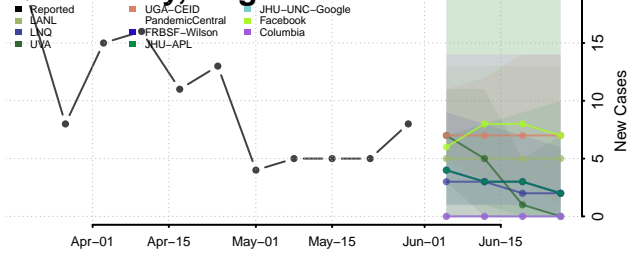

King and Queen County, Virginia

King George County, Virginia

King William County, Virginia

Lancaster County, Virginia

Lee County, Virginia

Lexington County, Virginia

Loudoun County, Virginia

Louisa County, Virginia