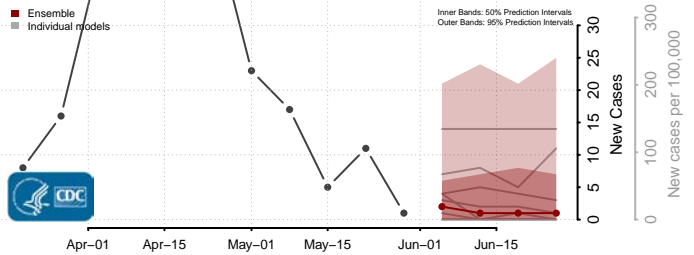

Suffolk County, Massachusetts

Worcester County, Massachusetts

Michigan*

Alcona County, Michigan

Alger County, Michigan

*New weekly cases may decrease in this location over the next four weeks. For these locations, the ensemble forecast indicates a probability of 0.75 or greater that fewer cases will be reported in week four of the forecast than in the last reported week.