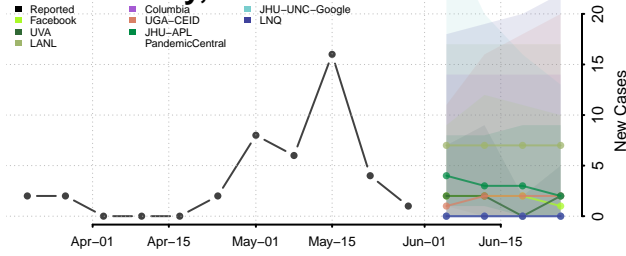

Baca County, Colorado