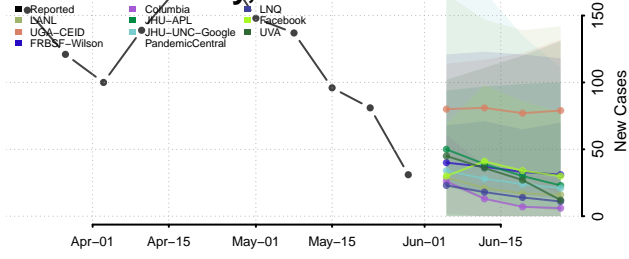

Franklin County, North Carolina