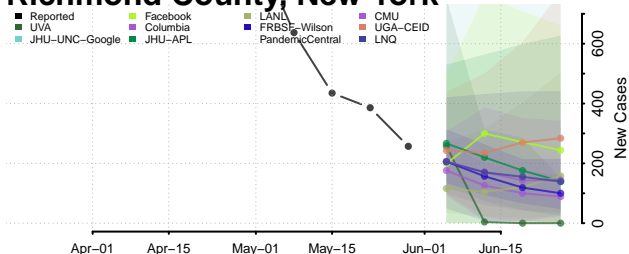

Richmond County, New York