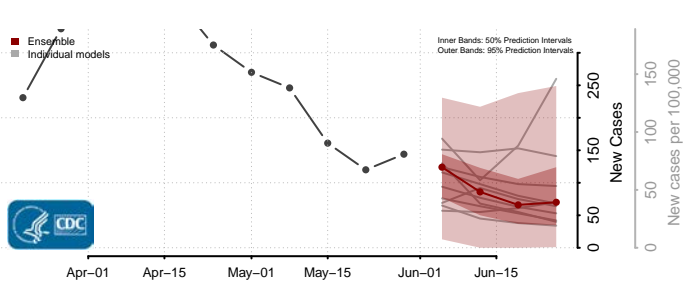

Hancock County, West Virginia

Hardy County, West Virginia

Harrison County, West Virginia

Jackson County, West Virginia

Marshall County, West Virginia

Mason County, West Virginia

McDowell County, West Virginia