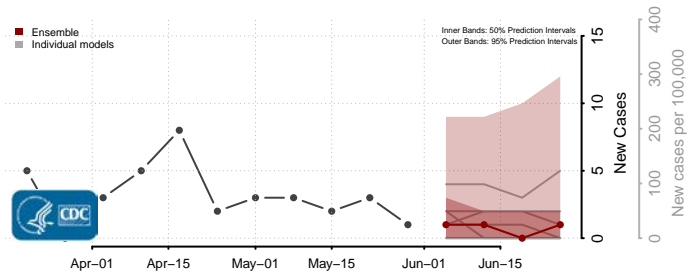

Pipestone County, Minnesota

Polk County, Minnesota

Pope County, Minnesota

Ramsey County, Minnesota

Red Lake County, Minnesota

Redwood County, Minnesota

Renville County, Minnesota

Rice County, Minnesota