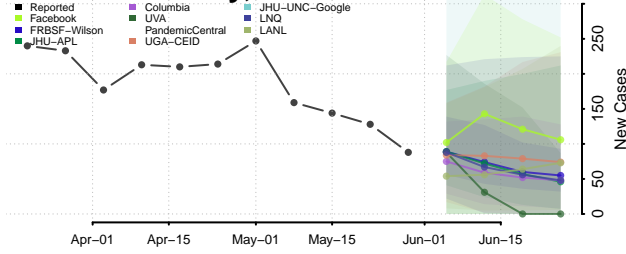

St. Clair County, Illinois