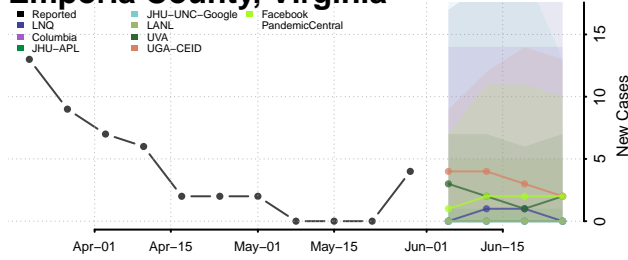

Emporia County, Virginia