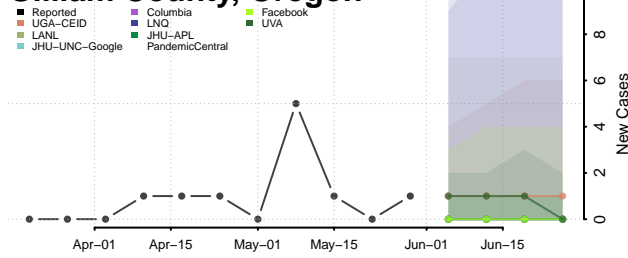

Gilliam County, Oregon