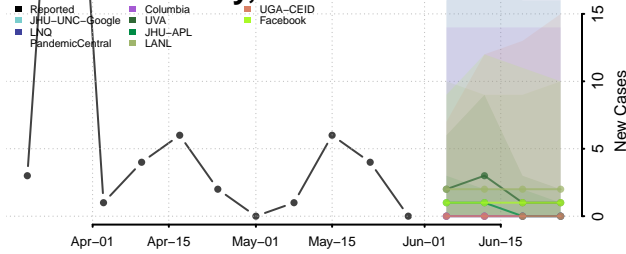

Webster County, Nebraska