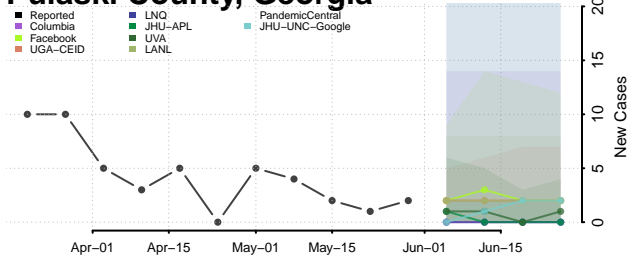

Pulaski County, Georgia