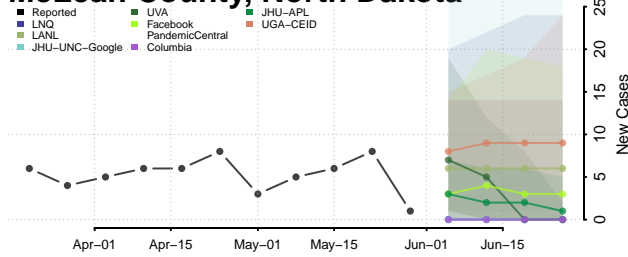

Kidder County, North Dakota

LaMoure County, North Dakota

Logan County, North Dakota

McHenry County, North Dakota

McIntosh County, North Dakota

McKenzie County, North Dakota

McLean County, North Dakota

Mercer County, North Dakota