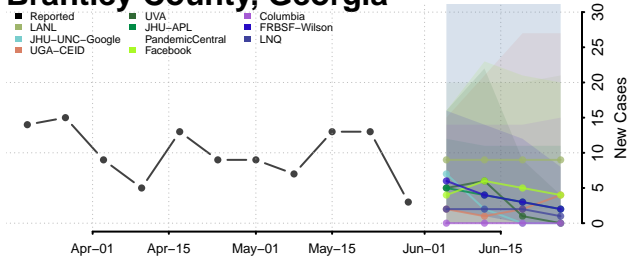

Berrien County, Georgia

Bibb County, Georgia

Bleckley County, Georgia

Brantley County, Georgia

Brooks County, Georgia

Bryan County, Georgia

Bulloch County, Georgia

Burke County, Georgia