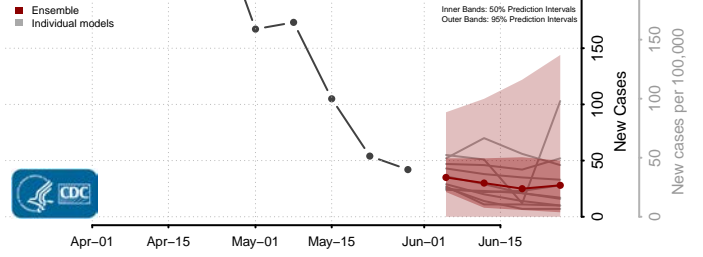

Carver County, Minnesota