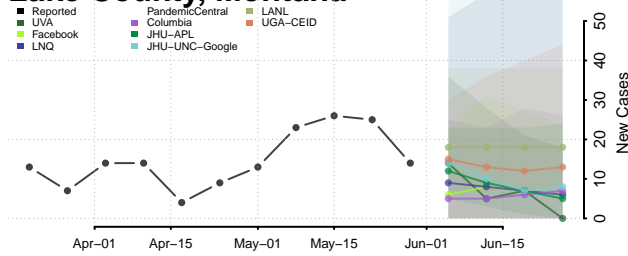

Golden Valley County, Montana

Granite County, Montana

Hill County, Montana

Jefferson County, Montana

Judith Basin County, Montana

Lake County, Montana

Lewis and Clark County, Montana

Liberty County, Montana