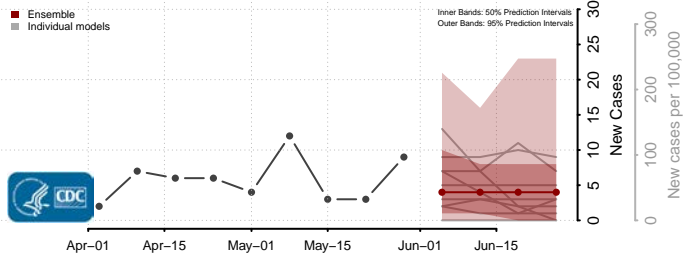

Benewah County, Idaho