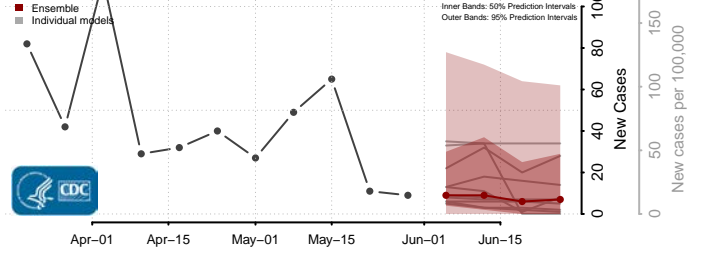

Furnas County, Nebraska

Gage County, Nebraska

Garden County, Nebraska

Garfield County, Nebraska

Gosper County, Nebraska

Grant County, Nebraska

Greeley County, Nebraska

Hall County, Nebraska