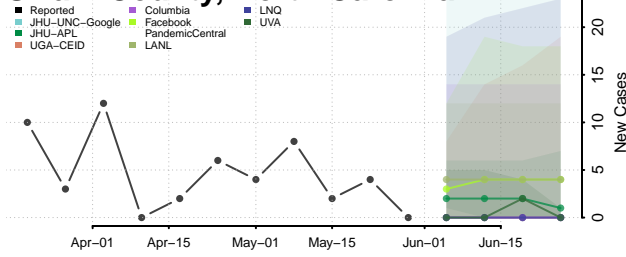

Swain County, North Carolina