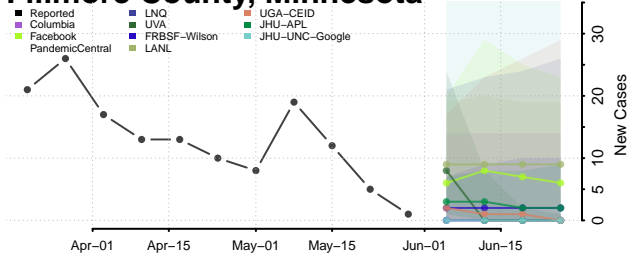

Fillmore County, Minnesota