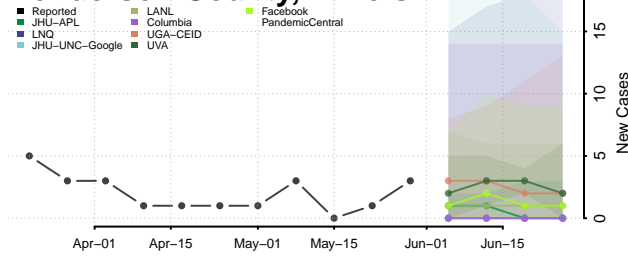

Gallatin County, Illinois

Greene County, Illinois

Grundy County, Illinois

Hamilton County, Illinois

Hancock County, Illinois

Hardin County, Illinois

Henderson County, Illinois

Henry County, Illinois