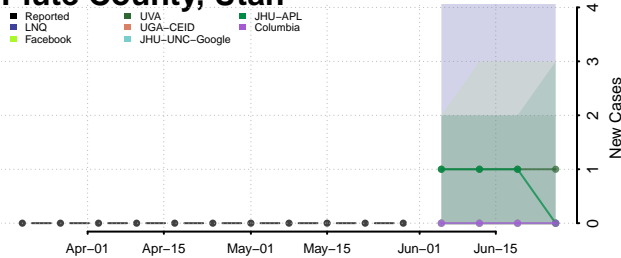

Piute County, Utah