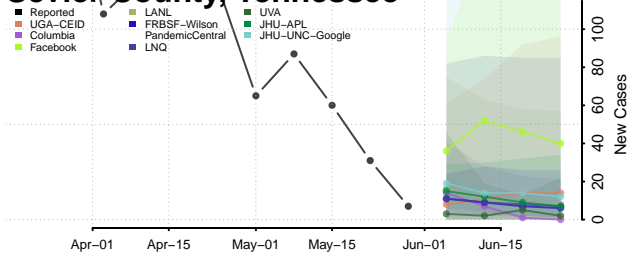

Robertson County, Tennessee

Rutherford County, Tennessee

Scott County, Tennessee

Sequatchie County, Tennessee

Sevier County, Tennessee

Shelby County, Tennessee

Smith County, Tennessee

Stewart County, Tennessee