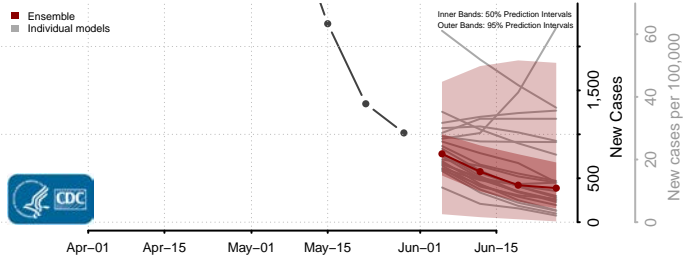

Connecticut*