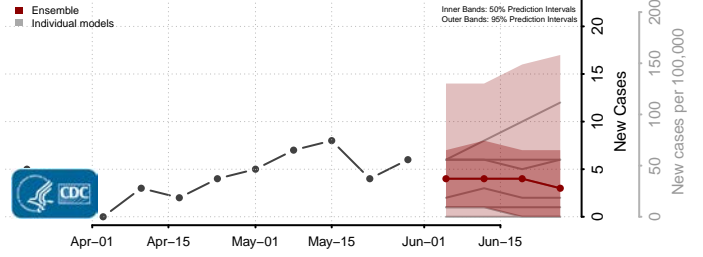

Switzerland County, Indiana