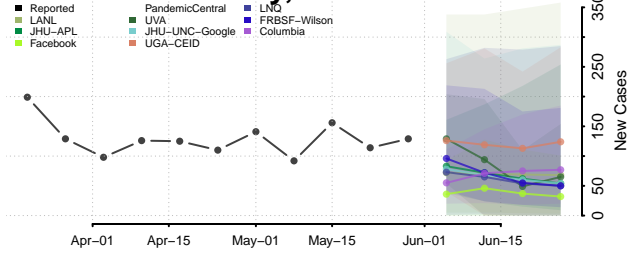

Whitley County, Kentucky

Wolfe County, Kentucky

Woodford County, Kentucky

Louisiana

Acadia County, Louisiana

Allen County, Louisiana

Ascension County, Louisiana

Assumption County, Louisiana