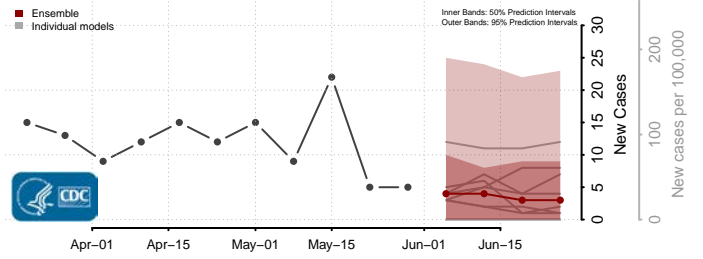

Amelia County, Virginia