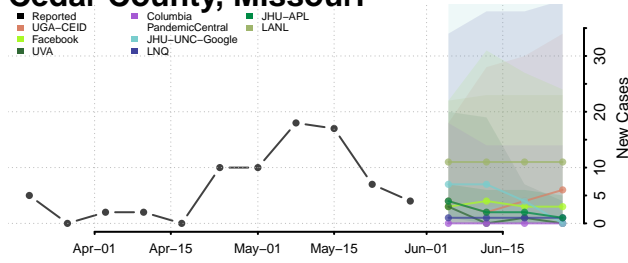

Cedar County, Missouri