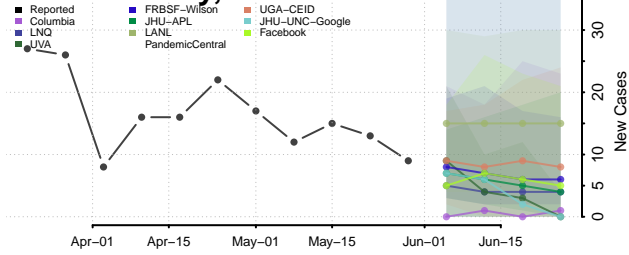

Union County, Tennessee