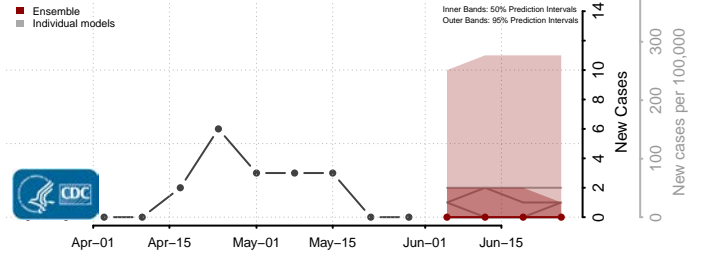

Morton County, North Dakota

Mountrail County, North Dakota

Nelson County, North Dakota

Oliver County, North Dakota

Pembina County, North Dakota

Pierce County, North Dakota

Ramsey County, North Dakota

Ransom County, North Dakota