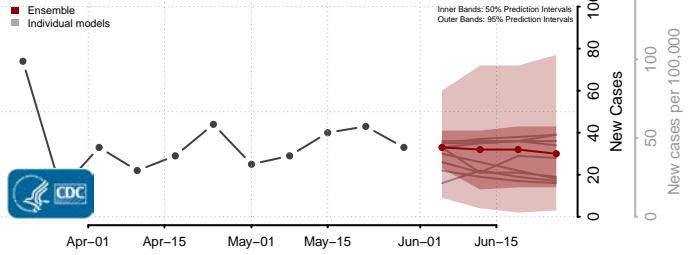

Claiborne County, Mississippi

Clarke County, Mississippi

Clay County, Mississippi

Coahoma County, Mississippi

Copiah County, Mississippi

Covington County, Mississippi

DeSoto County, Mississippi

Forrest County, Mississippi