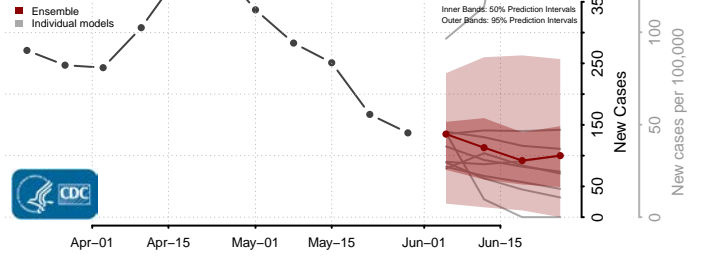

St. Louis City County, Missouri