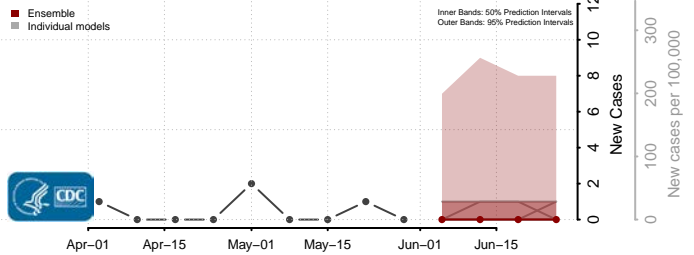

Baylor County, Texas