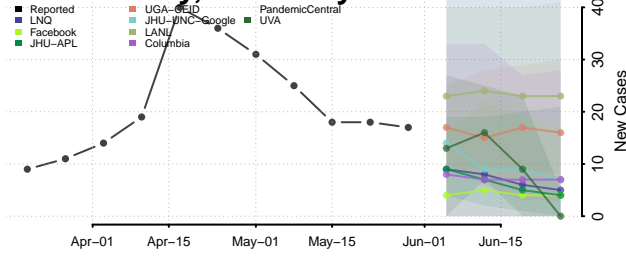

Bath County, Kentucky