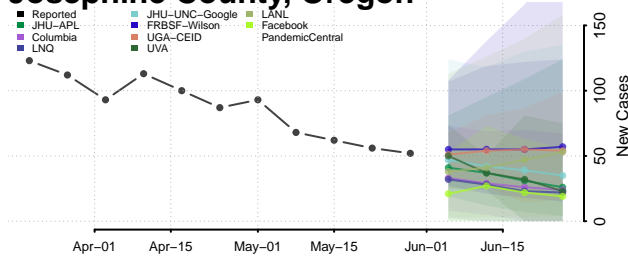

Hood River County, Oregon

Jackson County, Oregon

Jefferson County, Oregon

Josephine County, Oregon

Klamath County, Oregon

Lake County, Oregon

Lane County, Oregon

Lincoln County, Oregon