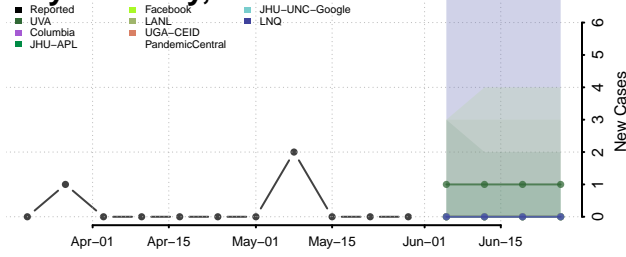

Adams County, Nebraska

Antelope County, Nebraska

Arthur County, Nebraska

Banner County, Nebraska

Blaine County, Nebraska

Boone County, Nebraska

Box Butte County, Nebraska

Boyd County, Nebraska