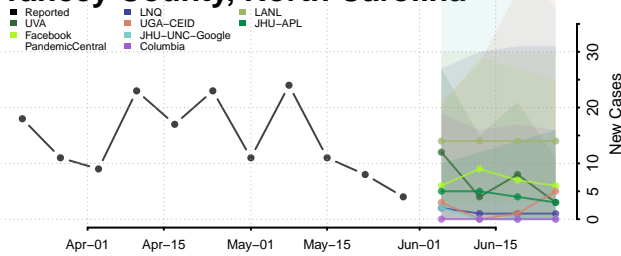

Yancey County, North Carolina