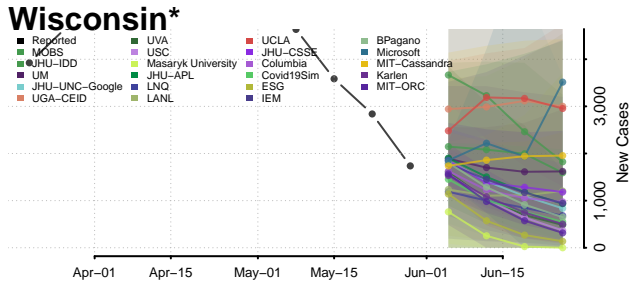

*New weekly cases may decrease in this location over the next four weeks. For these locations, the ensemble forecast indicates a probability of 0.75 or greater that fewer cases will be reported in week four of the forecast than in the last reported week.