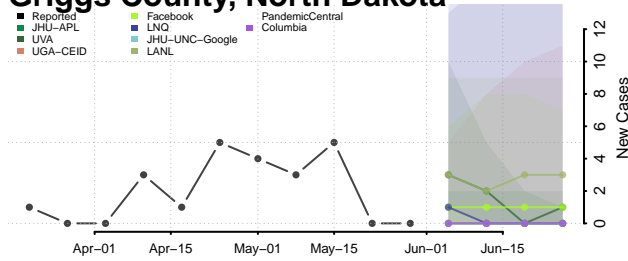

Eddy County, North Dakota

Emmons County, North Dakota

Foster County, North Dakota

Golden Valley County, North Dakota

Grand Forks County, North Dakota

Grant County, North Dakota

Griggs County, North Dakota

Hettinger County, North Dakota