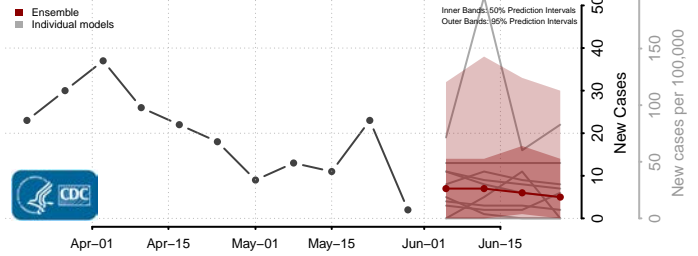

Russell County, Virginia