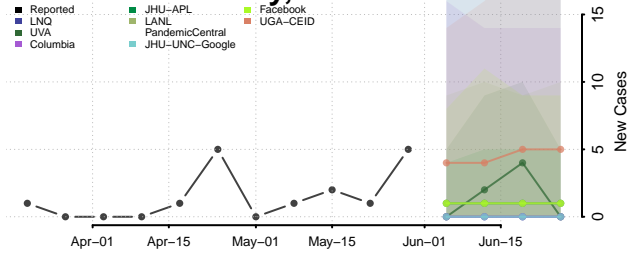

Schleicher County, Texas