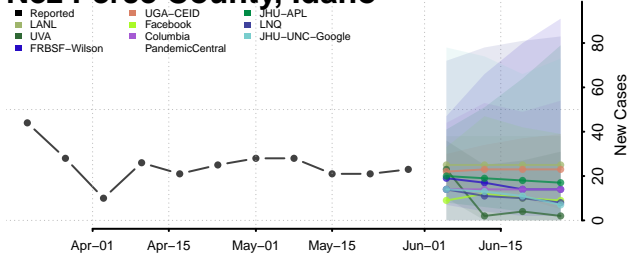

Nez Perce County, Idaho