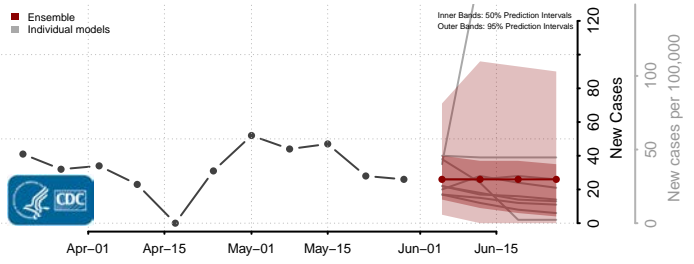

Buchanan County, Missouri