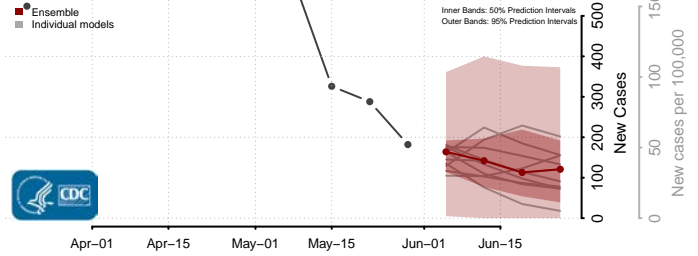

Susquehanna County, Pennsylvania

Tioga County, Pennsylvania

Union County, Pennsylvania

Venango County, Pennsylvania

Warren County, Pennsylvania

Washington County, Pennsylvania

Wayne County, Pennsylvania

Westmoreland County, Pennsylvania