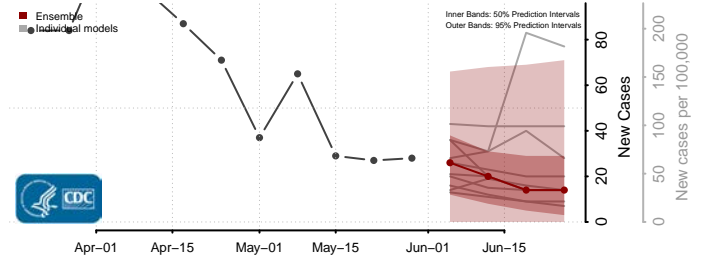

Fayette County, West Virginia