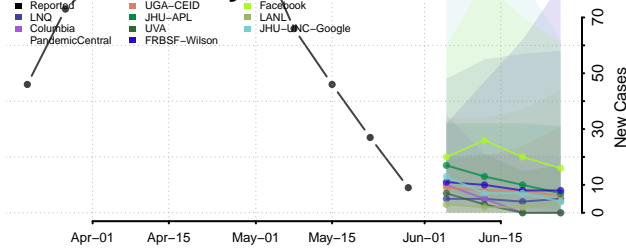

McLeod County, Minnesota