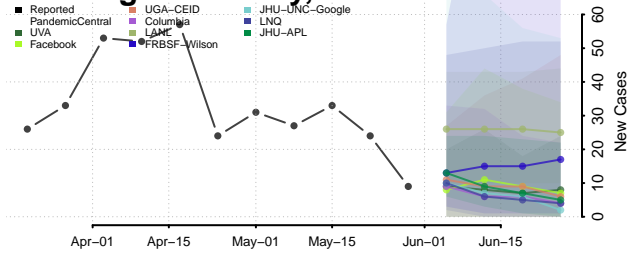

Essex County, Vermont

Franklin County, Vermont

Grand Isle County, Vermont

Lamoille County, Vermont

Orange County, Vermont

Orleans County, Vermont

Rutland County, Vermont

Washington County, Vermont