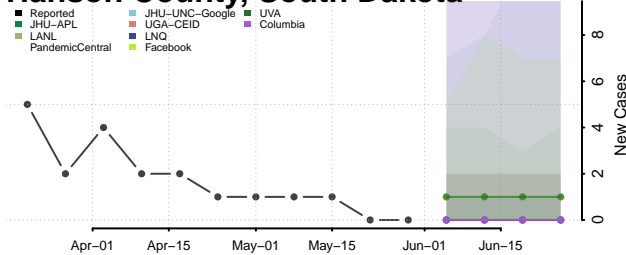

Haakon County, South Dakota

Hamlin County, South Dakota

Hand County, South Dakota

Hanson County, South Dakota

Harding County, South Dakota

Hughes County, South Dakota

Hutchinson County, South Dakota

Hyde County, South Dakota