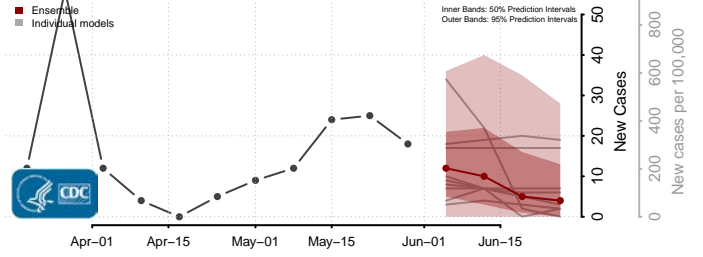

Shelby County, Missouri