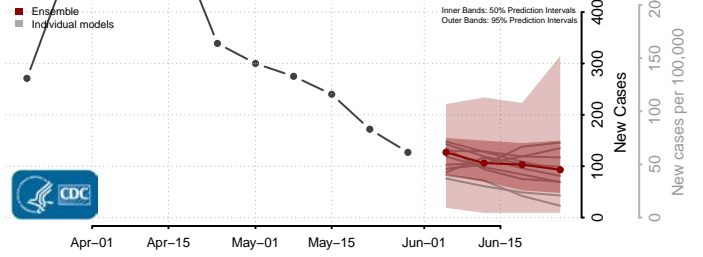

Susquehanna County, Pennsylvania

Tioga County, Pennsylvania

Union County, Pennsylvania

Venango County, Pennsylvania

Warren County, Pennsylvania

Washington County, Pennsylvania

Wayne County, Pennsylvania

Westmoreland County, Pennsylvania