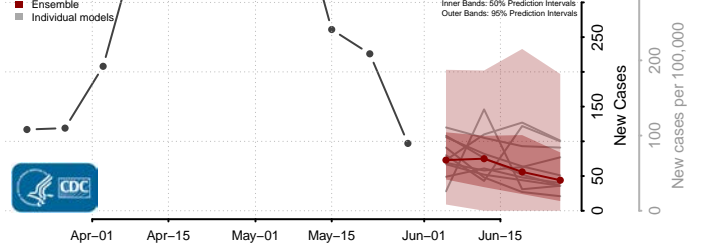

Aroostook County, Maine

Cumberland County, Maine

Franklin County, Maine

Hancock County, Maine

*New weekly cases may decrease in this location over the next four weeks. For these locations, the ensemble forecast indicates a probability of 0.75 or greater that fewer cases will be reported in week four of the forecast than in the last reported week.