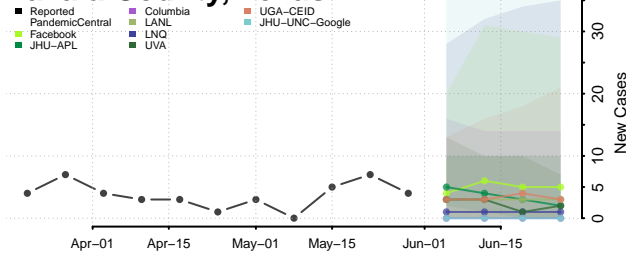

Wood County, Texas

Yoakum County, Texas

Young County, Texas

Zapata County, Texas

Zavala County, Texas

Utah*

Beaver County, Utah

Box Elder County, Utah