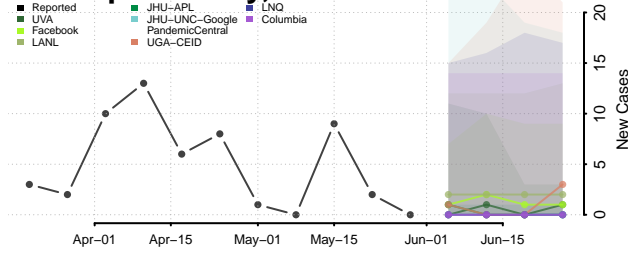

Antelope County, Nebraska