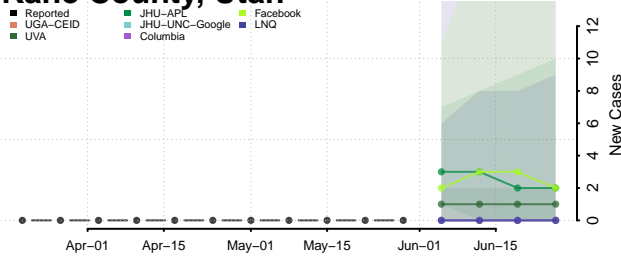

Kane County, Utah