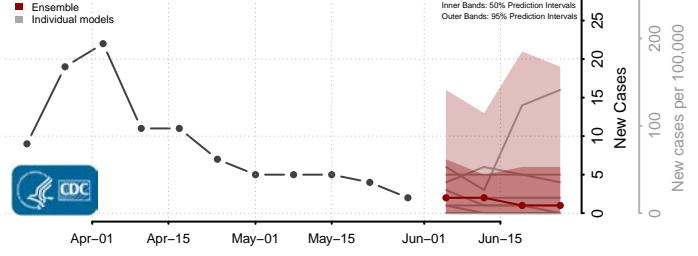

Greensville County, Virginia