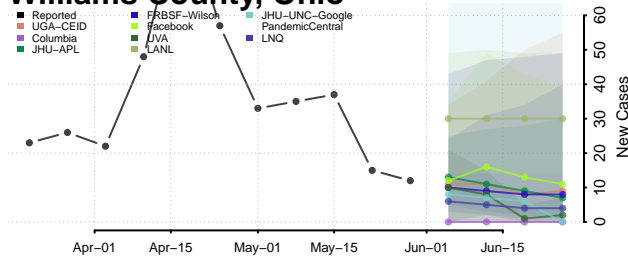

Wayne County, Ohio

Williams County, Ohio

Wood County, Ohio

Wyandot County, Ohio

Oklahoma*

Adair County, Oklahoma

Alfalfa County, Oklahoma

Atoka County, Oklahoma