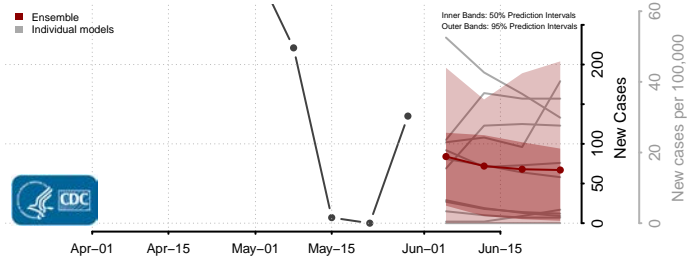

Burlington County, New Jersey

*New weekly cases may decrease in this location over the next four weeks. For these locations, the ensemble forecast indicates a probability of 0.75 or greater that fewer cases will be reported in week four of the forecast than in the last reported week.