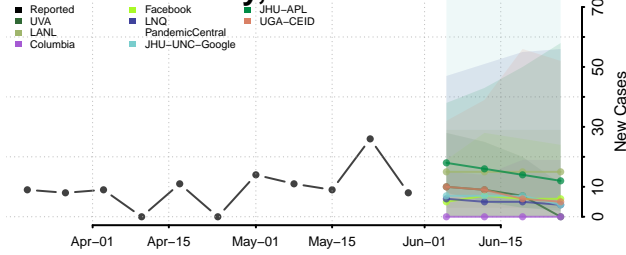

Orleans County, Louisiana

Ouachita County, Louisiana

Plaquemines County, Louisiana

Pointe Coupee County, Louisiana

Rapides County, Louisiana

Red River County, Louisiana

Richland County, Louisiana

Sabine County, Louisiana