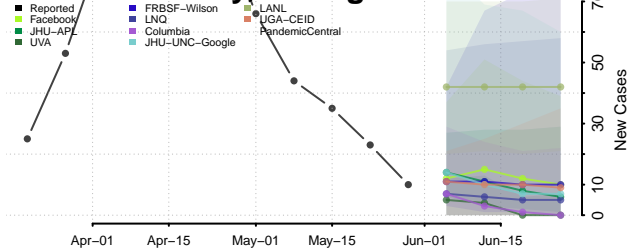

Clinton County, Michigan

Crawford County, Michigan

Delta County, Michigan

Dickinson County, Michigan

Eaton County, Michigan

Emmet County, Michigan

Genesee County, Michigan

Gladwin County, Michigan