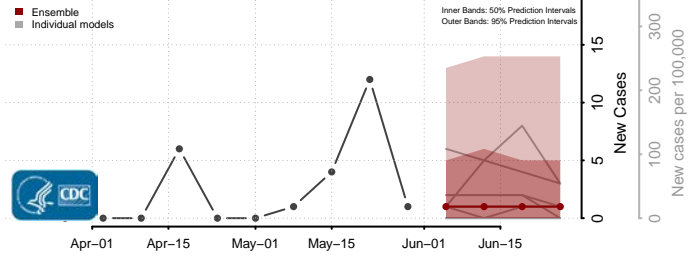

Lander County, Nevada