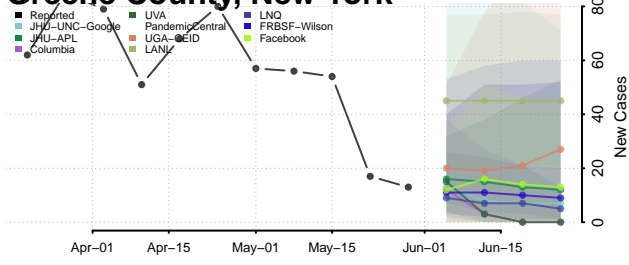

Greene County, New York