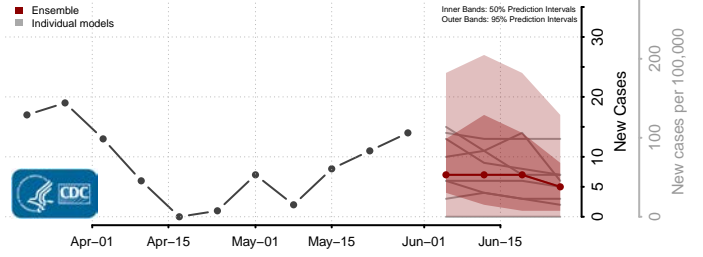

Mississippi County, Missouri