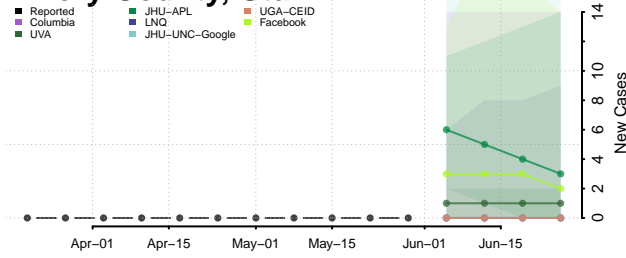

Emery County, Utah