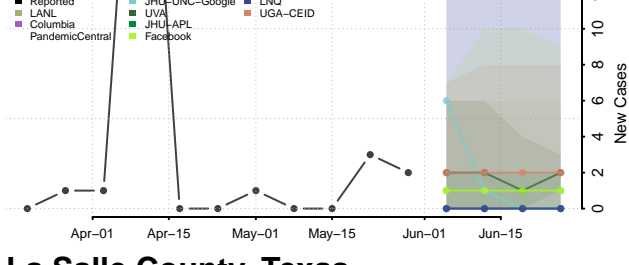

Knox County, Texas