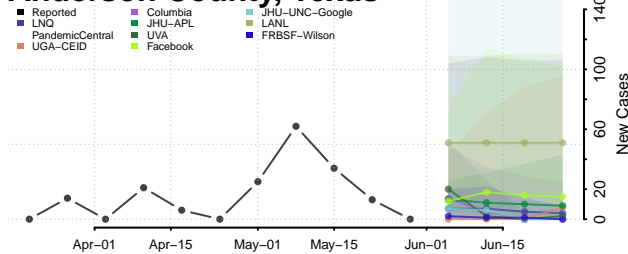

Anderson County, Texas

*New weekly cases may decrease in this location over the next four weeks. For these locations, the ensemble forecast indicates a probability of 0.75 or greater that fewer cases will be reported in week four of the forecast than in the last reported week.