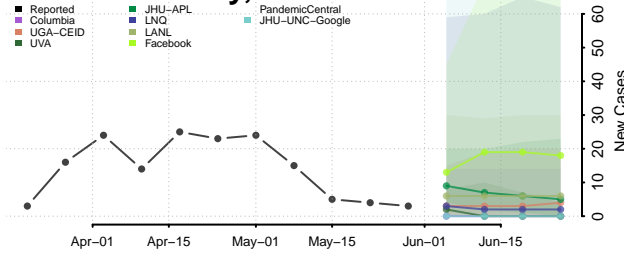

Dewey County, Oklahoma

Ellis County, Oklahoma

Garfield County, Oklahoma

Garvin County, Oklahoma

Grady County, Oklahoma

Grant County, Oklahoma

Greer County, Oklahoma

Harmon County, Oklahoma