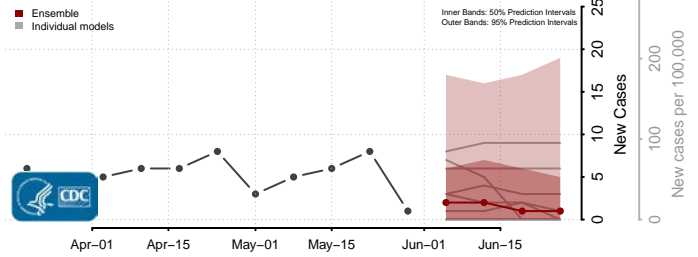

Kidder County, North Dakota

LaMoure County, North Dakota

Logan County, North Dakota

McHenry County, North Dakota

McIntosh County, North Dakota

McKenzie County, North Dakota

McLean County, North Dakota

Mercer County, North Dakota