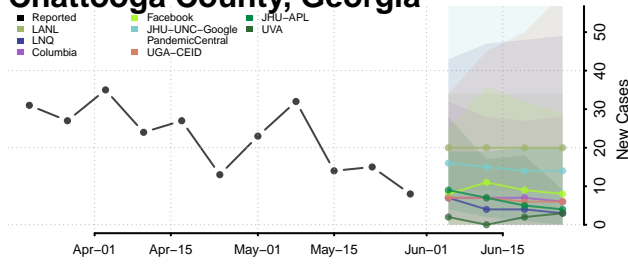

Chattooga County, Georgia