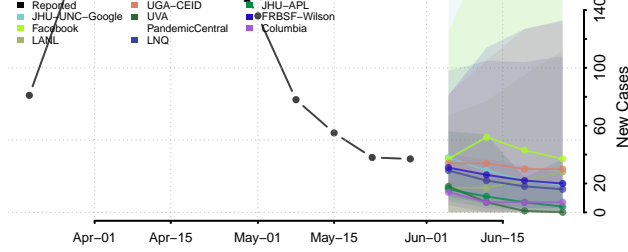

Johnson County, Iowa