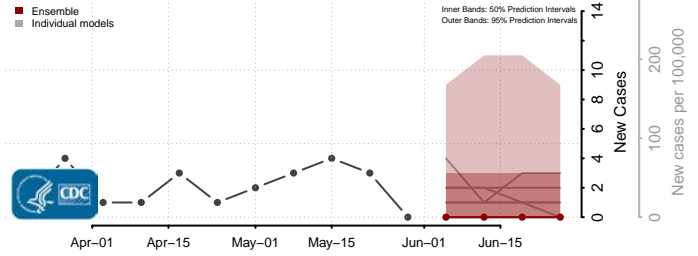

Jerome County, Idaho

Kootenai County, Idaho

Latah County, Idaho

Lemhi County, Idaho

Lewis County, Idaho

Lincoln County, Idaho

Madison County, Idaho

Minidoka County, Idaho