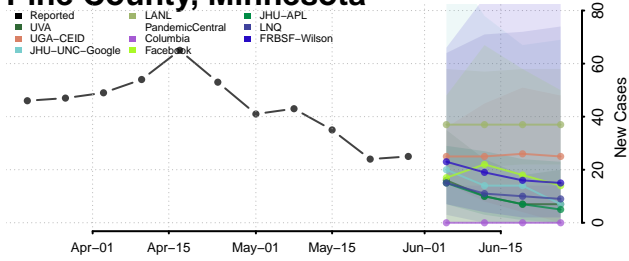

Murray County, Minnesota

Nicollet County, Minnesota

Nobles County, Minnesota

Norman County, Minnesota

Olmsted County, Minnesota

Otter Tail County, Minnesota

Pennington County, Minnesota

Pine County, Minnesota