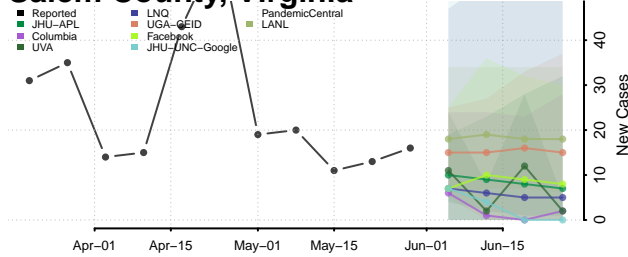

Salem County, Virginia