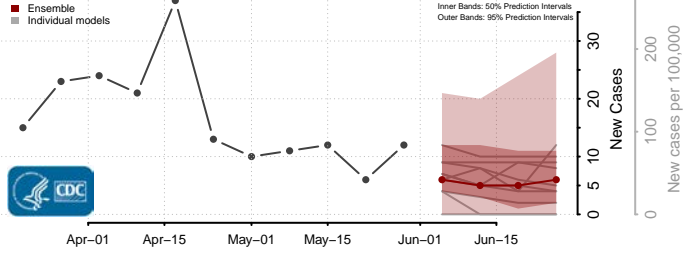

Carroll County, Illinois