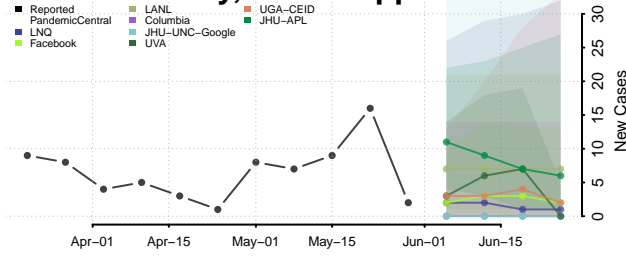

Benton County, Mississippi