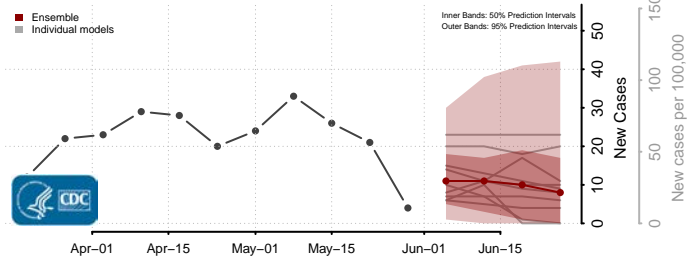

Prince George's County, Maryland

Queen Anne's County, Maryland

Somerset County, Maryland

St. Mary's County, Maryland

Talbot County, Maryland

Washington County, Maryland

Wicomico County, Maryland

Worcester County, Maryland