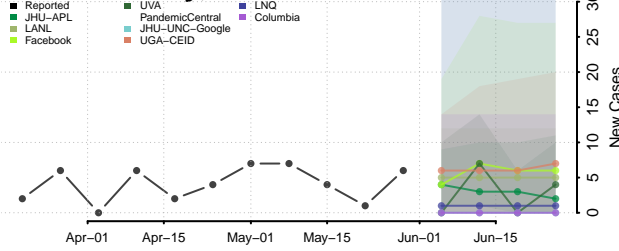

Wayne County, Ohio

Williams County, Ohio

Wood County, Ohio

Wyandot County, Ohio

Oklahoma*

Adair County, Oklahoma

Alfalfa County, Oklahoma

Atoka County, Oklahoma