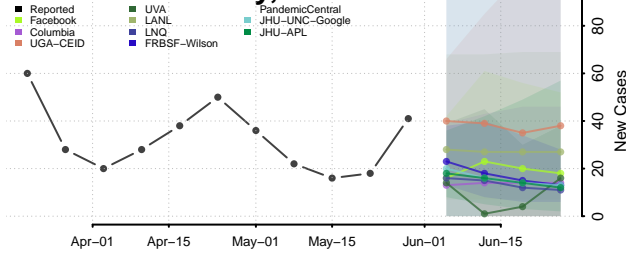

McDowell County, North Carolina