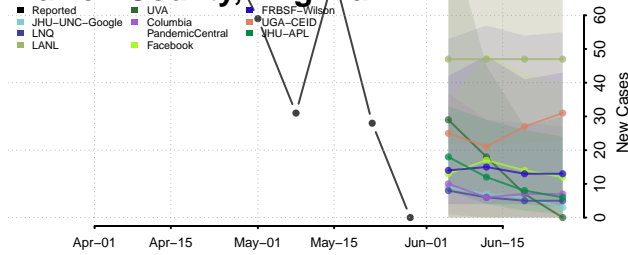

Warren County, Virginia