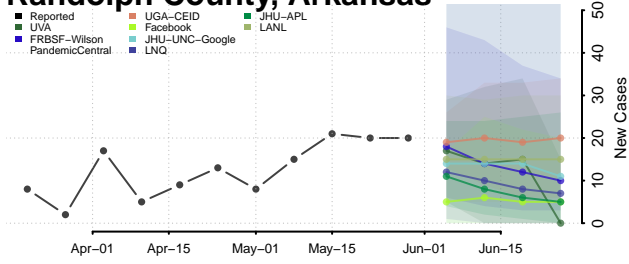

Saline County, Arkansas

Scott County, Arkansas

Searcy County, Arkansas

Sebastian County, Arkansas

Sevier County, Arkansas

Sharp County, Arkansas

St. Francis County, Arkansas

Stone County, Arkansas