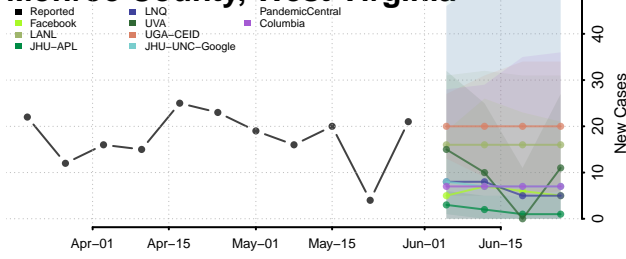

Monroe County, West Virginia