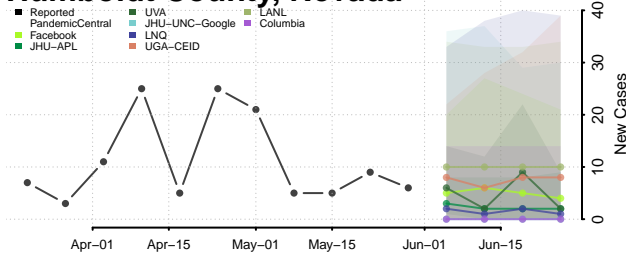

Humboldt County, Nevada