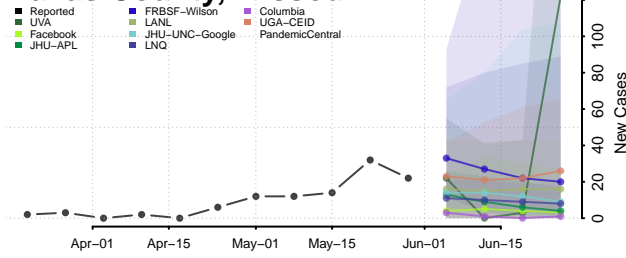

Dallas County, Missouri