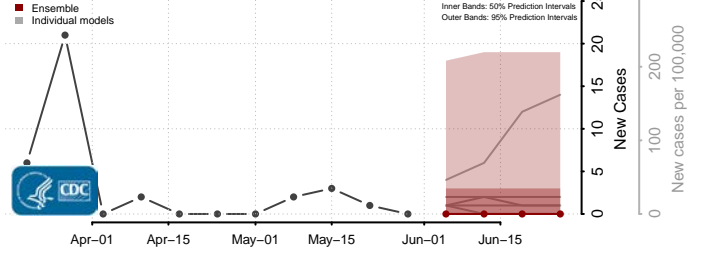

Monroe County, Missouri