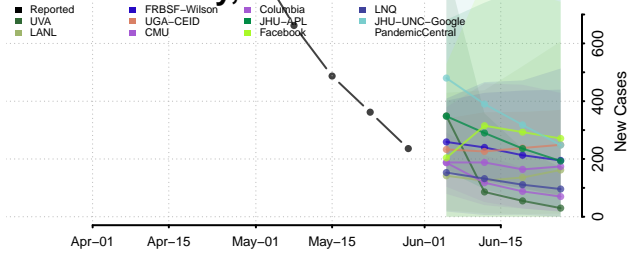

Suffolk County, Massachusetts

Worcester County, Massachusetts

Michigan*

Alcona County, Michigan

Alger County, Michigan

*New weekly cases may decrease in this location over the next four weeks. For these locations, the ensemble forecast indicates a probability of 0.75 or greater that fewer cases will be reported in week four of the forecast than in the last reported week.