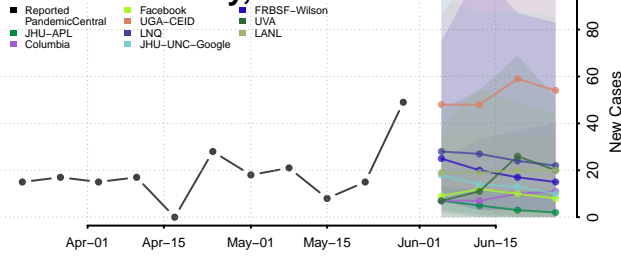

Webster County, Missouri