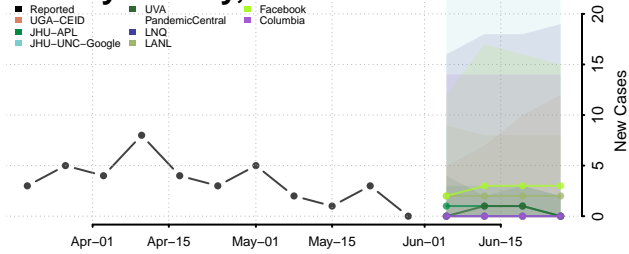

Floyd County, Iowa

Franklin County, Iowa

Fremont County, Iowa

Greene County, Iowa

Grundy County, Iowa

Guthrie County, Iowa

Hamilton County, Iowa

Hancock County, Iowa