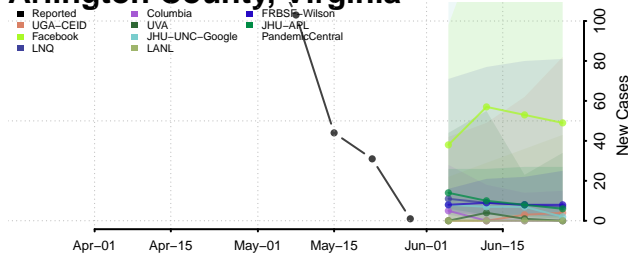

Arlington County, Virginia