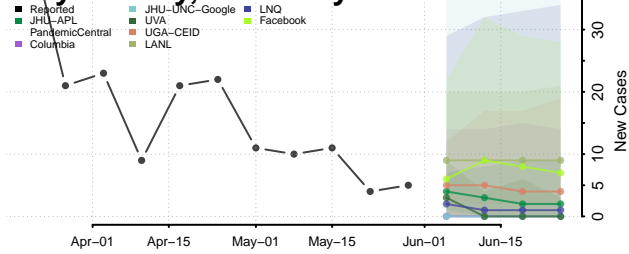

Clay County, Kentucky