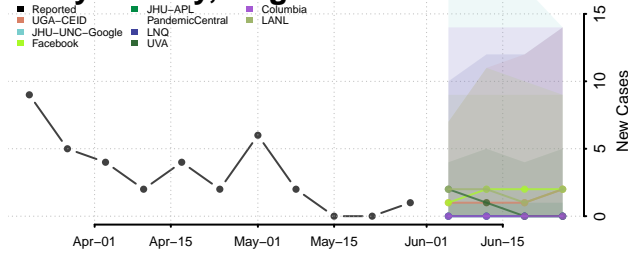

Surry County, Virginia