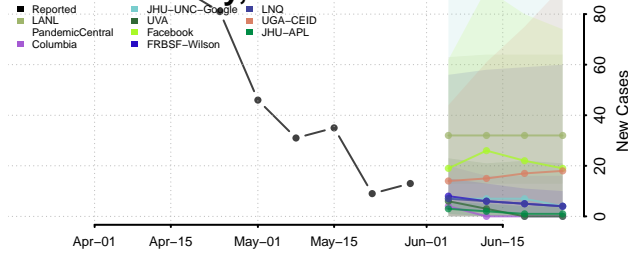

Lincoln County, South Dakota