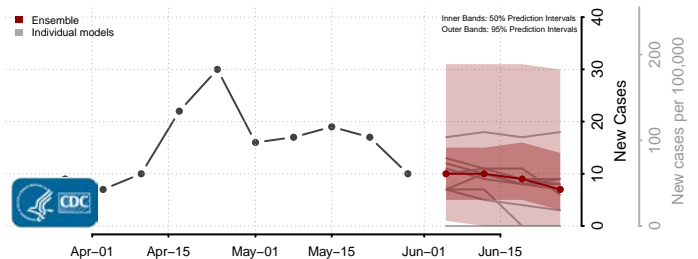

Bond County, Illinois