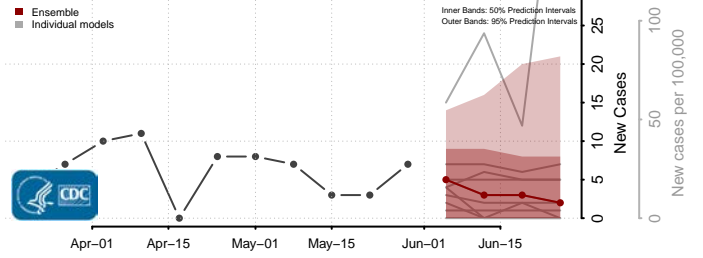

Miller County, Missouri