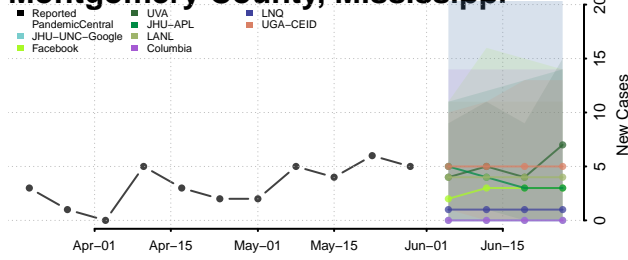

Leflore County, Mississippi

Lincoln County, Mississippi

Lowndes County, Mississippi

Madison County, Mississippi

Marion County, Mississippi

Marshall County, Mississippi

Monroe County, Mississippi

Montgomery County, Mississippi