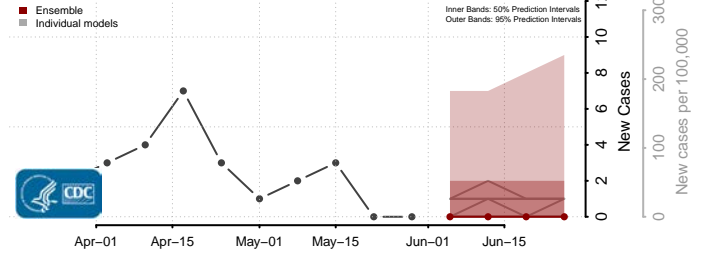

Deuel County, South Dakota

Dewey County, South Dakota

Douglas County, South Dakota

Edmunds County, South Dakota

Fall River County, South Dakota

Faulk County, South Dakota

Grant County, South Dakota

Gregory County, South Dakota