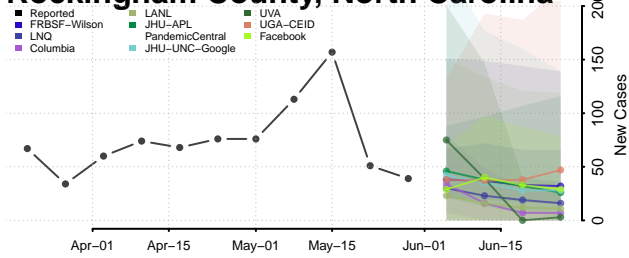

Randolph County, North Carolina

Richmond County, North Carolina

Robeson County, North Carolina

Rockingham County, North Carolina

Rowan County, North Carolina

Rutherford County, North Carolina

Sampson County, North Carolina