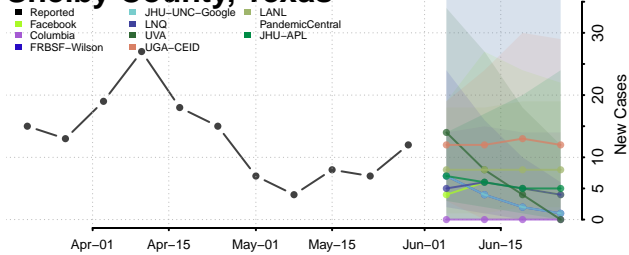

Shelby County, Texas