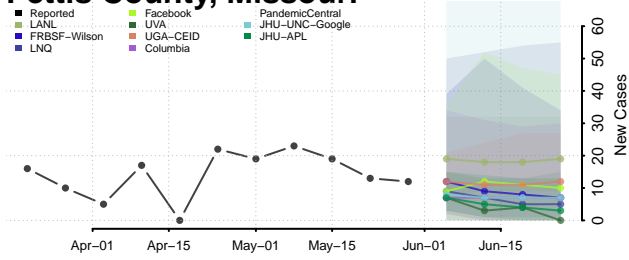

Pettis County, Missouri