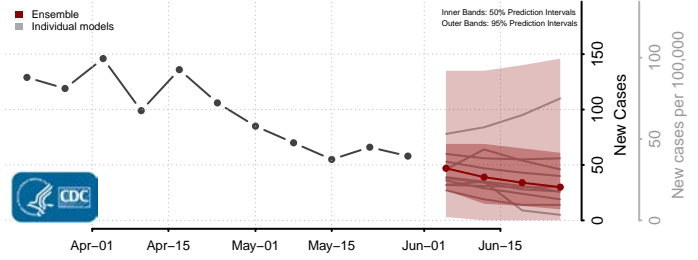

Sandoval County, New Mexico