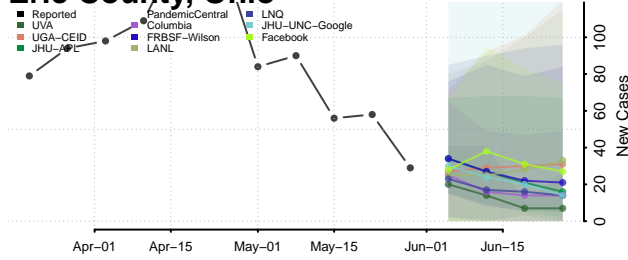

Erie County, Ohio