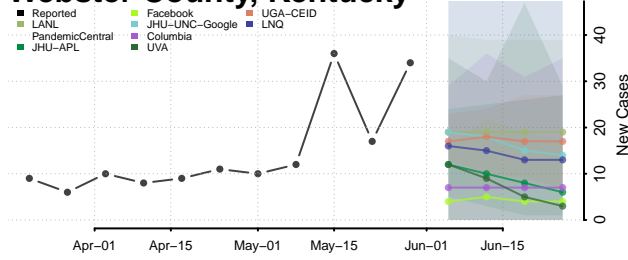

Todd County, Kentucky

Trigg County, Kentucky

Trimble County, Kentucky

Union County, Kentucky

Warren County, Kentucky

Washington County, Kentucky

Wayne County, Kentucky

Webster County, Kentucky