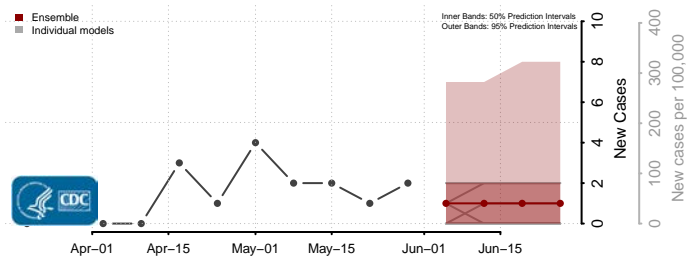

Kidder County, North Dakota