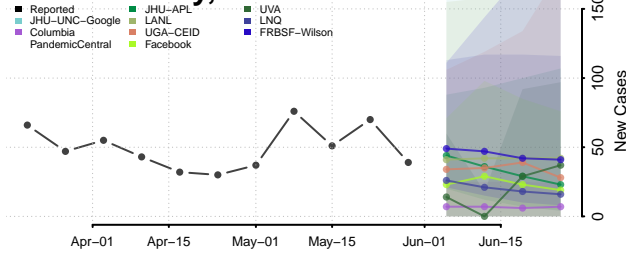

Otero County, New Mexico