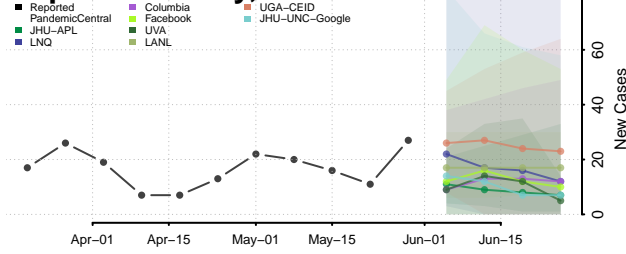

Hopkins County, Texas