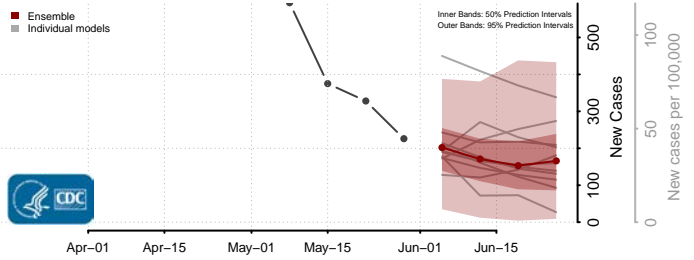

Camden County, New Jersey