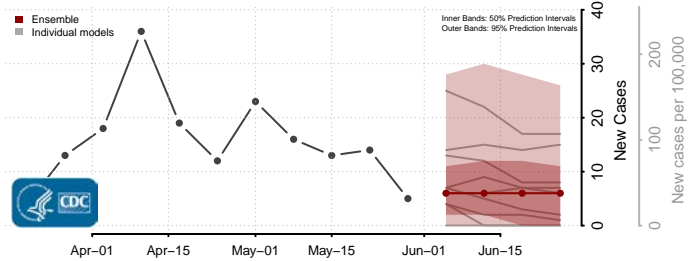

Wexford County, Michigan

Minnesota*

Aitkin County, Minnesota

Anoka County, Minnesota

*New weekly cases may decrease in this location over the next four weeks. For these locations, the ensemble forecast indicates a probability of 0.75 or greater that fewer cases will be reported in week four of the forecast than in the last reported week.