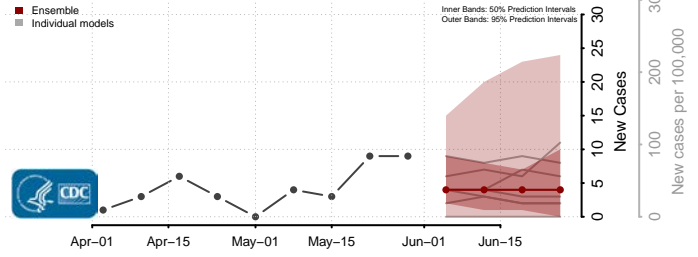

Carbon County, Montana