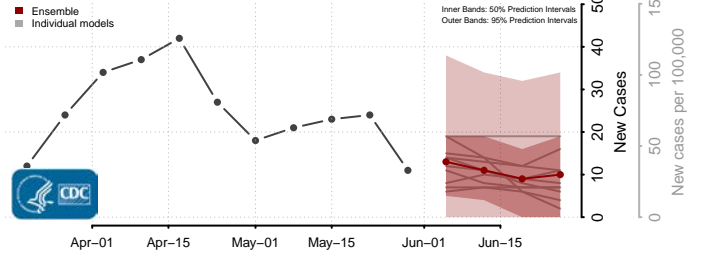

Caroline County, Maryland