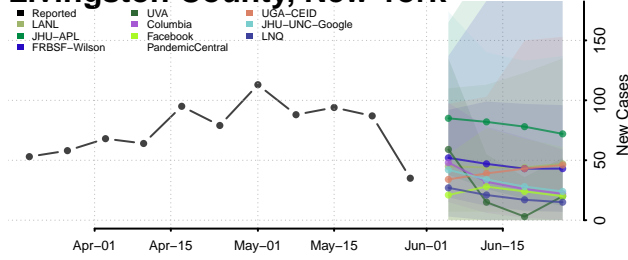

Livingston County, New York