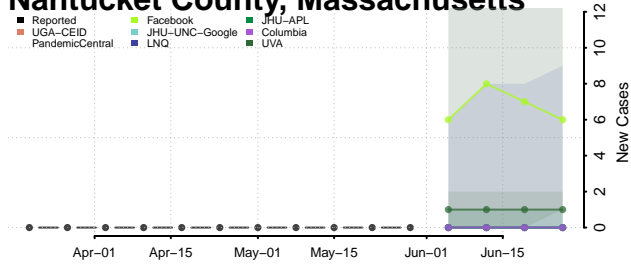

Nantucket County, Massachusetts