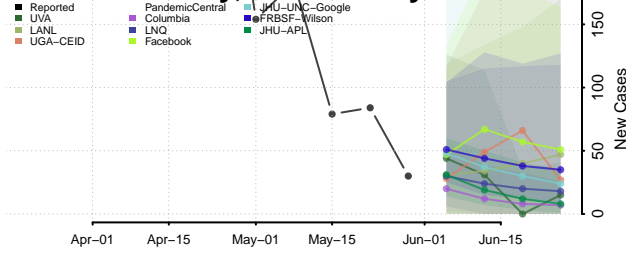

Sussex County, New Jersey