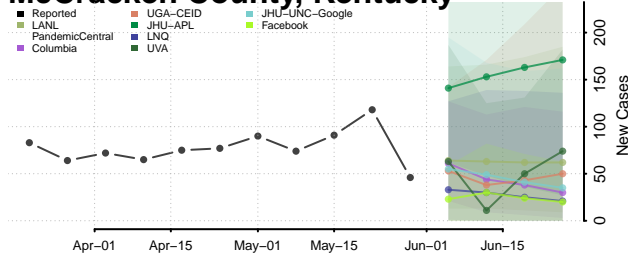

McCracken County, Kentucky