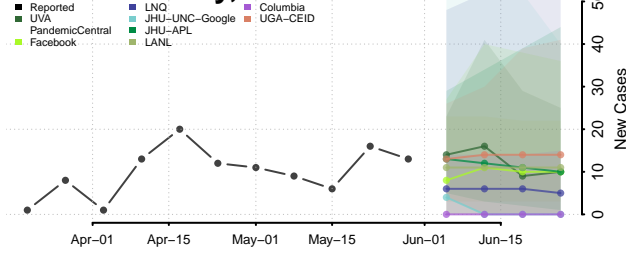

Alpine County, California

Amador County, California

Butte County, California

Calaveras County, California

Colusa County, California

Contra Costa County, California

Del Norte County, California

El Dorado County, California