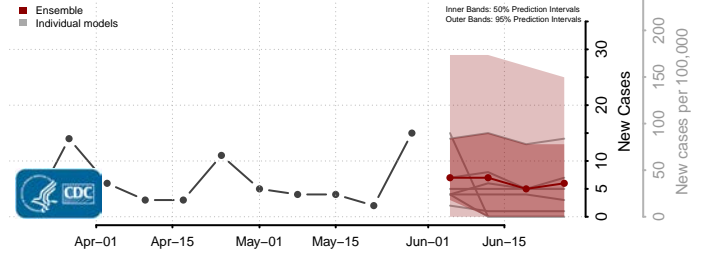

Ben Hill County, Georgia