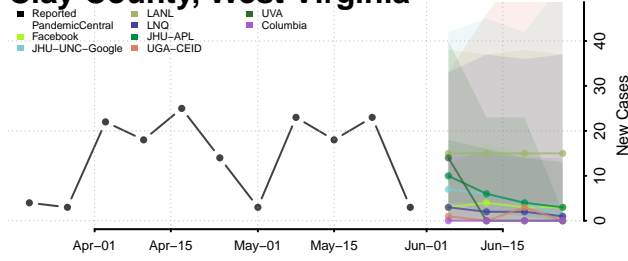

Clay County, West Virginia