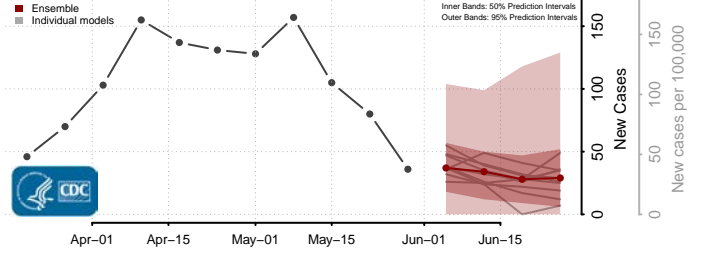

Burleigh County, North Dakota