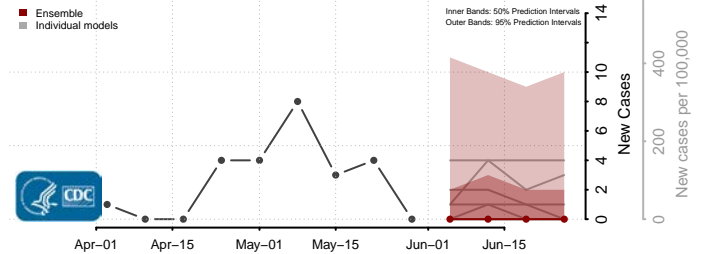

Chase County, Kansas