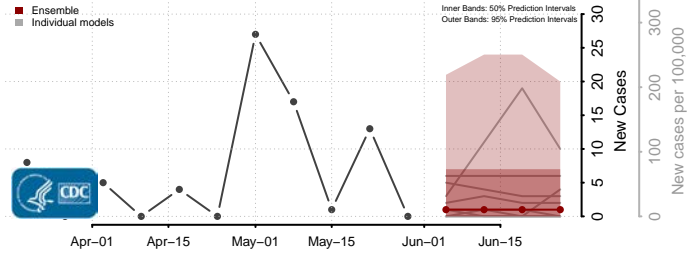

White Pine County, Nevada