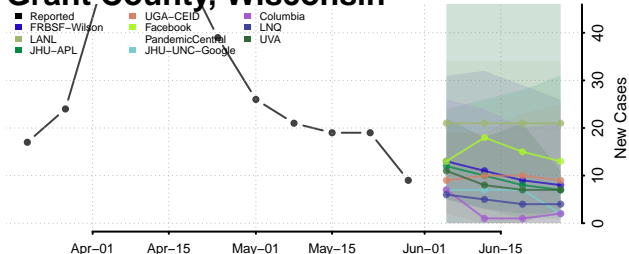

Grant County, Wisconsin