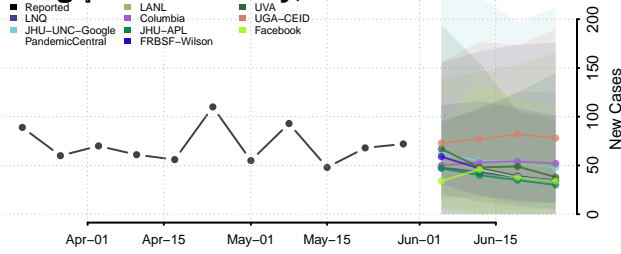

Tangipahoa County, Louisiana