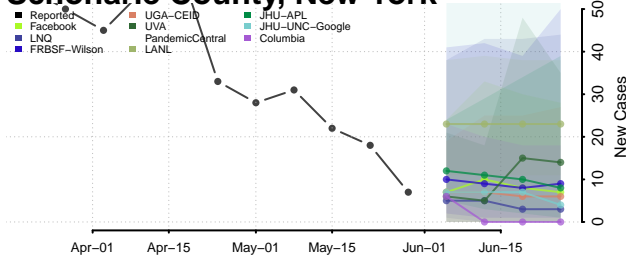

Schoharie County, New York