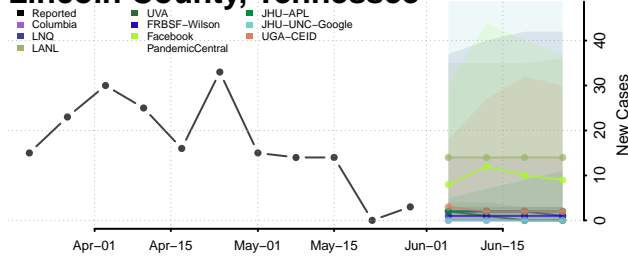

Lincoln County, Tennessee