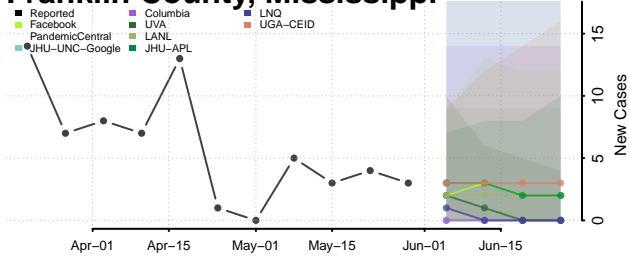

Franklin County, Mississippi