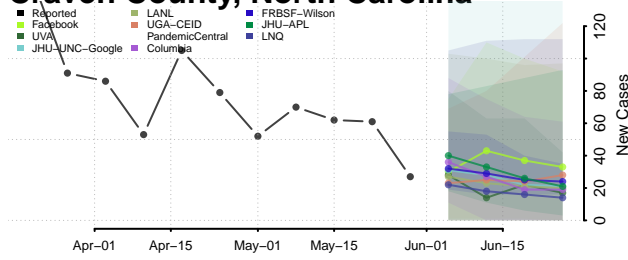

Chatham County, North Carolina

Cherokee County, North Carolina

Chowan County, North Carolina

Clay County, North Carolina

Cleveland County, North Carolina

Columbus County, North Carolina

Craven County, North Carolina