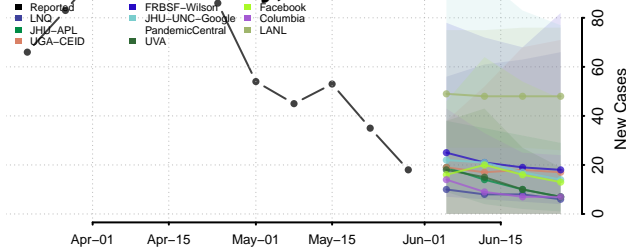

Mille Lacs County, Minnesota