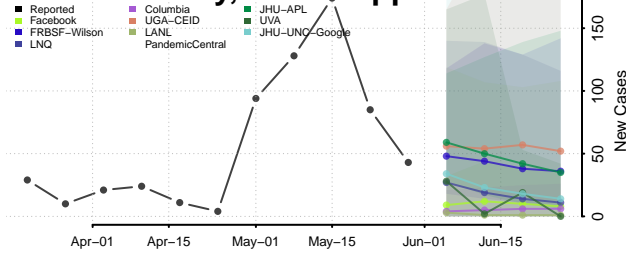

Watonwan County, Minnesota

Wilkin County, Minnesota

Winona County, Minnesota

Wright County, Minnesota

Yellow Medicine County, Minnesota

Mississippi

Adams County, Mississippi

Alcorn County, Mississippi