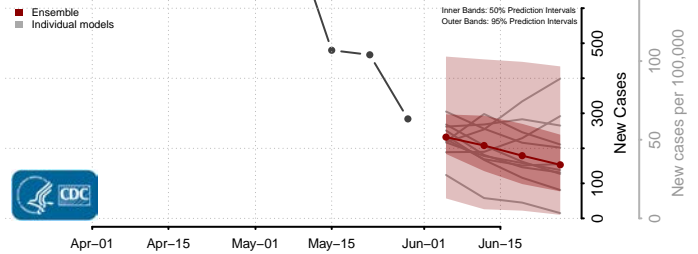

York County, Pennsylvania