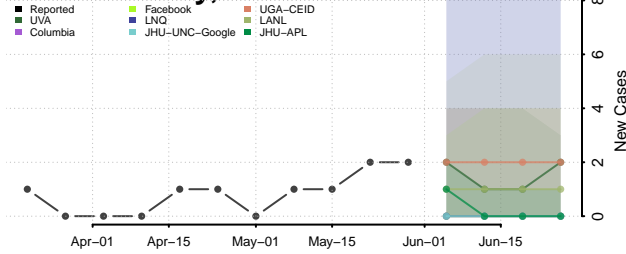

Deuel County, Nebraska