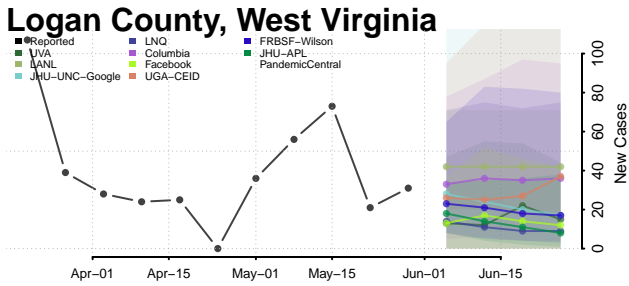

Hancock County, West Virginia

Hardy County, West Virginia

Harrison County, West Virginia

Jackson County, West Virginia

Marshall County, West Virginia

Mason County, West Virginia

McDowell County, West Virginia