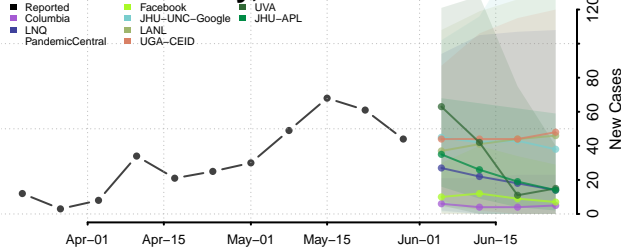

Yolo County, California

Yuba County, California

Colorado*

Adams County, Colorado

Alamosa County, Colorado

Arapahoe County, Colorado

Archuleta County, Colorado

*New weekly cases may decrease in this location over the next four weeks. For these locations, the ensemble forecast indicates a probability of 0.75 or greater that fewer cases will be reported in week four of the forecast than in the last reported week.