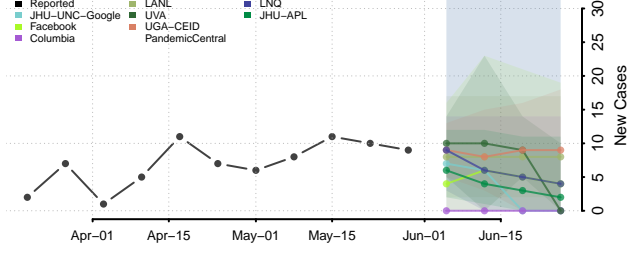

Linn County, Oregon

Malheur County, Oregon

Marion County, Oregon

Morrow County, Oregon

Multnomah County, Oregon

Polk County, Oregon

Sherman County, Oregon

Tillamook County, Oregon