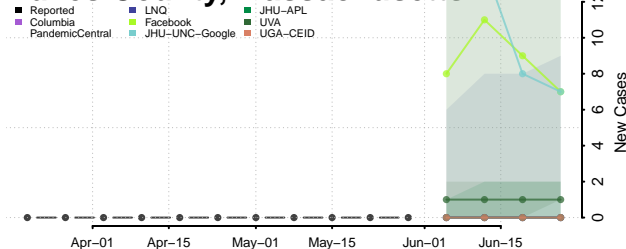

Dukes County, Massachusetts