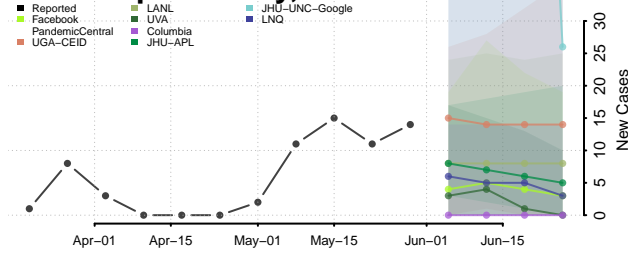

Guadalupe County, New Mexico