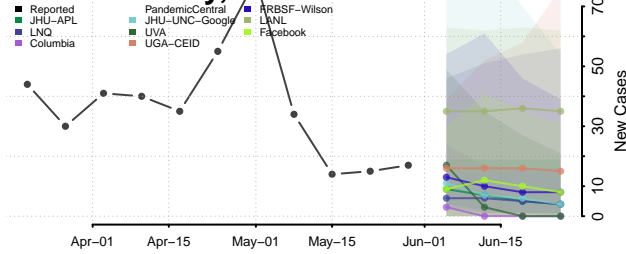

Martin County, Minnesota