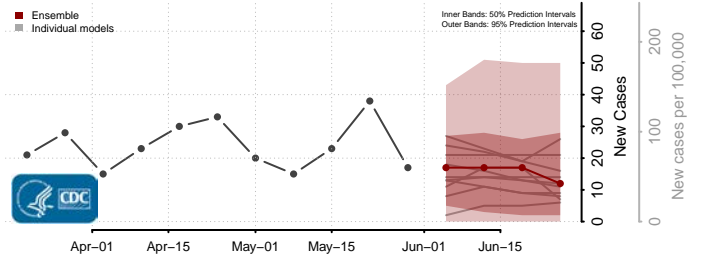

Stone County, Mississippi

Sunflower County, Mississippi

Tallahatchie County, Mississippi

Tate County, Mississippi

Tippah County, Mississippi

Tishomingo County, Mississippi

Tunica County, Mississippi

Union County, Mississippi