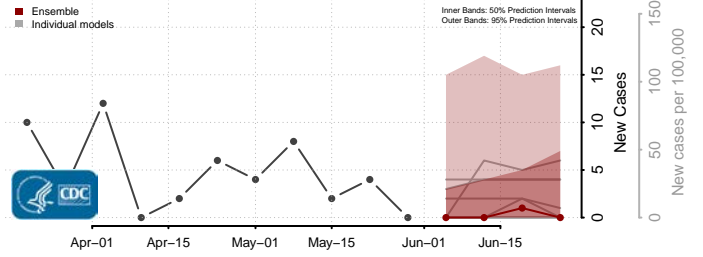

Scotland County, North Carolina

Stanly County, North Carolina

Stokes County, North Carolina

Surry County, North Carolina

Swain County, North Carolina

Transylvania County, North Carolina

Tyrrell County, North Carolina