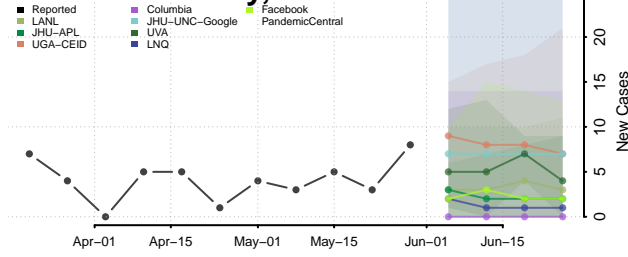

Clarke County, Alabama

Clay County, Alabama

Cleburne County, Alabama

Coffee County, Alabama

Colbert County, Alabama

Conecuh County, Alabama

Coosa County, Alabama

Covington County, Alabama