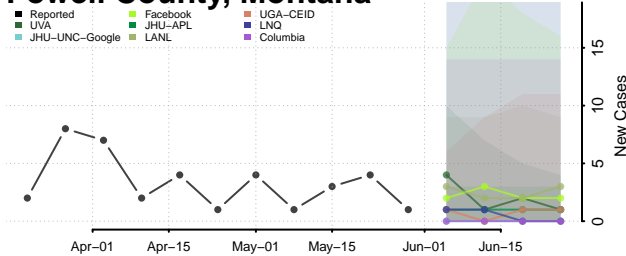

Powell County, Montana