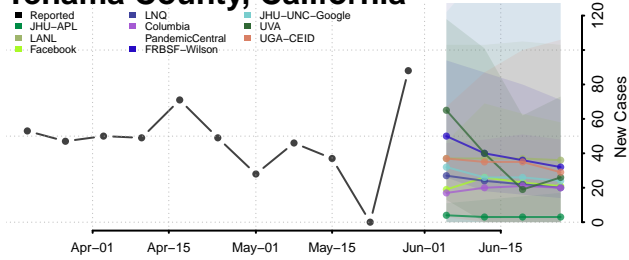

Sonoma County, California

Stanislaus County, California

Sutter County, California

Tehama County, California

Trinity County, California

Tulare County, California

Tuolumne County, California

Ventura County, California