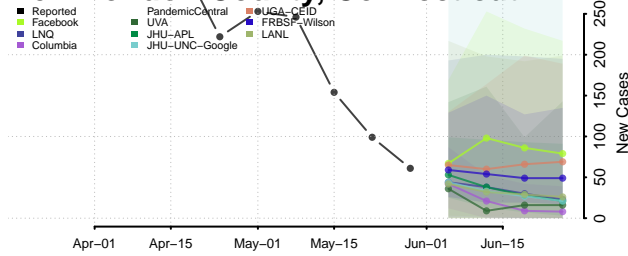

New London County, Connecticut