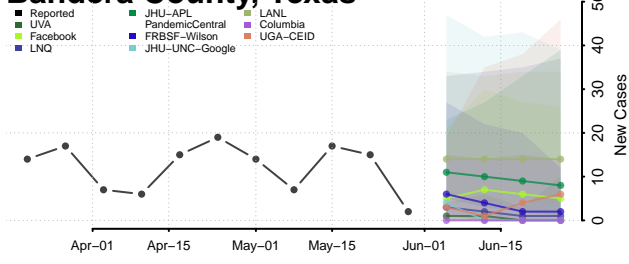

Bandera County, Texas