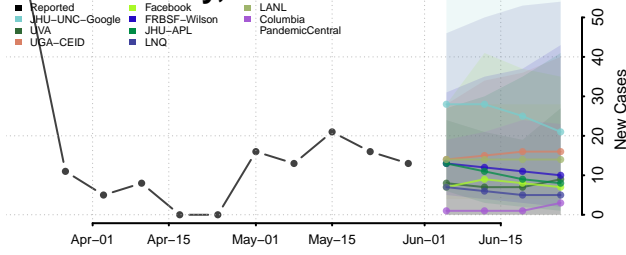

Crenshaw County, Alabama

Cullman County, Alabama

Dale County, Alabama

Dallas County, Alabama

DeKalb County, Alabama

Elmore County, Alabama

Escambia County, Alabama

Etowah County, Alabama