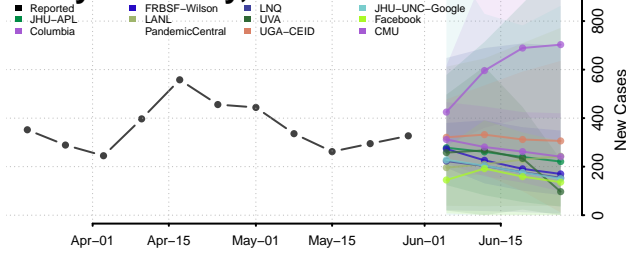

Forsyth County, North Carolina