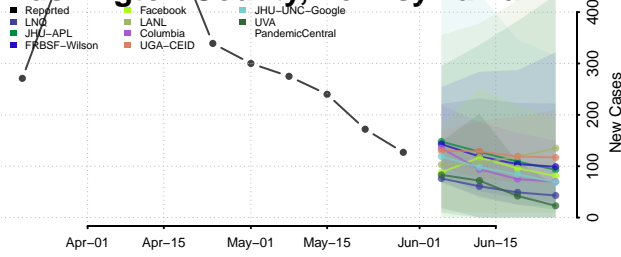

Washington County, Pennsylvania