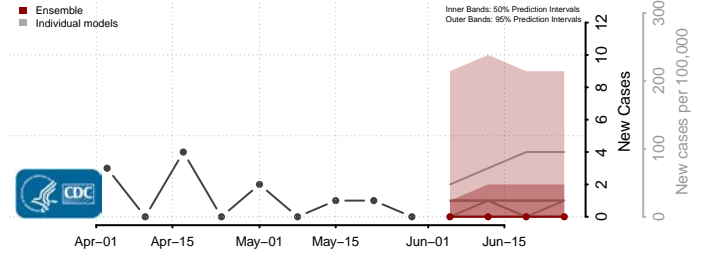

Hidalgo County, New Mexico