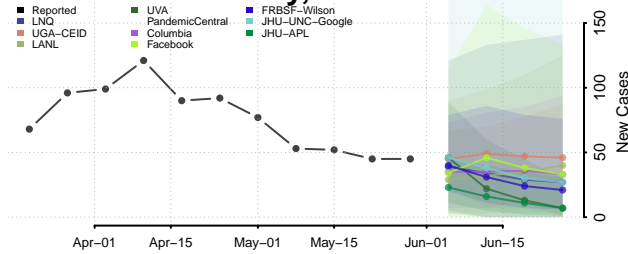

Adams County, Iowa

Allamakee County, Iowa

Appanoose County, Iowa

Audubon County, Iowa

Benton County, Iowa

Black Hawk County, Iowa

Boone County, Iowa

Bremer County, Iowa