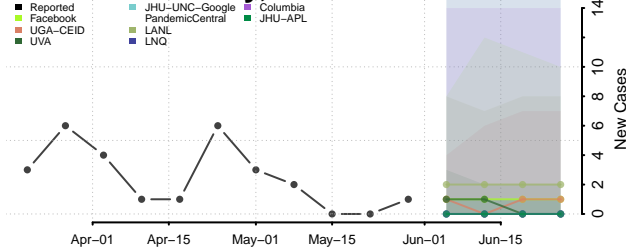

Atchison County, Missouri