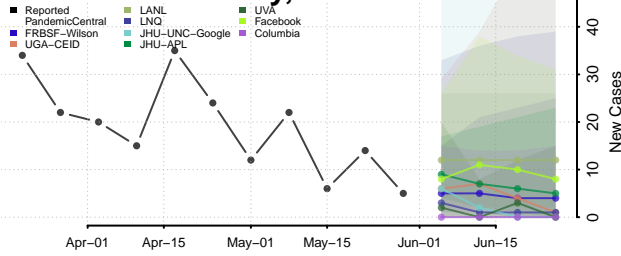

Clermont County, Ohio

Clinton County, Ohio

Columbiana County, Ohio

Coshocton County, Ohio

Crawford County, Ohio

Cuyahoga County, Ohio

Darke County, Ohio

Defiance County, Ohio