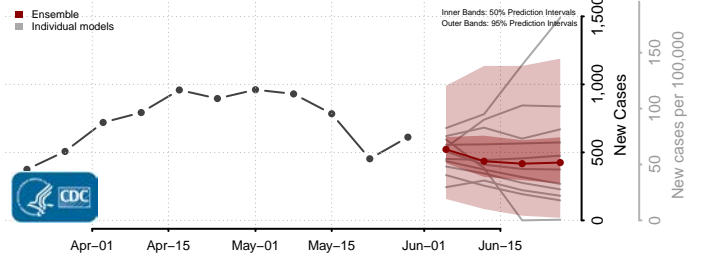

Pierce County, Washington

San Juan County, Washington

Skagit County, Washington

Skamania County, Washington

Snohomish County, Washington

Spokane County, Washington

Stevens County, Washington

Thurston County, Washington