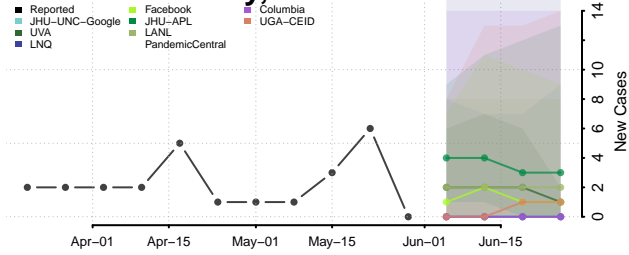

Fulton County, New York

Genesee County, New York

Greene County, New York

Hamilton County, New York

Herkimer County, New York

Jefferson County, New York

Kings County, New York

Lewis County, New York