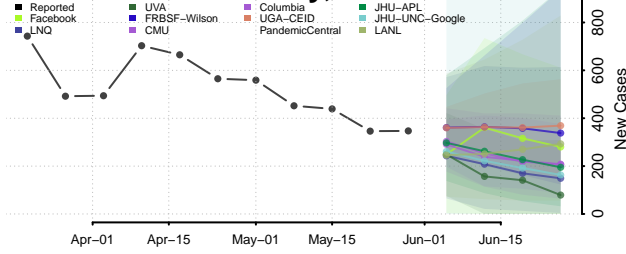

Alpine County, California

Amador County, California

Butte County, California

Calaveras County, California

Colusa County, California

Contra Costa County, California

Del Norte County, California

El Dorado County, California