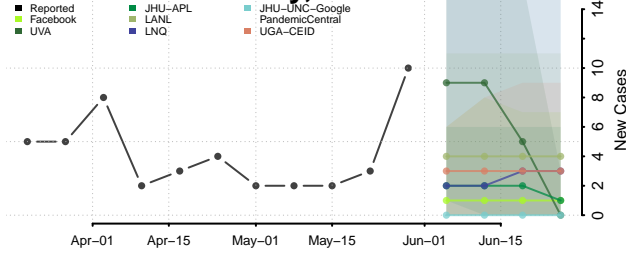

Musselshell County, Montana