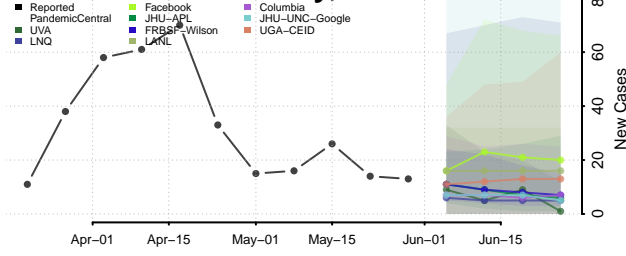

Pottawatomie County, Oklahoma