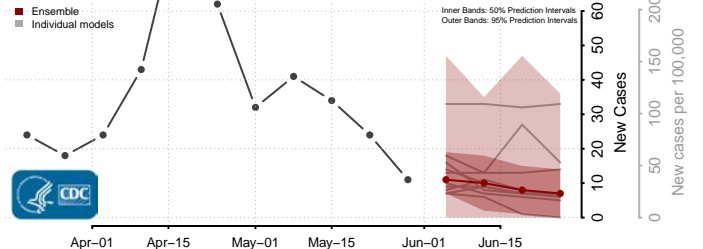

Aroostook County, Maine

Cumberland County, Maine

Franklin County, Maine

Hancock County, Maine

*New weekly cases may decrease in this location over the next four weeks. For these locations, the ensemble forecast indicates a probability of 0.75 or greater that fewer cases will be reported in week four of the forecast than in the last reported week.