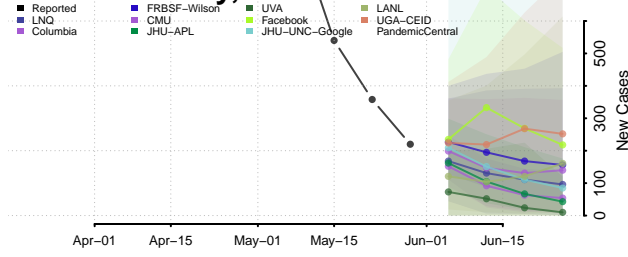

Dakota County, Minnesota