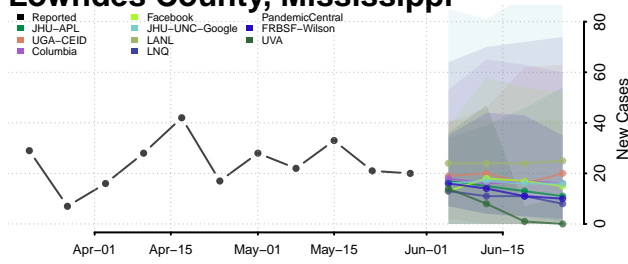

Leflore County, Mississippi

Lincoln County, Mississippi

Lowndes County, Mississippi

Madison County, Mississippi

Marion County, Mississippi

Marshall County, Mississippi

Monroe County, Mississippi

Montgomery County, Mississippi