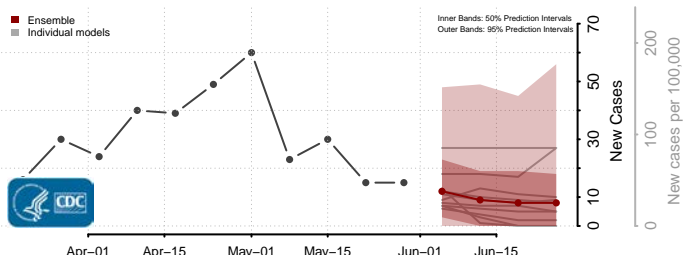

Geary County, Kansas