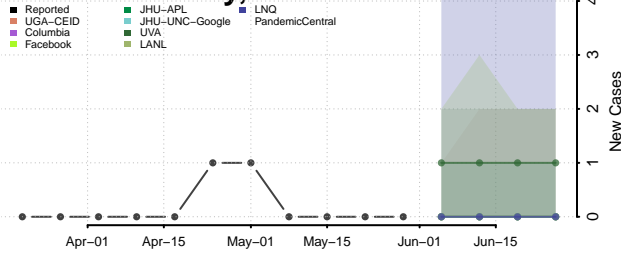

Dawson County, Montana

Deer Lodge County, Montana

Fallon County, Montana

Fergus County, Montana

Flathead County, Montana

Gallatin County, Montana

Garfield County, Montana

Glacier County, Montana