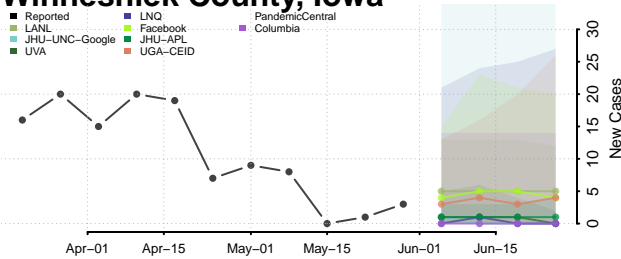

Wapello County, Iowa

Warren County, Iowa

Washington County, Iowa

Wayne County, Iowa

Webster County, Iowa

Winnebago County, Iowa

Winneshiek County, Iowa

Woodbury County, Iowa