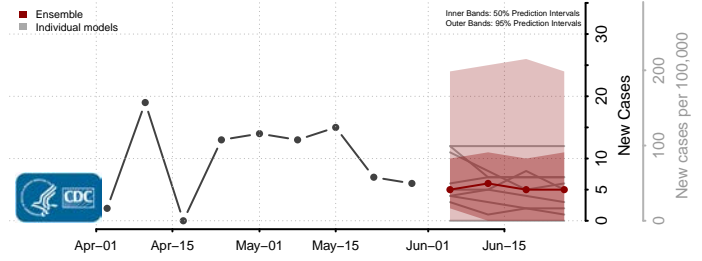

Madison County, Missouri