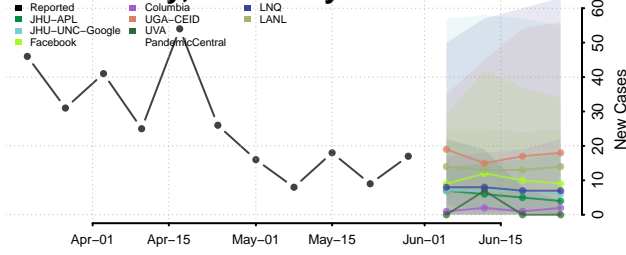

Bell County, Kentucky