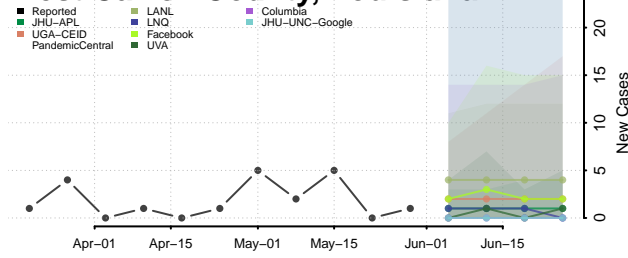

Washington County, Louisiana

Webster County, Louisiana

West Baton Rouge County, Louisiana

West Carroll County, Louisiana

West Feliciana County, Louisiana

Winn County, Louisiana

Maine*

Androscoggin County, Maine