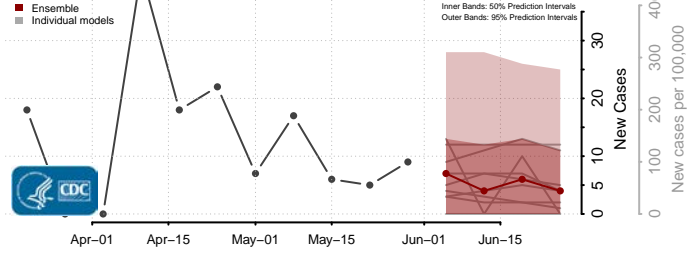

Richmond County, Virginia