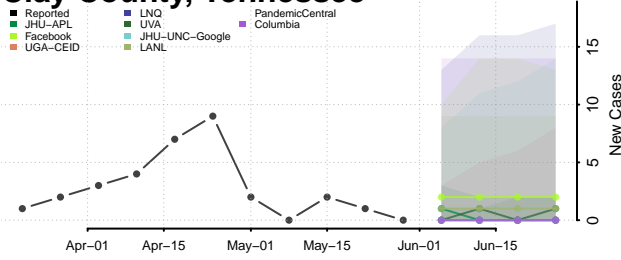

Carter County, Tennessee

Cheatham County, Tennessee

Chester County, Tennessee

Claiborne County, Tennessee

Clay County, Tennessee

Cocke County, Tennessee

Coffee County, Tennessee

Crockett County, Tennessee