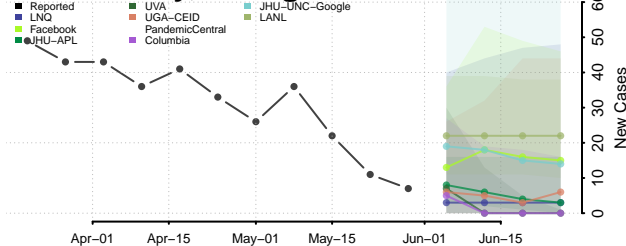

Polk County, Georgia