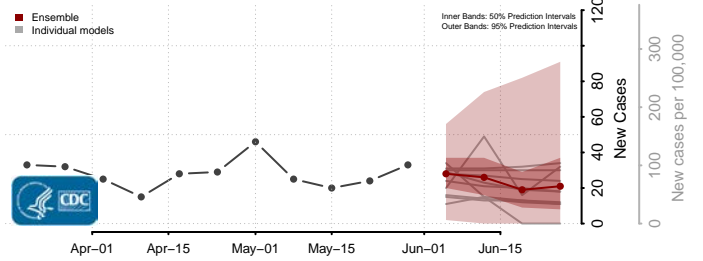

Ashe County, North Carolina

Avery County, North Carolina

Beaufort County, North Carolina

Bertie County, North Carolina

Bladen County, North Carolina

Brunswick County, North Carolina

Buncombe County, North Carolina