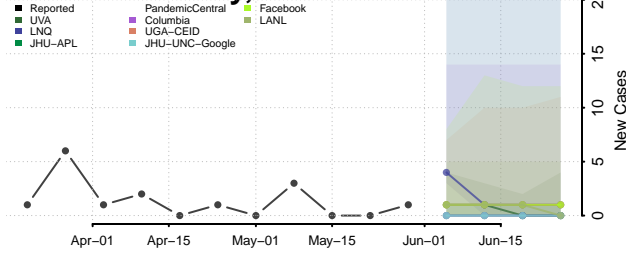

Ste. Genevieve County, Missouri

Stoddard County, Missouri

Stone County, Missouri

Sullivan County, Missouri

Taney County, Missouri

Texas County, Missouri

Vernon County, Missouri

Warren County, Missouri