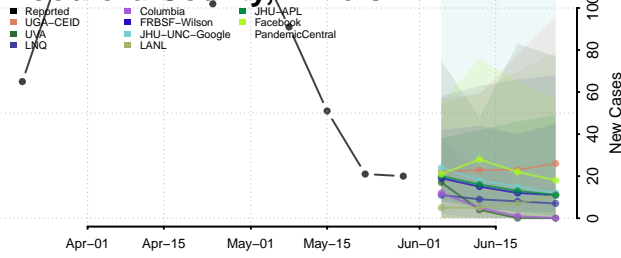

Woodford County, Illinois