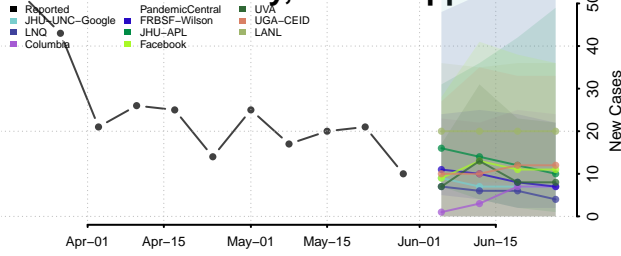

Neshoba County, Mississippi

Newton County, Mississippi

Noxubee County, Mississippi

Oktibbeha County, Mississippi

Panola County, Mississippi

Pearl River County, Mississippi

Perry County, Mississippi

Pike County, Mississippi