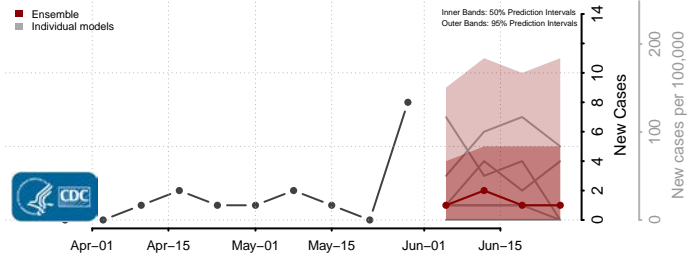

Greenwood County, Kansas