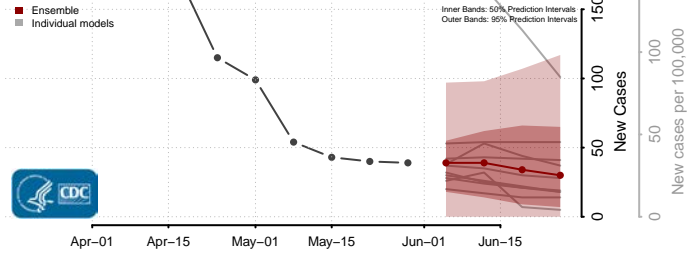

Bonneville County, Idaho