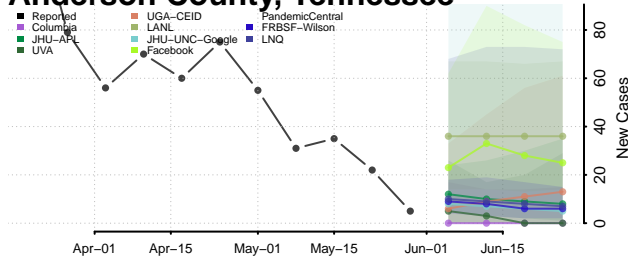

Anderson County, Tennessee

*New weekly cases may decrease in this location over the next four weeks. For these locations, the ensemble forecast indicates a probability of 0.75 or greater that fewer cases will be reported in week four of the forecast than in the last reported week.