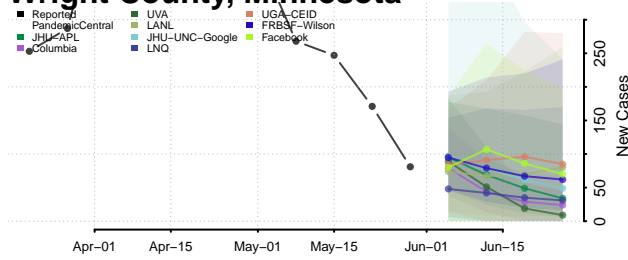

Watonwan County, Minnesota

Wilkin County, Minnesota

Winona County, Minnesota

Wright County, Minnesota

Yellow Medicine County, Minnesota

Mississippi

Adams County, Mississippi

Alcorn County, Mississippi