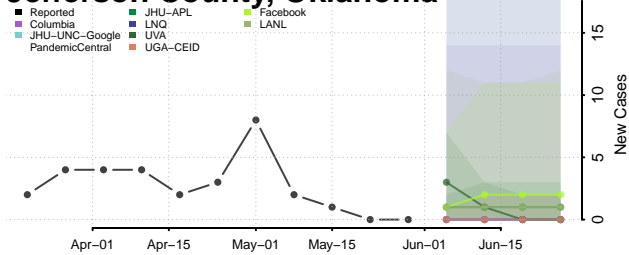

Jefferson County, Oklahoma