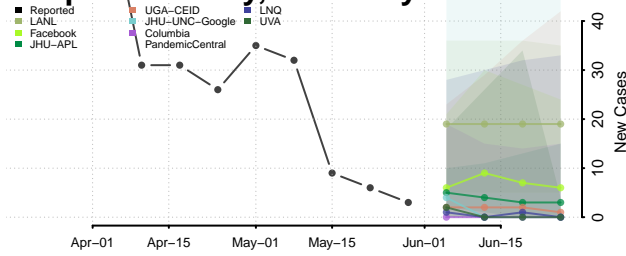

Rockcastle County, Kentucky

Rowan County, Kentucky

Russell County, Kentucky

Scott County, Kentucky

Shelby County, Kentucky

Simpson County, Kentucky

Spencer County, Kentucky

Taylor County, Kentucky