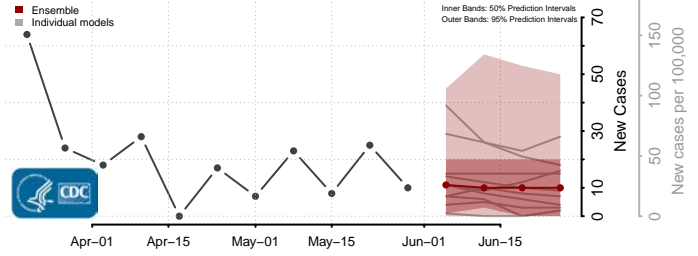

Butler County, Missouri