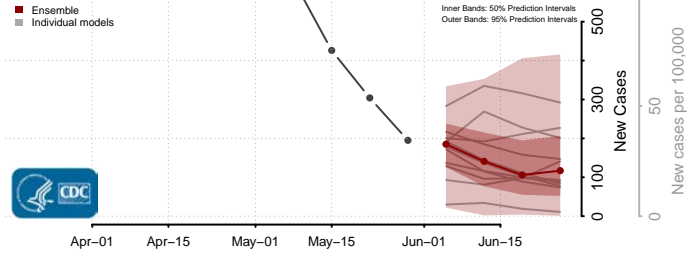

Delaware County, Pennsylvania