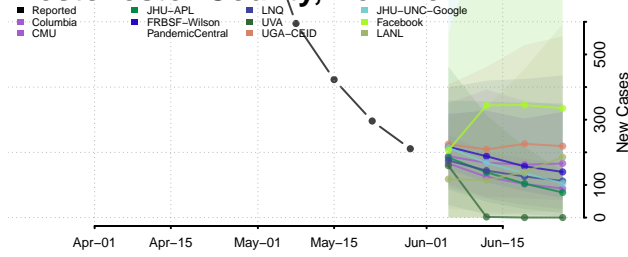

Washington County, New York

Wayne County, New York

Westchester County, New York

Wyoming County, New York

Yates County, New York

North Carolina*

Alamance County, North Carolina

Alexander County, North Carolina