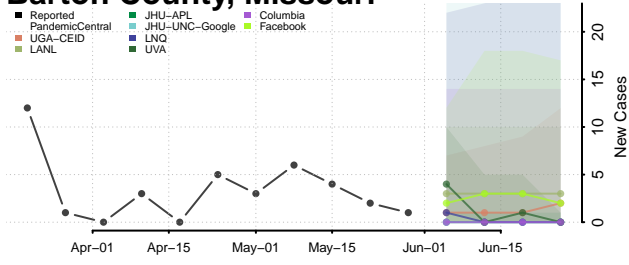

Barton County, Missouri