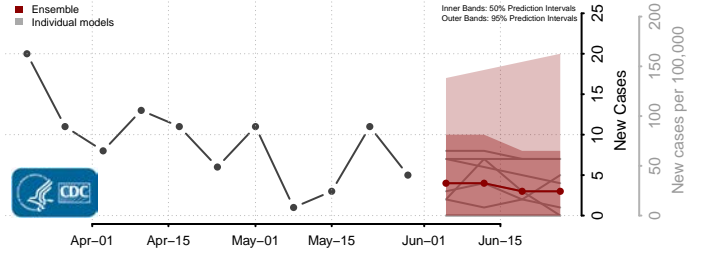

Amite County, Mississippi