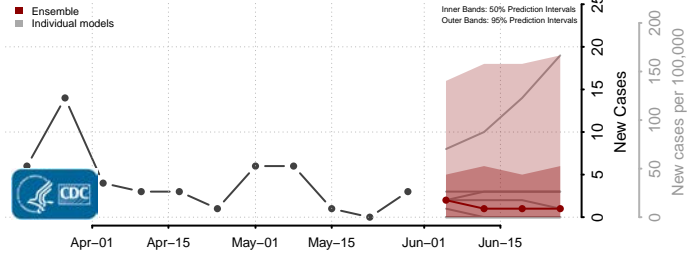

Blaine County, Montana

Broadwater County, Montana

Carbon County, Montana

Carter County, Montana

Cascade County, Montana

Chouteau County, Montana

Custer County, Montana

Daniels County, Montana