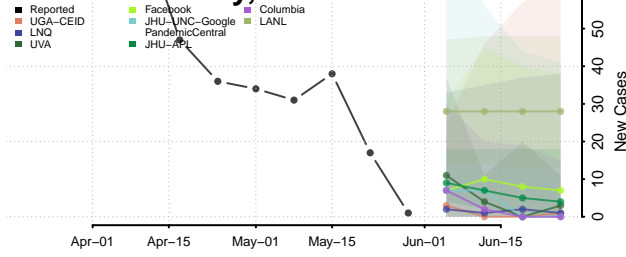

Essex County, Vermont

Franklin County, Vermont

Grand Isle County, Vermont

Lamoille County, Vermont

Orange County, Vermont

Orleans County, Vermont

Rutland County, Vermont

Washington County, Vermont