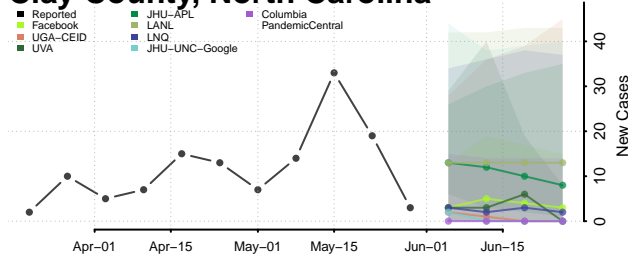

Chatham County, North Carolina

Cherokee County, North Carolina

Chowan County, North Carolina

Clay County, North Carolina

Cleveland County, North Carolina

Columbus County, North Carolina

Craven County, North Carolina