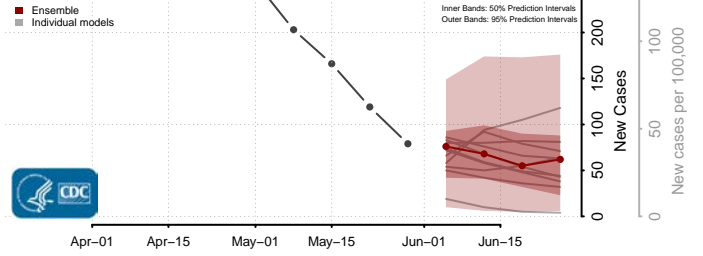

Broome County, New York