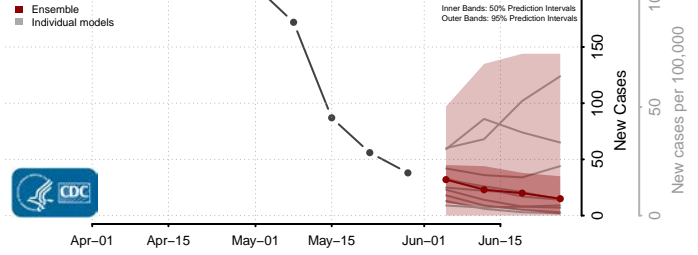

Minnehaha County, South Dakota