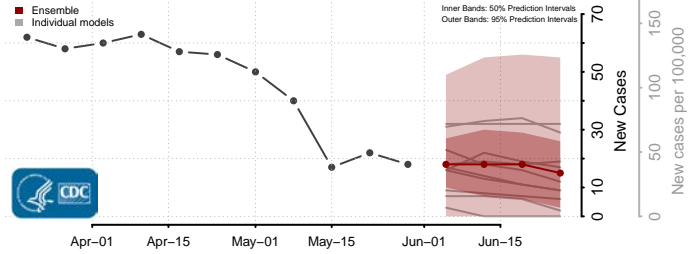

Vance County, North Carolina