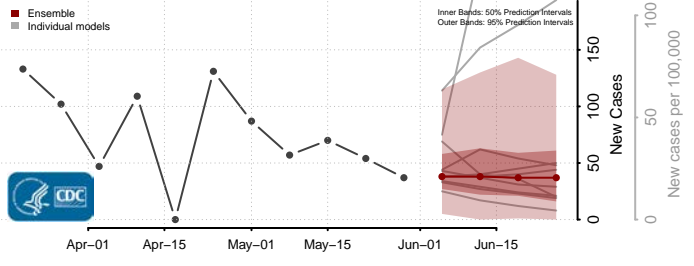

Boone County, Missouri