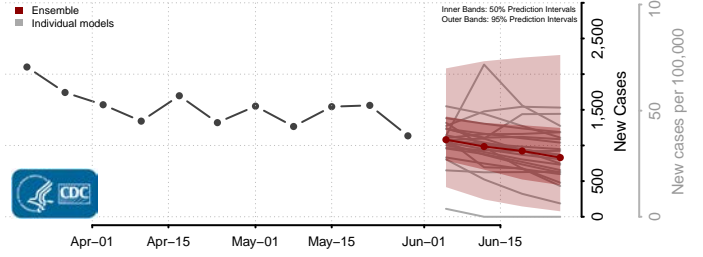

Watonwan County, Minnesota

Wilkin County, Minnesota

Winona County, Minnesota

Wright County, Minnesota

Yellow Medicine County, Minnesota

Mississippi

Adams County, Mississippi

Alcorn County, Mississippi