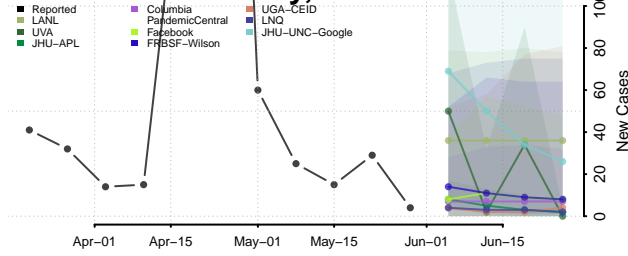

Red Willow County, Nebraska

Richardson County, Nebraska

Rock County, Nebraska

Saline County, Nebraska

Sarpy County, Nebraska

Saunders County, Nebraska

Scotts Bluff County, Nebraska

Seward County, Nebraska