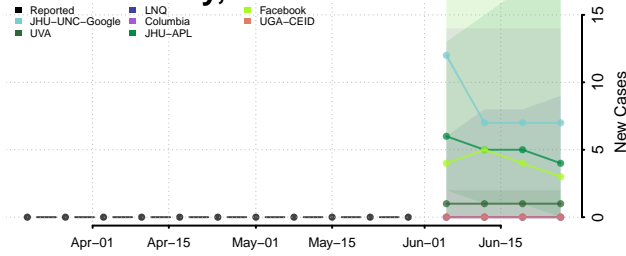

Grand County, Utah