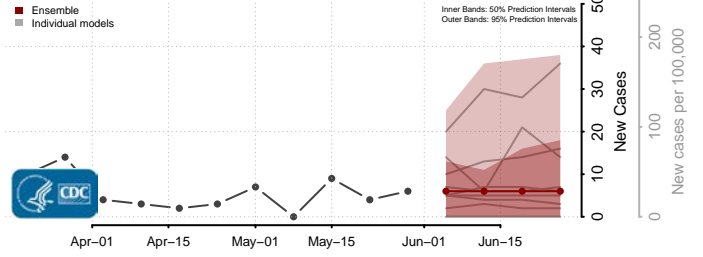

La Paz County, Arizona