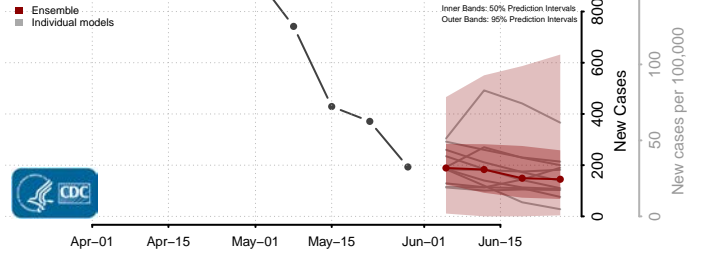

Baltimore City County, Maryland