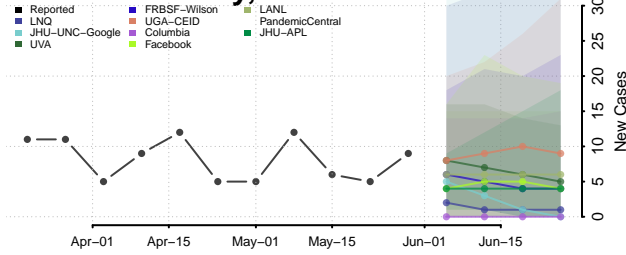

Fayette County, Indiana

Floyd County, Indiana

Fountain County, Indiana

Franklin County, Indiana

Fulton County, Indiana

Gibson County, Indiana

Grant County, Indiana

Greene County, Indiana