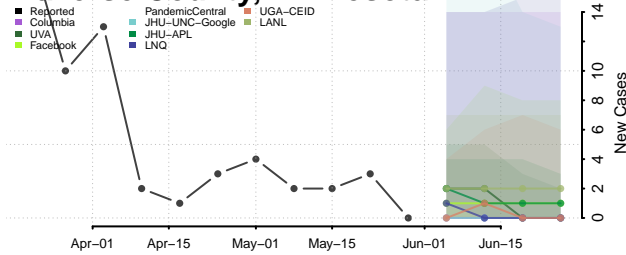

Stevens County, Minnesota

Swift County, Minnesota

Todd County, Minnesota

Traverse County, Minnesota

Wabasha County, Minnesota

Wadena County, Minnesota

Waseca County, Minnesota

Washington County, Minnesota