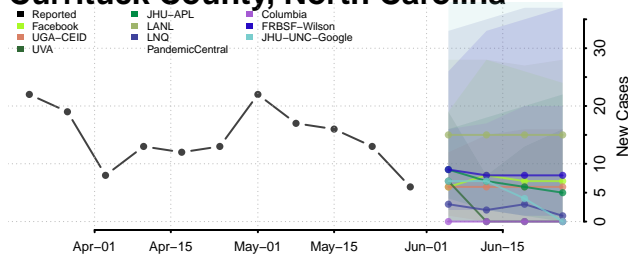

Currituck County, North Carolina