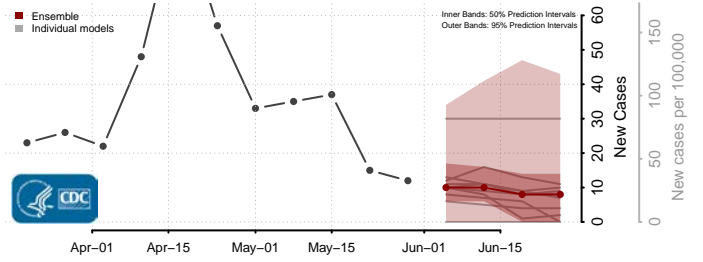

Williams County, Ohio