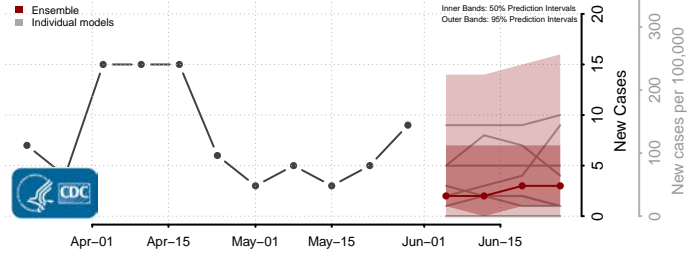

Broadwater County, Montana