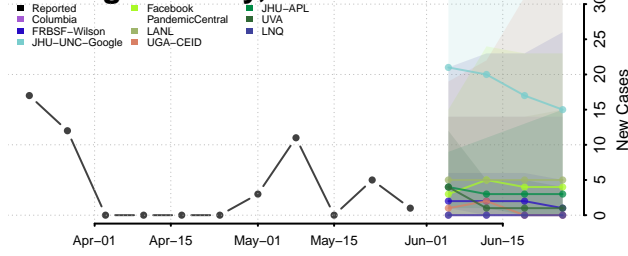

Marengo County, Alabama