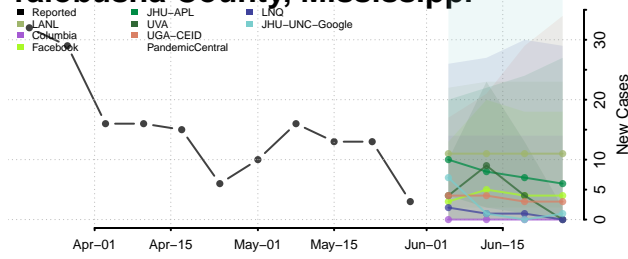

Walthall County, Mississippi

Warren County, Mississippi

Washington County, Mississippi

Wayne County, Mississippi

Webster County, Mississippi

Wilkinson County, Mississippi

Winston County, Mississippi

Yalobusha County, Mississippi