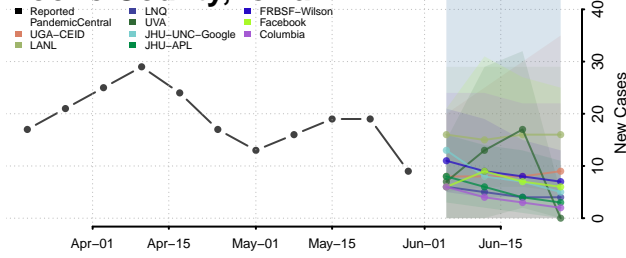

Adams County, Iowa

Allamakee County, Iowa

Appanoose County, Iowa

Audubon County, Iowa

Benton County, Iowa

Black Hawk County, Iowa

Boone County, Iowa

Bremer County, Iowa