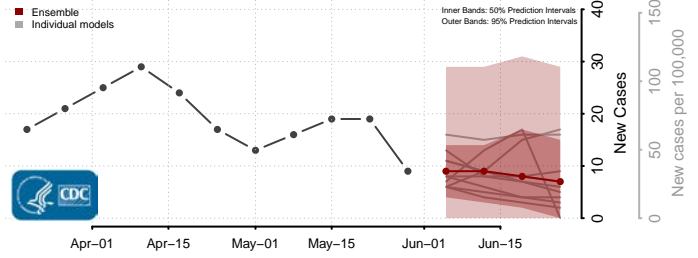

Boone County, Iowa