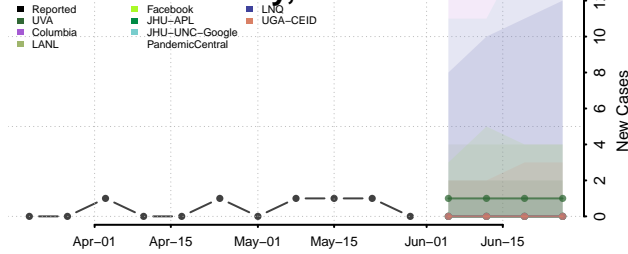

Toole County, Montana

Treasure County, Montana

Valley County, Montana

Wheatland County, Montana

Wibaux County, Montana

Yellowstone County, Montana

Nebraska*

*New weekly cases may decrease in this location over the next four weeks. For these locations, the ensemble forecast indicates a probability of 0.75 or greater that fewer cases will be reported in week four of the forecast than in the last reported week.