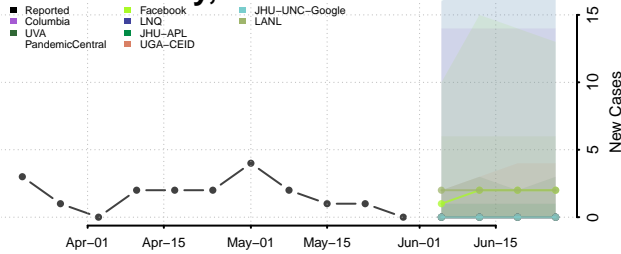

Cloud County, Kansas