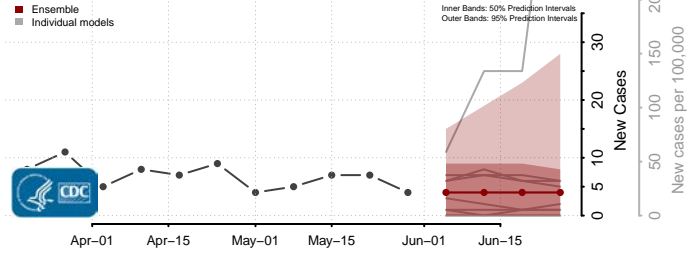

Bosque County, Texas