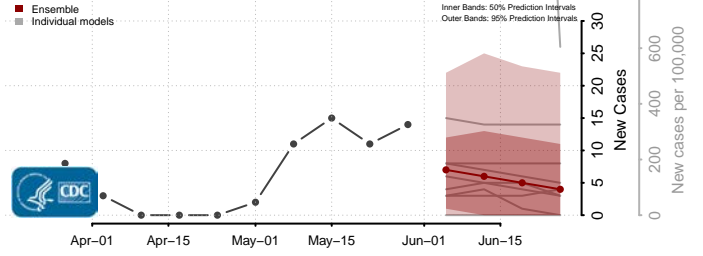

Guadalupe County, New Mexico