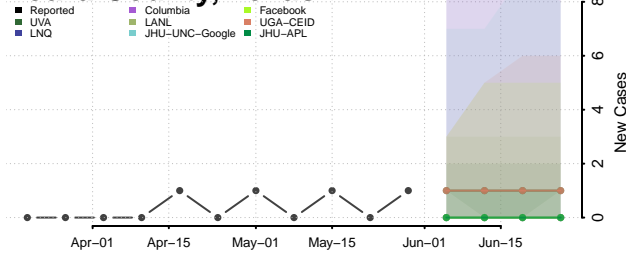

Foard County, Texas