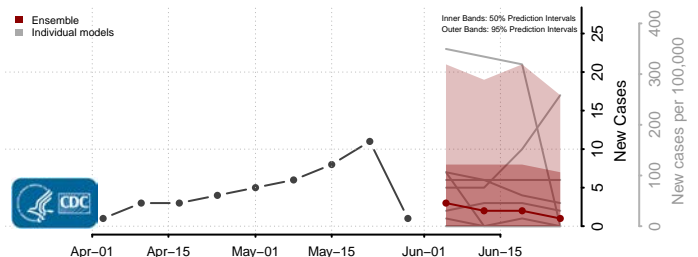

*New weekly cases may decrease in this location over the next four weeks. For these locations, the ensemble forecast indicates a probability of 0.75 or greater that fewer cases will be reported in week four of the forecast than in the last reported week.