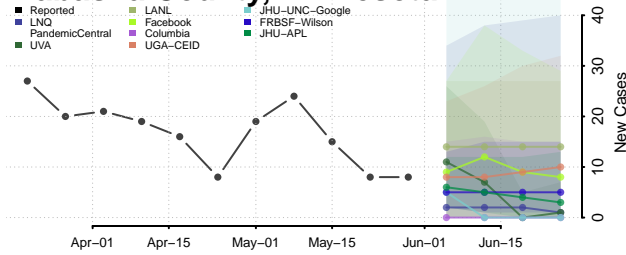

Stevens County, Minnesota

Swift County, Minnesota

Todd County, Minnesota

Traverse County, Minnesota

Wabasha County, Minnesota

Wadena County, Minnesota

Waseca County, Minnesota

Washington County, Minnesota