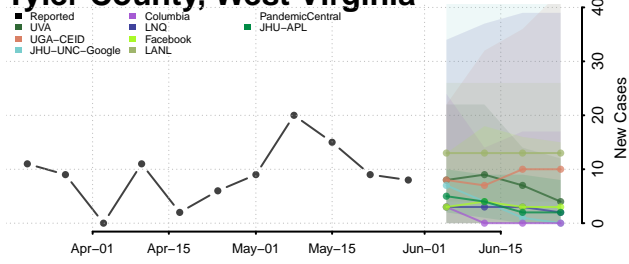

Tyler County, West Virginia