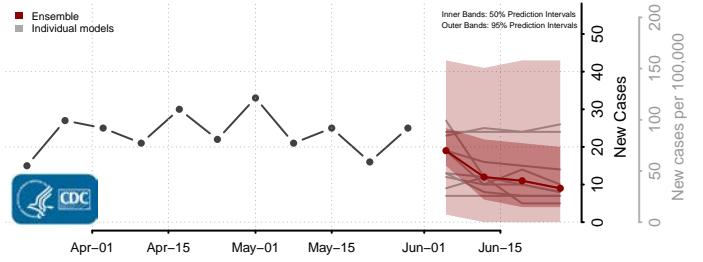

Ashe County, North Carolina