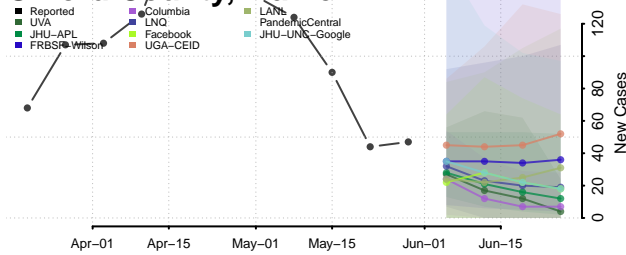

Kennebec County, Maine

Knox County, Maine

Lincoln County, Maine

Oxford County, Maine

Penobscot County, Maine

Piscataquis County, Maine

Sagadahoc County, Maine

Somerset County, Maine