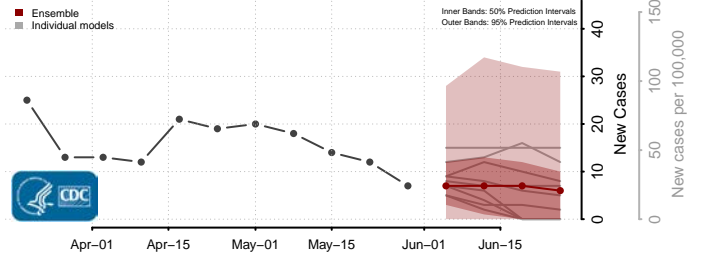

Charles County, Maryland

Dorchester County, Maryland

Frederick County, Maryland

Garrett County, Maryland

Harford County, Maryland

Howard County, Maryland

Kent County, Maryland

Montgomery County, Maryland