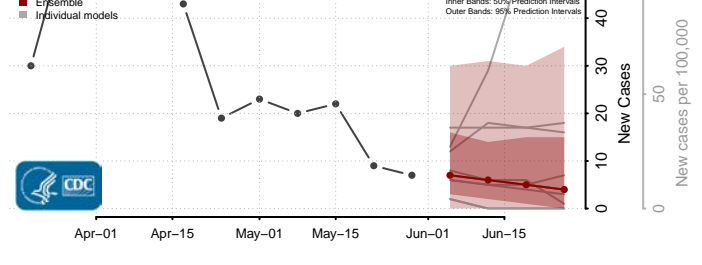

Carter County, Oklahoma