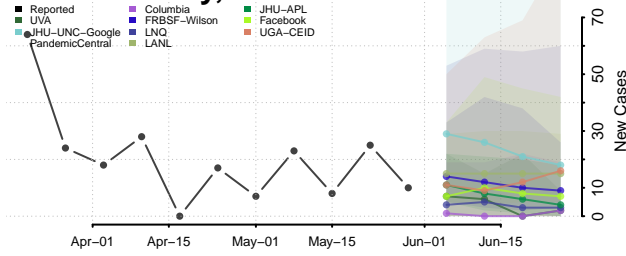

Butler County, Missouri