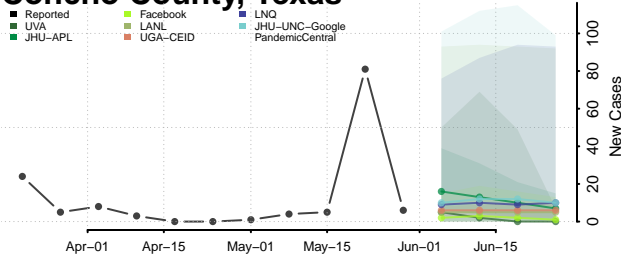

Concho County, Texas