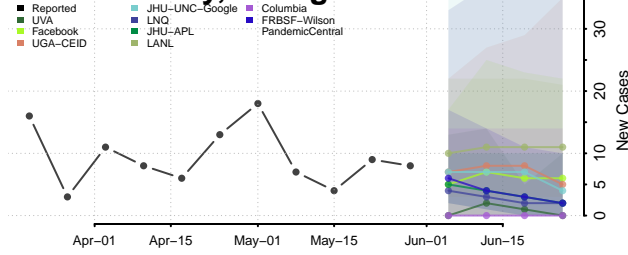

Jones County, Georgia