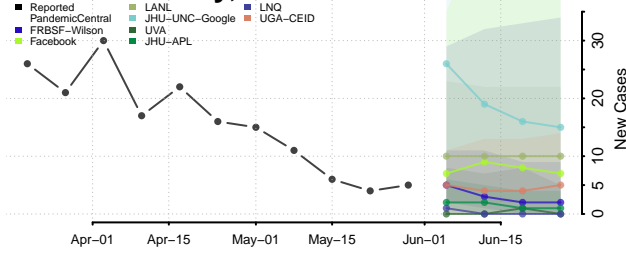

Cheyenne County, Nebraska

Clay County, Nebraska

Colfax County, Nebraska

Cuming County, Nebraska

Custer County, Nebraska

Dakota County, Nebraska

Dawes County, Nebraska

Dawson County, Nebraska