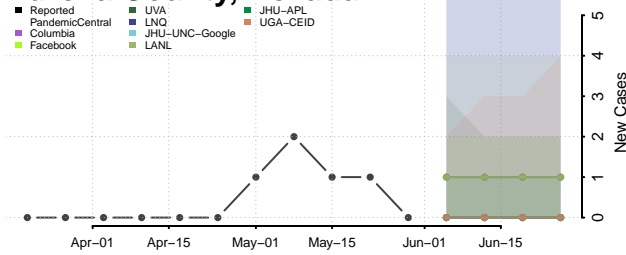

Eureka County, Nevada