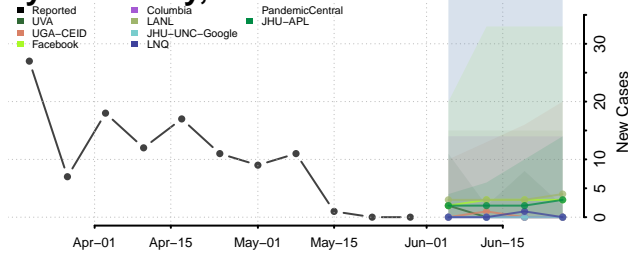

Tom Green County, Texas

Travis County, Texas

Trinity County, Texas

Tyler County, Texas

Upshur County, Texas

Upton County, Texas

Uvalde County, Texas

Val Verde County, Texas