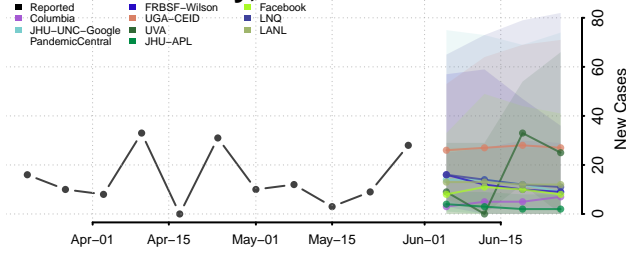

Camden County, Missouri