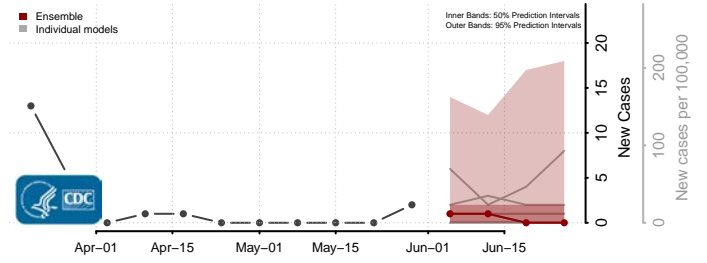

Dawson County, Montana