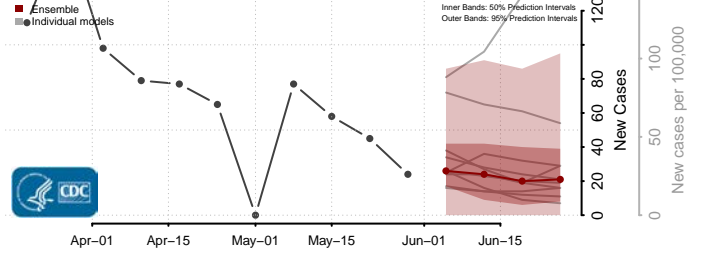

Cabell County, West Virginia