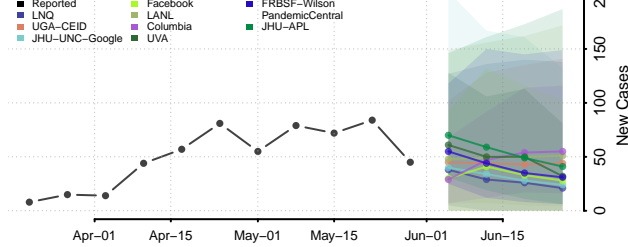

Adams County, Illinois