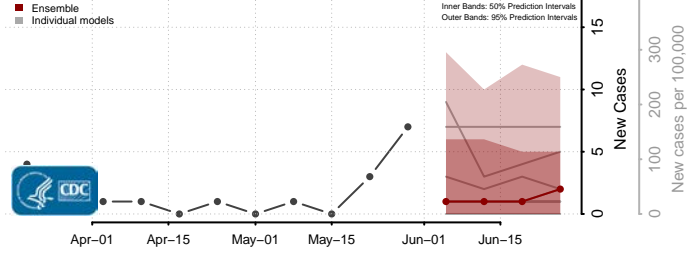

Mineral County, Montana