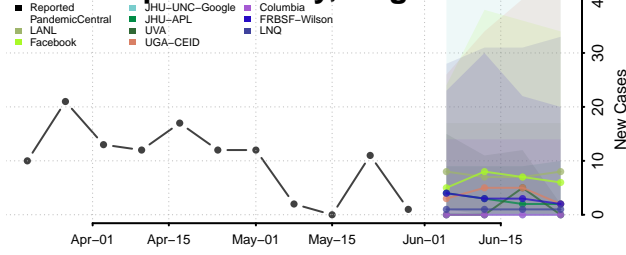

Scott County, Virginia

Shenandoah County, Virginia

Smyth County, Virginia

Southampton County, Virginia

Spotsylvania County, Virginia

Stafford County, Virginia

Staunton County, Virginia

Suffolk County, Virginia