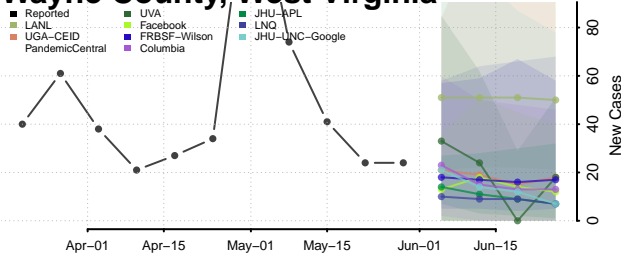

Wayne County, West Virginia