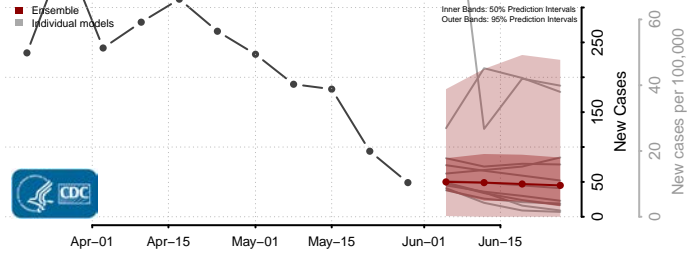

Washoe County, Nevada