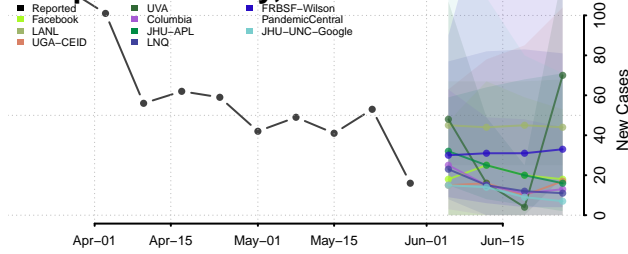

Tompkins County, New York