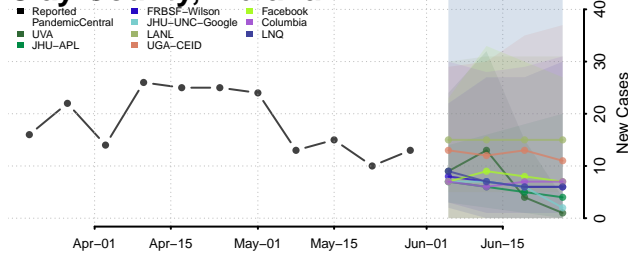

Clay County, Indiana