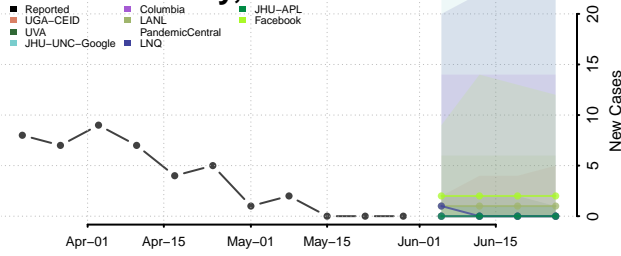

Winkler County, Texas