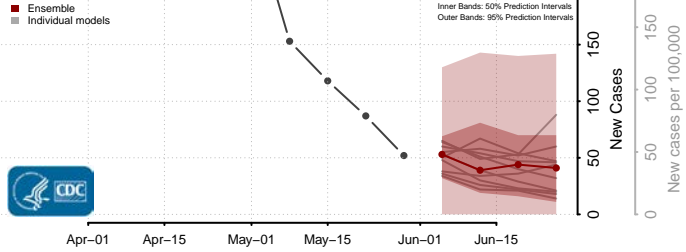

Clinton County, Michigan

Crawford County, Michigan

Delta County, Michigan

Dickinson County, Michigan

Eaton County, Michigan

Emmet County, Michigan

Genesee County, Michigan

Gladwin County, Michigan