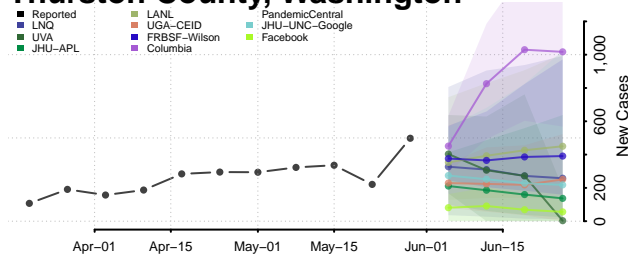

Pierce County, Washington

San Juan County, Washington

Skagit County, Washington

Skamania County, Washington

Snohomish County, Washington

Spokane County, Washington

Stevens County, Washington

Thurston County, Washington