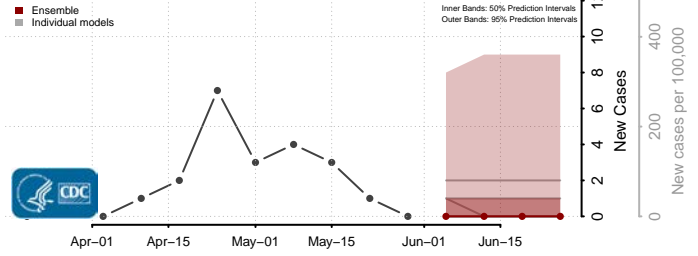

Kidder County, North Dakota

LaMoure County, North Dakota

Logan County, North Dakota

McHenry County, North Dakota

McIntosh County, North Dakota

McKenzie County, North Dakota

McLean County, North Dakota

Mercer County, North Dakota