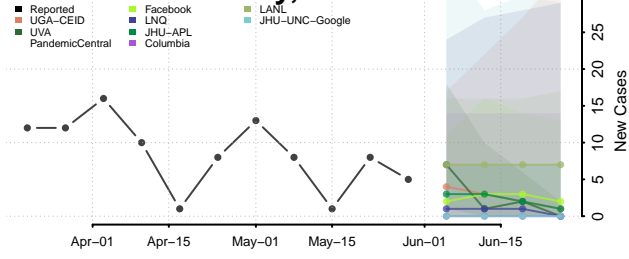

Rio Blanco County, Colorado

Rio Grande County, Colorado

Routt County, Colorado

Saguache County, Colorado

San Juan County, Colorado

San Miguel County, Colorado

Sedgwick County, Colorado

Summit County, Colorado