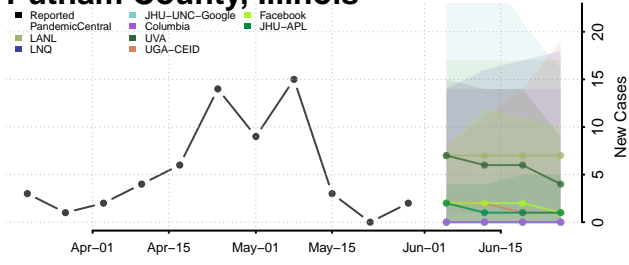

Putnam County, Illinois