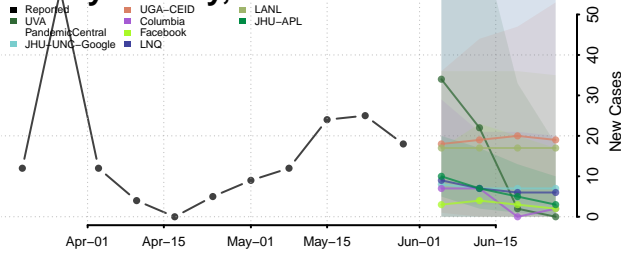

Shelby County, Missouri