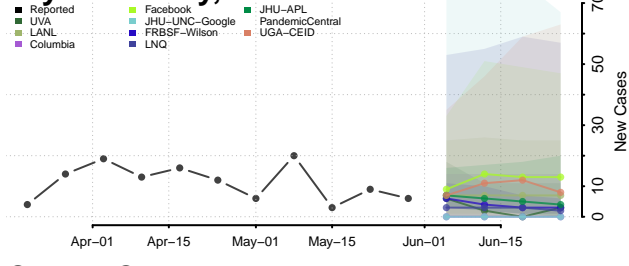

Bryan County, Oklahoma