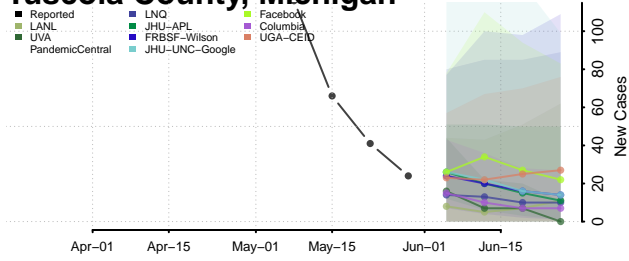

Tuscola County, Michigan