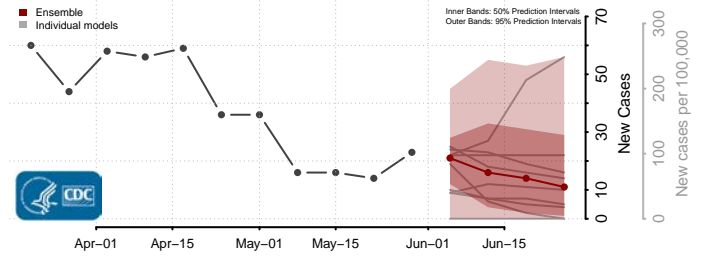

Hanover County, Virginia

Harrisonburg County, Virginia

Henrico County, Virginia

Henry County, Virginia

Highland County, Virginia

Hopewell County, Virginia

Isle of Wight County, Virginia

James City County, Virginia