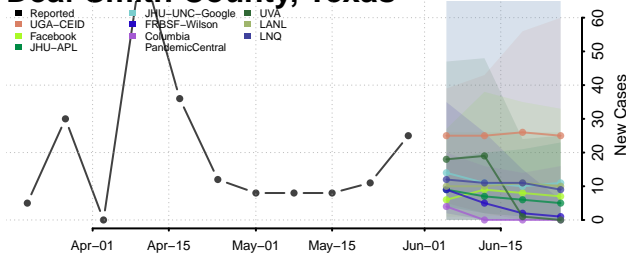

Deaf Smith County, Texas