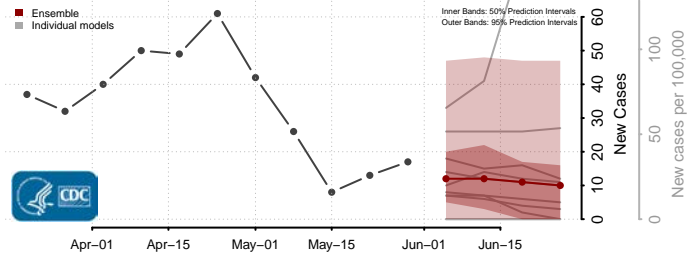

Queen Anne's County, Maryland