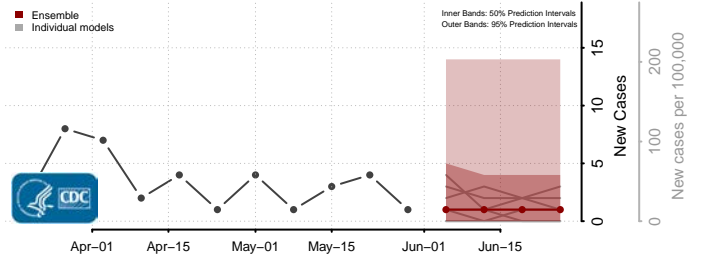

Powell County, Montana