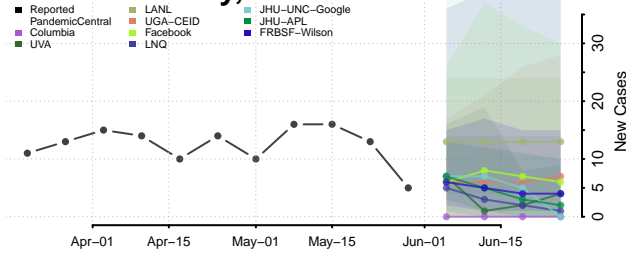

Adams County, Iowa

Allamakee County, Iowa

Appanoose County, Iowa

Audubon County, Iowa

Benton County, Iowa

Black Hawk County, Iowa

Boone County, Iowa

Bremer County, Iowa