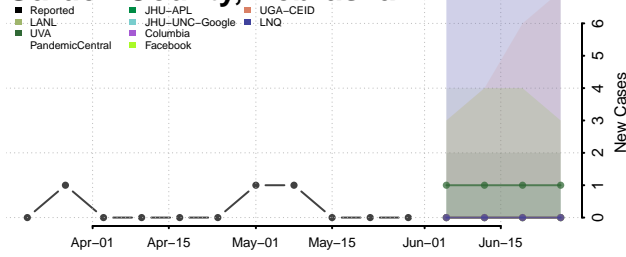

Furnas County, Nebraska

Gage County, Nebraska

Garden County, Nebraska

Garfield County, Nebraska

Gosper County, Nebraska

Grant County, Nebraska

Greeley County, Nebraska

Hall County, Nebraska