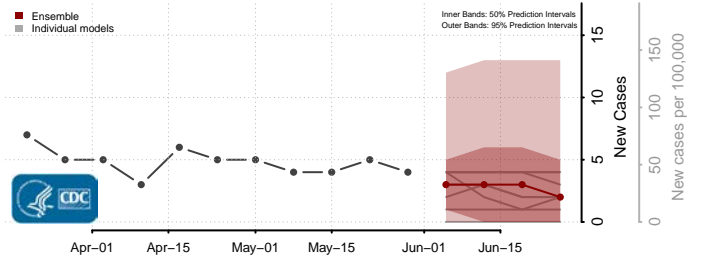

Mason County, Kentucky

McCracken County, Kentucky

McCreary County, Kentucky

McLean County, Kentucky

Meade County, Kentucky

Menifee County, Kentucky

Mercer County, Kentucky

Metcalfe County, Kentucky