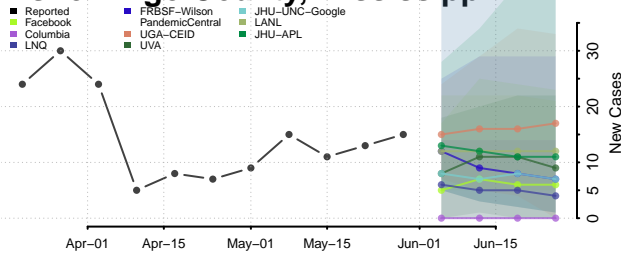

Stone County, Mississippi

Sunflower County, Mississippi

Tallahatchie County, Mississippi

Tate County, Mississippi

Tippah County, Mississippi

Tishomingo County, Mississippi

Tunica County, Mississippi

Union County, Mississippi