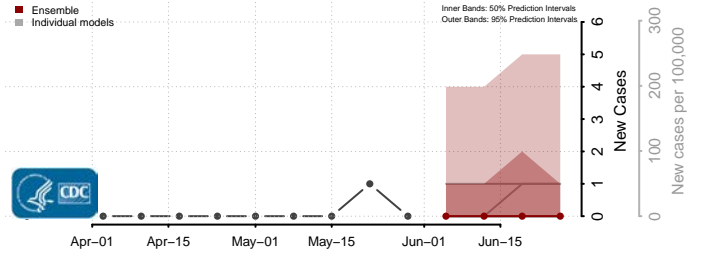

Washington County, Missouri

Wayne County, Missouri

Webster County, Missouri

Worth County, Missouri

Wright County, Missouri

Montana

Beaverhead County, Montana

Big Horn County, Montana