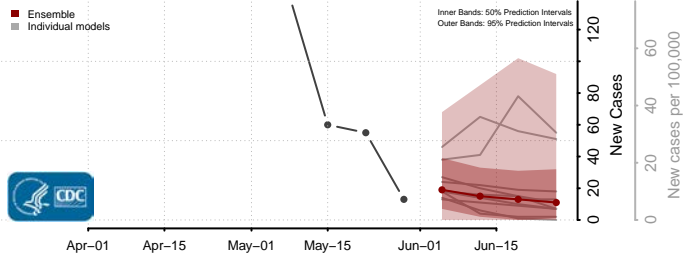

Middlesex County, Connecticut

New Haven County, Connecticut

*New weekly cases may decrease in this location over the next four weeks. For these locations, the ensemble forecast indicates a probability of 0.75 or greater that fewer cases will be reported in week four of the forecast than in the last reported week.