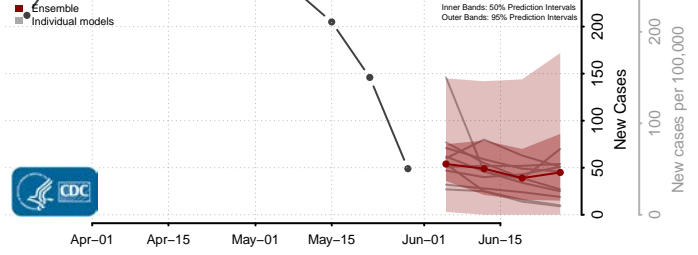

Rock County, Minnesota

Roseau County, Minnesota

Scott County, Minnesota

Sherburne County, Minnesota

Sibley County, Minnesota

St. Louis County, Minnesota

Stearns County, Minnesota

Steele County, Minnesota