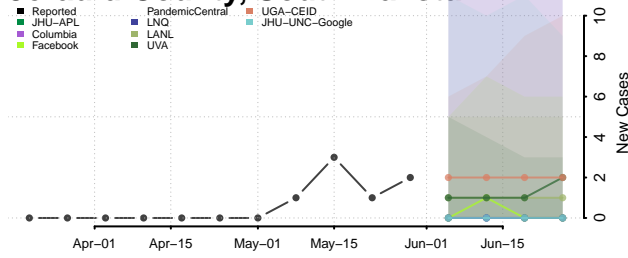

Jerauld County, South Dakota