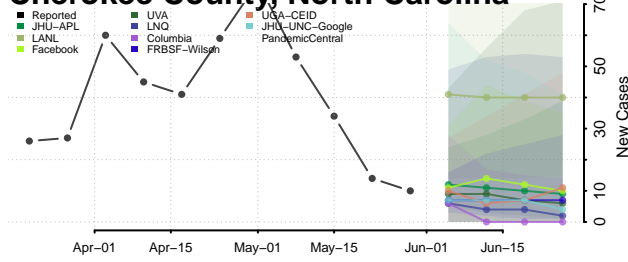

Cherokee County, North Carolina