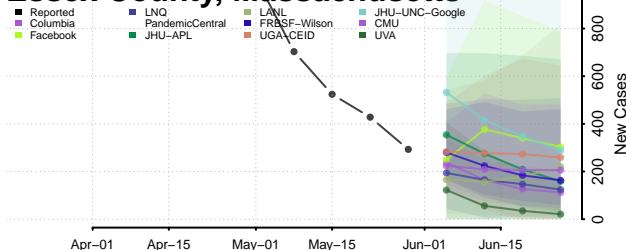

Massachusetts*

Barnstable County, Massachusetts

Berkshire County, Massachusetts

Bristol County, Massachusetts

Dukes County, Massachusetts

Essex County, Massachusetts

*New weekly cases may decrease in this location over the next four weeks. For these locations, the ensemble forecast indicates a probability of 0.75 or greater that fewer cases will be reported in week four of the forecast than in the last reported week.