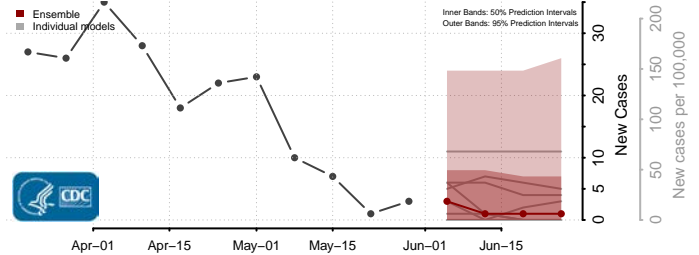

Richland County, North Dakota