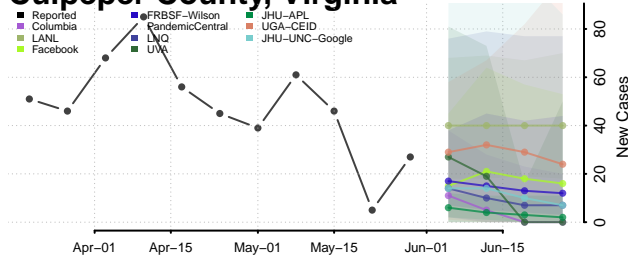

Culpeper County, Virginia