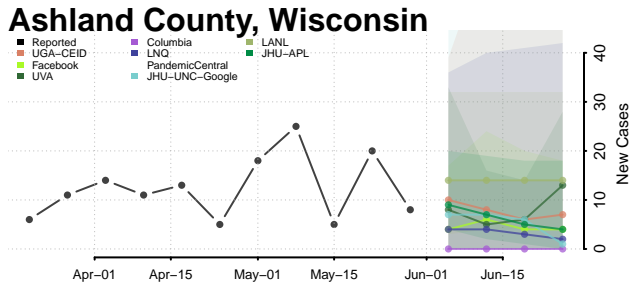

Wayne County, West Virginia

Webster County, West Virginia

Wetzel County, West Virginia

Wirt County, West Virginia

Wood County, West Virginia

*New weekly cases may decrease in this location over the next four weeks. For these locations, the ensemble forecast indicates a probability of 0.75 or greater that fewer cases will be reported in week four of the forecast than in the last reported week.