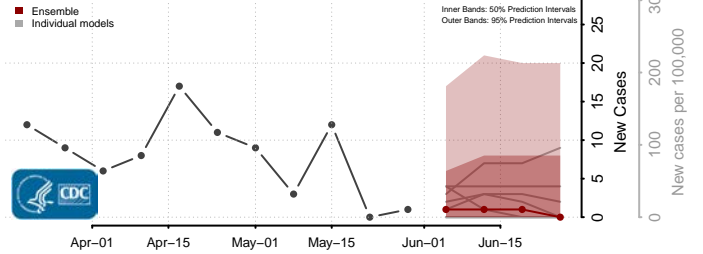

Wayne County, Nebraska