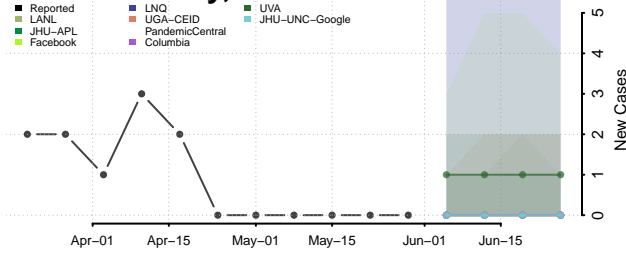

Harlan County, Nebraska