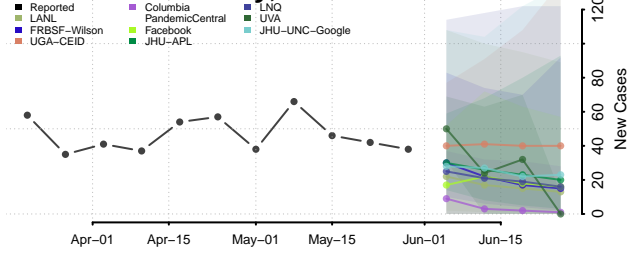

St. Martin County, Louisiana