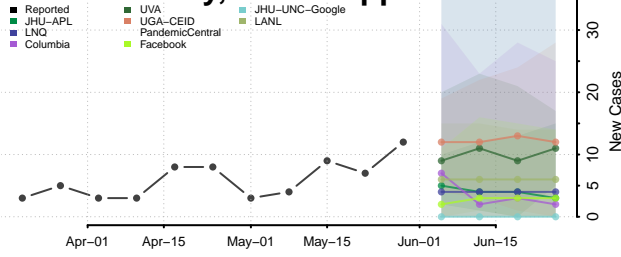

Stone County, Mississippi

Sunflower County, Mississippi

Tallahatchie County, Mississippi

Tate County, Mississippi

Tippah County, Mississippi

Tishomingo County, Mississippi

Tunica County, Mississippi

Union County, Mississippi