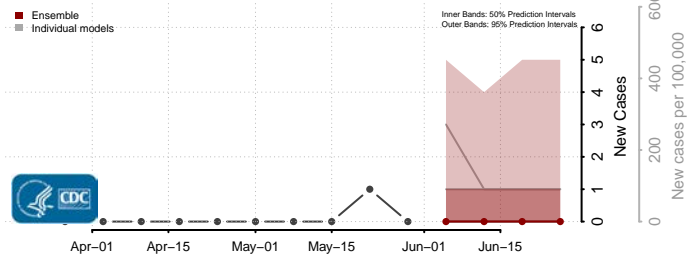

Camas County, Idaho