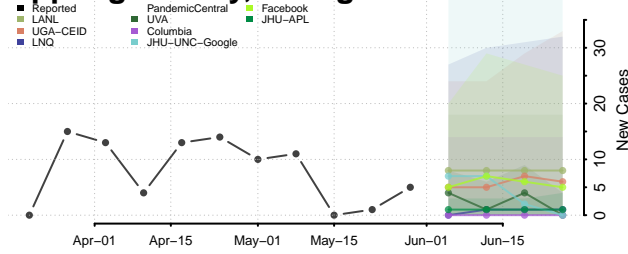

Georgia*

Appling County, Georgia

*New weekly cases may decrease in this location over the next four weeks. For these locations, the ensemble forecast indicates a probability of 0.75 or greater that fewer cases will be reported in week four of the forecast than in the last reported week.