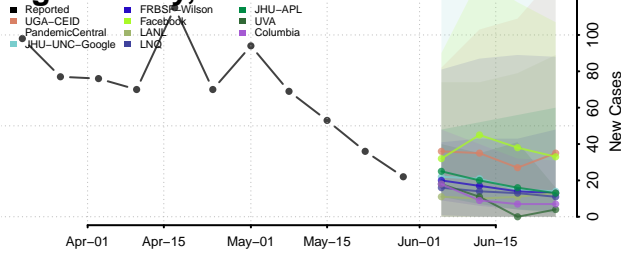

Sullivan County, Indiana

Switzerland County, Indiana

Tippecanoe County, Indiana

Tipton County, Indiana

Union County, Indiana

Vanderburgh County, Indiana

Vermillion County, Indiana

Vigo County, Indiana