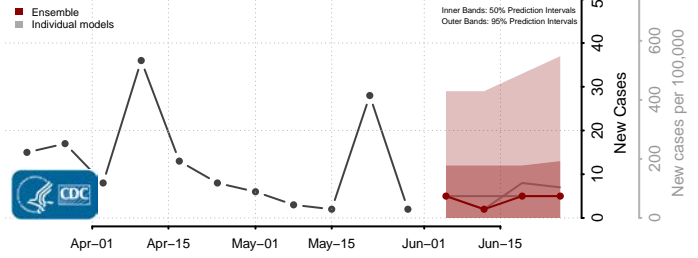

Chugach County, Alaska