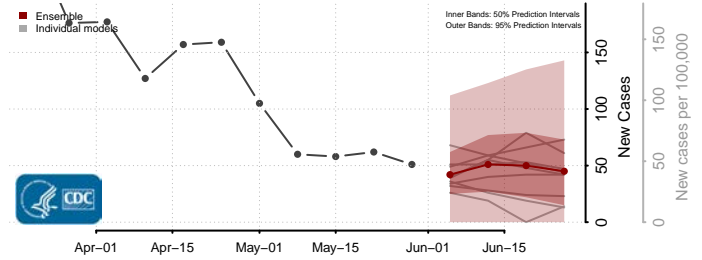

Bartow County, Georgia