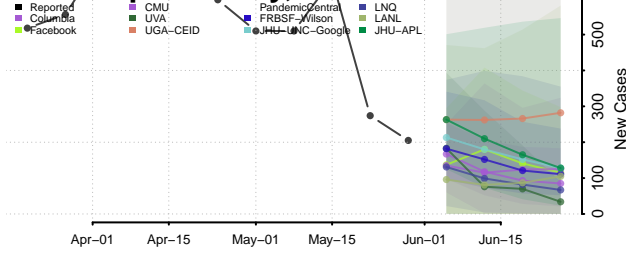

Ripley County, Indiana

Rush County, Indiana

Scott County, Indiana

Shelby County, Indiana

Spencer County, Indiana

St. Joseph County, Indiana

Starke County, Indiana

Steuben County, Indiana