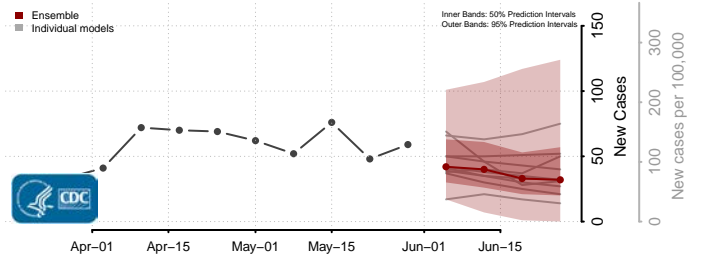

Pierce County, Washington

San Juan County, Washington

Skagit County, Washington

Skamania County, Washington

Snohomish County, Washington

Spokane County, Washington

Stevens County, Washington

Thurston County, Washington