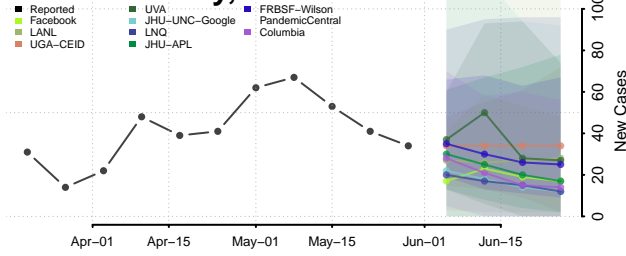

Stokes County, North Carolina