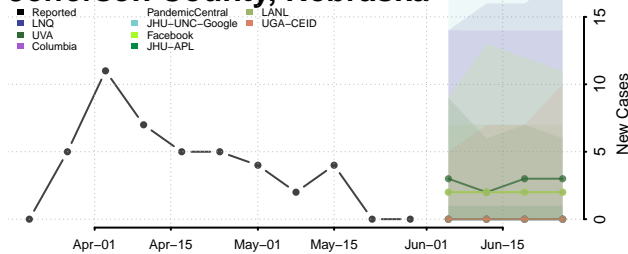

Hamilton County, Nebraska

Harlan County, Nebraska

Hayes County, Nebraska

Hitchcock County, Nebraska

Holt County, Nebraska

Hooker County, Nebraska

Howard County, Nebraska

Jefferson County, Nebraska