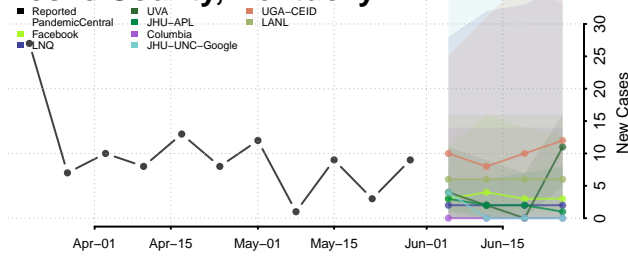

Larue County, Kentucky

Laurel County, Kentucky

Lawrence County, Kentucky

Lee County, Kentucky

Leslie County, Kentucky

Letcher County, Kentucky

Lewis County, Kentucky

Lincoln County, Kentucky