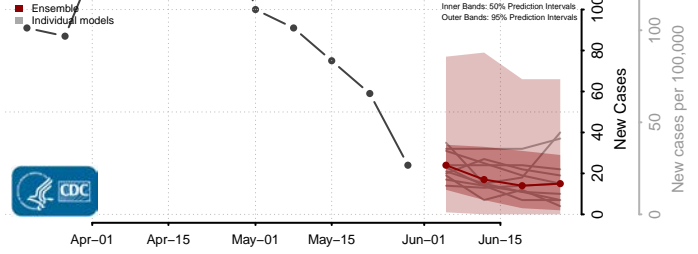

Grafton County, New Hampshire