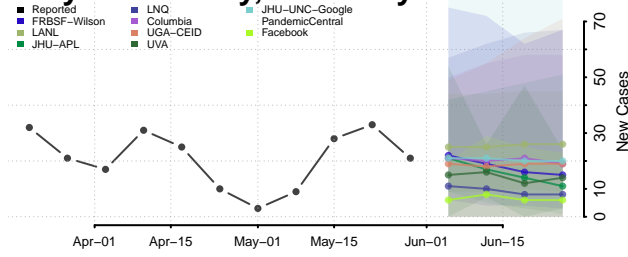

Fulton County, Kentucky

Gallatin County, Kentucky

Garrard County, Kentucky

Grant County, Kentucky

Graves County, Kentucky

Grayson County, Kentucky

Green County, Kentucky

Greenup County, Kentucky