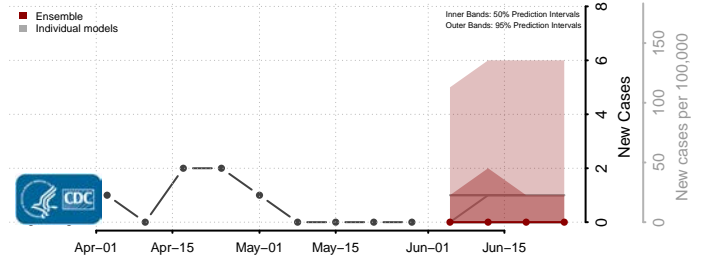

Barber County, Kansas