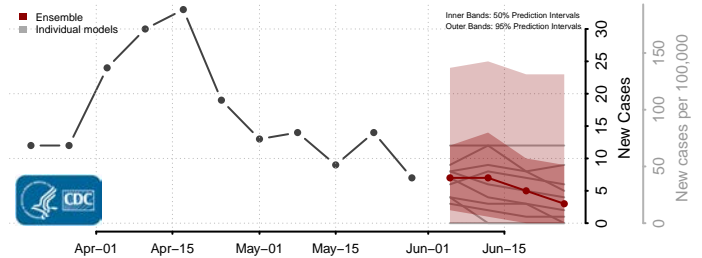

Haakon County, South Dakota

Hamlin County, South Dakota

Hand County, South Dakota

Hanson County, South Dakota

Harding County, South Dakota

Hughes County, South Dakota

Hutchinson County, South Dakota

Hyde County, South Dakota