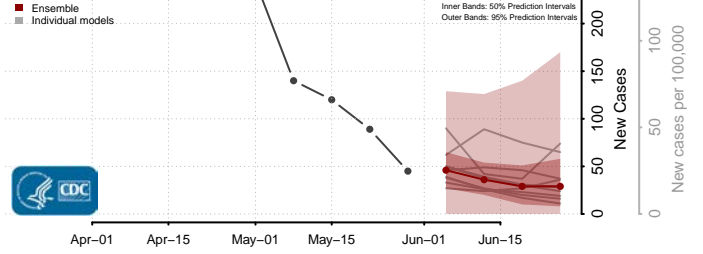

Cass County, North Dakota