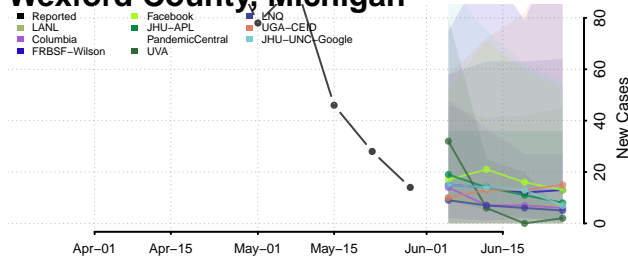

Wexford County, Michigan