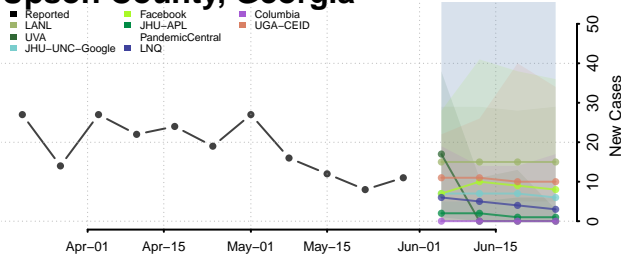

Toombs County, Georgia

Towns County, Georgia

Treutlen County, Georgia

Troup County, Georgia

Turner County, Georgia

Twiggs County, Georgia

Union County, Georgia

Upson County, Georgia