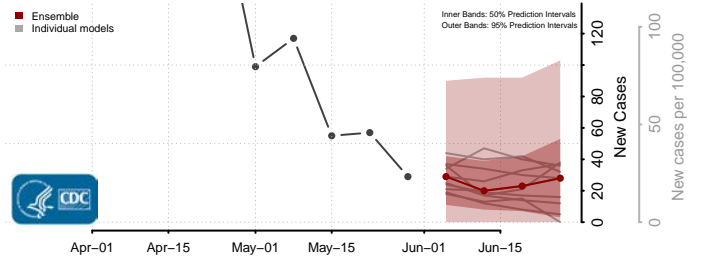

Camden County, New Jersey

Cape May County, New Jersey

Cumberland County, New Jersey

Essex County, New Jersey

Gloucester County, New Jersey

Hudson County, New Jersey

Hunterdon County, New Jersey

Mercer County, New Jersey