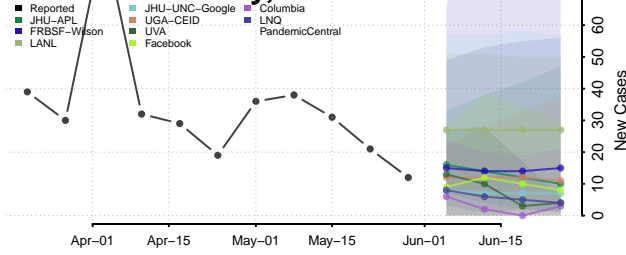

Alpine County, California

Amador County, California

Butte County, California

Calaveras County, California

Colusa County, California

Contra Costa County, California

Del Norte County, California

El Dorado County, California