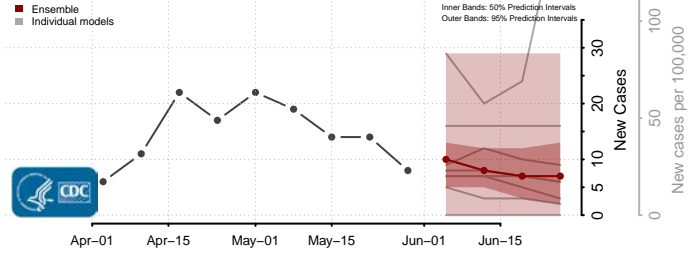

Brown County, Wisconsin

Buffalo County, Wisconsin

Burnett County, Wisconsin

Calumet County, Wisconsin

Chippewa County, Wisconsin

Clark County, Wisconsin

Columbia County, Wisconsin

Crawford County, Wisconsin