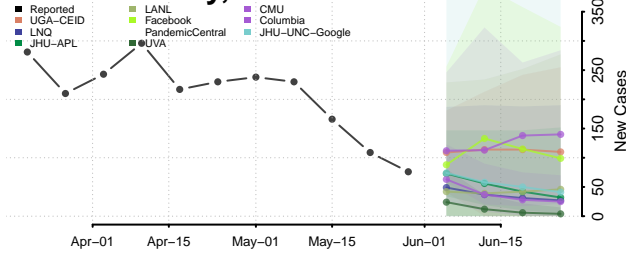

Brown County, Wisconsin