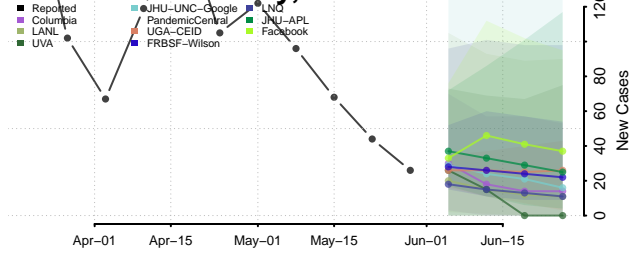

Greene County, North Carolina

Guilford County, North Carolina

Halifax County, North Carolina

Harnett County, North Carolina

Haywood County, North Carolina

Henderson County, North Carolina

Hertford County, North Carolina