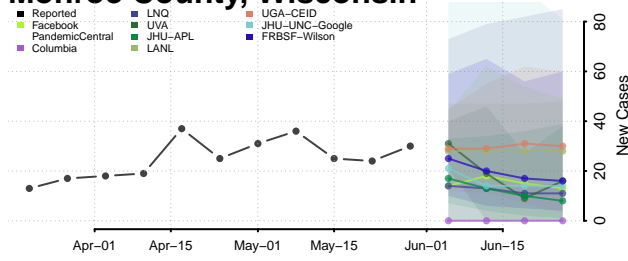

Marathon County, Wisconsin

Marinette County, Wisconsin

Marquette County, Wisconsin

Menominee County, Wisconsin

Milwaukee County, Wisconsin

Monroe County, Wisconsin

Oconto County, Wisconsin

Oneida County, Wisconsin