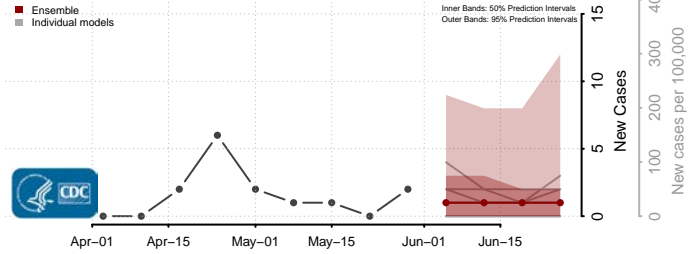

Scotland County, North Carolina

Stanly County, North Carolina

Stokes County, North Carolina

Surry County, North Carolina

Swain County, North Carolina

Transylvania County, North Carolina

Tyrrell County, North Carolina