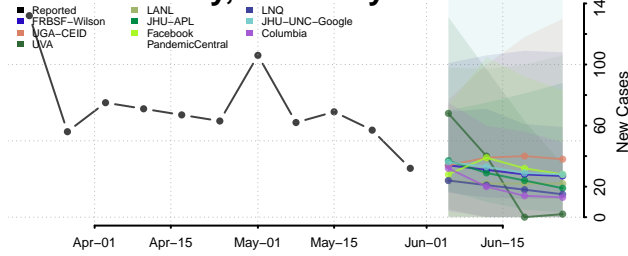

Hardin County, Kentucky