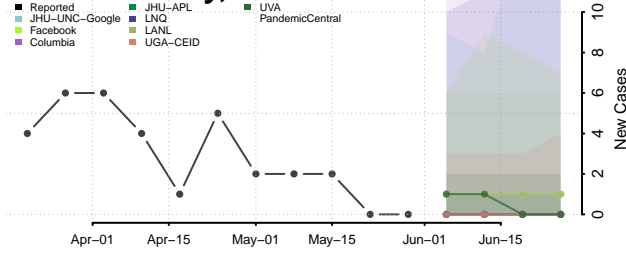

Logan County, Nebraska

Loup County, Nebraska

Madison County, Nebraska

McPherson County, Nebraska

Merrick County, Nebraska

Morrill County, Nebraska

Nance County, Nebraska

Nemaha County, Nebraska