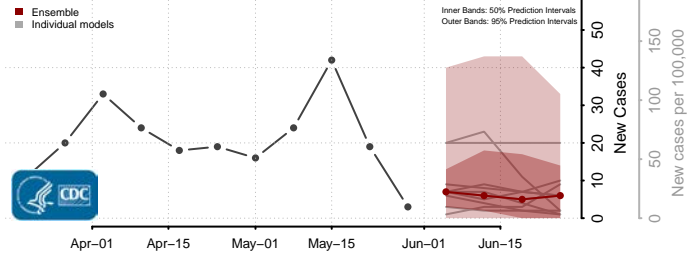

Adams County, Nebraska