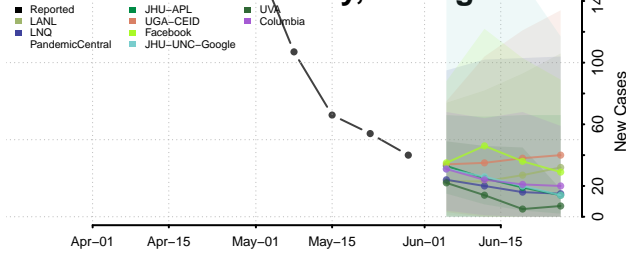

Grand Traverse County, Michigan