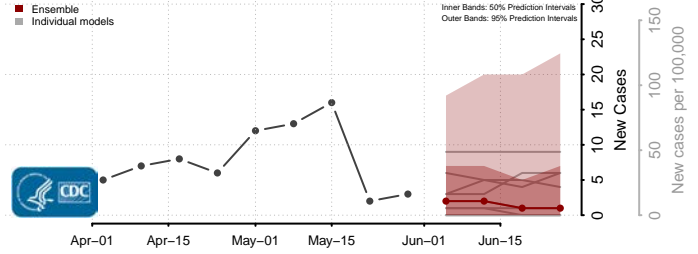

Dickinson County, Kansas