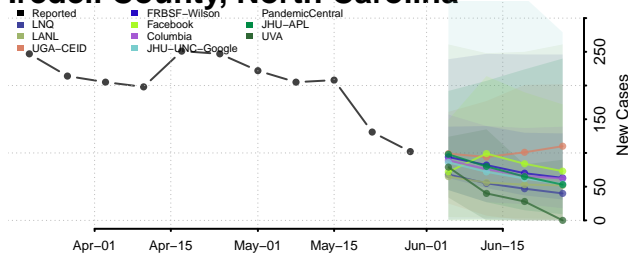

Iredell County, North Carolina