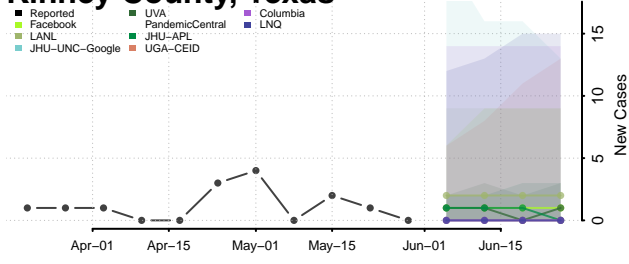

Kinney County, Texas