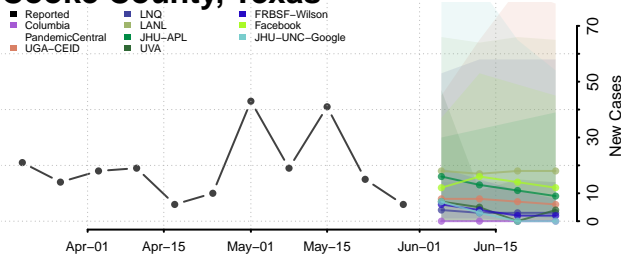

Coryell County, Texas

Cottle County, Texas

Crane County, Texas

Crockett County, Texas

Crosby County, Texas

Culberson County, Texas

Dallam County, Texas

Dallas County, Texas