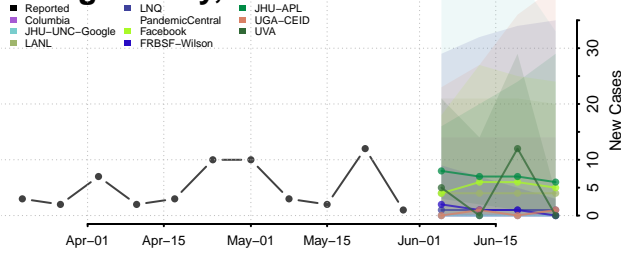

Wood County, Texas

Yoakum County, Texas

Young County, Texas

Zapata County, Texas

Zavala County, Texas

Utah*

Beaver County, Utah

Box Elder County, Utah