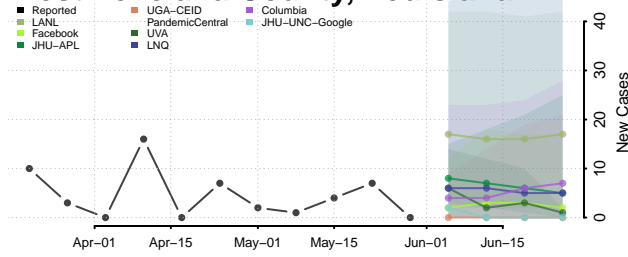

Washington County, Louisiana

Webster County, Louisiana

West Baton Rouge County, Louisiana

West Carroll County, Louisiana

West Feliciana County, Louisiana

Winn County, Louisiana

Maine*

Androscoggin County, Maine