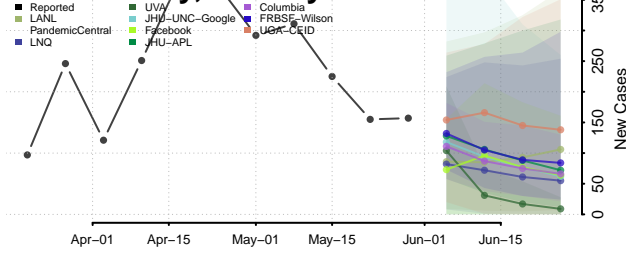

Blair County, Pennsylvania