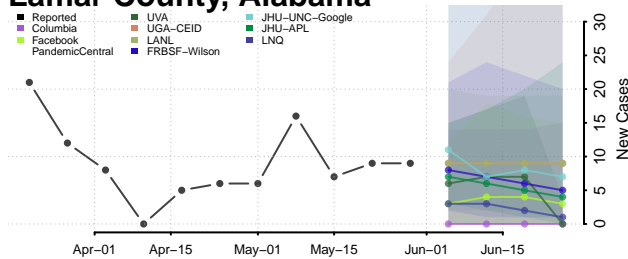

Lamar County, Alabama