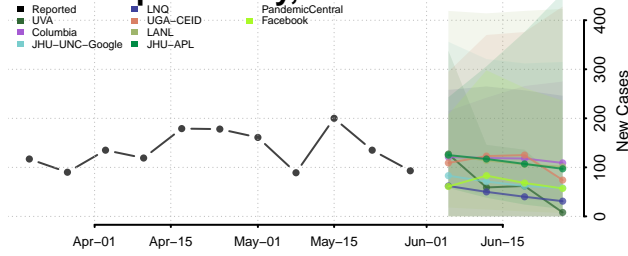

Guadalupe County, Texas