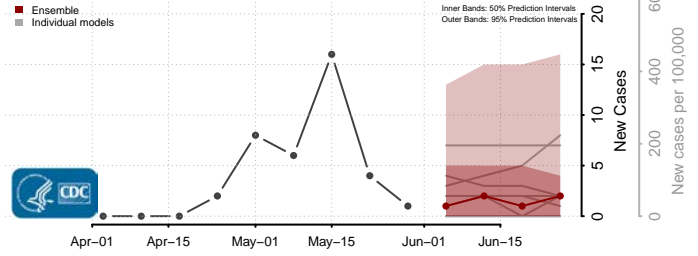

Baca County, Colorado