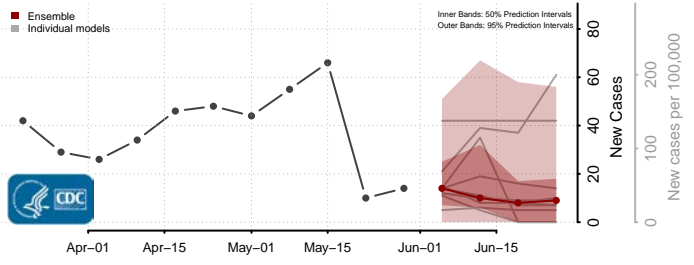

Hancock County, West Virginia

Hardy County, West Virginia

Harrison County, West Virginia

Jackson County, West Virginia

Marshall County, West Virginia

Mason County, West Virginia

McDowell County, West Virginia