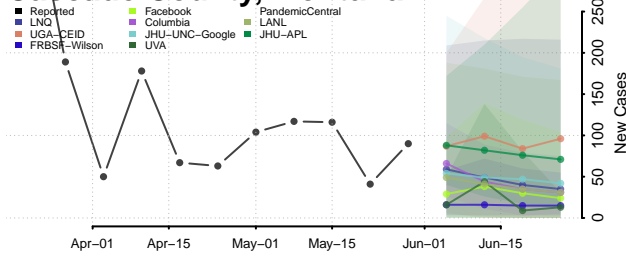

Blaine County, Montana

Broadwater County, Montana

Carbon County, Montana

Carter County, Montana

Cascade County, Montana

Chouteau County, Montana

Custer County, Montana

Daniels County, Montana