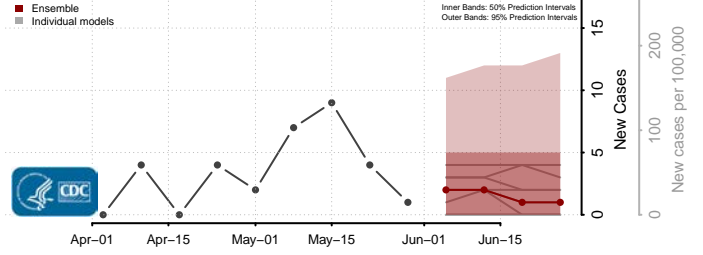

Quitman County, Mississippi