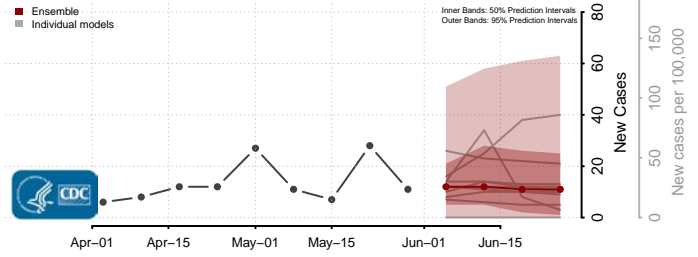

Nye County, Nevada