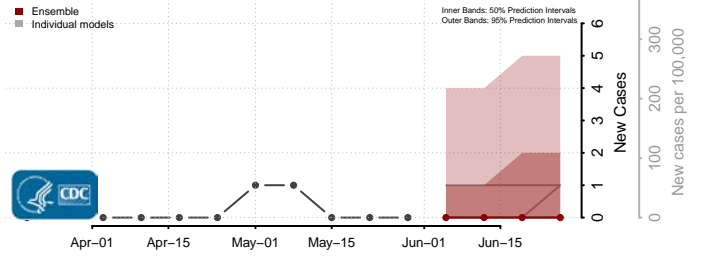

Furnas County, Nebraska

Gage County, Nebraska

Garden County, Nebraska

Garfield County, Nebraska

Gosper County, Nebraska

Grant County, Nebraska

Greeley County, Nebraska

Hall County, Nebraska