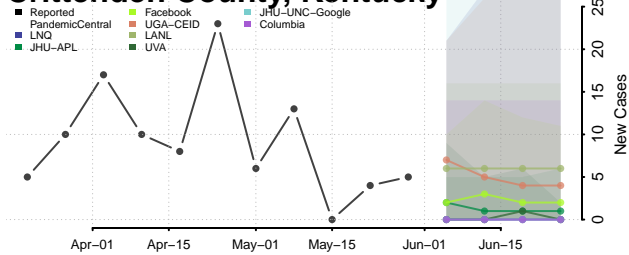

Carter County, Kentucky

Casey County, Kentucky

Christian County, Kentucky

Clark County, Kentucky

Clay County, Kentucky

Clinton County, Kentucky

Crittenden County, Kentucky

Cumberland County, Kentucky