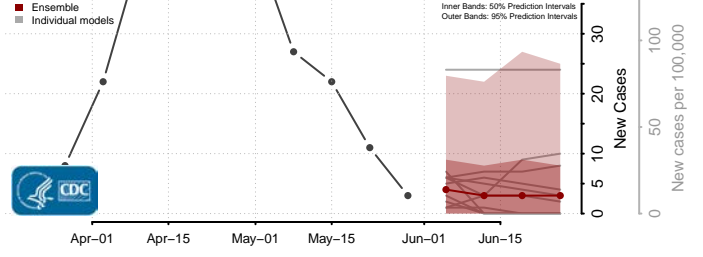

Essex County, Vermont

Franklin County, Vermont

Grand Isle County, Vermont

Lamoille County, Vermont

Orange County, Vermont

Orleans County, Vermont

Rutland County, Vermont

Washington County, Vermont