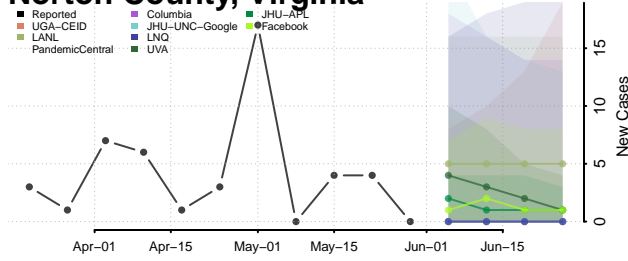

Norton County, Virginia

Nottoway County, Virginia

Orange County, Virginia

Page County, Virginia

Patrick County, Virginia

Petersburg County, Virginia

Pittsylvania County, Virginia

Poquoson County, Virginia