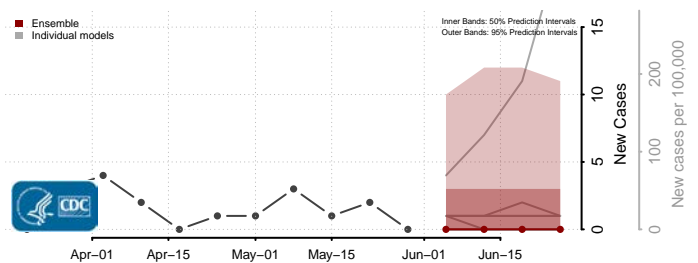

Alexander County, Illinois