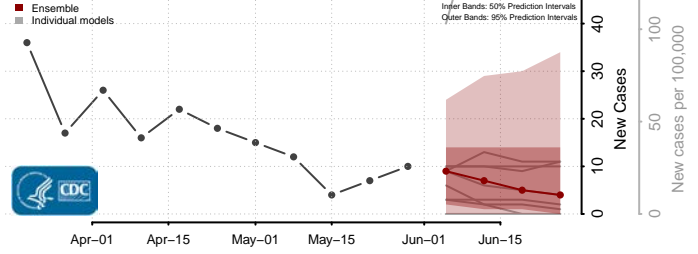

Crawford County, Kansas