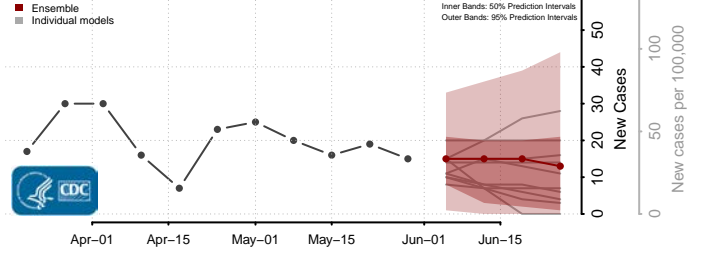

Baldwin County, Georgia