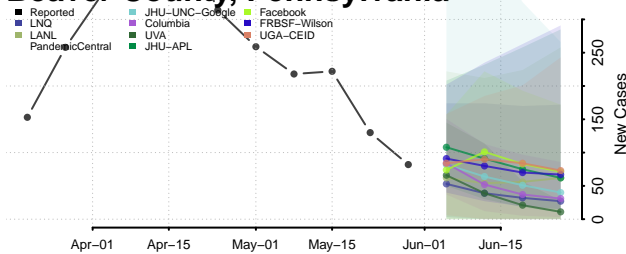

Beaver County, Pennsylvania

*New weekly cases may decrease in this location over the next four weeks. For these locations, the ensemble forecast indicates a probability of 0.75 or greater that fewer cases will be reported in week four of the forecast than in the last reported week.