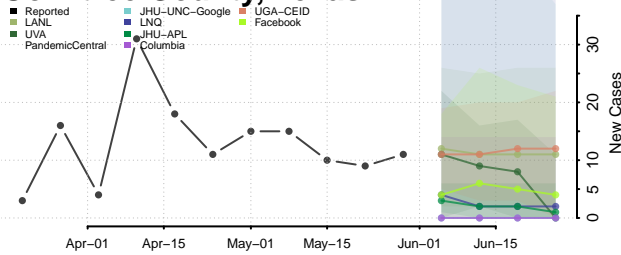

Ochiltree County, Texas