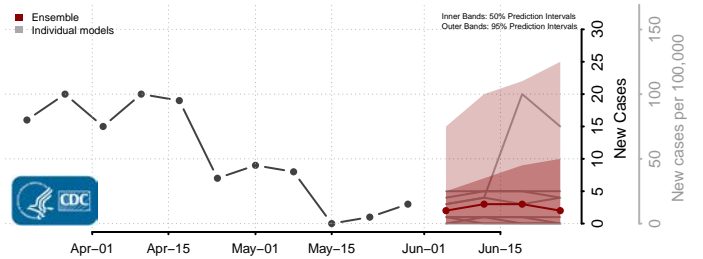

Wapello County, Iowa

Warren County, Iowa

Washington County, Iowa

Wayne County, Iowa

Webster County, Iowa

Winnebago County, Iowa

Winneshiek County, Iowa

Woodbury County, Iowa