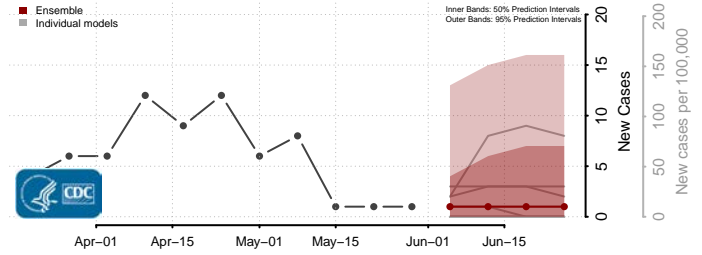

Mitchell County, Iowa

Monona County, Iowa

Monroe County, Iowa

Montgomery County, Iowa

Muscatine County, Iowa

O'Brien County, Iowa

Osceola County, Iowa

Page County, Iowa