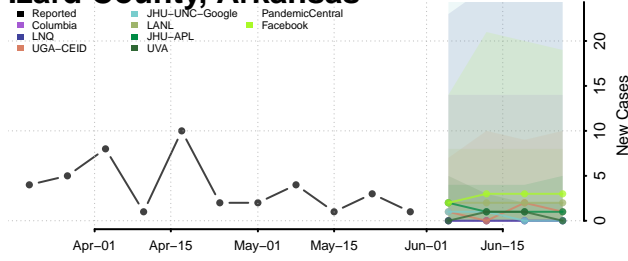

Hot Spring County, Arkansas

Howard County, Arkansas

Independence County, Arkansas

Izard County, Arkansas

Jackson County, Arkansas

Jefferson County, Arkansas

Johnson County, Arkansas

Lafayette County, Arkansas