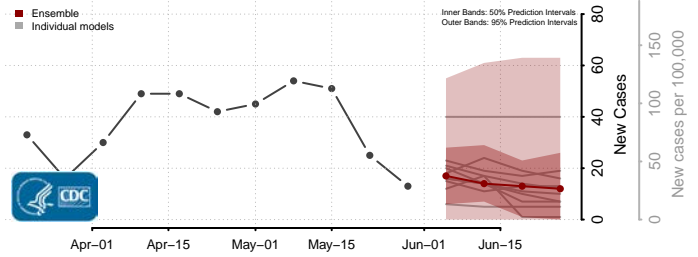

*New weekly cases may decrease in this location over the next four weeks. For these locations, the ensemble forecast indicates a probability of 0.75 or greater that fewer cases will be reported in week four of the forecast than in the last reported week.