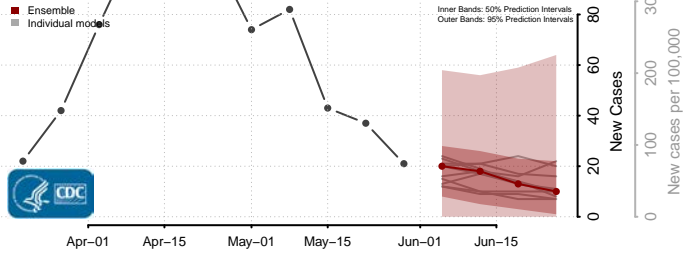

Alpena County, Michigan