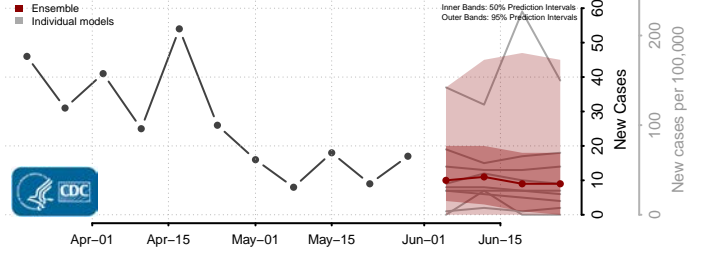

Bell County, Kentucky