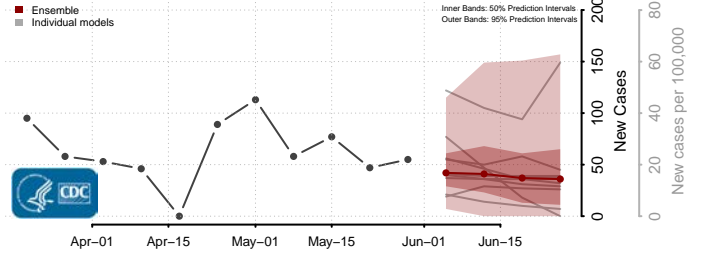

Clay County, Missouri