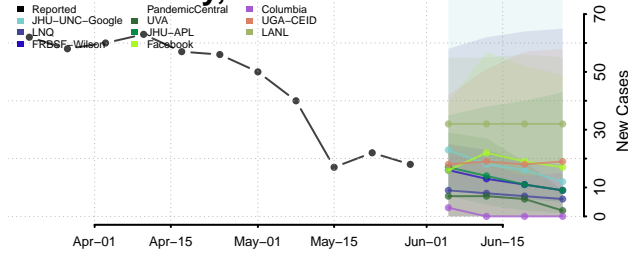

Vance County, North Carolina