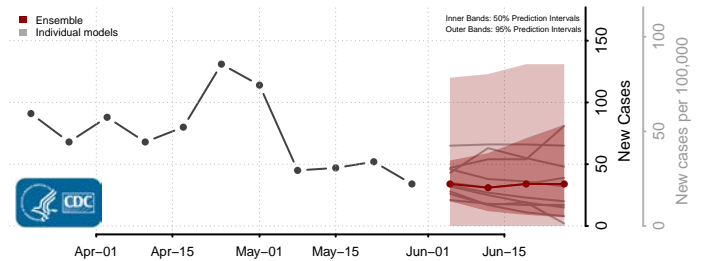

Bibb County, Georgia