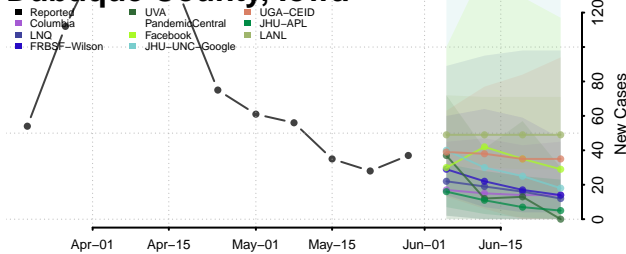

Dubuque County, Iowa