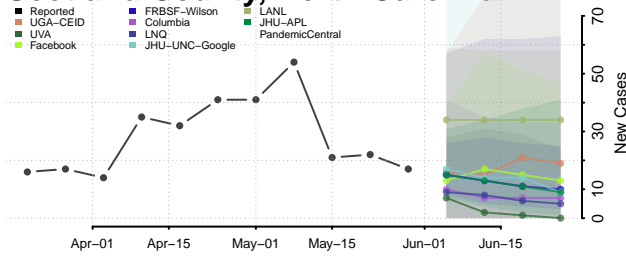

Scotland County, North Carolina