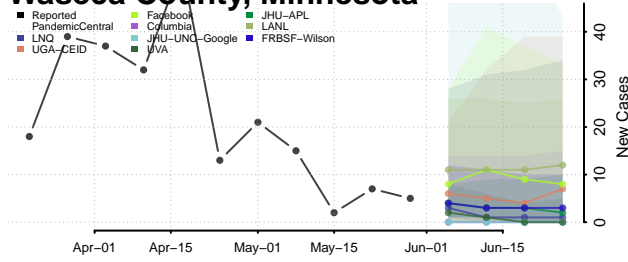

Stevens County, Minnesota

Swift County, Minnesota

Todd County, Minnesota

Traverse County, Minnesota

Wabasha County, Minnesota

Wadena County, Minnesota

Waseca County, Minnesota

Washington County, Minnesota