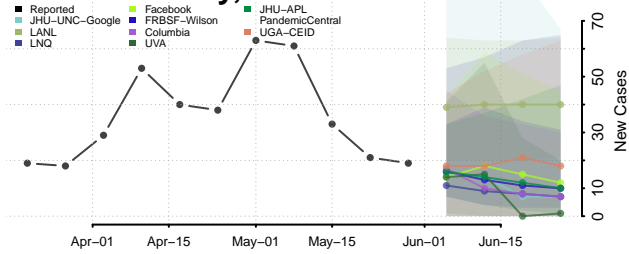

Bureau County, Illinois