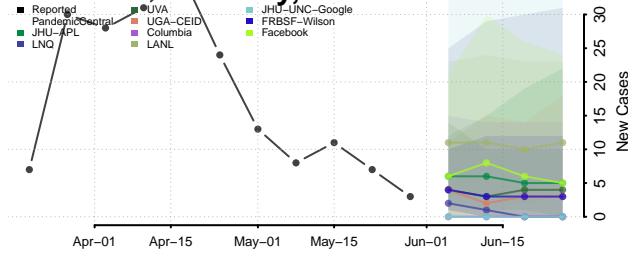

Iroquois County, Illinois

Jackson County, Illinois

Jasper County, Illinois

Jefferson County, Illinois

Jersey County, Illinois

Jo Daviess County, Illinois

Johnson County, Illinois

Kane County, Illinois