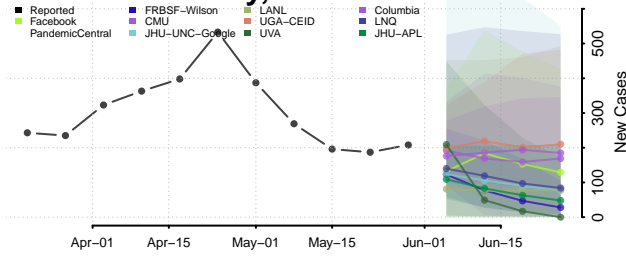

Cameron County, Texas