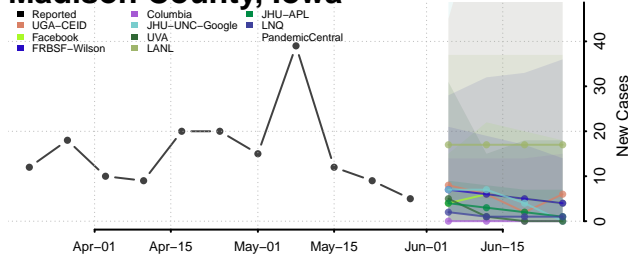

Louisa County, Iowa

Lucas County, Iowa

Lyon County, Iowa

Madison County, Iowa

Mahaska County, Iowa

Marion County, Iowa

Marshall County, Iowa

Mills County, Iowa