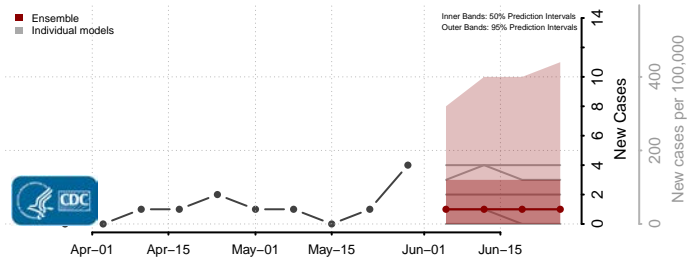

Eddy County, North Dakota

Emmons County, North Dakota

Foster County, North Dakota

Golden Valley County, North Dakota

Grand Forks County, North Dakota

Grant County, North Dakota

Griggs County, North Dakota

Hettinger County, North Dakota