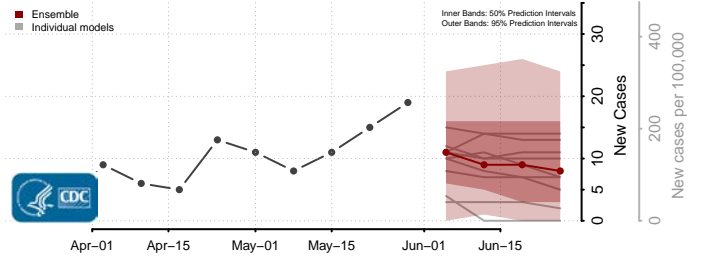

Hood River County, Oregon

Jackson County, Oregon

Jefferson County, Oregon

Josephine County, Oregon

Klamath County, Oregon

Lake County, Oregon

Lane County, Oregon

Lincoln County, Oregon