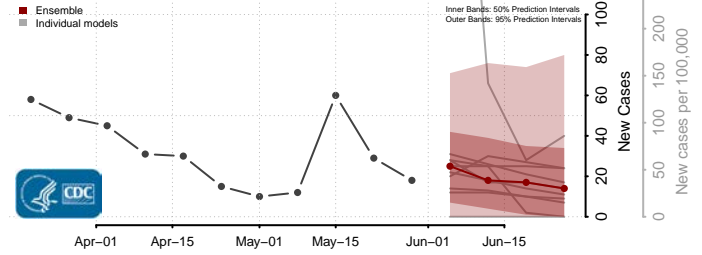

Santa Cruz County, Arizona