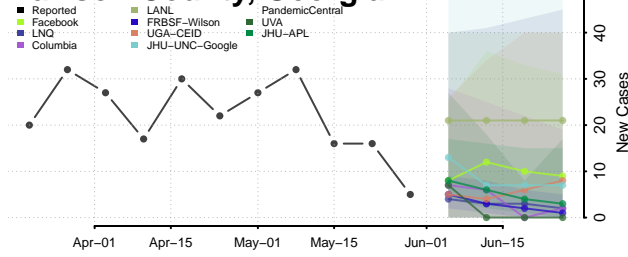

Dawson County, Georgia