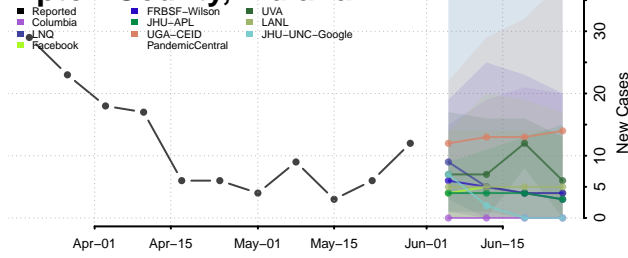

Sullivan County, Indiana

Switzerland County, Indiana

Tippecanoe County, Indiana

Tipton County, Indiana

Union County, Indiana

Vanderburgh County, Indiana

Vermillion County, Indiana

Vigo County, Indiana