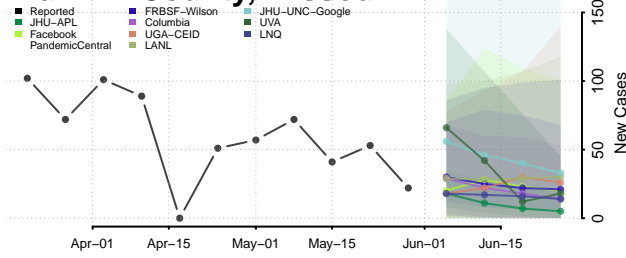

Daviess County, Missouri

DeKalb County, Missouri

Dent County, Missouri

Douglas County, Missouri

Dunklin County, Missouri

Franklin County, Missouri

Gasconade County, Missouri

Gentry County, Missouri