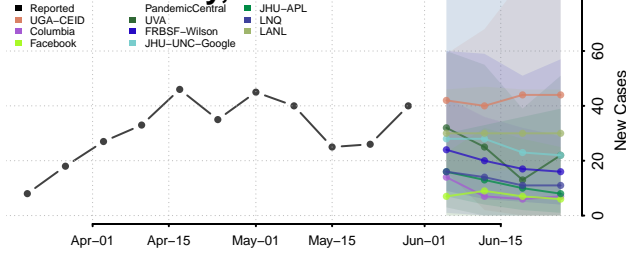

Ripley County, Indiana

Rush County, Indiana

Scott County, Indiana

Shelby County, Indiana

Spencer County, Indiana

St. Joseph County, Indiana

Starke County, Indiana

Steuben County, Indiana