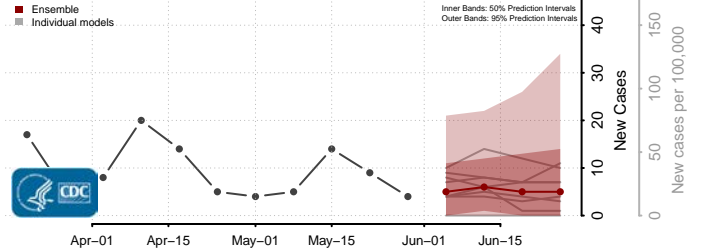

Cibola County, New Mexico