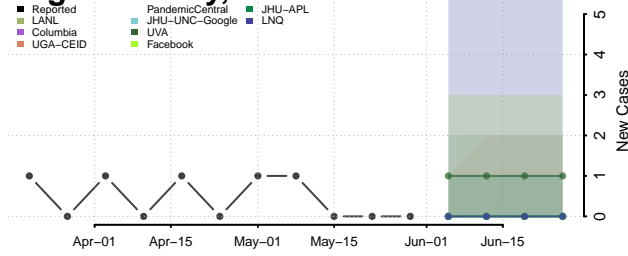

Logan County, Nebraska

Loup County, Nebraska

Madison County, Nebraska

McPherson County, Nebraska

Merrick County, Nebraska

Morrill County, Nebraska

Nance County, Nebraska

Nemaha County, Nebraska