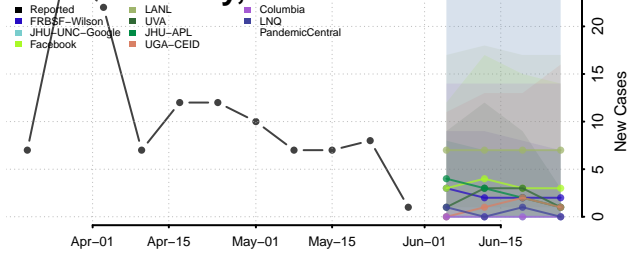

Floyd County, Iowa

Franklin County, Iowa

Fremont County, Iowa

Greene County, Iowa

Grundy County, Iowa

Guthrie County, Iowa

Hamilton County, Iowa

Hancock County, Iowa