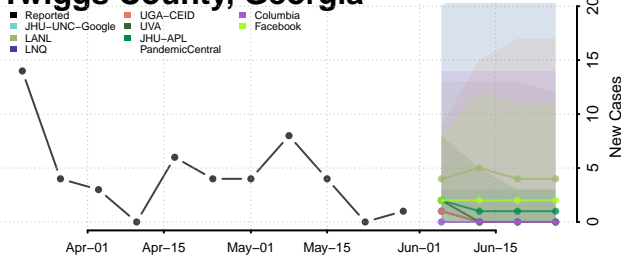

Toombs County, Georgia

Towns County, Georgia

Treutlen County, Georgia

Troup County, Georgia

Turner County, Georgia

Twiggs County, Georgia

Union County, Georgia

Upson County, Georgia