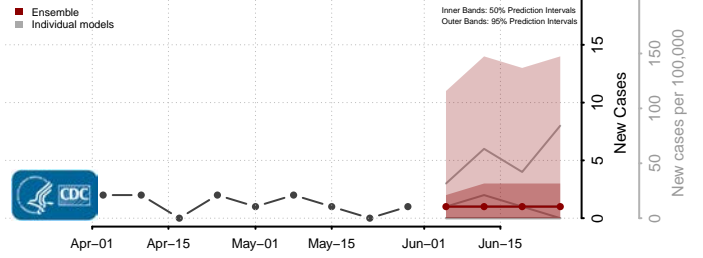

Greenlee County, Arizona