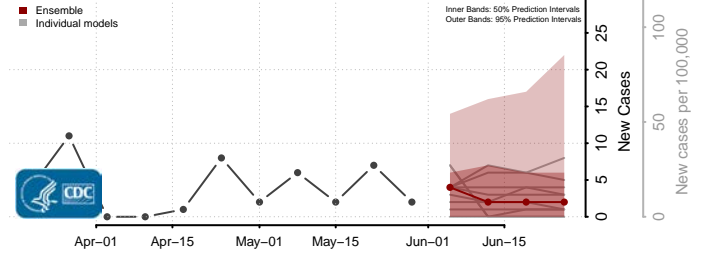

Barton County, Kansas