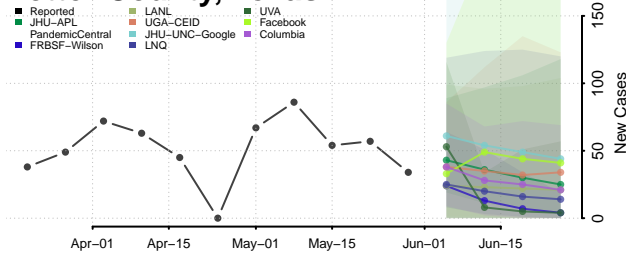

Potter County, Texas