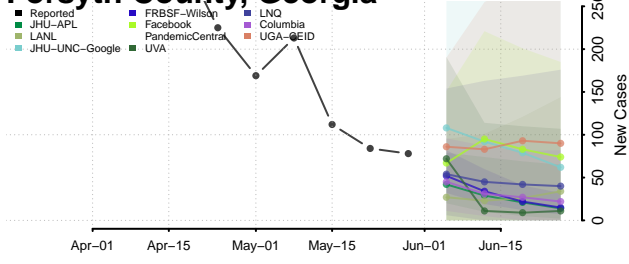

Forsyth County, Georgia

Franklin County, Georgia

Fulton County, Georgia

Gilmer County, Georgia

Glascocock County, Georgia

Glynn County, Georgia

Gordon County, Georgia

Grady County, Georgia