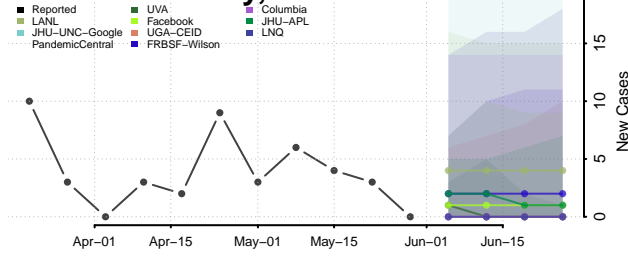

Blount County, Alabama

Bullock County, Alabama

Butler County, Alabama

Calhoun County, Alabama

Chambers County, Alabama

Cherokee County, Alabama

Chilton County, Alabama

Choctaw County, Alabama