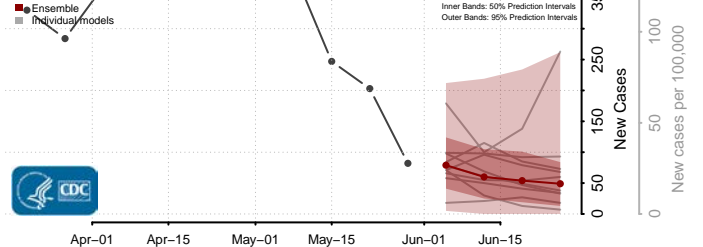

Aroostook County, Maine

Cumberland County, Maine

Franklin County, Maine

Hancock County, Maine

*New weekly cases may decrease in this location over the next four weeks. For these locations, the ensemble forecast indicates a probability of 0.75 or greater that fewer cases will be reported in week four of the forecast than in the last reported week.