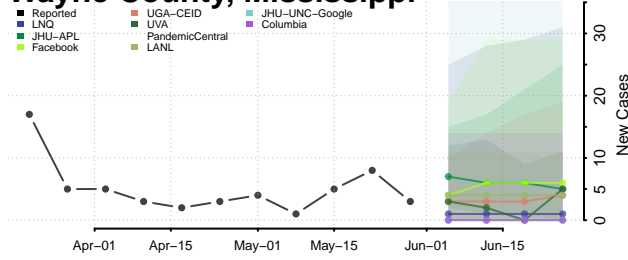

Walthall County, Mississippi

Warren County, Mississippi

Washington County, Mississippi

Wayne County, Mississippi

Webster County, Mississippi

Wilkinson County, Mississippi

Winston County, Mississippi

Yalobusha County, Mississippi