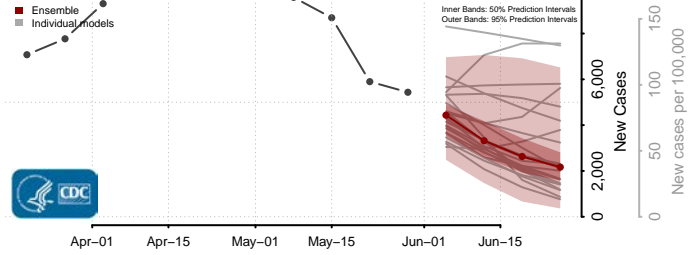

Yuba County, California

Colorado*

Adams County, Colorado

Alamosa County, Colorado

Arapahoe County, Colorado

Archuleta County, Colorado

*New weekly cases may decrease in this location over the next four weeks. For these locations, the ensemble forecast indicates a probability of 0.75 or greater that fewer cases will be reported in week four of the forecast than in the last reported week.