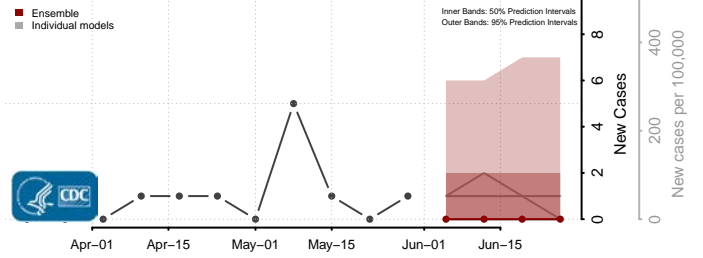

Gilliam County, Oregon