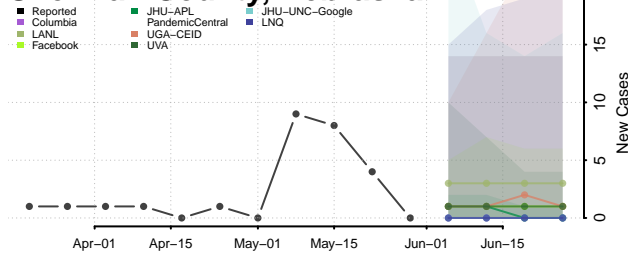

Sherman County, Nebraska