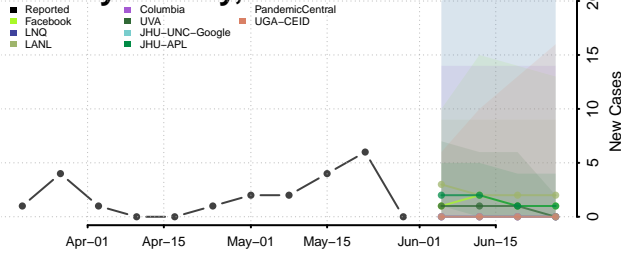

Greene County, Missouri

Grundy County, Missouri

Harrison County, Missouri

Henry County, Missouri

Hickory County, Missouri

Holt County, Missouri

Howard County, Missouri

Howell County, Missouri