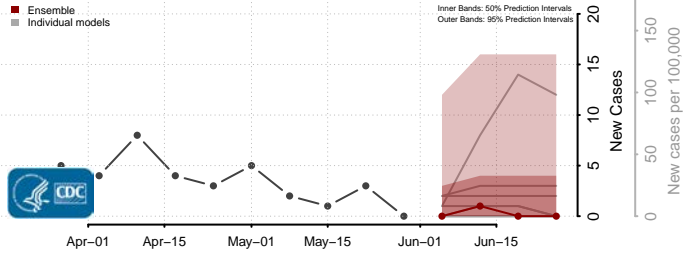

Floyd County, Iowa

Franklin County, Iowa

Fremont County, Iowa

Greene County, Iowa

Grundy County, Iowa

Guthrie County, Iowa

Hamilton County, Iowa

Hancock County, Iowa