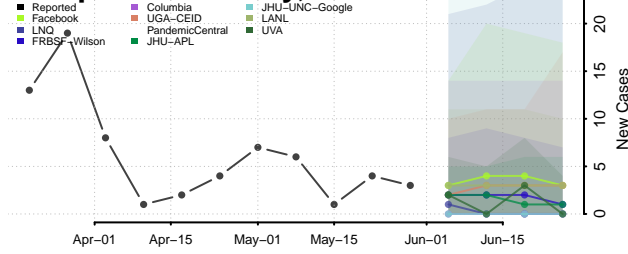

Drew County, Arkansas

Faulkner County, Arkansas

Franklin County, Arkansas

Fulton County, Arkansas

Garland County, Arkansas

Grant County, Arkansas

Greene County, Arkansas

Hempstead County, Arkansas