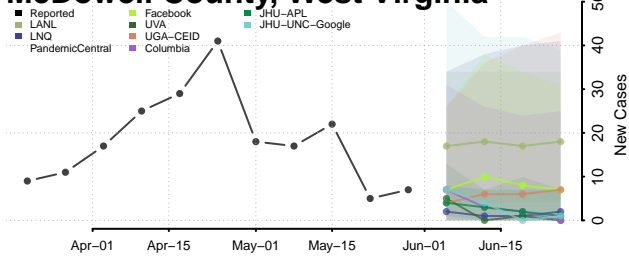

Hancock County, West Virginia

Hardy County, West Virginia

Harrison County, West Virginia

Jackson County, West Virginia

Marshall County, West Virginia

Mason County, West Virginia

McDowell County, West Virginia