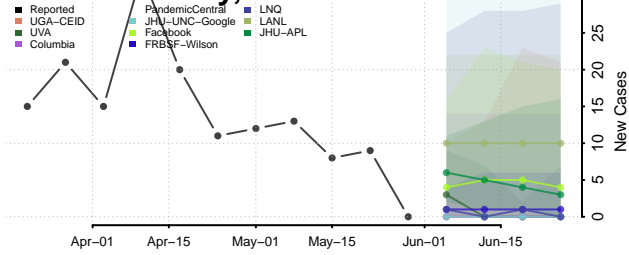

Benton County, Tennessee