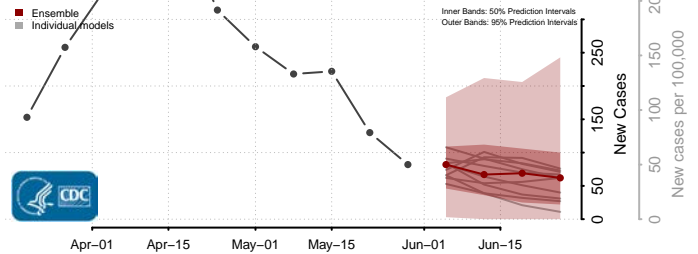

Adams County, Pennsylvania

Allegheny County, Pennsylvania

Armstrong County, Pennsylvania

Beaver County, Pennsylvania

*New weekly cases may decrease in this location over the next four weeks. For these locations, the ensemble forecast indicates a probability of 0.75 or greater that fewer cases will be reported in week four of the forecast than in the last reported week.