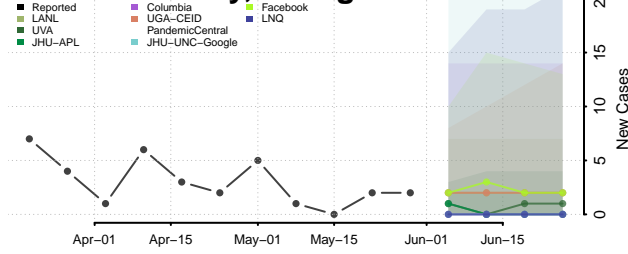

Jenkins County, Georgia