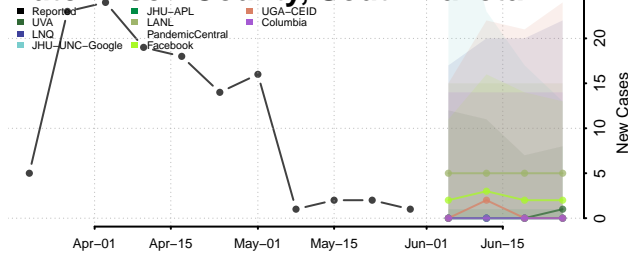

Haakon County, South Dakota

Hamlin County, South Dakota

Hand County, South Dakota

Hanson County, South Dakota

Harding County, South Dakota

Hughes County, South Dakota

Hutchinson County, South Dakota

Hyde County, South Dakota