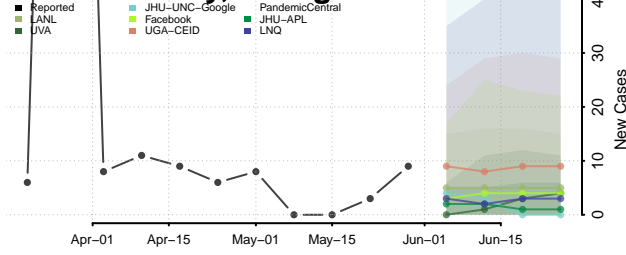

Bacon County, Georgia