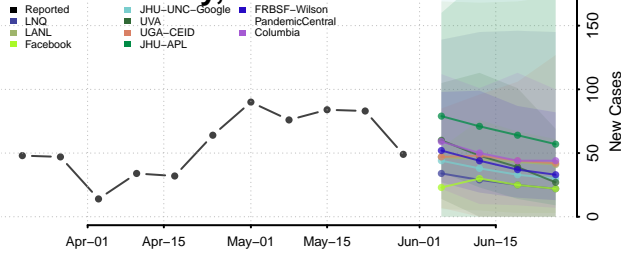

Lenoir County, North Carolina