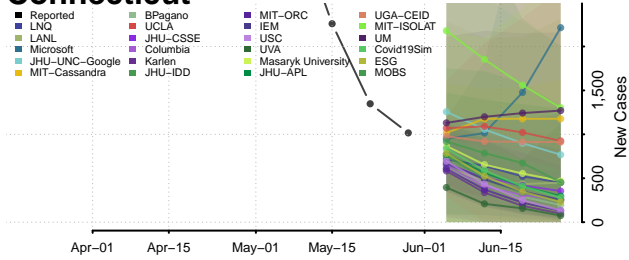

Rio Blanco County, Colorado

Rio Grande County, Colorado

Routt County, Colorado

Saguache County, Colorado

San Juan County, Colorado

San Miguel County, Colorado

Sedgwick County, Colorado

Summit County, Colorado

Teller County, Colorado

Washington County, Colorado

Weld County, Colorado

Yuma County, Colorado

Connecticut*

Fairfield County, Connecticut

Hartford County, Connecticut

Litchfield County, Connecticut