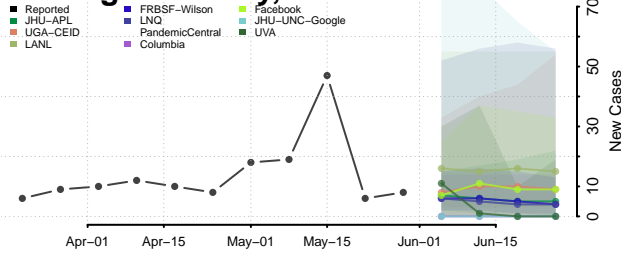

Okmulgee County, Oklahoma