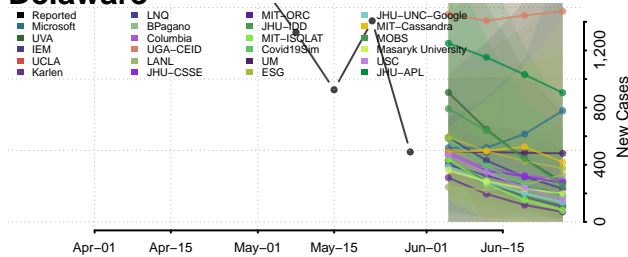

New London County, Connecticut

Tolland County, Connecticut

Windham County, Connecticut

Delaware*

Kent County, Delaware

New Castle County, Delaware

*New weekly cases may decrease in this location over the next four weeks. For these locations, the ensemble forecast indicates a probability of 0.75 or greater that fewer cases will be reported in week four of the forecast than in the last reported week.