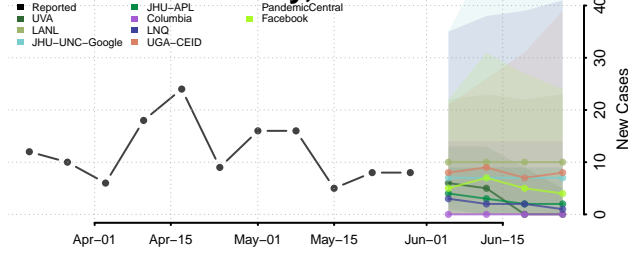

Las Animas County, Colorado