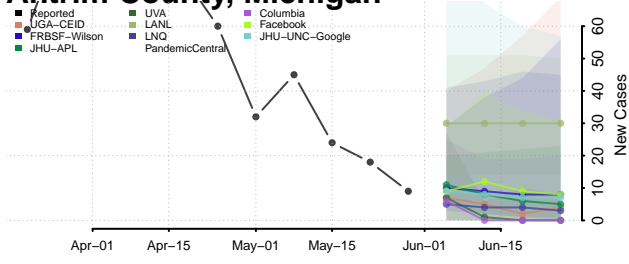

Antrim County, Michigan