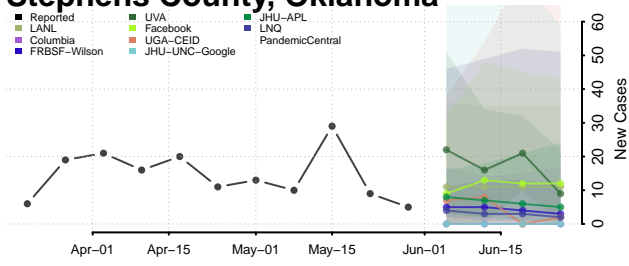

Pontotoc County, Oklahoma

Pottawatomie County, Oklahoma

Pushmataha County, Oklahoma

Roger Mills County, Oklahoma

Rogers County, Oklahoma

Seminole County, Oklahoma

Sequoyah County, Oklahoma

Stephens County, Oklahoma