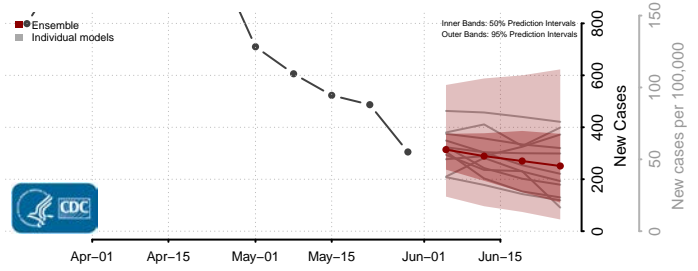

Volusia County, Florida