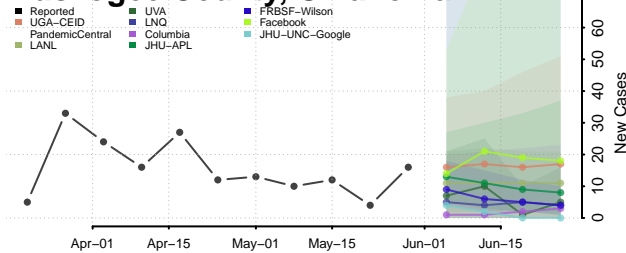

Muskogee County, Oklahoma