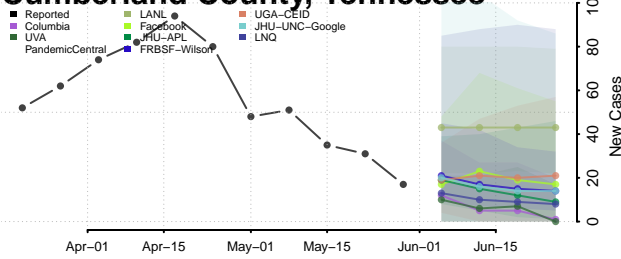

Cumberland County, Tennessee