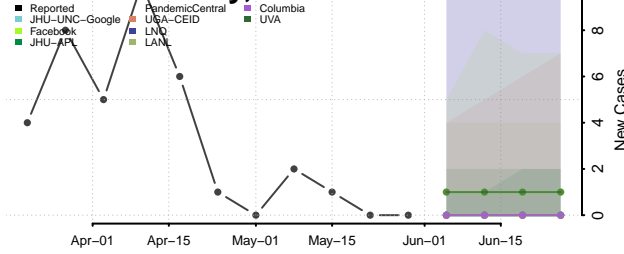

Dewey County, Oklahoma

Ellis County, Oklahoma

Garfield County, Oklahoma

Garvin County, Oklahoma

Grady County, Oklahoma

Grant County, Oklahoma

Greer County, Oklahoma

Harmon County, Oklahoma