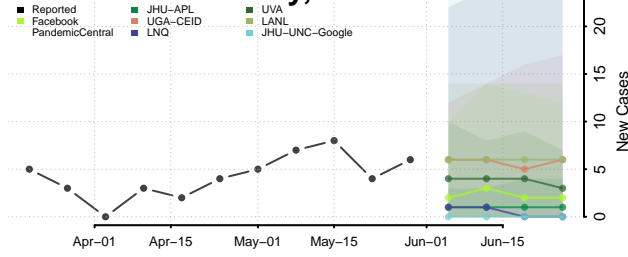

Switzerland County, Indiana