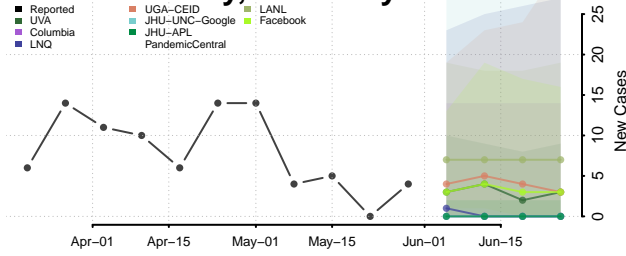

Monroe County, Kentucky