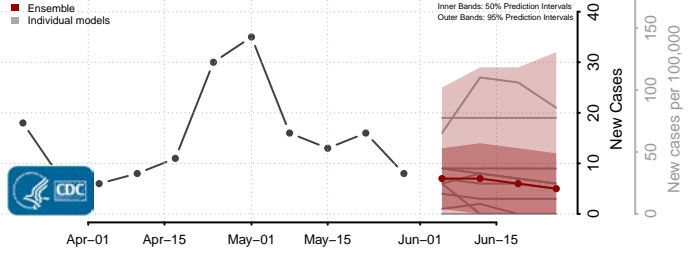

George County, Mississippi