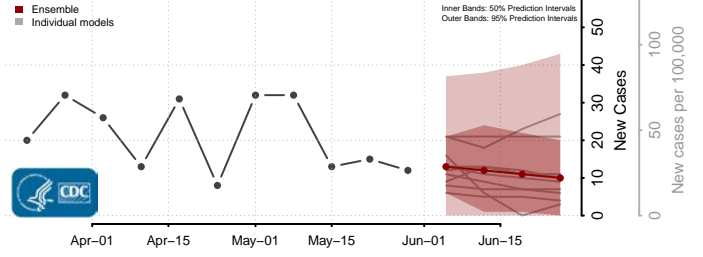

Warren County, Mississippi