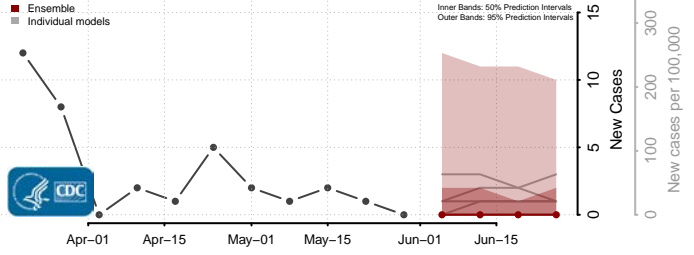

Calhoun County, Illinois