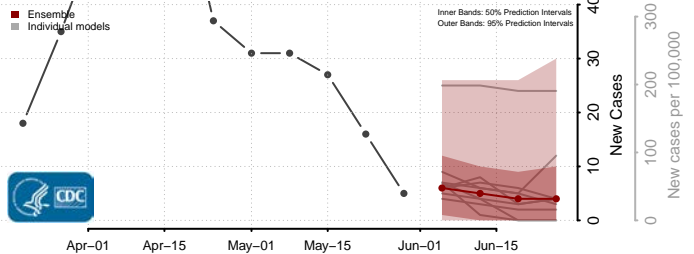

Presque Isle County, Michigan