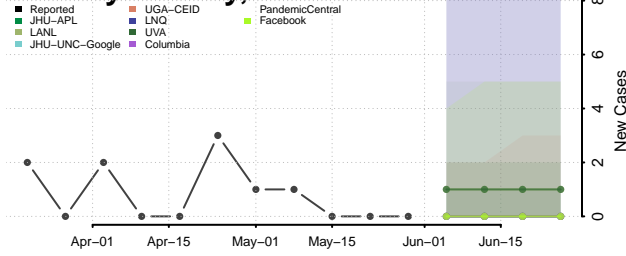

Furnas County, Nebraska

Gage County, Nebraska

Garden County, Nebraska

Garfield County, Nebraska

Gosper County, Nebraska

Grant County, Nebraska

Greeley County, Nebraska

Hall County, Nebraska