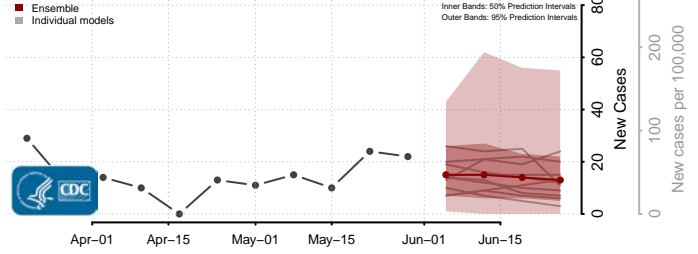

Ste. Genevieve County, Missouri

Stoddard County, Missouri

Stone County, Missouri

Sullivan County, Missouri

Taney County, Missouri

Texas County, Missouri

Vernon County, Missouri

Warren County, Missouri