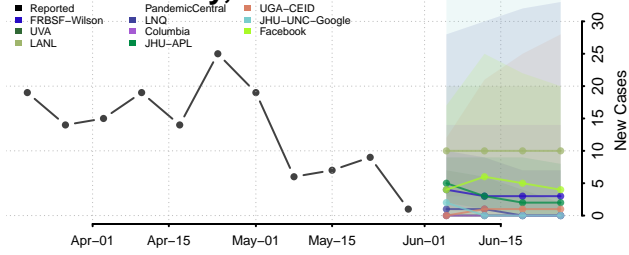

Hardin County, Iowa