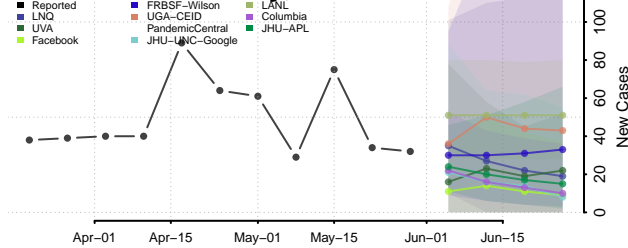

Aroostook County, Maine