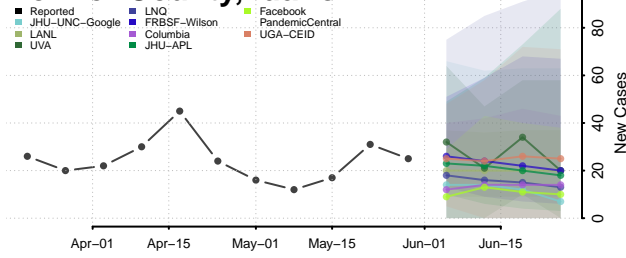

Bannock County, Idaho

Bear Lake County, Idaho

Benewah County, Idaho

Bingham County, Idaho

Blaine County, Idaho

Boise County, Idaho

Bonner County, Idaho

Bonneville County, Idaho