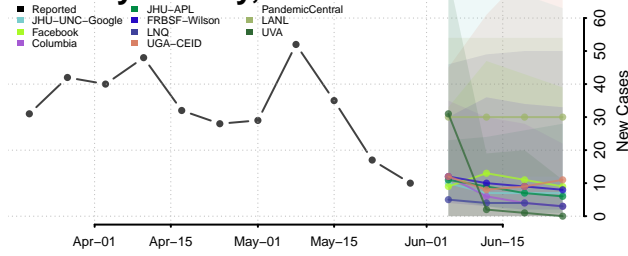

Weakley County, Tennessee