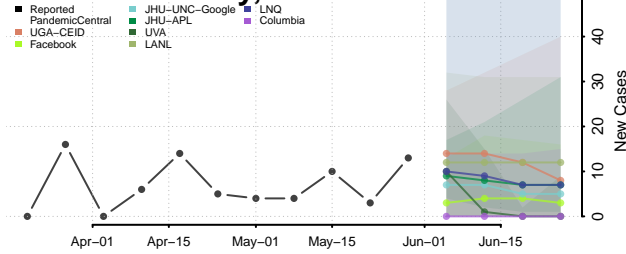

Bienville County, Louisiana