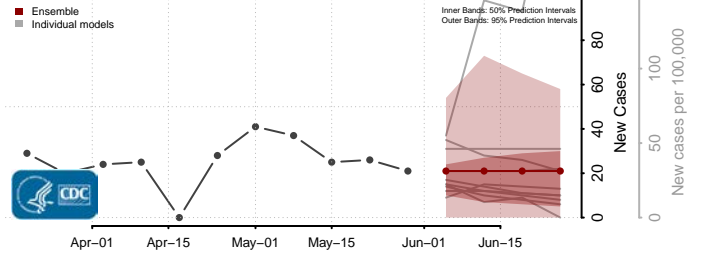

St. Francois County, Missouri