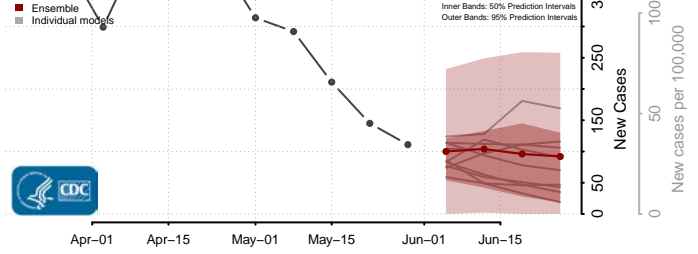

Cumberland County, North Carolina

Currituck County, North Carolina

Dare County, North Carolina

Davidson County, North Carolina

Davie County, North Carolina

Duplin County, North Carolina

Durham County, North Carolina