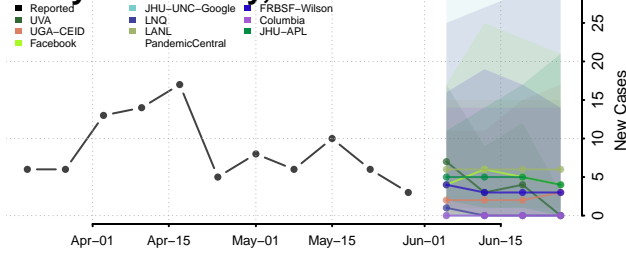

Lafayette County, Wisconsin