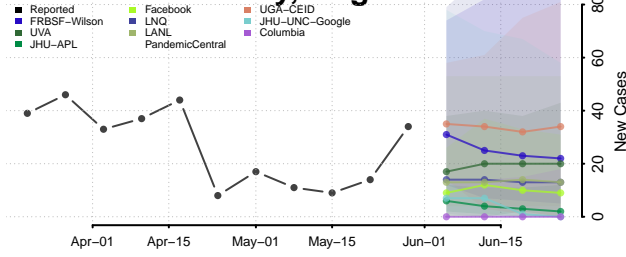

Gloucester County, Virginia