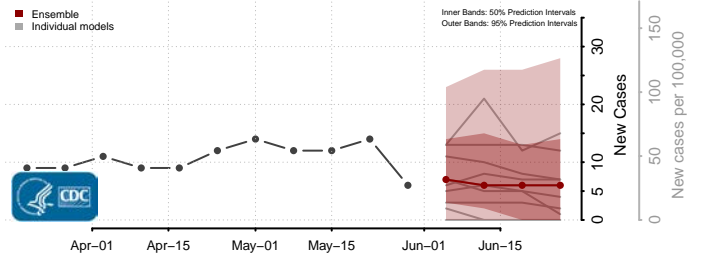

Claiborne County, Mississippi

Clarke County, Mississippi

Clay County, Mississippi

Coahoma County, Mississippi

Copiah County, Mississippi

Covington County, Mississippi

DeSoto County, Mississippi

Forrest County, Mississippi