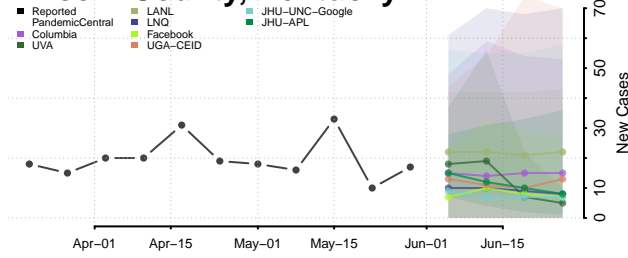

Larue County, Kentucky

Laurel County, Kentucky

Lawrence County, Kentucky

Lee County, Kentucky

Leslie County, Kentucky

Letcher County, Kentucky

Lewis County, Kentucky

Lincoln County, Kentucky