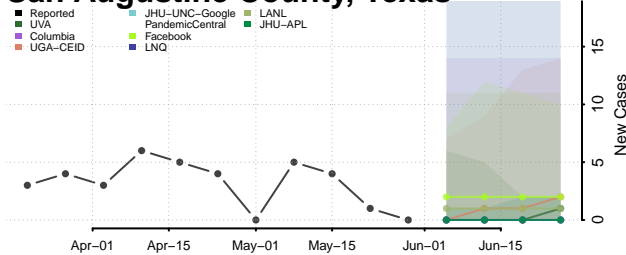

San Augustine County, Texas