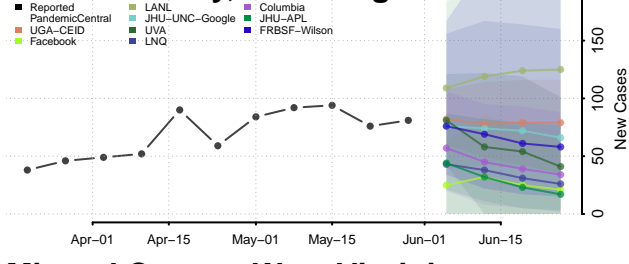

Mercer County, West Virginia