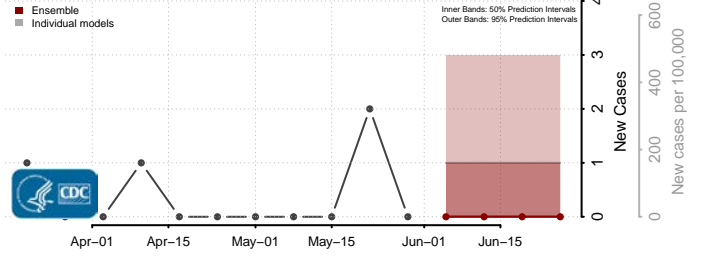

Furnas County, Nebraska

Gage County, Nebraska

Garden County, Nebraska

Garfield County, Nebraska

Gosper County, Nebraska

Grant County, Nebraska

Greeley County, Nebraska

Hall County, Nebraska