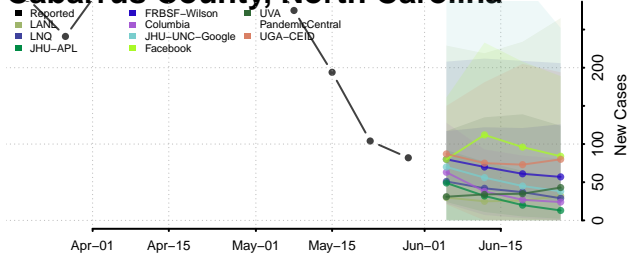

Cabarrus County, North Carolina