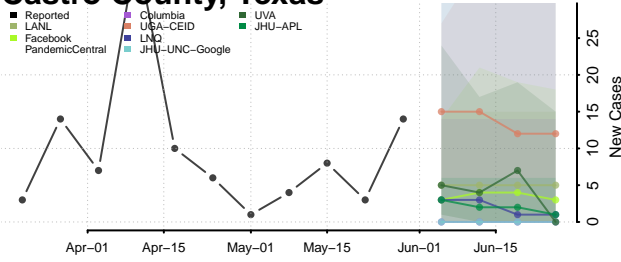

Castro County, Texas