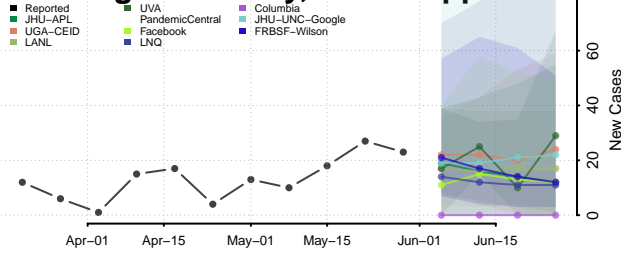

Washington County, Mississippi