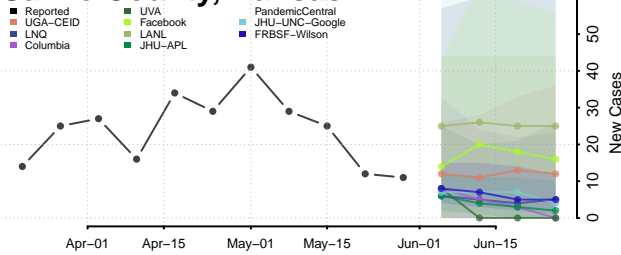

Saline County, Kansas