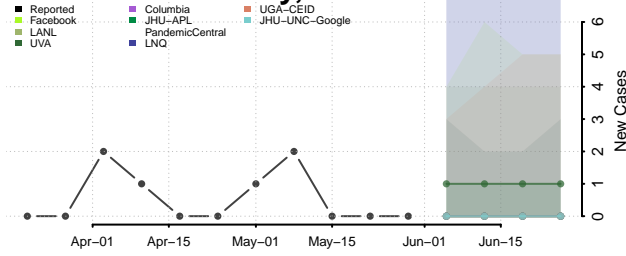

McPherson County, South Dakota