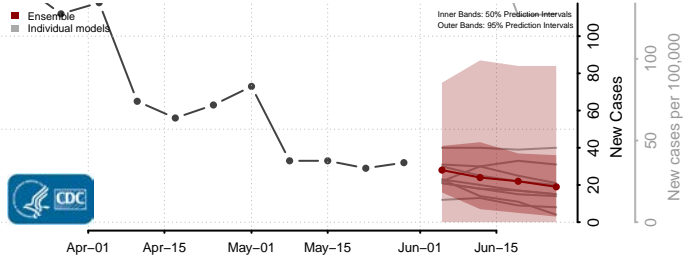

Bannock County, Idaho