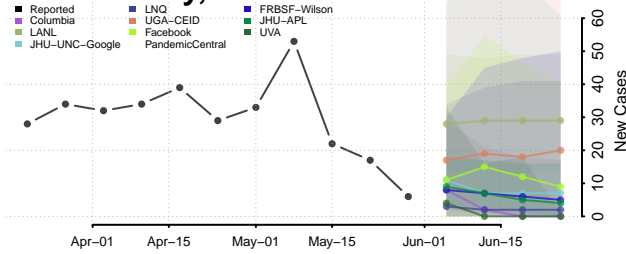

Todd County, Minnesota