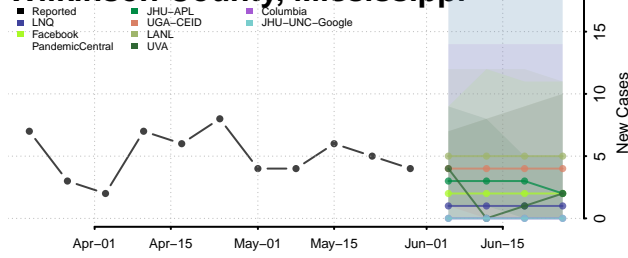

Walthall County, Mississippi

Warren County, Mississippi

Washington County, Mississippi

Wayne County, Mississippi

Webster County, Mississippi

Wilkinson County, Mississippi

Winston County, Mississippi

Yalobusha County, Mississippi