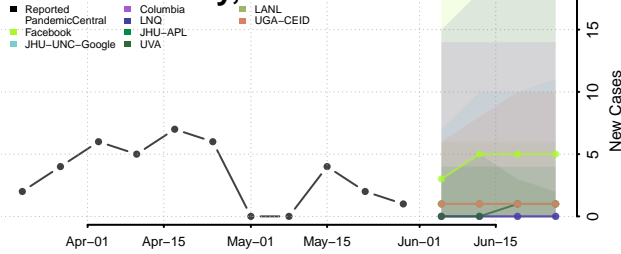

Lincoln County, Arkansas