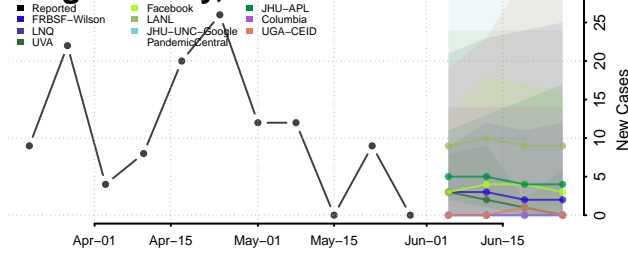

Maury County, Tennessee

McMinn County, Tennessee

McNairy County, Tennessee

Meigs County, Tennessee

Monroe County, Tennessee

Montgomery County, Tennessee

Moore County, Tennessee

Morgan County, Tennessee