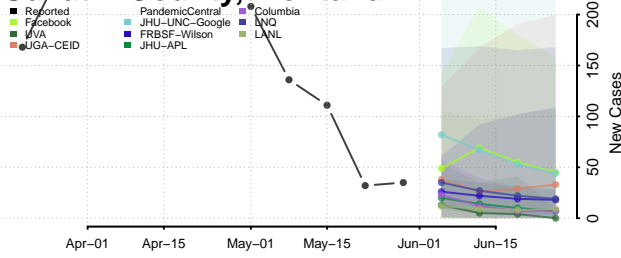

Dawson County, Montana

Deer Lodge County, Montana

Fallon County, Montana

Fergus County, Montana

Flathead County, Montana

Gallatin County, Montana

Garfield County, Montana

Glacier County, Montana