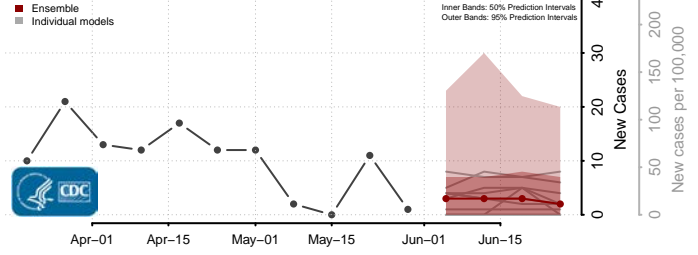

Scott County, Virginia

Shenandoah County, Virginia

Smyth County, Virginia

Southampton County, Virginia

Spotsylvania County, Virginia

Stafford County, Virginia

Staunton County, Virginia

Suffolk County, Virginia