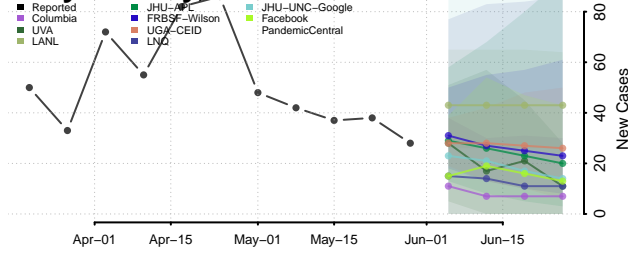

Levy County, Florida