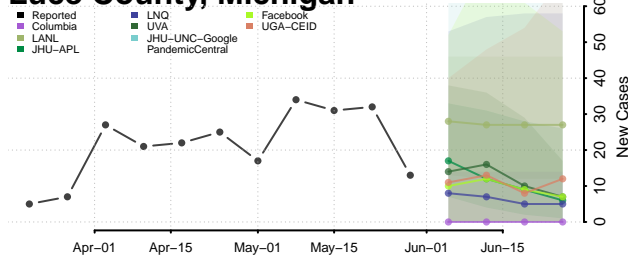

Lake County, Michigan

Lapeer County, Michigan

Leelanau County, Michigan

Lenawee County, Michigan

Livingston County, Michigan

Luce County, Michigan

Mackinac County, Michigan

Macomb County, Michigan