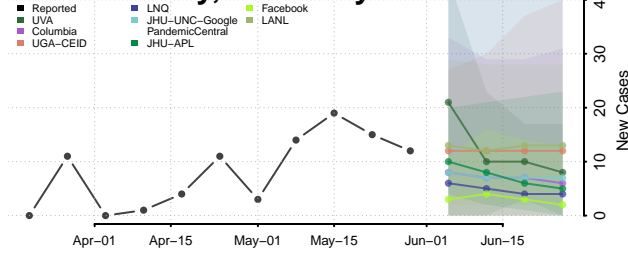

Owen County, Kentucky