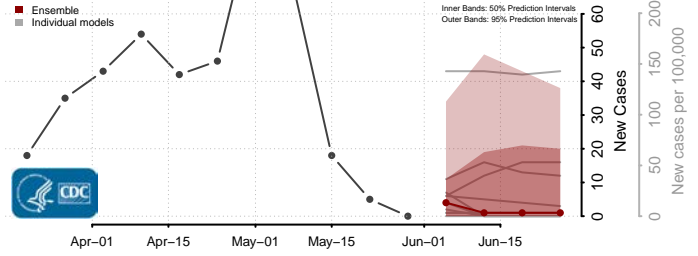

Smyth County, Virginia