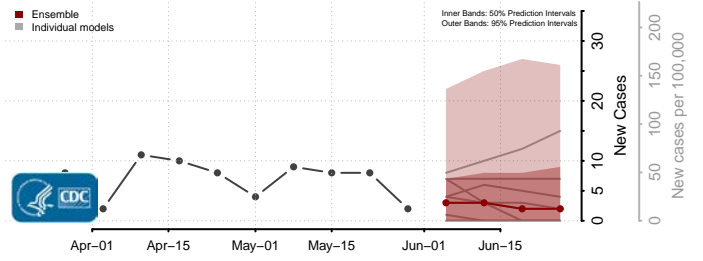

Brown County, Wisconsin

Buffalo County, Wisconsin

Burnett County, Wisconsin

Calumet County, Wisconsin

Chippewa County, Wisconsin

Clark County, Wisconsin

Columbia County, Wisconsin

Crawford County, Wisconsin