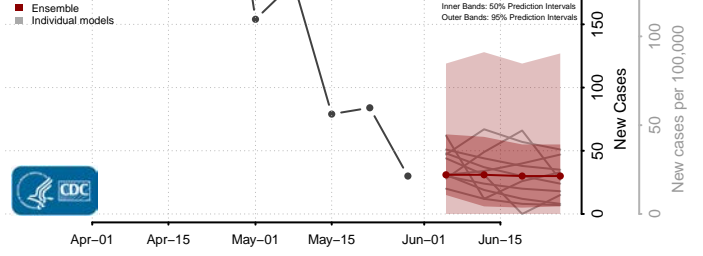

Sussex County, New Jersey