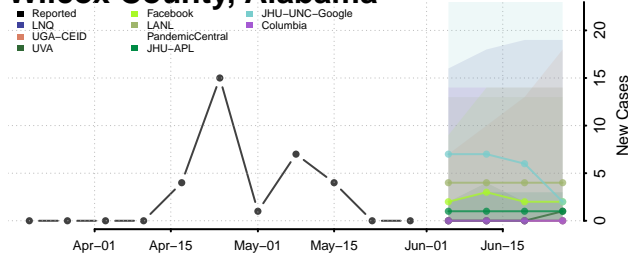

Perry County, Alabama

Pickens County, Alabama

Pike County, Alabama

Randolph County, Alabama

Russell County, Alabama

Shelby County, Alabama

St. Clair County, Alabama

Sumter County, Alabama

Talladega County, Alabama

Tallapoosa County, Alabama

Tuscaloosa County, Alabama

Walker County, Alabama

Washington County, Alabama

Wilcox County, Alabama

Winston County, Alabama

Alaska*

Aleutians East County, Alaska

Aleutians West County, Alaska

*New weekly cases may decrease in this location over the next four weeks. For these locations, the ensemble forecast indicates a probability of 0.75 or greater that fewer cases will be reported in week four of the forecast than in the last reported week.