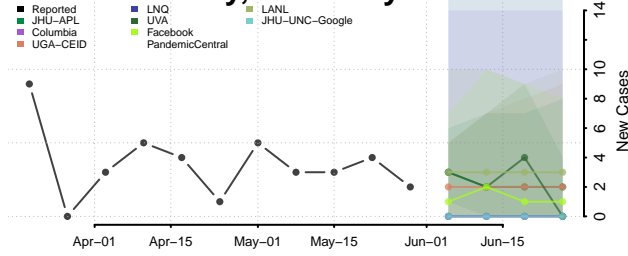

Carlisle County, Kentucky