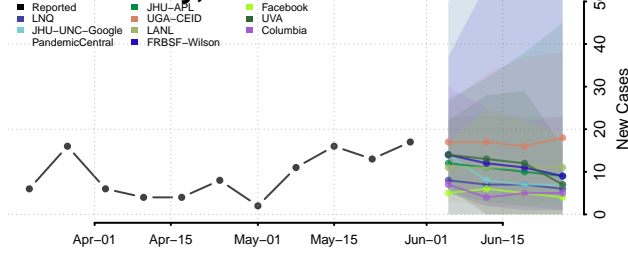

Custer County, Idaho

Elmore County, Idaho

Franklin County, Idaho

Fremont County, Idaho

Gem County, Idaho

Gooding County, Idaho

Idaho County, Idaho

Jefferson County, Idaho