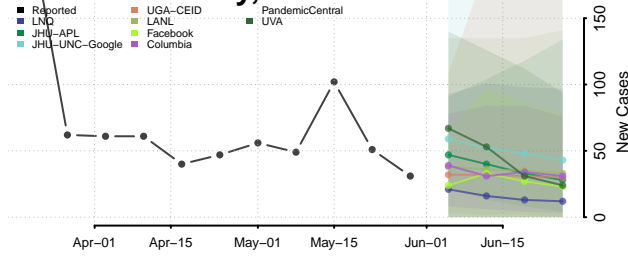

Clarke County, Alabama

Clay County, Alabama

Cleburne County, Alabama

Coffee County, Alabama

Colbert County, Alabama

Conecuh County, Alabama

Coosa County, Alabama

Covington County, Alabama

Crenshaw County, Alabama

Cullman County, Alabama

Dale County, Alabama

Dallas County, Alabama

DeKalb County, Alabama

Elmore County, Alabama

Escambia County, Alabama

Etowah County, Alabama