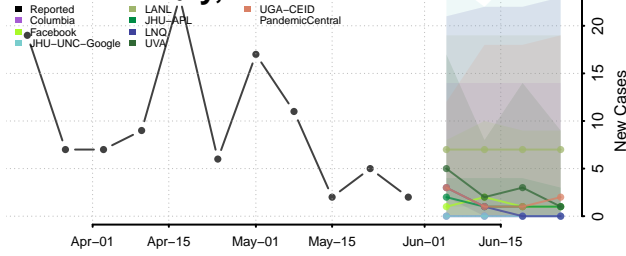

Essex County, Vermont

Franklin County, Vermont

Grand Isle County, Vermont

Lamoille County, Vermont

Orange County, Vermont

Orleans County, Vermont

Rutland County, Vermont

Washington County, Vermont