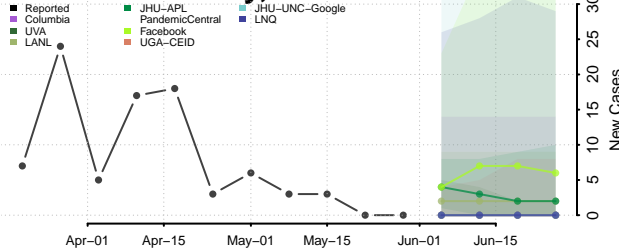

Beckham County, Oklahoma

*New weekly cases may decrease in this location over the next four weeks. For these locations, the ensemble forecast indicates a probability of 0.75 or greater that fewer cases will be reported in week four of the forecast than in the last reported week.