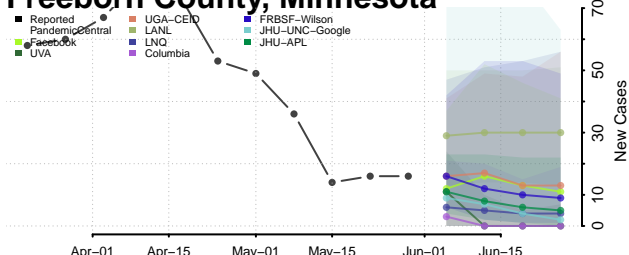

Freeborn County, Minnesota