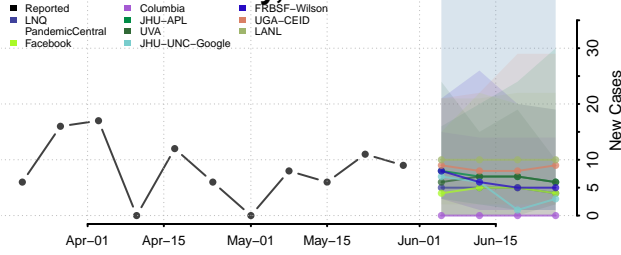

Concordia County, Louisiana