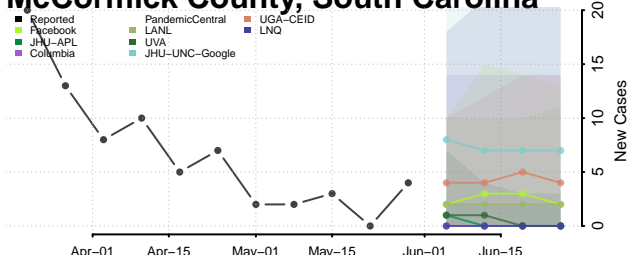

McCormick County, South Carolina