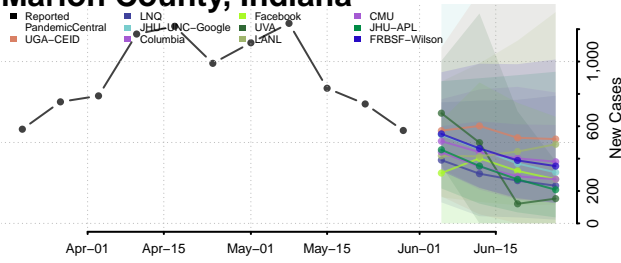

Lake County, Indiana

LaPorte County, Indiana

Lawrence County, Indiana

Madison County, Indiana

Marion County, Indiana

Marshall County, Indiana

Martin County, Indiana

Miami County, Indiana