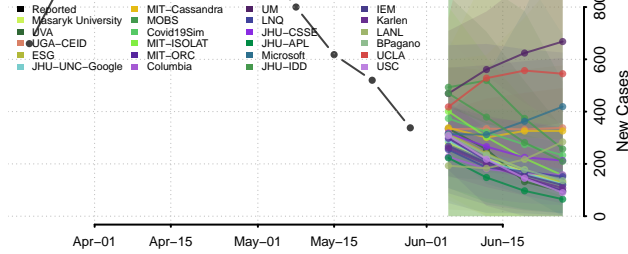

North Dakota*