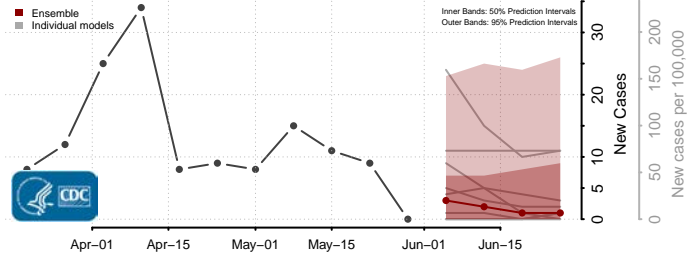

*New weekly cases may decrease in this location over the next four weeks. For these locations, the ensemble forecast indicates a probability of 0.75 or greater that fewer cases will be reported in week four of the forecast than in the last reported week.