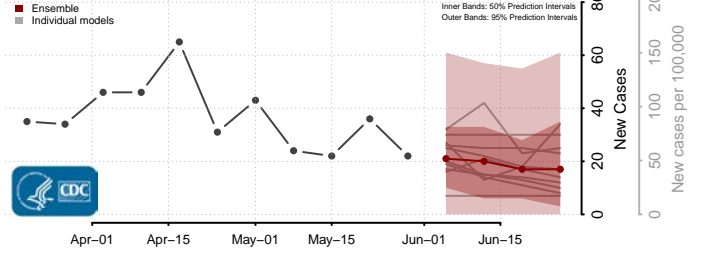

Tazewell County, Virginia