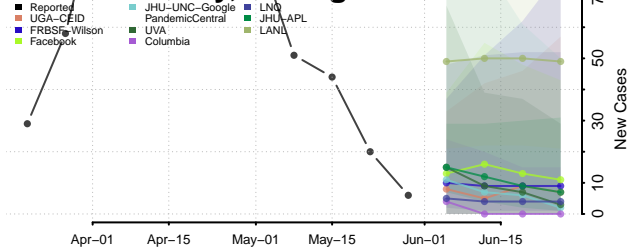

Clinton County, Michigan

Crawford County, Michigan

Delta County, Michigan

Dickinson County, Michigan

Eaton County, Michigan

Emmet County, Michigan

Genesee County, Michigan

Gladwin County, Michigan