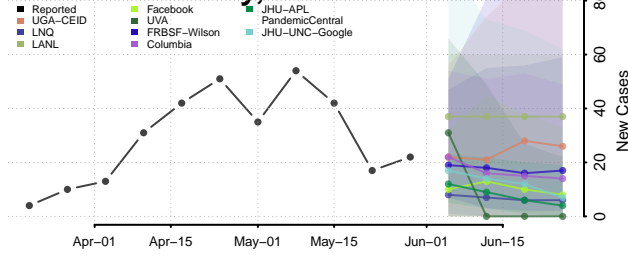

Hennepin County, Minnesota

Houston County, Minnesota

Hubbard County, Minnesota

Isanti County, Minnesota

Itasca County, Minnesota

Jackson County, Minnesota

Kanabec County, Minnesota

Kandiyohi County, Minnesota