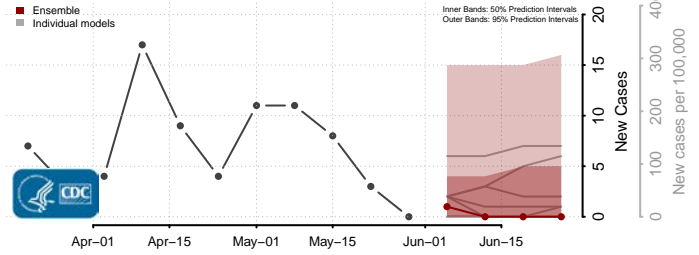

Morton County, North Dakota

Mountrail County, North Dakota

Nelson County, North Dakota

Oliver County, North Dakota

Pembina County, North Dakota

Pierce County, North Dakota

Ramsey County, North Dakota

Ransom County, North Dakota