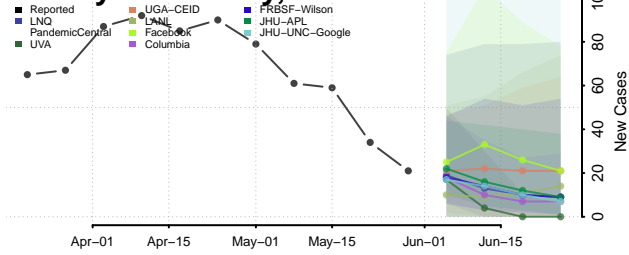

Hennepin County, Minnesota

Houston County, Minnesota

Hubbard County, Minnesota

Isanti County, Minnesota

Itasca County, Minnesota

Jackson County, Minnesota

Kanabec County, Minnesota

Kandiyohi County, Minnesota