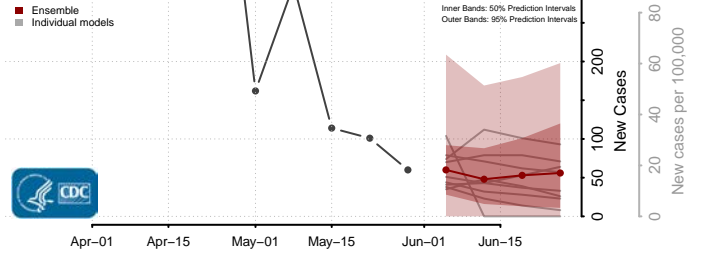

Somerset County, New Jersey