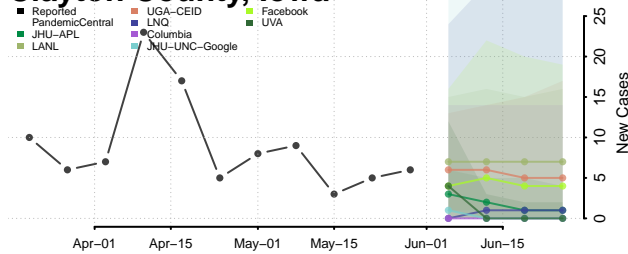

Cherokee County, Iowa

Chickasaw County, Iowa

Clarke County, Iowa

Clay County, Iowa

Clayton County, Iowa

Clinton County, Iowa

Crawford County, Iowa

Dallas County, Iowa