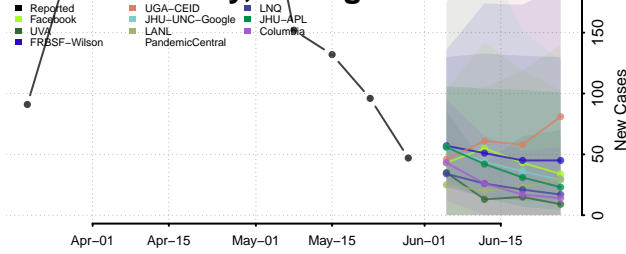

Midland County, Michigan