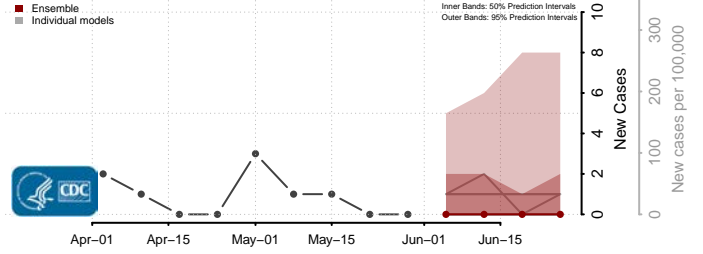

Baker County, Georgia