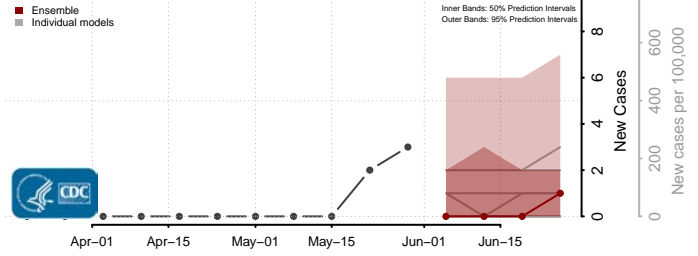

Blaine County, Montana

Broadwater County, Montana

Carbon County, Montana

Carter County, Montana

Cascade County, Montana

Chouteau County, Montana

Custer County, Montana

Daniels County, Montana