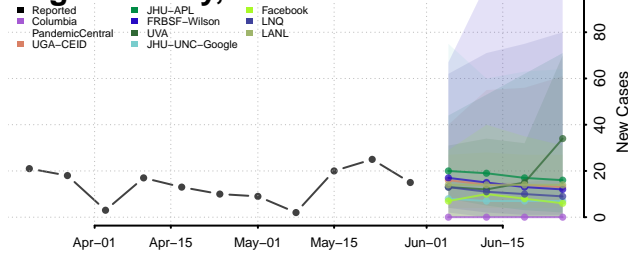

Edgar County, Illinois