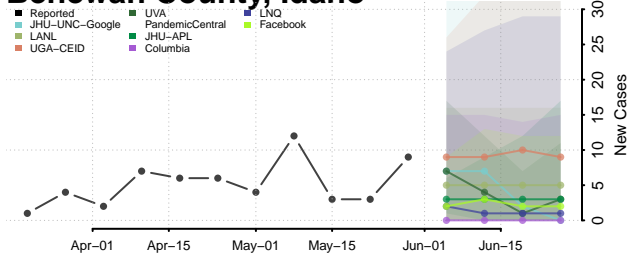

Benewah County, Idaho