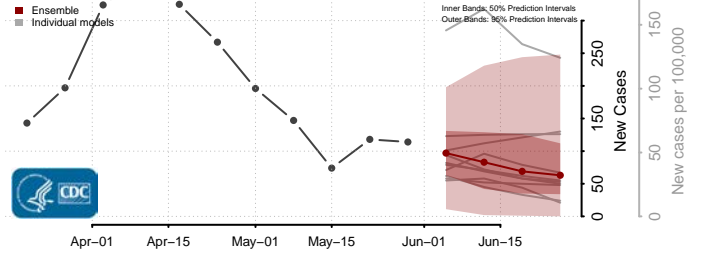

Tippecanoe County, Indiana