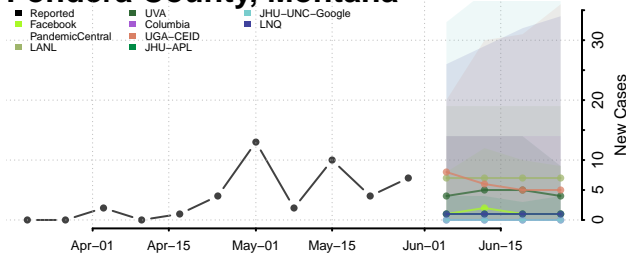

Pondera County, Montana