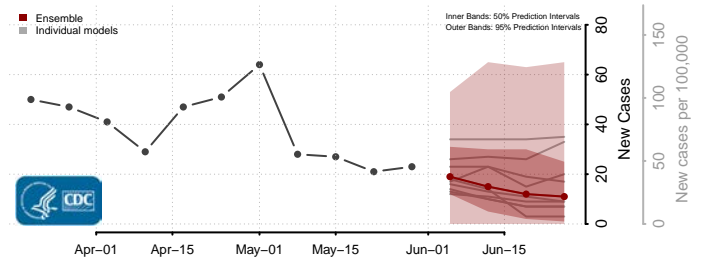

Coles County, Illinois