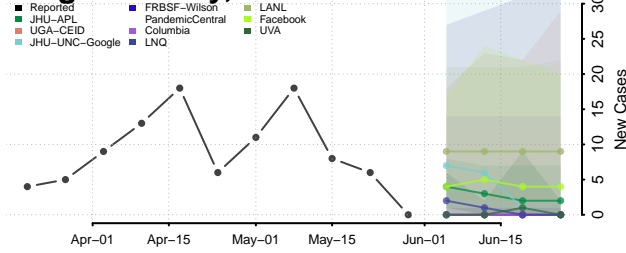

Wright County, Iowa