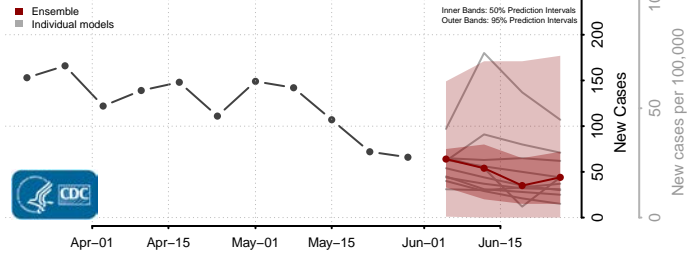

Washington County, Arkansas