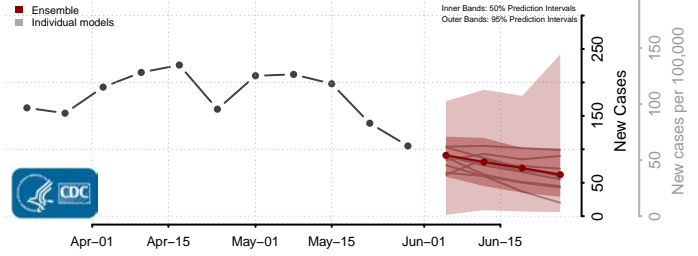

Cumberland County, North Carolina

Currituck County, North Carolina

Dare County, North Carolina

Davidson County, North Carolina

Davie County, North Carolina

Duplin County, North Carolina

Durham County, North Carolina