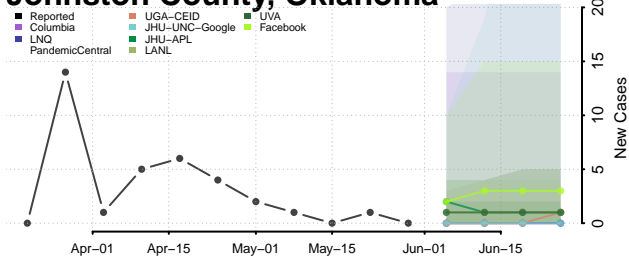

Johnston County, Oklahoma