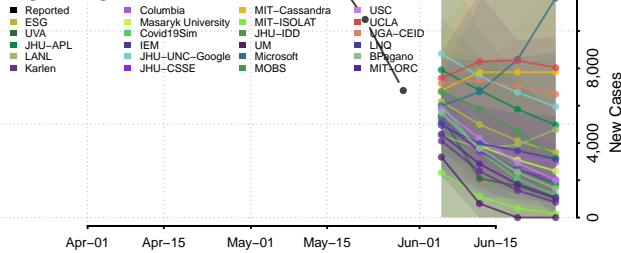

Taos County, New Mexico

Torrance County, New Mexico

Union County, New Mexico

Valencia County, New Mexico

New York*

Albany County, New York

*New weekly cases may decrease in this location over the next four weeks. For these locations, the ensemble forecast indicates a probability of 0.75 or greater that fewer cases will be reported in week four of the forecast than in the last reported week.