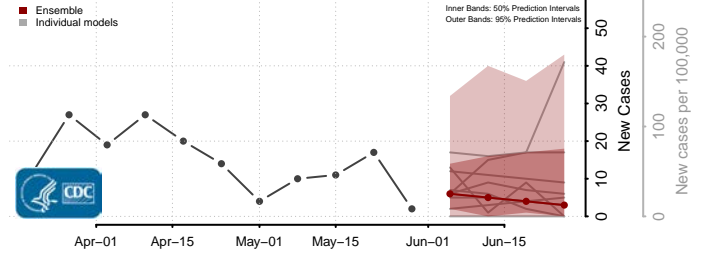

Orleans County, Louisiana

Ouachita County, Louisiana

Plaquemines County, Louisiana

Pointe Coupee County, Louisiana

Rapides County, Louisiana

Red River County, Louisiana

Richland County, Louisiana

Sabine County, Louisiana