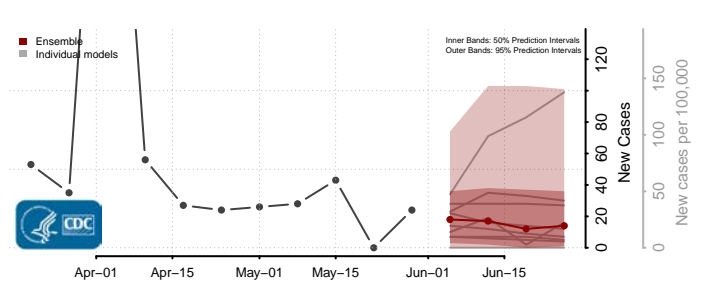

Cochise County, Arizona

Coconino County, Arizona

Gila County, Arizona

Graham County, Arizona

*New weekly cases may decrease in this location over the next four weeks. For these locations, the ensemble forecast indicates a probability of 0.75 or greater that fewer cases will be reported in week four of the forecast than in the last reported week.