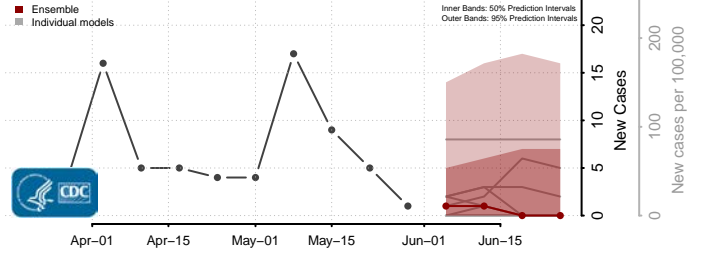

Hamilton County, Nebraska