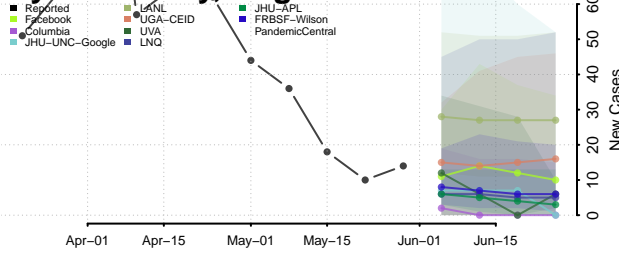

Williamsburg County, Virginia

Winchester County, Virginia

Wise County, Virginia

Wythe County, Virginia

York County, Virginia

Washington

Adams County, Washington

Asotin County, Washington