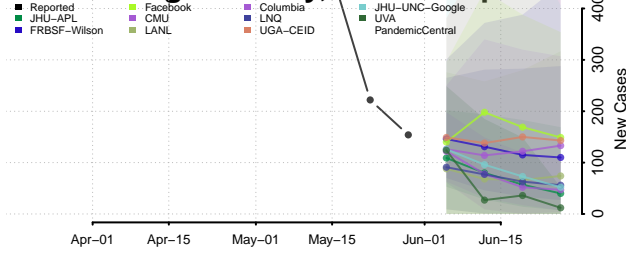

Hillsborough County, New Hampshire