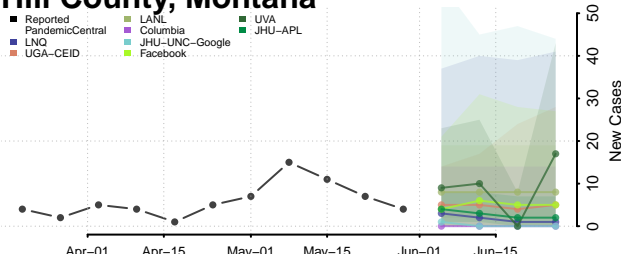

Hill County, Montana