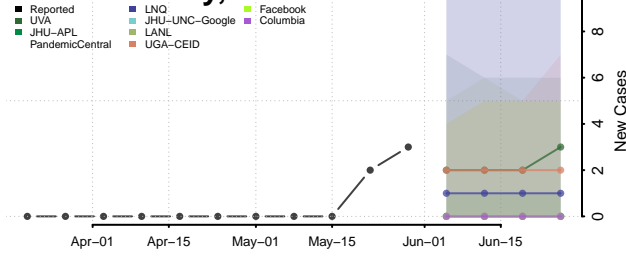

Blaine County, Montana

Broadwater County, Montana

Carbon County, Montana

Carter County, Montana

Cascade County, Montana

Chouteau County, Montana

Custer County, Montana

Daniels County, Montana