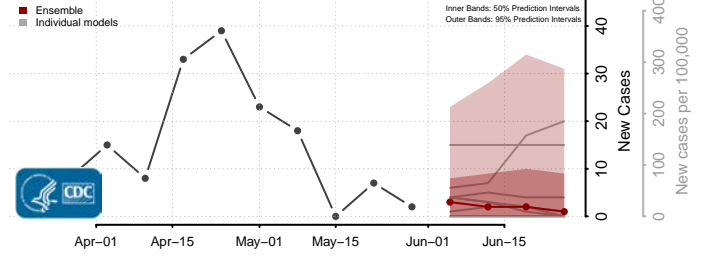

Richland County, Montana