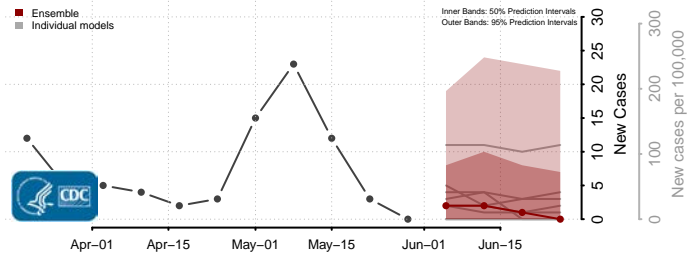

Buchanan County, Iowa

Buena Vista County, Iowa

Butler County, Iowa

Calhoun County, Iowa

Carroll County, Iowa

Cass County, Iowa

Cedar County, Iowa

Cerro Gordo County, Iowa