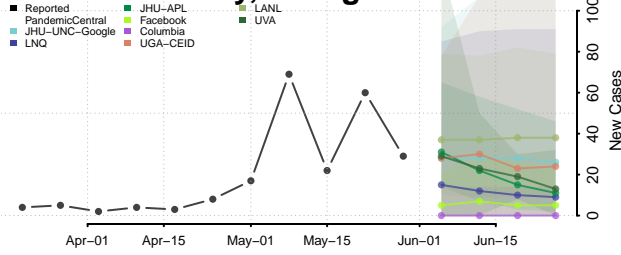

Charlton County, Georgia