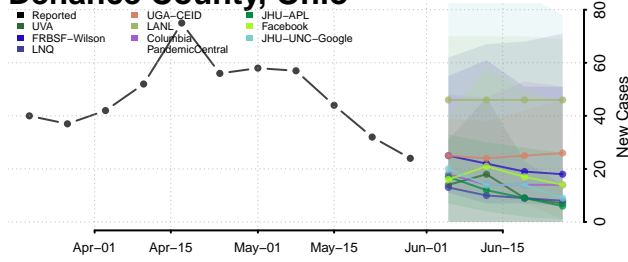

Clermont County, Ohio

Clinton County, Ohio

Columbiana County, Ohio

Coshocton County, Ohio

Crawford County, Ohio

Cuyahoga County, Ohio

Darke County, Ohio

Defiance County, Ohio