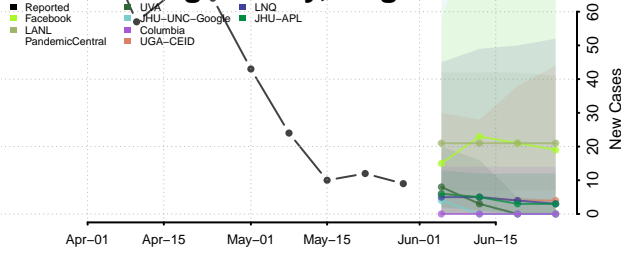

Harrisonburg County, Virginia