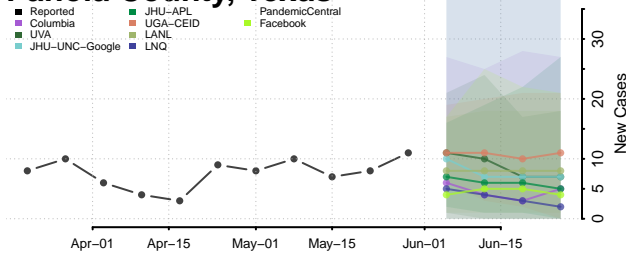

Nueces County, Texas

Ochiltree County, Texas

Oldham County, Texas

Orange County, Texas

Palo Pinto County, Texas

Panola County, Texas

Parker County, Texas

Parmer County, Texas