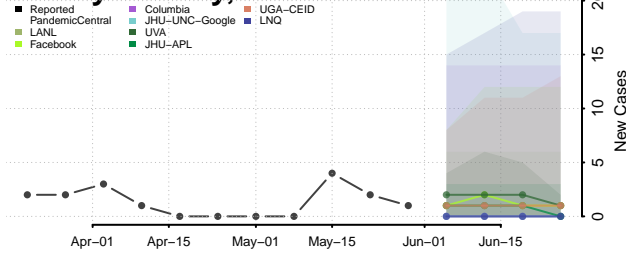

Daviess County, Missouri

DeKalb County, Missouri

Dent County, Missouri

Douglas County, Missouri

Dunklin County, Missouri

Franklin County, Missouri

Gasconade County, Missouri

Gentry County, Missouri