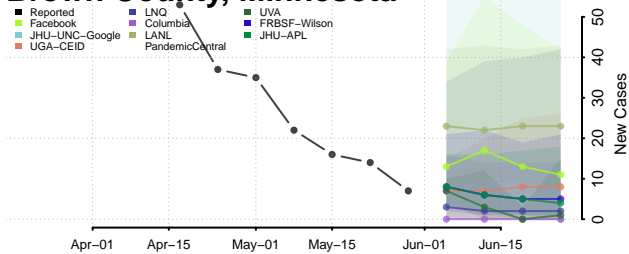

Brown County, Minnesota