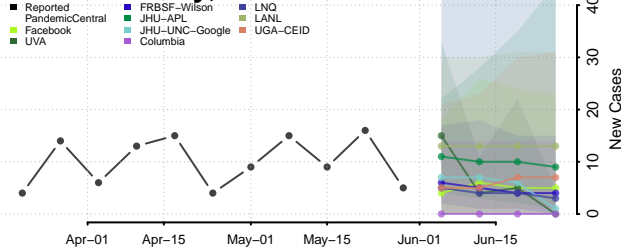

St. Mary County, Louisiana

St. Tammany County, Louisiana

Tangipahoa County, Louisiana

Tensas County, Louisiana

Terrebonne County, Louisiana

Union County, Louisiana

Vermilion County, Louisiana

Vernon County, Louisiana