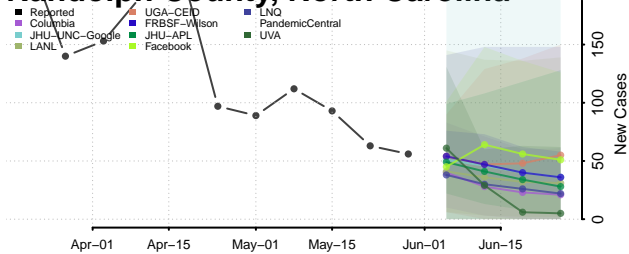

Randolph County, North Carolina