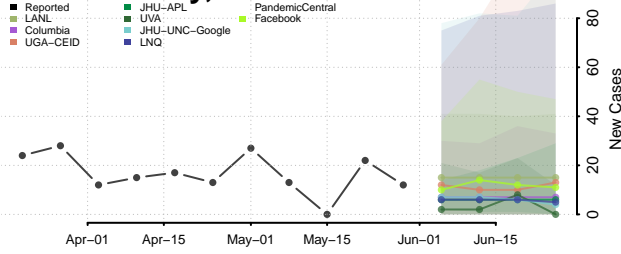

Wood County, Texas

Yoakum County, Texas

Young County, Texas

Zapata County, Texas

Zavala County, Texas

Utah*

Beaver County, Utah

Box Elder County, Utah