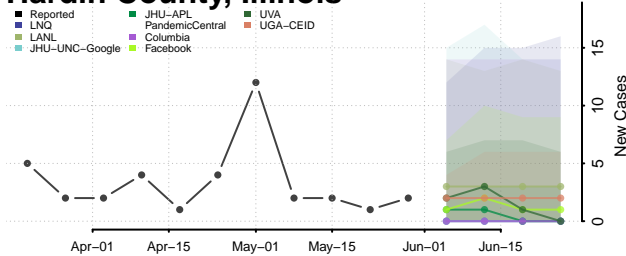

Gallatin County, Illinois

Greene County, Illinois

Grundy County, Illinois

Hamilton County, Illinois

Hancock County, Illinois

Hardin County, Illinois

Henderson County, Illinois

Henry County, Illinois