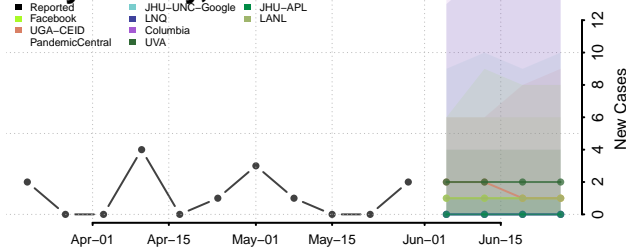

Eddy County, North Dakota

Emmons County, North Dakota

Foster County, North Dakota

Golden Valley County, North Dakota

Grand Forks County, North Dakota

Grant County, North Dakota

Griggs County, North Dakota

Hettinger County, North Dakota