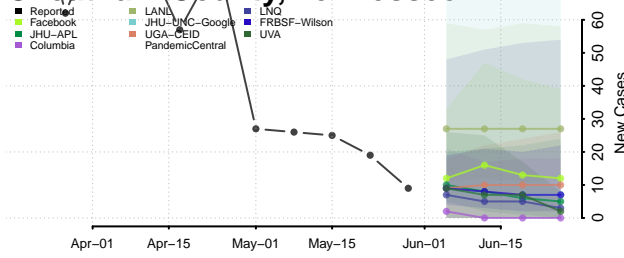

Carter County, Tennessee

Cheatham County, Tennessee

Chester County, Tennessee

Claiborne County, Tennessee

Clay County, Tennessee

Cocke County, Tennessee

Coffee County, Tennessee

Crockett County, Tennessee