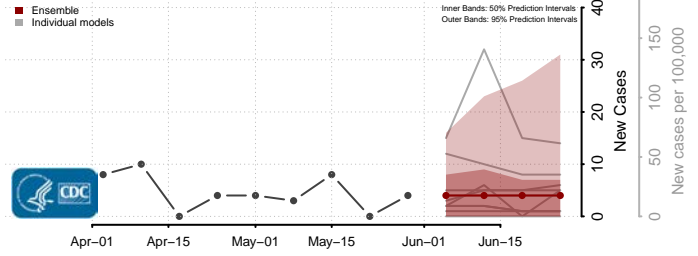

Saline County, Missouri