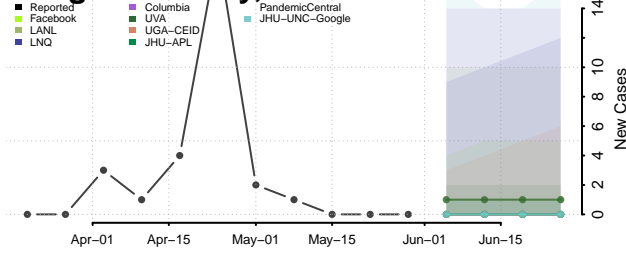

Meagher County, Montana