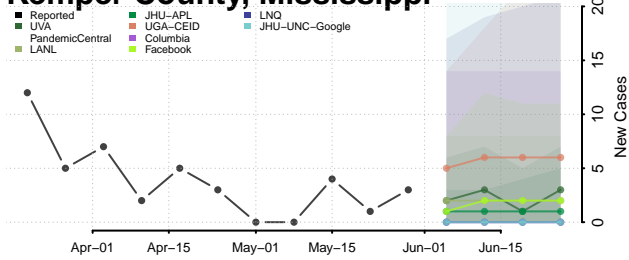

Kemper County, Mississippi