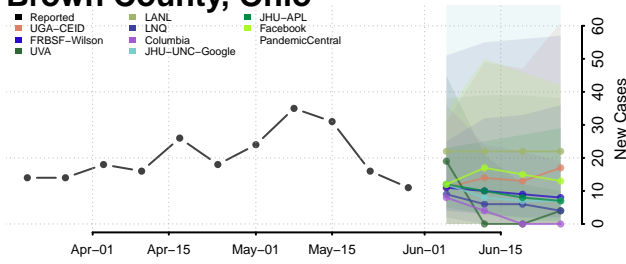

Brown County, Ohio