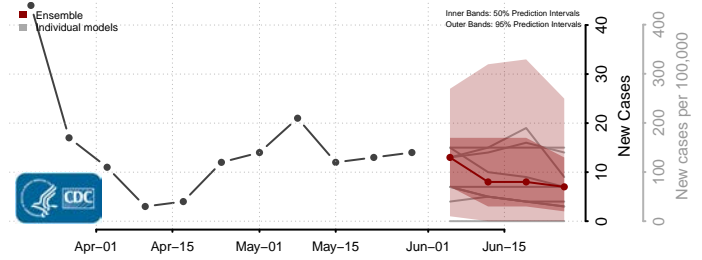

Yuma County, Colorado