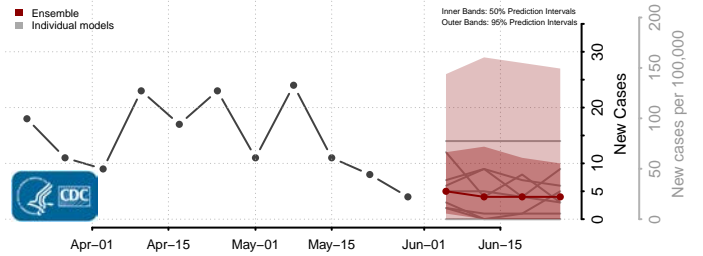

Yancey County, North Carolina