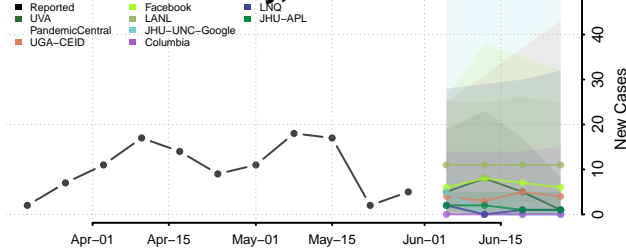

Kewaunee County, Wisconsin