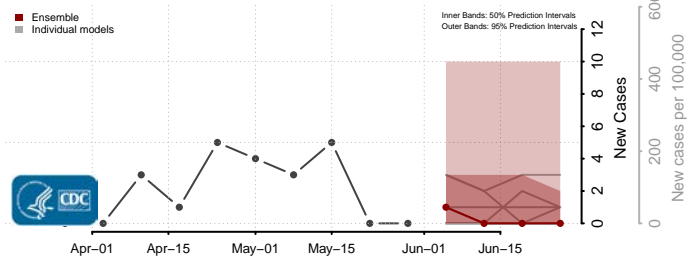

Eddy County, North Dakota

Emmons County, North Dakota

Foster County, North Dakota

Golden Valley County, North Dakota

Grand Forks County, North Dakota

Grant County, North Dakota

Griggs County, North Dakota

Hettinger County, North Dakota