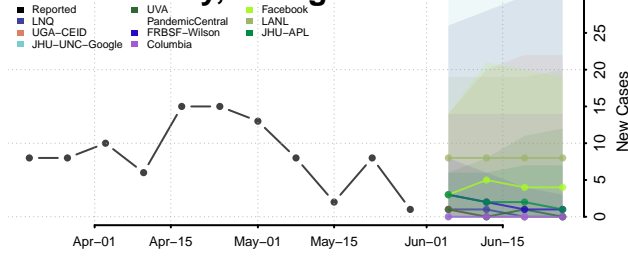

White County, Georgia

Whitfield County, Georgia

Wilcox County, Georgia

Wilkes County, Georgia

Wilkinson County, Georgia

Worth County, Georgia

Guam

Hawaii