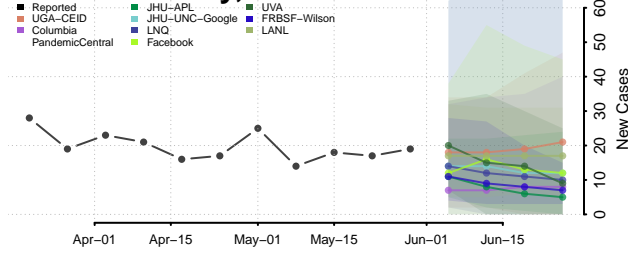

Drew County, Arkansas

Faulkner County, Arkansas

Franklin County, Arkansas

Fulton County, Arkansas

Garland County, Arkansas

Grant County, Arkansas

Greene County, Arkansas

Hempstead County, Arkansas