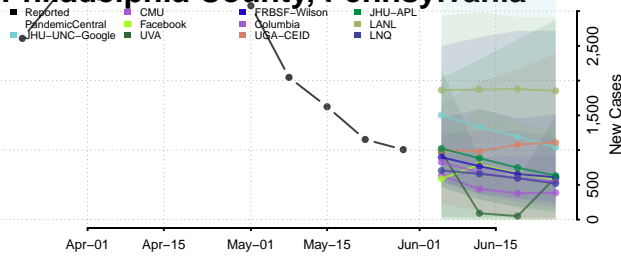

Philadelphia County, Pennsylvania