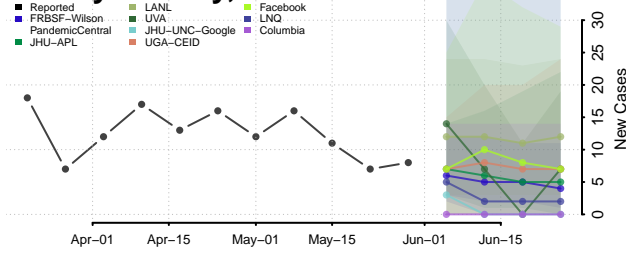

Shelby County, Illinois