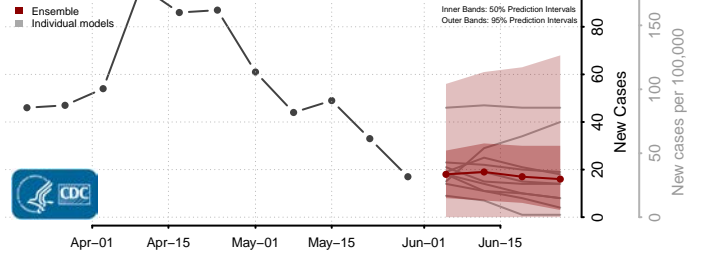

Washington County, Virginia