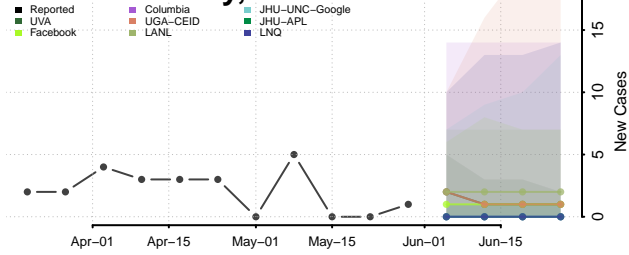

Nuckolls County, Nebraska

Otoe County, Nebraska

Pawnee County, Nebraska

Perkins County, Nebraska

Phelps County, Nebraska

Pierce County, Nebraska

Platte County, Nebraska

Polk County, Nebraska