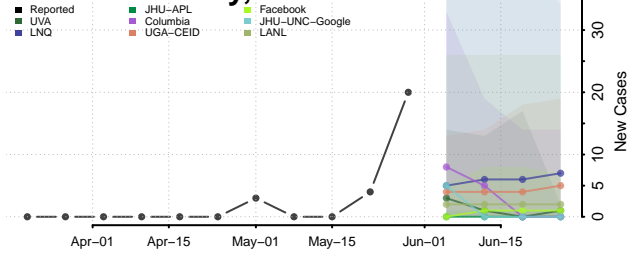

Rawlins County, Kansas