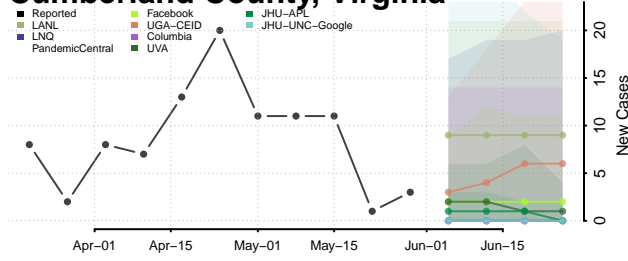

Cumberland County, Virginia