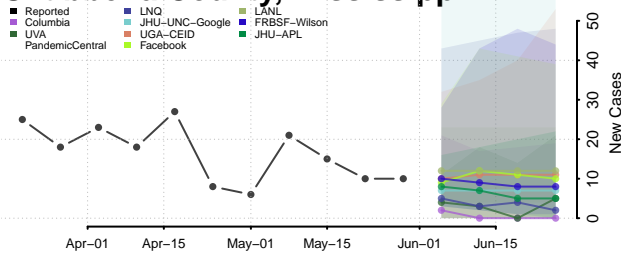

Neshoba County, Mississippi

Newton County, Mississippi

Noxubee County, Mississippi

Oktibbeha County, Mississippi

Panola County, Mississippi

Pearl River County, Mississippi

Perry County, Mississippi

Pike County, Mississippi