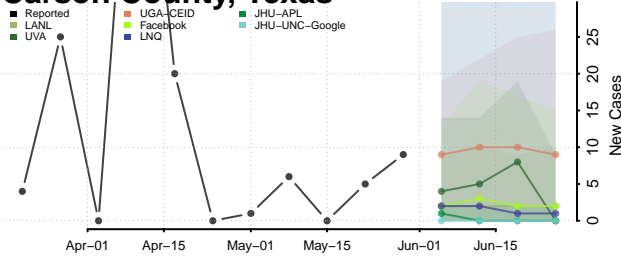

Carson County, Texas