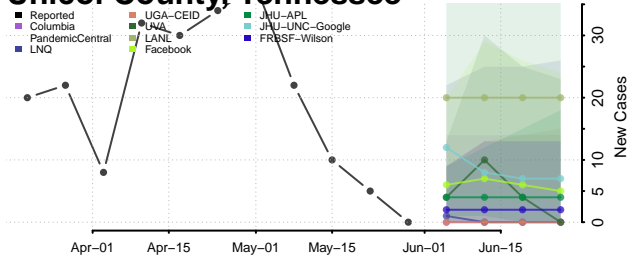

Unicoi County, Tennessee