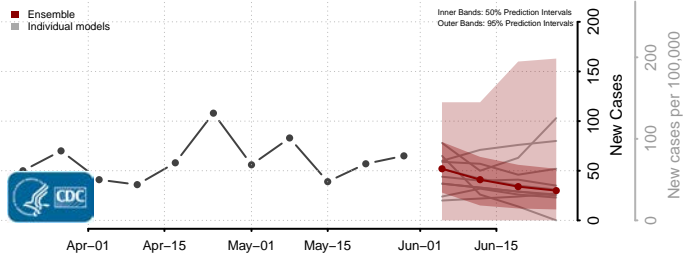

St. Landry County, Louisiana