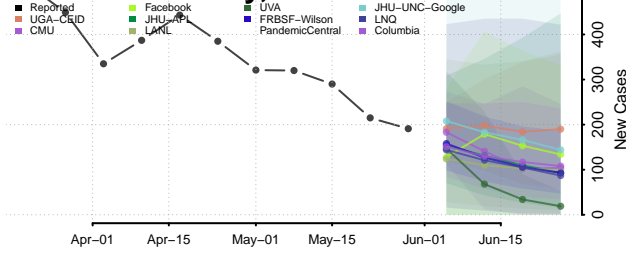

Franklin County, Tennessee

Gibson County, Tennessee

Giles County, Tennessee

Grainger County, Tennessee

Greene County, Tennessee

Grundy County, Tennessee

Hamblen County, Tennessee

Hamilton County, Tennessee