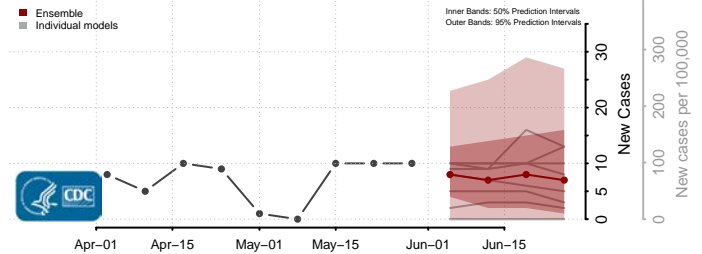

St. Helena County, Louisiana