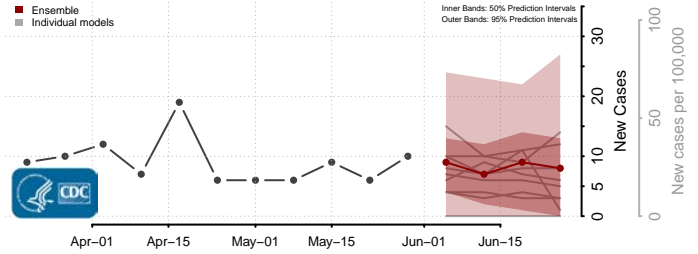

Taos County, New Mexico