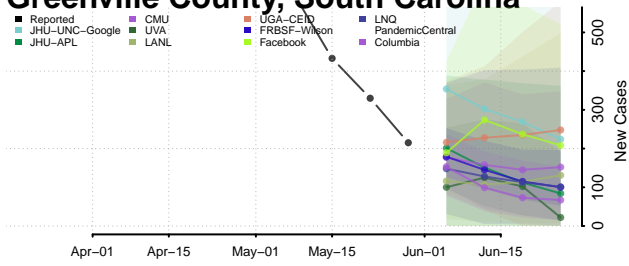

Greenville County, South Carolina

Greenwood County, South Carolina

Hampton County, South Carolina

Horry County, South Carolina

Jasper County, South Carolina

Kershaw County, South Carolina

Lancaster County, South Carolina