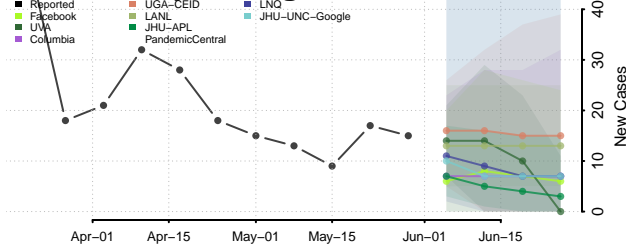

Pike County, Georgia