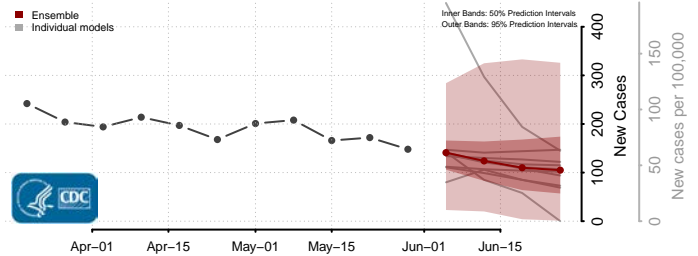

Boundary County, Idaho

Butte County, Idaho

Camas County, Idaho

Canyon County, Idaho

Caribou County, Idaho

Cassia County, Idaho

Clark County, Idaho

Clearwater County, Idaho