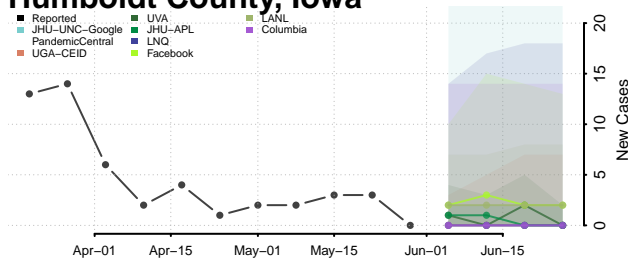

Hardin County, Iowa

Harrison County, Iowa

Henry County, Iowa

Howard County, Iowa

Humboldt County, Iowa

Ida County, Iowa

Iowa County, Iowa

Jackson County, Iowa