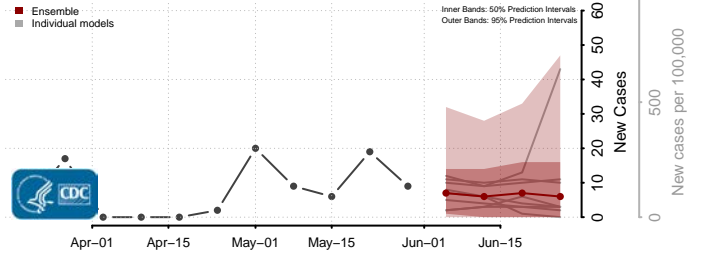

Blaine County, Montana