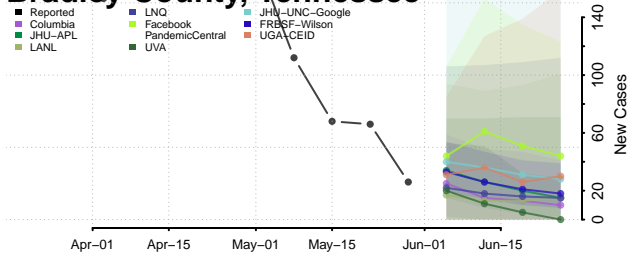

Bradley County, Tennessee