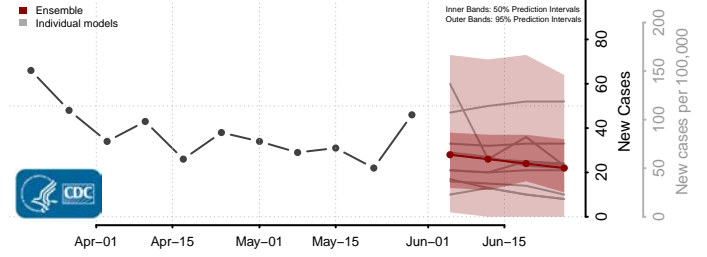

Ravalli County, Montana