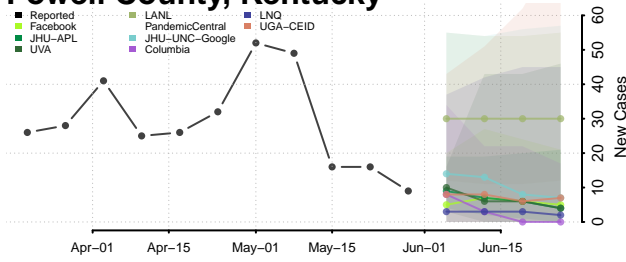

Owen County, Kentucky

Owsley County, Kentucky

Pendleton County, Kentucky

Perry County, Kentucky

Pike County, Kentucky

Powell County, Kentucky

Pulaski County, Kentucky

Robertson County, Kentucky