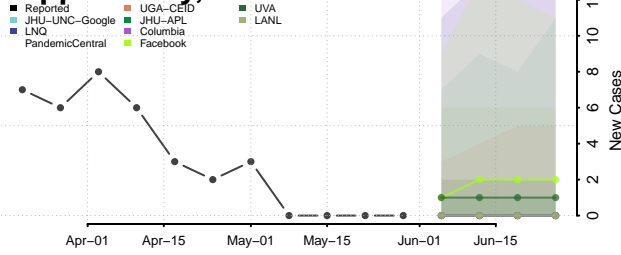

Tripp County, South Dakota