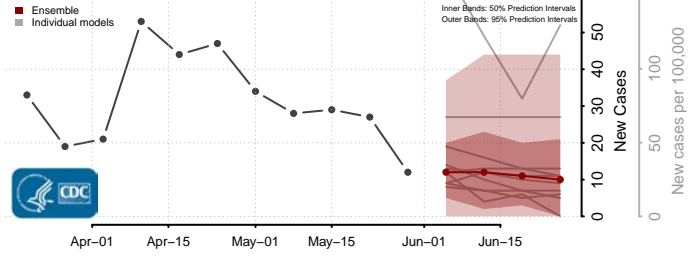

Latah County, Idaho