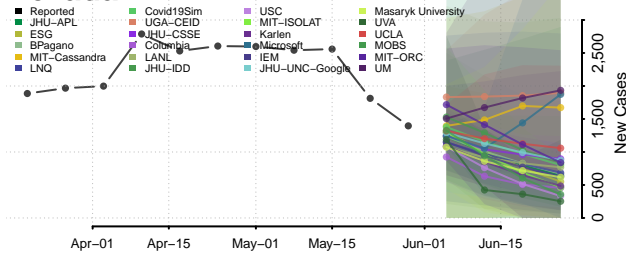

Webster County, Nebraska

Wheeler County, Nebraska

York County, Nebraska

Nevada*

Carson City County, Nevada

Churchill County, Nevada

*New weekly cases may decrease in this location over the next four weeks. For these locations, the ensemble forecast indicates a probability of 0.75 or greater that fewer cases will be reported in week four of the forecast than in the last reported week.