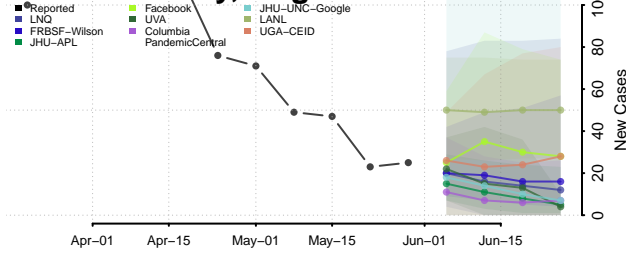

Scott County, Virginia

Shenandoah County, Virginia

Smyth County, Virginia

Southampton County, Virginia

Spotsylvania County, Virginia

Stafford County, Virginia

Staunton County, Virginia

Suffolk County, Virginia