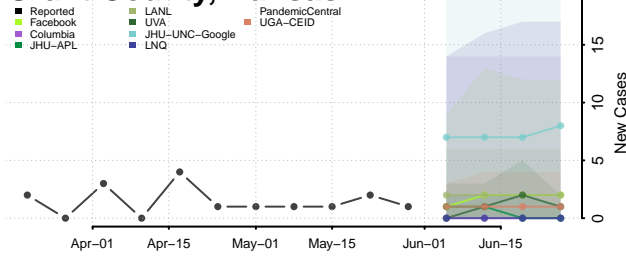

Finney County, Kansas

Ford County, Kansas

Franklin County, Kansas

Geary County, Kansas

Gove County, Kansas

Graham County, Kansas

Grant County, Kansas

Gray County, Kansas