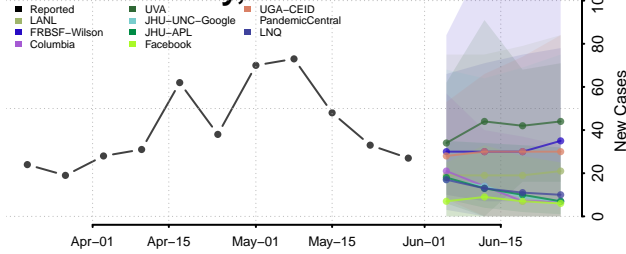

Lincoln County, Maine