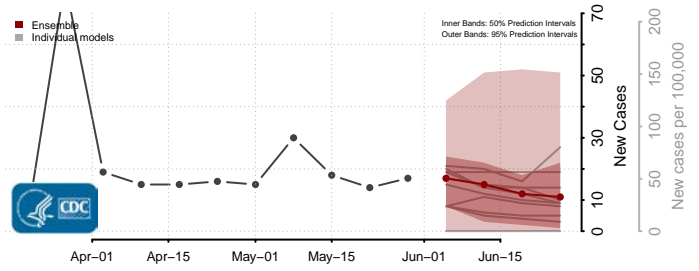

Jasper County, Iowa

Jefferson County, Iowa

Johnson County, Iowa

Jones County, Iowa

Keokuk County, Iowa

Kossuth County, Iowa

Lee County, Iowa

Linn County, Iowa