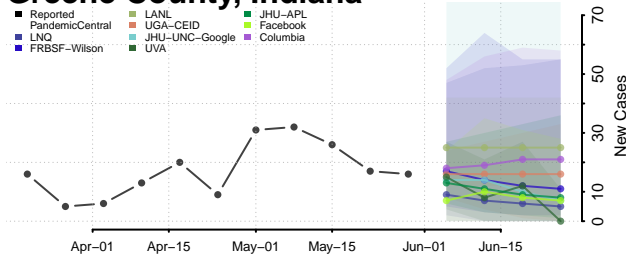

Fayette County, Indiana

Floyd County, Indiana

Fountain County, Indiana

Franklin County, Indiana

Fulton County, Indiana

Gibson County, Indiana

Grant County, Indiana

Greene County, Indiana