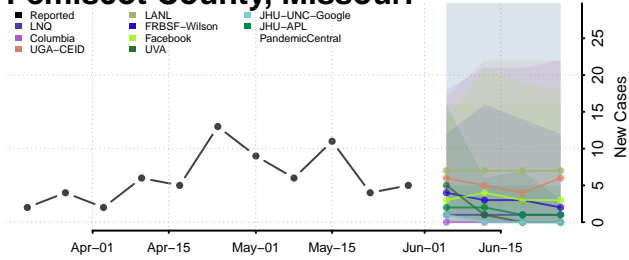

Pemiscot County, Missouri