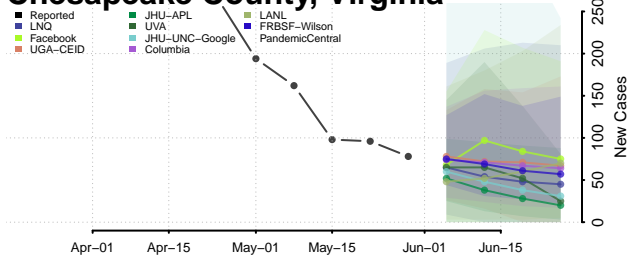

Chesapeake County, Virginia