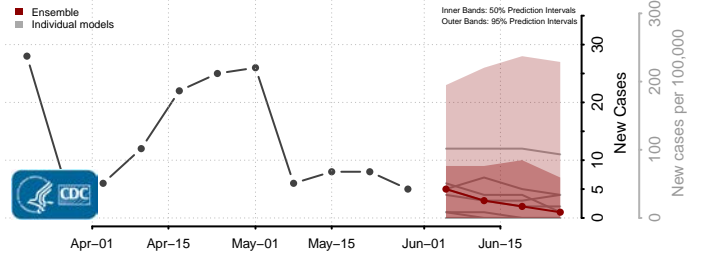

Chippewa County, Minnesota