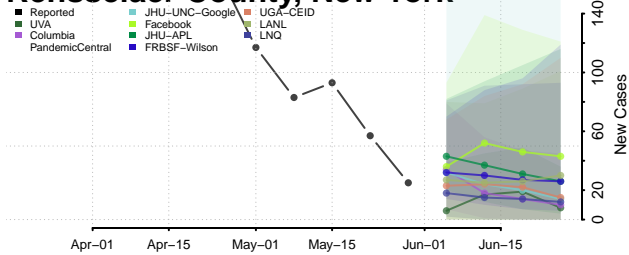

Rensselaer County, New York