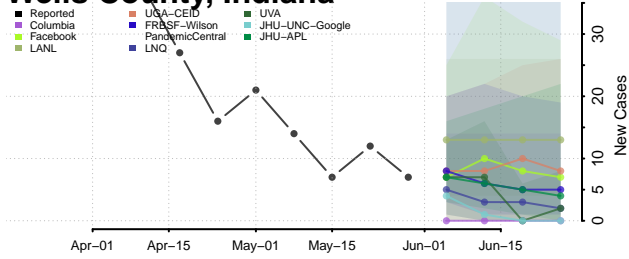

Wabash County, Indiana

Warren County, Indiana

Warrick County, Indiana

Washington County, Indiana

Wayne County, Indiana

Wells County, Indiana

White County, Indiana

Whitley County, Indiana