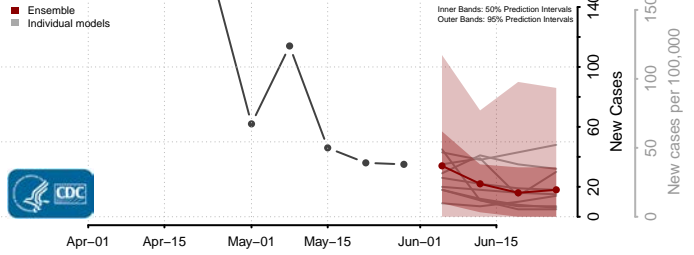

Cape May County, New Jersey