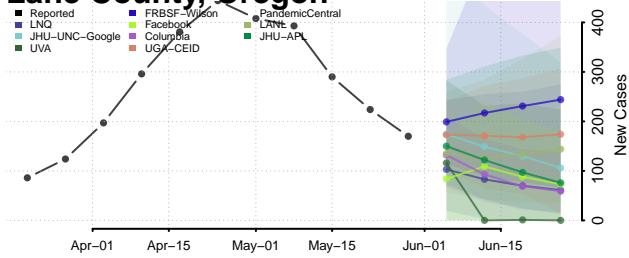

Hood River County, Oregon

Jackson County, Oregon

Jefferson County, Oregon

Josephine County, Oregon

Klamath County, Oregon

Lake County, Oregon

Lane County, Oregon

Lincoln County, Oregon