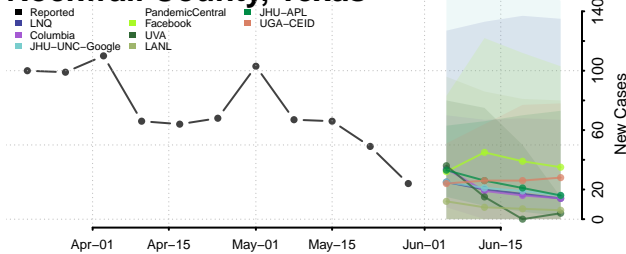

Rockwall County, Texas