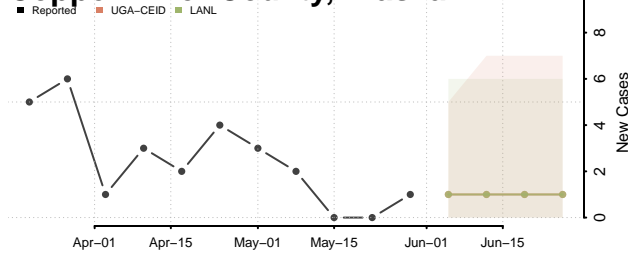

Copper River County, Alaska