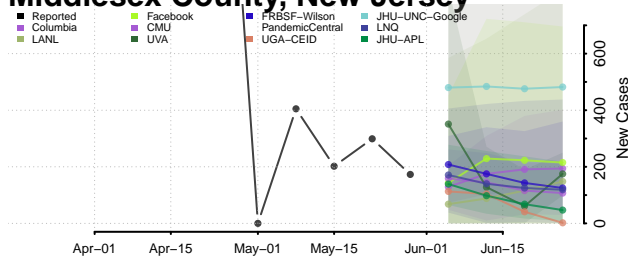

Middlesex County, New Jersey