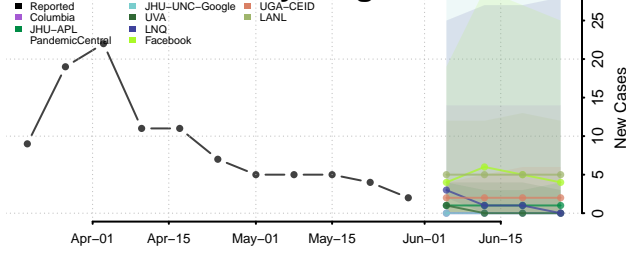

Greensville County, Virginia