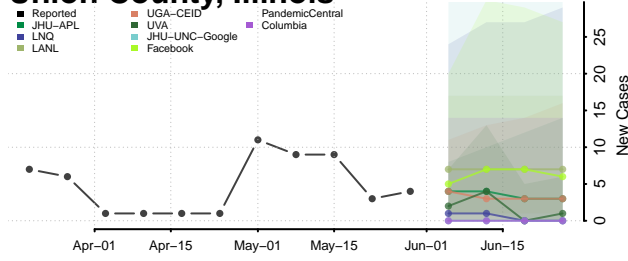

Shelby County, Illinois

St. Clair County, Illinois

Stark County, Illinois

Stephenson County, Illinois

Tazewell County, Illinois

Union County, Illinois

Vermilion County, Illinois

Wabash County, Illinois