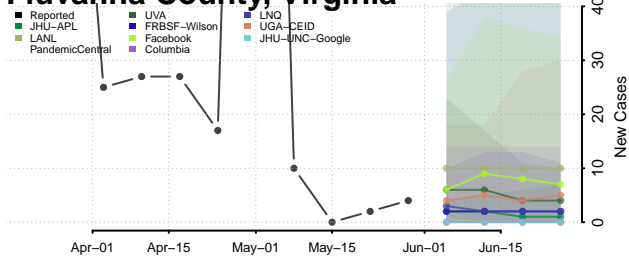

Fauquier County, Virginia

Floyd County, Virginia

Fluvanna County, Virginia

Franklin City County, Virginia

Franklin County, Virginia

Frederick County, Virginia

Fredericksburg County, Virginia

Galax County, Virginia