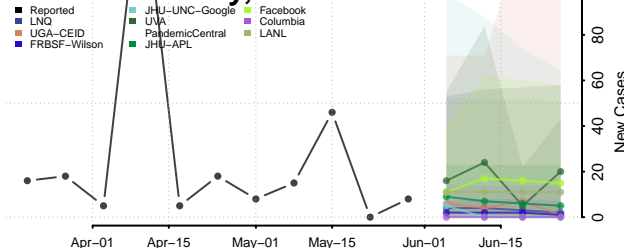

Cochise County, Arizona

Coconino County, Arizona

Gila County, Arizona

Graham County, Arizona

*New weekly cases may decrease in this location over the next four weeks. For these locations, the ensemble forecast indicates a probability of 0.75 or greater that fewer cases will be reported in week four of the forecast than in the last reported week.