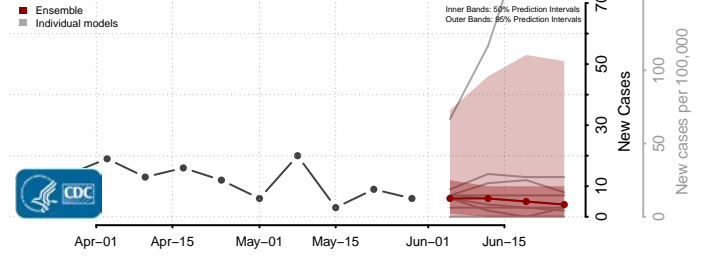

Bryan County, Oklahoma