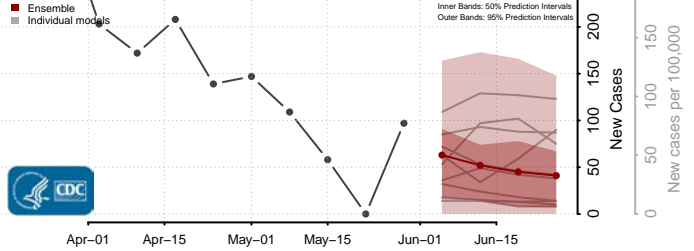

Kent County, Rhode Island

Newport County, Rhode Island

Providence County, Rhode Island

Washington County, Rhode Island

South Carolina*

Abbeville County, South Carolina

*New weekly cases may decrease in this location over the next four weeks. For these locations, the ensemble forecast indicates a probability of 0.75 or greater that fewer cases will be reported in week four of the forecast than in the last reported week.