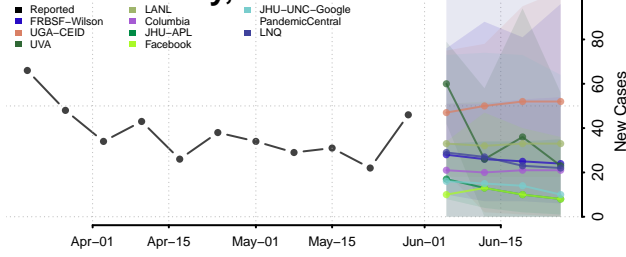

Ravalli County, Montana