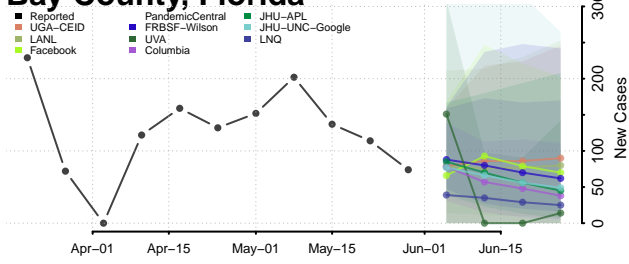

Bay County, Florida

*New weekly cases may decrease in this location over the next four weeks. For these locations, the ensemble forecast indicates a probability of 0.75 or greater that fewer cases will be reported in week four of the forecast than in the last reported week.