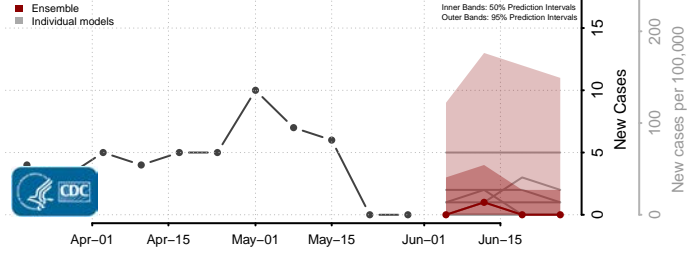

Portsmouth County, Virginia

Powhatan County, Virginia

Prince Edward County, Virginia

Prince George County, Virginia

Prince William County, Virginia

Pulaski County, Virginia

Radford County, Virginia

Rappahannock County, Virginia