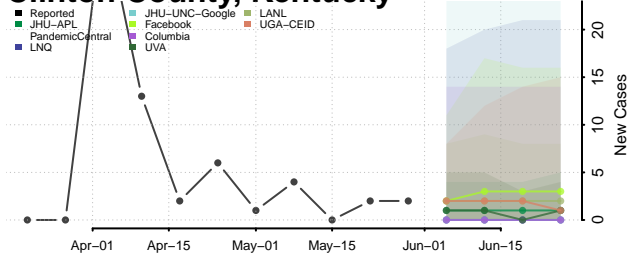

Clinton County, Kentucky