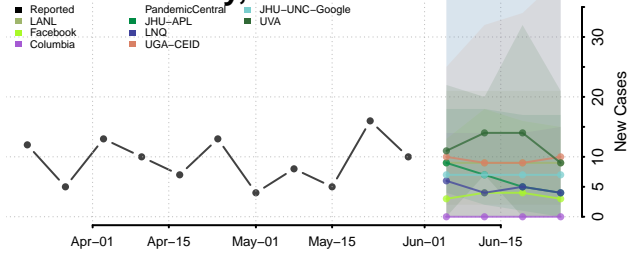

Robertson County, Tennessee

Rutherford County, Tennessee

Scott County, Tennessee

Sequatchie County, Tennessee

Sevier County, Tennessee

Shelby County, Tennessee

Smith County, Tennessee

Stewart County, Tennessee