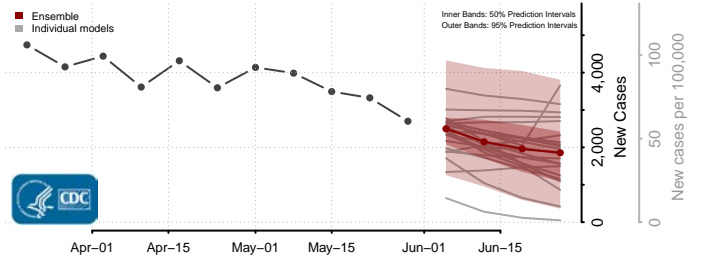

Kentucky*

Adair County, Kentucky

Allen County, Kentucky

Anderson County, Kentucky

Ballard County, Kentucky

Barren County, Kentucky

*New weekly cases may decrease in this location over the next four weeks. For these locations, the ensemble forecast indicates a probability of 0.75 or greater that fewer cases will be reported in week four of the forecast than in the last reported week.