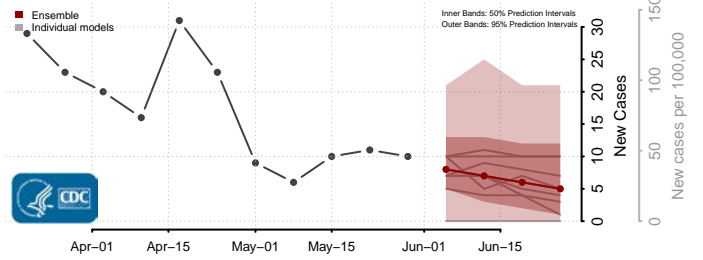

Wyandot County, Ohio