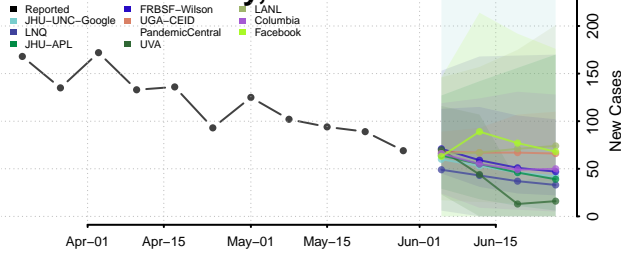

Clermont County, Ohio

Clinton County, Ohio

Columbiana County, Ohio

Coshocton County, Ohio

Crawford County, Ohio

Cuyahoga County, Ohio

Darke County, Ohio

Defiance County, Ohio