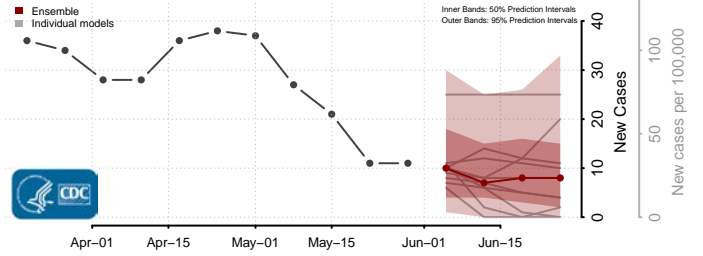

Portsmouth County, Virginia

Powhatan County, Virginia

Prince Edward County, Virginia

Prince George County, Virginia

Prince William County, Virginia

Pulaski County, Virginia

Radford County, Virginia

Rappahannock County, Virginia