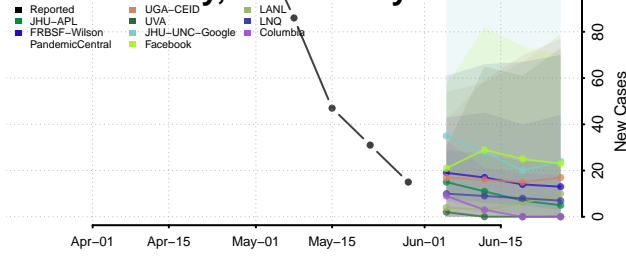

Salem County, New Jersey