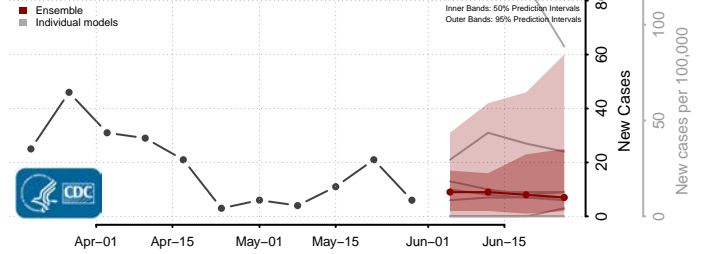

Lea County, New Mexico