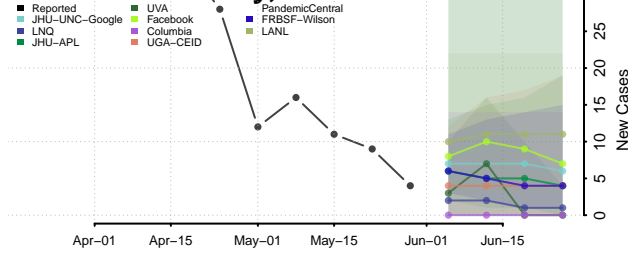

Custer County, Idaho

Elmore County, Idaho

Franklin County, Idaho

Fremont County, Idaho

Gem County, Idaho

Gooding County, Idaho

Idaho County, Idaho

Jefferson County, Idaho