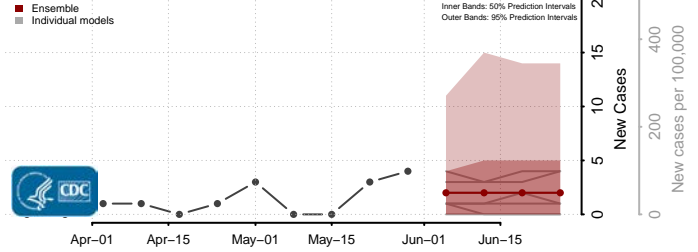

Taos County, New Mexico

Torrance County, New Mexico

Union County, New Mexico

Valencia County, New Mexico

New York*

Albany County, New York

*New weekly cases may decrease in this location over the next four weeks. For these locations, the ensemble forecast indicates a probability of 0.75 or greater that fewer cases will be reported in week four of the forecast than in the last reported week.