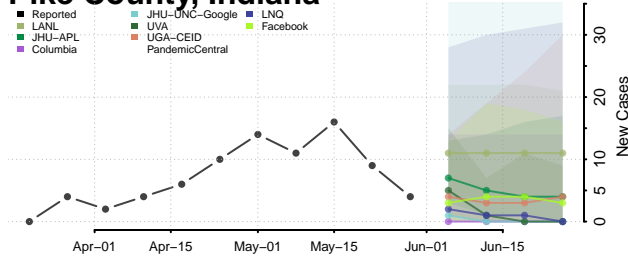

Pike County, Indiana