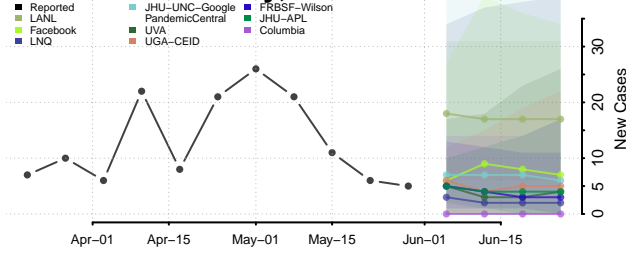

Hardeman County, Tennessee