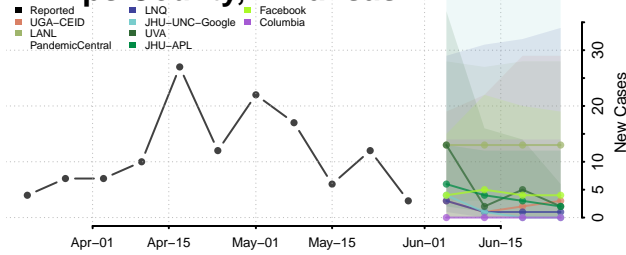

Phillips County, Arkansas