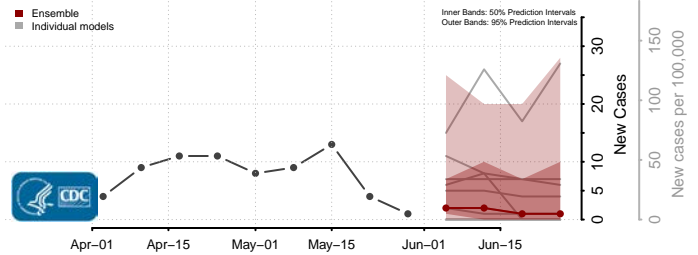

Forest County, Wisconsin

Grant County, Wisconsin

Green County, Wisconsin

Green Lake County, Wisconsin

Iowa County, Wisconsin

Iron County, Wisconsin

Jackson County, Wisconsin

Jefferson County, Wisconsin