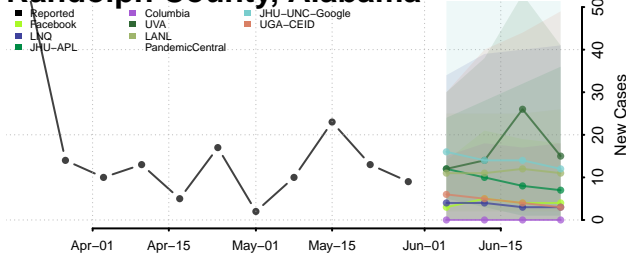

Madison County, Alabama

Marengo County, Alabama

Marion County, Alabama

Marshall County, Alabama

Mobile County, Alabama

Monroe County, Alabama

Montgomery County, Alabama

Morgan County, Alabama

Perry County, Alabama

Pickens County, Alabama

Pike County, Alabama

Randolph County, Alabama

Russell County, Alabama

Shelby County, Alabama

St. Clair County, Alabama

Sumter County, Alabama

Talladega County, Alabama

Tallapoosa County, Alabama

Tuscaloosa County, Alabama

Walker County, Alabama

Washington County, Alabama

Wilcox County, Alabama

Winston County, Alabama

Alaska*