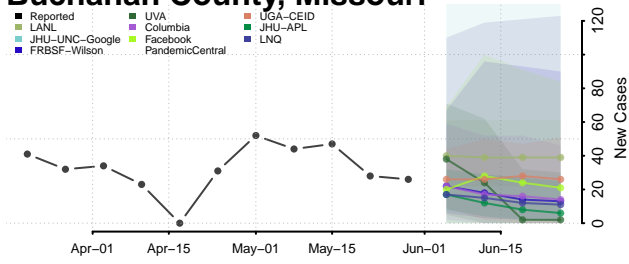

Buchanan County, Missouri