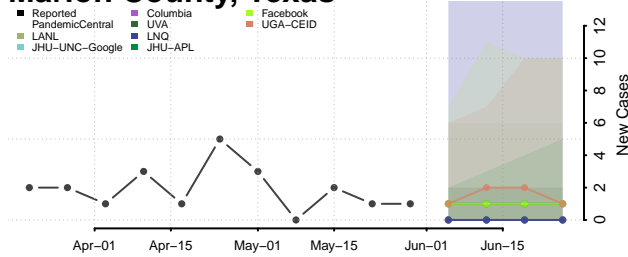

Marion County, Texas