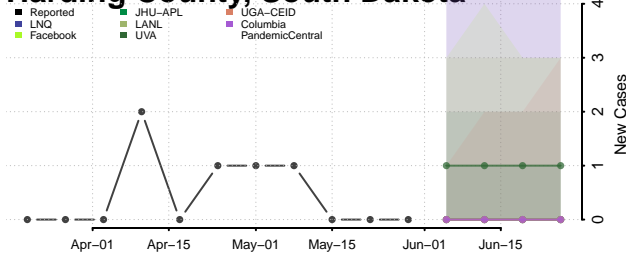

Haakon County, South Dakota

Hamlin County, South Dakota

Hand County, South Dakota

Hanson County, South Dakota

Harding County, South Dakota

Hughes County, South Dakota

Hutchinson County, South Dakota

Hyde County, South Dakota