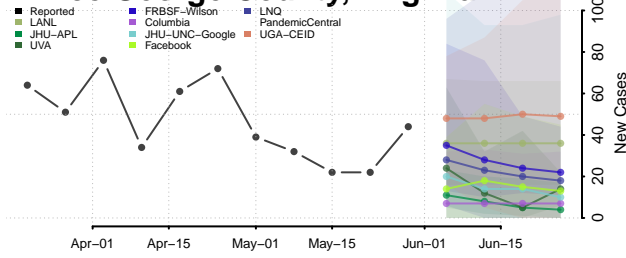

Portsmouth County, Virginia

Powhatan County, Virginia

Prince Edward County, Virginia

Prince George County, Virginia

Prince William County, Virginia

Pulaski County, Virginia

Radford County, Virginia

Rappahannock County, Virginia