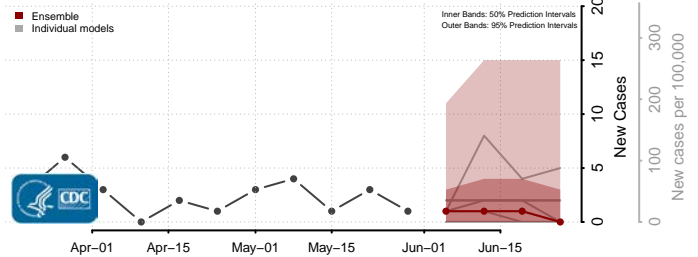

Forest County, Wisconsin

Grant County, Wisconsin

Green County, Wisconsin

Green Lake County, Wisconsin

Iowa County, Wisconsin

Iron County, Wisconsin

Jackson County, Wisconsin

Jefferson County, Wisconsin