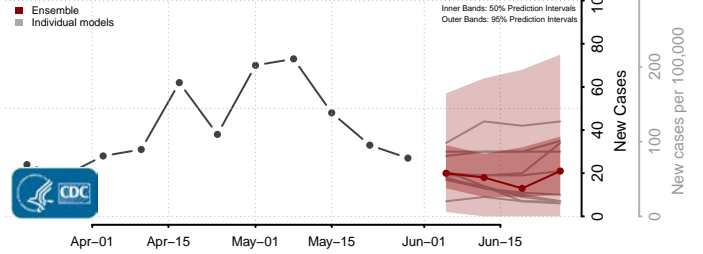

Lincoln County, Maine