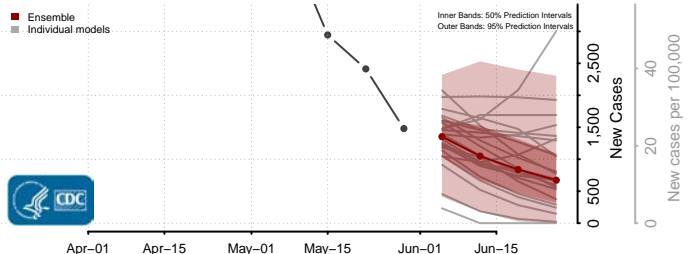

Waldo County, Maine

Washington County, Maine

York County, Maine

Maryland*

*New weekly cases may decrease in this location over the next four weeks. For these locations, the ensemble forecast indicates a probability of 0.75 or greater that fewer cases will be reported in week four of the forecast than in the last reported week.