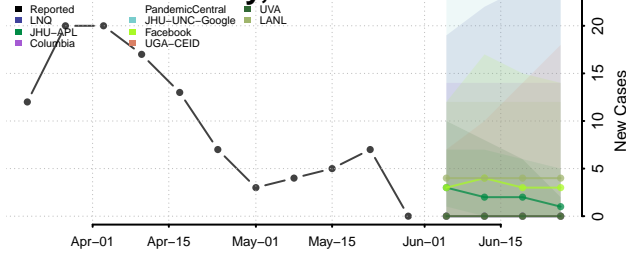

Palo Alto County, Iowa