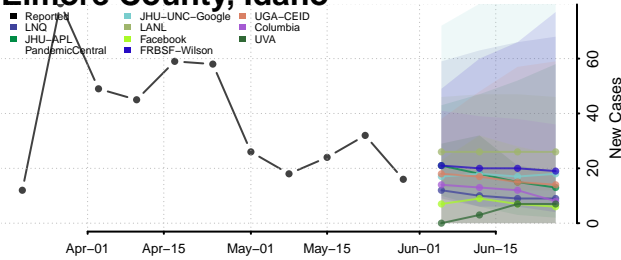

Elmore County, Idaho