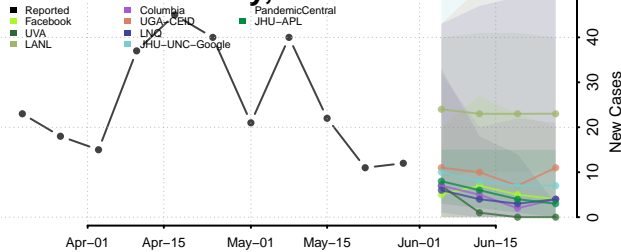

Yolo County, California

Yuba County, California

Colorado*

Adams County, Colorado

Alamosa County, Colorado

Arapahoe County, Colorado

Archuleta County, Colorado

*New weekly cases may decrease in this location over the next four weeks. For these locations, the ensemble forecast indicates a probability of 0.75 or greater that fewer cases will be reported in week four of the forecast than in the last reported week.