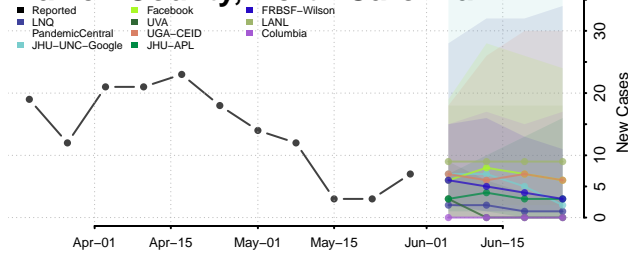

Union County, North Carolina

Vance County, North Carolina

Wake County, North Carolina

Warren County, North Carolina

Washington County, North Carolina

Watauga County, North Carolina

Wayne County, North Carolina