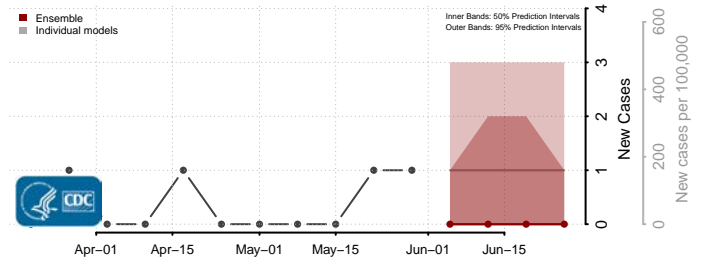

Harding County, New Mexico