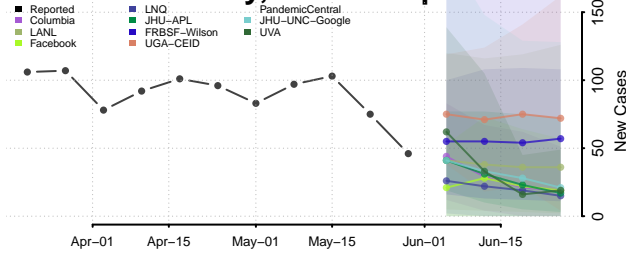

Cheshire County, New Hampshire