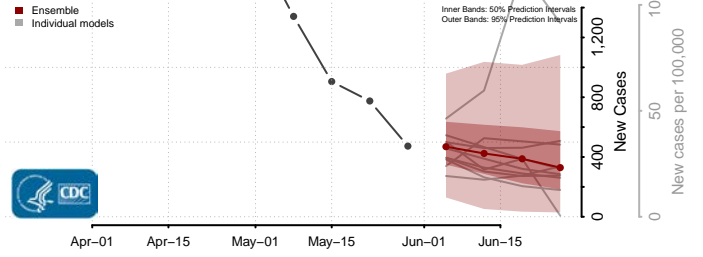

Bronx County, New York