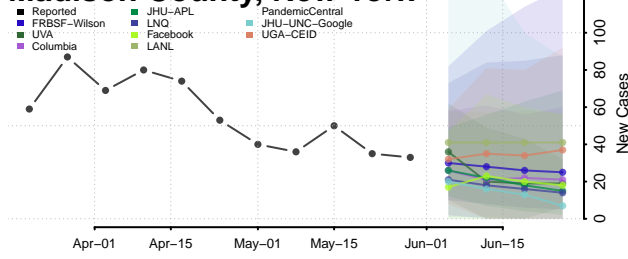

Madison County, New York