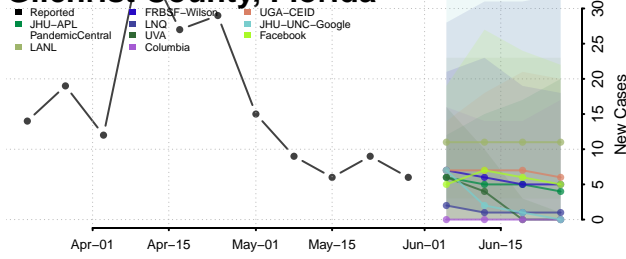

Gilchrist County, Florida

Glades County, Florida

Gulf County, Florida

Hamilton County, Florida

Hardee County, Florida

Hendry County, Florida

Hernando County, Florida

Highlands County, Florida