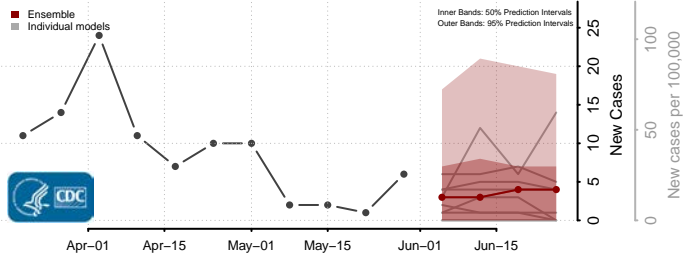

Aransas County, Texas