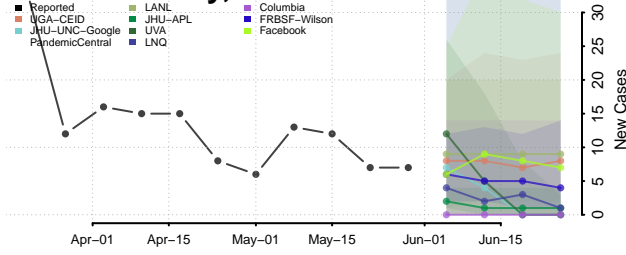

Meade County, South Dakota