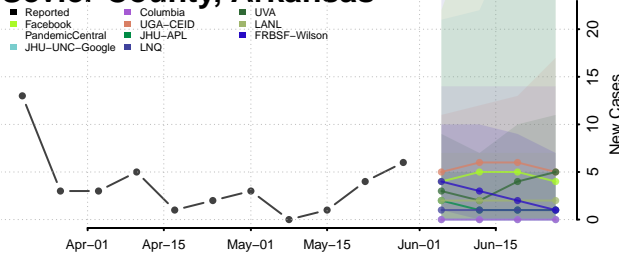

Saline County, Arkansas

Scott County, Arkansas

Searcy County, Arkansas

Sebastian County, Arkansas

Sevier County, Arkansas

Sharp County, Arkansas

St. Francis County, Arkansas

Stone County, Arkansas