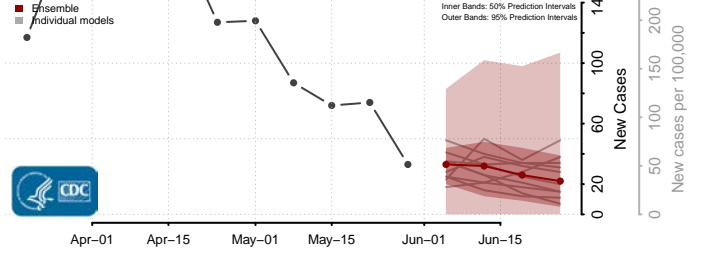

Carbon County, Pennsylvania