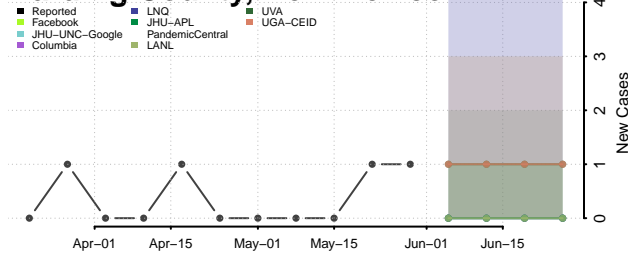

Harding County, New Mexico