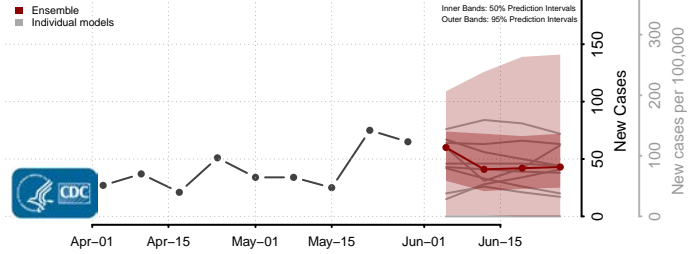

Elko County, Nevada