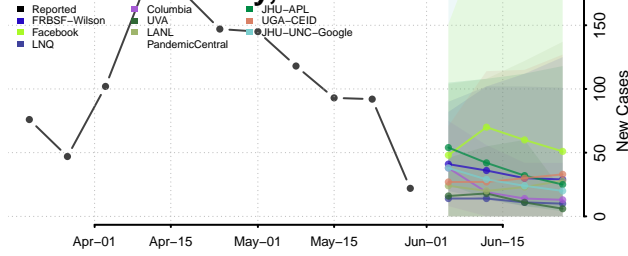

Marathon County, Wisconsin

Marinette County, Wisconsin

Marquette County, Wisconsin

Menominee County, Wisconsin

Milwaukee County, Wisconsin

Monroe County, Wisconsin

Oconto County, Wisconsin

Oneida County, Wisconsin