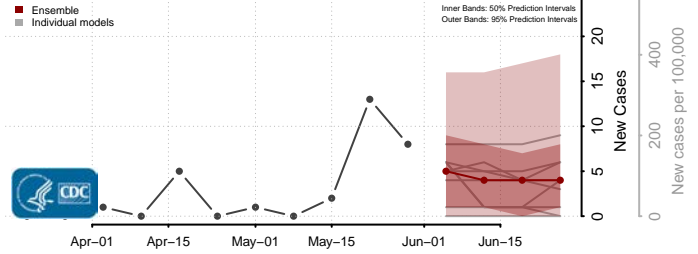

Wahkiakum County, Washington