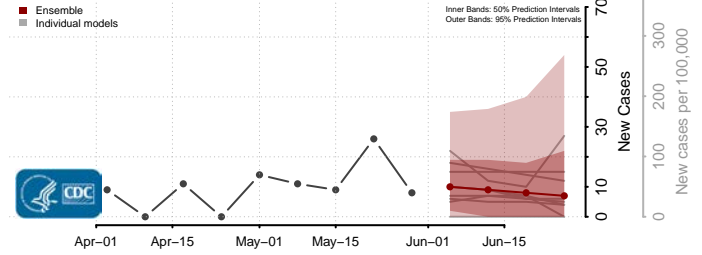

Orleans County, Louisiana

Ouachita County, Louisiana

Plaquemines County, Louisiana

Pointe Coupee County, Louisiana

Rapides County, Louisiana

Red River County, Louisiana

Richland County, Louisiana

Sabine County, Louisiana