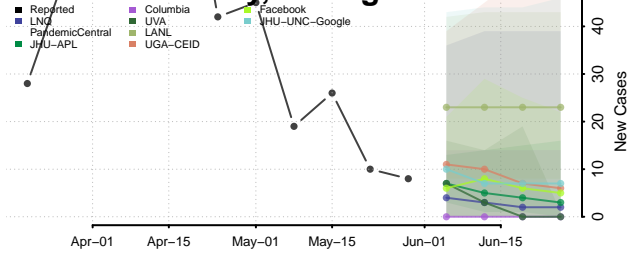

Iosco County, Michigan

Iron County, Michigan

Isabella County, Michigan

Jackson County, Michigan

Kalamazoo County, Michigan

Kalkaska County, Michigan

Kent County, Michigan

Keweenaw County, Michigan