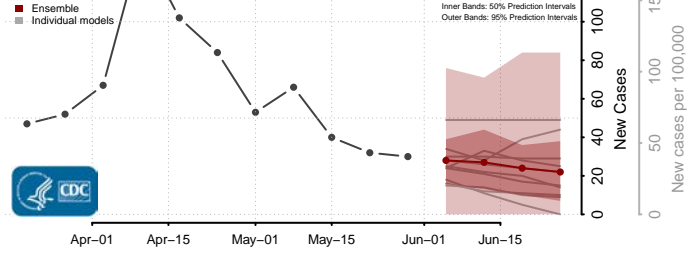

Walton County, Florida