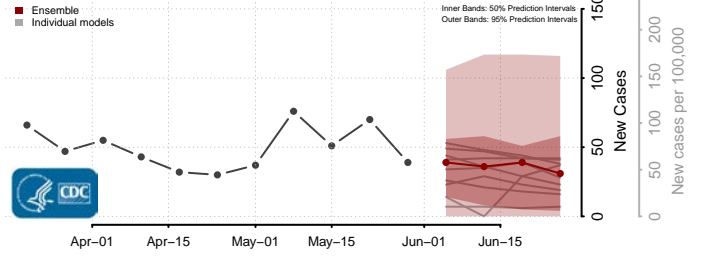

Otero County, New Mexico