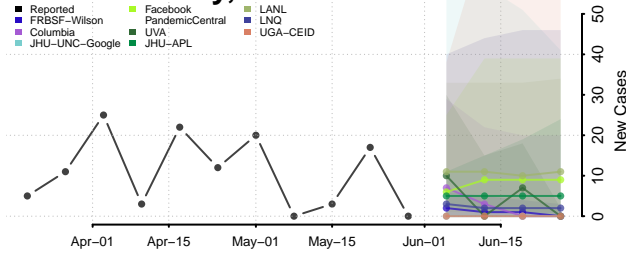

Fannin County, Texas