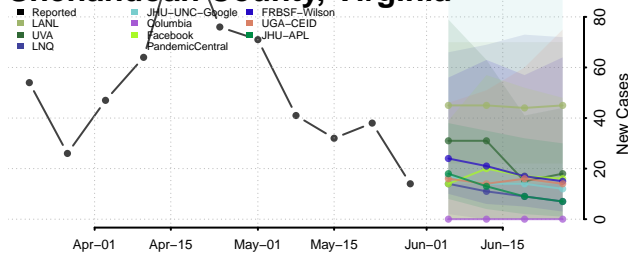

Shenandoah County, Virginia