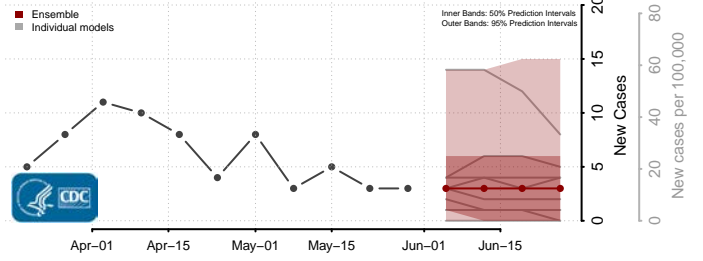

Boundary County, Idaho

Butte County, Idaho

Camas County, Idaho

Canyon County, Idaho

Caribou County, Idaho

Cassia County, Idaho

Clark County, Idaho

Clearwater County, Idaho