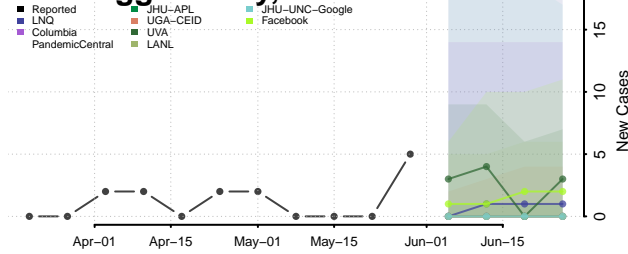

Jim Hogg County, Texas