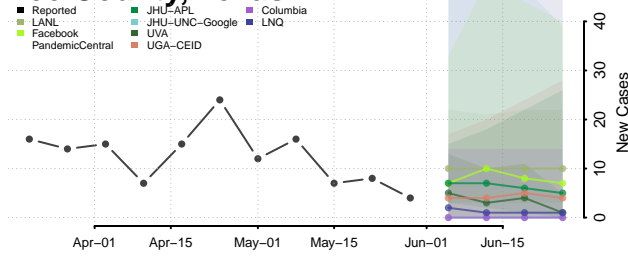

Lee County, Texas