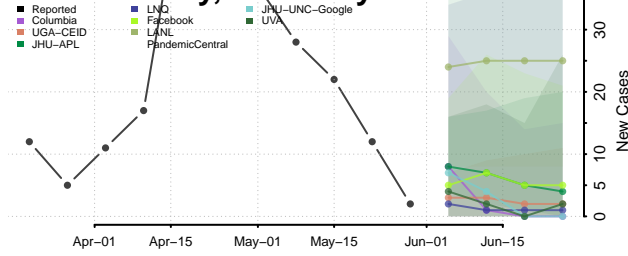

Larue County, Kentucky

Laurel County, Kentucky

Lawrence County, Kentucky

Lee County, Kentucky

Leslie County, Kentucky

Letcher County, Kentucky

Lewis County, Kentucky

Lincoln County, Kentucky