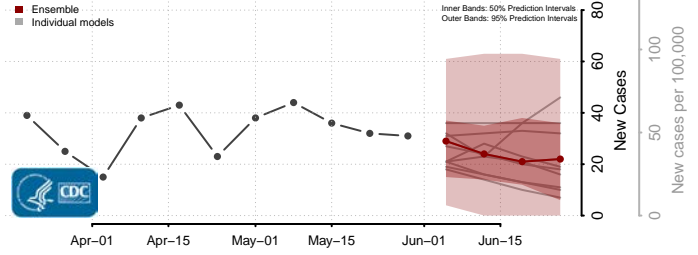

Brown County, Wisconsin

Buffalo County, Wisconsin

Burnett County, Wisconsin

Calumet County, Wisconsin

Chippewa County, Wisconsin

Clark County, Wisconsin

Columbia County, Wisconsin

Crawford County, Wisconsin