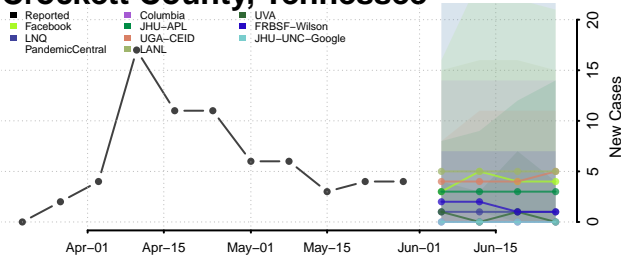

Carter County, Tennessee

Cheatham County, Tennessee

Chester County, Tennessee

Claiborne County, Tennessee

Clay County, Tennessee

Cocke County, Tennessee

Coffee County, Tennessee

Crockett County, Tennessee