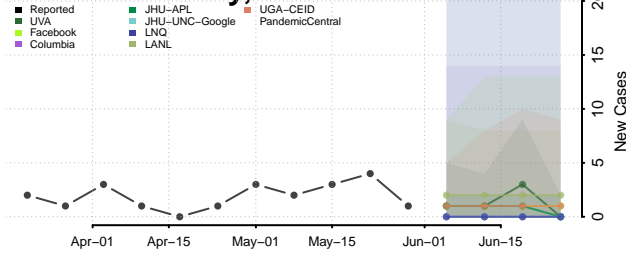

Daviess County, Missouri