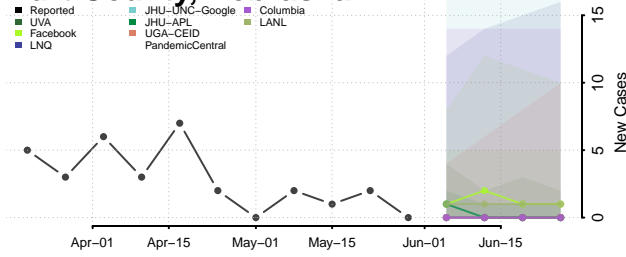

Burt County, Nebraska