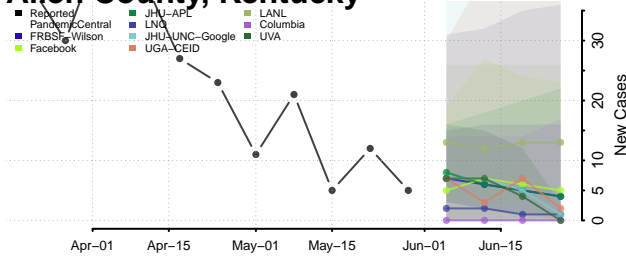

Allen County, Kentucky

Anderson County, Kentucky

Ballard County, Kentucky

Barren County, Kentucky

*New weekly cases may decrease in this location over the next four weeks. For these locations, the ensemble forecast indicates a probability of 0.75 or greater that fewer cases will be reported in week four of the forecast than in the last reported week.