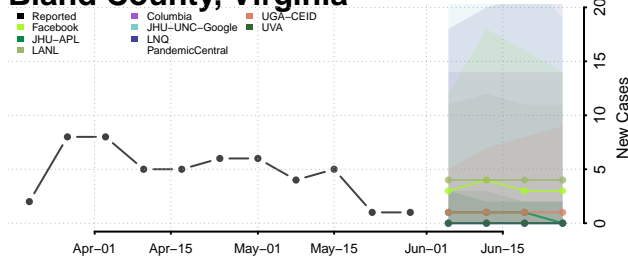

Bland County, Virginia