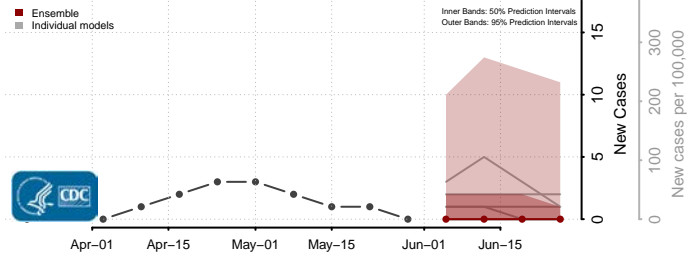

Toole County, Montana

Treasure County, Montana

Valley County, Montana

Wheatland County, Montana

Wibaux County, Montana

Yellowstone County, Montana

Nebraska*

*New weekly cases may decrease in this location over the next four weeks. For these locations, the ensemble forecast indicates a probability of 0.75 or greater that fewer cases will be reported in week four of the forecast than in the last reported week.