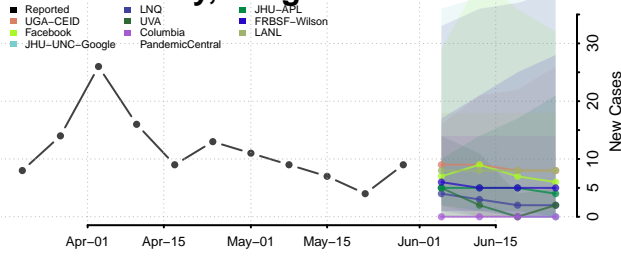

Union County, Oregon