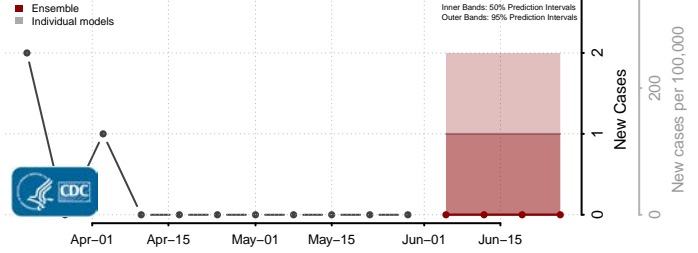

Wheeler County, Nebraska