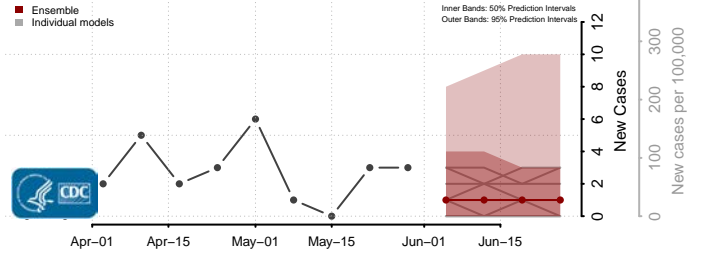

Adams County, Iowa