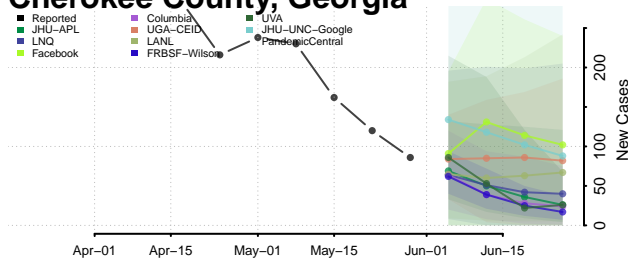

Cherokee County, Georgia