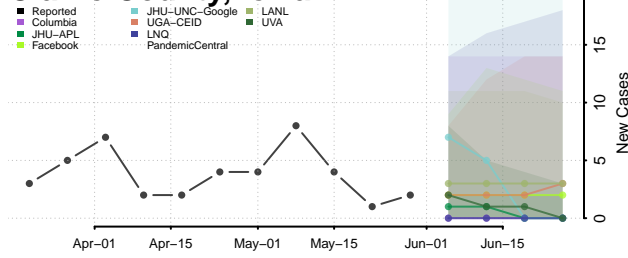

Clarke County, Iowa