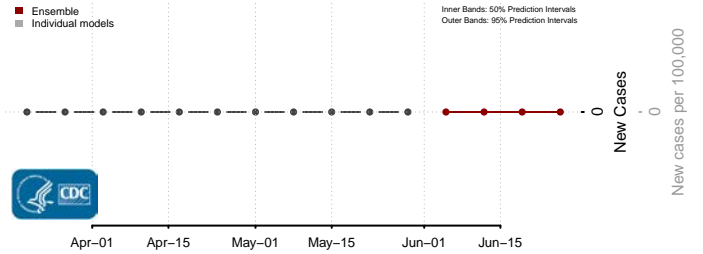

American Samoa