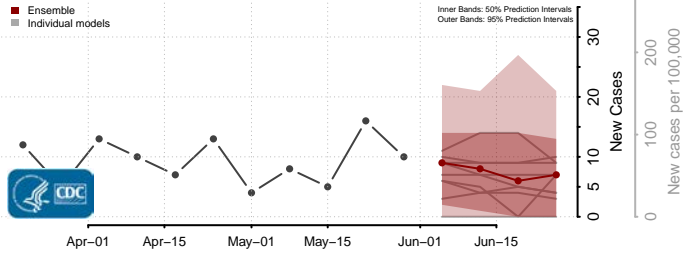

Robertson County, Tennessee

Rutherford County, Tennessee

Scott County, Tennessee

Sequatchie County, Tennessee

Sevier County, Tennessee

Shelby County, Tennessee

Smith County, Tennessee

Stewart County, Tennessee