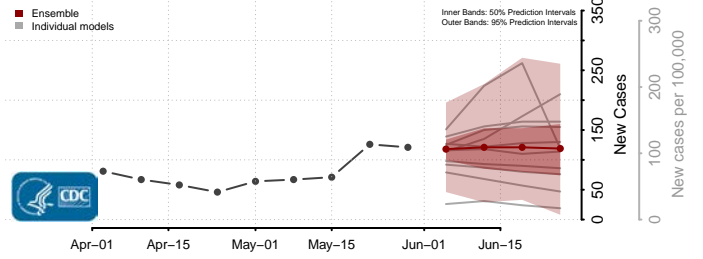

Douglas County, Oregon