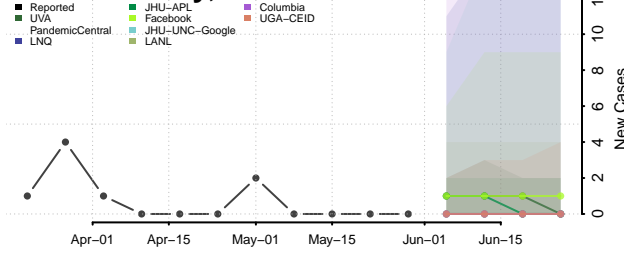

Dewey County, Oklahoma

Ellis County, Oklahoma

Garfield County, Oklahoma

Garvin County, Oklahoma

Grady County, Oklahoma

Grant County, Oklahoma

Greer County, Oklahoma

Harmon County, Oklahoma