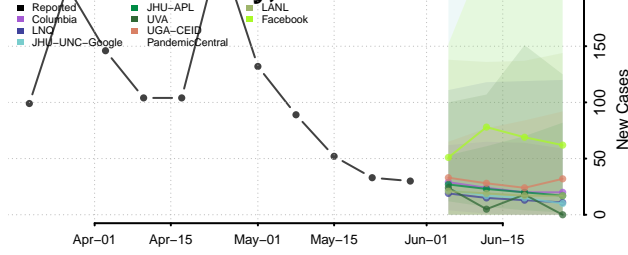

Jefferson County, Texas