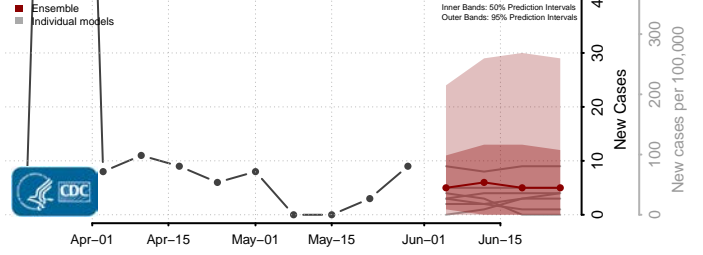

Bacon County, Georgia