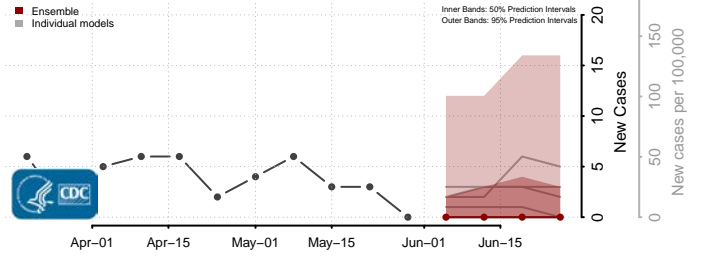

Chickasaw County, Iowa