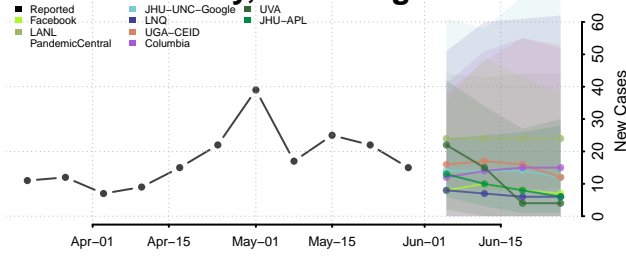

Barbour County, West Virginia