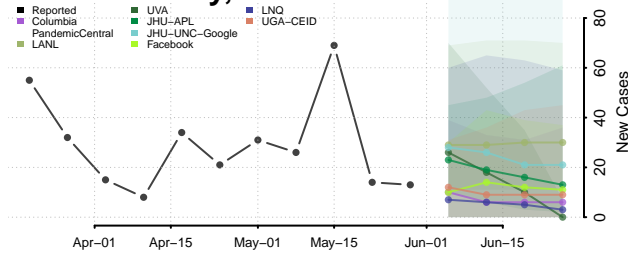

Clarke County, Alabama

Clay County, Alabama

Cleburne County, Alabama

Coffee County, Alabama

Colbert County, Alabama

Conecuh County, Alabama

Coosa County, Alabama

Covington County, Alabama

Crenshaw County, Alabama

Cullman County, Alabama

Dale County, Alabama

Dallas County, Alabama

DeKalb County, Alabama

Elmore County, Alabama

Escambia County, Alabama

Etowah County, Alabama