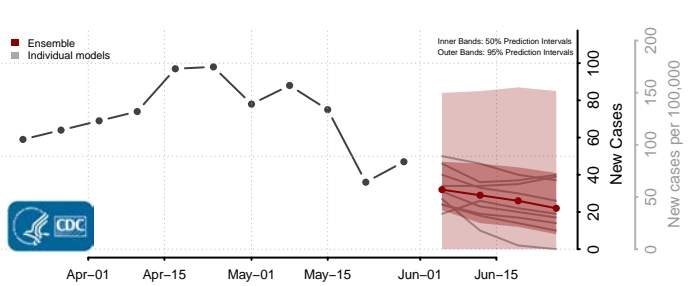

Hancock County, West Virginia

Hardy County, West Virginia

Harrison County, West Virginia

Jackson County, West Virginia

Marshall County, West Virginia

Mason County, West Virginia

McDowell County, West Virginia