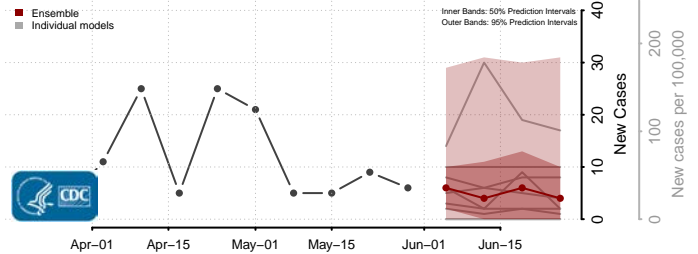

Humboldt County, Nevada