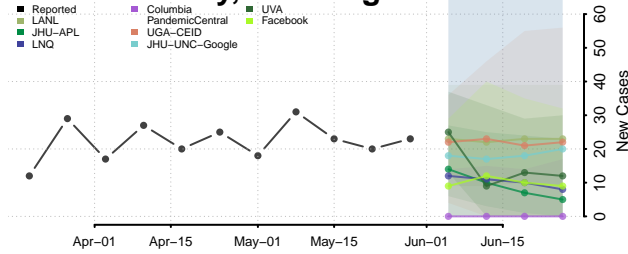

Williamsburg County, Virginia

Winchester County, Virginia

Wise County, Virginia

Wythe County, Virginia

York County, Virginia

Washington

Adams County, Washington

Asotin County, Washington