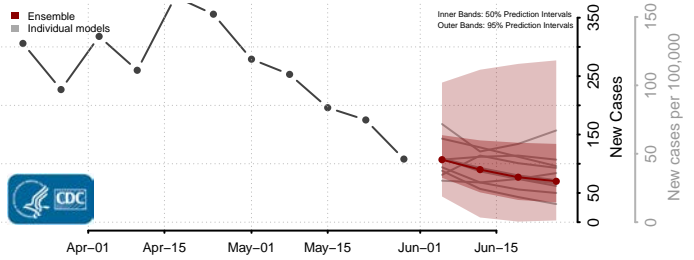

Sussex County, Delaware