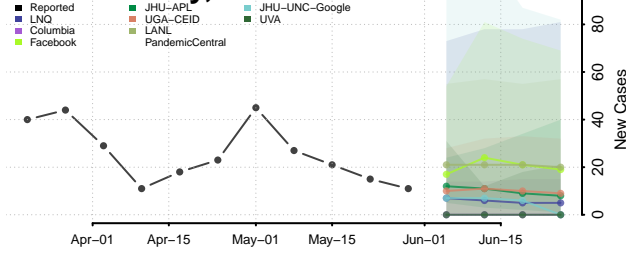

Hood County, Texas