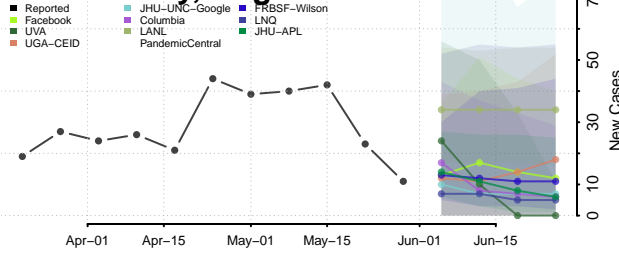

Williamsburg County, Virginia

Winchester County, Virginia

Wise County, Virginia

Wythe County, Virginia

York County, Virginia

Washington

Adams County, Washington

Asotin County, Washington