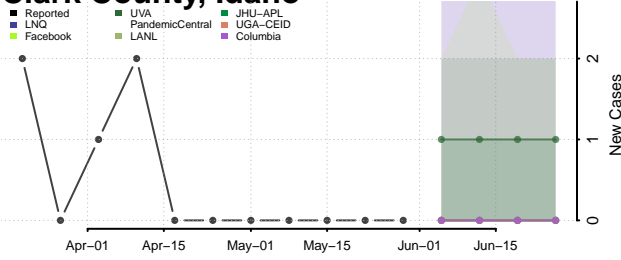

Boundary County, Idaho

Butte County, Idaho

Camas County, Idaho

Canyon County, Idaho

Caribou County, Idaho

Cassia County, Idaho

Clark County, Idaho

Clearwater County, Idaho