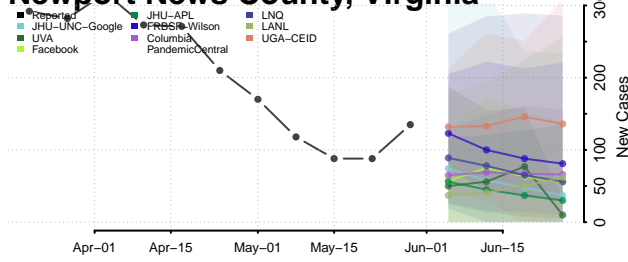

Newport News County, Virginia