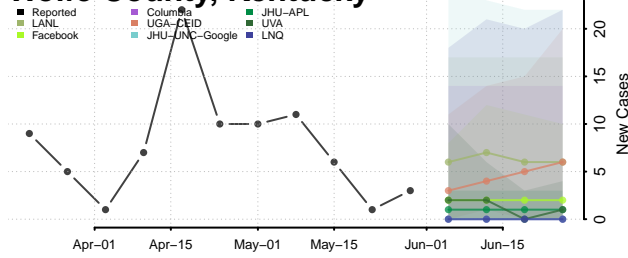

Wolfe County, Kentucky