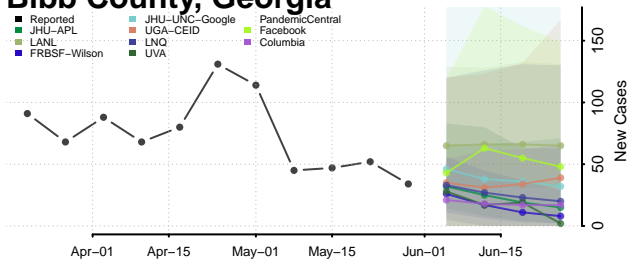

Georgia*

Appling County, Georgia

*New weekly cases may decrease in this location over the next four weeks. For these locations, the ensemble forecast indicates a probability of 0.75 or greater that fewer cases will be reported in week four of the forecast than in the last reported week.

Berrien County, Georgia

Bibb County, Georgia

Bleckley County, Georgia

Brantley County, Georgia

Brooks County, Georgia

Bryan County, Georgia

Bulloch County, Georgia

Burke County, Georgia