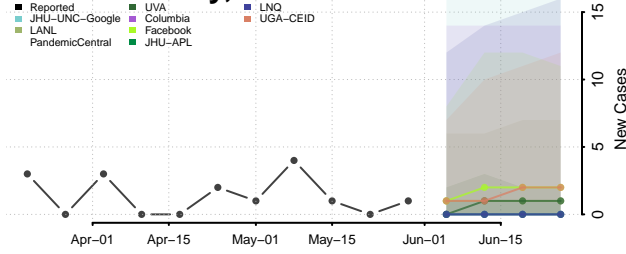

Cheyenne County, Nebraska

Clay County, Nebraska

Colfax County, Nebraska

Cuming County, Nebraska

Custer County, Nebraska

Dakota County, Nebraska

Dawes County, Nebraska

Dawson County, Nebraska