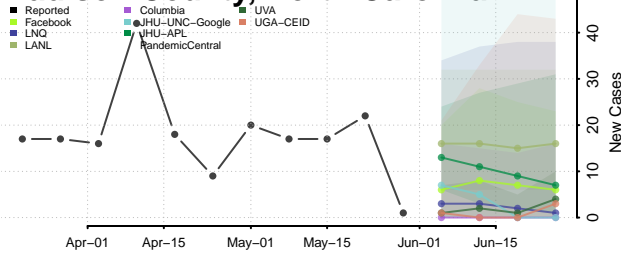

Madison County, North Carolina