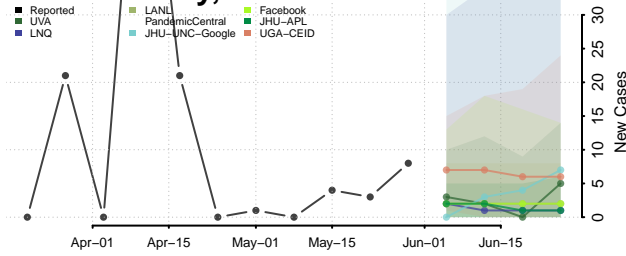

Garza County, Texas