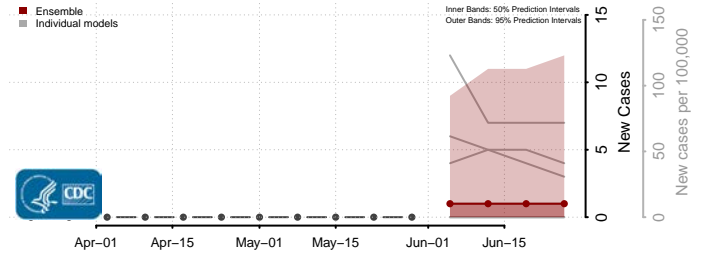

Daggett County, Utah

Davis County, Utah

Duchesne County, Utah

Emery County, Utah

Garfield County, Utah

Grand County, Utah

Iron County, Utah

Juab County, Utah