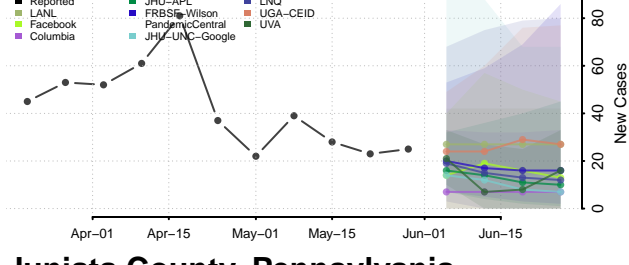

Fulton County, Pennsylvania

Greene County, Pennsylvania

Huntingdon County, Pennsylvania

Indiana County, Pennsylvania

Jefferson County, Pennsylvania

Juniata County, Pennsylvania

Lackawanna County, Pennsylvania