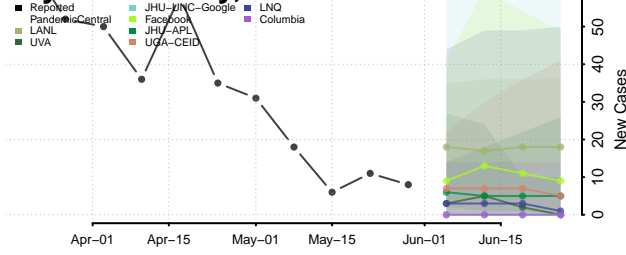

Fayette County, Texas