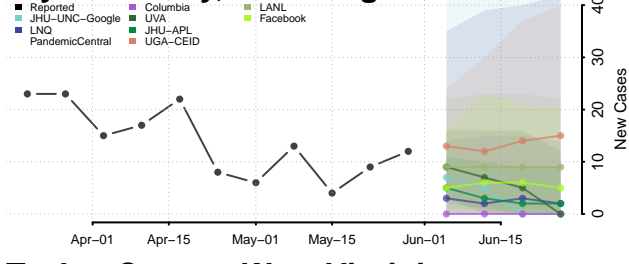

Taylor County, West Virginia