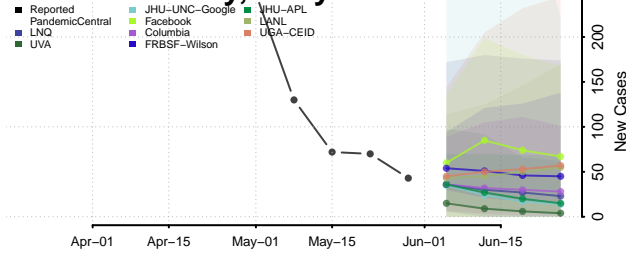

Charles County, Maryland

Dorchester County, Maryland

Frederick County, Maryland

Garrett County, Maryland

Harford County, Maryland

Howard County, Maryland

Kent County, Maryland

Montgomery County, Maryland