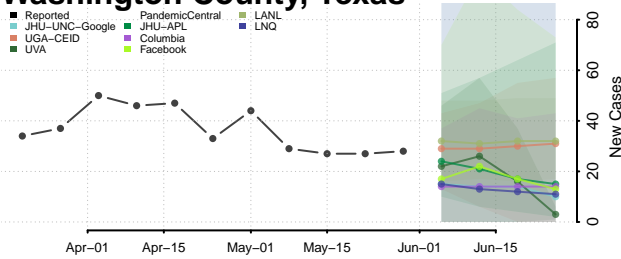

Van Zandt County, Texas

Victoria County, Texas

Walker County, Texas

Waller County, Texas

Ward County, Texas

Washington County, Texas

Webb County, Texas

Wharton County, Texas