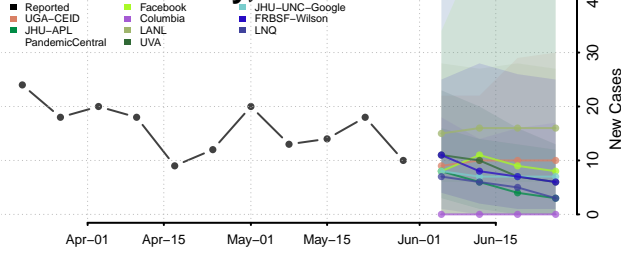

Louisa County, Iowa

Lucas County, Iowa

Lyon County, Iowa

Madison County, Iowa

Mahaska County, Iowa

Marion County, Iowa

Marshall County, Iowa

Mills County, Iowa