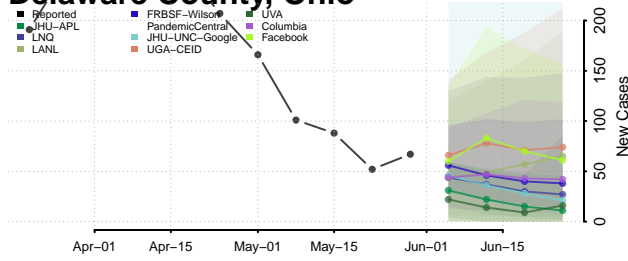

Delaware County, Ohio