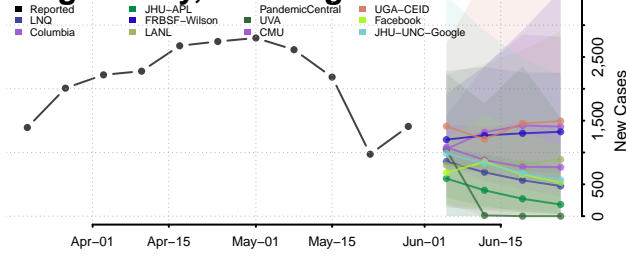

Franklin County, Washington

Garfield County, Washington

Grant County, Washington

Grays Harbor County, Washington

Island County, Washington

Jefferson County, Washington

King County, Washington

Kitsap County, Washington