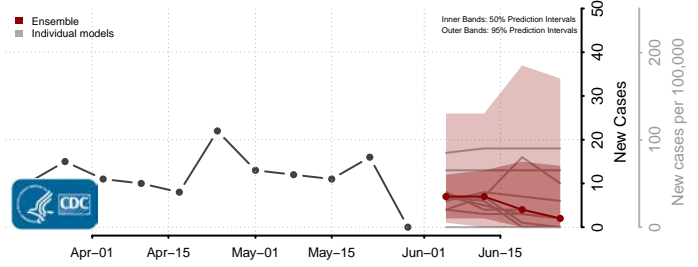

Henry County, Iowa