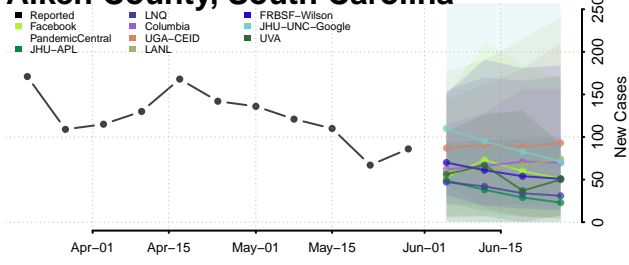

Aiken County, South Carolina