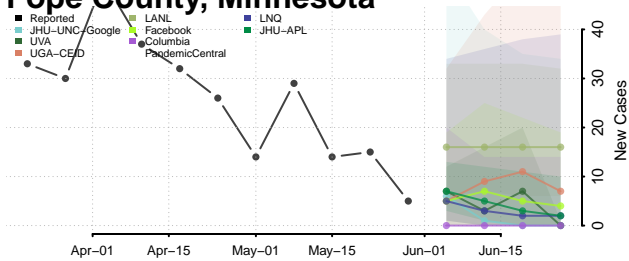

Pope County, Minnesota