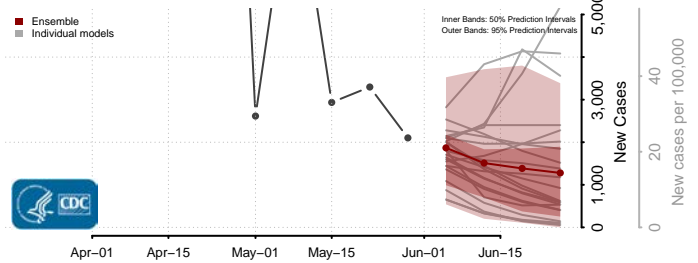

New Jersey*