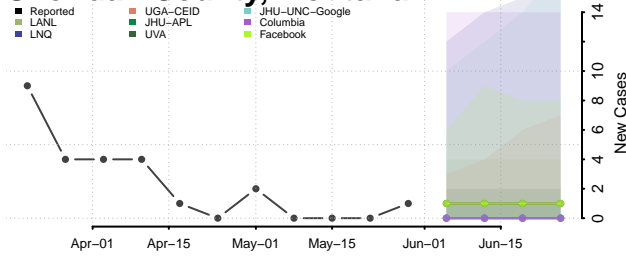

Sheridan County, Montana