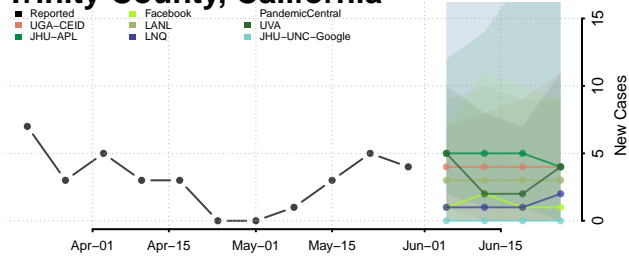

Sonoma County, California

Stanislaus County, California

Sutter County, California

Tehama County, California

Trinity County, California

Tulare County, California

Tuolumne County, California

Ventura County, California