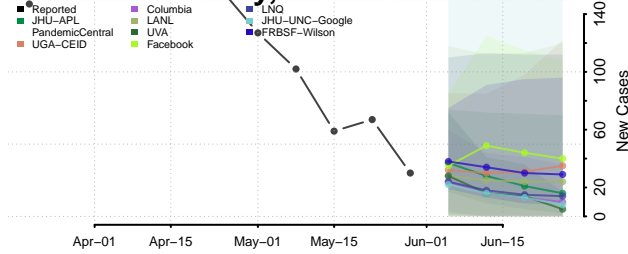

Windham County, Connecticut