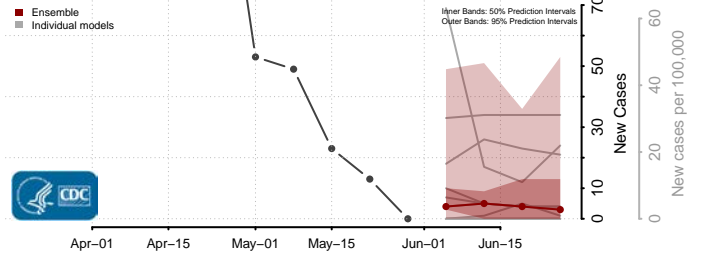

Albemarle County, Virginia