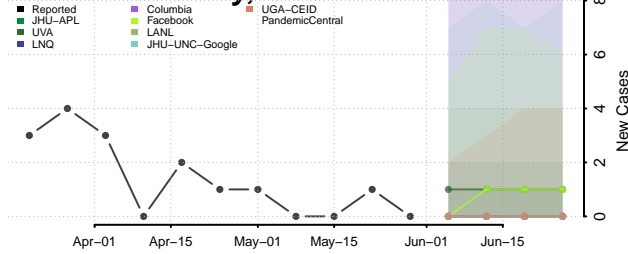

Renville County, North Dakota