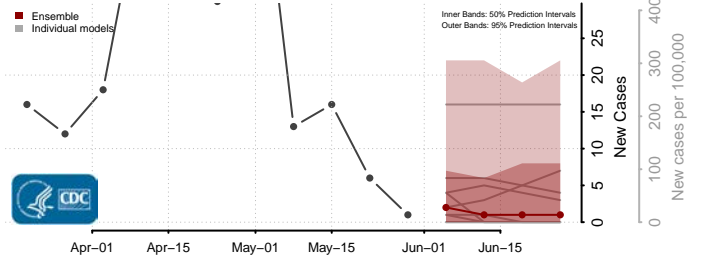

Grant County, Oregon