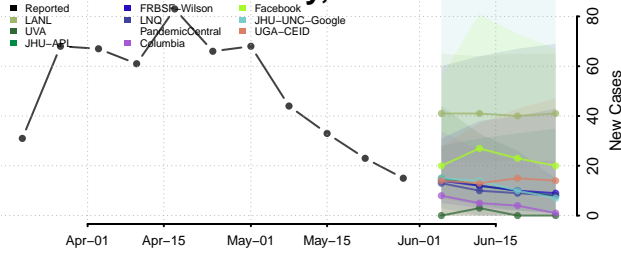

Woodford County, Illinois

Indiana*

Adams County, Indiana

Allen County, Indiana

Bartholomew County, Indiana

Benton County, Indiana

*New weekly cases may decrease in this location over the next four weeks. For these locations, the ensemble forecast indicates a probability of 0.75 or greater that fewer cases will be reported in week four of the forecast than in the last reported week.