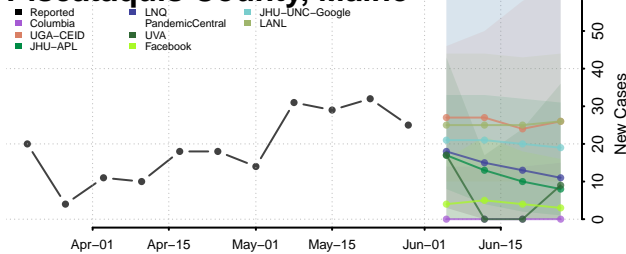

Kennebec County, Maine

Knox County, Maine

Lincoln County, Maine

Oxford County, Maine

Penobscot County, Maine

Piscataquis County, Maine

Sagadahoc County, Maine

Somerset County, Maine