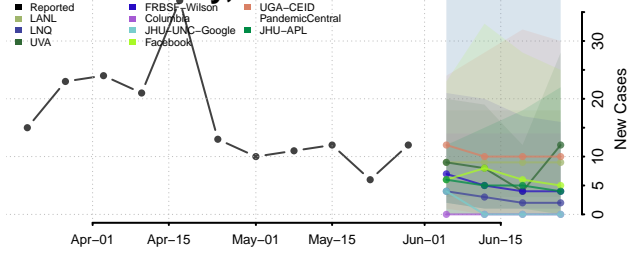

Carroll County, Illinois