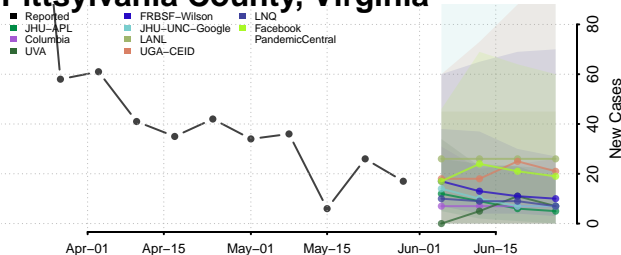

Norton County, Virginia

Nottoway County, Virginia

Orange County, Virginia

Page County, Virginia

Patrick County, Virginia

Petersburg County, Virginia

Pittsylvania County, Virginia

Poquoson County, Virginia