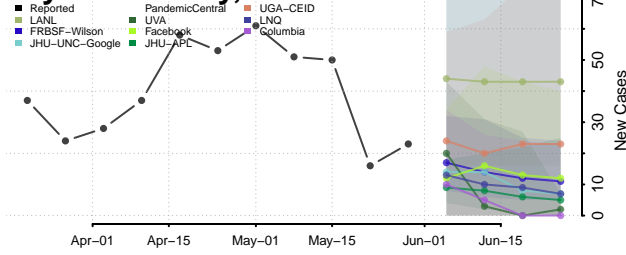

Cumberland County, Tennessee

Davidson County, Tennessee

Decatur County, Tennessee

DeKalb County, Tennessee

Dickson County, Tennessee

Dyer County, Tennessee

Fayette County, Tennessee

Fentress County, Tennessee