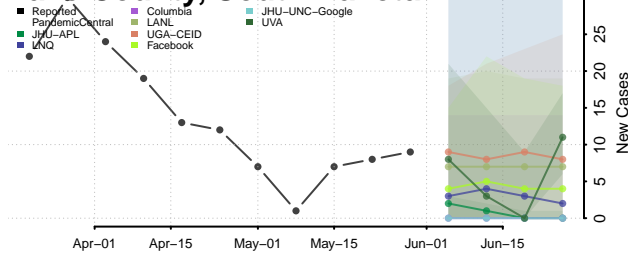

Lake County, South Dakota