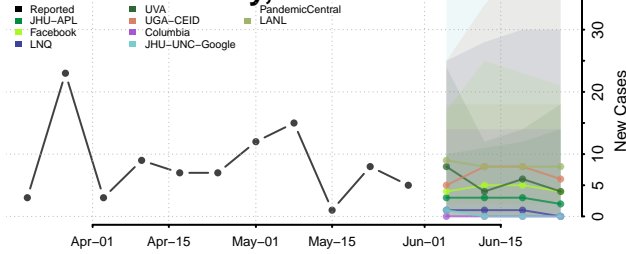

San Juan County, Utah