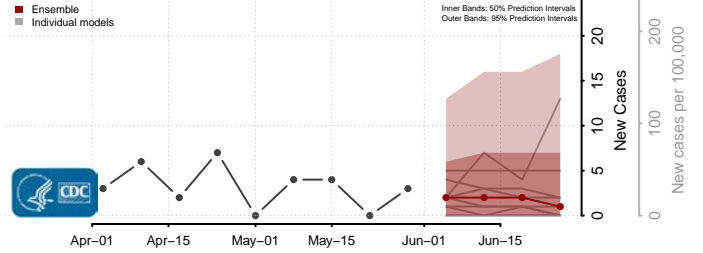

Jasper County, Iowa

Jefferson County, Iowa

Johnson County, Iowa

Jones County, Iowa

Keokuk County, Iowa

Kossuth County, Iowa

Lee County, Iowa

Linn County, Iowa