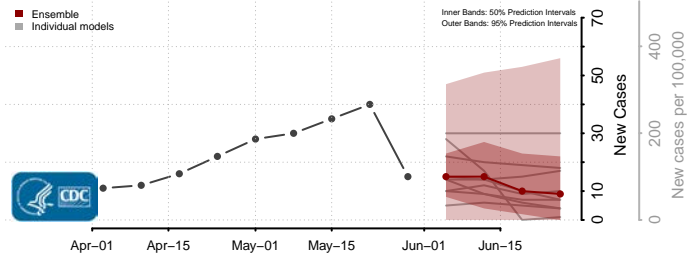

Kidder County, North Dakota

LaMoure County, North Dakota

Logan County, North Dakota

McHenry County, North Dakota

McIntosh County, North Dakota

McKenzie County, North Dakota

McLean County, North Dakota

Mercer County, North Dakota