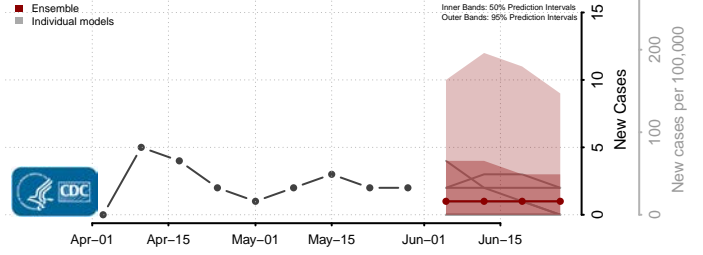

Scott County, Iowa

Shelby County, Iowa

Sioux County, Iowa

Story County, Iowa

Tama County, Iowa

Taylor County, Iowa

Union County, Iowa

Van Buren County, Iowa