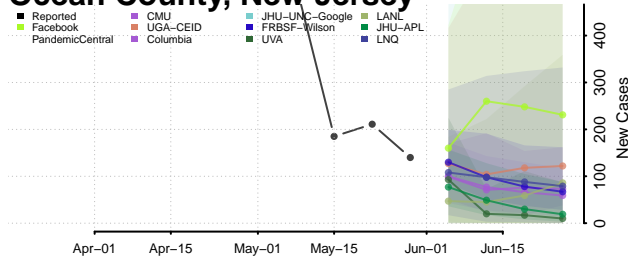

Ocean County, New Jersey