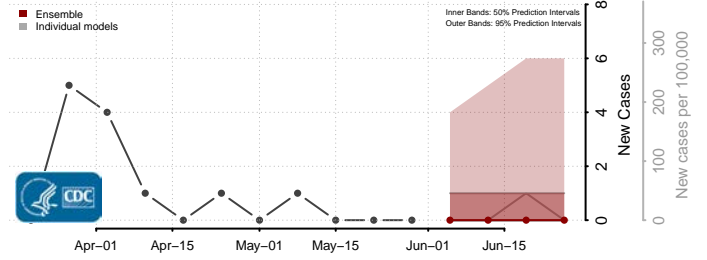

Hanover County, Virginia

Harrisonburg County, Virginia

Henrico County, Virginia

Henry County, Virginia

Highland County, Virginia

Hopewell County, Virginia

Isle of Wight County, Virginia

James City County, Virginia