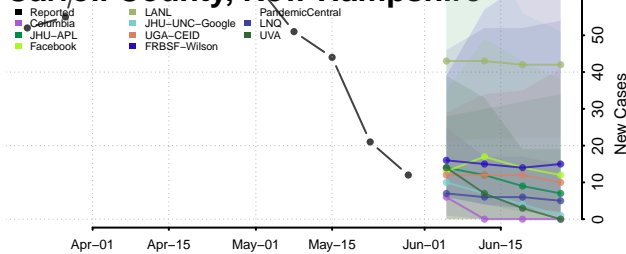

Belknap County, New Hampshire

Carroll County, New Hampshire

*New weekly cases may decrease in this location over the next four weeks. For these locations, the ensemble forecast indicates a probability of 0.75 or greater that fewer cases will be reported in week four of the forecast than in the last reported week.