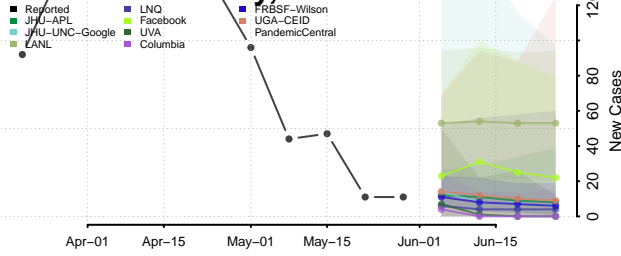

Warren County, Illinois

Washington County, Illinois

Wayne County, Illinois

White County, Illinois

Whiteside County, Illinois

Will County, Illinois

Williamson County, Illinois

Winnebago County, Illinois