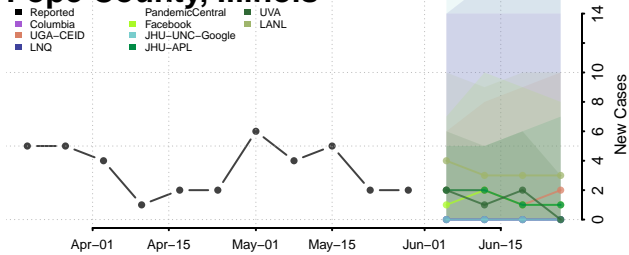

Moultrie County, Illinois

Ogle County, Illinois

Peoria County, Illinois

Perry County, Illinois

Piatt County, Illinois

Pike County, Illinois

Pope County, Illinois

Pulaski County, Illinois