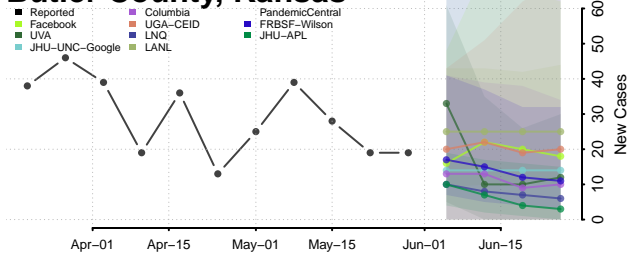

Barber County, Kansas

Barton County, Kansas

Bourbon County, Kansas

Brown County, Kansas

Butler County, Kansas

Chase County, Kansas

Chautauqua County, Kansas

Cherokee County, Kansas