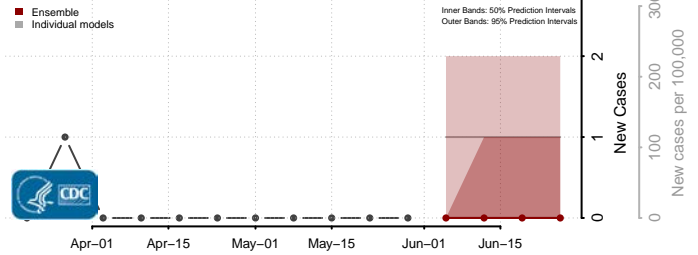

Esmeralda County, Nevada