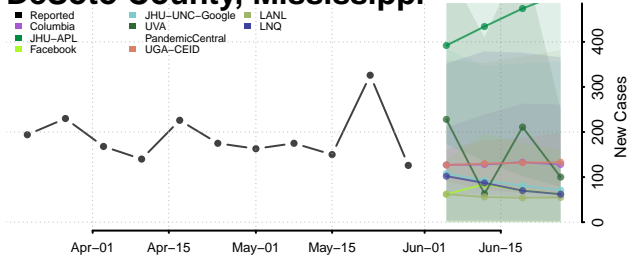

Claiborne County, Mississippi

Clarke County, Mississippi

Clay County, Mississippi

Coahoma County, Mississippi

Copiah County, Mississippi

Covington County, Mississippi

DeSoto County, Mississippi

Forrest County, Mississippi