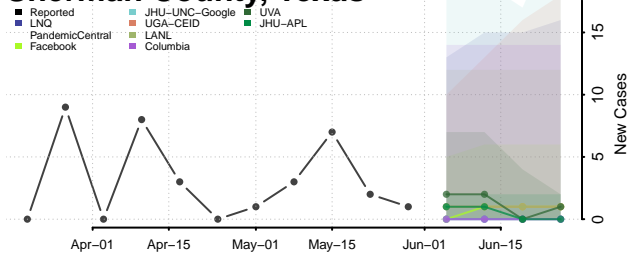

Sherman County, Texas