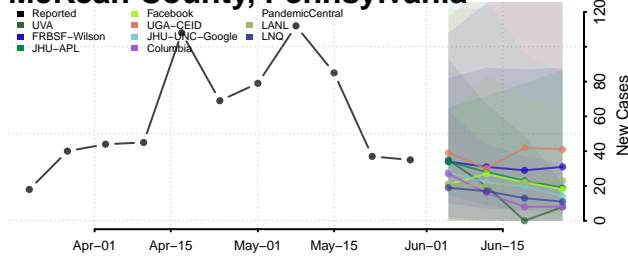

McKean County, Pennsylvania