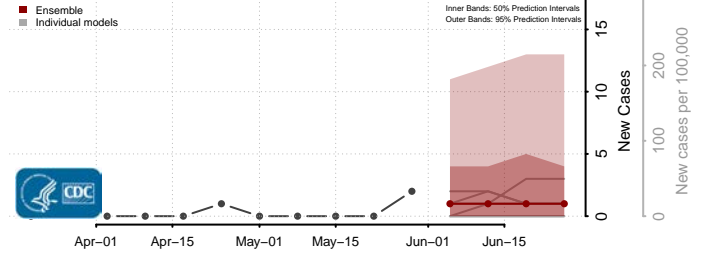

Sabine County, Texas

San Augustine County, Texas

San Jacinto County, Texas

San Patricio County, Texas

San Saba County, Texas

Schleicher County, Texas

Scurry County, Texas

Shackelford County, Texas