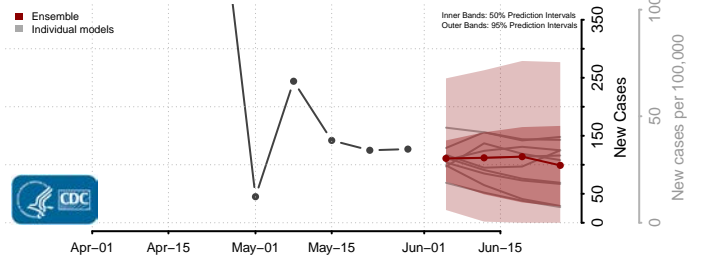

Camden County, New Jersey

Cape May County, New Jersey

Cumberland County, New Jersey

Essex County, New Jersey

Gloucester County, New Jersey

Hudson County, New Jersey

Hunterdon County, New Jersey

Mercer County, New Jersey