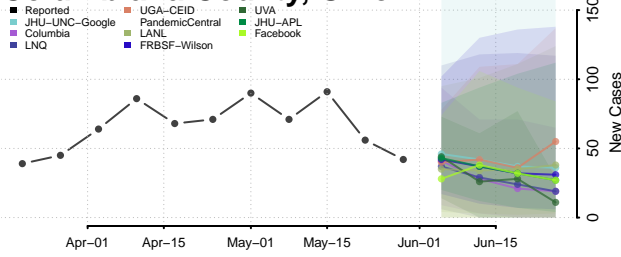

Clermont County, Ohio

Clinton County, Ohio

Columbiana County, Ohio

Coshocton County, Ohio

Crawford County, Ohio

Cuyahoga County, Ohio

Darke County, Ohio

Defiance County, Ohio