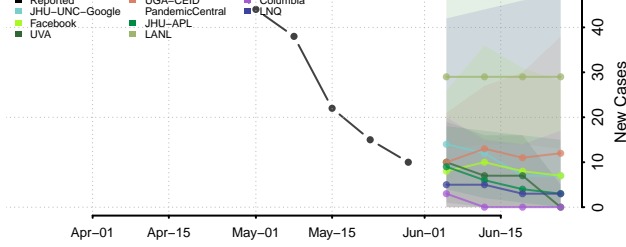

Missaukee County, Michigan