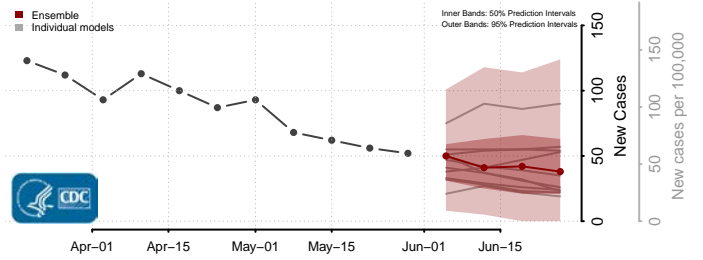

Hood River County, Oregon

Jackson County, Oregon

Jefferson County, Oregon

Josephine County, Oregon

Klamath County, Oregon

Lake County, Oregon

Lane County, Oregon

Lincoln County, Oregon