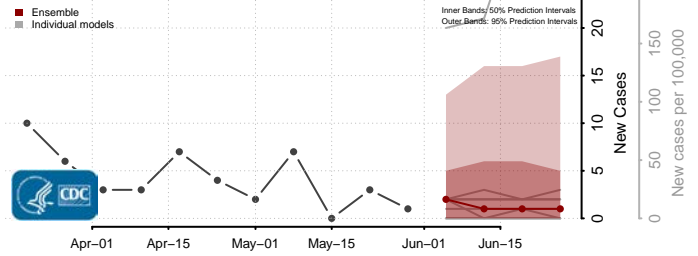

Boundary County, Idaho