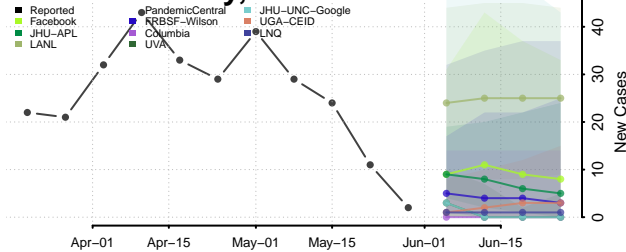

Roseau County, Minnesota