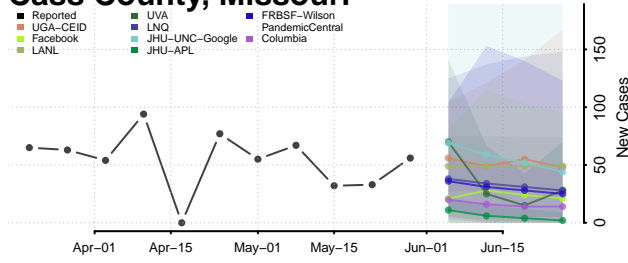

Cass County, Missouri