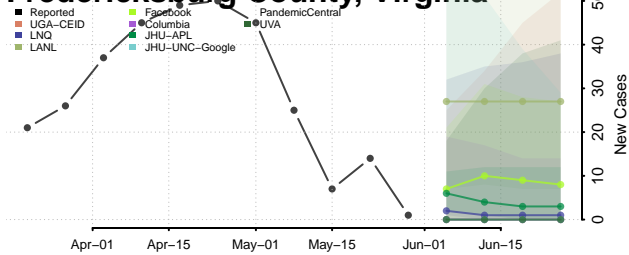

Fauquier County, Virginia

Floyd County, Virginia

Fluvanna County, Virginia

Franklin City County, Virginia

Franklin County, Virginia

Frederick County, Virginia

Fredericksburg County, Virginia

Galax County, Virginia