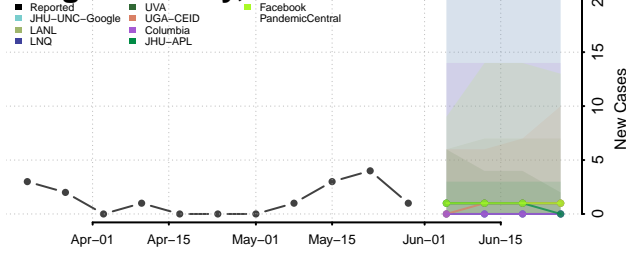

Morgan County, Missouri

New Madrid County, Missouri

Newton County, Missouri

Nodaway County, Missouri

Oregon County, Missouri

Osage County, Missouri

Ozark County, Missouri

Pemiscot County, Missouri