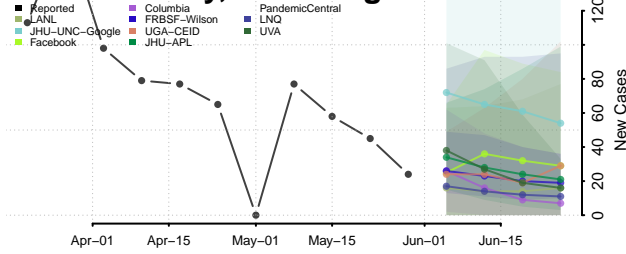

Cabell County, West Virginia