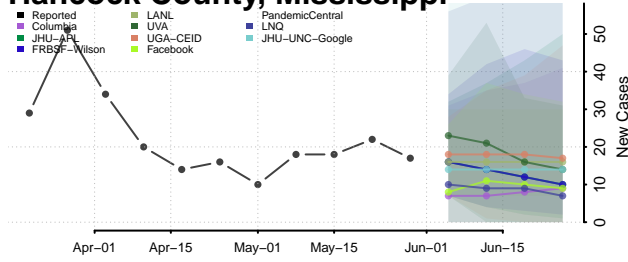

Franklin County, Mississippi

George County, Mississippi

Greene County, Mississippi

Grenada County, Mississippi

Hancock County, Mississippi

Harrison County, Mississippi

Hinds County, Mississippi

Holmes County, Mississippi