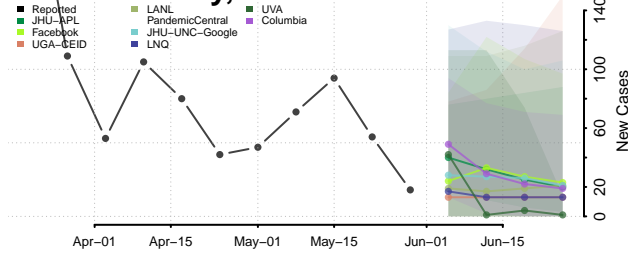

Hardin County, Texas