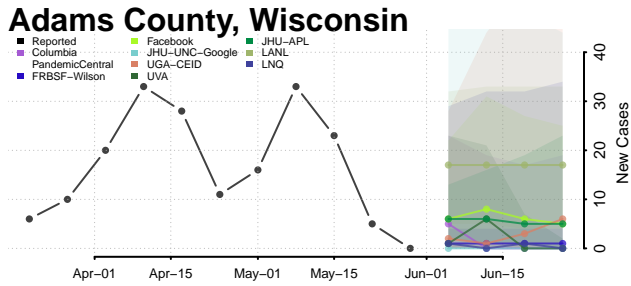

*New weekly cases may decrease in this location over the next four weeks. For these locations, the ensemble forecast indicates a probability of 0.75 or greater that fewer cases will be reported in week four of the forecast than in the last reported week.