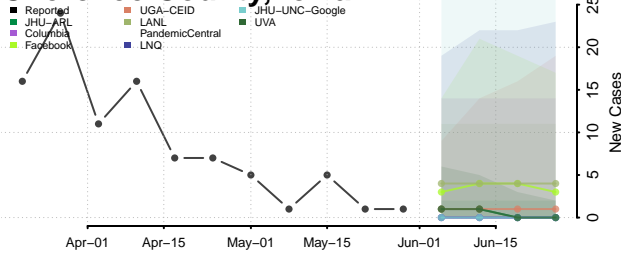

Cherokee County, Iowa