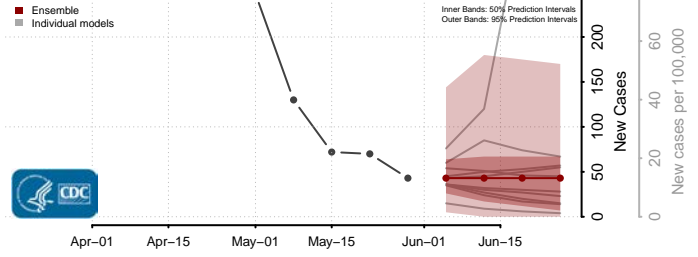

Charles County, Maryland

Dorchester County, Maryland

Frederick County, Maryland

Garrett County, Maryland

Harford County, Maryland

Howard County, Maryland

Kent County, Maryland

Montgomery County, Maryland