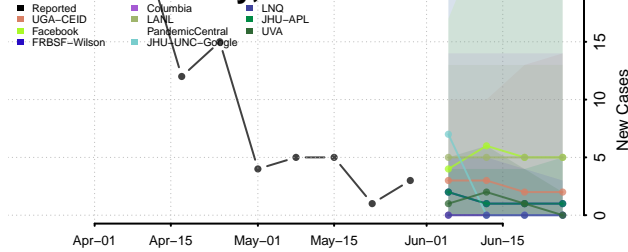

Jasper County, Iowa

Jefferson County, Iowa

Johnson County, Iowa

Jones County, Iowa

Keokuk County, Iowa

Kossuth County, Iowa

Lee County, Iowa

Linn County, Iowa