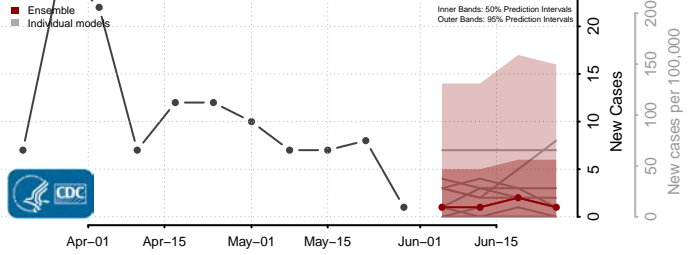

Floyd County, Iowa

Franklin County, Iowa

Fremont County, Iowa

Greene County, Iowa

Grundy County, Iowa

Guthrie County, Iowa

Hamilton County, Iowa

Hancock County, Iowa