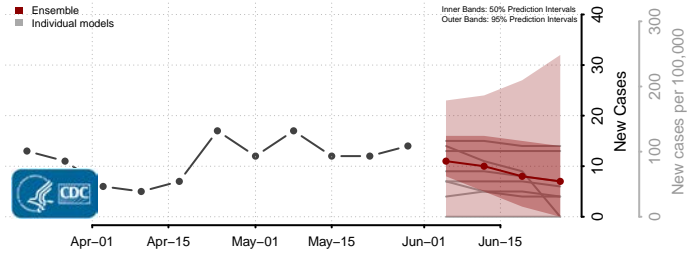

Nez Perce County, Idaho

Oneida County, Idaho

Owyhee County, Idaho

Payette County, Idaho

Power County, Idaho

Shoshone County, Idaho

Teton County, Idaho

Twin Falls County, Idaho