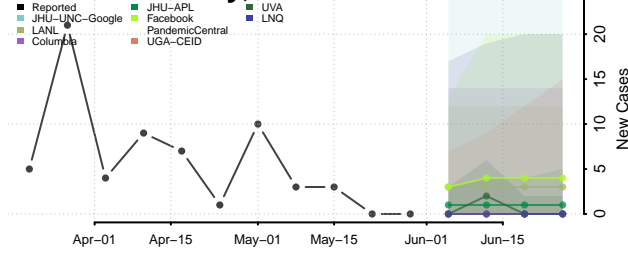

Meade County, Kansas

Miami County, Kansas

Mitchell County, Kansas

Montgomery County, Kansas

Morris County, Kansas

Morton County, Kansas

Nemaha County, Kansas

Neosho County, Kansas