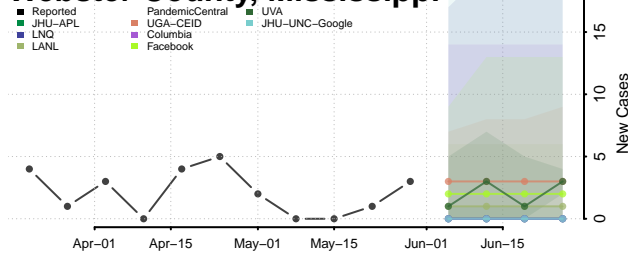

Walthall County, Mississippi

Warren County, Mississippi

Washington County, Mississippi

Wayne County, Mississippi

Webster County, Mississippi

Wilkinson County, Mississippi

Winston County, Mississippi

Yalobusha County, Mississippi