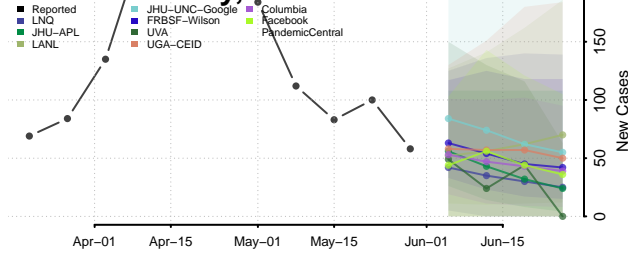

DeKalb County, Illinois