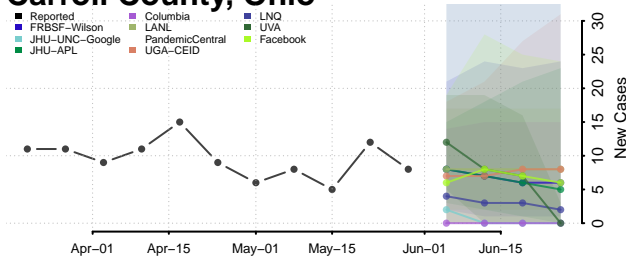

Carroll County, Ohio