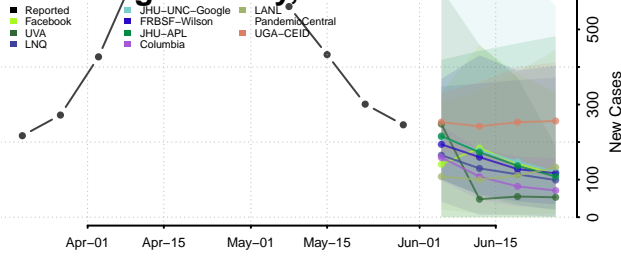

Woodford County, Illinois

Indiana*

Adams County, Indiana

Allen County, Indiana

Bartholomew County, Indiana

Benton County, Indiana

*New weekly cases may decrease in this location over the next four weeks. For these locations, the ensemble forecast indicates a probability of 0.75 or greater that fewer cases will be reported in week four of the forecast than in the last reported week.