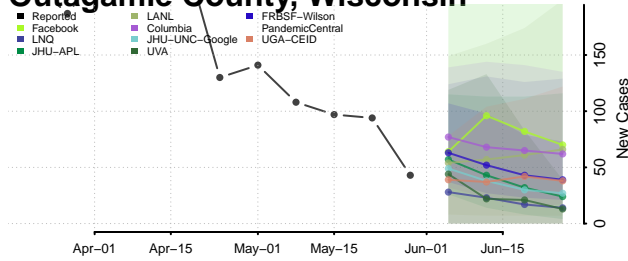

Outagamie County, Wisconsin