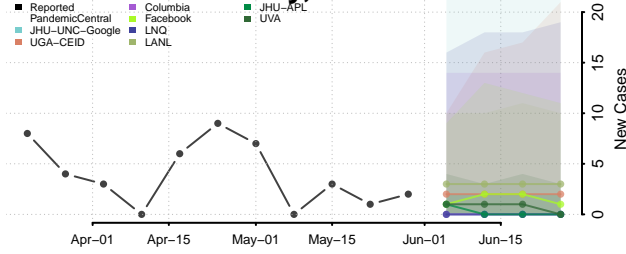

Pocahontas County, Iowa