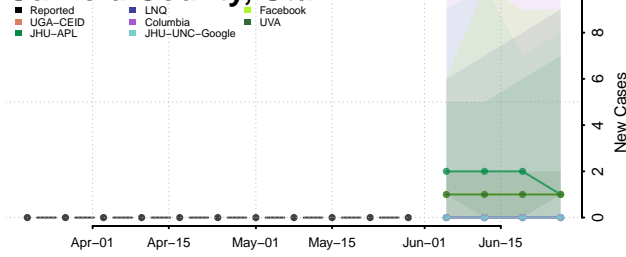

Garfield County, Utah