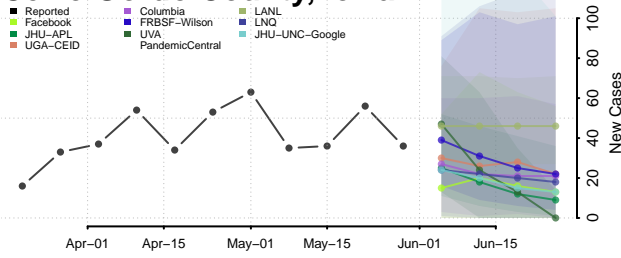

Buchanan County, Iowa

Buena Vista County, Iowa

Butler County, Iowa

Calhoun County, Iowa

Carroll County, Iowa

Cass County, Iowa

Cedar County, Iowa

Cerro Gordo County, Iowa