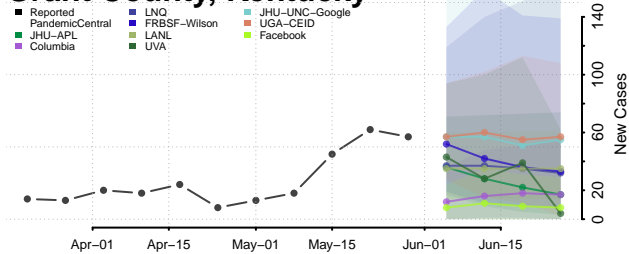

Fulton County, Kentucky

Gallatin County, Kentucky

Garrard County, Kentucky

Grant County, Kentucky

Graves County, Kentucky

Grayson County, Kentucky

Green County, Kentucky

Greenup County, Kentucky