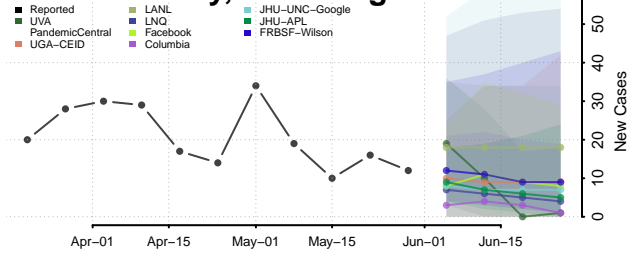

Hancock County, West Virginia

Hardy County, West Virginia

Harrison County, West Virginia

Jackson County, West Virginia

Marshall County, West Virginia

Mason County, West Virginia

McDowell County, West Virginia