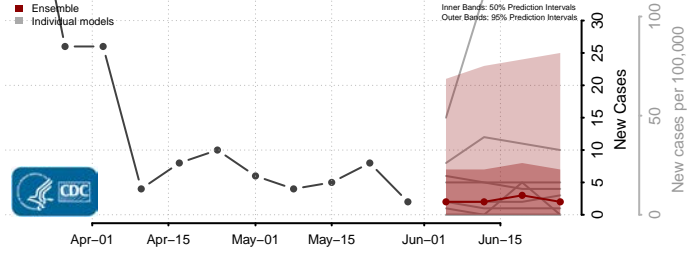

Amite County, Mississippi

Attala County, Mississippi

Benton County, Mississippi

Bolivar County, Mississippi

Calhoun County, Mississippi

Carroll County, Mississippi

Chickasaw County, Mississippi

Choctaw County, Mississippi