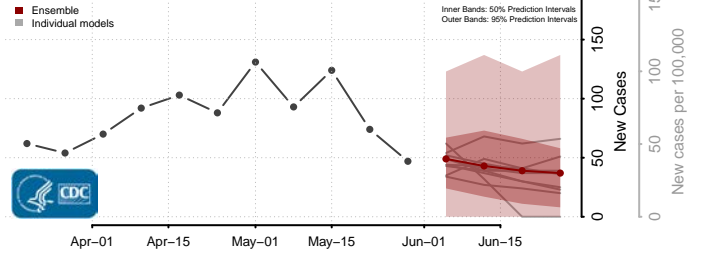

Union County, North Carolina

Vance County, North Carolina

Wake County, North Carolina

Warren County, North Carolina

Washington County, North Carolina

Watauga County, North Carolina

Wayne County, North Carolina