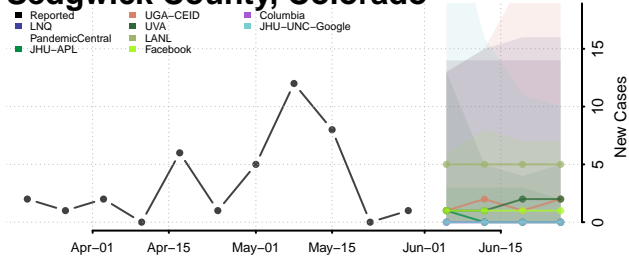

Rio Blanco County, Colorado

Rio Grande County, Colorado

Routt County, Colorado

Saguache County, Colorado

San Juan County, Colorado

San Miguel County, Colorado

Sedgwick County, Colorado

Summit County, Colorado