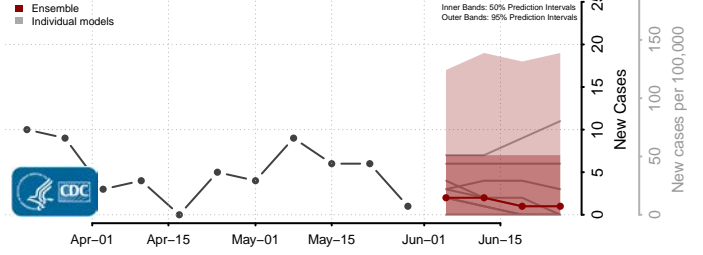

Allamakee County, Iowa