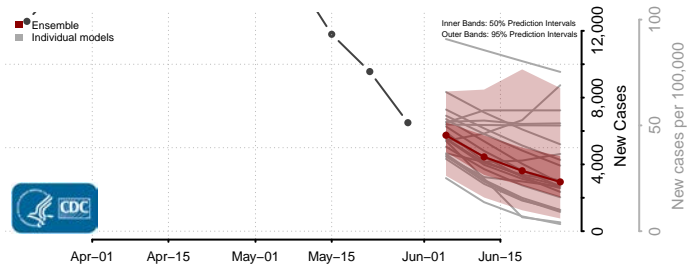

Illinois*

Adams County, Illinois

Alexander County, Illinois

Bond County, Illinois

Boone County, Illinois

Brown County, Illinois

*New weekly cases may decrease in this location over the next four weeks. For these locations, the ensemble forecast indicates a probability of 0.75 or greater that fewer cases will be reported in week four of the forecast than in the last reported week.