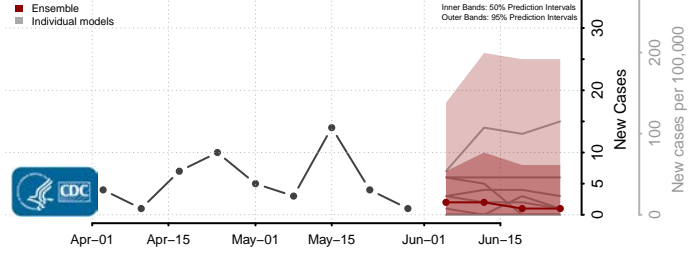

Buffalo County, Wisconsin