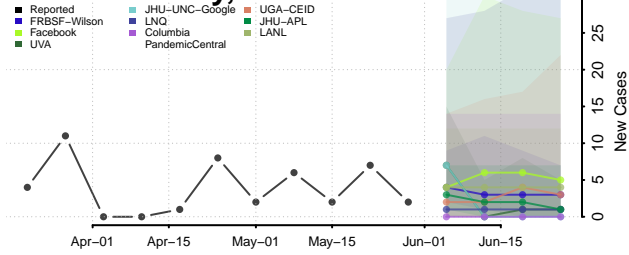

Barton County, Kansas