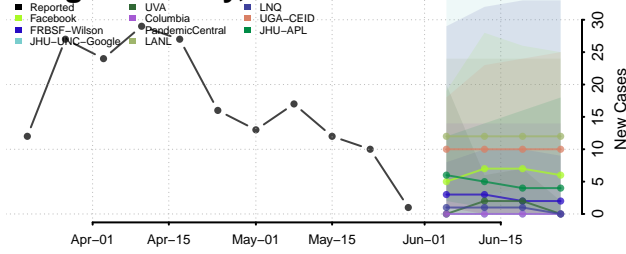

Maury County, Tennessee

McMinn County, Tennessee

McNairy County, Tennessee

Meigs County, Tennessee

Monroe County, Tennessee

Montgomery County, Tennessee

Moore County, Tennessee

Morgan County, Tennessee