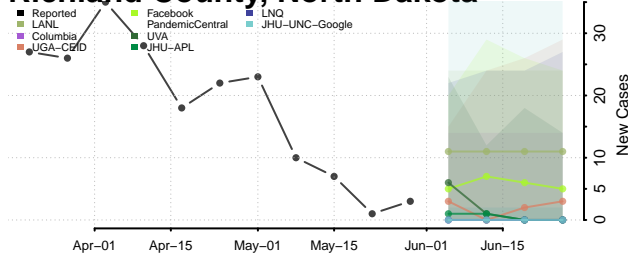

Richland County, North Dakota