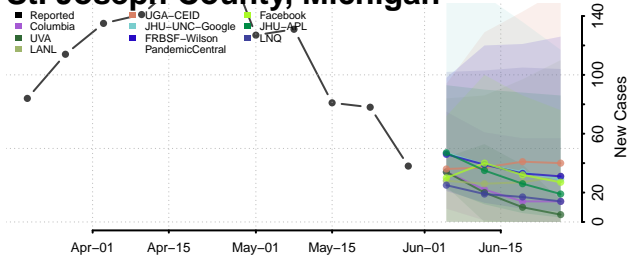

St. Joseph County, Michigan