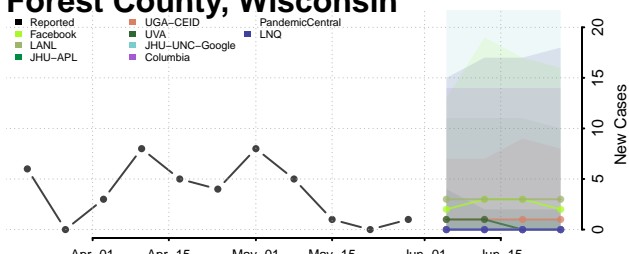

Forest County, Wisconsin