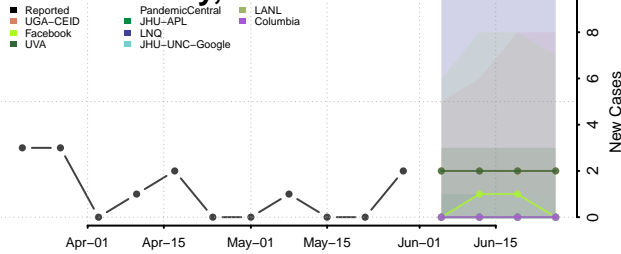

Jewell County, Kansas