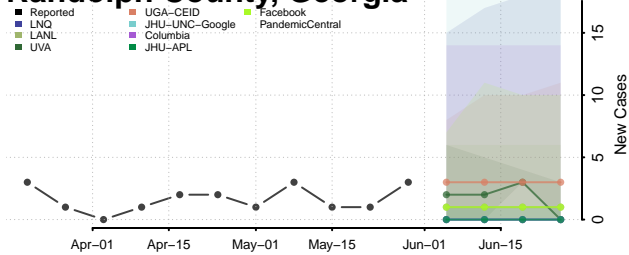

Pike County, Georgia

Polk County, Georgia

Pulaski County, Georgia

Putnam County, Georgia

Quitman County, Georgia

Rabun County, Georgia

Randolph County, Georgia

Richmond County, Georgia