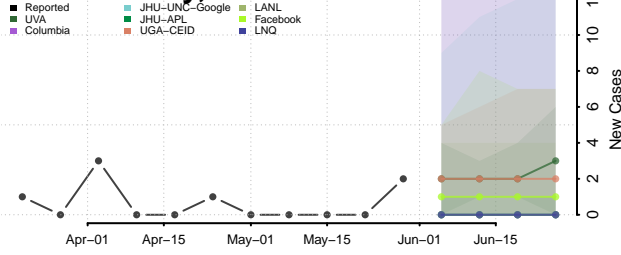

Rush County, Kansas