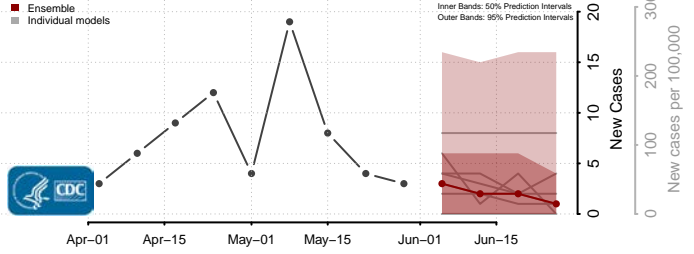

Rio Blanco County, Colorado

Rio Grande County, Colorado

Routt County, Colorado

Saguache County, Colorado

San Juan County, Colorado

San Miguel County, Colorado

Sedgwick County, Colorado

Summit County, Colorado