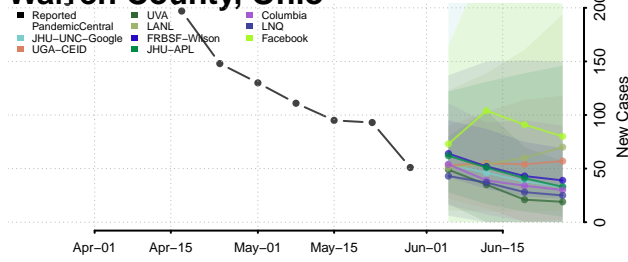

Warren County, Ohio