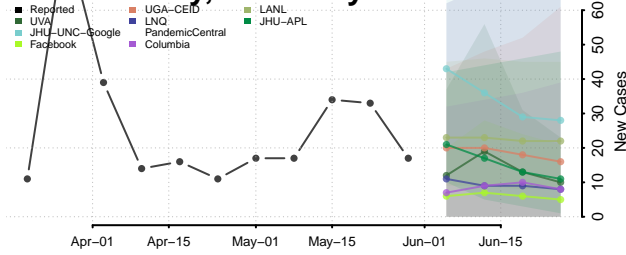

Allen County, Kentucky

Anderson County, Kentucky

Ballard County, Kentucky

Barren County, Kentucky

*New weekly cases may decrease in this location over the next four weeks. For these locations, the ensemble forecast indicates a probability of 0.75 or greater that fewer cases will be reported in week four of the forecast than in the last reported week.