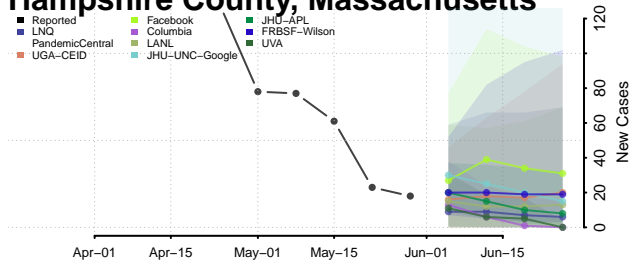

Hampshire County, Massachusetts