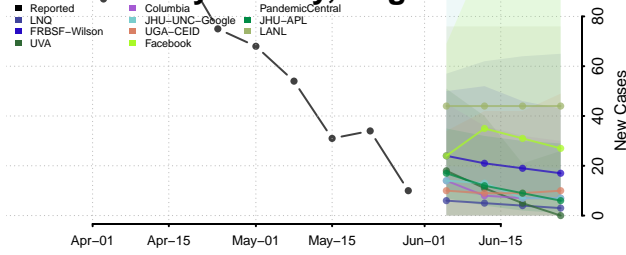

Roanoke City County, Virginia