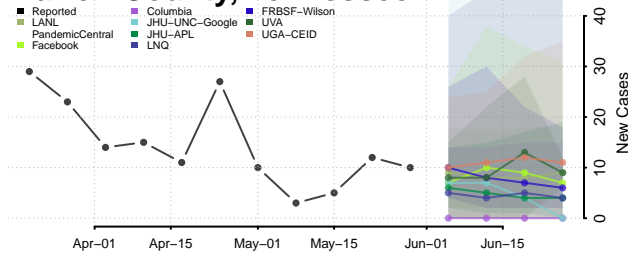

Marion County, Tennessee