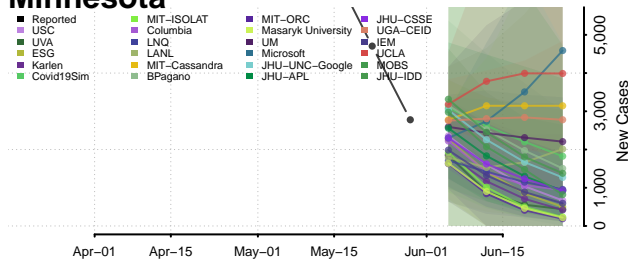

Minnesota*