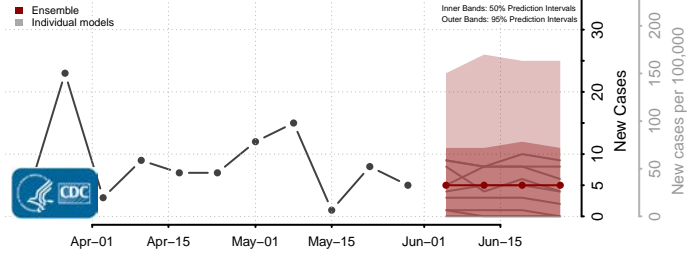

San Juan County, Utah