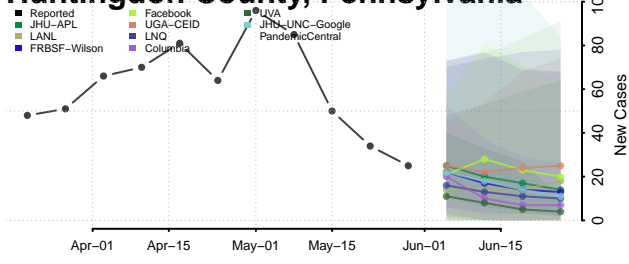

Huntingdon County, Pennsylvania