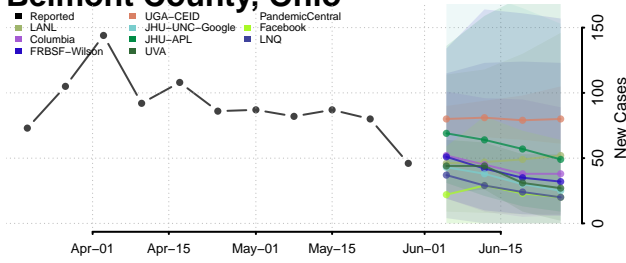

Belmont County, Ohio