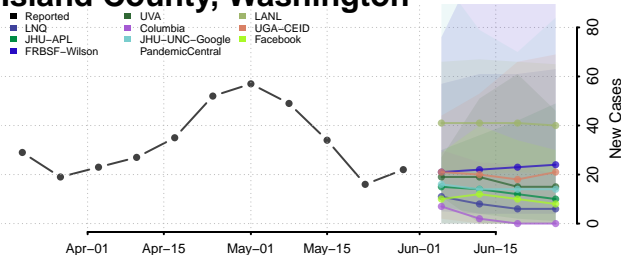

Franklin County, Washington

Garfield County, Washington

Grant County, Washington

Grays Harbor County, Washington

Island County, Washington

Jefferson County, Washington

King County, Washington

Kitsap County, Washington