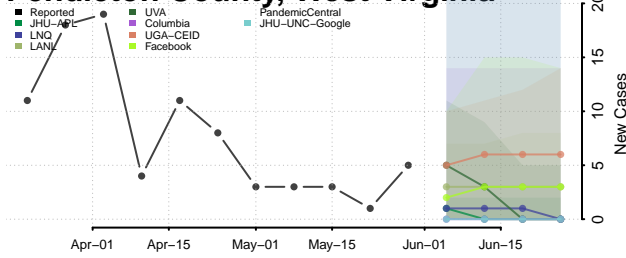

Ohio County, West Virginia

Pendleton County, West Virginia

Pleasants County, West Virginia

Pocahontas County, West Virginia

Preston County, West Virginia

Putnam County, West Virginia

Raleigh County, West Virginia