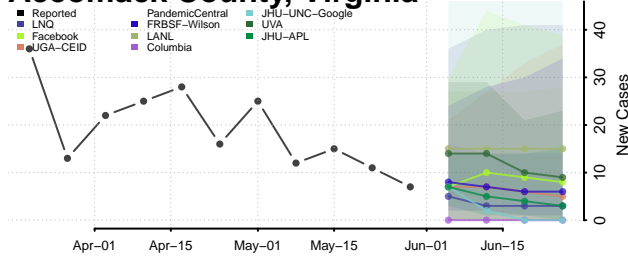

Accomack County, Virginia