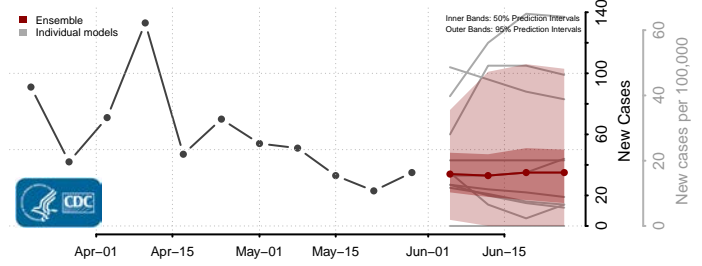

Yuma County, Arizona