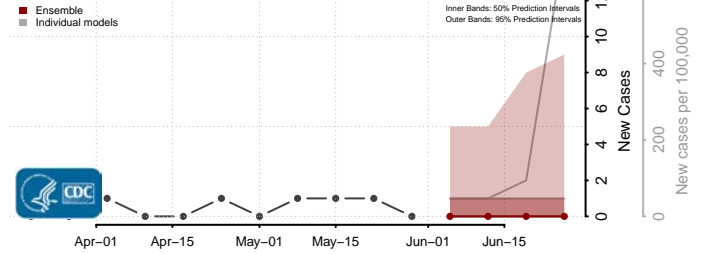

Toole County, Montana

Treasure County, Montana

Valley County, Montana

Wheatland County, Montana

Wibaux County, Montana

Yellowstone County, Montana

Nebraska*

*New weekly cases may decrease in this location over the next four weeks. For these locations, the ensemble forecast indicates a probability of 0.75 or greater that fewer cases will be reported in week four of the forecast than in the last reported week.