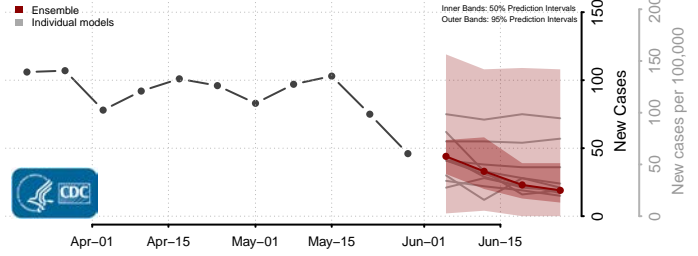

Cheshire County, New Hampshire