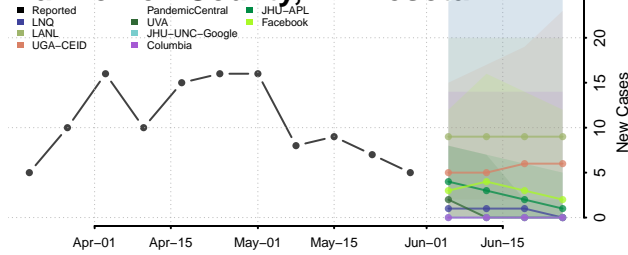

Mahnomen County, Minnesota