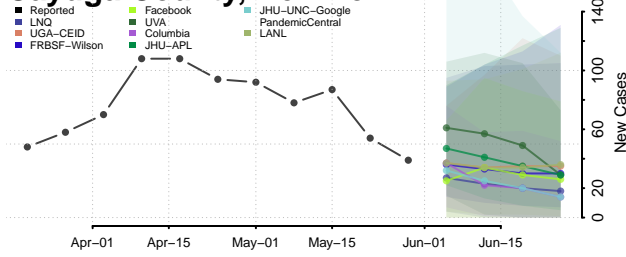

Cayuga County, New York