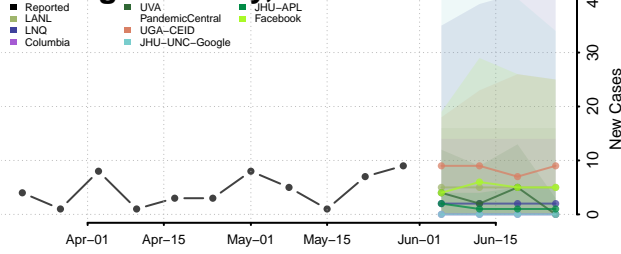

Wilbarger County, Texas