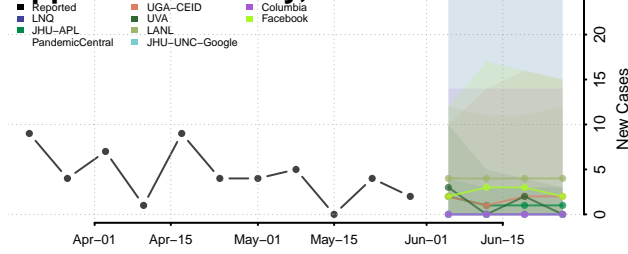

Appanoose County, Iowa