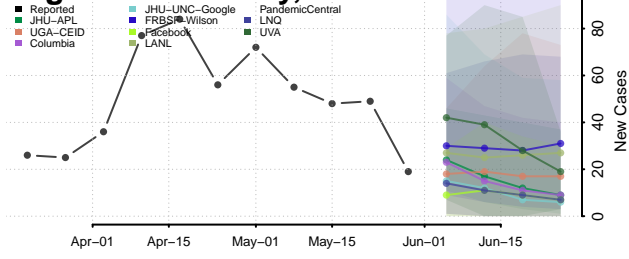

Kennebec County, Maine

Knox County, Maine

Lincoln County, Maine

Oxford County, Maine

Penobscot County, Maine

Piscataquis County, Maine

Sagadahoc County, Maine

Somerset County, Maine