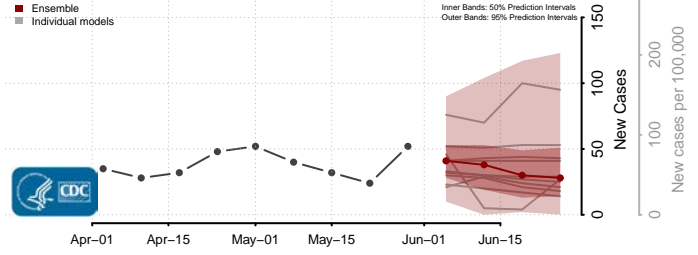

Walla Walla County, Washington