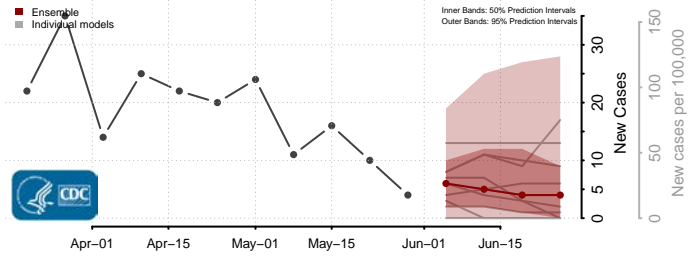

Waynesboro County, Virginia