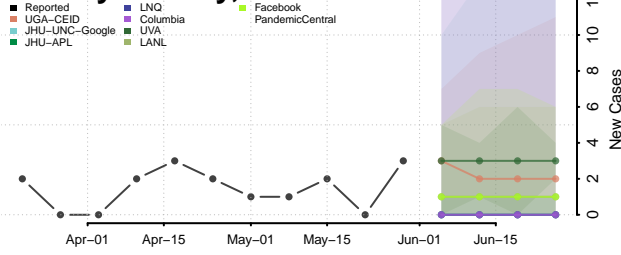

Stanley County, South Dakota