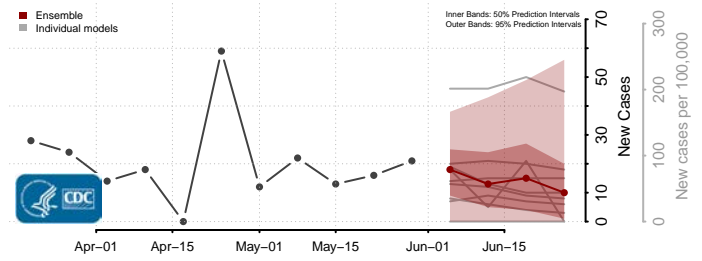

McDonald County, Missouri