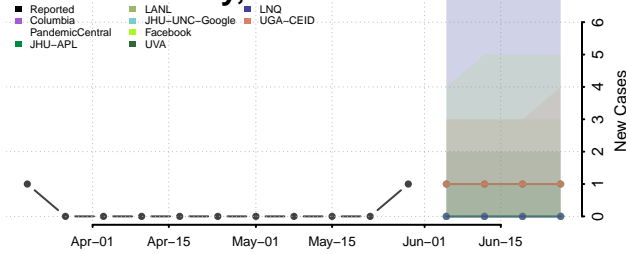

Wichita County, Kansas