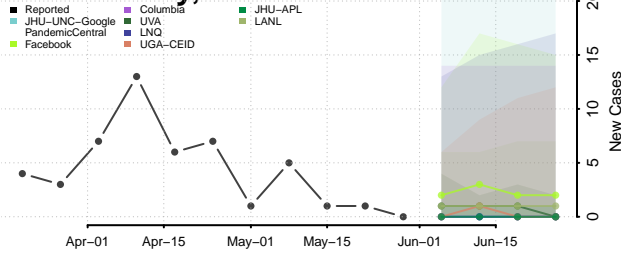

Trail County, North Dakota