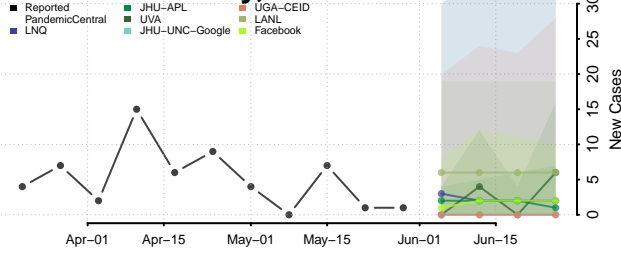

Avoyelles County, Louisiana

Beauregard County, Louisiana

Bienville County, Louisiana

Bossier County, Louisiana

Caddo County, Louisiana

Calcasieu County, Louisiana

Caldwell County, Louisiana

Cameron County, Louisiana