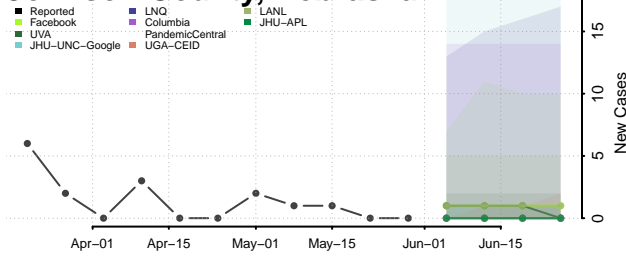

Johnson County, Nebraska