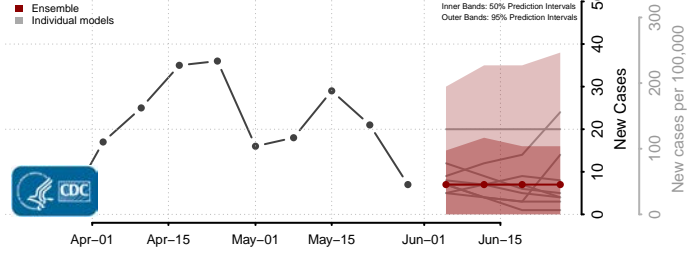

Brown County, Wisconsin

Buffalo County, Wisconsin

Burnett County, Wisconsin

Calumet County, Wisconsin

Chippewa County, Wisconsin

Clark County, Wisconsin

Columbia County, Wisconsin

Crawford County, Wisconsin