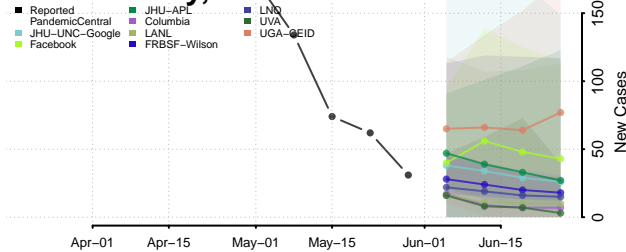

Nash County, North Carolina