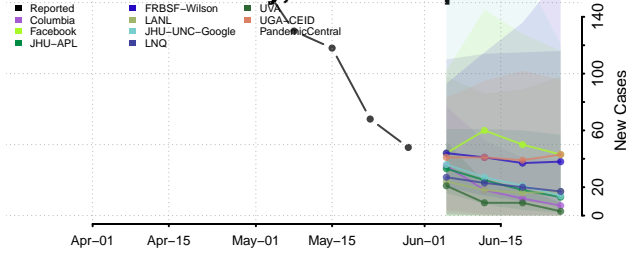

Merrimack County, New Hampshire