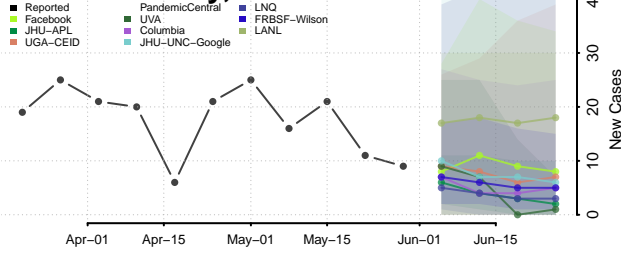

Louisa County, Iowa

Lucas County, Iowa

Lyon County, Iowa

Madison County, Iowa

Mahaska County, Iowa

Marion County, Iowa

Marshall County, Iowa

Mills County, Iowa