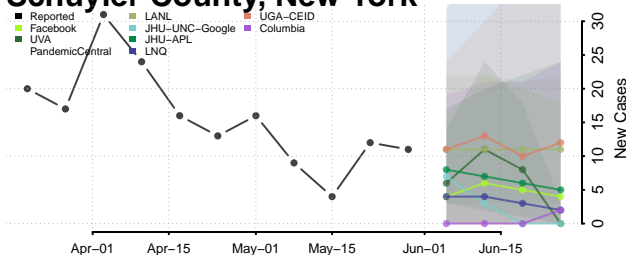

Schuyler County, New York