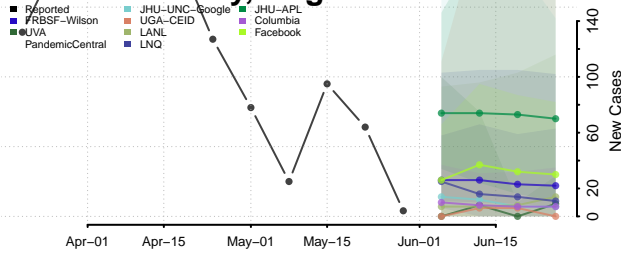

Hanover County, Virginia