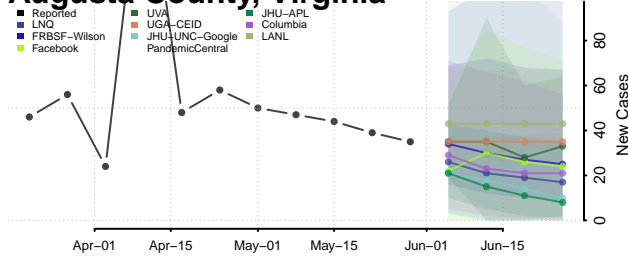

Augusta County, Virginia