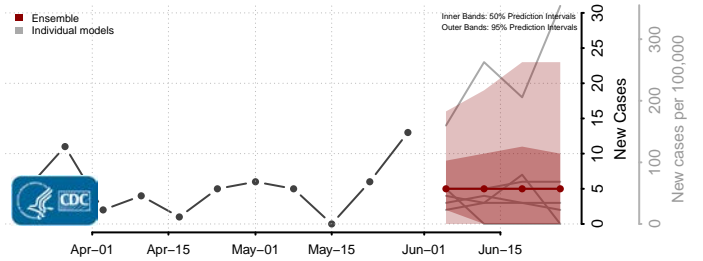

Boundary County, Idaho

Butte County, Idaho

Camas County, Idaho

Canyon County, Idaho

Caribou County, Idaho

Cassia County, Idaho

Clark County, Idaho

Clearwater County, Idaho