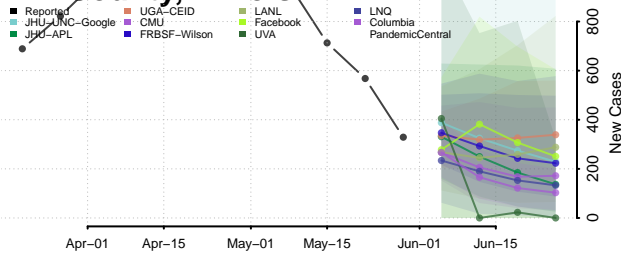

Warren County, Illinois

Washington County, Illinois

Wayne County, Illinois

White County, Illinois

Whiteside County, Illinois

Will County, Illinois

Williamson County, Illinois

Winnebago County, Illinois