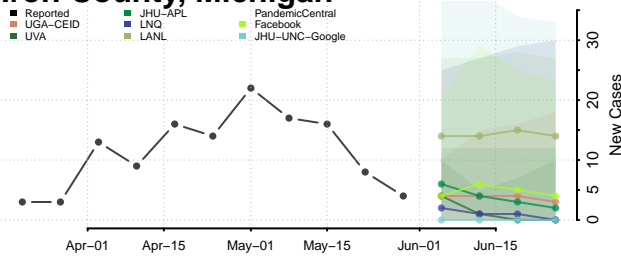

Iron County, Michigan