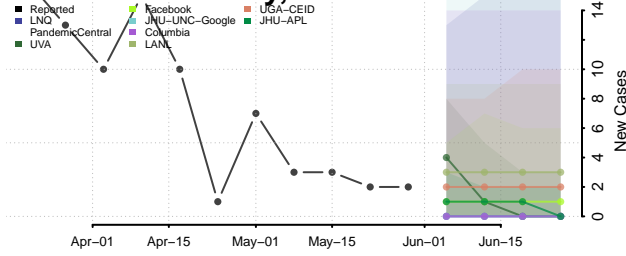

Essex County, Vermont

Franklin County, Vermont

Grand Isle County, Vermont

Lamoille County, Vermont

Orange County, Vermont

Orleans County, Vermont

Rutland County, Vermont

Washington County, Vermont