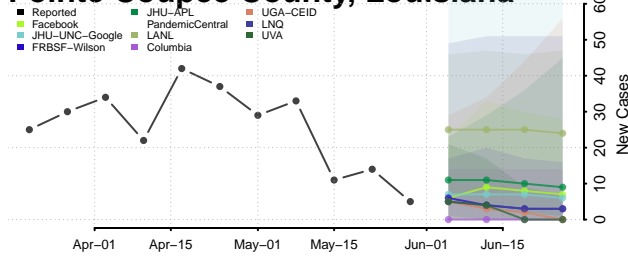

Orleans County, Louisiana

Ouachita County, Louisiana

Plaquemines County, Louisiana

Pointe Coupee County, Louisiana

Rapides County, Louisiana

Red River County, Louisiana

Richland County, Louisiana

Sabine County, Louisiana