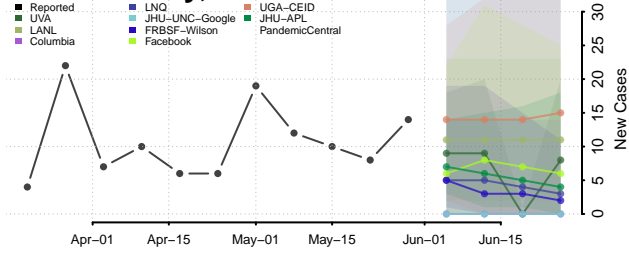

Cass County, Illinois