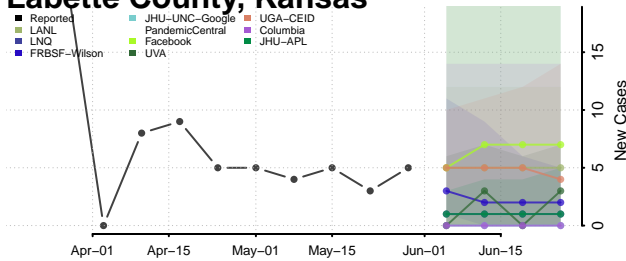

Jefferson County, Kansas

Jewell County, Kansas

Johnson County, Kansas

Kearyn County, Kansas

Kingman County, Kansas

Kiowa County, Kansas

Labette County, Kansas

Lane County, Kansas