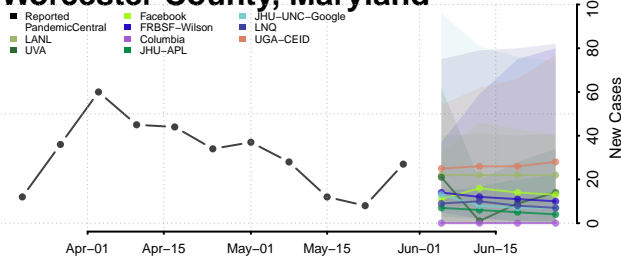

Prince George's County, Maryland

Queen Anne's County, Maryland

Somerset County, Maryland

St. Mary's County, Maryland

Talbot County, Maryland

Washington County, Maryland

Wicomico County, Maryland

Worcester County, Maryland