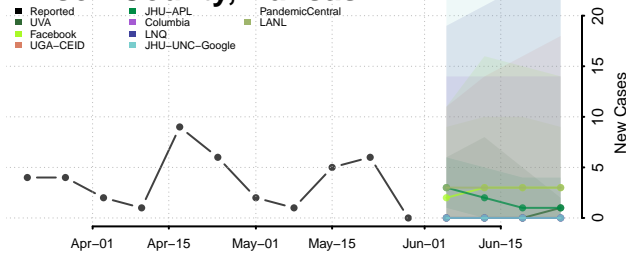

Wilson County, Kansas