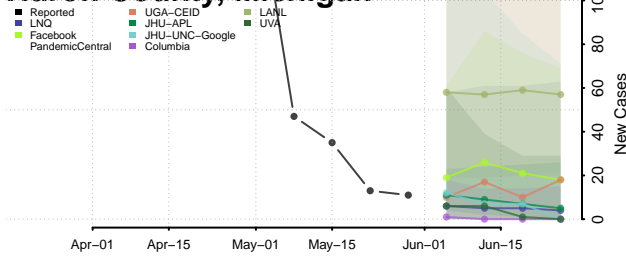

Gogebic County, Michigan

Grand Traverse County, Michigan

Gratiot County, Michigan

Hillsdale County, Michigan

Houghton County, Michigan

Huron County, Michigan

Ingham County, Michigan

Ionia County, Michigan