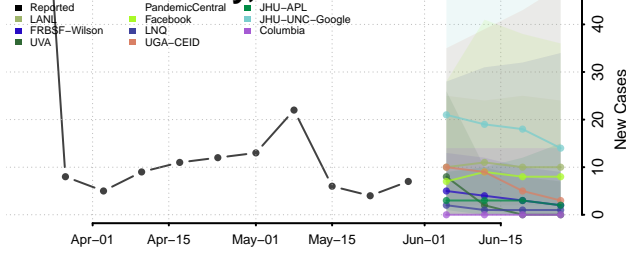

Franklin County, Alabama