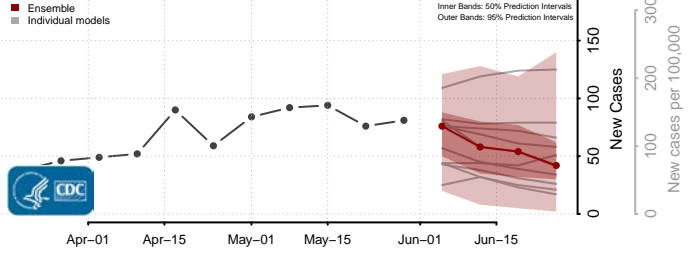

Mercer County, West Virginia