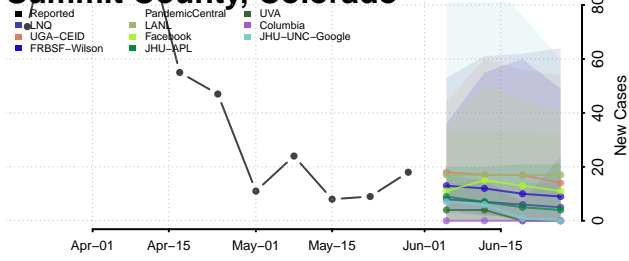

Rio Blanco County, Colorado

Rio Grande County, Colorado

Routt County, Colorado

Saguache County, Colorado

San Juan County, Colorado

San Miguel County, Colorado

Sedgwick County, Colorado

Summit County, Colorado