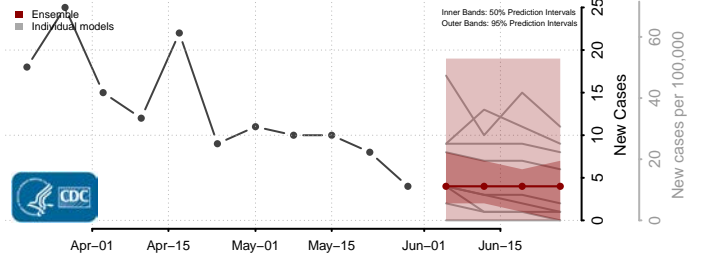

Wapello County, Iowa

Warren County, Iowa

Washington County, Iowa

Wayne County, Iowa

Webster County, Iowa

Winnebago County, Iowa

Winneshiek County, Iowa

Woodbury County, Iowa