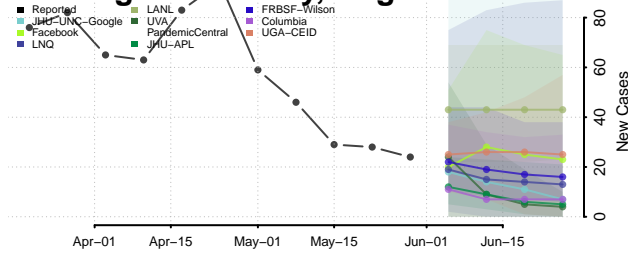

Rockingham County, Virginia