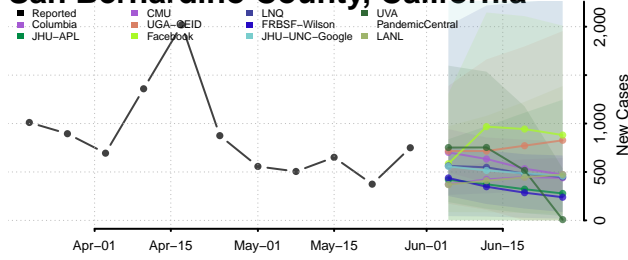

San Bernardino County, California