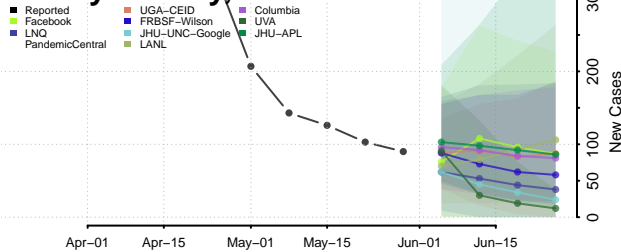

Taos County, New Mexico

Torrance County, New Mexico

Union County, New Mexico

Valencia County, New Mexico

New York*

Albany County, New York

*New weekly cases may decrease in this location over the next four weeks. For these locations, the ensemble forecast indicates a probability of 0.75 or greater that fewer cases will be reported in week four of the forecast than in the last reported week.