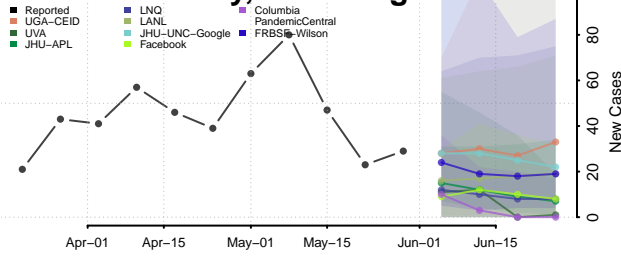

Hancock County, West Virginia

Hardy County, West Virginia

Harrison County, West Virginia

Jackson County, West Virginia

Marshall County, West Virginia

Mason County, West Virginia

McDowell County, West Virginia