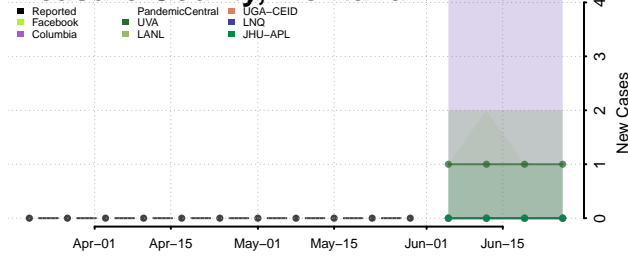

Toole County, Montana

Treasure County, Montana

Valley County, Montana

Wheatland County, Montana

Wibaux County, Montana

Yellowstone County, Montana

Nebraska*

*New weekly cases may decrease in this location over the next four weeks. For these locations, the ensemble forecast indicates a probability of 0.75 or greater that fewer cases will be reported in week four of the forecast than in the last reported week.