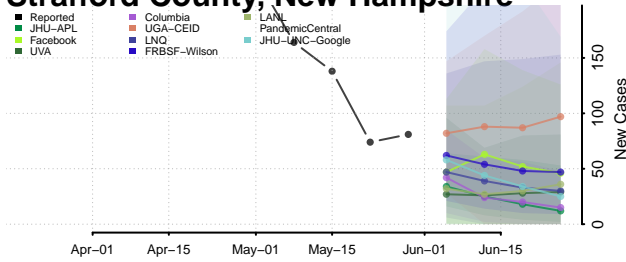

Strafford County, New Hampshire