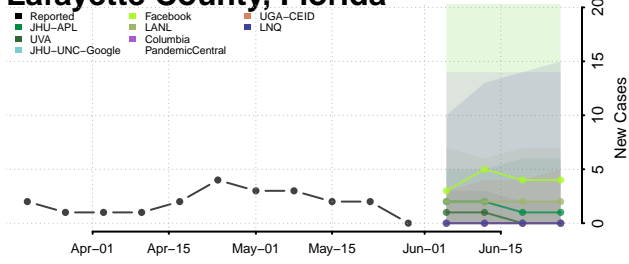

Gilchrist County, Florida

Glades County, Florida

Gulf County, Florida

Hamilton County, Florida

Hardee County, Florida

Hendry County, Florida

Hernando County, Florida

Highlands County, Florida

Hillsborough County, Florida

Holmes County, Florida

Indian River County, Florida

Jackson County, Florida

Jefferson County, Florida

Lafayette County, Florida

Lake County, Florida

Lee County, Florida