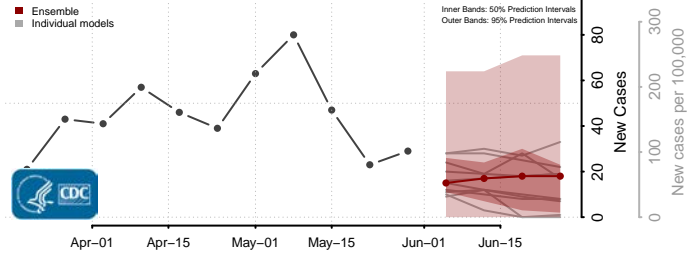

Hancock County, West Virginia

Hardy County, West Virginia

Harrison County, West Virginia

Jackson County, West Virginia

Marshall County, West Virginia

Mason County, West Virginia

McDowell County, West Virginia