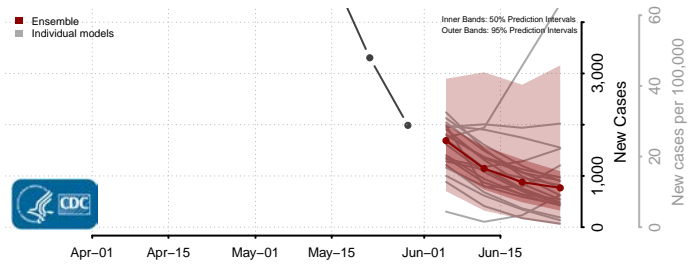

Massachusetts*