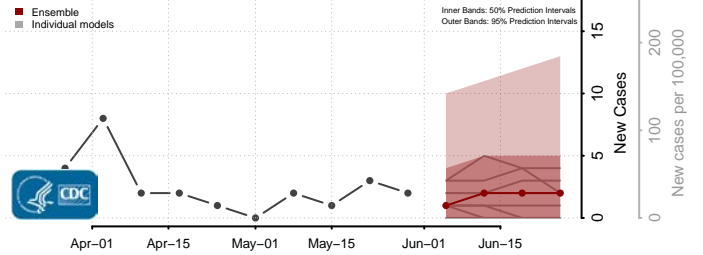

Scott County, Iowa

Shelby County, Iowa

Sioux County, Iowa

Story County, Iowa

Tama County, Iowa

Taylor County, Iowa

Union County, Iowa

Van Buren County, Iowa