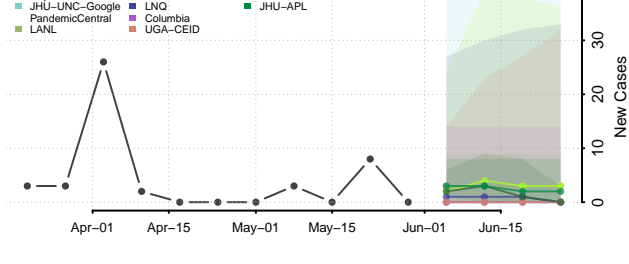

La Salle County, Texas