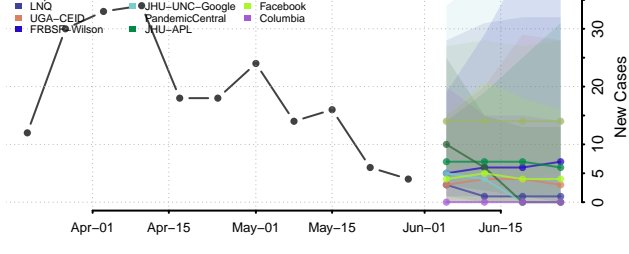

Linn County, Oregon

Malheur County, Oregon

Marion County, Oregon

Morrow County, Oregon

Multnomah County, Oregon

Polk County, Oregon

Sherman County, Oregon

Tillamook County, Oregon