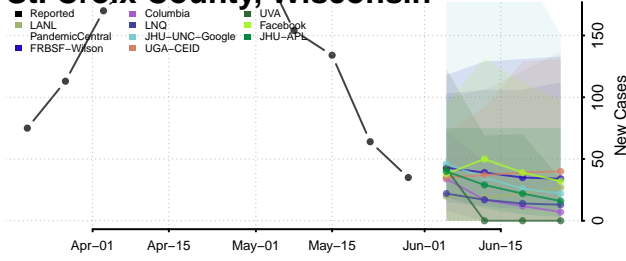

St. Croix County, Wisconsin