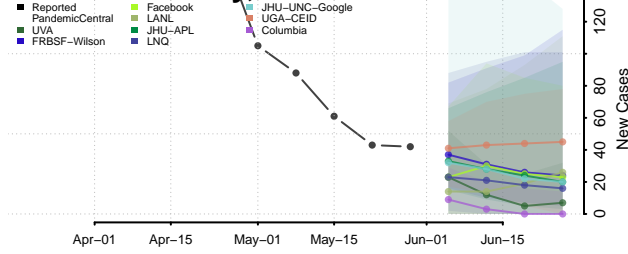

Sullivan County, New York