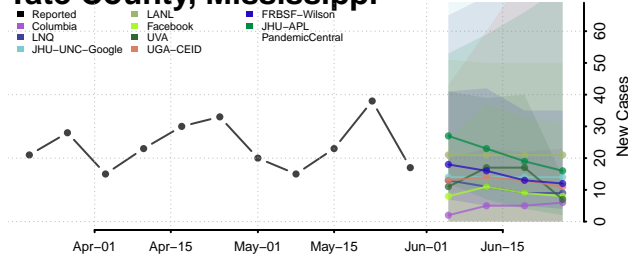

Stone County, Mississippi

Sunflower County, Mississippi

Tallahatchie County, Mississippi

Tate County, Mississippi

Tippah County, Mississippi

Tishomingo County, Mississippi

Tunica County, Mississippi

Union County, Mississippi