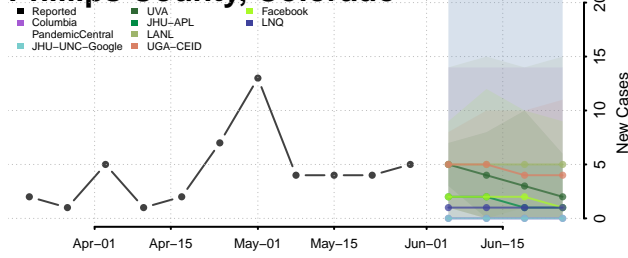

Phillips County, Colorado