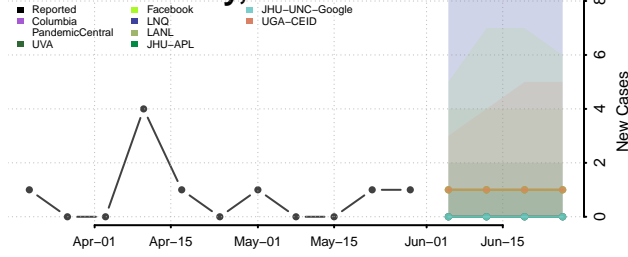

Lincoln County, Kansas