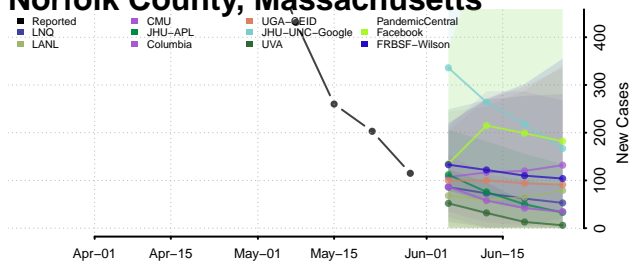

Norfolk County, Massachusetts