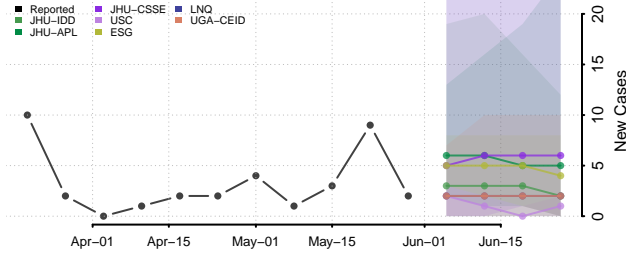

Northern Mariana Islands