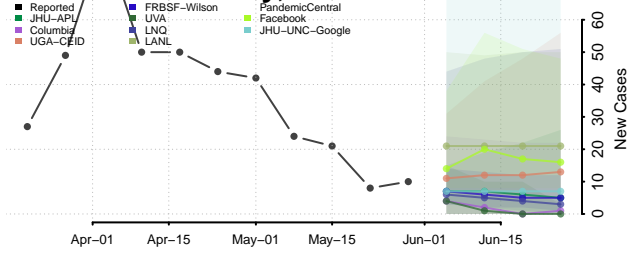

Washington County, New York

Wayne County, New York

Westchester County, New York

Wyoming County, New York

Yates County, New York

North Carolina*

Alamance County, North Carolina

Alexander County, North Carolina