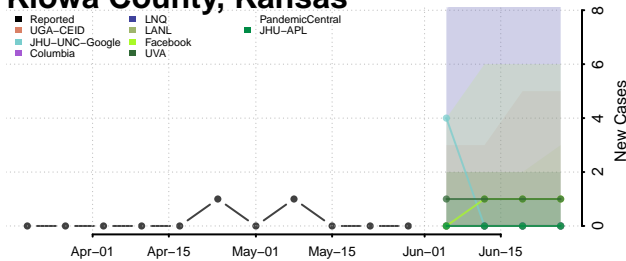

Jefferson County, Kansas

Jewell County, Kansas

Johnson County, Kansas

Kearyn County, Kansas

Kingman County, Kansas

Kiowa County, Kansas

Labette County, Kansas

Lane County, Kansas