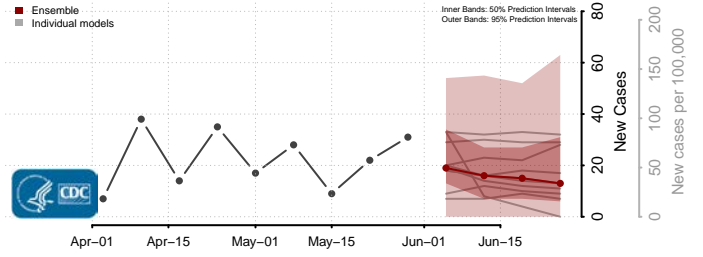

Webster County, Louisiana