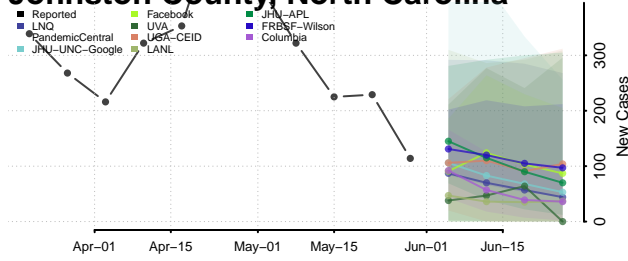

Johnston County, North Carolina