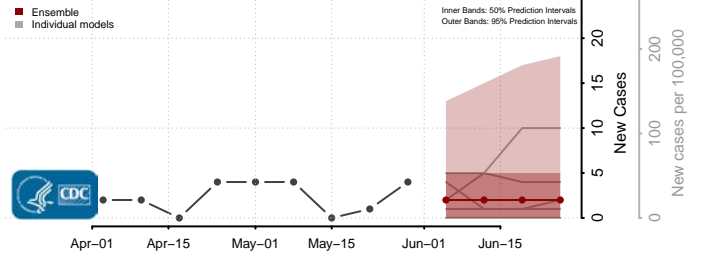

St. Clair County, Missouri