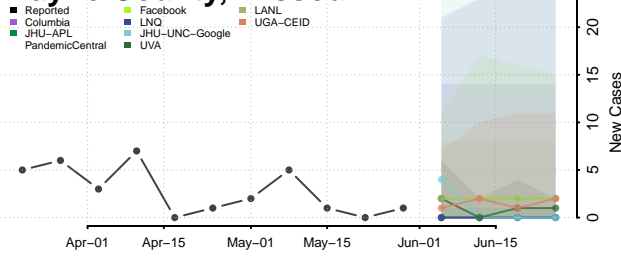

Wayne County, Missouri