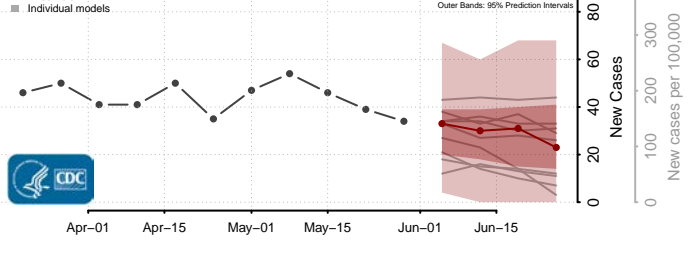

Mingo County, West Virginia