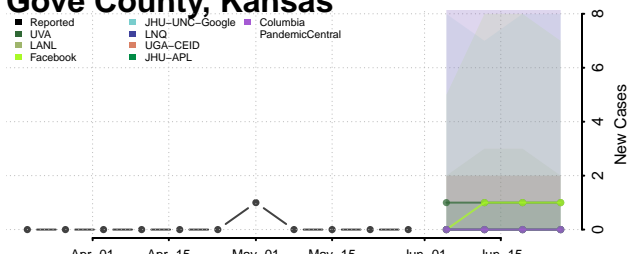

Finney County, Kansas

Ford County, Kansas

Franklin County, Kansas

Geary County, Kansas

Gove County, Kansas

Graham County, Kansas

Grant County, Kansas

Gray County, Kansas