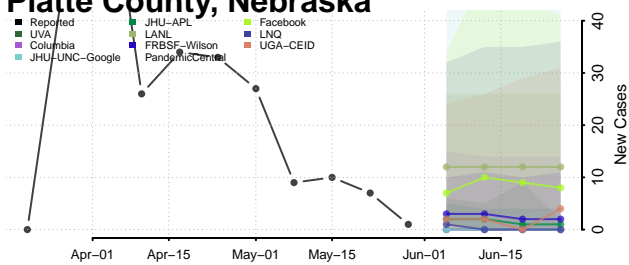

Nuckolls County, Nebraska

Otoe County, Nebraska

Pawnee County, Nebraska

Perkins County, Nebraska

Phelps County, Nebraska

Pierce County, Nebraska

Platte County, Nebraska

Polk County, Nebraska