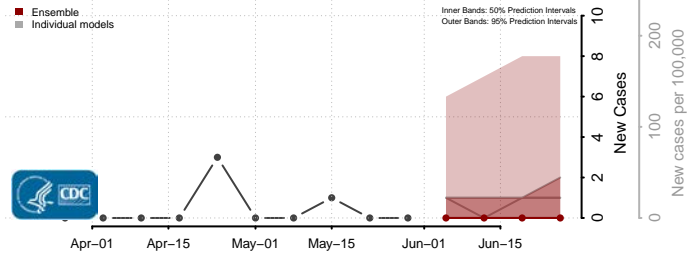

Mineral County, Nevada