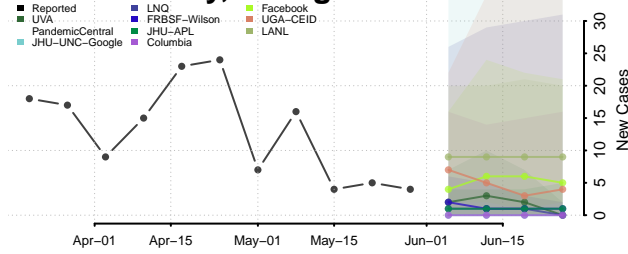

Jenkins County, Georgia

Johnson County, Georgia

Jones County, Georgia

Lamar County, Georgia

Lanier County, Georgia

Laurens County, Georgia

Lee County, Georgia

Liberty County, Georgia