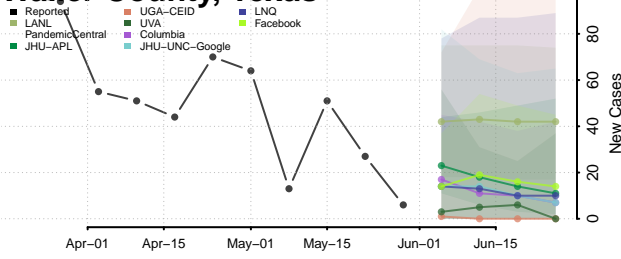

Van Zandt County, Texas

Victoria County, Texas

Walker County, Texas

Waller County, Texas

Ward County, Texas

Washington County, Texas

Webb County, Texas

Wharton County, Texas