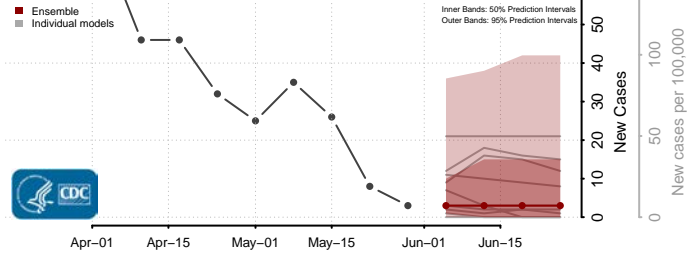

Summit County, Utah