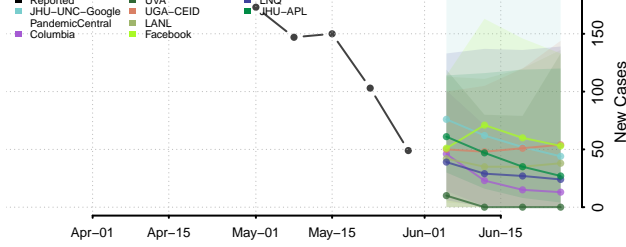

Muscogee County, Georgia

Newton County, Georgia

Oconee County, Georgia

Oglethorpe County, Georgia

Paulding County, Georgia

Peach County, Georgia

Pickens County, Georgia

Pierce County, Georgia