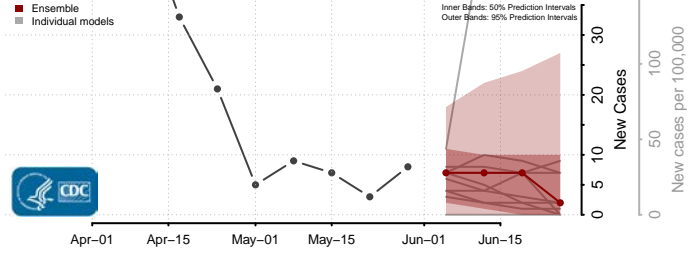

Plymouth County, Iowa