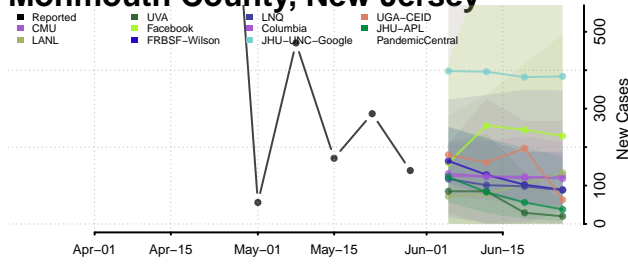

Monmouth County, New Jersey