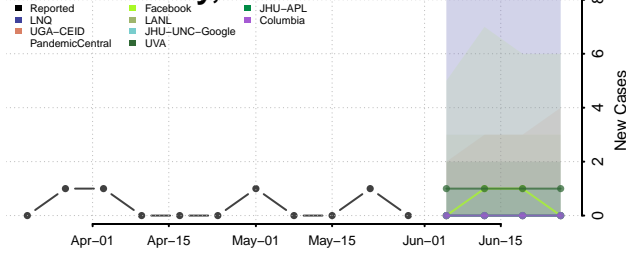

Smith County, Kansas