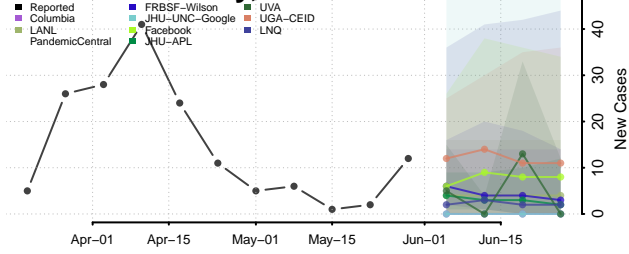

Jackson County, Oklahoma