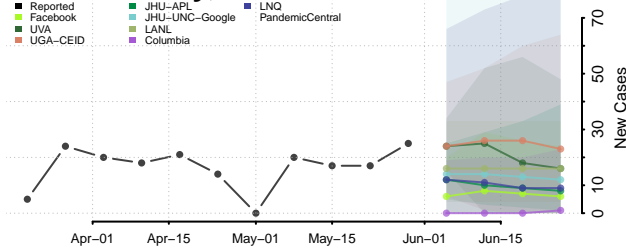

Grant County, Louisiana