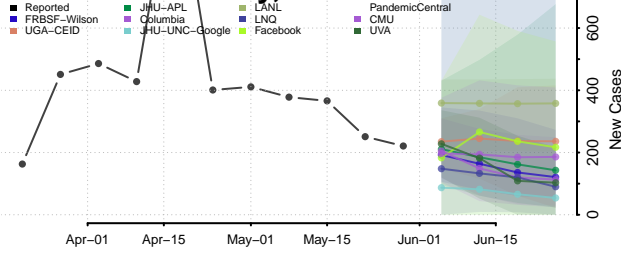

Oklahoma County, Oklahoma