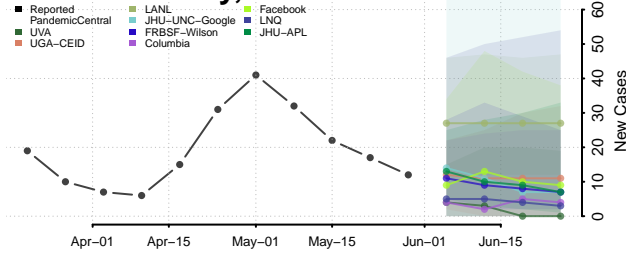

Juneau County, Wisconsin