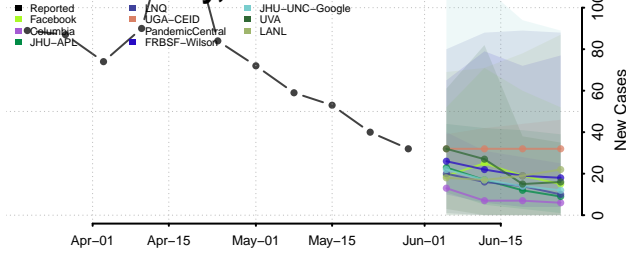

Rock County, Minnesota

Roseau County, Minnesota

Scott County, Minnesota

Sherburne County, Minnesota

Sibley County, Minnesota

St. Louis County, Minnesota

Stearns County, Minnesota

Steele County, Minnesota