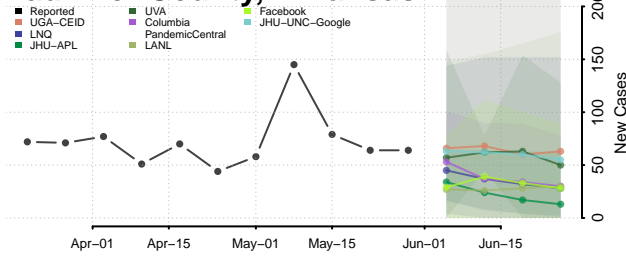

Faulkner County, Arkansas