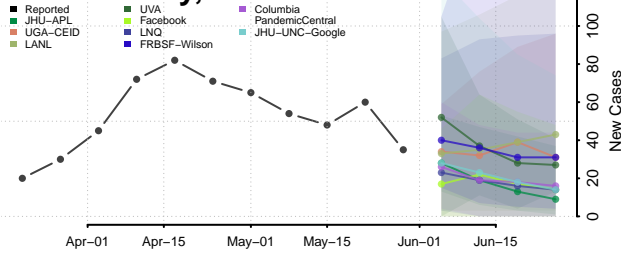

Cass County, Minnesota