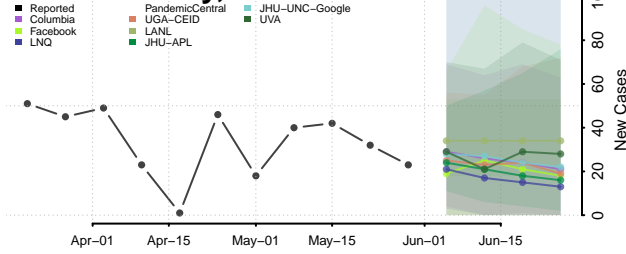

Bowie County, Texas