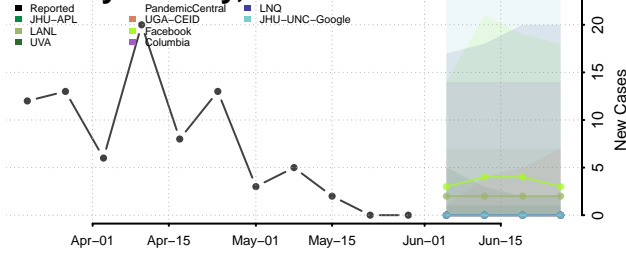

Franklin County, Tennessee

Gibson County, Tennessee

Giles County, Tennessee

Grainger County, Tennessee

Greene County, Tennessee

Grundy County, Tennessee

Hamblen County, Tennessee

Hamilton County, Tennessee