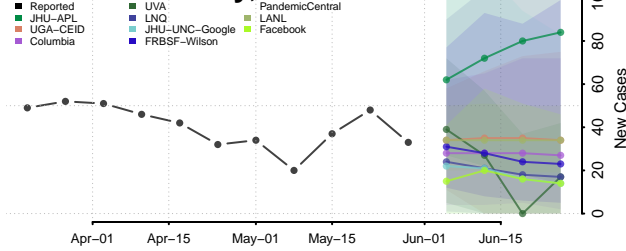

Ashland County, Ohio