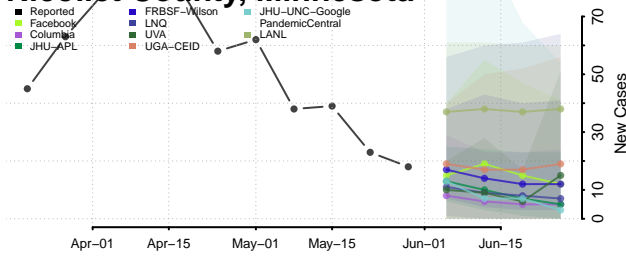

Nicollet County, Minnesota