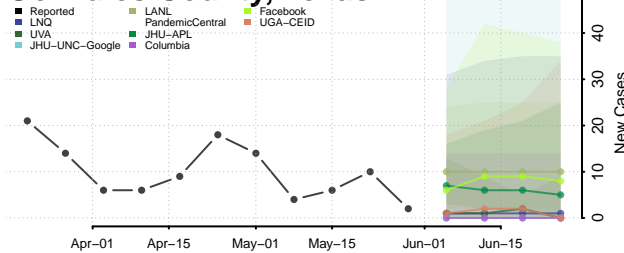

Gonzales County, Texas