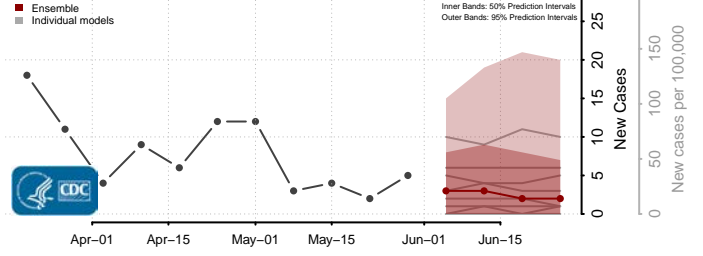

Walthall County, Mississippi