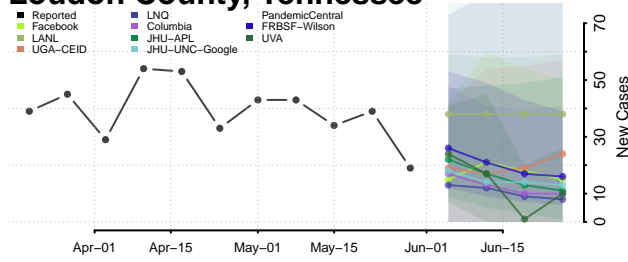

Loudon County, Tennessee