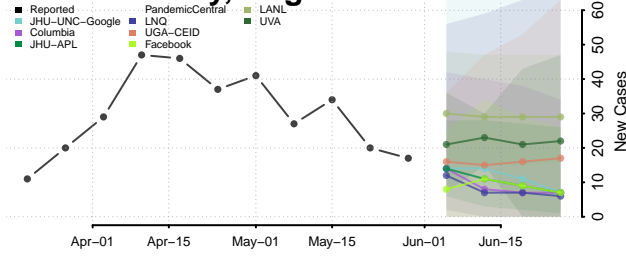

Bristol County, Virginia