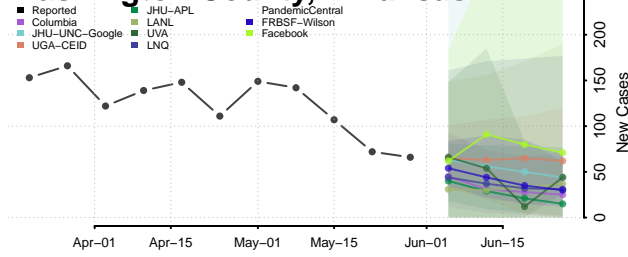

Washington County, Arkansas