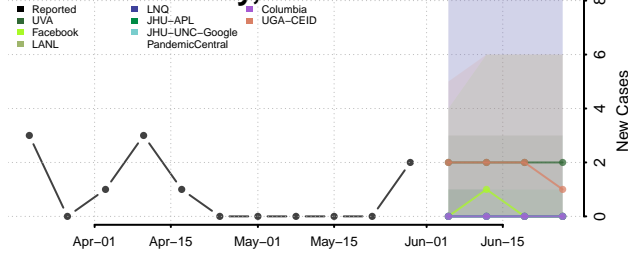

Jackson County, South Dakota