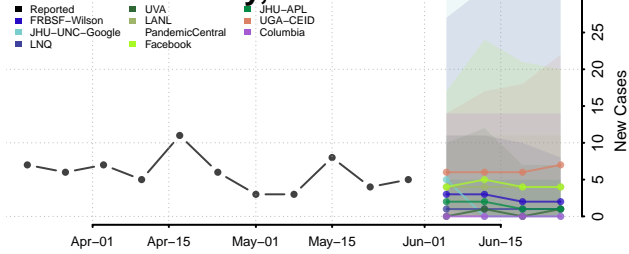

Floyd County, Iowa

Franklin County, Iowa

Fremont County, Iowa

Greene County, Iowa

Grundy County, Iowa

Guthrie County, Iowa

Hamilton County, Iowa

Hancock County, Iowa