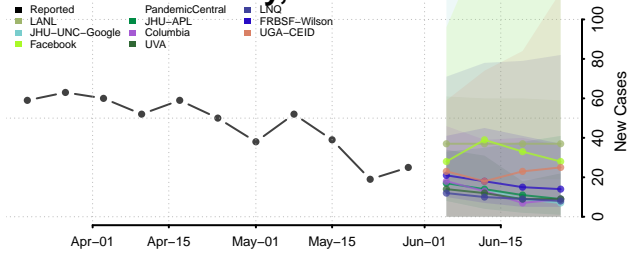

Eau Claire County, Wisconsin