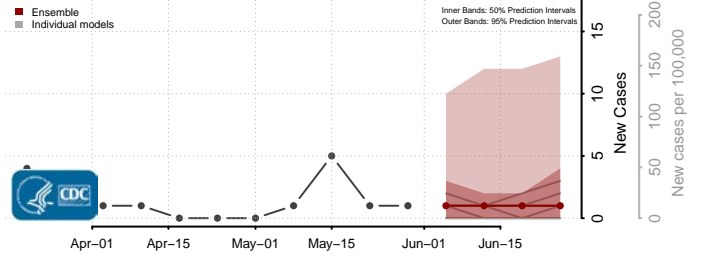

Shannon County, Missouri