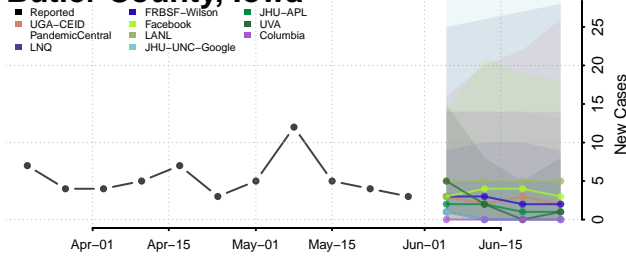

Butler County, Iowa