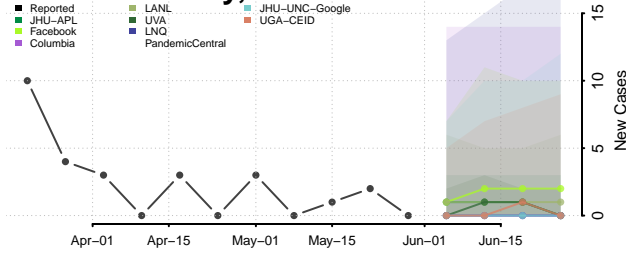

Monroe County, Arkansas