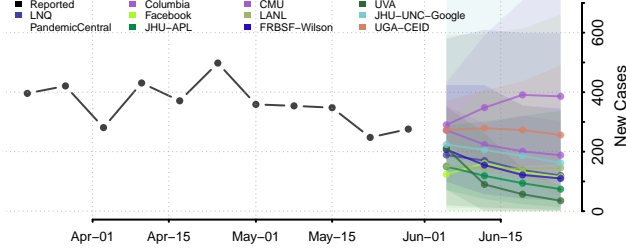

Catahoula County, Louisiana

Claiborne County, Louisiana

Concordia County, Louisiana

De Soto County, Louisiana

East Baton Rouge County, Louisiana

East Carroll County, Louisiana

East Feliciana County, Louisiana