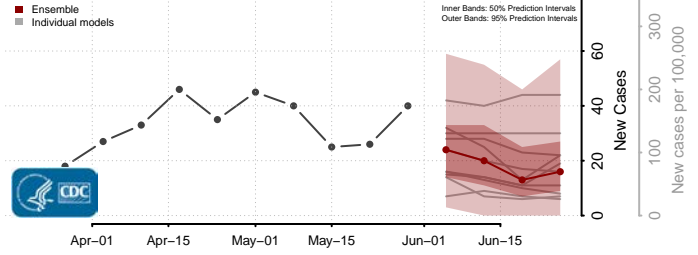

Ripley County, Indiana

Rush County, Indiana

Scott County, Indiana

Shelby County, Indiana

Spencer County, Indiana

St. Joseph County, Indiana

Starke County, Indiana

Steuben County, Indiana