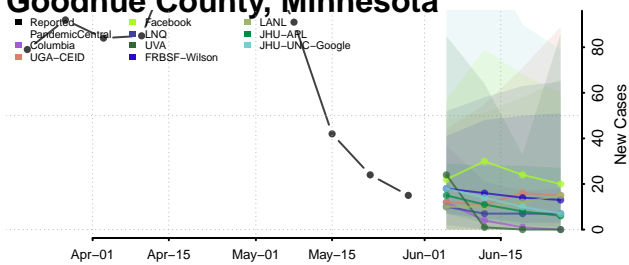

Goodhue County, Minnesota