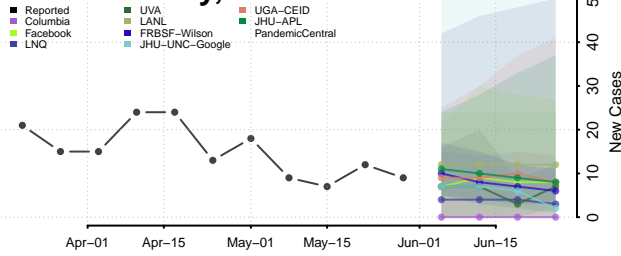

Martin County, North Carolina