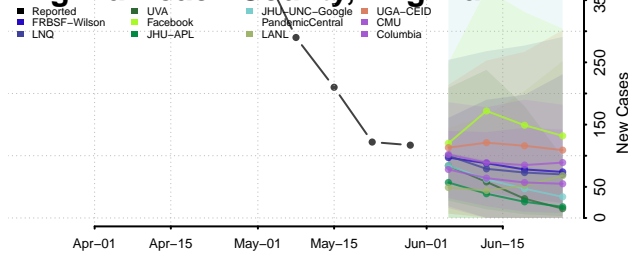

Virginia Beach County, Virginia