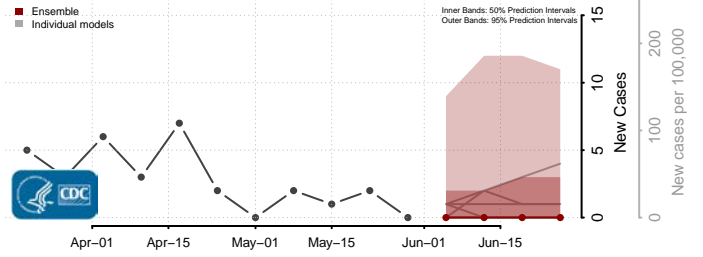

Burt County, Nebraska