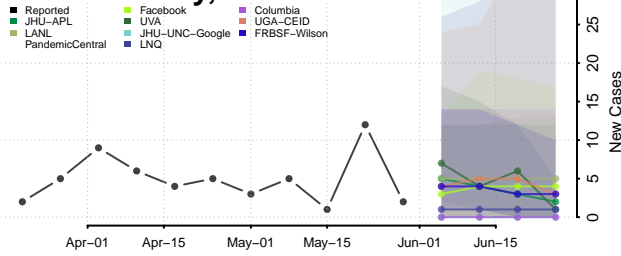

Columbia County, Arkansas

Conway County, Arkansas

Craighead County, Arkansas

Crawford County, Arkansas

Crittenden County, Arkansas

Cross County, Arkansas

Dallas County, Arkansas

Desha County, Arkansas