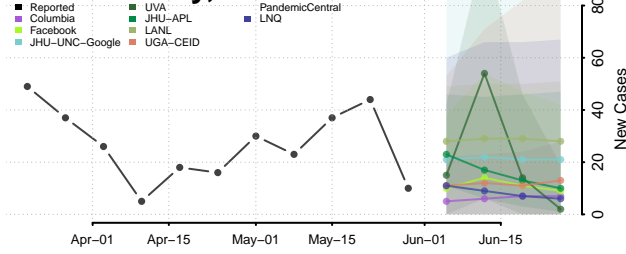

Miller County, Arkansas