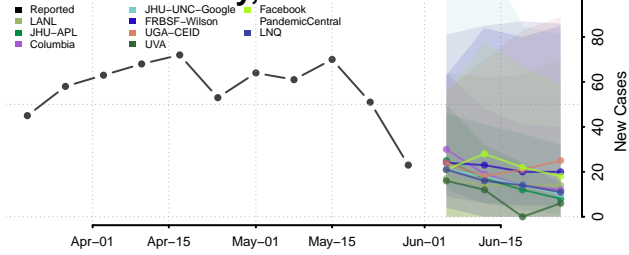

Beltrami County, Minnesota