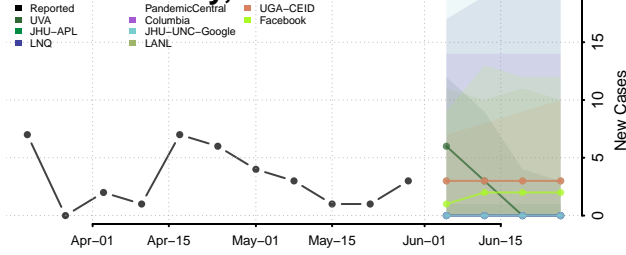

Dawes County, Nebraska