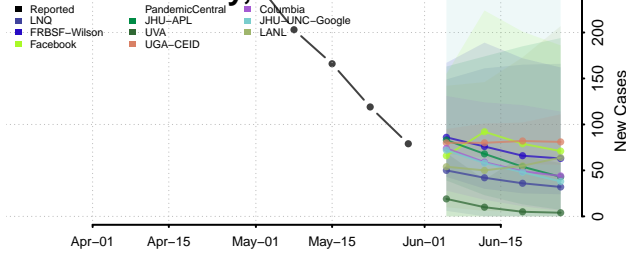

Broome County, New York