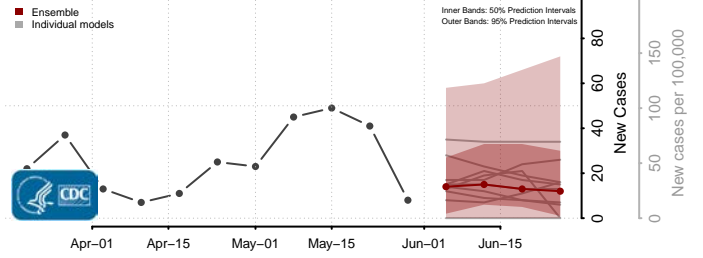

Curry County, New Mexico