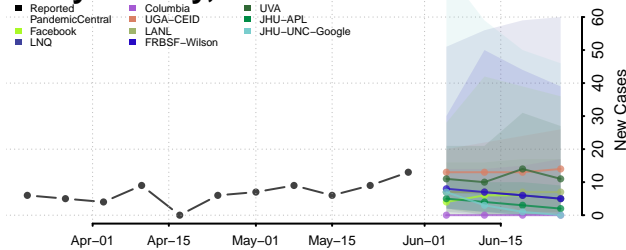

Barry County, Missouri