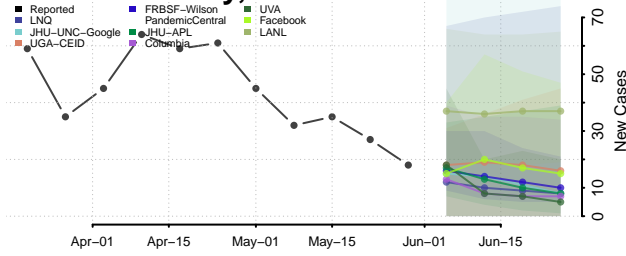

Maury County, Tennessee

McMinn County, Tennessee

McNairy County, Tennessee

Meigs County, Tennessee

Monroe County, Tennessee

Montgomery County, Tennessee

Moore County, Tennessee

Morgan County, Tennessee