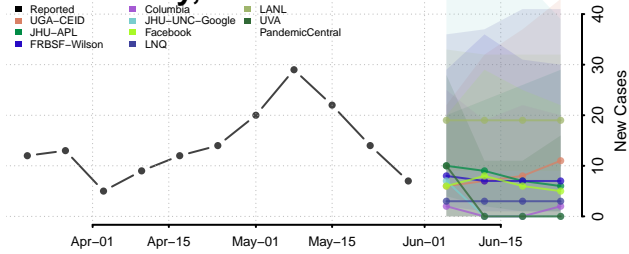

Moultrie County, Illinois

Ogle County, Illinois

Peoria County, Illinois

Perry County, Illinois

Piatt County, Illinois

Pike County, Illinois

Pope County, Illinois

Pulaski County, Illinois