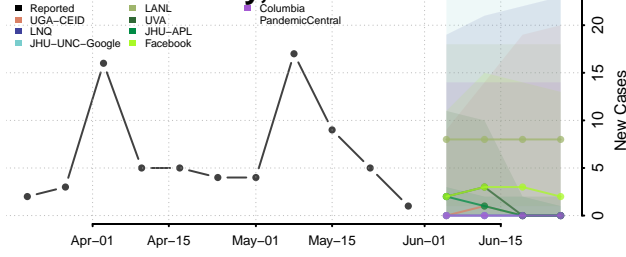

Hamilton County, Nebraska