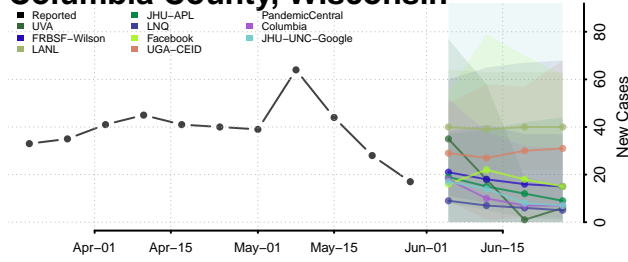

Columbia County, Wisconsin