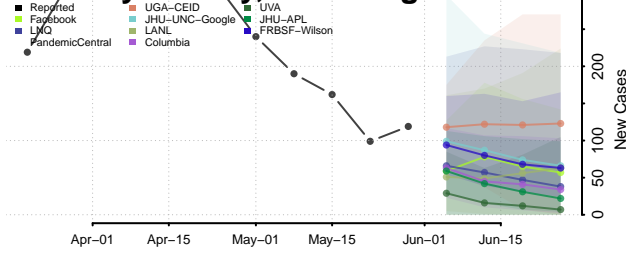

Berkeley County, West Virginia