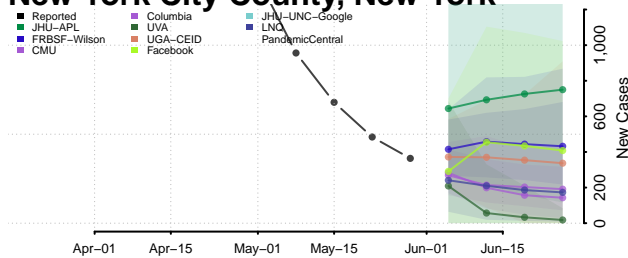

Livingston County, New York

Madison County, New York

Monroe County, New York

Montgomery County, New York

Nassau County, New York

New York City County, New York

Niagara County, New York

Oneida County, New York