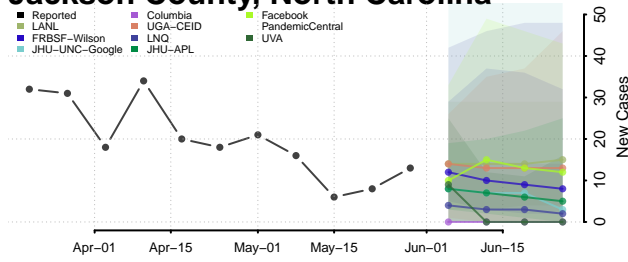

Jackson County, North Carolina