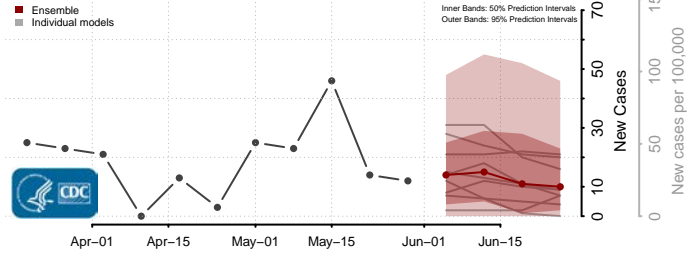

Dale County, Alabama