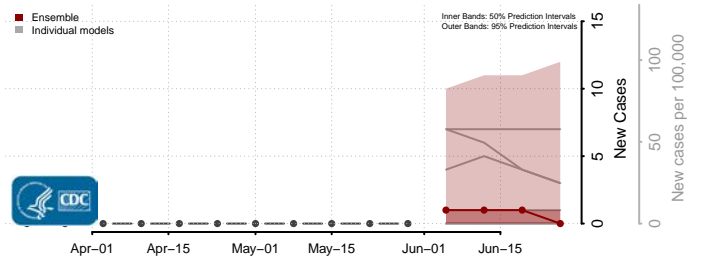

Morgan County, Utah