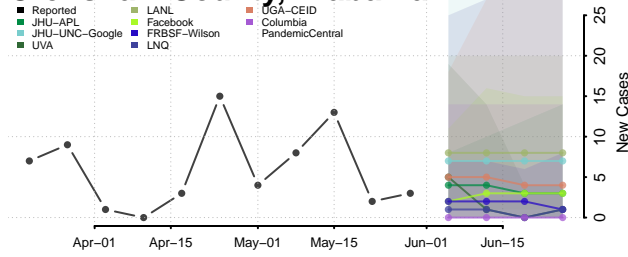

Crenshaw County, Alabama