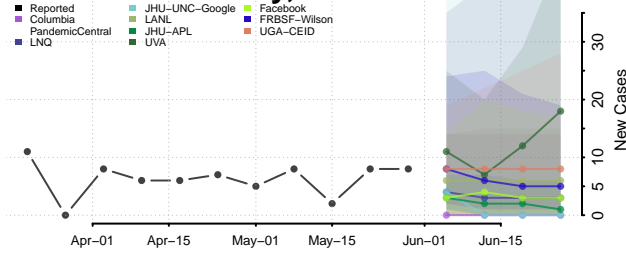

Poweshiek County, Iowa