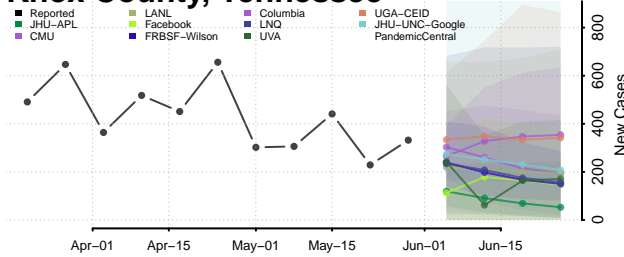

Houston County, Tennessee

Humphreys County, Tennessee

Jackson County, Tennessee

Jefferson County, Tennessee

Johnson County, Tennessee

Knox County, Tennessee

Lake County, Tennessee

Lauderdale County, Tennessee