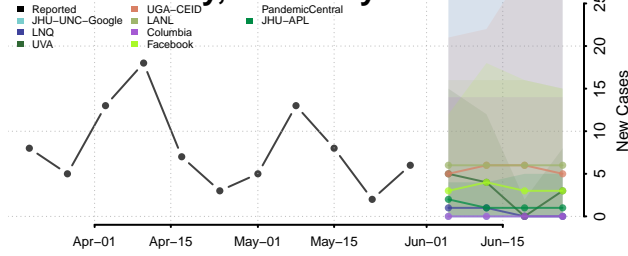

Fulton County, Kentucky

Gallatin County, Kentucky

Garrard County, Kentucky

Grant County, Kentucky

Graves County, Kentucky

Grayson County, Kentucky

Green County, Kentucky

Greenup County, Kentucky