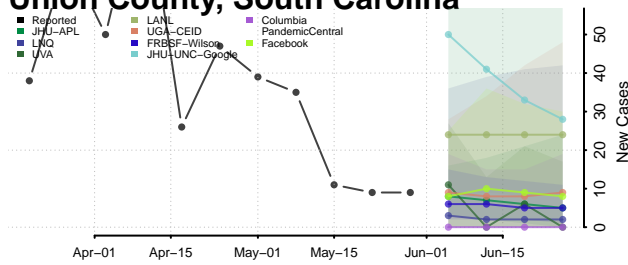

Union County, South Carolina