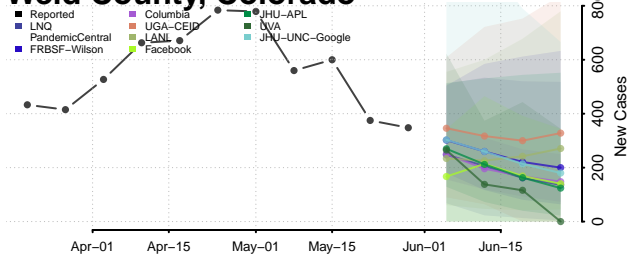

Weld County, Colorado