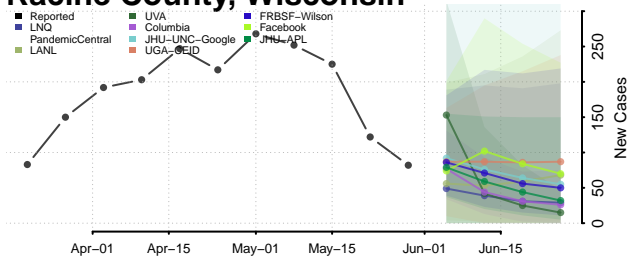

Racine County, Wisconsin