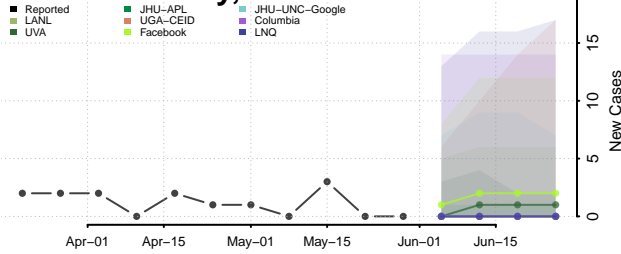

Russell County, Kansas