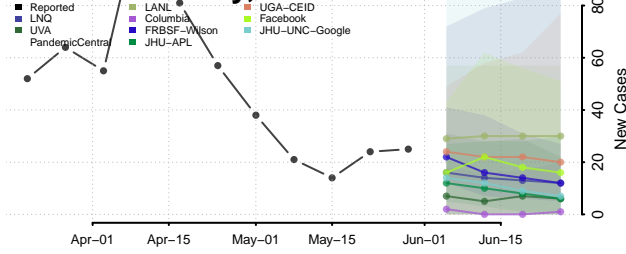

Cumberland County, Tennessee

Davidson County, Tennessee

Decatur County, Tennessee

DeKalb County, Tennessee

Dickson County, Tennessee

Dyer County, Tennessee

Fayette County, Tennessee

Fentress County, Tennessee