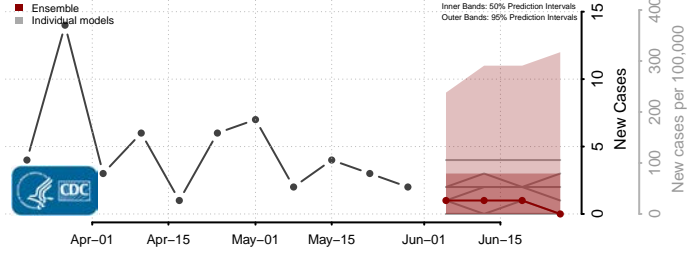

Lyman County, South Dakota