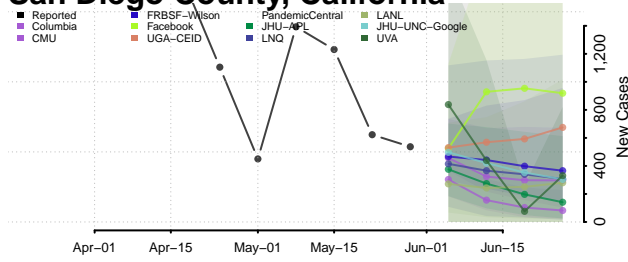

Sacramento County, California

San Benito County, California

San Bernardino County, California

San Diego County, California

San Francisco County, California

San Joaquin County, California

San Luis Obispo County, California