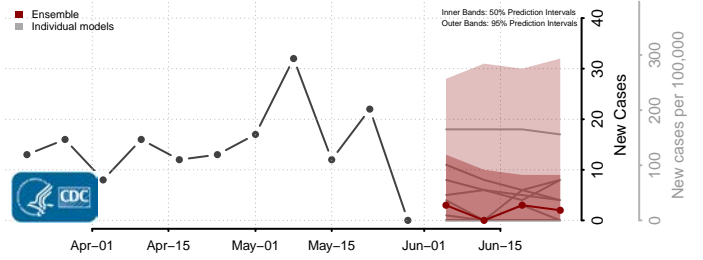

Watonwan County, Minnesota