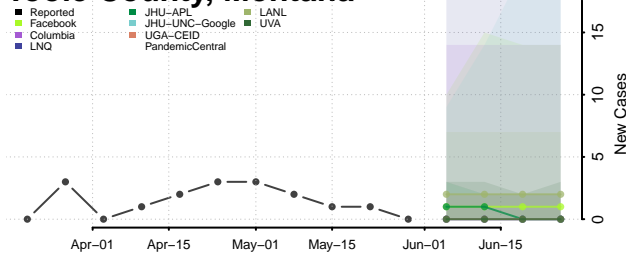

Toole County, Montana

Treasure County, Montana

Valley County, Montana

Wheatland County, Montana

Wibaux County, Montana

Yellowstone County, Montana

Nebraska*

*New weekly cases may decrease in this location over the next four weeks. For these locations, the ensemble forecast indicates a probability of 0.75 or greater that fewer cases will be reported in week four of the forecast than in the last reported week.