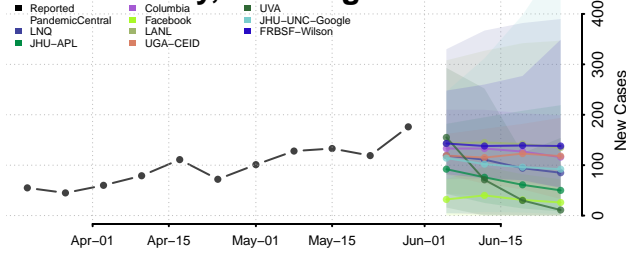

Lewis County, Washington