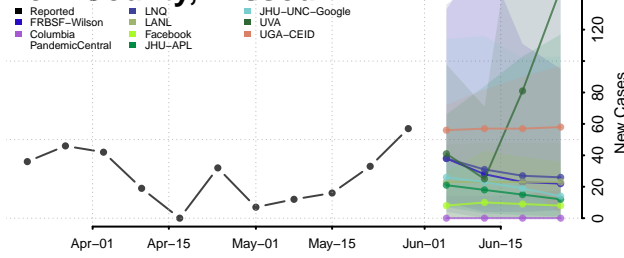

Polk County, Missouri