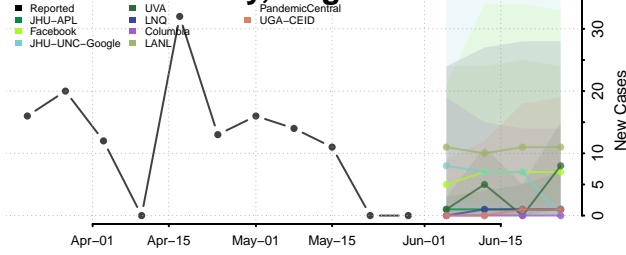

Scott County, Virginia

Shenandoah County, Virginia

Smyth County, Virginia

Southampton County, Virginia

Spotsylvania County, Virginia

Stafford County, Virginia

Staunton County, Virginia

Suffolk County, Virginia