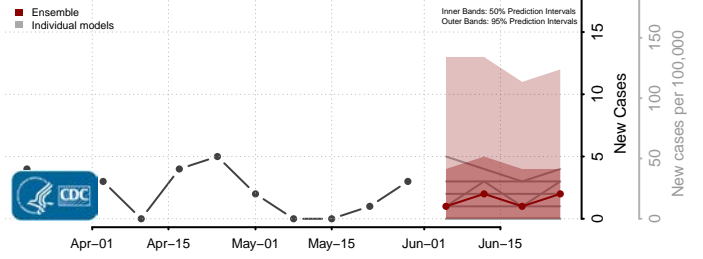

Walthall County, Mississippi

Warren County, Mississippi

Washington County, Mississippi

Wayne County, Mississippi

Webster County, Mississippi

Wilkinson County, Mississippi

Winston County, Mississippi

Yalobusha County, Mississippi