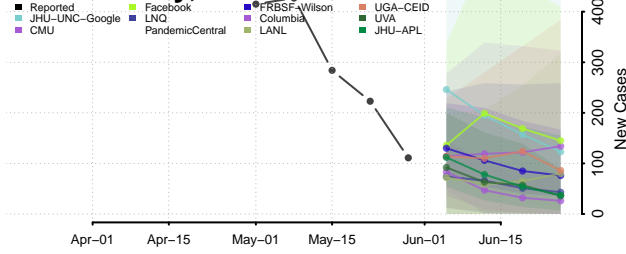

Polk County, Iowa