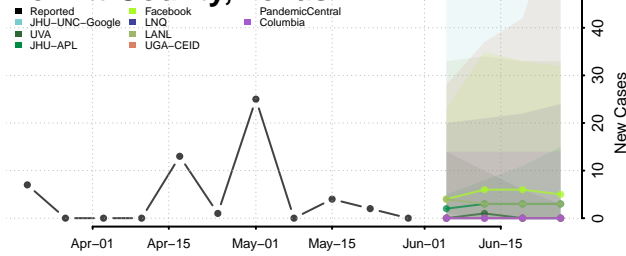

Dawson County, Texas

Deaf Smith County, Texas

Delta County, Texas

Denton County, Texas

DeWitt County, Texas

Dickens County, Texas

Dimmit County, Texas

Donley County, Texas