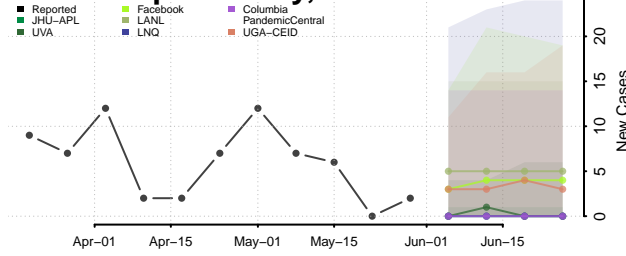

North Slope County, Alaska