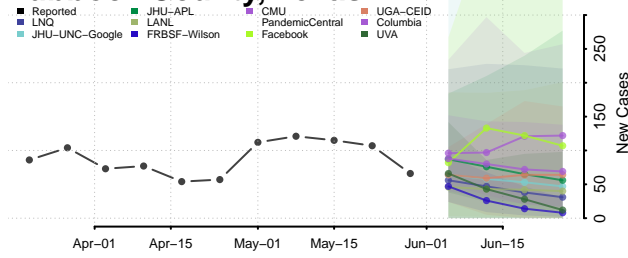

Liberty County, Texas

Limestone County, Texas

Lipscomb County, Texas

Live Oak County, Texas

Llano County, Texas

Loving County, Texas

Lubbock County, Texas

Lynn County, Texas