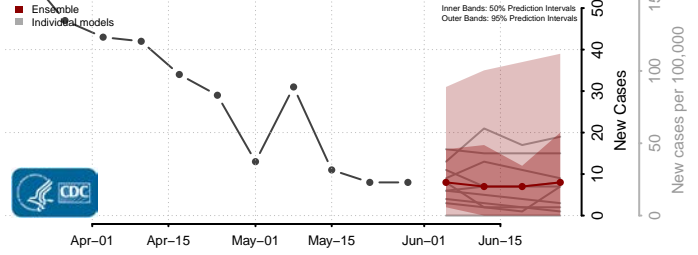

Scott County, Iowa

Shelby County, Iowa

Sioux County, Iowa

Story County, Iowa

Tama County, Iowa

Taylor County, Iowa

Union County, Iowa

Van Buren County, Iowa