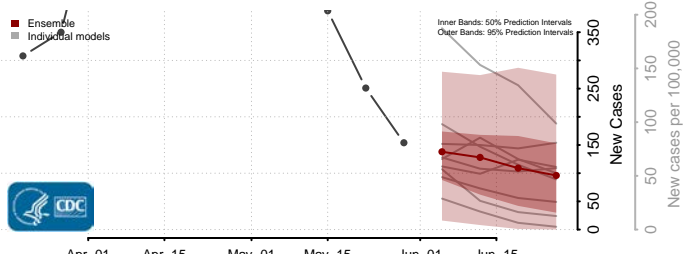

Saginaw County, Michigan