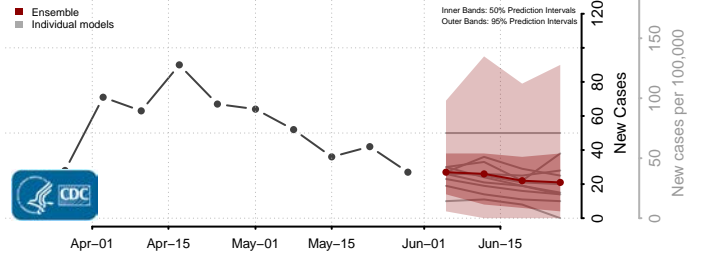

Allegany County, Maryland