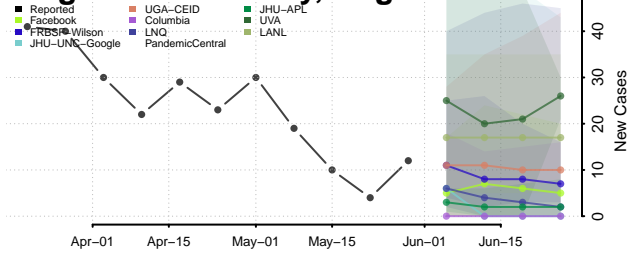

King William County, Virginia