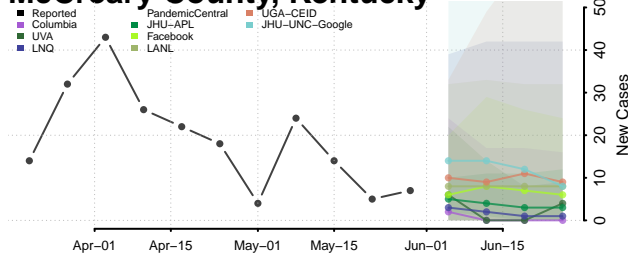

McCreary County, Kentucky