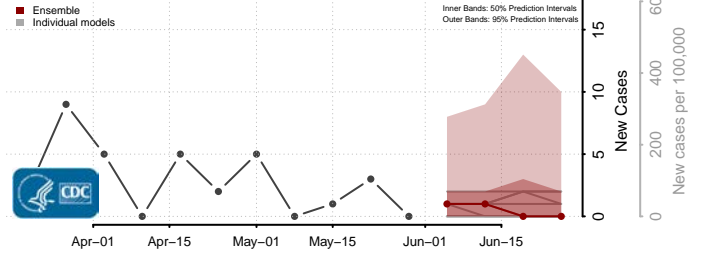

Nelson County, North Dakota