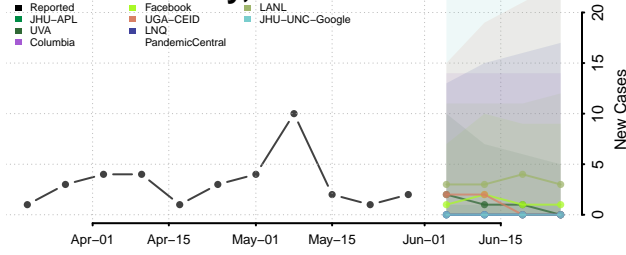

Decatur County, Iowa