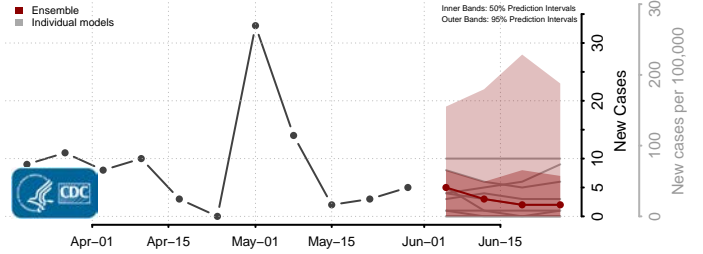

Scott County, Iowa

Shelby County, Iowa

Sioux County, Iowa

Story County, Iowa

Tama County, Iowa

Taylor County, Iowa

Union County, Iowa

Van Buren County, Iowa