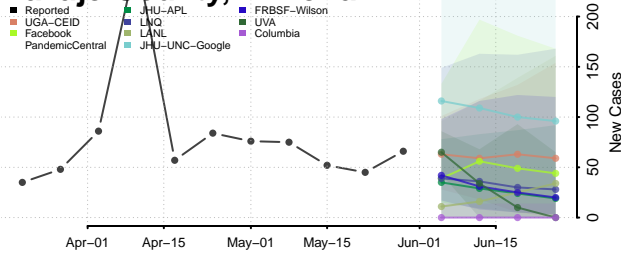

Greenlee County, Arizona

La Paz County, Arizona

Maricopa County, Arizona

Mohave County, Arizona

Navajo County, Arizona

Pima County, Arizona

Pinal County, Arizona

Santa Cruz County, Arizona