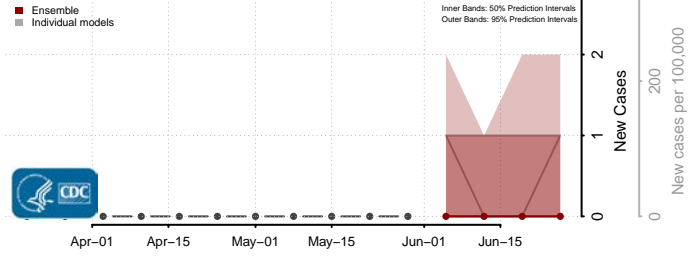

Bristol Bay County, Alaska