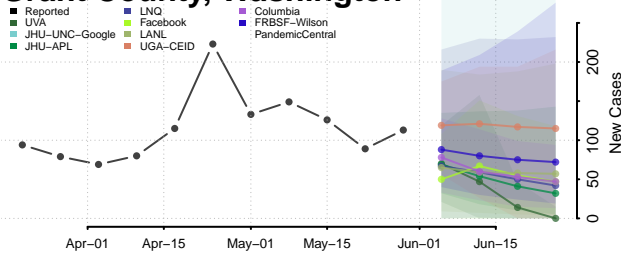

Franklin County, Washington

Garfield County, Washington

Grant County, Washington

Grays Harbor County, Washington

Island County, Washington

Jefferson County, Washington

King County, Washington

Kitsap County, Washington