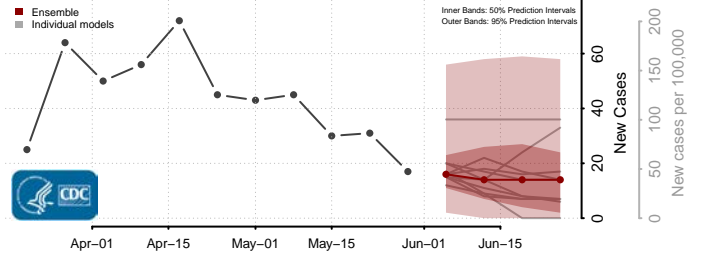

Carlton County, Minnesota