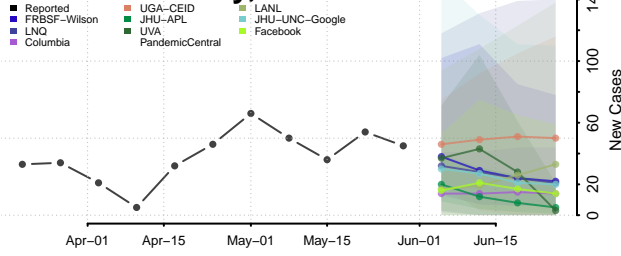

Williams County, North Dakota