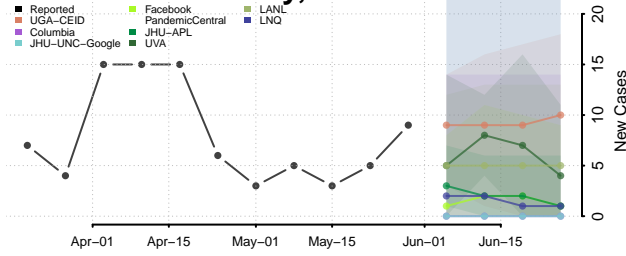

Broadwater County, Montana