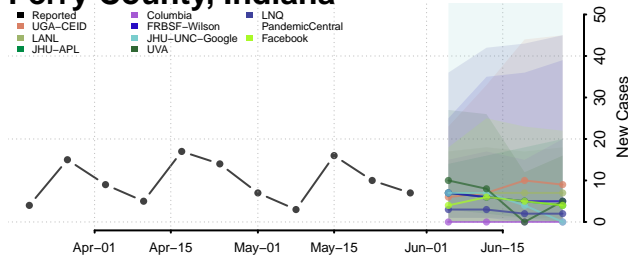

Perry County, Indiana