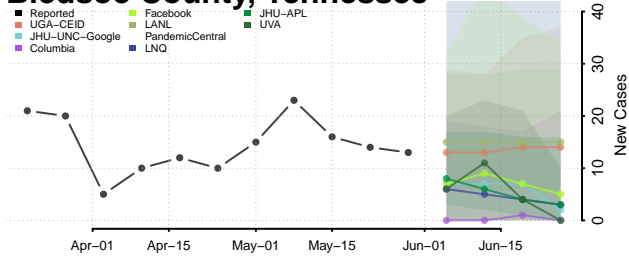

Bledsoe County, Tennessee