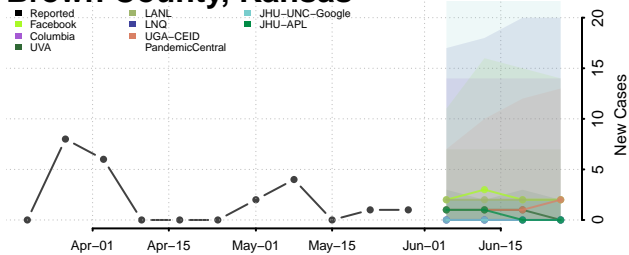

Barber County, Kansas

Barton County, Kansas

Bourbon County, Kansas

Brown County, Kansas

Butler County, Kansas

Chase County, Kansas

Chautauqua County, Kansas

Cherokee County, Kansas