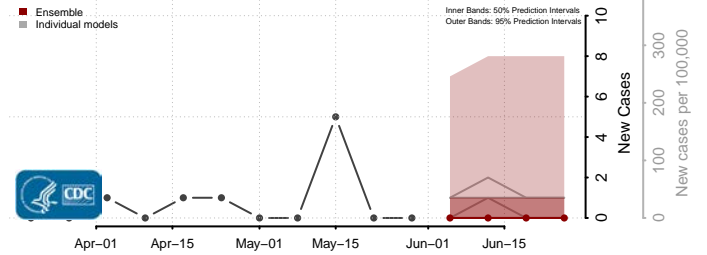

Fallon County, Montana