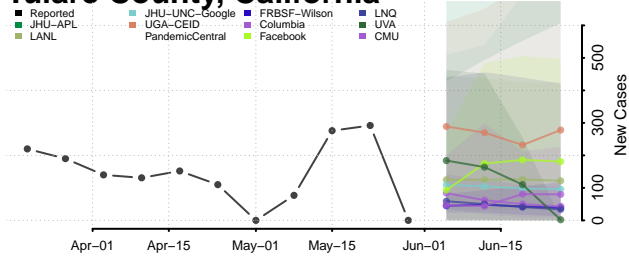

Sonoma County, California

Stanislaus County, California

Sutter County, California

Tehama County, California

Trinity County, California

Tulare County, California

Tuolumne County, California

Ventura County, California