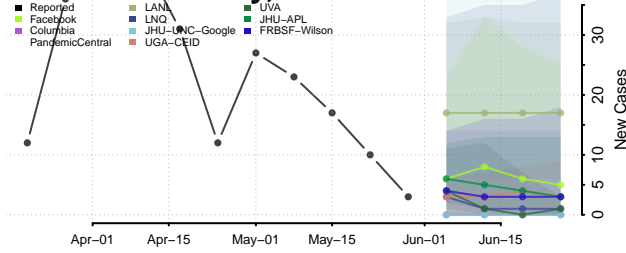

Pipestone County, Minnesota

Polk County, Minnesota

Pope County, Minnesota

Ramsey County, Minnesota

Red Lake County, Minnesota

Redwood County, Minnesota

Renville County, Minnesota

Rice County, Minnesota