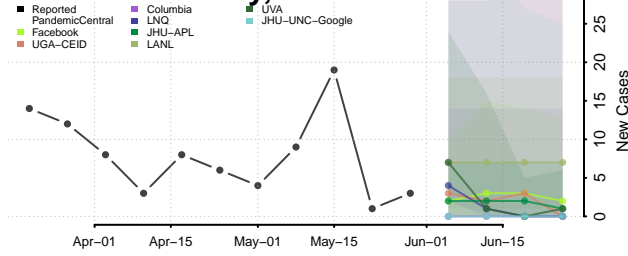

Crawford County, Indiana