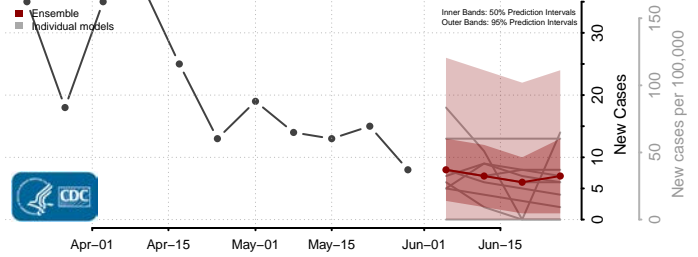

Scott County, Virginia