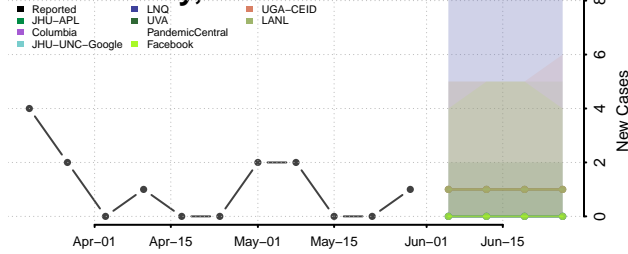

Howard County, Texas

Hudspeth County, Texas

Hunt County, Texas

Hutchinson County, Texas

Irion County, Texas

Jack County, Texas

Jackson County, Texas

Jasper County, Texas