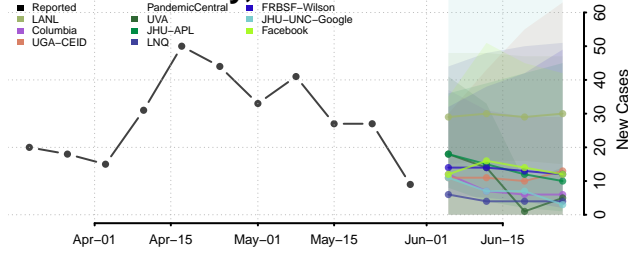

Wakulla County, Florida