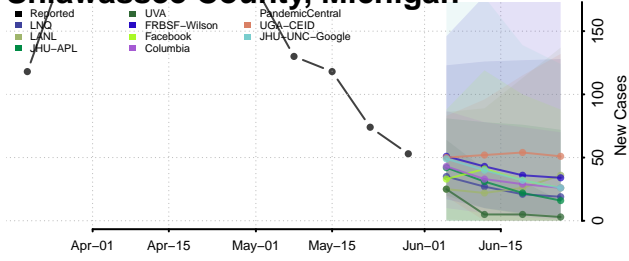

Shiawassee County, Michigan