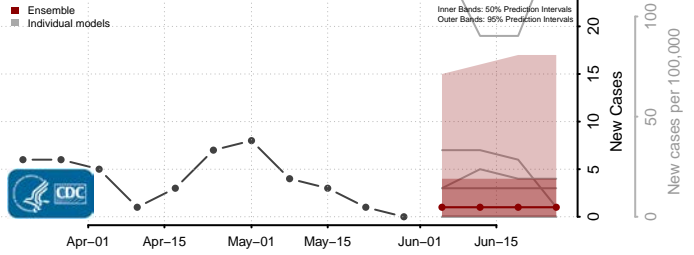

Jerome County, Idaho

Kootenai County, Idaho

Latah County, Idaho

Lemhi County, Idaho

Lewis County, Idaho

Lincoln County, Idaho

Madison County, Idaho

Minidoka County, Idaho