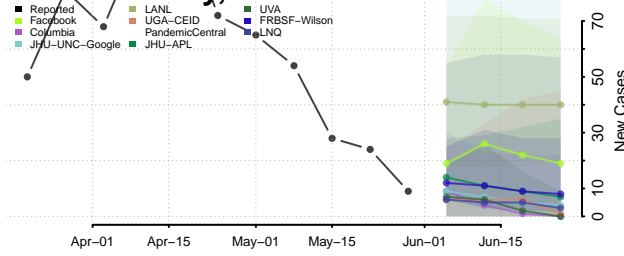

Carter County, Tennessee

Cheatham County, Tennessee

Chester County, Tennessee

Claiborne County, Tennessee

Clay County, Tennessee

Cocke County, Tennessee

Coffee County, Tennessee

Crockett County, Tennessee