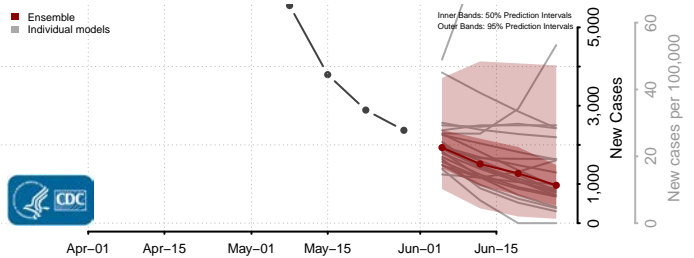

Virginia*

*New weekly cases may decrease in this location over the next four weeks. For these locations, the ensemble forecast indicates a probability of 0.75 or greater that fewer cases will be reported in week four of the forecast than in the last reported week.