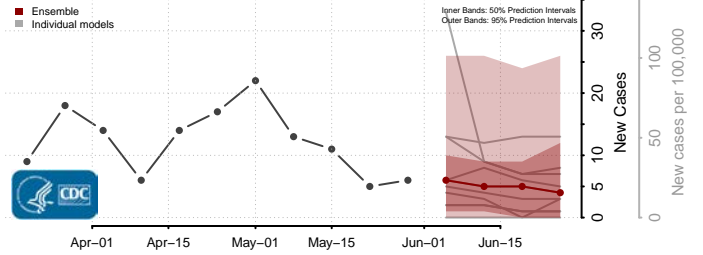

Benton County, Iowa