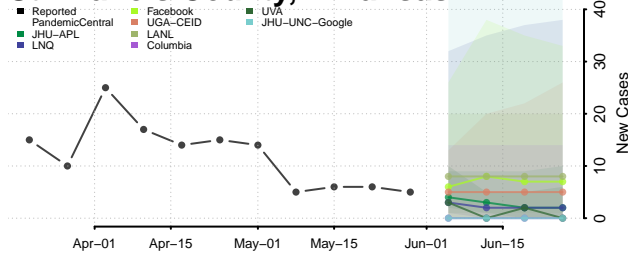

Saline County, Arkansas

Scott County, Arkansas

Searcy County, Arkansas

Sebastian County, Arkansas

Sevier County, Arkansas

Sharp County, Arkansas

St. Francis County, Arkansas

Stone County, Arkansas