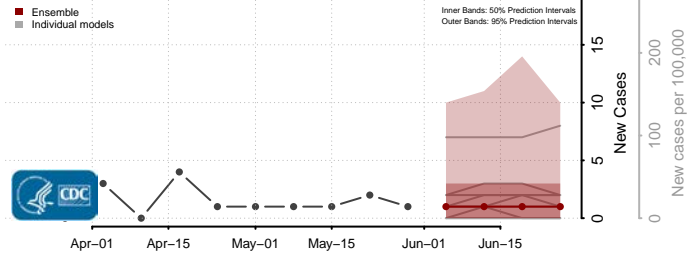

Grant County, Kansas