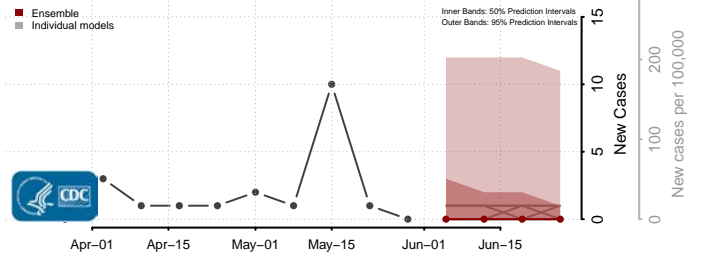

Stanton County, Nebraska