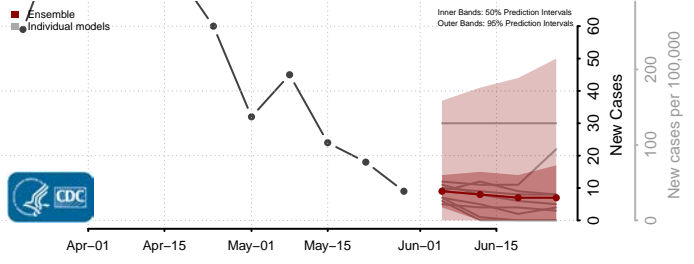

Antrim County, Michigan