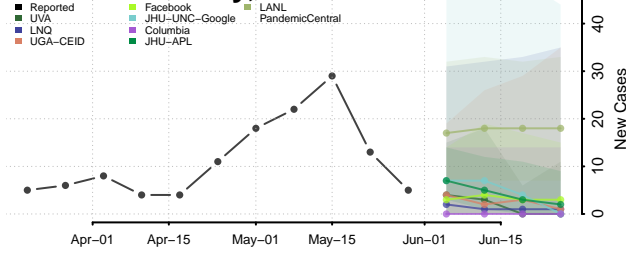

Franklin County, Iowa