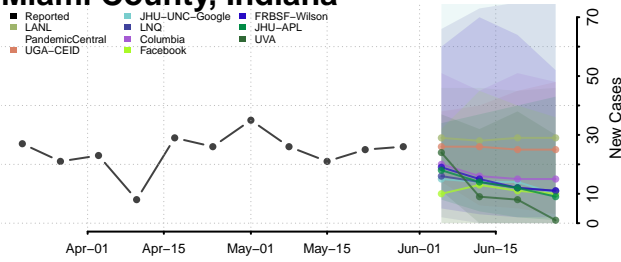

Lake County, Indiana

LaPorte County, Indiana

Lawrence County, Indiana

Madison County, Indiana

Marion County, Indiana

Marshall County, Indiana

Martin County, Indiana

Miami County, Indiana