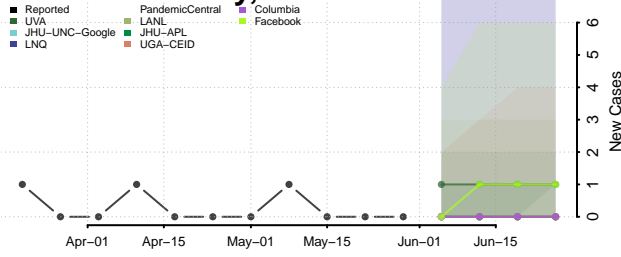

Osborne County, Kansas