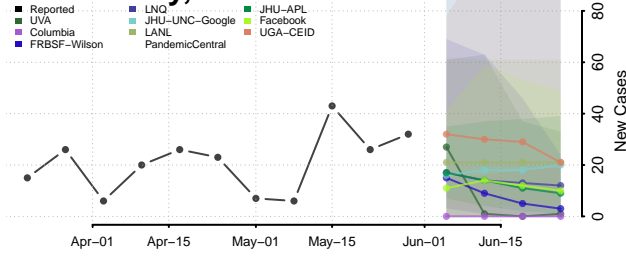

Frio County, Texas