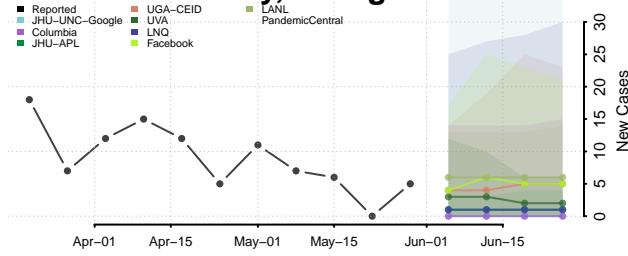

Heard County, Georgia

Henry County, Georgia

Houston County, Georgia

Irwin County, Georgia

Jackson County, Georgia

Jasper County, Georgia

Jeff Davis County, Georgia

Jefferson County, Georgia