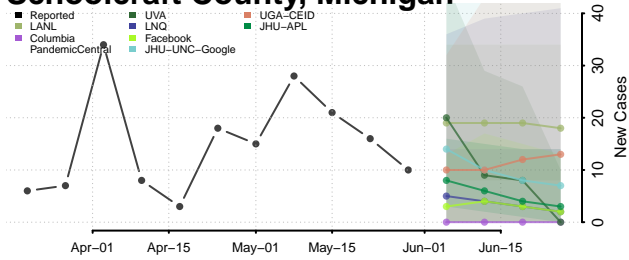

Schoolcraft County, Michigan