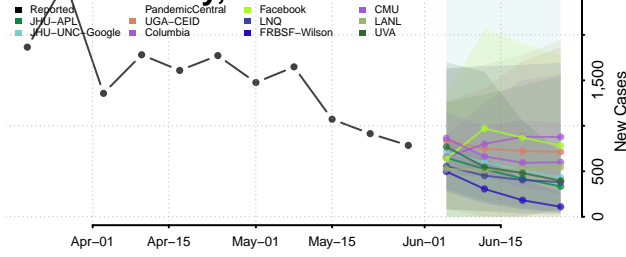

Dallas County, Texas