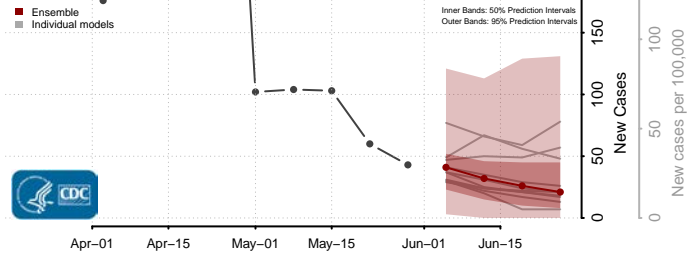

Wilson County, Tennessee