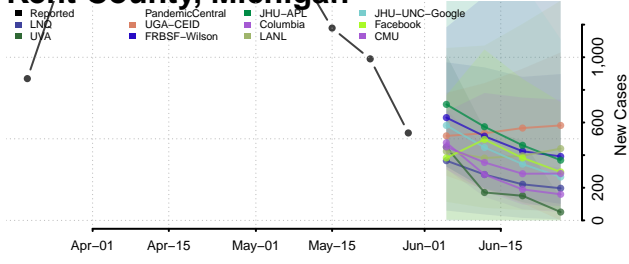

Iosco County, Michigan

Iron County, Michigan

Isabella County, Michigan

Jackson County, Michigan

Kalamazoo County, Michigan

Kalkaska County, Michigan

Kent County, Michigan

Keweenaw County, Michigan