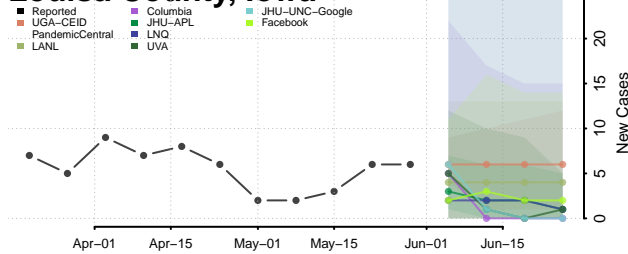

Louisa County, Iowa