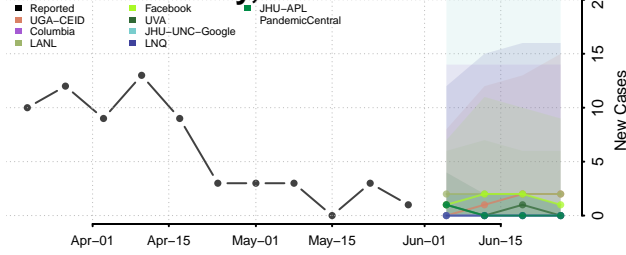

Fremont County, Iowa