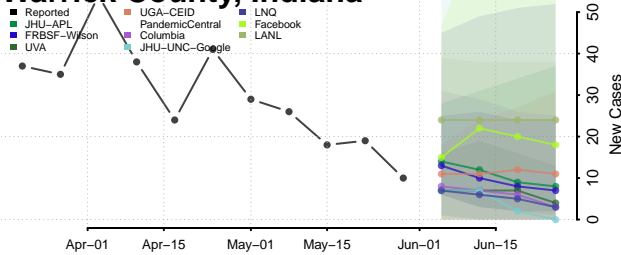

Warrick County, Indiana