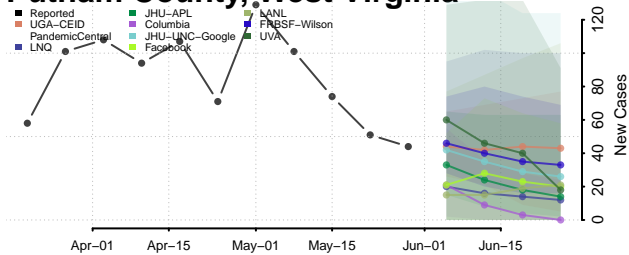

Ohio County, West Virginia

Pendleton County, West Virginia

Pleasants County, West Virginia

Pocahontas County, West Virginia

Preston County, West Virginia

Putnam County, West Virginia

Raleigh County, West Virginia