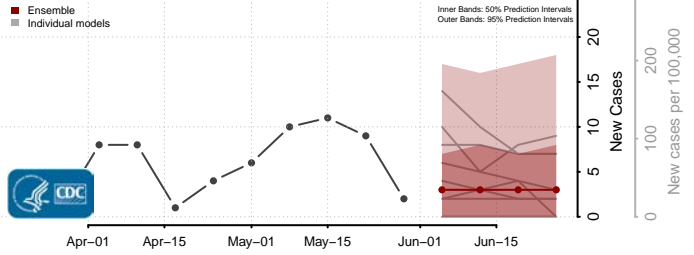

Allendale County, South Carolina