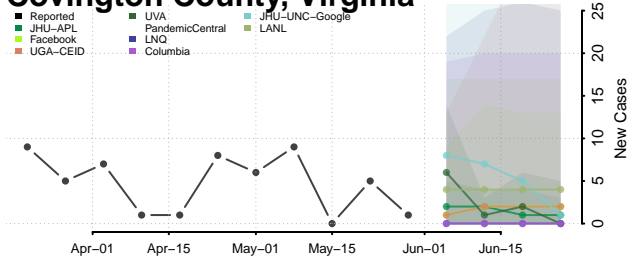

Covington County, Virginia