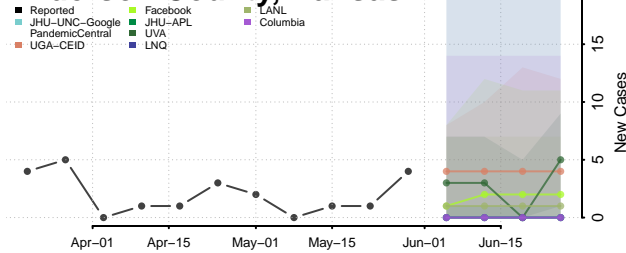

Worth County, Iowa

Wright County, Iowa

Kansas*

Allen County, Kansas

Anderson County, Kansas

Atchison County, Kansas

*New weekly cases may decrease in this location over the next four weeks. For these locations, the ensemble forecast indicates a probability of 0.75 or greater that fewer cases will be reported in week four of the forecast than in the last reported week.