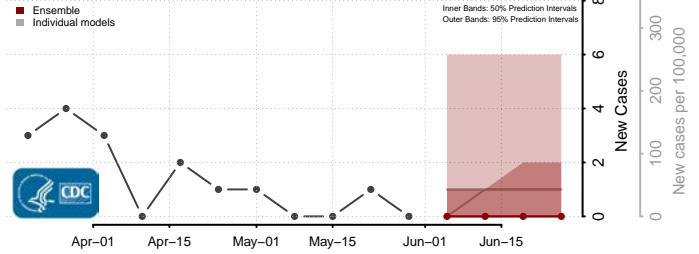

Renville County, North Dakota