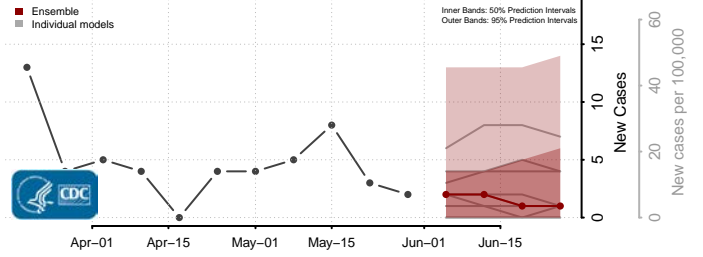

Ellis County, Kansas