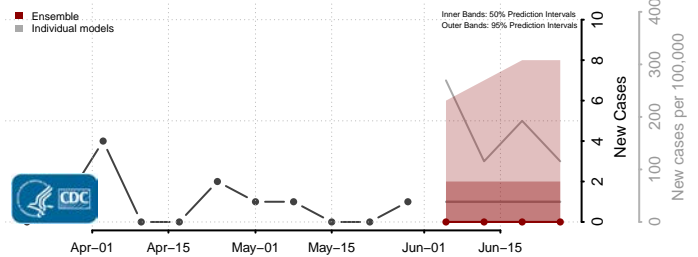

Butte County, Idaho