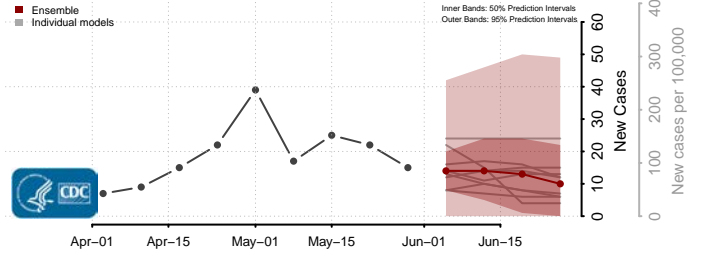

Barbour County, West Virginia