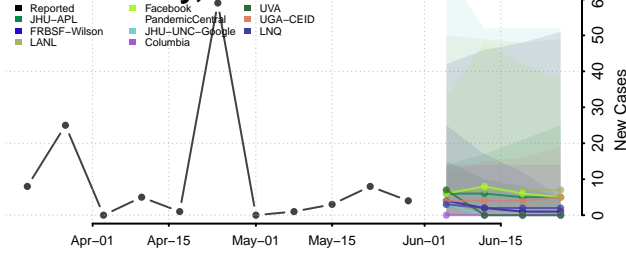

Falls County, Texas