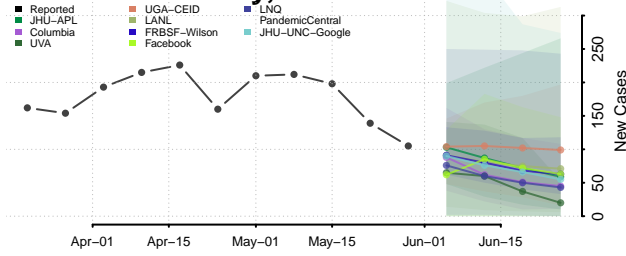

Cumberland County, North Carolina

Currituck County, North Carolina

Dare County, North Carolina

Davidson County, North Carolina

Davie County, North Carolina

Duplin County, North Carolina

Durham County, North Carolina