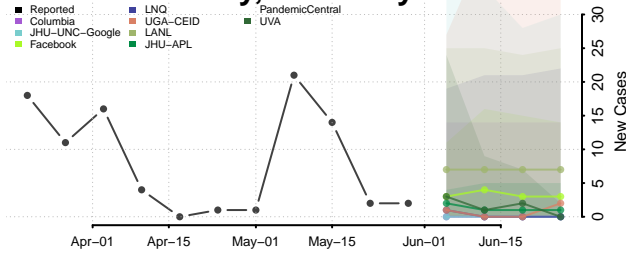

Bath County, Kentucky

Bell County, Kentucky

Boone County, Kentucky

Bourbon County, Kentucky

Boyd County, Kentucky

Boyle County, Kentucky

Bracken County, Kentucky

Breathitt County, Kentucky