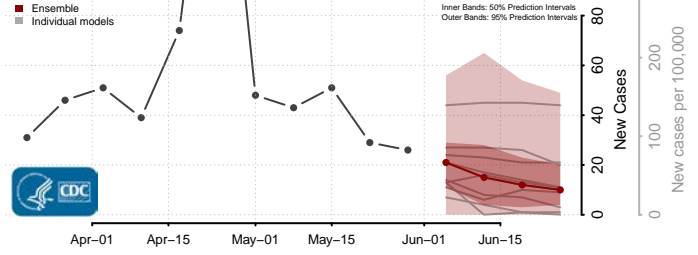

Coos County, New Hampshire