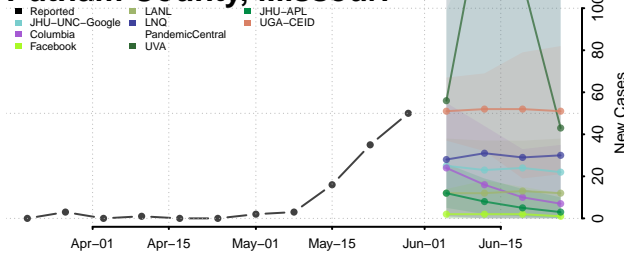

Putnam County, Missouri