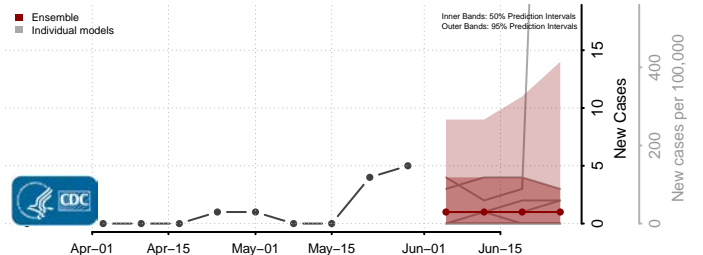

Granite County, Montana