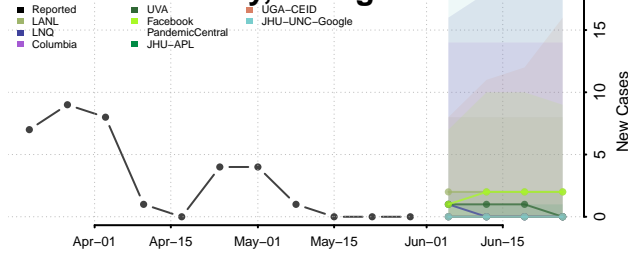

Coffee County, Georgia

Colquitt County, Georgia

Columbia County, Georgia

Cook County, Georgia

Coweta County, Georgia

Crawford County, Georgia

Crisp County, Georgia

Dade County, Georgia