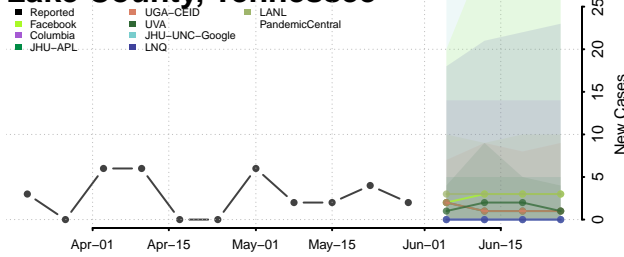

Houston County, Tennessee

Humphreys County, Tennessee

Jackson County, Tennessee

Jefferson County, Tennessee

Johnson County, Tennessee

Knox County, Tennessee

Lake County, Tennessee

Lauderdale County, Tennessee