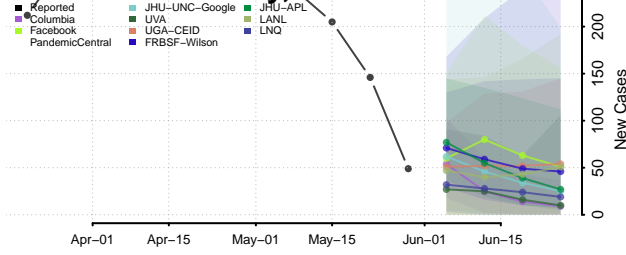

Sherburne County, Minnesota