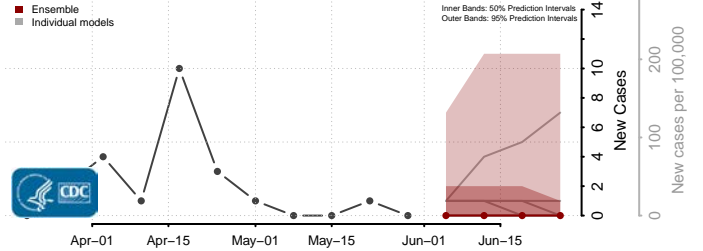

Beaver County, Oklahoma

Beckham County, Oklahoma

*New weekly cases may decrease in this location over the next four weeks. For these locations, the ensemble forecast indicates a probability of 0.75 or greater that fewer cases will be reported in week four of the forecast than in the last reported week.