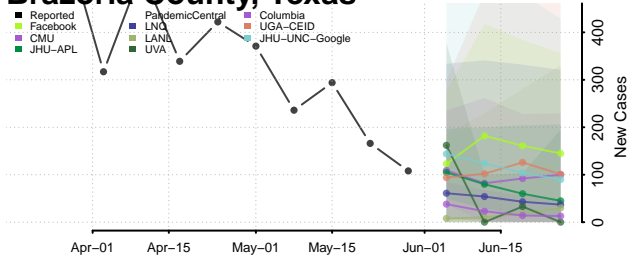

Brazoria County, Texas