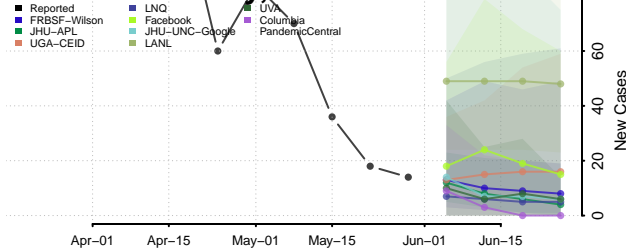

Morrison County, Minnesota