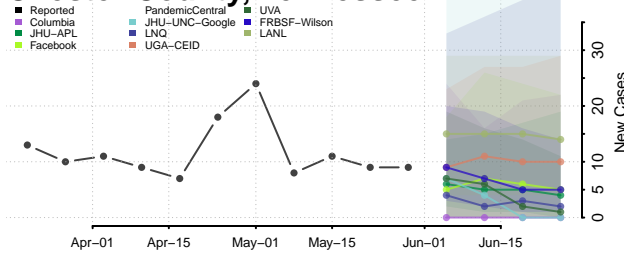

Carter County, Tennessee

Cheatham County, Tennessee

Chester County, Tennessee

Claiborne County, Tennessee

Clay County, Tennessee

Cocke County, Tennessee

Coffee County, Tennessee

Crockett County, Tennessee