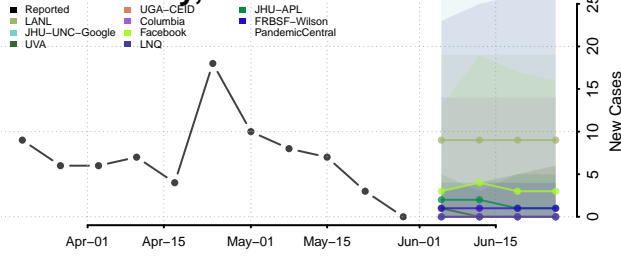

Buchanan County, Iowa

Buena Vista County, Iowa

Butler County, Iowa

Calhoun County, Iowa

Carroll County, Iowa

Cass County, Iowa

Cedar County, Iowa

Cerro Gordo County, Iowa