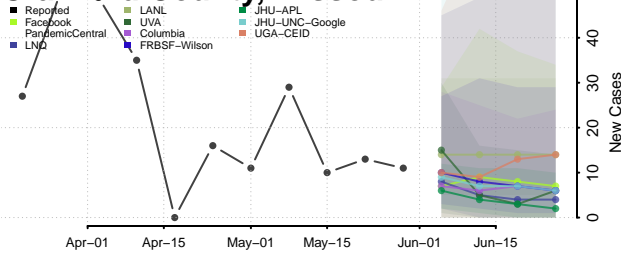

Crawford County, Missouri