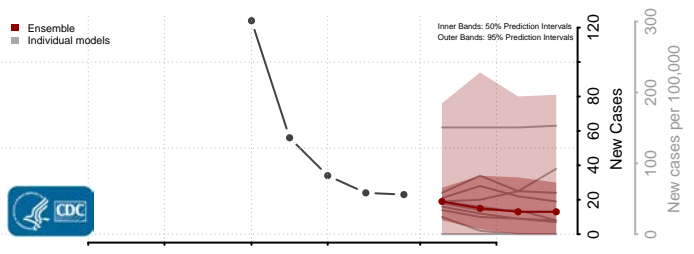

Sanilac County, Michigan