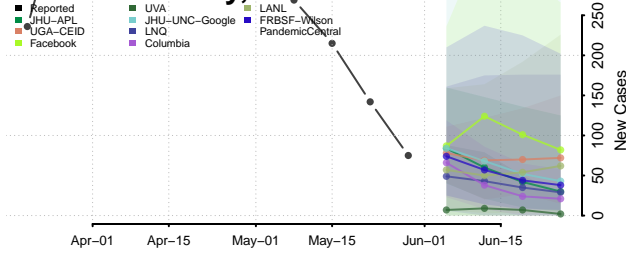

Rock County, Minnesota

Roseau County, Minnesota

Scott County, Minnesota

Sherburne County, Minnesota

Sibley County, Minnesota

St. Louis County, Minnesota

Stearns County, Minnesota

Steele County, Minnesota