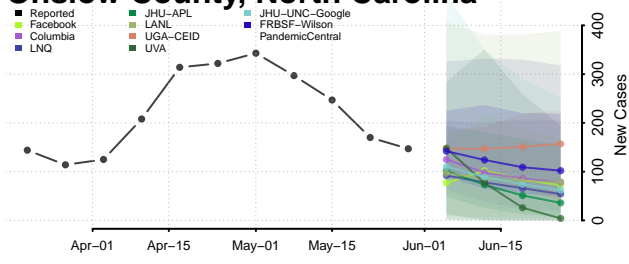

Montgomery County, North Carolina

Moore County, North Carolina

Nash County, North Carolina

New Hanover County, North Carolina

Northampton County, North Carolina

Onslow County, North Carolina

Orange County, North Carolina