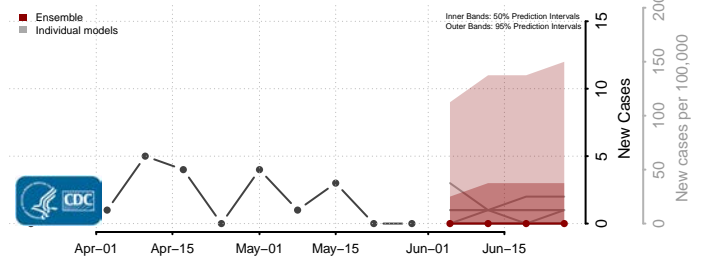

Clay County, Kansas