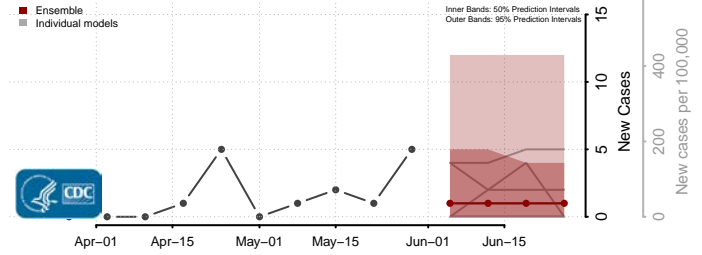

Sabine County, Texas

San Augustine County, Texas

San Jacinto County, Texas

San Patricio County, Texas

San Saba County, Texas

Schleicher County, Texas

Scurry County, Texas

Shackelford County, Texas