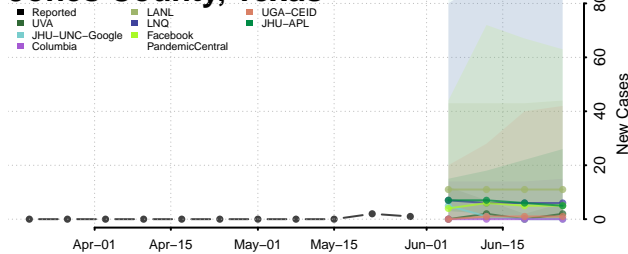

Jones County, Texas