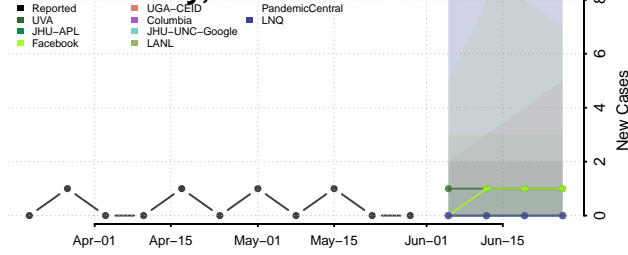

Ness County, Kansas