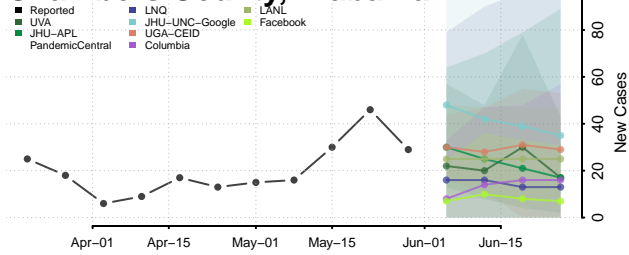

Blount County, Alabama

Bullock County, Alabama

Butler County, Alabama

Calhoun County, Alabama

Chambers County, Alabama

Cherokee County, Alabama

Chilton County, Alabama

Choctaw County, Alabama