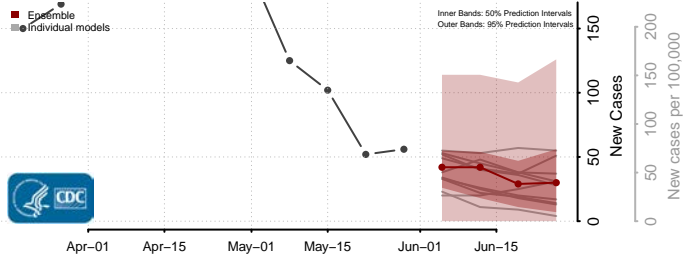

Van Buren County, Michigan