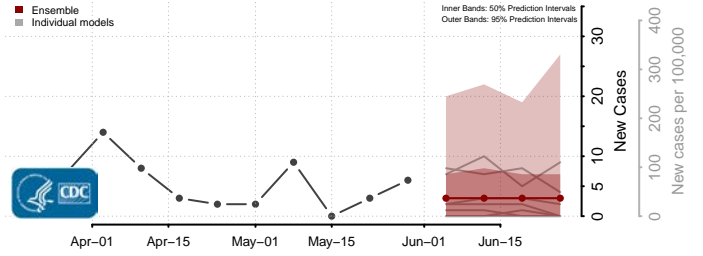

Atkinson County, Georgia