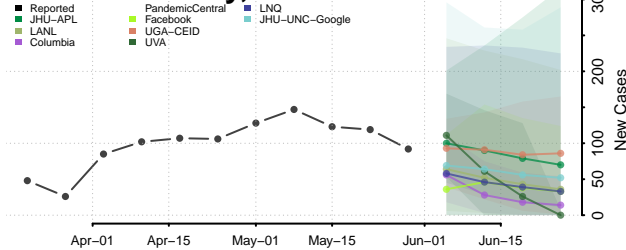

Victoria County, Texas