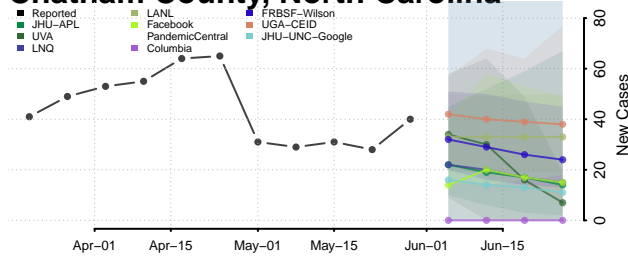

Chatham County, North Carolina