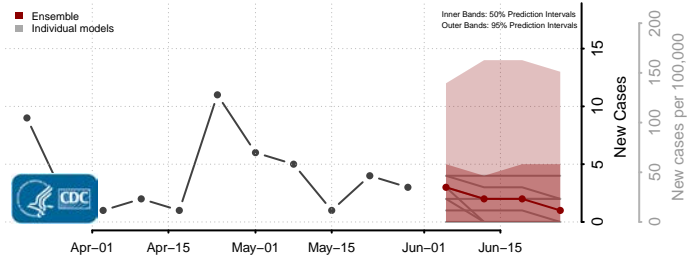

Lucas County, Iowa