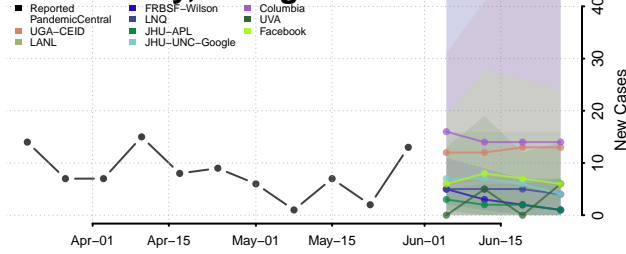

Greene County, Georgia

Gwinnett County, Georgia

Habersham County, Georgia

Hall County, Georgia

Hancock County, Georgia

Haralson County, Georgia

Harris County, Georgia

Hart County, Georgia