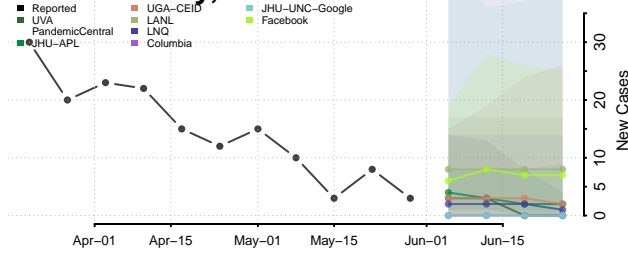

Grant County, New Mexico