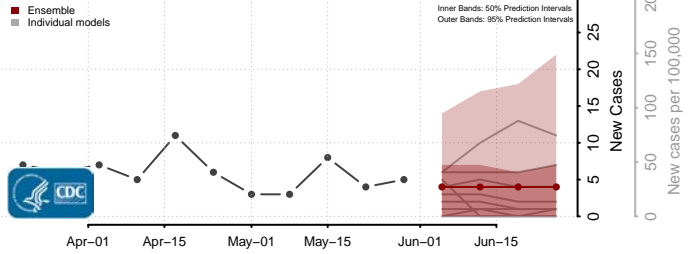

Floyd County, Iowa

Franklin County, Iowa

Fremont County, Iowa

Greene County, Iowa

Grundy County, Iowa

Guthrie County, Iowa

Hamilton County, Iowa

Hancock County, Iowa