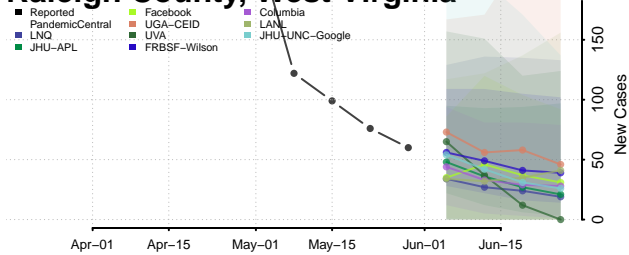

Ohio County, West Virginia

Pendleton County, West Virginia

Pleasants County, West Virginia

Pocahontas County, West Virginia

Preston County, West Virginia

Putnam County, West Virginia

Raleigh County, West Virginia