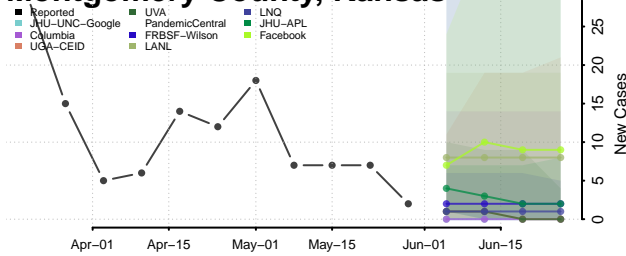

Meade County, Kansas

Miami County, Kansas

Mitchell County, Kansas

Montgomery County, Kansas

Morris County, Kansas

Morton County, Kansas

Nemaha County, Kansas

Neosho County, Kansas