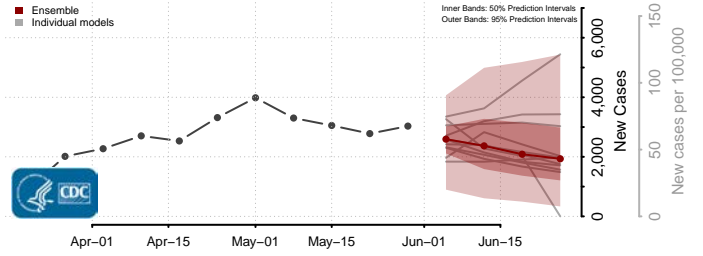

Maricopa County, Arizona