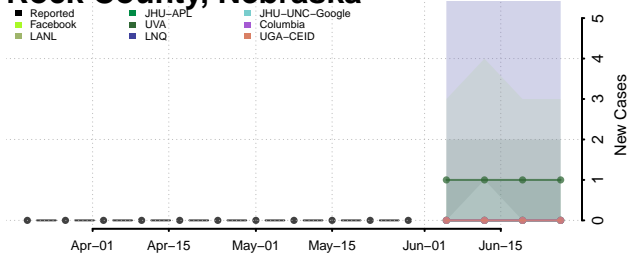

Rock County, Nebraska