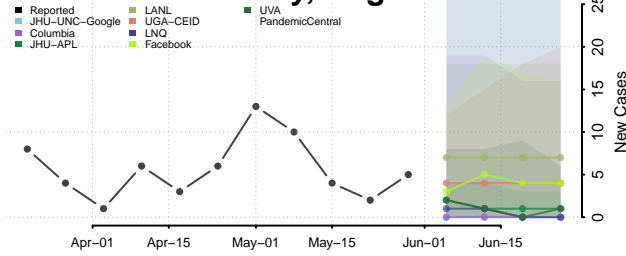

Buena Vista County, Virginia