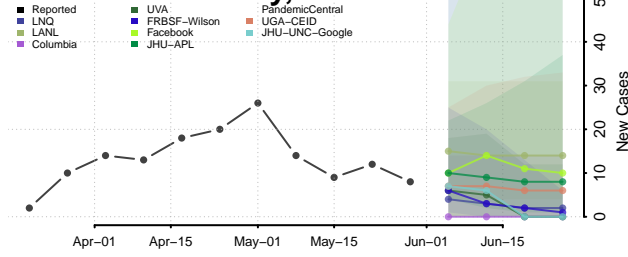

Limestone County, Texas