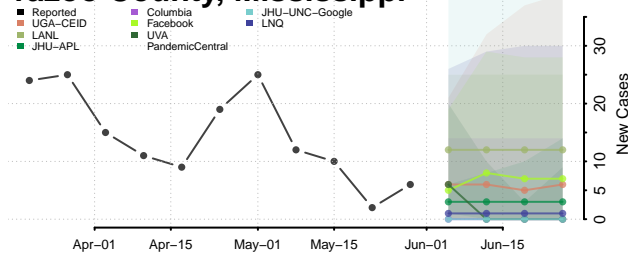

Yazoo County, Mississippi