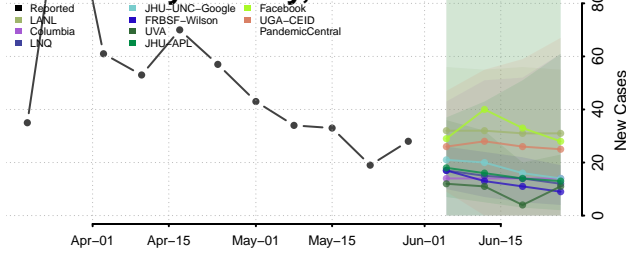

Carson City County, Nevada