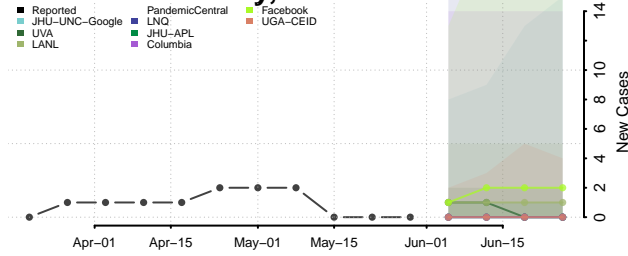

Ellsworth County, Kansas