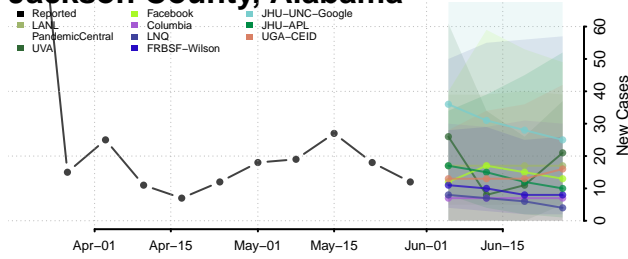

Fayette County, Alabama

Franklin County, Alabama

Geneva County, Alabama

Greene County, Alabama

Hale County, Alabama

Henry County, Alabama

Houston County, Alabama

Jackson County, Alabama