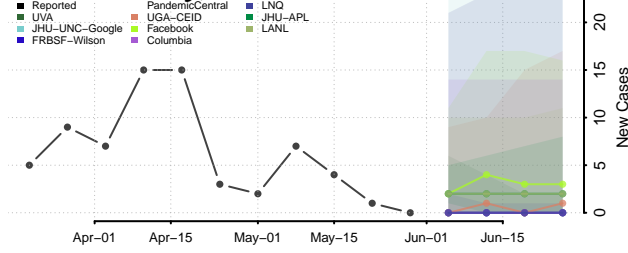

Kiowa County, Oklahoma

Latimer County, Oklahoma

Le Flore County, Oklahoma

Lincoln County, Oklahoma

Logan County, Oklahoma

Love County, Oklahoma

Major County, Oklahoma

Marshall County, Oklahoma