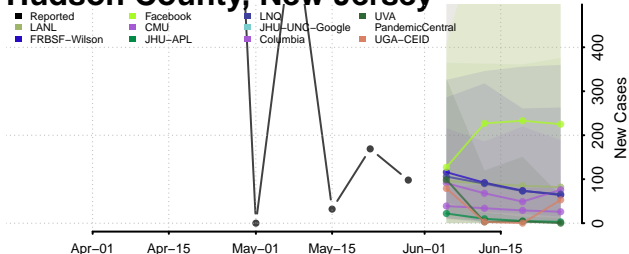

Camden County, New Jersey

Cape May County, New Jersey

Cumberland County, New Jersey

Essex County, New Jersey

Gloucester County, New Jersey

Hudson County, New Jersey

Hunterdon County, New Jersey

Mercer County, New Jersey