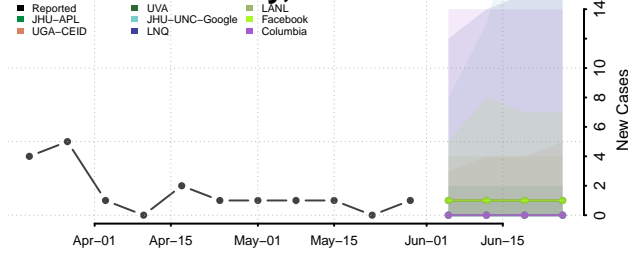

Coryell County, Texas

Cottle County, Texas

Crane County, Texas

Crockett County, Texas

Crosby County, Texas

Culberson County, Texas

Dallam County, Texas

Dallas County, Texas