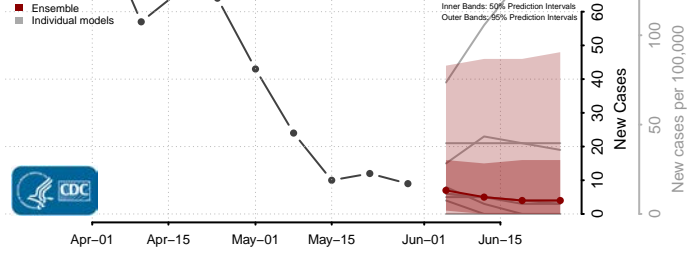

Hanover County, Virginia

Harrisonburg County, Virginia

Henrico County, Virginia

Henry County, Virginia

Highland County, Virginia

Hopewell County, Virginia

Isle of Wight County, Virginia

James City County, Virginia