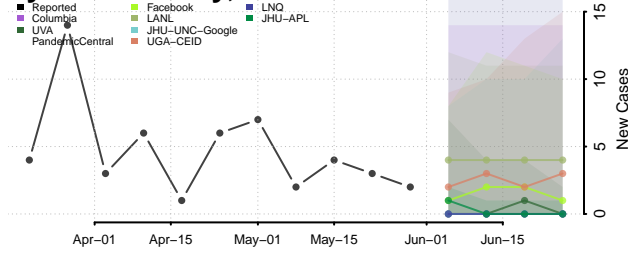

Lyman County, South Dakota