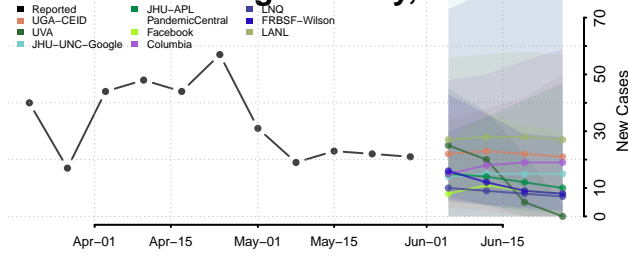

West Baton Rouge County, Louisiana