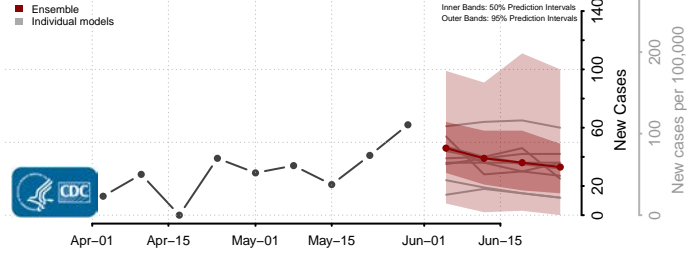

Ste. Genevieve County, Missouri

Stoddard County, Missouri

Stone County, Missouri

Sullivan County, Missouri

Taney County, Missouri

Texas County, Missouri

Vernon County, Missouri

Warren County, Missouri