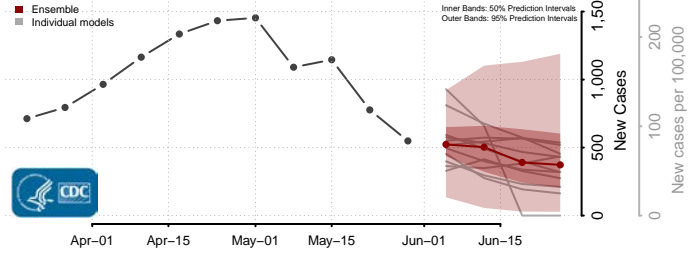

Yolo County, California

Yuba County, California

Colorado*

Adams County, Colorado

Alamosa County, Colorado

Arapahoe County, Colorado

Archuleta County, Colorado

*New weekly cases may decrease in this location over the next four weeks. For these locations, the ensemble forecast indicates a probability of 0.75 or greater that fewer cases will be reported in week four of the forecast than in the last reported week.