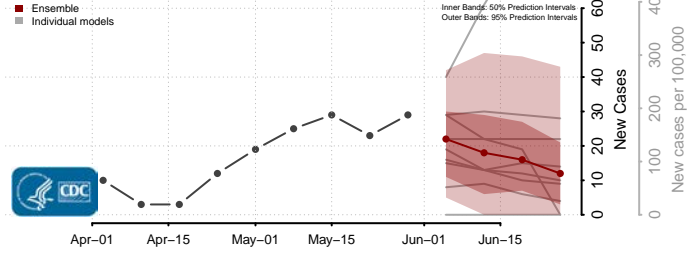

Torrance County, New Mexico