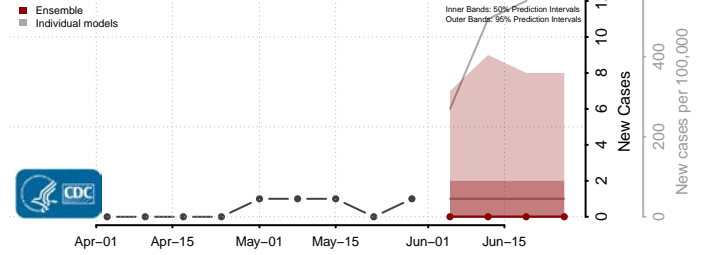

Franklin County, Washington

Garfield County, Washington

Grant County, Washington

Grays Harbor County, Washington

Island County, Washington

Jefferson County, Washington

King County, Washington

Kitsap County, Washington