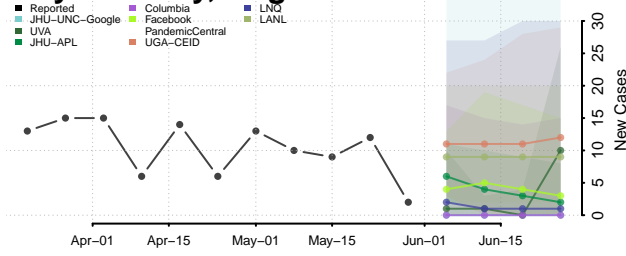

Floyd County, Virginia