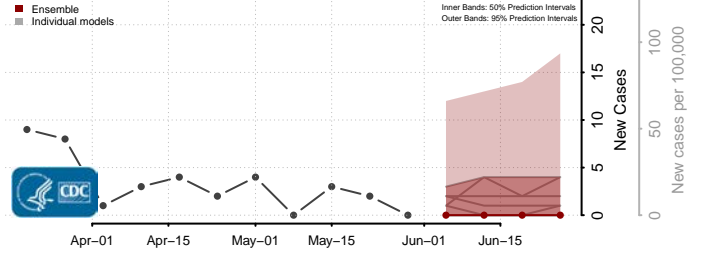

Attala County, Mississippi