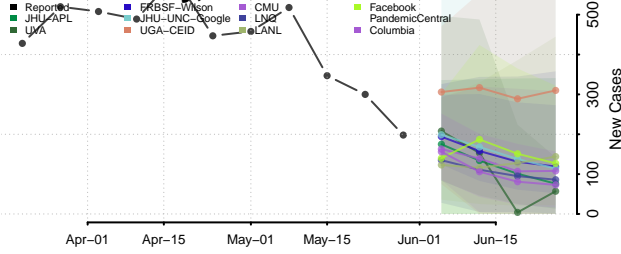

Woodford County, Illinois

Indiana*

Adams County, Indiana

Allen County, Indiana

Bartholomew County, Indiana

Benton County, Indiana

*New weekly cases may decrease in this location over the next four weeks. For these locations, the ensemble forecast indicates a probability of 0.75 or greater that fewer cases will be reported in week four of the forecast than in the last reported week.