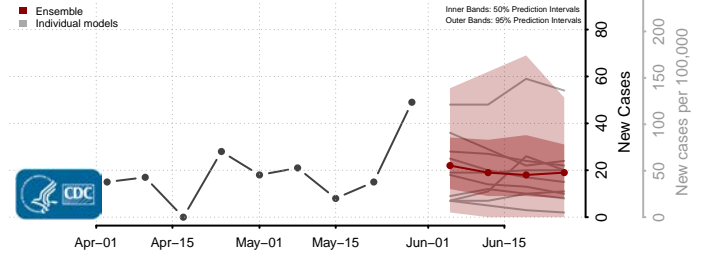

Webster County, Missouri