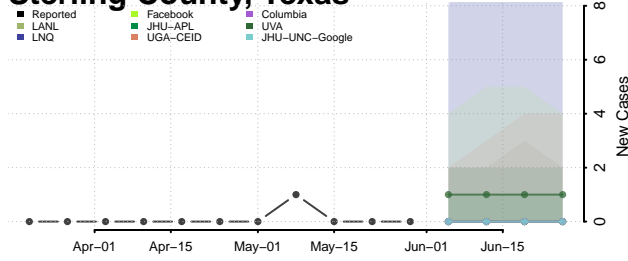

Sterling County, Texas