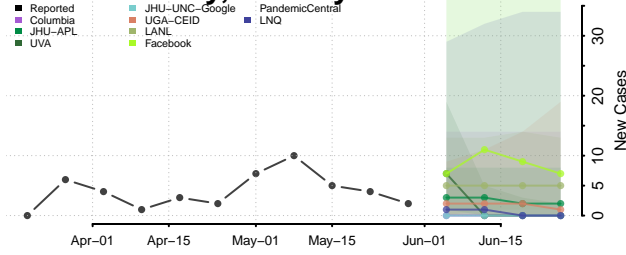

Cumberland County, Pennsylvania

Dauphin County, Pennsylvania

Delaware County, Pennsylvania

Elk County, Pennsylvania

Erie County, Pennsylvania

Fayette County, Pennsylvania

Forest County, Pennsylvania

Franklin County, Pennsylvania