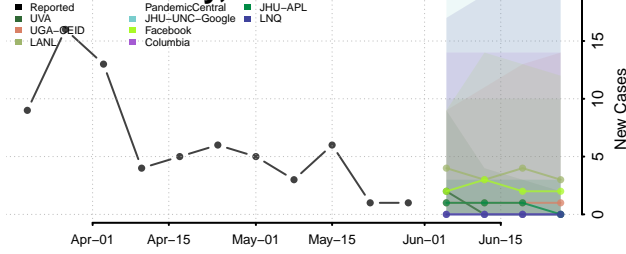

Maury County, Tennessee

McMinn County, Tennessee

McNairy County, Tennessee

Meigs County, Tennessee

Monroe County, Tennessee

Montgomery County, Tennessee

Moore County, Tennessee

Morgan County, Tennessee