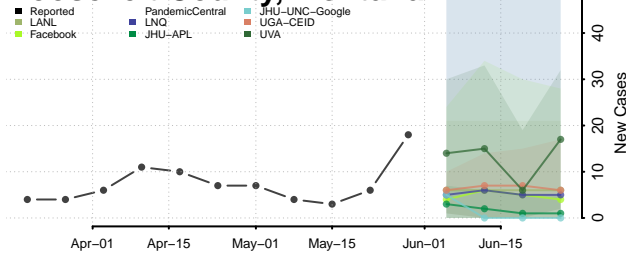

Roosevelt County, Montana