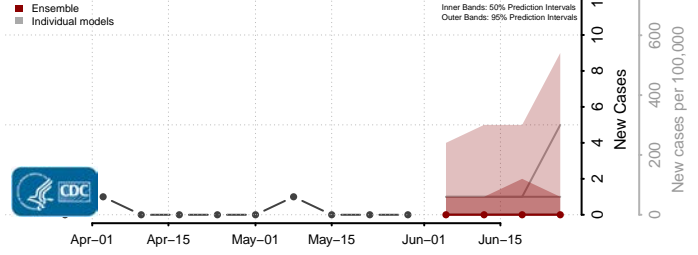

McCone County, Montana