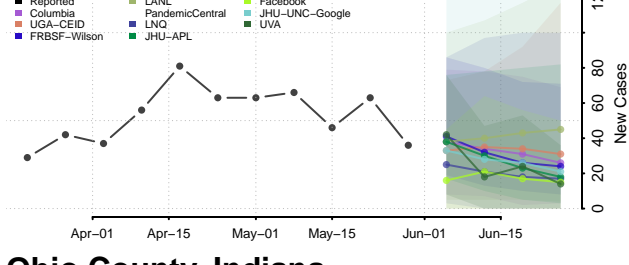

Monroe County, Indiana

Montgomery County, Indiana

Morgan County, Indiana

Newton County, Indiana

Noble County, Indiana

Ohio County, Indiana

Orange County, Indiana

Owen County, Indiana