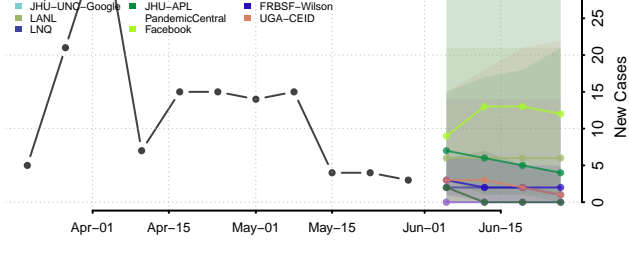

Blaine County, Oklahoma

Bryan County, Oklahoma

Caddo County, Oklahoma

Canadian County, Oklahoma

Carter County, Oklahoma

Cherokee County, Oklahoma

Choctaw County, Oklahoma

Cimarron County, Oklahoma