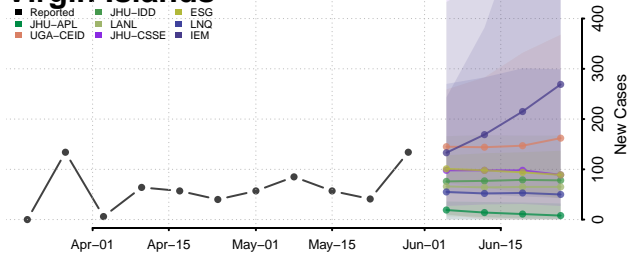

Virgin Islands