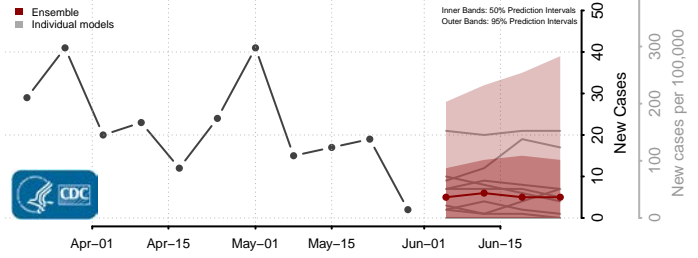

Hardy County, West Virginia