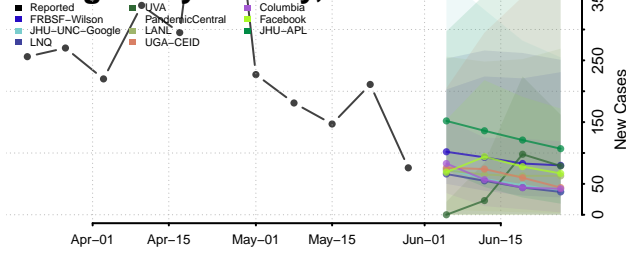

Maury County, Tennessee

McMinn County, Tennessee

McNairy County, Tennessee

Meigs County, Tennessee

Monroe County, Tennessee

Montgomery County, Tennessee

Moore County, Tennessee

Morgan County, Tennessee