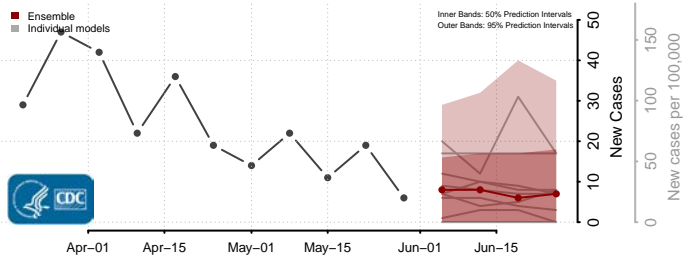

Austin County, Texas