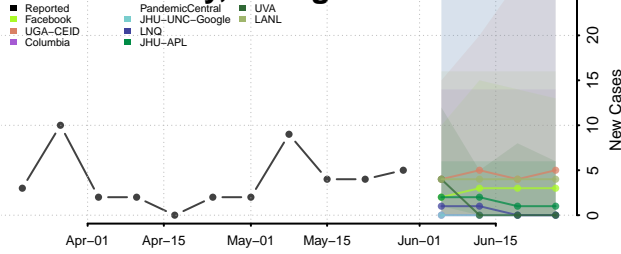

White County, Georgia

Whitfield County, Georgia

Wilcox County, Georgia

Wilkes County, Georgia

Wilkinson County, Georgia

Worth County, Georgia

Guam

Hawaii