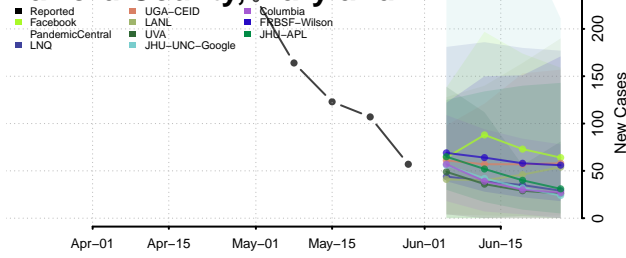

Charles County, Maryland

Dorchester County, Maryland

Frederick County, Maryland

Garrett County, Maryland

Harford County, Maryland

Howard County, Maryland

Kent County, Maryland

Montgomery County, Maryland