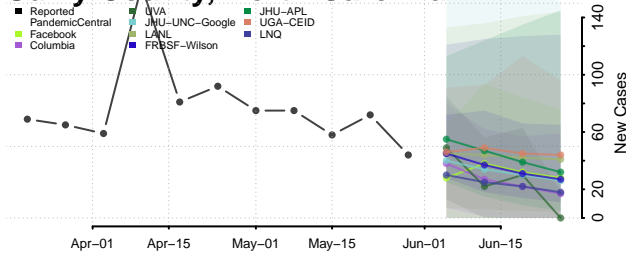

Surry County, North Carolina