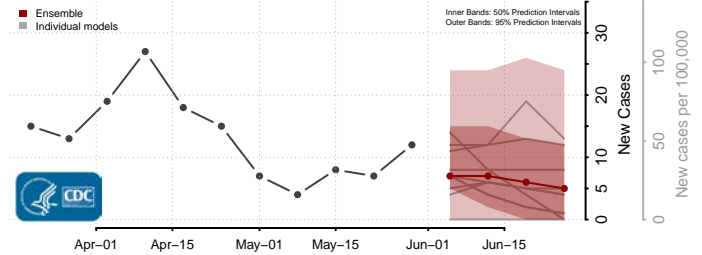

Shelby County, Texas