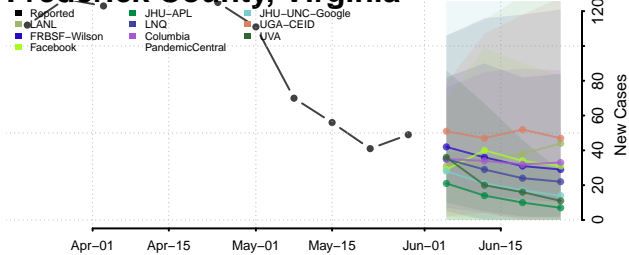

Fauquier County, Virginia

Floyd County, Virginia

Fluvanna County, Virginia

Franklin City County, Virginia

Franklin County, Virginia

Frederick County, Virginia

Fredericksburg County, Virginia

Galax County, Virginia