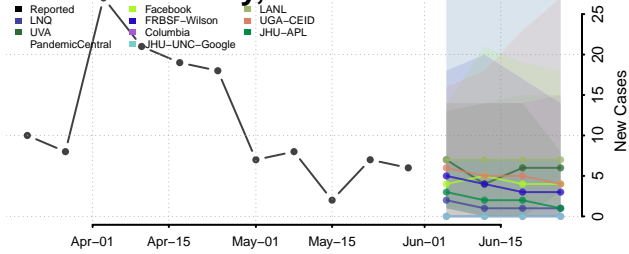

Bourbon County, Kansas