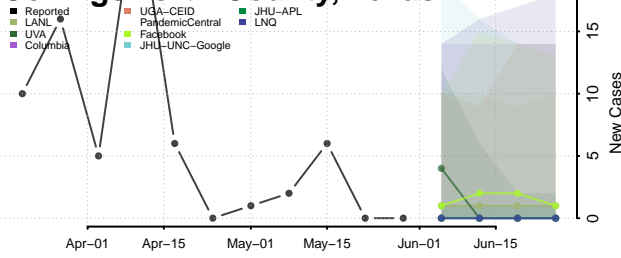

Collingsworth County, Texas