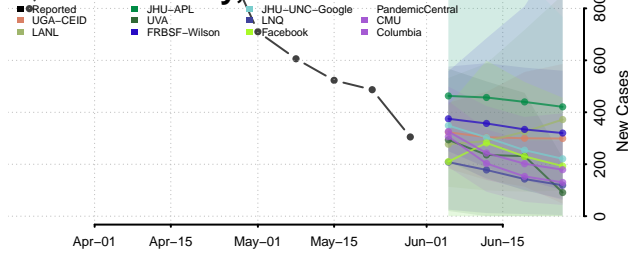

Sumter County, Florida

Suwannee County, Florida

Taylor County, Florida

Union County, Florida

Volusia County, Florida

Wakulla County, Florida

Walton County, Florida

Washington County, Florida