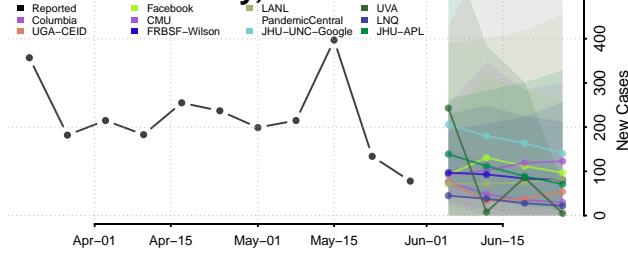

Madison County, Alabama