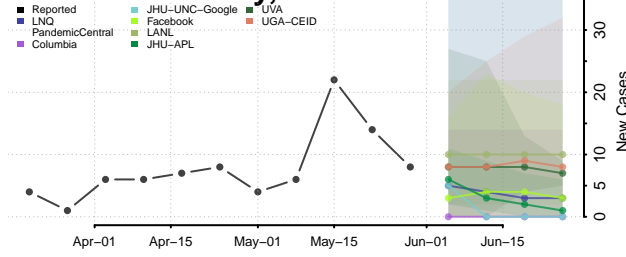

Mountrail County, North Dakota