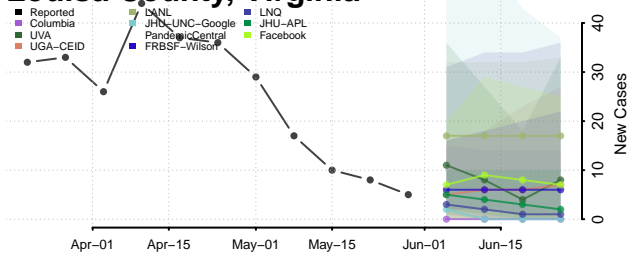

King and Queen County, Virginia

King George County, Virginia

King William County, Virginia

Lancaster County, Virginia

Lee County, Virginia

Lexington County, Virginia

Loudoun County, Virginia

Louisa County, Virginia