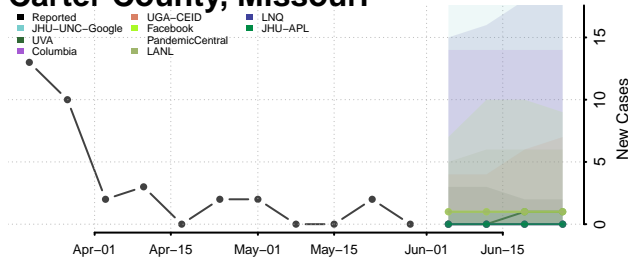

Carter County, Missouri