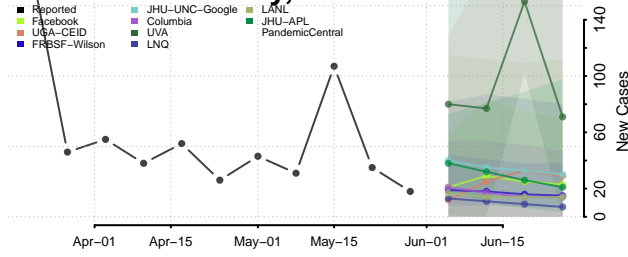

Jefferson County, Alabama

Lamar County, Alabama

Lauderdale County, Alabama

Lawrence County, Alabama

Lee County, Alabama

Limestone County, Alabama

Lowndes County, Alabama

Macon County, Alabama