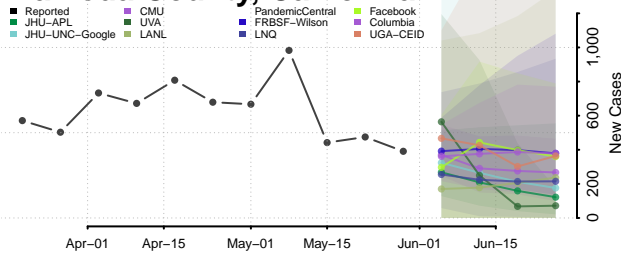

Union County, Arkansas

Van Buren County, Arkansas

Washington County, Arkansas

White County, Arkansas

Woodruff County, Arkansas

Yell County, Arkansas

California

Alameda County, California