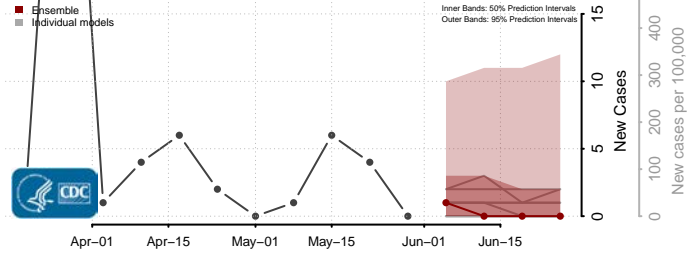

Webster County, Nebraska