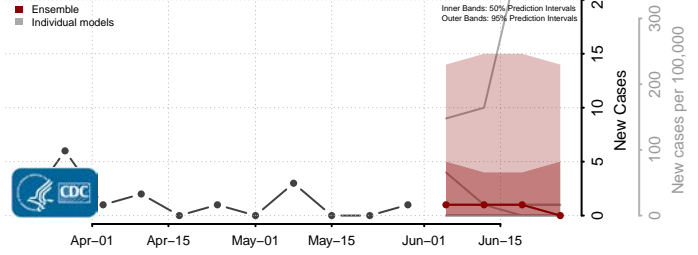

Ste. Genevieve County, Missouri

Stoddard County, Missouri

Stone County, Missouri

Sullivan County, Missouri

Taney County, Missouri

Texas County, Missouri

Vernon County, Missouri

Warren County, Missouri