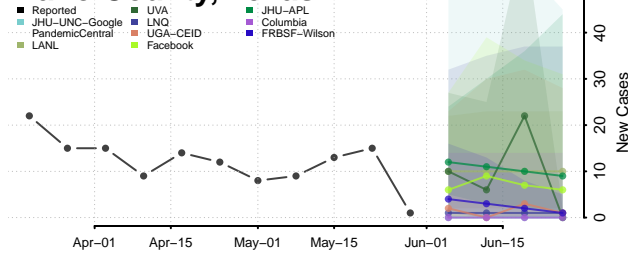

Liberty County, Texas

Limestone County, Texas

Lipscomb County, Texas

Live Oak County, Texas

Llano County, Texas

Loving County, Texas

Lubbock County, Texas

Lynn County, Texas