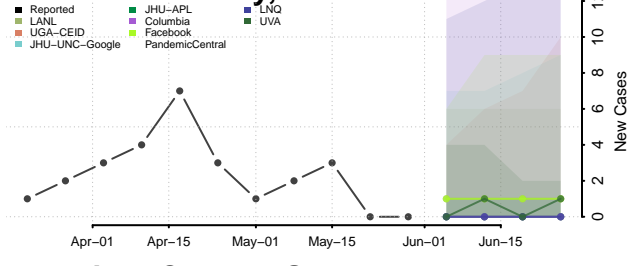

Deuel County, South Dakota

Dewey County, South Dakota

Douglas County, South Dakota

Edmunds County, South Dakota

Fall River County, South Dakota

Faulk County, South Dakota

Grant County, South Dakota

Gregory County, South Dakota