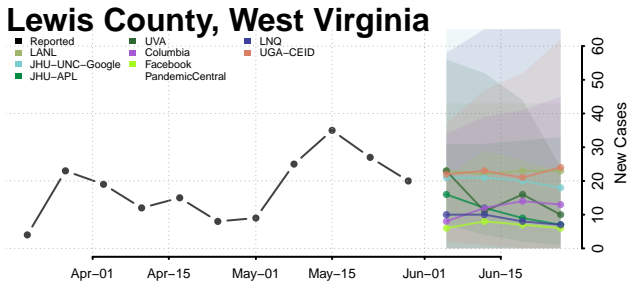

Hancock County, West Virginia

Hardy County, West Virginia

Harrison County, West Virginia

Jackson County, West Virginia

Marshall County, West Virginia

Mason County, West Virginia

McDowell County, West Virginia