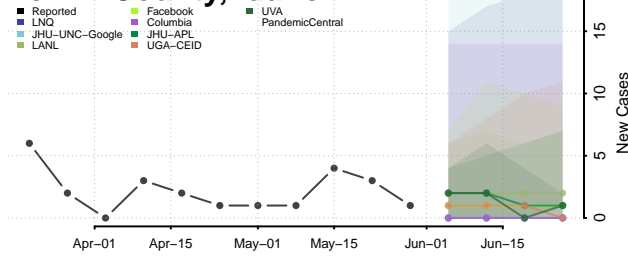

Jerome County, Idaho

Kootenai County, Idaho

Latah County, Idaho

Lemhi County, Idaho

Lewis County, Idaho

Lincoln County, Idaho

Madison County, Idaho

Minidoka County, Idaho