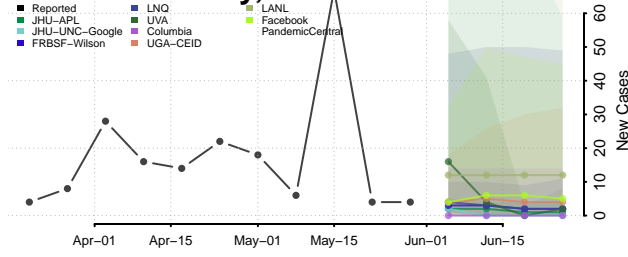

Logan County, Nebraska

Loup County, Nebraska

Madison County, Nebraska

McPherson County, Nebraska

Merrick County, Nebraska

Morrill County, Nebraska

Nance County, Nebraska

Nemaha County, Nebraska