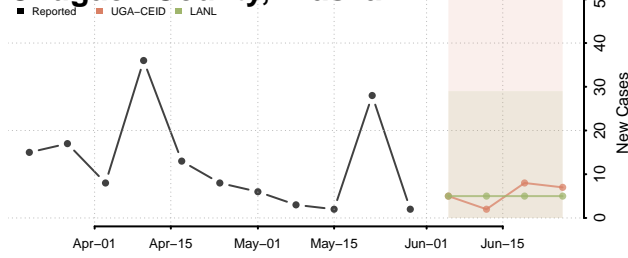

Chugach County, Alaska