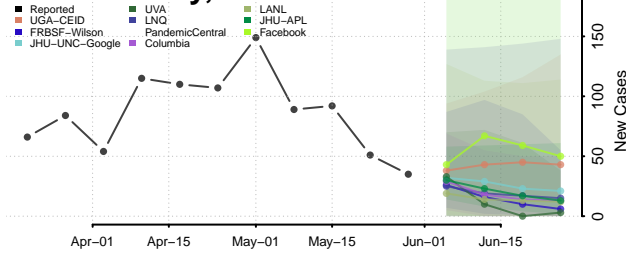

Ector County, Texas