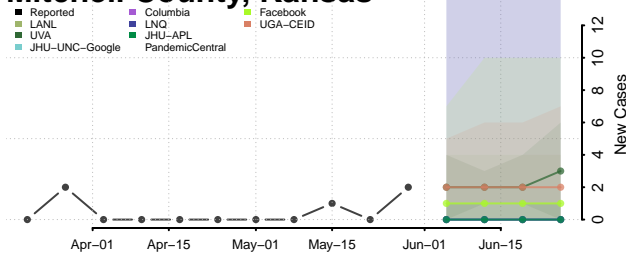

Mitchell County, Kansas