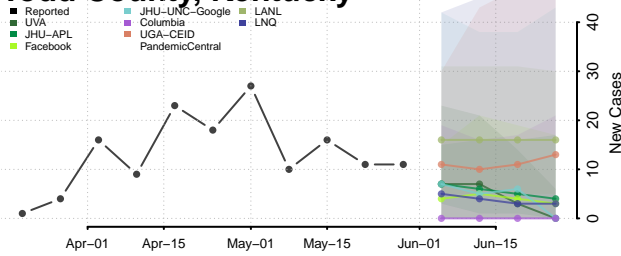

Todd County, Kentucky