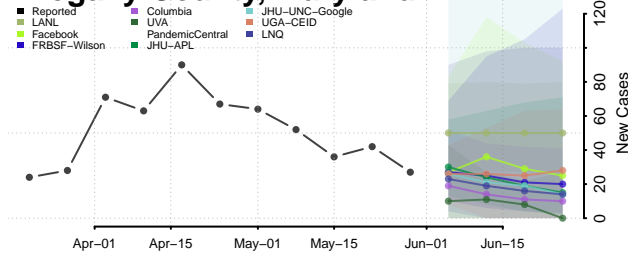

Allegany County, Maryland