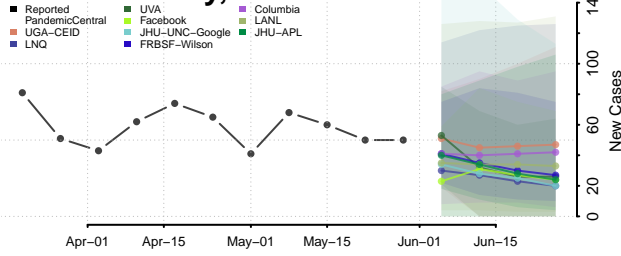

Wilkes County, North Carolina