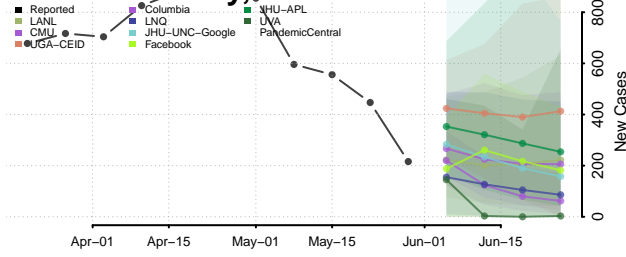

Brevard County, Florida