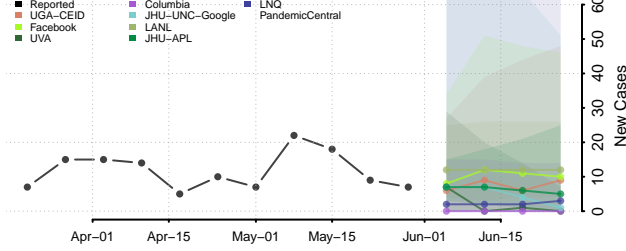

Tom Green County, Texas

Travis County, Texas

Trinity County, Texas

Tyler County, Texas

Upshur County, Texas

Upton County, Texas

Uvalde County, Texas

Val Verde County, Texas