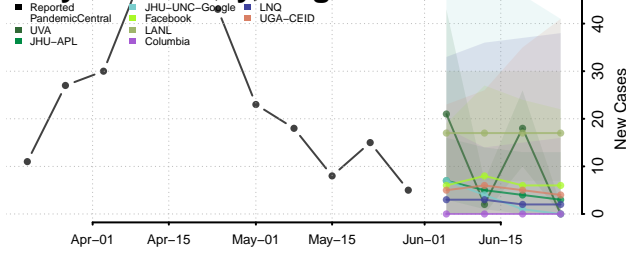

Grayson County, Virginia