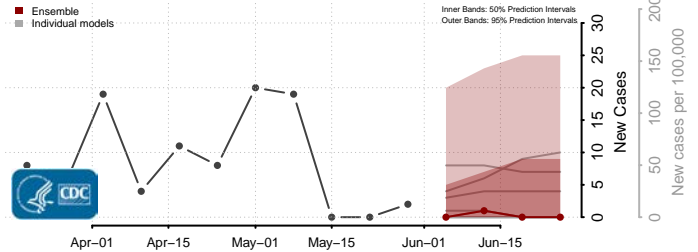

Worth County, Iowa

Wright County, Iowa

Kansas*

Allen County, Kansas

Anderson County, Kansas

Atchison County, Kansas

*New weekly cases may decrease in this location over the next four weeks. For these locations, the ensemble forecast indicates a probability of 0.75 or greater that fewer cases will be reported in week four of the forecast than in the last reported week.