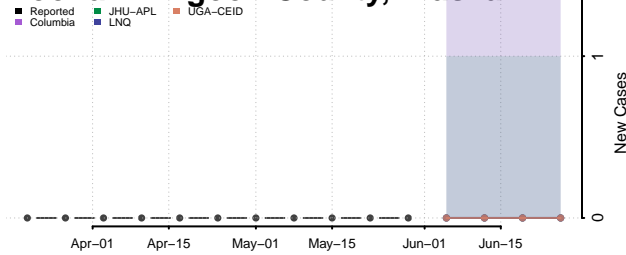

Hoonah-Angoon County, Alaska