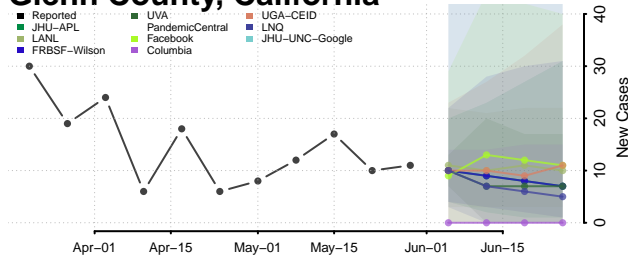

Glenn County, California