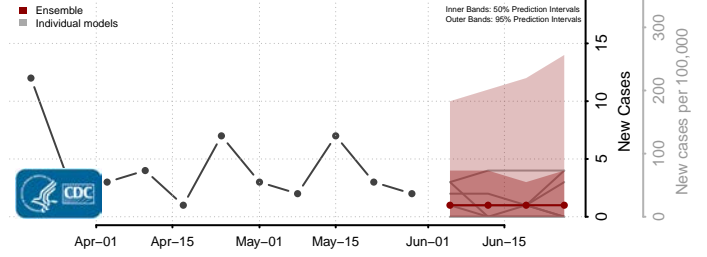

Cook County, Minnesota