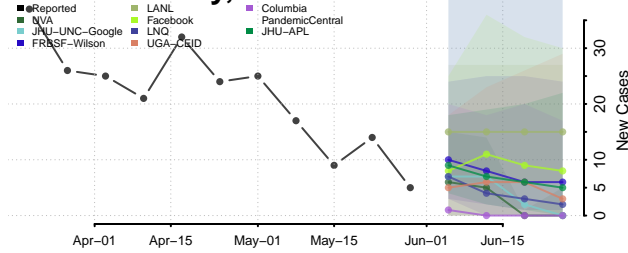

Greene County, Ohio

Guernsey County, Ohio

Hamilton County, Ohio

Hancock County, Ohio

Hardin County, Ohio

Harrison County, Ohio

Henry County, Ohio

Highland County, Ohio