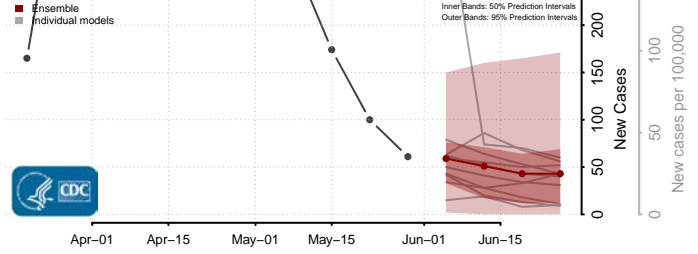

Scott County, Iowa

Shelby County, Iowa

Sioux County, Iowa

Story County, Iowa

Tama County, Iowa

Taylor County, Iowa

Union County, Iowa

Van Buren County, Iowa