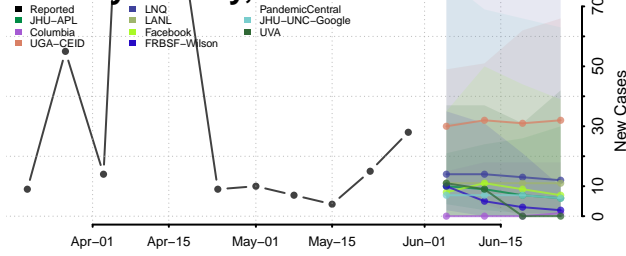

Hockley County, Texas