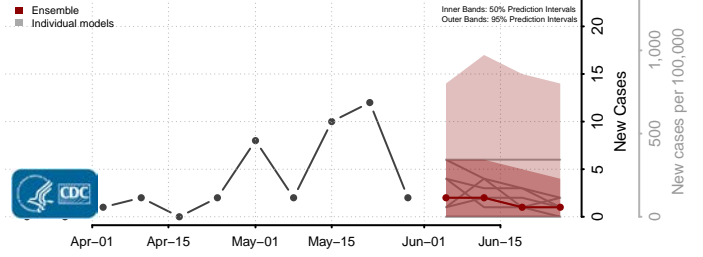

De Baca County, New Mexico