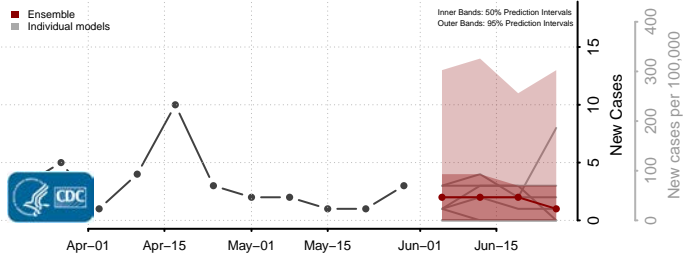

Florence County, Wisconsin