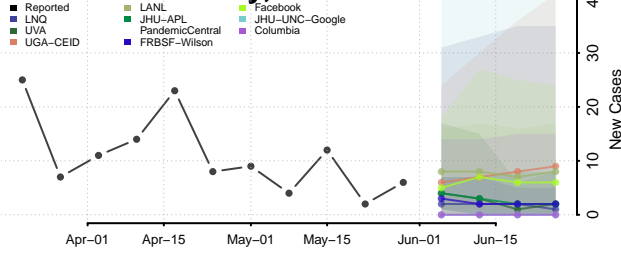

Barber County, Kansas

Barton County, Kansas

Bourbon County, Kansas

Brown County, Kansas

Butler County, Kansas

Chase County, Kansas

Chautauqua County, Kansas

Cherokee County, Kansas