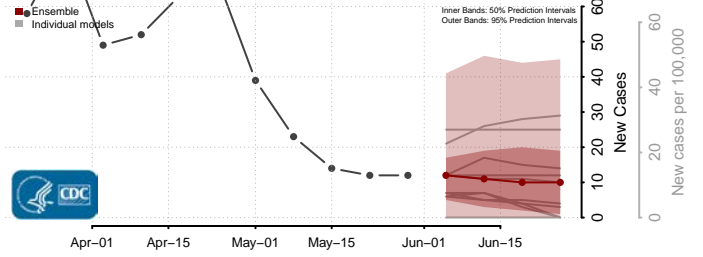

Calvert County, Maryland