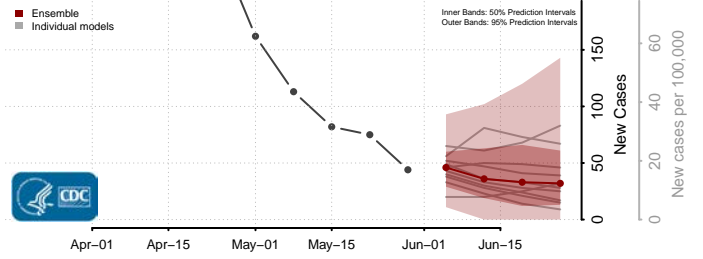

Frederick County, Maryland