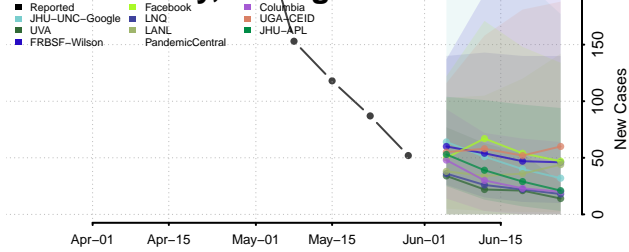

Clinton County, Michigan

Crawford County, Michigan

Delta County, Michigan

Dickinson County, Michigan

Eaton County, Michigan

Emmet County, Michigan

Genesee County, Michigan

Gladwin County, Michigan