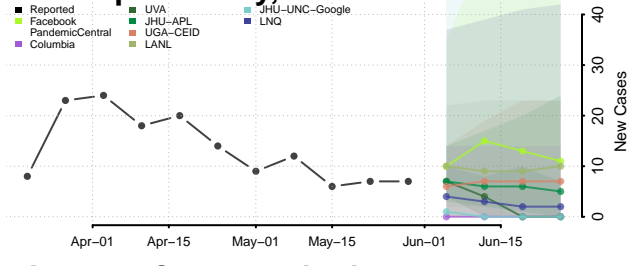

Randolph County, Illinois