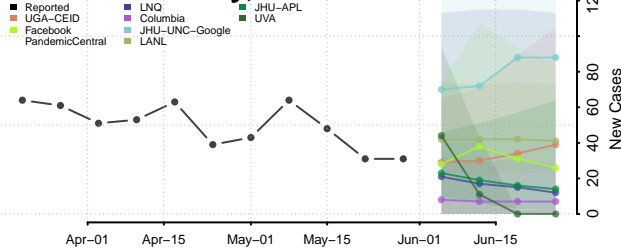

Taos County, New Mexico

Torrance County, New Mexico

Union County, New Mexico

Valencia County, New Mexico

New York*

Albany County, New York

*New weekly cases may decrease in this location over the next four weeks. For these locations, the ensemble forecast indicates a probability of 0.75 or greater that fewer cases will be reported in week four of the forecast than in the last reported week.