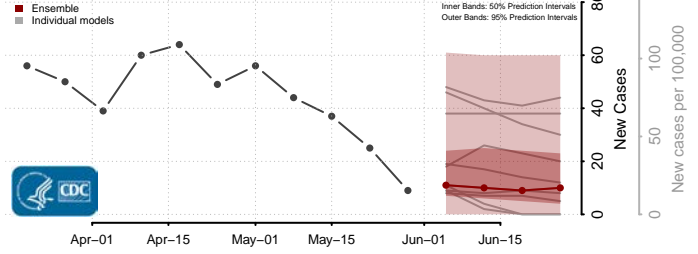

Cumberland County, North Carolina

Currituck County, North Carolina

Dare County, North Carolina

Davidson County, North Carolina

Davie County, North Carolina

Duplin County, North Carolina

Durham County, North Carolina