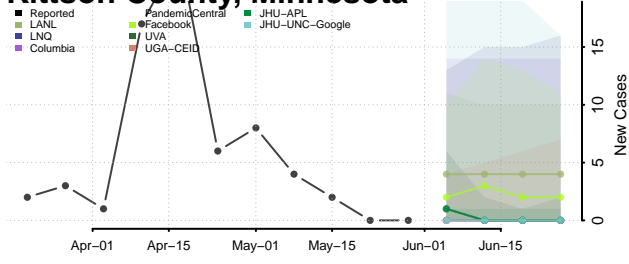

Kittson County, Minnesota