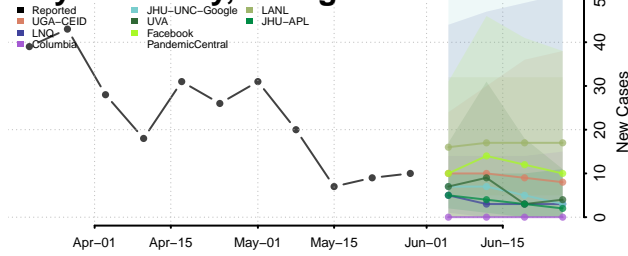

Walker County, Georgia

Walton County, Georgia

Ware County, Georgia

Warren County, Georgia

Washington County, Georgia

Wayne County, Georgia

Webster County, Georgia

Wheeler County, Georgia