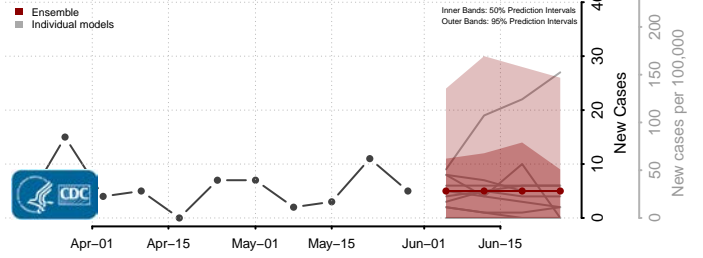

Cooper County, Missouri