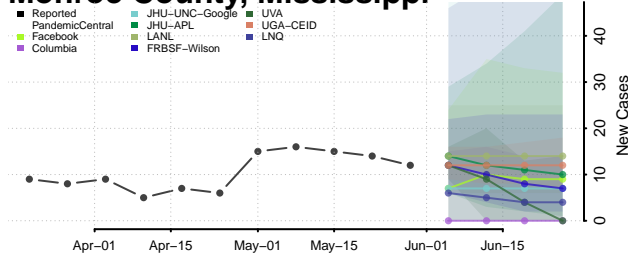

Leflore County, Mississippi

Lincoln County, Mississippi

Lowndes County, Mississippi

Madison County, Mississippi

Marion County, Mississippi

Marshall County, Mississippi

Monroe County, Mississippi

Montgomery County, Mississippi