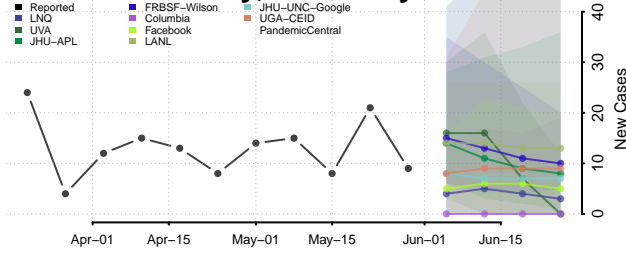

Bath County, Kentucky

Bell County, Kentucky

Boone County, Kentucky

Bourbon County, Kentucky

Boyd County, Kentucky

Boyle County, Kentucky

Bracken County, Kentucky

Breathitt County, Kentucky