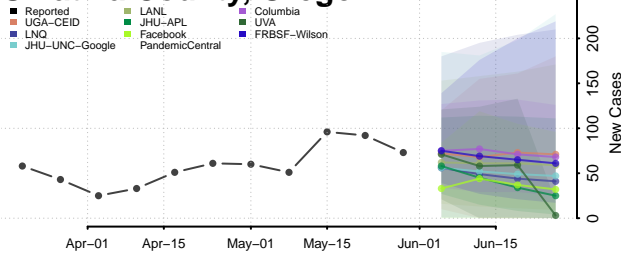

Umatilla County, Oregon