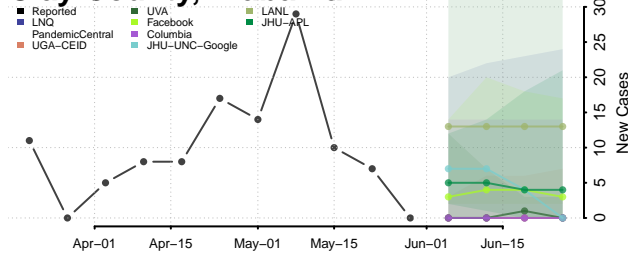

Clay County, Alabama