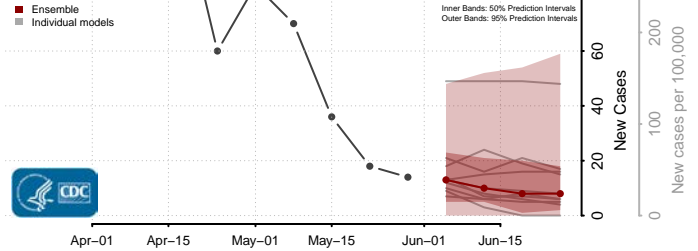

Mahnomen County, Minnesota

Marshall County, Minnesota

Martin County, Minnesota

McLeod County, Minnesota

Meeker County, Minnesota

Mille Lacs County, Minnesota

Morrison County, Minnesota

Mower County, Minnesota