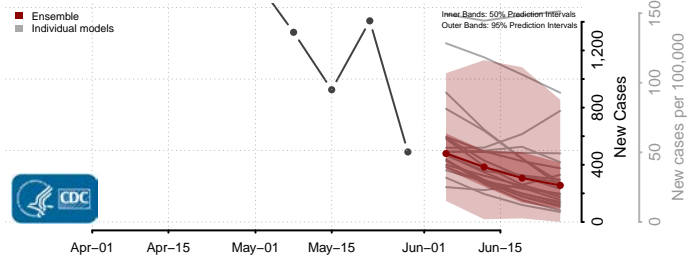

New London County, Connecticut

Tolland County, Connecticut

Windham County, Connecticut

Delaware*

Kent County, Delaware

New Castle County, Delaware

*New weekly cases may decrease in this location over the next four weeks. For these locations, the ensemble forecast indicates a probability of 0.75 or greater that fewer cases will be reported in week four of the forecast than in the last reported week.