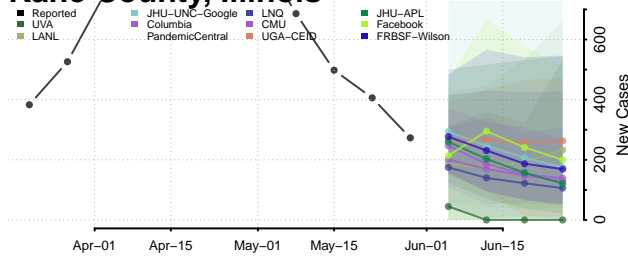

Iroquois County, Illinois

Jackson County, Illinois

Jasper County, Illinois

Jefferson County, Illinois

Jersey County, Illinois

Jo Daviess County, Illinois

Johnson County, Illinois

Kane County, Illinois