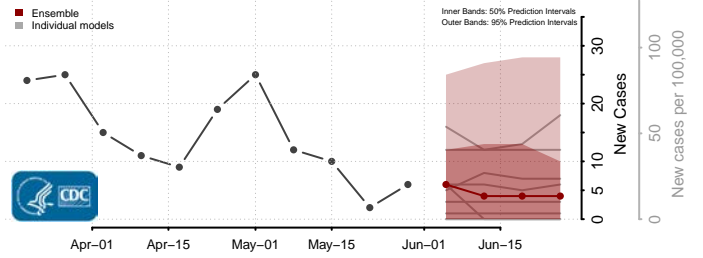

Yazoo County, Mississippi