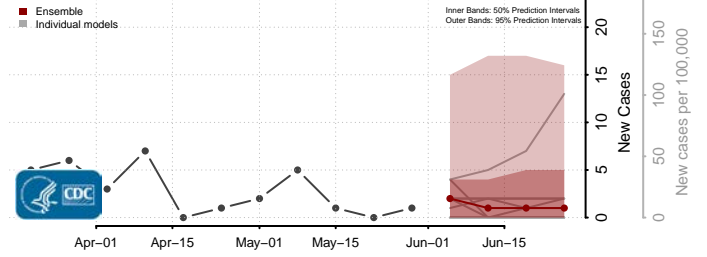

Wayne County, Missouri