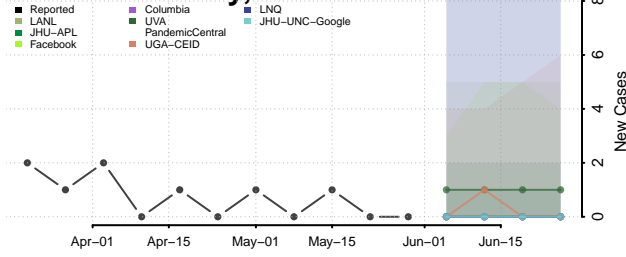

Furnas County, Nebraska

Gage County, Nebraska

Garden County, Nebraska

Garfield County, Nebraska

Gosper County, Nebraska

Grant County, Nebraska

Greeley County, Nebraska

Hall County, Nebraska