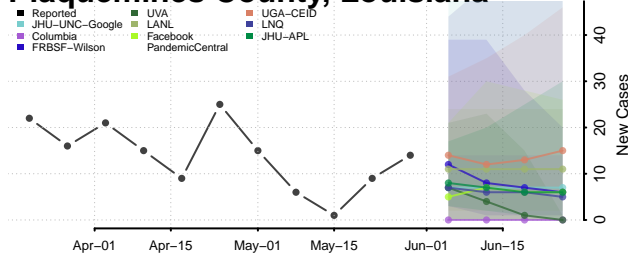

Plaquemines County, Louisiana