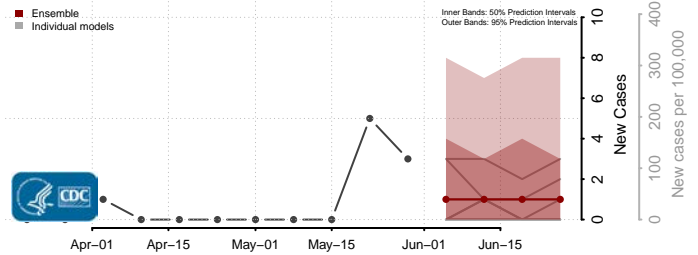

Hamilton County, Kansas