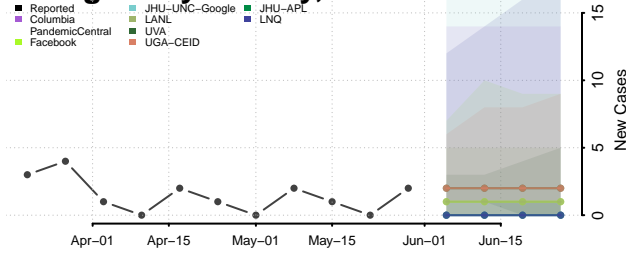

Montgomery County, Arkansas