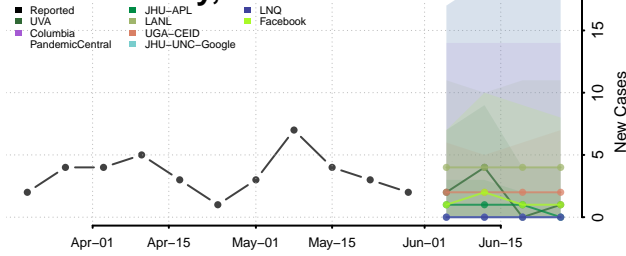

Nome County, Alaska