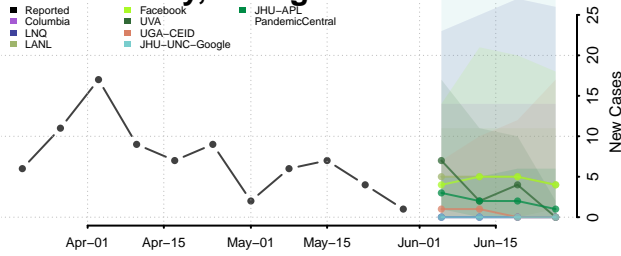

Coffee County, Georgia

Colquitt County, Georgia

Columbia County, Georgia

Cook County, Georgia

Coweta County, Georgia

Crawford County, Georgia

Crisp County, Georgia

Dade County, Georgia