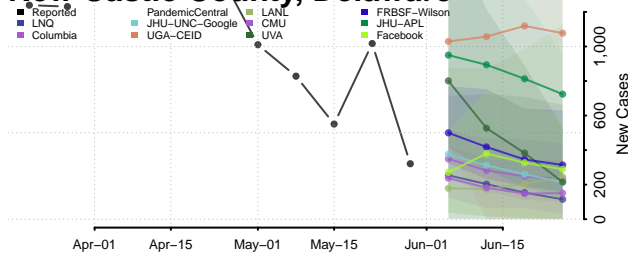

New London County, Connecticut

Tolland County, Connecticut

Windham County, Connecticut

Delaware*

Kent County, Delaware

New Castle County, Delaware

*New weekly cases may decrease in this location over the next four weeks. For these locations, the ensemble forecast indicates a probability of 0.75 or greater that fewer cases will be reported in week four of the forecast than in the last reported week.