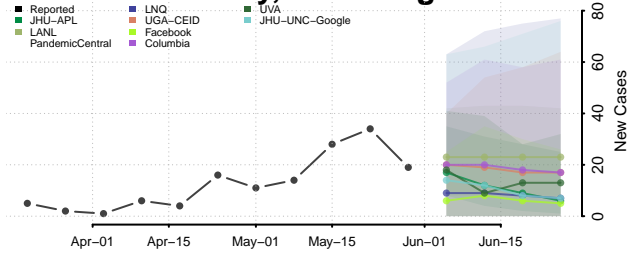

Ohio County, West Virginia

Pendleton County, West Virginia

Pleasants County, West Virginia

Pocahontas County, West Virginia

Preston County, West Virginia

Putnam County, West Virginia

Raleigh County, West Virginia