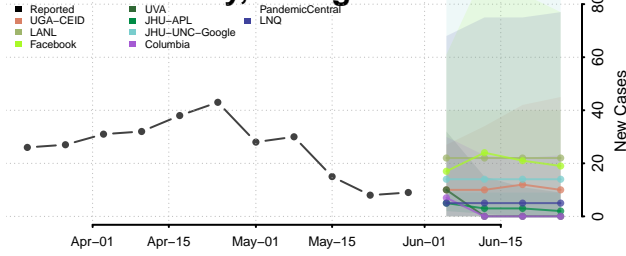

Berrien County, Georgia

Bibb County, Georgia

Bleckley County, Georgia

Brantley County, Georgia

Brooks County, Georgia

Bryan County, Georgia

Bulloch County, Georgia

Burke County, Georgia