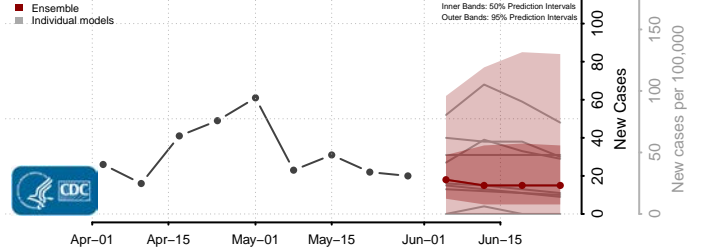

Chaves County, New Mexico