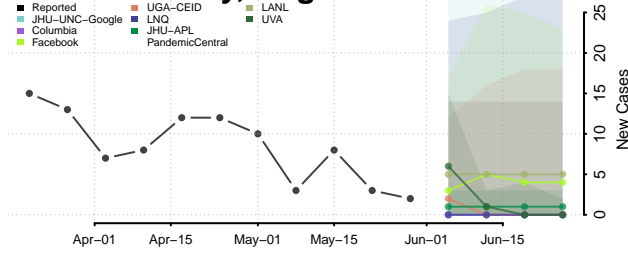

Sussex County, Virginia