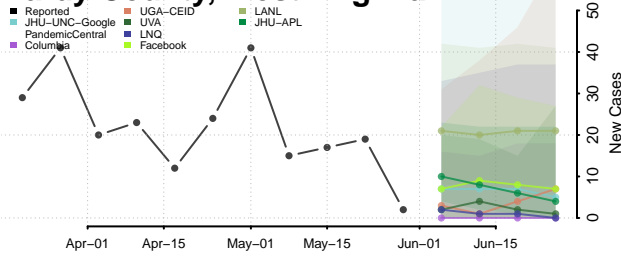

Hardy County, West Virginia