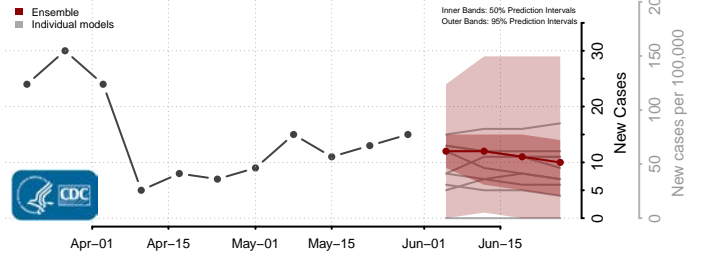

Stone County, Mississippi

Sunflower County, Mississippi

Tallahatchie County, Mississippi

Tate County, Mississippi

Tippah County, Mississippi

Tishomingo County, Mississippi

Tunica County, Mississippi

Union County, Mississippi