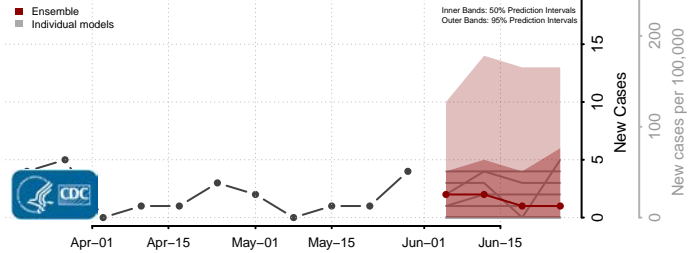

Worth County, Iowa

Wright County, Iowa

Kansas*

Allen County, Kansas

Anderson County, Kansas

Atchison County, Kansas

*New weekly cases may decrease in this location over the next four weeks. For these locations, the ensemble forecast indicates a probability of 0.75 or greater that fewer cases will be reported in week four of the forecast than in the last reported week.