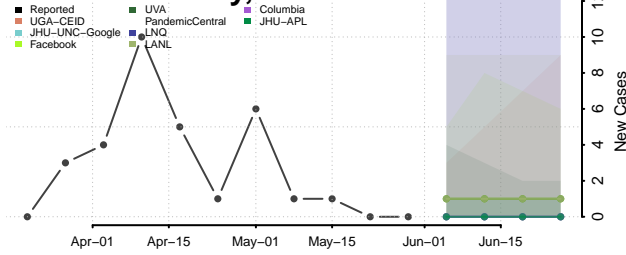

Dickens County, Texas