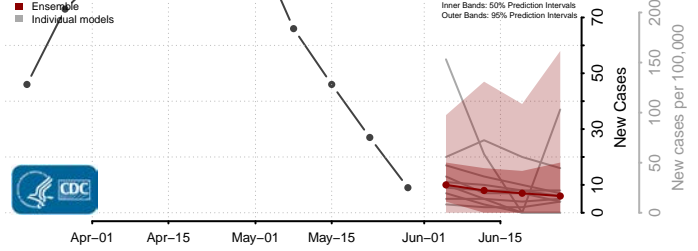

Mahnomen County, Minnesota

Marshall County, Minnesota

Martin County, Minnesota

McLeod County, Minnesota

Meeker County, Minnesota

Mille Lacs County, Minnesota

Morrison County, Minnesota

Mower County, Minnesota