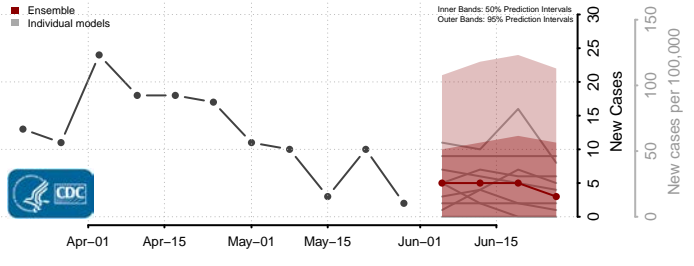

Montgomery County, North Carolina

Moore County, North Carolina

Nash County, North Carolina

New Hanover County, North Carolina

Northampton County, North Carolina

Onslow County, North Carolina

Orange County, North Carolina