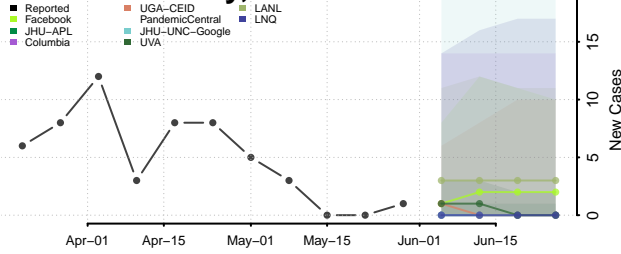

Monona County, Iowa