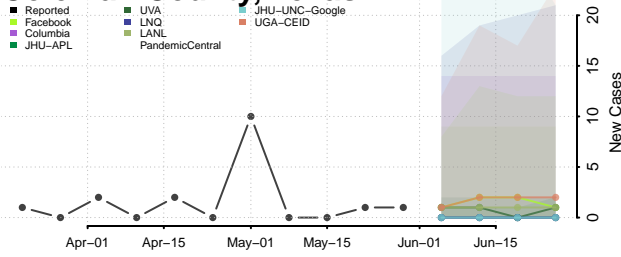

Coleman County, Texas