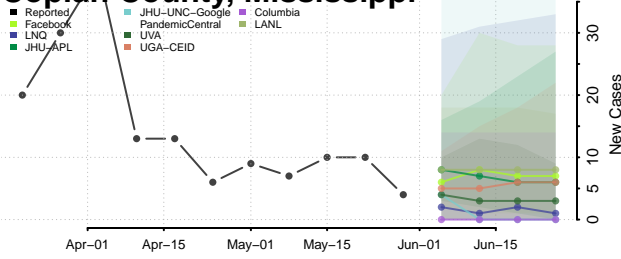

Claiborne County, Mississippi

Clarke County, Mississippi

Clay County, Mississippi

Coahoma County, Mississippi

Copiah County, Mississippi

Covington County, Mississippi

DeSoto County, Mississippi

Forrest County, Mississippi