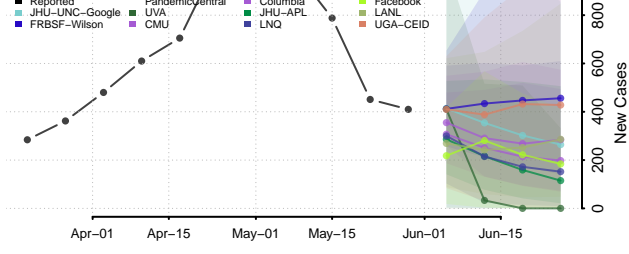

Linn County, Oregon

Malheur County, Oregon

Marion County, Oregon

Morrow County, Oregon

Multnomah County, Oregon

Polk County, Oregon

Sherman County, Oregon

Tillamook County, Oregon