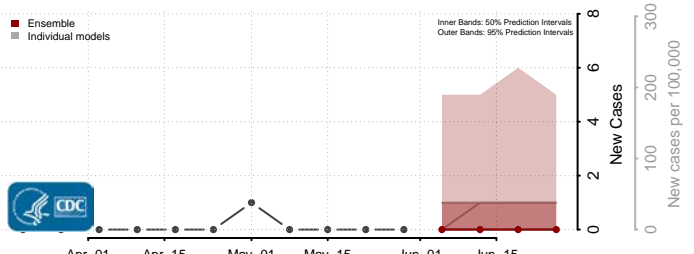

Gove County, Kansas