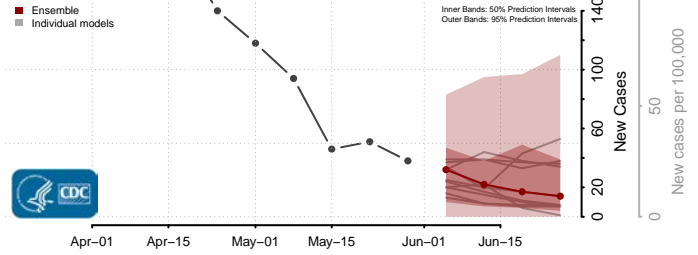

Tolland County, Connecticut