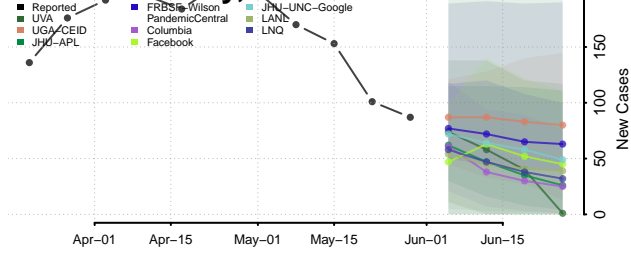

Greene County, North Carolina

Guilford County, North Carolina

Halifax County, North Carolina

Harnett County, North Carolina

Haywood County, North Carolina

Henderson County, North Carolina

Hertford County, North Carolina