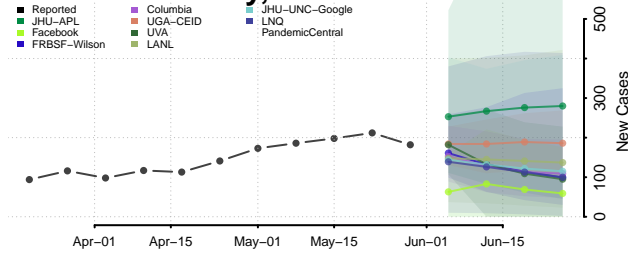

Kootenai County, Idaho