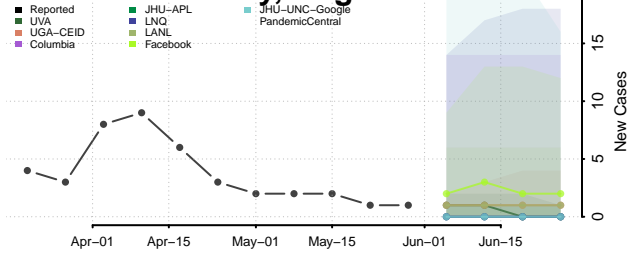

King and Queen County, Virginia

King George County, Virginia

King William County, Virginia

Lancaster County, Virginia

Lee County, Virginia

Lexington County, Virginia

Loudoun County, Virginia

Louisa County, Virginia