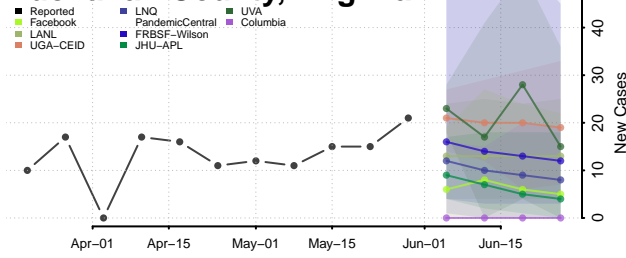

Buchanan County, Virginia