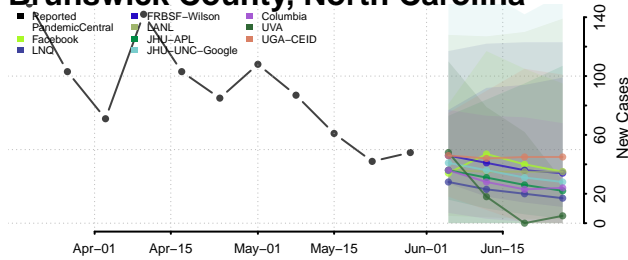

Ashe County, North Carolina

Avery County, North Carolina

Beaufort County, North Carolina

Bertie County, North Carolina

Bladen County, North Carolina

Brunswick County, North Carolina

Buncombe County, North Carolina