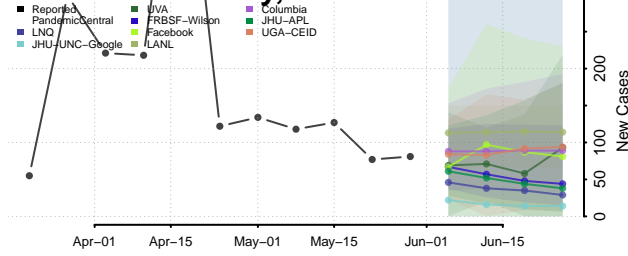

Cleveland County, Oklahoma