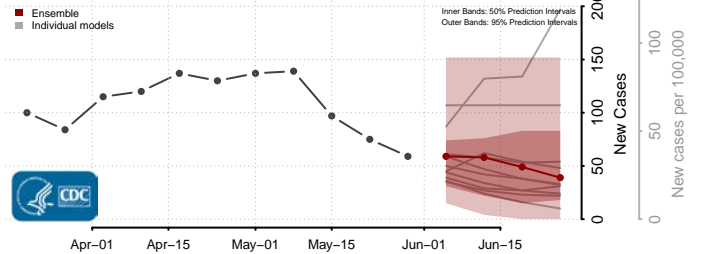

Wyandotte County, Kansas