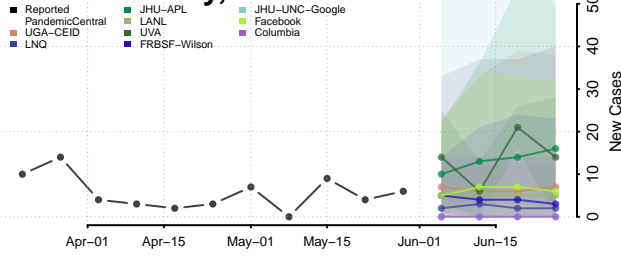

La Paz County, Arizona