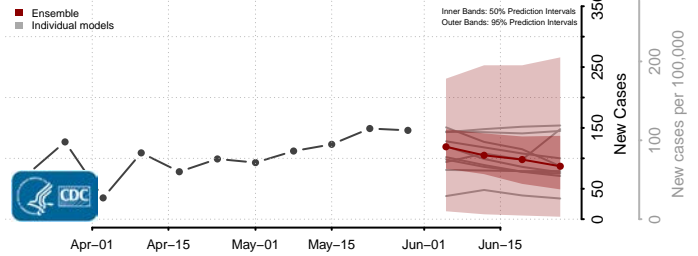

Orleans County, Louisiana

Ouachita County, Louisiana

Plaquemines County, Louisiana

Pointe Coupee County, Louisiana

Rapides County, Louisiana

Red River County, Louisiana

Richland County, Louisiana

Sabine County, Louisiana