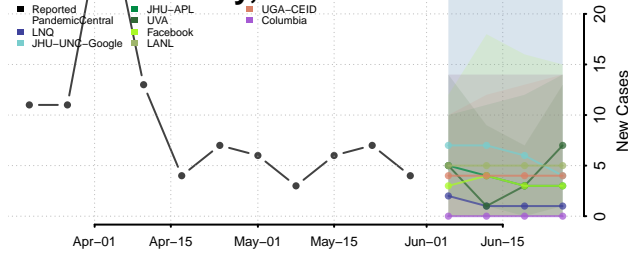

Franklin County, Idaho