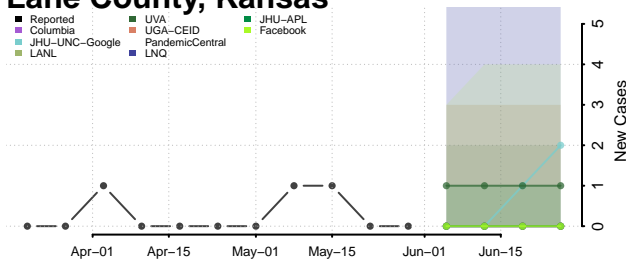

Jefferson County, Kansas

Jewell County, Kansas

Johnson County, Kansas

Kearyn County, Kansas

Kingman County, Kansas

Kiowa County, Kansas

Labette County, Kansas

Lane County, Kansas