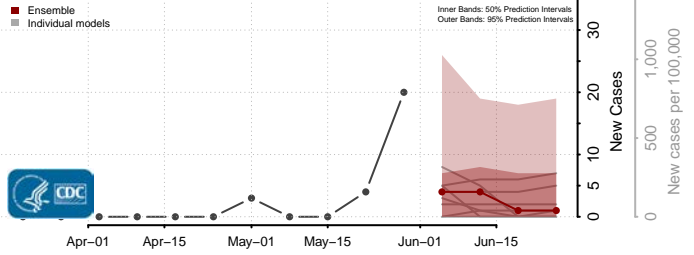

Rawlins County, Kansas