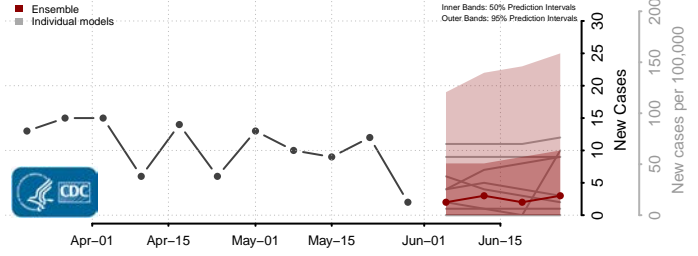

Fauquier County, Virginia

Floyd County, Virginia

Fluvanna County, Virginia

Franklin City County, Virginia

Franklin County, Virginia

Frederick County, Virginia

Fredericksburg County, Virginia

Galax County, Virginia