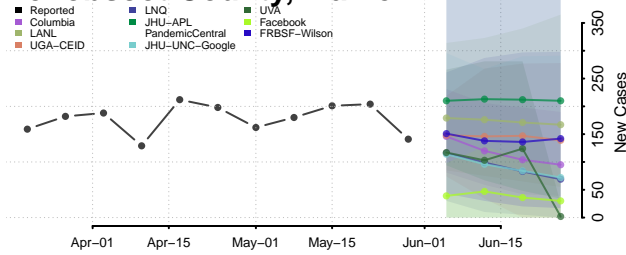

Kennebec County, Maine

Knox County, Maine

Lincoln County, Maine

Oxford County, Maine

Penobscot County, Maine

Piscataquis County, Maine

Sagadahoc County, Maine

Somerset County, Maine