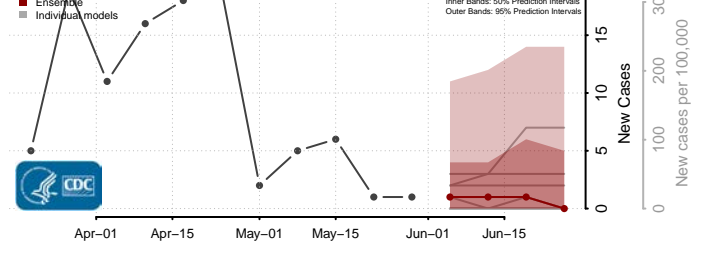

Mitchell County, Iowa

Monona County, Iowa

Monroe County, Iowa

Montgomery County, Iowa

Muscatine County, Iowa

O'Brien County, Iowa

Osceola County, Iowa

Page County, Iowa