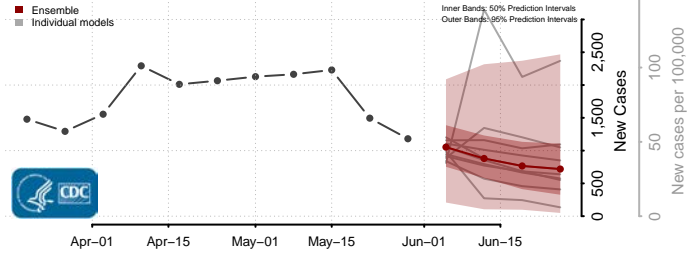

Clark County, Nevada