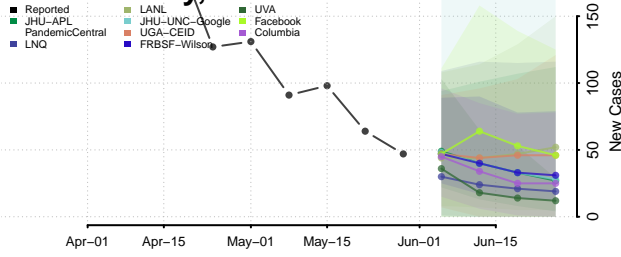

Clermont County, Ohio

Clinton County, Ohio

Columbiana County, Ohio

Coshocton County, Ohio

Crawford County, Ohio

Cuyahoga County, Ohio

Darke County, Ohio

Defiance County, Ohio