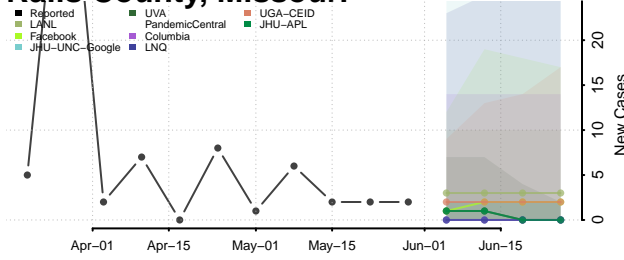

Ralls County, Missouri