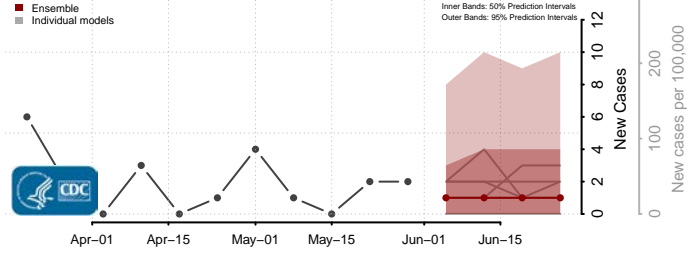

Schuyler County, Missouri