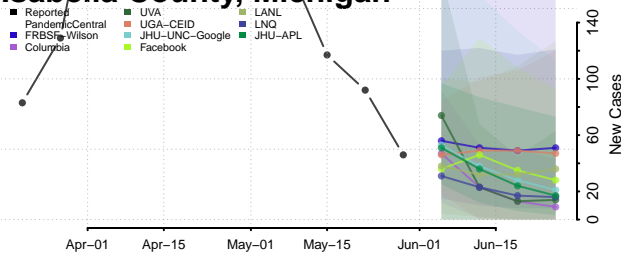

Isabella County, Michigan