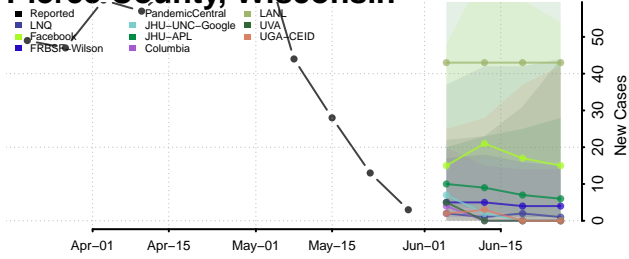

Pierce County, Wisconsin