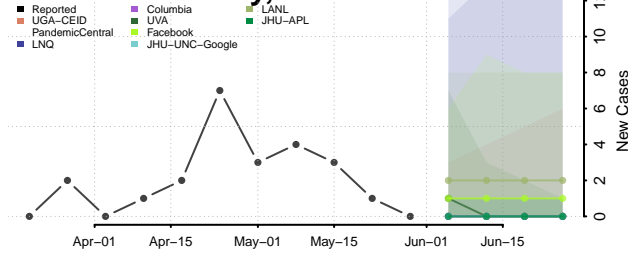

McIntosh County, North Dakota