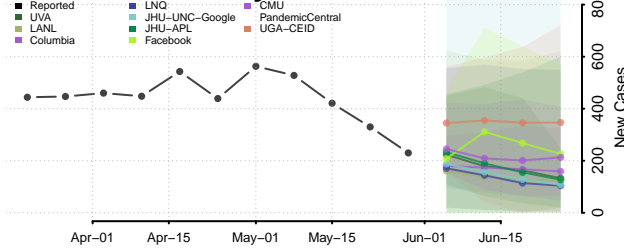

Bernalillo County, New Mexico