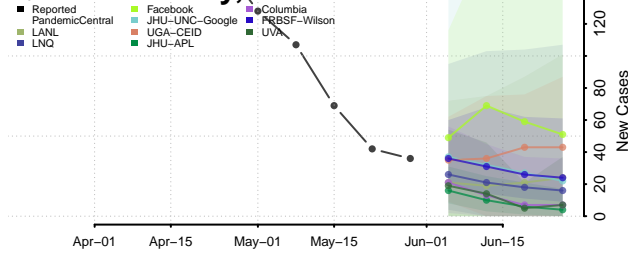

Greene County, Ohio