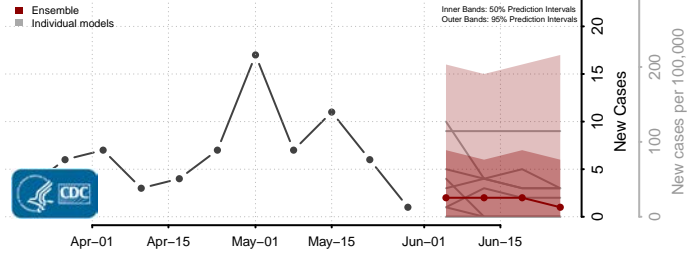

Hood River County, Oregon

Jackson County, Oregon

Jefferson County, Oregon

Josephine County, Oregon

Klamath County, Oregon

Lake County, Oregon

Lane County, Oregon

Lincoln County, Oregon