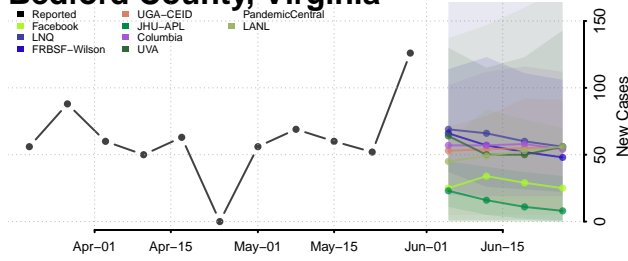

Bedford County, Virginia