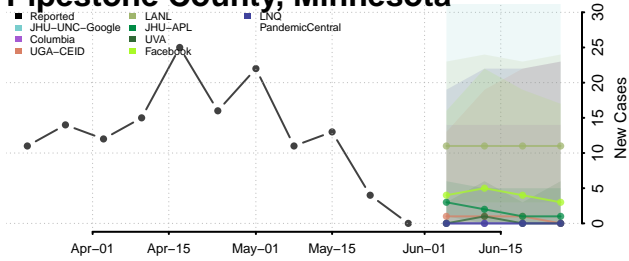

Pipestone County, Minnesota