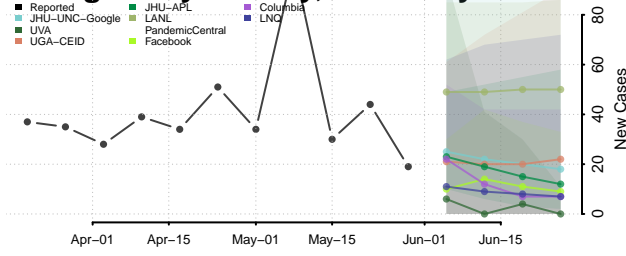

Montgomery County, Kentucky