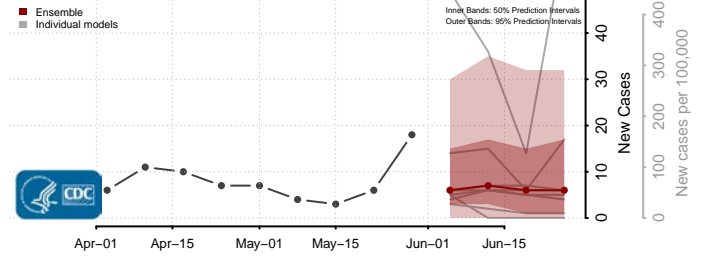

Roosevelt County, Montana