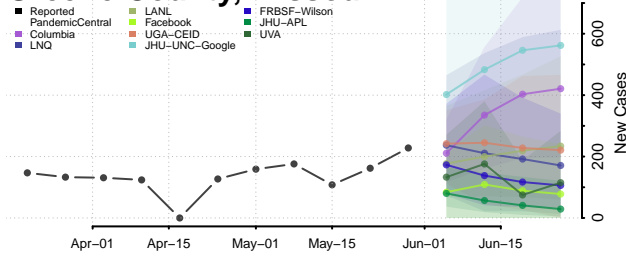

Greene County, Missouri