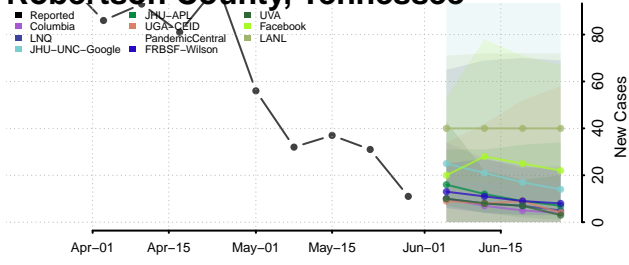

Robertson County, Tennessee