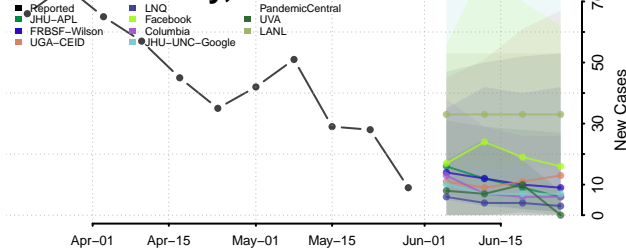

Mahnomen County, Minnesota

Marshall County, Minnesota

Martin County, Minnesota

McLeod County, Minnesota

Meeker County, Minnesota

Mille Lacs County, Minnesota

Morrison County, Minnesota

Mower County, Minnesota