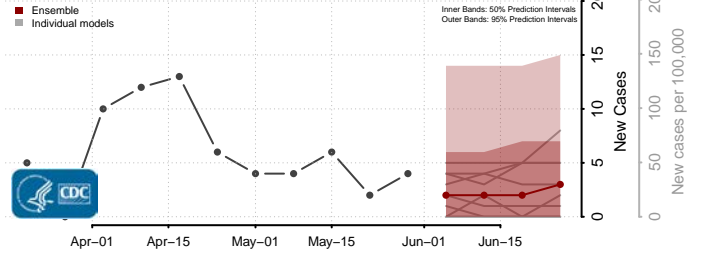

Mason County, Kentucky

McCracken County, Kentucky

McCreary County, Kentucky

McLean County, Kentucky

Meade County, Kentucky

Menifee County, Kentucky

Mercer County, Kentucky

Metcalfe County, Kentucky