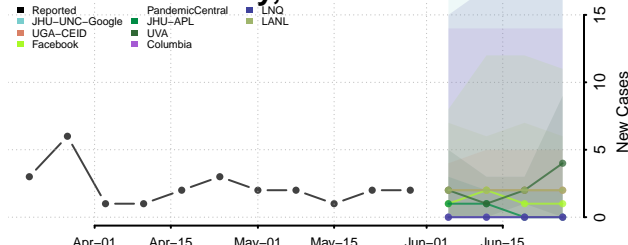

Bottineau County, North Dakota

*New weekly cases may decrease in this location over the next four weeks. For these locations, the ensemble forecast indicates a probability of 0.75 or greater that fewer cases will be reported in week four of the forecast than in the last reported week.