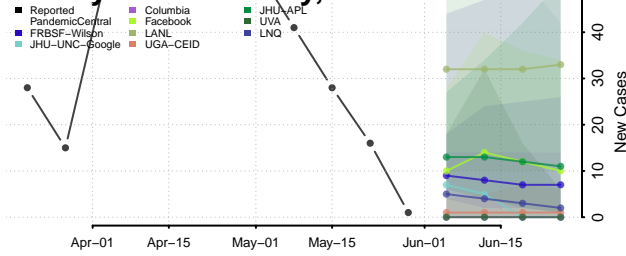

Transylvania County, North Carolina