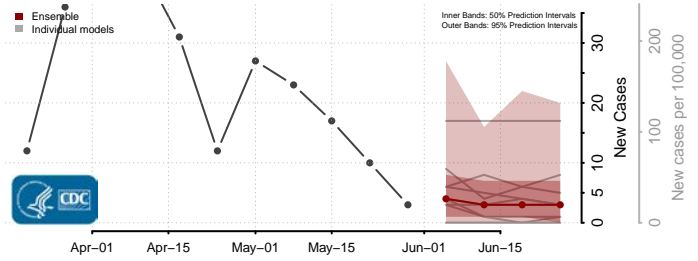

Pipestone County, Minnesota

Polk County, Minnesota

Pope County, Minnesota

Ramsey County, Minnesota

Red Lake County, Minnesota

Redwood County, Minnesota

Renville County, Minnesota

Rice County, Minnesota