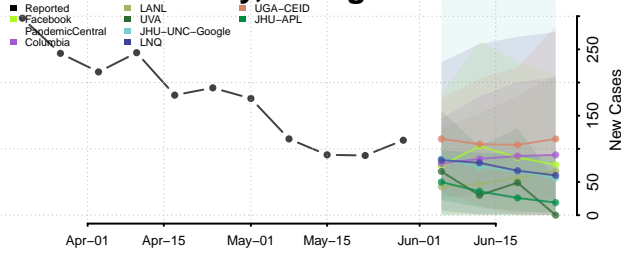

Chatham County, Georgia