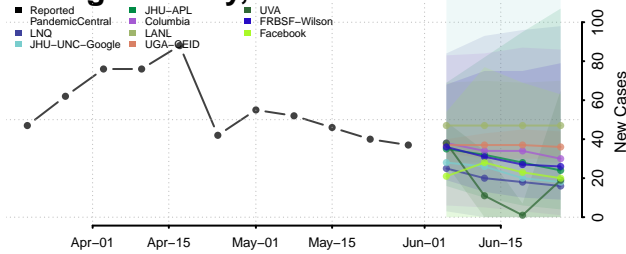

Geauga County, Ohio