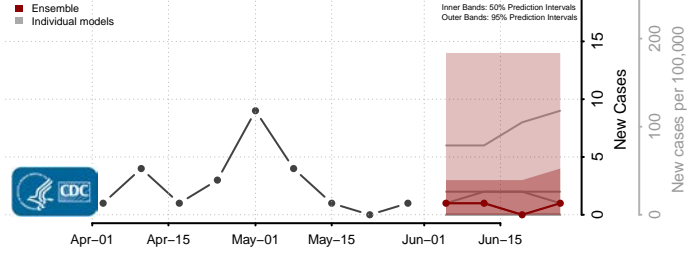

Matanuska-Susitna County, Alaska

Nome County, Alaska

North Slope County, Alaska

Northwest Arctic County, Alaska

Petersburg County, Alaska

Prince of Wales-Hyder County, Alaska

Sitka County, Alaska

Skagway County, Alaska