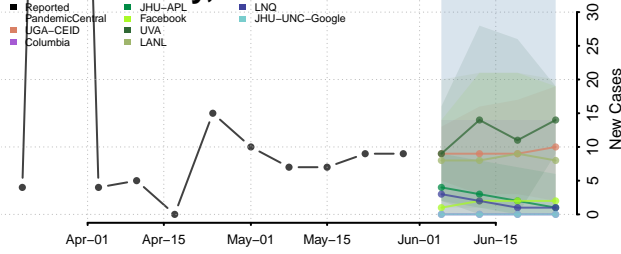

Lewis County, Missouri