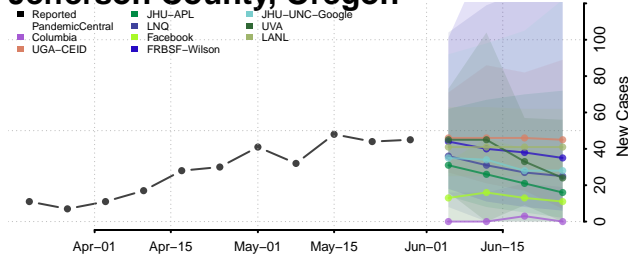

Hood River County, Oregon

Jackson County, Oregon

Jefferson County, Oregon

Josephine County, Oregon

Klamath County, Oregon

Lake County, Oregon

Lane County, Oregon

Lincoln County, Oregon