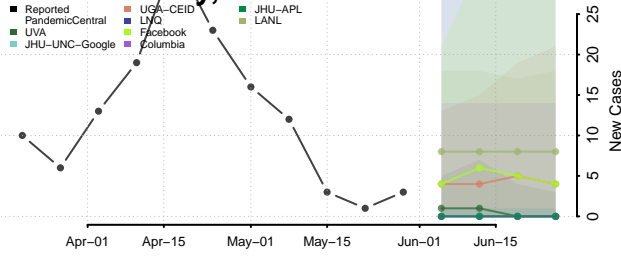

Walsh County, North Dakota