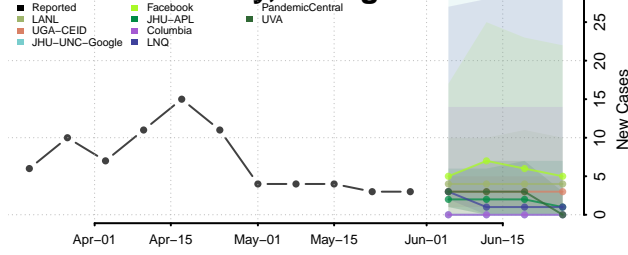

Heard County, Georgia

Henry County, Georgia

Houston County, Georgia

Irwin County, Georgia

Jackson County, Georgia

Jasper County, Georgia

Jeff Davis County, Georgia

Jefferson County, Georgia