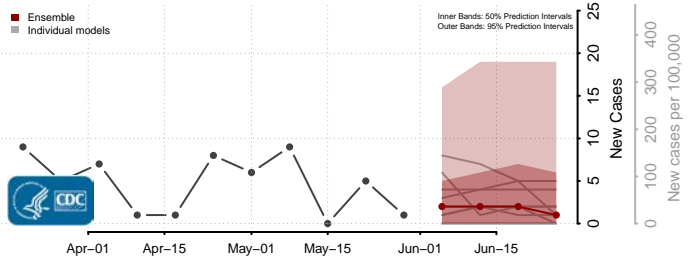

Chesapeake County, Virginia

Chesterfield County, Virginia

Clarke County, Virginia

Colonial Heights County, Virginia

Covington County, Virginia

Craig County, Virginia

Culpeper County, Virginia

Cumberland County, Virginia