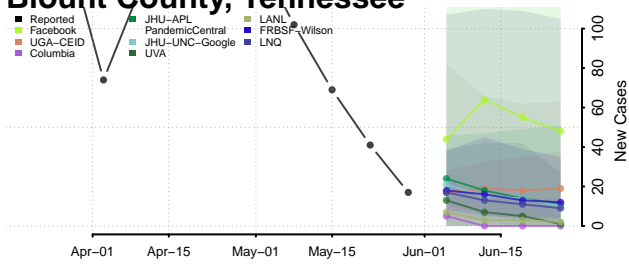

Blount County, Tennessee