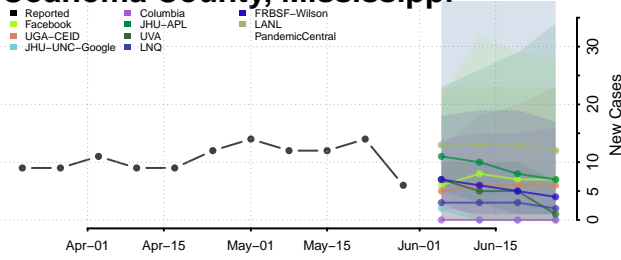

Claiborne County, Mississippi

Clarke County, Mississippi

Clay County, Mississippi

Coahoma County, Mississippi

Copiah County, Mississippi

Covington County, Mississippi

DeSoto County, Mississippi

Forrest County, Mississippi