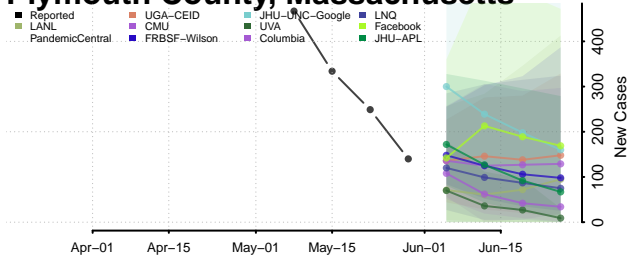

Suffolk County, Massachusetts

Worcester County, Massachusetts

Michigan*

Alcona County, Michigan

Alger County, Michigan

*New weekly cases may decrease in this location over the next four weeks. For these locations, the ensemble forecast indicates a probability of 0.75 or greater that fewer cases will be reported in week four of the forecast than in the last reported week.