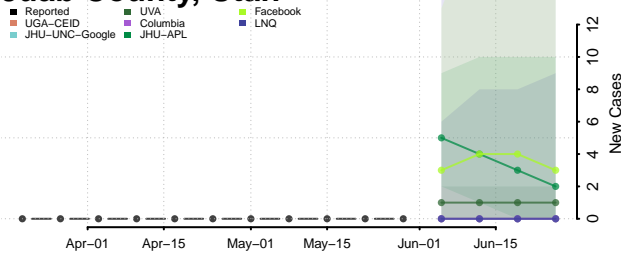

Juab County, Utah