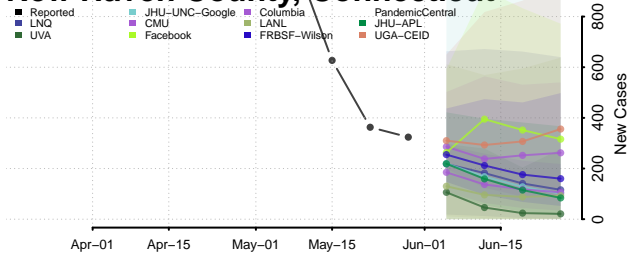

New Haven County, Connecticut

*New weekly cases may decrease in this location over the next four weeks. For these locations, the ensemble forecast indicates a probability of 0.75 or greater that fewer cases will be reported in week four of the forecast than in the last reported week.