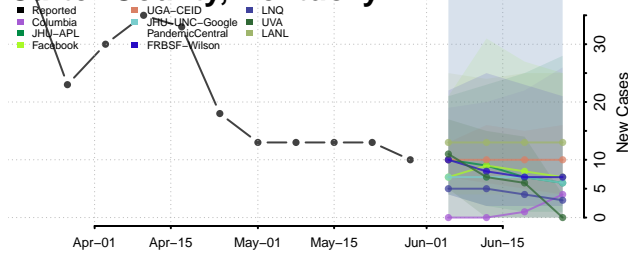

Carter County, Kentucky