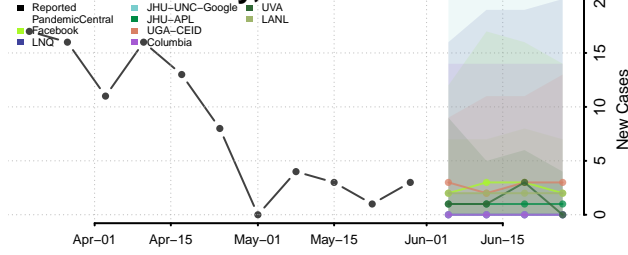

Custer County, Idaho

Elmore County, Idaho

Franklin County, Idaho

Fremont County, Idaho

Gem County, Idaho

Gooding County, Idaho

Idaho County, Idaho

Jefferson County, Idaho