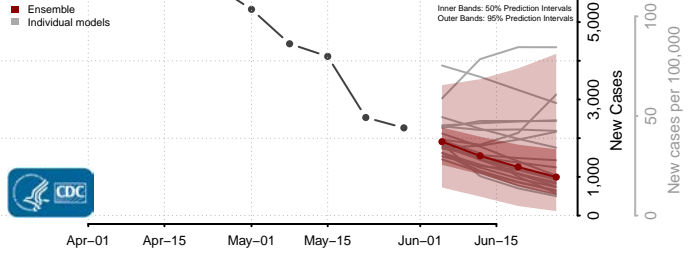

Kent County, Rhode Island

Newport County, Rhode Island

Providence County, Rhode Island

Washington County, Rhode Island

South Carolina*

Abbeville County, South Carolina

*New weekly cases may decrease in this location over the next four weeks. For these locations, the ensemble forecast indicates a probability of 0.75 or greater that fewer cases will be reported in week four of the forecast than in the last reported week.