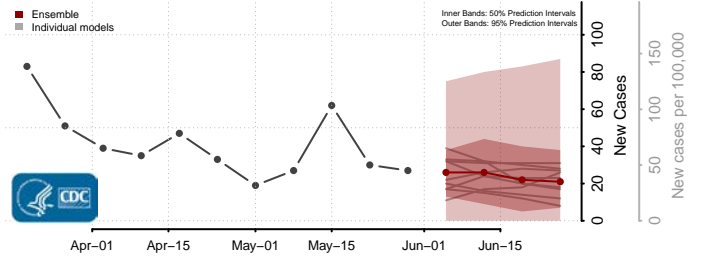

Washington County, Ohio