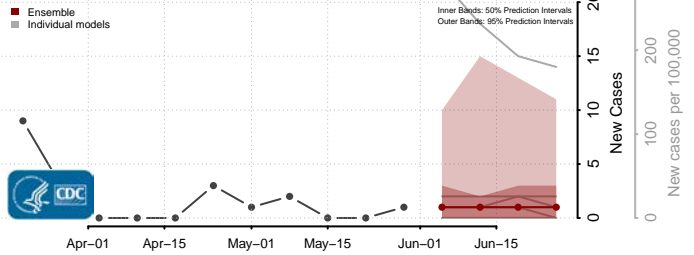

Thomas County, Kansas