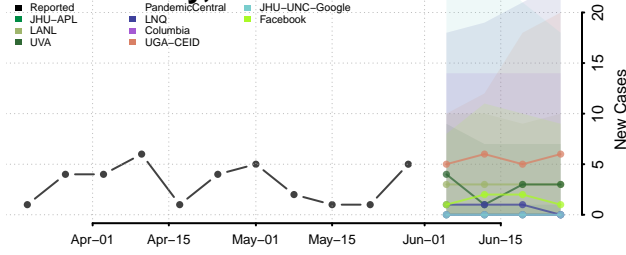

Putnam County, Illinois

Randolph County, Illinois

Richland County, Illinois

Rock Island County, Illinois

Saline County, Illinois

Sangamon County, Illinois

Schuyler County, Illinois

Scott County, Illinois