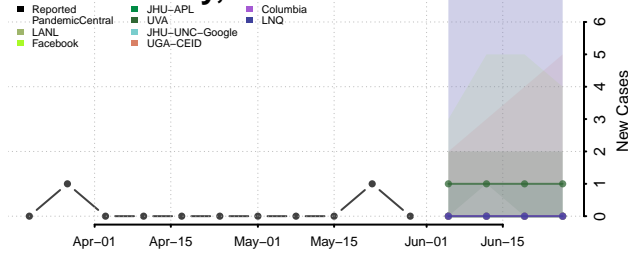

Washington County, Missouri

Wayne County, Missouri

Webster County, Missouri

Worth County, Missouri

Wright County, Missouri

Montana

Beaverhead County, Montana

Big Horn County, Montana