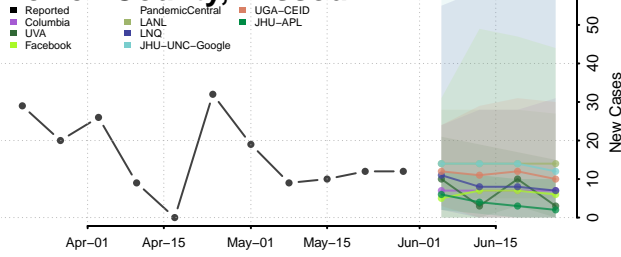

Greene County, Missouri

Grundy County, Missouri

Harrison County, Missouri

Henry County, Missouri

Hickory County, Missouri

Holt County, Missouri

Howard County, Missouri

Howell County, Missouri