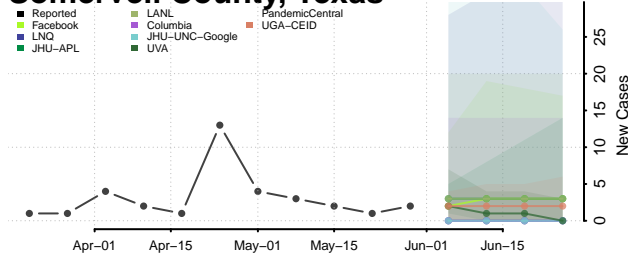

Somervell County, Texas