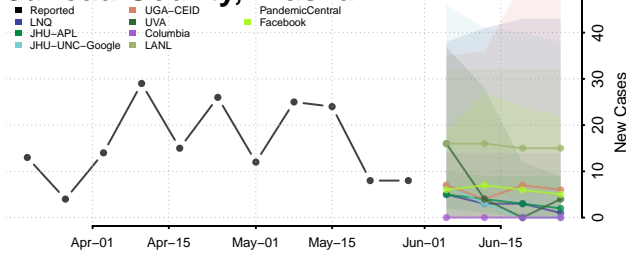

Juneau County, Alaska