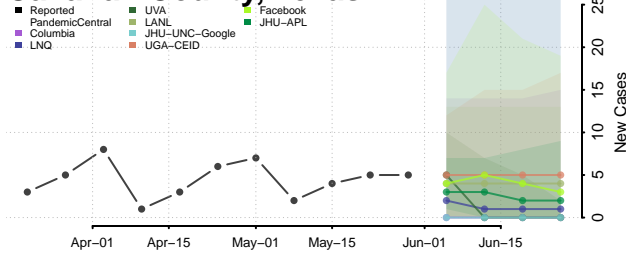

Callahan County, Texas