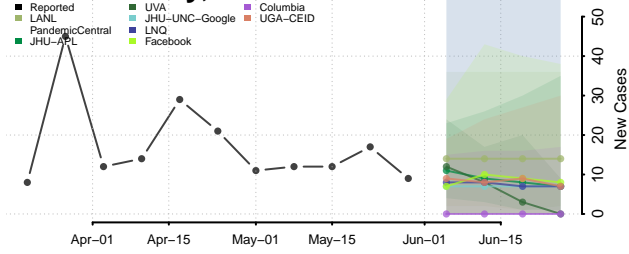

Whitley County, Kentucky

Wolfe County, Kentucky

Woodford County, Kentucky

Louisiana

Acadia County, Louisiana

Allen County, Louisiana

Ascension County, Louisiana

Assumption County, Louisiana