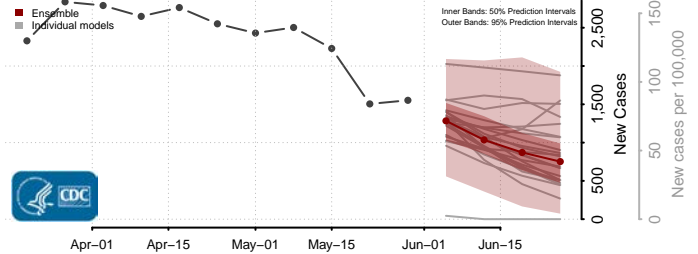

Wahkiakum County, Washington

Walla Walla County, Washington

Whatcom County, Washington

Whitman County, Washington

Yakima County, Washington

West Virginia*

*New weekly cases may decrease in this location over the next four weeks. For these locations, the ensemble forecast indicates a probability of 0.75 or greater that fewer cases will be reported in week four of the forecast than in the last reported week.