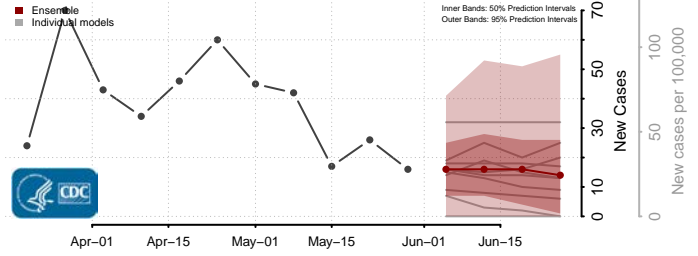

Lyon County, Nevada