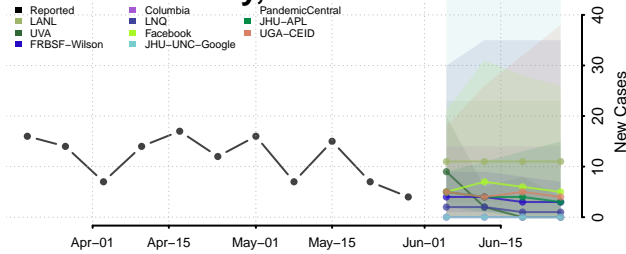

Cumberland County, Tennessee

Davidson County, Tennessee

Decatur County, Tennessee

DeKalb County, Tennessee

Dickson County, Tennessee

Dyer County, Tennessee

Fayette County, Tennessee

Fentress County, Tennessee