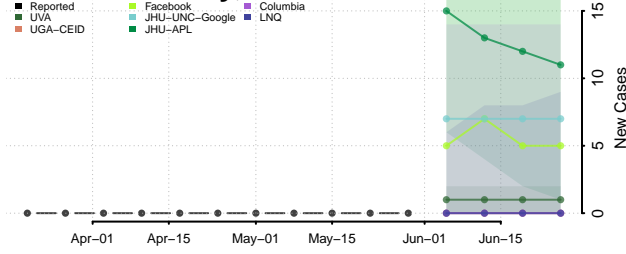

Carbon County, Utah

*New weekly cases may decrease in this location over the next four weeks. For these locations, the ensemble forecast indicates a probability of 0.75 or greater that fewer cases will be reported in week four of the forecast than in the last reported week.