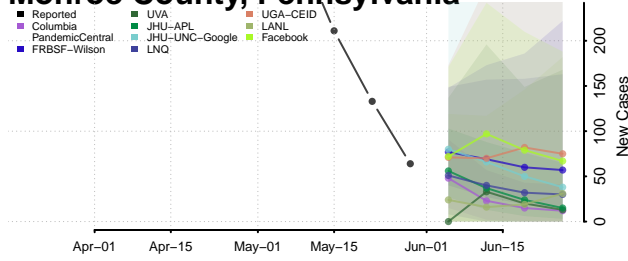

Monroe County, Pennsylvania