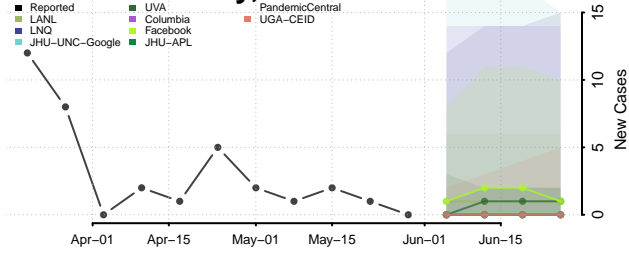

Calhoun County, Illinois