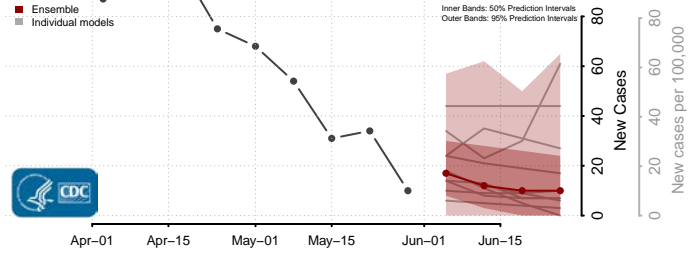

Roanoke City County, Virginia