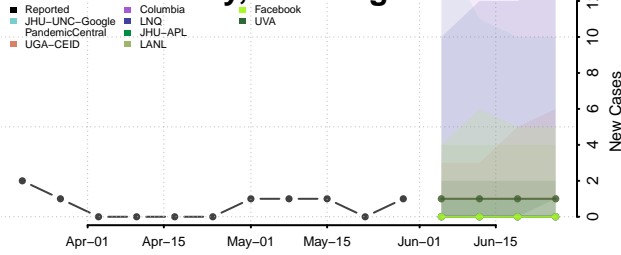

Franklin County, Washington

Garfield County, Washington

Grant County, Washington

Grays Harbor County, Washington

Island County, Washington

Jefferson County, Washington

King County, Washington

Kitsap County, Washington