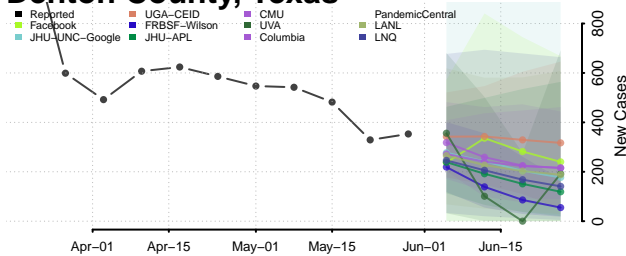

Denton County, Texas