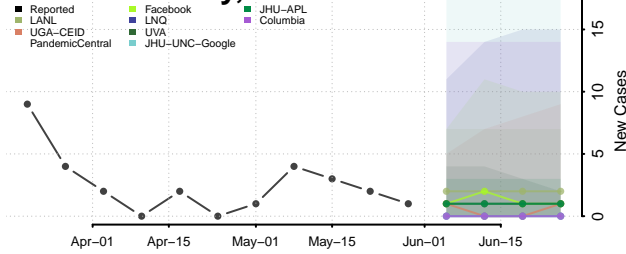

Nevada County, Arkansas