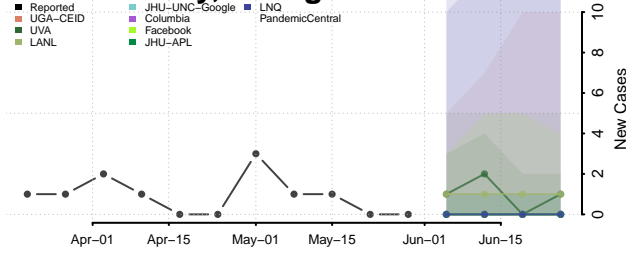

Baker County, Georgia