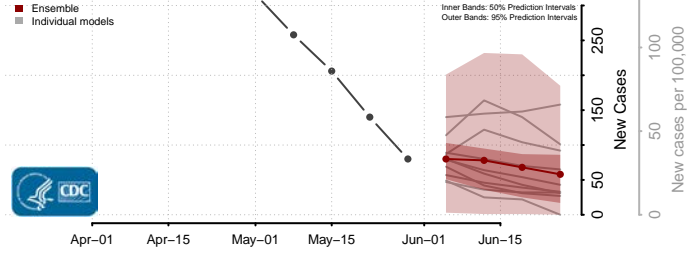

Union County, North Carolina