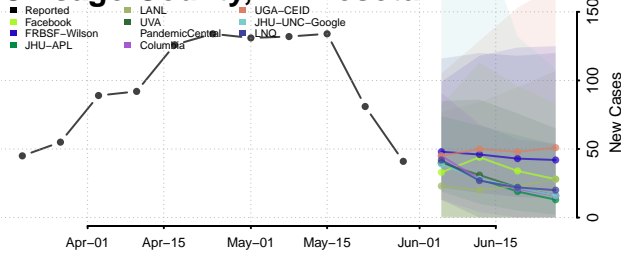

Chisago County, Minnesota