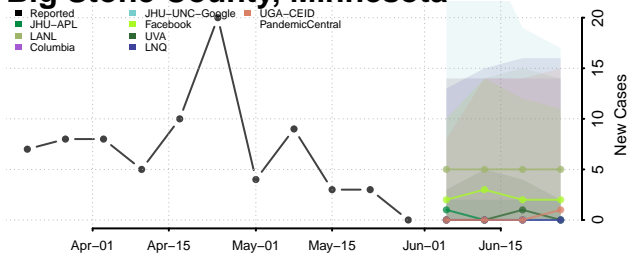

Big Stone County, Minnesota