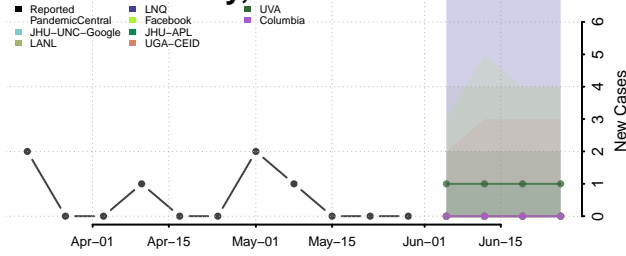

Wallace County, Kansas