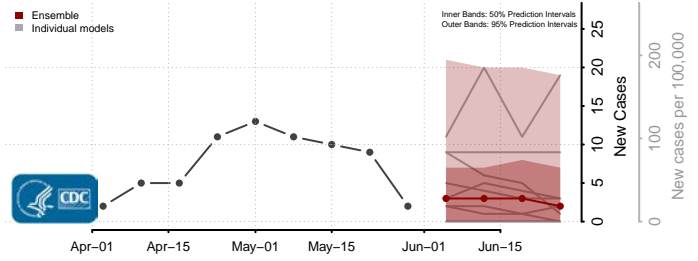

Sierra County, New Mexico