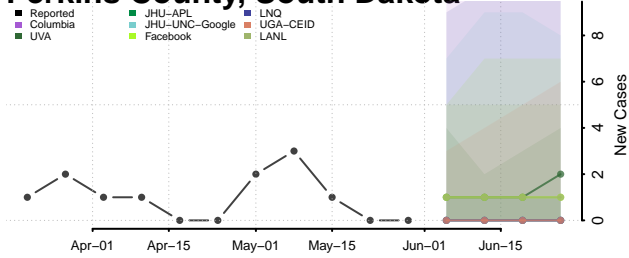

Perkins County, South Dakota