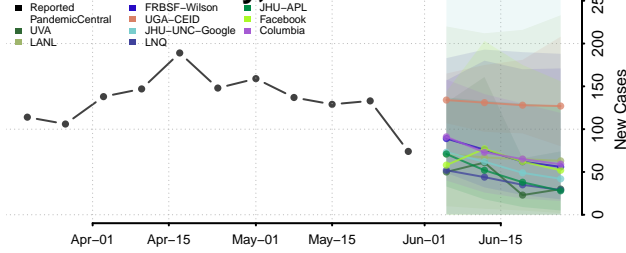

Kenosha County, Wisconsin