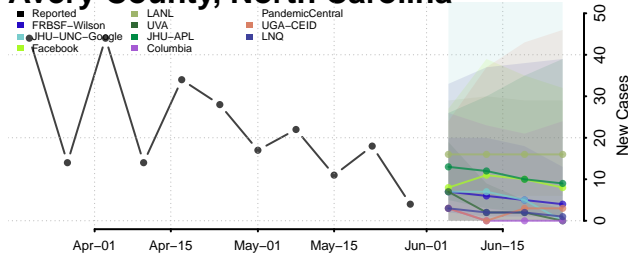

Ashe County, North Carolina

Avery County, North Carolina

Beaufort County, North Carolina

Bertie County, North Carolina

Bladen County, North Carolina

Brunswick County, North Carolina

Buncombe County, North Carolina