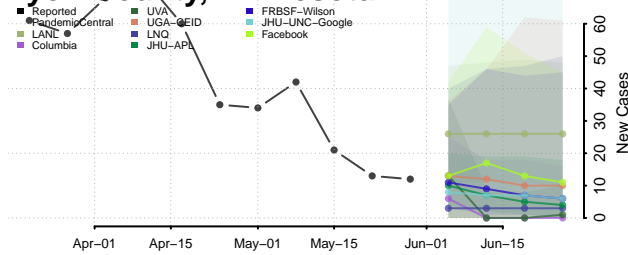

Lyon County, Minnesota