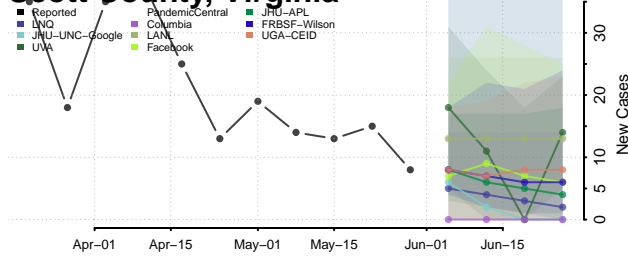

Scott County, Virginia