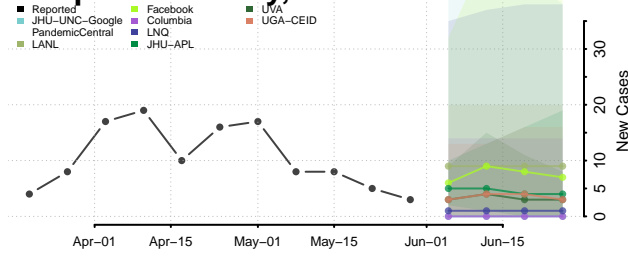

Lampasas County, Texas