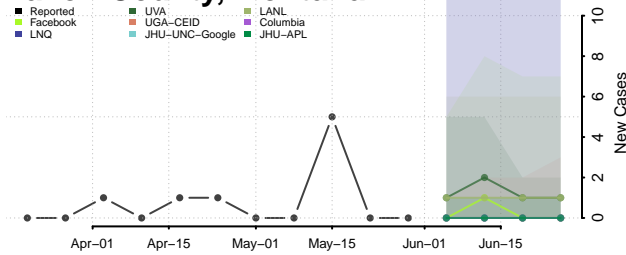

Fallon County, Montana