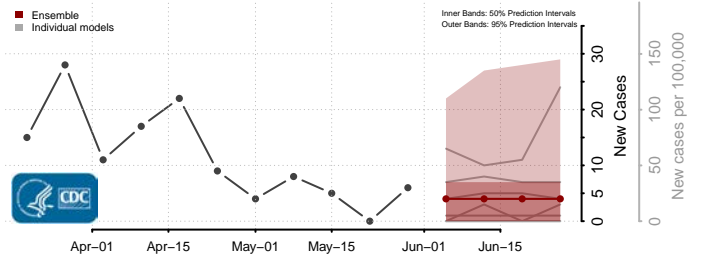

Lincoln County, Montana