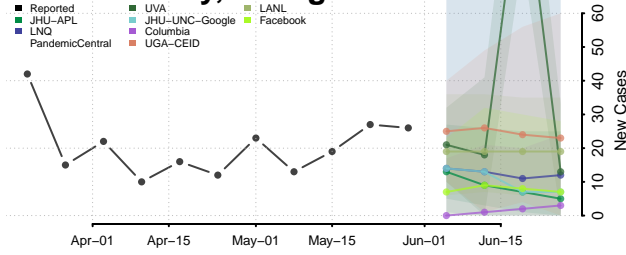

Greene County, Georgia

Gwinnett County, Georgia

Habersham County, Georgia

Hall County, Georgia

Hancock County, Georgia

Haralson County, Georgia

Harris County, Georgia

Hart County, Georgia