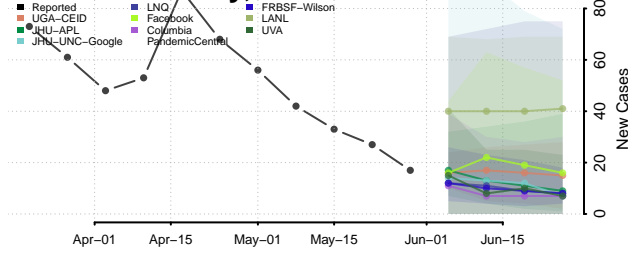

Maury County, Tennessee

McMinn County, Tennessee

McNairy County, Tennessee

Meigs County, Tennessee

Monroe County, Tennessee

Montgomery County, Tennessee

Moore County, Tennessee

Morgan County, Tennessee