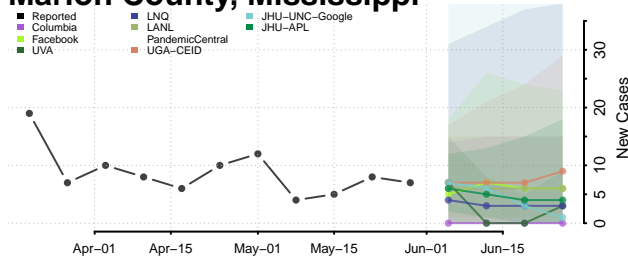

Leflore County, Mississippi

Lincoln County, Mississippi

Lowndes County, Mississippi

Madison County, Mississippi

Marion County, Mississippi

Marshall County, Mississippi

Monroe County, Mississippi

Montgomery County, Mississippi