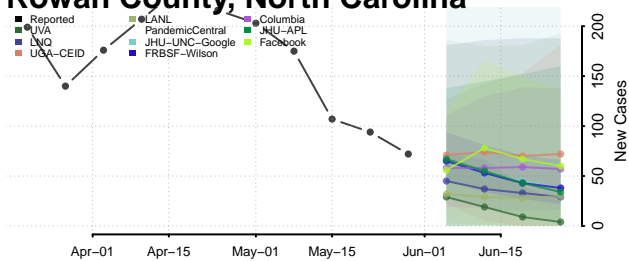

Randolph County, North Carolina

Richmond County, North Carolina

Robeson County, North Carolina

Rockingham County, North Carolina

Rowan County, North Carolina

Rutherford County, North Carolina

Sampson County, North Carolina