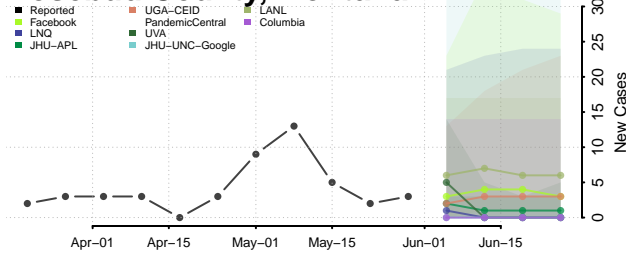

Rosebud County, Montana