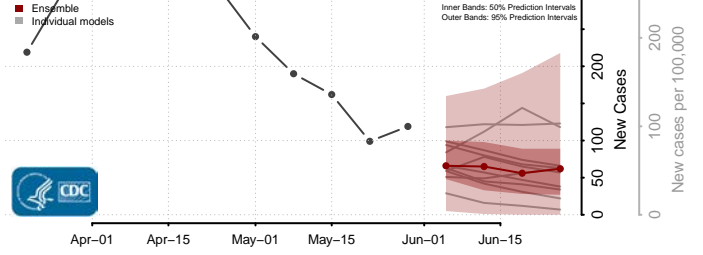

Berkeley County, West Virginia