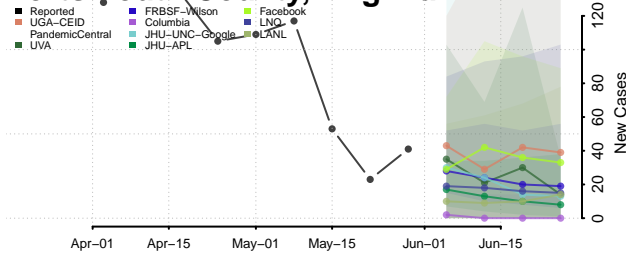

Portsmouth County, Virginia