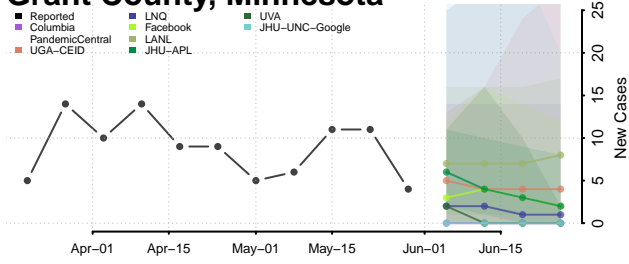

Hennepin County, Minnesota

Houston County, Minnesota

Hubbard County, Minnesota

Isanti County, Minnesota

Itasca County, Minnesota

Jackson County, Minnesota

Kanabec County, Minnesota

Kandiyohi County, Minnesota