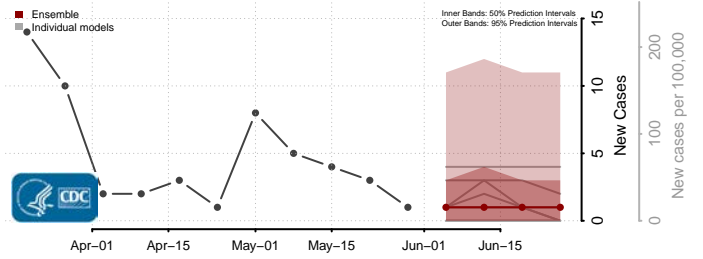

Wapello County, Iowa

Warren County, Iowa

Washington County, Iowa

Wayne County, Iowa

Webster County, Iowa

Winnebago County, Iowa

Winneshiek County, Iowa

Woodbury County, Iowa