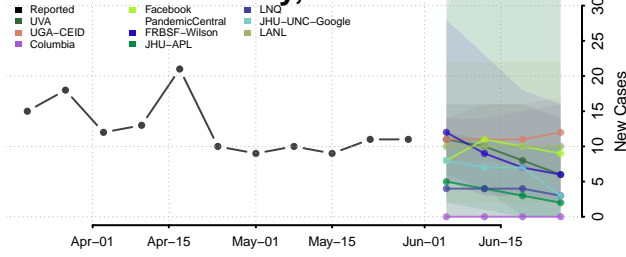

McPherson County, Kansas