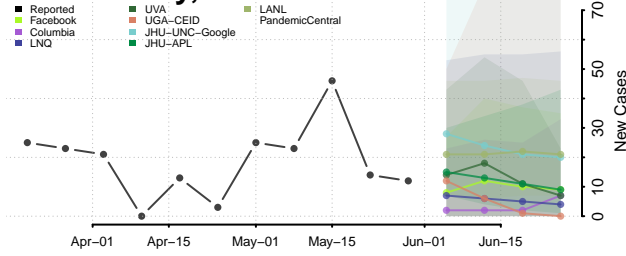

Clarke County, Alabama

Clay County, Alabama

Cleburne County, Alabama

Coffee County, Alabama

Colbert County, Alabama

Conecuh County, Alabama

Coosa County, Alabama

Covington County, Alabama

Crenshaw County, Alabama

Cullman County, Alabama

Dale County, Alabama

Dallas County, Alabama

DeKalb County, Alabama

Elmore County, Alabama

Escambia County, Alabama

Etowah County, Alabama