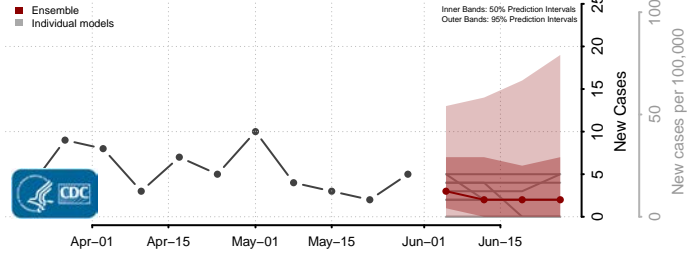

Fairfax City County, Virginia