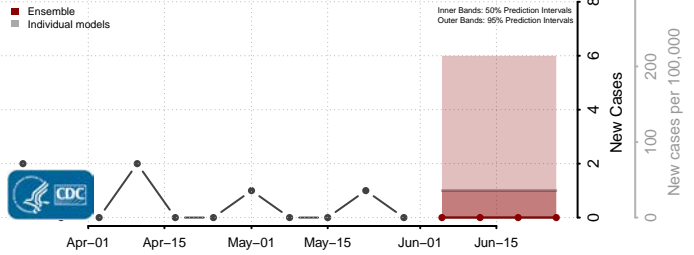

Trego County, Kansas