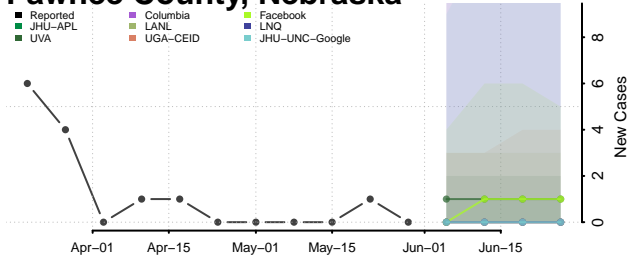

Pawnee County, Nebraska