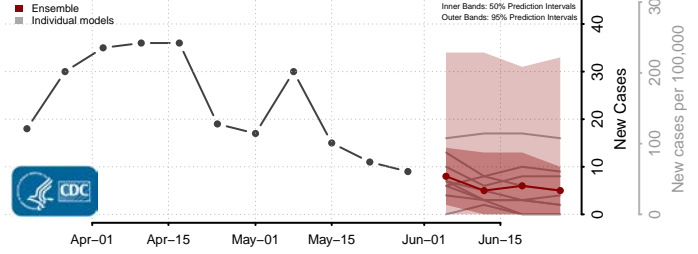

Rock County, Minnesota

Roseau County, Minnesota

Scott County, Minnesota

Sherburne County, Minnesota

Sibley County, Minnesota

St. Louis County, Minnesota

Stearns County, Minnesota

Steele County, Minnesota