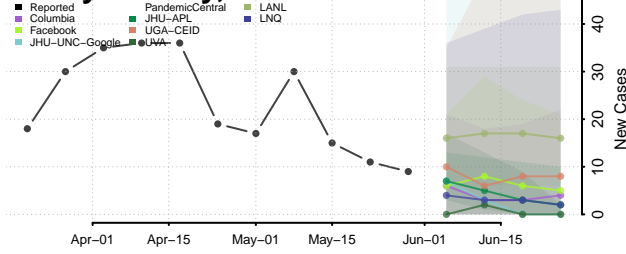

Rock County, Minnesota

Roseau County, Minnesota

Scott County, Minnesota

Sherburne County, Minnesota

Sibley County, Minnesota

St. Louis County, Minnesota

Stearns County, Minnesota

Steele County, Minnesota