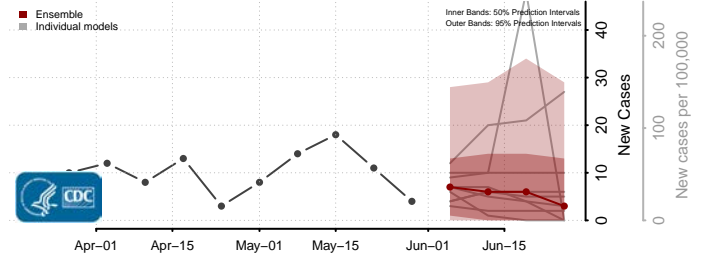

Berrien County, Georgia