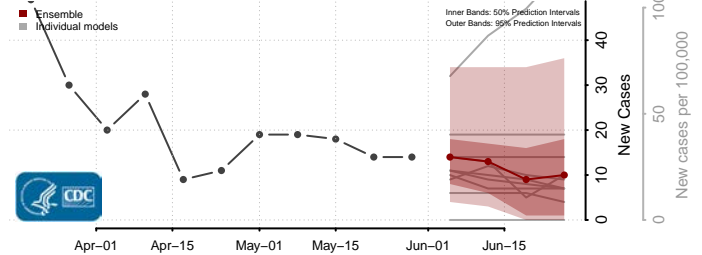

St. Bernard County, Louisiana