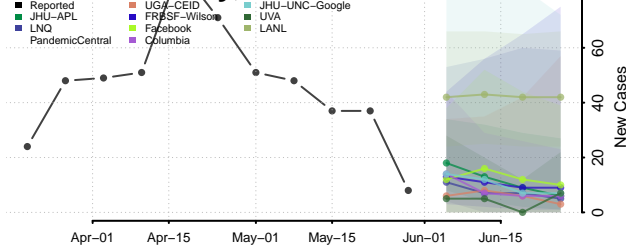

Mahnomen County, Minnesota

Marshall County, Minnesota

Martin County, Minnesota

McLeod County, Minnesota

Meeker County, Minnesota

Mille Lacs County, Minnesota

Morrison County, Minnesota

Mower County, Minnesota