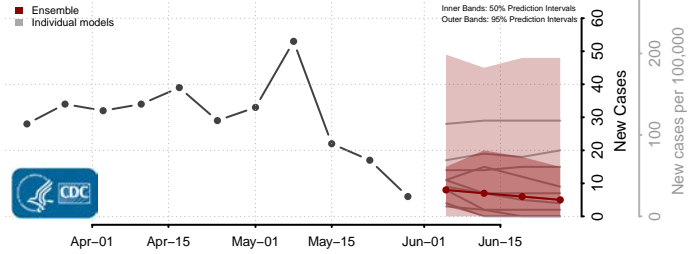

Todd County, Minnesota