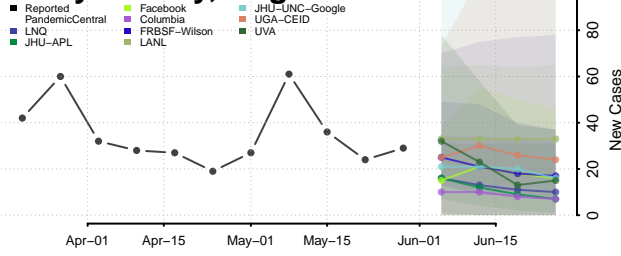

Hanover County, Virginia

Harrisonburg County, Virginia

Henrico County, Virginia

Henry County, Virginia

Highland County, Virginia

Hopewell County, Virginia

Isle of Wight County, Virginia

James City County, Virginia