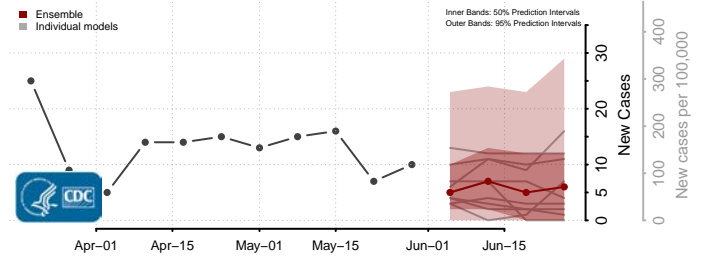

Doddridge County, West Virginia