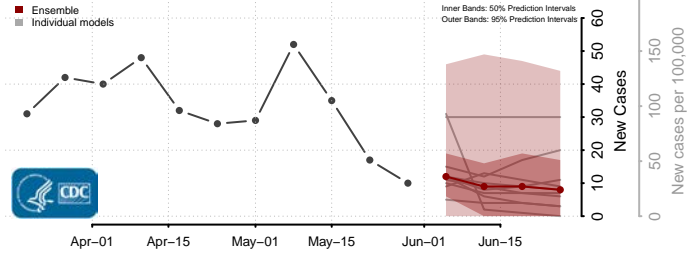

Weakley County, Tennessee