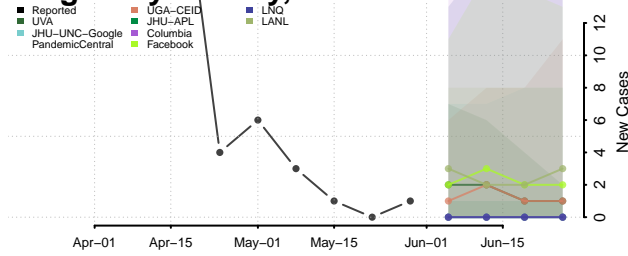

Kingsbury County, South Dakota