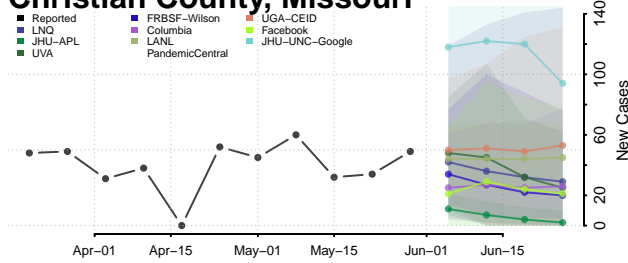

Christian County, Missouri