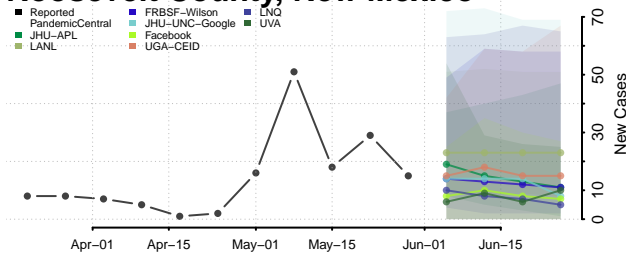

Roosevelt County, New Mexico