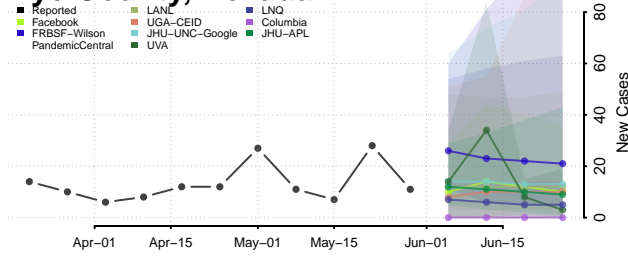

Nye County, Nevada