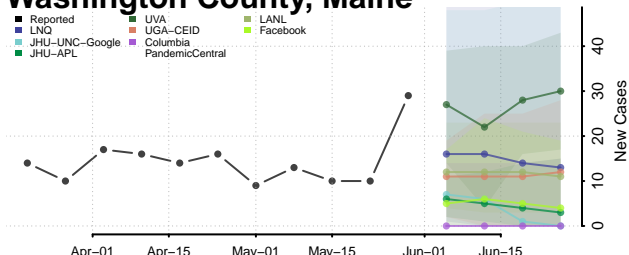

Washington County, Maine