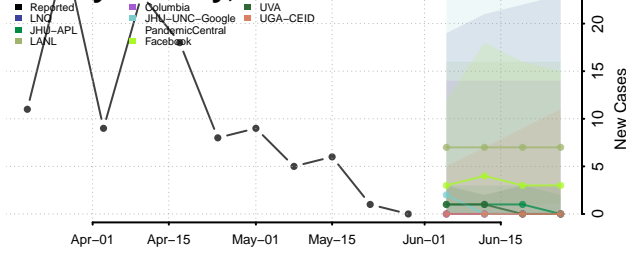

Scott County, Iowa

Shelby County, Iowa

Sioux County, Iowa

Story County, Iowa

Tama County, Iowa

Taylor County, Iowa

Union County, Iowa

Van Buren County, Iowa