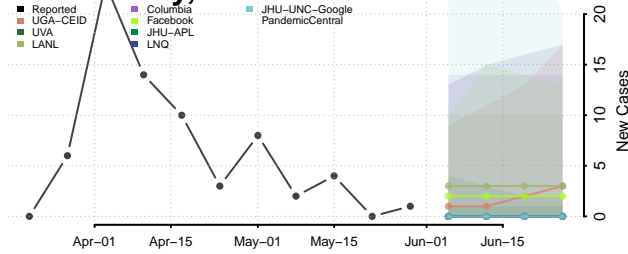

Hamilton County, Nebraska

Harlan County, Nebraska

Hayes County, Nebraska

Hitchcock County, Nebraska

Holt County, Nebraska

Hooker County, Nebraska

Howard County, Nebraska

Jefferson County, Nebraska