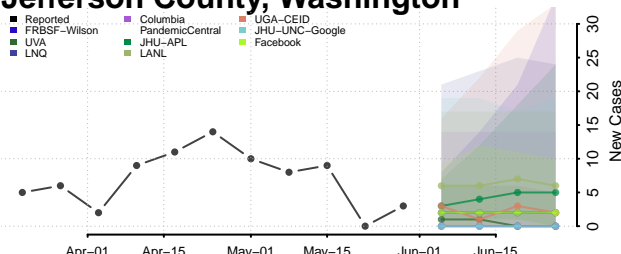

Franklin County, Washington

Garfield County, Washington

Grant County, Washington

Grays Harbor County, Washington

Island County, Washington

Jefferson County, Washington

King County, Washington

Kitsap County, Washington