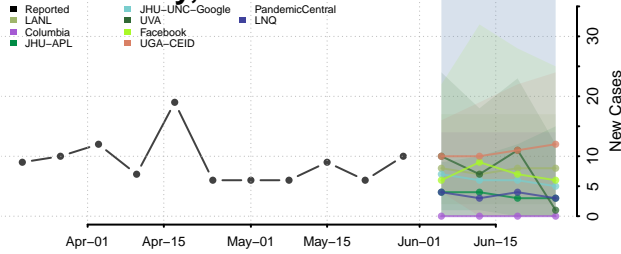

Taos County, New Mexico