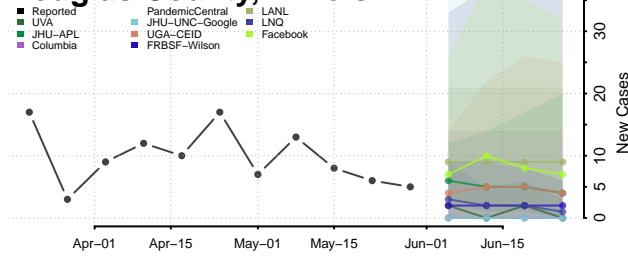

Douglas County, Illinois