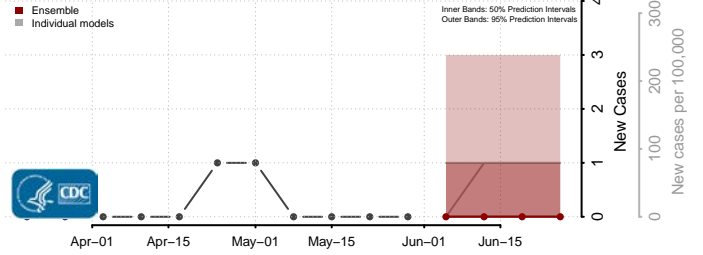

Dawson County, Montana

Deer Lodge County, Montana

Fallon County, Montana

Fergus County, Montana

Flathead County, Montana

Gallatin County, Montana

Garfield County, Montana

Glacier County, Montana