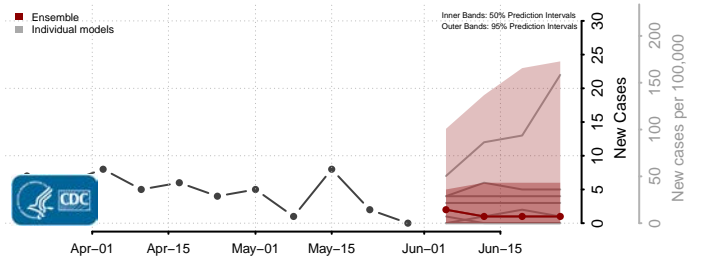

Washington County, Illinois