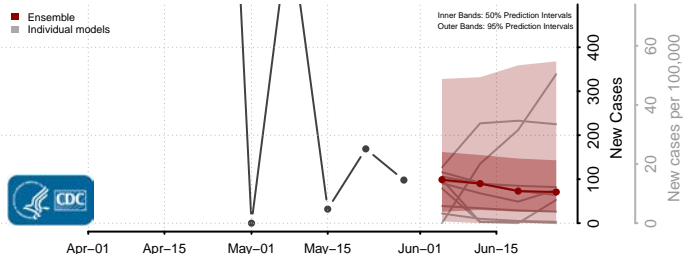

Camden County, New Jersey

Cape May County, New Jersey

Cumberland County, New Jersey

Essex County, New Jersey

Gloucester County, New Jersey

Hudson County, New Jersey

Hunterdon County, New Jersey

Mercer County, New Jersey