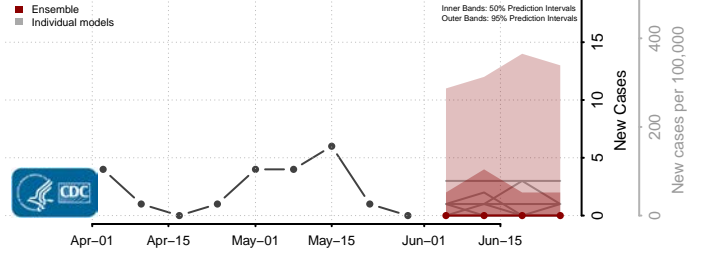

Wells County, North Dakota