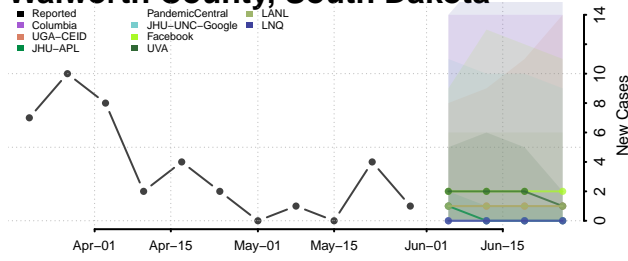

Walworth County, South Dakota