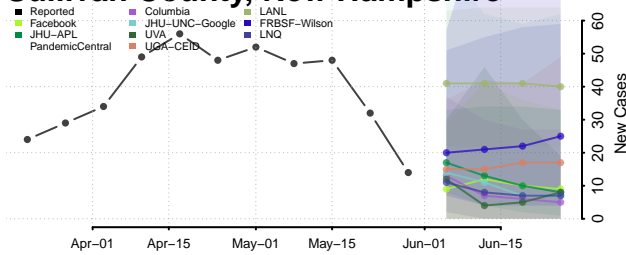

Sullivan County, New Hampshire