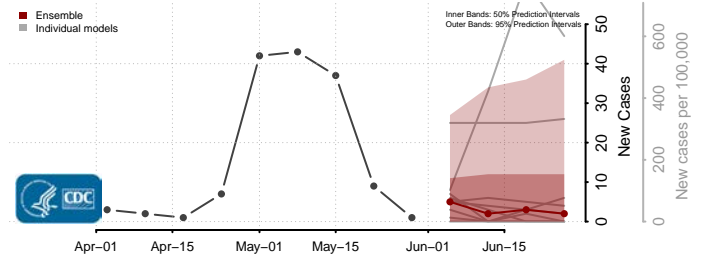

Clay County, West Virginia

Doddridge County, West Virginia

Fayette County, West Virginia

Gilmer County, West Virginia

Grant County, West Virginia

Greenbrier County, West Virginia

Hampshire County, West Virginia