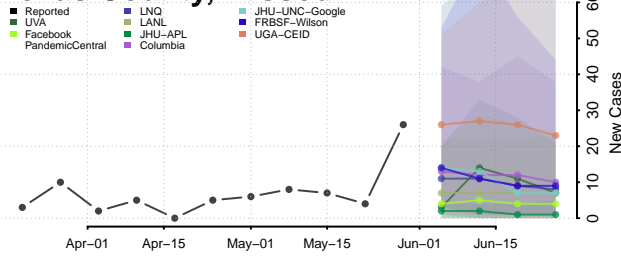

Ste. Genevieve County, Missouri

Stoddard County, Missouri

Stone County, Missouri

Sullivan County, Missouri

Taney County, Missouri

Texas County, Missouri

Vernon County, Missouri

Warren County, Missouri