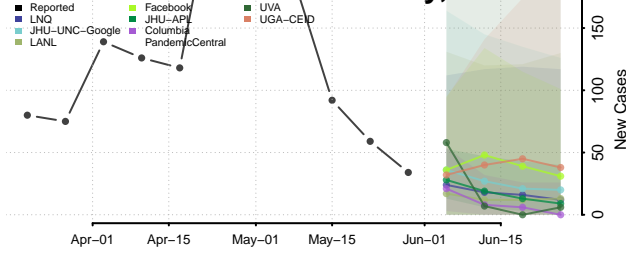

Fairbanks North Star County, Alaska