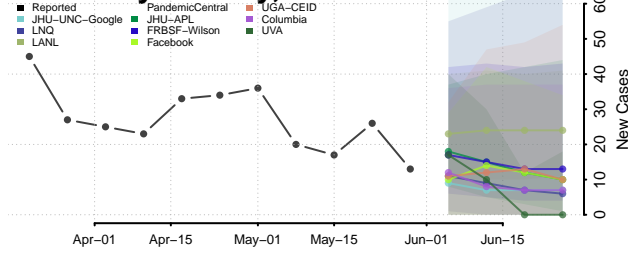

Guernsey County, Ohio