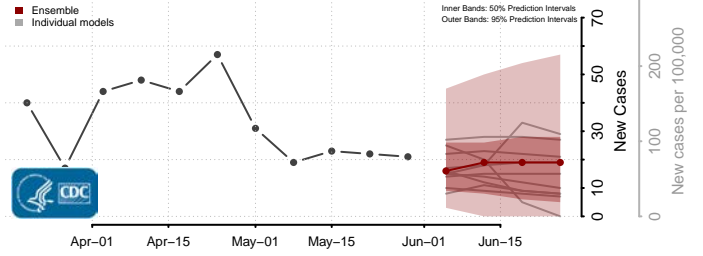

West Baton Rouge County, Louisiana