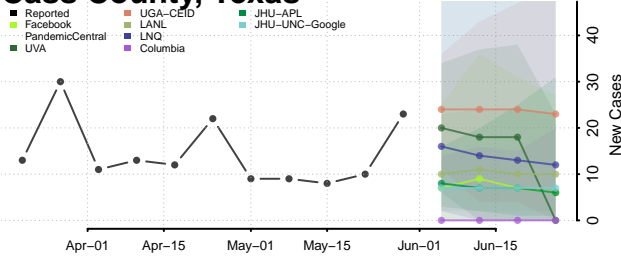

Cass County, Texas