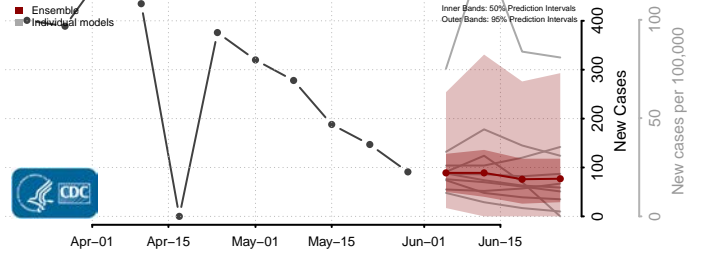

St. Charles County, Missouri