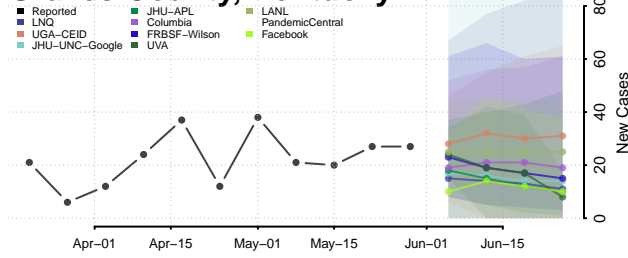

Fulton County, Kentucky

Gallatin County, Kentucky

Garrard County, Kentucky

Grant County, Kentucky

Graves County, Kentucky

Grayson County, Kentucky

Green County, Kentucky

Greenup County, Kentucky