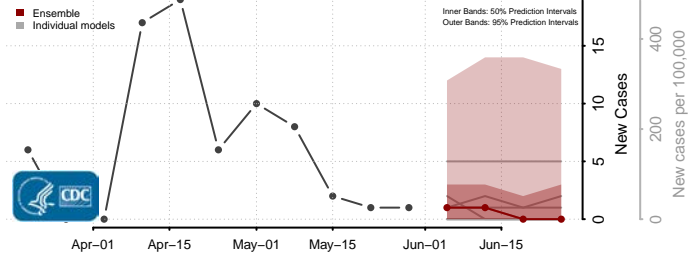

Sargent County, North Dakota