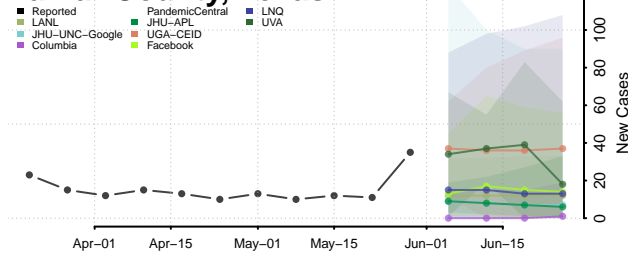

Lamar County, Texas