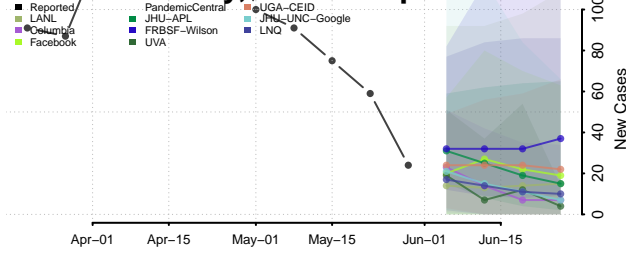

Grafton County, New Hampshire