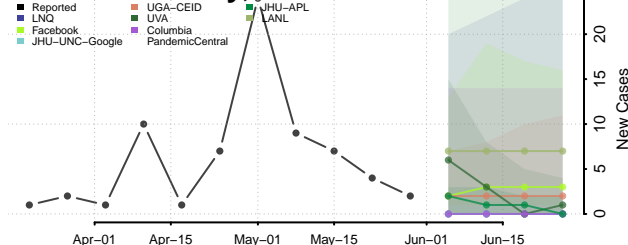

Benson County, North Dakota