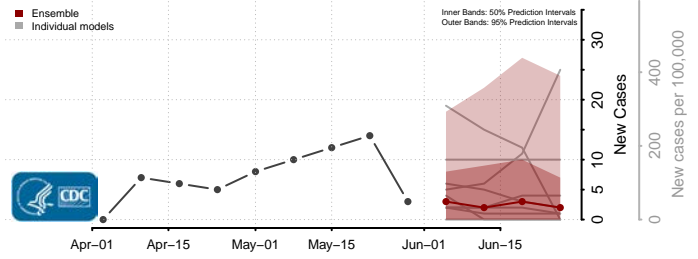

Toole County, Montana

Treasure County, Montana

Valley County, Montana

Wheatland County, Montana

Wibaux County, Montana

Yellowstone County, Montana

Nebraska*

*New weekly cases may decrease in this location over the next four weeks. For these locations, the ensemble forecast indicates a probability of 0.75 or greater that fewer cases will be reported in week four of the forecast than in the last reported week.