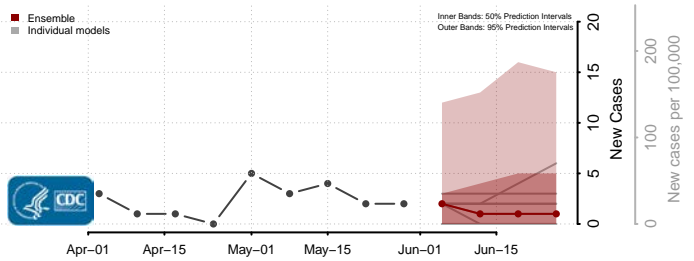

Archer County, Texas