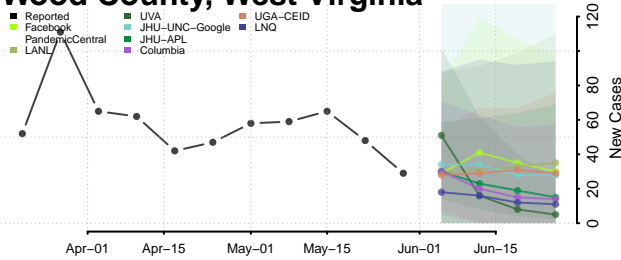

Wood County, West Virginia