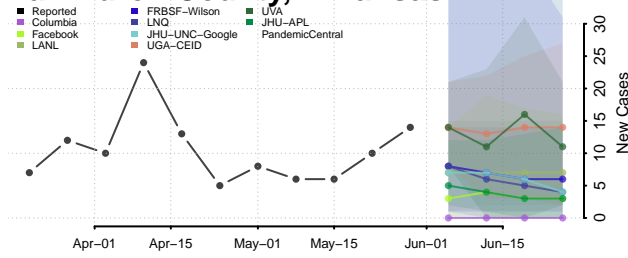

Van Buren County, Arkansas