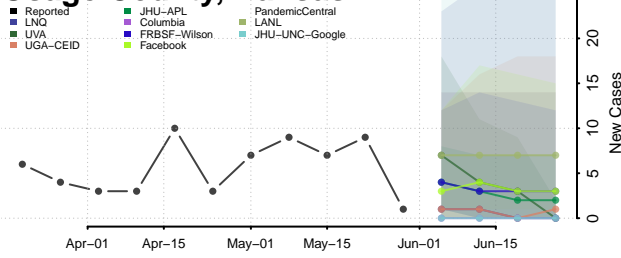

Osage County, Kansas