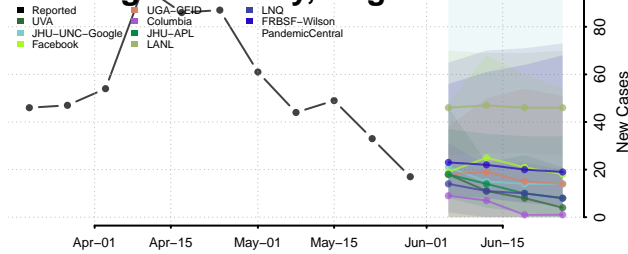

Washington County, Virginia