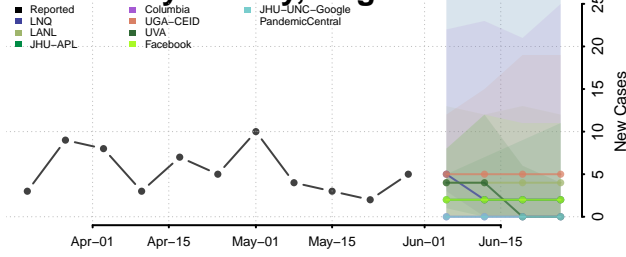

Fairfax City County, Virginia