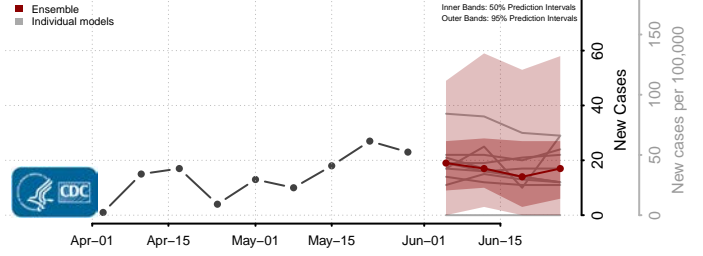

Washington County, Mississippi