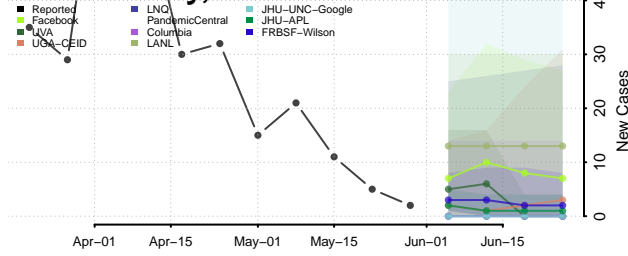

Brown County, Nebraska

Buffalo County, Nebraska

Burt County, Nebraska

Butler County, Nebraska

Cass County, Nebraska

Cedar County, Nebraska

Chase County, Nebraska

Cherry County, Nebraska