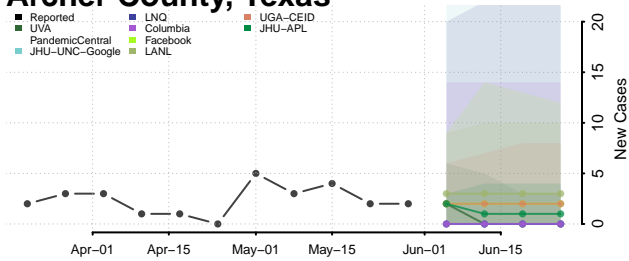

Archer County, Texas