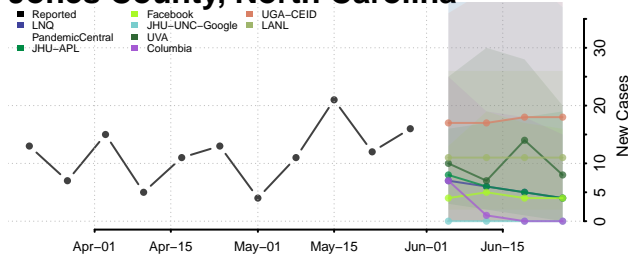

Jones County, North Carolina