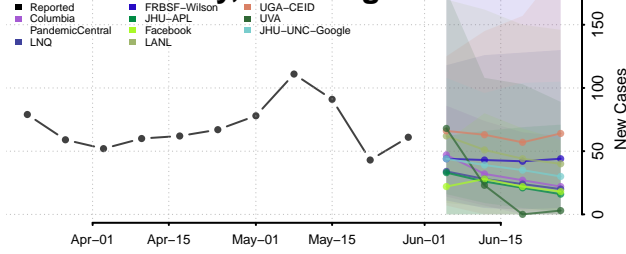

Kittitas County, Washington