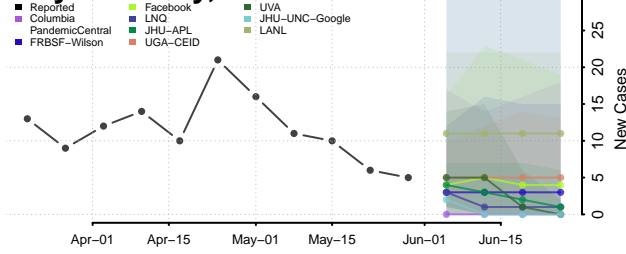

Floyd County, Iowa

Franklin County, Iowa

Fremont County, Iowa

Greene County, Iowa

Grundy County, Iowa

Guthrie County, Iowa

Hamilton County, Iowa

Hancock County, Iowa