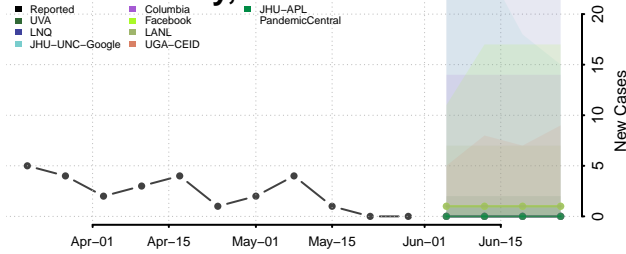

Sabine County, Texas