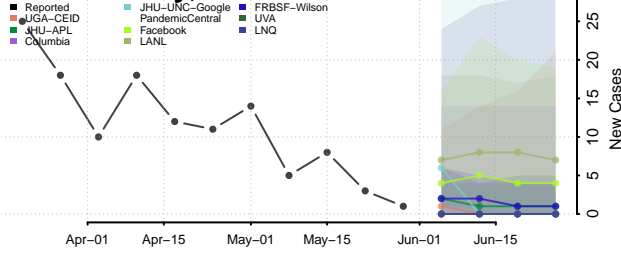

Louisa County, Iowa

Lucas County, Iowa

Lyon County, Iowa

Madison County, Iowa

Mahaska County, Iowa

Marion County, Iowa

Marshall County, Iowa

Mills County, Iowa