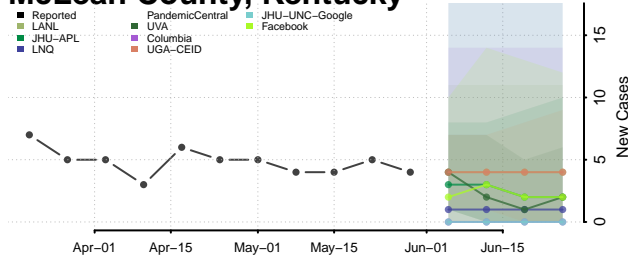

Mason County, Kentucky

McCracken County, Kentucky

McCreary County, Kentucky

McLean County, Kentucky

Meade County, Kentucky

Menifee County, Kentucky

Mercer County, Kentucky

Metcalfe County, Kentucky