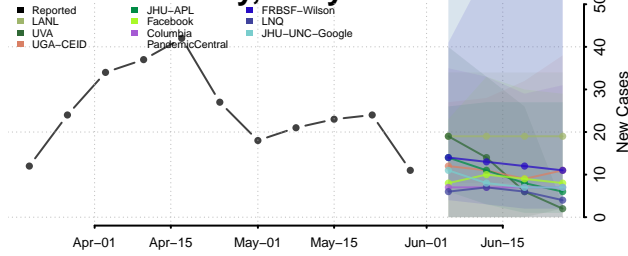

Caroline County, Maryland