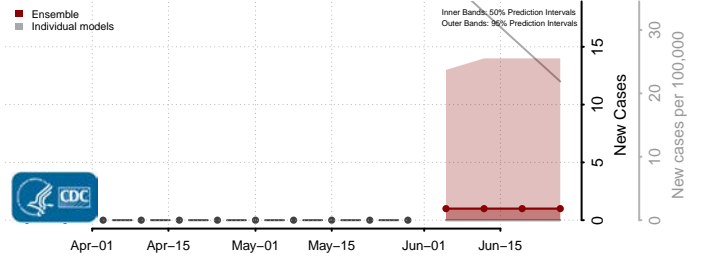

Daggett County, Utah

Davis County, Utah

Duchesne County, Utah

Emery County, Utah

Garfield County, Utah

Grand County, Utah

Iron County, Utah

Juab County, Utah