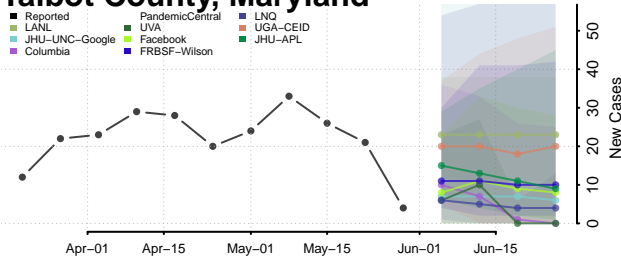

Prince George's County, Maryland

Queen Anne's County, Maryland

Somerset County, Maryland

St. Mary's County, Maryland

Talbot County, Maryland

Washington County, Maryland

Wicomico County, Maryland

Worcester County, Maryland