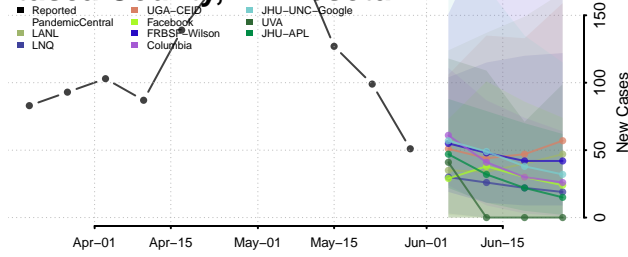

Hennepin County, Minnesota

Houston County, Minnesota

Hubbard County, Minnesota

Isanti County, Minnesota

Itasca County, Minnesota

Jackson County, Minnesota

Kanabec County, Minnesota

Kandiyohi County, Minnesota