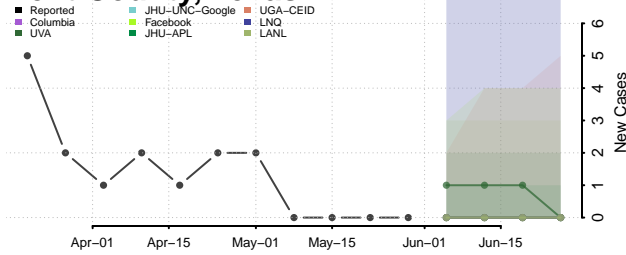

Kent County, Texas