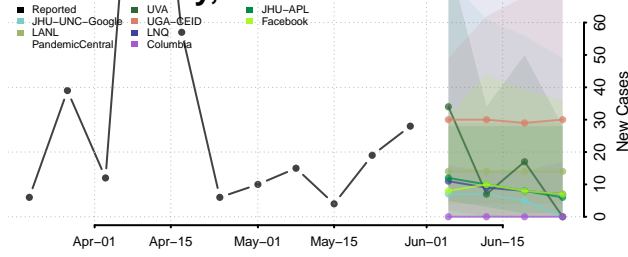

Lamb County, Texas