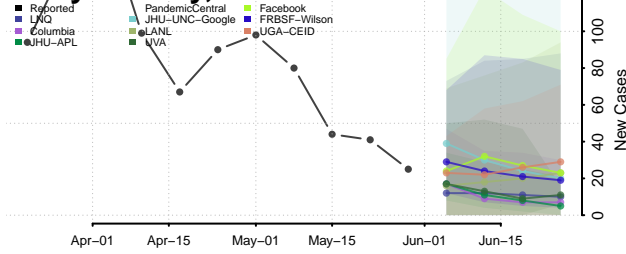

Scott County, Iowa

Shelby County, Iowa

Sioux County, Iowa

Story County, Iowa

Tama County, Iowa

Taylor County, Iowa

Union County, Iowa

Van Buren County, Iowa