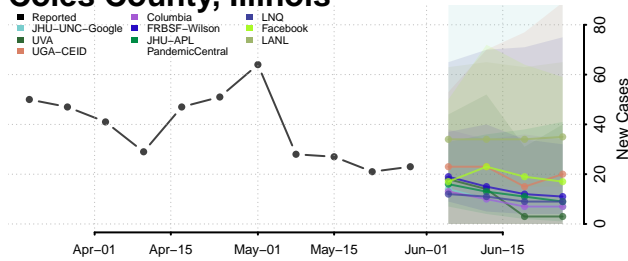

Coles County, Illinois