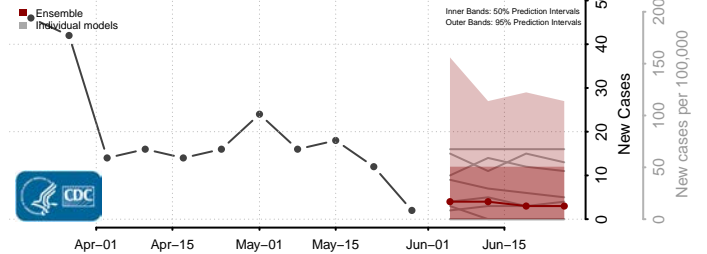

Luna County, New Mexico