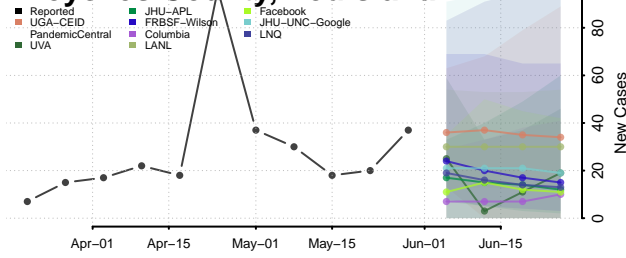

Avoyelles County, Louisiana