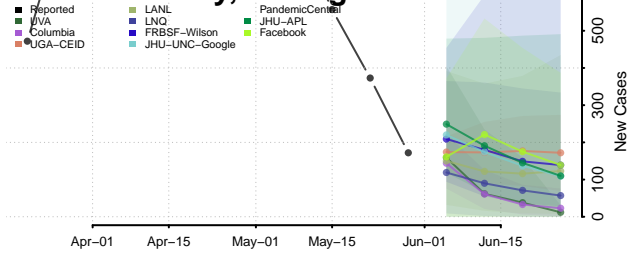

Osceola County, Michigan

Oscoda County, Michigan

Otsego County, Michigan

Ottawa County, Michigan

Presque Isle County, Michigan

Roscommon County, Michigan

Saginaw County, Michigan

Sanilac County, Michigan