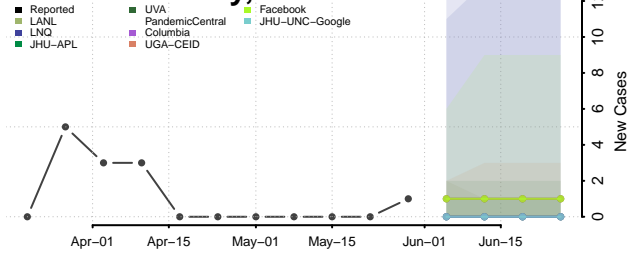

Stevens County, Kansas