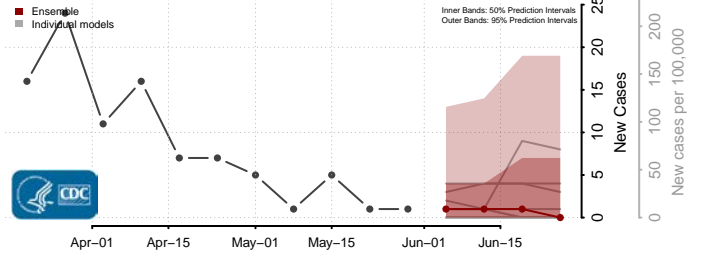

Cherokee County, Iowa