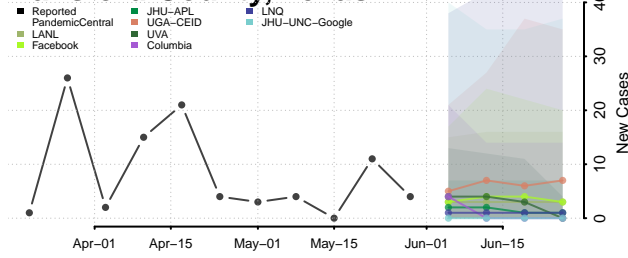

Hansford County, Texas