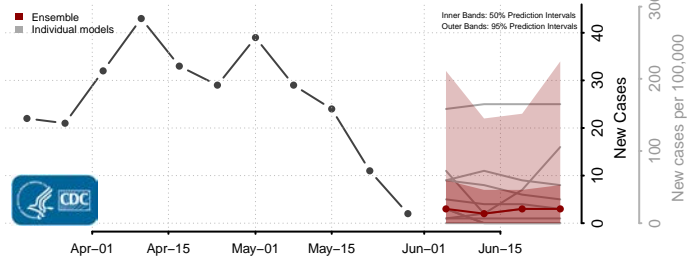

Roseau County, Minnesota