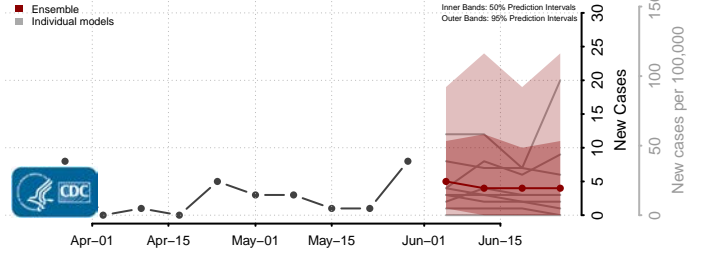

Morgan County, Missouri