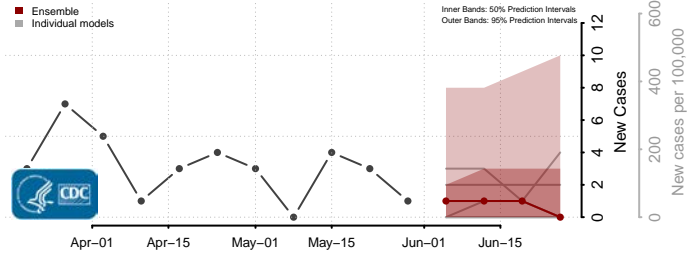

Denali County, Alaska