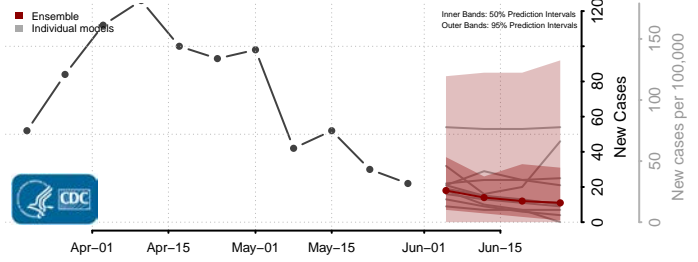

Eddy County, North Dakota

Emmons County, North Dakota

Foster County, North Dakota

Golden Valley County, North Dakota

Grand Forks County, North Dakota

Grant County, North Dakota

Griggs County, North Dakota

Hettinger County, North Dakota