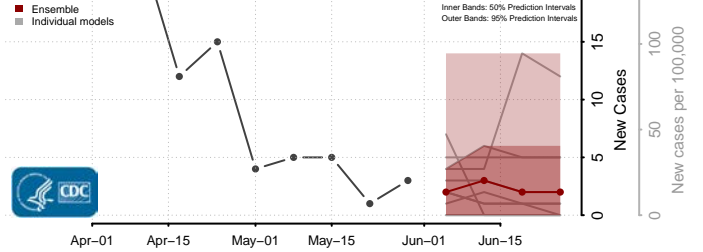

Jasper County, Iowa

Jefferson County, Iowa

Johnson County, Iowa

Jones County, Iowa

Keokuk County, Iowa

Kossuth County, Iowa

Lee County, Iowa

Linn County, Iowa