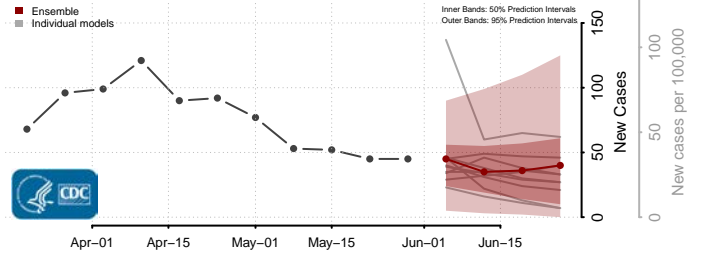

Black Hawk County, Iowa