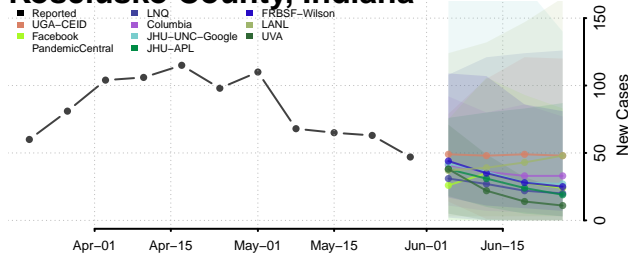

Kosciusko County, Indiana