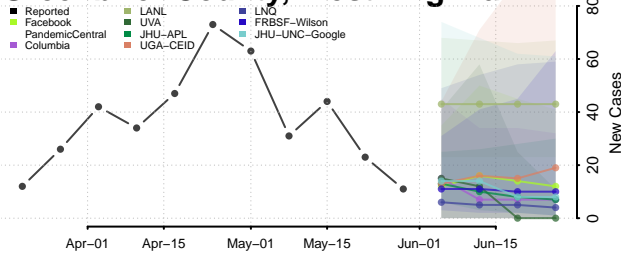

Clay County, West Virginia

Doddridge County, West Virginia

Fayette County, West Virginia

Gilmer County, West Virginia

Grant County, West Virginia

Greenbrier County, West Virginia

Hampshire County, West Virginia