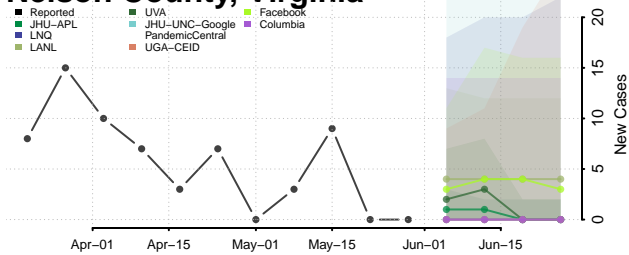

Nelson County, Virginia