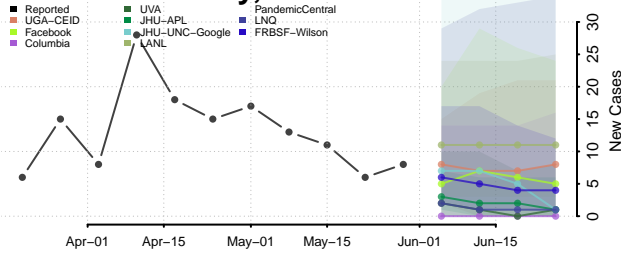

Louisa County, Iowa

Lucas County, Iowa

Lyon County, Iowa

Madison County, Iowa

Mahaska County, Iowa

Marion County, Iowa

Marshall County, Iowa

Mills County, Iowa