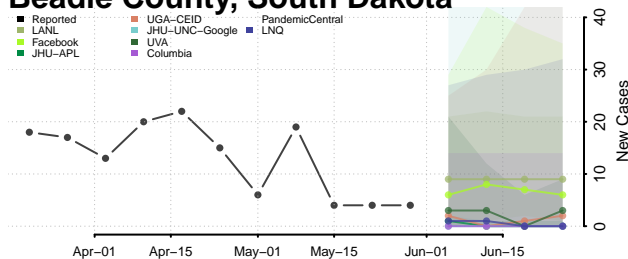

Beadle County, South Dakota

*New weekly cases may decrease in this location over the next four weeks. For these locations, the ensemble forecast indicates a probability of 0.75 or greater that fewer cases will be reported in week four of the forecast than in the last reported week.