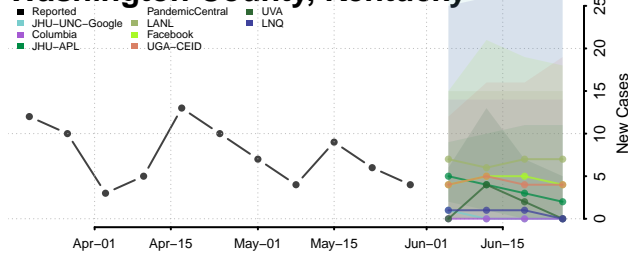

Todd County, Kentucky

Trigg County, Kentucky

Trimble County, Kentucky

Union County, Kentucky

Warren County, Kentucky

Washington County, Kentucky

Wayne County, Kentucky

Webster County, Kentucky