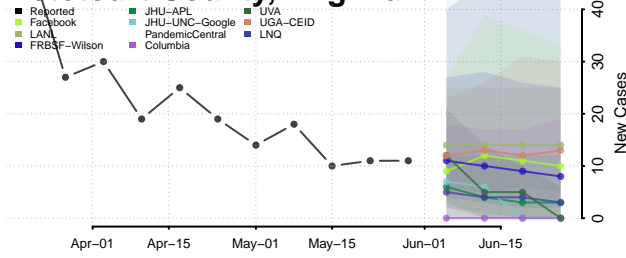

Botetourt County, Virginia