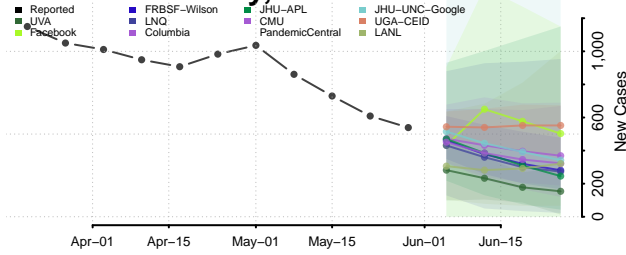

Salt Lake County, Utah