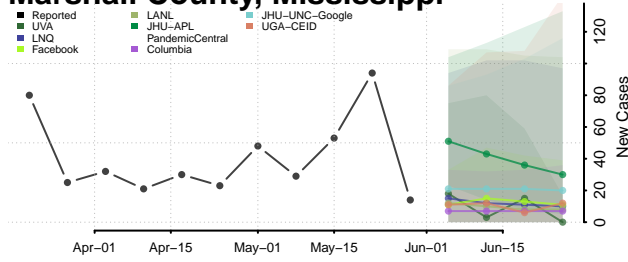

Leflore County, Mississippi

Lincoln County, Mississippi

Lowndes County, Mississippi

Madison County, Mississippi

Marion County, Mississippi

Marshall County, Mississippi

Monroe County, Mississippi

Montgomery County, Mississippi