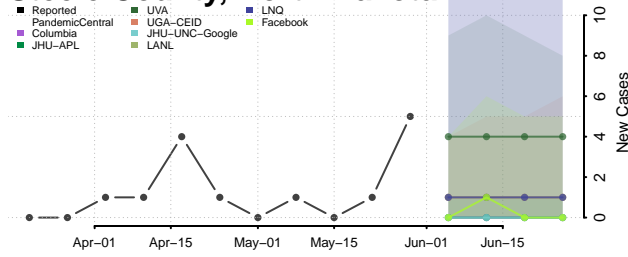

Steele County, North Dakota