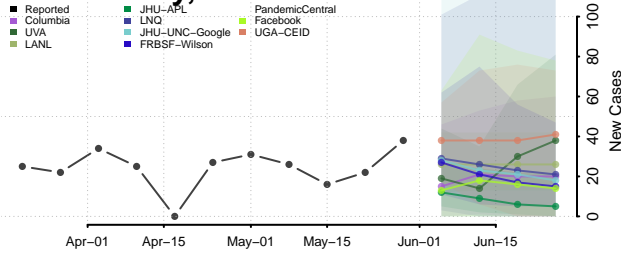

Cole County, Missouri