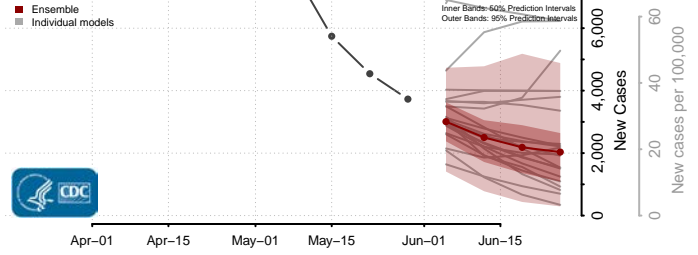

Georgia*

Appling County, Georgia

*New weekly cases may decrease in this location over the next four weeks. For these locations, the ensemble forecast indicates a probability of 0.75 or greater that fewer cases will be reported in week four of the forecast than in the last reported week.