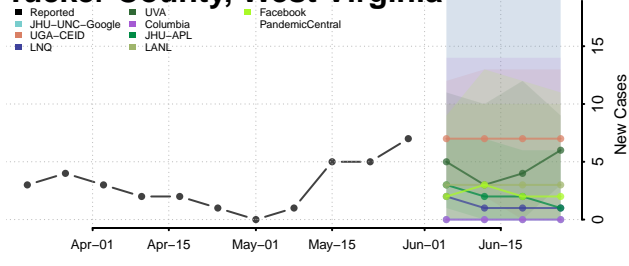

Tucker County, West Virginia