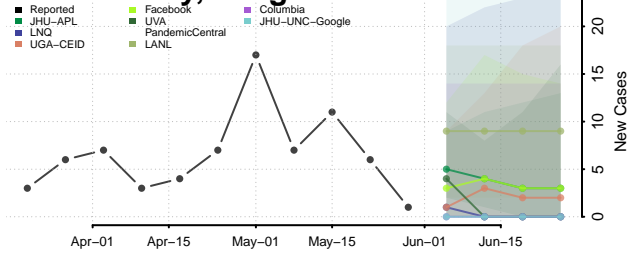

Hood River County, Oregon

Jackson County, Oregon

Jefferson County, Oregon

Josephine County, Oregon

Klamath County, Oregon

Lake County, Oregon

Lane County, Oregon

Lincoln County, Oregon