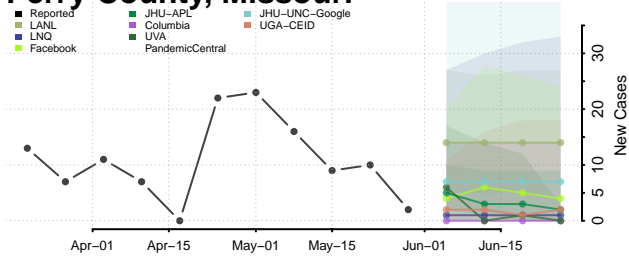

Perry County, Missouri