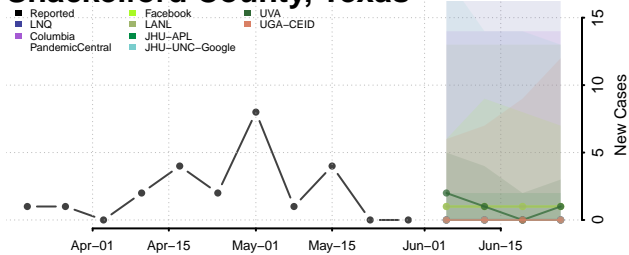

Shackelford County, Texas