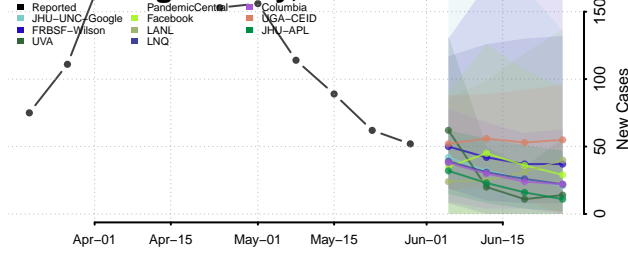

Crow Wing County, Minnesota