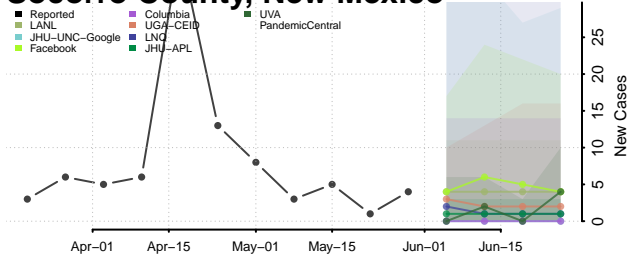

Socorro County, New Mexico