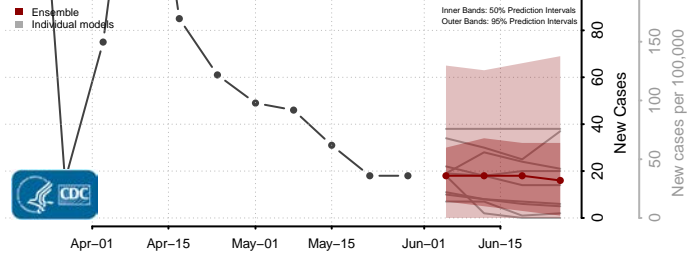

Wahkiakum County, Washington

Walla Walla County, Washington

Whatcom County, Washington

Whitman County, Washington

Yakima County, Washington

West Virginia*

*New weekly cases may decrease in this location over the next four weeks. For these locations, the ensemble forecast indicates a probability of 0.75 or greater that fewer cases will be reported in week four of the forecast than in the last reported week.