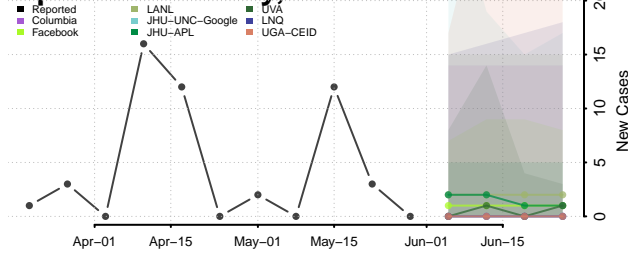

Lipscomb County, Texas