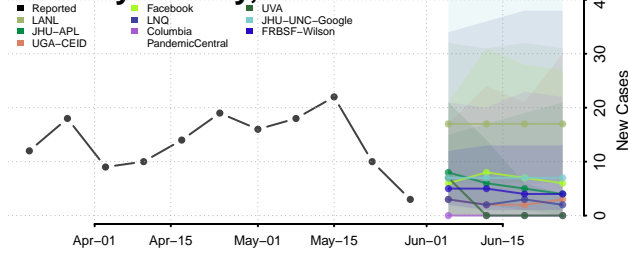

Maury County, Tennessee

McMinn County, Tennessee

McNairy County, Tennessee

Meigs County, Tennessee

Monroe County, Tennessee

Montgomery County, Tennessee

Moore County, Tennessee

Morgan County, Tennessee