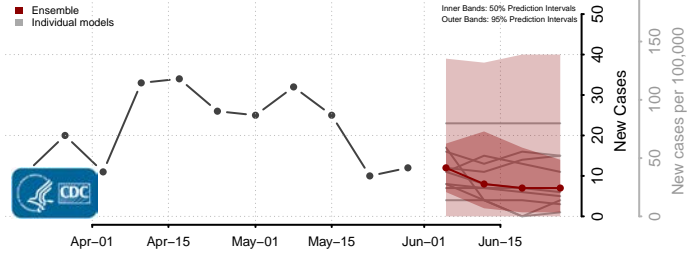

Hancock County, West Virginia