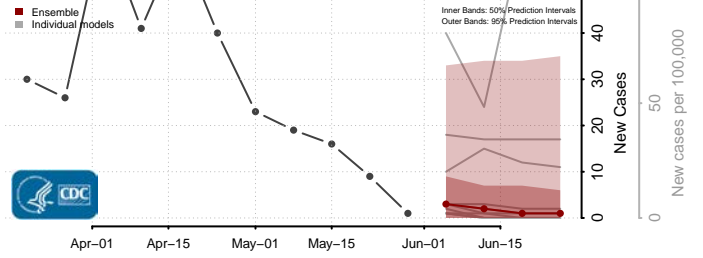

Buffalo County, Nebraska