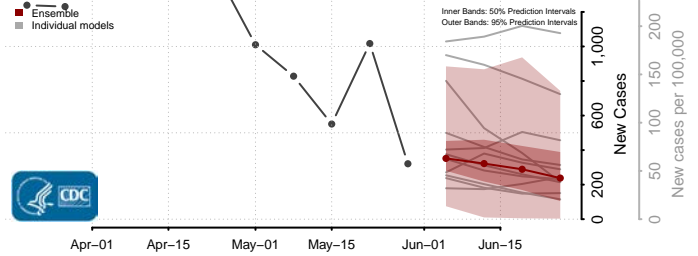

New London County, Connecticut

Tolland County, Connecticut

Windham County, Connecticut

Delaware*

Kent County, Delaware

New Castle County, Delaware

*New weekly cases may decrease in this location over the next four weeks. For these locations, the ensemble forecast indicates a probability of 0.75 or greater that fewer cases will be reported in week four of the forecast than in the last reported week.