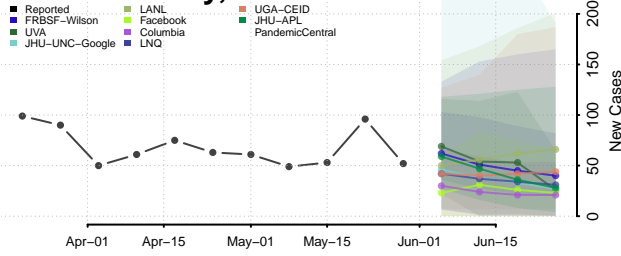

Tooele County, Utah