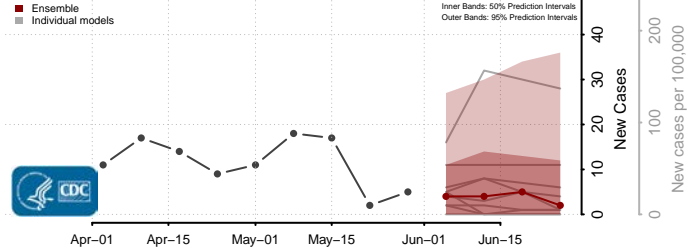

Kewaunee County, Wisconsin