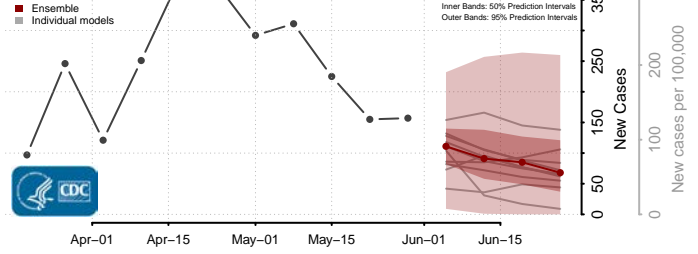

Blair County, Pennsylvania