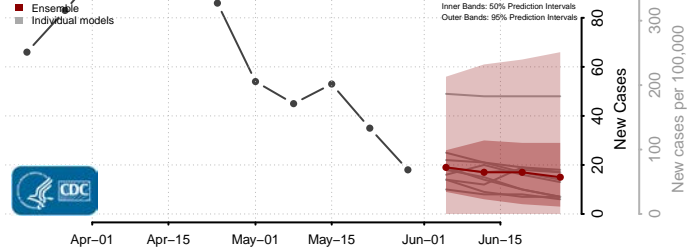

Mahnomen County, Minnesota

Marshall County, Minnesota

Martin County, Minnesota

McLeod County, Minnesota

Meeker County, Minnesota

Mille Lacs County, Minnesota

Morrison County, Minnesota

Mower County, Minnesota