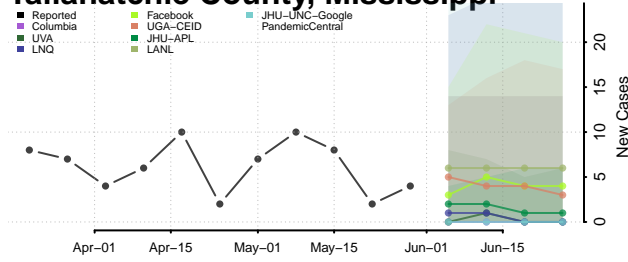

Tallahatchie County, Mississippi