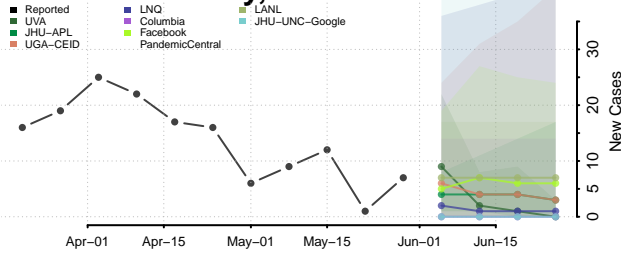

Colorado County, Texas