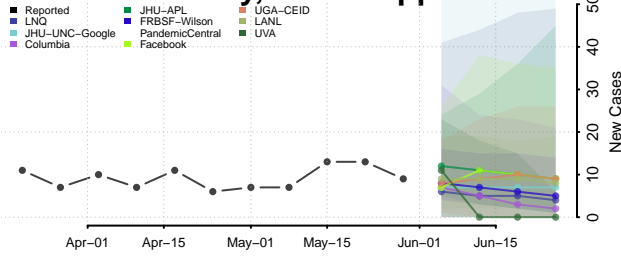

Pontotoc County, Mississippi