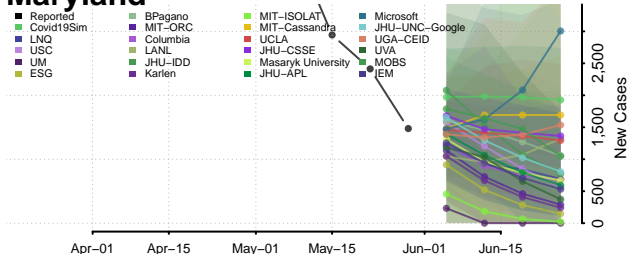

Waldo County, Maine

Washington County, Maine

York County, Maine

Maryland*

*New weekly cases may decrease in this location over the next four weeks. For these locations, the ensemble forecast indicates a probability of 0.75 or greater that fewer cases will be reported in week four of the forecast than in the last reported week.