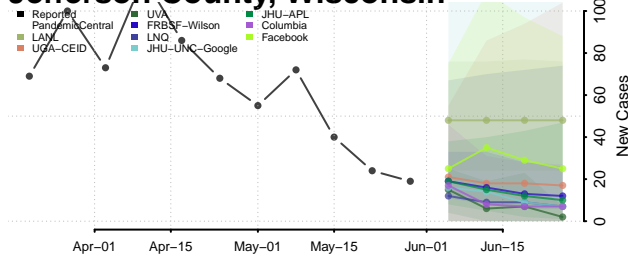

Jefferson County, Wisconsin