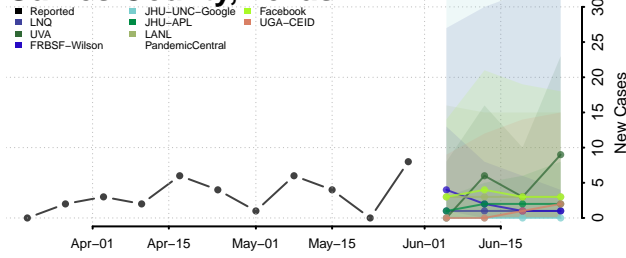

Gaines County, Texas