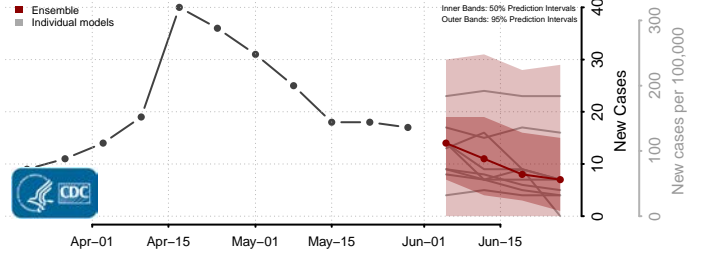

Bath County, Kentucky