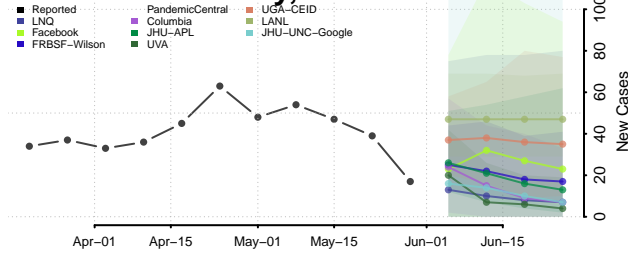

Marathon County, Wisconsin

Marinette County, Wisconsin

Marquette County, Wisconsin

Menominee County, Wisconsin

Milwaukee County, Wisconsin

Monroe County, Wisconsin

Oconto County, Wisconsin

Oneida County, Wisconsin