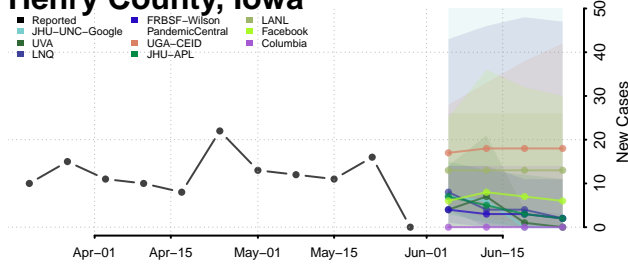

Henry County, Iowa