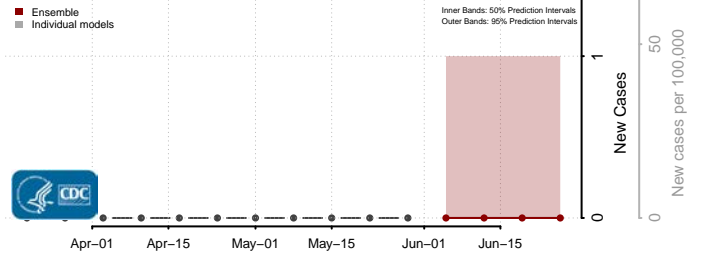

Hoonah-Angoon County, Alaska