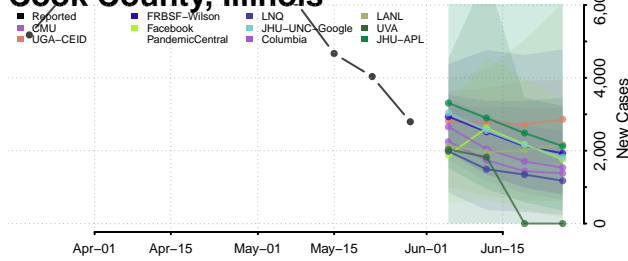

Cook County, Illinois