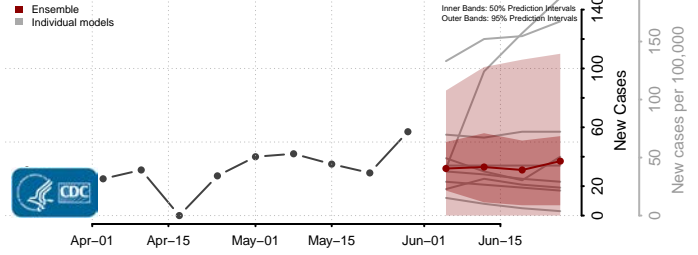

Cape Girardeau County, Missouri