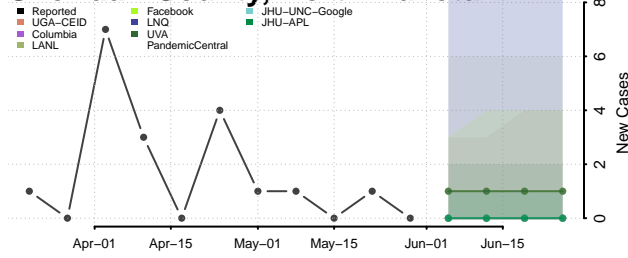

Sheridan County, North Dakota