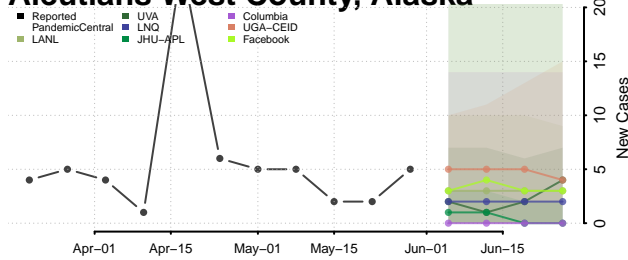

Perry County, Alabama

Pickens County, Alabama

Pike County, Alabama

Randolph County, Alabama

Russell County, Alabama

Shelby County, Alabama

St. Clair County, Alabama

Sumter County, Alabama

Talladega County, Alabama

Tallapoosa County, Alabama

Tuscaloosa County, Alabama

Walker County, Alabama

Washington County, Alabama

Wilcox County, Alabama

Winston County, Alabama

Alaska*

Aleutians East County, Alaska

Aleutians West County, Alaska

*New weekly cases may decrease in this location over the next four weeks. For these locations, the ensemble forecast indicates a probability of 0.75 or greater that fewer cases will be reported in week four of the forecast than in the last reported week.