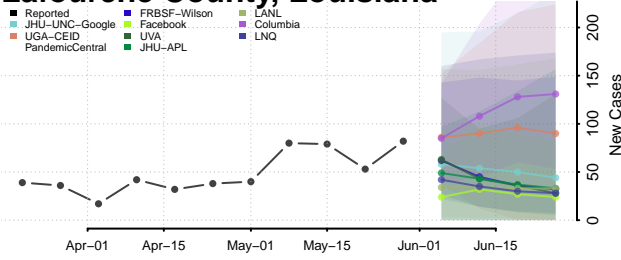

Lafourche County, Louisiana