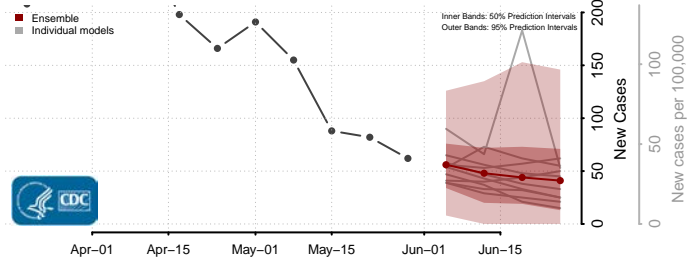

Prince George's County, Maryland

Queen Anne's County, Maryland

Somerset County, Maryland

St. Mary's County, Maryland

Talbot County, Maryland

Washington County, Maryland

Wicomico County, Maryland

Worcester County, Maryland