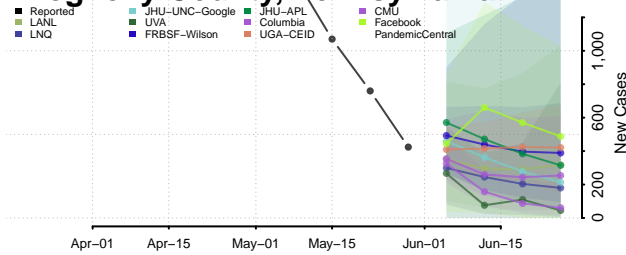

Allegheny County, Pennsylvania