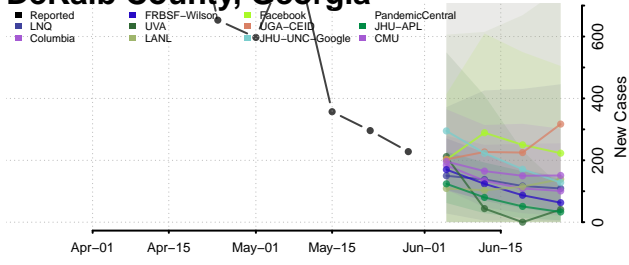

DeKalb County, Georgia