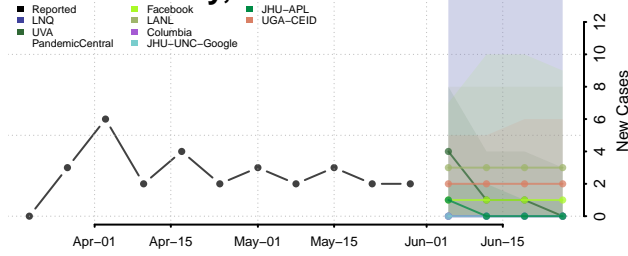

Meade County, Kansas

Miami County, Kansas

Mitchell County, Kansas

Montgomery County, Kansas

Morris County, Kansas

Morton County, Kansas

Nemaha County, Kansas

Neosho County, Kansas