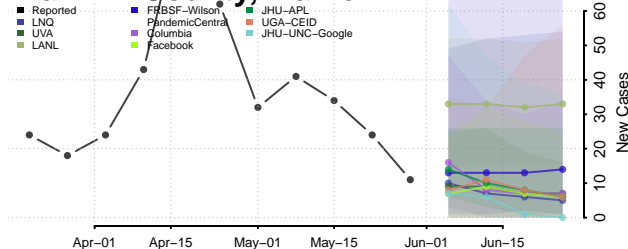

Franklin County, Maine