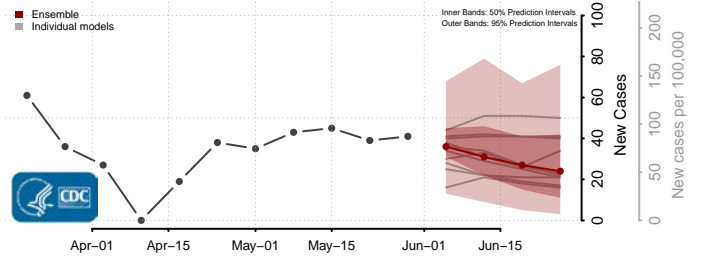

Beaufort County, North Carolina