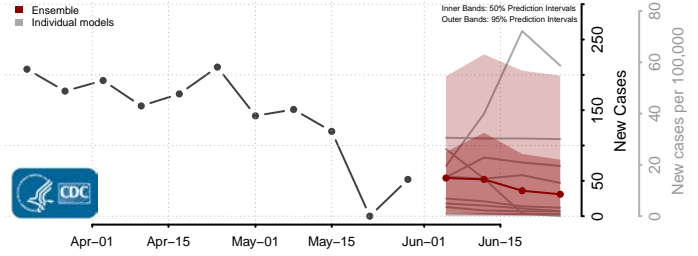

Bell County, Texas