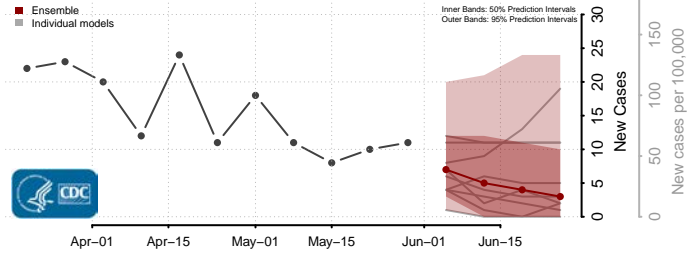

Williamsburg County, Virginia

Winchester County, Virginia

Wise County, Virginia

Wythe County, Virginia

York County, Virginia

Washington

Adams County, Washington

Asotin County, Washington