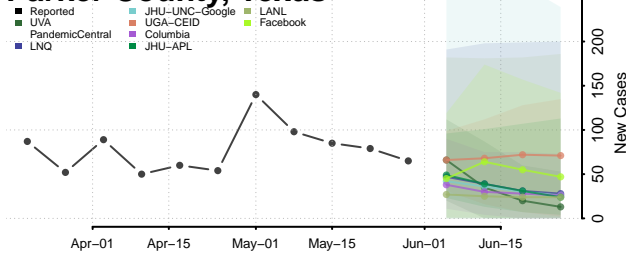

Nueces County, Texas

Ochiltree County, Texas

Oldham County, Texas

Orange County, Texas

Palo Pinto County, Texas

Panola County, Texas

Parker County, Texas

Parmer County, Texas