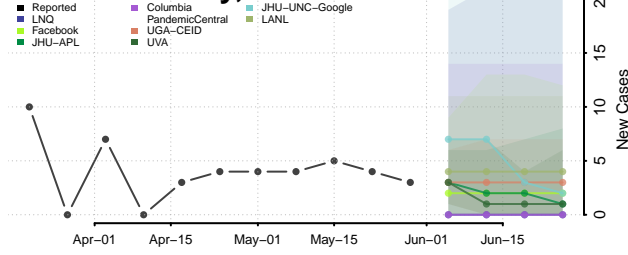

Perry County, Alabama

Pickens County, Alabama

Pike County, Alabama

Randolph County, Alabama

Russell County, Alabama

Shelby County, Alabama

St. Clair County, Alabama

Sumter County, Alabama