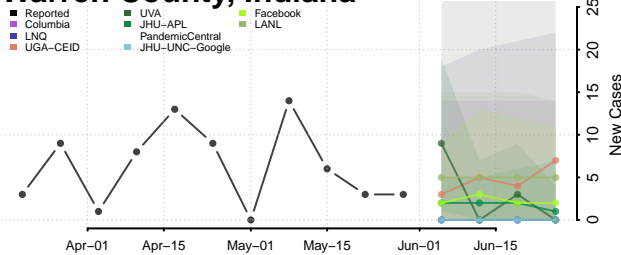

Warren County, Indiana