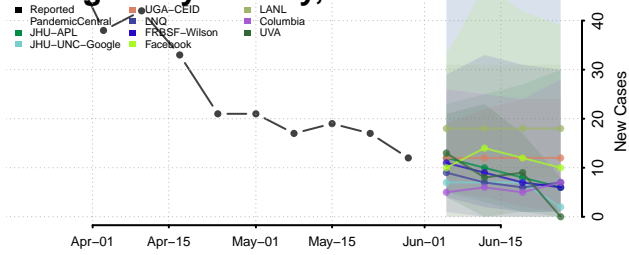

Montgomery County, Indiana