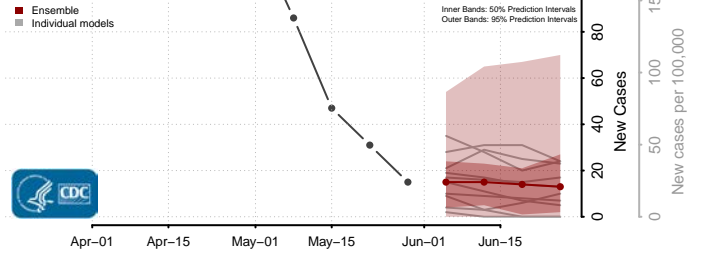

Salem County, New Jersey