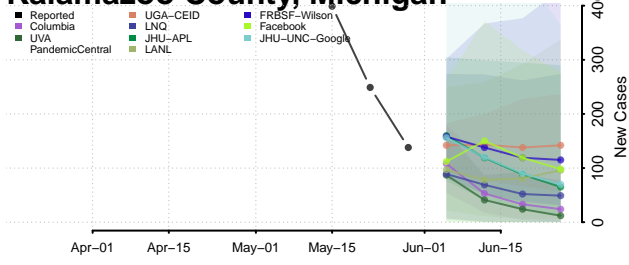

Iosco County, Michigan

Iron County, Michigan

Isabella County, Michigan

Jackson County, Michigan

Kalamazoo County, Michigan

Kalkaska County, Michigan

Kent County, Michigan

Keweenaw County, Michigan