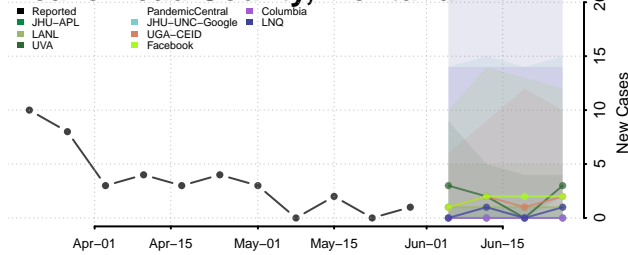

Washington County, Missouri

Wayne County, Missouri

Webster County, Missouri

Worth County, Missouri

Wright County, Missouri

Montana

Beaverhead County, Montana

Big Horn County, Montana