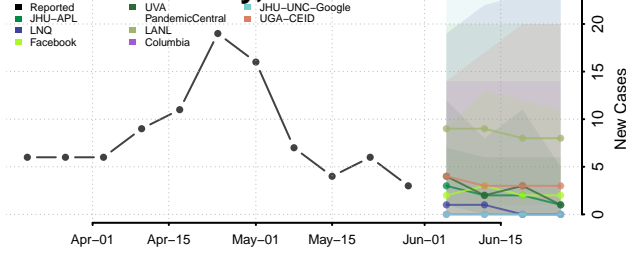

Hancock County, Tennessee