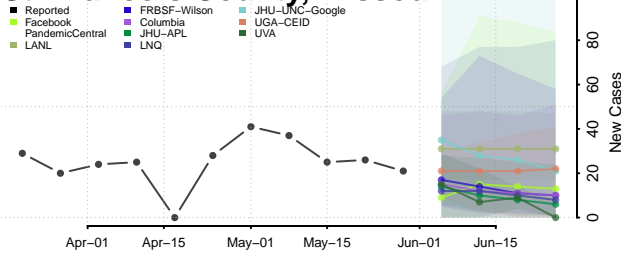

St. Francois County, Missouri