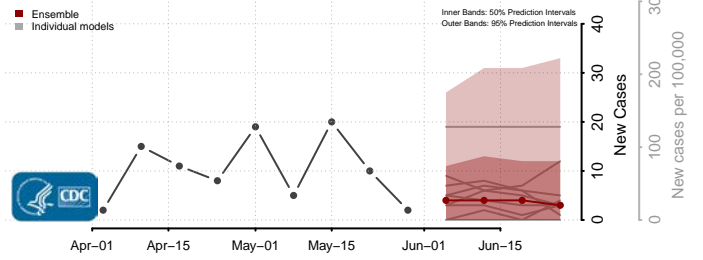

Alleghany County, Virginia