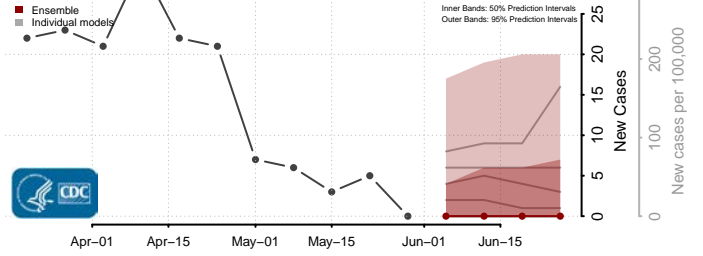

Watonwan County, Minnesota

Wilkin County, Minnesota

Winona County, Minnesota

Wright County, Minnesota

Yellow Medicine County, Minnesota

Mississippi

Adams County, Mississippi

Alcorn County, Mississippi