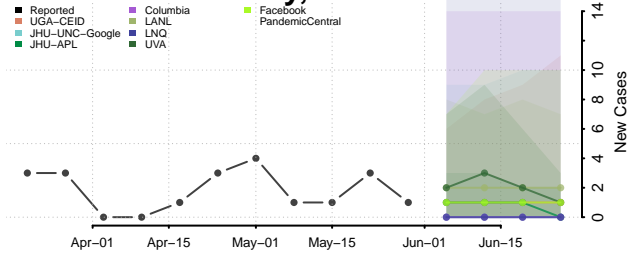

Wabaunsee County, Kansas