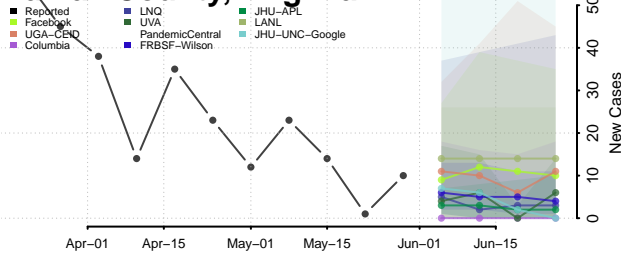

Halifax County, Virginia