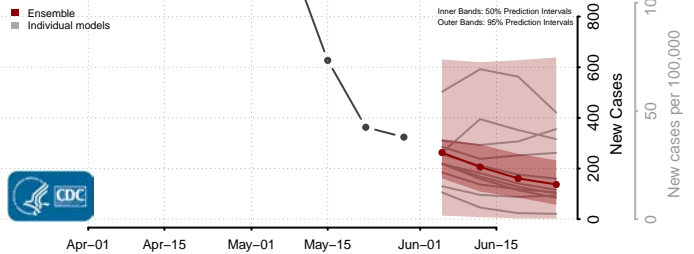

Middlesex County, Connecticut

New Haven County, Connecticut

*New weekly cases may decrease in this location over the next four weeks. For these locations, the ensemble forecast indicates a probability of 0.75 or greater that fewer cases will be reported in week four of the forecast than in the last reported week.