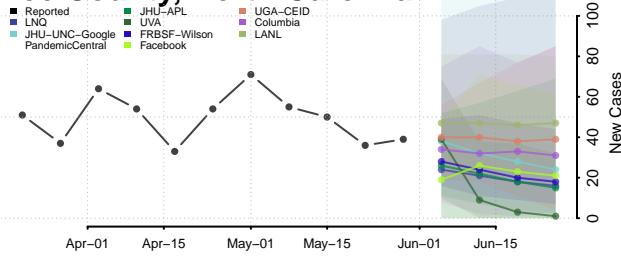

Lee County, North Carolina