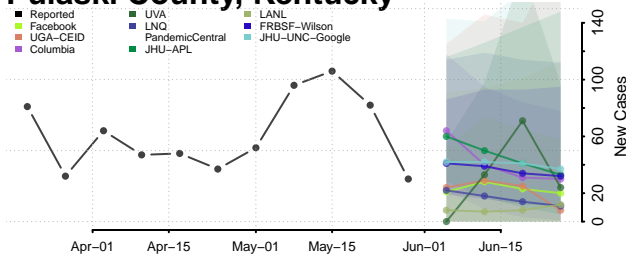

Owen County, Kentucky

Owsley County, Kentucky

Pendleton County, Kentucky

Perry County, Kentucky

Pike County, Kentucky

Powell County, Kentucky

Pulaski County, Kentucky

Robertson County, Kentucky