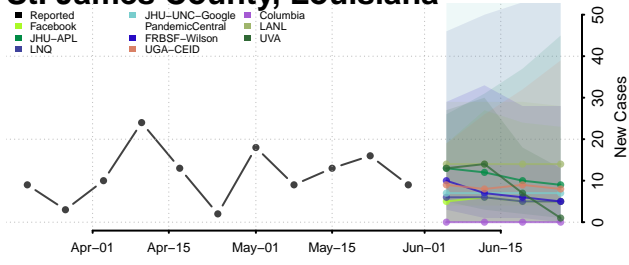

St. James County, Louisiana