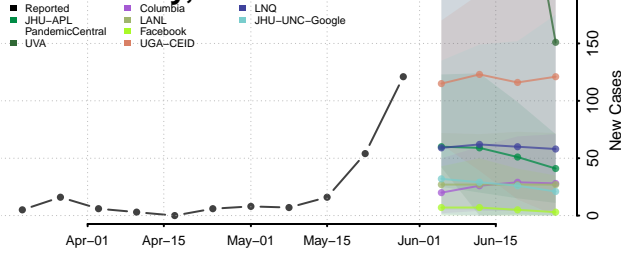

Linn County, Missouri