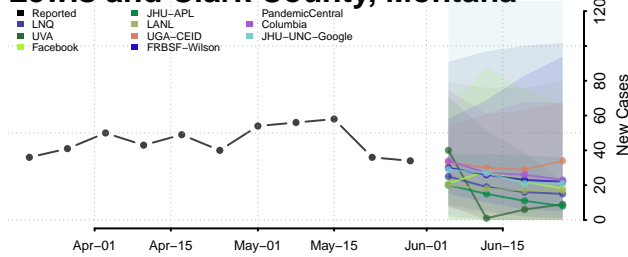

Golden Valley County, Montana

Granite County, Montana

Hill County, Montana

Jefferson County, Montana

Judith Basin County, Montana

Lake County, Montana

Lewis and Clark County, Montana

Liberty County, Montana