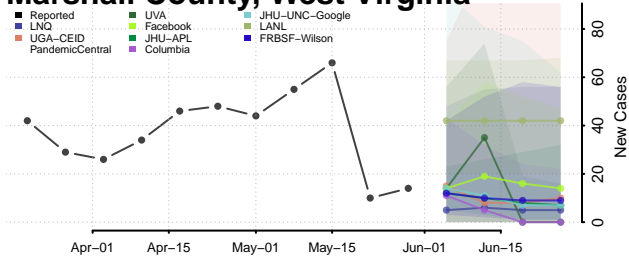

Hancock County, West Virginia

Hardy County, West Virginia

Harrison County, West Virginia

Jackson County, West Virginia

Marshall County, West Virginia

Mason County, West Virginia

McDowell County, West Virginia