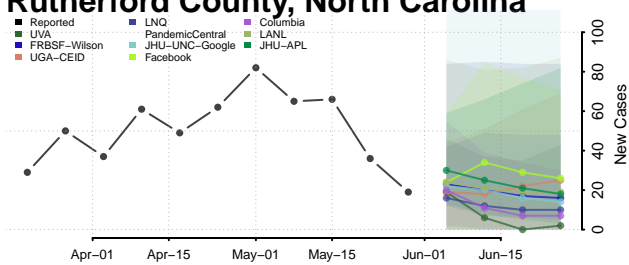

Randolph County, North Carolina

Richmond County, North Carolina

Robeson County, North Carolina

Rockingham County, North Carolina

Rowan County, North Carolina

Rutherford County, North Carolina

Sampson County, North Carolina