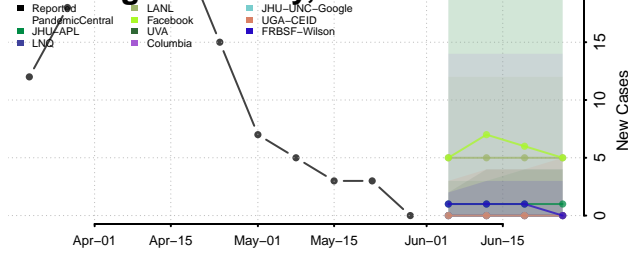

Washington County, Nebraska