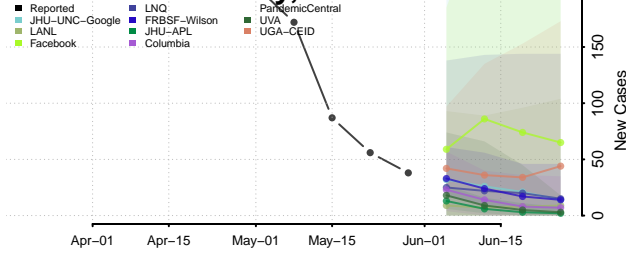

Minnehaha County, South Dakota