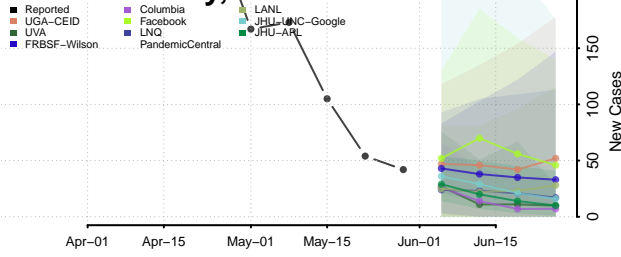

Carver County, Minnesota