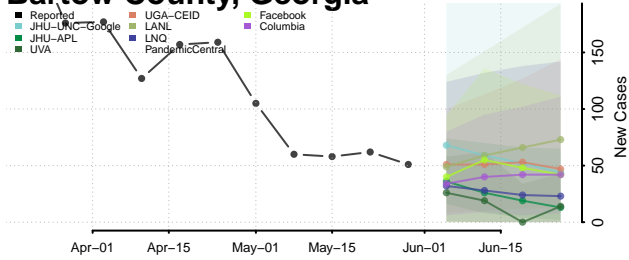

Bartow County, Georgia