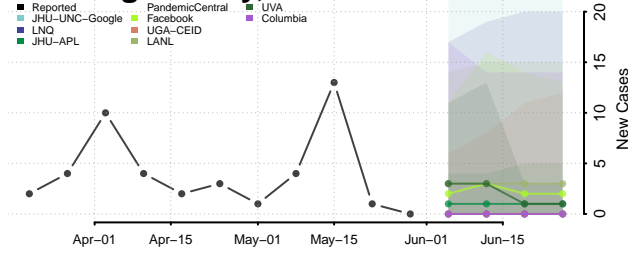

Custer County, Idaho

Elmore County, Idaho

Franklin County, Idaho

Fremont County, Idaho

Gem County, Idaho

Gooding County, Idaho

Idaho County, Idaho

Jefferson County, Idaho