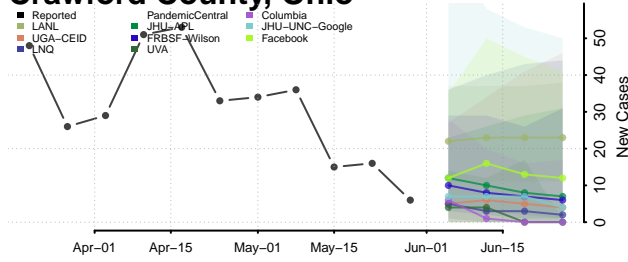

Clermont County, Ohio

Clinton County, Ohio

Columbiana County, Ohio

Coshocton County, Ohio

Crawford County, Ohio

Cuyahoga County, Ohio

Darke County, Ohio

Defiance County, Ohio