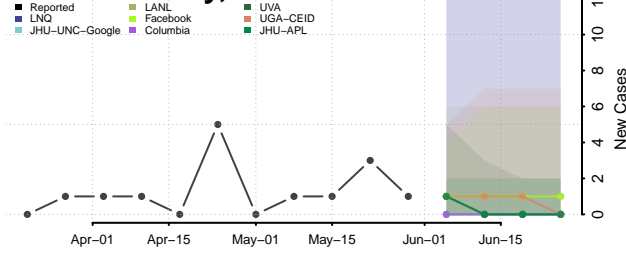

Fisher County, Texas