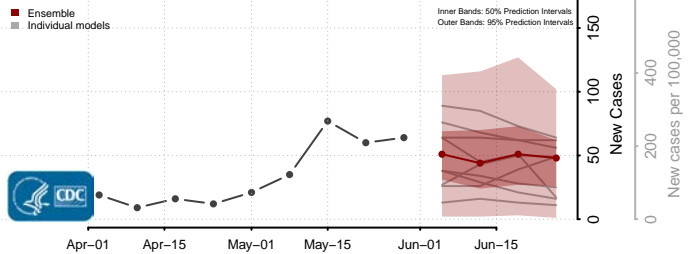

Randolph County, West Virginia