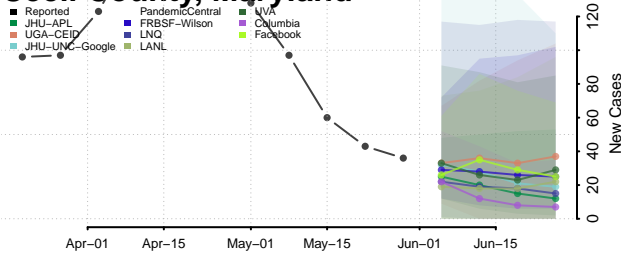

Cecil County, Maryland