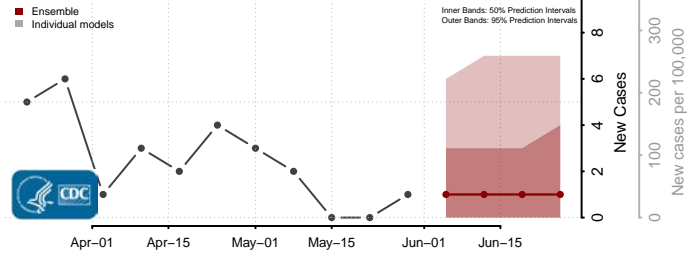

Copper River County, Alaska