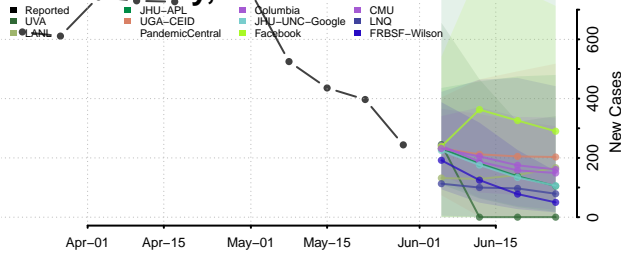

Collin County, Texas