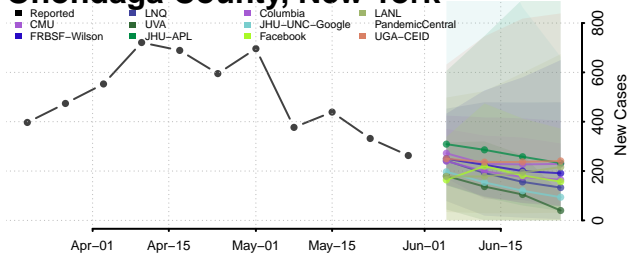

Onondaga County, New York