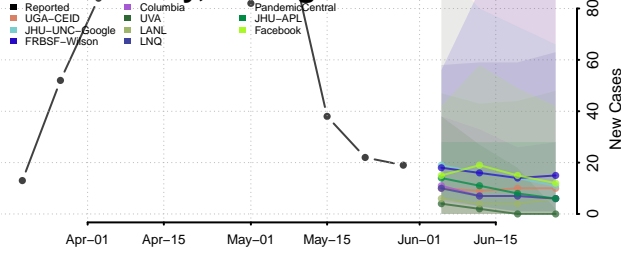

Berrien County, Michigan

Branch County, Michigan

Calhoun County, Michigan

Cass County, Michigan

Charlevoix County, Michigan

Cheboygan County, Michigan

Chippewa County, Michigan

Clare County, Michigan