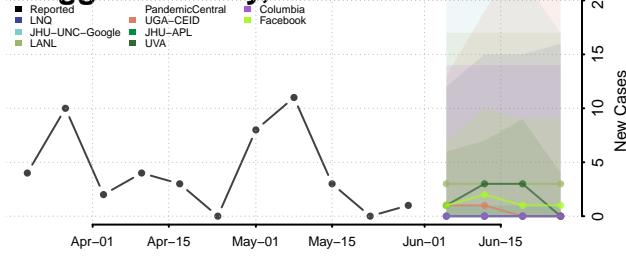

Ringold County, Iowa