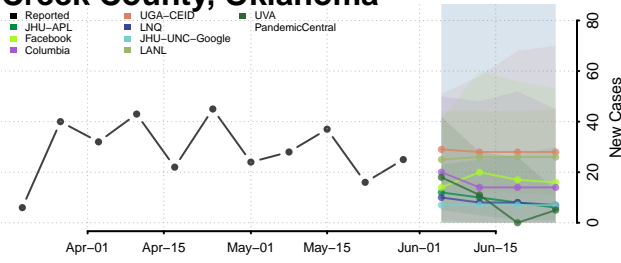

Creek County, Oklahoma