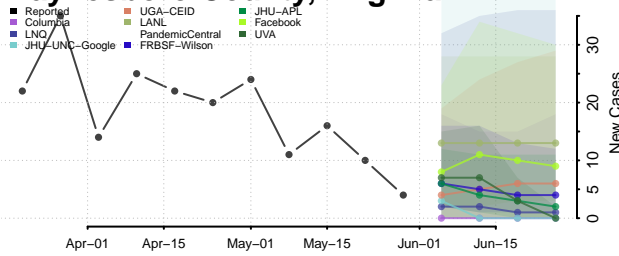

Waynesboro County, Virginia