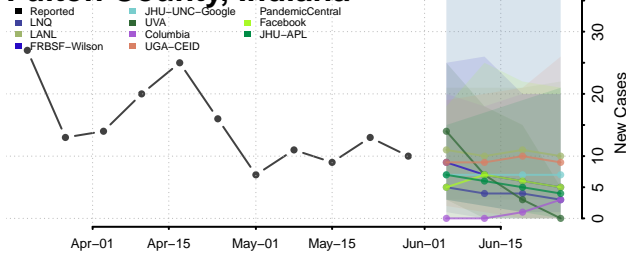

Fayette County, Indiana

Floyd County, Indiana

Fountain County, Indiana

Franklin County, Indiana

Fulton County, Indiana

Gibson County, Indiana

Grant County, Indiana

Greene County, Indiana