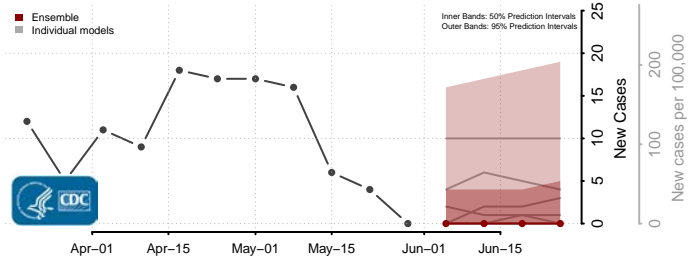

Rock County, Minnesota