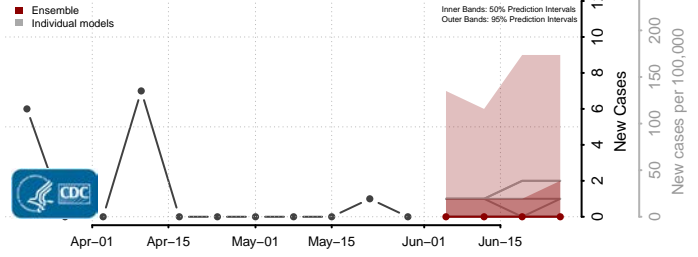

Lincoln County, Nevada