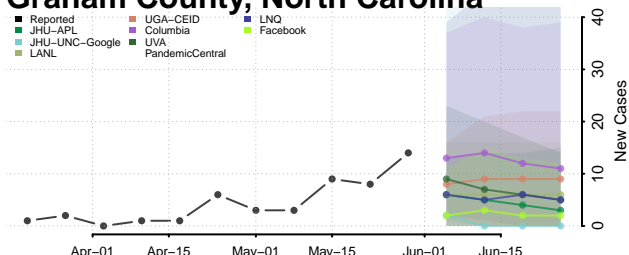

Graham County, North Carolina