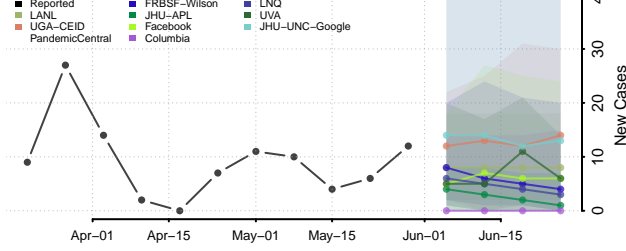

Adair County, Missouri