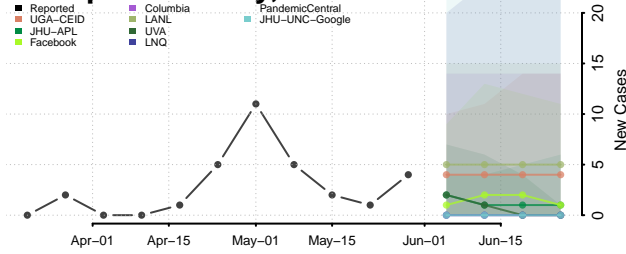

Howard County, Texas

Hudspeth County, Texas

Hunt County, Texas

Hutchinson County, Texas

Irion County, Texas

Jack County, Texas

Jackson County, Texas

Jasper County, Texas