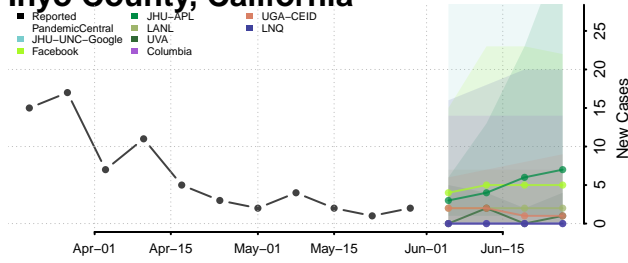

Fresno County, California

Glenn County, California

Humboldt County, California

Imperial County, California

Inyo County, California

Kern County, California

Kings County, California

Lake County, California