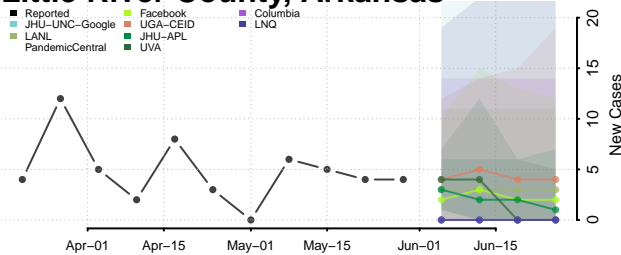

Lawrence County, Arkansas

Lee County, Arkansas

Lincoln County, Arkansas

Little River County, Arkansas

Logan County, Arkansas

Lonoke County, Arkansas

Madison County, Arkansas

Marion County, Arkansas