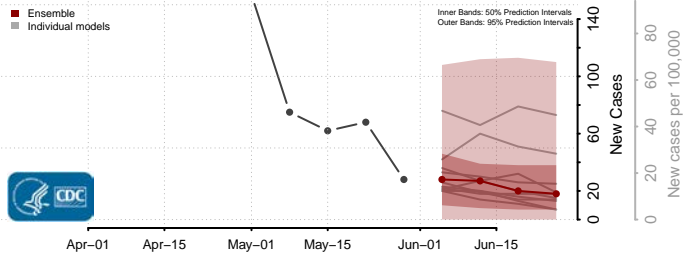

Middlesex County, Connecticut

New Haven County, Connecticut

*New weekly cases may decrease in this location over the next four weeks. For these locations, the ensemble forecast indicates a probability of 0.75 or greater that fewer cases will be reported in week four of the forecast than in the last reported week.