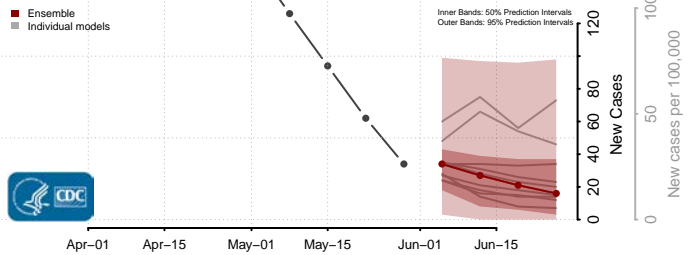

Washington County, Tennessee