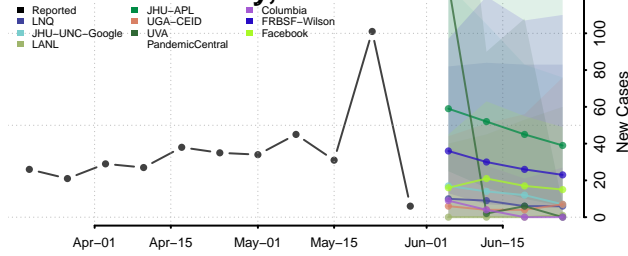

Iroquois County, Illinois

Jackson County, Illinois

Jasper County, Illinois

Jefferson County, Illinois

Jersey County, Illinois

Jo Daviess County, Illinois

Johnson County, Illinois

Kane County, Illinois