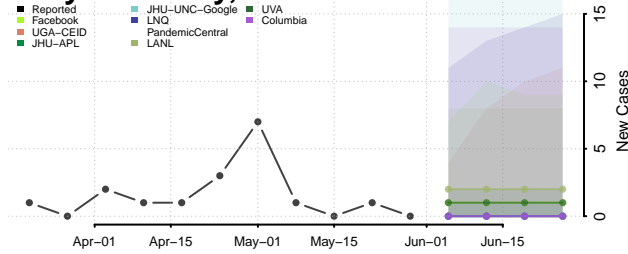

Thayer County, Nebraska