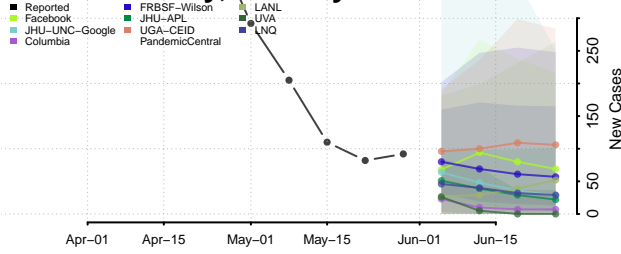

Centre County, Pennsylvania