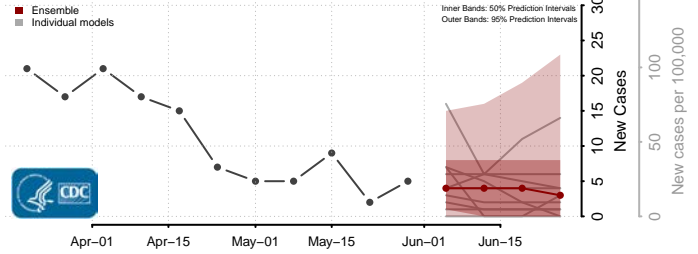

Buchanan County, Iowa