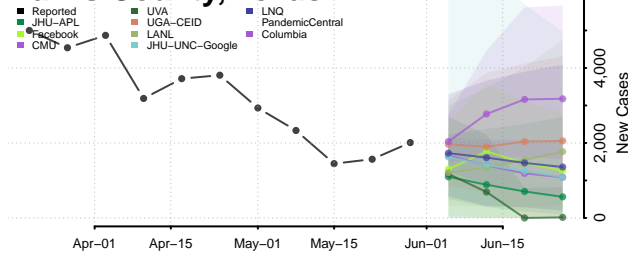

Harris County, Texas