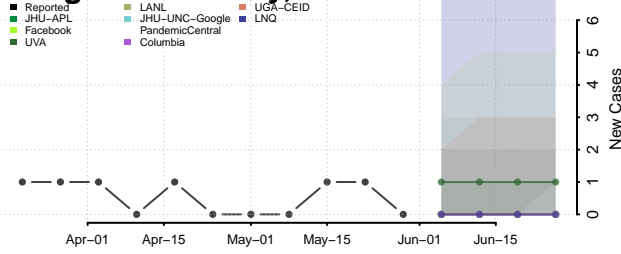

Hodgeman County, Kansas