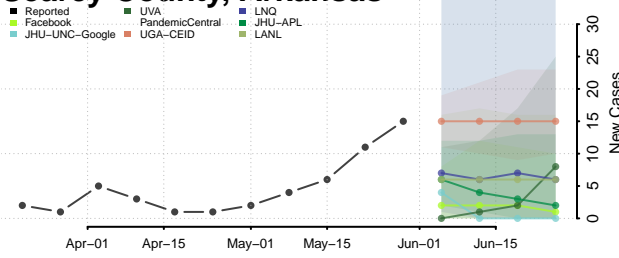

Saline County, Arkansas

Scott County, Arkansas

Searcy County, Arkansas

Sebastian County, Arkansas

Sevier County, Arkansas

Sharp County, Arkansas

St. Francis County, Arkansas

Stone County, Arkansas