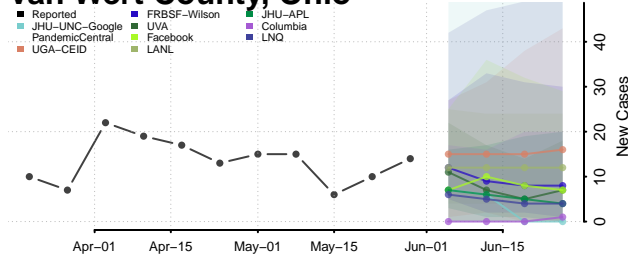

Van Wert County, Ohio