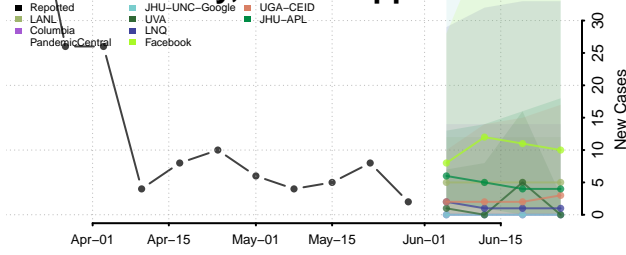

Amite County, Mississippi

Attala County, Mississippi

Benton County, Mississippi

Bolivar County, Mississippi

Calhoun County, Mississippi

Carroll County, Mississippi

Chickasaw County, Mississippi

Choctaw County, Mississippi