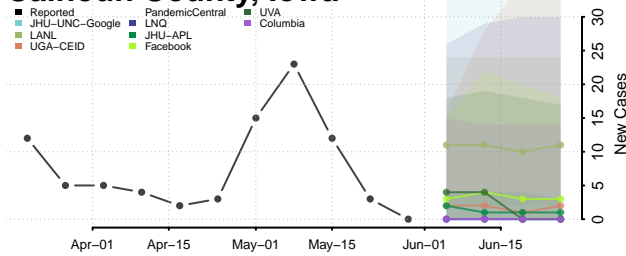

Buchanan County, Iowa

Buena Vista County, Iowa

Butler County, Iowa

Calhoun County, Iowa

Carroll County, Iowa

Cass County, Iowa

Cedar County, Iowa

Cerro Gordo County, Iowa