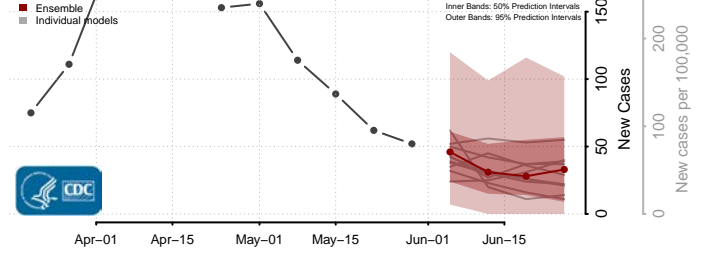

Crow Wing County, Minnesota