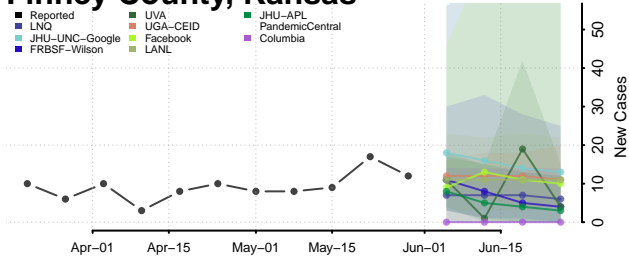

Finney County, Kansas