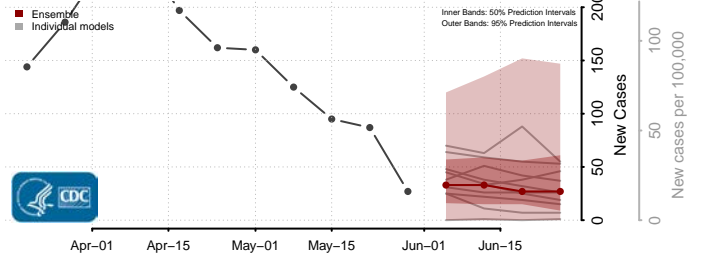

Carroll County, Maryland