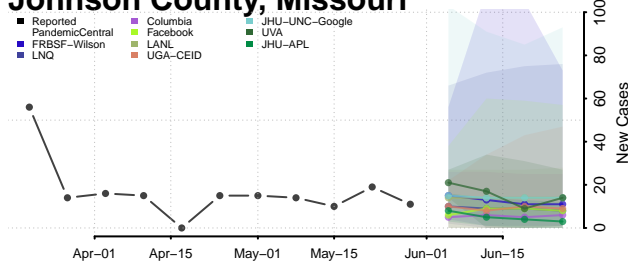

Johnson County, Missouri