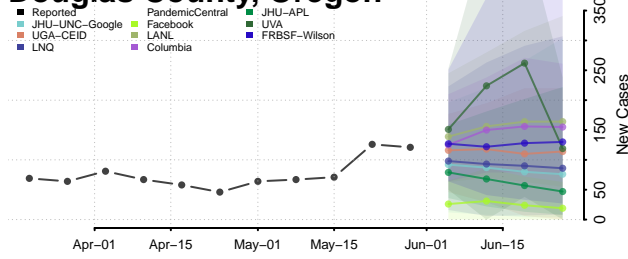

Douglas County, Oregon