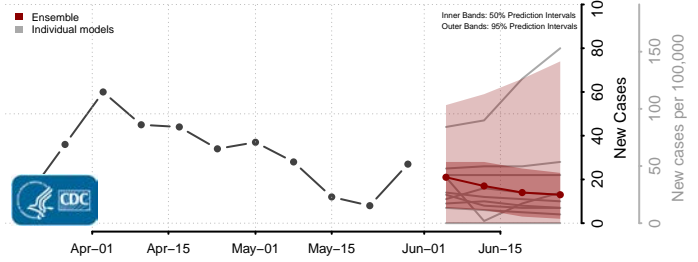

Prince George's County, Maryland

Queen Anne's County, Maryland

Somerset County, Maryland

St. Mary's County, Maryland

Talbot County, Maryland

Washington County, Maryland

Wicomico County, Maryland

Worcester County, Maryland