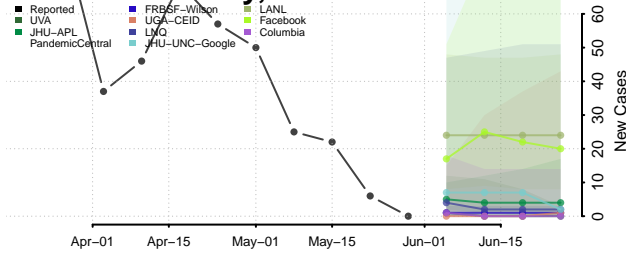

Franklin County, Tennessee

Gibson County, Tennessee

Giles County, Tennessee

Grainger County, Tennessee

Greene County, Tennessee

Grundy County, Tennessee

Hamblen County, Tennessee

Hamilton County, Tennessee