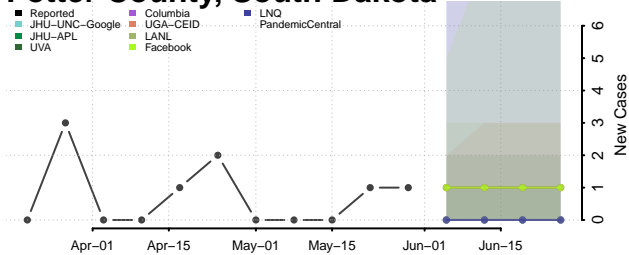

Potter County, South Dakota