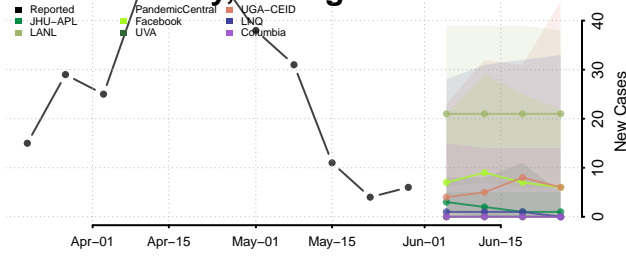

Allegan County, Michigan

Alpena County, Michigan

Antrim County, Michigan

Arenac County, Michigan

Baraga County, Michigan

Barry County, Michigan

Bay County, Michigan

Benzie County, Michigan