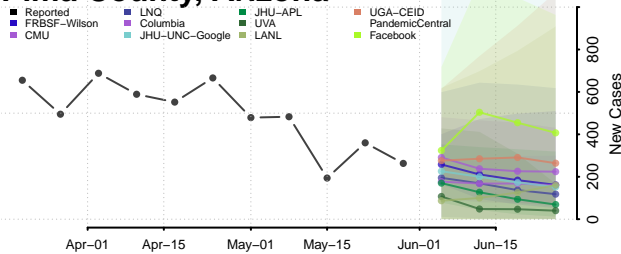

Greenlee County, Arizona

La Paz County, Arizona

Maricopa County, Arizona

Mohave County, Arizona

Navajo County, Arizona

Pima County, Arizona

Pinal County, Arizona

Santa Cruz County, Arizona