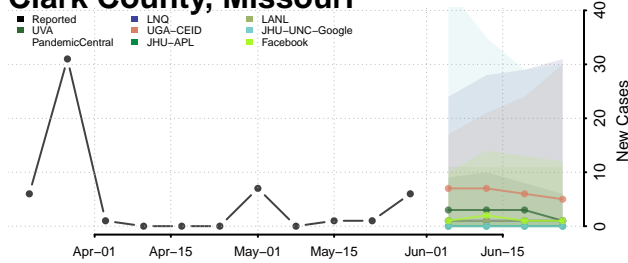

Clark County, Missouri