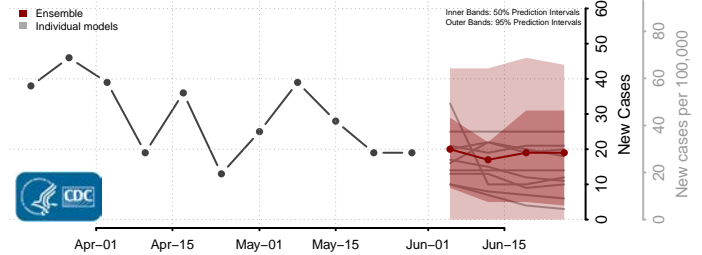

Butler County, Kansas