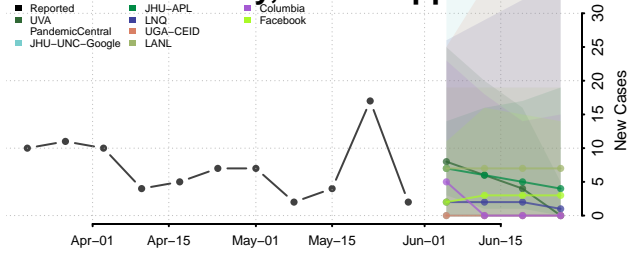

Lawrence County, Mississippi