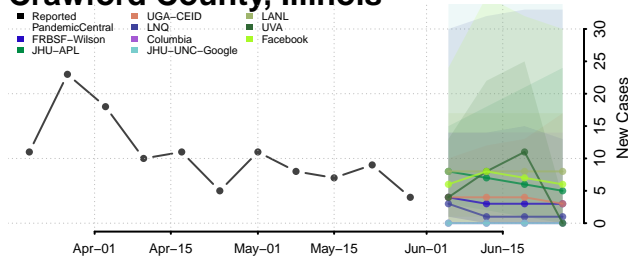

Crawford County, Illinois