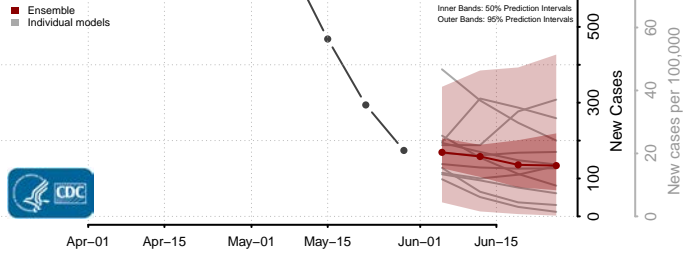

Suffolk County, Massachusetts

Worcester County, Massachusetts

Michigan*

Alcona County, Michigan

Alger County, Michigan

*New weekly cases may decrease in this location over the next four weeks. For these locations, the ensemble forecast indicates a probability of 0.75 or greater that fewer cases will be reported in week four of the forecast than in the last reported week.