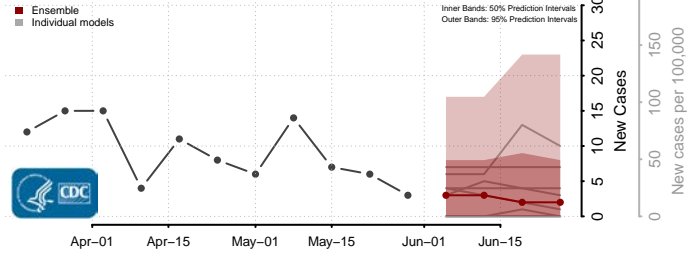

Brunswick County, Virginia