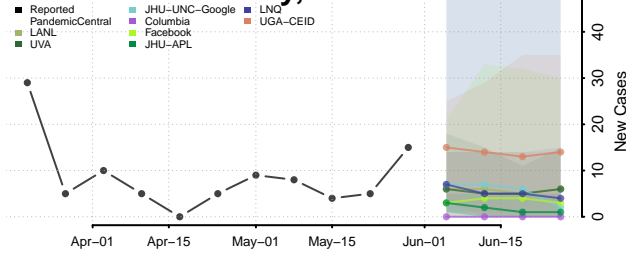

Daviess County, Missouri

DeKalb County, Missouri

Dent County, Missouri

Douglas County, Missouri

Dunklin County, Missouri

Franklin County, Missouri

Gasconade County, Missouri

Gentry County, Missouri