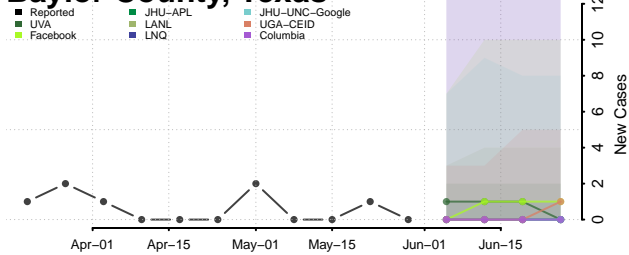

Baylor County, Texas