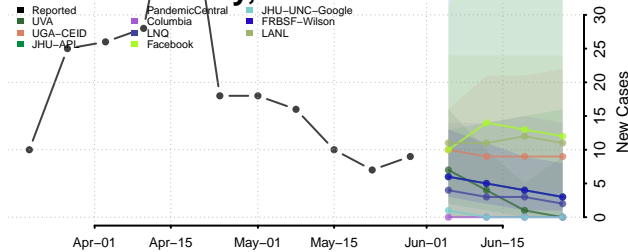

McClain County, Oklahoma