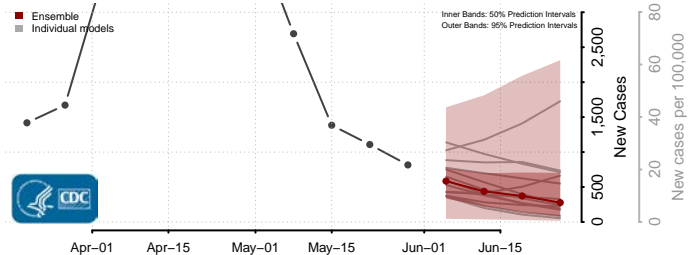

Puerto Rico*