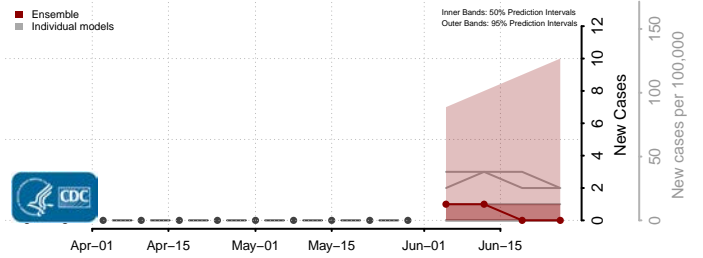

Kane County, Utah