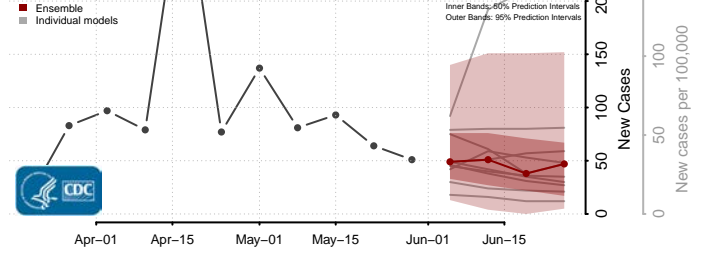

Canadian County, Oklahoma