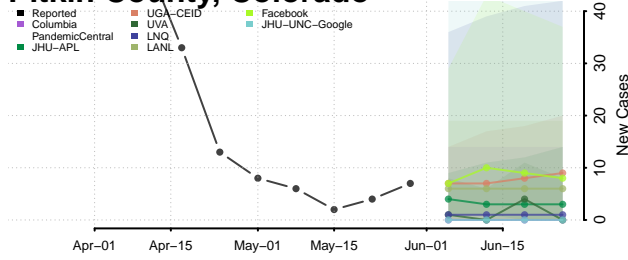

Pitkin County, Colorado