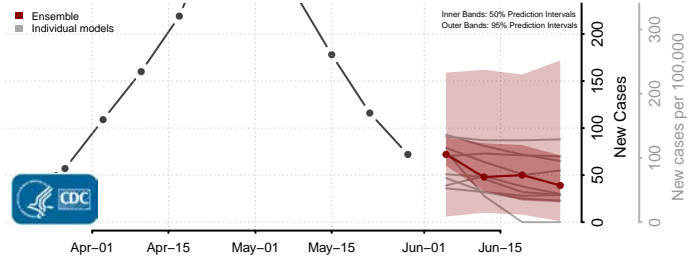

Hood River County, Oregon

Jackson County, Oregon

Jefferson County, Oregon

Josephine County, Oregon

Klamath County, Oregon

Lake County, Oregon

Lane County, Oregon

Lincoln County, Oregon