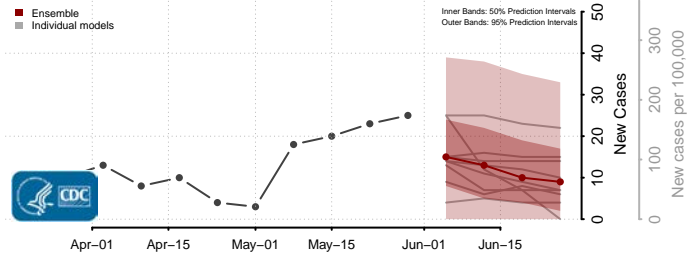

Todd County, Kentucky

Trigg County, Kentucky

Trimble County, Kentucky

Union County, Kentucky

Warren County, Kentucky

Washington County, Kentucky

Wayne County, Kentucky

Webster County, Kentucky