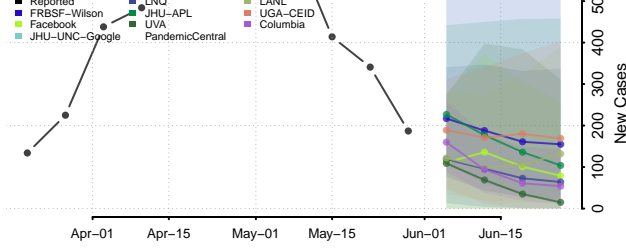

Muskegon County, Michigan