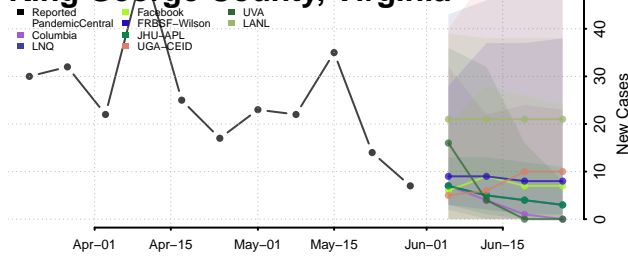

King George County, Virginia