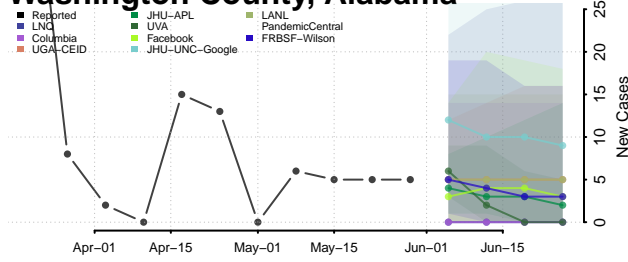

Perry County, Alabama

Pickens County, Alabama

Pike County, Alabama

Randolph County, Alabama

Russell County, Alabama

Shelby County, Alabama

St. Clair County, Alabama

Sumter County, Alabama

Talladega County, Alabama

Tallapoosa County, Alabama

Tuscaloosa County, Alabama

Walker County, Alabama

Washington County, Alabama

Wilcox County, Alabama

Winston County, Alabama

Alaska*