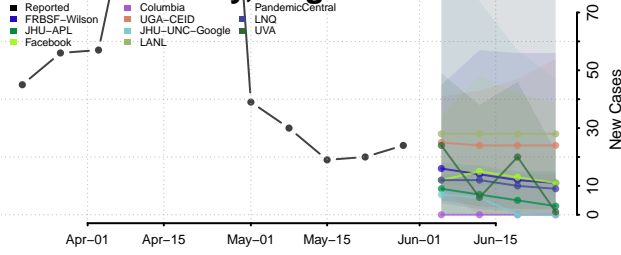

Caroline County, Virginia