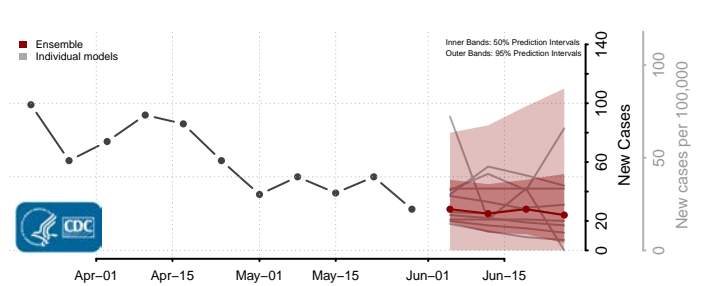

Cochise County, Arizona

Coconino County, Arizona

Gila County, Arizona

Graham County, Arizona

*New weekly cases may decrease in this location over the next four weeks. For these locations, the ensemble forecast indicates a probability of 0.75 or greater that fewer cases will be reported in week four of the forecast than in the last reported week.