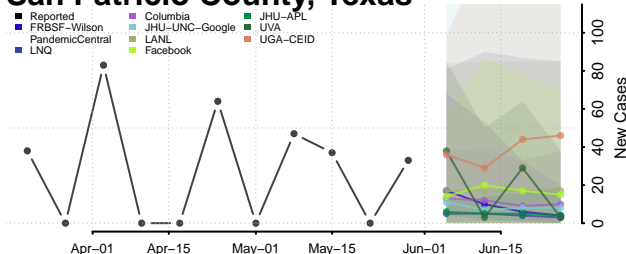

San Patricio County, Texas