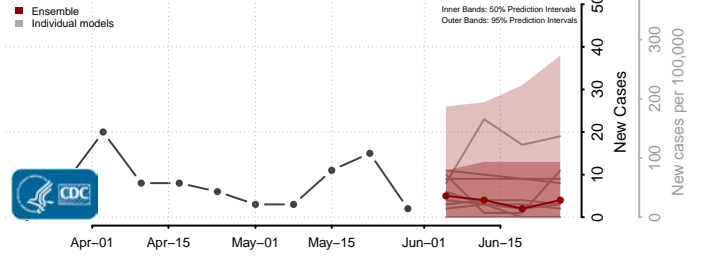

Winn County, Louisiana