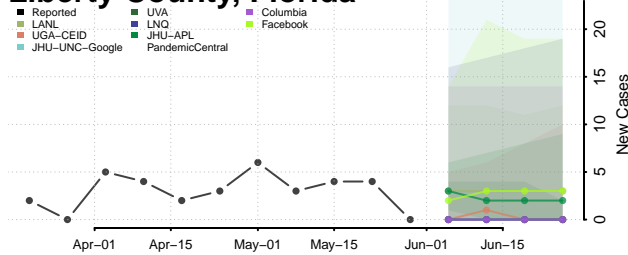

Liberty County, Florida