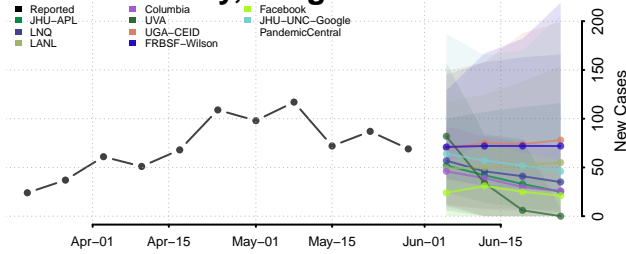

Yamhill County, Oregon