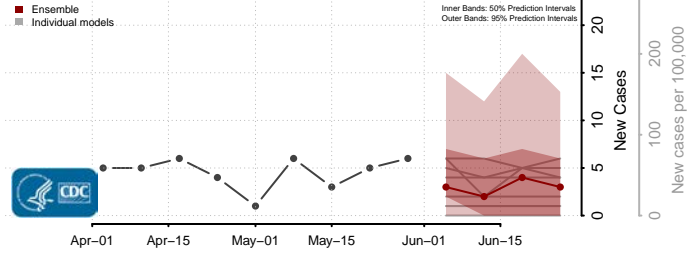

Matanuska-Susitna County, Alaska

Nome County, Alaska

North Slope County, Alaska

Northwest Arctic County, Alaska

Petersburg County, Alaska

Prince of Wales-Hyder County, Alaska

Sitka County, Alaska

Skagway County, Alaska