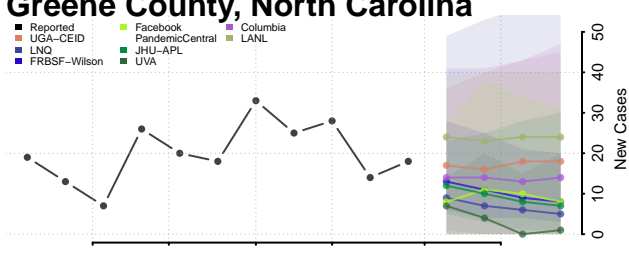

Greene County, North Carolina

Guilford County, North Carolina

Halifax County, North Carolina

Harnett County, North Carolina

Haywood County, North Carolina

Henderson County, North Carolina

Hertford County, North Carolina