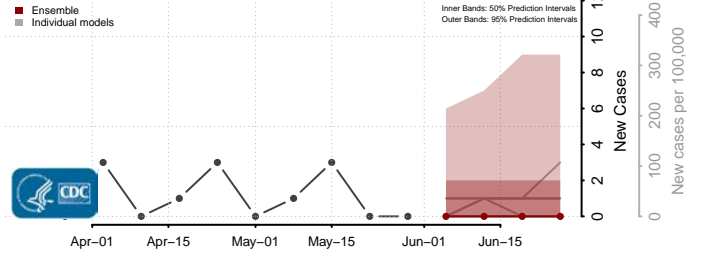

Edwards County, Kansas