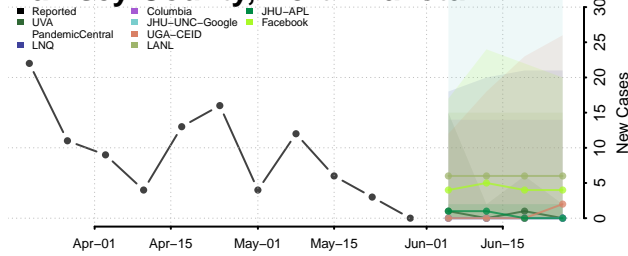

Morton County, North Dakota

Mountrail County, North Dakota

Nelson County, North Dakota

Oliver County, North Dakota

Pembina County, North Dakota

Pierce County, North Dakota

Ramsey County, North Dakota

Ransom County, North Dakota