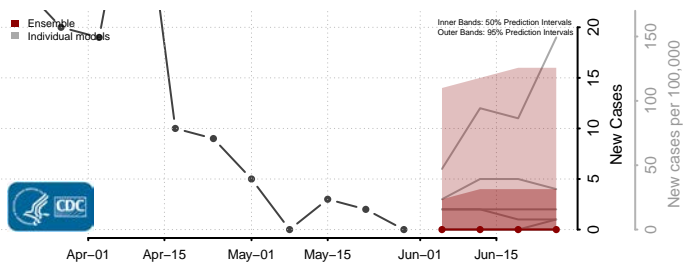

Pamlico County, North Carolina