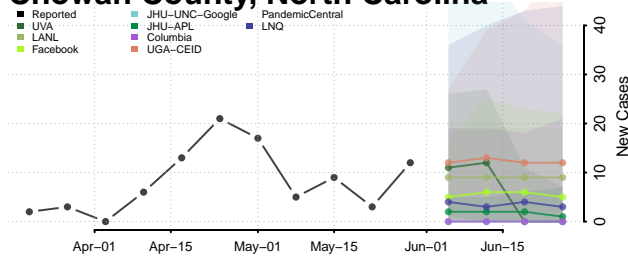

Chowan County, North Carolina