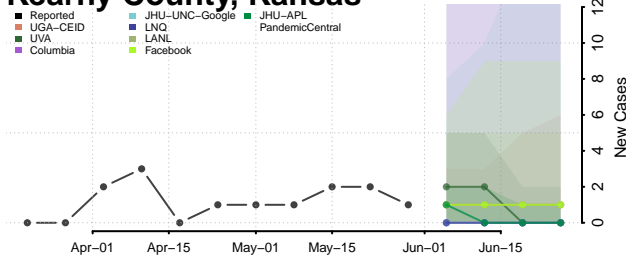

Jefferson County, Kansas

Jewell County, Kansas

Johnson County, Kansas

Kearyn County, Kansas

Kingman County, Kansas

Kiowa County, Kansas

Labette County, Kansas

Lane County, Kansas