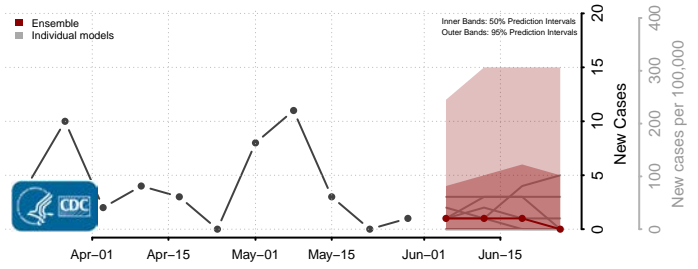

Ringold County, Iowa