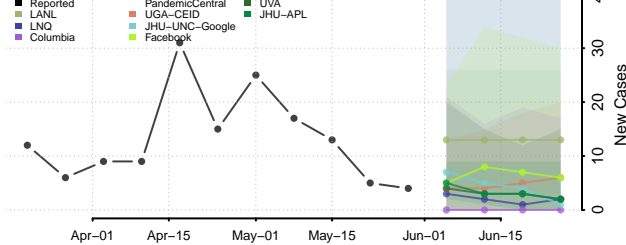

Muscogee County, Georgia

Newton County, Georgia

Oconee County, Georgia

Oglethorpe County, Georgia

Paulding County, Georgia

Peach County, Georgia

Pickens County, Georgia

Pierce County, Georgia