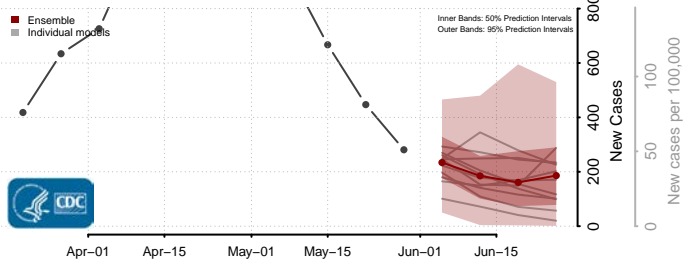

Pipestone County, Minnesota

Polk County, Minnesota

Pope County, Minnesota

Ramsey County, Minnesota

Red Lake County, Minnesota

Redwood County, Minnesota

Renville County, Minnesota

Rice County, Minnesota