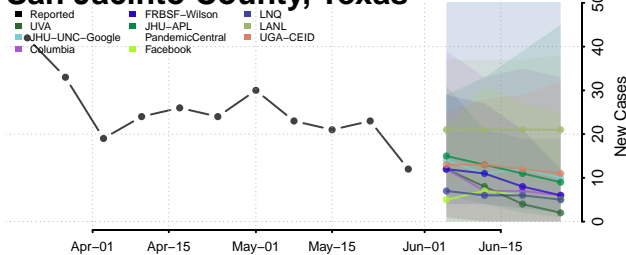

San Jacinto County, Texas