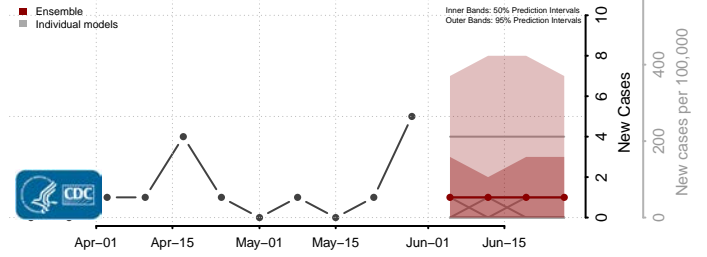

Steele County, North Dakota