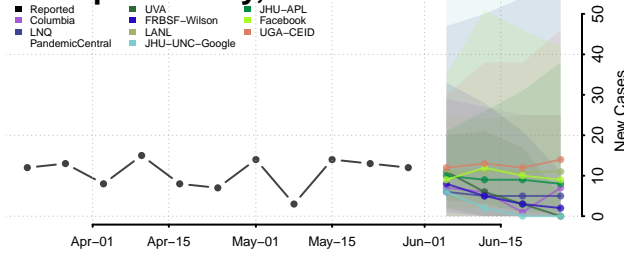

Gillespie County, Texas