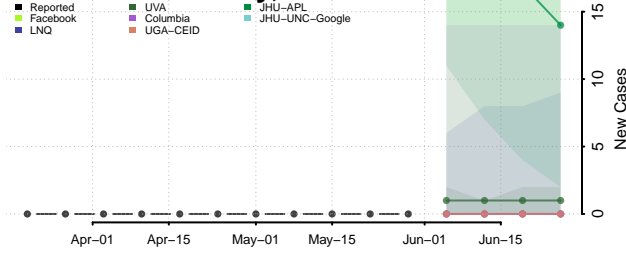

Wood County, Texas

Yoakum County, Texas

Young County, Texas

Zapata County, Texas

Zavala County, Texas

Utah*

Beaver County, Utah

Box Elder County, Utah