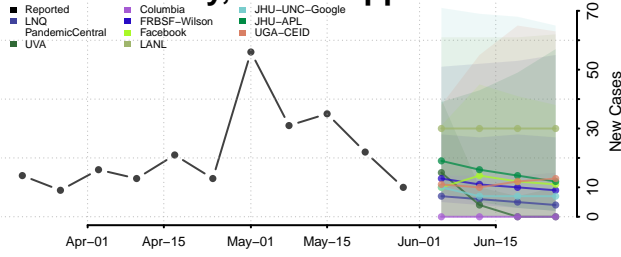

Neshoba County, Mississippi

Newton County, Mississippi

Noxubee County, Mississippi

Oktibbeha County, Mississippi

Panola County, Mississippi

Pearl River County, Mississippi

Perry County, Mississippi

Pike County, Mississippi