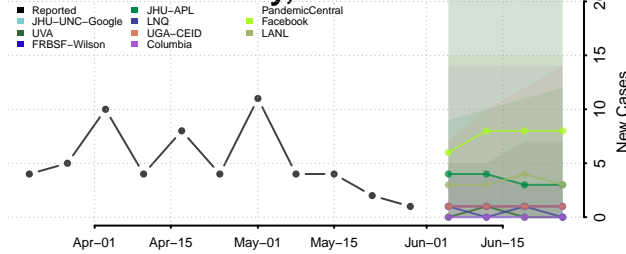

Texas County, Oklahoma

Tillman County, Oklahoma

Tulsa County, Oklahoma

Wagoner County, Oklahoma

Washington County, Oklahoma

Washita County, Oklahoma

Woods County, Oklahoma

Woodward County, Oklahoma