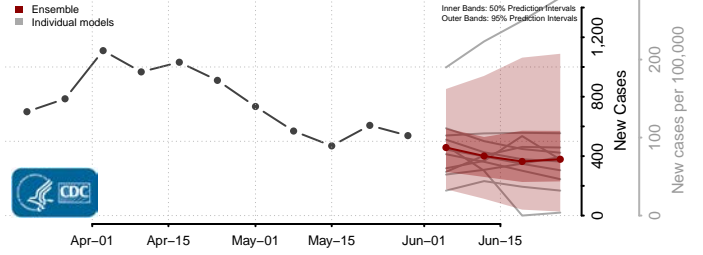

Chester County, Pennsylvania