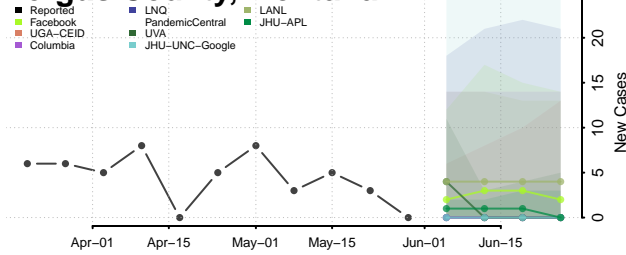

Dawson County, Montana

Deer Lodge County, Montana

Fallon County, Montana

Fergus County, Montana

Flathead County, Montana

Gallatin County, Montana

Garfield County, Montana

Glacier County, Montana