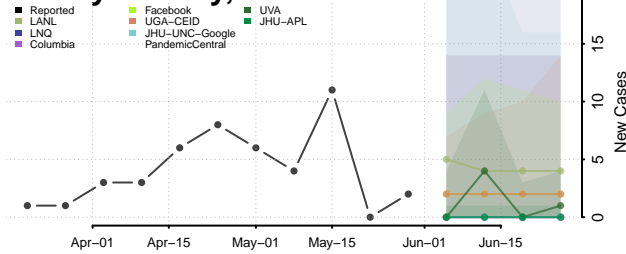

Moody County, South Dakota