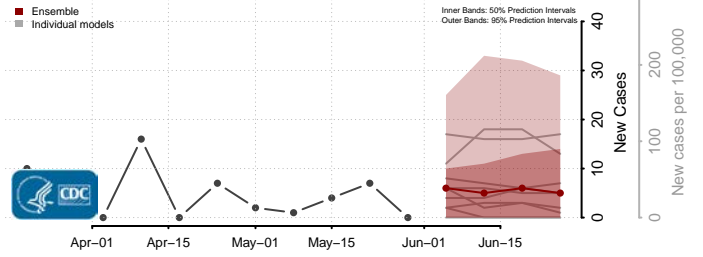

West Feliciana County, Louisiana