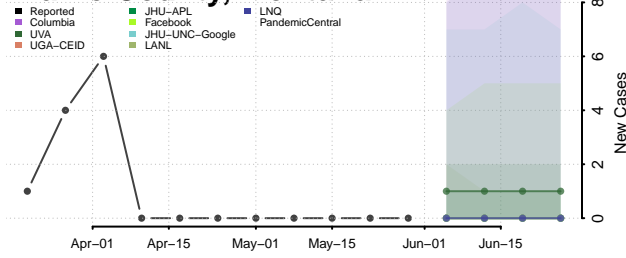

Prairie County, Montana