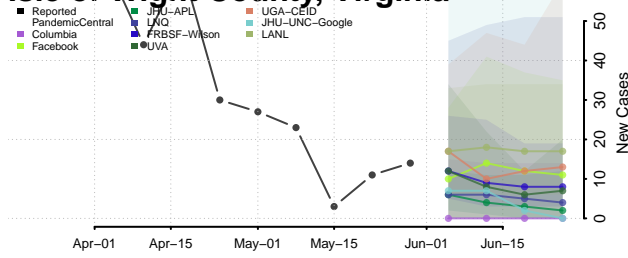

Hanover County, Virginia

Harrisonburg County, Virginia

Henrico County, Virginia

Henry County, Virginia

Highland County, Virginia

Hopewell County, Virginia

Isle of Wight County, Virginia

James City County, Virginia