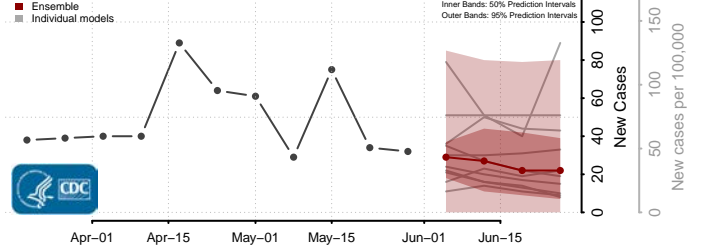

Aroostook County, Maine

Cumberland County, Maine

Franklin County, Maine

Hancock County, Maine

*New weekly cases may decrease in this location over the next four weeks. For these locations, the ensemble forecast indicates a probability of 0.75 or greater that fewer cases will be reported in week four of the forecast than in the last reported week.