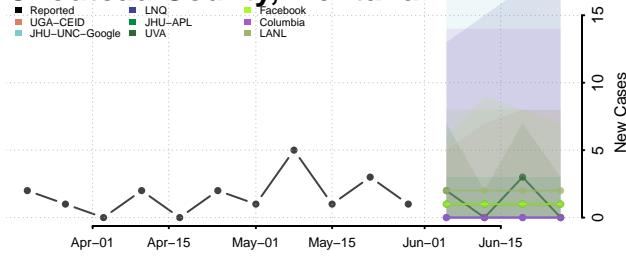

Blaine County, Montana

Broadwater County, Montana

Carbon County, Montana

Carter County, Montana

Cascade County, Montana

Chouteau County, Montana

Custer County, Montana

Daniels County, Montana