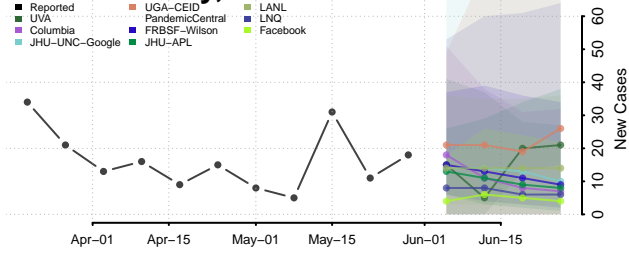

Blount County, Alabama

Bullock County, Alabama

Butler County, Alabama

Calhoun County, Alabama

Chambers County, Alabama

Cherokee County, Alabama

Chilton County, Alabama

Choctaw County, Alabama