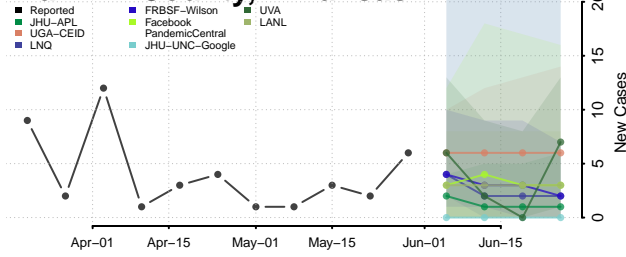

Franklin County, Arkansas