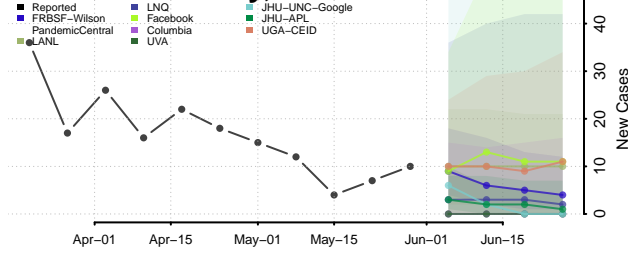

Crawford County, Kansas