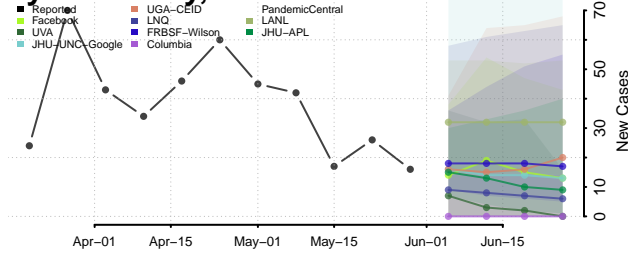

Lyon County, Nevada