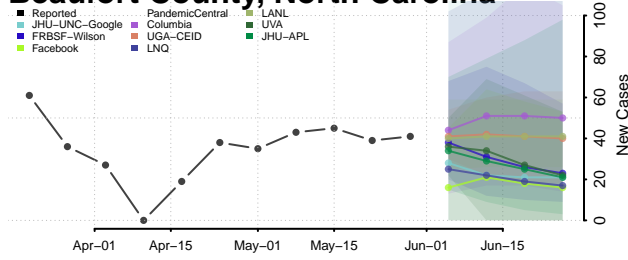

Ashe County, North Carolina

Avery County, North Carolina

Beaufort County, North Carolina

Bertie County, North Carolina

Bladen County, North Carolina

Brunswick County, North Carolina

Buncombe County, North Carolina