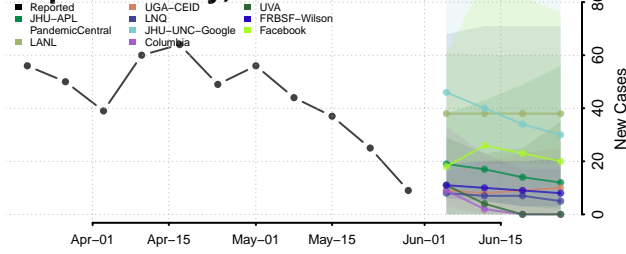

Cumberland County, North Carolina

Currituck County, North Carolina

Dare County, North Carolina

Davidson County, North Carolina

Davie County, North Carolina

Duplin County, North Carolina

Durham County, North Carolina