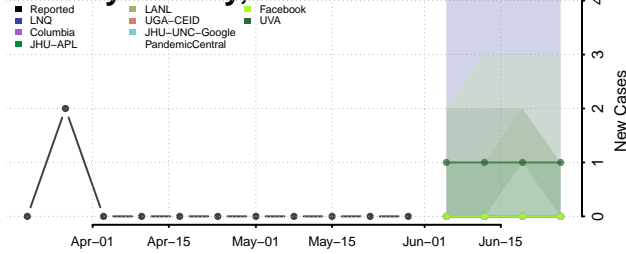

Greeley County, Kansas