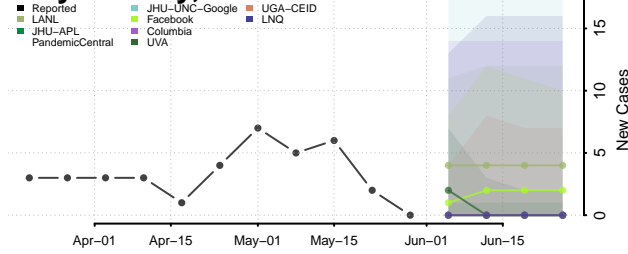

Clay County, Nebraska