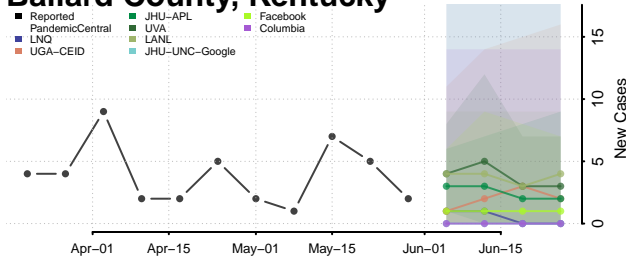

Allen County, Kentucky

Anderson County, Kentucky

Ballard County, Kentucky

Barren County, Kentucky

*New weekly cases may decrease in this location over the next four weeks. For these locations, the ensemble forecast indicates a probability of 0.75 or greater that fewer cases will be reported in week four of the forecast than in the last reported week.