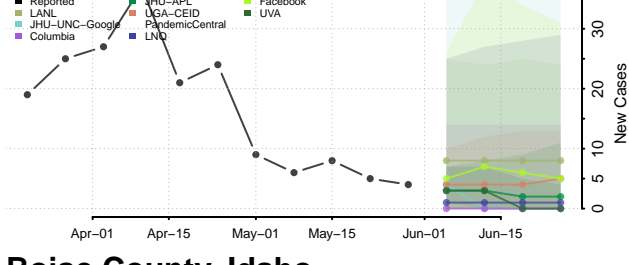

Bannock County, Idaho

Bear Lake County, Idaho

Benewah County, Idaho

Bingham County, Idaho

Blaine County, Idaho

Boise County, Idaho

Bonner County, Idaho

Bonneville County, Idaho