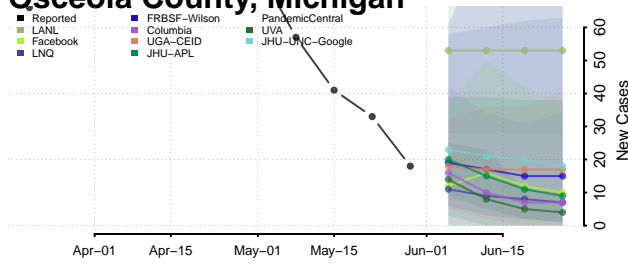

Osceola County, Michigan