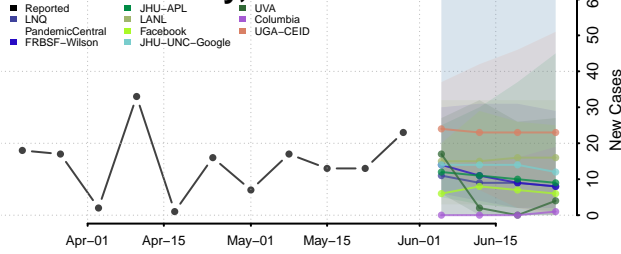

Catahoula County, Louisiana

Claiborne County, Louisiana

Concordia County, Louisiana

De Soto County, Louisiana

East Baton Rouge County, Louisiana

East Carroll County, Louisiana

East Feliciana County, Louisiana