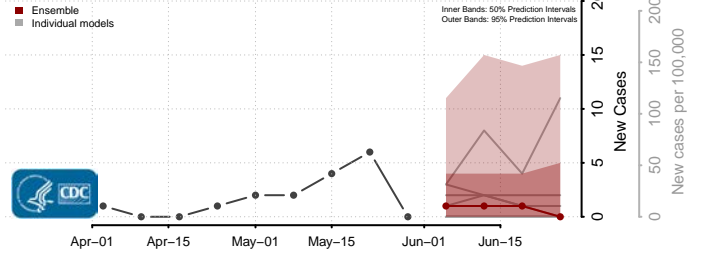

Greene County, Missouri

Grundy County, Missouri

Harrison County, Missouri

Henry County, Missouri

Hickory County, Missouri

Holt County, Missouri

Howard County, Missouri

Howell County, Missouri