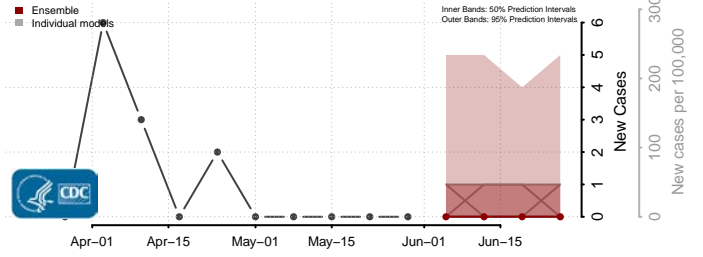

Cimarron County, Oklahoma