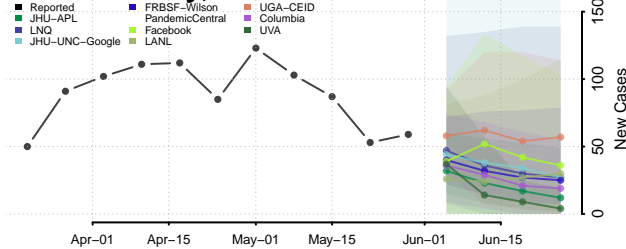

Northern Mariana Islands

Ohio*

Adams County, Ohio

Allen County, Ohio

Ashland County, Ohio

Ashtabula County, Ohio

*New weekly cases may decrease in this location over the next four weeks. For these locations, the ensemble forecast indicates a probability of 0.75 or greater that fewer cases will be reported in week four of the forecast than in the last reported week.