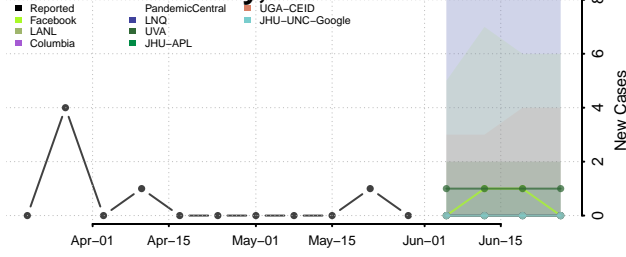

Scotland County, Missouri