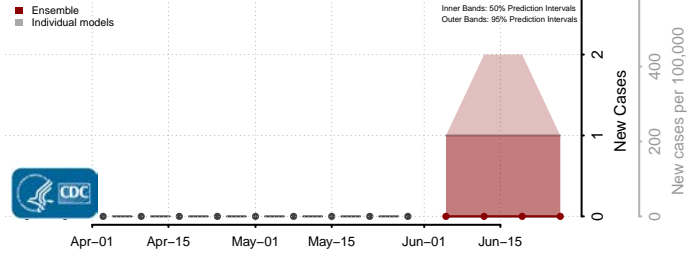

Arthur County, Nebraska