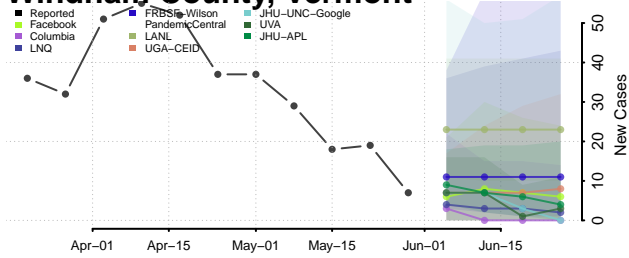

Windham County, Vermont