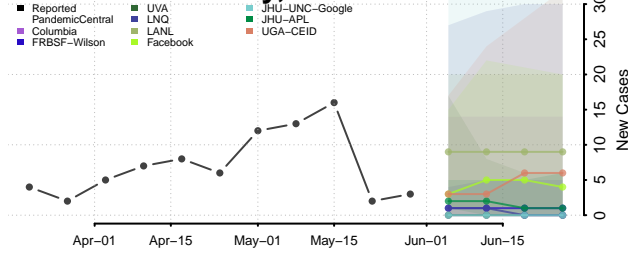

Dickinson County, Kansas