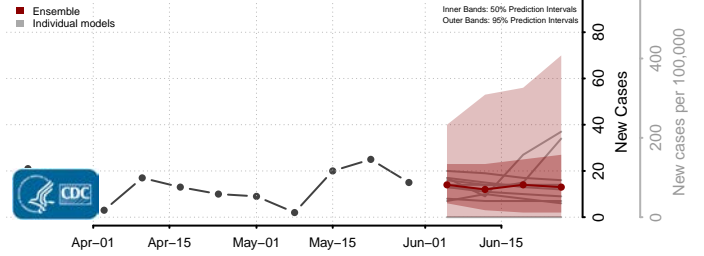

Edgar County, Illinois