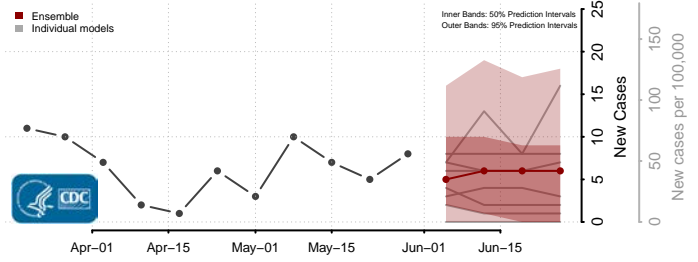

Dickenson County, Virginia