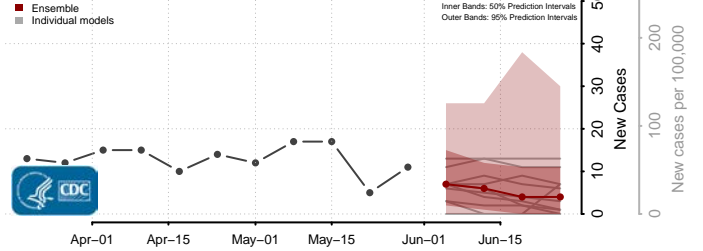

Jasper County, Iowa

Jefferson County, Iowa

Johnson County, Iowa

Jones County, Iowa

Keokuk County, Iowa

Kossuth County, Iowa

Lee County, Iowa

Linn County, Iowa