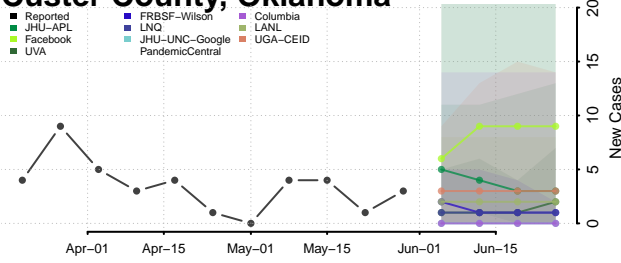

Custer County, Oklahoma