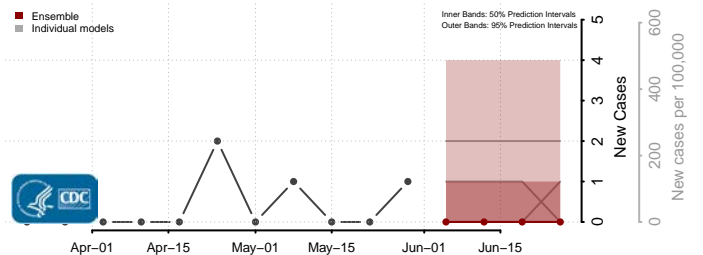

Golden Valley County, Montana