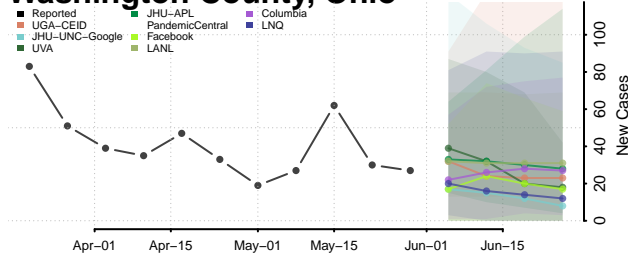

Wayne County, Ohio

Williams County, Ohio

Wood County, Ohio

Wyandot County, Ohio

Oklahoma*

Adair County, Oklahoma

Alfalfa County, Oklahoma

Atoka County, Oklahoma