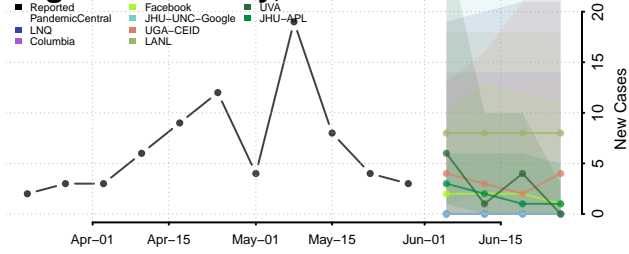

Rio Blanco County, Colorado

Rio Grande County, Colorado

Routt County, Colorado

Saguache County, Colorado

San Juan County, Colorado

San Miguel County, Colorado

Sedgwick County, Colorado

Summit County, Colorado