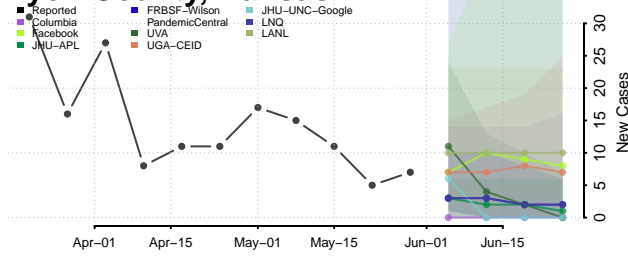

Lyon County, Kansas