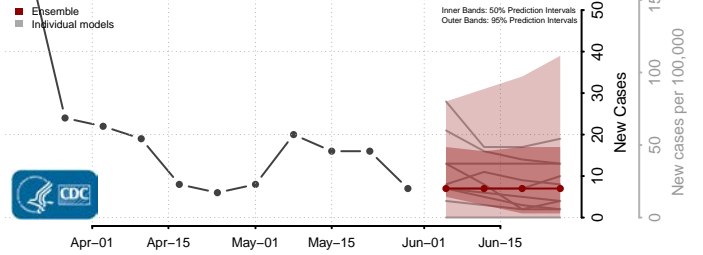

Wapello County, Iowa