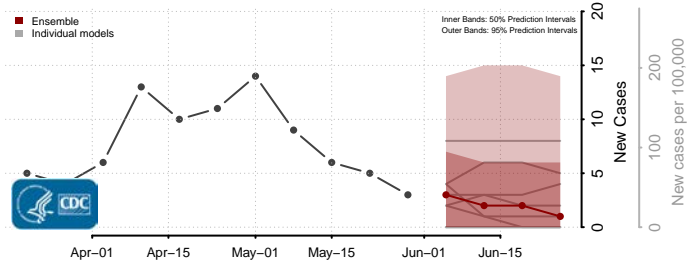

Worth County, Iowa