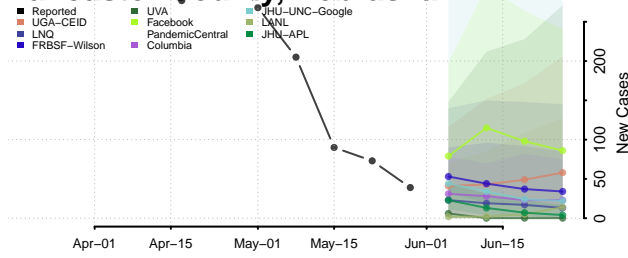

Lancaster County, Nebraska