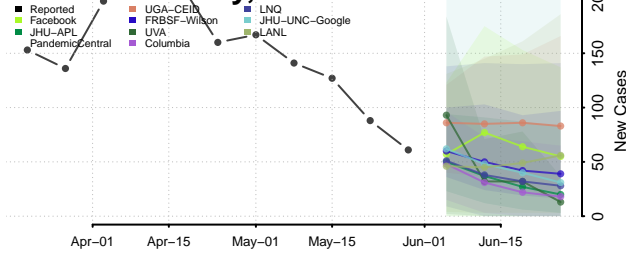

Fairfield County, Ohio