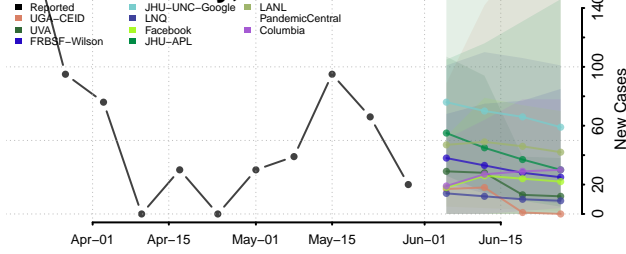

Crenshaw County, Alabama

Cullman County, Alabama

Dale County, Alabama

Dallas County, Alabama

DeKalb County, Alabama

Elmore County, Alabama

Escambia County, Alabama

Etowah County, Alabama