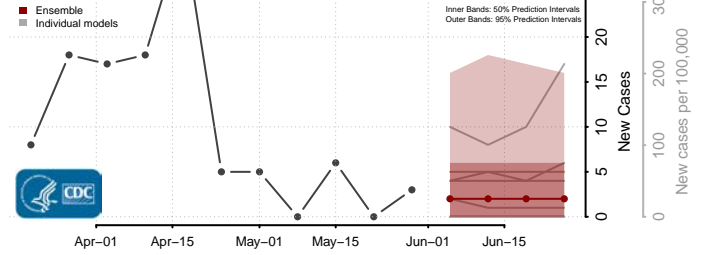

Fauquier County, Virginia

Floyd County, Virginia

Fluvanna County, Virginia

Franklin City County, Virginia

Franklin County, Virginia

Frederick County, Virginia

Fredericksburg County, Virginia

Galax County, Virginia