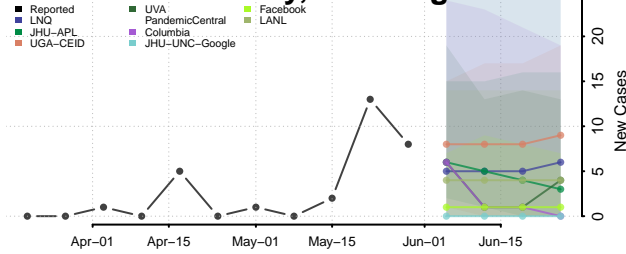

Wahkiakum County, Washington