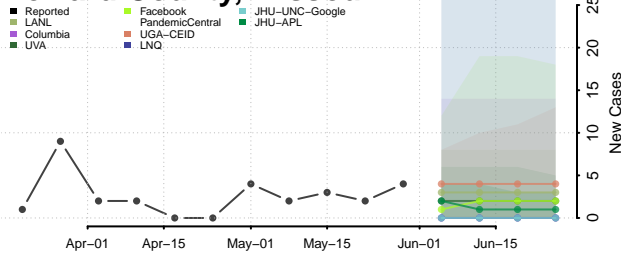

Greene County, Missouri

Grundy County, Missouri

Harrison County, Missouri

Henry County, Missouri

Hickory County, Missouri

Holt County, Missouri

Howard County, Missouri

Howell County, Missouri