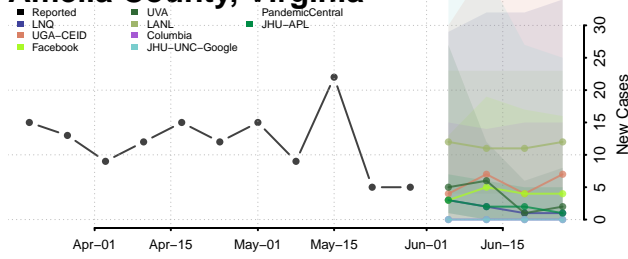

Amelia County, Virginia