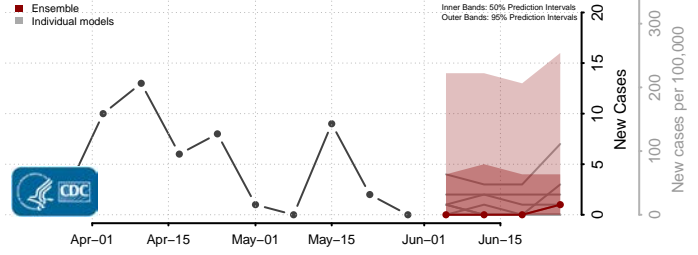

Antelope County, Nebraska