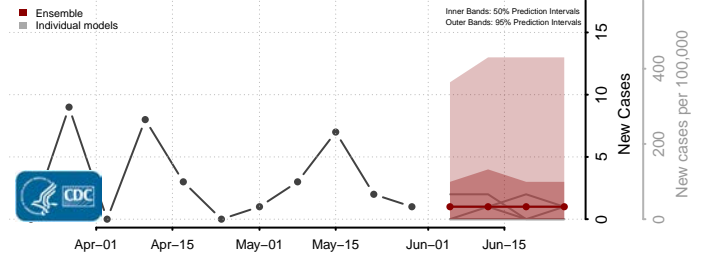

Sherman County, Texas