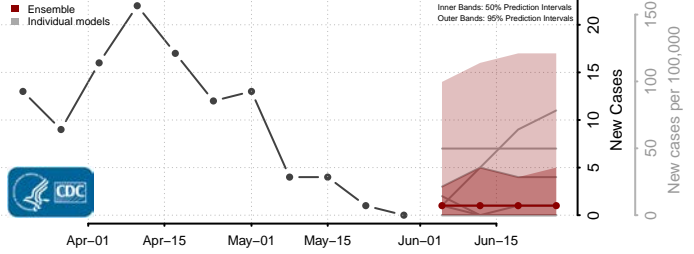

Harrison County, Iowa