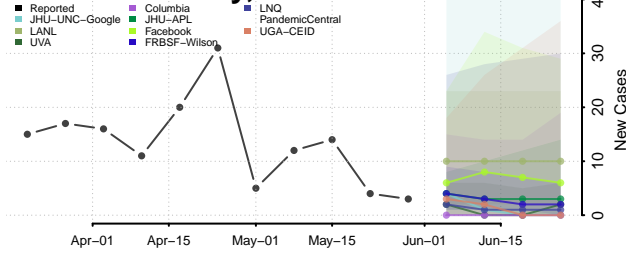

Overton County, Tennessee