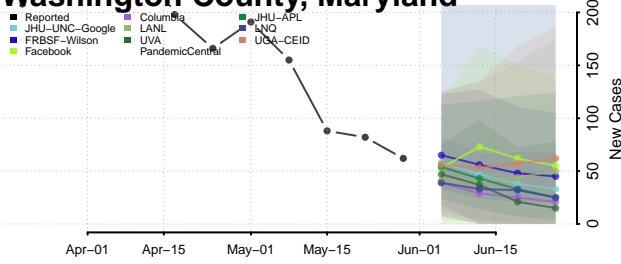

Prince George's County, Maryland

Queen Anne's County, Maryland

Somerset County, Maryland

St. Mary's County, Maryland

Talbot County, Maryland

Washington County, Maryland

Wicomico County, Maryland

Worcester County, Maryland