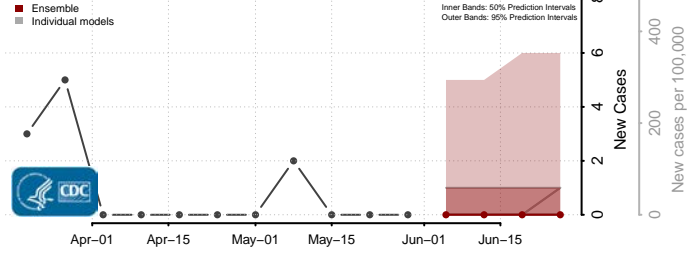

Comanche County, Kansas