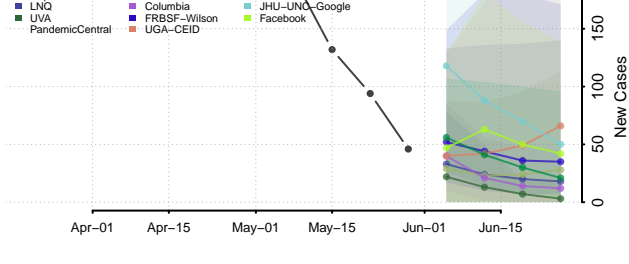

Lapeer County, Michigan