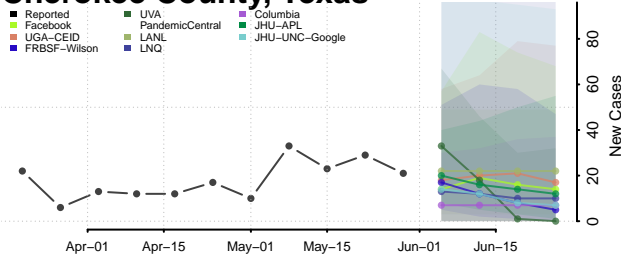

Cherokee County, Texas