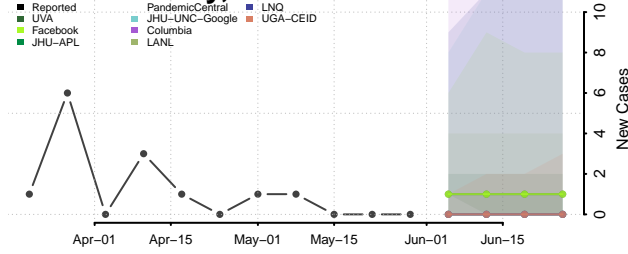

Brown County, Nebraska

Buffalo County, Nebraska

Burt County, Nebraska

Butler County, Nebraska

Cass County, Nebraska

Cedar County, Nebraska

Chase County, Nebraska

Cherry County, Nebraska