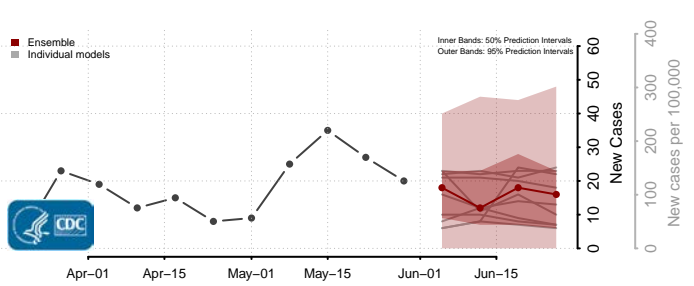

Hancock County, West Virginia

Hardy County, West Virginia

Harrison County, West Virginia

Jackson County, West Virginia

Marshall County, West Virginia

Mason County, West Virginia

McDowell County, West Virginia