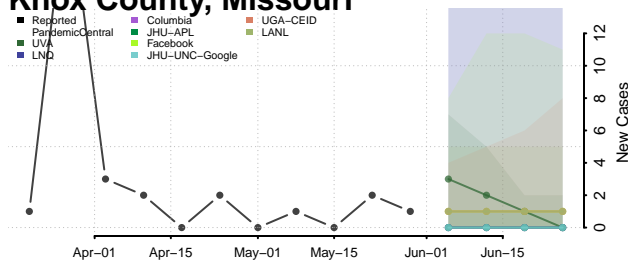

Knox County, Missouri