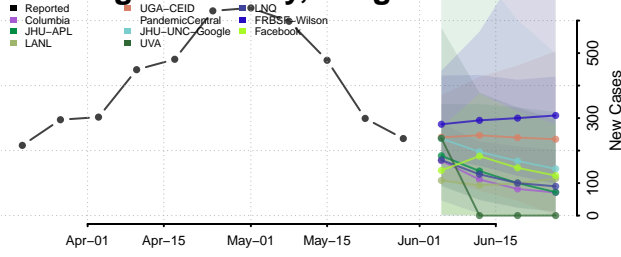

Umatilla County, Oregon

Union County, Oregon

Wallowa County, Oregon

Wasco County, Oregon

Washington County, Oregon

Wheeler County, Oregon

Yamhill County, Oregon

Pennsylvania*