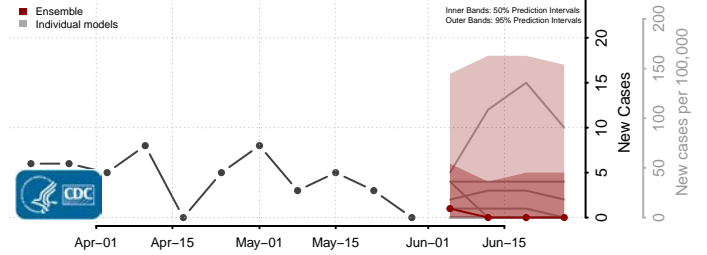

Dawson County, Montana

Deer Lodge County, Montana

Fallon County, Montana

Fergus County, Montana

Flathead County, Montana

Gallatin County, Montana

Garfield County, Montana

Glacier County, Montana