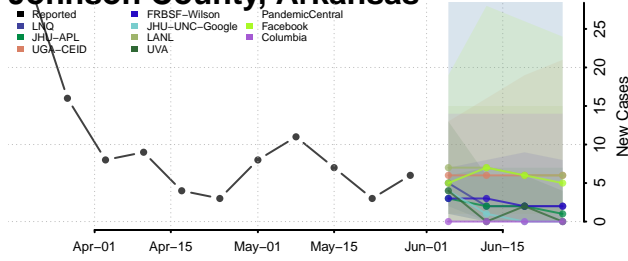

Hot Spring County, Arkansas

Howard County, Arkansas

Independence County, Arkansas

Izard County, Arkansas

Jackson County, Arkansas

Jefferson County, Arkansas

Johnson County, Arkansas

Lafayette County, Arkansas