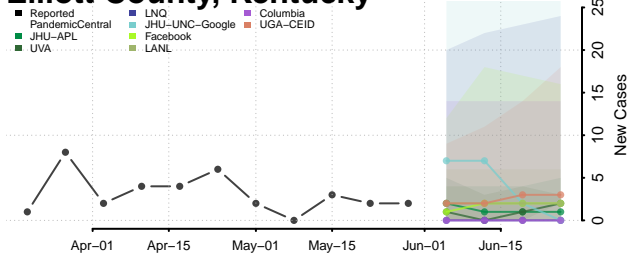

Elliott County, Kentucky