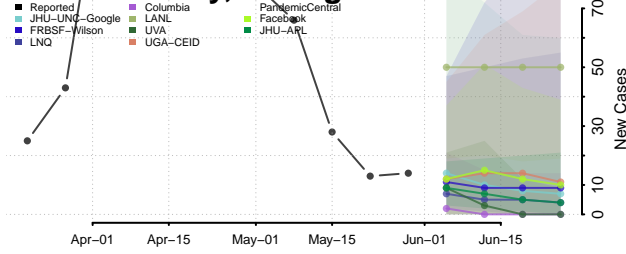

Mason County, Michigan