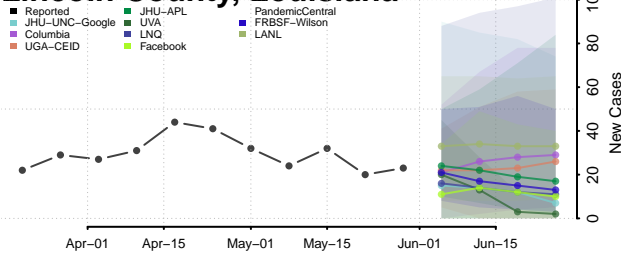

Lafayette County, Louisiana

Lafourche County, Louisiana

LaSalle County, Louisiana

Lincoln County, Louisiana

Livingston County, Louisiana

Madison County, Louisiana

Morehouse County, Louisiana

Natchitoches County, Louisiana