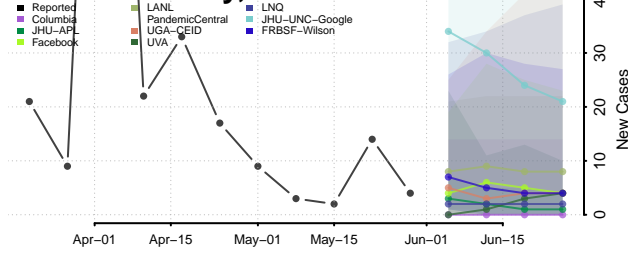

Red Willow County, Nebraska

Richardson County, Nebraska

Rock County, Nebraska

Saline County, Nebraska

Sarpy County, Nebraska

Saunders County, Nebraska

Scotts Bluff County, Nebraska

Seward County, Nebraska