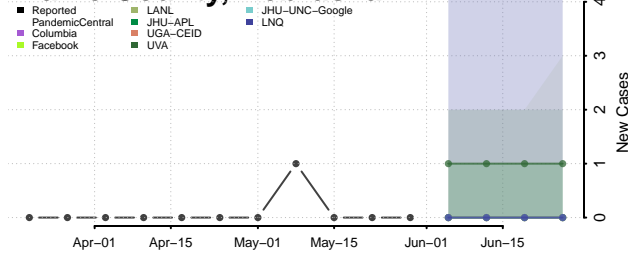

Adams County, Nebraska

Antelope County, Nebraska

Arthur County, Nebraska

Banner County, Nebraska

Blaine County, Nebraska

Boone County, Nebraska

Box Butte County, Nebraska

Boyd County, Nebraska