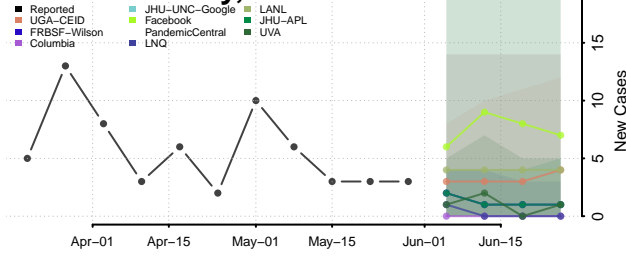

Seward County, Kansas