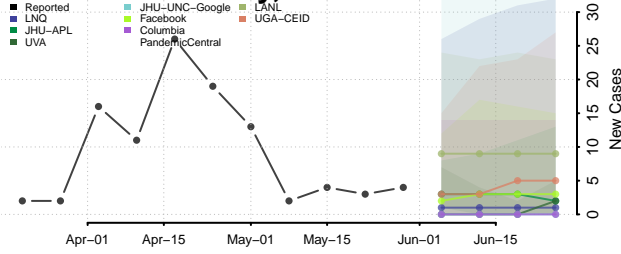

Catahoula County, Louisiana