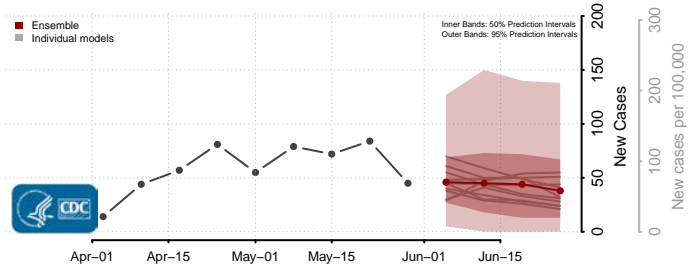

Adams County, Illinois