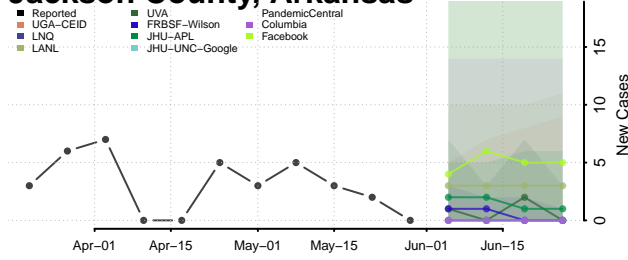

Hot Spring County, Arkansas

Howard County, Arkansas

Independence County, Arkansas

Izard County, Arkansas

Jackson County, Arkansas

Jefferson County, Arkansas

Johnson County, Arkansas

Lafayette County, Arkansas