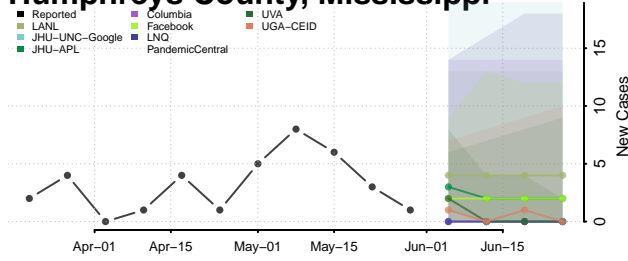

Humphreys County, Mississippi