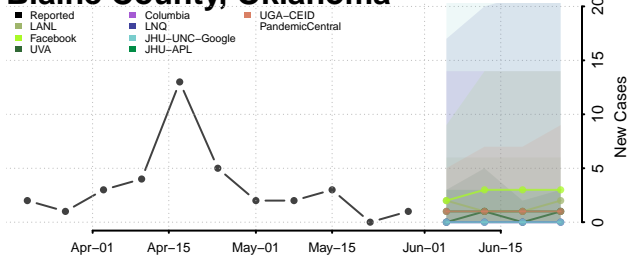

Blaine County, Oklahoma