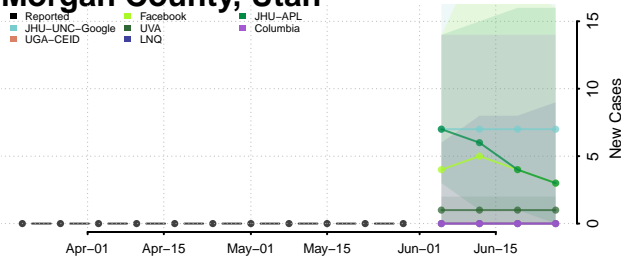

Morgan County, Utah