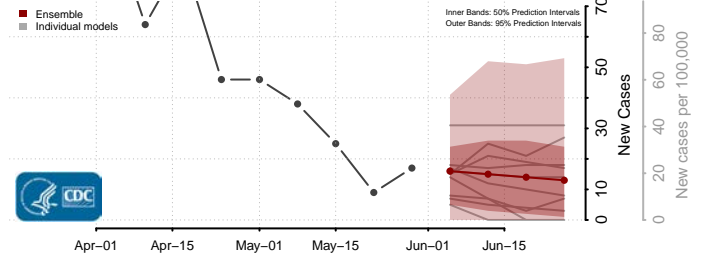

Hanover County, Virginia

Harrisonburg County, Virginia

Henrico County, Virginia

Henry County, Virginia

Highland County, Virginia

Hopewell County, Virginia

Isle of Wight County, Virginia

James City County, Virginia