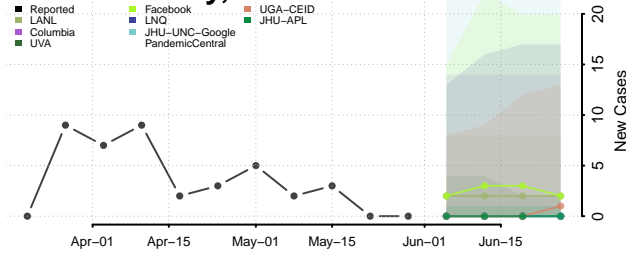

Colfax County, Nebraska