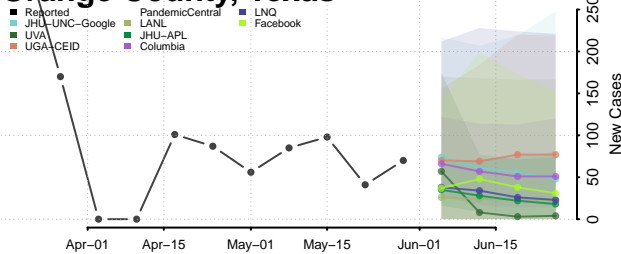

Nueces County, Texas

Ochiltree County, Texas

Oldham County, Texas

Orange County, Texas

Palo Pinto County, Texas

Panola County, Texas

Parker County, Texas

Parmer County, Texas