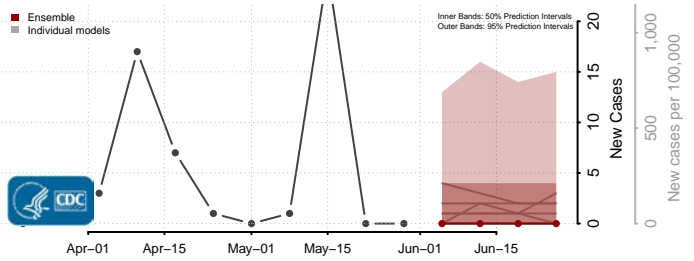

Armstrong County, Texas