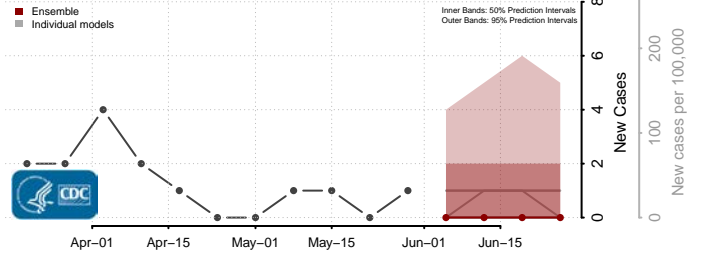

Woodson County, Kansas