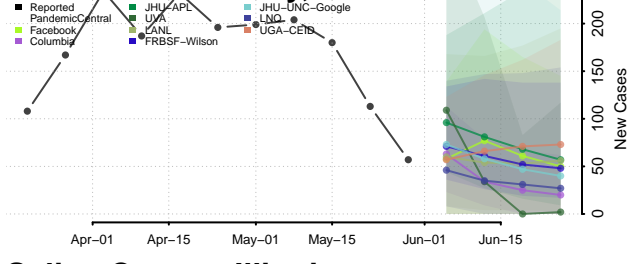

Putnam County, Illinois

Randolph County, Illinois

Richland County, Illinois

Rock Island County, Illinois

Saline County, Illinois

Sangamon County, Illinois

Schuyler County, Illinois

Scott County, Illinois