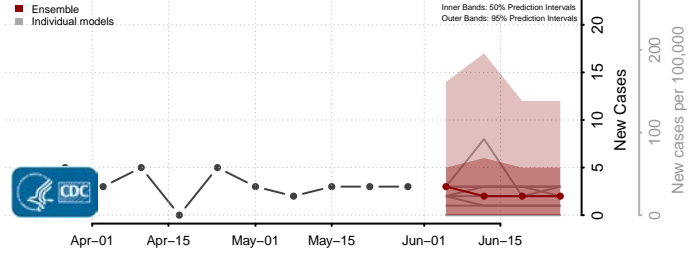

Carroll County, Missouri