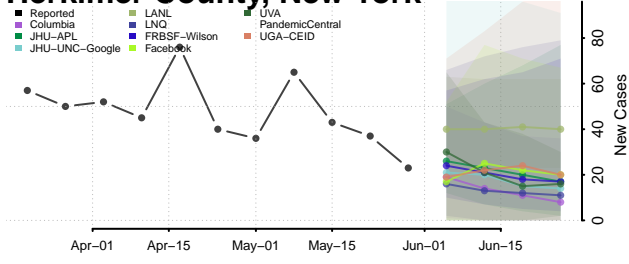

Fulton County, New York

Genesee County, New York

Greene County, New York

Hamilton County, New York

Herkimer County, New York

Jefferson County, New York

Kings County, New York

Lewis County, New York