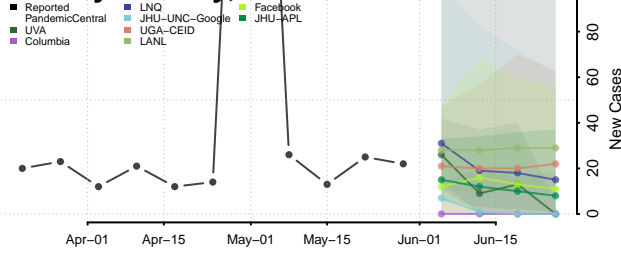

Willacy County, Texas