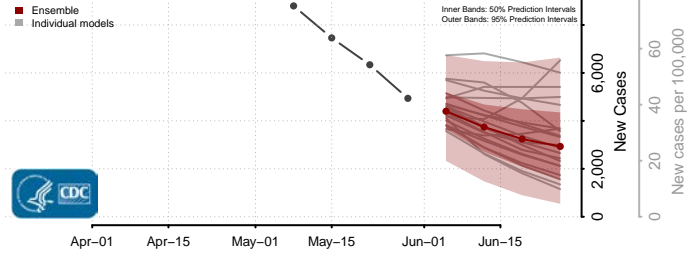

Northern Mariana Islands

Ohio*

Adams County, Ohio

Allen County, Ohio

Ashland County, Ohio

Ashtabula County, Ohio

*New weekly cases may decrease in this location over the next four weeks. For these locations, the ensemble forecast indicates a probability of 0.75 or greater that fewer cases will be reported in week four of the forecast than in the last reported week.