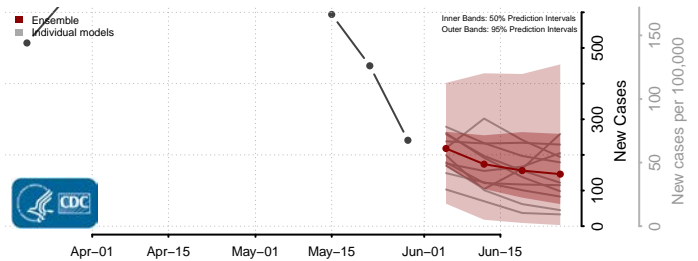

Wexford County, Michigan

Minnesota*

Aitkin County, Minnesota

Anoka County, Minnesota

*New weekly cases may decrease in this location over the next four weeks. For these locations, the ensemble forecast indicates a probability of 0.75 or greater that fewer cases will be reported in week four of the forecast than in the last reported week.