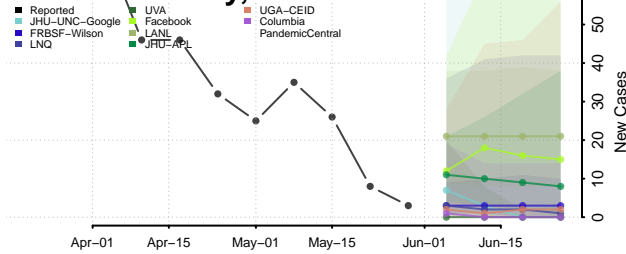

Summit County, Utah