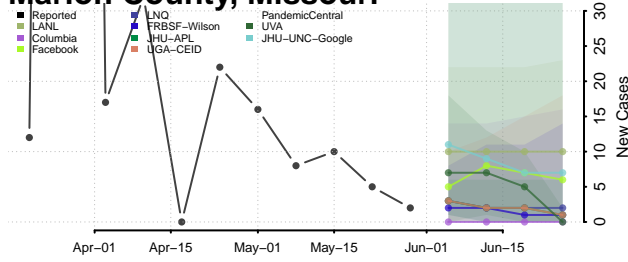

Marion County, Missouri