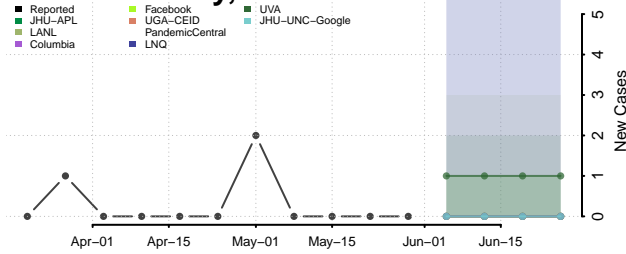

Haines County, Alaska