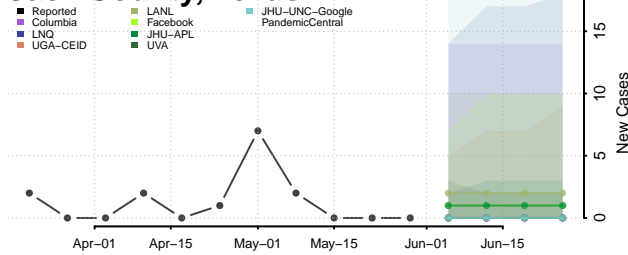

Howard County, Texas

Hudspeth County, Texas

Hunt County, Texas

Hutchinson County, Texas

Irion County, Texas

Jack County, Texas

Jackson County, Texas

Jasper County, Texas