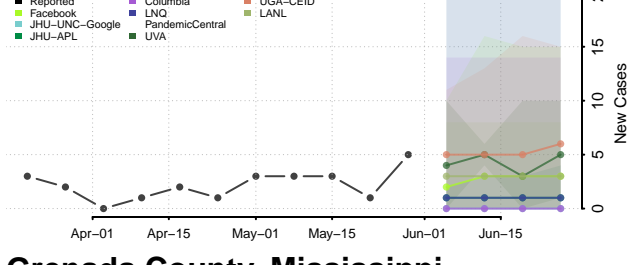

Greene County, Mississippi