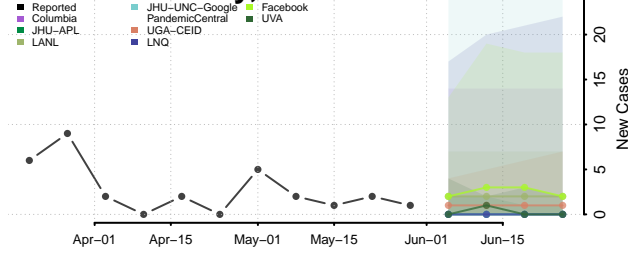

Meade County, Kansas

Miami County, Kansas

Mitchell County, Kansas

Montgomery County, Kansas

Morris County, Kansas

Morton County, Kansas

Nemaha County, Kansas

Neosho County, Kansas