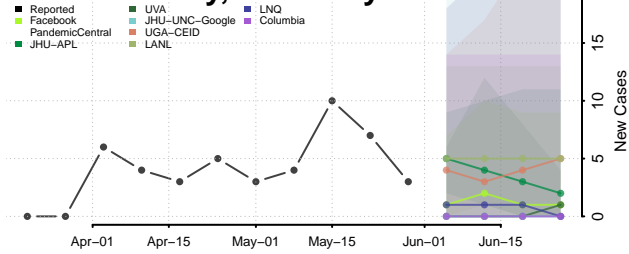

Fulton County, Kentucky

Gallatin County, Kentucky

Garrard County, Kentucky

Grant County, Kentucky

Graves County, Kentucky

Grayson County, Kentucky

Green County, Kentucky

Greenup County, Kentucky