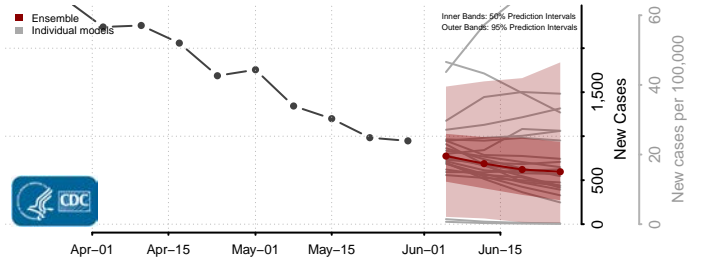

Oklahoma*

Adair County, Oklahoma

Alfalfa County, Oklahoma

Atoka County, Oklahoma

Beaver County, Oklahoma

Beckham County, Oklahoma

*New weekly cases may decrease in this location over the next four weeks. For these locations, the ensemble forecast indicates a probability of 0.75 or greater that fewer cases will be reported in week four of the forecast than in the last reported week.