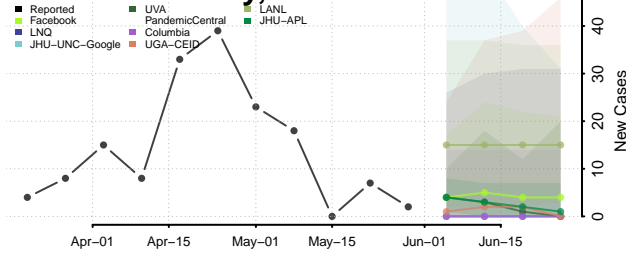

Richland County, Montana