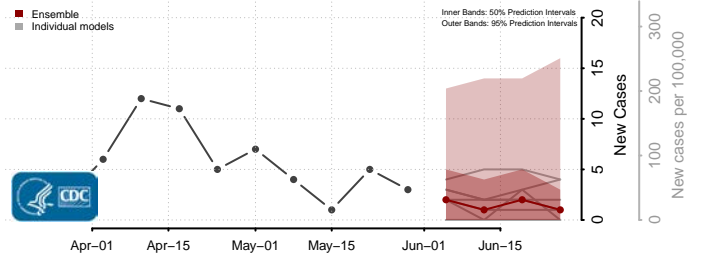

Murray County, Minnesota

Nicollet County, Minnesota

Nobles County, Minnesota

Norman County, Minnesota

Olmsted County, Minnesota

Otter Tail County, Minnesota

Pennington County, Minnesota

Pine County, Minnesota