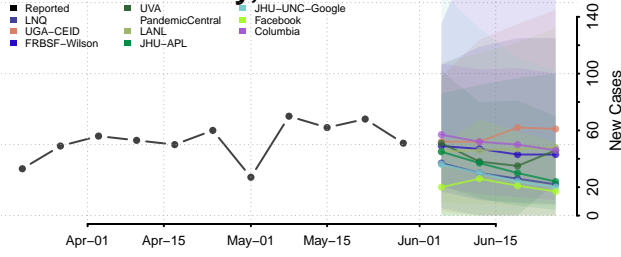

Clinton County, New York

Columbia County, New York

Cortland County, New York

Delaware County, New York

Dutchess County, New York

Erie County, New York

Essex County, New York

Franklin County, New York