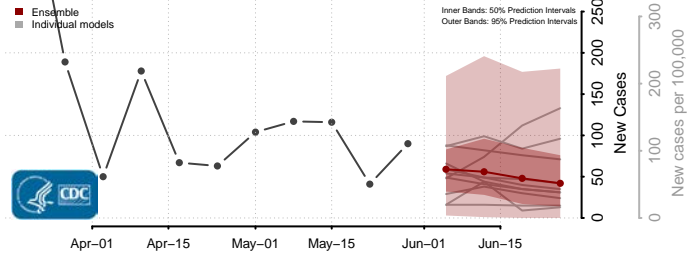

Blaine County, Montana

Broadwater County, Montana

Carbon County, Montana

Carter County, Montana

Cascade County, Montana

Chouteau County, Montana

Custer County, Montana

Daniels County, Montana