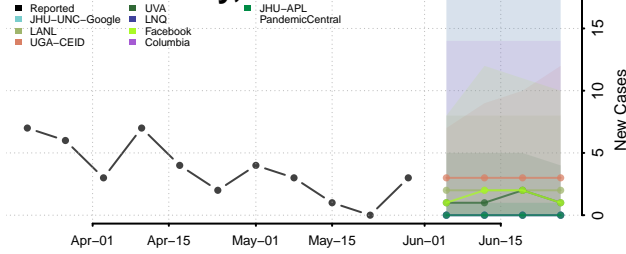

Floyd County, Iowa

Franklin County, Iowa

Fremont County, Iowa

Greene County, Iowa

Grundy County, Iowa

Guthrie County, Iowa

Hamilton County, Iowa

Hancock County, Iowa