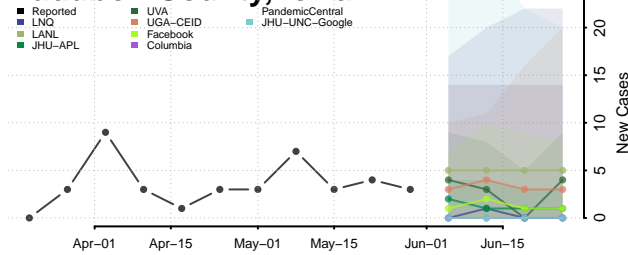

Adams County, Iowa

Allamakee County, Iowa

Appanoose County, Iowa

Audubon County, Iowa

Benton County, Iowa

Black Hawk County, Iowa

Boone County, Iowa

Bremer County, Iowa