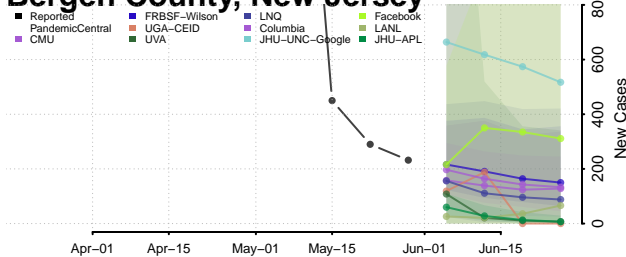

Bergen County, New Jersey