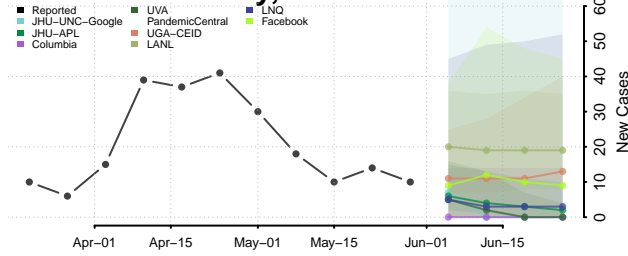

Stutsman County, North Dakota