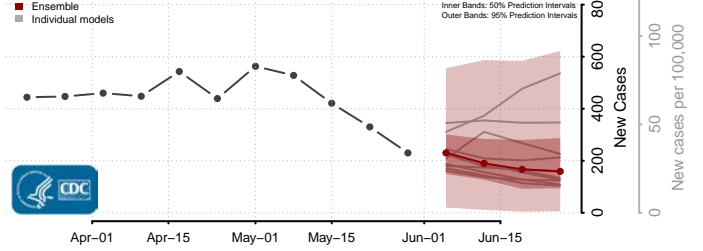

Bernalillo County, New Mexico