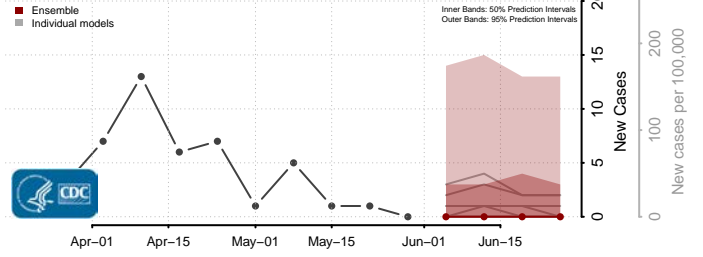

Trail County, North Dakota