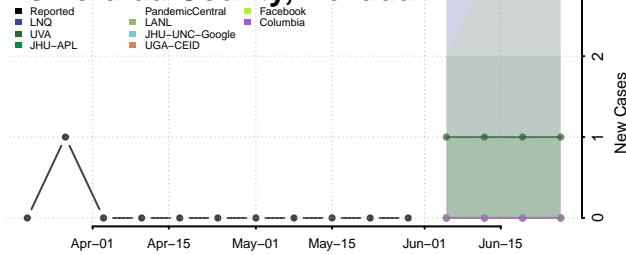

Esmeralda County, Nevada