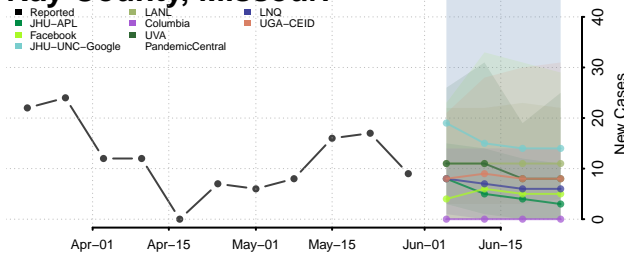

Ray County, Missouri