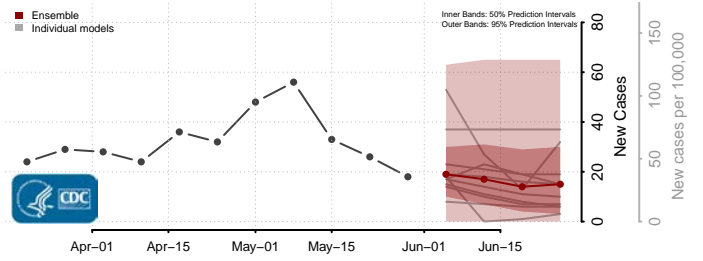

Winona County, Minnesota