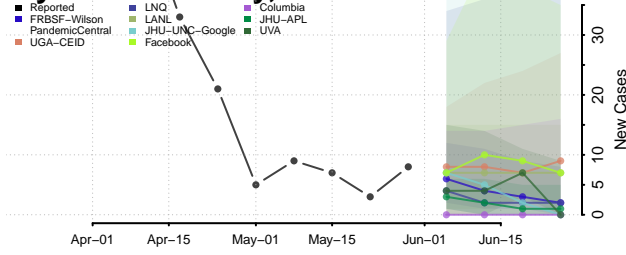

Plymouth County, Iowa