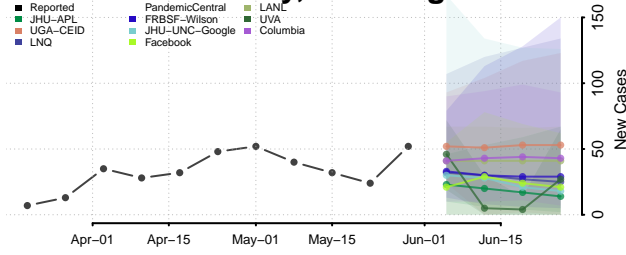

Walla Walla County, Washington