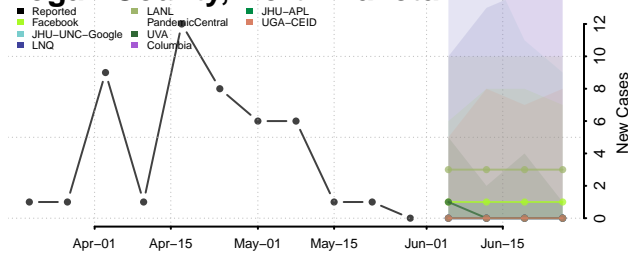

Logan County, North Dakota