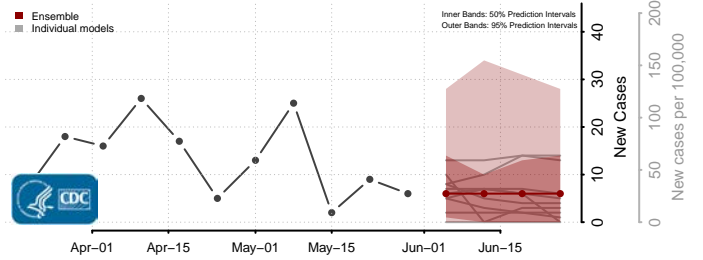

Washington County, Iowa