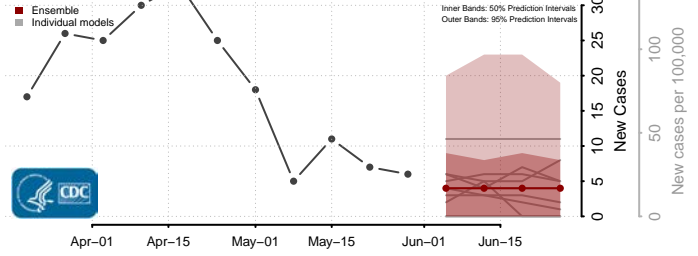

Goochland County, Virginia