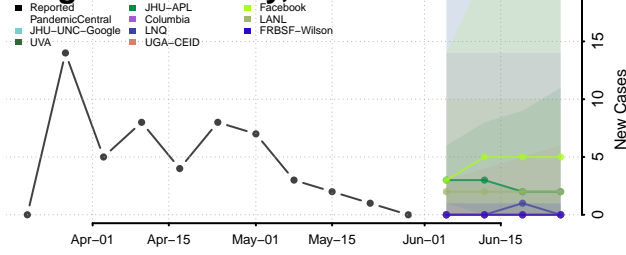

Kingfisher County, Oklahoma