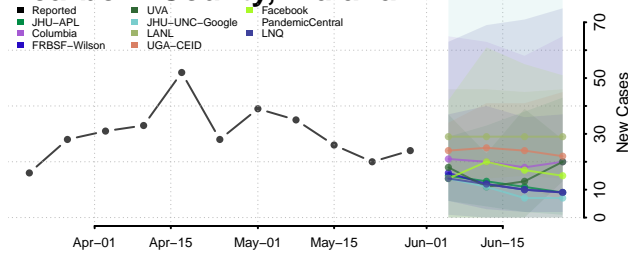

Dearborn County, Indiana