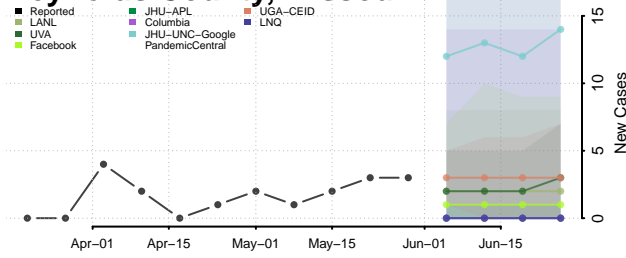

Reynolds County, Missouri