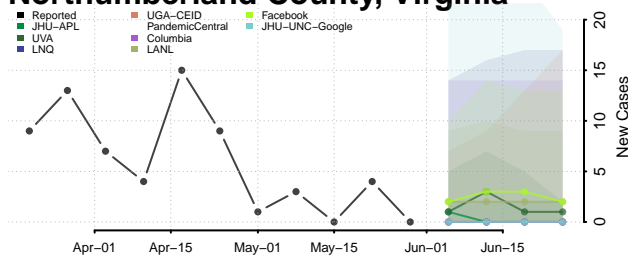

Norton County, Virginia

Nottoway County, Virginia

Orange County, Virginia

Page County, Virginia

Patrick County, Virginia

Petersburg County, Virginia

Pittsylvania County, Virginia

Poquoson County, Virginia