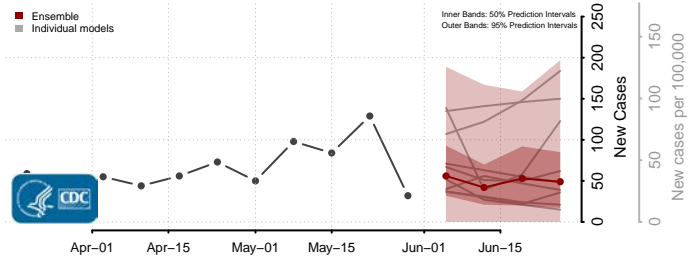

Santa Fe County, New Mexico