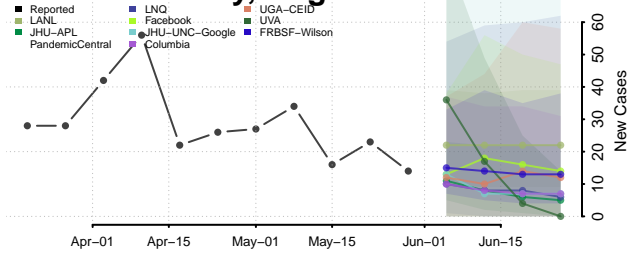

Fauquier County, Virginia

Floyd County, Virginia

Fluvanna County, Virginia

Franklin City County, Virginia

Franklin County, Virginia

Frederick County, Virginia

Fredericksburg County, Virginia

Galax County, Virginia