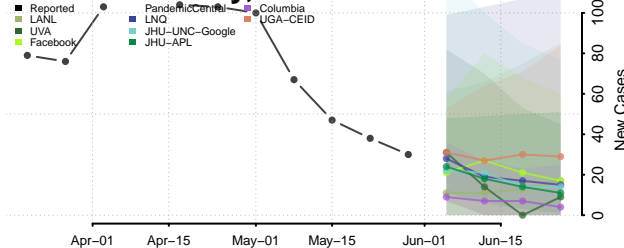

Huerfano County, Colorado

Jackson County, Colorado

Jefferson County, Colorado

Kiowa County, Colorado

Kit Carson County, Colorado

La Plata County, Colorado

Lake County, Colorado

Larimer County, Colorado