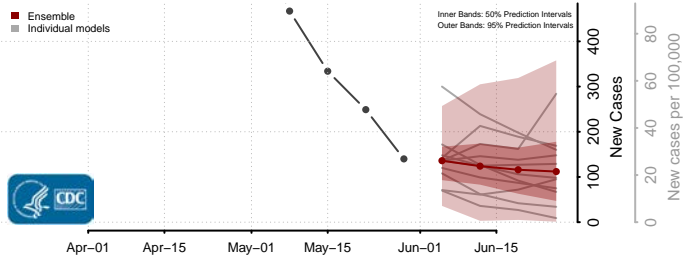

Suffolk County, Massachusetts

Worcester County, Massachusetts

Michigan*

Alcona County, Michigan

Alger County, Michigan

*New weekly cases may decrease in this location over the next four weeks. For these locations, the ensemble forecast indicates a probability of 0.75 or greater that fewer cases will be reported in week four of the forecast than in the last reported week.