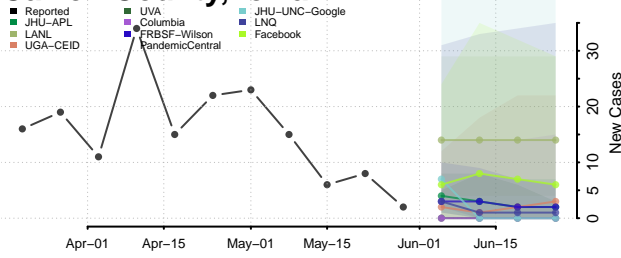

Buchanan County, Iowa

Buena Vista County, Iowa

Butler County, Iowa

Calhoun County, Iowa

Carroll County, Iowa

Cass County, Iowa

Cedar County, Iowa

Cerro Gordo County, Iowa