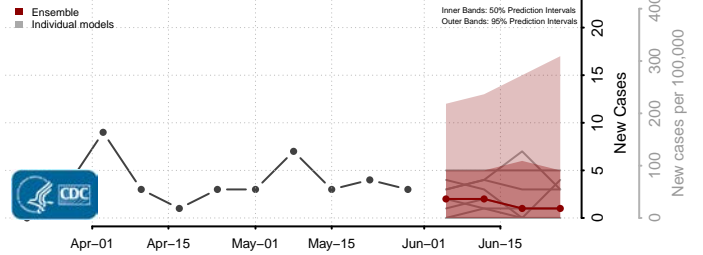

Audubon County, Iowa