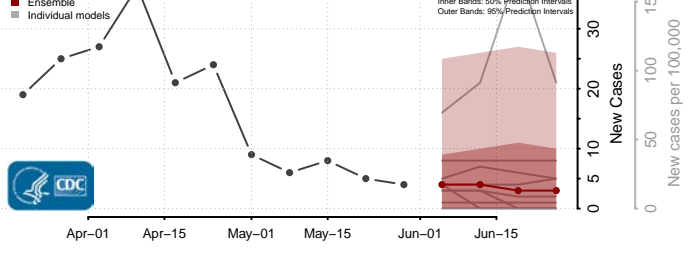

Bannock County, Idaho

Bear Lake County, Idaho

Benewah County, Idaho

Bingham County, Idaho

Blaine County, Idaho

Boise County, Idaho

Bonner County, Idaho

Bonneville County, Idaho