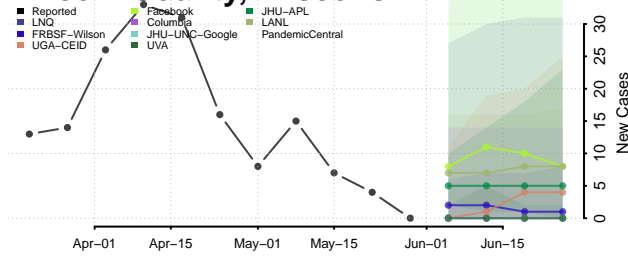

Lincoln County, Wisconsin