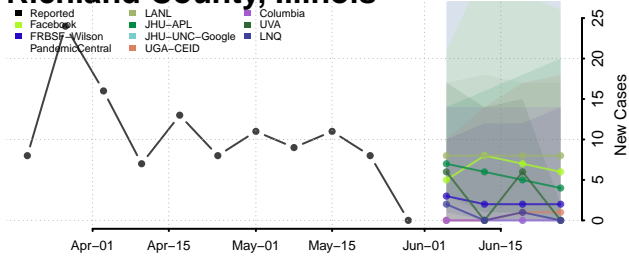

Richland County, Illinois