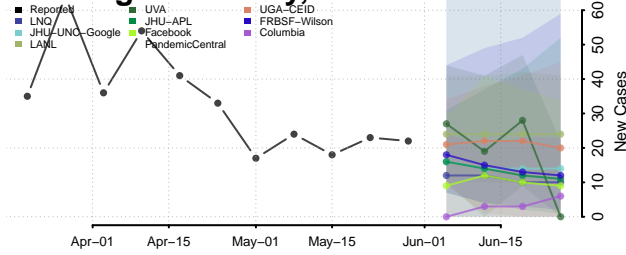

Beauregard County, Louisiana