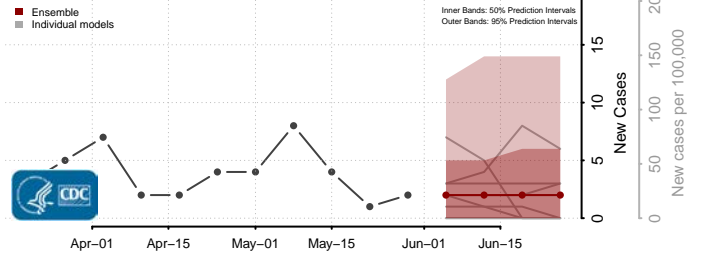

Clarke County, Iowa