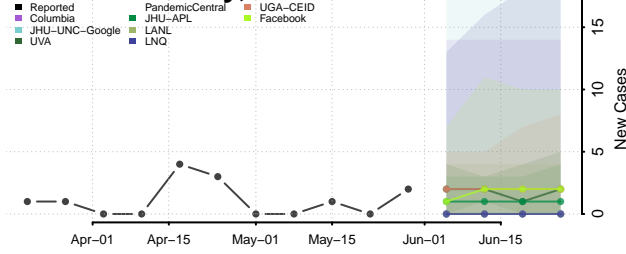

Latimer County, Oklahoma