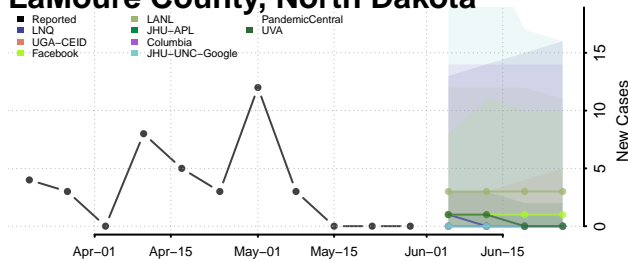

LaMoure County, North Dakota