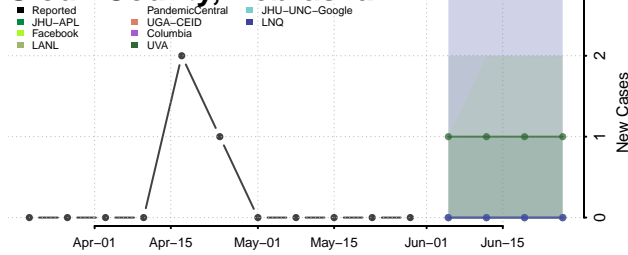

Sioux County, Nebraska