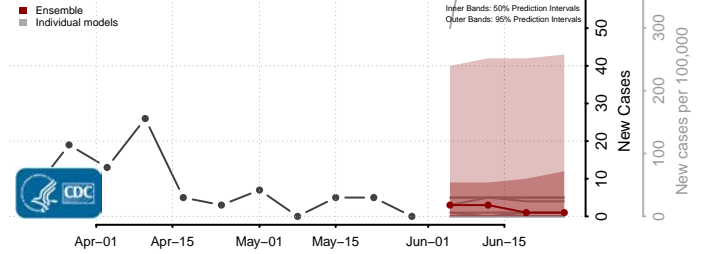

Sabine County, Texas

San Augustine County, Texas

San Jacinto County, Texas

San Patricio County, Texas

San Saba County, Texas

Schleicher County, Texas

Scurry County, Texas

Shackelford County, Texas