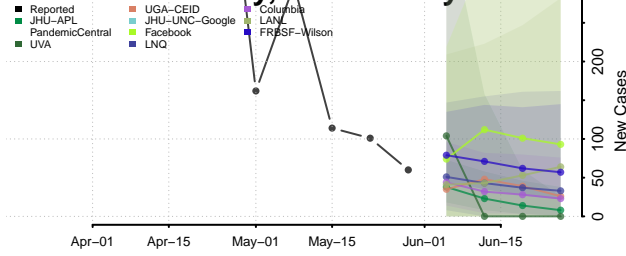

Somerset County, New Jersey