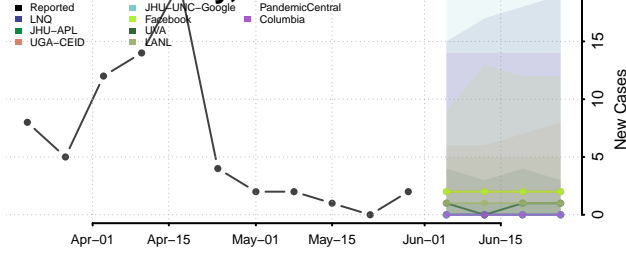

Hamlin County, South Dakota