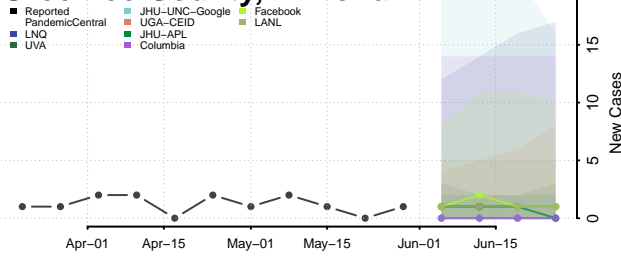

Greenlee County, Arizona