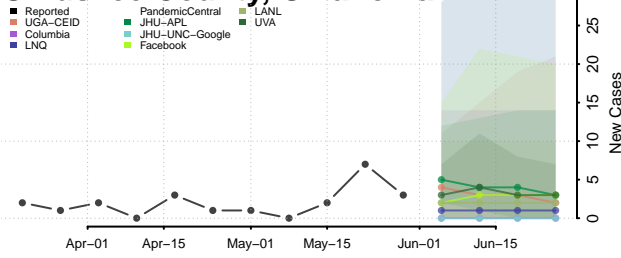

Okfuskee County, Oklahoma