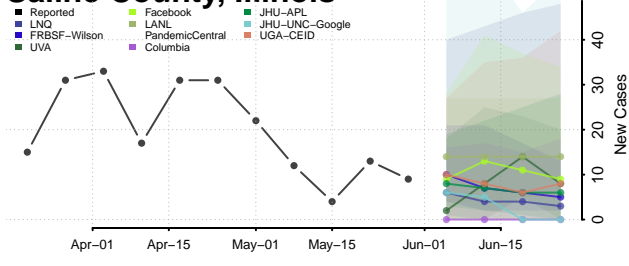

Putnam County, Illinois

Randolph County, Illinois

Richland County, Illinois

Rock Island County, Illinois

Saline County, Illinois

Sangamon County, Illinois

Schuyler County, Illinois

Scott County, Illinois