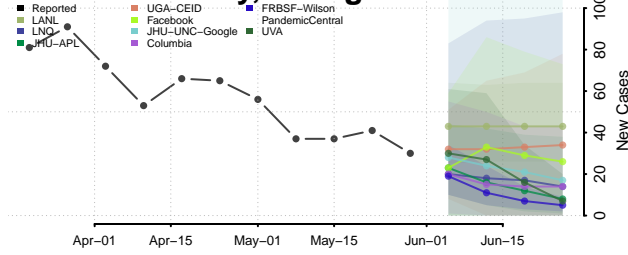

Heard County, Georgia

Henry County, Georgia

Houston County, Georgia

Irwin County, Georgia

Jackson County, Georgia

Jasper County, Georgia

Jeff Davis County, Georgia

Jefferson County, Georgia