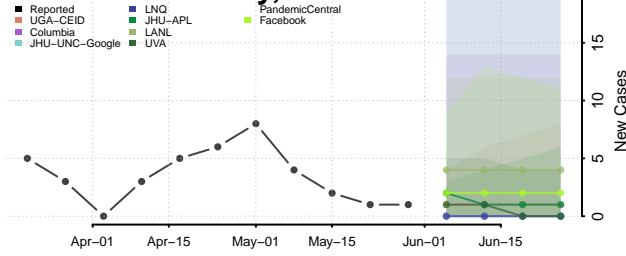

Red River County, Texas