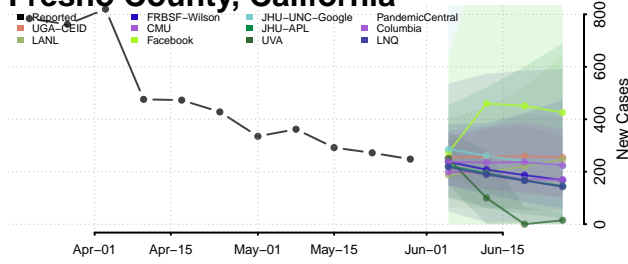

Fresno County, California