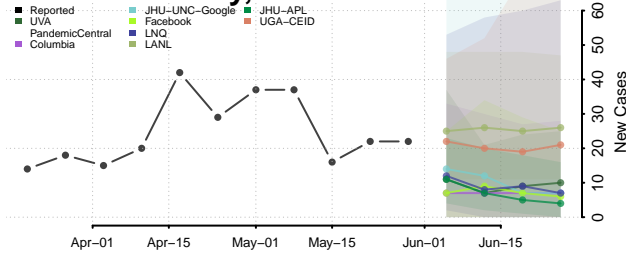

Stevens County, Minnesota

Swift County, Minnesota

Todd County, Minnesota

Traverse County, Minnesota

Wabasha County, Minnesota

Wadena County, Minnesota

Waseca County, Minnesota

Washington County, Minnesota