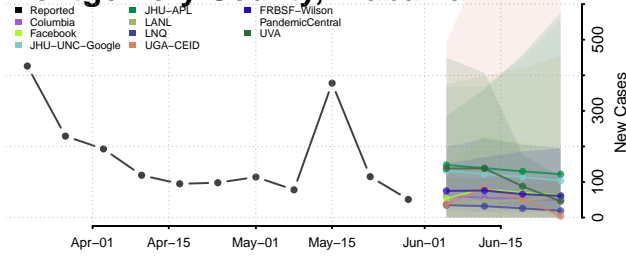

Madison County, Alabama

Marengo County, Alabama

Marion County, Alabama

Marshall County, Alabama

Mobile County, Alabama

Monroe County, Alabama

Montgomery County, Alabama

Morgan County, Alabama

Perry County, Alabama

Pickens County, Alabama

Pike County, Alabama

Randolph County, Alabama

Russell County, Alabama

Shelby County, Alabama

St. Clair County, Alabama

Sumter County, Alabama