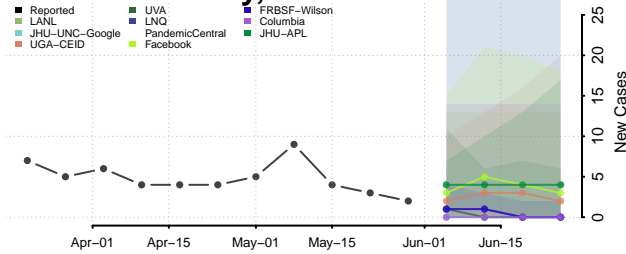

Eastland County, Texas