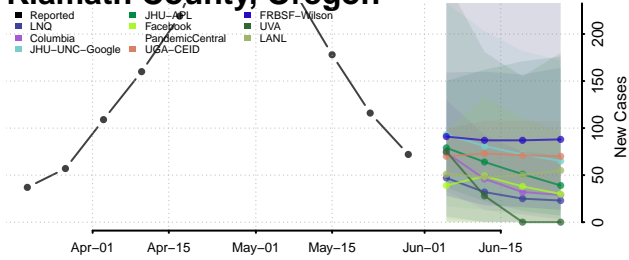

Hood River County, Oregon

Jackson County, Oregon

Jefferson County, Oregon

Josephine County, Oregon

Klamath County, Oregon

Lake County, Oregon

Lane County, Oregon

Lincoln County, Oregon