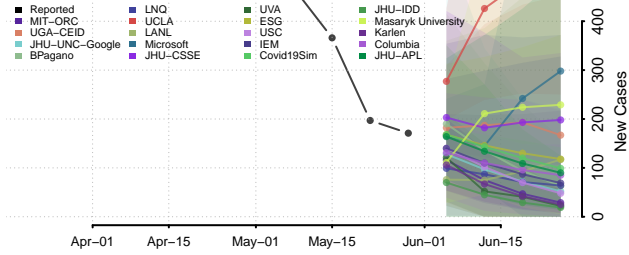

District of Columbia*