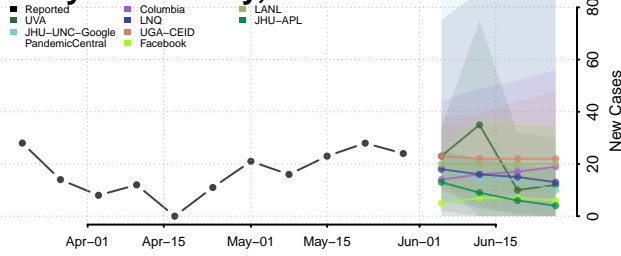

Lafayette County, Missouri