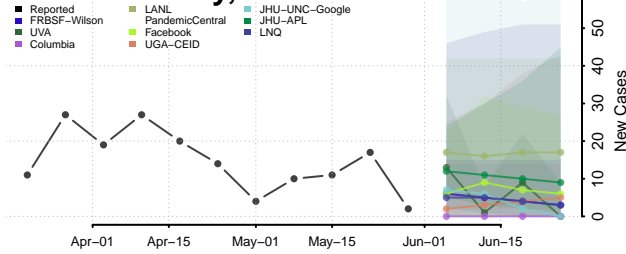

Orleans County, Louisiana

Ouachita County, Louisiana

Plaquemines County, Louisiana

Pointe Coupee County, Louisiana

Rapides County, Louisiana

Red River County, Louisiana

Richland County, Louisiana

Sabine County, Louisiana