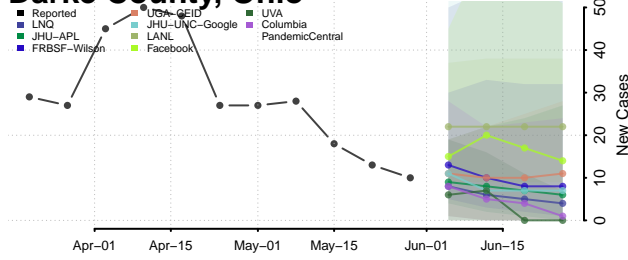

Clermont County, Ohio

Clinton County, Ohio

Columbiana County, Ohio

Coshocton County, Ohio

Crawford County, Ohio

Cuyahoga County, Ohio

Darke County, Ohio

Defiance County, Ohio