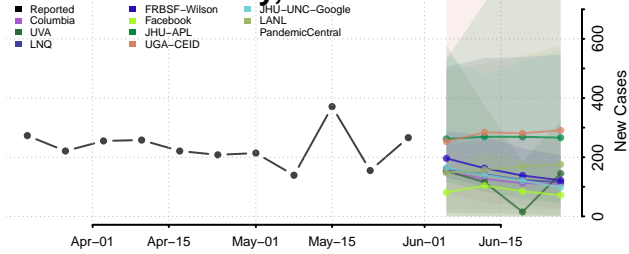

Washington County, New York

Wayne County, New York

Westchester County, New York

Wyoming County, New York

Yates County, New York

North Carolina*

Alamance County, North Carolina

Alexander County, North Carolina