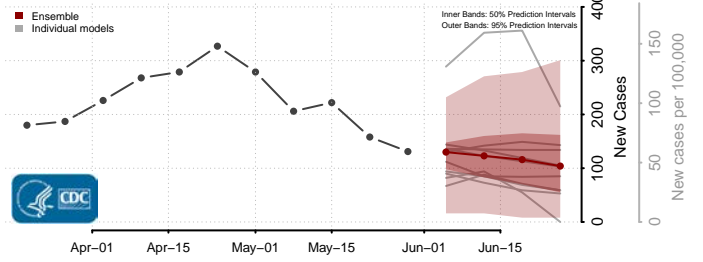

Hood River County, Oregon

Jackson County, Oregon

Jefferson County, Oregon

Josephine County, Oregon

Klamath County, Oregon

Lake County, Oregon

Lane County, Oregon

Lincoln County, Oregon