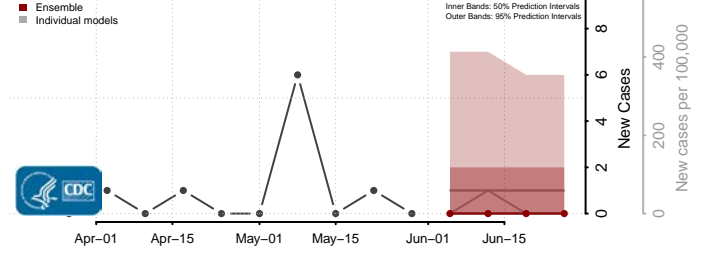

Dundy County, Nebraska