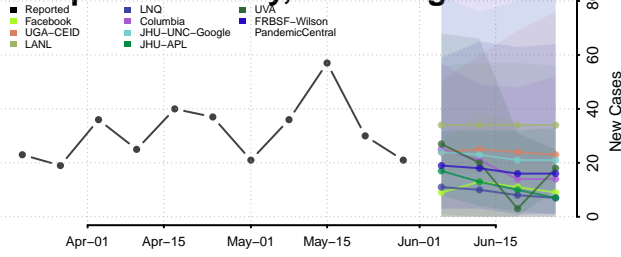

Clay County, West Virginia

Doddridge County, West Virginia

Fayette County, West Virginia

Gilmer County, West Virginia

Grant County, West Virginia

Greenbrier County, West Virginia

Hampshire County, West Virginia