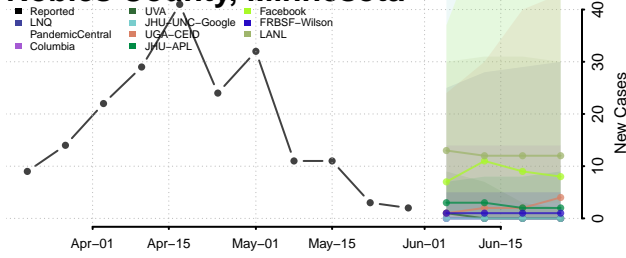

Nobles County, Minnesota