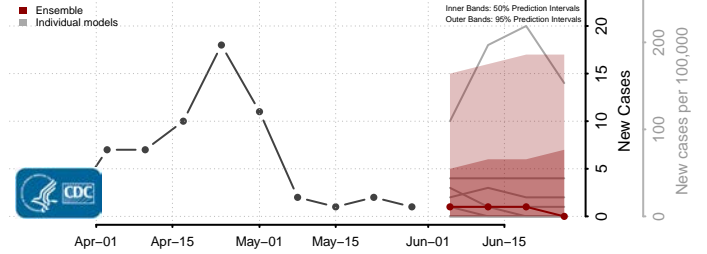

Deer Lodge County, Montana