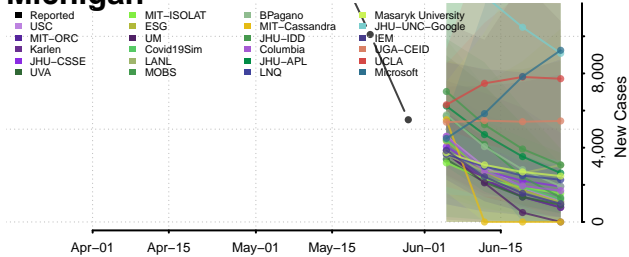

Suffolk County, Massachusetts

Worcester County, Massachusetts

Michigan*

Alcona County, Michigan

Alger County, Michigan

*New weekly cases may decrease in this location over the next four weeks. For these locations, the ensemble forecast indicates a probability of 0.75 or greater that fewer cases will be reported in week four of the forecast than in the last reported week.