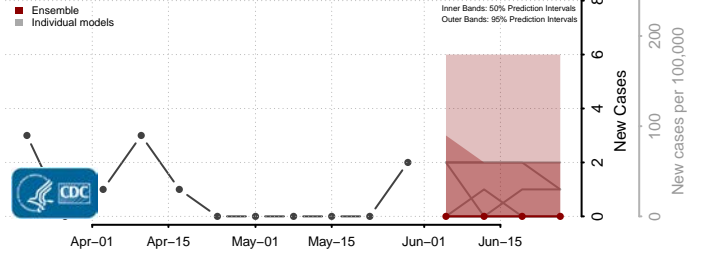

Jackson County, South Dakota