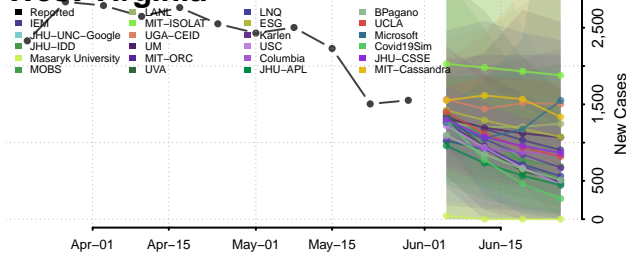

West Virginia*

*New weekly cases may decrease in this location over the next four weeks. For these locations, the ensemble forecast indicates a probability of 0.75 or greater that fewer cases will be reported in week four of the forecast than in the last reported week.