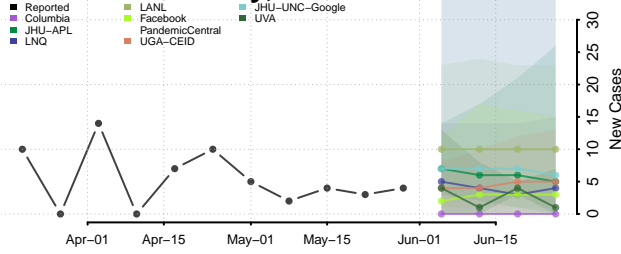

Claiborne County, Louisiana