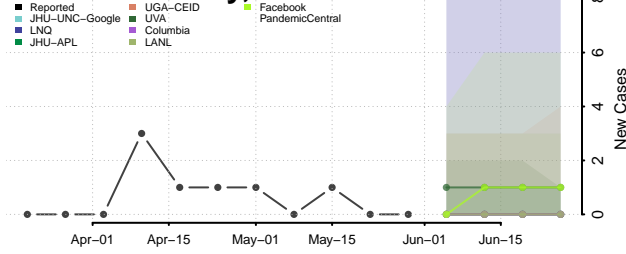

Mellette County, South Dakota