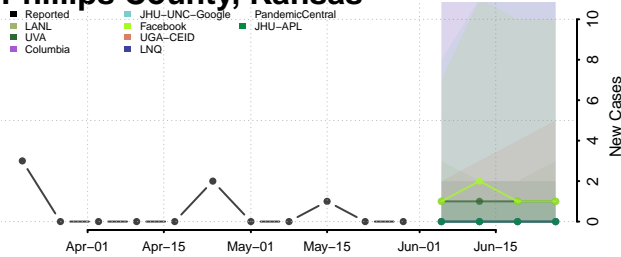

Phillips County, Kansas