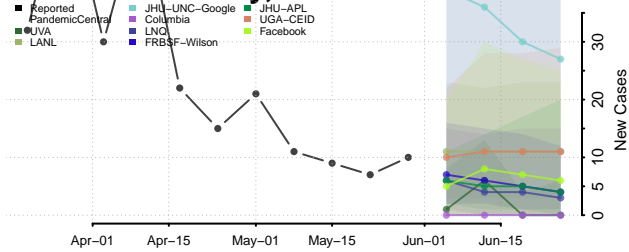

Abbeville County, South Carolina

*New weekly cases may decrease in this location over the next four weeks. For these locations, the ensemble forecast indicates a probability of 0.75 or greater that fewer cases will be reported in week four of the forecast than in the last reported week.