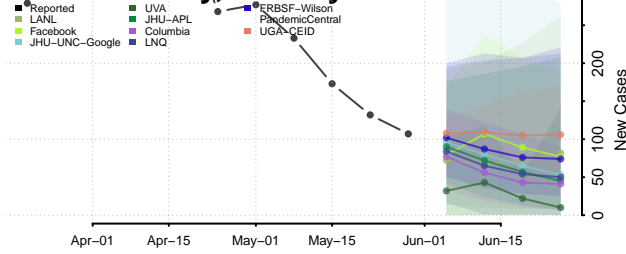

Butler County, Pennsylvania