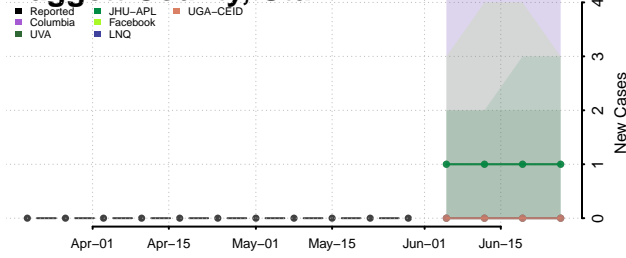

Daggett County, Utah