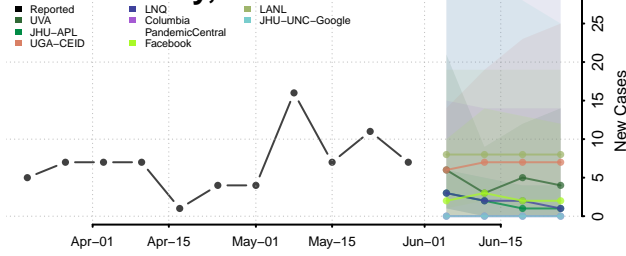

Davis County, Iowa