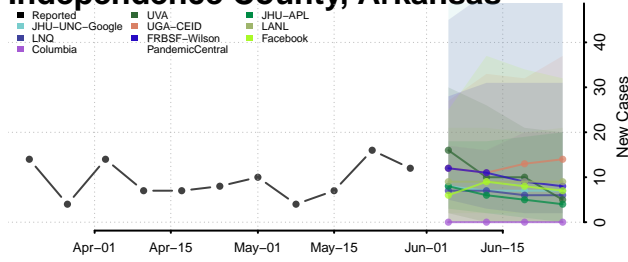

Independence County, Arkansas