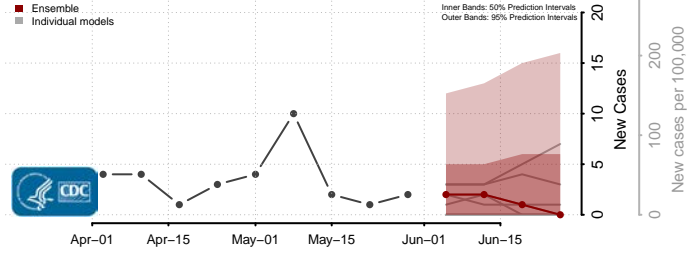

Decatur County, Iowa