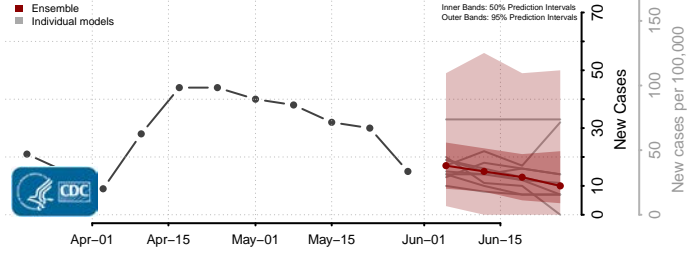

Ripley County, Indiana

Rush County, Indiana

Scott County, Indiana

Shelby County, Indiana

Spencer County, Indiana

St. Joseph County, Indiana

Starke County, Indiana

Steuben County, Indiana