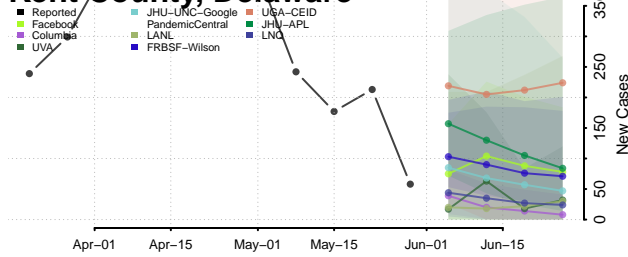

New London County, Connecticut

Tolland County, Connecticut

Windham County, Connecticut

Delaware*

Kent County, Delaware

New Castle County, Delaware

*New weekly cases may decrease in this location over the next four weeks. For these locations, the ensemble forecast indicates a probability of 0.75 or greater that fewer cases will be reported in week four of the forecast than in the last reported week.