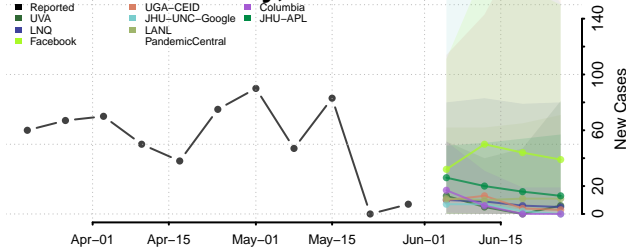

La Crosse County, Wisconsin