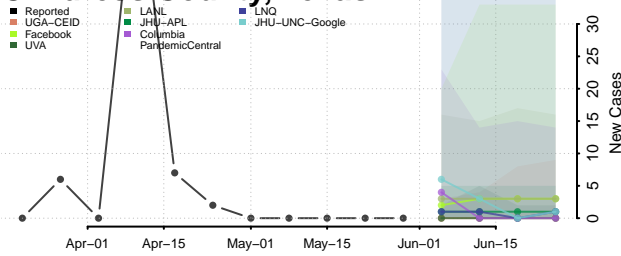

Childress County, Texas