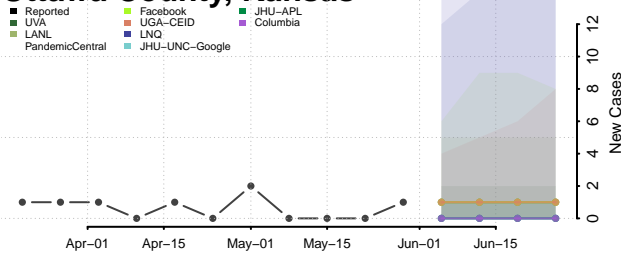

Ottawa County, Kansas