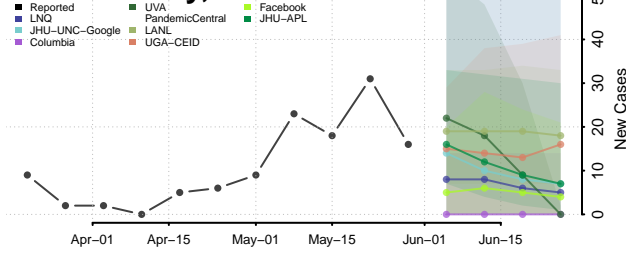

Rusk County, Wisconsin