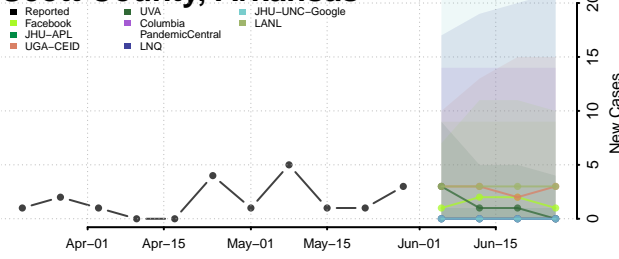

Saline County, Arkansas

Scott County, Arkansas

Searcy County, Arkansas

Sebastian County, Arkansas

Sevier County, Arkansas

Sharp County, Arkansas

St. Francis County, Arkansas

Stone County, Arkansas