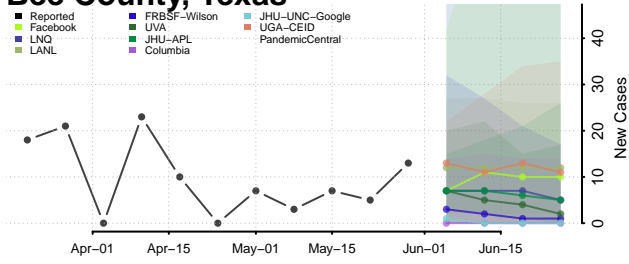

Bee County, Texas