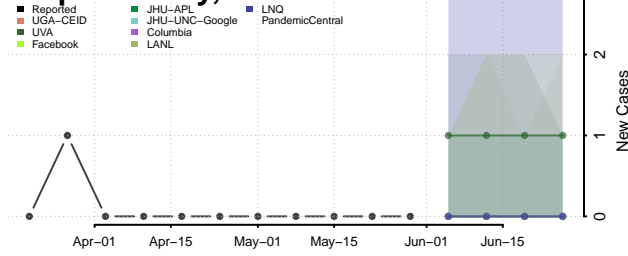

Slope County, North Dakota