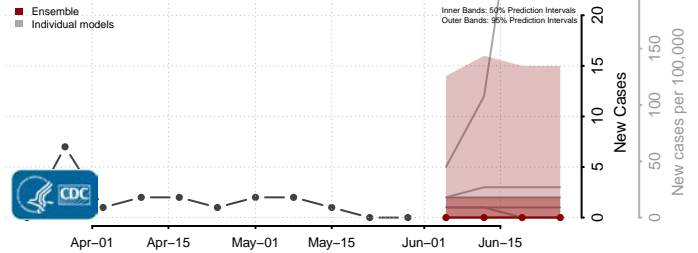

Noble County, Oklahoma