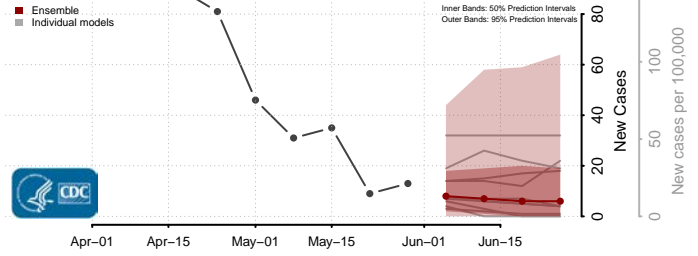

Lincoln County, South Dakota