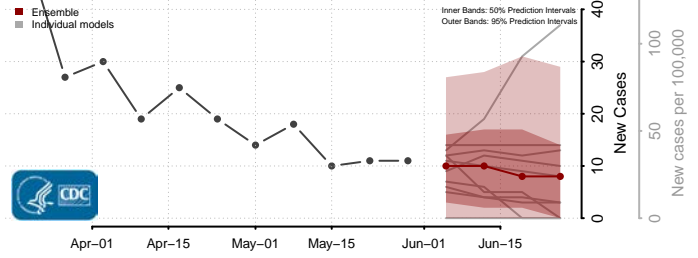

Botetourt County, Virginia