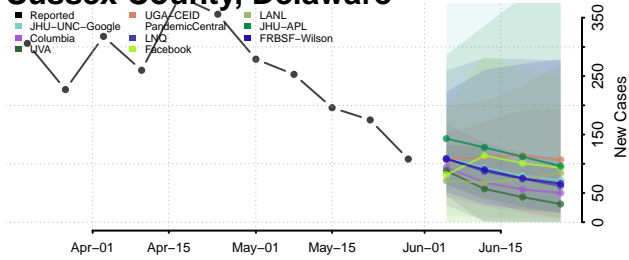

Sussex County, Delaware