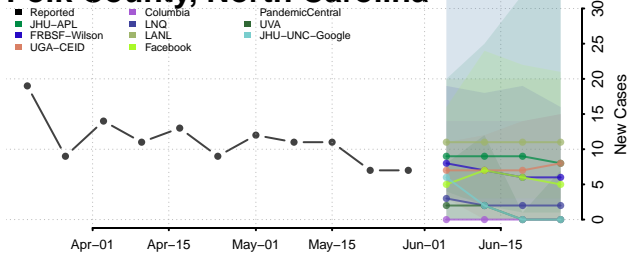

Pamlico County, North Carolina

Pasquotank County, North Carolina

Pender County, North Carolina

Perquimans County, North Carolina

Person County, North Carolina

Pitt County, North Carolina

Polk County, North Carolina