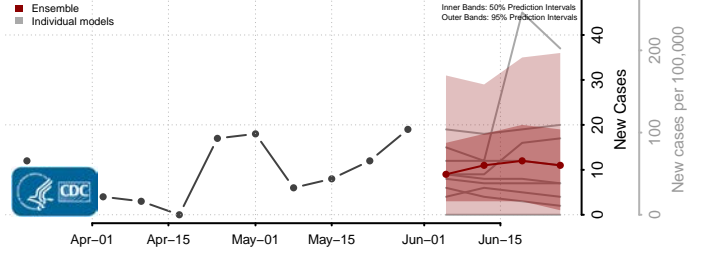

Washington County, Missouri

Wayne County, Missouri

Webster County, Missouri

Worth County, Missouri

Wright County, Missouri

Montana

Beaverhead County, Montana

Big Horn County, Montana