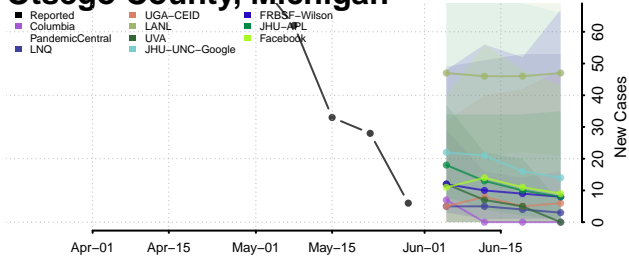

Otsego County, Michigan