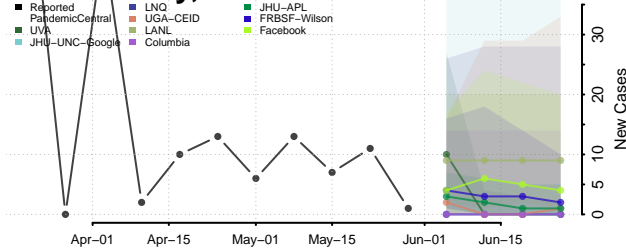

York County, Nebraska