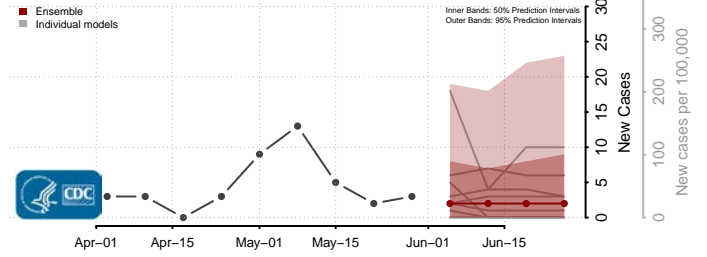

Rosebud County, Montana