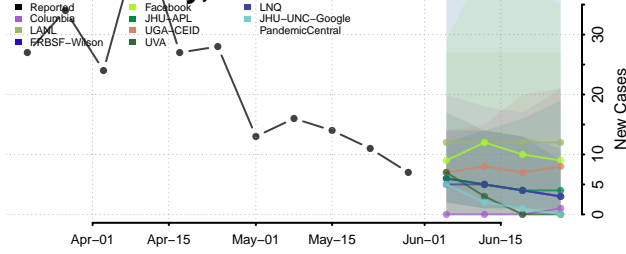

Giles County, Tennessee