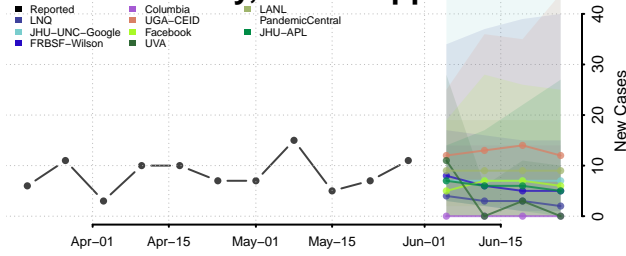

Prentiss County, Mississippi