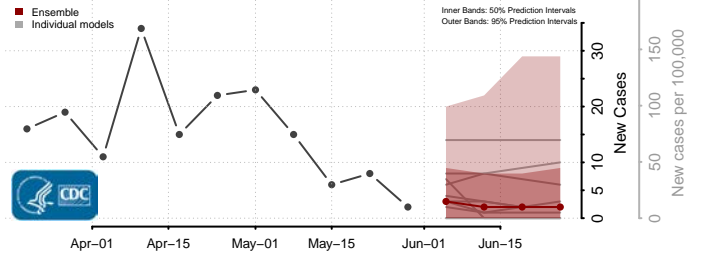

Buchanan County, Iowa

Buena Vista County, Iowa

Butler County, Iowa

Calhoun County, Iowa

Carroll County, Iowa

Cass County, Iowa

Cedar County, Iowa

Cerro Gordo County, Iowa