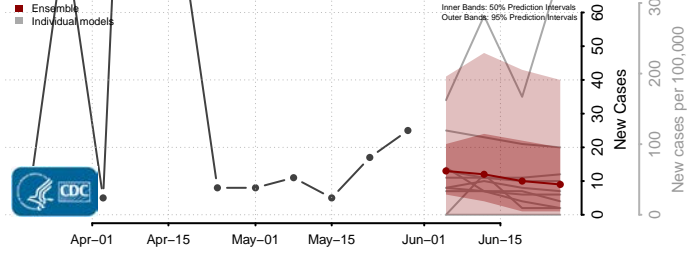

Howard County, Texas

Hudspeth County, Texas

Hunt County, Texas

Hutchinson County, Texas

Irion County, Texas

Jack County, Texas

Jackson County, Texas

Jasper County, Texas