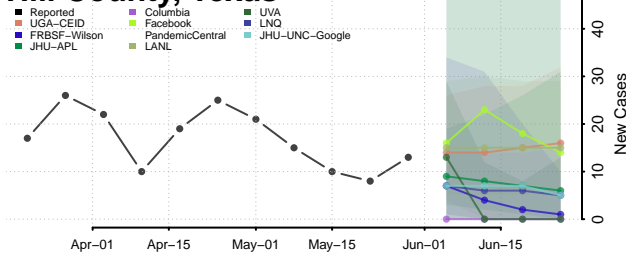

Hill County, Texas