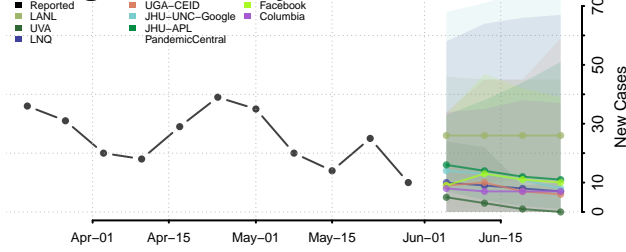

Evangeline County, Louisiana