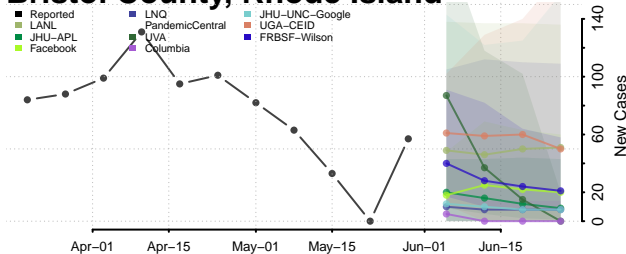

Bristol County, Rhode Island

*New weekly cases may decrease in this location over the next four weeks. For these locations, the ensemble forecast indicates a probability of 0.75 or greater that fewer cases will be reported in week four of the forecast than in the last reported week.