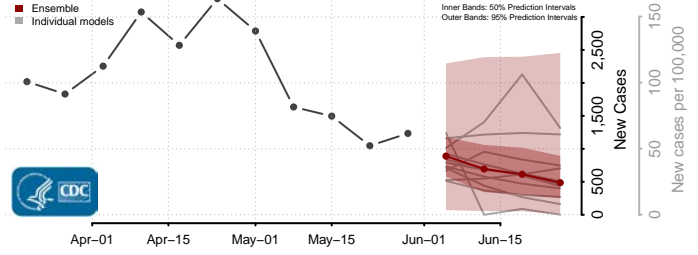

Bexar County, Texas