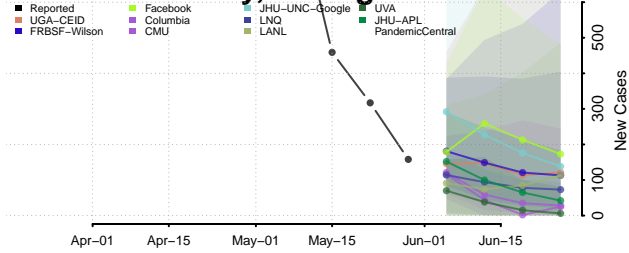

Clinton County, Michigan

Crawford County, Michigan

Delta County, Michigan

Dickinson County, Michigan

Eaton County, Michigan

Emmet County, Michigan

Genesee County, Michigan

Gladwin County, Michigan