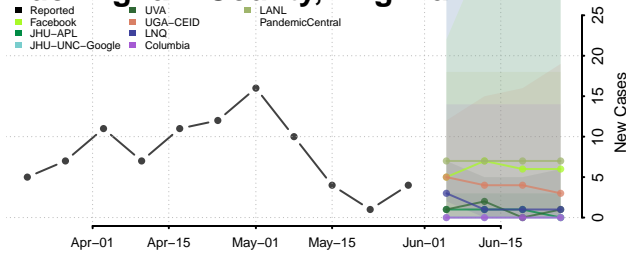

Buckingham County, Virginia