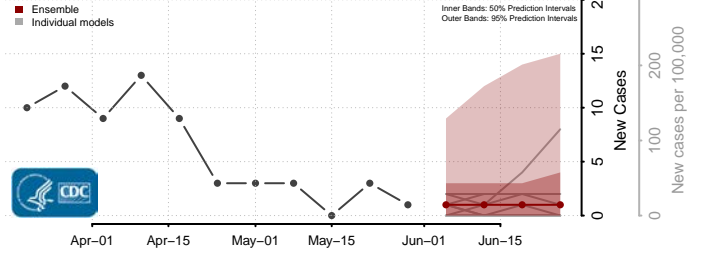

Floyd County, Iowa

Franklin County, Iowa

Fremont County, Iowa

Greene County, Iowa

Grundy County, Iowa

Guthrie County, Iowa

Hamilton County, Iowa

Hancock County, Iowa