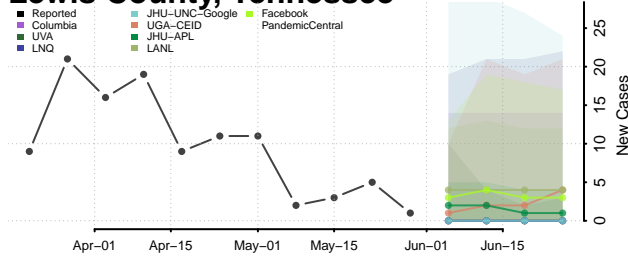

Lewis County, Tennessee