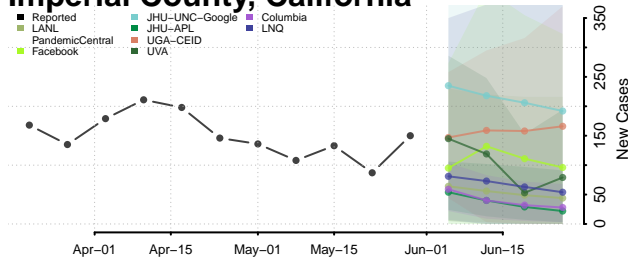

Fresno County, California

Glenn County, California

Humboldt County, California

Imperial County, California

Inyo County, California

Kern County, California

Kings County, California

Lake County, California