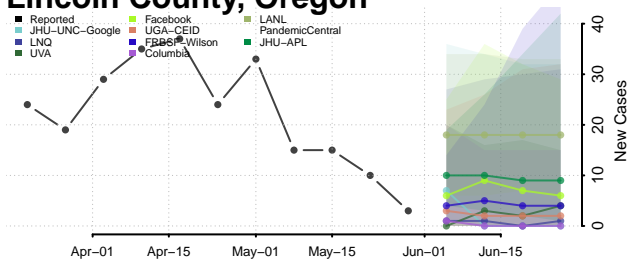

Hood River County, Oregon

Jackson County, Oregon

Jefferson County, Oregon

Josephine County, Oregon

Klamath County, Oregon

Lake County, Oregon

Lane County, Oregon

Lincoln County, Oregon