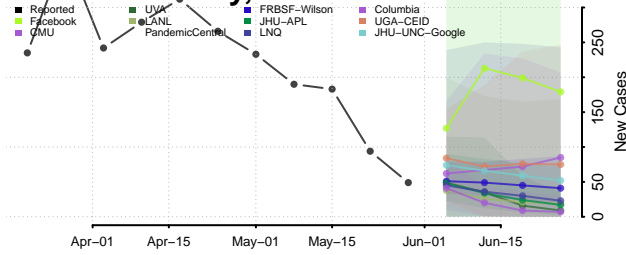

Washoe County, Nevada