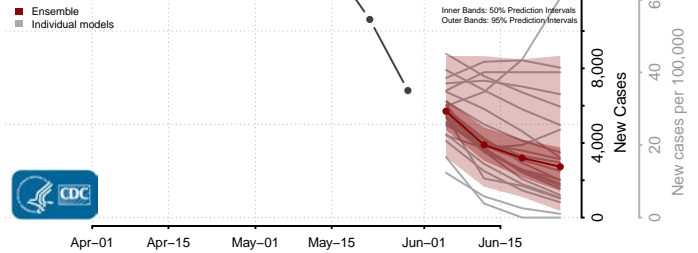

Taos County, New Mexico

Torrance County, New Mexico

Union County, New Mexico

Valencia County, New Mexico

New York*

Albany County, New York

*New weekly cases may decrease in this location over the next four weeks. For these locations, the ensemble forecast indicates a probability of 0.75 or greater that fewer cases will be reported in week four of the forecast than in the last reported week.