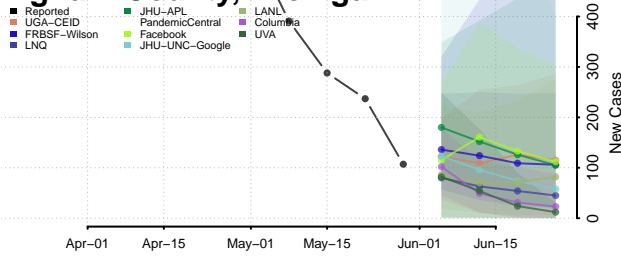

Gogebic County, Michigan

Grand Traverse County, Michigan

Gratiot County, Michigan

Hillsdale County, Michigan

Houghton County, Michigan

Huron County, Michigan

Ingham County, Michigan

Ionia County, Michigan