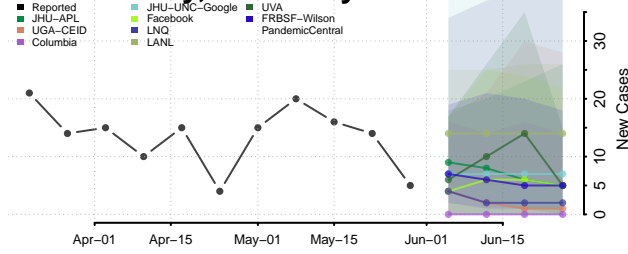

Ohio County, Kentucky