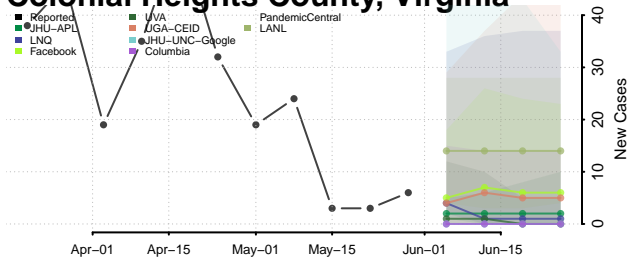

Chesapeake County, Virginia

Chesterfield County, Virginia

Clarke County, Virginia

Colonial Heights County, Virginia

Covington County, Virginia

Craig County, Virginia

Culpeper County, Virginia

Cumberland County, Virginia