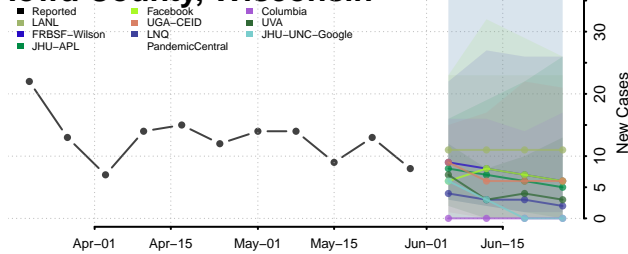

Iowa County, Wisconsin