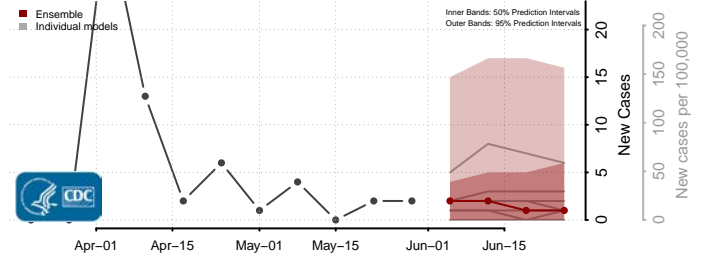

Clinton County, Kentucky