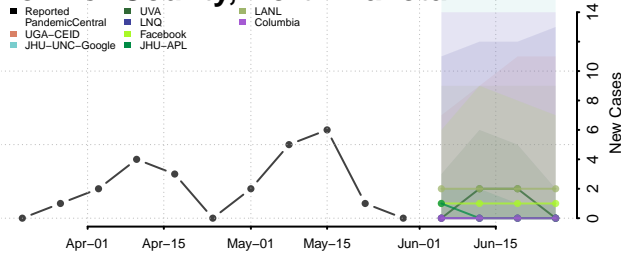

Towner County, North Dakota