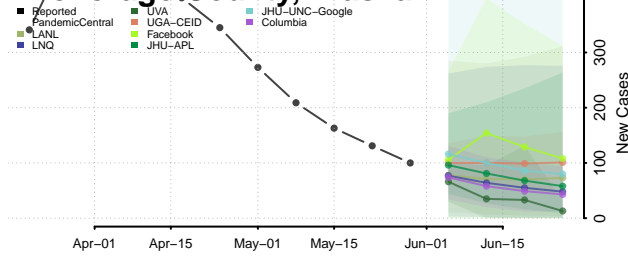

Anchorage County, Alaska