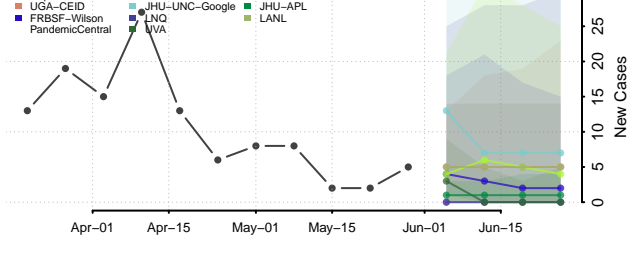

Mitchell County, Iowa

Monona County, Iowa

Monroe County, Iowa

Montgomery County, Iowa

Muscatine County, Iowa

O'Brien County, Iowa

Osceola County, Iowa

Page County, Iowa