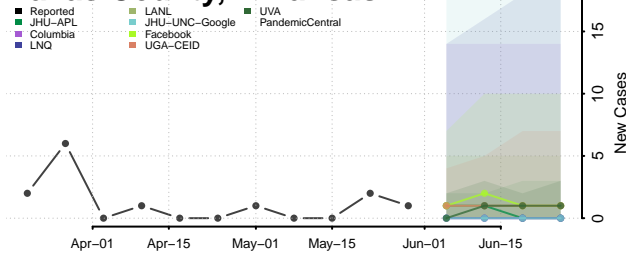

Columbia County, Arkansas

Conway County, Arkansas

Craighead County, Arkansas

Crawford County, Arkansas

Crittenden County, Arkansas

Cross County, Arkansas

Dallas County, Arkansas

Desha County, Arkansas