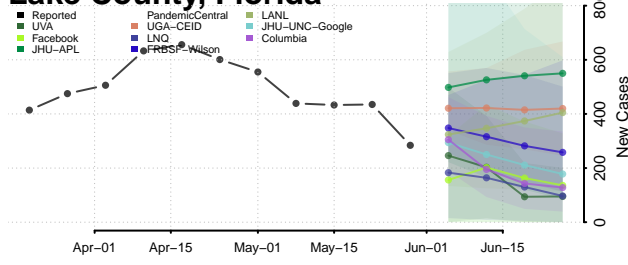

Hillsborough County, Florida

Holmes County, Florida

Indian River County, Florida

Jackson County, Florida

Jefferson County, Florida

Lafayette County, Florida

Lake County, Florida

Lee County, Florida