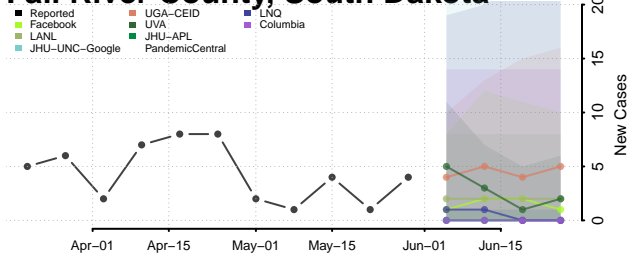

Deuel County, South Dakota

Dewey County, South Dakota

Douglas County, South Dakota

Edmunds County, South Dakota

Fall River County, South Dakota

Faulk County, South Dakota

Grant County, South Dakota

Gregory County, South Dakota