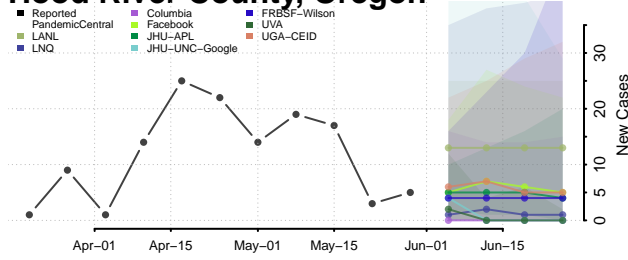

Hood River County, Oregon

Jackson County, Oregon

Jefferson County, Oregon

Josephine County, Oregon

Klamath County, Oregon

Lake County, Oregon

Lane County, Oregon

Lincoln County, Oregon