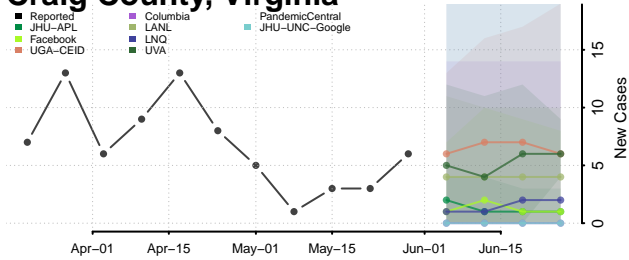

Chesapeake County, Virginia

Chesterfield County, Virginia

Clarke County, Virginia

Colonial Heights County, Virginia

Covington County, Virginia

Craig County, Virginia

Culpeper County, Virginia

Cumberland County, Virginia