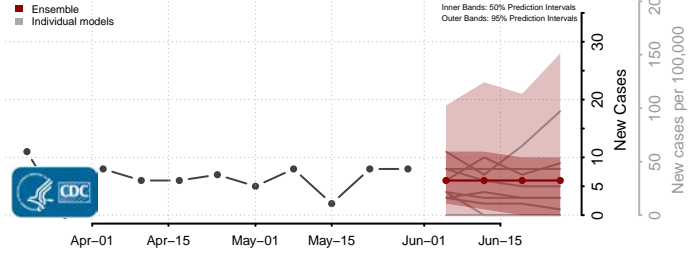

Poweshiek County, Iowa