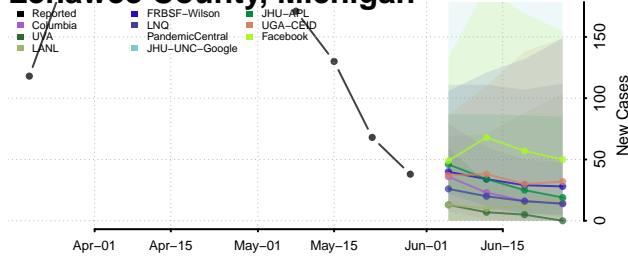

Lake County, Michigan

Lapeer County, Michigan

Leelanau County, Michigan

Lenawee County, Michigan

Livingston County, Michigan

Luce County, Michigan

Mackinac County, Michigan

Macomb County, Michigan