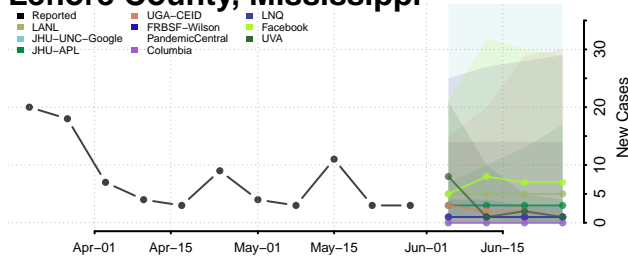

Leflore County, Mississippi

Lincoln County, Mississippi

Lowndes County, Mississippi

Madison County, Mississippi

Marion County, Mississippi

Marshall County, Mississippi

Monroe County, Mississippi

Montgomery County, Mississippi