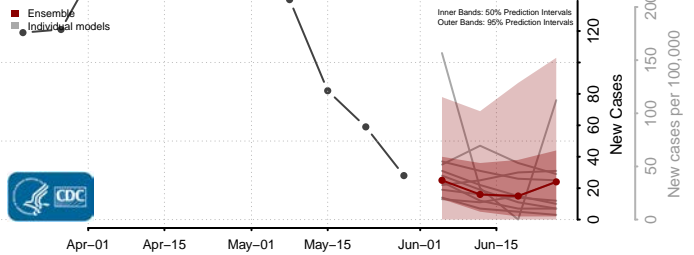

Blue Earth County, Minnesota