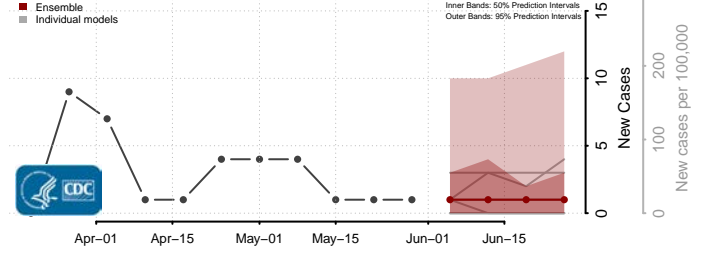

Fillmore County, Nebraska