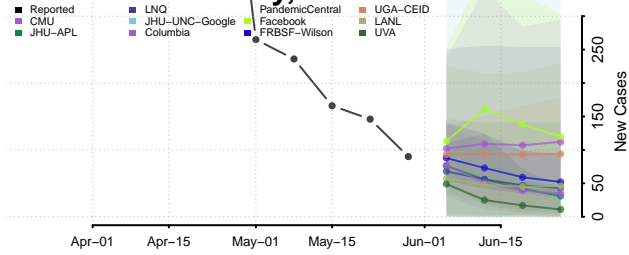

Robertson County, Tennessee

Rutherford County, Tennessee

Scott County, Tennessee

Sequatchie County, Tennessee

Sevier County, Tennessee

Shelby County, Tennessee

Smith County, Tennessee

Stewart County, Tennessee