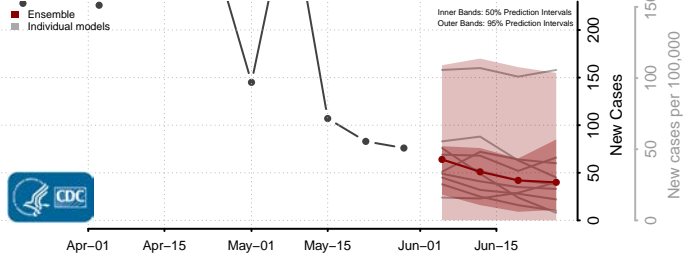

Cumberland County, New Jersey