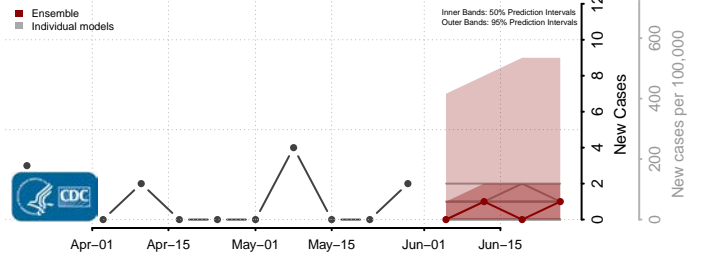

Powder River County, Montana