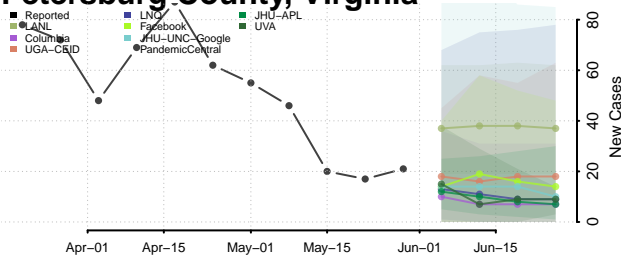

Norton County, Virginia

Nottoway County, Virginia

Orange County, Virginia

Page County, Virginia

Patrick County, Virginia

Petersburg County, Virginia

Pittsylvania County, Virginia

Poquoson County, Virginia