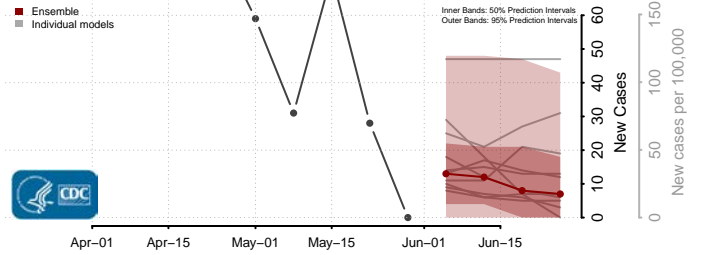

Warren County, Virginia