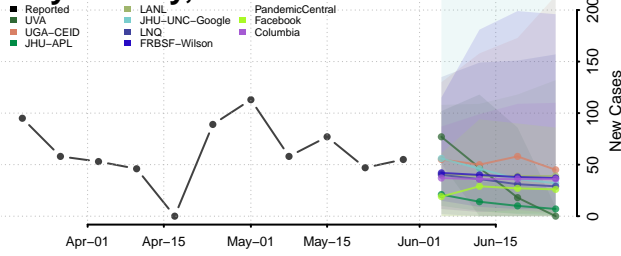

Clay County, Missouri