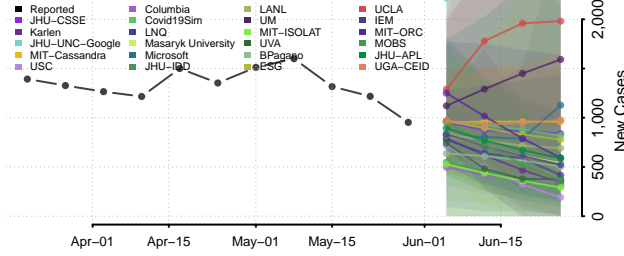

New Mexico*