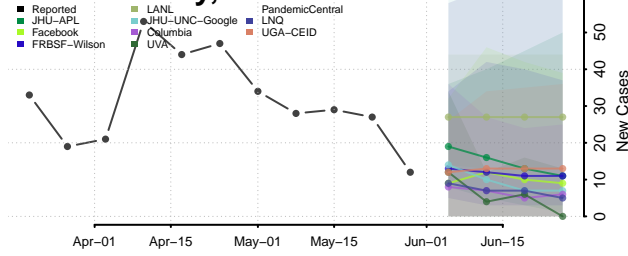

Latah County, Idaho