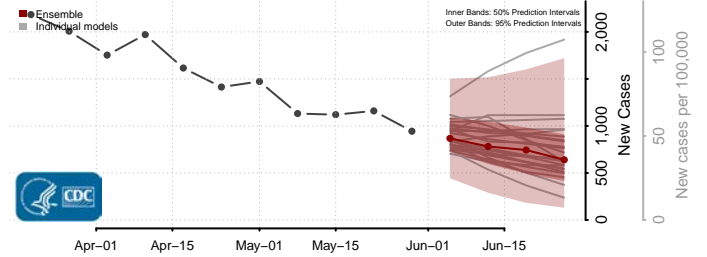

Kalawao County, Hawaii

Kauai County, Hawaii

Maui County, Hawaii

Idaho*

Ada County, Idaho

Adams County, Idaho

*New weekly cases may decrease in this location over the next four weeks. For these locations, the ensemble forecast indicates a probability of 0.75 or greater that fewer cases will be reported in week four of the forecast than in the last reported week.