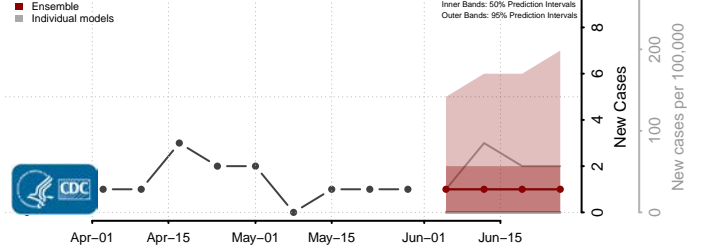

Catron County, New Mexico