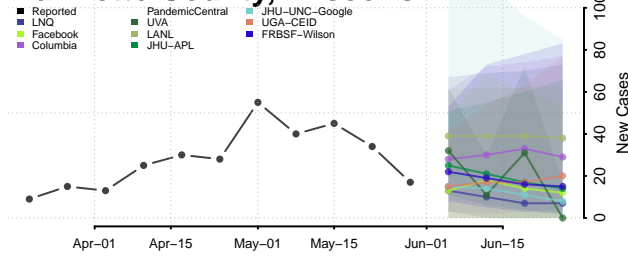

Marathon County, Wisconsin

Marinette County, Wisconsin

Marquette County, Wisconsin

Menominee County, Wisconsin

Milwaukee County, Wisconsin

Monroe County, Wisconsin

Oconto County, Wisconsin

Oneida County, Wisconsin