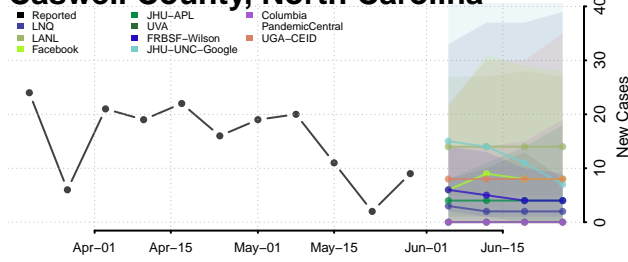

Caswell County, North Carolina