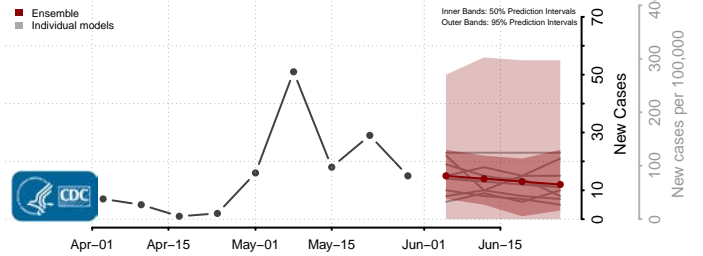

Roosevelt County, New Mexico