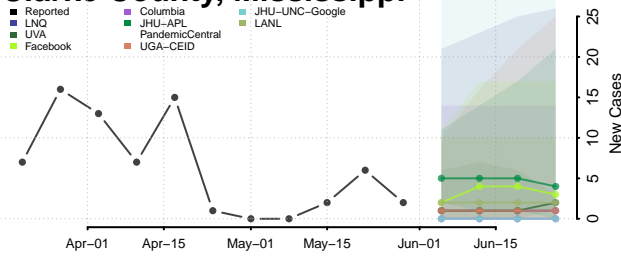

Clarke County, Mississippi