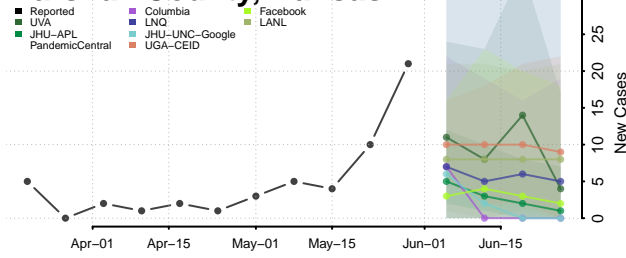

Leavenworth County, Kansas

Lincoln County, Kansas

Linn County, Kansas

Logan County, Kansas

Lyon County, Kansas

Marion County, Kansas

Marshall County, Kansas

McPherson County, Kansas