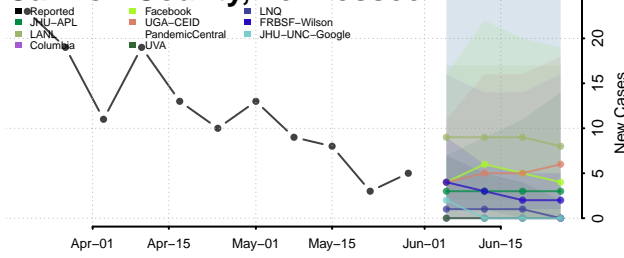

Cannon County, Tennessee