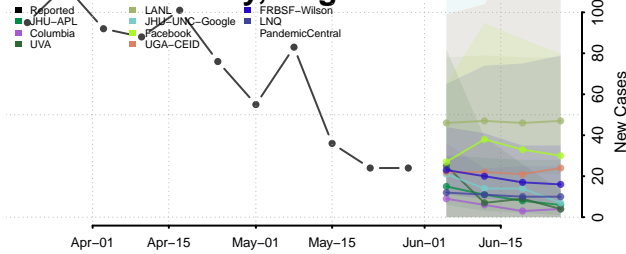

Roanoke County, Virginia