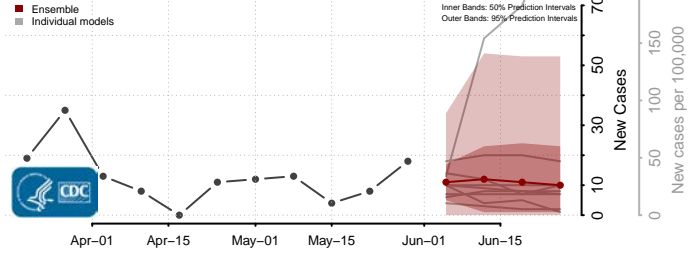

Scott County, Missouri