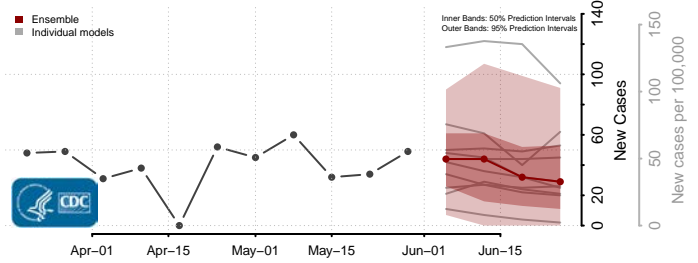

Christian County, Missouri