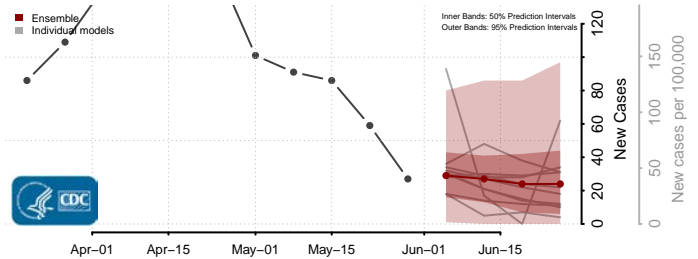

Pipestone County, Minnesota

Polk County, Minnesota

Pope County, Minnesota

Ramsey County, Minnesota

Red Lake County, Minnesota

Redwood County, Minnesota

Renville County, Minnesota

Rice County, Minnesota