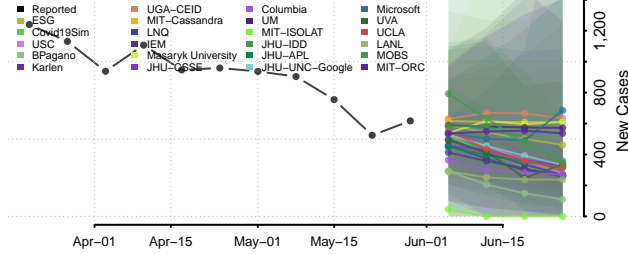

Washington County, Missouri

Wayne County, Missouri

Webster County, Missouri

Worth County, Missouri

Wright County, Missouri

Montana

Beaverhead County, Montana

Big Horn County, Montana