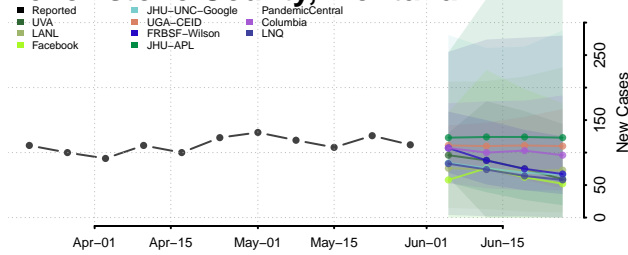

Toole County, Montana

Treasure County, Montana

Valley County, Montana

Wheatland County, Montana

Wibaux County, Montana

Yellowstone County, Montana

Nebraska*

*New weekly cases may decrease in this location over the next four weeks. For these locations, the ensemble forecast indicates a probability of 0.75 or greater that fewer cases will be reported in week four of the forecast than in the last reported week.