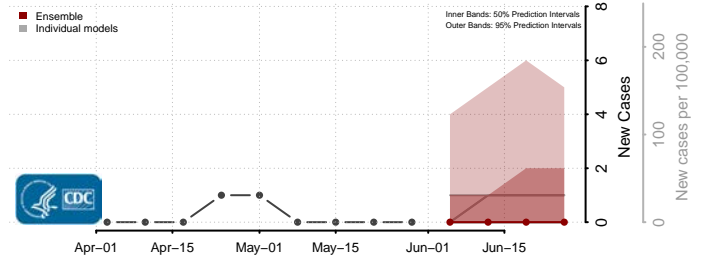

Chautauqua County, Kansas