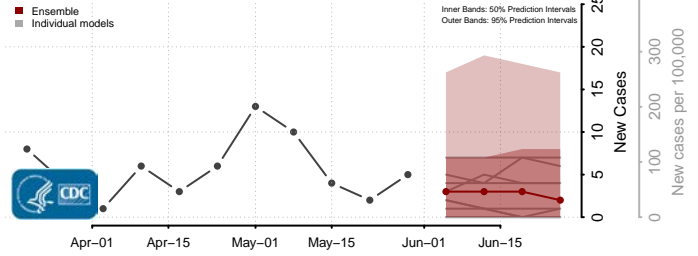

Buena Vista County, Virginia