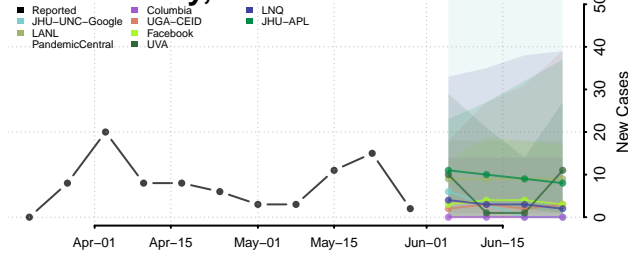

Washington County, Louisiana

Webster County, Louisiana

West Baton Rouge County, Louisiana

West Carroll County, Louisiana

West Feliciana County, Louisiana

Winn County, Louisiana

Maine*

Androscoggin County, Maine