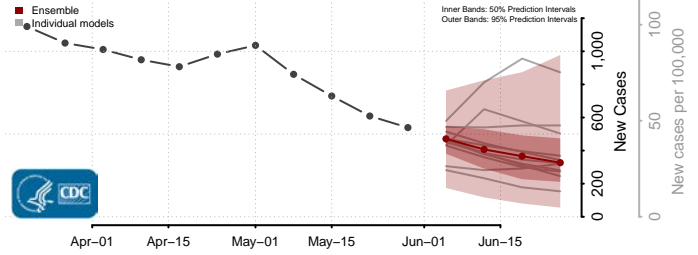

Salt Lake County, Utah