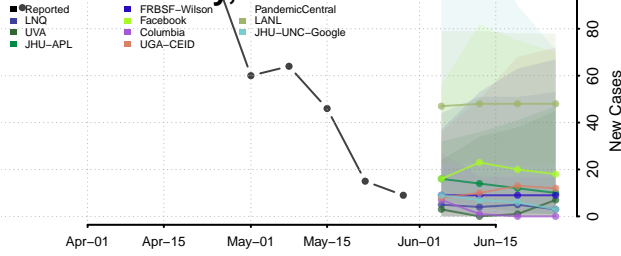

Clinton County, New York