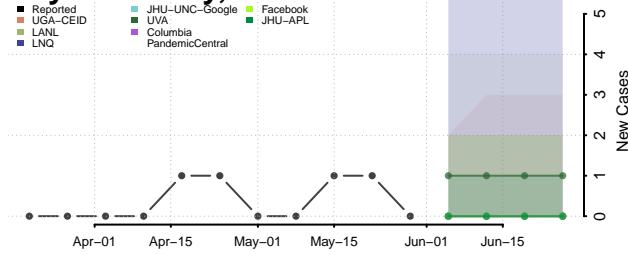

Hayes County, Nebraska