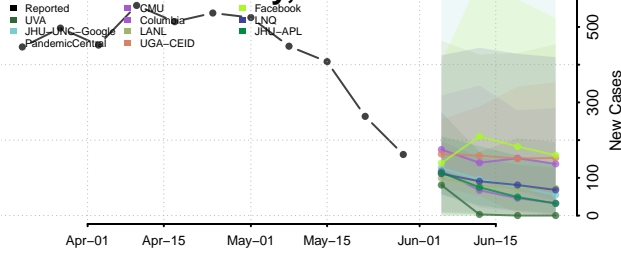

Williamson County, Texas