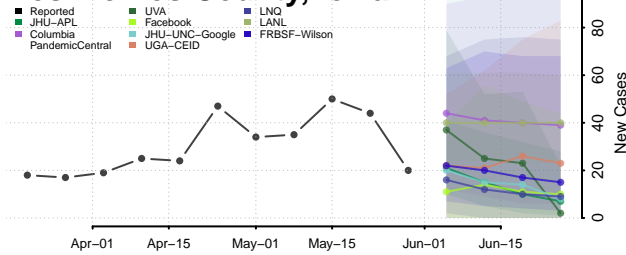

Des Moines County, Iowa