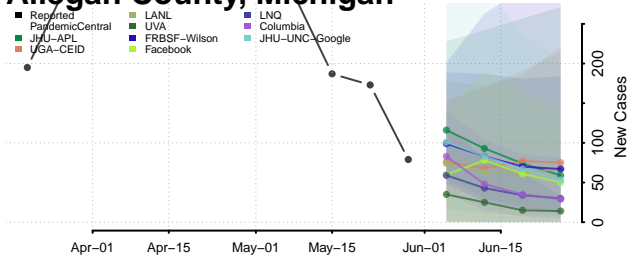

Allegan County, Michigan