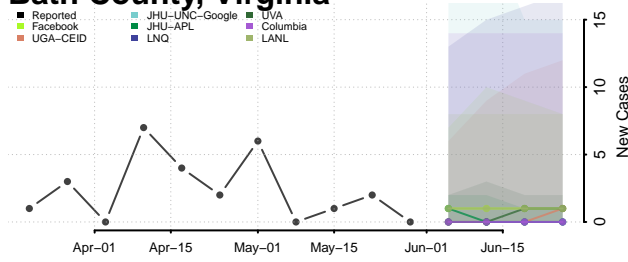

Bath County, Virginia