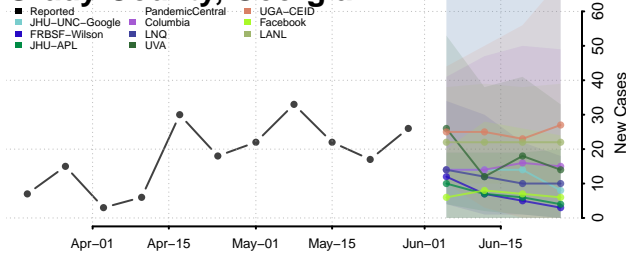

Forsyth County, Georgia

Franklin County, Georgia

Fulton County, Georgia

Gilmer County, Georgia

Glascocock County, Georgia

Glynn County, Georgia

Gordon County, Georgia

Grady County, Georgia