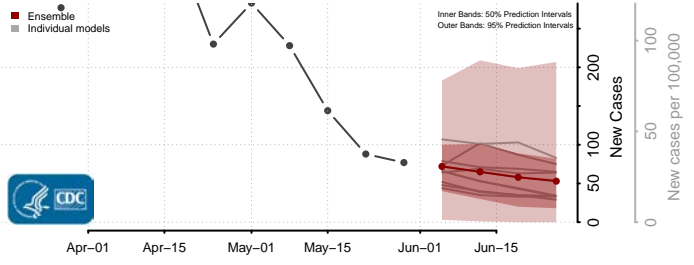

Montgomery County, North Carolina

Moore County, North Carolina

Nash County, North Carolina

New Hanover County, North Carolina

Northampton County, North Carolina

Onslow County, North Carolina

Orange County, North Carolina