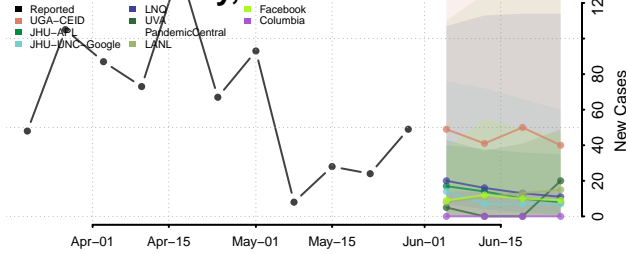

Dawson County, Texas

Deaf Smith County, Texas

Delta County, Texas

Denton County, Texas

DeWitt County, Texas

Dickens County, Texas

Dimmit County, Texas

Donley County, Texas