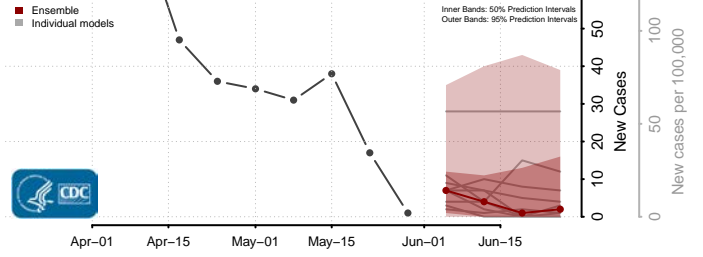

Essex County, Vermont

Franklin County, Vermont

Grand Isle County, Vermont

Lamoille County, Vermont

Orange County, Vermont

Orleans County, Vermont

Rutland County, Vermont

Washington County, Vermont