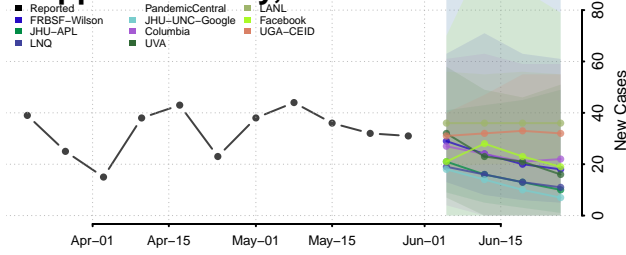

Chippewa County, Wisconsin