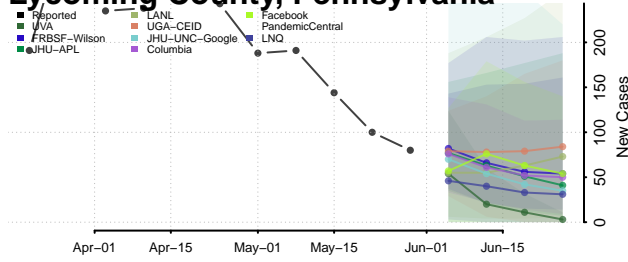

Lycoming County, Pennsylvania