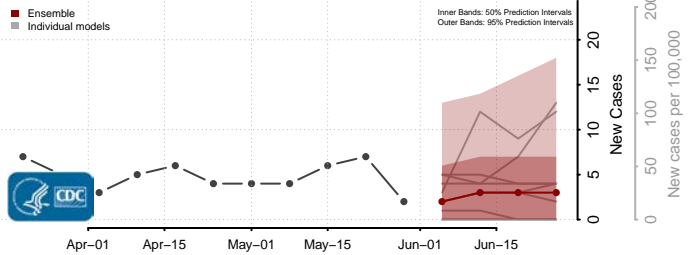

Owyhee County, Idaho