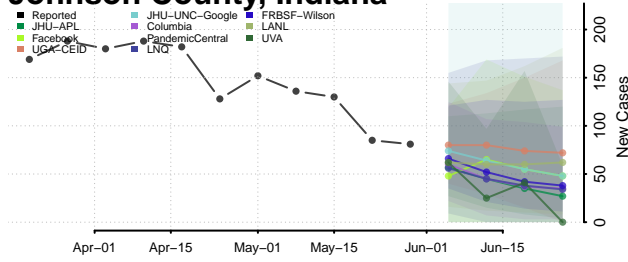

Johnson County, Indiana