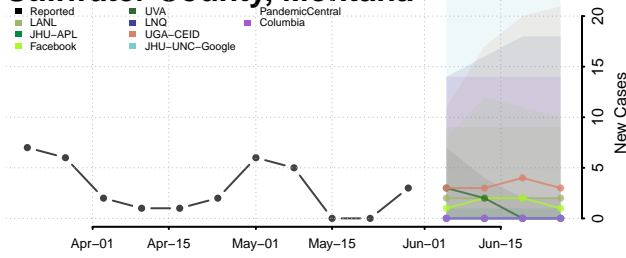

Stillwater County, Montana