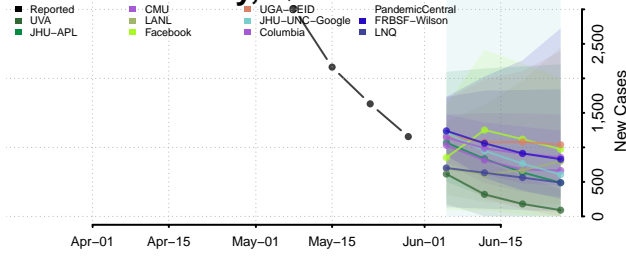

Broward County, Florida