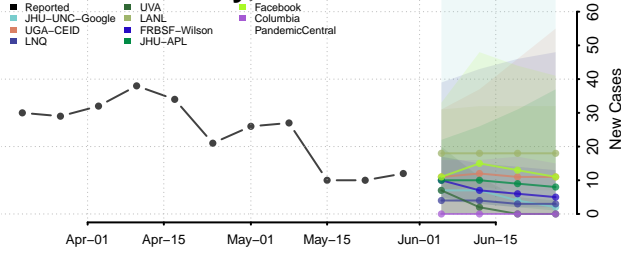

Wasatch County, Utah