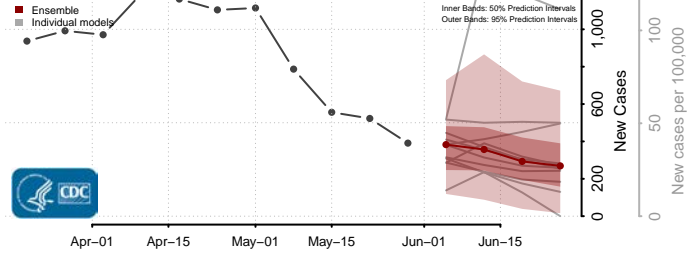

Ste. Genevieve County, Missouri

Stoddard County, Missouri

Stone County, Missouri

Sullivan County, Missouri

Taney County, Missouri

Texas County, Missouri

Vernon County, Missouri

Warren County, Missouri