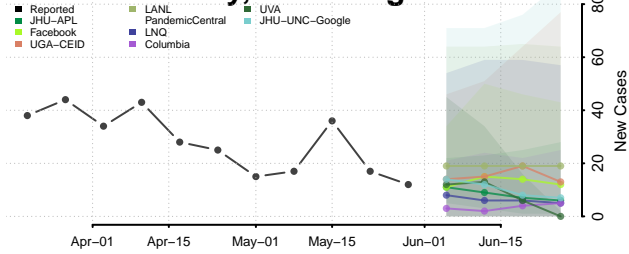

Ohio County, West Virginia

Pendleton County, West Virginia

Pleasants County, West Virginia

Pocahontas County, West Virginia

Preston County, West Virginia

Putnam County, West Virginia

Raleigh County, West Virginia