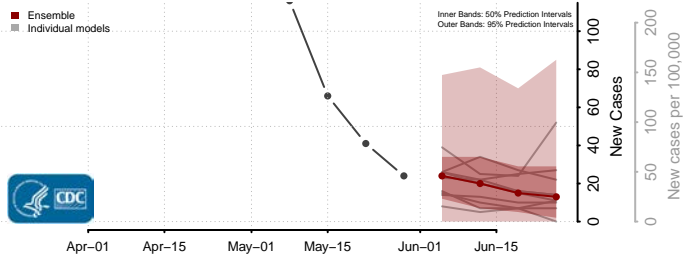

Tuscola County, Michigan