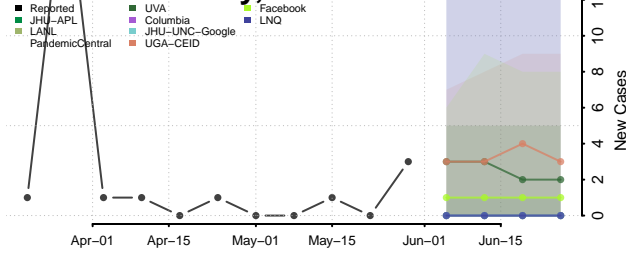

Nuckolls County, Nebraska