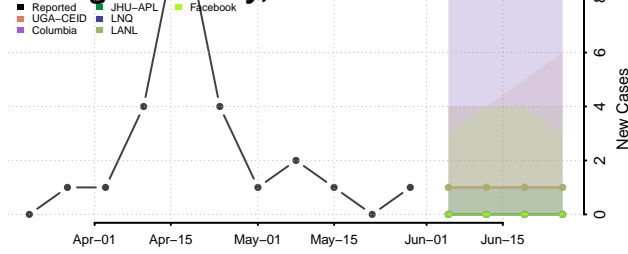

Wrangell County, Alaska