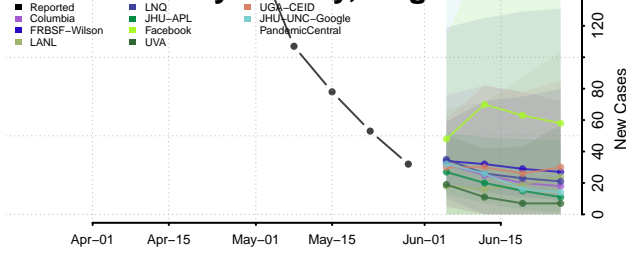

Richmond City County, Virginia