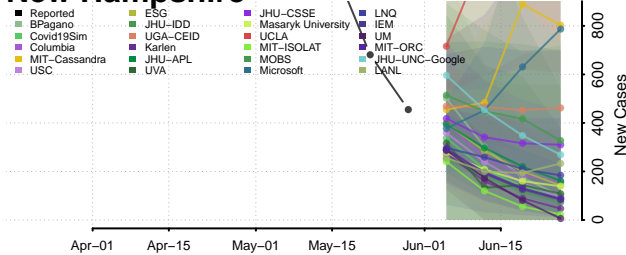

Belknap County, New Hampshire

Carroll County, New Hampshire

*New weekly cases may decrease in this location over the next four weeks. For these locations, the ensemble forecast indicates a probability of 0.75 or greater that fewer cases will be reported in week four of the forecast than in the last reported week.