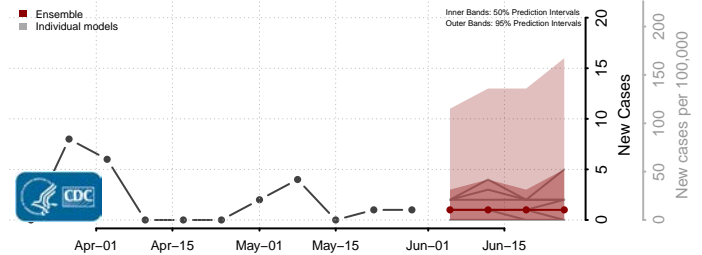

Brown County, Kansas