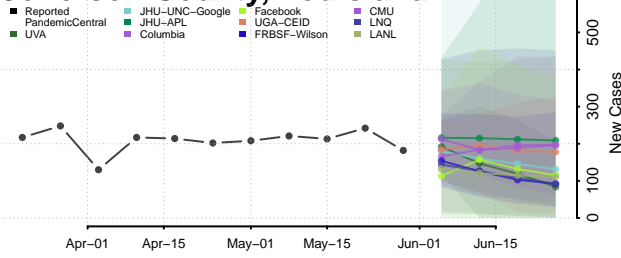

Evangeline County, Louisiana

Franklin County, Louisiana

Grant County, Louisiana

Iberia County, Louisiana

Iberville County, Louisiana

Jackson County, Louisiana

Jefferson County, Louisiana

Jefferson Davis County, Louisiana