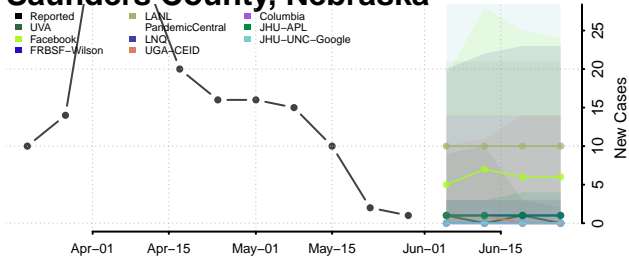

Red Willow County, Nebraska

Richardson County, Nebraska

Rock County, Nebraska

Saline County, Nebraska

Sarpy County, Nebraska

Saunders County, Nebraska

Scotts Bluff County, Nebraska

Seward County, Nebraska