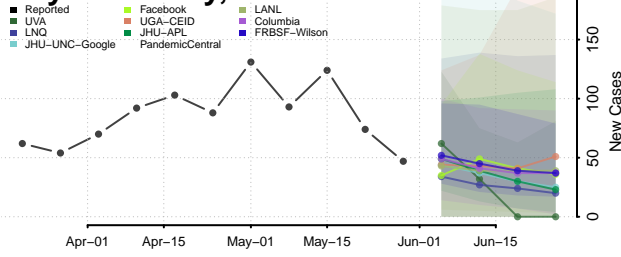

Union County, North Carolina

Vance County, North Carolina

Wake County, North Carolina

Warren County, North Carolina

Washington County, North Carolina

Watauga County, North Carolina

Wayne County, North Carolina