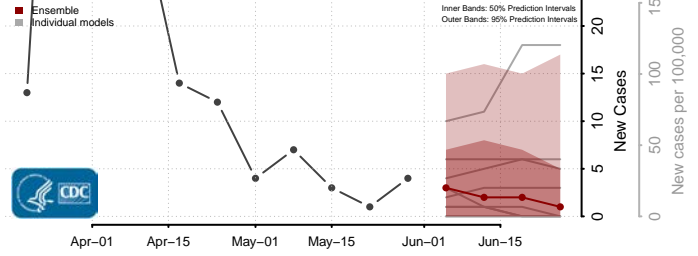

Williamsburg County, Virginia

Winchester County, Virginia

Wise County, Virginia

Wythe County, Virginia

York County, Virginia

Washington

Adams County, Washington

Asotin County, Washington