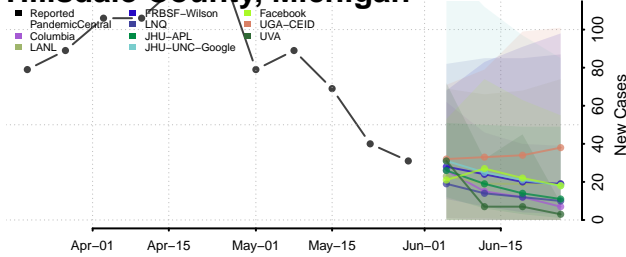

Gogebic County, Michigan

Grand Traverse County, Michigan

Gratiot County, Michigan

Hillsdale County, Michigan

Houghton County, Michigan

Huron County, Michigan

Ingham County, Michigan

Ionia County, Michigan