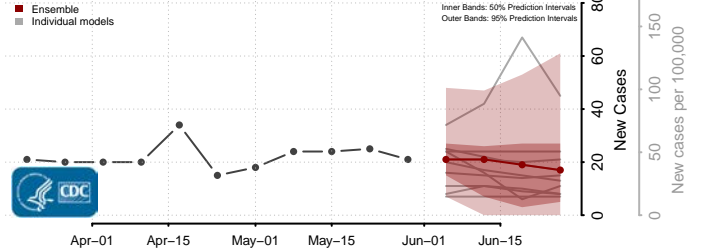

Vernon County, Louisiana