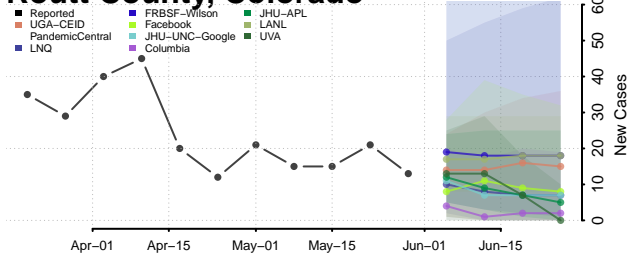

Rio Blanco County, Colorado

Rio Grande County, Colorado

Routt County, Colorado

Saguache County, Colorado

San Juan County, Colorado

San Miguel County, Colorado

Sedgwick County, Colorado

Summit County, Colorado