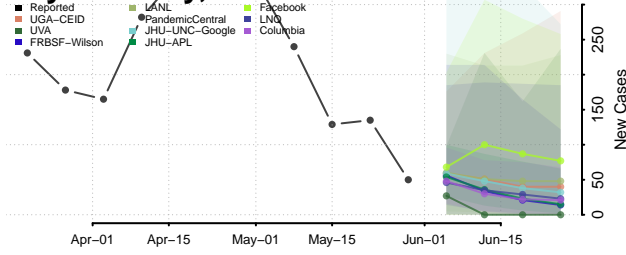

Hays County, Texas