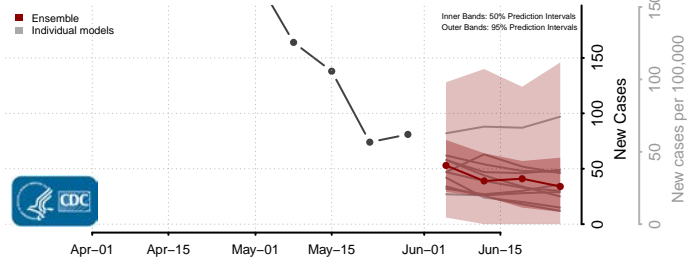

Strafford County, New Hampshire