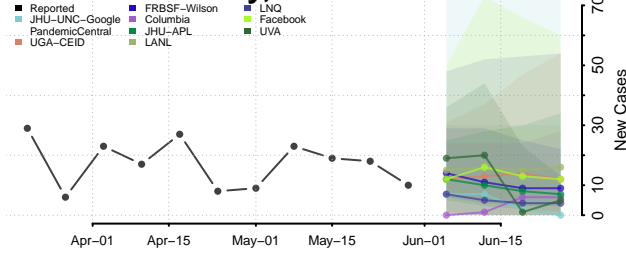

Shawano County, Wisconsin