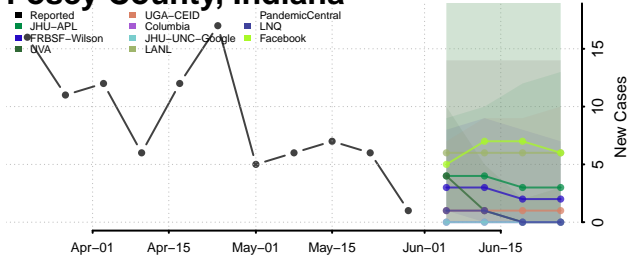

Parke County, Indiana

Perry County, Indiana

Pike County, Indiana

Porter County, Indiana

Posey County, Indiana

Pulaski County, Indiana

Putnam County, Indiana

Randolph County, Indiana