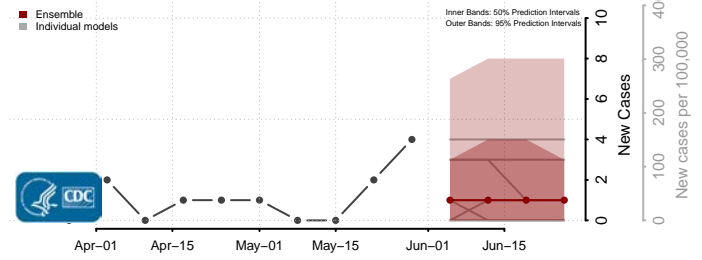

Cheyenne County, Kansas