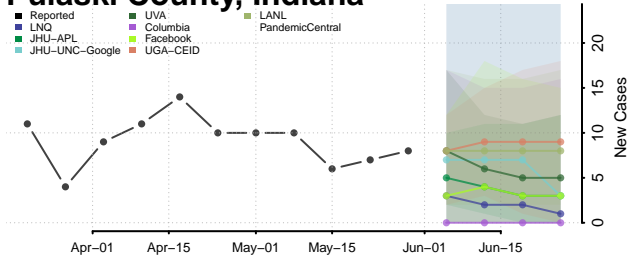

Parke County, Indiana

Perry County, Indiana

Pike County, Indiana

Porter County, Indiana

Posey County, Indiana

Pulaski County, Indiana

Putnam County, Indiana

Randolph County, Indiana