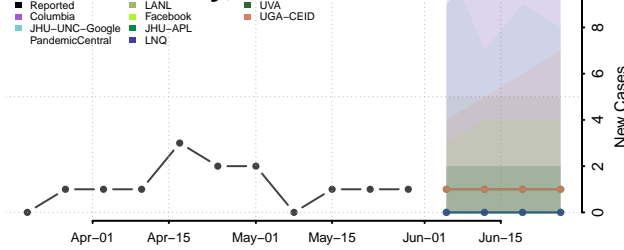

Catron County, New Mexico