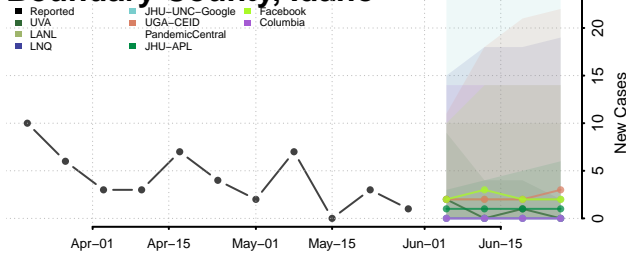

Boundary County, Idaho