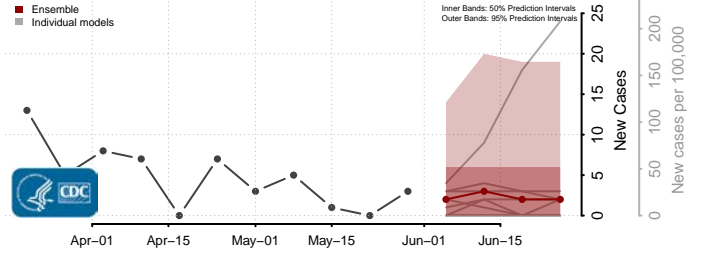

Montgomery County, Missouri