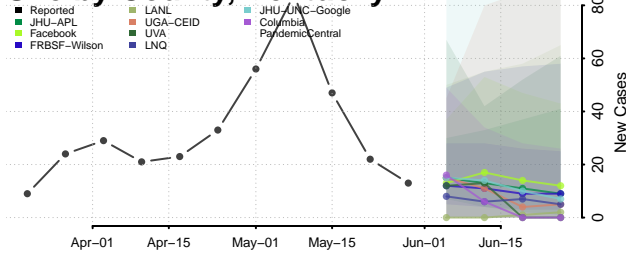

Rockcastle County, Kentucky

Rowan County, Kentucky

Russell County, Kentucky

Scott County, Kentucky

Shelby County, Kentucky

Simpson County, Kentucky

Spencer County, Kentucky

Taylor County, Kentucky