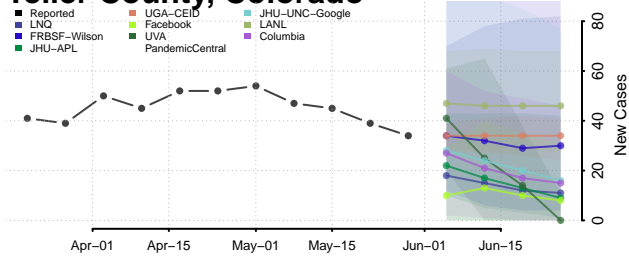

Teller County, Colorado