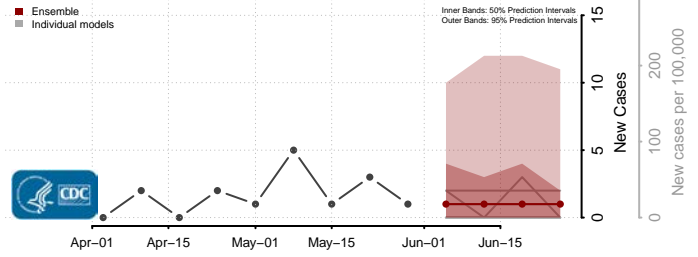

Blaine County, Montana

Broadwater County, Montana

Carbon County, Montana

Carter County, Montana

Cascade County, Montana

Chouteau County, Montana

Custer County, Montana

Daniels County, Montana