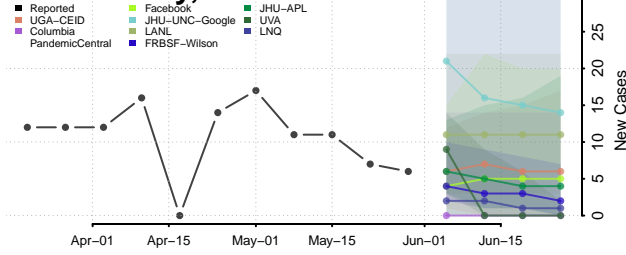

Fayette County, Alabama

Franklin County, Alabama

Geneva County, Alabama

Greene County, Alabama

Hale County, Alabama

Henry County, Alabama

Houston County, Alabama

Jackson County, Alabama