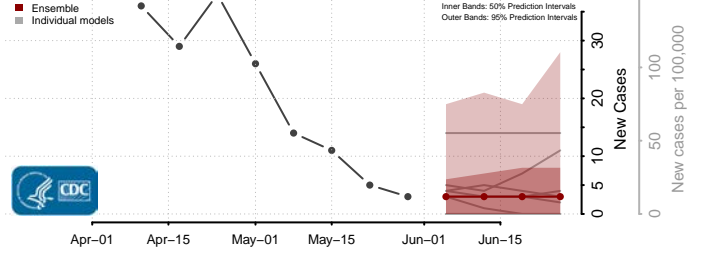

Essex County, Vermont

Franklin County, Vermont

Grand Isle County, Vermont

Lamoille County, Vermont

Orange County, Vermont

Orleans County, Vermont

Rutland County, Vermont

Washington County, Vermont