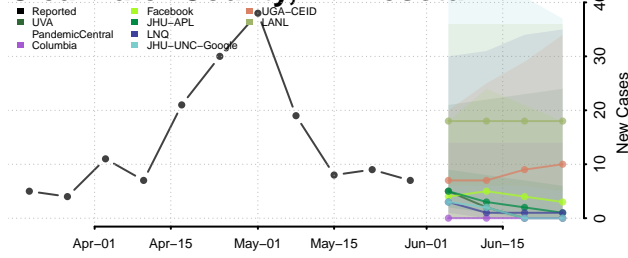

Clearwater County, Minnesota