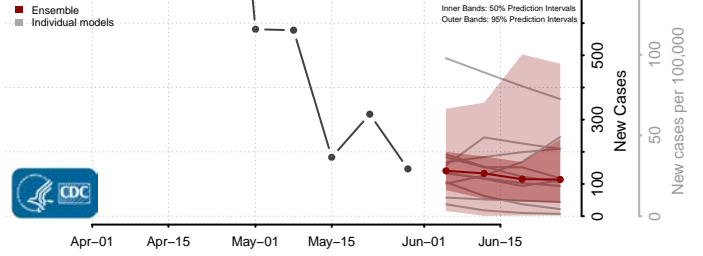

Passaic County, New Jersey