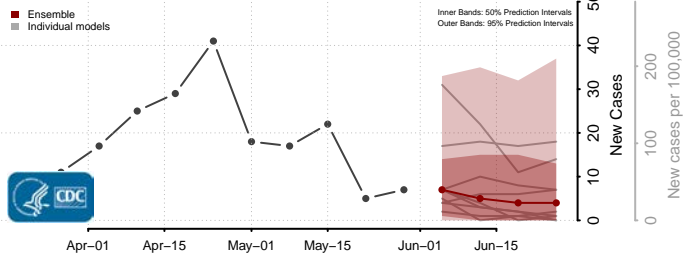

Hancock County, West Virginia

Hardy County, West Virginia

Harrison County, West Virginia

Jackson County, West Virginia

Marshall County, West Virginia

Mason County, West Virginia

McDowell County, West Virginia