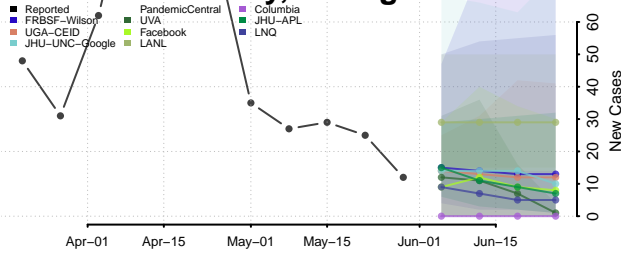

Berrien County, Michigan

Branch County, Michigan

Calhoun County, Michigan

Cass County, Michigan

Charlevoix County, Michigan

Cheboygan County, Michigan

Chippewa County, Michigan

Clare County, Michigan