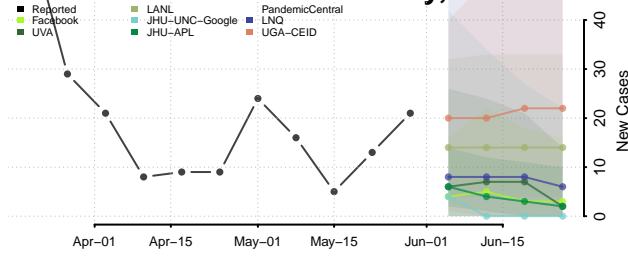

Southeast Fairbanks County, Alaska