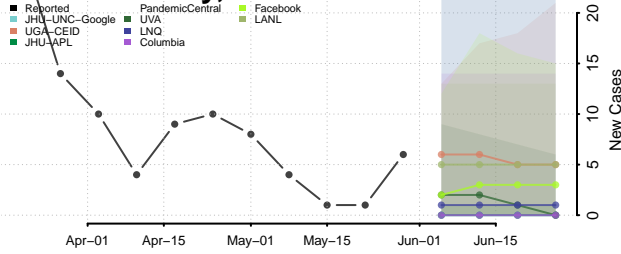

Turner County, South Dakota