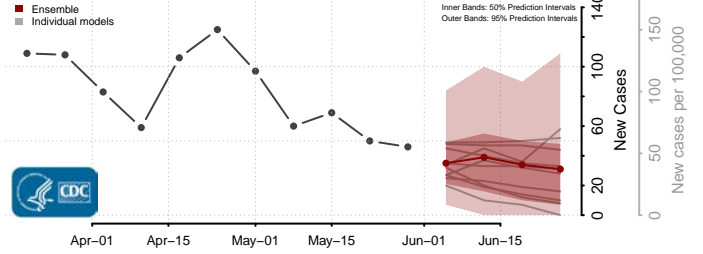

Barrow County, Georgia