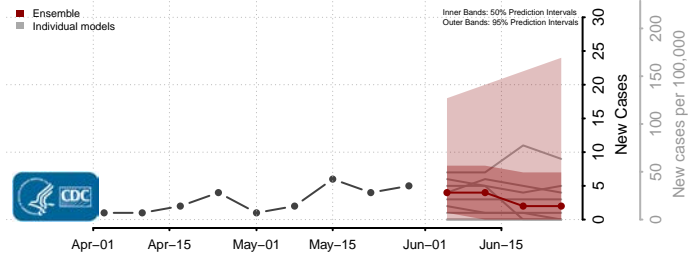

Rolette County, North Dakota