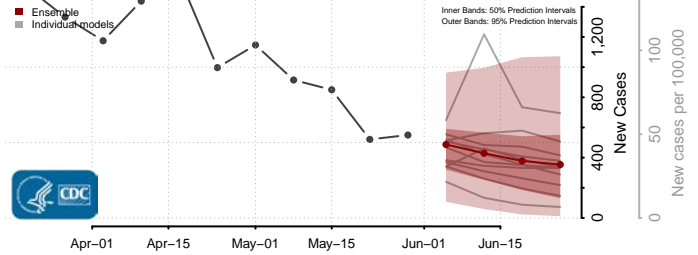

Wake County, North Carolina