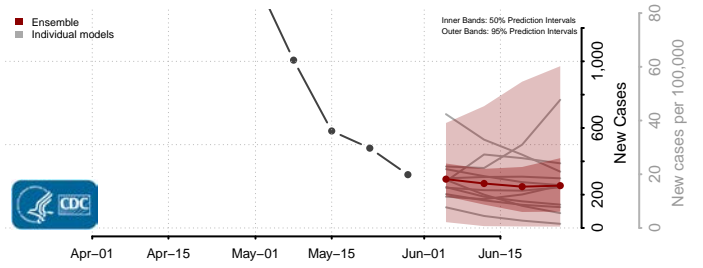

Middlesex County, Massachusetts