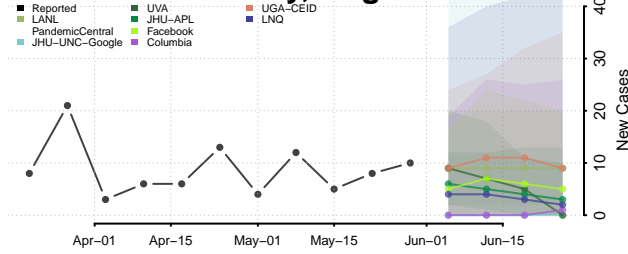

Lunenburg County, Virginia

Lynchburg County, Virginia

Madison County, Virginia

Manassas County, Virginia

Manassas Park County, Virginia

Martinsville County, Virginia

Mathews County, Virginia

Mecklenburg County, Virginia