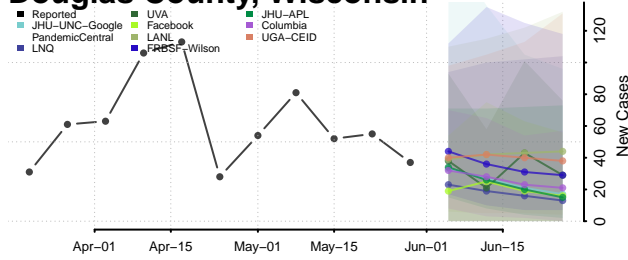

Douglas County, Wisconsin