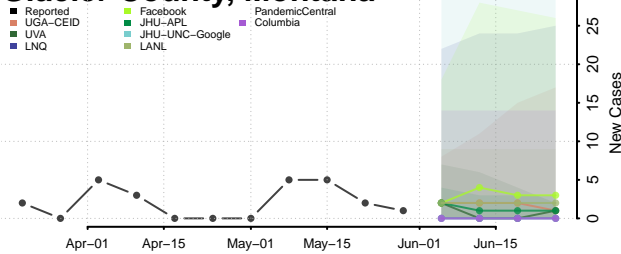

Dawson County, Montana

Deer Lodge County, Montana

Fallon County, Montana

Fergus County, Montana

Flathead County, Montana

Gallatin County, Montana

Garfield County, Montana

Glacier County, Montana