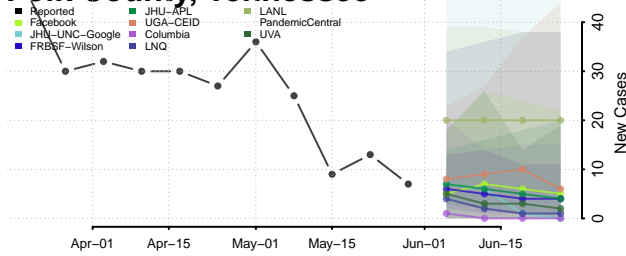

Obion County, Tennessee

Overton County, Tennessee

Perry County, Tennessee

Pickett County, Tennessee

Polk County, Tennessee

Putnam County, Tennessee

Rhea County, Tennessee

Roane County, Tennessee