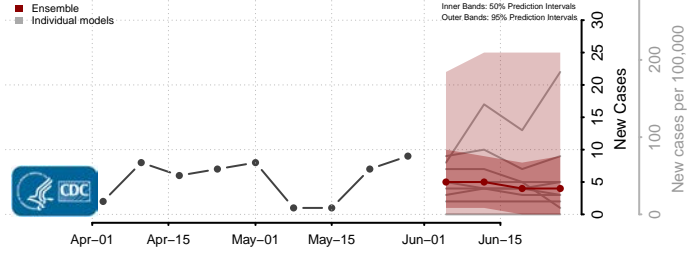

Blanco County, Texas