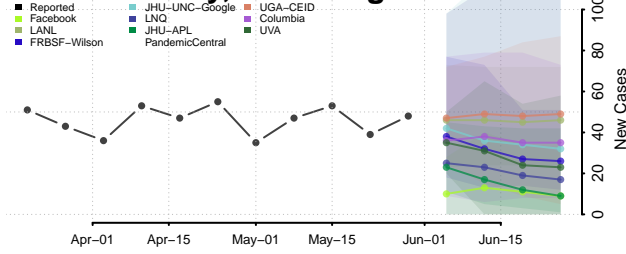

Boone County, West Virginia