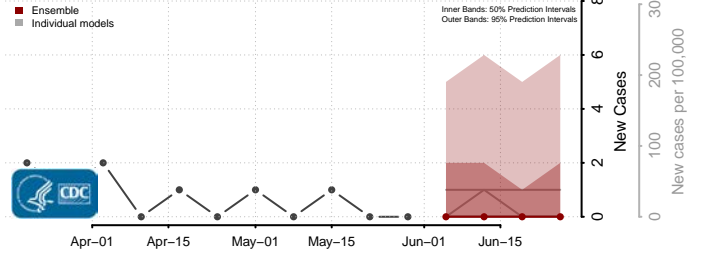

Furnas County, Nebraska

Gage County, Nebraska

Garden County, Nebraska

Garfield County, Nebraska

Gosper County, Nebraska

Grant County, Nebraska

Greeley County, Nebraska

Hall County, Nebraska