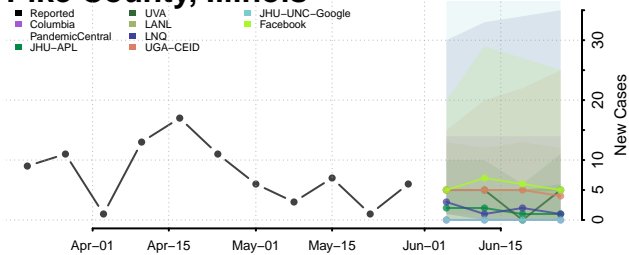

Moultrie County, Illinois

Ogle County, Illinois

Peoria County, Illinois

Perry County, Illinois

Piatt County, Illinois

Pike County, Illinois

Pope County, Illinois

Pulaski County, Illinois