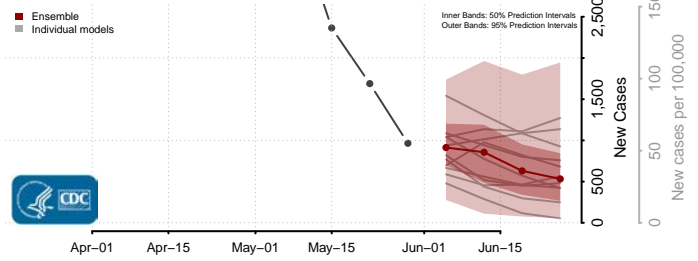

Wexford County, Michigan

Minnesota*

Aitkin County, Minnesota

Anoka County, Minnesota

*New weekly cases may decrease in this location over the next four weeks. For these locations, the ensemble forecast indicates a probability of 0.75 or greater that fewer cases will be reported in week four of the forecast than in the last reported week.