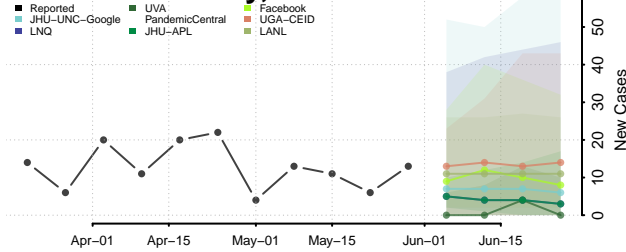

*New weekly cases may decrease in this location over the next four weeks. For these locations, the ensemble forecast indicates a probability of 0.75 or greater that fewer cases will be reported in week four of the forecast than in the last reported week.