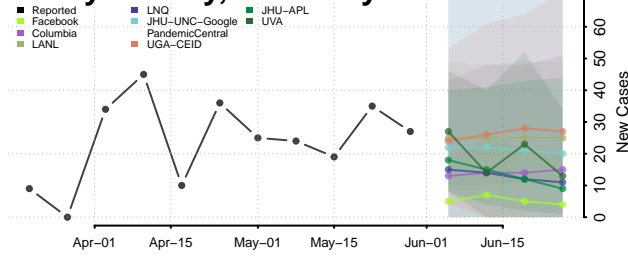

Casey County, Kentucky