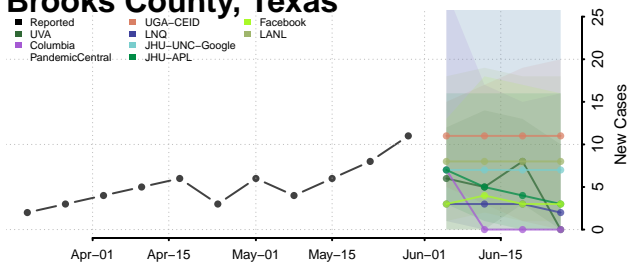

Brooks County, Texas