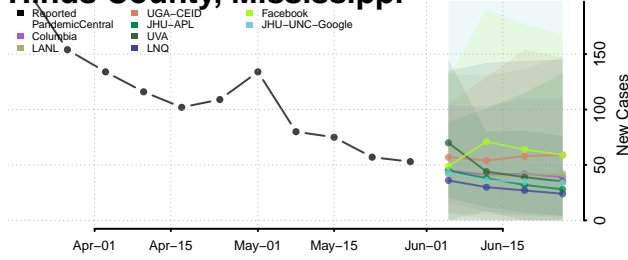

Franklin County, Mississippi

George County, Mississippi

Greene County, Mississippi

Grenada County, Mississippi

Hancock County, Mississippi

Harrison County, Mississippi

Hinds County, Mississippi

Holmes County, Mississippi