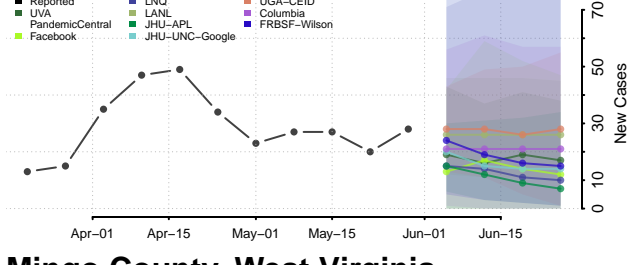

Mineral County, West Virginia