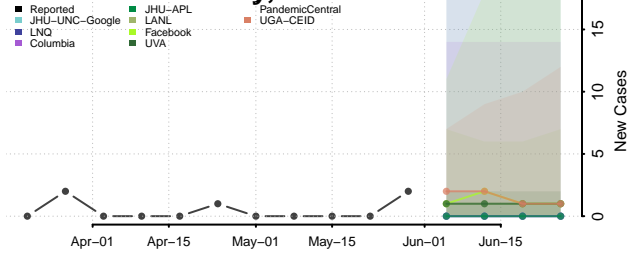

San Saba County, Texas