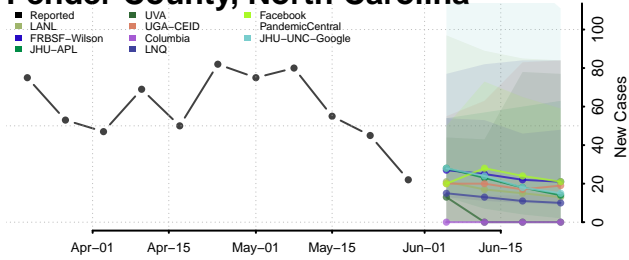

Pender County, North Carolina