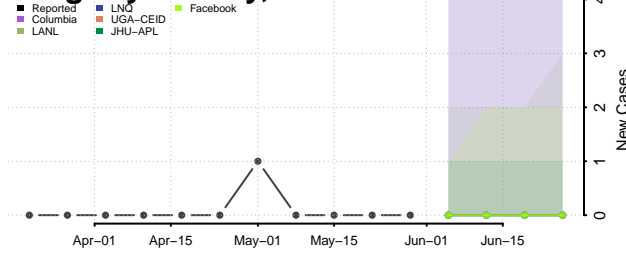

Matanuska-Susitna County, Alaska

Nome County, Alaska

North Slope County, Alaska

Northwest Arctic County, Alaska

Petersburg County, Alaska

Prince of Wales-Hyder County, Alaska

Sitka County, Alaska

Skagway County, Alaska