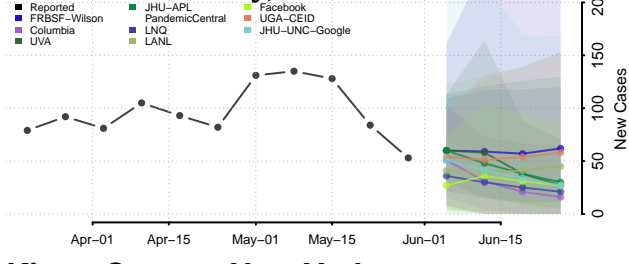

Fulton County, New York

Genesee County, New York

Greene County, New York

Hamilton County, New York

Herkimer County, New York

Jefferson County, New York

Kings County, New York

Lewis County, New York