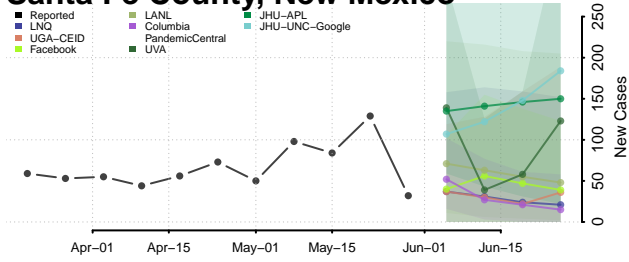

Santa Fe County, New Mexico