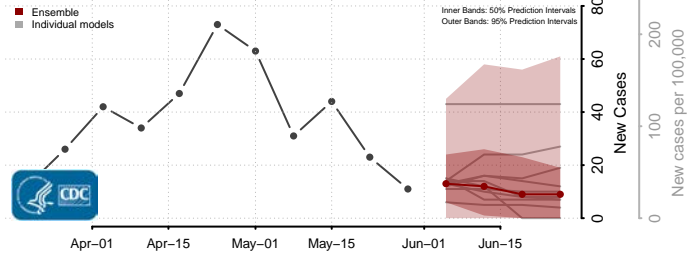

Clay County, West Virginia

Doddridge County, West Virginia

Fayette County, West Virginia

Gilmer County, West Virginia

Grant County, West Virginia

Greenbrier County, West Virginia

Hampshire County, West Virginia