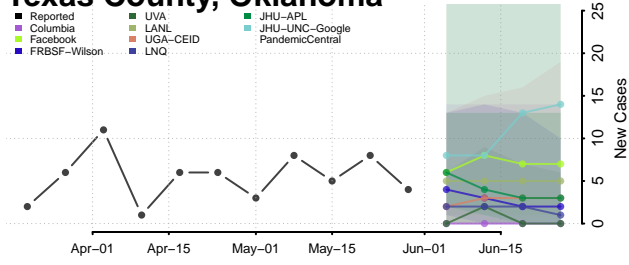

Texas County, Oklahoma