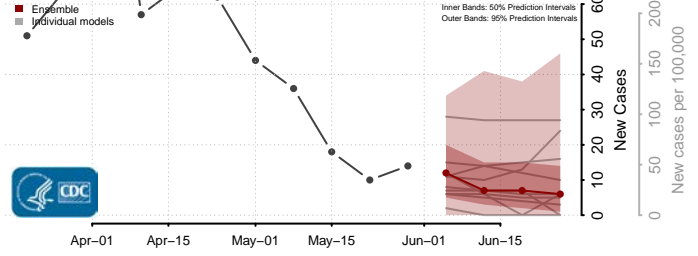

Williamsburg County, Virginia

Winchester County, Virginia

Wise County, Virginia

Wythe County, Virginia

York County, Virginia

Washington

Adams County, Washington

Asotin County, Washington