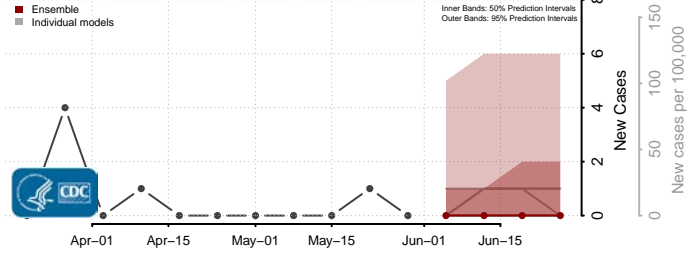

Scotland County, Missouri