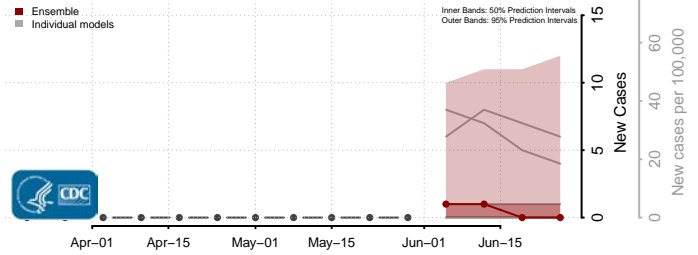

Sevier County, Utah