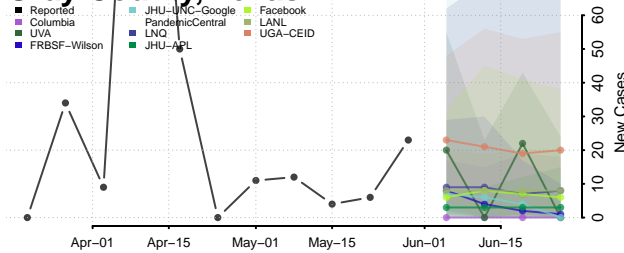

Gray County, Texas