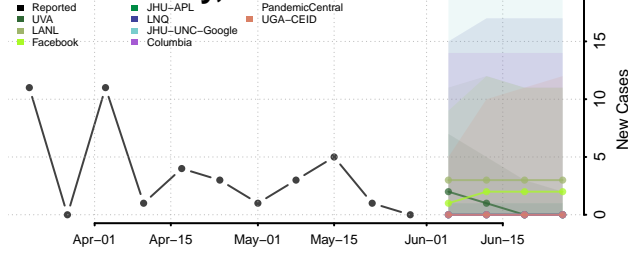

Brown County, Nebraska

Buffalo County, Nebraska

Burt County, Nebraska

Butler County, Nebraska

Cass County, Nebraska

Cedar County, Nebraska

Chase County, Nebraska

Cherry County, Nebraska