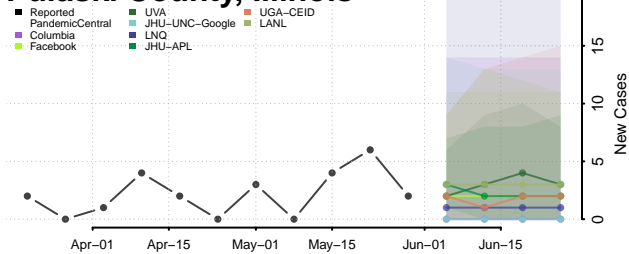

Moultrie County, Illinois

Ogle County, Illinois

Peoria County, Illinois

Perry County, Illinois

Piatt County, Illinois

Pike County, Illinois

Pope County, Illinois

Pulaski County, Illinois