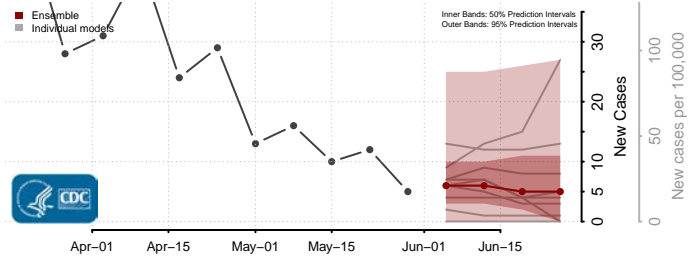

Dinwiddie County, Virginia