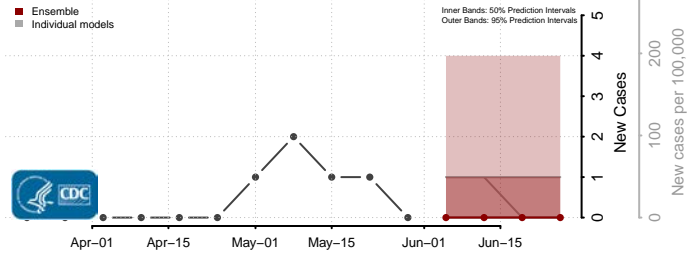

Eureka County, Nevada