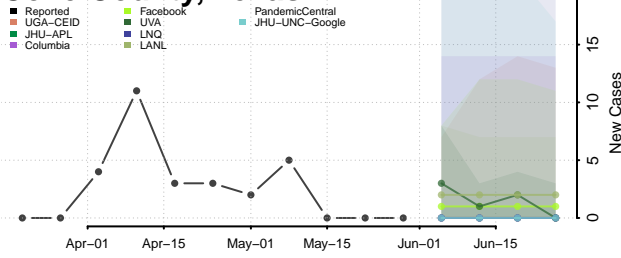

Coke County, Texas