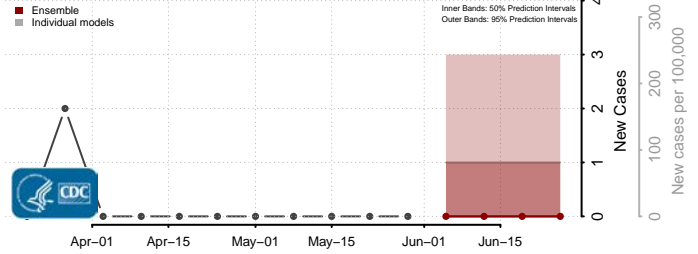

Greeley County, Kansas