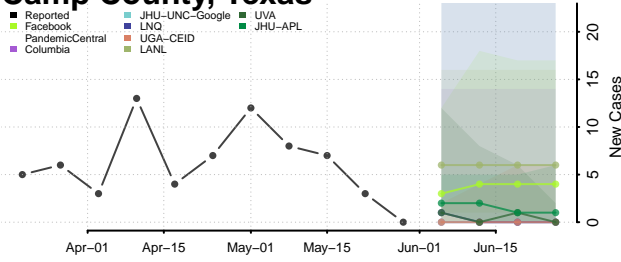

Camp County, Texas