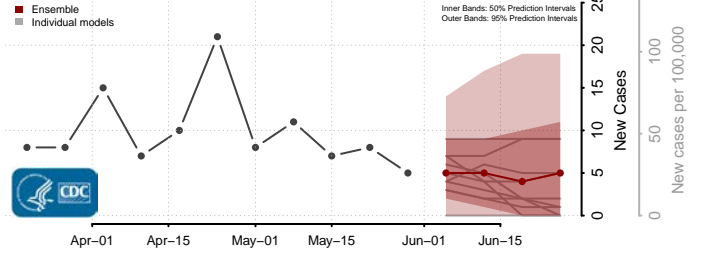

Banks County, Georgia