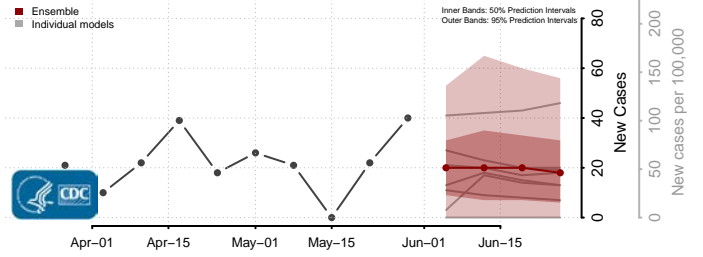

Rio Arriba County, New Mexico