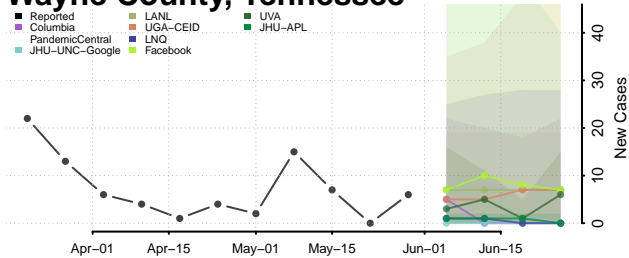

Wayne County, Tennessee