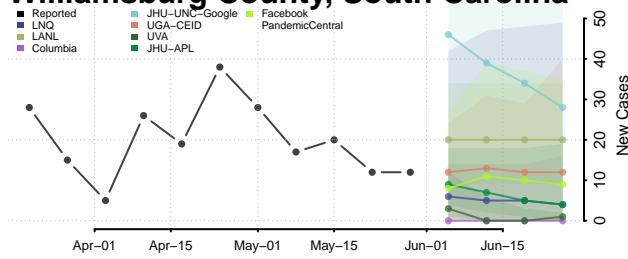

Williamsburg County, South Carolina