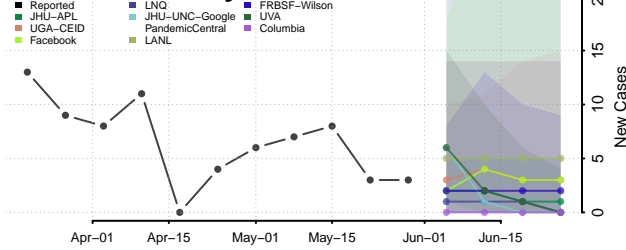

Andrew County, Missouri