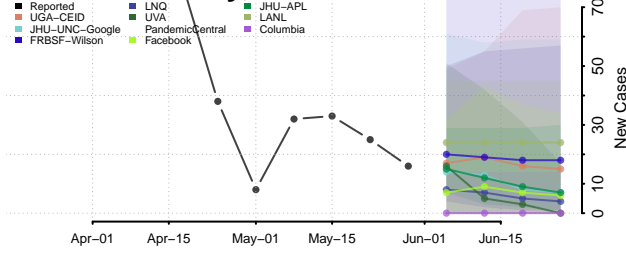

Essex County, Vermont

Franklin County, Vermont

Grand Isle County, Vermont

Lamoille County, Vermont

Orange County, Vermont

Orleans County, Vermont

Rutland County, Vermont

Washington County, Vermont