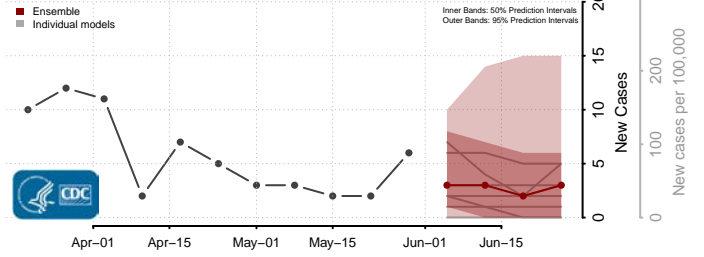

Morton County, North Dakota

Mountrail County, North Dakota

Nelson County, North Dakota

Oliver County, North Dakota

Pembina County, North Dakota

Pierce County, North Dakota

Ramsey County, North Dakota

Ransom County, North Dakota