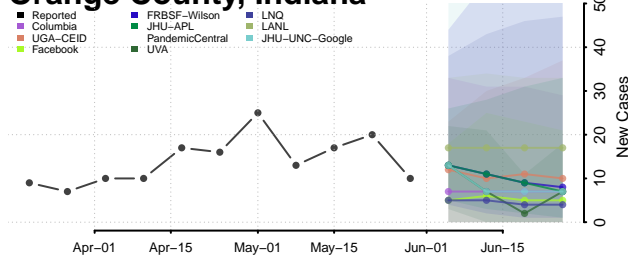

Monroe County, Indiana

Montgomery County, Indiana

Morgan County, Indiana

Newton County, Indiana

Noble County, Indiana

Ohio County, Indiana

Orange County, Indiana

Owen County, Indiana