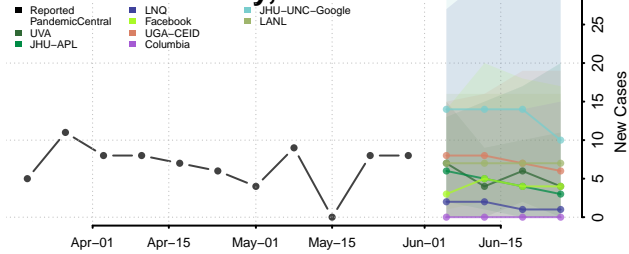

Blount County, Alabama

Bullock County, Alabama

Butler County, Alabama

Calhoun County, Alabama

Chambers County, Alabama

Cherokee County, Alabama

Chilton County, Alabama

Choctaw County, Alabama