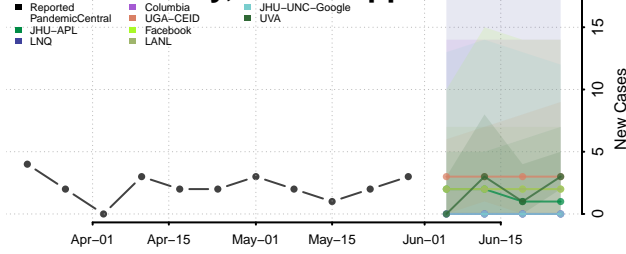

Amite County, Mississippi

Attala County, Mississippi

Benton County, Mississippi

Bolivar County, Mississippi

Calhoun County, Mississippi

Carroll County, Mississippi

Chickasaw County, Mississippi

Choctaw County, Mississippi