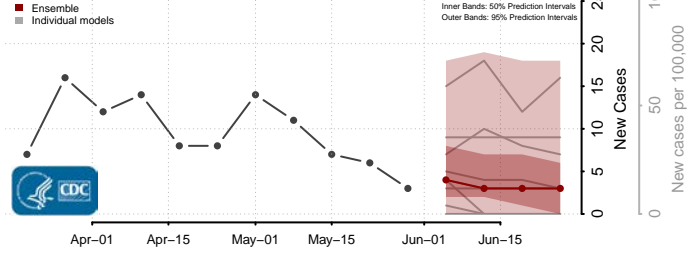

Georgia*

Appling County, Georgia

*New weekly cases may decrease in this location over the next four weeks. For these locations, the ensemble forecast indicates a probability of 0.75 or greater that fewer cases will be reported in week four of the forecast than in the last reported week.