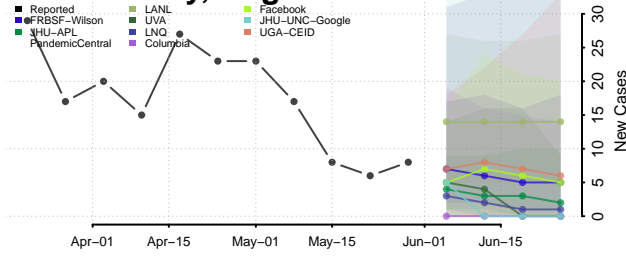

Giles County, Virginia