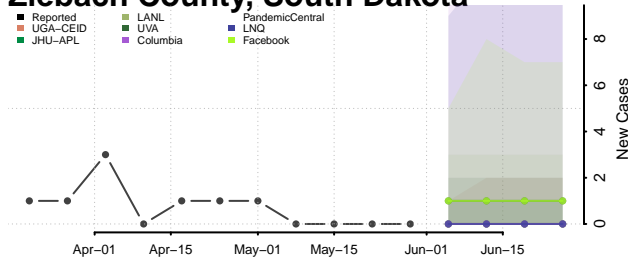

Ziebach County, South Dakota