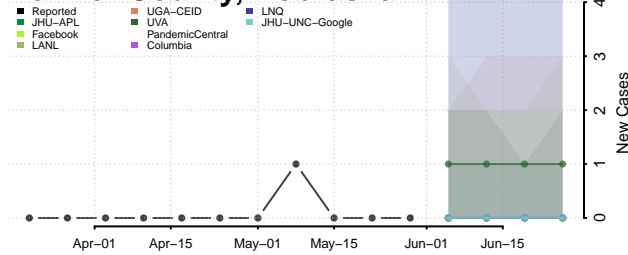

Banner County, Nebraska