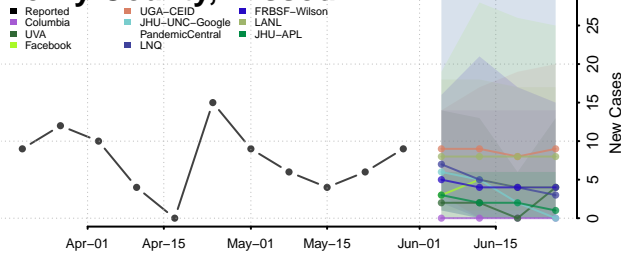

Greene County, Missouri

Grundy County, Missouri

Harrison County, Missouri

Henry County, Missouri

Hickory County, Missouri

Holt County, Missouri

Howard County, Missouri

Howell County, Missouri