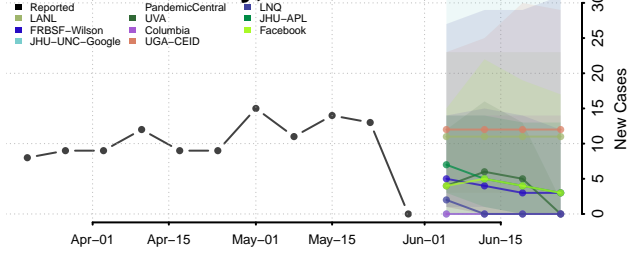

Floyd County, Iowa

Franklin County, Iowa

Fremont County, Iowa

Greene County, Iowa

Grundy County, Iowa

Guthrie County, Iowa

Hamilton County, Iowa

Hancock County, Iowa