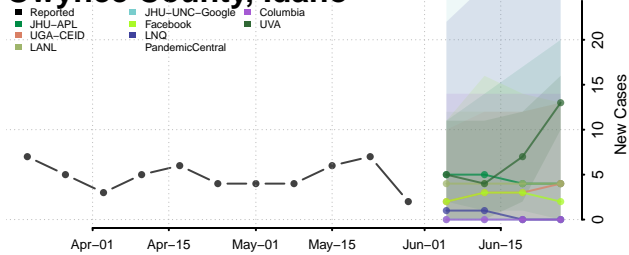

Owyhee County, Idaho