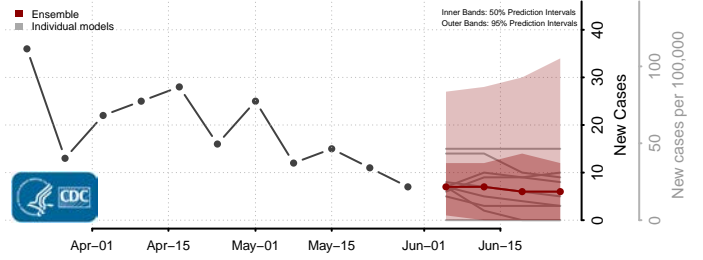

Accomack County, Virginia