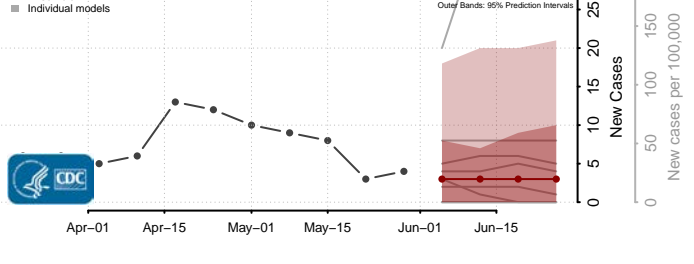

Union County, Florida