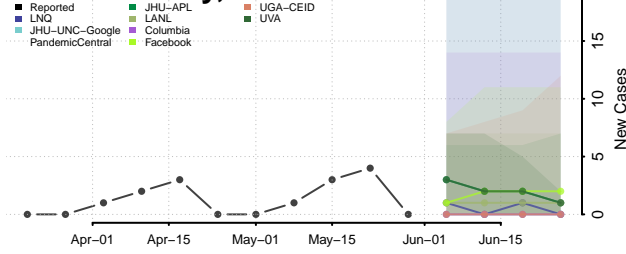

Kiowa County, Oklahoma