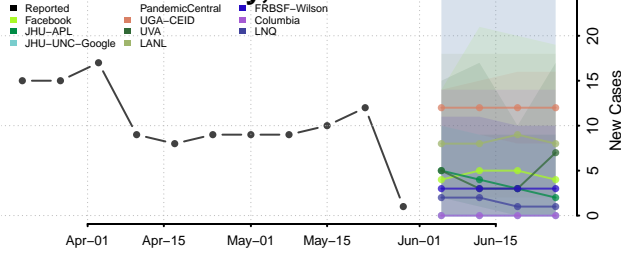

Jefferson County, Kansas