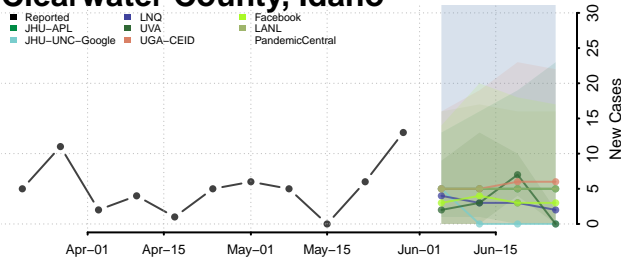

Boundary County, Idaho

Butte County, Idaho

Camas County, Idaho

Canyon County, Idaho

Caribou County, Idaho

Cassia County, Idaho

Clark County, Idaho

Clearwater County, Idaho