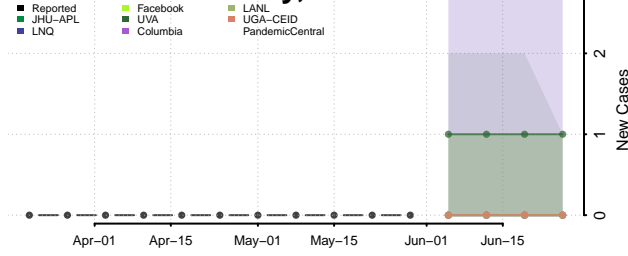

Logan County, Nebraska

Loup County, Nebraska

Madison County, Nebraska

McPherson County, Nebraska

Merrick County, Nebraska

Morrill County, Nebraska

Nance County, Nebraska

Nemaha County, Nebraska