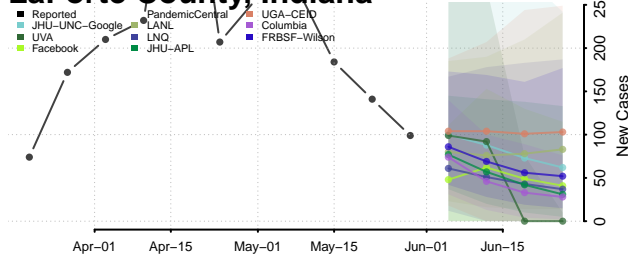

Lake County, Indiana

LaPorte County, Indiana

Lawrence County, Indiana

Madison County, Indiana

Marion County, Indiana

Marshall County, Indiana

Martin County, Indiana

Miami County, Indiana