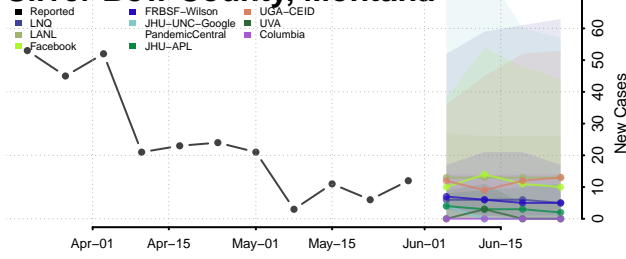

Silver Bow County, Montana