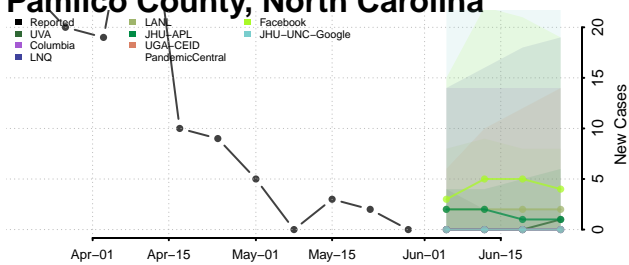

Pamlico County, North Carolina