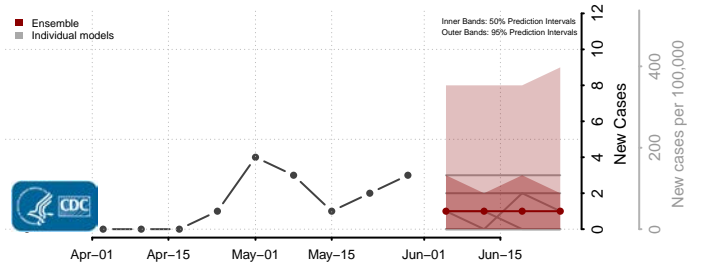

Divide County, North Dakota