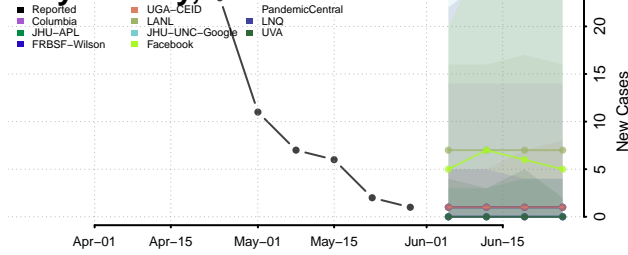

Cherokee County, Iowa

Chickasaw County, Iowa

Clarke County, Iowa

Clay County, Iowa

Clayton County, Iowa

Clinton County, Iowa

Crawford County, Iowa

Dallas County, Iowa