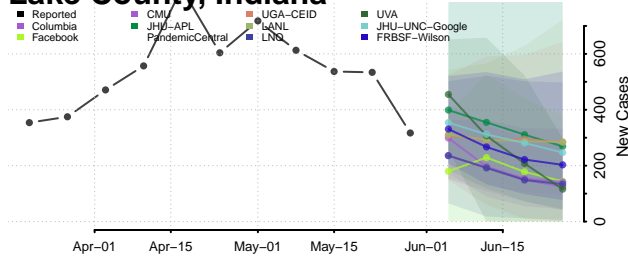

Lake County, Indiana

LaPorte County, Indiana

Lawrence County, Indiana

Madison County, Indiana

Marion County, Indiana

Marshall County, Indiana

Martin County, Indiana

Miami County, Indiana