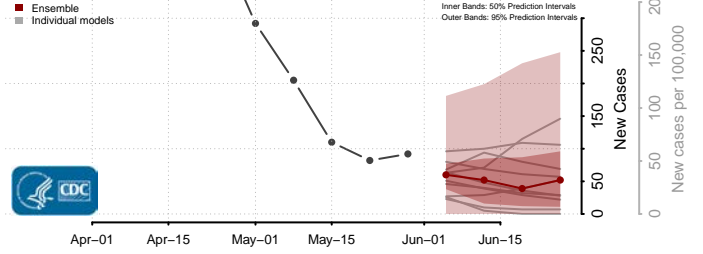

Centre County, Pennsylvania