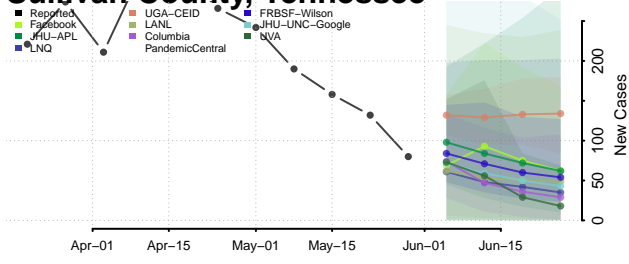

Sullivan County, Tennessee