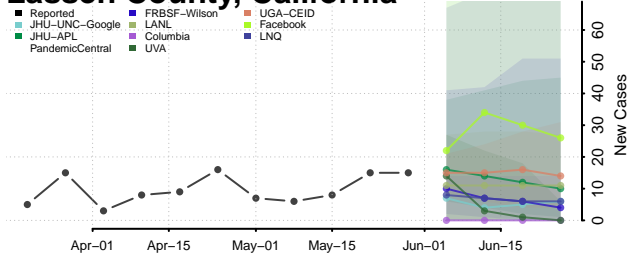

Lassen County, California