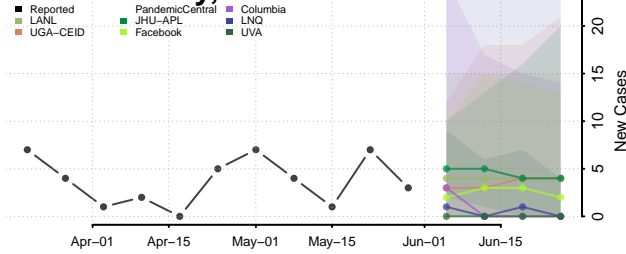

Rains County, Texas