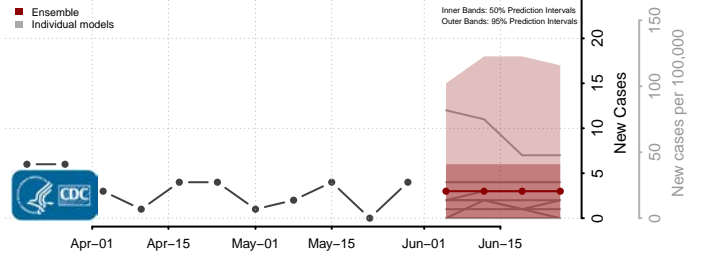

Choctaw County, Oklahoma