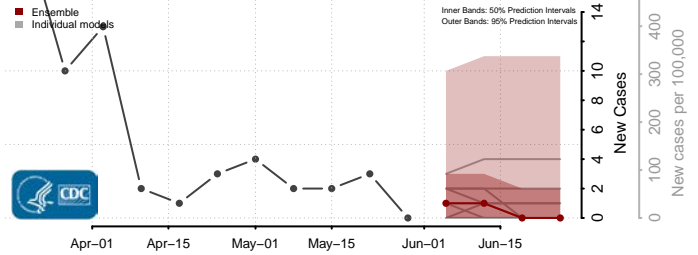

Stevens County, Minnesota

Swift County, Minnesota

Todd County, Minnesota

Traverse County, Minnesota

Wabasha County, Minnesota

Wadena County, Minnesota

Waseca County, Minnesota

Washington County, Minnesota