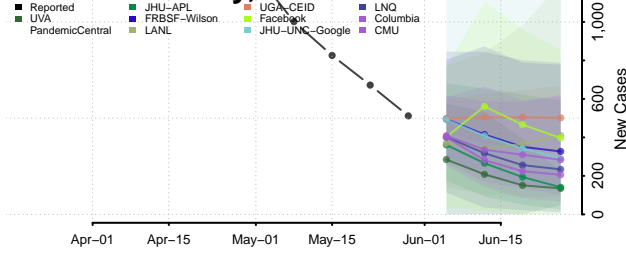

Franklin County, Ohio