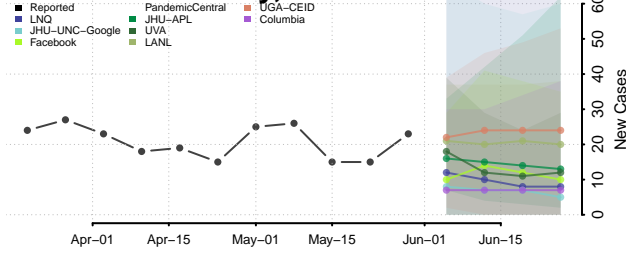

Alpine County, California

Amador County, California

Butte County, California

Calaveras County, California

Colusa County, California

Contra Costa County, California

Del Norte County, California

El Dorado County, California