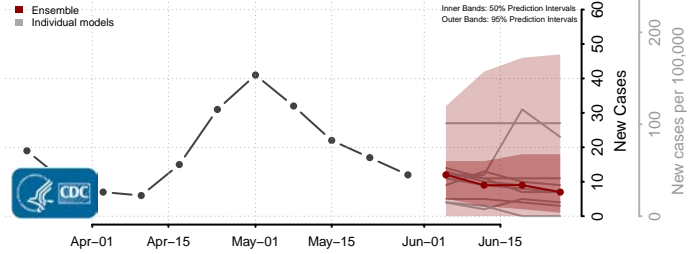

Juneau County, Wisconsin