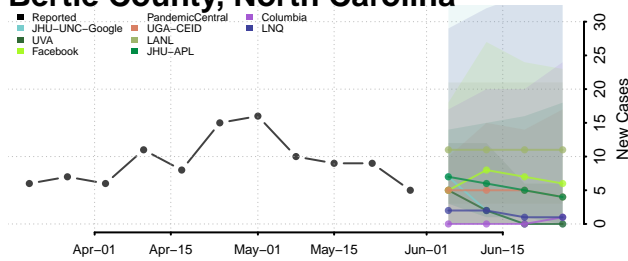

Ashe County, North Carolina

Avery County, North Carolina

Beaufort County, North Carolina

Bertie County, North Carolina

Bladen County, North Carolina

Brunswick County, North Carolina

Buncombe County, North Carolina