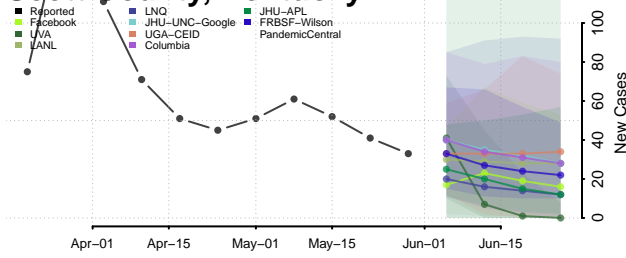

Rockcastle County, Kentucky

Rowan County, Kentucky

Russell County, Kentucky

Scott County, Kentucky

Shelby County, Kentucky

Simpson County, Kentucky

Spencer County, Kentucky

Taylor County, Kentucky