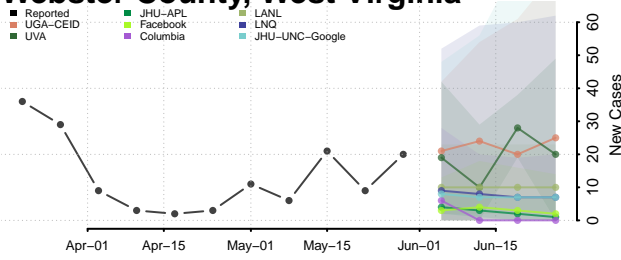

Webster County, West Virginia