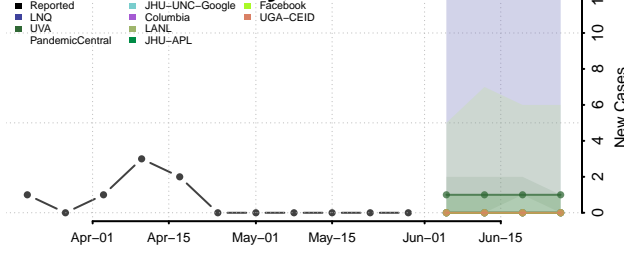

Glasscock County, Texas