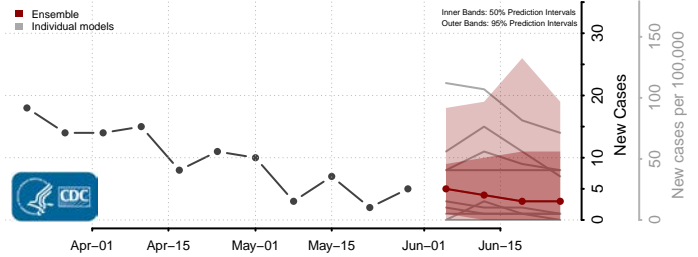

Buena Vista County, Iowa