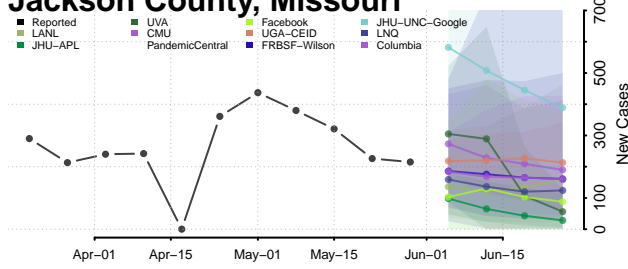

Jackson County, Missouri