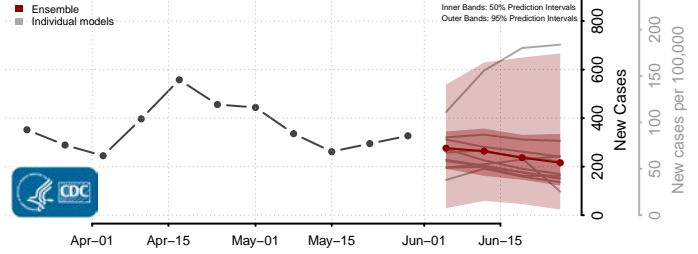

Forsyth County, North Carolina