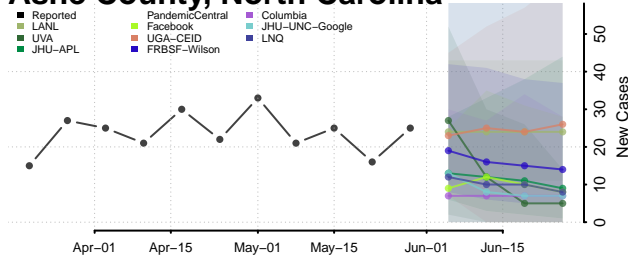

Ashe County, North Carolina

Avery County, North Carolina

Beaufort County, North Carolina

Bertie County, North Carolina

Bladen County, North Carolina

Brunswick County, North Carolina

Buncombe County, North Carolina