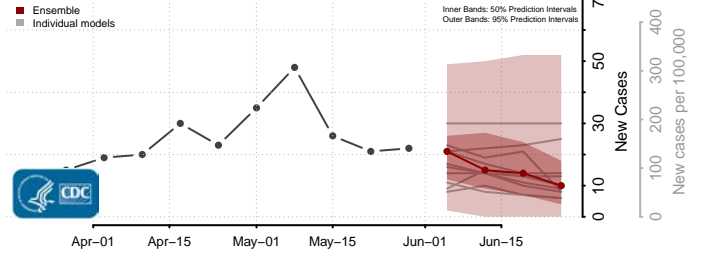

De Witt County, Illinois