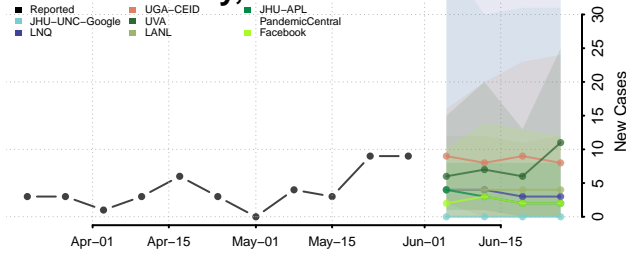

Carbon County, Montana