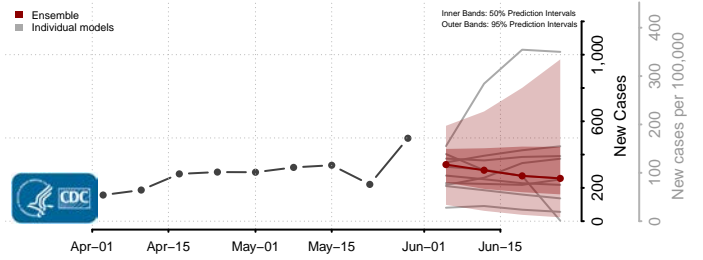

Pierce County, Washington

San Juan County, Washington

Skagit County, Washington

Skamania County, Washington

Snohomish County, Washington

Spokane County, Washington

Stevens County, Washington

Thurston County, Washington