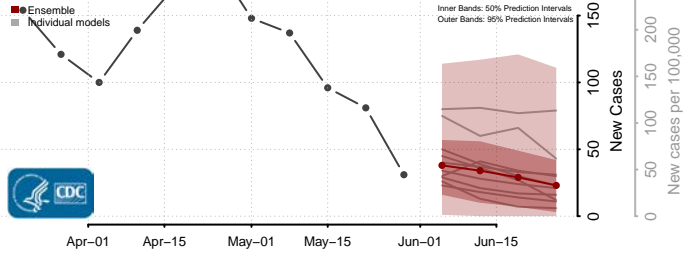

Franklin County, North Carolina