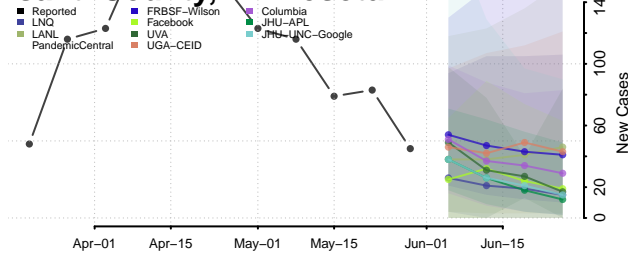

Hennepin County, Minnesota

Houston County, Minnesota

Hubbard County, Minnesota

Isanti County, Minnesota

Itasca County, Minnesota

Jackson County, Minnesota

Kanabec County, Minnesota

Kandiyohi County, Minnesota