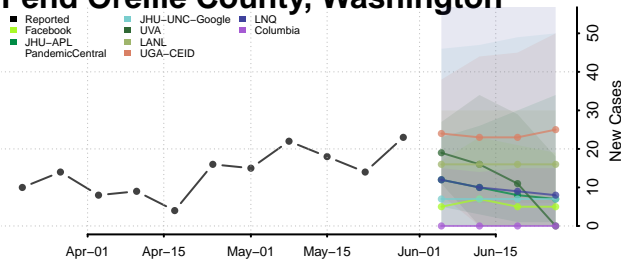

Pend Oreille County, Washington