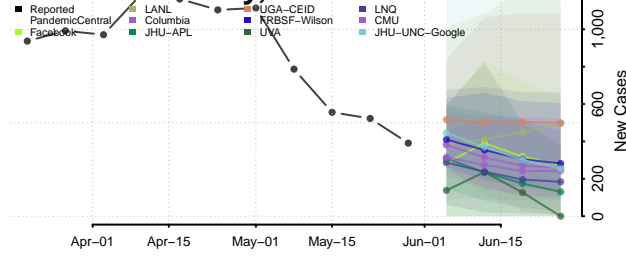

Ste. Genevieve County, Missouri

Stoddard County, Missouri

Stone County, Missouri

Sullivan County, Missouri

Taney County, Missouri

Texas County, Missouri

Vernon County, Missouri

Warren County, Missouri