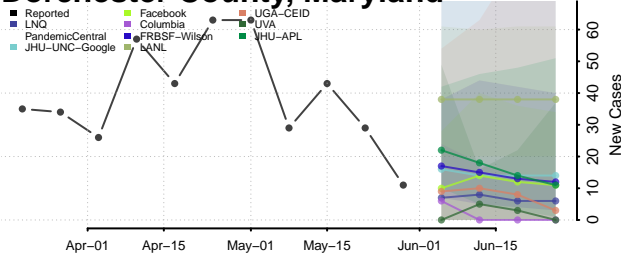

Dorchester County, Maryland