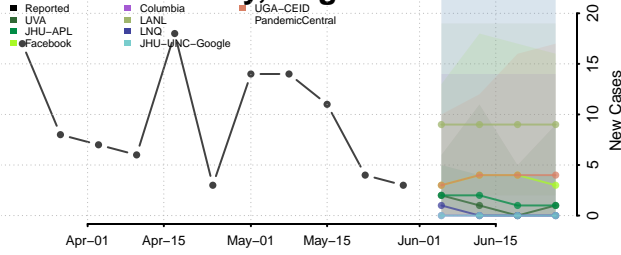

Charlotte County, Virginia