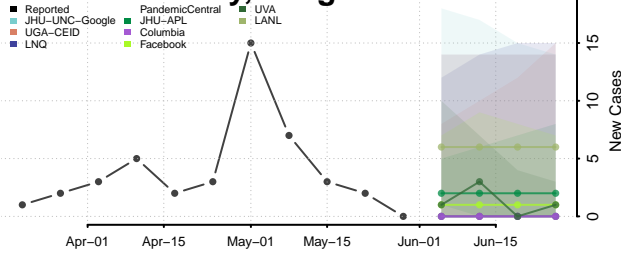

Wallowa County, Oregon