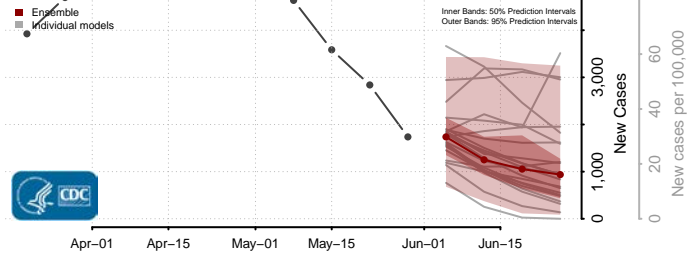

Wayne County, West Virginia

Webster County, West Virginia

Wetzel County, West Virginia

Wirt County, West Virginia

Wood County, West Virginia

*New weekly cases may decrease in this location over the next four weeks. For these locations, the ensemble forecast indicates a probability of 0.75 or greater that fewer cases will be reported in week four of the forecast than in the last reported week.