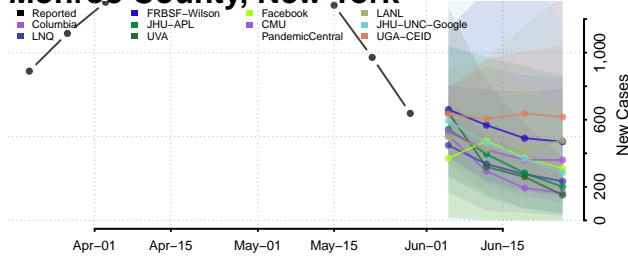

Monroe County, New York