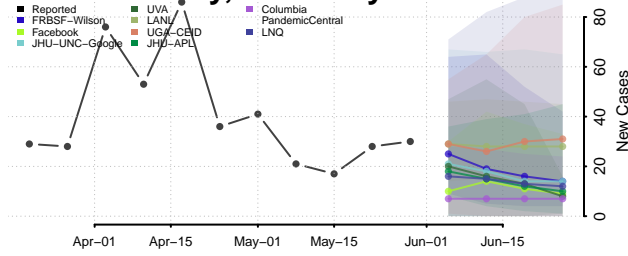

Harlan County, Kentucky