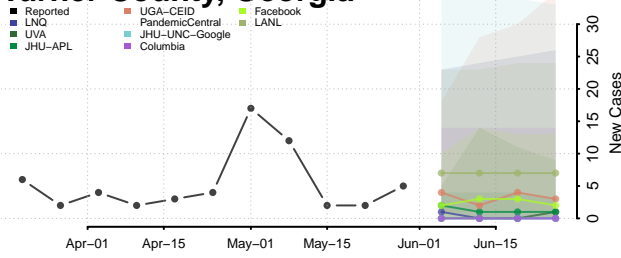

Toombs County, Georgia

Towns County, Georgia

Treutlen County, Georgia

Troup County, Georgia

Turner County, Georgia

Twiggs County, Georgia

Union County, Georgia

Upson County, Georgia