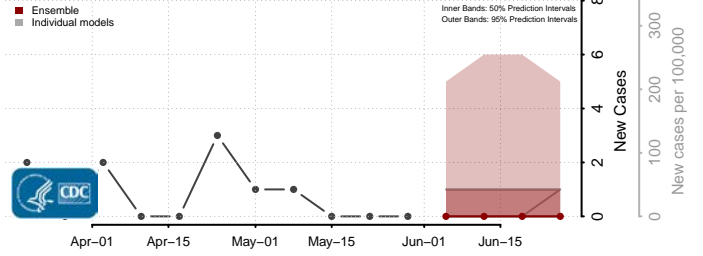

Furnas County, Nebraska

Gage County, Nebraska

Garden County, Nebraska

Garfield County, Nebraska

Gosper County, Nebraska

Grant County, Nebraska

Greeley County, Nebraska

Hall County, Nebraska