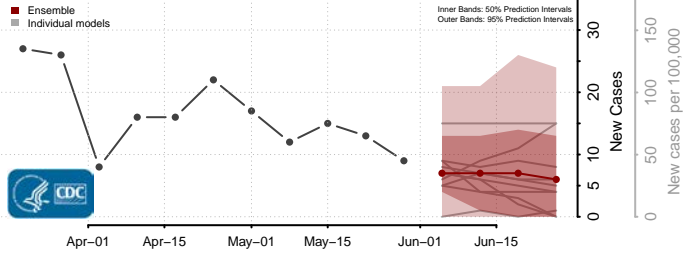

Union County, Tennessee