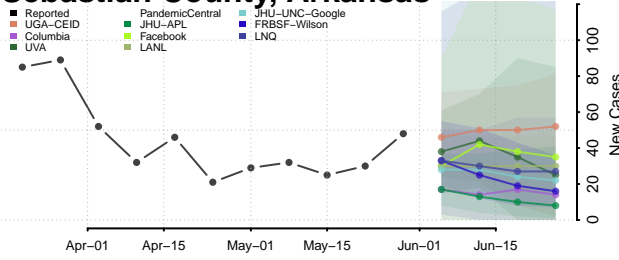

Saline County, Arkansas

Scott County, Arkansas

Searcy County, Arkansas

Sebastian County, Arkansas

Sevier County, Arkansas

Sharp County, Arkansas

St. Francis County, Arkansas

Stone County, Arkansas