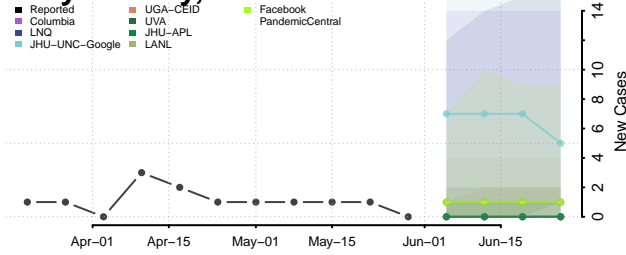

Gray County, Kansas