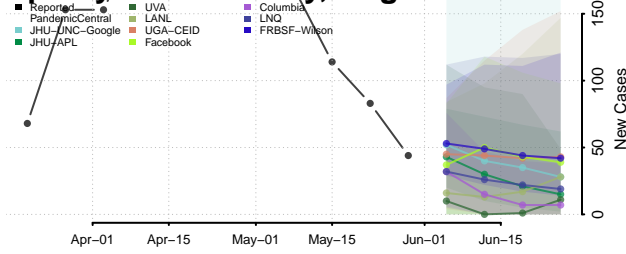

Scott County, Virginia

Shenandoah County, Virginia

Smyth County, Virginia

Southampton County, Virginia

Spotsylvania County, Virginia

Stafford County, Virginia

Staunton County, Virginia

Suffolk County, Virginia