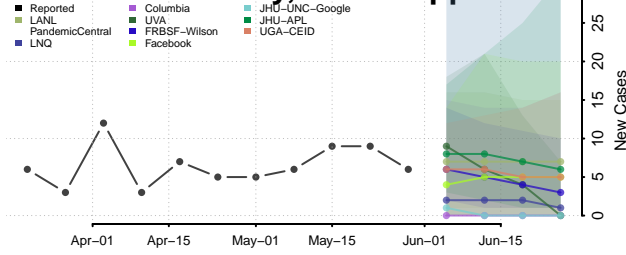

Amite County, Mississippi

Attala County, Mississippi

Benton County, Mississippi

Bolivar County, Mississippi

Calhoun County, Mississippi

Carroll County, Mississippi

Chickasaw County, Mississippi

Choctaw County, Mississippi