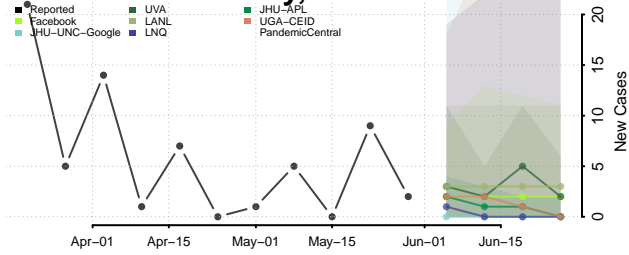

Richardson County, Nebraska