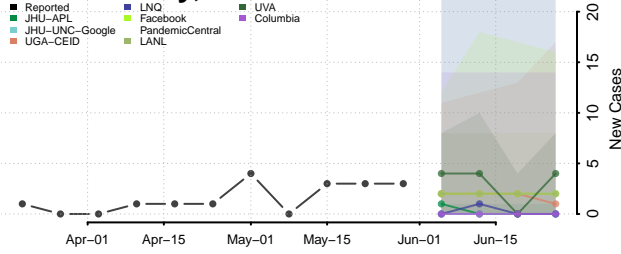

Todd County, South Dakota