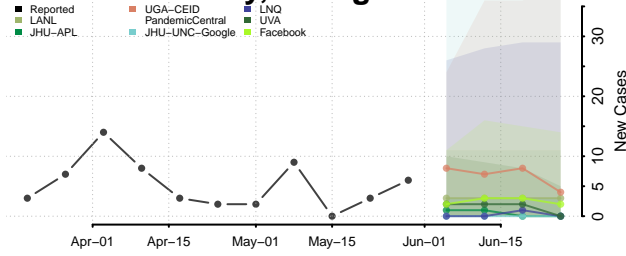

Atkinson County, Georgia