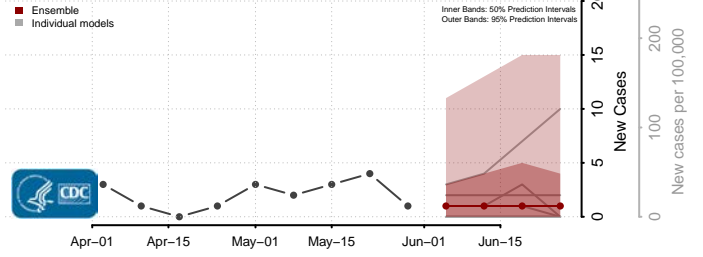

Daviess County, Missouri