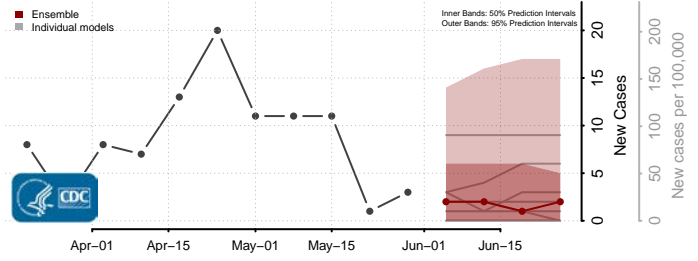

Chesapeake County, Virginia

Chesterfield County, Virginia

Clarke County, Virginia

Colonial Heights County, Virginia

Covington County, Virginia

Craig County, Virginia

Culpeper County, Virginia

Cumberland County, Virginia