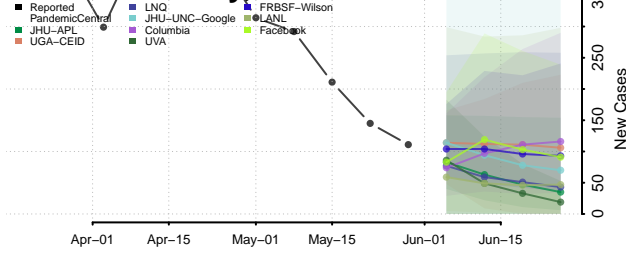

Cumberland County, North Carolina

Currituck County, North Carolina

Dare County, North Carolina

Davidson County, North Carolina

Davie County, North Carolina

Duplin County, North Carolina

Durham County, North Carolina