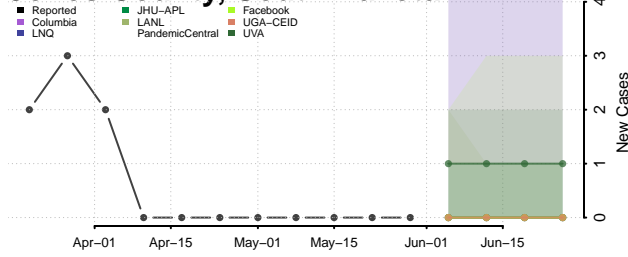

Jones County, South Dakota