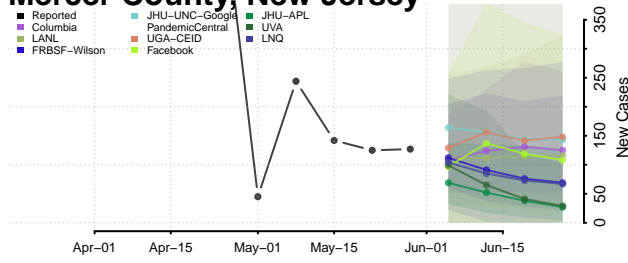

Camden County, New Jersey

Cape May County, New Jersey

Cumberland County, New Jersey

Essex County, New Jersey

Gloucester County, New Jersey

Hudson County, New Jersey

Hunterdon County, New Jersey

Mercer County, New Jersey