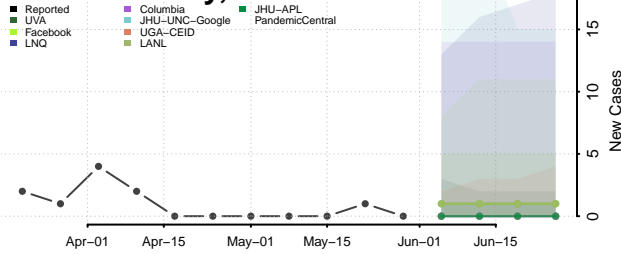

Sutton County, Texas