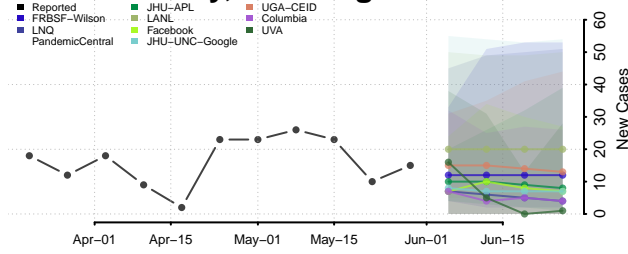

Williamsburg County, Virginia

Winchester County, Virginia

Wise County, Virginia

Wythe County, Virginia

York County, Virginia

Washington

Adams County, Washington

Asotin County, Washington