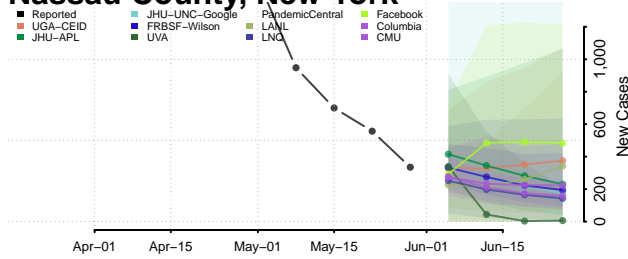

Livingston County, New York

Madison County, New York

Monroe County, New York

Montgomery County, New York

Nassau County, New York

New York City County, New York

Niagara County, New York

Oneida County, New York