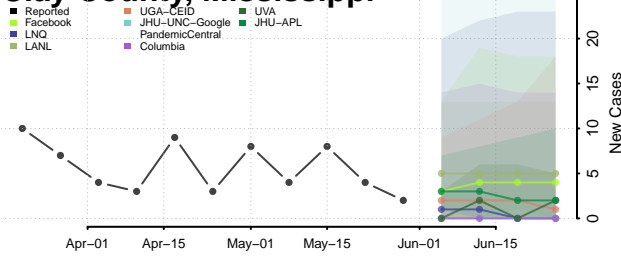

Clay County, Mississippi