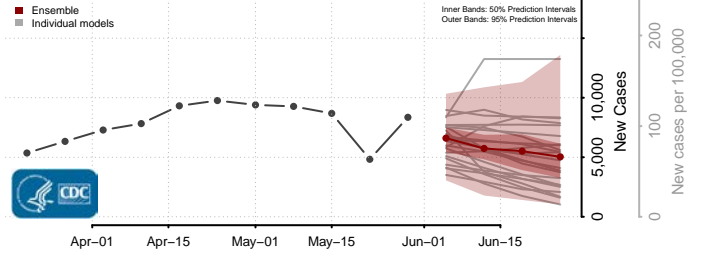

Williamsburg County, Virginia

Winchester County, Virginia

Wise County, Virginia

Wythe County, Virginia

York County, Virginia

Washington

Adams County, Washington

Asotin County, Washington