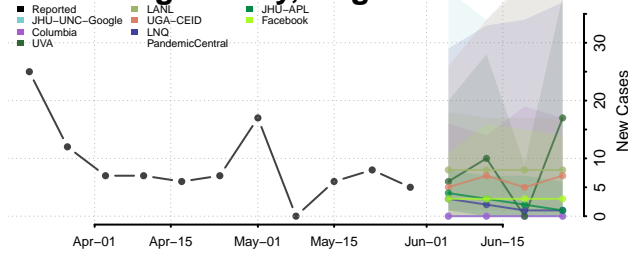

Lunenburg County, Virginia