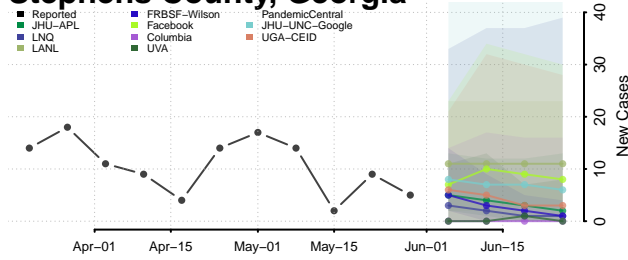

Rockdale County, Georgia

Schley County, Georgia

Spalding County, Georgia

Seminole County, Georgia

Stephens County, Georgia

Rockdale County, Georgia

Stewart County, Georgia

Sumter County, Georgia