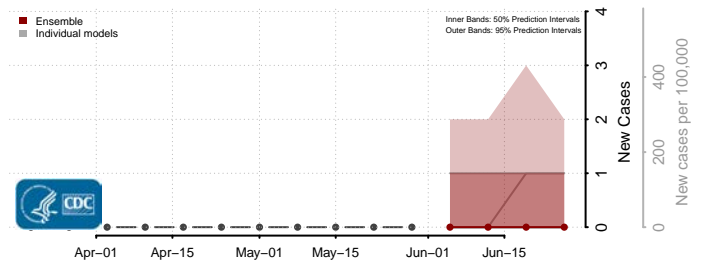

Toole County, Montana

Treasure County, Montana

Valley County, Montana

Wheatland County, Montana

Wibaux County, Montana

Yellowstone County, Montana

Nebraska*

*New weekly cases may decrease in this location over the next four weeks. For these locations, the ensemble forecast indicates a probability of 0.75 or greater that fewer cases will be reported in week four of the forecast than in the last reported week.