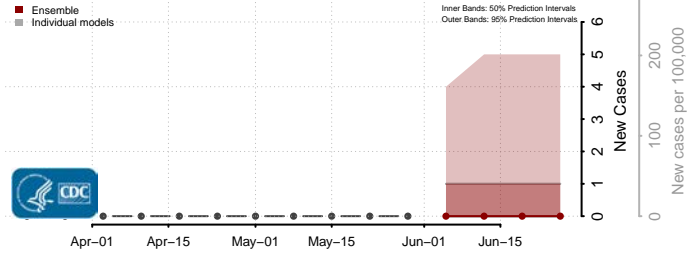

Rich County, Utah