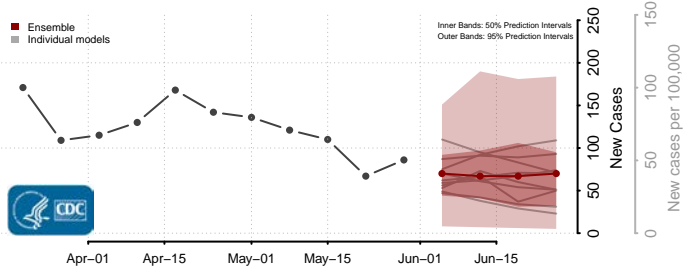

Aiken County, South Carolina