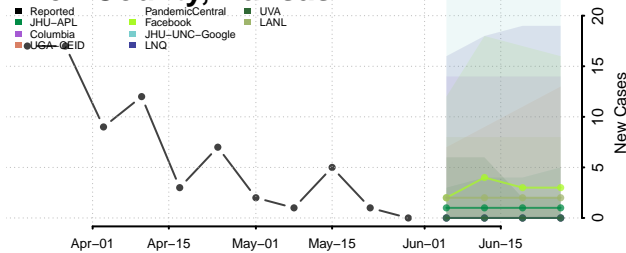

Worth County, Iowa

Wright County, Iowa

Kansas*

Allen County, Kansas

Anderson County, Kansas

Atchison County, Kansas

*New weekly cases may decrease in this location over the next four weeks. For these locations, the ensemble forecast indicates a probability of 0.75 or greater that fewer cases will be reported in week four of the forecast than in the last reported week.