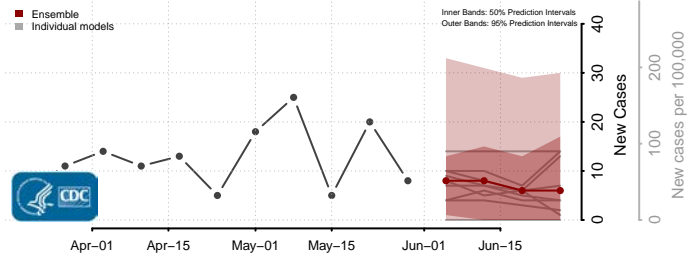

*New weekly cases may decrease in this location over the next four weeks. For these locations, the ensemble forecast indicates a probability of 0.75 or greater that fewer cases will be reported in week four of the forecast than in the last reported week.