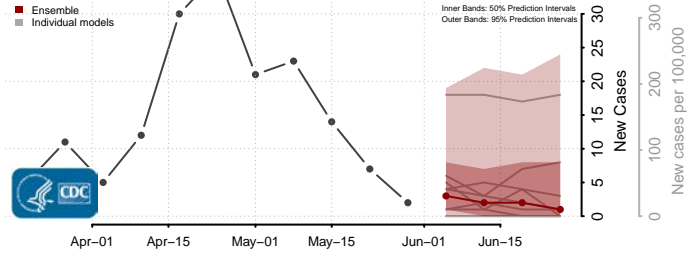

Stevens County, Minnesota