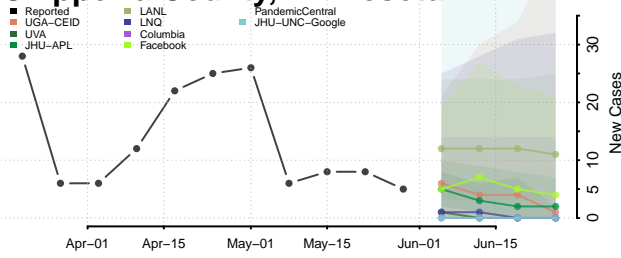

Chippewa County, Minnesota