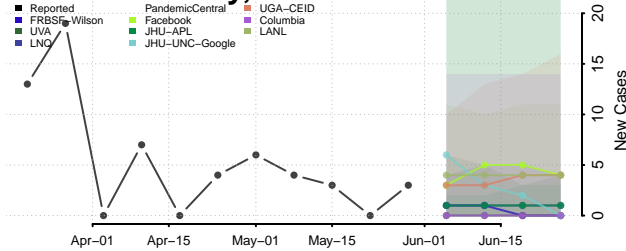

Audrain County, Missouri