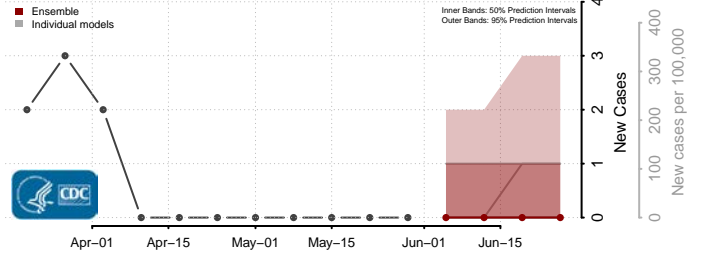

Jones County, South Dakota