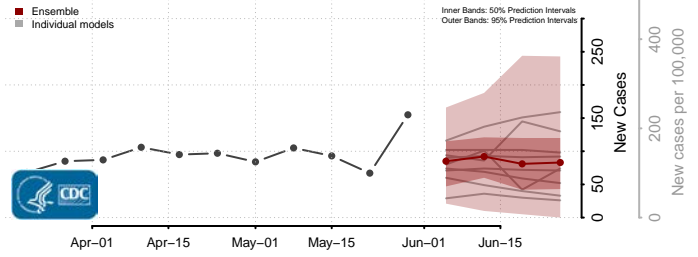

Harrison County, West Virginia