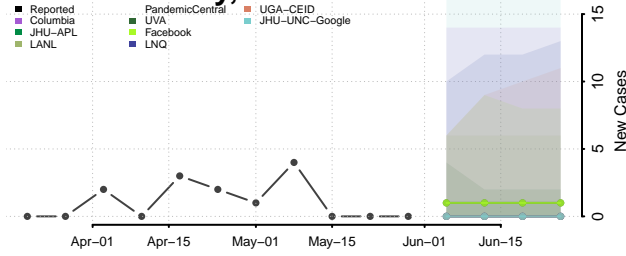

Furnas County, Nebraska

Gage County, Nebraska

Garden County, Nebraska

Garfield County, Nebraska

Gosper County, Nebraska

Grant County, Nebraska

Greeley County, Nebraska

Hall County, Nebraska