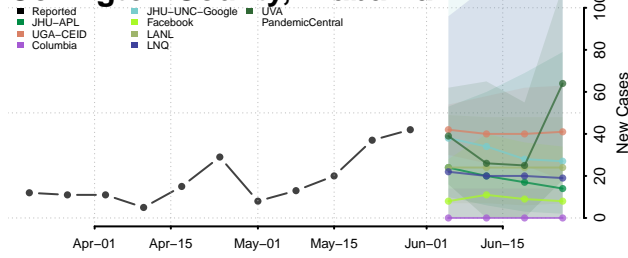

Clarke County, Alabama

Clay County, Alabama

Cleburne County, Alabama

Coffee County, Alabama

Colbert County, Alabama

Conecuh County, Alabama

Coosa County, Alabama

Covington County, Alabama

Crenshaw County, Alabama

Cullman County, Alabama

Dale County, Alabama

Dallas County, Alabama

DeKalb County, Alabama

Elmore County, Alabama

Escambia County, Alabama

Etowah County, Alabama