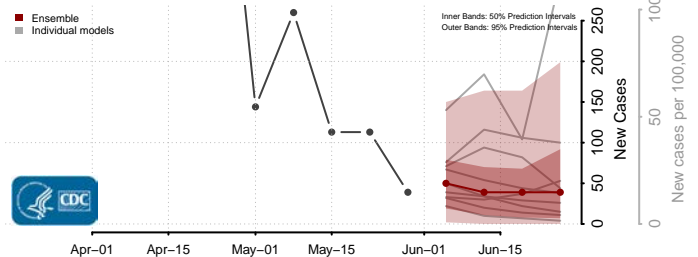

Atlantic County, New Jersey