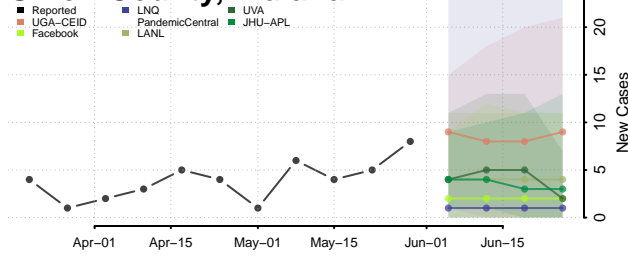

Sullivan County, Indiana

Switzerland County, Indiana

Tippecanoe County, Indiana

Tipton County, Indiana

Union County, Indiana

Vanderburgh County, Indiana

Vermillion County, Indiana

Vigo County, Indiana