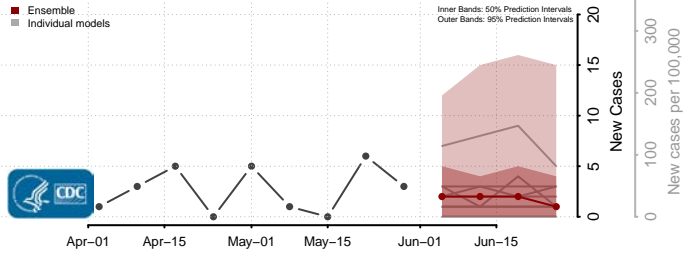

Bear Lake County, Idaho