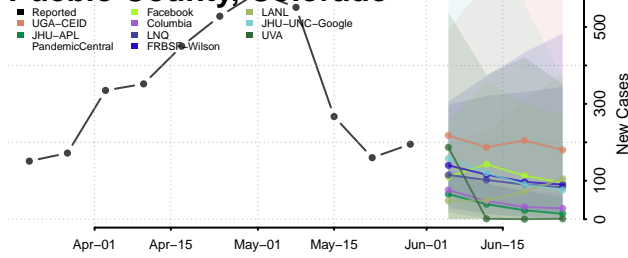

Rio Blanco County, Colorado

Rio Grande County, Colorado

Routt County, Colorado

Saguache County, Colorado

San Juan County, Colorado

San Miguel County, Colorado

Sedgwick County, Colorado

Summit County, Colorado