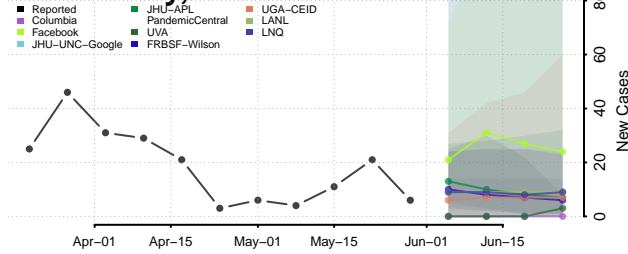

Lea County, New Mexico