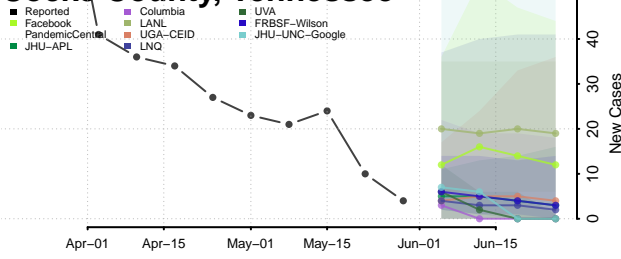

Carter County, Tennessee

Cheatham County, Tennessee

Chester County, Tennessee

Claiborne County, Tennessee

Clay County, Tennessee

Cocke County, Tennessee

Coffee County, Tennessee

Crockett County, Tennessee