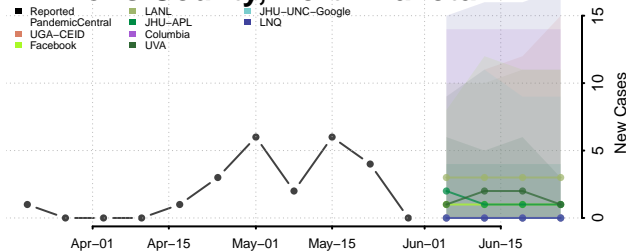

Eddy County, North Dakota

Emmons County, North Dakota

Foster County, North Dakota

Golden Valley County, North Dakota

Grand Forks County, North Dakota

Grant County, North Dakota

Griggs County, North Dakota

Hettinger County, North Dakota