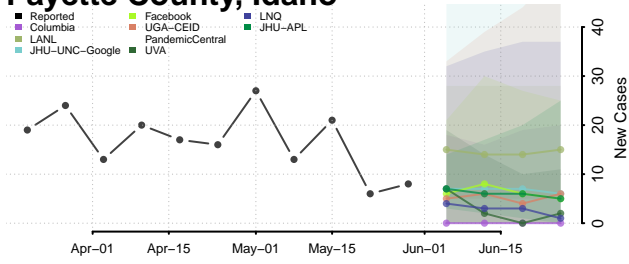

Nez Perce County, Idaho

Oneida County, Idaho

Owyhee County, Idaho

Payette County, Idaho

Power County, Idaho

Shoshone County, Idaho

Teton County, Idaho

Twin Falls County, Idaho