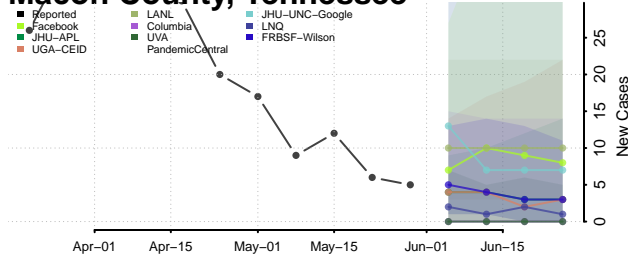

Macon County, Tennessee