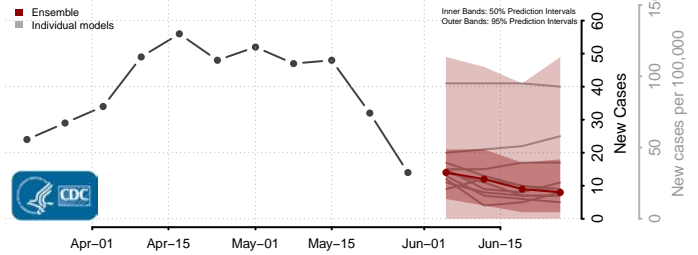

Sullivan County, New Hampshire