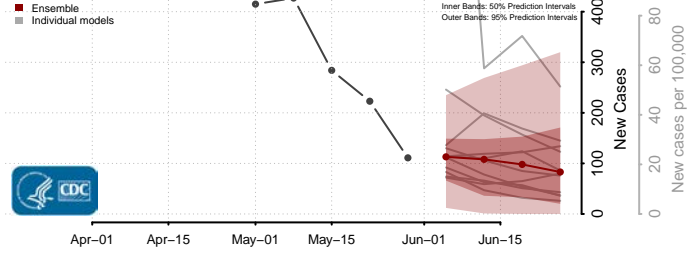

Polk County, Iowa