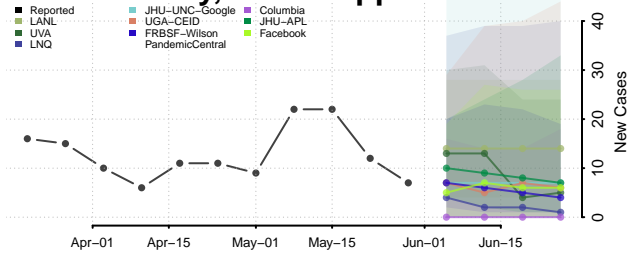

Leake County, Mississippi