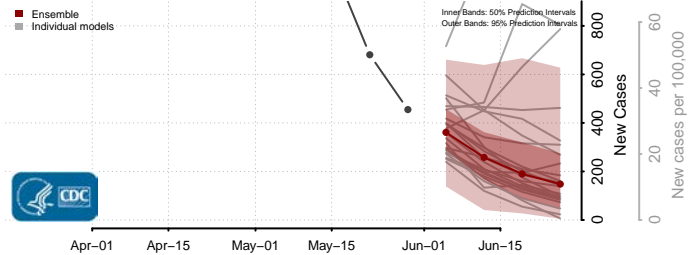

Belknap County, New Hampshire

Carroll County, New Hampshire

*New weekly cases may decrease in this location over the next four weeks. For these locations, the ensemble forecast indicates a probability of 0.75 or greater that fewer cases will be reported in week four of the forecast than in the last reported week.