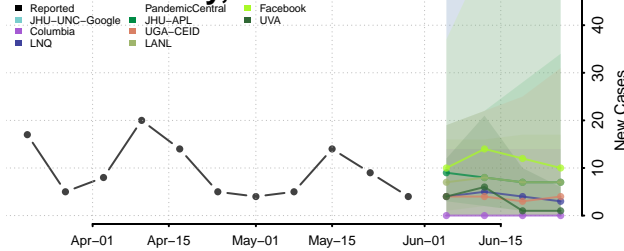

Cibola County, New Mexico