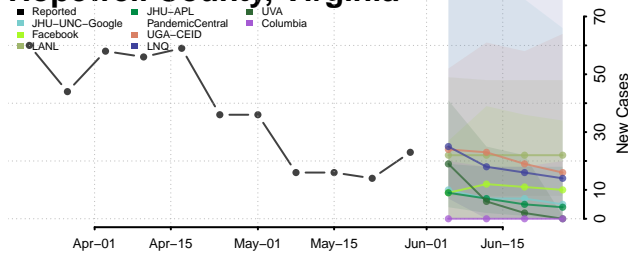

Hanover County, Virginia

Harrisonburg County, Virginia

Henrico County, Virginia

Henry County, Virginia

Highland County, Virginia

Hopewell County, Virginia

Isle of Wight County, Virginia

James City County, Virginia