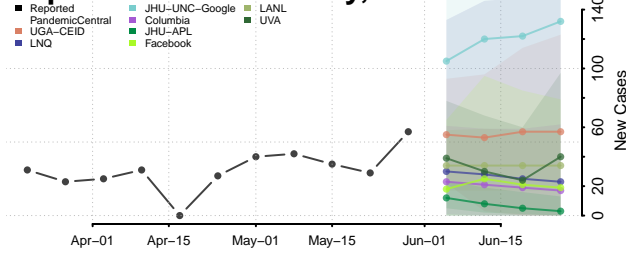

Cape Girardeau County, Missouri