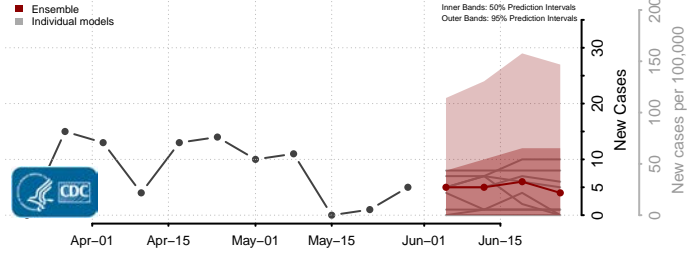

Georgia*

Appling County, Georgia

*New weekly cases may decrease in this location over the next four weeks. For these locations, the ensemble forecast indicates a probability of 0.75 or greater that fewer cases will be reported in week four of the forecast than in the last reported week.