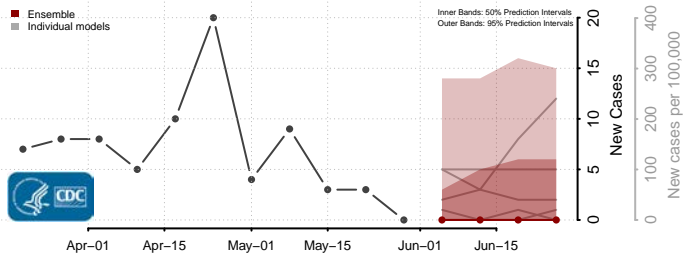

Big Stone County, Minnesota