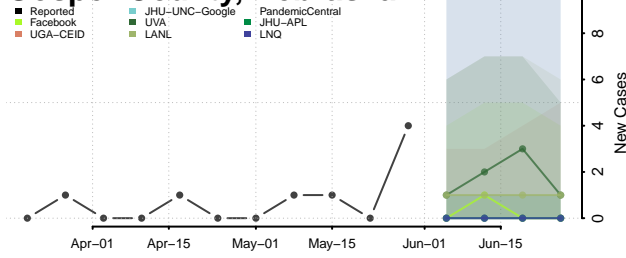

Furnas County, Nebraska

Gage County, Nebraska

Garden County, Nebraska

Garfield County, Nebraska

Gosper County, Nebraska

Grant County, Nebraska

Greeley County, Nebraska

Hall County, Nebraska