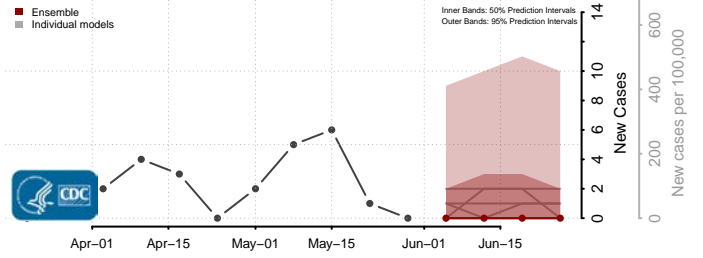

Towner County, North Dakota