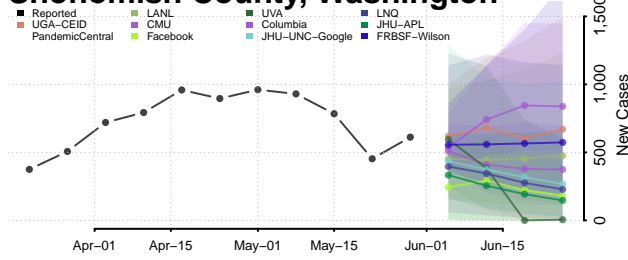

Pierce County, Washington

San Juan County, Washington

Skagit County, Washington

Skamania County, Washington

Snohomish County, Washington

Spokane County, Washington

Stevens County, Washington

Thurston County, Washington