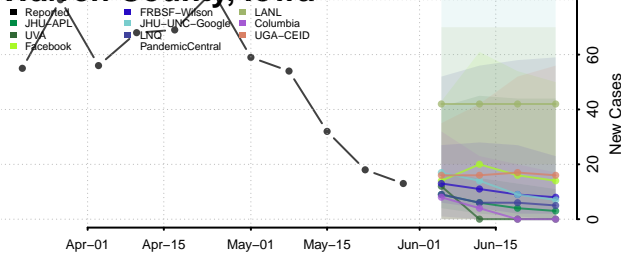

Warren County, Iowa