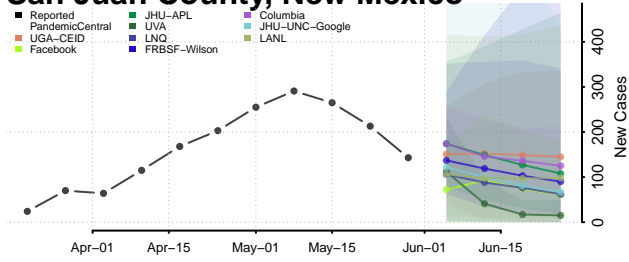

San Juan County, New Mexico