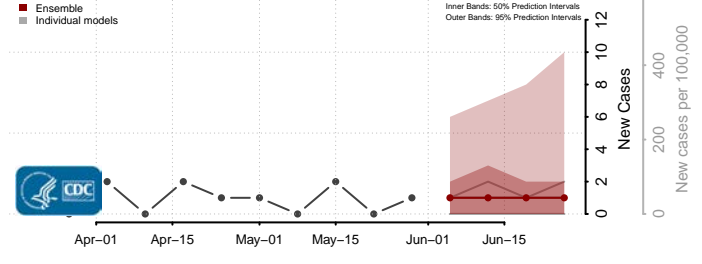

Deuel County, South Dakota

Dewey County, South Dakota

Douglas County, South Dakota

Edmunds County, South Dakota

Fall River County, South Dakota

Faulk County, South Dakota

Grant County, South Dakota

Gregory County, South Dakota