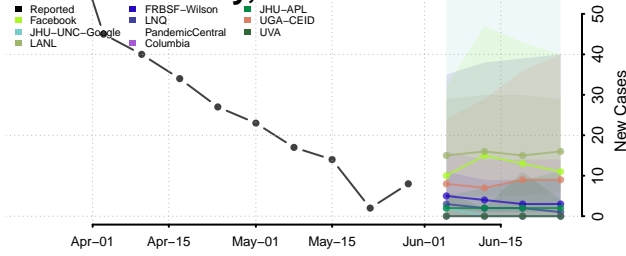

Franklin County, Tennessee