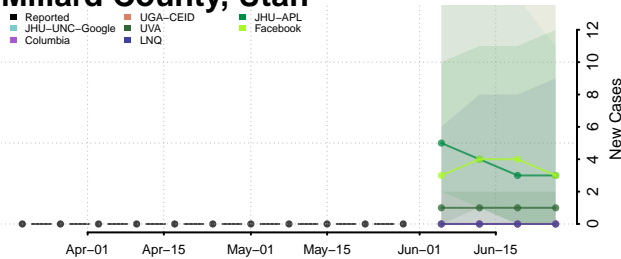

Millard County, Utah