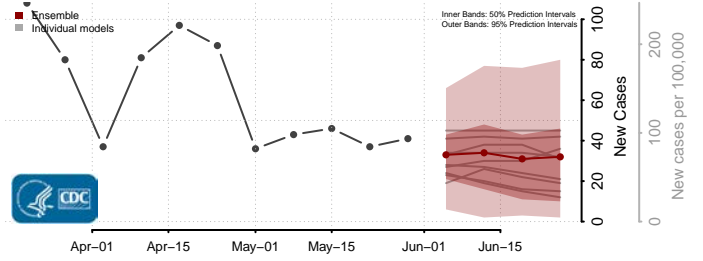

Chambers County, Texas