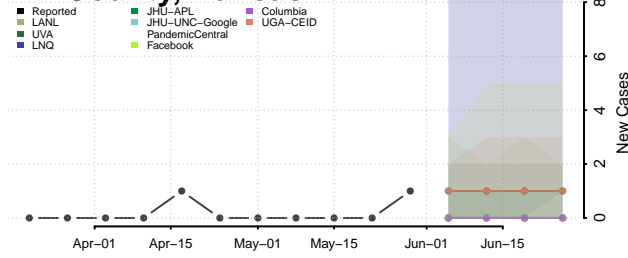

Elk County, Kansas