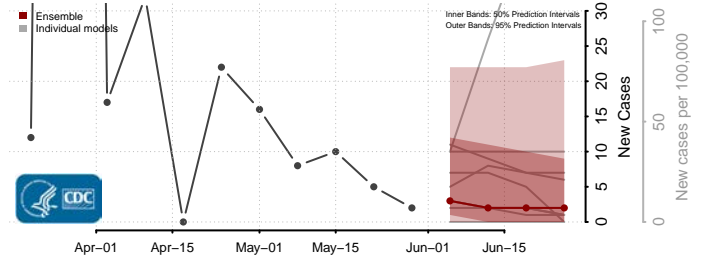

Marion County, Missouri