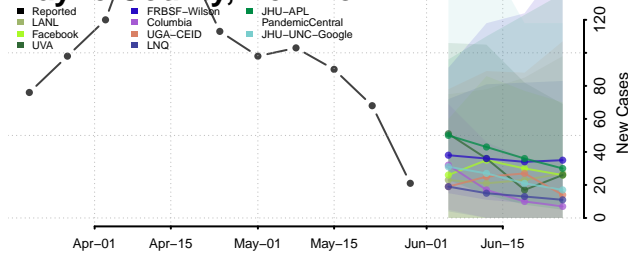

Washington County, New York

Wayne County, New York

Westchester County, New York

Wyoming County, New York

Yates County, New York

North Carolina*

Alamance County, North Carolina

Alexander County, North Carolina