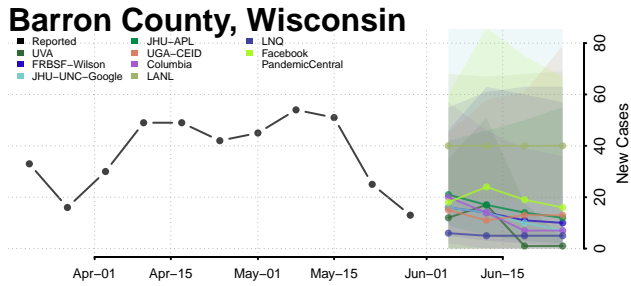

*New weekly cases may decrease in this location over the next four weeks. For these locations, the ensemble forecast indicates a probability of 0.75 or greater that fewer cases will be reported in week four of the forecast than in the last reported week.