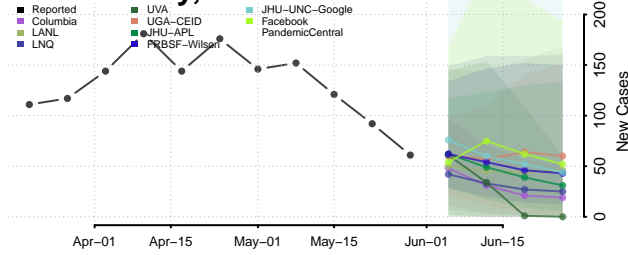

Jasper County, Iowa

Jefferson County, Iowa

Johnson County, Iowa

Jones County, Iowa

Keokuk County, Iowa

Kossuth County, Iowa

Lee County, Iowa

Linn County, Iowa