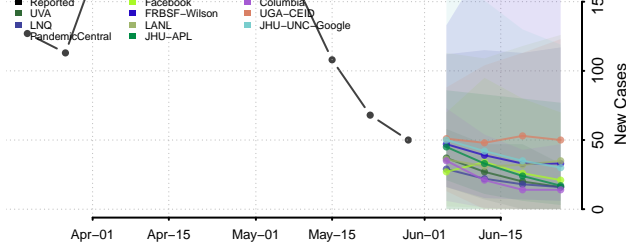

Montcalm County, Michigan

Montmorency County, Michigan

Muskegon County, Michigan

Newaygo County, Michigan

Oakland County, Michigan

Oceana County, Michigan

Ogemaw County, Michigan

Ontonagon County, Michigan