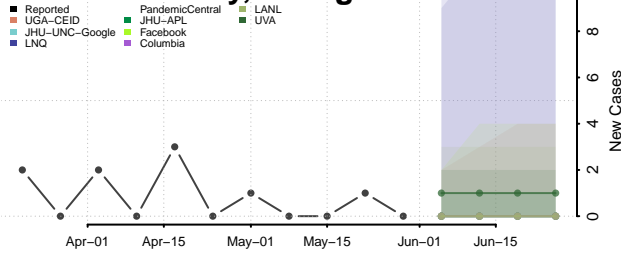

Walker County, Georgia

Walton County, Georgia

Ware County, Georgia

Warren County, Georgia

Washington County, Georgia

Wayne County, Georgia

Webster County, Georgia

Wheeler County, Georgia