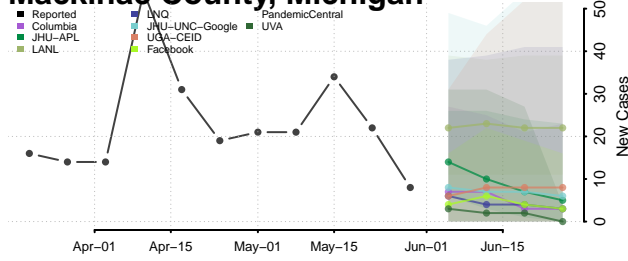

Lake County, Michigan

Lapeer County, Michigan

Leelanau County, Michigan

Lenawee County, Michigan

Livingston County, Michigan

Luce County, Michigan

Mackinac County, Michigan

Macomb County, Michigan