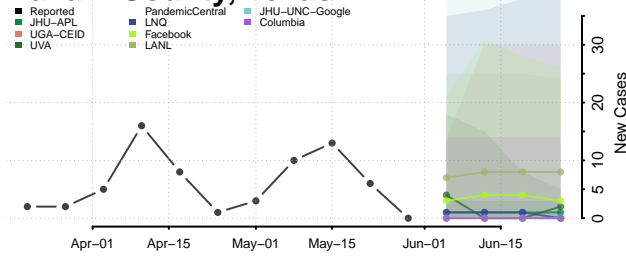

Coryell County, Texas

Cottle County, Texas

Crane County, Texas

Crockett County, Texas

Crosby County, Texas

Culberson County, Texas

Dallam County, Texas

Dallas County, Texas