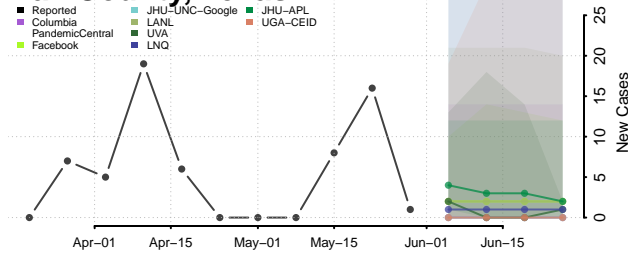

Hall County, Texas