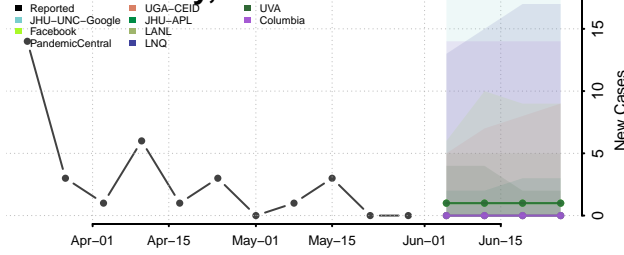

Dewey County, Oklahoma

Ellis County, Oklahoma

Garfield County, Oklahoma

Garvin County, Oklahoma

Grady County, Oklahoma

Grant County, Oklahoma

Greer County, Oklahoma

Harmon County, Oklahoma