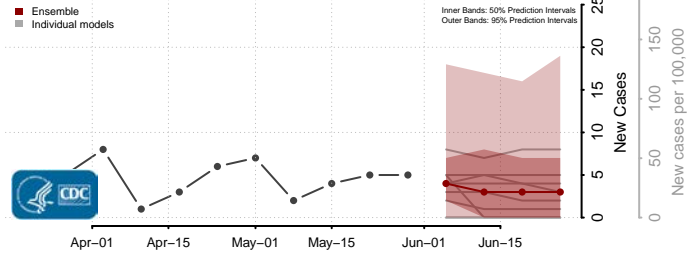

Callahan County, Texas