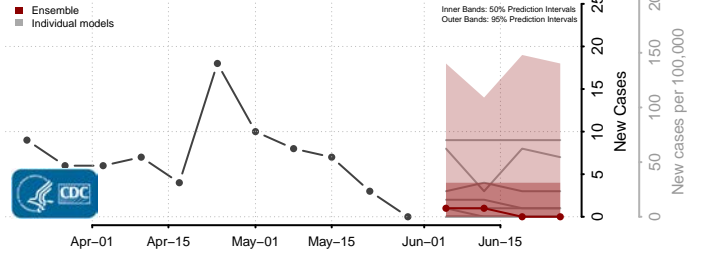

Buchanan County, Iowa

Buena Vista County, Iowa

Butler County, Iowa

Calhoun County, Iowa

Carroll County, Iowa

Cass County, Iowa

Cedar County, Iowa

Cerro Gordo County, Iowa