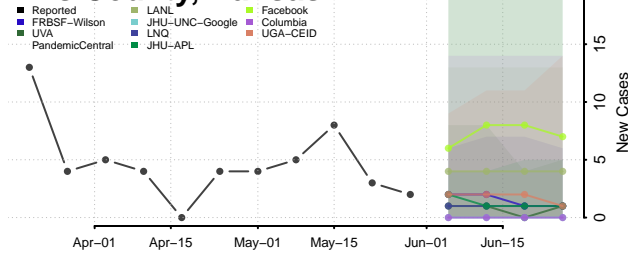

Ellis County, Kansas