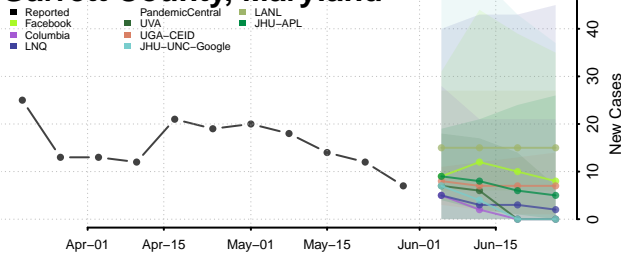

Charles County, Maryland

Dorchester County, Maryland

Frederick County, Maryland

Garrett County, Maryland

Harford County, Maryland

Howard County, Maryland

Kent County, Maryland

Montgomery County, Maryland