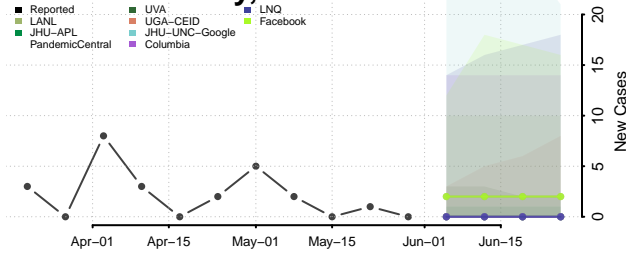

Presidio County, Texas