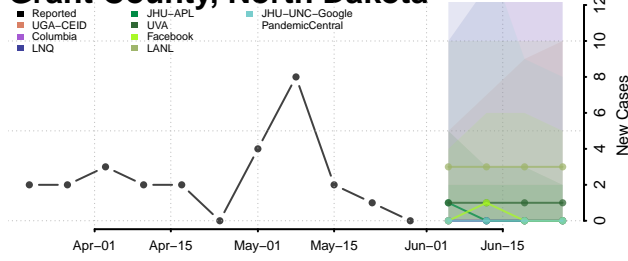

Eddy County, North Dakota

Emmons County, North Dakota

Foster County, North Dakota

Golden Valley County, North Dakota

Grand Forks County, North Dakota

Grant County, North Dakota

Griggs County, North Dakota

Hettinger County, North Dakota