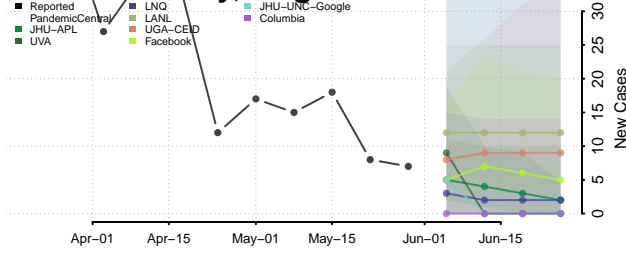

Greene County, Virginia