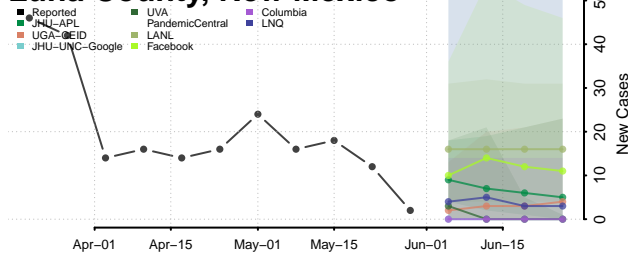

Luna County, New Mexico