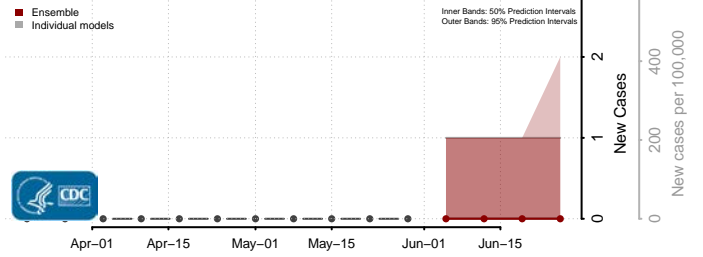

Petroleum County, Montana