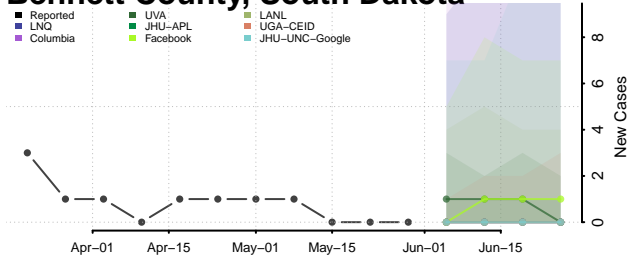

Bennett County, South Dakota