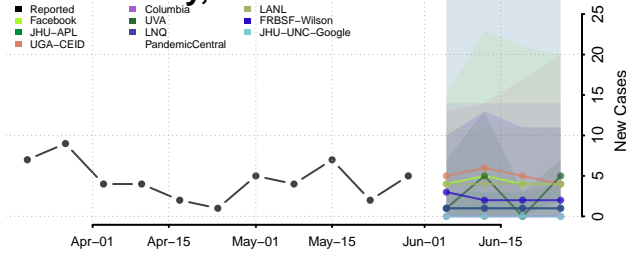

Drew County, Arkansas