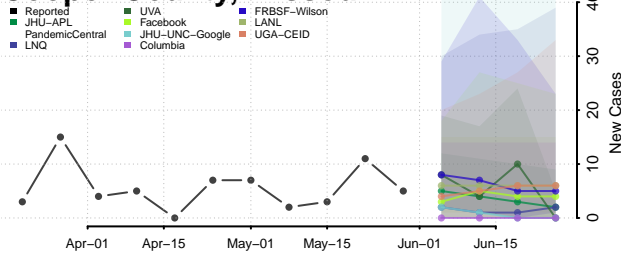

Cooper County, Missouri