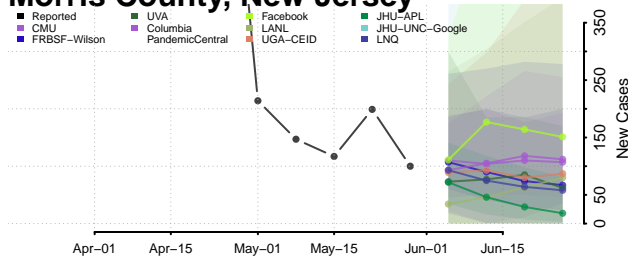

Morris County, New Jersey