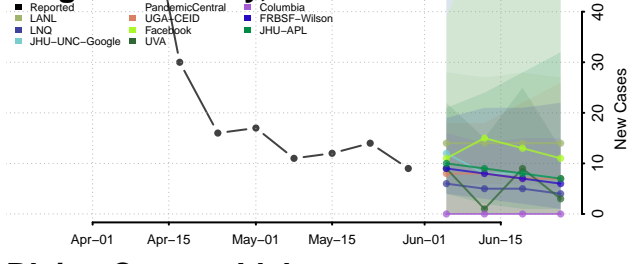

Bannock County, Idaho

Bear Lake County, Idaho

Benewah County, Idaho

Bingham County, Idaho

Blaine County, Idaho

Boise County, Idaho

Bonner County, Idaho

Bonneville County, Idaho