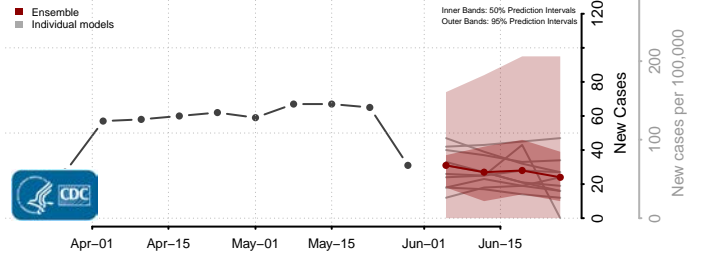

Allegany County, New York