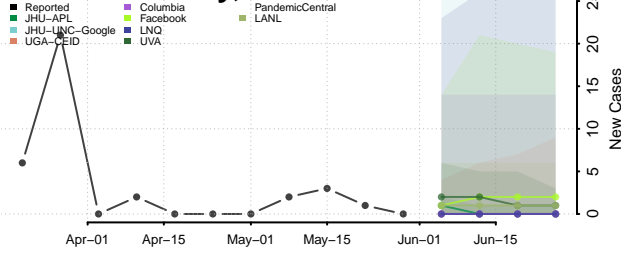

Monroe County, Missouri