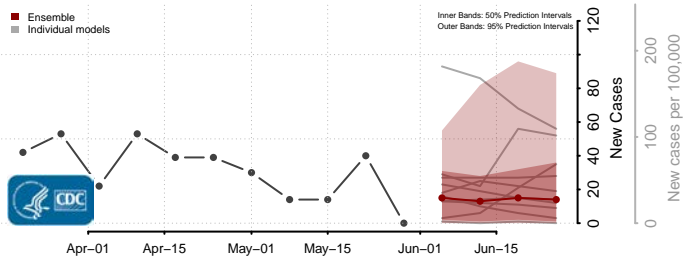

Atascosa County, Texas