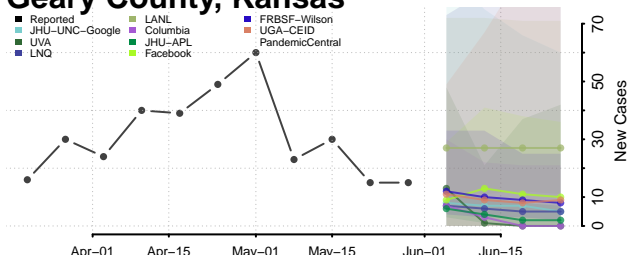

Finney County, Kansas

Ford County, Kansas

Franklin County, Kansas

Geary County, Kansas

Gove County, Kansas

Graham County, Kansas

Grant County, Kansas

Gray County, Kansas