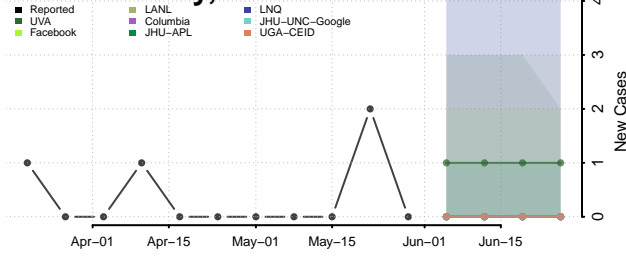

Furnas County, Nebraska

Gage County, Nebraska

Garden County, Nebraska

Garfield County, Nebraska

Gosper County, Nebraska

Grant County, Nebraska

Greeley County, Nebraska

Hall County, Nebraska