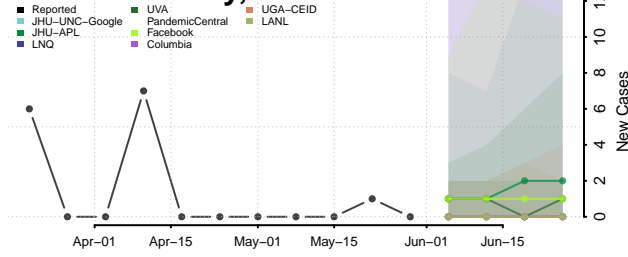

Lincoln County, Nevada