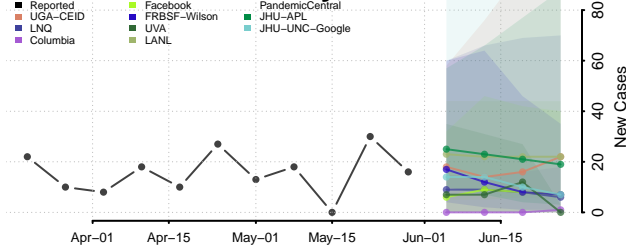

Catahoula County, Louisiana

Claiborne County, Louisiana

Concordia County, Louisiana

De Soto County, Louisiana

East Baton Rouge County, Louisiana

East Carroll County, Louisiana

East Feliciana County, Louisiana