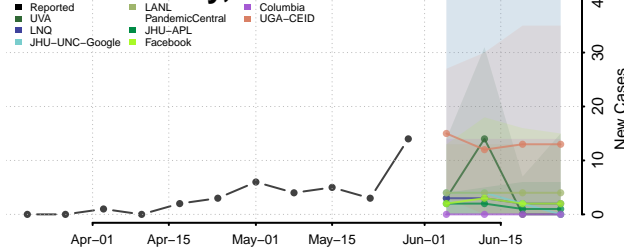

Goliad County, Texas