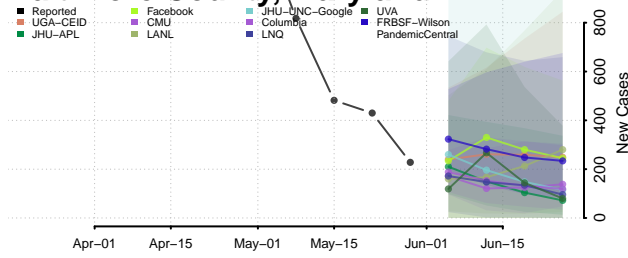

Baltimore County, Maryland