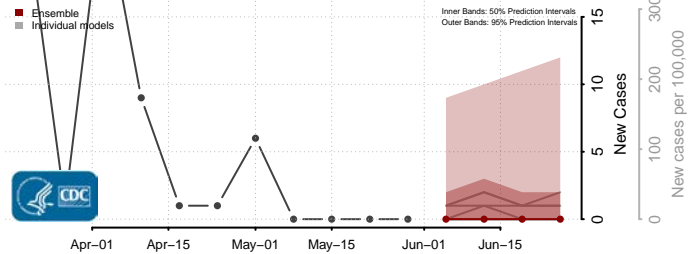

Adams County, Nebraska

Antelope County, Nebraska

Arthur County, Nebraska

Banner County, Nebraska

Blaine County, Nebraska

Boone County, Nebraska

Box Butte County, Nebraska

Boyd County, Nebraska