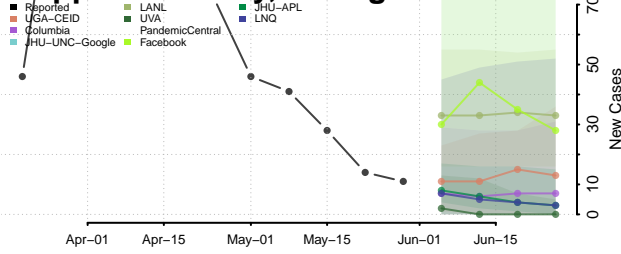

Berrien County, Michigan

Branch County, Michigan

Calhoun County, Michigan

Cass County, Michigan

Charlevoix County, Michigan

Cheboygan County, Michigan

Chippewa County, Michigan

Clare County, Michigan