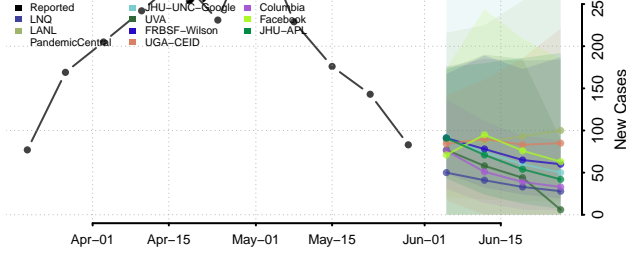

Rock County, Wisconsin