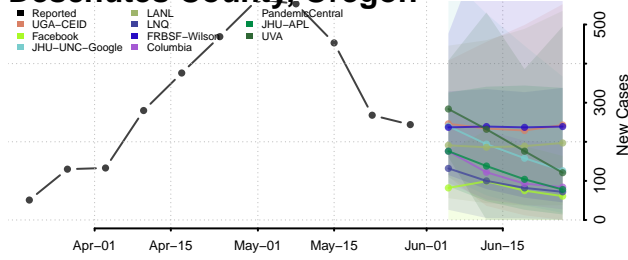

Deschutes County, Oregon