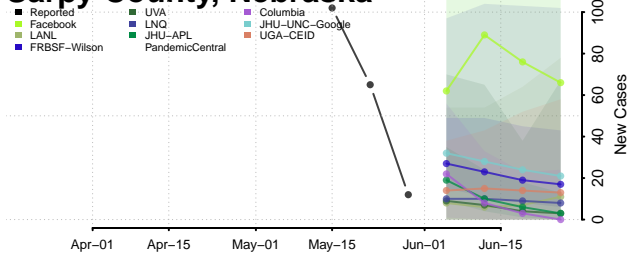

Red Willow County, Nebraska

Richardson County, Nebraska

Rock County, Nebraska

Saline County, Nebraska

Sarpy County, Nebraska

Saunders County, Nebraska

Scotts Bluff County, Nebraska

Seward County, Nebraska