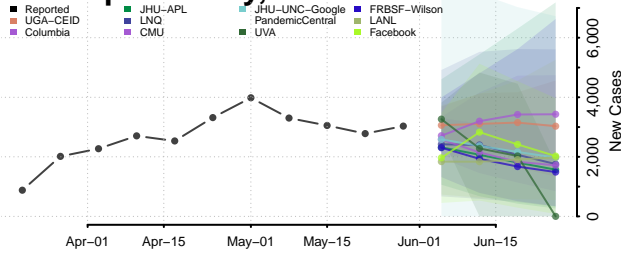

Maricopa County, Arizona