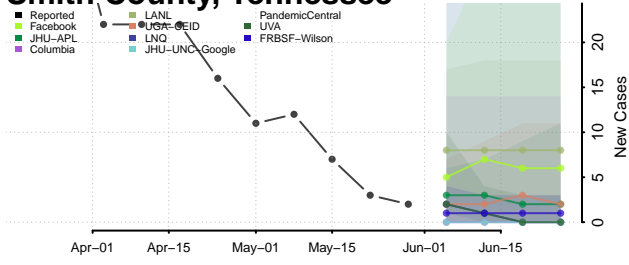

Robertson County, Tennessee

Rutherford County, Tennessee

Scott County, Tennessee

Sequatchie County, Tennessee

Sevier County, Tennessee

Shelby County, Tennessee

Smith County, Tennessee

Stewart County, Tennessee