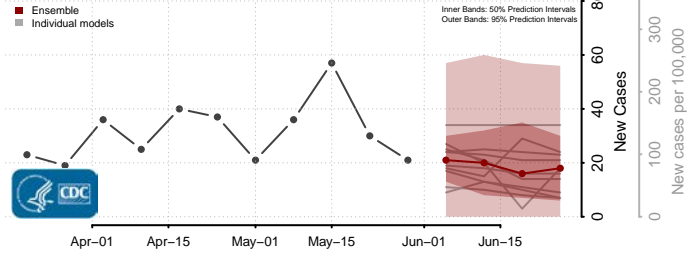

Clay County, West Virginia

Doddridge County, West Virginia

Fayette County, West Virginia

Gilmer County, West Virginia

Grant County, West Virginia

Greenbrier County, West Virginia

Hampshire County, West Virginia