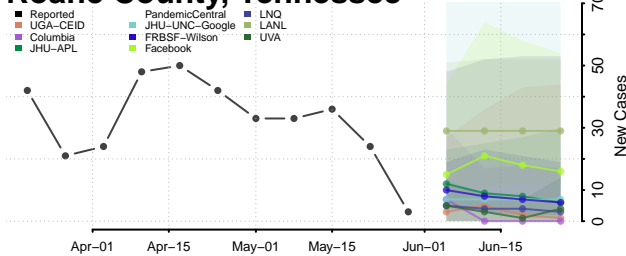

Robertson County, Tennessee

Rutherford County, Tennessee

Scott County, Tennessee

Sequatchie County, Tennessee

Sevier County, Tennessee

Shelby County, Tennessee

Smith County, Tennessee

Stewart County, Tennessee