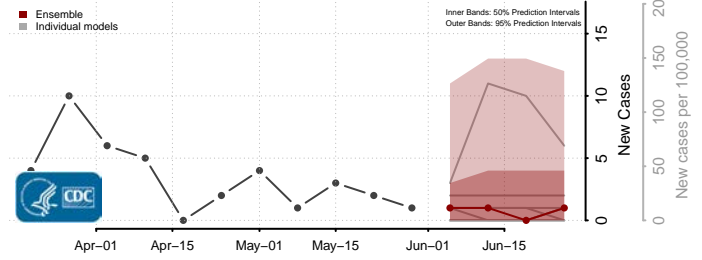

Maries County, Missouri