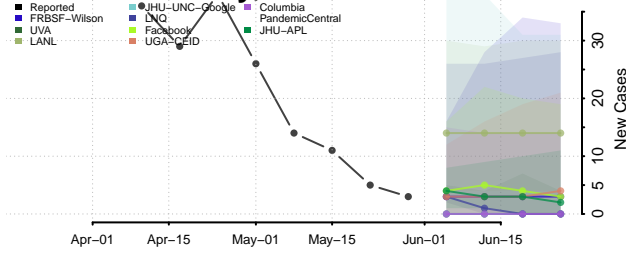

Essex County, Vermont

Franklin County, Vermont

Grand Isle County, Vermont

Lamoille County, Vermont

Orange County, Vermont

Orleans County, Vermont

Rutland County, Vermont

Washington County, Vermont