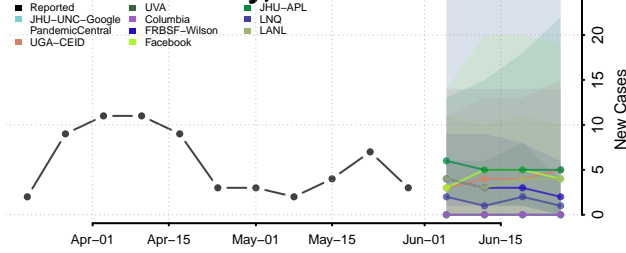

McIntosh County, Oklahoma