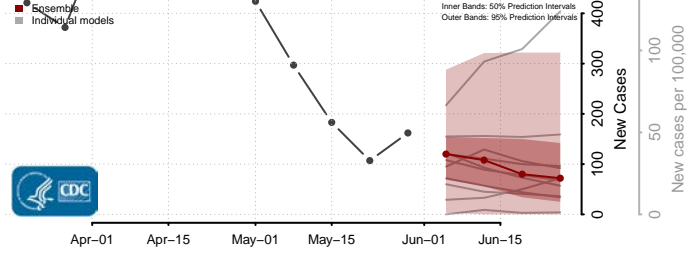

Boulder County, Colorado