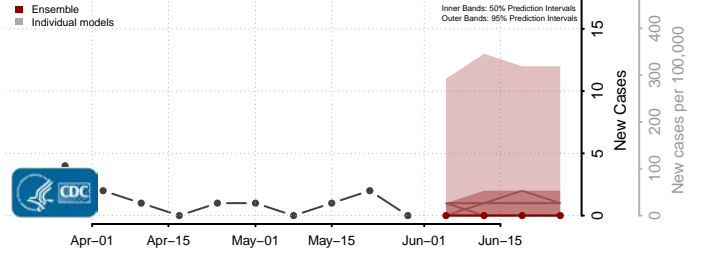

Cavalier County, North Dakota