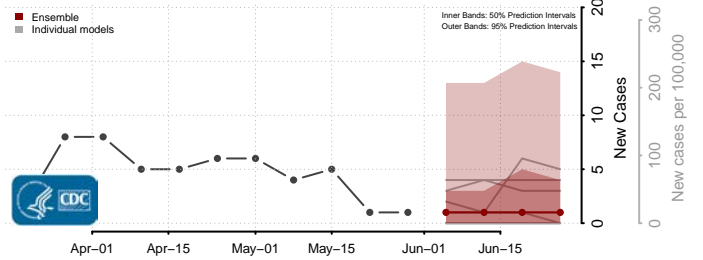

Bland County, Virginia