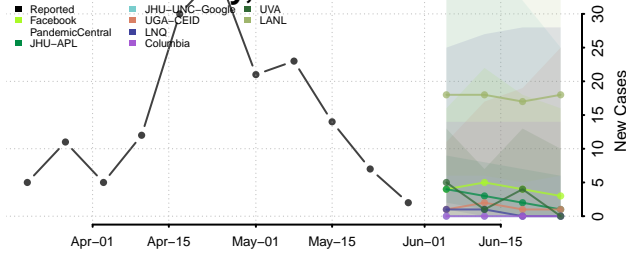

Stevens County, Minnesota