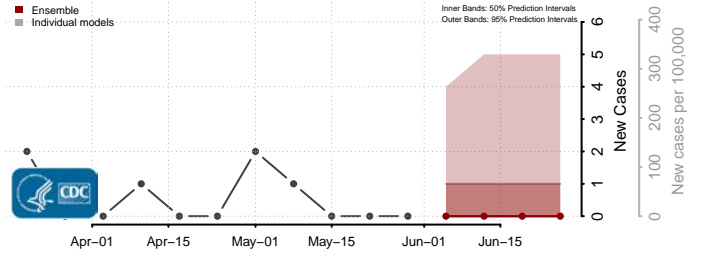

Wallace County, Kansas