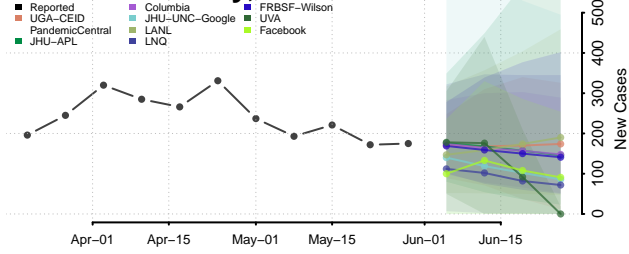

Sussex County, Delaware

District of Columbia*

Florida*

Alachua County, Florida

Baker County, Florida

Bay County, Florida

*New weekly cases may decrease in this location over the next four weeks. For these locations, the ensemble forecast indicates a probability of 0.75 or greater that fewer cases will be reported in week four of the forecast than in the last reported week.