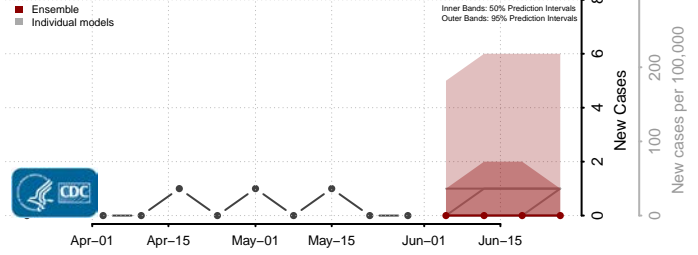

Ness County, Kansas