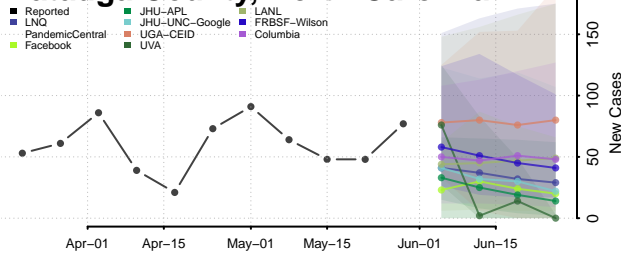

Union County, North Carolina

Vance County, North Carolina

Wake County, North Carolina

Warren County, North Carolina

Washington County, North Carolina

Watauga County, North Carolina

Wayne County, North Carolina