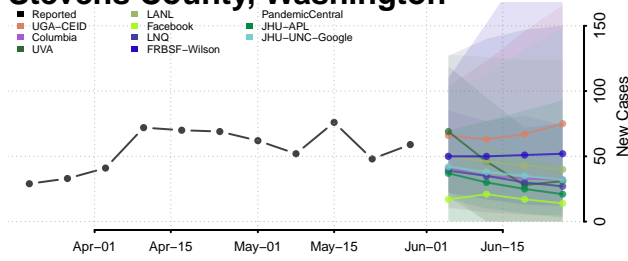

Pierce County, Washington

San Juan County, Washington

Skagit County, Washington

Skamania County, Washington

Snohomish County, Washington

Spokane County, Washington

Stevens County, Washington

Thurston County, Washington