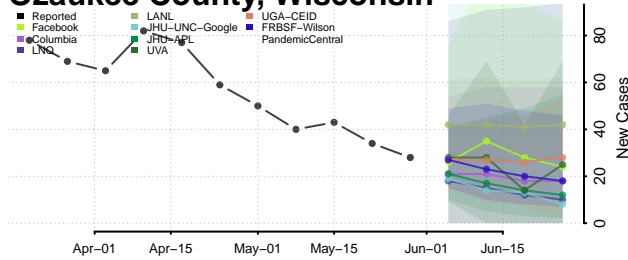

Ozaukee County, Wisconsin