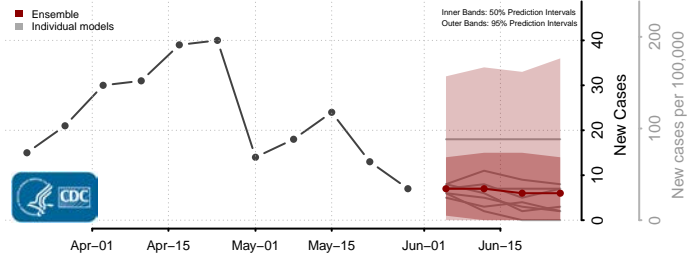

*New weekly cases may decrease in this location over the next four weeks. For these locations, the ensemble forecast indicates a probability of 0.75 or greater that fewer cases will be reported in week four of the forecast than in the last reported week.