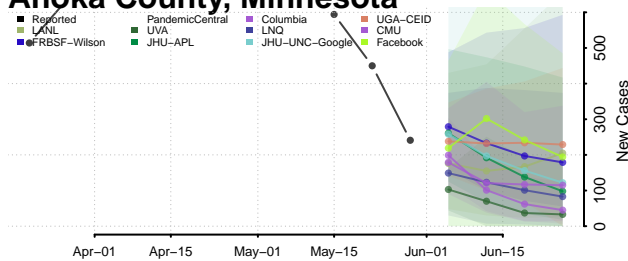

Wexford County, Michigan

Minnesota*

Aitkin County, Minnesota

Anoka County, Minnesota

*New weekly cases may decrease in this location over the next four weeks. For these locations, the ensemble forecast indicates a probability of 0.75 or greater that fewer cases will be reported in week four of the forecast than in the last reported week.