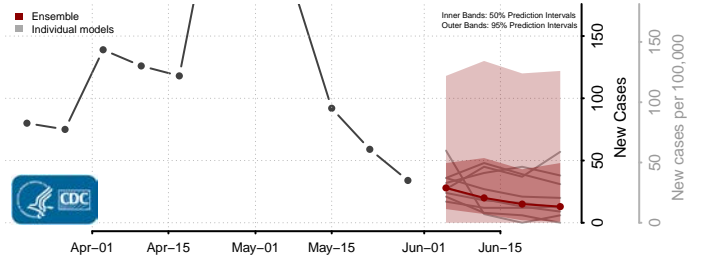

Fairbanks North Star County, Alaska