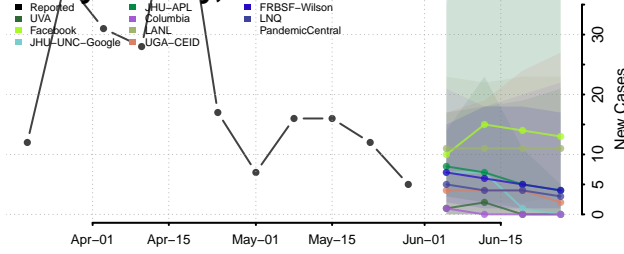

Dewey County, Oklahoma

Ellis County, Oklahoma

Garfield County, Oklahoma

Garvin County, Oklahoma

Grady County, Oklahoma

Grant County, Oklahoma

Greer County, Oklahoma

Harmon County, Oklahoma