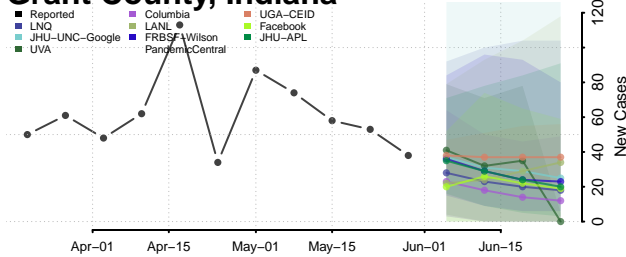

Fayette County, Indiana

Floyd County, Indiana

Fountain County, Indiana

Franklin County, Indiana

Fulton County, Indiana

Gibson County, Indiana

Grant County, Indiana

Greene County, Indiana