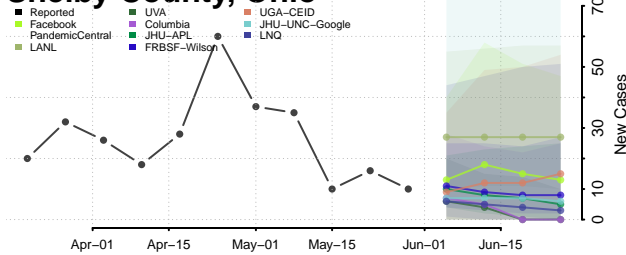

Putnam County, Ohio

Richland County, Ohio

Ross County, Ohio

Sandusky County, Ohio

Scioto County, Ohio

Seneca County, Ohio

Shelby County, Ohio

Stark County, Ohio