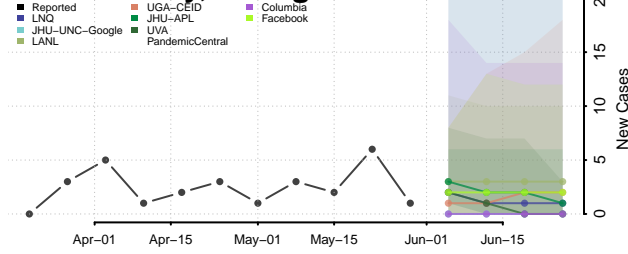

Heard County, Georgia

Henry County, Georgia

Houston County, Georgia

Irwin County, Georgia

Jackson County, Georgia

Jasper County, Georgia

Jeff Davis County, Georgia

Jefferson County, Georgia