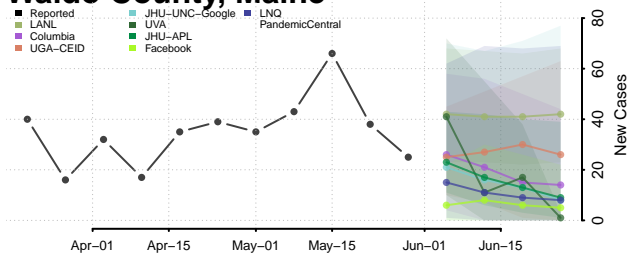

Waldo County, Maine