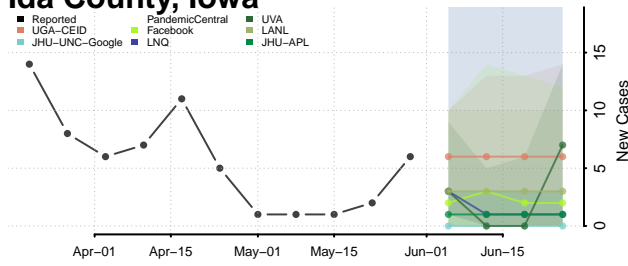

Hardin County, Iowa

Harrison County, Iowa

Henry County, Iowa

Howard County, Iowa

Humboldt County, Iowa

Ida County, Iowa

Iowa County, Iowa

Jackson County, Iowa