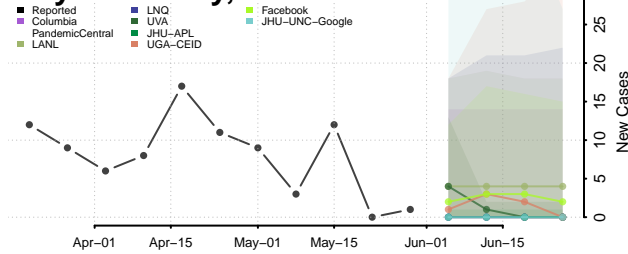

Wayne County, Nebraska