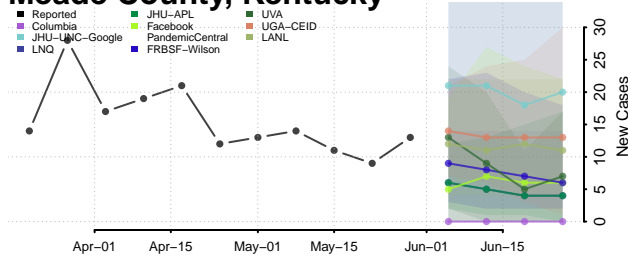

Mason County, Kentucky

McCracken County, Kentucky

McCreary County, Kentucky

McLean County, Kentucky

Meade County, Kentucky

Menifee County, Kentucky

Mercer County, Kentucky

Metcalfe County, Kentucky