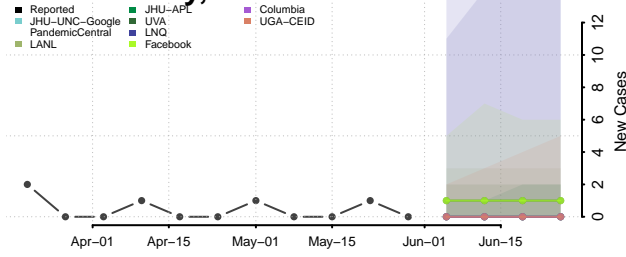

Mora County, New Mexico