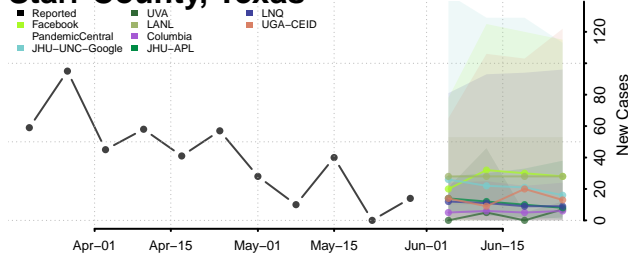

Starr County, Texas