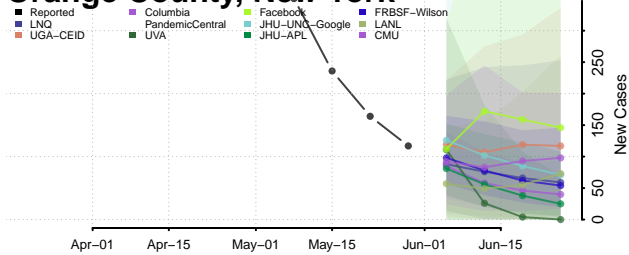

Orange County, New York