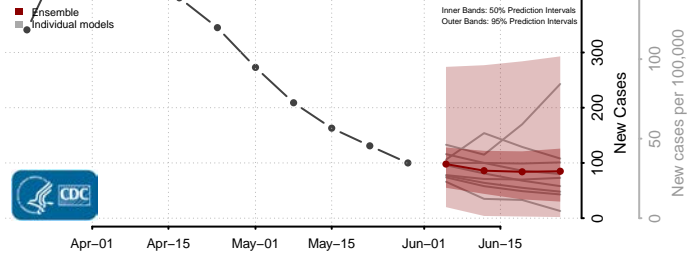

Anchorage County, Alaska