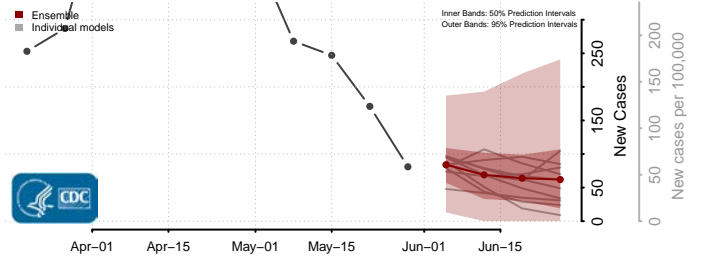

Watonwan County, Minnesota

Wilkin County, Minnesota

Winona County, Minnesota

Wright County, Minnesota

Yellow Medicine County, Minnesota

Mississippi

Adams County, Mississippi

Alcorn County, Mississippi