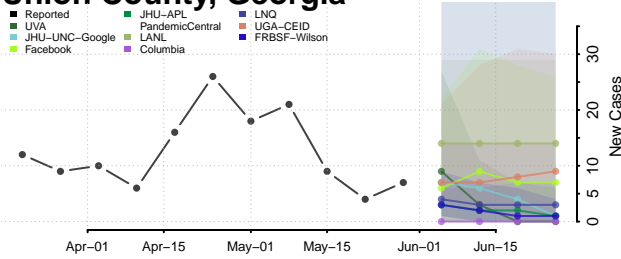

Toombs County, Georgia

Towns County, Georgia

Treutlen County, Georgia

Troup County, Georgia

Turner County, Georgia

Twiggs County, Georgia

Union County, Georgia

Upson County, Georgia