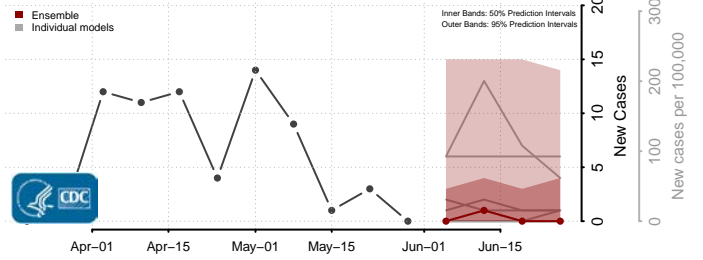

Mason County, Kentucky

McCracken County, Kentucky

McCreary County, Kentucky

McLean County, Kentucky

Meade County, Kentucky

Menifee County, Kentucky

Mercer County, Kentucky

Metcalfe County, Kentucky