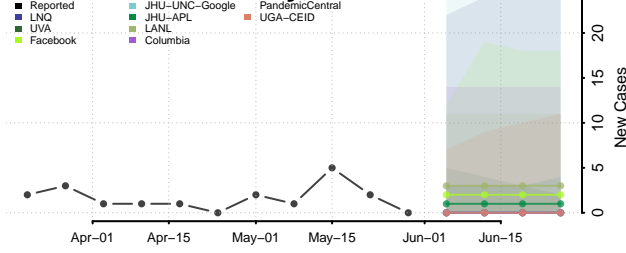

Catahoula County, Louisiana

Claiborne County, Louisiana

Concordia County, Louisiana

De Soto County, Louisiana

East Baton Rouge County, Louisiana

East Carroll County, Louisiana

East Feliciana County, Louisiana