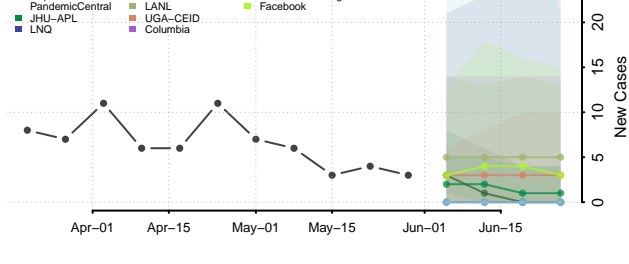

Lake County, Minnesota