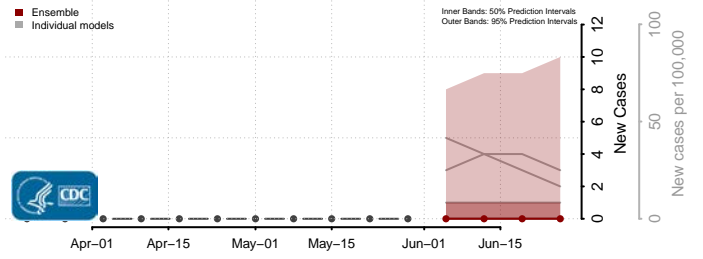

Daggett County, Utah

Davis County, Utah

Duchesne County, Utah

Emery County, Utah

Garfield County, Utah

Grand County, Utah

Iron County, Utah

Juab County, Utah