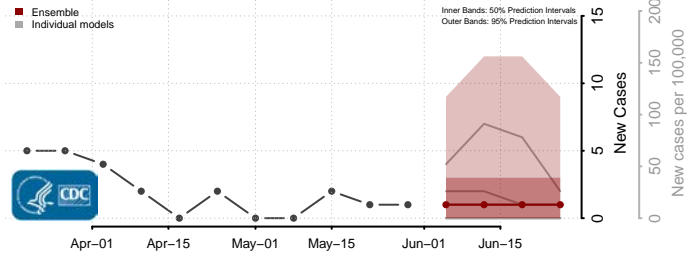

Nez Perce County, Idaho

Oneida County, Idaho

Owyhee County, Idaho

Payette County, Idaho

Power County, Idaho

Shoshone County, Idaho

Teton County, Idaho

Twin Falls County, Idaho