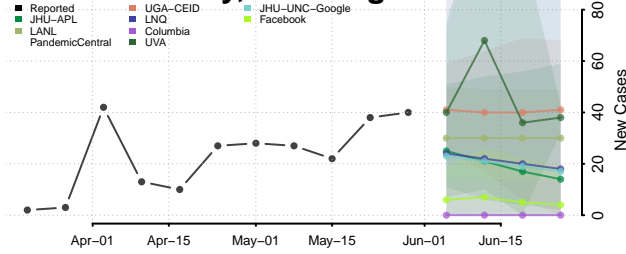

Lincoln County, Washington