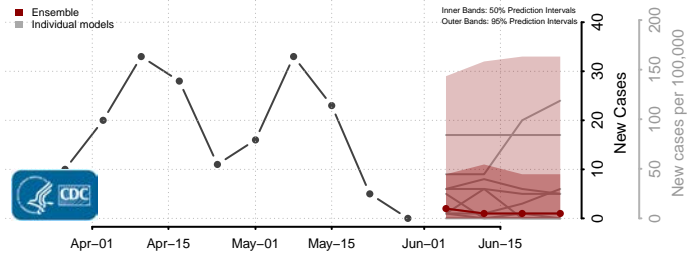

*New weekly cases may decrease in this location over the next four weeks. For these locations, the ensemble forecast indicates a probability of 0.75 or greater that fewer cases will be reported in week four of the forecast than in the last reported week.