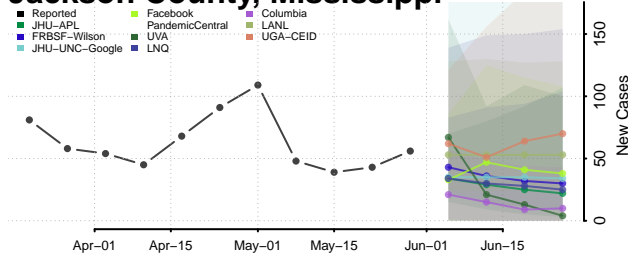

Humphreys County, Mississippi

Issaquena County, Mississippi

Itawamba County, Mississippi

Jackson County, Mississippi

Jasper County, Mississippi

Jefferson County, Mississippi

Jefferson Davis County, Mississippi