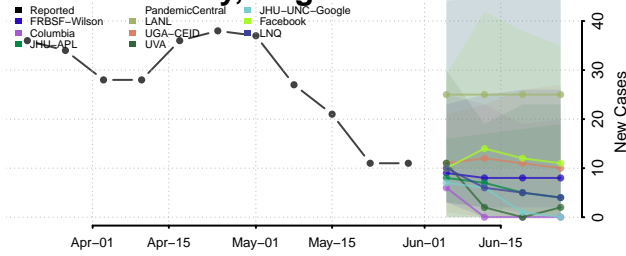

Portsmouth County, Virginia

Powhatan County, Virginia

Prince Edward County, Virginia

Prince George County, Virginia

Prince William County, Virginia

Pulaski County, Virginia

Radford County, Virginia

Rappahannock County, Virginia