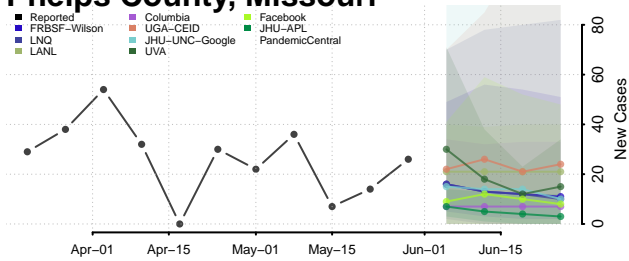

Phelps County, Missouri