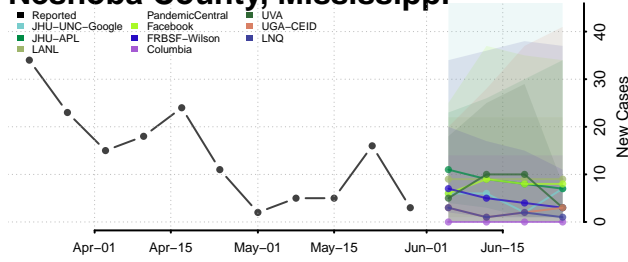

Neshoba County, Mississippi