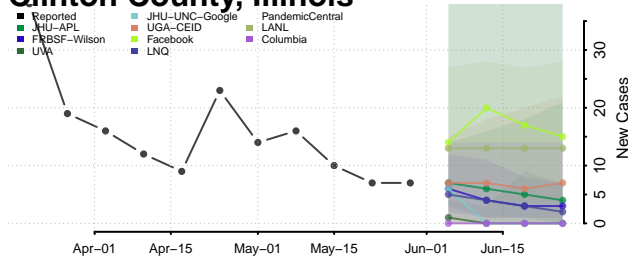

Clinton County, Illinois