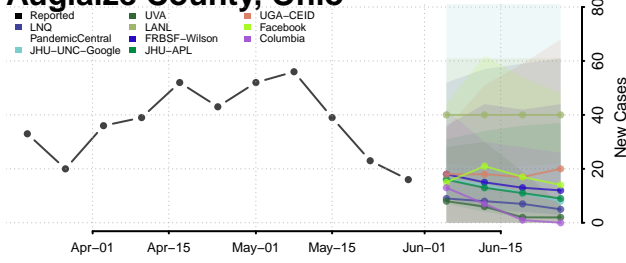

Auglaize County, Ohio