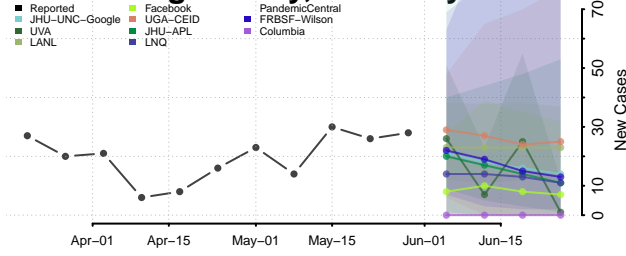

Monroe County, Kentucky

Montgomery County, Kentucky

Morgan County, Kentucky

Muhlenberg County, Kentucky

Nelson County, Kentucky

Nicholas County, Kentucky

Ohio County, Kentucky

Oldham County, Kentucky