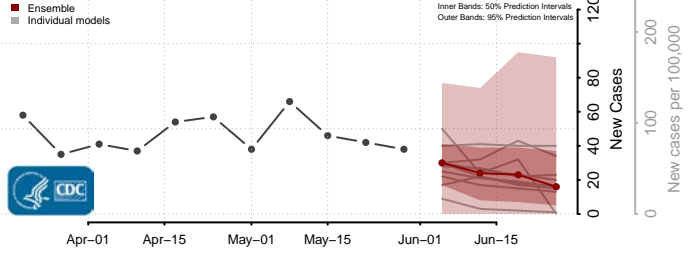

St. Martin County, Louisiana