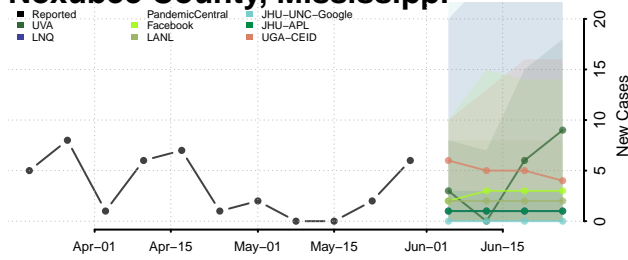

Noxubee County, Mississippi