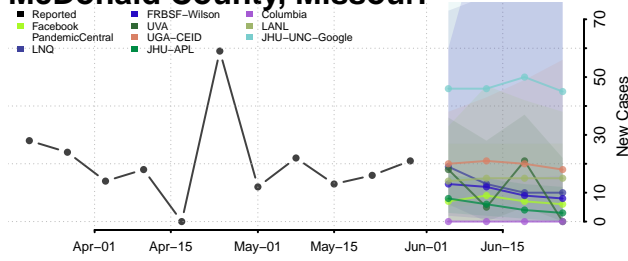

McDonald County, Missouri