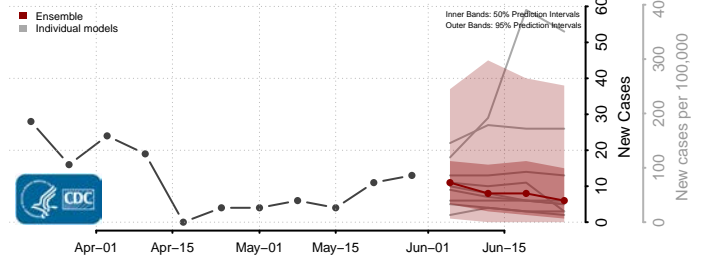

Macon County, Missouri