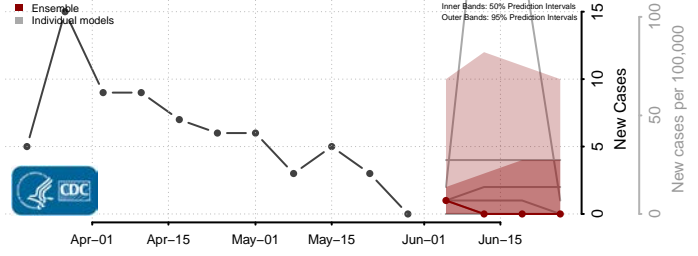

Fauquier County, Virginia

Floyd County, Virginia

Fluvanna County, Virginia

Franklin City County, Virginia

Franklin County, Virginia

Frederick County, Virginia

Fredericksburg County, Virginia

Galax County, Virginia