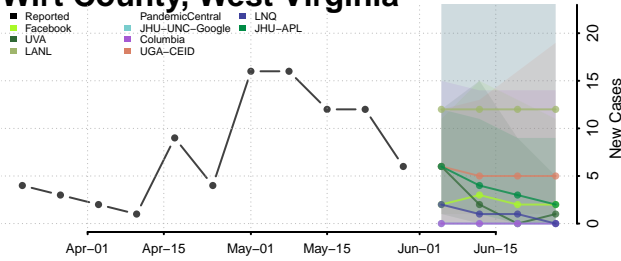

Wirt County, West Virginia