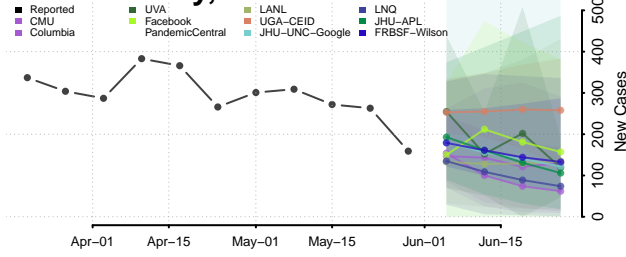

Davis County, Utah