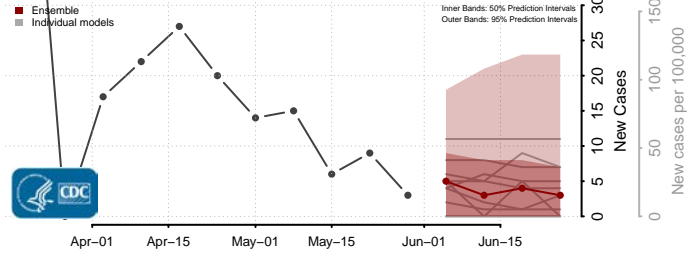

Charles County, Maryland

Dorchester County, Maryland

Frederick County, Maryland

Garrett County, Maryland

Harford County, Maryland

Howard County, Maryland

Kent County, Maryland

Montgomery County, Maryland