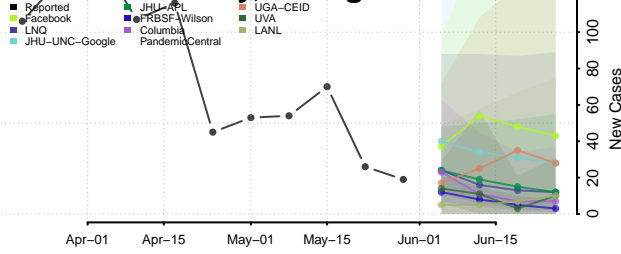

Whitfield County, Georgia