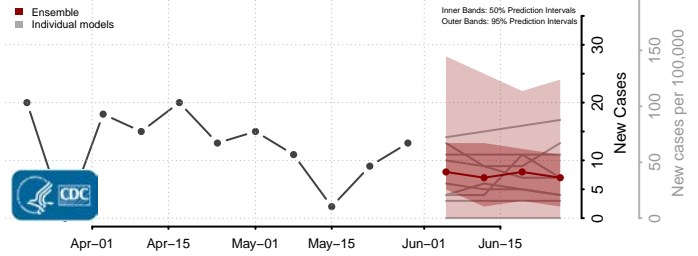

Rockcastle County, Kentucky

Rowan County, Kentucky

Russell County, Kentucky

Scott County, Kentucky

Shelby County, Kentucky

Simpson County, Kentucky

Spencer County, Kentucky

Taylor County, Kentucky