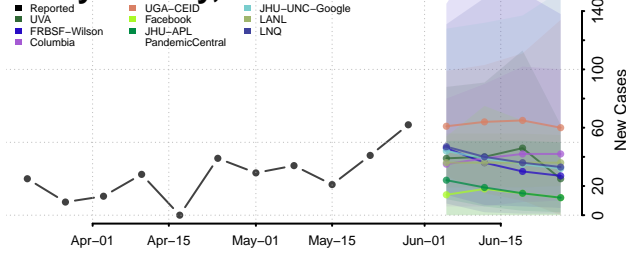

Ste. Genevieve County, Missouri

Stoddard County, Missouri

Stone County, Missouri

Sullivan County, Missouri

Taney County, Missouri

Texas County, Missouri

Vernon County, Missouri

Warren County, Missouri