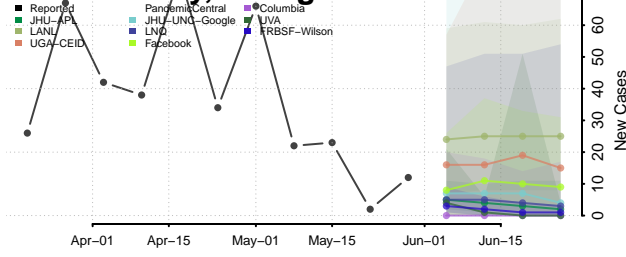

Butts County, Georgia