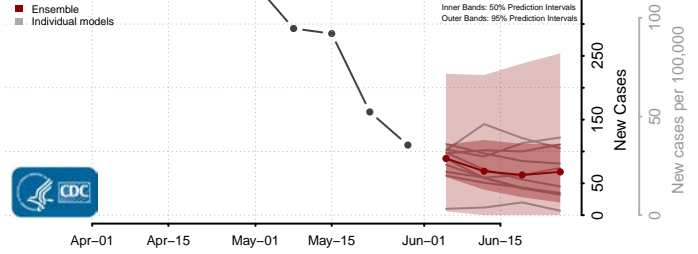

Rockingham County, New Hampshire