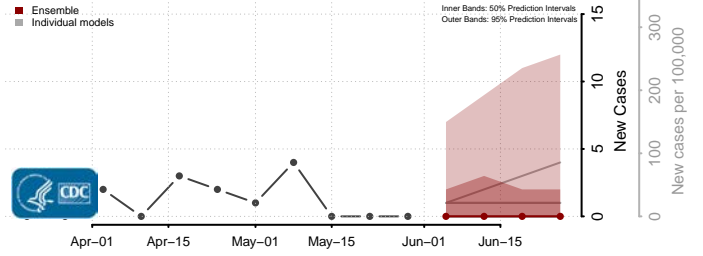

Furnas County, Nebraska

Gage County, Nebraska

Garden County, Nebraska

Garfield County, Nebraska

Gosper County, Nebraska

Grant County, Nebraska

Greeley County, Nebraska

Hall County, Nebraska