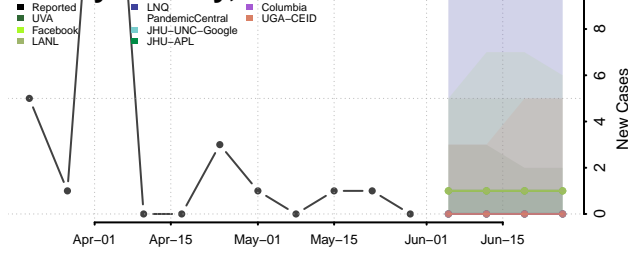

Brown County, Nebraska

Buffalo County, Nebraska

Burt County, Nebraska

Butler County, Nebraska

Cass County, Nebraska

Cedar County, Nebraska

Chase County, Nebraska

Cherry County, Nebraska