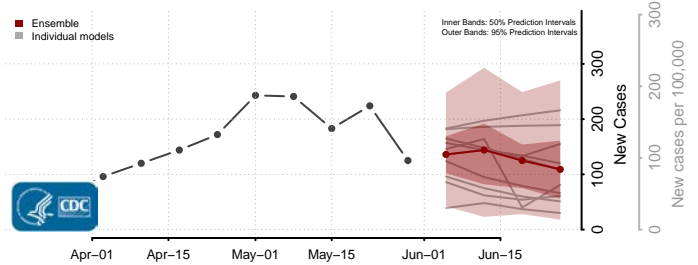

Linn County, Oregon