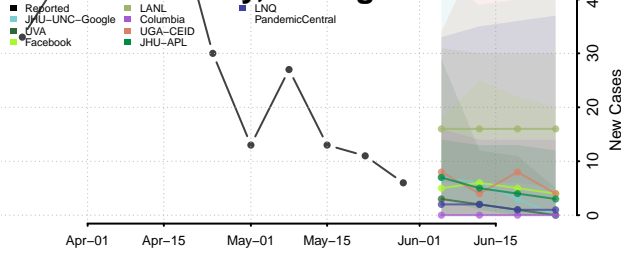

Crawford County, Michigan