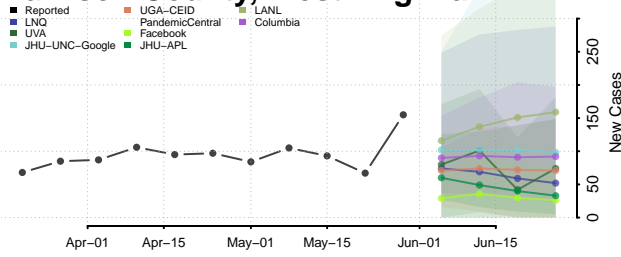

Harrison County, West Virginia