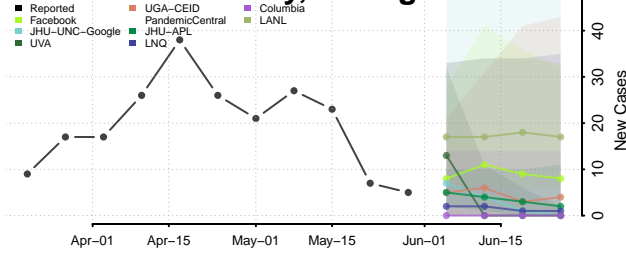

Menominee County, Michigan