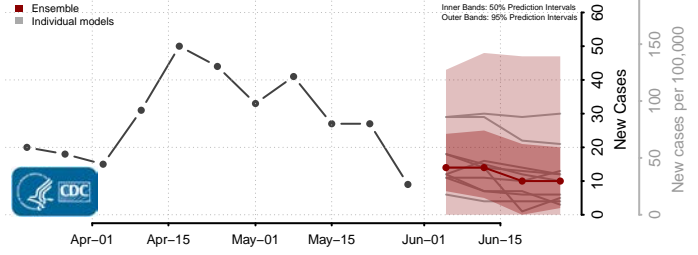

Wakulla County, Florida