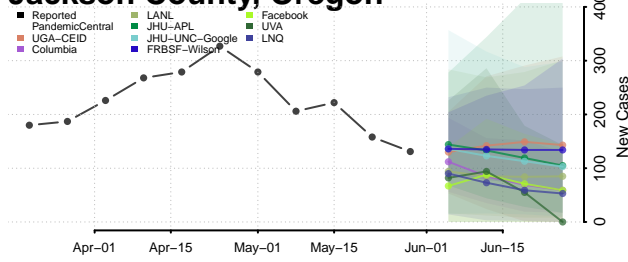

Hood River County, Oregon

Jackson County, Oregon

Jefferson County, Oregon

Josephine County, Oregon

Klamath County, Oregon

Lake County, Oregon

Lane County, Oregon

Lincoln County, Oregon