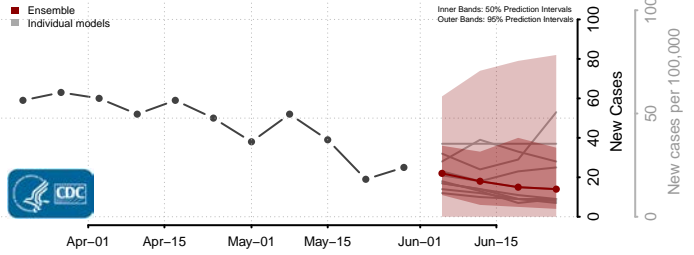

Eau Claire County, Wisconsin