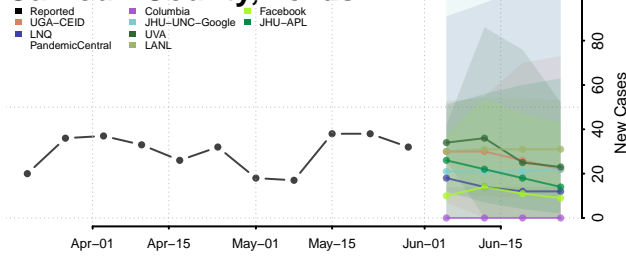

Calhoun County, Texas