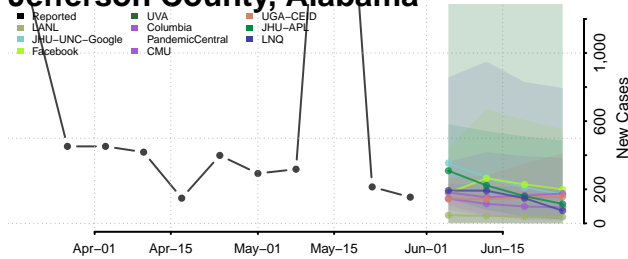

Jefferson County, Alabama