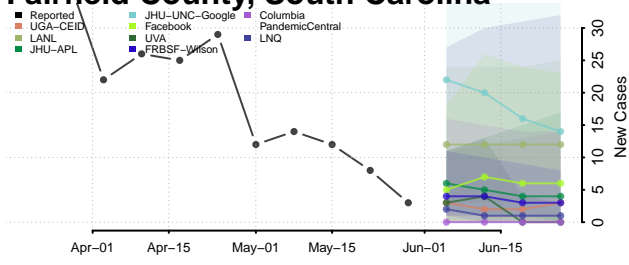

Fairfield County, South Carolina