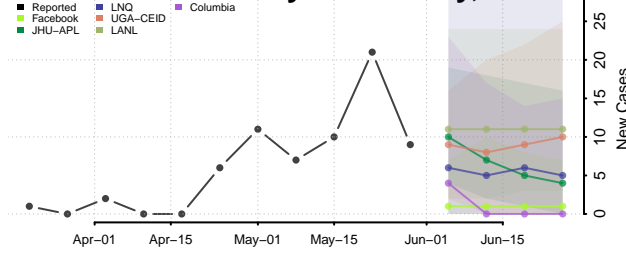

Matanuska-Susitna County, Alaska

Nome County, Alaska

North Slope County, Alaska

Northwest Arctic County, Alaska

Petersburg County, Alaska

Prince of Wales-Hyder County, Alaska

Sitka County, Alaska

Skagway County, Alaska