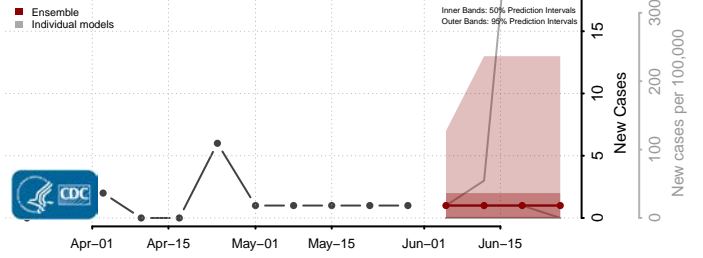

Coal County, Oklahoma