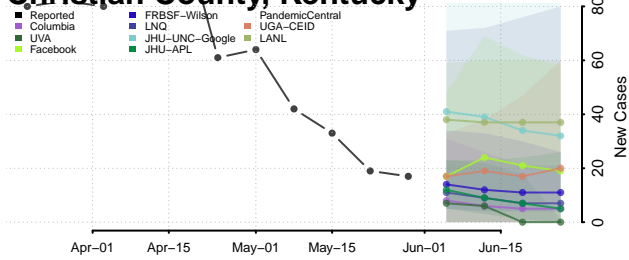

Christian County, Kentucky