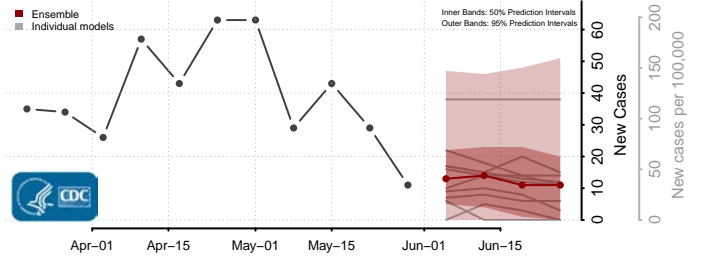

Dorchester County, Maryland