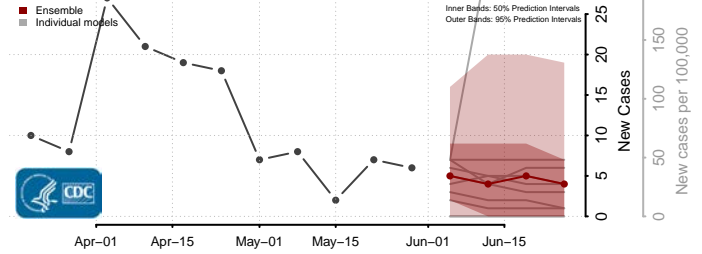

Bourbon County, Kansas