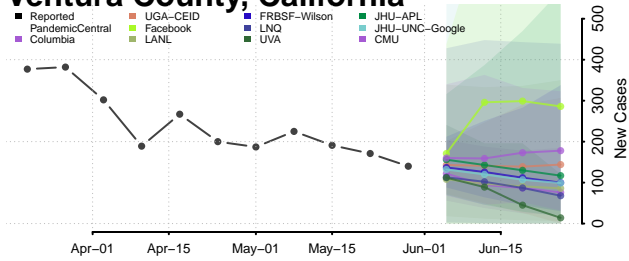

Sonoma County, California

Stanislaus County, California

Sutter County, California

Tehama County, California

Trinity County, California

Tulare County, California

Tuolumne County, California

Ventura County, California