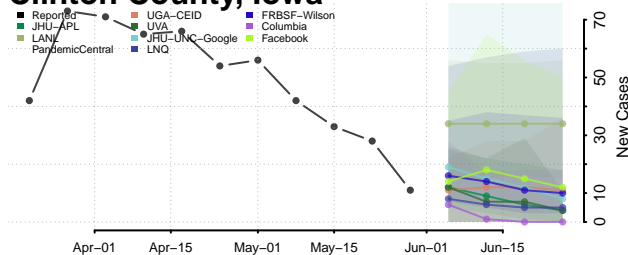

Cherokee County, Iowa

Chickasaw County, Iowa

Clarke County, Iowa

Clay County, Iowa

Clayton County, Iowa

Clinton County, Iowa

Crawford County, Iowa

Dallas County, Iowa