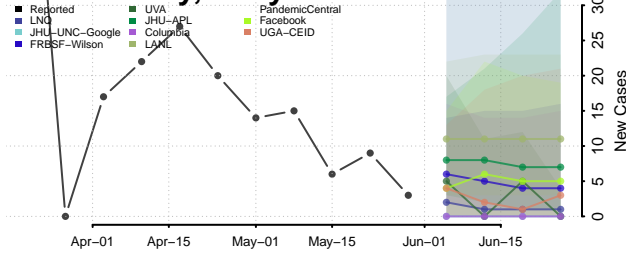

Charles County, Maryland

Dorchester County, Maryland

Frederick County, Maryland

Garrett County, Maryland

Harford County, Maryland

Howard County, Maryland

Kent County, Maryland

Montgomery County, Maryland