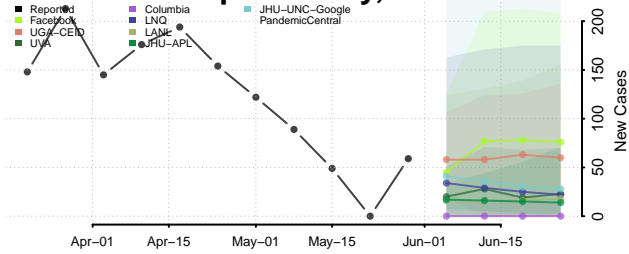

Sacramento County, California

San Benito County, California

San Bernardino County, California

San Diego County, California

San Francisco County, California

San Joaquin County, California

San Luis Obispo County, California