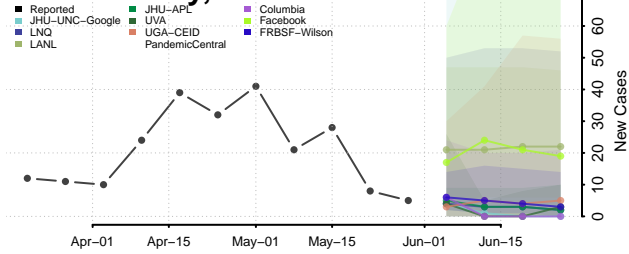

Reno County, Kansas