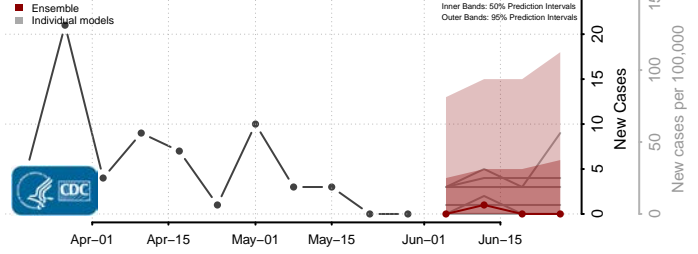

Meade County, Kansas

Miami County, Kansas

Mitchell County, Kansas

Montgomery County, Kansas

Morris County, Kansas

Morton County, Kansas

Nemaha County, Kansas

Neosho County, Kansas