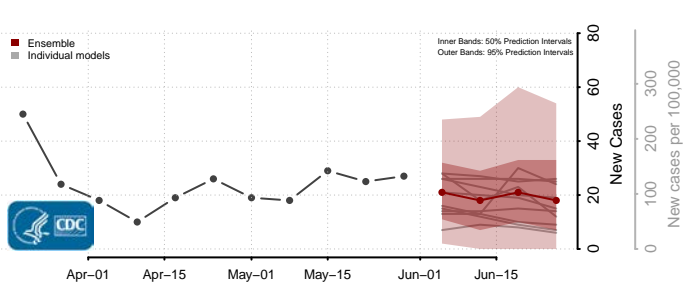

Hancock County, West Virginia

Hardy County, West Virginia

Harrison County, West Virginia

Jackson County, West Virginia

Marshall County, West Virginia

Mason County, West Virginia

McDowell County, West Virginia