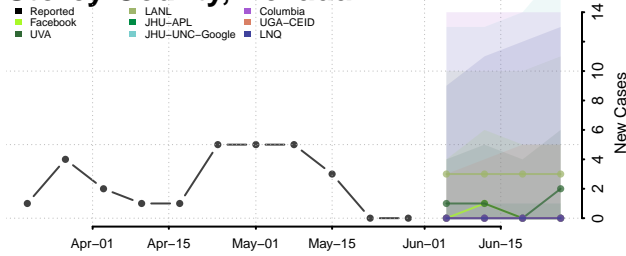

Storey County, Nevada