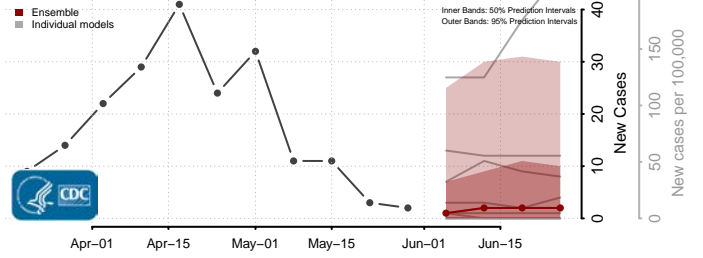

Nobles County, Minnesota