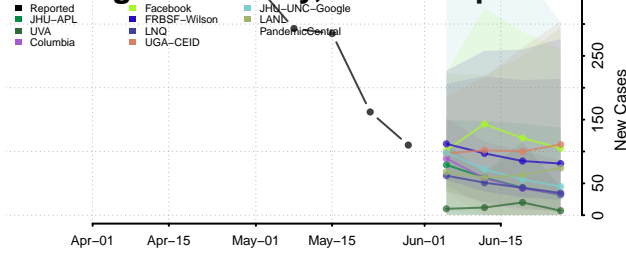

Rockingham County, New Hampshire