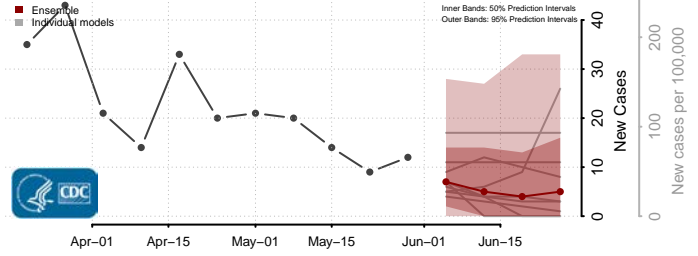

Portsmouth County, Virginia

Powhatan County, Virginia

Prince Edward County, Virginia

Prince George County, Virginia

Prince William County, Virginia

Pulaski County, Virginia

Radford County, Virginia

Rappahannock County, Virginia