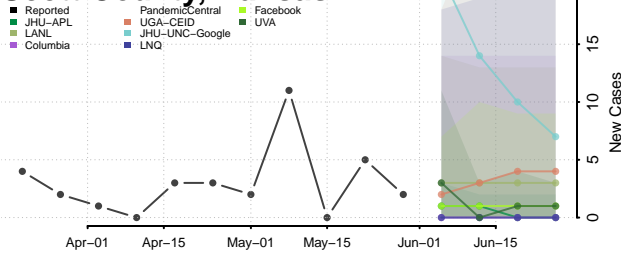

Scott County, Kansas