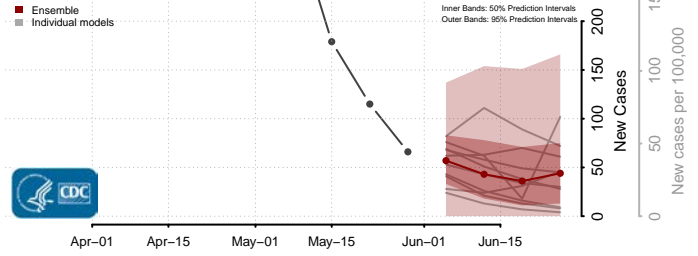

Scott County, Minnesota