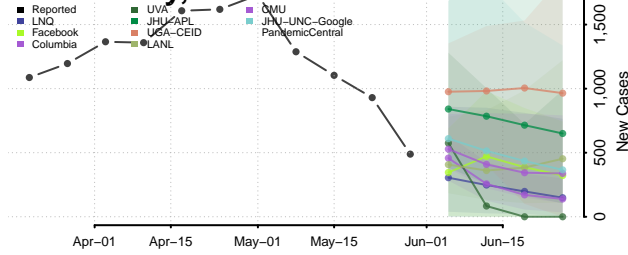

Hillsborough County, Florida

Holmes County, Florida

Indian River County, Florida

Jackson County, Florida

Jefferson County, Florida

Lafayette County, Florida

Lake County, Florida

Lee County, Florida