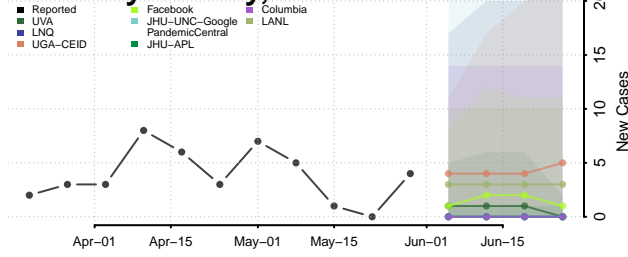

Kidder County, North Dakota

LaMoure County, North Dakota

Logan County, North Dakota

McHenry County, North Dakota

McIntosh County, North Dakota

McKenzie County, North Dakota

McLean County, North Dakota

Mercer County, North Dakota