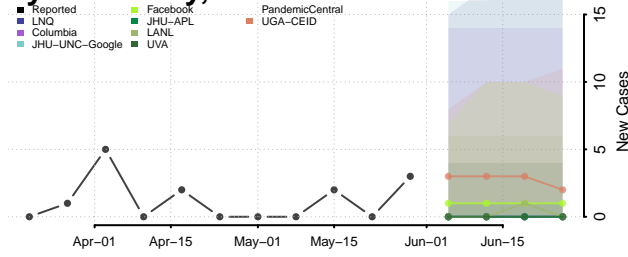

Liberty County, Texas

Limestone County, Texas

Lipscomb County, Texas

Live Oak County, Texas

Llano County, Texas

Loving County, Texas

Lubbock County, Texas

Lynn County, Texas