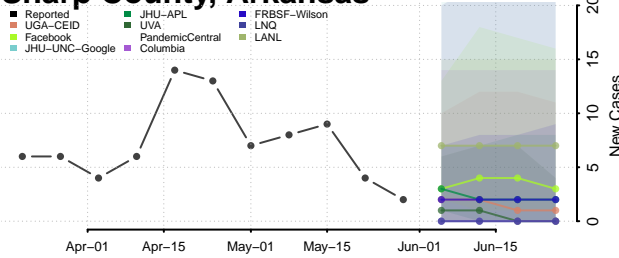

Saline County, Arkansas

Scott County, Arkansas

Searcy County, Arkansas

Sebastian County, Arkansas

Sevier County, Arkansas

Sharp County, Arkansas

St. Francis County, Arkansas

Stone County, Arkansas