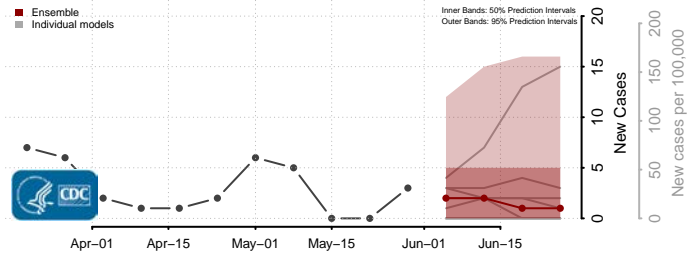

Stillwater County, Montana