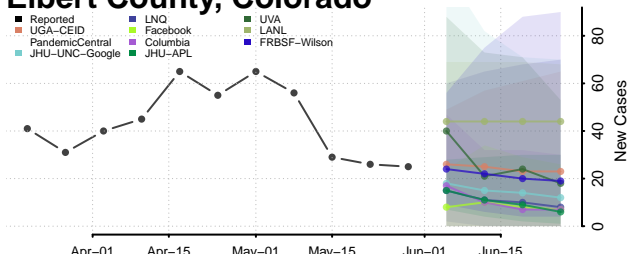

Elbert County, Colorado