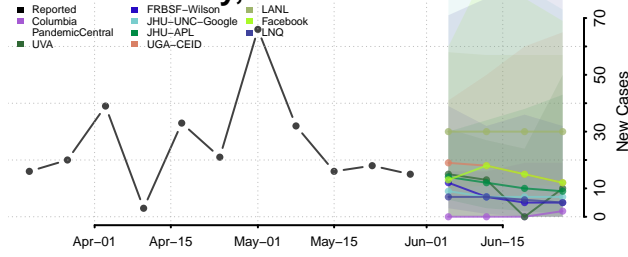

Grimes County, Texas