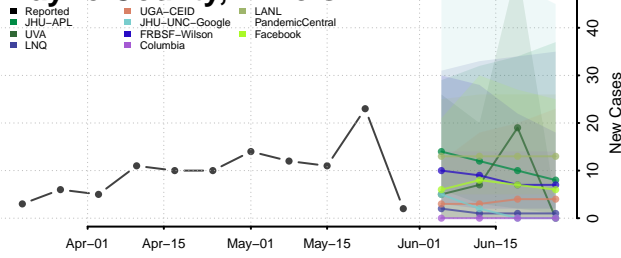

Wayne County, Illinois