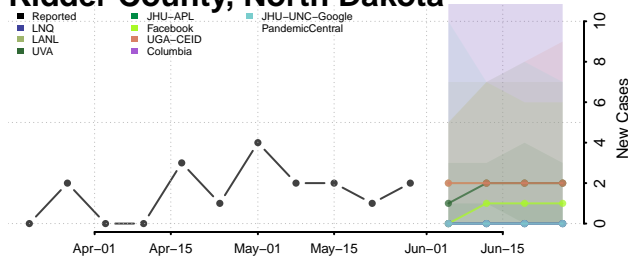

Kidder County, North Dakota