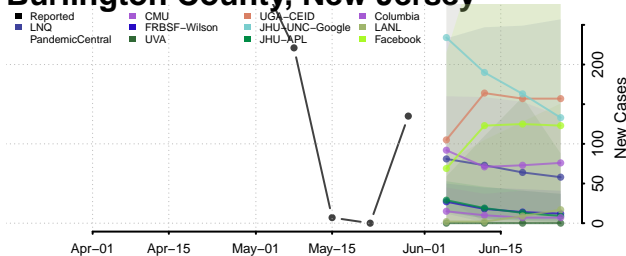

Burlington County, New Jersey

*New weekly cases may decrease in this location over the next four weeks. For these locations, the ensemble forecast indicates a probability of 0.75 or greater that fewer cases will be reported in week four of the forecast than in the last reported week.