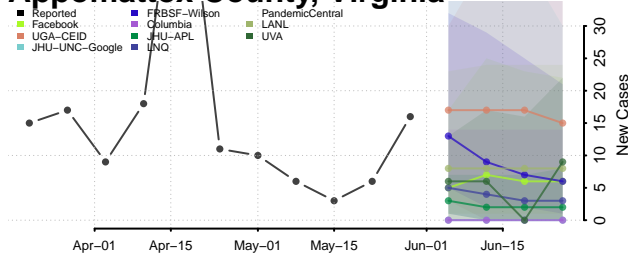

Appomattox County, Virginia