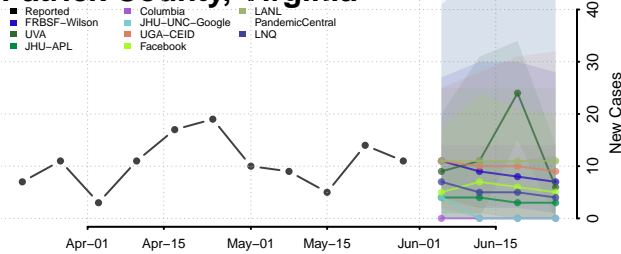

Norton County, Virginia

Nottoway County, Virginia

Orange County, Virginia

Page County, Virginia

Patrick County, Virginia

Petersburg County, Virginia

Pittsylvania County, Virginia

Poquoson County, Virginia