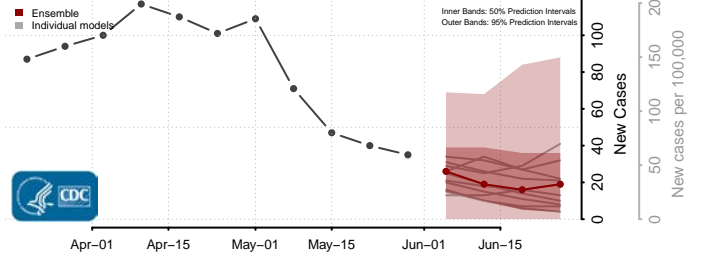

Otter Tail County, Minnesota