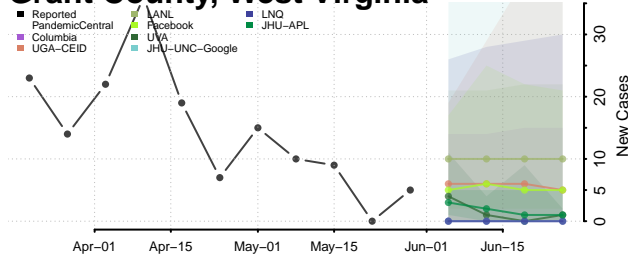

Clay County, West Virginia

Doddridge County, West Virginia

Fayette County, West Virginia

Gilmer County, West Virginia

Grant County, West Virginia

Greenbrier County, West Virginia

Hampshire County, West Virginia