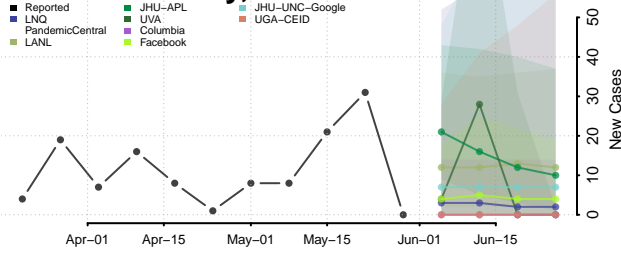

Swisher County, Texas