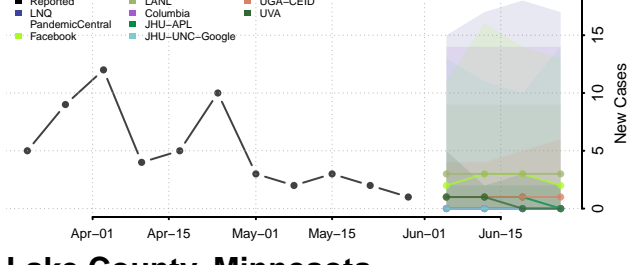

Lac qui Parle County, Minnesota