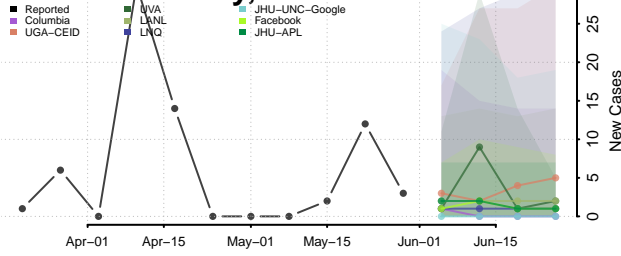

Cochran County, Texas