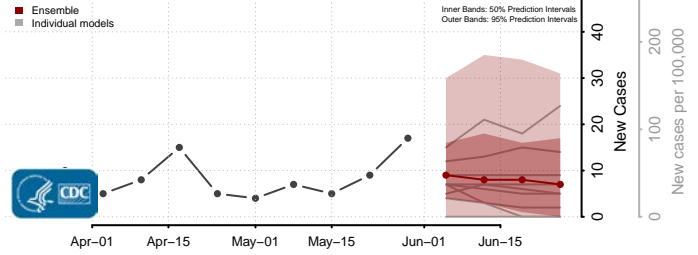

Forest County, Wisconsin

Grant County, Wisconsin

Green County, Wisconsin

Green Lake County, Wisconsin

Iowa County, Wisconsin

Iron County, Wisconsin

Jackson County, Wisconsin

Jefferson County, Wisconsin