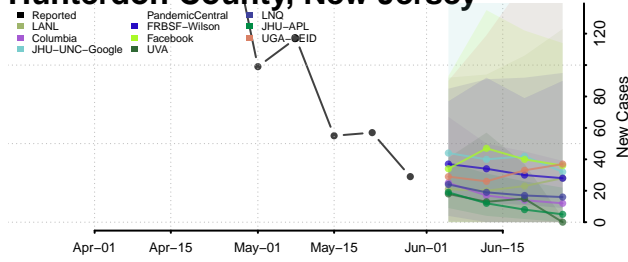

Camden County, New Jersey

Cape May County, New Jersey

Cumberland County, New Jersey

Essex County, New Jersey

Gloucester County, New Jersey

Hudson County, New Jersey

Hunterdon County, New Jersey

Mercer County, New Jersey