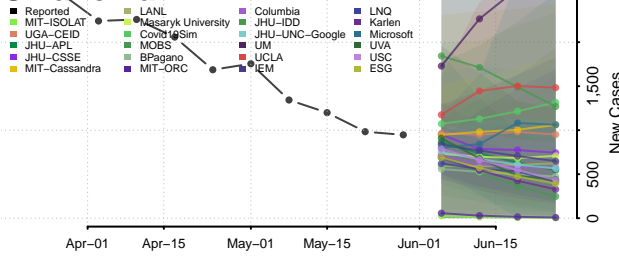

Wayne County, Ohio

Williams County, Ohio

Wood County, Ohio

Wyandot County, Ohio

Oklahoma*

Adair County, Oklahoma

Alfalfa County, Oklahoma

Atoka County, Oklahoma