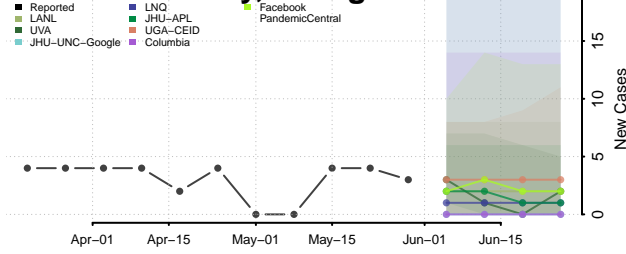

Greene County, Georgia

Gwinnett County, Georgia

Habersham County, Georgia

Hall County, Georgia

Hancock County, Georgia

Haralson County, Georgia

Harris County, Georgia

Hart County, Georgia