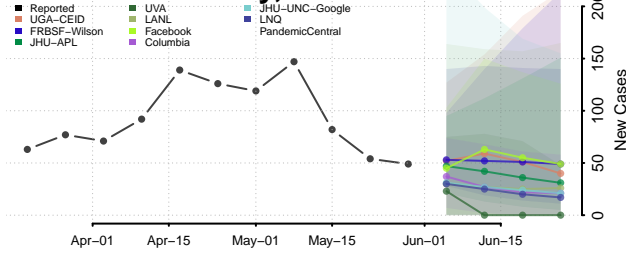

Alpine County, California

Amador County, California

Butte County, California

Calaveras County, California

Colusa County, California

Contra Costa County, California

Del Norte County, California

El Dorado County, California