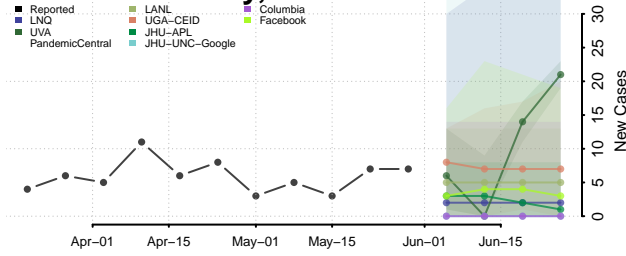

Richland County, Wisconsin