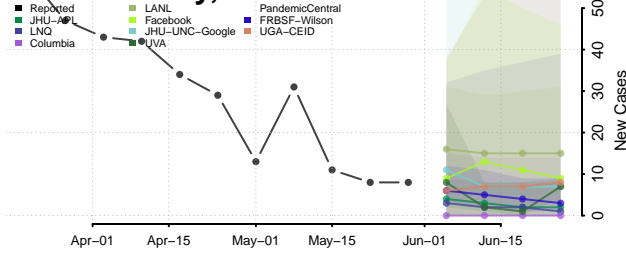

Scott County, Iowa

Shelby County, Iowa

Sioux County, Iowa

Story County, Iowa

Tama County, Iowa

Taylor County, Iowa

Union County, Iowa

Van Buren County, Iowa