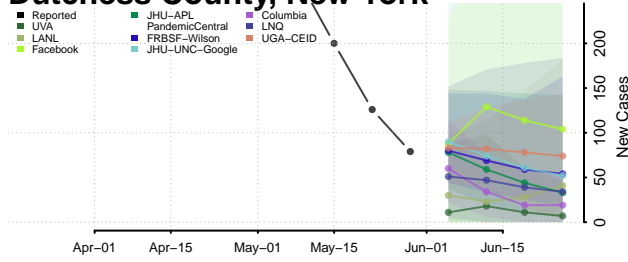

Clinton County, New York

Columbia County, New York

Cortland County, New York

Delaware County, New York

Dutchess County, New York

Erie County, New York

Essex County, New York

Franklin County, New York