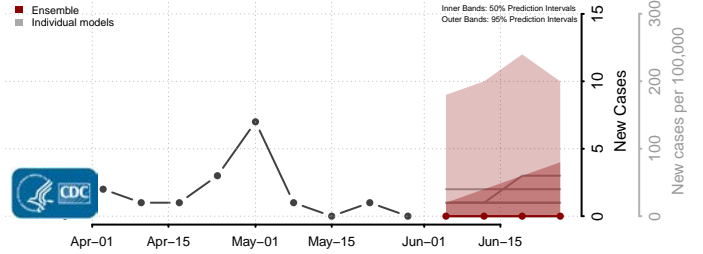

Thayer County, Nebraska