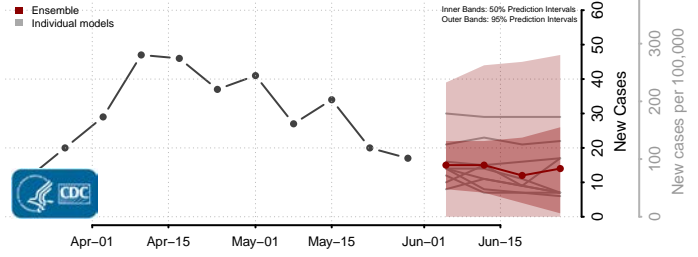

Bristol County, Virginia