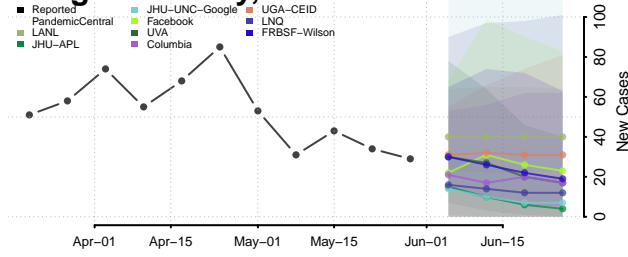

Douglas County, Kansas