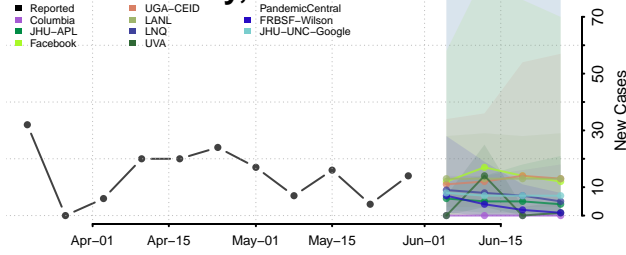

Howard County, Texas

Hudspeth County, Texas

Hunt County, Texas

Hutchinson County, Texas

Irion County, Texas

Jack County, Texas

Jackson County, Texas

Jasper County, Texas