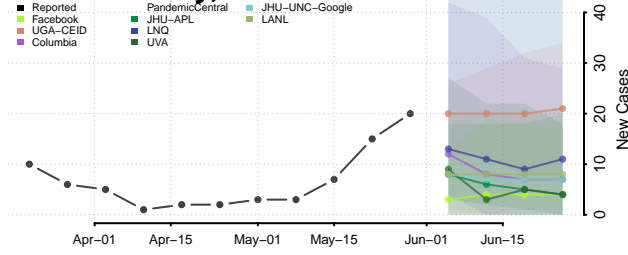

Drew County, Arkansas

Faulkner County, Arkansas

Franklin County, Arkansas

Fulton County, Arkansas

Garland County, Arkansas

Grant County, Arkansas

Greene County, Arkansas

Hempstead County, Arkansas