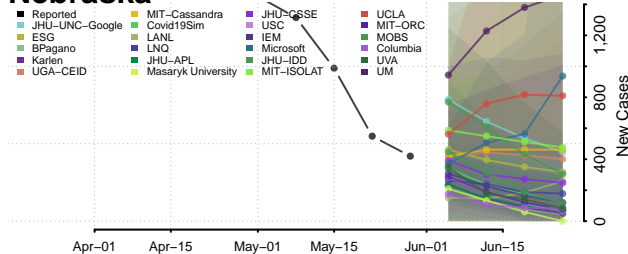

Toole County, Montana

Treasure County, Montana

Valley County, Montana

Wheatland County, Montana

Wibaux County, Montana

Yellowstone County, Montana

Nebraska*

*New weekly cases may decrease in this location over the next four weeks. For these locations, the ensemble forecast indicates a probability of 0.75 or greater that fewer cases will be reported in week four of the forecast than in the last reported week.