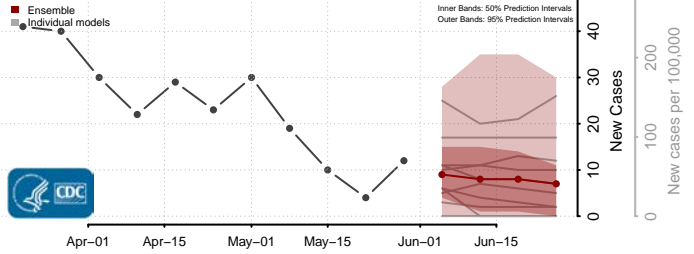

King William County, Virginia