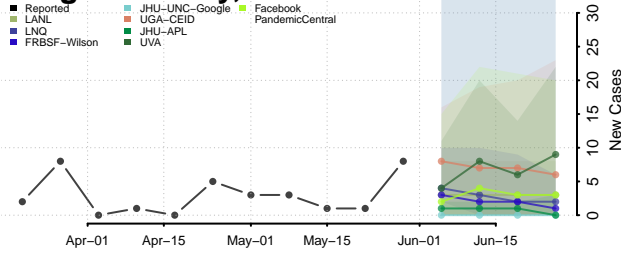

Morgan County, Missouri