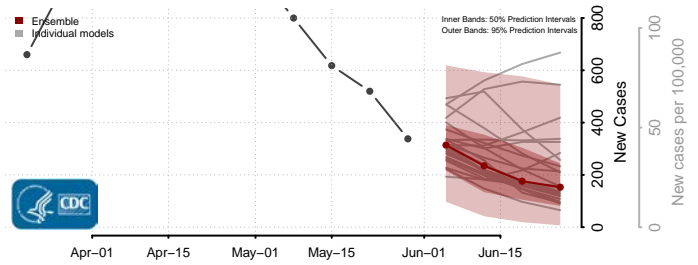

North Dakota*