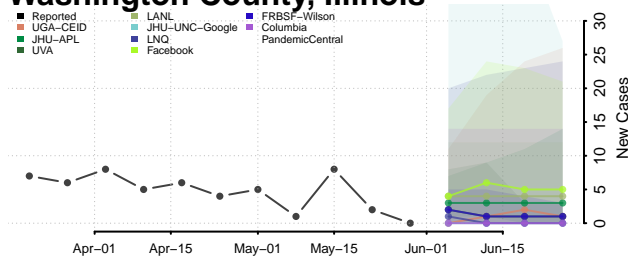

Washington County, Illinois