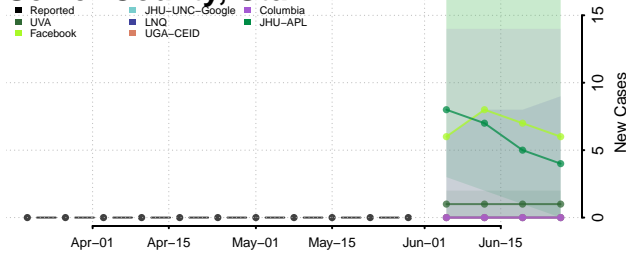

Sevier County, Utah