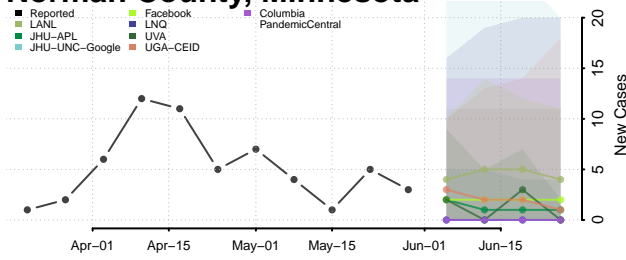

Murray County, Minnesota

Nicollet County, Minnesota

Nobles County, Minnesota

Norman County, Minnesota

Olmsted County, Minnesota

Otter Tail County, Minnesota

Pennington County, Minnesota

Pine County, Minnesota