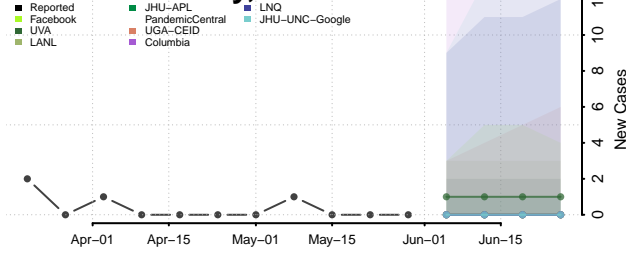

McCone County, Montana