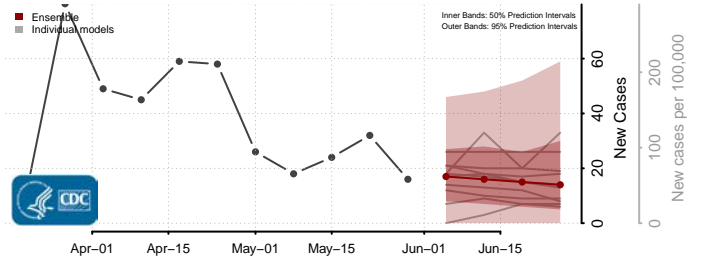

Elmore County, Idaho