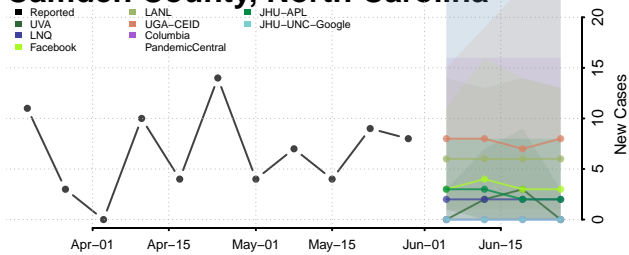

Camden County, North Carolina