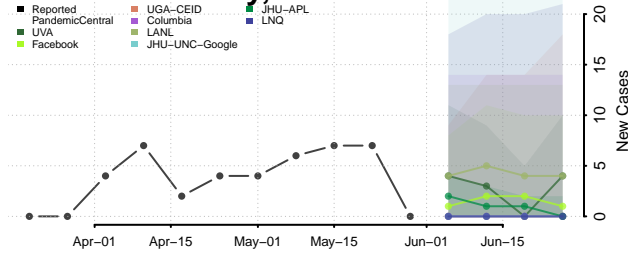

Sheridan County, Nebraska