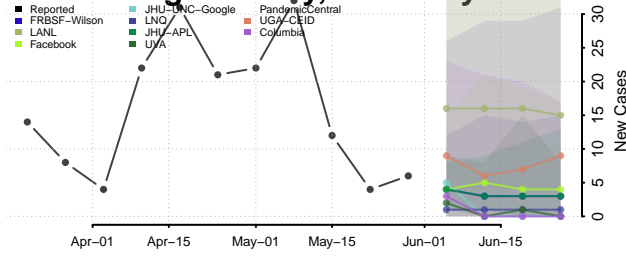

Breckinridge County, Kentucky