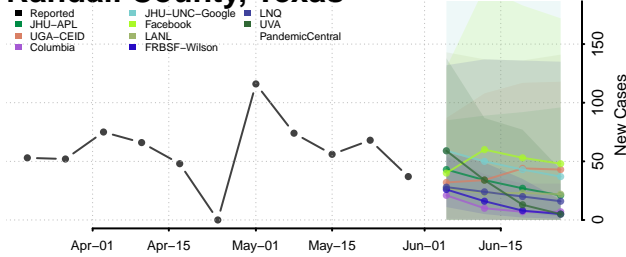

Randall County, Texas