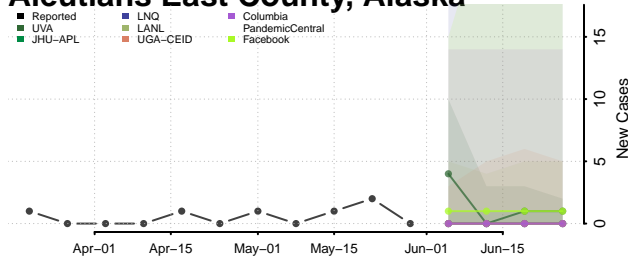

Perry County, Alabama

Pickens County, Alabama

Pike County, Alabama

Randolph County, Alabama

Russell County, Alabama

Shelby County, Alabama

St. Clair County, Alabama

Sumter County, Alabama

Talladega County, Alabama

Tallapoosa County, Alabama

Tuscaloosa County, Alabama

Walker County, Alabama

Washington County, Alabama

Wilcox County, Alabama

Winston County, Alabama

Alaska*

Aleutians East County, Alaska

Aleutians West County, Alaska

*New weekly cases may decrease in this location over the next four weeks. For these locations, the ensemble forecast indicates a probability of 0.75 or greater that fewer cases will be reported in week four of the forecast than in the last reported week.