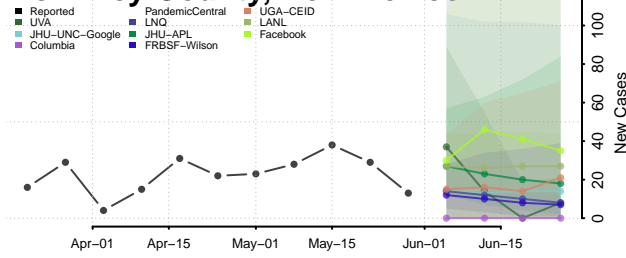

Lea County, New Mexico

Lincoln County, New Mexico

Los Alamos County, New Mexico

Luna County, New Mexico

McKinley County, New Mexico

Mora County, New Mexico

Otero County, New Mexico

Quay County, New Mexico