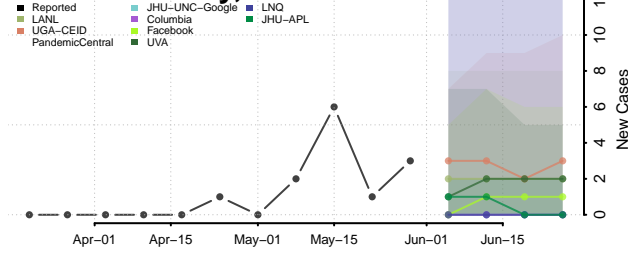

Morton County, Kansas