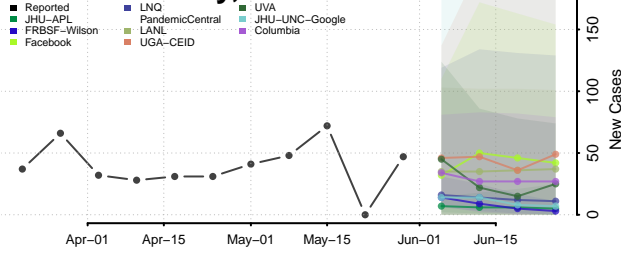

Wichita County, Texas