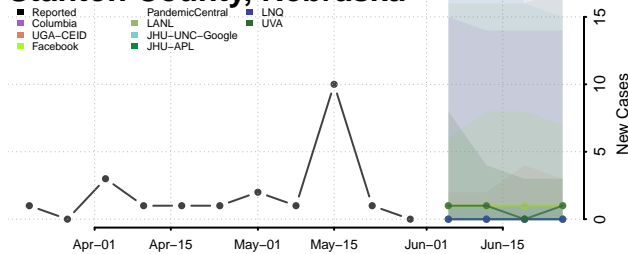

Stanton County, Nebraska