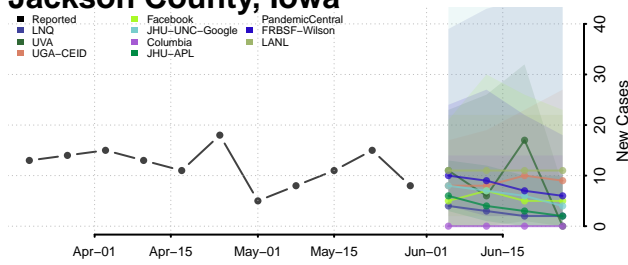

Hardin County, Iowa

Harrison County, Iowa

Henry County, Iowa

Howard County, Iowa

Humboldt County, Iowa

Ida County, Iowa

Iowa County, Iowa

Jackson County, Iowa