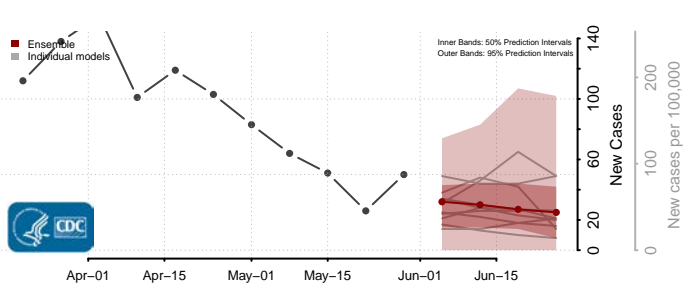

Hancock County, West Virginia

Hardy County, West Virginia

Harrison County, West Virginia

Jackson County, West Virginia

Marshall County, West Virginia

Mason County, West Virginia

McDowell County, West Virginia