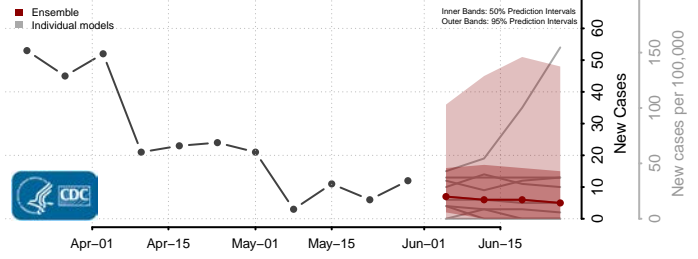

Silver Bow County, Montana