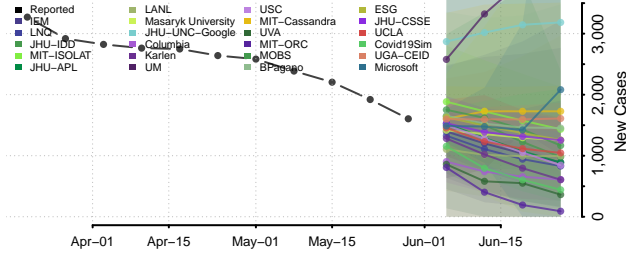

Wood County, Texas

Yoakum County, Texas

Young County, Texas

Zapata County, Texas

Zavala County, Texas

Utah*

Beaver County, Utah

Box Elder County, Utah