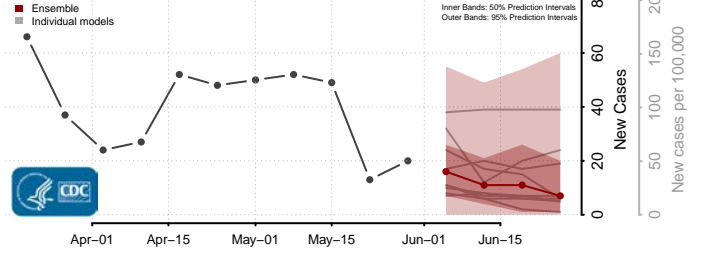

Knox County, Maine