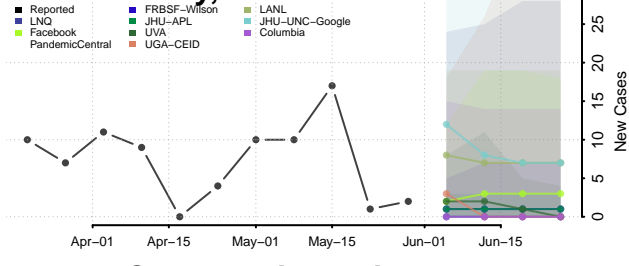

Bates County, Missouri