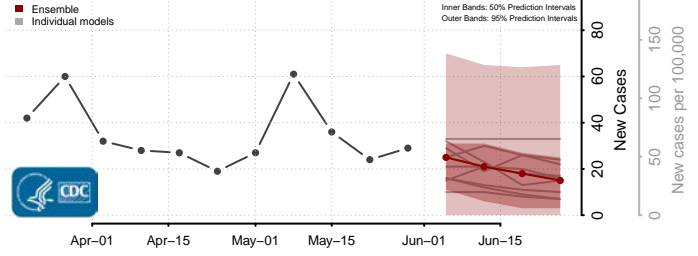

Hanover County, Virginia

Harrisonburg County, Virginia

Henrico County, Virginia

Henry County, Virginia

Highland County, Virginia

Hopewell County, Virginia

Isle of Wight County, Virginia

James City County, Virginia