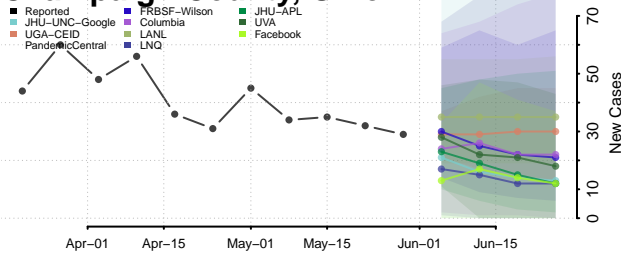

Champaign County, Ohio