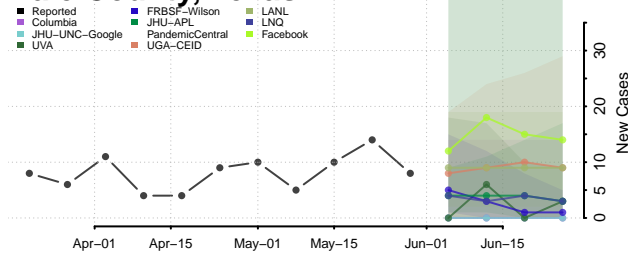

Hale County, Texas