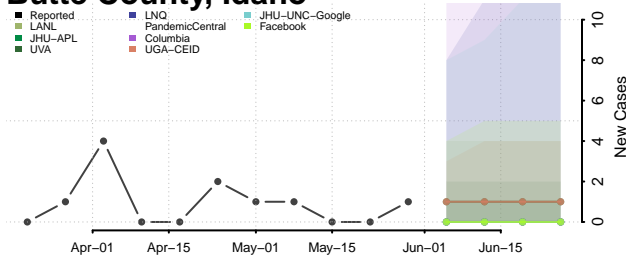

Butte County, Idaho