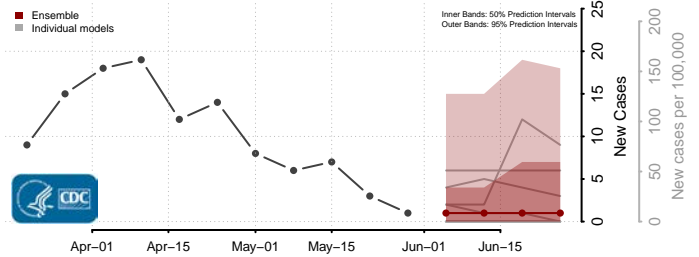

Lyon County, Iowa