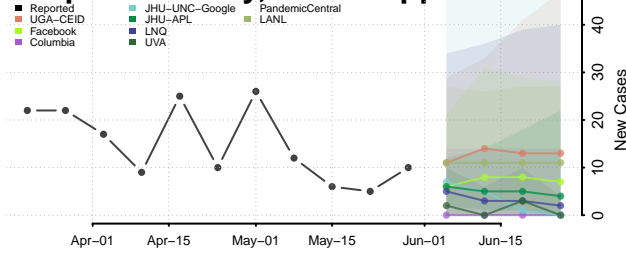

Pontotoc County, Mississippi

Prentiss County, Mississippi

Quitman County, Mississippi

Rankin County, Mississippi

Scott County, Mississippi

Sharkey County, Mississippi

Simpson County, Mississippi

Smith County, Mississippi