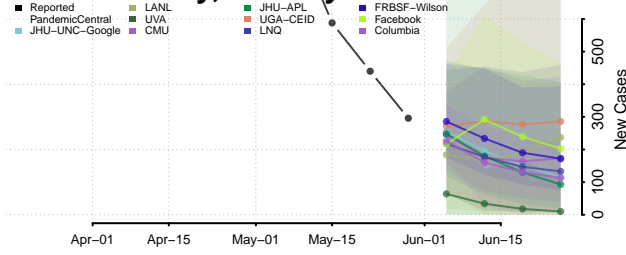

Berks County, Pennsylvania