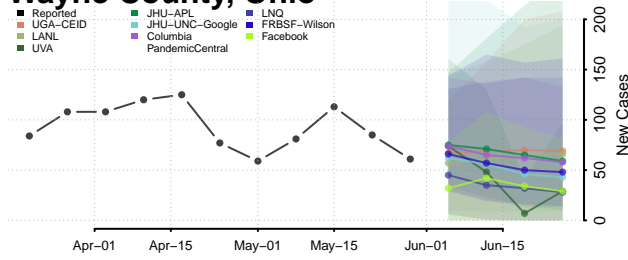

Wayne County, Ohio

Williams County, Ohio

Wood County, Ohio

Wyandot County, Ohio

Oklahoma*

Adair County, Oklahoma

Alfalfa County, Oklahoma

Atoka County, Oklahoma