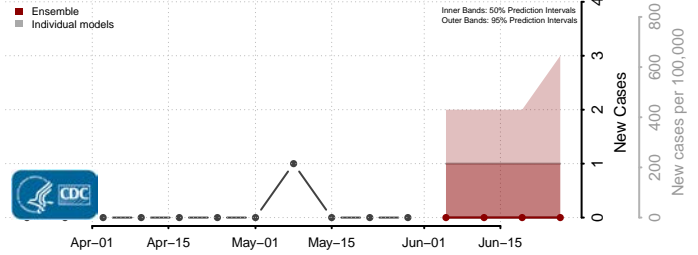

Adams County, Nebraska

Antelope County, Nebraska

Arthur County, Nebraska

Banner County, Nebraska

Blaine County, Nebraska

Boone County, Nebraska

Box Butte County, Nebraska

Boyd County, Nebraska