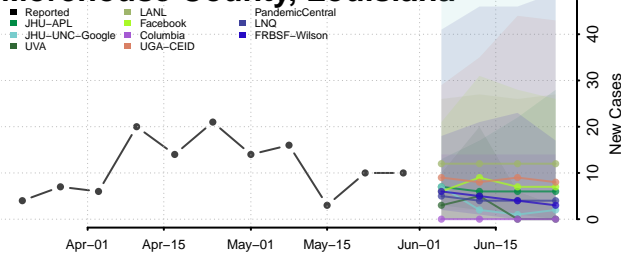

Lafayette County, Louisiana

Lafourche County, Louisiana

LaSalle County, Louisiana

Lincoln County, Louisiana

Livingston County, Louisiana

Madison County, Louisiana

Morehouse County, Louisiana

Natchitoches County, Louisiana