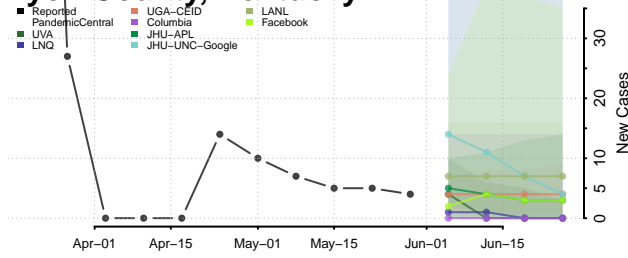

Livingston County, Kentucky

Logan County, Kentucky

Lyon County, Kentucky

Madison County, Kentucky

Magoffin County, Kentucky

Marion County, Kentucky

Marshall County, Kentucky

Martin County, Kentucky