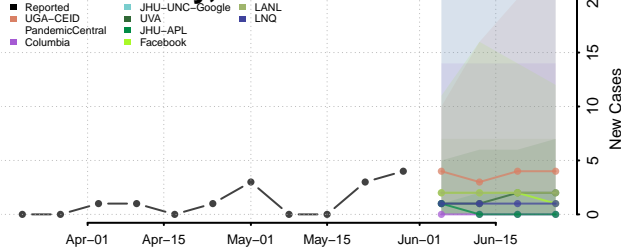

Union County, New Mexico