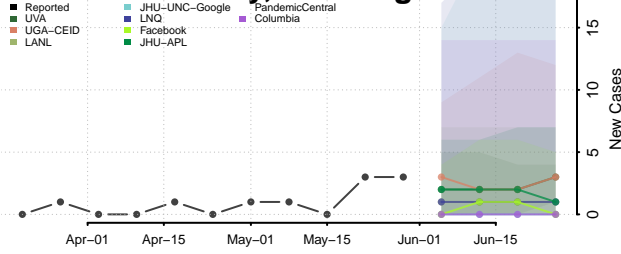

Columbia County, Washington