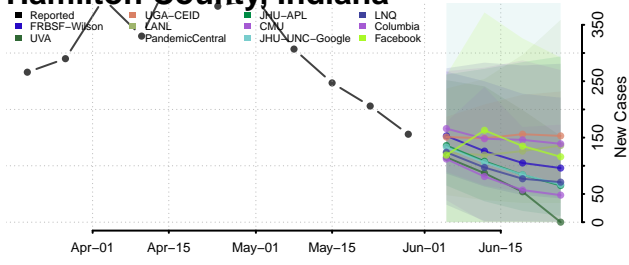

Hamilton County, Indiana