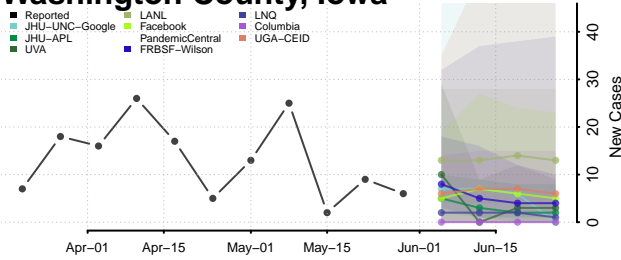

Washington County, Iowa