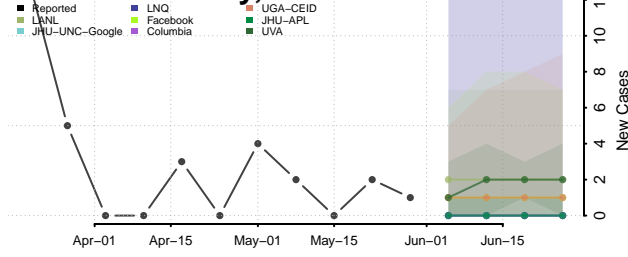

Marshall County, South Dakota