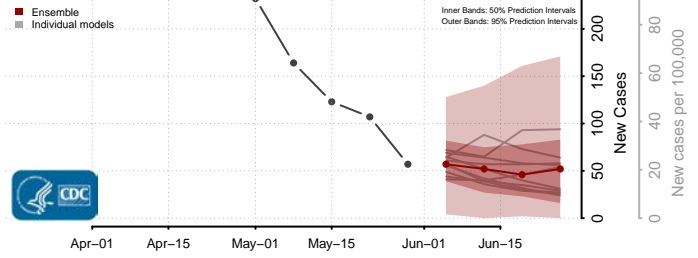

Charles County, Maryland

Dorchester County, Maryland

Frederick County, Maryland

Garrett County, Maryland

Harford County, Maryland

Howard County, Maryland

Kent County, Maryland

Montgomery County, Maryland