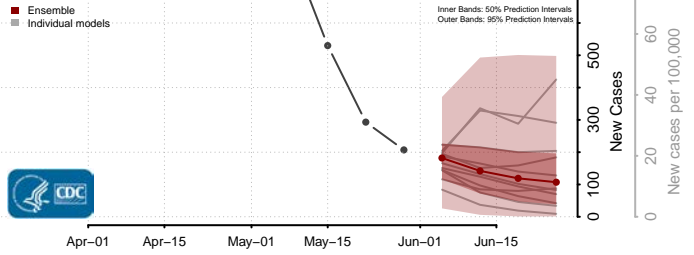

Fairfield County, Connecticut