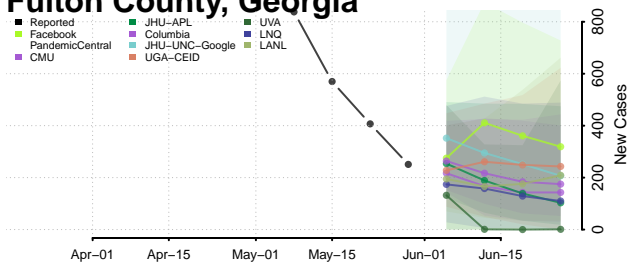

Forsyth County, Georgia

Franklin County, Georgia

Fulton County, Georgia

Gilmer County, Georgia

Glascocock County, Georgia

Glynn County, Georgia

Gordon County, Georgia

Grady County, Georgia