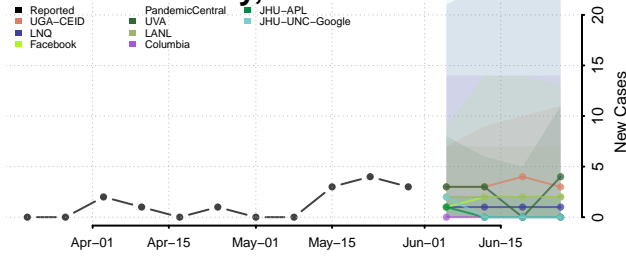

Harrison County, Missouri