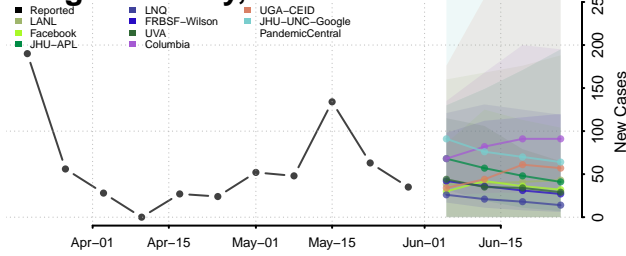

Madison County, Alabama

Marengo County, Alabama

Marion County, Alabama

Marshall County, Alabama

Mobile County, Alabama

Monroe County, Alabama

Montgomery County, Alabama

Morgan County, Alabama

Perry County, Alabama

Pickens County, Alabama

Pike County, Alabama

Randolph County, Alabama

Russell County, Alabama

Shelby County, Alabama

St. Clair County, Alabama

Sumter County, Alabama