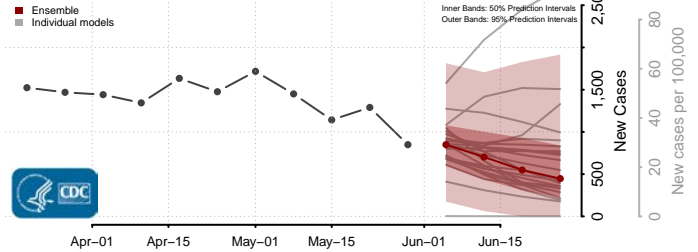

Worth County, Iowa

Wright County, Iowa

Kansas*

Allen County, Kansas

Anderson County, Kansas

Atchison County, Kansas

*New weekly cases may decrease in this location over the next four weeks. For these locations, the ensemble forecast indicates a probability of 0.75 or greater that fewer cases will be reported in week four of the forecast than in the last reported week.