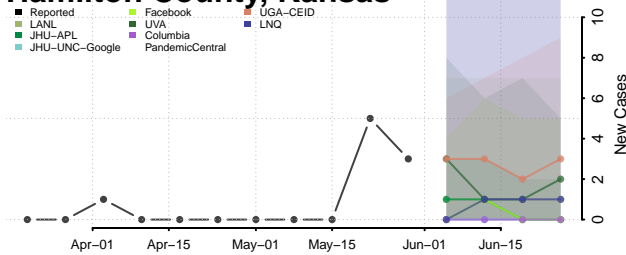

Hamilton County, Kansas