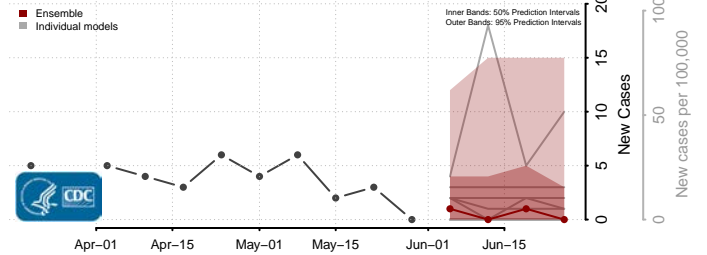

Los Alamos County, New Mexico