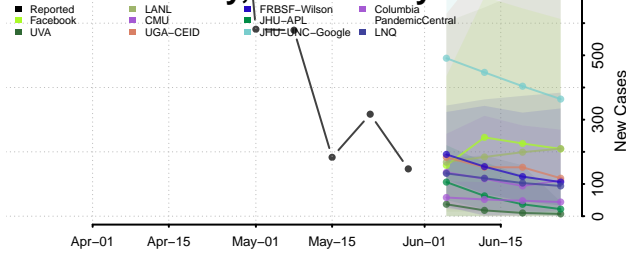

Passaic County, New Jersey