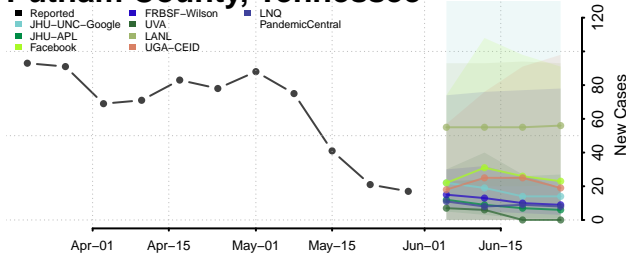

Putnam County, Tennessee