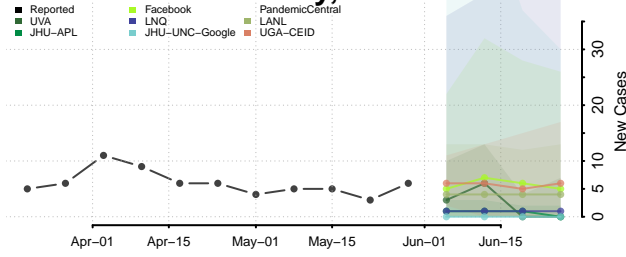

Haines County, Alaska

Hoonah-Angoon County, Alaska

Juneau County, Alaska

Kenai Peninsula County, Alaska

Ketchikan Gateway County, Alaska

Kodiak Island County, Alaska

Kusilvak County, Alaska

Lake and Peninsula County, Alaska