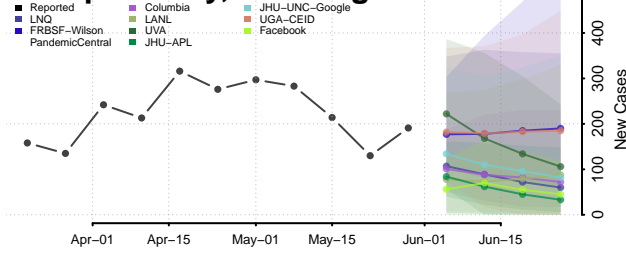

Franklin County, Washington

Garfield County, Washington

Grant County, Washington

Grays Harbor County, Washington

Island County, Washington

Jefferson County, Washington

King County, Washington

Kitsap County, Washington