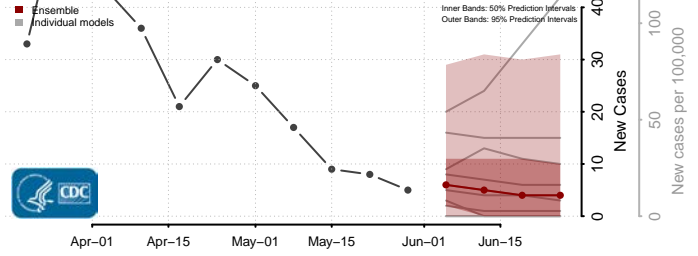

Forest County, Wisconsin

Grant County, Wisconsin

Green County, Wisconsin

Green Lake County, Wisconsin

Iowa County, Wisconsin

Iron County, Wisconsin

Jackson County, Wisconsin

Jefferson County, Wisconsin