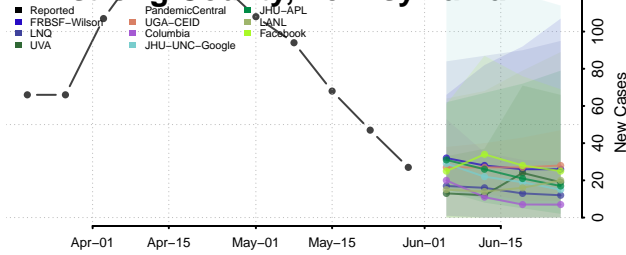

Armstrong County, Pennsylvania