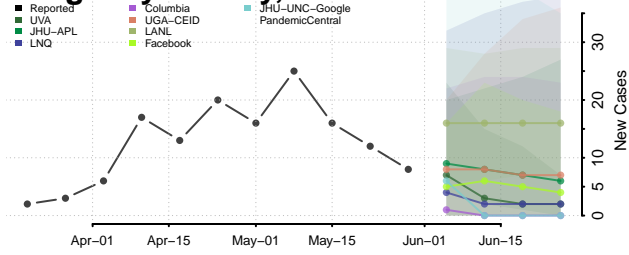

Alleghany County, North Carolina