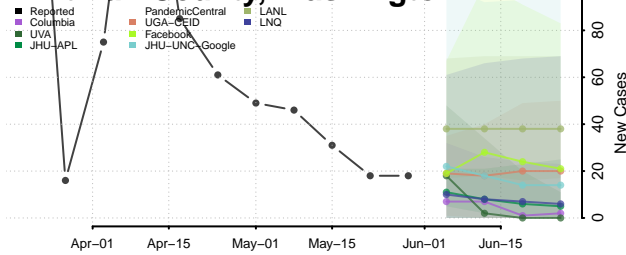

Whitman County, Washington