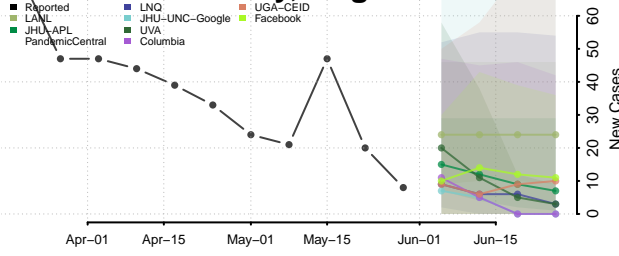

Williamsburg County, Virginia

Winchester County, Virginia

Wise County, Virginia

Wythe County, Virginia

York County, Virginia

Washington

Adams County, Washington

Asotin County, Washington