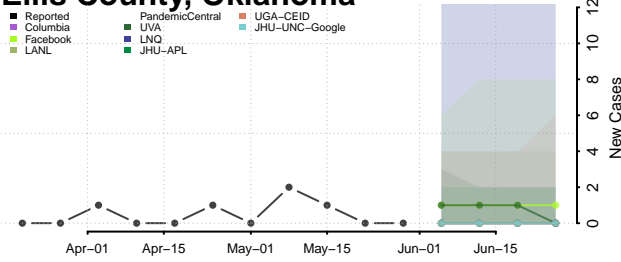

Dewey County, Oklahoma

Ellis County, Oklahoma

Garfield County, Oklahoma

Garvin County, Oklahoma

Grady County, Oklahoma

Grant County, Oklahoma

Greer County, Oklahoma

Harmon County, Oklahoma