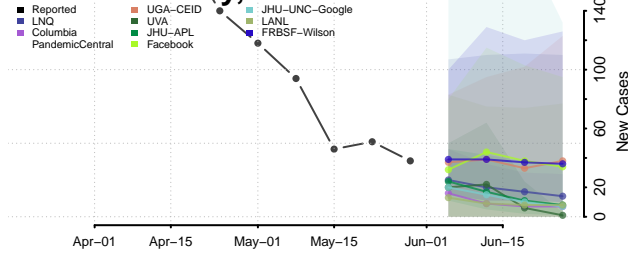

Tolland County, Connecticut