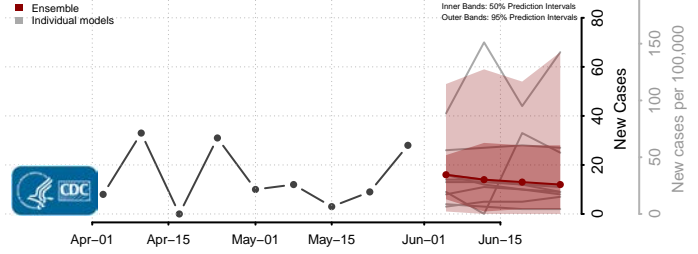

Camden County, Missouri