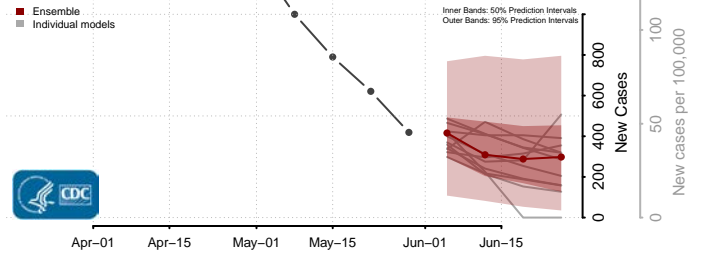

DuPage County, Illinois