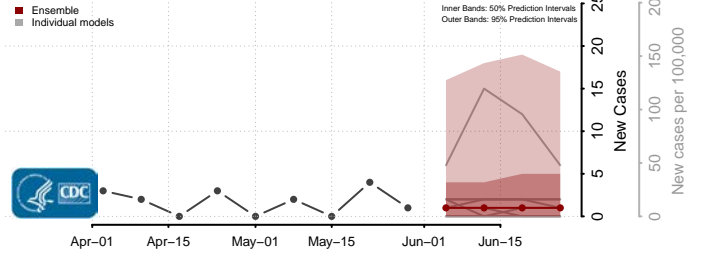

DeKalb County, Missouri