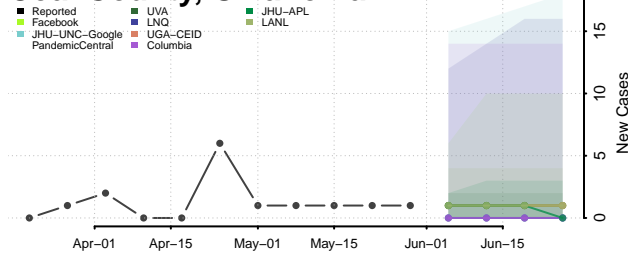

Coal County, Oklahoma