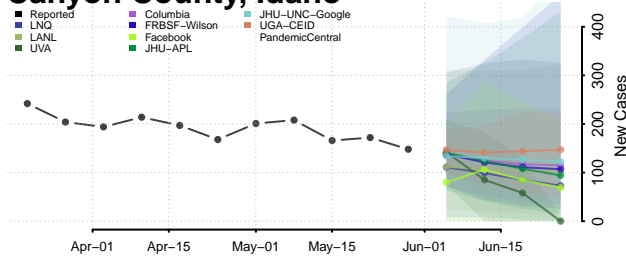

Boundary County, Idaho

Butte County, Idaho

Camas County, Idaho

Canyon County, Idaho

Caribou County, Idaho

Cassia County, Idaho

Clark County, Idaho

Clearwater County, Idaho