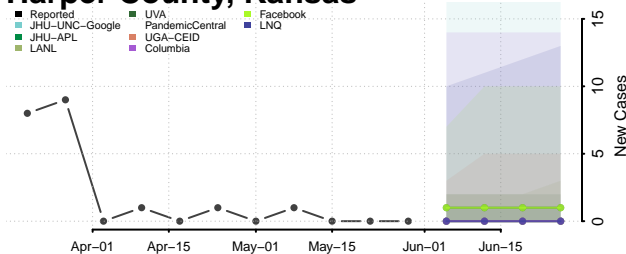

Greeley County, Kansas

Greenwood County, Kansas

Hamilton County, Kansas

Harper County, Kansas

Harvey County, Kansas

Haskell County, Kansas

Hodgeman County, Kansas

Jackson County, Kansas