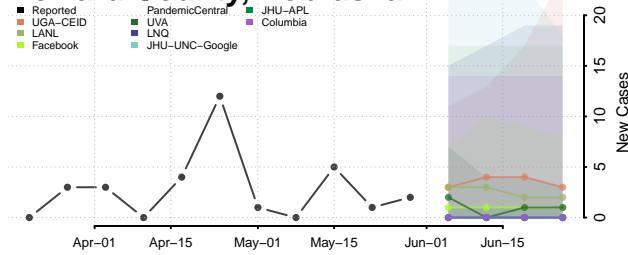

Hamilton County, Nebraska

Harlan County, Nebraska

Hayes County, Nebraska

Hitchcock County, Nebraska

Holt County, Nebraska

Hooker County, Nebraska

Howard County, Nebraska

Jefferson County, Nebraska