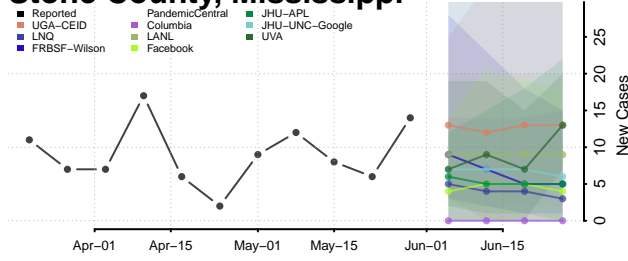

Stone County, Mississippi