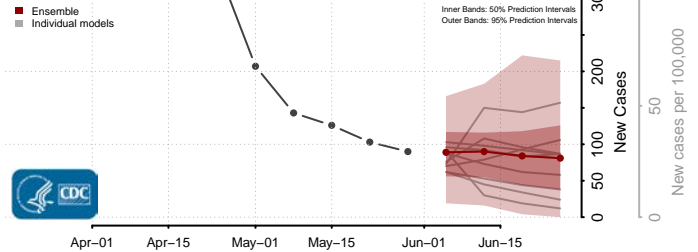

Taos County, New Mexico

Torrance County, New Mexico

Union County, New Mexico

Valencia County, New Mexico

New York*

Albany County, New York

*New weekly cases may decrease in this location over the next four weeks. For these locations, the ensemble forecast indicates a probability of 0.75 or greater that fewer cases will be reported in week four of the forecast than in the last reported week.