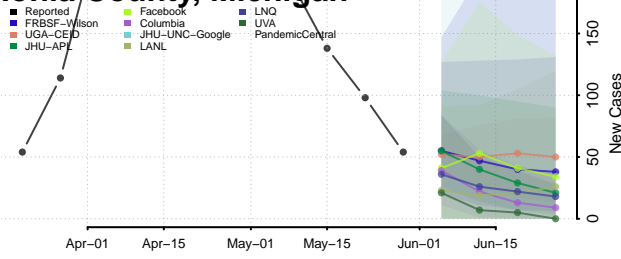

Gogebic County, Michigan

Grand Traverse County, Michigan

Gratiot County, Michigan

Hillsdale County, Michigan

Houghton County, Michigan

Huron County, Michigan

Ingham County, Michigan

Ionia County, Michigan