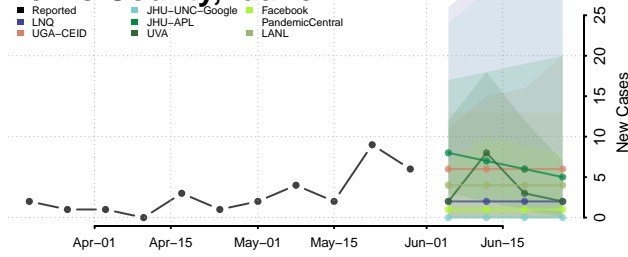

Jerome County, Idaho

Kootenai County, Idaho

Latah County, Idaho

Lemhi County, Idaho

Lewis County, Idaho

Lincoln County, Idaho

Madison County, Idaho

Minidoka County, Idaho