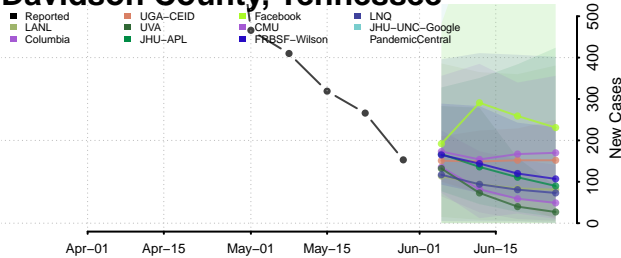

Davidson County, Tennessee