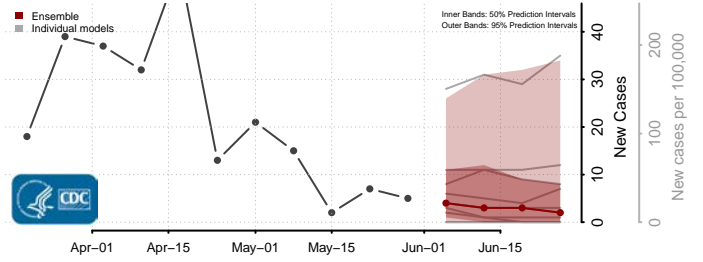

Stevens County, Minnesota

Swift County, Minnesota

Todd County, Minnesota

Traverse County, Minnesota

Wabasha County, Minnesota

Wadena County, Minnesota

Waseca County, Minnesota

Washington County, Minnesota