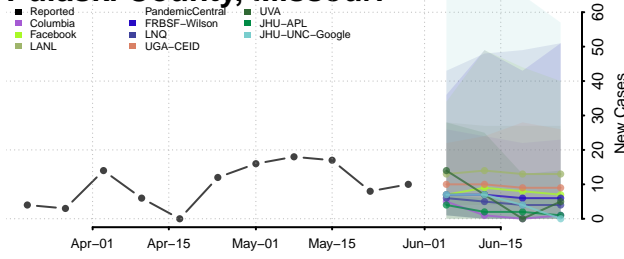

Pulaski County, Missouri