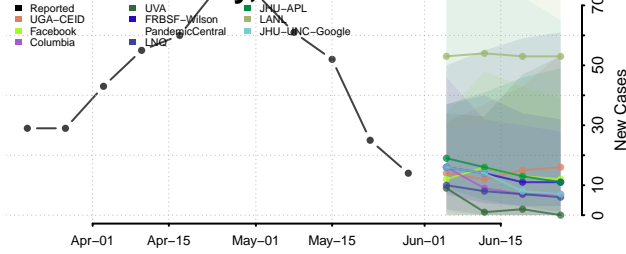

Ripley County, Indiana

Rush County, Indiana

Scott County, Indiana

Shelby County, Indiana

Spencer County, Indiana

St. Joseph County, Indiana

Starke County, Indiana

Steuben County, Indiana