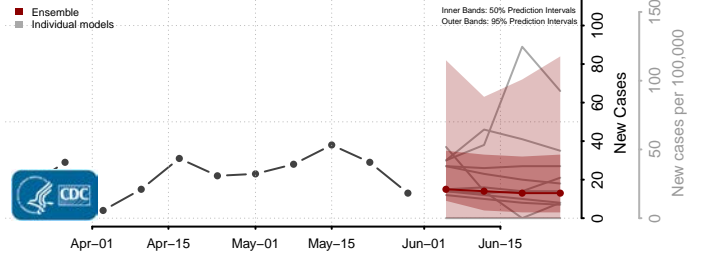

McKinley County, New Mexico