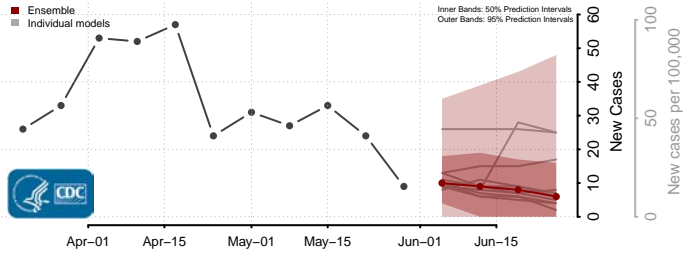

Essex County, Vermont

Franklin County, Vermont

Grand Isle County, Vermont

Lamoille County, Vermont

Orange County, Vermont

Orleans County, Vermont

Rutland County, Vermont

Washington County, Vermont