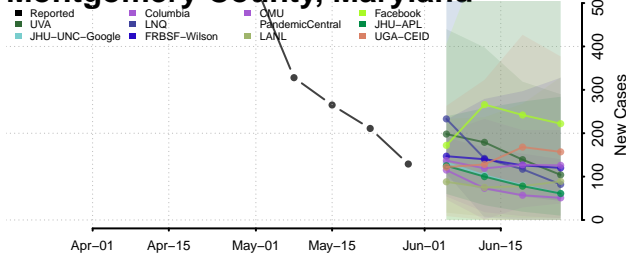

Charles County, Maryland

Dorchester County, Maryland

Frederick County, Maryland

Garrett County, Maryland

Harford County, Maryland

Howard County, Maryland

Kent County, Maryland

Montgomery County, Maryland