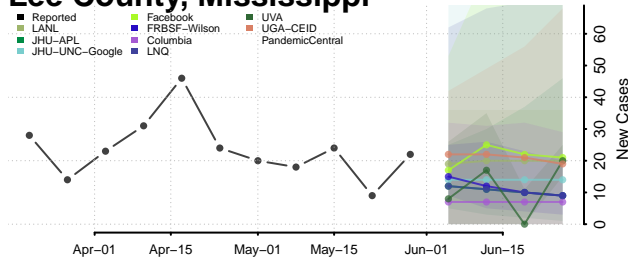

Leflore County, Mississippi

Lincoln County, Mississippi

Lowndes County, Mississippi

Madison County, Mississippi

Marion County, Mississippi

Marshall County, Mississippi

Monroe County, Mississippi

Montgomery County, Mississippi