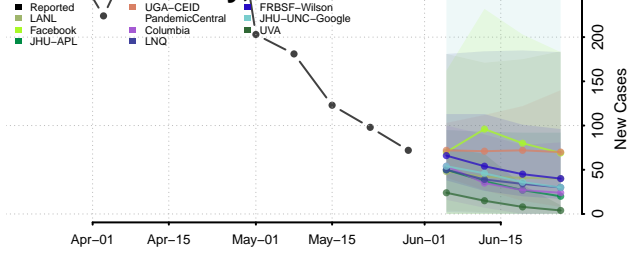

Sumner County, Tennessee