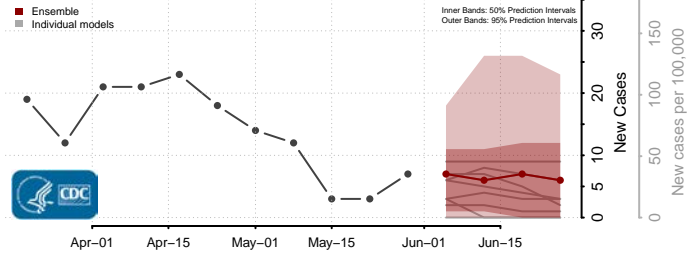

Union County, North Carolina

Vance County, North Carolina

Wake County, North Carolina

Warren County, North Carolina

Washington County, North Carolina

Watauga County, North Carolina

Wayne County, North Carolina