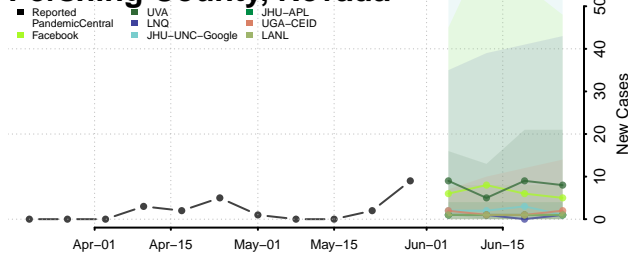

Pershing County, Nevada