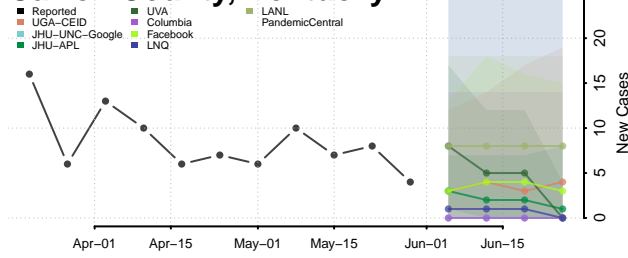

Carroll County, Kentucky