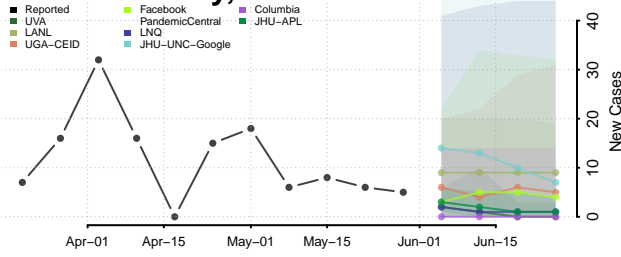

Ste. Genevieve County, Missouri

Stoddard County, Missouri

Stone County, Missouri

Sullivan County, Missouri

Taney County, Missouri

Texas County, Missouri

Vernon County, Missouri

Warren County, Missouri