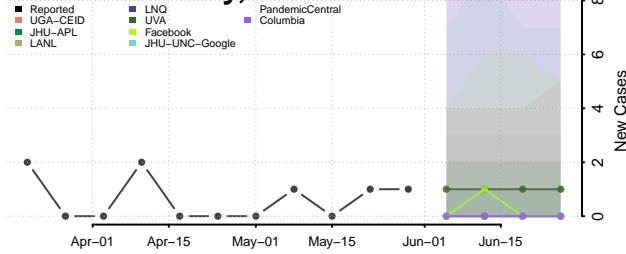

Haakon County, South Dakota