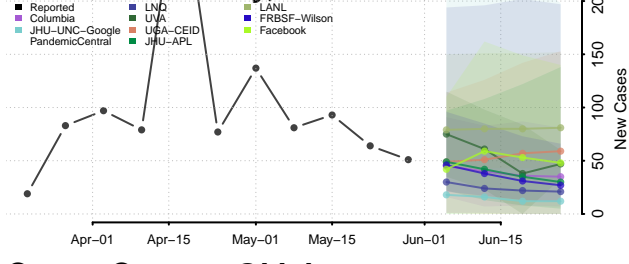

Blaine County, Oklahoma

Bryan County, Oklahoma

Caddo County, Oklahoma

Canadian County, Oklahoma

Carter County, Oklahoma

Cherokee County, Oklahoma

Choctaw County, Oklahoma

Cimarron County, Oklahoma