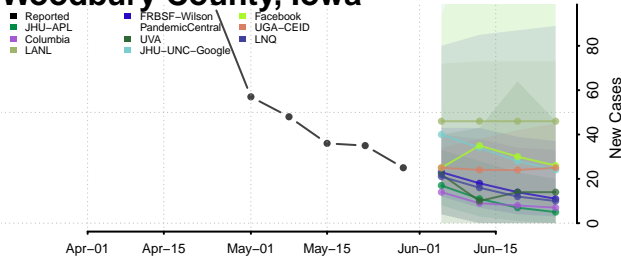

Wapello County, Iowa

Warren County, Iowa

Washington County, Iowa

Wayne County, Iowa

Webster County, Iowa

Winnebago County, Iowa

Winneshiek County, Iowa

Woodbury County, Iowa