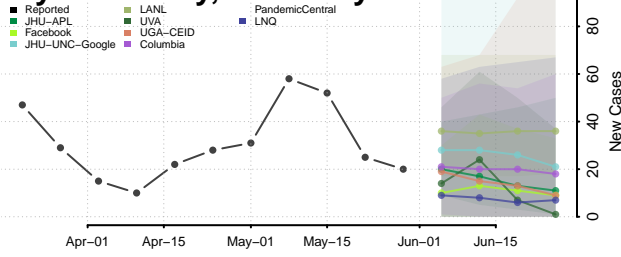

Rockcastle County, Kentucky

Rowan County, Kentucky

Russell County, Kentucky

Scott County, Kentucky

Shelby County, Kentucky

Simpson County, Kentucky

Spencer County, Kentucky

Taylor County, Kentucky