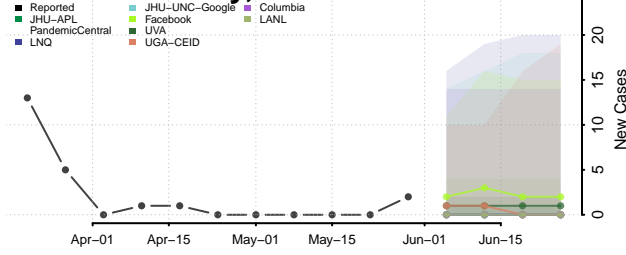

Dawson County, Montana