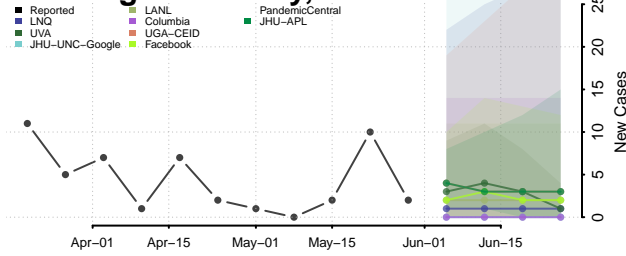

Washington County, Idaho