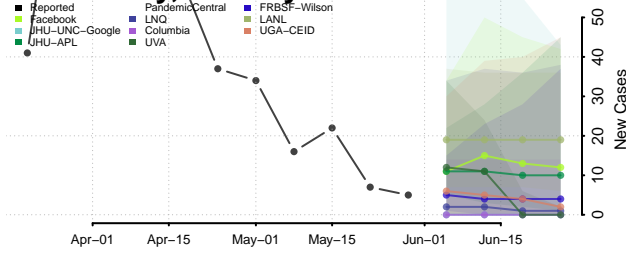

Elk County, Pennsylvania