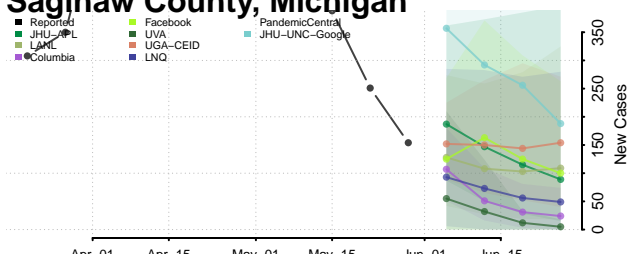

Osceola County, Michigan

Oscoda County, Michigan

Otsego County, Michigan

Ottawa County, Michigan

Presque Isle County, Michigan

Roscommon County, Michigan

Saginaw County, Michigan

Sanilac County, Michigan