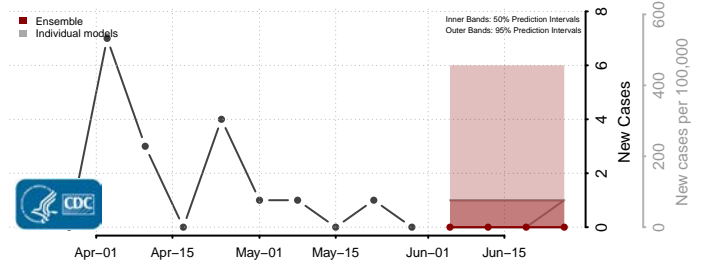

Sheridan County, North Dakota