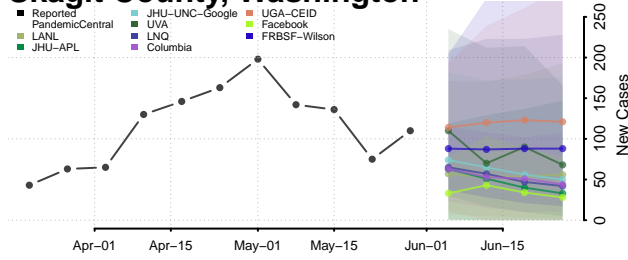

Skagit County, Washington