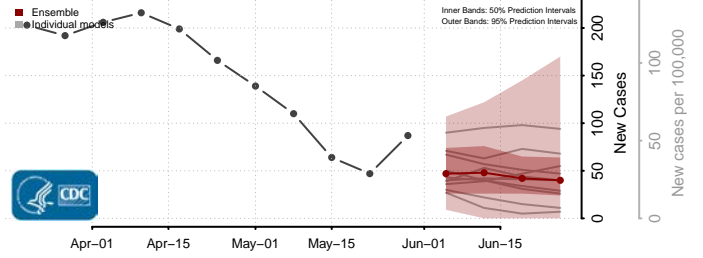

Charles County, Maryland