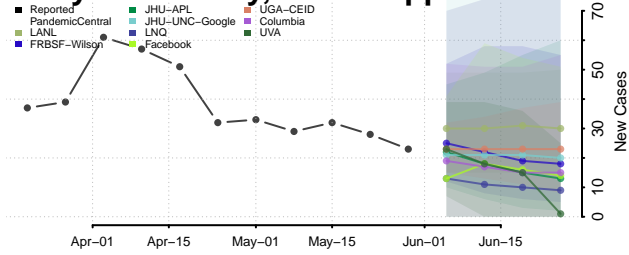

Lafayette County, Mississippi