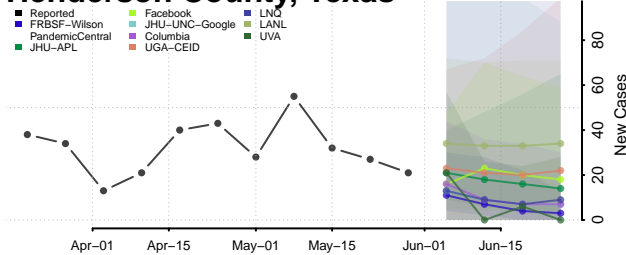

Henderson County, Texas