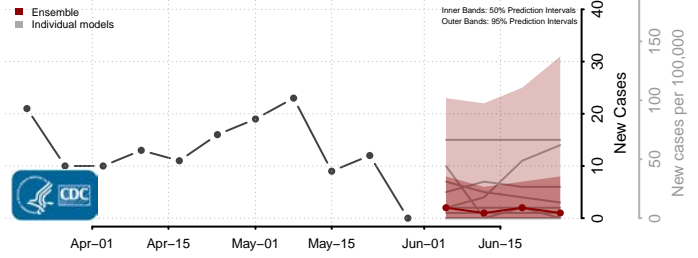

Rockbridge County, Virginia