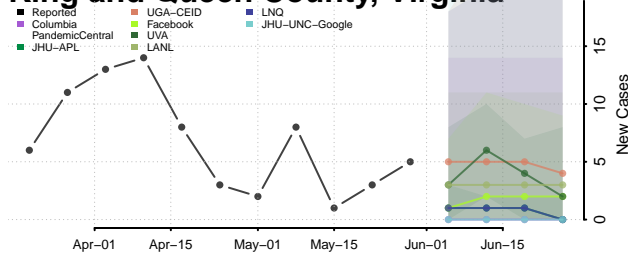

King and Queen County, Virginia