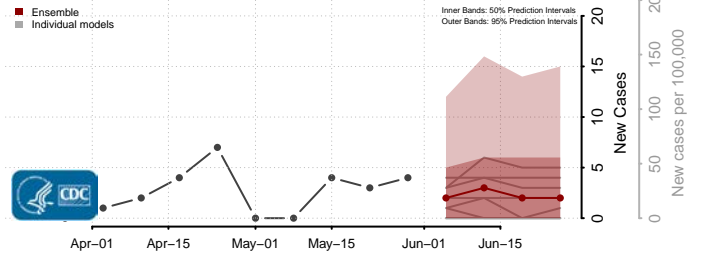

Box Butte County, Nebraska