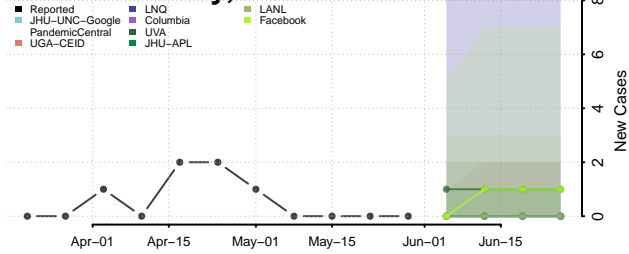

Barber County, Kansas