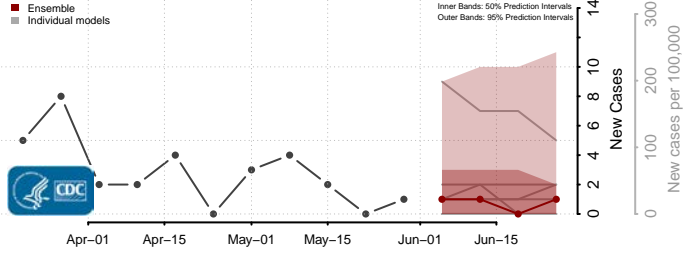

Oneida County, Idaho