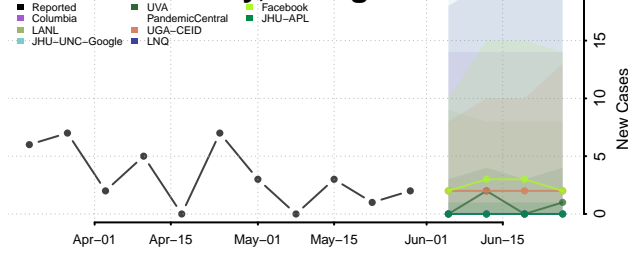

Johnson County, Georgia