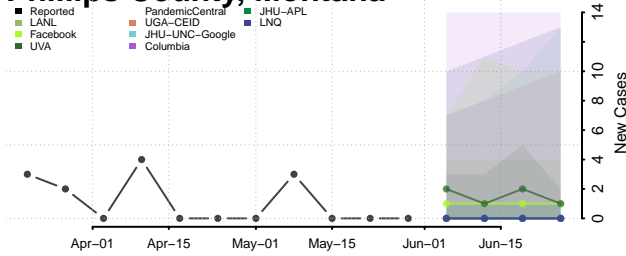

Phillips County, Montana