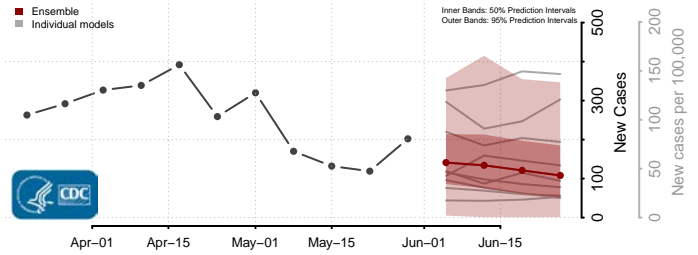

Wahkiakum County, Washington

Walla Walla County, Washington

Whatcom County, Washington

Whitman County, Washington

Yakima County, Washington

West Virginia*

*New weekly cases may decrease in this location over the next four weeks. For these locations, the ensemble forecast indicates a probability of 0.75 or greater that fewer cases will be reported in week four of the forecast than in the last reported week.