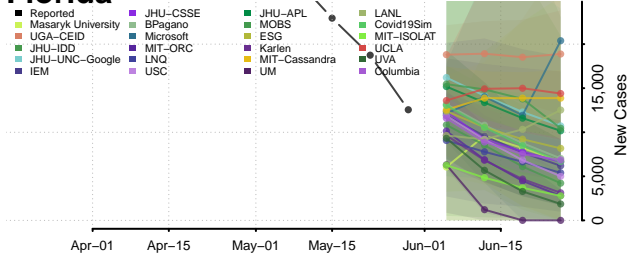

Sussex County, Delaware

District of Columbia*

Florida*

Alachua County, Florida

Baker County, Florida

Bay County, Florida

*New weekly cases may decrease in this location over the next four weeks. For these locations, the ensemble forecast indicates a probability of 0.75 or greater that fewer cases will be reported in week four of the forecast than in the last reported week.