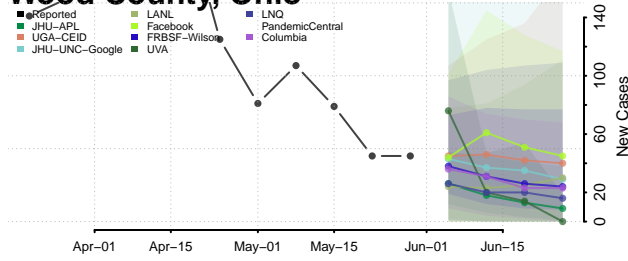

Wayne County, Ohio

Williams County, Ohio

Wood County, Ohio

Wyandot County, Ohio

Oklahoma*

Adair County, Oklahoma

Alfalfa County, Oklahoma

Atoka County, Oklahoma