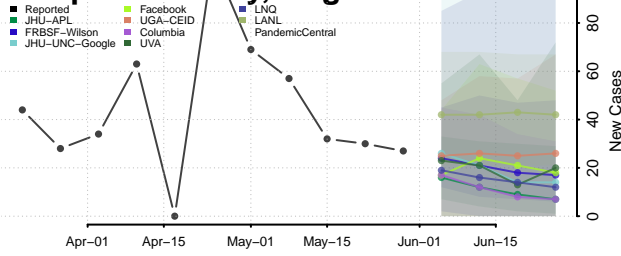

Campbell County, Virginia