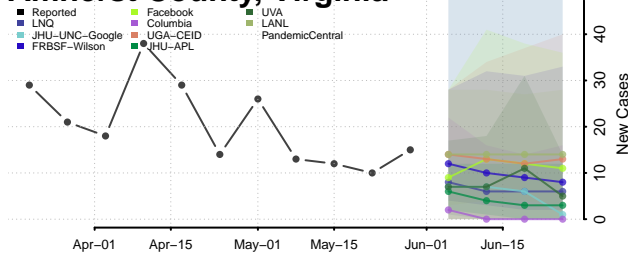

Amherst County, Virginia