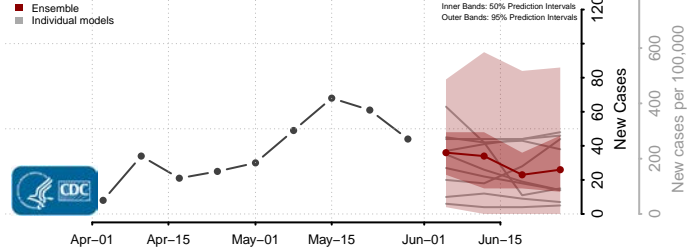

Yolo County, California

Yuba County, California

Colorado*

Adams County, Colorado

Alamosa County, Colorado

Arapahoe County, Colorado

Archuleta County, Colorado

*New weekly cases may decrease in this location over the next four weeks. For these locations, the ensemble forecast indicates a probability of 0.75 or greater that fewer cases will be reported in week four of the forecast than in the last reported week.