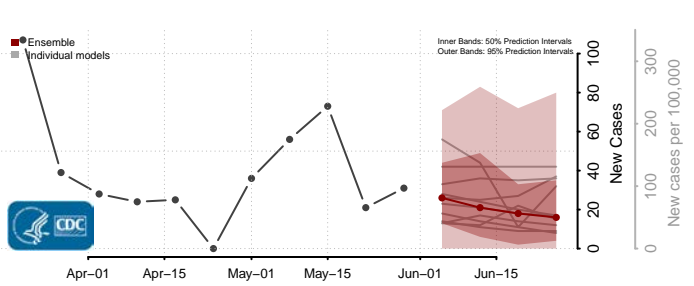

Hancock County, West Virginia

Hardy County, West Virginia

Harrison County, West Virginia

Jackson County, West Virginia

Marshall County, West Virginia

Mason County, West Virginia

McDowell County, West Virginia