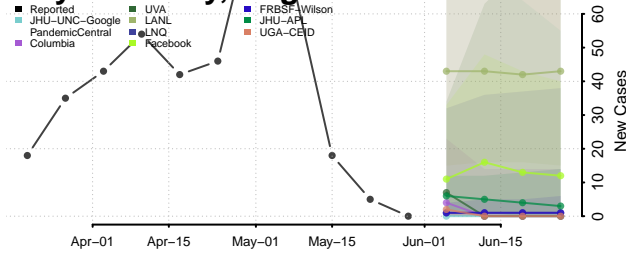

Smyth County, Virginia