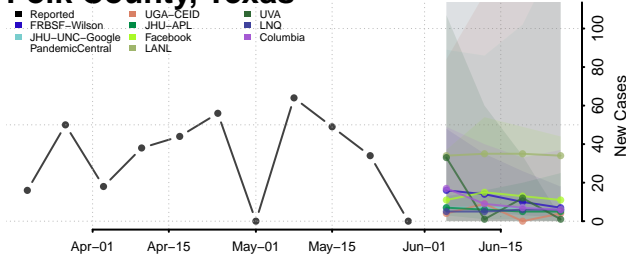

Polk County, Texas