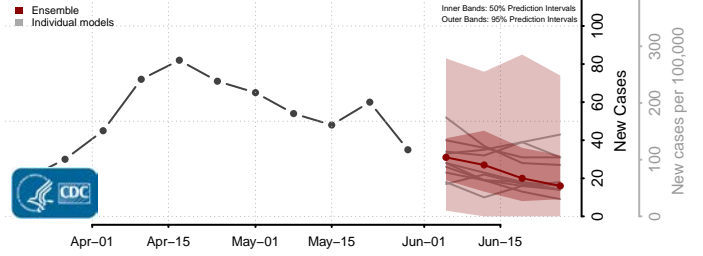

Cass County, Minnesota