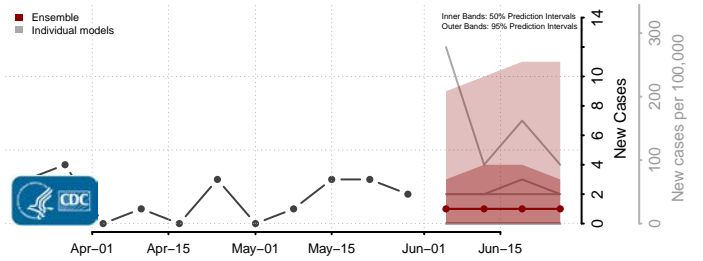

Custer County, Idaho