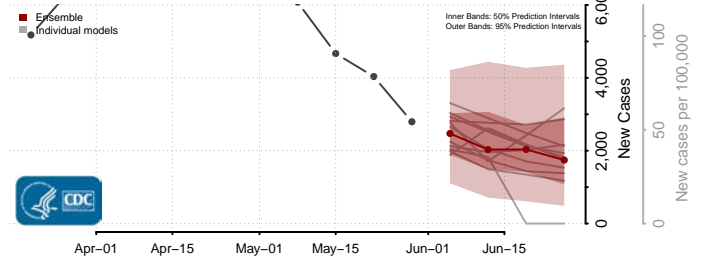

Cook County, Illinois