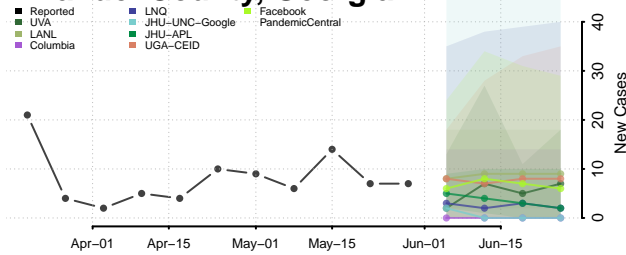

Emanuel County, Georgia