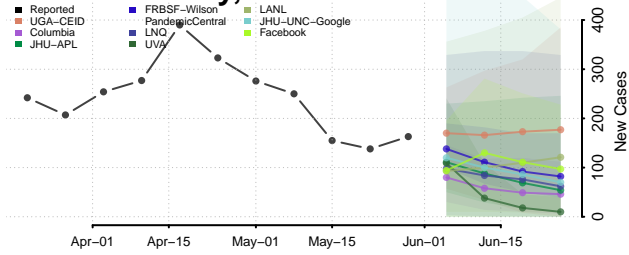

Gaston County, North Carolina