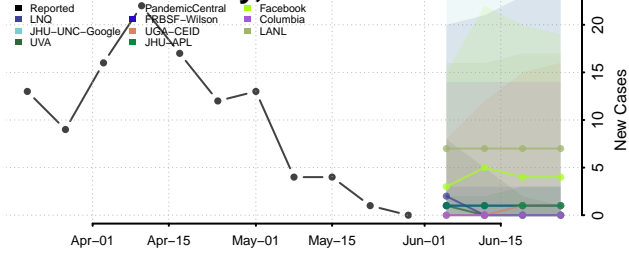

Harrison County, Iowa