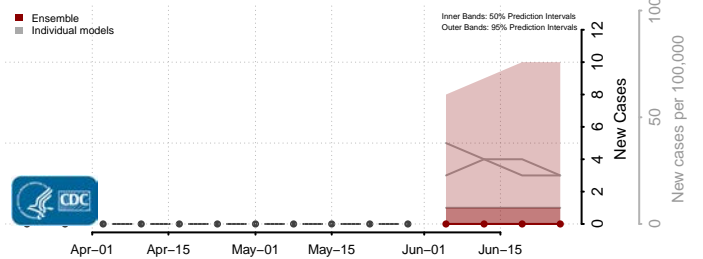

Millard County, Utah