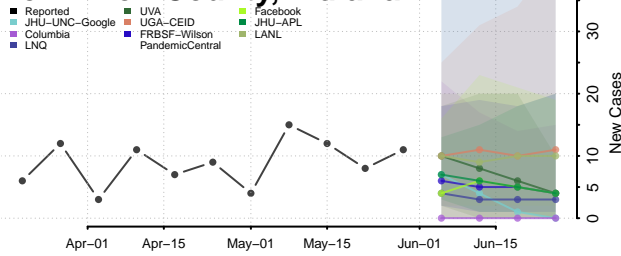

Sullivan County, Indiana

Switzerland County, Indiana

Tippecanoe County, Indiana

Tipton County, Indiana

Union County, Indiana

Vanderburgh County, Indiana

Vermillion County, Indiana

Vigo County, Indiana