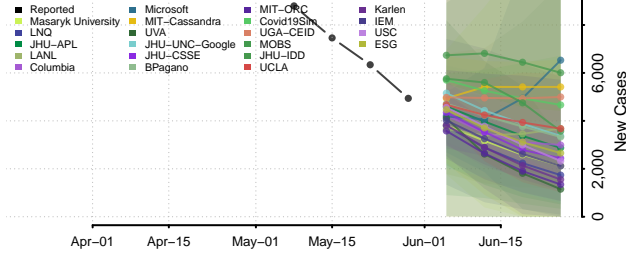

Northern Mariana Islands

Ohio*

Adams County, Ohio

Allen County, Ohio

Ashland County, Ohio

Ashtabula County, Ohio

*New weekly cases may decrease in this location over the next four weeks. For these locations, the ensemble forecast indicates a probability of 0.75 or greater that fewer cases will be reported in week four of the forecast than in the last reported week.