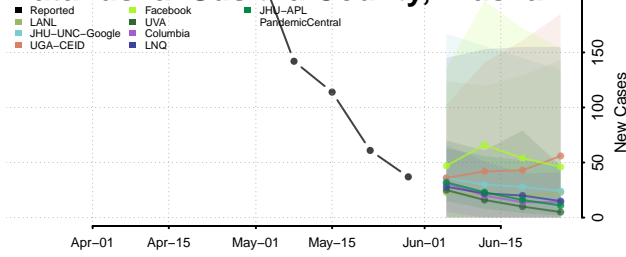

Matanuska-Susitna County, Alaska