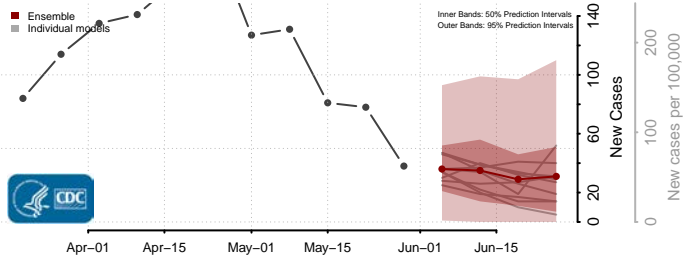

St. Joseph County, Michigan