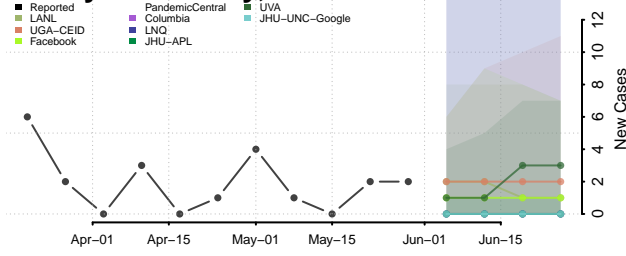

Schuyler County, Missouri