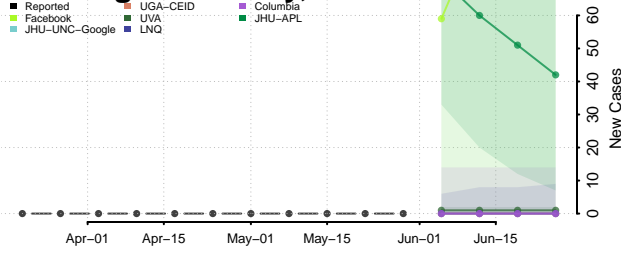

Washington County, Utah