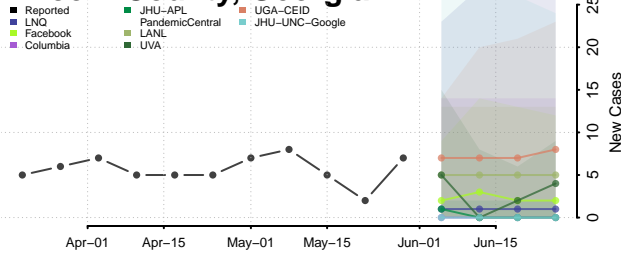

Lincoln County, Georgia