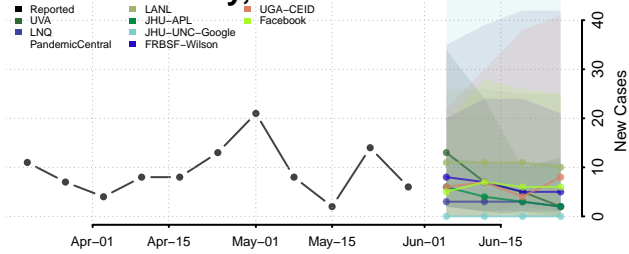

Sumner County, Kansas