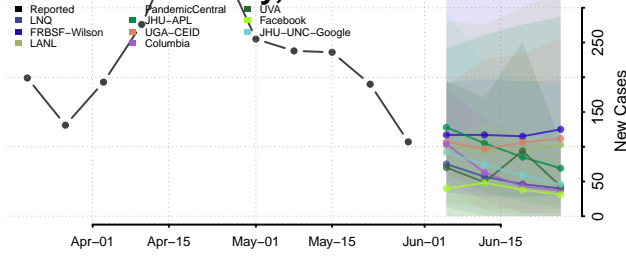

Kennebec County, Maine