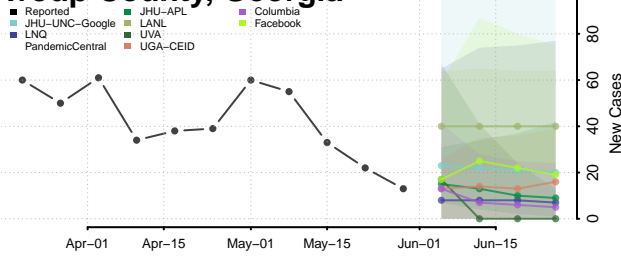

Toombs County, Georgia

Towns County, Georgia

Treutlen County, Georgia

Troup County, Georgia

Turner County, Georgia

Twiggs County, Georgia

Union County, Georgia

Upson County, Georgia