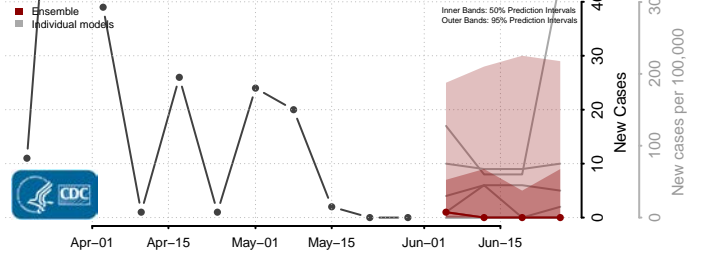

Washington County, Missouri

Wayne County, Missouri

Webster County, Missouri

Worth County, Missouri

Wright County, Missouri

Montana

Beaverhead County, Montana

Big Horn County, Montana