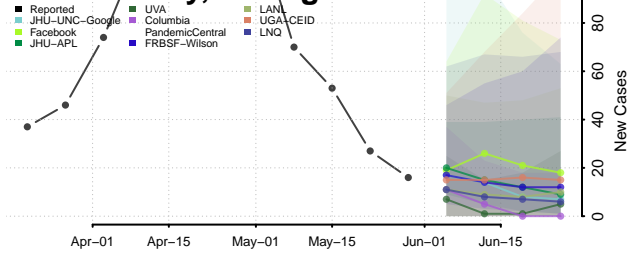

Delta County, Michigan