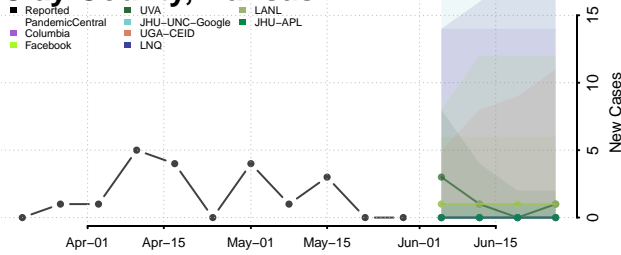

Clay County, Kansas