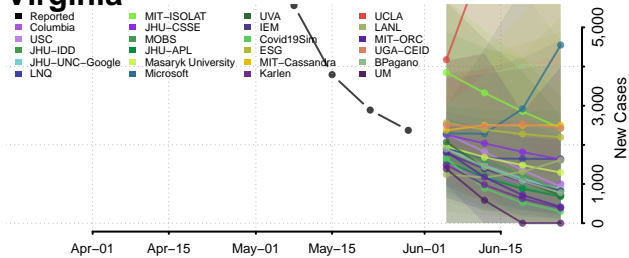

Virginia*

*New weekly cases may decrease in this location over the next four weeks. For these locations, the ensemble forecast indicates a probability of 0.75 or greater that fewer cases will be reported in week four of the forecast than in the last reported week.