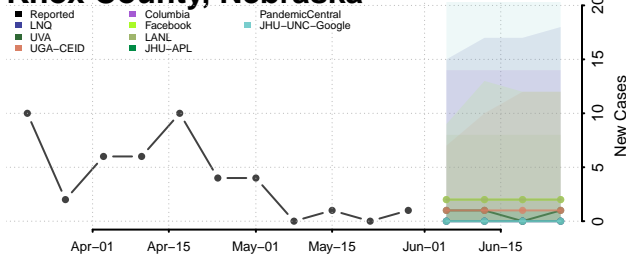

Knox County, Nebraska