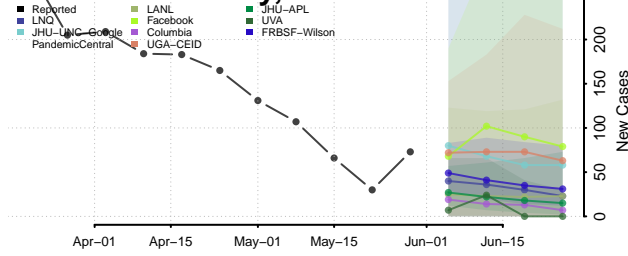

Dona Ana County, New Mexico