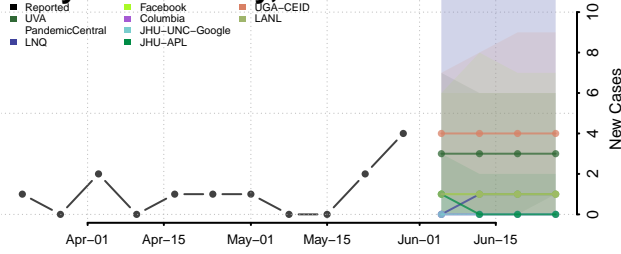

Cheyenne County, Kansas