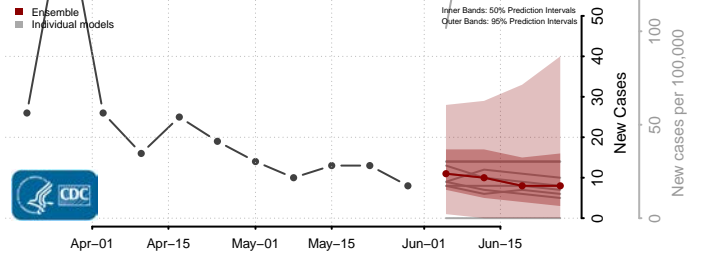

Washington County, Louisiana