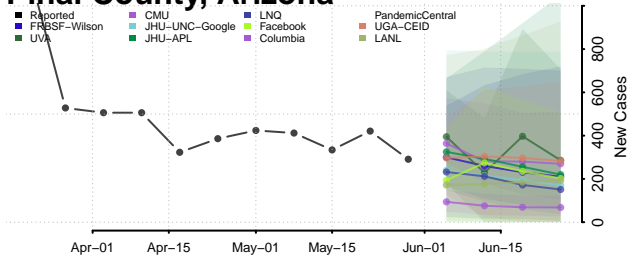

Greenlee County, Arizona

La Paz County, Arizona

Maricopa County, Arizona

Mohave County, Arizona

Navajo County, Arizona

Pima County, Arizona

Pinal County, Arizona

Santa Cruz County, Arizona