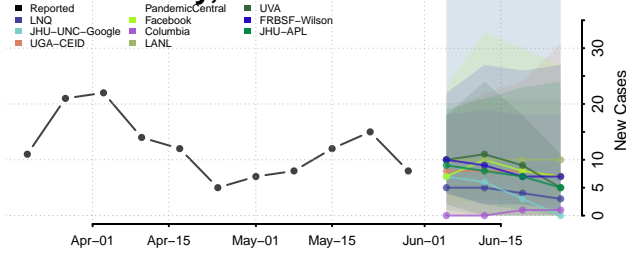

Gallia County, Ohio