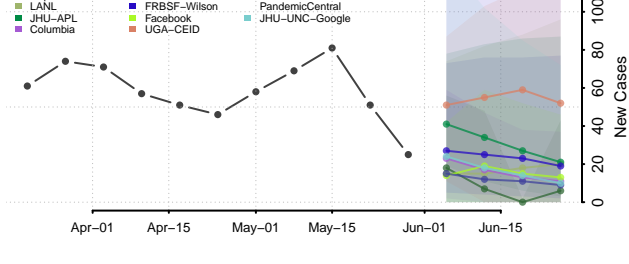

Fulton County, New York

Genesee County, New York

Greene County, New York

Hamilton County, New York

Herkimer County, New York

Jefferson County, New York

Kings County, New York

Lewis County, New York