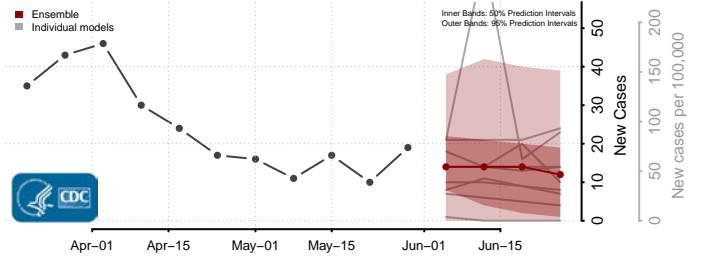

Perry County, Kentucky