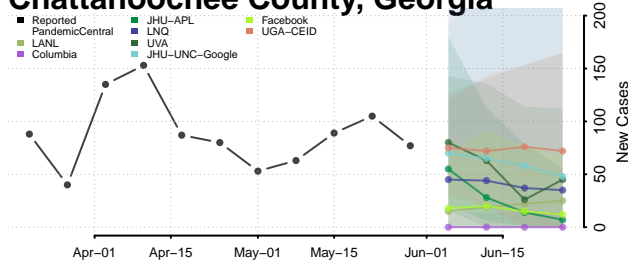

Chattahoochee County, Georgia