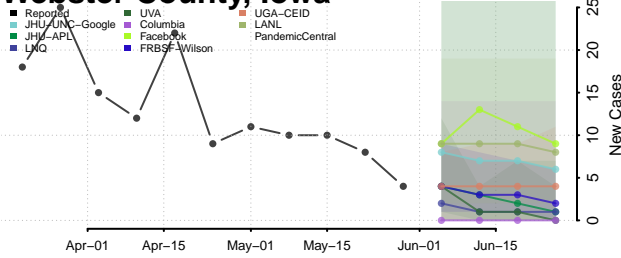

Wapello County, Iowa

Warren County, Iowa

Washington County, Iowa

Wayne County, Iowa

Webster County, Iowa

Winnebago County, Iowa

Winneshiek County, Iowa

Woodbury County, Iowa