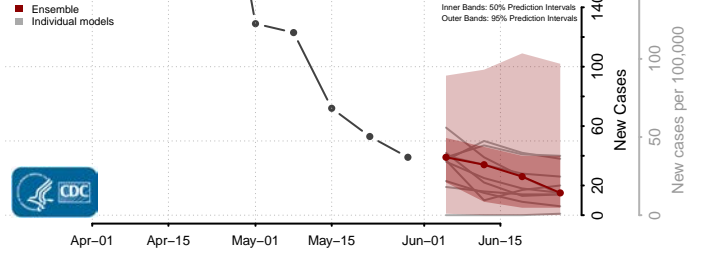

Warren County, New Jersey