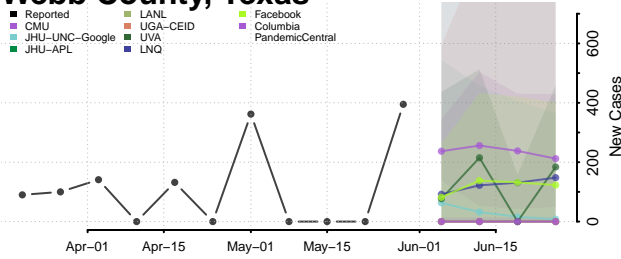

Van Zandt County, Texas

Victoria County, Texas

Walker County, Texas

Waller County, Texas

Ward County, Texas

Washington County, Texas

Webb County, Texas

Wharton County, Texas