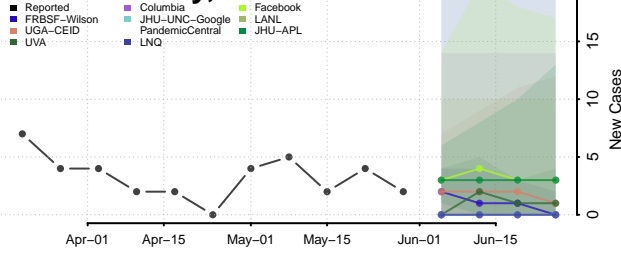

Nolan County, Texas