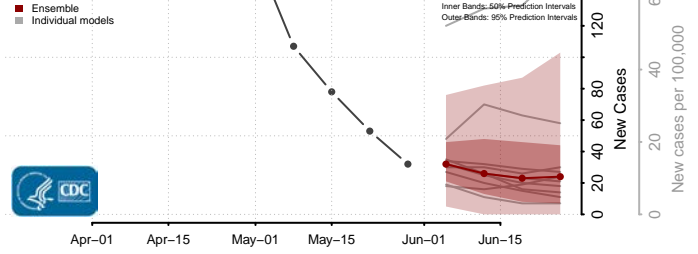

Richmond City County, Virginia