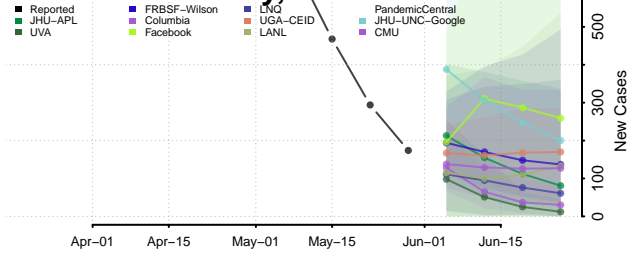

Suffolk County, Massachusetts

Worcester County, Massachusetts

Michigan*

Alcona County, Michigan

Alger County, Michigan

*New weekly cases may decrease in this location over the next four weeks. For these locations, the ensemble forecast indicates a probability of 0.75 or greater that fewer cases will be reported in week four of the forecast than in the last reported week.