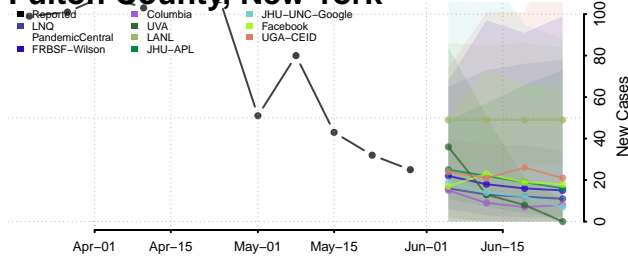

Fulton County, New York