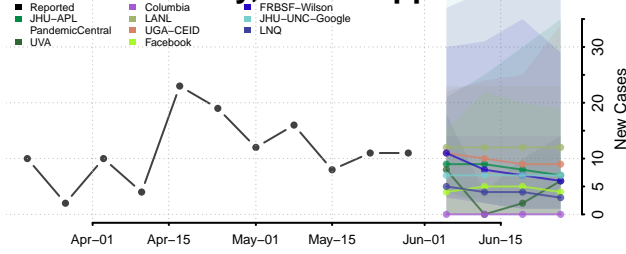

Amite County, Mississippi

Attala County, Mississippi

Benton County, Mississippi

Bolivar County, Mississippi

Calhoun County, Mississippi

Carroll County, Mississippi

Chickasaw County, Mississippi

Choctaw County, Mississippi