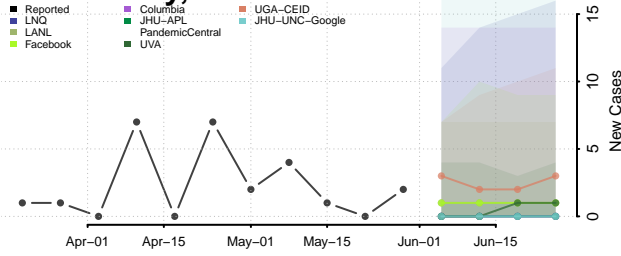

Greene County, Missouri

Grundy County, Missouri

Harrison County, Missouri

Henry County, Missouri

Hickory County, Missouri

Holt County, Missouri

Howard County, Missouri

Howell County, Missouri