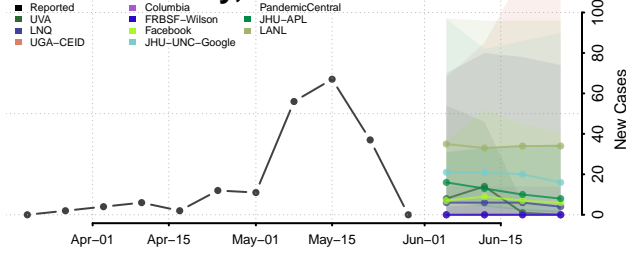

Reeves County, Texas