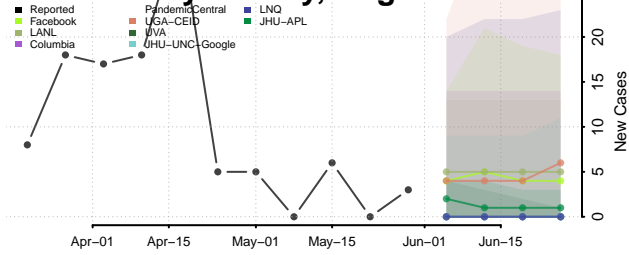

Franklin City County, Virginia