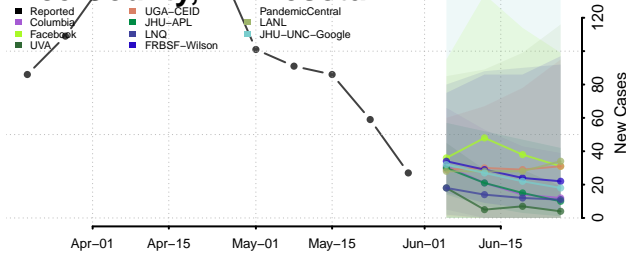

Pipestone County, Minnesota

Polk County, Minnesota

Pope County, Minnesota

Ramsey County, Minnesota

Red Lake County, Minnesota

Redwood County, Minnesota

Renville County, Minnesota

Rice County, Minnesota