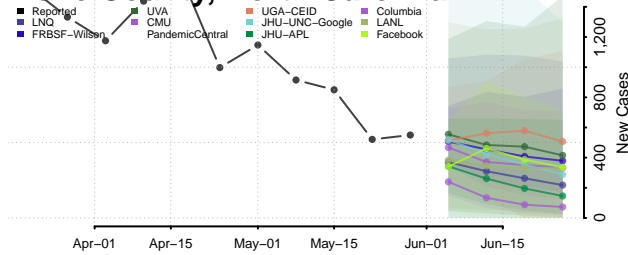

Wake County, North Carolina