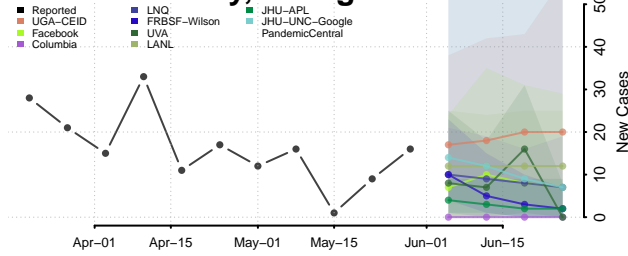

Decatur County, Georgia