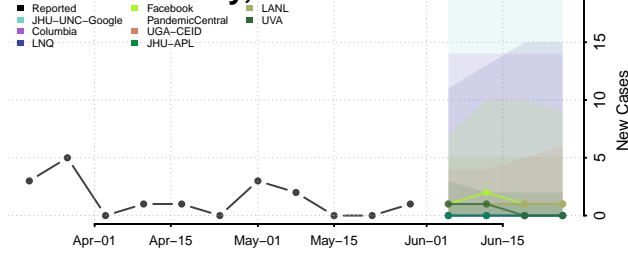

Mitchell County, Texas