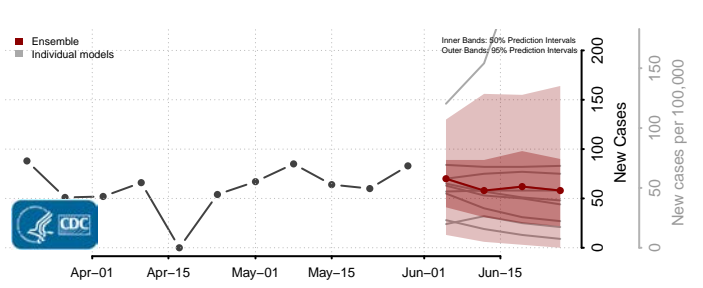

Jasper County, Missouri