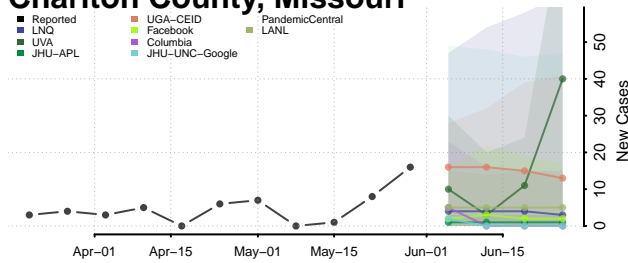

Chariton County, Missouri