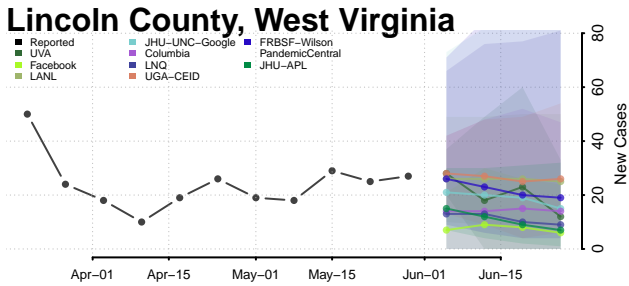

Hancock County, West Virginia

Hardy County, West Virginia

Harrison County, West Virginia

Jackson County, West Virginia

Marshall County, West Virginia

Mason County, West Virginia

McDowell County, West Virginia