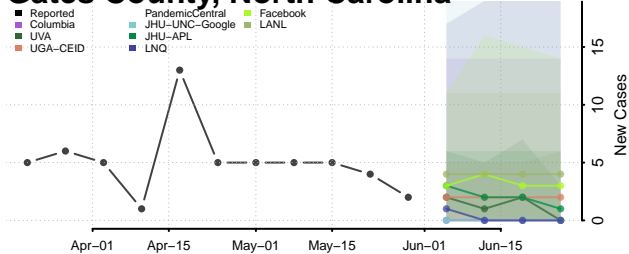

Gates County, North Carolina