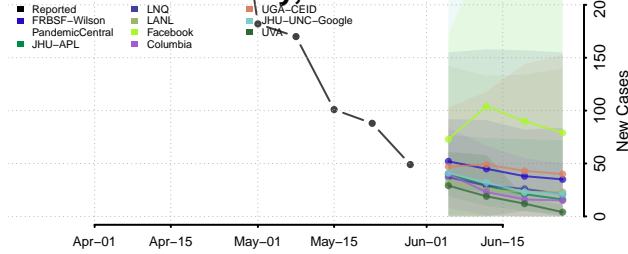

Williamson County, Tennessee