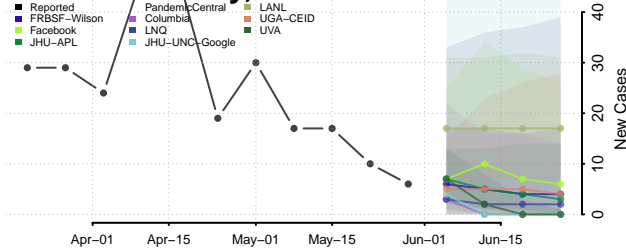

Pipestone County, Minnesota

Polk County, Minnesota

Pope County, Minnesota

Ramsey County, Minnesota

Red Lake County, Minnesota

Redwood County, Minnesota

Renville County, Minnesota

Rice County, Minnesota