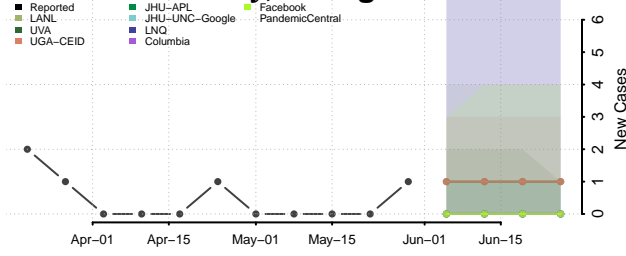

Taliaferro County, Georgia