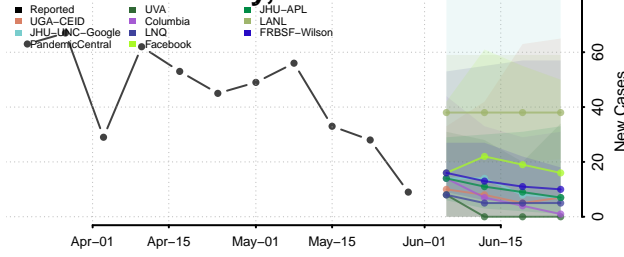

Houston County, Tennessee

Humphreys County, Tennessee

Jackson County, Tennessee

Jefferson County, Tennessee

Johnson County, Tennessee

Knox County, Tennessee

Lake County, Tennessee

Lauderdale County, Tennessee