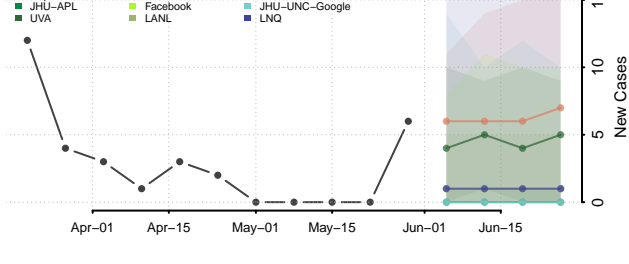

Deuel County, South Dakota

Dewey County, South Dakota

Douglas County, South Dakota

Edmunds County, South Dakota

Fall River County, South Dakota

Faulk County, South Dakota

Grant County, South Dakota

Gregory County, South Dakota