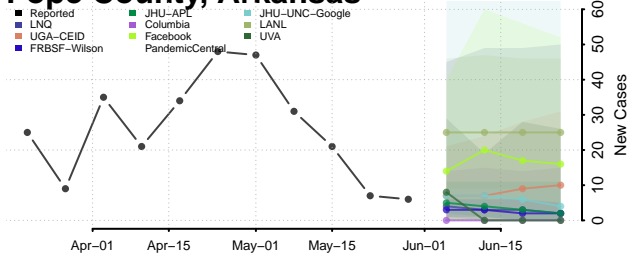

Pope County, Arkansas