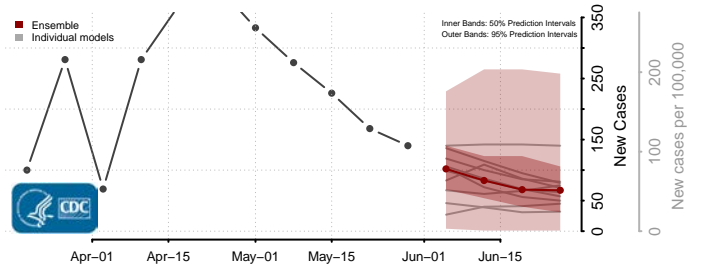

Cambria County, Pennsylvania