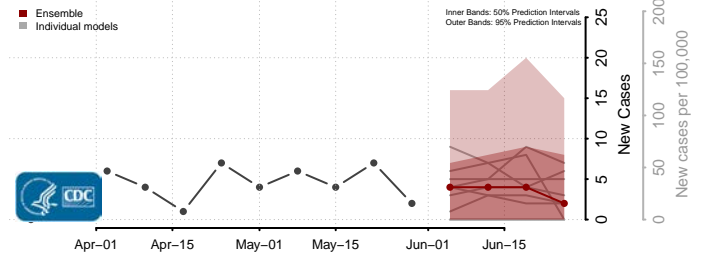

Bleckley County, Georgia