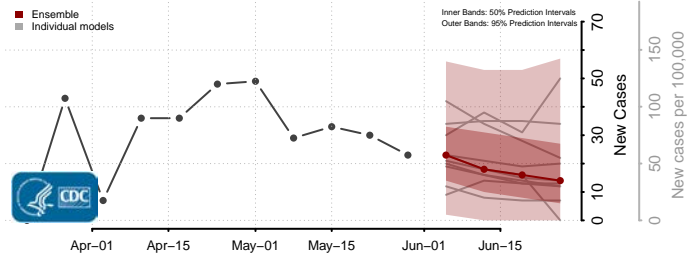

Danville County, Virginia