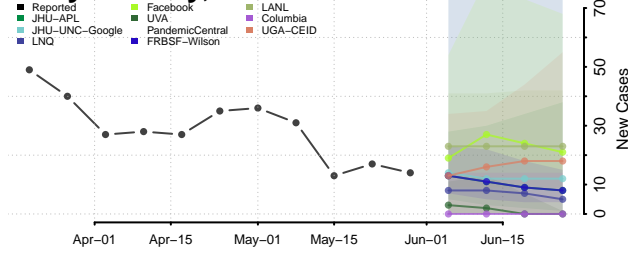

Eddy County, New Mexico