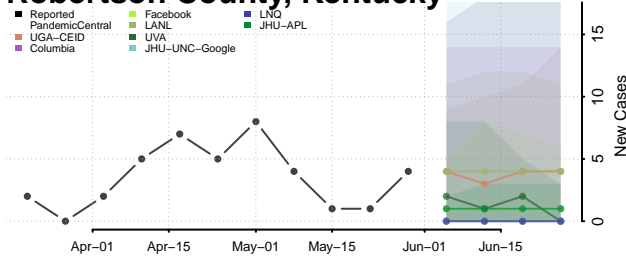

Robertson County, Kentucky