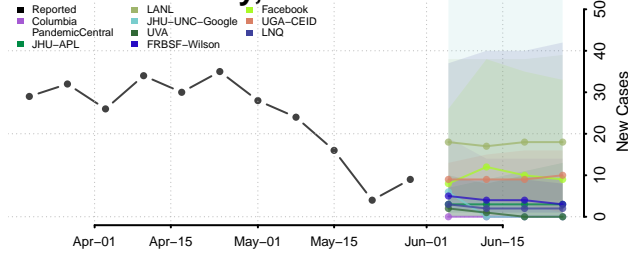

Maury County, Tennessee

McMinn County, Tennessee

McNairy County, Tennessee

Meigs County, Tennessee

Monroe County, Tennessee

Montgomery County, Tennessee

Moore County, Tennessee

Morgan County, Tennessee