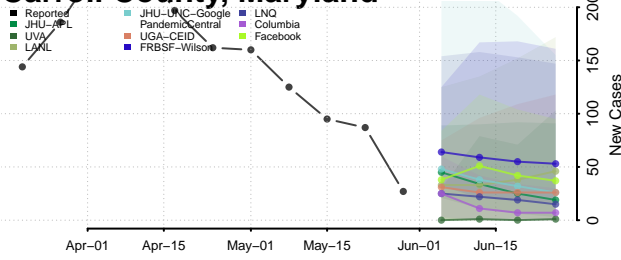

Carroll County, Maryland