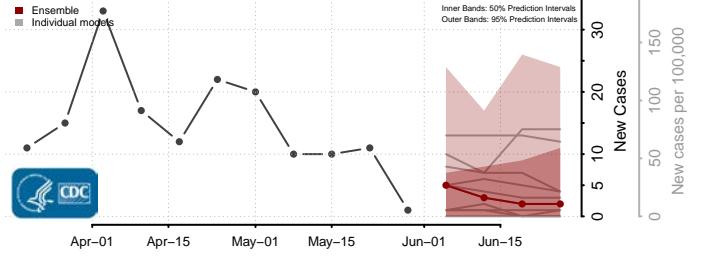

Buchanan County, Iowa

Buena Vista County, Iowa

Butler County, Iowa

Calhoun County, Iowa

Carroll County, Iowa

Cass County, Iowa

Cedar County, Iowa

Cerro Gordo County, Iowa