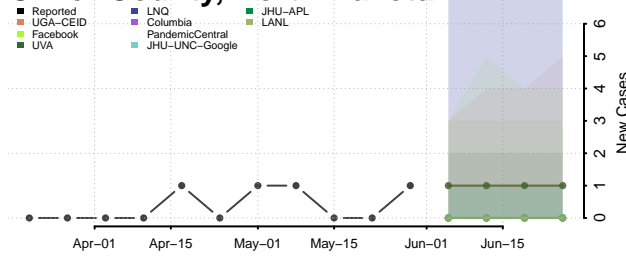

Morton County, North Dakota

Mountrail County, North Dakota

Nelson County, North Dakota

Oliver County, North Dakota

Pembina County, North Dakota

Pierce County, North Dakota

Ramsey County, North Dakota

Ransom County, North Dakota