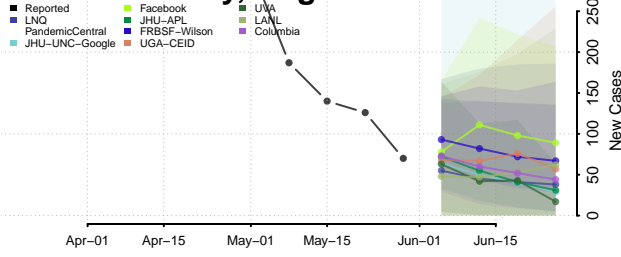

Henrico County, Virginia