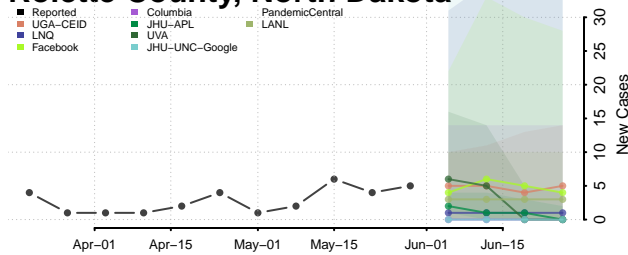

Rolette County, North Dakota