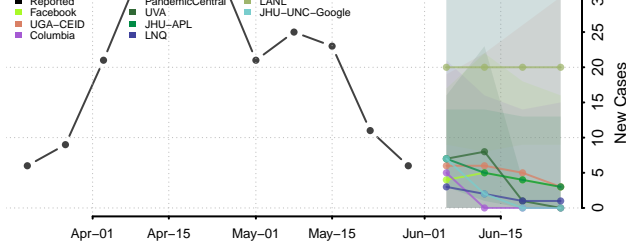

Montmorency County, Michigan