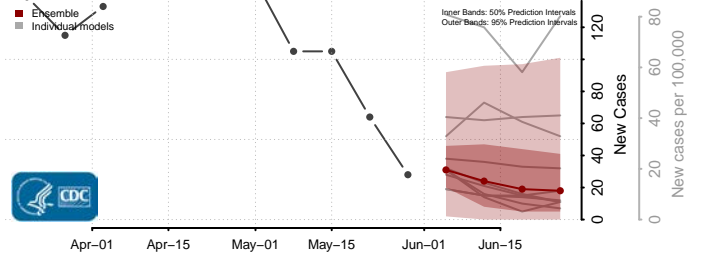

Murray County, Minnesota

Nicollet County, Minnesota

Nobles County, Minnesota

Norman County, Minnesota

Olmsted County, Minnesota

Otter Tail County, Minnesota

Pennington County, Minnesota

Pine County, Minnesota