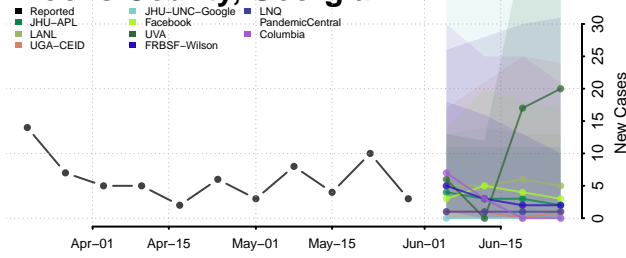

Berrien County, Georgia

Bibb County, Georgia

Bleckley County, Georgia

Brantley County, Georgia

Brooks County, Georgia

Bryan County, Georgia

Bulloch County, Georgia

Burke County, Georgia