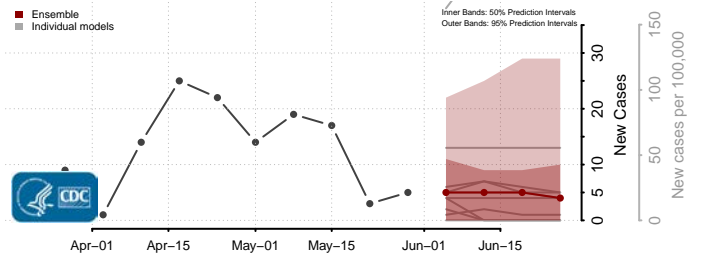

Hood River County, Oregon

Jackson County, Oregon

Jefferson County, Oregon

Josephine County, Oregon

Klamath County, Oregon

Lake County, Oregon

Lane County, Oregon

Lincoln County, Oregon