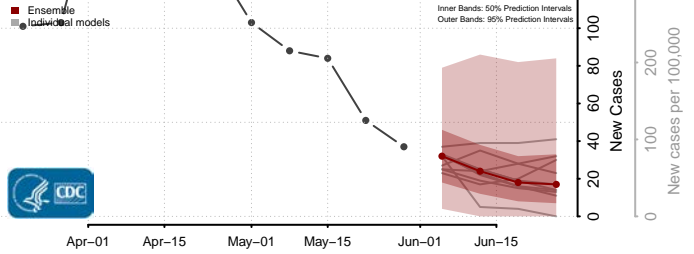

Benton County, Minnesota