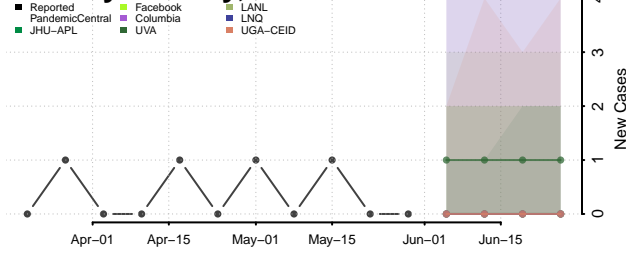

Kenedy County, Texas