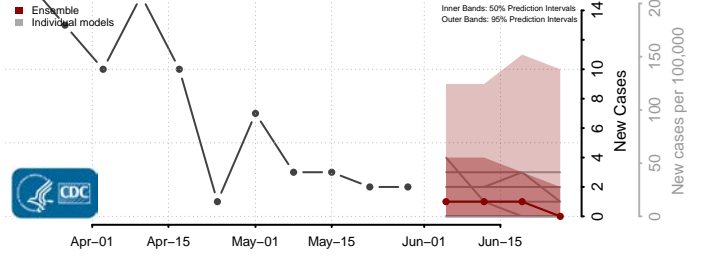

Essex County, Vermont

Franklin County, Vermont

Grand Isle County, Vermont

Lamoille County, Vermont

Orange County, Vermont

Orleans County, Vermont

Rutland County, Vermont

Washington County, Vermont