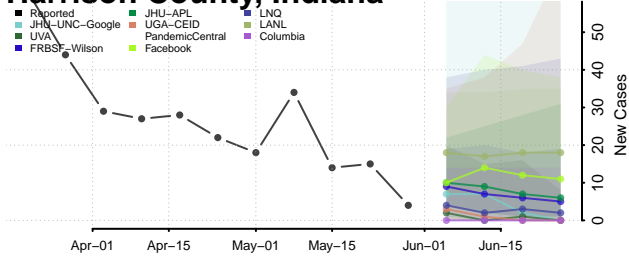

Harrison County, Indiana