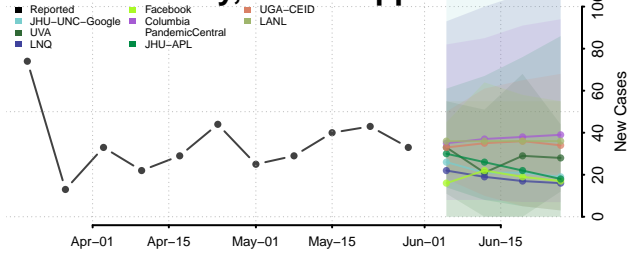

Claiborne County, Mississippi

Clarke County, Mississippi

Clay County, Mississippi

Coahoma County, Mississippi

Copiah County, Mississippi

Covington County, Mississippi

DeSoto County, Mississippi

Forrest County, Mississippi