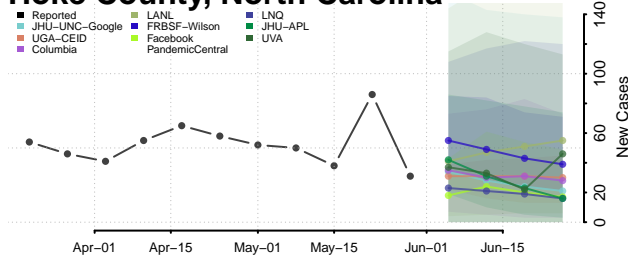

Hoke County, North Carolina