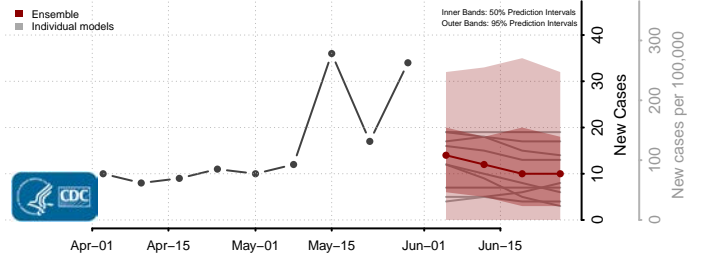

Todd County, Kentucky

Trigg County, Kentucky

Trimble County, Kentucky

Union County, Kentucky

Warren County, Kentucky

Washington County, Kentucky

Wayne County, Kentucky

Webster County, Kentucky