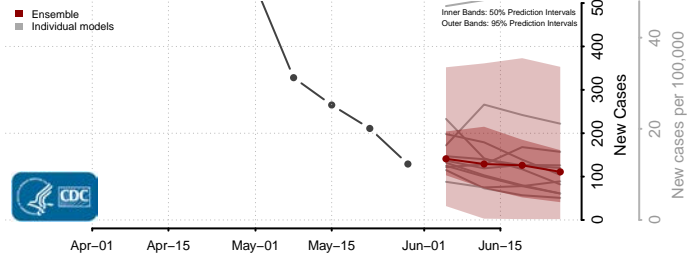

Charles County, Maryland

Dorchester County, Maryland

Frederick County, Maryland

Garrett County, Maryland

Harford County, Maryland

Howard County, Maryland

Kent County, Maryland

Montgomery County, Maryland