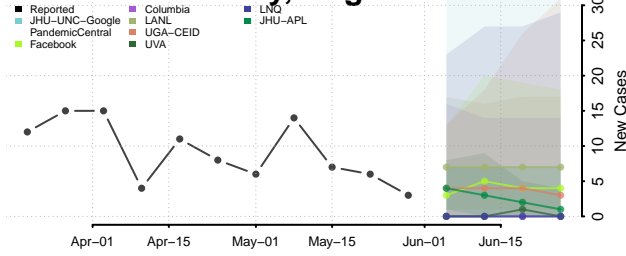

Brunswick County, Virginia