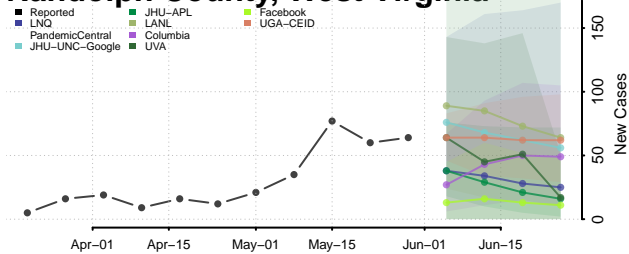

Randolph County, West Virginia