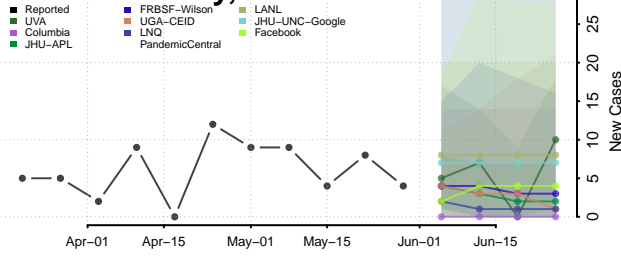

Clinton County, Missouri