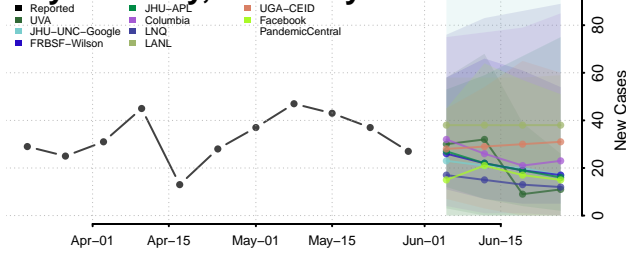

Bath County, Kentucky

Bell County, Kentucky

Boone County, Kentucky

Bourbon County, Kentucky

Boyd County, Kentucky

Boyle County, Kentucky

Bracken County, Kentucky

Breathitt County, Kentucky