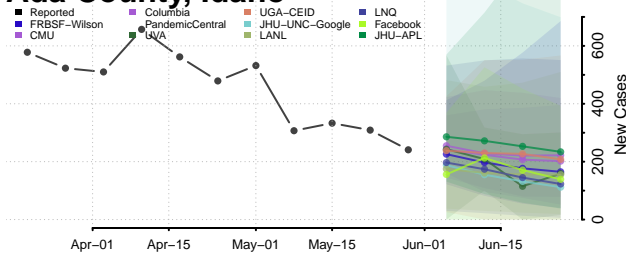

Ada County, Idaho