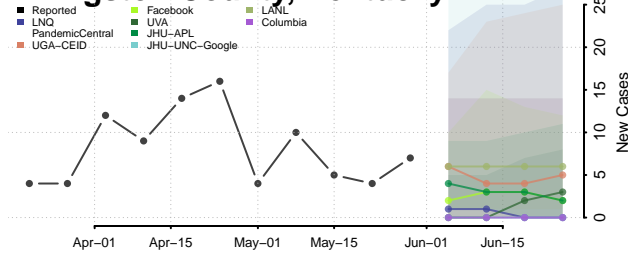

Livingston County, Kentucky