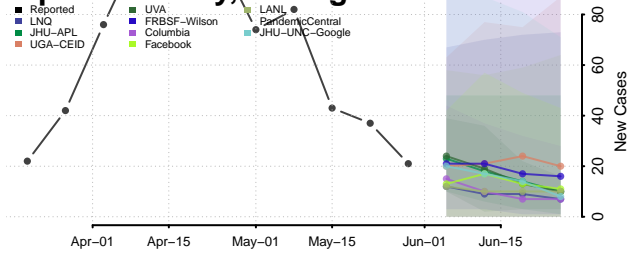

Alpena County, Michigan