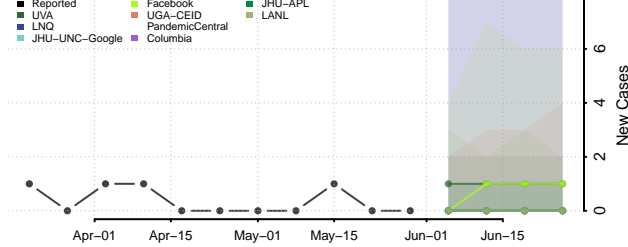

Adams County, North Dakota