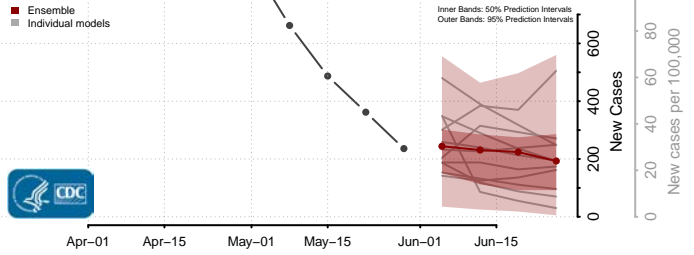

Suffolk County, Massachusetts

Worcester County, Massachusetts

Michigan*

Alcona County, Michigan

Alger County, Michigan

*New weekly cases may decrease in this location over the next four weeks. For these locations, the ensemble forecast indicates a probability of 0.75 or greater that fewer cases will be reported in week four of the forecast than in the last reported week.