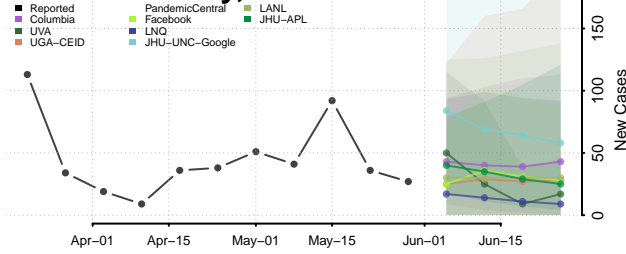

Crenshaw County, Alabama

Cullman County, Alabama

Dale County, Alabama

Dallas County, Alabama

DeKalb County, Alabama

Elmore County, Alabama

Escambia County, Alabama

Etowah County, Alabama