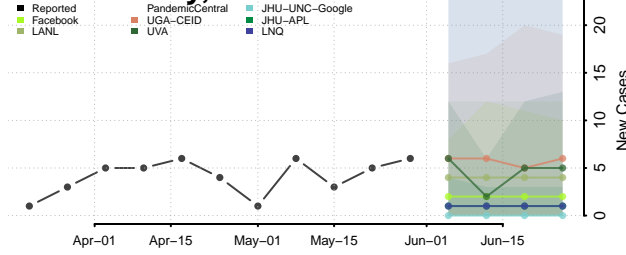

Matanuska-Susitna County, Alaska

Nome County, Alaska

North Slope County, Alaska

Northwest Arctic County, Alaska

Petersburg County, Alaska

Prince of Wales-Hyder County, Alaska

Sitka County, Alaska

Skagway County, Alaska