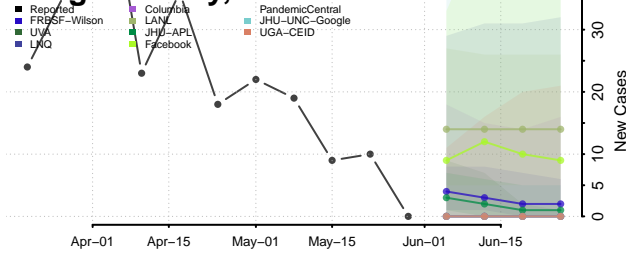

Dodge County, Nebraska