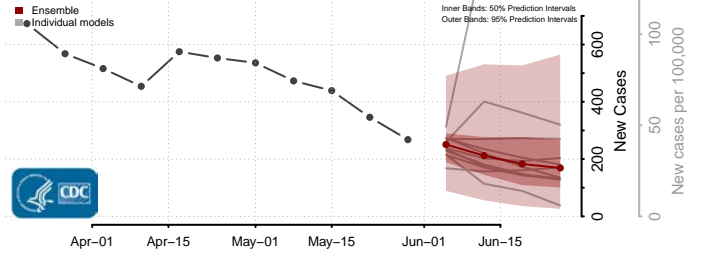

Utah County, Utah