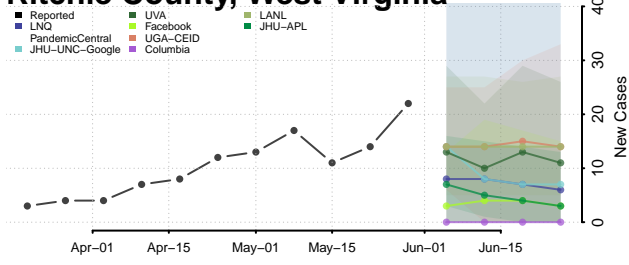

Ritchie County, West Virginia