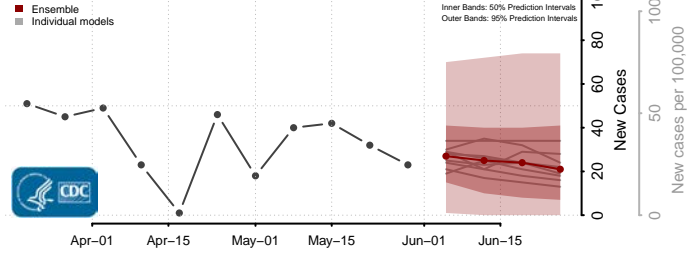

Bowie County, Texas