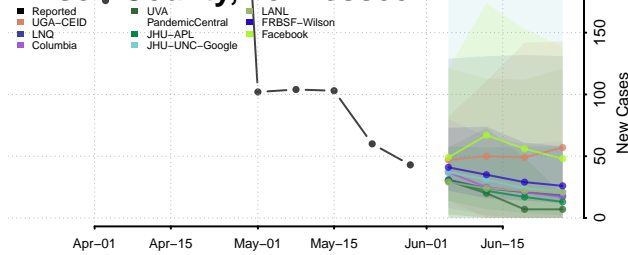

Wilson County, Tennessee