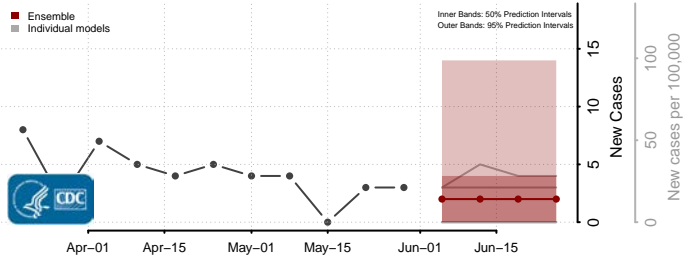

Oglala Lakota County, South Dakota