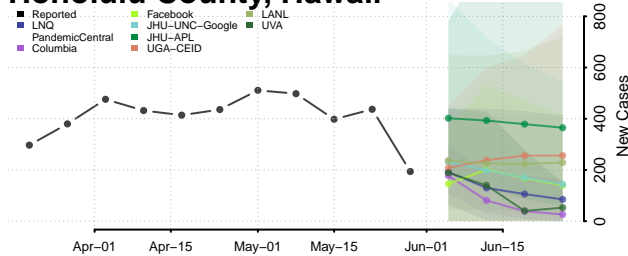

Honolulu County, Hawaii