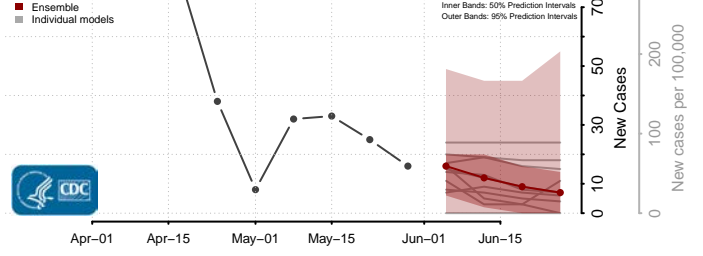

Essex County, Vermont

Franklin County, Vermont

Grand Isle County, Vermont

Lamoille County, Vermont

Orange County, Vermont

Orleans County, Vermont

Rutland County, Vermont

Washington County, Vermont