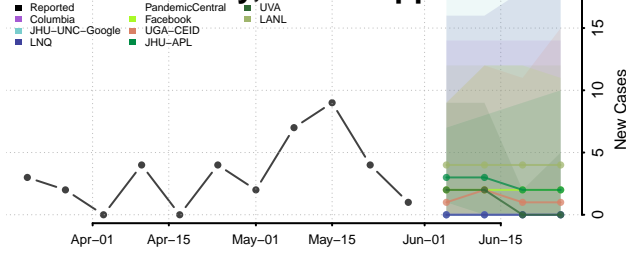

Quitman County, Mississippi