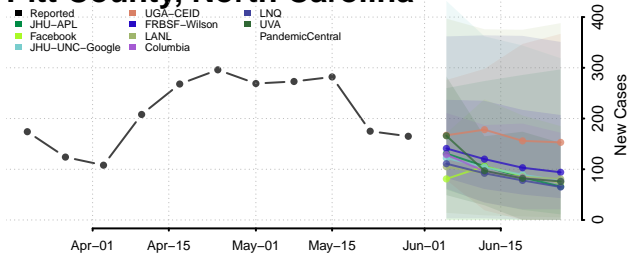

Pamlico County, North Carolina

Pasquotank County, North Carolina

Pender County, North Carolina

Perquimans County, North Carolina

Person County, North Carolina

Pitt County, North Carolina

Polk County, North Carolina