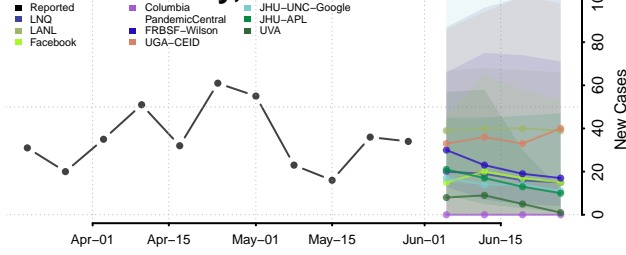

Gibson County, Tennessee