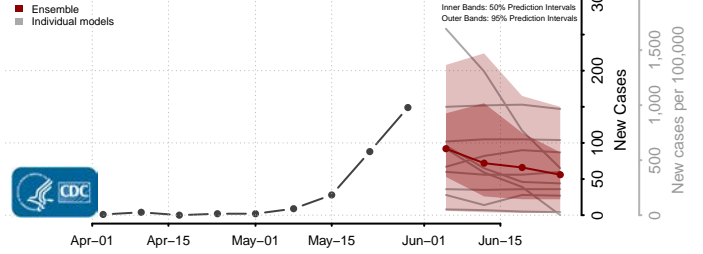

Livingston County, Missouri