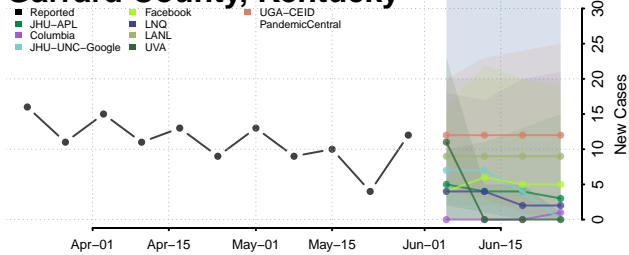

Fulton County, Kentucky

Gallatin County, Kentucky

Garrard County, Kentucky

Grant County, Kentucky

Graves County, Kentucky

Grayson County, Kentucky

Green County, Kentucky

Greenup County, Kentucky