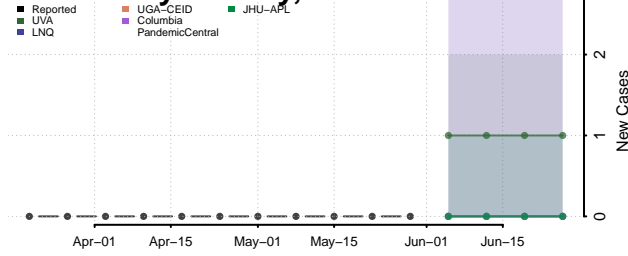

Bristol Bay County, Alaska