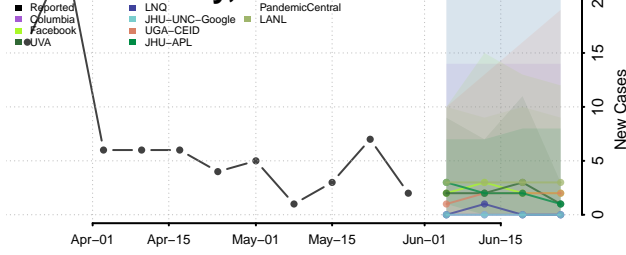

Lawrence County, Arkansas

Lee County, Arkansas

Lincoln County, Arkansas

Little River County, Arkansas

Logan County, Arkansas

Lonoke County, Arkansas

Madison County, Arkansas

Marion County, Arkansas