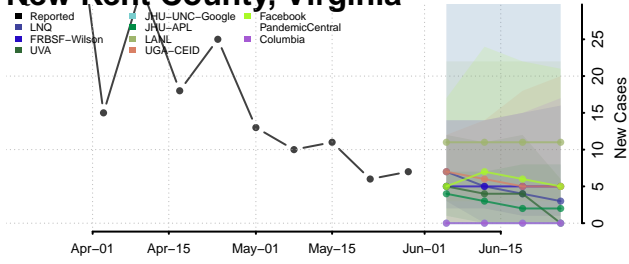

New Kent County, Virginia