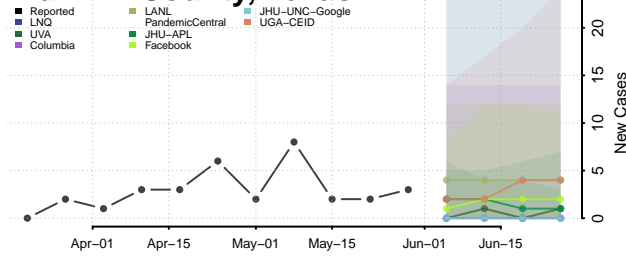

Franklin County, Texas