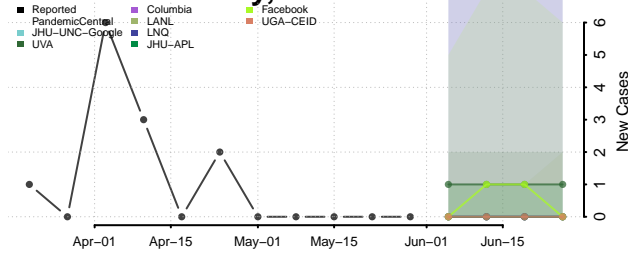

Blaine County, Oklahoma

Bryan County, Oklahoma

Caddo County, Oklahoma

Canadian County, Oklahoma

Carter County, Oklahoma

Cherokee County, Oklahoma

Choctaw County, Oklahoma

Cimarron County, Oklahoma