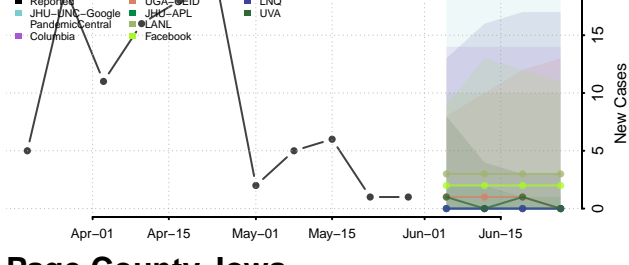

Mitchell County, Iowa

Monona County, Iowa

Monroe County, Iowa

Montgomery County, Iowa

Muscatine County, Iowa

O'Brien County, Iowa

Osceola County, Iowa

Page County, Iowa