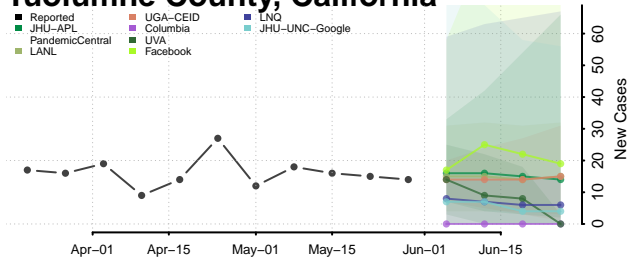

Sonoma County, California

Stanislaus County, California

Sutter County, California

Tehama County, California

Trinity County, California

Tulare County, California

Tuolumne County, California

Ventura County, California