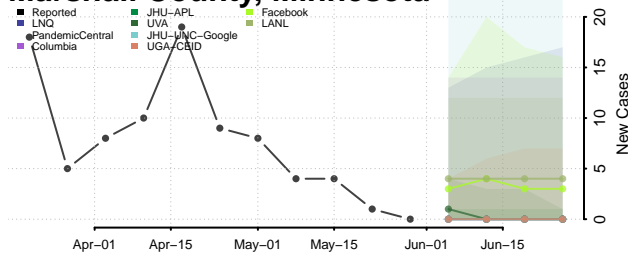

Marshall County, Minnesota