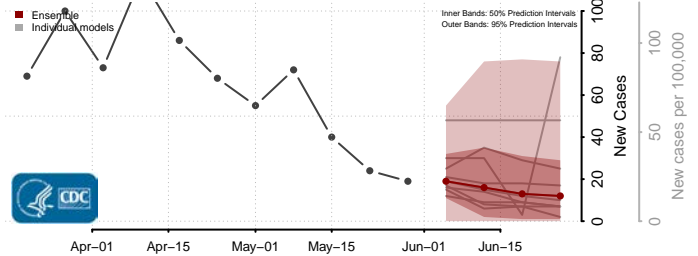

Forest County, Wisconsin

Grant County, Wisconsin

Green County, Wisconsin

Green Lake County, Wisconsin

Iowa County, Wisconsin

Iron County, Wisconsin

Jackson County, Wisconsin

Jefferson County, Wisconsin