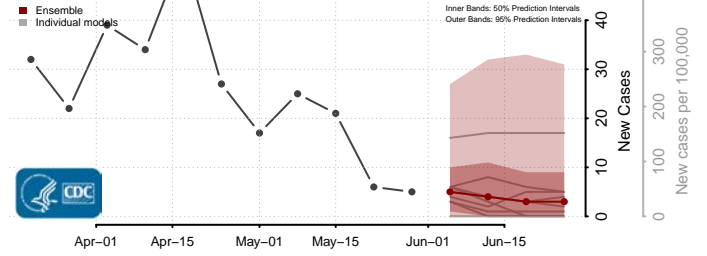

Cottonwood County, Minnesota