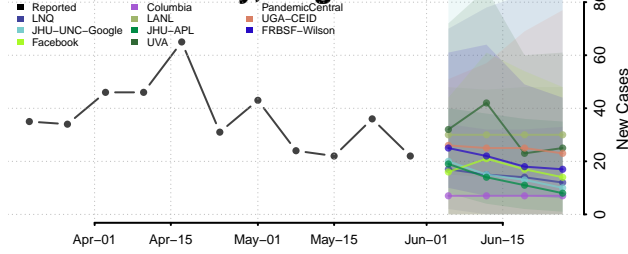

Tazewell County, Virginia