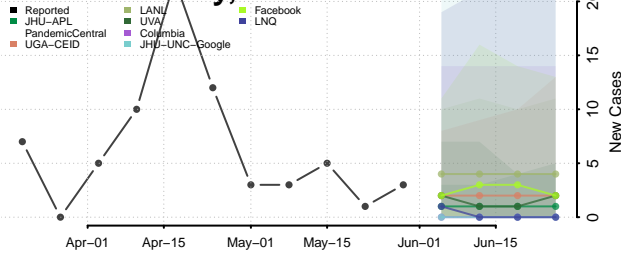

Woodford County, Illinois

Indiana*

Adams County, Indiana

Allen County, Indiana

Bartholomew County, Indiana

Benton County, Indiana

*New weekly cases may decrease in this location over the next four weeks. For these locations, the ensemble forecast indicates a probability of 0.75 or greater that fewer cases will be reported in week four of the forecast than in the last reported week.