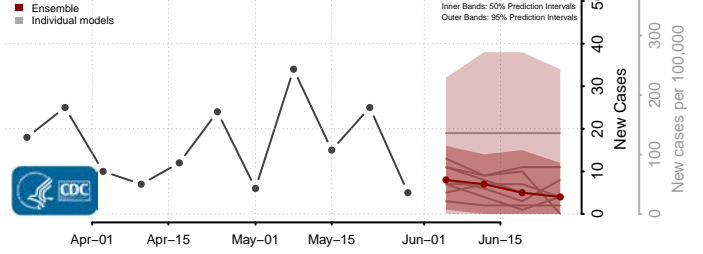

Barbour County, West Virginia

Berkeley County, West Virginia

Boone County, West Virginia

Braxton County, West Virginia

Brooke County, West Virginia

Cabell County, West Virginia

Calhoun County, West Virginia