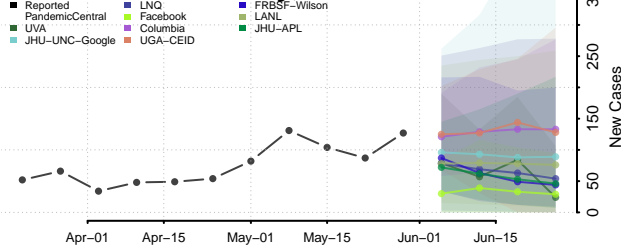

St. Mary County, Louisiana

St. Tammany County, Louisiana

Tangipahoa County, Louisiana

Tensas County, Louisiana

Terrebonne County, Louisiana

Union County, Louisiana

Vermilion County, Louisiana

Vernon County, Louisiana