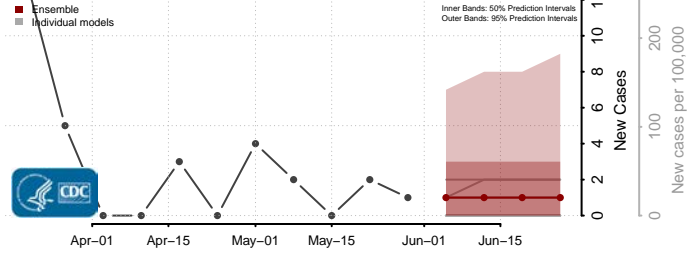

Marshall County, South Dakota