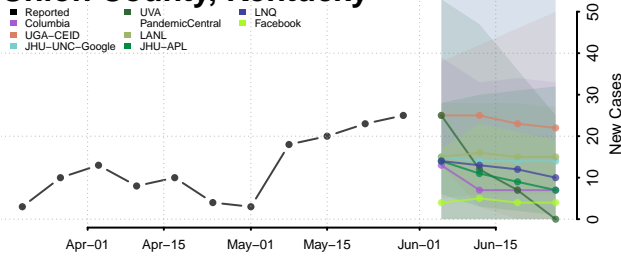

Todd County, Kentucky

Trigg County, Kentucky

Trimble County, Kentucky

Union County, Kentucky

Warren County, Kentucky

Washington County, Kentucky

Wayne County, Kentucky

Webster County, Kentucky