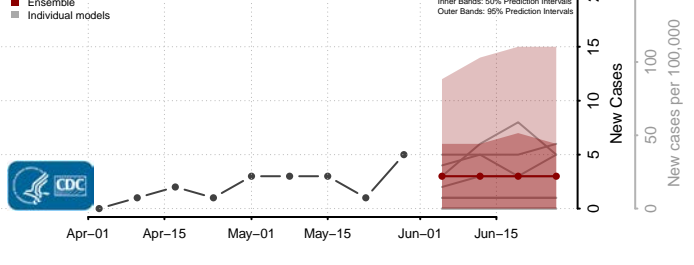

Greene County, Mississippi