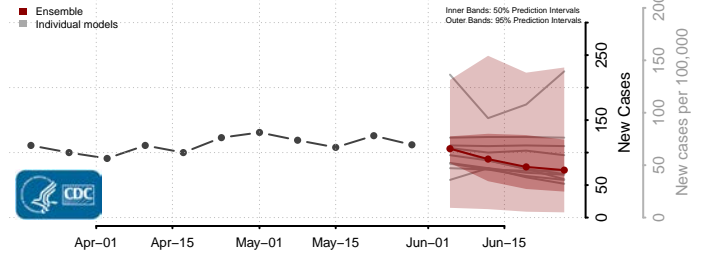

Toole County, Montana

Treasure County, Montana

Valley County, Montana

Wheatland County, Montana

Wibaux County, Montana

Yellowstone County, Montana

Nebraska*

*New weekly cases may decrease in this location over the next four weeks. For these locations, the ensemble forecast indicates a probability of 0.75 or greater that fewer cases will be reported in week four of the forecast than in the last reported week.