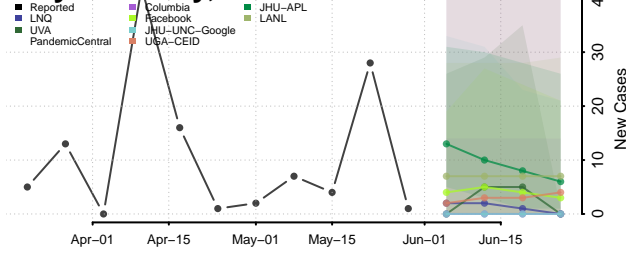

Floyd County, Texas