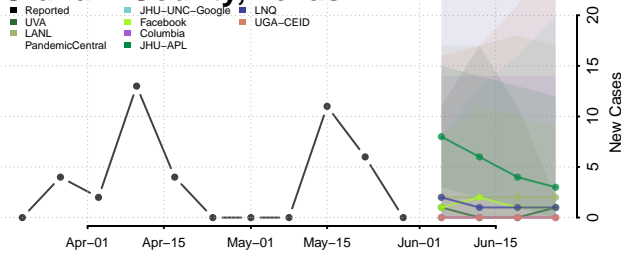

Oldham County, Texas