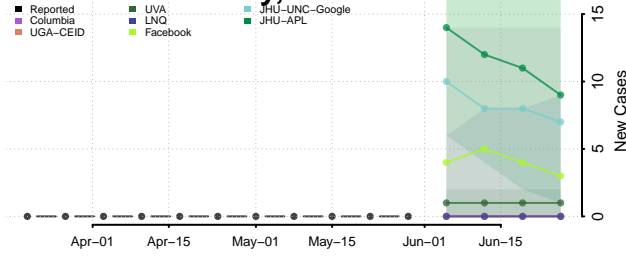

Duchesne County, Utah