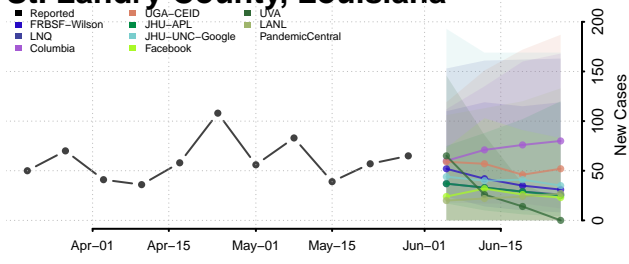

St. Landry County, Louisiana