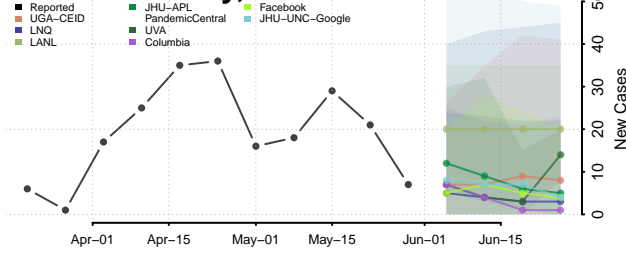

Burnett County, Wisconsin