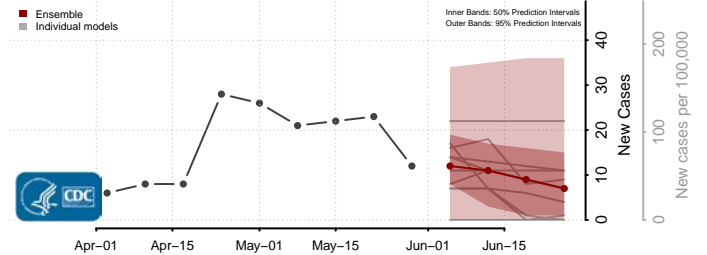

Lincoln County, New Mexico