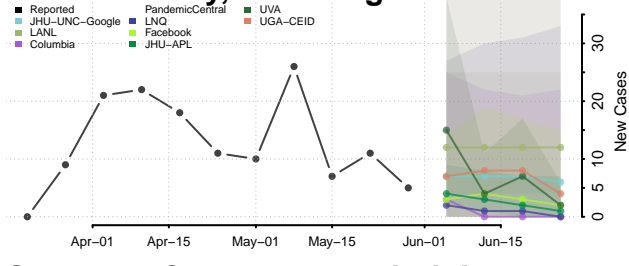

Roane County, West Virginia