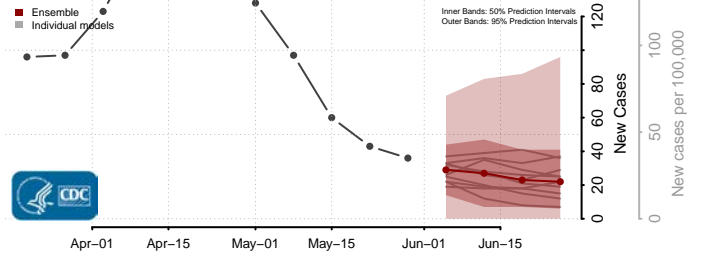

Cecil County, Maryland