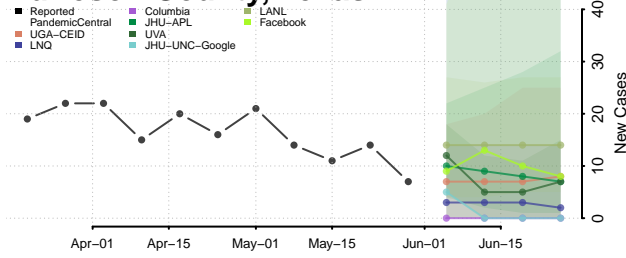

Burleson County, Texas