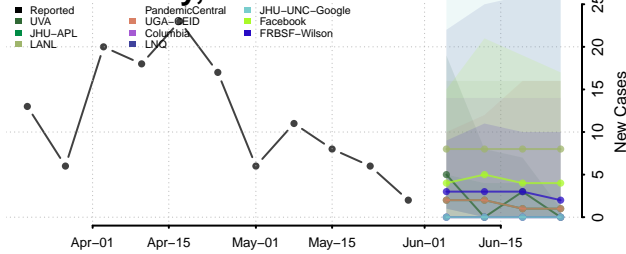

Otoe County, Nebraska