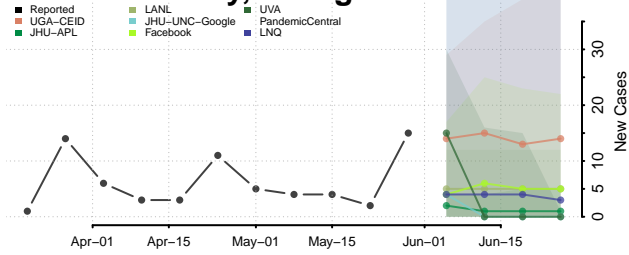

Ben Hill County, Georgia