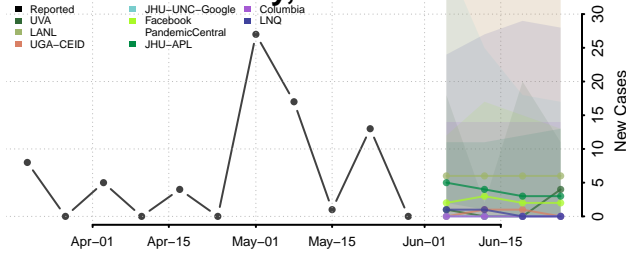

White Pine County, Nevada