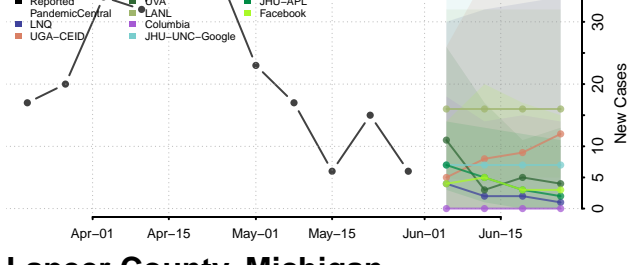

Lake County, Michigan