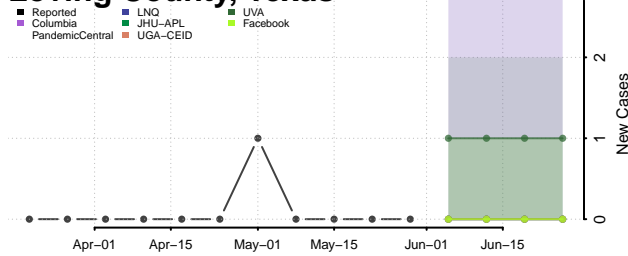

Liberty County, Texas

Limestone County, Texas

Lipscomb County, Texas

Live Oak County, Texas

Llano County, Texas

Loving County, Texas

Lubbock County, Texas

Lynn County, Texas