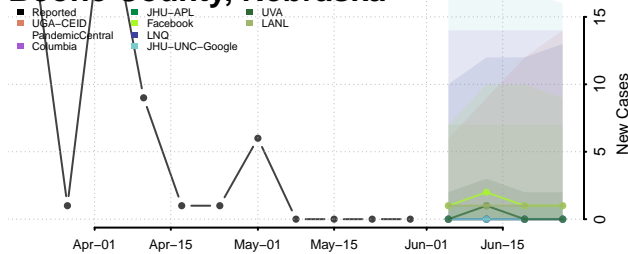

Adams County, Nebraska

Antelope County, Nebraska

Arthur County, Nebraska

Banner County, Nebraska

Blaine County, Nebraska

Boone County, Nebraska

Box Butte County, Nebraska

Boyd County, Nebraska