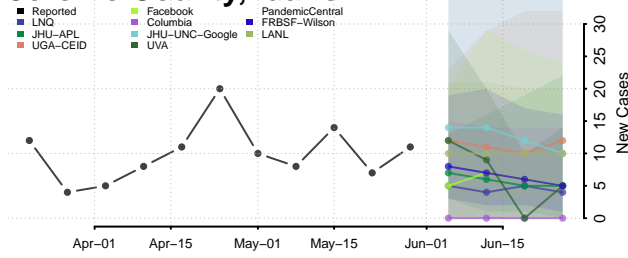

Jerome County, Idaho