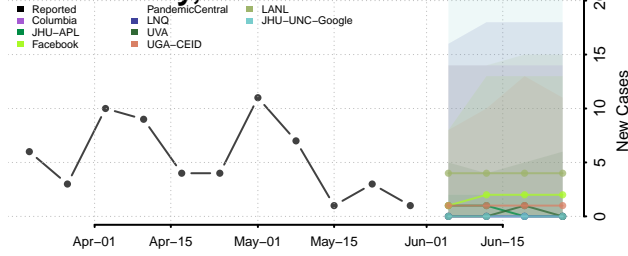

Linn County, Kansas