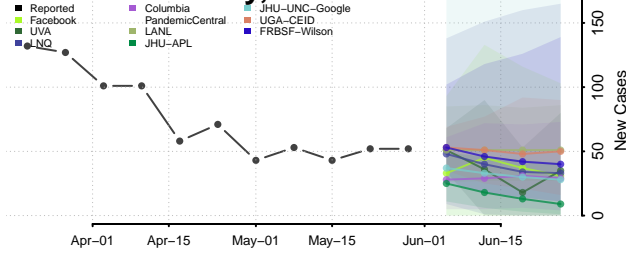

Missoula County, Montana