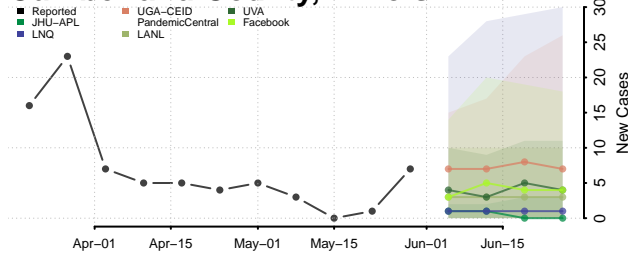

Cumberland County, Illinois