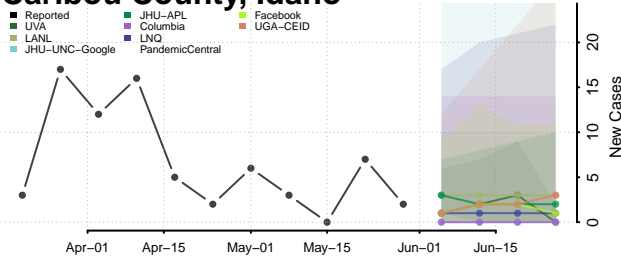

Boundary County, Idaho

Butte County, Idaho

Camas County, Idaho

Canyon County, Idaho

Caribou County, Idaho

Cassia County, Idaho

Clark County, Idaho

Clearwater County, Idaho