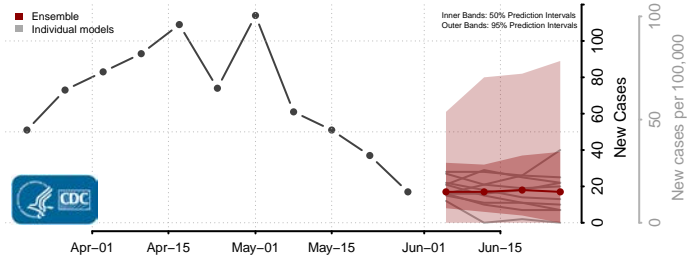

Prince George's County, Maryland

Queen Anne's County, Maryland

Somerset County, Maryland

St. Mary's County, Maryland

Talbot County, Maryland

Washington County, Maryland

Wicomico County, Maryland

Worcester County, Maryland