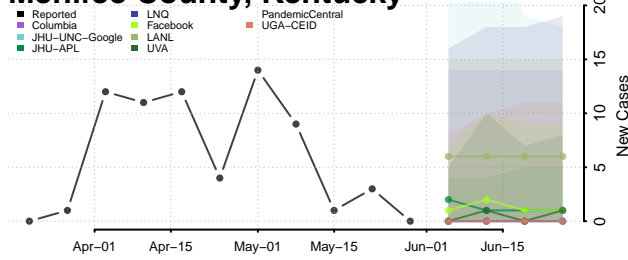

Mason County, Kentucky

McCracken County, Kentucky

McCreary County, Kentucky

McLean County, Kentucky

Meade County, Kentucky

Menifee County, Kentucky

Mercer County, Kentucky

Metcalfe County, Kentucky