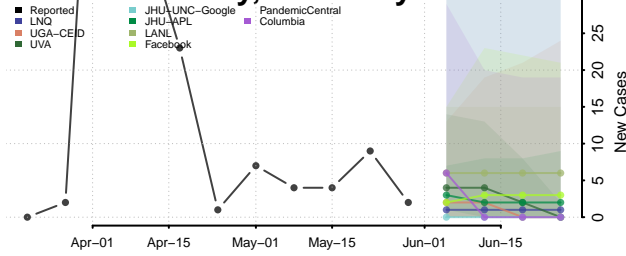

Caldwell County, Kentucky