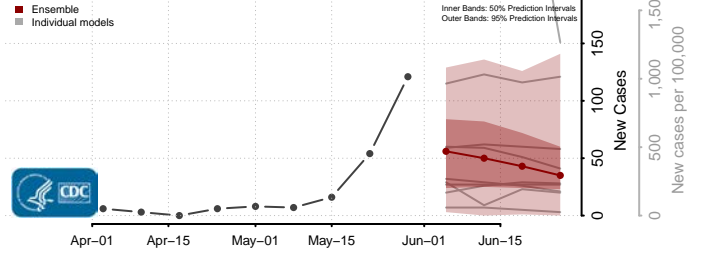

Linn County, Missouri