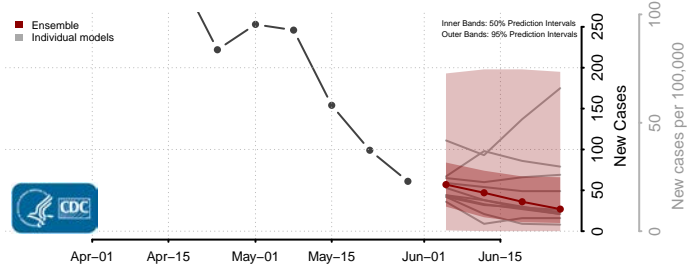

New London County, Connecticut