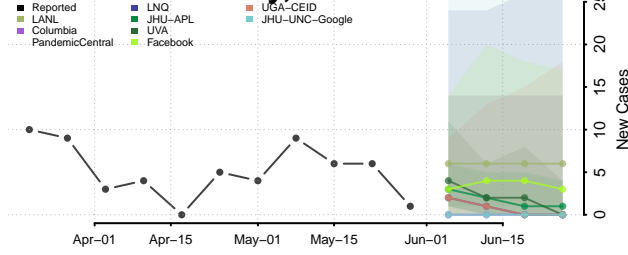

Allamakee County, Iowa