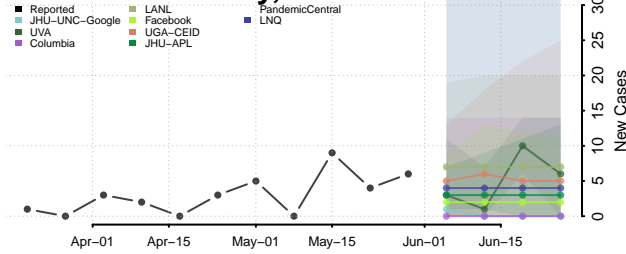

Orleans County, Louisiana

Ouachita County, Louisiana

Plaquemines County, Louisiana

Pointe Coupee County, Louisiana

Rapides County, Louisiana

Red River County, Louisiana

Richland County, Louisiana

Sabine County, Louisiana