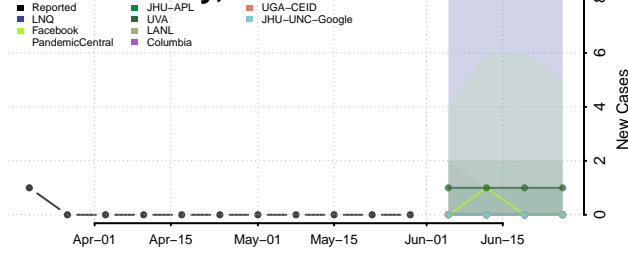

Cottle County, Texas