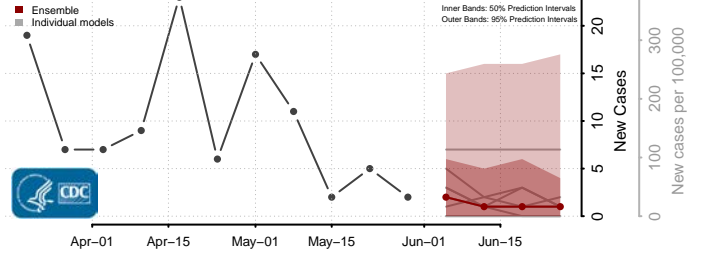

Essex County, Vermont

Franklin County, Vermont

Grand Isle County, Vermont

Lamoille County, Vermont

Orange County, Vermont

Orleans County, Vermont

Rutland County, Vermont

Washington County, Vermont