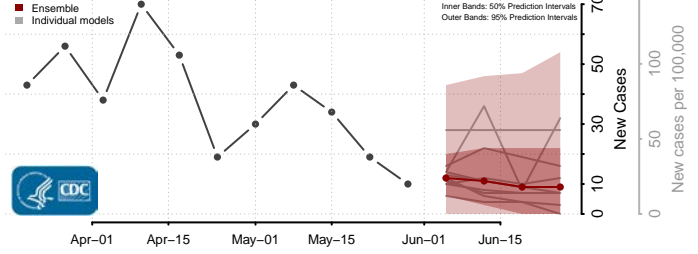

Brown County, Wisconsin

Buffalo County, Wisconsin

Burnett County, Wisconsin

Calumet County, Wisconsin

Chippewa County, Wisconsin

Clark County, Wisconsin

Columbia County, Wisconsin

Crawford County, Wisconsin