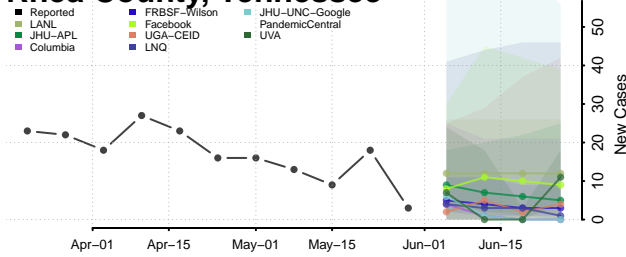

Obion County, Tennessee

Overton County, Tennessee

Perry County, Tennessee

Pickett County, Tennessee

Polk County, Tennessee

Putnam County, Tennessee

Rhea County, Tennessee

Roane County, Tennessee