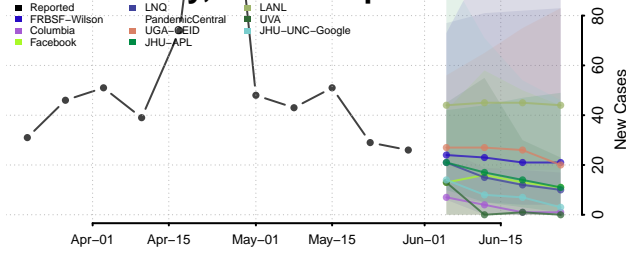

Coos County, New Hampshire