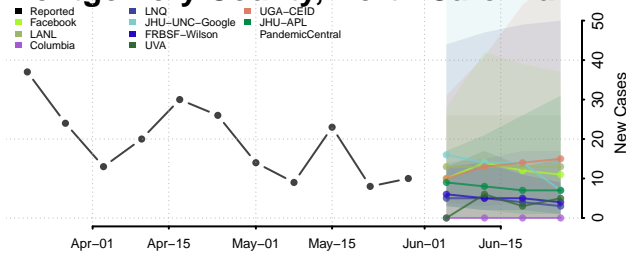

Montgomery County, North Carolina