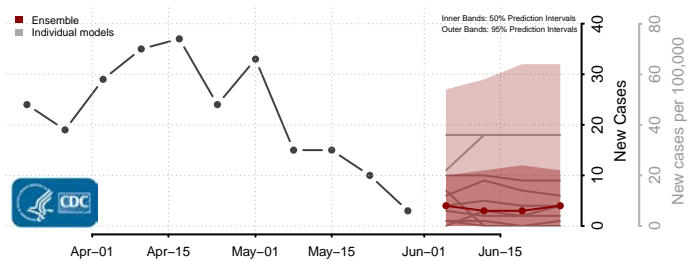

Hood River County, Oregon

Jackson County, Oregon

Jefferson County, Oregon

Josephine County, Oregon

Klamath County, Oregon

Lake County, Oregon

Lane County, Oregon

Lincoln County, Oregon