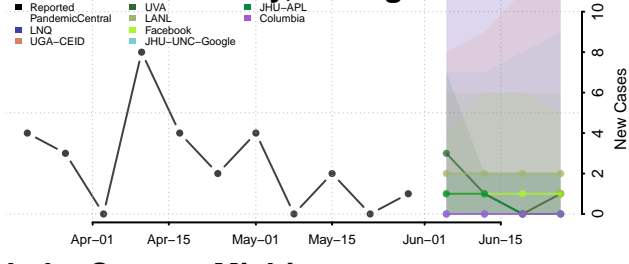

Iosco County, Michigan

Iron County, Michigan

Isabella County, Michigan

Jackson County, Michigan

Kalamazoo County, Michigan

Kalkaska County, Michigan

Kent County, Michigan

Keweenaw County, Michigan