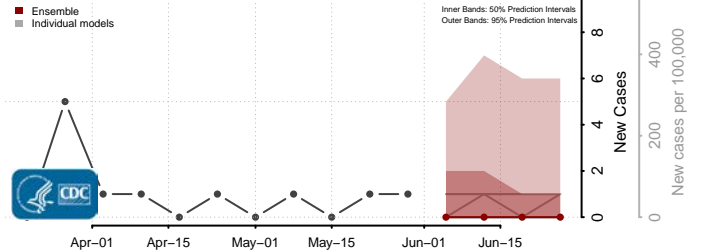

Eddy County, North Dakota

Emmons County, North Dakota

Foster County, North Dakota

Golden Valley County, North Dakota

Grand Forks County, North Dakota

Grant County, North Dakota

Griggs County, North Dakota

Hettinger County, North Dakota