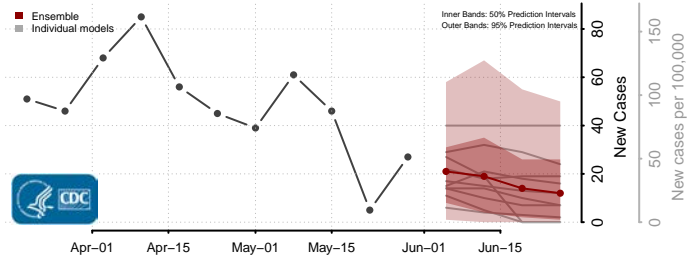

Chesapeake County, Virginia

Chesterfield County, Virginia

Clarke County, Virginia

Colonial Heights County, Virginia

Covington County, Virginia

Craig County, Virginia

Culpeper County, Virginia

Cumberland County, Virginia