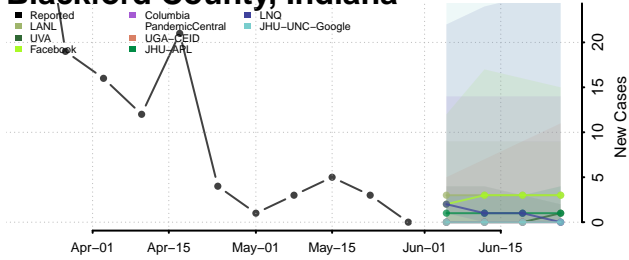

Blackford County, Indiana