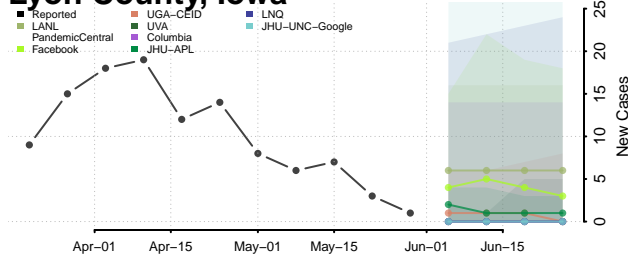

Lyon County, Iowa