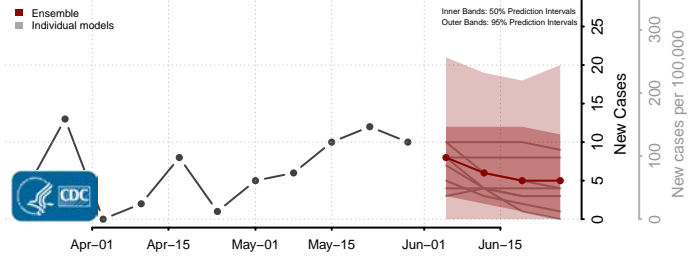

Kidder County, North Dakota

LaMoure County, North Dakota

Logan County, North Dakota

McHenry County, North Dakota

McIntosh County, North Dakota

McKenzie County, North Dakota

McLean County, North Dakota

Mercer County, North Dakota