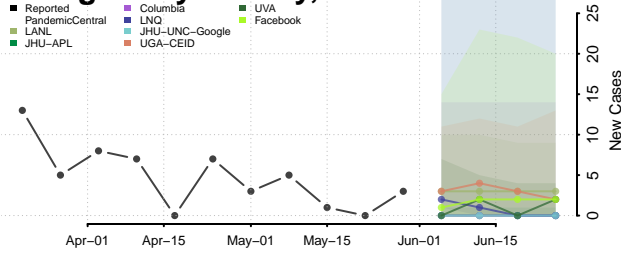

Montgomery County, Missouri