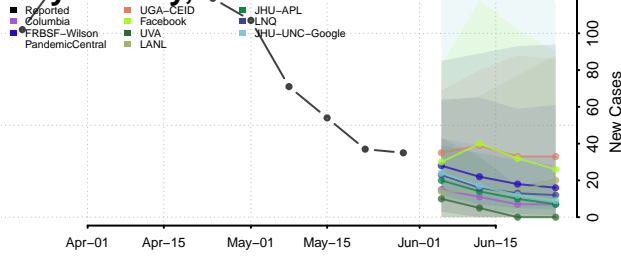

Clay County, Minnesota