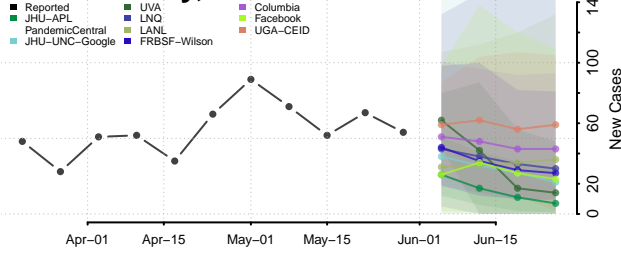

Ward County, North Dakota