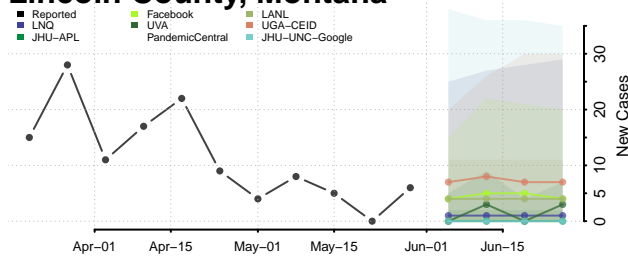

Lincoln County, Montana