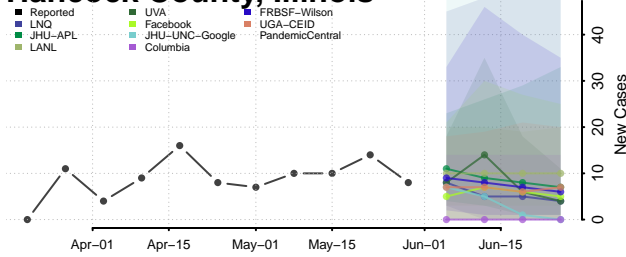

Gallatin County, Illinois

Greene County, Illinois

Grundy County, Illinois

Hamilton County, Illinois

Hancock County, Illinois

Hardin County, Illinois

Henderson County, Illinois

Henry County, Illinois