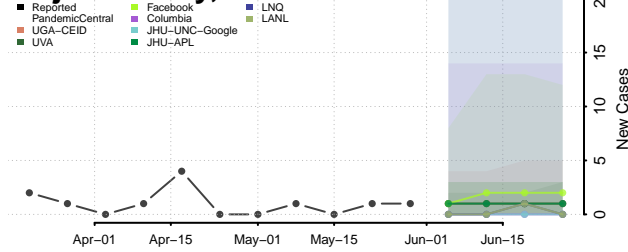

Kiowa County, Oklahoma

Latimer County, Oklahoma

Le Flore County, Oklahoma

Lincoln County, Oklahoma

Logan County, Oklahoma

Love County, Oklahoma

Major County, Oklahoma

Marshall County, Oklahoma