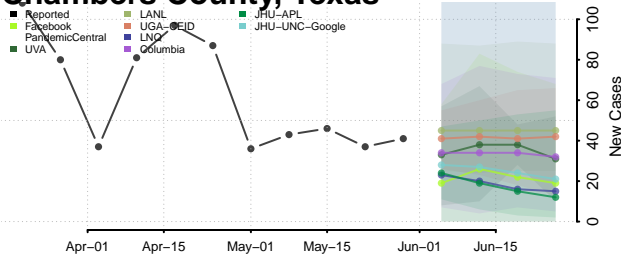

Chambers County, Texas