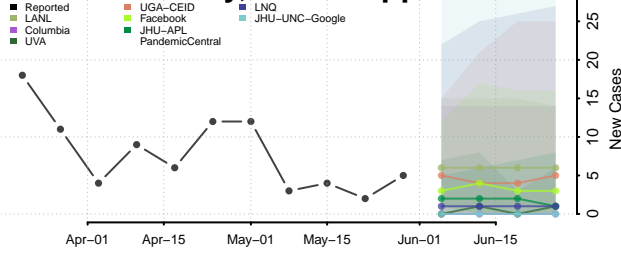

Walthall County, Mississippi