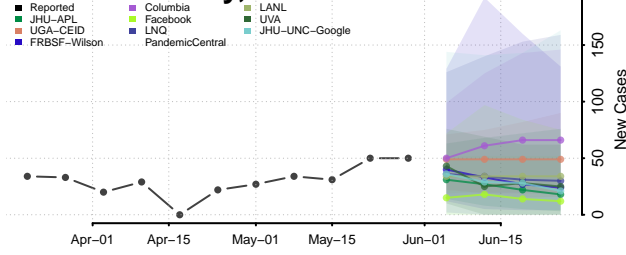

Newton County, Missouri