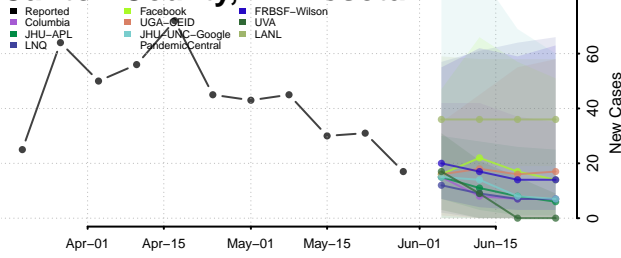

Carlton County, Minnesota