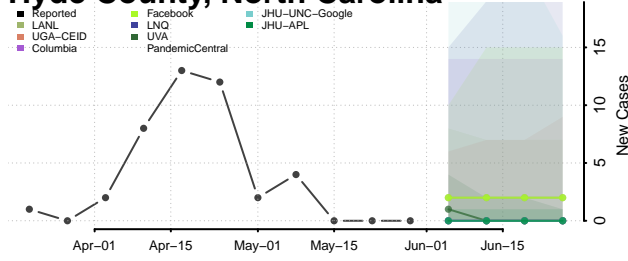

Hyde County, North Carolina