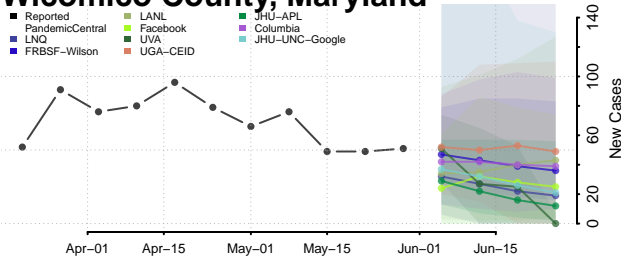

Wicomico County, Maryland