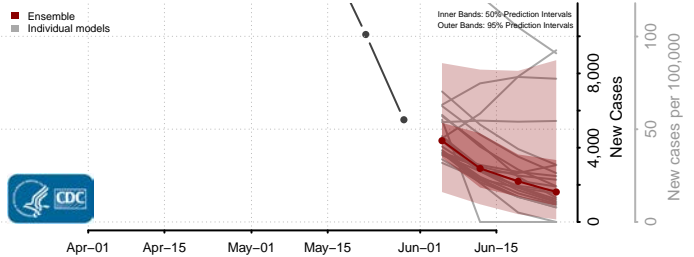

Suffolk County, Massachusetts

Worcester County, Massachusetts

Michigan*

Alcona County, Michigan

Alger County, Michigan

*New weekly cases may decrease in this location over the next four weeks. For these locations, the ensemble forecast indicates a probability of 0.75 or greater that fewer cases will be reported in week four of the forecast than in the last reported week.