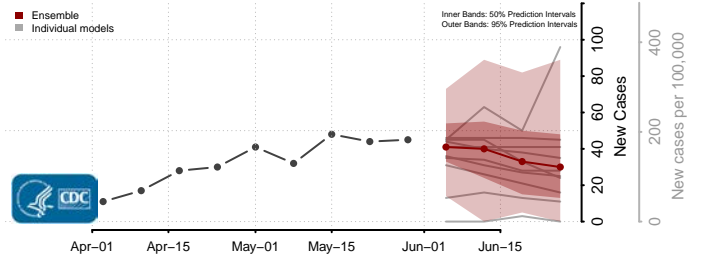

Hood River County, Oregon

Jackson County, Oregon

Jefferson County, Oregon

Josephine County, Oregon

Klamath County, Oregon

Lake County, Oregon

Lane County, Oregon

Lincoln County, Oregon