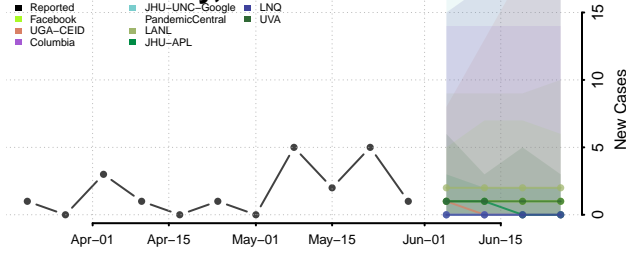

Burke County, North Dakota