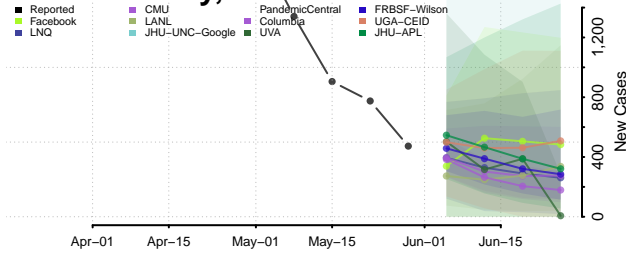

Bronx County, New York