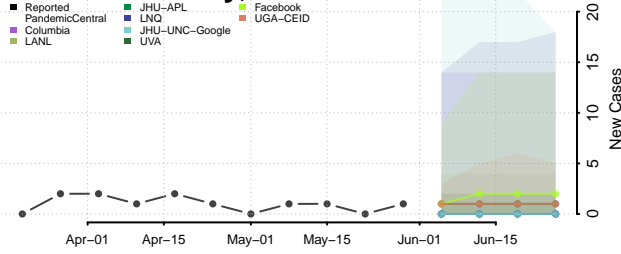

Wood County, Texas

Yoakum County, Texas

Young County, Texas

Zapata County, Texas

Zavala County, Texas

Utah*

Beaver County, Utah

Box Elder County, Utah