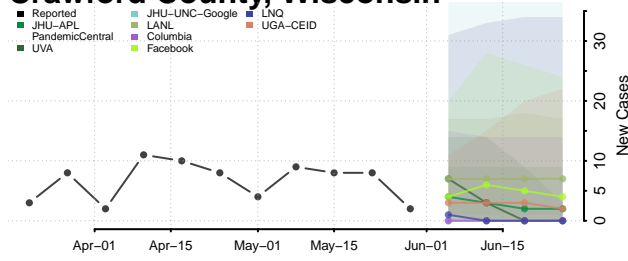

Crawford County, Wisconsin