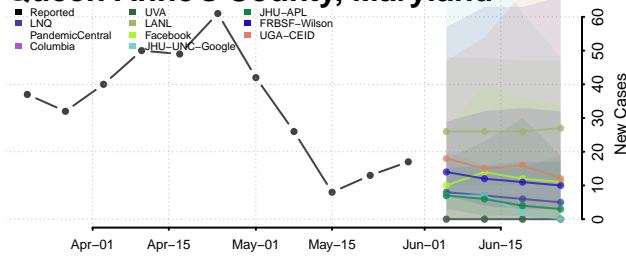

Queen Anne's County, Maryland