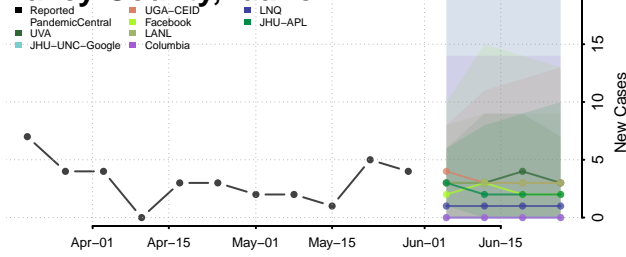

Valley County, Idaho