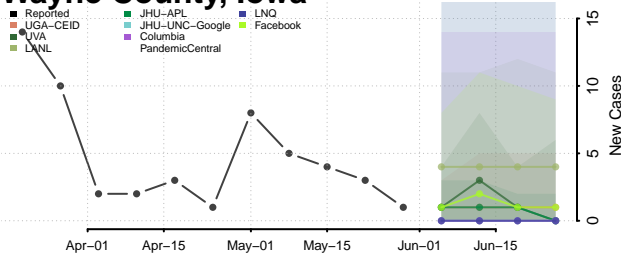

Wapello County, Iowa

Warren County, Iowa

Washington County, Iowa

Wayne County, Iowa

Webster County, Iowa

Winnebago County, Iowa

Winneshiek County, Iowa

Woodbury County, Iowa