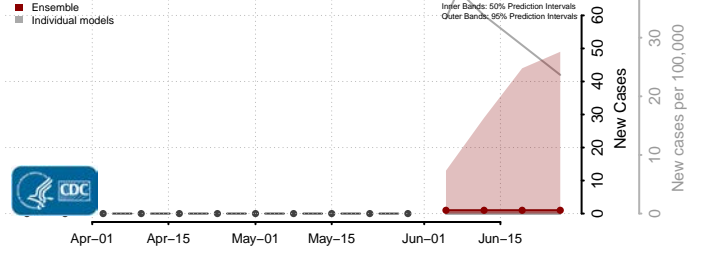

Washington County, Utah