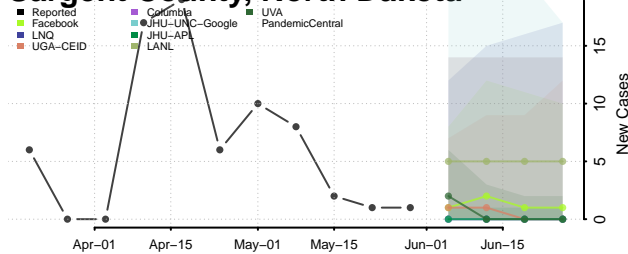

Sargent County, North Dakota