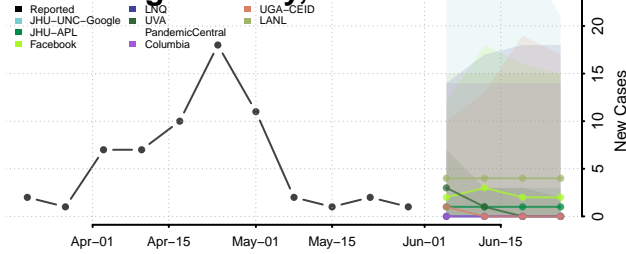

Deer Lodge County, Montana