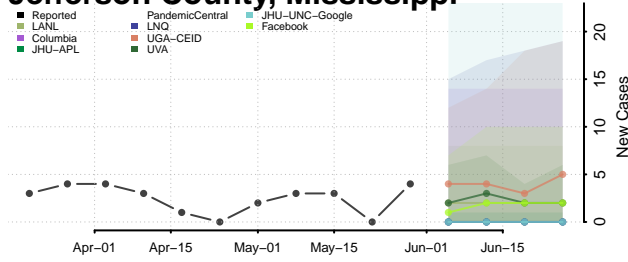

Humphreys County, Mississippi

Issaquena County, Mississippi

Itawamba County, Mississippi

Jackson County, Mississippi

Jasper County, Mississippi

Jefferson County, Mississippi

Jefferson Davis County, Mississippi