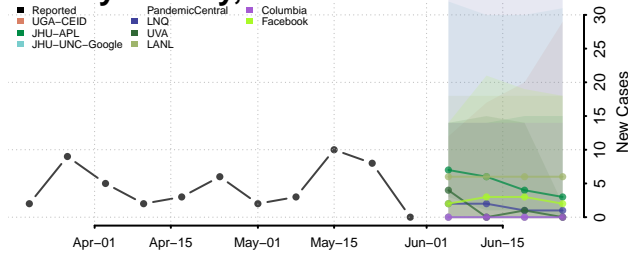

Hartley County, Texas