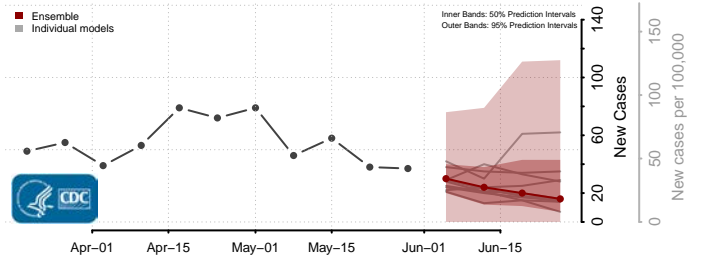

Dodge County, Wisconsin