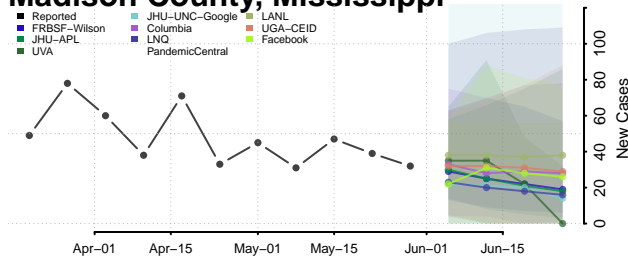

Leflore County, Mississippi

Lincoln County, Mississippi

Lowndes County, Mississippi

Madison County, Mississippi

Marion County, Mississippi

Marshall County, Mississippi

Monroe County, Mississippi

Montgomery County, Mississippi