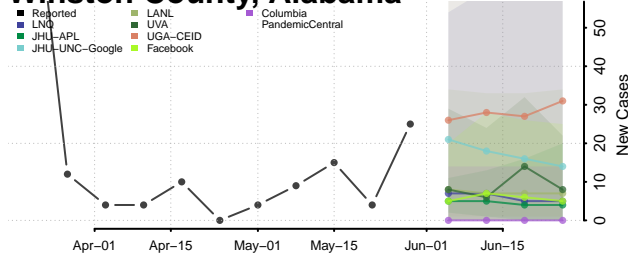

Perry County, Alabama

Pickens County, Alabama

Pike County, Alabama

Randolph County, Alabama

Russell County, Alabama

Shelby County, Alabama

St. Clair County, Alabama

Sumter County, Alabama

Talladega County, Alabama

Tallapoosa County, Alabama

Tuscaloosa County, Alabama

Walker County, Alabama

Washington County, Alabama

Wilcox County, Alabama

Winston County, Alabama

Alaska*

Aleutians East County, Alaska

Aleutians West County, Alaska

*New weekly cases may decrease in this location over the next four weeks. For these locations, the ensemble forecast indicates a probability of 0.75 or greater that fewer cases will be reported in week four of the forecast than in the last reported week.