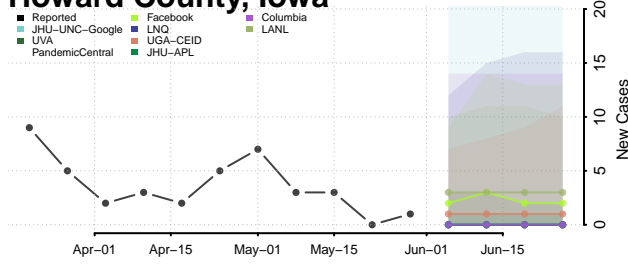

Hardin County, Iowa

Harrison County, Iowa

Henry County, Iowa

Howard County, Iowa

Humboldt County, Iowa

Ida County, Iowa

Iowa County, Iowa

Jackson County, Iowa