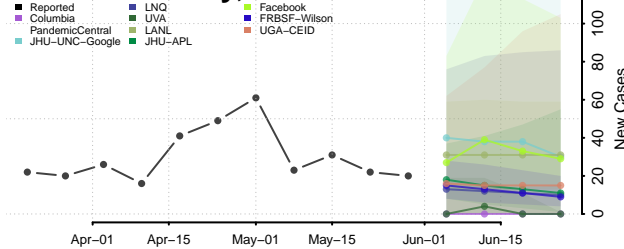

Chaves County, New Mexico