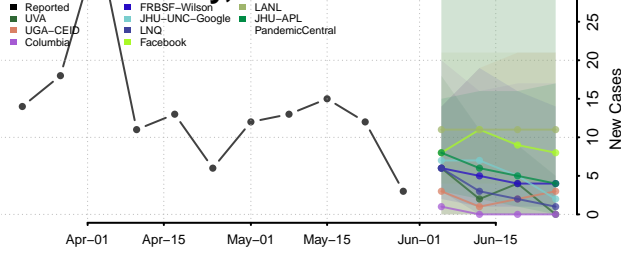

Adams County, Indiana