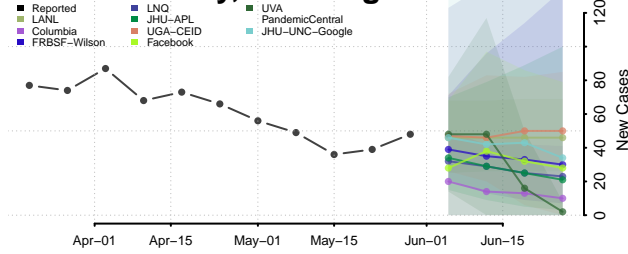

Chelan County, Washington