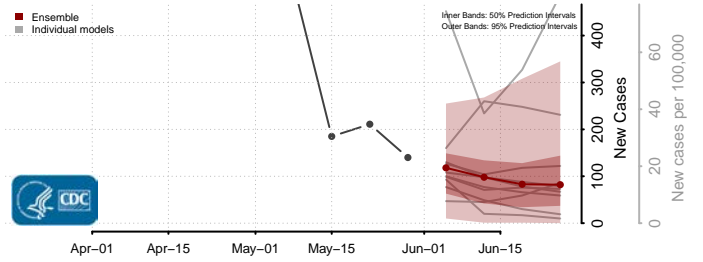

Ocean County, New Jersey