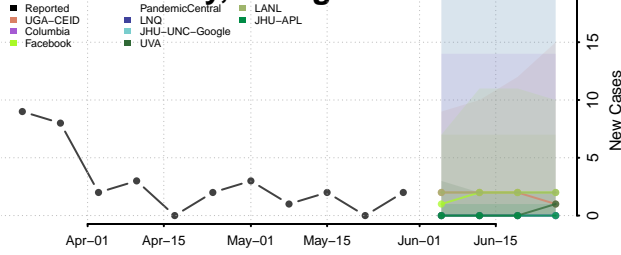

Wilcox County, Georgia