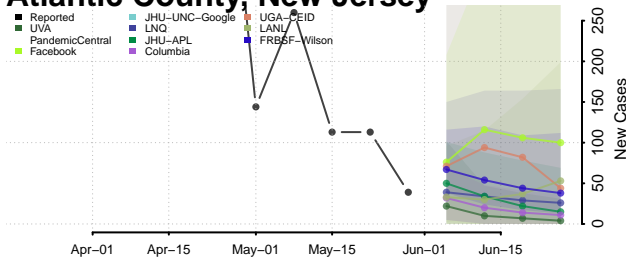

Atlantic County, New Jersey