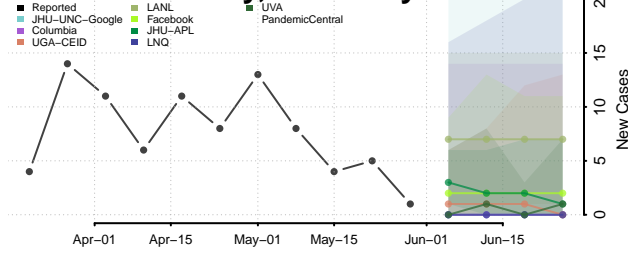

Monroe County, Kentucky

Montgomery County, Kentucky

Morgan County, Kentucky

Muhlenberg County, Kentucky

Nelson County, Kentucky

Nicholas County, Kentucky

Ohio County, Kentucky

Oldham County, Kentucky