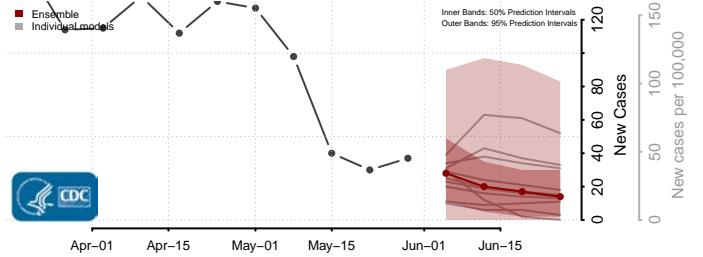

Wilson County, North Carolina