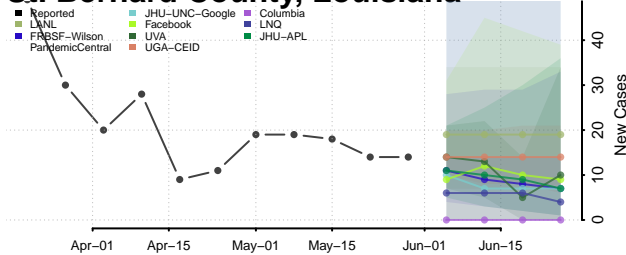

St. Bernard County, Louisiana