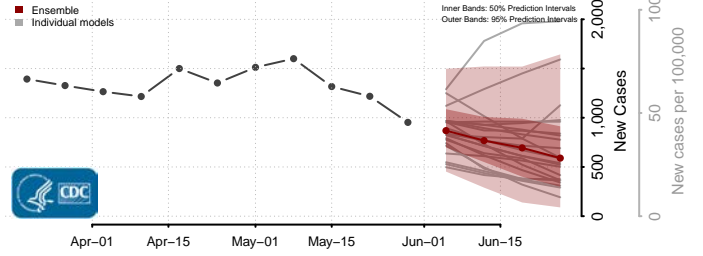

New Mexico*