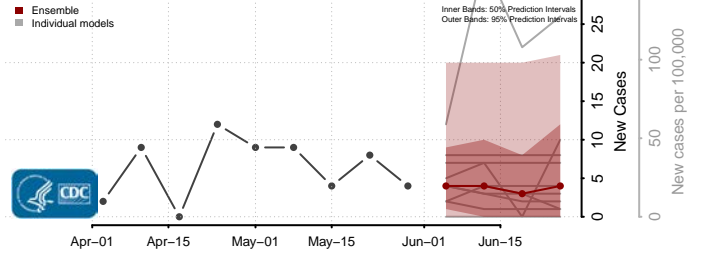

Clinton County, Missouri