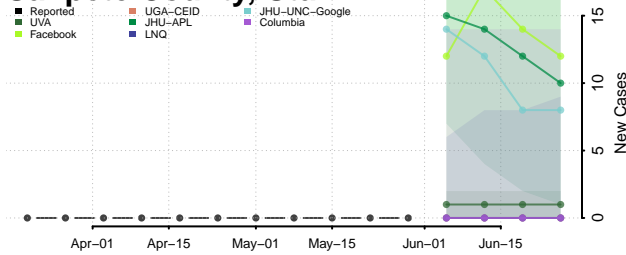

Sanpete County, Utah