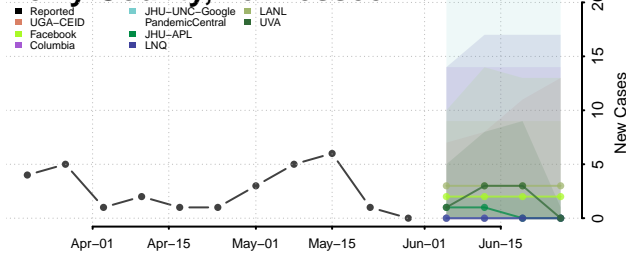

Perry County, Tennessee