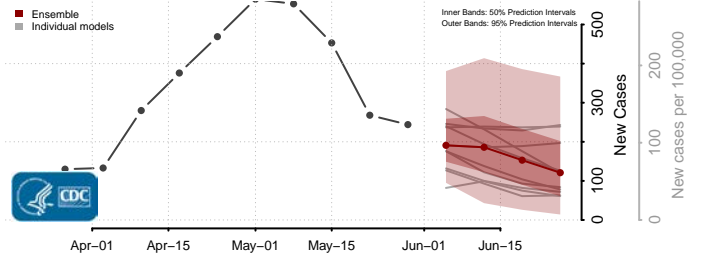

Deschutes County, Oregon