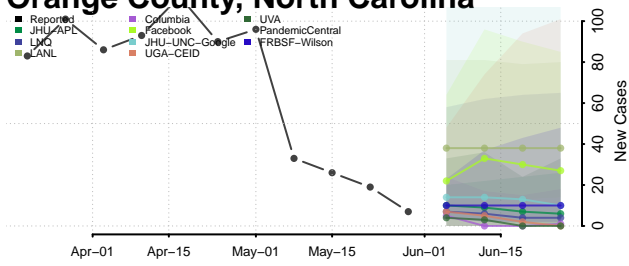

Montgomery County, North Carolina

Moore County, North Carolina

Nash County, North Carolina

New Hanover County, North Carolina

Northampton County, North Carolina

Onslow County, North Carolina

Orange County, North Carolina