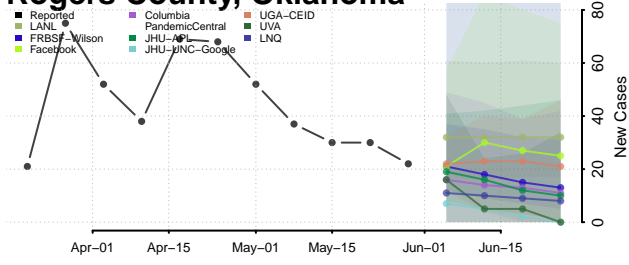

Pontotoc County, Oklahoma

Pottawatomie County, Oklahoma

Pushmataha County, Oklahoma

Roger Mills County, Oklahoma

Rogers County, Oklahoma

Seminole County, Oklahoma

Sequoyah County, Oklahoma

Stephens County, Oklahoma