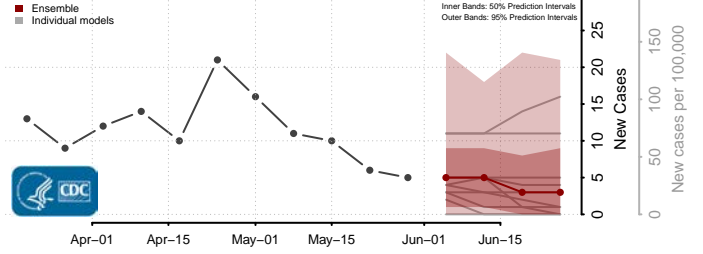

Floyd County, Iowa

Franklin County, Iowa

Fremont County, Iowa

Greene County, Iowa

Grundy County, Iowa

Guthrie County, Iowa

Hamilton County, Iowa

Hancock County, Iowa