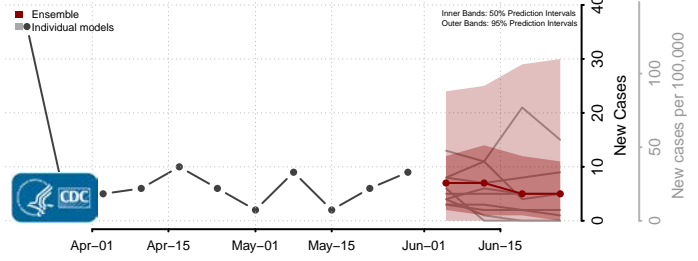

San Miguel County, New Mexico