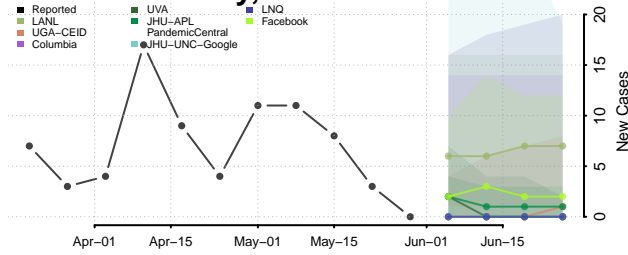

Morton County, North Dakota

Mountrail County, North Dakota

Nelson County, North Dakota

Oliver County, North Dakota

Pembina County, North Dakota

Pierce County, North Dakota

Ramsey County, North Dakota

Ransom County, North Dakota