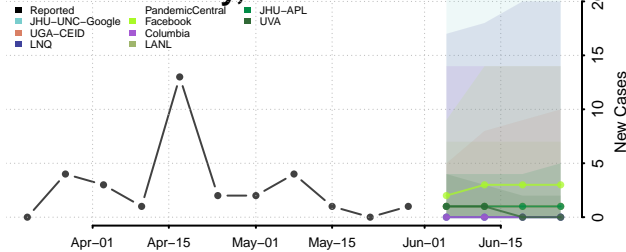

Nowata County, Oklahoma