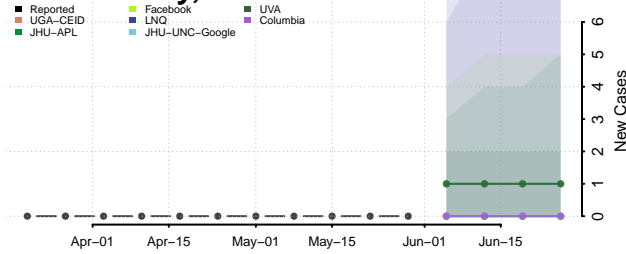

Rich County, Utah