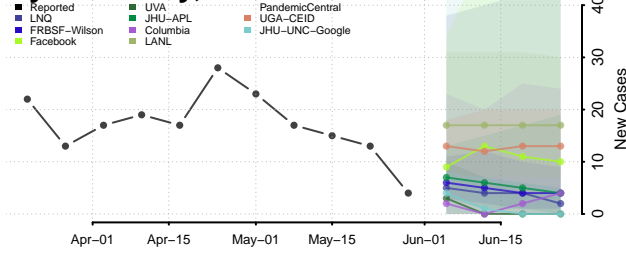

Cumberland County, Tennessee

Davidson County, Tennessee

Decatur County, Tennessee

DeKalb County, Tennessee

Dickson County, Tennessee

Dyer County, Tennessee

Fayette County, Tennessee

Fentress County, Tennessee