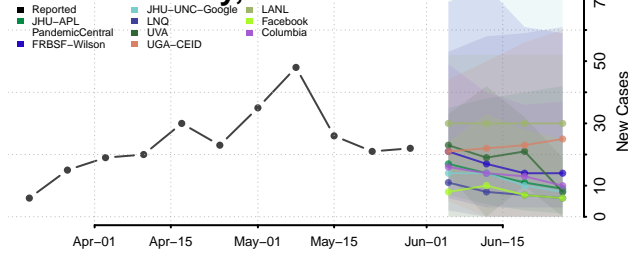

De Witt County, Illinois