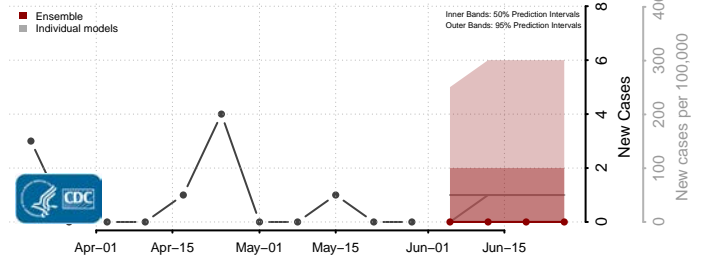

Clark County, Kansas