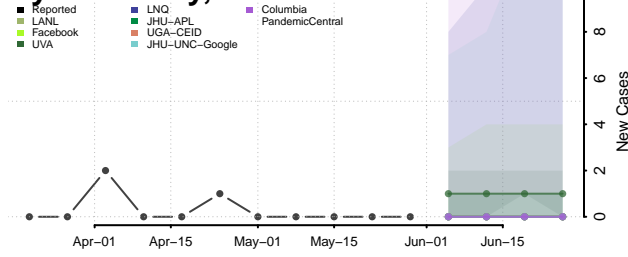

Haakon County, South Dakota

Hamlin County, South Dakota

Hand County, South Dakota

Hanson County, South Dakota

Harding County, South Dakota

Hughes County, South Dakota

Hutchinson County, South Dakota

Hyde County, South Dakota