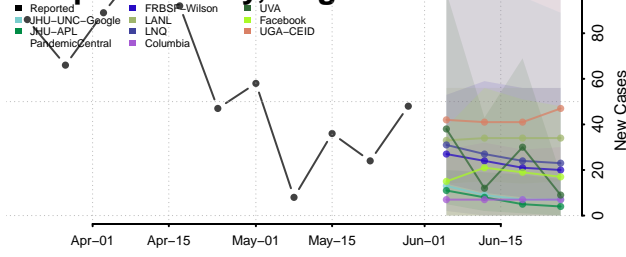

Fauquier County, Virginia