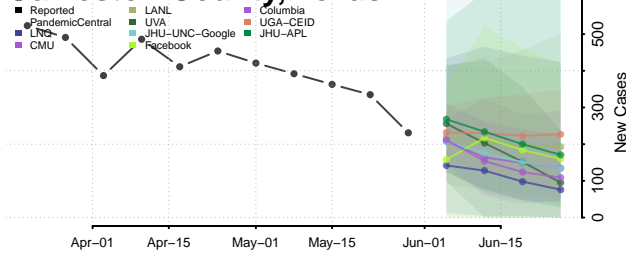

Galveston County, Texas