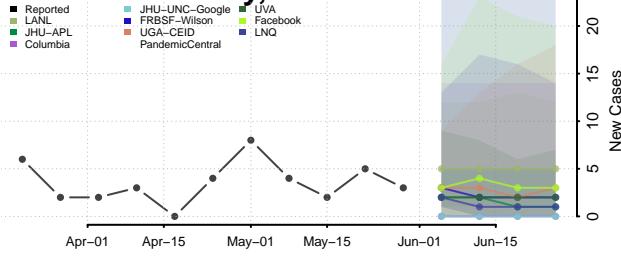

Moniteau County, Missouri