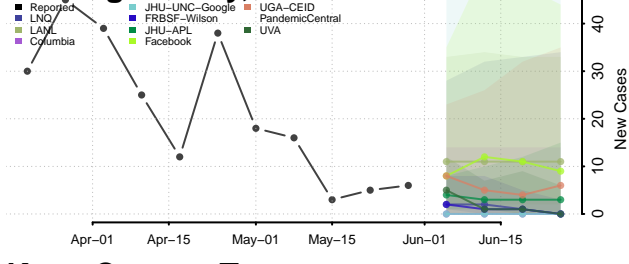

Kleberg County, Texas