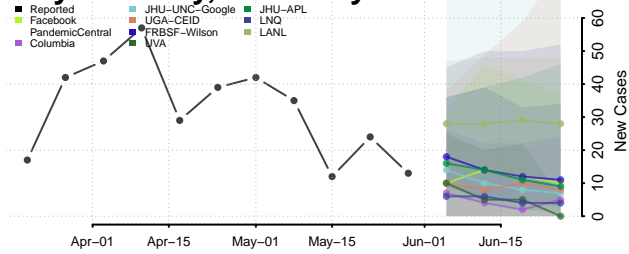

Floyd County, Kentucky