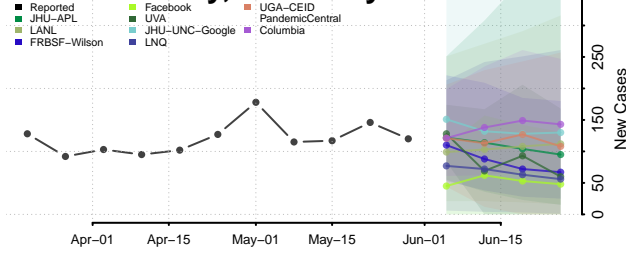

Boone County, Kentucky