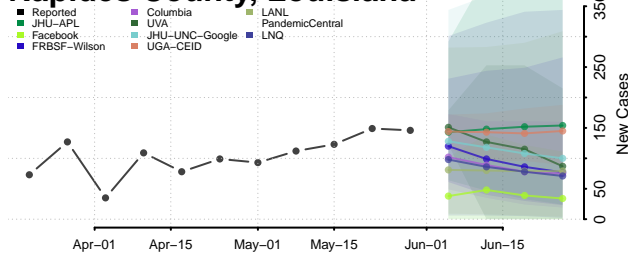

Orleans County, Louisiana

Ouachita County, Louisiana

Plaquemines County, Louisiana

Pointe Coupee County, Louisiana

Rapides County, Louisiana

Red River County, Louisiana

Richland County, Louisiana

Sabine County, Louisiana