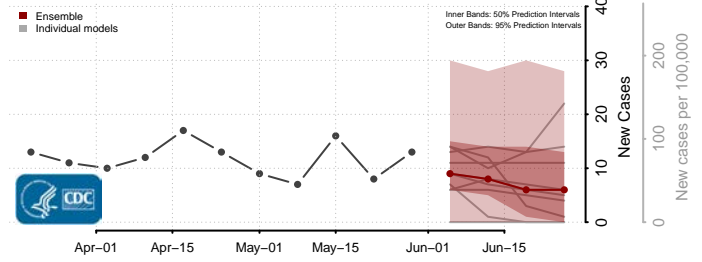

Clark County, Illinois