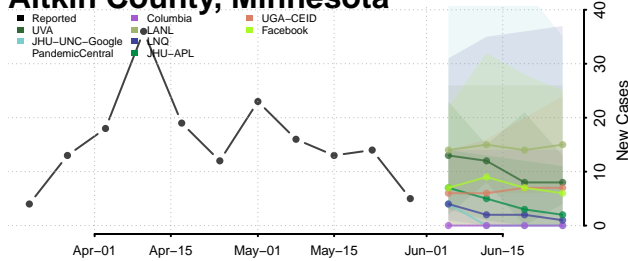

Wexford County, Michigan

Minnesota*

Aitkin County, Minnesota

Anoka County, Minnesota

*New weekly cases may decrease in this location over the next four weeks. For these locations, the ensemble forecast indicates a probability of 0.75 or greater that fewer cases will be reported in week four of the forecast than in the last reported week.