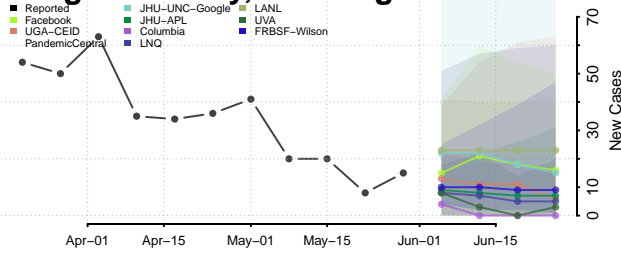

Douglas County, Washington