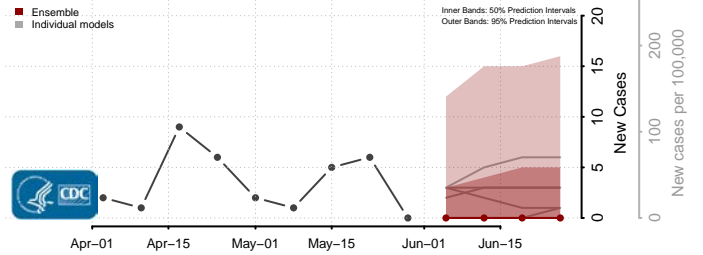

Wilson County, Kansas