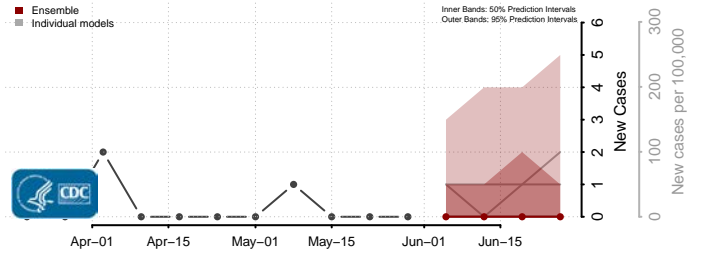

Golden Valley County, Montana

Granite County, Montana

Hill County, Montana

Jefferson County, Montana

Judith Basin County, Montana

Lake County, Montana

Lewis and Clark County, Montana

Liberty County, Montana