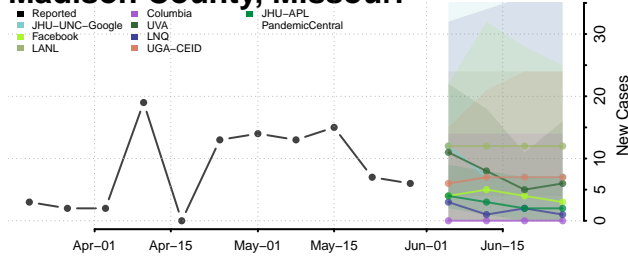

Madison County, Missouri