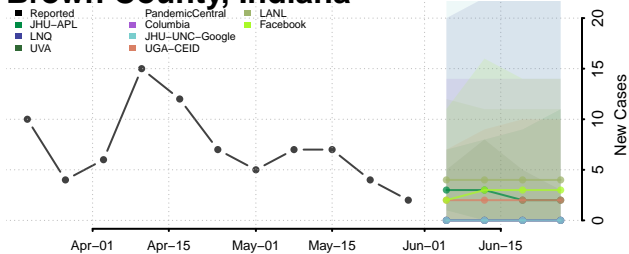

Brown County, Indiana