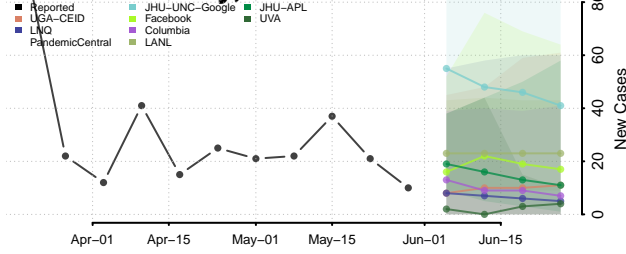

Crenshaw County, Alabama

Cullman County, Alabama

Dale County, Alabama

Dallas County, Alabama

DeKalb County, Alabama

Elmore County, Alabama

Escambia County, Alabama

Etowah County, Alabama