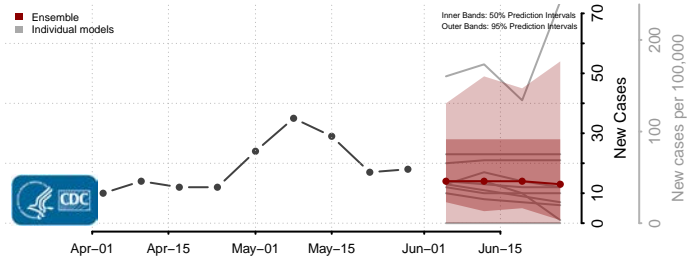

Malheur County, Oregon