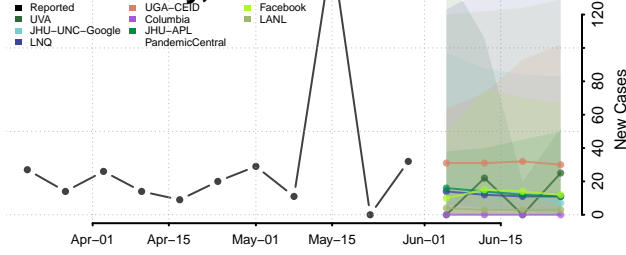

Rusk County, Texas