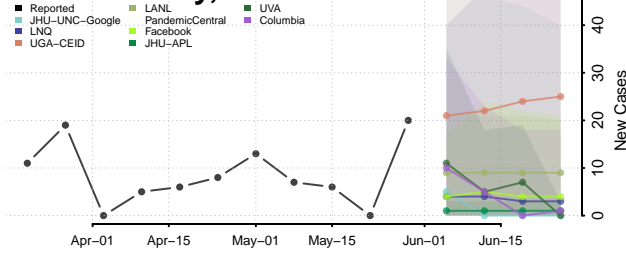

Duval County, Texas