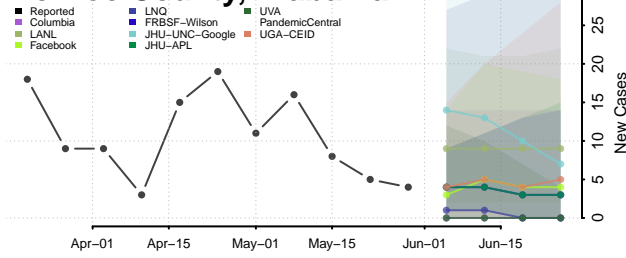

Madison County, Alabama

Marengo County, Alabama

Marion County, Alabama

Marshall County, Alabama

Mobile County, Alabama

Monroe County, Alabama

Montgomery County, Alabama

Morgan County, Alabama

Perry County, Alabama

Pickens County, Alabama

Pike County, Alabama

Randolph County, Alabama

Russell County, Alabama

Shelby County, Alabama

St. Clair County, Alabama

Sumter County, Alabama