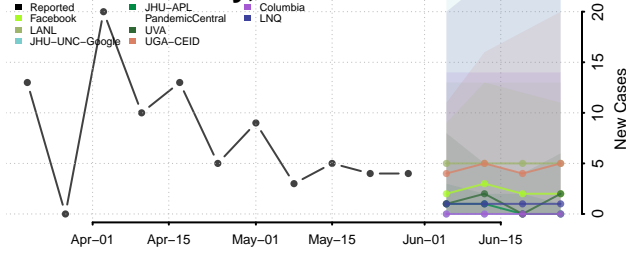

Logan County, Nebraska

Loup County, Nebraska

Madison County, Nebraska

McPherson County, Nebraska

Merrick County, Nebraska

Morrill County, Nebraska

Nance County, Nebraska

Nemaha County, Nebraska