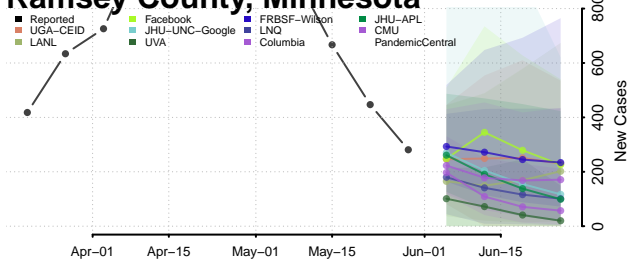

Pipestone County, Minnesota

Polk County, Minnesota

Pope County, Minnesota

Ramsey County, Minnesota

Red Lake County, Minnesota

Redwood County, Minnesota

Renville County, Minnesota

Rice County, Minnesota