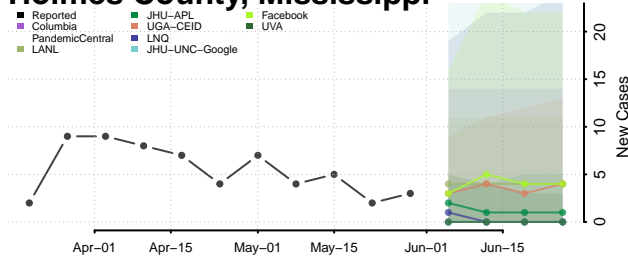

Franklin County, Mississippi

George County, Mississippi

Greene County, Mississippi

Grenada County, Mississippi

Hancock County, Mississippi

Harrison County, Mississippi

Hinds County, Mississippi

Holmes County, Mississippi