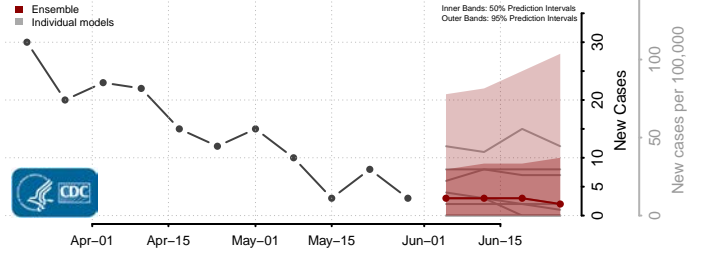

Grant County, New Mexico