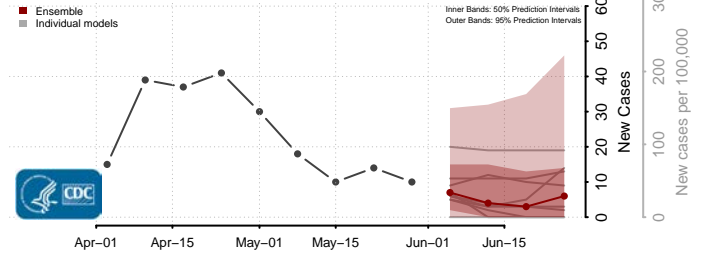

Stutsman County, North Dakota