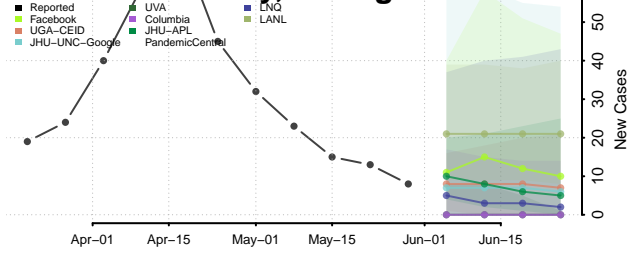

Clinton County, Michigan

Crawford County, Michigan

Delta County, Michigan

Dickinson County, Michigan

Eaton County, Michigan

Emmet County, Michigan

Genesee County, Michigan

Gladwin County, Michigan