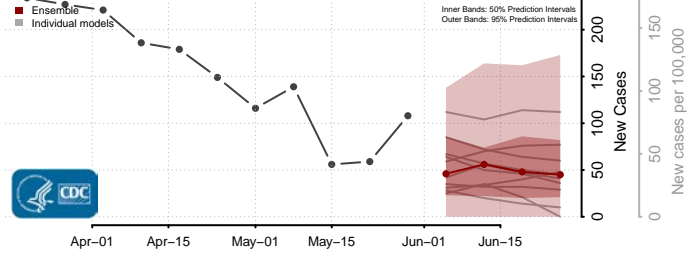

Hanover County, Virginia

Harrisonburg County, Virginia

Henrico County, Virginia

Henry County, Virginia

Highland County, Virginia

Hopewell County, Virginia

Isle of Wight County, Virginia

James City County, Virginia