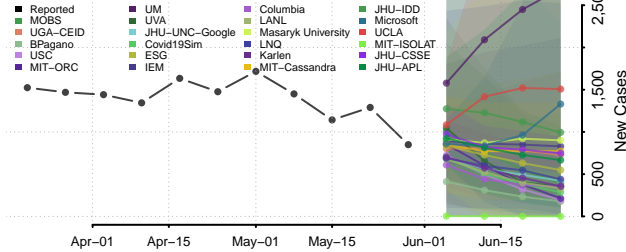

Worth County, Iowa

Wright County, Iowa

Kansas*

Allen County, Kansas

Anderson County, Kansas

Atchison County, Kansas

*New weekly cases may decrease in this location over the next four weeks. For these locations, the ensemble forecast indicates a probability of 0.75 or greater that fewer cases will be reported in week four of the forecast than in the last reported week.