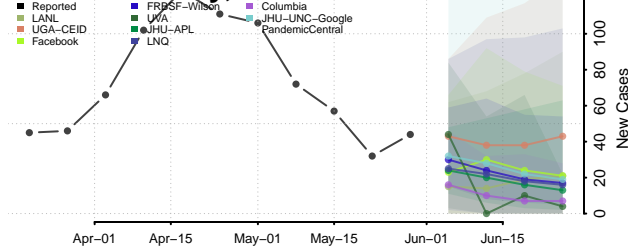

Boone County, Illinois