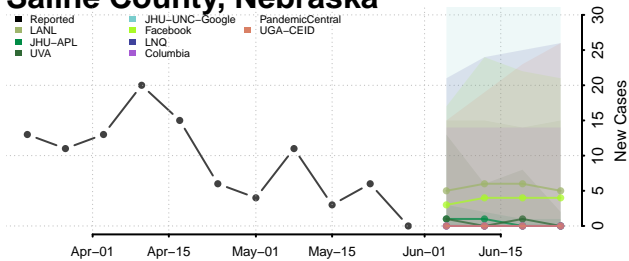

Red Willow County, Nebraska

Richardson County, Nebraska

Rock County, Nebraska

Saline County, Nebraska

Sarpy County, Nebraska

Saunders County, Nebraska

Scotts Bluff County, Nebraska

Seward County, Nebraska