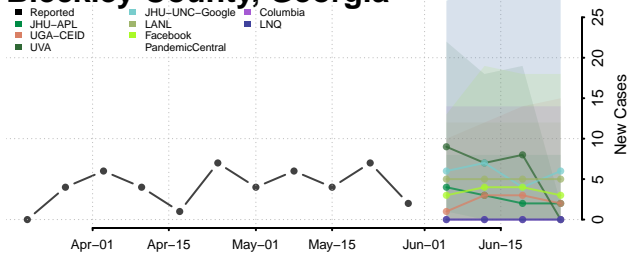

Bleckley County, Georgia