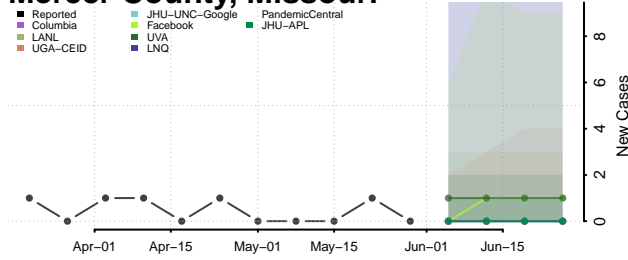

Mercer County, Missouri