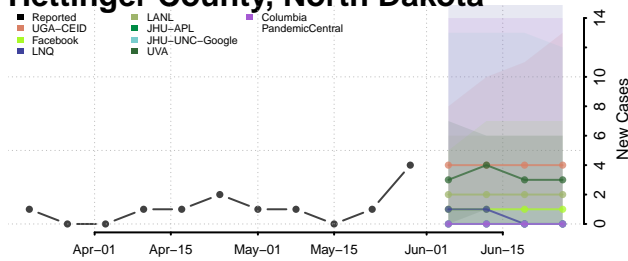

Eddy County, North Dakota

Emmons County, North Dakota

Foster County, North Dakota

Golden Valley County, North Dakota

Grand Forks County, North Dakota

Grant County, North Dakota

Griggs County, North Dakota

Hettinger County, North Dakota