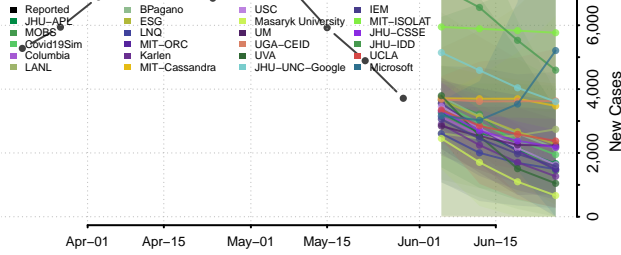

Woodford County, Illinois

Indiana*

Adams County, Indiana

Allen County, Indiana

Bartholomew County, Indiana

Benton County, Indiana

*New weekly cases may decrease in this location over the next four weeks. For these locations, the ensemble forecast indicates a probability of 0.75 or greater that fewer cases will be reported in week four of the forecast than in the last reported week.