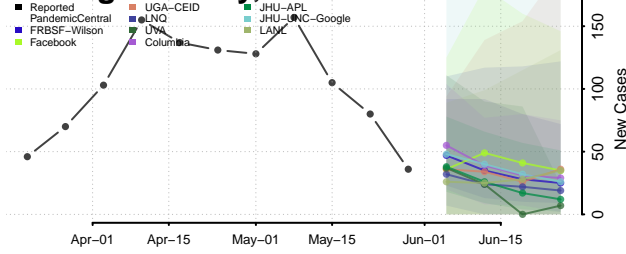

Burleigh County, North Dakota