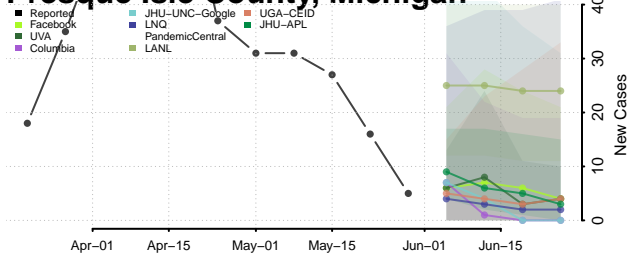

Osceola County, Michigan

Oscoda County, Michigan

Otsego County, Michigan

Ottawa County, Michigan

Presque Isle County, Michigan

Roscommon County, Michigan

Saginaw County, Michigan

Sanilac County, Michigan