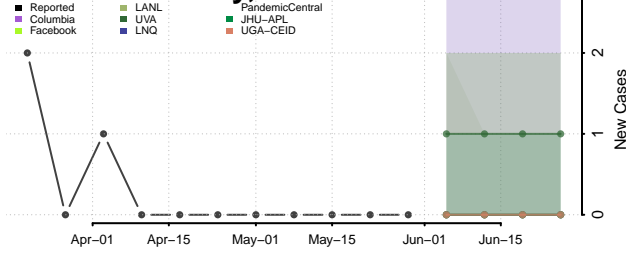

Wheeler County, Nebraska