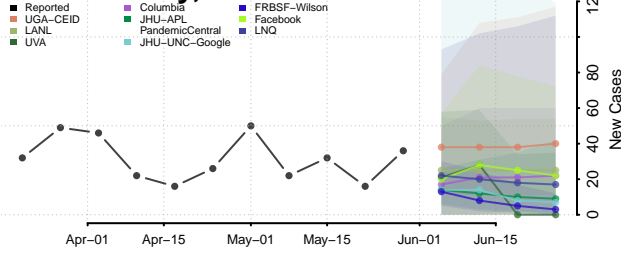

Wood County, Texas

Yoakum County, Texas

Young County, Texas

Zapata County, Texas

Zavala County, Texas

Utah*

Beaver County, Utah

Box Elder County, Utah