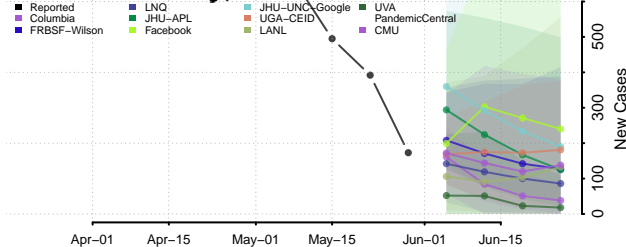

Bristol County, Massachusetts