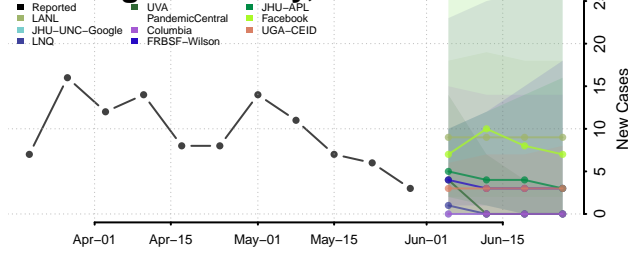

Georgia*

Appling County, Georgia

*New weekly cases may decrease in this location over the next four weeks. For these locations, the ensemble forecast indicates a probability of 0.75 or greater that fewer cases will be reported in week four of the forecast than in the last reported week.