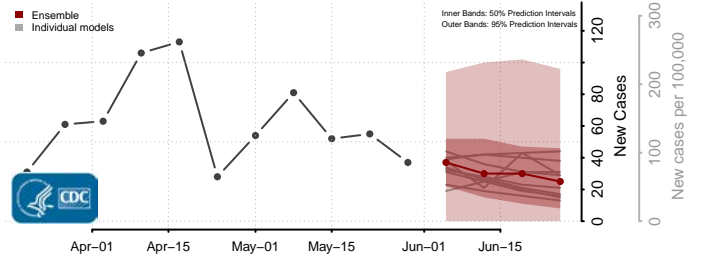

Douglas County, Wisconsin