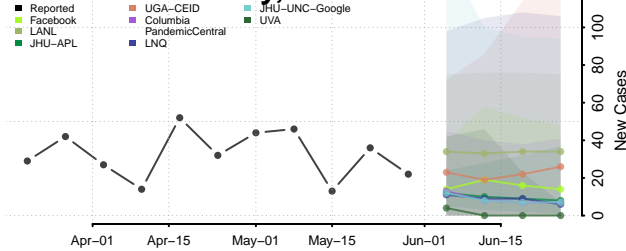

Van Zandt County, Texas