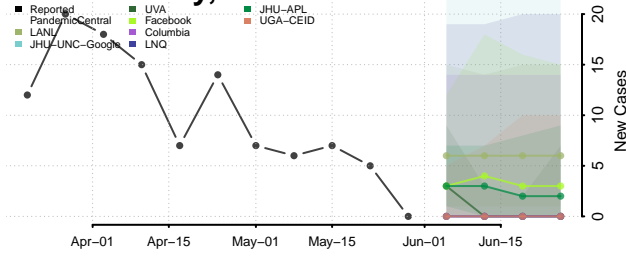

Nez Perce County, Idaho

Oneida County, Idaho

Owyhee County, Idaho

Payette County, Idaho

Power County, Idaho

Shoshone County, Idaho

Teton County, Idaho

Twin Falls County, Idaho