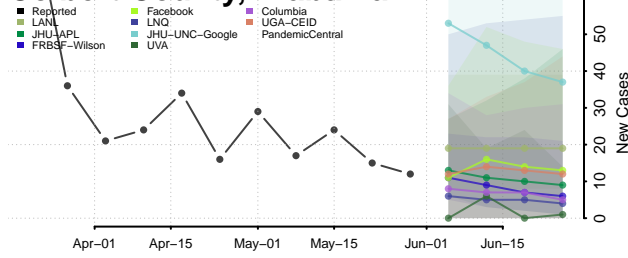

Clarke County, Alabama

Clay County, Alabama

Cleburne County, Alabama

Coffee County, Alabama

Colbert County, Alabama

Conecuh County, Alabama

Coosa County, Alabama

Covington County, Alabama

Crenshaw County, Alabama

Cullman County, Alabama

Dale County, Alabama

Dallas County, Alabama

DeKalb County, Alabama

Elmore County, Alabama

Escambia County, Alabama

Etowah County, Alabama