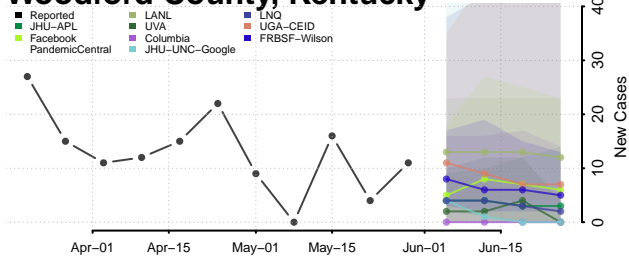

Woodford County, Kentucky