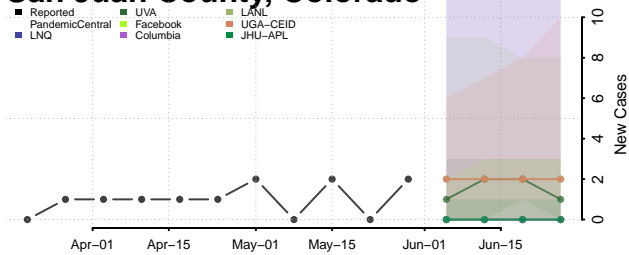

Rio Blanco County, Colorado

Rio Grande County, Colorado

Routt County, Colorado

Saguache County, Colorado

San Juan County, Colorado

San Miguel County, Colorado

Sedgwick County, Colorado

Summit County, Colorado