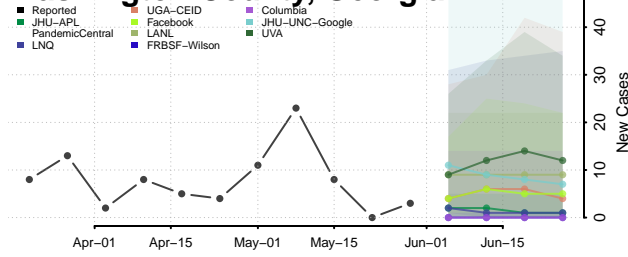

Walker County, Georgia

Walton County, Georgia

Ware County, Georgia

Warren County, Georgia

Washington County, Georgia

Wayne County, Georgia

Webster County, Georgia

Wheeler County, Georgia