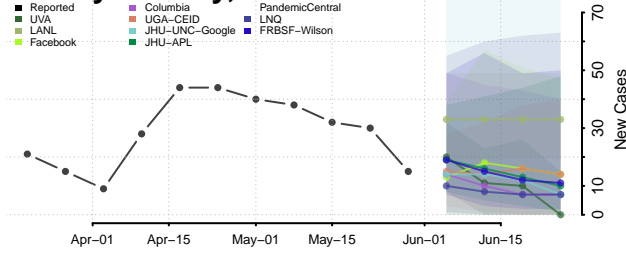

Ripley County, Indiana

Rush County, Indiana

Scott County, Indiana

Shelby County, Indiana

Spencer County, Indiana

St. Joseph County, Indiana

Starke County, Indiana

Steuben County, Indiana