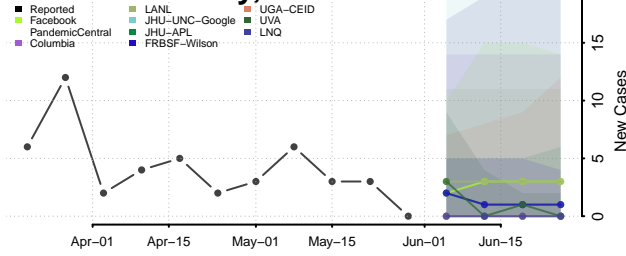

Lawrence County, Arkansas

Lee County, Arkansas

Lincoln County, Arkansas

Little River County, Arkansas

Logan County, Arkansas

Lonoke County, Arkansas

Madison County, Arkansas

Marion County, Arkansas