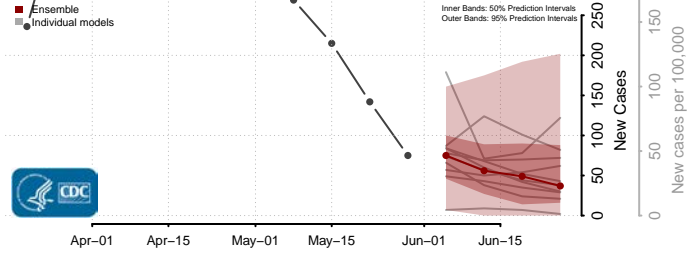

Rock County, Minnesota

Roseau County, Minnesota

Scott County, Minnesota

Sherburne County, Minnesota

Sibley County, Minnesota

St. Louis County, Minnesota

Stearns County, Minnesota

Steele County, Minnesota