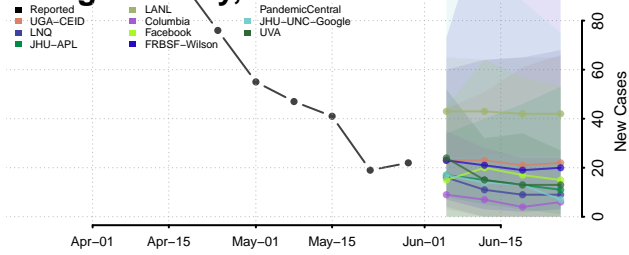

Onondaga County, New York

Ontario County, New York

Orange County, New York

Orleans County, New York

Oswego County, New York

Otsego County, New York

Putnam County, New York

Queens County, New York