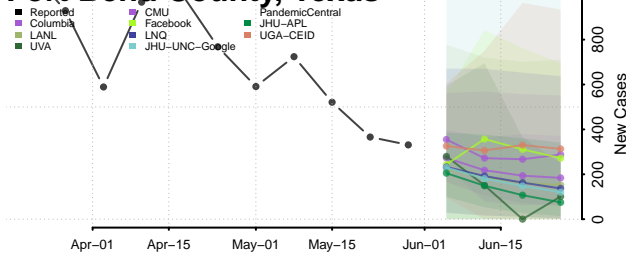

Fort Bend County, Texas