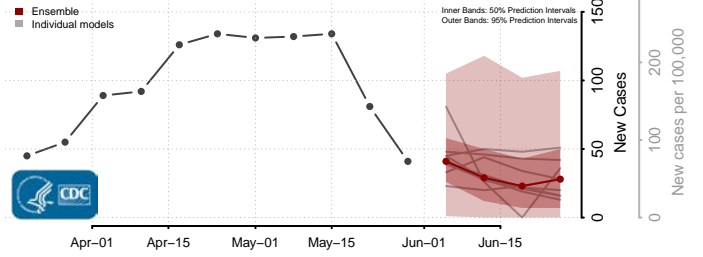

Chisago County, Minnesota