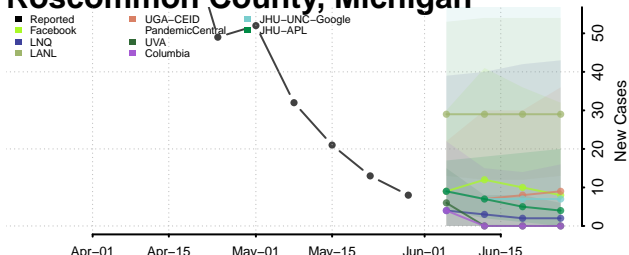

Osceola County, Michigan

Oscoda County, Michigan

Otsego County, Michigan

Ottawa County, Michigan

Presque Isle County, Michigan

Roscommon County, Michigan

Saginaw County, Michigan

Sanilac County, Michigan