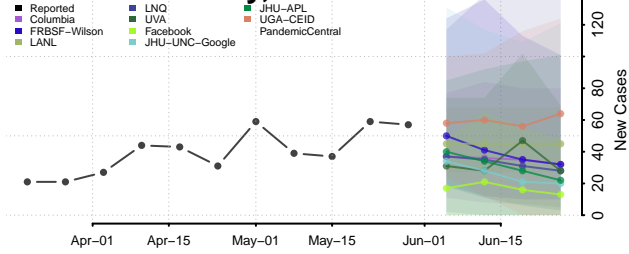

Christian County, Illinois