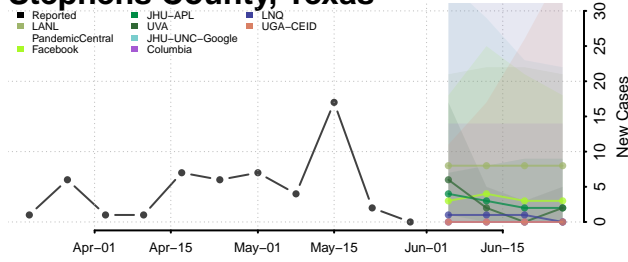

Stephens County, Texas