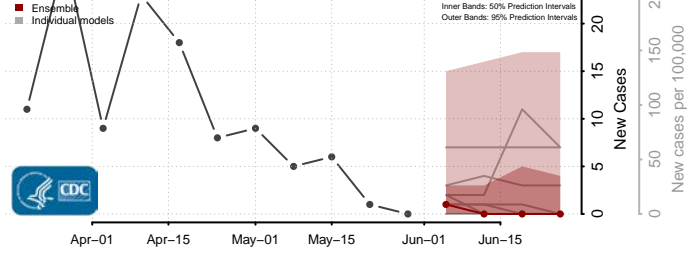

Scott County, Iowa

Shelby County, Iowa

Sioux County, Iowa

Story County, Iowa

Tama County, Iowa

Taylor County, Iowa

Union County, Iowa

Van Buren County, Iowa