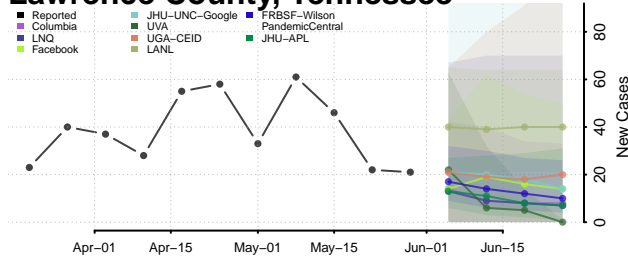

Lawrence County, Tennessee