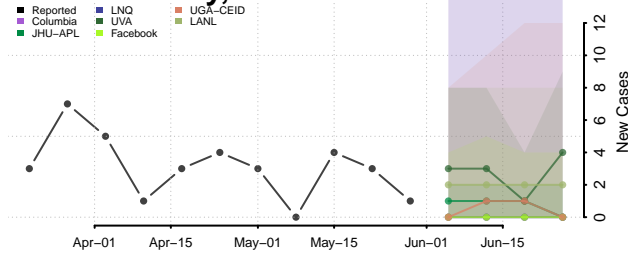

Denali County, Alaska