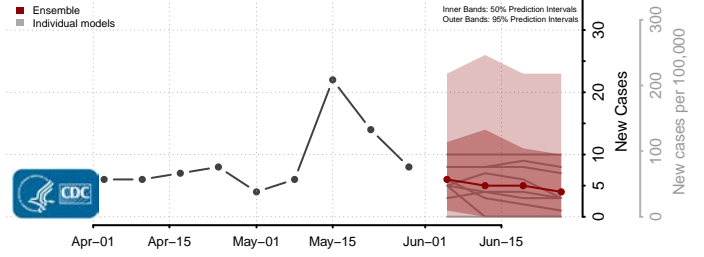

Mountrail County, North Dakota