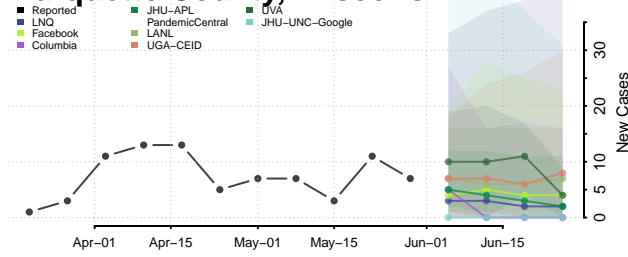

Marathon County, Wisconsin

Marinette County, Wisconsin

Marquette County, Wisconsin

Menominee County, Wisconsin

Milwaukee County, Wisconsin

Monroe County, Wisconsin

Oconto County, Wisconsin

Oneida County, Wisconsin