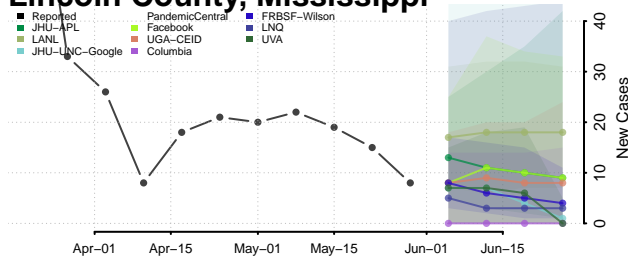

Leflore County, Mississippi

Lincoln County, Mississippi

Lowndes County, Mississippi

Madison County, Mississippi

Marion County, Mississippi

Marshall County, Mississippi

Monroe County, Mississippi

Montgomery County, Mississippi