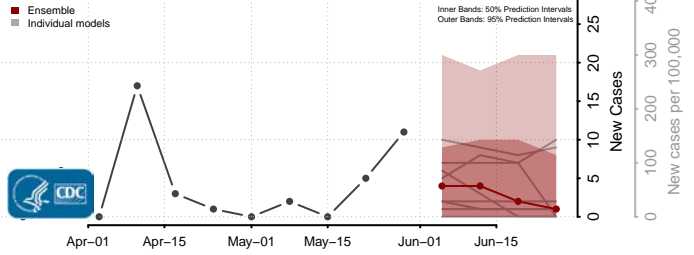

Bailey County, Texas