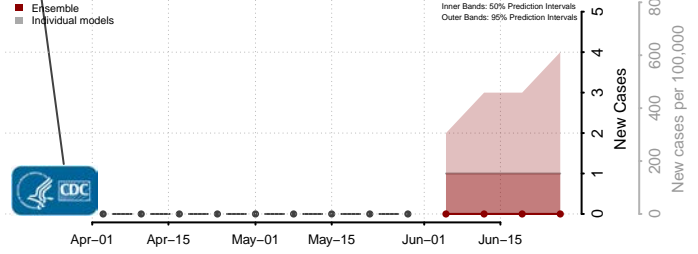

Borden County, Texas