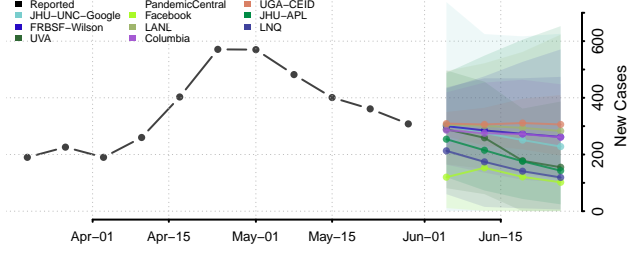

Marion County, Oregon