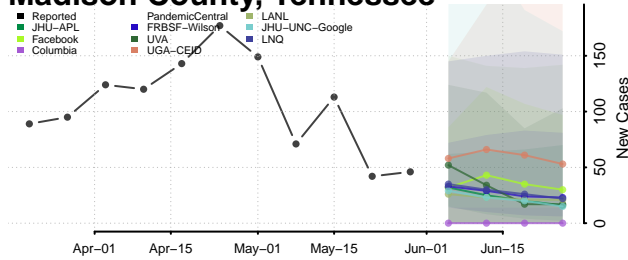

Madison County, Tennessee