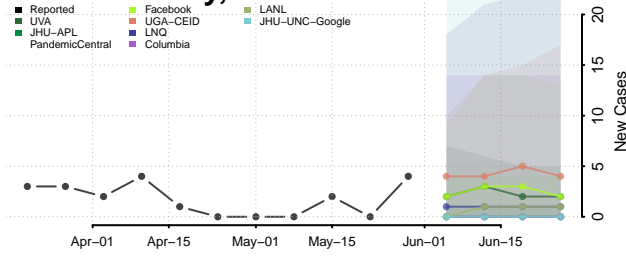

Columbia County, Arkansas

Conway County, Arkansas

Craighead County, Arkansas

Crawford County, Arkansas

Crittenden County, Arkansas

Cross County, Arkansas

Dallas County, Arkansas

Desha County, Arkansas