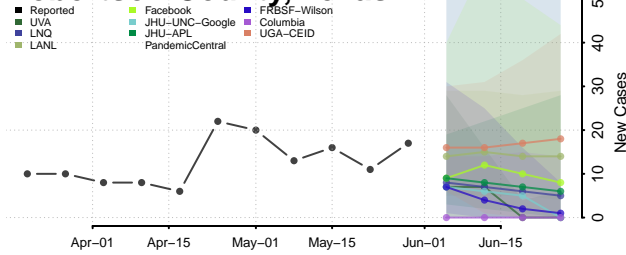

Robertson County, Texas