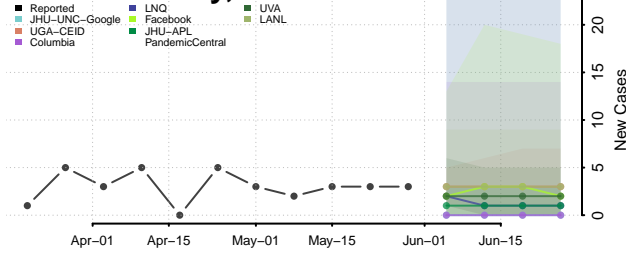

Carroll County, Missouri