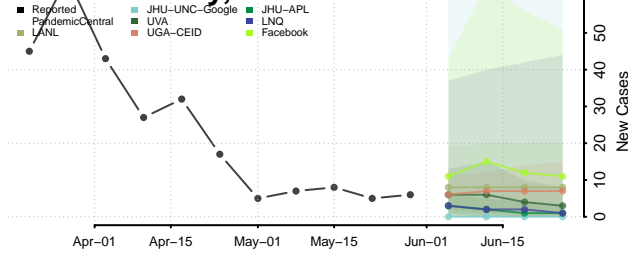

Bethel County, Alaska