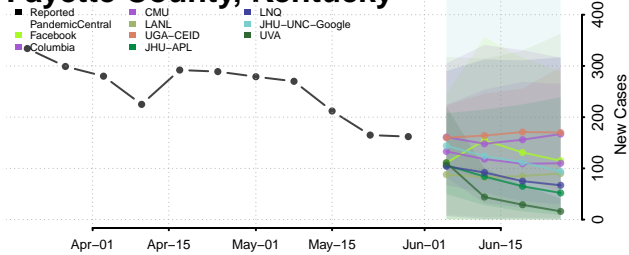

Fayette County, Kentucky