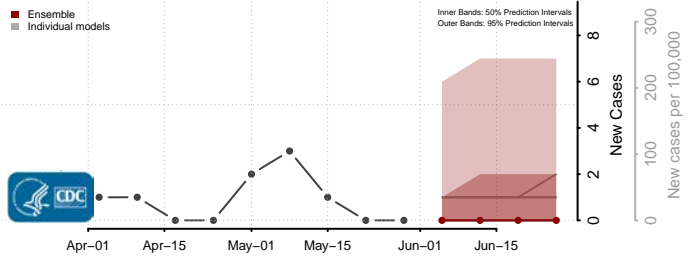

Perkins County, South Dakota