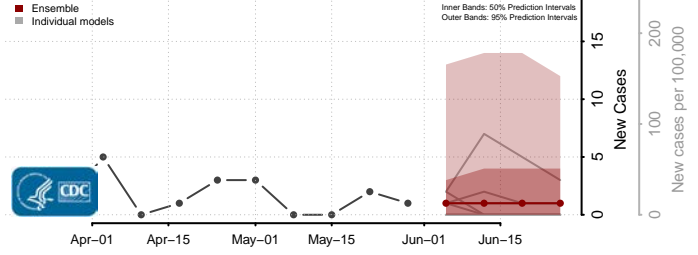

Walker County, Georgia

Walton County, Georgia

Ware County, Georgia

Warren County, Georgia

Washington County, Georgia

Wayne County, Georgia

Webster County, Georgia

Wheeler County, Georgia