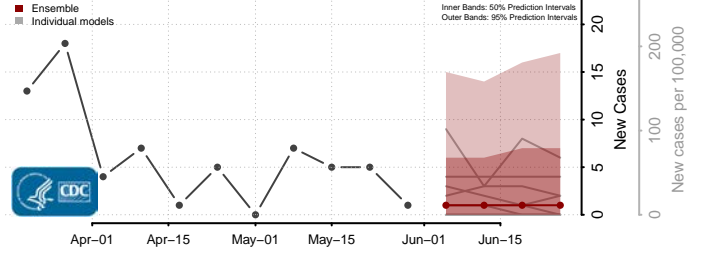

Cuming County, Nebraska