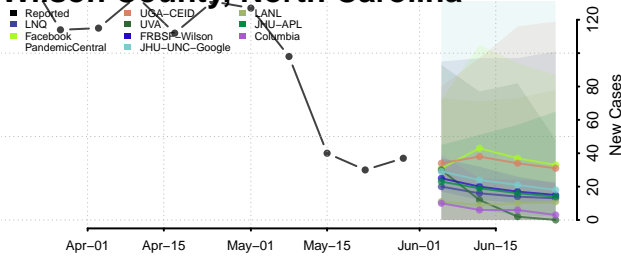

Wilson County, North Carolina