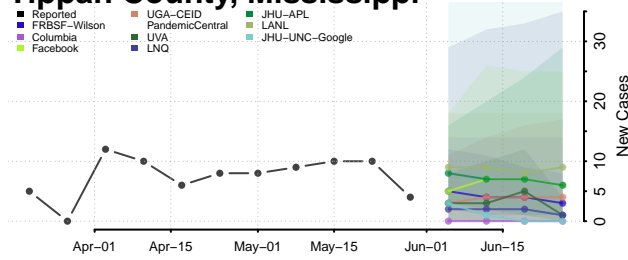

Stone County, Mississippi

Sunflower County, Mississippi

Tallahatchie County, Mississippi

Tate County, Mississippi

Tippah County, Mississippi

Tishomingo County, Mississippi

Tunica County, Mississippi

Union County, Mississippi