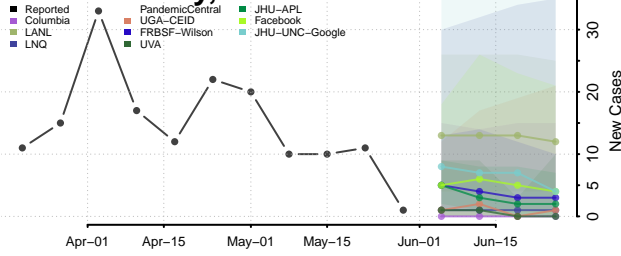

Buchanan County, Iowa

Buena Vista County, Iowa

Butler County, Iowa

Calhoun County, Iowa

Carroll County, Iowa

Cass County, Iowa

Cedar County, Iowa

Cerro Gordo County, Iowa