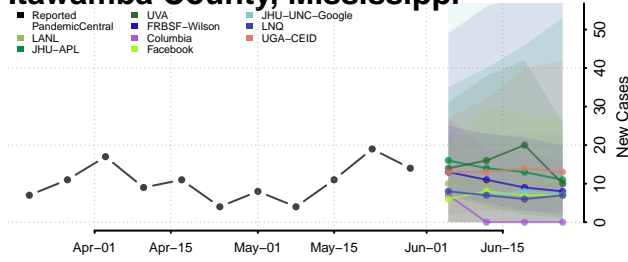

Itawamba County, Mississippi