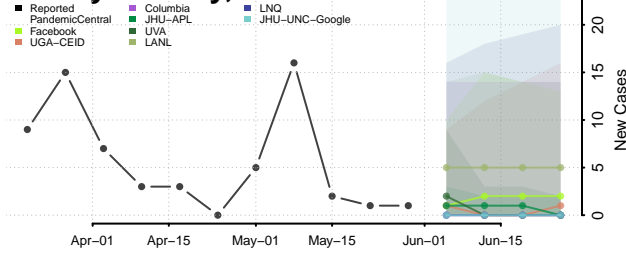

Dickey County, North Dakota