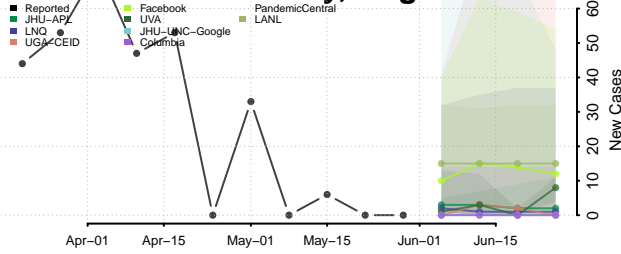

Charlottesville County, Virginia