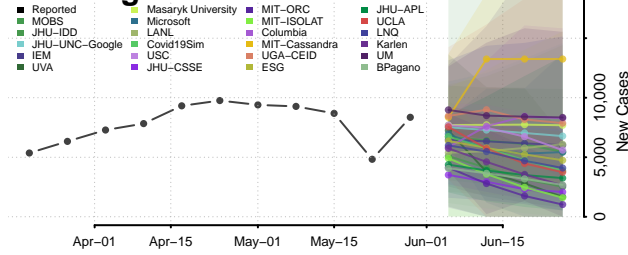

Williamsburg County, Virginia

Winchester County, Virginia

Wise County, Virginia

Wythe County, Virginia

York County, Virginia

Washington

Adams County, Washington

Asotin County, Washington