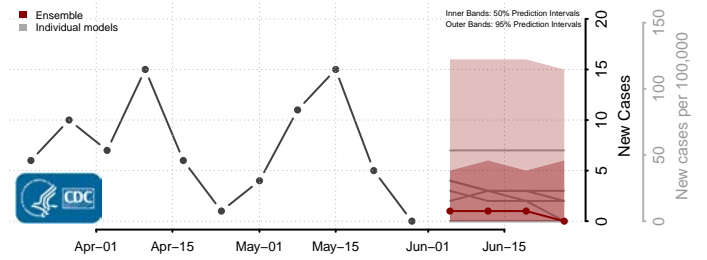

Vinton County, Ohio