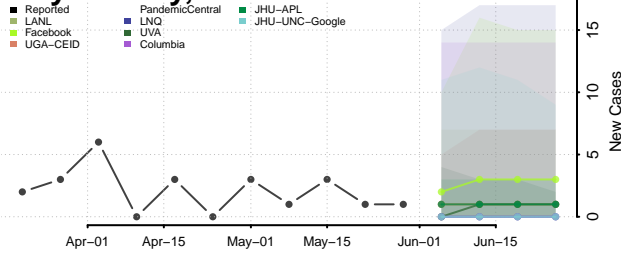

Clay County, Texas