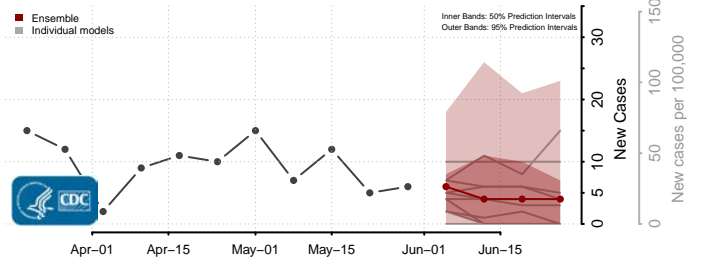

Allen County, Kentucky

Anderson County, Kentucky

Ballard County, Kentucky

Barren County, Kentucky

*New weekly cases may decrease in this location over the next four weeks. For these locations, the ensemble forecast indicates a probability of 0.75 or greater that fewer cases will be reported in week four of the forecast than in the last reported week.