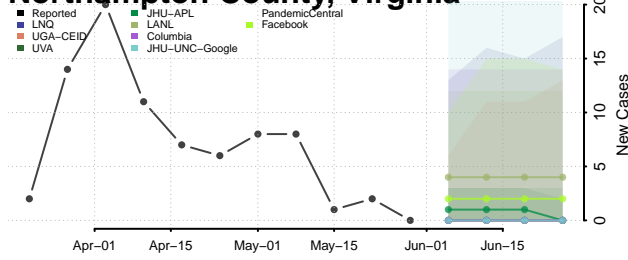

Northampton County, Virginia