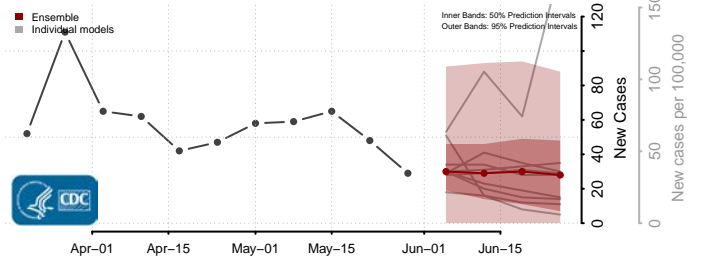

Wood County, West Virginia