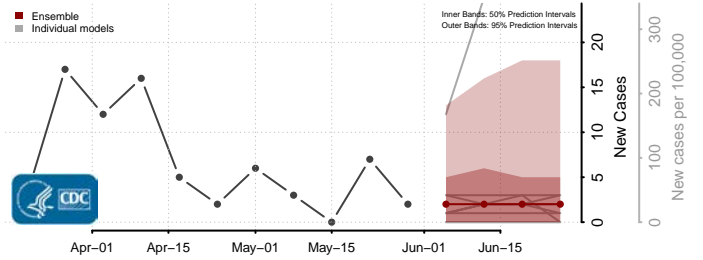

Boundary County, Idaho

Butte County, Idaho

Camas County, Idaho

Canyon County, Idaho

Caribou County, Idaho

Cassia County, Idaho

Clark County, Idaho

Clearwater County, Idaho