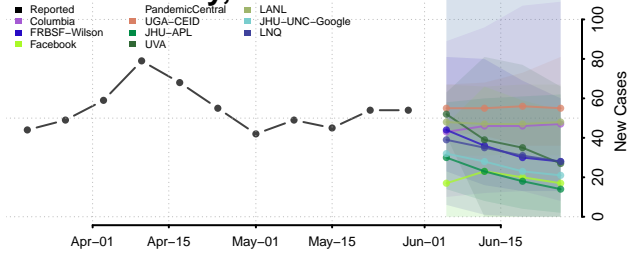

Boone County, Indiana