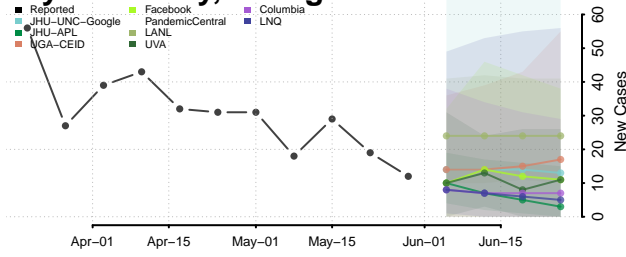

Berrien County, Georgia

Bibb County, Georgia

Bleckley County, Georgia

Brantley County, Georgia

Brooks County, Georgia

Bryan County, Georgia

Bulloch County, Georgia

Burke County, Georgia