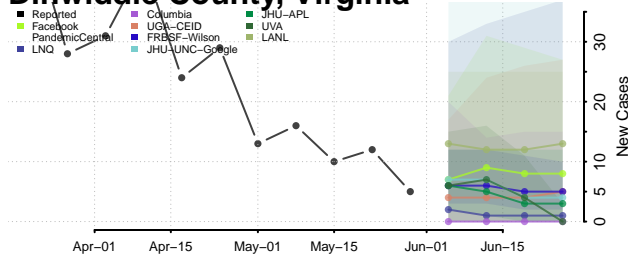

Dinwiddie County, Virginia