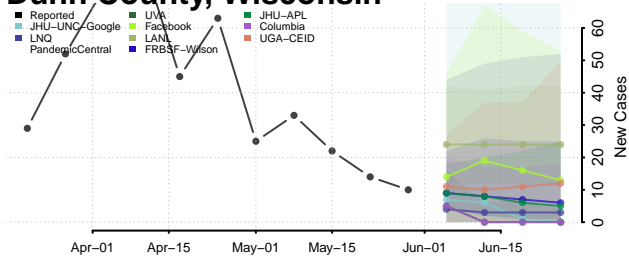

Dunn County, Wisconsin