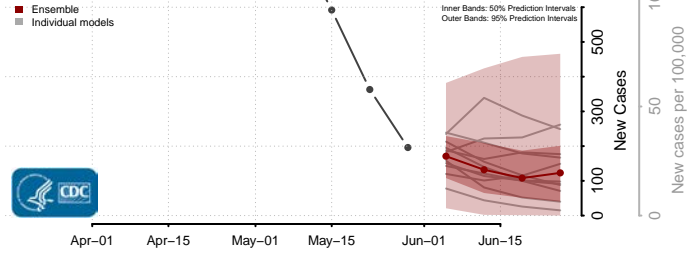

Bucks County, Pennsylvania