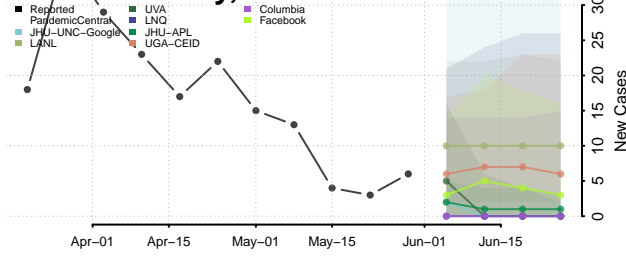

Davis County, Iowa

Decatur County, Iowa

Delaware County, Iowa

Des Moines County, Iowa

Dickinson County, Iowa

Dubuque County, Iowa

Emmet County, Iowa

Fayette County, Iowa