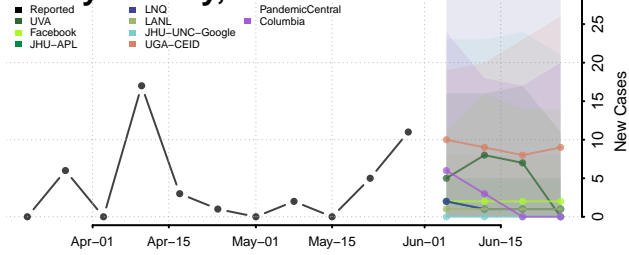

Bailey County, Texas