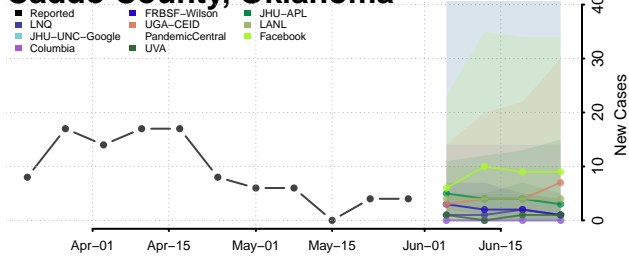

Caddo County, Oklahoma