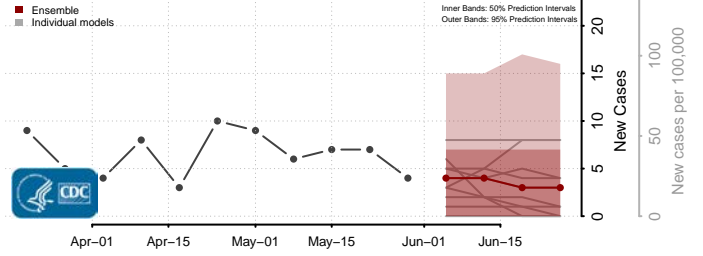

Scott County, Iowa

Shelby County, Iowa

Sioux County, Iowa

Story County, Iowa

Tama County, Iowa

Taylor County, Iowa

Union County, Iowa

Van Buren County, Iowa