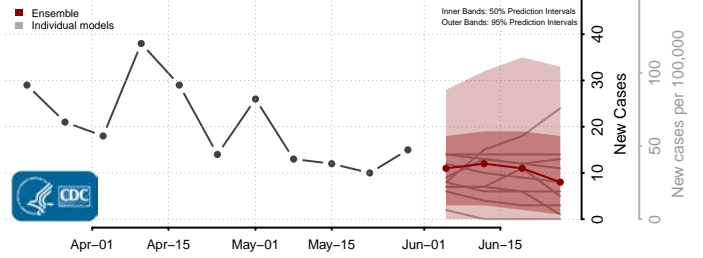

Amherst County, Virginia