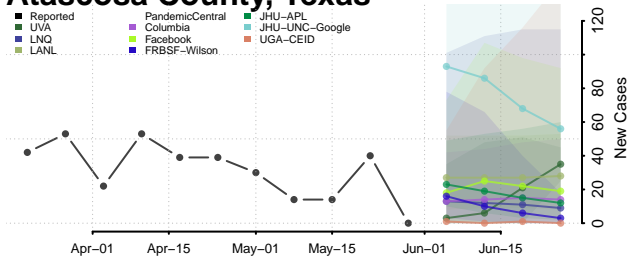

Atascosa County, Texas