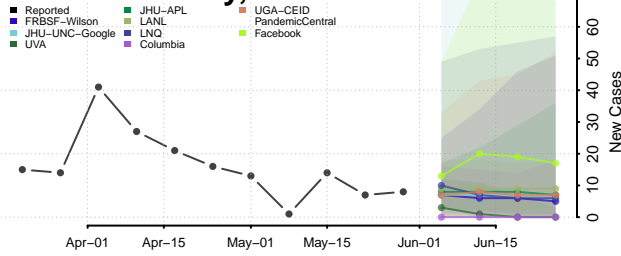

Amador County, California