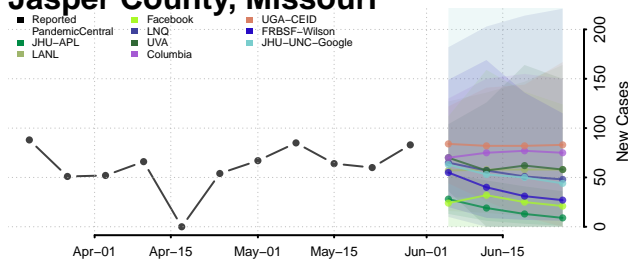

Jasper County, Missouri