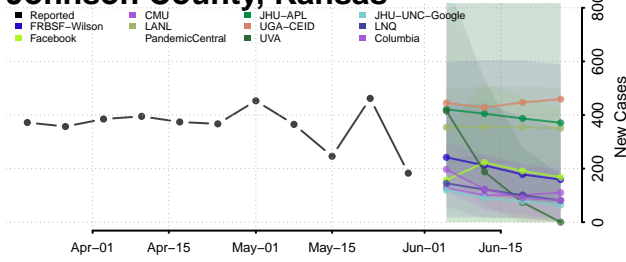

Johnson County, Kansas