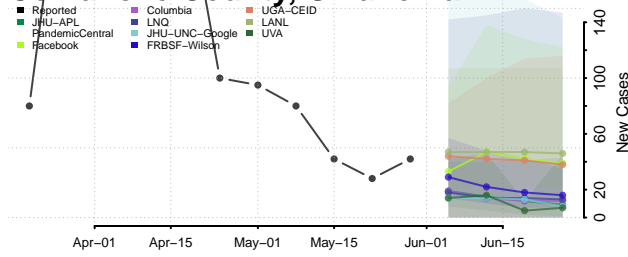

Comanche County, Oklahoma