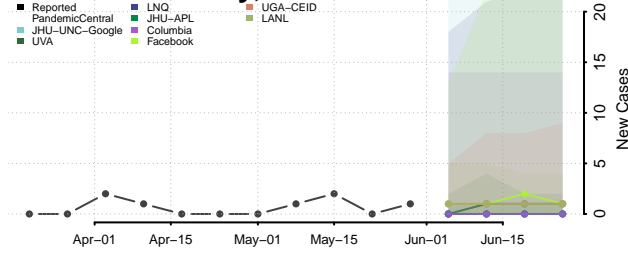

Coryell County, Texas

Cottle County, Texas

Crane County, Texas

Crockett County, Texas

Crosby County, Texas

Culberson County, Texas

Dallam County, Texas

Dallas County, Texas