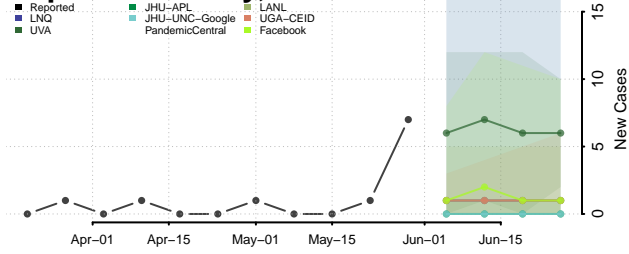

Republic County, Kansas