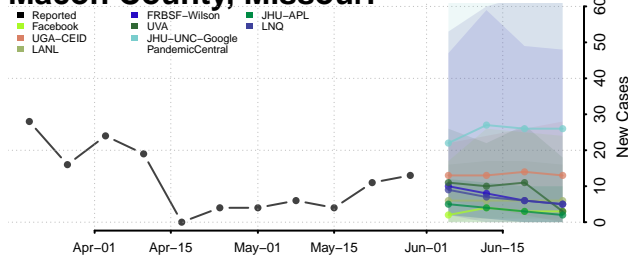

Macon County, Missouri