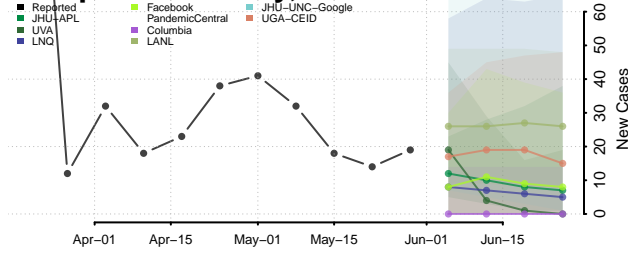

Tallapoosa County, Alabama