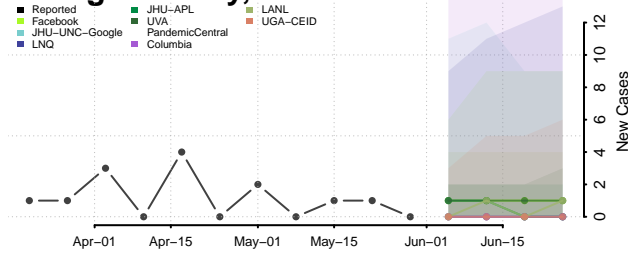

Hidalgo County, New Mexico