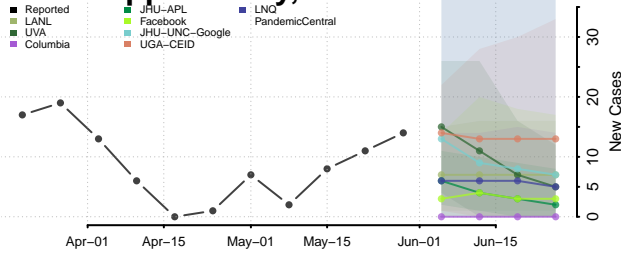

Mississippi County, Missouri