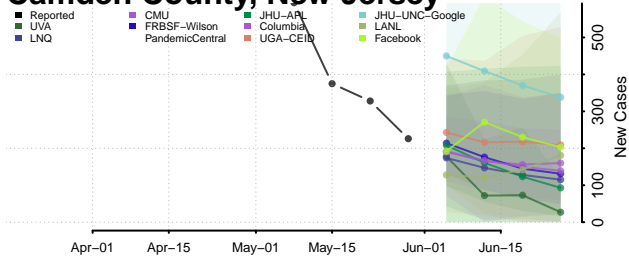

Camden County, New Jersey