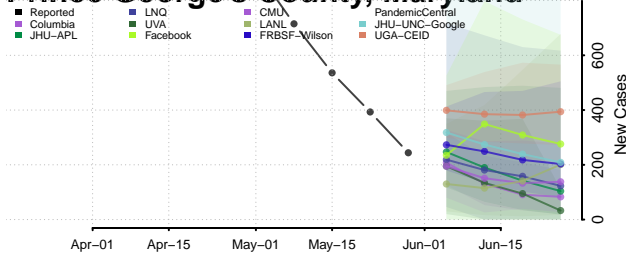

Prince George's County, Maryland