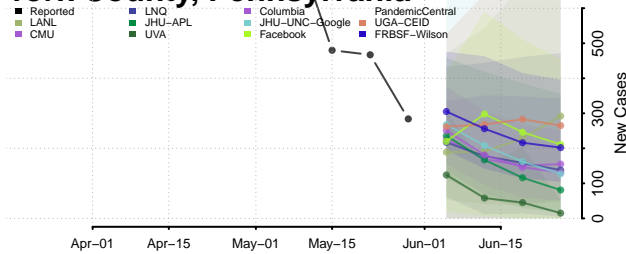

York County, Pennsylvania