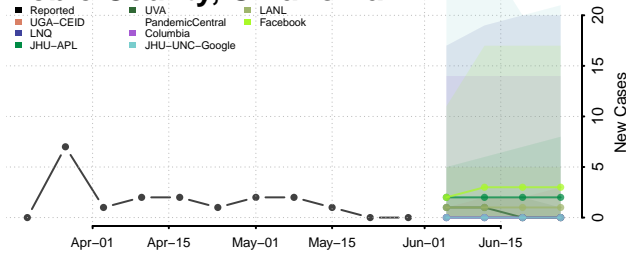

Noble County, Oklahoma