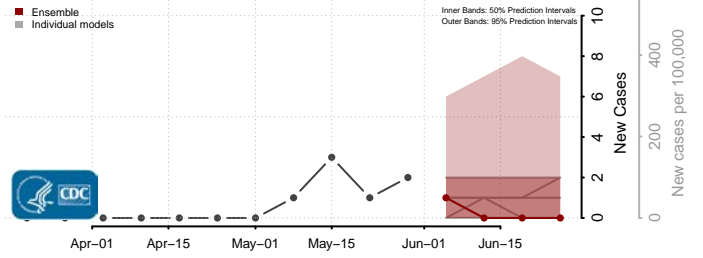

Jerauld County, South Dakota