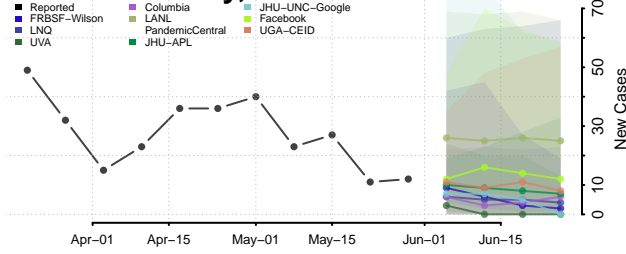

Kendall County, Texas