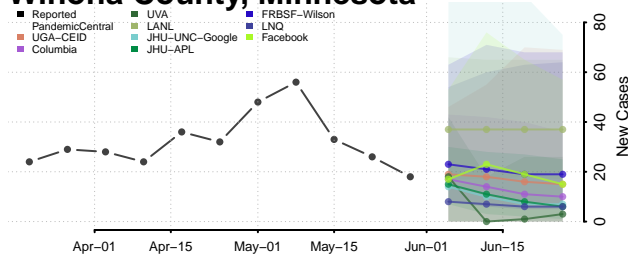

Winona County, Minnesota