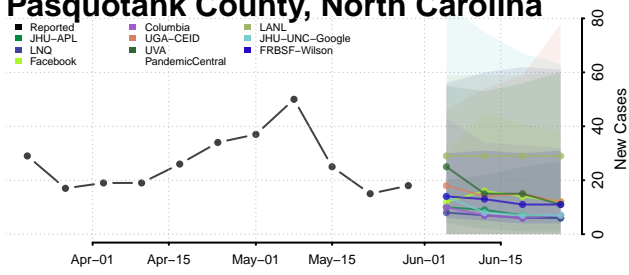

Pasquotank County, North Carolina