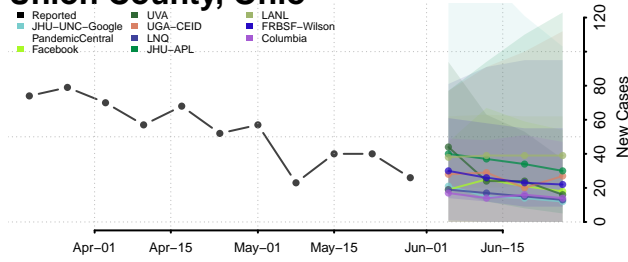

Union County, Ohio