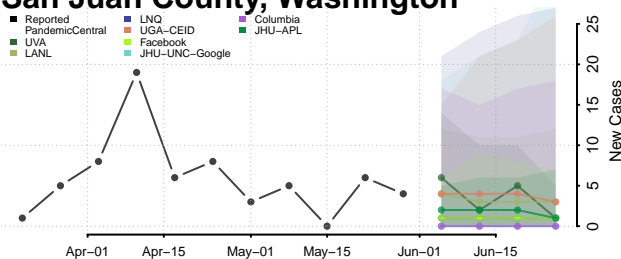

San Juan County, Washington