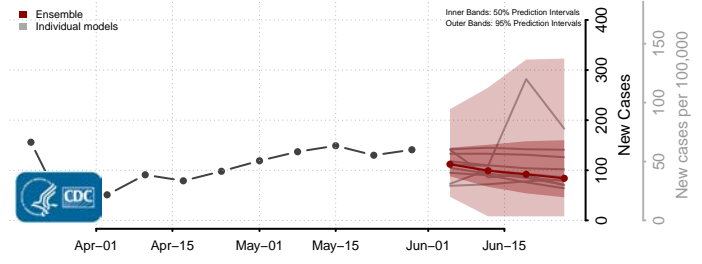

Yavapai County, Arizona