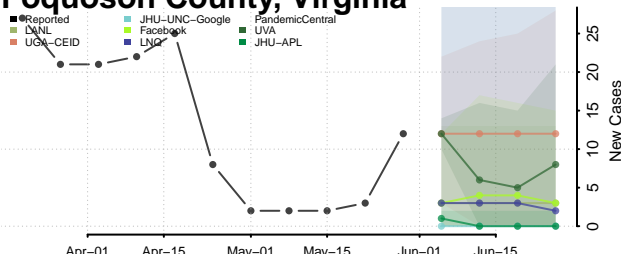

Norton County, Virginia

Nottoway County, Virginia

Orange County, Virginia

Page County, Virginia

Patrick County, Virginia

Petersburg County, Virginia

Pittsylvania County, Virginia

Poquoson County, Virginia