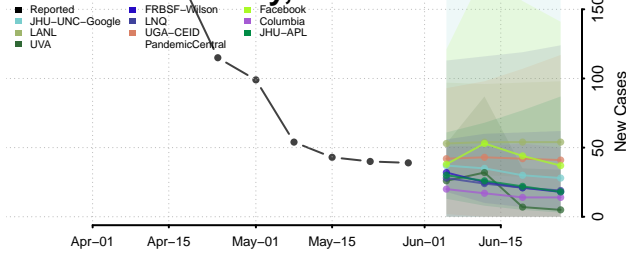

Bannock County, Idaho

Bear Lake County, Idaho

Benewah County, Idaho

Bingham County, Idaho

Blaine County, Idaho

Boise County, Idaho

Bonner County, Idaho

Bonneville County, Idaho