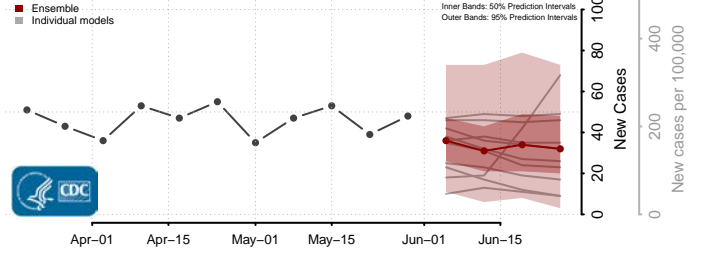

Boone County, West Virginia