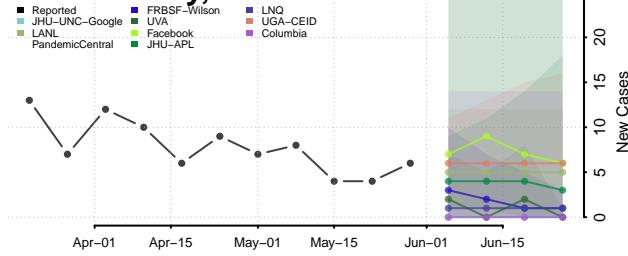

Leon County, Texas