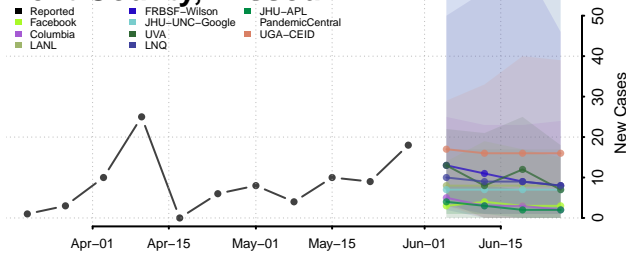

Dent County, Missouri