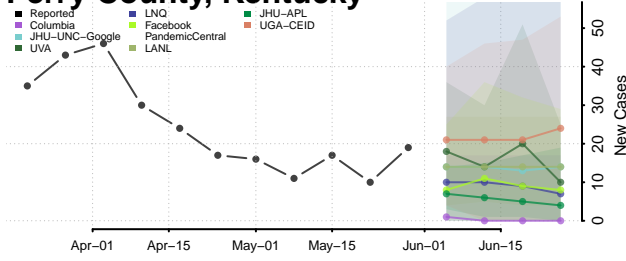

Perry County, Kentucky