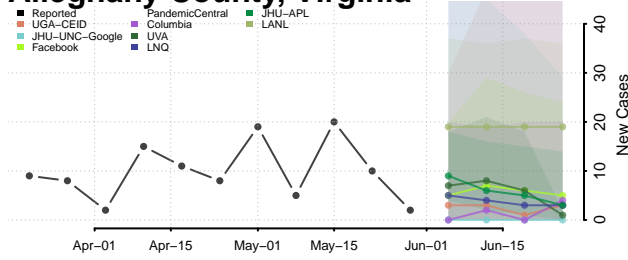

Alleghany County, Virginia