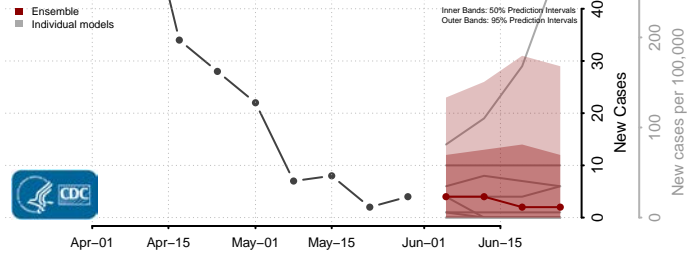

Davis County, Iowa

Decatur County, Iowa

Delaware County, Iowa

Des Moines County, Iowa

Dickinson County, Iowa

Dubuque County, Iowa

Emmet County, Iowa

Fayette County, Iowa