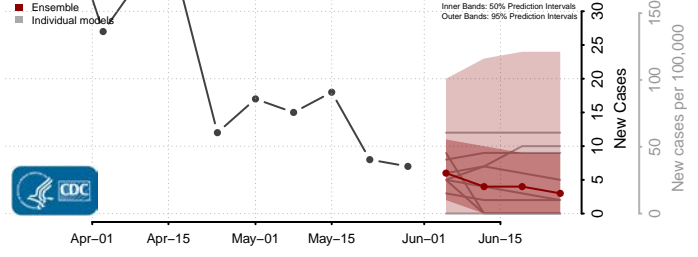

Greene County, Virginia