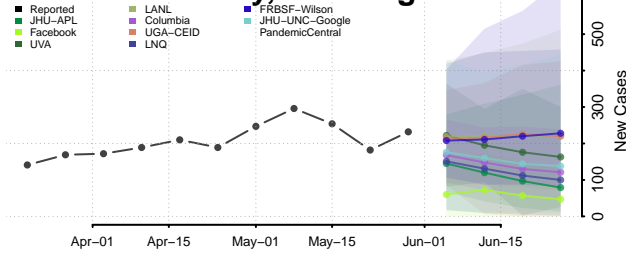

Whatcom County, Washington