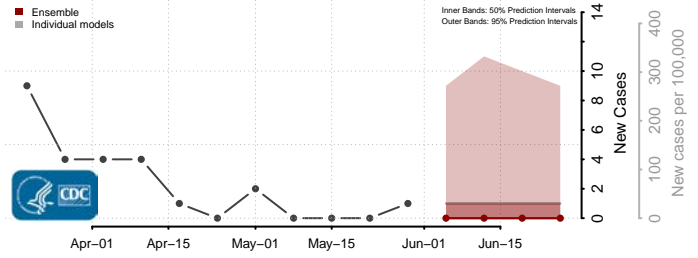

Sheridan County, Montana