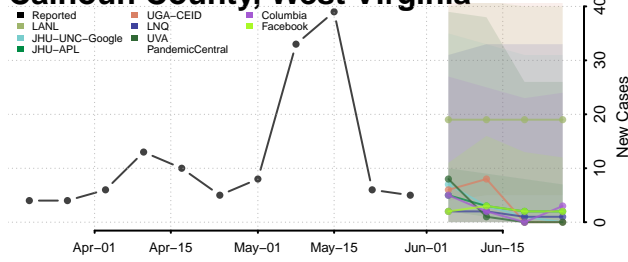

Calhoun County, West Virginia