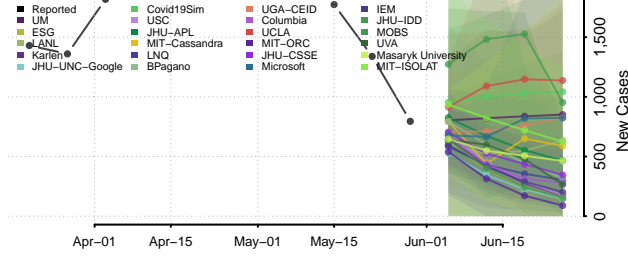

Washington County, Louisiana

Webster County, Louisiana

West Baton Rouge County, Louisiana

West Carroll County, Louisiana

West Feliciana County, Louisiana

Winn County, Louisiana

Maine*

Androscoggin County, Maine