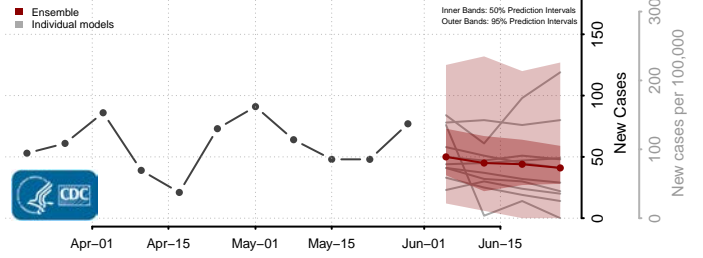

Union County, North Carolina

Vance County, North Carolina

Wake County, North Carolina

Warren County, North Carolina

Washington County, North Carolina

Watauga County, North Carolina

Wayne County, North Carolina