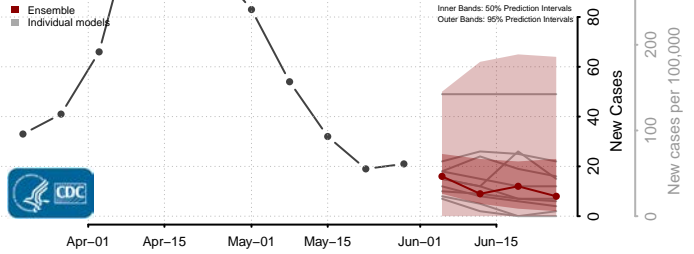

Becker County, Minnesota