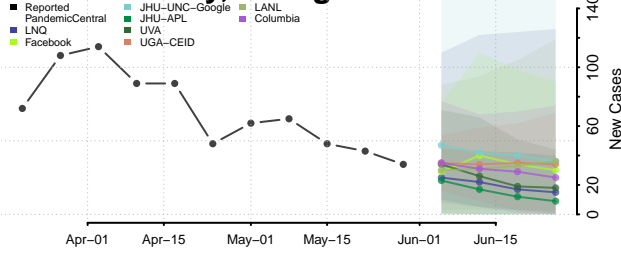

Carroll County, Georgia