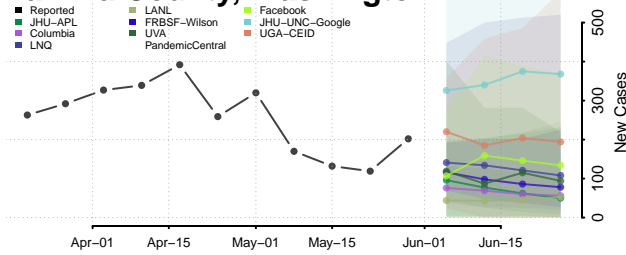

Yakima County, Washington