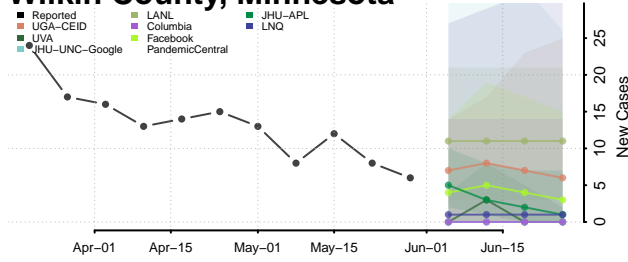

Wilkin County, Minnesota