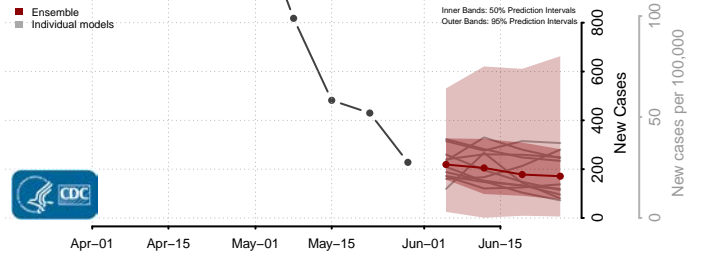

Baltimore County, Maryland