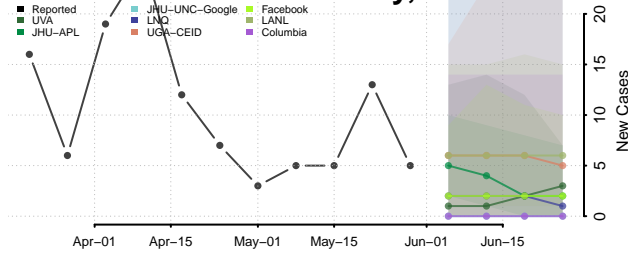

Lake of the Woods County, Minnesota