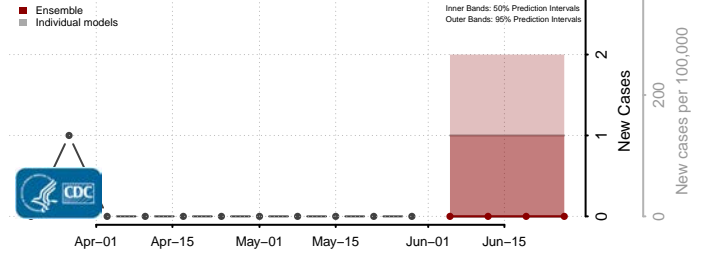

Slope County, North Dakota