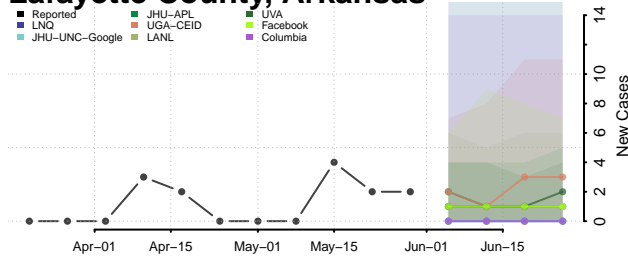

Hot Spring County, Arkansas

Howard County, Arkansas

Independence County, Arkansas

Izard County, Arkansas

Jackson County, Arkansas

Jefferson County, Arkansas

Johnson County, Arkansas

Lafayette County, Arkansas