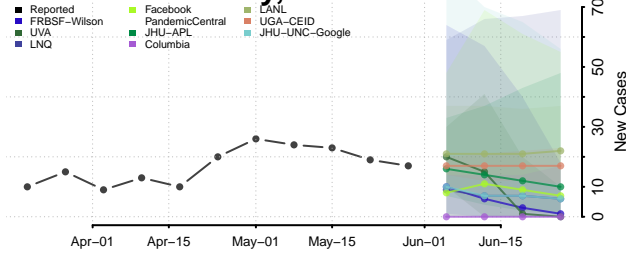

Freestone County, Texas