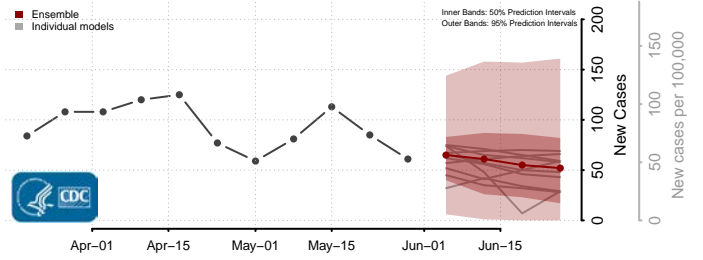

Wayne County, Ohio