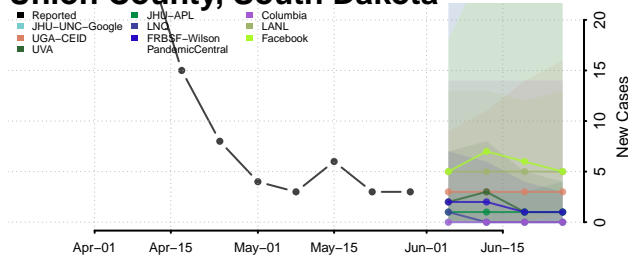

Union County, South Dakota