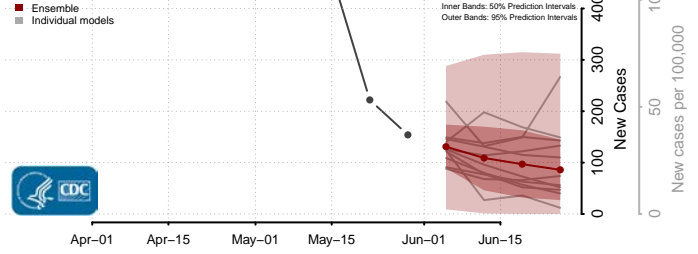

Hillsborough County, New Hampshire