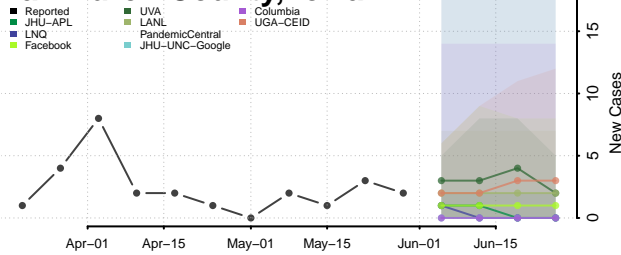

Scott County, Iowa

Shelby County, Iowa

Sioux County, Iowa

Story County, Iowa

Tama County, Iowa

Taylor County, Iowa

Union County, Iowa

Van Buren County, Iowa