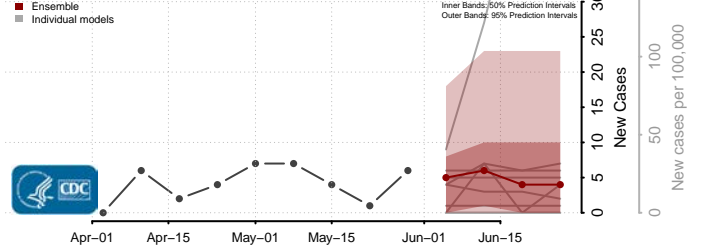

Adair County, Oklahoma