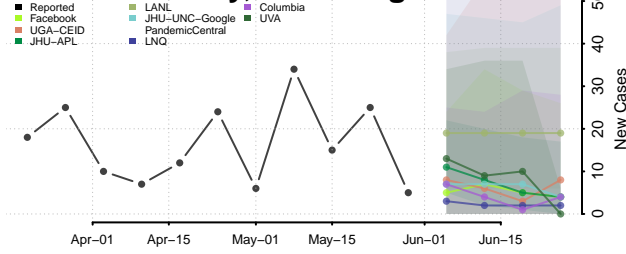

Braxton County, West Virginia