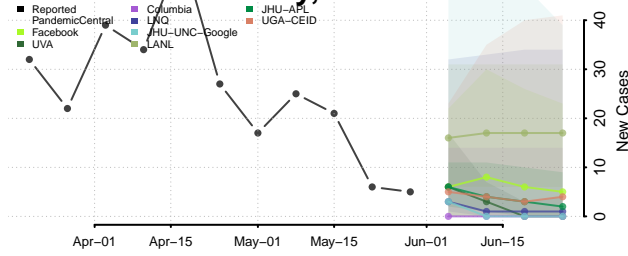

Cottonwood County, Minnesota