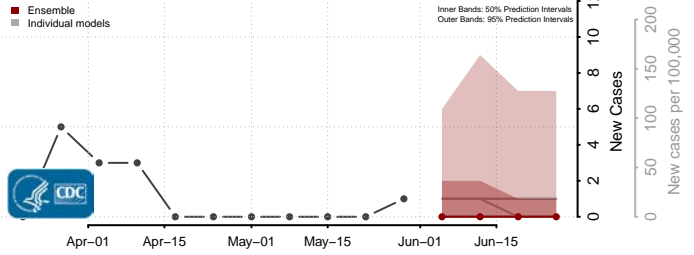

Stevens County, Kansas