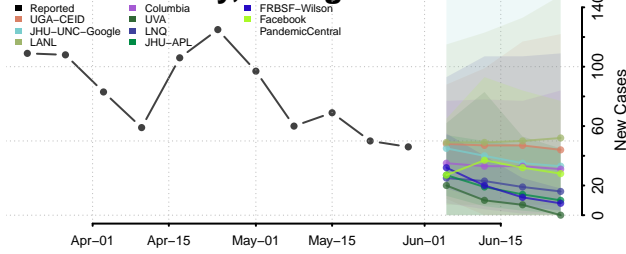

Barrow County, Georgia