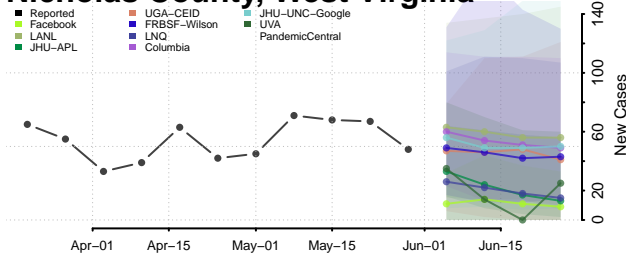

Ohio County, West Virginia

Pendleton County, West Virginia

Pleasants County, West Virginia

Pocahontas County, West Virginia

Preston County, West Virginia

Putnam County, West Virginia

Raleigh County, West Virginia