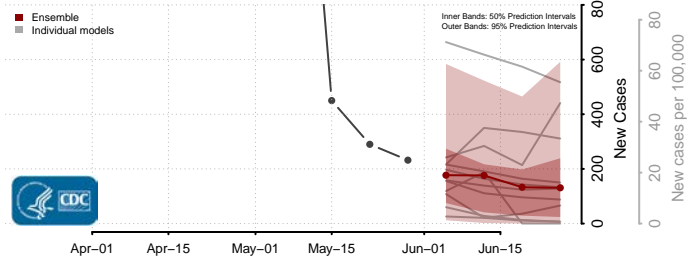

Bergen County, New Jersey