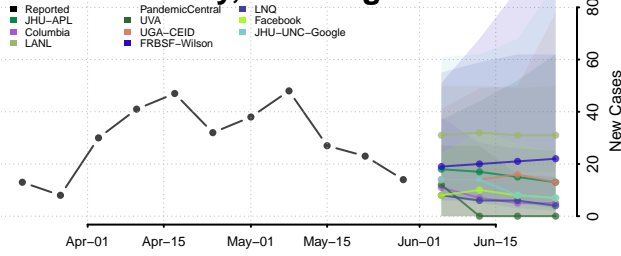

Clallam County, Washington