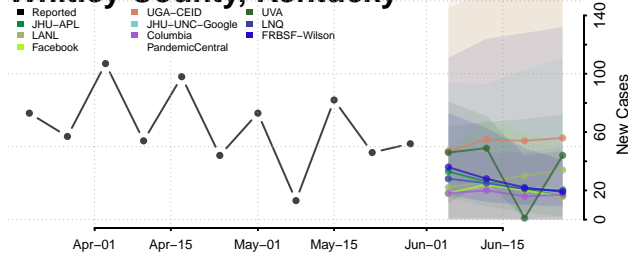

Whitley County, Kentucky