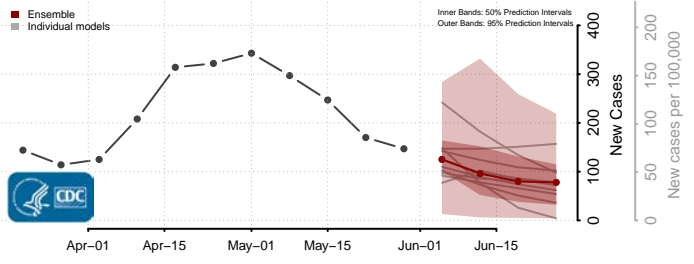

Montgomery County, North Carolina

Moore County, North Carolina

Nash County, North Carolina

New Hanover County, North Carolina

Northampton County, North Carolina

Onslow County, North Carolina

Orange County, North Carolina