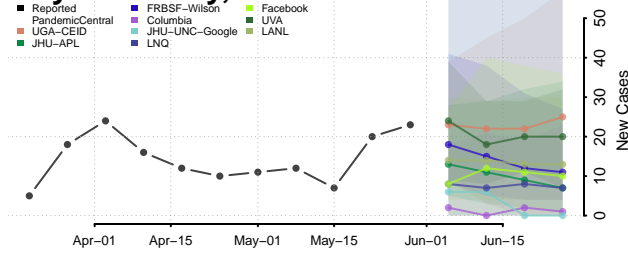

Mayes County, Oklahoma