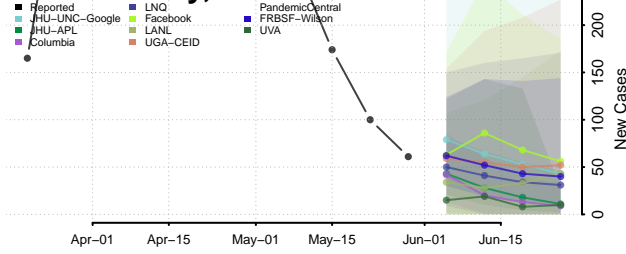

Scott County, Iowa

Shelby County, Iowa

Sioux County, Iowa

Story County, Iowa

Tama County, Iowa

Taylor County, Iowa

Union County, Iowa

Van Buren County, Iowa