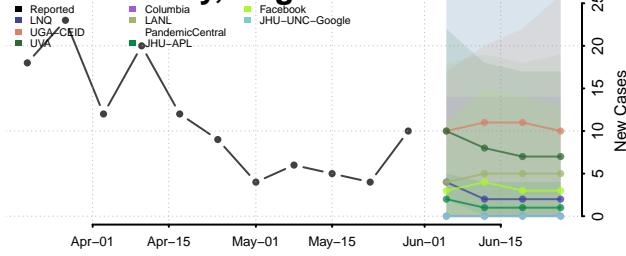

Essex County, Virginia