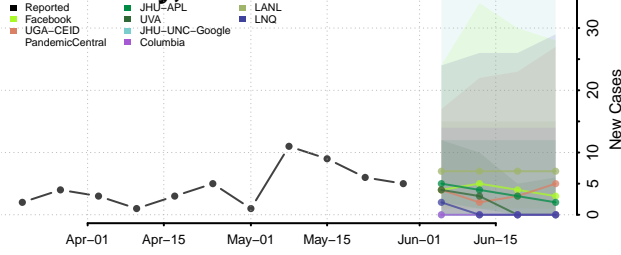

Lee County, Arkansas