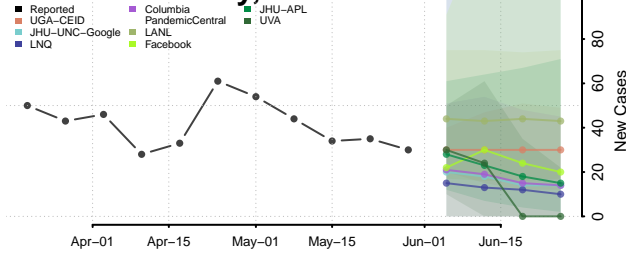

Caldwell County, Texas