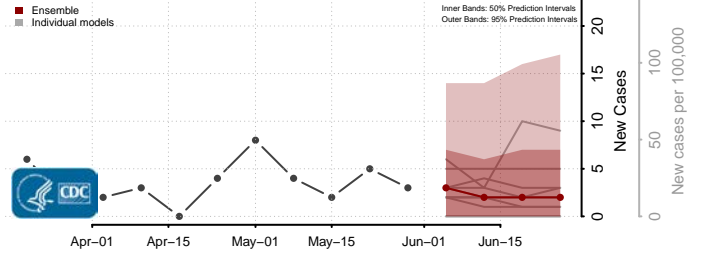

Moniteau County, Missouri