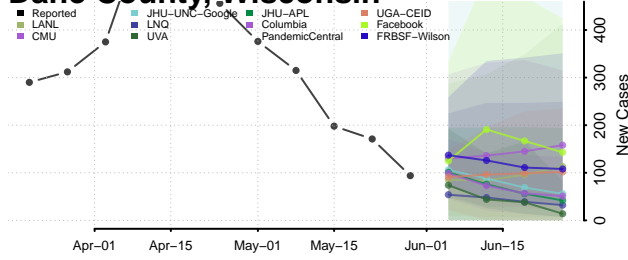

Dane County, Wisconsin