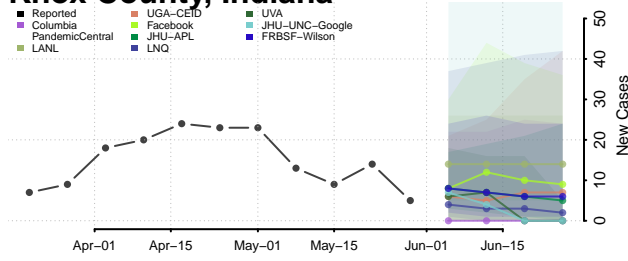

Knox County, Indiana