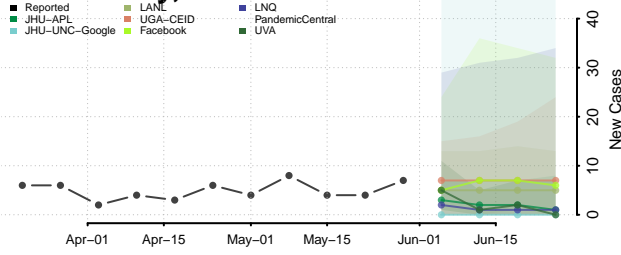

Union County, Arkansas

Van Buren County, Arkansas

Washington County, Arkansas

White County, Arkansas

Woodruff County, Arkansas

Yell County, Arkansas

California

Alameda County, California