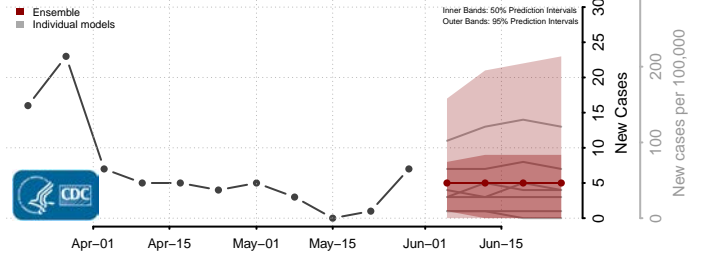

Cumberland County, Illinois