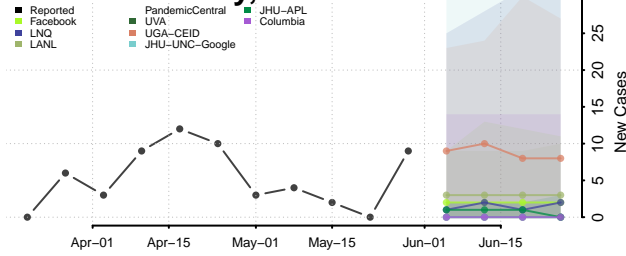

Sanders County, Montana