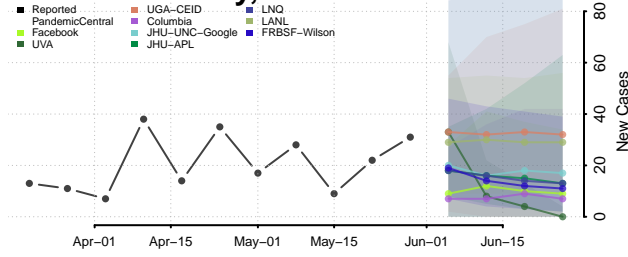

Webster County, Louisiana