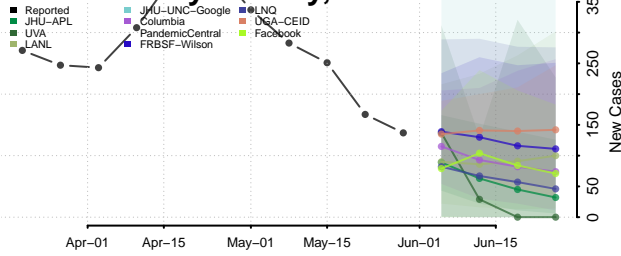

St. Louis City County, Missouri