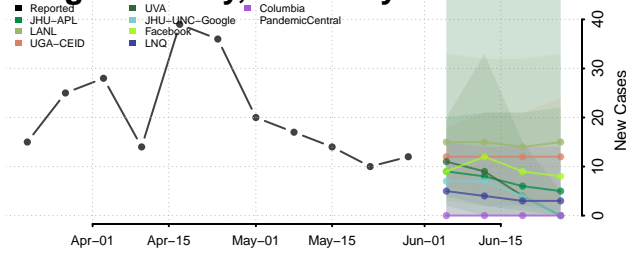

Morgan County, Kentucky