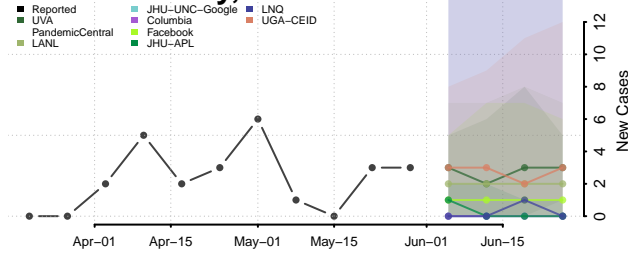

Adams County, Iowa