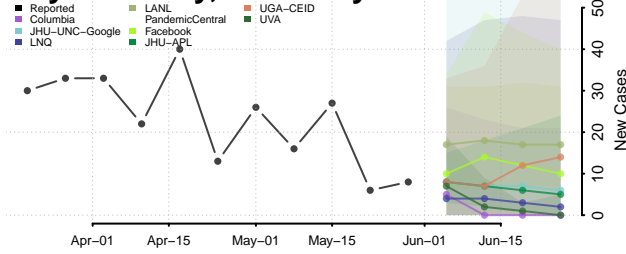

Bath County, Kentucky

Bell County, Kentucky

Boone County, Kentucky

Bourbon County, Kentucky

Boyd County, Kentucky

Boyle County, Kentucky

Bracken County, Kentucky

Breathitt County, Kentucky