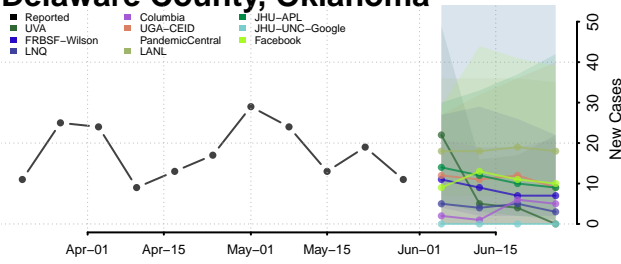

Dewey County, Oklahoma

Ellis County, Oklahoma

Garfield County, Oklahoma

Garvin County, Oklahoma

Grady County, Oklahoma

Grant County, Oklahoma

Greer County, Oklahoma

Harmon County, Oklahoma