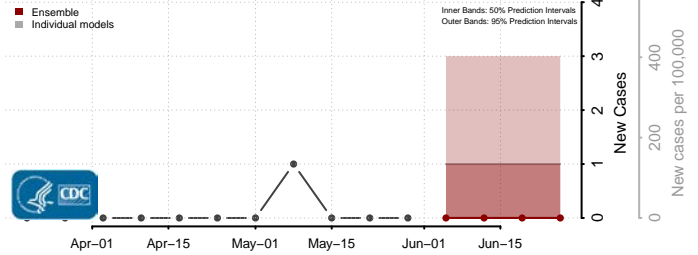

Adams County, Nebraska

Antelope County, Nebraska

Arthur County, Nebraska

Banner County, Nebraska

Blaine County, Nebraska

Boone County, Nebraska

Box Butte County, Nebraska

Boyd County, Nebraska