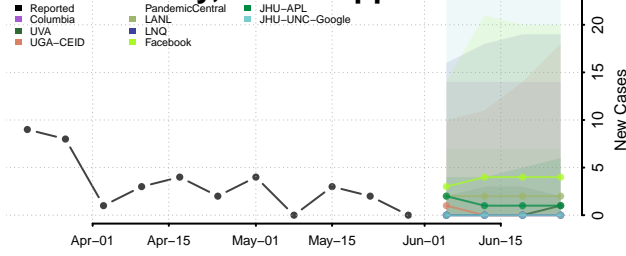

Attala County, Mississippi