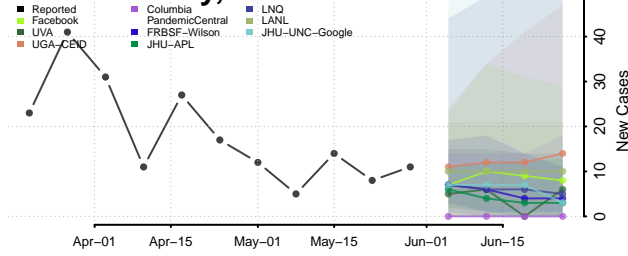

Union County, Arkansas