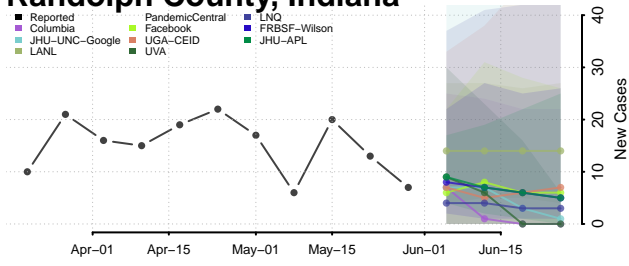

Parke County, Indiana

Perry County, Indiana

Pike County, Indiana

Porter County, Indiana

Posey County, Indiana

Pulaski County, Indiana

Putnam County, Indiana

Randolph County, Indiana