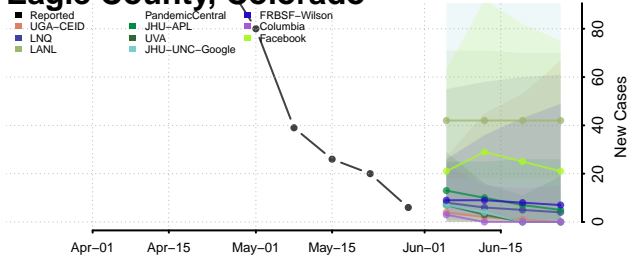

Costilla County, Colorado

Crowley County, Colorado

Custer County, Colorado

Delta County, Colorado

Denver County, Colorado

Dolores County, Colorado

Douglas County, Colorado

Eagle County, Colorado