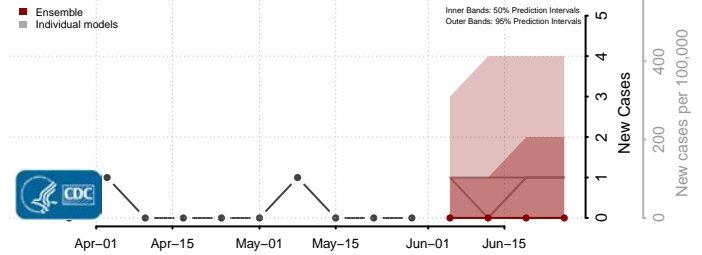

Toole County, Montana

Treasure County, Montana

Valley County, Montana

Wheatland County, Montana

Wibaux County, Montana

Yellowstone County, Montana

Nebraska*

*New weekly cases may decrease in this location over the next four weeks. For these locations, the ensemble forecast indicates a probability of 0.75 or greater that fewer cases will be reported in week four of the forecast than in the last reported week.