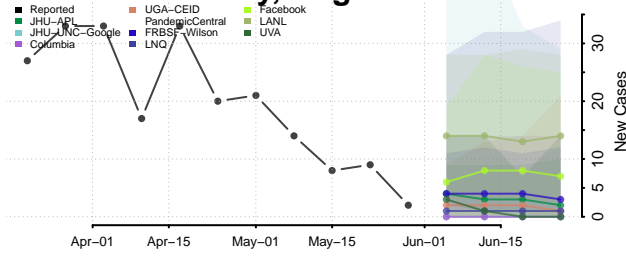

Powhatan County, Virginia