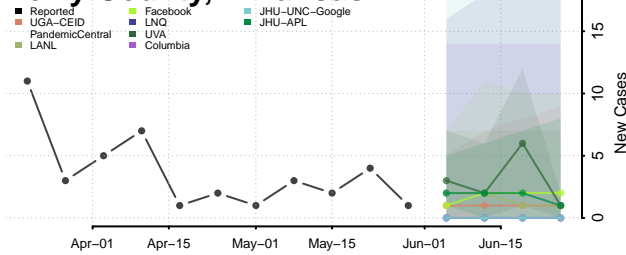

Perry County, Arkansas