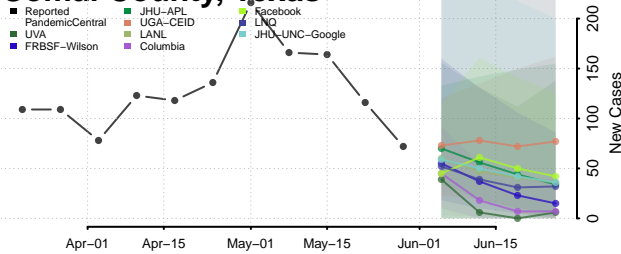

Comal County, Texas