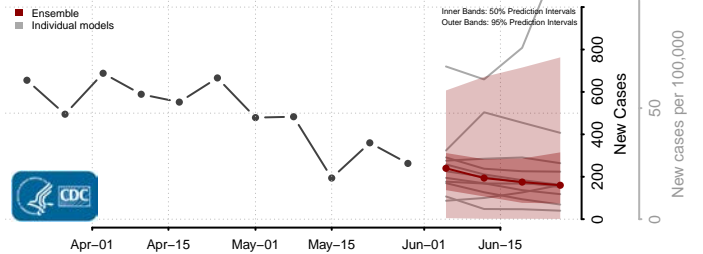

Pima County, Arizona