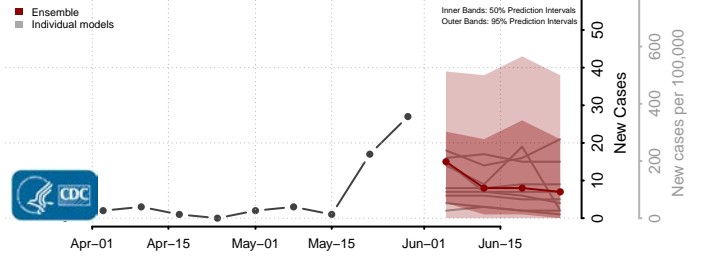

Doniphan County, Kansas