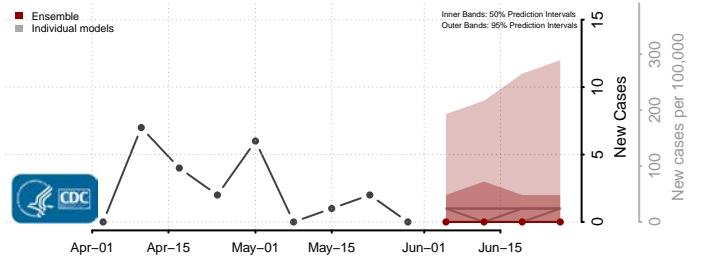

Bath County, Virginia