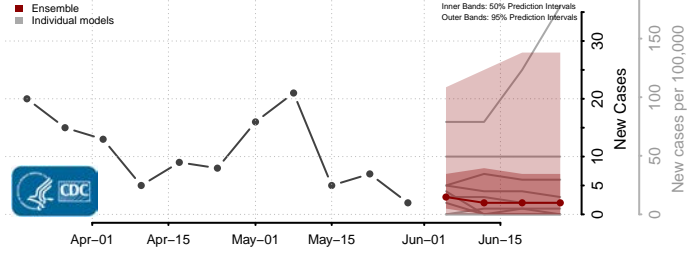

Ripley County, Indiana

Rush County, Indiana

Scott County, Indiana

Shelby County, Indiana

Spencer County, Indiana

St. Joseph County, Indiana

Starke County, Indiana

Steuben County, Indiana