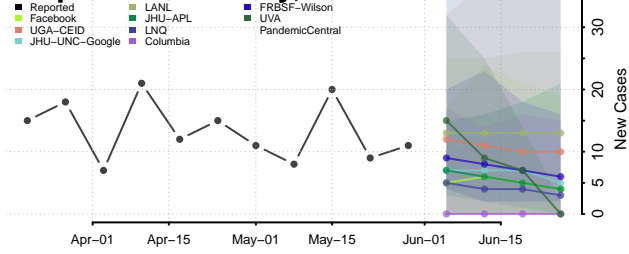

Robertson County, Tennessee

Rutherford County, Tennessee

Scott County, Tennessee

Sequatchie County, Tennessee

Sevier County, Tennessee

Shelby County, Tennessee

Smith County, Tennessee

Stewart County, Tennessee