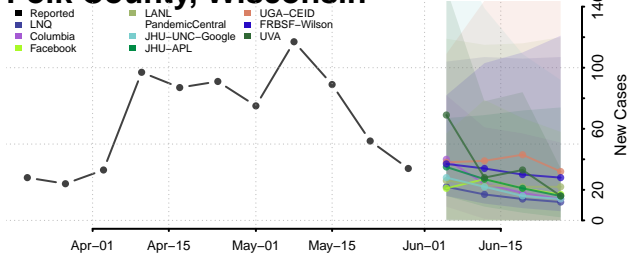

Polk County, Wisconsin