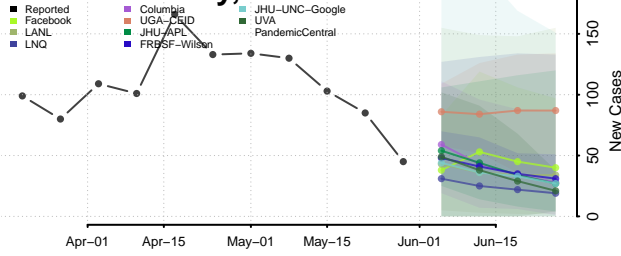

Lincoln County, North Carolina