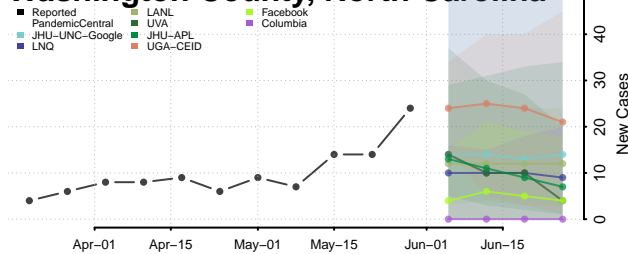

Union County, North Carolina

Vance County, North Carolina

Wake County, North Carolina

Warren County, North Carolina

Washington County, North Carolina

Watauga County, North Carolina

Wayne County, North Carolina