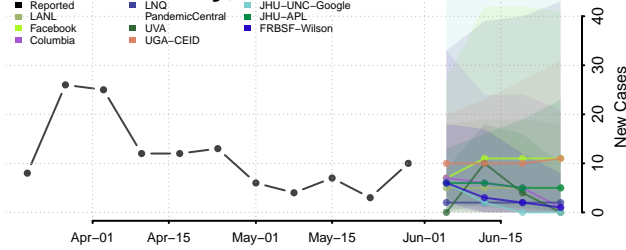

Tom Green County, Texas

Travis County, Texas

Trinity County, Texas

Tyler County, Texas

Upshur County, Texas

Upton County, Texas

Uvalde County, Texas

Val Verde County, Texas