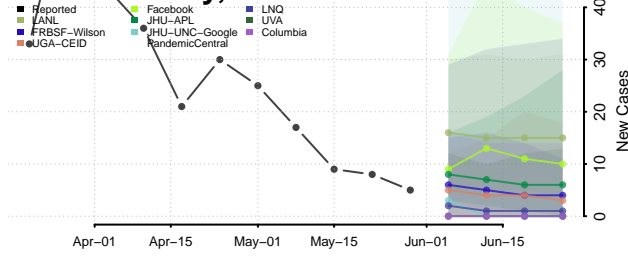

Green County, Wisconsin