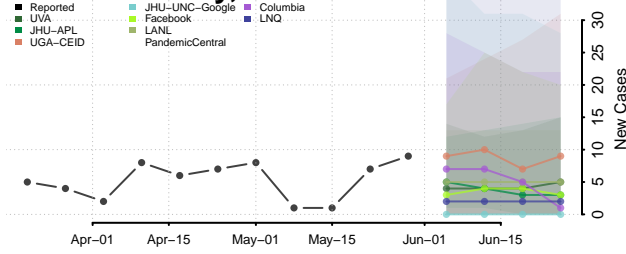

Blanco County, Texas