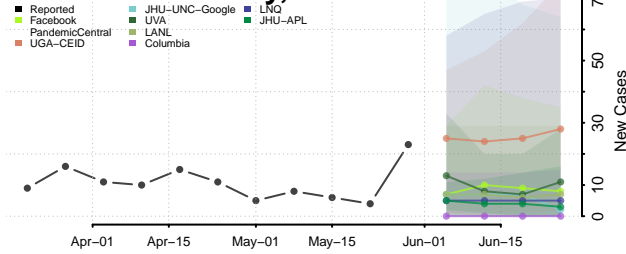

McCurtain County, Oklahoma