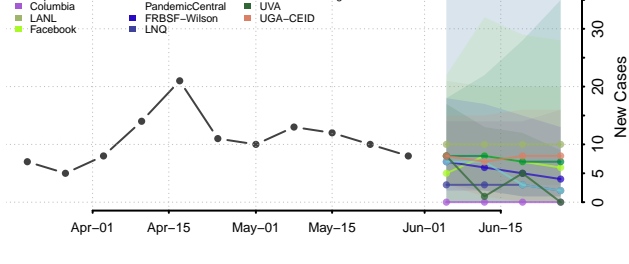

Franklin County, Mississippi

George County, Mississippi

Greene County, Mississippi

Grenada County, Mississippi

Hancock County, Mississippi

Harrison County, Mississippi

Hinds County, Mississippi

Holmes County, Mississippi