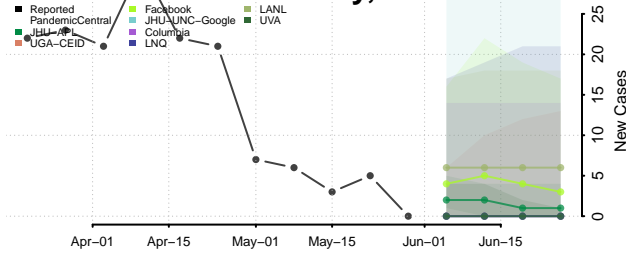

Watonwan County, Minnesota

Wilkin County, Minnesota

Winona County, Minnesota

Wright County, Minnesota

Yellow Medicine County, Minnesota

Mississippi

Adams County, Mississippi

Alcorn County, Mississippi