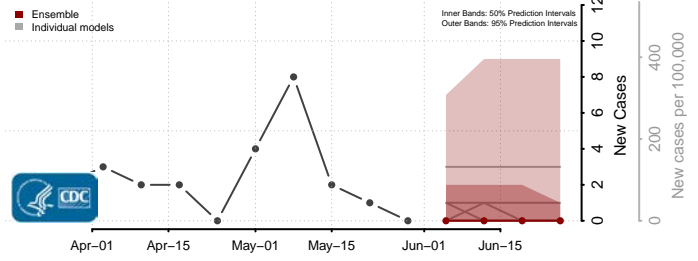

Eddy County, North Dakota

Emmons County, North Dakota

Foster County, North Dakota

Golden Valley County, North Dakota

Grand Forks County, North Dakota

Grant County, North Dakota

Griggs County, North Dakota

Hettinger County, North Dakota