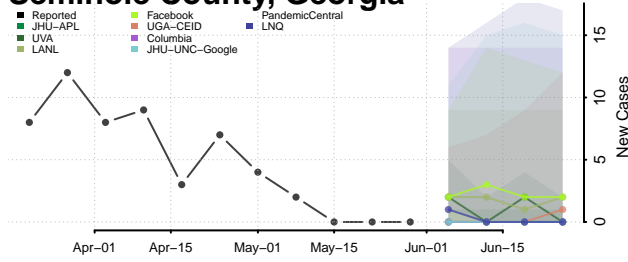

Rockdale County, Georgia

Schley County, Georgia

Spalding County, Georgia

Seminole County, Georgia

Stephens County, Georgia

Rockdale County, Georgia

Stewart County, Georgia

Sumter County, Georgia