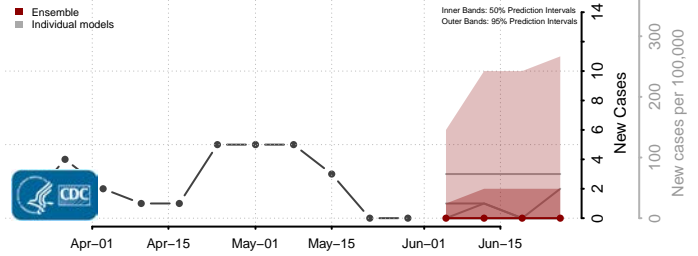

Storey County, Nevada