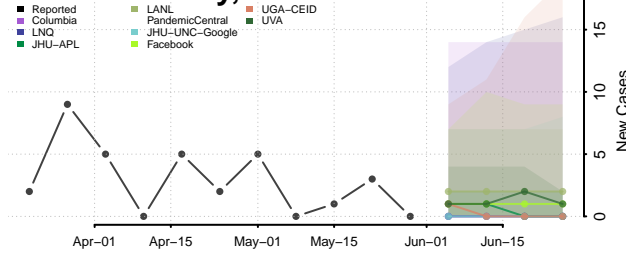

Nelson County, North Dakota