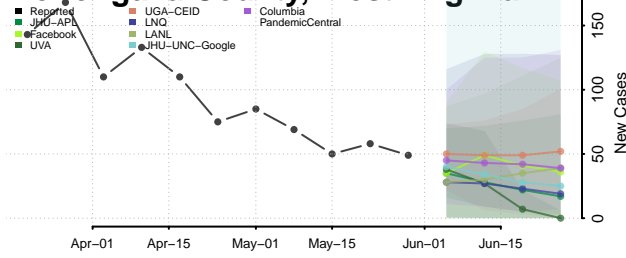

Monongalia County, West Virginia