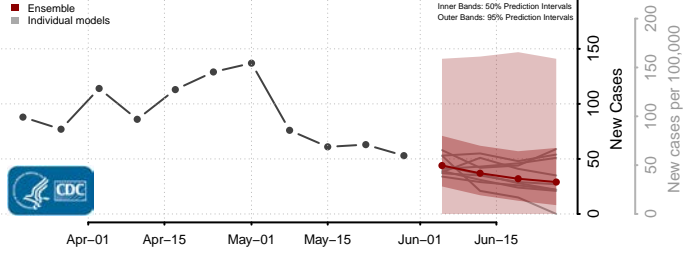

Bastrop County, Texas