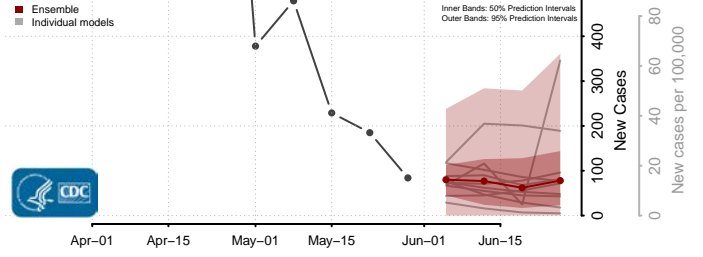

Union County, New Jersey