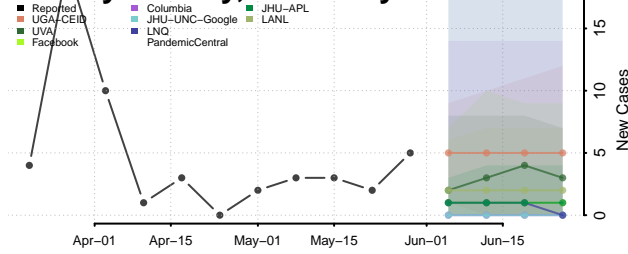

Owsley County, Kentucky