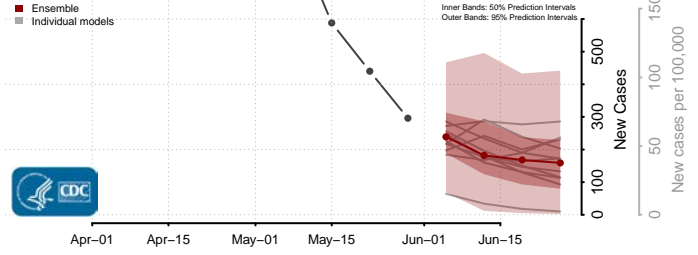

Berks County, Pennsylvania