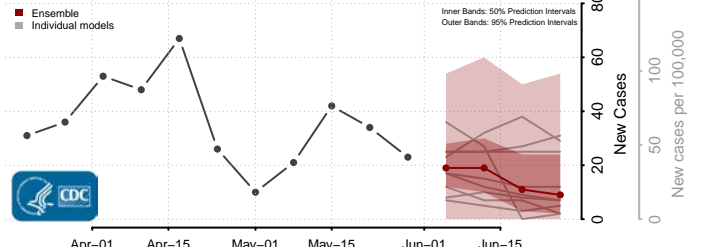

Aroostook County, Maine

Cumberland County, Maine

Franklin County, Maine

Hancock County, Maine

*New weekly cases may decrease in this location over the next four weeks. For these locations, the ensemble forecast indicates a probability of 0.75 or greater that fewer cases will be reported in week four of the forecast than in the last reported week.