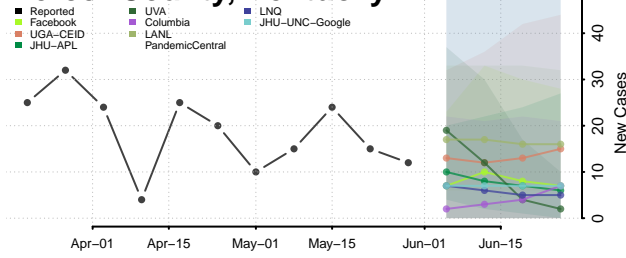

Mason County, Kentucky

McCracken County, Kentucky

McCreary County, Kentucky

McLean County, Kentucky

Meade County, Kentucky

Menifee County, Kentucky

Mercer County, Kentucky

Metcalfe County, Kentucky