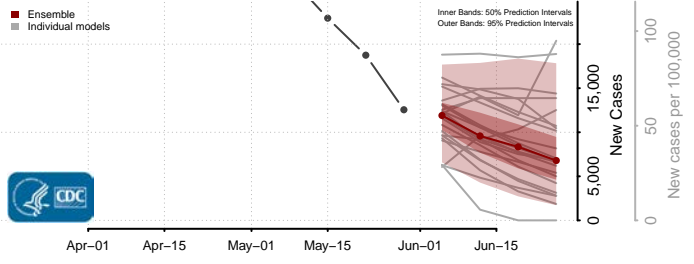

Sussex County, Delaware

District of Columbia*

Florida*

Alachua County, Florida

Baker County, Florida

Bay County, Florida

*New weekly cases may decrease in this location over the next four weeks. For these locations, the ensemble forecast indicates a probability of 0.75 or greater that fewer cases will be reported in week four of the forecast than in the last reported week.