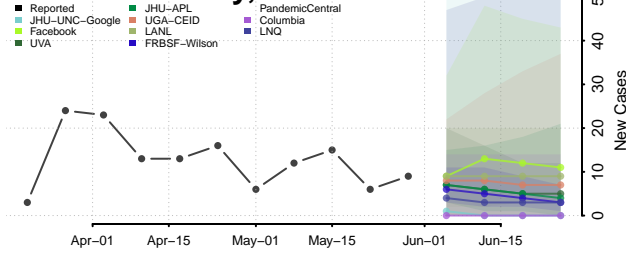

Le Flore County, Oklahoma