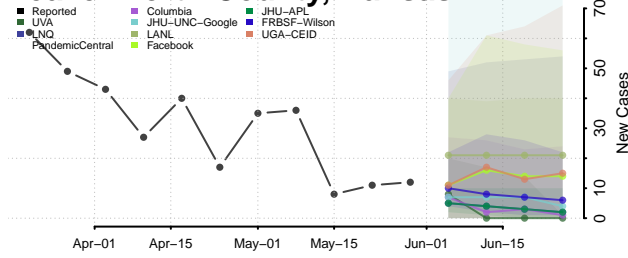

Leavenworth County, Kansas