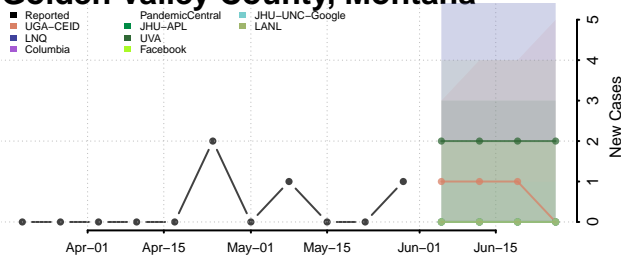

Golden Valley County, Montana