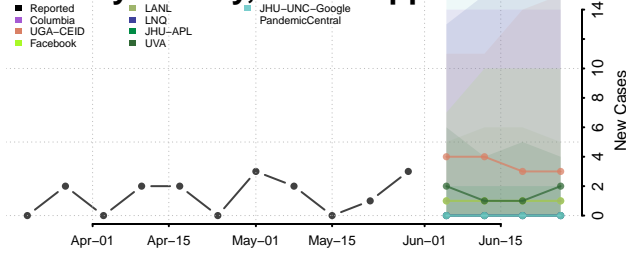

Pontotoc County, Mississippi

Prentiss County, Mississippi

Quitman County, Mississippi

Rankin County, Mississippi

Scott County, Mississippi

Sharkey County, Mississippi

Simpson County, Mississippi

Smith County, Mississippi