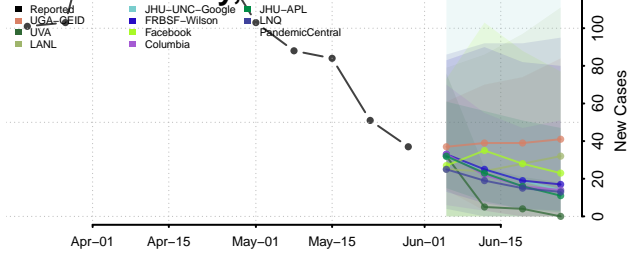

Benton County, Minnesota