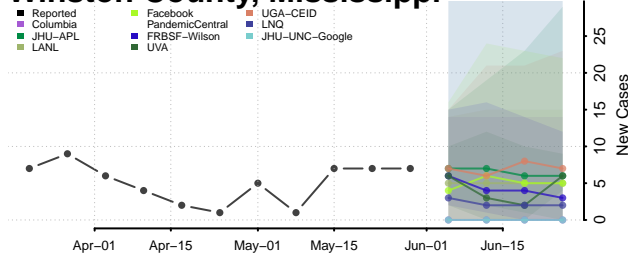

Walthall County, Mississippi

Warren County, Mississippi

Washington County, Mississippi

Wayne County, Mississippi

Webster County, Mississippi

Wilkinson County, Mississippi

Winston County, Mississippi

Yalobusha County, Mississippi