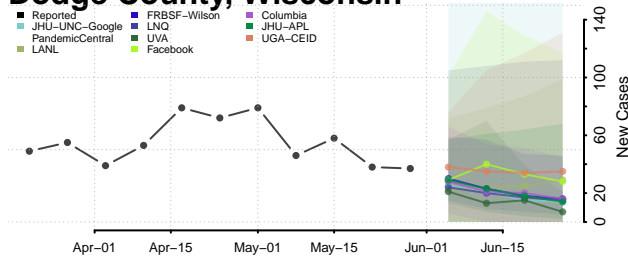

Dodge County, Wisconsin