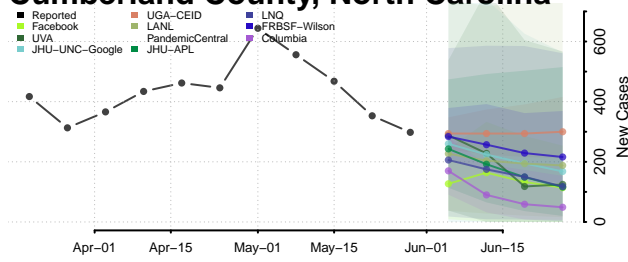

Cumberland County, North Carolina