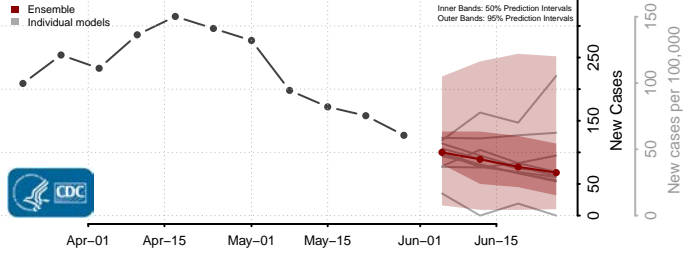

Champaign County, Illinois