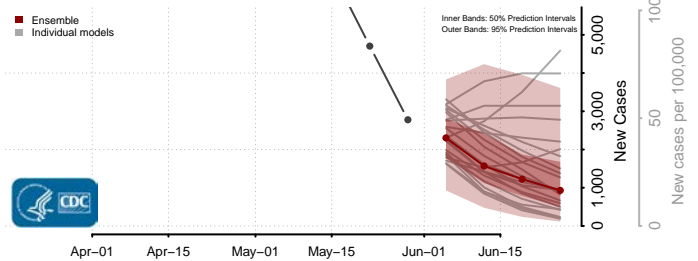

Wexford County, Michigan

Minnesota*

Aitkin County, Minnesota

Anoka County, Minnesota

*New weekly cases may decrease in this location over the next four weeks. For these locations, the ensemble forecast indicates a probability of 0.75 or greater that fewer cases will be reported in week four of the forecast than in the last reported week.