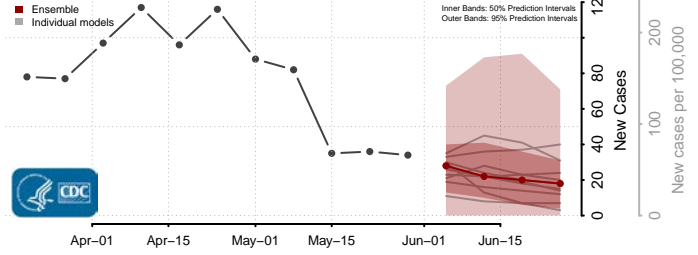

Edgecombe County, North Carolina