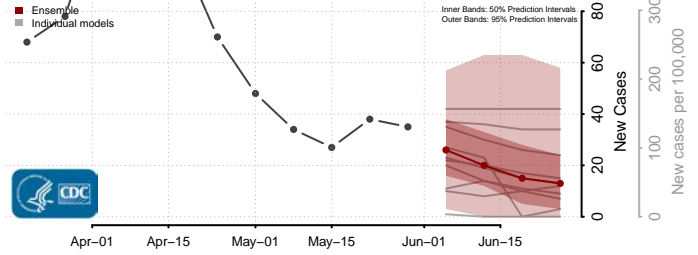

Wyoming County, Pennsylvania