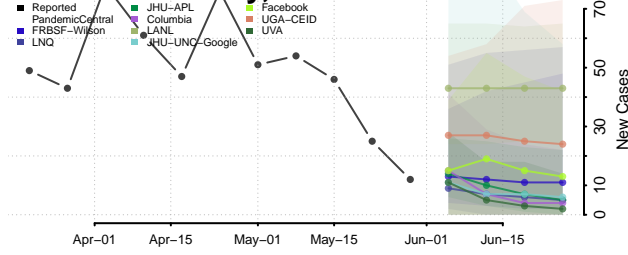

Le Sueur County, Minnesota