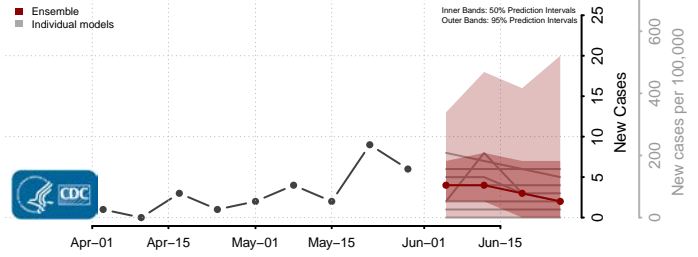

Jerome County, Idaho

Kootenai County, Idaho

Latah County, Idaho

Lemhi County, Idaho

Lewis County, Idaho

Lincoln County, Idaho

Madison County, Idaho

Minidoka County, Idaho