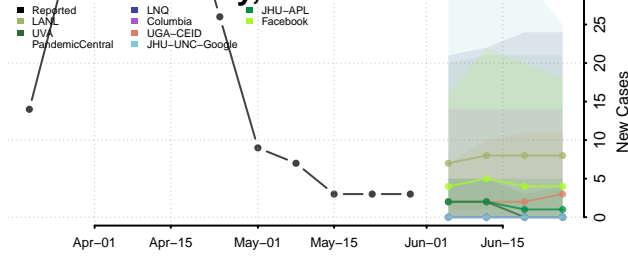

Hennepin County, Minnesota

Houston County, Minnesota

Hubbard County, Minnesota

Isanti County, Minnesota

Itasca County, Minnesota

Jackson County, Minnesota

Kanabec County, Minnesota

Kandiyohi County, Minnesota