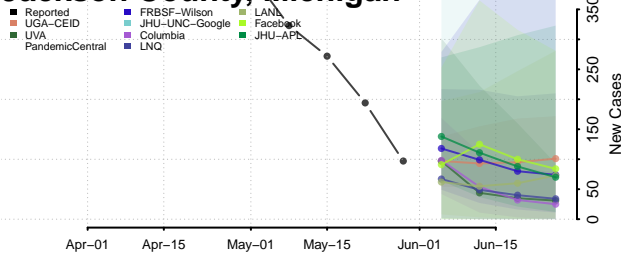

Iosco County, Michigan

Iron County, Michigan

Isabella County, Michigan

Jackson County, Michigan

Kalamazoo County, Michigan

Kalkaska County, Michigan

Kent County, Michigan

Keweenaw County, Michigan