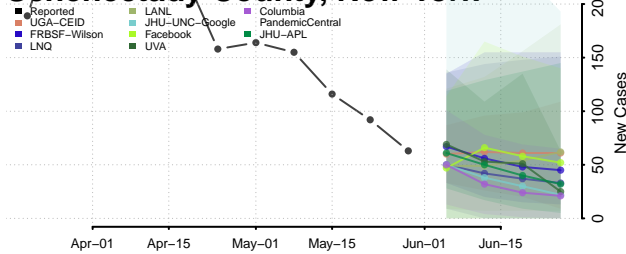

Schenectady County, New York