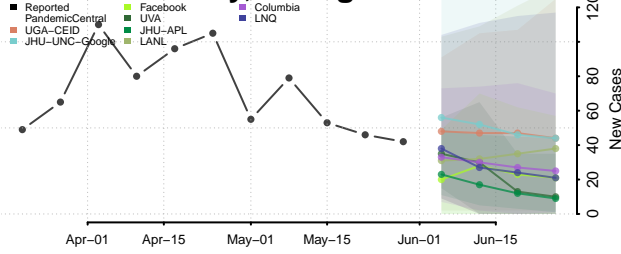

Catoosa County, Georgia