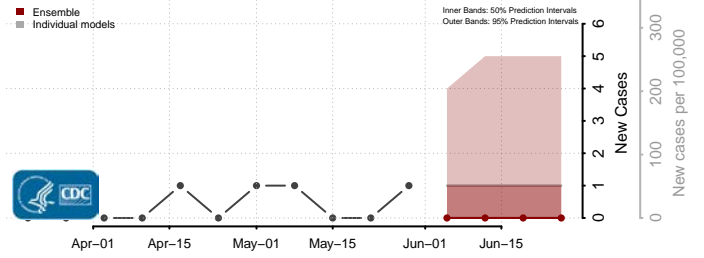

Morton County, North Dakota

Mountrail County, North Dakota

Nelson County, North Dakota

Oliver County, North Dakota

Pembina County, North Dakota

Pierce County, North Dakota

Ramsey County, North Dakota

Ransom County, North Dakota