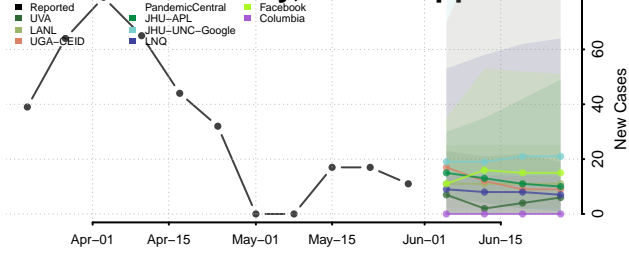

Lauderdale County, Mississippi