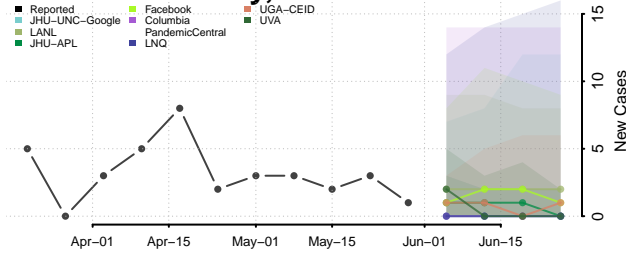

Pipestone County, Minnesota

Polk County, Minnesota

Pope County, Minnesota

Ramsey County, Minnesota

Red Lake County, Minnesota

Redwood County, Minnesota

Renville County, Minnesota

Rice County, Minnesota