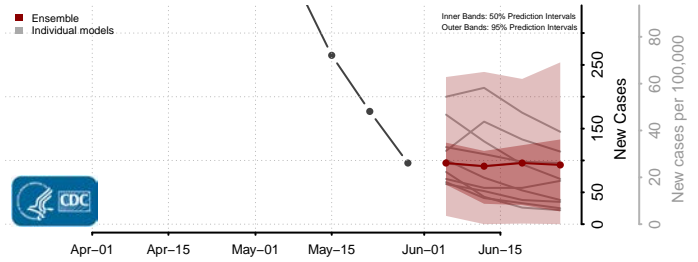

Washtenaw County, Michigan