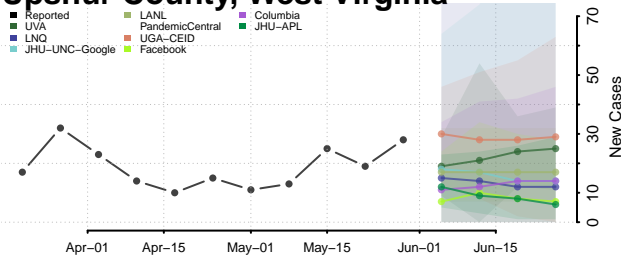

Upshur County, West Virginia