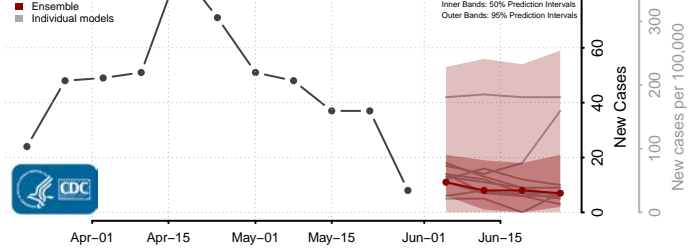

Mahnomen County, Minnesota

Marshall County, Minnesota

Martin County, Minnesota

McLeod County, Minnesota

Meeker County, Minnesota

Mille Lacs County, Minnesota

Morrison County, Minnesota

Mower County, Minnesota