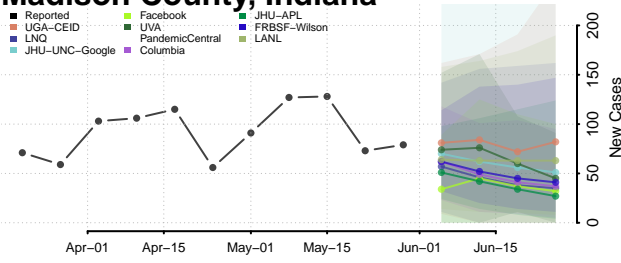

Lake County, Indiana

LaPorte County, Indiana

Lawrence County, Indiana

Madison County, Indiana

Marion County, Indiana

Marshall County, Indiana

Martin County, Indiana

Miami County, Indiana