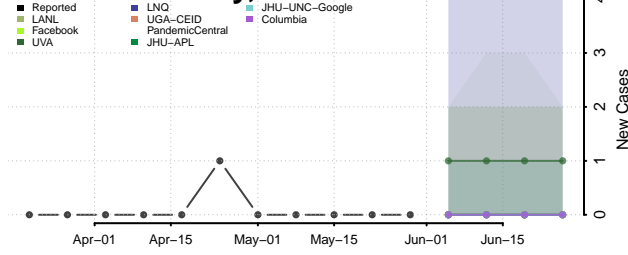

Thomas County, Nebraska