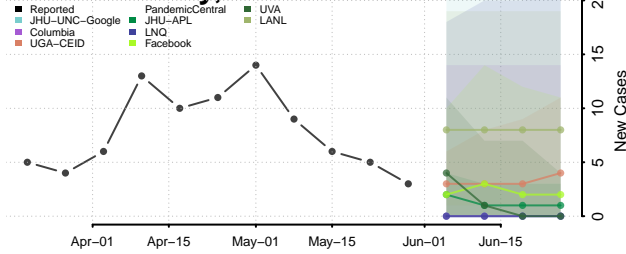

Worth County, Iowa