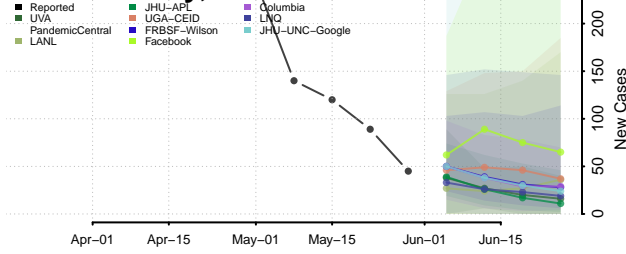

Cass County, North Dakota