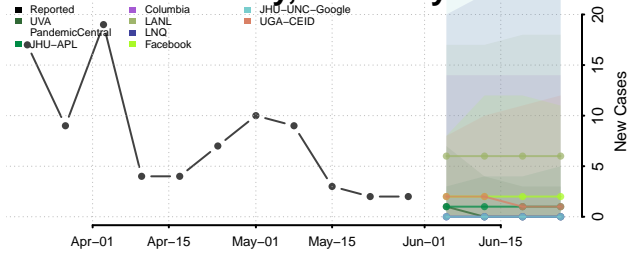

Edmonson County, Kentucky