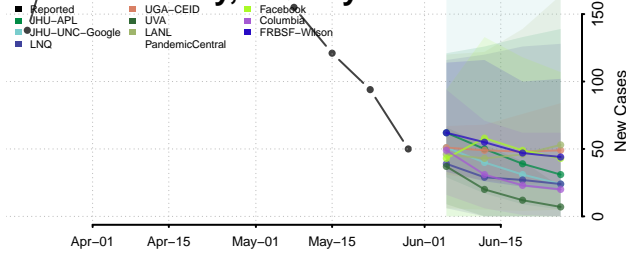

Adams County, Pennsylvania