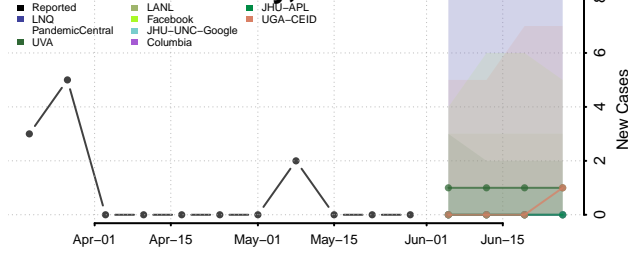

Comanche County, Kansas