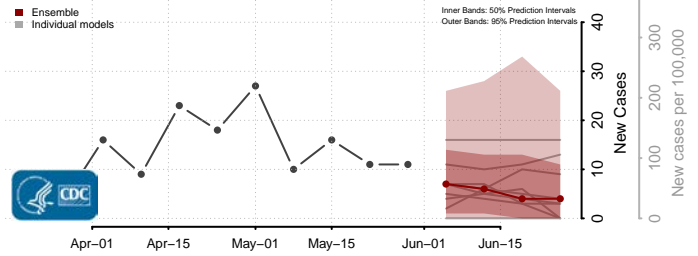

Todd County, Kentucky