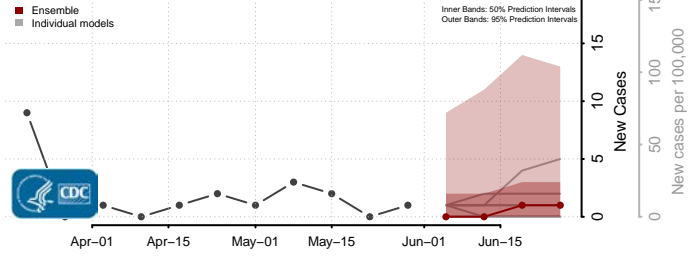

Saline County, Arkansas

Scott County, Arkansas

Searcy County, Arkansas

Sebastian County, Arkansas

Sevier County, Arkansas

Sharp County, Arkansas

St. Francis County, Arkansas

Stone County, Arkansas