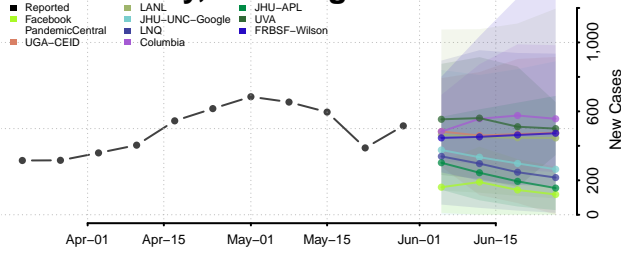

Clark County, Washington