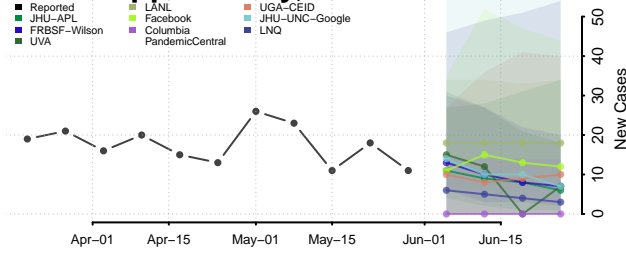

Mississippi County, Arkansas