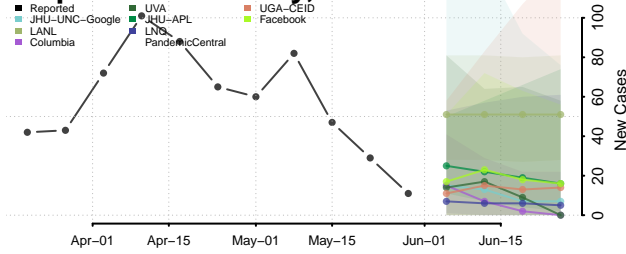

Shelby County, Illinois

St. Clair County, Illinois

Stark County, Illinois

Stephenson County, Illinois

Tazewell County, Illinois

Union County, Illinois

Vermilion County, Illinois

Wabash County, Illinois