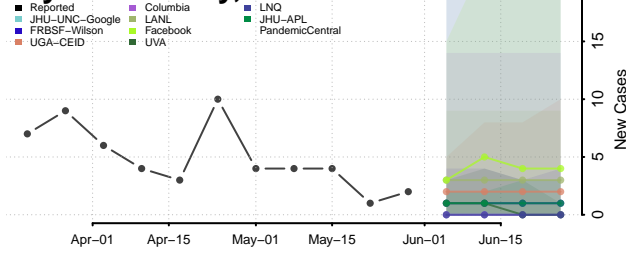

Floyd County, Iowa

Franklin County, Iowa

Fremont County, Iowa

Greene County, Iowa

Grundy County, Iowa

Guthrie County, Iowa

Hamilton County, Iowa

Hancock County, Iowa