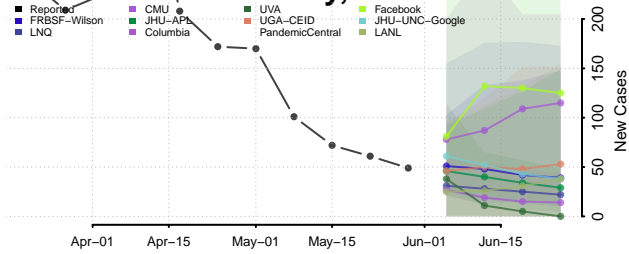

Santa Barbara County, California