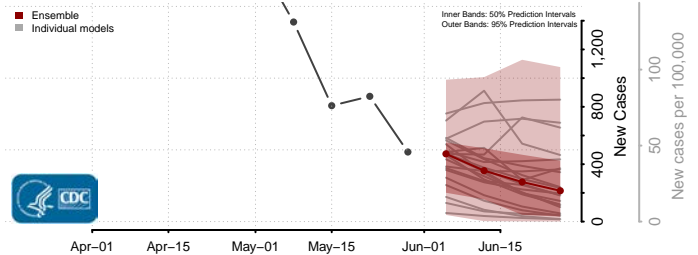

Wyoming County, Pennsylvania

York County, Pennsylvania

Puerto Rico*

Rhode Island*

Bristol County, Rhode Island

*New weekly cases may decrease in this location over the next four weeks. For these locations, the ensemble forecast indicates a probability of 0.75 or greater that fewer cases will be reported in week four of the forecast than in the last reported week.