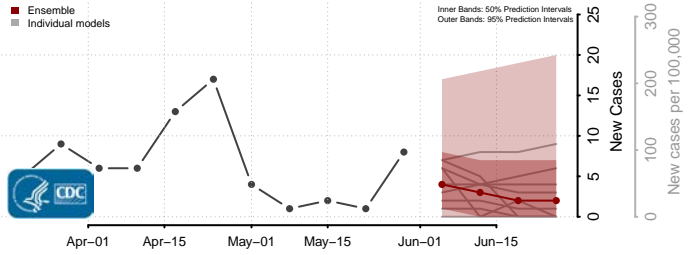

Ohio County, West Virginia

Pendleton County, West Virginia

Pleasants County, West Virginia

Pocahontas County, West Virginia

Preston County, West Virginia

Putnam County, West Virginia

Raleigh County, West Virginia