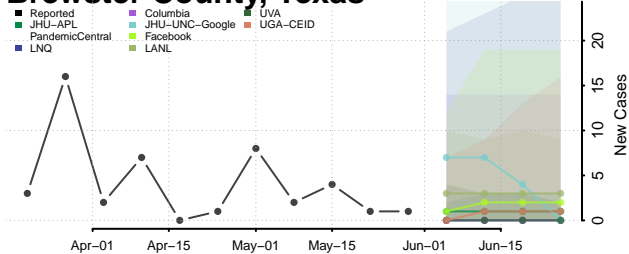

Brewster County, Texas