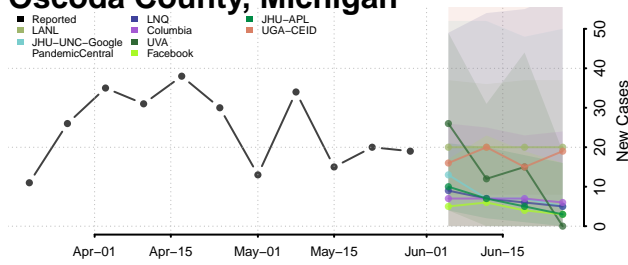

Oscoda County, Michigan