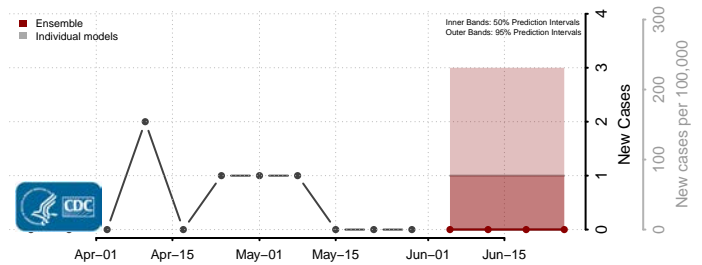

Haakon County, South Dakota

Hamlin County, South Dakota

Hand County, South Dakota

Hanson County, South Dakota

Harding County, South Dakota

Hughes County, South Dakota

Hutchinson County, South Dakota

Hyde County, South Dakota