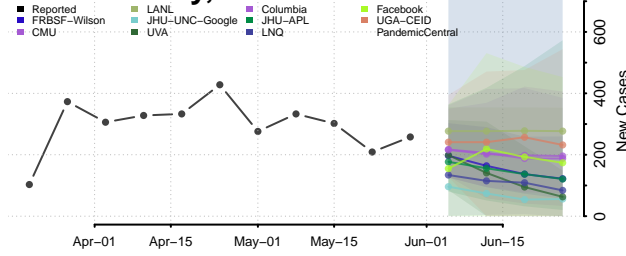

Tulsa County, Oklahoma