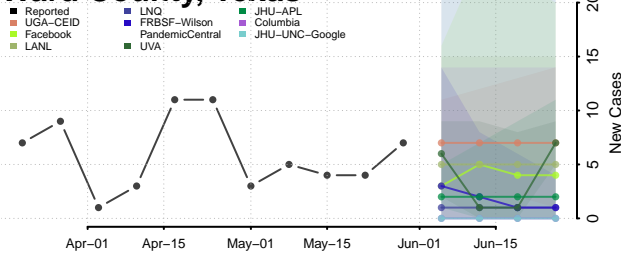

Van Zandt County, Texas

Victoria County, Texas

Walker County, Texas

Waller County, Texas

Ward County, Texas

Washington County, Texas

Webb County, Texas

Wharton County, Texas