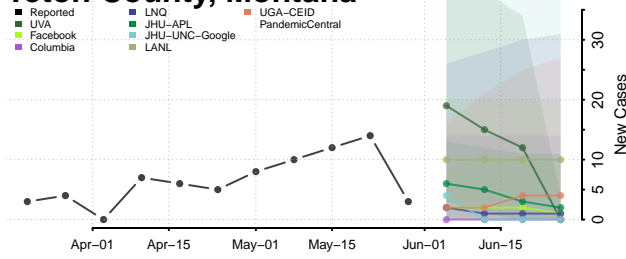

Toole County, Montana

Treasure County, Montana

Valley County, Montana

Wheatland County, Montana

Wibaux County, Montana

Yellowstone County, Montana

Nebraska*

*New weekly cases may decrease in this location over the next four weeks. For these locations, the ensemble forecast indicates a probability of 0.75 or greater that fewer cases will be reported in week four of the forecast than in the last reported week.