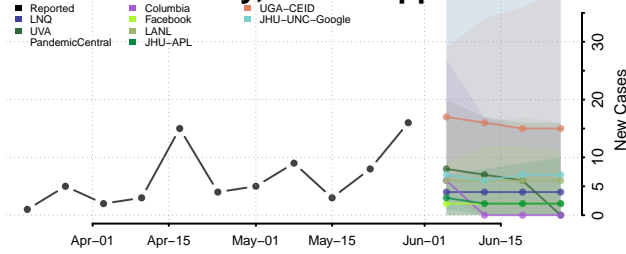

Amite County, Mississippi

Attala County, Mississippi

Benton County, Mississippi

Bolivar County, Mississippi

Calhoun County, Mississippi

Carroll County, Mississippi

Chickasaw County, Mississippi

Choctaw County, Mississippi