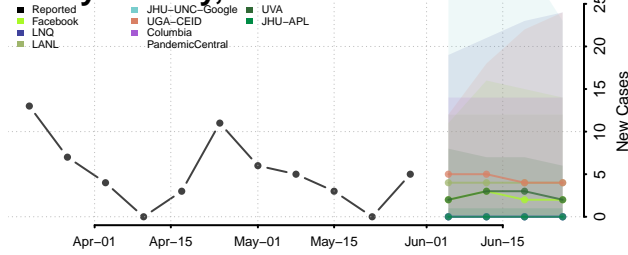

Toole County, Montana

Treasure County, Montana

Valley County, Montana

Wheatland County, Montana

Wibaux County, Montana

Yellowstone County, Montana

Nebraska*

*New weekly cases may decrease in this location over the next four weeks. For these locations, the ensemble forecast indicates a probability of 0.75 or greater that fewer cases will be reported in week four of the forecast than in the last reported week.