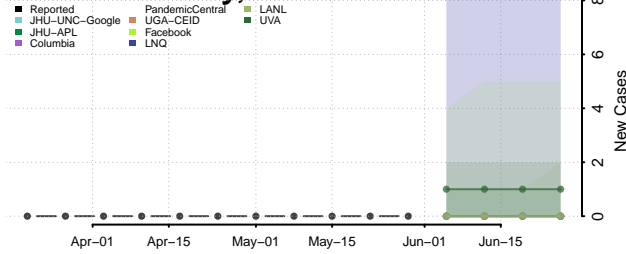

Blaine County, Montana

Broadwater County, Montana

Carbon County, Montana

Carter County, Montana

Cascade County, Montana

Chouteau County, Montana

Custer County, Montana

Daniels County, Montana