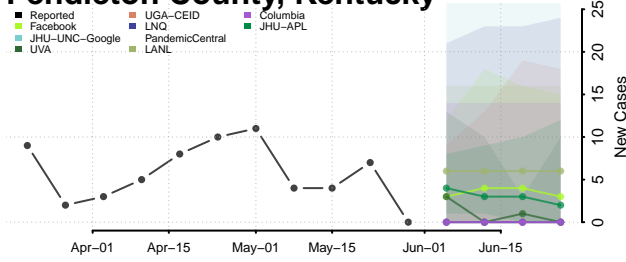

Pendleton County, Kentucky