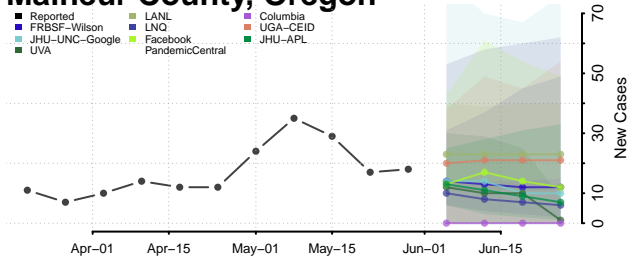

Malheur County, Oregon