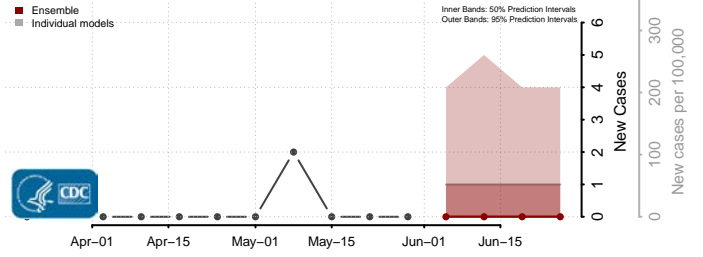

Boyd County, Nebraska