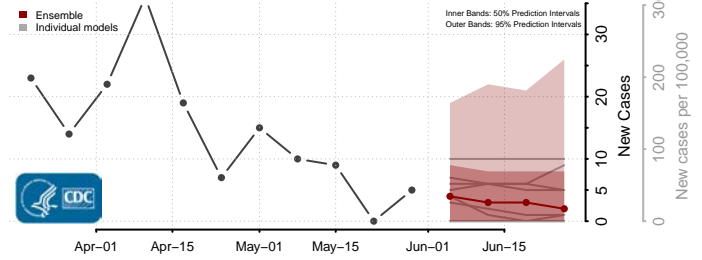

Clay County, West Virginia

Doddridge County, West Virginia

Fayette County, West Virginia

Gilmer County, West Virginia

Grant County, West Virginia

Greenbrier County, West Virginia

Hampshire County, West Virginia