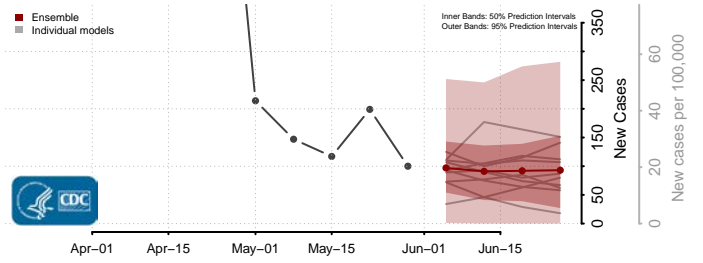

Morris County, New Jersey