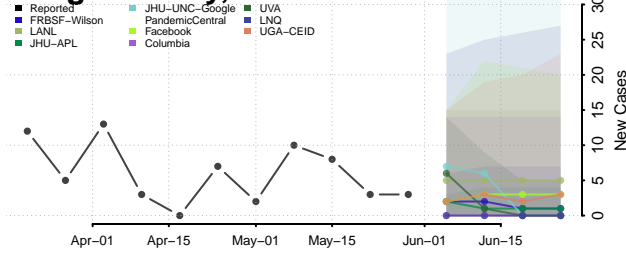

Osage County, Missouri