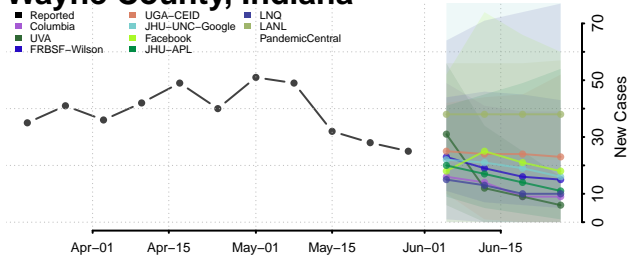

Wabash County, Indiana

Warren County, Indiana

Warrick County, Indiana

Washington County, Indiana

Wayne County, Indiana

Wells County, Indiana

White County, Indiana

Whitley County, Indiana