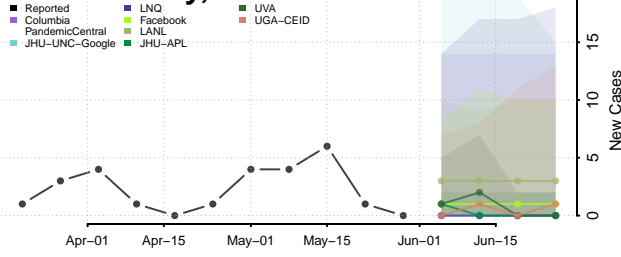

Wells County, North Dakota