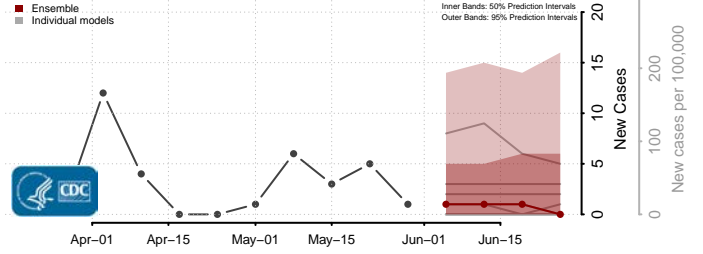

Thurston County, Nebraska