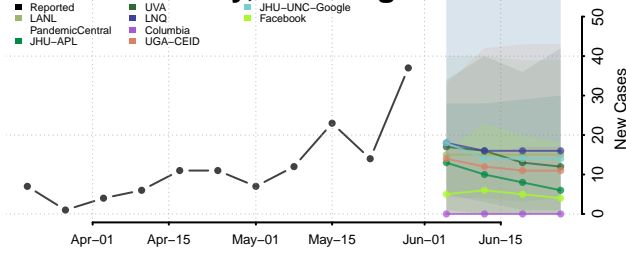

Klickitat County, Washington