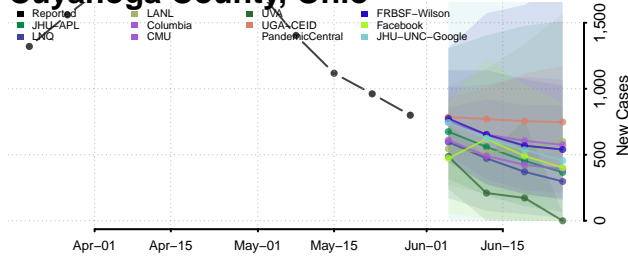

Clermont County, Ohio

Clinton County, Ohio

Columbiana County, Ohio

Coshocton County, Ohio

Crawford County, Ohio

Cuyahoga County, Ohio

Darke County, Ohio

Defiance County, Ohio