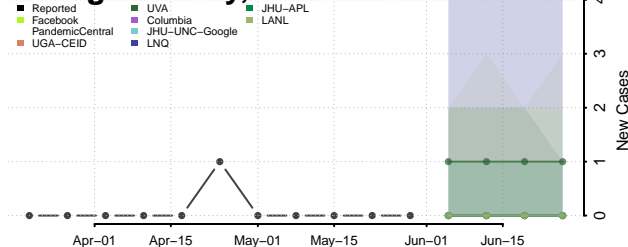

Billings County, North Dakota