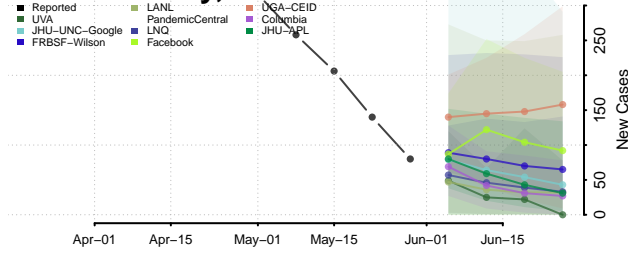

Union County, North Carolina