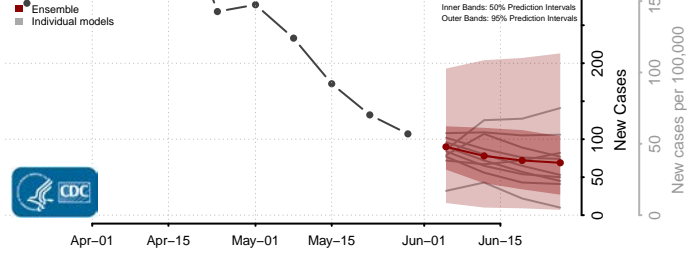

Butler County, Pennsylvania