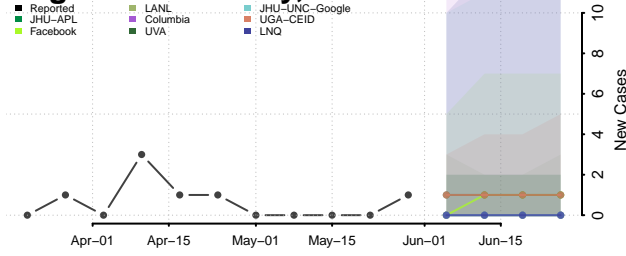

Pontotoc County, Oklahoma

Pottawatomie County, Oklahoma

Pushmataha County, Oklahoma

Roger Mills County, Oklahoma

Rogers County, Oklahoma

Seminole County, Oklahoma

Sequoyah County, Oklahoma

Stephens County, Oklahoma