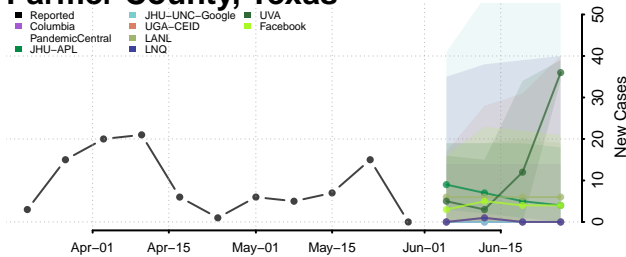

Nueces County, Texas

Ochiltree County, Texas

Oldham County, Texas

Orange County, Texas

Palo Pinto County, Texas

Panola County, Texas

Parker County, Texas

Parmer County, Texas