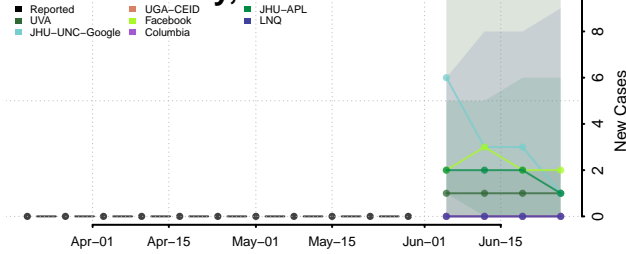

Wood County, Texas

Yoakum County, Texas

Young County, Texas

Zapata County, Texas

Zavala County, Texas

Utah*

Beaver County, Utah

Box Elder County, Utah