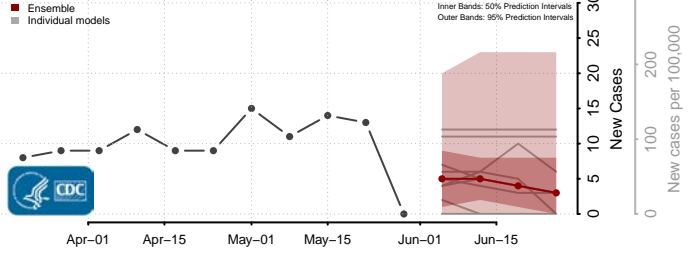

Floyd County, Iowa

Franklin County, Iowa

Fremont County, Iowa

Greene County, Iowa

Grundy County, Iowa

Guthrie County, Iowa

Hamilton County, Iowa

Hancock County, Iowa