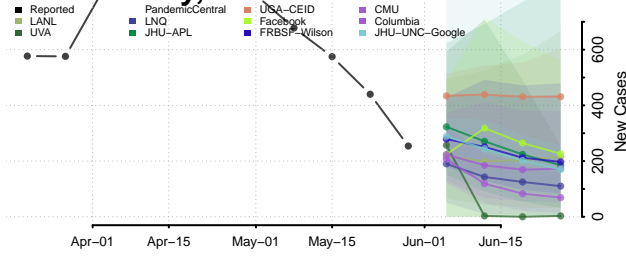

Lake County, Illinois