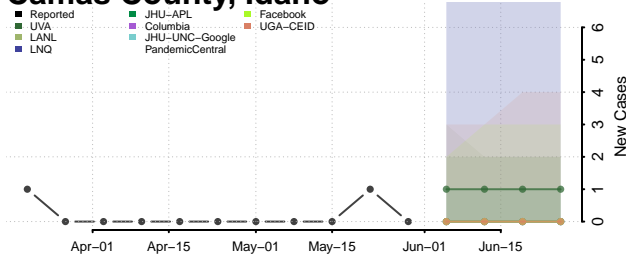

Camas County, Idaho