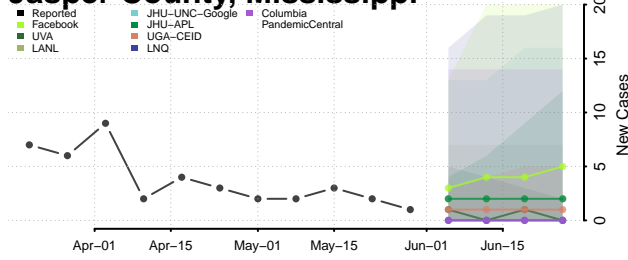

Humphreys County, Mississippi

Issaquena County, Mississippi

Itawamba County, Mississippi

Jackson County, Mississippi

Jasper County, Mississippi

Jefferson County, Mississippi

Jefferson Davis County, Mississippi