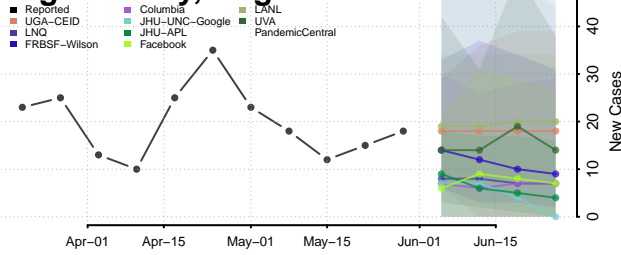

Norton County, Virginia

Nottoway County, Virginia

Orange County, Virginia

Page County, Virginia

Patrick County, Virginia

Petersburg County, Virginia

Pittsylvania County, Virginia

Poquoson County, Virginia