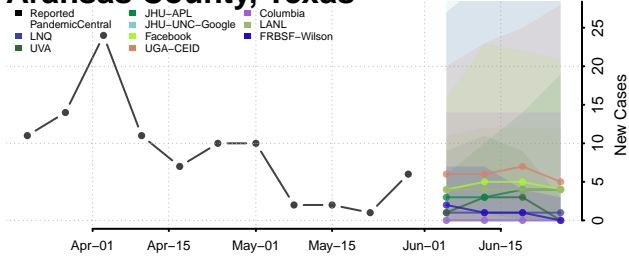

Aransas County, Texas