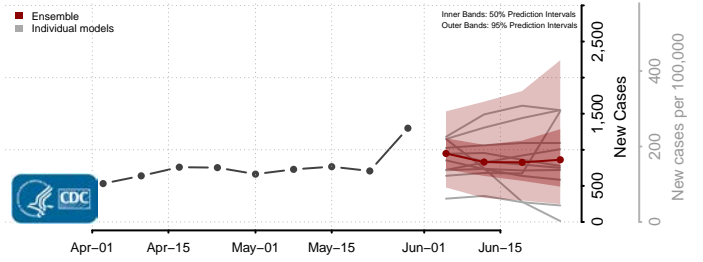

Pierce County, Washington

San Juan County, Washington

Skagit County, Washington

Skamania County, Washington

Snohomish County, Washington

Spokane County, Washington

Stevens County, Washington

Thurston County, Washington