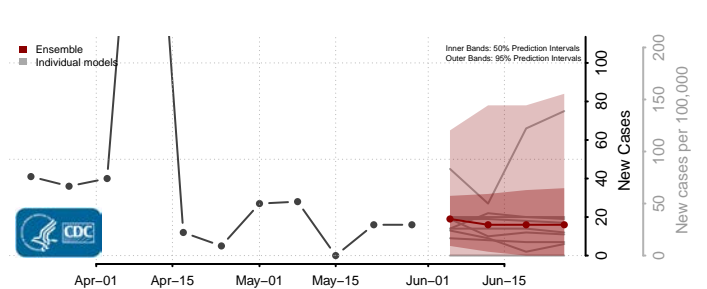

Cochise County, Arizona

Coconino County, Arizona

Gila County, Arizona

Graham County, Arizona

*New weekly cases may decrease in this location over the next four weeks. For these locations, the ensemble forecast indicates a probability of 0.75 or greater that fewer cases will be reported in week four of the forecast than in the last reported week.