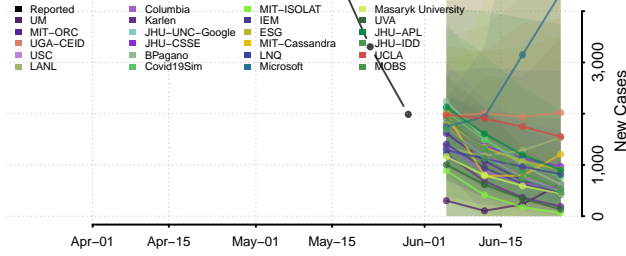

Massachusetts*