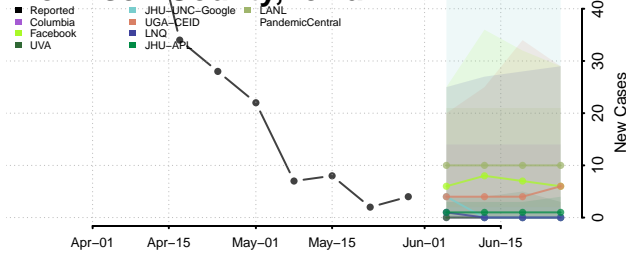

Dickinson County, Iowa