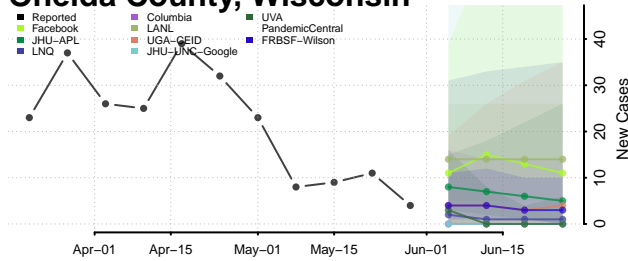

Marathon County, Wisconsin

Marinette County, Wisconsin

Marquette County, Wisconsin

Menominee County, Wisconsin

Milwaukee County, Wisconsin

Monroe County, Wisconsin

Oconto County, Wisconsin

Oneida County, Wisconsin