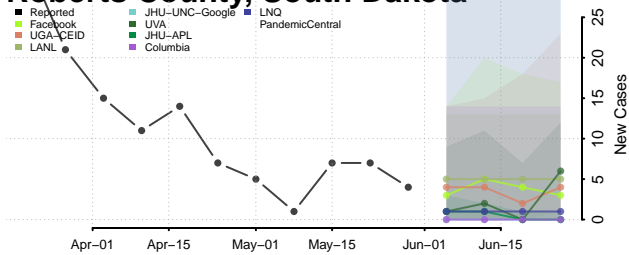

Roberts County, South Dakota