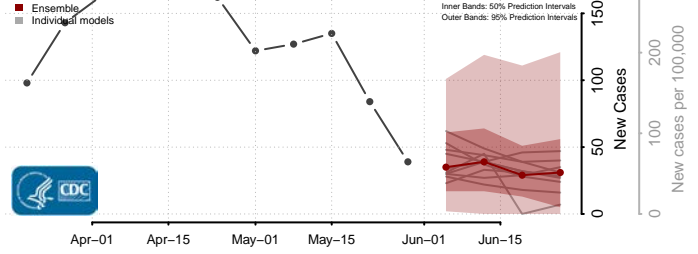

Bradford County, Pennsylvania