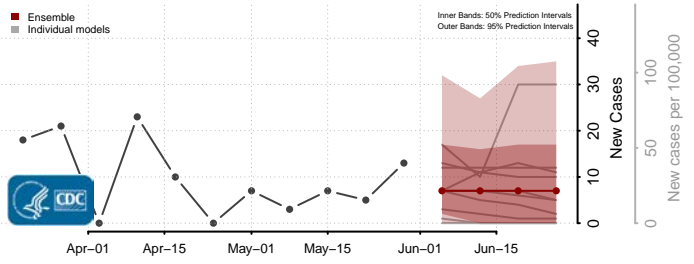

Bee County, Texas