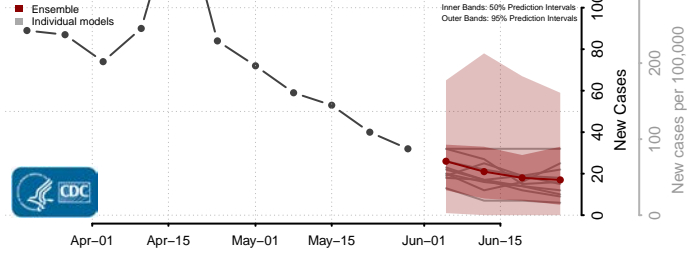

Rock County, Minnesota

Roseau County, Minnesota

Scott County, Minnesota

Sherburne County, Minnesota

Sibley County, Minnesota

St. Louis County, Minnesota

Stearns County, Minnesota

Steele County, Minnesota