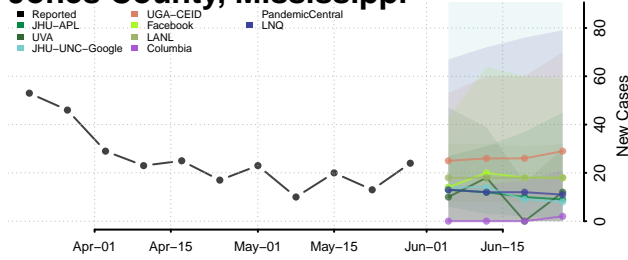

Jones County, Mississippi