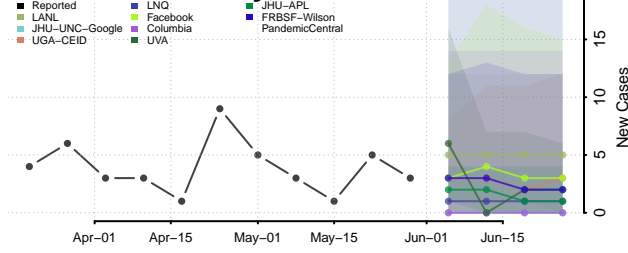

Jefferson County, Iowa