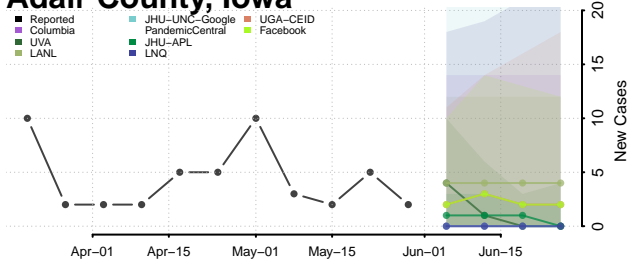

Adair County, Iowa

*New weekly cases may decrease in this location over the next four weeks. For these locations, the ensemble forecast indicates a probability of 0.75 or greater that fewer cases will be reported in week four of the forecast than in the last reported week.