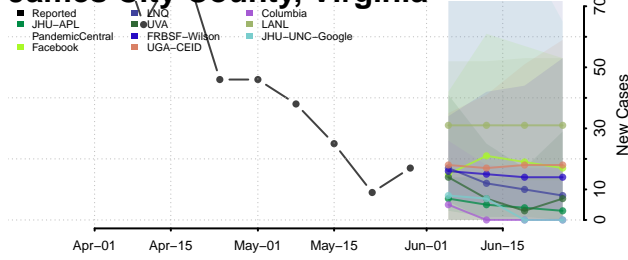

Hanover County, Virginia

Harrisonburg County, Virginia

Henrico County, Virginia

Henry County, Virginia

Highland County, Virginia

Hopewell County, Virginia

Isle of Wight County, Virginia

James City County, Virginia