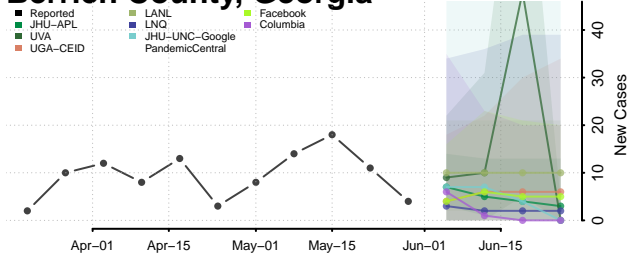

Georgia*

Appling County, Georgia

*New weekly cases may decrease in this location over the next four weeks. For these locations, the ensemble forecast indicates a probability of 0.75 or greater that fewer cases will be reported in week four of the forecast than in the last reported week.

Berrien County, Georgia

Bibb County, Georgia

Bleckley County, Georgia

Brantley County, Georgia

Brooks County, Georgia

Bryan County, Georgia

Bulloch County, Georgia

Burke County, Georgia