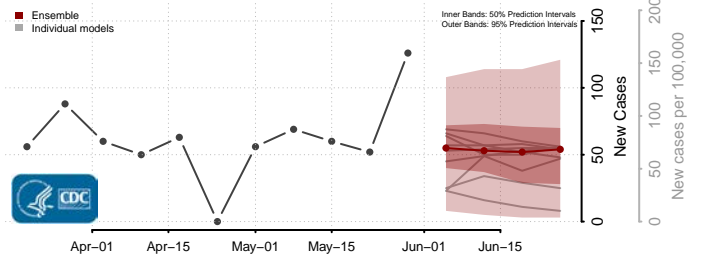

Bedford County, Virginia