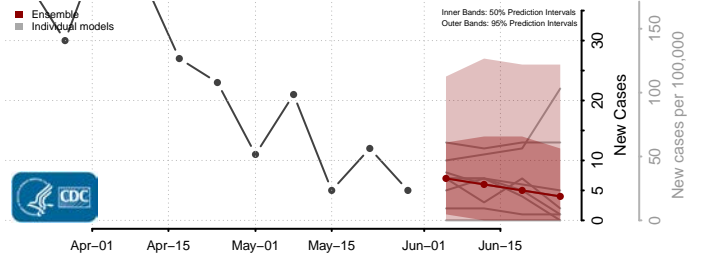

Allen County, Kentucky

Anderson County, Kentucky

Ballard County, Kentucky

Barren County, Kentucky

*New weekly cases may decrease in this location over the next four weeks. For these locations, the ensemble forecast indicates a probability of 0.75 or greater that fewer cases will be reported in week four of the forecast than in the last reported week.