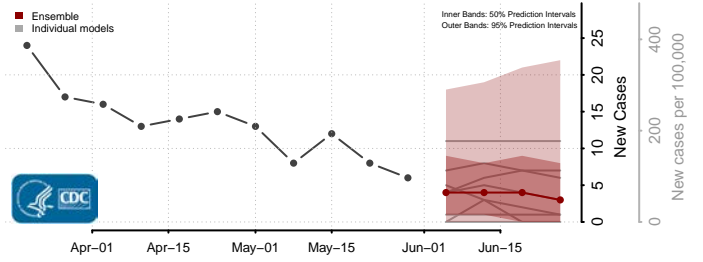

Wilkin County, Minnesota