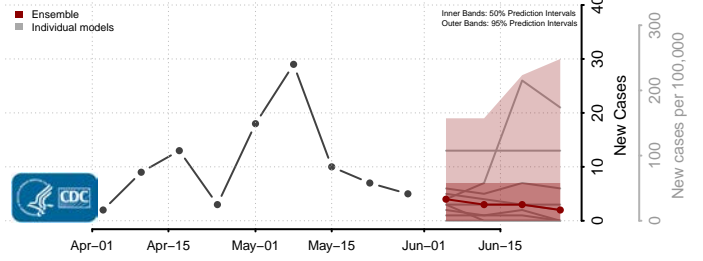

Pierce County, Washington

San Juan County, Washington

Skagit County, Washington

Skamania County, Washington

Snohomish County, Washington

Spokane County, Washington

Stevens County, Washington

Thurston County, Washington