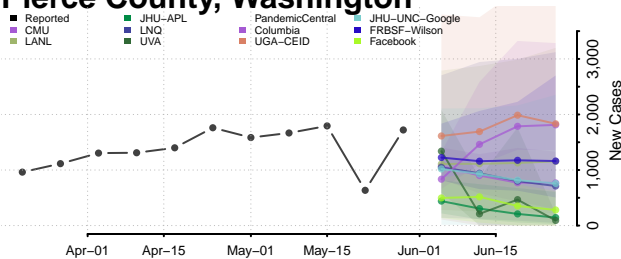

Pierce County, Washington