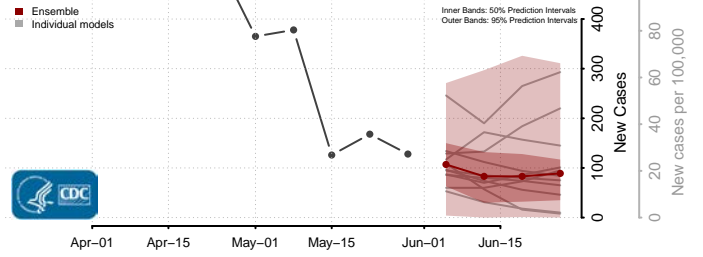

Portsmouth County, Virginia

Powhatan County, Virginia

Prince Edward County, Virginia

Prince George County, Virginia

Prince William County, Virginia

Pulaski County, Virginia

Radford County, Virginia

Rappahannock County, Virginia