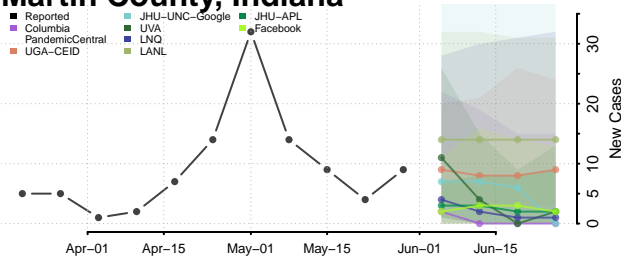

Lake County, Indiana

LaPorte County, Indiana

Lawrence County, Indiana

Madison County, Indiana

Marion County, Indiana

Marshall County, Indiana

Martin County, Indiana

Miami County, Indiana