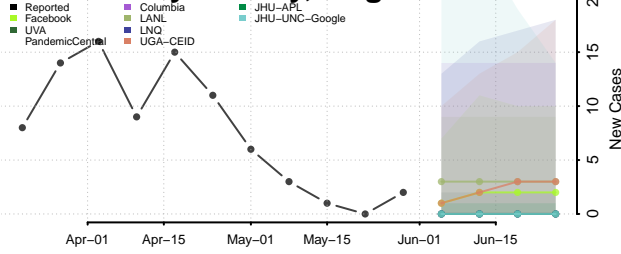

Charles City County, Virginia