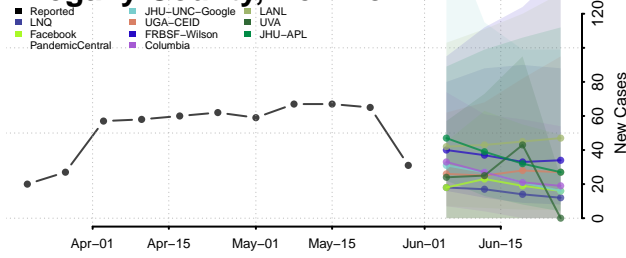

Allegany County, New York