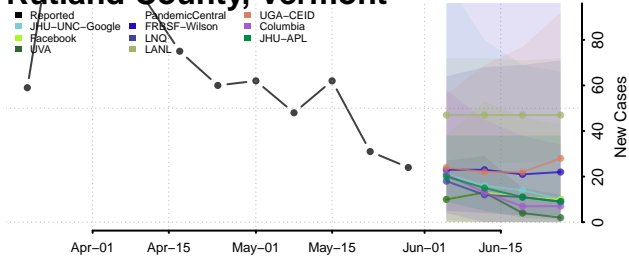

Essex County, Vermont

Franklin County, Vermont

Grand Isle County, Vermont

Lamoille County, Vermont

Orange County, Vermont

Orleans County, Vermont

Rutland County, Vermont

Washington County, Vermont