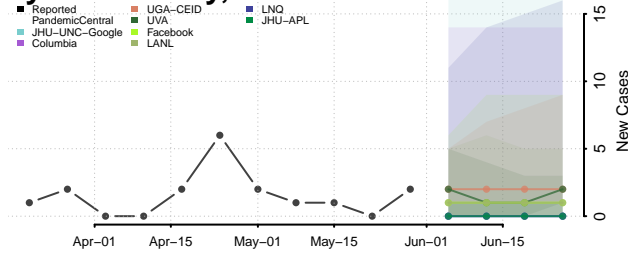

Scotland County, North Carolina

Stanly County, North Carolina

Stokes County, North Carolina

Surry County, North Carolina

Swain County, North Carolina

Transylvania County, North Carolina

Tyrrell County, North Carolina