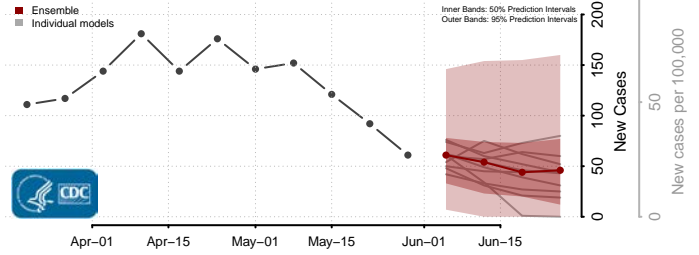

Jasper County, Iowa

Jefferson County, Iowa

Johnson County, Iowa

Jones County, Iowa

Keokuk County, Iowa

Kossuth County, Iowa

Lee County, Iowa

Linn County, Iowa