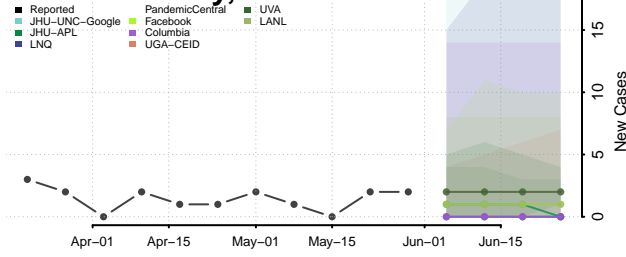

Pickett County, Tennessee