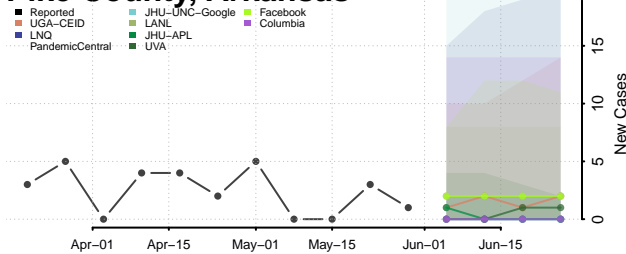

Pike County, Arkansas