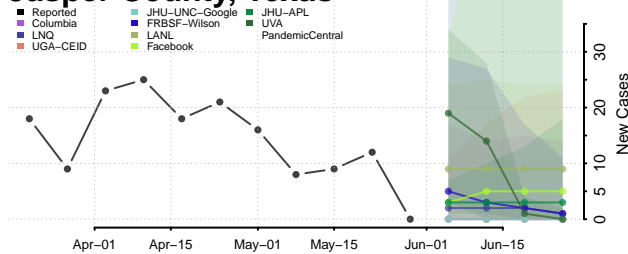

Howard County, Texas

Hudspeth County, Texas

Hunt County, Texas

Hutchinson County, Texas

Irion County, Texas

Jack County, Texas

Jackson County, Texas

Jasper County, Texas