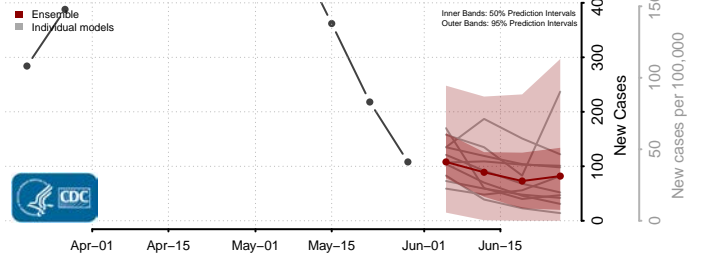

Stevens County, Minnesota

Swift County, Minnesota

Todd County, Minnesota

Traverse County, Minnesota

Wabasha County, Minnesota

Wadena County, Minnesota

Waseca County, Minnesota

Washington County, Minnesota