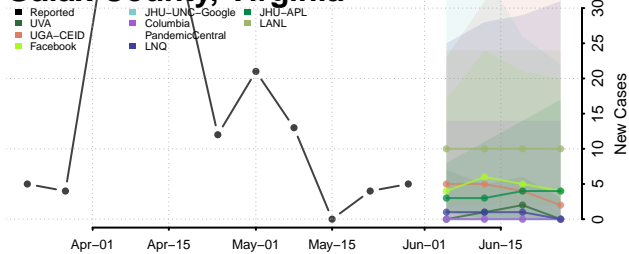

Fauquier County, Virginia

Floyd County, Virginia

Fluvanna County, Virginia

Franklin City County, Virginia

Franklin County, Virginia

Frederick County, Virginia

Fredericksburg County, Virginia

Galax County, Virginia