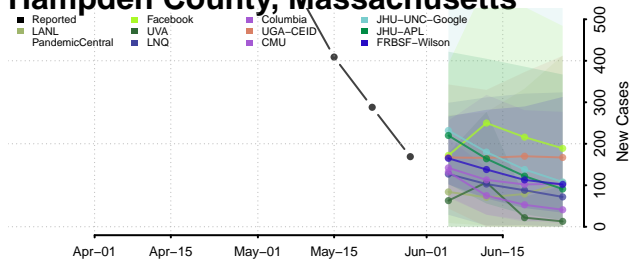

Hampden County, Massachusetts