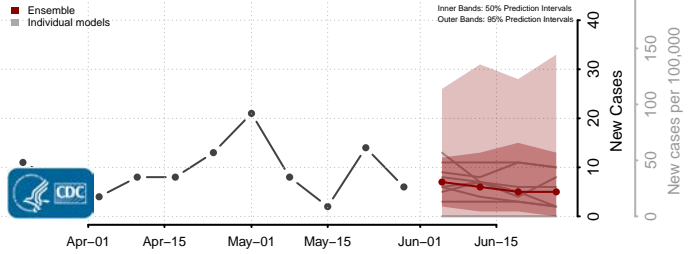

Sumner County, Kansas