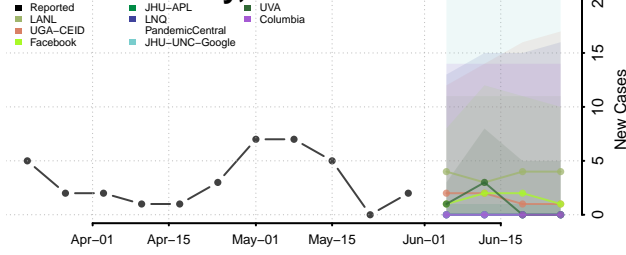

Newton County, Arkansas