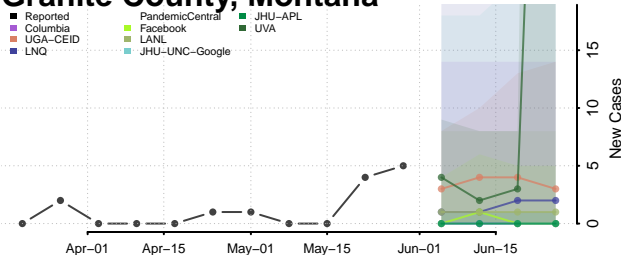

Granite County, Montana