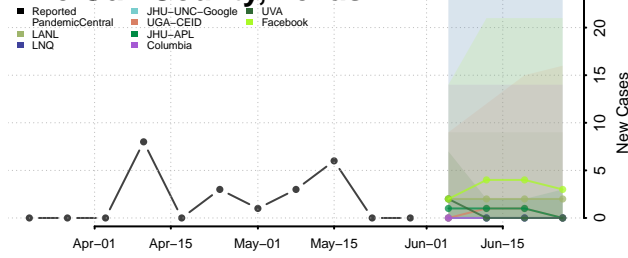

Live Oak County, Texas