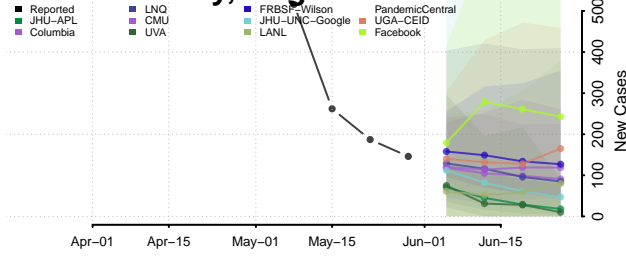

Fairfax County, Virginia