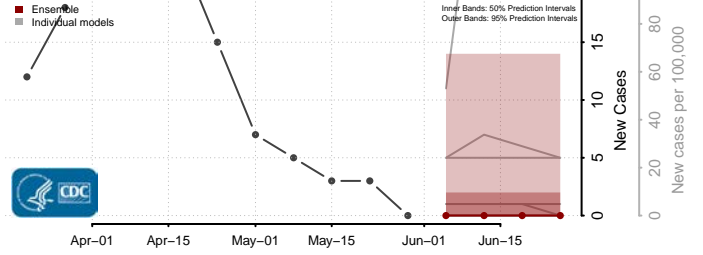

Washington County, Nebraska