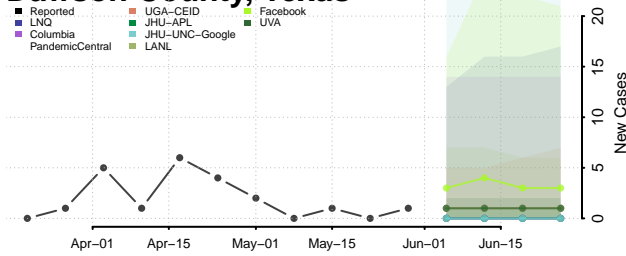

Dawson County, Texas