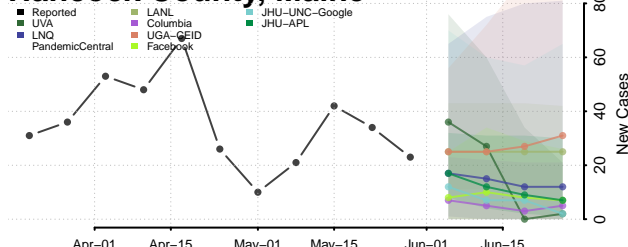

Aroostook County, Maine

Cumberland County, Maine

Franklin County, Maine

Hancock County, Maine

*New weekly cases may decrease in this location over the next four weeks. For these locations, the ensemble forecast indicates a probability of 0.75 or greater that fewer cases will be reported in week four of the forecast than in the last reported week.