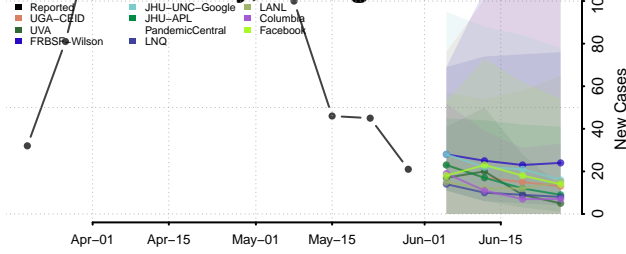

Mecosta County, Michigan