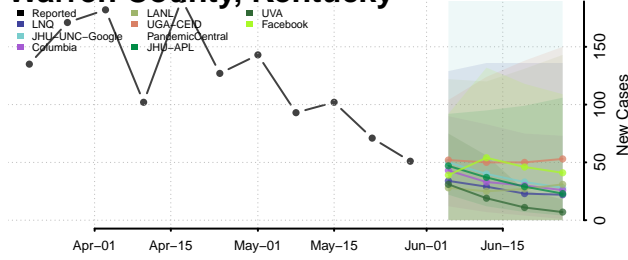

Todd County, Kentucky

Trigg County, Kentucky

Trimble County, Kentucky

Union County, Kentucky

Warren County, Kentucky

Washington County, Kentucky

Wayne County, Kentucky

Webster County, Kentucky