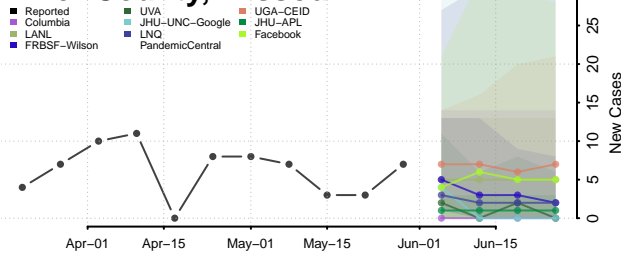

Miller County, Missouri