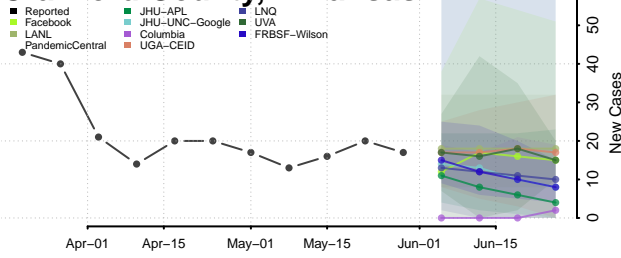

Columbia County, Arkansas

Conway County, Arkansas

Craighead County, Arkansas

Crawford County, Arkansas

Crittenden County, Arkansas

Cross County, Arkansas

Dallas County, Arkansas

Desha County, Arkansas