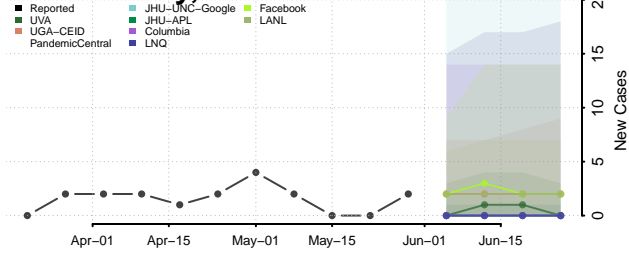

Rice County, Kansas