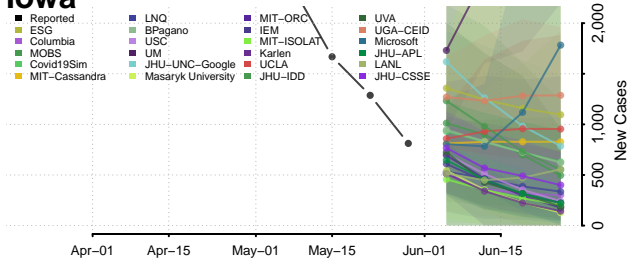

Wayne County, Indiana

Wells County, Indiana

White County, Indiana

Whitley County, Indiana

Iowa*

Adair County, Iowa

*New weekly cases may decrease in this location over the next four weeks. For these locations, the ensemble forecast indicates a probability of 0.75 or greater that fewer cases will be reported in week four of the forecast than in the last reported week.