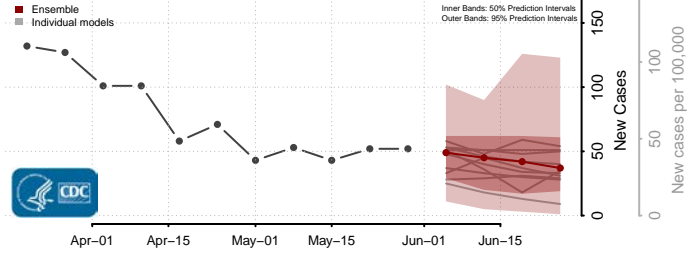

Missoula County, Montana