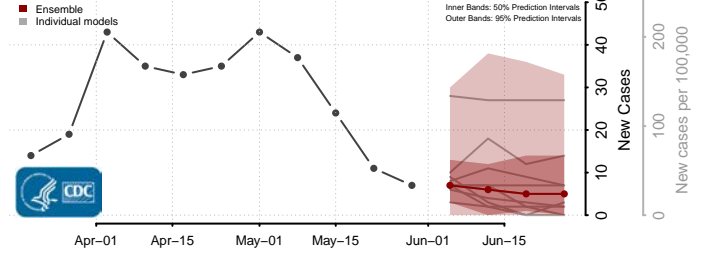

Dodge County, Minnesota