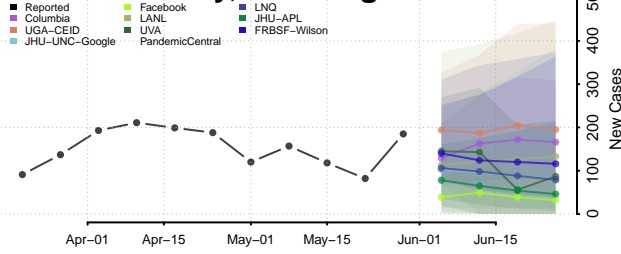

Cowlitz County, Washington