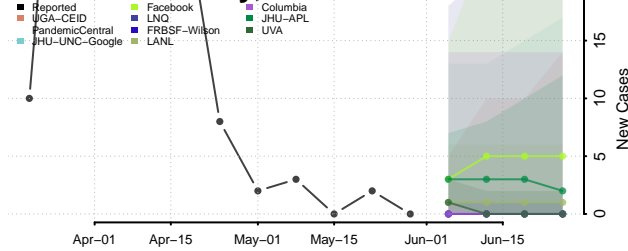

Kiowa County, Oklahoma

Latimer County, Oklahoma

Le Flore County, Oklahoma

Lincoln County, Oklahoma

Logan County, Oklahoma

Love County, Oklahoma

Major County, Oklahoma

Marshall County, Oklahoma