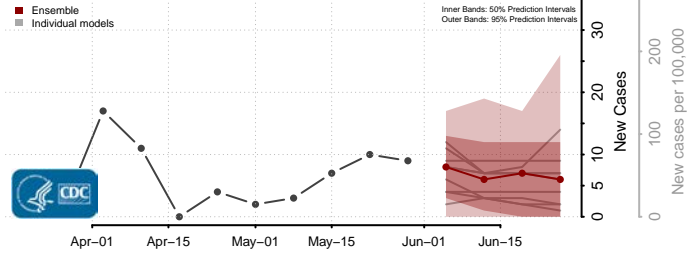

Ripley County, Missouri