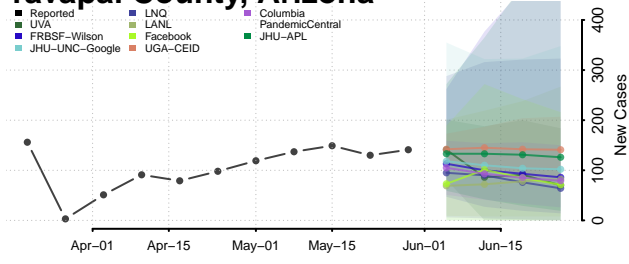

Yavapai County, Arizona