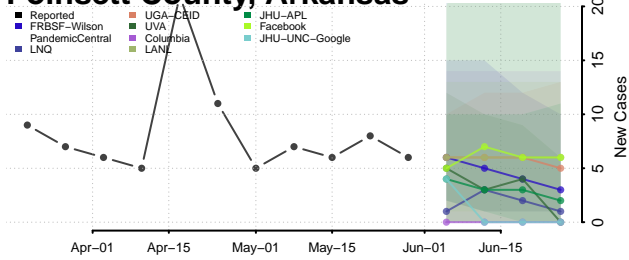

Poinsett County, Arkansas