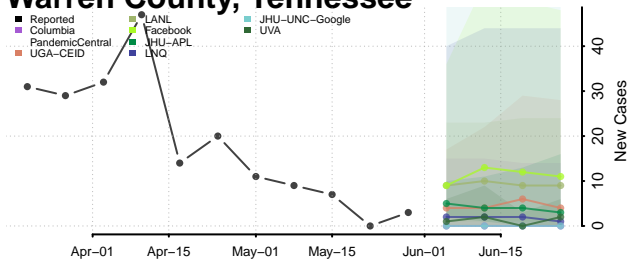

Warren County, Tennessee