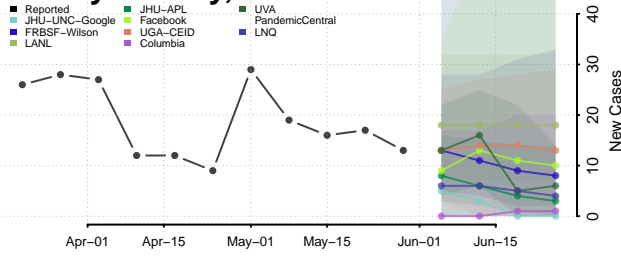

Greeley County, Kansas

Greenwood County, Kansas

Hamilton County, Kansas

Harper County, Kansas

Harvey County, Kansas

Haskell County, Kansas

Hodgeman County, Kansas

Jackson County, Kansas