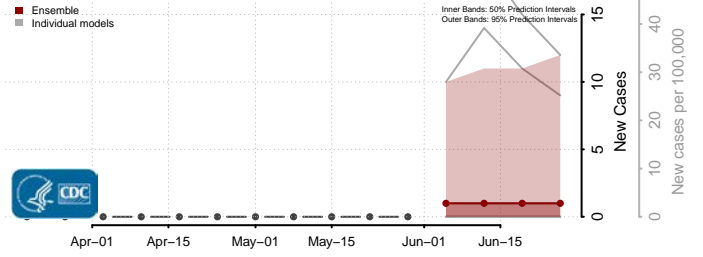

Uintah County, Utah