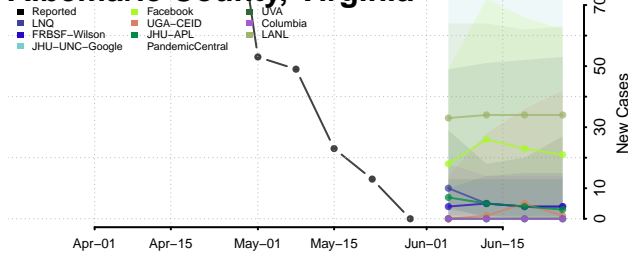

Albemarle County, Virginia