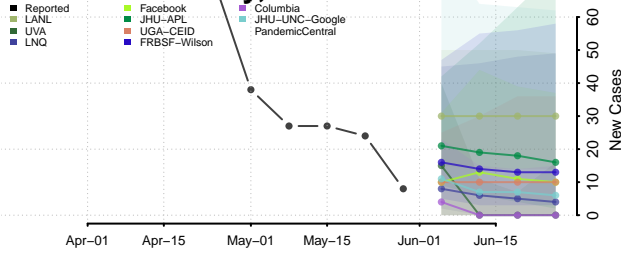

Clinton County, New York

Columbia County, New York

Cortland County, New York

Delaware County, New York

Dutchess County, New York

Erie County, New York

Essex County, New York

Franklin County, New York