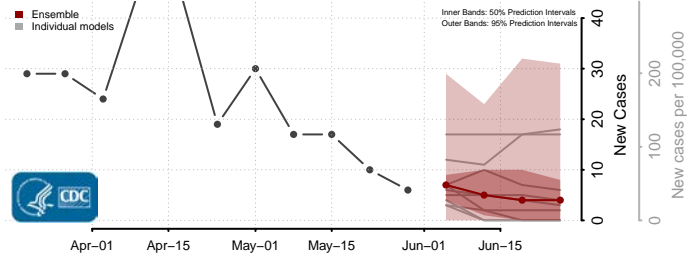

Pipestone County, Minnesota

Polk County, Minnesota

Pope County, Minnesota

Ramsey County, Minnesota

Red Lake County, Minnesota

Redwood County, Minnesota

Renville County, Minnesota

Rice County, Minnesota