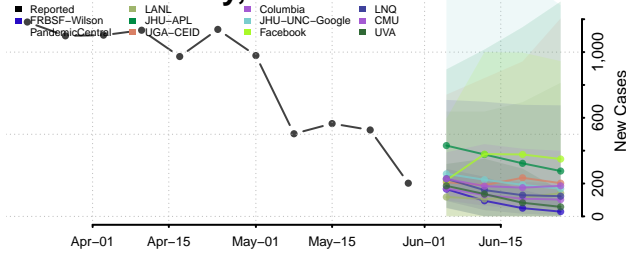

El Paso County, Texas