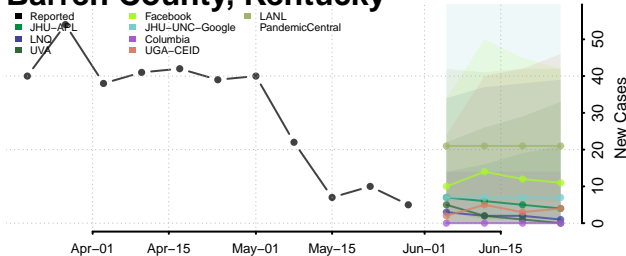

Allen County, Kentucky

Anderson County, Kentucky

Ballard County, Kentucky

Barren County, Kentucky

*New weekly cases may decrease in this location over the next four weeks. For these locations, the ensemble forecast indicates a probability of 0.75 or greater that fewer cases will be reported in week four of the forecast than in the last reported week.