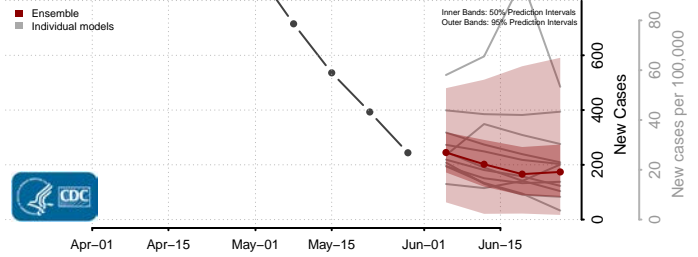

Prince George's County, Maryland