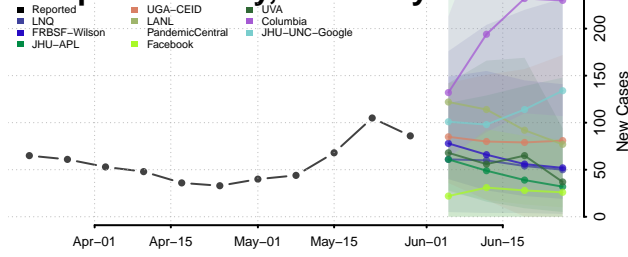

Campbell County, Kentucky