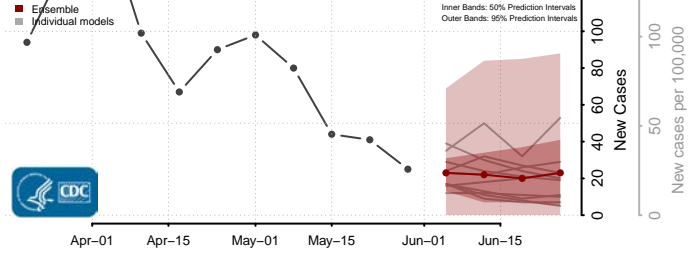

Scott County, Iowa

Shelby County, Iowa

Sioux County, Iowa

Story County, Iowa

Tama County, Iowa

Taylor County, Iowa

Union County, Iowa

Van Buren County, Iowa