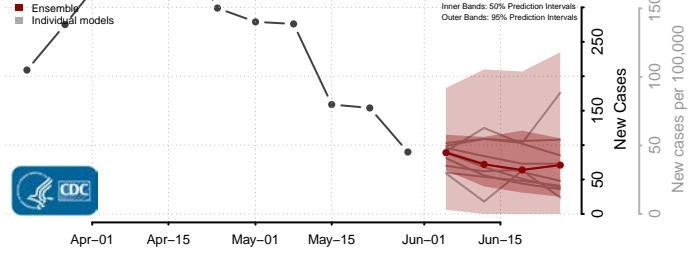

Rock County, Minnesota

Roseau County, Minnesota

Scott County, Minnesota

Sherburne County, Minnesota

Sibley County, Minnesota

St. Louis County, Minnesota

Stearns County, Minnesota

Steele County, Minnesota