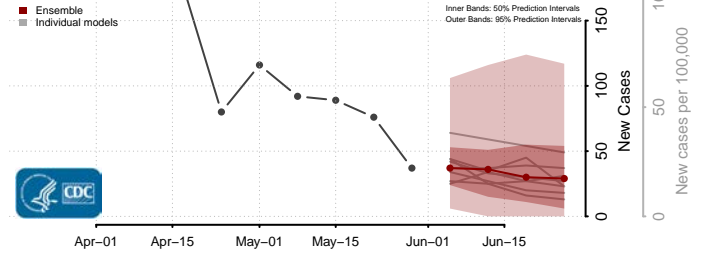

Maui County, Hawaii