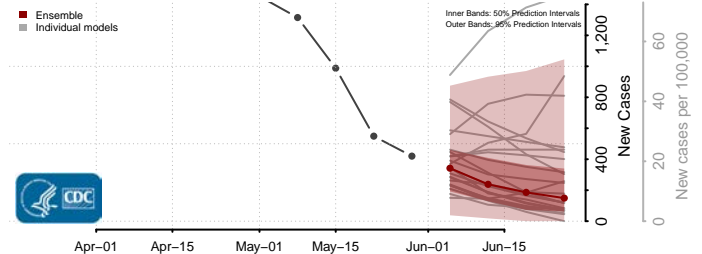

Toole County, Montana

Treasure County, Montana

Valley County, Montana

Wheatland County, Montana

Wibaux County, Montana

Yellowstone County, Montana

Nebraska*

*New weekly cases may decrease in this location over the next four weeks. For these locations, the ensemble forecast indicates a probability of 0.75 or greater that fewer cases will be reported in week four of the forecast than in the last reported week.