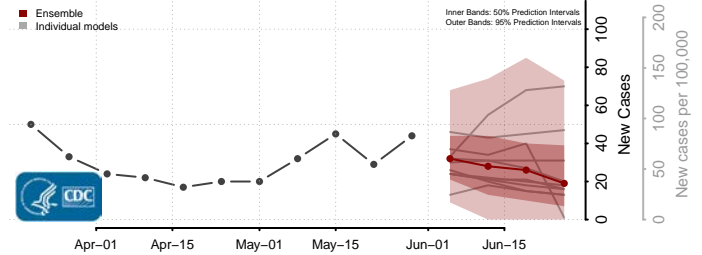

St. Charles County, Louisiana