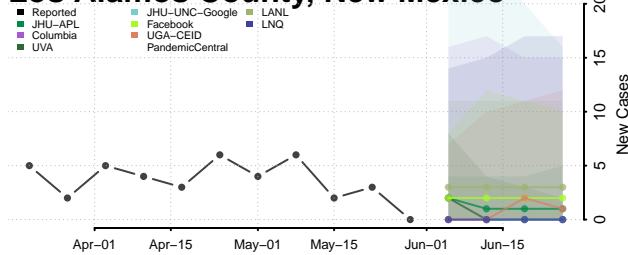

Los Alamos County, New Mexico