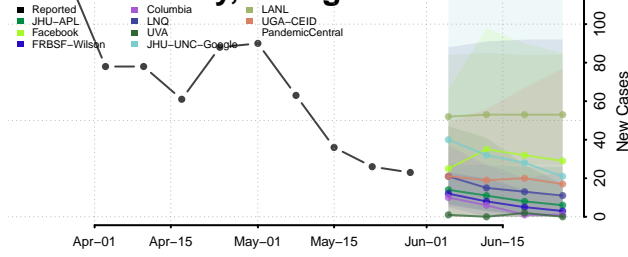

Walton County, Georgia