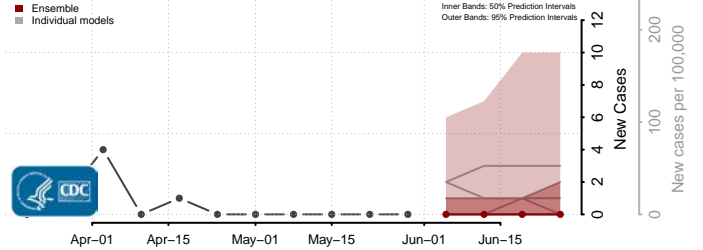

Alfalfa County, Oklahoma