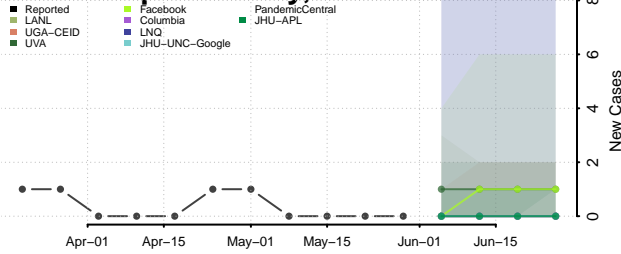

Barber County, Kansas

Barton County, Kansas

Bourbon County, Kansas

Brown County, Kansas

Butler County, Kansas

Chase County, Kansas

Chautauqua County, Kansas

Cherokee County, Kansas