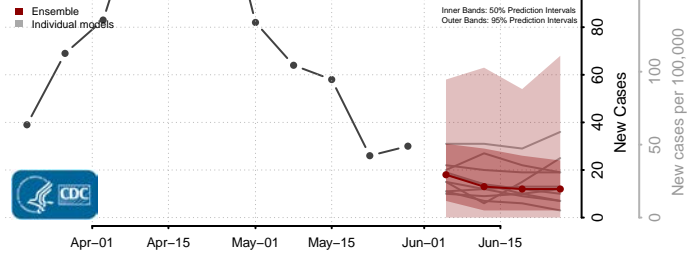

Belknap County, New Hampshire

Carroll County, New Hampshire

*New weekly cases may decrease in this location over the next four weeks. For these locations, the ensemble forecast indicates a probability of 0.75 or greater that fewer cases will be reported in week four of the forecast than in the last reported week.