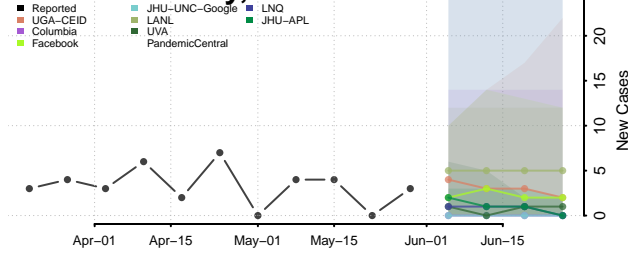

Jasper County, Iowa

Jefferson County, Iowa

Johnson County, Iowa

Jones County, Iowa

Keokuk County, Iowa

Kossuth County, Iowa

Lee County, Iowa

Linn County, Iowa