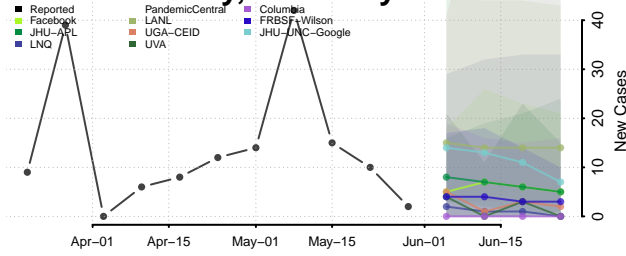

Russell County, Kentucky