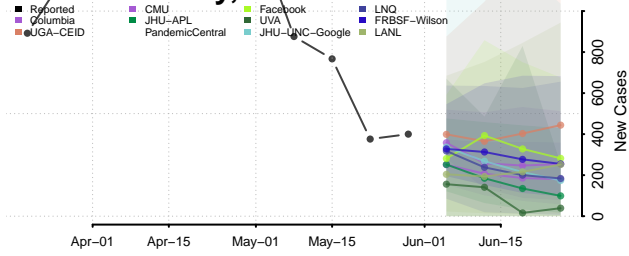

Costilla County, Colorado

Crowley County, Colorado

Custer County, Colorado

Delta County, Colorado

Denver County, Colorado

Dolores County, Colorado

Douglas County, Colorado

Eagle County, Colorado