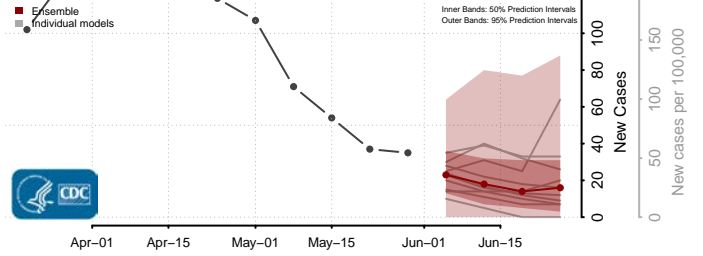

Clay County, Minnesota