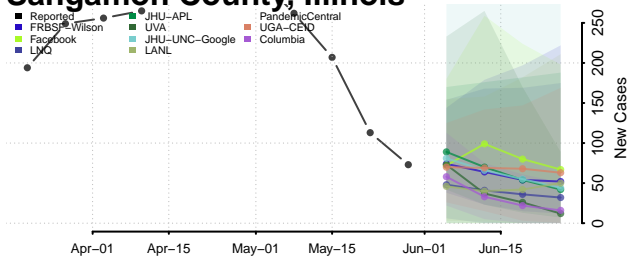

Putnam County, Illinois

Randolph County, Illinois

Richland County, Illinois

Rock Island County, Illinois

Saline County, Illinois

Sangamon County, Illinois

Schuyler County, Illinois

Scott County, Illinois