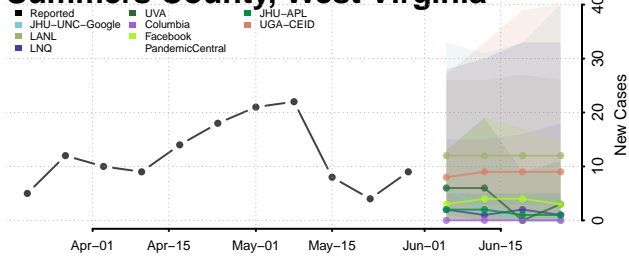

Summers County, West Virginia