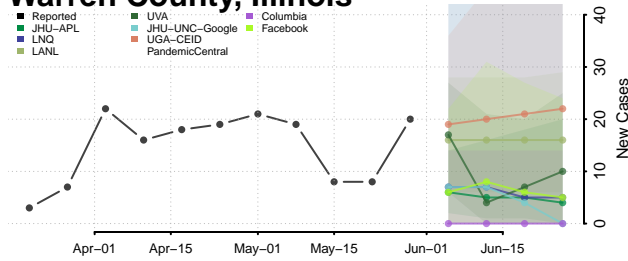

Warren County, Illinois