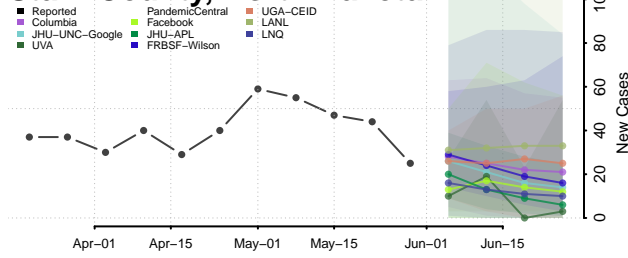

Stark County, North Dakota