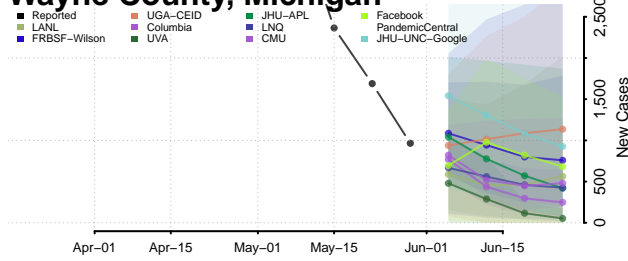

Schoolcraft County, Michigan

Shiawassee County, Michigan

St. Clair County, Michigan

St. Joseph County, Michigan

Tuscola County, Michigan

Van Buren County, Michigan

Washtenaw County, Michigan

Wayne County, Michigan