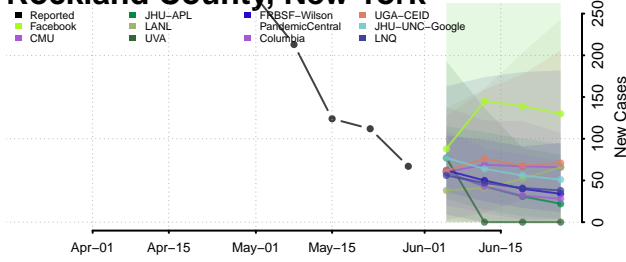

Rockland County, New York