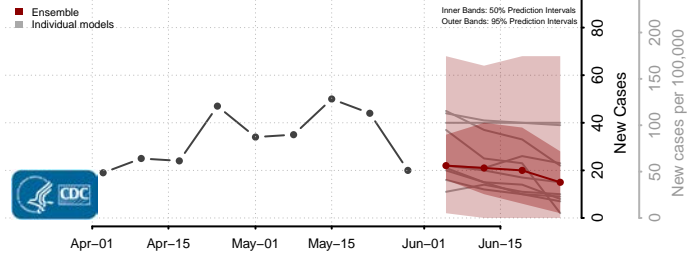

Des Moines County, Iowa