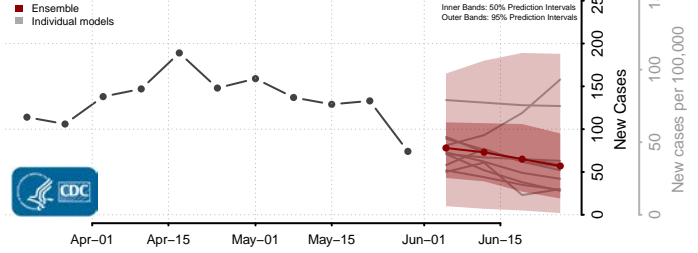

Kenosha County, Wisconsin