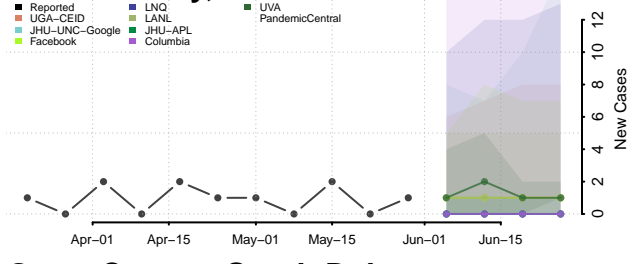

Deuel County, South Dakota

Dewey County, South Dakota

Douglas County, South Dakota

Edmunds County, South Dakota

Fall River County, South Dakota

Faulk County, South Dakota

Grant County, South Dakota

Gregory County, South Dakota