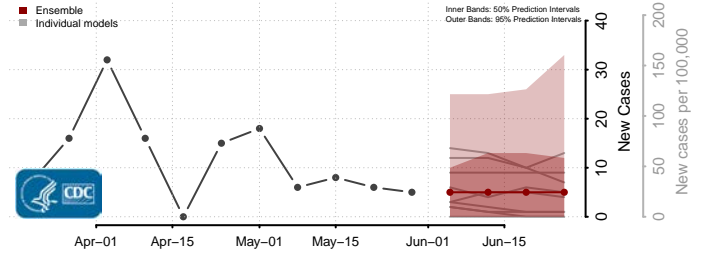

Ste. Genevieve County, Missouri

Stoddard County, Missouri

Stone County, Missouri

Sullivan County, Missouri

Taney County, Missouri

Texas County, Missouri

Vernon County, Missouri

Warren County, Missouri