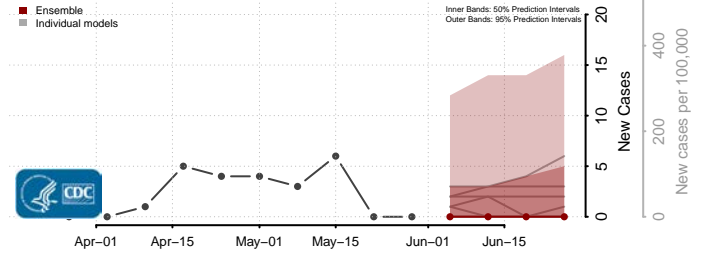

Sioux County, North Dakota