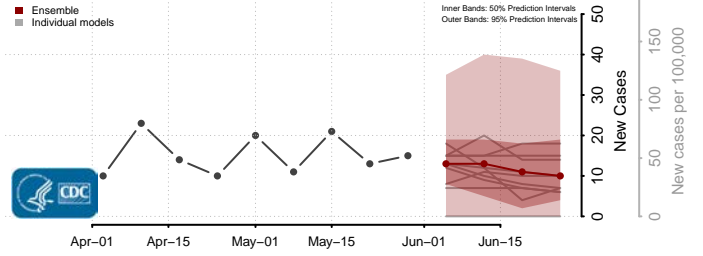

Stone County, Mississippi

Sunflower County, Mississippi

Tallahatchie County, Mississippi

Tate County, Mississippi

Tippah County, Mississippi

Tishomingo County, Mississippi

Tunica County, Mississippi

Union County, Mississippi