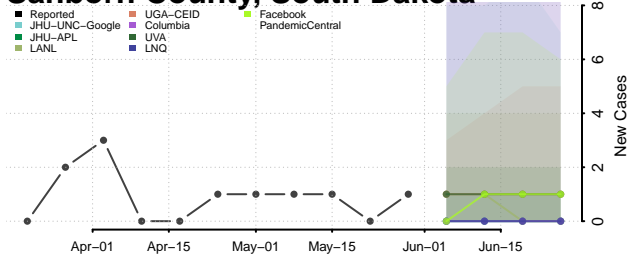

Sanborn County, South Dakota