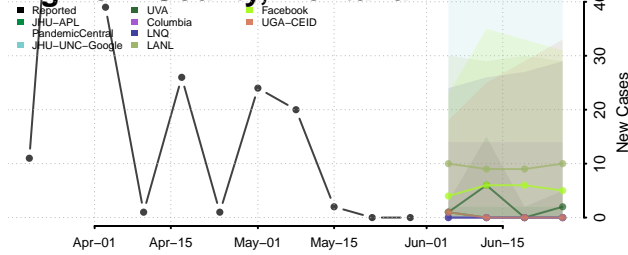

Big Horn County, Montana