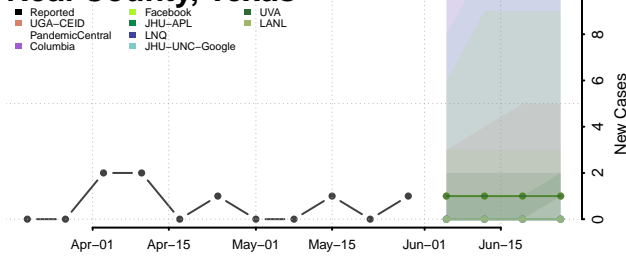

Real County, Texas