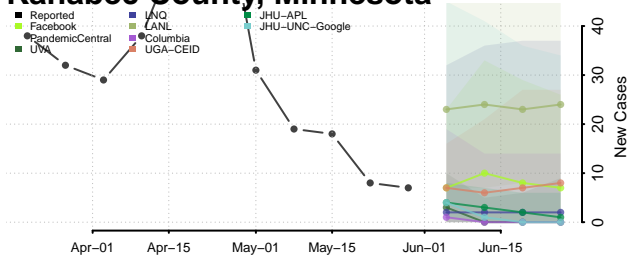

Hennepin County, Minnesota

Houston County, Minnesota

Hubbard County, Minnesota

Isanti County, Minnesota

Itasca County, Minnesota

Jackson County, Minnesota

Kanabec County, Minnesota

Kandiyohi County, Minnesota