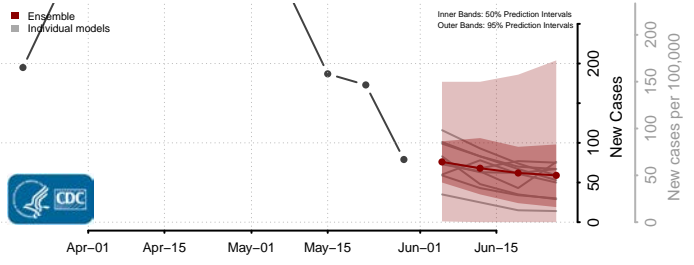

Allegan County, Michigan