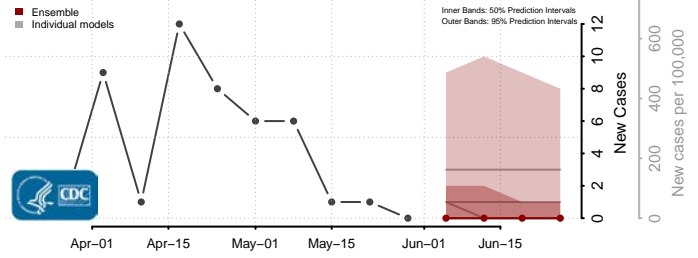

Logan County, North Dakota