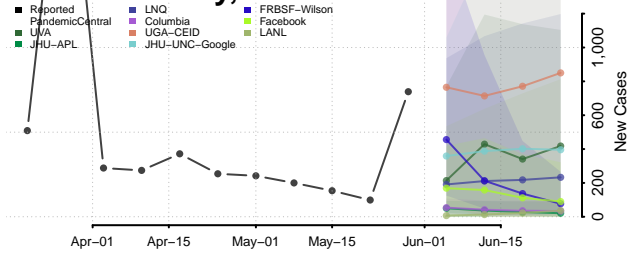

Brazos County, Texas