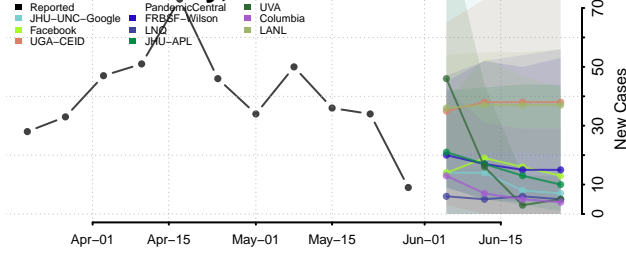

Fulton County, Ohio