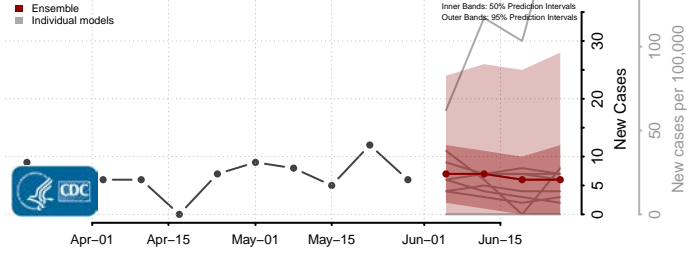

Ste. Genevieve County, Missouri

Stoddard County, Missouri

Stone County, Missouri

Sullivan County, Missouri

Taney County, Missouri

Texas County, Missouri

Vernon County, Missouri

Warren County, Missouri