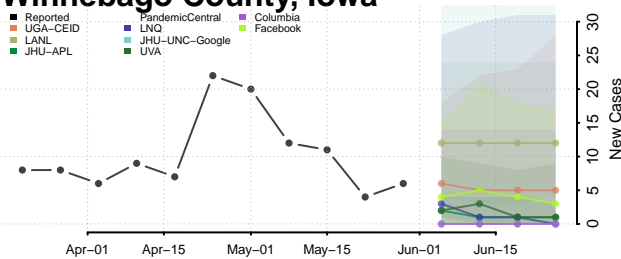

Wapello County, Iowa

Warren County, Iowa

Washington County, Iowa

Wayne County, Iowa

Webster County, Iowa

Winnebago County, Iowa

Winneshiek County, Iowa

Woodbury County, Iowa