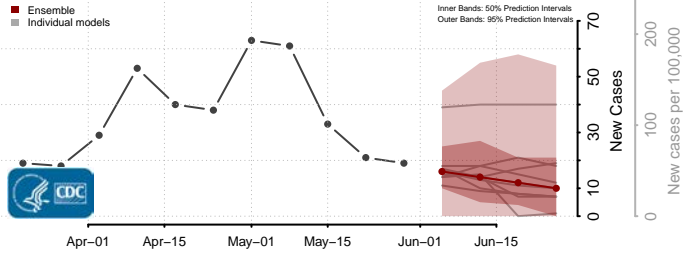

Bureau County, Illinois