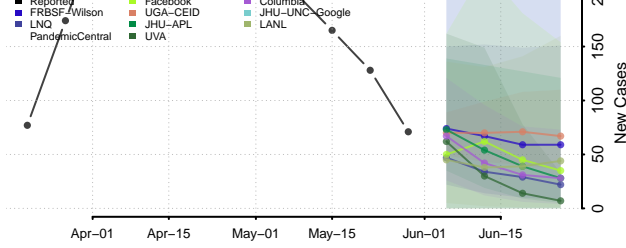

Montcalm County, Michigan