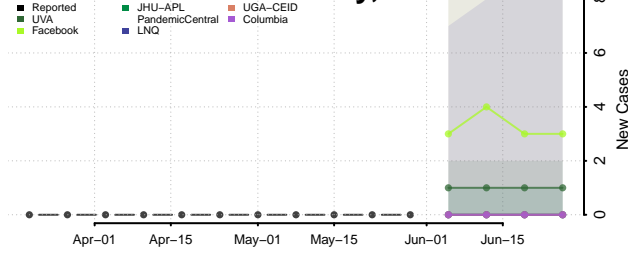

Valdez-Cordova County, Alaska