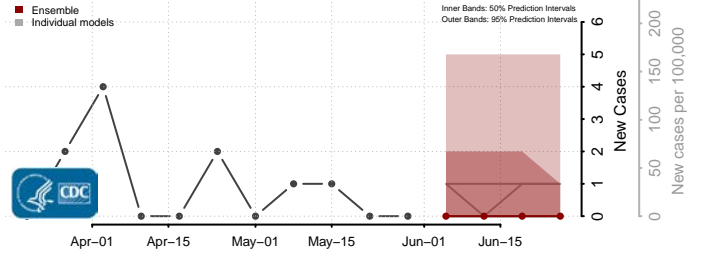

Franklin County, Nebraska