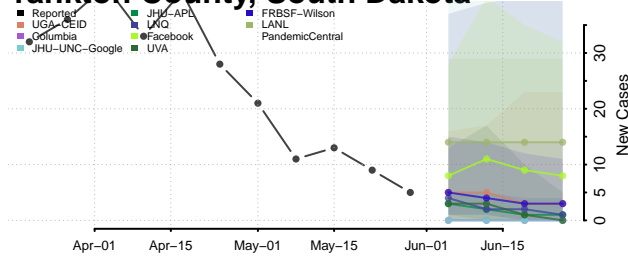

Yankton County, South Dakota