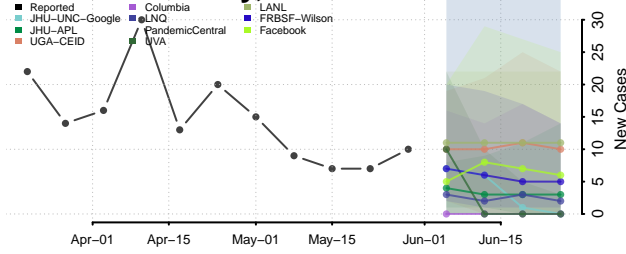

Hancock County, Tennessee

Hardeman County, Tennessee

Hardin County, Tennessee

Hawkins County, Tennessee

Haywood County, Tennessee

Henderson County, Tennessee

Henry County, Tennessee

Hickman County, Tennessee