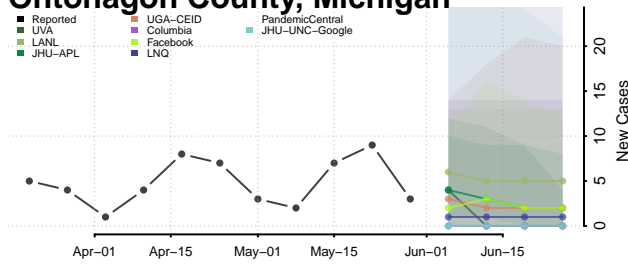

Montcalm County, Michigan

Montmorency County, Michigan

Muskegon County, Michigan

Newaygo County, Michigan

Oakland County, Michigan

Oceana County, Michigan

Ogemaw County, Michigan

Ontonagon County, Michigan