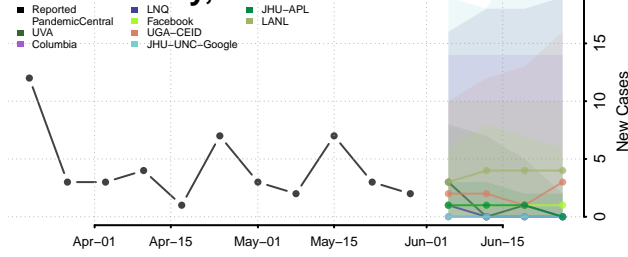

Cook County, Minnesota