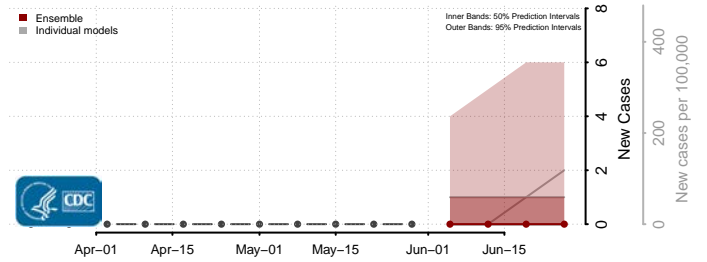

Blaine County, Montana

Broadwater County, Montana

Carbon County, Montana

Carter County, Montana

Cascade County, Montana

Chouteau County, Montana

Custer County, Montana

Daniels County, Montana