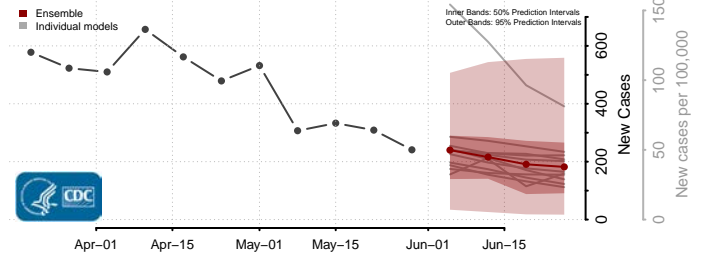

Ada County, Idaho