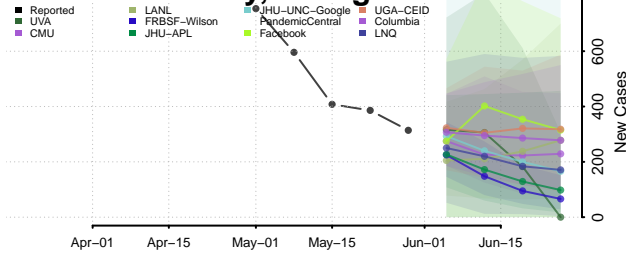

Gwinnett County, Georgia