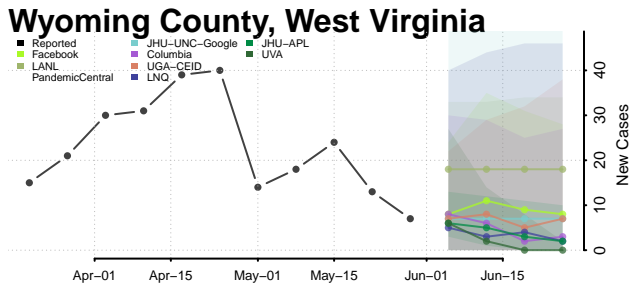

*New weekly cases may decrease in this location over the next four weeks. For these locations, the ensemble forecast indicates a probability of 0.75 or greater that fewer cases will be reported in week four of the forecast than in the last reported week.