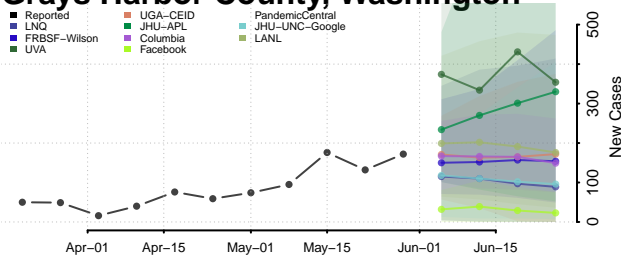

Franklin County, Washington

Garfield County, Washington

Grant County, Washington

Grays Harbor County, Washington

Island County, Washington

Jefferson County, Washington

King County, Washington

Kitsap County, Washington