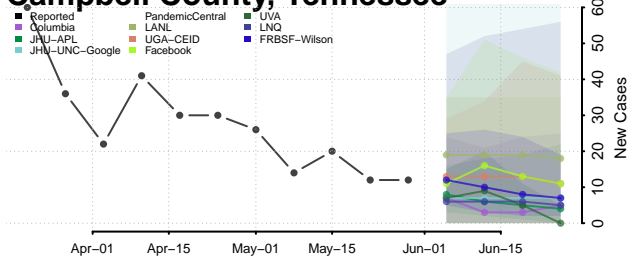

Campbell County, Tennessee