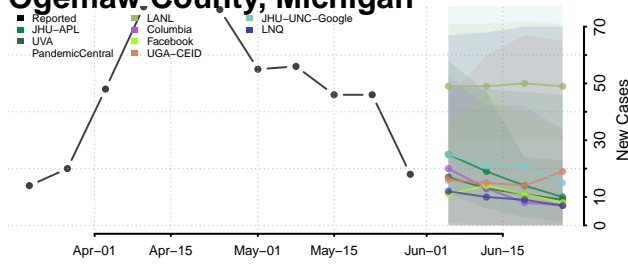

Montcalm County, Michigan

Montmorency County, Michigan

Muskegon County, Michigan

Newaygo County, Michigan

Oakland County, Michigan

Oceana County, Michigan

Ogemaw County, Michigan

Ontonagon County, Michigan