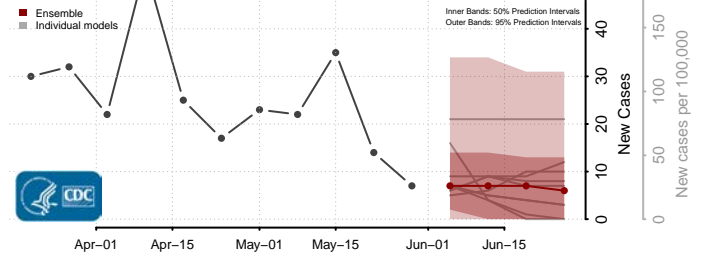

King George County, Virginia