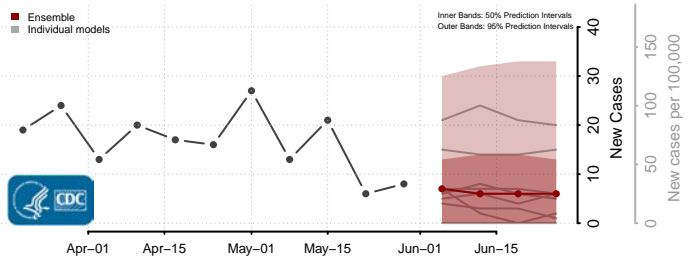

Nez Perce County, Idaho

Oneida County, Idaho

Owyhee County, Idaho

Payette County, Idaho

Power County, Idaho

Shoshone County, Idaho

Teton County, Idaho

Twin Falls County, Idaho