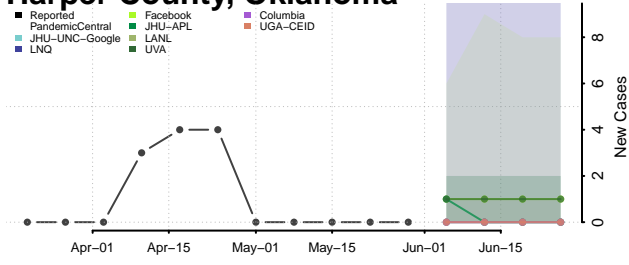

Harper County, Oklahoma