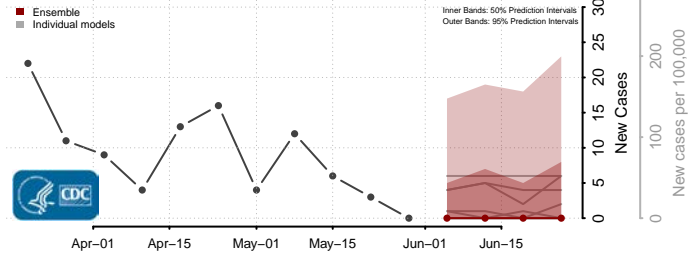

Morton County, North Dakota

Mountrail County, North Dakota

Nelson County, North Dakota

Oliver County, North Dakota

Pembina County, North Dakota

Pierce County, North Dakota

Ramsey County, North Dakota

Ransom County, North Dakota