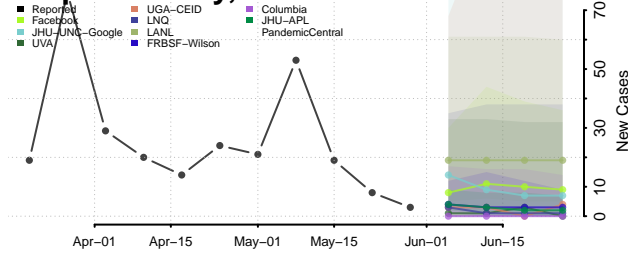

Jasper County, Iowa