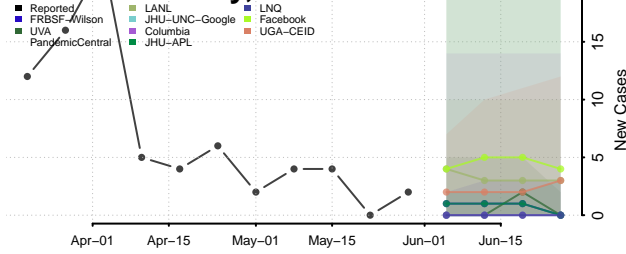

Cheyenne County, Nebraska

Clay County, Nebraska

Colfax County, Nebraska

Cuming County, Nebraska

Custer County, Nebraska

Dakota County, Nebraska

Dawes County, Nebraska

Dawson County, Nebraska