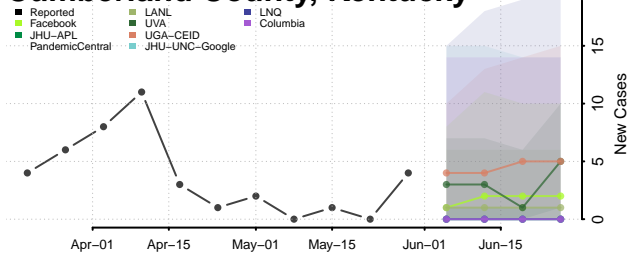

Cumberland County, Kentucky