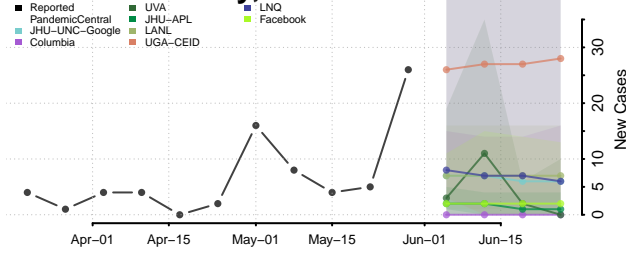

Caldwell County, Missouri