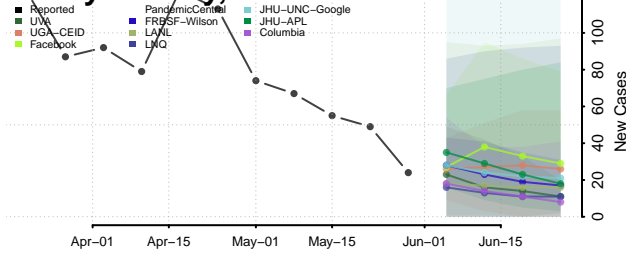

Stanly County, North Carolina