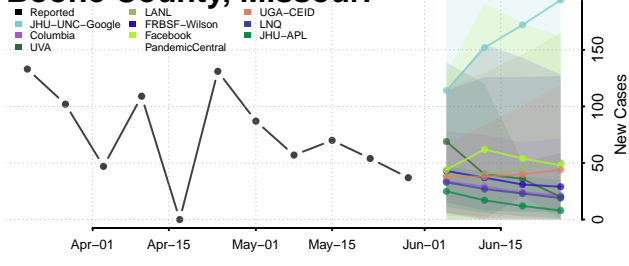

Boone County, Missouri