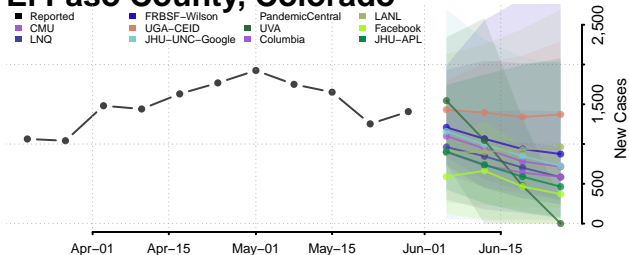

El Paso County, Colorado