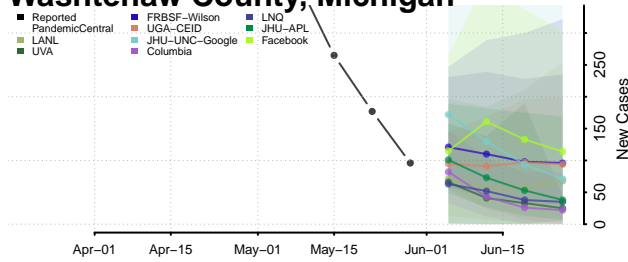

Washtenaw County, Michigan