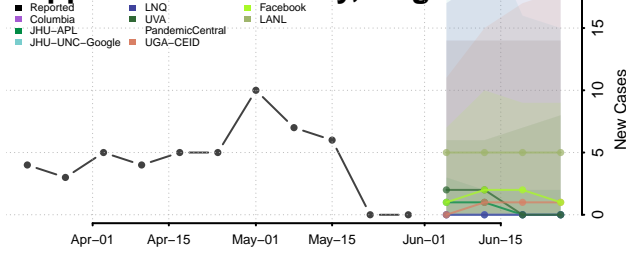

Portsmouth County, Virginia

Powhatan County, Virginia

Prince Edward County, Virginia

Prince George County, Virginia

Prince William County, Virginia

Pulaski County, Virginia

Radford County, Virginia

Rappahannock County, Virginia