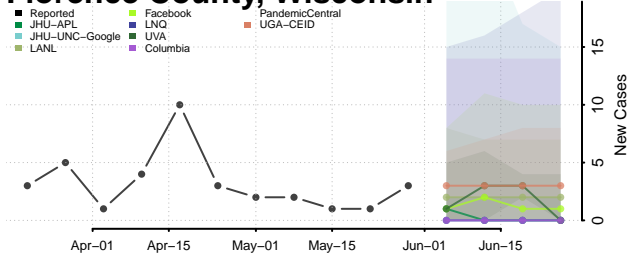

Florence County, Wisconsin