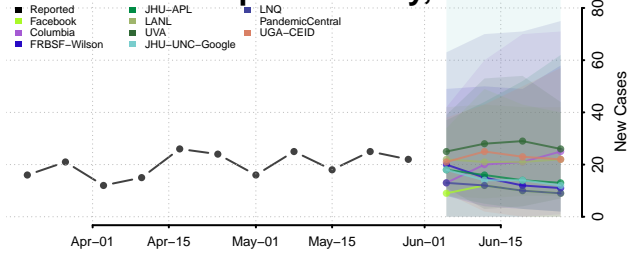

St. Bernard County, Louisiana

St. Charles County, Louisiana

St. Helena County, Louisiana

St. James County, Louisiana

St. John the Baptist County, Louisiana

St. Landry County, Louisiana

St. Martin County, Louisiana