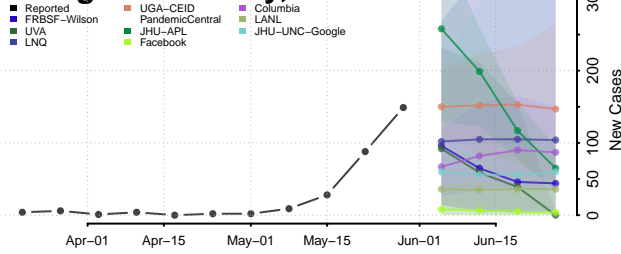

Livingston County, Missouri