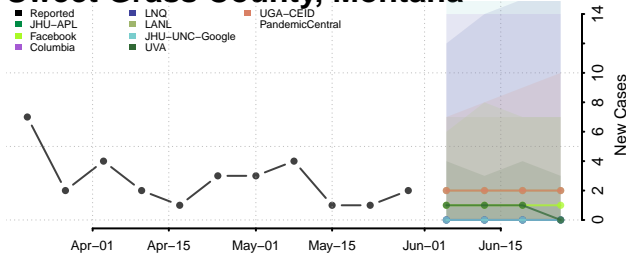

Sweet Grass County, Montana