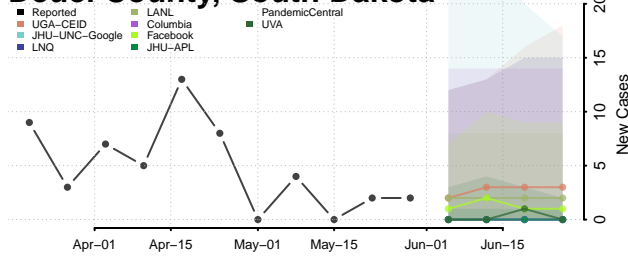

Deuel County, South Dakota