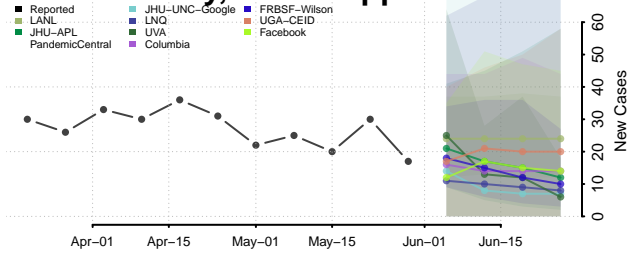

Lamar County, Mississippi