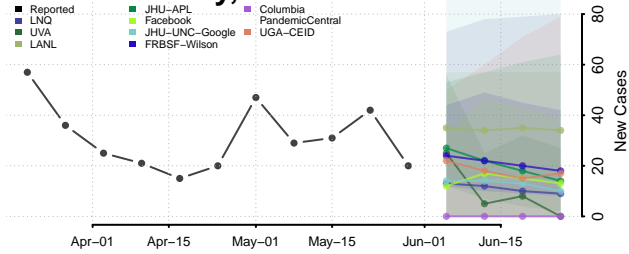

Pamlico County, North Carolina

Pasquotank County, North Carolina

Pender County, North Carolina

Perquimans County, North Carolina

Person County, North Carolina

Pitt County, North Carolina

Polk County, North Carolina