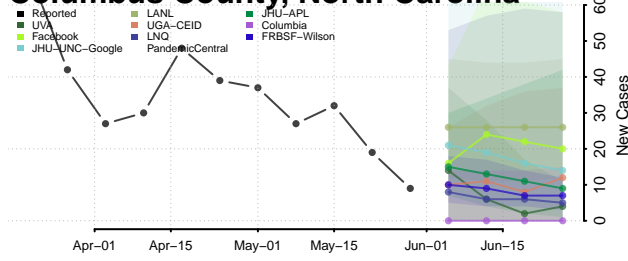

Chatham County, North Carolina

Cherokee County, North Carolina

Chowan County, North Carolina

Clay County, North Carolina

Cleveland County, North Carolina

Columbus County, North Carolina

Craven County, North Carolina