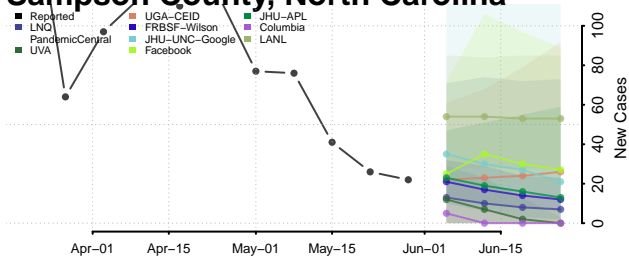

Randolph County, North Carolina

Richmond County, North Carolina

Robeson County, North Carolina

Rockingham County, North Carolina

Rowan County, North Carolina

Rutherford County, North Carolina

Sampson County, North Carolina