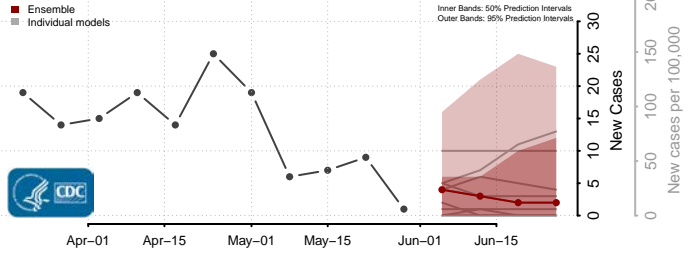

Hardin County, Iowa