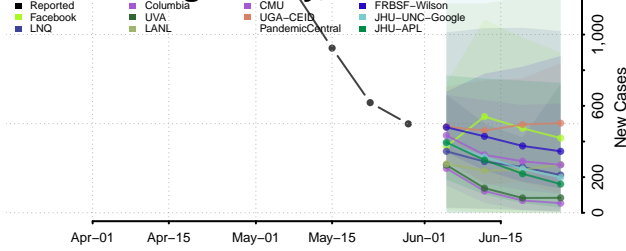

Mecklenburg County, North Carolina