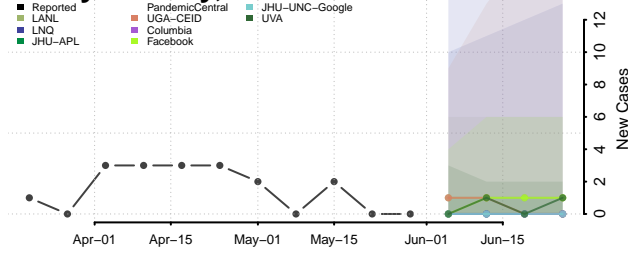

Valley County, Nebraska