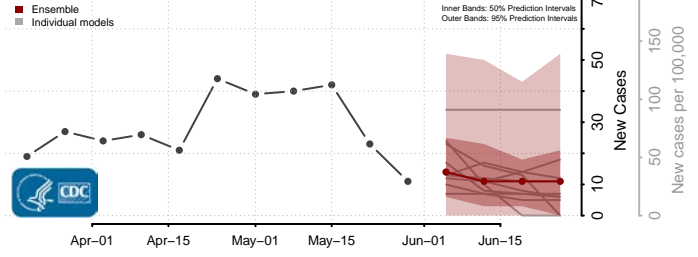

Williamsburg County, Virginia

Winchester County, Virginia

Wise County, Virginia

Wythe County, Virginia

York County, Virginia

Washington

Adams County, Washington

Asotin County, Washington