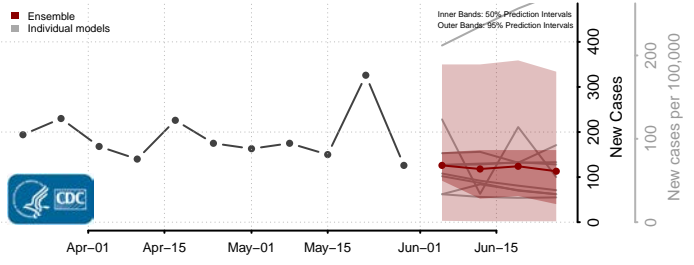

Claiborne County, Mississippi

Clarke County, Mississippi

Clay County, Mississippi

Coahoma County, Mississippi

Copiah County, Mississippi

Covington County, Mississippi

DeSoto County, Mississippi

Forrest County, Mississippi