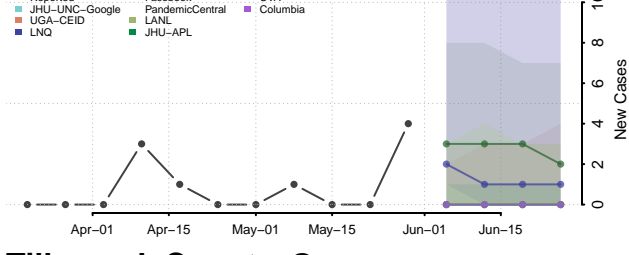

Linn County, Oregon

Malheur County, Oregon

Marion County, Oregon

Morrow County, Oregon

Multnomah County, Oregon

Polk County, Oregon

Sherman County, Oregon

Tillamook County, Oregon