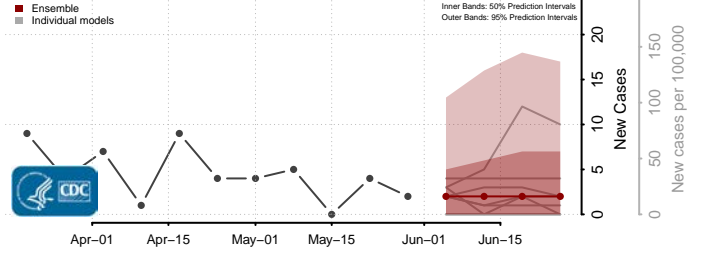

Appanoose County, Iowa