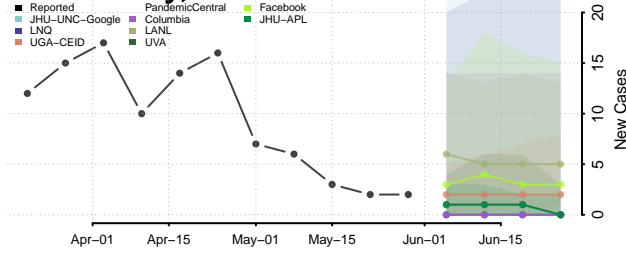

Scott County, Iowa

Shelby County, Iowa

Sioux County, Iowa

Story County, Iowa

Tama County, Iowa

Taylor County, Iowa

Union County, Iowa

Van Buren County, Iowa