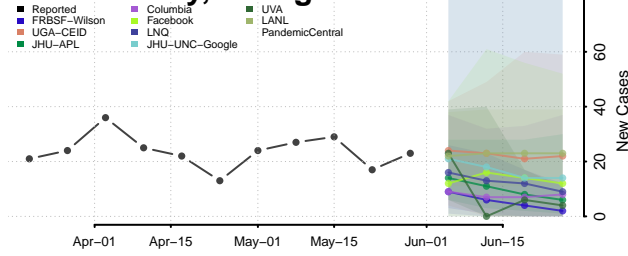

Ware County, Georgia