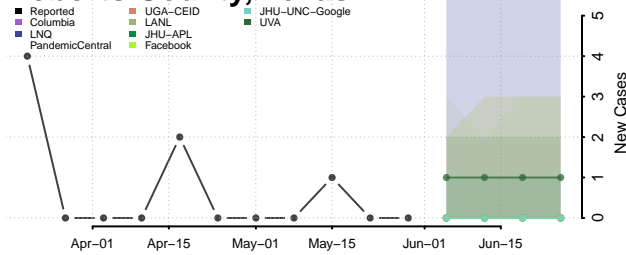

Roberts County, Texas