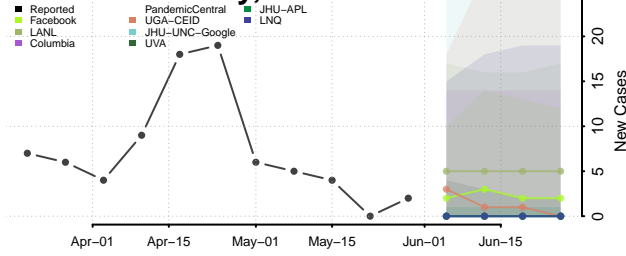

Madison County, Montana