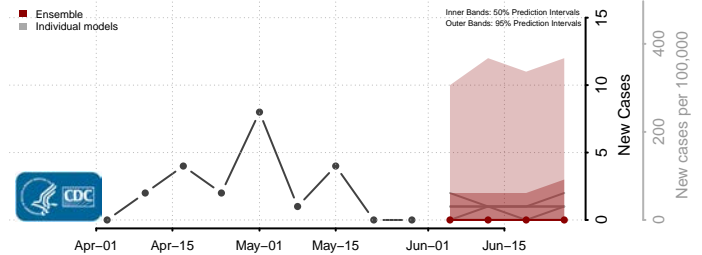

Sabine County, Texas

San Augustine County, Texas

San Jacinto County, Texas

San Patricio County, Texas

San Saba County, Texas

Schleicher County, Texas

Scurry County, Texas

Shackelford County, Texas