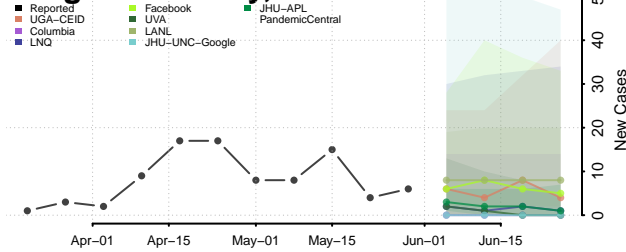

Langlade County, Wisconsin