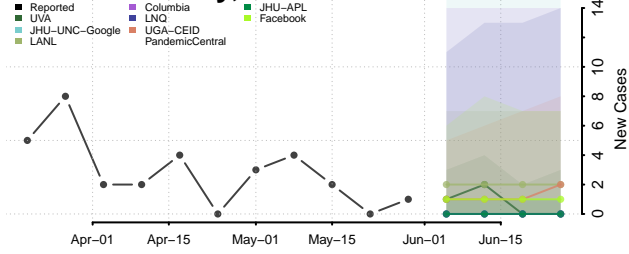

Oneida County, Idaho