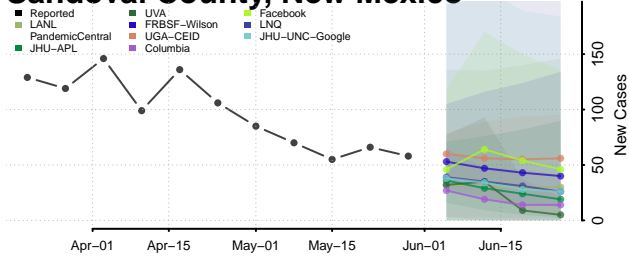

Sandoval County, New Mexico