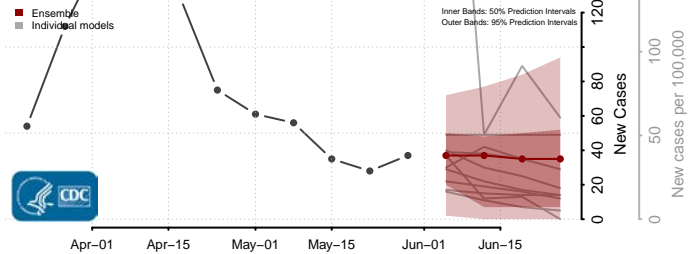

Dubuque County, Iowa