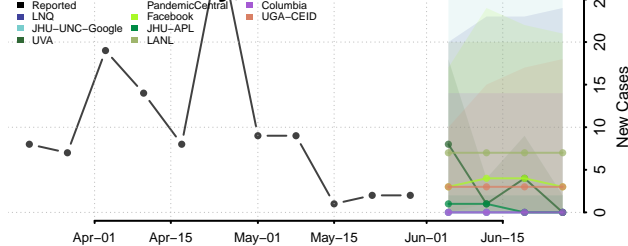

Barnes County, North Dakota