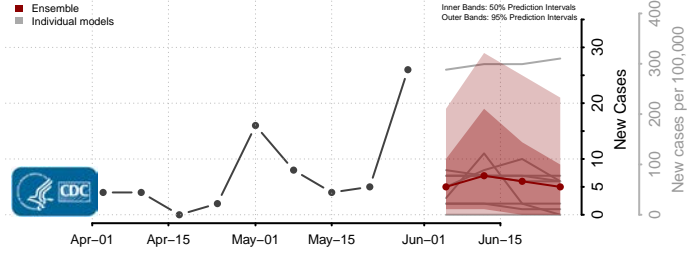

Caldwell County, Missouri