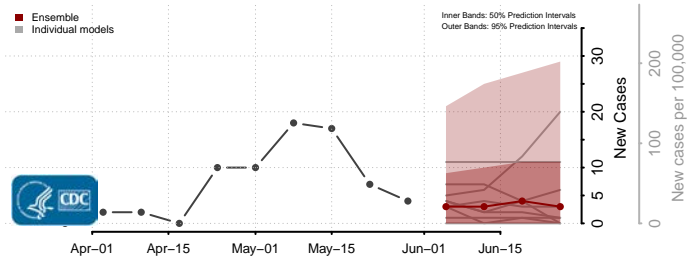

Cedar County, Missouri