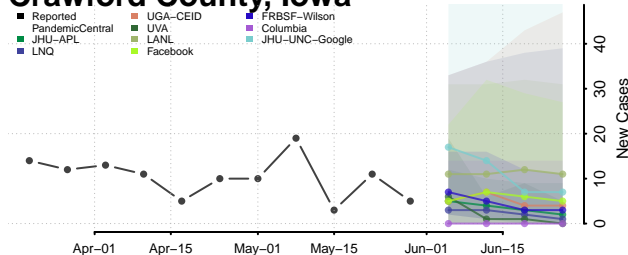

Cherokee County, Iowa

Chickasaw County, Iowa

Clarke County, Iowa

Clay County, Iowa

Clayton County, Iowa

Clinton County, Iowa

Crawford County, Iowa

Dallas County, Iowa