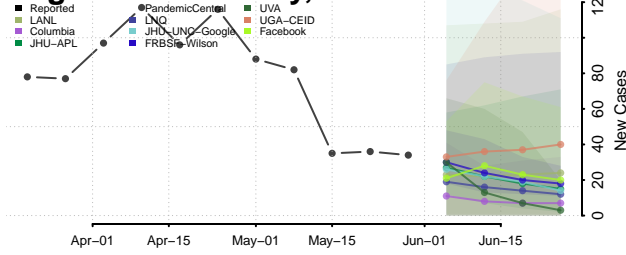

Edgecombe County, North Carolina