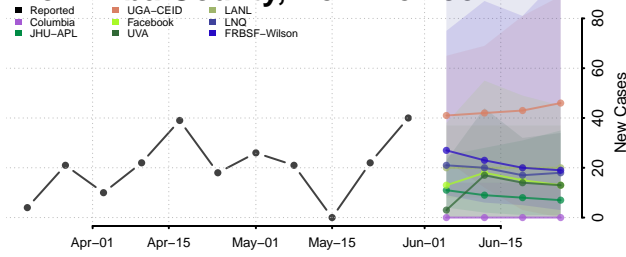

Rio Arriba County, New Mexico