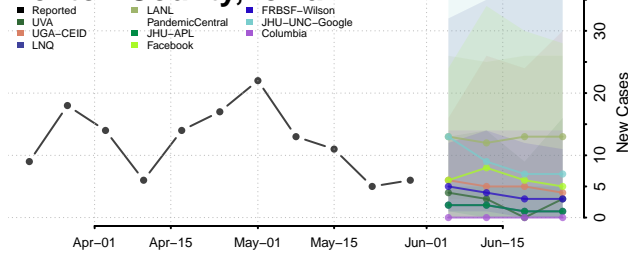

Adams County, Iowa

Allamakee County, Iowa

Appanoose County, Iowa

Audubon County, Iowa

Benton County, Iowa

Black Hawk County, Iowa

Boone County, Iowa

Bremer County, Iowa