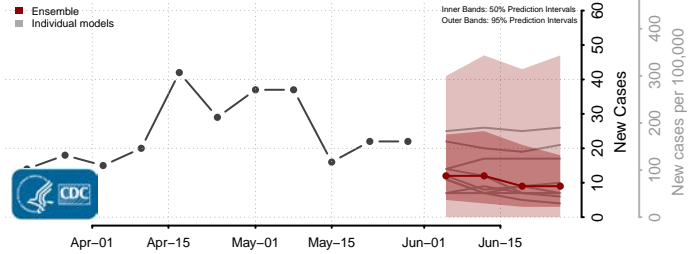

Stevens County, Minnesota

Swift County, Minnesota

Todd County, Minnesota

Traverse County, Minnesota

Wabasha County, Minnesota

Wadena County, Minnesota

Waseca County, Minnesota

Washington County, Minnesota