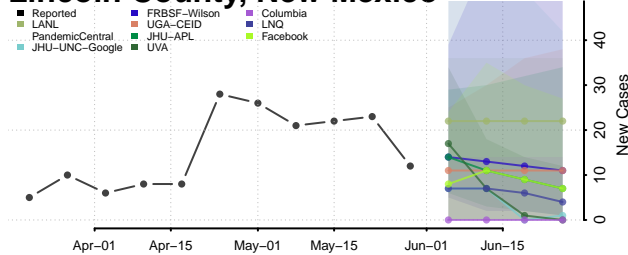

Lincoln County, New Mexico