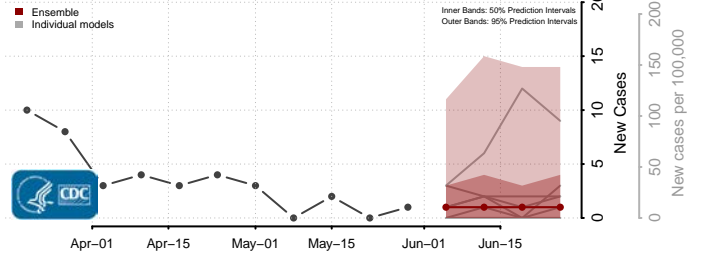

Washington County, Missouri

Wayne County, Missouri

Webster County, Missouri

Worth County, Missouri

Wright County, Missouri

Montana

Beaverhead County, Montana

Big Horn County, Montana