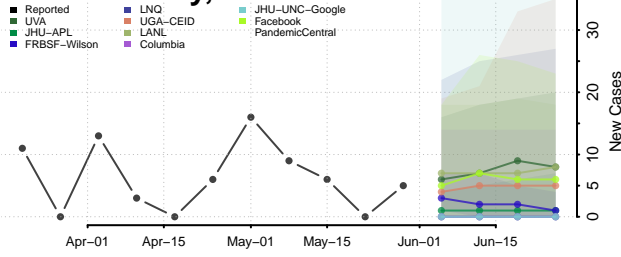

White County, Illinois