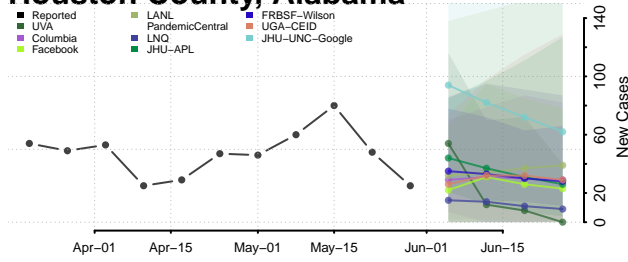

Crenshaw County, Alabama

Cullman County, Alabama

Dale County, Alabama

Dallas County, Alabama

DeKalb County, Alabama

Elmore County, Alabama

Escambia County, Alabama

Etowah County, Alabama

Fayette County, Alabama

Franklin County, Alabama

Geneva County, Alabama

Greene County, Alabama

Hale County, Alabama

Henry County, Alabama

Houston County, Alabama

Jackson County, Alabama