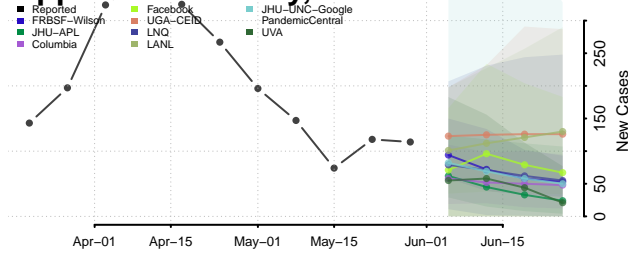

Tippecanoe County, Indiana