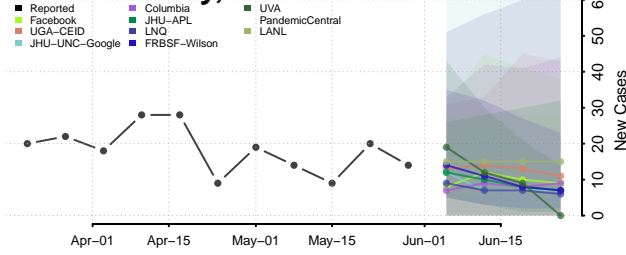

Obion County, Tennessee