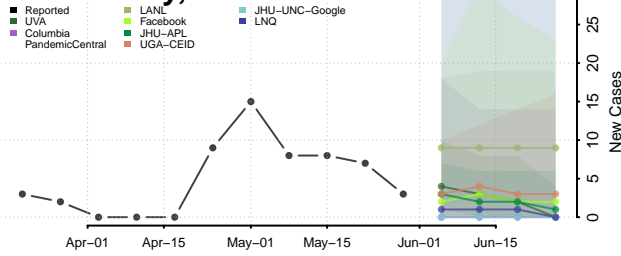

Iron County, Missouri