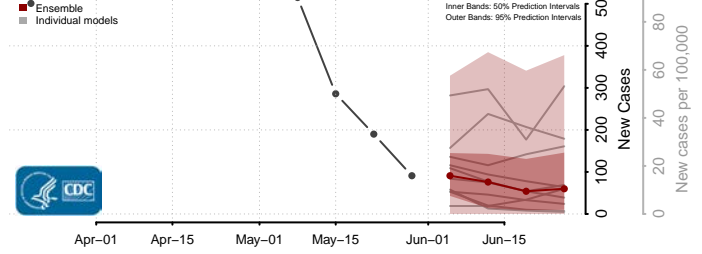

Douglas County, Nebraska