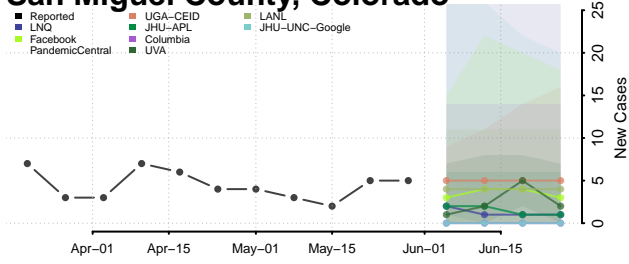

Rio Blanco County, Colorado

Rio Grande County, Colorado

Routt County, Colorado

Saguache County, Colorado

San Juan County, Colorado

San Miguel County, Colorado

Sedgwick County, Colorado

Summit County, Colorado