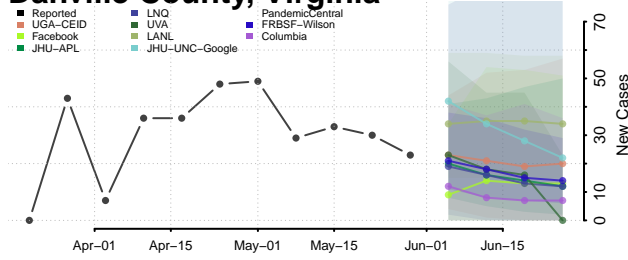

Danville County, Virginia