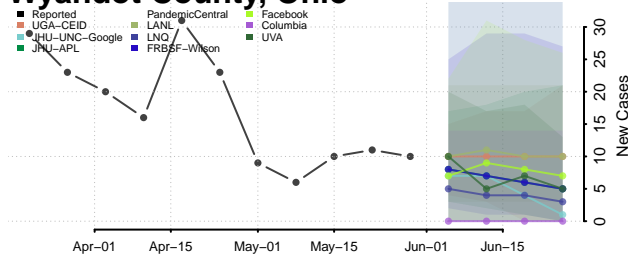

Wayne County, Ohio

Williams County, Ohio

Wood County, Ohio

Wyandot County, Ohio

Oklahoma*

Adair County, Oklahoma

Alfalfa County, Oklahoma

Atoka County, Oklahoma