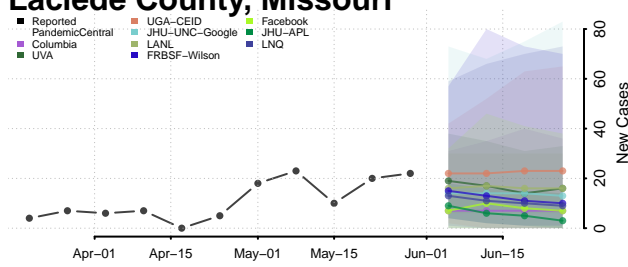

Laclede County, Missouri