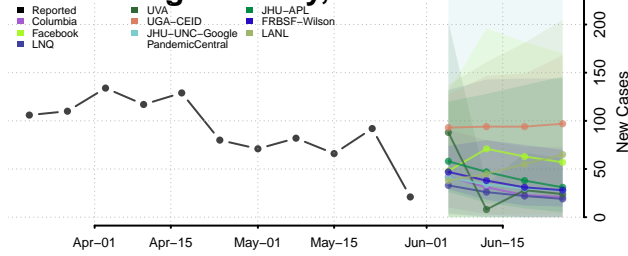

Sullivan County, Indiana

Switzerland County, Indiana

Tippecanoe County, Indiana

Tipton County, Indiana

Union County, Indiana

Vanderburgh County, Indiana

Vermillion County, Indiana

Vigo County, Indiana