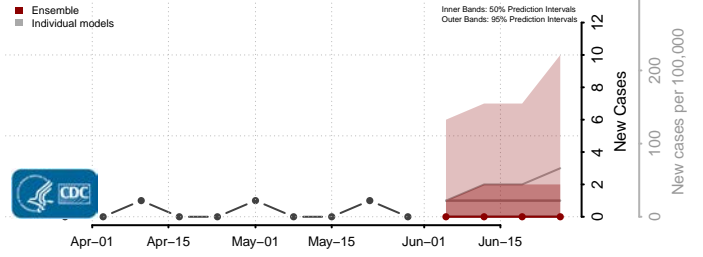

Mora County, New Mexico