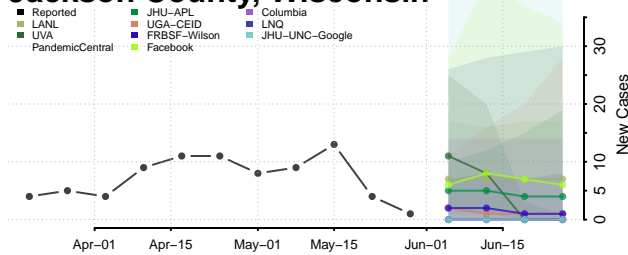

Jackson County, Wisconsin