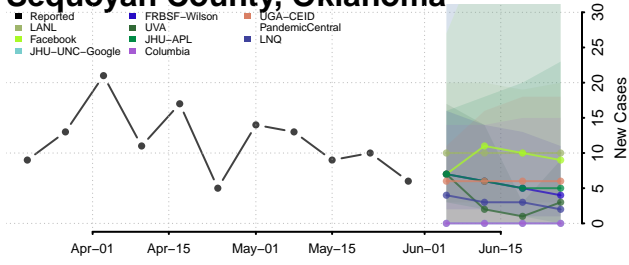

Pontotoc County, Oklahoma

Pottawatomie County, Oklahoma

Pushmataha County, Oklahoma

Roger Mills County, Oklahoma

Rogers County, Oklahoma

Seminole County, Oklahoma

Sequoyah County, Oklahoma

Stephens County, Oklahoma