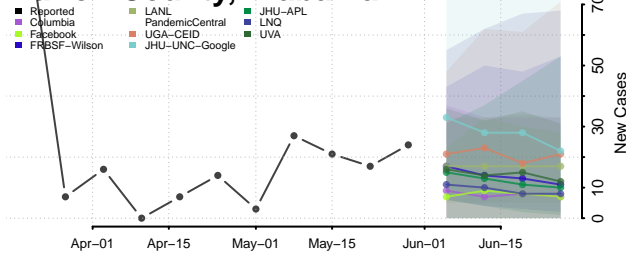

Marion County, Alabama