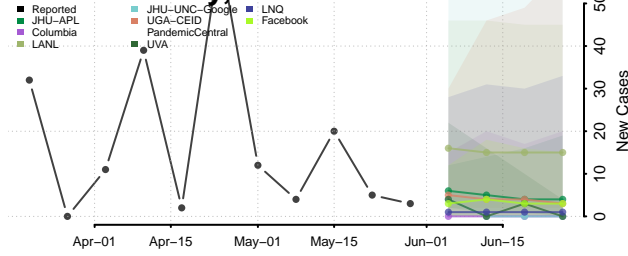

Clarke County, Alabama

Clay County, Alabama

Cleburne County, Alabama

Coffee County, Alabama

Colbert County, Alabama

Conecuh County, Alabama

Coosa County, Alabama

Covington County, Alabama