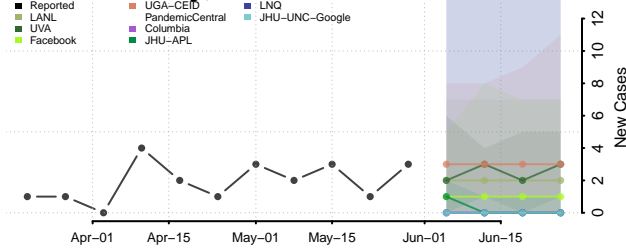

Dunn County, North Dakota