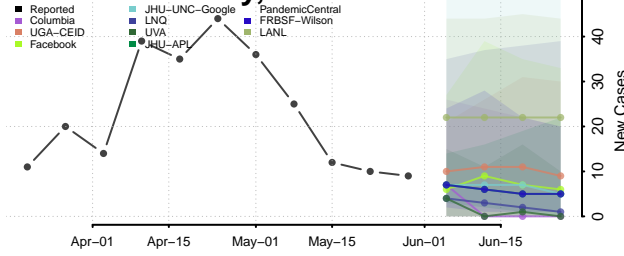

Houston County, Tennessee

Humphreys County, Tennessee

Jackson County, Tennessee

Jefferson County, Tennessee

Johnson County, Tennessee

Knox County, Tennessee

Lake County, Tennessee

Lauderdale County, Tennessee