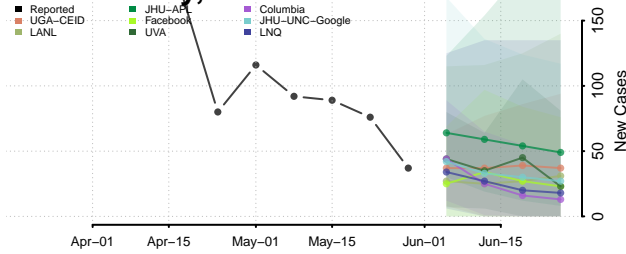

Maui County, Hawaii