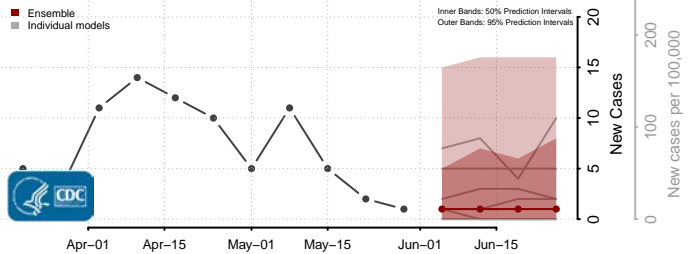

Suffolk County, Massachusetts

Worcester County, Massachusetts

Michigan*

Alcona County, Michigan

Alger County, Michigan

*New weekly cases may decrease in this location over the next four weeks. For these locations, the ensemble forecast indicates a probability of 0.75 or greater that fewer cases will be reported in week four of the forecast than in the last reported week.