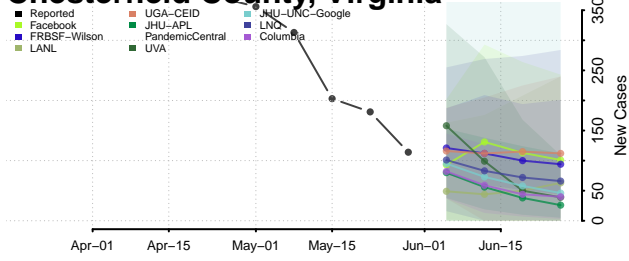

Chesterfield County, Virginia