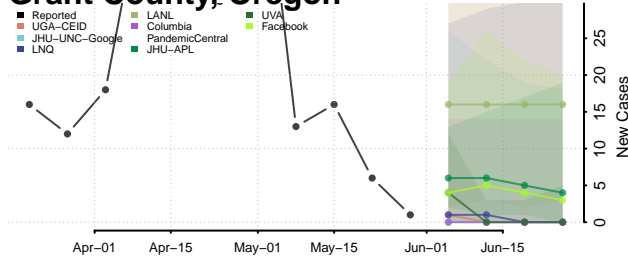

Grant County, Oregon