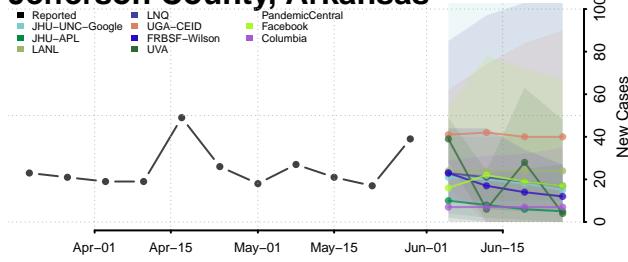

Hot Spring County, Arkansas

Howard County, Arkansas

Independence County, Arkansas

Izard County, Arkansas

Jackson County, Arkansas

Jefferson County, Arkansas

Johnson County, Arkansas

Lafayette County, Arkansas