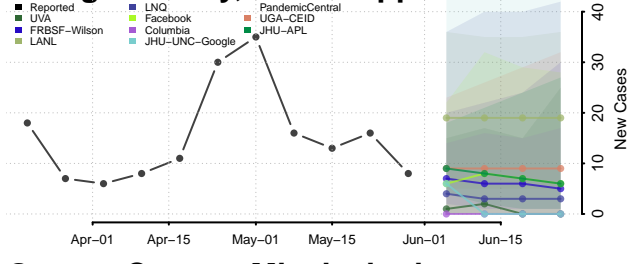

George County, Mississippi