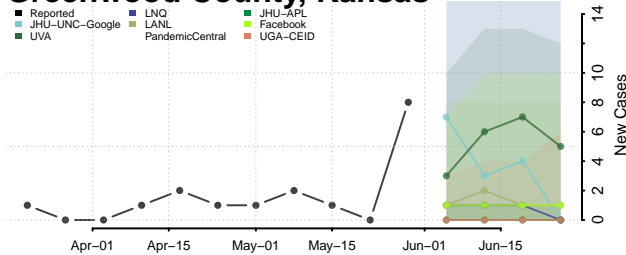

Greenwood County, Kansas