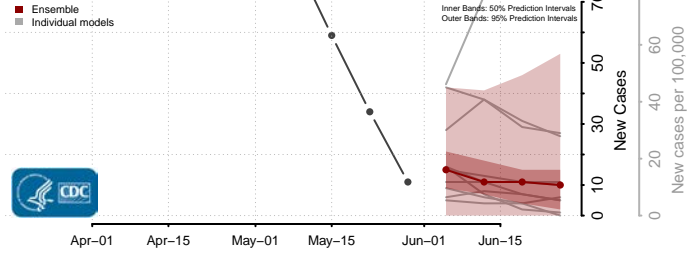

Pottawattamie County, Iowa