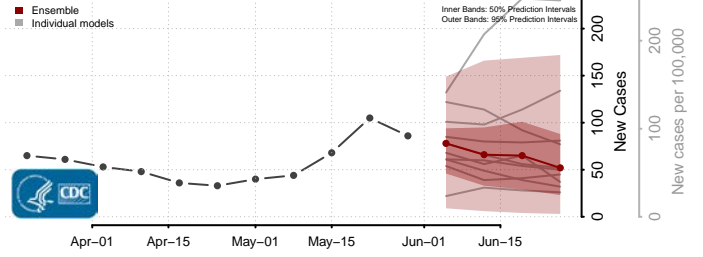

Campbell County, Kentucky