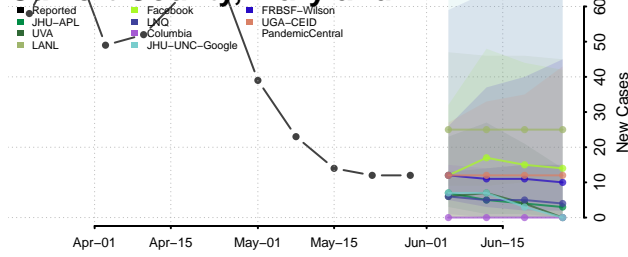

Calvert County, Maryland