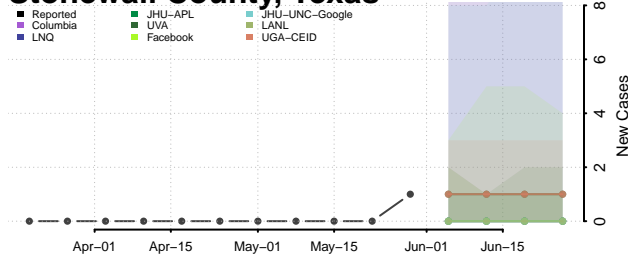

Stonewall County, Texas