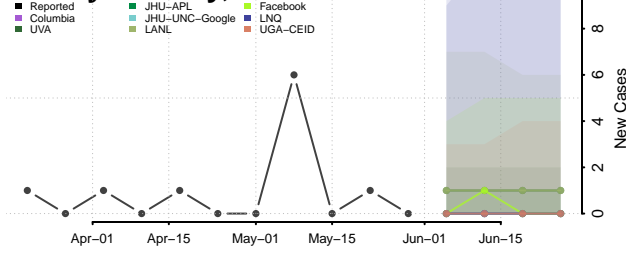

Dundy County, Nebraska