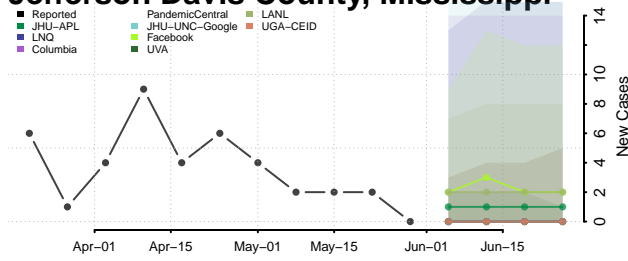

Humphreys County, Mississippi

Issaquena County, Mississippi

Itawamba County, Mississippi

Jackson County, Mississippi

Jasper County, Mississippi

Jefferson County, Mississippi

Jefferson Davis County, Mississippi