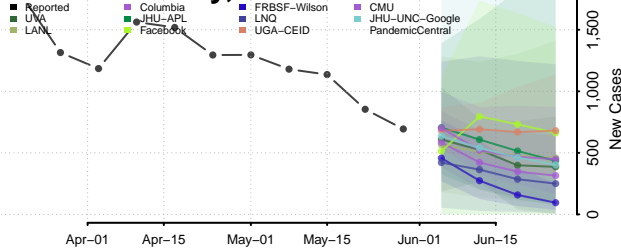

Tarrant County, Texas