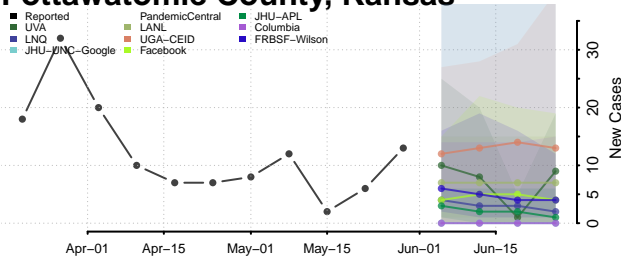

Pottawatomie County, Kansas