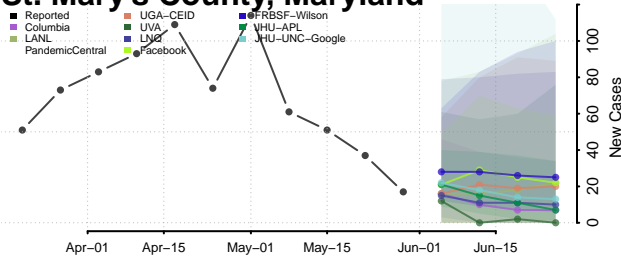

Prince George's County, Maryland

Queen Anne's County, Maryland

Somerset County, Maryland

St. Mary's County, Maryland

Talbot County, Maryland

Washington County, Maryland

Wicomico County, Maryland

Worcester County, Maryland