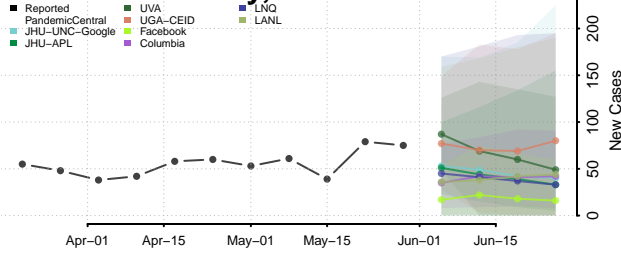

St. Mary County, Louisiana

St. Tammany County, Louisiana

Tangipahoa County, Louisiana

Tensas County, Louisiana

Terrebonne County, Louisiana

Union County, Louisiana

Vermilion County, Louisiana

Vernon County, Louisiana