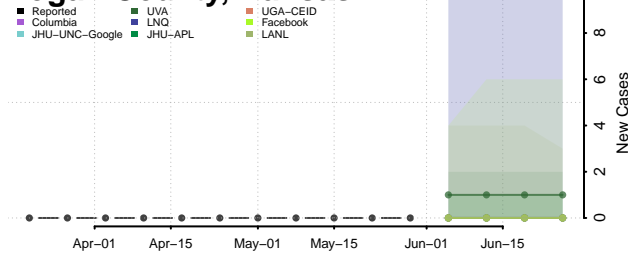

Leavenworth County, Kansas

Lincoln County, Kansas

Linn County, Kansas

Logan County, Kansas

Lyon County, Kansas

Marion County, Kansas

Marshall County, Kansas

McPherson County, Kansas