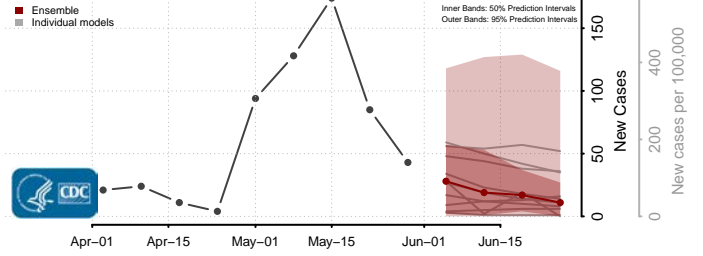

Watonwan County, Minnesota

Wilkin County, Minnesota

Winona County, Minnesota

Wright County, Minnesota

Yellow Medicine County, Minnesota

Mississippi

Adams County, Mississippi

Alcorn County, Mississippi