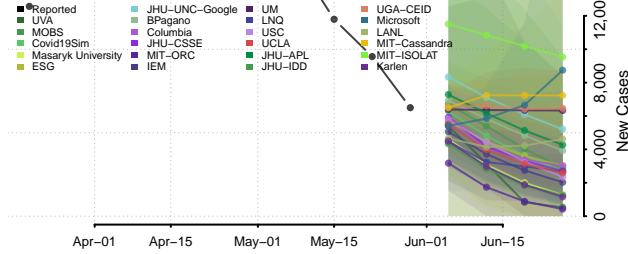

Illinois*

Adams County, Illinois

Alexander County, Illinois

Bond County, Illinois

Boone County, Illinois

Brown County, Illinois

*New weekly cases may decrease in this location over the next four weeks. For these locations, the ensemble forecast indicates a probability of 0.75 or greater that fewer cases will be reported in week four of the forecast than in the last reported week.