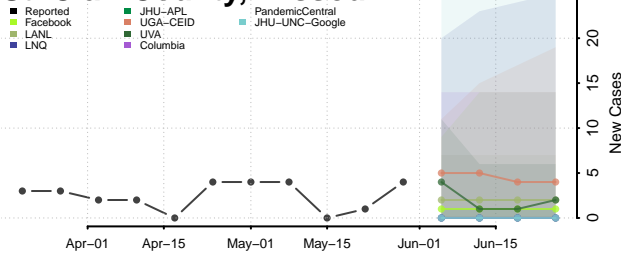

St. Clair County, Missouri