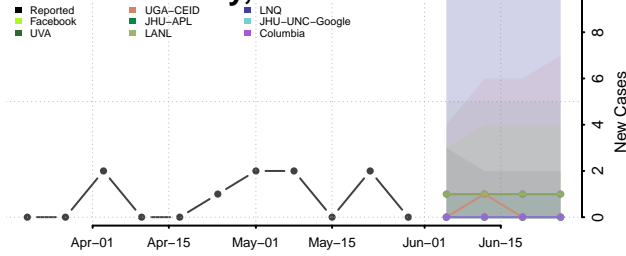

Furnas County, Nebraska

Gage County, Nebraska

Garden County, Nebraska

Garfield County, Nebraska

Gosper County, Nebraska

Grant County, Nebraska

Greeley County, Nebraska

Hall County, Nebraska