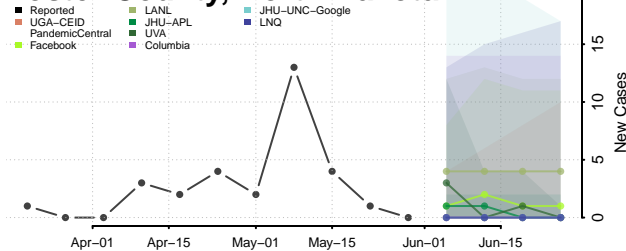

Eddy County, North Dakota

Emmons County, North Dakota

Foster County, North Dakota

Golden Valley County, North Dakota

Grand Forks County, North Dakota

Grant County, North Dakota

Griggs County, North Dakota

Hettinger County, North Dakota