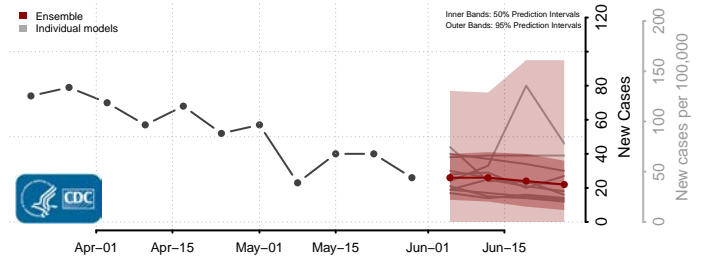

Union County, Ohio