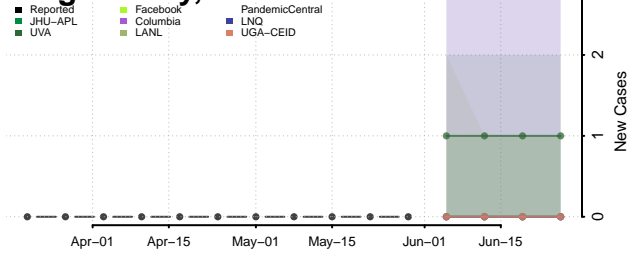

King County, Texas