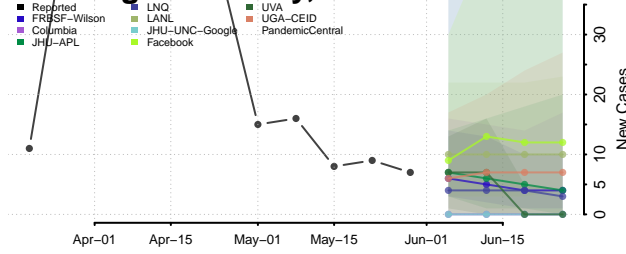

Texas County, Oklahoma

Tillman County, Oklahoma

Tulsa County, Oklahoma

Wagoner County, Oklahoma

Washington County, Oklahoma

Washita County, Oklahoma

Woods County, Oklahoma

Woodward County, Oklahoma