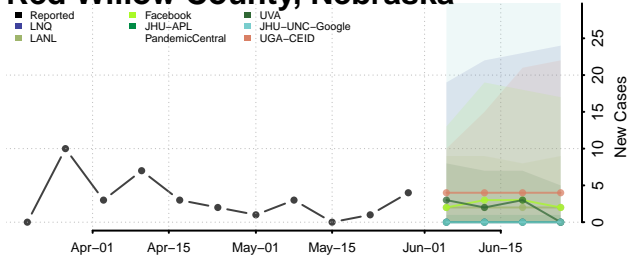

Red Willow County, Nebraska