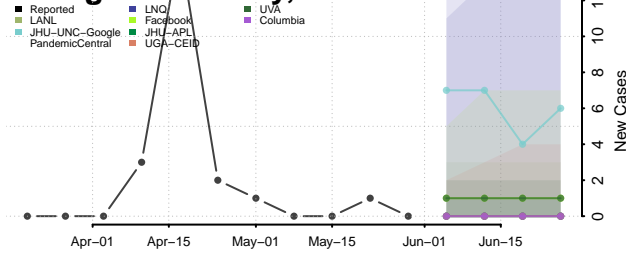

Dillingham County, Alaska