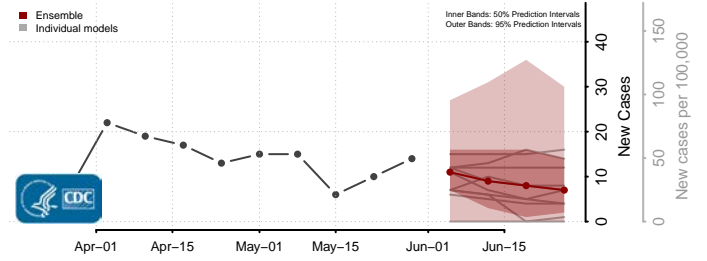

Van Wert County, Ohio