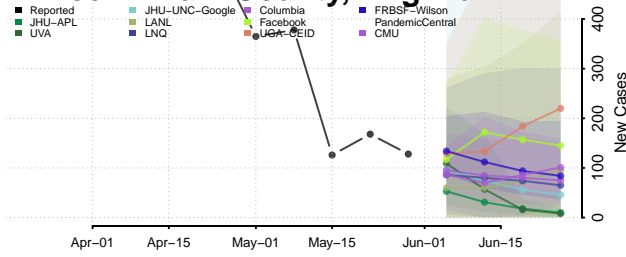

Portsmouth County, Virginia

Powhatan County, Virginia

Prince Edward County, Virginia

Prince George County, Virginia

Prince William County, Virginia

Pulaski County, Virginia

Radford County, Virginia

Rappahannock County, Virginia