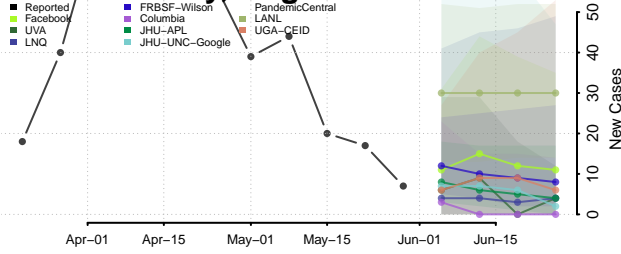

Carroll County, Virginia