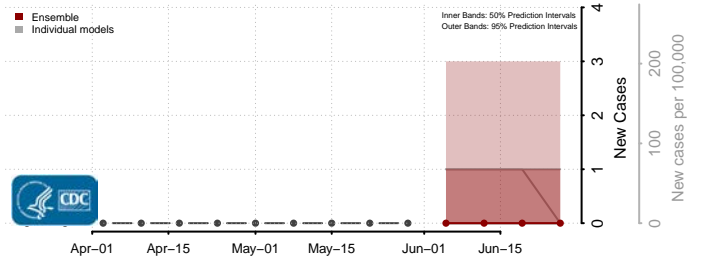

Piute County, Utah