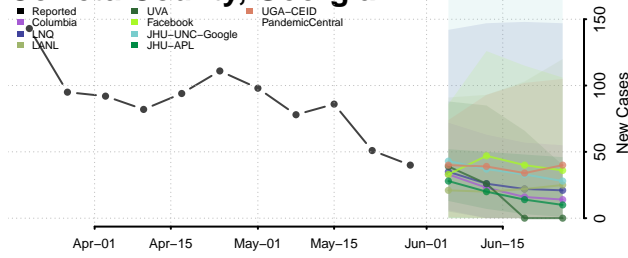

Coffee County, Georgia

Colquitt County, Georgia

Columbia County, Georgia

Cook County, Georgia

Coweta County, Georgia

Crawford County, Georgia

Crisp County, Georgia

Dade County, Georgia