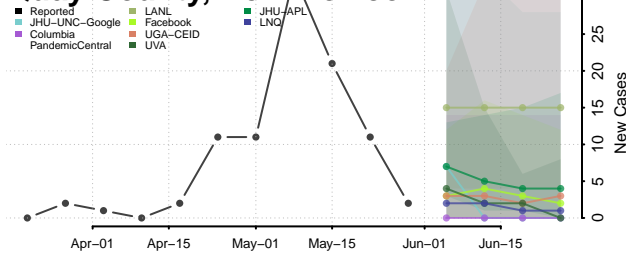

Lea County, New Mexico

Lincoln County, New Mexico

Los Alamos County, New Mexico

Luna County, New Mexico

McKinley County, New Mexico

Mora County, New Mexico

Otero County, New Mexico

Quay County, New Mexico