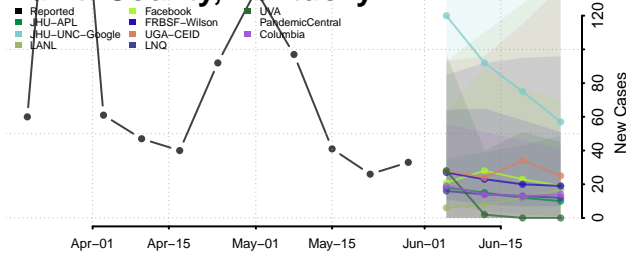

Bullitt County, Kentucky