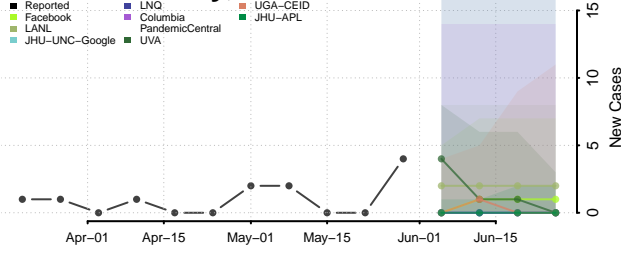

St. Mary County, Louisiana

St. Tammany County, Louisiana

Tangipahoa County, Louisiana

Tensas County, Louisiana

Terrebonne County, Louisiana

Union County, Louisiana

Vermilion County, Louisiana

Vernon County, Louisiana