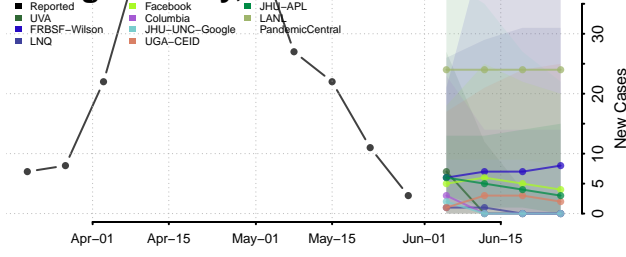

Essex County, Vermont

Franklin County, Vermont

Grand Isle County, Vermont

Lamoille County, Vermont

Orange County, Vermont

Orleans County, Vermont

Rutland County, Vermont

Washington County, Vermont