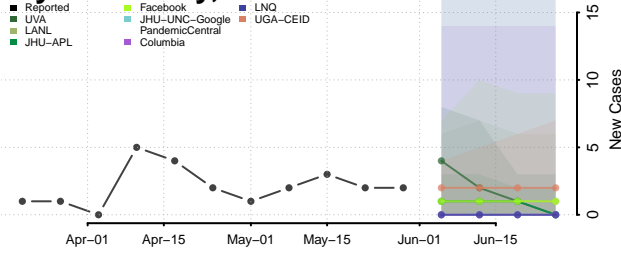

Scott County, Iowa

Shelby County, Iowa

Sioux County, Iowa

Story County, Iowa

Tama County, Iowa

Taylor County, Iowa

Union County, Iowa

Van Buren County, Iowa