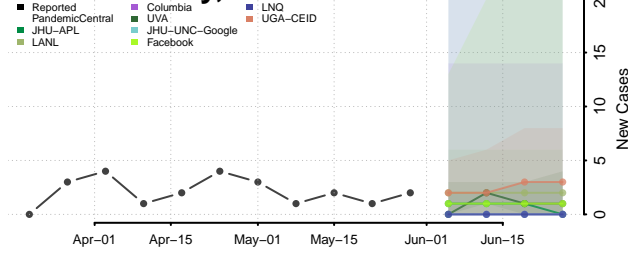

Crane County, Texas