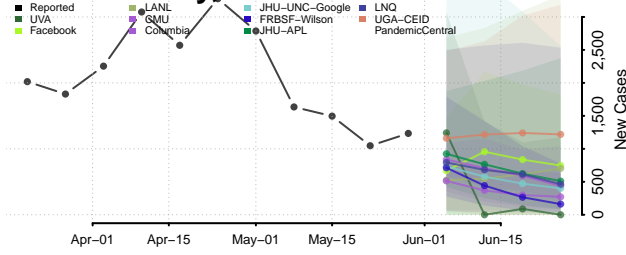

Bexar County, Texas