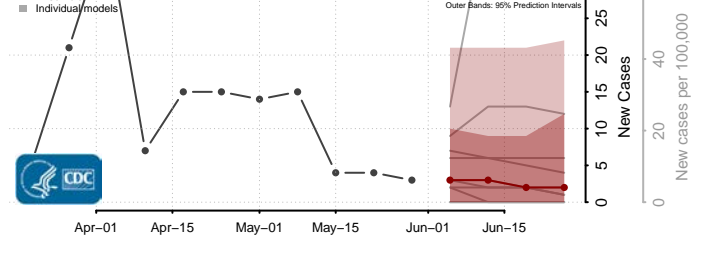

Cherokee County, Oklahoma