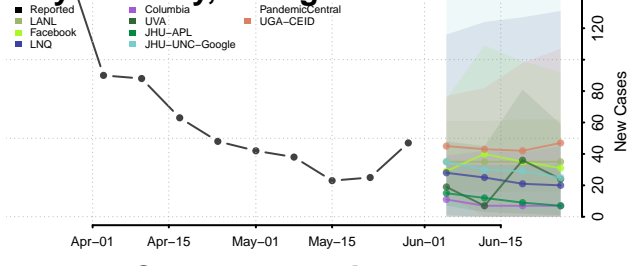

Forsyth County, Georgia

Franklin County, Georgia

Fulton County, Georgia

Gilmer County, Georgia

Glascocock County, Georgia

Glynn County, Georgia

Gordon County, Georgia

Grady County, Georgia