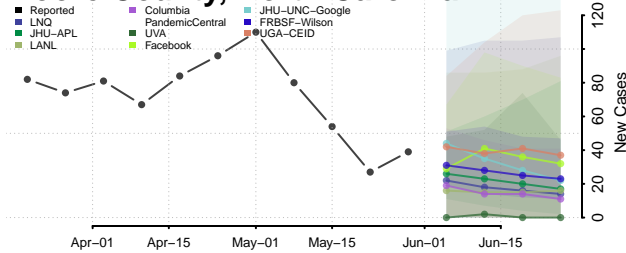

Moore County, North Carolina