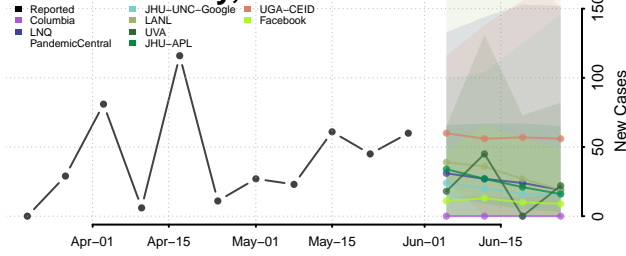

Karnes County, Texas