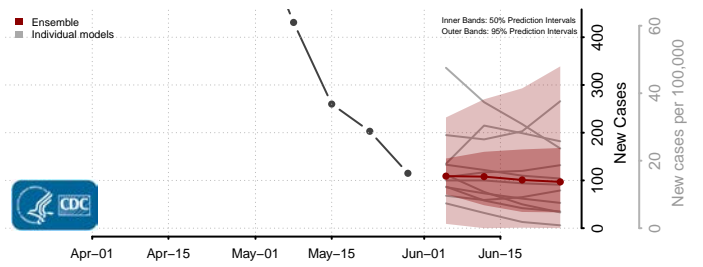

Norfolk County, Massachusetts