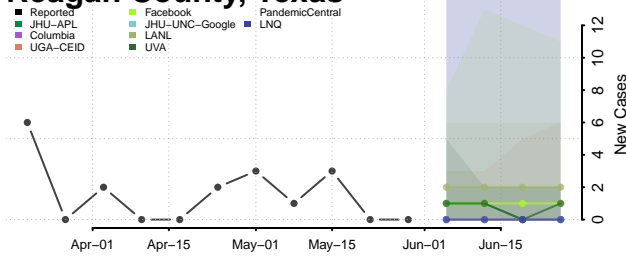

Reagan County, Texas