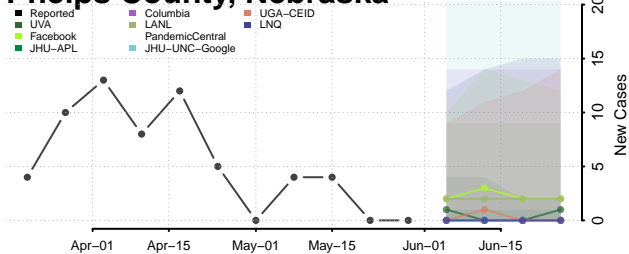

Nuckolls County, Nebraska

Otoe County, Nebraska

Pawnee County, Nebraska

Perkins County, Nebraska

Phelps County, Nebraska

Pierce County, Nebraska

Platte County, Nebraska

Polk County, Nebraska