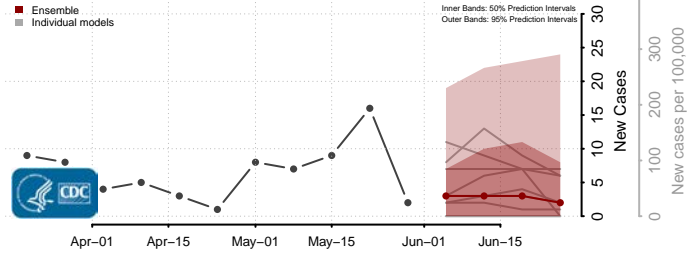

Benton County, Mississippi