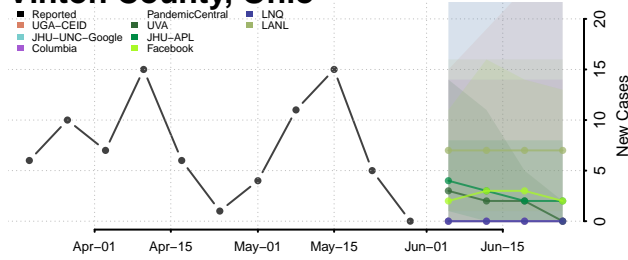

Vinton County, Ohio