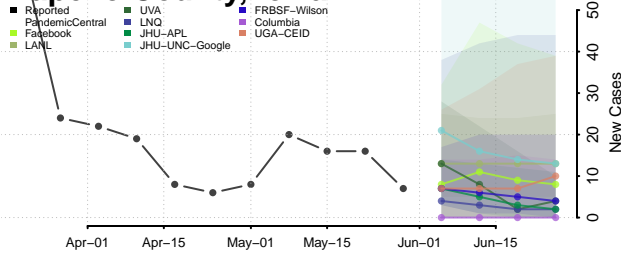

Wapello County, Iowa