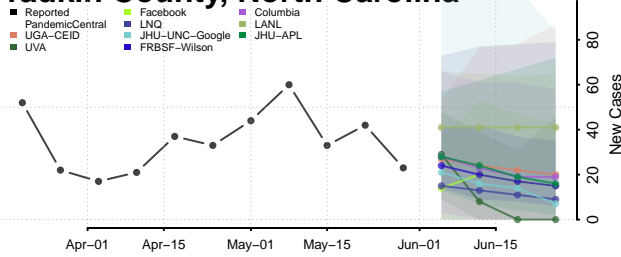

Yadkin County, North Carolina