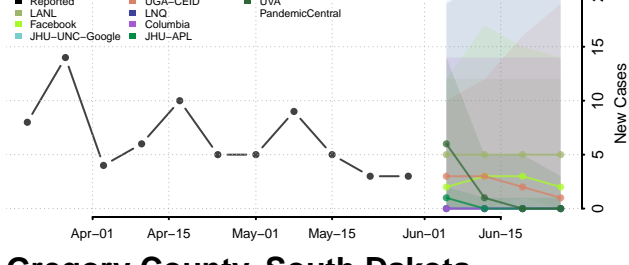

Grant County, South Dakota