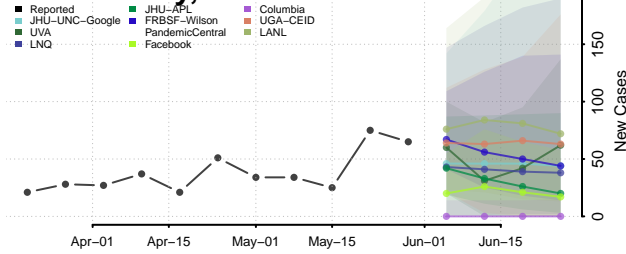

Elko County, Nevada