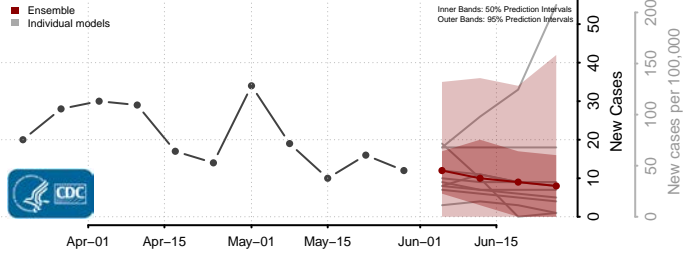

Hancock County, West Virginia

Hardy County, West Virginia

Harrison County, West Virginia

Jackson County, West Virginia

Marshall County, West Virginia

Mason County, West Virginia

McDowell County, West Virginia