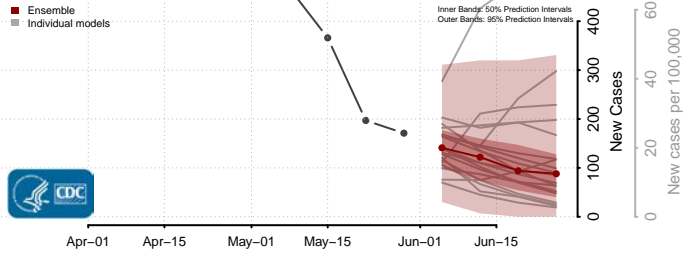

District of Columbia*