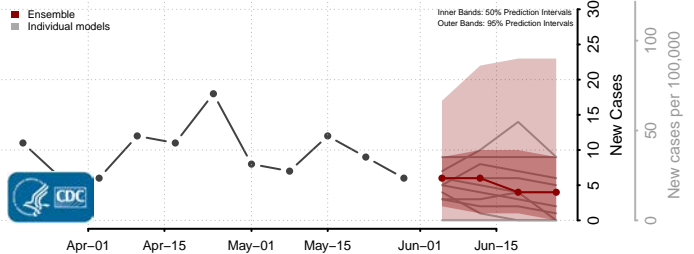

Franklin County, Kansas