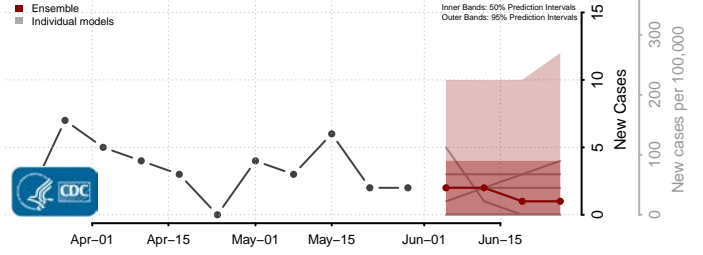

Cameron County, Pennsylvania