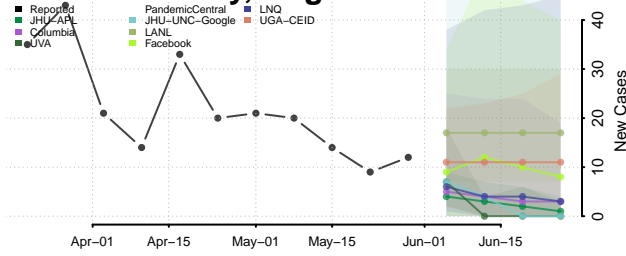

Portsmouth County, Virginia

Powhatan County, Virginia

Prince Edward County, Virginia

Prince George County, Virginia

Prince William County, Virginia

Pulaski County, Virginia

Radford County, Virginia

Rappahannock County, Virginia