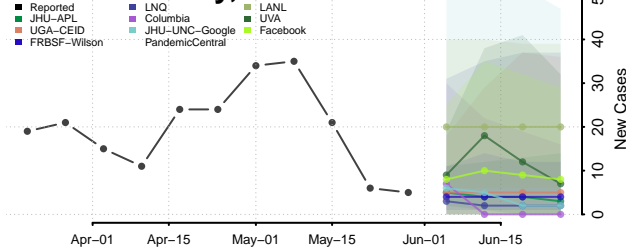

Adams County, Ohio