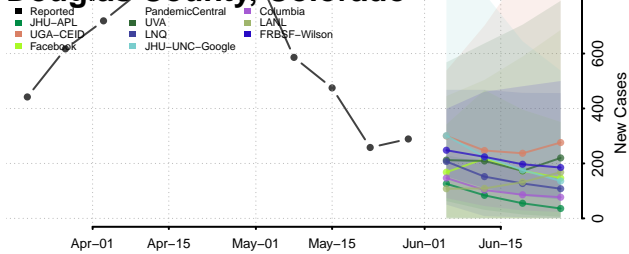

Costilla County, Colorado

Crowley County, Colorado

Custer County, Colorado

Delta County, Colorado

Denver County, Colorado

Dolores County, Colorado

Douglas County, Colorado

Eagle County, Colorado