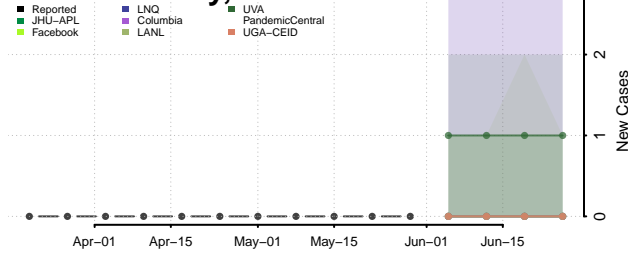

Arthur County, Nebraska