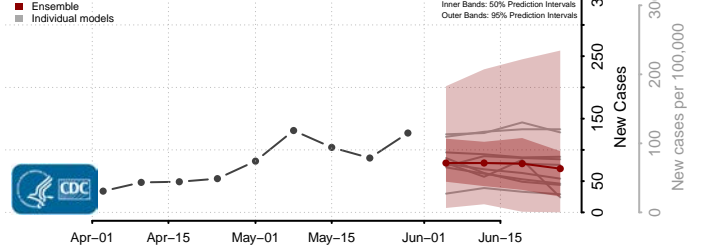

Terrebonne County, Louisiana