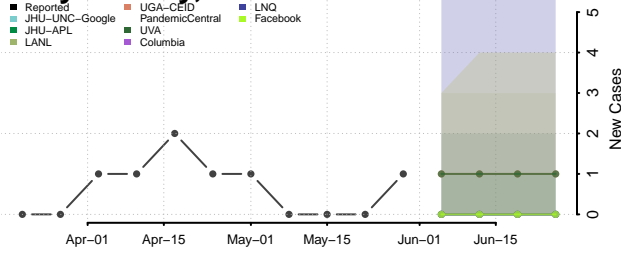

Sully County, South Dakota