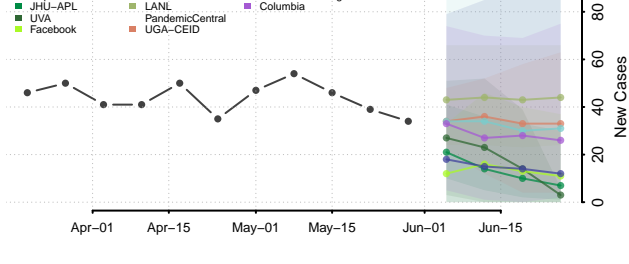

Mingo County, West Virginia