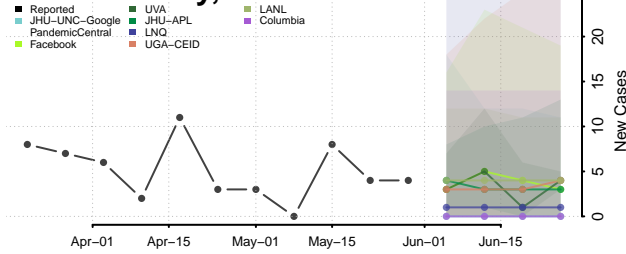

Noble County, Ohio