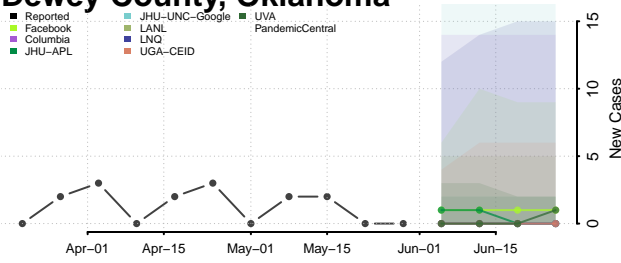

Dewey County, Oklahoma

Ellis County, Oklahoma

Garfield County, Oklahoma

Garvin County, Oklahoma

Grady County, Oklahoma

Grant County, Oklahoma

Greer County, Oklahoma

Harmon County, Oklahoma