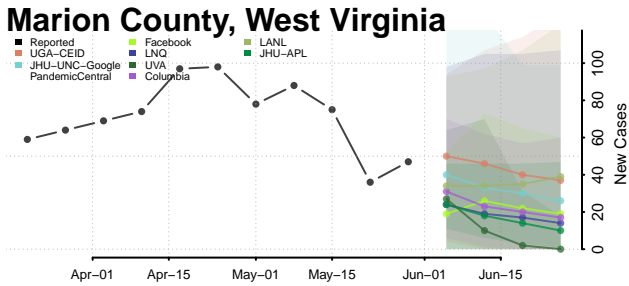

Hancock County, West Virginia

Hardy County, West Virginia

Harrison County, West Virginia

Jackson County, West Virginia

Marshall County, West Virginia

Mason County, West Virginia

McDowell County, West Virginia