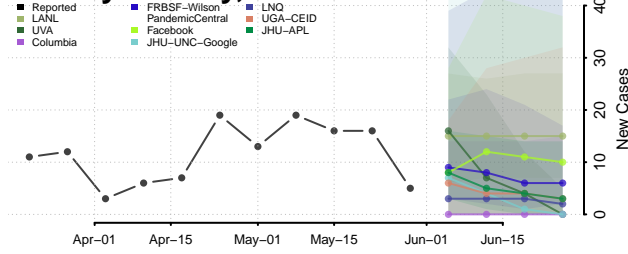

Cowley County, Kansas