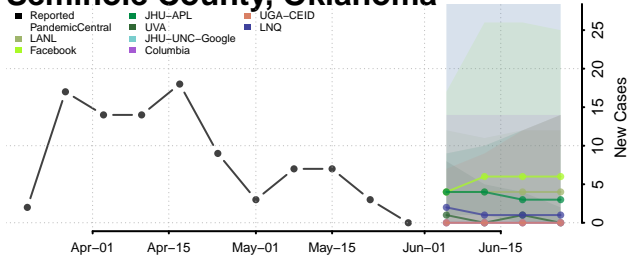

Pontotoc County, Oklahoma

Pottawatomie County, Oklahoma

Pushmataha County, Oklahoma

Roger Mills County, Oklahoma

Rogers County, Oklahoma

Seminole County, Oklahoma

Sequoyah County, Oklahoma

Stephens County, Oklahoma