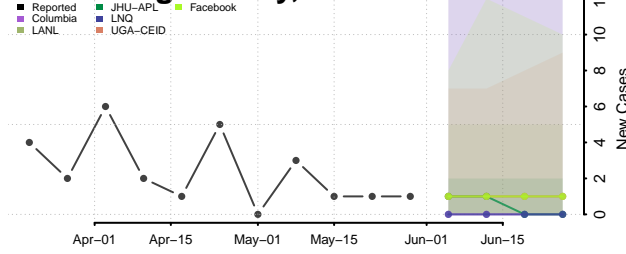

Matanuska-Susitna County, Alaska

Nome County, Alaska

North Slope County, Alaska

Northwest Arctic County, Alaska

Petersburg County, Alaska

Prince of Wales-Hyder County, Alaska

Sitka County, Alaska

Skagway County, Alaska