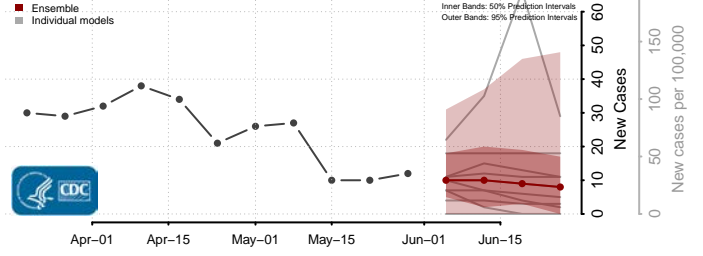

Wasatch County, Utah