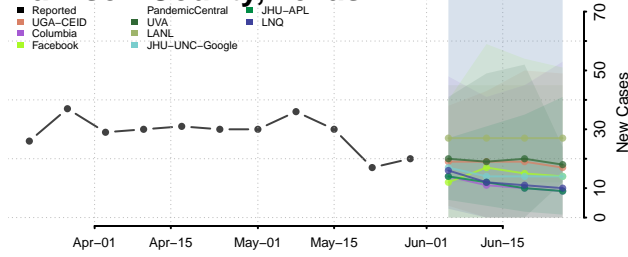

Harrison County, Texas