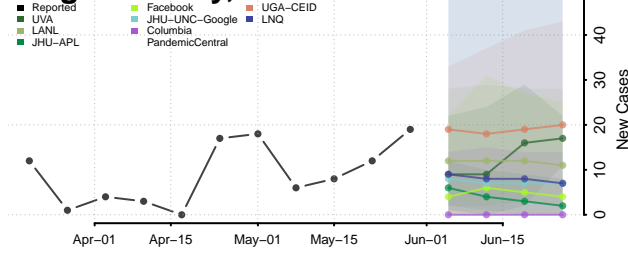

Washington County, Missouri

Wayne County, Missouri

Webster County, Missouri

Worth County, Missouri

Wright County, Missouri

Montana

Beaverhead County, Montana

Big Horn County, Montana