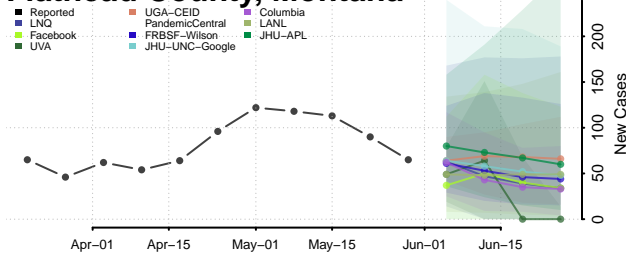

Dawson County, Montana

Deer Lodge County, Montana

Fallon County, Montana

Fergus County, Montana

Flathead County, Montana

Gallatin County, Montana

Garfield County, Montana

Glacier County, Montana