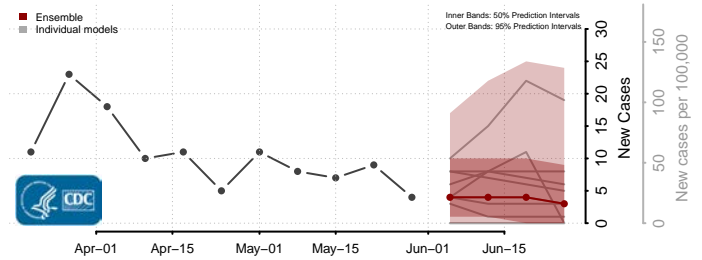

Crawford County, Illinois