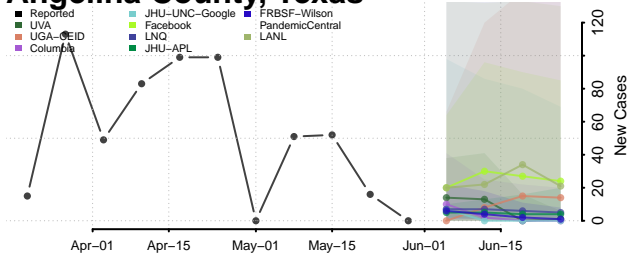

Angelina County, Texas