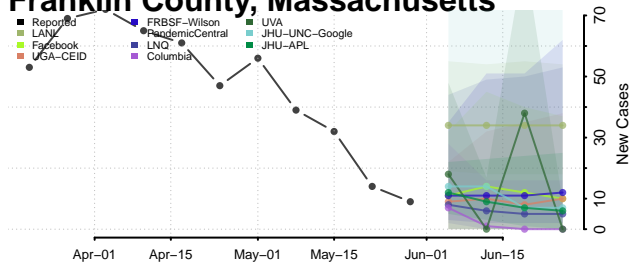

Franklin County, Massachusetts