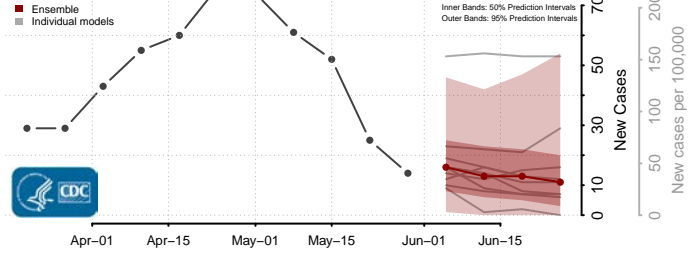

Ripley County, Indiana

Rush County, Indiana

Scott County, Indiana

Shelby County, Indiana

Spencer County, Indiana

St. Joseph County, Indiana

Starke County, Indiana

Steuben County, Indiana