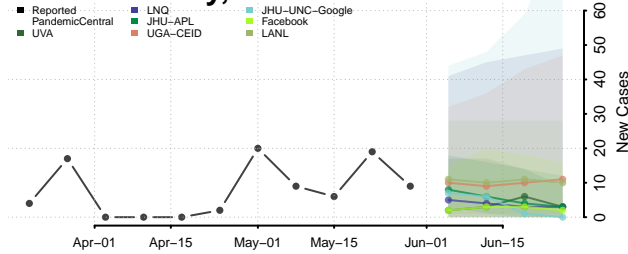

Blaine County, Montana