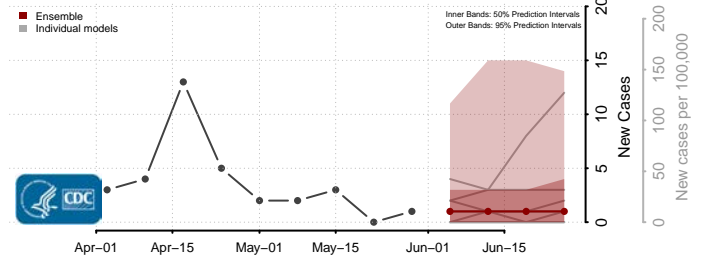

Blaine County, Oklahoma