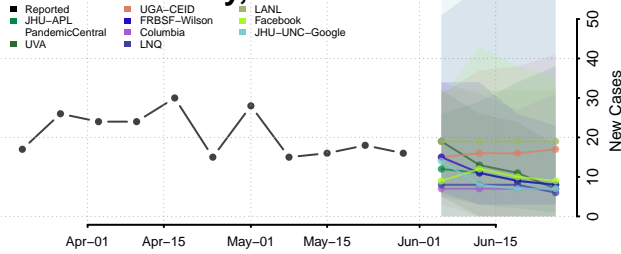

Wabash County, Indiana