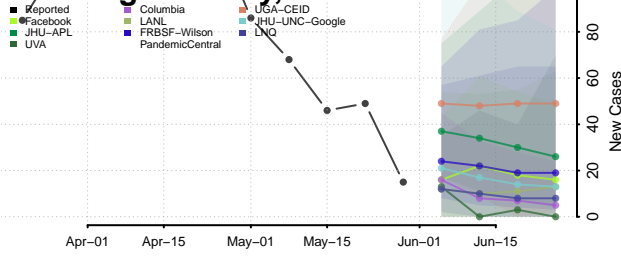

Clinton County, New York

Columbia County, New York

Cortland County, New York

Delaware County, New York

Dutchess County, New York

Erie County, New York

Essex County, New York

Franklin County, New York