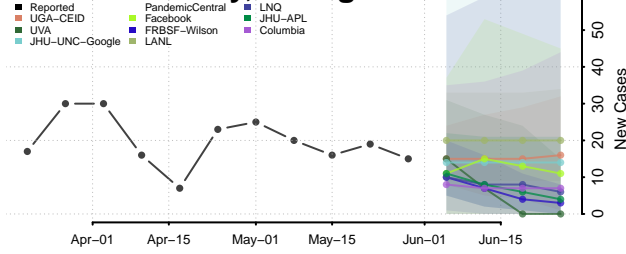

Baldwin County, Georgia