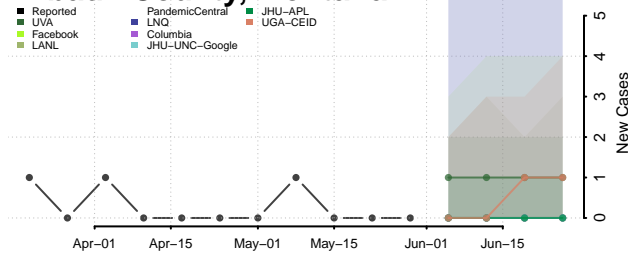

Toole County, Montana

Treasure County, Montana

Valley County, Montana

Wheatland County, Montana

Wibaux County, Montana

Yellowstone County, Montana

Nebraska*

*New weekly cases may decrease in this location over the next four weeks. For these locations, the ensemble forecast indicates a probability of 0.75 or greater that fewer cases will be reported in week four of the forecast than in the last reported week.