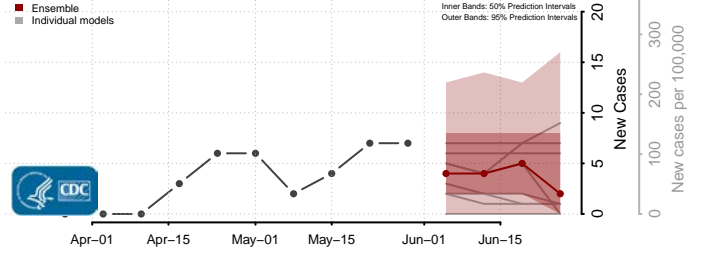

Sherman County, Kansas