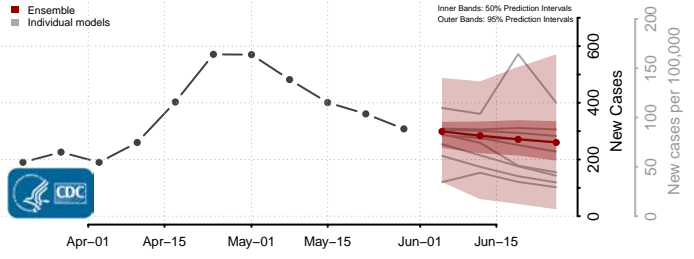

Marion County, Oregon