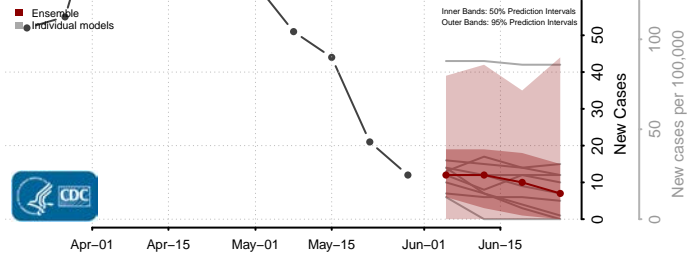

Belknap County, New Hampshire

Carroll County, New Hampshire

*New weekly cases may decrease in this location over the next four weeks. For these locations, the ensemble forecast indicates a probability of 0.75 or greater that fewer cases will be reported in week four of the forecast than in the last reported week.