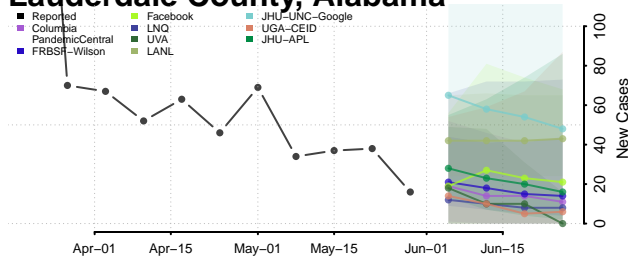

Lauderdale County, Alabama