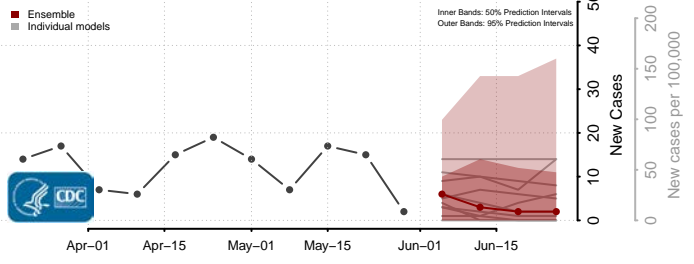

Bandera County, Texas