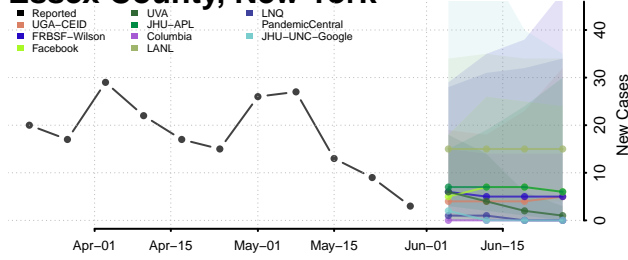

Clinton County, New York

Columbia County, New York

Cortland County, New York

Delaware County, New York

Dutchess County, New York

Erie County, New York

Essex County, New York

Franklin County, New York