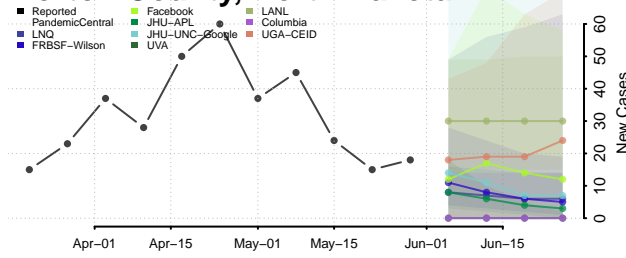

Morton County, North Dakota