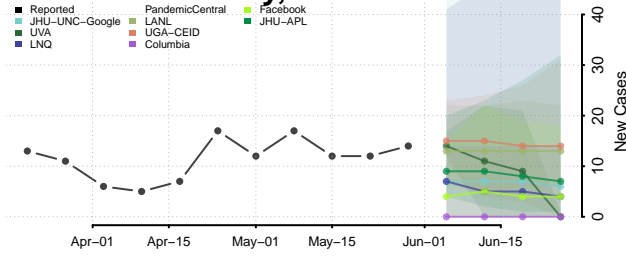

Nez Perce County, Idaho

Oneida County, Idaho

Owyhee County, Idaho

Payette County, Idaho

Power County, Idaho

Shoshone County, Idaho

Teton County, Idaho

Twin Falls County, Idaho