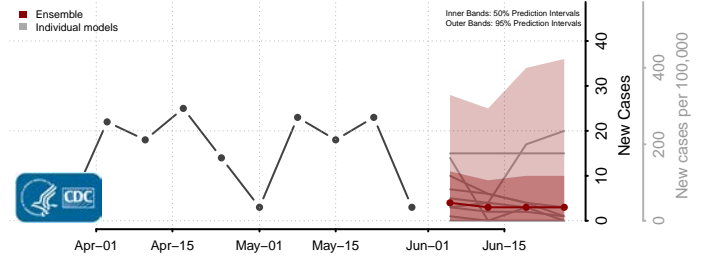

Clay County, West Virginia