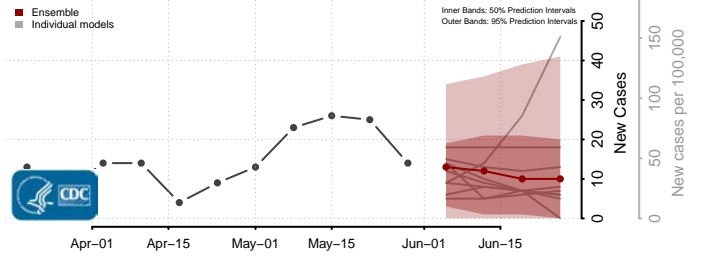

Golden Valley County, Montana

Granite County, Montana

Hill County, Montana

Jefferson County, Montana

Judith Basin County, Montana

Lake County, Montana

Lewis and Clark County, Montana

Liberty County, Montana