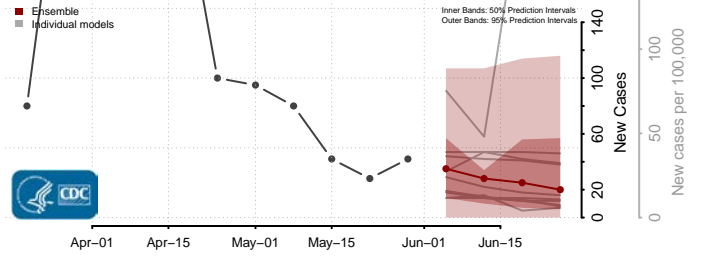

Comanche County, Oklahoma