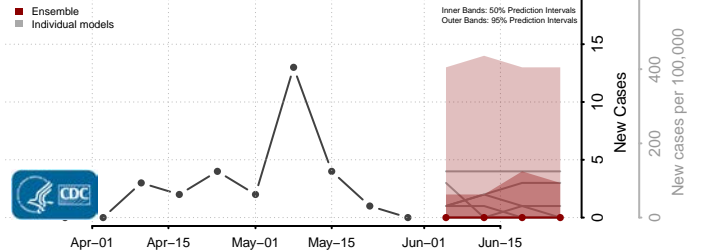

Eddy County, North Dakota

Emmons County, North Dakota

Foster County, North Dakota

Golden Valley County, North Dakota

Grand Forks County, North Dakota

Grant County, North Dakota

Griggs County, North Dakota

Hettinger County, North Dakota