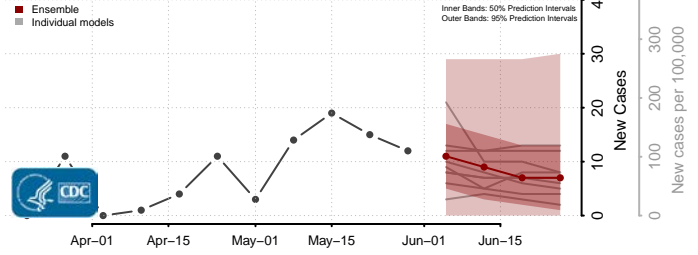

Owen County, Kentucky