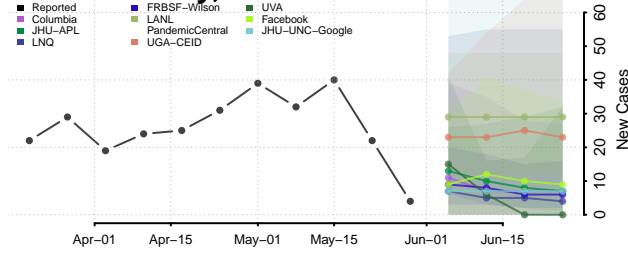

White County, Tennessee