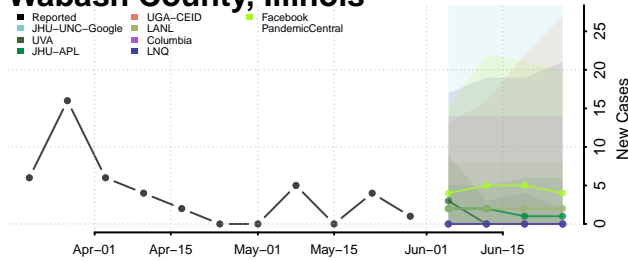

Shelby County, Illinois

St. Clair County, Illinois

Stark County, Illinois

Stephenson County, Illinois

Tazewell County, Illinois

Union County, Illinois

Vermilion County, Illinois

Wabash County, Illinois