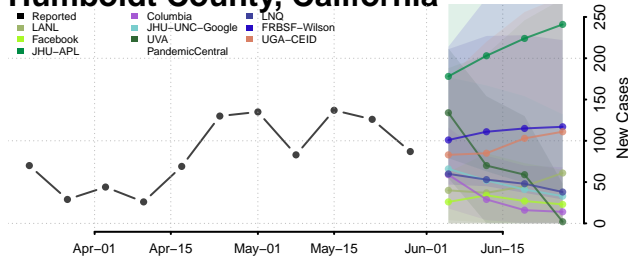

Humboldt County, California