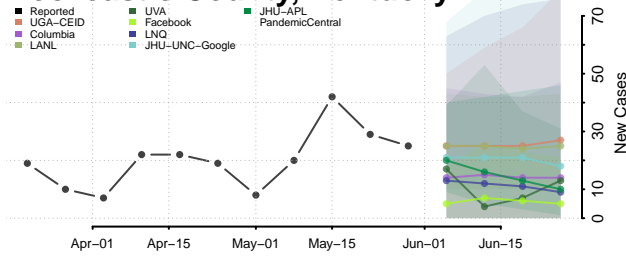

Rockcastle County, Kentucky