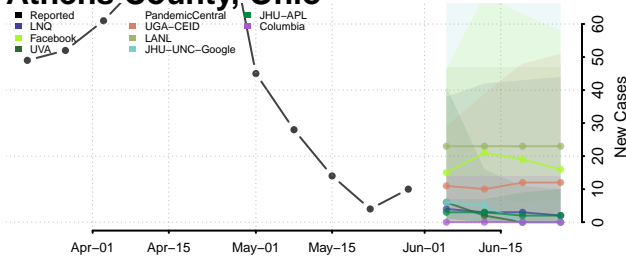

Athens County, Ohio