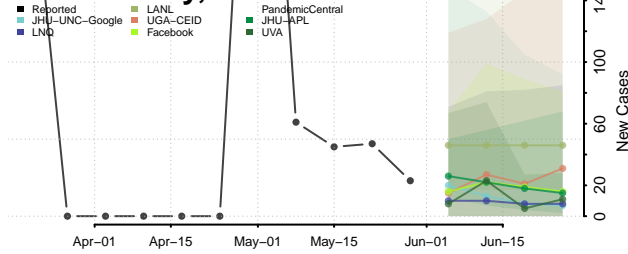

Howard County, Texas

Hudspeth County, Texas

Hunt County, Texas

Hutchinson County, Texas

Irion County, Texas

Jack County, Texas

Jackson County, Texas

Jasper County, Texas