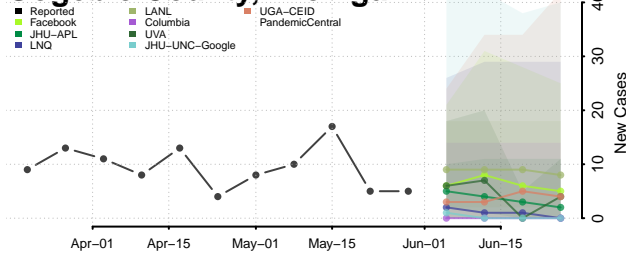

Gogebic County, Michigan