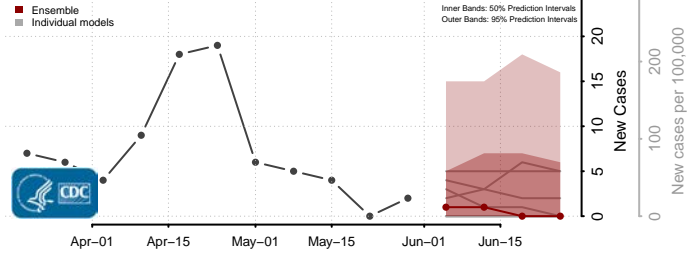

Madison County, Montana