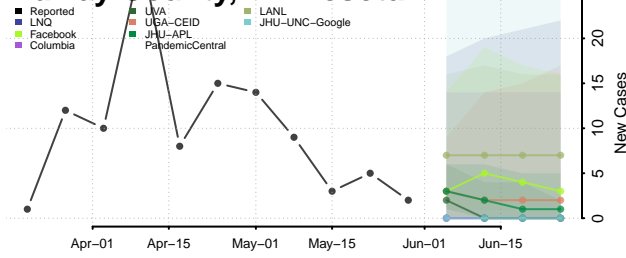

Murray County, Minnesota