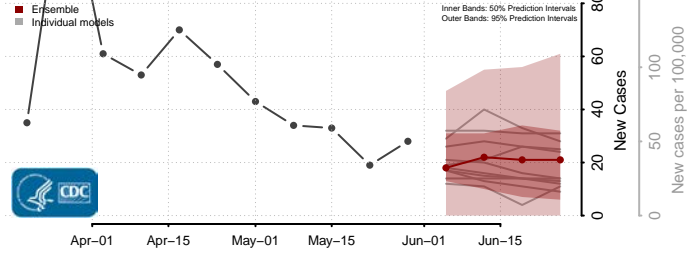

Carson City County, Nevada