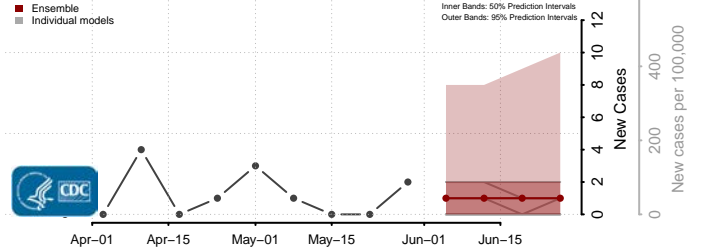

Eddy County, North Dakota

Emmons County, North Dakota

Foster County, North Dakota

Golden Valley County, North Dakota

Grand Forks County, North Dakota

Grant County, North Dakota

Griggs County, North Dakota

Hettinger County, North Dakota