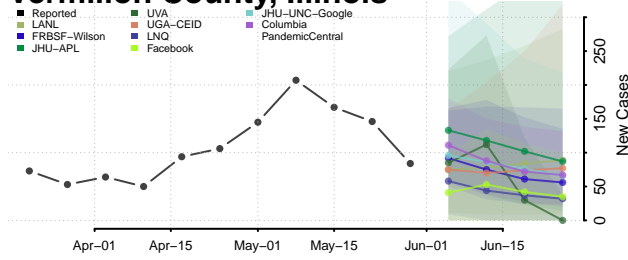

Shelby County, Illinois

St. Clair County, Illinois

Stark County, Illinois

Stephenson County, Illinois

Tazewell County, Illinois

Union County, Illinois

Vermilion County, Illinois

Wabash County, Illinois