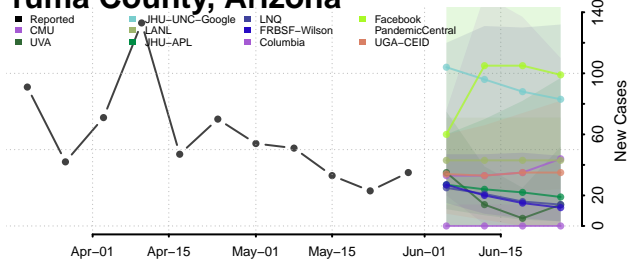

Yuma County, Arizona