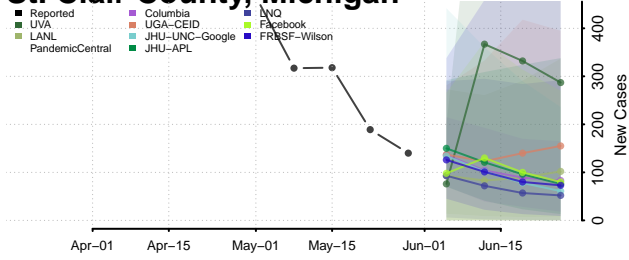

St. Clair County, Michigan