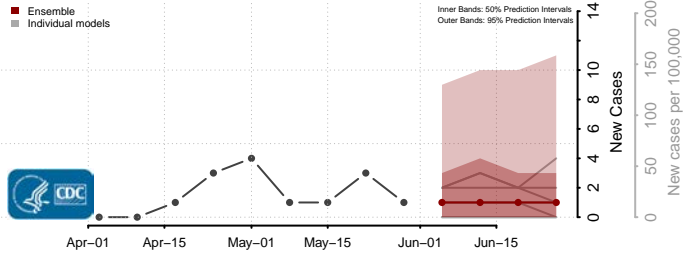

Wabaunsee County, Kansas