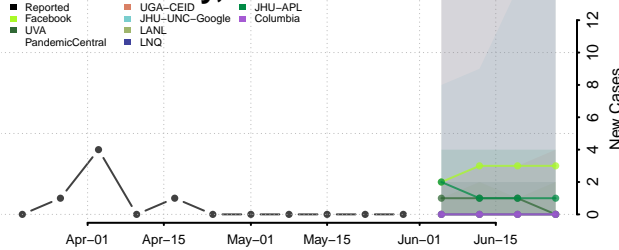

Wayne County, Ohio

Williams County, Ohio

Wood County, Ohio

Wyandot County, Ohio

Oklahoma*

Adair County, Oklahoma

Alfalfa County, Oklahoma

Atoka County, Oklahoma