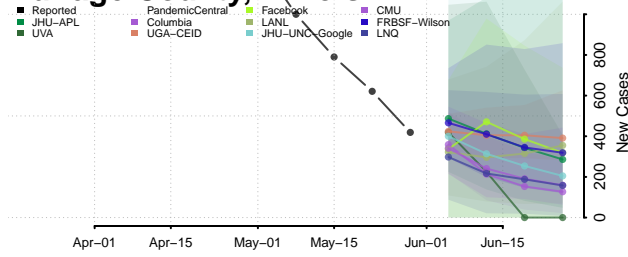

DuPage County, Illinois