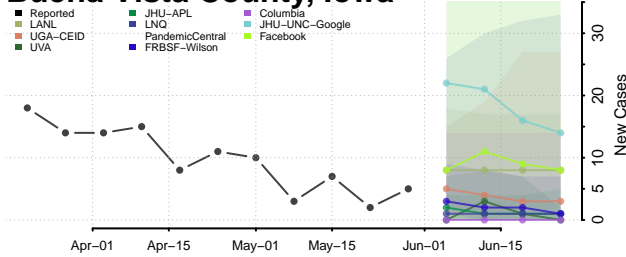

Buena Vista County, Iowa