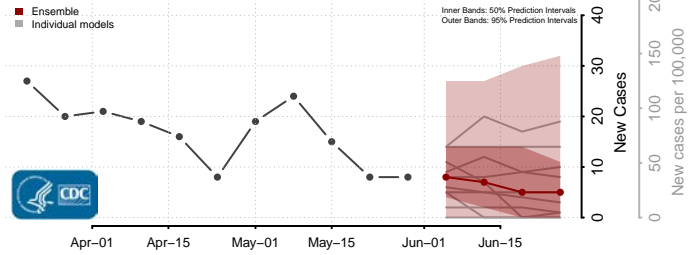

Stevens County, Minnesota

Swift County, Minnesota

Todd County, Minnesota

Traverse County, Minnesota

Wabasha County, Minnesota

Wadena County, Minnesota

Waseca County, Minnesota

Washington County, Minnesota