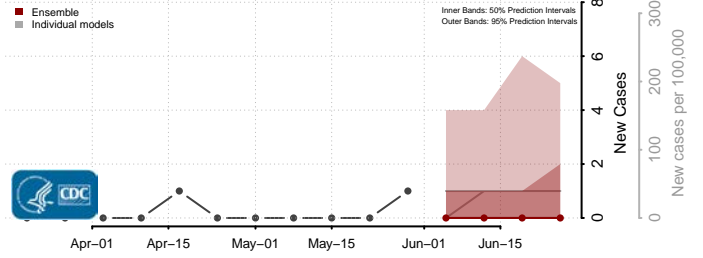

Elk County, Kansas