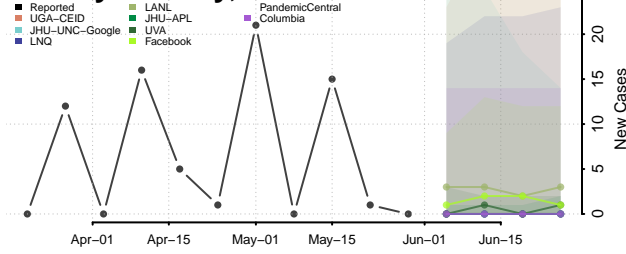

Dawson County, Texas

Deaf Smith County, Texas

Delta County, Texas

Denton County, Texas

DeWitt County, Texas

Dickens County, Texas

Dimmit County, Texas

Donley County, Texas