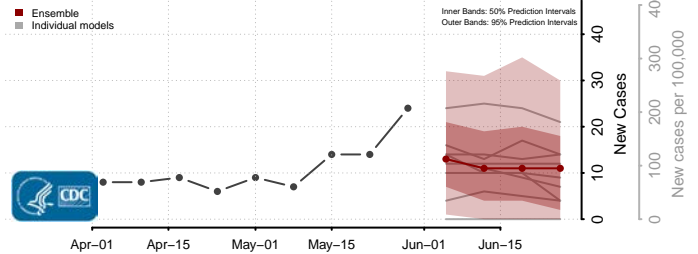

Union County, North Carolina

Vance County, North Carolina

Wake County, North Carolina

Warren County, North Carolina

Washington County, North Carolina

Watauga County, North Carolina

Wayne County, North Carolina