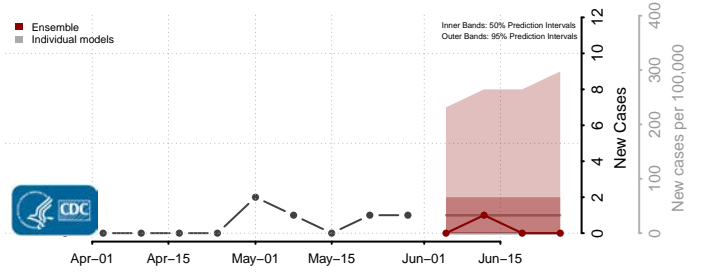

Bowman County, North Dakota