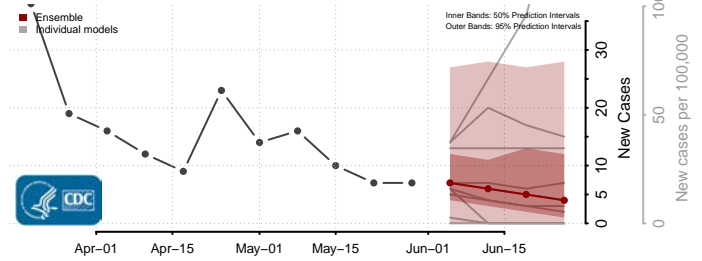

Clinton County, Illinois