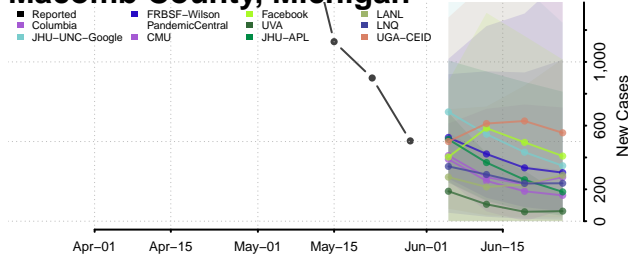

Lake County, Michigan

Lapeer County, Michigan

Leelanau County, Michigan

Lenawee County, Michigan

Livingston County, Michigan

Luce County, Michigan

Mackinac County, Michigan

Macomb County, Michigan