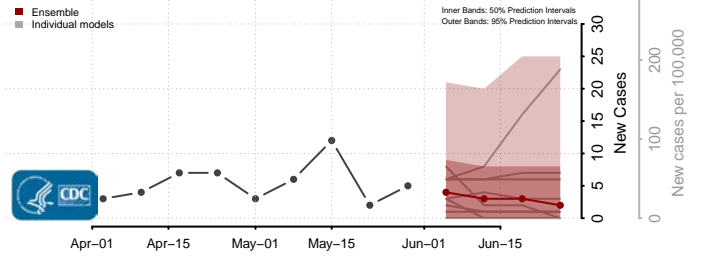

Golden Valley County, Montana

Granite County, Montana

Hill County, Montana

Jefferson County, Montana

Judith Basin County, Montana

Lake County, Montana

Lewis and Clark County, Montana

Liberty County, Montana