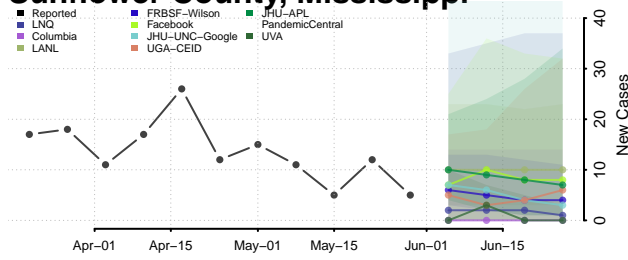

Sunflower County, Mississippi