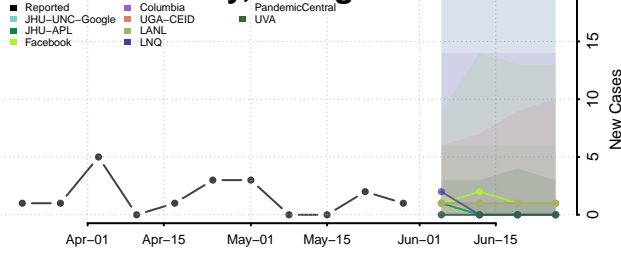

Walker County, Georgia

Walton County, Georgia

Ware County, Georgia

Warren County, Georgia

Washington County, Georgia

Wayne County, Georgia

Webster County, Georgia

Wheeler County, Georgia