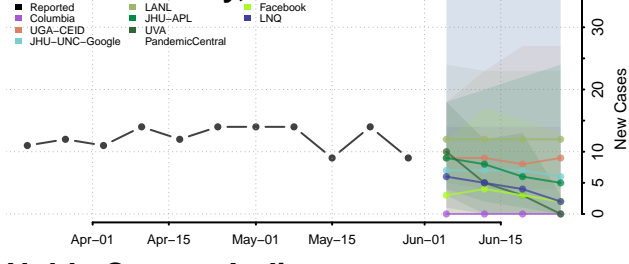

Monroe County, Indiana

Montgomery County, Indiana

Morgan County, Indiana

Newton County, Indiana

Noble County, Indiana

Ohio County, Indiana

Orange County, Indiana

Owen County, Indiana