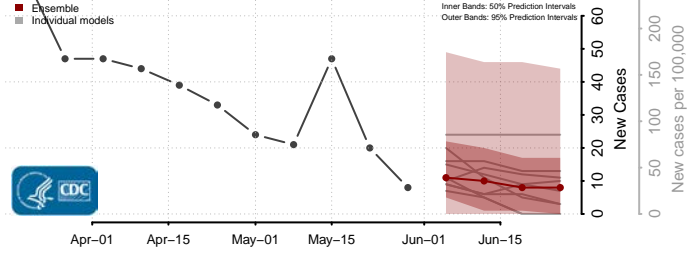

Williamsburg County, Virginia

Winchester County, Virginia

Wise County, Virginia

Wythe County, Virginia

York County, Virginia

Washington

Adams County, Washington

Asotin County, Washington