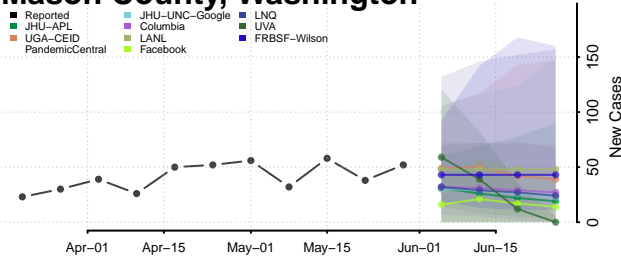

Mason County, Washington