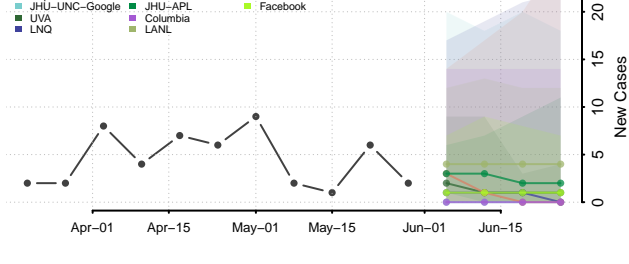

Bannock County, Idaho

Bear Lake County, Idaho

Benewah County, Idaho

Bingham County, Idaho

Blaine County, Idaho

Boise County, Idaho

Bonner County, Idaho

Bonneville County, Idaho