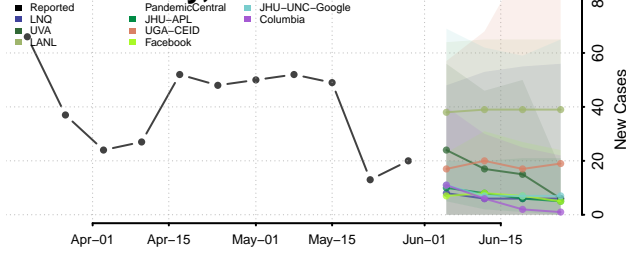

Knox County, Maine