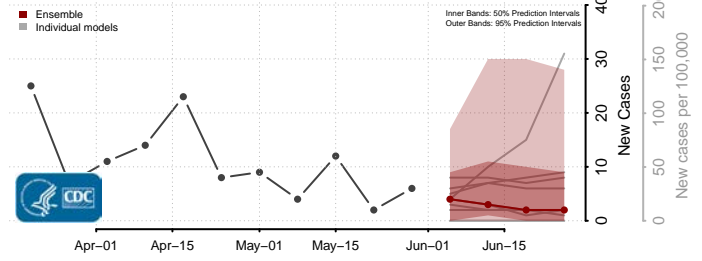

Cherokee County, Kansas