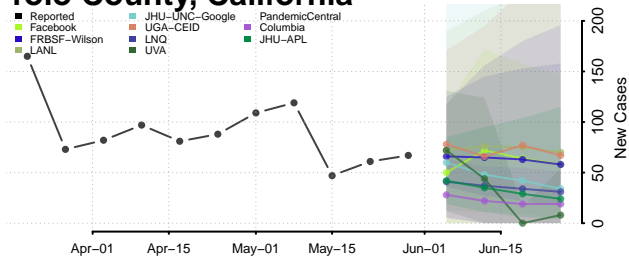

Yolo County, California