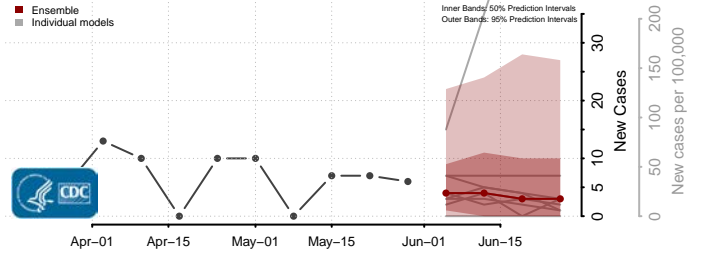

New Madrid County, Missouri