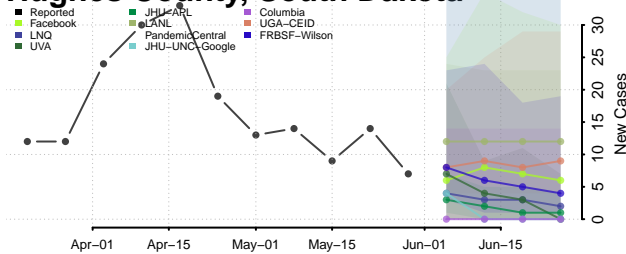

Hughes County, South Dakota