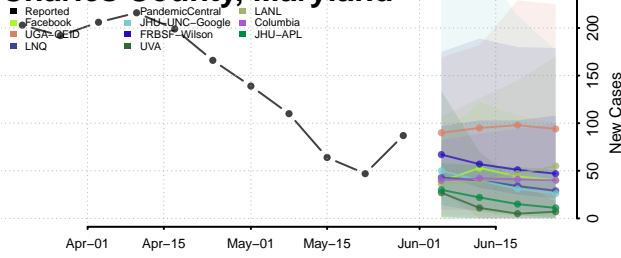

Charles County, Maryland