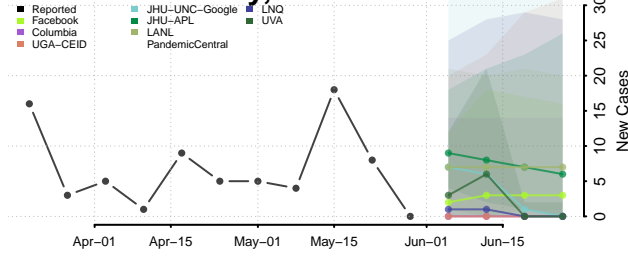

Jefferson County, Alabama

Lamar County, Alabama

Lauderdale County, Alabama

Lawrence County, Alabama

Lee County, Alabama

Limestone County, Alabama

Lowndes County, Alabama

Macon County, Alabama

Madison County, Alabama

Marengo County, Alabama

Marion County, Alabama

Marshall County, Alabama

Mobile County, Alabama

Monroe County, Alabama

Montgomery County, Alabama

Morgan County, Alabama