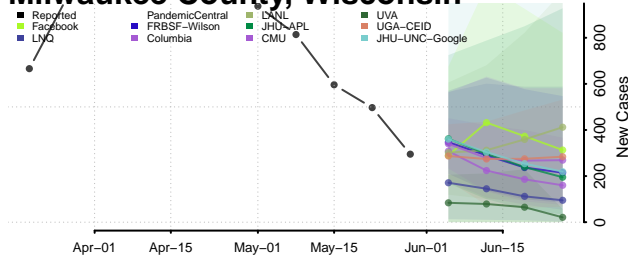

Marathon County, Wisconsin

Marinette County, Wisconsin

Marquette County, Wisconsin

Menominee County, Wisconsin

Milwaukee County, Wisconsin

Monroe County, Wisconsin

Oconto County, Wisconsin

Oneida County, Wisconsin