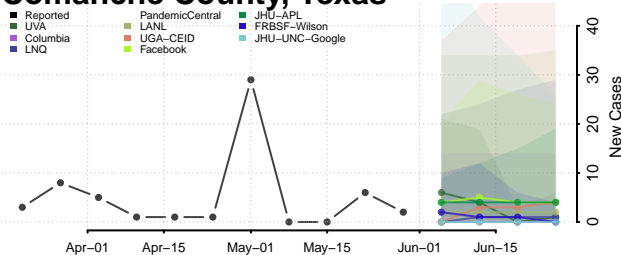

Comanche County, Texas