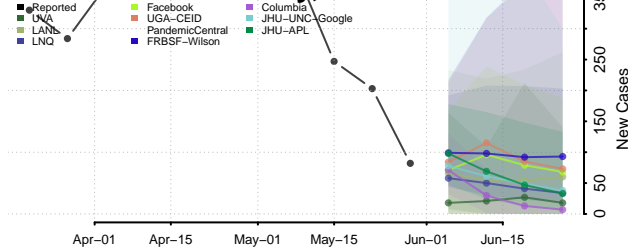

Cumberland County, Maine