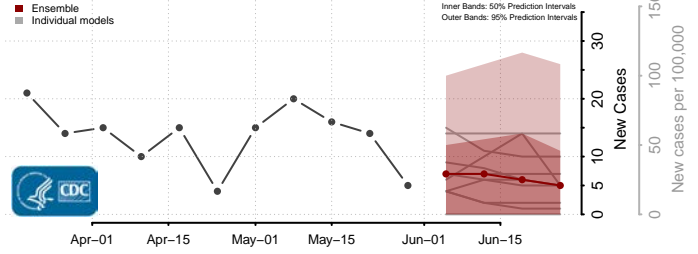

Ohio County, Kentucky