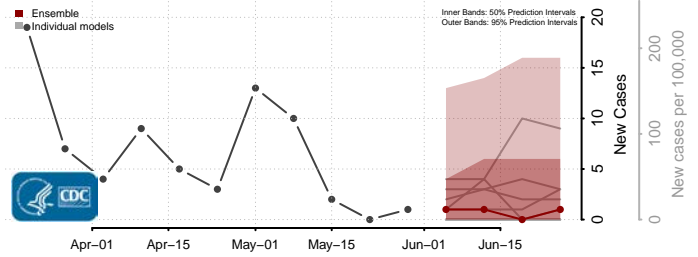

Trimble County, Kentucky