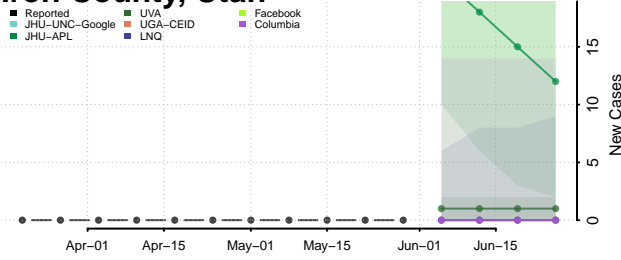

Daggett County, Utah

Davis County, Utah

Duchesne County, Utah

Emery County, Utah

Garfield County, Utah

Grand County, Utah

Iron County, Utah

Juab County, Utah