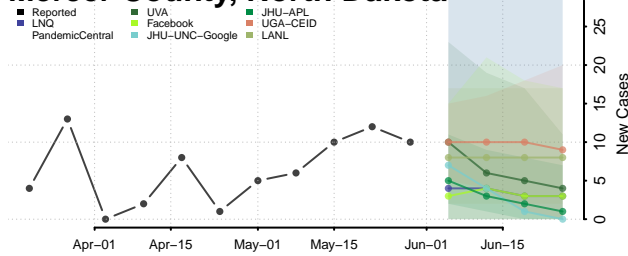

Mercer County, North Dakota