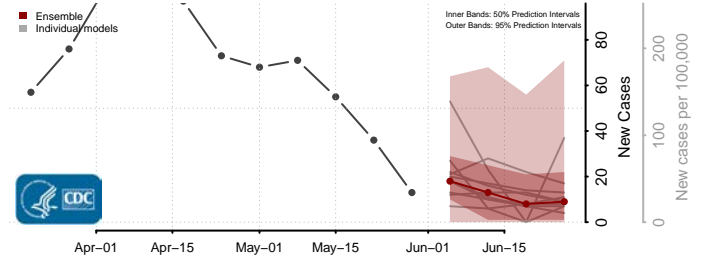

Douglas County, Minnesota