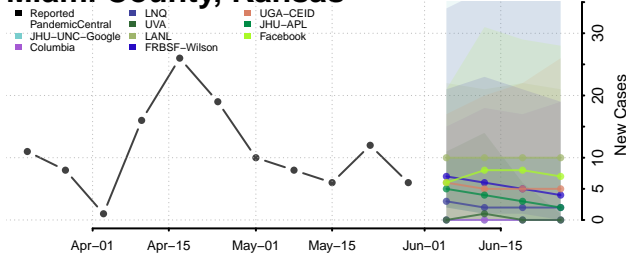

Miami County, Kansas