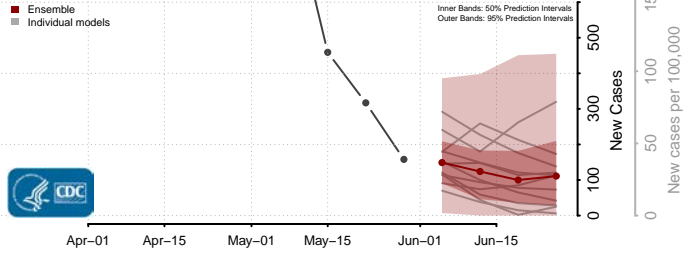

Clinton County, Michigan

Crawford County, Michigan

Delta County, Michigan

Dickinson County, Michigan

Eaton County, Michigan

Emmet County, Michigan

Genesee County, Michigan

Gladwin County, Michigan