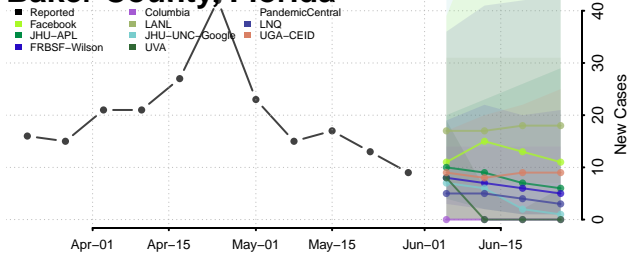

Baker County, Florida