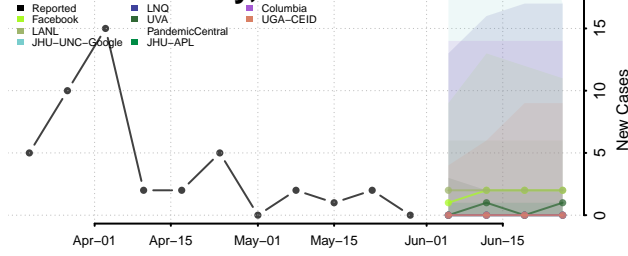

McCook County, South Dakota