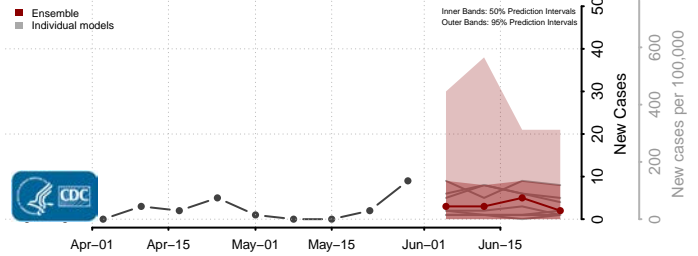

Pershing County, Nevada