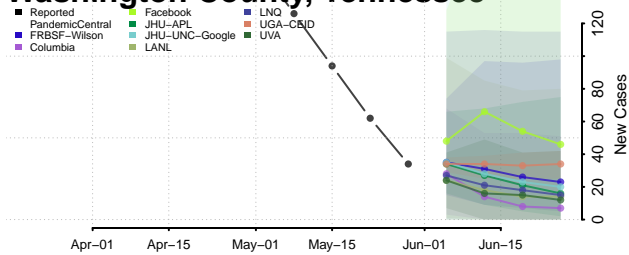

Washington County, Tennessee