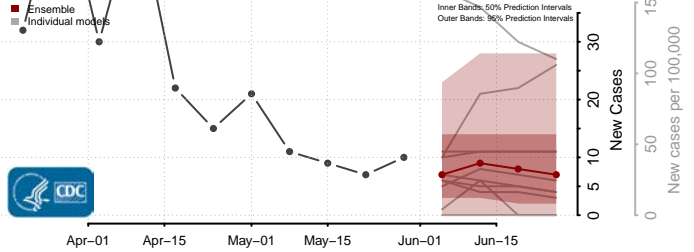

Kent County, Rhode Island

Newport County, Rhode Island

Providence County, Rhode Island

Washington County, Rhode Island

South Carolina*

Abbeville County, South Carolina

*New weekly cases may decrease in this location over the next four weeks. For these locations, the ensemble forecast indicates a probability of 0.75 or greater that fewer cases will be reported in week four of the forecast than in the last reported week.