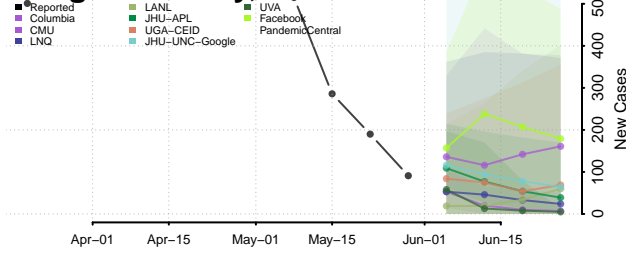

Douglas County, Nebraska