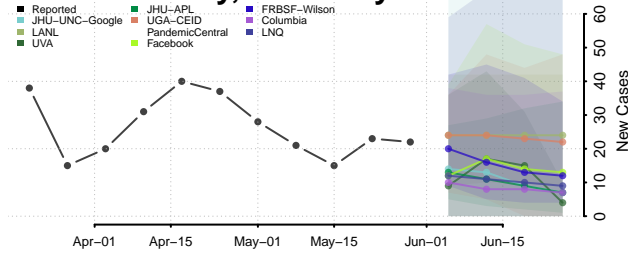

Monroe County, Kentucky

Montgomery County, Kentucky

Morgan County, Kentucky

Muhlenberg County, Kentucky

Nelson County, Kentucky

Nicholas County, Kentucky

Ohio County, Kentucky

Oldham County, Kentucky