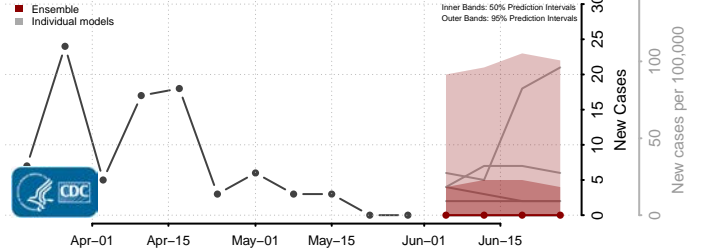

Beaver County, Oklahoma

Beckham County, Oklahoma

*New weekly cases may decrease in this location over the next four weeks. For these locations, the ensemble forecast indicates a probability of 0.75 or greater that fewer cases will be reported in week four of the forecast than in the last reported week.