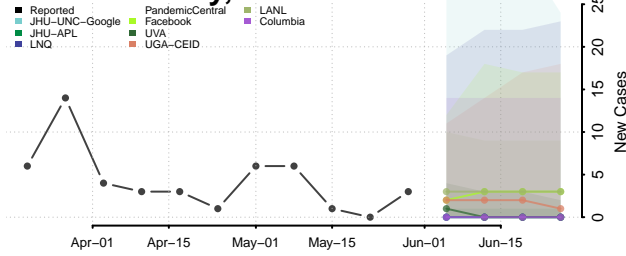

Custer County, Montana