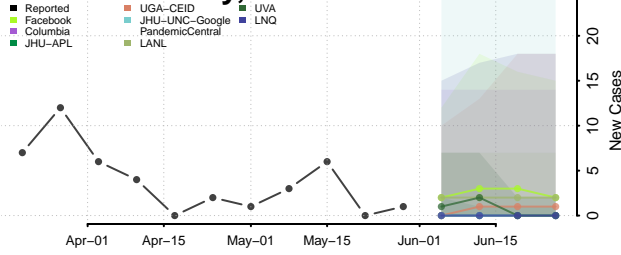

Mitchell County, Iowa