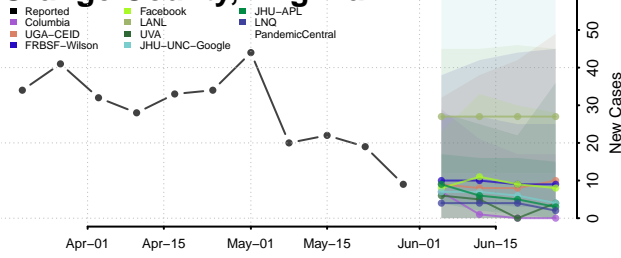

Norton County, Virginia

Nottoway County, Virginia

Orange County, Virginia

Page County, Virginia

Patrick County, Virginia

Petersburg County, Virginia

Pittsylvania County, Virginia

Poquoson County, Virginia