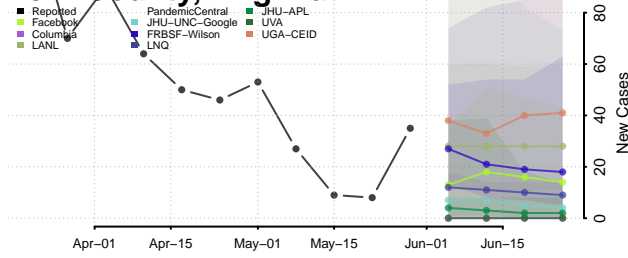

Williamsburg County, Virginia

Winchester County, Virginia

Wise County, Virginia

Wythe County, Virginia

York County, Virginia

Washington

Adams County, Washington

Asotin County, Washington