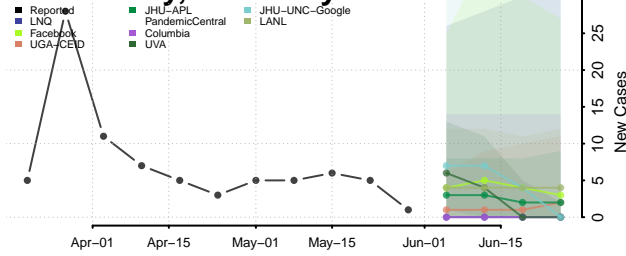

Larue County, Kentucky

Laurel County, Kentucky

Lawrence County, Kentucky

Lee County, Kentucky

Leslie County, Kentucky

Letcher County, Kentucky

Lewis County, Kentucky

Lincoln County, Kentucky