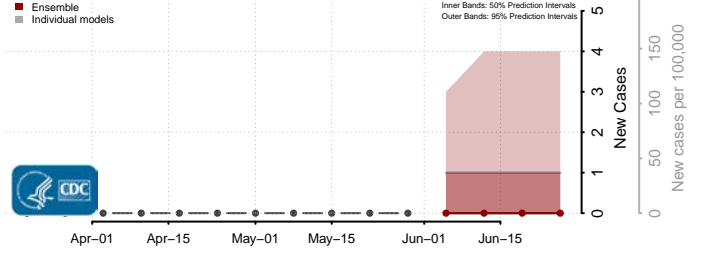

Essex County, Vermont

Franklin County, Vermont

Grand Isle County, Vermont

Lamoille County, Vermont

Orange County, Vermont

Orleans County, Vermont

Rutland County, Vermont

Washington County, Vermont