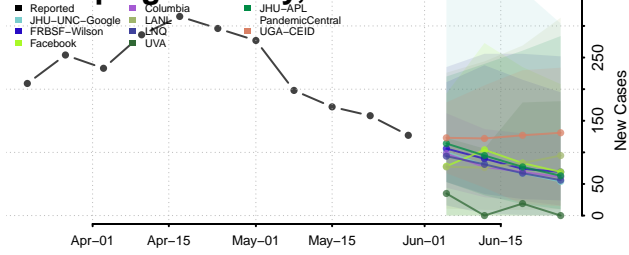

Champaign County, Illinois