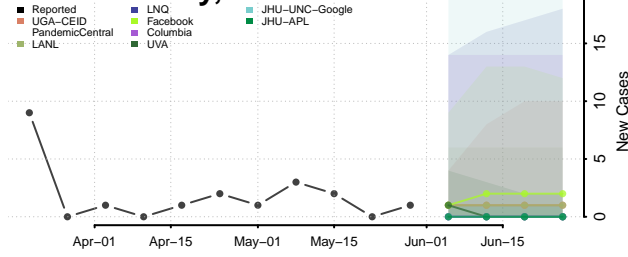

Saline County, Arkansas

Scott County, Arkansas

Searcy County, Arkansas

Sebastian County, Arkansas

Sevier County, Arkansas

Sharp County, Arkansas

St. Francis County, Arkansas

Stone County, Arkansas