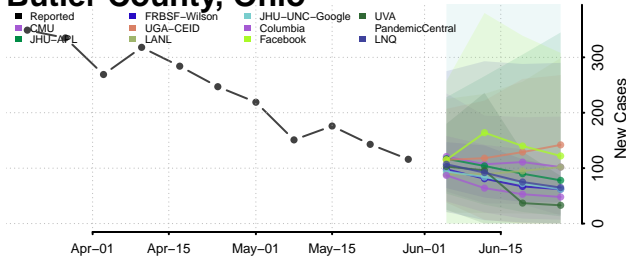

Butler County, Ohio