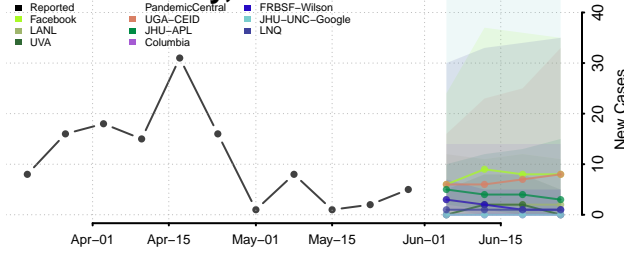

Dewey County, Oklahoma

Ellis County, Oklahoma

Garfield County, Oklahoma

Garvin County, Oklahoma

Grady County, Oklahoma

Grant County, Oklahoma

Greer County, Oklahoma

Harmon County, Oklahoma