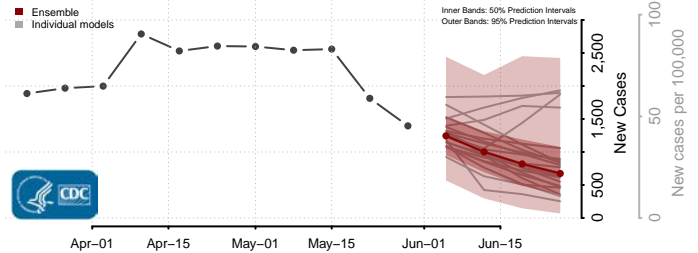

Webster County, Nebraska

Wheeler County, Nebraska

York County, Nebraska

Nevada*

Carson City County, Nevada

Churchill County, Nevada

*New weekly cases may decrease in this location over the next four weeks. For these locations, the ensemble forecast indicates a probability of 0.75 or greater that fewer cases will be reported in week four of the forecast than in the last reported week.