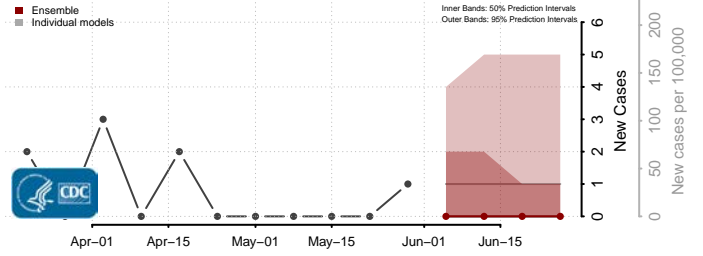

Brown County, Nebraska