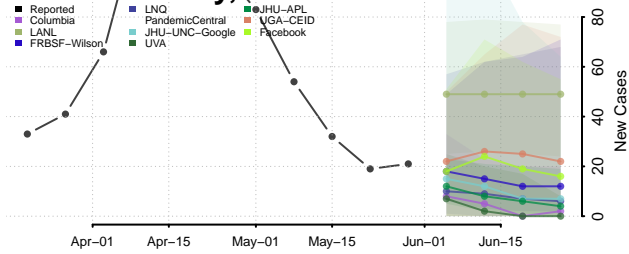

Becker County, Minnesota