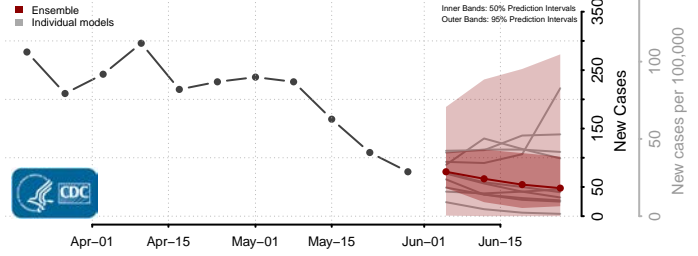

Brown County, Wisconsin

Buffalo County, Wisconsin

Burnett County, Wisconsin

Calumet County, Wisconsin

Chippewa County, Wisconsin

Clark County, Wisconsin

Columbia County, Wisconsin

Crawford County, Wisconsin