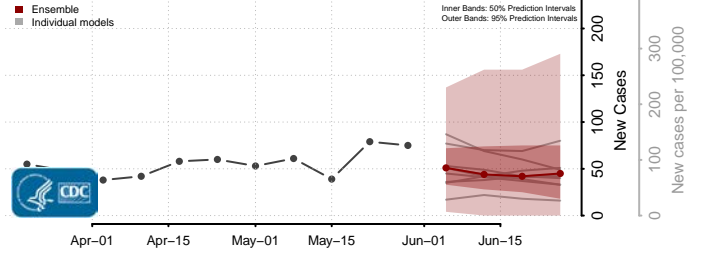

Vermilion County, Louisiana