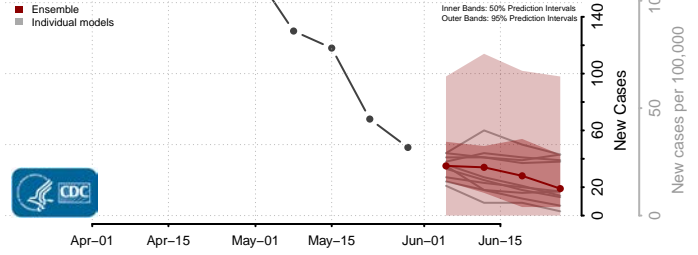

Merrimack County, New Hampshire