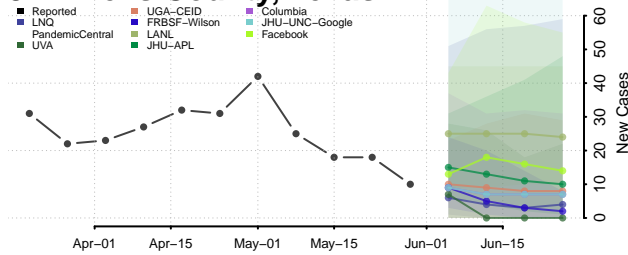

Jim Wells County, Texas