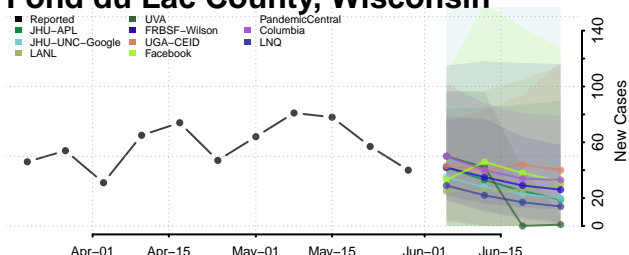

Fond du Lac County, Wisconsin