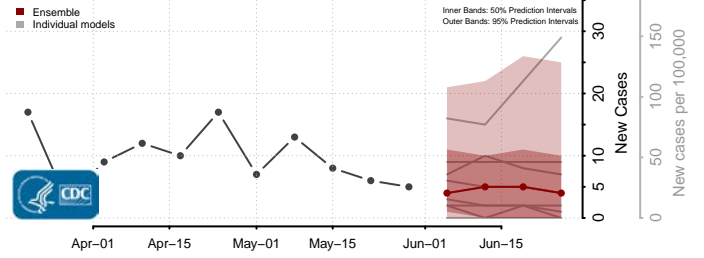

Douglas County, Illinois