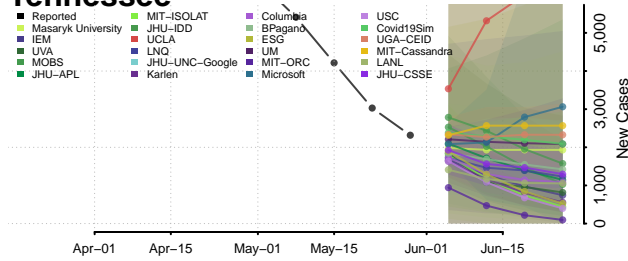

Tennessee*