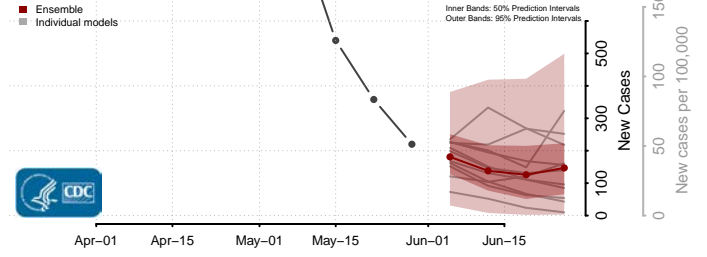

Dakota County, Minnesota