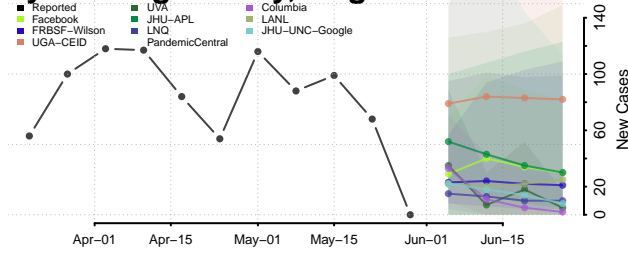

Lynchburg County, Virginia