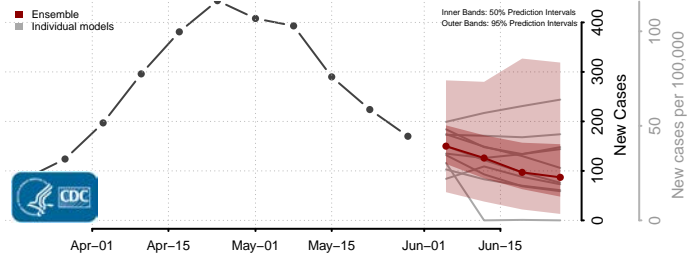

Hood River County, Oregon

Jackson County, Oregon

Jefferson County, Oregon

Josephine County, Oregon

Klamath County, Oregon

Lake County, Oregon

Lane County, Oregon

Lincoln County, Oregon