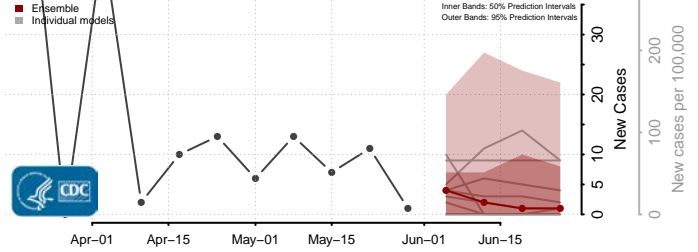

York County, Nebraska