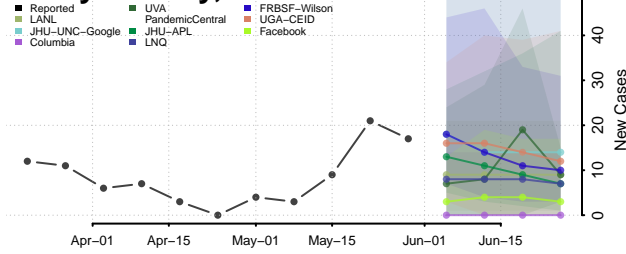

Fayette County, Alabama

Franklin County, Alabama

Geneva County, Alabama

Greene County, Alabama

Hale County, Alabama

Henry County, Alabama

Houston County, Alabama

Jackson County, Alabama