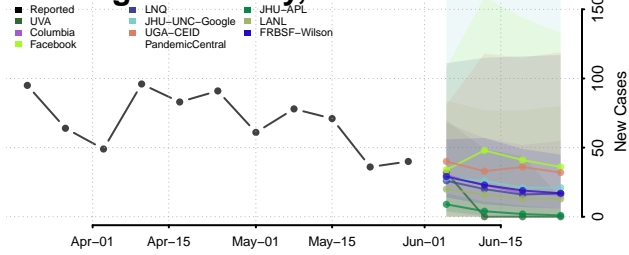

Pennington County, South Dakota