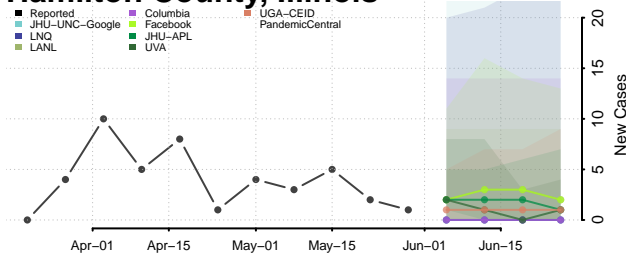

Gallatin County, Illinois

Greene County, Illinois

Grundy County, Illinois

Hamilton County, Illinois

Hancock County, Illinois

Hardin County, Illinois

Henderson County, Illinois

Henry County, Illinois