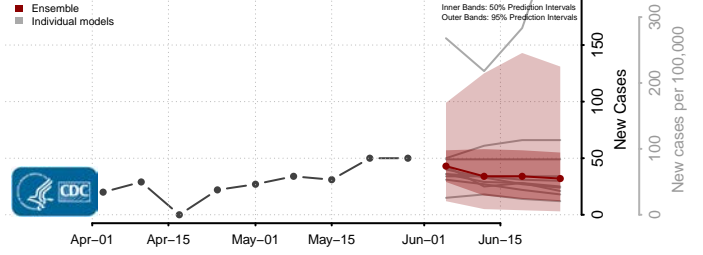

Newton County, Missouri