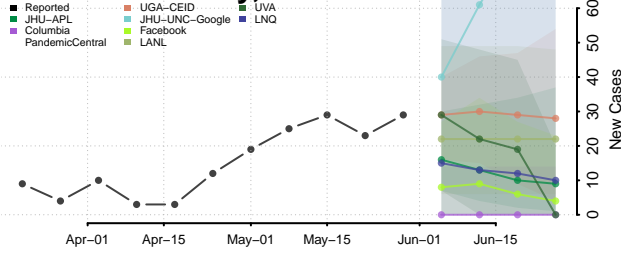

Torrance County, New Mexico