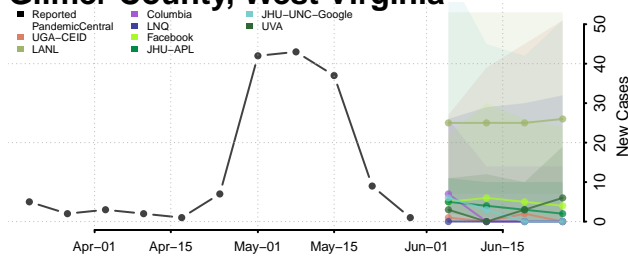

Clay County, West Virginia

Doddridge County, West Virginia

Fayette County, West Virginia

Gilmer County, West Virginia

Grant County, West Virginia

Greenbrier County, West Virginia

Hampshire County, West Virginia