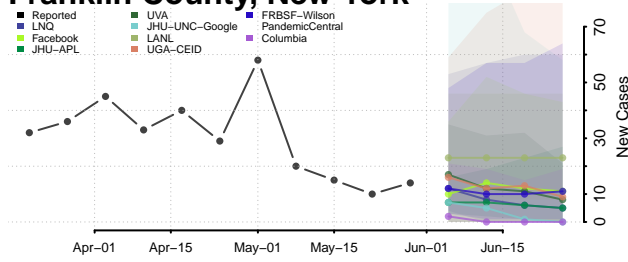

Clinton County, New York

Columbia County, New York

Cortland County, New York

Delaware County, New York

Dutchess County, New York

Erie County, New York

Essex County, New York

Franklin County, New York