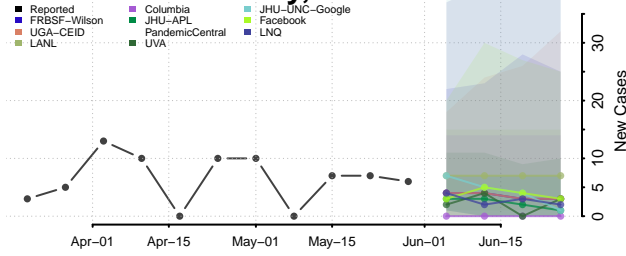

New Madrid County, Missouri