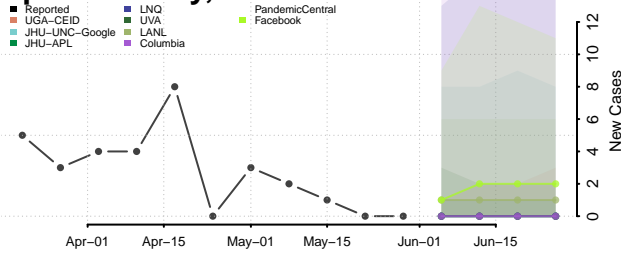

Spink County, South Dakota