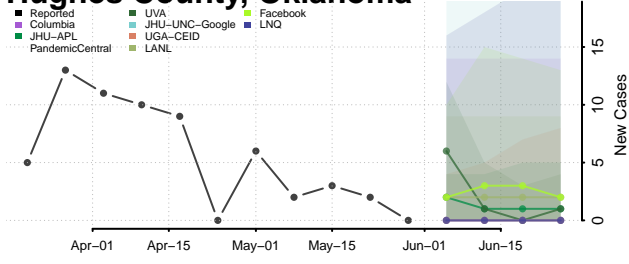

Hughes County, Oklahoma