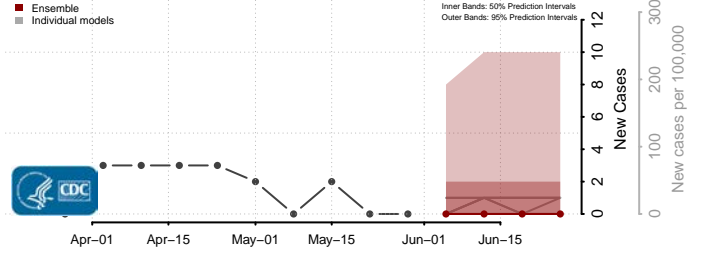

Valley County, Nebraska