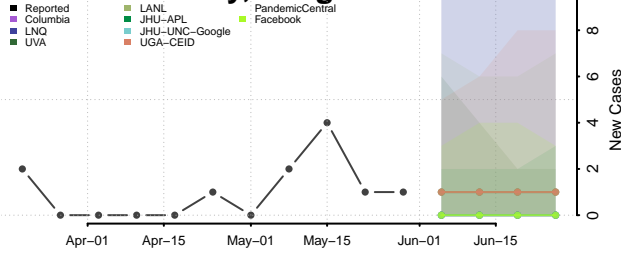

Umatilla County, Oregon

Union County, Oregon

Wallowa County, Oregon

Wasco County, Oregon

Washington County, Oregon

Wheeler County, Oregon

Yamhill County, Oregon

Pennsylvania*