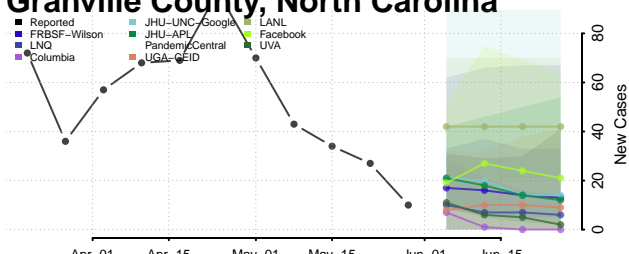

Greene County, North Carolina

Guilford County, North Carolina

Halifax County, North Carolina

Harnett County, North Carolina

Haywood County, North Carolina

Henderson County, North Carolina

Hertford County, North Carolina