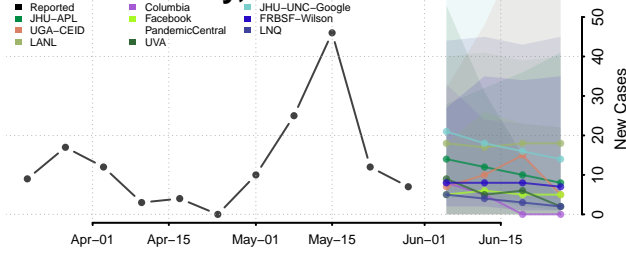

Geneva County, Alabama