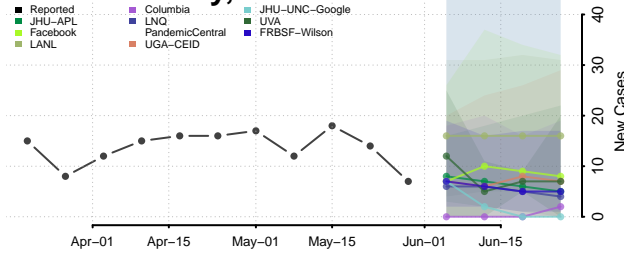

Carter County, Tennessee

Cheatham County, Tennessee

Chester County, Tennessee

Claiborne County, Tennessee

Clay County, Tennessee

Cocke County, Tennessee

Coffee County, Tennessee

Crockett County, Tennessee