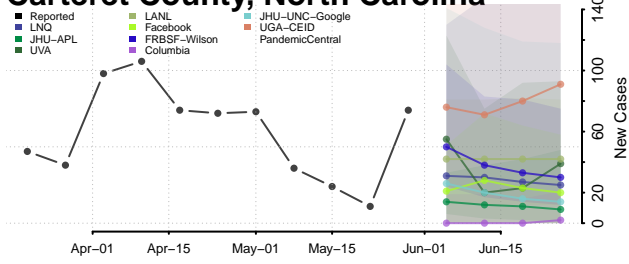

Carteret County, North Carolina