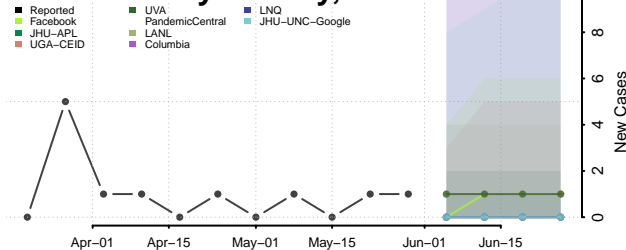

Eddy County, North Dakota

Emmons County, North Dakota

Foster County, North Dakota

Golden Valley County, North Dakota

Grand Forks County, North Dakota

Grant County, North Dakota

Griggs County, North Dakota

Hettinger County, North Dakota