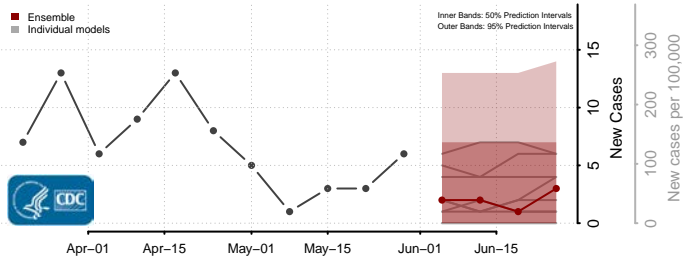

Chesapeake County, Virginia

Chesterfield County, Virginia

Clarke County, Virginia

Colonial Heights County, Virginia

Covington County, Virginia

Craig County, Virginia

Culpeper County, Virginia

Cumberland County, Virginia