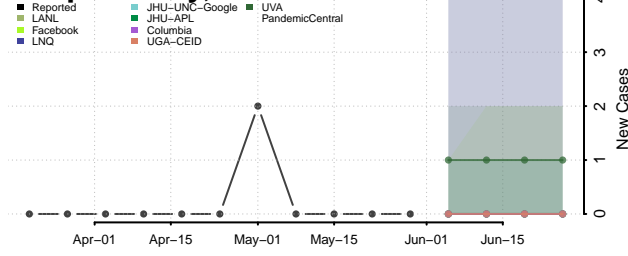

Logan County, Nebraska

Loup County, Nebraska

Madison County, Nebraska

McPherson County, Nebraska

Merrick County, Nebraska

Morrill County, Nebraska

Nance County, Nebraska

Nemaha County, Nebraska