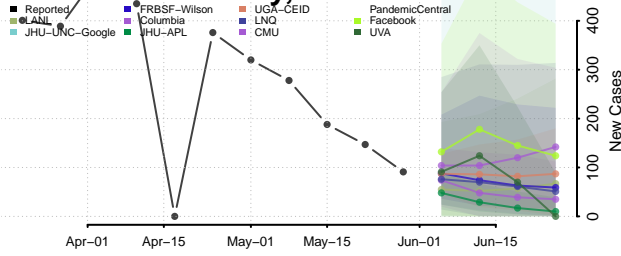

St. Charles County, Missouri