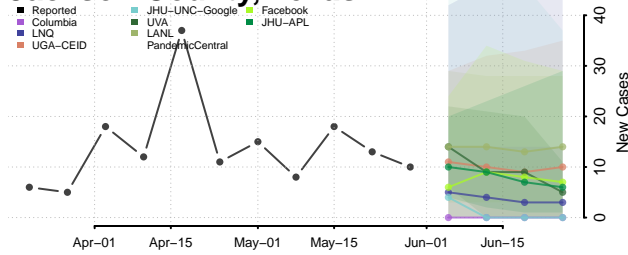

Howard County, Texas

Hudspeth County, Texas

Hunt County, Texas

Hutchinson County, Texas

Irion County, Texas

Jack County, Texas

Jackson County, Texas

Jasper County, Texas