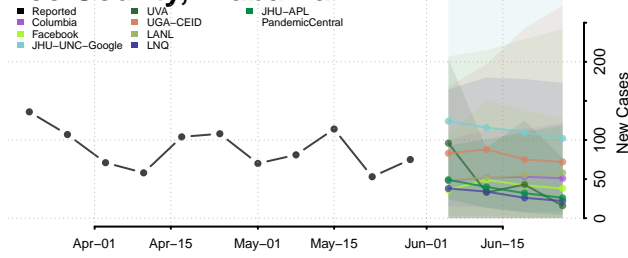

Jefferson County, Alabama

Lamar County, Alabama

Lauderdale County, Alabama

Lawrence County, Alabama

Lee County, Alabama

Limestone County, Alabama

Lowndes County, Alabama

Macon County, Alabama