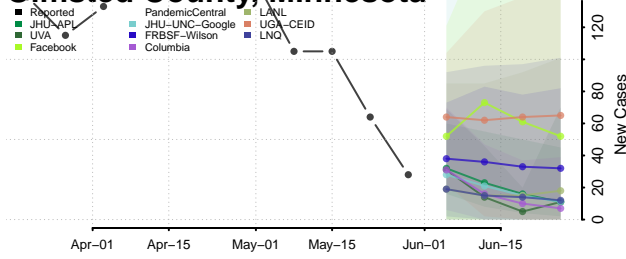

Olmsted County, Minnesota