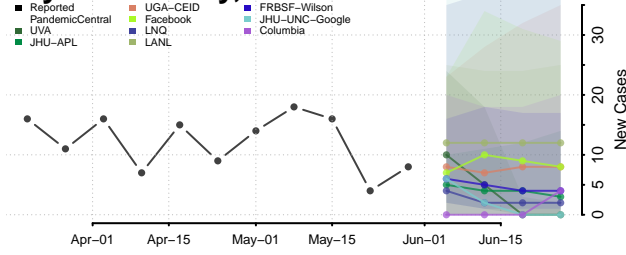

Fayette County, Ohio