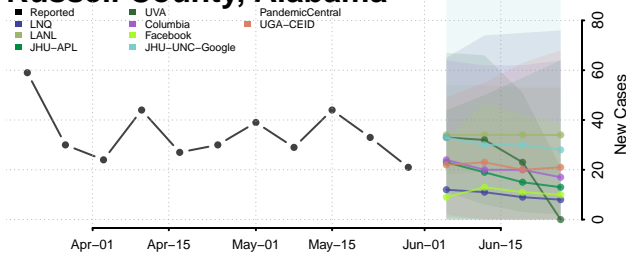

Perry County, Alabama

Pickens County, Alabama

Pike County, Alabama

Randolph County, Alabama

Russell County, Alabama

Shelby County, Alabama

St. Clair County, Alabama

Sumter County, Alabama