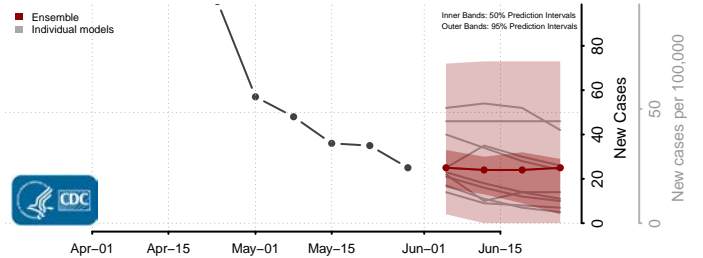

Wapello County, Iowa

Warren County, Iowa

Washington County, Iowa

Wayne County, Iowa

Webster County, Iowa

Winnebago County, Iowa

Winneshiek County, Iowa

Woodbury County, Iowa