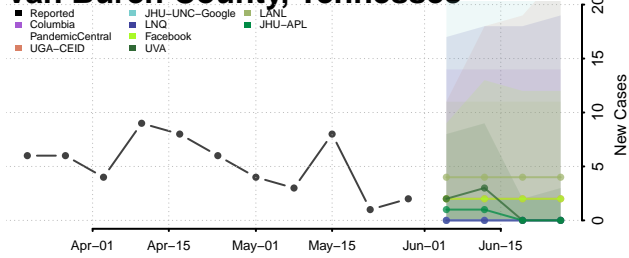

Van Buren County, Tennessee