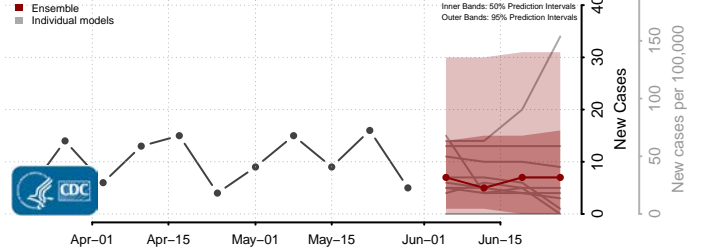

Union County, Louisiana