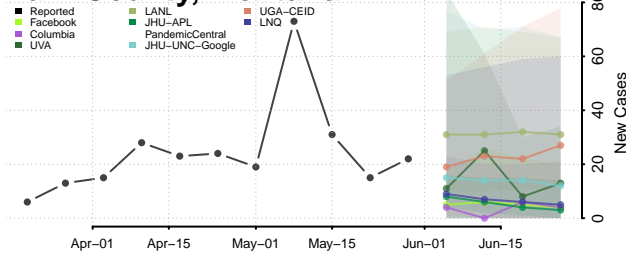

Park County, Montana