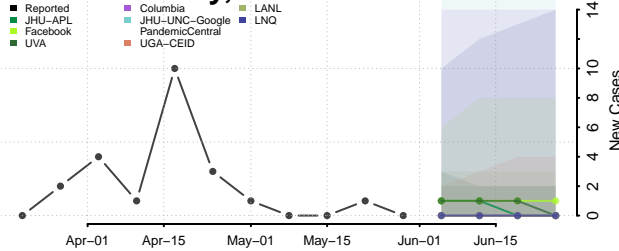

Beaver County, Oklahoma