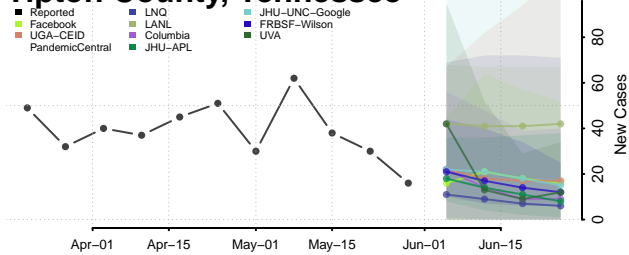

Tipton County, Tennessee