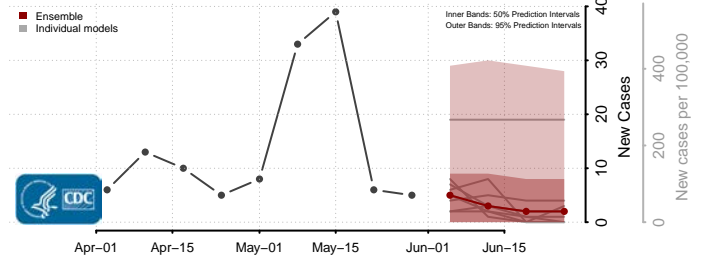

Barbour County, West Virginia

Berkeley County, West Virginia

Boone County, West Virginia

Braxton County, West Virginia

Brooke County, West Virginia

Cabell County, West Virginia

Calhoun County, West Virginia