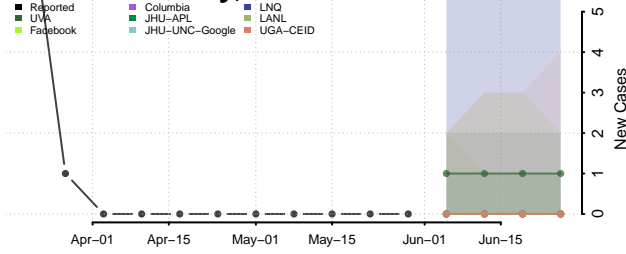

Borden County, Texas