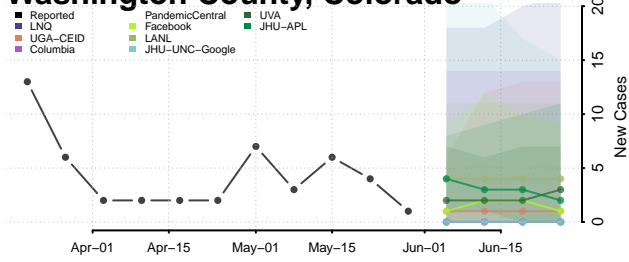

Washington County, Colorado