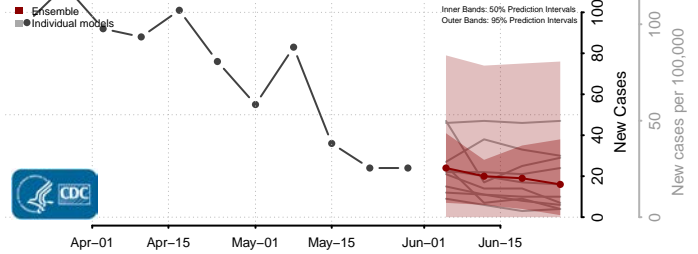

Roanoke County, Virginia