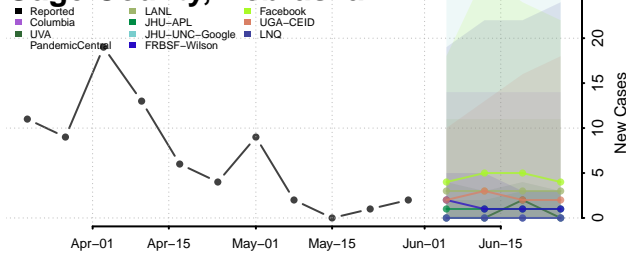

Furnas County, Nebraska

Gage County, Nebraska

Garden County, Nebraska

Garfield County, Nebraska

Gosper County, Nebraska

Grant County, Nebraska

Greeley County, Nebraska

Hall County, Nebraska