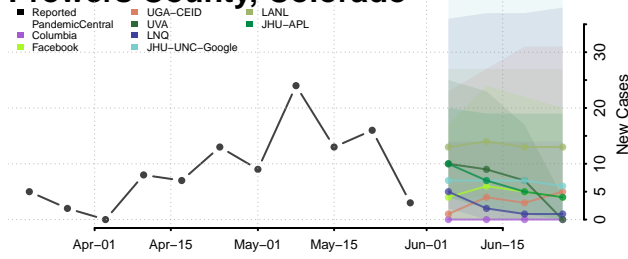

Prowers County, Colorado