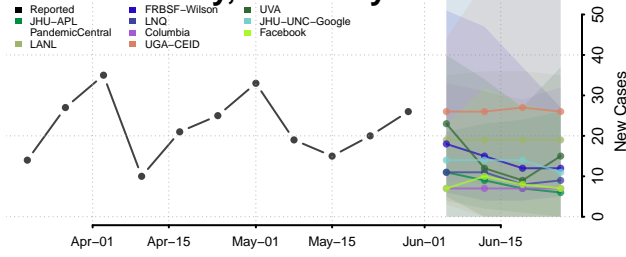

Rowan County, Kentucky