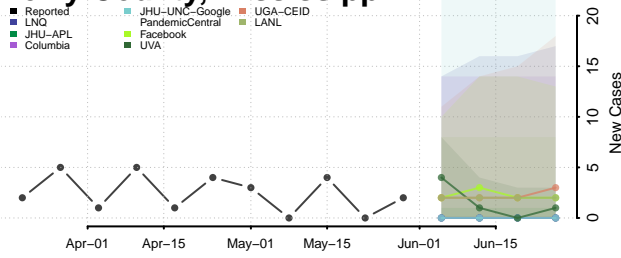

Neshoba County, Mississippi

Newton County, Mississippi

Noxubee County, Mississippi

Oktibbeha County, Mississippi

Panola County, Mississippi

Pearl River County, Mississippi

Perry County, Mississippi

Pike County, Mississippi