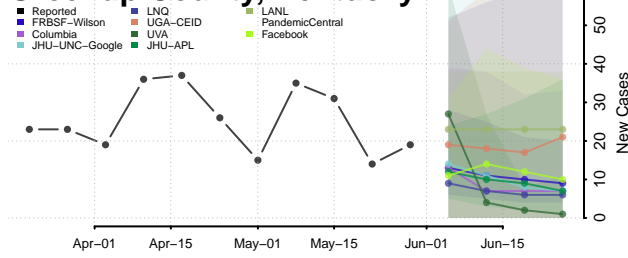

Fulton County, Kentucky

Gallatin County, Kentucky

Garrard County, Kentucky

Grant County, Kentucky

Graves County, Kentucky

Grayson County, Kentucky

Green County, Kentucky

Greenup County, Kentucky