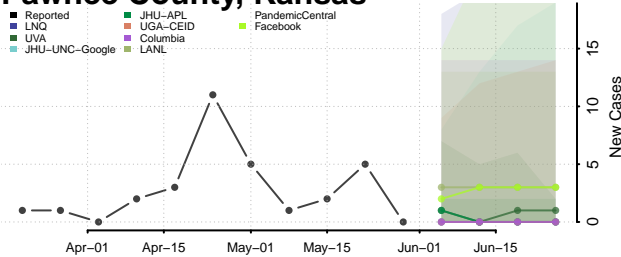

Pawnee County, Kansas