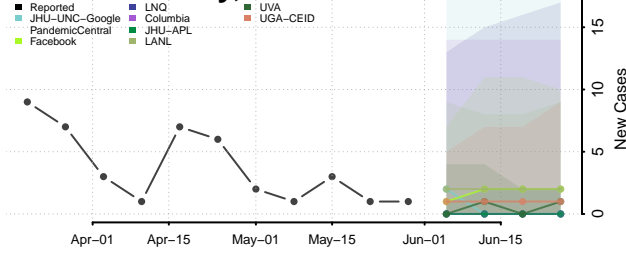

Crenshaw County, Alabama

Cullman County, Alabama

Dale County, Alabama

Dallas County, Alabama

DeKalb County, Alabama

Elmore County, Alabama

Escambia County, Alabama

Etowah County, Alabama

Fayette County, Alabama

Franklin County, Alabama

Geneva County, Alabama

Greene County, Alabama

Hale County, Alabama

Henry County, Alabama

Houston County, Alabama

Jackson County, Alabama