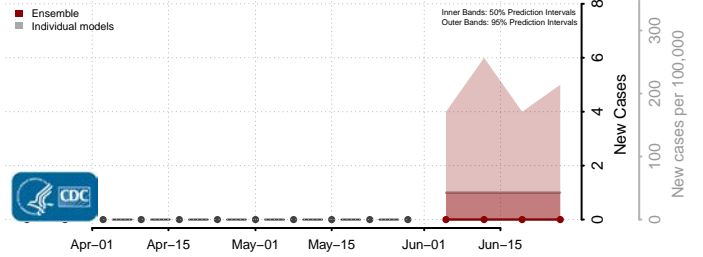

Golden Valley County, Montana

Granite County, Montana

Hill County, Montana

Jefferson County, Montana

Judith Basin County, Montana

Lake County, Montana

Lewis and Clark County, Montana

Liberty County, Montana