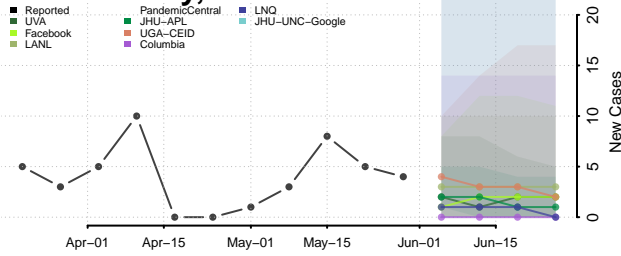

Dade County, Missouri