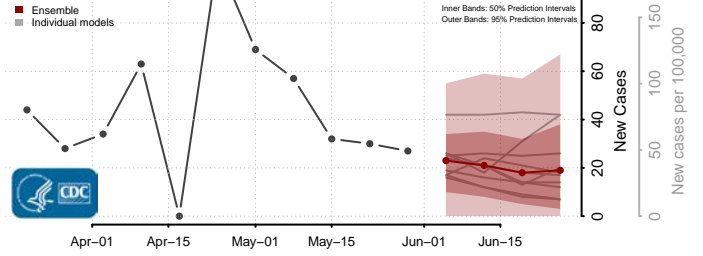

Campbell County, Virginia