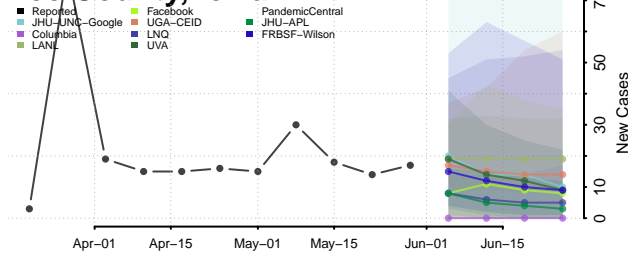

Jasper County, Iowa

Jefferson County, Iowa

Johnson County, Iowa

Jones County, Iowa

Keokuk County, Iowa

Kossuth County, Iowa

Lee County, Iowa

Linn County, Iowa