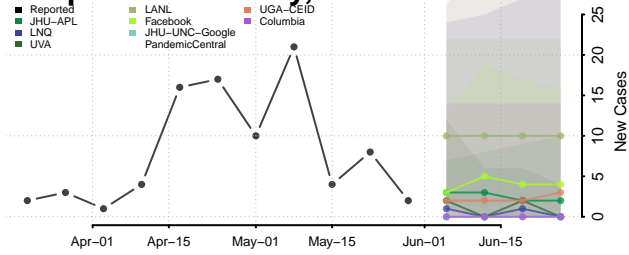

Pamlico County, North Carolina

Pasquotank County, North Carolina

Pender County, North Carolina

Perquimans County, North Carolina

Person County, North Carolina

Pitt County, North Carolina

Polk County, North Carolina