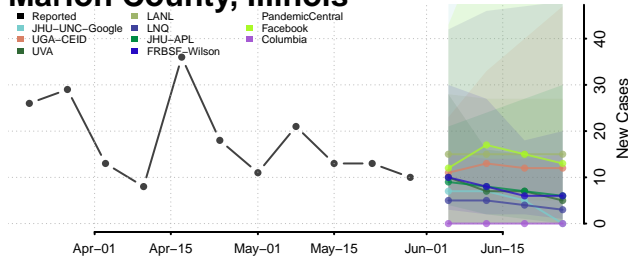

Logan County, Illinois

Macon County, Illinois

Macoupin County, Illinois

Madison County, Illinois

Marion County, Illinois

Marshall County, Illinois

Mason County, Illinois

Massac County, Illinois