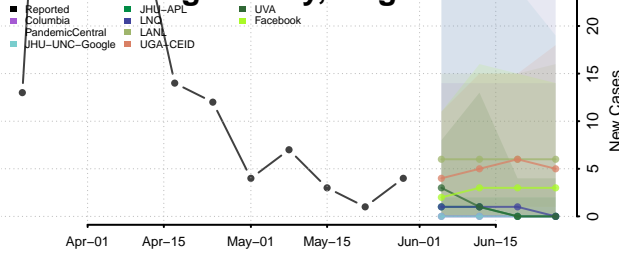

Williamsburg County, Virginia

Winchester County, Virginia

Wise County, Virginia

Wythe County, Virginia

York County, Virginia

Washington

Adams County, Washington

Asotin County, Washington