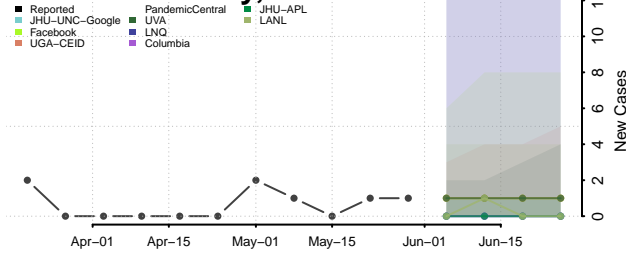

Bowman County, North Dakota