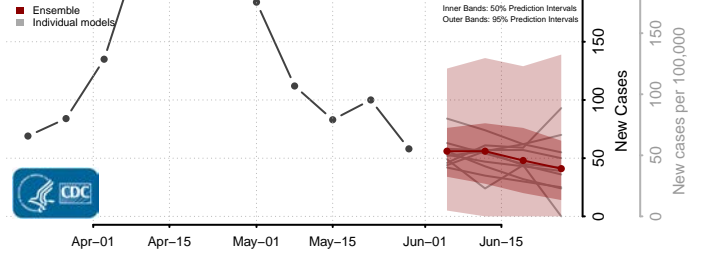

DeKalb County, Illinois