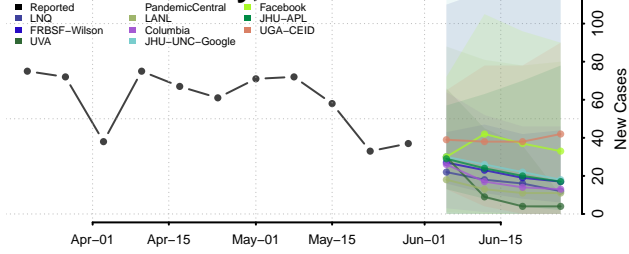

Caldwell County, North Carolina