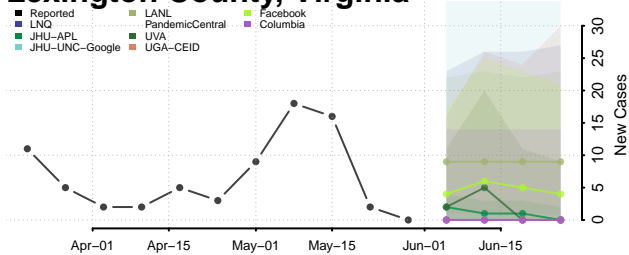

King and Queen County, Virginia

King George County, Virginia

King William County, Virginia

Lancaster County, Virginia

Lee County, Virginia

Lexington County, Virginia

Loudoun County, Virginia

Louisa County, Virginia