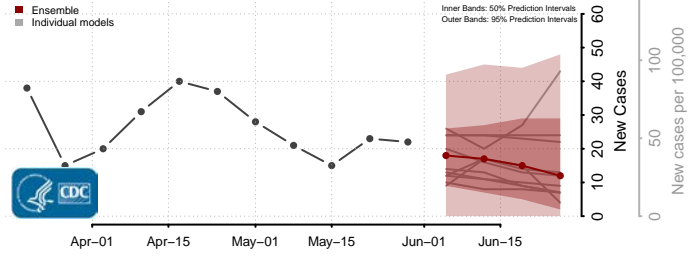

Nelson County, Kentucky