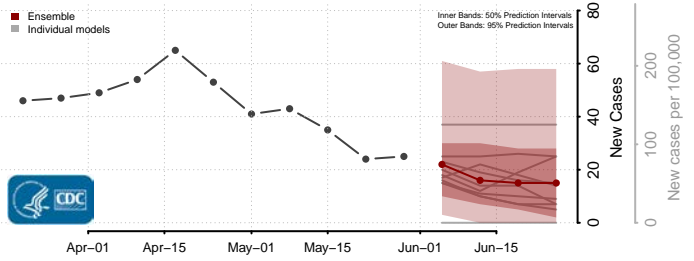

Pine County, Minnesota