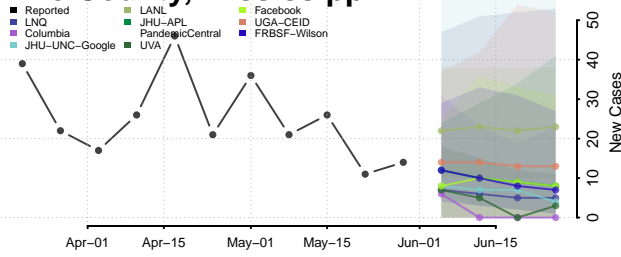

Neshoba County, Mississippi

Newton County, Mississippi

Noxubee County, Mississippi

Oktibbeha County, Mississippi

Panola County, Mississippi

Pearl River County, Mississippi

Perry County, Mississippi

Pike County, Mississippi