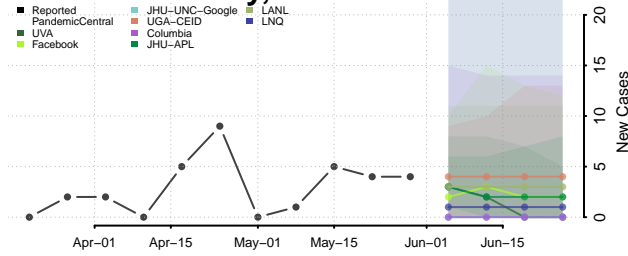

Hamilton County, Texas