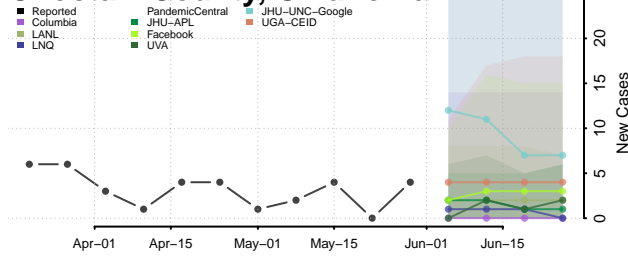

Blaine County, Oklahoma

Bryan County, Oklahoma

Caddo County, Oklahoma

Canadian County, Oklahoma

Carter County, Oklahoma

Cherokee County, Oklahoma

Choctaw County, Oklahoma

Cimarron County, Oklahoma