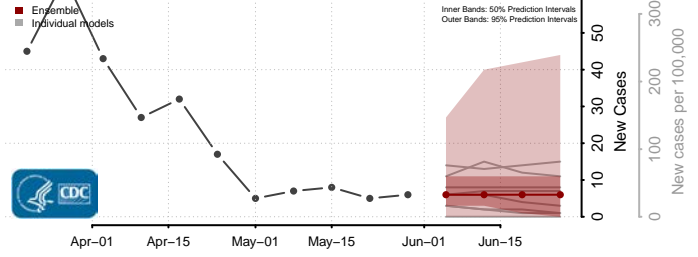

Bethel County, Alaska