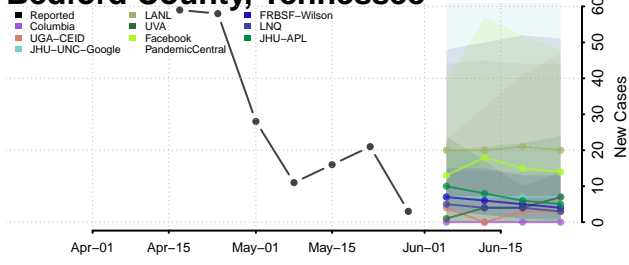

Bedford County, Tennessee