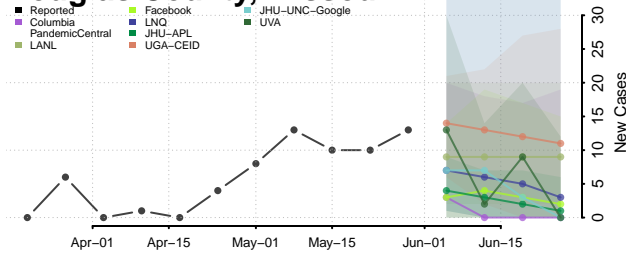

Daviess County, Missouri

DeKalb County, Missouri

Dent County, Missouri

Douglas County, Missouri

Dunklin County, Missouri

Franklin County, Missouri

Gasconade County, Missouri

Gentry County, Missouri