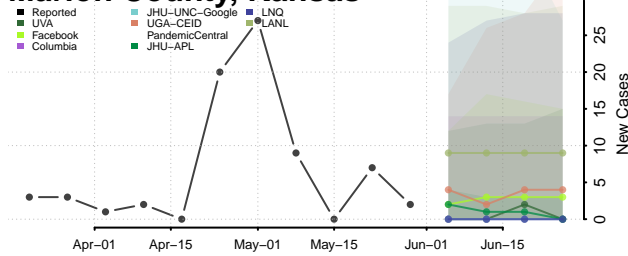

Leavenworth County, Kansas

Lincoln County, Kansas

Linn County, Kansas

Logan County, Kansas

Lyon County, Kansas

Marion County, Kansas

Marshall County, Kansas

McPherson County, Kansas