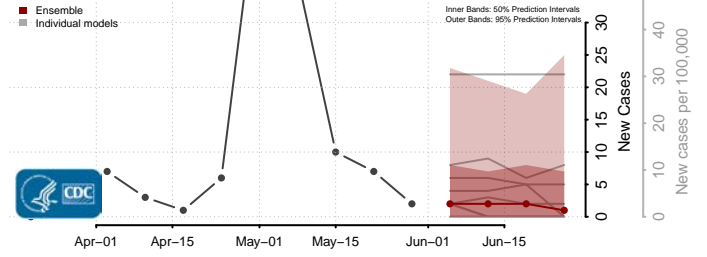

Kauai County, Hawaii