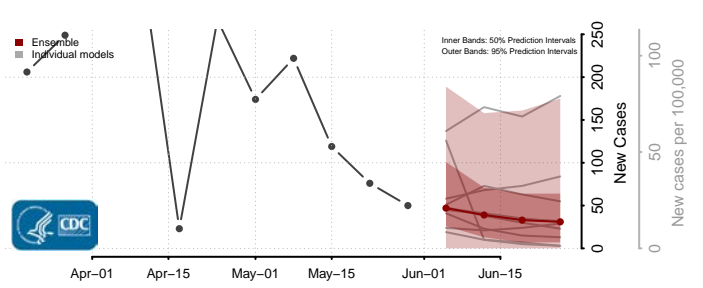

Jefferson County, Missouri