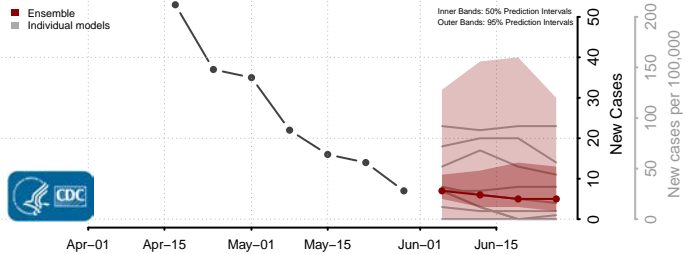

Brown County, Minnesota