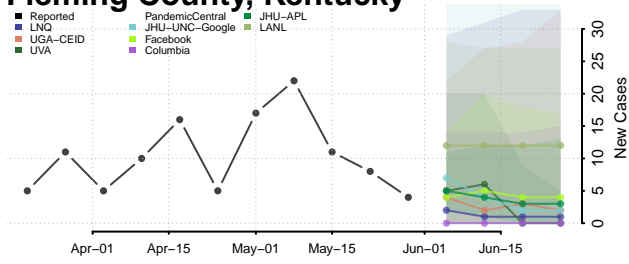

Fleming County, Kentucky