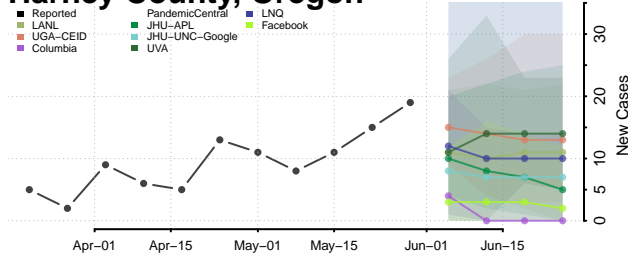

Hood River County, Oregon

Jackson County, Oregon

Jefferson County, Oregon

Josephine County, Oregon

Klamath County, Oregon

Lake County, Oregon

Lane County, Oregon

Lincoln County, Oregon