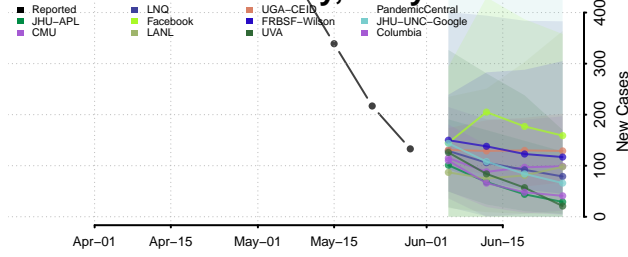

Anne Arundel County, Maryland