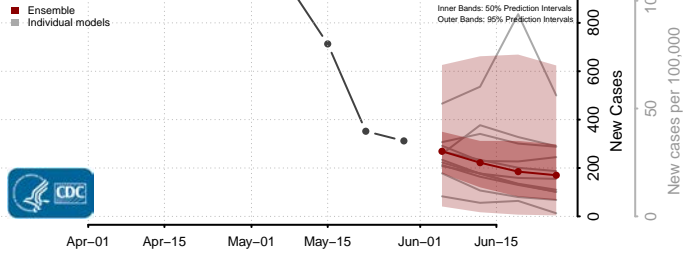

Hartford County, Connecticut