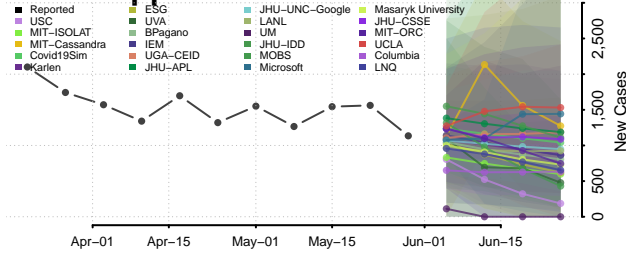

Watonwan County, Minnesota

Wilkin County, Minnesota

Winona County, Minnesota

Wright County, Minnesota

Yellow Medicine County, Minnesota

Mississippi

Adams County, Mississippi

Alcorn County, Mississippi