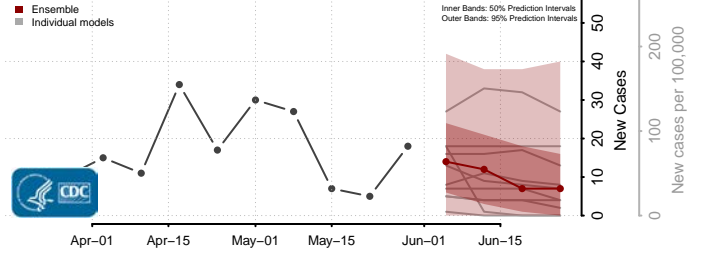

Brooke County, West Virginia