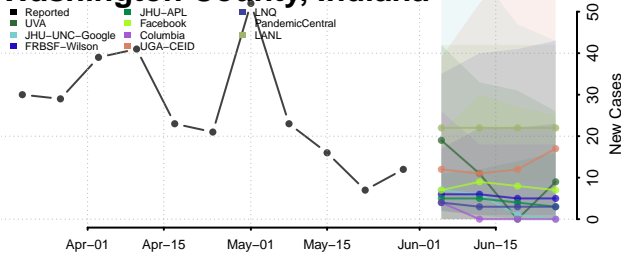

Wabash County, Indiana

Warren County, Indiana

Warrick County, Indiana

Washington County, Indiana

Wayne County, Indiana

Wells County, Indiana

White County, Indiana

Whitley County, Indiana