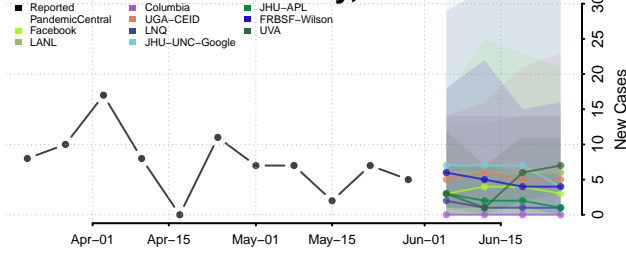

Ste. Genevieve County, Missouri