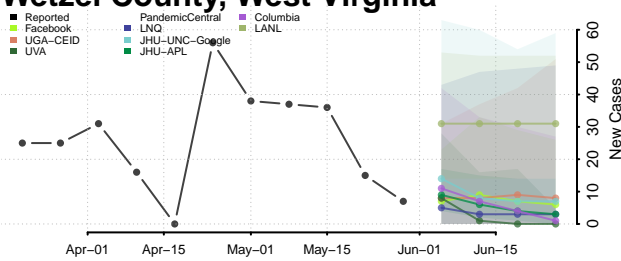

Wetzel County, West Virginia