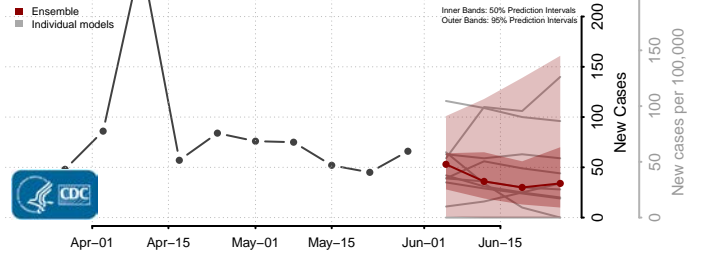

Navajo County, Arizona