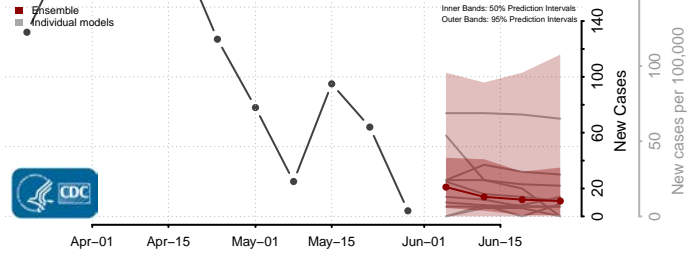

Hanover County, Virginia

Harrisonburg County, Virginia

Henrico County, Virginia

Henry County, Virginia

Highland County, Virginia

Hopewell County, Virginia

Isle of Wight County, Virginia

James City County, Virginia