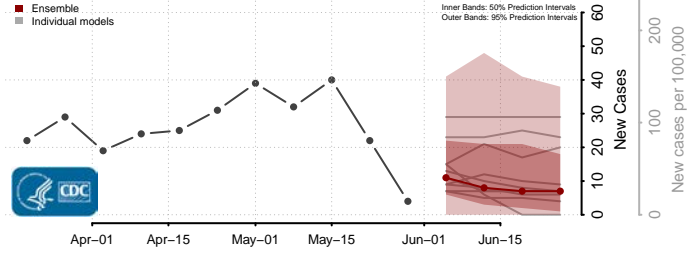

White County, Tennessee