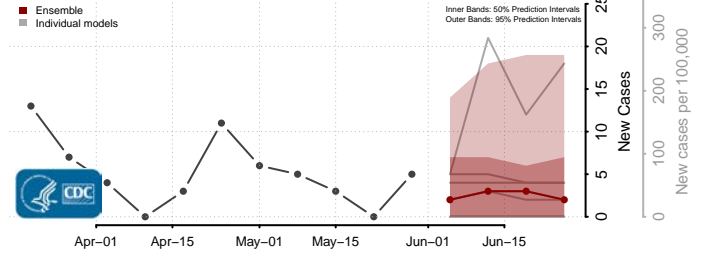

Toole County, Montana

Treasure County, Montana

Valley County, Montana

Wheatland County, Montana

Wibaux County, Montana

Yellowstone County, Montana

Nebraska*

*New weekly cases may decrease in this location over the next four weeks. For these locations, the ensemble forecast indicates a probability of 0.75 or greater that fewer cases will be reported in week four of the forecast than in the last reported week.