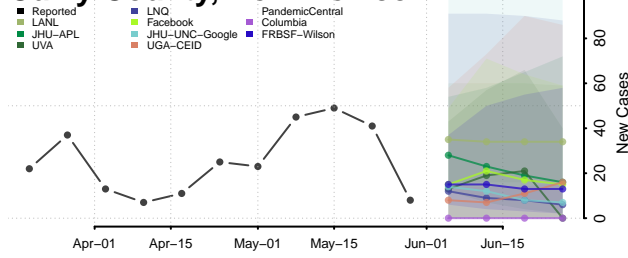

Curry County, New Mexico