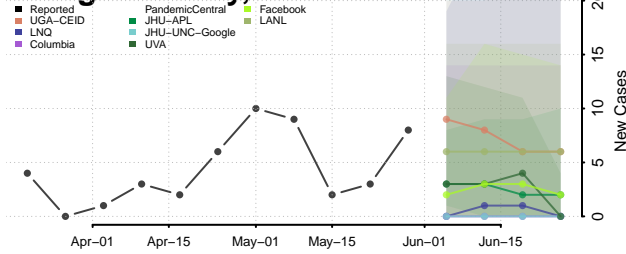

Refugio County, Texas