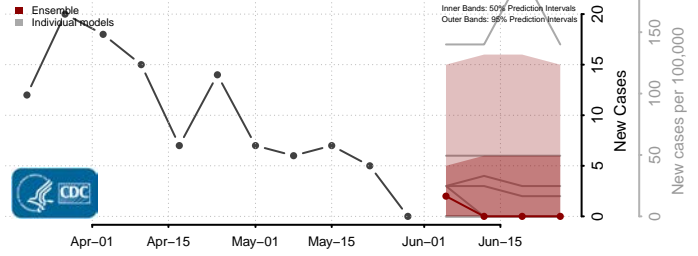

Nez Perce County, Idaho

Oneida County, Idaho

Owyhee County, Idaho

Payette County, Idaho

Power County, Idaho

Shoshone County, Idaho

Teton County, Idaho

Twin Falls County, Idaho