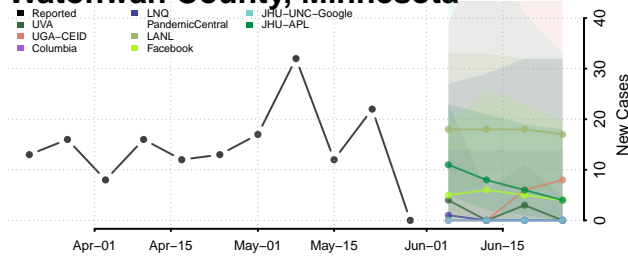

Watonwan County, Minnesota