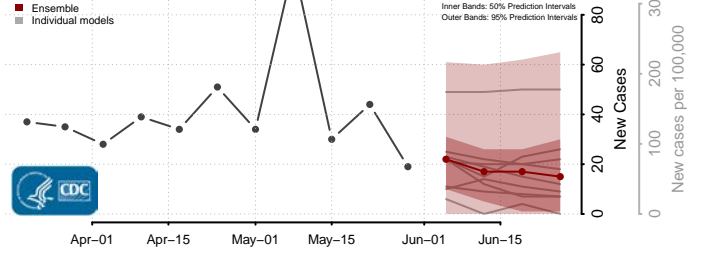

Montgomery County, Kentucky