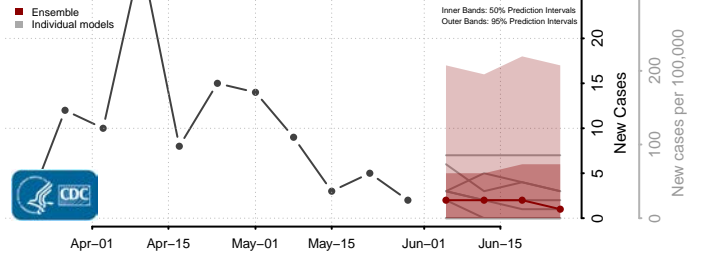

Murray County, Minnesota