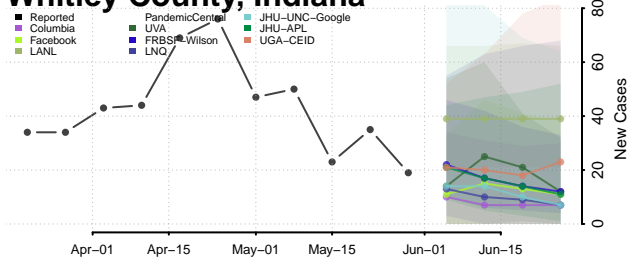

Wabash County, Indiana

Warren County, Indiana

Warrick County, Indiana

Washington County, Indiana

Wayne County, Indiana

Wells County, Indiana

White County, Indiana

Whitley County, Indiana