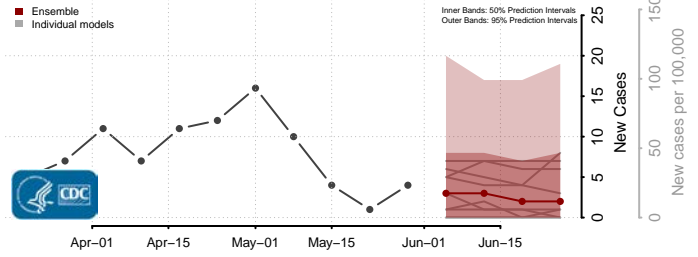

Buckingham County, Virginia