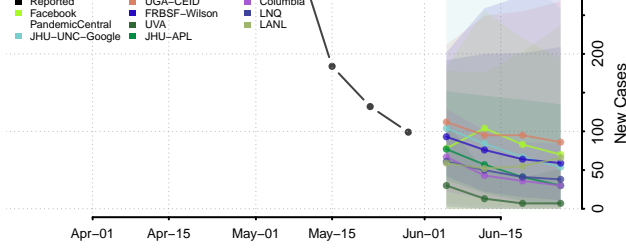

Monroe County, Michigan