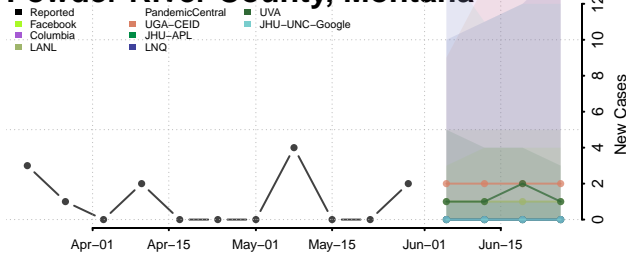

Powder River County, Montana