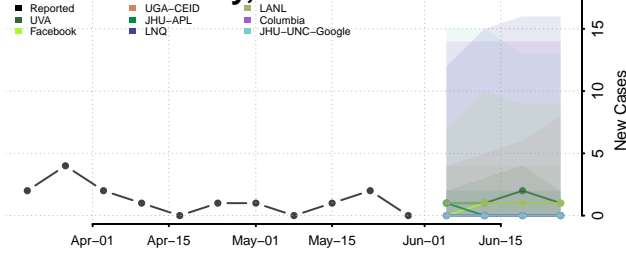

Cavalier County, North Dakota