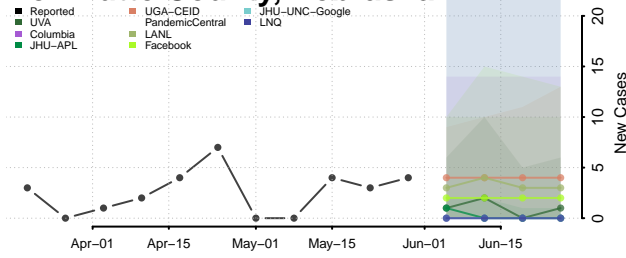

Adams County, Nebraska

Antelope County, Nebraska

Arthur County, Nebraska

Banner County, Nebraska

Blaine County, Nebraska

Boone County, Nebraska

Box Butte County, Nebraska

Boyd County, Nebraska