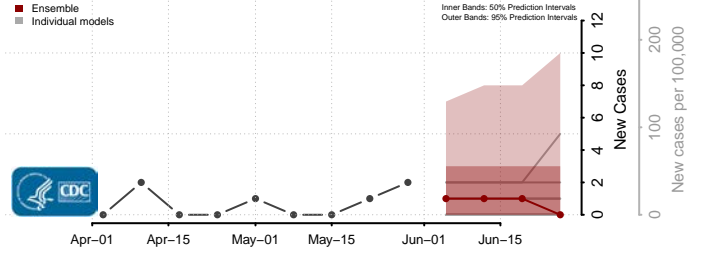

Washington County, Kansas