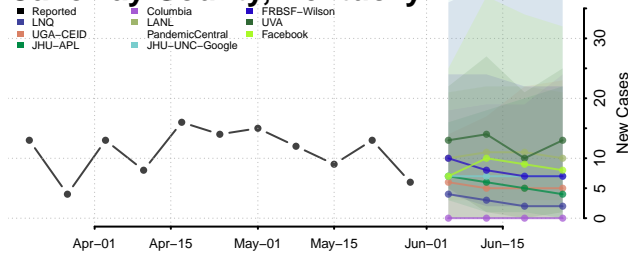

Calloway County, Kentucky