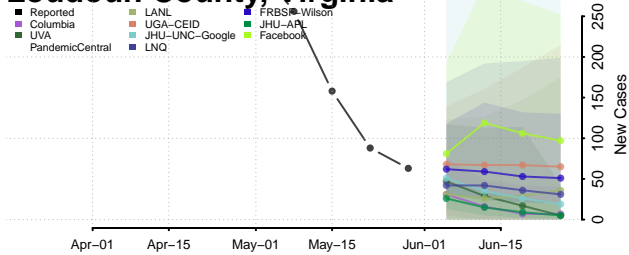

King and Queen County, Virginia

King George County, Virginia

King William County, Virginia

Lancaster County, Virginia

Lee County, Virginia

Lexington County, Virginia

Loudoun County, Virginia

Louisa County, Virginia