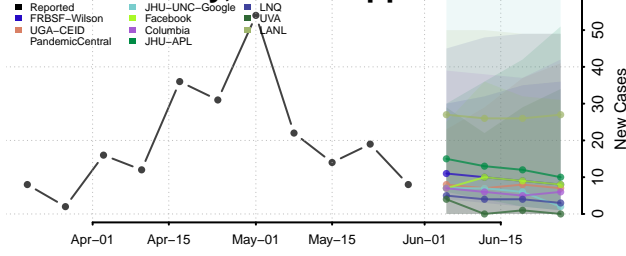

Watonwan County, Minnesota

Wilkin County, Minnesota

Winona County, Minnesota

Wright County, Minnesota

Yellow Medicine County, Minnesota

Mississippi

Adams County, Mississippi

Alcorn County, Mississippi