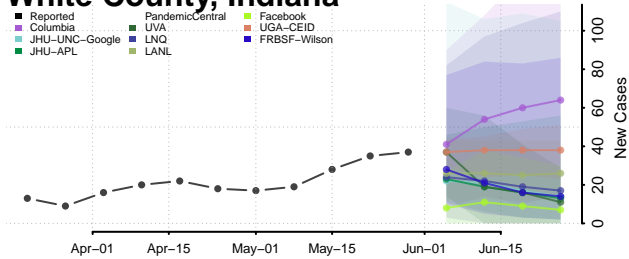

Wabash County, Indiana

Warren County, Indiana

Warrick County, Indiana

Washington County, Indiana

Wayne County, Indiana

Wells County, Indiana

White County, Indiana

Whitley County, Indiana