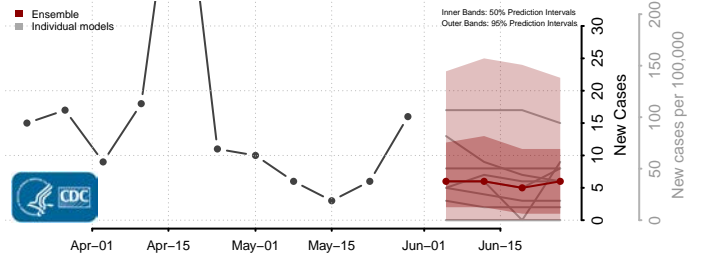

Appomattox County, Virginia