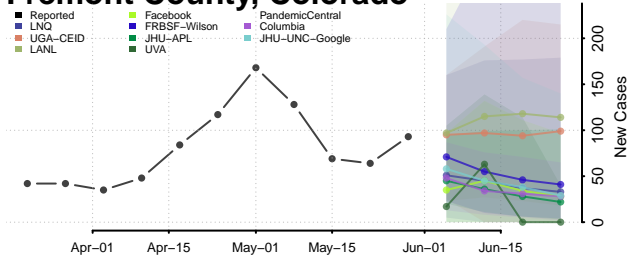

Fremont County, Colorado