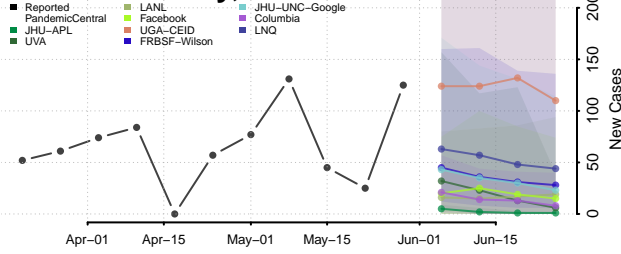

Lincoln County, Missouri