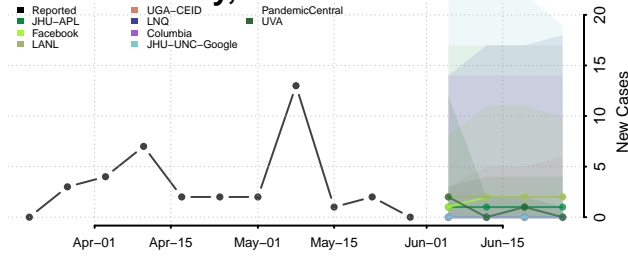

Cotton County, Oklahoma