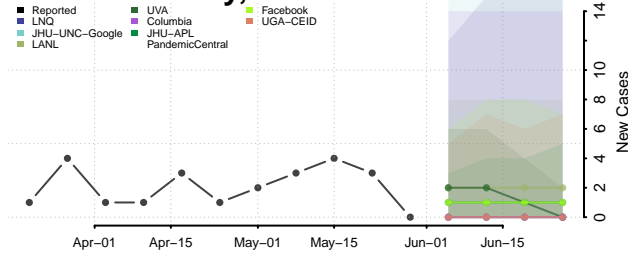

Jerome County, Idaho

Kootenai County, Idaho

Latah County, Idaho

Lemhi County, Idaho

Lewis County, Idaho

Lincoln County, Idaho

Madison County, Idaho

Minidoka County, Idaho