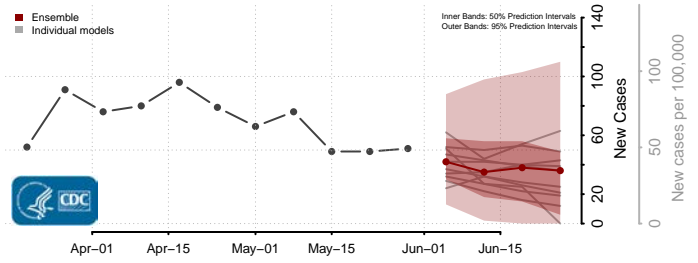

Prince George's County, Maryland

Queen Anne's County, Maryland

Somerset County, Maryland

St. Mary's County, Maryland

Talbot County, Maryland

Washington County, Maryland

Wicomico County, Maryland

Worcester County, Maryland