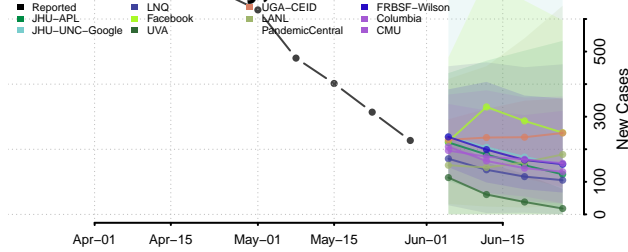

Hamilton County, Ohio