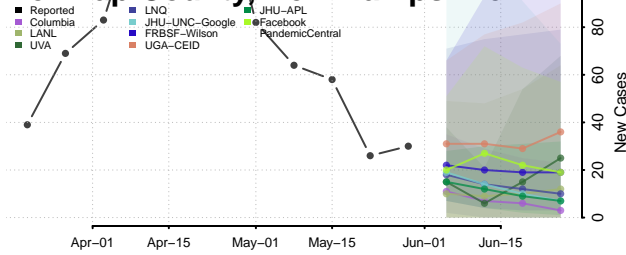

Belknap County, New Hampshire

Carroll County, New Hampshire

*New weekly cases may decrease in this location over the next four weeks. For these locations, the ensemble forecast indicates a probability of 0.75 or greater that fewer cases will be reported in week four of the forecast than in the last reported week.