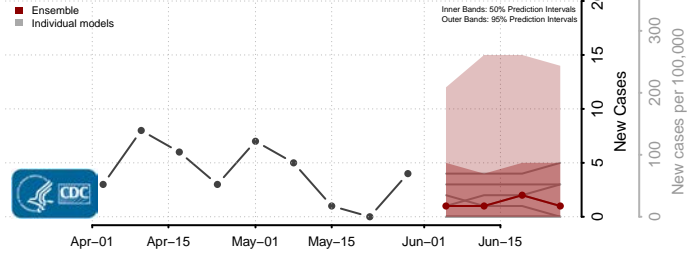

Kidder County, North Dakota

LaMoure County, North Dakota

Logan County, North Dakota

McHenry County, North Dakota

McIntosh County, North Dakota

McKenzie County, North Dakota

McLean County, North Dakota

Mercer County, North Dakota