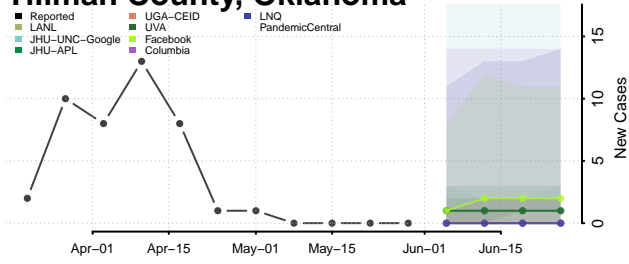

Tillman County, Oklahoma