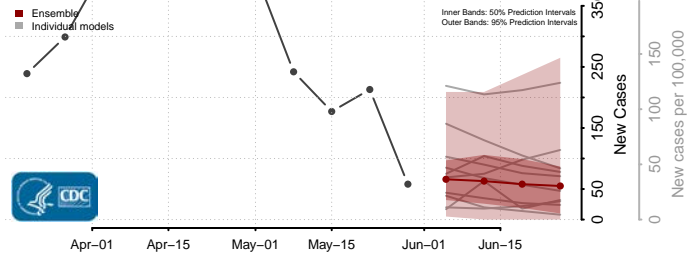

New London County, Connecticut

Tolland County, Connecticut

Windham County, Connecticut

Delaware*

Kent County, Delaware

New Castle County, Delaware

*New weekly cases may decrease in this location over the next four weeks. For these locations, the ensemble forecast indicates a probability of 0.75 or greater that fewer cases will be reported in week four of the forecast than in the last reported week.