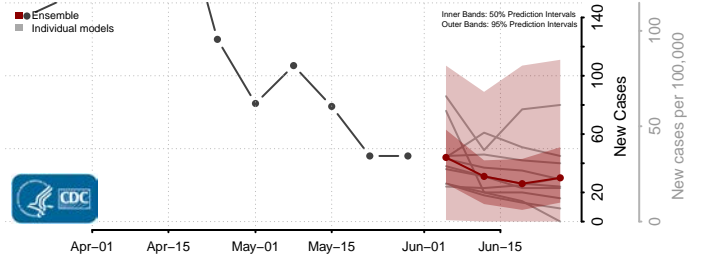

Wood County, Ohio