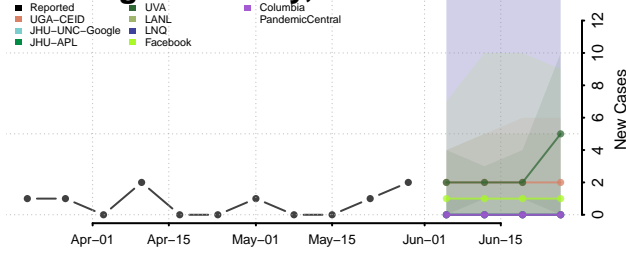

Washington County, Kansas