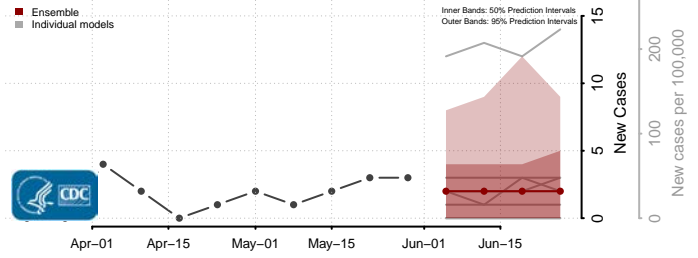

Reynolds County, Missouri