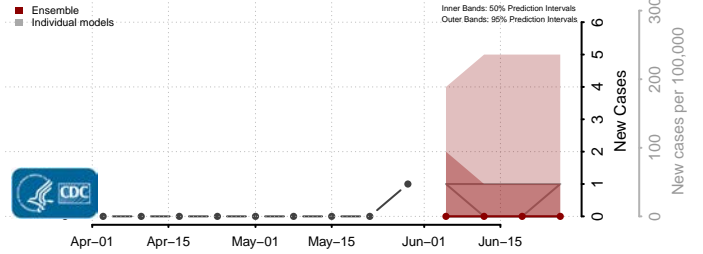

Wichita County, Kansas