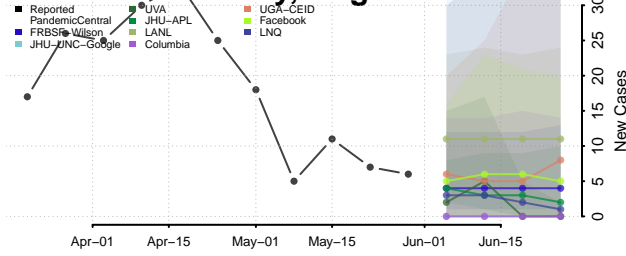

Goochland County, Virginia