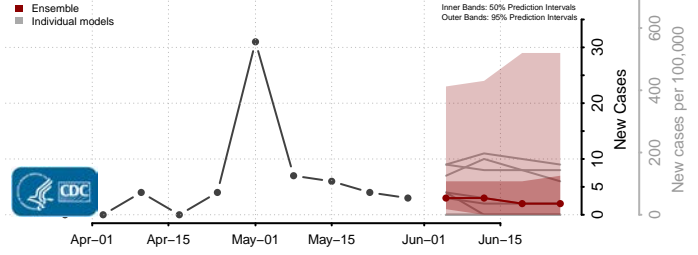

Bent County, Colorado