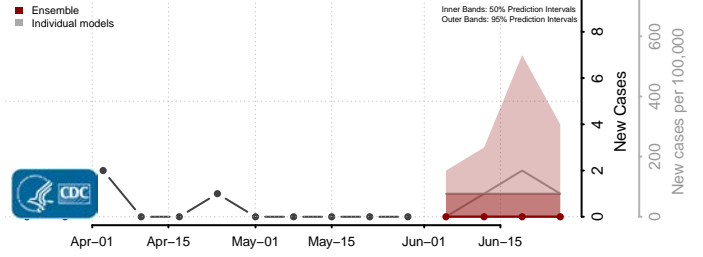

Haakon County, South Dakota

Hamlin County, South Dakota

Hand County, South Dakota

Hanson County, South Dakota

Harding County, South Dakota

Hughes County, South Dakota

Hutchinson County, South Dakota

Hyde County, South Dakota