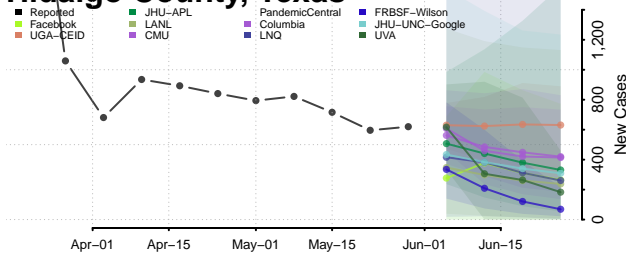

Hidalgo County, Texas