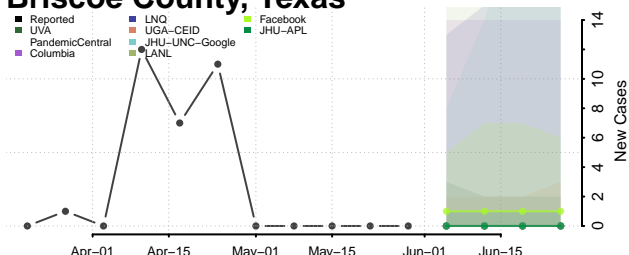

Briscoe County, Texas