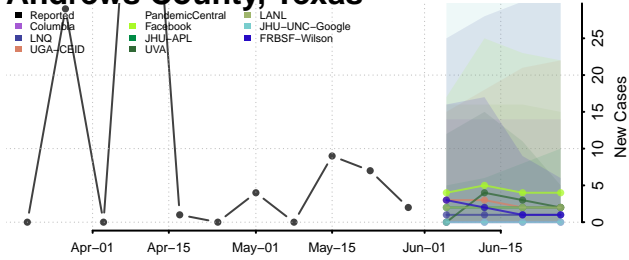

Andrews County, Texas