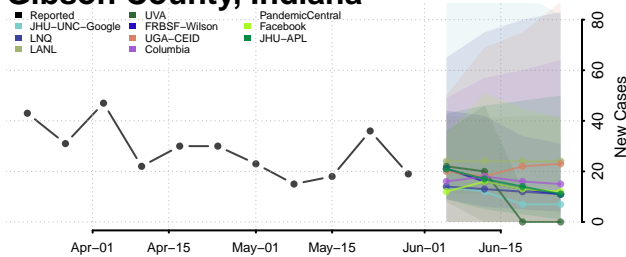

Fayette County, Indiana

Floyd County, Indiana

Fountain County, Indiana

Franklin County, Indiana

Fulton County, Indiana

Gibson County, Indiana

Grant County, Indiana

Greene County, Indiana