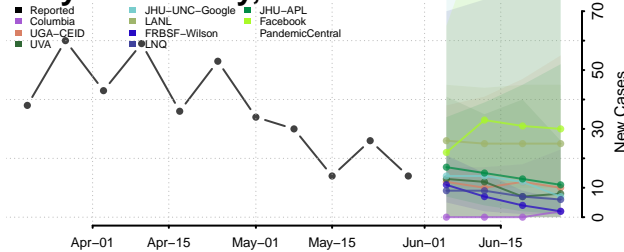

Grayson County, Texas