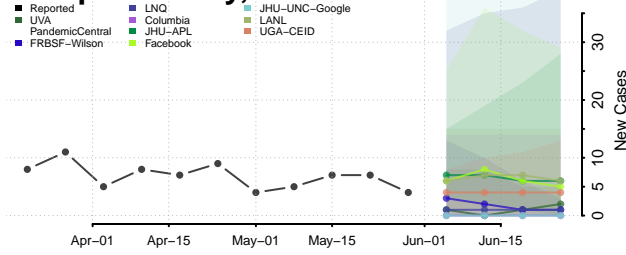

Bosque County, Texas