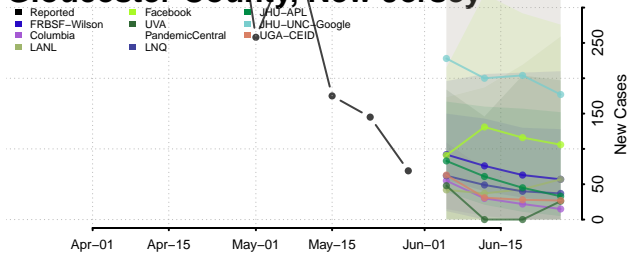

Camden County, New Jersey

Cape May County, New Jersey

Cumberland County, New Jersey

Essex County, New Jersey

Gloucester County, New Jersey

Hudson County, New Jersey

Hunterdon County, New Jersey

Mercer County, New Jersey