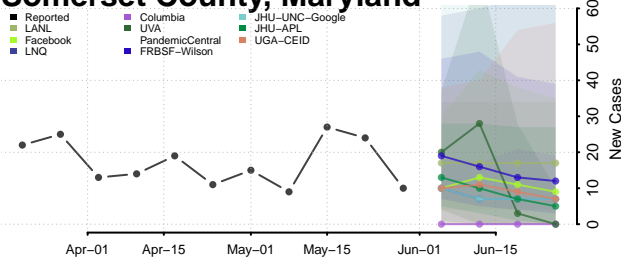

Somerset County, Maryland