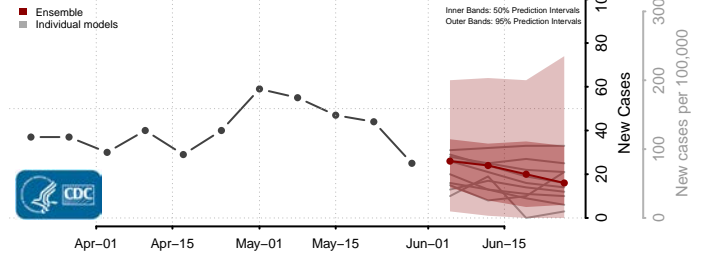

Stark County, North Dakota