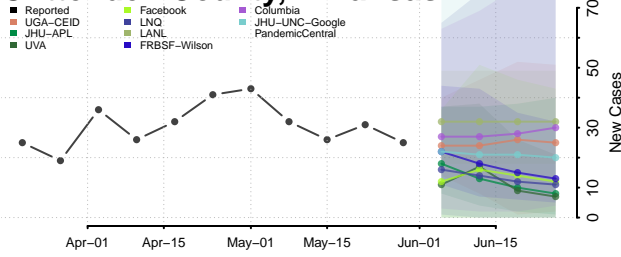

Columbia County, Arkansas

Conway County, Arkansas

Craighead County, Arkansas

Crawford County, Arkansas

Crittenden County, Arkansas

Cross County, Arkansas

Dallas County, Arkansas

Desha County, Arkansas