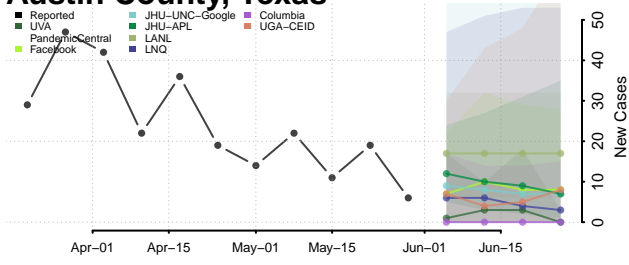

Austin County, Texas