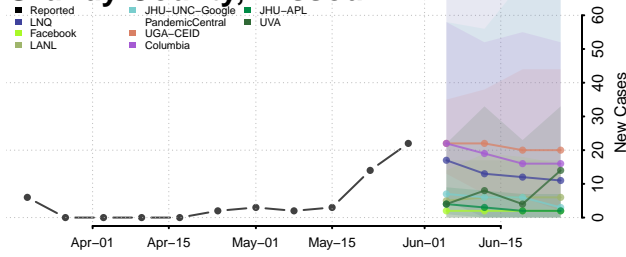

Grundy County, Missouri