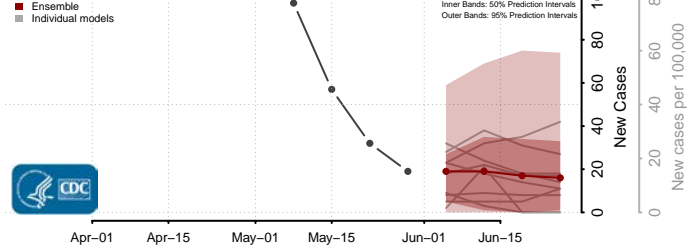

Berkshire County, Massachusetts