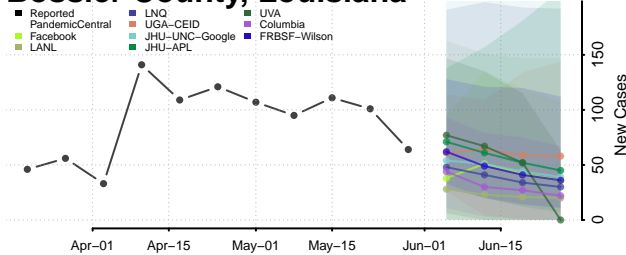

Avoyelles County, Louisiana

Beauregard County, Louisiana

Bienville County, Louisiana

Bossier County, Louisiana

Caddo County, Louisiana

Calcasieu County, Louisiana

Caldwell County, Louisiana

Cameron County, Louisiana