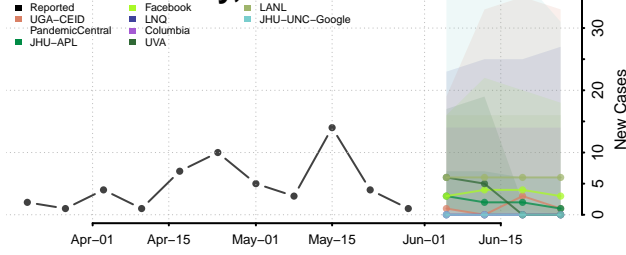

Buffalo County, Wisconsin