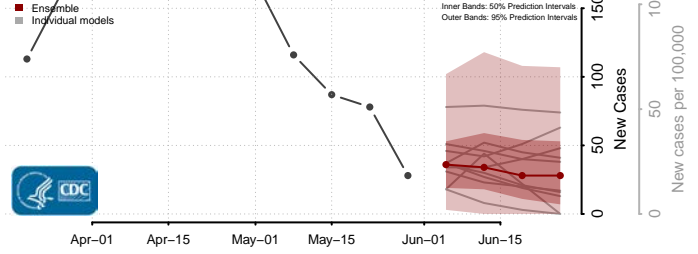

Scott County, Virginia

Shenandoah County, Virginia

Smyth County, Virginia

Southampton County, Virginia

Spotsylvania County, Virginia

Stafford County, Virginia

Staunton County, Virginia

Suffolk County, Virginia