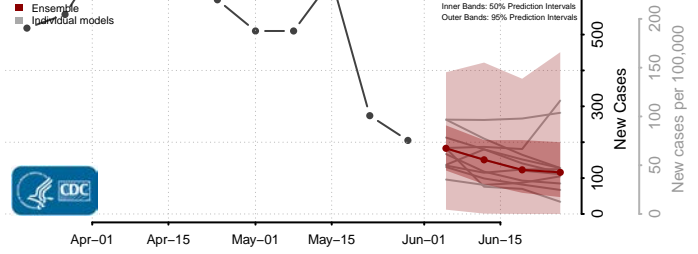

Ripley County, Indiana

Rush County, Indiana

Scott County, Indiana

Shelby County, Indiana

Spencer County, Indiana

St. Joseph County, Indiana

Starke County, Indiana

Steuben County, Indiana