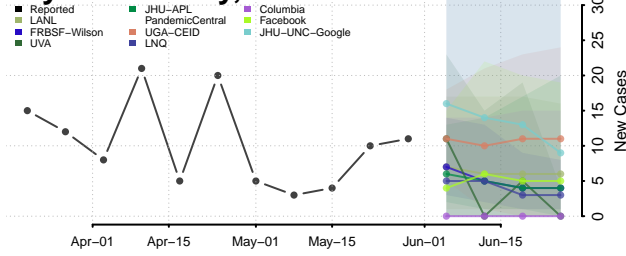

Fayette County, Alabama