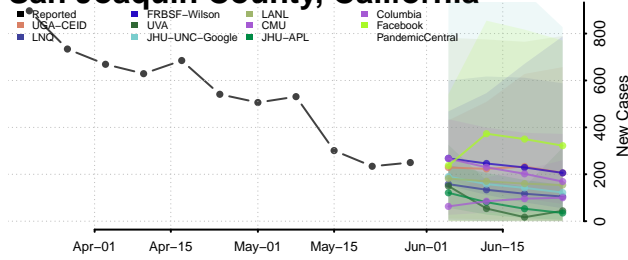

Sacramento County, California

San Benito County, California

San Bernardino County, California

San Diego County, California

San Francisco County, California

San Joaquin County, California

San Luis Obispo County, California