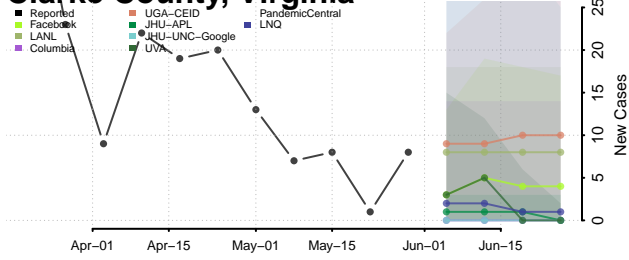

Clarke County, Virginia