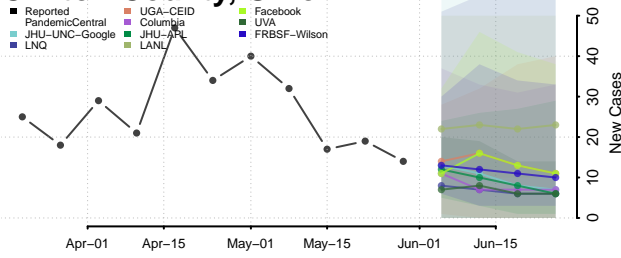

Clermont County, Ohio

Clinton County, Ohio

Columbiana County, Ohio

Coshocton County, Ohio

Crawford County, Ohio

Cuyahoga County, Ohio

Darke County, Ohio

Defiance County, Ohio