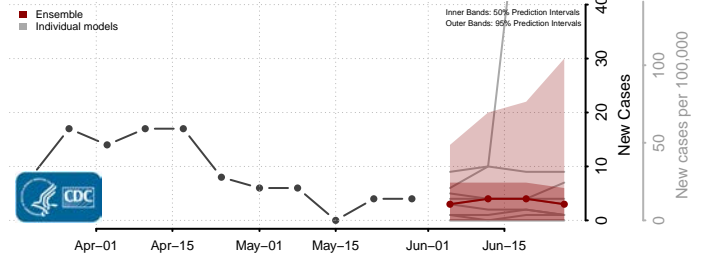

Caddo County, Oklahoma