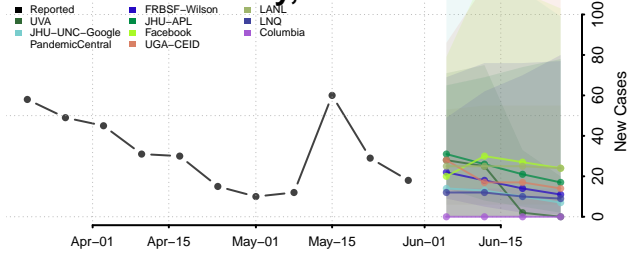

Greenlee County, Arizona

La Paz County, Arizona

Maricopa County, Arizona

Mohave County, Arizona

Navajo County, Arizona

Pima County, Arizona

Pinal County, Arizona

Santa Cruz County, Arizona