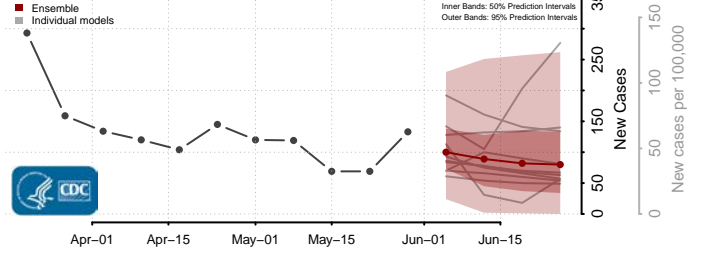

Mohave County, Arizona