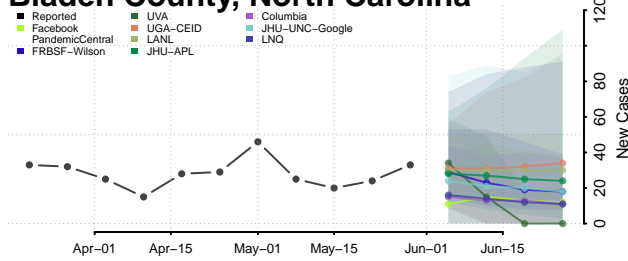

Ashe County, North Carolina

Avery County, North Carolina

Beaufort County, North Carolina

Bertie County, North Carolina

Bladen County, North Carolina

Brunswick County, North Carolina

Buncombe County, North Carolina