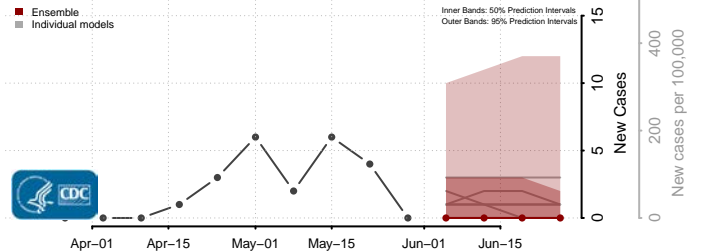

Eddy County, North Dakota

Emmons County, North Dakota

Foster County, North Dakota

Golden Valley County, North Dakota

Grand Forks County, North Dakota

Grant County, North Dakota

Griggs County, North Dakota

Hettinger County, North Dakota