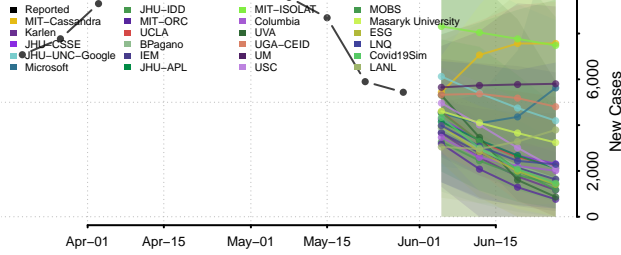

Yuba County, California

Colorado*

Adams County, Colorado

Alamosa County, Colorado

Arapahoe County, Colorado

Archuleta County, Colorado

*New weekly cases may decrease in this location over the next four weeks. For these locations, the ensemble forecast indicates a probability of 0.75 or greater that fewer cases will be reported in week four of the forecast than in the last reported week.