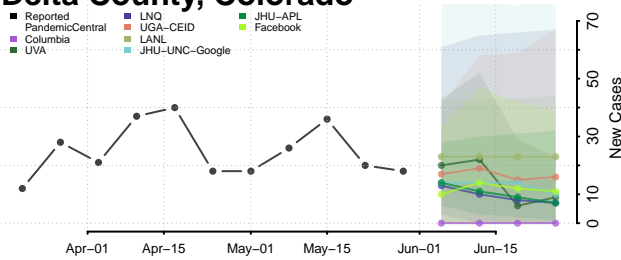

Costilla County, Colorado

Crowley County, Colorado

Custer County, Colorado

Delta County, Colorado

Denver County, Colorado

Dolores County, Colorado

Douglas County, Colorado

Eagle County, Colorado