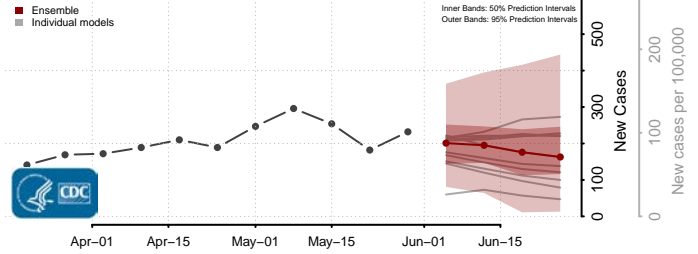

Whatcom County, Washington