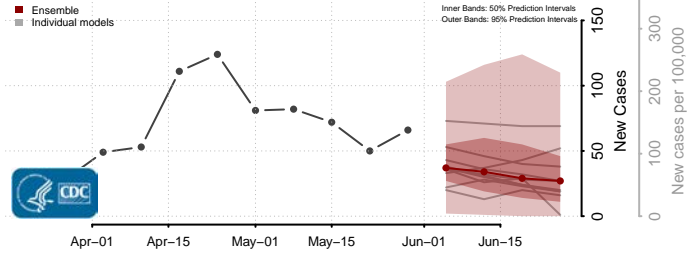

Bedford County, Pennsylvania