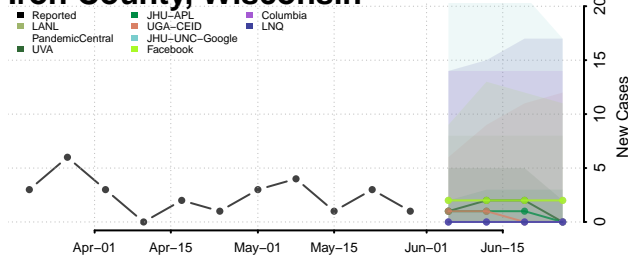

Iron County, Wisconsin