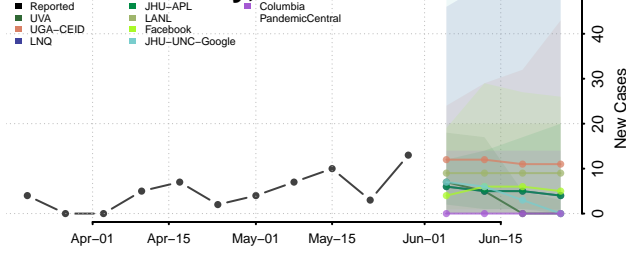

Franklin County, Louisiana