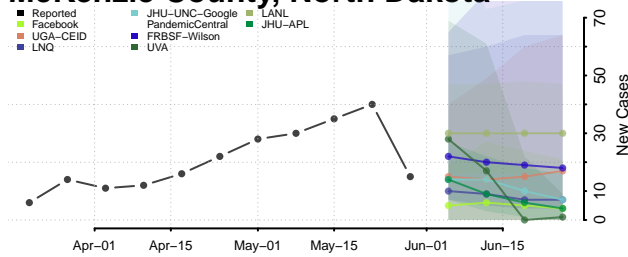

Kidder County, North Dakota

LaMoure County, North Dakota

Logan County, North Dakota

McHenry County, North Dakota

McIntosh County, North Dakota

McKenzie County, North Dakota

McLean County, North Dakota

Mercer County, North Dakota