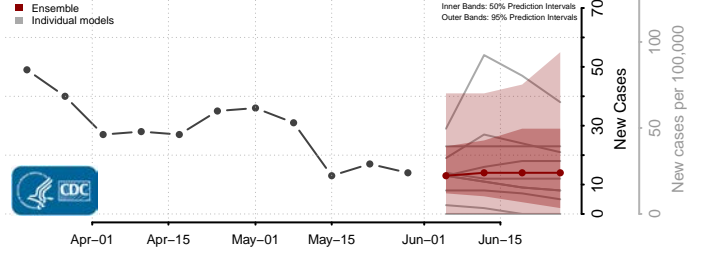

Eddy County, New Mexico