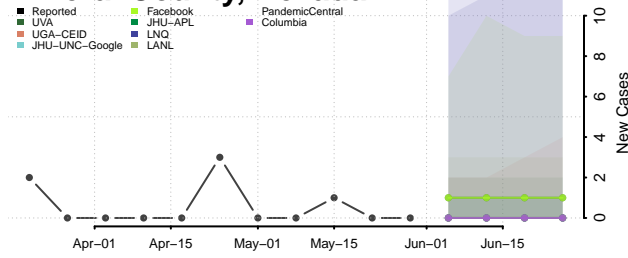

Mineral County, Nevada