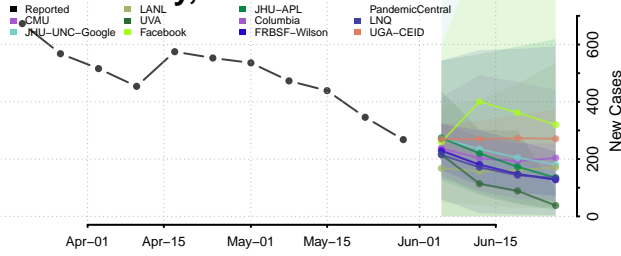

Utah County, Utah