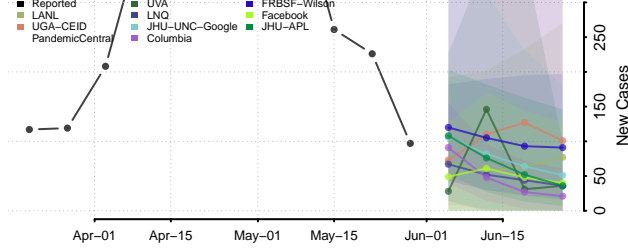

Washington County, Louisiana

Webster County, Louisiana

West Baton Rouge County, Louisiana

West Carroll County, Louisiana

West Feliciana County, Louisiana

Winn County, Louisiana

Maine*

Androscoggin County, Maine