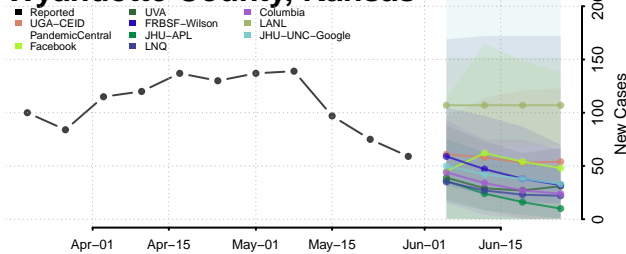

Wyandotte County, Kansas