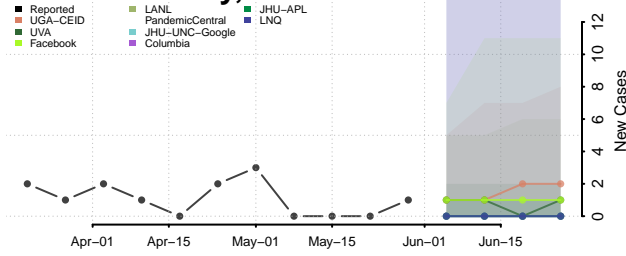

Haskell County, Texas