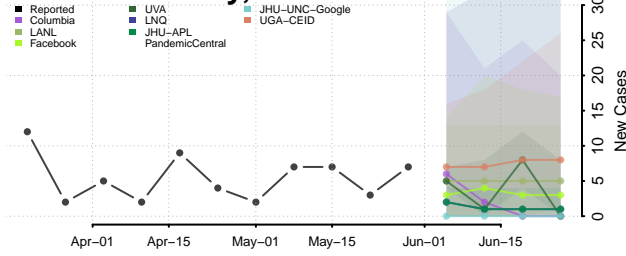

Decatur County, Tennessee