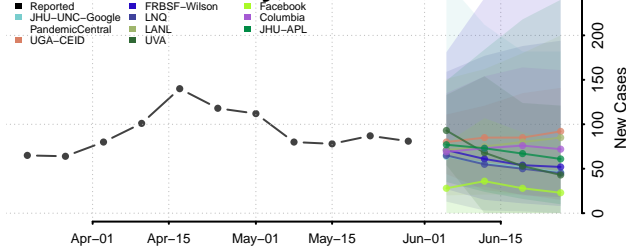

Ashtabula County, Ohio

*New weekly cases may decrease in this location over the next four weeks. For these locations, the ensemble forecast indicates a probability of 0.75 or greater that fewer cases will be reported in week four of the forecast than in the last reported week.