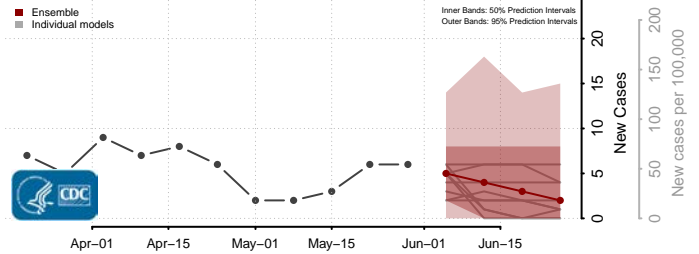

Louisa County, Iowa