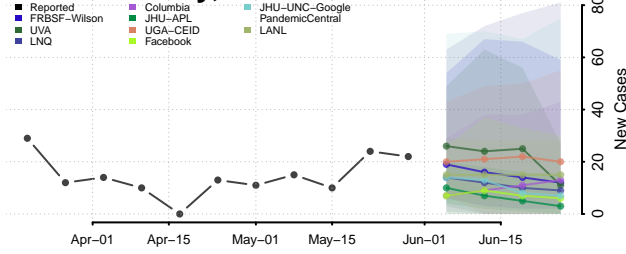

Stone County, Missouri