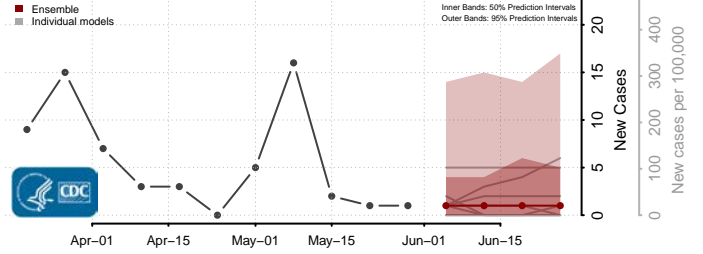

Dickey County, North Dakota