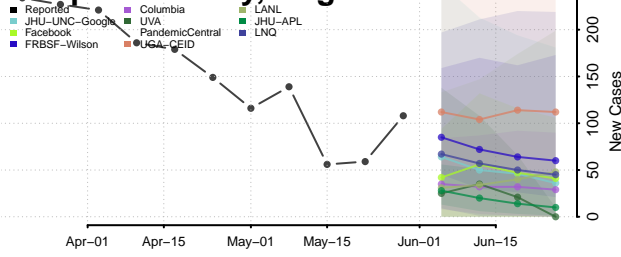

Hampton County, Virginia