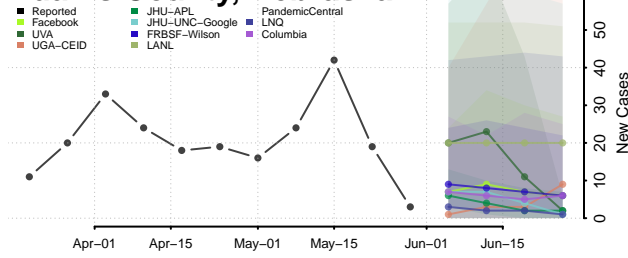

Adams County, Nebraska