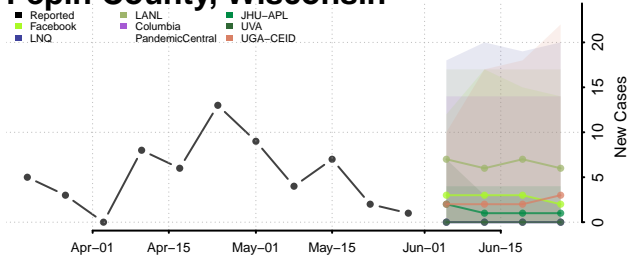

Pepin County, Wisconsin