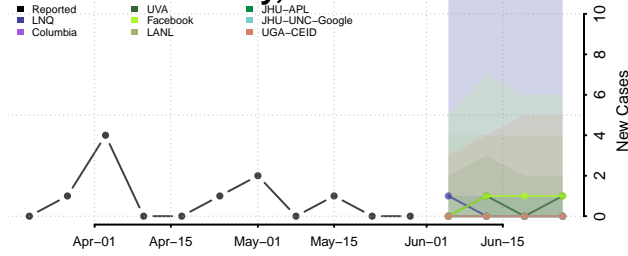

Jeff Davis County, Texas