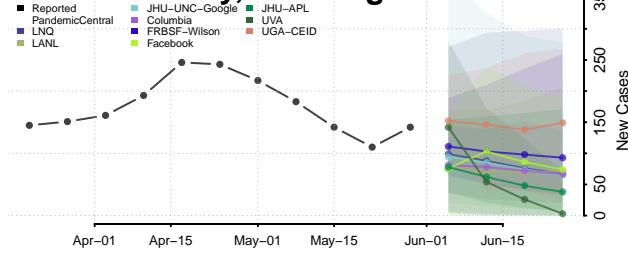

Benton County, Washington