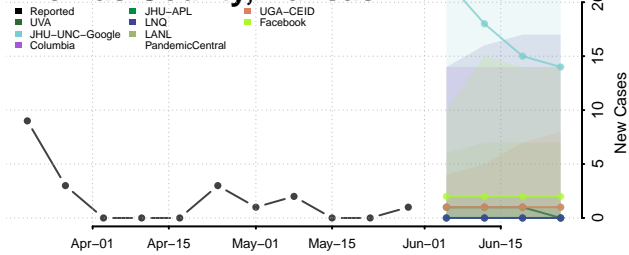

Thomas County, Kansas