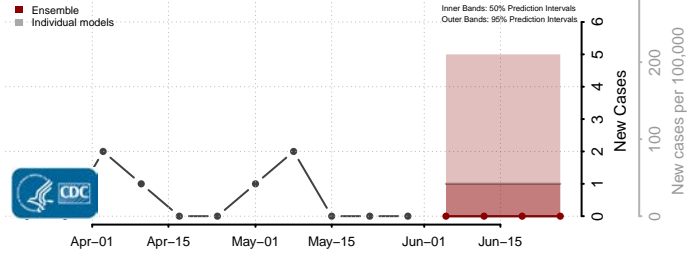

McPherson County, South Dakota