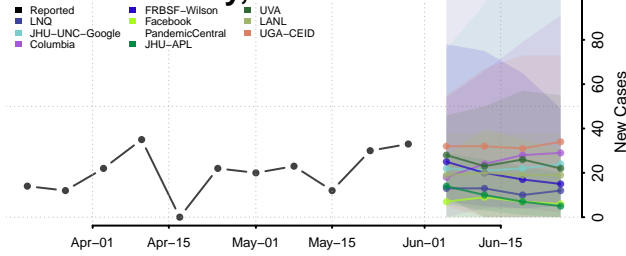

Daviess County, Missouri

DeKalb County, Missouri

Dent County, Missouri

Douglas County, Missouri

Dunklin County, Missouri

Franklin County, Missouri

Gasconade County, Missouri

Gentry County, Missouri