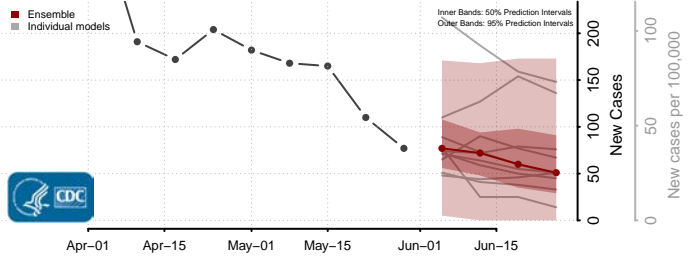

Anderson County, South Carolina