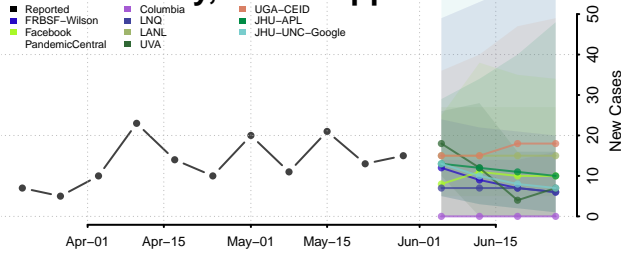

Stone County, Mississippi

Sunflower County, Mississippi

Tallahatchie County, Mississippi

Tate County, Mississippi

Tippah County, Mississippi

Tishomingo County, Mississippi

Tunica County, Mississippi

Union County, Mississippi