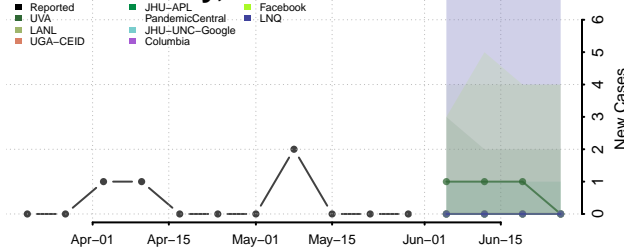

Huerfano County, Colorado

Jackson County, Colorado

Jefferson County, Colorado

Kiowa County, Colorado

Kit Carson County, Colorado

La Plata County, Colorado

Lake County, Colorado

Larimer County, Colorado