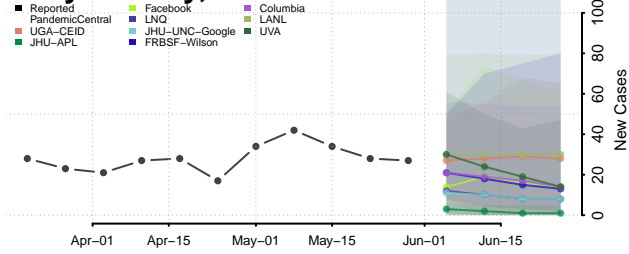

Riley County, Kansas