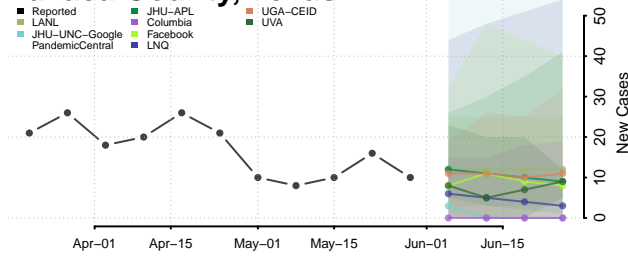

Lavaca County, Texas