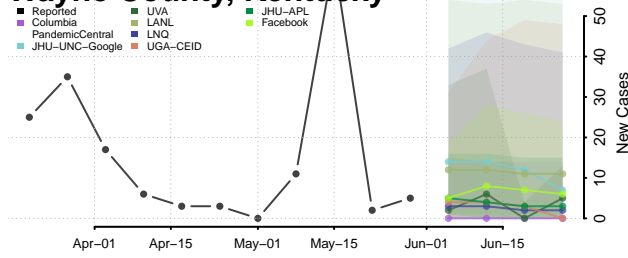

Todd County, Kentucky

Trigg County, Kentucky

Trimble County, Kentucky

Union County, Kentucky

Warren County, Kentucky

Washington County, Kentucky

Wayne County, Kentucky

Webster County, Kentucky