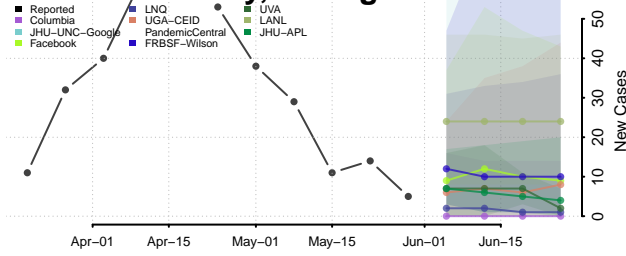

Manistee County, Michigan