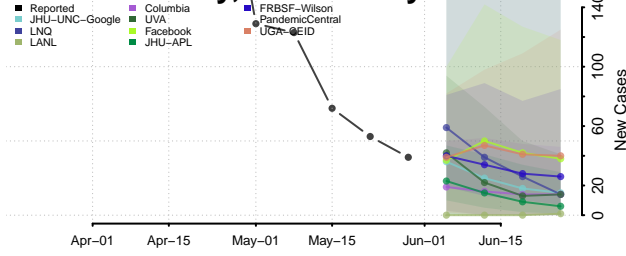

Warren County, New Jersey