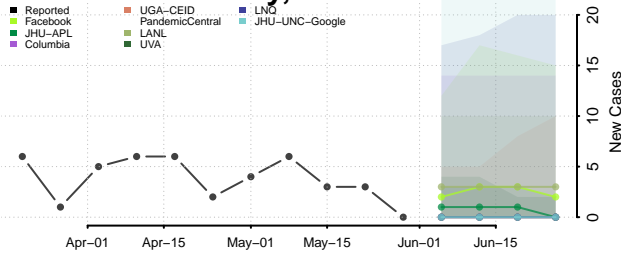

Chickasaw County, Iowa