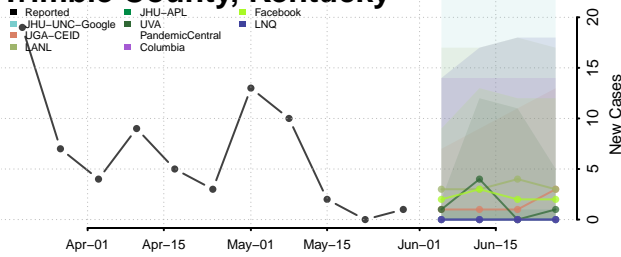

Trimble County, Kentucky