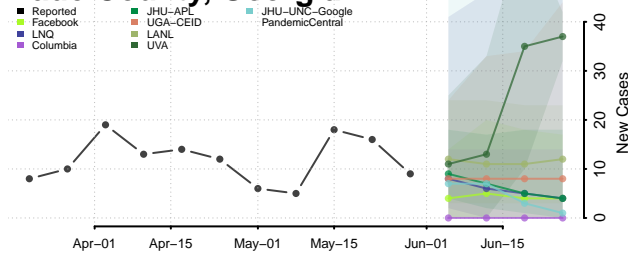

Coffee County, Georgia

Colquitt County, Georgia

Columbia County, Georgia

Cook County, Georgia

Coweta County, Georgia

Crawford County, Georgia

Crisp County, Georgia

Dade County, Georgia