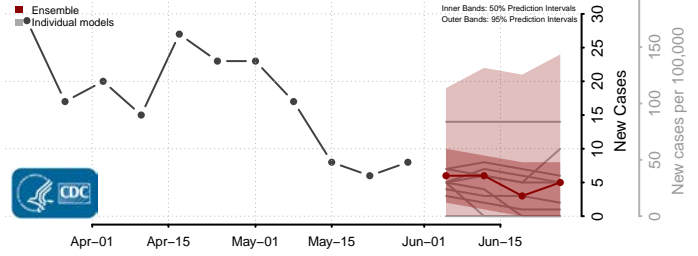

Giles County, Virginia