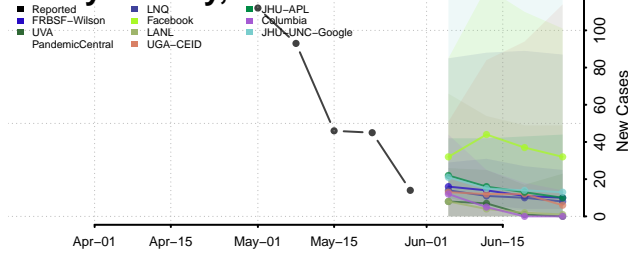

Maury County, Tennessee

McMinn County, Tennessee

McNairy County, Tennessee

Meigs County, Tennessee

Monroe County, Tennessee

Montgomery County, Tennessee

Moore County, Tennessee

Morgan County, Tennessee