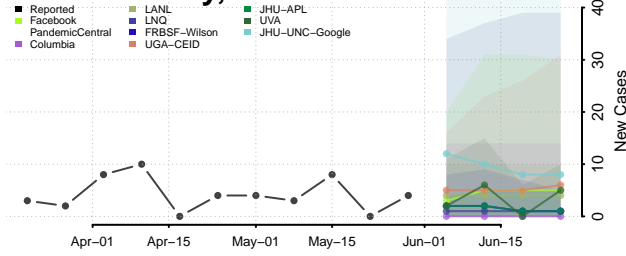

Saline County, Missouri