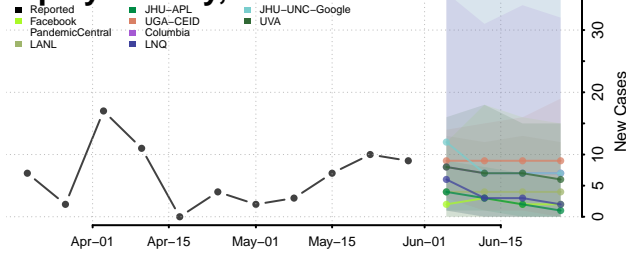

Ripley County, Missouri