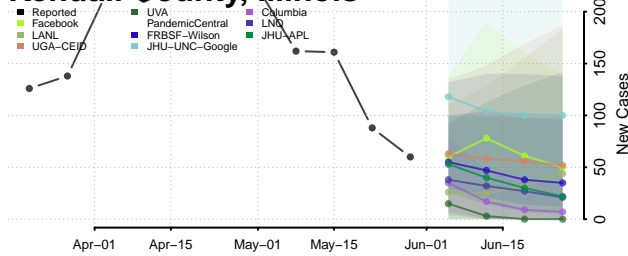

Kendall County, Illinois