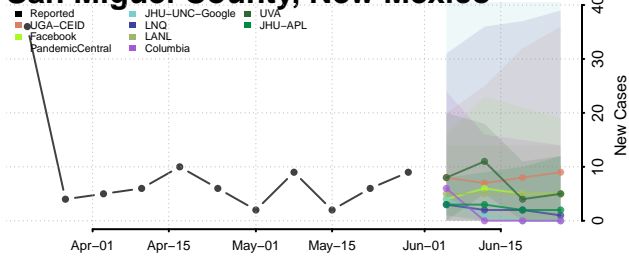

San Miguel County, New Mexico