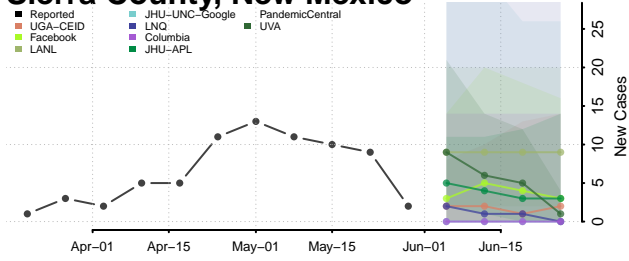

Sierra County, New Mexico