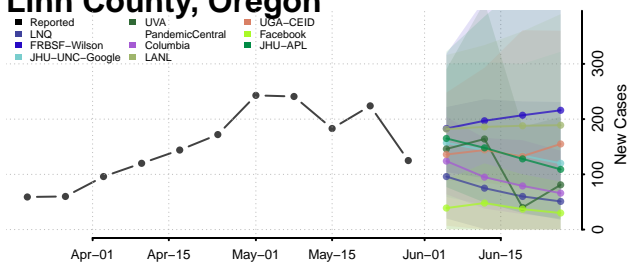

Linn County, Oregon