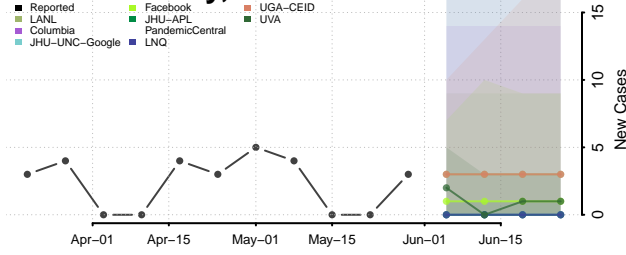

Logan County, Nebraska

Loup County, Nebraska

Madison County, Nebraska

McPherson County, Nebraska

Merrick County, Nebraska

Morrill County, Nebraska

Nance County, Nebraska

Nemaha County, Nebraska