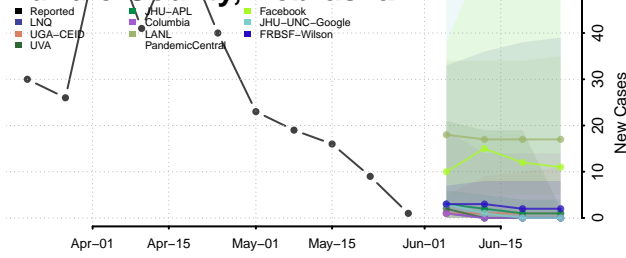

Buffalo County, Nebraska