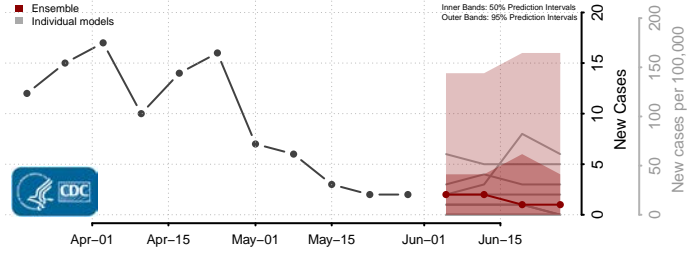

Scott County, Iowa

Shelby County, Iowa

Sioux County, Iowa

Story County, Iowa

Tama County, Iowa

Taylor County, Iowa

Union County, Iowa

Van Buren County, Iowa