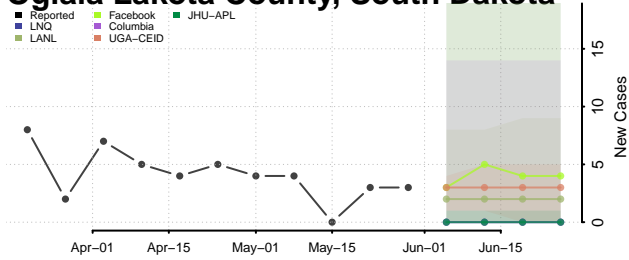

Oglala Lakota County, South Dakota