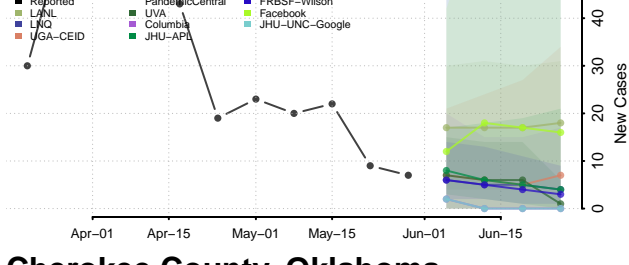

Blaine County, Oklahoma

Bryan County, Oklahoma

Caddo County, Oklahoma

Canadian County, Oklahoma

Carter County, Oklahoma

Cherokee County, Oklahoma

Choctaw County, Oklahoma

Cimarron County, Oklahoma