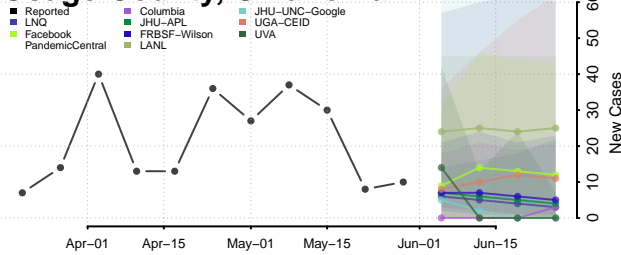

Osage County, Oklahoma