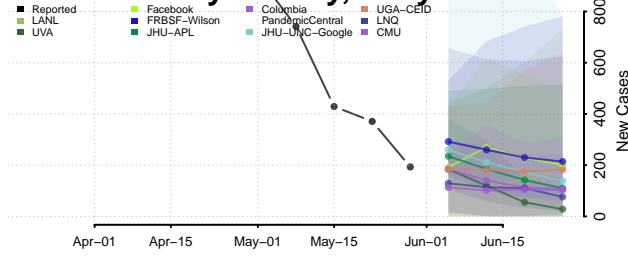

Baltimore City County, Maryland