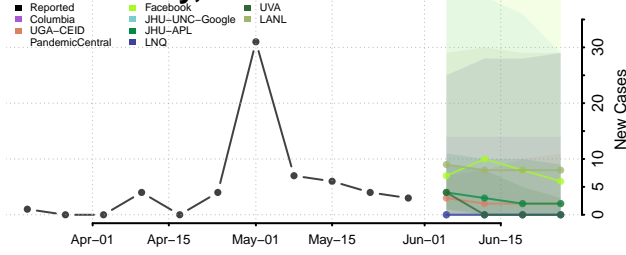

Bent County, Colorado