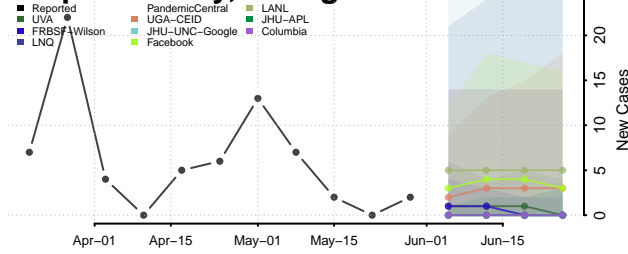

Heard County, Georgia

Henry County, Georgia

Houston County, Georgia

Irwin County, Georgia

Jackson County, Georgia

Jasper County, Georgia

Jeff Davis County, Georgia

Jefferson County, Georgia