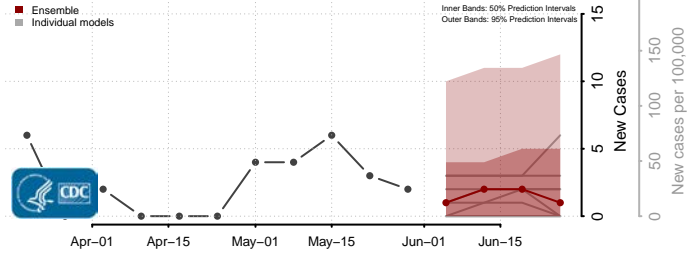

Coffey County, Kansas