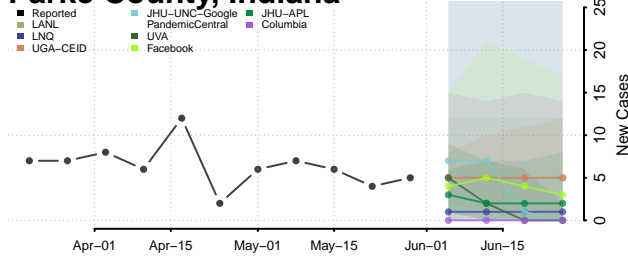

Parke County, Indiana