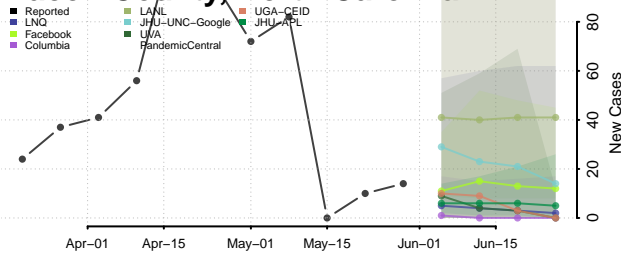

Macon County, North Carolina