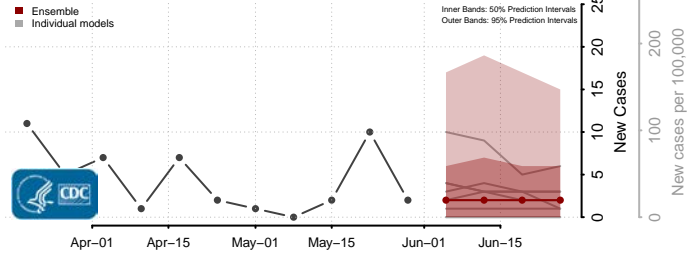

Washington County, Idaho