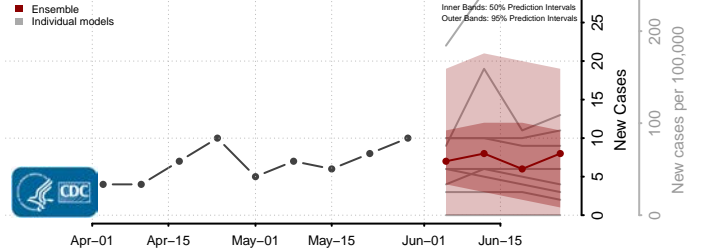

*New weekly cases may decrease in this location over the next four weeks. For these locations, the ensemble forecast indicates a probability of 0.75 or greater that fewer cases will be reported in week four of the forecast than in the last reported week.