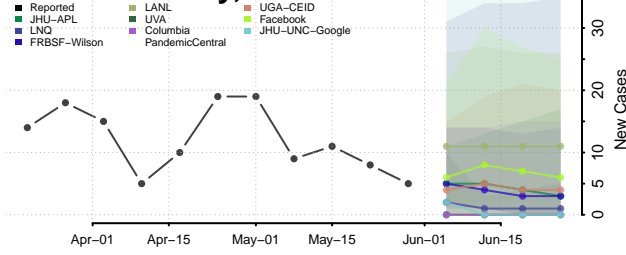

Cumberland County, Tennessee

Davidson County, Tennessee

Decatur County, Tennessee

DeKalb County, Tennessee

Dickson County, Tennessee

Dyer County, Tennessee

Fayette County, Tennessee

Fentress County, Tennessee