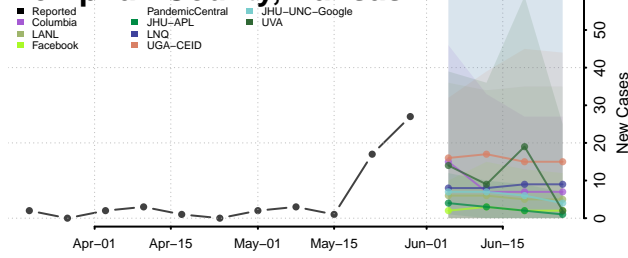

Doniphan County, Kansas