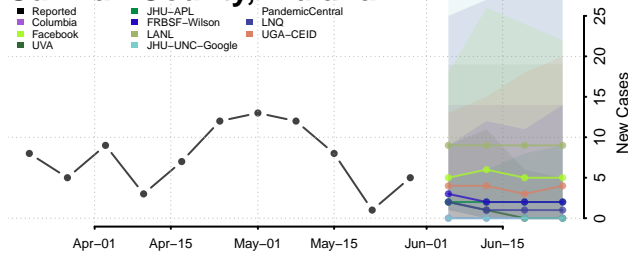

Sullivan County, Indiana