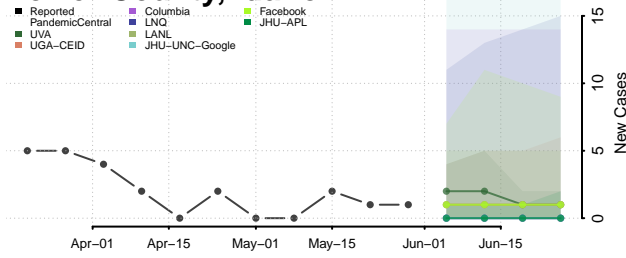

Nez Perce County, Idaho

Oneida County, Idaho

Owyhee County, Idaho

Payette County, Idaho

Power County, Idaho

Shoshone County, Idaho

Teton County, Idaho

Twin Falls County, Idaho