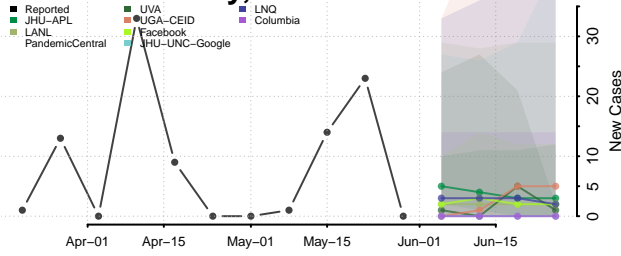

Wheeler County, Texas