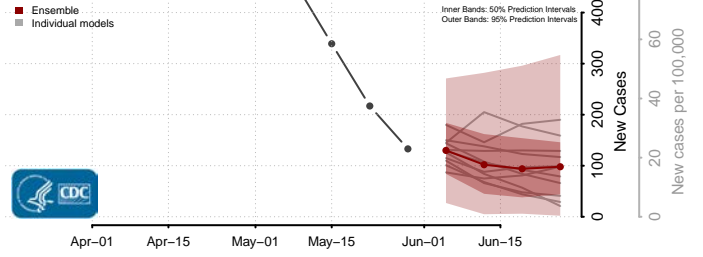

Anne Arundel County, Maryland