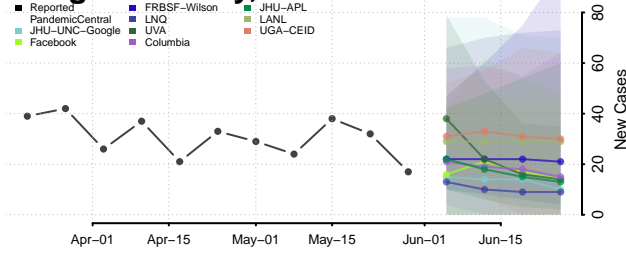

Douglas County, Nevada