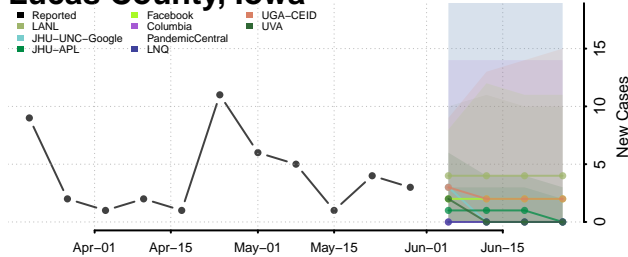

Lucas County, Iowa