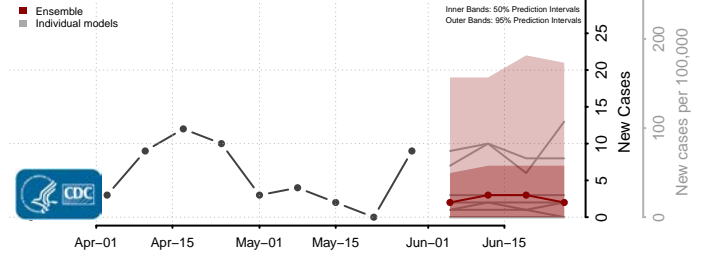

Sanders County, Montana