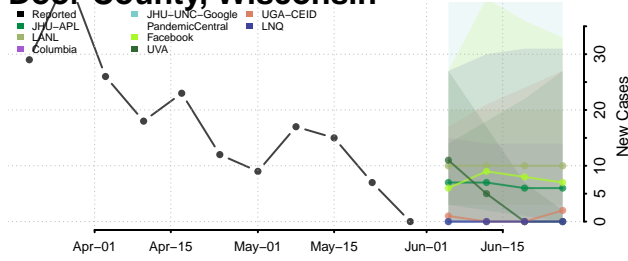

Door County, Wisconsin