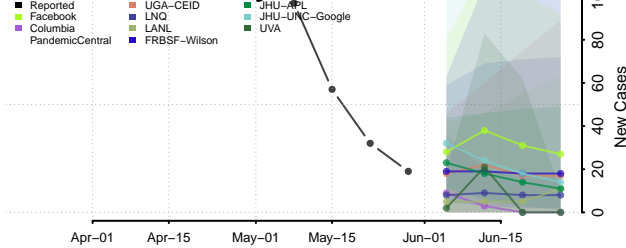

Berkshire County, Massachusetts