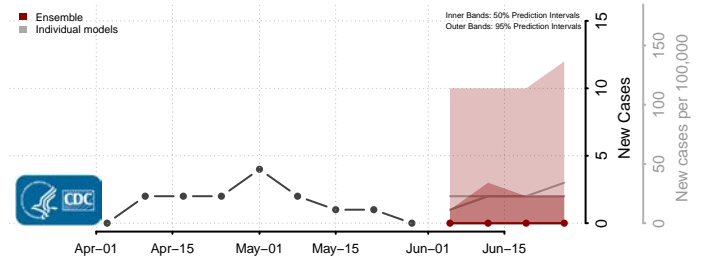

Cloud County, Kansas