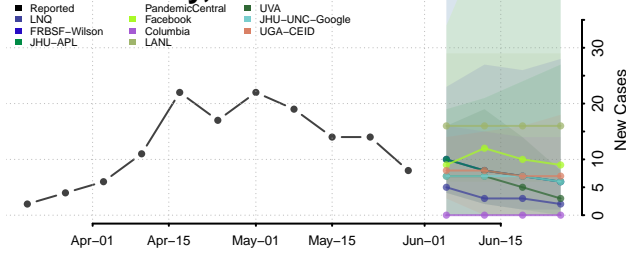

Brown County, Wisconsin

Buffalo County, Wisconsin

Burnett County, Wisconsin

Calumet County, Wisconsin

Chippewa County, Wisconsin

Clark County, Wisconsin

Columbia County, Wisconsin

Crawford County, Wisconsin