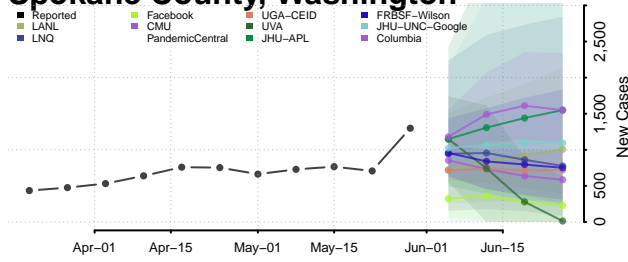

Pierce County, Washington

San Juan County, Washington

Skagit County, Washington

Skamania County, Washington

Snohomish County, Washington

Spokane County, Washington

Stevens County, Washington

Thurston County, Washington