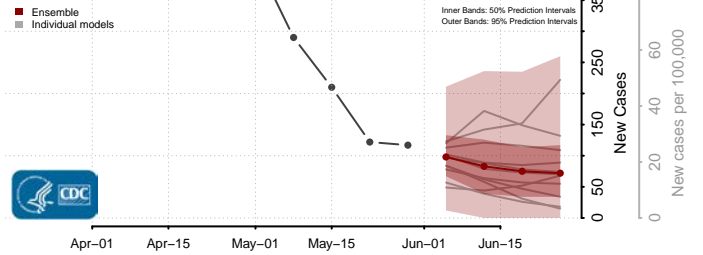

Virginia Beach County, Virginia