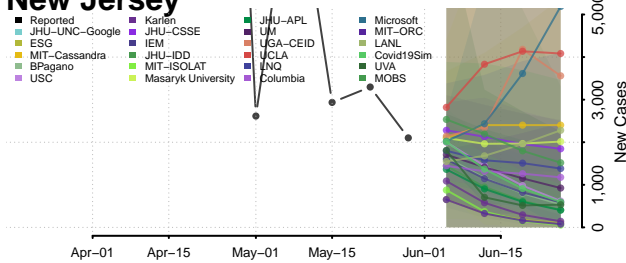

New Jersey*