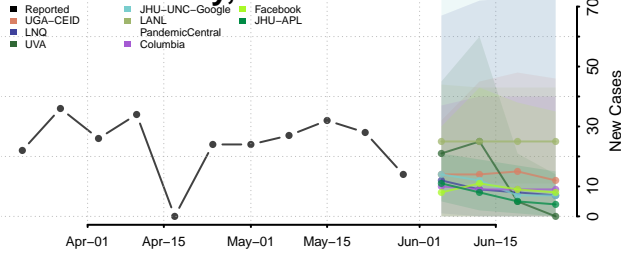

Ste. Genevieve County, Missouri

Stoddard County, Missouri

Stone County, Missouri

Sullivan County, Missouri

Taney County, Missouri

Texas County, Missouri

Vernon County, Missouri

Warren County, Missouri