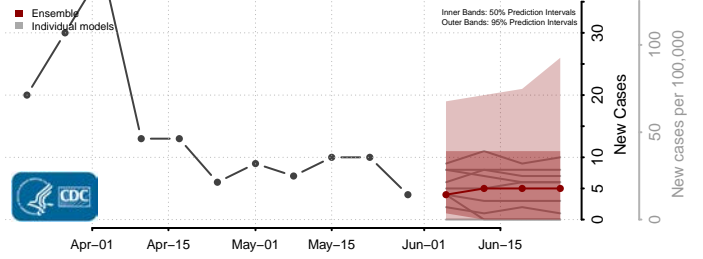

Claiborne County, Mississippi

Clarke County, Mississippi

Clay County, Mississippi

Coahoma County, Mississippi

Copiah County, Mississippi

Covington County, Mississippi

DeSoto County, Mississippi

Forrest County, Mississippi