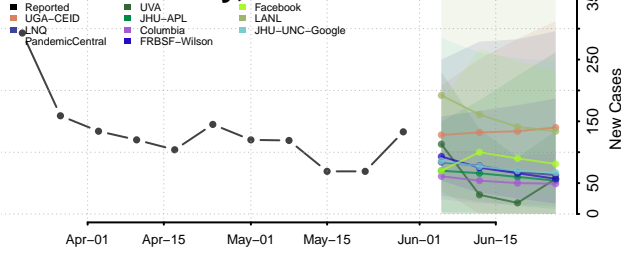

Greenlee County, Arizona

La Paz County, Arizona

Maricopa County, Arizona

Mohave County, Arizona

Navajo County, Arizona

Pima County, Arizona

Pinal County, Arizona

Santa Cruz County, Arizona