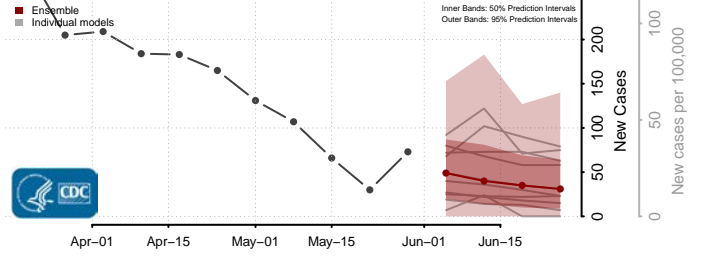

Dona Ana County, New Mexico