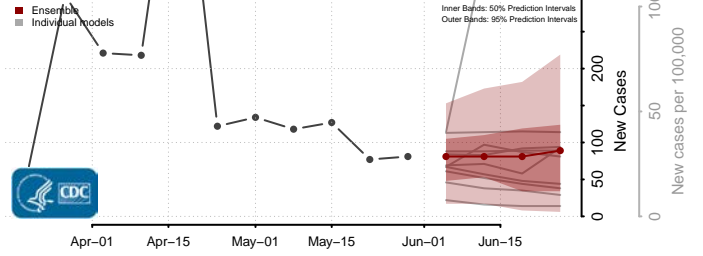

Cleveland County, Oklahoma