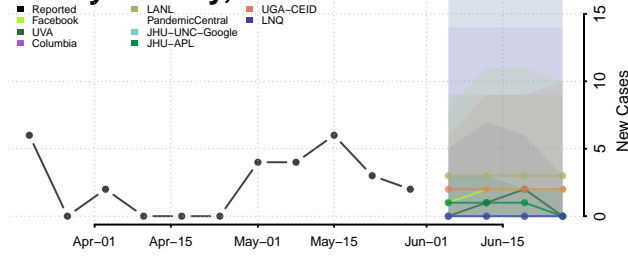

Coffey County, Kansas