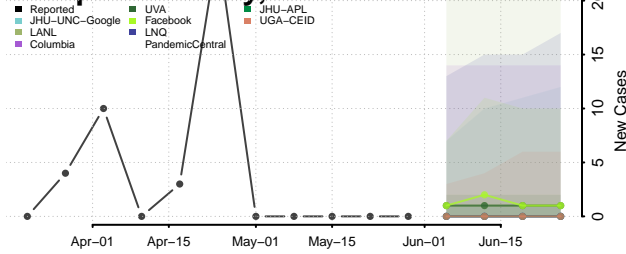

Hemphill County, Texas