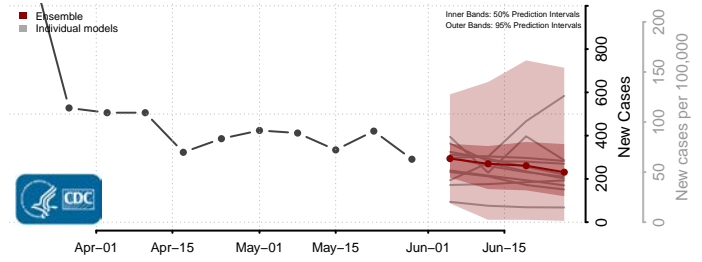

Pinal County, Arizona