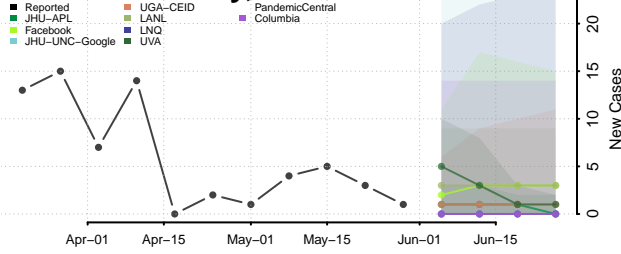

Jackson County, Kansas