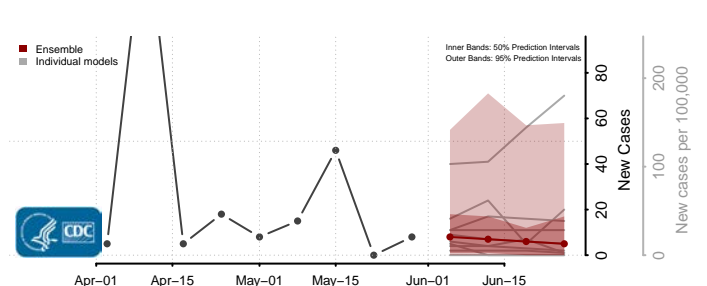

Cochise County, Arizona

Coconino County, Arizona

Gila County, Arizona

Graham County, Arizona

*New weekly cases may decrease in this location over the next four weeks. For these locations, the ensemble forecast indicates a probability of 0.75 or greater that fewer cases will be reported in week four of the forecast than in the last reported week.