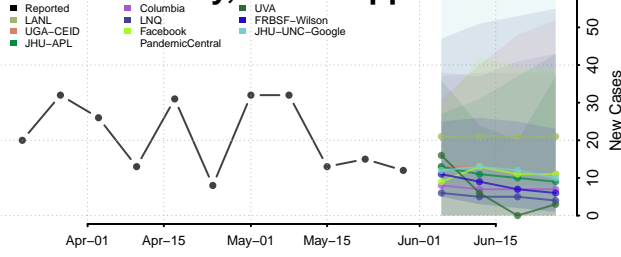

Warren County, Mississippi