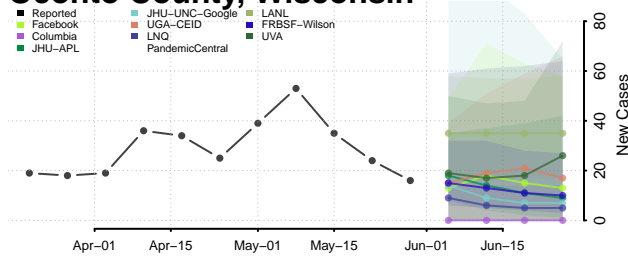

Marathon County, Wisconsin

Marinette County, Wisconsin

Marquette County, Wisconsin

Menominee County, Wisconsin

Milwaukee County, Wisconsin

Monroe County, Wisconsin

Oconto County, Wisconsin

Oneida County, Wisconsin