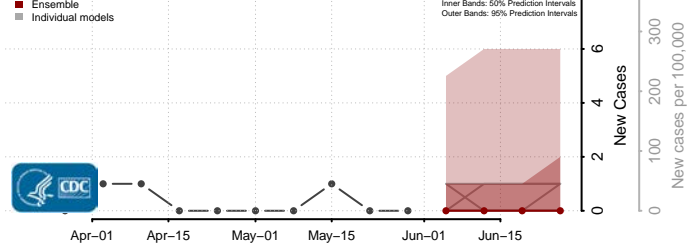

Adams County, North Dakota