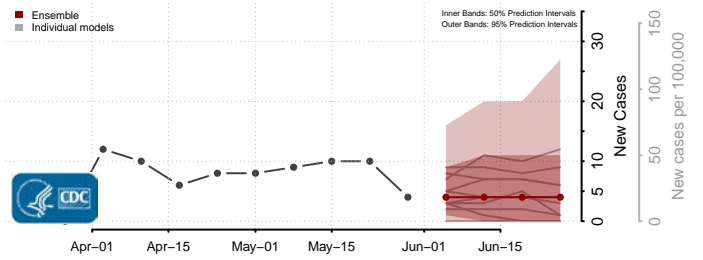

Stone County, Mississippi

Sunflower County, Mississippi

Tallahatchie County, Mississippi

Tate County, Mississippi

Tippah County, Mississippi

Tishomingo County, Mississippi

Tunica County, Mississippi

Union County, Mississippi