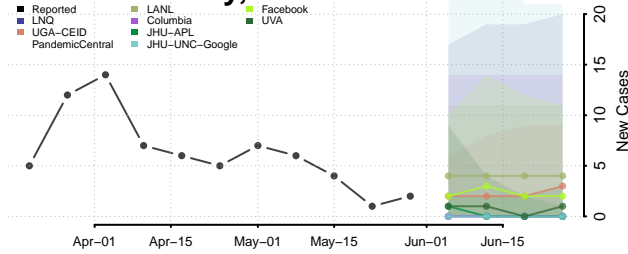

Lincoln County, Minnesota