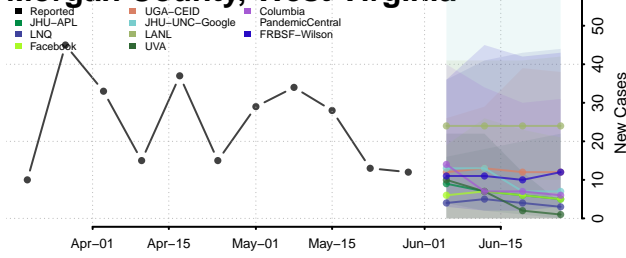

Morgan County, West Virginia