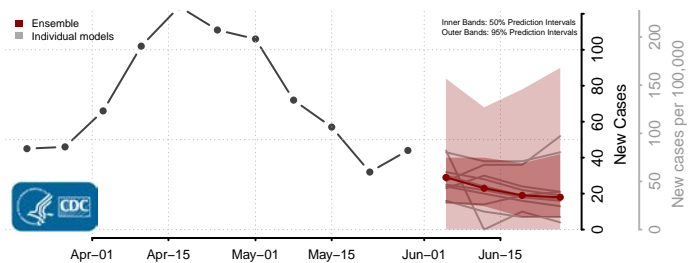

Boone County, Illinois