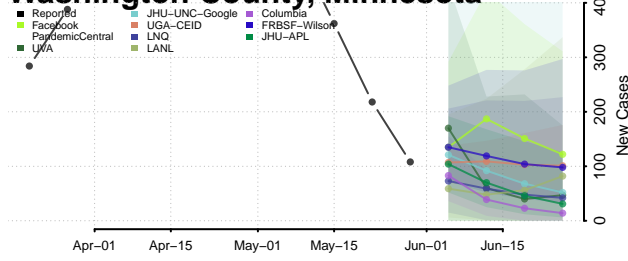

Stevens County, Minnesota

Swift County, Minnesota

Todd County, Minnesota

Traverse County, Minnesota

Wabasha County, Minnesota

Wadena County, Minnesota

Waseca County, Minnesota

Washington County, Minnesota