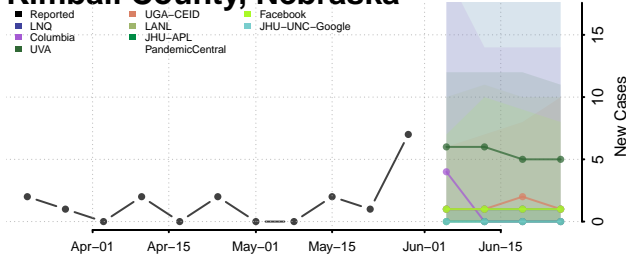

Kimball County, Nebraska