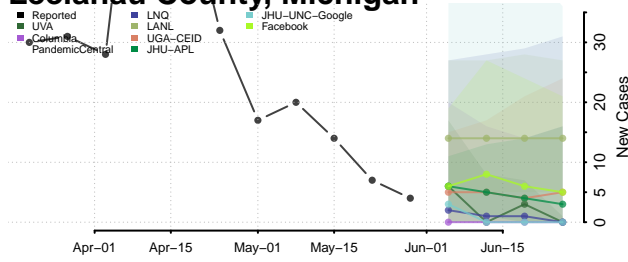

Leelanau County, Michigan