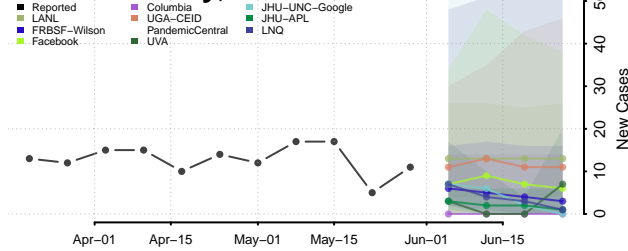

Jasper County, Iowa

Jefferson County, Iowa

Johnson County, Iowa

Jones County, Iowa

Keokuk County, Iowa

Kossuth County, Iowa

Lee County, Iowa

Linn County, Iowa