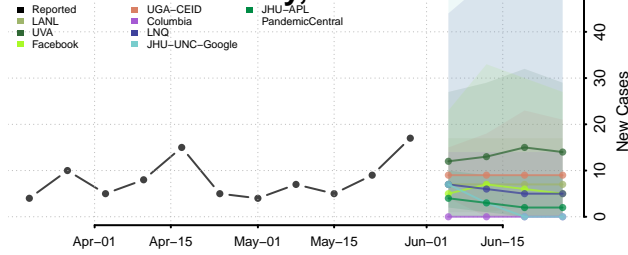

Green Lake County, Wisconsin