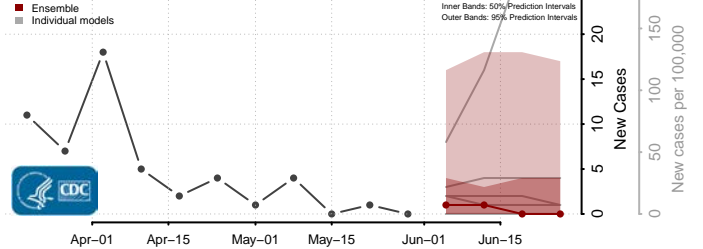

Beaver County, Oklahoma

Beckham County, Oklahoma

*New weekly cases may decrease in this location over the next four weeks. For these locations, the ensemble forecast indicates a probability of 0.75 or greater that fewer cases will be reported in week four of the forecast than in the last reported week.