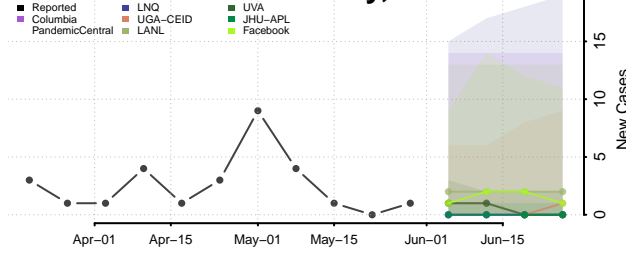

Matanuska-Susitna County, Alaska

Nome County, Alaska

North Slope County, Alaska

Northwest Arctic County, Alaska

Petersburg County, Alaska

Prince of Wales-Hyder County, Alaska

Sitka County, Alaska

Skagway County, Alaska