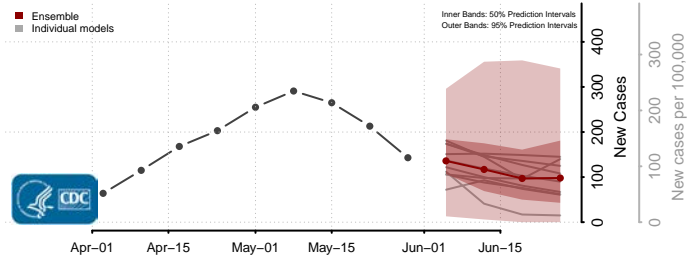

San Juan County, New Mexico