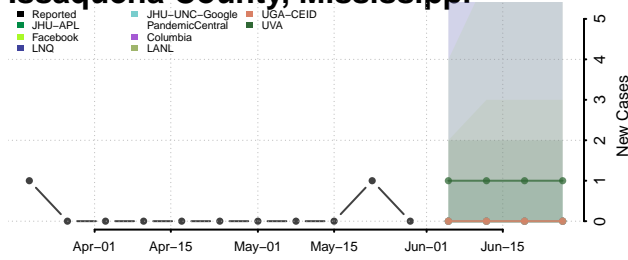

Issaquena County, Mississippi