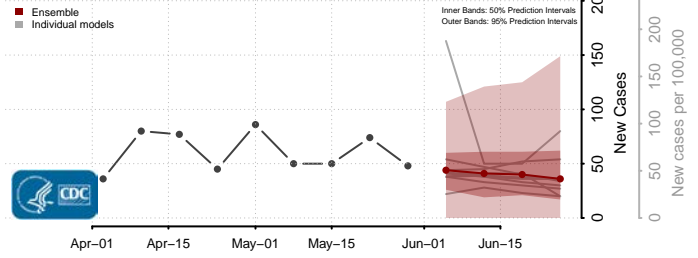

Nez Perce County, Idaho

Oneida County, Idaho

Owyhee County, Idaho

Payette County, Idaho

Power County, Idaho

Shoshone County, Idaho

Teton County, Idaho

Twin Falls County, Idaho