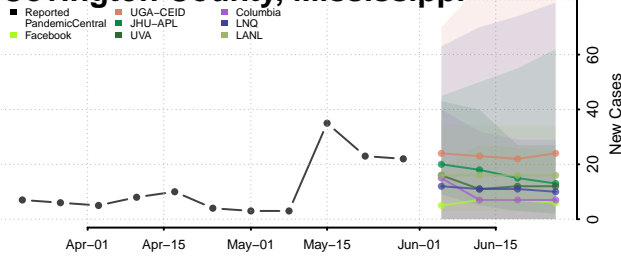

Claiborne County, Mississippi

Clarke County, Mississippi

Clay County, Mississippi

Coahoma County, Mississippi

Copiah County, Mississippi

Covington County, Mississippi

DeSoto County, Mississippi

Forrest County, Mississippi