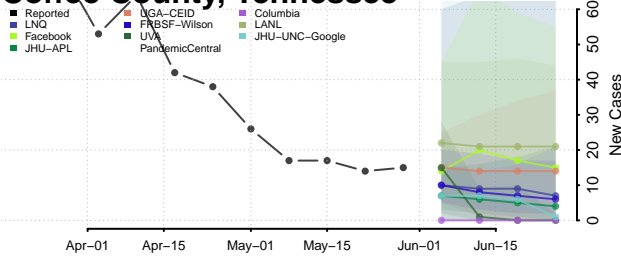

Carter County, Tennessee

Cheatham County, Tennessee

Chester County, Tennessee

Claiborne County, Tennessee

Clay County, Tennessee

Cocke County, Tennessee

Coffee County, Tennessee

Crockett County, Tennessee