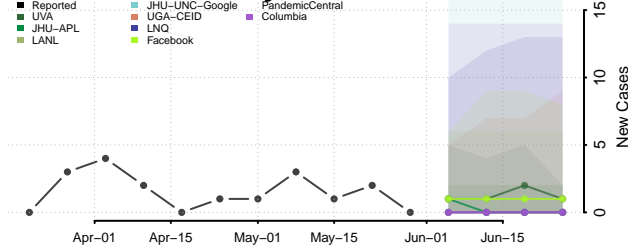

Alexander County, Illinois