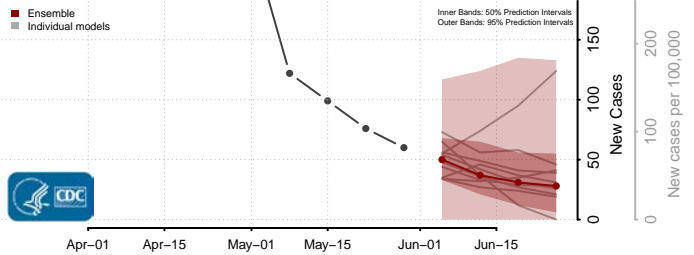

Ohio County, West Virginia

Pendleton County, West Virginia

Pleasants County, West Virginia

Pocahontas County, West Virginia

Preston County, West Virginia

Putnam County, West Virginia

Raleigh County, West Virginia