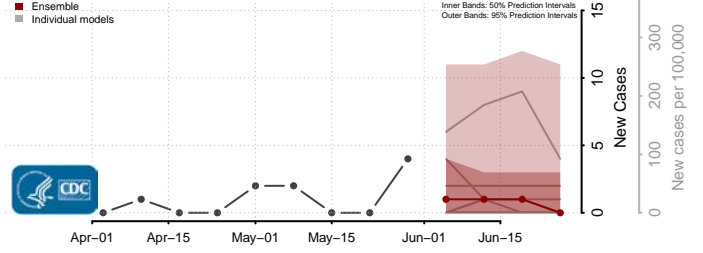

Tensas County, Louisiana