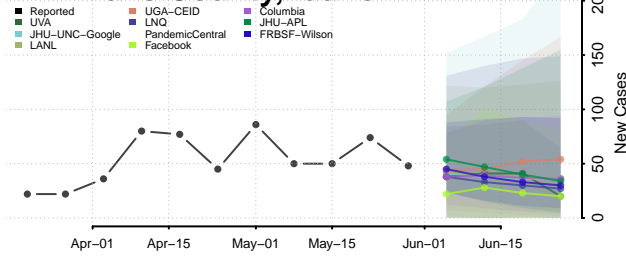

Nez Perce County, Idaho

Oneida County, Idaho

Owyhee County, Idaho

Payette County, Idaho

Power County, Idaho

Shoshone County, Idaho

Teton County, Idaho

Twin Falls County, Idaho