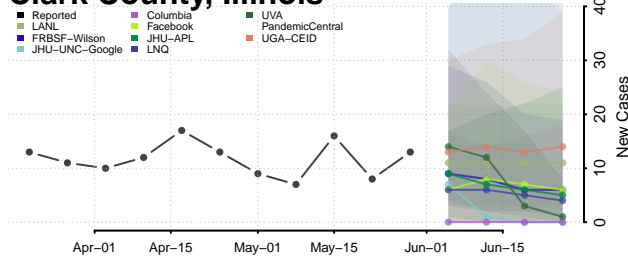

Clark County, Illinois