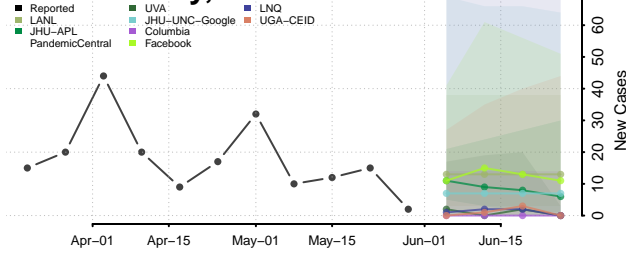

Erath County, Texas