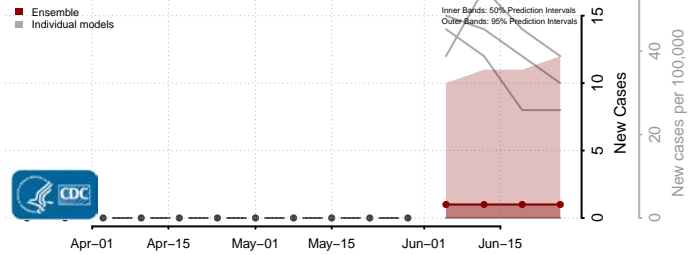

Sanpete County, Utah