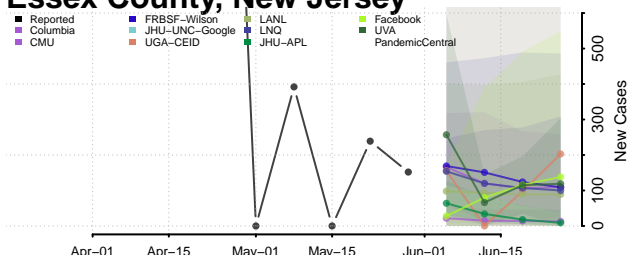

Camden County, New Jersey

Cape May County, New Jersey

Cumberland County, New Jersey

Essex County, New Jersey

Gloucester County, New Jersey

Hudson County, New Jersey

Hunterdon County, New Jersey

Mercer County, New Jersey