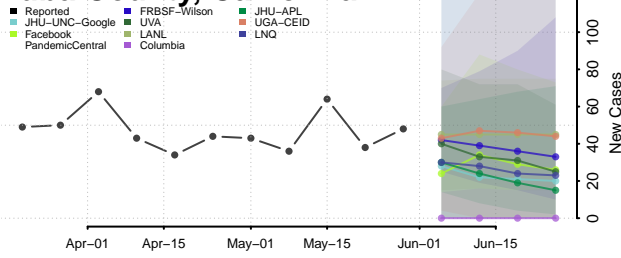

Yuba County, California