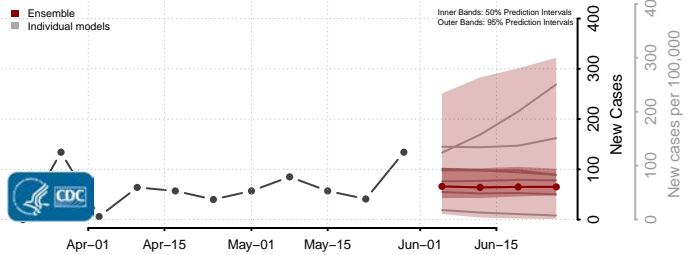

Virgin Islands