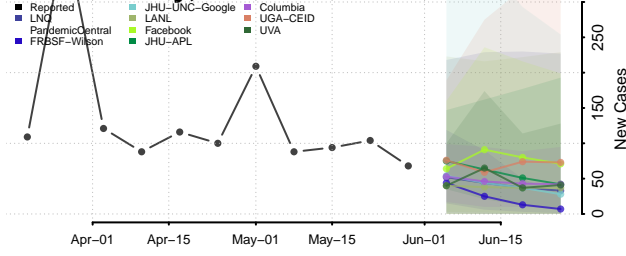

Ellis County, Texas