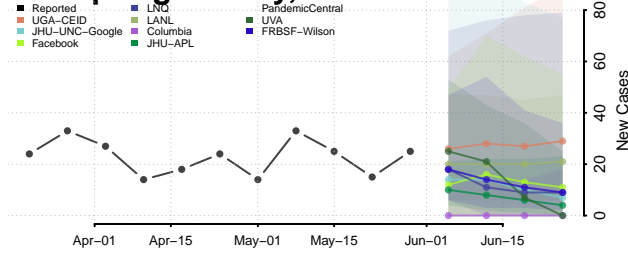

Hot Spring County, Arkansas