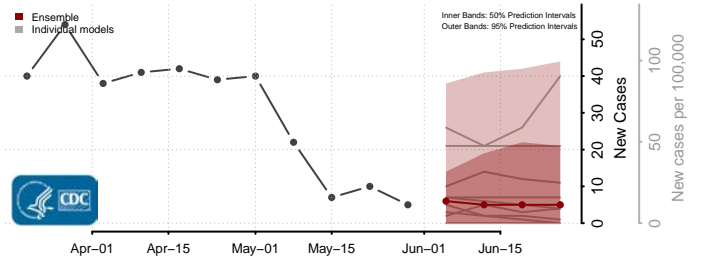

Allen County, Kentucky

Anderson County, Kentucky

Ballard County, Kentucky

Barren County, Kentucky

*New weekly cases may decrease in this location over the next four weeks. For these locations, the ensemble forecast indicates a probability of 0.75 or greater that fewer cases will be reported in week four of the forecast than in the last reported week.