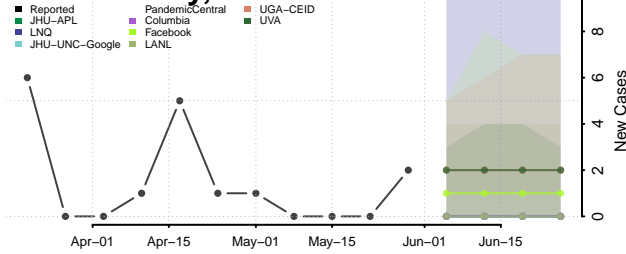

Hand County, South Dakota