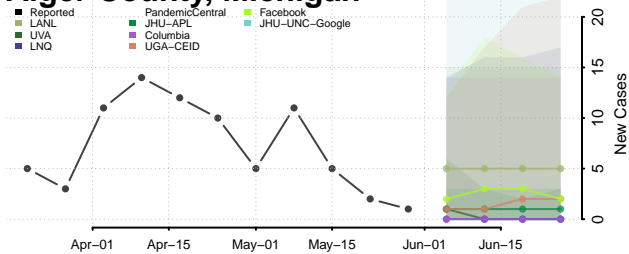

Suffolk County, Massachusetts

Worcester County, Massachusetts

Michigan*

Alcona County, Michigan

Alger County, Michigan

*New weekly cases may decrease in this location over the next four weeks. For these locations, the ensemble forecast indicates a probability of 0.75 or greater that fewer cases will be reported in week four of the forecast than in the last reported week.