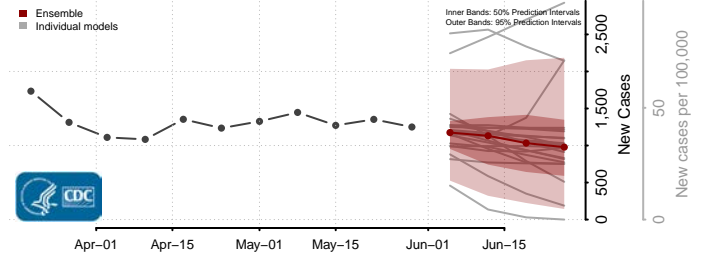

Pinal County, Arizona

Santa Cruz County, Arizona

Yavapai County, Arizona

Yuma County, Arizona

Arkansas

Arkansas County, Arkansas