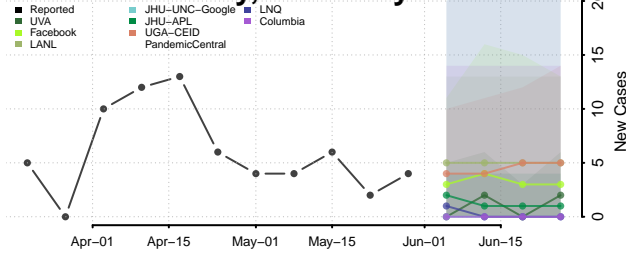

Mason County, Kentucky

McCracken County, Kentucky

McCreary County, Kentucky

McLean County, Kentucky

Meade County, Kentucky

Menifee County, Kentucky

Mercer County, Kentucky

Metcalfe County, Kentucky