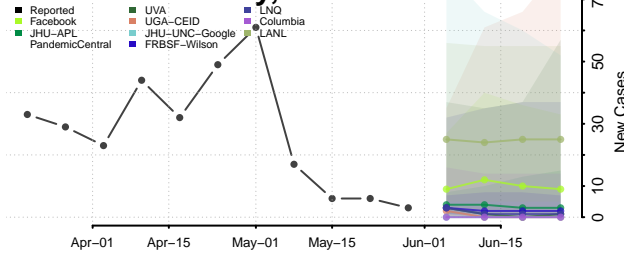

Carter County, Tennessee

Cheatham County, Tennessee

Chester County, Tennessee

Claiborne County, Tennessee

Clay County, Tennessee

Cocke County, Tennessee

Coffee County, Tennessee

Crockett County, Tennessee