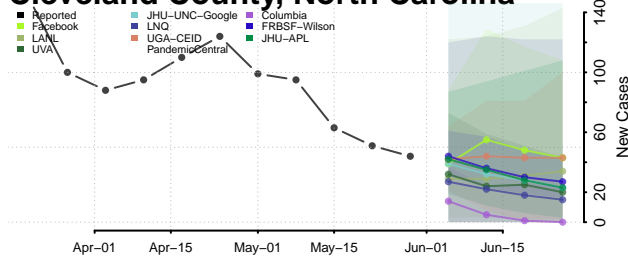

Chatham County, North Carolina

Cherokee County, North Carolina

Chowan County, North Carolina

Clay County, North Carolina

Cleveland County, North Carolina

Columbus County, North Carolina

Craven County, North Carolina