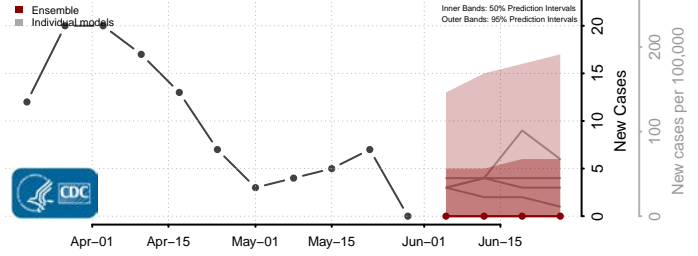

Palo Alto County, Iowa