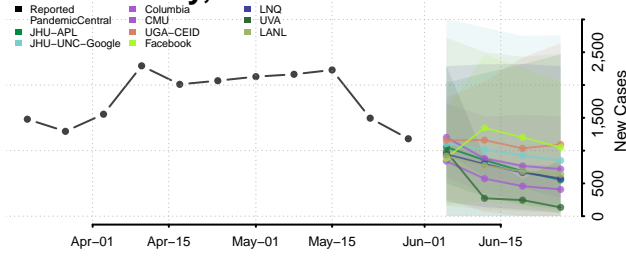

Clark County, Nevada