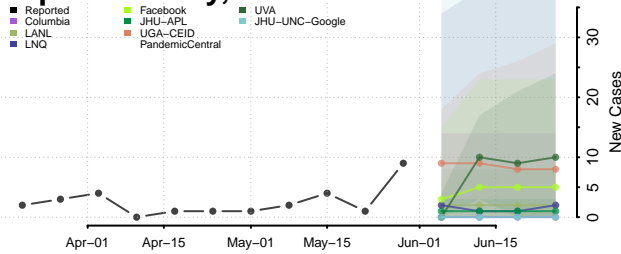

Wood County, Texas

Yoakum County, Texas

Young County, Texas

Zapata County, Texas

Zavala County, Texas

Utah*

Beaver County, Utah

Box Elder County, Utah