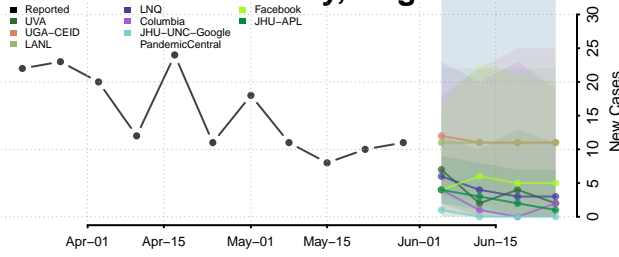

Williamsburg County, Virginia

Winchester County, Virginia

Wise County, Virginia

Wythe County, Virginia

York County, Virginia

Washington

Adams County, Washington

Asotin County, Washington