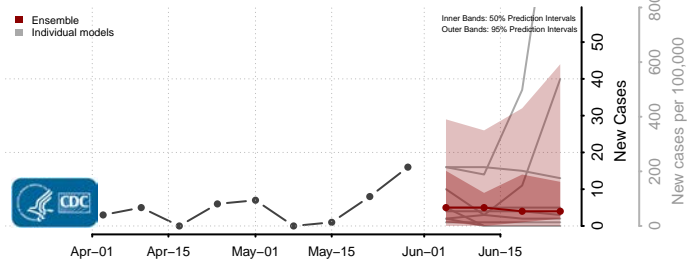

Chariton County, Missouri