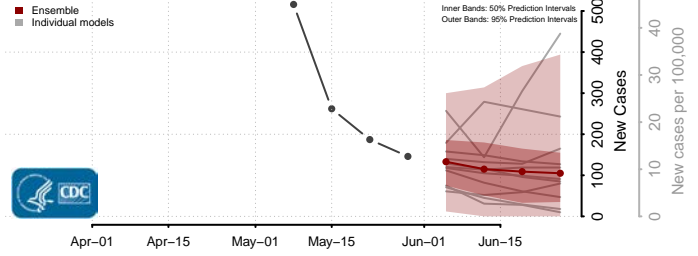

Fairfax County, Virginia