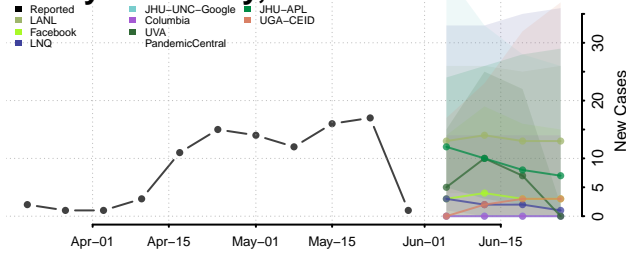

Putnam County, Illinois

Randolph County, Illinois

Richland County, Illinois

Rock Island County, Illinois

Saline County, Illinois

Sangamon County, Illinois

Schuyler County, Illinois

Scott County, Illinois