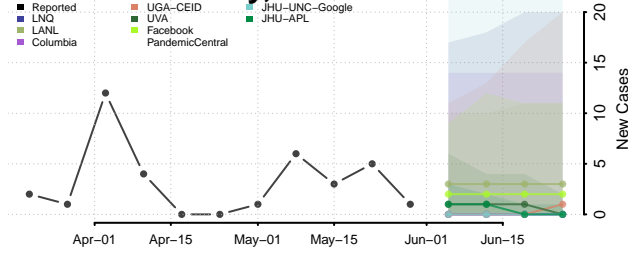

Thurston County, Nebraska