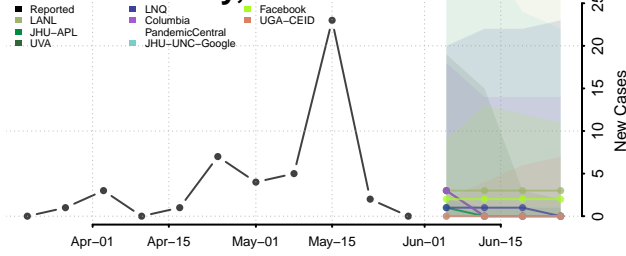

Logan County, Nebraska

Loup County, Nebraska

Madison County, Nebraska

McPherson County, Nebraska

Merrick County, Nebraska

Morrill County, Nebraska

Nance County, Nebraska

Nemaha County, Nebraska