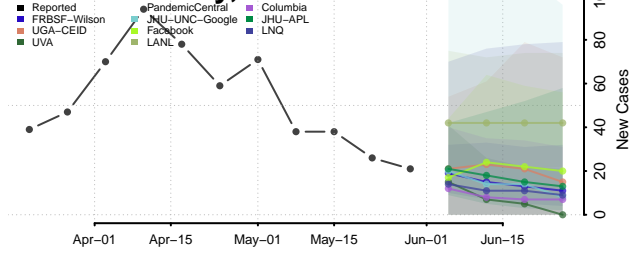

Greene County, North Carolina

Guilford County, North Carolina

Halifax County, North Carolina

Harnett County, North Carolina

Haywood County, North Carolina

Henderson County, North Carolina

Hertford County, North Carolina