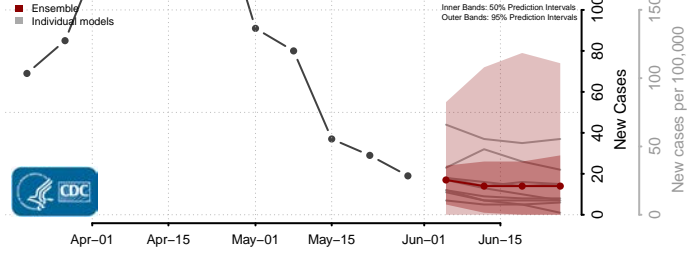

Marquette County, Michigan