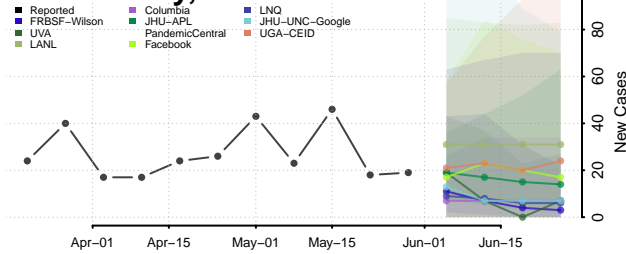

Kerr County, Texas