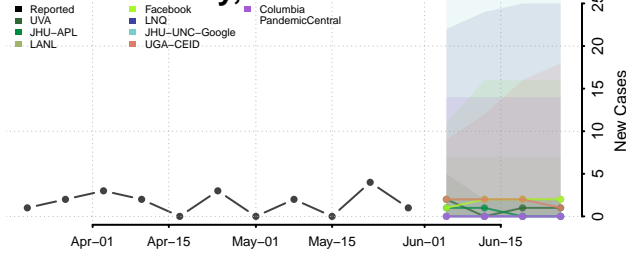

DeKalb County, Missouri