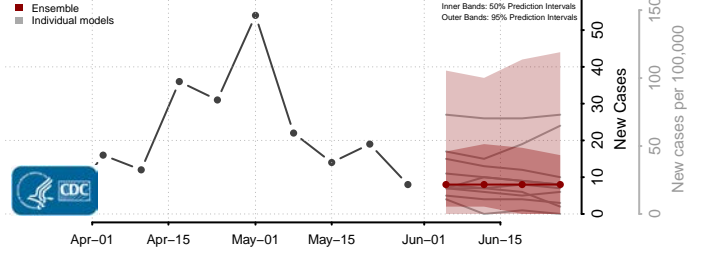

Watonwan County, Minnesota

Wilkin County, Minnesota

Winona County, Minnesota

Wright County, Minnesota

Yellow Medicine County, Minnesota

Mississippi

Adams County, Mississippi

Alcorn County, Mississippi