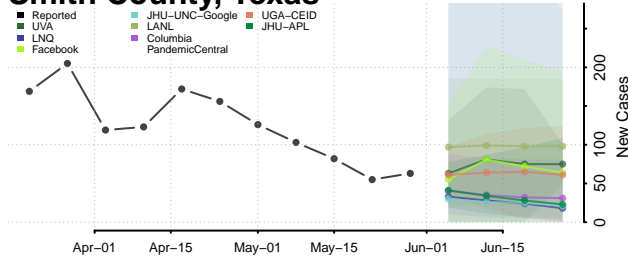

Smith County, Texas