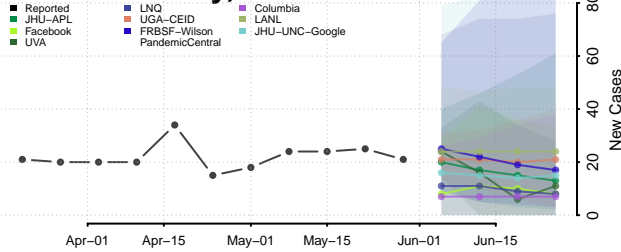

St. Mary County, Louisiana

St. Tammany County, Louisiana

Tangipahoa County, Louisiana

Tensas County, Louisiana

Terrebonne County, Louisiana

Union County, Louisiana

Vermilion County, Louisiana

Vernon County, Louisiana