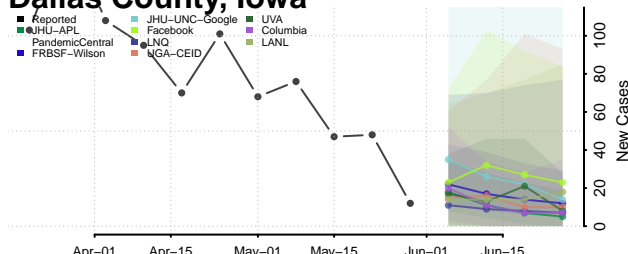

Cherokee County, Iowa

Chickasaw County, Iowa

Clarke County, Iowa

Clay County, Iowa

Clayton County, Iowa

Clinton County, Iowa

Crawford County, Iowa

Dallas County, Iowa