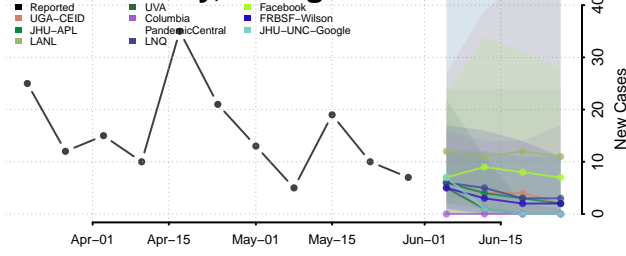

Berrien County, Georgia

Bibb County, Georgia

Bleckley County, Georgia

Brantley County, Georgia

Brooks County, Georgia

Bryan County, Georgia

Bulloch County, Georgia

Burke County, Georgia