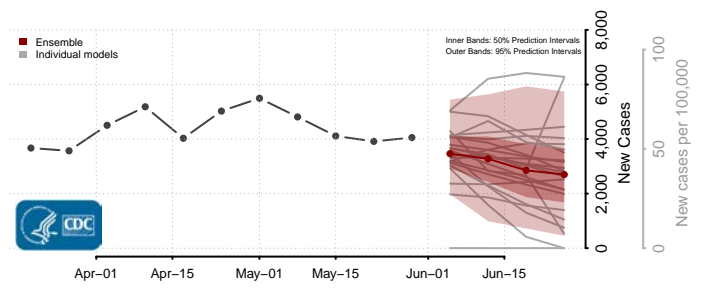

Arizona*

Apache County, Arizona

Cochise County, Arizona

Coconino County, Arizona

Gila County, Arizona

Graham County, Arizona

*New weekly cases may decrease in this location over the next four weeks. For these locations, the ensemble forecast indicates a probability of 0.75 or greater that fewer cases will be reported in week four of the forecast than in the last reported week.