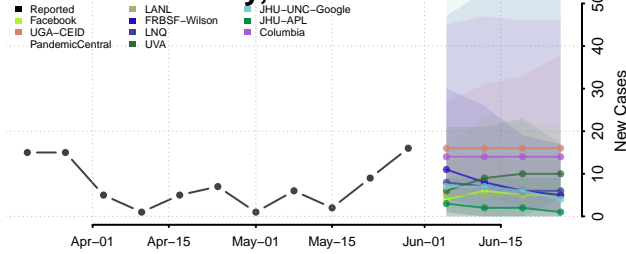

Ouachita County, Arkansas