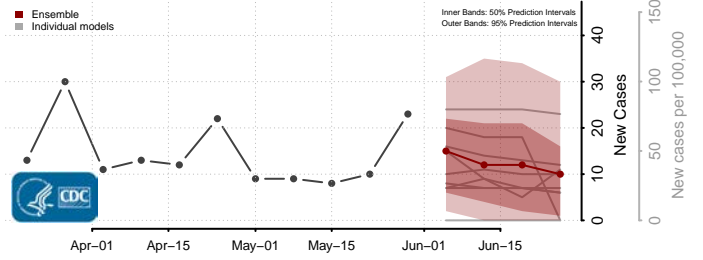

Cass County, Texas