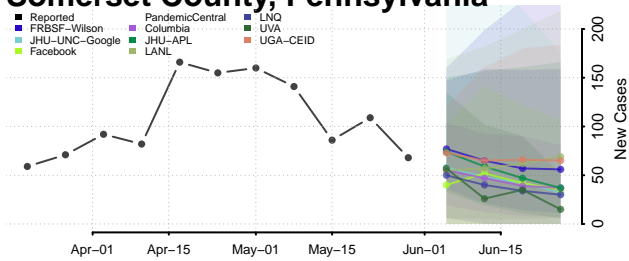

Somerset County, Pennsylvania