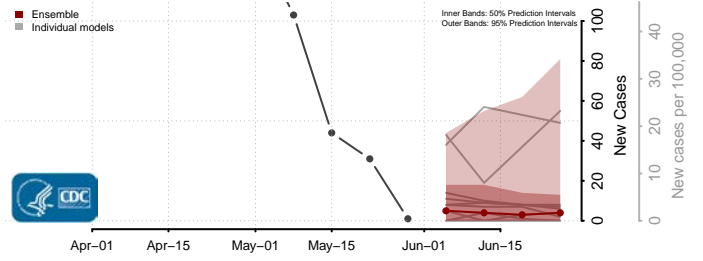

Arlington County, Virginia