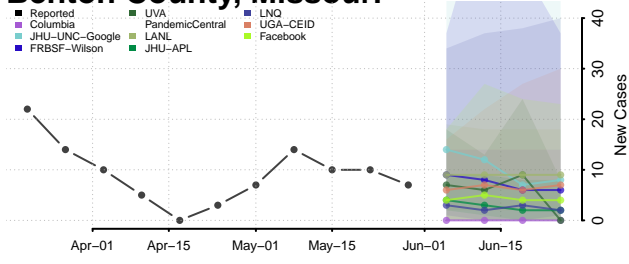

Benton County, Missouri