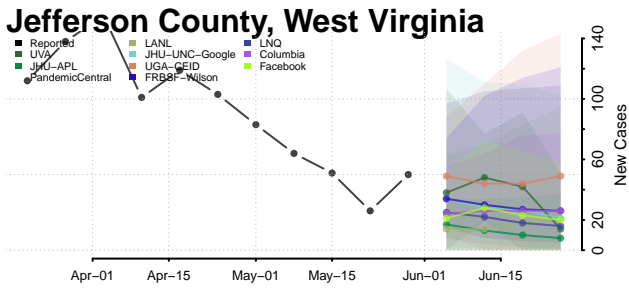

Hancock County, West Virginia

Hardy County, West Virginia

Harrison County, West Virginia

Jackson County, West Virginia

Marshall County, West Virginia

Mason County, West Virginia

McDowell County, West Virginia