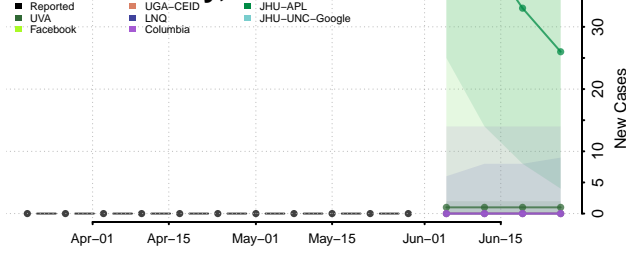

Cache County, Utah