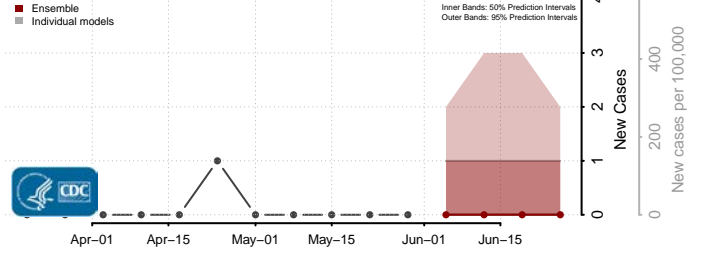

Thomas County, Nebraska