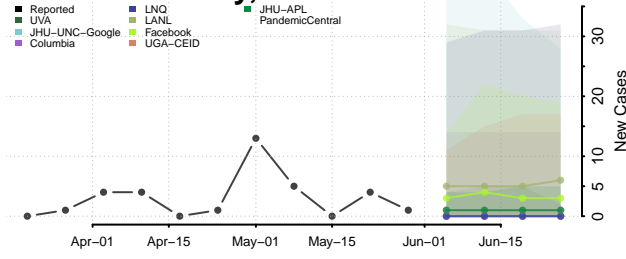

Runnels County, Texas