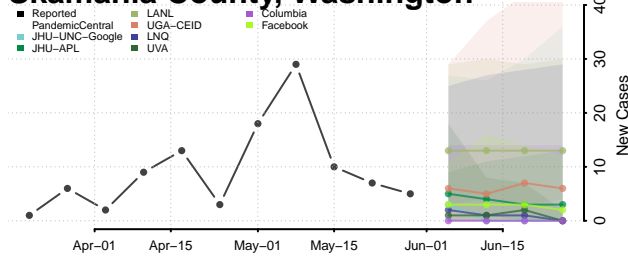

Pierce County, Washington

San Juan County, Washington

Skagit County, Washington

Skamania County, Washington

Snohomish County, Washington

Spokane County, Washington

Stevens County, Washington

Thurston County, Washington