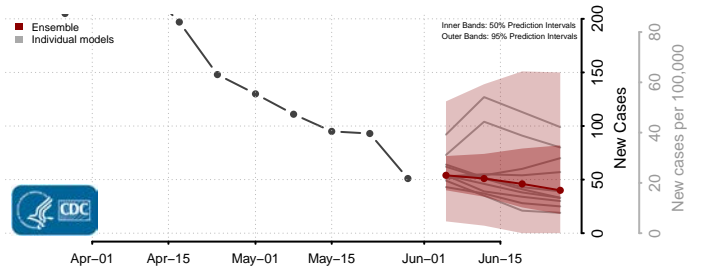

Warren County, Ohio