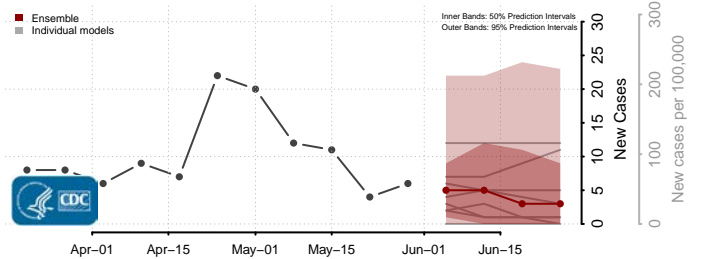

Wapello County, Iowa

Warren County, Iowa

Washington County, Iowa

Wayne County, Iowa

Webster County, Iowa

Winnebago County, Iowa

Winneshiek County, Iowa

Woodbury County, Iowa