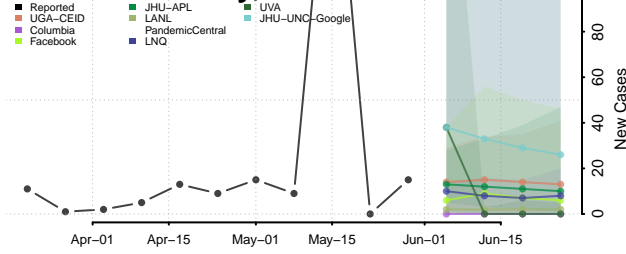

Howard County, Texas

Hudspeth County, Texas

Hunt County, Texas

Hutchinson County, Texas

Irion County, Texas

Jack County, Texas

Jackson County, Texas

Jasper County, Texas