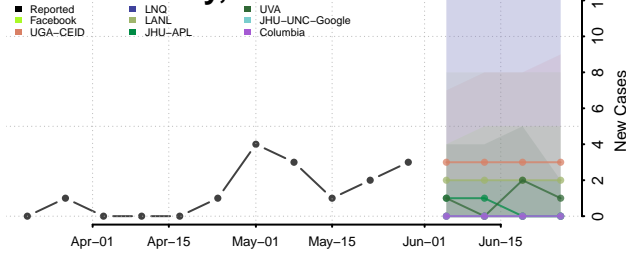

Divide County, North Dakota