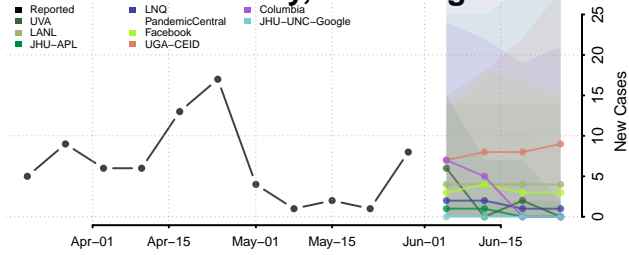

Ohio County, West Virginia

Pendleton County, West Virginia

Pleasants County, West Virginia

Pocahontas County, West Virginia

Preston County, West Virginia

Putnam County, West Virginia

Raleigh County, West Virginia