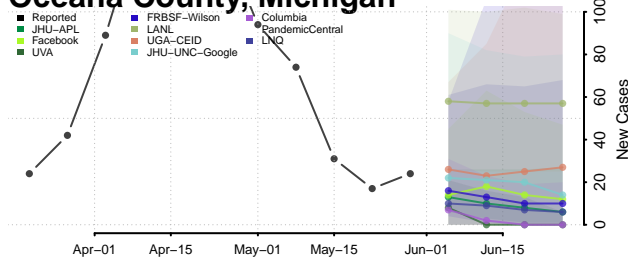

Montcalm County, Michigan

Montmorency County, Michigan

Muskegon County, Michigan

Newaygo County, Michigan

Oakland County, Michigan

Oceana County, Michigan

Ogemaw County, Michigan

Ontonagon County, Michigan