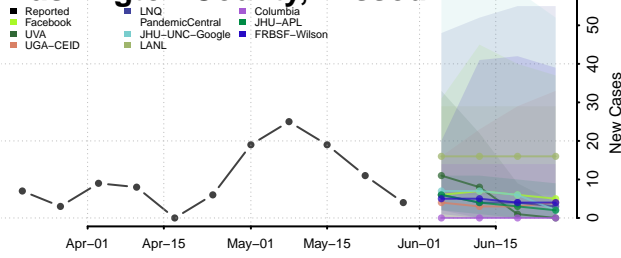

Washington County, Missouri