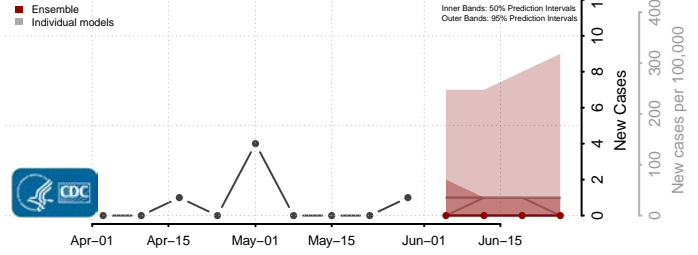

Decatur County, Kansas