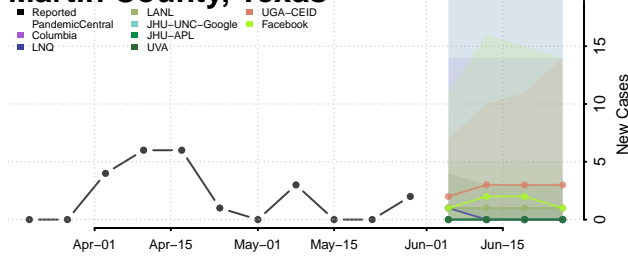

Martin County, Texas