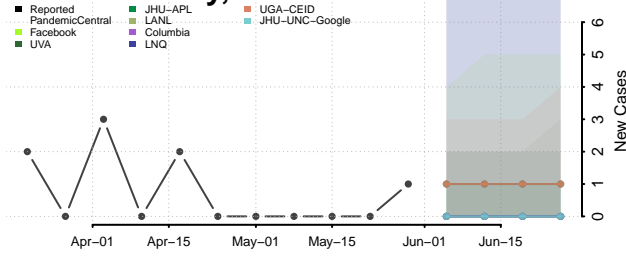

Brown County, Nebraska