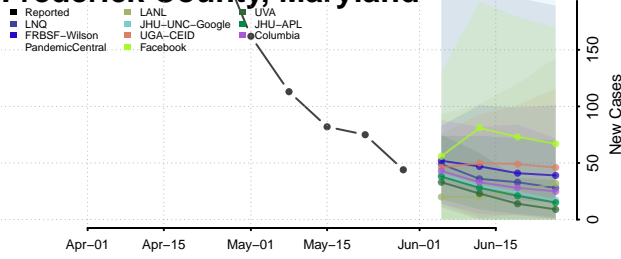

Frederick County, Maryland