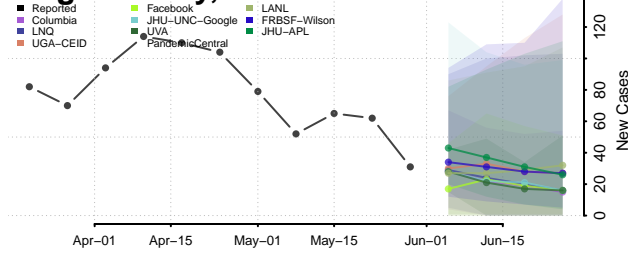

Tioga County, New York