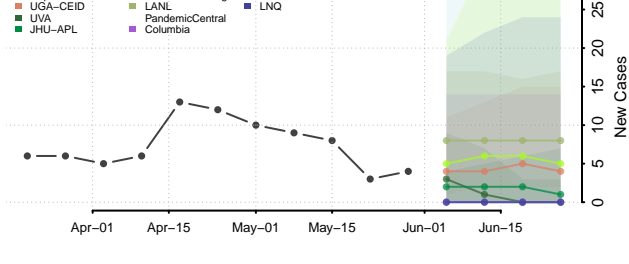

Union County, Florida