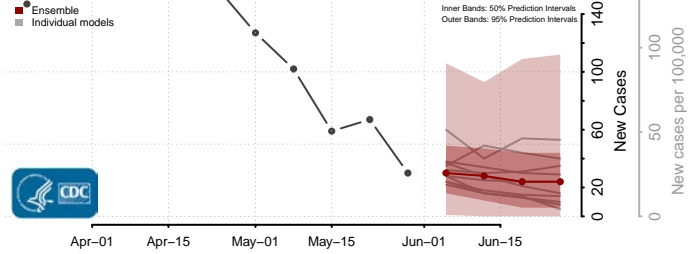

Windham County, Connecticut