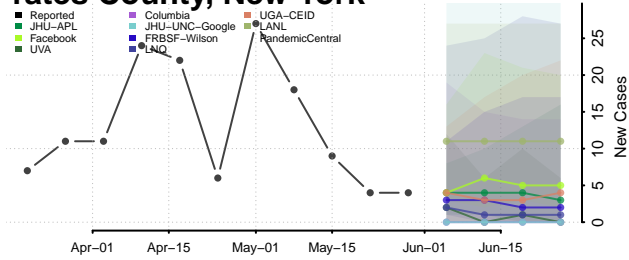

Washington County, New York

Wayne County, New York

Westchester County, New York

Wyoming County, New York

Yates County, New York

North Carolina*

Alamance County, North Carolina

Alexander County, North Carolina