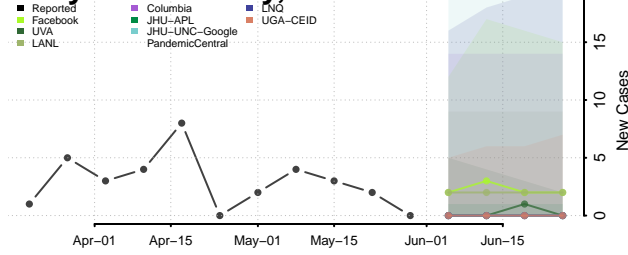

Cheyenne County, Nebraska