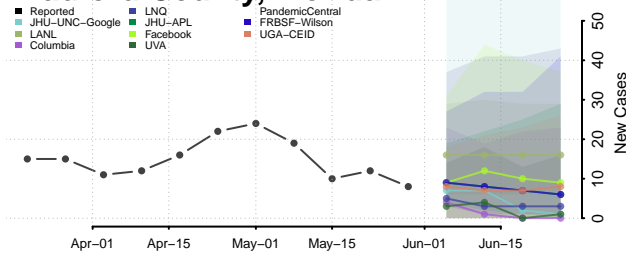

Bradford County, Florida