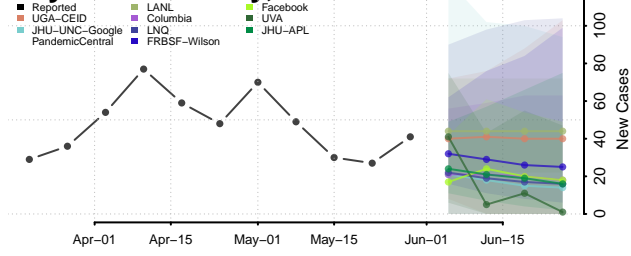

Greene County, North Carolina

Guilford County, North Carolina

Halifax County, North Carolina

Harnett County, North Carolina

Haywood County, North Carolina

Henderson County, North Carolina

Hertford County, North Carolina