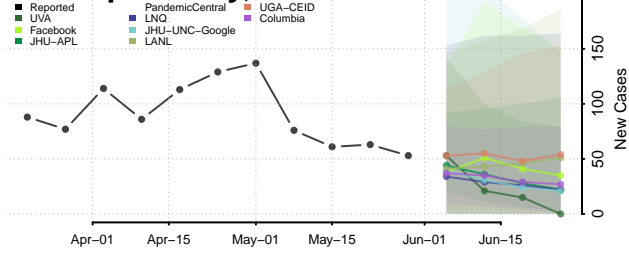

Bastrop County, Texas