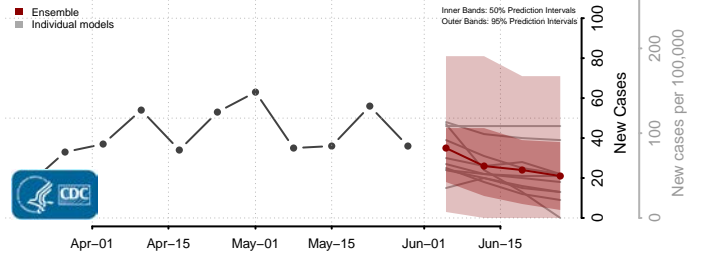

Buchanan County, Iowa

Buena Vista County, Iowa

Butler County, Iowa

Calhoun County, Iowa

Carroll County, Iowa

Cass County, Iowa

Cedar County, Iowa

Cerro Gordo County, Iowa