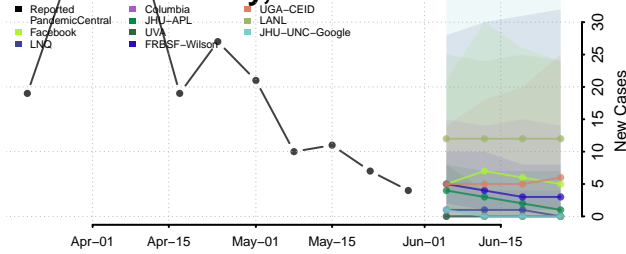

Delaware County, Iowa