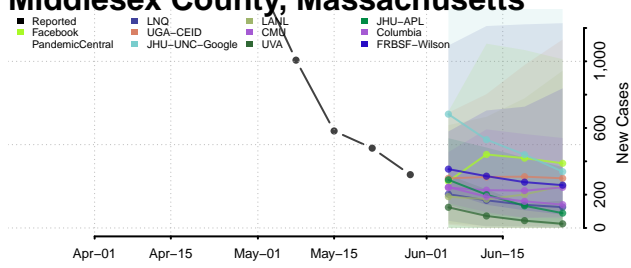

Middlesex County, Massachusetts