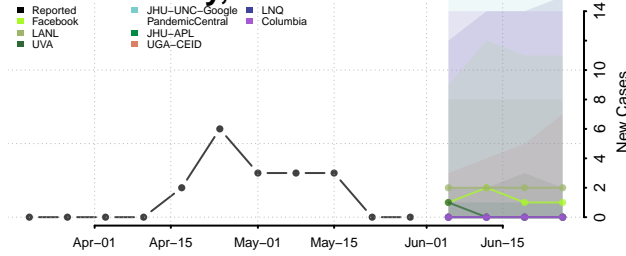

Morton County, North Dakota

Mountrail County, North Dakota

Nelson County, North Dakota

Oliver County, North Dakota

Pembina County, North Dakota

Pierce County, North Dakota

Ramsey County, North Dakota

Ransom County, North Dakota