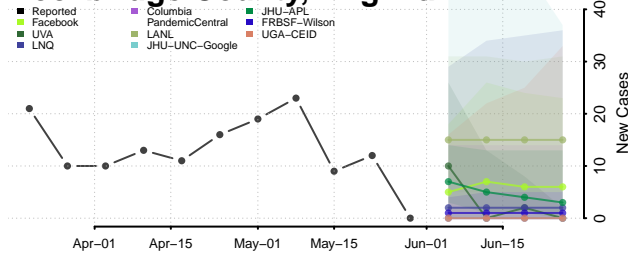

Rockbridge County, Virginia