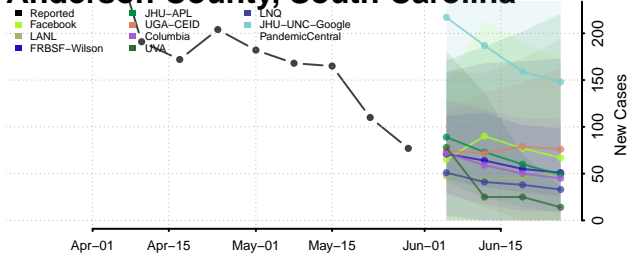

Anderson County, South Carolina