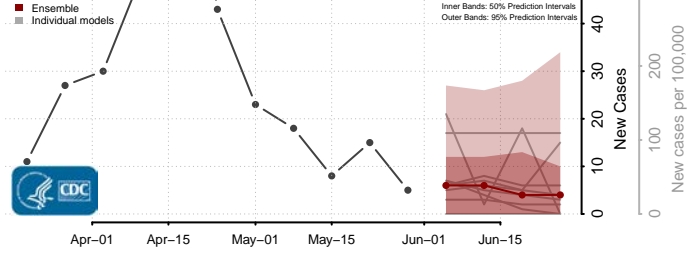

Grayson County, Virginia