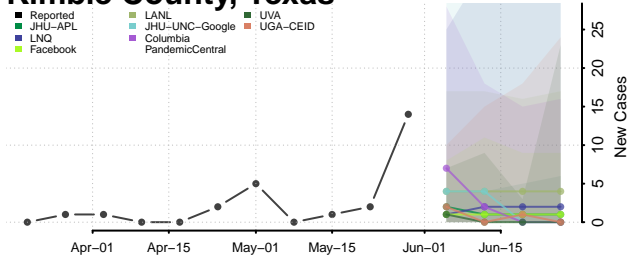

Kimble County, Texas