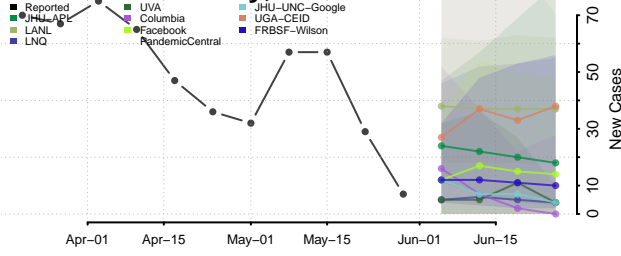

Clinton County, New York

Columbia County, New York

Cortland County, New York

Delaware County, New York

Dutchess County, New York

Erie County, New York

Essex County, New York

Franklin County, New York