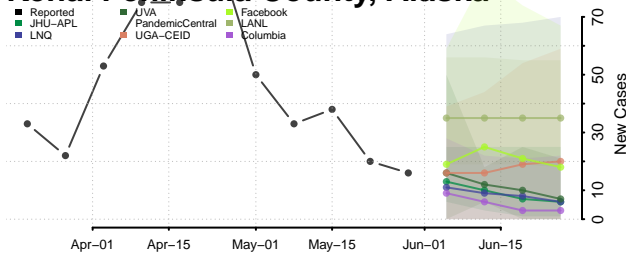

Haines County, Alaska

Hoonah-Angoon County, Alaska

Juneau County, Alaska

Kenai Peninsula County, Alaska

Ketchikan Gateway County, Alaska

Kodiak Island County, Alaska

Kusilvak County, Alaska

Lake and Peninsula County, Alaska