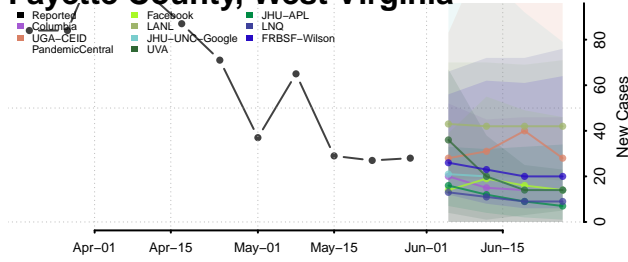

Fayette County, West Virginia