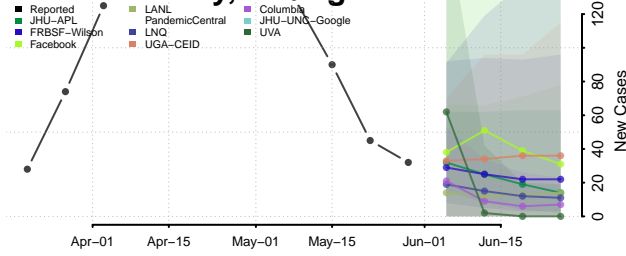

Gratiot County, Michigan