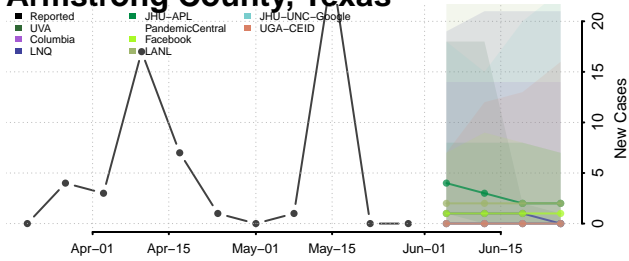

Armstrong County, Texas