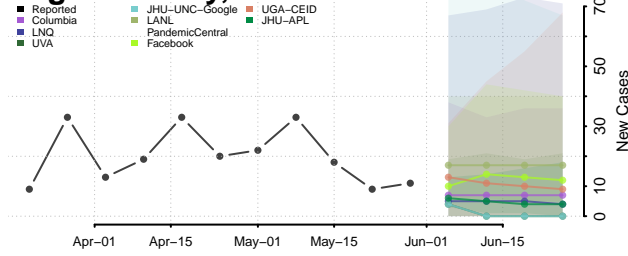

Kiowa County, Oklahoma

Latimer County, Oklahoma

Le Flore County, Oklahoma

Lincoln County, Oklahoma

Logan County, Oklahoma

Love County, Oklahoma

Major County, Oklahoma

Marshall County, Oklahoma