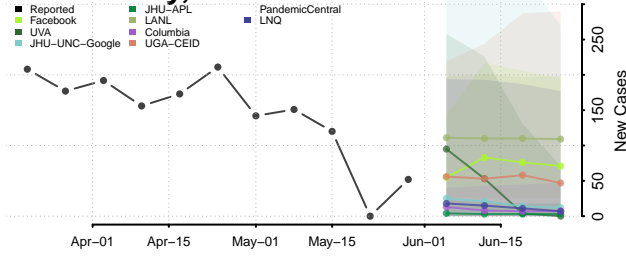

Bell County, Texas