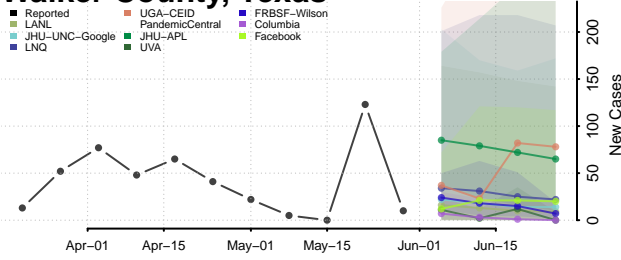

Walker County, Texas