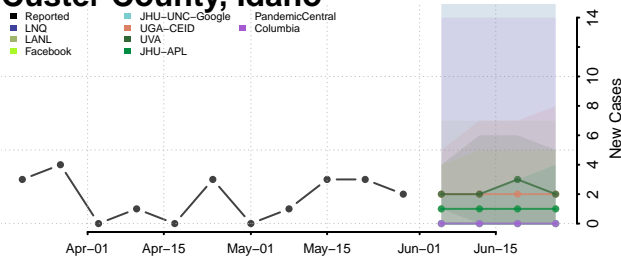

Custer County, Idaho