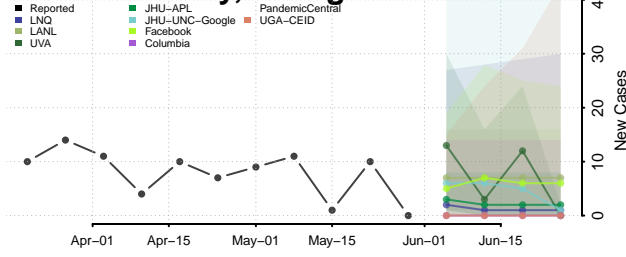

Tattnall County, Georgia