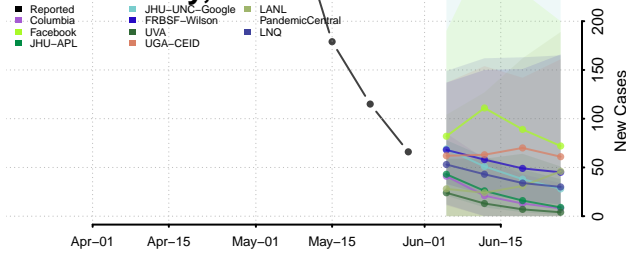

Scott County, Minnesota