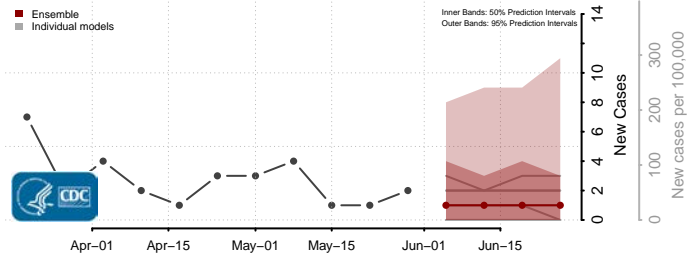

Sweet Grass County, Montana