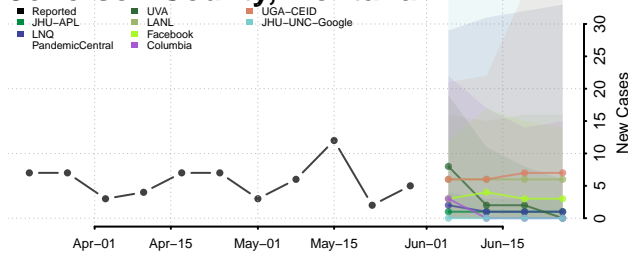

Golden Valley County, Montana

Granite County, Montana

Hill County, Montana

Jefferson County, Montana

Judith Basin County, Montana

Lake County, Montana

Lewis and Clark County, Montana

Liberty County, Montana