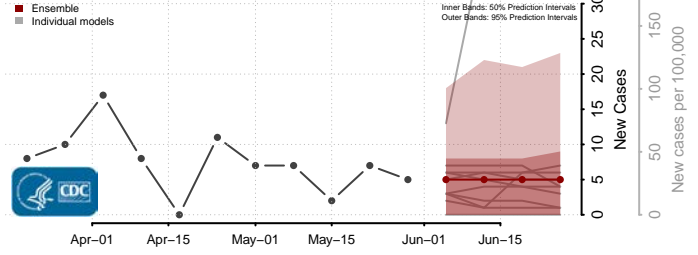

Ste. Genevieve County, Missouri

Stoddard County, Missouri

Stone County, Missouri

Sullivan County, Missouri

Taney County, Missouri

Texas County, Missouri

Vernon County, Missouri

Warren County, Missouri