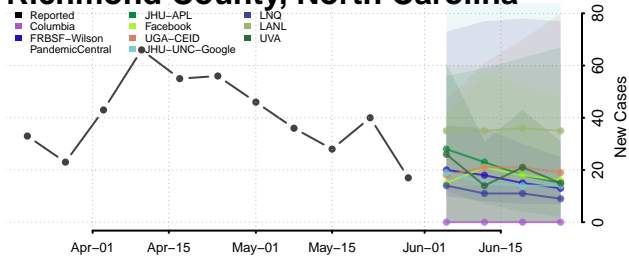

Richmond County, North Carolina