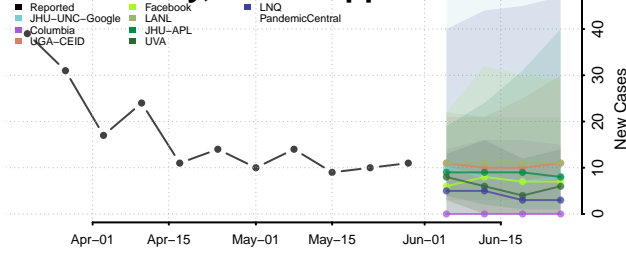

Pontotoc County, Mississippi

Prentiss County, Mississippi

Quitman County, Mississippi

Rankin County, Mississippi

Scott County, Mississippi

Sharkey County, Mississippi

Simpson County, Mississippi

Smith County, Mississippi