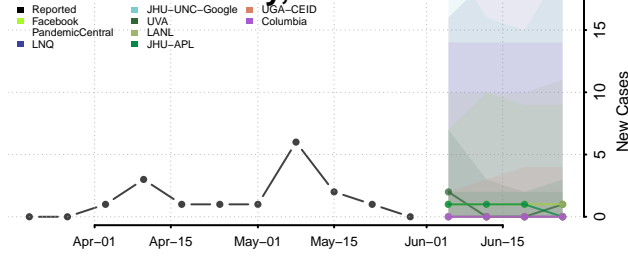

Hardeman County, Texas