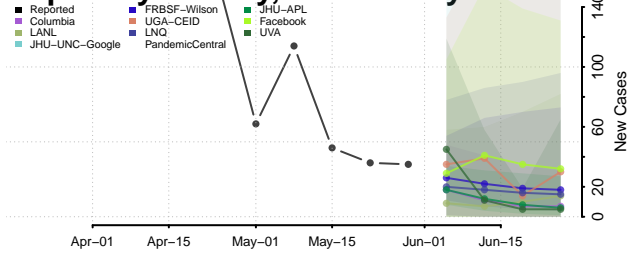

Cape May County, New Jersey