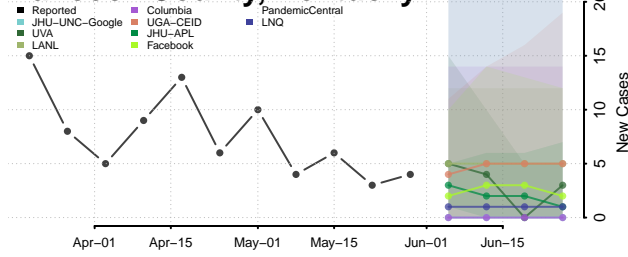

Hancock County, Kentucky