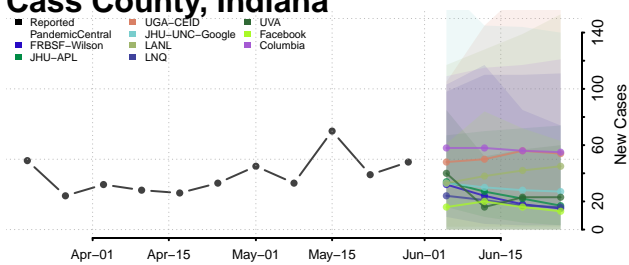

Cass County, Indiana