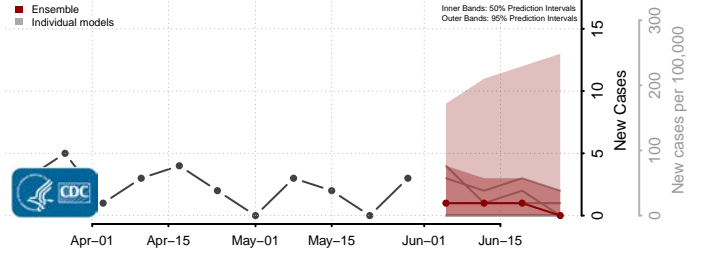

Yukon-Koyukuk County, Alaska