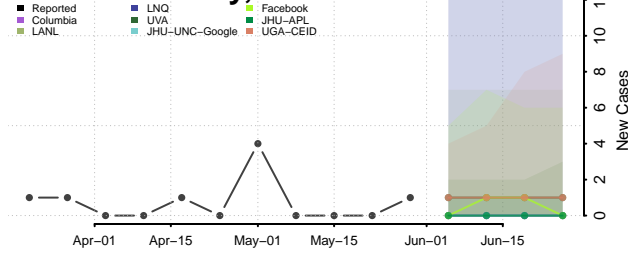

Decatur County, Kansas