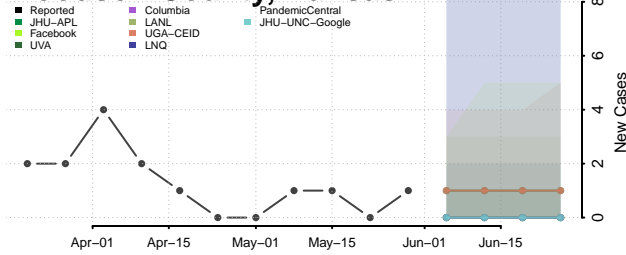

Woodson County, Kansas