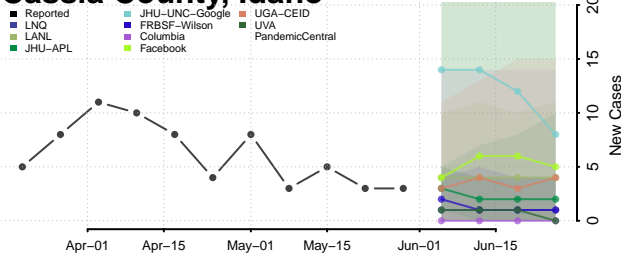

Boundary County, Idaho

Butte County, Idaho

Camas County, Idaho

Canyon County, Idaho

Caribou County, Idaho

Cassia County, Idaho

Clark County, Idaho

Clearwater County, Idaho