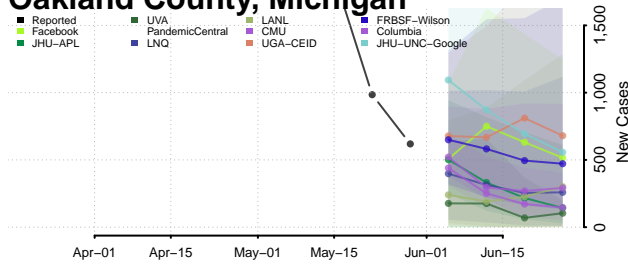

Montcalm County, Michigan

Montmorency County, Michigan

Muskegon County, Michigan

Newaygo County, Michigan

Oakland County, Michigan

Oceana County, Michigan

Ogemaw County, Michigan

Ontonagon County, Michigan