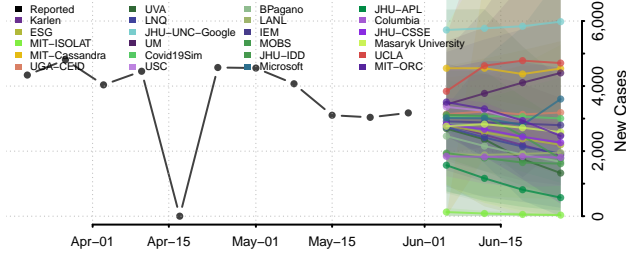

Missouri

Adair County, Missouri

Andrew County, Missouri

Atchison County, Missouri

Audrain County, Missouri

Barry County, Missouri