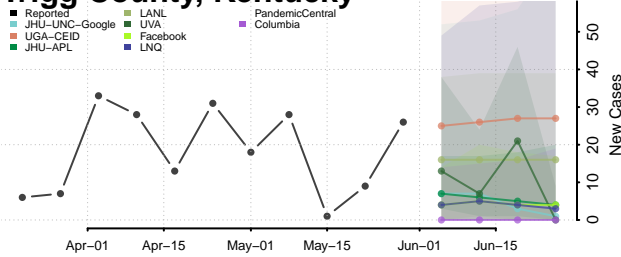

Trigg County, Kentucky