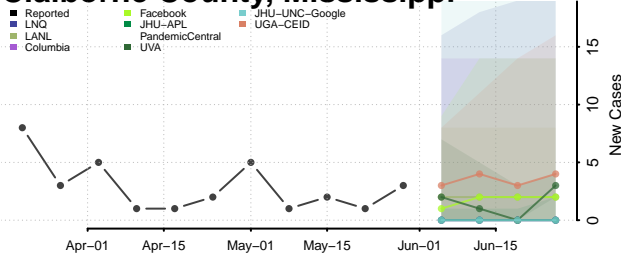

Claiborne County, Mississippi