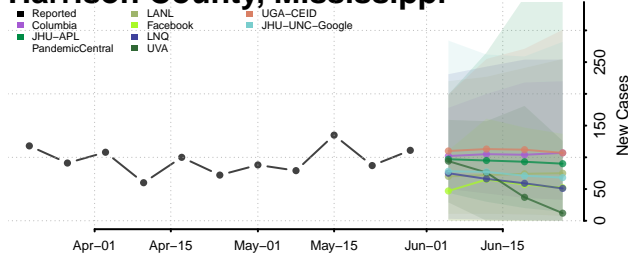

Franklin County, Mississippi

George County, Mississippi

Greene County, Mississippi

Grenada County, Mississippi

Hancock County, Mississippi

Harrison County, Mississippi

Hinds County, Mississippi

Holmes County, Mississippi