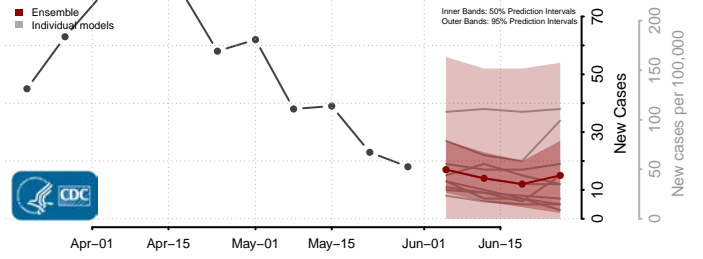

Nicollet County, Minnesota