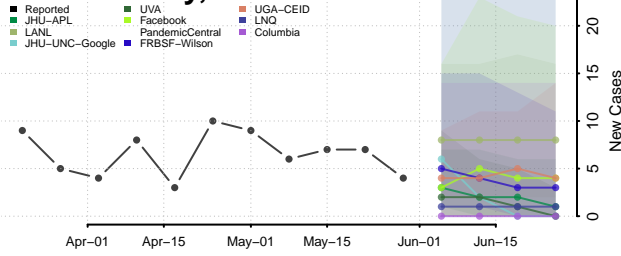

Scott County, Iowa

Shelby County, Iowa

Sioux County, Iowa

Story County, Iowa

Tama County, Iowa

Taylor County, Iowa

Union County, Iowa

Van Buren County, Iowa