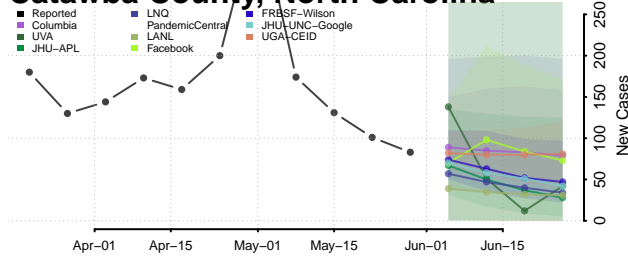

Chatham County, North Carolina

Cherokee County, North Carolina

Chowan County, North Carolina

Clay County, North Carolina

Cleveland County, North Carolina

Columbus County, North Carolina

Craven County, North Carolina