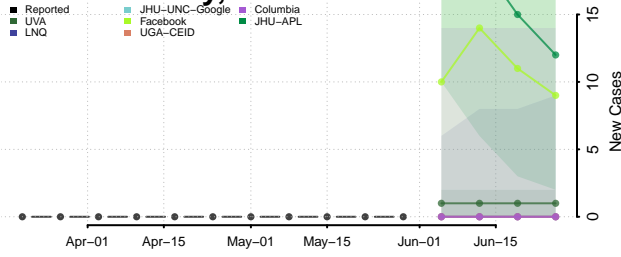

Uintah County, Utah