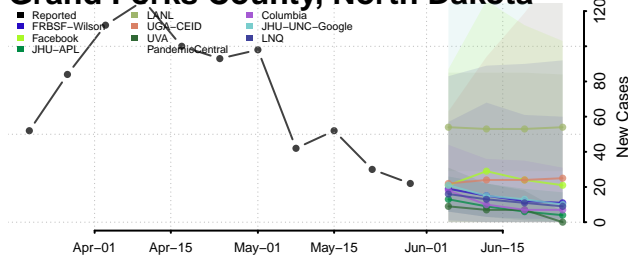

Eddy County, North Dakota

Emmons County, North Dakota

Foster County, North Dakota

Golden Valley County, North Dakota

Grand Forks County, North Dakota

Grant County, North Dakota

Griggs County, North Dakota

Hettinger County, North Dakota