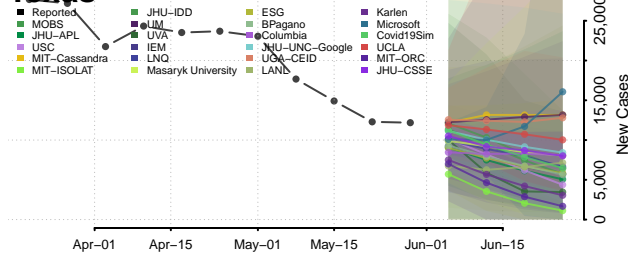

Weakley County, Tennessee

White County, Tennessee

Williamson County, Tennessee

Wilson County, Tennessee

Texas*

Anderson County, Texas

*New weekly cases may decrease in this location over the next four weeks. For these locations, the ensemble forecast indicates a probability of 0.75 or greater that fewer cases will be reported in week four of the forecast than in the last reported week.