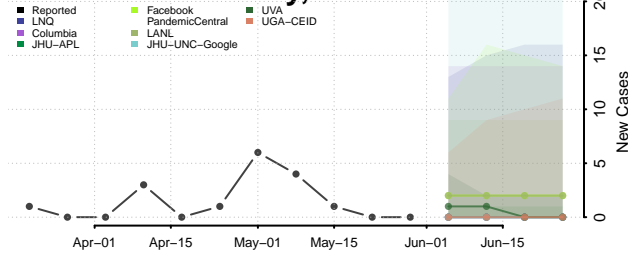

Marathon County, Wisconsin

Marinette County, Wisconsin

Marquette County, Wisconsin

Menominee County, Wisconsin

Milwaukee County, Wisconsin

Monroe County, Wisconsin

Oconto County, Wisconsin

Oneida County, Wisconsin