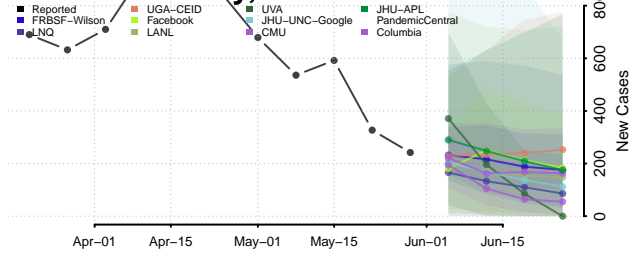

Greene County, North Carolina

Guilford County, North Carolina

Halifax County, North Carolina

Harnett County, North Carolina

Haywood County, North Carolina

Henderson County, North Carolina

Hertford County, North Carolina