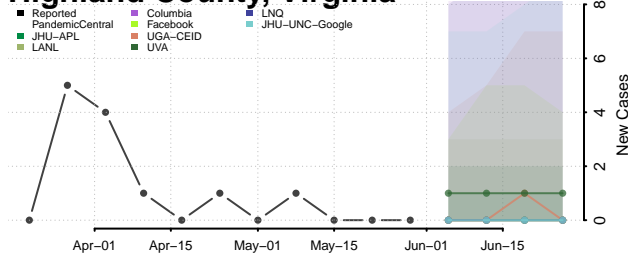

Hanover County, Virginia

Harrisonburg County, Virginia

Henrico County, Virginia

Henry County, Virginia

Highland County, Virginia

Hopewell County, Virginia

Isle of Wight County, Virginia

James City County, Virginia