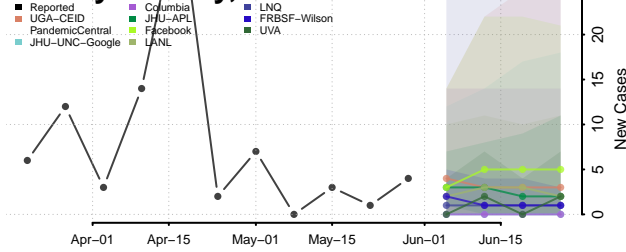

Murray County, Oklahoma