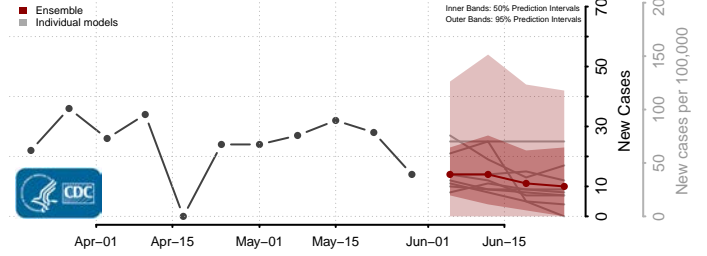

Ste. Genevieve County, Missouri

Stoddard County, Missouri

Stone County, Missouri

Sullivan County, Missouri

Taney County, Missouri

Texas County, Missouri

Vernon County, Missouri

Warren County, Missouri