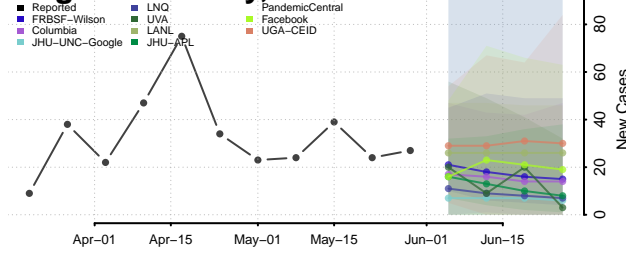

Texas County, Oklahoma

Tillman County, Oklahoma

Tulsa County, Oklahoma

Wagoner County, Oklahoma

Washington County, Oklahoma

Washita County, Oklahoma

Woods County, Oklahoma

Woodward County, Oklahoma