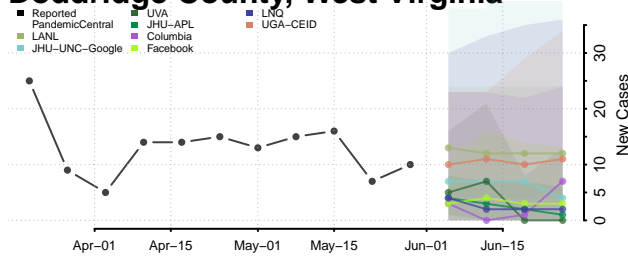

Doddridge County, West Virginia