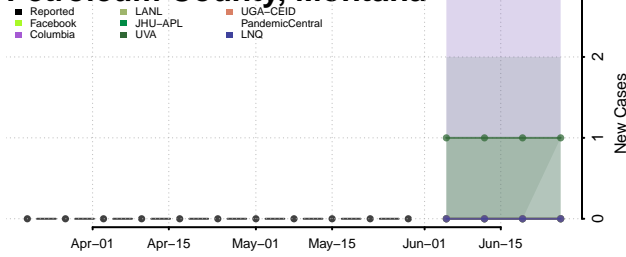

Petroleum County, Montana