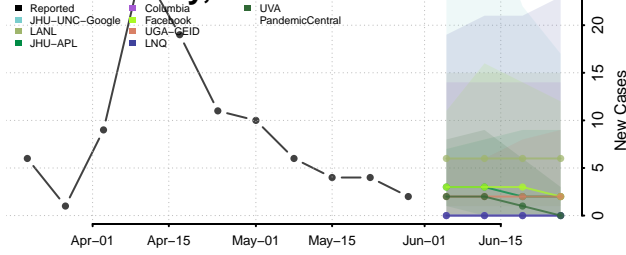

Stark County, Illinois