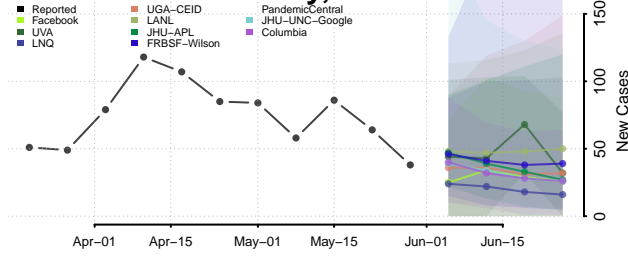

St. Lawrence County, New York