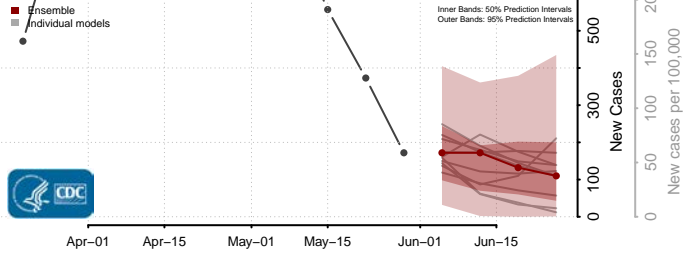

Ottawa County, Michigan