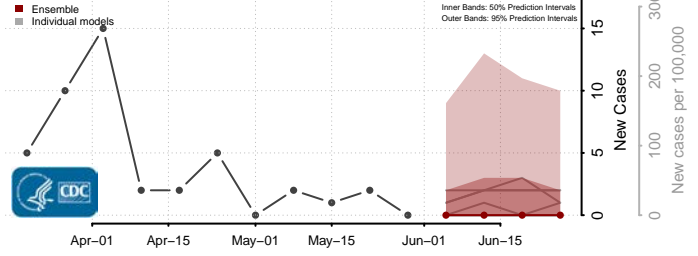

McCook County, South Dakota