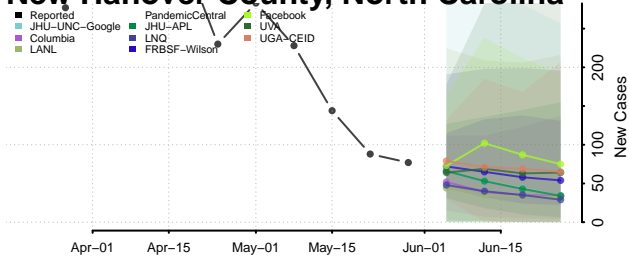

New Hanover County, North Carolina