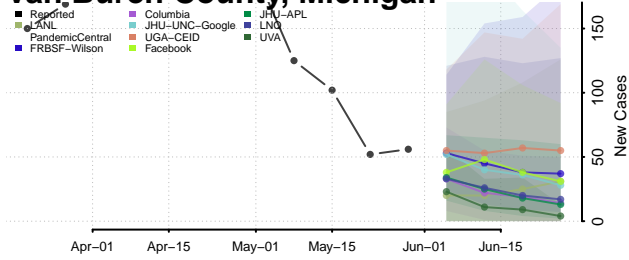

Van Buren County, Michigan