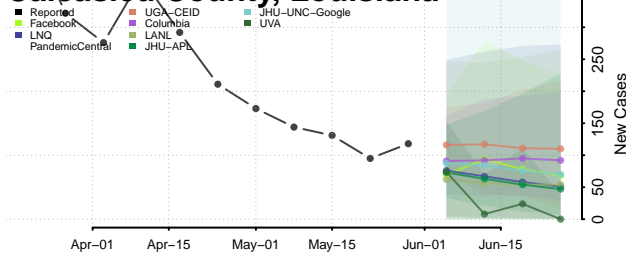

Avoyelles County, Louisiana

Beauregard County, Louisiana

Bienville County, Louisiana

Bossier County, Louisiana

Caddo County, Louisiana

Calcasieu County, Louisiana

Caldwell County, Louisiana

Cameron County, Louisiana