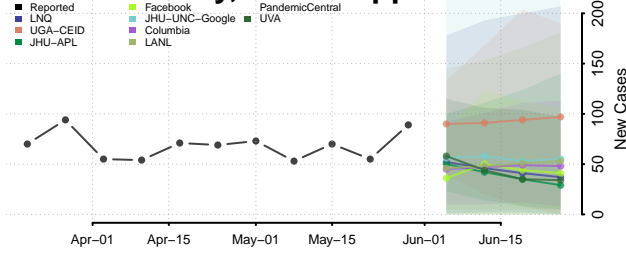

Pontotoc County, Mississippi

Prentiss County, Mississippi

Quitman County, Mississippi

Rankin County, Mississippi

Scott County, Mississippi

Sharkey County, Mississippi

Simpson County, Mississippi

Smith County, Mississippi