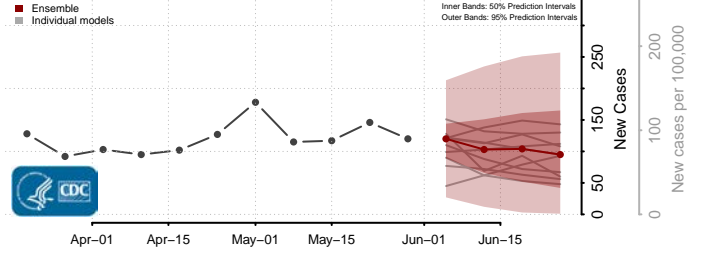

Boone County, Kentucky