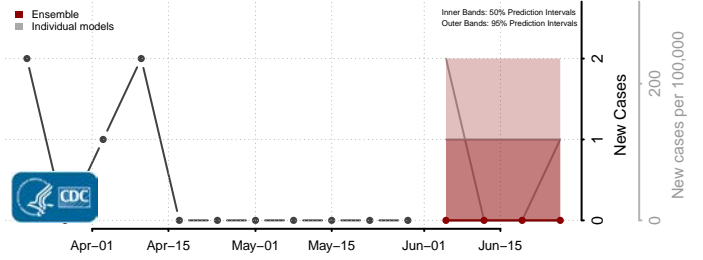

Boundary County, Idaho

Butte County, Idaho

Camas County, Idaho

Canyon County, Idaho

Caribou County, Idaho

Cassia County, Idaho

Clark County, Idaho

Clearwater County, Idaho