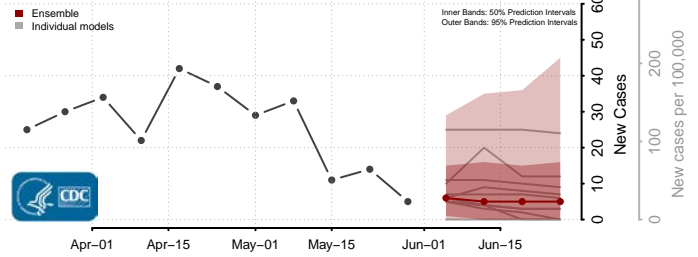

Orleans County, Louisiana

Ouachita County, Louisiana

Plaquemines County, Louisiana

Pointe Coupee County, Louisiana

Rapides County, Louisiana

Red River County, Louisiana

Richland County, Louisiana

Sabine County, Louisiana