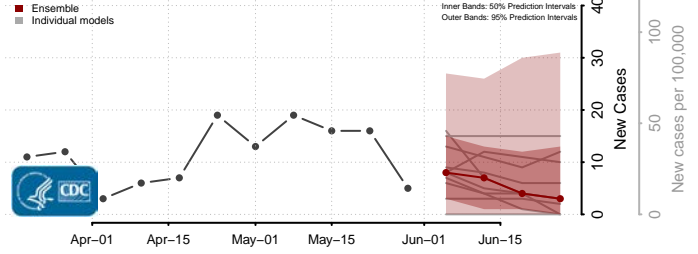

Cowley County, Kansas