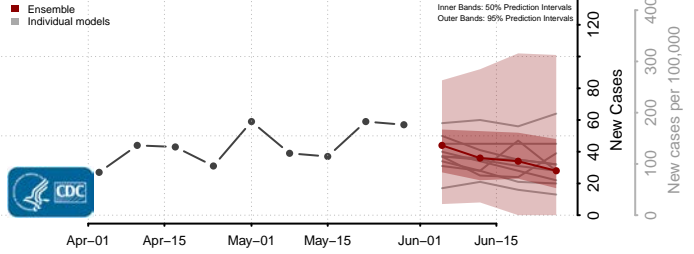

Christian County, Illinois