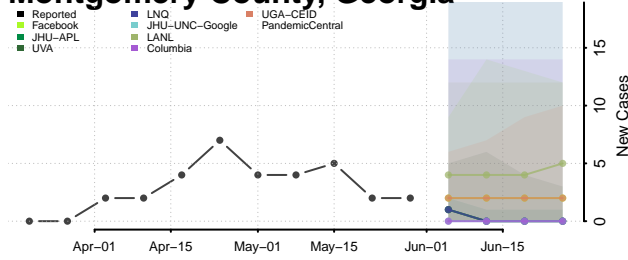

McIntosh County, Georgia

Meriwether County, Georgia

Miller County, Georgia

Mitchell County, Georgia

Monroe County, Georgia

Montgomery County, Georgia

Morgan County, Georgia

Murray County, Georgia