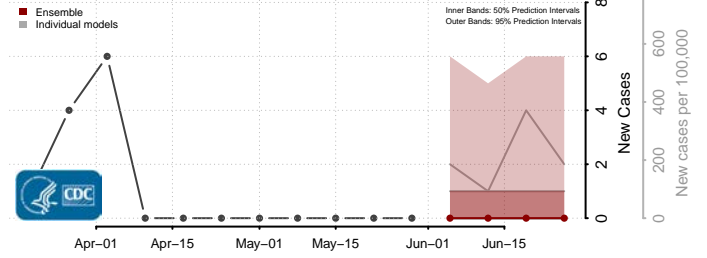

Prairie County, Montana