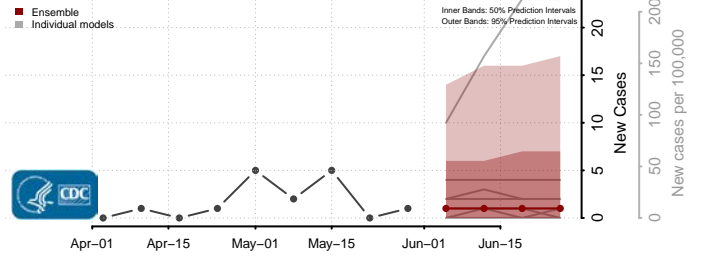

West Carroll County, Louisiana