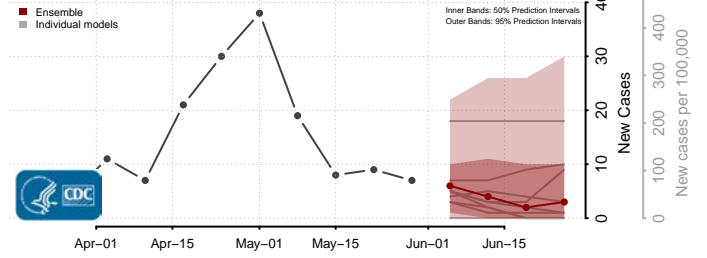

Clearwater County, Minnesota