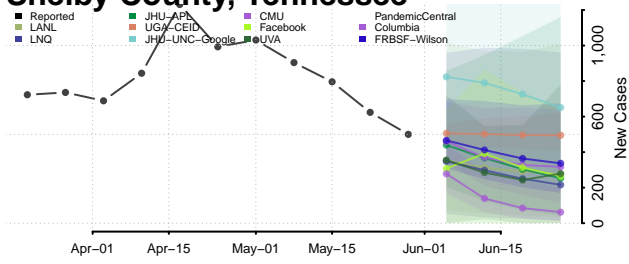

Robertson County, Tennessee

Rutherford County, Tennessee

Scott County, Tennessee

Sequatchie County, Tennessee

Sevier County, Tennessee

Shelby County, Tennessee

Smith County, Tennessee

Stewart County, Tennessee