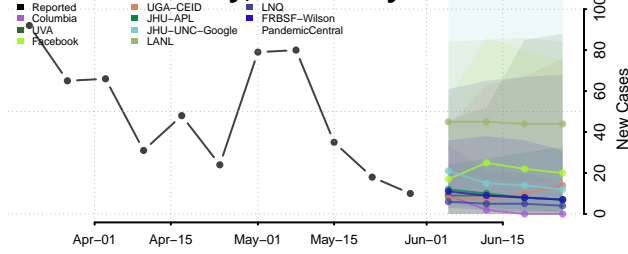

Monroe County, Kentucky

Montgomery County, Kentucky

Morgan County, Kentucky

Muhlenberg County, Kentucky

Nelson County, Kentucky

Nicholas County, Kentucky

Ohio County, Kentucky

Oldham County, Kentucky