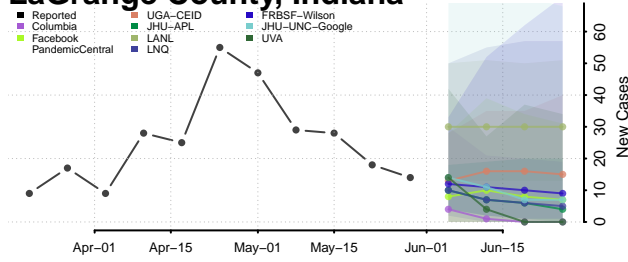

Lake County, Indiana

LaPorte County, Indiana

Lawrence County, Indiana

Madison County, Indiana

Marion County, Indiana

Marshall County, Indiana

Martin County, Indiana

Miami County, Indiana