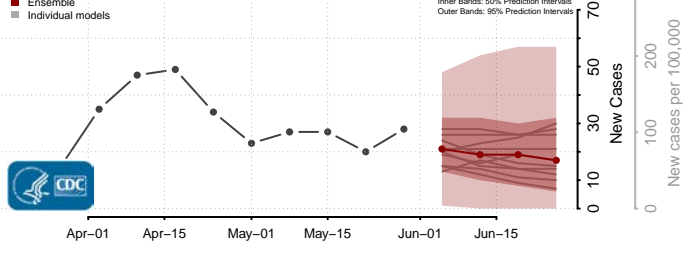

Mineral County, West Virginia