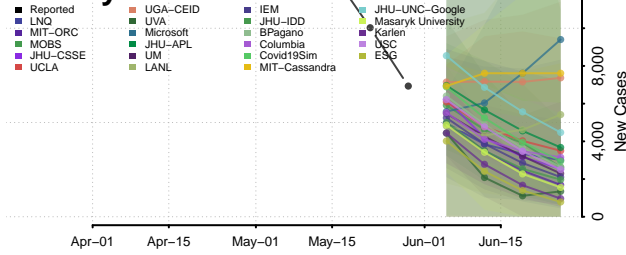

Umatilla County, Oregon

Union County, Oregon

Wallowa County, Oregon

Wasco County, Oregon

Washington County, Oregon

Wheeler County, Oregon

Yamhill County, Oregon

Pennsylvania*