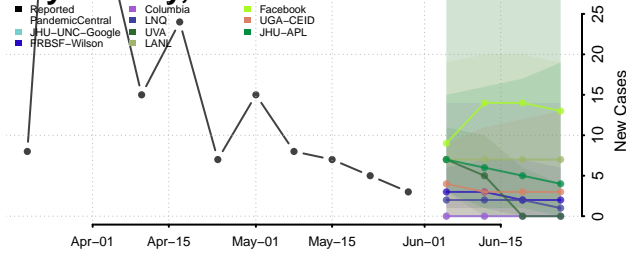

Kay County, Oklahoma