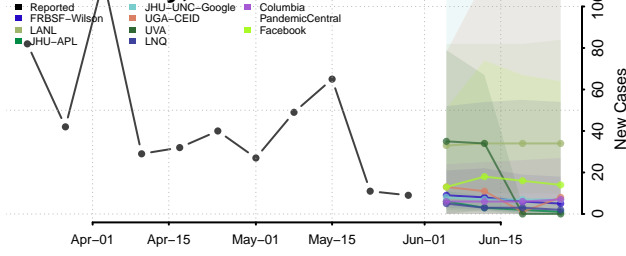

Furnas County, Nebraska

Gage County, Nebraska

Garden County, Nebraska

Garfield County, Nebraska

Gosper County, Nebraska

Grant County, Nebraska

Greeley County, Nebraska

Hall County, Nebraska