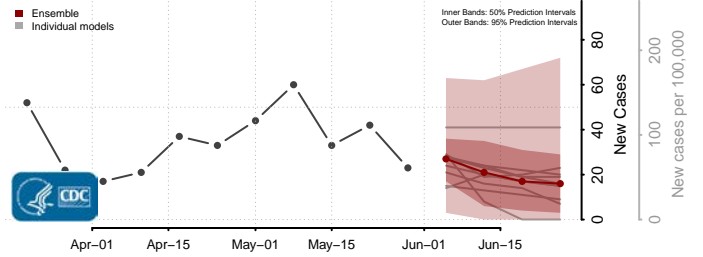

Yadkin County, North Carolina