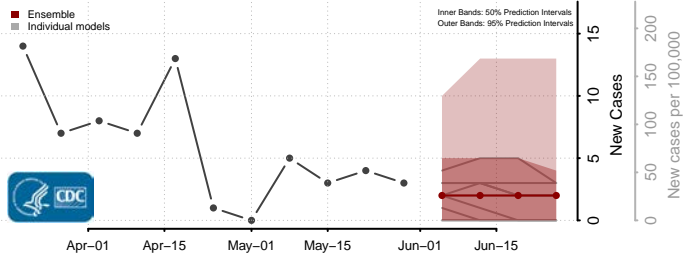

Franklin County, Mississippi