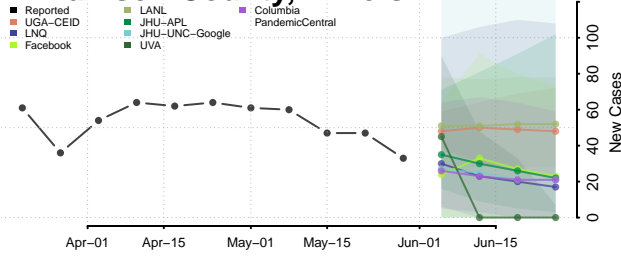

Warren County, Illinois

Washington County, Illinois

Wayne County, Illinois

White County, Illinois

Whiteside County, Illinois

Will County, Illinois

Williamson County, Illinois

Winnebago County, Illinois