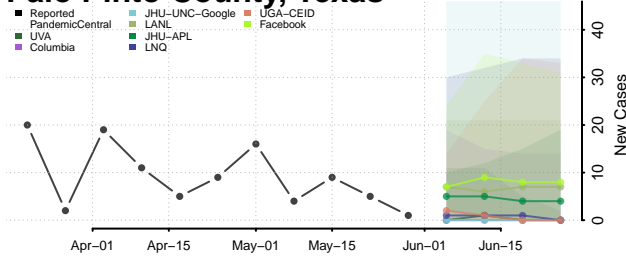

Nueces County, Texas

Ochiltree County, Texas

Oldham County, Texas

Orange County, Texas

Palo Pinto County, Texas

Panola County, Texas

Parker County, Texas

Parmer County, Texas