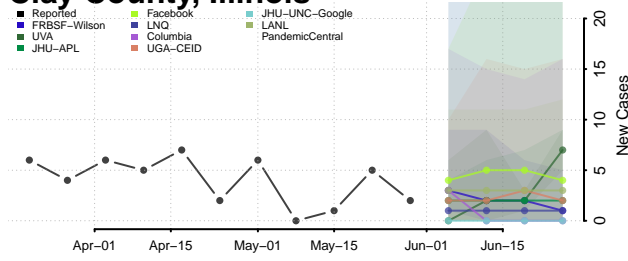

Clay County, Illinois