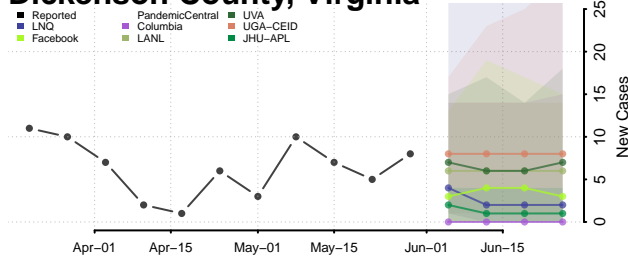

Dickenson County, Virginia