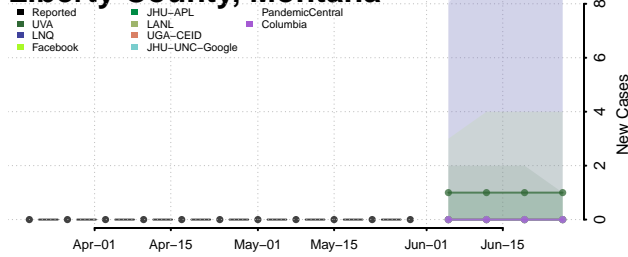

Golden Valley County, Montana

Granite County, Montana

Hill County, Montana

Jefferson County, Montana

Judith Basin County, Montana

Lake County, Montana

Lewis and Clark County, Montana

Liberty County, Montana