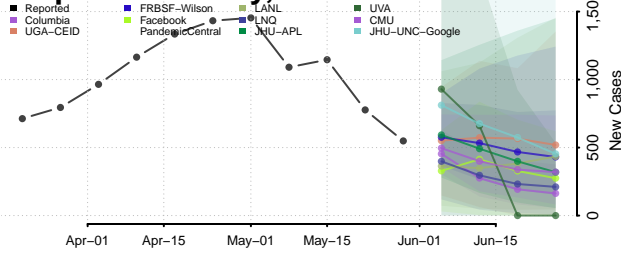

Yolo County, California

Yuba County, California

Colorado*

Adams County, Colorado

Alamosa County, Colorado

Arapahoe County, Colorado

Archuleta County, Colorado

*New weekly cases may decrease in this location over the next four weeks. For these locations, the ensemble forecast indicates a probability of 0.75 or greater that fewer cases will be reported in week four of the forecast than in the last reported week.