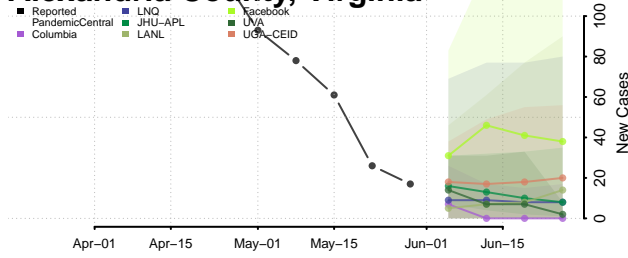

Alexandria County, Virginia