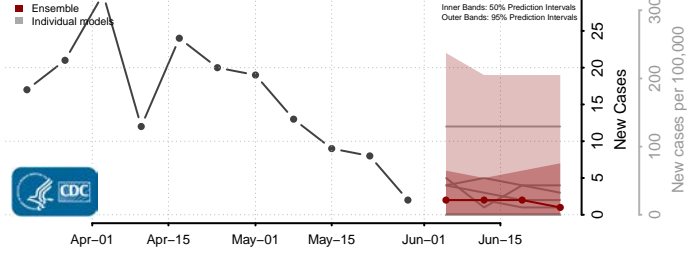

Swift County, Minnesota