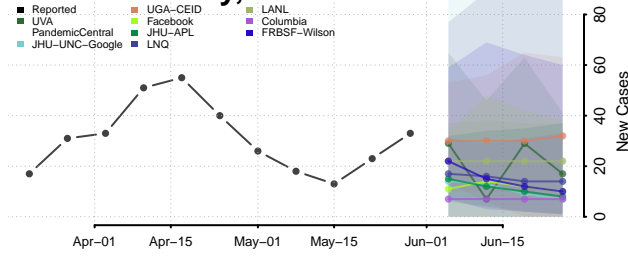

Clinton County, Indiana