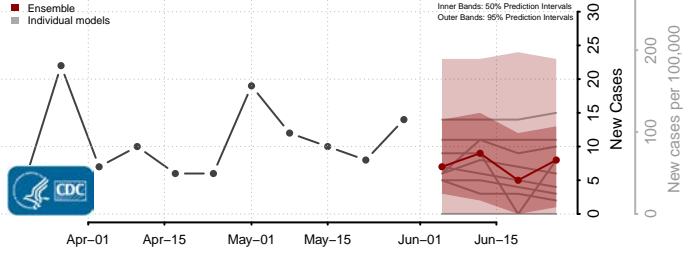

Cass County, Illinois