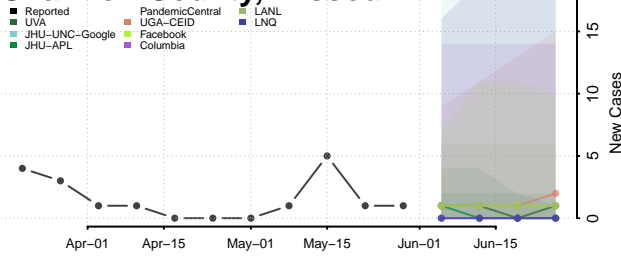

Shannon County, Missouri