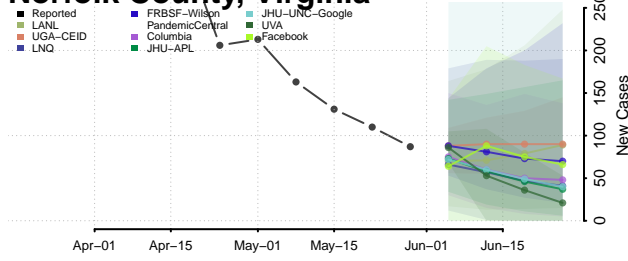

Norfolk County, Virginia