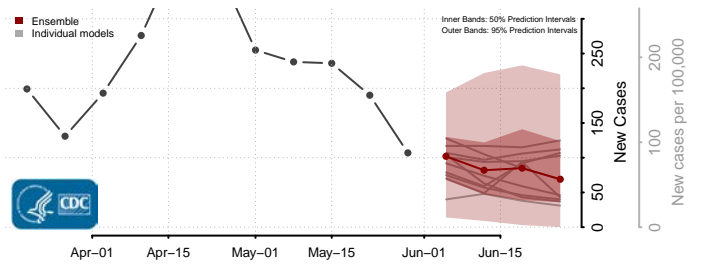

Kennebec County, Maine