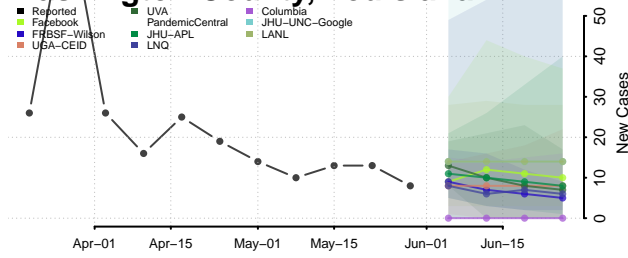

Washington County, Louisiana