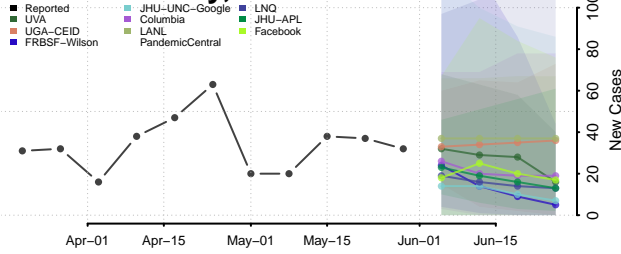

Wilson County, Texas