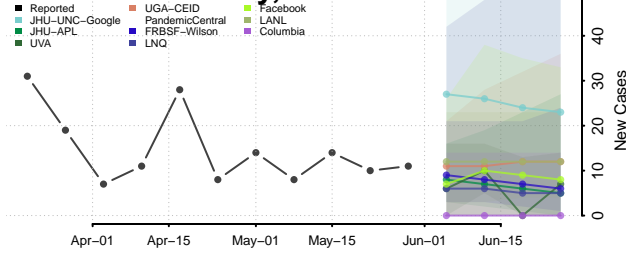

Crenshaw County, Alabama

Cullman County, Alabama

Dale County, Alabama

Dallas County, Alabama

DeKalb County, Alabama

Elmore County, Alabama

Escambia County, Alabama

Etowah County, Alabama