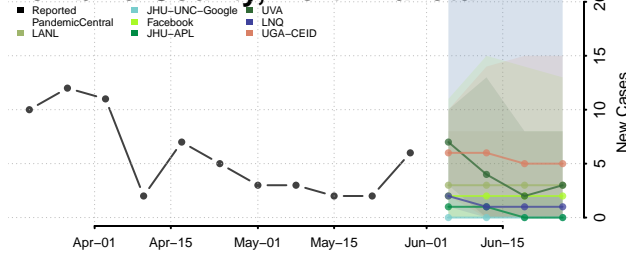

Morton County, North Dakota

Mountrail County, North Dakota

Nelson County, North Dakota

Oliver County, North Dakota

Pembina County, North Dakota

Pierce County, North Dakota

Ramsey County, North Dakota

Ransom County, North Dakota