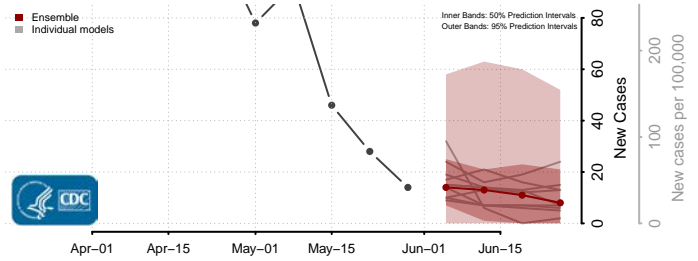

Wexford County, Michigan

Minnesota*

Aitkin County, Minnesota

Anoka County, Minnesota

*New weekly cases may decrease in this location over the next four weeks. For these locations, the ensemble forecast indicates a probability of 0.75 or greater that fewer cases will be reported in week four of the forecast than in the last reported week.