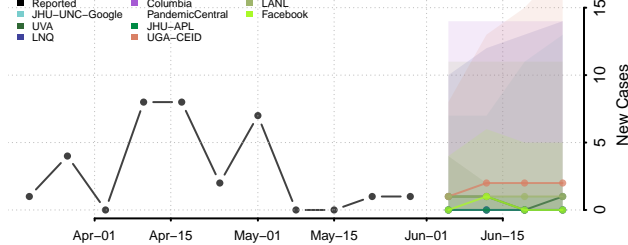

Motley County, Texas