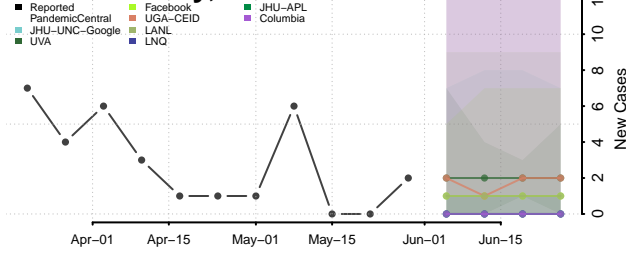

Miner County, South Dakota