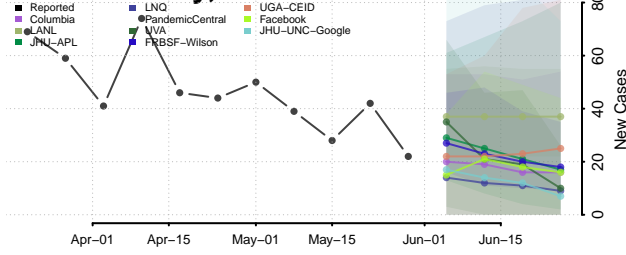

Cumberland County, North Carolina

Currituck County, North Carolina

Dare County, North Carolina

Davidson County, North Carolina

Davie County, North Carolina

Duplin County, North Carolina

Durham County, North Carolina