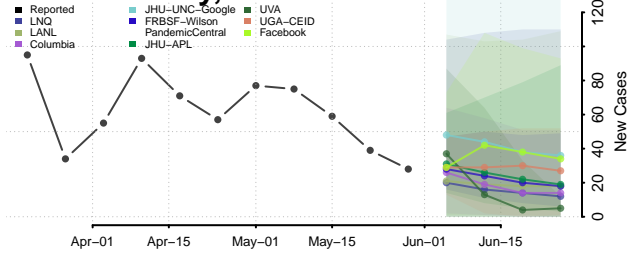

Burke County, North Carolina