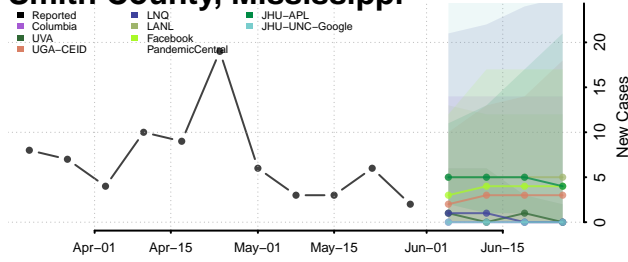

Pontotoc County, Mississippi

Prentiss County, Mississippi

Quitman County, Mississippi

Rankin County, Mississippi

Scott County, Mississippi

Sharkey County, Mississippi

Simpson County, Mississippi

Smith County, Mississippi