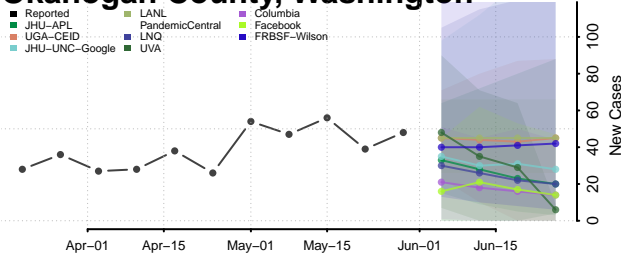

Okanogan County, Washington