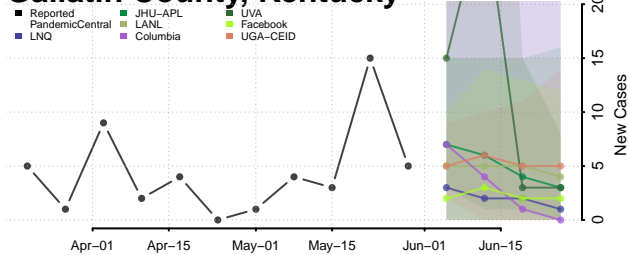

Fulton County, Kentucky

Gallatin County, Kentucky

Garrard County, Kentucky

Grant County, Kentucky

Graves County, Kentucky

Grayson County, Kentucky

Green County, Kentucky

Greenup County, Kentucky