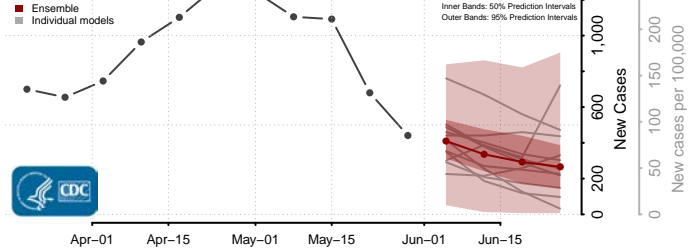

Yolo County, California

Yuba County, California

Colorado*

Adams County, Colorado

Alamosa County, Colorado

Arapahoe County, Colorado

Archuleta County, Colorado

*New weekly cases may decrease in this location over the next four weeks. For these locations, the ensemble forecast indicates a probability of 0.75 or greater that fewer cases will be reported in week four of the forecast than in the last reported week.