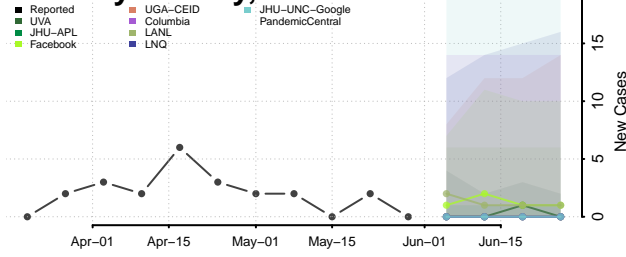

Kearney County, Nebraska