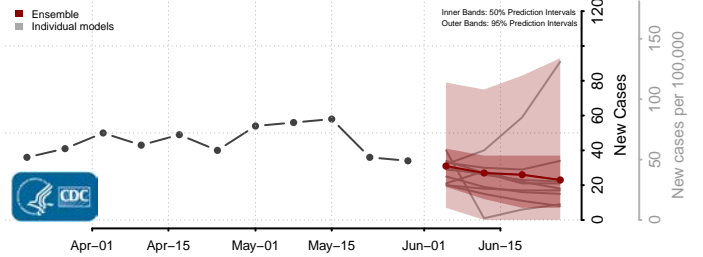

Golden Valley County, Montana

Granite County, Montana

Hill County, Montana

Jefferson County, Montana

Judith Basin County, Montana

Lake County, Montana

Lewis and Clark County, Montana

Liberty County, Montana