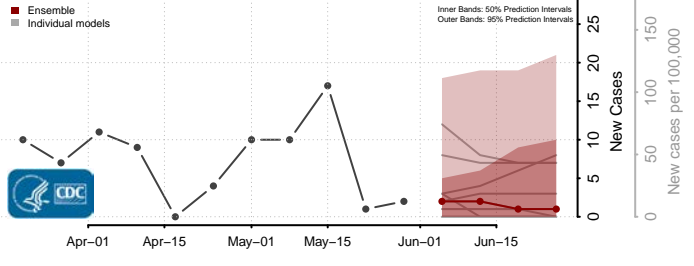

Bates County, Missouri