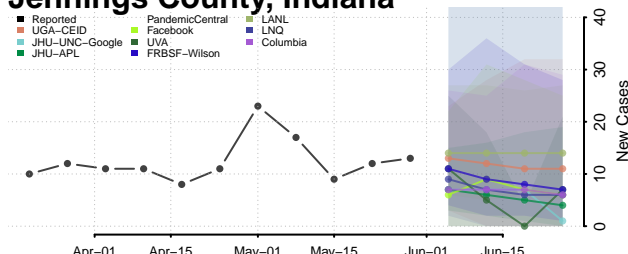

Jasper County, Indiana

Jay County, Indiana

Jefferson County, Indiana

Jennings County, Indiana

Johnson County, Indiana

Knox County, Indiana

Kosciusko County, Indiana

LaGrange County, Indiana