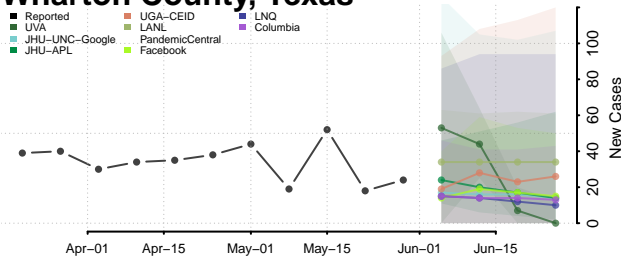

Van Zandt County, Texas

Victoria County, Texas

Walker County, Texas

Waller County, Texas

Ward County, Texas

Washington County, Texas

Webb County, Texas

Wharton County, Texas