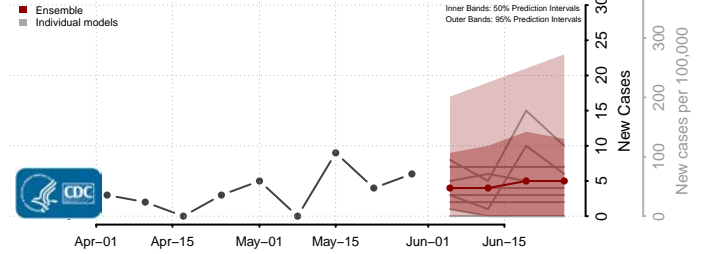

Orleans County, Louisiana

Ouachita County, Louisiana

Plaquemines County, Louisiana

Pointe Coupee County, Louisiana

Rapides County, Louisiana

Red River County, Louisiana

Richland County, Louisiana

Sabine County, Louisiana