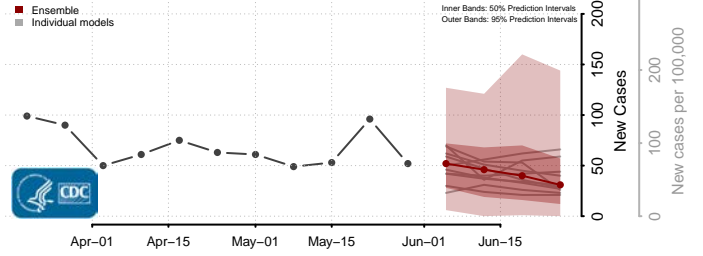

Tooele County, Utah