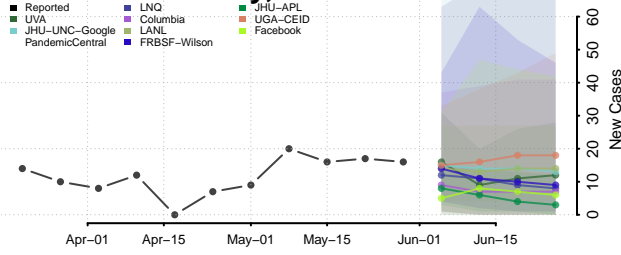

Lawrence County, Missouri