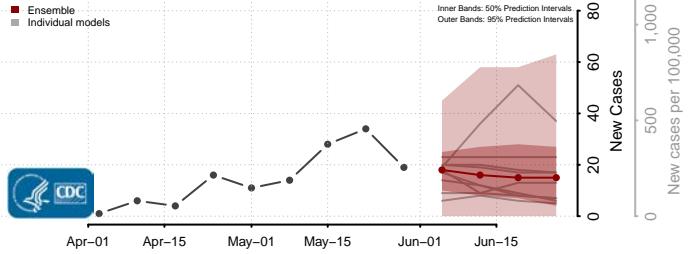

Ohio County, West Virginia

Pendleton County, West Virginia

Pleasants County, West Virginia

Pocahontas County, West Virginia

Preston County, West Virginia

Putnam County, West Virginia

Raleigh County, West Virginia