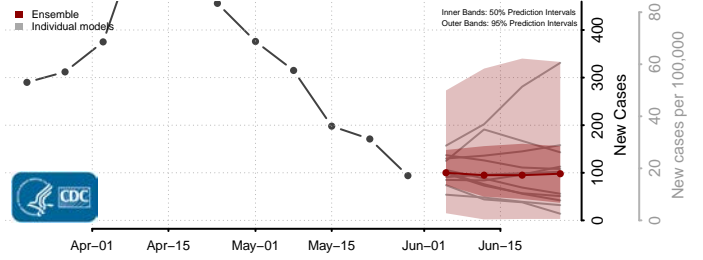

Dane County, Wisconsin