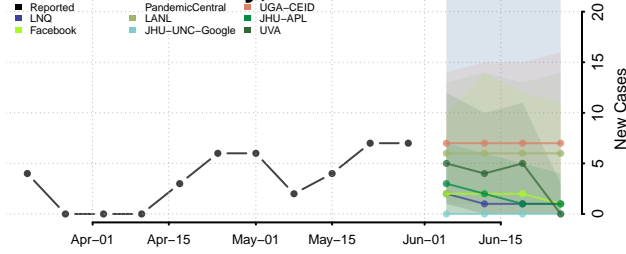

Sherman County, Kansas