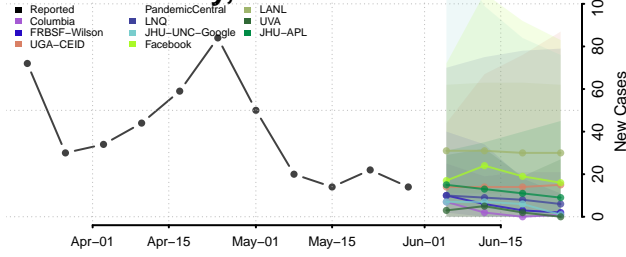

Burnet County, Texas