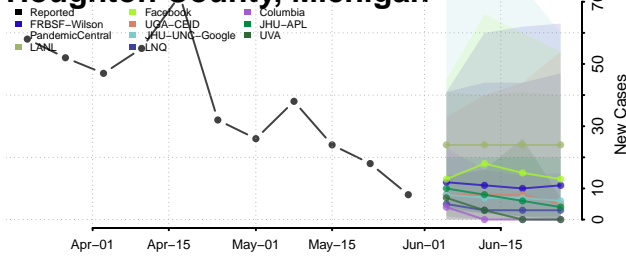

Gogebic County, Michigan

Grand Traverse County, Michigan

Gratiot County, Michigan

Hillsdale County, Michigan

Houghton County, Michigan

Huron County, Michigan

Ingham County, Michigan

Ionia County, Michigan