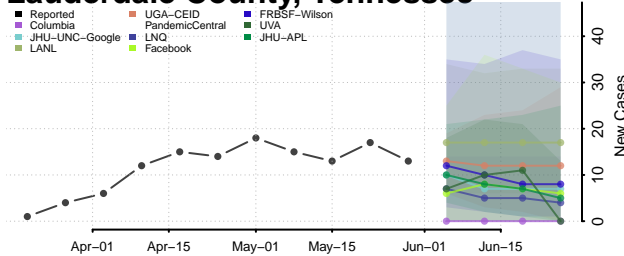

Houston County, Tennessee

Humphreys County, Tennessee

Jackson County, Tennessee

Jefferson County, Tennessee

Johnson County, Tennessee

Knox County, Tennessee

Lake County, Tennessee

Lauderdale County, Tennessee