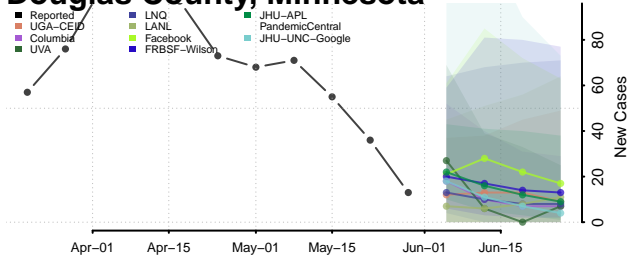

Douglas County, Minnesota