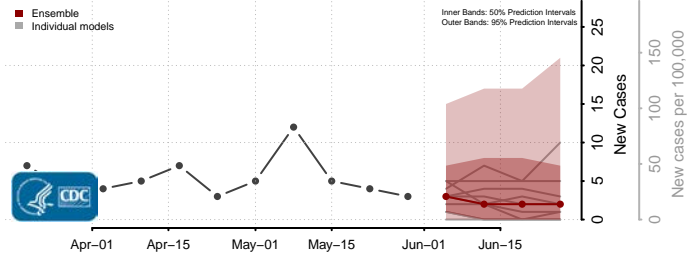

Butler County, Iowa