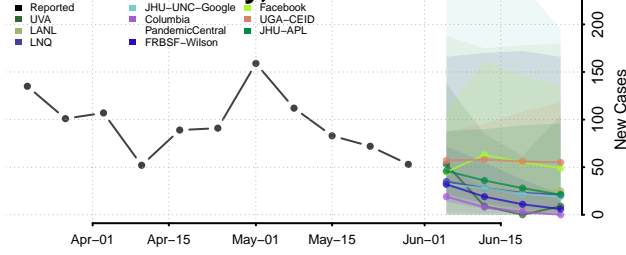

Kaufman County, Texas