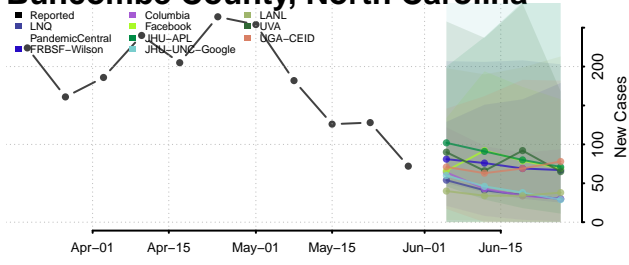

Ashe County, North Carolina

Avery County, North Carolina

Beaufort County, North Carolina

Bertie County, North Carolina

Bladen County, North Carolina

Brunswick County, North Carolina

Buncombe County, North Carolina