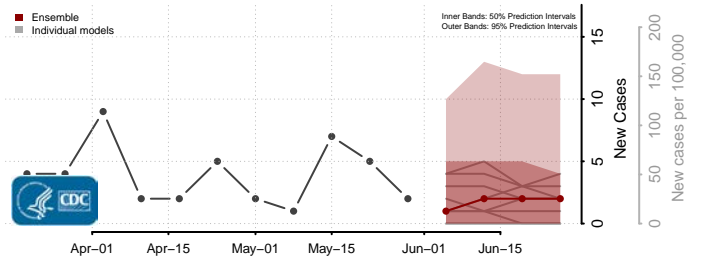

Allen County, Kentucky

Anderson County, Kentucky

Ballard County, Kentucky

Barren County, Kentucky

*New weekly cases may decrease in this location over the next four weeks. For these locations, the ensemble forecast indicates a probability of 0.75 or greater that fewer cases will be reported in week four of the forecast than in the last reported week.