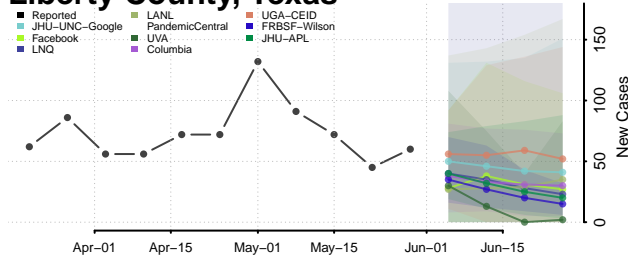

Liberty County, Texas