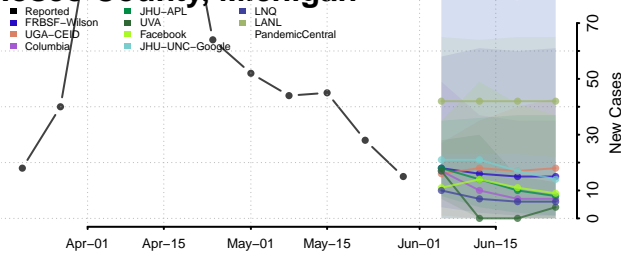

Iosco County, Michigan