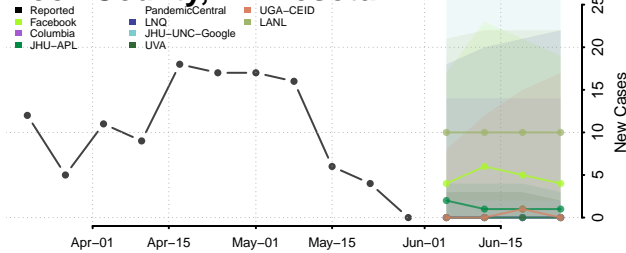

Rock County, Minnesota