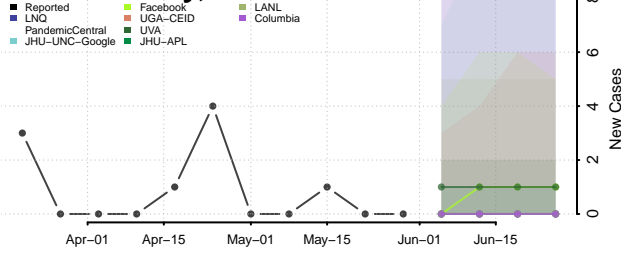

Clark County, Kansas