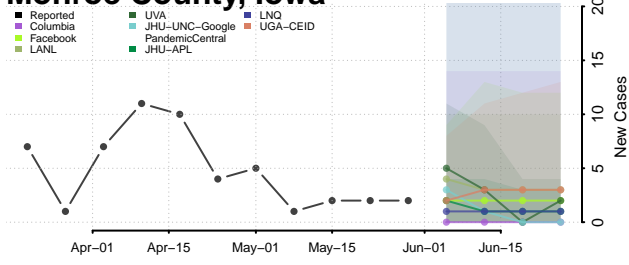

Monroe County, Iowa