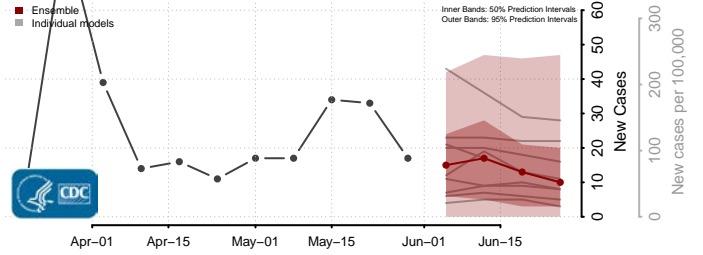

Allen County, Kentucky

Anderson County, Kentucky

Ballard County, Kentucky

Barren County, Kentucky

*New weekly cases may decrease in this location over the next four weeks. For these locations, the ensemble forecast indicates a probability of 0.75 or greater that fewer cases will be reported in week four of the forecast than in the last reported week.