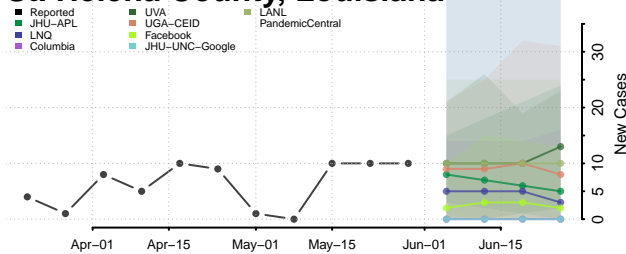

St. Helena County, Louisiana