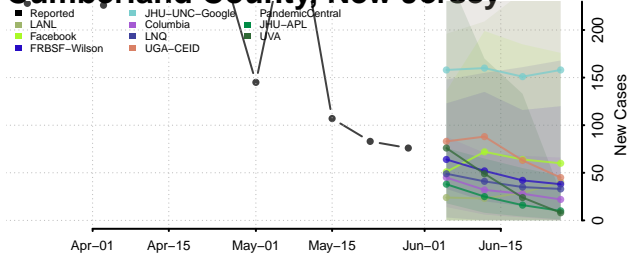

Cumberland County, New Jersey