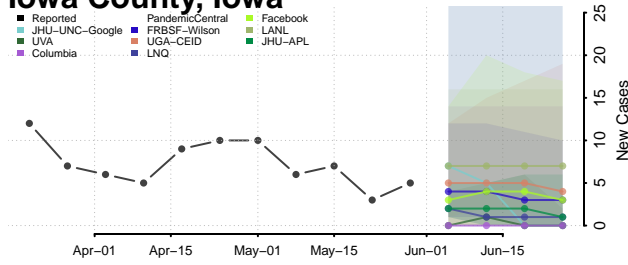

Hardin County, Iowa

Harrison County, Iowa

Henry County, Iowa

Howard County, Iowa

Humboldt County, Iowa

Ida County, Iowa

Iowa County, Iowa

Jackson County, Iowa