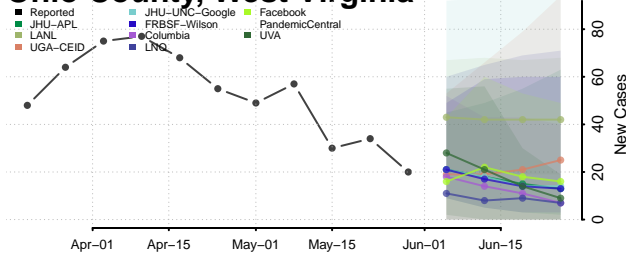

Ohio County, West Virginia

Pendleton County, West Virginia

Pleasants County, West Virginia

Pocahontas County, West Virginia

Preston County, West Virginia

Putnam County, West Virginia

Raleigh County, West Virginia