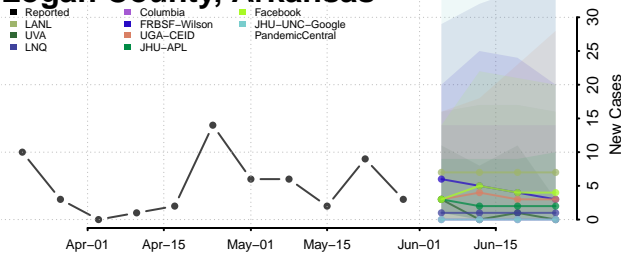

Lawrence County, Arkansas

Lee County, Arkansas

Lincoln County, Arkansas

Little River County, Arkansas

Logan County, Arkansas

Lonoke County, Arkansas

Madison County, Arkansas

Marion County, Arkansas