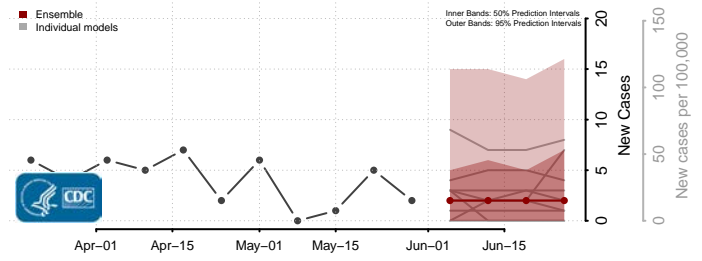

Clay County, Illinois