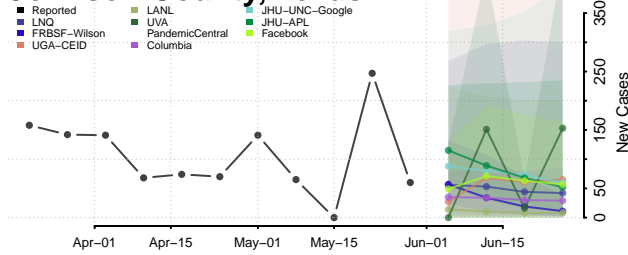

Johnson County, Texas