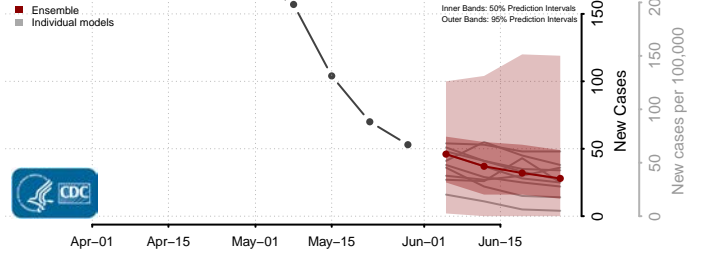

Dauphin County, Pennsylvania