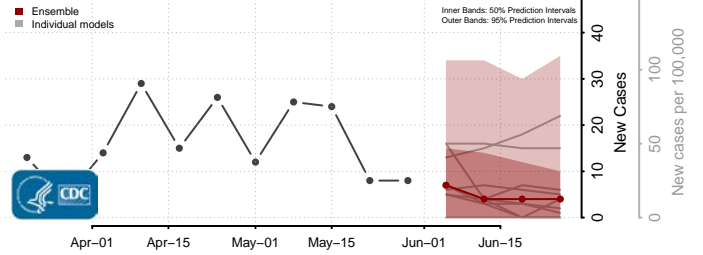

Juneau County, Alaska