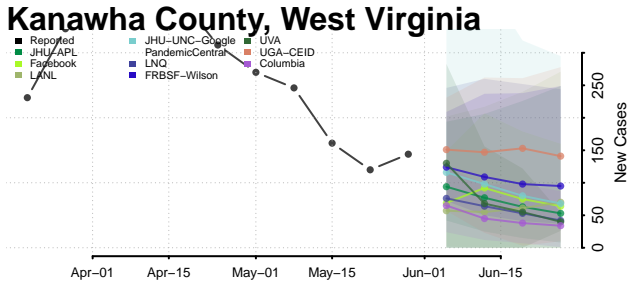

Hancock County, West Virginia

Hardy County, West Virginia

Harrison County, West Virginia

Jackson County, West Virginia

Marshall County, West Virginia

Mason County, West Virginia

McDowell County, West Virginia