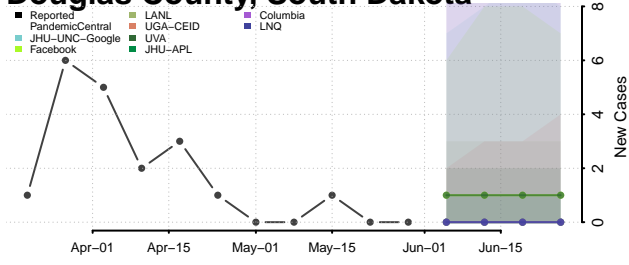

Douglas County, South Dakota