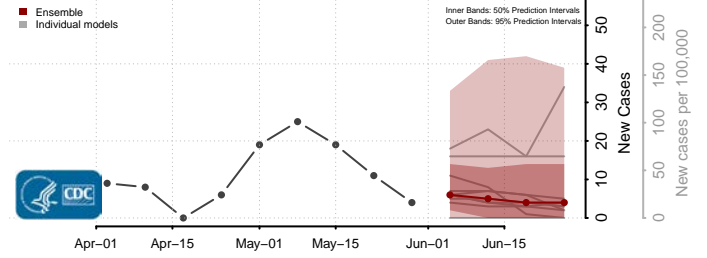

Washington County, Missouri