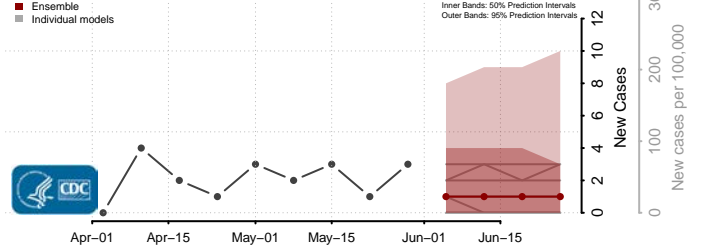

Eddy County, North Dakota

Emmons County, North Dakota

Foster County, North Dakota

Golden Valley County, North Dakota

Grand Forks County, North Dakota

Grant County, North Dakota

Griggs County, North Dakota

Hettinger County, North Dakota