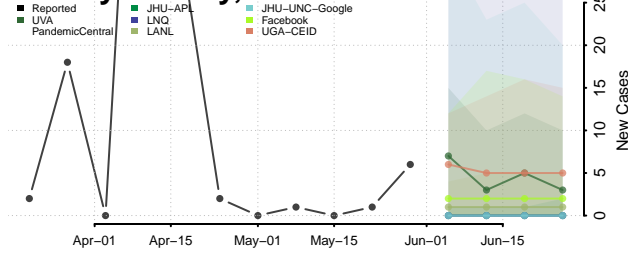

Coryell County, Texas

Cottle County, Texas

Crane County, Texas

Crockett County, Texas

Crosby County, Texas

Culberson County, Texas

Dallam County, Texas

Dallas County, Texas