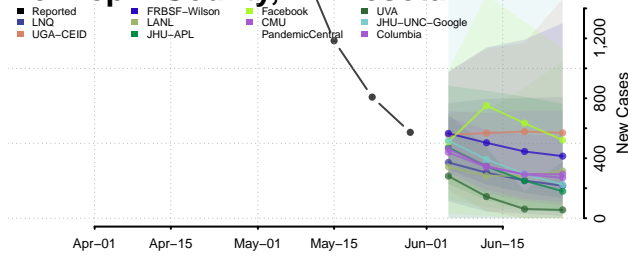

Hennepin County, Minnesota

Houston County, Minnesota

Hubbard County, Minnesota

Isanti County, Minnesota

Itasca County, Minnesota

Jackson County, Minnesota

Kanabec County, Minnesota

Kandiyohi County, Minnesota