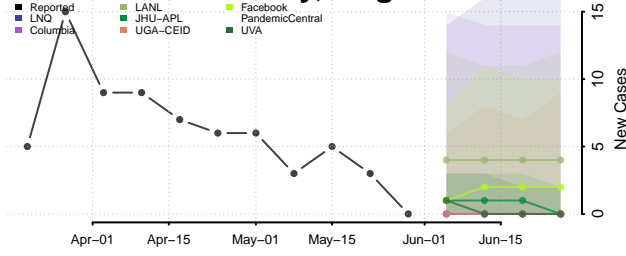

Falls Church County, Virginia