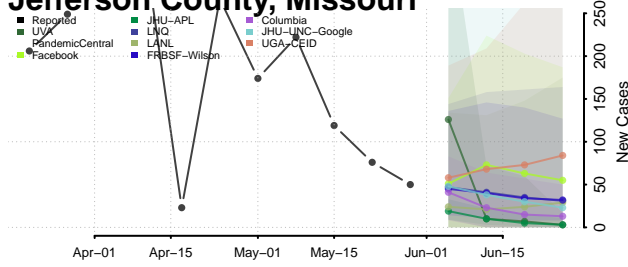

Jefferson County, Missouri