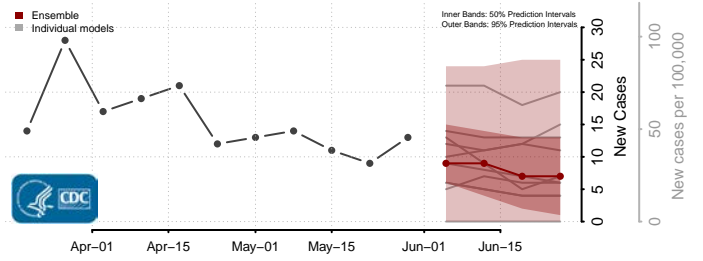

Mason County, Kentucky

McCracken County, Kentucky

McCreary County, Kentucky

McLean County, Kentucky

Meade County, Kentucky

Menifee County, Kentucky

Mercer County, Kentucky

Metcalfe County, Kentucky