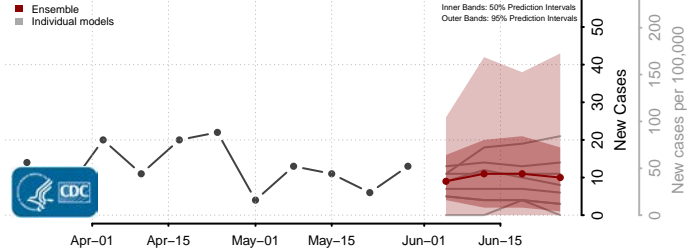

*New weekly cases may decrease in this location over the next four weeks. For these locations, the ensemble forecast indicates a probability of 0.75 or greater that fewer cases will be reported in week four of the forecast than in the last reported week.