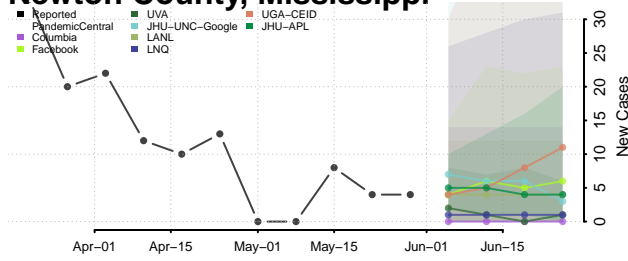

Newton County, Mississippi