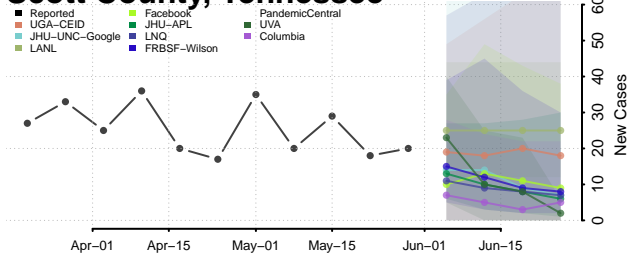

Scott County, Tennessee