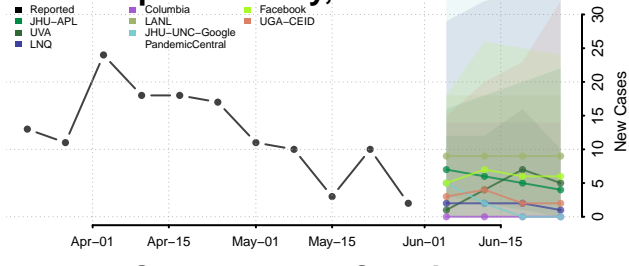

Montgomery County, North Carolina

Moore County, North Carolina

Nash County, North Carolina

New Hanover County, North Carolina

Northampton County, North Carolina

Onslow County, North Carolina

Orange County, North Carolina