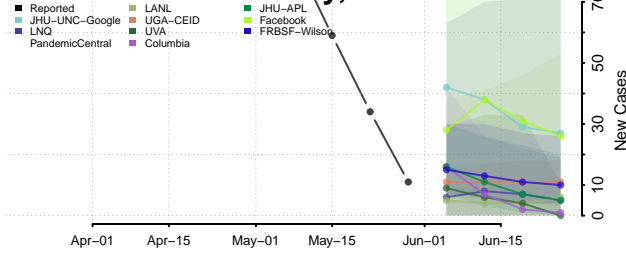

Pottawattamie County, Iowa