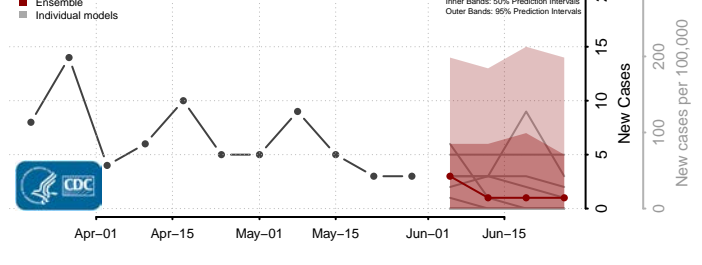

Deuel County, South Dakota

Dewey County, South Dakota

Douglas County, South Dakota

Edmunds County, South Dakota

Fall River County, South Dakota

Faulk County, South Dakota

Grant County, South Dakota

Gregory County, South Dakota