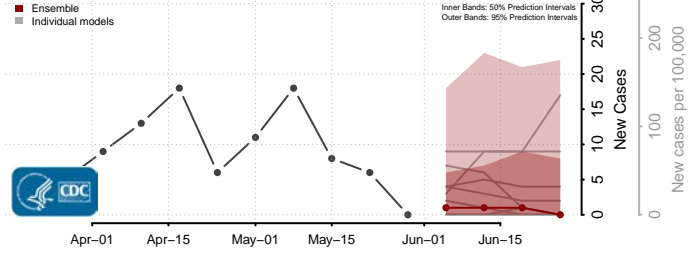

Wright County, Iowa