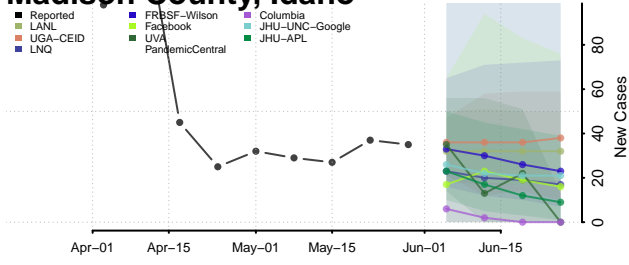

Jerome County, Idaho

Kootenai County, Idaho

Latah County, Idaho

Lemhi County, Idaho

Lewis County, Idaho

Lincoln County, Idaho

Madison County, Idaho

Minidoka County, Idaho