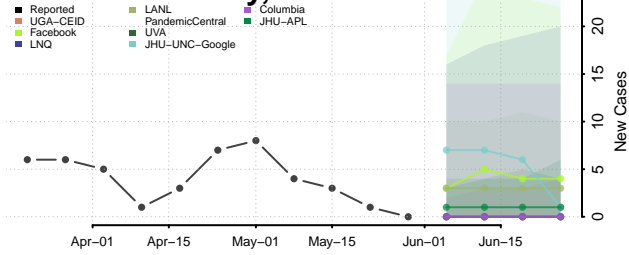

Jerome County, Idaho

Kootenai County, Idaho

Latah County, Idaho

Lemhi County, Idaho

Lewis County, Idaho

Lincoln County, Idaho

Madison County, Idaho

Minidoka County, Idaho