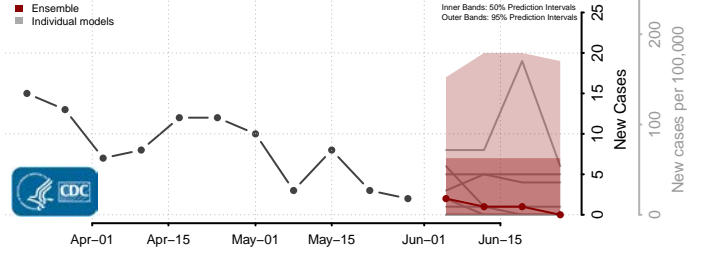

Sussex County, Virginia