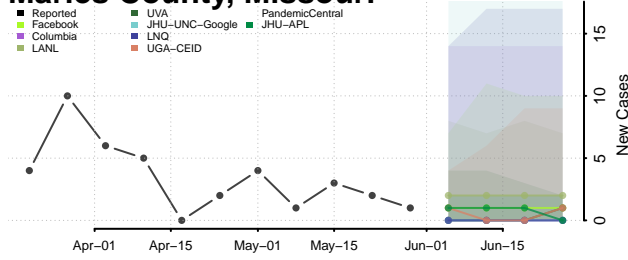

Maries County, Missouri