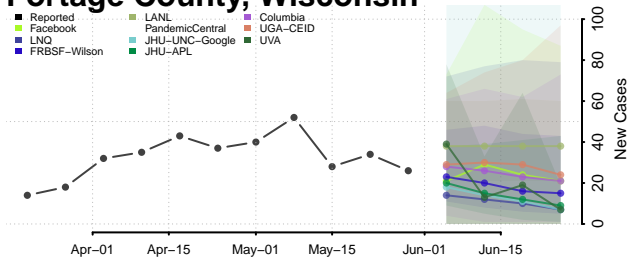

Portage County, Wisconsin