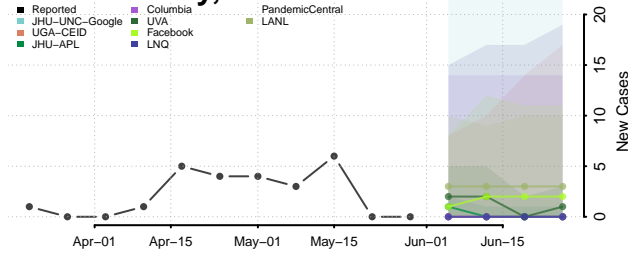

Sioux County, North Dakota