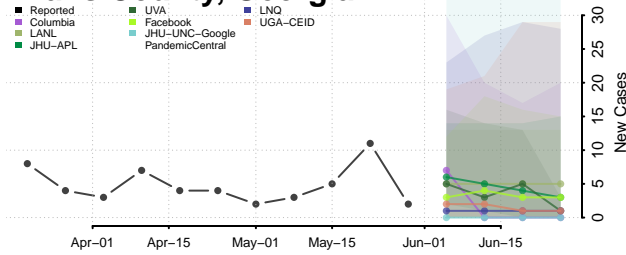

Evans County, Georgia