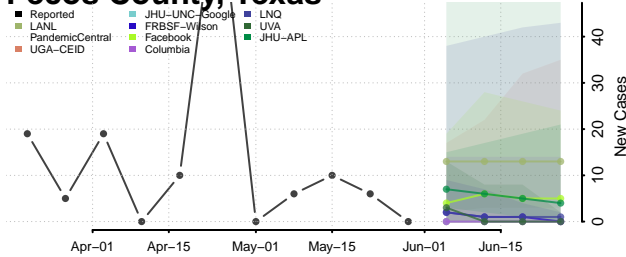

Pecos County, Texas