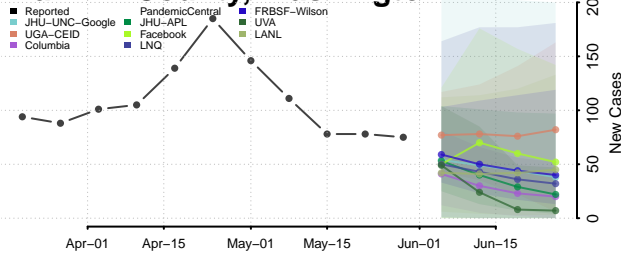

Franklin County, Washington

Garfield County, Washington

Grant County, Washington

Grays Harbor County, Washington

Island County, Washington

Jefferson County, Washington

King County, Washington

Kitsap County, Washington