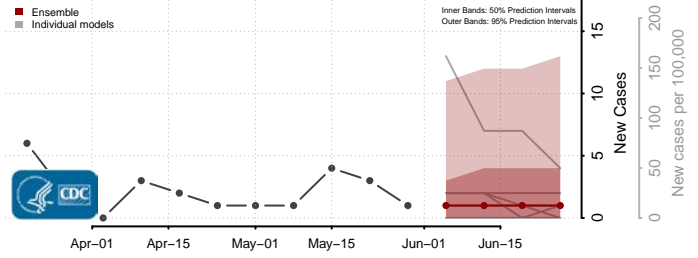

Jerome County, Idaho

Kootenai County, Idaho

Latah County, Idaho

Lemhi County, Idaho

Lewis County, Idaho

Lincoln County, Idaho

Madison County, Idaho

Minidoka County, Idaho