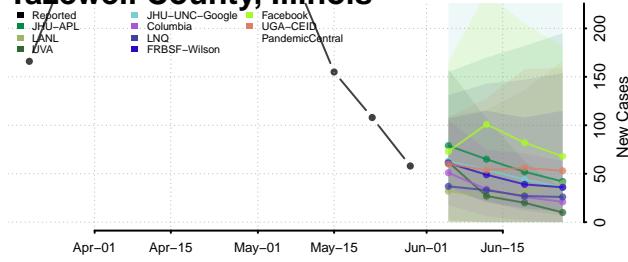

Shelby County, Illinois

St. Clair County, Illinois

Stark County, Illinois

Stephenson County, Illinois

Tazewell County, Illinois

Union County, Illinois

Vermilion County, Illinois

Wabash County, Illinois