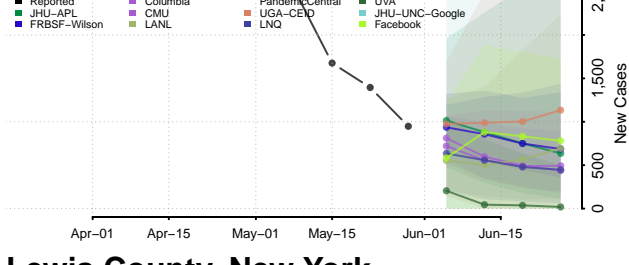

Fulton County, New York

Genesee County, New York

Greene County, New York

Hamilton County, New York

Herkimer County, New York

Jefferson County, New York

Kings County, New York

Lewis County, New York