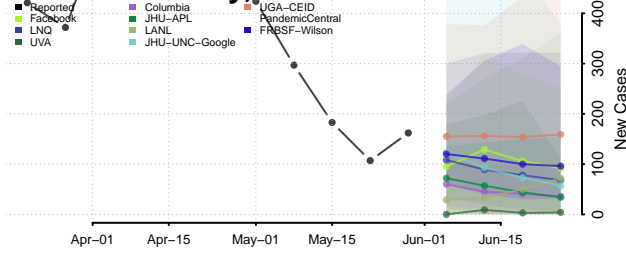

Boulder County, Colorado