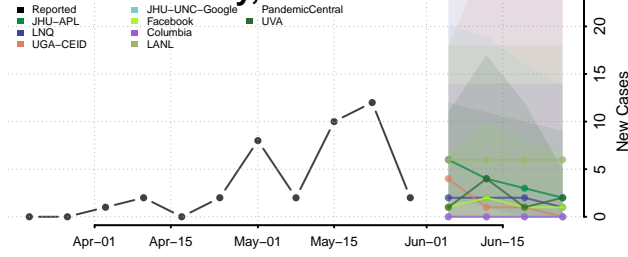

De Baca County, New Mexico