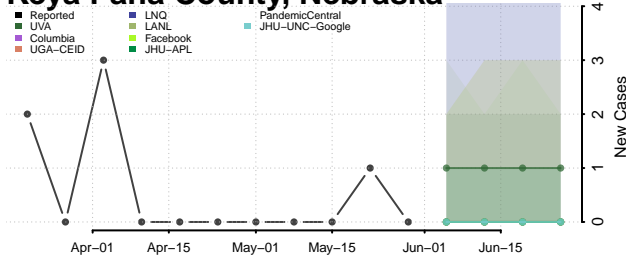

Keya Paha County, Nebraska