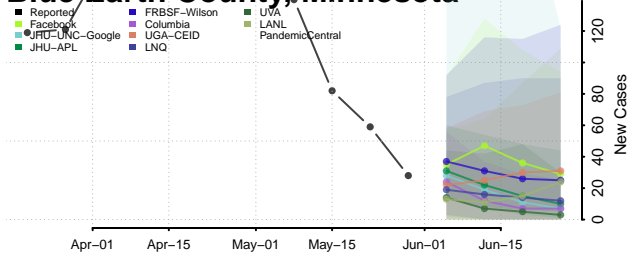

Becker County, Minnesota

Beltrami County, Minnesota

Benton County, Minnesota

Big Stone County, Minnesota

Blue Earth County, Minnesota

Brown County, Minnesota

Carlton County, Minnesota

Carver County, Minnesota