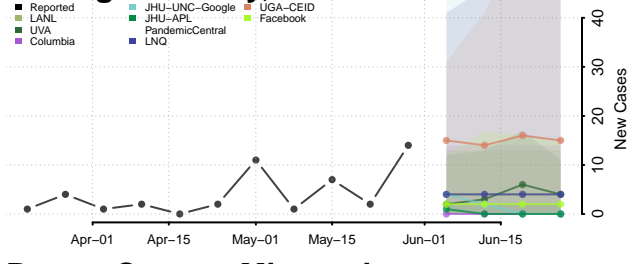

Bollinger County, Missouri