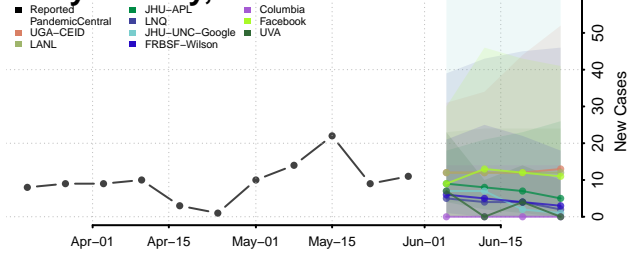

Moultrie County, Illinois

Ogle County, Illinois

Peoria County, Illinois

Perry County, Illinois

Piatt County, Illinois

Pike County, Illinois

Pope County, Illinois

Pulaski County, Illinois