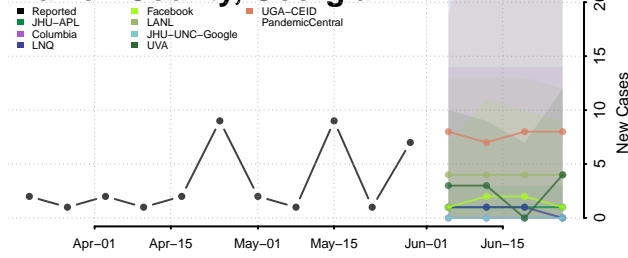

Walker County, Georgia

Walton County, Georgia

Ware County, Georgia

Warren County, Georgia

Washington County, Georgia

Wayne County, Georgia

Webster County, Georgia

Wheeler County, Georgia