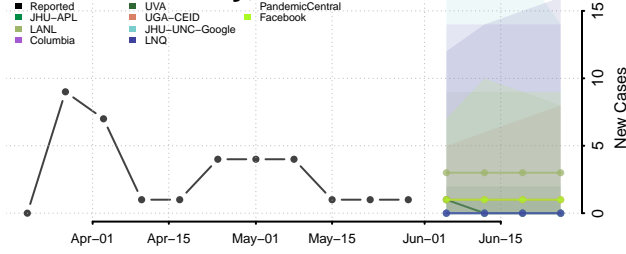

Fillmore County, Nebraska