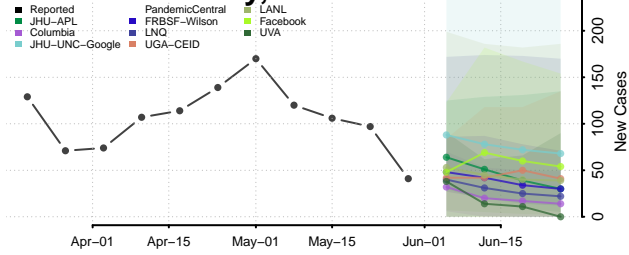

Robeson County, North Carolina