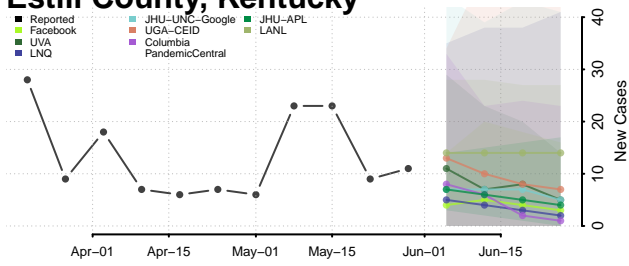

Estill County, Kentucky