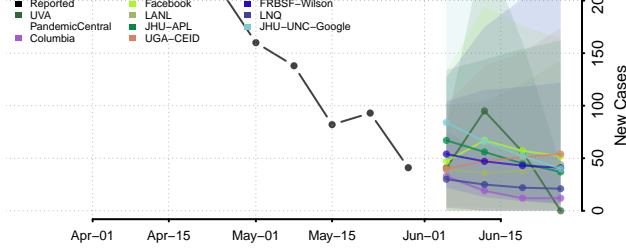

Barnstable County, Massachusetts