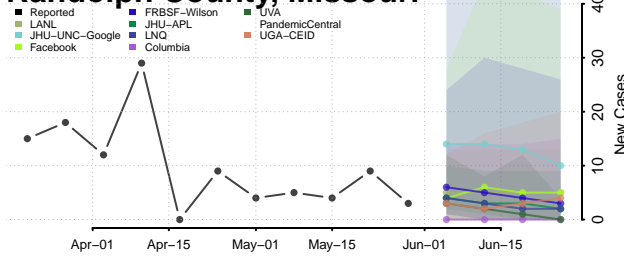

Randolph County, Missouri