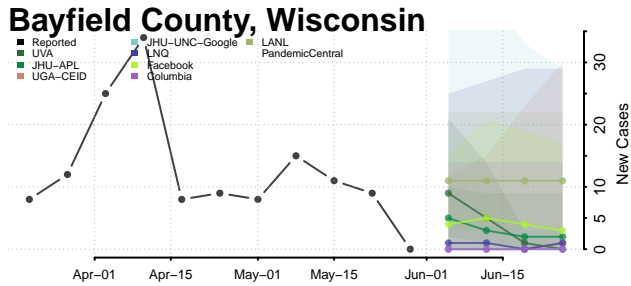

*New weekly cases may decrease in this location over the next four weeks. For these locations, the ensemble forecast indicates a probability of 0.75 or greater that fewer cases will be reported in week four of the forecast than in the last reported week.