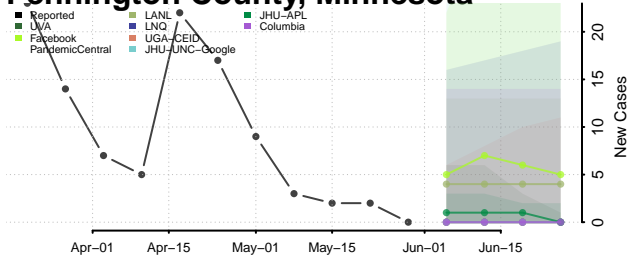

Murray County, Minnesota

Nicollet County, Minnesota

Nobles County, Minnesota

Norman County, Minnesota

Olmsted County, Minnesota

Otter Tail County, Minnesota

Pennington County, Minnesota

Pine County, Minnesota