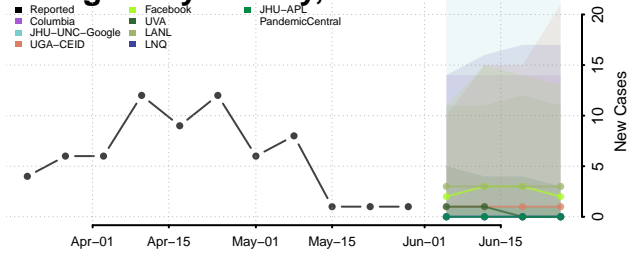

Mitchell County, Iowa

Monona County, Iowa

Monroe County, Iowa

Montgomery County, Iowa

Muscatine County, Iowa

O'Brien County, Iowa

Osceola County, Iowa

Page County, Iowa