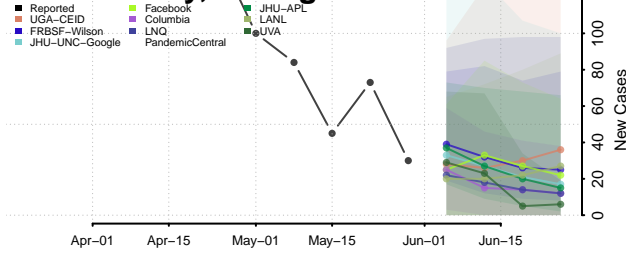

Berrien County, Michigan

Branch County, Michigan

Calhoun County, Michigan

Cass County, Michigan

Charlevoix County, Michigan

Cheboygan County, Michigan

Chippewa County, Michigan

Clare County, Michigan