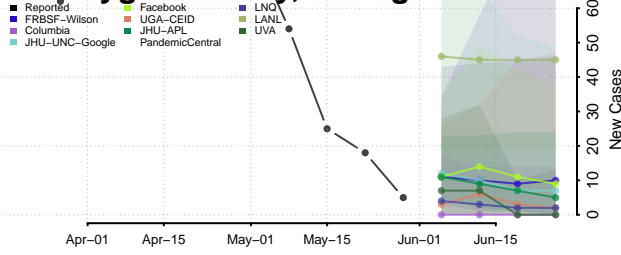

Berrien County, Michigan

Branch County, Michigan

Calhoun County, Michigan

Cass County, Michigan

Charlevoix County, Michigan

Cheboygan County, Michigan

Chippewa County, Michigan

Clare County, Michigan