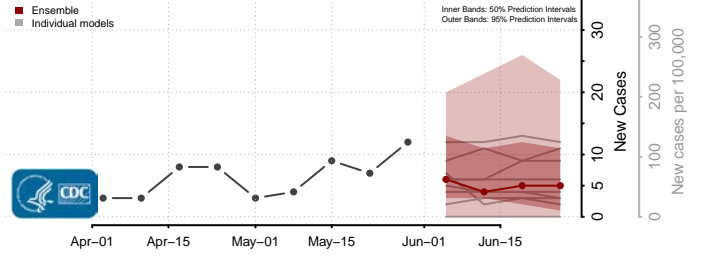

Stone County, Mississippi

Sunflower County, Mississippi

Tallahatchie County, Mississippi

Tate County, Mississippi

Tippah County, Mississippi

Tishomingo County, Mississippi

Tunica County, Mississippi

Union County, Mississippi