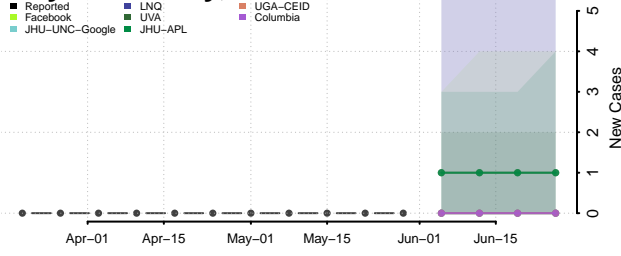

Essex County, Vermont

Franklin County, Vermont

Grand Isle County, Vermont

Lamoille County, Vermont

Orange County, Vermont

Orleans County, Vermont

Rutland County, Vermont

Washington County, Vermont