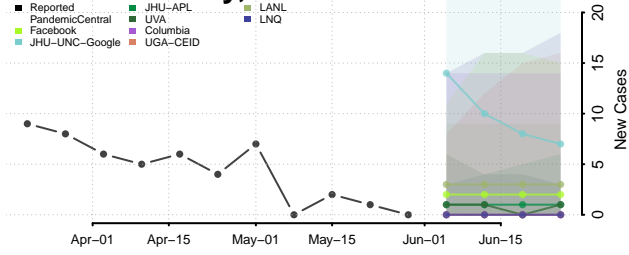

Blount County, Alabama

Bullock County, Alabama

Butler County, Alabama

Calhoun County, Alabama

Chambers County, Alabama

Cherokee County, Alabama

Chilton County, Alabama

Choctaw County, Alabama