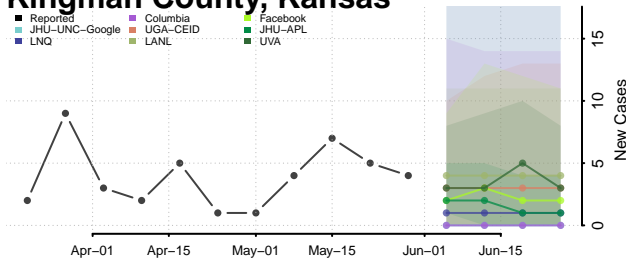

Jefferson County, Kansas

Jewell County, Kansas

Johnson County, Kansas

Kearyn County, Kansas

Kingman County, Kansas

Kiowa County, Kansas

Labette County, Kansas

Lane County, Kansas