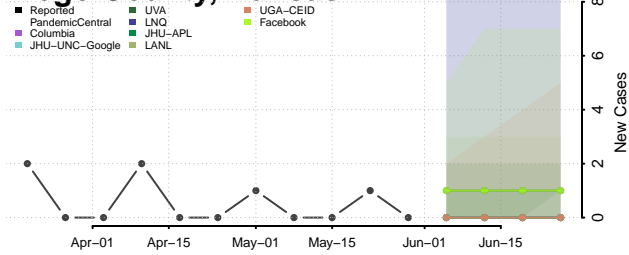

Smith County, Kansas

Stafford County, Kansas

Stanton County, Kansas

Stevens County, Kansas

Sumner County, Kansas

Thomas County, Kansas

Trego County, Kansas

Wabaunsee County, Kansas