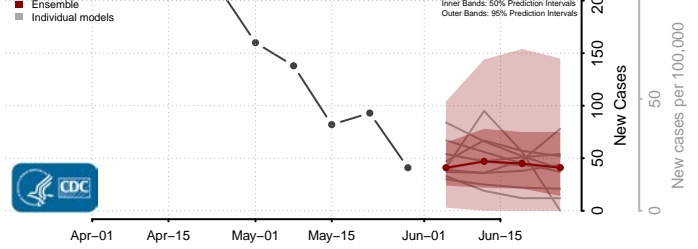

Barnstable County, Massachusetts