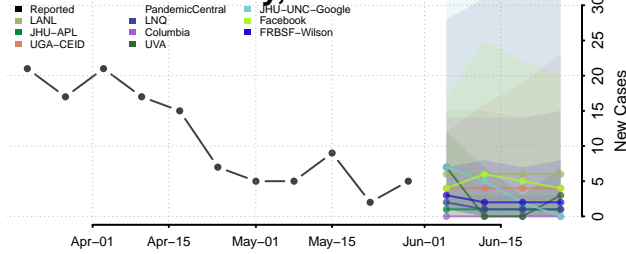

Buchanan County, Iowa