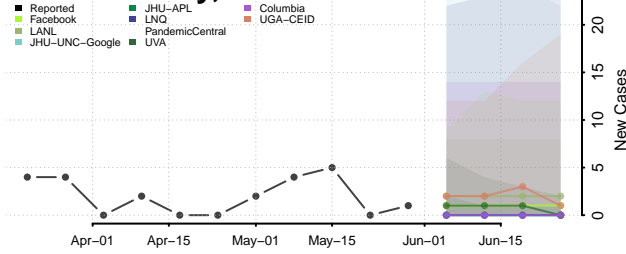

Morgan County, Missouri

New Madrid County, Missouri

Newton County, Missouri

Nodaway County, Missouri

Oregon County, Missouri

Osage County, Missouri

Ozark County, Missouri

Pemiscot County, Missouri