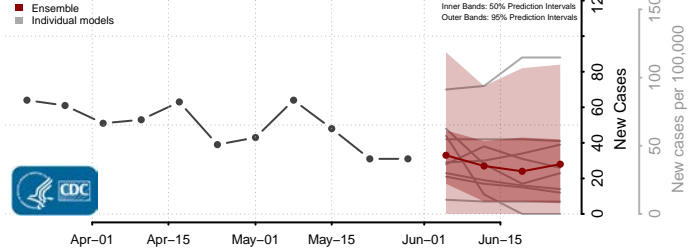

Taos County, New Mexico

Torrance County, New Mexico

Union County, New Mexico

Valencia County, New Mexico

New York*

Albany County, New York

*New weekly cases may decrease in this location over the next four weeks. For these locations, the ensemble forecast indicates a probability of 0.75 or greater that fewer cases will be reported in week four of the forecast than in the last reported week.