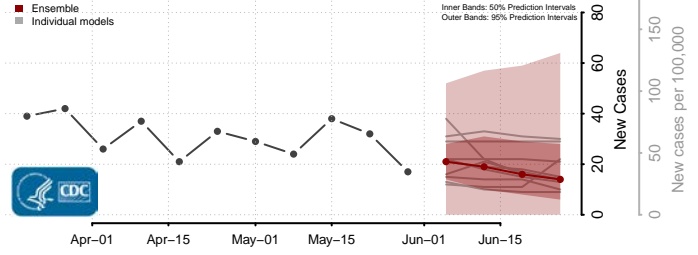

Douglas County, Nevada