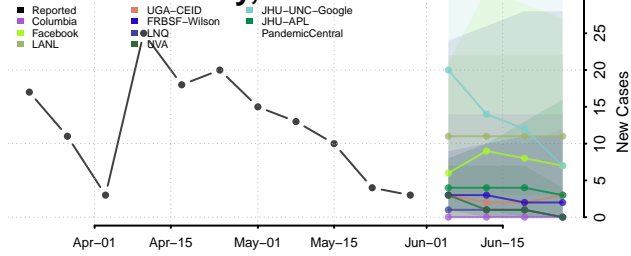

Greene County, North Carolina

Guilford County, North Carolina

Halifax County, North Carolina

Harnett County, North Carolina

Haywood County, North Carolina

Henderson County, North Carolina

Hertford County, North Carolina