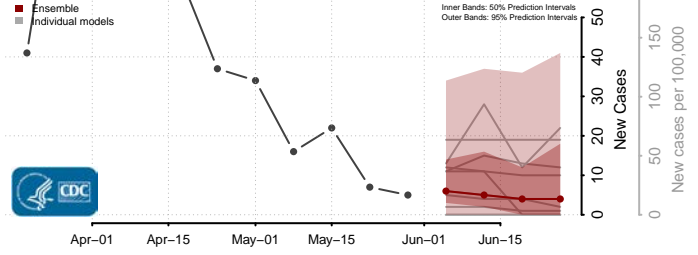

Cumberland County, Pennsylvania

Dauphin County, Pennsylvania

Delaware County, Pennsylvania

Elk County, Pennsylvania

Erie County, Pennsylvania

Fayette County, Pennsylvania

Forest County, Pennsylvania

Franklin County, Pennsylvania