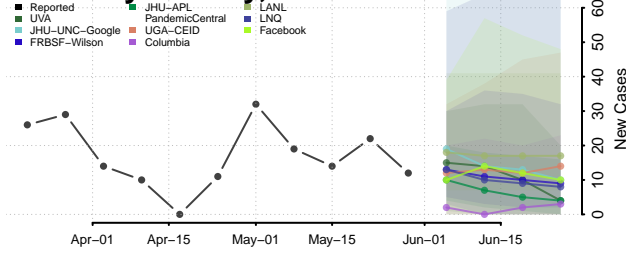

Callaway County, Missouri