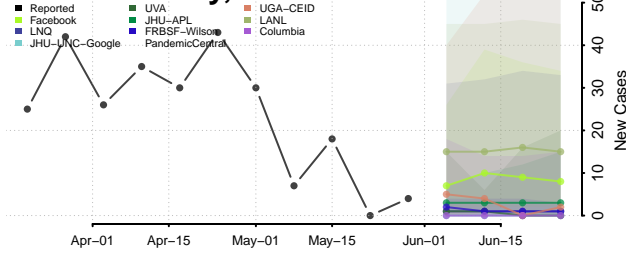

Hardin County, Tennessee