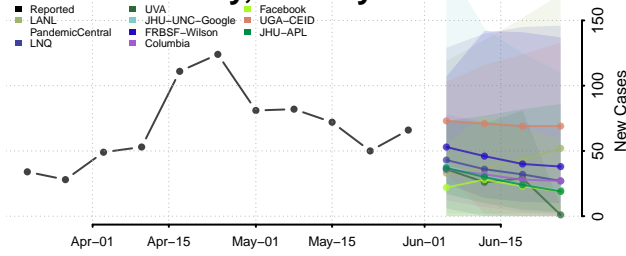

Bedford County, Pennsylvania