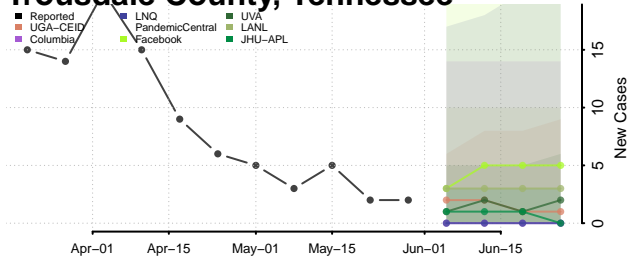

Trousdale County, Tennessee