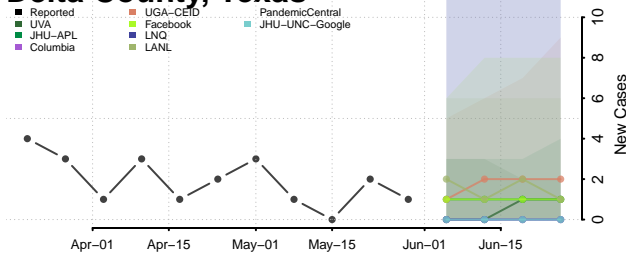

Delta County, Texas