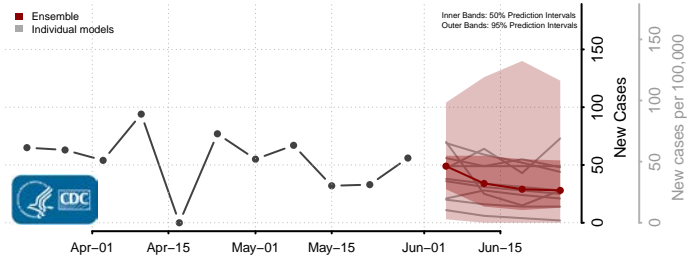

Cass County, Missouri