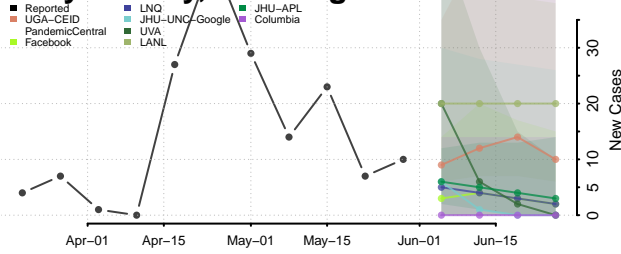

Franklin County, Washington

Garfield County, Washington

Grant County, Washington

Grays Harbor County, Washington

Island County, Washington

Jefferson County, Washington

King County, Washington

Kitsap County, Washington