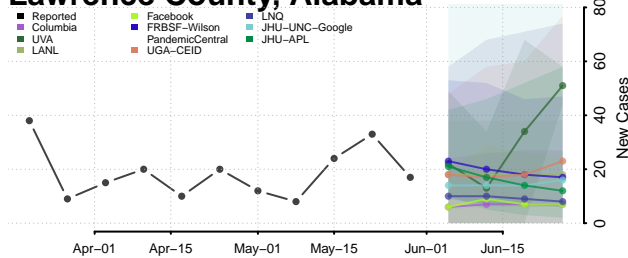

Jefferson County, Alabama

Lamar County, Alabama

Lauderdale County, Alabama

Lawrence County, Alabama

Lee County, Alabama

Limestone County, Alabama

Lowndes County, Alabama

Macon County, Alabama