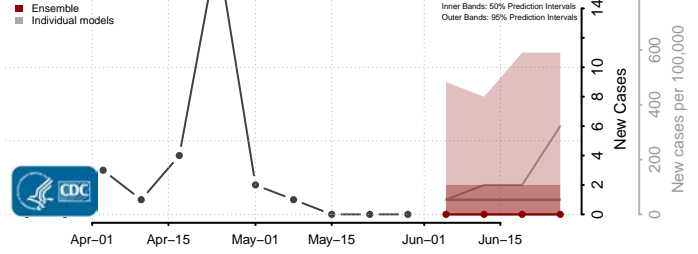

Meagher County, Montana