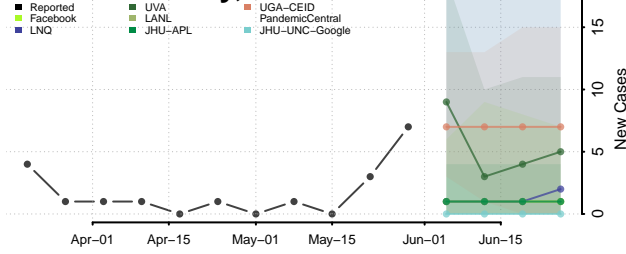

Mineral County, Montana