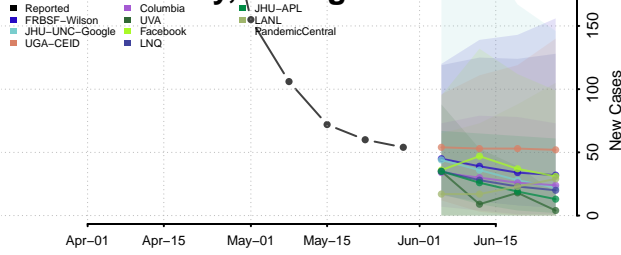

Clinton County, Michigan