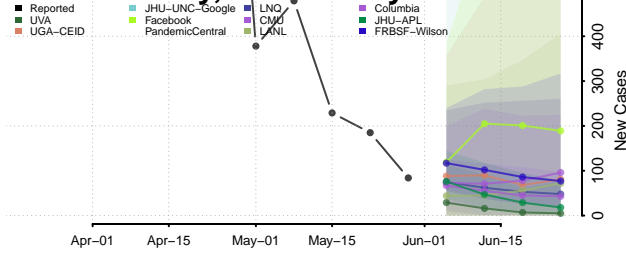

Union County, New Jersey