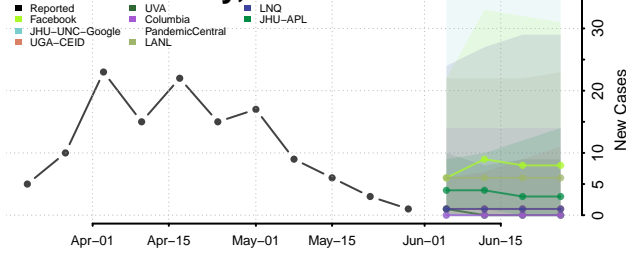

Kiowa County, Oklahoma

Latimer County, Oklahoma

Le Flore County, Oklahoma

Lincoln County, Oklahoma

Logan County, Oklahoma

Love County, Oklahoma

Major County, Oklahoma

Marshall County, Oklahoma