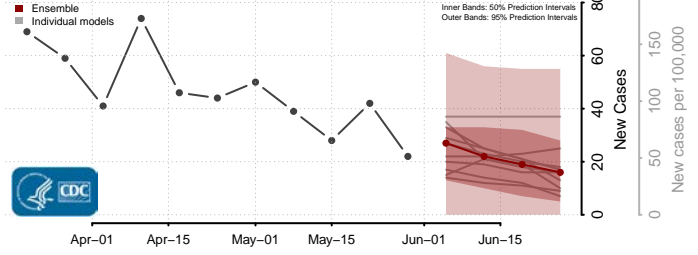

Cumberland County, North Carolina

Currituck County, North Carolina

Dare County, North Carolina

Davidson County, North Carolina

Davie County, North Carolina

Duplin County, North Carolina

Durham County, North Carolina