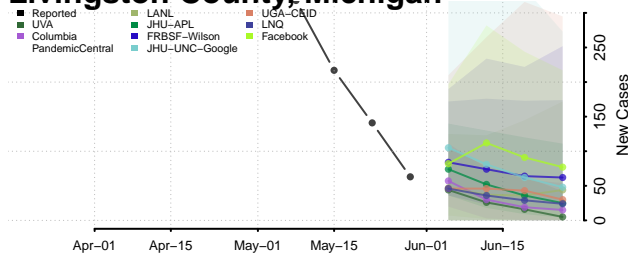

Lake County, Michigan

Lapeer County, Michigan

Leelanau County, Michigan

Lenawee County, Michigan

Livingston County, Michigan

Luce County, Michigan

Mackinac County, Michigan

Macomb County, Michigan