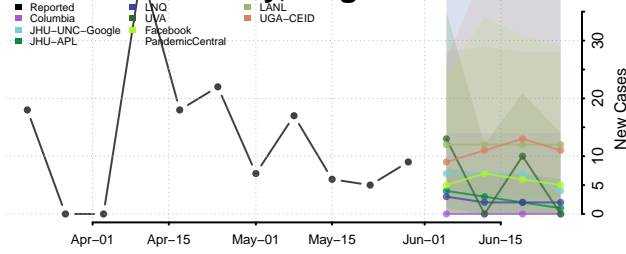

Richmond County, Virginia