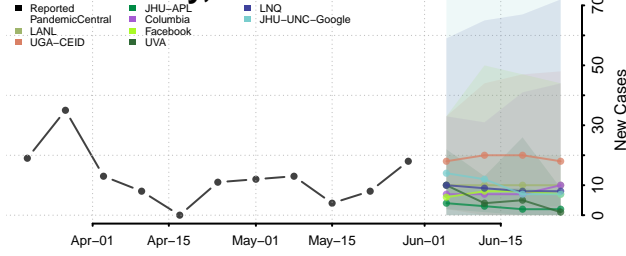

Scott County, Missouri