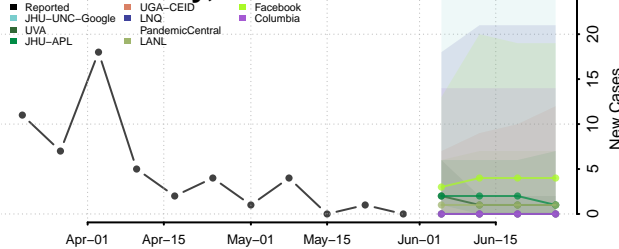

Wayne County, Ohio

Williams County, Ohio

Wood County, Ohio

Wyandot County, Ohio

Oklahoma*

Adair County, Oklahoma

Alfalfa County, Oklahoma

Atoka County, Oklahoma