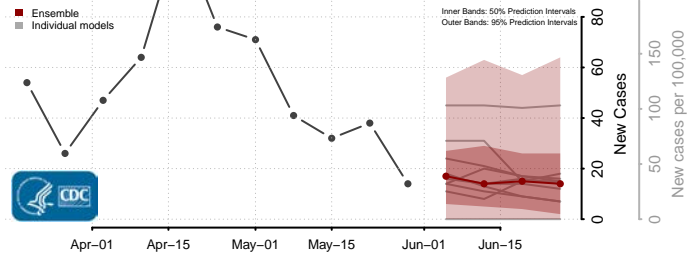

Shenandoah County, Virginia