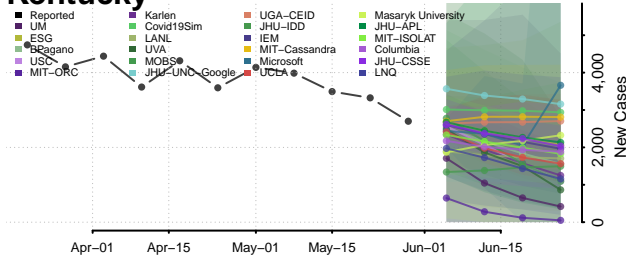

Wallace County, Kansas

Washington County, Kansas

Wichita County, Kansas

Wilson County, Kansas

Woodson County, Kansas

Wyandotte County, Kansas

Kentucky*

Adair County, Kentucky