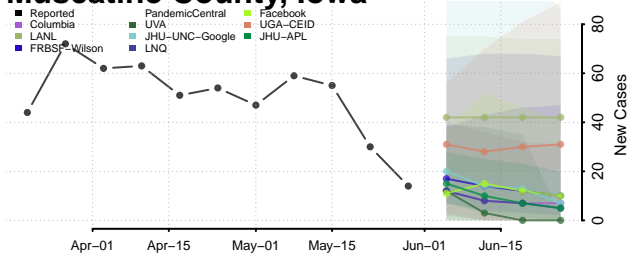

Mitchell County, Iowa

Monona County, Iowa

Monroe County, Iowa

Montgomery County, Iowa

Muscatine County, Iowa

O'Brien County, Iowa

Osceola County, Iowa

Page County, Iowa