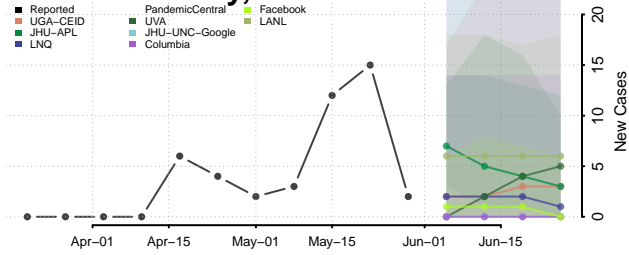

Costilla County, Colorado

Crowley County, Colorado

Custer County, Colorado

Delta County, Colorado

Denver County, Colorado

Dolores County, Colorado

Douglas County, Colorado

Eagle County, Colorado