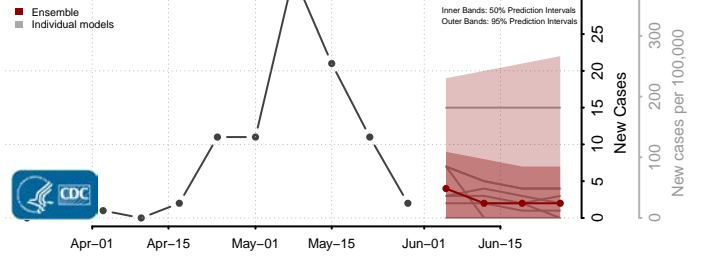

Quay County, New Mexico