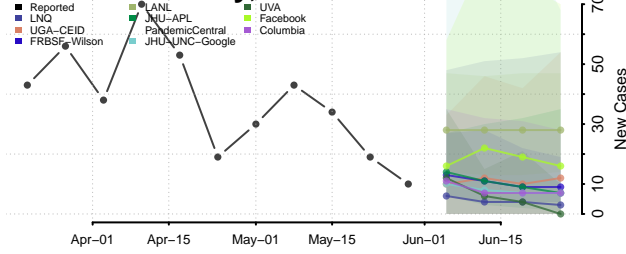

Calumet County, Wisconsin