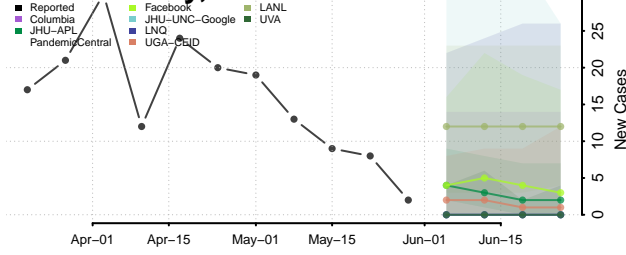

Swift County, Minnesota