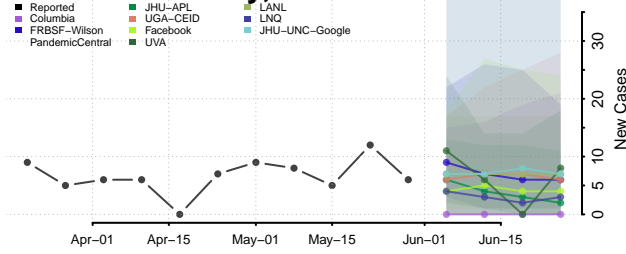

Stoddard County, Missouri