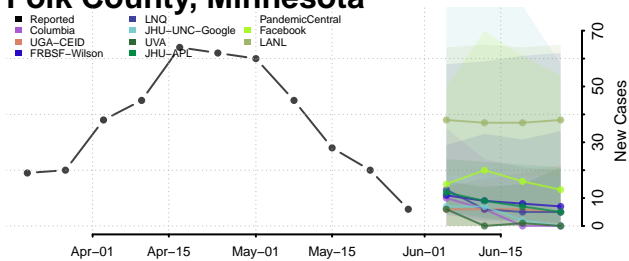

Polk County, Minnesota