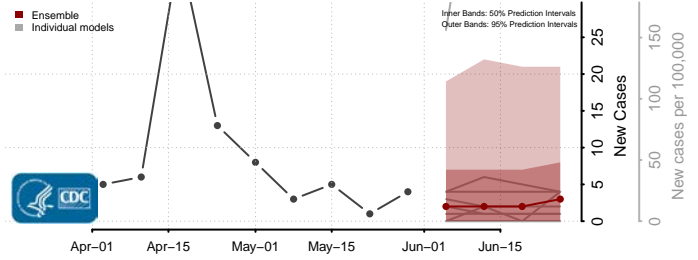

Socorro County, New Mexico