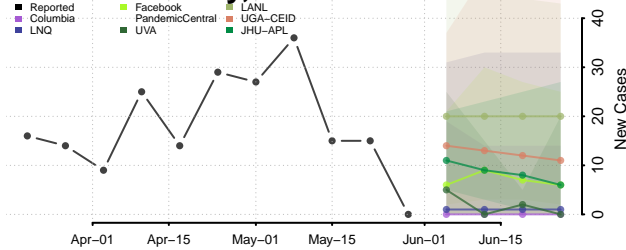

Mitchell County, North Carolina