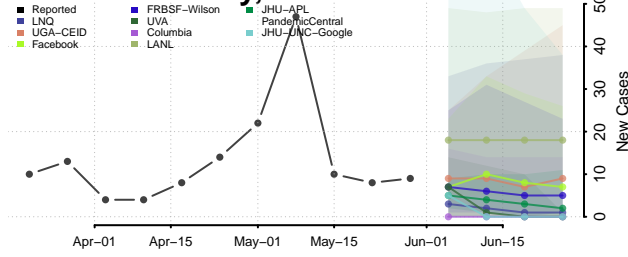

Hennepin County, Minnesota

Houston County, Minnesota

Hubbard County, Minnesota

Isanti County, Minnesota

Itasca County, Minnesota

Jackson County, Minnesota

Kanabec County, Minnesota

Kandiyohi County, Minnesota