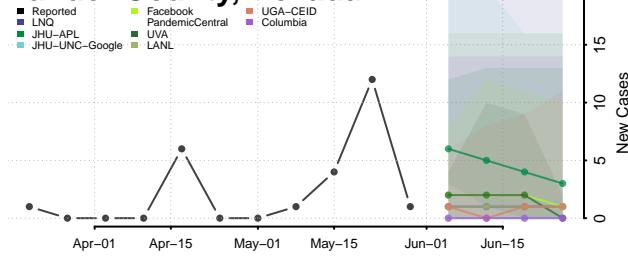

Lander County, Nevada