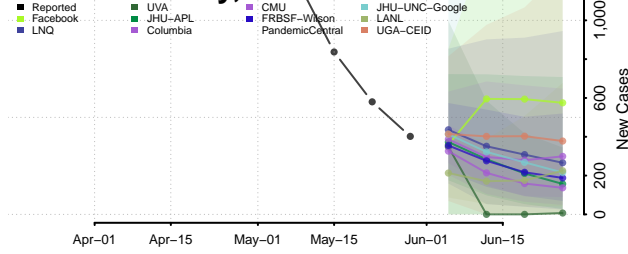

Suffolk County, New York