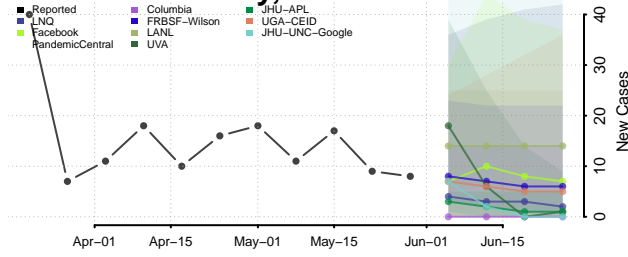

Lawrence County, South Dakota