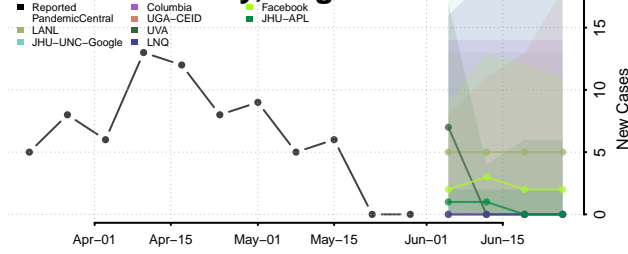

Madison County, Virginia