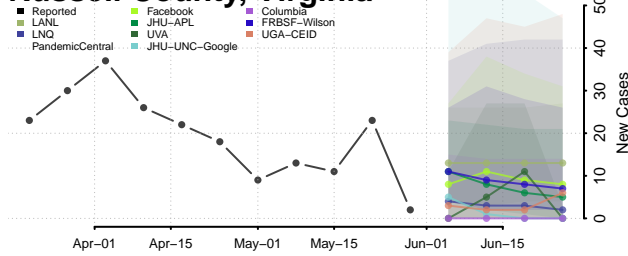

Russell County, Virginia