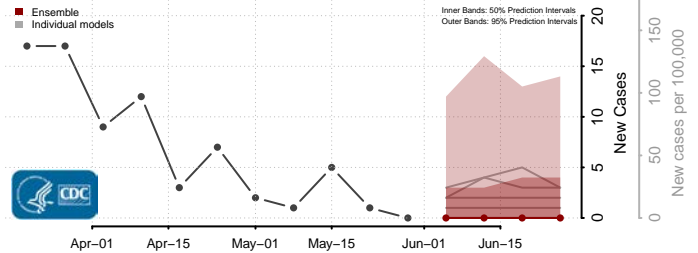

Worth County, Iowa

Wright County, Iowa

Kansas*

Allen County, Kansas

Anderson County, Kansas

Atchison County, Kansas

*New weekly cases may decrease in this location over the next four weeks. For these locations, the ensemble forecast indicates a probability of 0.75 or greater that fewer cases will be reported in week four of the forecast than in the last reported week.