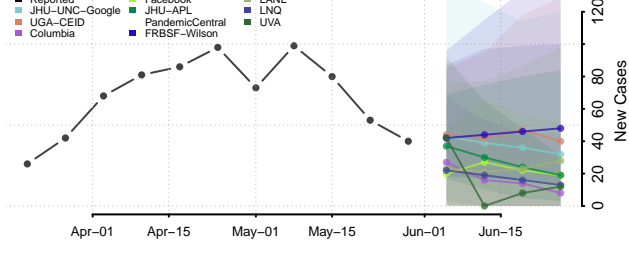

Linn County, Oregon

Malheur County, Oregon

Marion County, Oregon

Morrow County, Oregon

Multnomah County, Oregon

Polk County, Oregon

Sherman County, Oregon

Tillamook County, Oregon