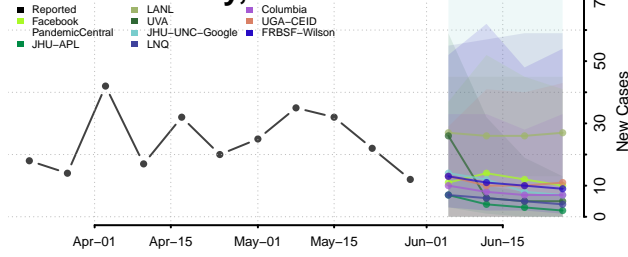

Logan County, Nebraska

Loup County, Nebraska

Madison County, Nebraska

McPherson County, Nebraska

Merrick County, Nebraska

Morrill County, Nebraska

Nance County, Nebraska

Nemaha County, Nebraska