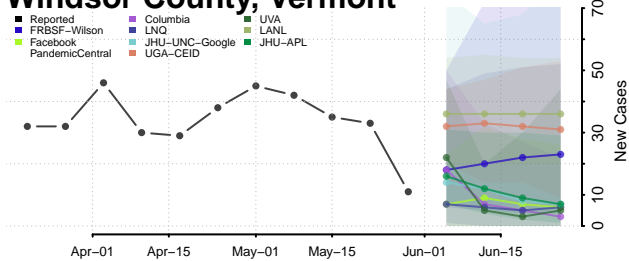

Windsor County, Vermont