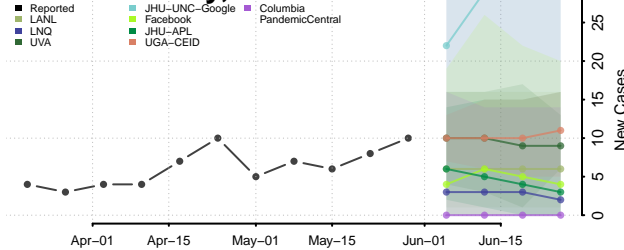

*New weekly cases may decrease in this location over the next four weeks. For these locations, the ensemble forecast indicates a probability of 0.75 or greater that fewer cases will be reported in week four of the forecast than in the last reported week.