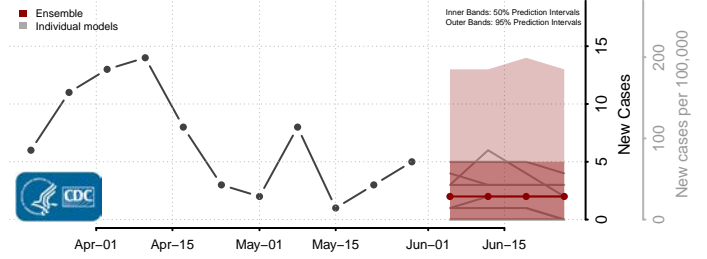

King and Queen County, Virginia