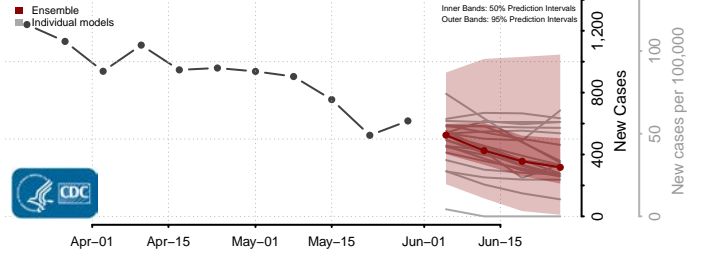

Washington County, Missouri

Wayne County, Missouri

Webster County, Missouri

Worth County, Missouri

Wright County, Missouri

Montana

Beaverhead County, Montana

Big Horn County, Montana