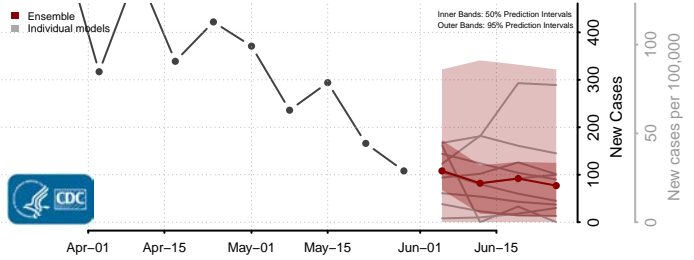

Brazoria County, Texas