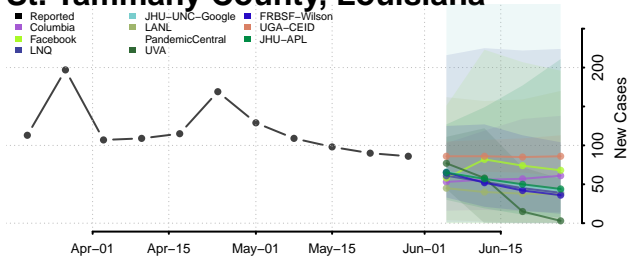

St. Tammany County, Louisiana