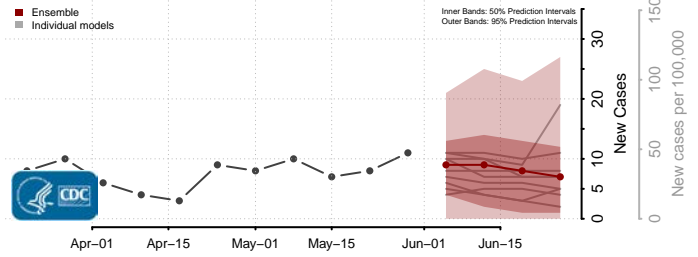

Nueces County, Texas

Ochiltree County, Texas

Oldham County, Texas

Orange County, Texas

Palo Pinto County, Texas

Panola County, Texas

Parker County, Texas

Parmer County, Texas