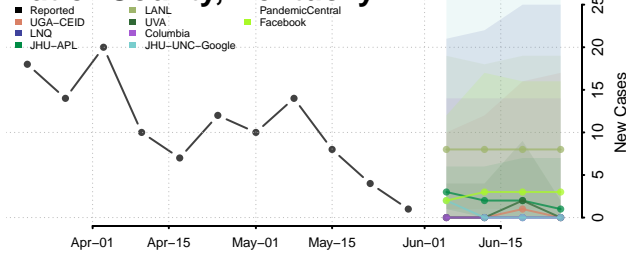

Butler County, Kentucky