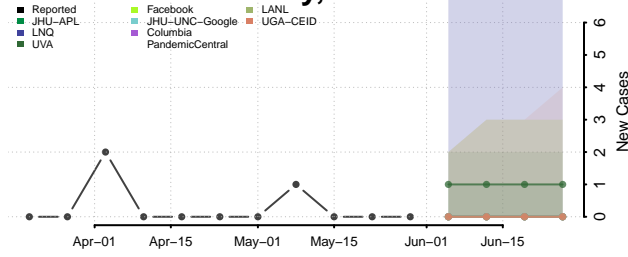

Golden Valley County, Montana

Granite County, Montana

Hill County, Montana

Jefferson County, Montana

Judith Basin County, Montana

Lake County, Montana

Lewis and Clark County, Montana

Liberty County, Montana