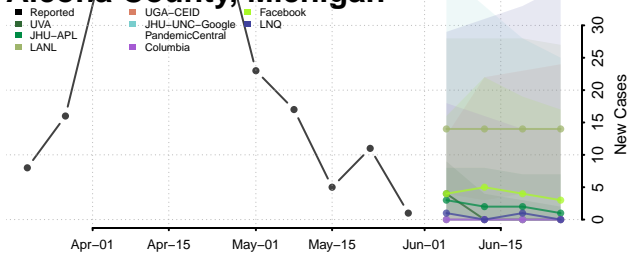

Suffolk County, Massachusetts

Worcester County, Massachusetts

Michigan*

Alcona County, Michigan

Alger County, Michigan

*New weekly cases may decrease in this location over the next four weeks. For these locations, the ensemble forecast indicates a probability of 0.75 or greater that fewer cases will be reported in week four of the forecast than in the last reported week.