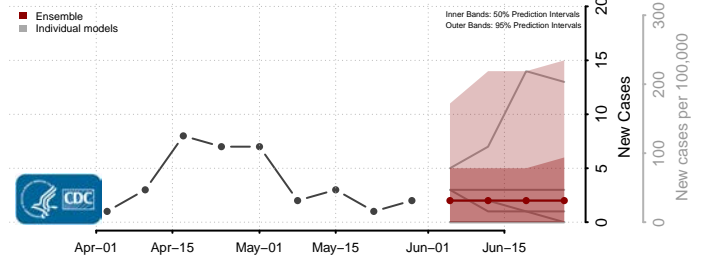

Edwards County, Illinois