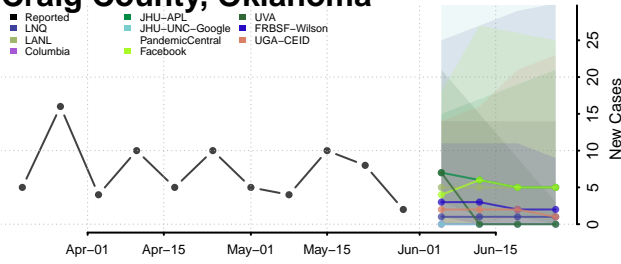

Craig County, Oklahoma