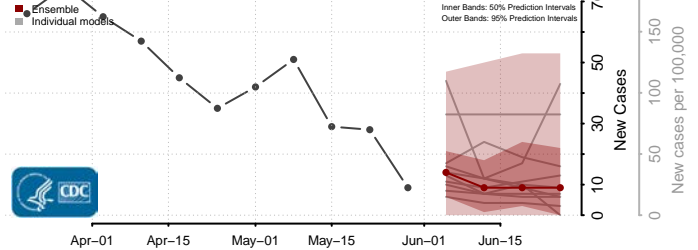

Mahnomen County, Minnesota

Marshall County, Minnesota

Martin County, Minnesota

McLeod County, Minnesota

Meeker County, Minnesota

Mille Lacs County, Minnesota

Morrison County, Minnesota

Mower County, Minnesota