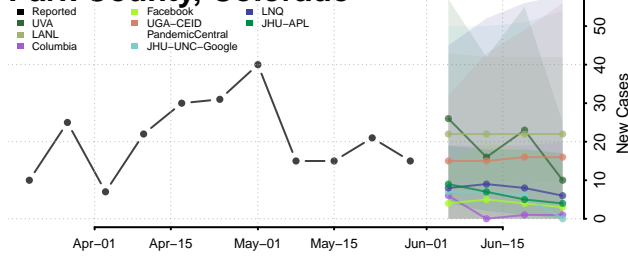

Park County, Colorado