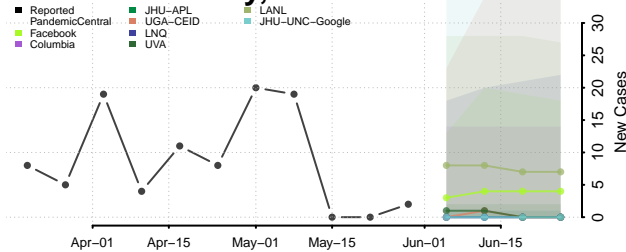

Worth County, Iowa

Wright County, Iowa

Kansas*

Allen County, Kansas

Anderson County, Kansas

Atchison County, Kansas

*New weekly cases may decrease in this location over the next four weeks. For these locations, the ensemble forecast indicates a probability of 0.75 or greater that fewer cases will be reported in week four of the forecast than in the last reported week.