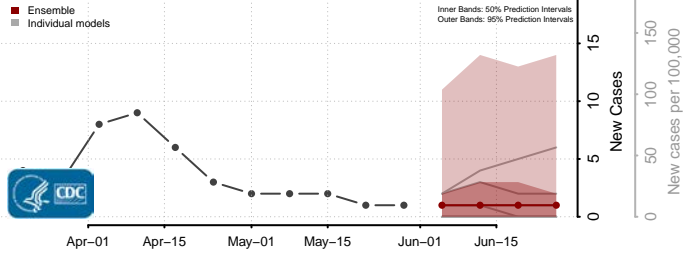

King and Queen County, Virginia

King George County, Virginia

King William County, Virginia

Lancaster County, Virginia

Lee County, Virginia

Lexington County, Virginia

Loudoun County, Virginia

Louisa County, Virginia