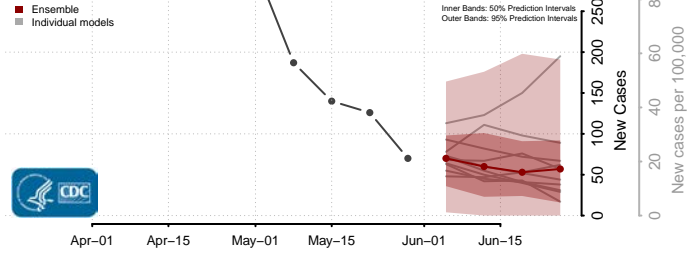

Hanover County, Virginia

Harrisonburg County, Virginia

Henrico County, Virginia

Henry County, Virginia

Highland County, Virginia

Hopewell County, Virginia

Isle of Wight County, Virginia

James City County, Virginia