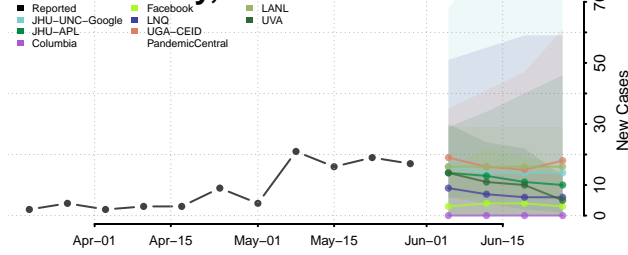

Custer County, Idaho

Elmore County, Idaho

Franklin County, Idaho

Fremont County, Idaho

Gem County, Idaho

Gooding County, Idaho

Idaho County, Idaho

Jefferson County, Idaho