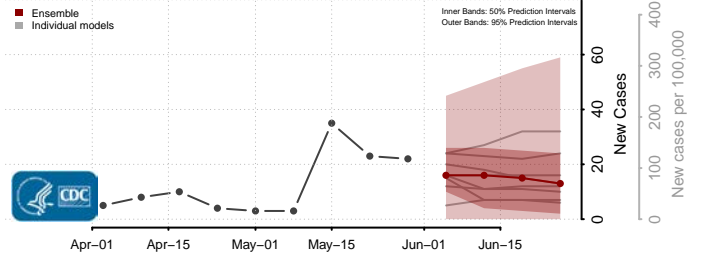

Claiborne County, Mississippi

Clarke County, Mississippi

Clay County, Mississippi

Coahoma County, Mississippi

Copiah County, Mississippi

Covington County, Mississippi

DeSoto County, Mississippi

Forrest County, Mississippi