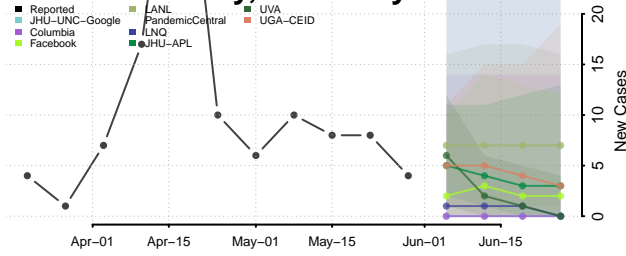

Bath County, Kentucky

Bell County, Kentucky

Boone County, Kentucky

Bourbon County, Kentucky

Boyd County, Kentucky

Boyle County, Kentucky

Bracken County, Kentucky

Breathitt County, Kentucky