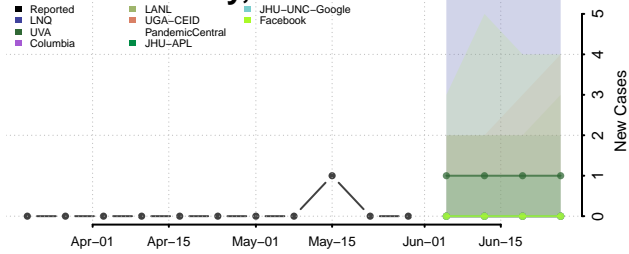

Stanton County, Kansas