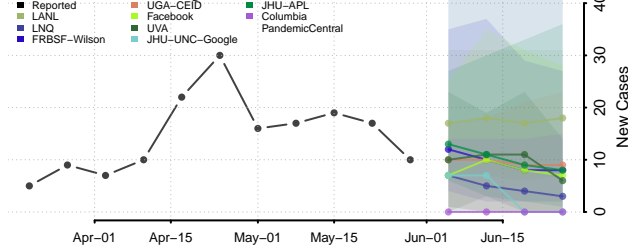

Bond County, Illinois