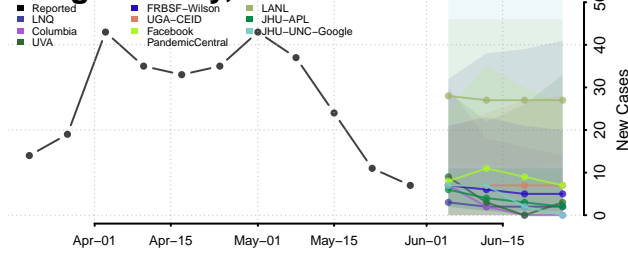

Dodge County, Minnesota