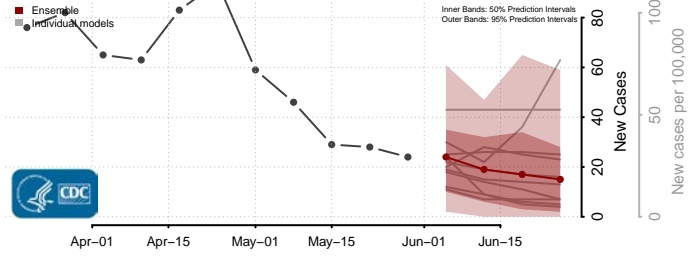

Rockingham County, Virginia