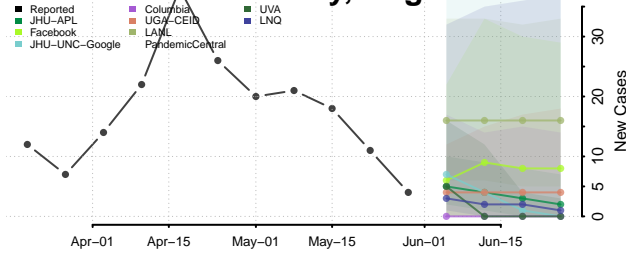

Prince Edward County, Virginia