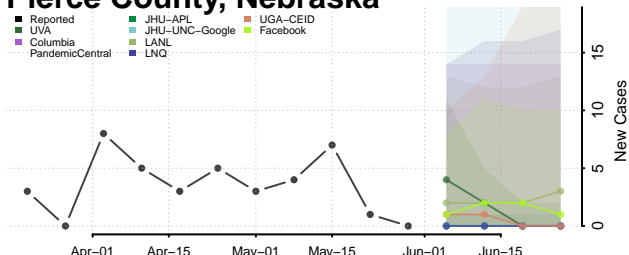

Nuckolls County, Nebraska

Otoe County, Nebraska

Pawnee County, Nebraska

Perkins County, Nebraska

Phelps County, Nebraska

Pierce County, Nebraska

Platte County, Nebraska

Polk County, Nebraska