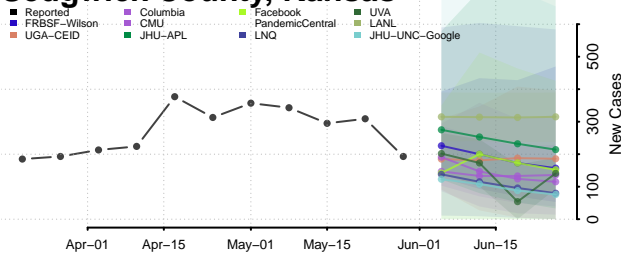

Russell County, Kansas

Saline County, Kansas

Scott County, Kansas

Sedgwick County, Kansas

Seward County, Kansas

Shawnee County, Kansas

Sheridan County, Kansas

Sherman County, Kansas