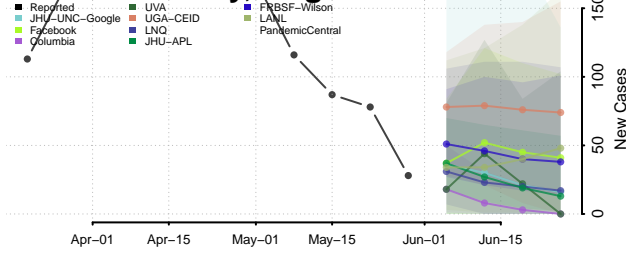

Scott County, Virginia

Shenandoah County, Virginia

Smyth County, Virginia

Southampton County, Virginia

Spotsylvania County, Virginia

Stafford County, Virginia

Staunton County, Virginia

Suffolk County, Virginia