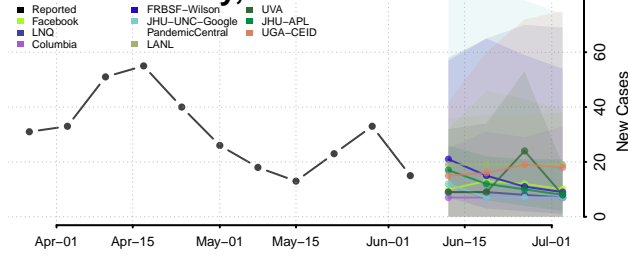

Clinton County, Indiana