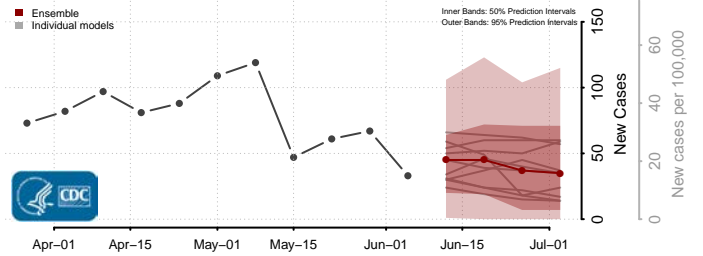

Sutter County, California

Tehama County, California

Trinity County, California

Tulare County, California

Tuolumne County, California

Ventura County, California

Yolo County, California

Yuba County, California