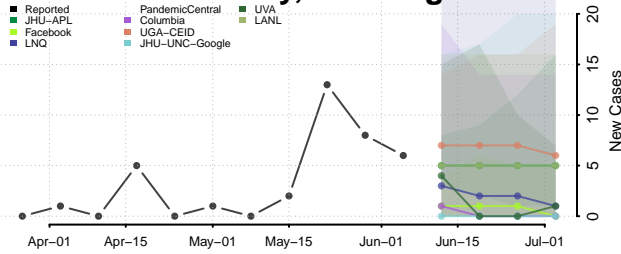

Wahkiakum County, Washington