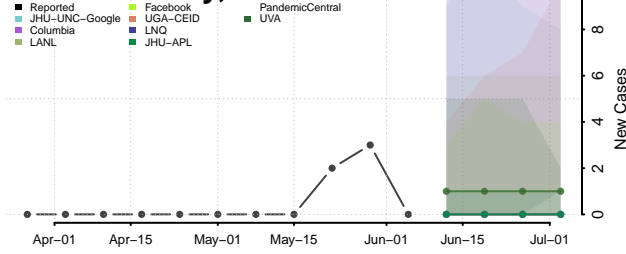

Carter County, Montana