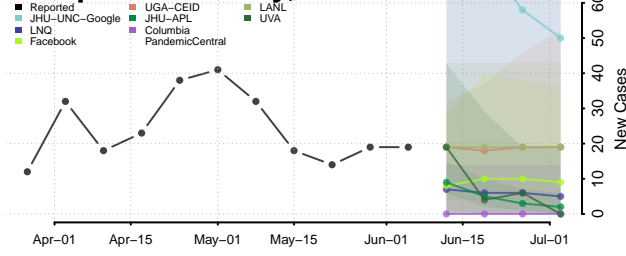

Tallapoosa County, Alabama