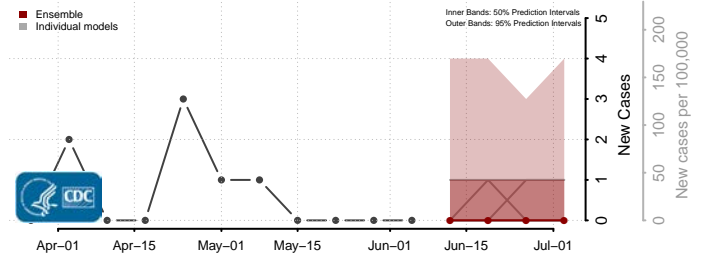

Furnas County, Nebraska

Gage County, Nebraska

Garden County, Nebraska

Garfield County, Nebraska

Gosper County, Nebraska

Grant County, Nebraska

Greeley County, Nebraska

Hall County, Nebraska