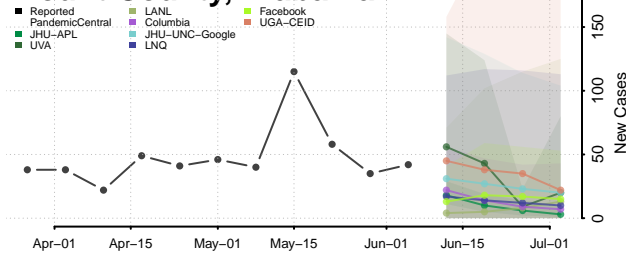

Blount County, Alabama