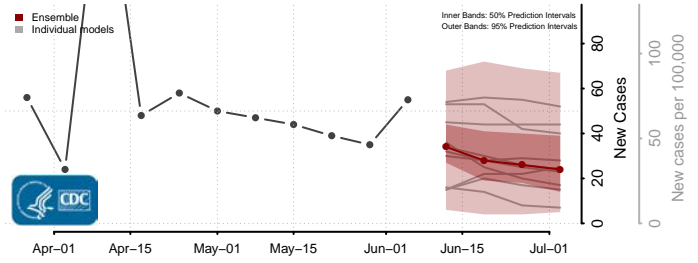

Augusta County, Virginia