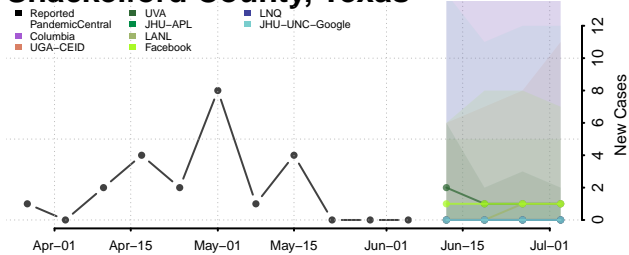

Shackelford County, Texas