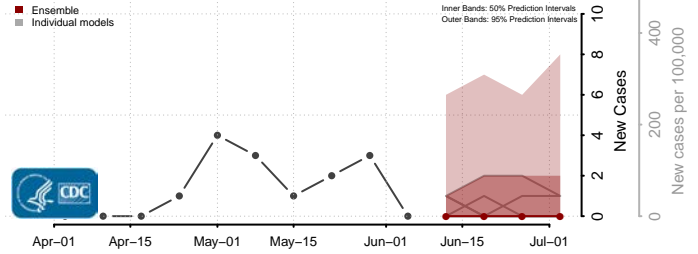

Divide County, North Dakota