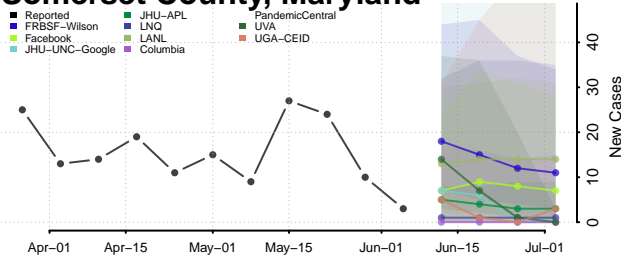

Somerset County, Maryland