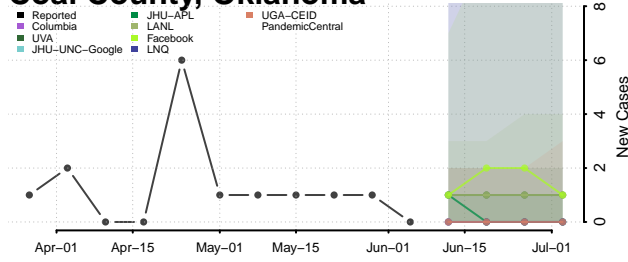

Coal County, Oklahoma