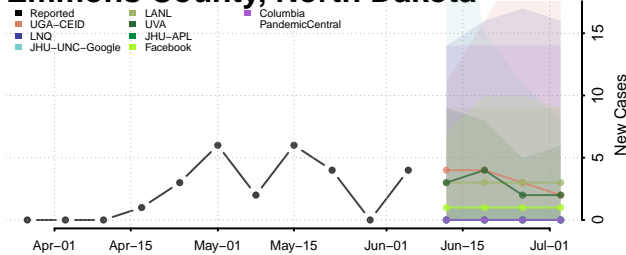

Emmons County, North Dakota