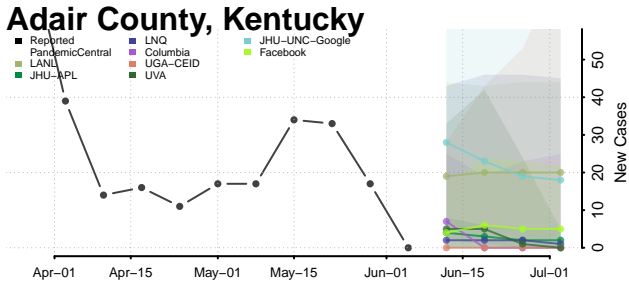

*New weekly cases may decrease in this location over the next four weeks. For these locations, the ensemble forecast indicates a probability of 0.75 or greater that fewer cases will be reported in week four of the forecast than in the last reported week.