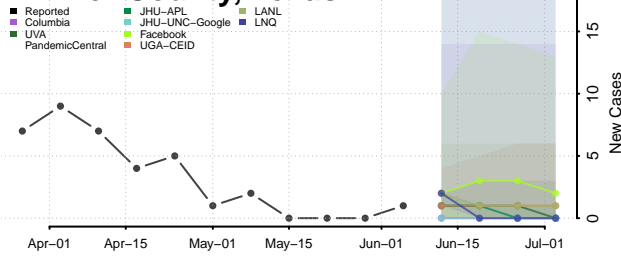

Winkler County, Texas