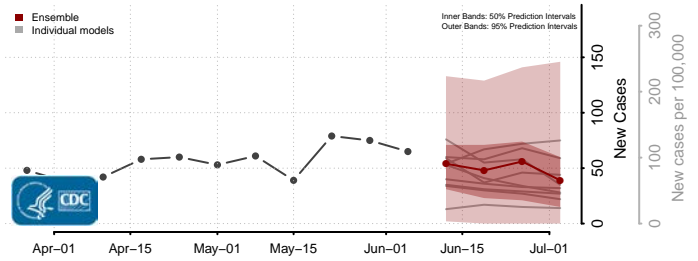

Vermilion County, Louisiana