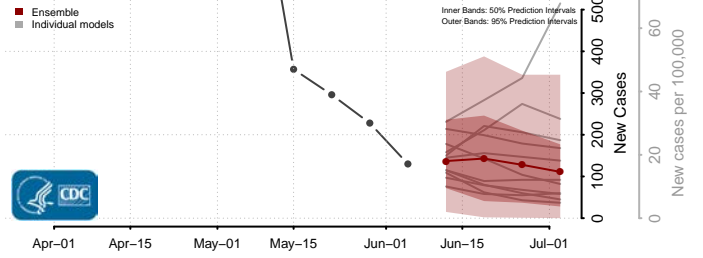

DeKalb County, Georgia