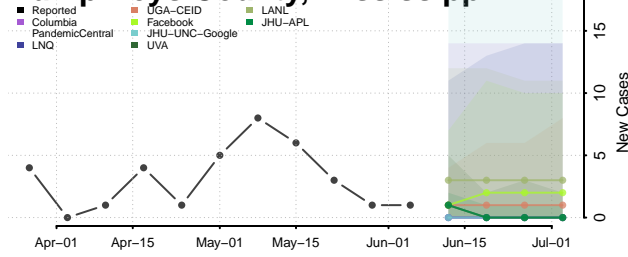

Greene County, Mississippi

Grenada County, Mississippi

Hancock County, Mississippi

Harrison County, Mississippi

Hinds County, Mississippi

Holmes County, Mississippi

Humphreys County, Mississippi

Issaquena County, Mississippi