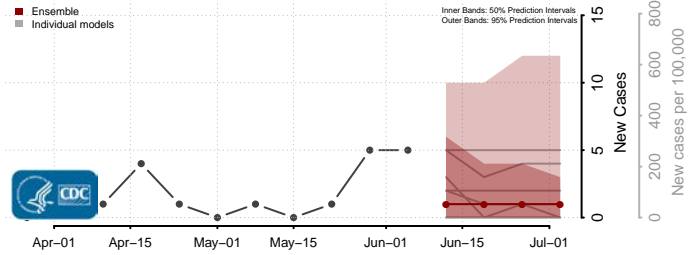

Steele County, North Dakota