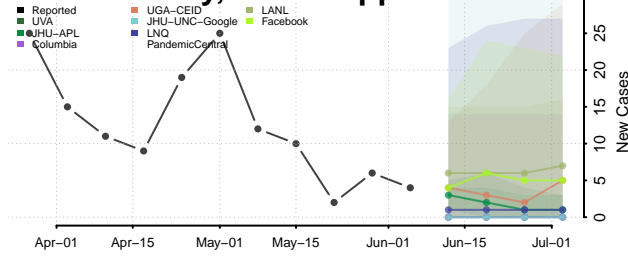

Yazoo County, Mississippi