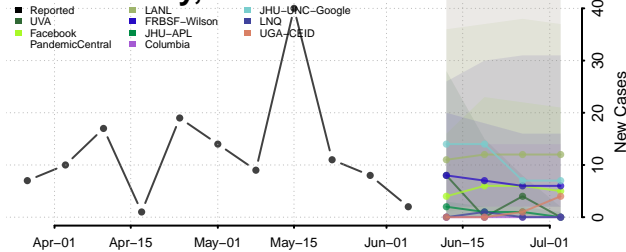

National*

Alabama

Autauga County, Alabama

Baldwin County, Alabama

Barbour County, Alabama

Bibb County, Alabama

*New weekly cases may decrease in this location over the next four weeks. For these locations, the ensemble forecast indicates a probability of 0.75 or greater that fewer cases will be reported in week four of the forecast than in the last reported week.