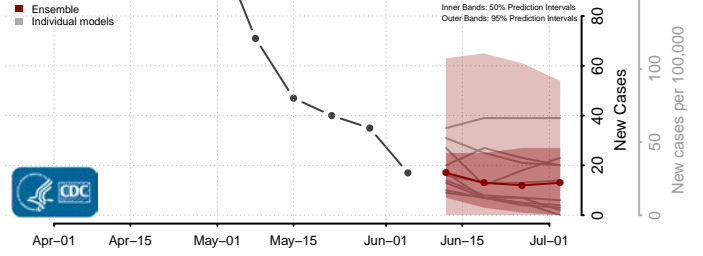

Otter Tail County, Minnesota