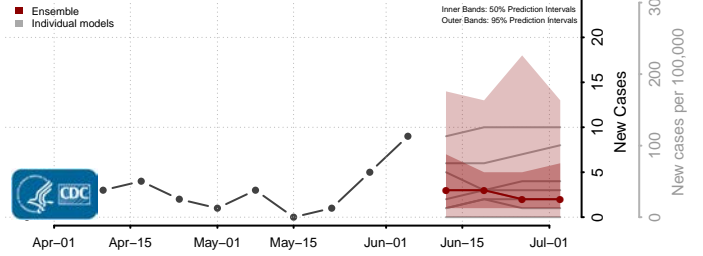

Cleveland County, Arkansas