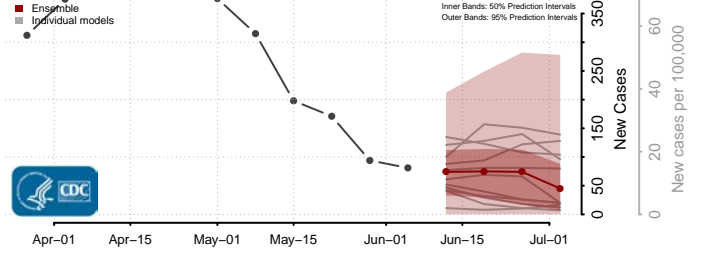

Dane County, Wisconsin