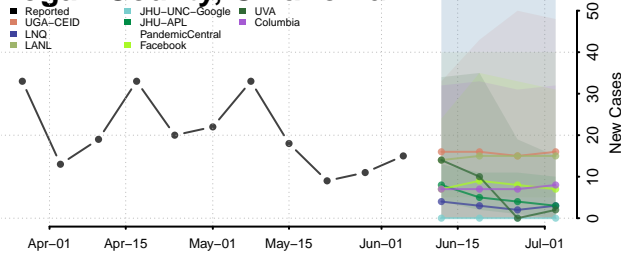

Kiowa County, Oklahoma

Latimer County, Oklahoma

Le Flore County, Oklahoma

Lincoln County, Oklahoma

Logan County, Oklahoma

Love County, Oklahoma

Major County, Oklahoma

Marshall County, Oklahoma