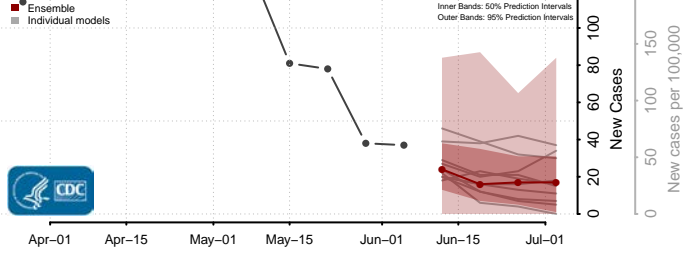

St. Joseph County, Michigan