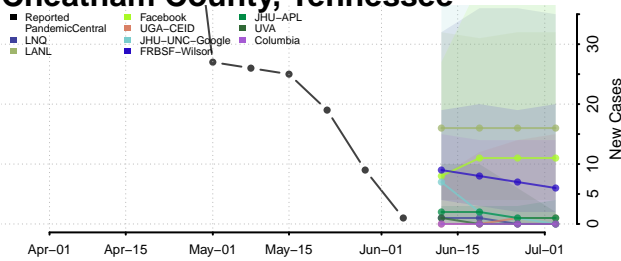

Carter County, Tennessee

Cheatham County, Tennessee

Chester County, Tennessee

Claiborne County, Tennessee

Clay County, Tennessee

Cocke County, Tennessee

Coffee County, Tennessee

Crockett County, Tennessee