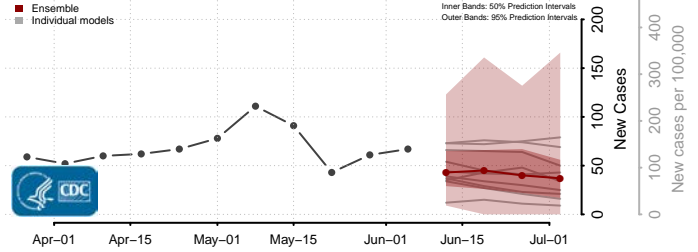

Kittitas County, Washington