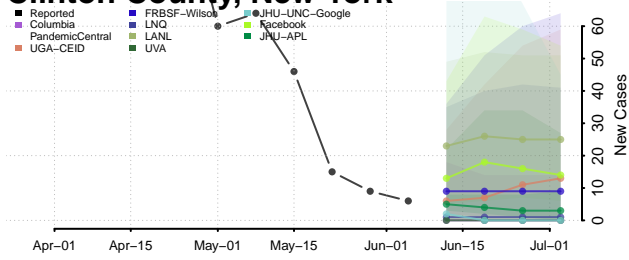

Clinton County, New York

Columbia County, New York

Cortland County, New York

Delaware County, New York

Dutchess County, New York

Erie County, New York

Essex County, New York

Franklin County, New York