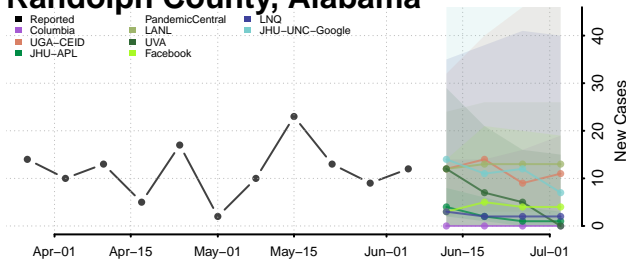

Madison County, Alabama

Marengo County, Alabama

Marion County, Alabama

Marshall County, Alabama

Mobile County, Alabama

Monroe County, Alabama

Montgomery County, Alabama

Morgan County, Alabama

Perry County, Alabama

Pickens County, Alabama

Pike County, Alabama

Randolph County, Alabama

Russell County, Alabama

Shelby County, Alabama

St. Clair County, Alabama

Sumter County, Alabama

Talladega County, Alabama

Tallapoosa County, Alabama

Tuscaloosa County, Alabama

Walker County, Alabama

Washington County, Alabama

Wilcox County, Alabama

Winston County, Alabama

Alaska*