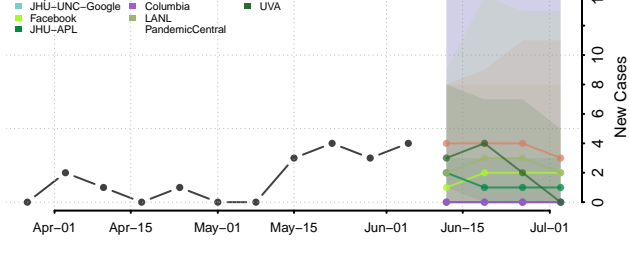

Harrison County, Missouri