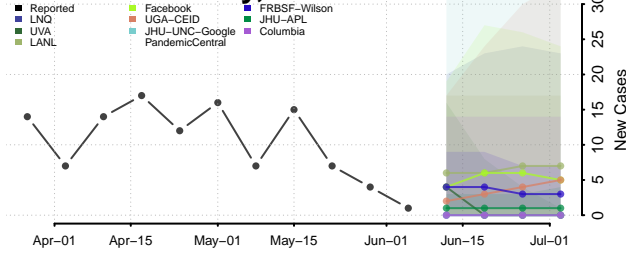

Cumberland County, Tennessee

Davidson County, Tennessee

Decatur County, Tennessee

DeKalb County, Tennessee

Dickson County, Tennessee

Dyer County, Tennessee

Fayette County, Tennessee

Fentress County, Tennessee