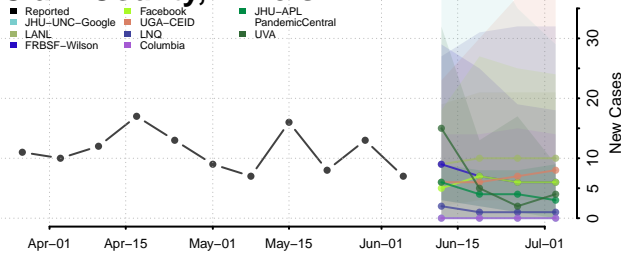

Clark County, Illinois