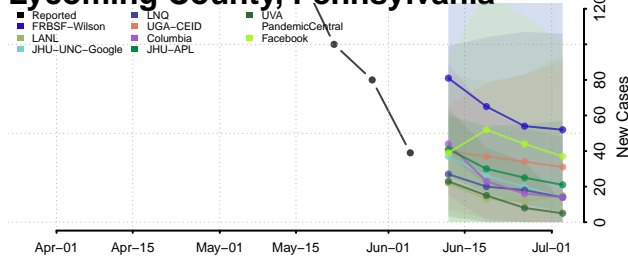

Lycoming County, Pennsylvania