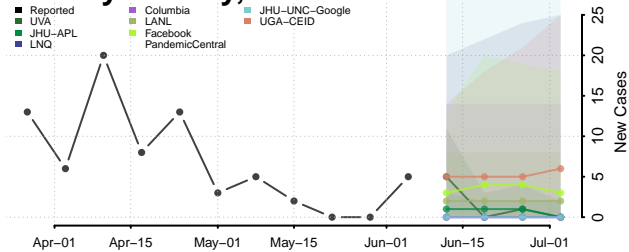

Franklin County, Tennessee

Gibson County, Tennessee

Giles County, Tennessee

Grainger County, Tennessee

Greene County, Tennessee

Grundy County, Tennessee

Hamblen County, Tennessee

Hamilton County, Tennessee