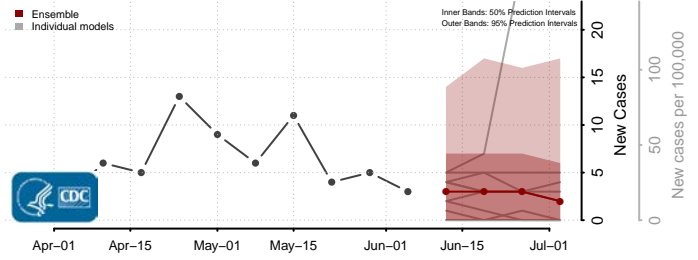

Pemiscot County, Missouri