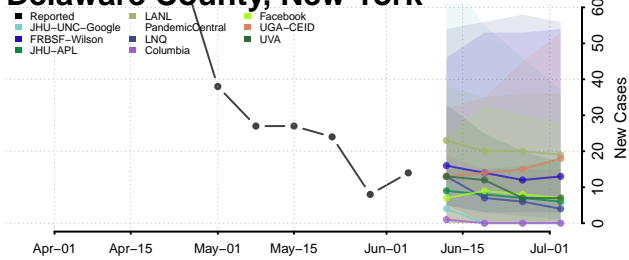

Clinton County, New York

Columbia County, New York

Cortland County, New York

Delaware County, New York

Dutchess County, New York

Erie County, New York

Essex County, New York

Franklin County, New York