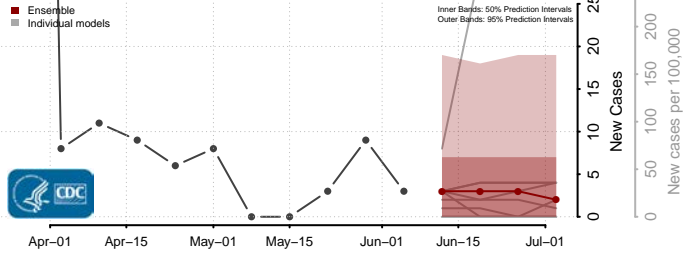

Bacon County, Georgia