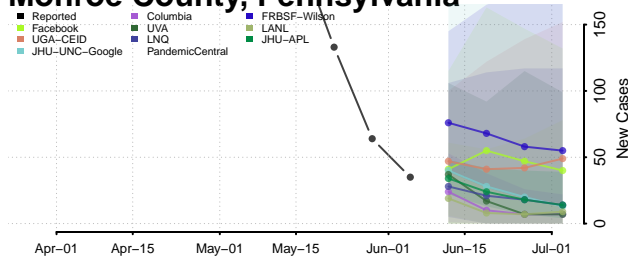

Monroe County, Pennsylvania