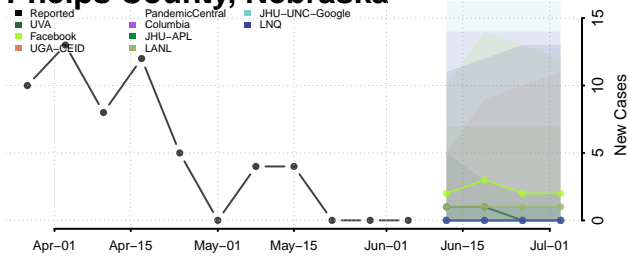

Nuckolls County, Nebraska

Otoe County, Nebraska

Pawnee County, Nebraska

Perkins County, Nebraska

Phelps County, Nebraska

Pierce County, Nebraska

Platte County, Nebraska

Polk County, Nebraska