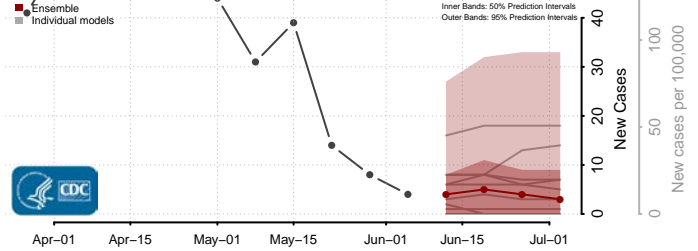

Bennington County, Vermont