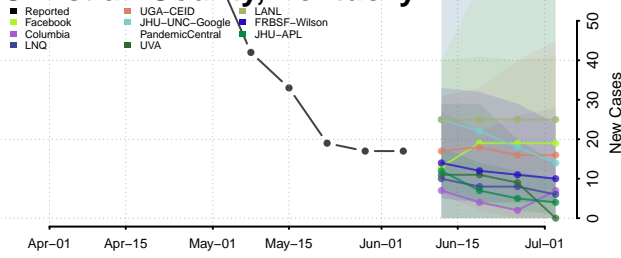

Christian County, Kentucky