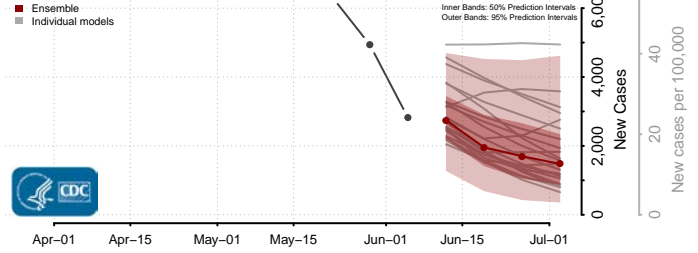

Northern Mariana Islands

Ohio*

Adams County, Ohio

Allen County, Ohio

Ashland County, Ohio

Ashtabula County, Ohio

*New weekly cases may decrease in this location over the next four weeks. For these locations, the ensemble forecast indicates a probability of 0.75 or greater that fewer cases will be reported in week four of the forecast than in the last reported week.