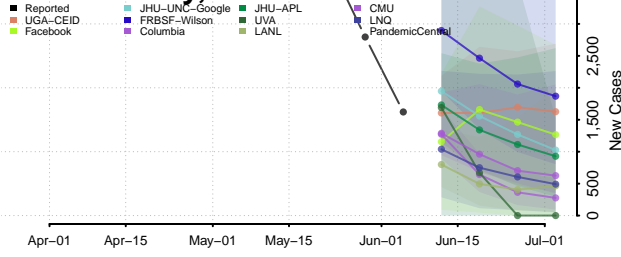

Cook County, Illinois