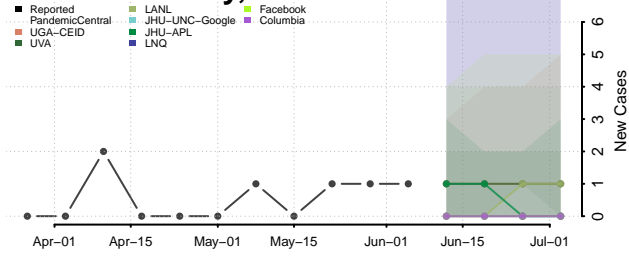

Haakon County, South Dakota