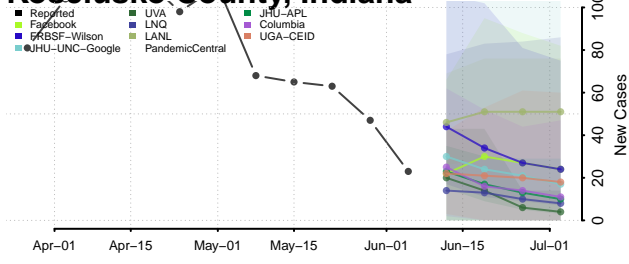

Kosciusko County, Indiana