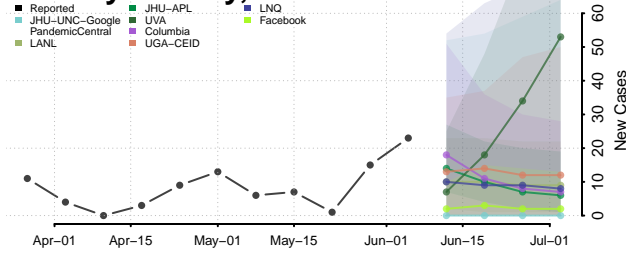

Bradley County, Arkansas