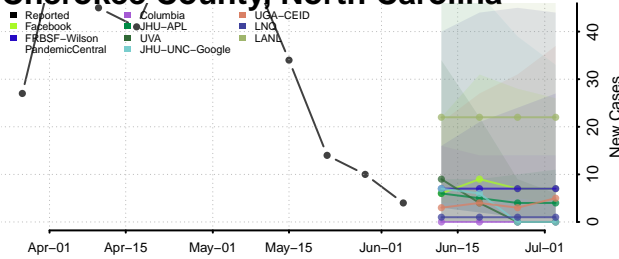

Chatham County, North Carolina

Cherokee County, North Carolina

Chowan County, North Carolina

Clay County, North Carolina

Cleveland County, North Carolina

Columbus County, North Carolina

Craven County, North Carolina