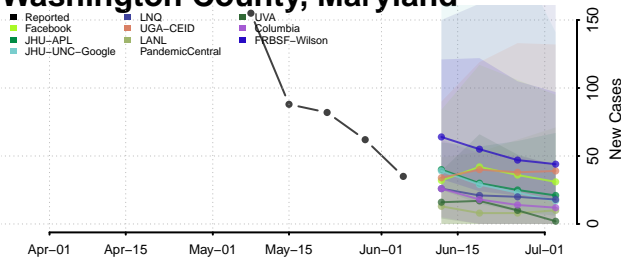

Prince George's County, Maryland

Queen Anne's County, Maryland

Somerset County, Maryland

St. Mary's County, Maryland

Talbot County, Maryland

Washington County, Maryland

Wicomico County, Maryland

Worcester County, Maryland