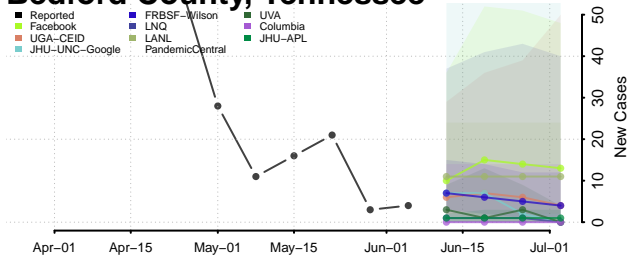

Bedford County, Tennessee