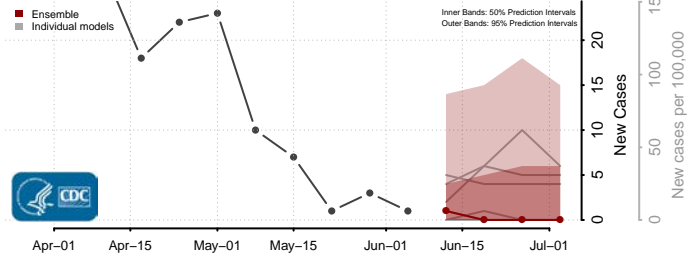

Richland County, North Dakota