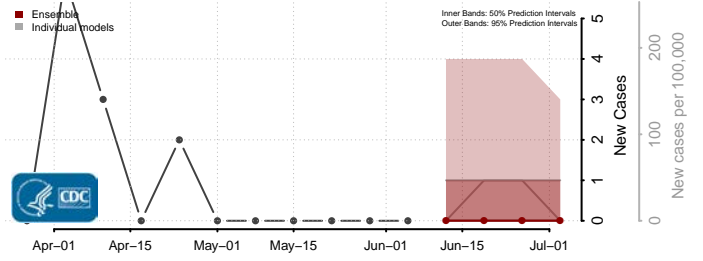

Cimarron County, Oklahoma