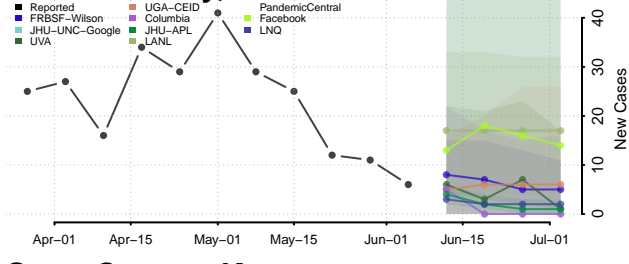

Saline County, Kansas