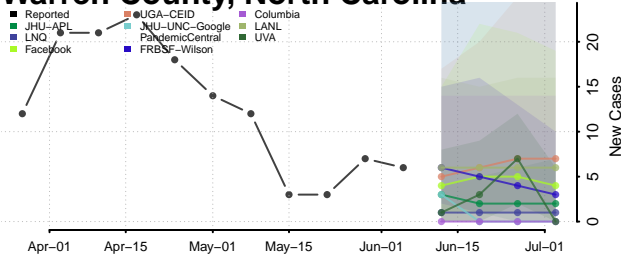

Union County, North Carolina

Vance County, North Carolina

Wake County, North Carolina

Warren County, North Carolina

Washington County, North Carolina

Watauga County, North Carolina

Wayne County, North Carolina