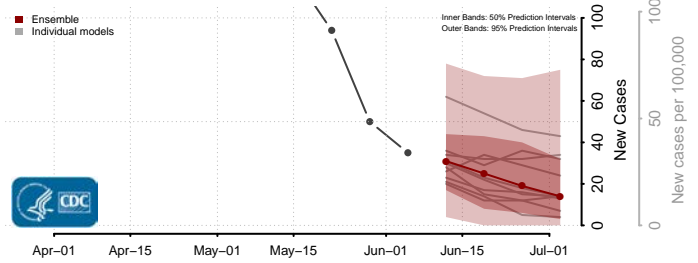

Adams County, Pennsylvania