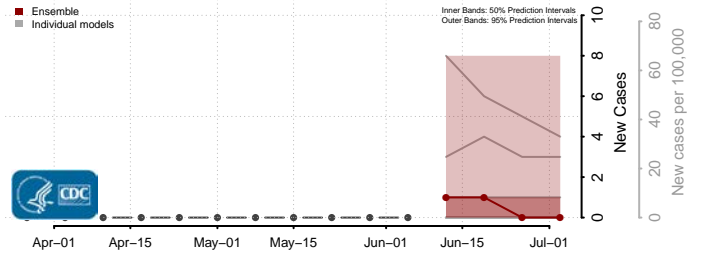

Morgan County, Utah