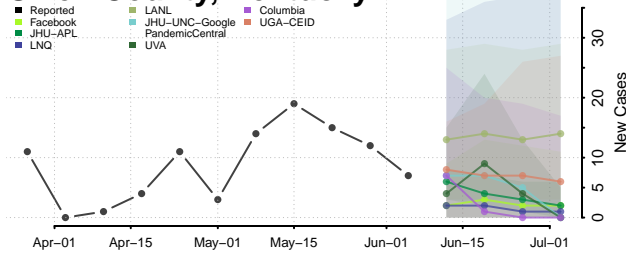

Owen County, Kentucky