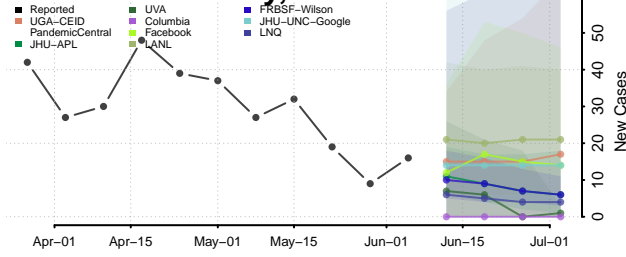

Chatham County, North Carolina

Cherokee County, North Carolina

Chowan County, North Carolina

Clay County, North Carolina

Cleveland County, North Carolina

Columbus County, North Carolina

Craven County, North Carolina