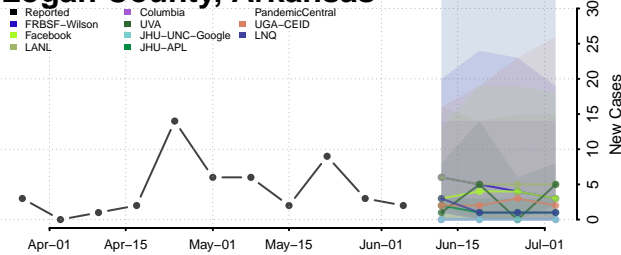

Logan County, Arkansas