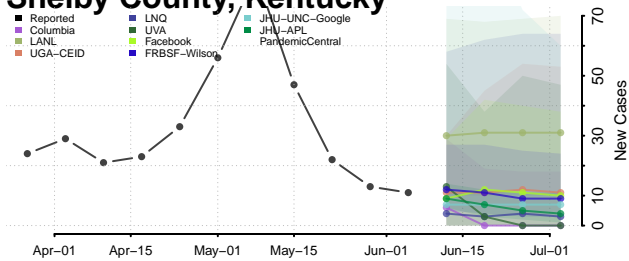

Rockcastle County, Kentucky

Rowan County, Kentucky

Russell County, Kentucky

Scott County, Kentucky

Shelby County, Kentucky

Simpson County, Kentucky

Spencer County, Kentucky

Taylor County, Kentucky