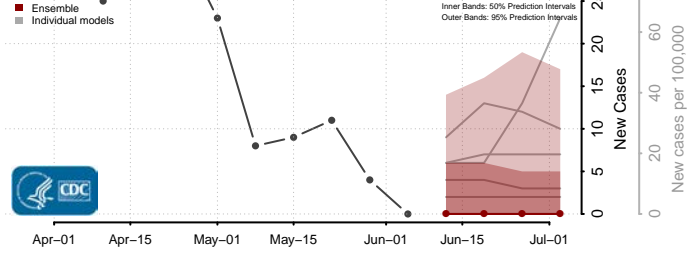

Marathon County, Wisconsin

Marinette County, Wisconsin

Marquette County, Wisconsin

Menominee County, Wisconsin

Milwaukee County, Wisconsin

Monroe County, Wisconsin

Oconto County, Wisconsin

Oneida County, Wisconsin