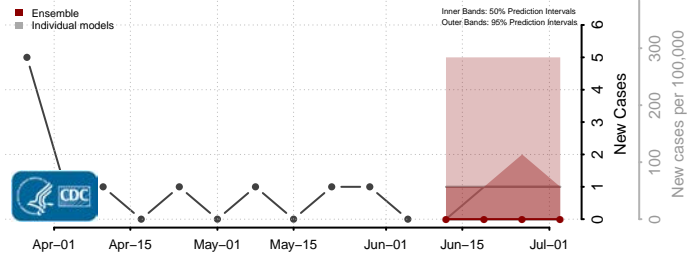

Eddy County, North Dakota

Emmons County, North Dakota

Foster County, North Dakota

Golden Valley County, North Dakota

Grand Forks County, North Dakota

Grant County, North Dakota

Griggs County, North Dakota

Hettinger County, North Dakota