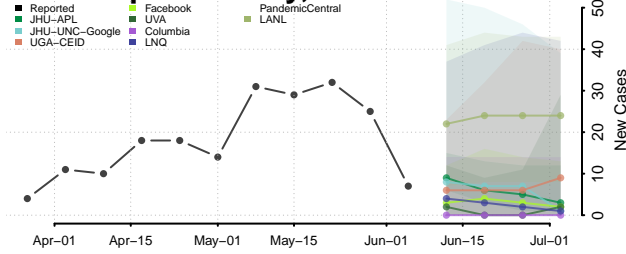

Kennebec County, Maine

Knox County, Maine

Lincoln County, Maine

Oxford County, Maine

Penobscot County, Maine

Piscataquis County, Maine

Sagadahoc County, Maine

Somerset County, Maine