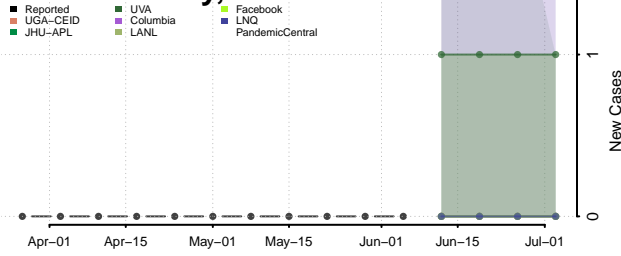

Arthur County, Nebraska