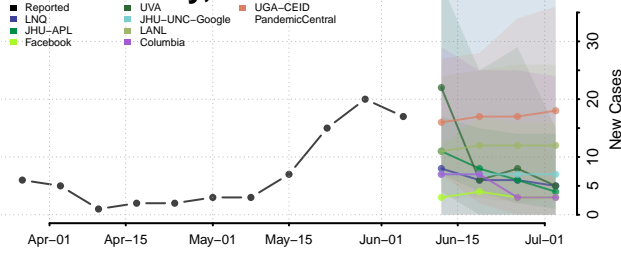

Grant County, Arkansas