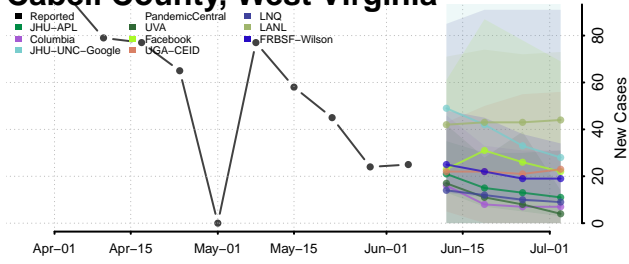

Cabell County, West Virginia