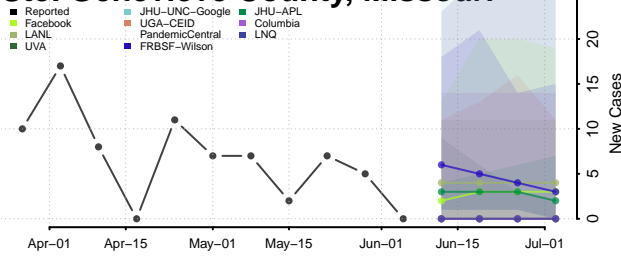

Ste. Genevieve County, Missouri