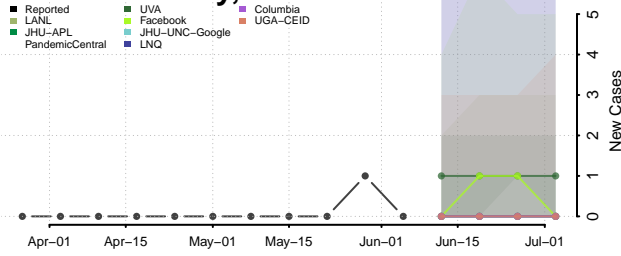

Wichita County, Kansas