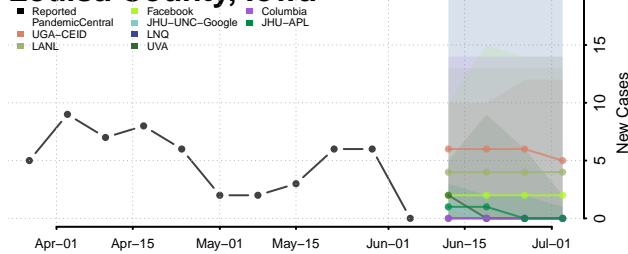

Louisa County, Iowa