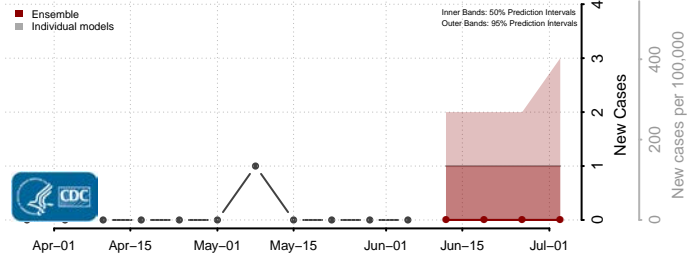

Adams County, Nebraska

Antelope County, Nebraska

Arthur County, Nebraska

Banner County, Nebraska

Blaine County, Nebraska

Boone County, Nebraska

Box Butte County, Nebraska

Boyd County, Nebraska