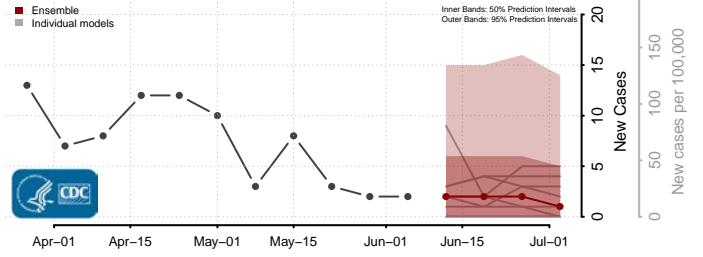

Sussex County, Virginia