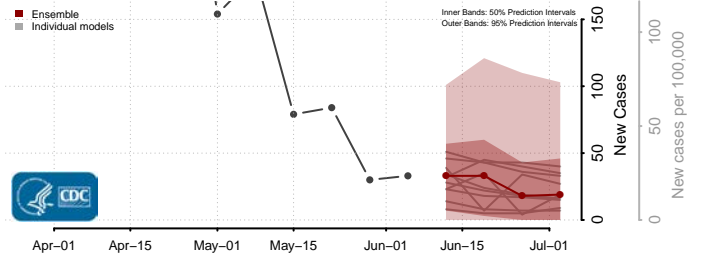

Sussex County, New Jersey