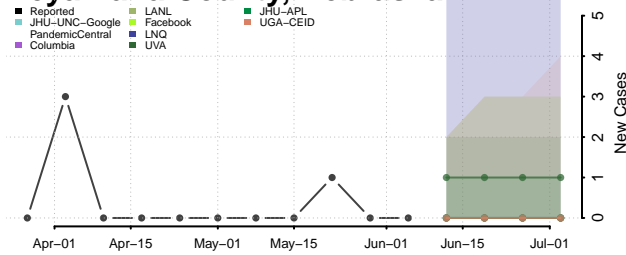

Keya Paha County, Nebraska