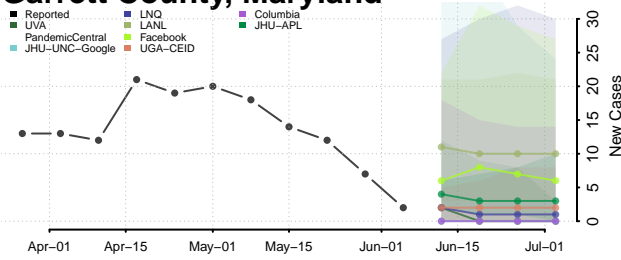

Charles County, Maryland

Dorchester County, Maryland

Frederick County, Maryland

Garrett County, Maryland

Harford County, Maryland

Howard County, Maryland

Kent County, Maryland

Montgomery County, Maryland