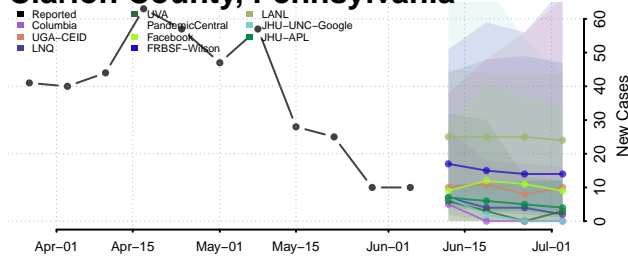

Clarion County, Pennsylvania