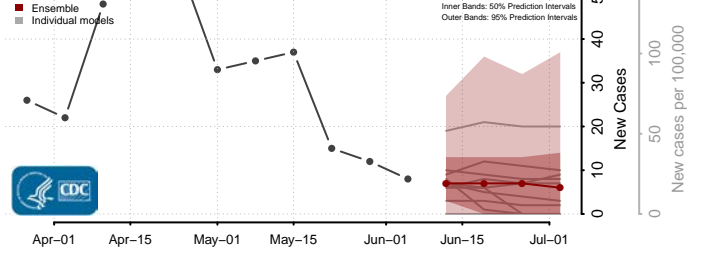

Williams County, Ohio