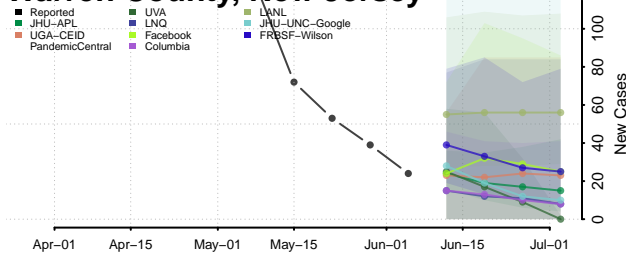

Warren County, New Jersey