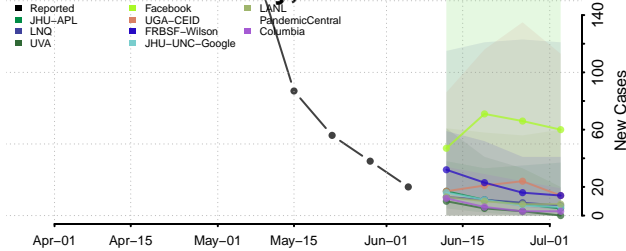

Minnehaha County, South Dakota