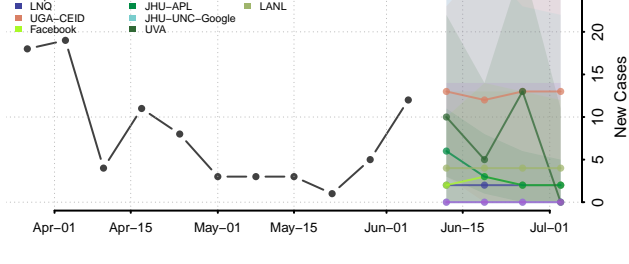

Pendleton County, West Virginia