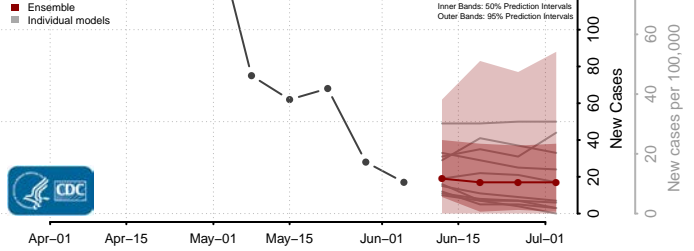

Middlesex County, Connecticut

New Haven County, Connecticut

*New weekly cases may decrease in this location over the next four weeks. For these locations, the ensemble forecast indicates a probability of 0.75 or greater that fewer cases will be reported in week four of the forecast than in the last reported week.