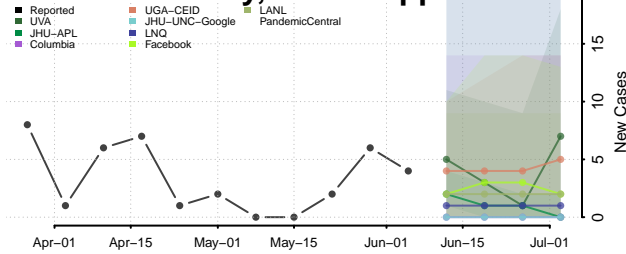

Madison County, Mississippi

Marion County, Mississippi

Marshall County, Mississippi

Monroe County, Mississippi

Montgomery County, Mississippi

Neshoba County, Mississippi

Newton County, Mississippi

Noxubee County, Mississippi