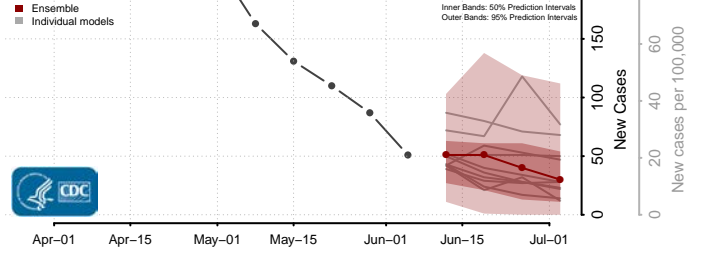

Norfolk County, Virginia