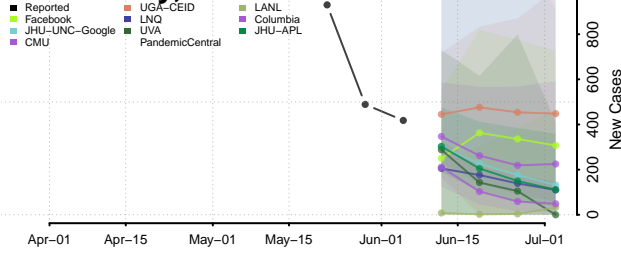

Hillsborough County, Florida

Holmes County, Florida

Indian River County, Florida

Jackson County, Florida

Jefferson County, Florida

Lafayette County, Florida

Lake County, Florida

Lee County, Florida