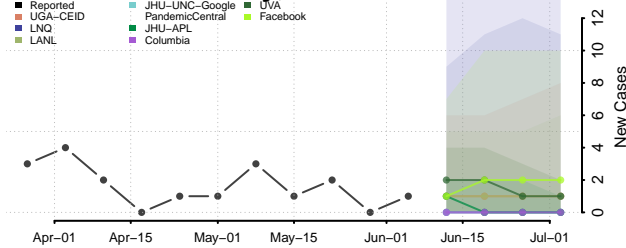

Alexander County, Illinois