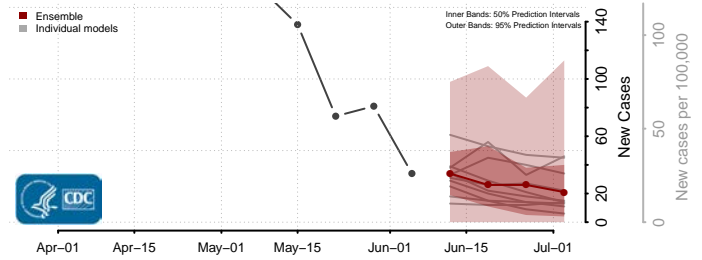

Strafford County, New Hampshire