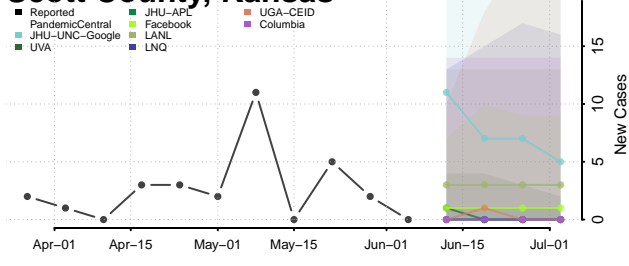

Scott County, Kansas