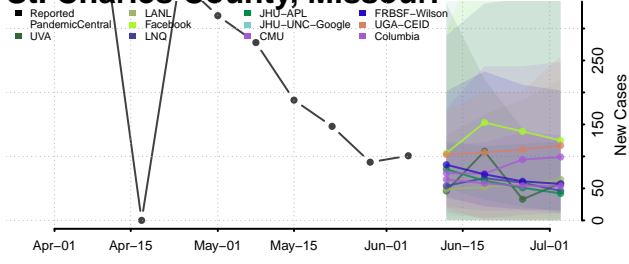

St. Charles County, Missouri