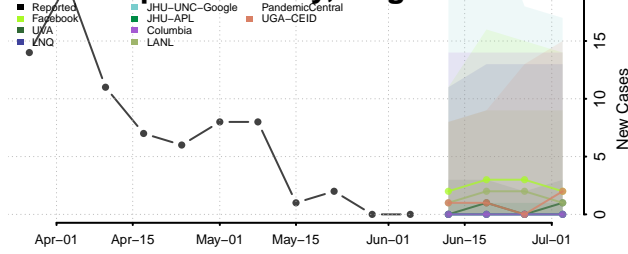

Northampton County, Virginia