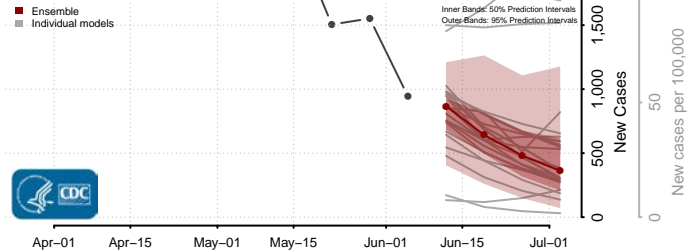

*New weekly cases may decrease in this location over the next four weeks. For these locations, the ensemble forecast indicates a probability of 0.75 or greater that fewer cases will be reported in week four of the forecast than in the last reported week.