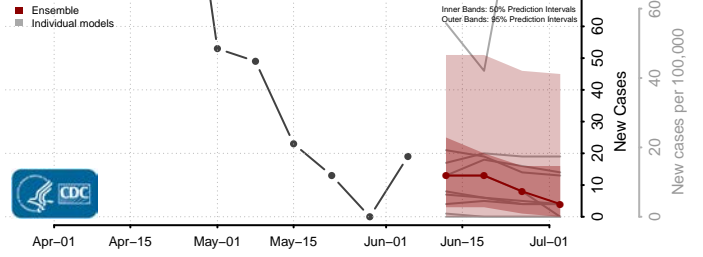

Albemarle County, Virginia