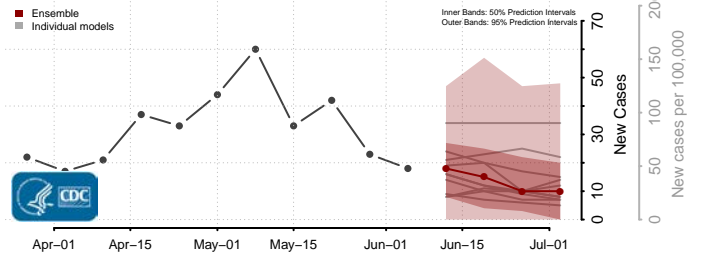

Yadkin County, North Carolina