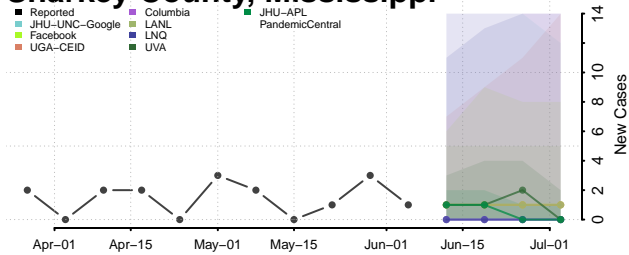

Sharkey County, Mississippi