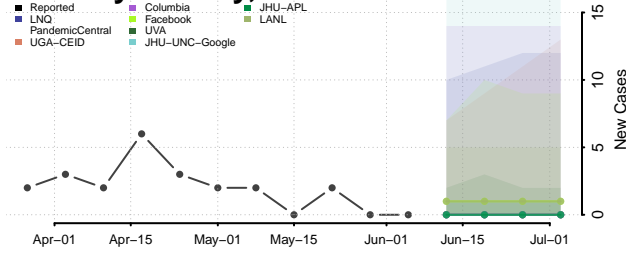

Kearney County, Nebraska