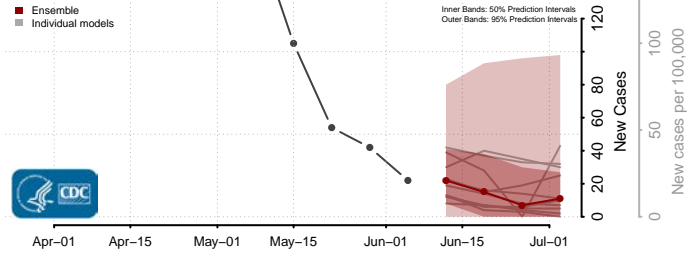

Carver County, Minnesota