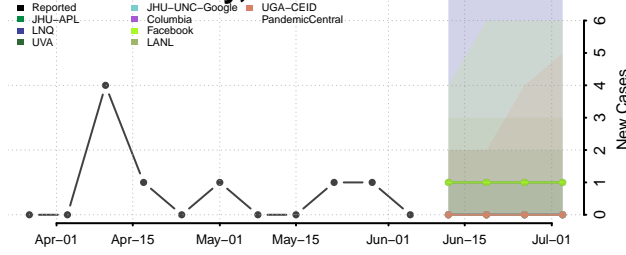

Lincoln County, Kansas