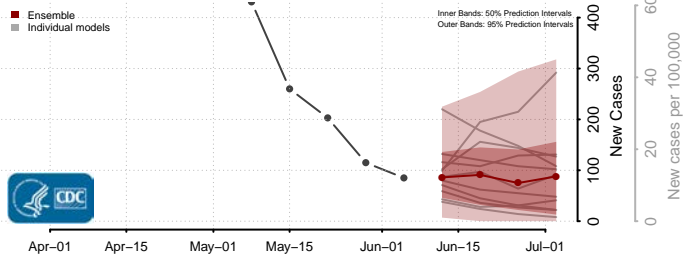

Norfolk County, Massachusetts