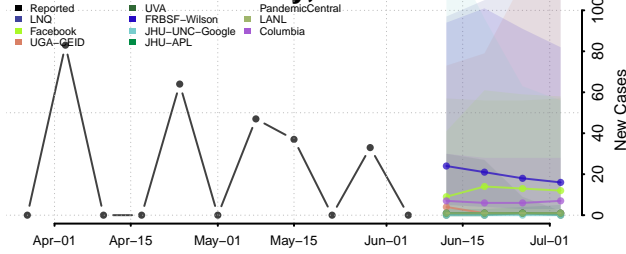

San Patricio County, Texas