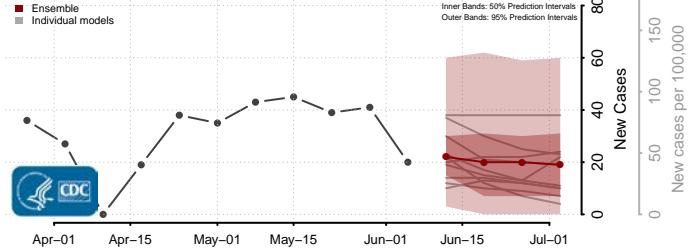

Ashe County, North Carolina

Avery County, North Carolina

Beaufort County, North Carolina

Bertie County, North Carolina

Bladen County, North Carolina

Brunswick County, North Carolina

Buncombe County, North Carolina