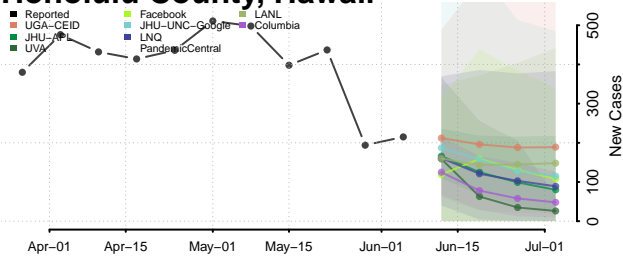

Honolulu County, Hawaii