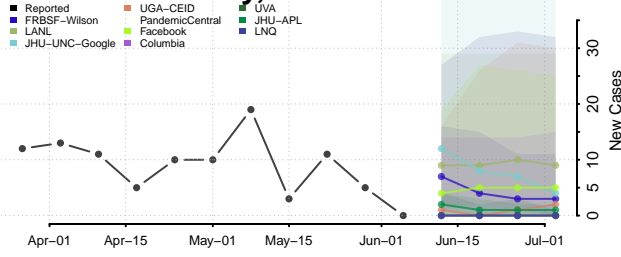

Cherokee County, Iowa

Chickasaw County, Iowa

Clarke County, Iowa

Clay County, Iowa

Clayton County, Iowa

Clinton County, Iowa

Crawford County, Iowa

Dallas County, Iowa