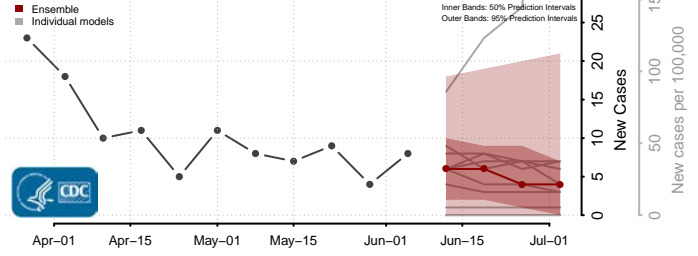

Crawford County, Illinois