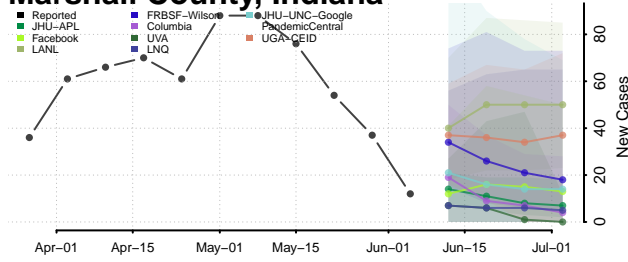

Lake County, Indiana

LaPorte County, Indiana

Lawrence County, Indiana

Madison County, Indiana

Marion County, Indiana

Marshall County, Indiana

Martin County, Indiana

Miami County, Indiana