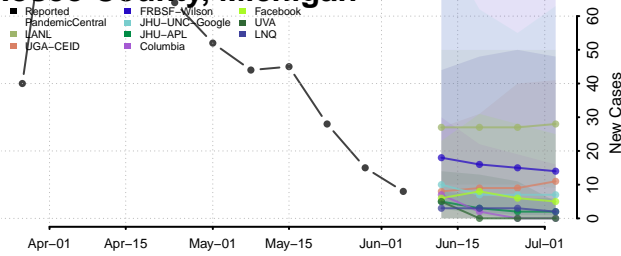

Iosco County, Michigan