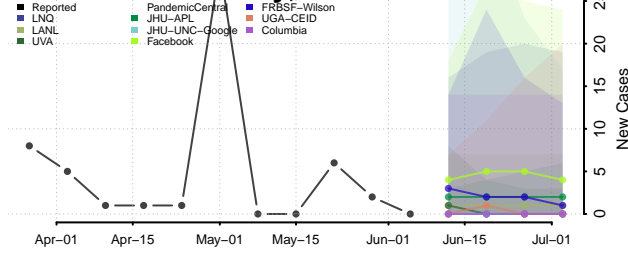

Comanche County, Texas