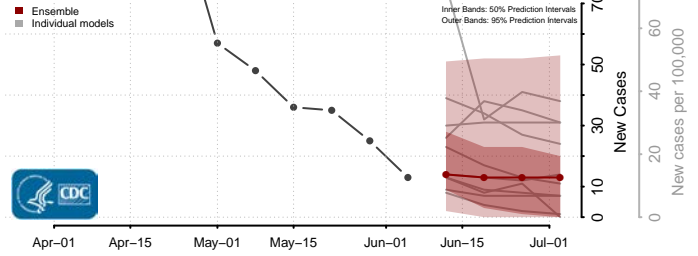

Wapello County, Iowa

Warren County, Iowa

Washington County, Iowa

Wayne County, Iowa

Webster County, Iowa

Winnebago County, Iowa

Winneshiek County, Iowa

Woodbury County, Iowa