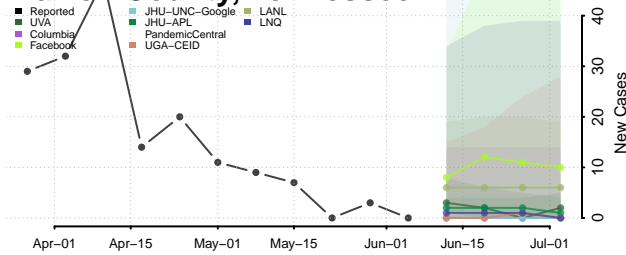

Warren County, Tennessee