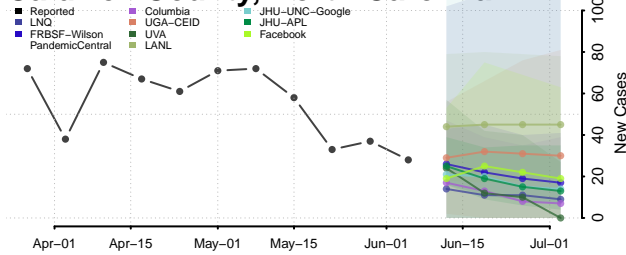

Caldwell County, North Carolina