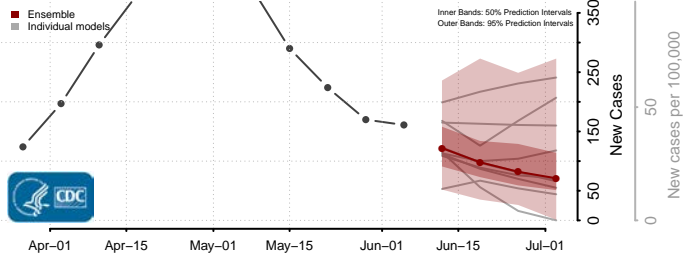

Hood River County, Oregon

Jackson County, Oregon

Jefferson County, Oregon

Josephine County, Oregon

Klamath County, Oregon

Lake County, Oregon

Lane County, Oregon

Lincoln County, Oregon