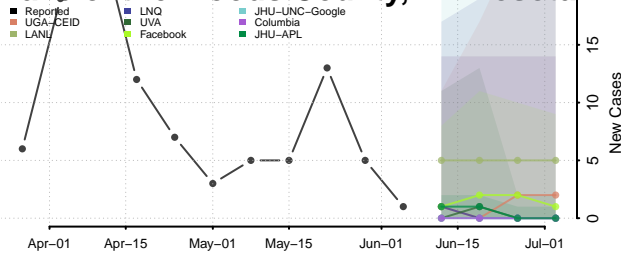

Lake of the Woods County, Minnesota