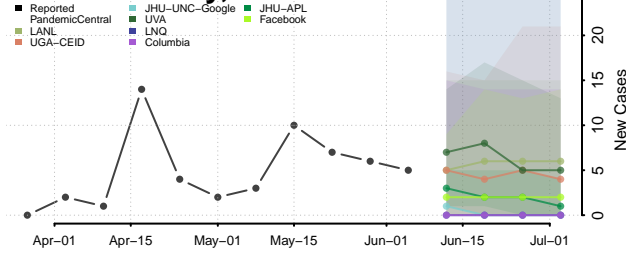

Crittenden County, Arkansas

Cross County, Arkansas

Dallas County, Arkansas

Desha County, Arkansas

Drew County, Arkansas

Faulkner County, Arkansas

Franklin County, Arkansas

Fulton County, Arkansas