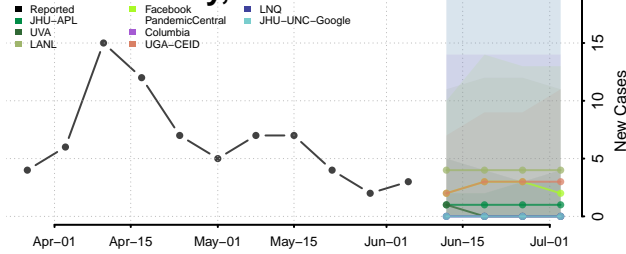

Brown County, Indiana