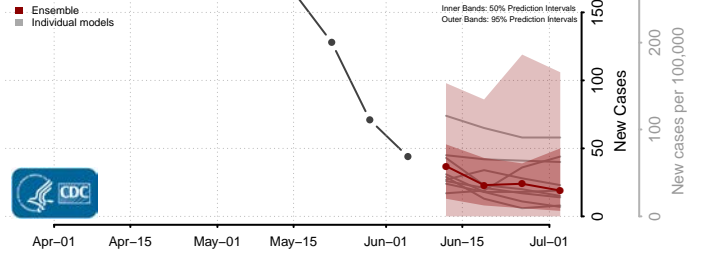

Montcalm County, Michigan