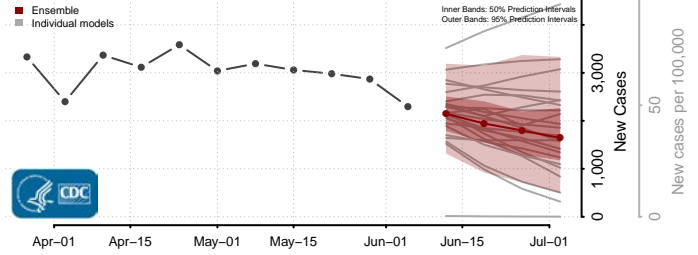

Louisiana*