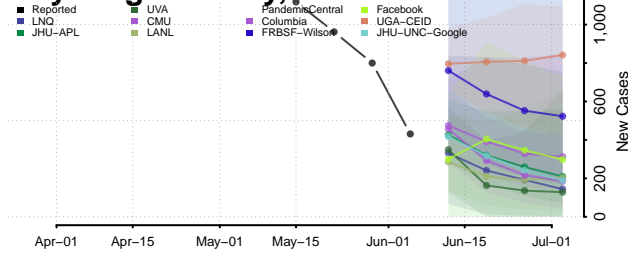

Clermont County, Ohio

Clinton County, Ohio

Columbiana County, Ohio

Coshocton County, Ohio

Crawford County, Ohio

Cuyahoga County, Ohio

Darke County, Ohio

Defiance County, Ohio