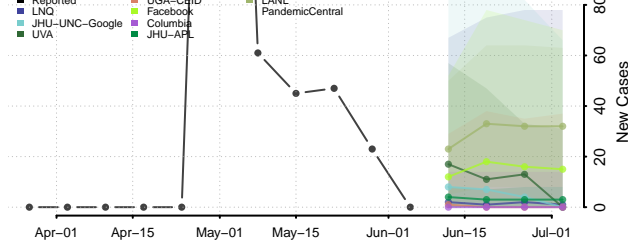

Howard County, Texas

Hudspeth County, Texas

Hunt County, Texas

Hutchinson County, Texas

Irion County, Texas

Jack County, Texas

Jackson County, Texas

Jasper County, Texas