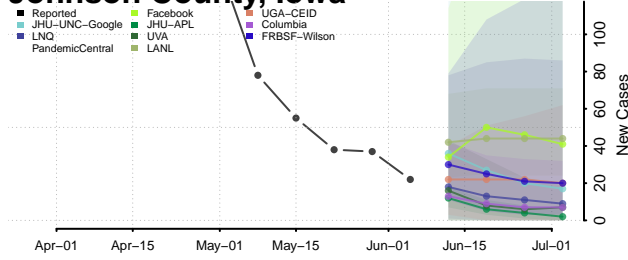

Johnson County, Iowa