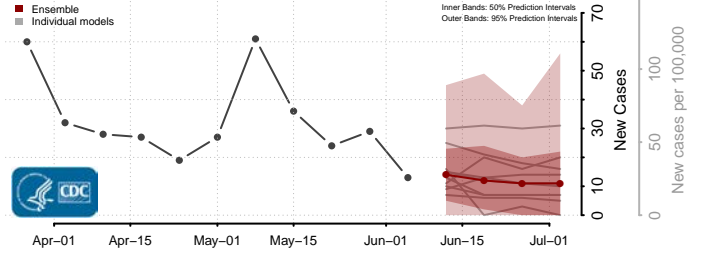

Hanover County, Virginia

Harrisonburg County, Virginia

Henrico County, Virginia

Henry County, Virginia

Highland County, Virginia

Hopewell County, Virginia

Isle of Wight County, Virginia

James City County, Virginia