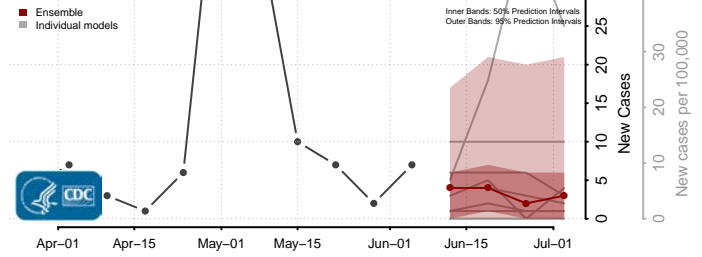

Kauai County, Hawaii