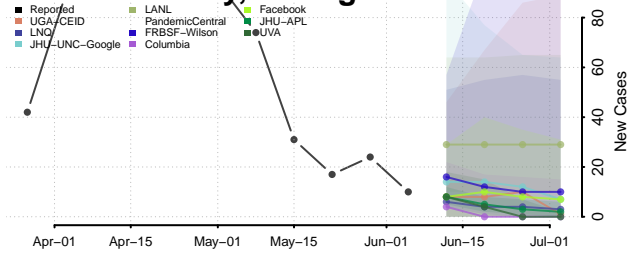

Montcalm County, Michigan

Montmorency County, Michigan

Muskegon County, Michigan

Newaygo County, Michigan

Oakland County, Michigan

Oceana County, Michigan

Ogemaw County, Michigan

Ontonagon County, Michigan