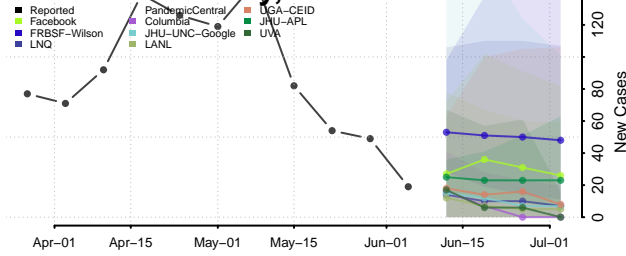

El Dorado County, California