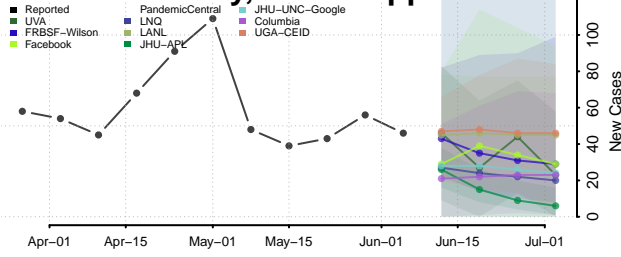

Jackson County, Mississippi