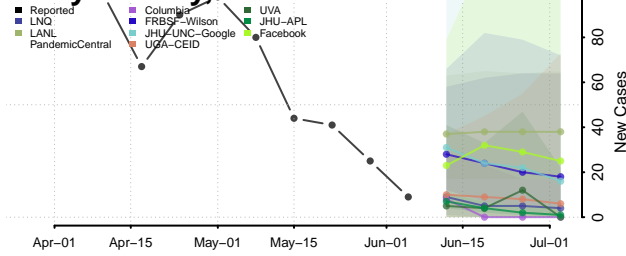

Scott County, Iowa

Shelby County, Iowa

Sioux County, Iowa

Story County, Iowa

Tama County, Iowa

Taylor County, Iowa

Union County, Iowa

Van Buren County, Iowa