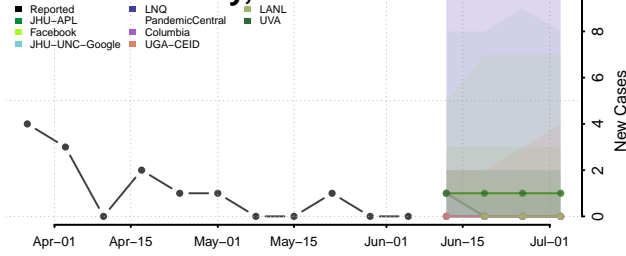

Renville County, North Dakota