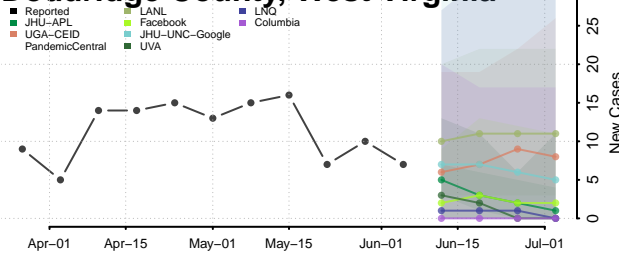

Doddridge County, West Virginia