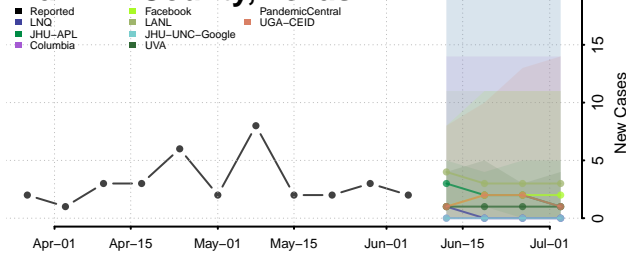

Franklin County, Texas