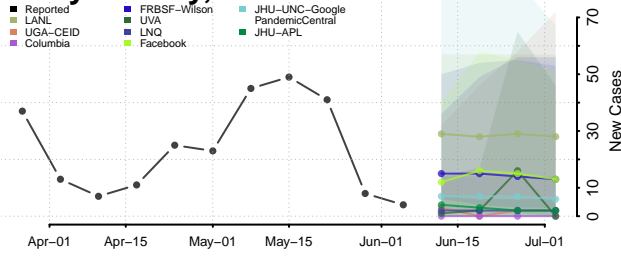

Curry County, New Mexico