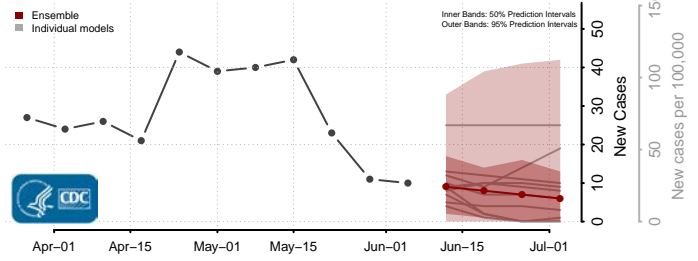

Williamsburg County, Virginia

Winchester County, Virginia

Wise County, Virginia

Wythe County, Virginia

Clallam County, Washington

Clark County, Washington

Columbia County, Washington

Cowlitz County, Washington