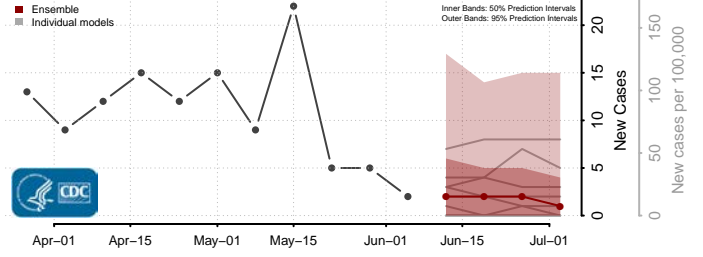

Amelia County, Virginia