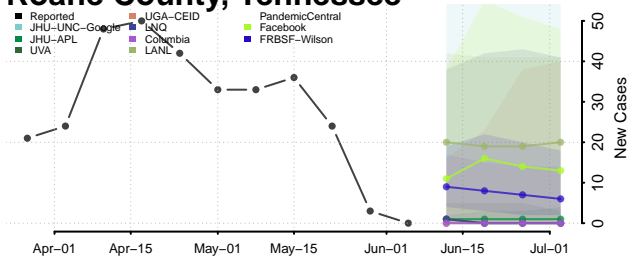

Obion County, Tennessee

Overton County, Tennessee

Perry County, Tennessee

Pickett County, Tennessee

Polk County, Tennessee

Putnam County, Tennessee

Rhea County, Tennessee

Roane County, Tennessee