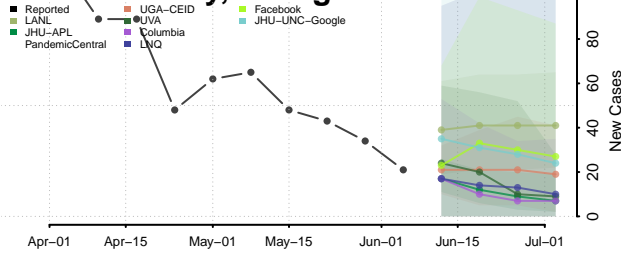

Carroll County, Georgia