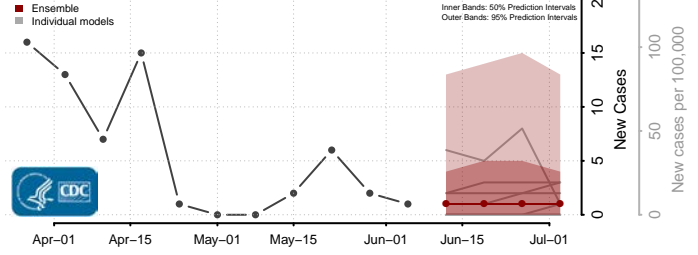

Clarke County, Mississippi