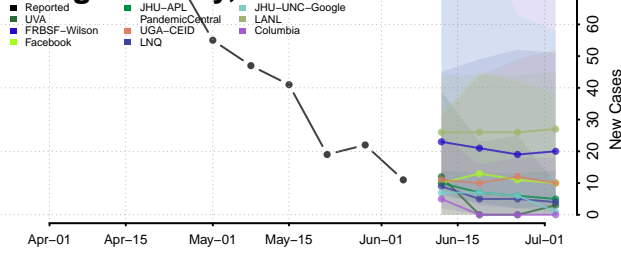

Onondaga County, New York

Ontario County, New York

Orange County, New York

Orleans County, New York

Oswego County, New York

Otsego County, New York

Putnam County, New York

Queens County, New York