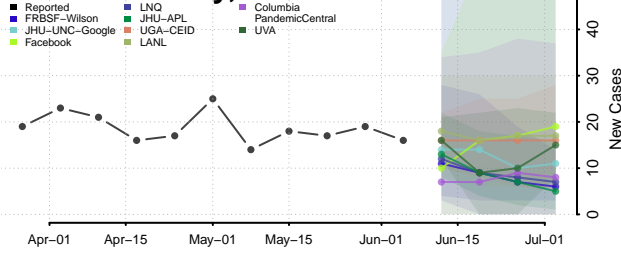

Greene County, Arkansas