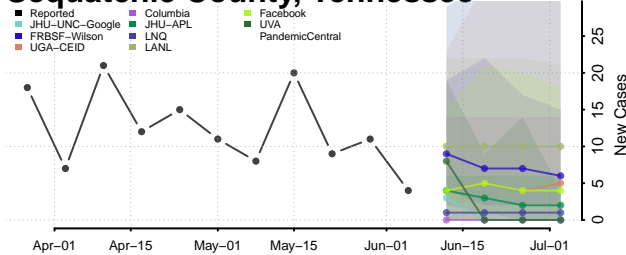

Robertson County, Tennessee

Rutherford County, Tennessee

Scott County, Tennessee

Squatchie County, Tennessee

Sevier County, Tennessee

Shelby County, Tennessee

Smith County, Tennessee

Stewart County, Tennessee