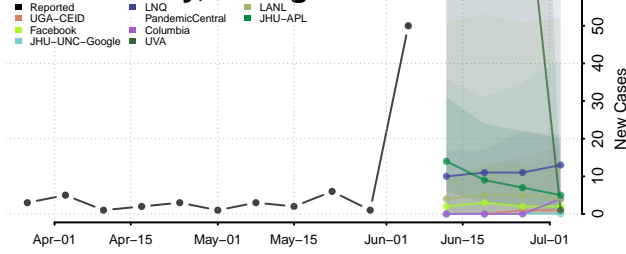

Heard County, Georgia

Henry County, Georgia

Houston County, Georgia

Irwin County, Georgia

Jackson County, Georgia

Jasper County, Georgia

Jeff Davis County, Georgia

Jefferson County, Georgia