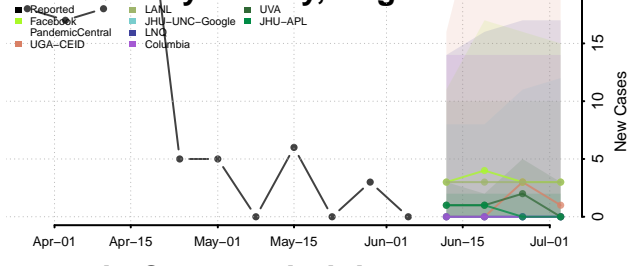

Franklin City County, Virginia