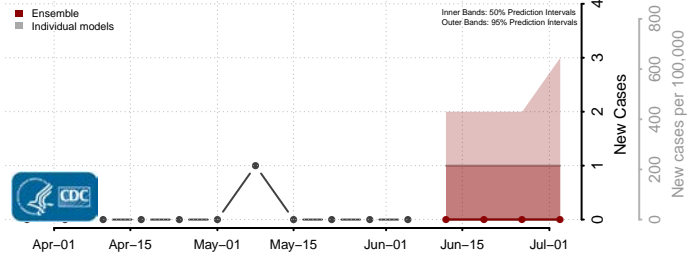

Blaine County, Nebraska