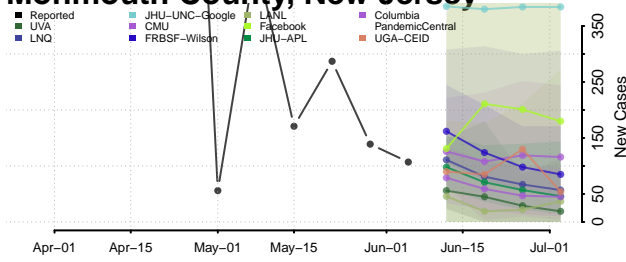

Monmouth County, New Jersey