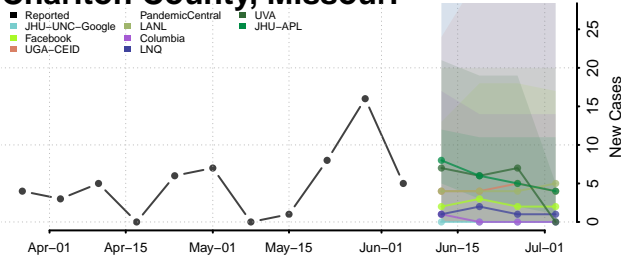

Chariton County, Missouri