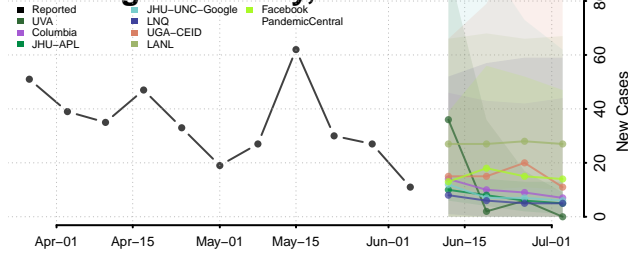

Wayne County, Ohio

Williams County, Ohio

Wood County, Ohio

Wyandot County, Ohio

Oklahoma*

Adair County, Oklahoma

Alfalfa County, Oklahoma

Atoka County, Oklahoma