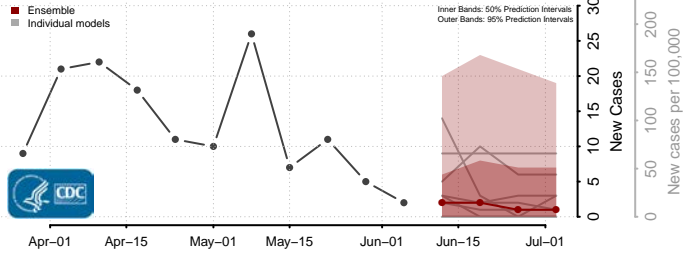

Roane County, West Virginia