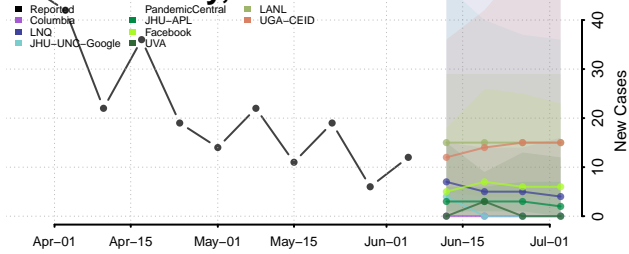

Austin County, Texas