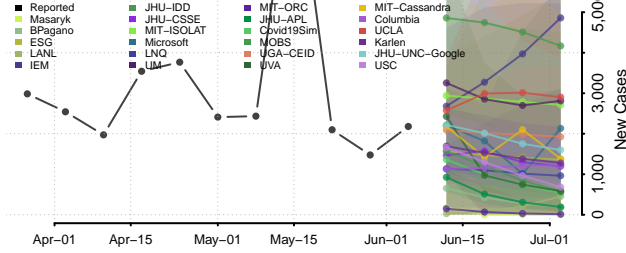

National*

Alabama

Autauga County, Alabama

Baldwin County, Alabama

Barbour County, Alabama

Bibb County, Alabama

*New weekly cases may decrease in this location over the next four weeks. For these locations, the ensemble forecast indicates a probability of 0.75 or greater that fewer cases will be reported in week four of the forecast than in the last reported week.

Blount County, Alabama

Bullock County, Alabama

Butler County, Alabama

Calhoun County, Alabama

Chambers County, Alabama

Cherokee County, Alabama

Chilton County, Alabama

Choctaw County, Alabama