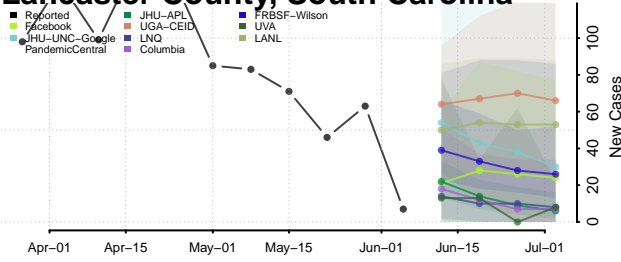

Greenville County, South Carolina

Greenwood County, South Carolina

Hampton County, South Carolina

Horry County, South Carolina

Jasper County, South Carolina

Kershaw County, South Carolina

Lancaster County, South Carolina