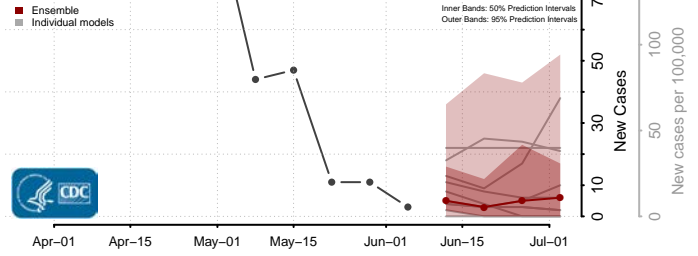

Whiteside County, Illinois