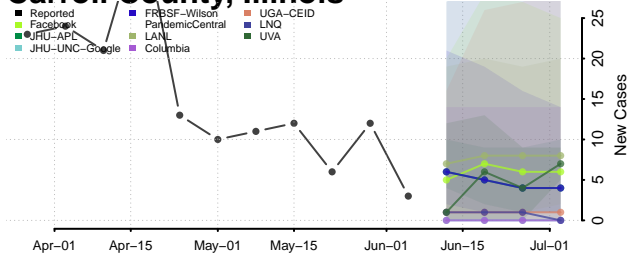

Carroll County, Illinois