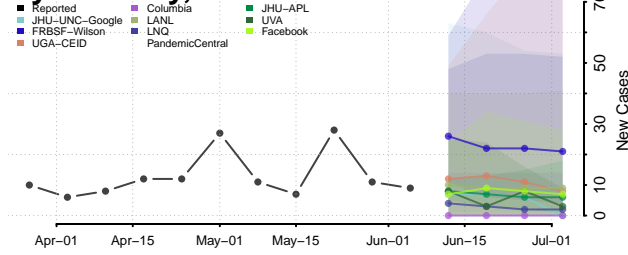

Nye County, Nevada