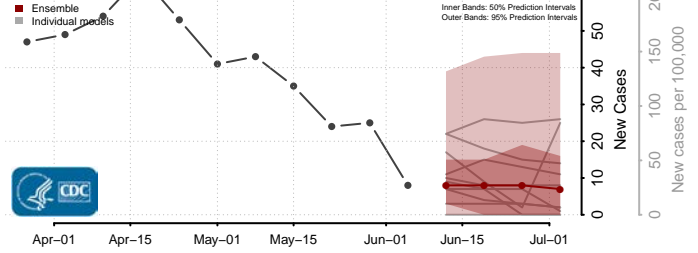

Murray County, Minnesota

Nicollet County, Minnesota

Nobles County, Minnesota

Norman County, Minnesota

Olmsted County, Minnesota

Otter Tail County, Minnesota

Pennington County, Minnesota

Pine County, Minnesota