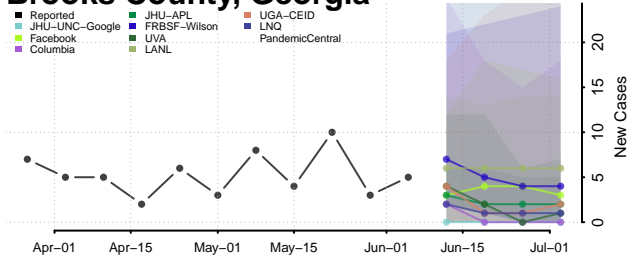

Berrien County, Georgia

Bibb County, Georgia

Bleckley County, Georgia

Brantley County, Georgia

Brooks County, Georgia

Bryan County, Georgia

Bulloch County, Georgia

Burke County, Georgia