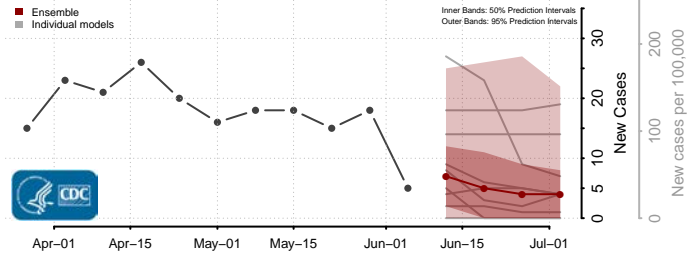

Fulton County, Pennsylvania