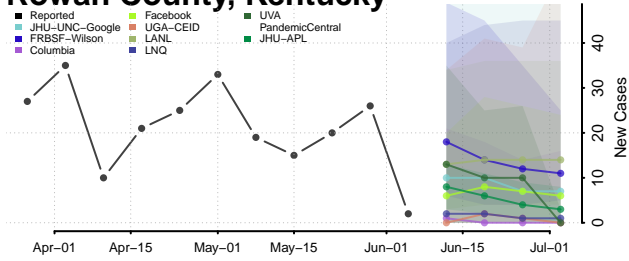

Rowan County, Kentucky