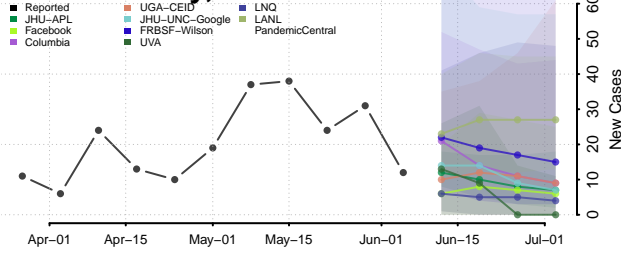

Monroe County, Indiana

Montgomery County, Indiana

Morgan County, Indiana

Newton County, Indiana

Noble County, Indiana

Ohio County, Indiana

Orange County, Indiana

Owen County, Indiana