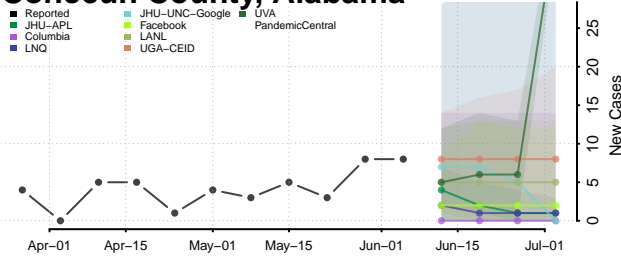

Clarke County, Alabama

Clay County, Alabama

Cleburne County, Alabama

Coffee County, Alabama

Colbert County, Alabama

Conecuh County, Alabama

Coosa County, Alabama

Covington County, Alabama

Crenshaw County, Alabama

Cullman County, Alabama

Dale County, Alabama

Dallas County, Alabama

DeKalb County, Alabama

Elmore County, Alabama

Escambia County, Alabama

Etowah County, Alabama