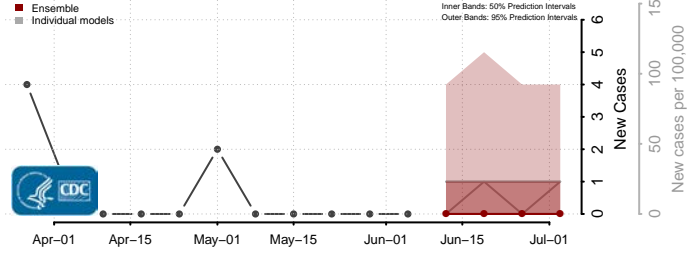

Dewey County, Oklahoma

Ellis County, Oklahoma

Garfield County, Oklahoma

Garvin County, Oklahoma

Grady County, Oklahoma

Grant County, Oklahoma

Greer County, Oklahoma

Harmon County, Oklahoma