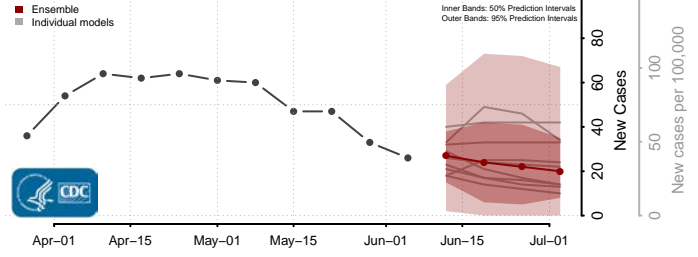

Williamson County, Illinois