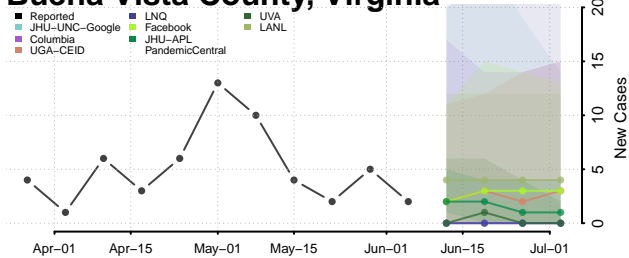

Buena Vista County, Virginia