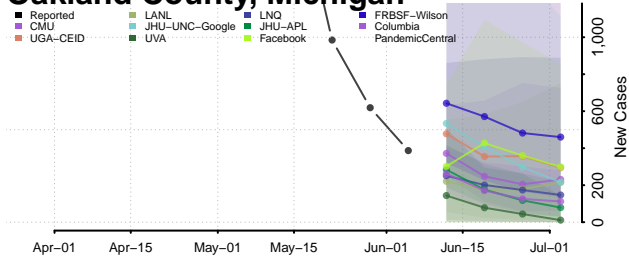

Montcalm County, Michigan

Montmorency County, Michigan

Muskegon County, Michigan

Newaygo County, Michigan

Oakland County, Michigan

Oceana County, Michigan

Ogemaw County, Michigan

Ontonagon County, Michigan