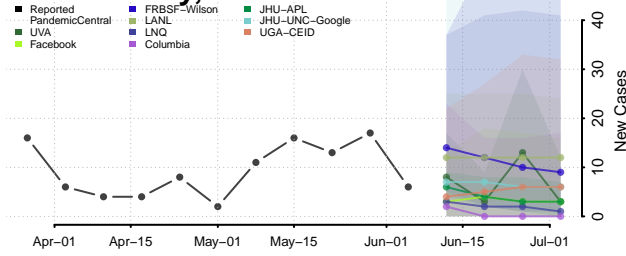

Custer County, Idaho

Elmore County, Idaho

Franklin County, Idaho

Fremont County, Idaho

Gem County, Idaho

Gooding County, Idaho

Idaho County, Idaho

Jefferson County, Idaho