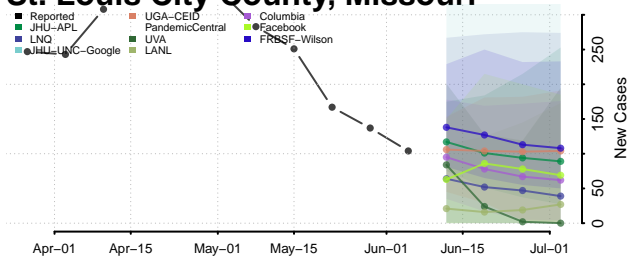

St. Louis City County, Missouri