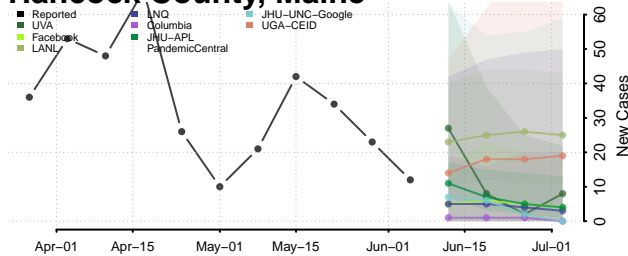

Aroostook County, Maine

Cumberland County, Maine

Franklin County, Maine

Hancock County, Maine

*New weekly cases may decrease in this location over the next four weeks. For these locations, the ensemble forecast indicates a probability of 0.75 or greater that fewer cases will be reported in week four of the forecast than in the last reported week.