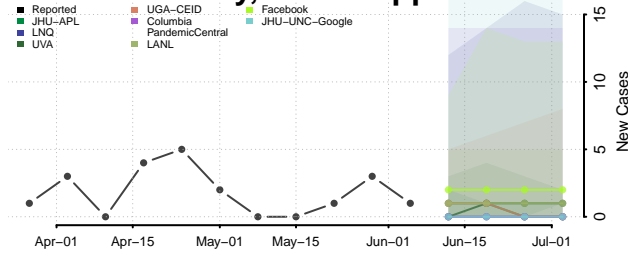

Webster County, Mississippi