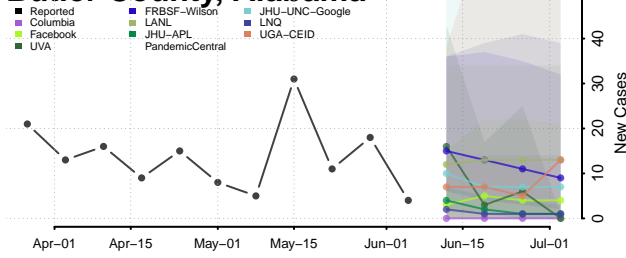

Butler County, Alabama