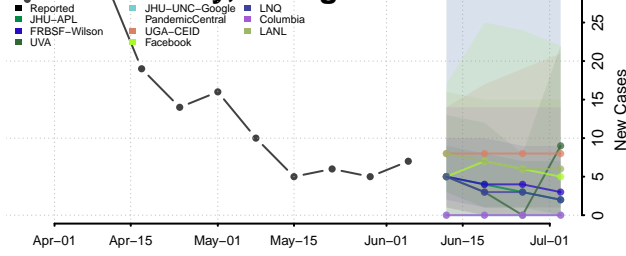

Fannin County, Georgia