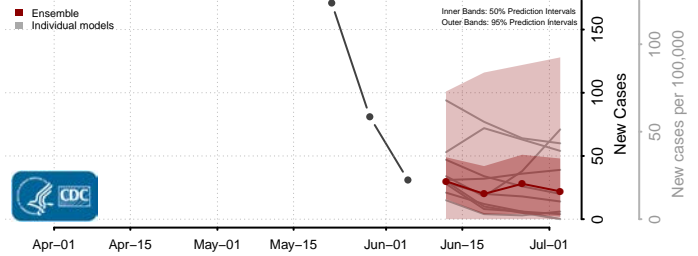

Wright County, Minnesota