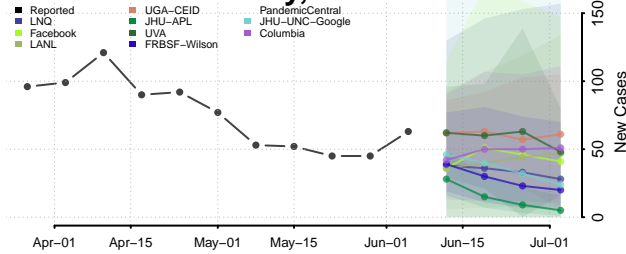

Adams County, Iowa

Allamakee County, Iowa

Appanoose County, Iowa

Audubon County, Iowa

Benton County, Iowa

Black Hawk County, Iowa

Boone County, Iowa

Bremer County, Iowa