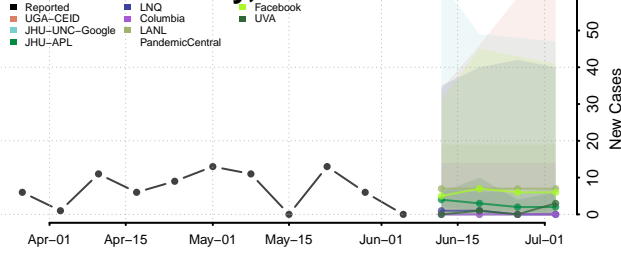

Madison County, Texas