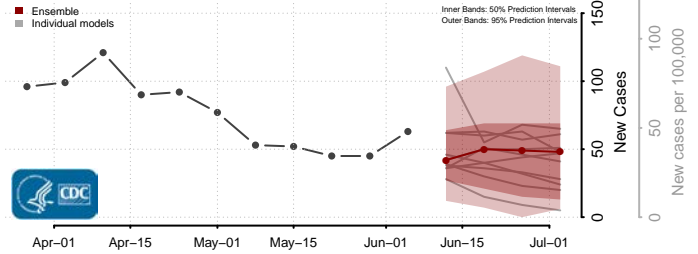

Black Hawk County, Iowa