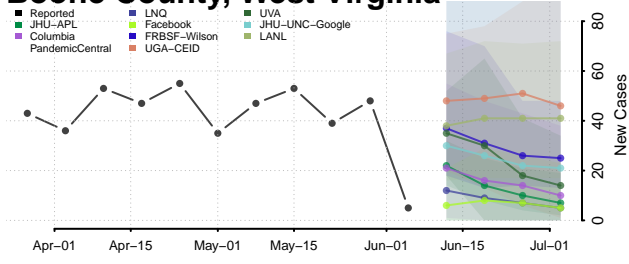

Boone County, West Virginia