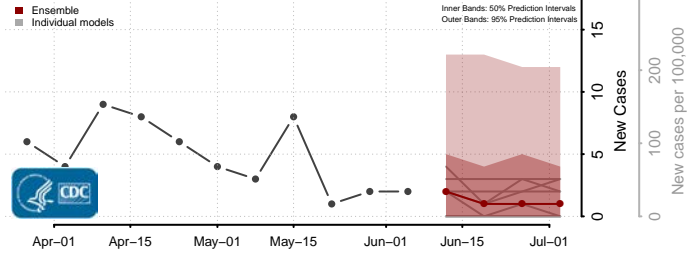

Van Buren County, Tennessee