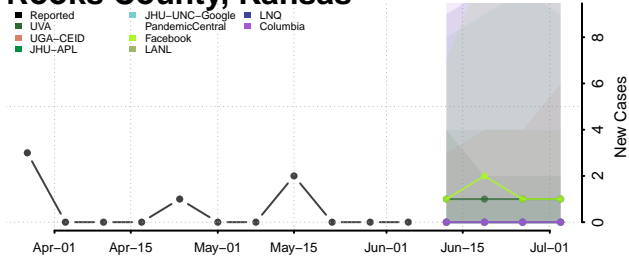

Rooks County, Kansas