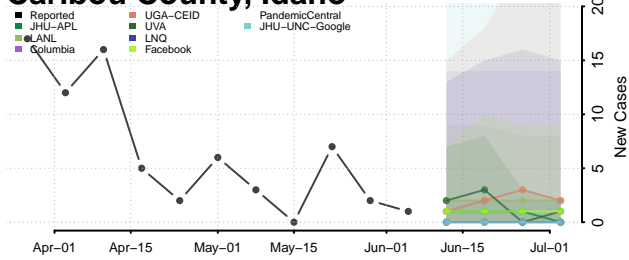

Boundary County, Idaho

Butte County, Idaho

Camas County, Idaho

Canyon County, Idaho

Caribou County, Idaho

Cassia County, Idaho

Clark County, Idaho

Clearwater County, Idaho