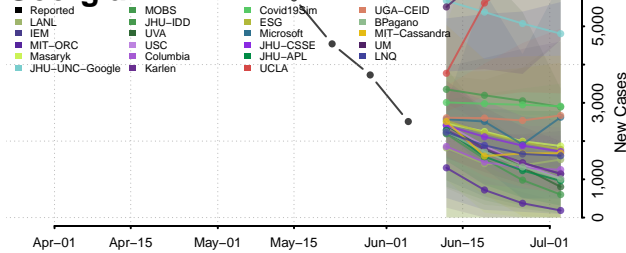

Volusia County, Florida

Wakulla County, Florida

Walton County, Florida

Washington County, Florida

Georgia*

Appling County, Georgia

*New weekly cases may decrease in this location over the next four weeks. For these locations, the ensemble forecast indicates a probability of 0.75 or greater that fewer cases will be reported in week four of the forecast than in the last reported week.