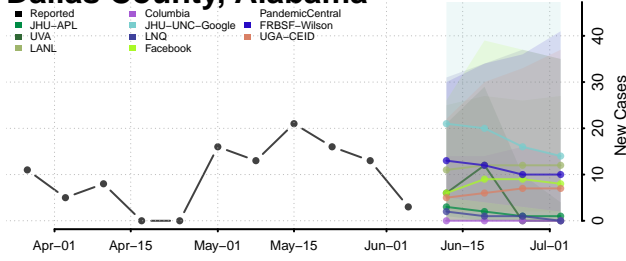

Crenshaw County, Alabama

Cullman County, Alabama

Dale County, Alabama

Dallas County, Alabama

DeKalb County, Alabama

Elmore County, Alabama

Escambia County, Alabama

Etowah County, Alabama