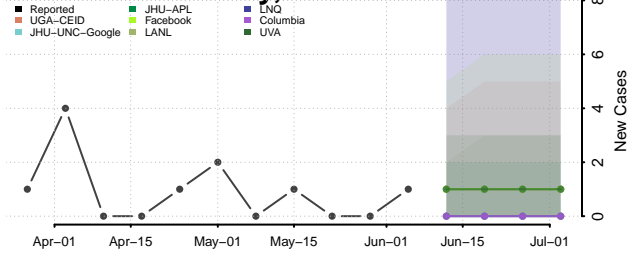

Jeff Davis County, Texas