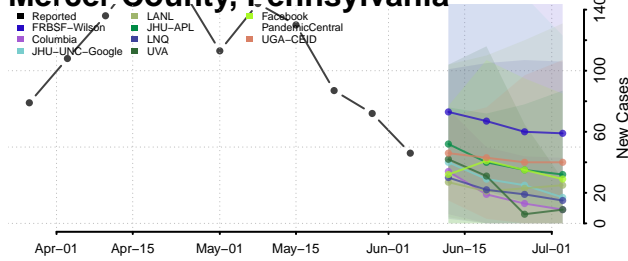

Mercer County, Pennsylvania