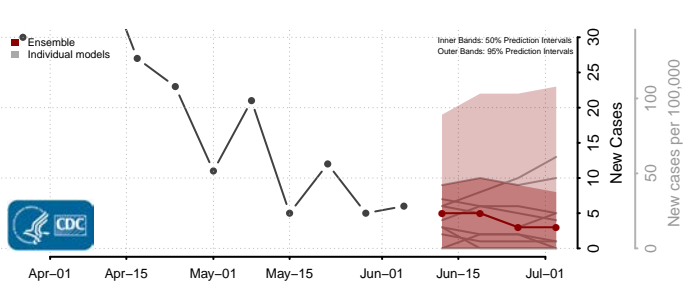

Wallace County, Kansas

Washington County, Kansas

Wichita County, Kansas

Wilson County, Kansas

Woodson County, Kansas

Wyandotte County, Kansas

*New weekly cases may decrease in this location over the next four weeks. For these locations, the ensemble forecast indicates a probability of 0.75 or greater that fewer cases will be reported in week four of the forecast than in the last reported week.