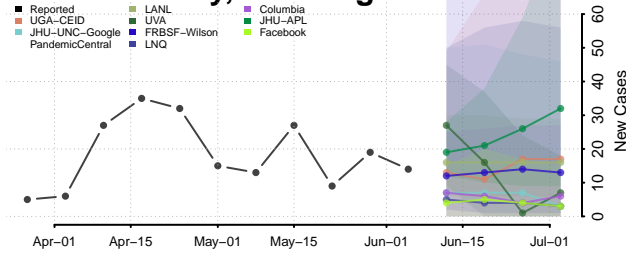

Pacific County, Washington