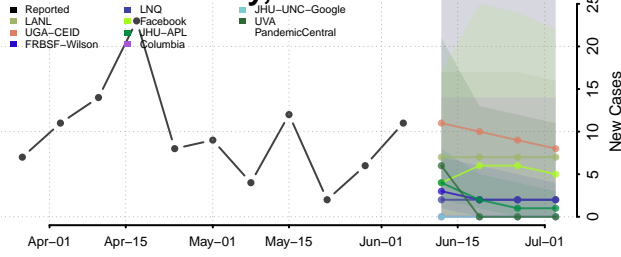

Barber County, Kansas

Barton County, Kansas

Bourbon County, Kansas

Brown County, Kansas

Butler County, Kansas

Chase County, Kansas

Chautauqua County, Kansas

Cherokee County, Kansas