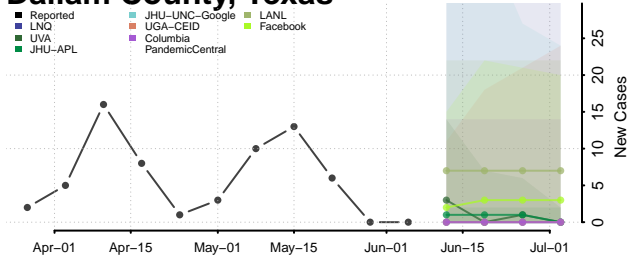

Coryell County, Texas

Cottle County, Texas

Crane County, Texas

Crockett County, Texas

Crosby County, Texas

Culberson County, Texas

Dallam County, Texas

Dallas County, Texas