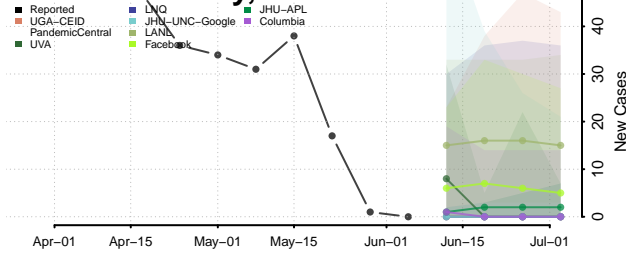

Essex County, Vermont

Franklin County, Vermont

Grand Isle County, Vermont

Lamoille County, Vermont

Orange County, Vermont

Orleans County, Vermont

Rutland County, Vermont

Washington County, Vermont