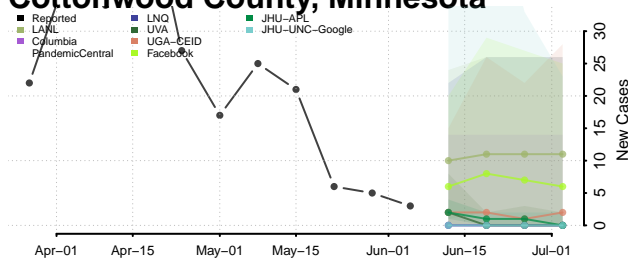

Cottonwood County, Minnesota