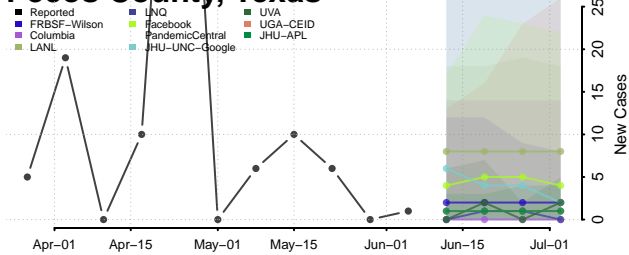

Pecos County, Texas