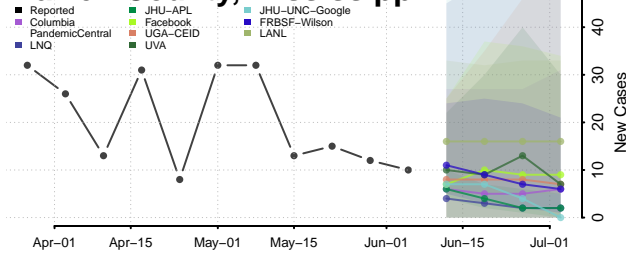

Tate County, Mississippi

Tippah County, Mississippi

Tishomingo County, Mississippi

Tunica County, Mississippi

Union County, Mississippi

Walthall County, Mississippi

Warren County, Mississippi

Washington County, Mississippi