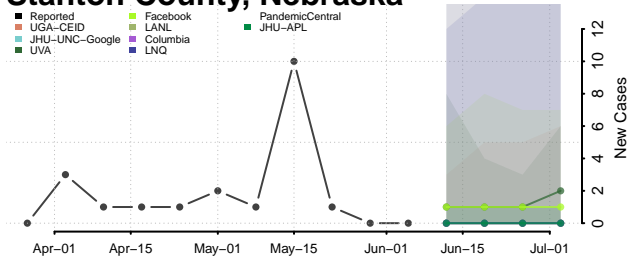

Stanton County, Nebraska