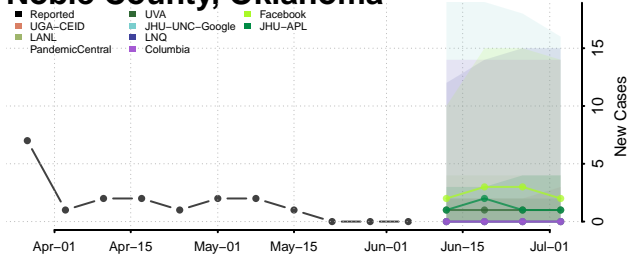

Noble County, Oklahoma