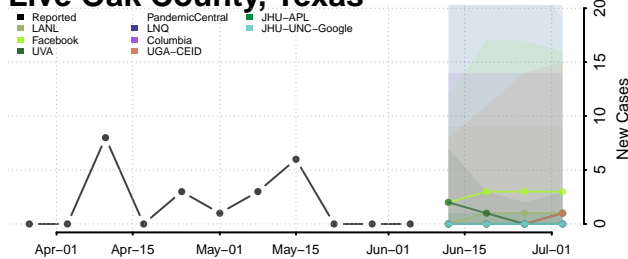

Liberty County, Texas

Limestone County, Texas

Lipscomb County, Texas

Live Oak County, Texas

Llano County, Texas

Loving County, Texas

Lubbock County, Texas

Lynn County, Texas