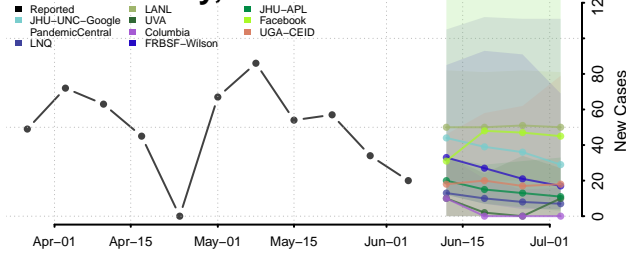

Potter County, Texas