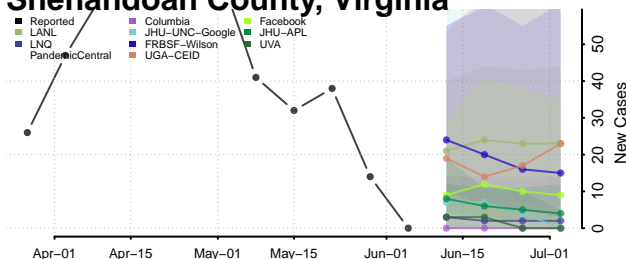

Shenandoah County, Virginia