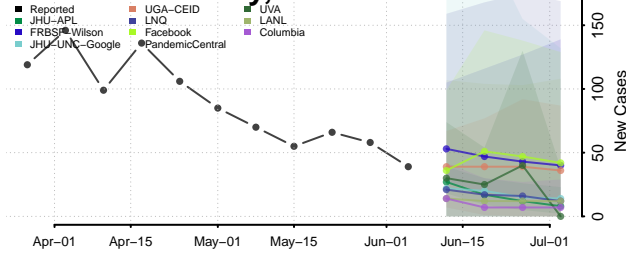

Sandoval County, New Mexico