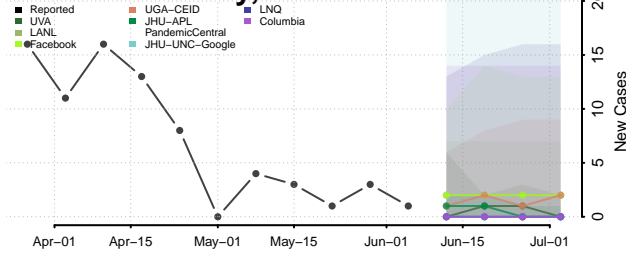

Custer County, Idaho

Elmore County, Idaho

Franklin County, Idaho

Fremont County, Idaho

Gem County, Idaho

Gooding County, Idaho

Idaho County, Idaho

Jefferson County, Idaho