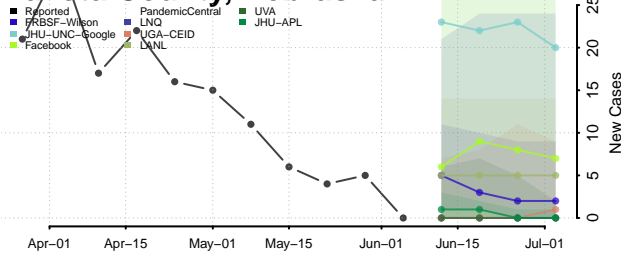

Dakota County, Nebraska