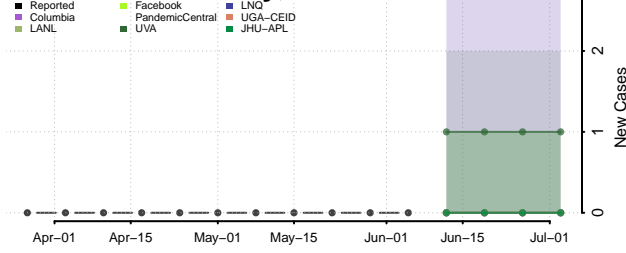

Petroleum County, Montana