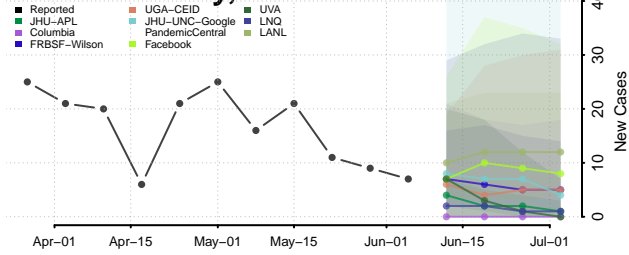

Louisa County, Iowa

Lucas County, Iowa

Lyon County, Iowa

Madison County, Iowa

Mahaska County, Iowa

Marion County, Iowa

Marshall County, Iowa

Mills County, Iowa