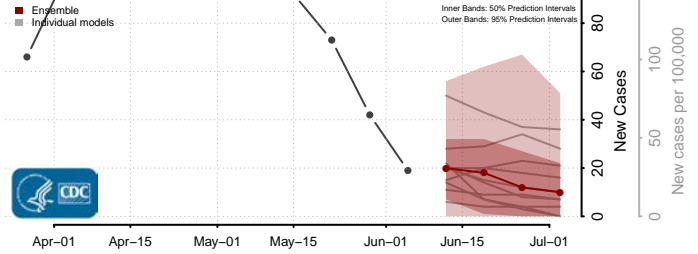

Carbon County, Pennsylvania

Centre County, Pennsylvania

Chester County, Pennsylvania

Clarion County, Pennsylvania

Clearfield County, Pennsylvania

Clinton County, Pennsylvania

Columbia County, Pennsylvania

Crawford County, Pennsylvania