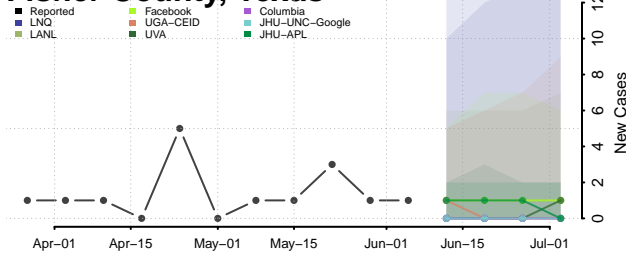

Fisher County, Texas