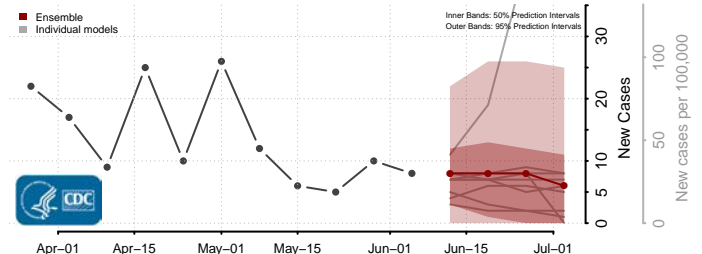

Simpson County, Mississippi