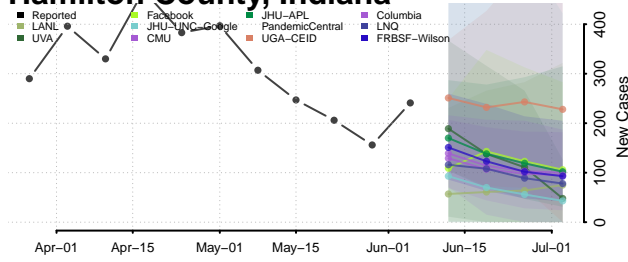

Hamilton County, Indiana