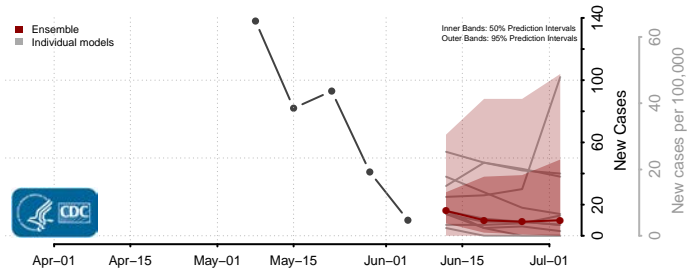

Barnstable County, Massachusetts