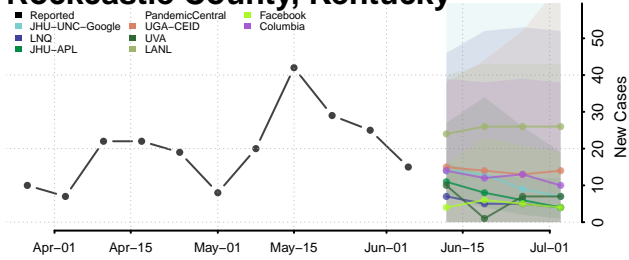

Rockcastle County, Kentucky