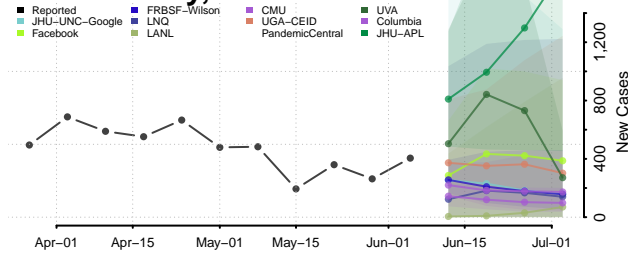

Pima County, Arizona