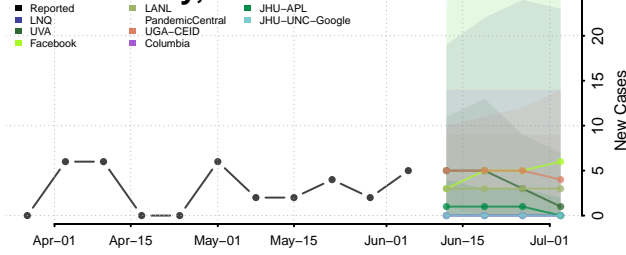

Houston County, Tennessee

Humphreys County, Tennessee

Jackson County, Tennessee

Jefferson County, Tennessee

Johnson County, Tennessee

Knox County, Tennessee

Lake County, Tennessee

Lauderdale County, Tennessee