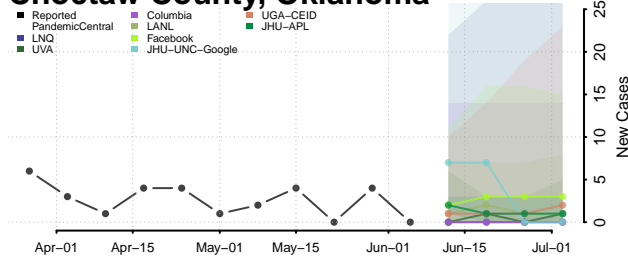

Blaine County, Oklahoma

Bryan County, Oklahoma

Caddo County, Oklahoma

Canadian County, Oklahoma

Carter County, Oklahoma

Cherokee County, Oklahoma

Choctaw County, Oklahoma

Cimarron County, Oklahoma