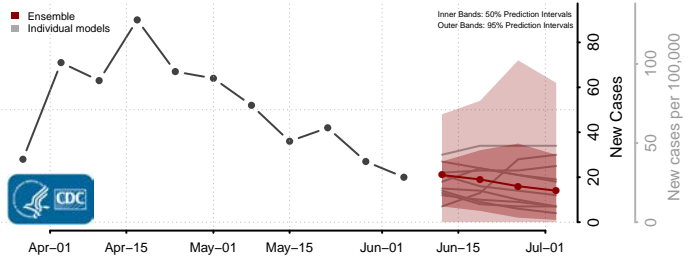

Allegany County, Maryland