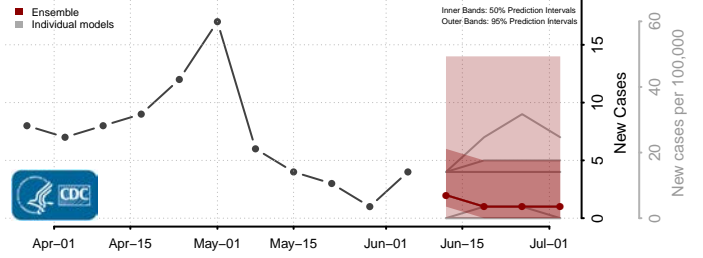

Carroll County, Arkansas