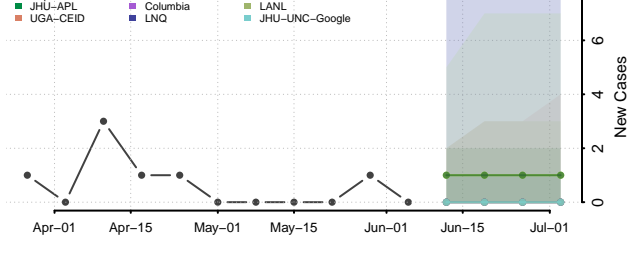

Pontotoc County, Oklahoma

Pottawatomie County, Oklahoma

Pushmataha County, Oklahoma

Roger Mills County, Oklahoma

Rogers County, Oklahoma

Seminole County, Oklahoma

Sequoyah County, Oklahoma

Stephens County, Oklahoma