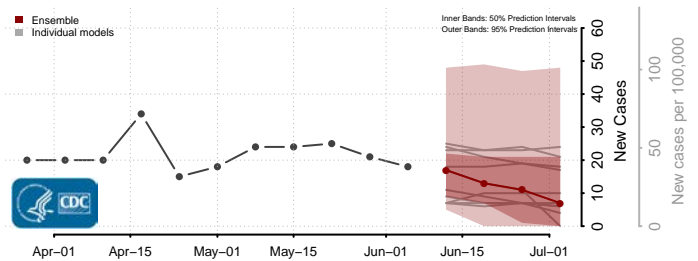

Vernon County, Louisiana