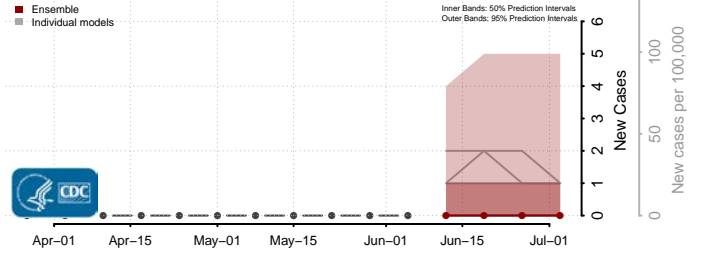

Daggett County, Utah

Davis County, Utah

Duchesne County, Utah

Emery County, Utah

Garfield County, Utah

Grand County, Utah

Iron County, Utah

Juab County, Utah