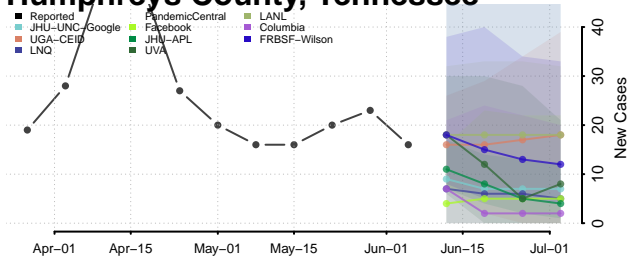

Humphreys County, Tennessee