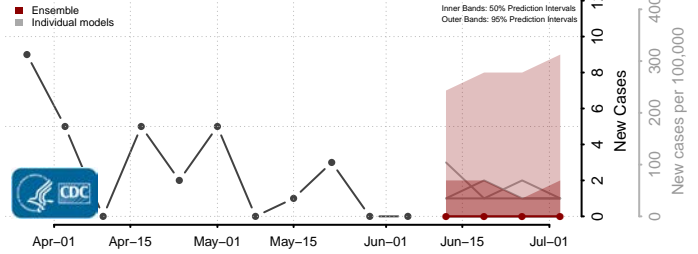

Nelson County, North Dakota