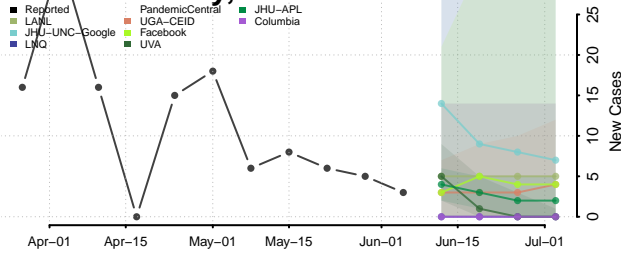

Vernon County, Missouri