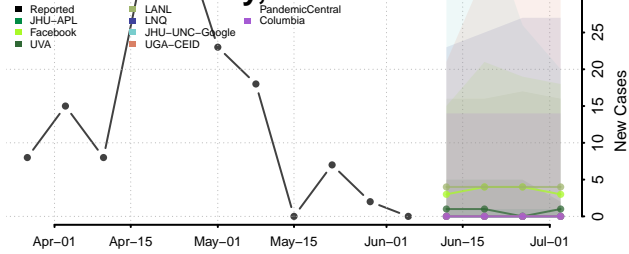

Richland County, Montana