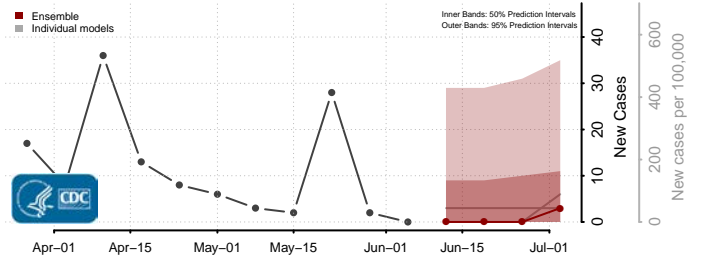

Chugach County, Alaska