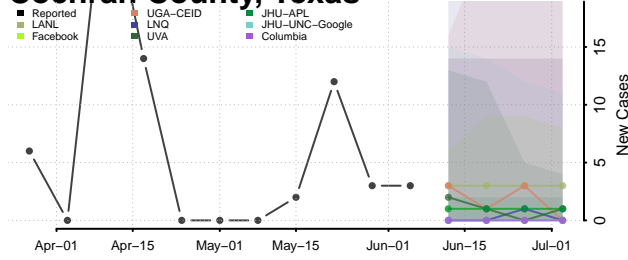

Cochran County, Texas