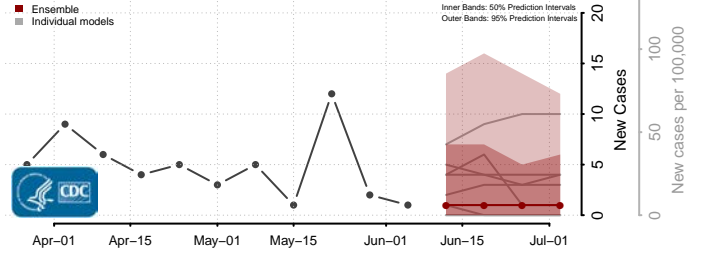

Cross County, Arkansas