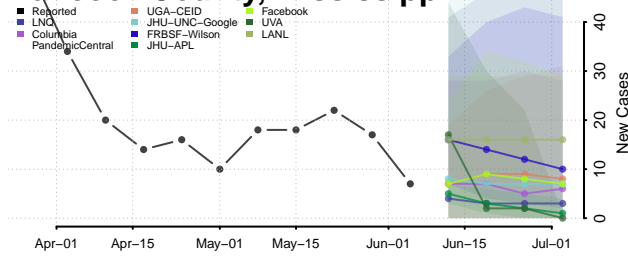

Hancock County, Mississippi