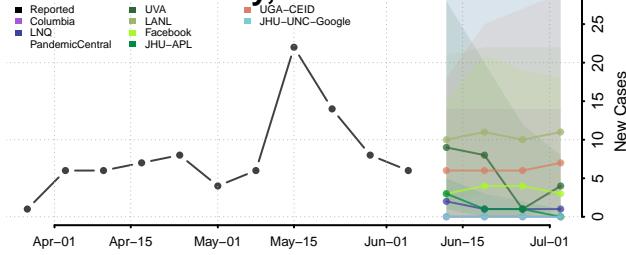

Mountrail County, North Dakota