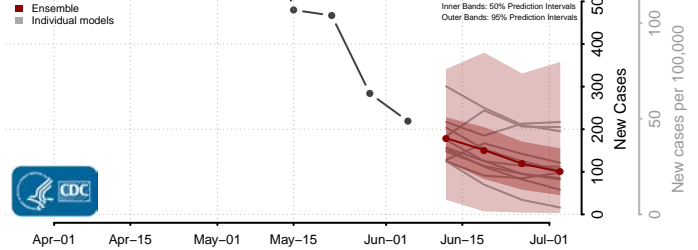

York County, Pennsylvania