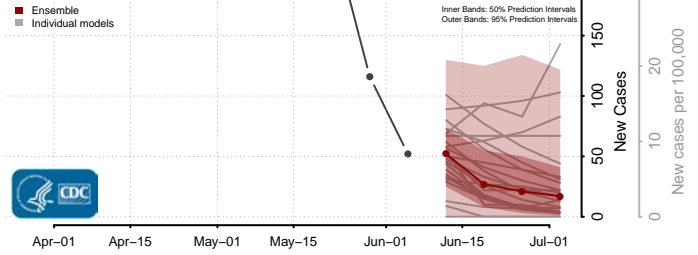

Weber County, Utah

Vermont*

Addison County, Vermont

Bennington County, Vermont

Caledonia County, Vermont

Chittenden County, Vermont

*New weekly cases may decrease in this location over the next four weeks. For these locations, the ensemble forecast indicates a probability of 0.75 or greater that fewer cases will be reported in week four of the forecast than in the last reported week.