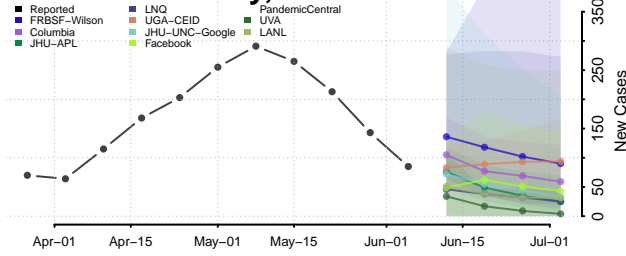

San Juan County, New Mexico