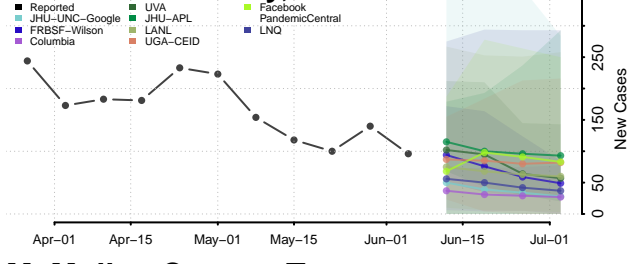

Madison County, Texas

Marion County, Texas

Martin County, Texas

Mason County, Texas

Matagorda County, Texas

Maverick County, Texas

McCulloch County, Texas

McLennan County, Texas