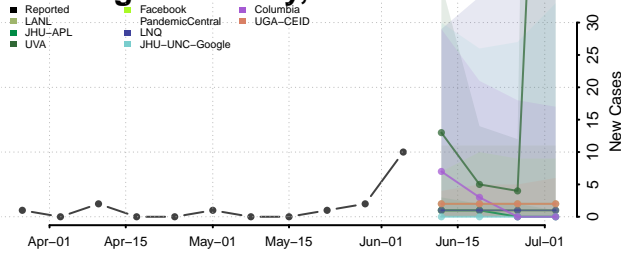

Washington County, Kansas