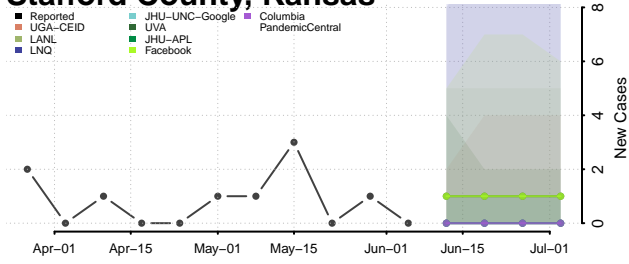

Stafford County, Kansas