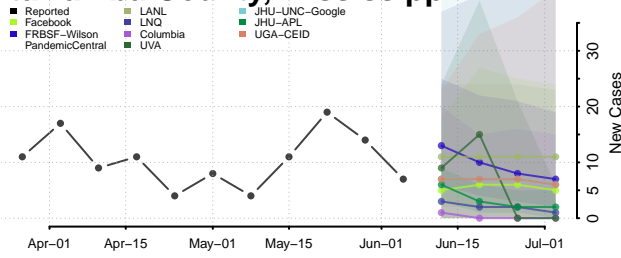

Itawamba County, Mississippi