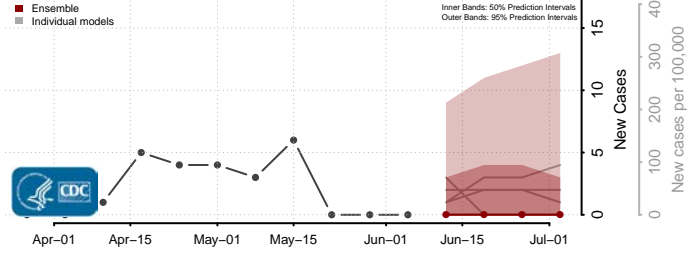

Sioux County, North Dakota