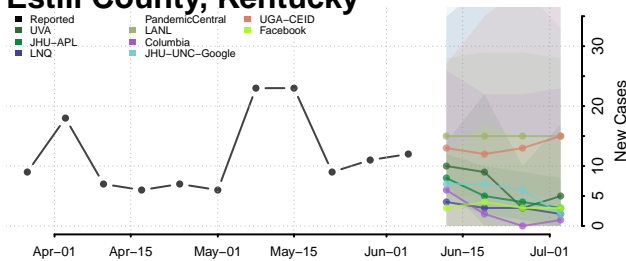

Estill County, Kentucky