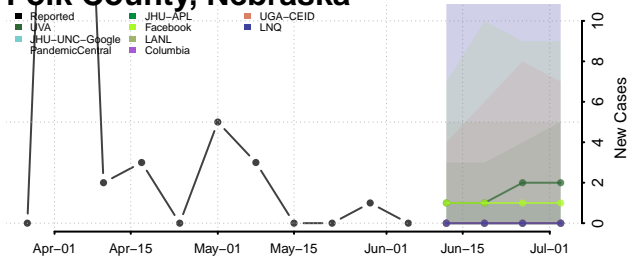

Nuckolls County, Nebraska

Otoe County, Nebraska

Pawnee County, Nebraska

Perkins County, Nebraska

Phelps County, Nebraska

Pierce County, Nebraska

Platte County, Nebraska

Polk County, Nebraska