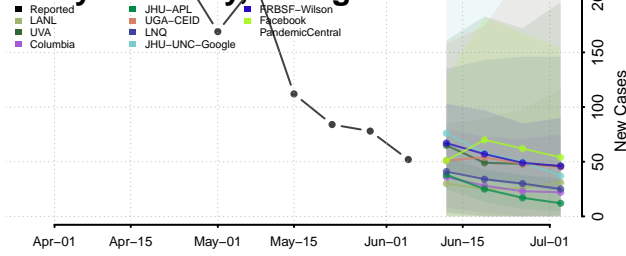

Forsyth County, Georgia

Franklin County, Georgia

Fulton County, Georgia

Gilmer County, Georgia

Glascocock County, Georgia

Glynn County, Georgia

Gordon County, Georgia

Grady County, Georgia