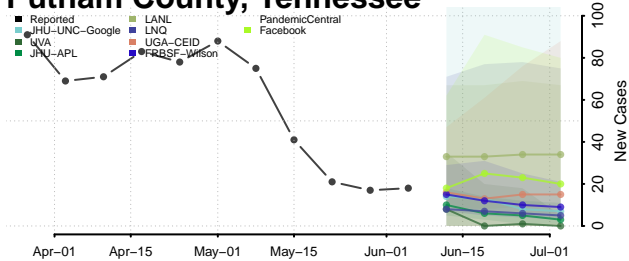

Obion County, Tennessee

Overton County, Tennessee

Perry County, Tennessee

Pickett County, Tennessee

Polk County, Tennessee

Putnam County, Tennessee

Rhea County, Tennessee

Roane County, Tennessee