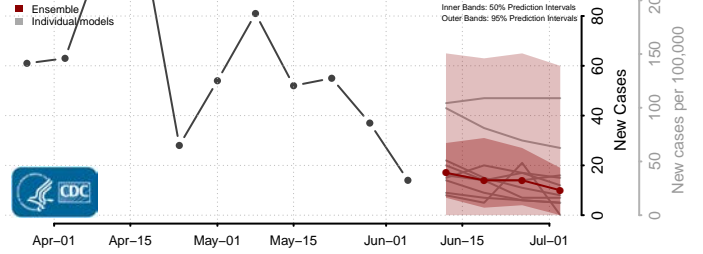

Douglas County, Wisconsin