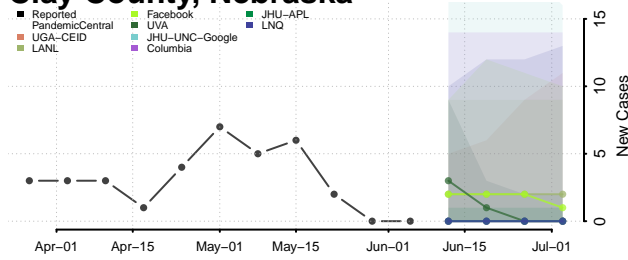

Clay County, Nebraska