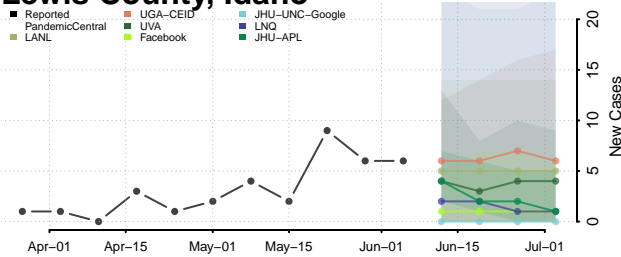

Jerome County, Idaho

Kootenai County, Idaho

Latah County, Idaho

Lemhi County, Idaho

Lewis County, Idaho

Lincoln County, Idaho

Madison County, Idaho

Minidoka County, Idaho