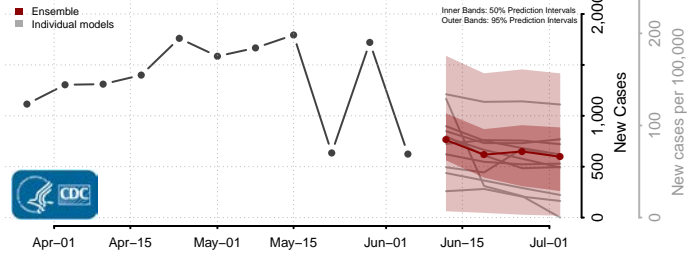

Pierce County, Washington