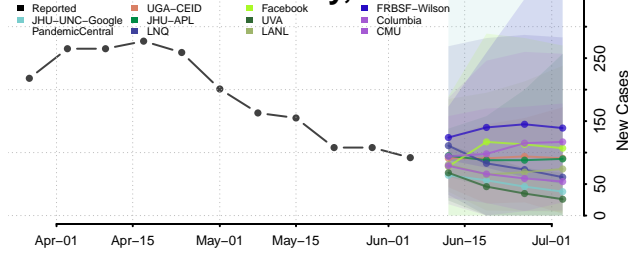

San Francisco County, California