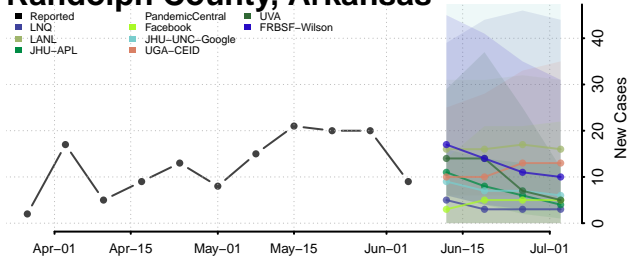

Pope County, Arkansas

Prairie County, Arkansas

Pulaski County, Arkansas

Randolph County, Arkansas

Saline County, Arkansas

Scott County, Arkansas

Searcy County, Arkansas

Sebastian County, Arkansas