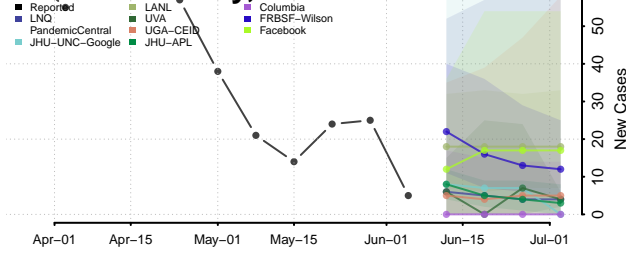

Cumberland County, Tennessee

Davidson County, Tennessee

Decatur County, Tennessee

DeKalb County, Tennessee

Dickson County, Tennessee

Dyer County, Tennessee

Fayette County, Tennessee

Fentress County, Tennessee