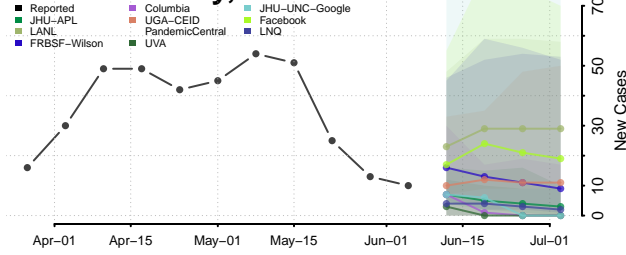

Barron County, Wisconsin