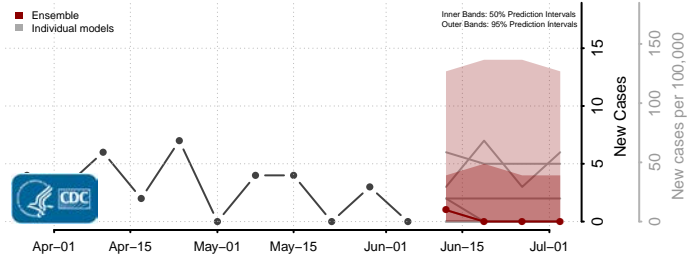

Jasper County, Iowa

Jefferson County, Iowa

Johnson County, Iowa

Jones County, Iowa

Keokuk County, Iowa

Kossuth County, Iowa

Lee County, Iowa

Linn County, Iowa