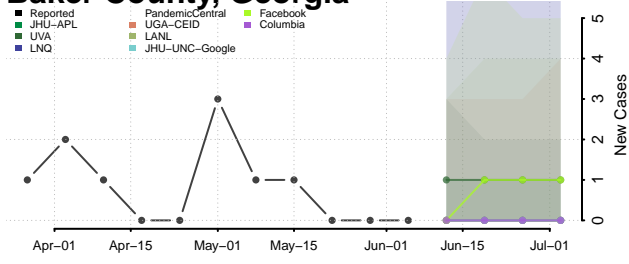

Baker County, Georgia