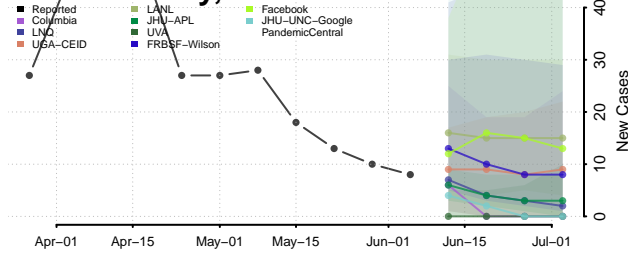

Clermont County, Ohio

Clinton County, Ohio

Columbiana County, Ohio

Coshocton County, Ohio

Crawford County, Ohio

Cuyahoga County, Ohio

Darke County, Ohio

Defiance County, Ohio