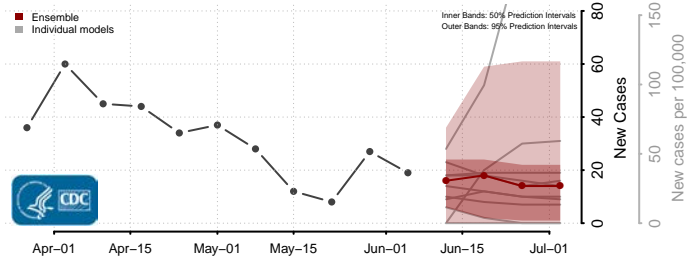

Prince George's County, Maryland

Queen Anne's County, Maryland

Somerset County, Maryland

St. Mary's County, Maryland

Talbot County, Maryland

Washington County, Maryland

Wicomico County, Maryland

Worcester County, Maryland