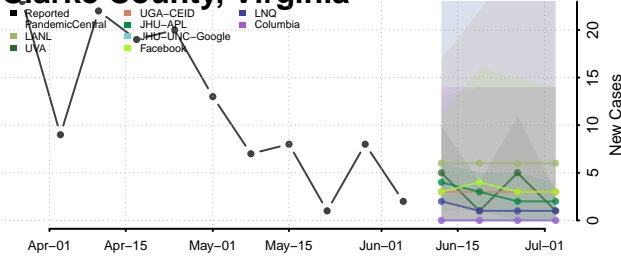

Clarke County, Virginia