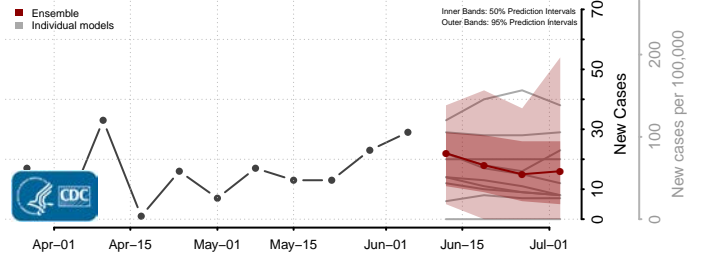

De Soto County, Louisiana