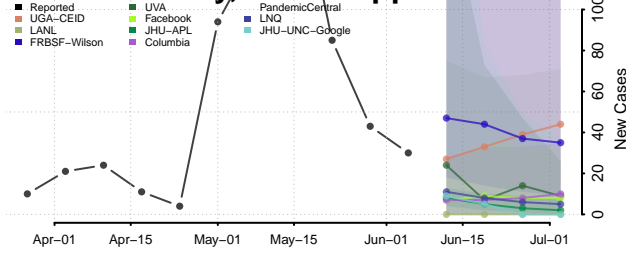

Adams County, Mississippi