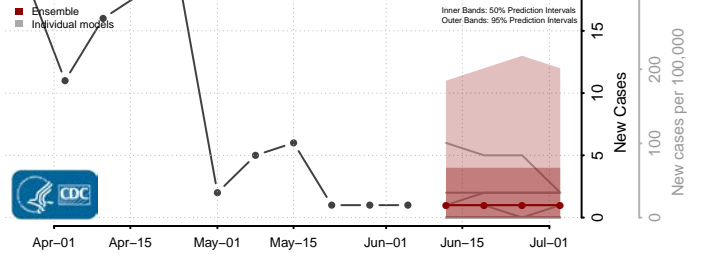

Mitchell County, Iowa

Monona County, Iowa

Monroe County, Iowa

Montgomery County, Iowa

Muscatine County, Iowa

O'Brien County, Iowa

Osceola County, Iowa

Page County, Iowa