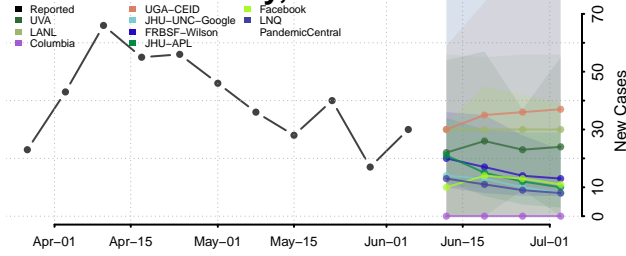

Richmond County, North Carolina