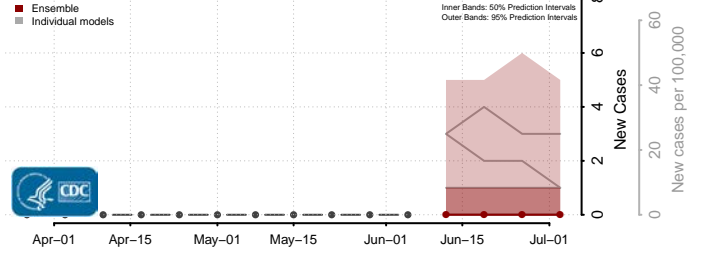

Daggett County, Utah

Davis County, Utah

Duchesne County, Utah

Emery County, Utah

Garfield County, Utah

Grand County, Utah

Iron County, Utah

Juab County, Utah