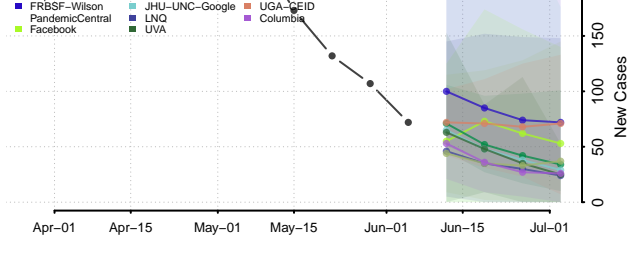

Butler County, Pennsylvania