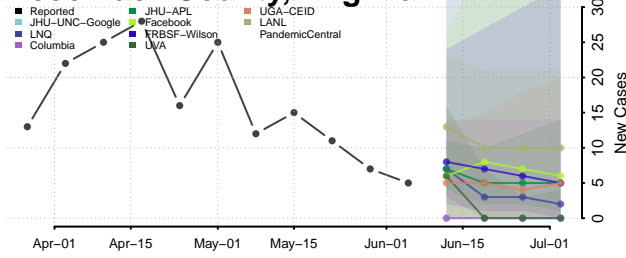

Accomack County, Virginia