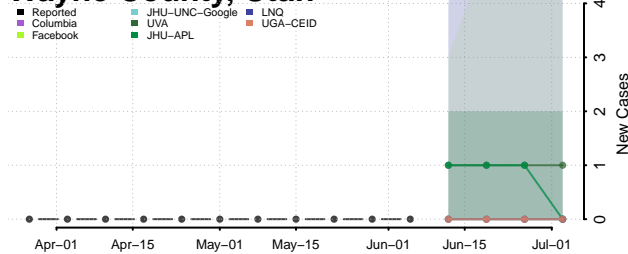

Wayne County, Utah