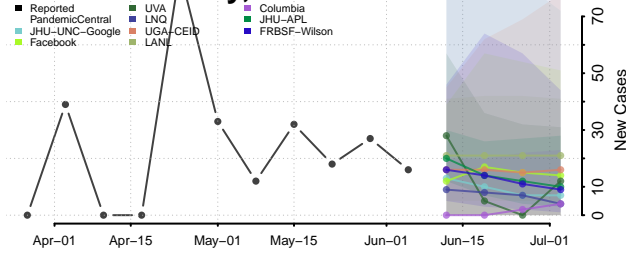

Navarro County, Texas