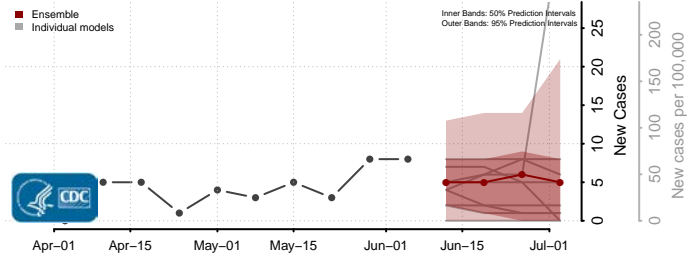

Clarke County, Alabama

Clay County, Alabama

Cleburne County, Alabama

Coffee County, Alabama

Colbert County, Alabama

Conecuh County, Alabama

Coosa County, Alabama

Covington County, Alabama