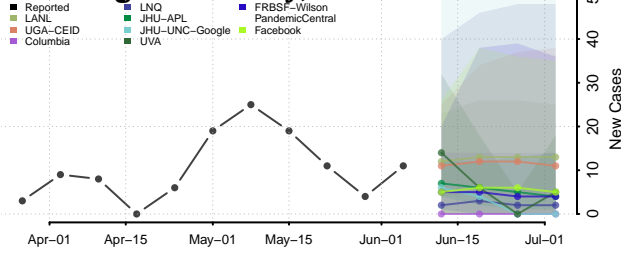

Washington County, Missouri