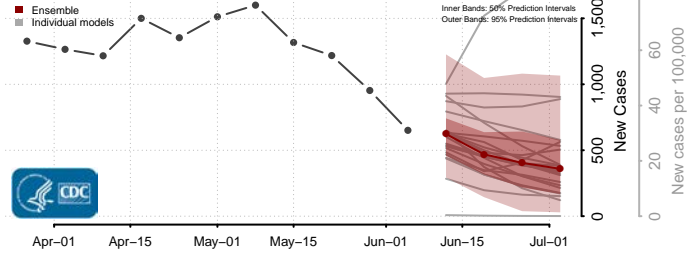

New Mexico*