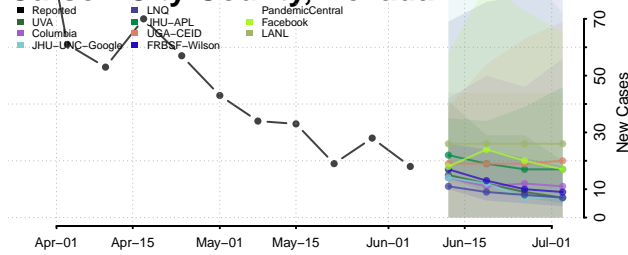

Carson City County, Nevada