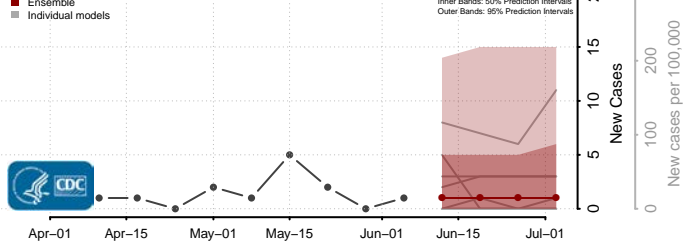

East Carroll County, Louisiana