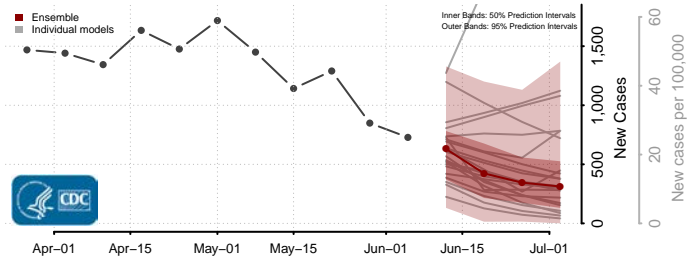

Worth County, Iowa

Wright County, Iowa

Kansas*

Allen County, Kansas

Anderson County, Kansas

Atchison County, Kansas

*New weekly cases may decrease in this location over the next four weeks. For these locations, the ensemble forecast indicates a probability of 0.75 or greater that fewer cases will be reported in week four of the forecast than in the last reported week.