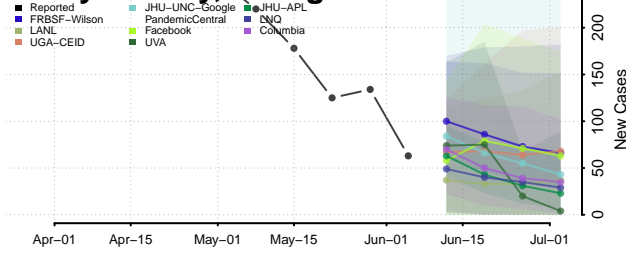

Henry County, Georgia