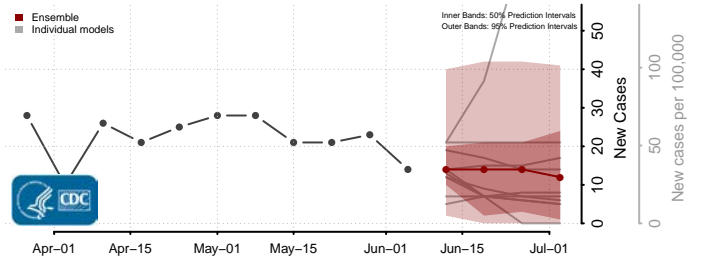

Nez Perce County, Idaho