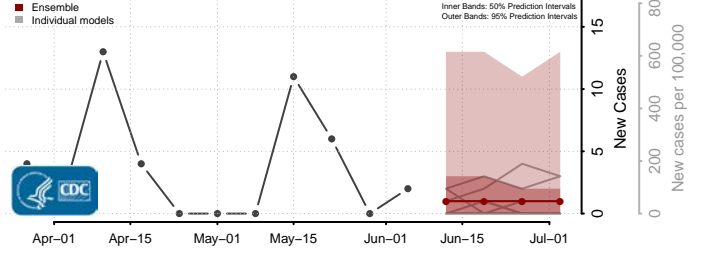

Oldham County, Texas