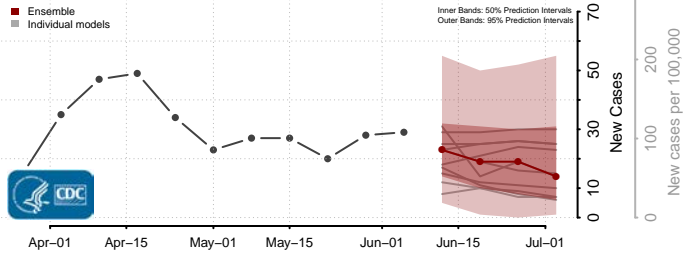

Mineral County, West Virginia