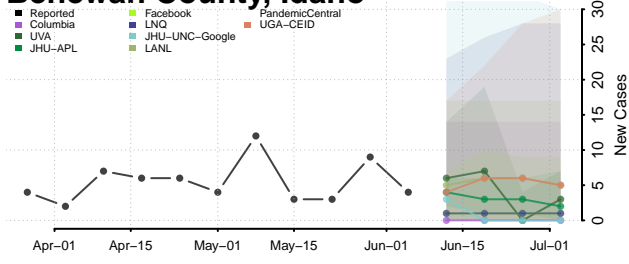

Benewah County, Idaho