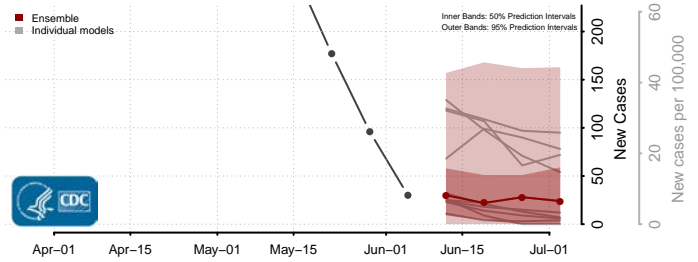

Washtenaw County, Michigan