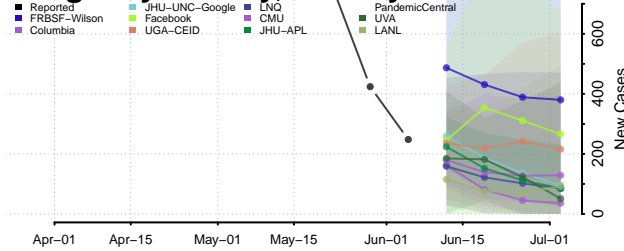

Allegheny County, Pennsylvania