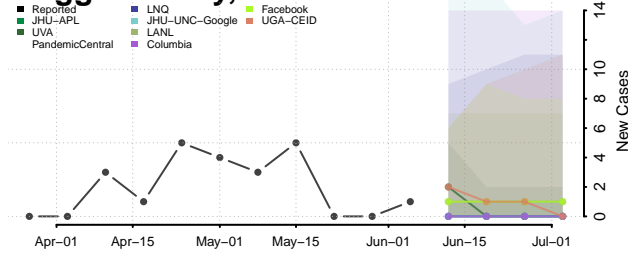

Eddy County, North Dakota

Emmons County, North Dakota

Foster County, North Dakota

Golden Valley County, North Dakota

Grand Forks County, North Dakota

Grant County, North Dakota

Griggs County, North Dakota

Hettinger County, North Dakota