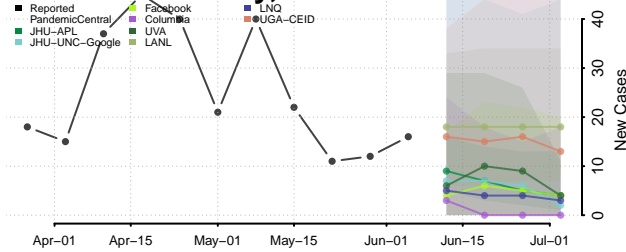

Colorado*

Adams County, Colorado

Alamosa County, Colorado

Arapahoe County, Colorado

Archuleta County, Colorado

*New weekly cases may decrease in this location over the next four weeks. For these locations, the ensemble forecast indicates a probability of 0.75 or greater that fewer cases will be reported in week four of the forecast than in the last reported week.