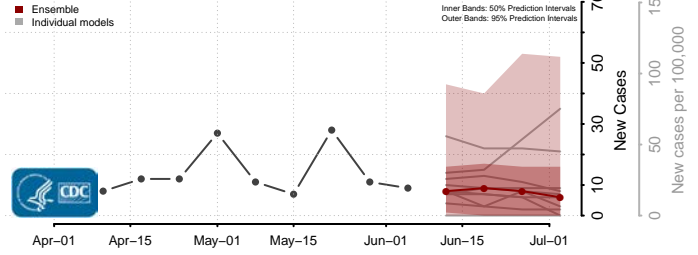

Nye County, Nevada