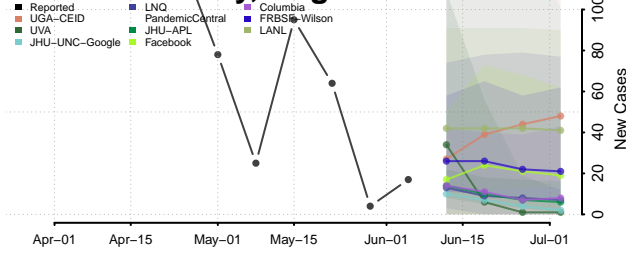

Hanover County, Virginia