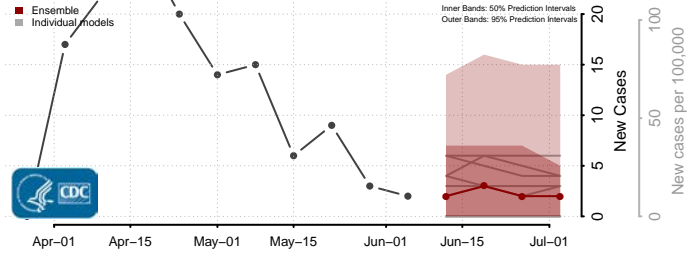

Charles County, Maryland

Dorchester County, Maryland

Frederick County, Maryland

Garrett County, Maryland

Harford County, Maryland

Howard County, Maryland

Kent County, Maryland

Montgomery County, Maryland