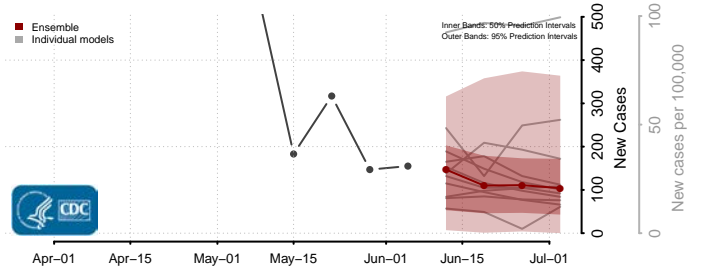

Passaic County, New Jersey