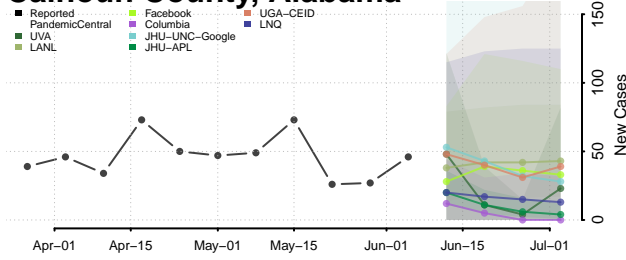

National*

Alabama

Autauga County, Alabama

Baldwin County, Alabama

Barbour County, Alabama

Bibb County, Alabama

*New weekly cases may decrease in this location over the next four weeks. For these locations, the ensemble forecast indicates a probability of 0.75 or greater that fewer cases will be reported in week four of the forecast than in the last reported week.

Blount County, Alabama

Bullock County, Alabama

Butler County, Alabama

Calhoun County, Alabama

Chambers County, Alabama

Cherokee County, Alabama

Chilton County, Alabama

Choctaw County, Alabama