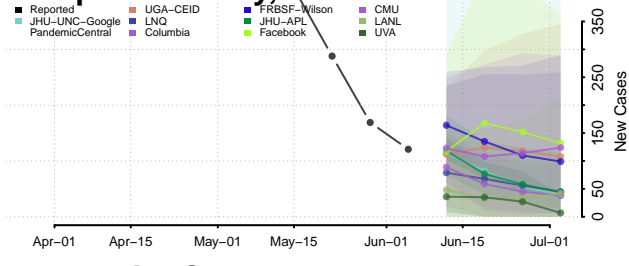

Hampden County, Massachusetts