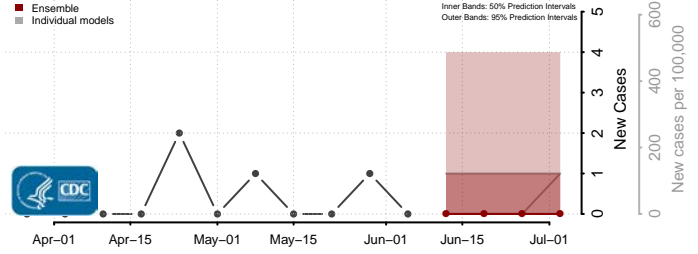

Golden Valley County, Montana