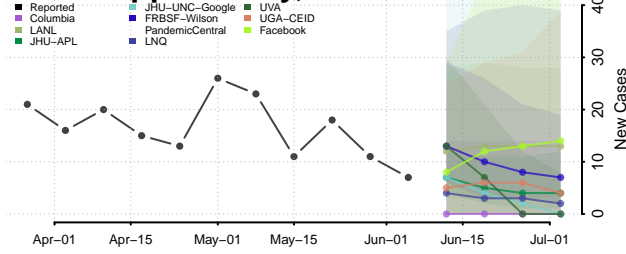

Logan County, Arkansas

Lonoke County, Arkansas

Madison County, Arkansas

Marion County, Arkansas

Miller County, Arkansas

Mississippi County, Arkansas

Monroe County, Arkansas

Montgomery County, Arkansas