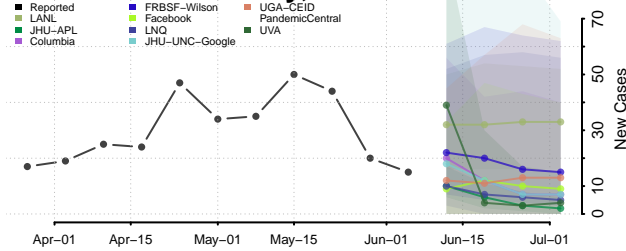

Des Moines County, Iowa