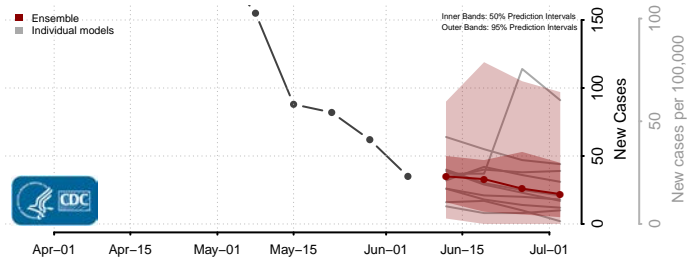

Prince George's County, Maryland

Queen Anne's County, Maryland

Somerset County, Maryland

St. Mary's County, Maryland

Talbot County, Maryland

Washington County, Maryland

Wicomico County, Maryland

Worcester County, Maryland