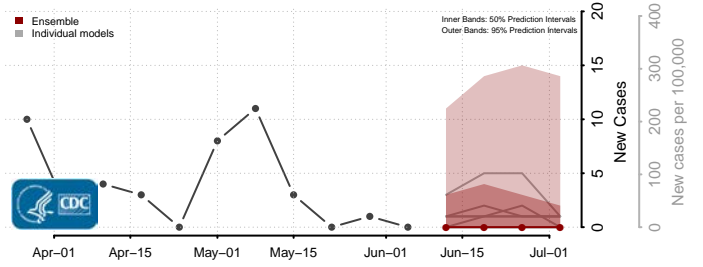

Ringold County, Iowa