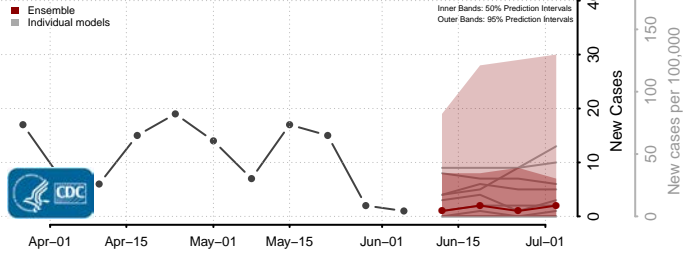

Bandera County, Texas