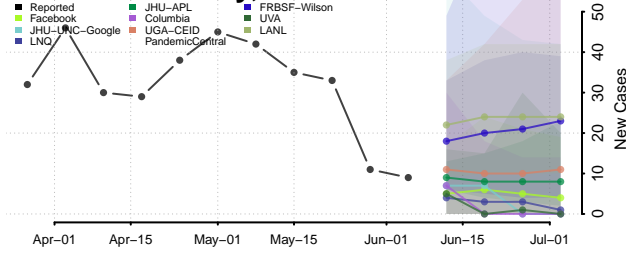

Windsor County, Vermont