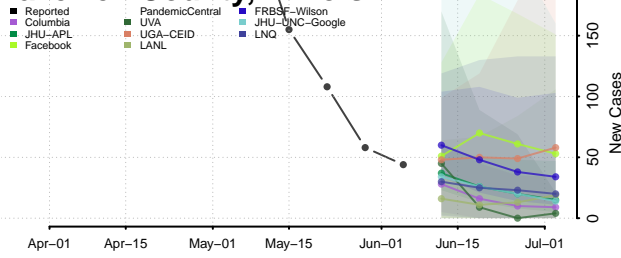

Shelby County, Illinois

St. Clair County, Illinois

Stark County, Illinois

Stephenson County, Illinois

Tazewell County, Illinois

Union County, Illinois

Vermilion County, Illinois

Wabash County, Illinois