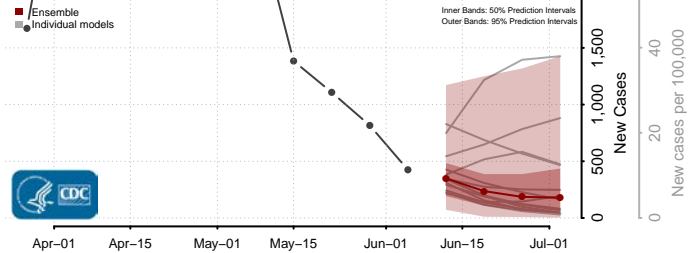

Puerto Rico