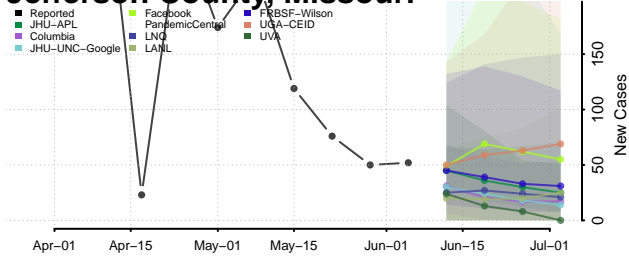

Jefferson County, Missouri