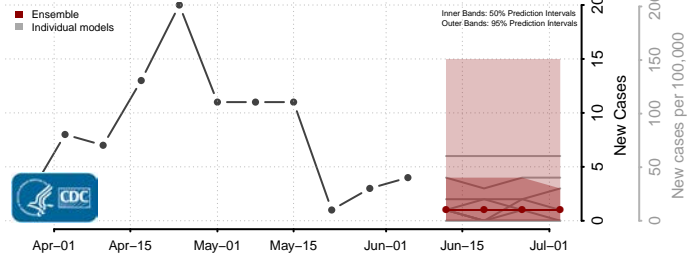

Chesapeake County, Virginia

Chesterfield County, Virginia

Clarke County, Virginia

Colonial Heights County, Virginia

Covington County, Virginia

Craig County, Virginia

Culpeper County, Virginia

Cumberland County, Virginia