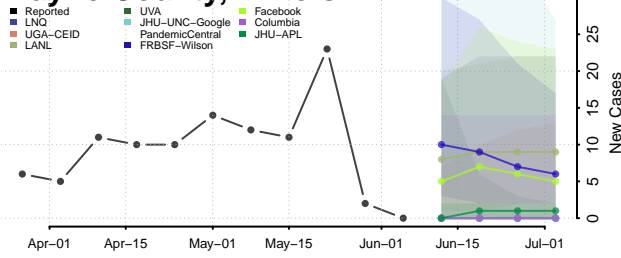

Wayne County, Illinois