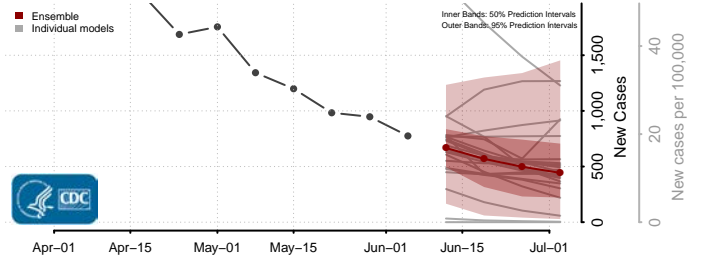

Oklahoma*

Adair County, Oklahoma

Alfalfa County, Oklahoma

Atoka County, Oklahoma

Beaver County, Oklahoma

Beckham County, Oklahoma

*New weekly cases may decrease in this location over the next four weeks. For these locations, the ensemble forecast indicates a probability of 0.75 or greater that fewer cases will be reported in week four of the forecast than in the last reported week.