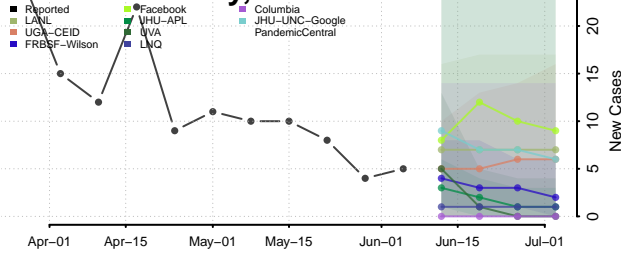

Wapello County, Iowa

Warren County, Iowa

Washington County, Iowa

Wayne County, Iowa

Webster County, Iowa

Winnebago County, Iowa

Winneshiek County, Iowa

Woodbury County, Iowa