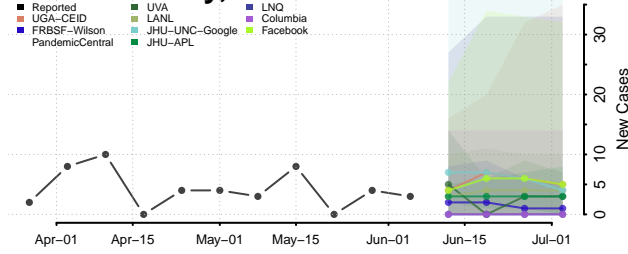

Saline County, Missouri