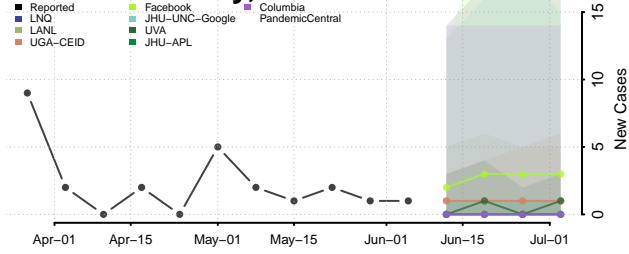

Meade County, Kansas

Miami County, Kansas

Mitchell County, Kansas

Montgomery County, Kansas

Morris County, Kansas

Morton County, Kansas

Nemaha County, Kansas

Neosho County, Kansas