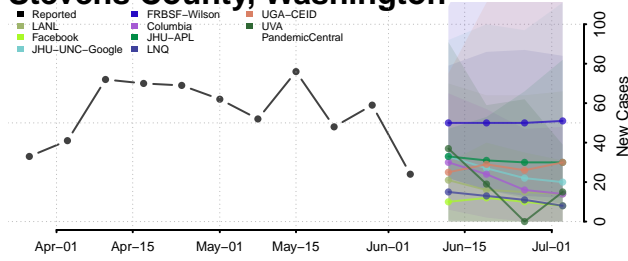

Stevens County, Washington