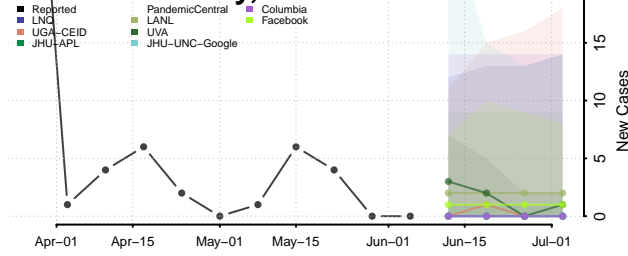

Webster County, Nebraska