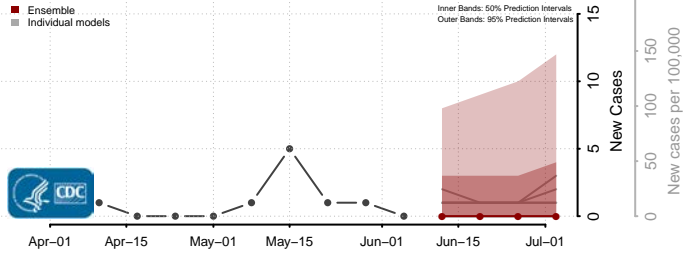

Shannon County, Missouri