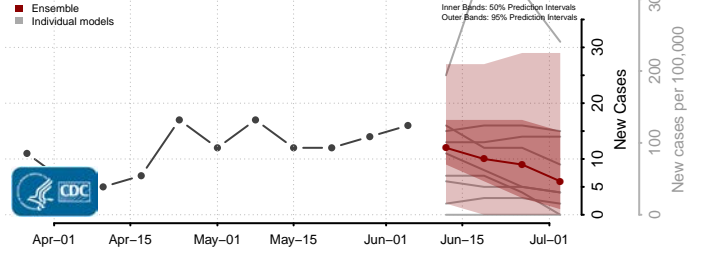

Nez Perce County, Idaho

Oneida County, Idaho

Owyhee County, Idaho

Payette County, Idaho

Power County, Idaho

Shoshone County, Idaho

Teton County, Idaho

Twin Falls County, Idaho