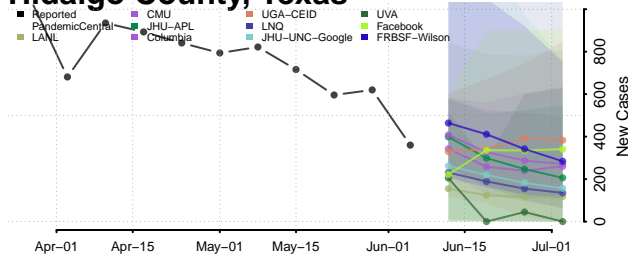

Hidalgo County, Texas