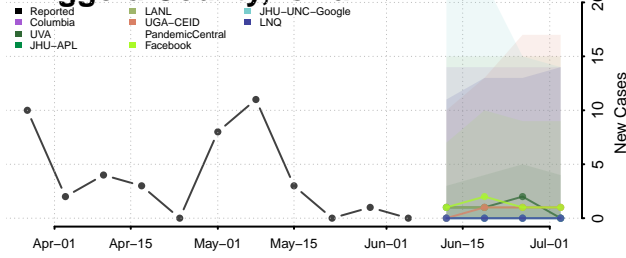

Ringold County, Iowa