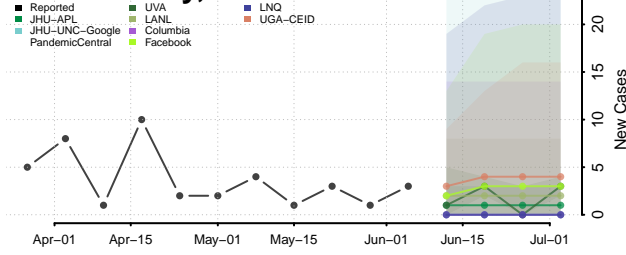

Garland County, Arkansas

Grant County, Arkansas

Greene County, Arkansas

Hempstead County, Arkansas

Hot Spring County, Arkansas

Howard County, Arkansas

Independence County, Arkansas

Izard County, Arkansas