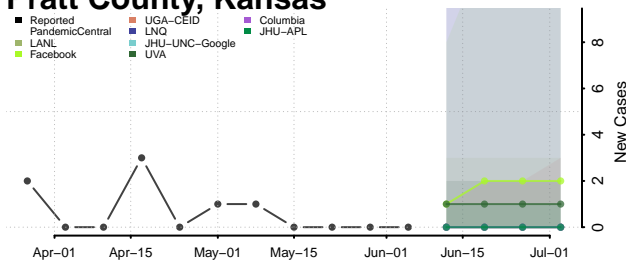

Pratt County, Kansas