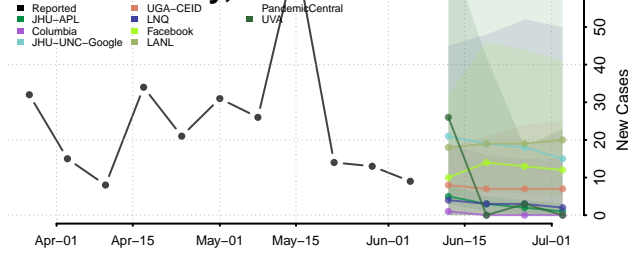

Clarke County, Alabama

Clay County, Alabama

Cleburne County, Alabama

Coffee County, Alabama

Colbert County, Alabama

Conecuh County, Alabama

Coosa County, Alabama

Covington County, Alabama

Crenshaw County, Alabama

Cullman County, Alabama

Dale County, Alabama

Dallas County, Alabama

DeKalb County, Alabama

Elmore County, Alabama

Escambia County, Alabama

Etowah County, Alabama