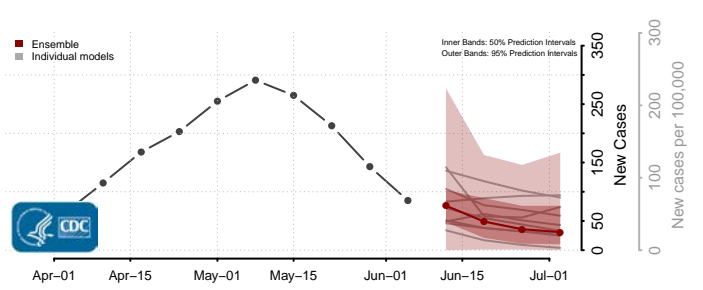

San Juan County, New Mexico