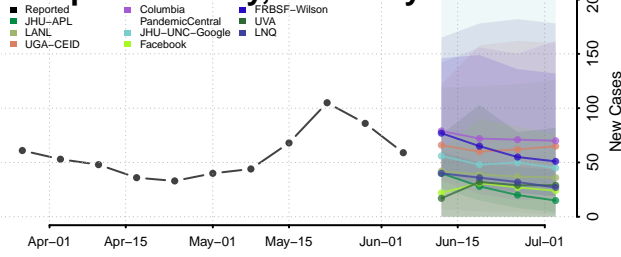

Campbell County, Kentucky