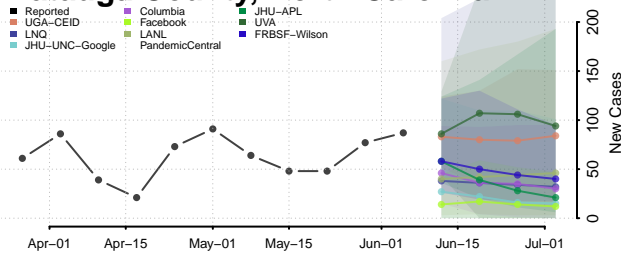

Union County, North Carolina

Vance County, North Carolina

Wake County, North Carolina

Warren County, North Carolina

Washington County, North Carolina

Watauga County, North Carolina

Wayne County, North Carolina