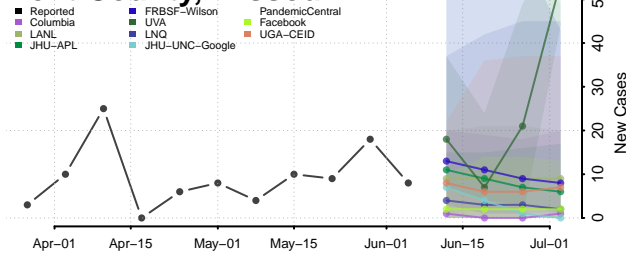

Dent County, Missouri