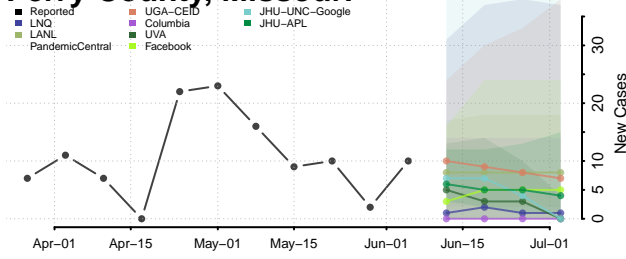

Perry County, Missouri