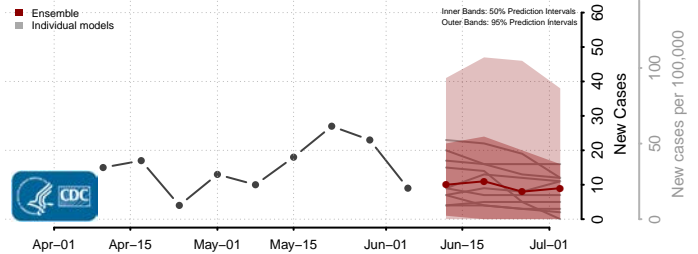

Tate County, Mississippi

Tippah County, Mississippi

Tishomingo County, Mississippi

Tunica County, Mississippi

Union County, Mississippi

Walthall County, Mississippi

Warren County, Mississippi

Washington County, Mississippi