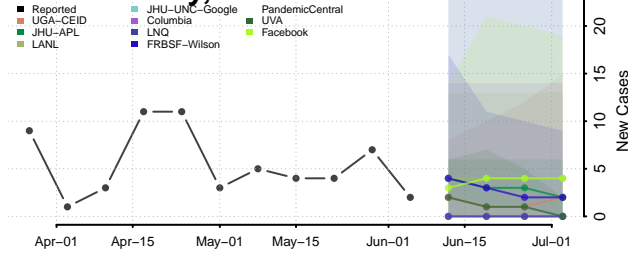

Van Zandt County, Texas

Victoria County, Texas

Walker County, Texas

Waller County, Texas

Ward County, Texas

Washington County, Texas

Webb County, Texas

Wharton County, Texas