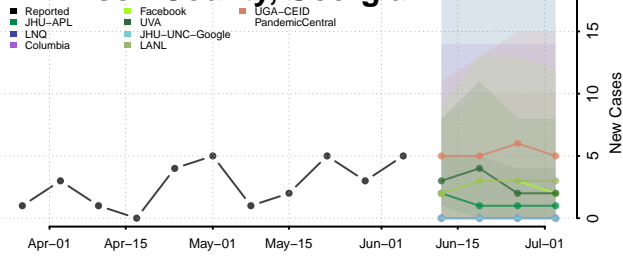

White County, Georgia

Whitfield County, Georgia

Wilcox County, Georgia

Wilkes County, Georgia

Wilkinson County, Georgia

Worth County, Georgia

Guam

Hawaii