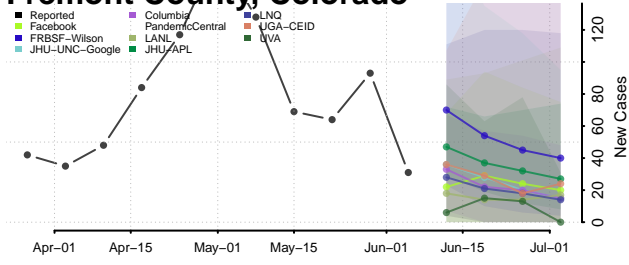

Fremont County, Colorado