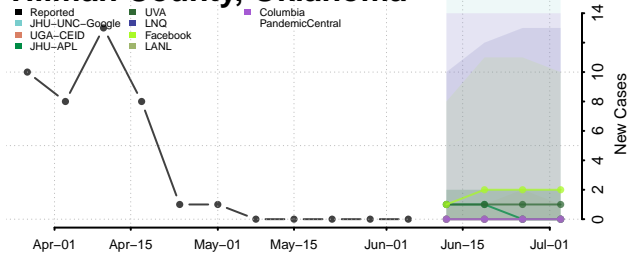

Tillman County, Oklahoma