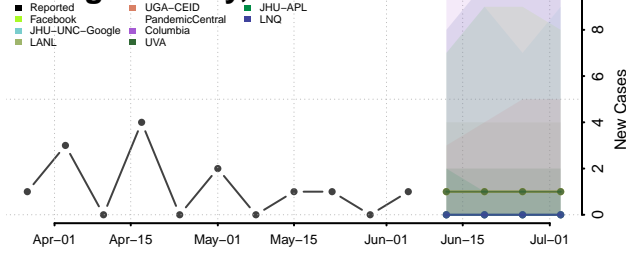

Hidalgo County, New Mexico