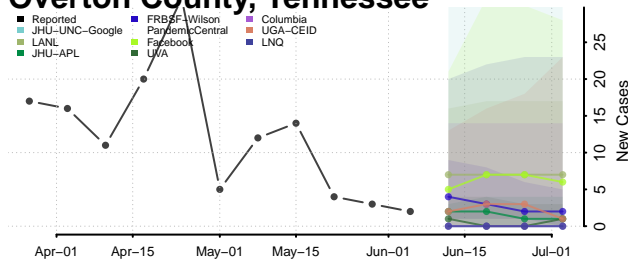

Overton County, Tennessee