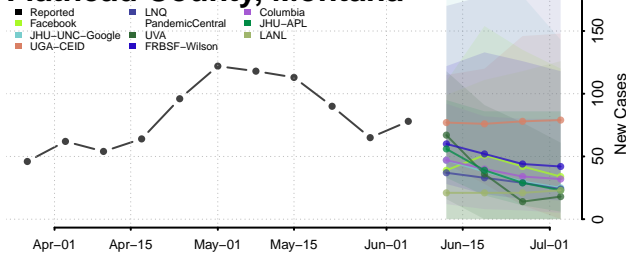

Flathead County, Montana