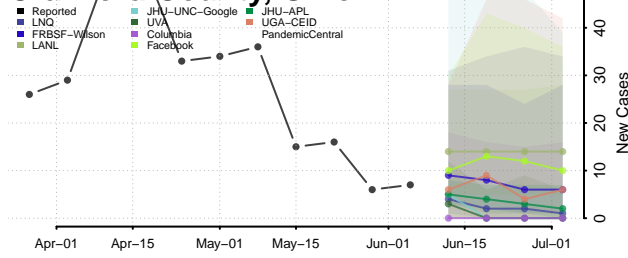

Clermont County, Ohio

Clinton County, Ohio

Columbiana County, Ohio

Coshocton County, Ohio

Crawford County, Ohio

Cuyahoga County, Ohio

Darke County, Ohio

Defiance County, Ohio