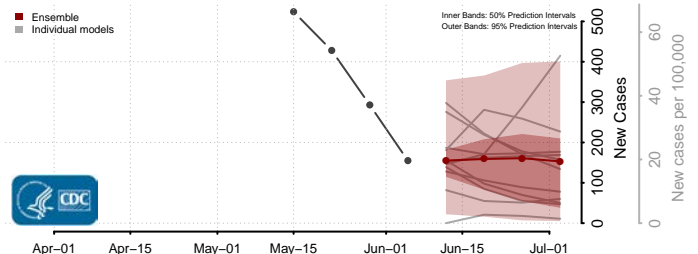

Massachusetts*

Barnstable County, Massachusetts

Berkshire County, Massachusetts

Bristol County, Massachusetts

Dukes County, Massachusetts

Essex County, Massachusetts

*New weekly cases may decrease in this location over the next four weeks. For these locations, the ensemble forecast indicates a probability of 0.75 or greater that fewer cases will be reported in week four of the forecast than in the last reported week.