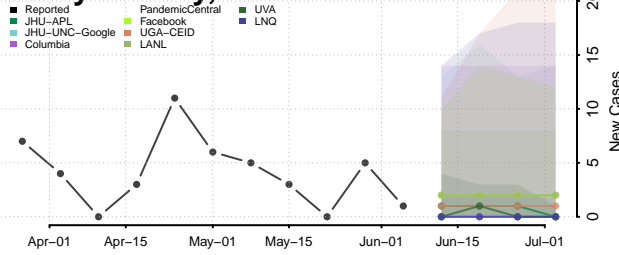

Treasure County, Montana

Valley County, Montana

Wheatland County, Montana

Wibaux County, Montana

Yellowstone County, Montana

Nebraska*

*New weekly cases may decrease in this location over the next four weeks. For these locations, the ensemble forecast indicates a probability of 0.75 or greater that fewer cases will be reported in week four of the forecast than in the last reported week.