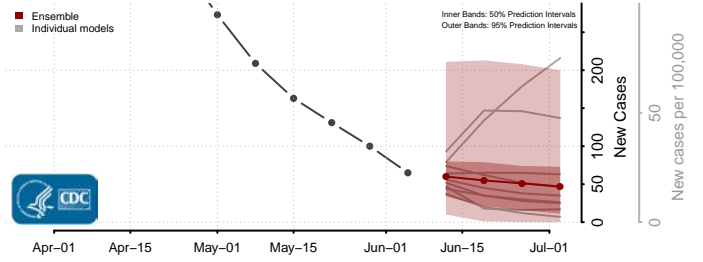

Anchorage County, Alaska