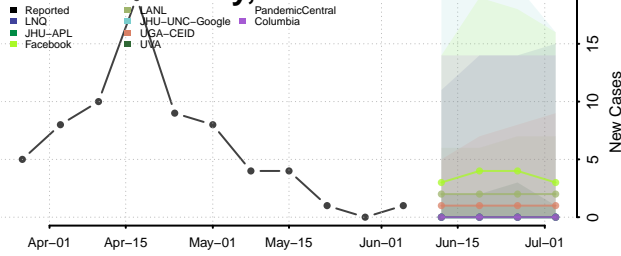

Marshall County, Minnesota