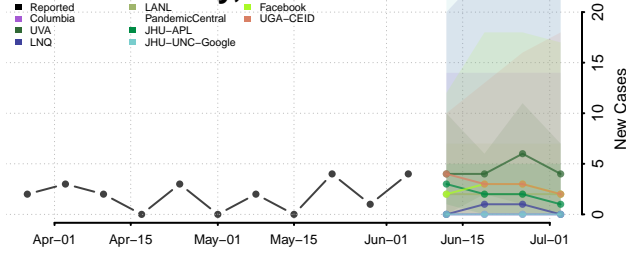

DeKalb County, Missouri