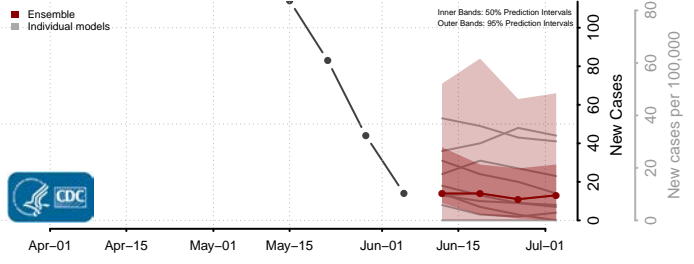

Scott County, Virginia

Shenandoah County, Virginia

Smyth County, Virginia

Southampton County, Virginia

Spotsylvania County, Virginia

Stafford County, Virginia

Staunton County, Virginia

Suffolk County, Virginia