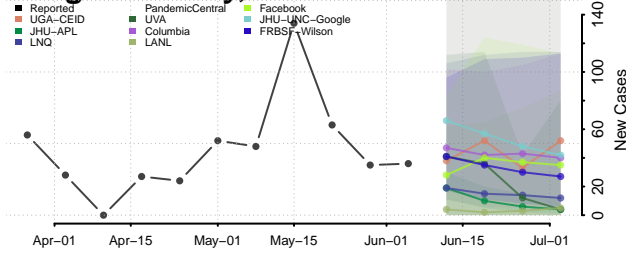

Madison County, Alabama

Marengo County, Alabama

Marion County, Alabama

Marshall County, Alabama

Mobile County, Alabama

Monroe County, Alabama

Montgomery County, Alabama

Morgan County, Alabama

Perry County, Alabama

Pickens County, Alabama

Pike County, Alabama

Randolph County, Alabama

Russell County, Alabama

Shelby County, Alabama

St. Clair County, Alabama

Sumter County, Alabama