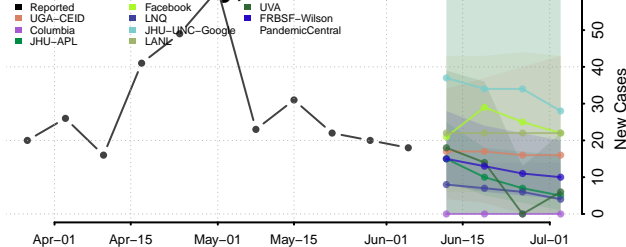

Chaves County, New Mexico