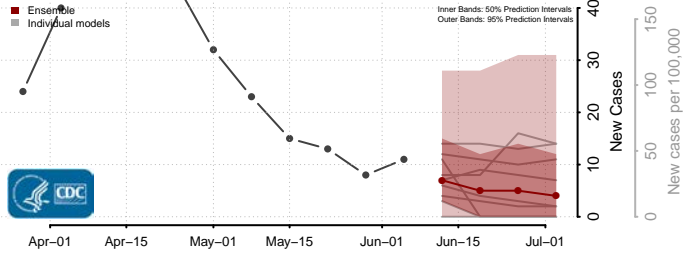

Clinton County, Michigan

Crawford County, Michigan

Delta County, Michigan

Dickinson County, Michigan

Eaton County, Michigan

Emmet County, Michigan

Genesee County, Michigan

Gladwin County, Michigan