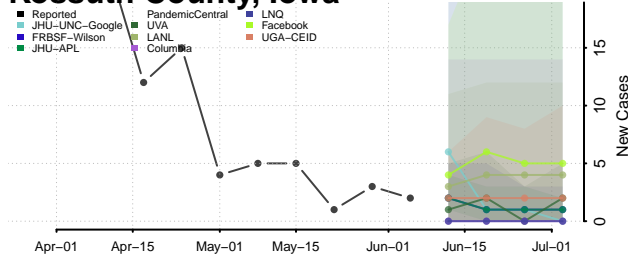

Jasper County, Iowa

Jefferson County, Iowa

Johnson County, Iowa

Jones County, Iowa

Keokuk County, Iowa

Kossuth County, Iowa

Lee County, Iowa

Linn County, Iowa