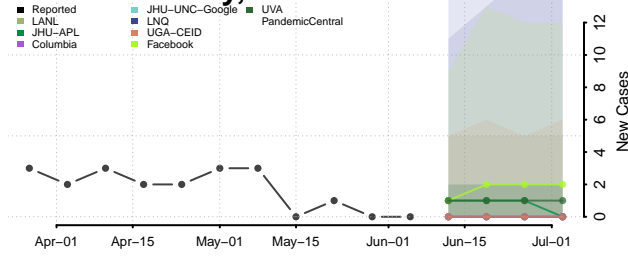

Haskell County, Oklahoma