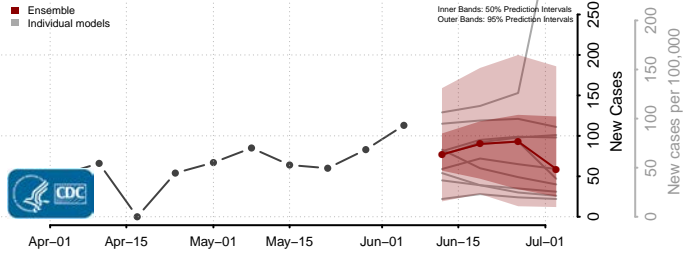

Jasper County, Missouri