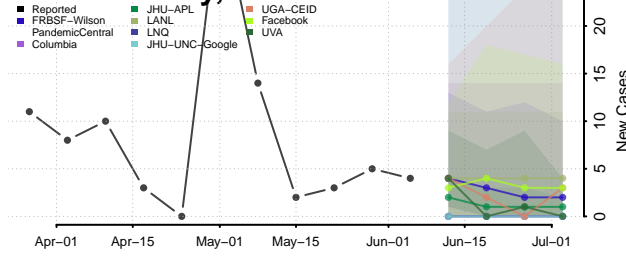

Scott County, Iowa

Shelby County, Iowa

Sioux County, Iowa

Story County, Iowa

Tama County, Iowa

Taylor County, Iowa

Union County, Iowa

Van Buren County, Iowa