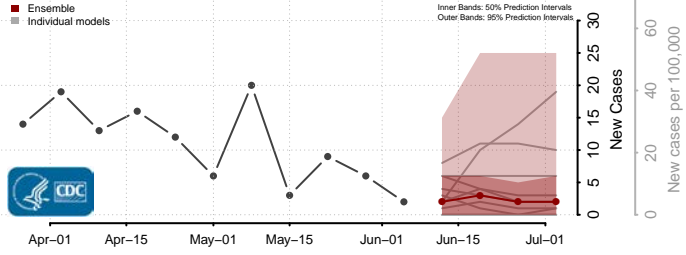

Bryan County, Oklahoma