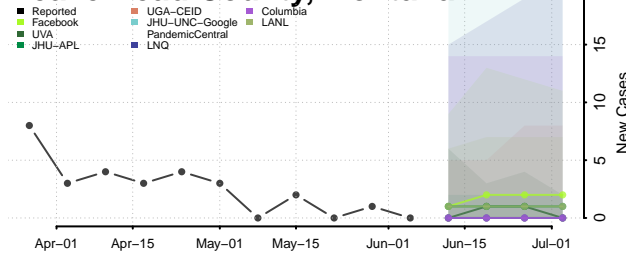

Worth County, Missouri

Wright County, Missouri

Montana*

Beaverhead County, Montana

Big Horn County, Montana

Blaine County, Montana

*New weekly cases may decrease in this location over the next four weeks. For these locations, the ensemble forecast indicates a probability of 0.75 or greater that fewer cases will be reported in week four of the forecast than in the last reported week.