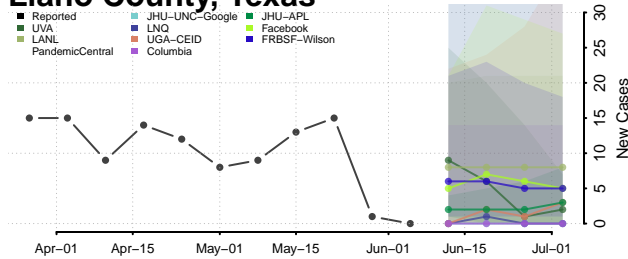

Liberty County, Texas

Limestone County, Texas

Lipscomb County, Texas

Live Oak County, Texas

Llano County, Texas

Loving County, Texas

Lubbock County, Texas

Lynn County, Texas