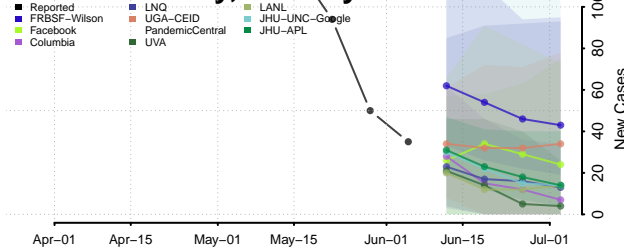

Adams County, Pennsylvania