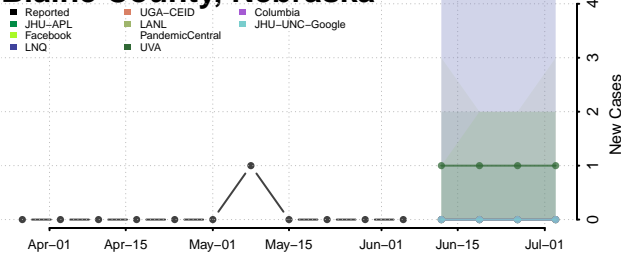

Adams County, Nebraska

Antelope County, Nebraska

Arthur County, Nebraska

Banner County, Nebraska

Blaine County, Nebraska

Boone County, Nebraska

Box Butte County, Nebraska

Boyd County, Nebraska