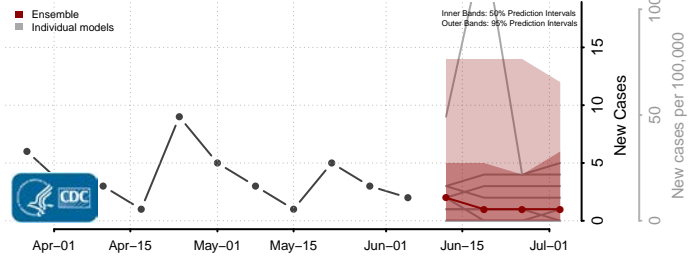

Jefferson County, Iowa