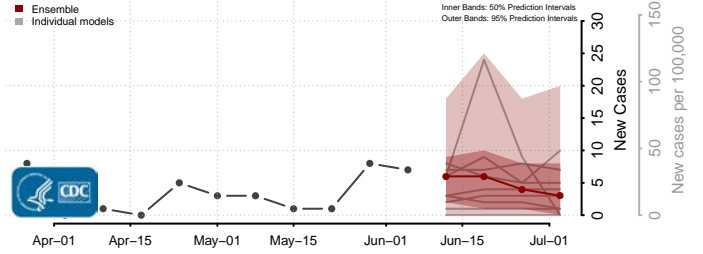

Morgan County, Missouri