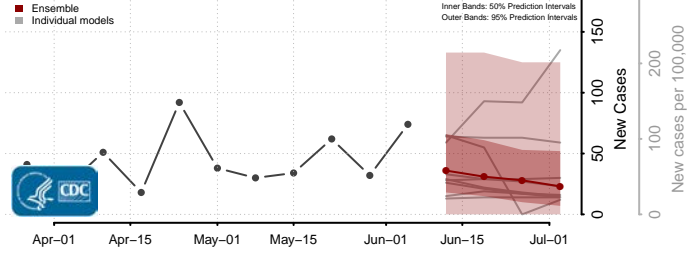

Acadia County, Louisiana