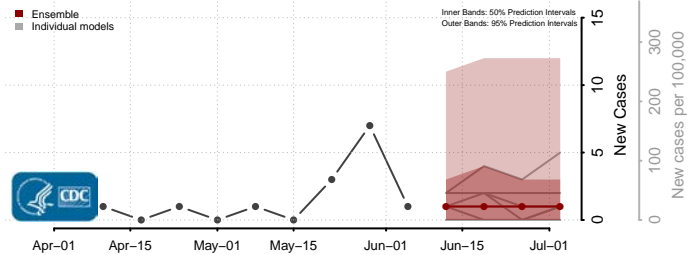

Mineral County, Montana