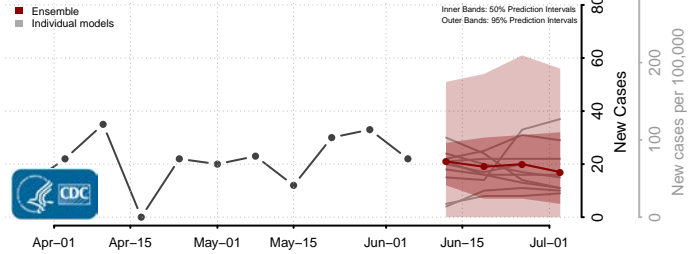

Dunklin County, Missouri