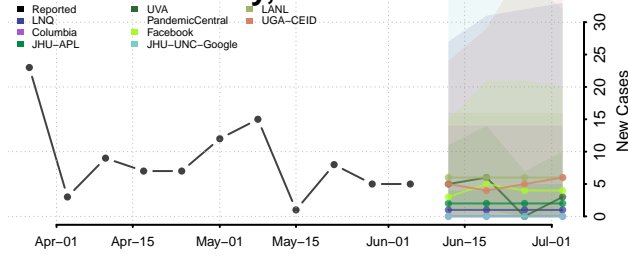

San Juan County, Utah