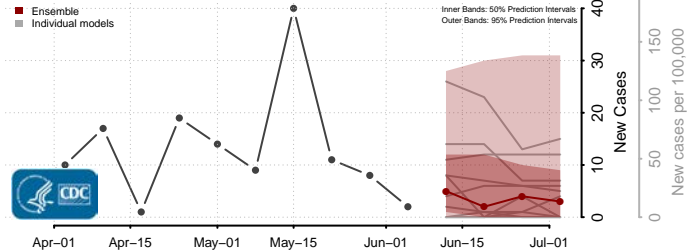

National*

Alabama

Autauga County, Alabama

Baldwin County, Alabama

Barbour County, Alabama

Bibb County, Alabama

*New weekly cases may decrease in this location over the next four weeks. For these locations, the ensemble forecast indicates a probability of 0.75 or greater that fewer cases will be reported in week four of the forecast than in the last reported week.