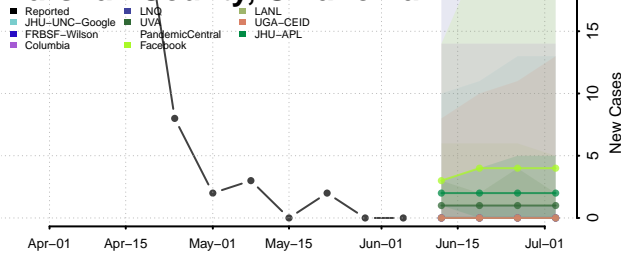

Kiowa County, Oklahoma

Latimer County, Oklahoma

Le Flore County, Oklahoma

Lincoln County, Oklahoma

Logan County, Oklahoma

Love County, Oklahoma

Major County, Oklahoma

Marshall County, Oklahoma