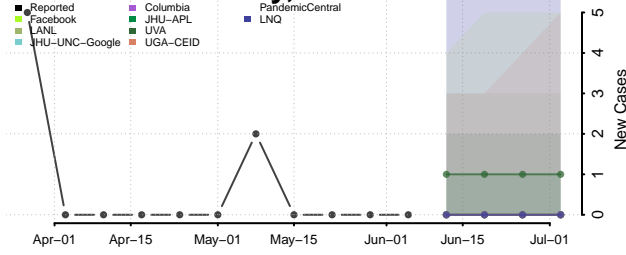

Comanche County, Kansas