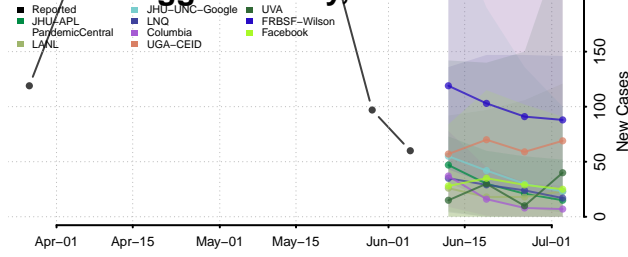

Washington County, Louisiana

Webster County, Louisiana

West Baton Rouge County, Louisiana

West Carroll County, Louisiana

West Feliciana County, Louisiana

Winn County, Louisiana

Maine*

Androscoggin County, Maine