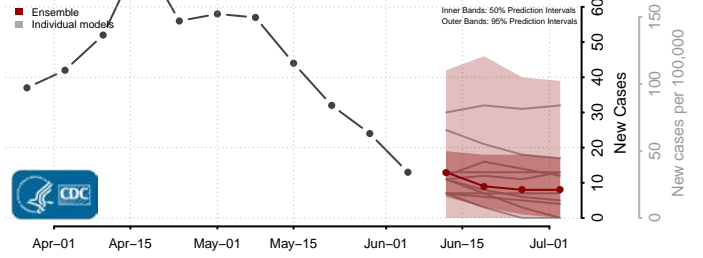

Clermont County, Ohio

Clinton County, Ohio

Columbiana County, Ohio

Coshocton County, Ohio

Crawford County, Ohio

Cuyahoga County, Ohio

Darke County, Ohio

Defiance County, Ohio