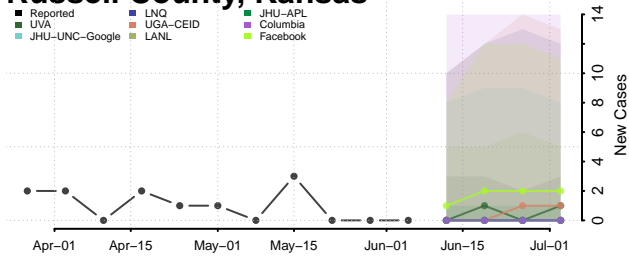

Russell County, Kansas