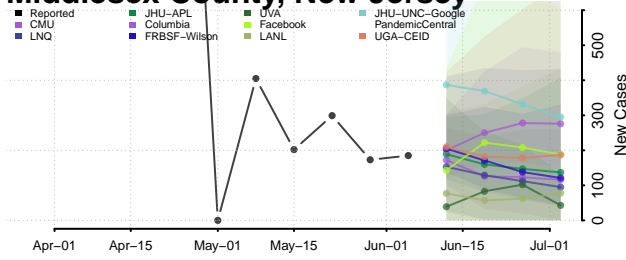

Middlesex County, New Jersey