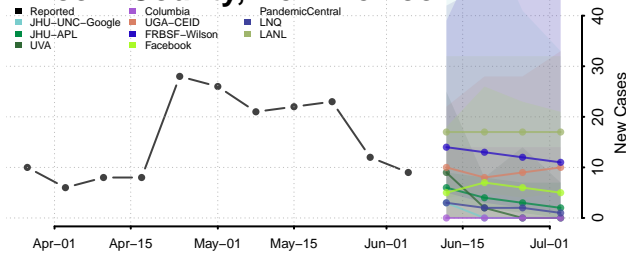

Lincoln County, New Mexico