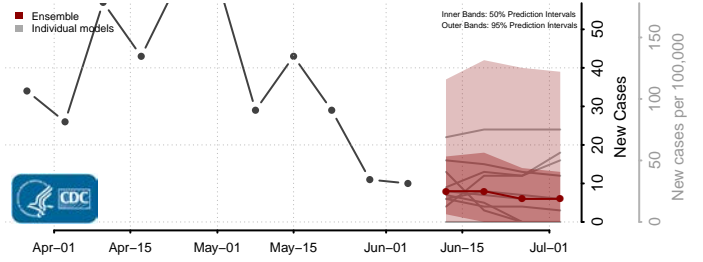

Dorchester County, Maryland