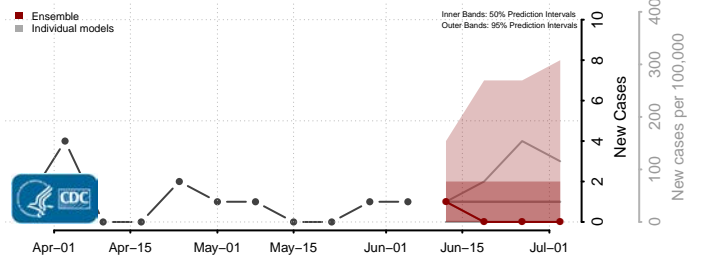

Butte County, Idaho