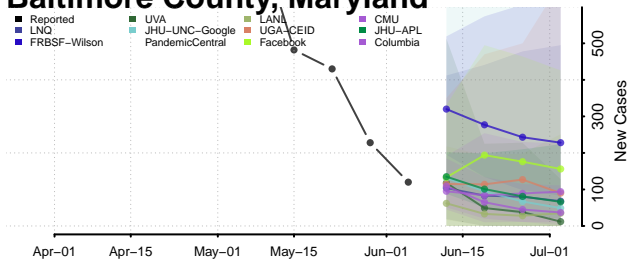

Baltimore County, Maryland