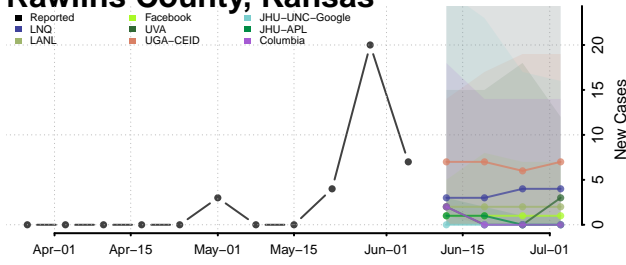

Rawlins County, Kansas