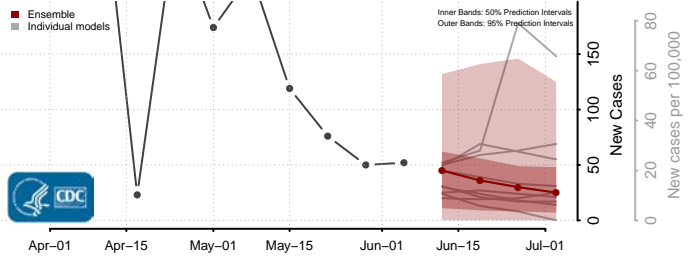

Jefferson County, Missouri