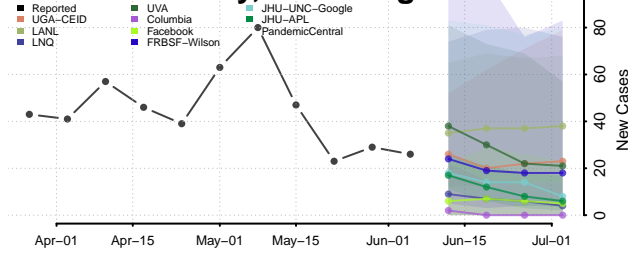

Jackson County, West Virginia