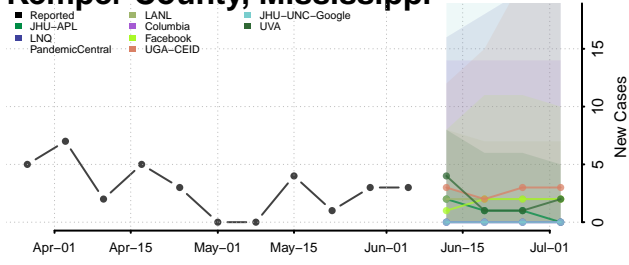

Kemper County, Mississippi