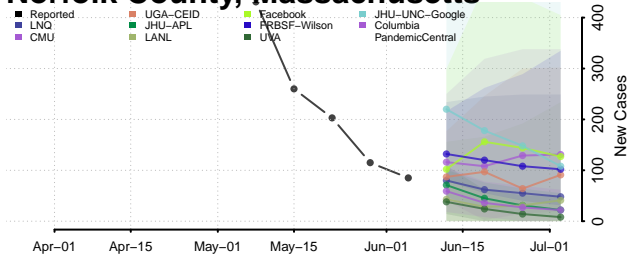

Norfolk County, Massachusetts