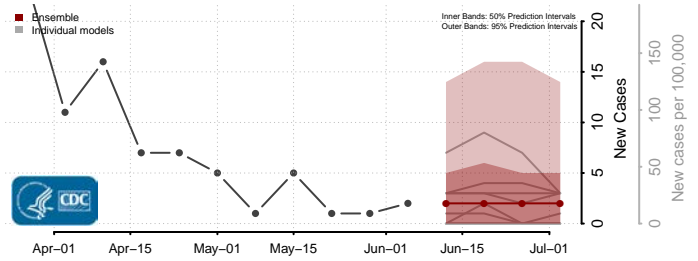

Cherokee County, Iowa