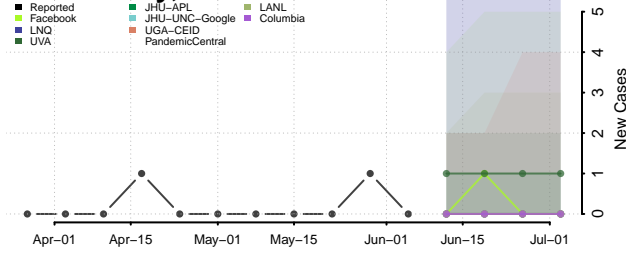

Elk County, Kansas