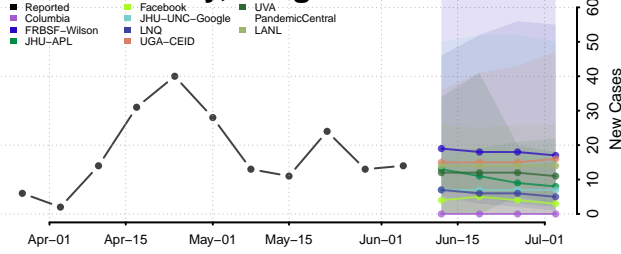

Wasco County, Oregon