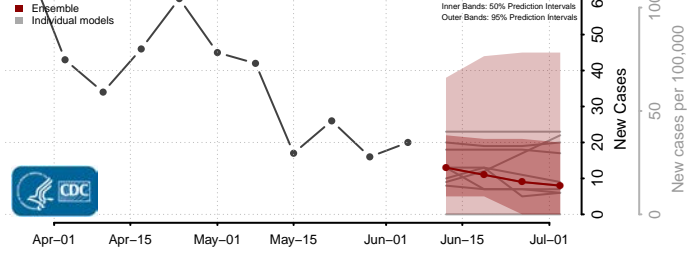

Lyon County, Nevada