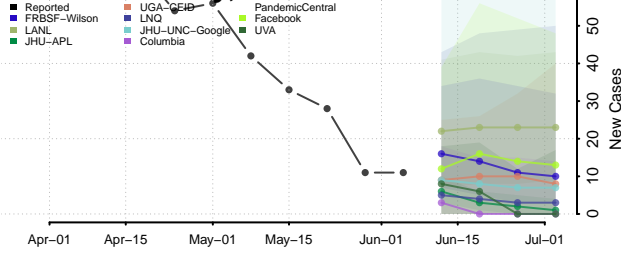

Cherokee County, Iowa

Chickasaw County, Iowa

Clarke County, Iowa

Clay County, Iowa

Clayton County, Iowa

Clinton County, Iowa

Crawford County, Iowa

Dallas County, Iowa