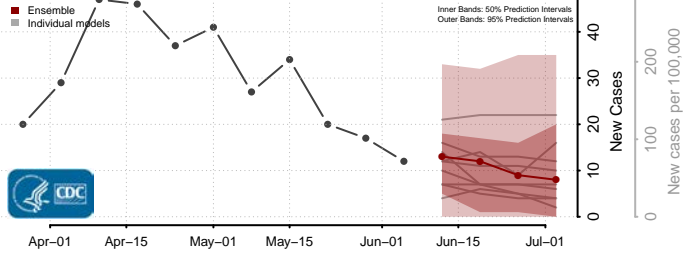

Bristol County, Virginia