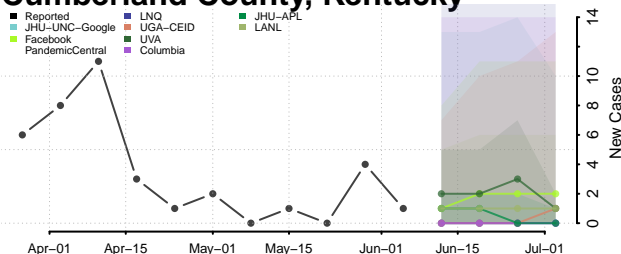

Cumberland County, Kentucky