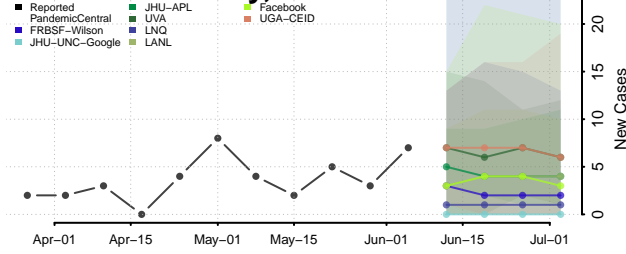

Moniteau County, Missouri