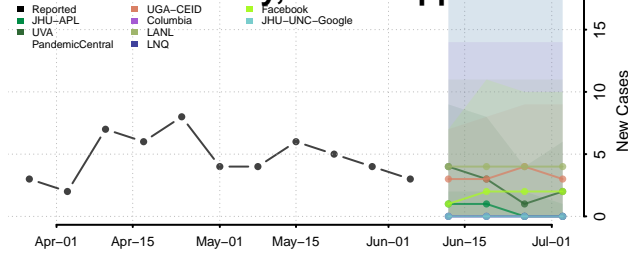

Wilkinson County, Mississippi