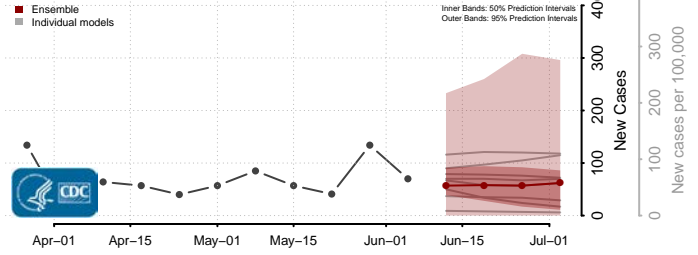

Virgin Islands