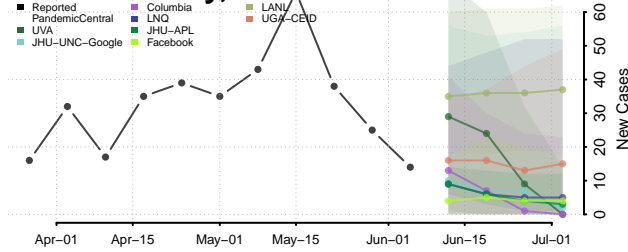

Waldo County, Maine