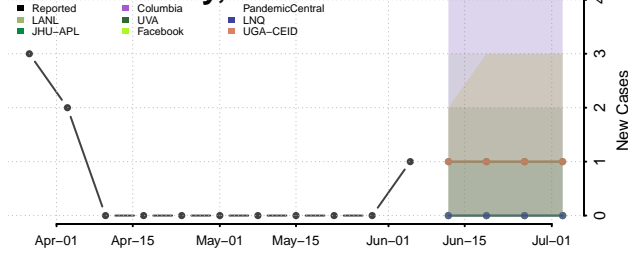

Jones County, South Dakota