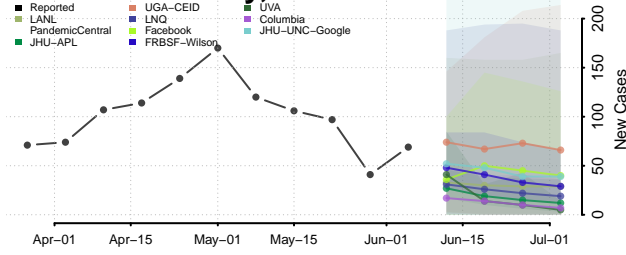

Robeson County, North Carolina