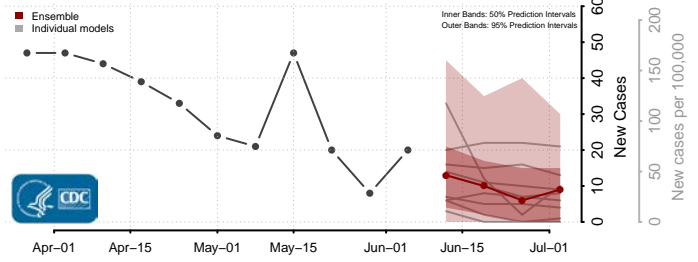

Williamsburg County, Virginia

Winchester County, Virginia

Wise County, Virginia

Wythe County, Virginia

Clallam County, Washington

Clark County, Washington

Columbia County, Washington

Cowlitz County, Washington