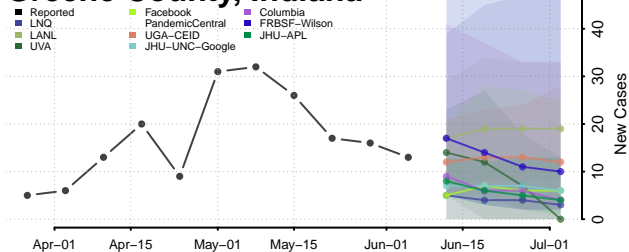

Fayette County, Indiana

Floyd County, Indiana

Fountain County, Indiana

Franklin County, Indiana

Fulton County, Indiana

Gibson County, Indiana

Grant County, Indiana

Greene County, Indiana