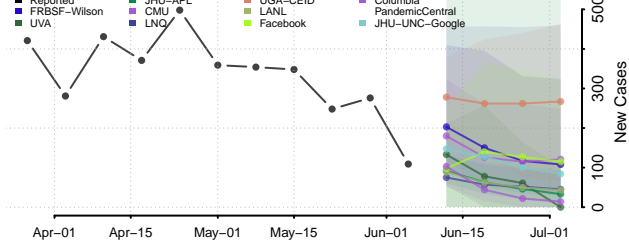

Catahoula County, Louisiana

Claiborne County, Louisiana

Concordia County, Louisiana

De Soto County, Louisiana

East Baton Rouge County, Louisiana

East Carroll County, Louisiana

East Feliciana County, Louisiana