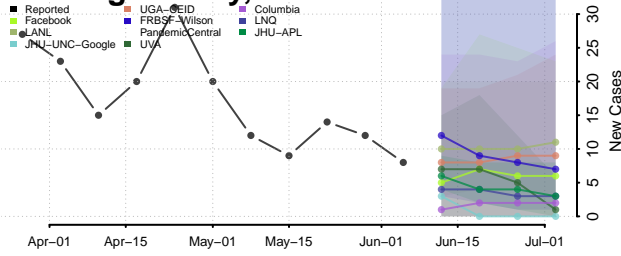

Hocking County, Ohio