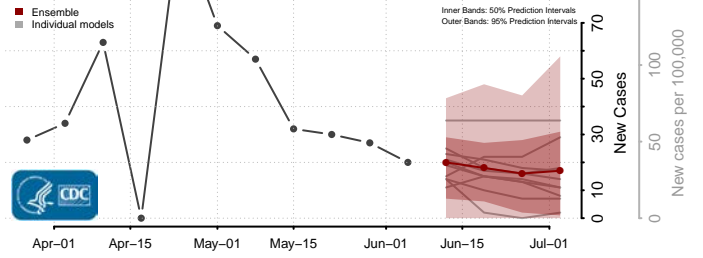

Campbell County, Virginia