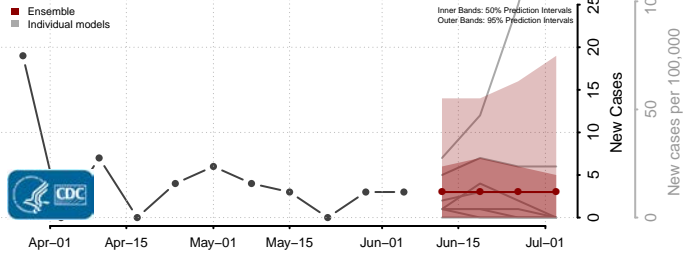

Audrain County, Missouri