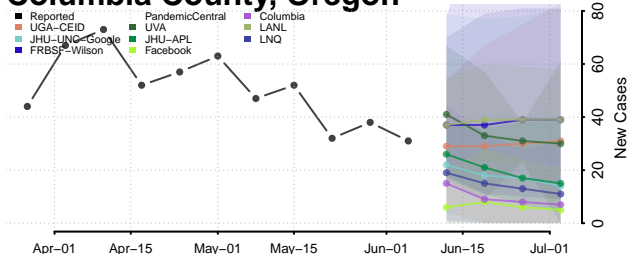

Columbia County, Oregon

*New weekly cases may decrease in this location over the next four weeks. For these locations, the ensemble forecast indicates a probability of 0.75 or greater that fewer cases will be reported in week four of the forecast than in the last reported week.