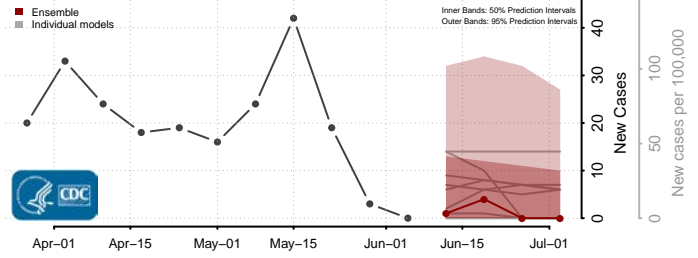

Adams County, Nebraska