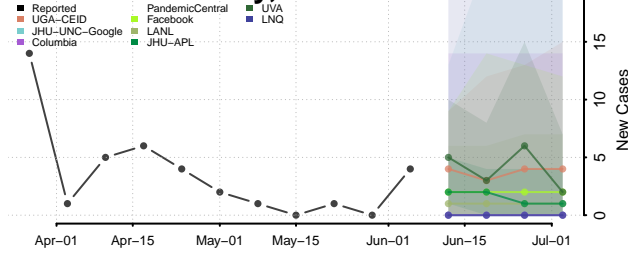

Johnston County, Oklahoma