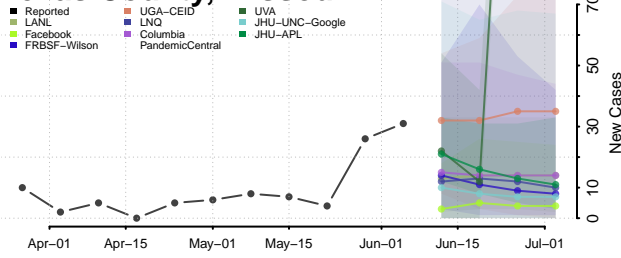

Texas County, Missouri