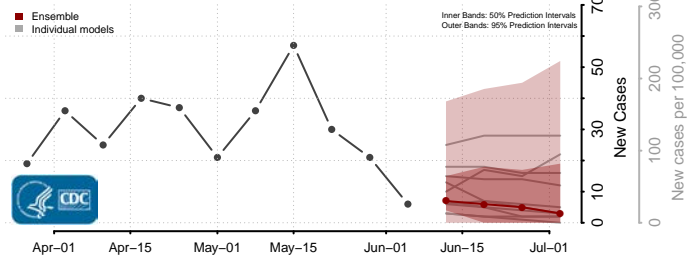

Hampshire County, West Virginia