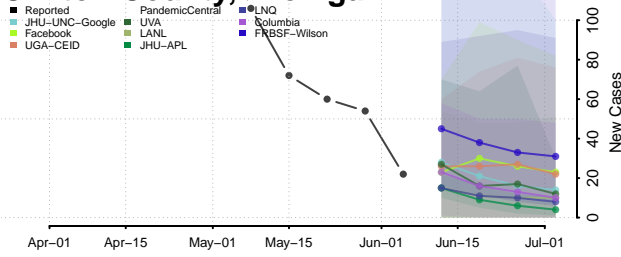

Clinton County, Michigan