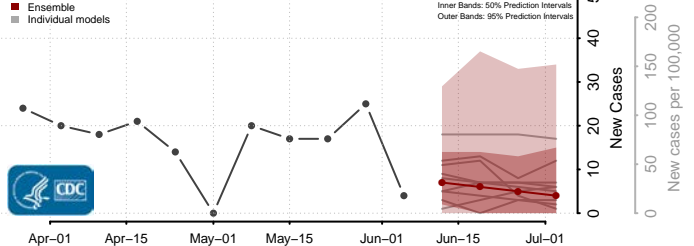

Grant County, Louisiana