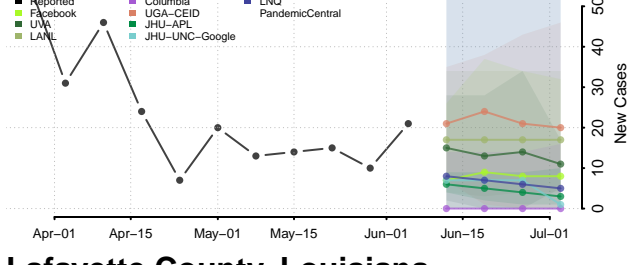

Evangeline County, Louisiana

Franklin County, Louisiana

Grant County, Louisiana

Iberia County, Louisiana

Iberville County, Louisiana

Jackson County, Louisiana

Jefferson County, Louisiana

Jefferson Davis County, Louisiana