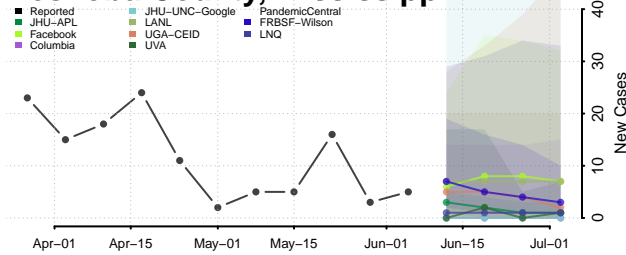

Madison County, Mississippi

Marion County, Mississippi

Marshall County, Mississippi

Monroe County, Mississippi

Montgomery County, Mississippi

Neshoba County, Mississippi

Newton County, Mississippi

Noxubee County, Mississippi