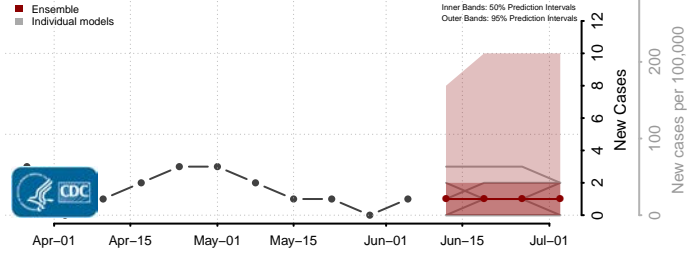

Treasure County, Montana

Valley County, Montana

Wheatland County, Montana

Wibaux County, Montana

Yellowstone County, Montana

Nebraska*

*New weekly cases may decrease in this location over the next four weeks. For these locations, the ensemble forecast indicates a probability of 0.75 or greater that fewer cases will be reported in week four of the forecast than in the last reported week.