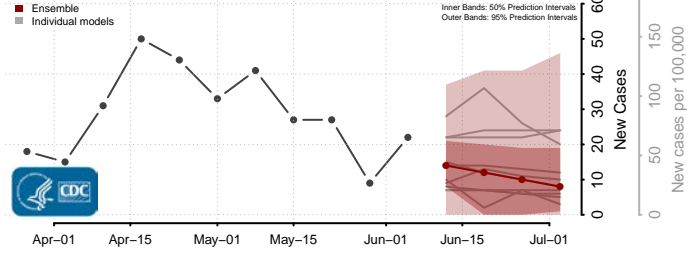

Wakulla County, Florida