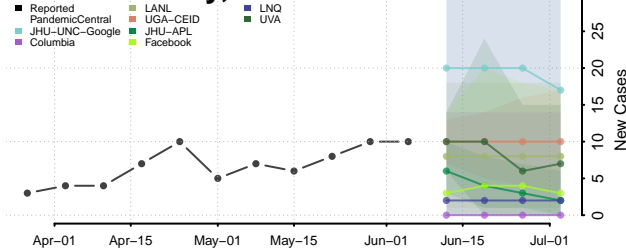

*New weekly cases may decrease in this location over the next four weeks. For these locations, the ensemble forecast indicates a probability of 0.75 or greater that fewer cases will be reported in week four of the forecast than in the last reported week.