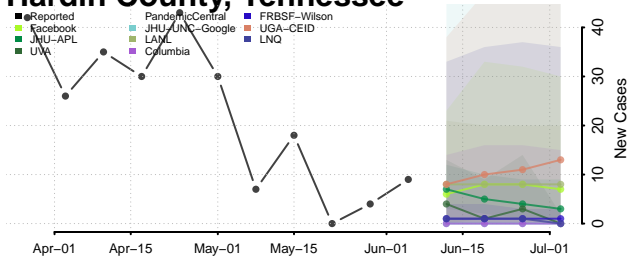

Hancock County, Tennessee

Hardeman County, Tennessee

Hardin County, Tennessee

Hawkins County, Tennessee

Haywood County, Tennessee

Henderson County, Tennessee

Henry County, Tennessee

Hickman County, Tennessee