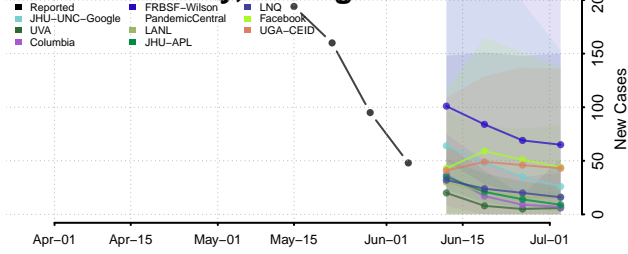

Berrien County, Michigan