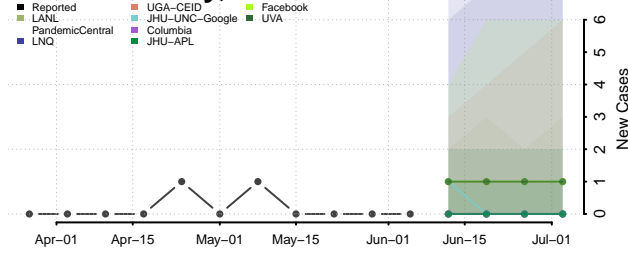

Jefferson County, Kansas

Jewell County, Kansas

Johnson County, Kansas

Kearyn County, Kansas

Kingman County, Kansas

Kiowa County, Kansas

Labette County, Kansas

Lane County, Kansas