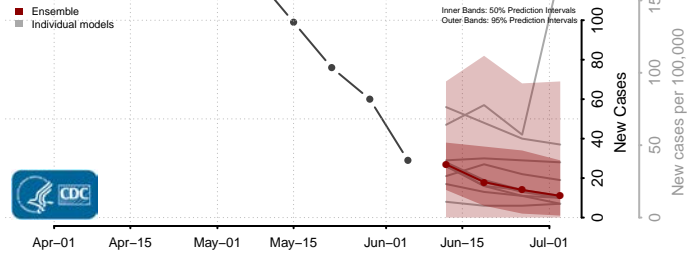

Ohio County, West Virginia

Pendleton County, West Virginia

Pleasants County, West Virginia

Pocahontas County, West Virginia

Preston County, West Virginia

Putnam County, West Virginia

Raleigh County, West Virginia