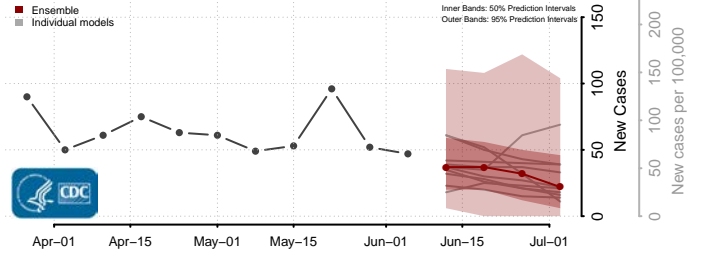

Tooele County, Utah