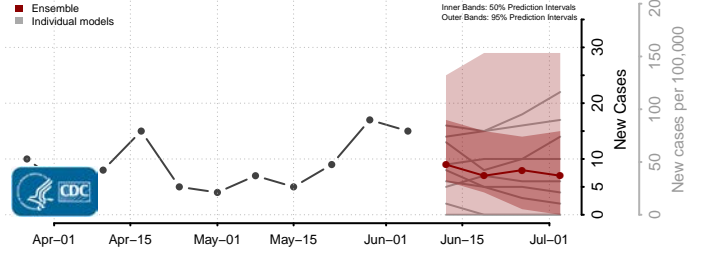

Forest County, Wisconsin

Grant County, Wisconsin

Green County, Wisconsin

Green Lake County, Wisconsin

Iowa County, Wisconsin

Iron County, Wisconsin

Jackson County, Wisconsin

Jefferson County, Wisconsin