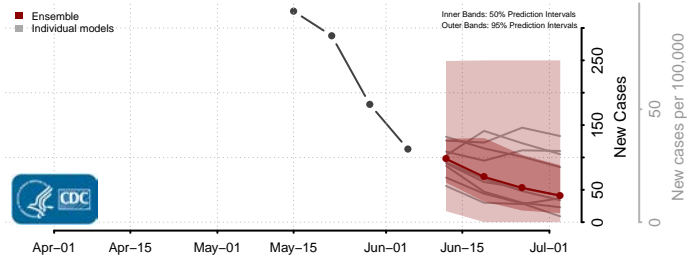

Susquehanna County, Pennsylvania

Tioga County, Pennsylvania

Union County, Pennsylvania

Venango County, Pennsylvania

Warren County, Pennsylvania

Washington County, Pennsylvania

Wayne County, Pennsylvania

Westmoreland County, Pennsylvania