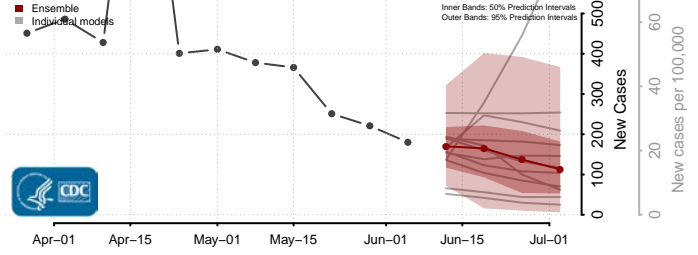

Oklahoma County, Oklahoma