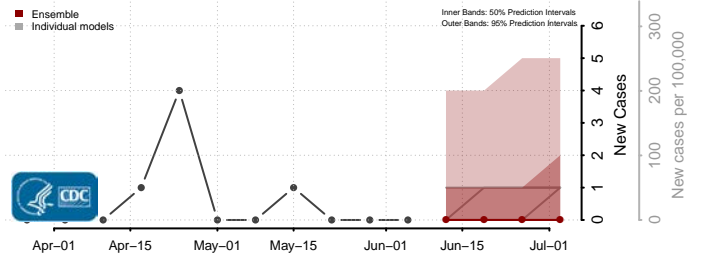

Clark County, Kansas