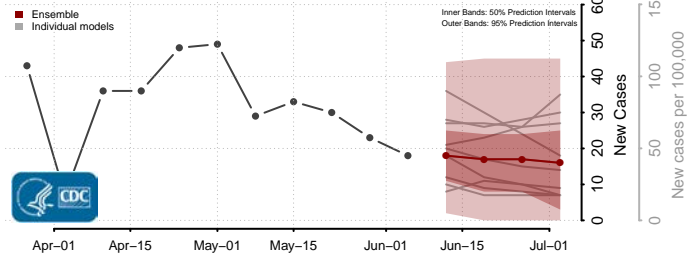

Danville County, Virginia