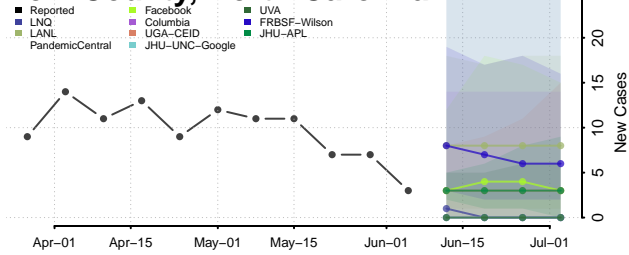

Pamlico County, North Carolina

Pasquotank County, North Carolina

Pender County, North Carolina

Perquimans County, North Carolina

Person County, North Carolina

Pitt County, North Carolina

Polk County, North Carolina