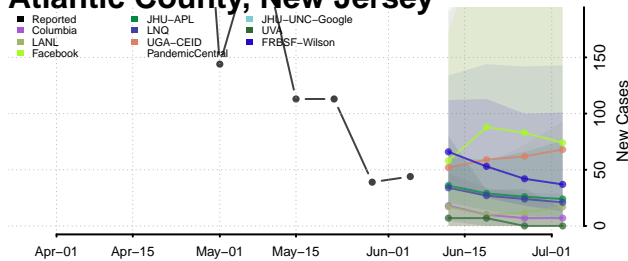

Atlantic County, New Jersey