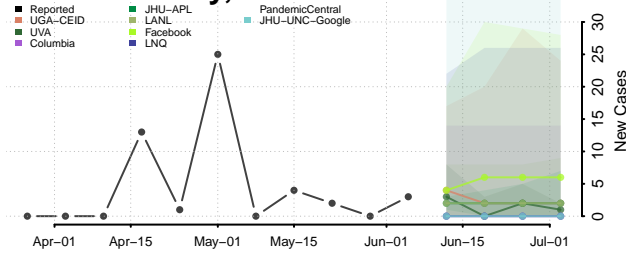

Dawson County, Texas

Deaf Smith County, Texas

Delta County, Texas

Denton County, Texas

DeWitt County, Texas

Dickens County, Texas

Dimmit County, Texas

Donley County, Texas