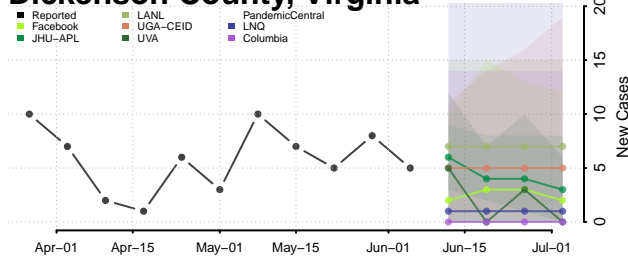

Dickenson County, Virginia