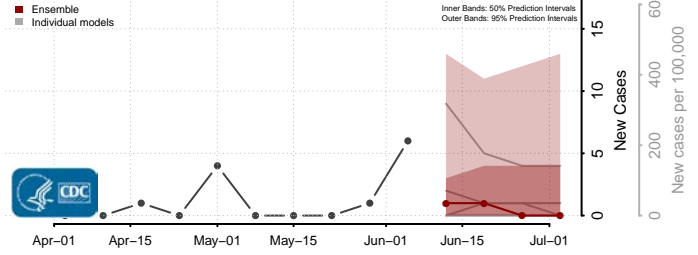

Decatur County, Kansas