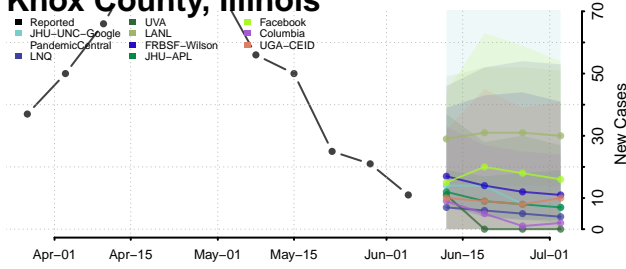

Knox County, Illinois