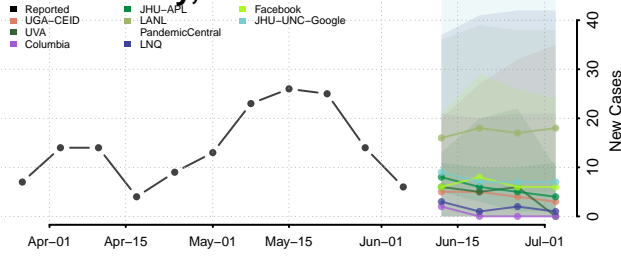

Lake County, Montana