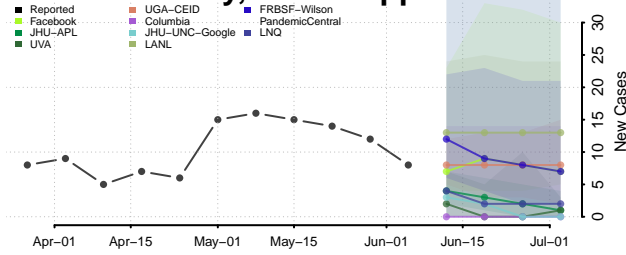

Madison County, Mississippi

Marion County, Mississippi

Marshall County, Mississippi

Monroe County, Mississippi

Montgomery County, Mississippi

Neshoba County, Mississippi

Newton County, Mississippi

Noxubee County, Mississippi