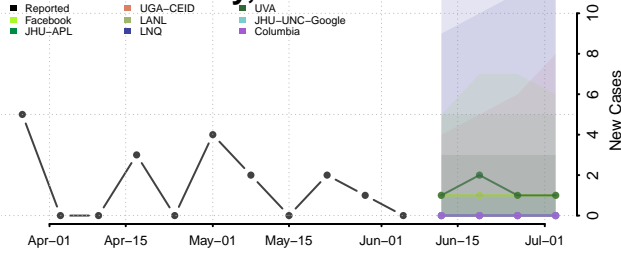

Marshall County, South Dakota