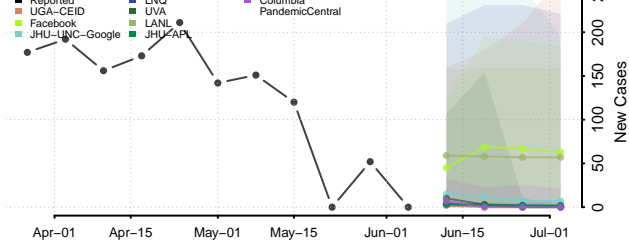

Bell County, Texas