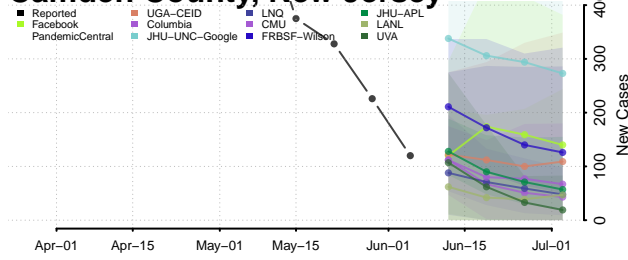

Camden County, New Jersey