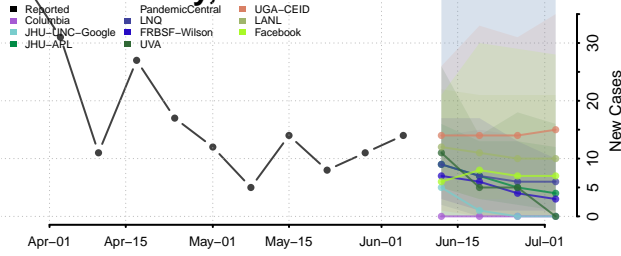

Union County, Arkansas