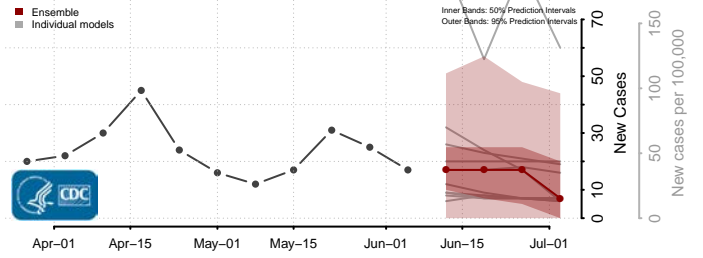

Bonner County, Idaho