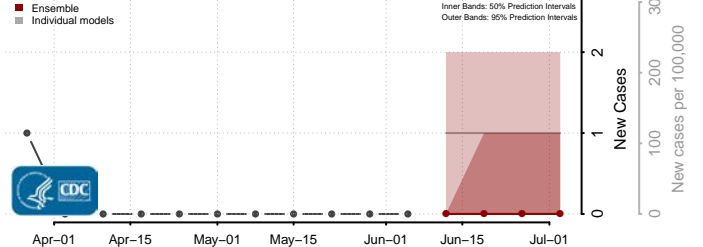

Esmeralda County, Nevada