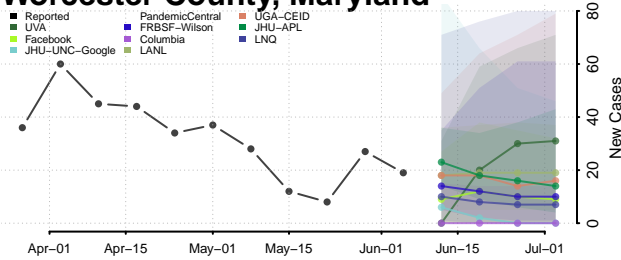

Prince George's County, Maryland

Queen Anne's County, Maryland

Somerset County, Maryland

St. Mary's County, Maryland

Talbot County, Maryland

Washington County, Maryland

Wicomico County, Maryland

Worcester County, Maryland