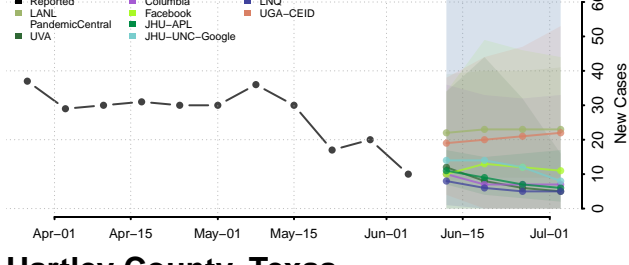

Harrison County, Texas