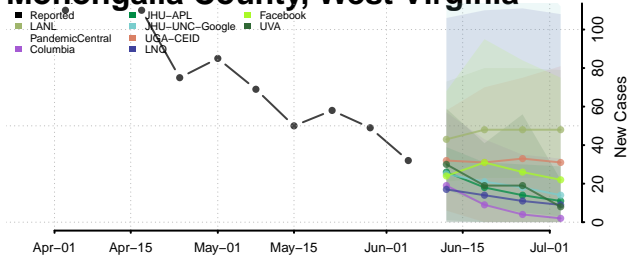

Monongalia County, West Virginia