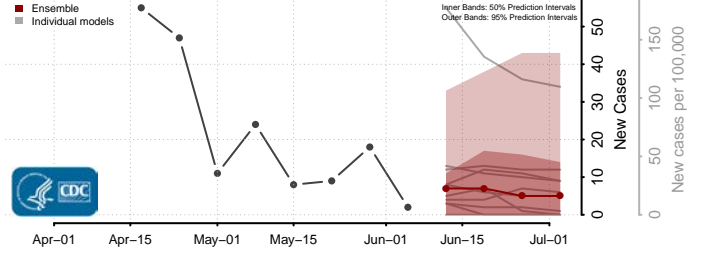

Rio Blanco County, Colorado

Rio Grande County, Colorado

Routt County, Colorado

Saguache County, Colorado

San Juan County, Colorado

San Miguel County, Colorado

Sedgwick County, Colorado

Summit County, Colorado