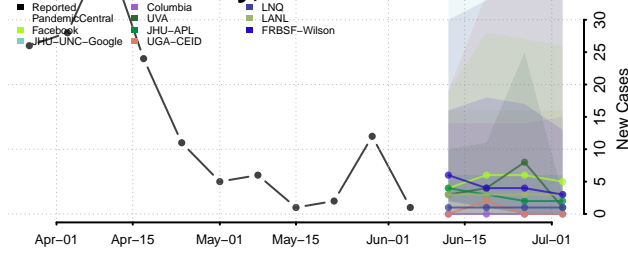

Jackson County, Oklahoma