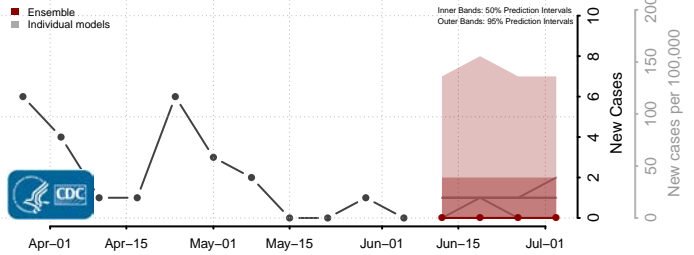

Atchison County, Missouri