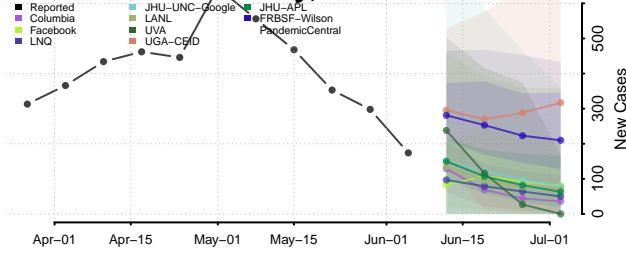

Cumberland County, North Carolina