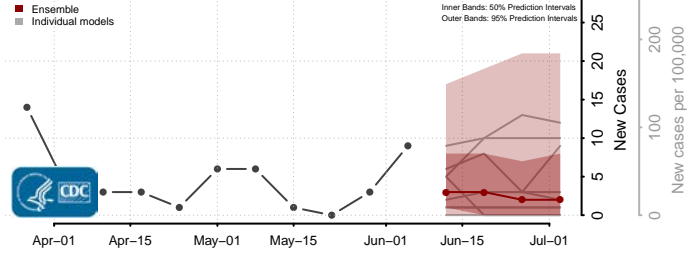

Custer County, Montana