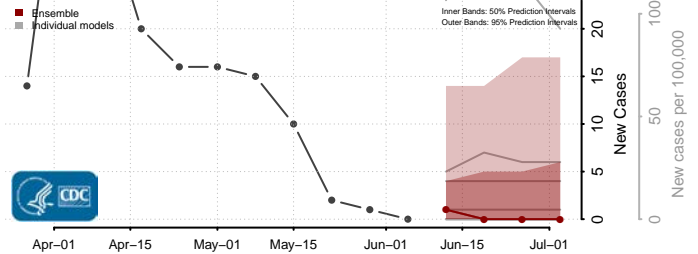

Red Willow County, Nebraska

Richardson County, Nebraska

Rock County, Nebraska

Saline County, Nebraska

Sarpy County, Nebraska

Saunders County, Nebraska

Scotts Bluff County, Nebraska

Seward County, Nebraska