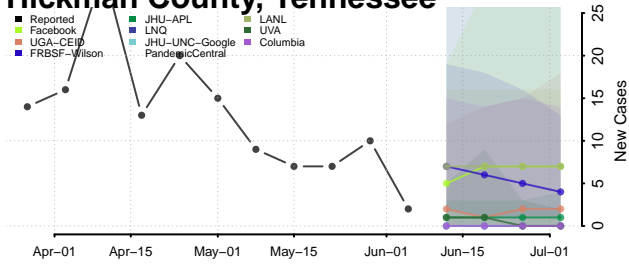

Hancock County, Tennessee

Hardeman County, Tennessee

Hardin County, Tennessee

Hawkins County, Tennessee

Haywood County, Tennessee

Henderson County, Tennessee

Henry County, Tennessee

Hickman County, Tennessee