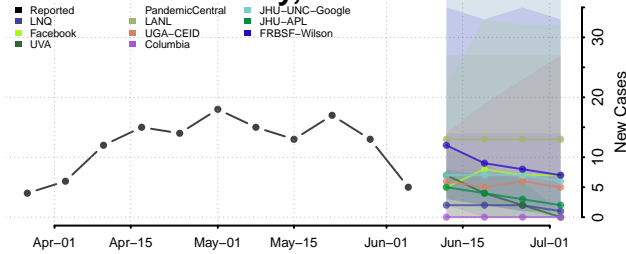

Houston County, Tennessee

Humphreys County, Tennessee

Jackson County, Tennessee

Jefferson County, Tennessee

Johnson County, Tennessee

Knox County, Tennessee

Lake County, Tennessee

Lauderdale County, Tennessee