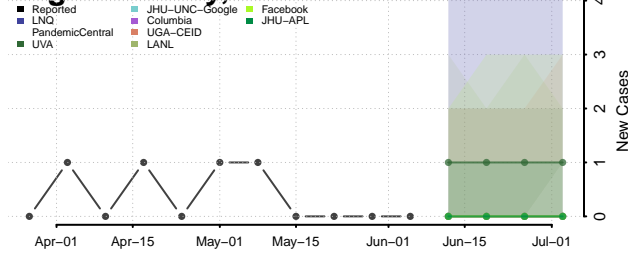

Logan County, Nebraska

Loup County, Nebraska

Madison County, Nebraska

McPherson County, Nebraska

Merrick County, Nebraska

Morrill County, Nebraska

Nance County, Nebraska

Nemaha County, Nebraska