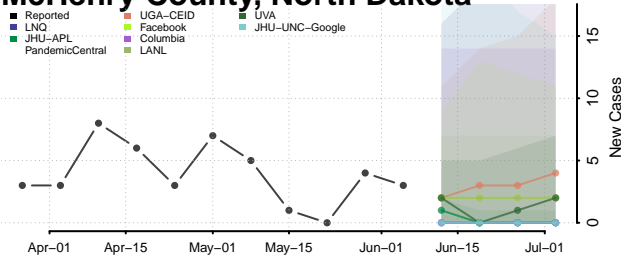

Kidder County, North Dakota

LaMoure County, North Dakota

Logan County, North Dakota

McHenry County, North Dakota

McIntosh County, North Dakota

McKenzie County, North Dakota

McLean County, North Dakota

Mercer County, North Dakota