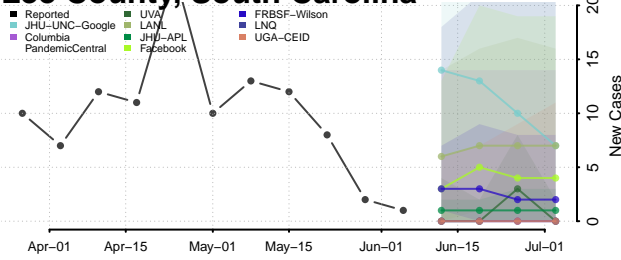

Lee County, South Carolina