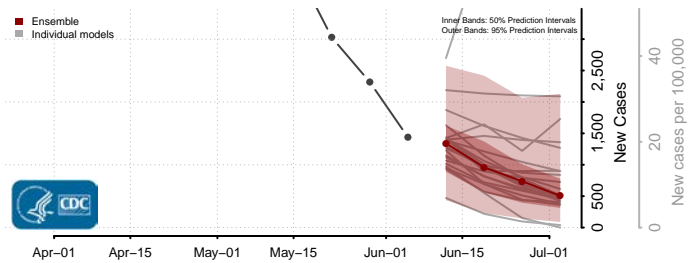

Tennessee*