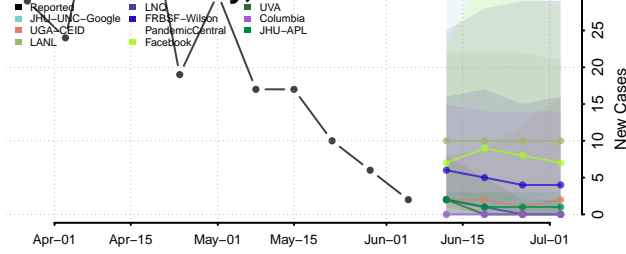

Pipestone County, Minnesota

Polk County, Minnesota

Pope County, Minnesota

Ramsey County, Minnesota

Red Lake County, Minnesota

Redwood County, Minnesota

Renville County, Minnesota

Rice County, Minnesota