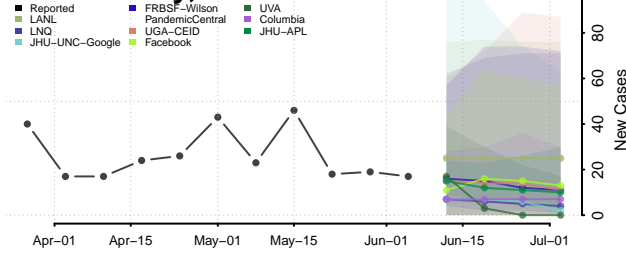

Kerr County, Texas