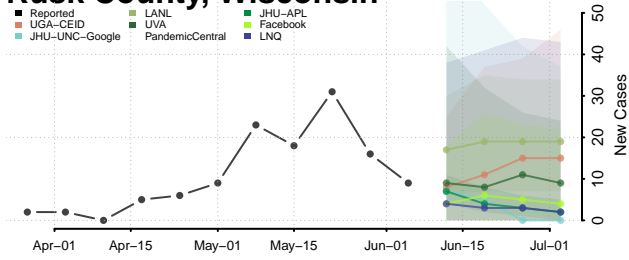

Rusk County, Wisconsin