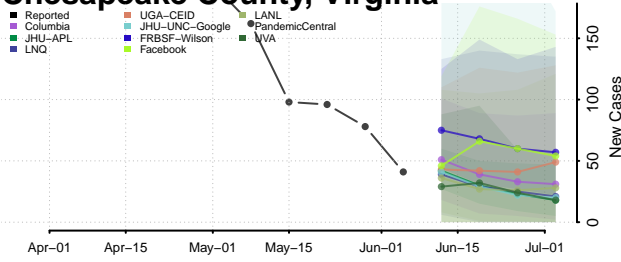

Chesapeake County, Virginia