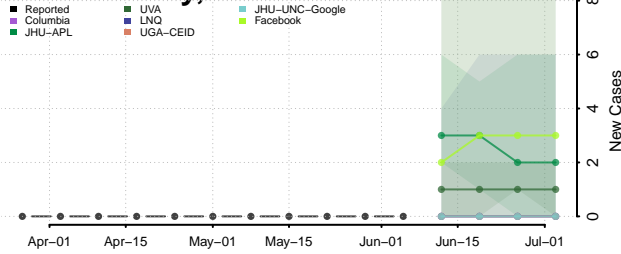

Kane County, Utah