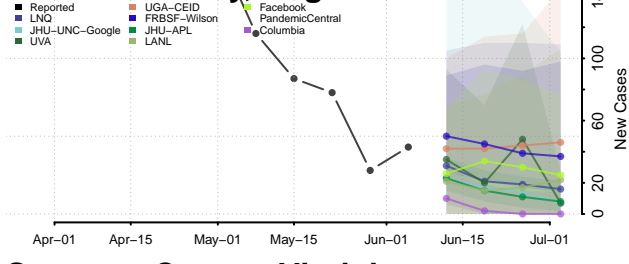

Scott County, Virginia

Shenandoah County, Virginia

Smyth County, Virginia

Southampton County, Virginia

Spotsylvania County, Virginia

Stafford County, Virginia

Staunton County, Virginia

Suffolk County, Virginia