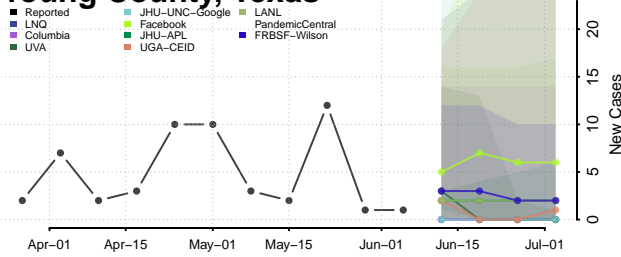

Wood County, Texas

Yoakum County, Texas

Young County, Texas

Zapata County, Texas

Zavala County, Texas

Utah*

Beaver County, Utah

Box Elder County, Utah