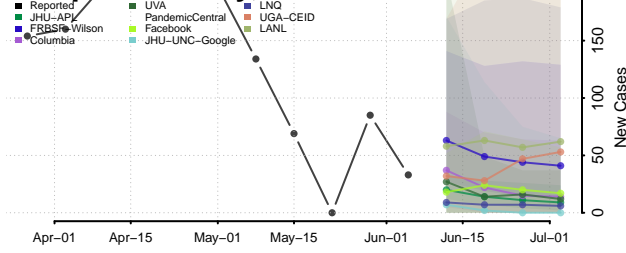

Newport County, Rhode Island