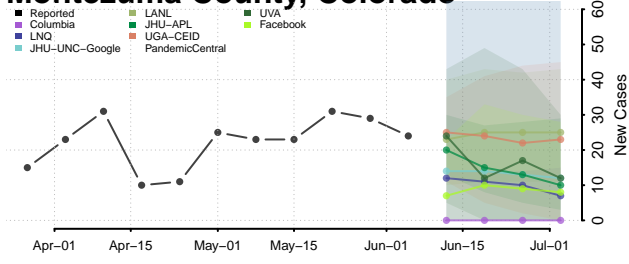

Las Animas County, Colorado

Lincoln County, Colorado

Logan County, Colorado

Mesa County, Colorado

Mineral County, Colorado

Moffat County, Colorado

Montezuma County, Colorado

Montrose County, Colorado