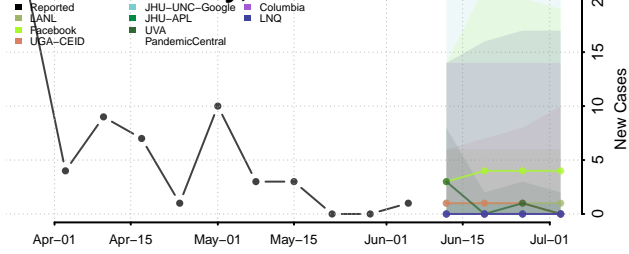

Meade County, Kansas

Miami County, Kansas

Mitchell County, Kansas

Montgomery County, Kansas

Morris County, Kansas

Morton County, Kansas

Nemaha County, Kansas

Neosho County, Kansas