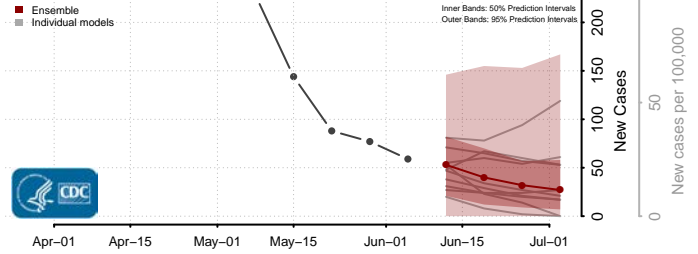

Montgomery County, North Carolina

Moore County, North Carolina

Nash County, North Carolina

New Hanover County, North Carolina

Northampton County, North Carolina

Onslow County, North Carolina

Orange County, North Carolina