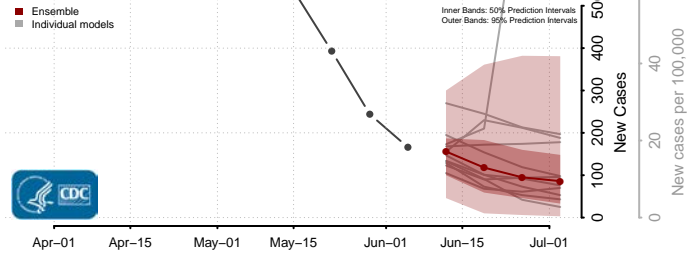

Prince George's County, Maryland