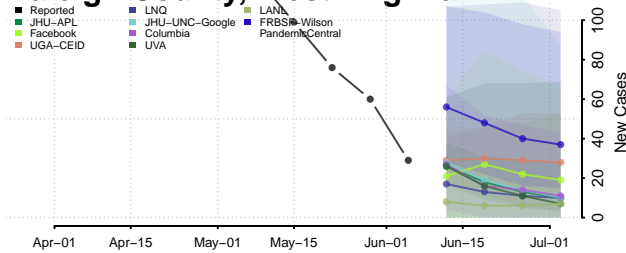

Ohio County, West Virginia

Pendleton County, West Virginia

Pleasants County, West Virginia

Pocahontas County, West Virginia

Preston County, West Virginia

Putnam County, West Virginia

Raleigh County, West Virginia