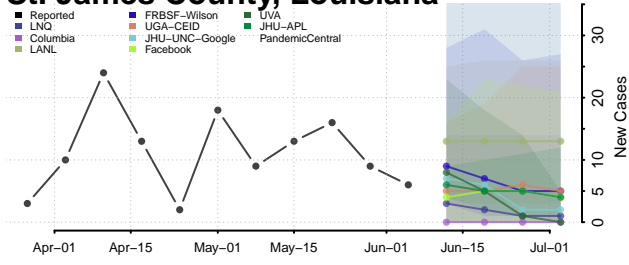

St. James County, Louisiana