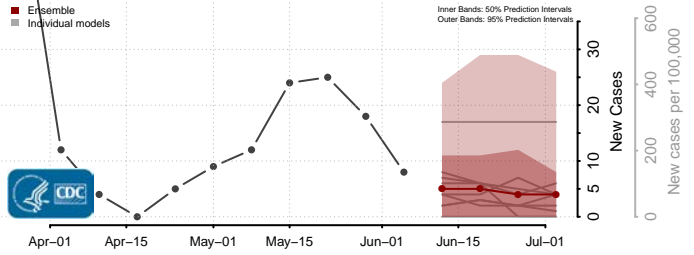

Shelby County, Missouri