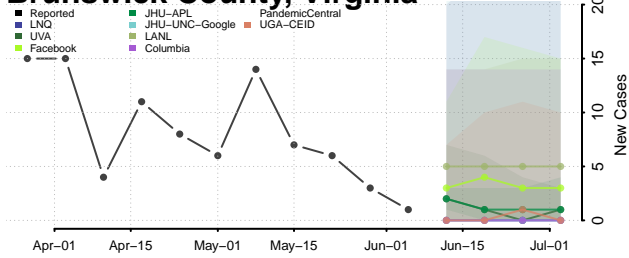

Brunswick County, Virginia