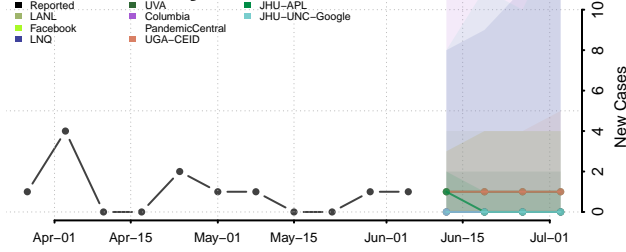

Butte County, Idaho