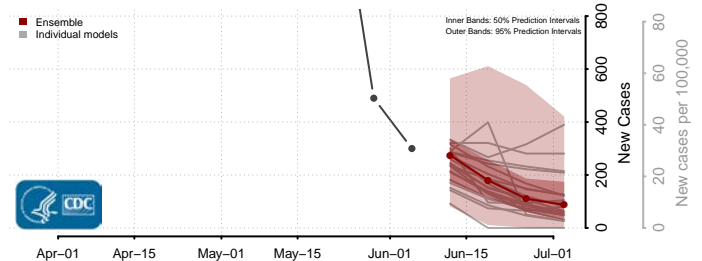

New London County, Connecticut

Tolland County, Connecticut

Windham County, Connecticut

Delaware*

Kent County, Delaware

New Castle County, Delaware

*New weekly cases may decrease in this location over the next four weeks. For these locations, the ensemble forecast indicates a probability of 0.75 or greater that fewer cases will be reported in week four of the forecast than in the last reported week.