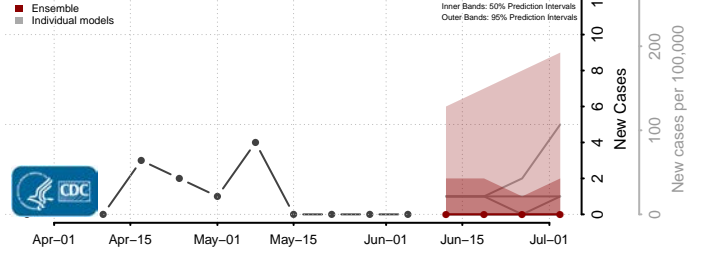

Furnas County, Nebraska

Gage County, Nebraska

Garden County, Nebraska

Garfield County, Nebraska

Gosper County, Nebraska

Grant County, Nebraska

Greeley County, Nebraska

Hall County, Nebraska