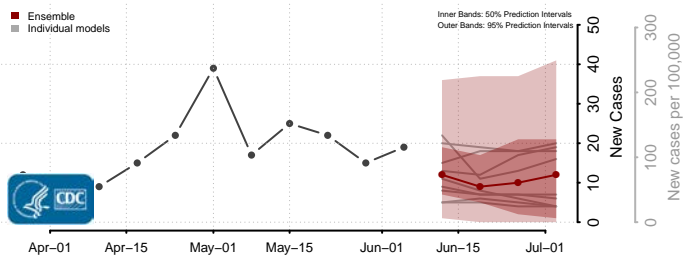

Barbour County, West Virginia