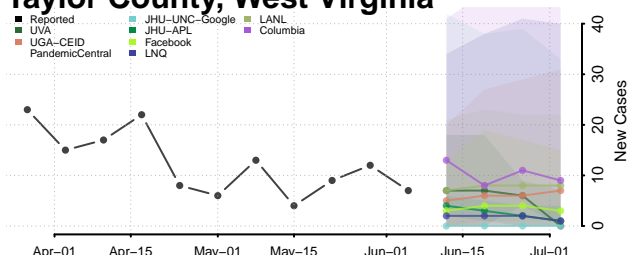

Taylor County, West Virginia