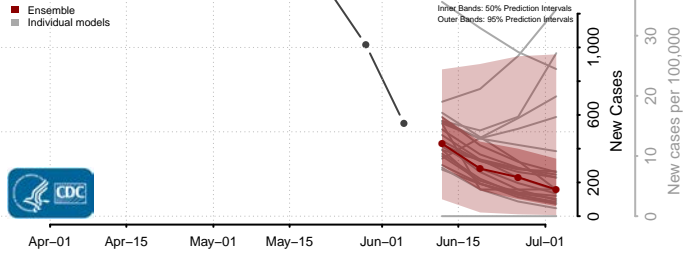

Connecticut*