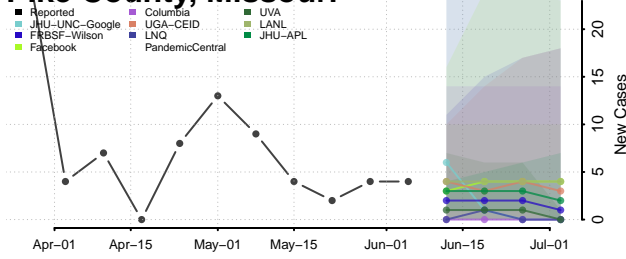

Pike County, Missouri