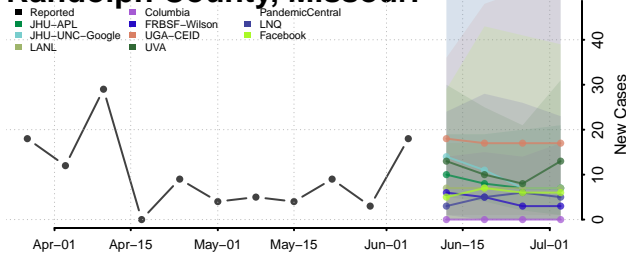

Randolph County, Missouri