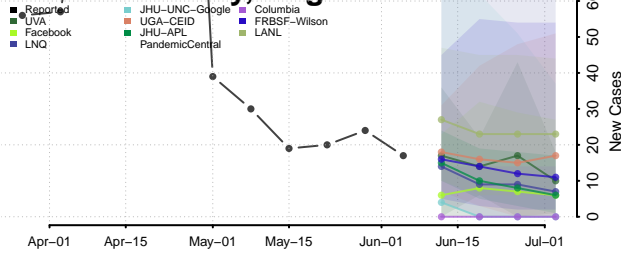

Caroline County, Virginia