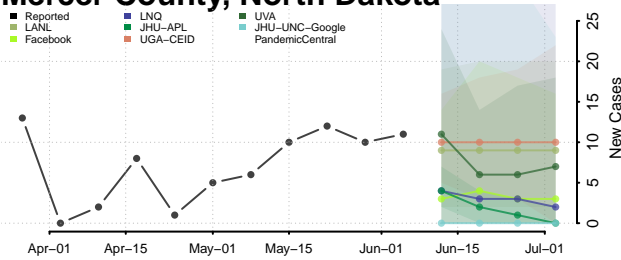

Kidder County, North Dakota

LaMoure County, North Dakota

Logan County, North Dakota

McHenry County, North Dakota

McIntosh County, North Dakota

McKenzie County, North Dakota

McLean County, North Dakota

Mercer County, North Dakota