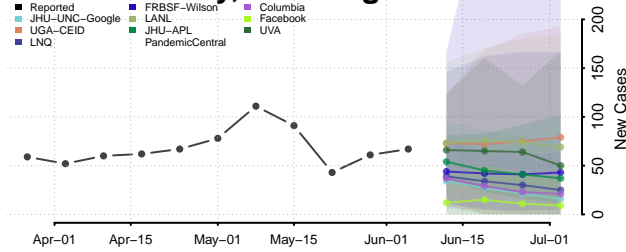

Kittitas County, Washington