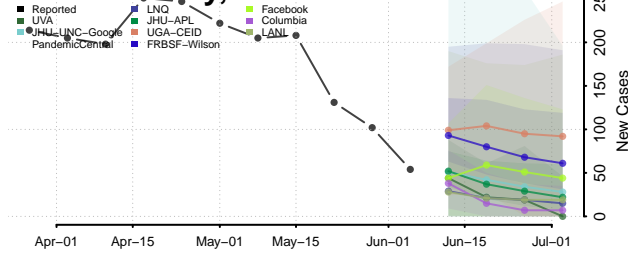

Iredell County, North Carolina