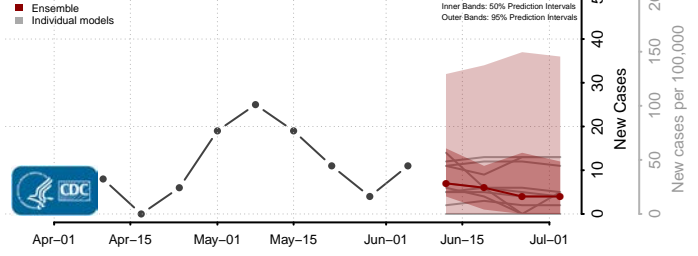

Washington County, Missouri