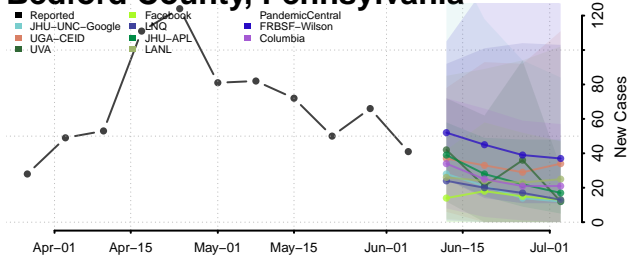

Bedford County, Pennsylvania