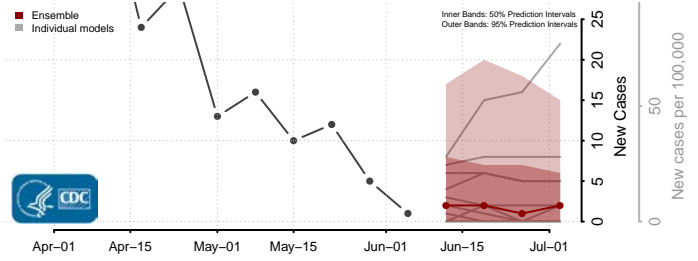

Dinwiddie County, Virginia