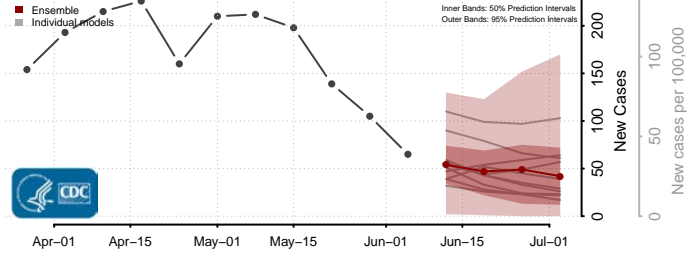

Cumberland County, North Carolina

Currituck County, North Carolina

Dare County, North Carolina

Davidson County, North Carolina

Davie County, North Carolina

Duplin County, North Carolina

Durham County, North Carolina