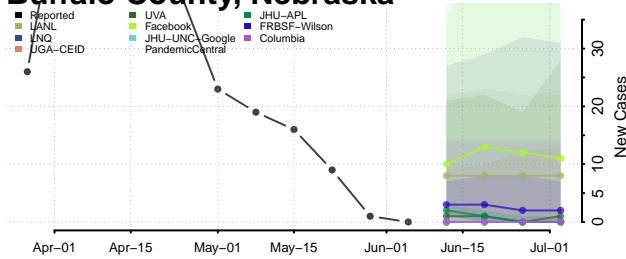

Buffalo County, Nebraska