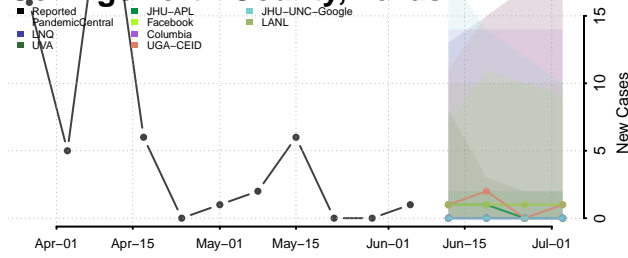

Collingsworth County, Texas