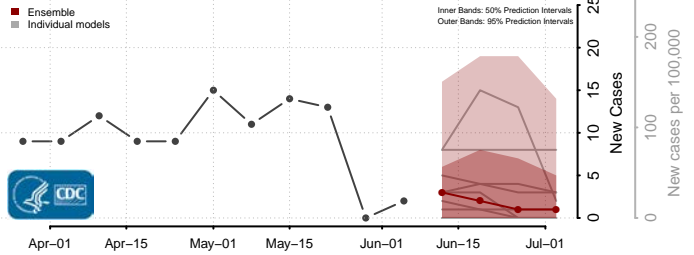

Floyd County, Iowa

Franklin County, Iowa

Fremont County, Iowa

Greene County, Iowa

Grundy County, Iowa

Guthrie County, Iowa

Hamilton County, Iowa

Hancock County, Iowa