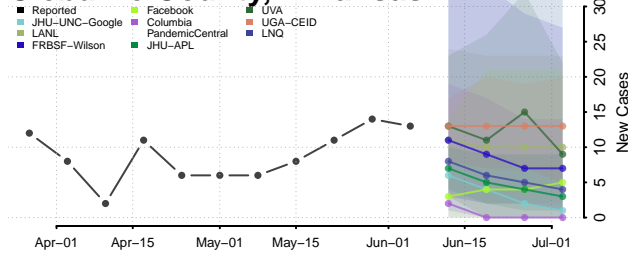

Cleburne County, Arkansas