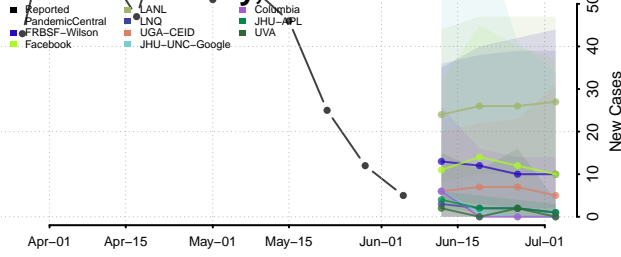

Le Sueur County, Minnesota