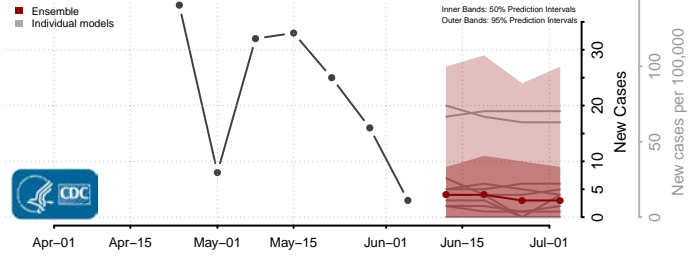

Essex County, Vermont

Franklin County, Vermont

Grand Isle County, Vermont

Lamoille County, Vermont

Orange County, Vermont

Orleans County, Vermont

Rutland County, Vermont

Washington County, Vermont