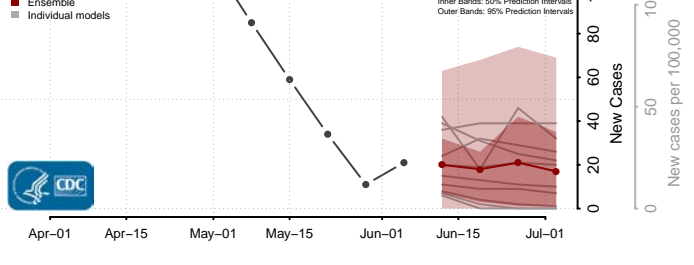

Pottawattamie County, Iowa