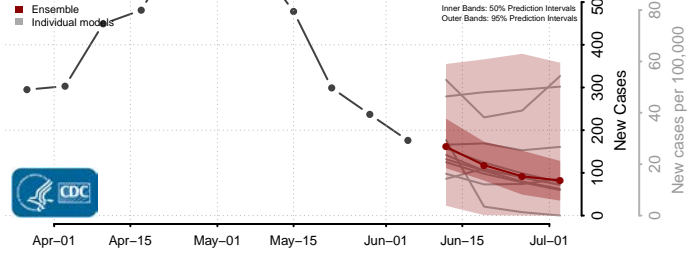

Umatilla County, Oregon

Union County, Oregon

Wallowa County, Oregon

Wasco County, Oregon

Washington County, Oregon

Wheeler County, Oregon

Yamhill County, Oregon

Pennsylvania*