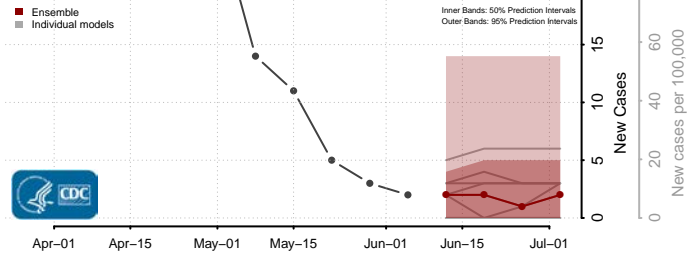

Essex County, Vermont

Franklin County, Vermont

Grand Isle County, Vermont

Lamoille County, Vermont

Orange County, Vermont

Orleans County, Vermont

Rutland County, Vermont

Washington County, Vermont