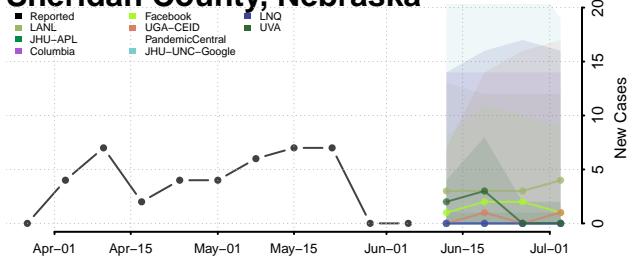

Sheridan County, Nebraska