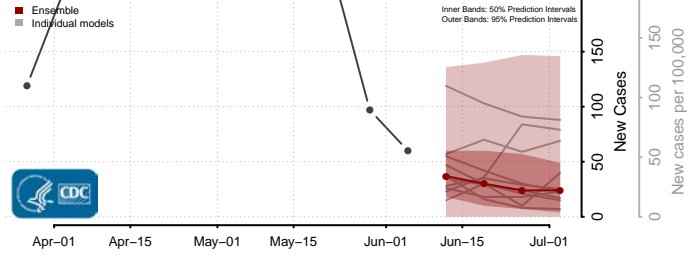

Aroostook County, Maine

Cumberland County, Maine

Franklin County, Maine

Hancock County, Maine

*New weekly cases may decrease in this location over the next four weeks. For these locations, the ensemble forecast indicates a probability of 0.75 or greater that fewer cases will be reported in week four of the forecast than in the last reported week.