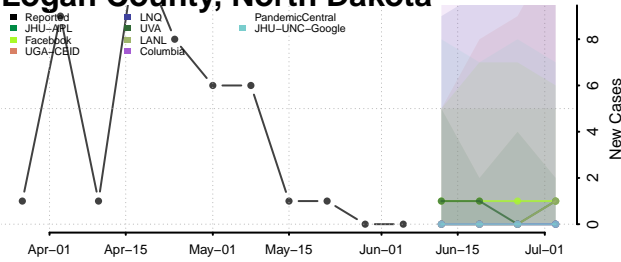

Logan County, North Dakota