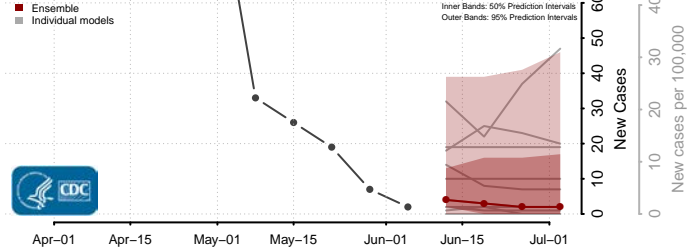

Montgomery County, North Carolina

Moore County, North Carolina

Nash County, North Carolina

New Hanover County, North Carolina

Northampton County, North Carolina

Onslow County, North Carolina

Orange County, North Carolina