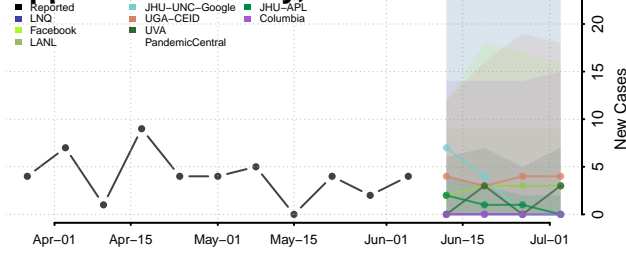

Appanoose County, Iowa