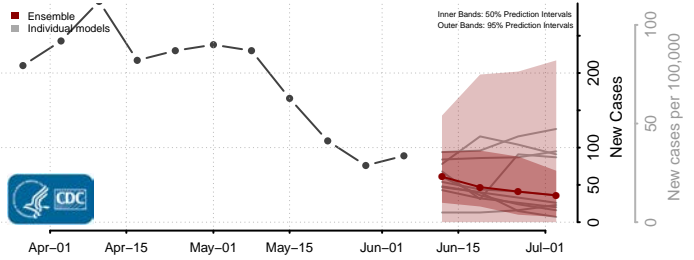

Brown County, Wisconsin