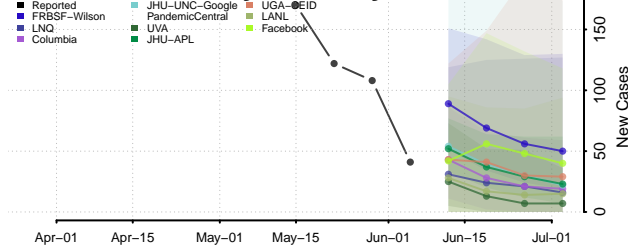

Lebanon County, Pennsylvania