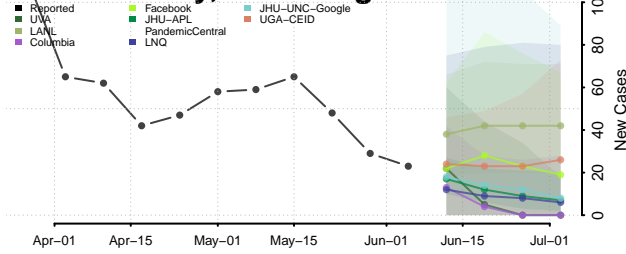

Wayne County, West Virginia

Webster County, West Virginia

Wetzel County, West Virginia

Wirt County, West Virginia

Wood County, West Virginia

Wyoming County, West Virginia

Wisconsin*

Adams County, Wisconsin