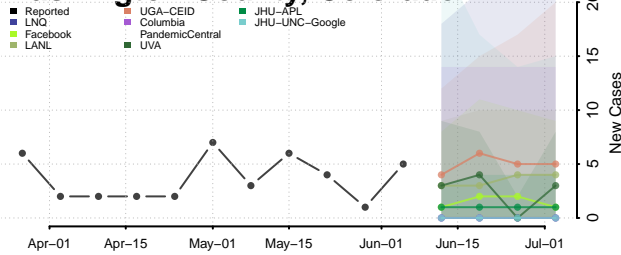

Washington County, Colorado