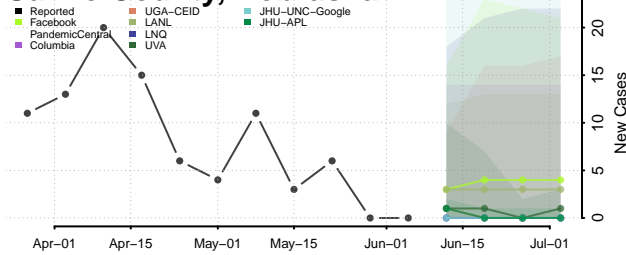

Red Willow County, Nebraska

Richardson County, Nebraska

Rock County, Nebraska

Saline County, Nebraska

Sarpy County, Nebraska

Saunders County, Nebraska

Scotts Bluff County, Nebraska

Seward County, Nebraska