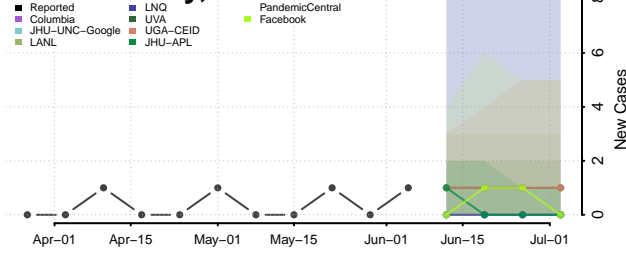

Mora County, New Mexico