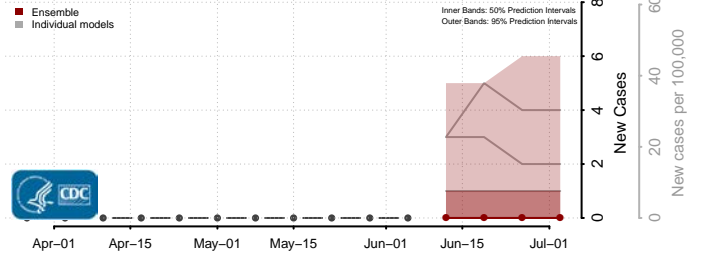

Millard County, Utah