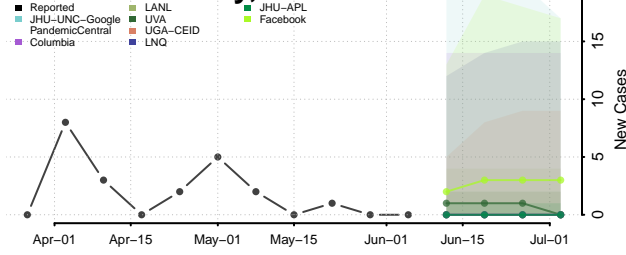

Presidio County, Texas