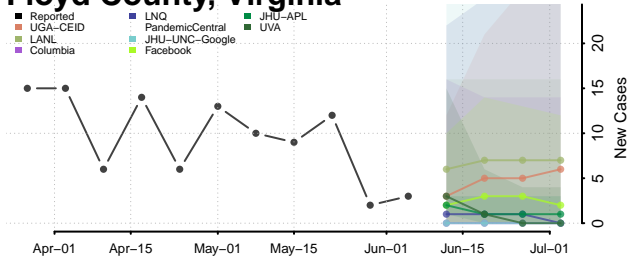

Floyd County, Virginia