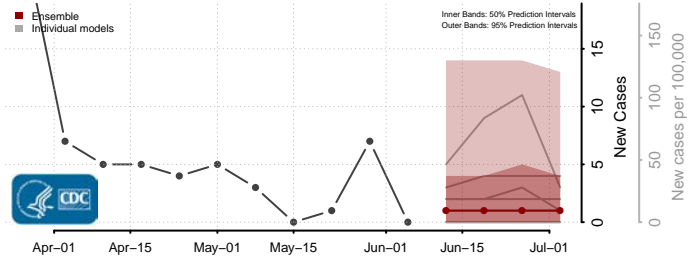

Cumberland County, Illinois