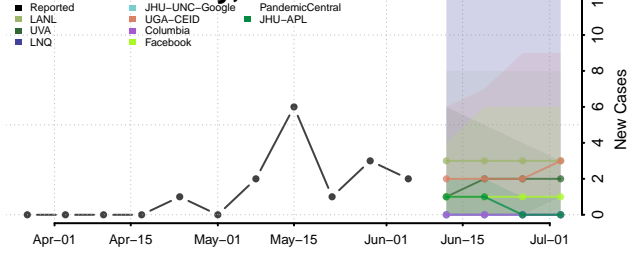

Meade County, Kansas

Miami County, Kansas

Mitchell County, Kansas

Montgomery County, Kansas

Morris County, Kansas

Morton County, Kansas

Nemaha County, Kansas

Neosho County, Kansas