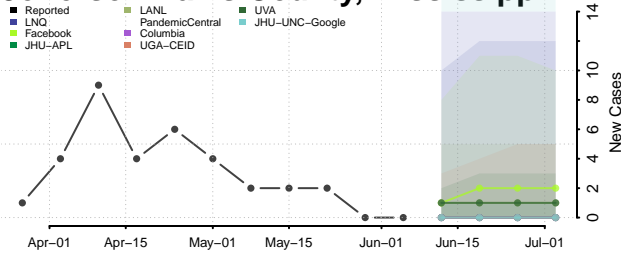

Jefferson Davis County, Mississippi