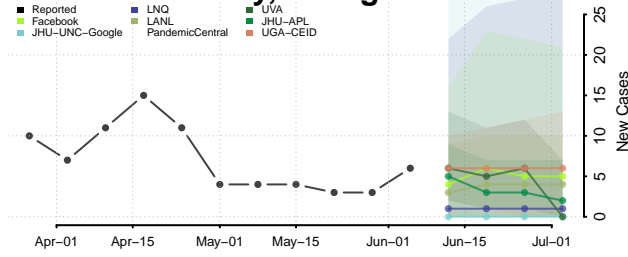

Heard County, Georgia

Henry County, Georgia

Houston County, Georgia

Irwin County, Georgia

Jackson County, Georgia

Jasper County, Georgia

Jeff Davis County, Georgia

Jefferson County, Georgia