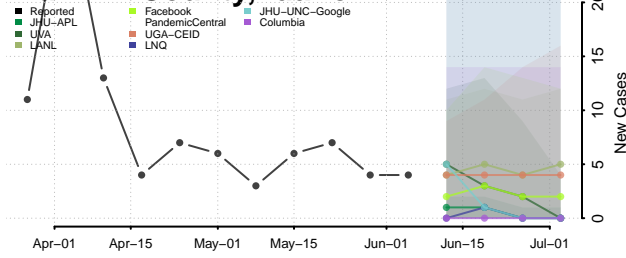

Franklin County, Idaho