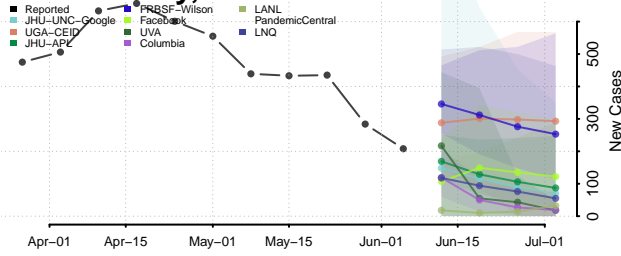

Hillsborough County, Florida

Holmes County, Florida

Indian River County, Florida

Jackson County, Florida

Jefferson County, Florida

Lafayette County, Florida

Lake County, Florida

Lee County, Florida