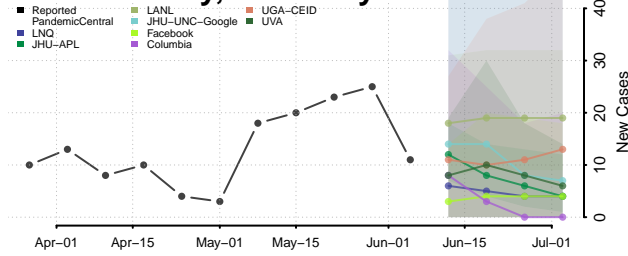

Todd County, Kentucky

Trigg County, Kentucky

Trimble County, Kentucky

Union County, Kentucky

Warren County, Kentucky

Washington County, Kentucky

Wayne County, Kentucky

Webster County, Kentucky