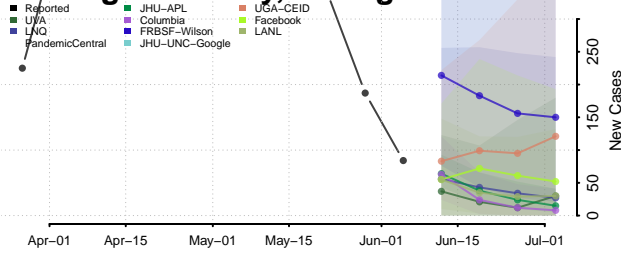

Muskegon County, Michigan