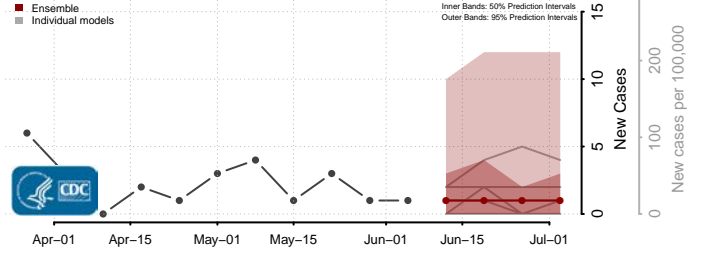

Forest County, Wisconsin

Grant County, Wisconsin

Green County, Wisconsin

Green Lake County, Wisconsin

Iowa County, Wisconsin

Iron County, Wisconsin

Jackson County, Wisconsin

Jefferson County, Wisconsin