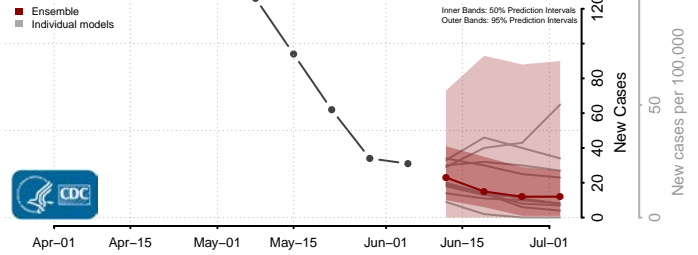

Washington County, Tennessee