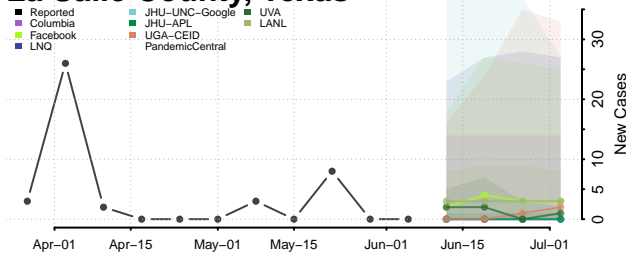

La Salle County, Texas