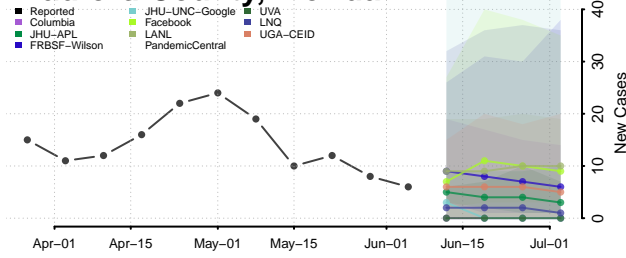

Bradford County, Florida