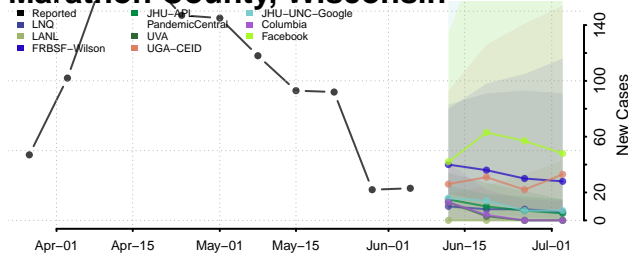

Marathon County, Wisconsin

Marinette County, Wisconsin

Marquette County, Wisconsin

Menominee County, Wisconsin

Milwaukee County, Wisconsin

Monroe County, Wisconsin

Oconto County, Wisconsin

Oneida County, Wisconsin