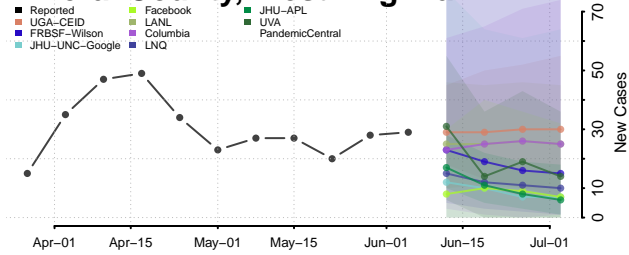

Mineral County, West Virginia