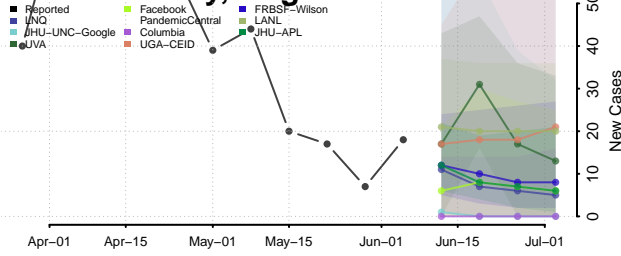

Carroll County, Virginia