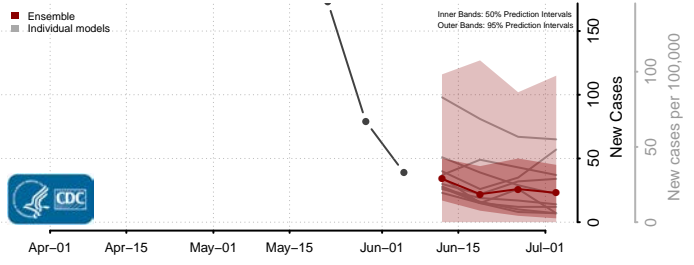

Allegan County, Michigan