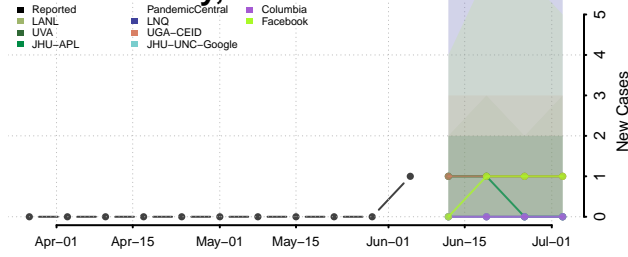

Cottle County, Texas