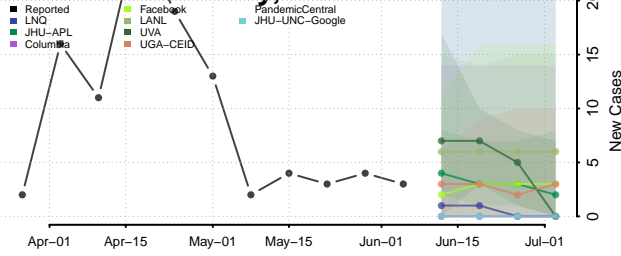

Catahoula County, Louisiana