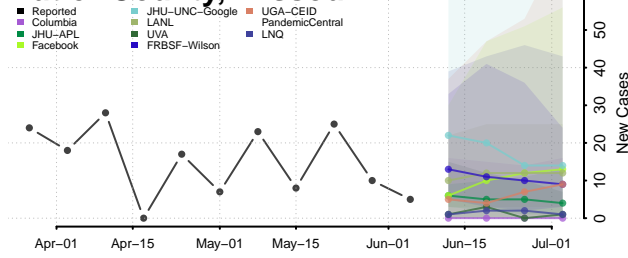

Butler County, Missouri