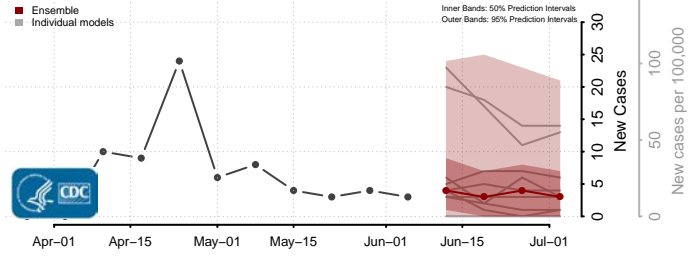

Clarke County, Alabama