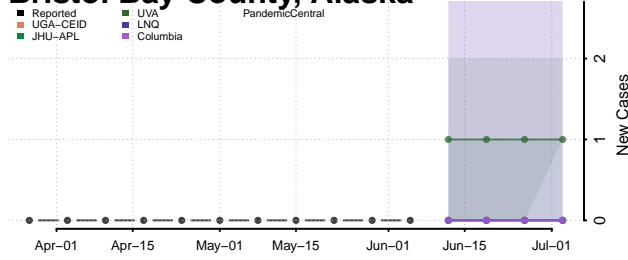

Bristol Bay County, Alaska