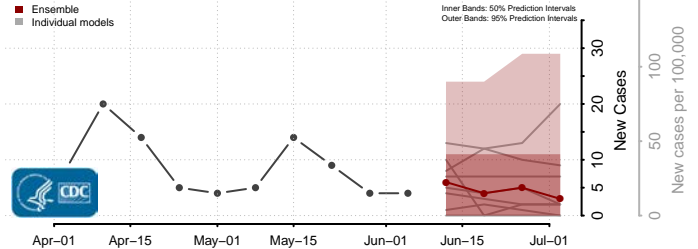

Cibola County, New Mexico