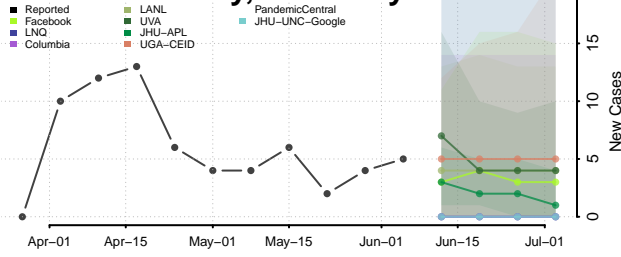

Mason County, Kentucky

McCracken County, Kentucky

McCreary County, Kentucky

McLean County, Kentucky

Meade County, Kentucky

Menifee County, Kentucky

Mercer County, Kentucky

Metcalf County, Kentucky