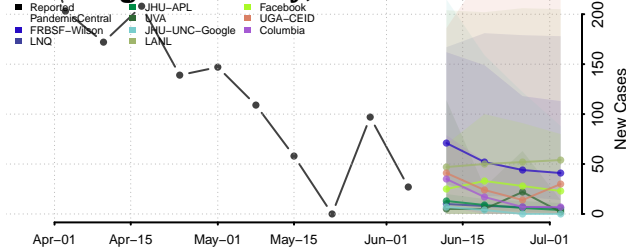

Washington County, Rhode Island