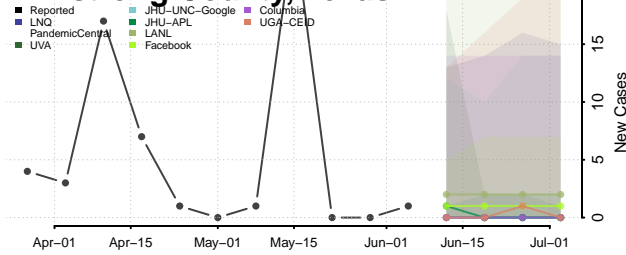

Armstrong County, Texas