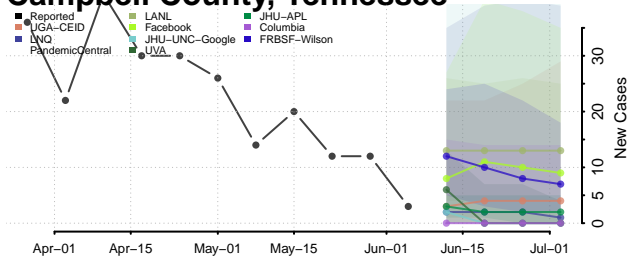

Campbell County, Tennessee