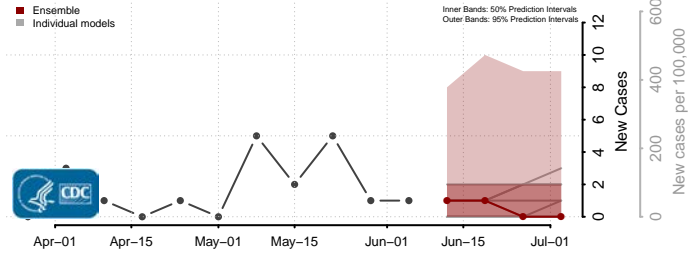

Burke County, North Dakota