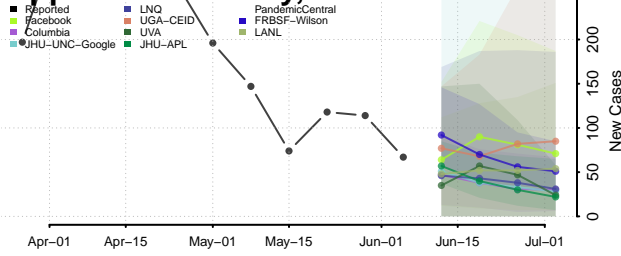

Tippecanoe County, Indiana