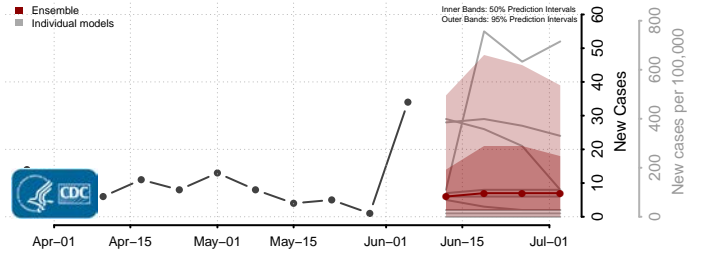

Nicholas County, Kentucky