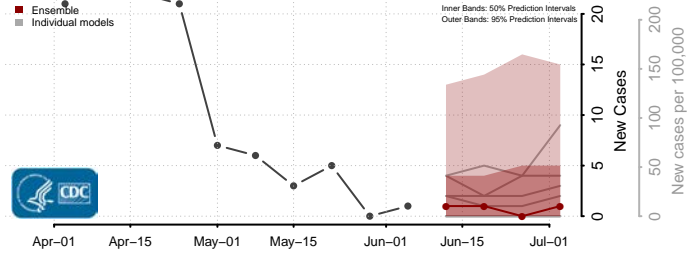

Yellow Medicine County, Minnesota