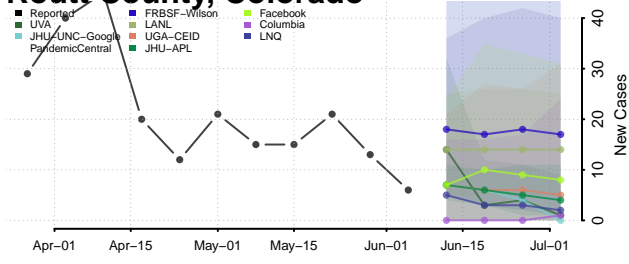

Rio Blanco County, Colorado

Rio Grande County, Colorado

Routt County, Colorado

Saguache County, Colorado

San Juan County, Colorado

San Miguel County, Colorado

Sedgwick County, Colorado

Summit County, Colorado