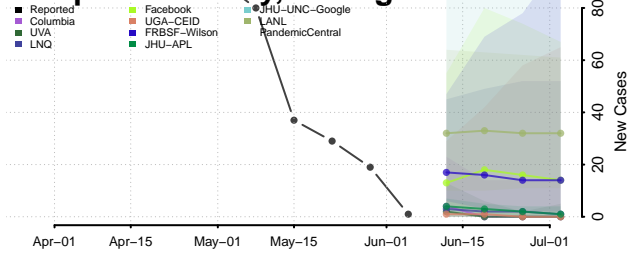

Marquette County, Michigan