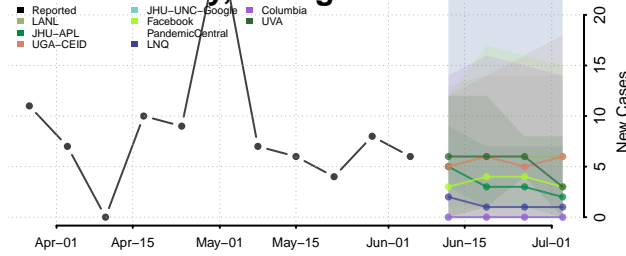

Towns County, Georgia