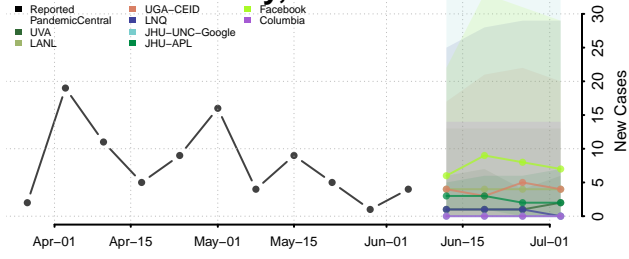

Nueces County, Texas

Ochiltree County, Texas

Oldham County, Texas

Orange County, Texas

Palo Pinto County, Texas

Panola County, Texas

Parker County, Texas

Parmer County, Texas