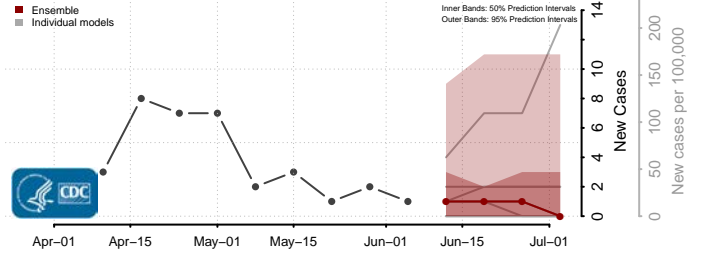

Edwards County, Illinois