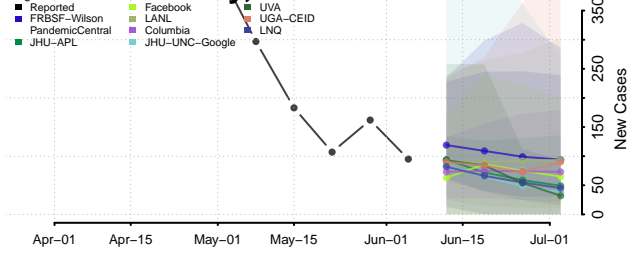

Boulder County, Colorado