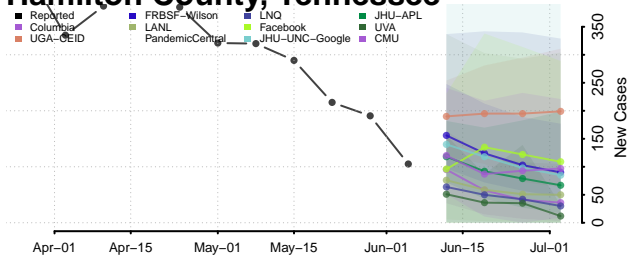

Franklin County, Tennessee

Gibson County, Tennessee

Giles County, Tennessee

Grainger County, Tennessee

Greene County, Tennessee

Grundy County, Tennessee

Hamblen County, Tennessee

Hamilton County, Tennessee