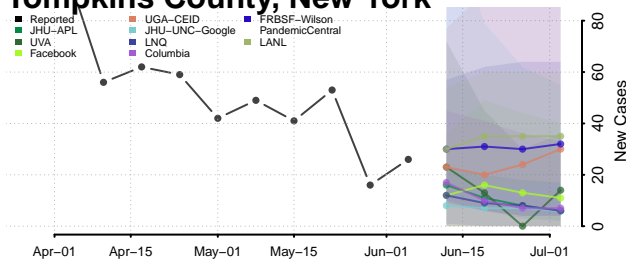

Tompkins County, New York