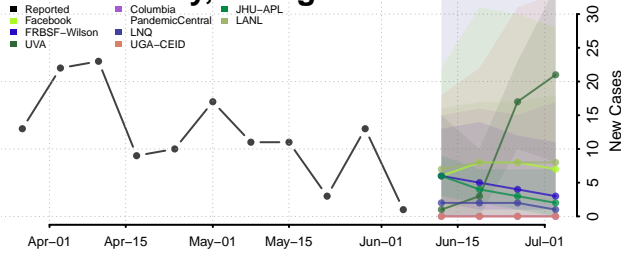

White County, Georgia