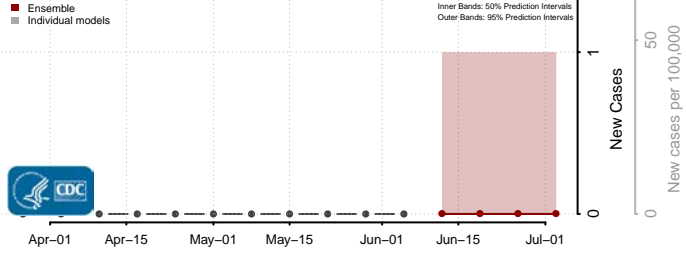

Hoonah-Angoon County, Alaska