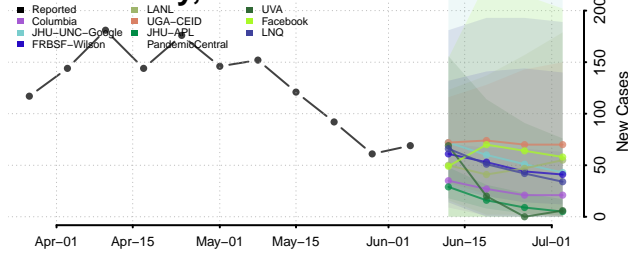

Jasper County, Iowa

Jefferson County, Iowa

Johnson County, Iowa

Jones County, Iowa

Keokuk County, Iowa

Kossuth County, Iowa

Lee County, Iowa

Linn County, Iowa