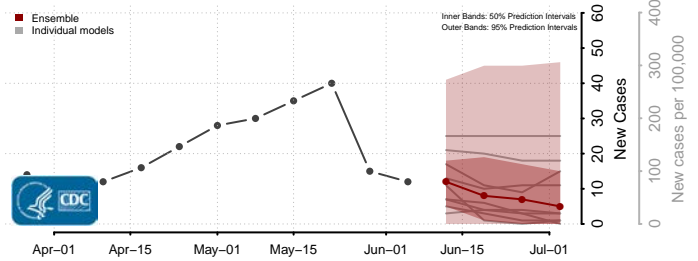

Kidder County, North Dakota

LaMoure County, North Dakota

Logan County, North Dakota

McHenry County, North Dakota

McIntosh County, North Dakota

McKenzie County, North Dakota

McLean County, North Dakota

Mercer County, North Dakota