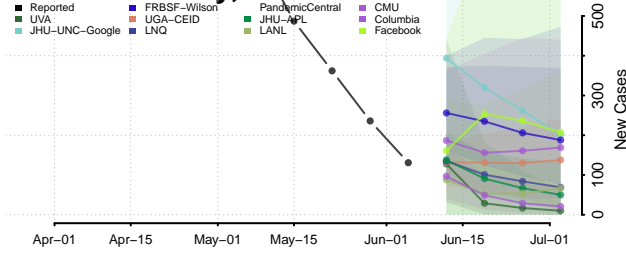

Suffolk County, Massachusetts

Worcester County, Massachusetts

Michigan*

Alcona County, Michigan

Alger County, Michigan

*New weekly cases may decrease in this location over the next four weeks. For these locations, the ensemble forecast indicates a probability of 0.75 or greater that fewer cases will be reported in week four of the forecast than in the last reported week.