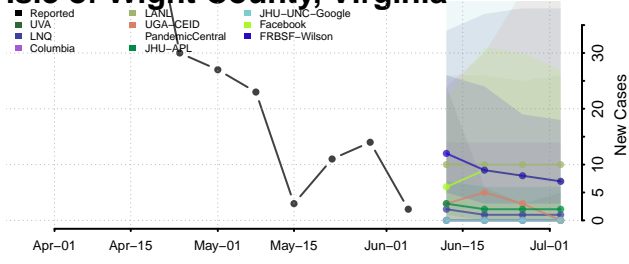

Hanover County, Virginia

Harrisonburg County, Virginia

Henrico County, Virginia

Henry County, Virginia

Highland County, Virginia

Hopewell County, Virginia

Isle of Wight County, Virginia

James City County, Virginia