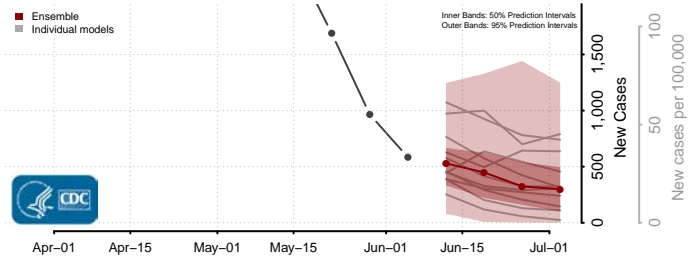

Wexford County, Michigan

Minnesota*

Aitkin County, Minnesota

Anoka County, Minnesota

*New weekly cases may decrease in this location over the next four weeks. For these locations, the ensemble forecast indicates a probability of 0.75 or greater that fewer cases will be reported in week four of the forecast than in the last reported week.