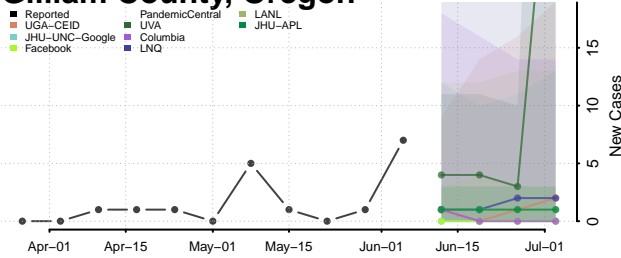

Gilliam County, Oregon