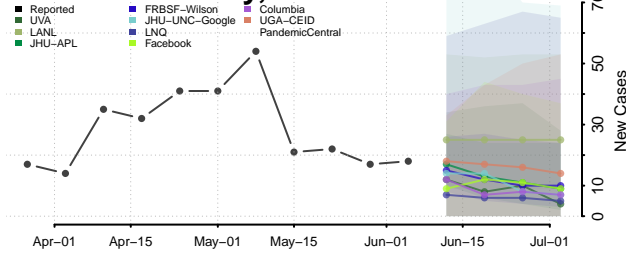

Scotland County, North Carolina