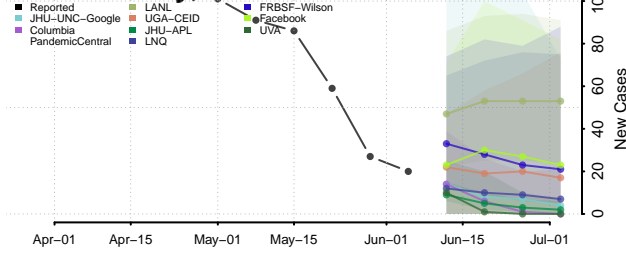

Pipestone County, Minnesota

Polk County, Minnesota

Pope County, Minnesota

Ramsey County, Minnesota

Red Lake County, Minnesota

Redwood County, Minnesota

Renville County, Minnesota

Rice County, Minnesota