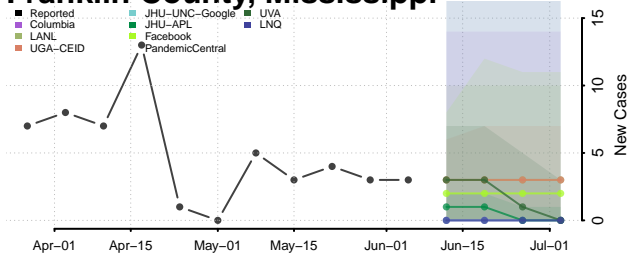

Franklin County, Mississippi