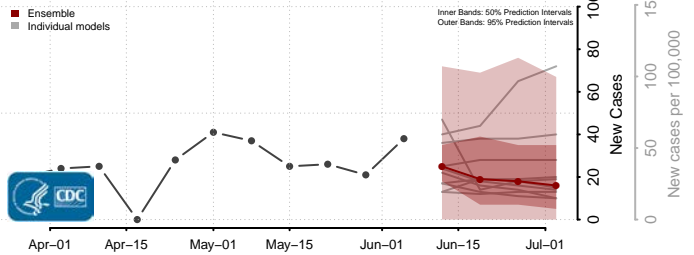

St. Francois County, Missouri