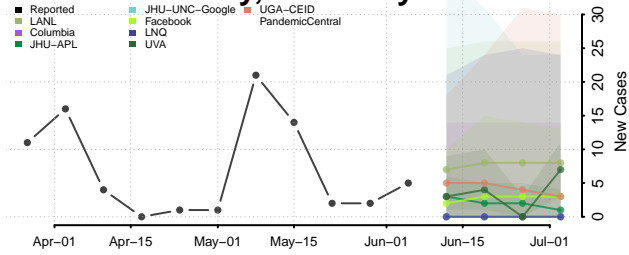

Bath County, Kentucky

Bell County, Kentucky

Boone County, Kentucky

Bourbon County, Kentucky

Boyd County, Kentucky

Boyle County, Kentucky

Bracken County, Kentucky

Breathitt County, Kentucky