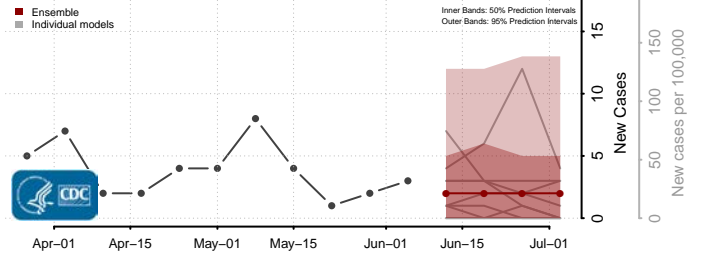

Clarke County, Iowa