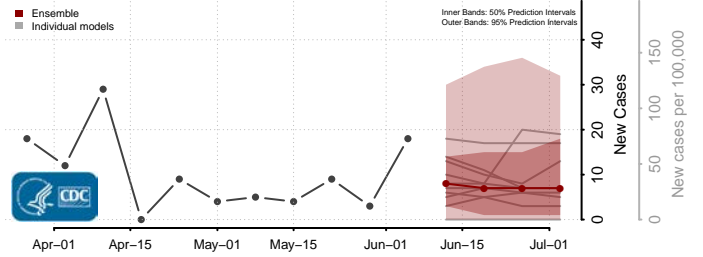

Randolph County, Missouri