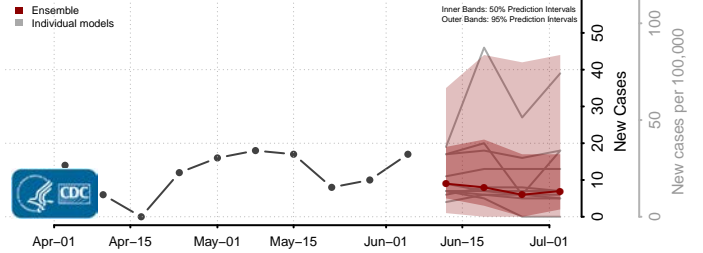

Pulaski County, Missouri