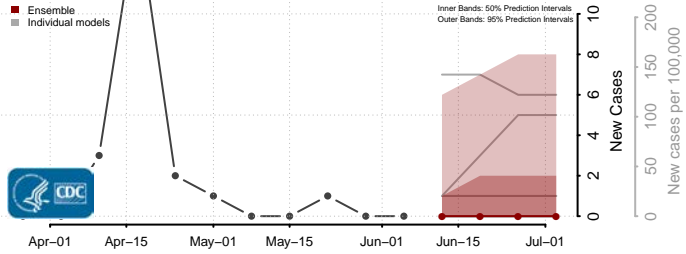

Dillingham County, Alaska