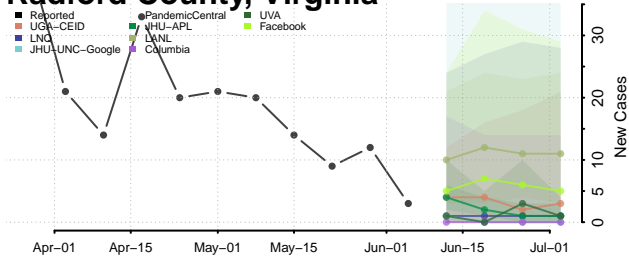

Portsmouth County, Virginia

Powhatan County, Virginia

Prince Edward County, Virginia

Prince George County, Virginia

Prince William County, Virginia

Pulaski County, Virginia

Radford County, Virginia

Rappahannock County, Virginia