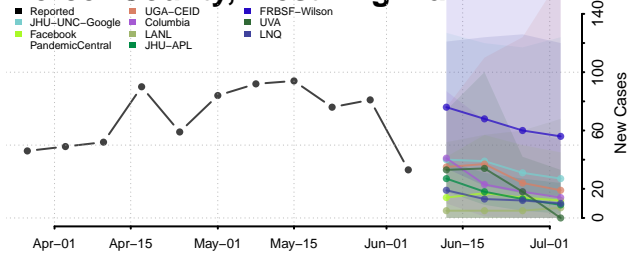

Mercer County, West Virginia