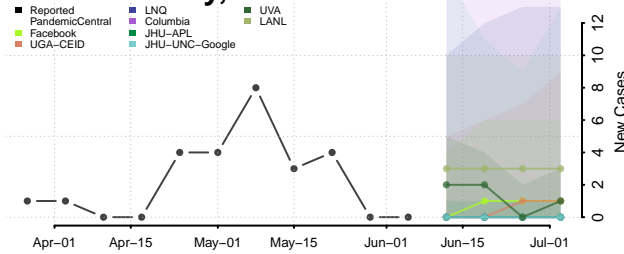

Barber County, Kansas

Barton County, Kansas

Bourbon County, Kansas

Brown County, Kansas

Butler County, Kansas

Chase County, Kansas

Chautauqua County, Kansas

Cherokee County, Kansas