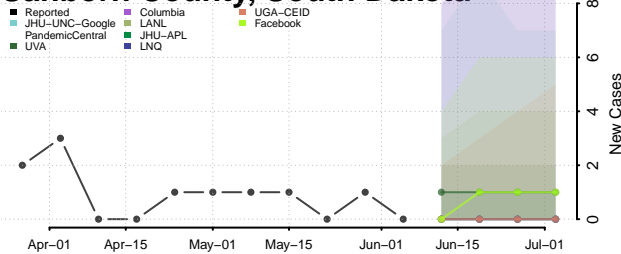

Sanborn County, South Dakota