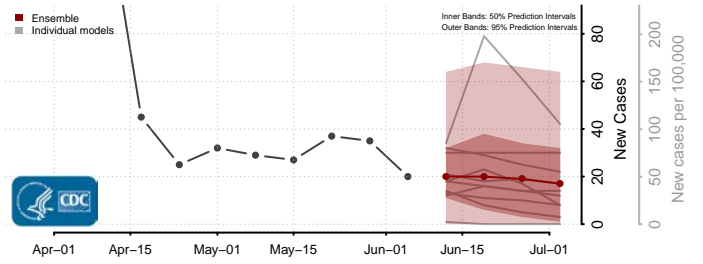

Jerome County, Idaho

Kootenai County, Idaho

Latah County, Idaho

Lemhi County, Idaho

Lewis County, Idaho

Lincoln County, Idaho

Madison County, Idaho

Minidoka County, Idaho