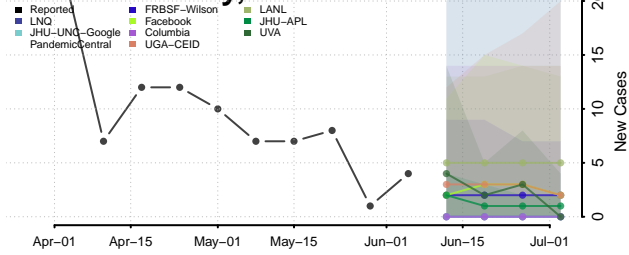

Floyd County, Iowa

Franklin County, Iowa

Fremont County, Iowa

Greene County, Iowa

Grundy County, Iowa

Guthrie County, Iowa

Hamilton County, Iowa

Hancock County, Iowa