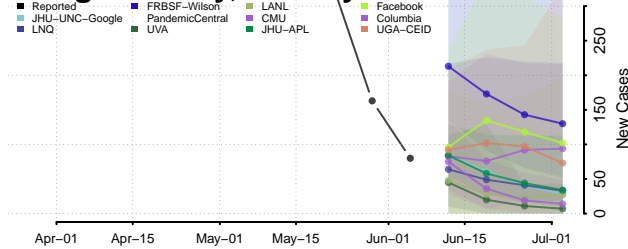

Lehigh County, Pennsylvania