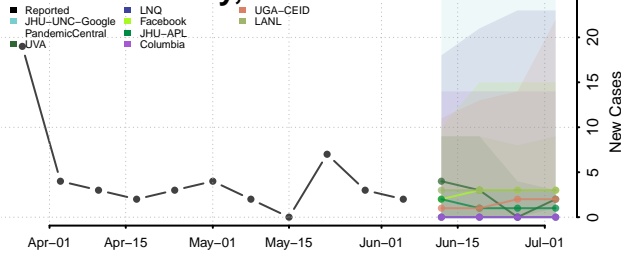

Garland County, Arkansas

Grant County, Arkansas

Greene County, Arkansas

Hempstead County, Arkansas

Hot Spring County, Arkansas

Howard County, Arkansas

Independence County, Arkansas

Izard County, Arkansas