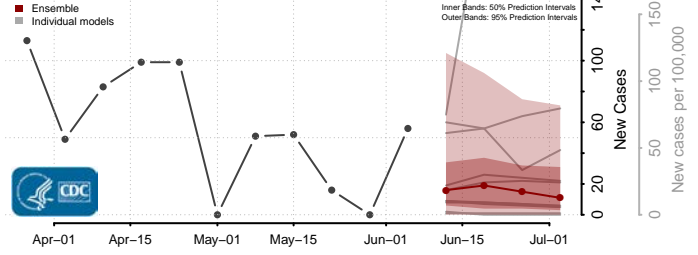

Angelina County, Texas