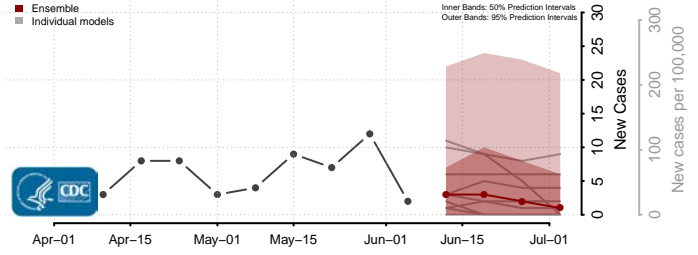

Tate County, Mississippi

Tippah County, Mississippi

Tishomingo County, Mississippi

Tunica County, Mississippi

Union County, Mississippi

Walthall County, Mississippi

Warren County, Mississippi

Washington County, Mississippi