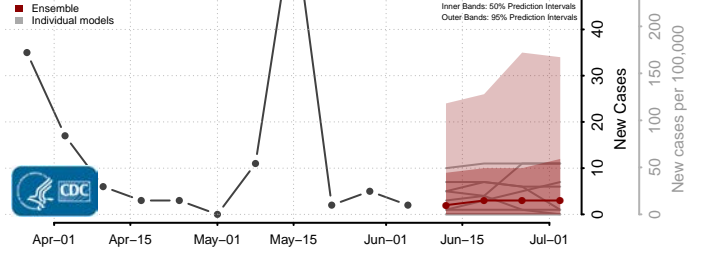

Todd County, Kentucky

Trigg County, Kentucky

Trimble County, Kentucky

Union County, Kentucky

Warren County, Kentucky

Washington County, Kentucky

Wayne County, Kentucky

Webster County, Kentucky