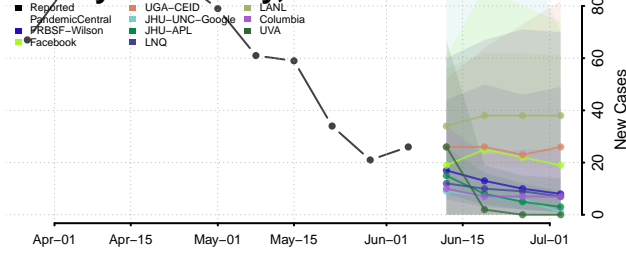

Hennepin County, Minnesota

Houston County, Minnesota

Hubbard County, Minnesota

Isanti County, Minnesota

Itasca County, Minnesota

Jackson County, Minnesota

Kanabec County, Minnesota

Kandiyohi County, Minnesota