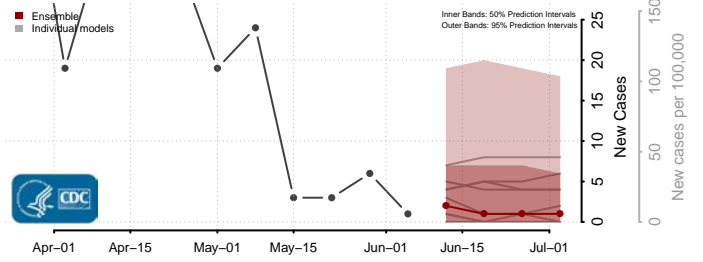

Chesapeake County, Virginia

Chesterfield County, Virginia

Clarke County, Virginia

Colonial Heights County, Virginia

Covington County, Virginia

Craig County, Virginia

Culpeper County, Virginia

Cumberland County, Virginia