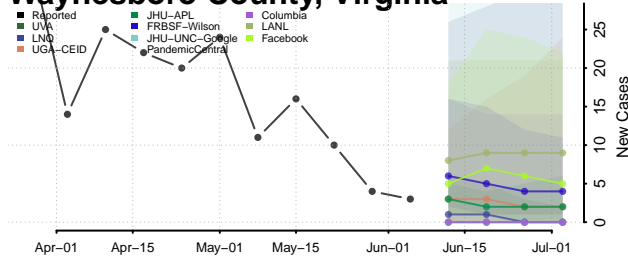

Waynesboro County, Virginia