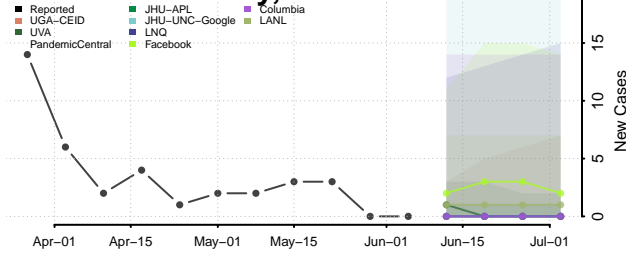

Hardin County, Iowa

Harrison County, Iowa

Henry County, Iowa

Howard County, Iowa

Humboldt County, Iowa

Ida County, Iowa

Iowa County, Iowa

Jackson County, Iowa