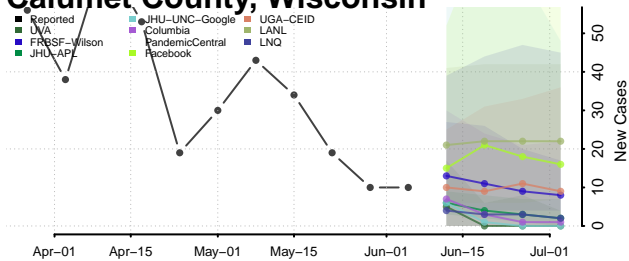

Calumet County, Wisconsin