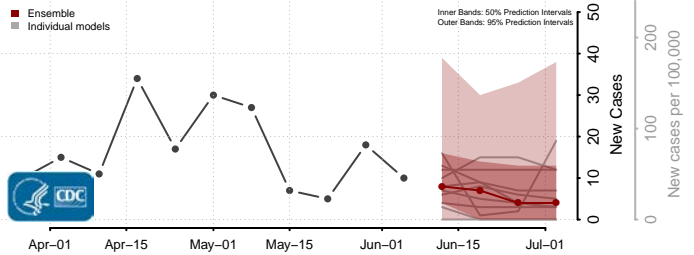

Brooke County, West Virginia