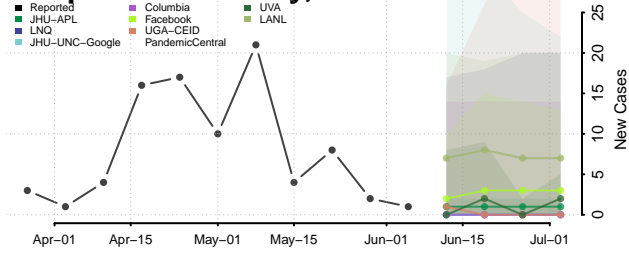

Perquimans County, North Carolina