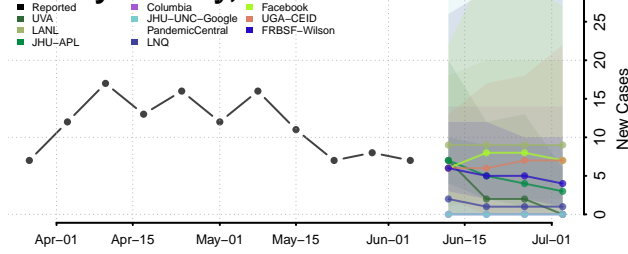

Shelby County, Illinois