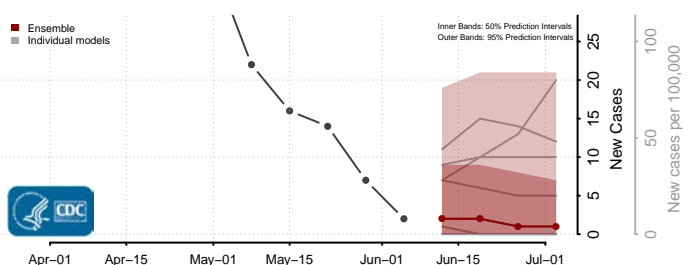

Brown County, Minnesota