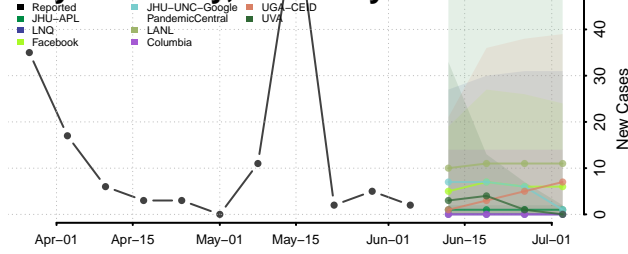

Todd County, Kentucky

Trigg County, Kentucky

Trimble County, Kentucky

Union County, Kentucky

Warren County, Kentucky

Washington County, Kentucky

Wayne County, Kentucky

Webster County, Kentucky