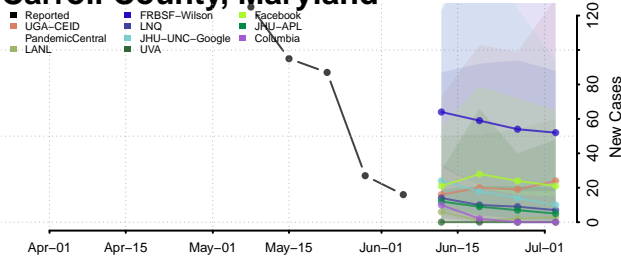

Carroll County, Maryland