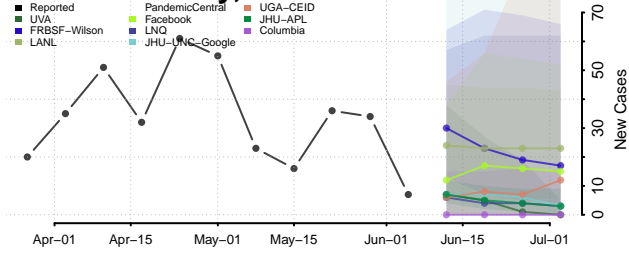

Gibson County, Tennessee