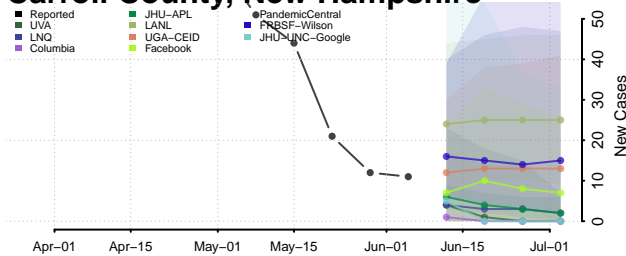

Belknap County, New Hampshire

Carroll County, New Hampshire

*New weekly cases may decrease in this location over the next four weeks. For these locations, the ensemble forecast indicates a probability of 0.75 or greater that fewer cases will be reported in week four of the forecast than in the last reported week.