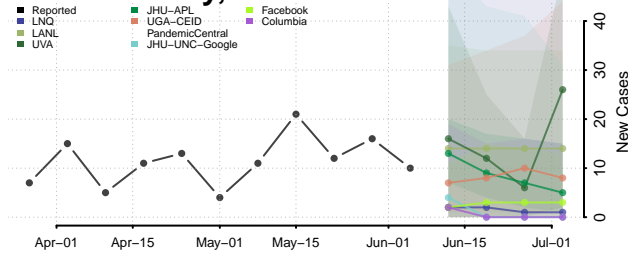

Jones County, North Carolina