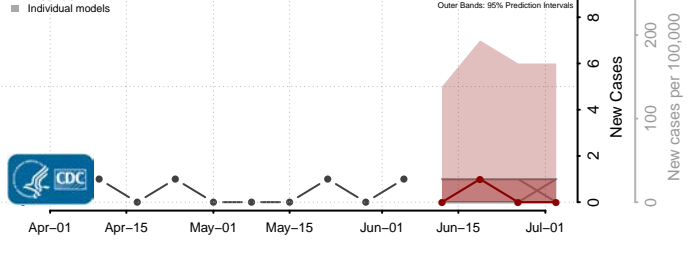

Mercer County, Missouri