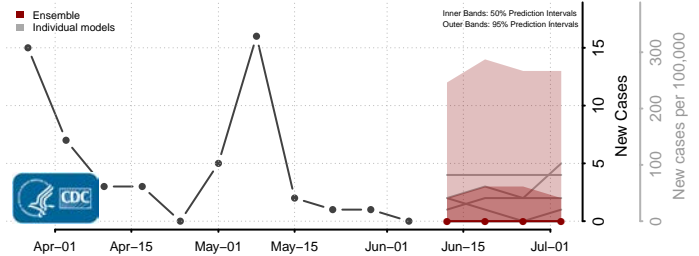

Dickey County, North Dakota