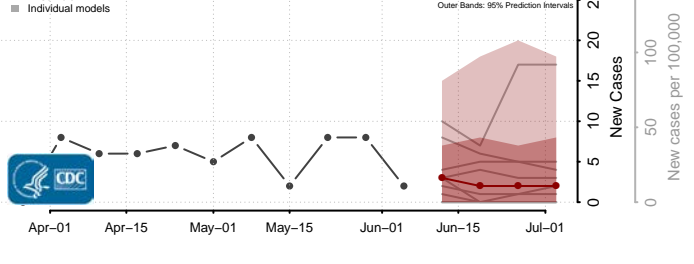

Poweshiek County, Iowa