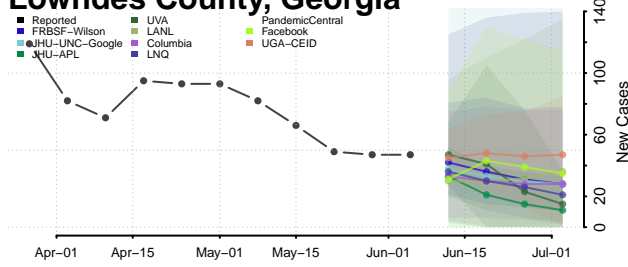

Lowndes County, Georgia