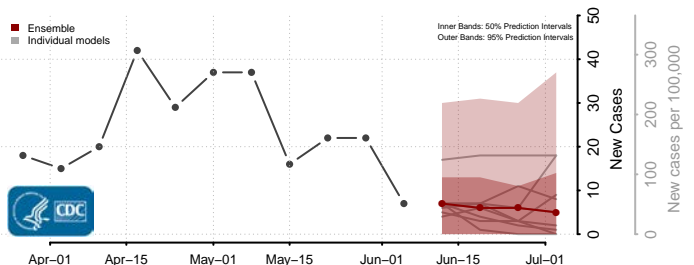

Wadena County, Minnesota