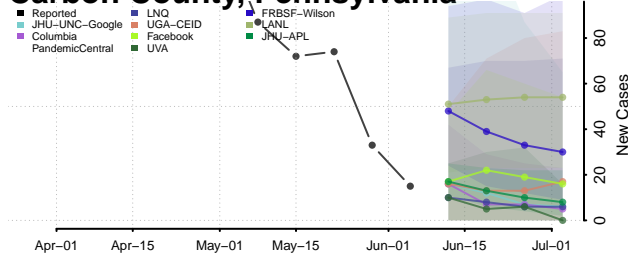

Carbon County, Pennsylvania