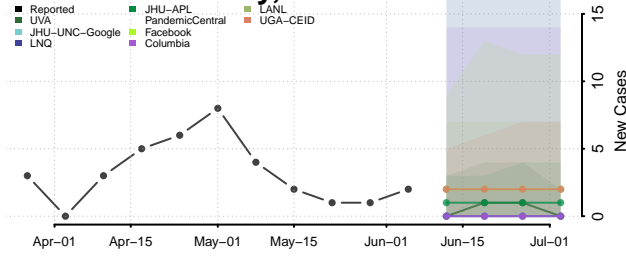

Red River County, Texas