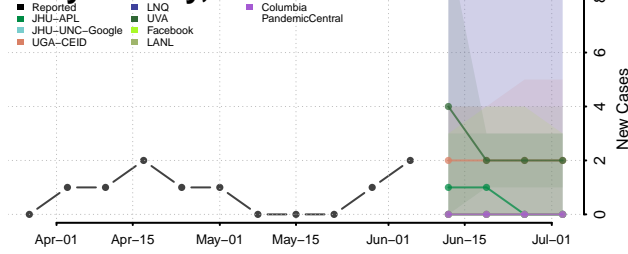

Sully County, South Dakota