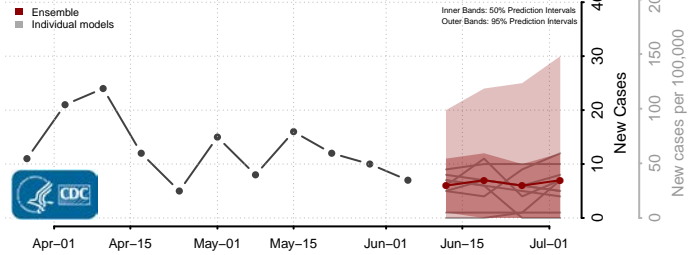

Carroll County, Indiana