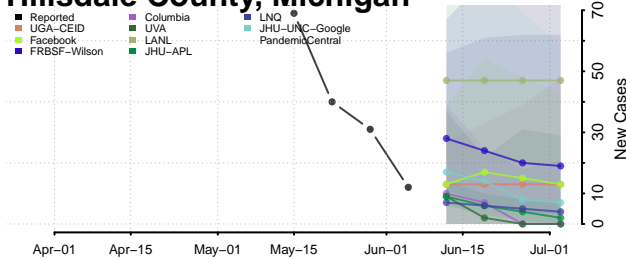

Gogebic County, Michigan

Grand Traverse County, Michigan

Gratiot County, Michigan

Hillsdale County, Michigan

Houghton County, Michigan

Huron County, Michigan

Ingham County, Michigan

Ionia County, Michigan