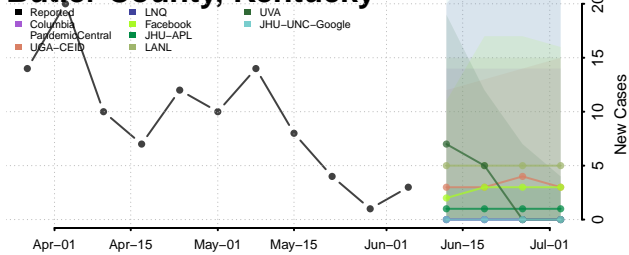

Butler County, Kentucky