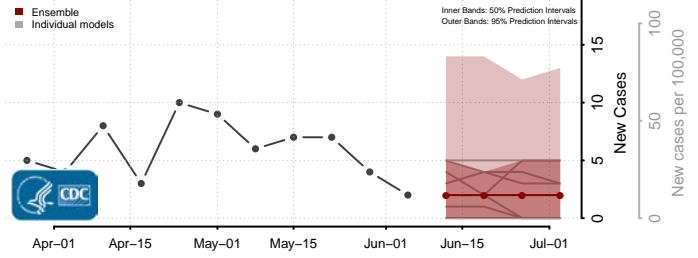

Scott County, Iowa

Shelby County, Iowa

Sioux County, Iowa

Story County, Iowa

Tama County, Iowa

Taylor County, Iowa

Union County, Iowa

Van Buren County, Iowa