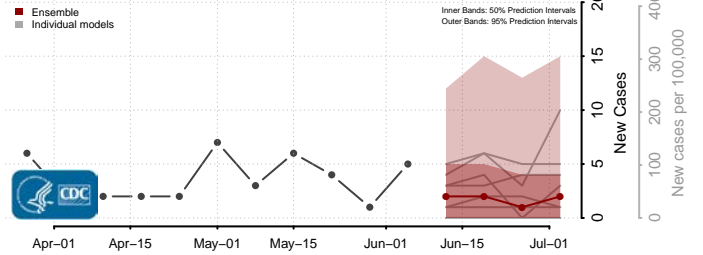

Washington County, Colorado