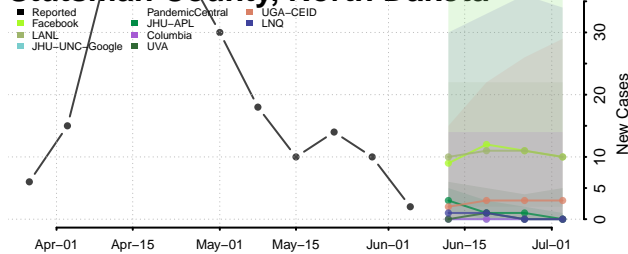

Stutsman County, North Dakota