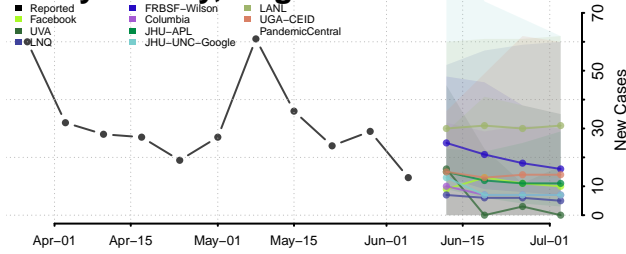

Hanover County, Virginia

Harrisonburg County, Virginia

Henrico County, Virginia

Henry County, Virginia

Highland County, Virginia

Hopewell County, Virginia

Isle of Wight County, Virginia

James City County, Virginia