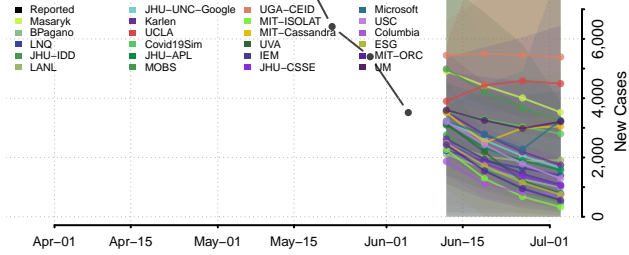

Washington County, New York

Wayne County, New York

Westchester County, New York

Wyoming County, New York

Yates County, New York

North Carolina*

Alamance County, North Carolina

Alexander County, North Carolina