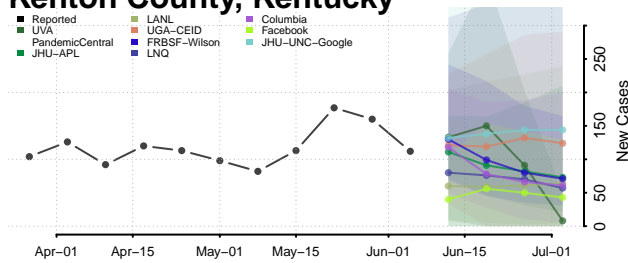

Hopkins County, Kentucky

Jackson County, Kentucky

Jefferson County, Kentucky

Jessamine County, Kentucky

Johnson County, Kentucky

Kenton County, Kentucky

Knott County, Kentucky

Knox County, Kentucky