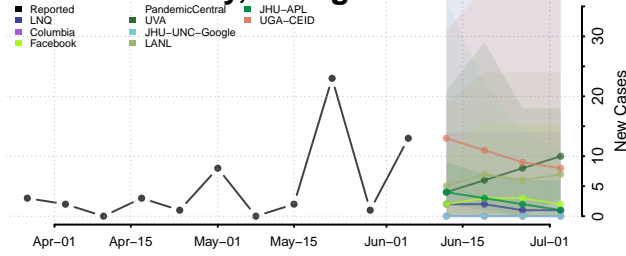

Rockdale County, Georgia

Schley County, Georgia

Screven County, Georgia

Seminole County, Georgia

Spalding County, Georgia

Stephens County, Georgia

Stewart County, Georgia

Sumter County, Georgia