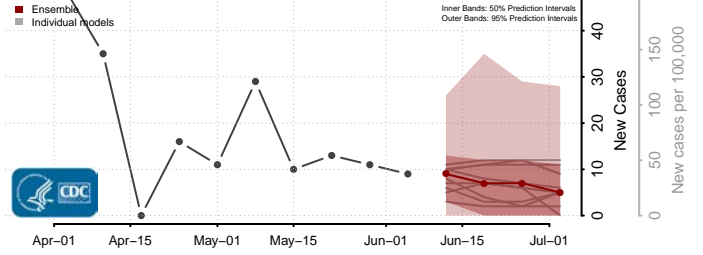

Crawford County, Missouri