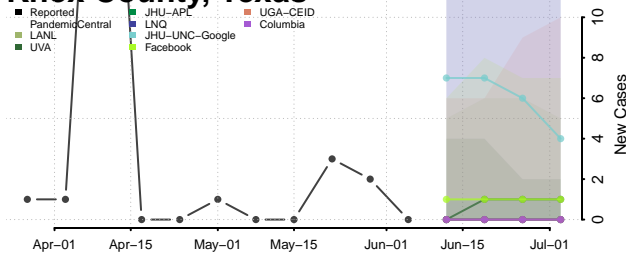

Knox County, Texas