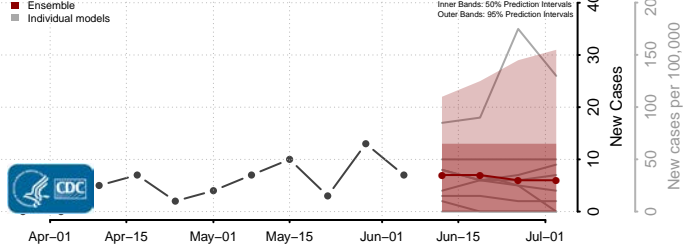

Franklin County, Louisiana