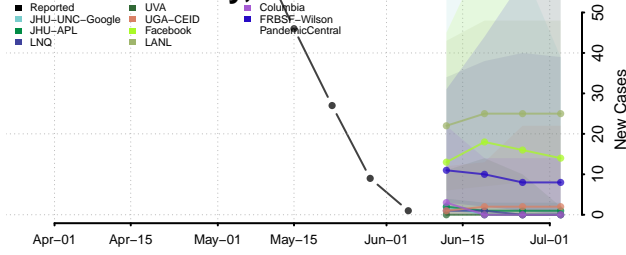

Mahnomen County, Minnesota

Marshall County, Minnesota

Martin County, Minnesota

McLeod County, Minnesota

Meeker County, Minnesota

Mille Lacs County, Minnesota

Morrison County, Minnesota

Mower County, Minnesota