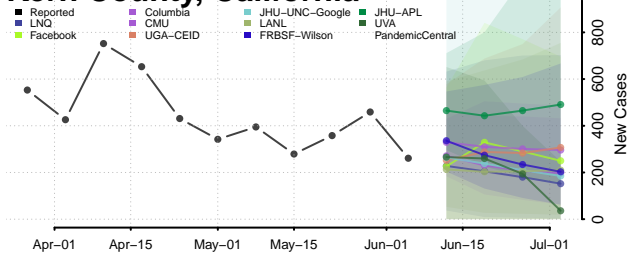

Humboldt County, California

Imperial County, California

Inyo County, California

Kern County, California

Kings County, California

Lake County, California

Lassen County, California

Los Angeles County, California