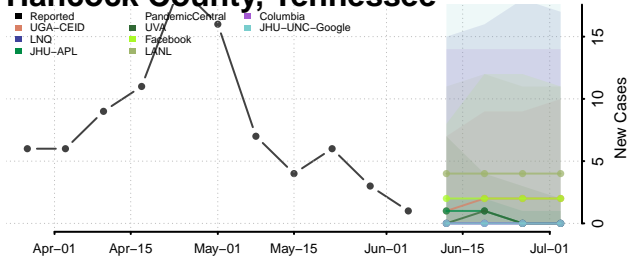

Hancock County, Tennessee