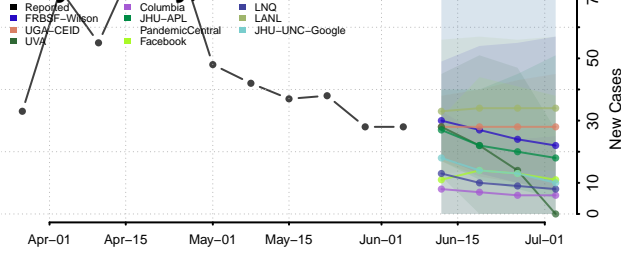

Levy County, Florida