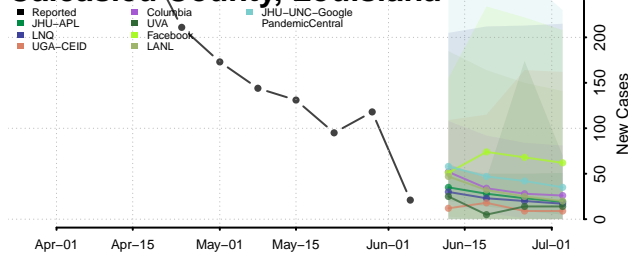

Calcasieu County, Louisiana