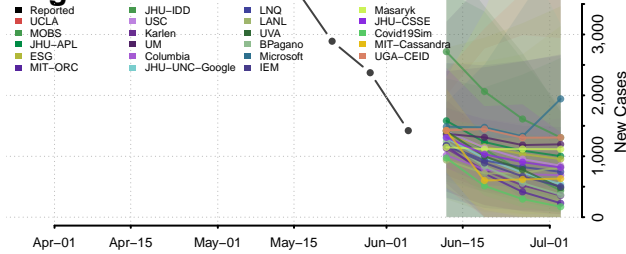

Virginia*

*New weekly cases may decrease in this location over the next four weeks. For these locations, the ensemble forecast indicates a probability of 0.75 or greater that fewer cases will be reported in week four of the forecast than in the last reported week.