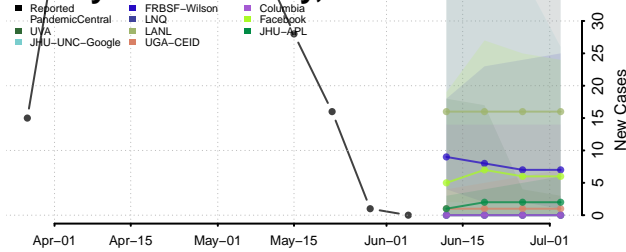

Transylvania County, North Carolina