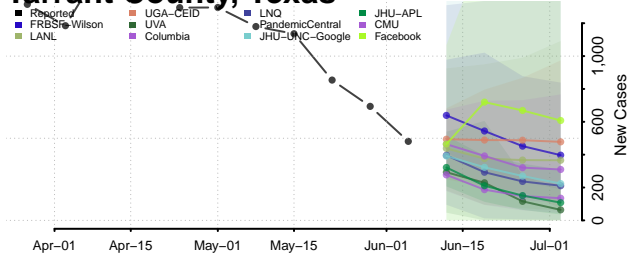

Tarrant County, Texas