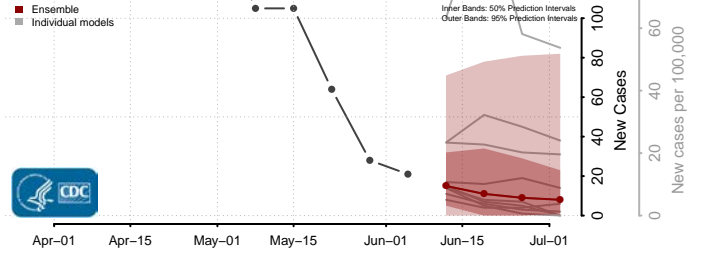

Olmsted County, Minnesota