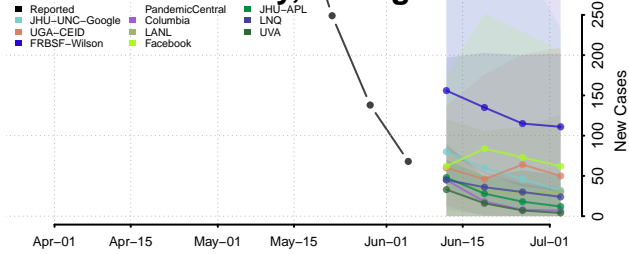

Iosco County, Michigan

Iron County, Michigan

Isabella County, Michigan

Jackson County, Michigan

Kalamazoo County, Michigan

Kalkaska County, Michigan

Kent County, Michigan

Keweenaw County, Michigan