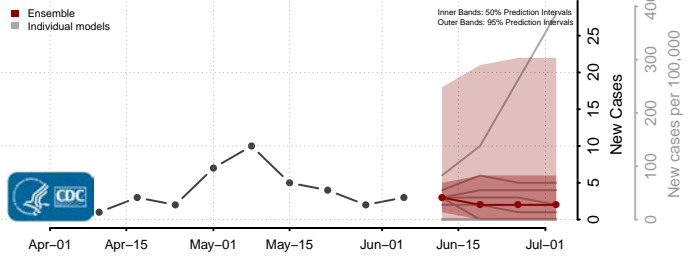

Cumberland County, Pennsylvania

Dauphin County, Pennsylvania

Delaware County, Pennsylvania

Elk County, Pennsylvania

Erie County, Pennsylvania

Fayette County, Pennsylvania

Forest County, Pennsylvania

Franklin County, Pennsylvania