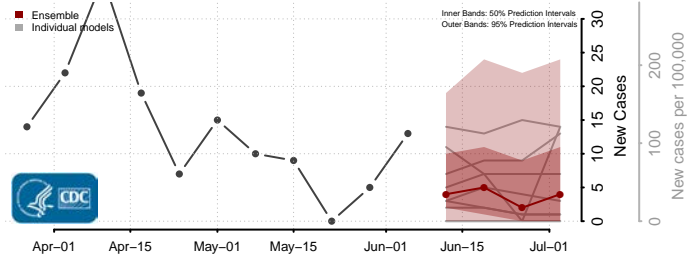

Grant County, West Virginia