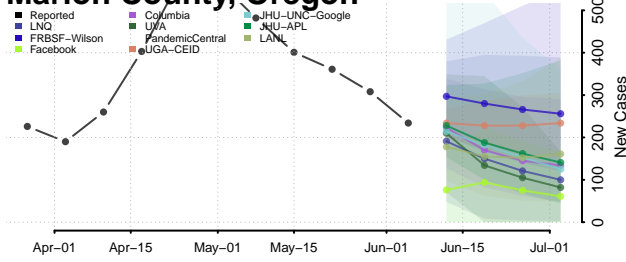

Marion County, Oregon