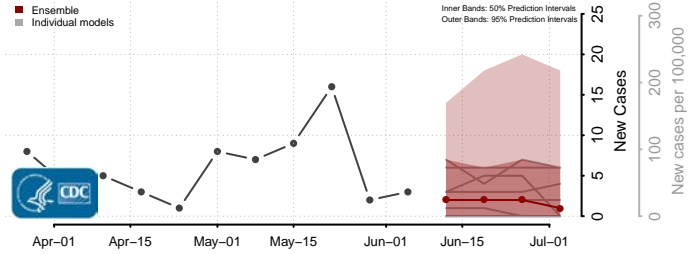

Benton County, Mississippi