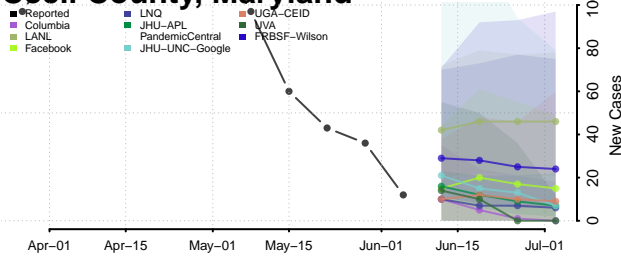

Cecil County, Maryland