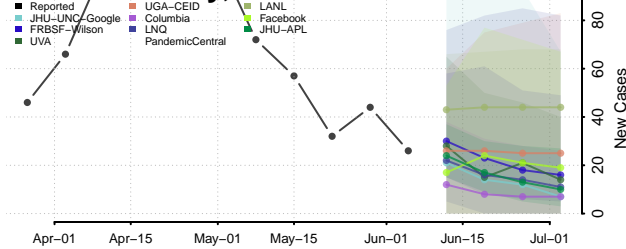

Boone County, Illinois