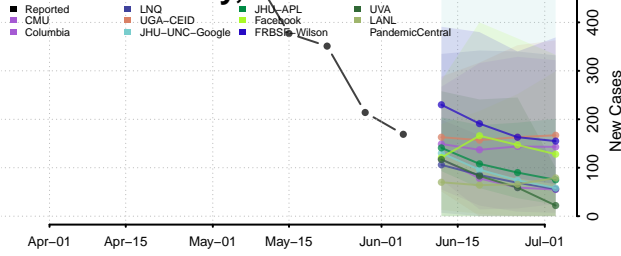

Summit County, Ohio