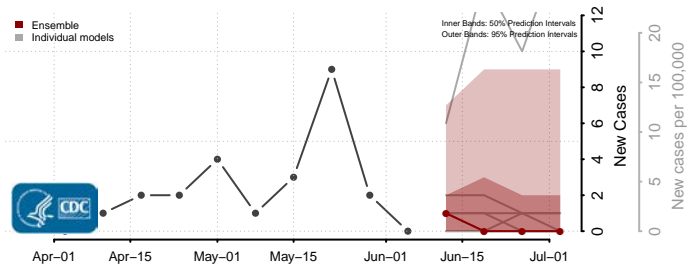

Northern Mariana Islands

Ohio*

Adams County, Ohio

Allen County, Ohio

Ashland County, Ohio

Ashtabula County, Ohio

*New weekly cases may decrease in this location over the next four weeks. For these locations, the ensemble forecast indicates a probability of 0.75 or greater that fewer cases will be reported in week four of the forecast than in the last reported week.