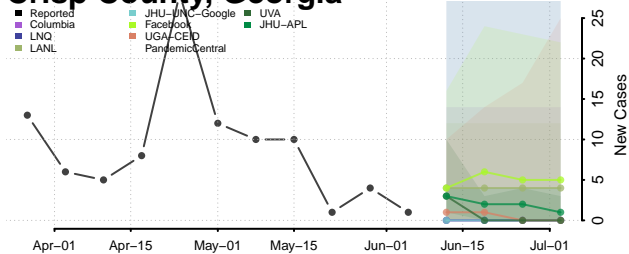

Coffee County, Georgia

Colquitt County, Georgia

Columbia County, Georgia

Cook County, Georgia

Coweta County, Georgia

Crawford County, Georgia

Crisp County, Georgia

Dade County, Georgia