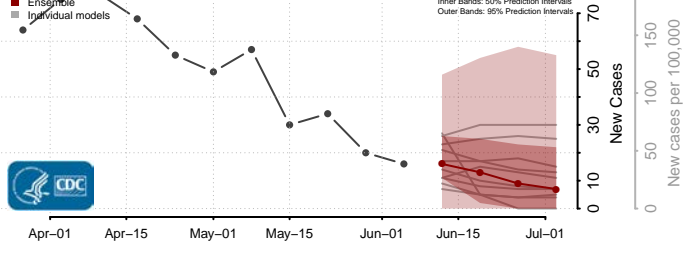

Ohio County, West Virginia