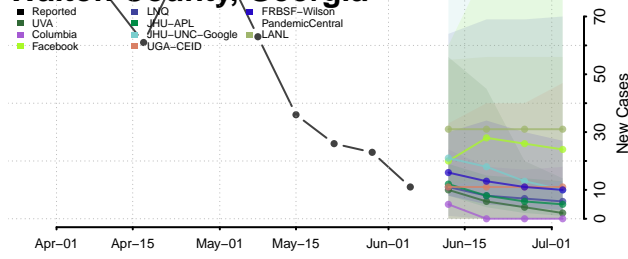

Walton County, Georgia