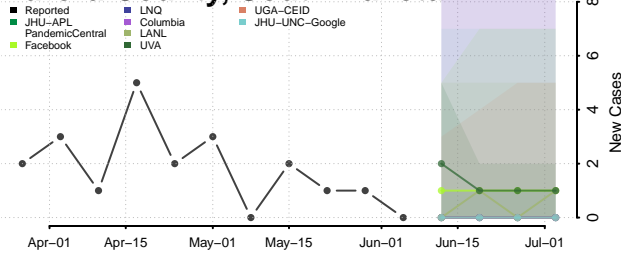

Aurora County, South Dakota