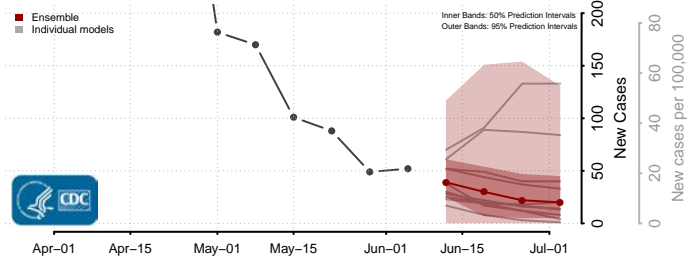

Williamson County, Tennessee