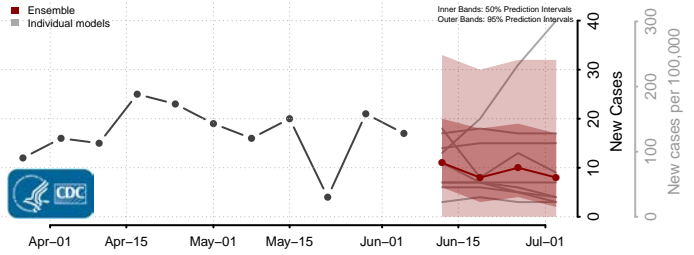

Monroe County, West Virginia