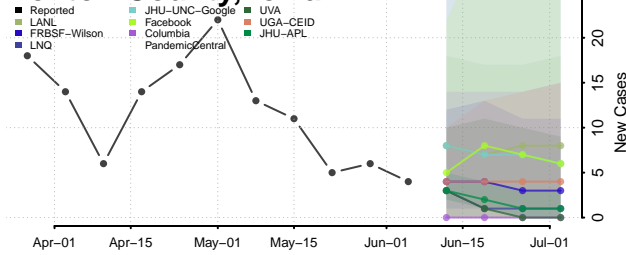

Adams County, Iowa

Allamakee County, Iowa

Appanoose County, Iowa

Audubon County, Iowa

Benton County, Iowa

Black Hawk County, Iowa

Boone County, Iowa

Bremer County, Iowa