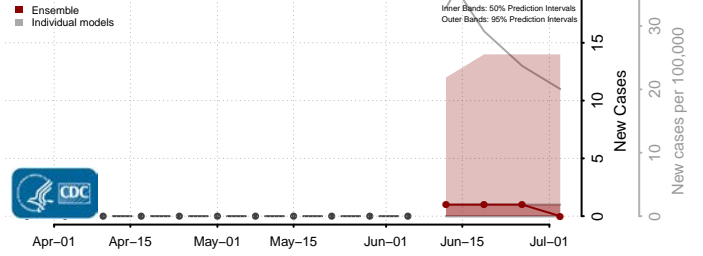

Daggett County, Utah

Davis County, Utah

Duchesne County, Utah

Emery County, Utah

Garfield County, Utah

Grand County, Utah

Iron County, Utah

Juab County, Utah