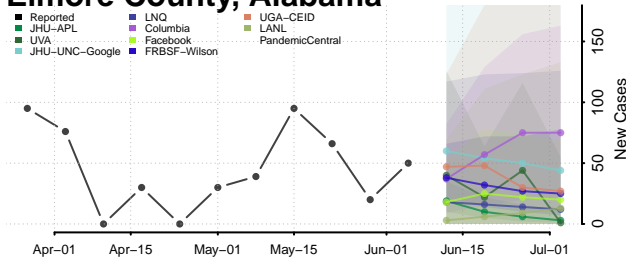

Clarke County, Alabama

Clay County, Alabama

Cleburne County, Alabama

Coffee County, Alabama

Colbert County, Alabama

Conecuh County, Alabama

Coosa County, Alabama

Covington County, Alabama

Crenshaw County, Alabama

Cullman County, Alabama

Dale County, Alabama

Dallas County, Alabama

DeKalb County, Alabama

Elmore County, Alabama

Escambia County, Alabama

Etowah County, Alabama

Fayette County, Alabama

Franklin County, Alabama

Geneva County, Alabama

Greene County, Alabama

Hale County, Alabama

Henry County, Alabama

Houston County, Alabama

Jackson County, Alabama