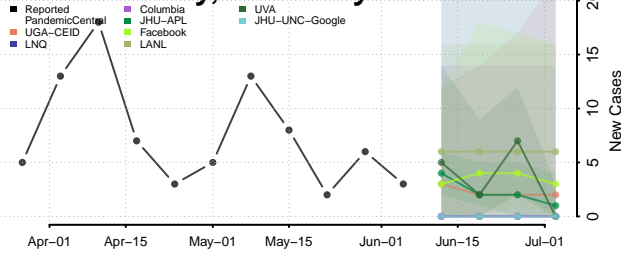

Fulton County, Kentucky

Gallatin County, Kentucky

Garrard County, Kentucky

Grant County, Kentucky

Graves County, Kentucky

Grayson County, Kentucky

Green County, Kentucky

Greenup County, Kentucky