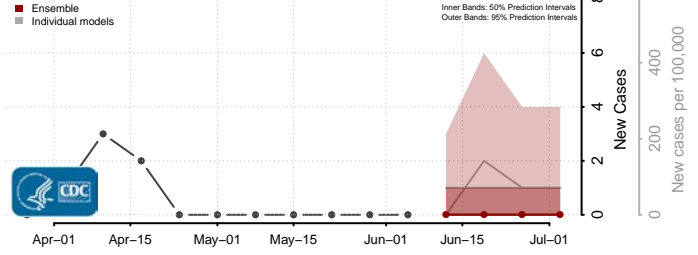

Glasscock County, Texas