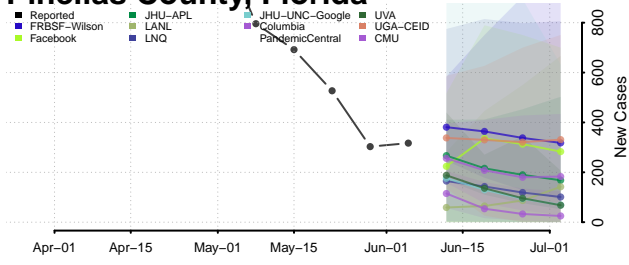

Pinellas County, Florida