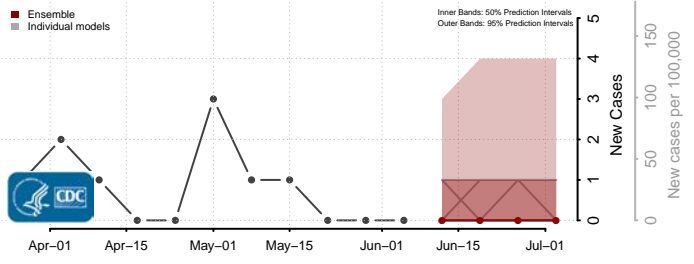

Baker County, Georgia