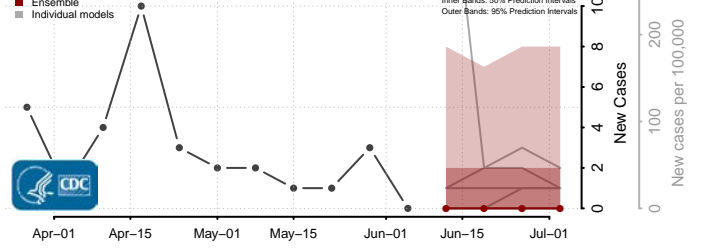

Florence County, Wisconsin