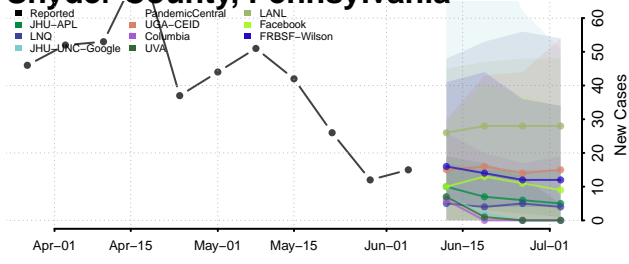

Snyder County, Pennsylvania