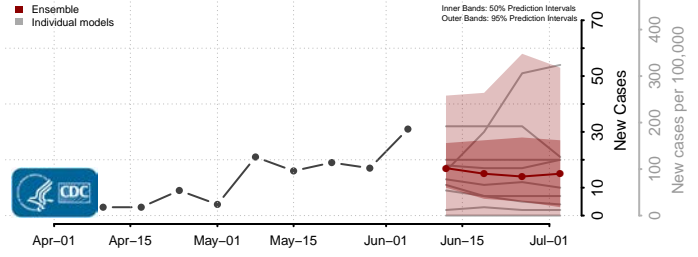

Custer County, Idaho

Elmore County, Idaho

Franklin County, Idaho

Fremont County, Idaho

Gem County, Idaho

Gooding County, Idaho

Idaho County, Idaho

Jefferson County, Idaho