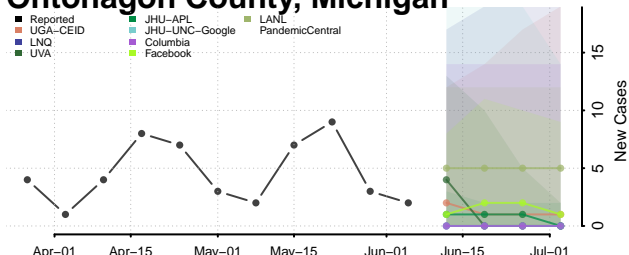

Montcalm County, Michigan

Montmorency County, Michigan

Muskegon County, Michigan

Newaygo County, Michigan

Oakland County, Michigan

Oceana County, Michigan

Ogemaw County, Michigan

Ontonagon County, Michigan