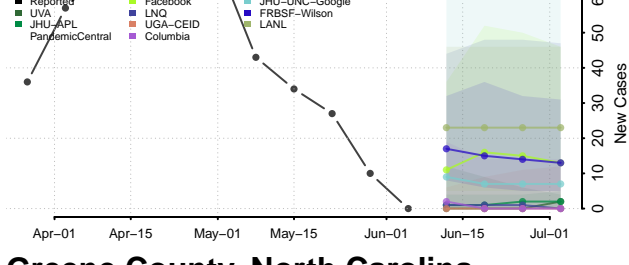

Greene County, North Carolina

Guilford County, North Carolina

Halifax County, North Carolina

Harnett County, North Carolina

Haywood County, North Carolina

Henderson County, North Carolina

Hertford County, North Carolina