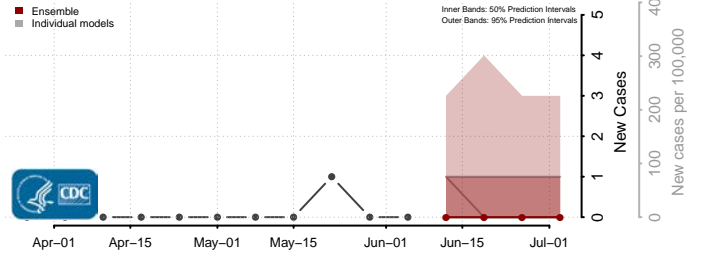

Greene County, Mississippi

Grenada County, Mississippi

Hancock County, Mississippi

Harrison County, Mississippi

Hinds County, Mississippi

Holmes County, Mississippi

Humphreys County, Mississippi

Issaquena County, Mississippi