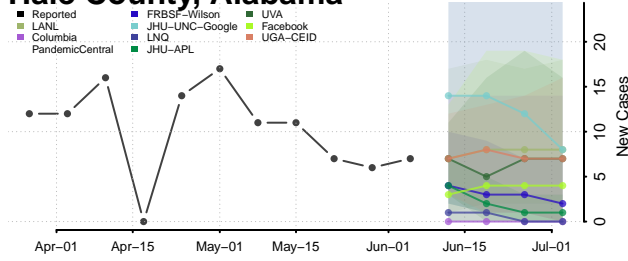

Fayette County, Alabama

Franklin County, Alabama

Geneva County, Alabama

Greene County, Alabama

Hale County, Alabama

Henry County, Alabama

Houston County, Alabama

Jackson County, Alabama