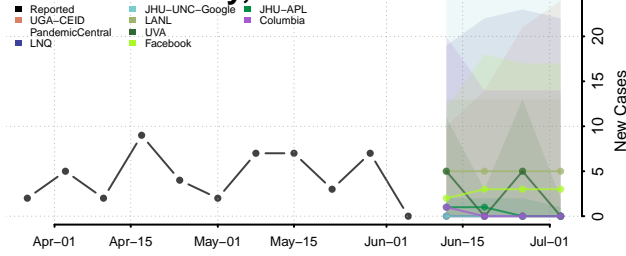

Decatur County, Tennessee