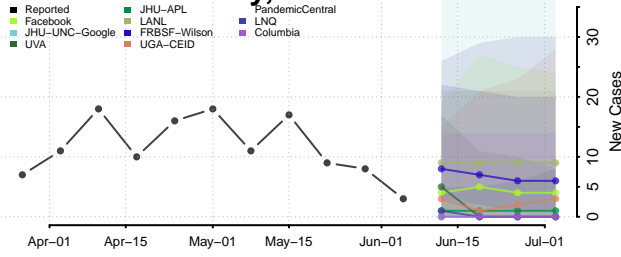

Lawrence County, South Dakota