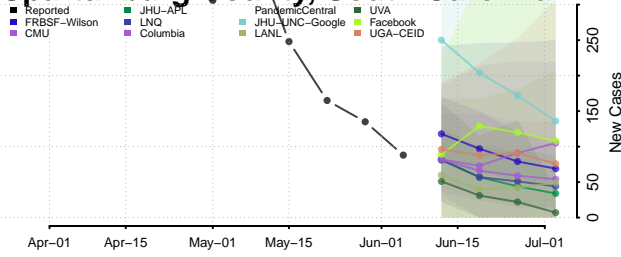

Oconee County, South Carolina

Orangeburg County, South Carolina

Pickens County, South Carolina

Richland County, South Carolina

Saluda County, South Carolina

Spartanburg County, South Carolina

Sumter County, South Carolina