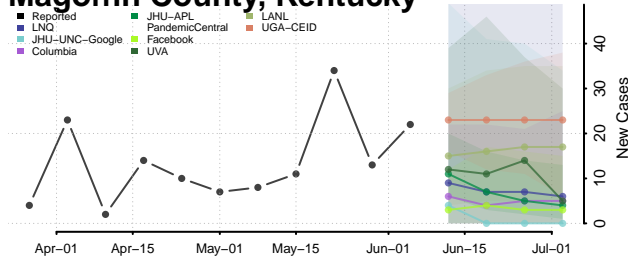

Livingston County, Kentucky

Logan County, Kentucky

Lyon County, Kentucky

Madison County, Kentucky

Magoffin County, Kentucky

Marion County, Kentucky

Marshall County, Kentucky

Martin County, Kentucky