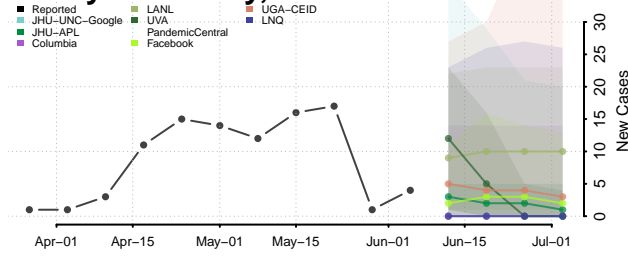

Putnam County, Illinois

Randolph County, Illinois

Richland County, Illinois

Rock Island County, Illinois

Saline County, Illinois

Sangamon County, Illinois

Schuyler County, Illinois

Scott County, Illinois