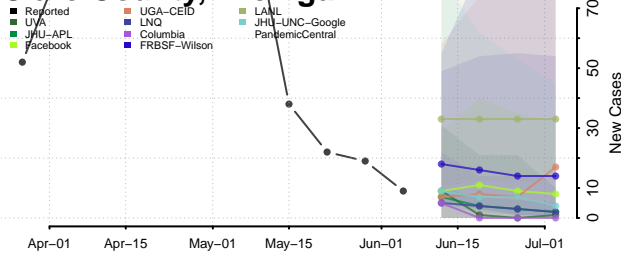

Berrien County, Michigan

Branch County, Michigan

Calhoun County, Michigan

Cass County, Michigan

Charlevoix County, Michigan

Cheboygan County, Michigan

Chippewa County, Michigan

Clare County, Michigan