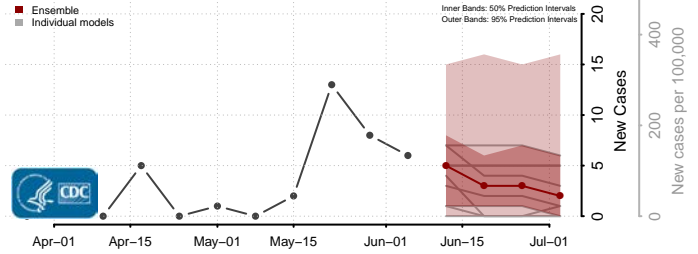

Wahkiakum County, Washington