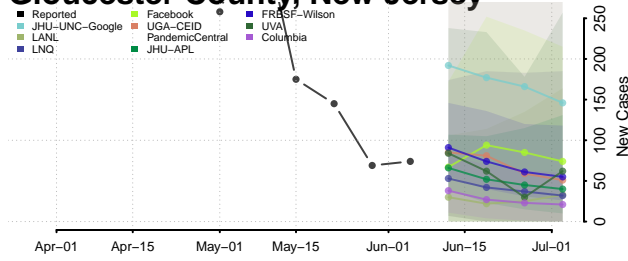

Camden County, New Jersey

Cape May County, New Jersey

Cumberland County, New Jersey

Essex County, New Jersey

Gloucester County, New Jersey

Hudson County, New Jersey

Hunterdon County, New Jersey

Mercer County, New Jersey