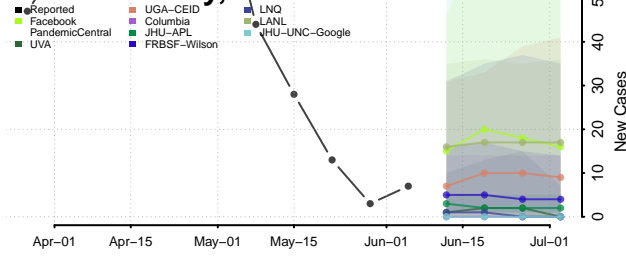

Pierce County, Wisconsin