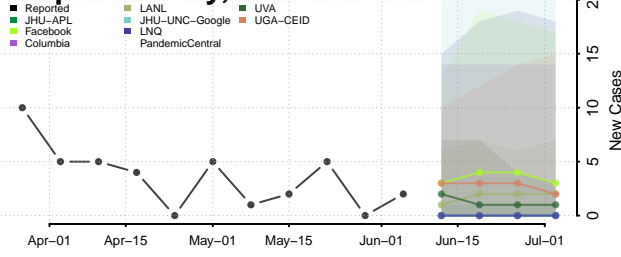

Jasper County, Illinois