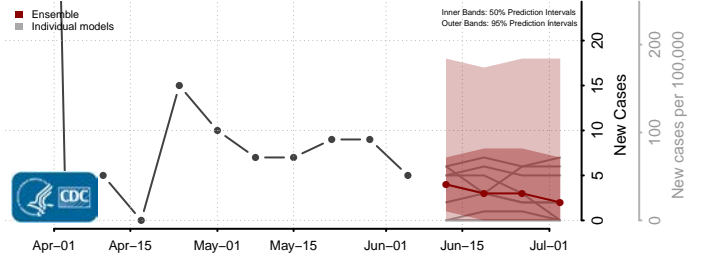

Lewis County, Missouri