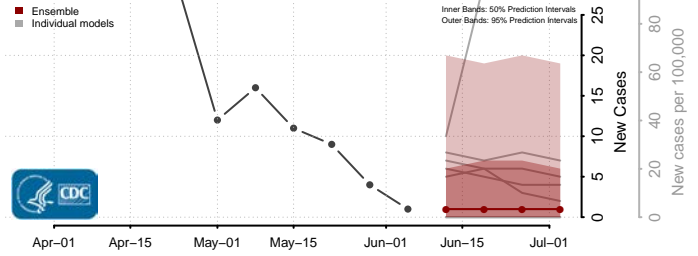

Custer County, Idaho

Elmore County, Idaho

Franklin County, Idaho

Fremont County, Idaho

Gem County, Idaho

Gooding County, Idaho

Idaho County, Idaho

Jefferson County, Idaho