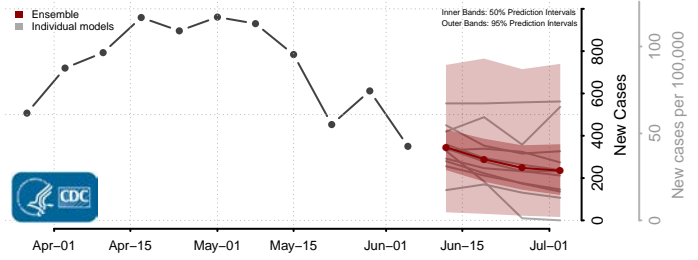

Snohomish County, Washington