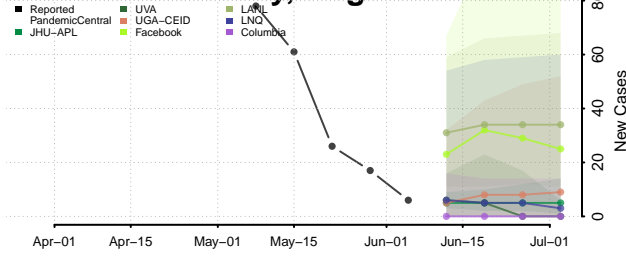

Alexandria County, Virginia