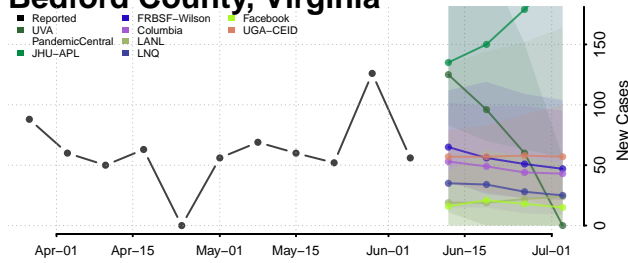

Bedford County, Virginia