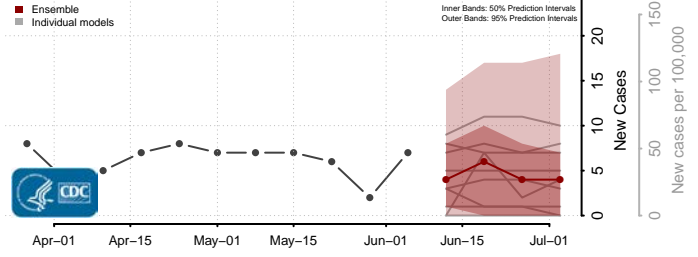

Cleburne County, Alabama