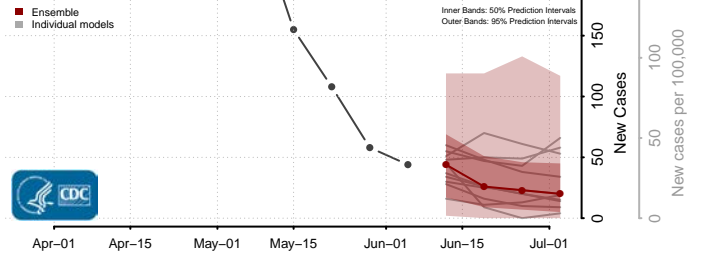

Tazewell County, Illinois