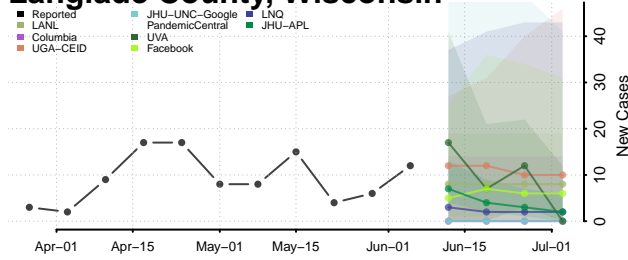

Langlade County, Wisconsin