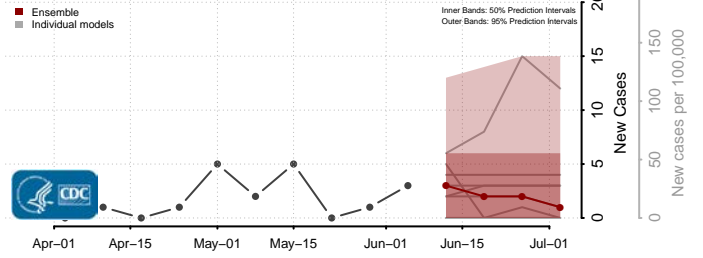

West Carroll County, Louisiana