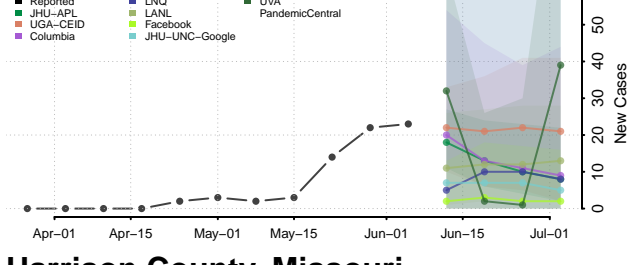

Grundy County, Missouri