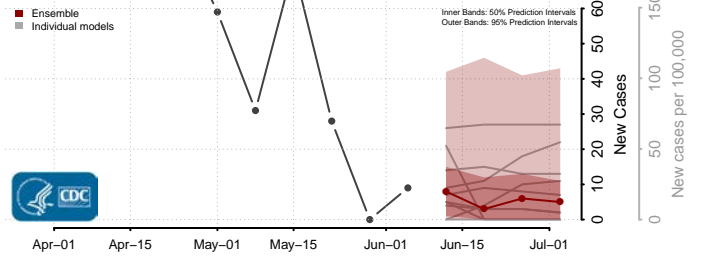

Warren County, Virginia