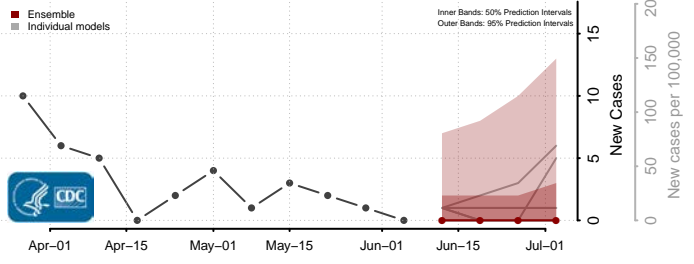

Maries County, Missouri