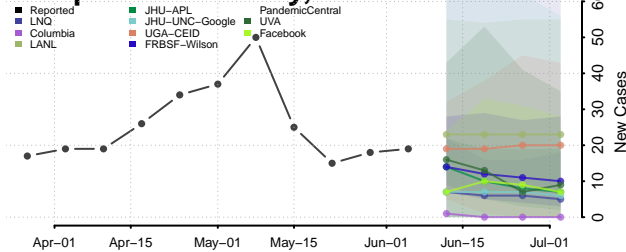

Pasquotank County, North Carolina