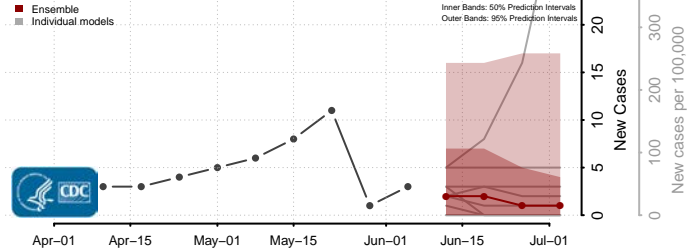

*New weekly cases may decrease in this location over the next four weeks. For these locations, the ensemble forecast indicates a probability of 0.75 or greater that fewer cases will be reported in week four of the forecast than in the last reported week.