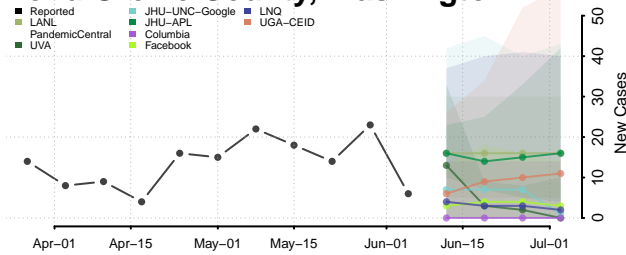

Pend Oreille County, Washington