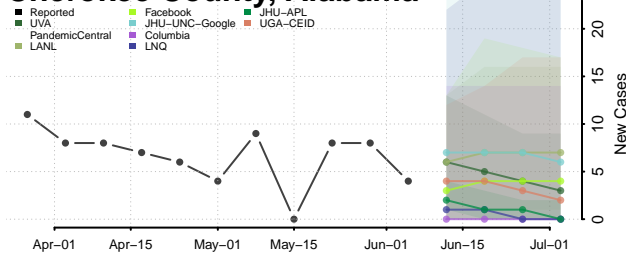

National*

Alabama

Autauga County, Alabama

Baldwin County, Alabama

Barbour County, Alabama

Bibb County, Alabama

*New weekly cases may decrease in this location over the next four weeks. For these locations, the ensemble forecast indicates a probability of 0.75 or greater that fewer cases will be reported in week four of the forecast than in the last reported week.

Blount County, Alabama

Bullock County, Alabama

Butler County, Alabama

Calhoun County, Alabama

Chambers County, Alabama

Cherokee County, Alabama

Chilton County, Alabama

Choctaw County, Alabama