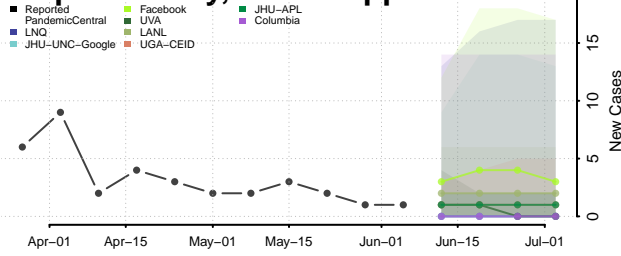

Jasper County, Mississippi