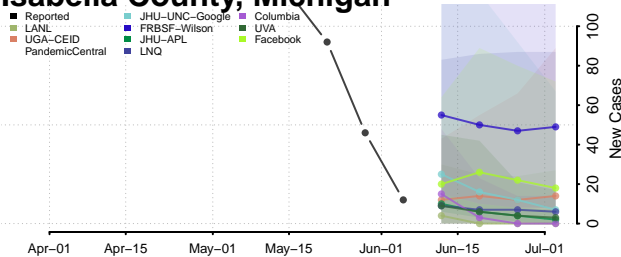

Isabella County, Michigan