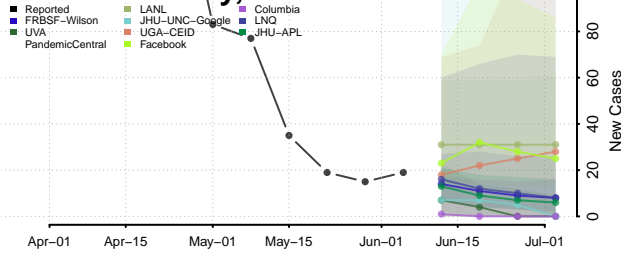

Onondaga County, New York

Ontario County, New York

Orange County, New York

Orleans County, New York

Oswego County, New York

Otsego County, New York

Putnam County, New York

Queens County, New York