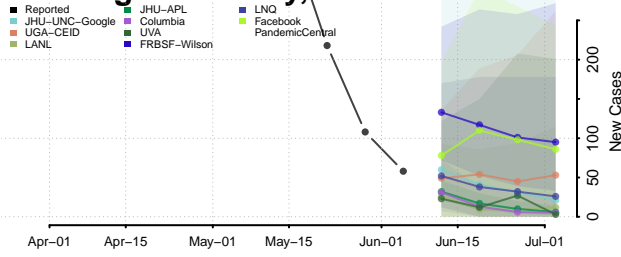

Stevens County, Minnesota

Swift County, Minnesota

Todd County, Minnesota

Traverse County, Minnesota

Wabasha County, Minnesota

Wadena County, Minnesota

Waseca County, Minnesota

Washington County, Minnesota