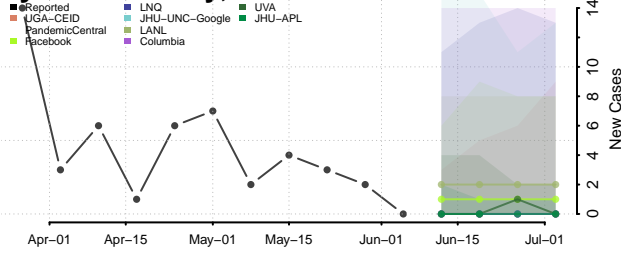

Lyman County, South Dakota