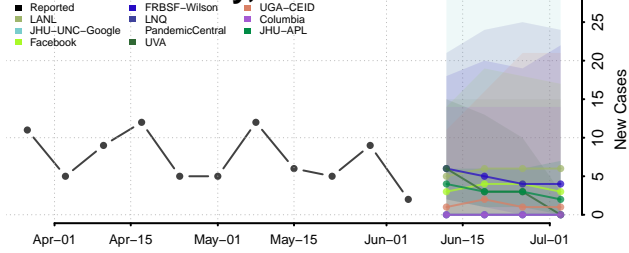

Fayette County, Indiana

Floyd County, Indiana

Fountain County, Indiana

Franklin County, Indiana

Fulton County, Indiana

Gibson County, Indiana

Grant County, Indiana

Greene County, Indiana