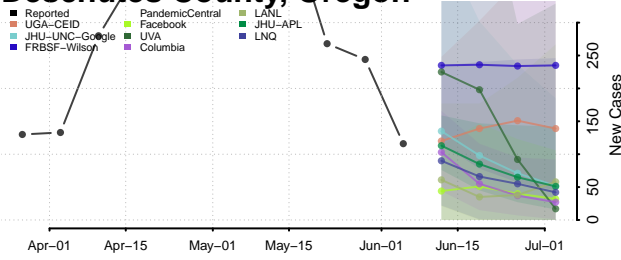

Deschutes County, Oregon