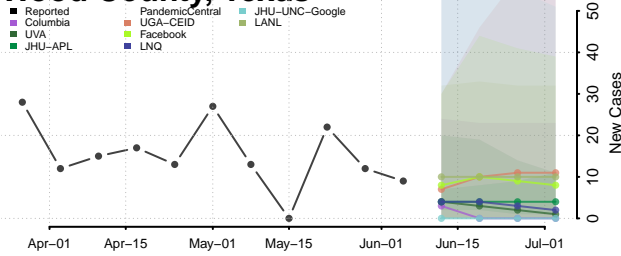

Wood County, Texas

Yoakum County, Texas

Young County, Texas

Zapata County, Texas

Zavala County, Texas

Utah*

Beaver County, Utah

Box Elder County, Utah