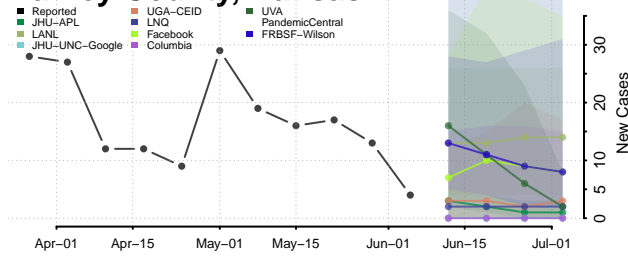

Greeley County, Kansas

Greenwood County, Kansas

Hamilton County, Kansas

Harper County, Kansas

Harvey County, Kansas

Haskell County, Kansas

Hodgeman County, Kansas

Jackson County, Kansas