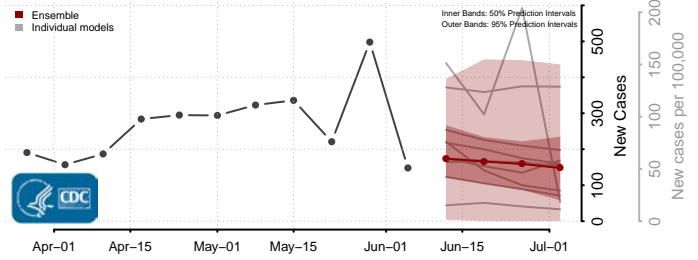

Thurston County, Washington