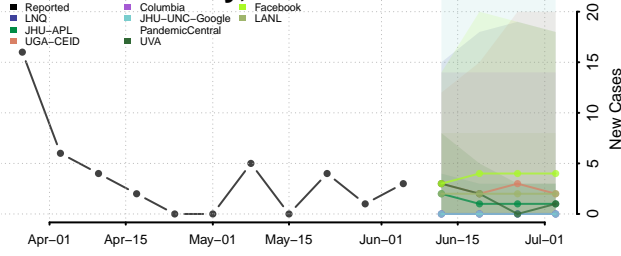

Shelby County, Illinois

St. Clair County, Illinois

Stark County, Illinois

Stephenson County, Illinois

Tazewell County, Illinois

Union County, Illinois

Vermilion County, Illinois

Wabash County, Illinois