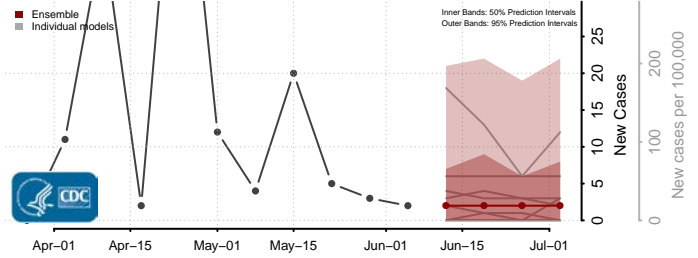

Clarke County, Alabama

Clay County, Alabama

Cleburne County, Alabama

Coffee County, Alabama

Colbert County, Alabama

Conecuh County, Alabama

Coosa County, Alabama

Covington County, Alabama