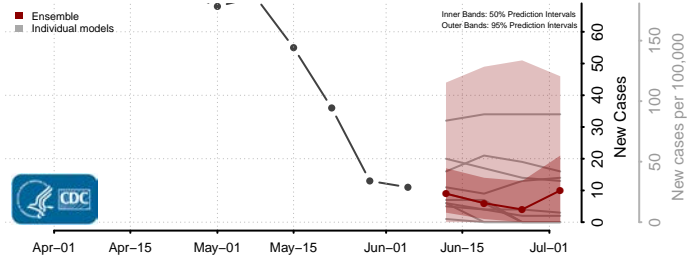

Douglas County, Minnesota