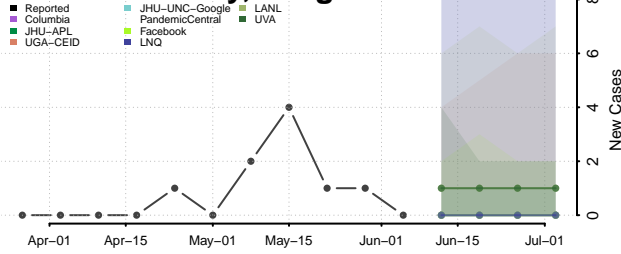

Umatilla County, Oregon

Union County, Oregon

Wallowa County, Oregon

Wasco County, Oregon

Washington County, Oregon

Wheeler County, Oregon

Yamhill County, Oregon

Pennsylvania*