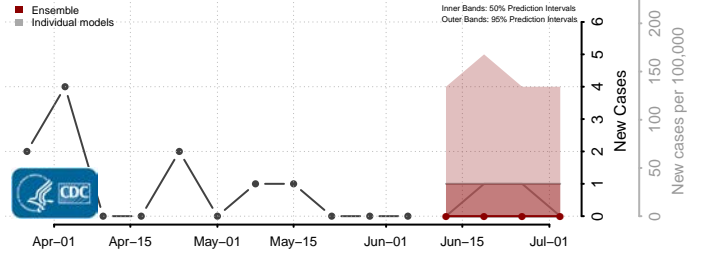

Franklin County, Nebraska