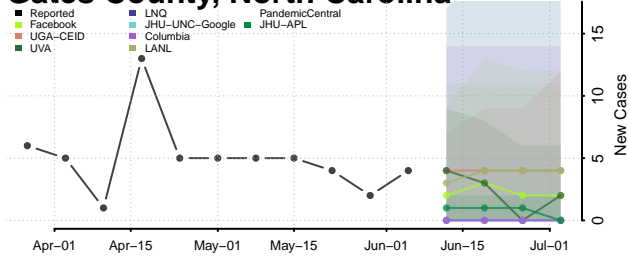

Gates County, North Carolina