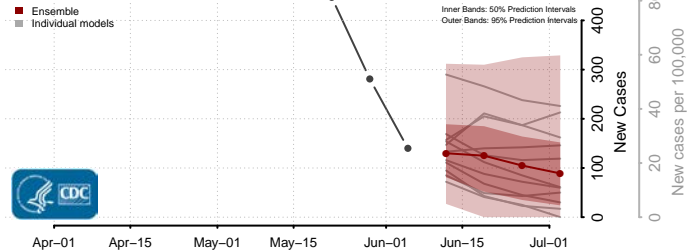

Pipestone County, Minnesota

Polk County, Minnesota

Pope County, Minnesota

Ramsey County, Minnesota

Red Lake County, Minnesota

Redwood County, Minnesota

Renville County, Minnesota

Rice County, Minnesota