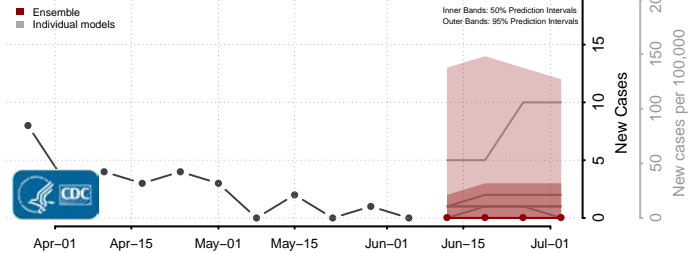

Worth County, Missouri

Wright County, Missouri

Montana*

Beaverhead County, Montana

Big Horn County, Montana

Blaine County, Montana

*New weekly cases may decrease in this location over the next four weeks. For these locations, the ensemble forecast indicates a probability of 0.75 or greater that fewer cases will be reported in week four of the forecast than in the last reported week.