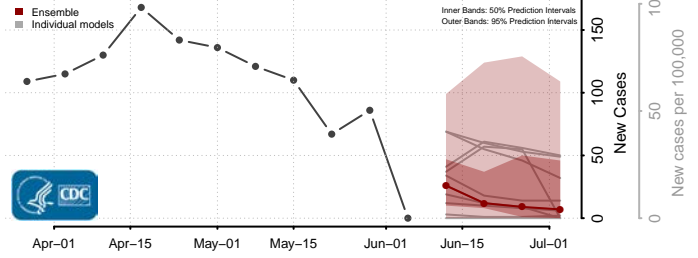

Aiken County, South Carolina