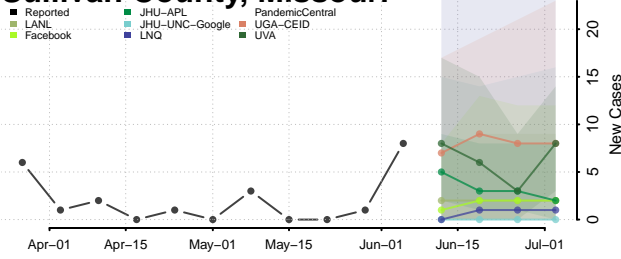

Sullivan County, Missouri