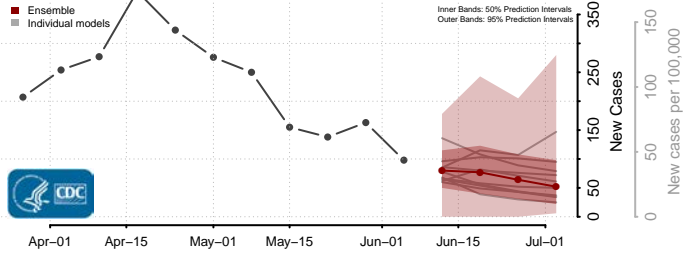

Gaston County, North Carolina