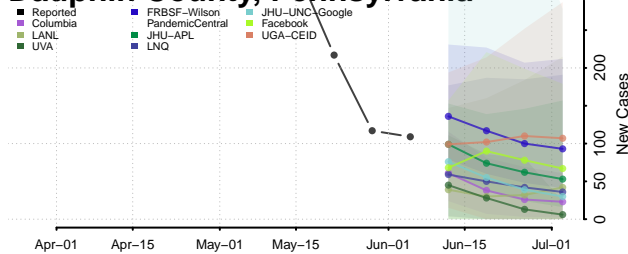

Dauphin County, Pennsylvania