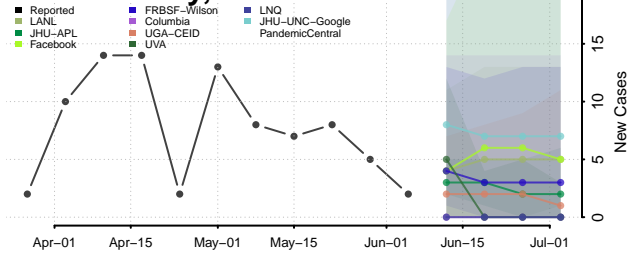

Rush County, Indiana