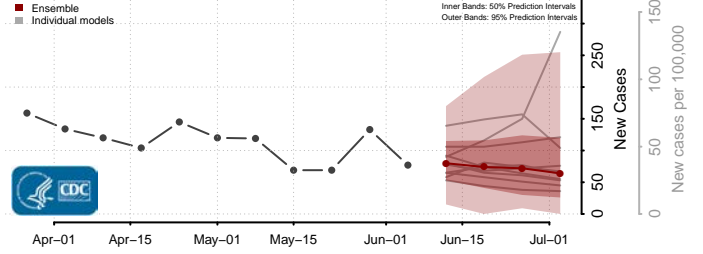

Mohave County, Arizona