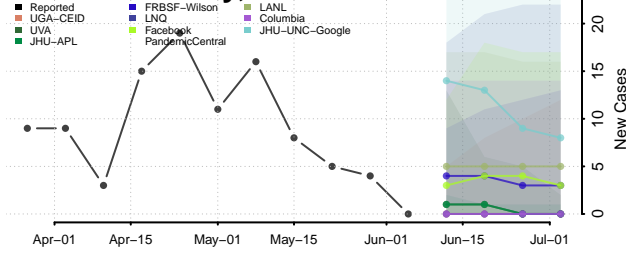

Madison County, Alabama

Marengo County, Alabama

Marion County, Alabama

Marshall County, Alabama

Mobile County, Alabama

Monroe County, Alabama

Montgomery County, Alabama

Morgan County, Alabama

Perry County, Alabama

Pickens County, Alabama

Pike County, Alabama

Randolph County, Alabama

Russell County, Alabama

Shelby County, Alabama

St. Clair County, Alabama

Sumter County, Alabama