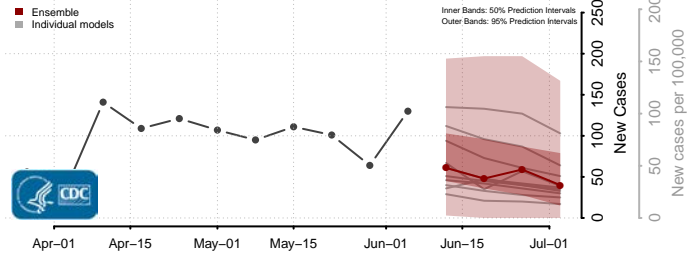

Bossier County, Louisiana