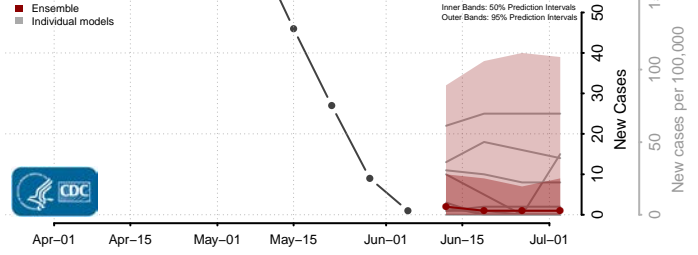

Mahnomen County, Minnesota

Marshall County, Minnesota

Martin County, Minnesota

McLeod County, Minnesota

Meeker County, Minnesota

Mille Lacs County, Minnesota

Morrison County, Minnesota

Mower County, Minnesota