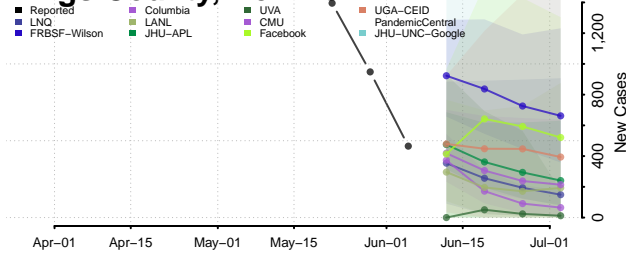

Fulton County, New York

Genesee County, New York

Greene County, New York

Hamilton County, New York

Herkimer County, New York

Jefferson County, New York

Kings County, New York

Lewis County, New York