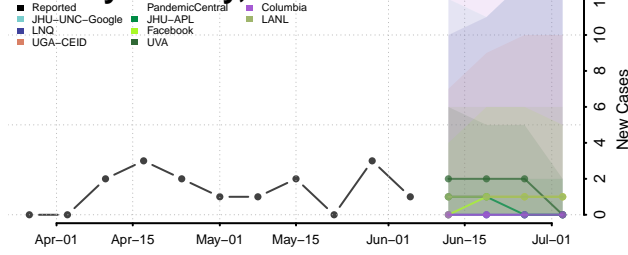

Stanley County, South Dakota