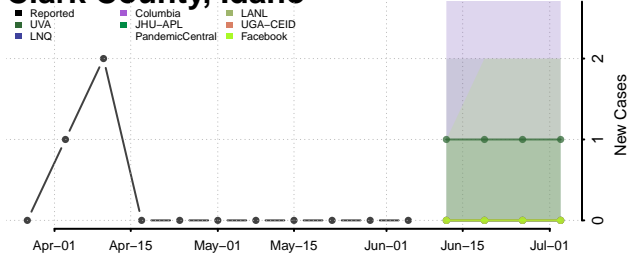

Boundary County, Idaho

Butte County, Idaho

Camas County, Idaho

Canyon County, Idaho

Caribou County, Idaho

Cassia County, Idaho

Clark County, Idaho

Clearwater County, Idaho