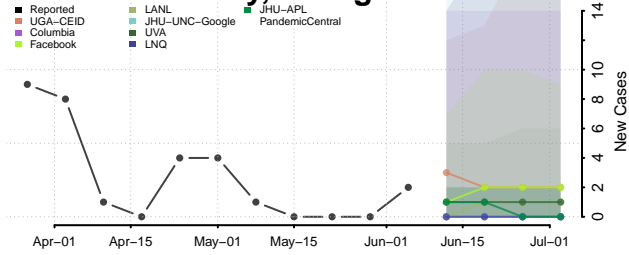

Coffee County, Georgia

Colquitt County, Georgia

Columbia County, Georgia

Cook County, Georgia

Coweta County, Georgia

Crawford County, Georgia

Crisp County, Georgia

Dade County, Georgia