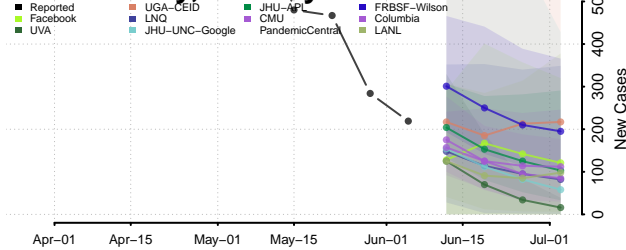

York County, Pennsylvania