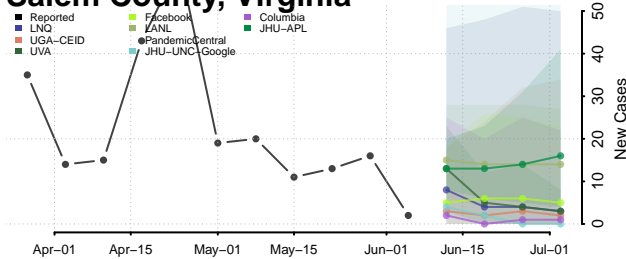

Salem County, Virginia