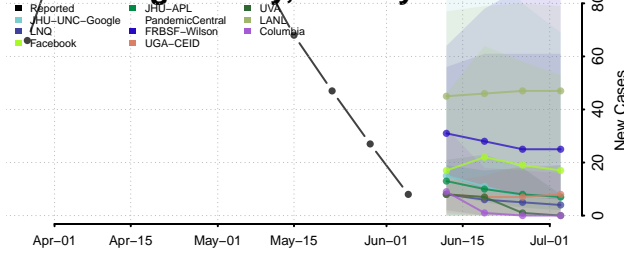

Armstrong County, Pennsylvania