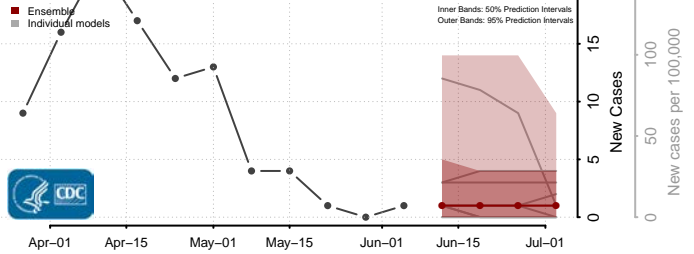

Harrison County, Iowa