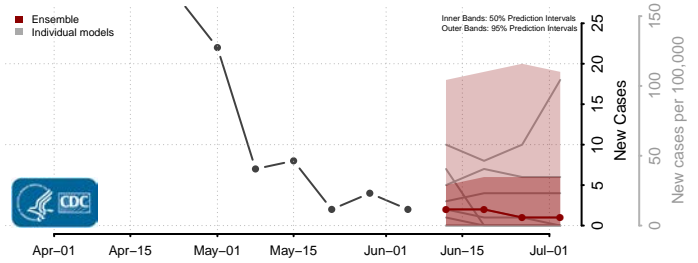

Davis County, Iowa

Decatur County, Iowa

Delaware County, Iowa

Des Moines County, Iowa

Dickinson County, Iowa

Dubuque County, Iowa

Emmet County, Iowa

Fayette County, Iowa