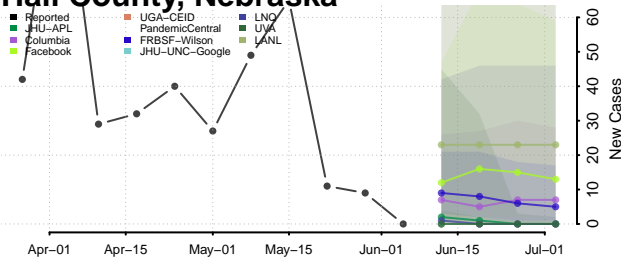

Furnas County, Nebraska

Gage County, Nebraska

Garden County, Nebraska

Garfield County, Nebraska

Gosper County, Nebraska

Grant County, Nebraska

Greeley County, Nebraska

Hall County, Nebraska