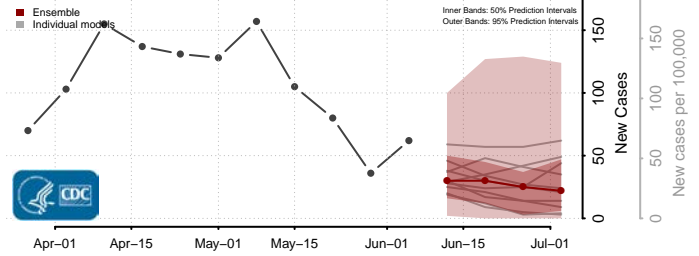

Burleigh County, North Dakota