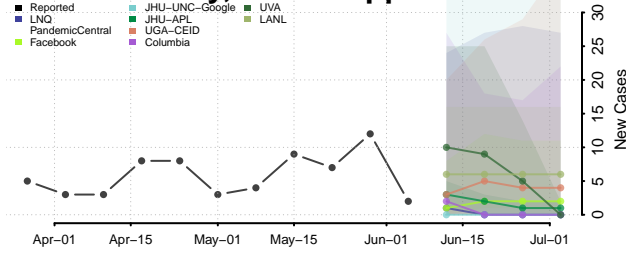

Tate County, Mississippi

Tippah County, Mississippi

Tishomingo County, Mississippi

Tunica County, Mississippi

Union County, Mississippi

Walthall County, Mississippi

Warren County, Mississippi

Washington County, Mississippi