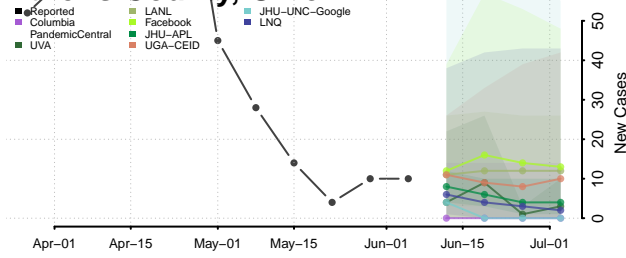

Athens County, Ohio