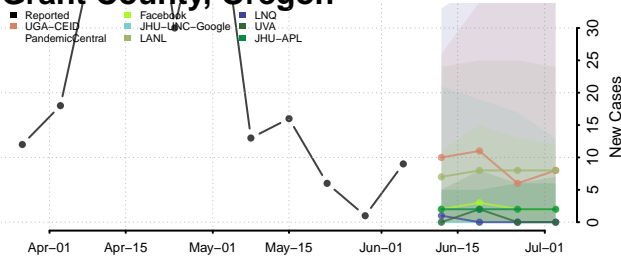

Grant County, Oregon