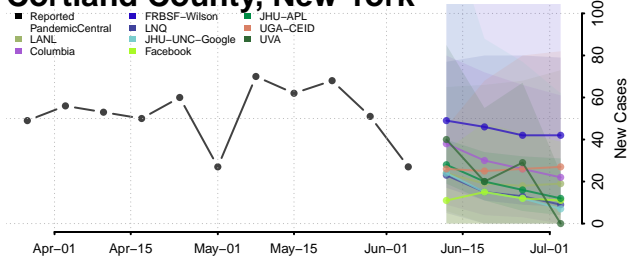

Clinton County, New York

Columbia County, New York

Cortland County, New York

Delaware County, New York

Dutchess County, New York

Erie County, New York

Essex County, New York

Franklin County, New York