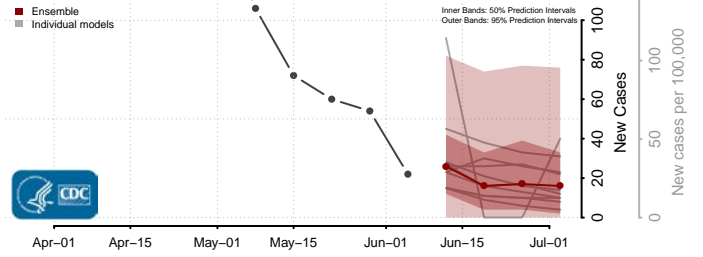

Clinton County, Michigan