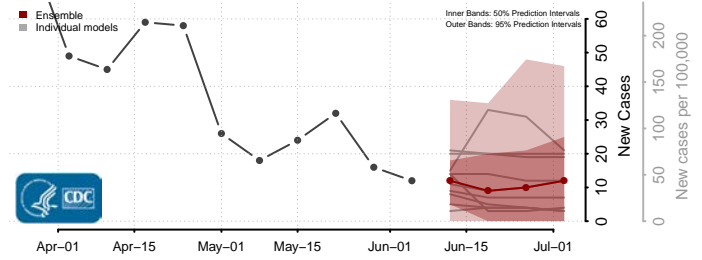

Elmore County, Idaho