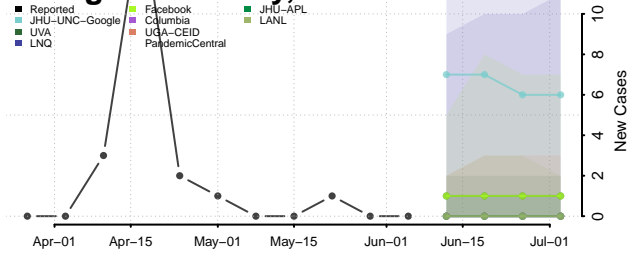

Dillingham County, Alaska