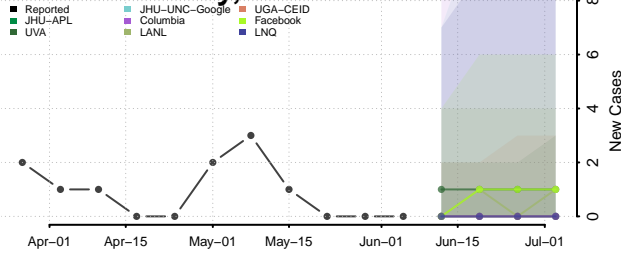

Perkins County, South Dakota