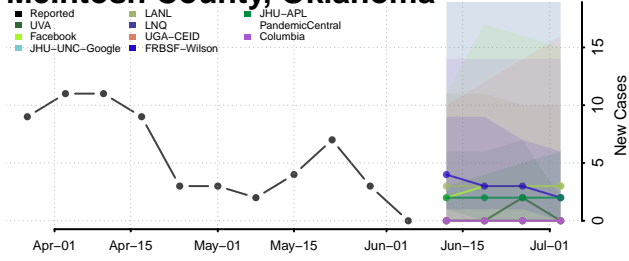

McIntosh County, Oklahoma