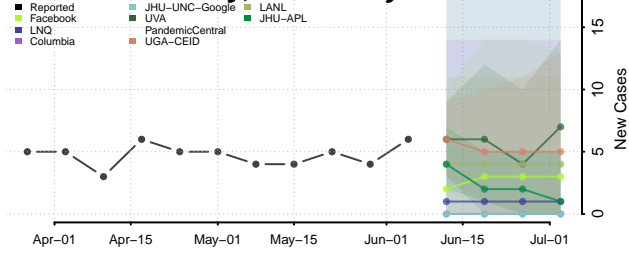

Mason County, Kentucky

McCracken County, Kentucky

McCreary County, Kentucky

McLean County, Kentucky

Meade County, Kentucky

Menifee County, Kentucky

Mercer County, Kentucky

Metcalf County, Kentucky