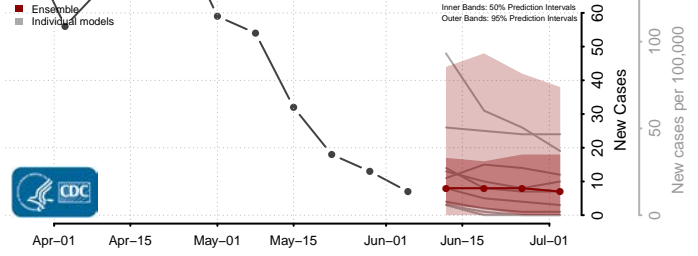

Warren County, Iowa