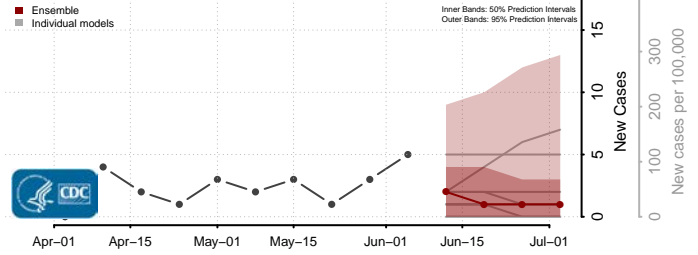

Eddy County, North Dakota

Emmons County, North Dakota

Foster County, North Dakota

Golden Valley County, North Dakota

Grand Forks County, North Dakota

Grant County, North Dakota

Griggs County, North Dakota

Hettinger County, North Dakota