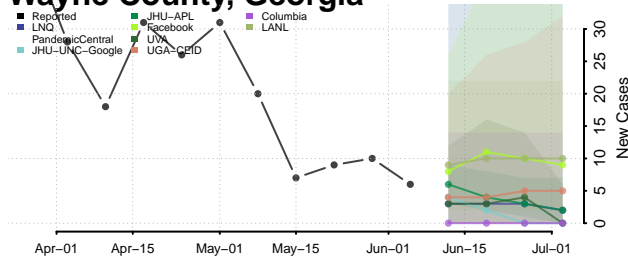

Walker County, Georgia

Walton County, Georgia

Ware County, Georgia

Warren County, Georgia

Washington County, Georgia

Wayne County, Georgia

Webster County, Georgia

Wheeler County, Georgia