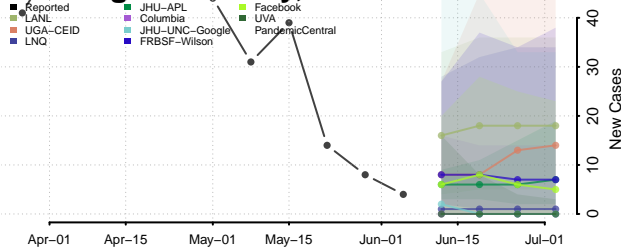

Bennington County, Vermont