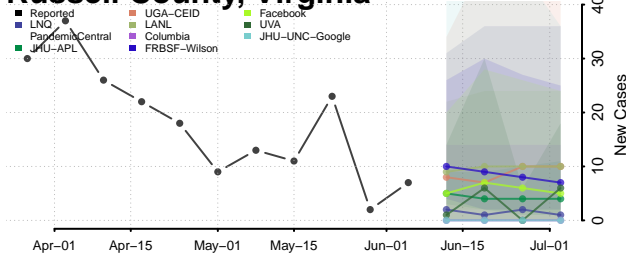

Russell County, Virginia