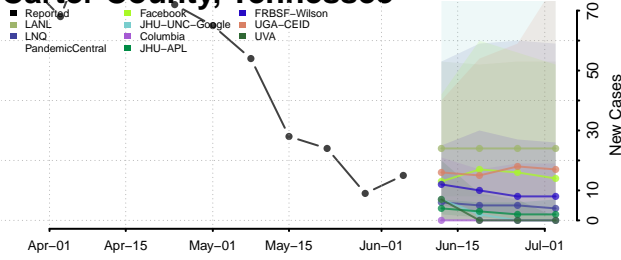

Carter County, Tennessee

Cheatham County, Tennessee

Chester County, Tennessee

Claiborne County, Tennessee

Clay County, Tennessee

Cocke County, Tennessee

Coffee County, Tennessee

Crockett County, Tennessee