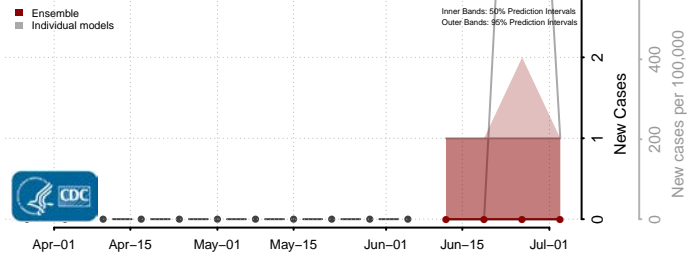

Logan County, Nebraska

Loup County, Nebraska

Madison County, Nebraska

McPherson County, Nebraska

Merrick County, Nebraska

Morrill County, Nebraska

Nance County, Nebraska

Nemaha County, Nebraska