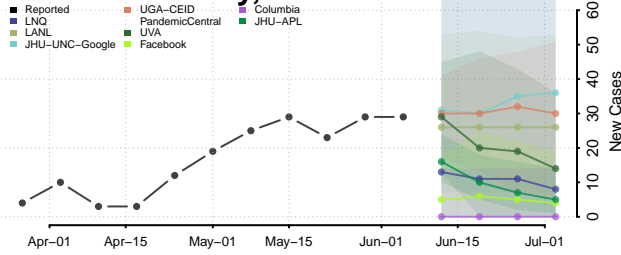

Torrance County, New Mexico