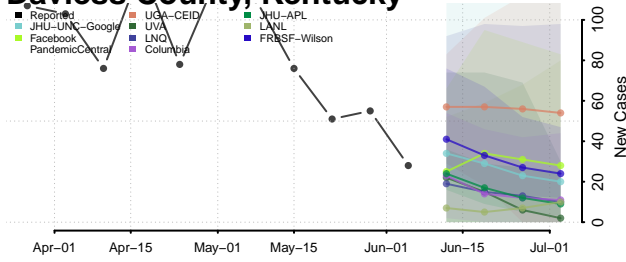

Daviess County, Kentucky