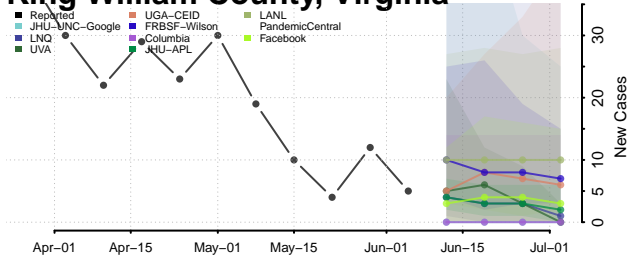

King William County, Virginia