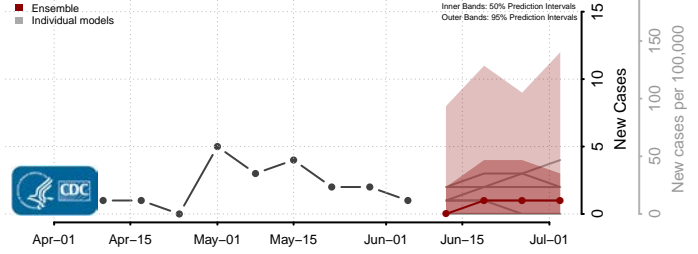

Archer County, Texas