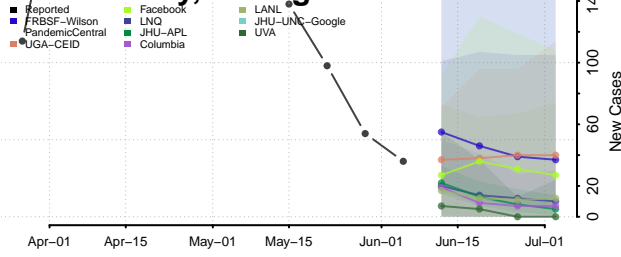

Gogebic County, Michigan

Grand Traverse County, Michigan

Gratiot County, Michigan

Hillsdale County, Michigan

Houghton County, Michigan

Huron County, Michigan

Ingham County, Michigan

Ionia County, Michigan