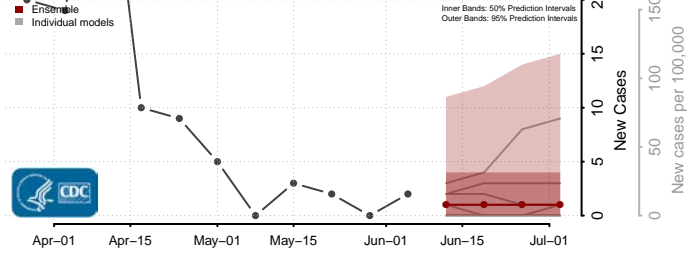

Pamlico County, North Carolina