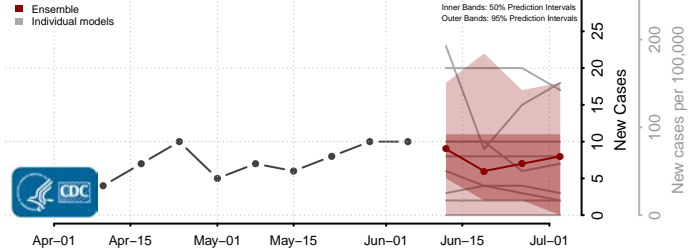

*New weekly cases may decrease in this location over the next four weeks. For these locations, the ensemble forecast indicates a probability of 0.75 or greater that fewer cases will be reported in week four of the forecast than in the last reported week.