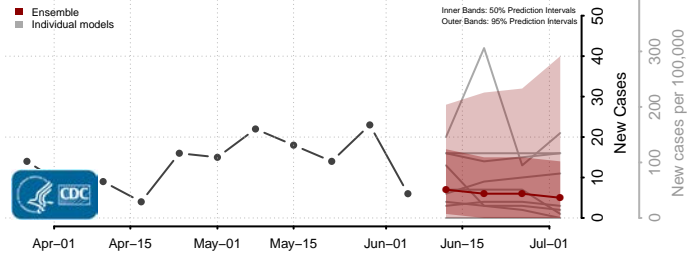

Pend Oreille County, Washington