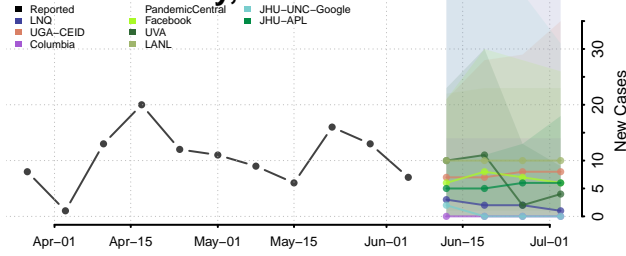

Colusa County, California