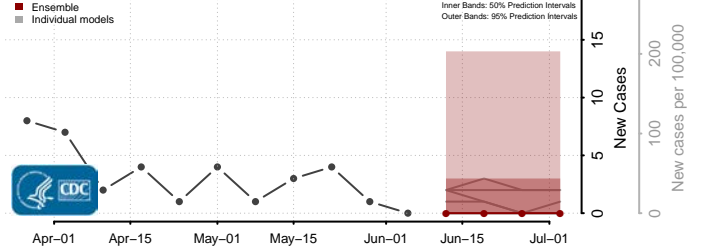

Powell County, Montana