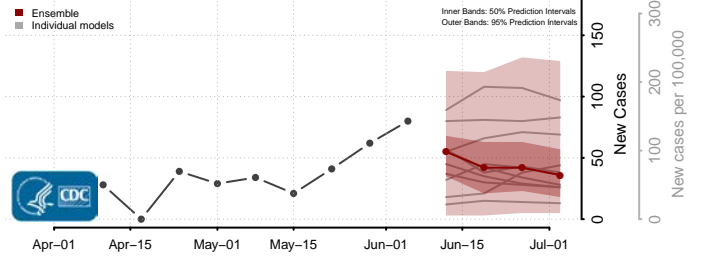

Taney County, Missouri