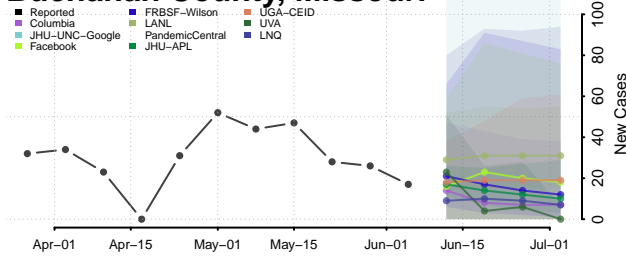

Buchanan County, Missouri