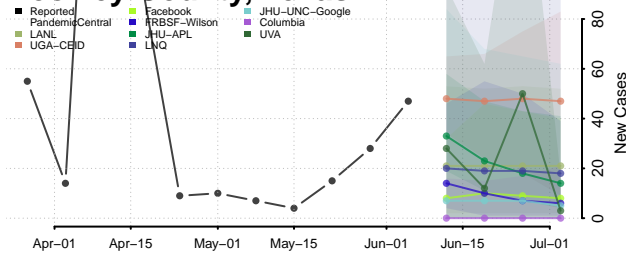

Hockley County, Texas