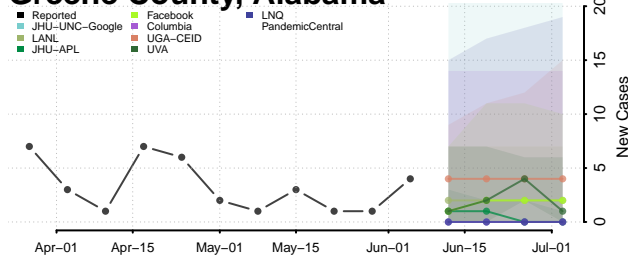

Crenshaw County, Alabama

Cullman County, Alabama

Dale County, Alabama

Dallas County, Alabama

DeKalb County, Alabama

Elmore County, Alabama

Escambia County, Alabama

Etowah County, Alabama

Fayette County, Alabama

Franklin County, Alabama

Geneva County, Alabama

Greene County, Alabama

Hale County, Alabama

Henry County, Alabama

Houston County, Alabama

Jackson County, Alabama