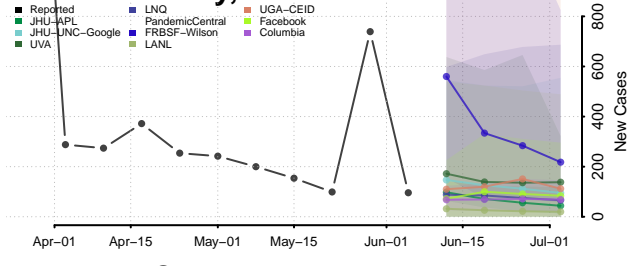

Brazos County, Texas