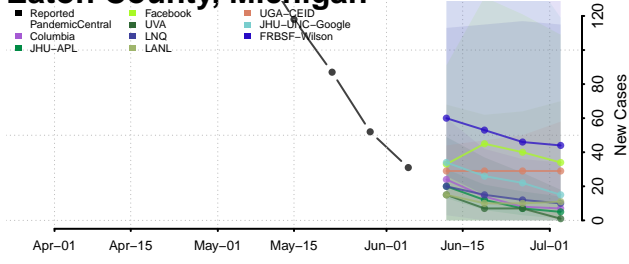

Clinton County, Michigan

Crawford County, Michigan

Delta County, Michigan

Dickinson County, Michigan

Eaton County, Michigan

Emmet County, Michigan

Genesee County, Michigan

Gladwin County, Michigan