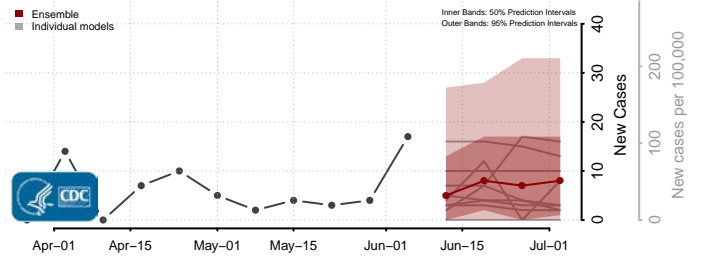

Claiborne County, Louisiana