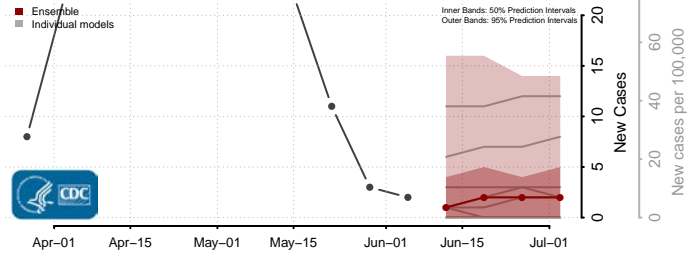

Essex County, Vermont

Franklin County, Vermont

Grand Isle County, Vermont

Lamoille County, Vermont

Orange County, Vermont

Orleans County, Vermont

Rutland County, Vermont

Washington County, Vermont