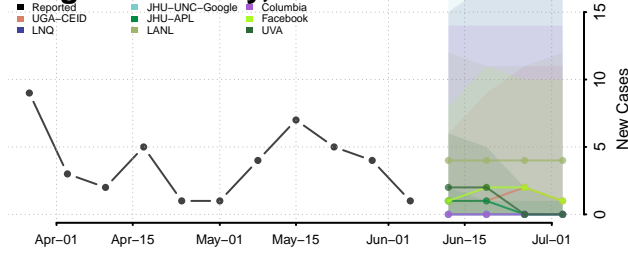

Kingman County, Kansas