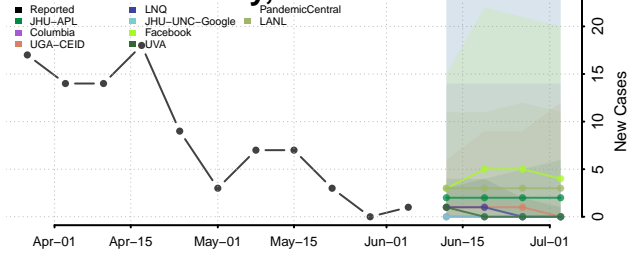

Pontotoc County, Oklahoma

Pottawatomie County, Oklahoma

Pushmataha County, Oklahoma

Roger Mills County, Oklahoma

Rogers County, Oklahoma

Seminole County, Oklahoma

Sequoyah County, Oklahoma

Stephens County, Oklahoma