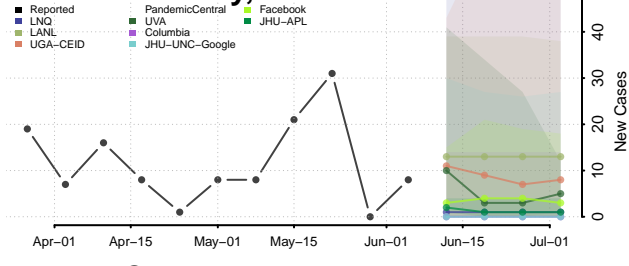

Swisher County, Texas