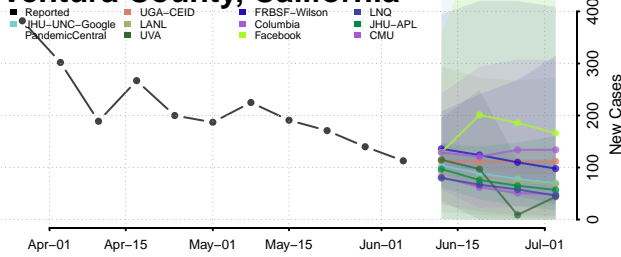

Sutter County, California

Tehama County, California

Trinity County, California

Tulare County, California

Tuolumne County, California

Ventura County, California

Yolo County, California

Yuba County, California