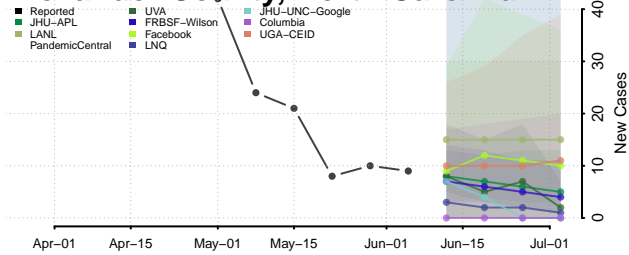

Washington County, New York

Wayne County, New York

Westchester County, New York

Wyoming County, New York

Yates County, New York

North Carolina*

Alamance County, North Carolina

Alexander County, North Carolina