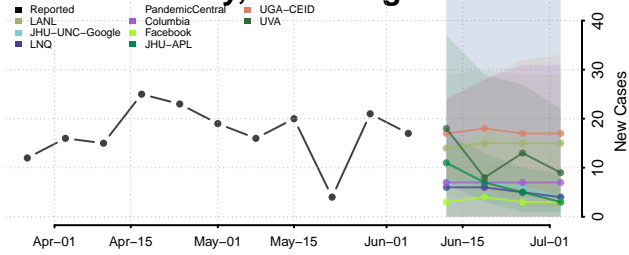

Monroe County, West Virginia