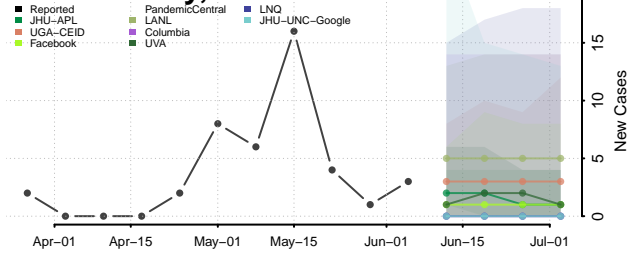

Baca County, Colorado