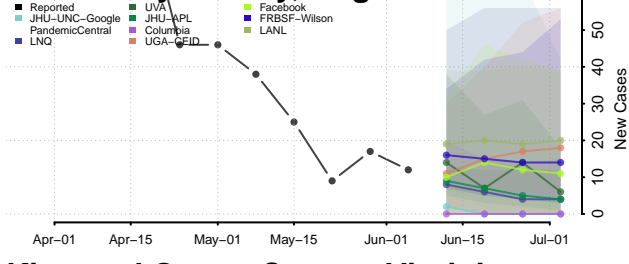

Hanover County, Virginia

Harrisonburg County, Virginia

Henrico County, Virginia

Henry County, Virginia

Highland County, Virginia

Hopewell County, Virginia

Isle of Wight County, Virginia

James City County, Virginia