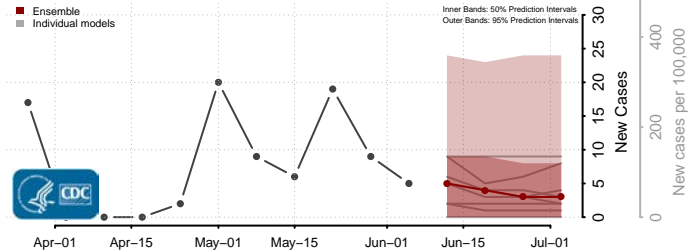

Worth County, Missouri

Wright County, Missouri

Montana*

Beaverhead County, Montana

Big Horn County, Montana

Blaine County, Montana

*New weekly cases may decrease in this location over the next four weeks. For these locations, the ensemble forecast indicates a probability of 0.75 or greater that fewer cases will be reported in week four of the forecast than in the last reported week.