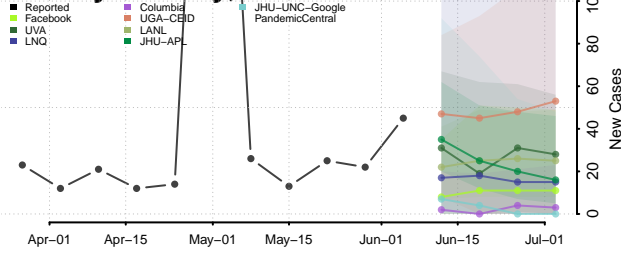

Willacy County, Texas