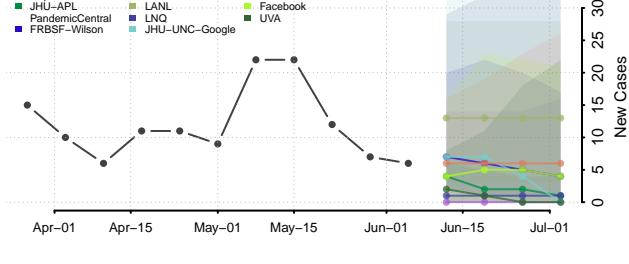

Leake County, Mississippi