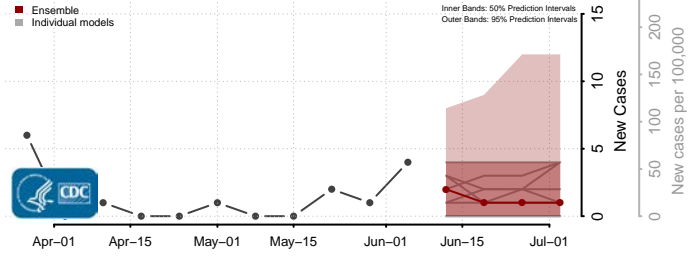

Dallas County, Arkansas