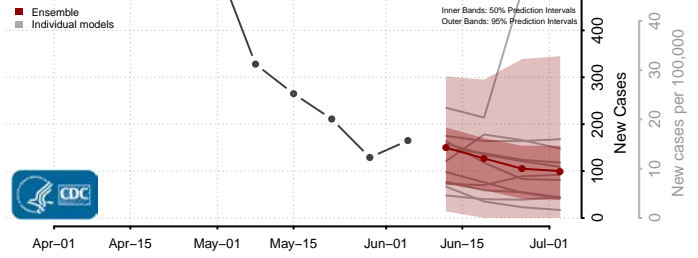

Charles County, Maryland

Dorchester County, Maryland

Frederick County, Maryland

Garrett County, Maryland

Harford County, Maryland

Howard County, Maryland

Kent County, Maryland

Montgomery County, Maryland