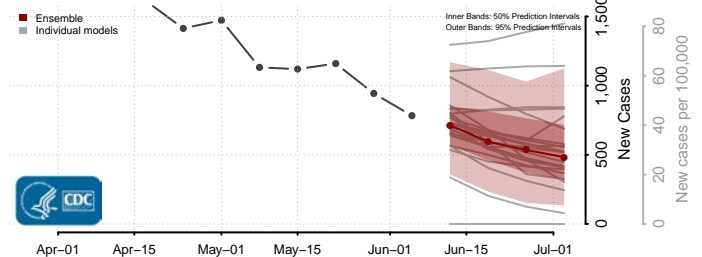

Kalawao County, Hawaii

Kauai County, Hawaii

Maui County, Hawaii

Idaho*

Ada County, Idaho

Adams County, Idaho

*New weekly cases may decrease in this location over the next four weeks. For these locations, the ensemble forecast indicates a probability of 0.75 or greater that fewer cases will be reported in week four of the forecast than in the last reported week.