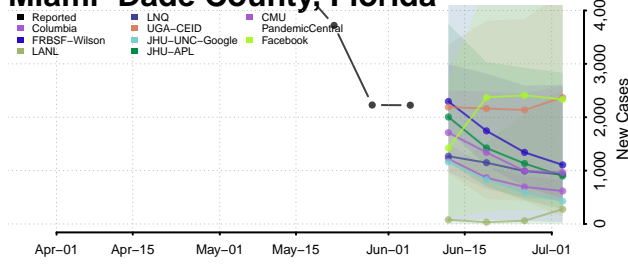

Leon County, Florida

Levy County, Florida

Liberty County, Florida

Madison County, Florida

Manatee County, Florida

Marion County, Florida

Martin County, Florida

Miami-Dade County, Florida