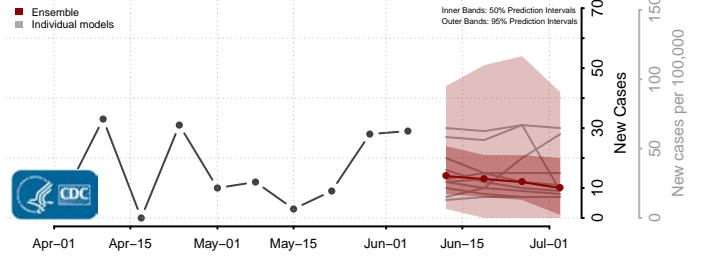

Camden County, Missouri