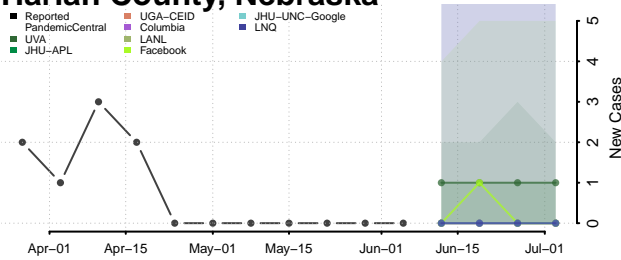

Harlan County, Nebraska