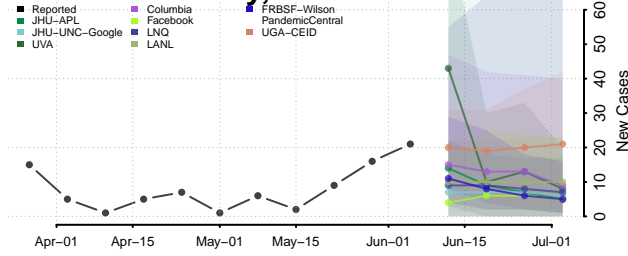

Ouachita County, Arkansas