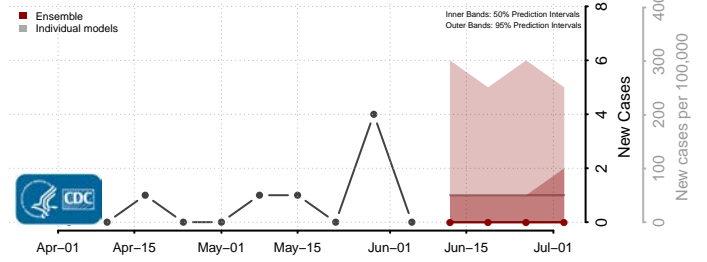

Furnas County, Nebraska

Gage County, Nebraska

Garden County, Nebraska

Garfield County, Nebraska

Gosper County, Nebraska

Grant County, Nebraska

Greeley County, Nebraska

Hall County, Nebraska