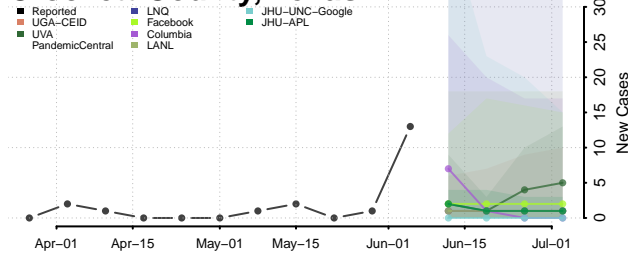

Coryell County, Texas

Cottle County, Texas

Crane County, Texas

Crockett County, Texas

Crosby County, Texas

Culberson County, Texas

Dallam County, Texas

Dallas County, Texas