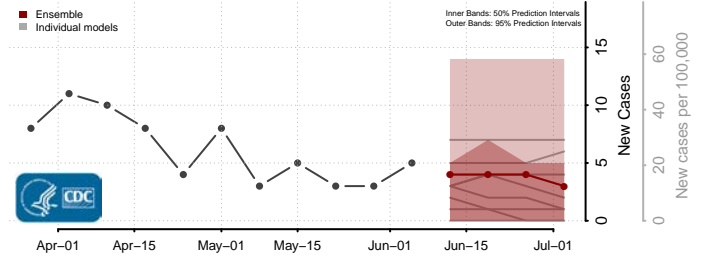

Boundary County, Idaho

Butte County, Idaho

Camas County, Idaho

Canyon County, Idaho

Caribou County, Idaho

Cassia County, Idaho

Clark County, Idaho

Clearwater County, Idaho