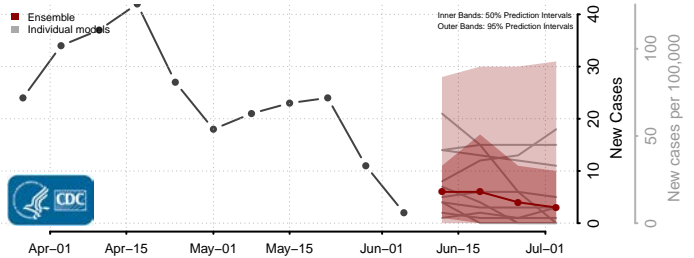

Caroline County, Maryland