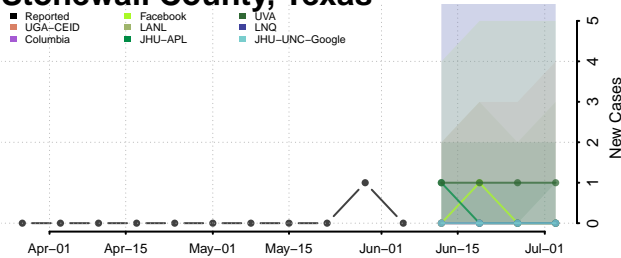

Stonewall County, Texas