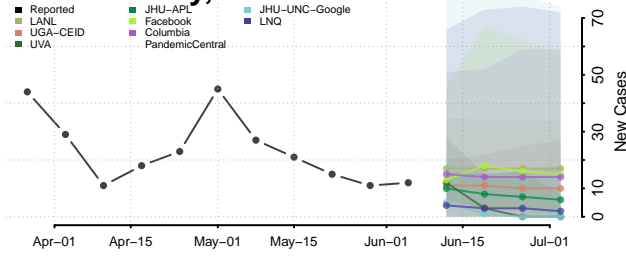

Hood County, Texas