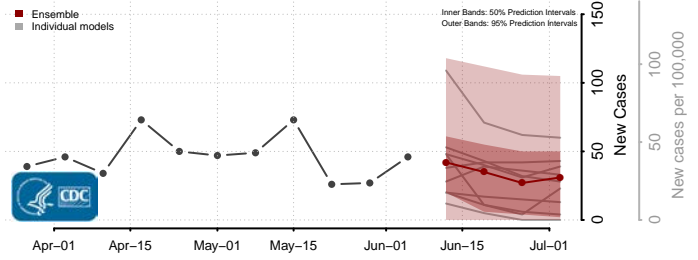

Calhoun County, Alabama