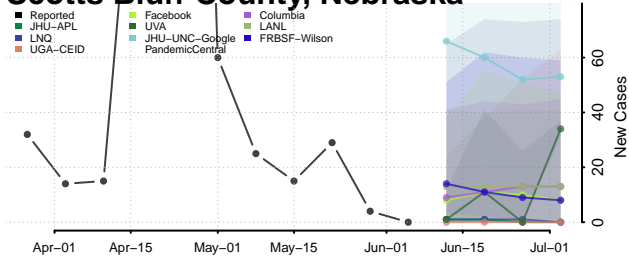

Red Willow County, Nebraska

Richardson County, Nebraska

Rock County, Nebraska

Saline County, Nebraska

Sarpy County, Nebraska

Saunders County, Nebraska

Scotts Bluff County, Nebraska

Seward County, Nebraska