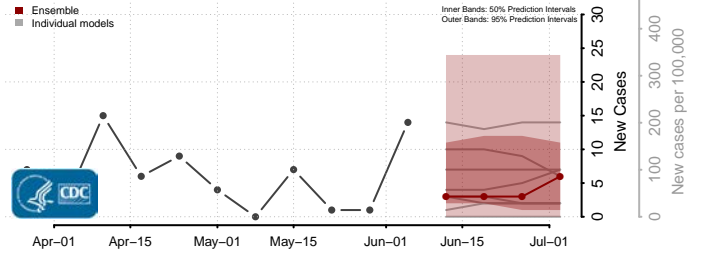

Cameron County, Louisiana