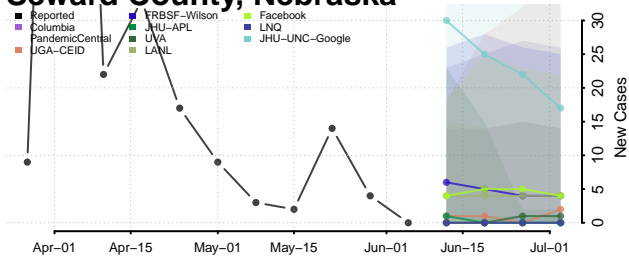

Red Willow County, Nebraska

Richardson County, Nebraska

Rock County, Nebraska

Saline County, Nebraska

Sarpy County, Nebraska

Saunders County, Nebraska

Scotts Bluff County, Nebraska

Seward County, Nebraska