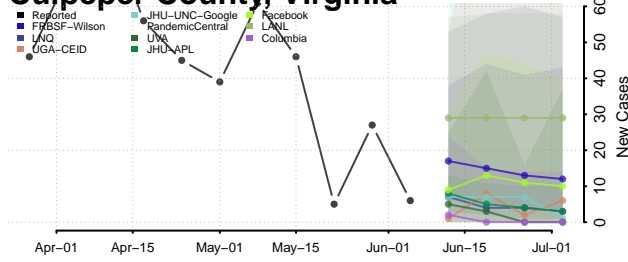

Culpeper County, Virginia