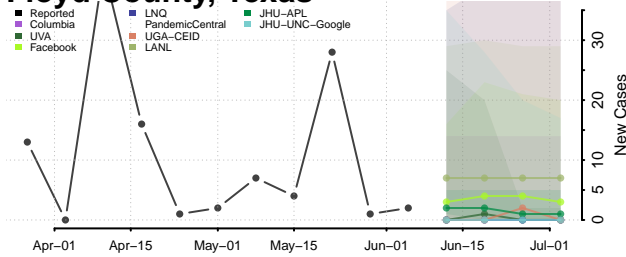

Floyd County, Texas