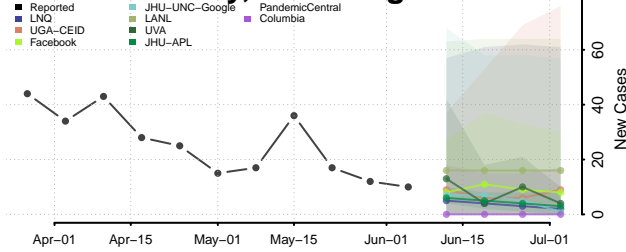

Ohio County, West Virginia

Pendleton County, West Virginia

Pleasants County, West Virginia

Pocahontas County, West Virginia

Preston County, West Virginia

Putnam County, West Virginia

Raleigh County, West Virginia