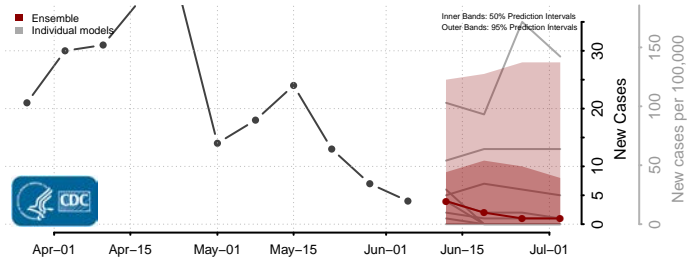

Wayne County, West Virginia

Webster County, West Virginia

Wetzel County, West Virginia

Wirt County, West Virginia

Wood County, West Virginia

Wyoming County, West Virginia

Wisconsin*

Adams County, Wisconsin