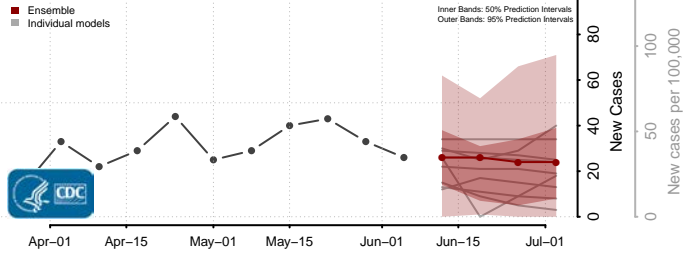

Forrest County, Mississippi