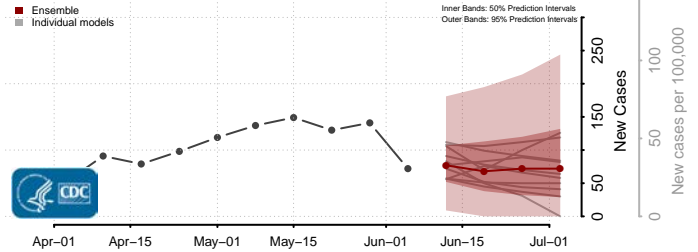

Yavapai County, Arizona