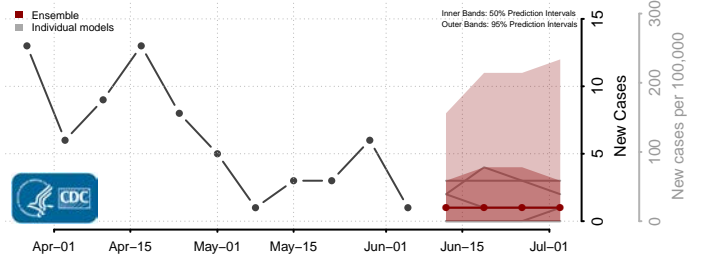

Chesapeake County, Virginia

Chesterfield County, Virginia

Clarke County, Virginia

Colonial Heights County, Virginia

Covington County, Virginia

Craig County, Virginia

Culpeper County, Virginia

Cumberland County, Virginia