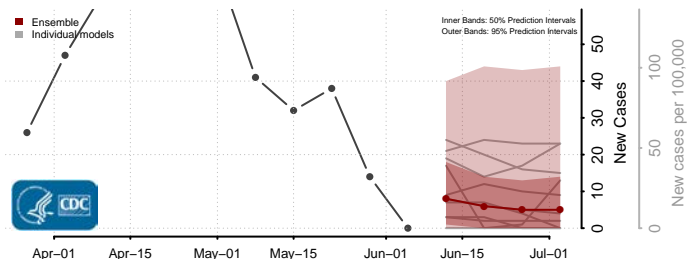

Shenandoah County, Virginia