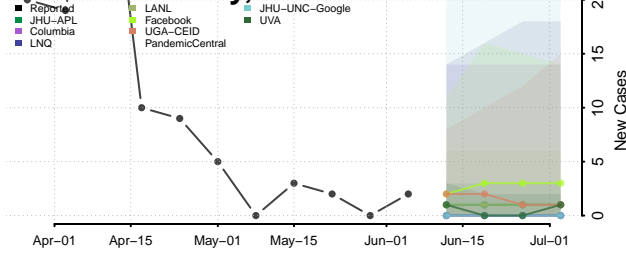

Pamlico County, North Carolina