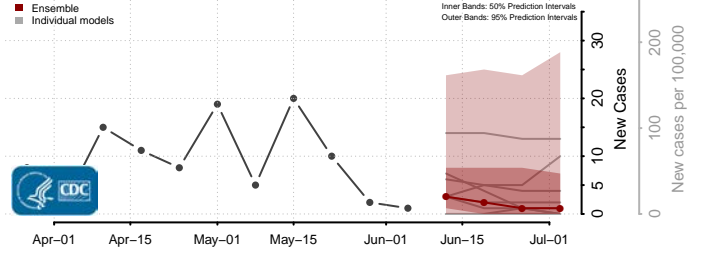

Alleghany County, Virginia