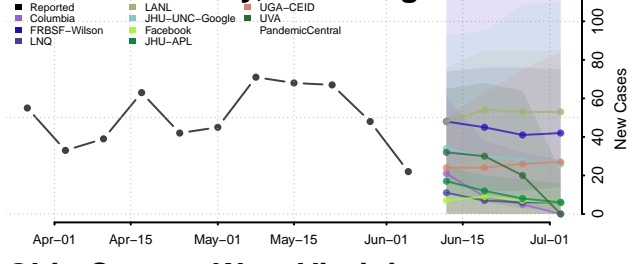

Nicholas County, West Virginia