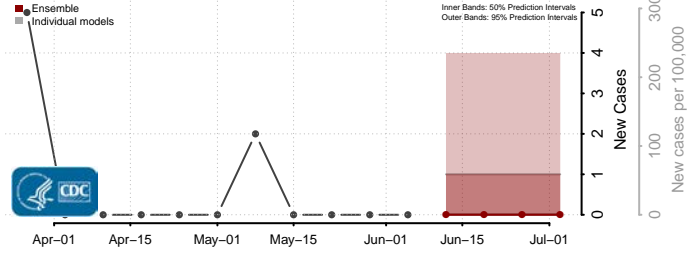

Comanche County, Kansas