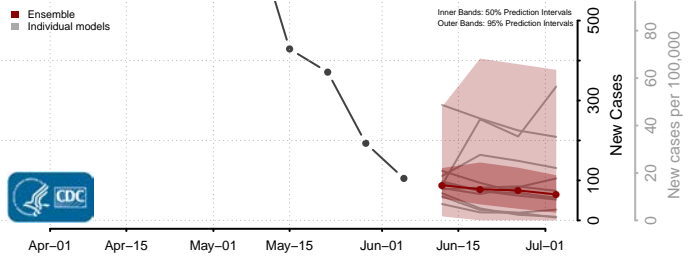

Baltimore City County, Maryland