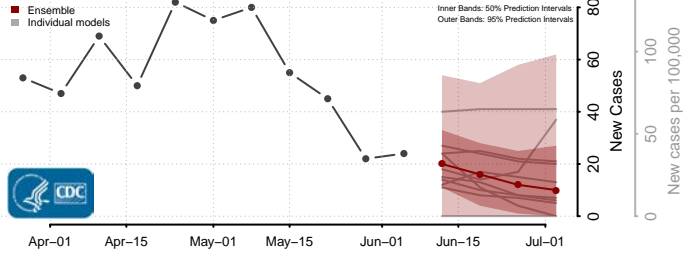

Pender County, North Carolina