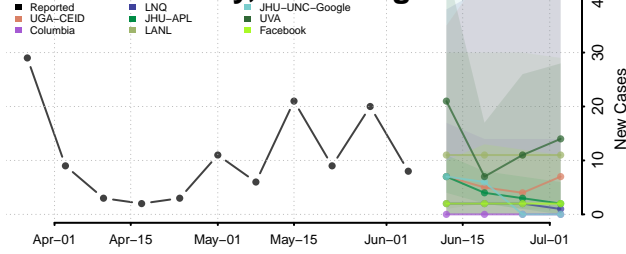

Webster County, West Virginia