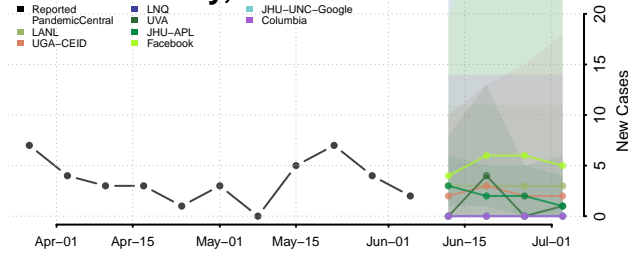

Wood County, Texas

Yoakum County, Texas

Young County, Texas

Zapata County, Texas

Zavala County, Texas

Utah*

Beaver County, Utah

Box Elder County, Utah