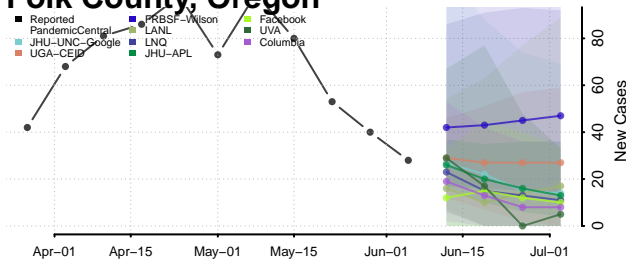

Linn County, Oregon

Malheur County, Oregon

Marion County, Oregon

Morrow County, Oregon

Multnomah County, Oregon

Polk County, Oregon

Sherman County, Oregon

Tillamook County, Oregon