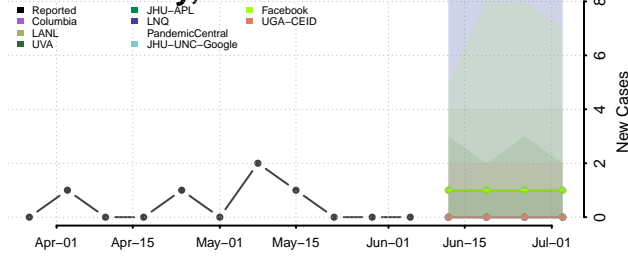

Dewey County, Oklahoma

Ellis County, Oklahoma

Garfield County, Oklahoma

Garvin County, Oklahoma

Grady County, Oklahoma

Grant County, Oklahoma

Greer County, Oklahoma

Harmon County, Oklahoma