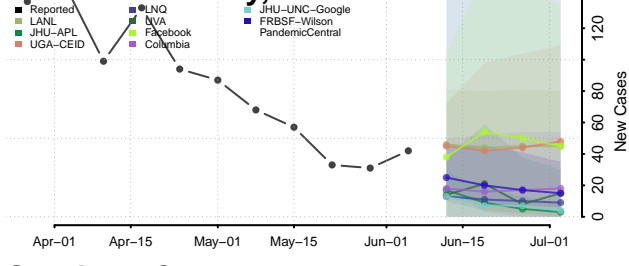

Shawnee County, Kansas