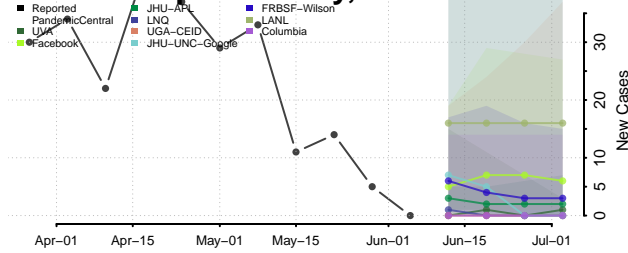

Orleans County, Louisiana

Ouachita County, Louisiana

Plaquemines County, Louisiana

Pointe Coupee County, Louisiana

Rapides County, Louisiana

Red River County, Louisiana

Richland County, Louisiana

Sabine County, Louisiana