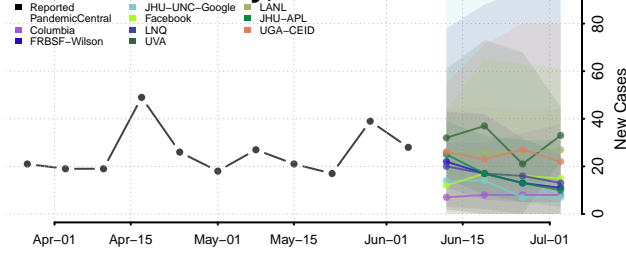

Jefferson County, Arkansas