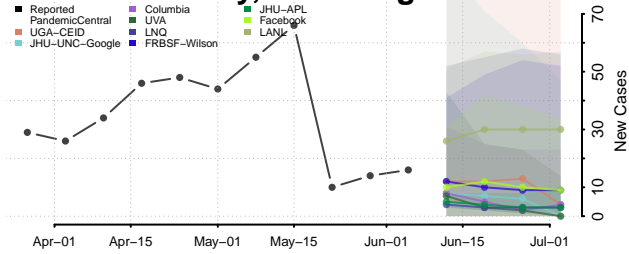

Marshall County, West Virginia