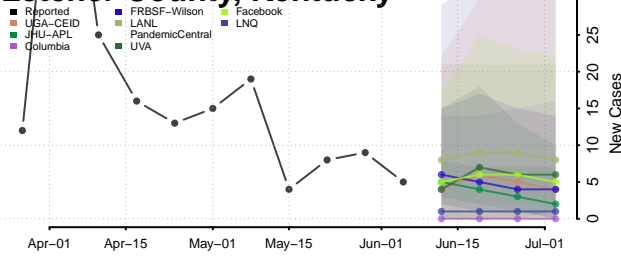

Larue County, Kentucky

Laurel County, Kentucky

Lawrence County, Kentucky

Lee County, Kentucky

Leslie County, Kentucky

Letcher County, Kentucky

Lewis County, Kentucky

Lincoln County, Kentucky