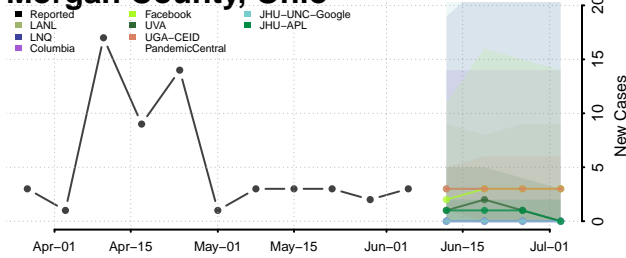

Meigs County, Ohio

Mercer County, Ohio

Miami County, Ohio

Monroe County, Ohio

Montgomery County, Ohio

Morgan County, Ohio

Morrow County, Ohio

Muskingum County, Ohio