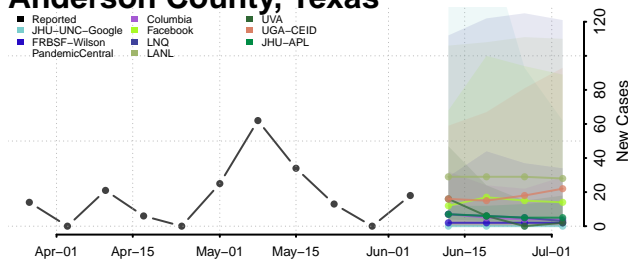

Anderson County, Texas

*New weekly cases may decrease in this location over the next four weeks. For these locations, the ensemble forecast indicates a probability of 0.75 or greater that fewer cases will be reported in week four of the forecast than in the last reported week.