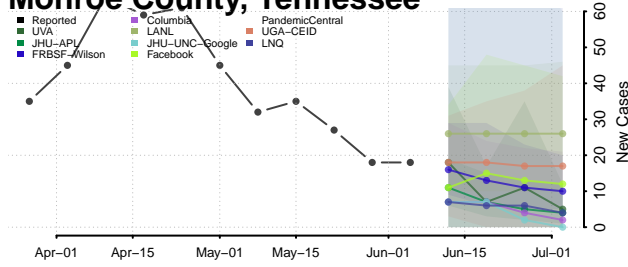

Maury County, Tennessee

McMinn County, Tennessee

McNairy County, Tennessee

Meigs County, Tennessee

Monroe County, Tennessee

Montgomery County, Tennessee

Moore County, Tennessee

Morgan County, Tennessee