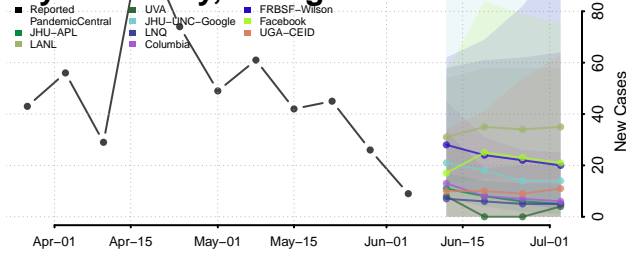

Forsyth County, Georgia

Franklin County, Georgia

Fulton County, Georgia

Gilmer County, Georgia

Glascocock County, Georgia

Glynn County, Georgia

Gordon County, Georgia

Grady County, Georgia