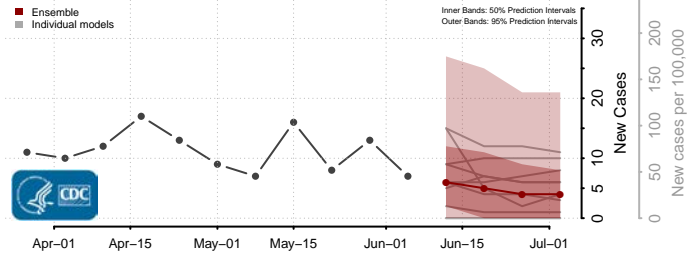

Clark County, Illinois