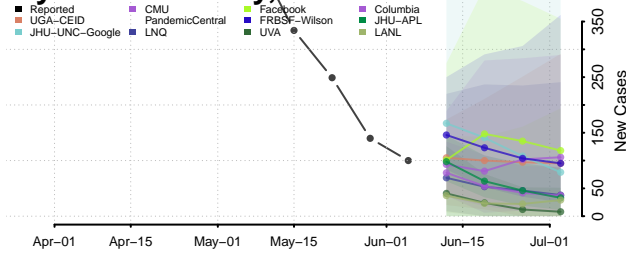

Suffolk County, Massachusetts

Worcester County, Massachusetts

Michigan*

Alcona County, Michigan

Alger County, Michigan

*New weekly cases may decrease in this location over the next four weeks. For these locations, the ensemble forecast indicates a probability of 0.75 or greater that fewer cases will be reported in week four of the forecast than in the last reported week.