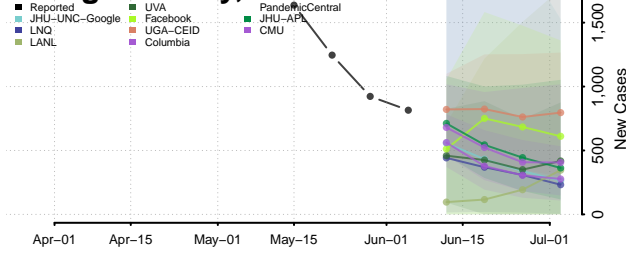

Monroe County, Florida

Nassau County, Florida

Okaloosa County, Florida

Okeechobee County, Florida

Orange County, Florida

Osceola County, Florida

Palm Beach County, Florida

Pasco County, Florida