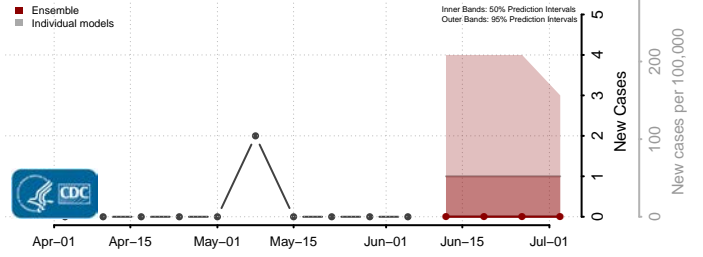

Adams County, Nebraska

Antelope County, Nebraska

Arthur County, Nebraska

Banner County, Nebraska

Blaine County, Nebraska

Boone County, Nebraska

Box Butte County, Nebraska

Boyd County, Nebraska