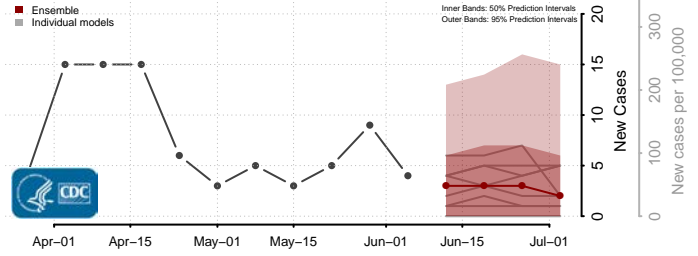

Broadwater County, Montana