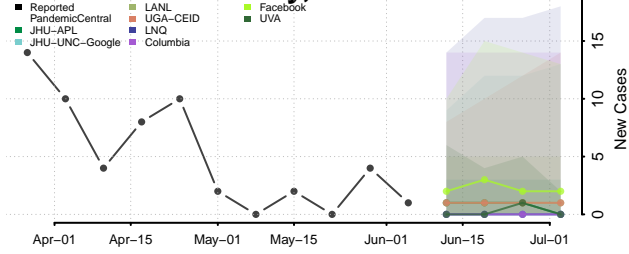

Charles Mix County, South Dakota