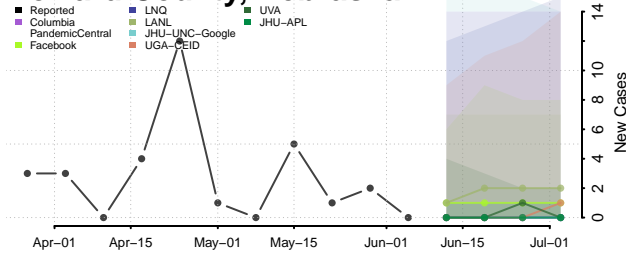

Hamilton County, Nebraska

Harlan County, Nebraska

Hayes County, Nebraska

Hitchcock County, Nebraska

Holt County, Nebraska

Hooker County, Nebraska

Howard County, Nebraska

Jefferson County, Nebraska