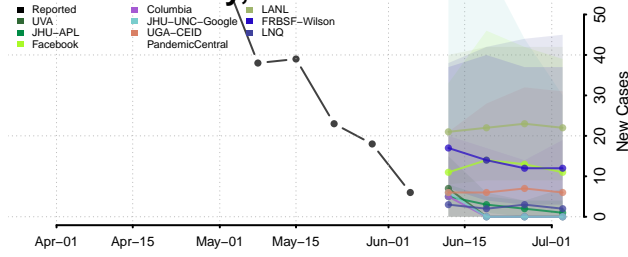

Nicollet County, Minnesota