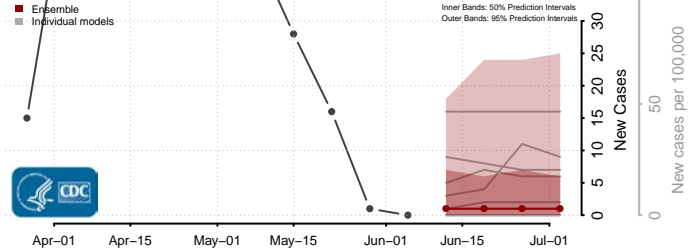

Scotland County, North Carolina

Stanly County, North Carolina

Stokes County, North Carolina

Surry County, North Carolina

Swain County, North Carolina

Transylvania County, North Carolina

Tyrrell County, North Carolina