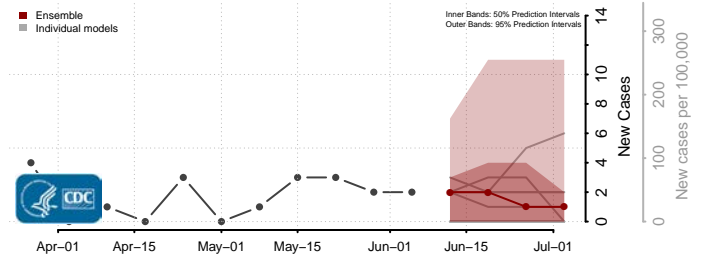

Custer County, Idaho