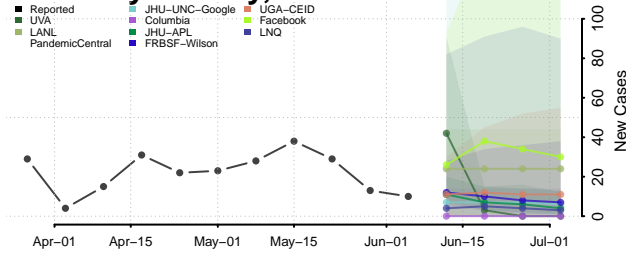

McKinley County, New Mexico