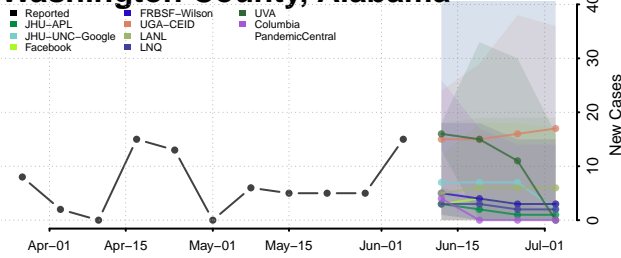

Perry County, Alabama

Pickens County, Alabama

Pike County, Alabama

Randolph County, Alabama

Russell County, Alabama

Shelby County, Alabama

St. Clair County, Alabama

Sumter County, Alabama

Talladega County, Alabama

Tallapoosa County, Alabama

Tuscaloosa County, Alabama

Walker County, Alabama

Washington County, Alabama

Wilcox County, Alabama

Winston County, Alabama

Alaska*