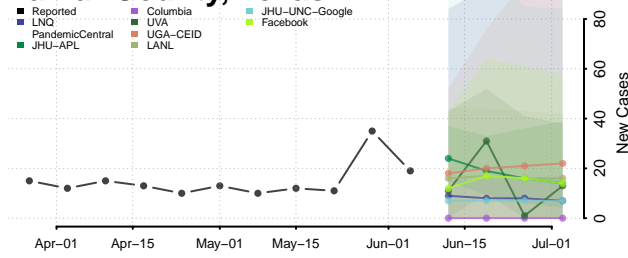

Lamar County, Texas