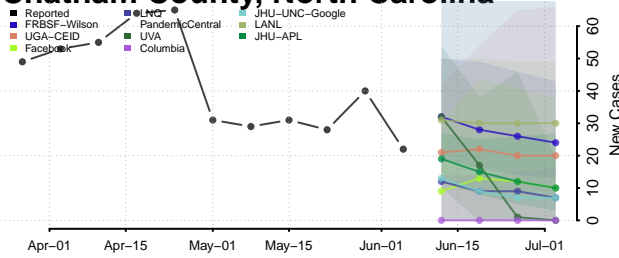

Chatham County, North Carolina