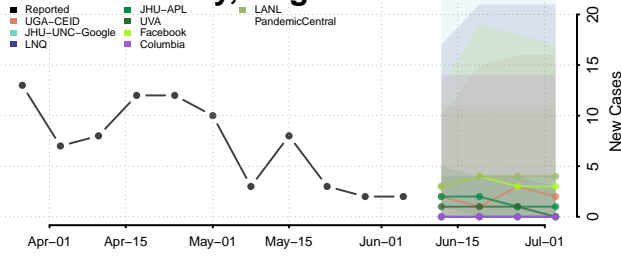

Sussex County, Virginia