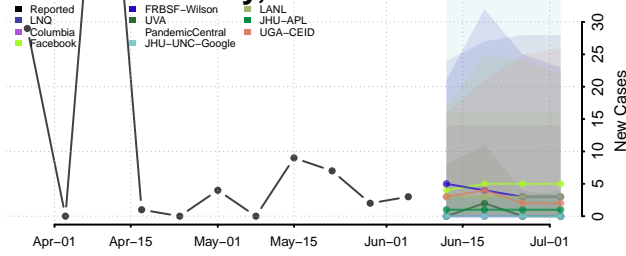

Andrews County, Texas