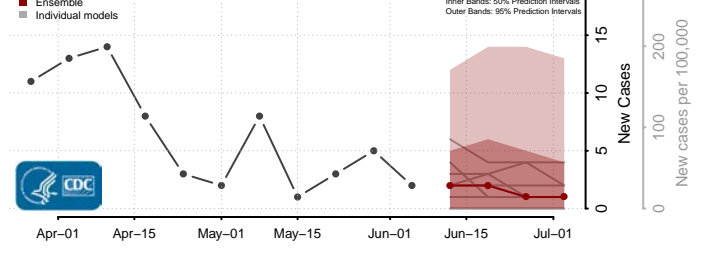

King and Queen County, Virginia