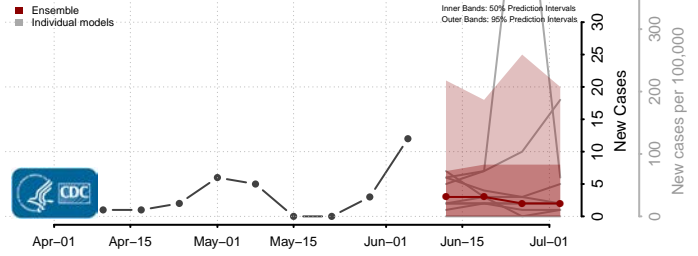

Stillwater County, Montana