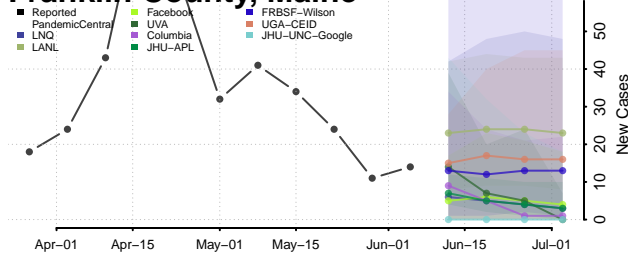

Franklin County, Maine