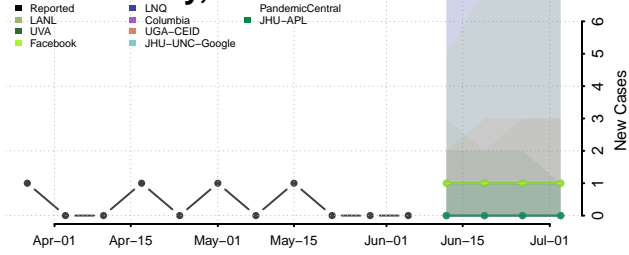

Ness County, Kansas