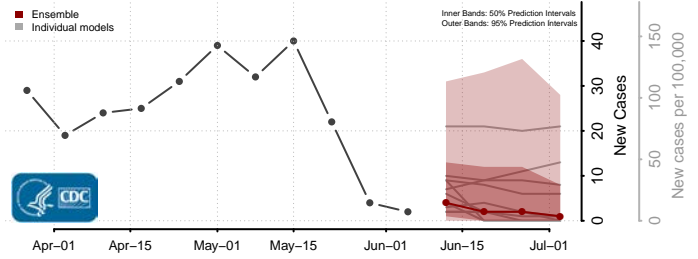

White County, Tennessee