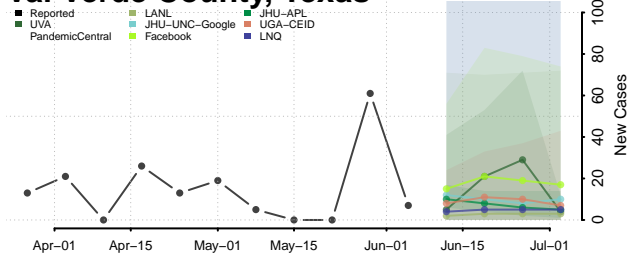

Van Zandt County, Texas

Victoria County, Texas

Walker County, Texas

Waller County, Texas

Ward County, Texas

Washington County, Texas

Webb County, Texas

Wharton County, Texas