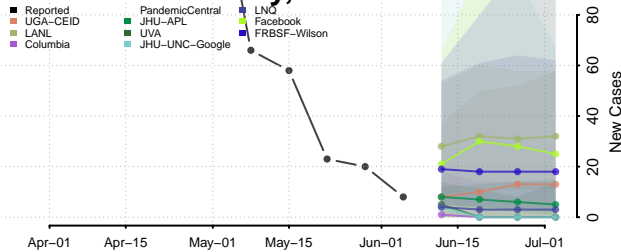

Chittenden County, Vermont

*New weekly cases may decrease in this location over the next four weeks. For these locations, the ensemble forecast indicates a probability of 0.75 or greater that fewer cases will be reported in week four of the forecast than in the last reported week.