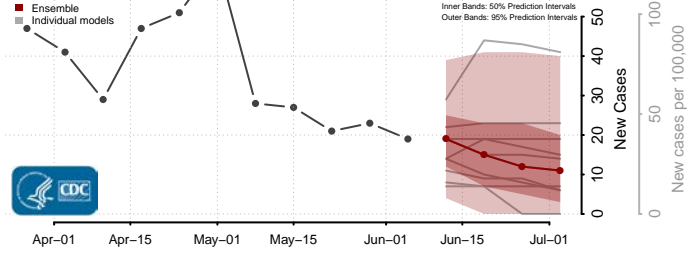

Coles County, Illinois