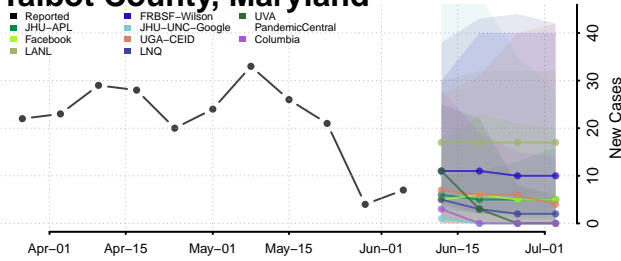

Prince George's County, Maryland

Queen Anne's County, Maryland

Somerset County, Maryland

St. Mary's County, Maryland

Talbot County, Maryland

Washington County, Maryland

Wicomico County, Maryland

Worcester County, Maryland