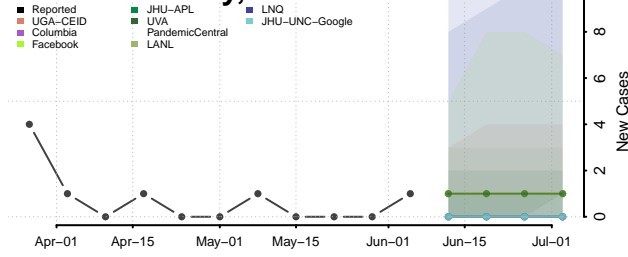

Greeley County, Kansas

Greenwood County, Kansas

Hamilton County, Kansas

Harper County, Kansas

Harvey County, Kansas

Haskell County, Kansas

Hodgeman County, Kansas

Jackson County, Kansas