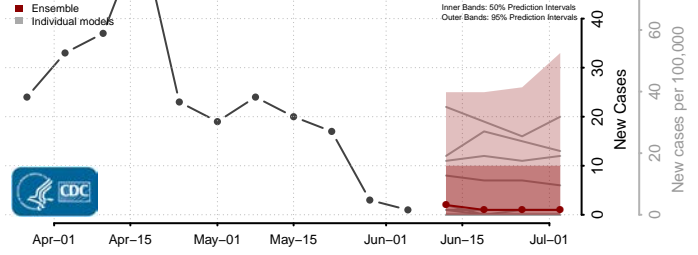

Napa County, California

Nevada County, California

Orange County, California

Placer County, California

Plumas County, California

Riverside County, California

Sacramento County, California

San Benito County, California