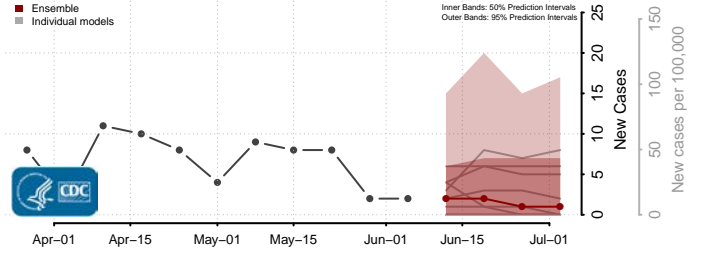

Brown County, Wisconsin

Buffalo County, Wisconsin

Burnett County, Wisconsin

Calumet County, Wisconsin

Chippewa County, Wisconsin

Clark County, Wisconsin

Columbia County, Wisconsin

Crawford County, Wisconsin