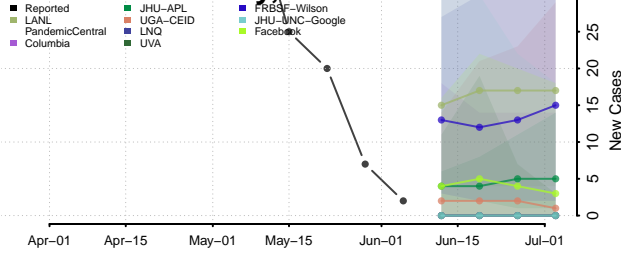

Caledonia County, Vermont