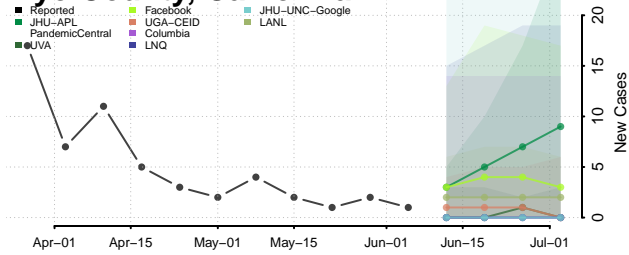

Inyo County, California