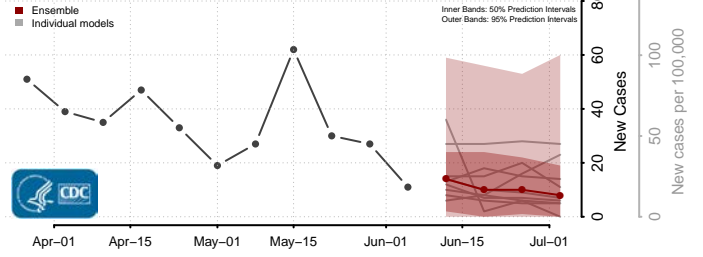

Washington County, Ohio