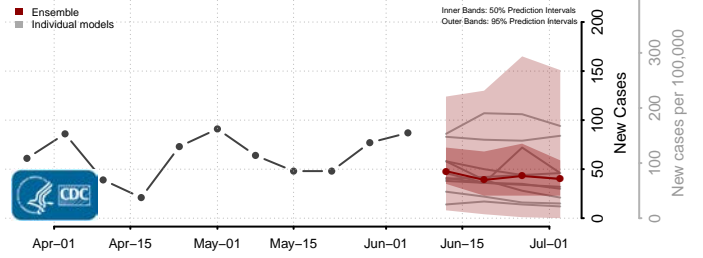

Union County, North Carolina

Vance County, North Carolina

Wake County, North Carolina

Warren County, North Carolina

Washington County, North Carolina

Watauga County, North Carolina

Wayne County, North Carolina