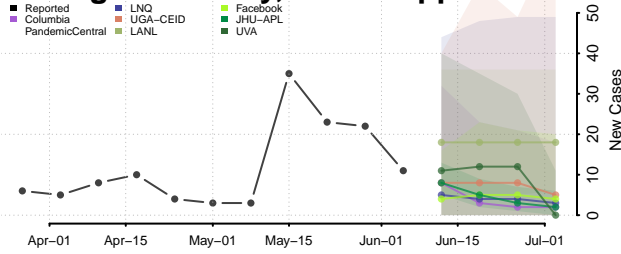

Covington County, Mississippi