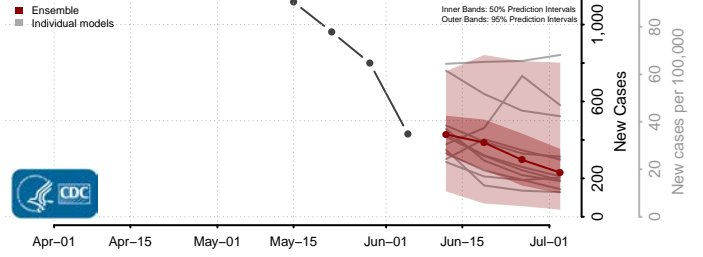

Clermont County, Ohio

Clinton County, Ohio

Columbiana County, Ohio

Coshocton County, Ohio

Crawford County, Ohio

Cuyahoga County, Ohio

Darke County, Ohio

Defiance County, Ohio