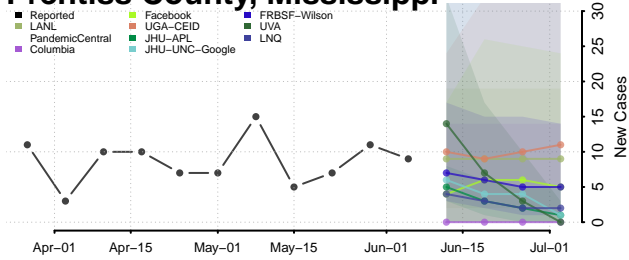

Oktibbeha County, Mississippi

Panola County, Mississippi

Pearl River County, Mississippi

Perry County, Mississippi

Pike County, Mississippi

Pontotoc County, Mississippi

Prentiss County, Mississippi

Quitman County, Mississippi