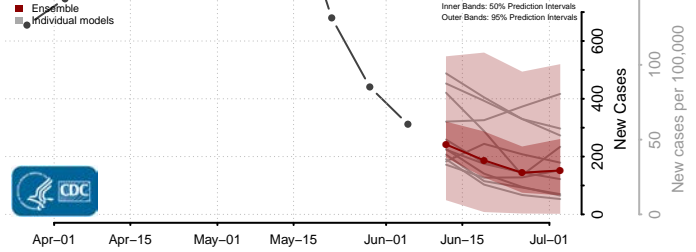

Adams County, Colorado