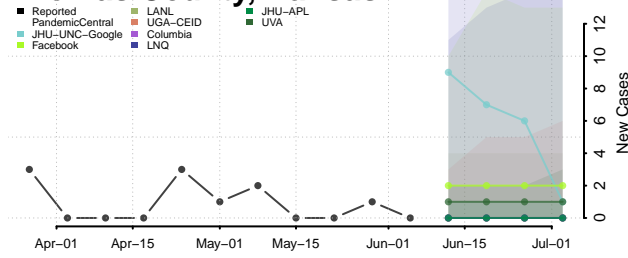

Smith County, Kansas

Stafford County, Kansas

Stanton County, Kansas

Stevens County, Kansas

Sumner County, Kansas

Thomas County, Kansas

Trego County, Kansas

Wabaunsee County, Kansas