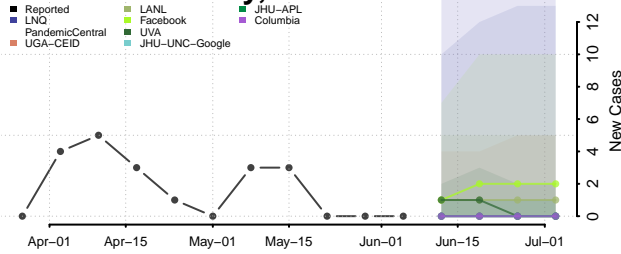

Woodruff County, Arkansas

Yell County, Arkansas

California*

Alameda County, California

Alpine County, California

Amador County, California

*New weekly cases may decrease in this location over the next four weeks. For these locations, the ensemble forecast indicates a probability of 0.75 or greater that fewer cases will be reported in week four of the forecast than in the last reported week.