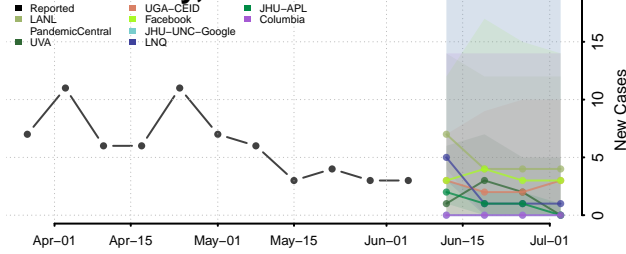

Lake County, Minnesota