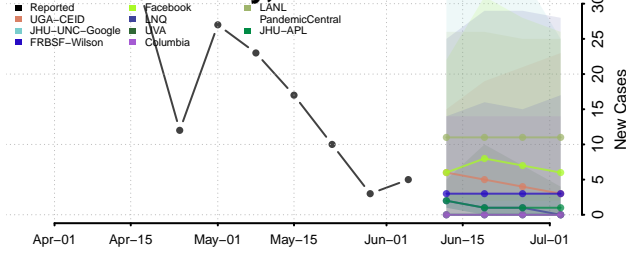

Pipestone County, Minnesota

Polk County, Minnesota

Pope County, Minnesota

Ramsey County, Minnesota

Red Lake County, Minnesota

Redwood County, Minnesota

Renville County, Minnesota

Rice County, Minnesota