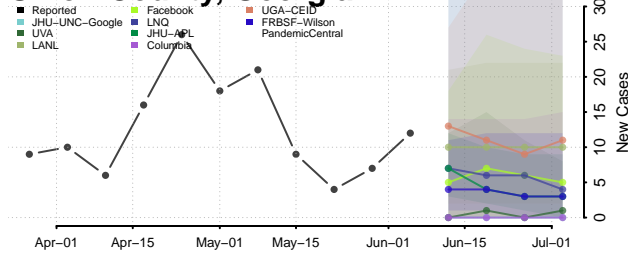

Toombs County, Georgia

Towns County, Georgia

Treutlen County, Georgia

Troup County, Georgia

Turner County, Georgia

Twiggs County, Georgia

Union County, Georgia

Upson County, Georgia