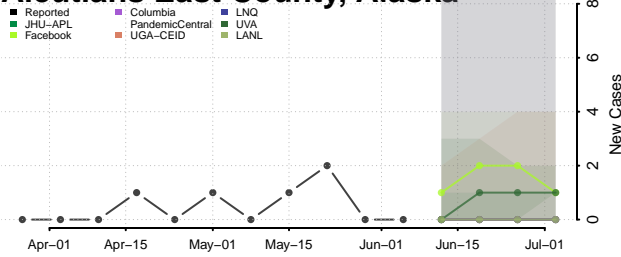

Aleutians East County, Alaska