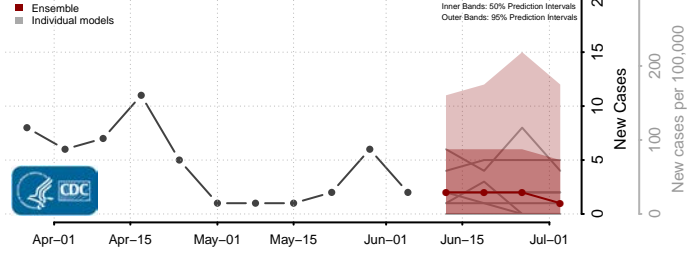

Hardin County, Iowa

Harrison County, Iowa

Henry County, Iowa

Howard County, Iowa

Humboldt County, Iowa

Ida County, Iowa

Iowa County, Iowa

Jackson County, Iowa