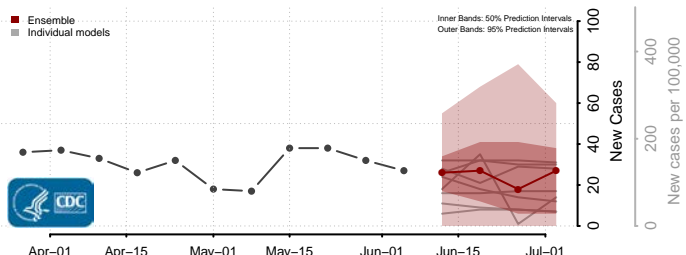

Calhoun County, Texas