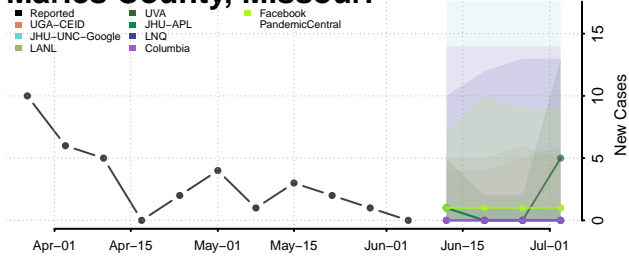

Maries County, Missouri