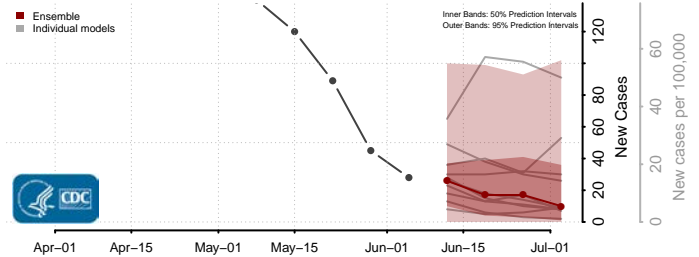

Cass County, North Dakota