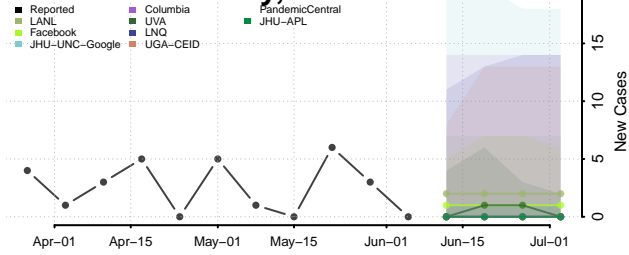

Bear Lake County, Idaho