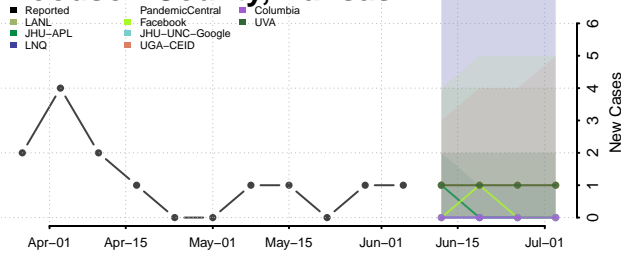

Wallace County, Kansas

Washington County, Kansas

Wichita County, Kansas

Wilson County, Kansas

Woodson County, Kansas

Wyandotte County, Kansas

*New weekly cases may decrease in this location over the next four weeks. For these locations, the ensemble forecast indicates a probability of 0.75 or greater that fewer cases will be reported in week four of the forecast than in the last reported week.