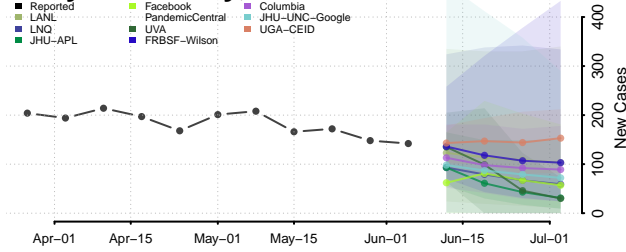

Boundary County, Idaho

Butte County, Idaho

Camas County, Idaho

Canyon County, Idaho

Caribou County, Idaho

Cassia County, Idaho

Clark County, Idaho

Clearwater County, Idaho