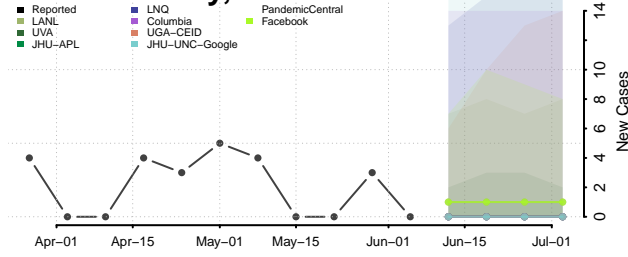

Logan County, Nebraska

Loup County, Nebraska

Madison County, Nebraska

McPherson County, Nebraska

Merrick County, Nebraska

Morrill County, Nebraska

Nance County, Nebraska

Nemaha County, Nebraska