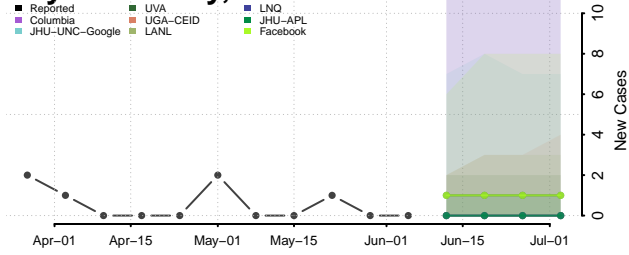

Baylor County, Texas