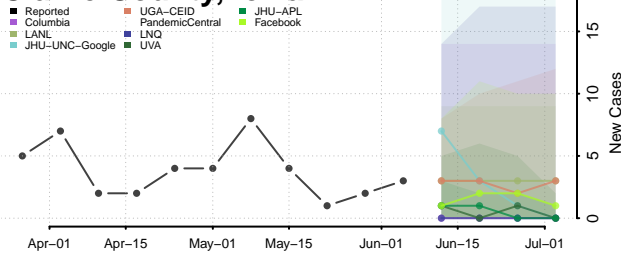

Clarke County, Iowa