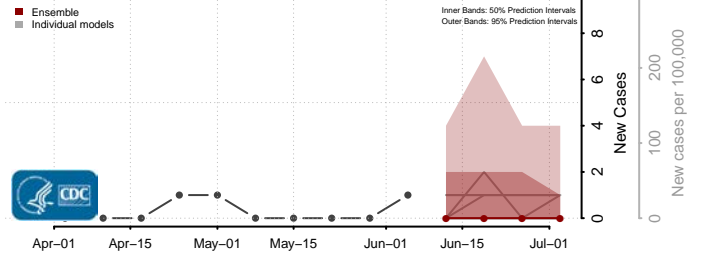

Chautauqua County, Kansas