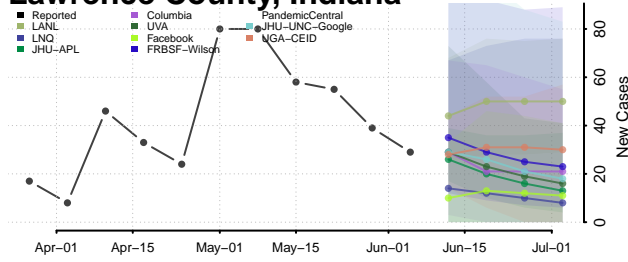

Lawrence County, Indiana