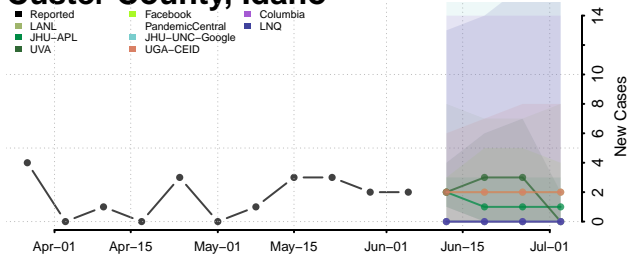

Custer County, Idaho