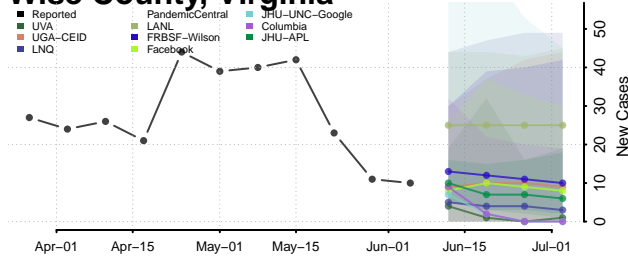

Williamsburg County, Virginia

Winchester County, Virginia

Wise County, Virginia

Wythe County, Virginia

Clallam County, Washington

Clark County, Washington

Columbia County, Washington

Cowlitz County, Washington