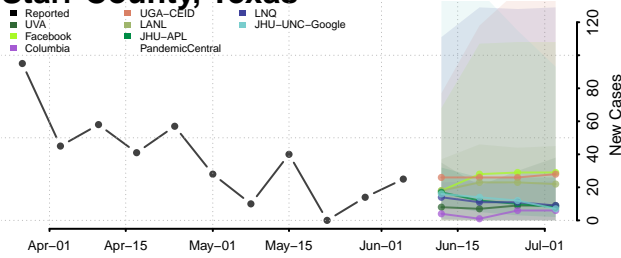

Starr County, Texas