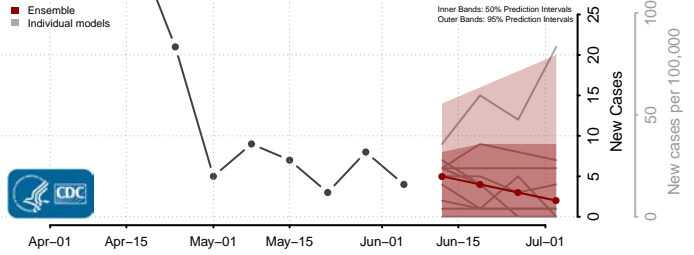

Plymouth County, Iowa