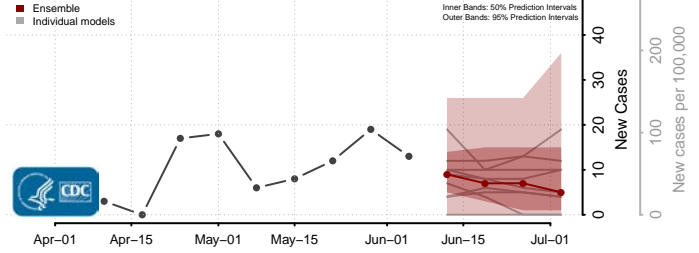

Worth County, Missouri

Wright County, Missouri

Montana*

Beaverhead County, Montana

Big Horn County, Montana

Blaine County, Montana

*New weekly cases may decrease in this location over the next four weeks. For these locations, the ensemble forecast indicates a probability of 0.75 or greater that fewer cases will be reported in week four of the forecast than in the last reported week.