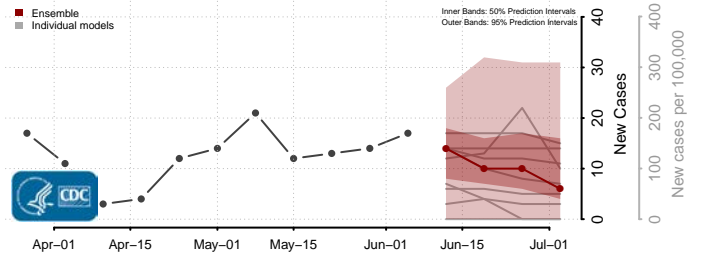

Yuma County, Colorado