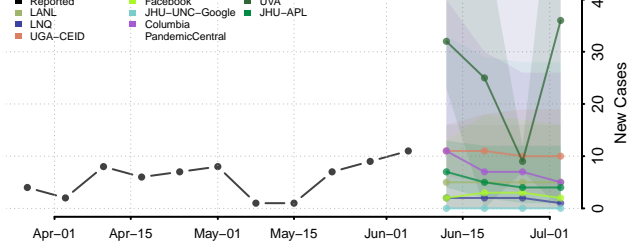

Blanco County, Texas