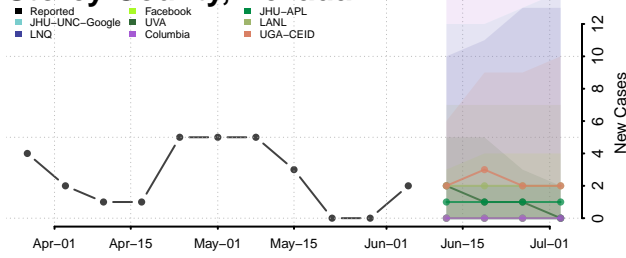

Storey County, Nevada