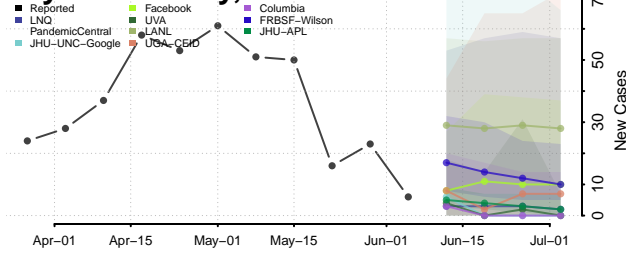

Cumberland County, Tennessee

Davidson County, Tennessee

Decatur County, Tennessee

DeKalb County, Tennessee

Dickson County, Tennessee

Dyer County, Tennessee

Fayette County, Tennessee

Fentress County, Tennessee