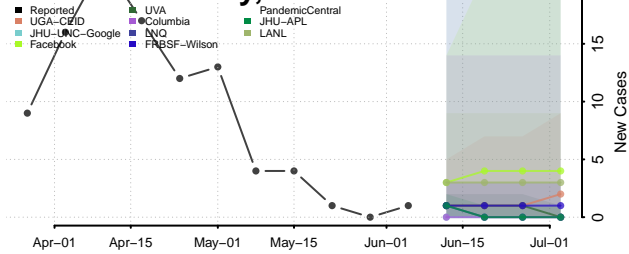

Harrison County, Iowa