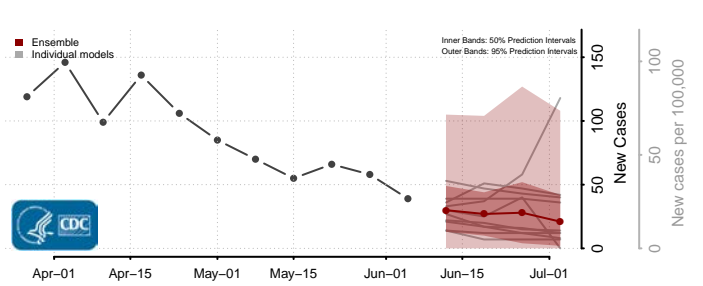

Sandoval County, New Mexico