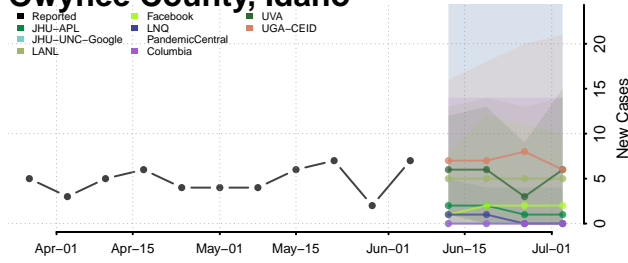

Owyhee County, Idaho