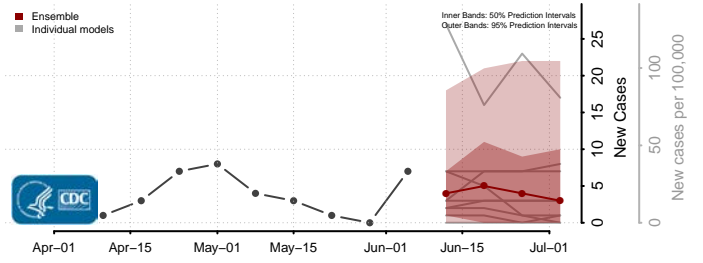

Jerome County, Idaho

Kootenai County, Idaho

Latah County, Idaho

Lemhi County, Idaho

Lewis County, Idaho

Lincoln County, Idaho

Madison County, Idaho

Minidoka County, Idaho