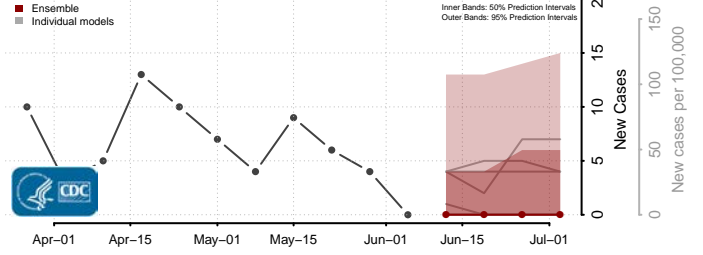

Todd County, Kentucky

Trigg County, Kentucky

Trimble County, Kentucky

Union County, Kentucky

Warren County, Kentucky

Washington County, Kentucky

Wayne County, Kentucky

Webster County, Kentucky