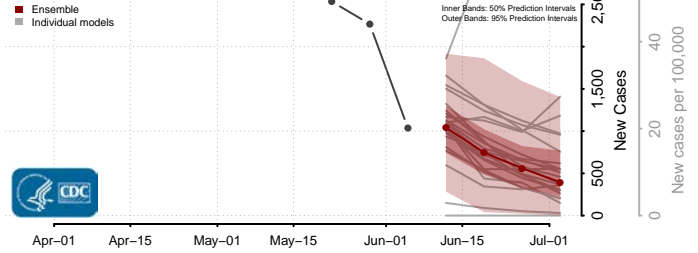

Kent County, Rhode Island

Newport County, Rhode Island

Providence County, Rhode Island

Washington County, Rhode Island

South Carolina*

Abbeville County, South Carolina

*New weekly cases may decrease in this location over the next four weeks. For these locations, the ensemble forecast indicates a probability of 0.75 or greater that fewer cases will be reported in week four of the forecast than in the last reported week.