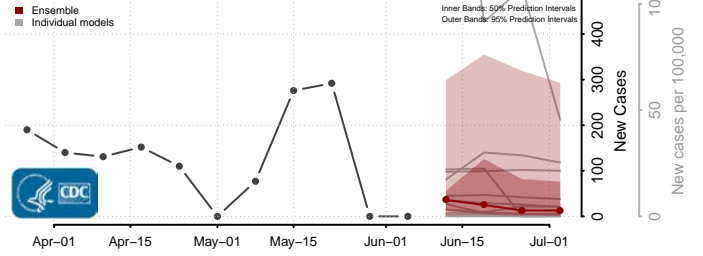

Sutter County, California

Tehama County, California

Trinity County, California

Tulare County, California

Tuolumne County, California

Ventura County, California

Yolo County, California

Yuba County, California