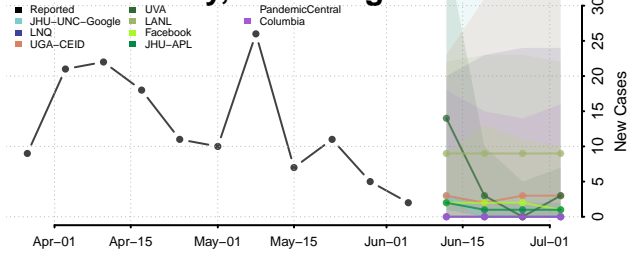

Roane County, West Virginia