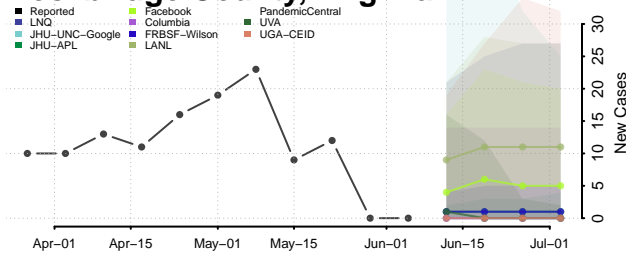

Rockbridge County, Virginia