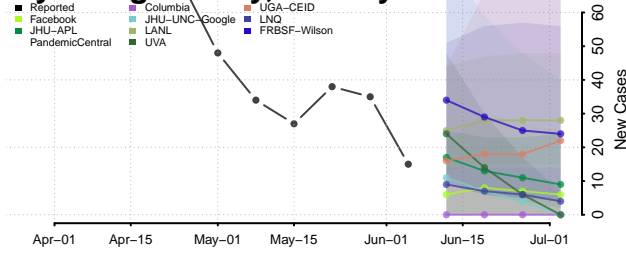

Wyoming County, Pennsylvania