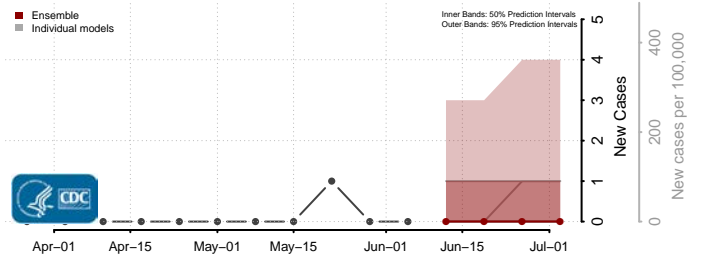

Camas County, Idaho