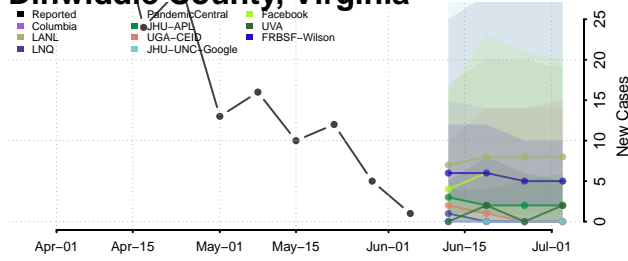

Dinwiddie County, Virginia