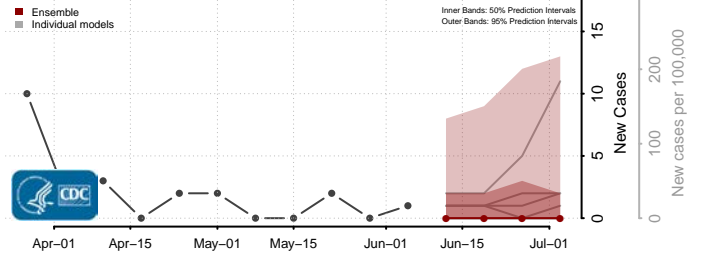

Carter County, Missouri