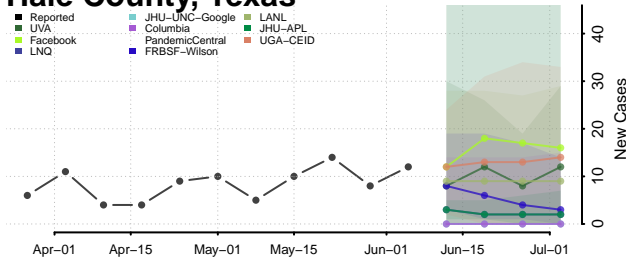

Hale County, Texas