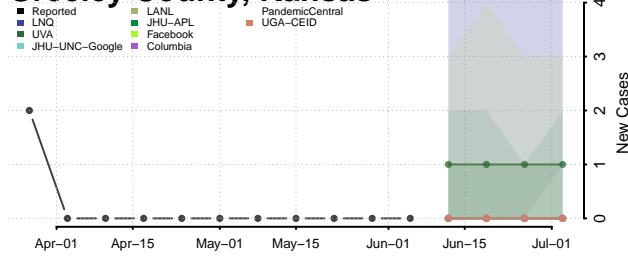

Greeley County, Kansas