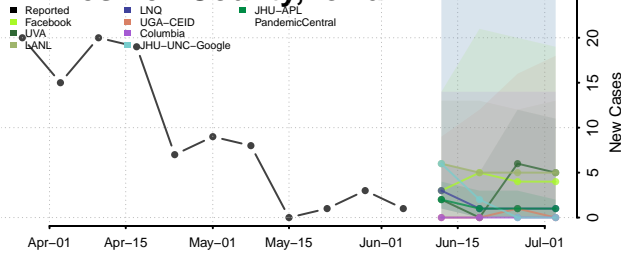

Wapello County, Iowa

Warren County, Iowa

Washington County, Iowa

Wayne County, Iowa

Webster County, Iowa

Winnebago County, Iowa

Winneshiek County, Iowa

Woodbury County, Iowa