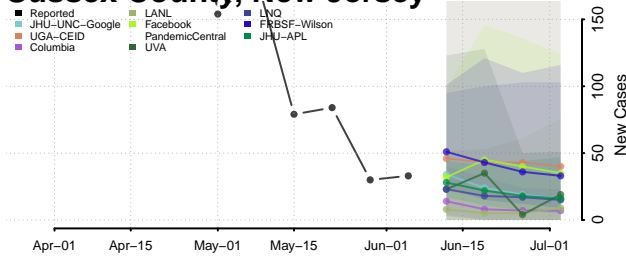

Sussex County, New Jersey