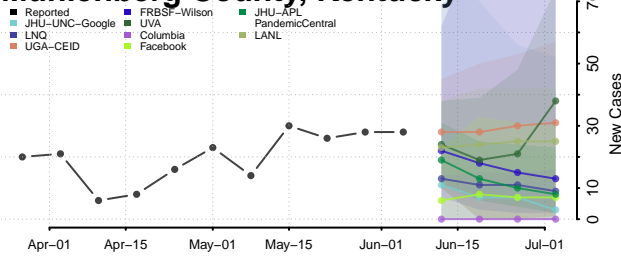

Monroe County, Kentucky

Montgomery County, Kentucky

Morgan County, Kentucky

Muhlenberg County, Kentucky

Nelson County, Kentucky

Nicholas County, Kentucky

Ohio County, Kentucky

Oldham County, Kentucky