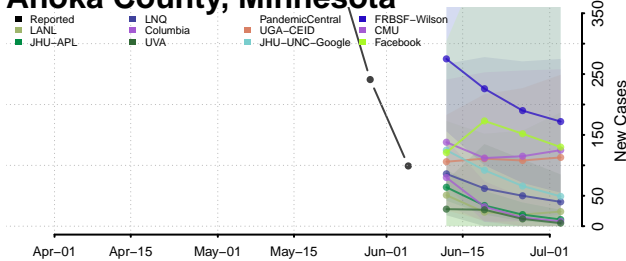

Wexford County, Michigan

Minnesota*

Aitkin County, Minnesota

Anoka County, Minnesota

*New weekly cases may decrease in this location over the next four weeks. For these locations, the ensemble forecast indicates a probability of 0.75 or greater that fewer cases will be reported in week four of the forecast than in the last reported week.