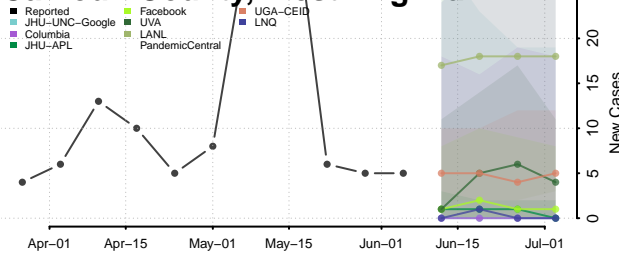

Calhoun County, West Virginia