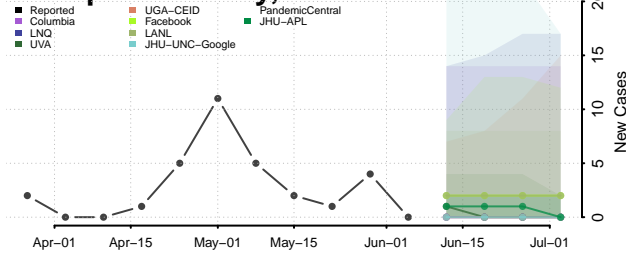

Howard County, Texas

Hudspeth County, Texas

Hunt County, Texas

Hutchinson County, Texas

Irion County, Texas

Jack County, Texas

Jackson County, Texas

Jasper County, Texas