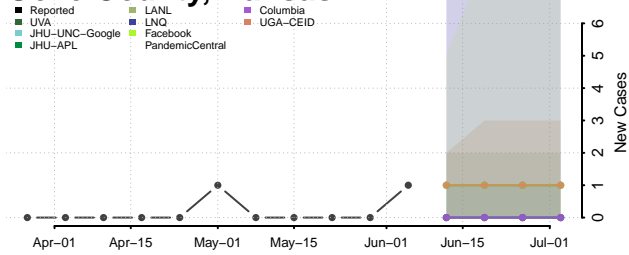

Gove County, Kansas