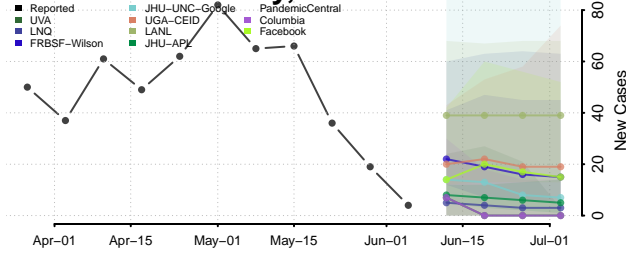

Randolph County, North Carolina

Richmond County, North Carolina

Robeson County, North Carolina

Rockingham County, North Carolina

Rowan County, North Carolina

Rutherford County, North Carolina

Sampson County, North Carolina