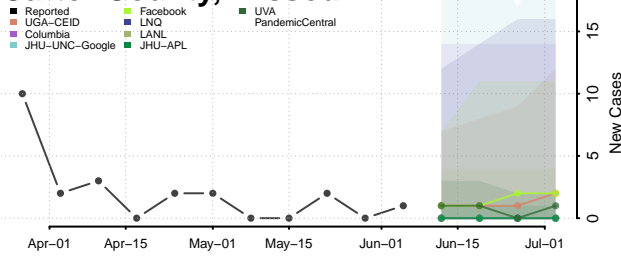

Carter County, Missouri