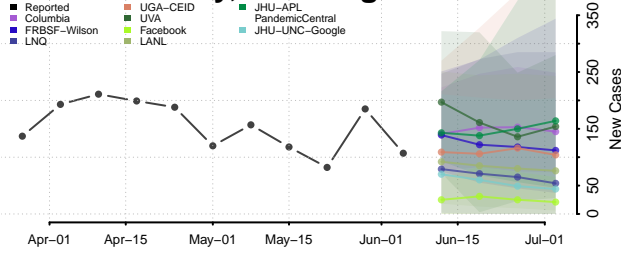

Williamsburg County, Virginia

Winchester County, Virginia

Wise County, Virginia

Wythe County, Virginia

Clallam County, Washington

Clark County, Washington

Columbia County, Washington

Cowlitz County, Washington