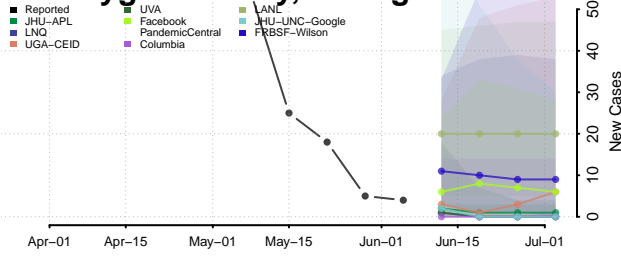

Berrien County, Michigan

Branch County, Michigan

Calhoun County, Michigan

Cass County, Michigan

Charlevoix County, Michigan

Cheboygan County, Michigan

Chippewa County, Michigan

Clare County, Michigan