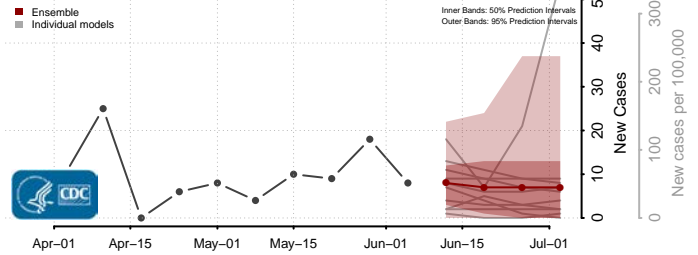

Dent County, Missouri