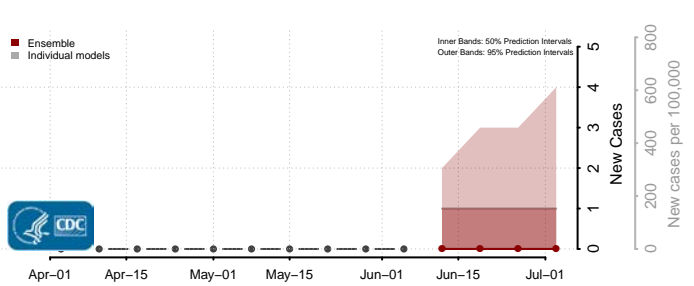

Borden County, Texas