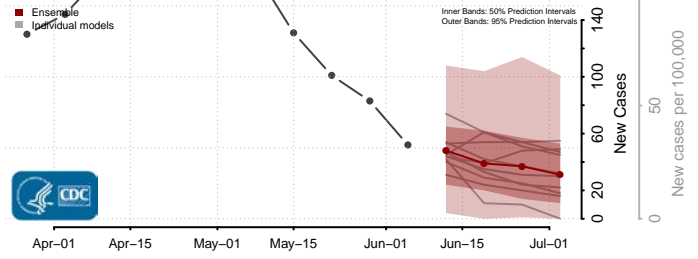

Catawba County, North Carolina