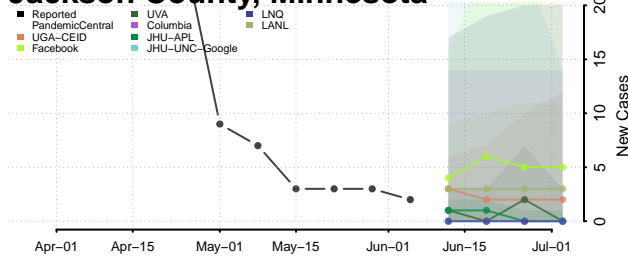

Hennepin County, Minnesota

Houston County, Minnesota

Hubbard County, Minnesota

Isanti County, Minnesota

Itasca County, Minnesota

Jackson County, Minnesota

Kanabec County, Minnesota

Kandiyohi County, Minnesota