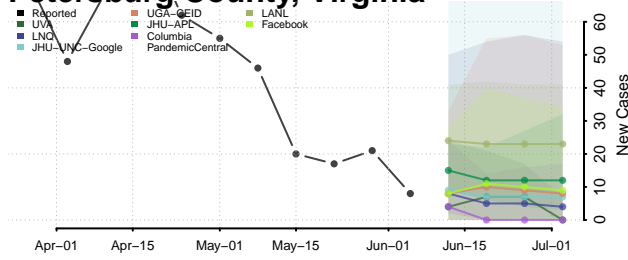

Norton County, Virginia

Nottoway County, Virginia

Orange County, Virginia

Page County, Virginia

Patrick County, Virginia

Petersburg County, Virginia

Pittsylvania County, Virginia

Poquoson County, Virginia