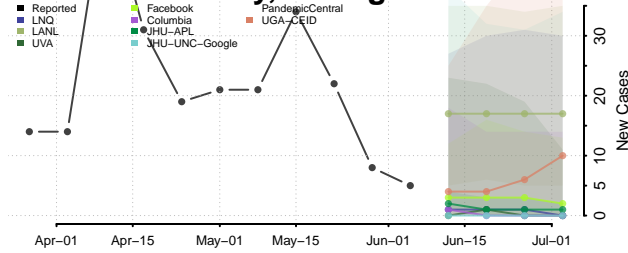

Lake County, Michigan

Lapeer County, Michigan

Leelanau County, Michigan

Lenawee County, Michigan

Livingston County, Michigan

Luce County, Michigan

Mackinac County, Michigan

Macomb County, Michigan