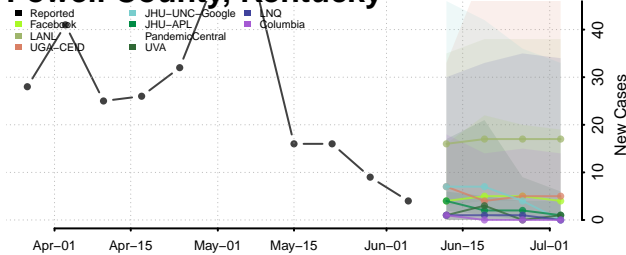

Owen County, Kentucky

Owsley County, Kentucky

Pendleton County, Kentucky

Perry County, Kentucky

Pike County, Kentucky

Powell County, Kentucky

Pulaski County, Kentucky

Robertson County, Kentucky