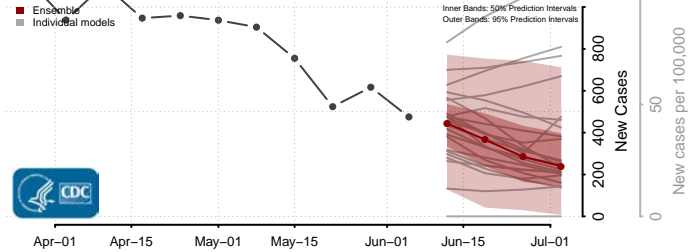

Worth County, Missouri

Wright County, Missouri

Montana*

Beaverhead County, Montana

Big Horn County, Montana

Blaine County, Montana

*New weekly cases may decrease in this location over the next four weeks. For these locations, the ensemble forecast indicates a probability of 0.75 or greater that fewer cases will be reported in week four of the forecast than in the last reported week.