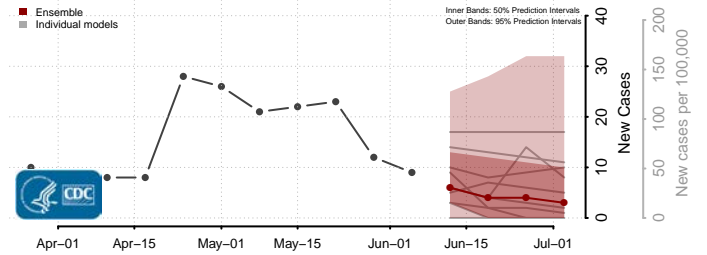

Lincoln County, New Mexico