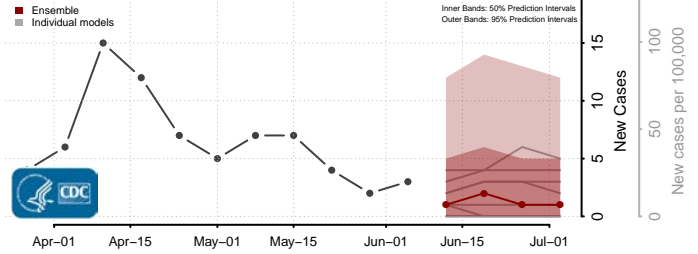

Brown County, Indiana