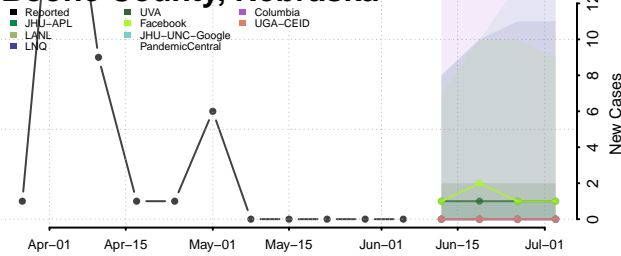

Adams County, Nebraska

Antelope County, Nebraska

Arthur County, Nebraska

Banner County, Nebraska

Blaine County, Nebraska

Boone County, Nebraska

Box Butte County, Nebraska

Boyd County, Nebraska