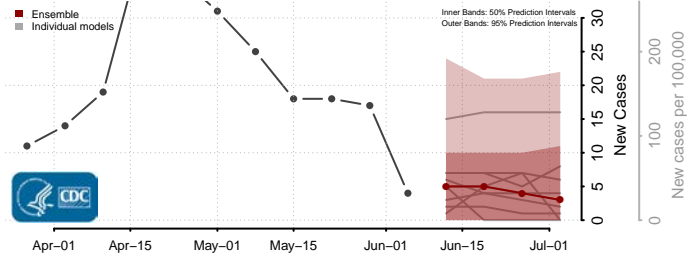

Bath County, Kentucky