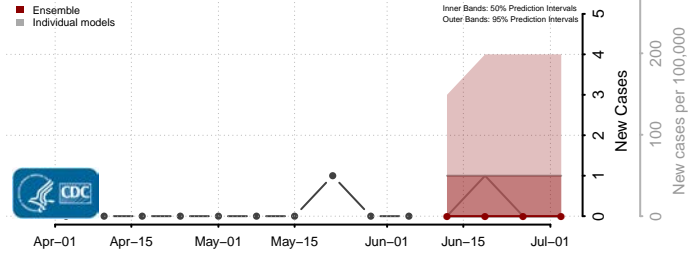

Worth County, Missouri

Wright County, Missouri

Montana*

Beaverhead County, Montana

Big Horn County, Montana

Blaine County, Montana

*New weekly cases may decrease in this location over the next four weeks. For these locations, the ensemble forecast indicates a probability of 0.75 or greater that fewer cases will be reported in week four of the forecast than in the last reported week.