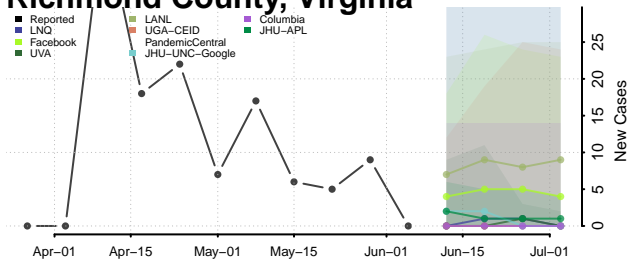

Richmond County, Virginia