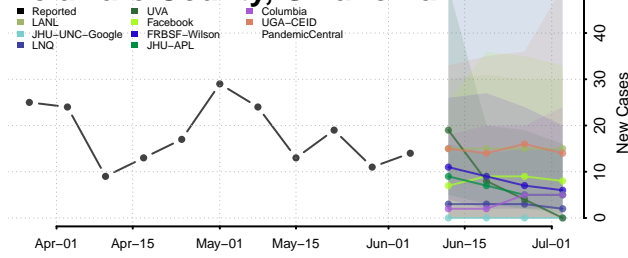

Dewey County, Oklahoma

Ellis County, Oklahoma

Garfield County, Oklahoma

Garvin County, Oklahoma

Grady County, Oklahoma

Grant County, Oklahoma

Greer County, Oklahoma

Harmon County, Oklahoma