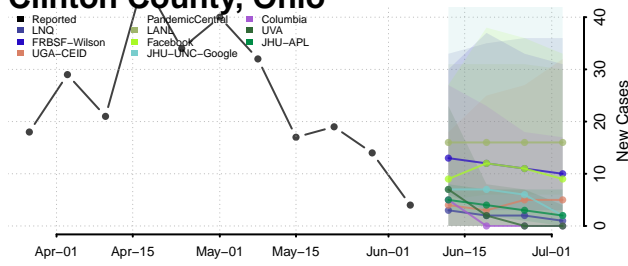

Clermont County, Ohio

Clinton County, Ohio

Columbiana County, Ohio

Coshocton County, Ohio

Crawford County, Ohio

Cuyahoga County, Ohio

Darke County, Ohio

Defiance County, Ohio