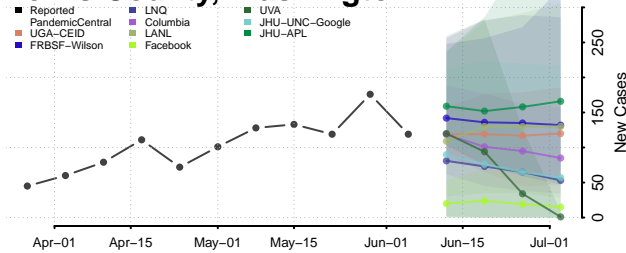

Lewis County, Washington