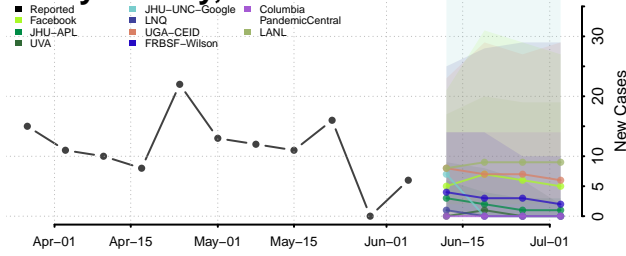

Henry County, Iowa