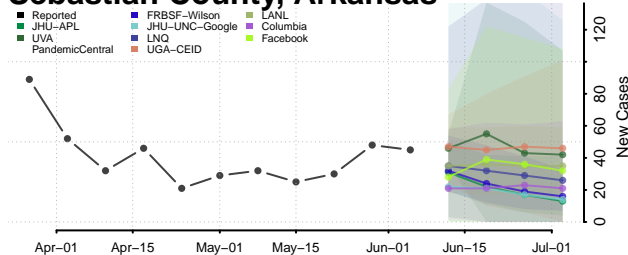

Pope County, Arkansas

Prairie County, Arkansas

Pulaski County, Arkansas

Randolph County, Arkansas

Saline County, Arkansas

Scott County, Arkansas

Searcy County, Arkansas

Sebastian County, Arkansas