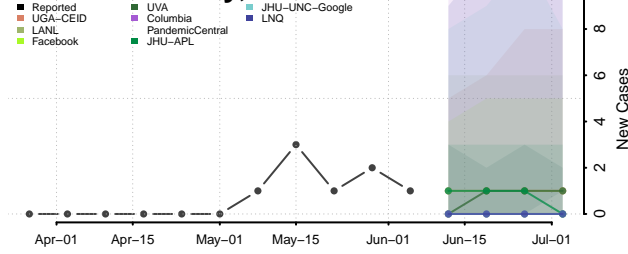

Jerauld County, South Dakota