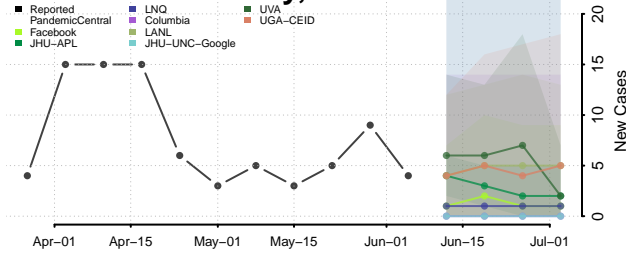

Broadwater County, Montana