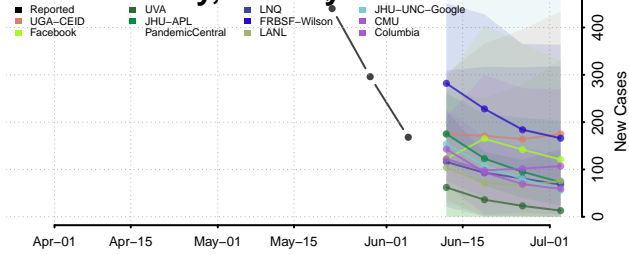

Berks County, Pennsylvania