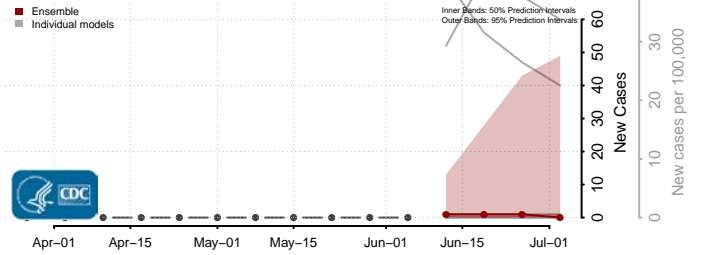

Washington County, Utah