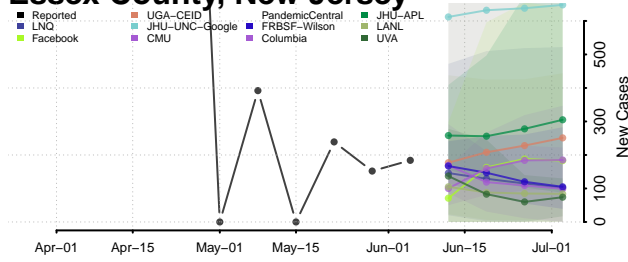

Camden County, New Jersey

Cape May County, New Jersey

Cumberland County, New Jersey

Essex County, New Jersey

Gloucester County, New Jersey

Hudson County, New Jersey

Hunterdon County, New Jersey

Mercer County, New Jersey