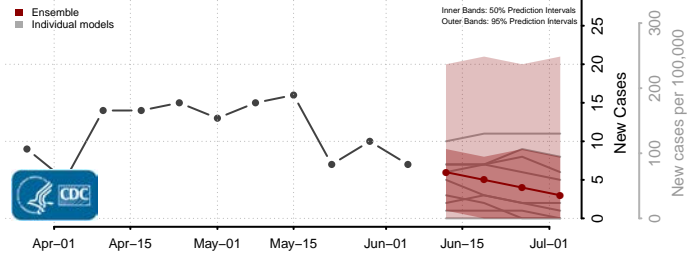

Doddridge County, West Virginia