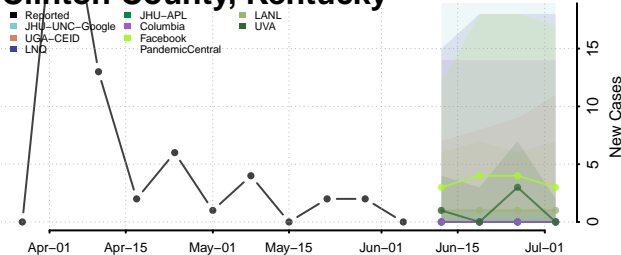

Clinton County, Kentucky