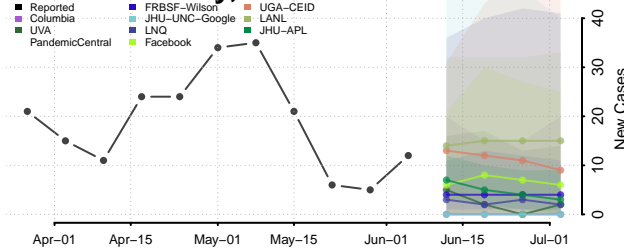

Adams County, Ohio