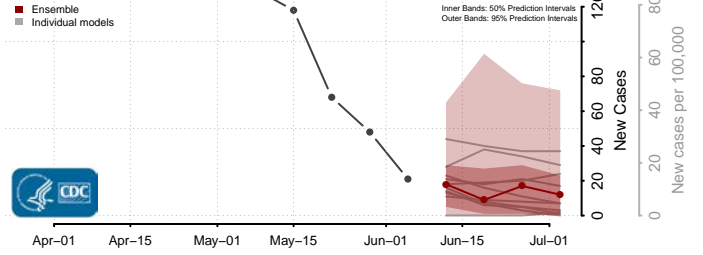

Merrimack County, New Hampshire