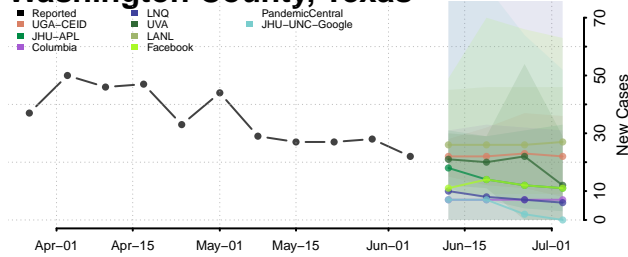

Van Zandt County, Texas

Victoria County, Texas

Walker County, Texas

Waller County, Texas

Ward County, Texas

Washington County, Texas

Webb County, Texas

Wharton County, Texas