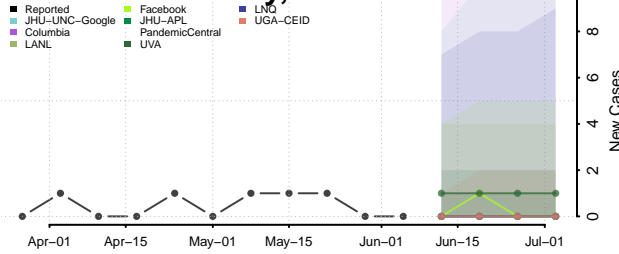

Wheatland County, Montana