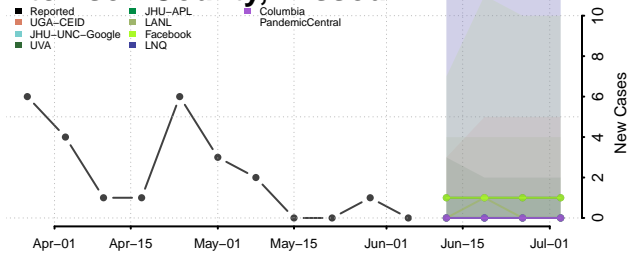

Atchison County, Missouri