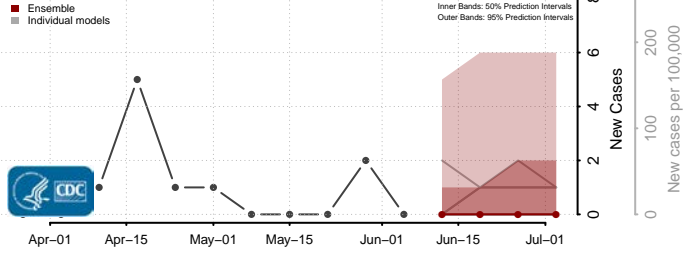

Hand County, South Dakota