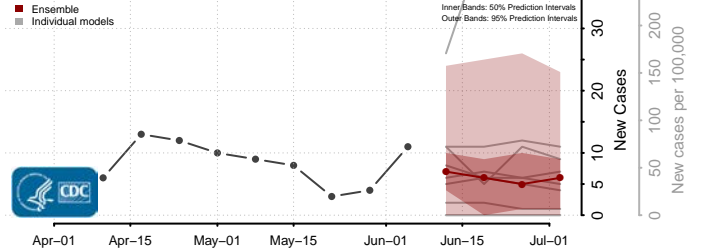

Union County, Florida