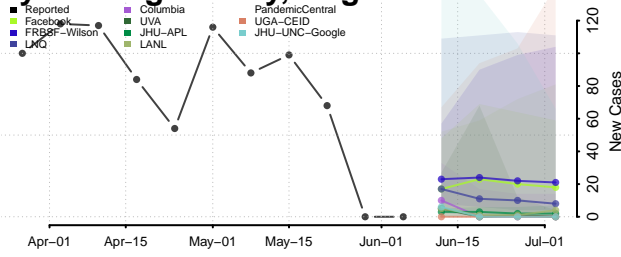

Lynchburg County, Virginia