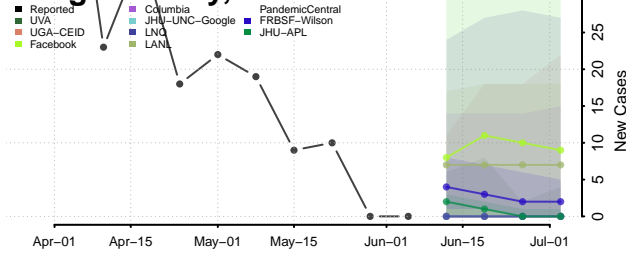

Dodge County, Nebraska