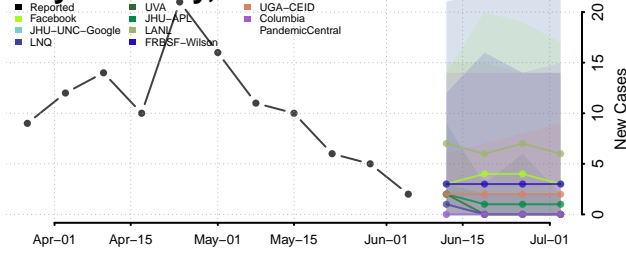

Floyd County, Iowa