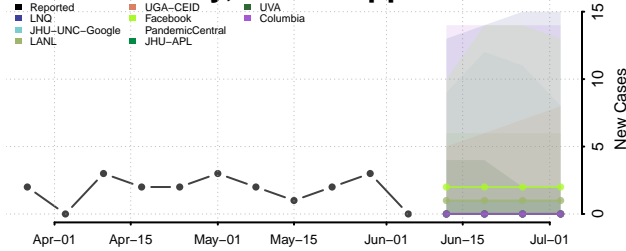

Carroll County, Mississippi