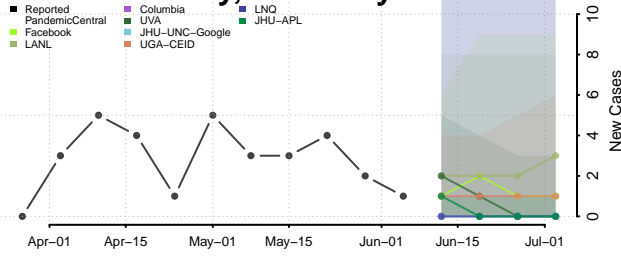

Carlisle County, Kentucky