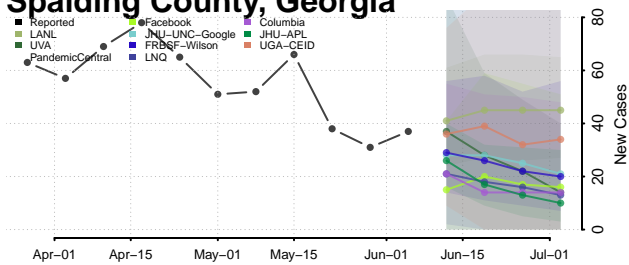

Rockdale County, Georgia

Schley County, Georgia

Screven County, Georgia

Seminole County, Georgia

Spalding County, Georgia

Stephens County, Georgia

Stewart County, Georgia

Sumter County, Georgia