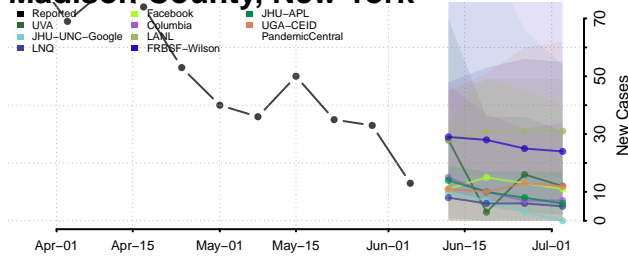

Madison County, New York