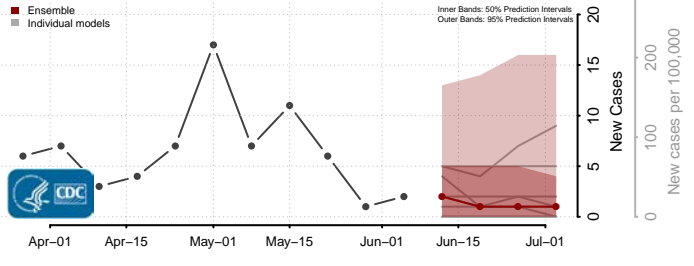

Hood River County, Oregon

Jackson County, Oregon

Jefferson County, Oregon

Josephine County, Oregon

Klamath County, Oregon

Lake County, Oregon

Lane County, Oregon

Lincoln County, Oregon