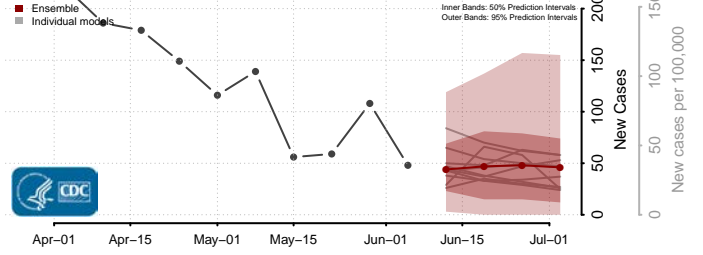

Hanover County, Virginia

Harrisonburg County, Virginia

Henrico County, Virginia

Henry County, Virginia

Highland County, Virginia

Hopewell County, Virginia

Isle of Wight County, Virginia

James City County, Virginia