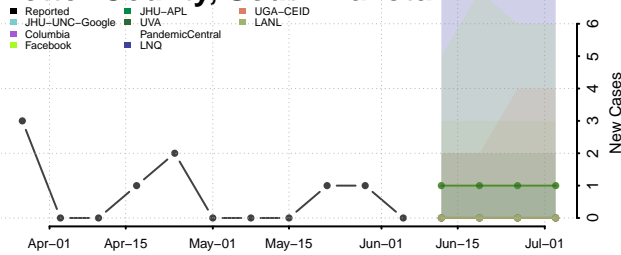

Potter County, South Dakota