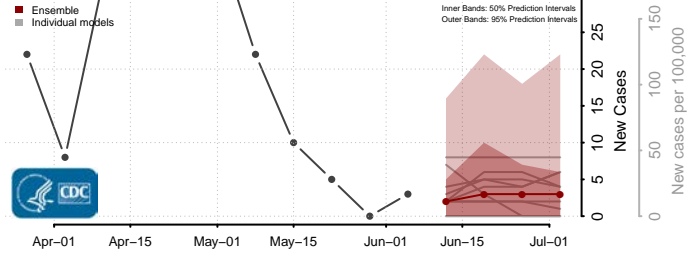

Unicoi County, Tennessee