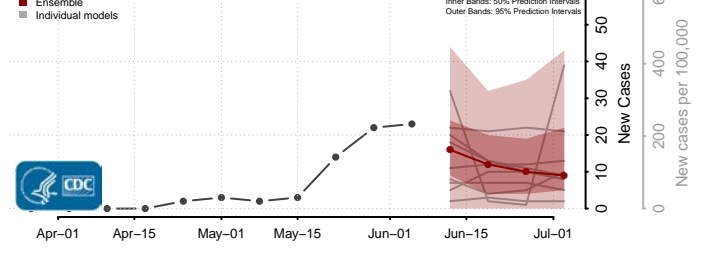

Grundy County, Missouri