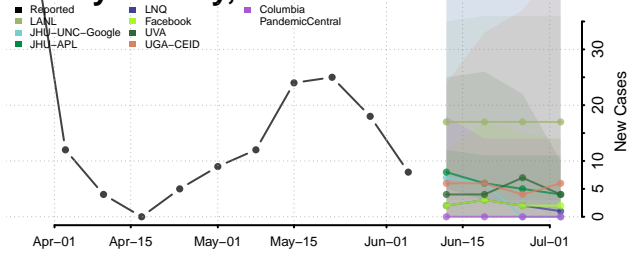

Shelby County, Missouri