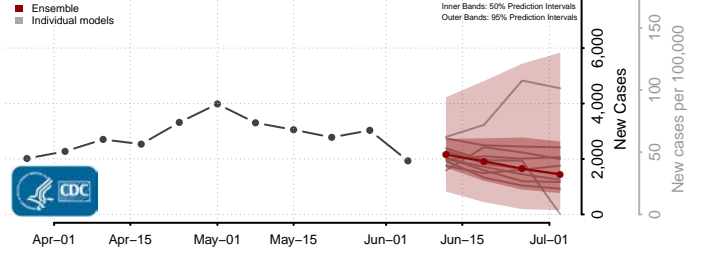

Maricopa County, Arizona