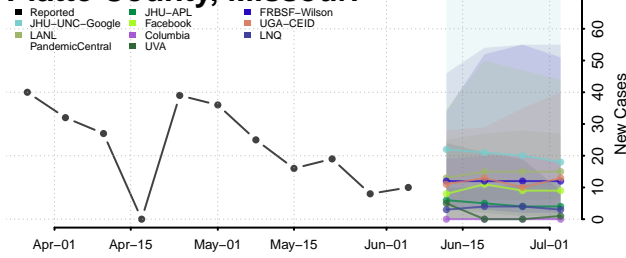

Platte County, Missouri