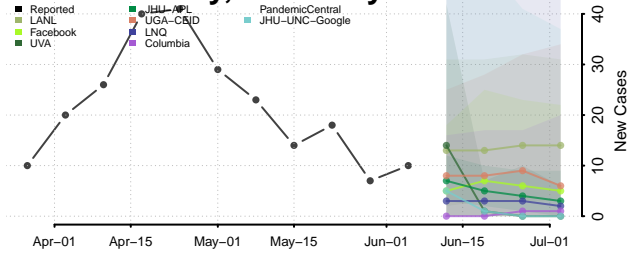

Mason County, Kentucky