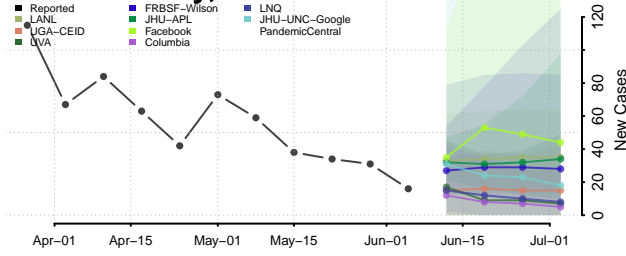

Marin County, California