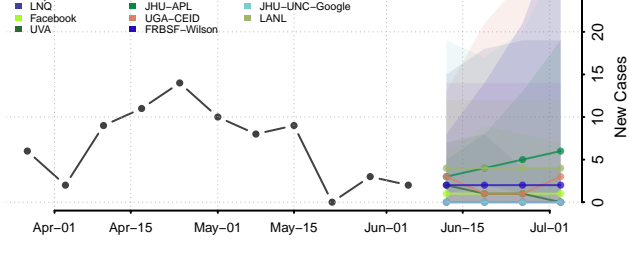

Douglas County, Washington

Ferry County, Washington

Franklin County, Washington

Garfield County, Washington

Grant County, Washington

Grays Harbor County, Washington

Island County, Washington

Jefferson County, Washington