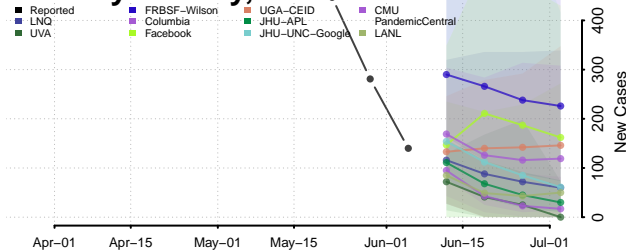

Pipestone County, Minnesota

Polk County, Minnesota

Pope County, Minnesota

Ramsey County, Minnesota

Red Lake County, Minnesota

Redwood County, Minnesota

Renville County, Minnesota

Rice County, Minnesota