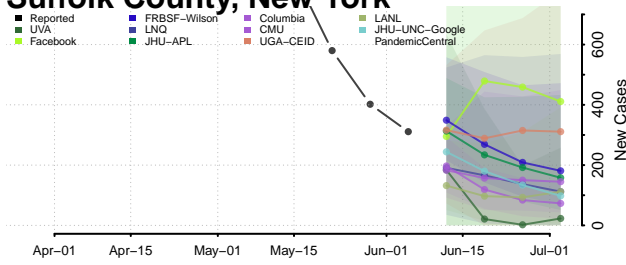

Suffolk County, New York