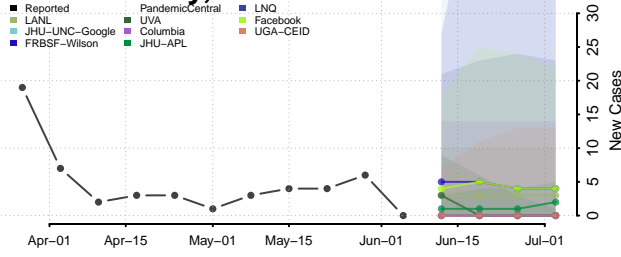

Madera County, California

Marin County, California

Mariposa County, California

Mendocino County, California

Merced County, California

Modoc County, California

Mono County, California

Monterey County, California