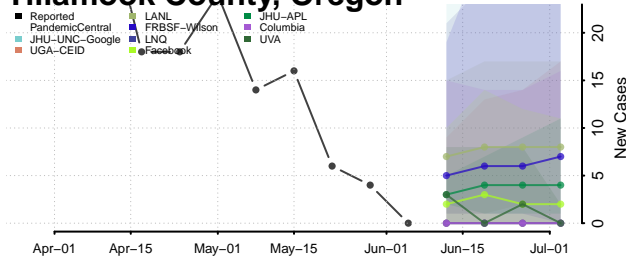

Linn County, Oregon

Malheur County, Oregon

Marion County, Oregon

Morrow County, Oregon

Multnomah County, Oregon

Polk County, Oregon

Sherman County, Oregon

Tillamook County, Oregon