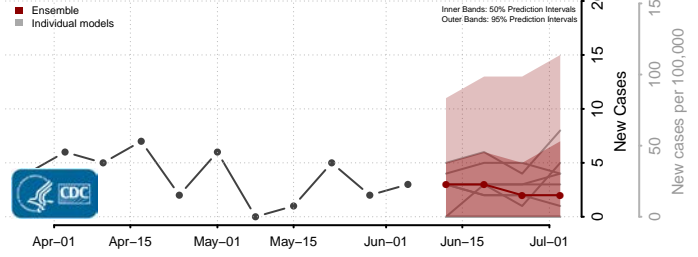

Clay County, Illinois