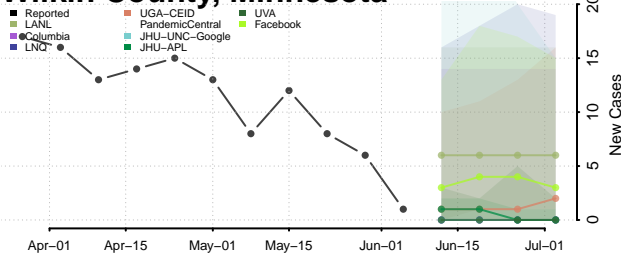

Wilkin County, Minnesota