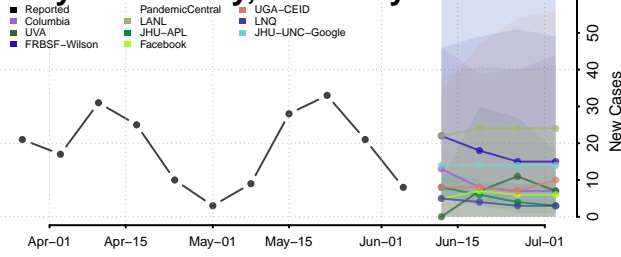

Fulton County, Kentucky

Gallatin County, Kentucky

Garrard County, Kentucky

Grant County, Kentucky

Graves County, Kentucky

Grayson County, Kentucky

Green County, Kentucky

Greenup County, Kentucky