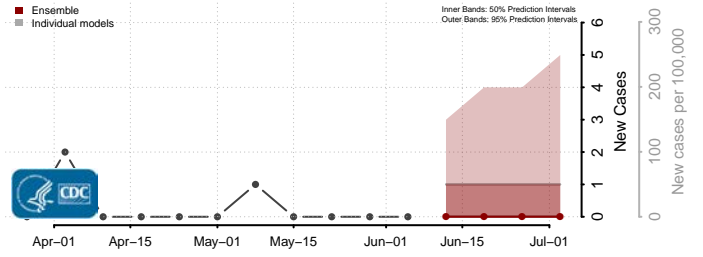

Judith Basin County, Montana