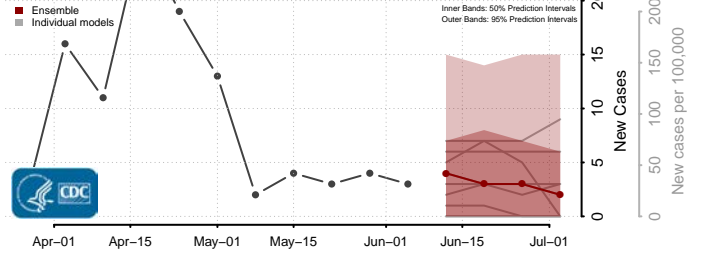

Catahoula County, Louisiana