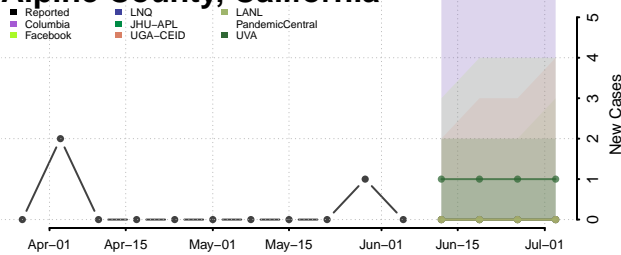

Woodruff County, Arkansas

Yell County, Arkansas

California*

Alameda County, California

Alpine County, California

Amador County, California

*New weekly cases may decrease in this location over the next four weeks. For these locations, the ensemble forecast indicates a probability of 0.75 or greater that fewer cases will be reported in week four of the forecast than in the last reported week.