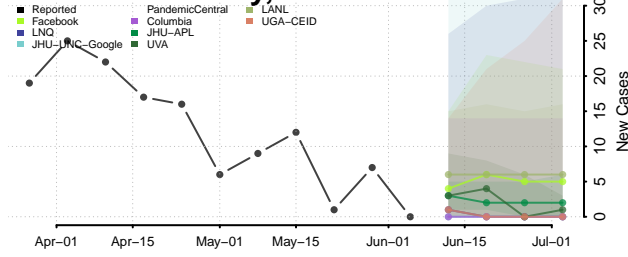

Colorado County, Texas