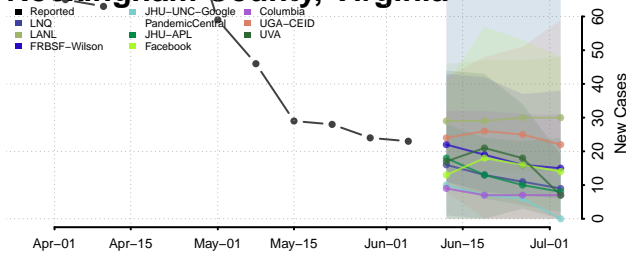

Rockingham County, Virginia