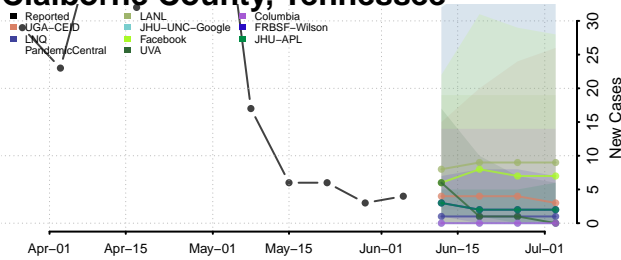

Carter County, Tennessee

Cheatham County, Tennessee

Chester County, Tennessee

Claiborne County, Tennessee

Clay County, Tennessee

Cocke County, Tennessee

Coffee County, Tennessee

Crockett County, Tennessee