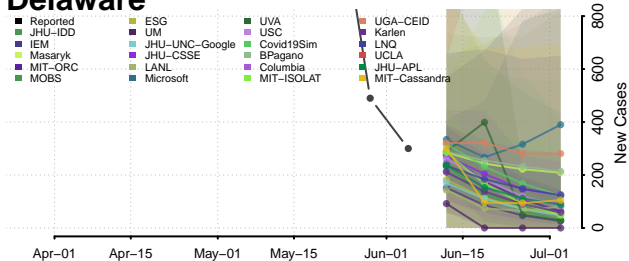

New London County, Connecticut

Tolland County, Connecticut

Windham County, Connecticut

Delaware*

Kent County, Delaware

New Castle County, Delaware

*New weekly cases may decrease in this location over the next four weeks. For these locations, the ensemble forecast indicates a probability of 0.75 or greater that fewer cases will be reported in week four of the forecast than in the last reported week.