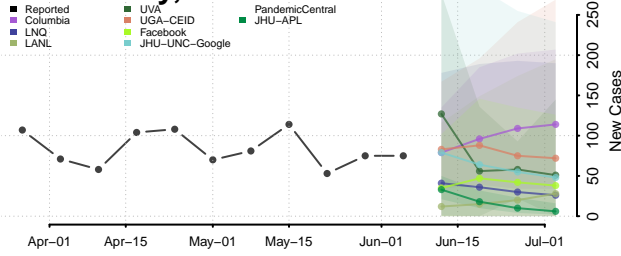

Jefferson County, Alabama

Lamar County, Alabama

Lauderdale County, Alabama

Lawrence County, Alabama

Lee County, Alabama

Limestone County, Alabama

Lowndes County, Alabama

Macon County, Alabama