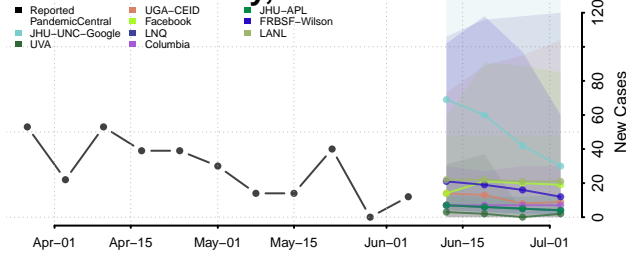

Atascosa County, Texas