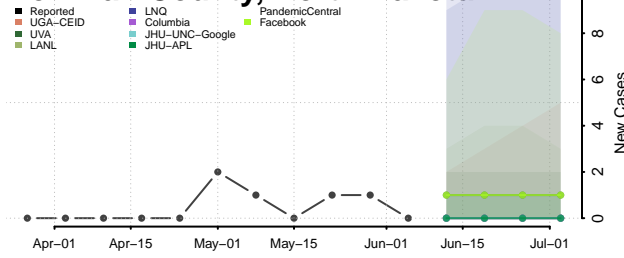

Bowman County, North Dakota