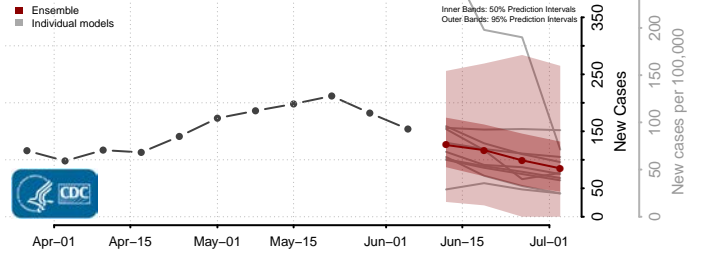

Kootenai County, Idaho