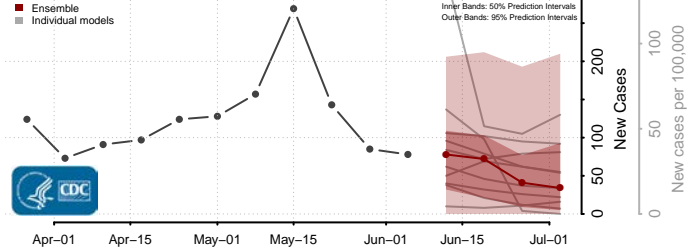

National*

Alabama

Autauga County, Alabama

Baldwin County, Alabama

Barbour County, Alabama

Bibb County, Alabama

*New weekly cases may decrease in this location over the next four weeks. For these locations, the ensemble forecast indicates a probability of 0.75 or greater that fewer cases will be reported in week four of the forecast than in the last reported week.