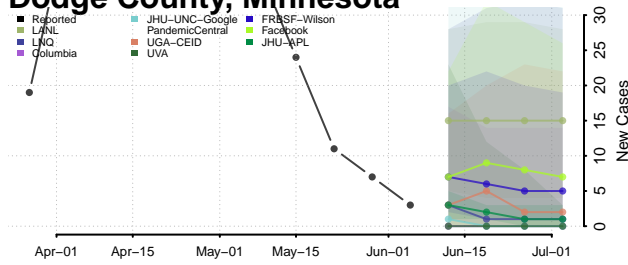

Dodge County, Minnesota