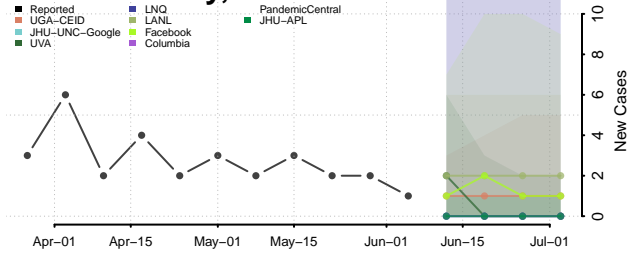

Meade County, Kansas

Miami County, Kansas

Mitchell County, Kansas

Montgomery County, Kansas

Morris County, Kansas

Morton County, Kansas

Nemaha County, Kansas

Neosho County, Kansas