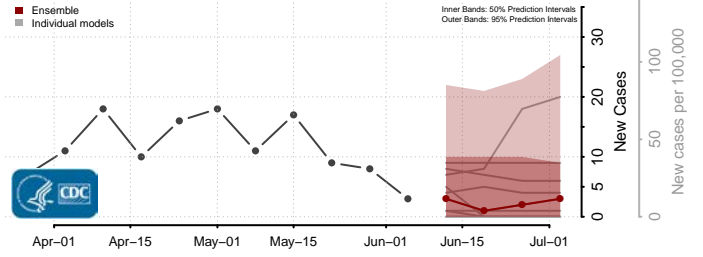

Lawrence County, South Dakota