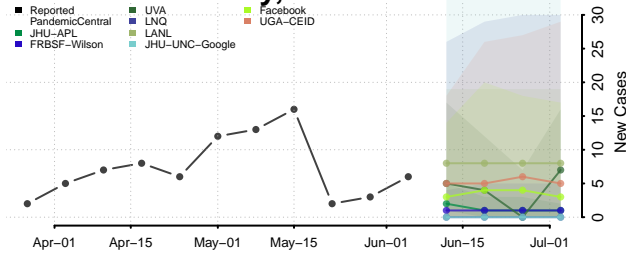

Dickinson County, Kansas