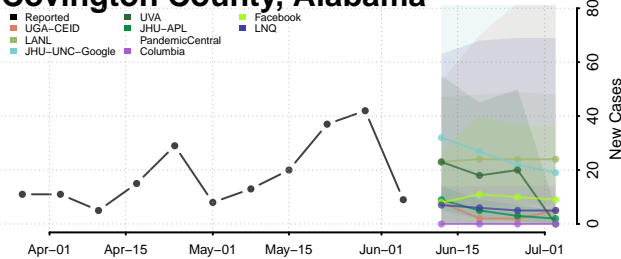

Clarke County, Alabama

Clay County, Alabama

Cleburne County, Alabama

Coffee County, Alabama

Colbert County, Alabama

Conecuh County, Alabama

Coosa County, Alabama

Covington County, Alabama

Crenshaw County, Alabama

Cullman County, Alabama

Dale County, Alabama

Dallas County, Alabama

DeKalb County, Alabama

Elmore County, Alabama

Escambia County, Alabama

Etowah County, Alabama