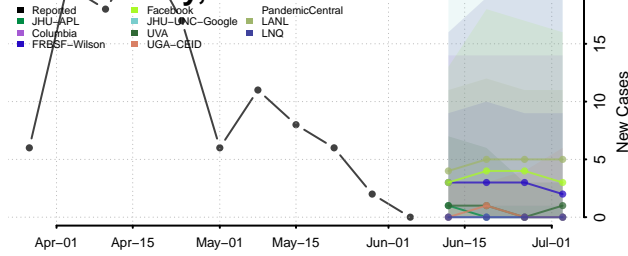

Otoe County, Nebraska