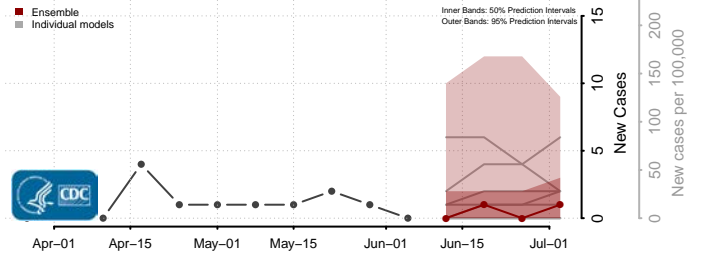

Grant County, Kansas