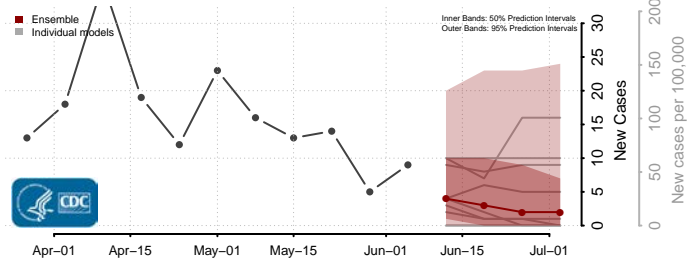

Wexford County, Michigan

Minnesota*

Aitkin County, Minnesota

Anoka County, Minnesota

*New weekly cases may decrease in this location over the next four weeks. For these locations, the ensemble forecast indicates a probability of 0.75 or greater that fewer cases will be reported in week four of the forecast than in the last reported week.