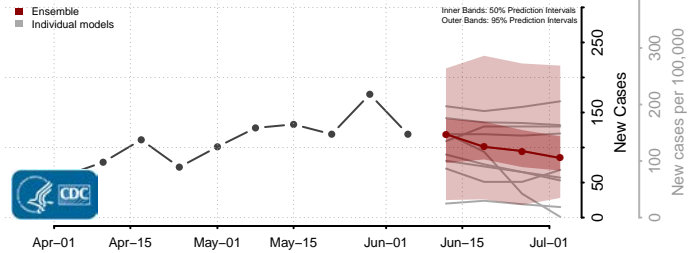

Lewis County, Washington