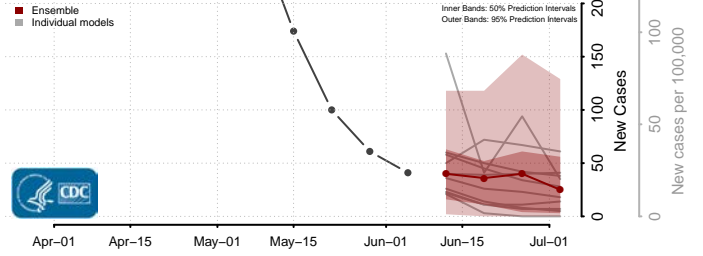

Scott County, Iowa

Shelby County, Iowa

Sioux County, Iowa

Story County, Iowa

Tama County, Iowa

Taylor County, Iowa

Union County, Iowa

Van Buren County, Iowa