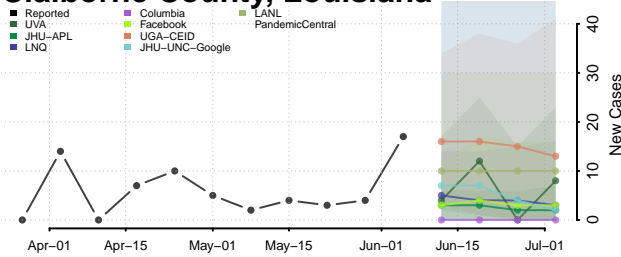

Claiborne County, Louisiana