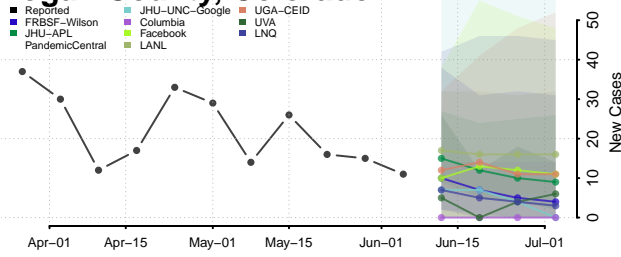

Logan County, Colorado