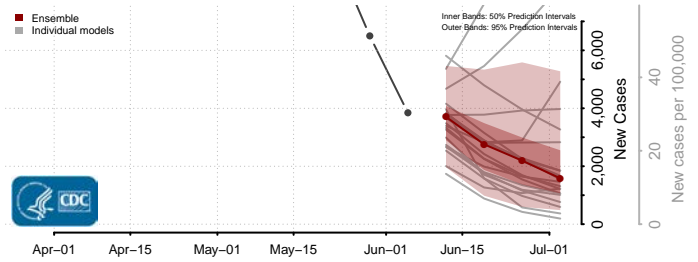

Illinois*

Adams County, Illinois

Alexander County, Illinois

Bond County, Illinois

Boone County, Illinois

Brown County, Illinois

*New weekly cases may decrease in this location over the next four weeks. For these locations, the ensemble forecast indicates a probability of 0.75 or greater that fewer cases will be reported in week four of the forecast than in the last reported week.