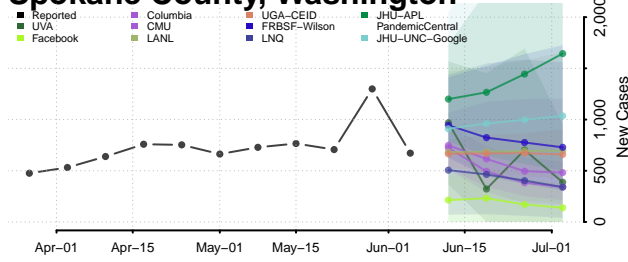

Spokane County, Washington