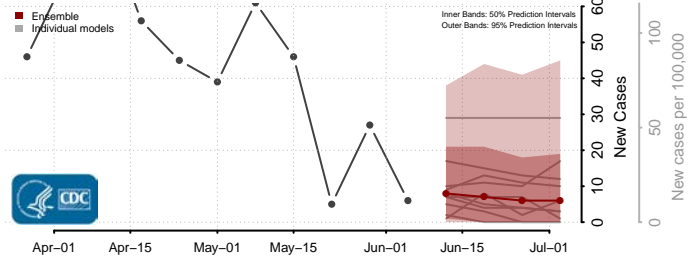

Chesapeake County, Virginia

Chesterfield County, Virginia

Clarke County, Virginia

Colonial Heights County, Virginia

Covington County, Virginia

Craig County, Virginia

Culpeper County, Virginia

Cumberland County, Virginia