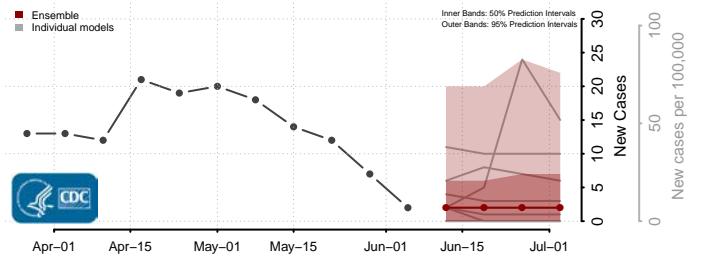

Charles County, Maryland

Dorchester County, Maryland

Frederick County, Maryland

Garrett County, Maryland

Harford County, Maryland

Howard County, Maryland

Kent County, Maryland

Montgomery County, Maryland