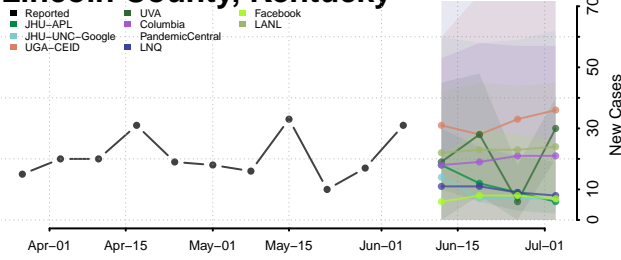

Larue County, Kentucky

Laurel County, Kentucky

Lawrence County, Kentucky

Lee County, Kentucky

Leslie County, Kentucky

Letcher County, Kentucky

Lewis County, Kentucky

Lincoln County, Kentucky