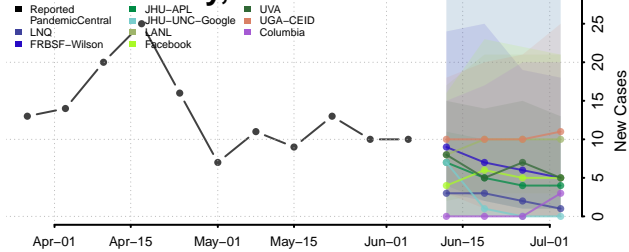

Fayette County, Indiana

Floyd County, Indiana

Fountain County, Indiana

Franklin County, Indiana

Fulton County, Indiana

Gibson County, Indiana

Grant County, Indiana

Greene County, Indiana