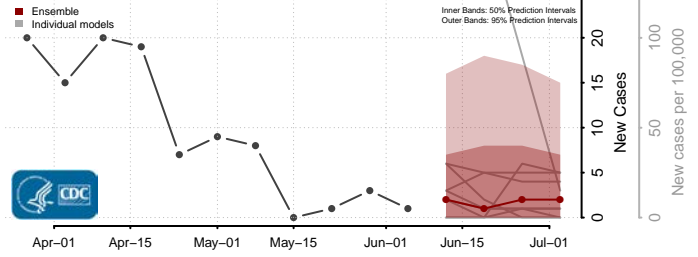

Wapello County, Iowa

Warren County, Iowa

Washington County, Iowa

Wayne County, Iowa

Webster County, Iowa

Winnebago County, Iowa

Winneshiek County, Iowa

Woodbury County, Iowa