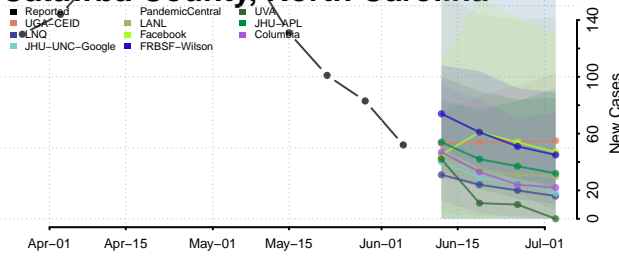

Catawba County, North Carolina