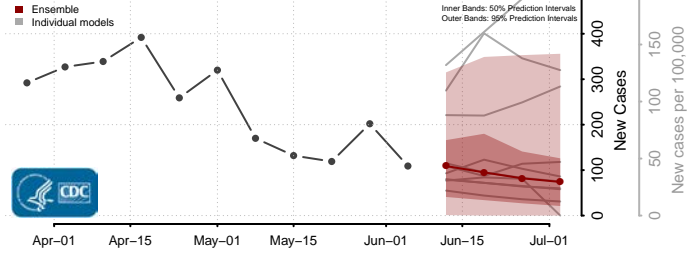

Yakima County, Washington