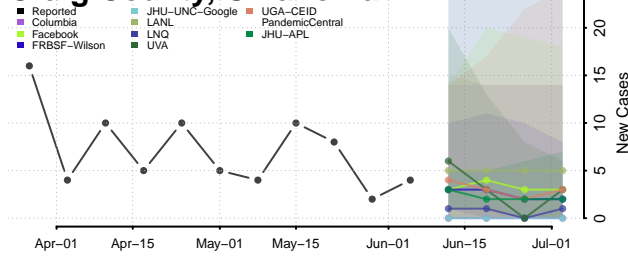

Craig County, Oklahoma