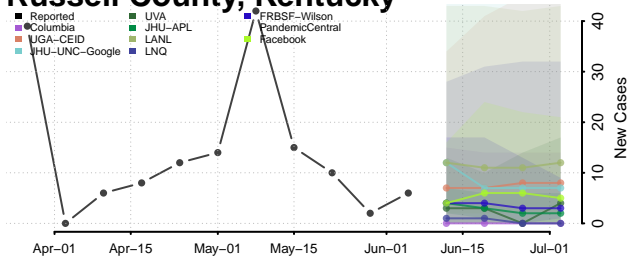

Russell County, Kentucky