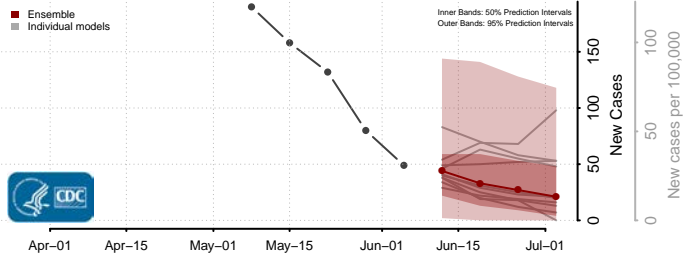

Sullivan County, Tennessee