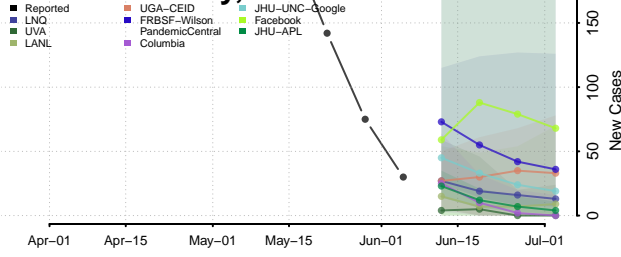

Stearns County, Minnesota