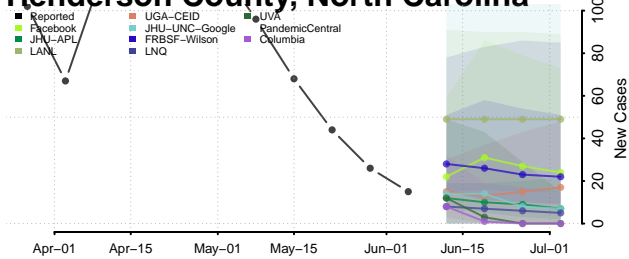

Greene County, North Carolina

Guilford County, North Carolina

Halifax County, North Carolina

Harnett County, North Carolina

Haywood County, North Carolina

Henderson County, North Carolina

Hertford County, North Carolina