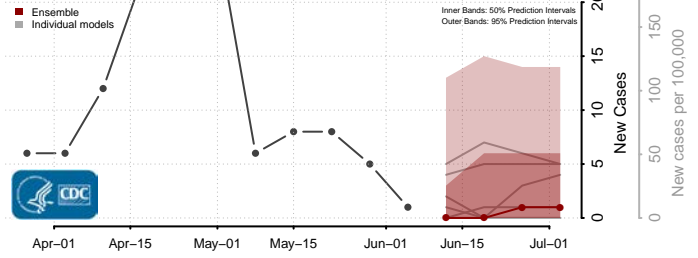

Chippewa County, Minnesota