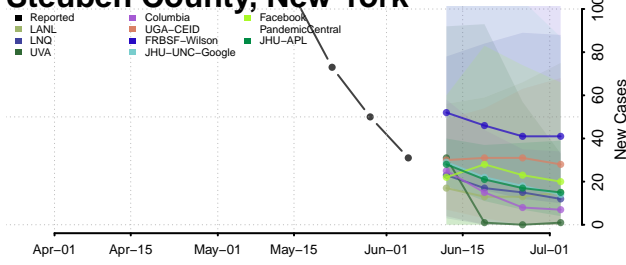

Steuben County, New York