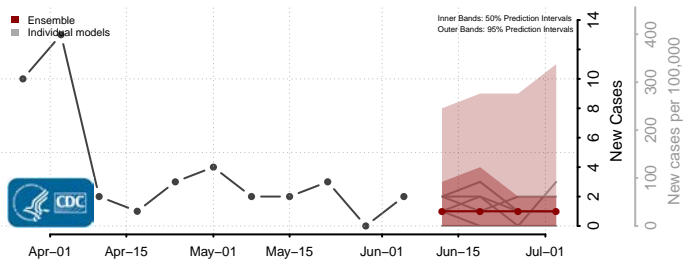

Traverse County, Minnesota