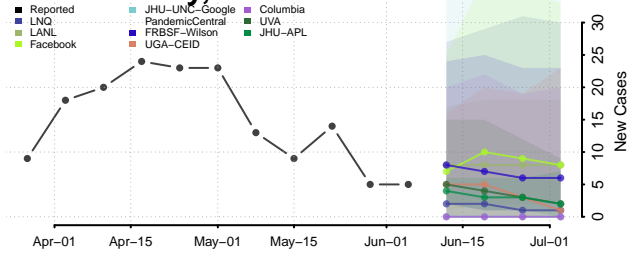

Knox County, Indiana