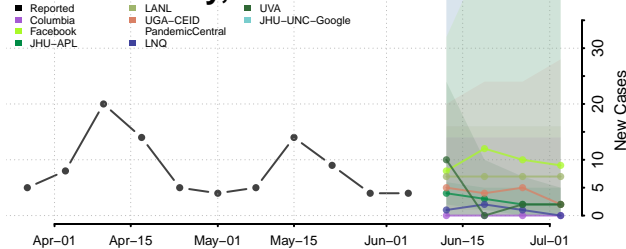

Cibola County, New Mexico