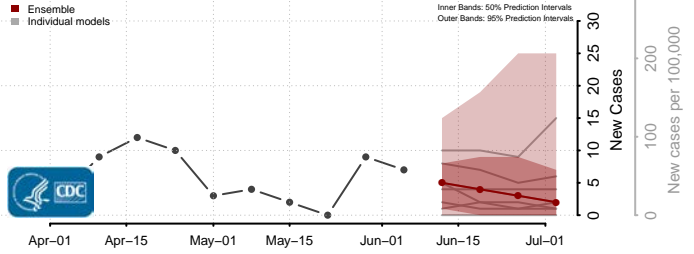

Sanders County, Montana