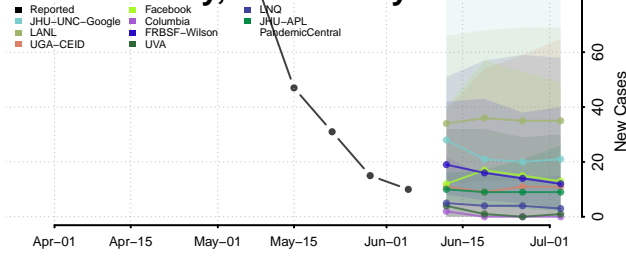

Salem County, New Jersey