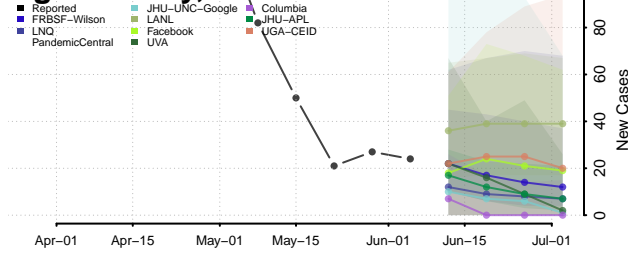

Ogle County, Illinois