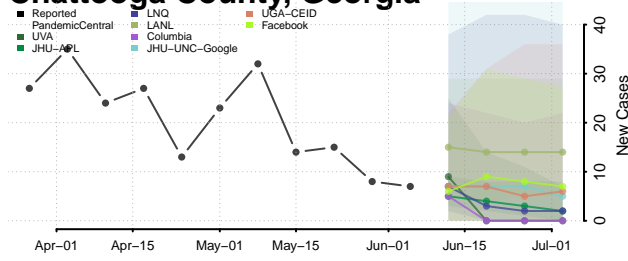

Chattooga County, Georgia