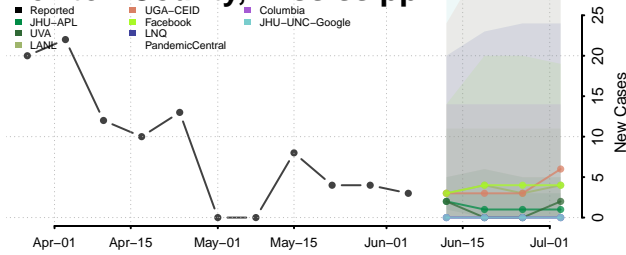

Madison County, Mississippi

Marion County, Mississippi

Marshall County, Mississippi

Monroe County, Mississippi

Montgomery County, Mississippi

Neshoba County, Mississippi

Newton County, Mississippi

Noxubee County, Mississippi