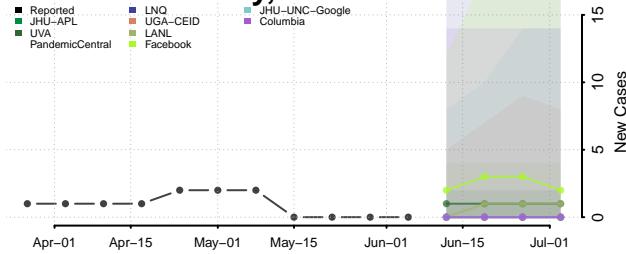

Ellsworth County, Kansas