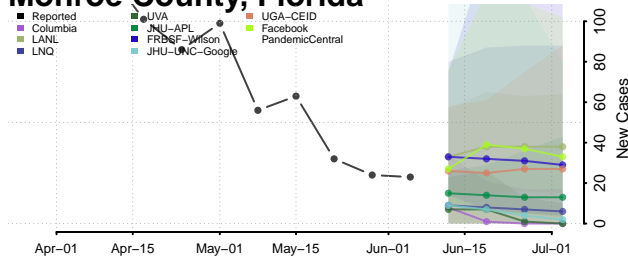

Monroe County, Florida