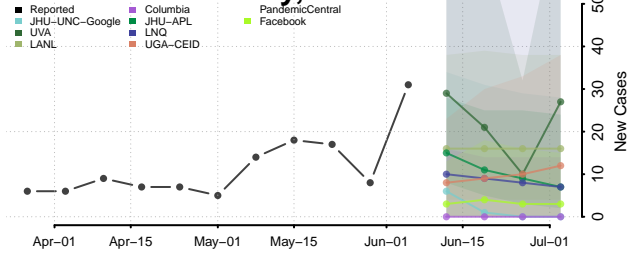

Rio Blanco County, Colorado

Rio Grande County, Colorado

Routt County, Colorado

Saguache County, Colorado

San Juan County, Colorado

San Miguel County, Colorado

Sedgwick County, Colorado

Summit County, Colorado