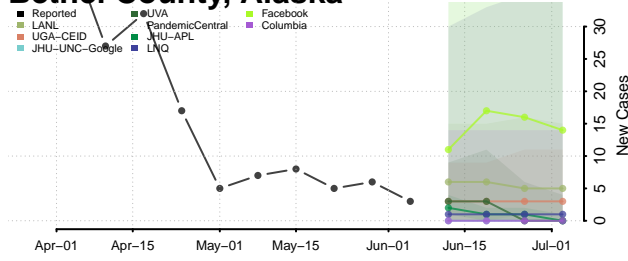

Bethel County, Alaska