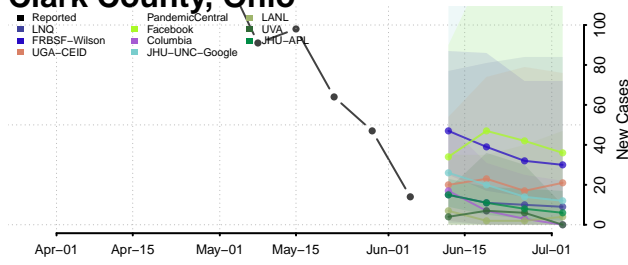

Clermont County, Ohio

Clinton County, Ohio

Columbiana County, Ohio

Coshocton County, Ohio

Crawford County, Ohio

Cuyahoga County, Ohio

Darke County, Ohio

Defiance County, Ohio