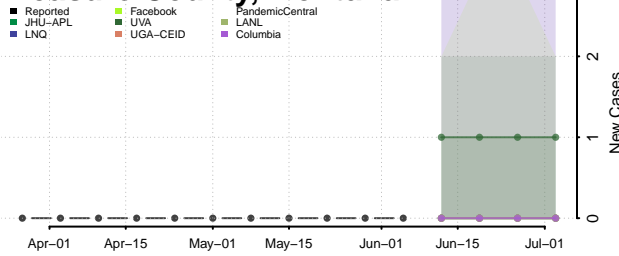

Treasure County, Montana