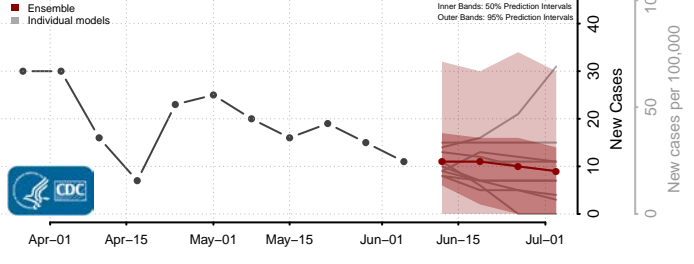

Baldwin County, Georgia