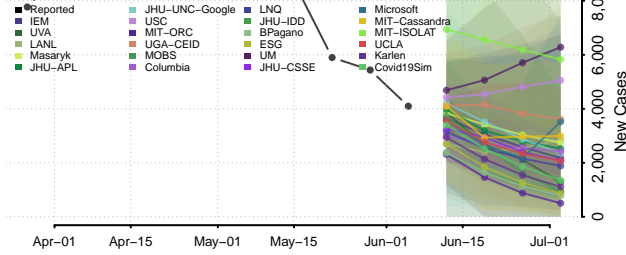

Yuba County, California

Colorado*

Adams County, Colorado

Alamosa County, Colorado

Arapahoe County, Colorado

Archuleta County, Colorado

*New weekly cases may decrease in this location over the next four weeks. For these locations, the ensemble forecast indicates a probability of 0.75 or greater that fewer cases will be reported in week four of the forecast than in the last reported week.