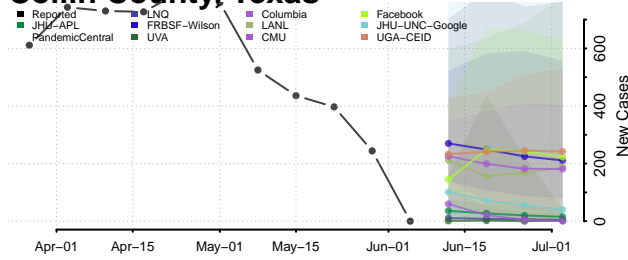

Collin County, Texas