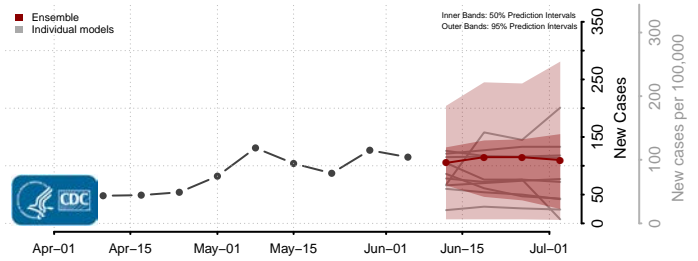

Terrebonne County, Louisiana