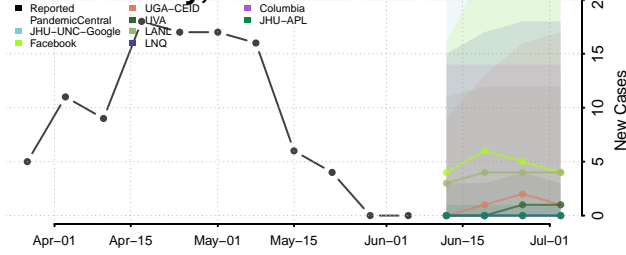

Rock County, Minnesota