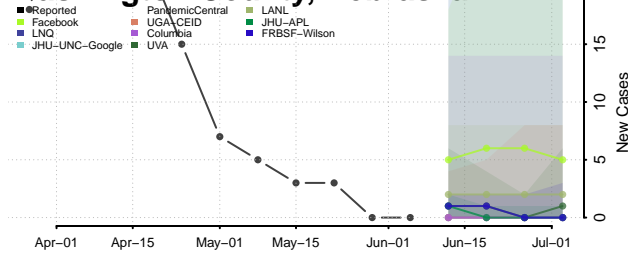

Washington County, Nebraska