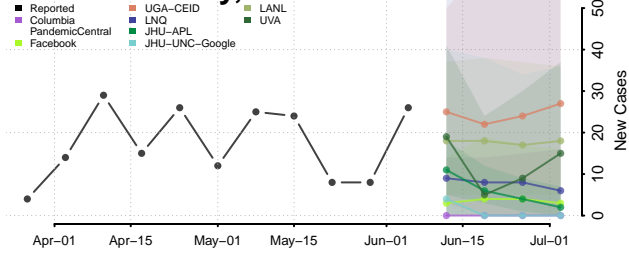

Juneau County, Alaska