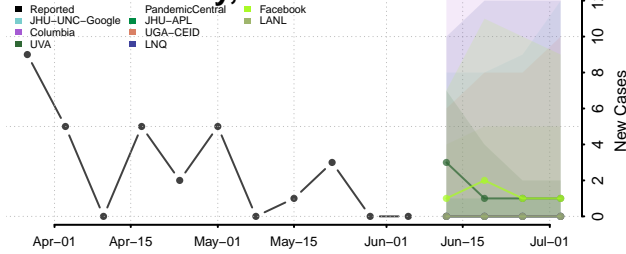

Nelson County, North Dakota