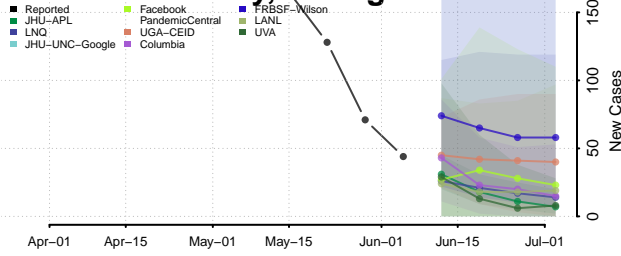

Montcalm County, Michigan