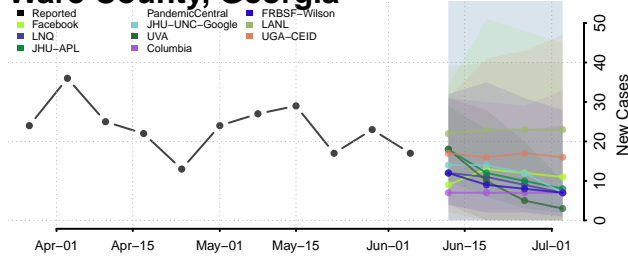

Ware County, Georgia