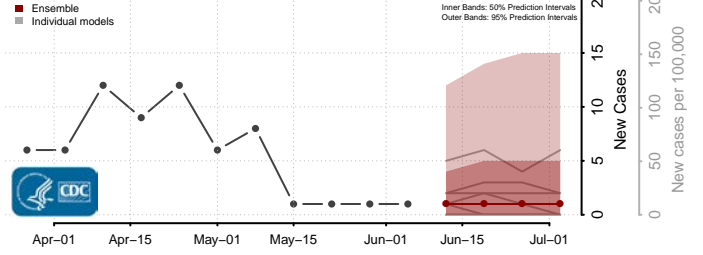

Mitchell County, Iowa

Monona County, Iowa

Monroe County, Iowa

Montgomery County, Iowa

Muscatine County, Iowa

O'Brien County, Iowa

Osceola County, Iowa

Page County, Iowa