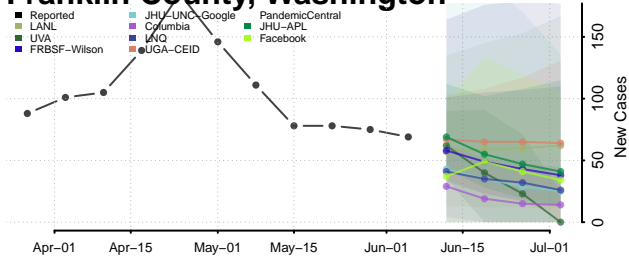

Franklin County, Washington