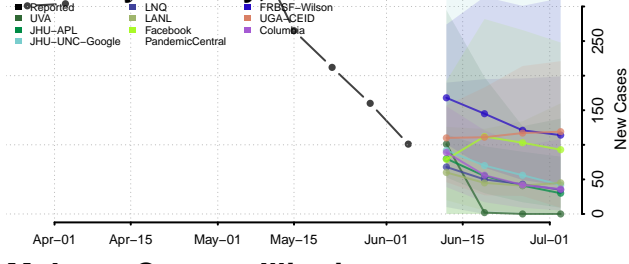

McHenry County, Illinois