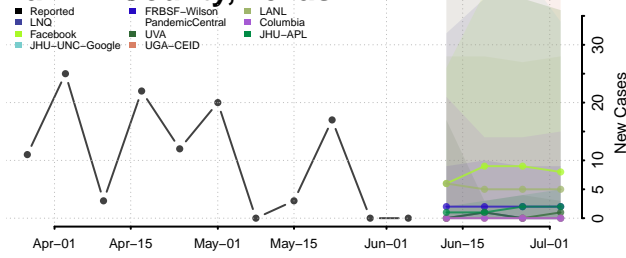

Fannin County, Texas