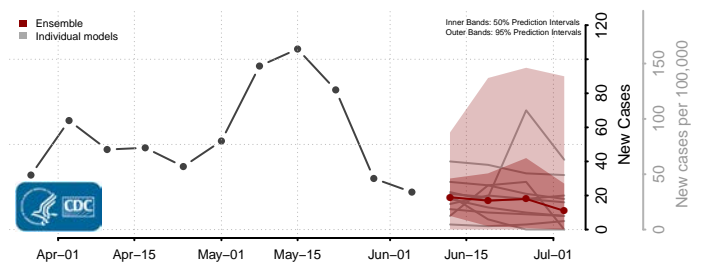

Pulaski County, Kentucky