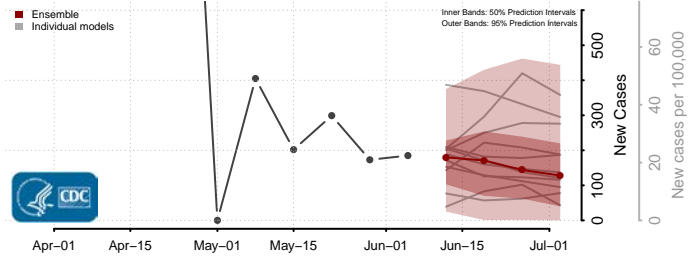

Middlesex County, New Jersey