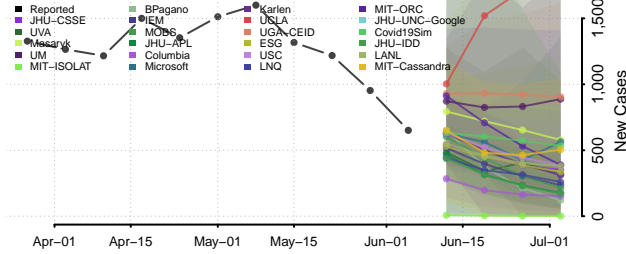

New Mexico*