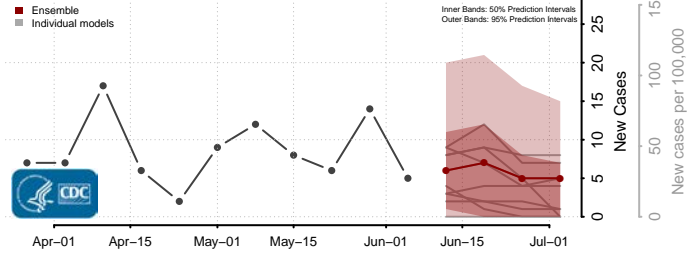

Rankin County, Mississippi

Scott County, Mississippi

Sharkey County, Mississippi

Simpson County, Mississippi

Smith County, Mississippi

Stone County, Mississippi

Sunflower County, Mississippi

Tallahatchie County, Mississippi