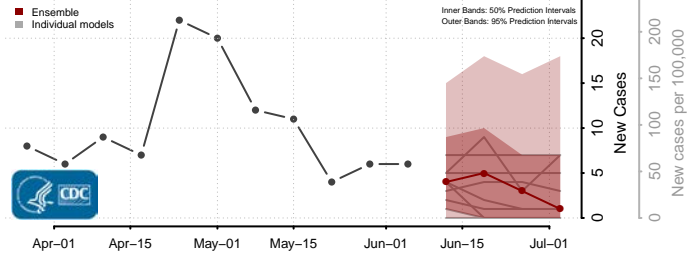

Wapello County, Iowa

Warren County, Iowa

Washington County, Iowa

Wayne County, Iowa

Webster County, Iowa

Winnebago County, Iowa

Winneshiek County, Iowa

Woodbury County, Iowa