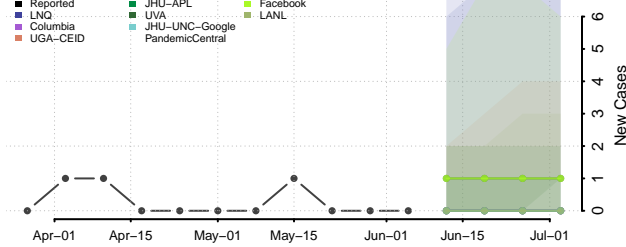

Adams County, North Dakota