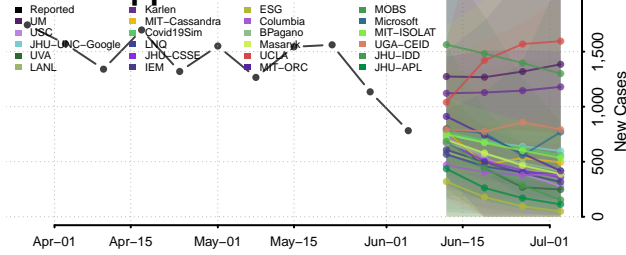

Watonwan County, Minnesota

Wilkin County, Minnesota

Winona County, Minnesota

Wright County, Minnesota

Yellow Medicine County, Minnesota

Mississippi*

Adams County, Mississippi

Alcorn County, Mississippi