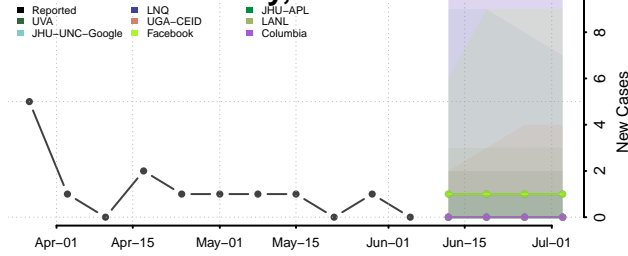

Coryell County, Texas

Cottle County, Texas

Crane County, Texas

Crockett County, Texas

Crosby County, Texas

Culberson County, Texas

Dallam County, Texas

Dallas County, Texas