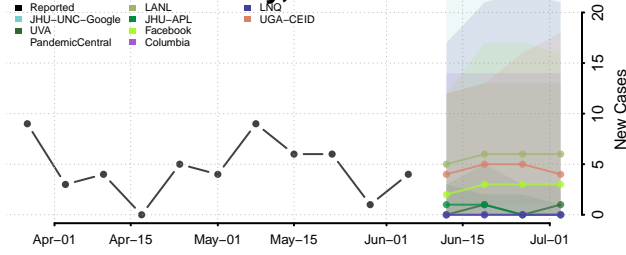

Allamakee County, Iowa