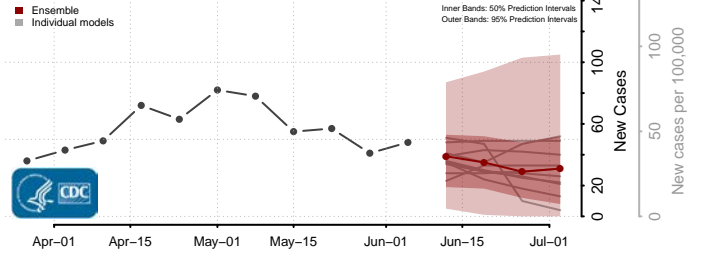

Craighead County, Arkansas