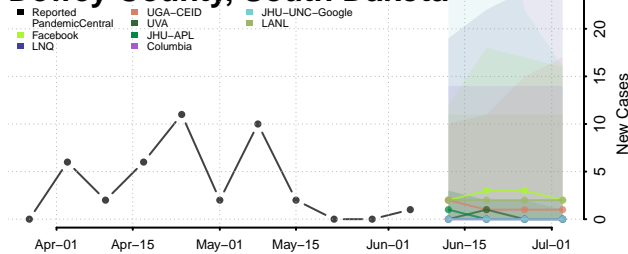

Dewey County, South Dakota