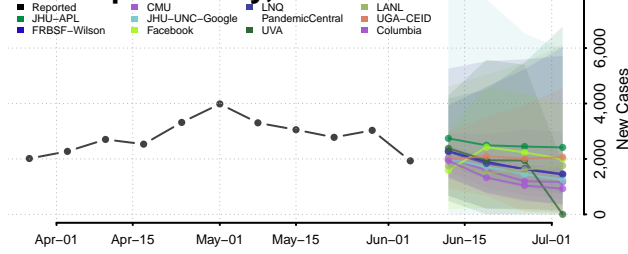

Cochise County, Arizona

Coconino County, Arizona

Gila County, Arizona

Graham County, Arizona

Greenlee County, Arizona

La Paz County, Arizona

Maricopa County, Arizona

Mohave County, Arizona