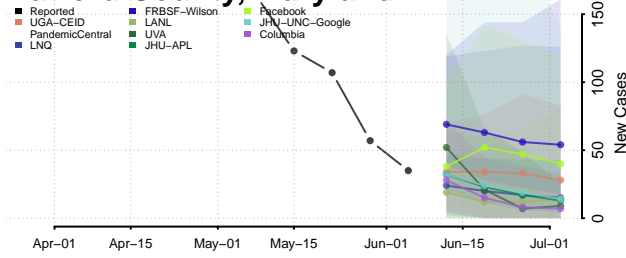

Charles County, Maryland

Dorchester County, Maryland

Frederick County, Maryland

Garrett County, Maryland

Harford County, Maryland

Howard County, Maryland

Kent County, Maryland

Montgomery County, Maryland