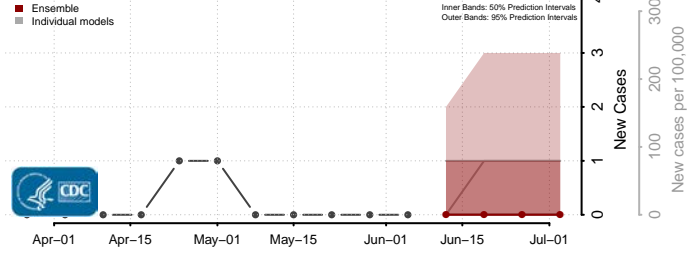

Garfield County, Montana