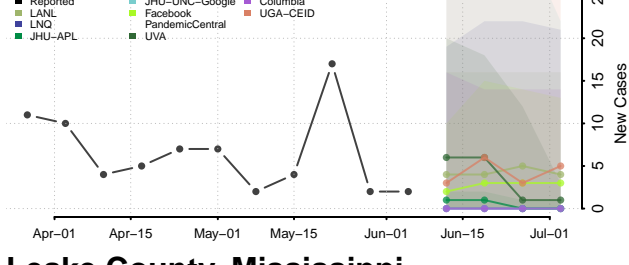

Lawrence County, Mississippi