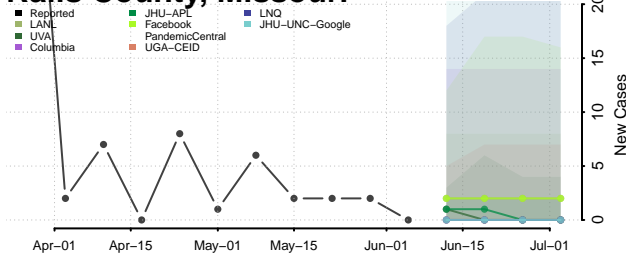

Ralls County, Missouri