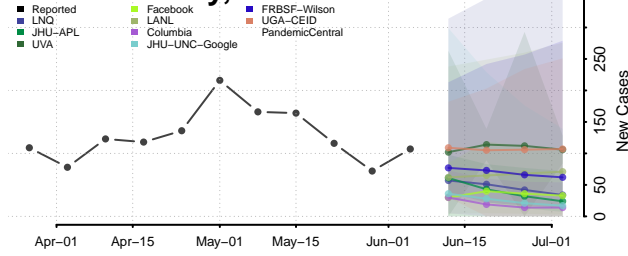

Comal County, Texas