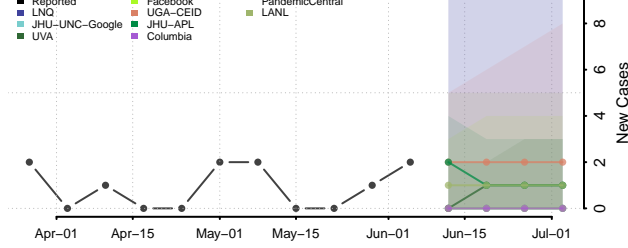

Howard County, Texas

Hudspeth County, Texas

Hunt County, Texas

Hutchinson County, Texas

Irion County, Texas

Jack County, Texas

Jackson County, Texas

Jasper County, Texas