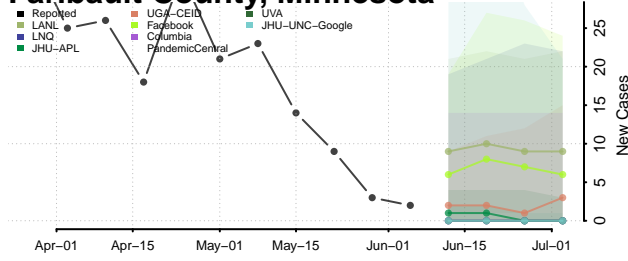

Faribault County, Minnesota