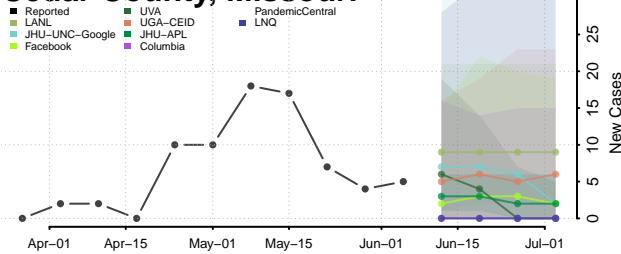

Cedar County, Missouri