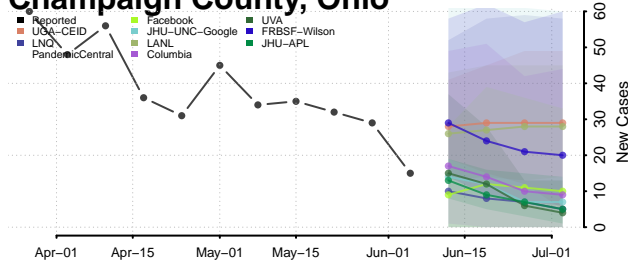

Champaign County, Ohio