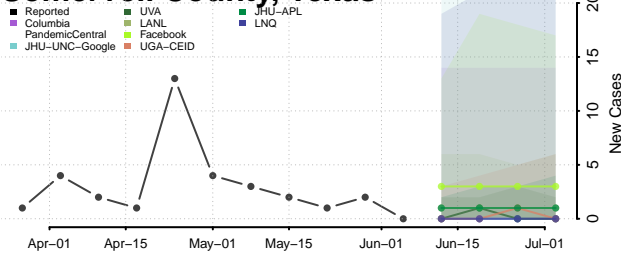

Somervell County, Texas