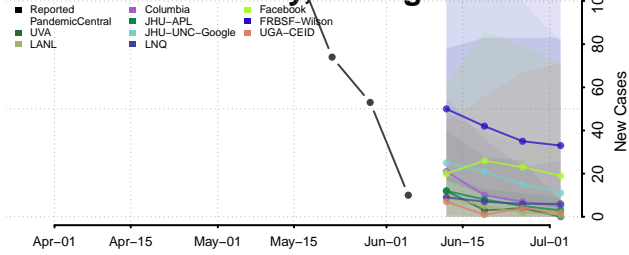

Shiawassee County, Michigan