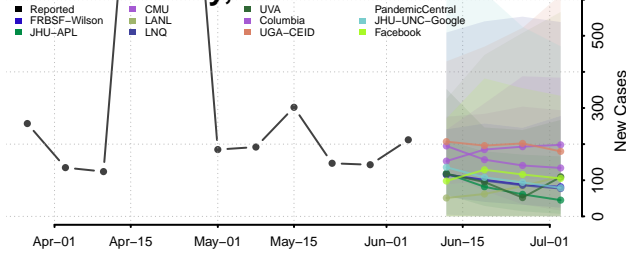

Madison County, Alabama

Marengo County, Alabama

Marion County, Alabama

Marshall County, Alabama

Mobile County, Alabama

Monroe County, Alabama

Montgomery County, Alabama

Morgan County, Alabama

Perry County, Alabama

Pickens County, Alabama

Pike County, Alabama

Randolph County, Alabama

Russell County, Alabama

Shelby County, Alabama

St. Clair County, Alabama

Sumter County, Alabama