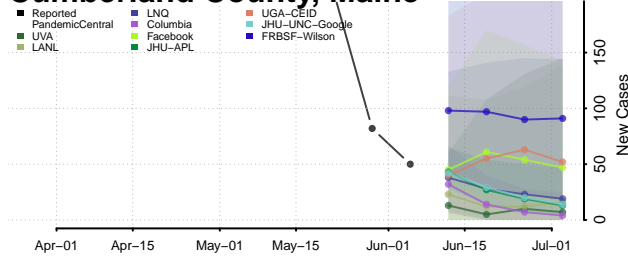

Cumberland County, Maine