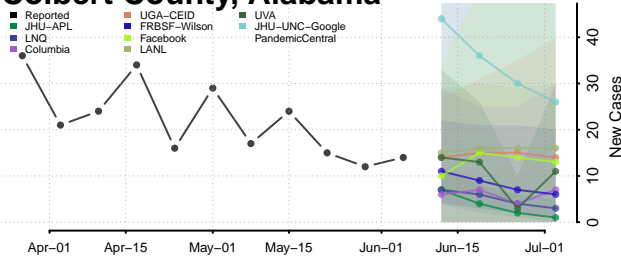

Clarke County, Alabama

Clay County, Alabama

Cleburne County, Alabama

Coffee County, Alabama

Colbert County, Alabama

Conecuh County, Alabama

Coosa County, Alabama

Covington County, Alabama