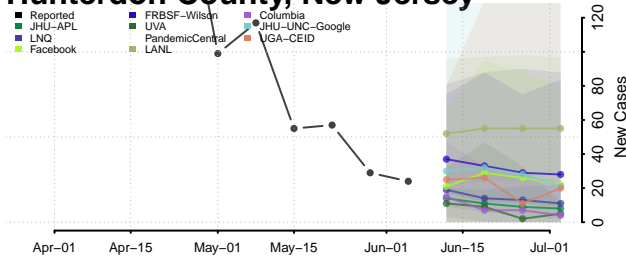

Hunterdon County, New Jersey