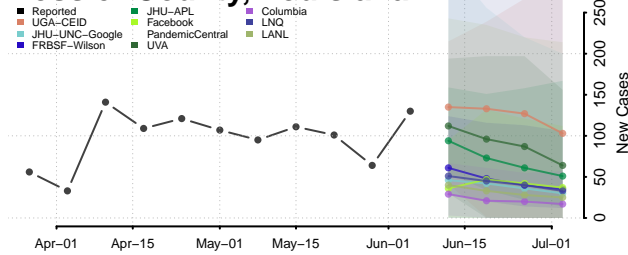

Bossier County, Louisiana