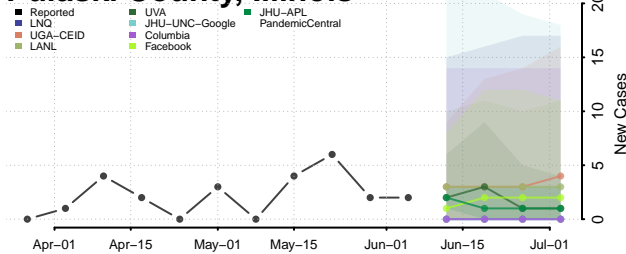

Moultrie County, Illinois

Ogle County, Illinois

Peoria County, Illinois

Perry County, Illinois

Piatt County, Illinois

Pike County, Illinois

Pope County, Illinois

Pulaski County, Illinois