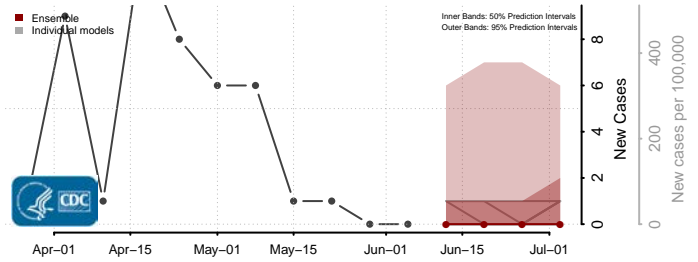

Logan County, North Dakota