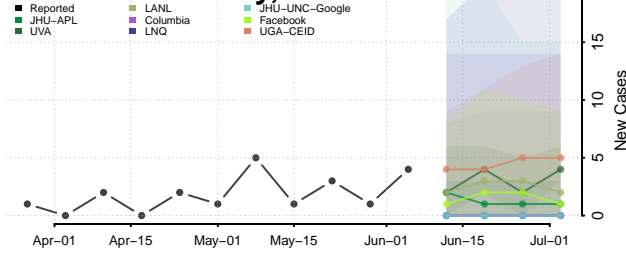

Chouteau County, Montana