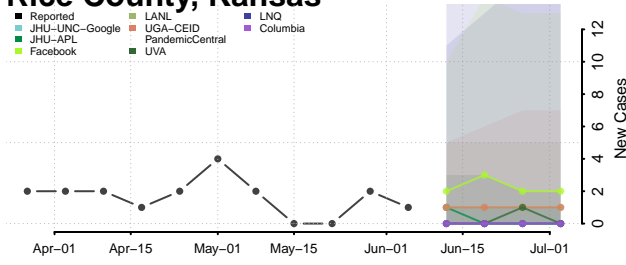

Rice County, Kansas