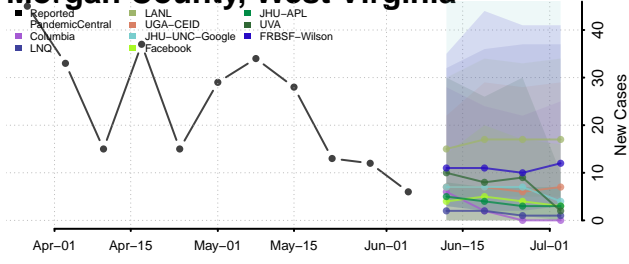

Morgan County, West Virginia