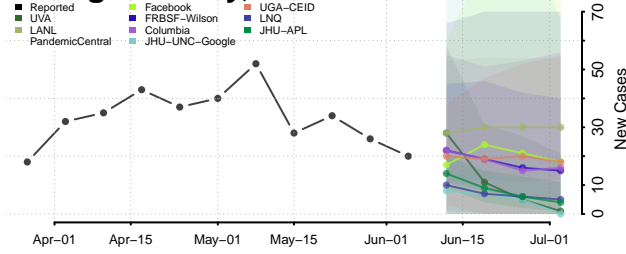

Portage County, Wisconsin