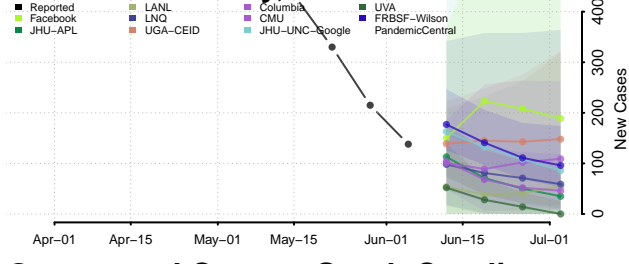

Greenville County, South Carolina

Greenwood County, South Carolina

Hampton County, South Carolina

Horry County, South Carolina

Jasper County, South Carolina

Kershaw County, South Carolina

Lancaster County, South Carolina