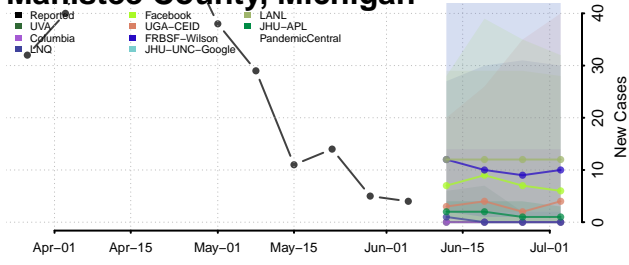

Manistee County, Michigan