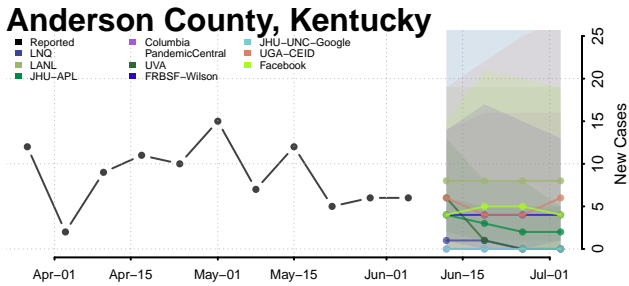

*New weekly cases may decrease in this location over the next four weeks. For these locations, the ensemble forecast indicates a probability of 0.75 or greater that fewer cases will be reported in week four of the forecast than in the last reported week.