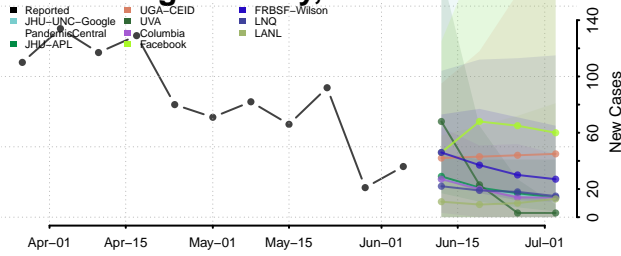

Sullivan County, Indiana

Switzerland County, Indiana

Tippecanoe County, Indiana

Tipton County, Indiana

Union County, Indiana

Vanderburgh County, Indiana

Vermillion County, Indiana

Vigo County, Indiana