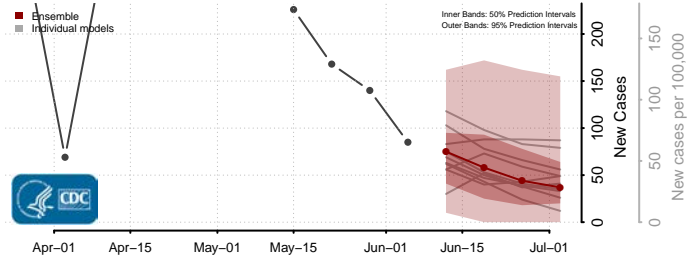

Cambria County, Pennsylvania