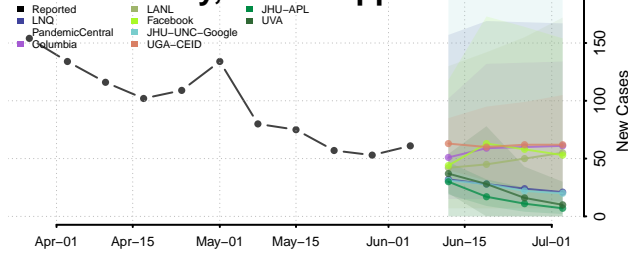

Greene County, Mississippi

Grenada County, Mississippi

Hancock County, Mississippi

Harrison County, Mississippi

Hinds County, Mississippi

Holmes County, Mississippi

Humphreys County, Mississippi

Issaquena County, Mississippi