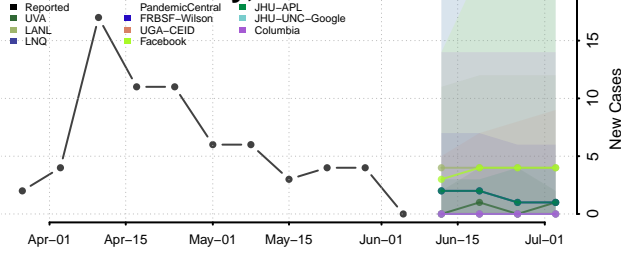

Carter County, Tennessee

Cheatham County, Tennessee

Chester County, Tennessee

Claiborne County, Tennessee

Clay County, Tennessee

Cocke County, Tennessee

Coffee County, Tennessee

Crockett County, Tennessee