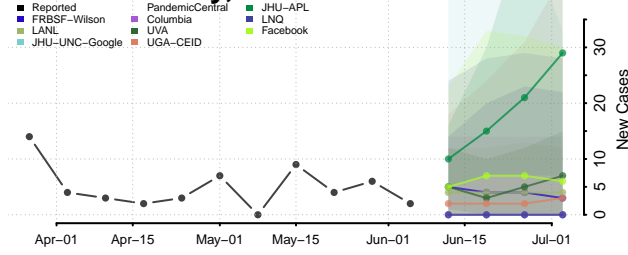

Cochise County, Arizona

Coconino County, Arizona

Gila County, Arizona

Graham County, Arizona

Greenlee County, Arizona

La Paz County, Arizona

Maricopa County, Arizona

Mohave County, Arizona