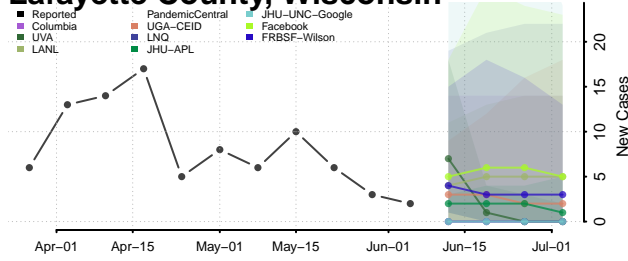

Lafayette County, Wisconsin