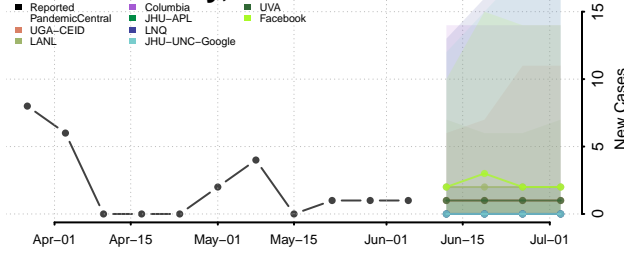

Barber County, Kansas

Barton County, Kansas

Bourbon County, Kansas

Brown County, Kansas

Butler County, Kansas

Chase County, Kansas

Chautauqua County, Kansas

Cherokee County, Kansas