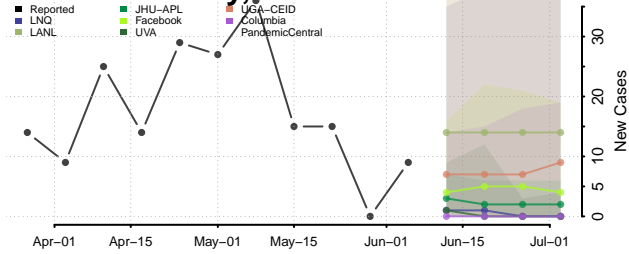

Mitchell County, North Carolina