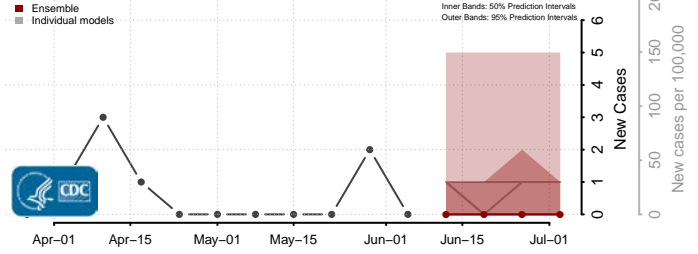

Jackson County, South Dakota