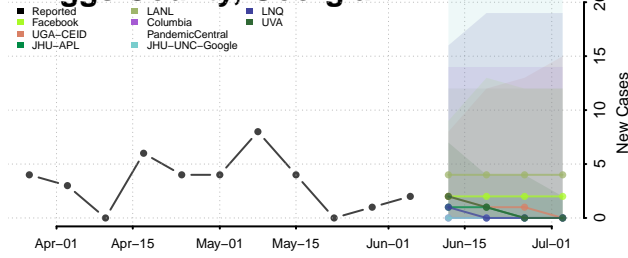

Toombs County, Georgia

Towns County, Georgia

Treutlen County, Georgia

Troup County, Georgia

Turner County, Georgia

Twiggs County, Georgia

Union County, Georgia

Upson County, Georgia