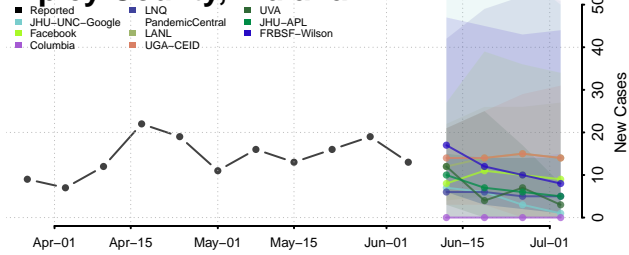

Ripley County, Indiana