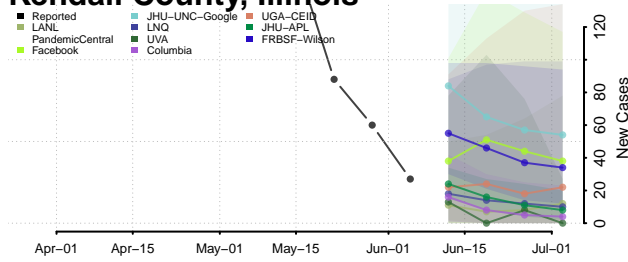

Kendall County, Illinois