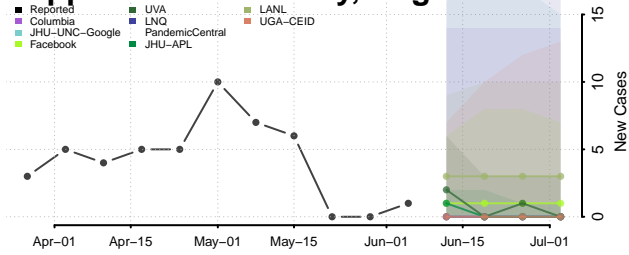

Portsmouth County, Virginia

Powhatan County, Virginia

Prince Edward County, Virginia

Prince George County, Virginia

Prince William County, Virginia

Pulaski County, Virginia

Radford County, Virginia

Rappahannock County, Virginia