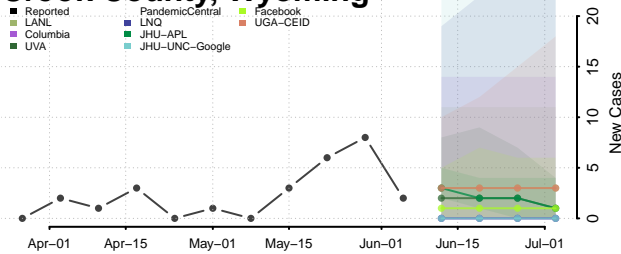

Crook County, Wyoming