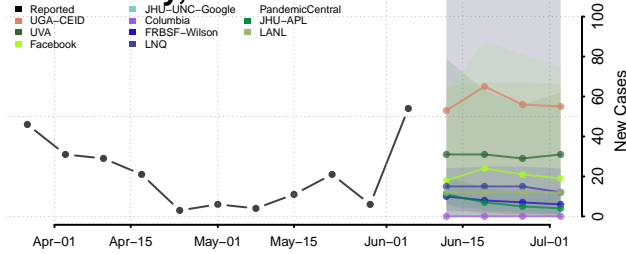

Lea County, New Mexico