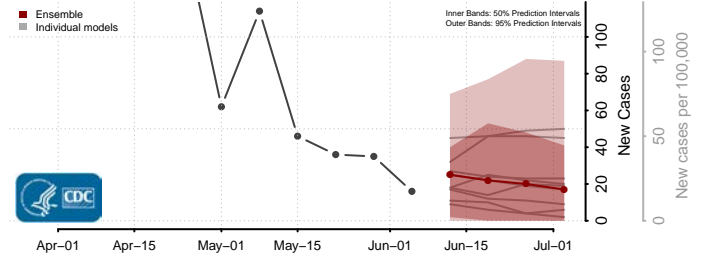

Cape May County, New Jersey