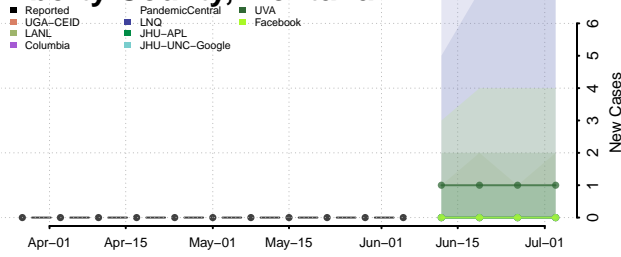

Liberty County, Montana