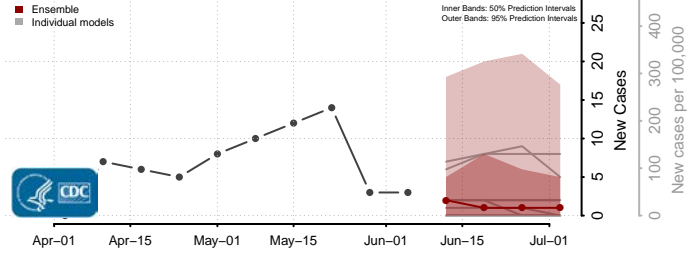

Teton County, Montana