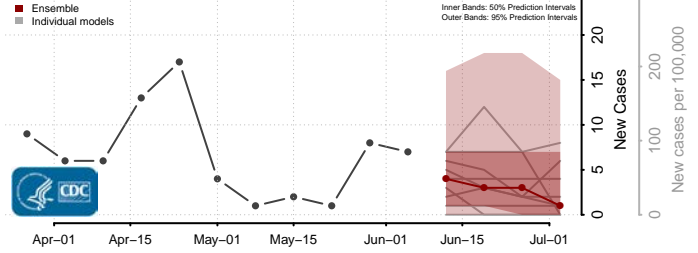

Ohio County, West Virginia

Pendleton County, West Virginia

Pleasants County, West Virginia

Pocahontas County, West Virginia

Preston County, West Virginia

Putnam County, West Virginia

Raleigh County, West Virginia