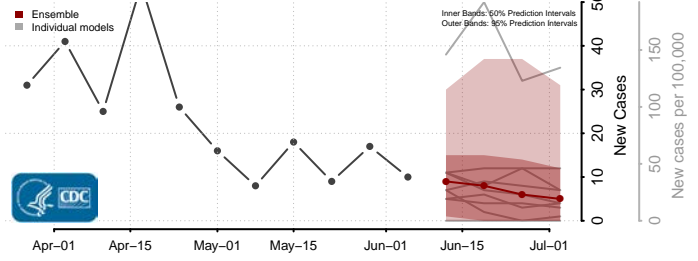

Bell County, Kentucky