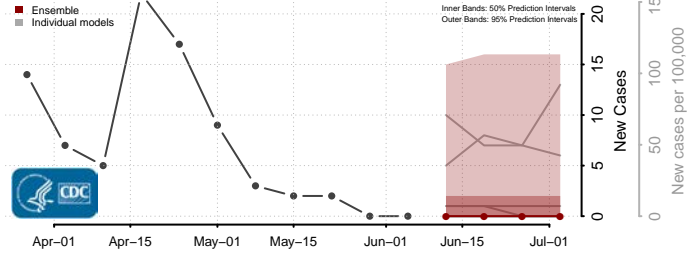

Murray County, Minnesota

Nicollet County, Minnesota

Nobles County, Minnesota

Norman County, Minnesota

Olmsted County, Minnesota

Otter Tail County, Minnesota

Pennington County, Minnesota

Pine County, Minnesota