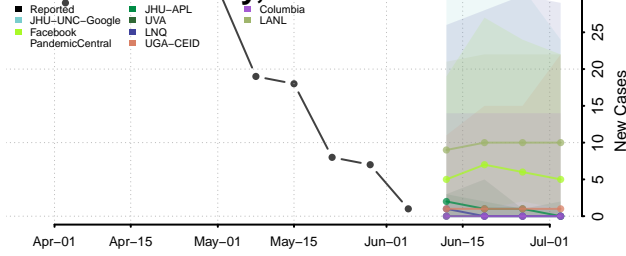

Hennepin County, Minnesota

Houston County, Minnesota

Hubbard County, Minnesota

Isanti County, Minnesota

Itasca County, Minnesota

Jackson County, Minnesota

Kanabec County, Minnesota

Kandiyohi County, Minnesota