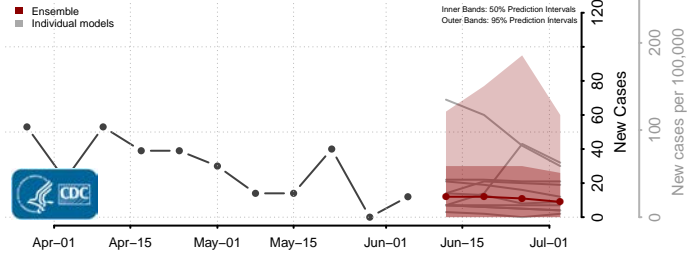

Atascosa County, Texas