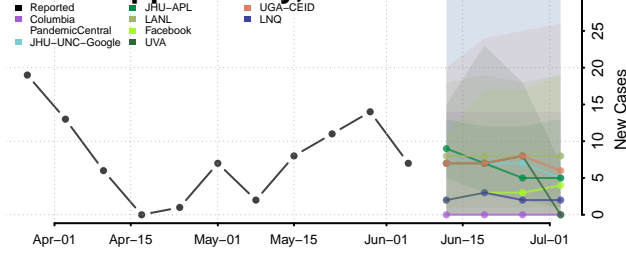

Mississippi County, Missouri