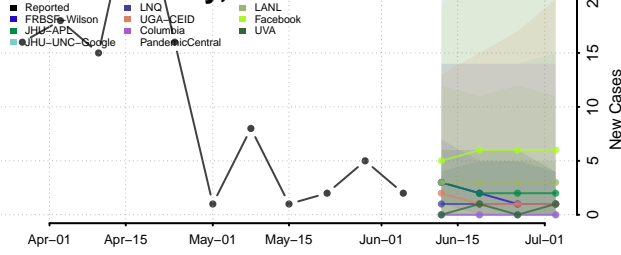

Dewey County, Oklahoma

Ellis County, Oklahoma

Garfield County, Oklahoma

Garvin County, Oklahoma

Grady County, Oklahoma

Grant County, Oklahoma

Greer County, Oklahoma

Harmon County, Oklahoma