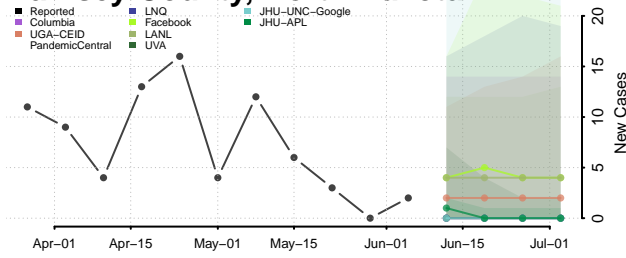

Morton County, North Dakota

Mountrail County, North Dakota

Nelson County, North Dakota

Oliver County, North Dakota

Pembina County, North Dakota

Pierce County, North Dakota

Ramsey County, North Dakota

Ransom County, North Dakota