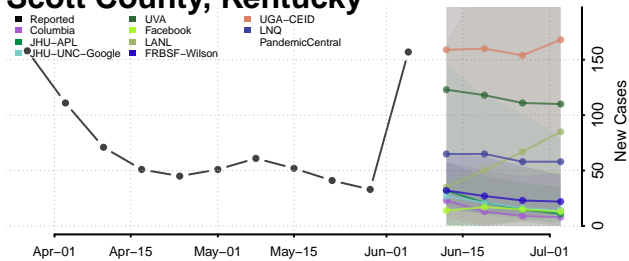

Rockcastle County, Kentucky

Rowan County, Kentucky

Russell County, Kentucky

Scott County, Kentucky

Shelby County, Kentucky

Simpson County, Kentucky

Spencer County, Kentucky

Taylor County, Kentucky