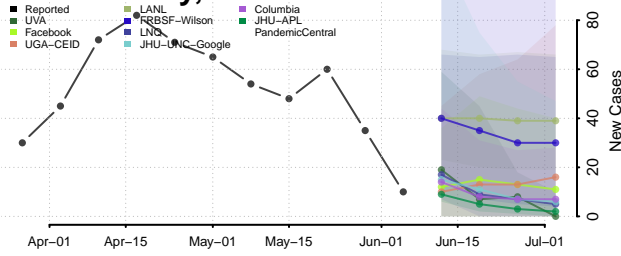

Cass County, Minnesota