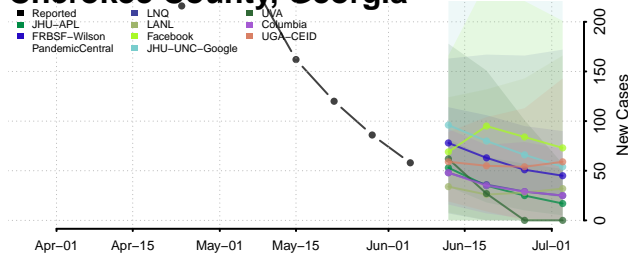

Cherokee County, Georgia