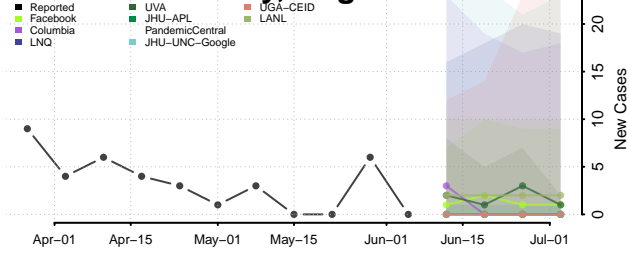

Middlesex County, Virginia