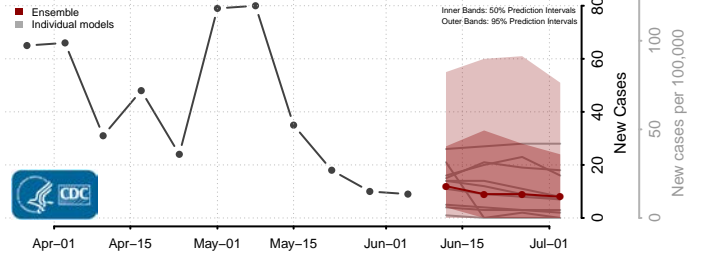

Oldham County, Kentucky