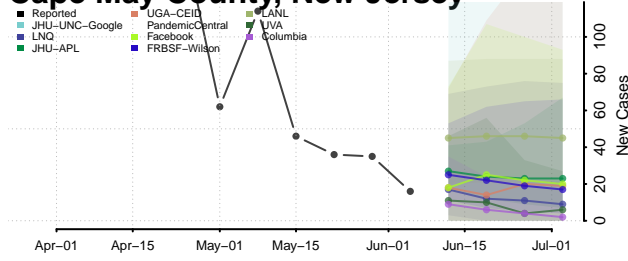

Cape May County, New Jersey