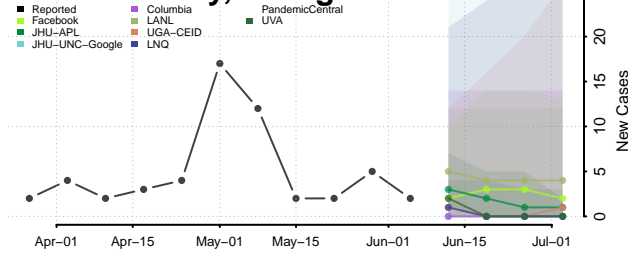

Toombs County, Georgia

Towns County, Georgia

Treutlen County, Georgia

Troup County, Georgia

Turner County, Georgia

Twiggs County, Georgia

Union County, Georgia

Upson County, Georgia