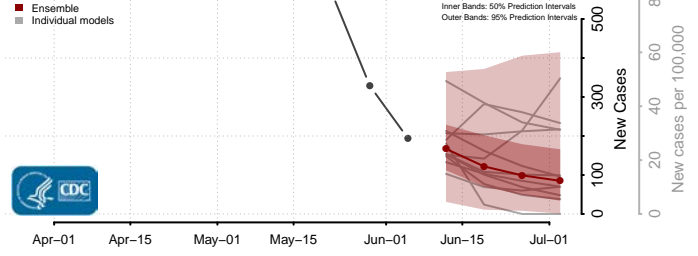

Will County, Illinois