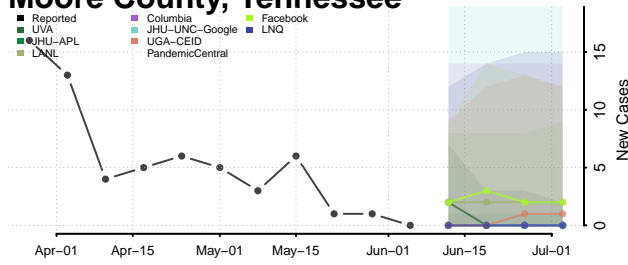

Maury County, Tennessee

McMinn County, Tennessee

McNairy County, Tennessee

Meigs County, Tennessee

Monroe County, Tennessee

Montgomery County, Tennessee

Moore County, Tennessee

Morgan County, Tennessee