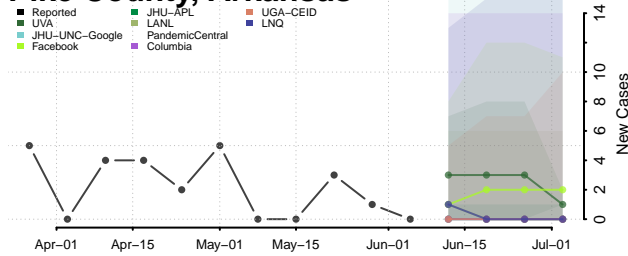

Nevada County, Arkansas

Newton County, Arkansas

Ouachita County, Arkansas

Perry County, Arkansas

Phillips County, Arkansas

Pike County, Arkansas

Poinsett County, Arkansas

Polk County, Arkansas