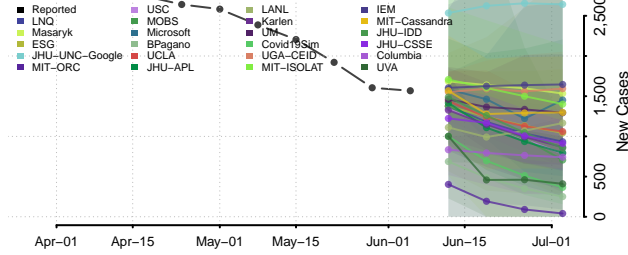

Wood County, Texas

Yoakum County, Texas

Young County, Texas

Zapata County, Texas

Zavala County, Texas

Utah*

Beaver County, Utah

Box Elder County, Utah