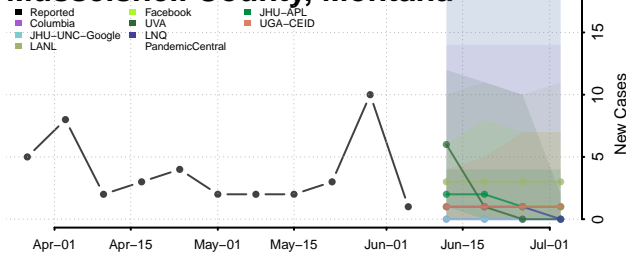

Musselshell County, Montana