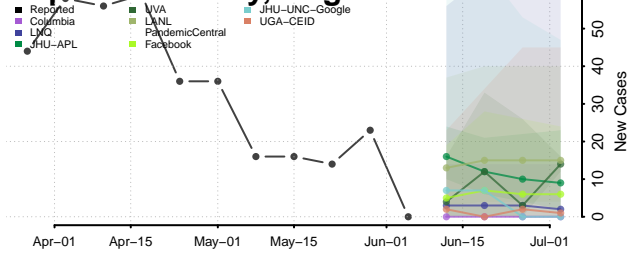

Hanover County, Virginia

Harrisonburg County, Virginia

Henrico County, Virginia

Henry County, Virginia

Highland County, Virginia

Hopewell County, Virginia

Isle of Wight County, Virginia

James City County, Virginia