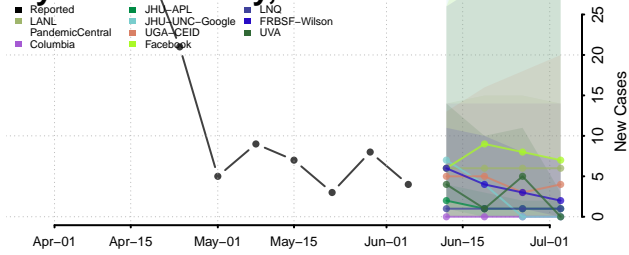

Plymouth County, Iowa