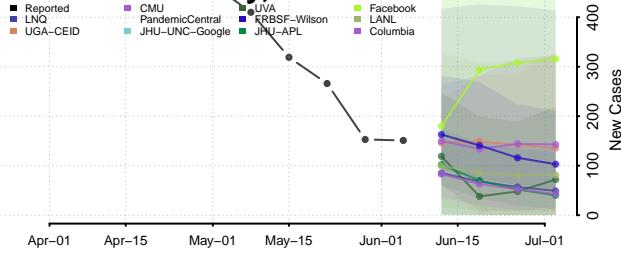

Davidson County, Tennessee