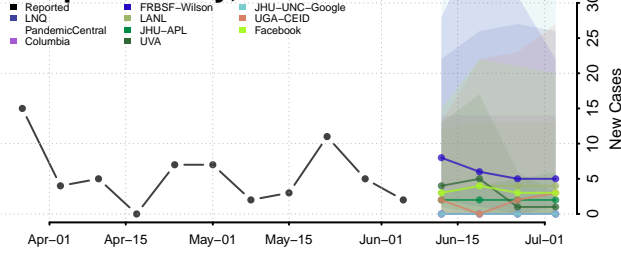

Cooper County, Missouri