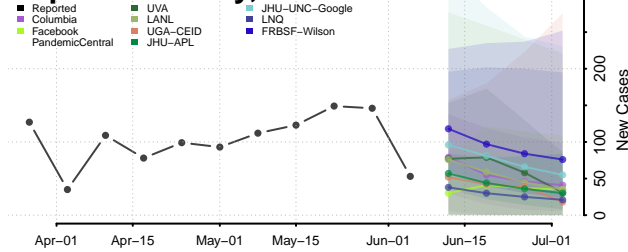

Orleans County, Louisiana

Ouachita County, Louisiana

Plaquemines County, Louisiana

Pointe Coupee County, Louisiana

Rapides County, Louisiana

Red River County, Louisiana

Richland County, Louisiana

Sabine County, Louisiana