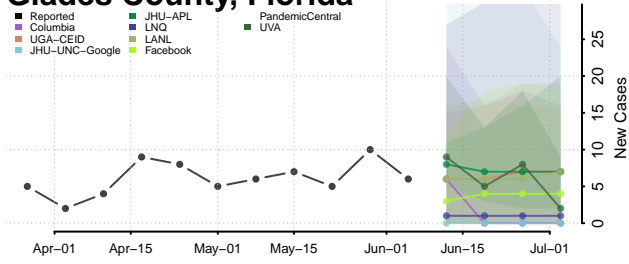

Gilchrist County, Florida

Glades County, Florida

Gulf County, Florida

Hamilton County, Florida

Hardee County, Florida

Hendry County, Florida

Hernando County, Florida

Highlands County, Florida