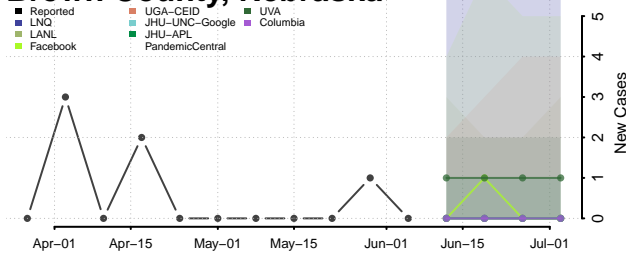

Brown County, Nebraska