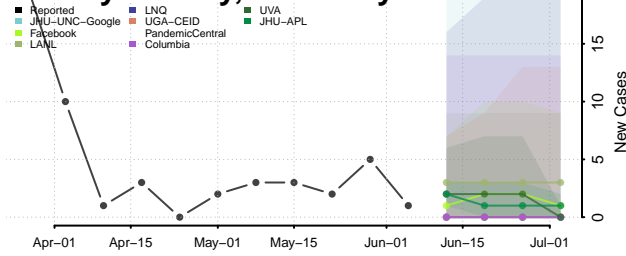

Owsley County, Kentucky