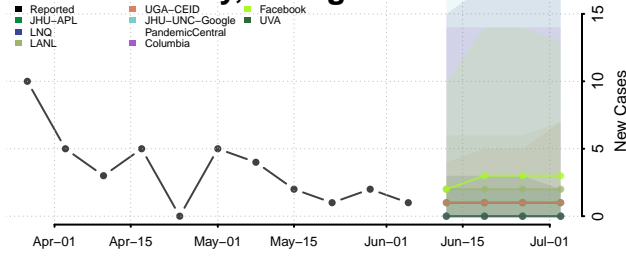

Pulaski County, Georgia