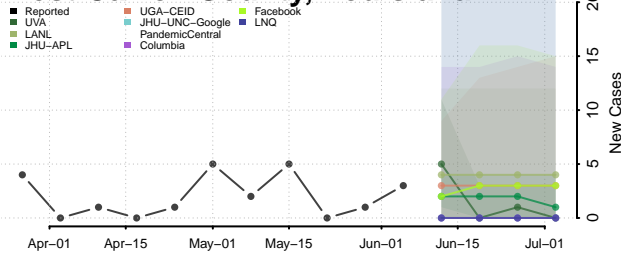

Washington County, Louisiana

Webster County, Louisiana

West Baton Rouge County, Louisiana

West Carroll County, Louisiana

West Feliciana County, Louisiana

Winn County, Louisiana

Maine*

Androscoggin County, Maine