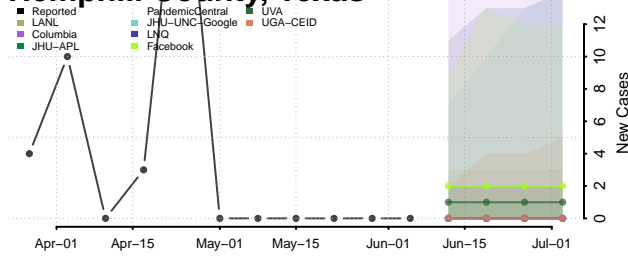

Hemphill County, Texas