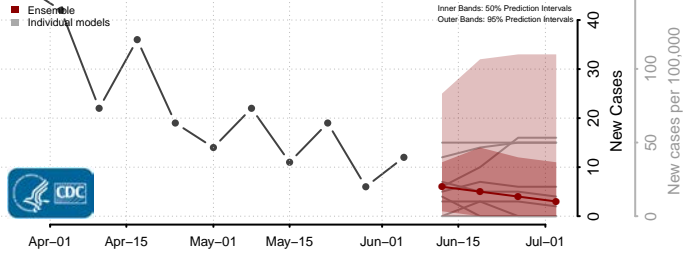

Austin County, Texas