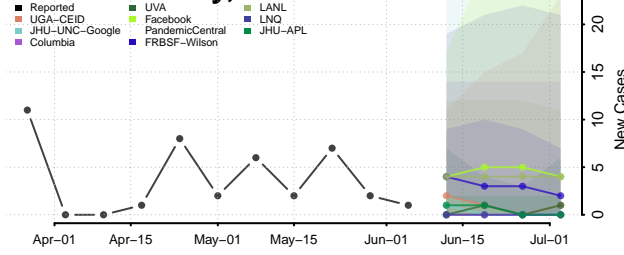

Barton County, Kansas