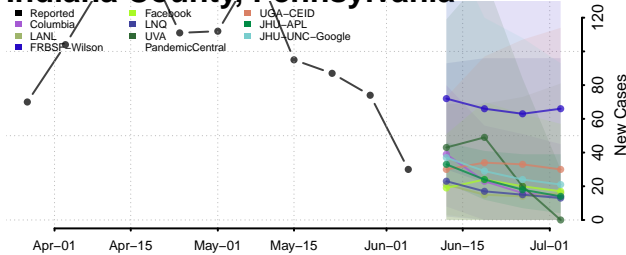

Indiana County, Pennsylvania