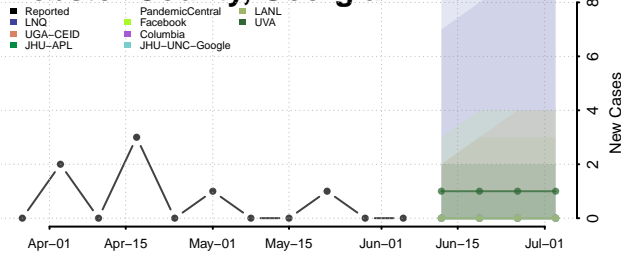

Walker County, Georgia

Walton County, Georgia

Ware County, Georgia

Warren County, Georgia

Washington County, Georgia

Wayne County, Georgia

Webster County, Georgia

Wheeler County, Georgia