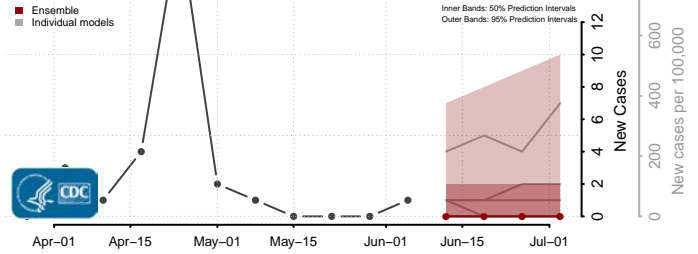

Meagher County, Montana