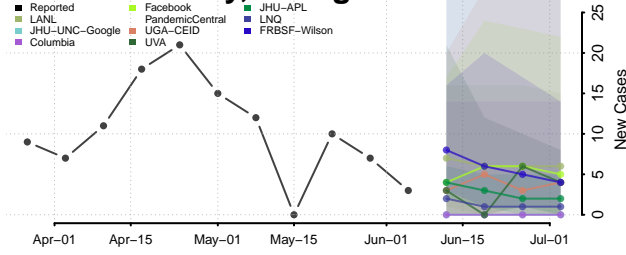

Pike County, Georgia

Polk County, Georgia

Pulaski County, Georgia

Putnam County, Georgia

Quitman County, Georgia

Rabun County, Georgia

Randolph County, Georgia

Richmond County, Georgia