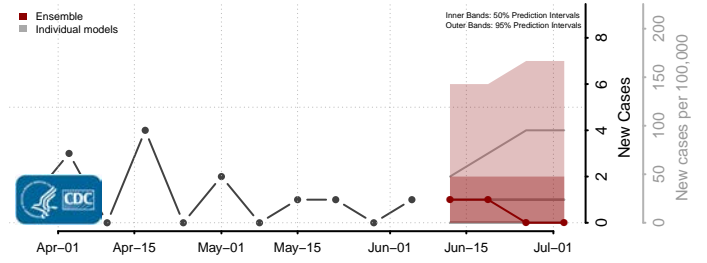

Hidalgo County, New Mexico