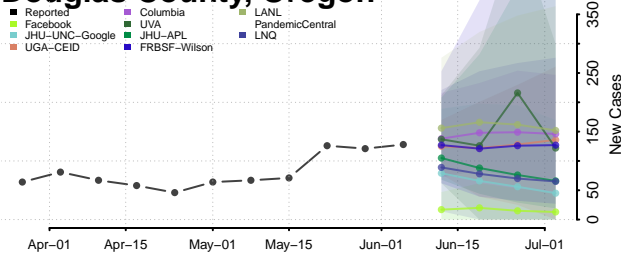

Douglas County, Oregon