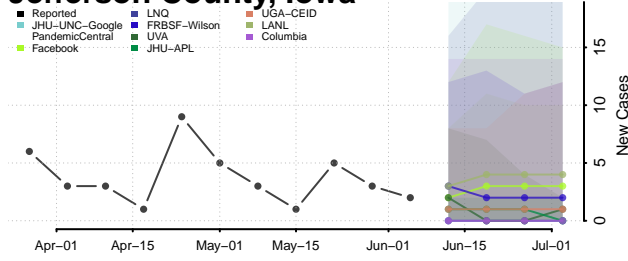

Jefferson County, Iowa