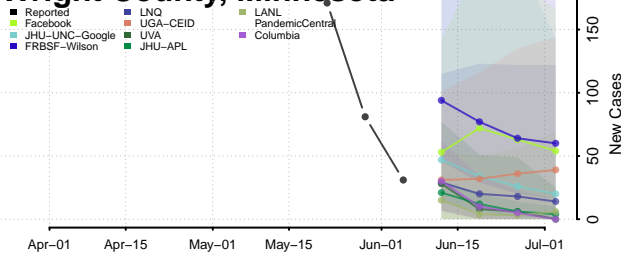

Watonwan County, Minnesota

Wilkin County, Minnesota

Winona County, Minnesota

Wright County, Minnesota

Yellow Medicine County, Minnesota

Mississippi*

Adams County, Mississippi

Alcorn County, Mississippi