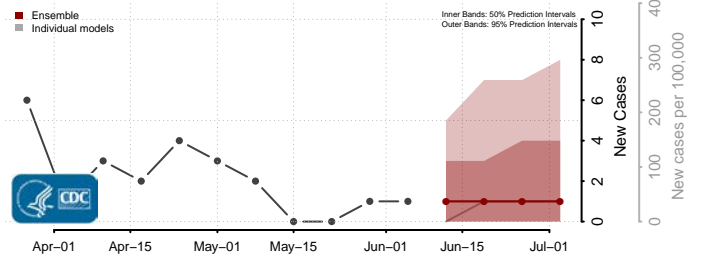

Copper River County, Alaska