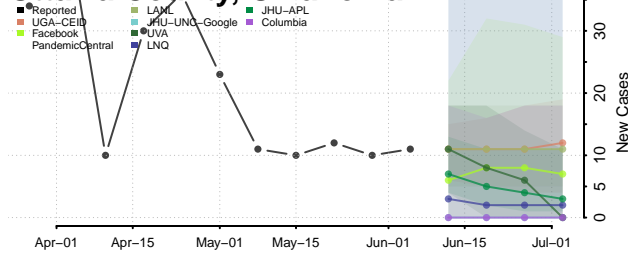

Ottawa County, Oklahoma