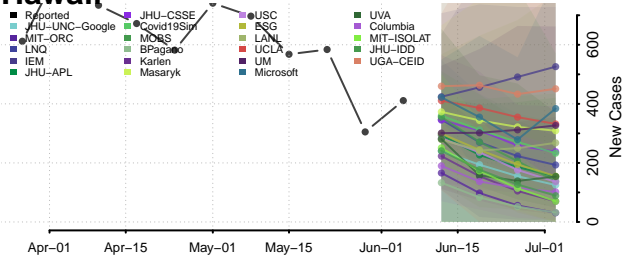

White County, Georgia

Whitfield County, Georgia

Wilcox County, Georgia

Wilkes County, Georgia

Wilkinson County, Georgia

Worth County, Georgia

Guam

Hawaii