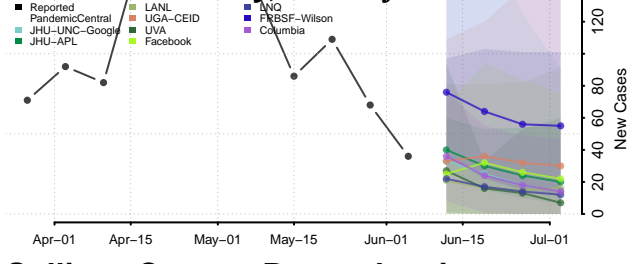

Somerset County, Pennsylvania