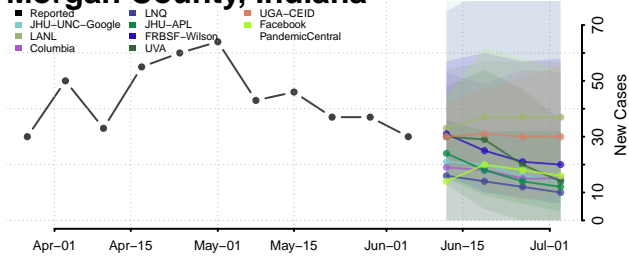

Morgan County, Indiana