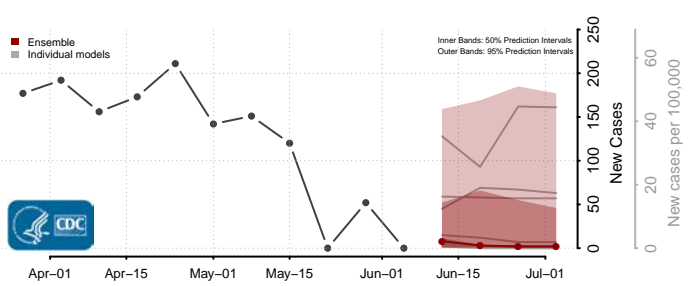

Bell County, Texas