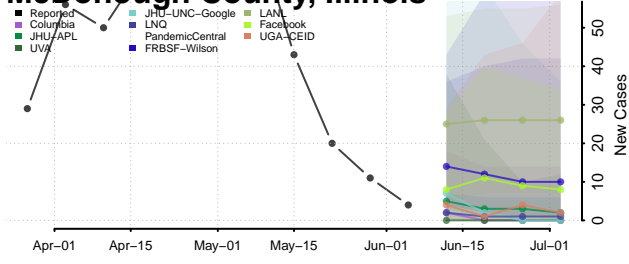

McDonough County, Illinois