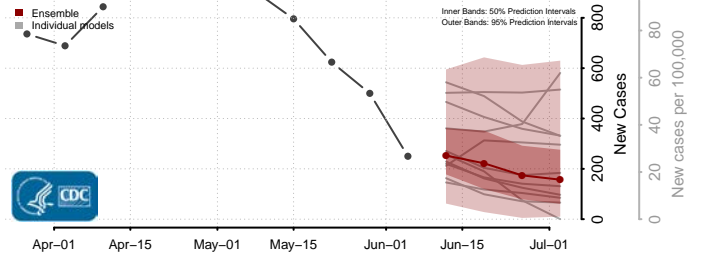

Robertson County, Tennessee

Rutherford County, Tennessee

Scott County, Tennessee

Squatchie County, Tennessee

Sevier County, Tennessee

Shelby County, Tennessee

Smith County, Tennessee

Stewart County, Tennessee