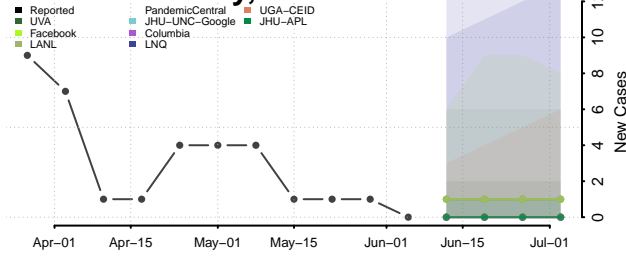

Fillmore County, Nebraska