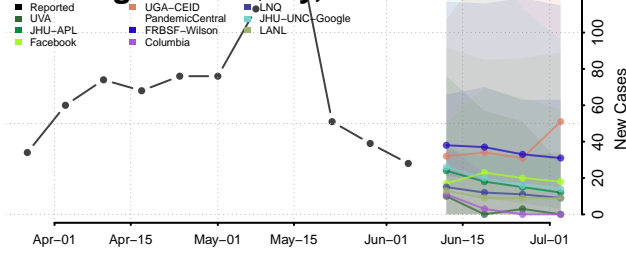

Randolph County, North Carolina

Richmond County, North Carolina

Robeson County, North Carolina

Rockingham County, North Carolina

Rowan County, North Carolina

Rutherford County, North Carolina

Sampson County, North Carolina