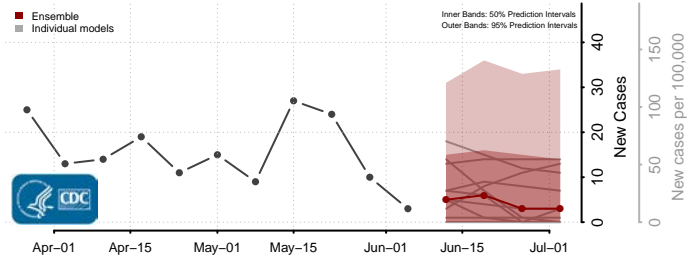

Somerset County, Maryland