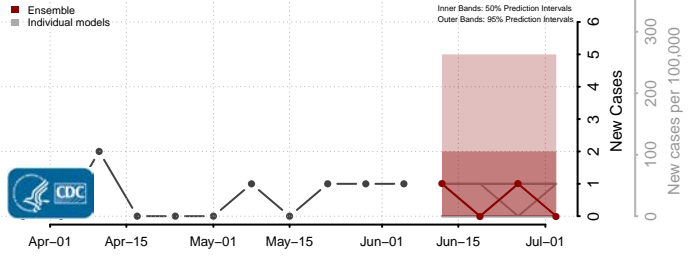

Haakon County, South Dakota