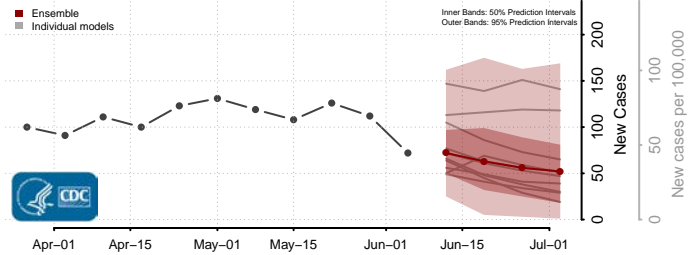

Treasure County, Montana

Valley County, Montana

Wheatland County, Montana

Wibaux County, Montana

Yellowstone County, Montana

Nebraska*

*New weekly cases may decrease in this location over the next four weeks. For these locations, the ensemble forecast indicates a probability of 0.75 or greater that fewer cases will be reported in week four of the forecast than in the last reported week.