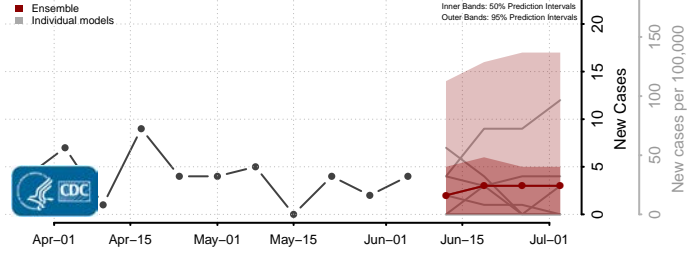

Appanoose County, Iowa