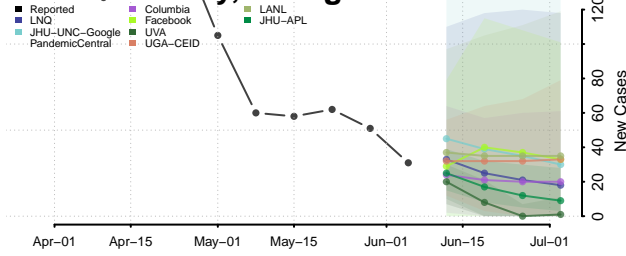

Bartow County, Georgia