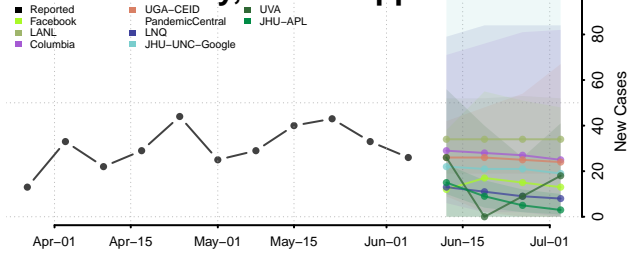

Forrest County, Mississippi