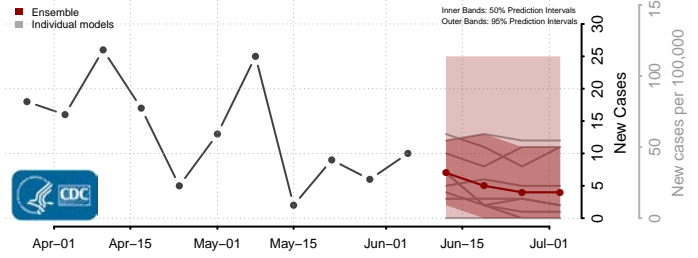

Washington County, Iowa