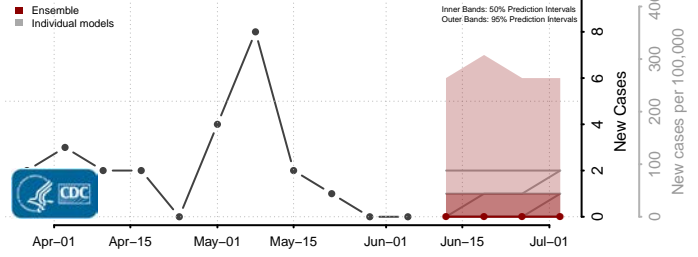

Eddy County, North Dakota

Emmons County, North Dakota

Foster County, North Dakota

Golden Valley County, North Dakota

Grand Forks County, North Dakota

Grant County, North Dakota

Griggs County, North Dakota

Hettinger County, North Dakota