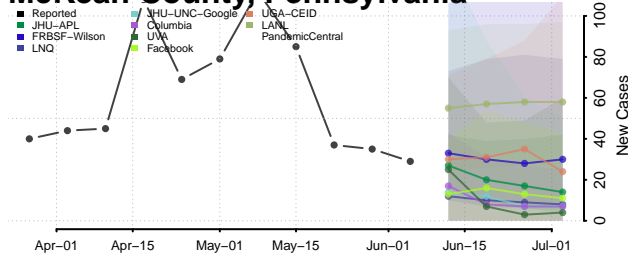

McKean County, Pennsylvania