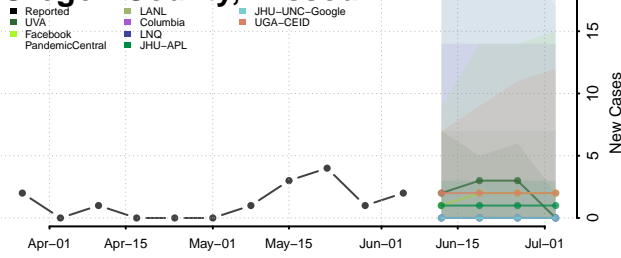

Oregon County, Missouri