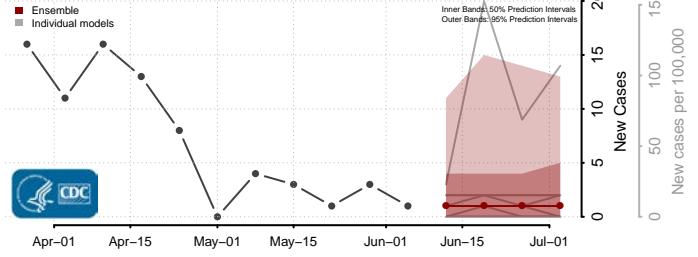

Custer County, Idaho

Elmore County, Idaho

Franklin County, Idaho

Fremont County, Idaho

Gem County, Idaho

Gooding County, Idaho

Idaho County, Idaho

Jefferson County, Idaho