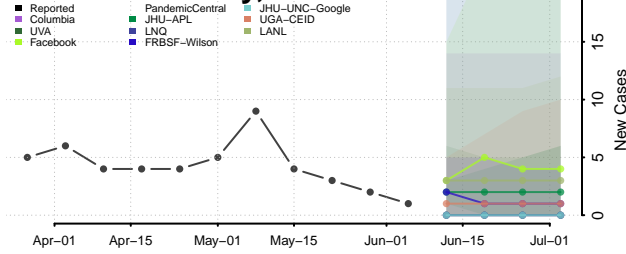

Eastland County, Texas