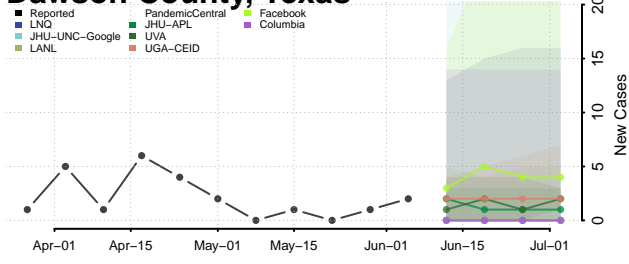

Dawson County, Texas