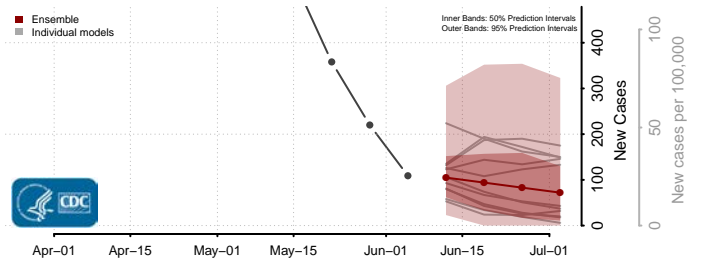

Dakota County, Minnesota