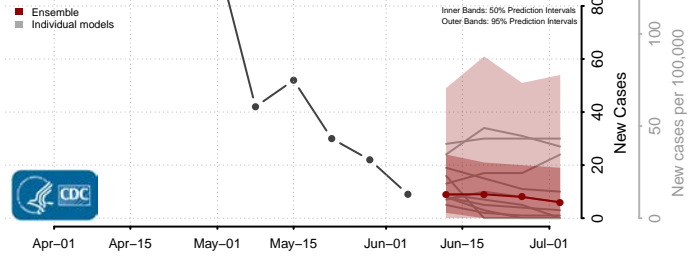

Eddy County, North Dakota

Emmons County, North Dakota

Foster County, North Dakota

Golden Valley County, North Dakota

Grand Forks County, North Dakota

Grant County, North Dakota

Griggs County, North Dakota

Hettinger County, North Dakota