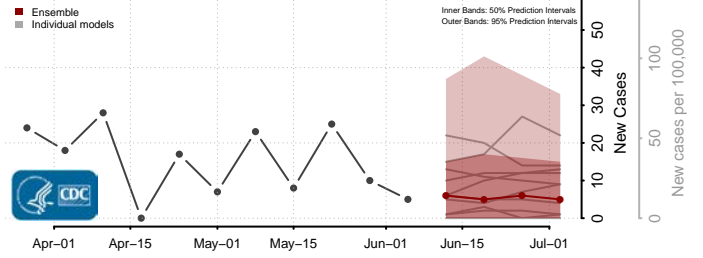

Butler County, Missouri