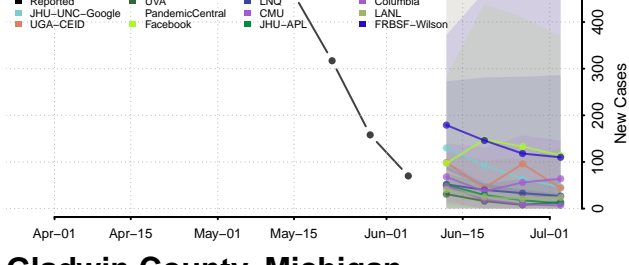

Clinton County, Michigan

Crawford County, Michigan

Delta County, Michigan

Dickinson County, Michigan

Eaton County, Michigan

Emmet County, Michigan

Genesee County, Michigan

Gladwin County, Michigan