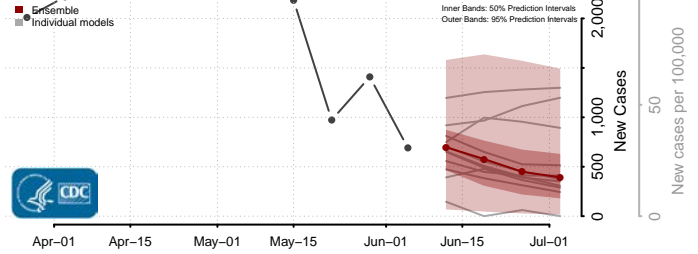

King County, Washington