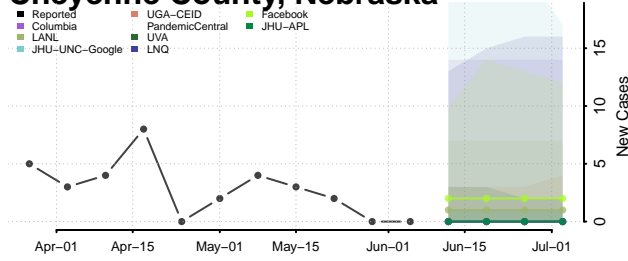

Cheyenne County, Nebraska