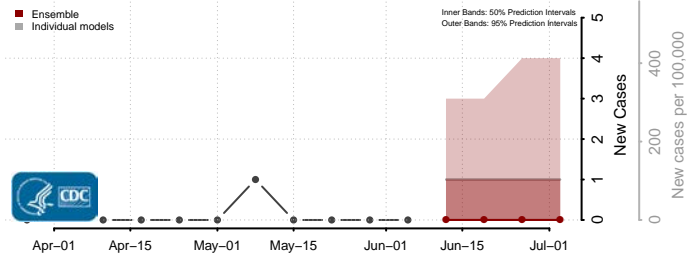

Treasure County, Montana

Valley County, Montana

Wheatland County, Montana

Wibaux County, Montana

Yellowstone County, Montana

Nebraska*

*New weekly cases may decrease in this location over the next four weeks. For these locations, the ensemble forecast indicates a probability of 0.75 or greater that fewer cases will be reported in week four of the forecast than in the last reported week.