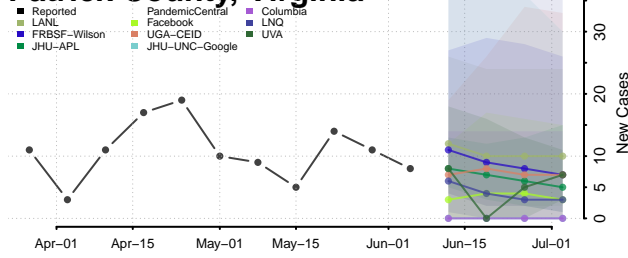

Norton County, Virginia

Nottoway County, Virginia

Orange County, Virginia

Page County, Virginia

Patrick County, Virginia

Petersburg County, Virginia

Pittsylvania County, Virginia

Poquoson County, Virginia