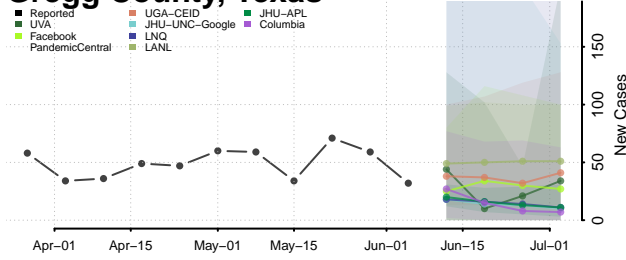

Gregg County, Texas