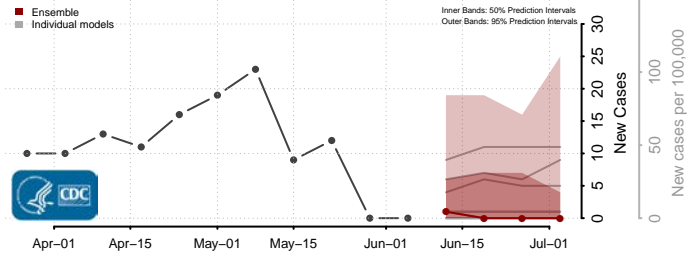

Rockbridge County, Virginia