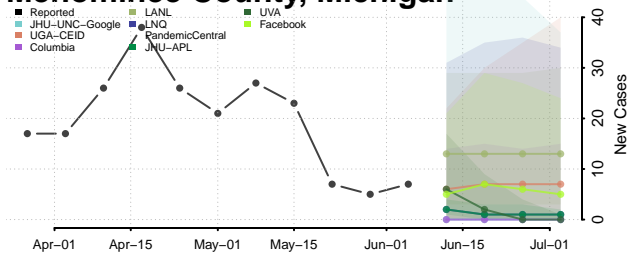

Menominee County, Michigan