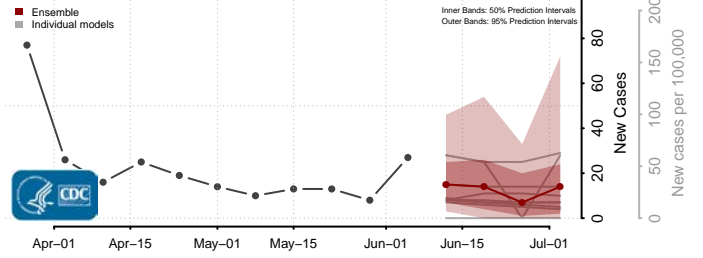

Washington County, Louisiana