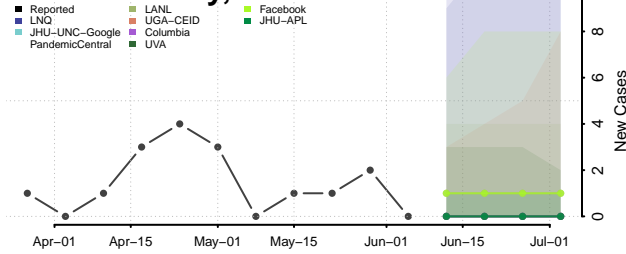

Meade County, Kansas