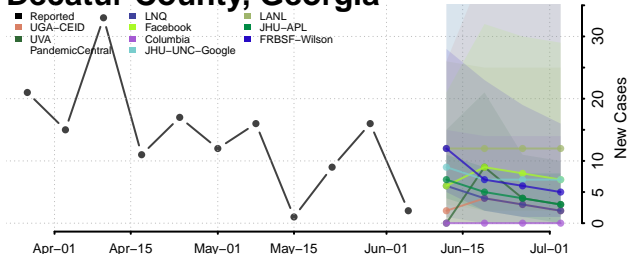

Decatur County, Georgia