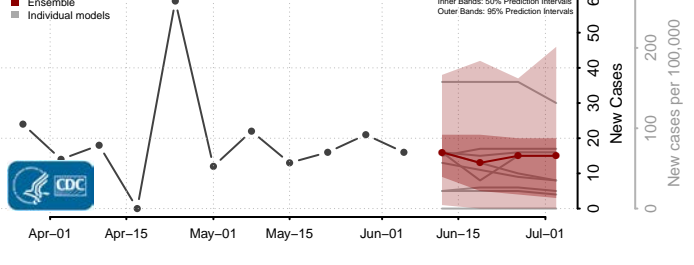

McDonald County, Missouri