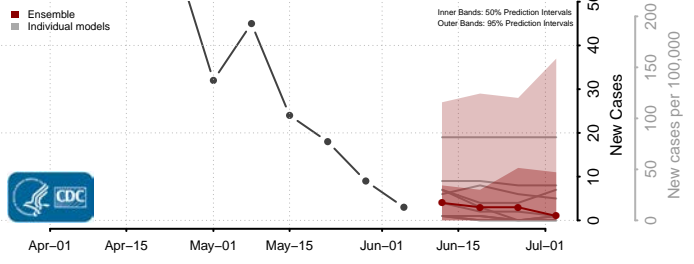

Antrim County, Michigan