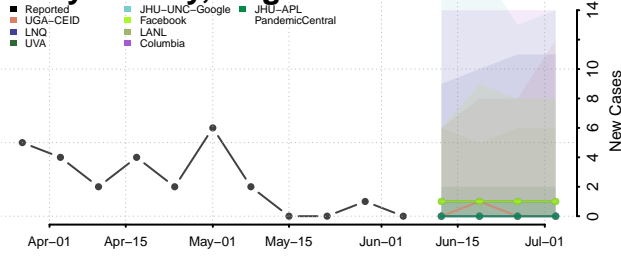

Surry County, Virginia