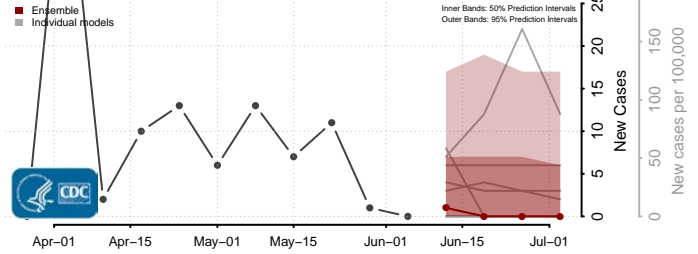

York County, Nebraska