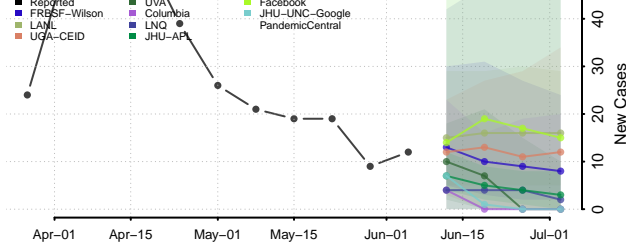

Grant County, Wisconsin