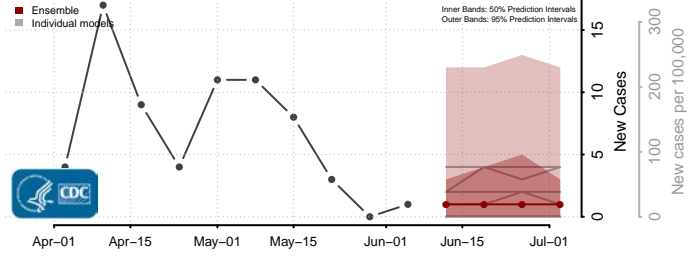

Morton County, North Dakota

Mountrail County, North Dakota

Nelson County, North Dakota

Oliver County, North Dakota

Pembina County, North Dakota

Pierce County, North Dakota

Ramsey County, North Dakota

Ransom County, North Dakota