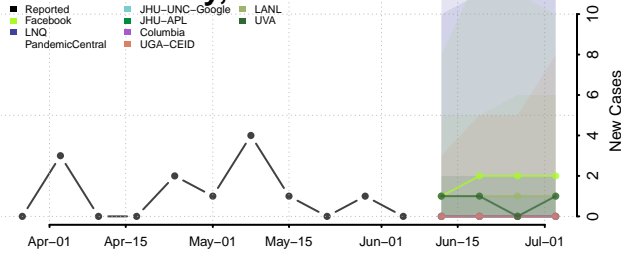

Custer County, Nebraska