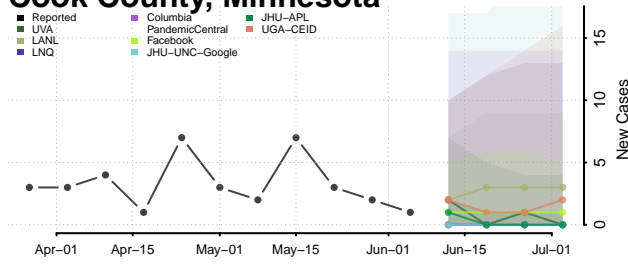

Cook County, Minnesota