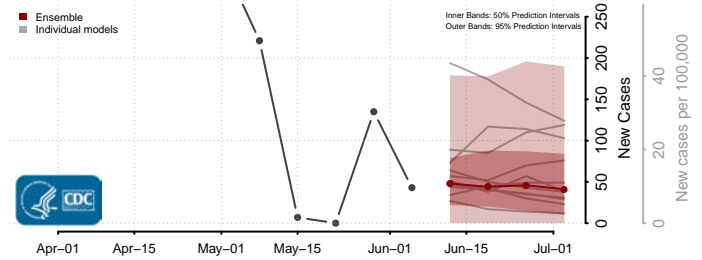

Sullivan County, New Hampshire

New Jersey*

Atlantic County, New Jersey

Bergen County, New Jersey

Burlington County, New Jersey

*New weekly cases may decrease in this location over the next four weeks. For these locations, the ensemble forecast indicates a probability of 0.75 or greater that fewer cases will be reported in week four of the forecast than in the last reported week.