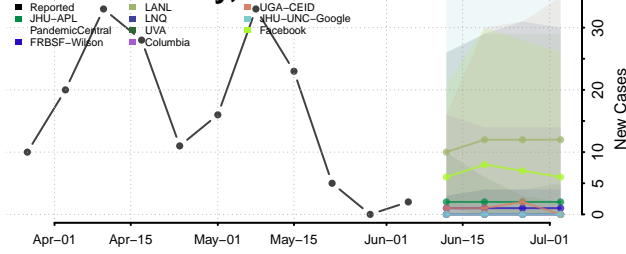

Wayne County, West Virginia

Webster County, West Virginia

Wetzel County, West Virginia

Wirt County, West Virginia

Wood County, West Virginia

Wyoming County, West Virginia

Wisconsin*

Adams County, Wisconsin