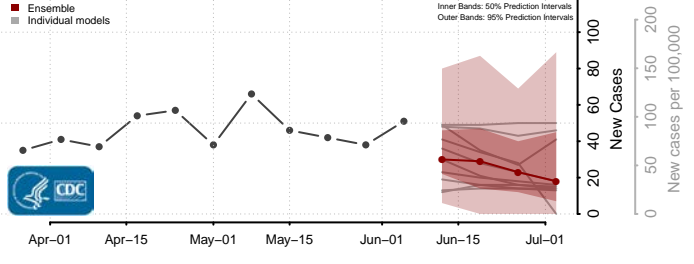

St. Martin County, Louisiana