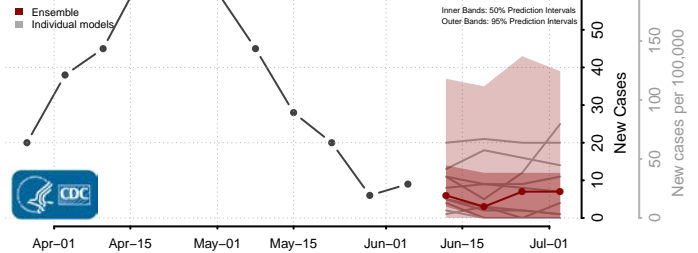

Polk County, Minnesota