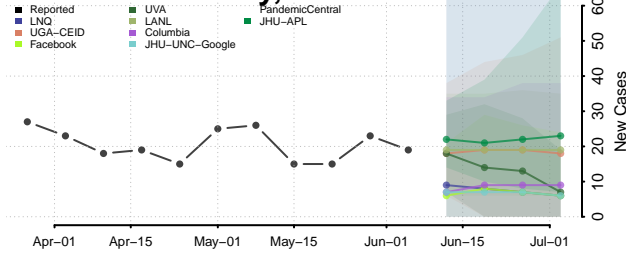

Calaveras County, California