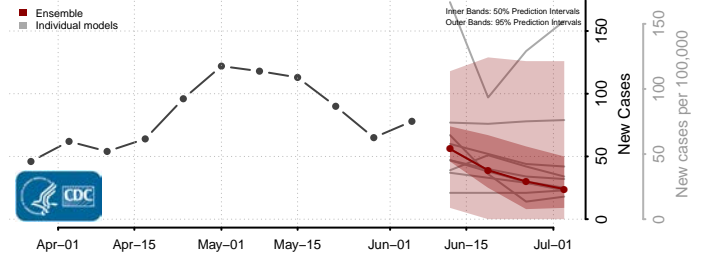

Flathead County, Montana