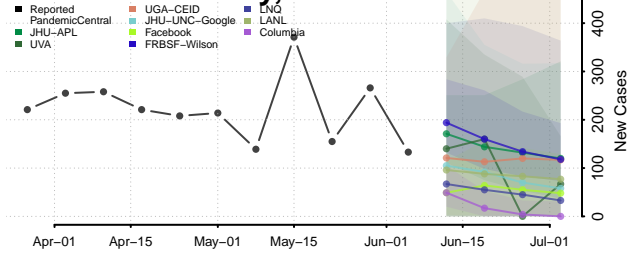

Washington County, New York

Wayne County, New York

Westchester County, New York

Wyoming County, New York

Yates County, New York

North Carolina*

Alamance County, North Carolina

Alexander County, North Carolina