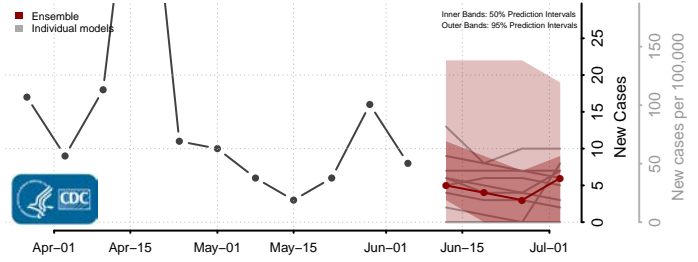

Appomattox County, Virginia