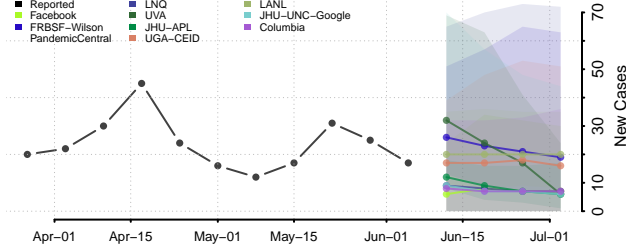

Bannock County, Idaho

Bear Lake County, Idaho

Benewah County, Idaho

Bingham County, Idaho

Blaine County, Idaho

Boise County, Idaho

Bonner County, Idaho

Bonneville County, Idaho