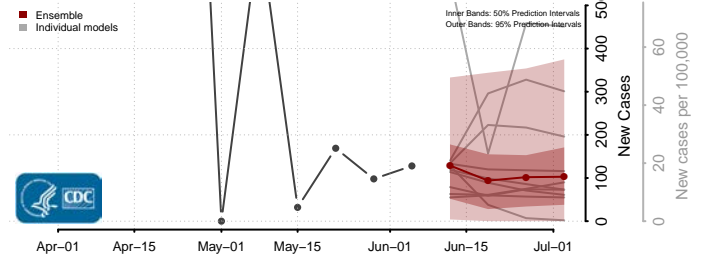

Camden County, New Jersey

Cape May County, New Jersey

Cumberland County, New Jersey

Essex County, New Jersey

Gloucester County, New Jersey

Hudson County, New Jersey

Hunterdon County, New Jersey

Mercer County, New Jersey