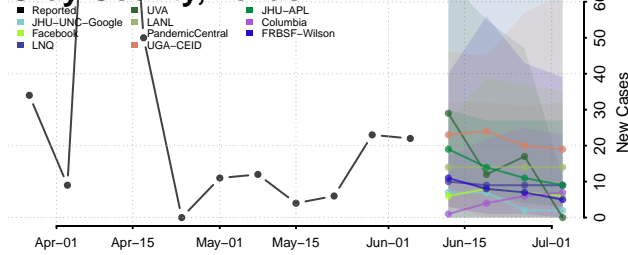

Gray County, Texas