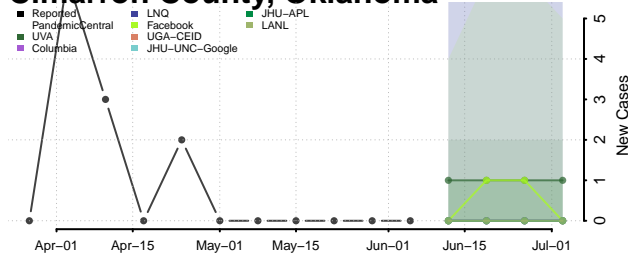

Blaine County, Oklahoma

Bryan County, Oklahoma

Caddo County, Oklahoma

Canadian County, Oklahoma

Carter County, Oklahoma

Cherokee County, Oklahoma

Choctaw County, Oklahoma

Cimarron County, Oklahoma