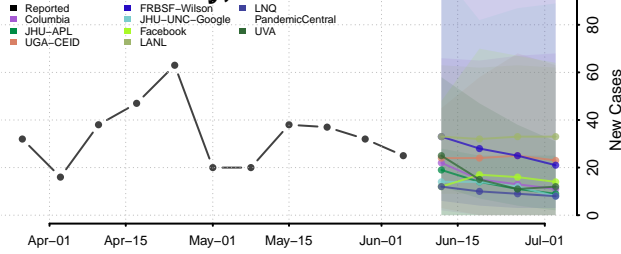

Wilson County, Texas