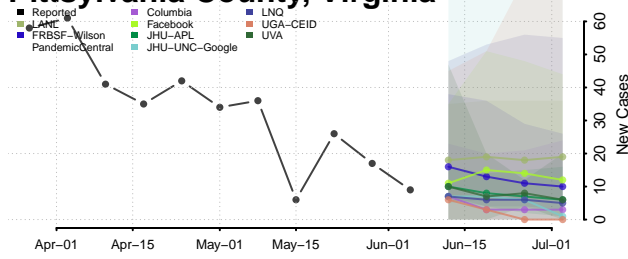

Norton County, Virginia

Nottoway County, Virginia

Orange County, Virginia

Page County, Virginia

Patrick County, Virginia

Petersburg County, Virginia

Pittsylvania County, Virginia

Poquoson County, Virginia