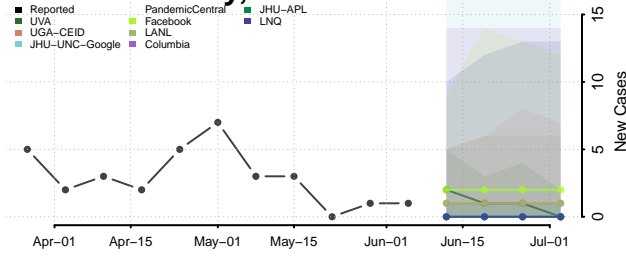

Hardin County, Iowa

Harrison County, Iowa

Henry County, Iowa

Howard County, Iowa

Humboldt County, Iowa

Ida County, Iowa

Iowa County, Iowa

Jackson County, Iowa