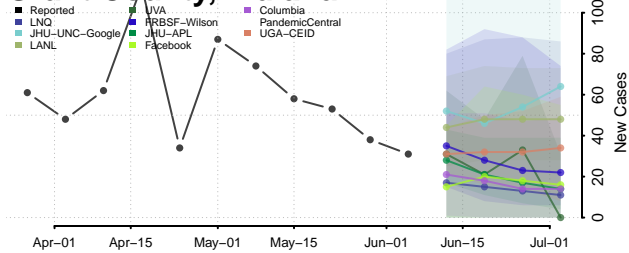

Fayette County, Indiana

Floyd County, Indiana

Fountain County, Indiana

Franklin County, Indiana

Fulton County, Indiana

Gibson County, Indiana

Grant County, Indiana

Greene County, Indiana