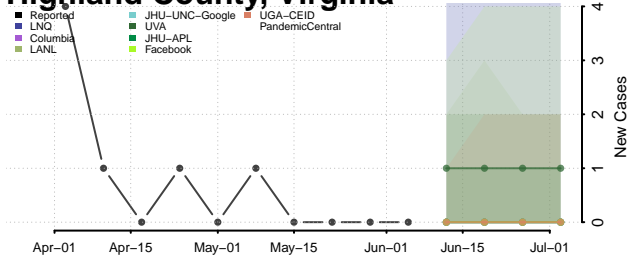

Hanover County, Virginia

Harrisonburg County, Virginia

Henrico County, Virginia

Henry County, Virginia

Highland County, Virginia

Hopewell County, Virginia

Isle of Wight County, Virginia

James City County, Virginia