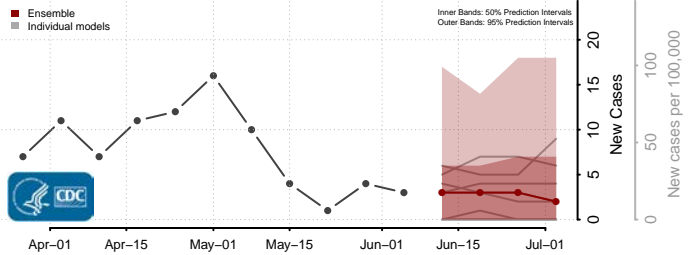

Buckingham County, Virginia