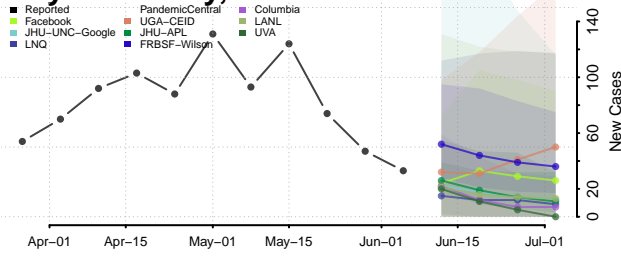

Union County, North Carolina

Vance County, North Carolina

Wake County, North Carolina

Warren County, North Carolina

Washington County, North Carolina

Watauga County, North Carolina

Wayne County, North Carolina