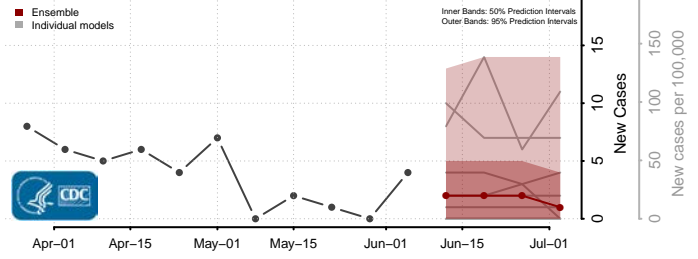

Bullock County, Alabama