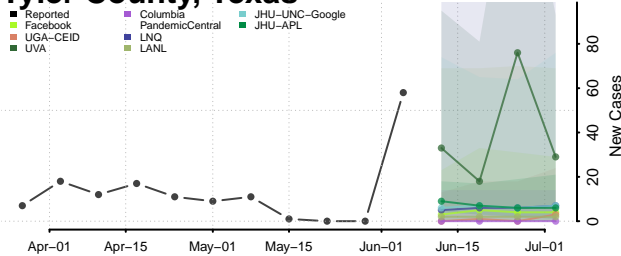

Tom Green County, Texas

Travis County, Texas

Trinity County, Texas

Tyler County, Texas

Upshur County, Texas

Upton County, Texas

Uvalde County, Texas

Val Verde County, Texas