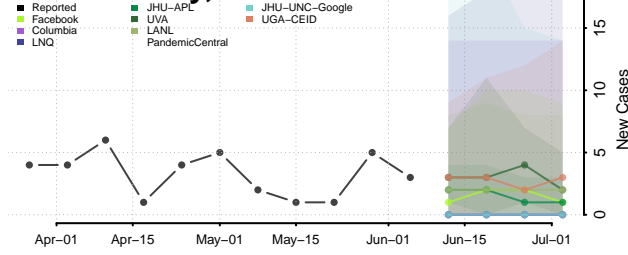

Putnam County, Illinois

Randolph County, Illinois

Richland County, Illinois

Rock Island County, Illinois

Saline County, Illinois

Sangamon County, Illinois

Schuyler County, Illinois

Scott County, Illinois