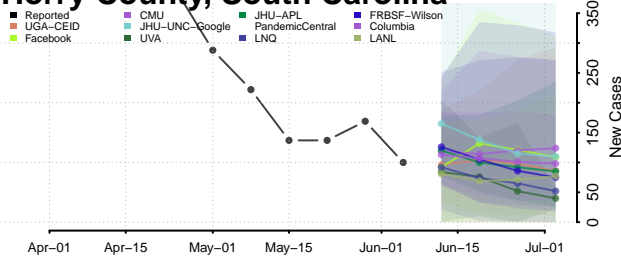

Greenville County, South Carolina

Greenwood County, South Carolina

Hampton County, South Carolina

Horry County, South Carolina

Jasper County, South Carolina

Kershaw County, South Carolina

Lancaster County, South Carolina