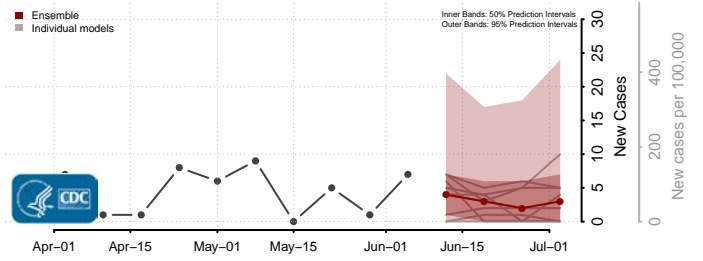

Chesapeake County, Virginia

Chesterfield County, Virginia

Clarke County, Virginia

Colonial Heights County, Virginia

Covington County, Virginia

Craig County, Virginia

Culpeper County, Virginia

Cumberland County, Virginia