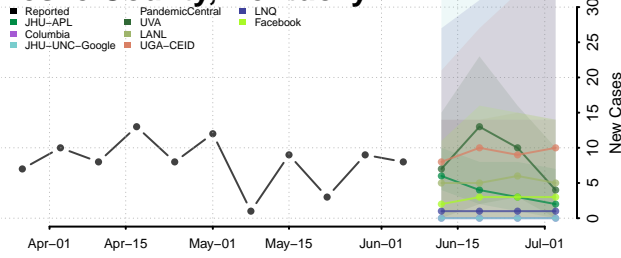

Larue County, Kentucky

Laurel County, Kentucky

Lawrence County, Kentucky

Lee County, Kentucky

Leslie County, Kentucky

Letcher County, Kentucky

Lewis County, Kentucky

Lincoln County, Kentucky