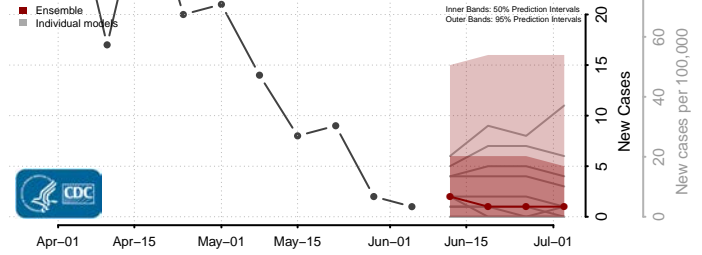

Powhatan County, Virginia