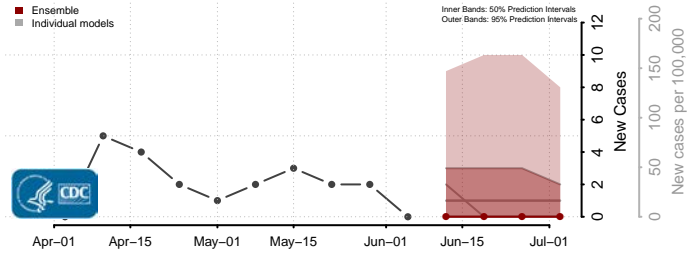

Scott County, Iowa

Shelby County, Iowa

Sioux County, Iowa

Story County, Iowa

Tama County, Iowa

Taylor County, Iowa

Union County, Iowa

Van Buren County, Iowa