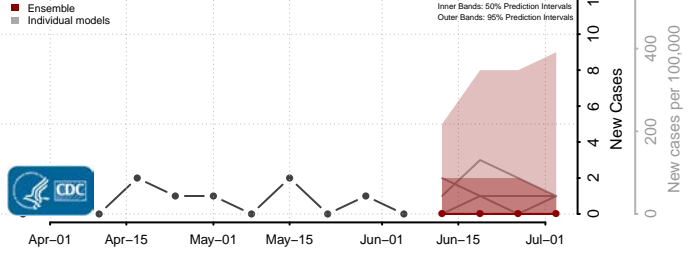

Deuel County, South Dakota

Dewey County, South Dakota

Douglas County, South Dakota

Edmunds County, South Dakota

Fall River County, South Dakota

Faulk County, South Dakota

Grant County, South Dakota

Gregory County, South Dakota