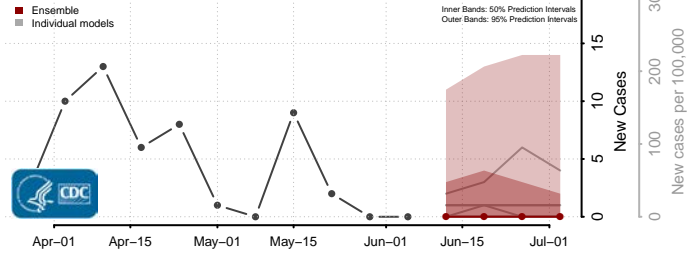

Antelope County, Nebraska