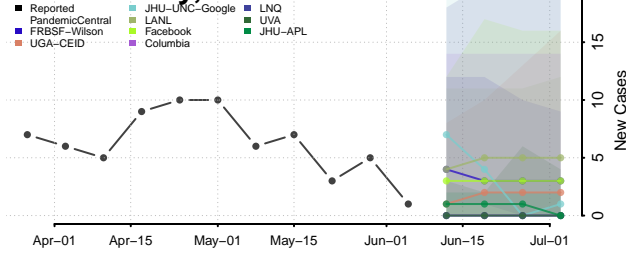

Hardin County, Iowa

Harrison County, Iowa

Henry County, Iowa

Howard County, Iowa

Humboldt County, Iowa

Ida County, Iowa

Iowa County, Iowa

Jackson County, Iowa