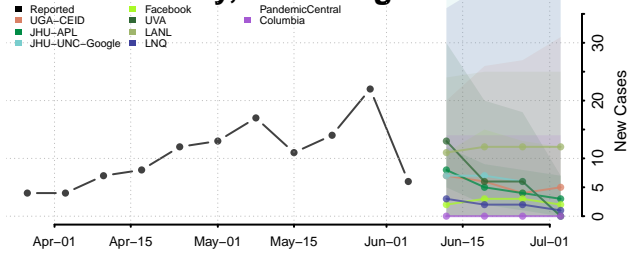

Ritchie County, West Virginia