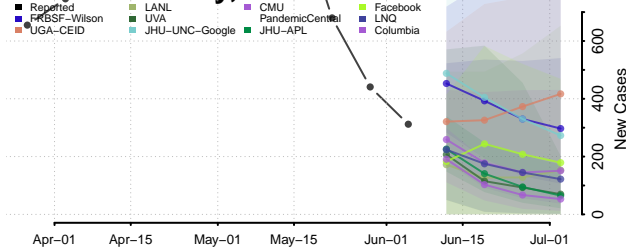

Adams County, Colorado