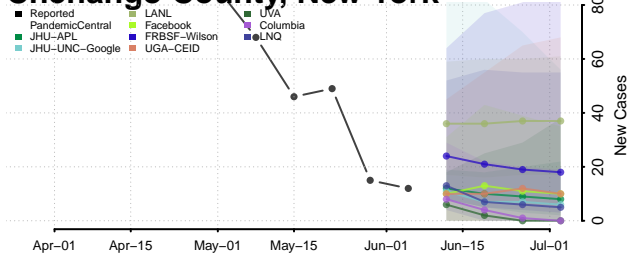

Clinton County, New York

Columbia County, New York

Cortland County, New York

Delaware County, New York

Dutchess County, New York

Erie County, New York

Essex County, New York

Franklin County, New York