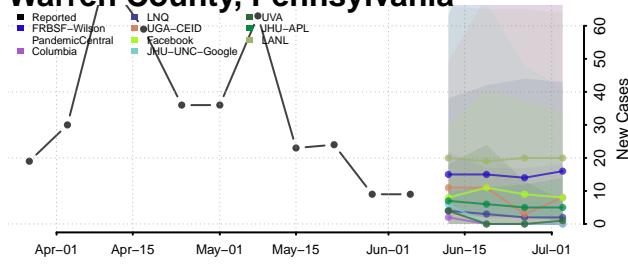

Susquehanna County, Pennsylvania

Tioga County, Pennsylvania

Union County, Pennsylvania

Venango County, Pennsylvania

Warren County, Pennsylvania

Washington County, Pennsylvania

Wayne County, Pennsylvania

Westmoreland County, Pennsylvania