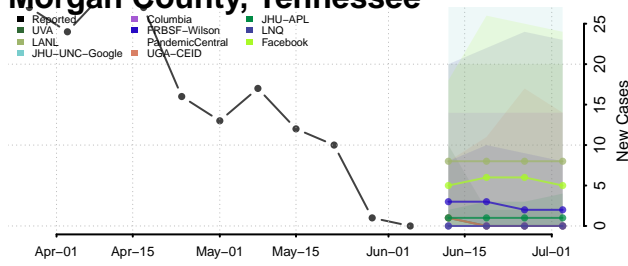

Maury County, Tennessee

McMinn County, Tennessee

McNairy County, Tennessee

Meigs County, Tennessee

Monroe County, Tennessee

Montgomery County, Tennessee

Moore County, Tennessee

Morgan County, Tennessee