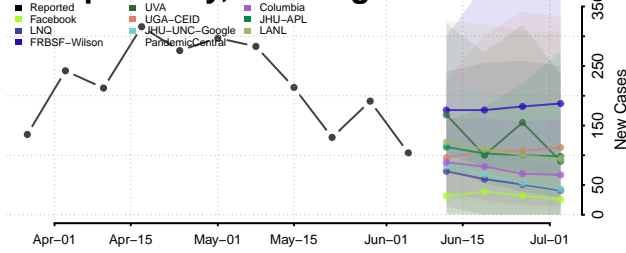

Kitsap County, Washington