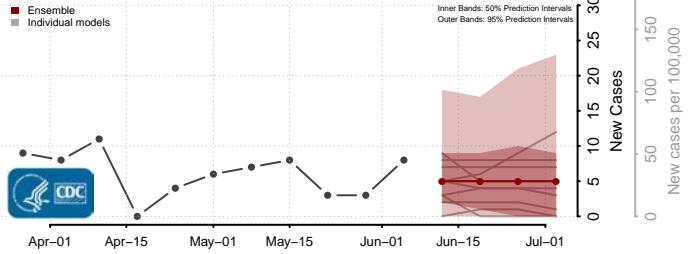

Andrew County, Missouri