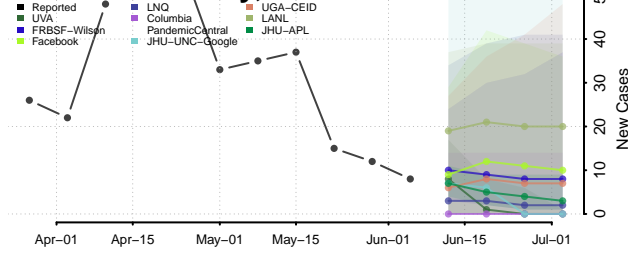

Wayne County, Ohio

Williams County, Ohio

Wood County, Ohio

Wyandot County, Ohio

Oklahoma*

Adair County, Oklahoma

Alfalfa County, Oklahoma

Atoka County, Oklahoma