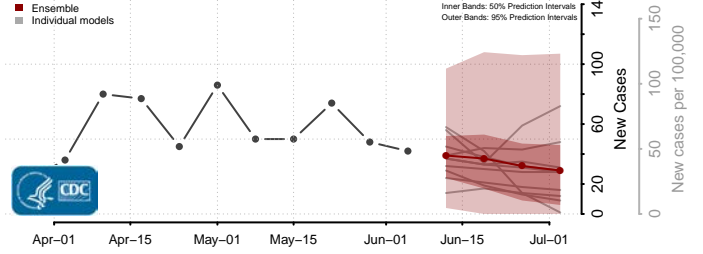

Nez Perce County, Idaho

Oneida County, Idaho

Owyhee County, Idaho

Payette County, Idaho

Power County, Idaho

Shoshone County, Idaho

Teton County, Idaho

Twin Falls County, Idaho