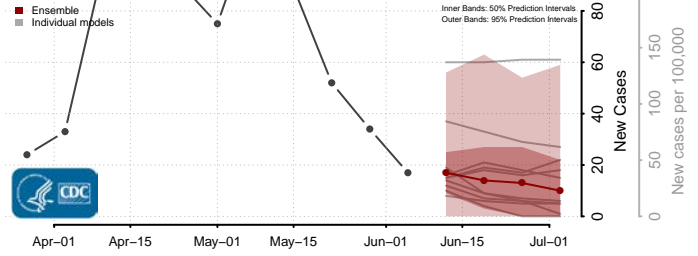

Polk County, Wisconsin