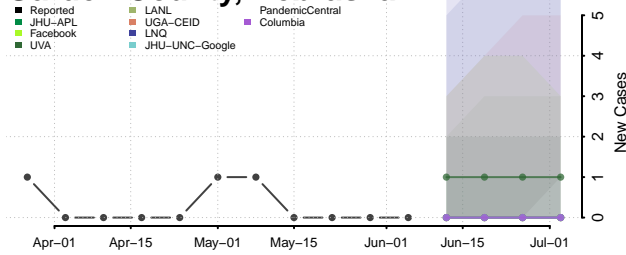

Furnas County, Nebraska

Gage County, Nebraska

Garden County, Nebraska

Garfield County, Nebraska

Gosper County, Nebraska

Grant County, Nebraska

Greeley County, Nebraska

Hall County, Nebraska