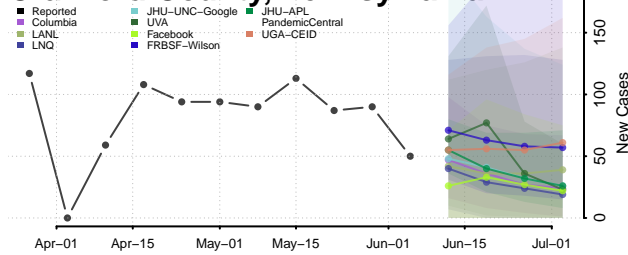

Crawford County, Pennsylvania