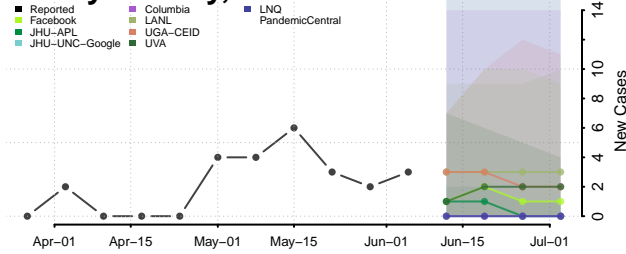

Coffey County, Kansas