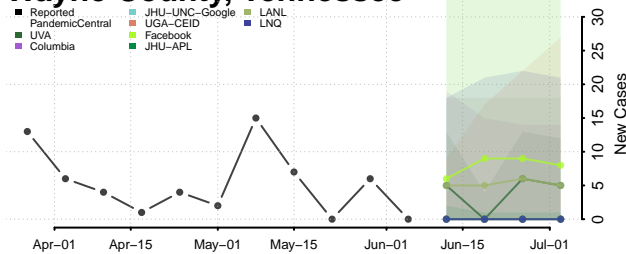

Wayne County, Tennessee