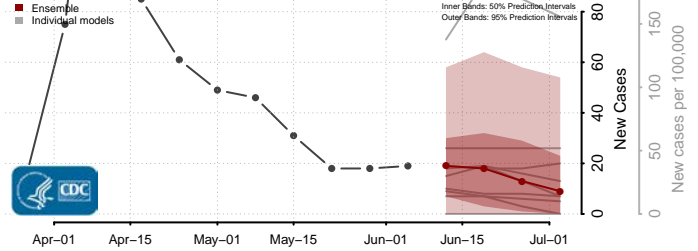

Whitman County, Washington