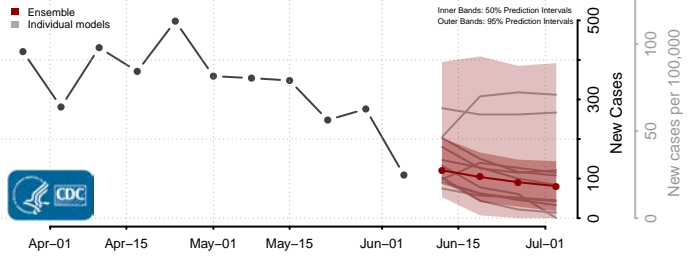

East Baton Rouge County, Louisiana