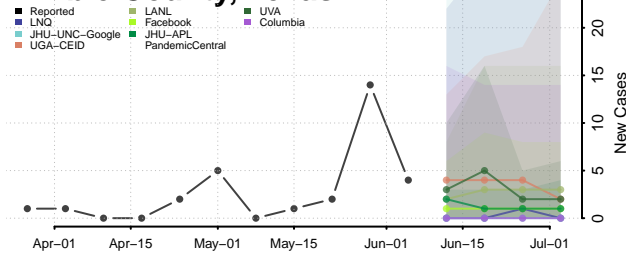

Kimble County, Texas