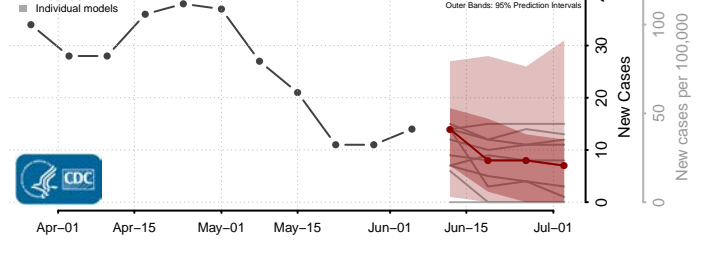

Portsmouth County, Virginia

Powhatan County, Virginia

Prince Edward County, Virginia

Prince George County, Virginia

Prince William County, Virginia

Pulaski County, Virginia

Radford County, Virginia

Rappahannock County, Virginia