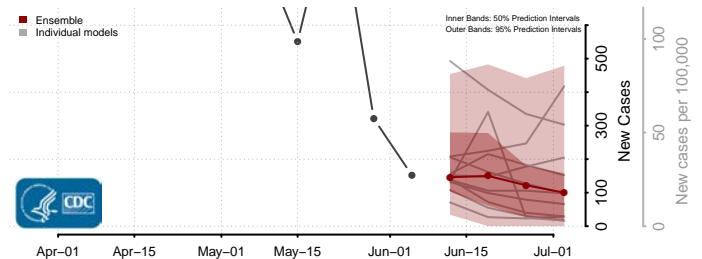

New London County, Connecticut

Tolland County, Connecticut

Windham County, Connecticut

Delaware*

Kent County, Delaware

New Castle County, Delaware

*New weekly cases may decrease in this location over the next four weeks. For these locations, the ensemble forecast indicates a probability of 0.75 or greater that fewer cases will be reported in week four of the forecast than in the last reported week.