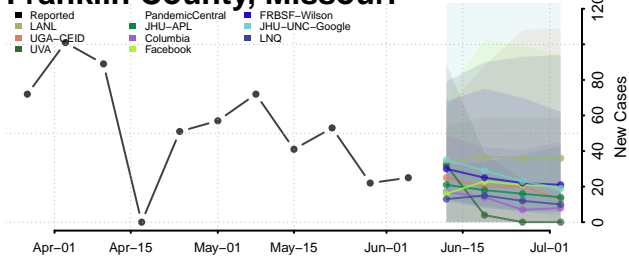

Franklin County, Missouri