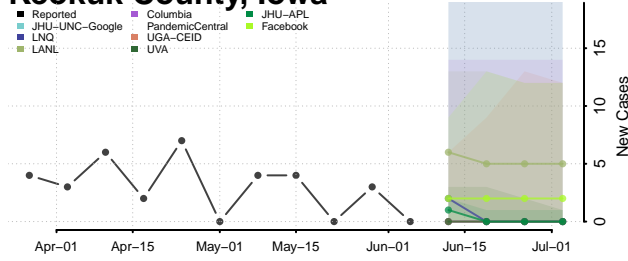

Jasper County, Iowa

Jefferson County, Iowa

Johnson County, Iowa

Jones County, Iowa

Keokuk County, Iowa

Kossuth County, Iowa

Lee County, Iowa

Linn County, Iowa