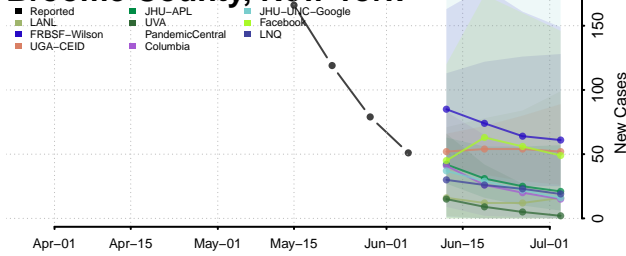

Broome County, New York