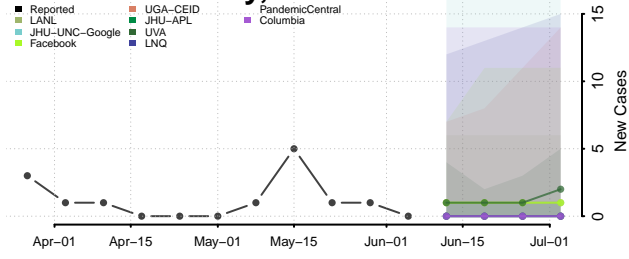

Shannon County, Missouri