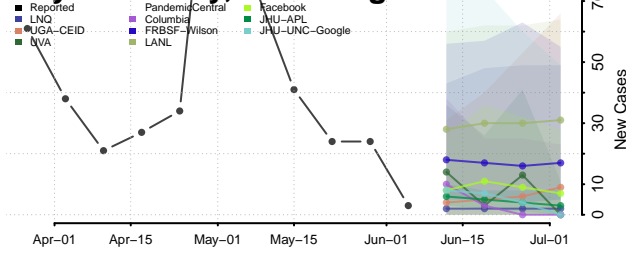

Wayne County, West Virginia