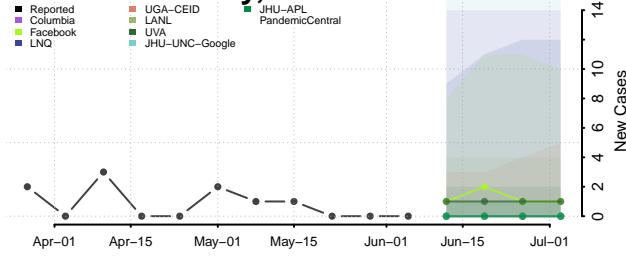

Johnson County, Nebraska