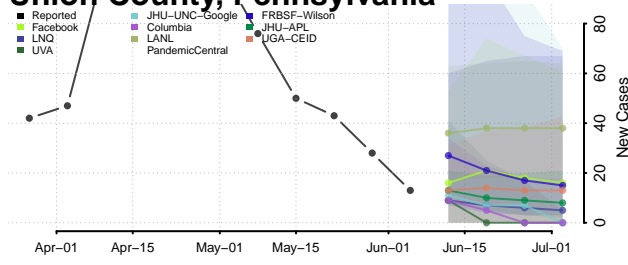

Union County, Pennsylvania