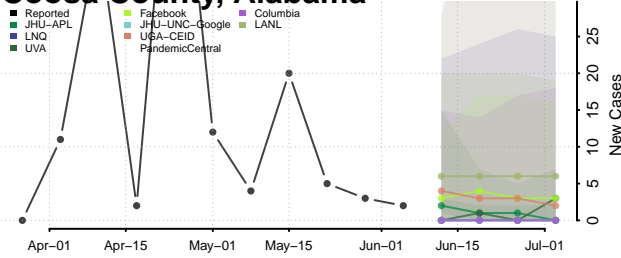

Clarke County, Alabama

Clay County, Alabama

Cleburne County, Alabama

Coffee County, Alabama

Colbert County, Alabama

Conecuh County, Alabama

Coosa County, Alabama

Covington County, Alabama

Crenshaw County, Alabama

Cullman County, Alabama

Dale County, Alabama

Dallas County, Alabama

DeKalb County, Alabama

Elmore County, Alabama

Escambia County, Alabama

Etowah County, Alabama