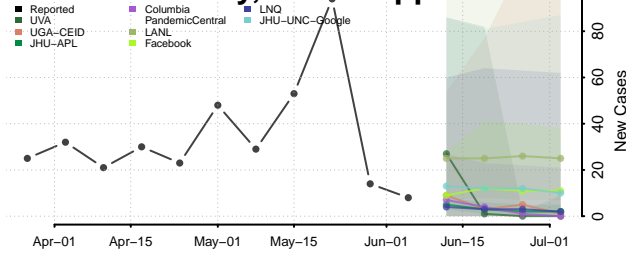

Madison County, Mississippi

Marion County, Mississippi

Marshall County, Mississippi

Monroe County, Mississippi

Montgomery County, Mississippi

Neshoba County, Mississippi

Newton County, Mississippi

Noxubee County, Mississippi