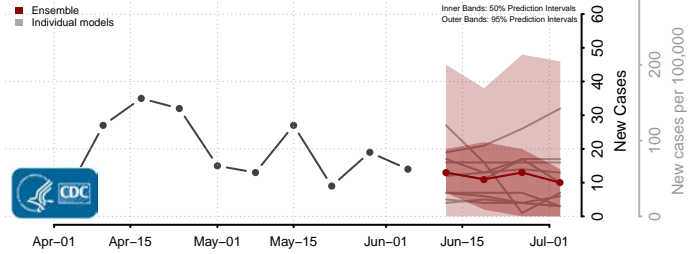

Pacific County, Washington