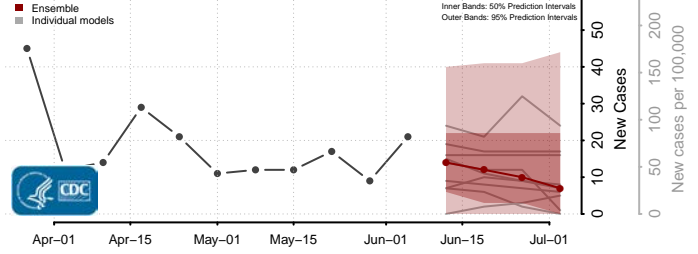

Allen County, Louisiana