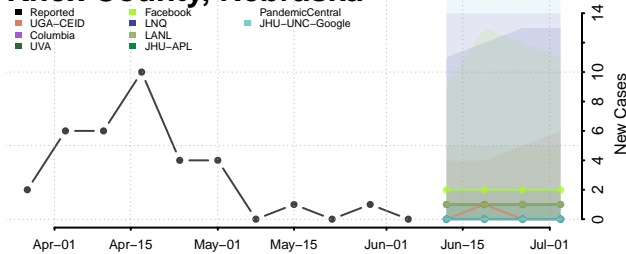

Knox County, Nebraska