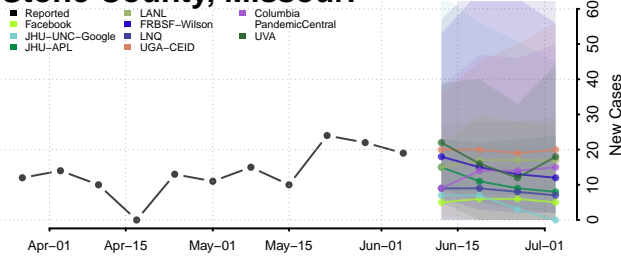

Stone County, Missouri