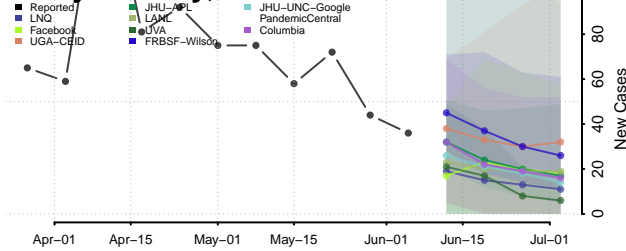

Surry County, North Carolina