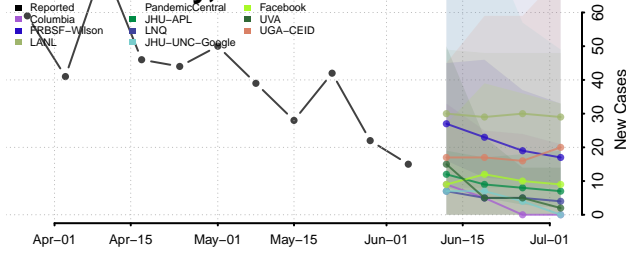

Cumberland County, North Carolina

Currituck County, North Carolina

Dare County, North Carolina

Davidson County, North Carolina

Davie County, North Carolina

Duplin County, North Carolina

Durham County, North Carolina