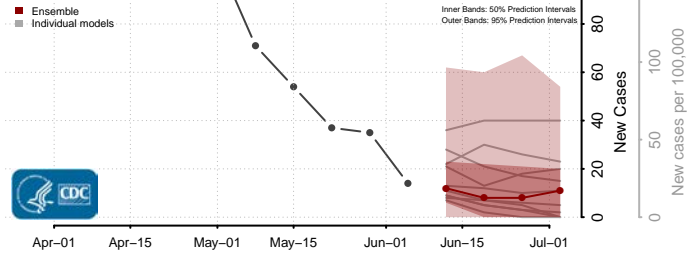

Clay County, Minnesota