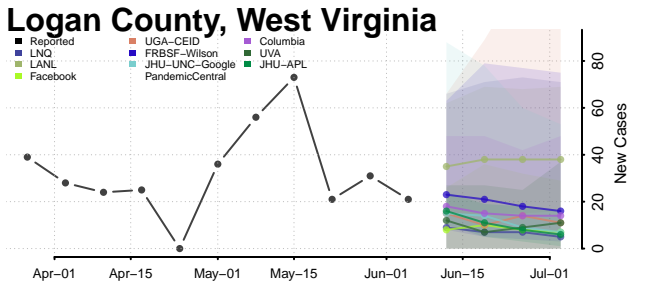

Hancock County, West Virginia

Hardy County, West Virginia

Harrison County, West Virginia

Jackson County, West Virginia

Marshall County, West Virginia

Mason County, West Virginia

McDowell County, West Virginia