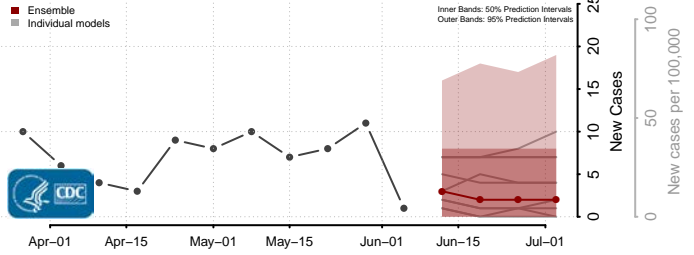

Nueces County, Texas

Ochiltree County, Texas

Oldham County, Texas

Orange County, Texas

Palo Pinto County, Texas

Panola County, Texas

Parker County, Texas

Parmer County, Texas