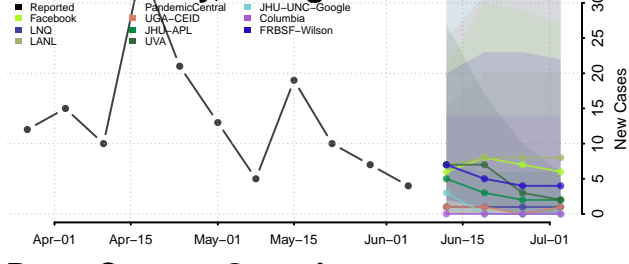

Berrien County, Georgia

Bibb County, Georgia

Bleckley County, Georgia

Brantley County, Georgia

Brooks County, Georgia

Bryan County, Georgia

Bulloch County, Georgia

Burke County, Georgia