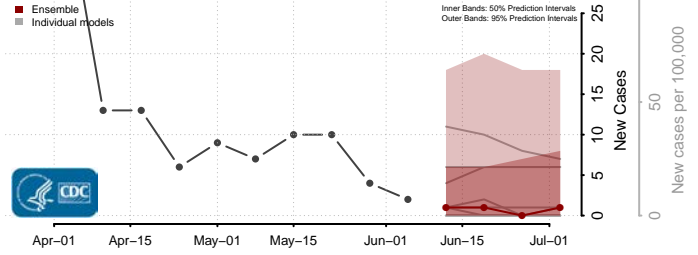

Copiah County, Mississippi