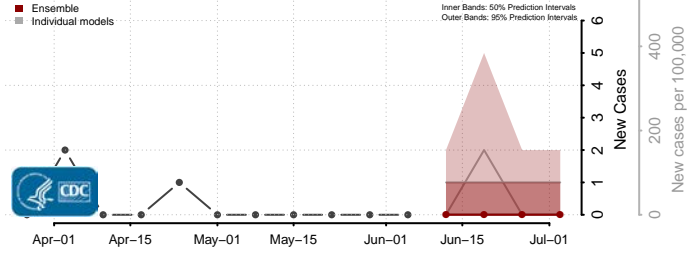

Haakon County, South Dakota

Hamlin County, South Dakota

Hand County, South Dakota

Hanson County, South Dakota

Harding County, South Dakota

Hughes County, South Dakota

Hutchinson County, South Dakota

Hyde County, South Dakota