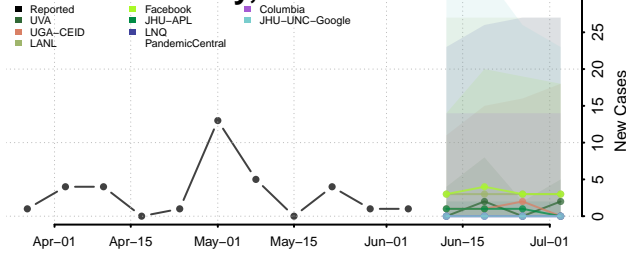

Runnels County, Texas