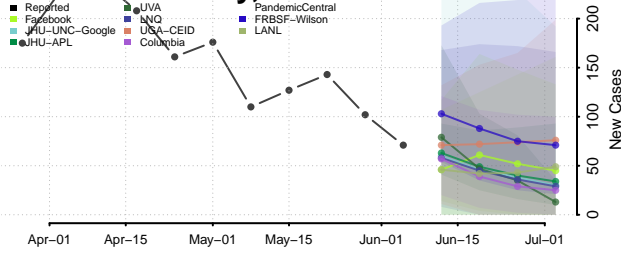

Trumbull County, Ohio