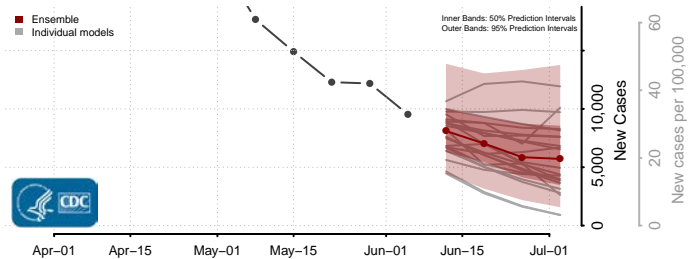

Weakley County, Tennessee

White County, Tennessee

Williamson County, Tennessee

Wilson County, Tennessee

Texas*

Anderson County, Texas

*New weekly cases may decrease in this location over the next four weeks. For these locations, the ensemble forecast indicates a probability of 0.75 or greater that fewer cases will be reported in week four of the forecast than in the last reported week.