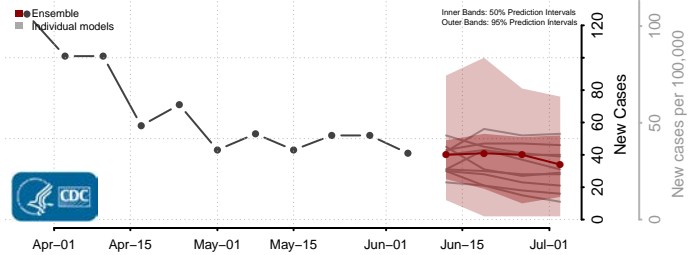

Missoula County, Montana