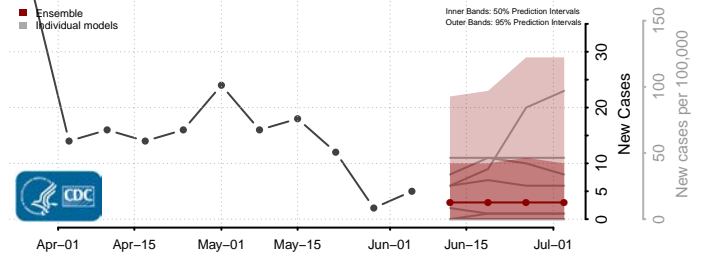

Luna County, New Mexico