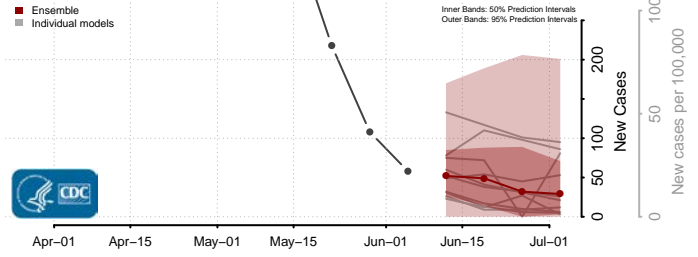

Washington County, Minnesota