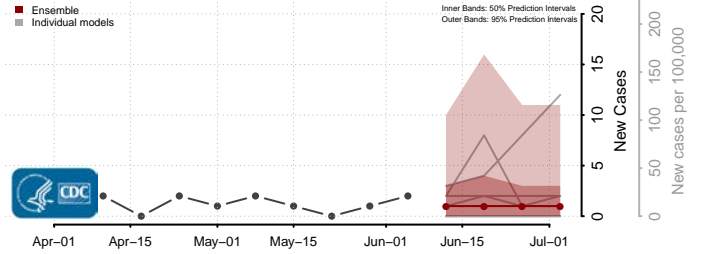

Cochise County, Arizona

Coconino County, Arizona

Gila County, Arizona

Graham County, Arizona

Greenlee County, Arizona

La Paz County, Arizona

Maricopa County, Arizona

Mohave County, Arizona