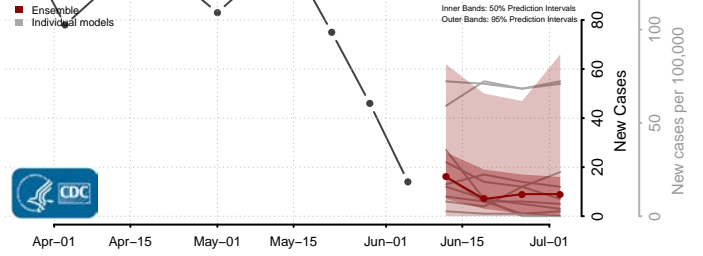

Cheshire County, New Hampshire