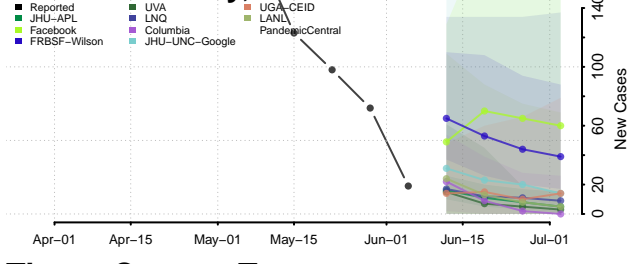

Sumner County, Tennessee