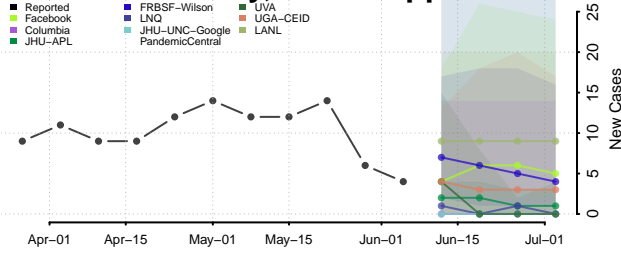

Coahoma County, Mississippi