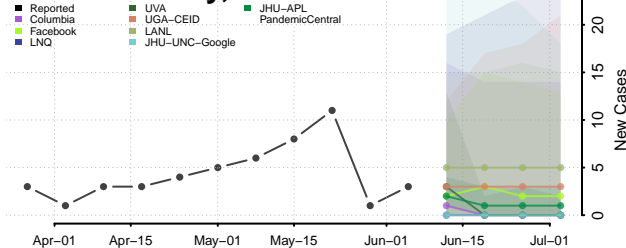

*New weekly cases may decrease in this location over the next four weeks. For these locations, the ensemble forecast indicates a probability of 0.75 or greater that fewer cases will be reported in week four of the forecast than in the last reported week.