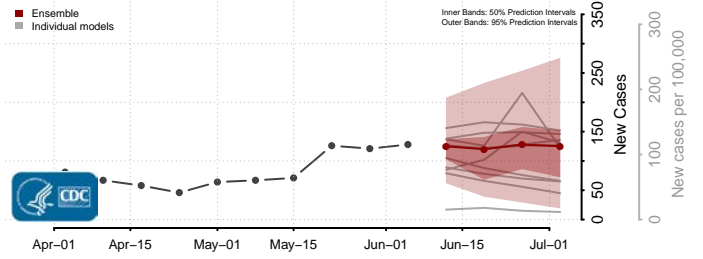

Douglas County, Oregon