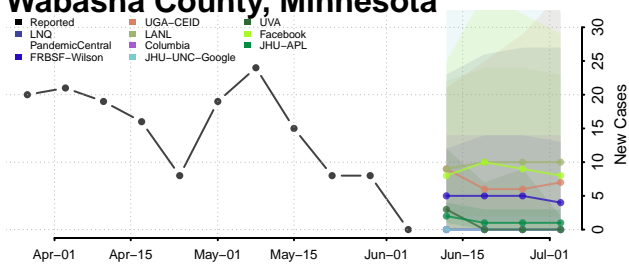

Stevens County, Minnesota

Swift County, Minnesota

Todd County, Minnesota

Traverse County, Minnesota

Wabasha County, Minnesota

Wadena County, Minnesota

Waseca County, Minnesota

Washington County, Minnesota