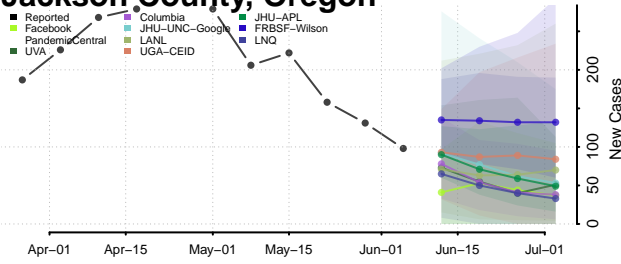

Hood River County, Oregon

Jackson County, Oregon

Jefferson County, Oregon

Josephine County, Oregon

Klamath County, Oregon

Lake County, Oregon

Lane County, Oregon

Lincoln County, Oregon