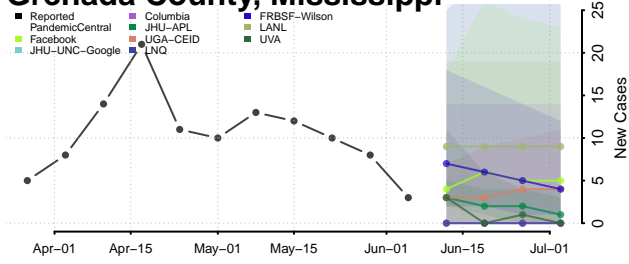

Grenada County, Mississippi