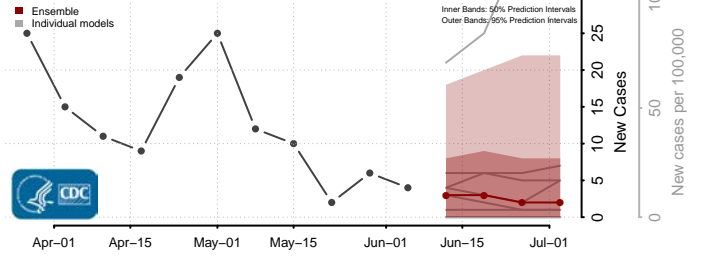

Yazoo County, Mississippi