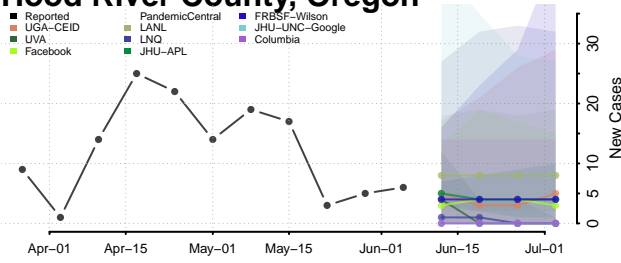

Hood River County, Oregon

Jackson County, Oregon

Jefferson County, Oregon

Josephine County, Oregon

Klamath County, Oregon

Lake County, Oregon

Lane County, Oregon

Lincoln County, Oregon