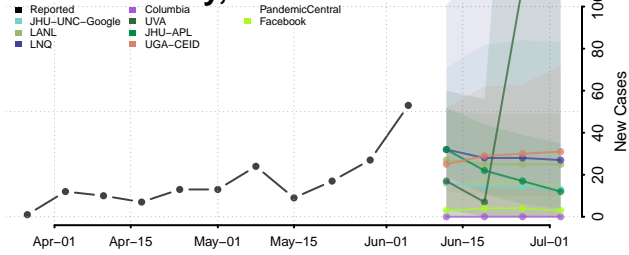

Las Animas County, Colorado

Lincoln County, Colorado

Logan County, Colorado

Mesa County, Colorado

Mineral County, Colorado

Moffat County, Colorado

Montezuma County, Colorado

Montrose County, Colorado