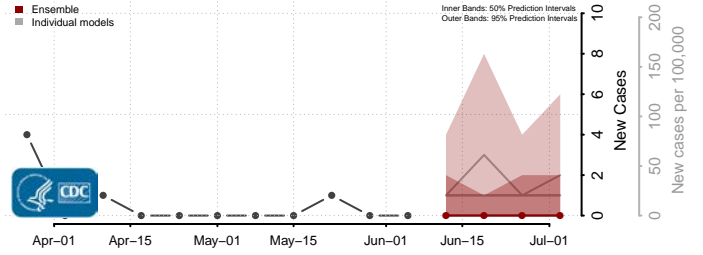

Scotland County, Missouri