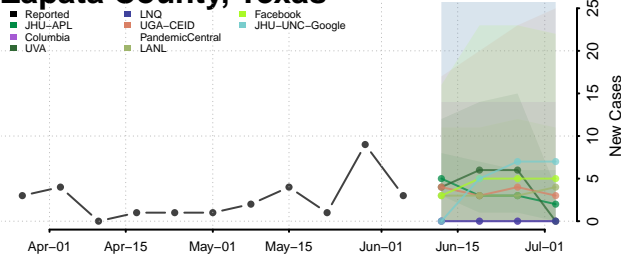

Wood County, Texas

Yoakum County, Texas

Young County, Texas

Zapata County, Texas

Zavala County, Texas

Utah*

Beaver County, Utah

Box Elder County, Utah