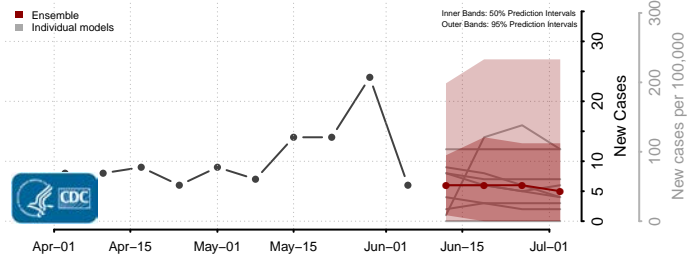

Union County, North Carolina

Vance County, North Carolina

Wake County, North Carolina

Warren County, North Carolina

Washington County, North Carolina

Watauga County, North Carolina

Wayne County, North Carolina