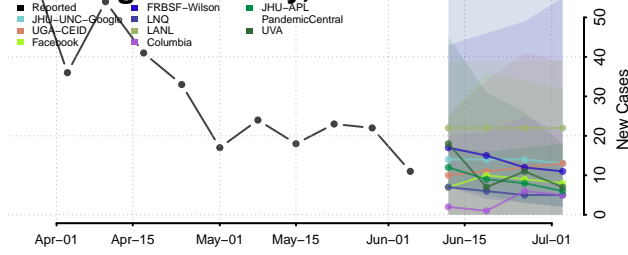

Beauregard County, Louisiana