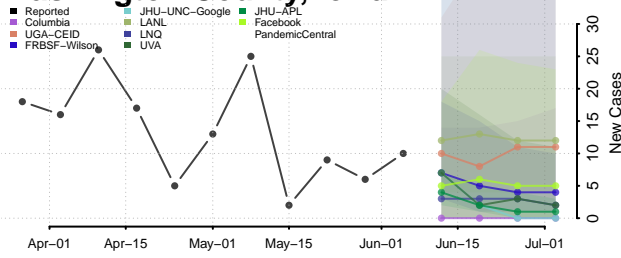

Washington County, Iowa