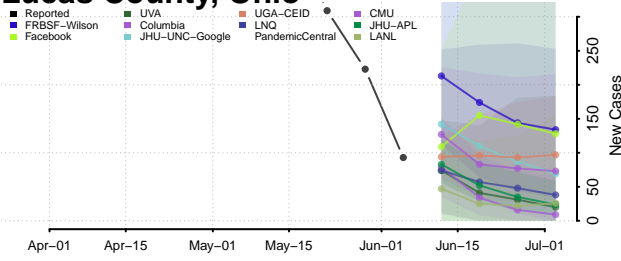

Licking County, Ohio

Logan County, Ohio

Lorain County, Ohio

Lucas County, Ohio

Madison County, Ohio

Mahoning County, Ohio

Marion County, Ohio

Medina County, Ohio