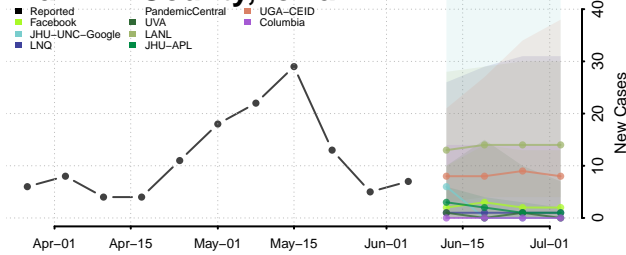

Franklin County, Iowa