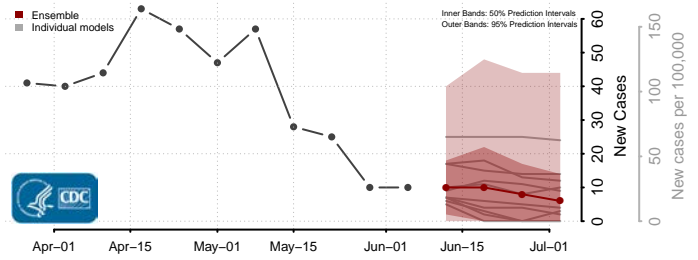

Carbon County, Pennsylvania

Centre County, Pennsylvania

Chester County, Pennsylvania

Clarion County, Pennsylvania

Clearfield County, Pennsylvania

Clinton County, Pennsylvania

Columbia County, Pennsylvania

Crawford County, Pennsylvania