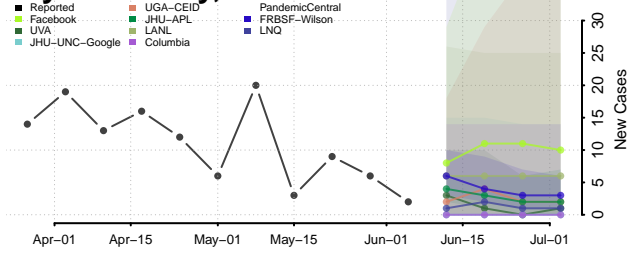

Bryan County, Oklahoma