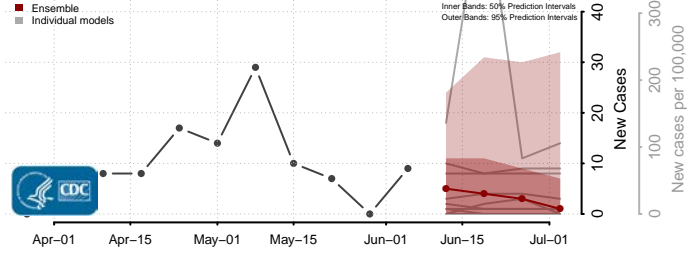

Clay County, Alabama