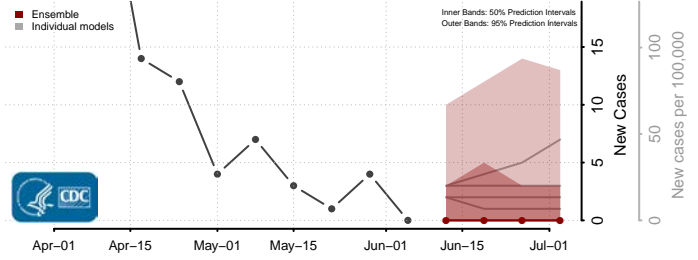

Williamsburg County, Virginia

Winchester County, Virginia

Wise County, Virginia

Wythe County, Virginia

Clallam County, Washington

Clark County, Washington

Columbia County, Washington

Cowlitz County, Washington