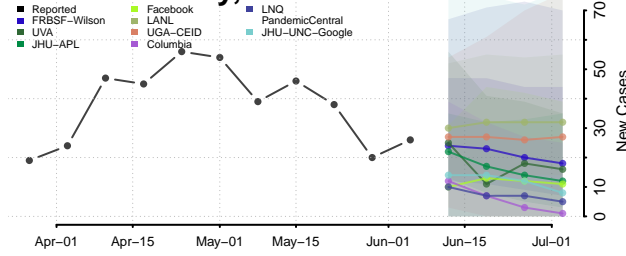

Gilchrist County, Florida

Glades County, Florida

Gulf County, Florida

Hamilton County, Florida

Hardee County, Florida

Hendry County, Florida

Hernando County, Florida

Highlands County, Florida