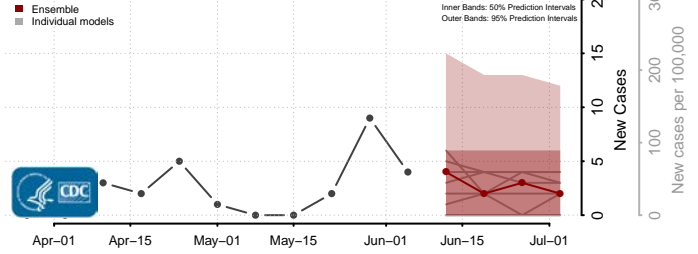

Pershing County, Nevada