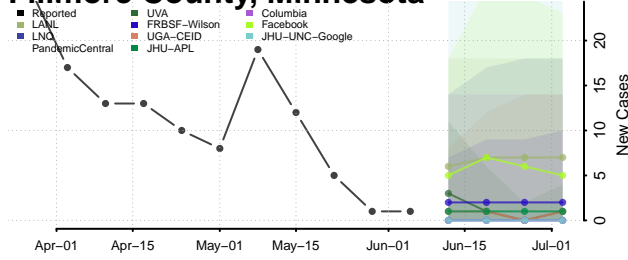

Fillmore County, Minnesota