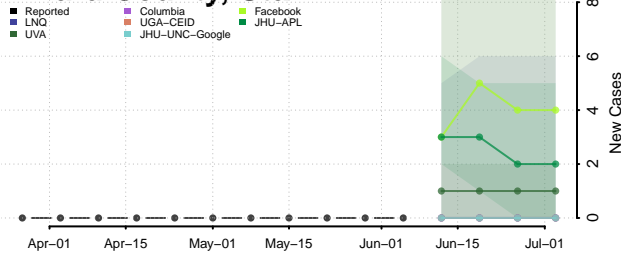

Millard County, Utah