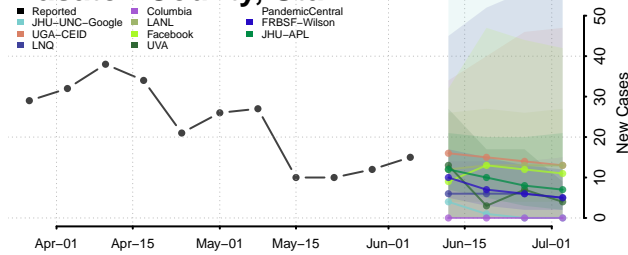

Wasatch County, Utah