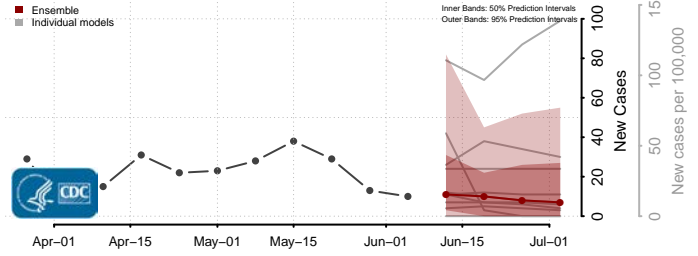

McKinley County, New Mexico