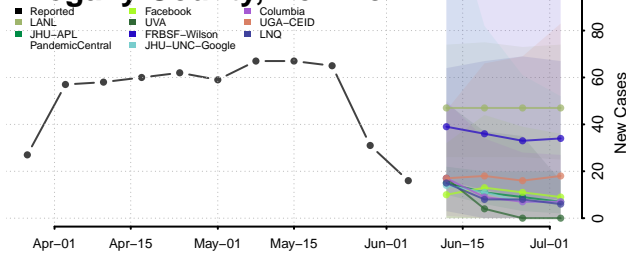

Allegany County, New York