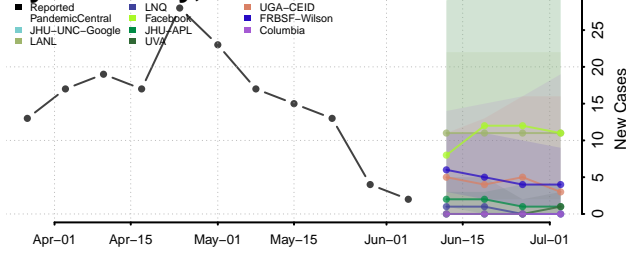

Cumberland County, Tennessee

Davidson County, Tennessee

Decatur County, Tennessee

DeKalb County, Tennessee

Dickson County, Tennessee

Dyer County, Tennessee

Fayette County, Tennessee

Fentress County, Tennessee