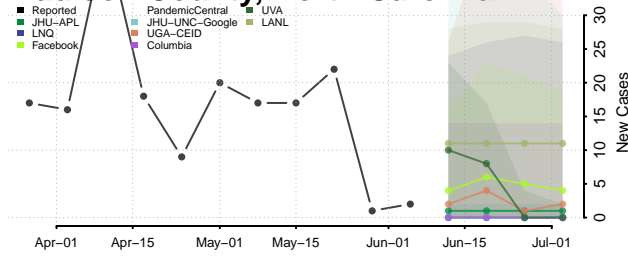

Madison County, North Carolina