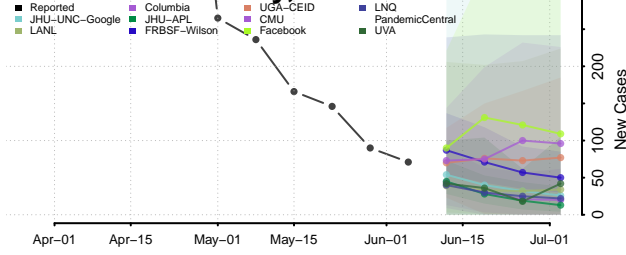

Rutherford County, Tennessee