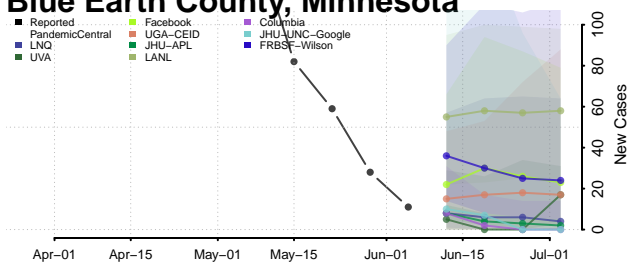

Becker County, Minnesota

Beltrami County, Minnesota

Benton County, Minnesota

Big Stone County, Minnesota

Blue Earth County, Minnesota

Brown County, Minnesota

Carlton County, Minnesota

Carver County, Minnesota