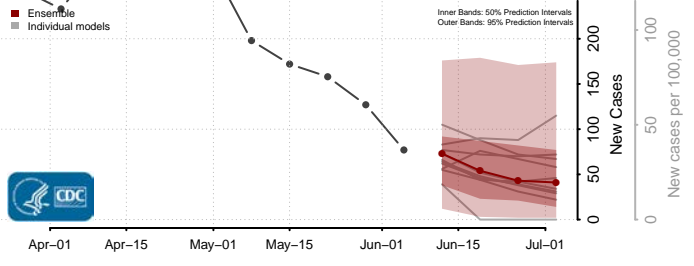

Champaign County, Illinois