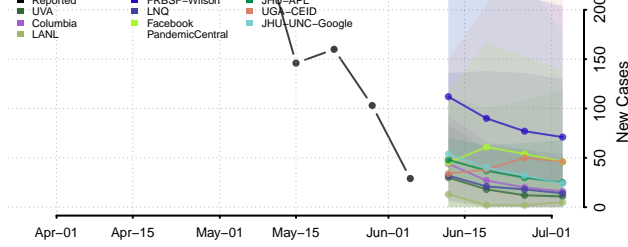

Fulton County, Pennsylvania

Greene County, Pennsylvania

Huntingdon County, Pennsylvania

Indiana County, Pennsylvania

Jefferson County, Pennsylvania

Juniata County, Pennsylvania

Lackawanna County, Pennsylvania