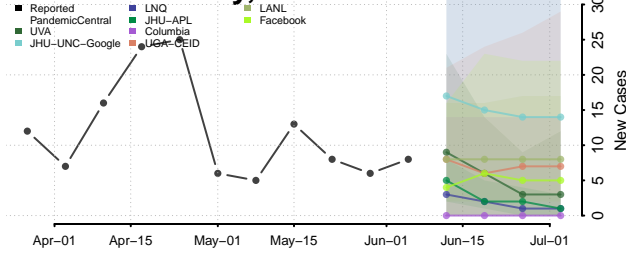

National*

Alabama

Autauga County, Alabama

Baldwin County, Alabama

Barbour County, Alabama

Bibb County, Alabama

*New weekly cases may decrease in this location over the next four weeks. For these locations, the ensemble forecast indicates a probability of 0.75 or greater that fewer cases will be reported in week four of the forecast than in the last reported week.