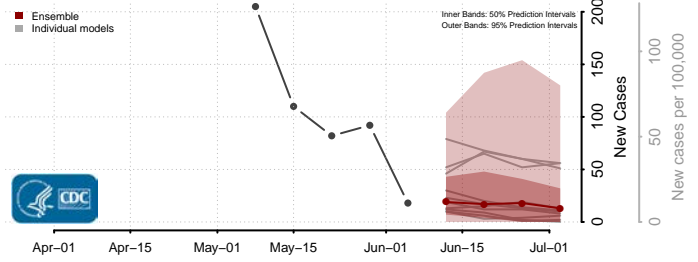

Centre County, Pennsylvania