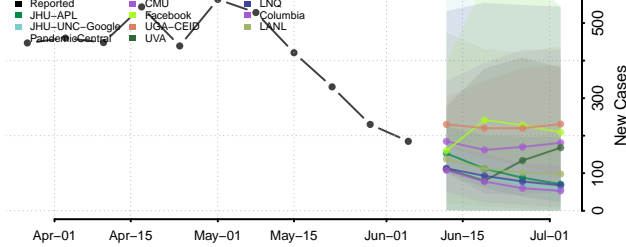

Bernalillo County, New Mexico