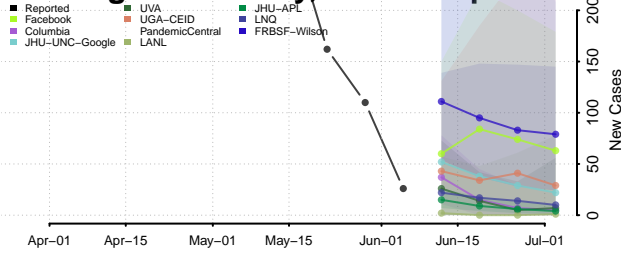

Rockingham County, New Hampshire