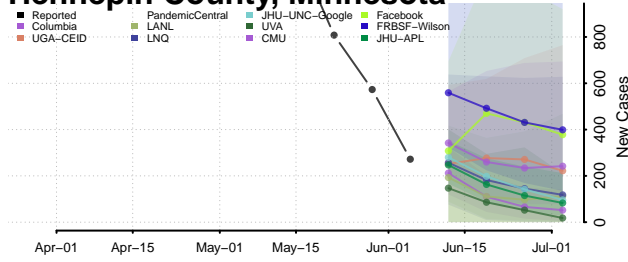

Hennepin County, Minnesota

Houston County, Minnesota

Hubbard County, Minnesota

Isanti County, Minnesota

Itasca County, Minnesota

Jackson County, Minnesota

Kanabec County, Minnesota

Kandiyohi County, Minnesota