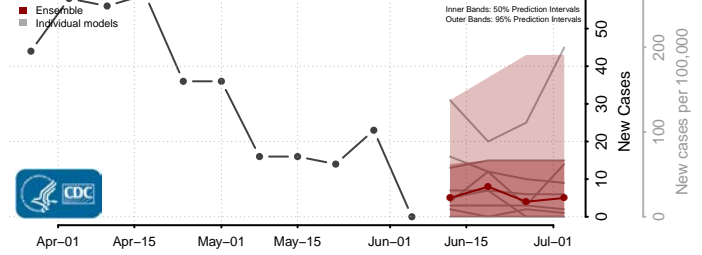

Hanover County, Virginia

Harrisonburg County, Virginia

Henrico County, Virginia

Henry County, Virginia

Highland County, Virginia

Hopewell County, Virginia

Isle of Wight County, Virginia

James City County, Virginia