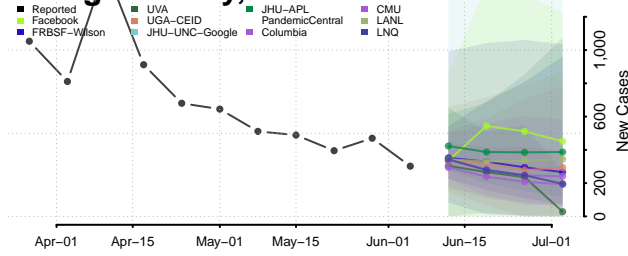

Orange County, California