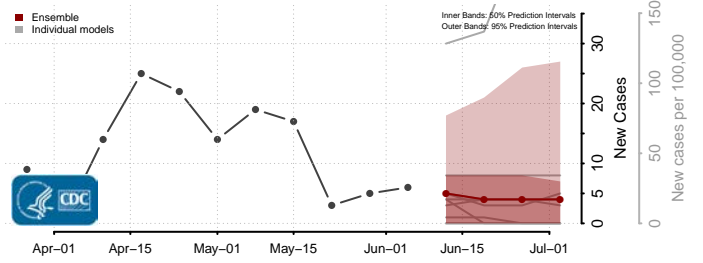

Hood River County, Oregon

Jackson County, Oregon

Jefferson County, Oregon

Josephine County, Oregon

Klamath County, Oregon

Lake County, Oregon

Lane County, Oregon

Lincoln County, Oregon