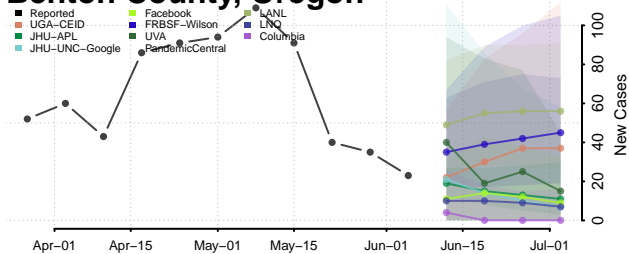

Benton County, Oregon