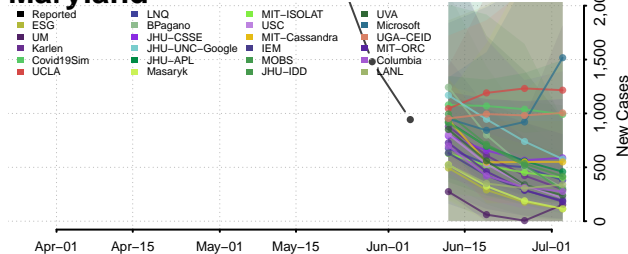

Waldo County, Maine

Washington County, Maine

York County, Maine

Maryland*

*New weekly cases may decrease in this location over the next four weeks. For these locations, the ensemble forecast indicates a probability of 0.75 or greater that fewer cases will be reported in week four of the forecast than in the last reported week.