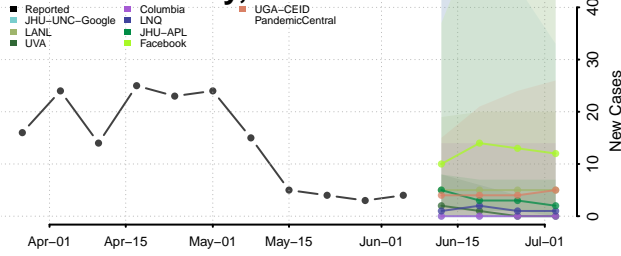

Dewey County, Oklahoma

Ellis County, Oklahoma

Garfield County, Oklahoma

Garvin County, Oklahoma

Grady County, Oklahoma

Grant County, Oklahoma

Greer County, Oklahoma

Harmon County, Oklahoma