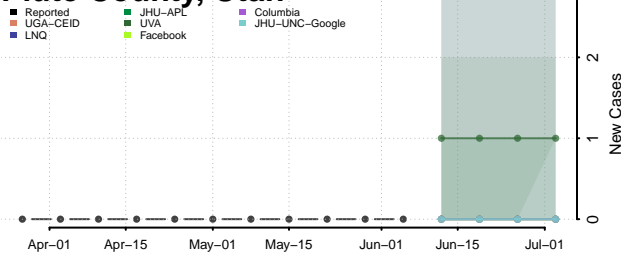

Piute County, Utah