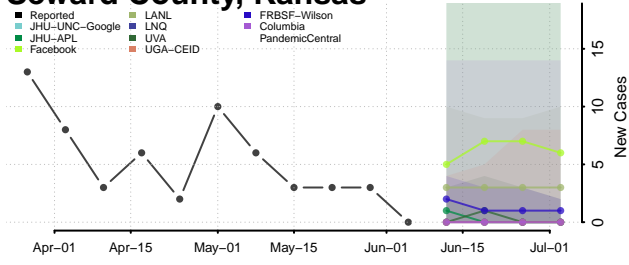

Seward County, Kansas