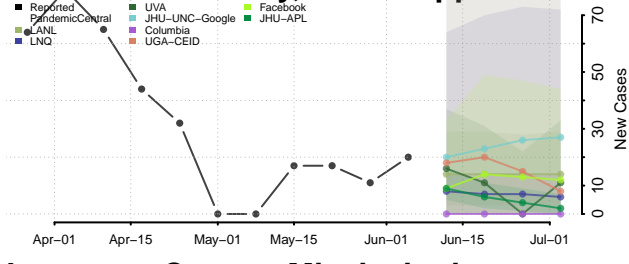

Lauderdale County, Mississippi