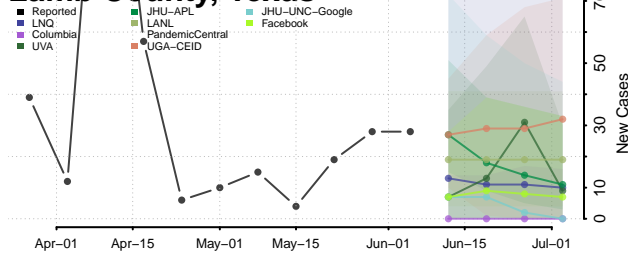

Lamb County, Texas