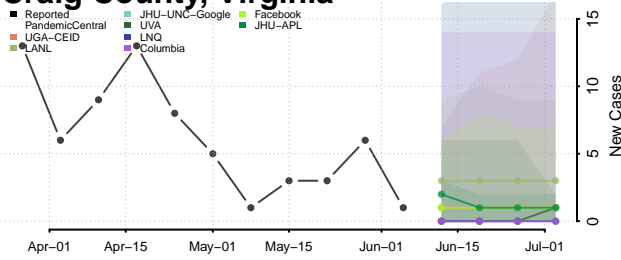

Craig County, Virginia