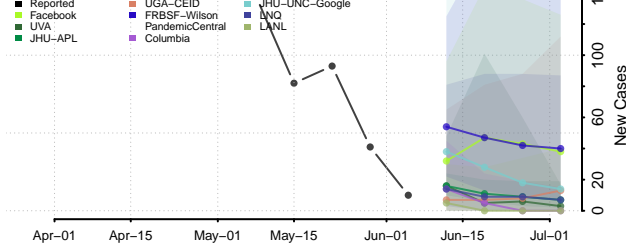

Barnstable County, Massachusetts