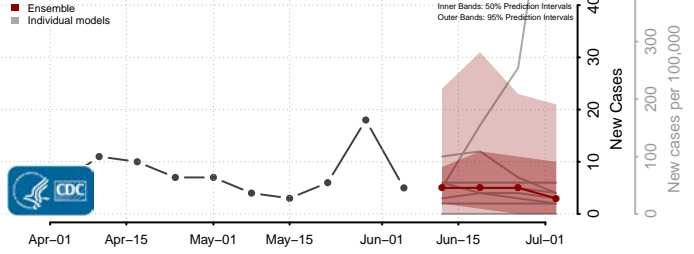

Roosevelt County, Montana