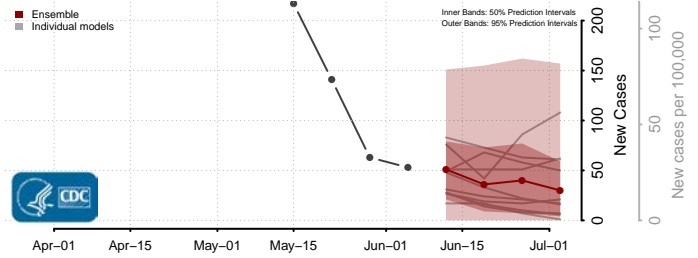

Lake County, Michigan

Lapeer County, Michigan

Leelanau County, Michigan

Lenawee County, Michigan

Livingston County, Michigan

Luce County, Michigan

Mackinac County, Michigan

Macomb County, Michigan