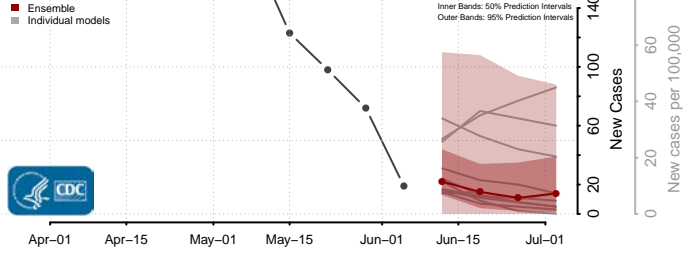

Sumner County, Tennessee