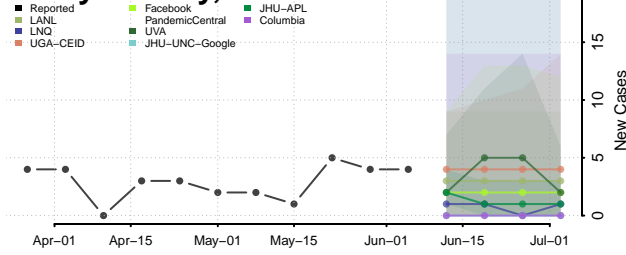

Valley County, Idaho