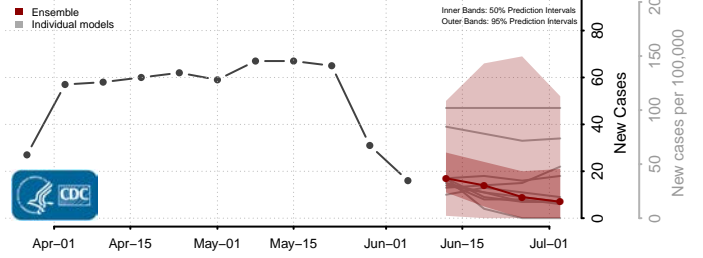

Allegany County, New York