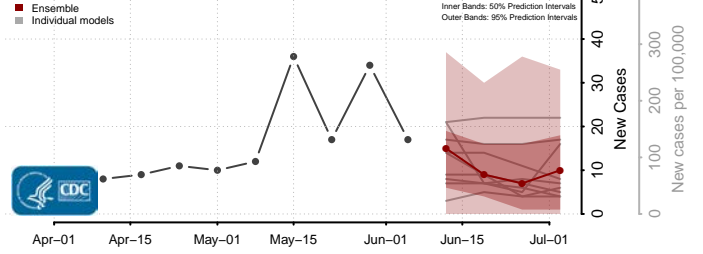

Todd County, Kentucky

Trigg County, Kentucky

Trimble County, Kentucky

Union County, Kentucky

Warren County, Kentucky

Washington County, Kentucky

Wayne County, Kentucky

Webster County, Kentucky