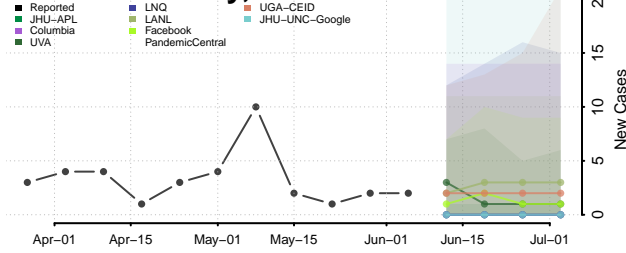

Decatur County, Iowa