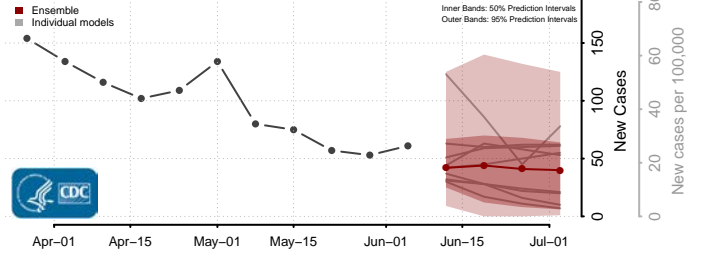

Greene County, Mississippi

Grenada County, Mississippi

Hancock County, Mississippi

Harrison County, Mississippi

Hinds County, Mississippi

Holmes County, Mississippi

Humphreys County, Mississippi

Issaquena County, Mississippi