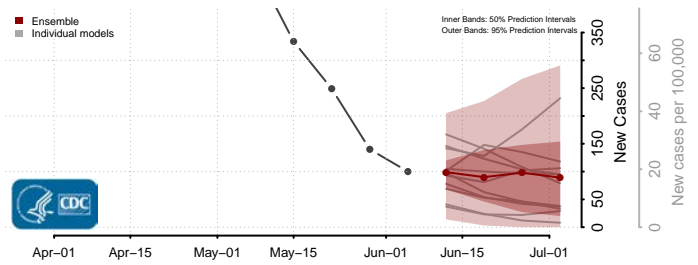

Suffolk County, Massachusetts

Worcester County, Massachusetts

Michigan*

Alcona County, Michigan

Alger County, Michigan

*New weekly cases may decrease in this location over the next four weeks. For these locations, the ensemble forecast indicates a probability of 0.75 or greater that fewer cases will be reported in week four of the forecast than in the last reported week.