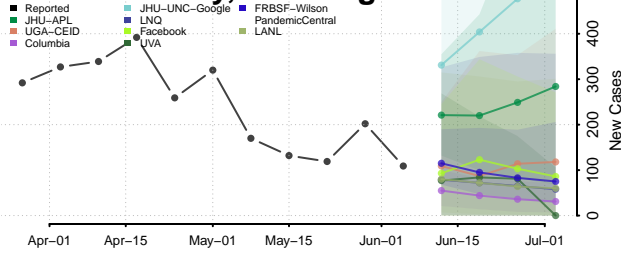

Yakima County, Washington