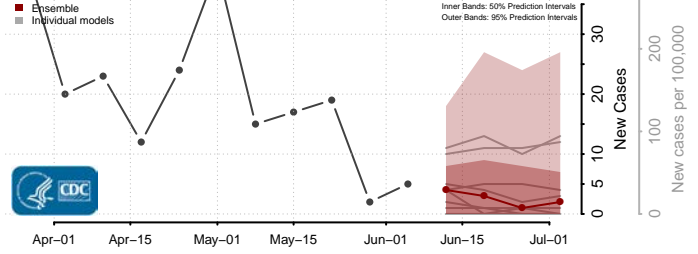

Hardy County, West Virginia