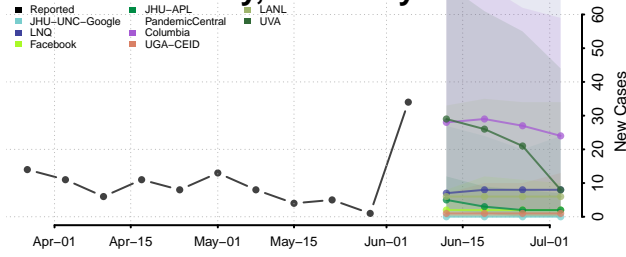

Monroe County, Kentucky

Montgomery County, Kentucky

Morgan County, Kentucky

Muhlenberg County, Kentucky

Nelson County, Kentucky

Nicholas County, Kentucky

Ohio County, Kentucky

Oldham County, Kentucky