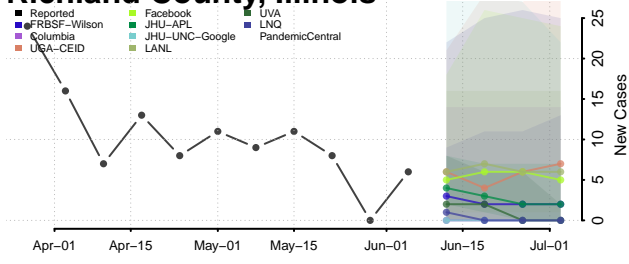

Richland County, Illinois