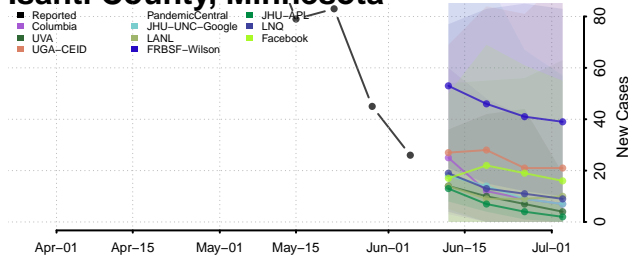

Hennepin County, Minnesota

Houston County, Minnesota

Hubbard County, Minnesota

Isanti County, Minnesota

Itasca County, Minnesota

Jackson County, Minnesota

Kanabec County, Minnesota

Kandiyohi County, Minnesota