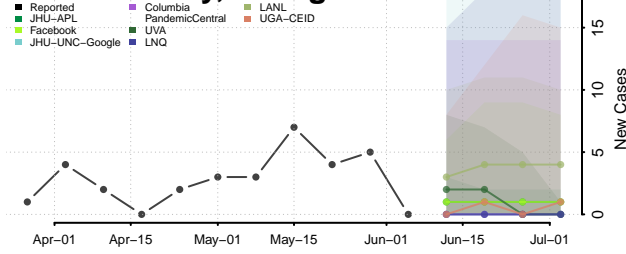

Talbot County, Georgia