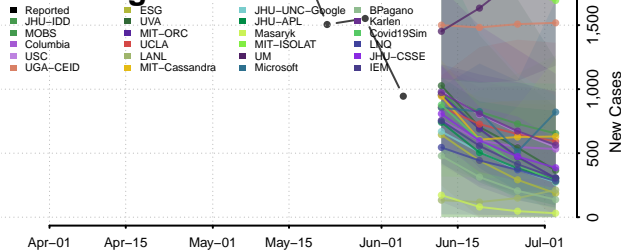

Stevens County, Washington

Thurston County, Washington

Wahkiakum County, Washington

Walla Walla County, Washington

Whatcom County, Washington

Whitman County, Washington

Yakima County, Washington

West Virginia*