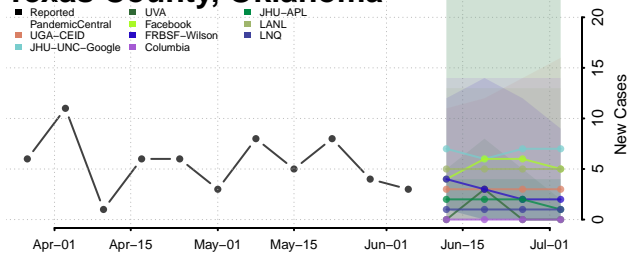

Texas County, Oklahoma