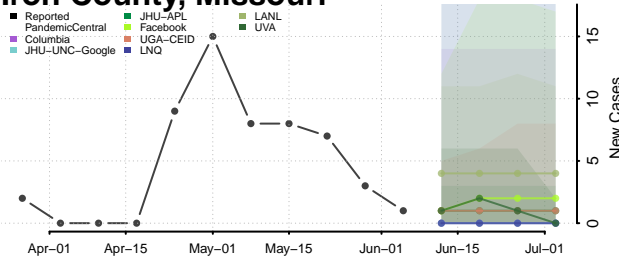

Iron County, Missouri