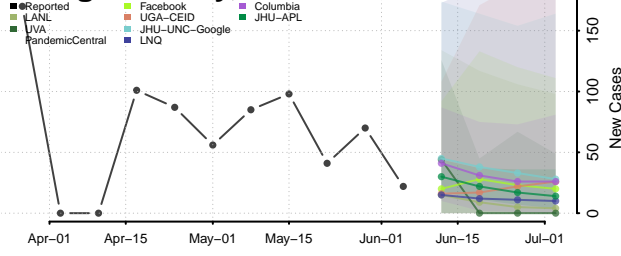

Orange County, Texas