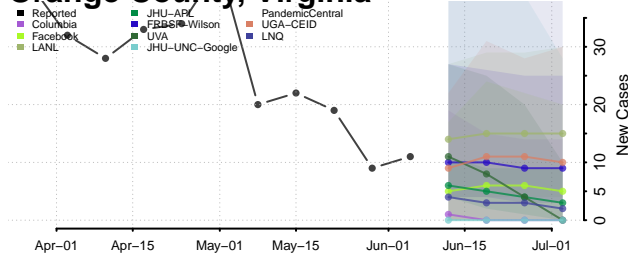

Norton County, Virginia

Nottoway County, Virginia

Orange County, Virginia

Page County, Virginia

Patrick County, Virginia

Petersburg County, Virginia

Pittsylvania County, Virginia

Poquoson County, Virginia