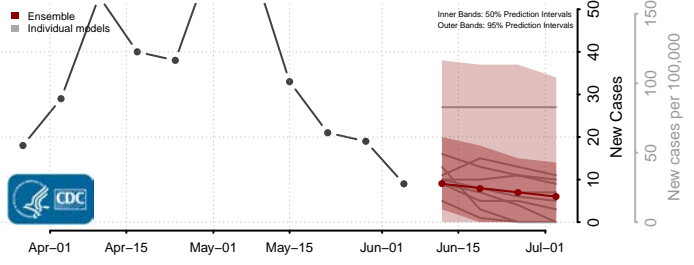

Bureau County, Illinois