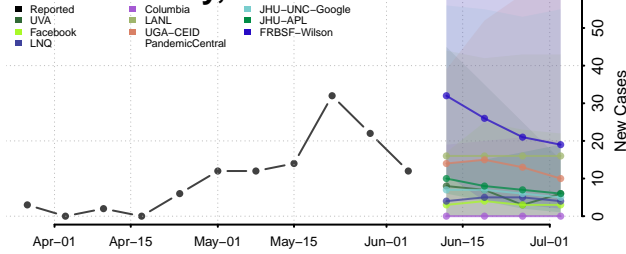

Dallas County, Missouri