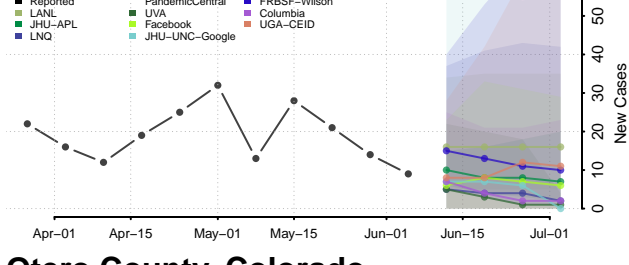

Morgan County, Colorado