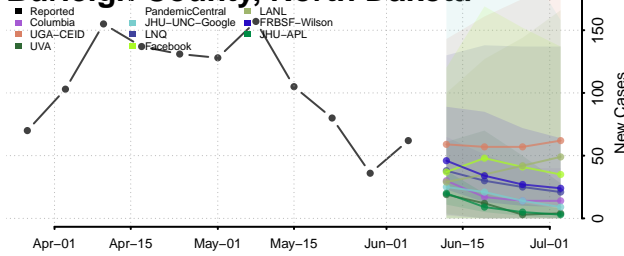

Burleigh County, North Dakota