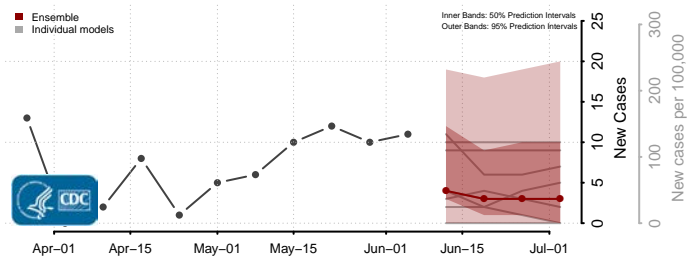

Kidder County, North Dakota

LaMoure County, North Dakota

Logan County, North Dakota

McHenry County, North Dakota

McIntosh County, North Dakota

McKenzie County, North Dakota

McLean County, North Dakota

Mercer County, North Dakota