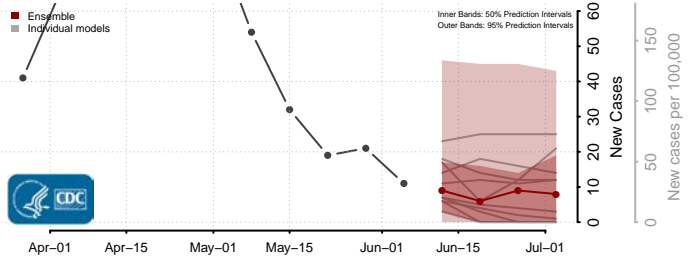

Becker County, Minnesota