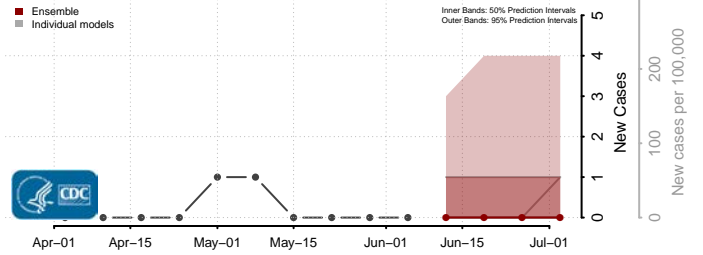

Furnas County, Nebraska

Gage County, Nebraska

Garden County, Nebraska

Garfield County, Nebraska

Gosper County, Nebraska

Grant County, Nebraska

Greeley County, Nebraska

Hall County, Nebraska