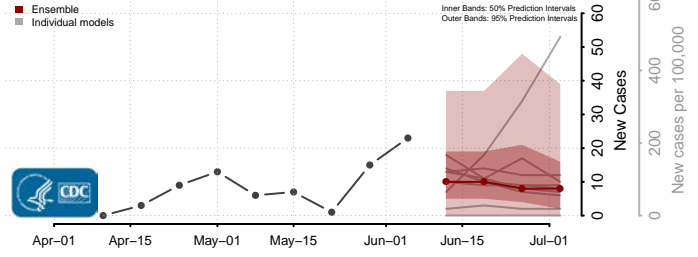

Bradley County, Arkansas