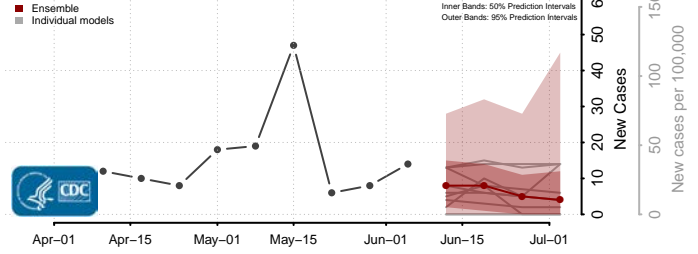

Okmulgee County, Oklahoma