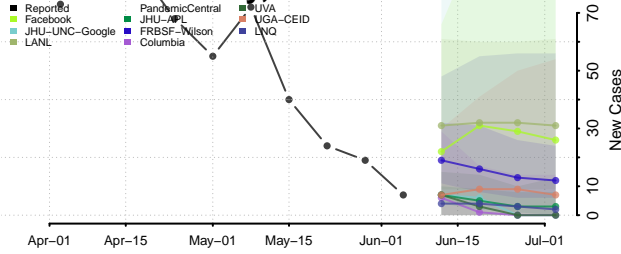

Jefferson County, Wisconsin