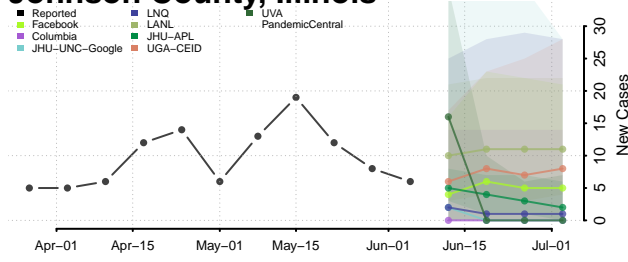

Iroquois County, Illinois

Jackson County, Illinois

Jasper County, Illinois

Jefferson County, Illinois

Jersey County, Illinois

Jo Daviess County, Illinois

Johnson County, Illinois

Kane County, Illinois