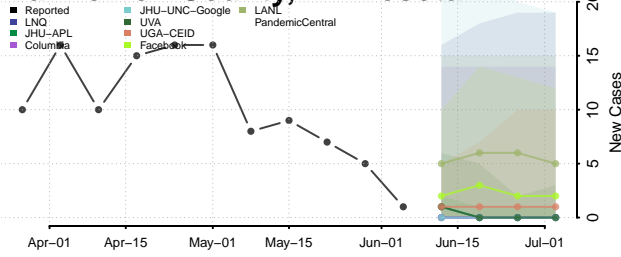

Mahnomen County, Minnesota