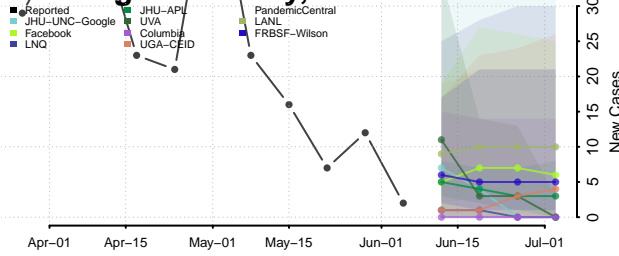

Wabash County, Indiana

Warren County, Indiana

Warrick County, Indiana

Washington County, Indiana

Wayne County, Indiana

Wells County, Indiana

White County, Indiana

Whitley County, Indiana