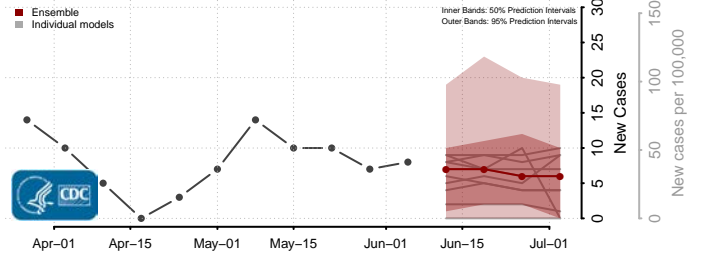

Benton County, Missouri