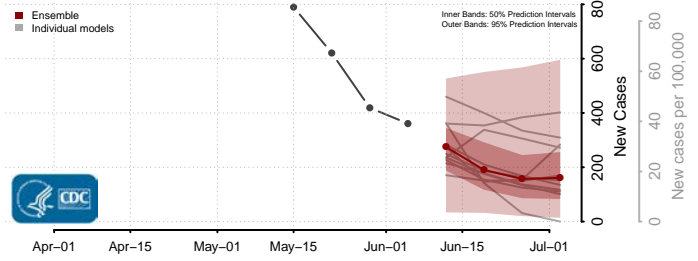

DuPage County, Illinois