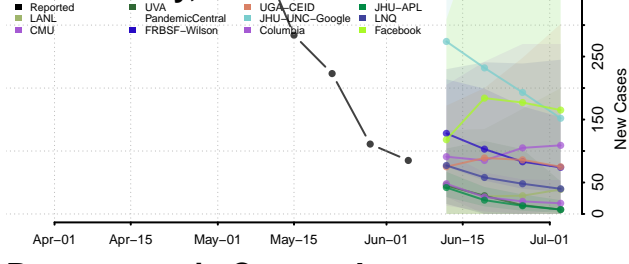

Polk County, Iowa