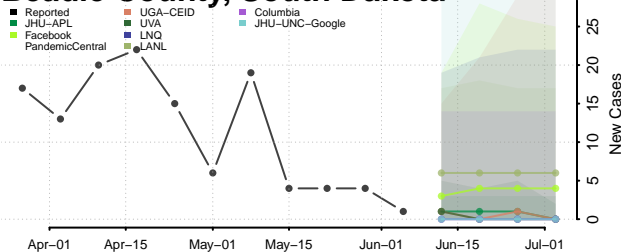

Beadle County, South Dakota

*New weekly cases may decrease in this location over the next four weeks. For these locations, the ensemble forecast indicates a probability of 0.75 or greater that fewer cases will be reported in week four of the forecast than in the last reported week.