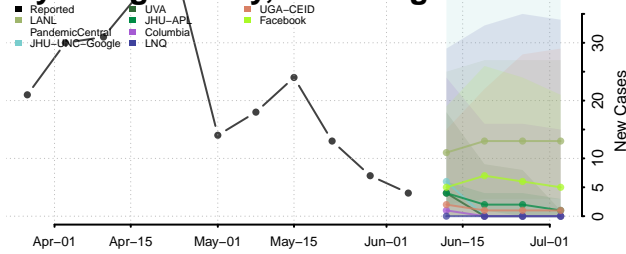

Wayne County, West Virginia

Webster County, West Virginia

Wetzel County, West Virginia

Wirt County, West Virginia

Wood County, West Virginia

Wyoming County, West Virginia

Wisconsin*

Adams County, Wisconsin