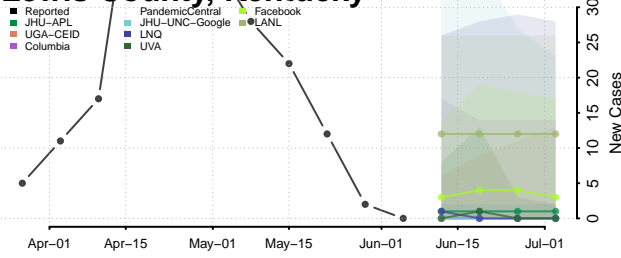

Larue County, Kentucky

Laurel County, Kentucky

Lawrence County, Kentucky

Lee County, Kentucky

Leslie County, Kentucky

Letcher County, Kentucky

Lewis County, Kentucky

Lincoln County, Kentucky