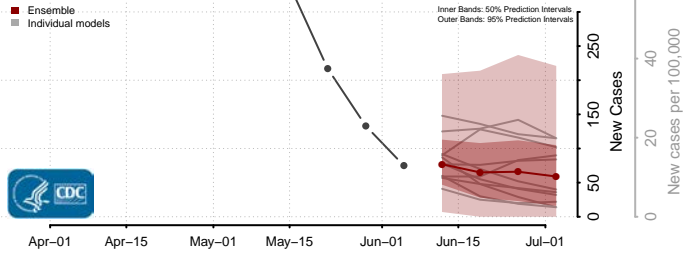

Anne Arundel County, Maryland