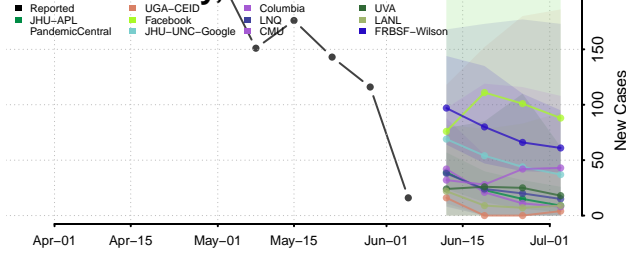

Butler County, Ohio