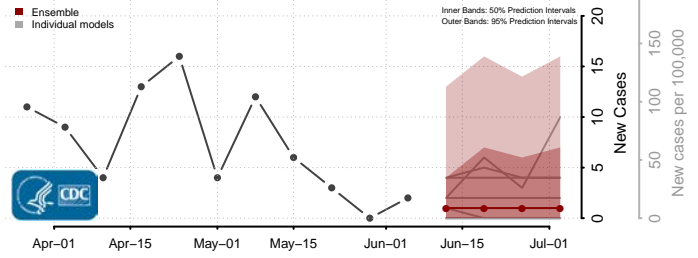

Morton County, North Dakota

Mountrail County, North Dakota

Nelson County, North Dakota

Oliver County, North Dakota

Pembina County, North Dakota

Pierce County, North Dakota

Ramsey County, North Dakota

Ransom County, North Dakota