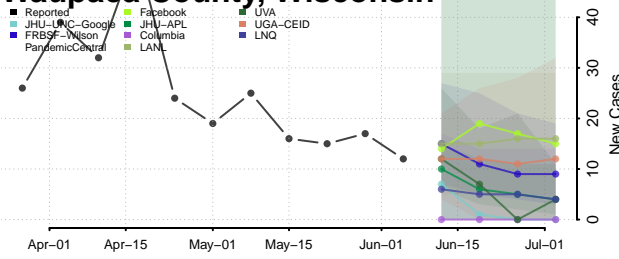

Waupaca County, Wisconsin

Waushara County, Wisconsin

Winnebago County, Wisconsin

Wood County, Wisconsin

Wyoming

Albany County, Wyoming

Big Horn County, Wyoming

Campbell County, Wyoming