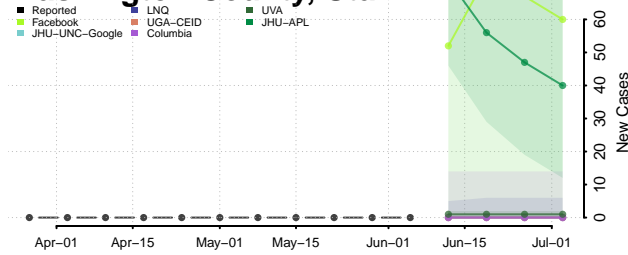

Washington County, Utah