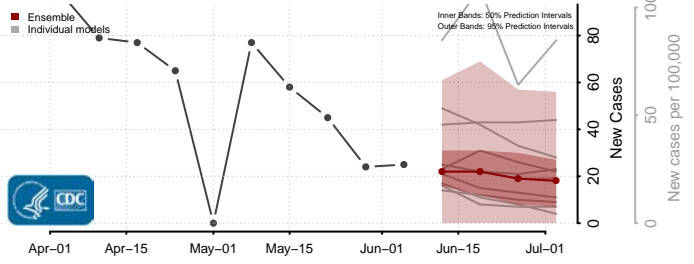

Cabell County, West Virginia