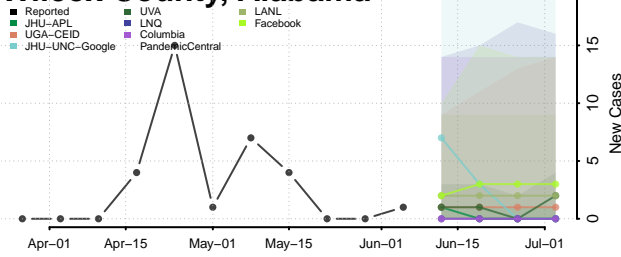

Perry County, Alabama

Pickens County, Alabama

Pike County, Alabama

Randolph County, Alabama

Russell County, Alabama

Shelby County, Alabama

St. Clair County, Alabama

Sumter County, Alabama

Talladega County, Alabama

Tallapoosa County, Alabama

Tuscaloosa County, Alabama

Walker County, Alabama

Washington County, Alabama

Wilcox County, Alabama

Winston County, Alabama

Alaska*