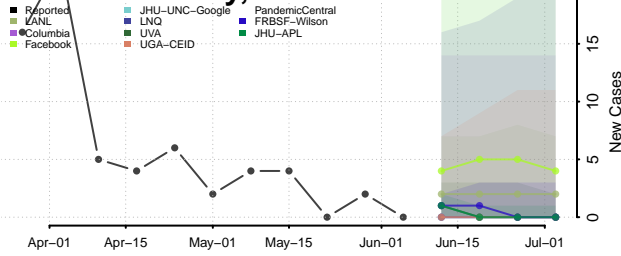

Dawson County, Nebraska