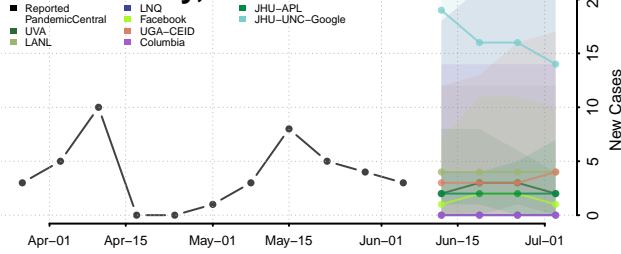

Dade County, Missouri