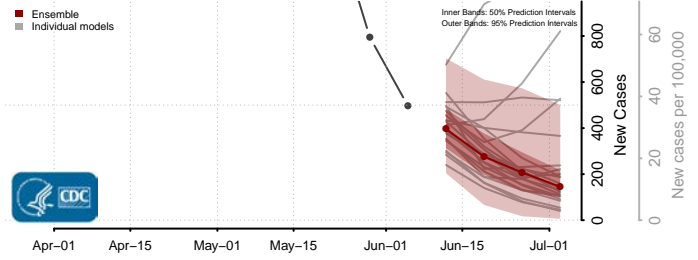

Maine*

Androscoggin County, Maine

Aroostook County, Maine

Cumberland County, Maine

Franklin County, Maine

Hancock County, Maine

*New weekly cases may decrease in this location over the next four weeks. For these locations, the ensemble forecast indicates a probability of 0.75 or greater that fewer cases will be reported in week four of the forecast than in the last reported week.