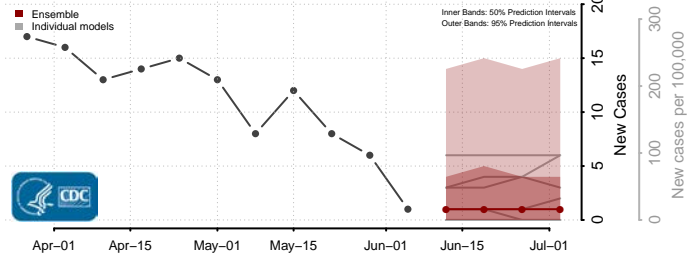

Wilkin County, Minnesota