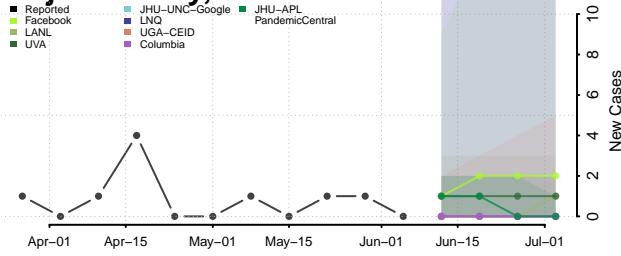

Kiowa County, Oklahoma

Latimer County, Oklahoma

Le Flore County, Oklahoma

Lincoln County, Oklahoma

Logan County, Oklahoma

Love County, Oklahoma

Major County, Oklahoma

Marshall County, Oklahoma