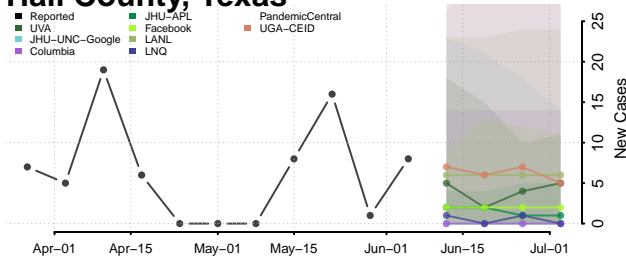

Hall County, Texas