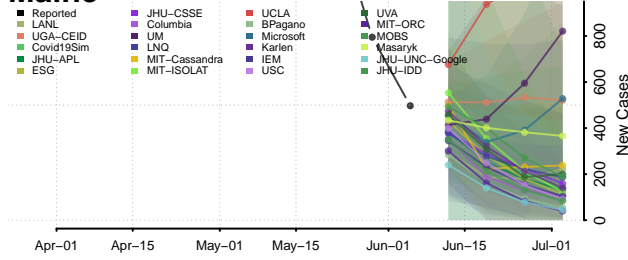

Washington County, Louisiana

Webster County, Louisiana

West Baton Rouge County, Louisiana

West Carroll County, Louisiana

West Feliciana County, Louisiana

Winn County, Louisiana

Maine*

Androscoggin County, Maine