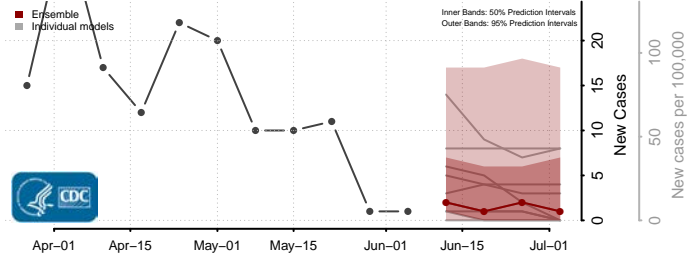

Buchanan County, Iowa

Buena Vista County, Iowa

Butler County, Iowa

Calhoun County, Iowa

Carroll County, Iowa

Cass County, Iowa

Cedar County, Iowa

Cerro Gordo County, Iowa