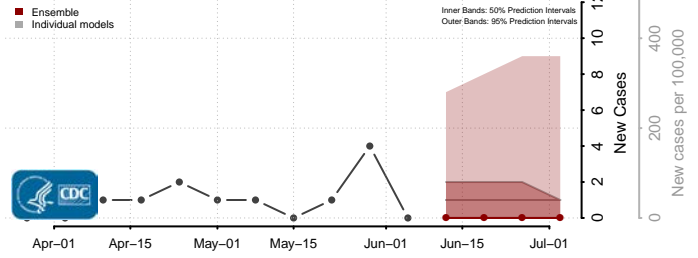

Eddy County, North Dakota

Emmons County, North Dakota

Foster County, North Dakota

Golden Valley County, North Dakota

Grand Forks County, North Dakota

Grant County, North Dakota

Griggs County, North Dakota

Hettinger County, North Dakota