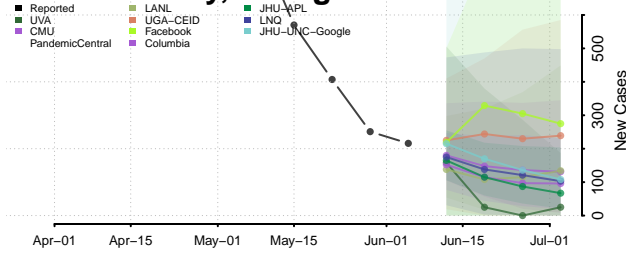

Forsyth County, Georgia

Franklin County, Georgia

Fulton County, Georgia

Gilmer County, Georgia

Glascocock County, Georgia

Glynn County, Georgia

Gordon County, Georgia

Grady County, Georgia