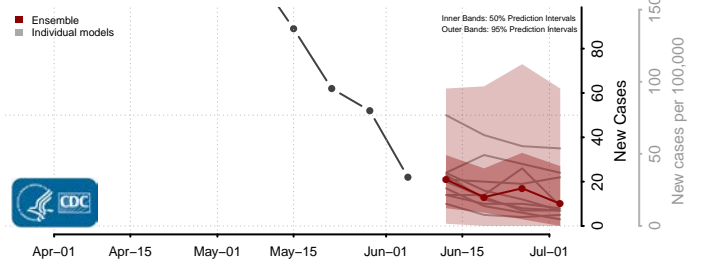

Crow Wing County, Minnesota