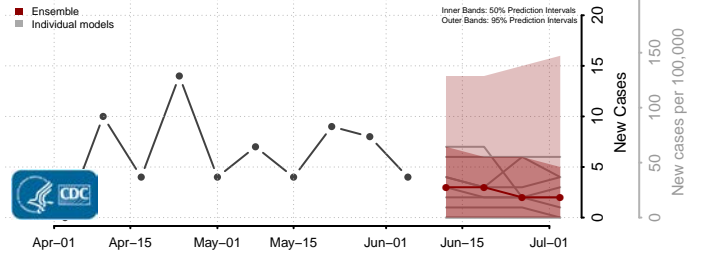

Camden County, North Carolina