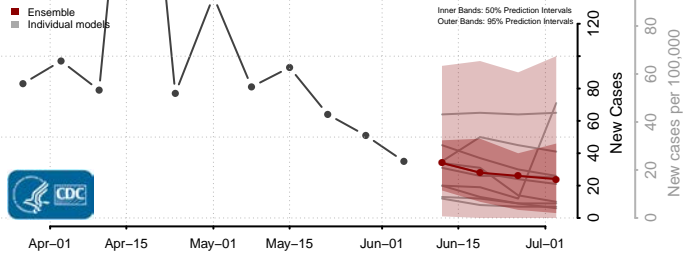

Canadian County, Oklahoma