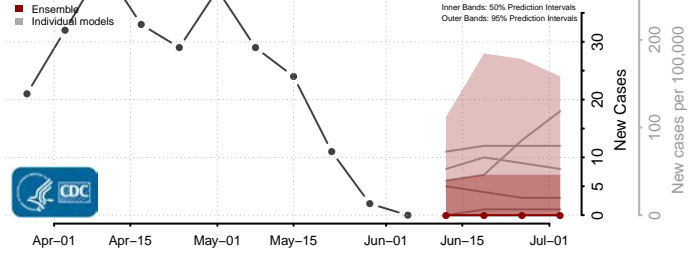

Roseau County, Minnesota