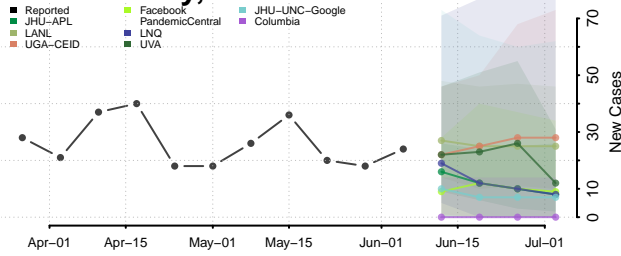

Costilla County, Colorado

Crowley County, Colorado

Custer County, Colorado

Delta County, Colorado

Denver County, Colorado

Dolores County, Colorado

Douglas County, Colorado

Eagle County, Colorado