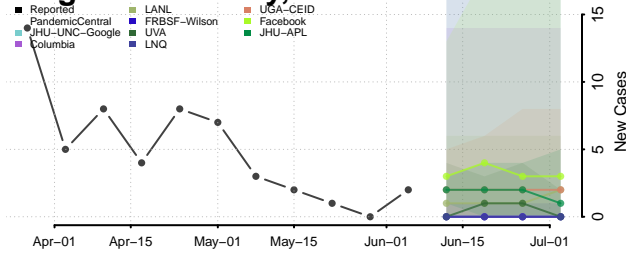

Kingfisher County, Oklahoma