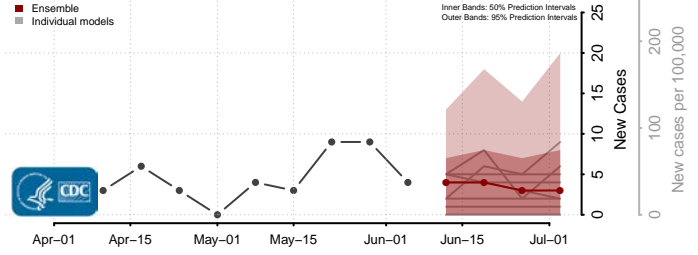

Carbon County, Montana