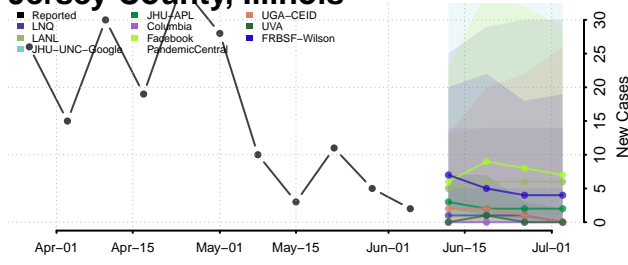

Iroquois County, Illinois

Jackson County, Illinois

Jasper County, Illinois

Jefferson County, Illinois

Jersey County, Illinois

Jo Daviess County, Illinois

Johnson County, Illinois

Kane County, Illinois