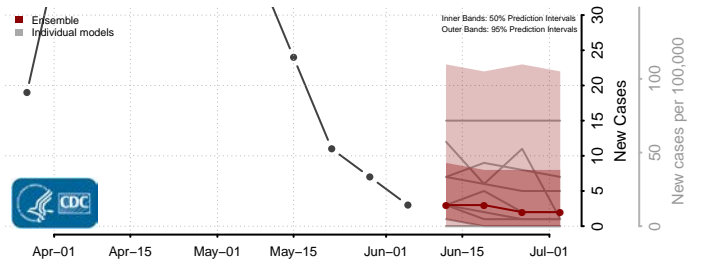

Dodge County, Minnesota