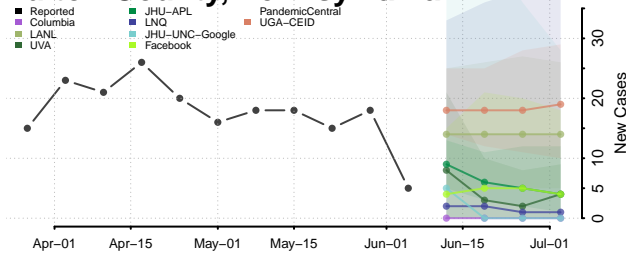

Fulton County, Pennsylvania