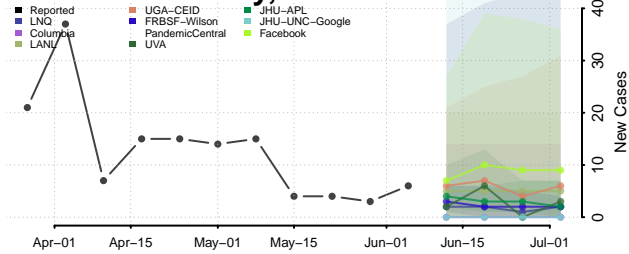

Blaine County, Oklahoma

Bryan County, Oklahoma

Caddo County, Oklahoma

Canadian County, Oklahoma

Carter County, Oklahoma

Cherokee County, Oklahoma

Choctaw County, Oklahoma

Cimarron County, Oklahoma