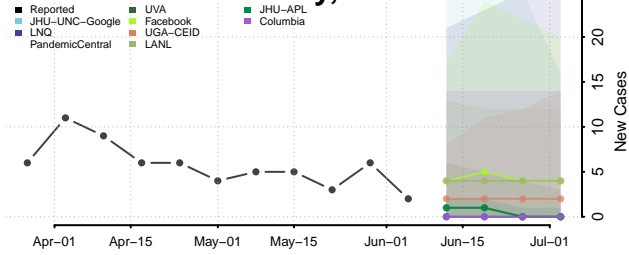

Haines County, Alaska

Hoonah-Angoon County, Alaska

Juneau County, Alaska

Kenai Peninsula County, Alaska

Ketchikan Gateway County, Alaska

Kodiak Island County, Alaska

Kusilvak County, Alaska

Lake and Peninsula County, Alaska