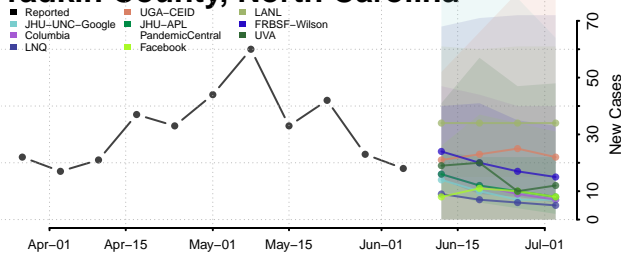

Yadkin County, North Carolina