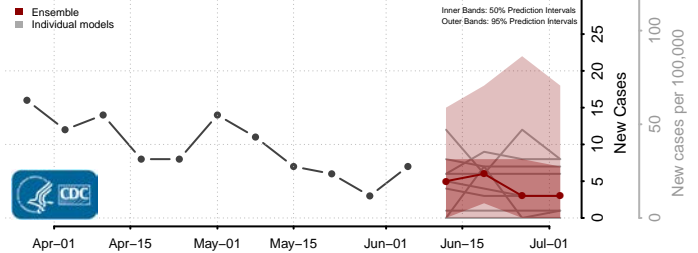

Georgia*

Appling County, Georgia

*New weekly cases may decrease in this location over the next four weeks. For these locations, the ensemble forecast indicates a probability of 0.75 or greater that fewer cases will be reported in week four of the forecast than in the last reported week.