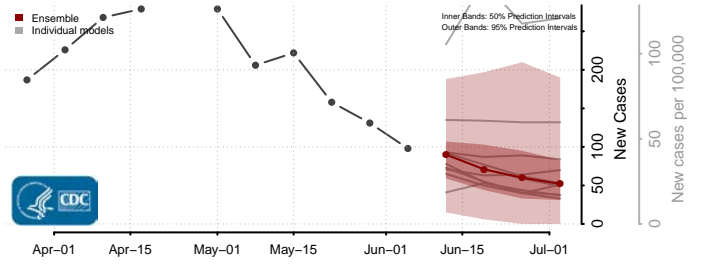

Hood River County, Oregon

Jackson County, Oregon

Jefferson County, Oregon

Josephine County, Oregon

Klamath County, Oregon

Lake County, Oregon

Lane County, Oregon

Lincoln County, Oregon