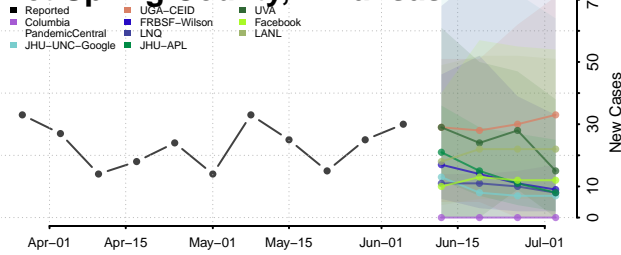

Garland County, Arkansas

Grant County, Arkansas

Greene County, Arkansas

Hempstead County, Arkansas

Hot Spring County, Arkansas

Howard County, Arkansas

Independence County, Arkansas

Izard County, Arkansas