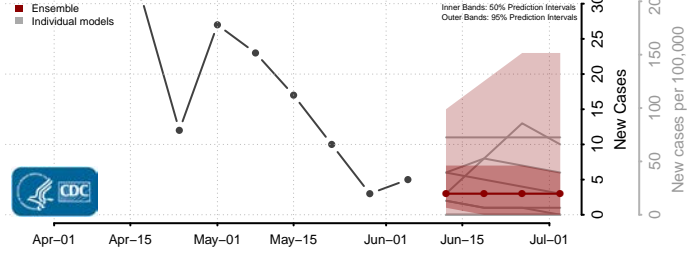

Pipestone County, Minnesota

Polk County, Minnesota

Pope County, Minnesota

Ramsey County, Minnesota

Red Lake County, Minnesota

Redwood County, Minnesota

Renville County, Minnesota

Rice County, Minnesota