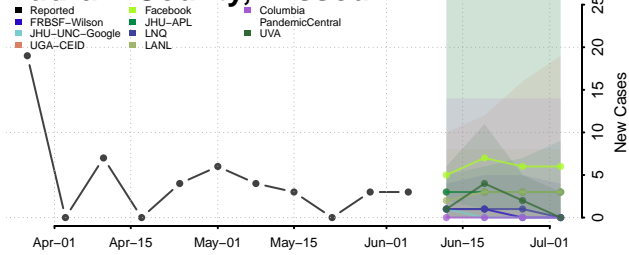

Audrain County, Missouri