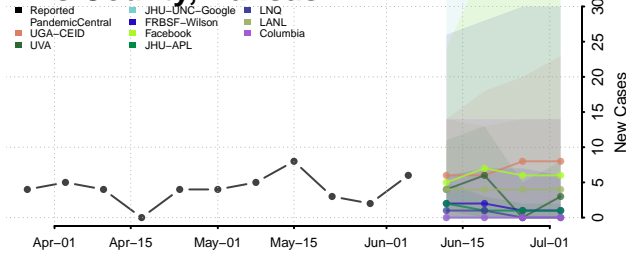

Ellis County, Kansas