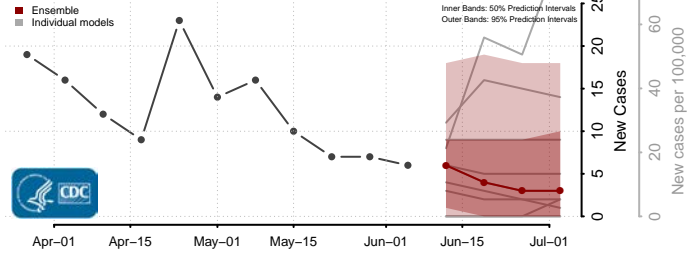

Clinton County, Illinois