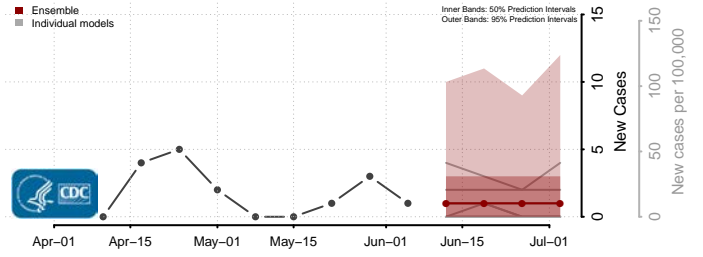

Webster County, Mississippi