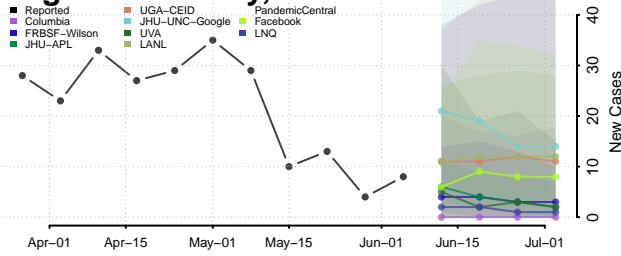

Edgefield County, South Carolina