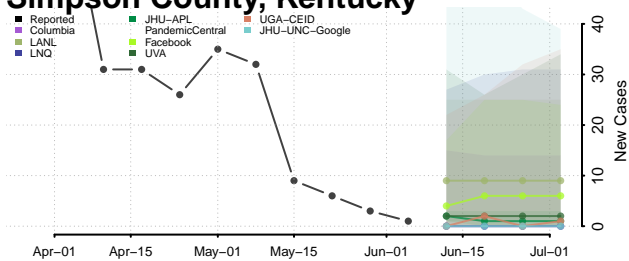

Rockcastle County, Kentucky

Rowan County, Kentucky

Russell County, Kentucky

Scott County, Kentucky

Shelby County, Kentucky

Simpson County, Kentucky

Spencer County, Kentucky

Taylor County, Kentucky