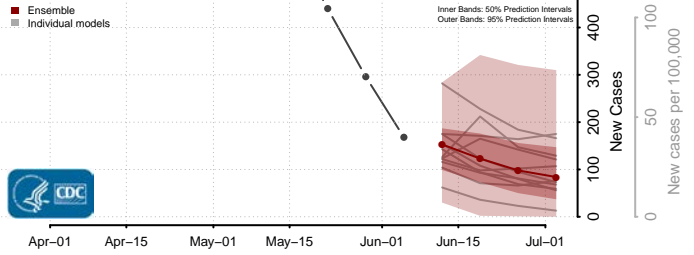

Berks County, Pennsylvania