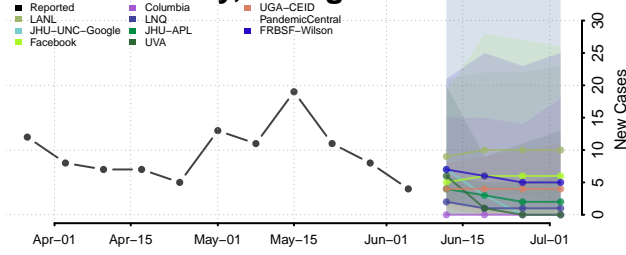

Rockdale County, Georgia

Schley County, Georgia

Screven County, Georgia

Seminole County, Georgia

Spalding County, Georgia

Stephens County, Georgia

Stewart County, Georgia

Sumter County, Georgia