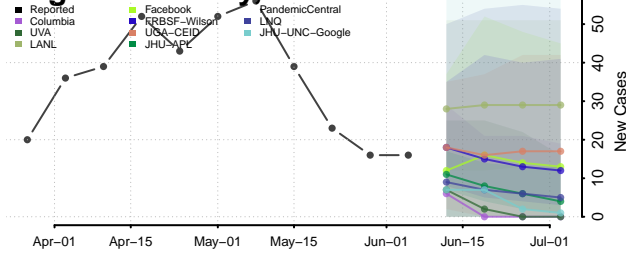

Auglaize County, Ohio