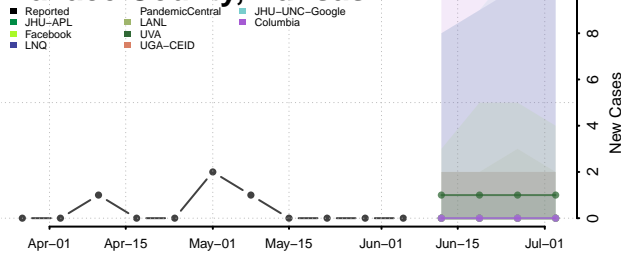

Wallace County, Kansas