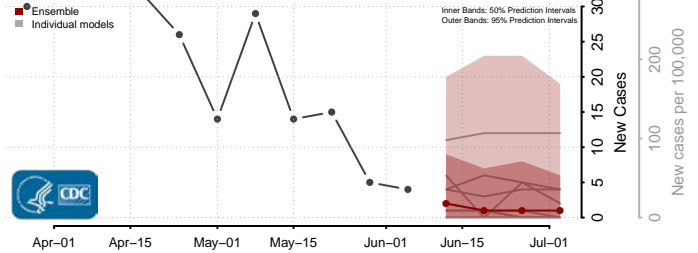

Pope County, Minnesota