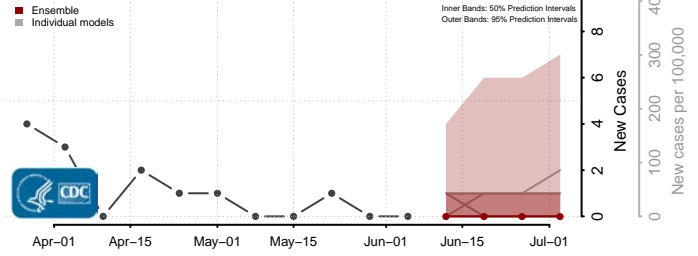

Renville County, North Dakota