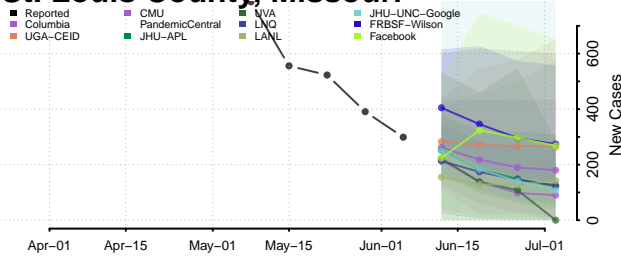

St. Louis County, Missouri