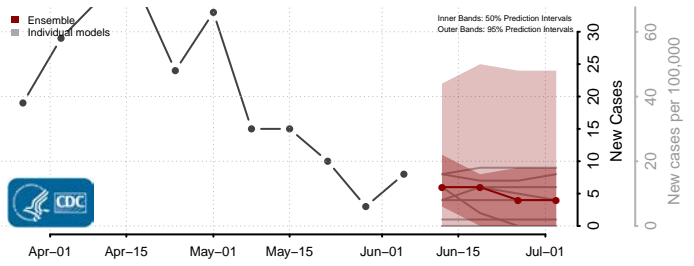

Hood River County, Oregon

Jackson County, Oregon

Jefferson County, Oregon

Josephine County, Oregon

Klamath County, Oregon

Lake County, Oregon

Lane County, Oregon

Lincoln County, Oregon