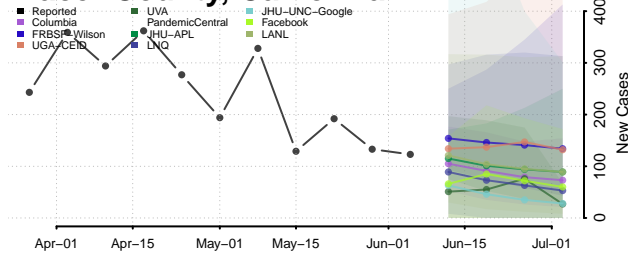

Napa County, California

Nevada County, California

Orange County, California

Placer County, California

Plumas County, California

Riverside County, California

Sacramento County, California

San Benito County, California