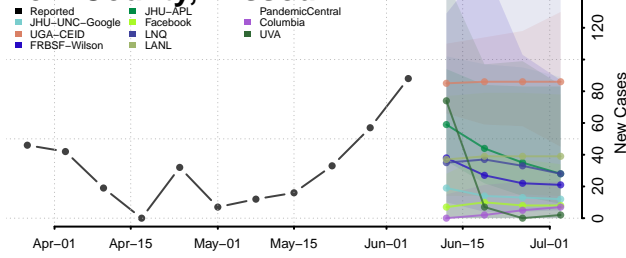

Polk County, Missouri