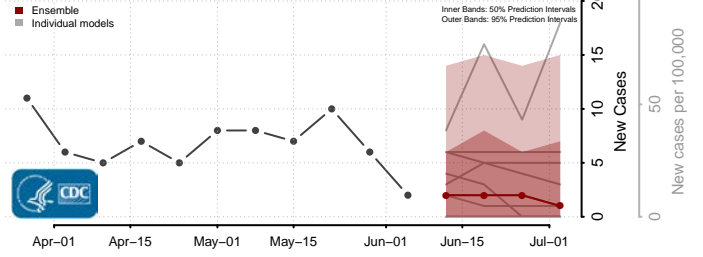

Conway County, Arkansas