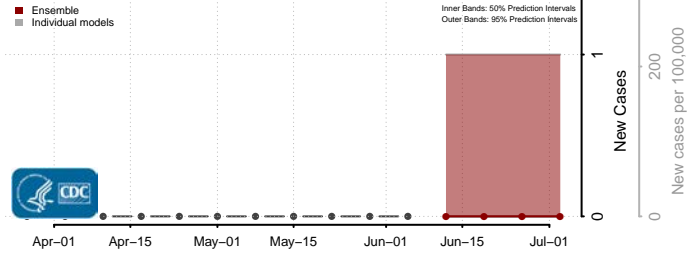

Arthur County, Nebraska