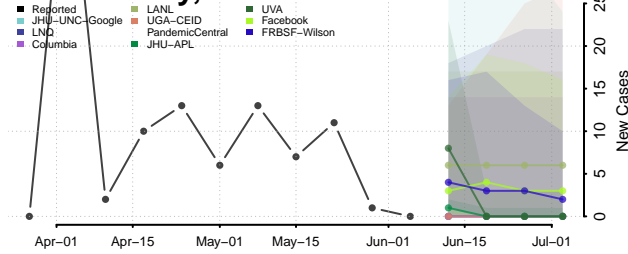

York County, Nebraska