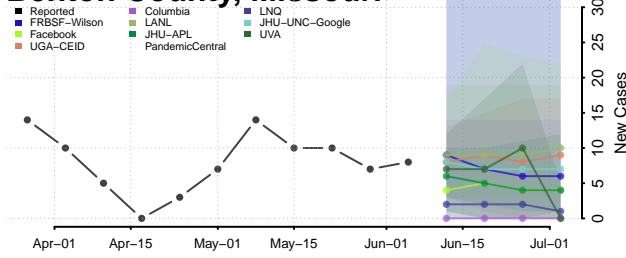

Benton County, Missouri