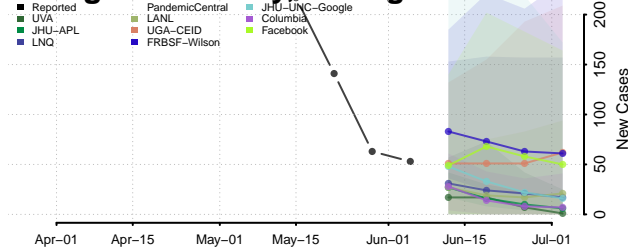

Lake County, Michigan

Lapeer County, Michigan

Leelanau County, Michigan

Lenawee County, Michigan

Livingston County, Michigan

Luce County, Michigan

Mackinac County, Michigan

Macomb County, Michigan