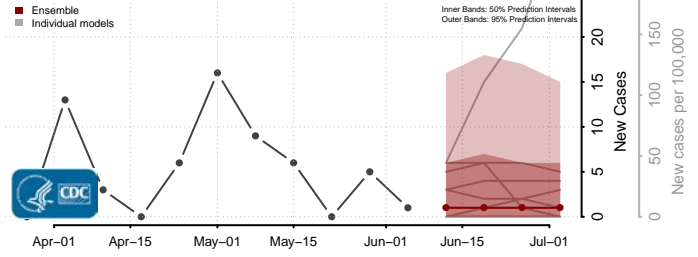

White County, Illinois