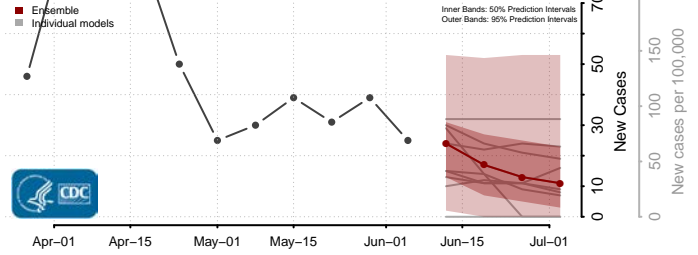

Greene County, Pennsylvania