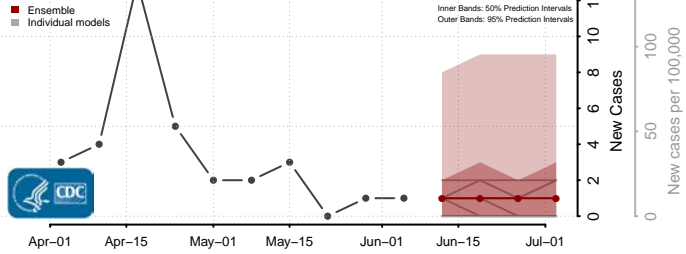

Blaine County, Oklahoma