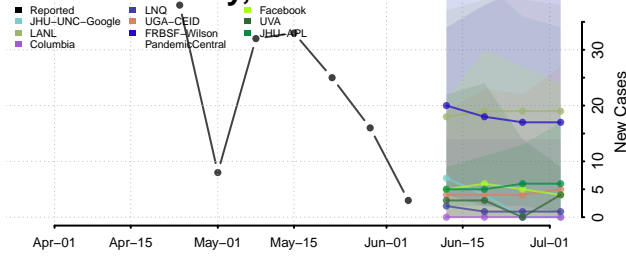

Essex County, Vermont

Franklin County, Vermont

Grand Isle County, Vermont

Lamoille County, Vermont

Orange County, Vermont

Orleans County, Vermont

Rutland County, Vermont

Washington County, Vermont