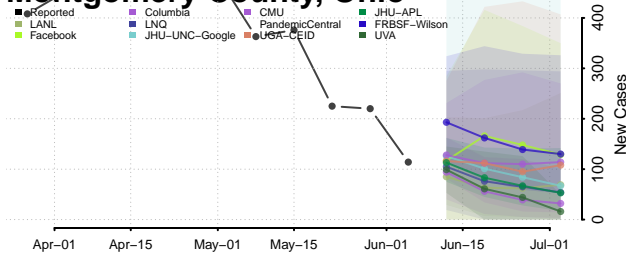

Meigs County, Ohio

Mercer County, Ohio

Miami County, Ohio

Monroe County, Ohio

Montgomery County, Ohio

Morgan County, Ohio

Morrow County, Ohio

Muskingum County, Ohio