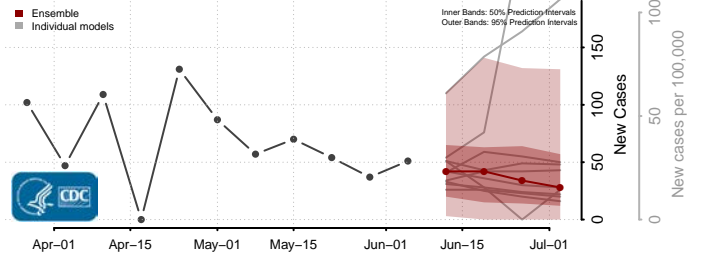

Boone County, Missouri