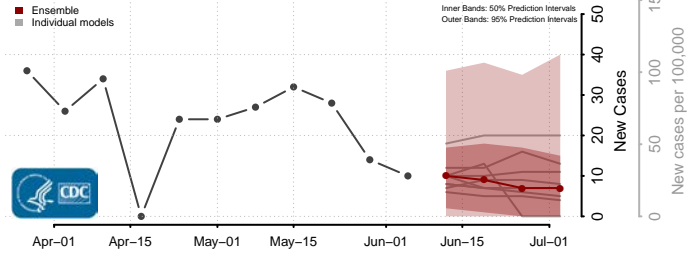

Warren County, Missouri