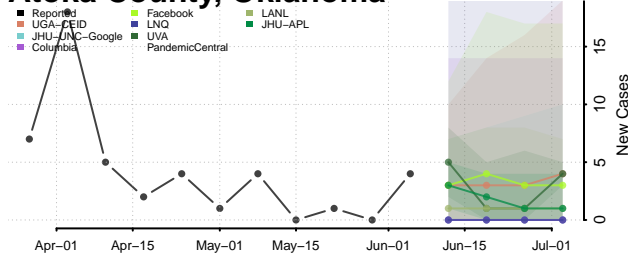

Wayne County, Ohio

Williams County, Ohio

Wood County, Ohio

Wyandot County, Ohio

Oklahoma*

Adair County, Oklahoma

Alfalfa County, Oklahoma

Atoka County, Oklahoma