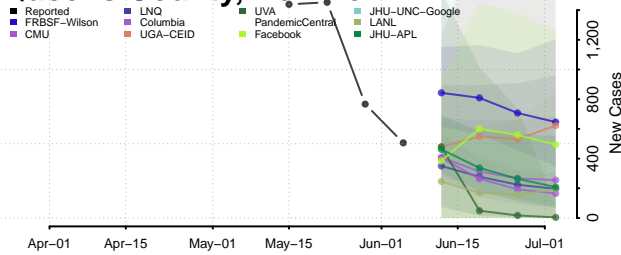

Onondaga County, New York

Ontario County, New York

Orange County, New York

Orleans County, New York

Oswego County, New York

Otsego County, New York

Putnam County, New York

Queens County, New York