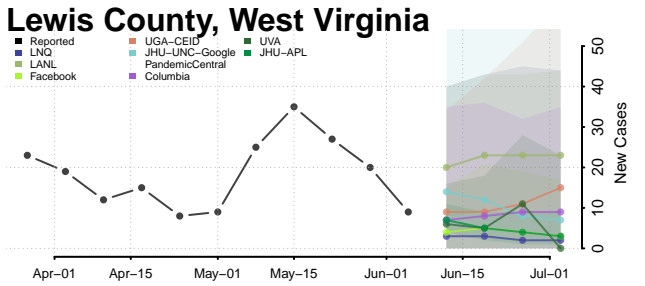

Hancock County, West Virginia

Hardy County, West Virginia

Harrison County, West Virginia

Jackson County, West Virginia

Marshall County, West Virginia

Mason County, West Virginia

McDowell County, West Virginia