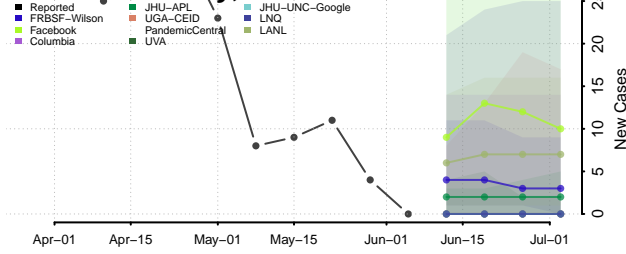

Marathon County, Wisconsin

Marinette County, Wisconsin

Marquette County, Wisconsin

Menominee County, Wisconsin

Milwaukee County, Wisconsin

Monroe County, Wisconsin

Oconto County, Wisconsin

Oneida County, Wisconsin