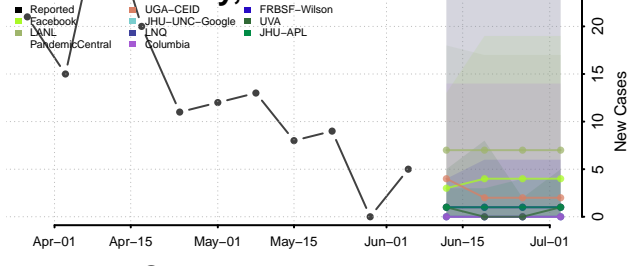

Benton County, Tennessee