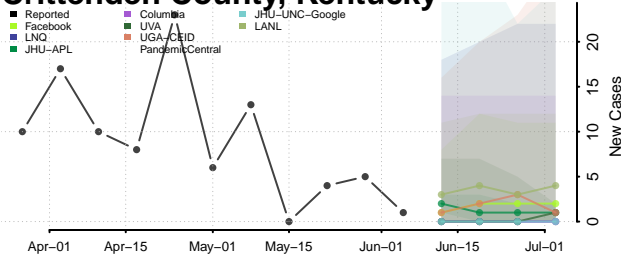

Crittenden County, Kentucky