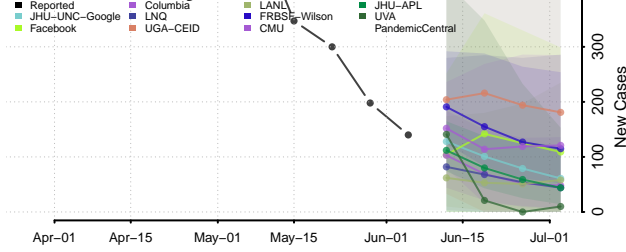

Woodford County, Illinois

Indiana*

Adams County, Indiana

Allen County, Indiana

Bartholomew County, Indiana

Benton County, Indiana

*New weekly cases may decrease in this location over the next four weeks. For these locations, the ensemble forecast indicates a probability of 0.75 or greater that fewer cases will be reported in week four of the forecast than in the last reported week.