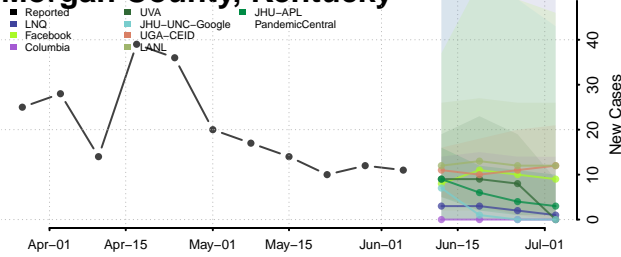

Morgan County, Kentucky