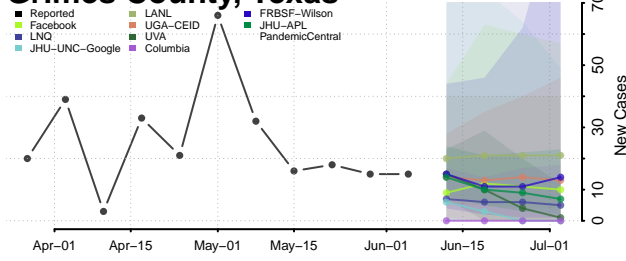

Grimes County, Texas