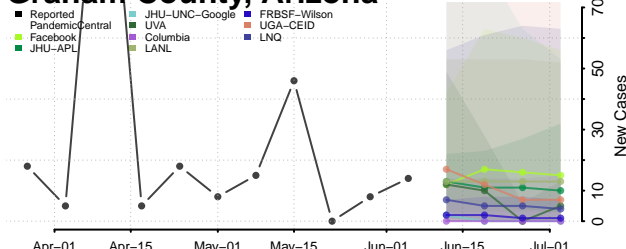

Cochise County, Arizona

Coconino County, Arizona

Gila County, Arizona

Graham County, Arizona

Greenlee County, Arizona

La Paz County, Arizona

Maricopa County, Arizona

Mohave County, Arizona