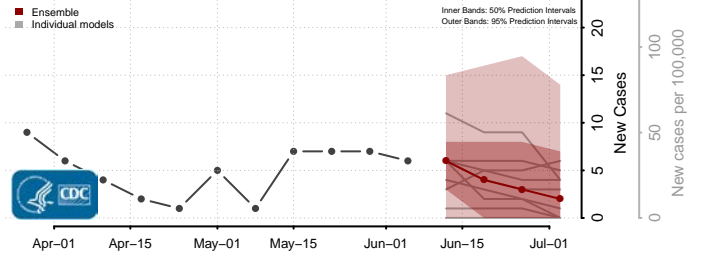

Winston County, Mississippi