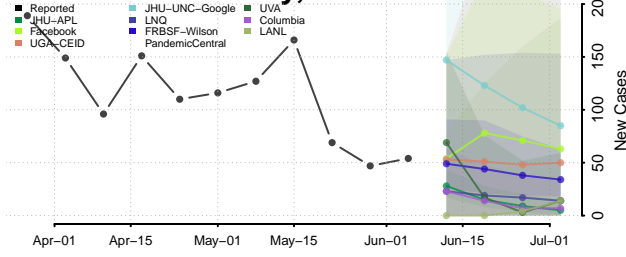

Tuscaloosa County, Alabama