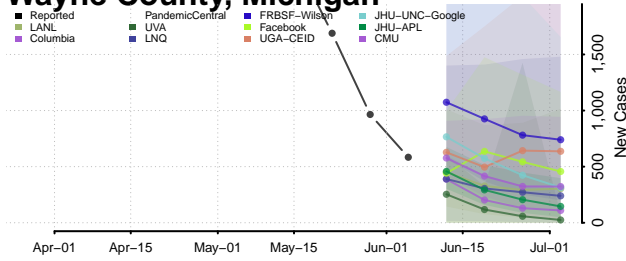

Schoolcraft County, Michigan

Shiawassee County, Michigan

St. Clair County, Michigan

St. Joseph County, Michigan

Tuscola County, Michigan

Van Buren County, Michigan

Washtenaw County, Michigan

Wayne County, Michigan