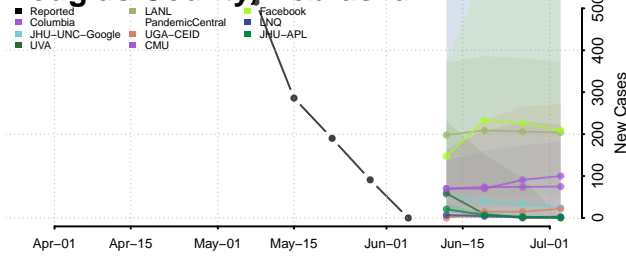

Douglas County, Nebraska