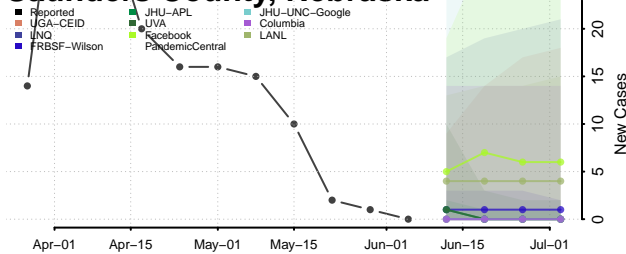

Red Willow County, Nebraska

Richardson County, Nebraska

Rock County, Nebraska

Saline County, Nebraska

Sarpy County, Nebraska

Saunders County, Nebraska

Scotts Bluff County, Nebraska

Seward County, Nebraska