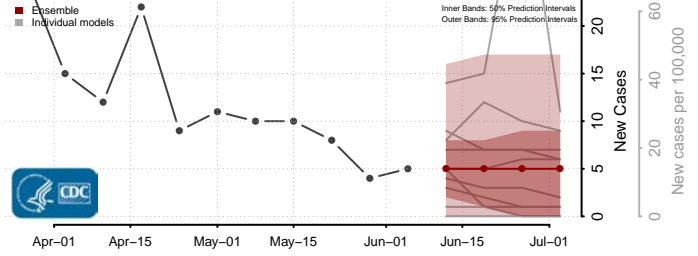

Wapello County, Iowa

Warren County, Iowa

Washington County, Iowa

Wayne County, Iowa

Webster County, Iowa

Winnebago County, Iowa

Winneshiek County, Iowa

Woodbury County, Iowa