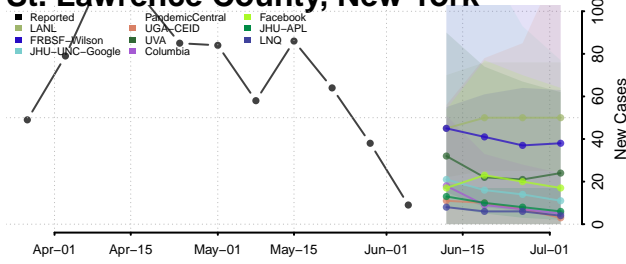

St. Lawrence County, New York