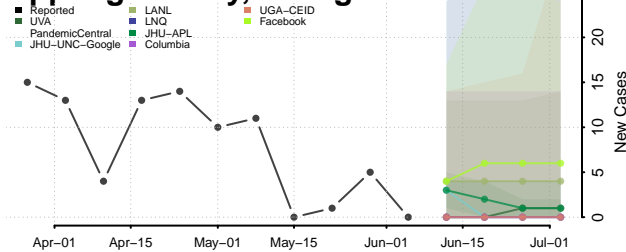

Georgia*

Appling County, Georgia

*New weekly cases may decrease in this location over the next four weeks. For these locations, the ensemble forecast indicates a probability of 0.75 or greater that fewer cases will be reported in week four of the forecast than in the last reported week.