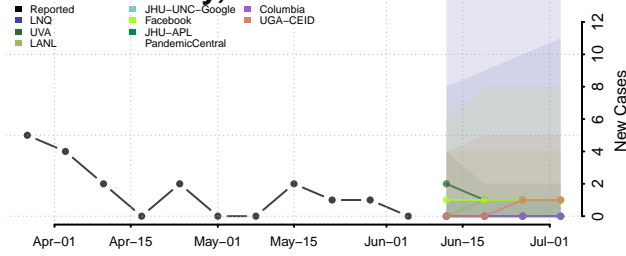

Nez Perce County, Idaho

Oneida County, Idaho

Owyhee County, Idaho

Payette County, Idaho

Power County, Idaho

Shoshone County, Idaho

Teton County, Idaho

Twin Falls County, Idaho