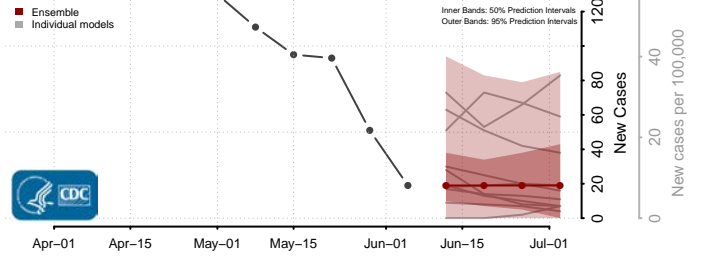

Warren County, Ohio