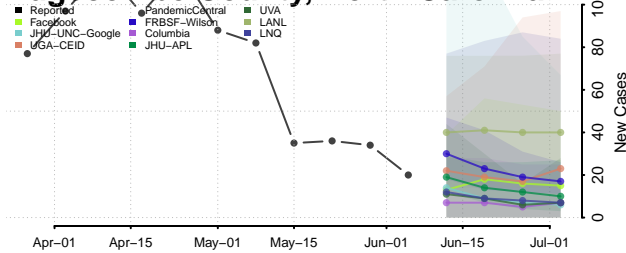

Edgecombe County, North Carolina