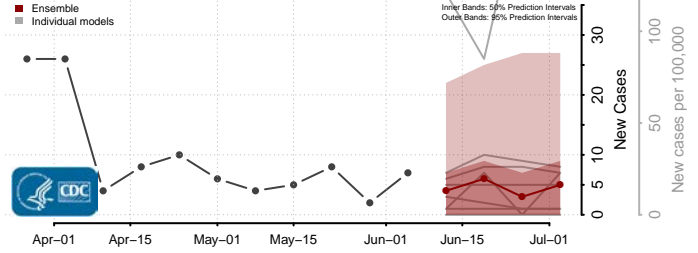

Bolivar County, Mississippi