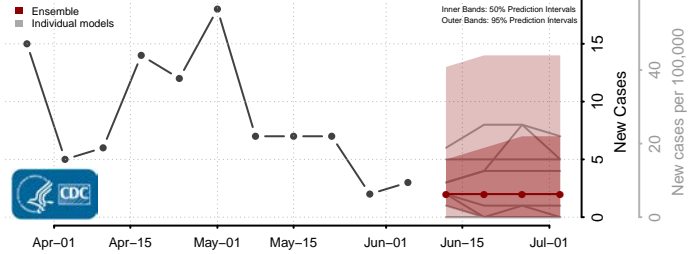

Meade County, Kansas

Miami County, Kansas

Mitchell County, Kansas

Montgomery County, Kansas

Morris County, Kansas

Morton County, Kansas

Nemaha County, Kansas

Neosho County, Kansas