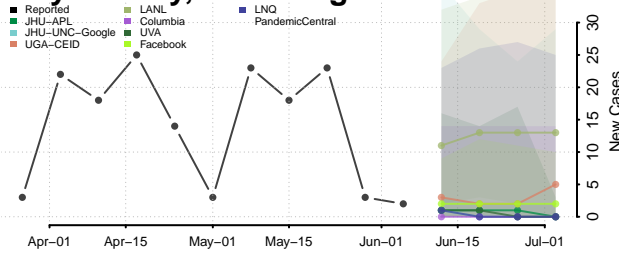

Clay County, West Virginia