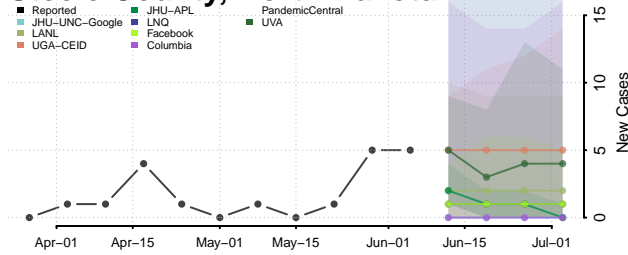

Steele County, North Dakota