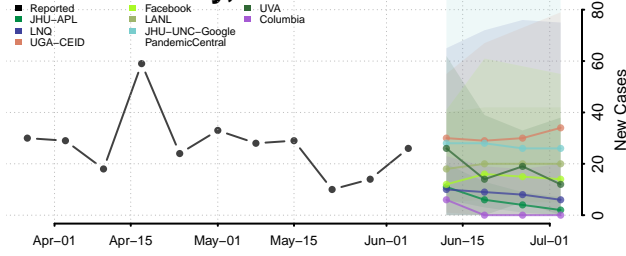

Perry County, Alabama

Pickens County, Alabama

Pike County, Alabama

Randolph County, Alabama

Russell County, Alabama

Shelby County, Alabama

St. Clair County, Alabama

Sumter County, Alabama

Talladega County, Alabama

Tallapoosa County, Alabama

Tuscaloosa County, Alabama

Walker County, Alabama

Washington County, Alabama

Wilcox County, Alabama

Winston County, Alabama

Alaska*