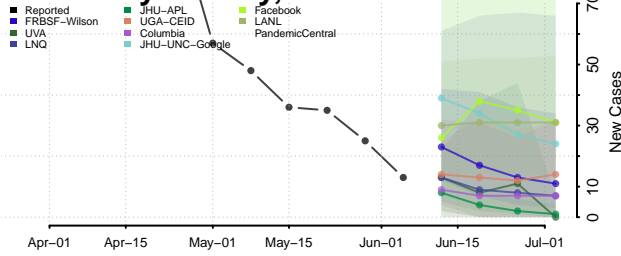

Wapello County, Iowa

Warren County, Iowa

Washington County, Iowa

Wayne County, Iowa

Webster County, Iowa

Winnebago County, Iowa

Winneshiek County, Iowa

Woodbury County, Iowa