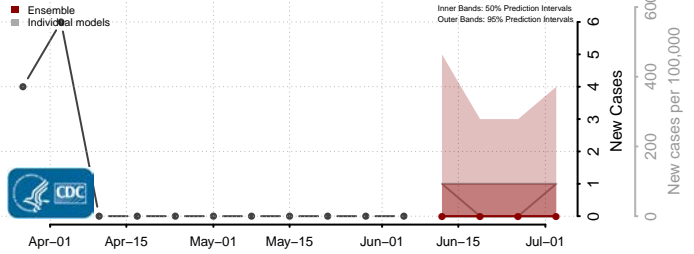

Prairie County, Montana