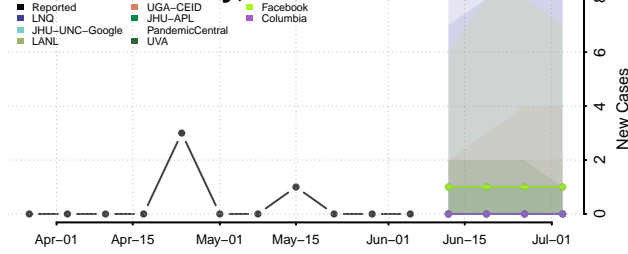

Mineral County, Nevada