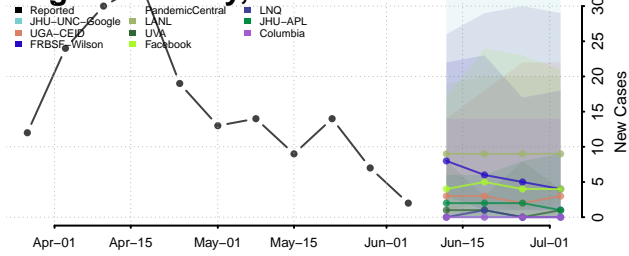

Haakon County, South Dakota

Hamlin County, South Dakota

Hand County, South Dakota

Hanson County, South Dakota

Harding County, South Dakota

Hughes County, South Dakota

Hutchinson County, South Dakota

Hyde County, South Dakota