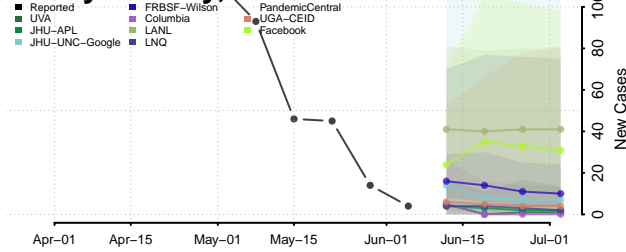

Maury County, Tennessee

McMinn County, Tennessee

McNairy County, Tennessee

Meigs County, Tennessee

Monroe County, Tennessee

Montgomery County, Tennessee

Moore County, Tennessee

Morgan County, Tennessee