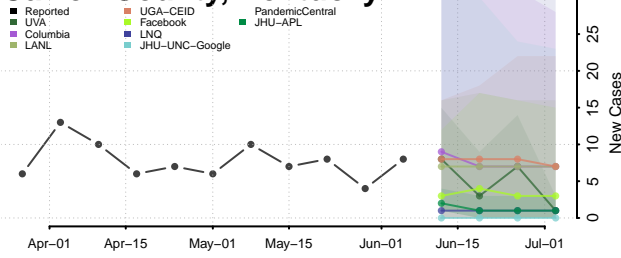

Carroll County, Kentucky