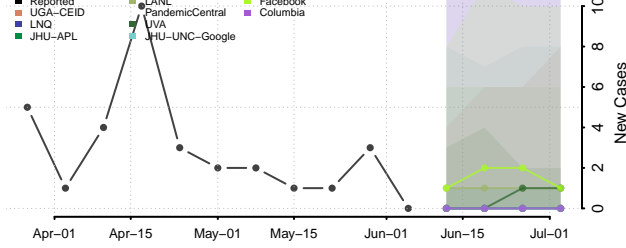

Florence County, Wisconsin