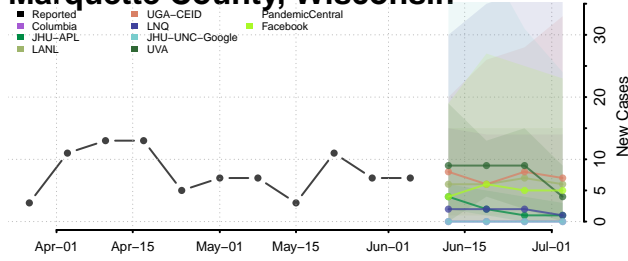

Marathon County, Wisconsin

Marinette County, Wisconsin

Marquette County, Wisconsin

Menominee County, Wisconsin

Milwaukee County, Wisconsin

Monroe County, Wisconsin

Oconto County, Wisconsin

Oneida County, Wisconsin