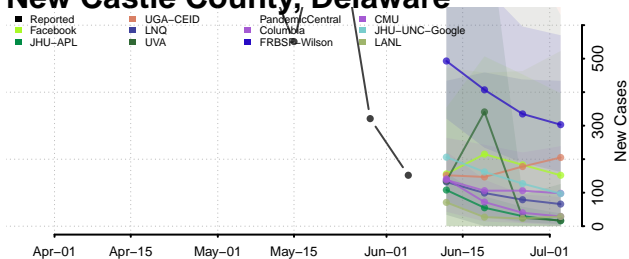

New London County, Connecticut

Tolland County, Connecticut

Windham County, Connecticut

Delaware*

Kent County, Delaware

New Castle County, Delaware

*New weekly cases may decrease in this location over the next four weeks. For these locations, the ensemble forecast indicates a probability of 0.75 or greater that fewer cases will be reported in week four of the forecast than in the last reported week.

Sussex County, Delaware

District of Columbia*

Florida*

Alachua County, Florida

Baker County, Florida

Bay County, Florida

*New weekly cases may decrease in this location over the next four weeks. For these locations, the ensemble forecast indicates a probability of 0.75 or greater that fewer cases will be reported in week four of the forecast than in the last reported week.