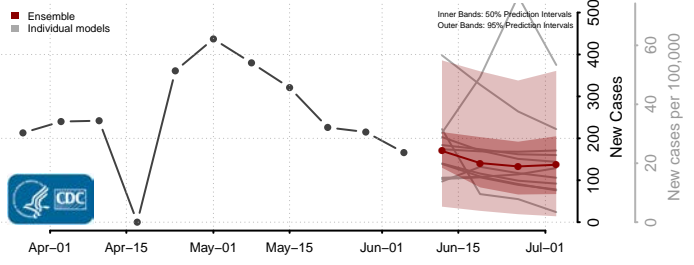

Jackson County, Missouri