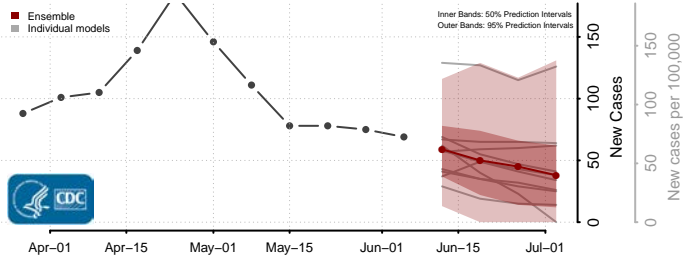

Franklin County, Washington