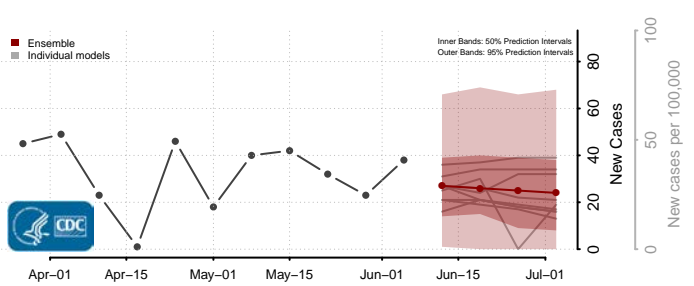

Bowie County, Texas