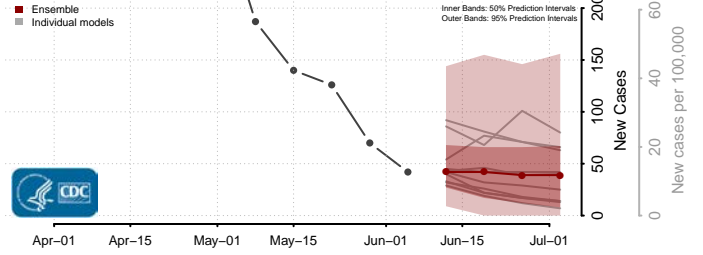

Hanover County, Virginia

Harrisonburg County, Virginia

Henrico County, Virginia

Henry County, Virginia

Highland County, Virginia

Hopewell County, Virginia

Isle of Wight County, Virginia

James City County, Virginia