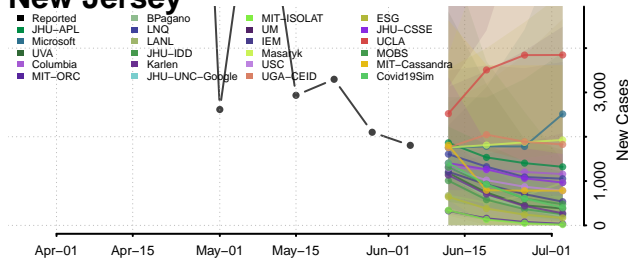

New Jersey*