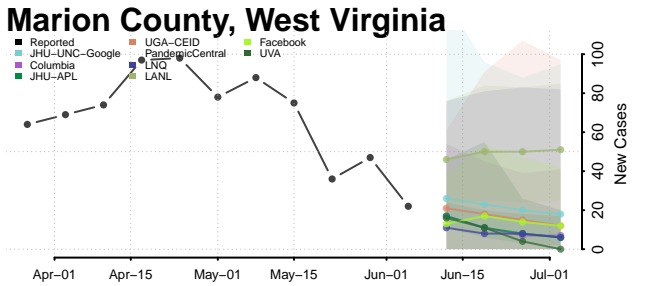

Hancock County, West Virginia

Hardy County, West Virginia

Harrison County, West Virginia

Jackson County, West Virginia

Marshall County, West Virginia

Mason County, West Virginia

McDowell County, West Virginia