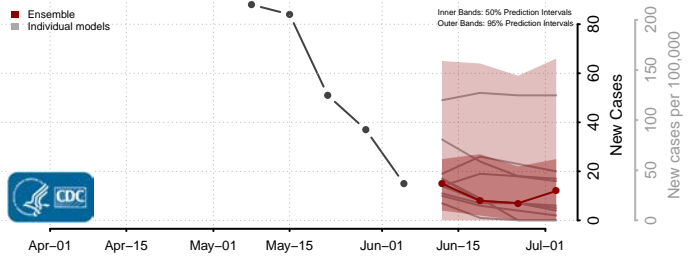

Benton County, Minnesota