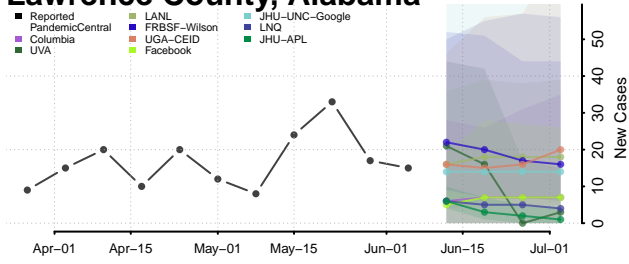

Jefferson County, Alabama

Lamar County, Alabama

Lauderdale County, Alabama

Lawrence County, Alabama

Lee County, Alabama

Limestone County, Alabama

Lowndes County, Alabama

Macon County, Alabama

Madison County, Alabama

Marengo County, Alabama

Marion County, Alabama

Marshall County, Alabama

Mobile County, Alabama

Monroe County, Alabama

Montgomery County, Alabama

Morgan County, Alabama