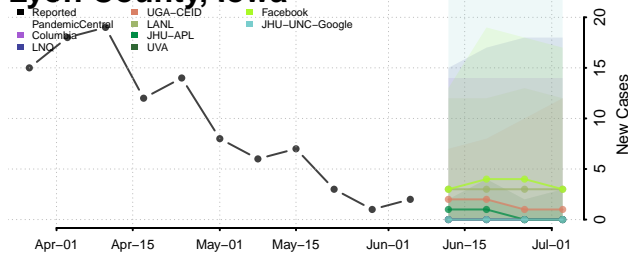

Lyon County, Iowa