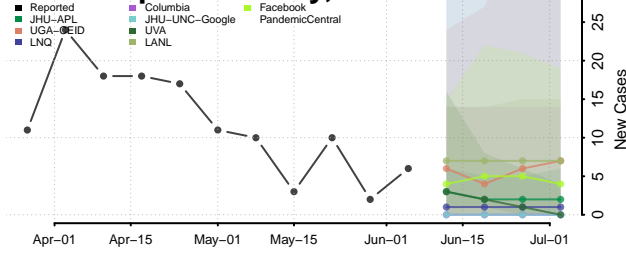

Montgomery County, North Carolina

Moore County, North Carolina

Nash County, North Carolina

New Hanover County, North Carolina

Northampton County, North Carolina

Onslow County, North Carolina

Orange County, North Carolina