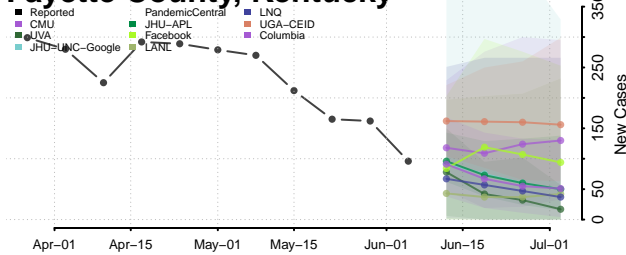

Fayette County, Kentucky