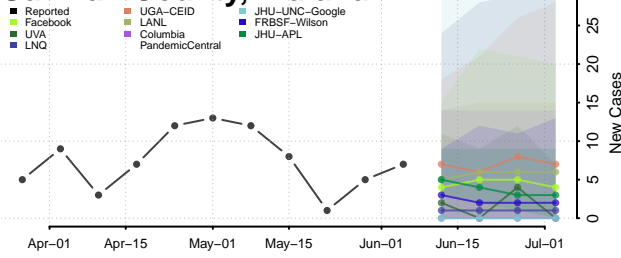

Sullivan County, Indiana