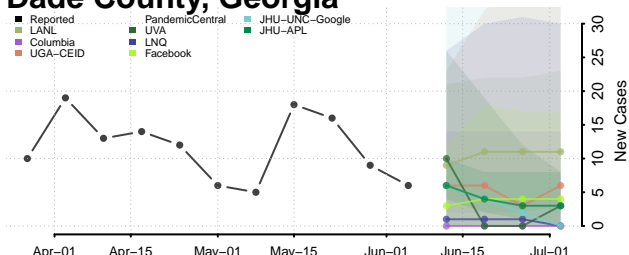

Coffee County, Georgia

Colquitt County, Georgia

Columbia County, Georgia

Cook County, Georgia

Coweta County, Georgia

Crawford County, Georgia

Crisp County, Georgia

Dade County, Georgia