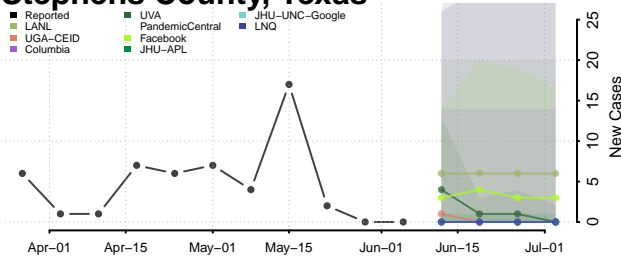

Shelby County, Texas

Sherman County, Texas

Smith County, Texas

Somervell County, Texas

Starr County, Texas

Stephens County, Texas

Sterling County, Texas

Stonewall County, Texas