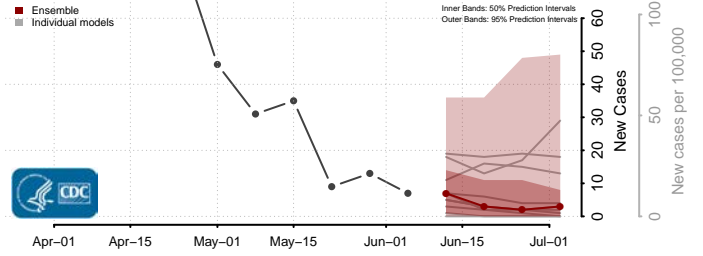

Lincoln County, South Dakota