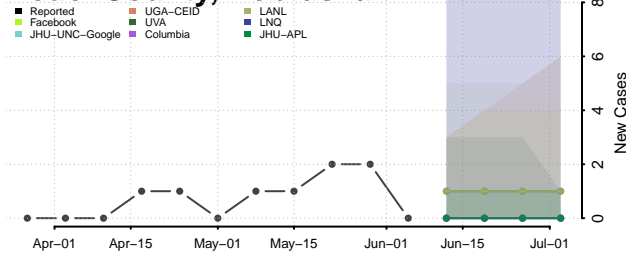

Deuel County, Nebraska