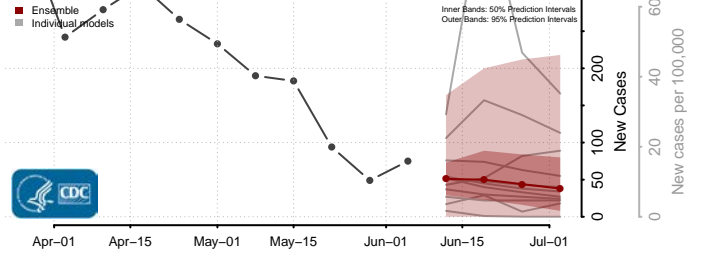

Washoe County, Nevada