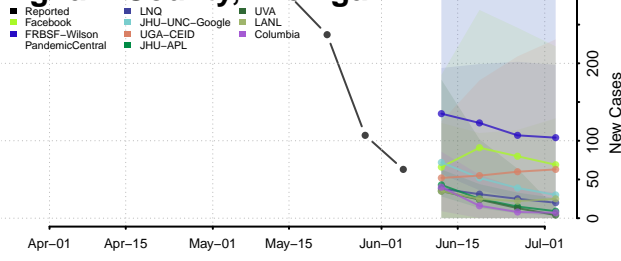

Gogebic County, Michigan

Grand Traverse County, Michigan

Gratiot County, Michigan

Hillsdale County, Michigan

Houghton County, Michigan

Huron County, Michigan

Ingham County, Michigan

Ionia County, Michigan