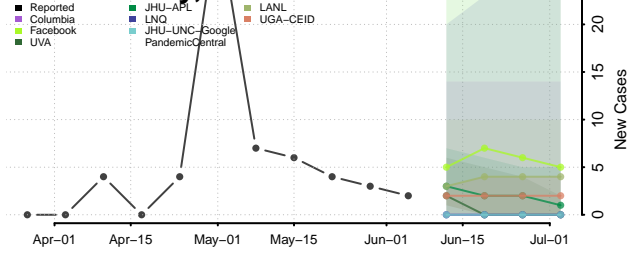

Bent County, Colorado