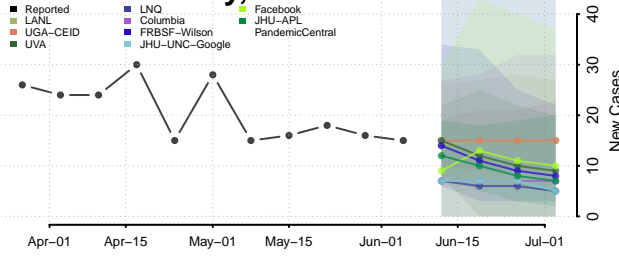

Wabash County, Indiana