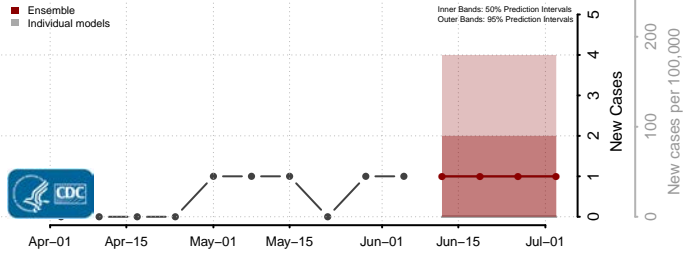

Douglas County, Washington

Ferry County, Washington

Franklin County, Washington

Garfield County, Washington

Grant County, Washington

Grays Harbor County, Washington

Island County, Washington

Jefferson County, Washington