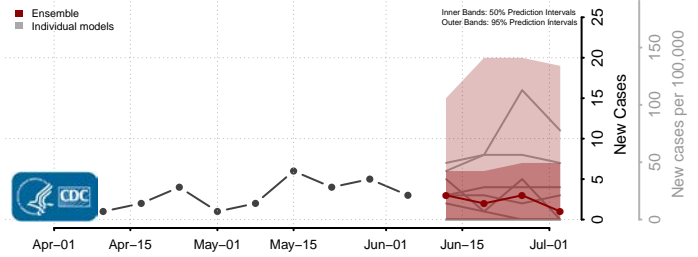

Rolette County, North Dakota