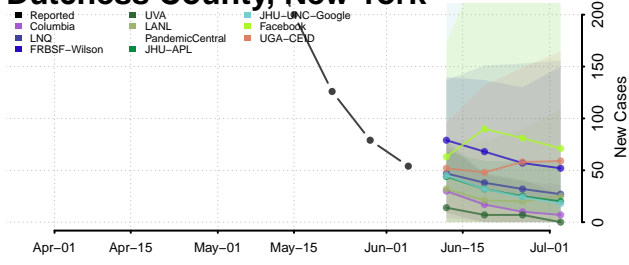

Clinton County, New York

Columbia County, New York

Cortland County, New York

Delaware County, New York

Dutchess County, New York

Erie County, New York

Essex County, New York

Franklin County, New York