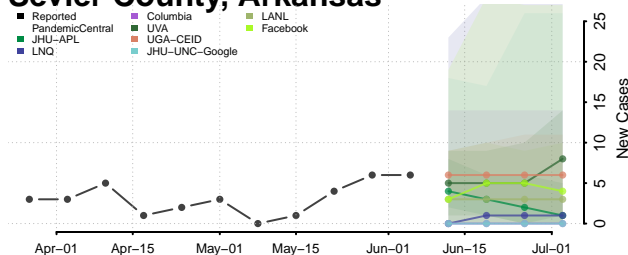

Sevier County, Arkansas