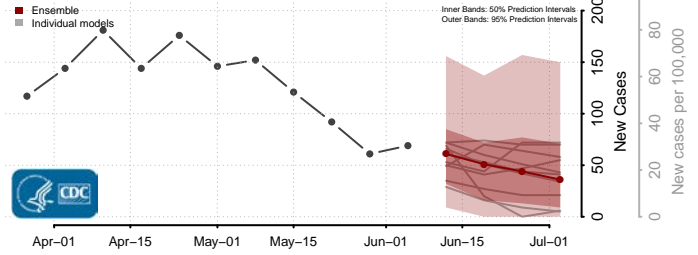

Jasper County, Iowa

Jefferson County, Iowa

Johnson County, Iowa

Jones County, Iowa

Keokuk County, Iowa

Kossuth County, Iowa

Lee County, Iowa

Linn County, Iowa