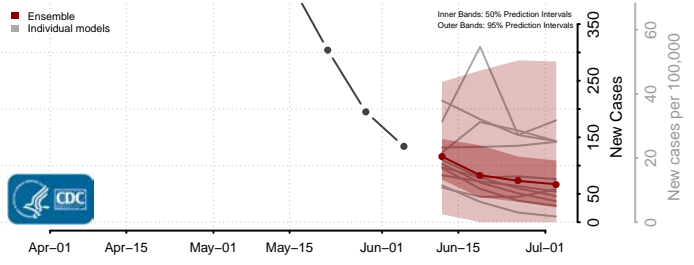

Delaware County, Pennsylvania