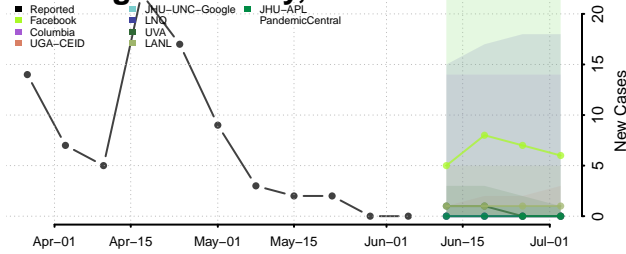

Murray County, Minnesota

Nicollet County, Minnesota

Nobles County, Minnesota

Norman County, Minnesota

Olmsted County, Minnesota

Otter Tail County, Minnesota

Pennington County, Minnesota

Pine County, Minnesota