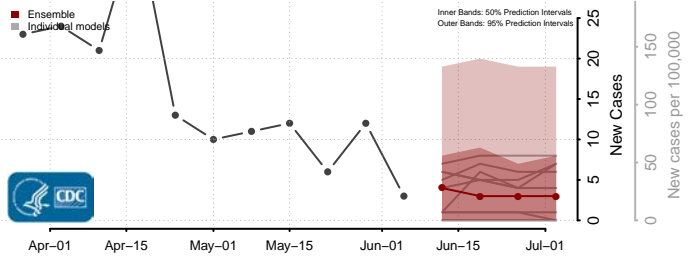

Carroll County, Illinois