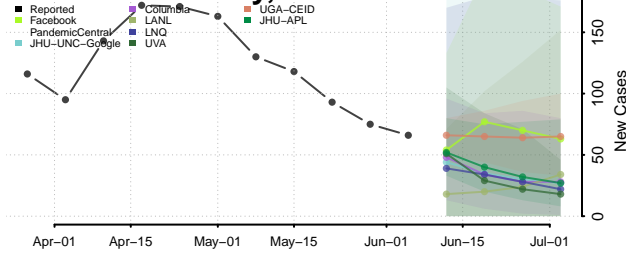

Okaloosa County, Florida