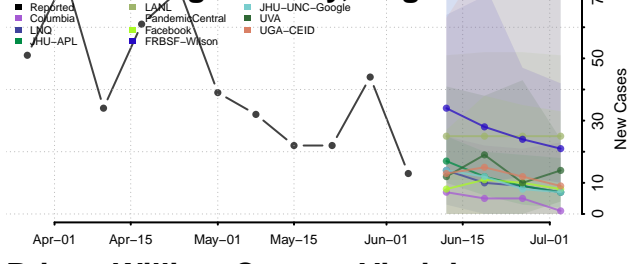

Portsmouth County, Virginia

Powhatan County, Virginia

Prince Edward County, Virginia

Prince George County, Virginia

Prince William County, Virginia

Pulaski County, Virginia

Radford County, Virginia

Rappahannock County, Virginia