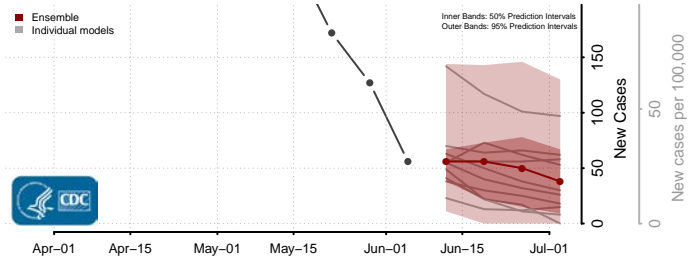

Susquehanna County, Pennsylvania

Tioga County, Pennsylvania

Union County, Pennsylvania

Venango County, Pennsylvania

Warren County, Pennsylvania

Washington County, Pennsylvania

Wayne County, Pennsylvania

Westmoreland County, Pennsylvania