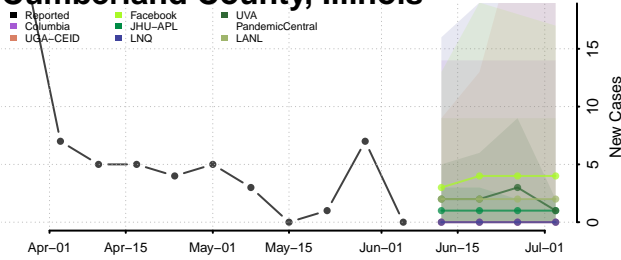

Cumberland County, Illinois