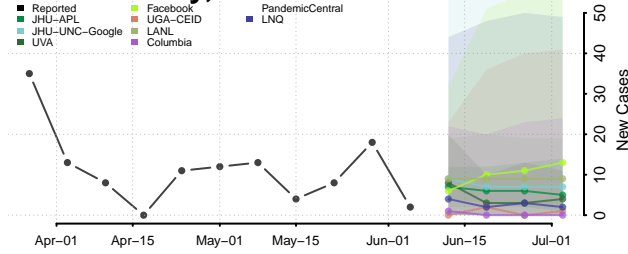

Scott County, Missouri