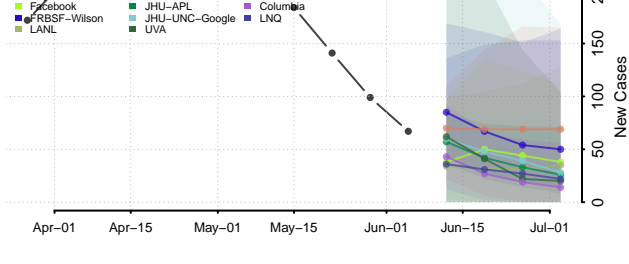

Lake County, Indiana

LaPorte County, Indiana

Lawrence County, Indiana

Madison County, Indiana

Marion County, Indiana

Marshall County, Indiana

Martin County, Indiana

Miami County, Indiana