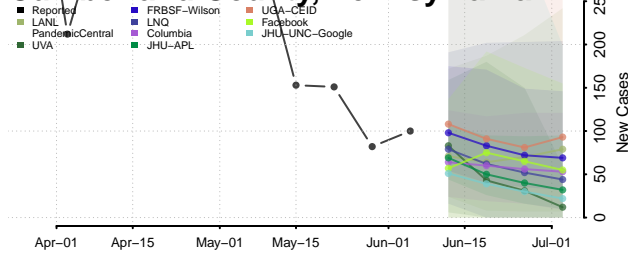

Cumberland County, Pennsylvania