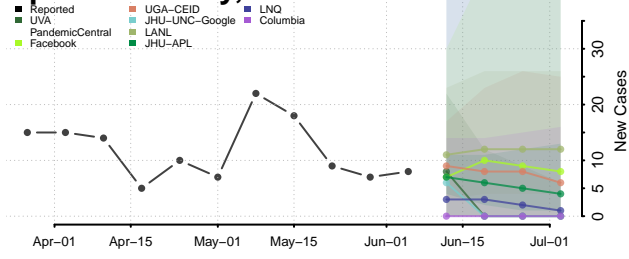

Upshur County, Texas