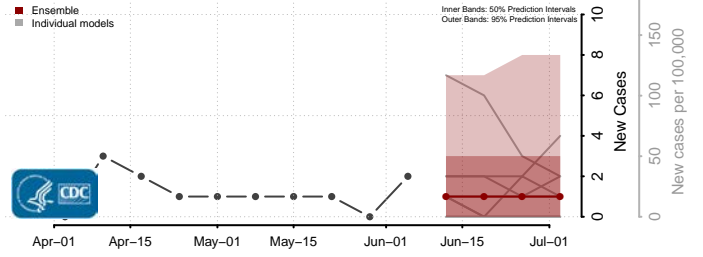

Gray County, Kansas