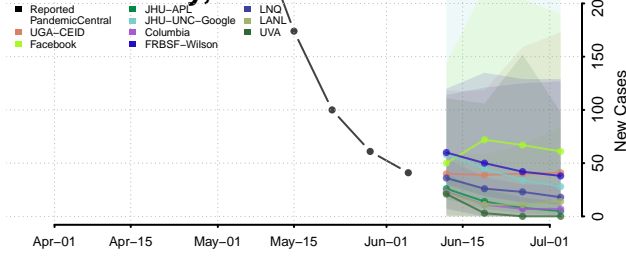

Scott County, Iowa

Shelby County, Iowa

Sioux County, Iowa

Story County, Iowa

Tama County, Iowa

Taylor County, Iowa

Union County, Iowa

Van Buren County, Iowa