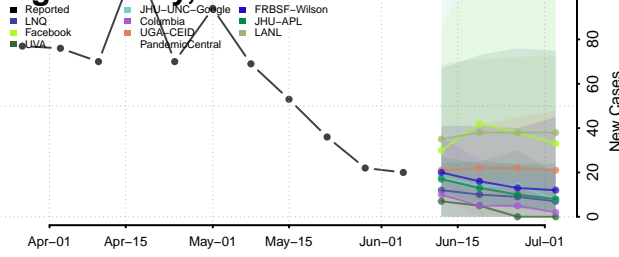

Sullivan County, Indiana

Switzerland County, Indiana

Tippecanoe County, Indiana

Tipton County, Indiana

Union County, Indiana

Vanderburgh County, Indiana

Vermillion County, Indiana

Vigo County, Indiana