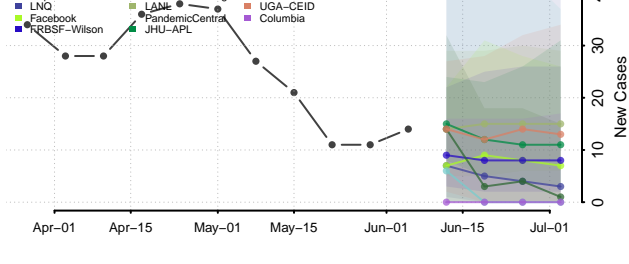

Portsmouth County, Virginia

Powhatan County, Virginia

Prince Edward County, Virginia

Prince George County, Virginia

Prince William County, Virginia

Pulaski County, Virginia

Radford County, Virginia

Rappahannock County, Virginia