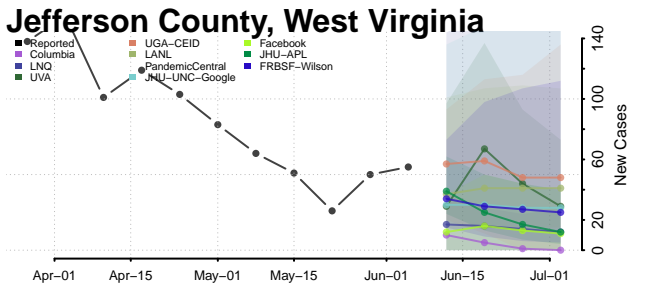

Hancock County, West Virginia

Hardy County, West Virginia

Harrison County, West Virginia

Jackson County, West Virginia

Marshall County, West Virginia

Mason County, West Virginia

McDowell County, West Virginia