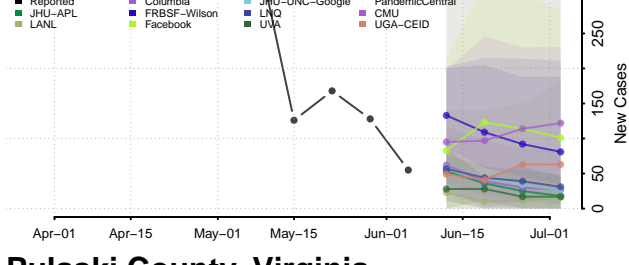

Portsmouth County, Virginia

Powhatan County, Virginia

Prince Edward County, Virginia

Prince George County, Virginia

Prince William County, Virginia

Pulaski County, Virginia

Radford County, Virginia

Rappahannock County, Virginia