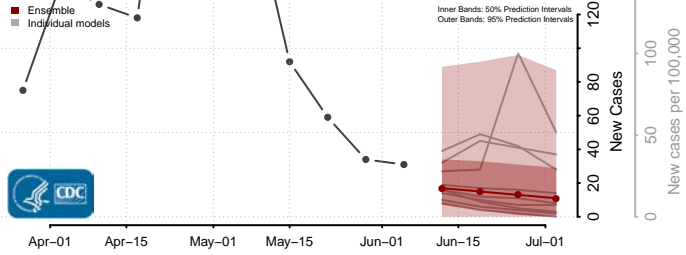

Fairbanks North Star County, Alaska