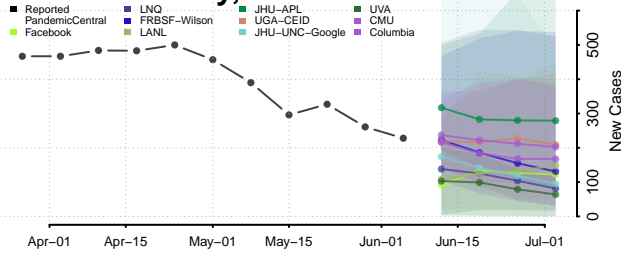

Nueces County, Texas