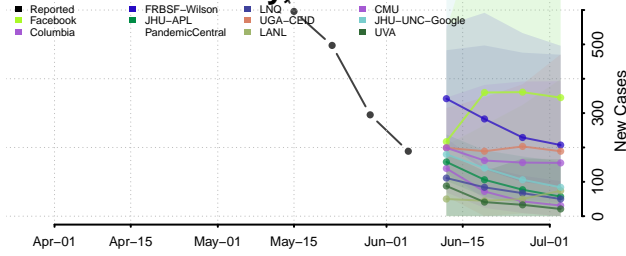

Marathon County, Wisconsin

Marinette County, Wisconsin

Marquette County, Wisconsin

Menominee County, Wisconsin

Milwaukee County, Wisconsin

Monroe County, Wisconsin

Oconto County, Wisconsin

Oneida County, Wisconsin