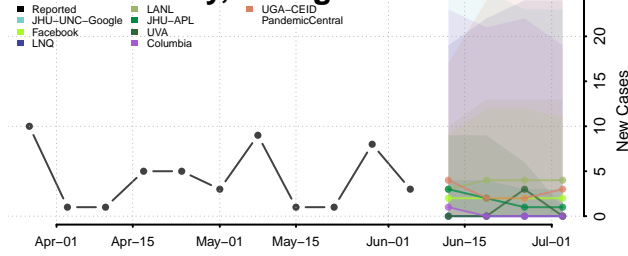

Jenkins County, Georgia

Johnson County, Georgia

Jones County, Georgia

Lamar County, Georgia

Lanier County, Georgia

Laurens County, Georgia

Lee County, Georgia

Liberty County, Georgia