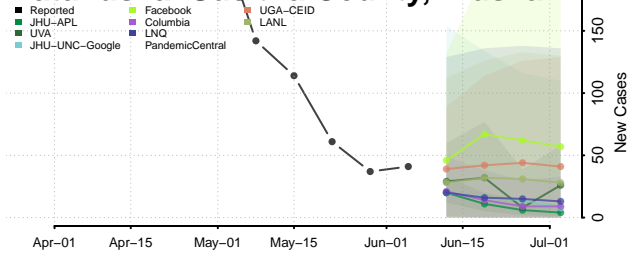

Matanuska-Susitna County, Alaska