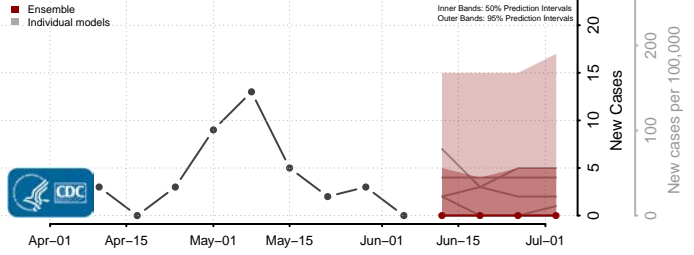

Rosebud County, Montana