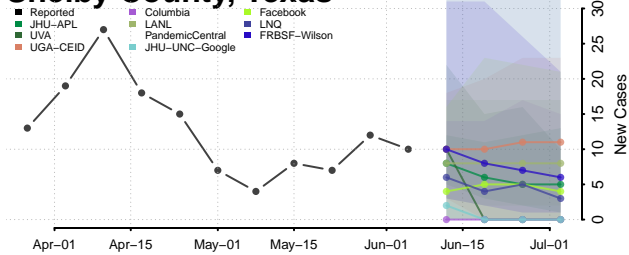

Shelby County, Texas