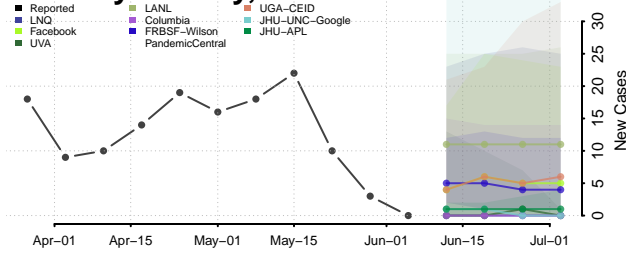

Maury County, Tennessee

McMinn County, Tennessee

McNairy County, Tennessee

Meigs County, Tennessee

Monroe County, Tennessee

Montgomery County, Tennessee

Moore County, Tennessee

Morgan County, Tennessee