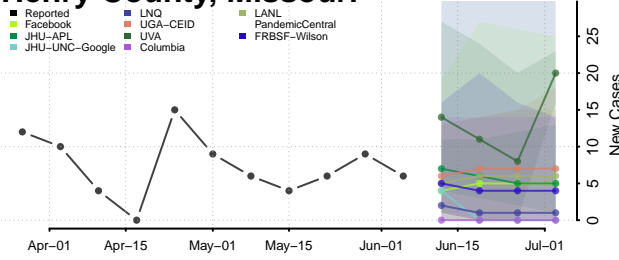

Henry County, Missouri