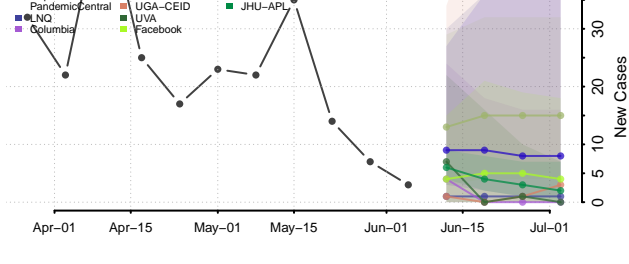

King George County, Virginia