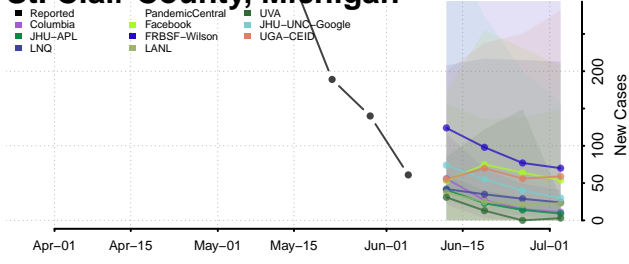

St. Clair County, Michigan