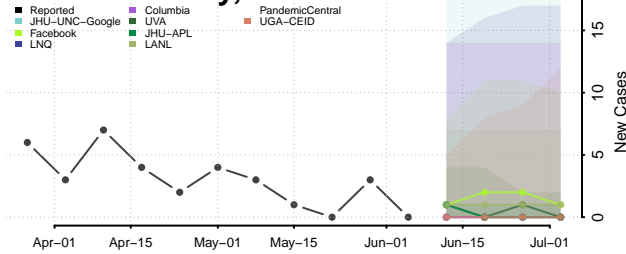

Floyd County, Iowa

Franklin County, Iowa

Fremont County, Iowa

Greene County, Iowa

Grundy County, Iowa

Guthrie County, Iowa

Hamilton County, Iowa

Hancock County, Iowa