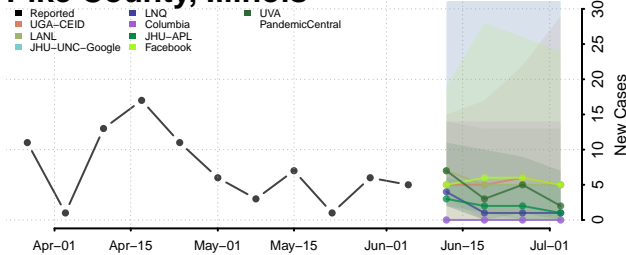

Moultrie County, Illinois

Ogle County, Illinois

Peoria County, Illinois

Perry County, Illinois

Piatt County, Illinois

Pike County, Illinois

Pope County, Illinois

Pulaski County, Illinois