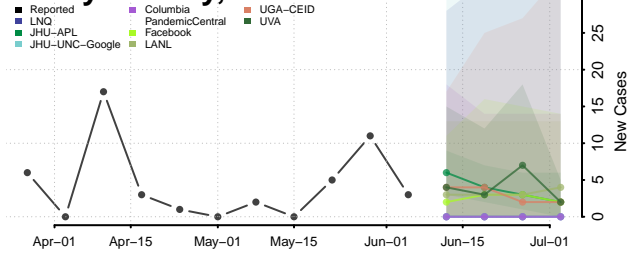

Bailey County, Texas