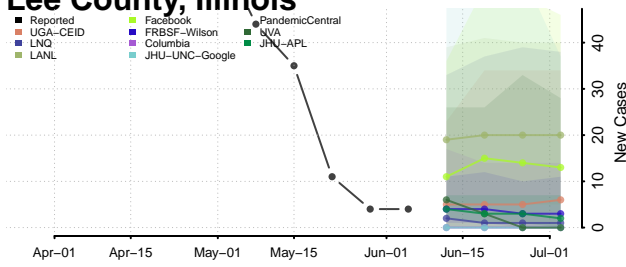

Lee County, Illinois