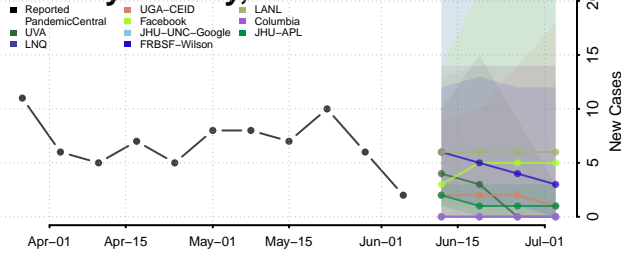

Conway County, Arkansas