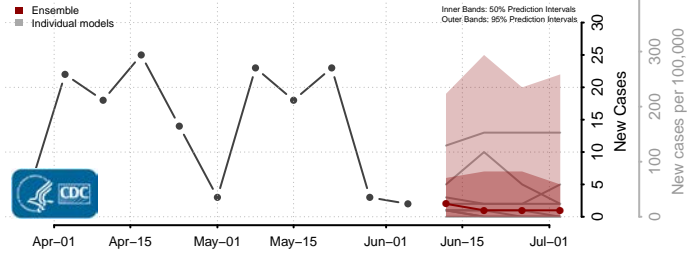

Clay County, West Virginia