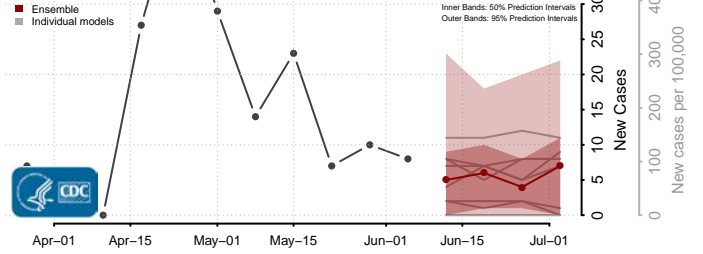

Ferry County, Washington