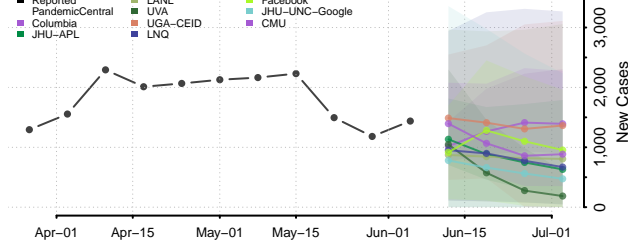

Clark County, Nevada