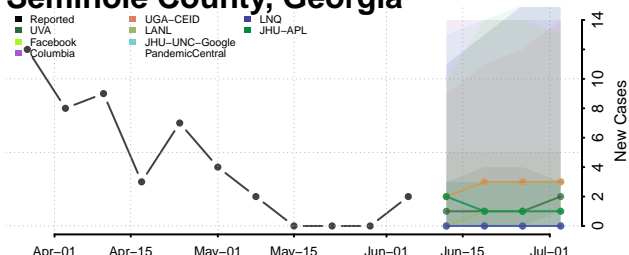

Rockdale County, Georgia

Schley County, Georgia

Screven County, Georgia

Seminole County, Georgia

Spalding County, Georgia

Stephens County, Georgia

Stewart County, Georgia

Sumter County, Georgia