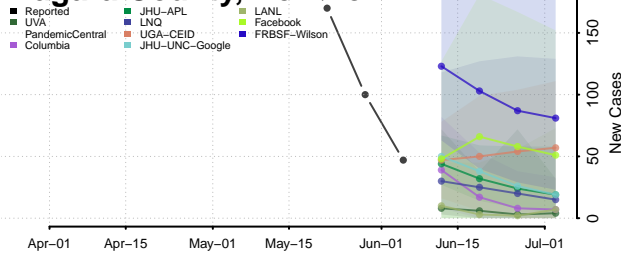

Livingston County, New York

Madison County, New York

Monroe County, New York

Montgomery County, New York

Nassau County, New York

New York City County, New York

Niagara County, New York

Oneida County, New York