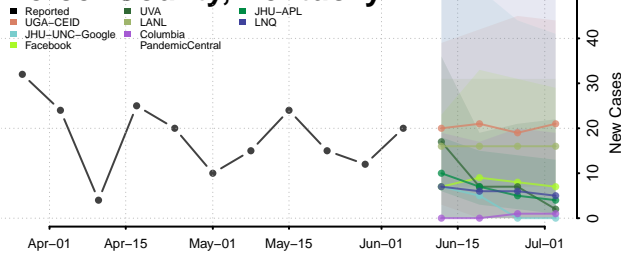

Mason County, Kentucky

McCracken County, Kentucky

McCreary County, Kentucky

McLean County, Kentucky

Meade County, Kentucky

Menifee County, Kentucky

Mercer County, Kentucky

Metcalf County, Kentucky