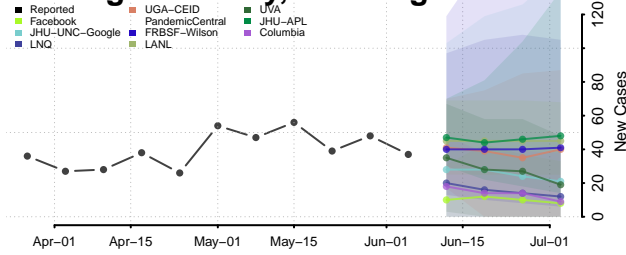

Okanogan County, Washington