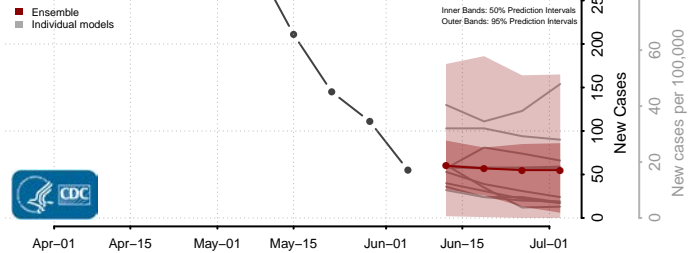

Cumberland County, North Carolina

Currituck County, North Carolina

Dare County, North Carolina

Davidson County, North Carolina

Davie County, North Carolina

Duplin County, North Carolina

Durham County, North Carolina