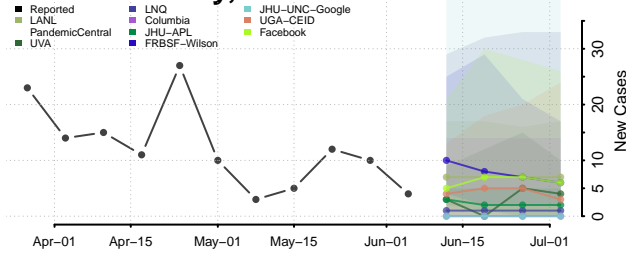

Marion County, Tennessee