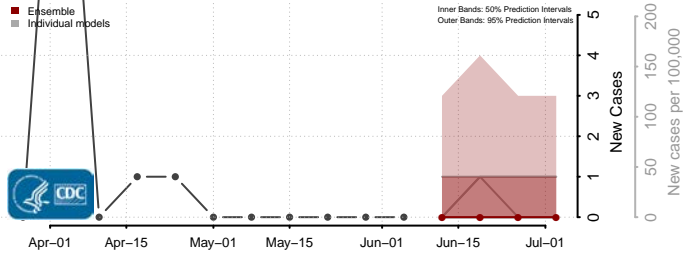

Graham County, Kansas