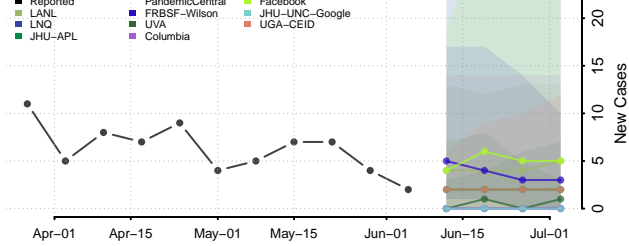

Bosque County, Texas