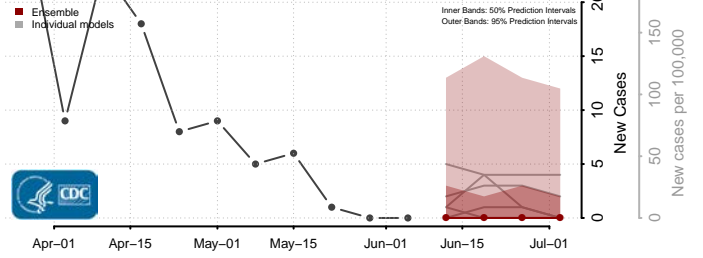

Scott County, Iowa

Shelby County, Iowa

Sioux County, Iowa

Story County, Iowa

Tama County, Iowa

Taylor County, Iowa

Union County, Iowa

Van Buren County, Iowa