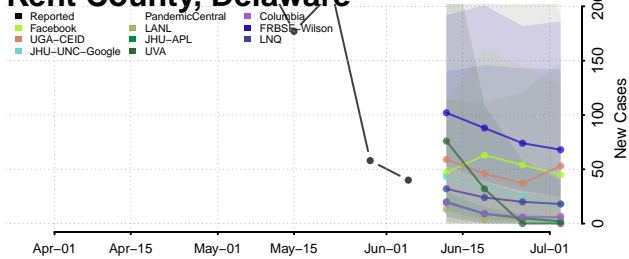

New London County, Connecticut

Tolland County, Connecticut

Windham County, Connecticut

Delaware*

Kent County, Delaware

New Castle County, Delaware

*New weekly cases may decrease in this location over the next four weeks. For these locations, the ensemble forecast indicates a probability of 0.75 or greater that fewer cases will be reported in week four of the forecast than in the last reported week.