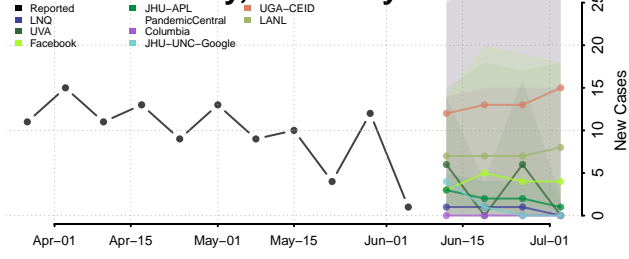

Fulton County, Kentucky

Gallatin County, Kentucky

Garrard County, Kentucky

Grant County, Kentucky

Graves County, Kentucky

Grayson County, Kentucky

Green County, Kentucky

Greenup County, Kentucky