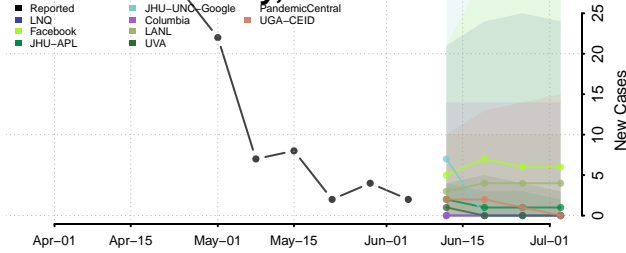

Davis County, Iowa

Decatur County, Iowa

Delaware County, Iowa

Des Moines County, Iowa

Dickinson County, Iowa

Dubuque County, Iowa

Emmet County, Iowa

Fayette County, Iowa