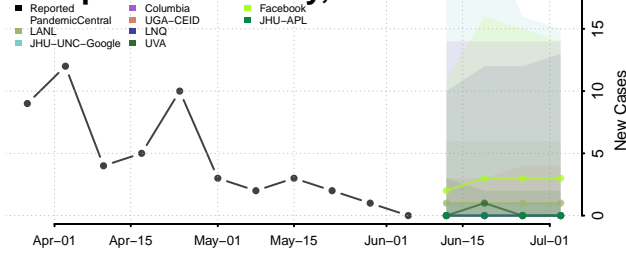

Lac qui Parle County, Minnesota