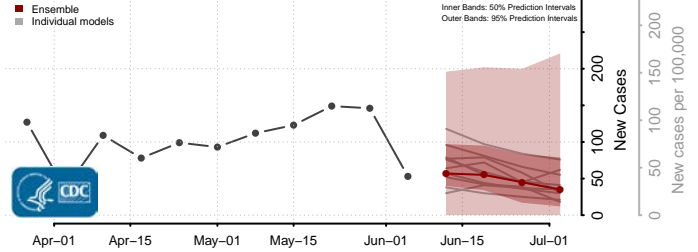

Orleans County, Louisiana

Ouachita County, Louisiana

Plaquemines County, Louisiana

Pointe Coupee County, Louisiana

Rapides County, Louisiana

Red River County, Louisiana

Richland County, Louisiana

Sabine County, Louisiana