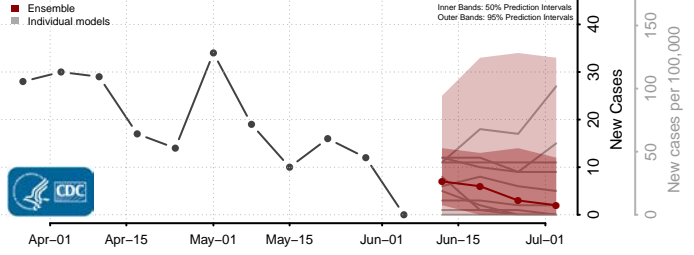

Mason County, West Virginia