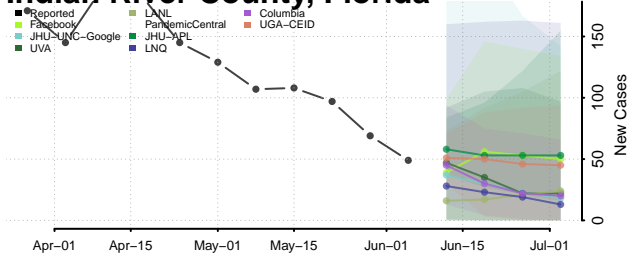

Indian River County, Florida