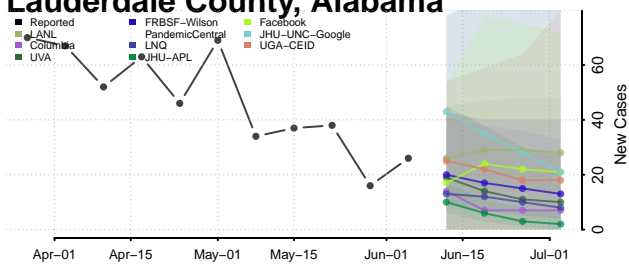

Lauderdale County, Alabama