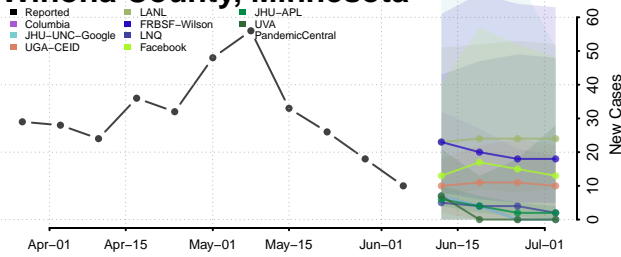

Winona County, Minnesota