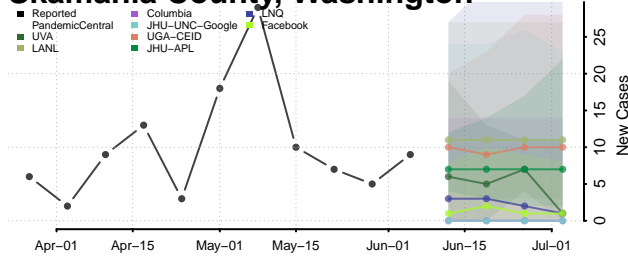

Skamania County, Washington