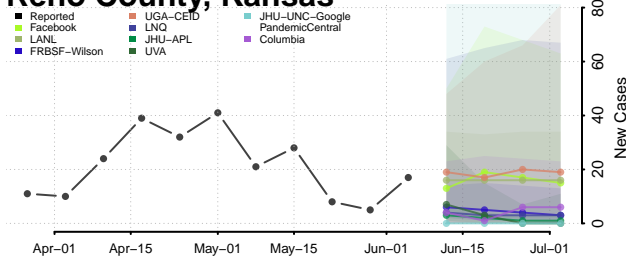

Reno County, Kansas