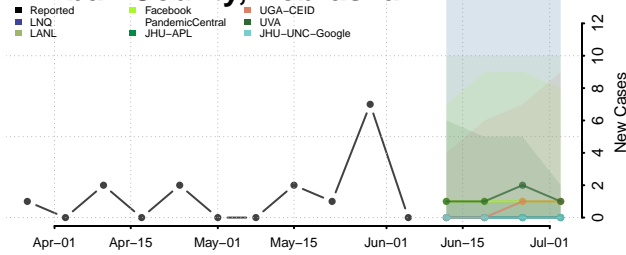

Kimball County, Nebraska