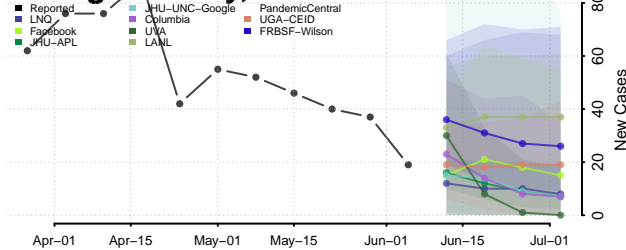

Geauga County, Ohio