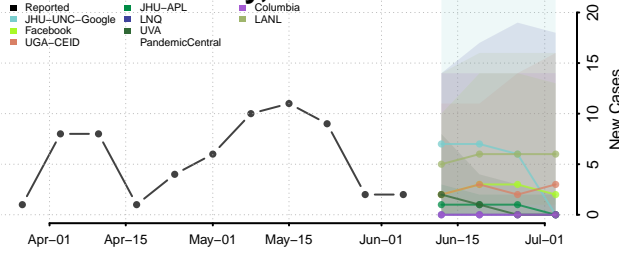

Allendale County, South Carolina