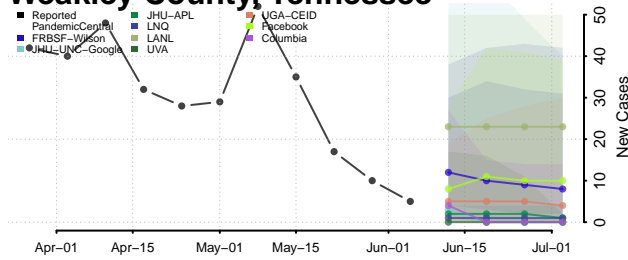

Weakley County, Tennessee