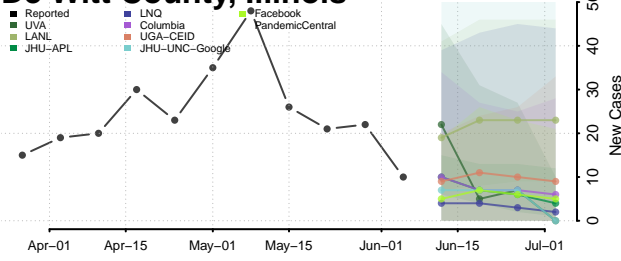

De Witt County, Illinois