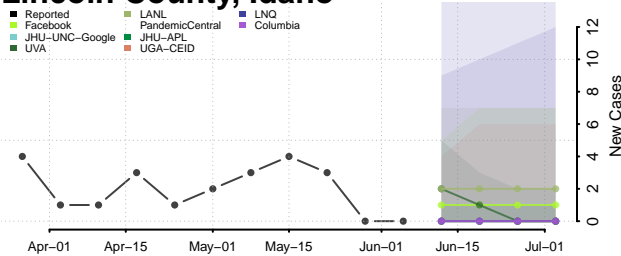

Jerome County, Idaho

Kootenai County, Idaho

Latah County, Idaho

Lemhi County, Idaho

Lewis County, Idaho

Lincoln County, Idaho

Madison County, Idaho

Minidoka County, Idaho