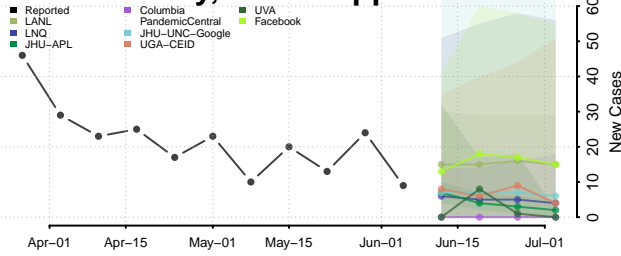

Jones County, Mississippi