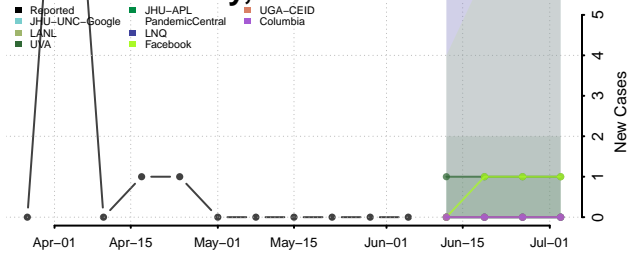

Graham County, Kansas