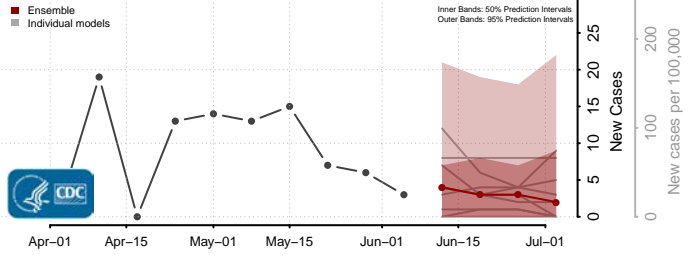

Madison County, Missouri