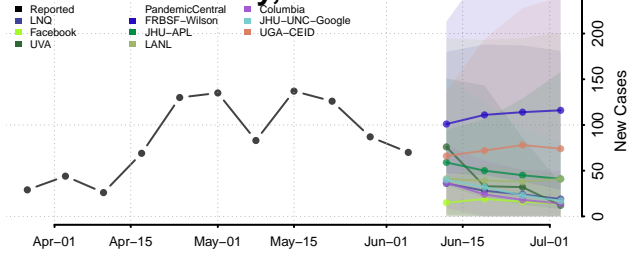

Humboldt County, California