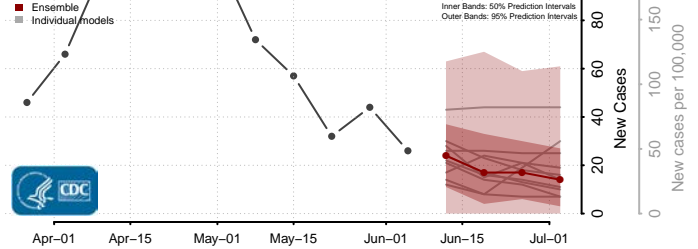

Boone County, Illinois