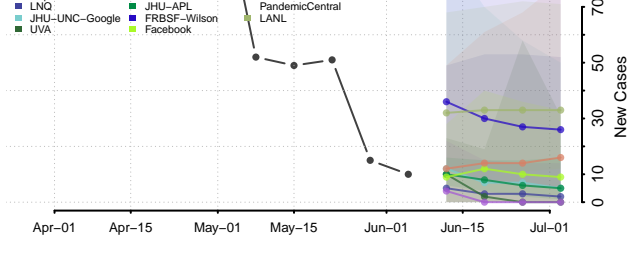

Susquehanna County, Pennsylvania