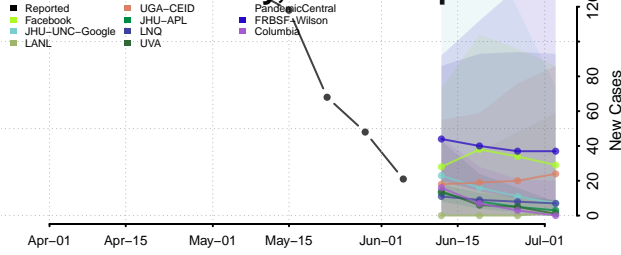

Merrimack County, New Hampshire