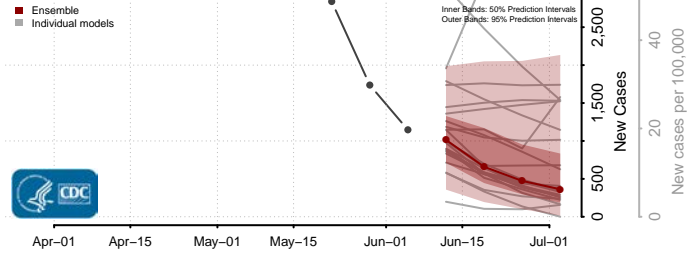

Wayne County, West Virginia

Webster County, West Virginia

Wetzel County, West Virginia

Wirt County, West Virginia

Wood County, West Virginia

Wyoming County, West Virginia

Wisconsin*

Adams County, Wisconsin