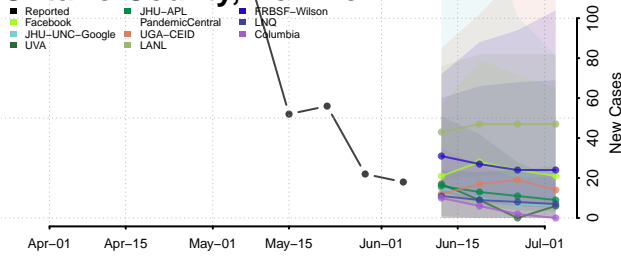

Ontario County, New York