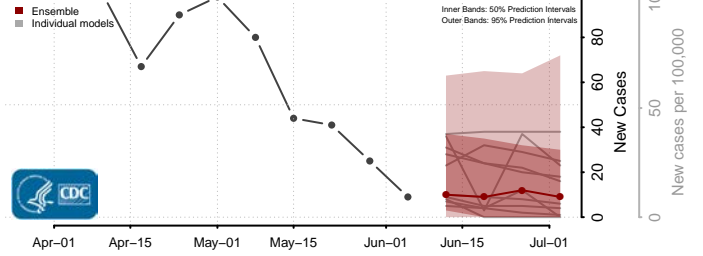

Scott County, Iowa

Shelby County, Iowa

Sioux County, Iowa

Story County, Iowa

Tama County, Iowa

Taylor County, Iowa

Union County, Iowa

Van Buren County, Iowa