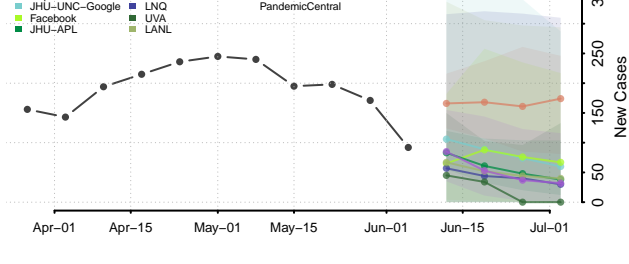

Lafayette County, Louisiana