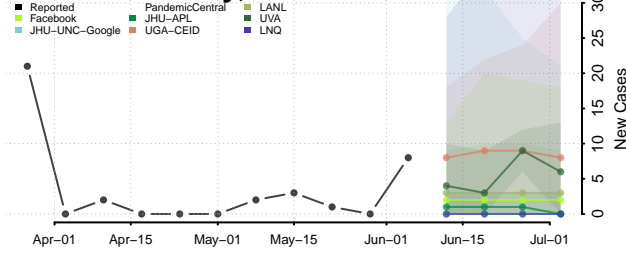

Monroe County, Missouri