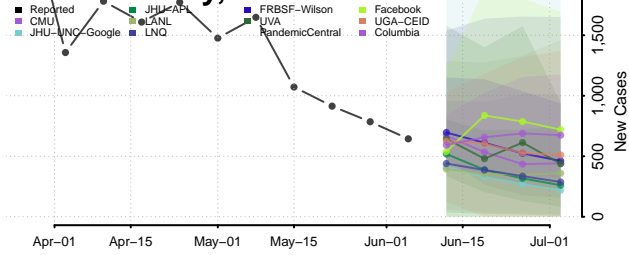

Coryell County, Texas

Cottle County, Texas

Crane County, Texas

Crockett County, Texas

Crosby County, Texas

Culberson County, Texas

Dallam County, Texas

Dallas County, Texas