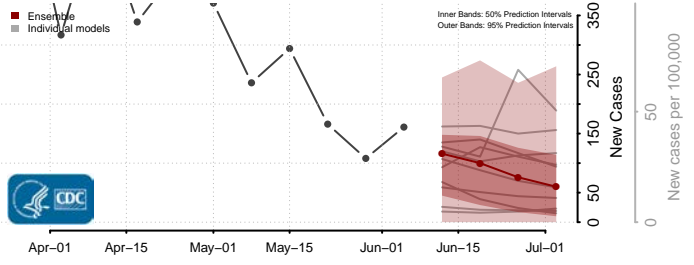

Brazoria County, Texas