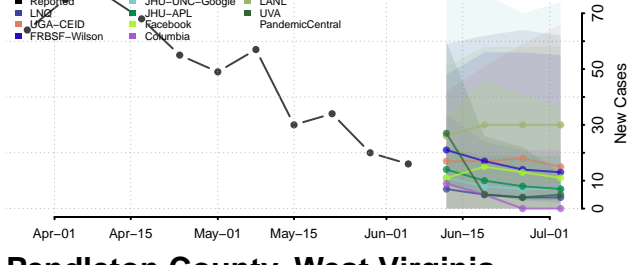

Ohio County, West Virginia

Pendleton County, West Virginia

Pleasants County, West Virginia

Pocahontas County, West Virginia

Preston County, West Virginia

Putnam County, West Virginia

Raleigh County, West Virginia