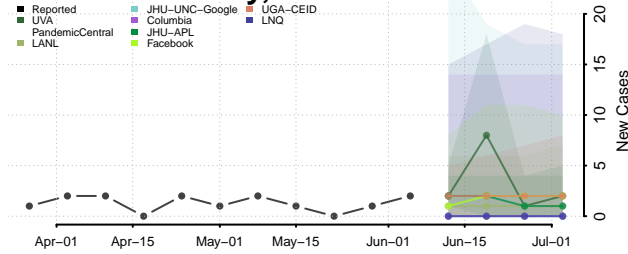

Cochise County, Arizona

Coconino County, Arizona

Gila County, Arizona

Graham County, Arizona

Greenlee County, Arizona

La Paz County, Arizona

Maricopa County, Arizona

Mohave County, Arizona