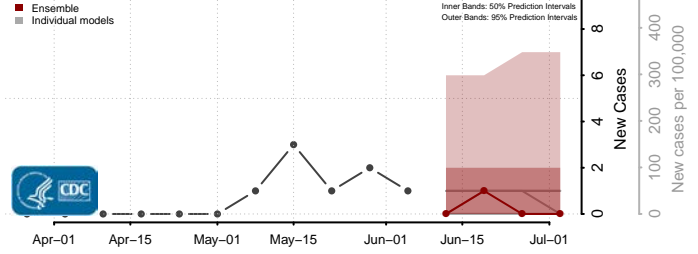

Jerauld County, South Dakota