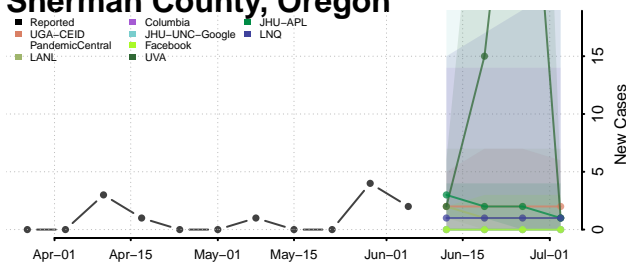

Linn County, Oregon

Malheur County, Oregon

Marion County, Oregon

Morrow County, Oregon

Multnomah County, Oregon

Polk County, Oregon

Sherman County, Oregon

Tillamook County, Oregon