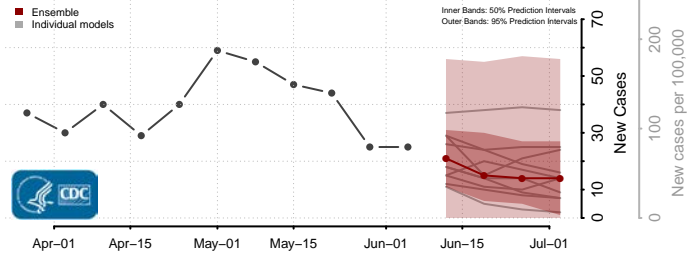

Stark County, North Dakota