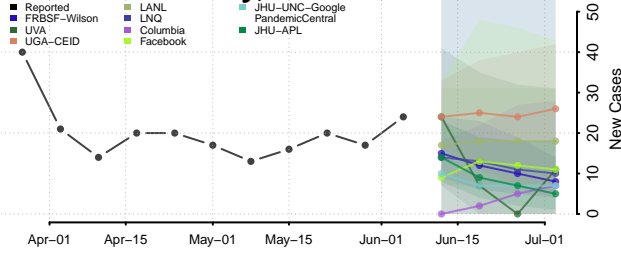

Clark County, Arkansas

Clay County, Arkansas

Cleburne County, Arkansas

Cleveland County, Arkansas

Columbia County, Arkansas

Conway County, Arkansas

Craighead County, Arkansas

Crawford County, Arkansas