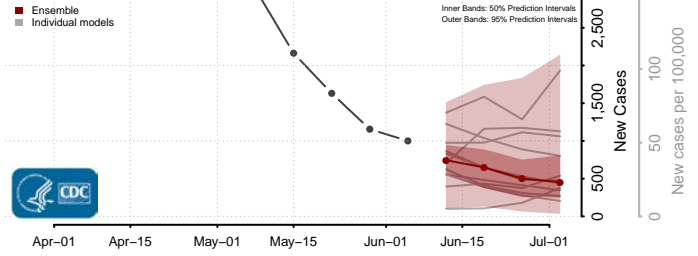

Broward County, Florida