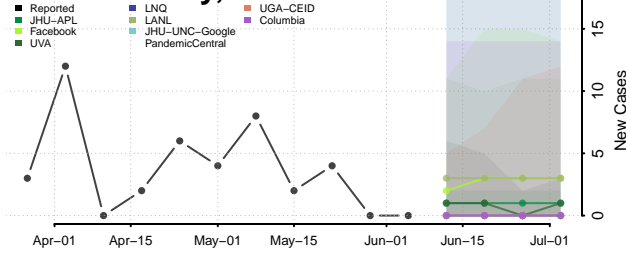

Swain County, North Carolina