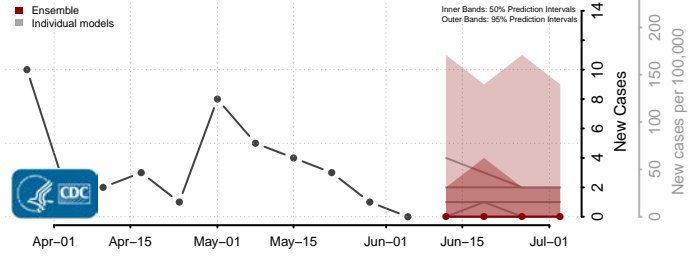

Wapello County, Iowa

Warren County, Iowa

Washington County, Iowa

Wayne County, Iowa

Webster County, Iowa

Winnebago County, Iowa

Winneshiek County, Iowa

Woodbury County, Iowa