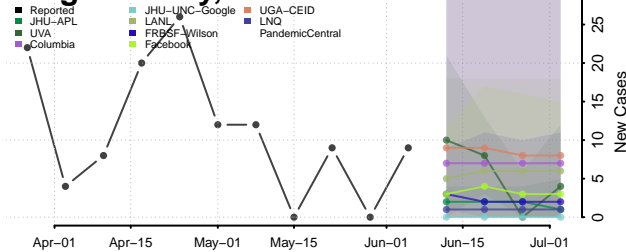

Maury County, Tennessee

McMinn County, Tennessee

McNairy County, Tennessee

Meigs County, Tennessee

Monroe County, Tennessee

Montgomery County, Tennessee

Moore County, Tennessee

Morgan County, Tennessee