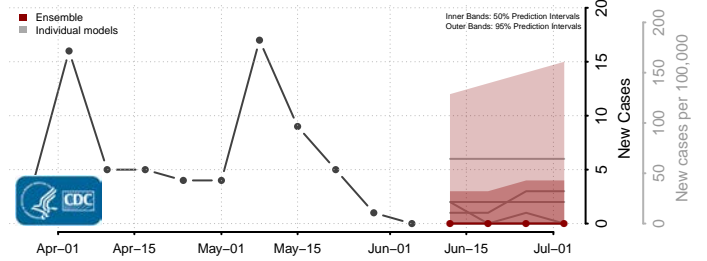

Hamilton County, Nebraska