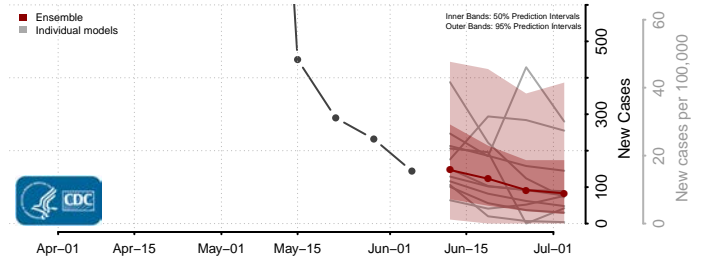

Sullivan County, New Hampshire

New Jersey*

Atlantic County, New Jersey

Bergen County, New Jersey

Burlington County, New Jersey

*New weekly cases may decrease in this location over the next four weeks. For these locations, the ensemble forecast indicates a probability of 0.75 or greater that fewer cases will be reported in week four of the forecast than in the last reported week.