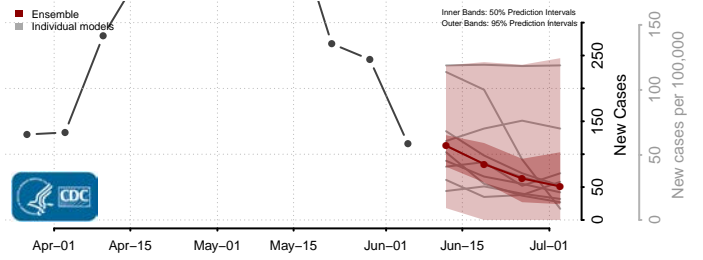

Deschutes County, Oregon