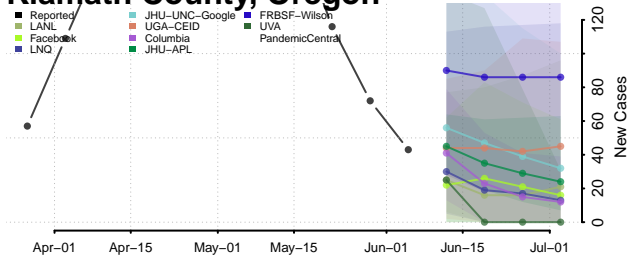

Hood River County, Oregon

Jackson County, Oregon

Jefferson County, Oregon

Josephine County, Oregon

Klamath County, Oregon

Lake County, Oregon

Lane County, Oregon

Lincoln County, Oregon