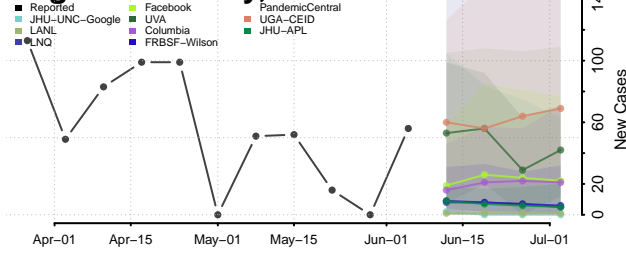

Angelina County, Texas