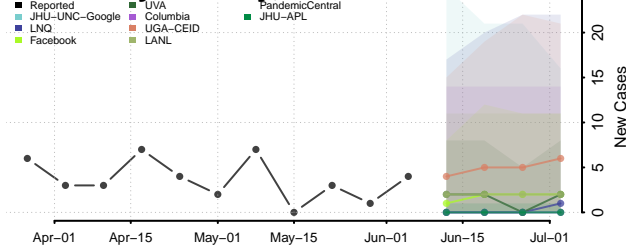

Boundary County, Idaho