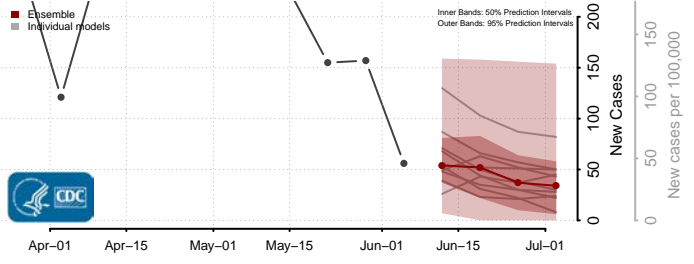

Blair County, Pennsylvania