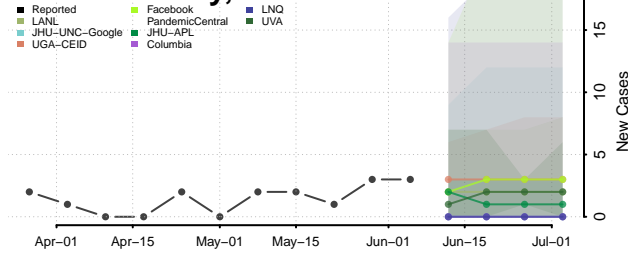

Chicot County, Arkansas