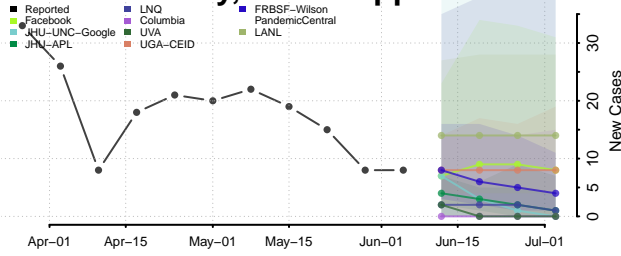

Lincoln County, Mississippi