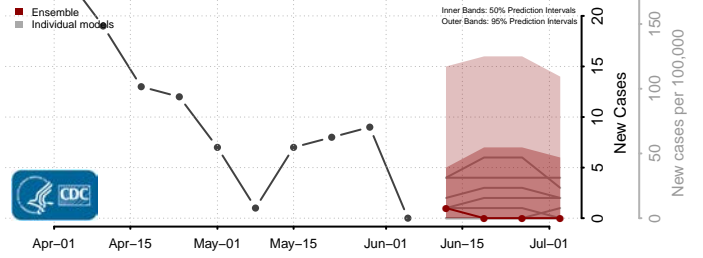

Lake County, South Dakota