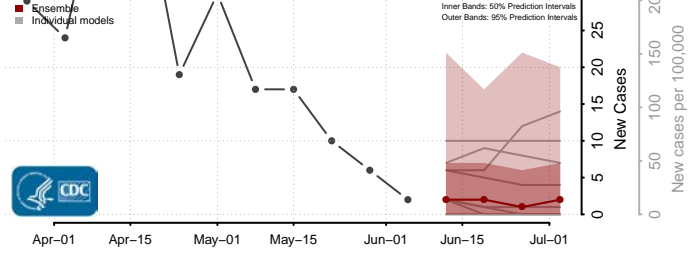

Renville County, Minnesota