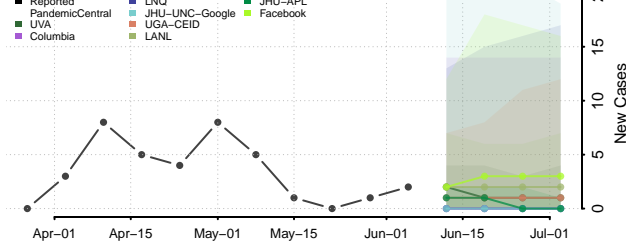

Forest County, Wisconsin