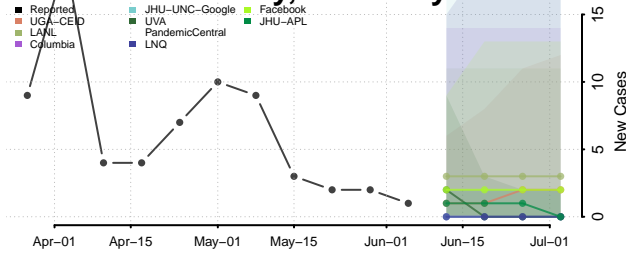

Edmonson County, Kentucky