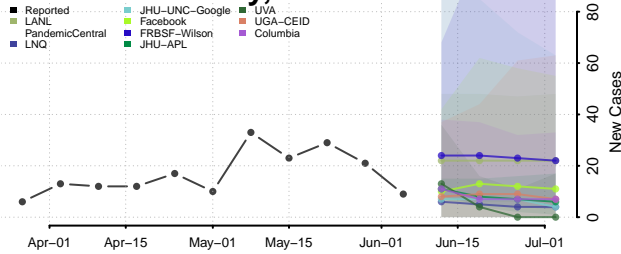

Cherokee County, Texas