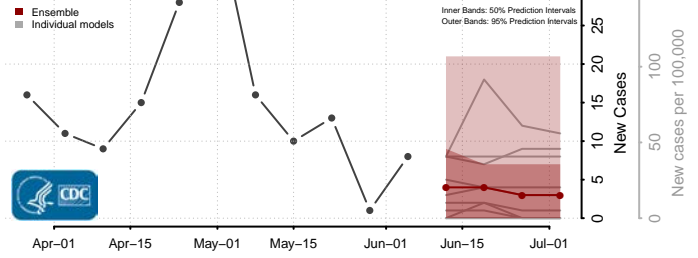

Ashley County, Arkansas