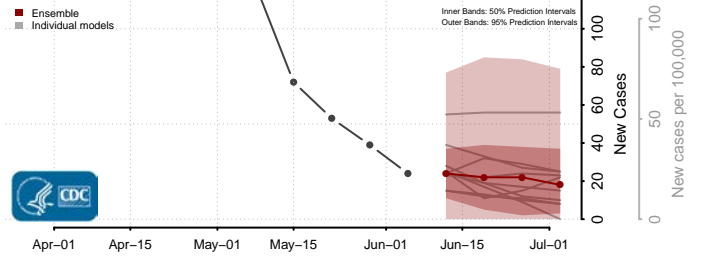

Warren County, New Jersey