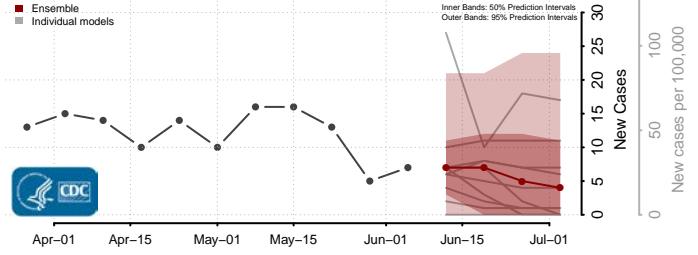

Bremer County, Iowa