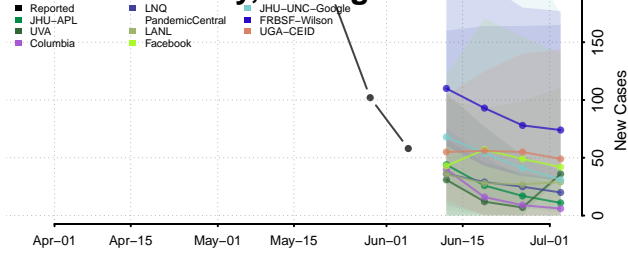

Calhoun County, Michigan