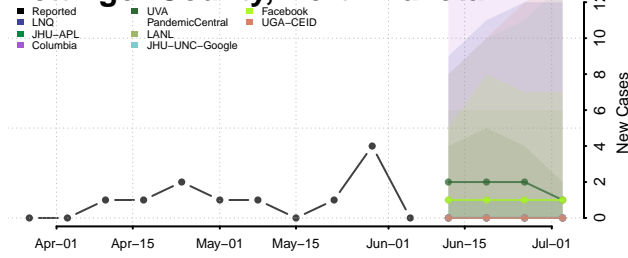

Eddy County, North Dakota

Emmons County, North Dakota

Foster County, North Dakota

Golden Valley County, North Dakota

Grand Forks County, North Dakota

Grant County, North Dakota

Griggs County, North Dakota

Hettinger County, North Dakota