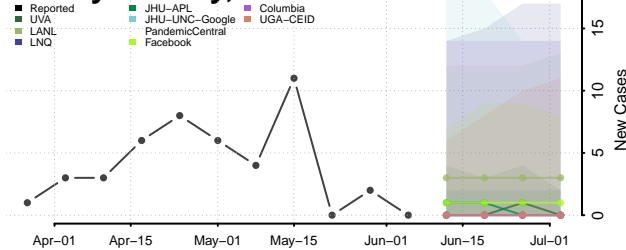

Moody County, South Dakota