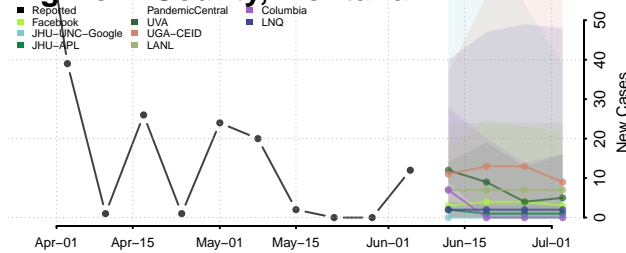

Big Horn County, Montana