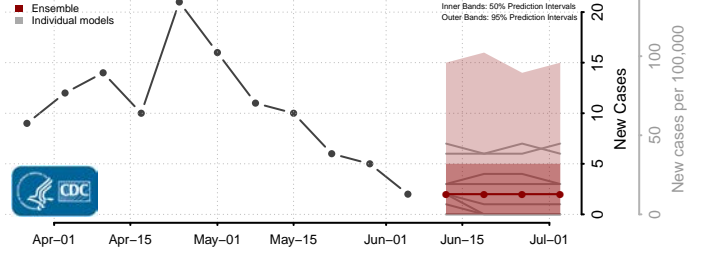

Floyd County, Iowa

Franklin County, Iowa

Fremont County, Iowa

Greene County, Iowa

Grundy County, Iowa

Guthrie County, Iowa

Hamilton County, Iowa

Hancock County, Iowa