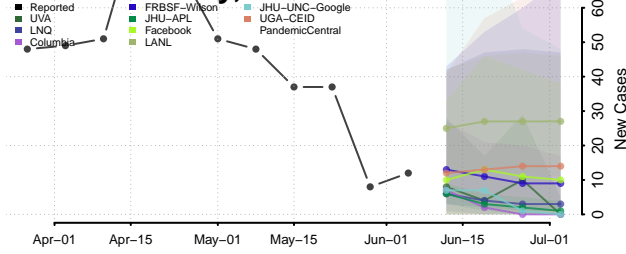

Meeker County, Minnesota