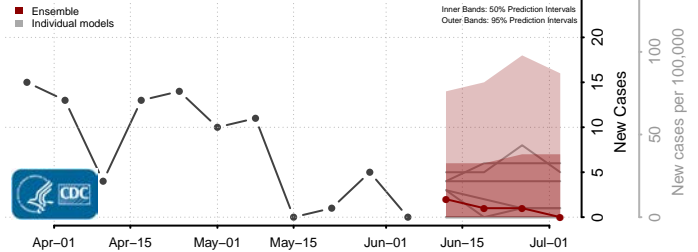

Georgia*

Appling County, Georgia

*New weekly cases may decrease in this location over the next four weeks. For these locations, the ensemble forecast indicates a probability of 0.75 or greater that fewer cases will be reported in week four of the forecast than in the last reported week.