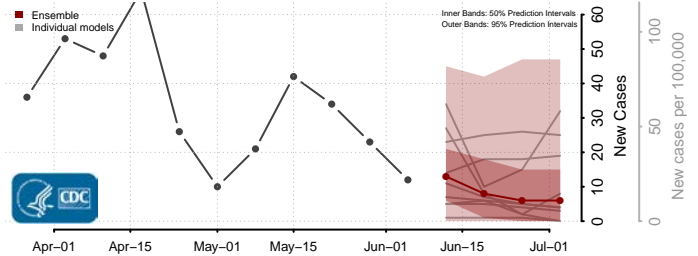

Aroostook County, Maine

Cumberland County, Maine

Franklin County, Maine

Hancock County, Maine

*New weekly cases may decrease in this location over the next four weeks. For these locations, the ensemble forecast indicates a probability of 0.75 or greater that fewer cases will be reported in week four of the forecast than in the last reported week.