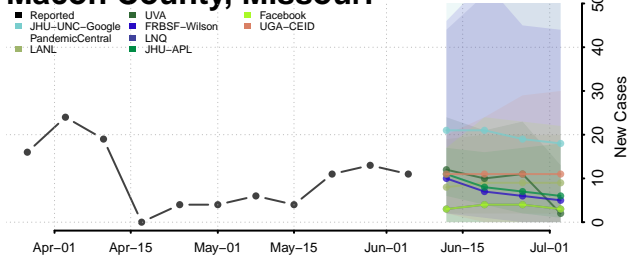

Macon County, Missouri