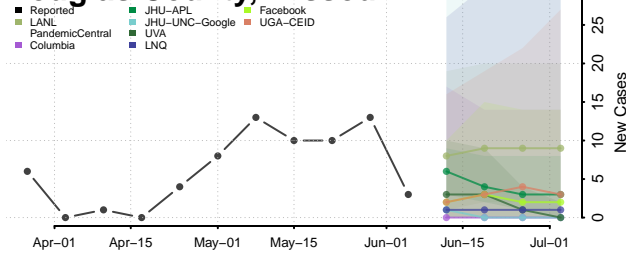

Douglas County, Missouri