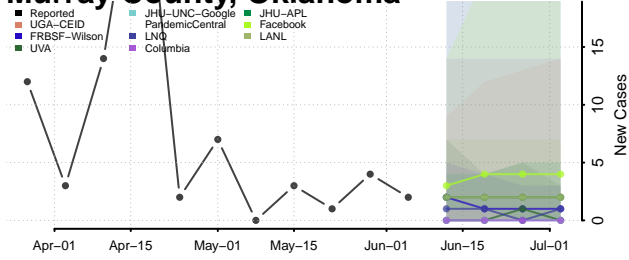

Murray County, Oklahoma