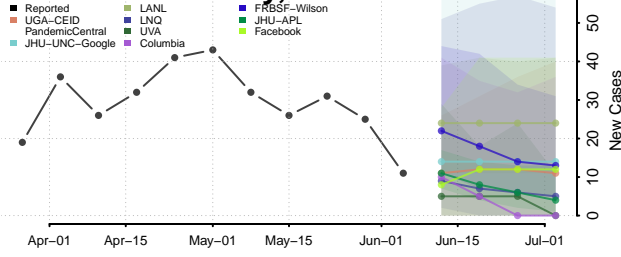

Crittenden County, Arkansas