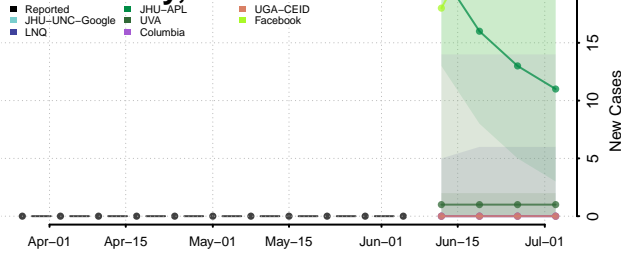

Daggett County, Utah

Davis County, Utah

Duchesne County, Utah

Emery County, Utah

Garfield County, Utah

Grand County, Utah

Iron County, Utah

Juab County, Utah