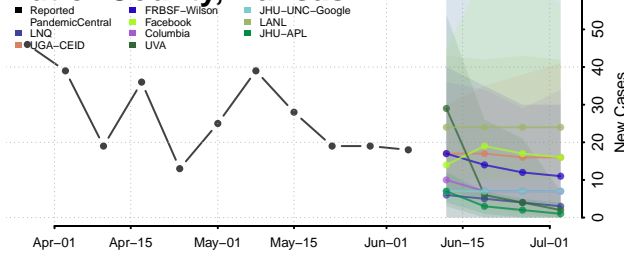

Barber County, Kansas

Barton County, Kansas

Bourbon County, Kansas

Brown County, Kansas

Butler County, Kansas

Chase County, Kansas

Chautauqua County, Kansas

Cherokee County, Kansas