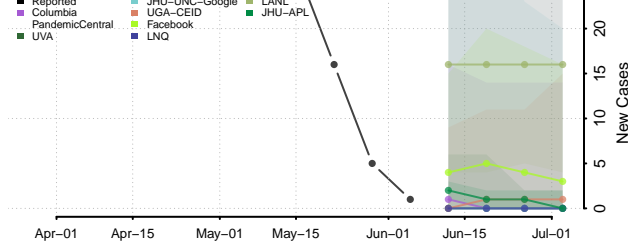

Osceola County, Michigan

Oscoda County, Michigan

Otsego County, Michigan

Ottawa County, Michigan

Presque Isle County, Michigan

Roscommon County, Michigan

Saginaw County, Michigan

Sanilac County, Michigan