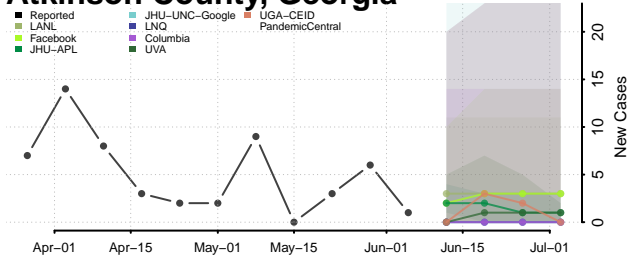

Atkinson County, Georgia