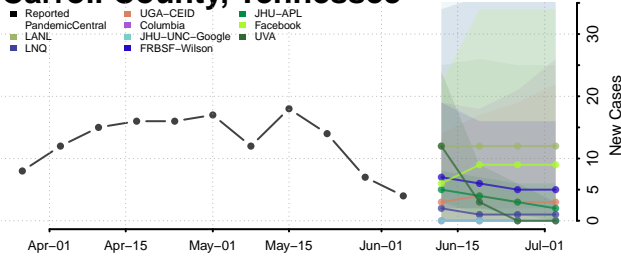

Carter County, Tennessee

Cheatham County, Tennessee

Chester County, Tennessee

Claiborne County, Tennessee

Clay County, Tennessee

Cocke County, Tennessee

Coffee County, Tennessee

Crockett County, Tennessee