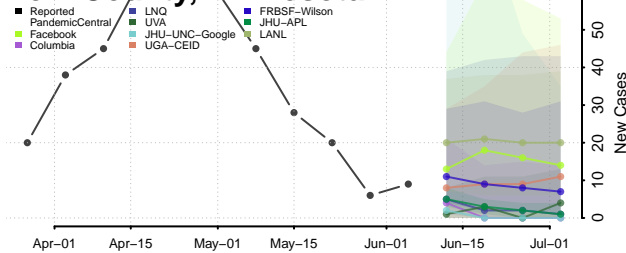

Polk County, Minnesota