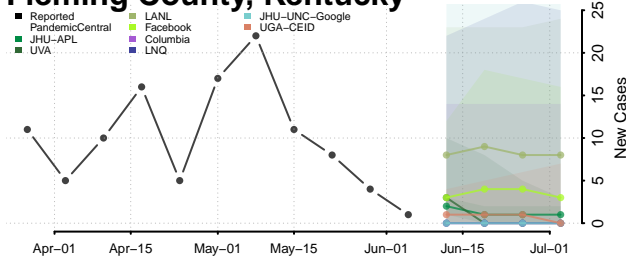

Fleming County, Kentucky