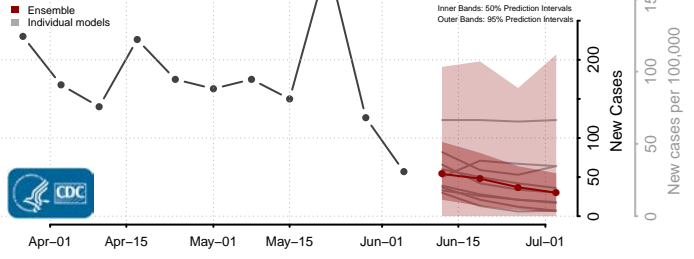

DeSoto County, Mississippi