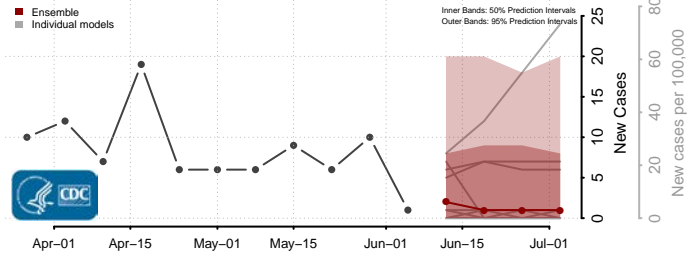

Taos County, New Mexico