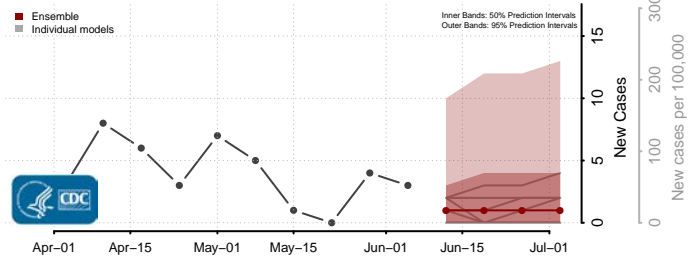

Kidder County, North Dakota

LaMoure County, North Dakota

Logan County, North Dakota

McHenry County, North Dakota

McIntosh County, North Dakota

McKenzie County, North Dakota

McLean County, North Dakota

Mercer County, North Dakota