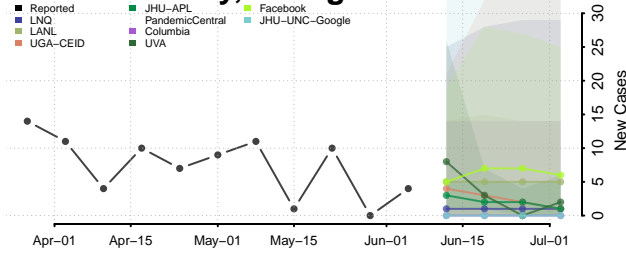

Tattnall County, Georgia