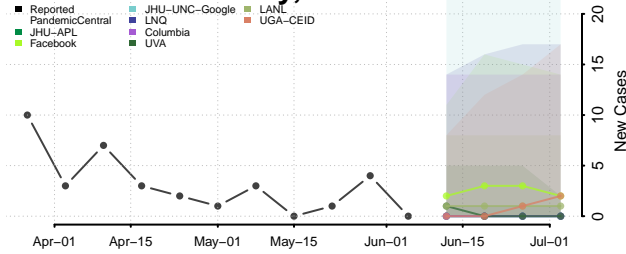

Red Willow County, Nebraska