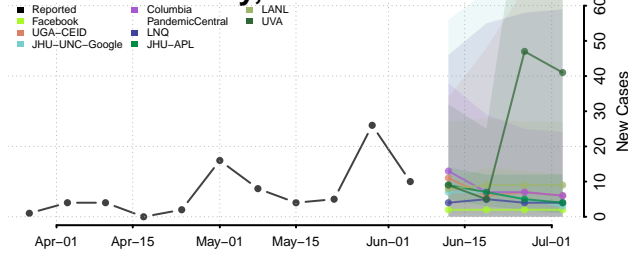

Caldwell County, Missouri