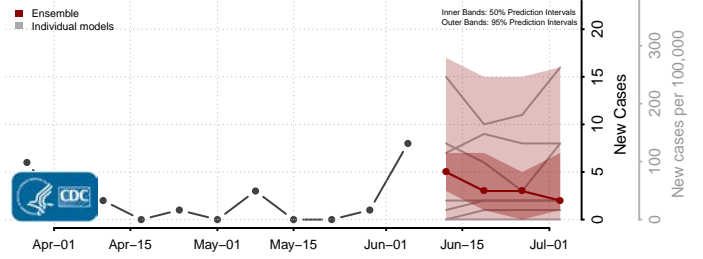

Sullivan County, Missouri