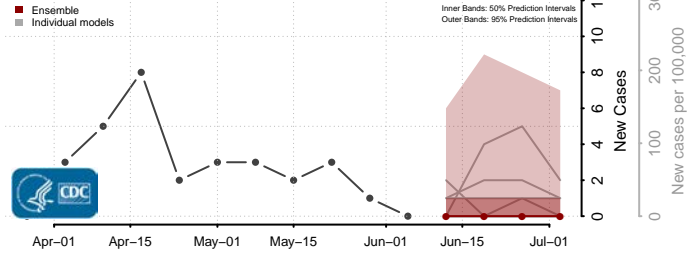

Red Lake County, Minnesota