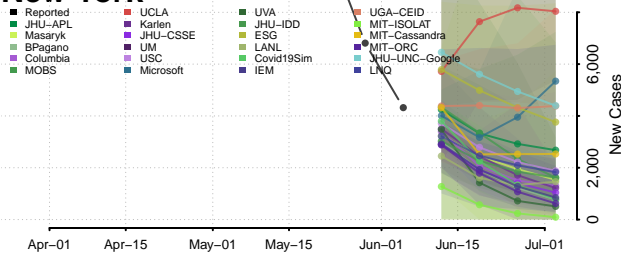

Taos County, New Mexico

Torrance County, New Mexico

Union County, New Mexico

Valencia County, New Mexico

New York*

Albany County, New York

*New weekly cases may decrease in this location over the next four weeks. For these locations, the ensemble forecast indicates a probability of 0.75 or greater that fewer cases will be reported in week four of the forecast than in the last reported week.