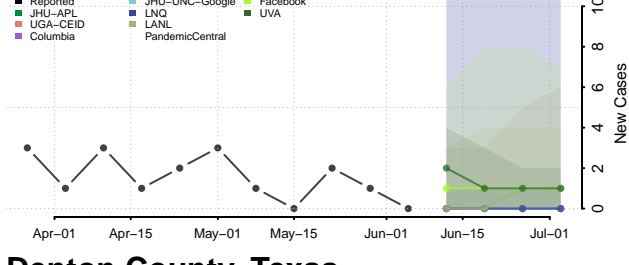

Delta County, Texas