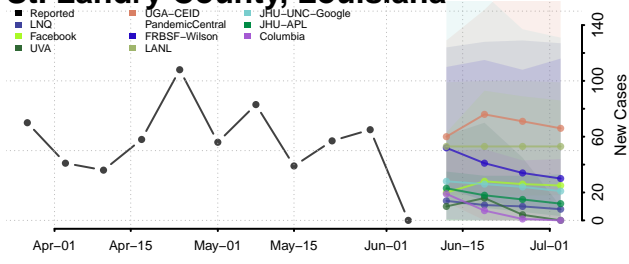

St. Landry County, Louisiana