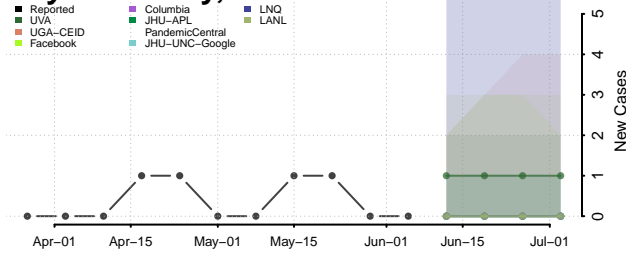

Hayes County, Nebraska