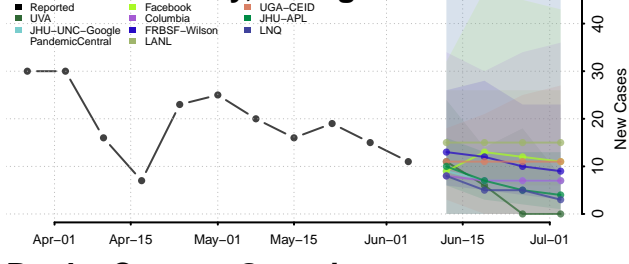

Baldwin County, Georgia