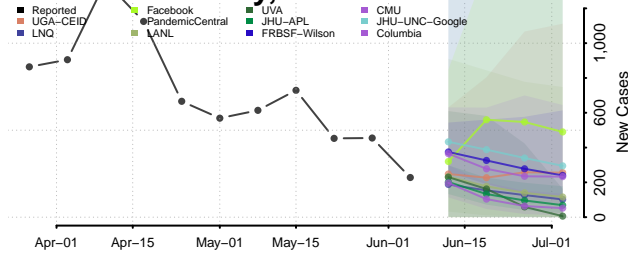

Napa County, California

Nevada County, California

Orange County, California

Placer County, California

Plumas County, California

Riverside County, California

Sacramento County, California

San Benito County, California