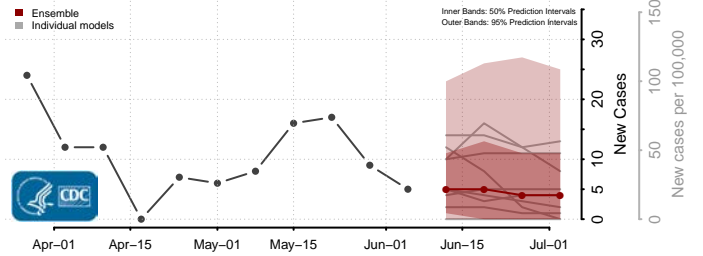

Ray County, Missouri