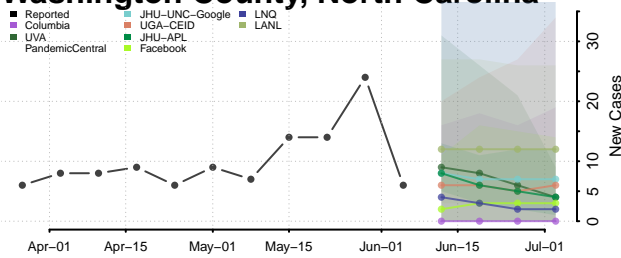

Union County, North Carolina

Vance County, North Carolina

Wake County, North Carolina

Warren County, North Carolina

Washington County, North Carolina

Watauga County, North Carolina

Wayne County, North Carolina