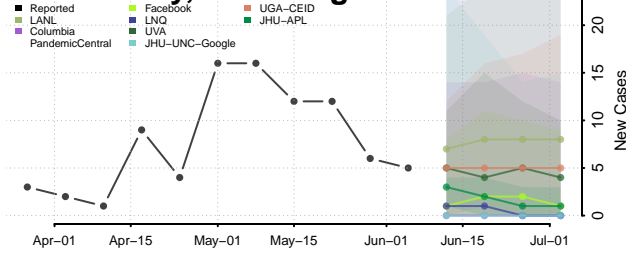

Wayne County, West Virginia

Webster County, West Virginia

Wetzel County, West Virginia

Wirt County, West Virginia

Wood County, West Virginia

Wyoming County, West Virginia

Wisconsin*

Adams County, Wisconsin