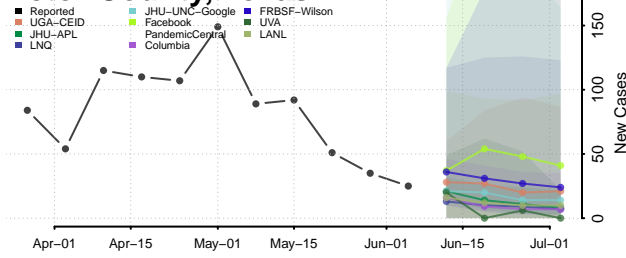

Ector County, Texas