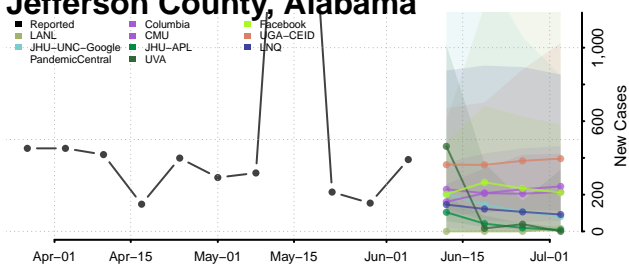

Crenshaw County, Alabama

Cullman County, Alabama

Dale County, Alabama

Dallas County, Alabama

DeKalb County, Alabama

Elmore County, Alabama

Escambia County, Alabama

Etowah County, Alabama

Fayette County, Alabama

Franklin County, Alabama

Geneva County, Alabama

Greene County, Alabama

Hale County, Alabama

Henry County, Alabama

Houston County, Alabama

Jackson County, Alabama

Jefferson County, Alabama

Lamar County, Alabama

Lauderdale County, Alabama

Lawrence County, Alabama

Lee County, Alabama

Limestone County, Alabama

Lowndes County, Alabama

Macon County, Alabama