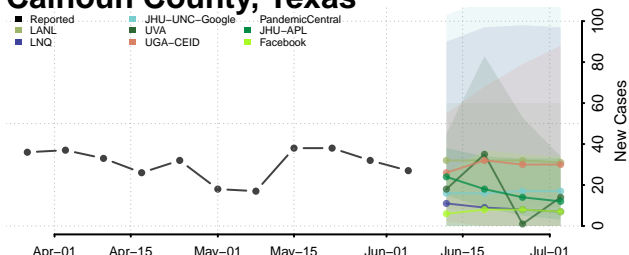

Calhoun County, Texas