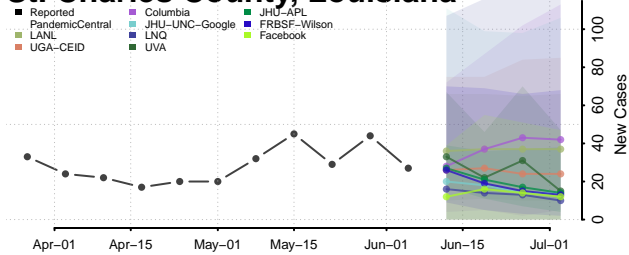

St. Charles County, Louisiana