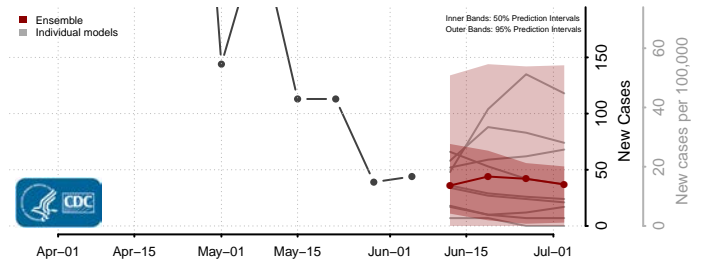

Atlantic County, New Jersey