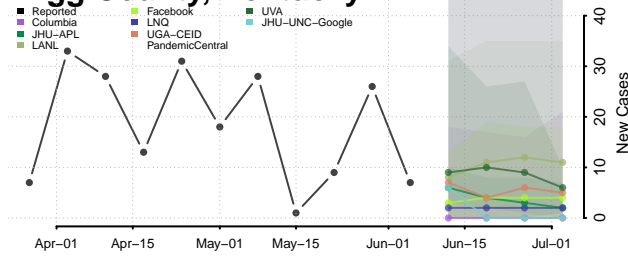

Trigg County, Kentucky