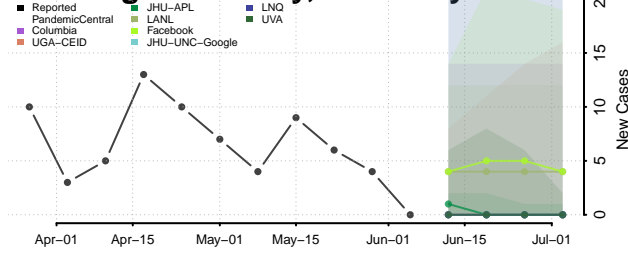

Todd County, Kentucky

Trigg County, Kentucky

Trimble County, Kentucky

Union County, Kentucky

Warren County, Kentucky

Washington County, Kentucky

Wayne County, Kentucky

Webster County, Kentucky