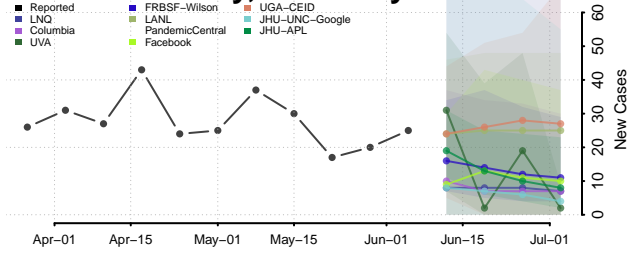

Fulton County, Kentucky

Gallatin County, Kentucky

Garrard County, Kentucky

Grant County, Kentucky

Graves County, Kentucky

Grayson County, Kentucky

Green County, Kentucky

Greenup County, Kentucky