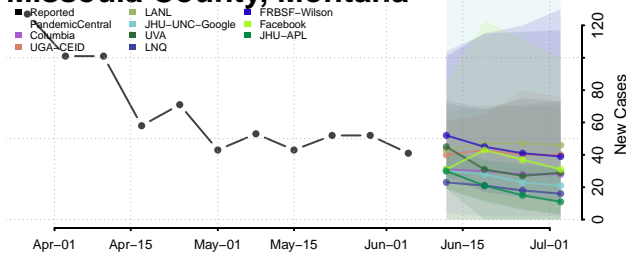

Missoula County, Montana