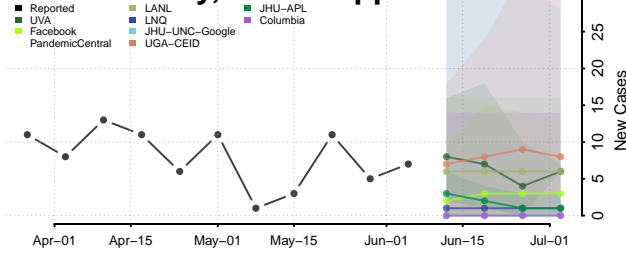

Amite County, Mississippi

Attala County, Mississippi

*New weekly cases may decrease in this location over the next four weeks. For these locations, the ensemble forecast indicates a probability of 0.75 or greater that fewer cases will be reported in week four of the forecast than in the last reported week.