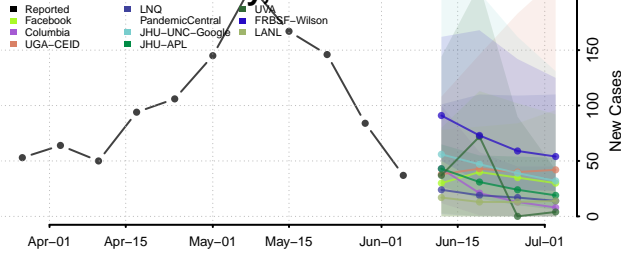

Shelby County, Illinois

St. Clair County, Illinois

Stark County, Illinois

Stephenson County, Illinois

Tazewell County, Illinois

Union County, Illinois

Vermilion County, Illinois

Wabash County, Illinois