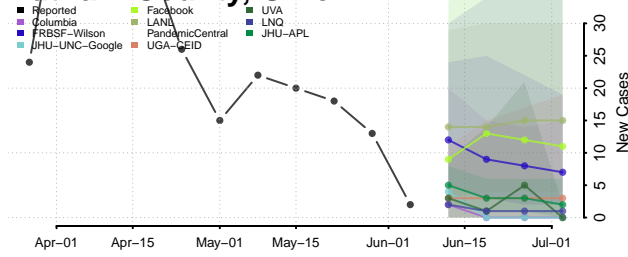

Putnam County, Ohio

Richland County, Ohio

Ross County, Ohio

Sandusky County, Ohio

Scioto County, Ohio

Seneca County, Ohio

Shelby County, Ohio

Stark County, Ohio