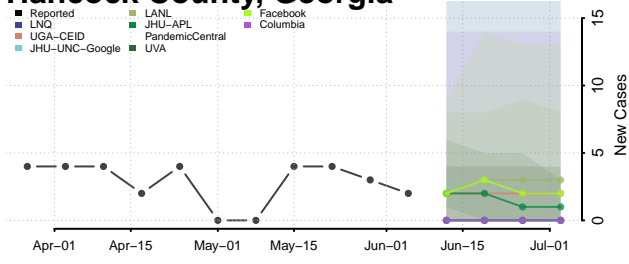

Greene County, Georgia

Gwinnett County, Georgia

Habersham County, Georgia

Hall County, Georgia

Hancock County, Georgia

Haralson County, Georgia

Harris County, Georgia

Hart County, Georgia