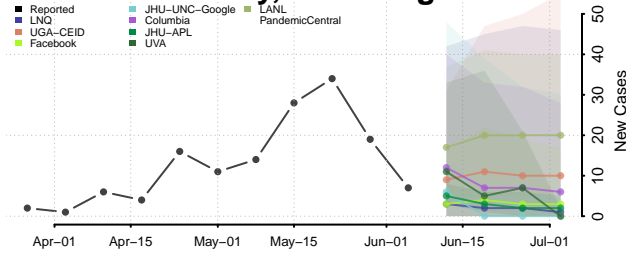

Ohio County, West Virginia

Pendleton County, West Virginia

Pleasants County, West Virginia

Pocahontas County, West Virginia

Preston County, West Virginia

Putnam County, West Virginia

Raleigh County, West Virginia