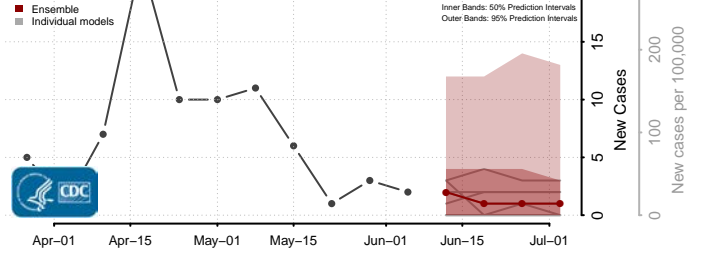

Wolfe County, Kentucky