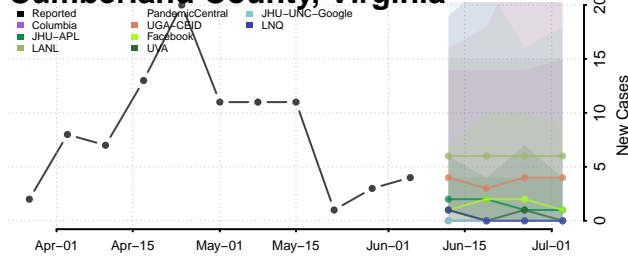

Cumberland County, Virginia