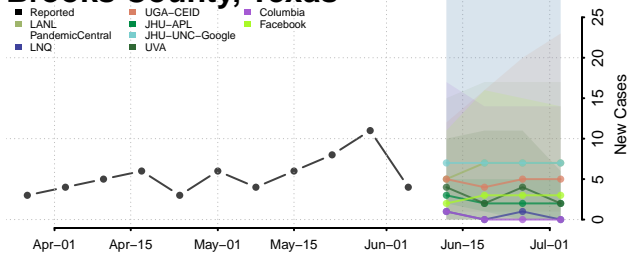

Bosque County, Texas

Bowie County, Texas

Brazoria County, Texas

Brazos County, Texas

Brewster County, Texas

Briscoe County, Texas

Brooks County, Texas

Brown County, Texas