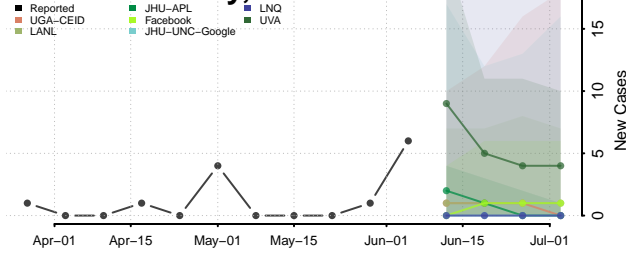

Decatur County, Kansas