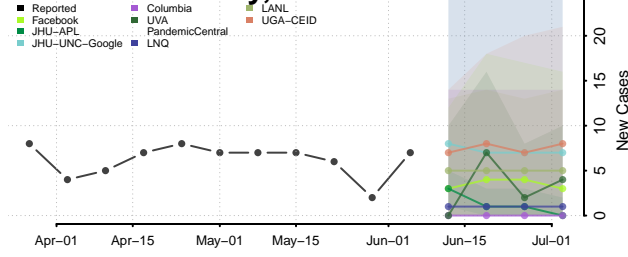

Cleburne County, Alabama