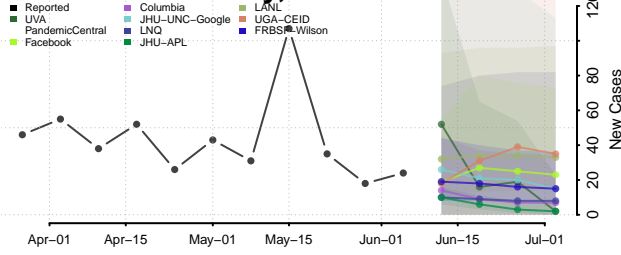

Jefferson County, Alabama

Lamar County, Alabama

Lauderdale County, Alabama

Lawrence County, Alabama

Lee County, Alabama

Limestone County, Alabama

Lowndes County, Alabama

Macon County, Alabama