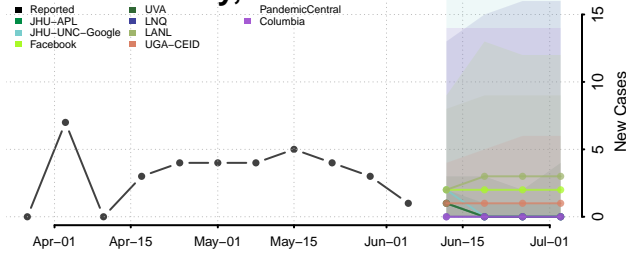

Perry County, Alabama

Pickens County, Alabama

Pike County, Alabama

Randolph County, Alabama

Russell County, Alabama

Shelby County, Alabama

St. Clair County, Alabama

Sumter County, Alabama