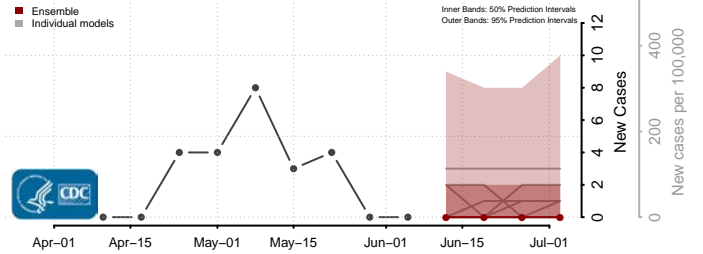

Chase County, Kansas