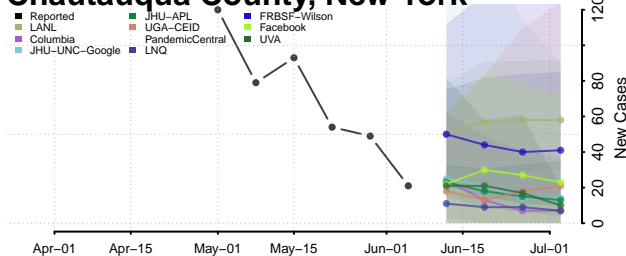

Chautauqua County, New York