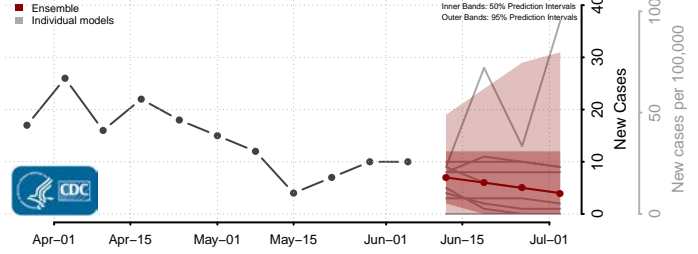

Crawford County, Kansas