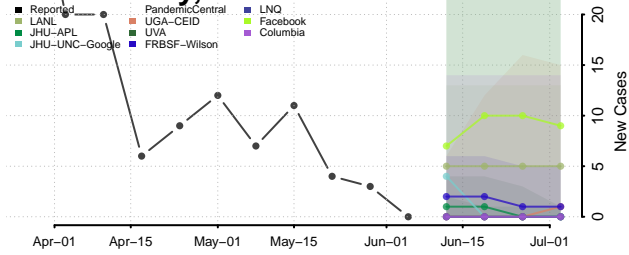

Ford County, Kansas