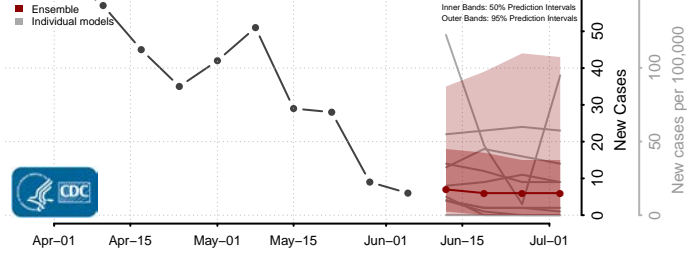

Mahnomen County, Minnesota

Marshall County, Minnesota

Martin County, Minnesota

McLeod County, Minnesota

Meeker County, Minnesota

Mille Lacs County, Minnesota

Morrison County, Minnesota

Mower County, Minnesota