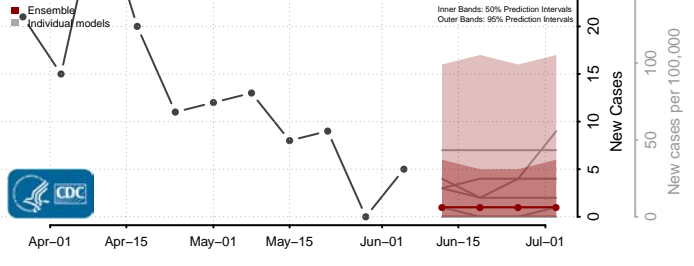

Benton County, Tennessee