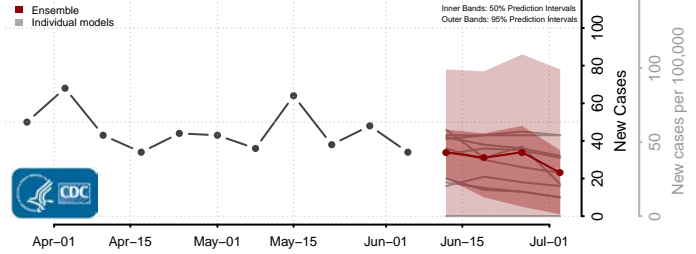

Sutter County, California

Tehama County, California

Trinity County, California

Tulare County, California

Tuolumne County, California

Ventura County, California

Yolo County, California

Yuba County, California