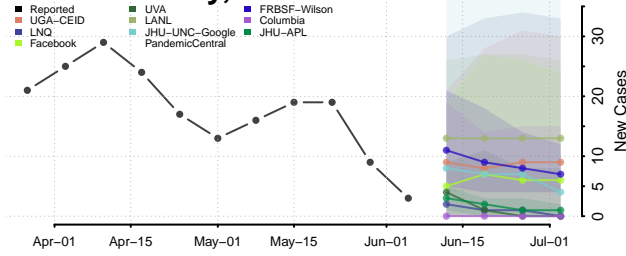

Boone County, Iowa