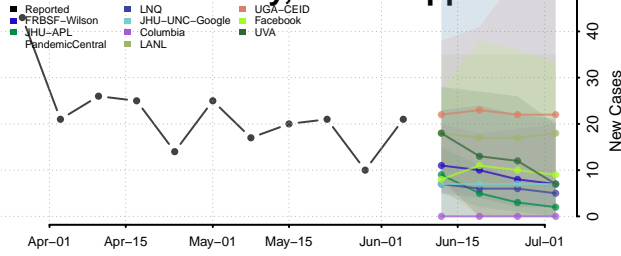

Pearl River County, Mississippi