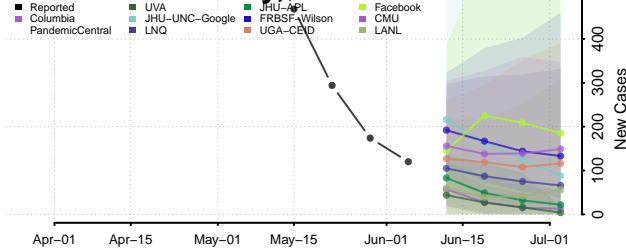

Suffolk County, Massachusetts

Worcester County, Massachusetts

Michigan*

Alcona County, Michigan

Alger County, Michigan

*New weekly cases may decrease in this location over the next four weeks. For these locations, the ensemble forecast indicates a probability of 0.75 or greater that fewer cases will be reported in week four of the forecast than in the last reported week.