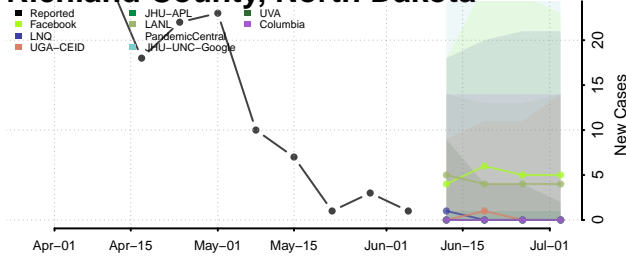

Richland County, North Dakota