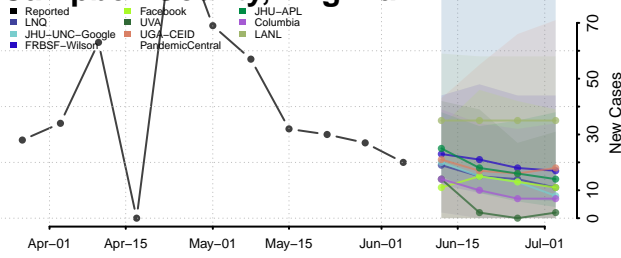

Campbell County, Virginia