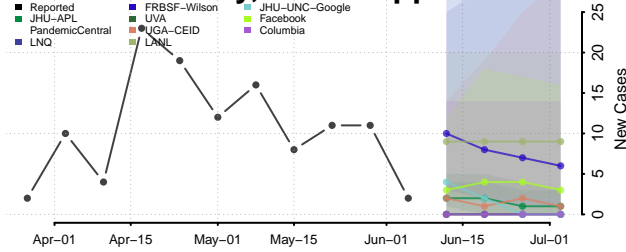

Calhoun County, Mississippi