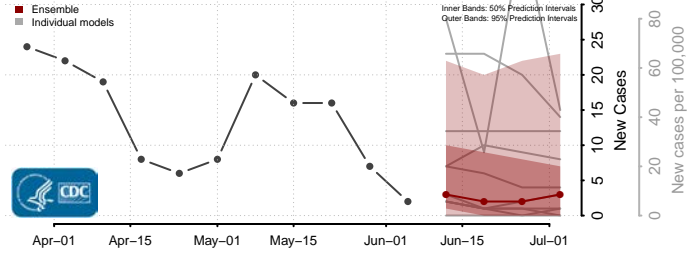

Wapello County, Iowa