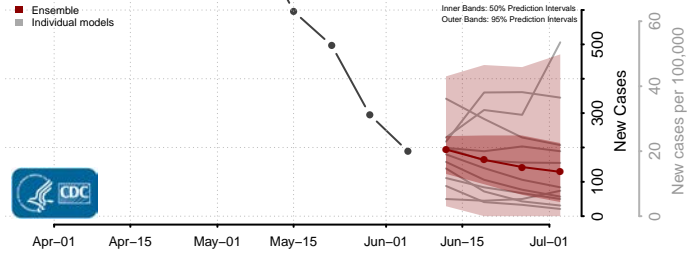

Marathon County, Wisconsin

Marinette County, Wisconsin

Marquette County, Wisconsin

Menominee County, Wisconsin

Milwaukee County, Wisconsin

Monroe County, Wisconsin

Oconto County, Wisconsin

Oneida County, Wisconsin