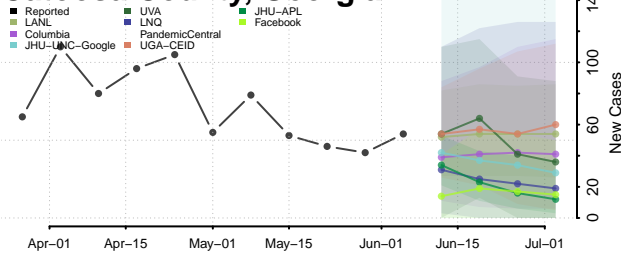

Catoosa County, Georgia