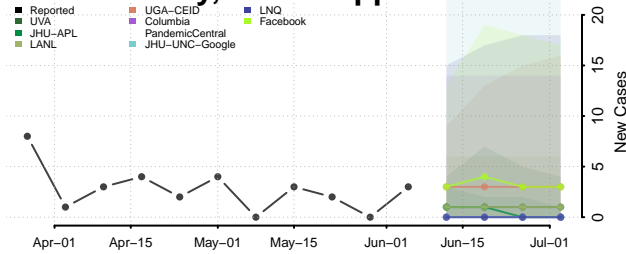

Amite County, Mississippi

Attala County, Mississippi

*New weekly cases may decrease in this location over the next four weeks. For these locations, the ensemble forecast indicates a probability of 0.75 or greater that fewer cases will be reported in week four of the forecast than in the last reported week.