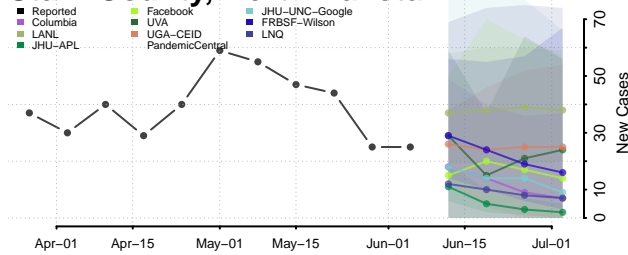

Stark County, North Dakota