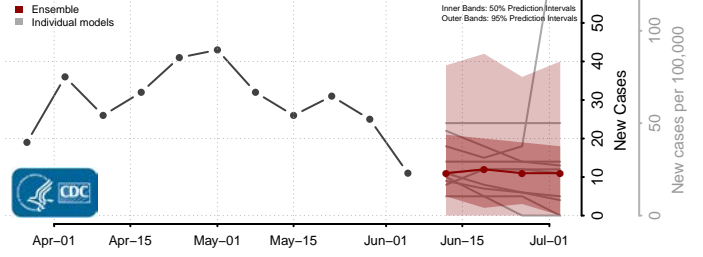

Crittenden County, Arkansas