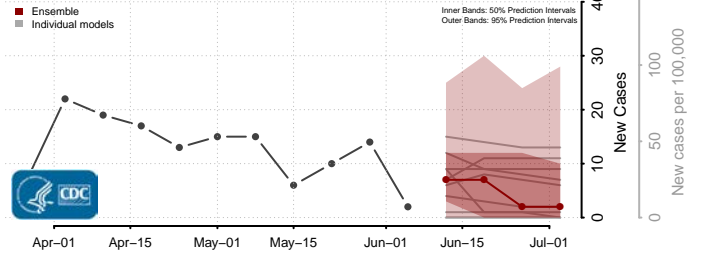

Van Wert County, Ohio