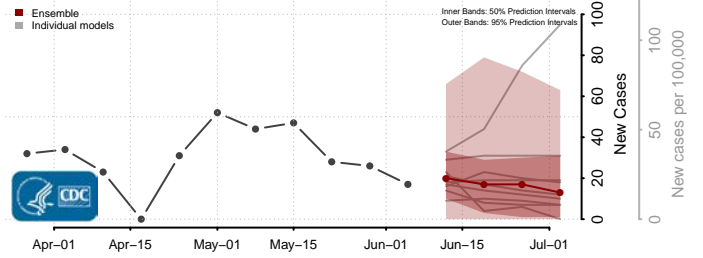

Buchanan County, Missouri