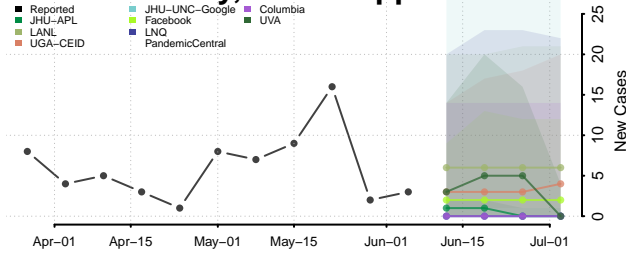

Benton County, Mississippi