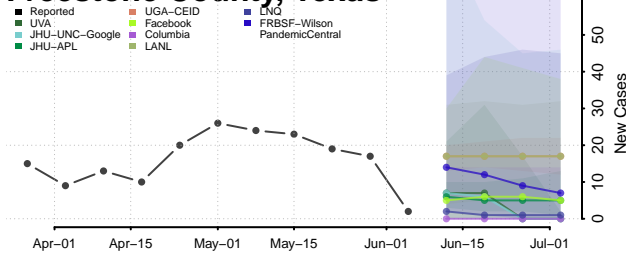

Freestone County, Texas