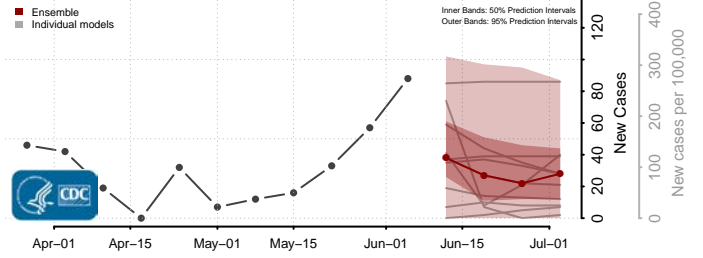

Polk County, Missouri