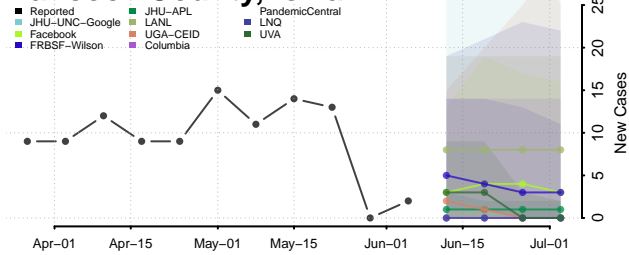

Floyd County, Iowa

Franklin County, Iowa

Fremont County, Iowa

Greene County, Iowa

Grundy County, Iowa

Guthrie County, Iowa

Hamilton County, Iowa

Hancock County, Iowa