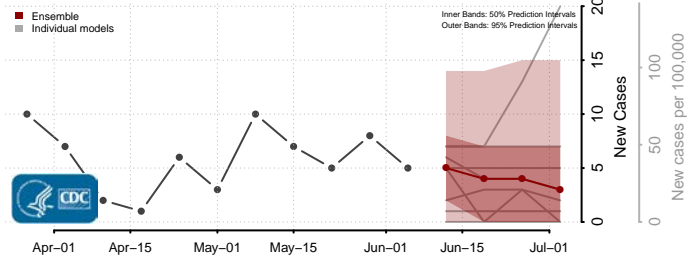

Dickenson County, Virginia