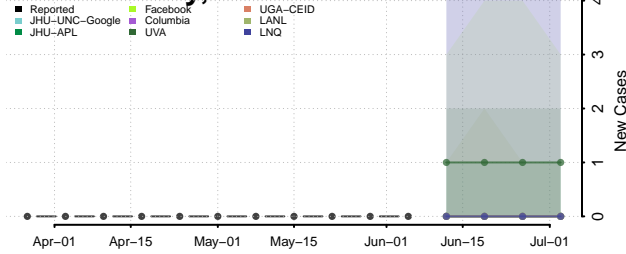

Rock County, Nebraska