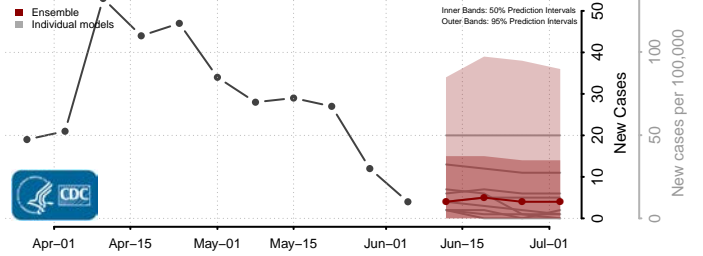

Latah County, Idaho