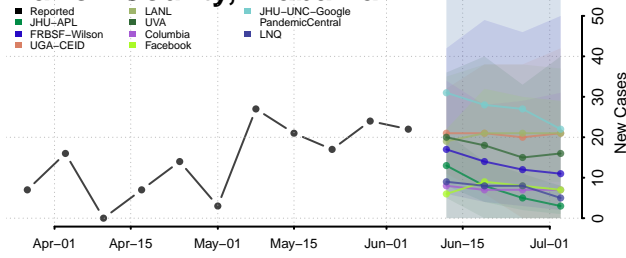

Marion County, Alabama