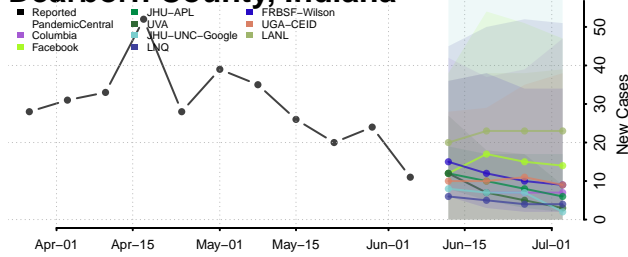

Dearborn County, Indiana