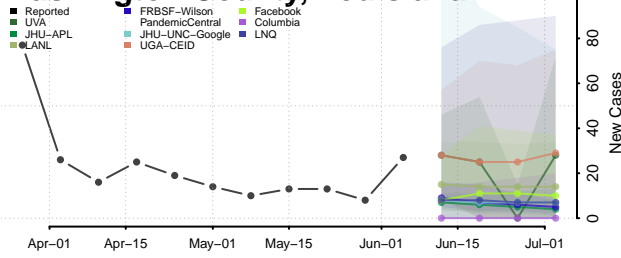

Washington County, Louisiana