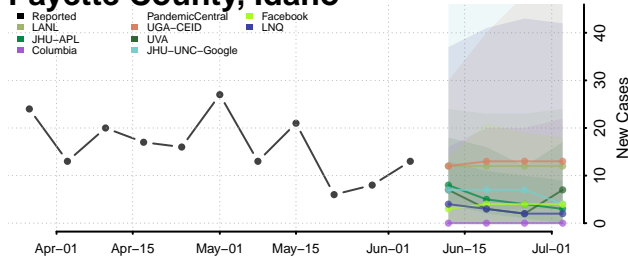

Nez Perce County, Idaho

Oneida County, Idaho

Owyhee County, Idaho

Payette County, Idaho

Power County, Idaho

Shoshone County, Idaho

Teton County, Idaho

Twin Falls County, Idaho