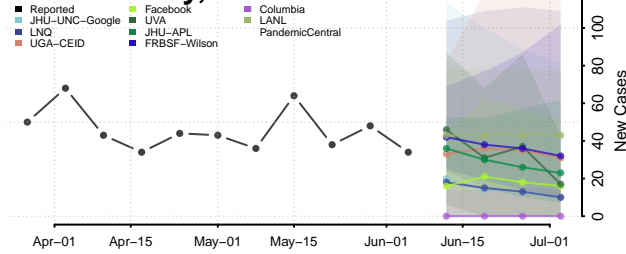

Sutter County, California

Tehama County, California

Trinity County, California

Tulare County, California

Tuolumne County, California

Ventura County, California

Yolo County, California

Yuba County, California