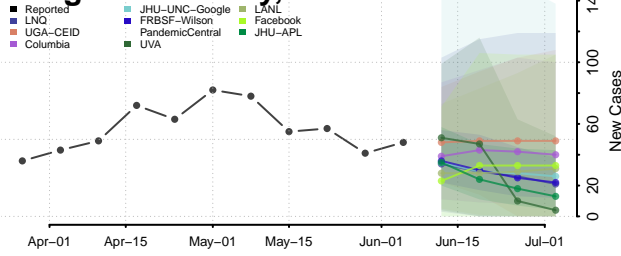

Craighead County, Arkansas