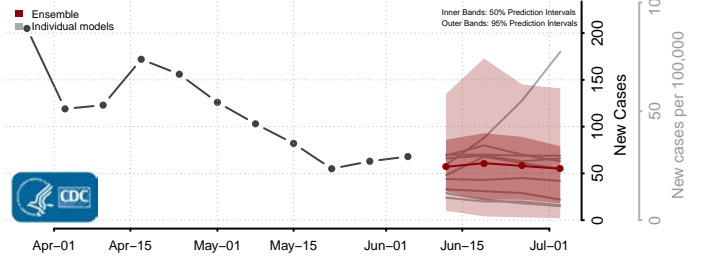

Smith County, Texas