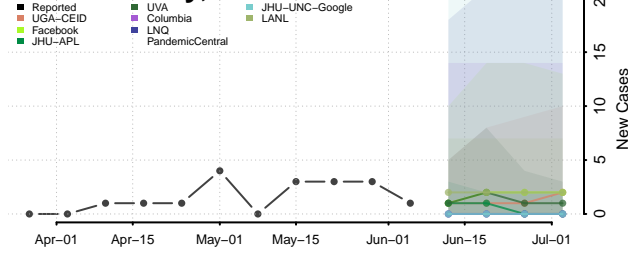

Todd County, South Dakota