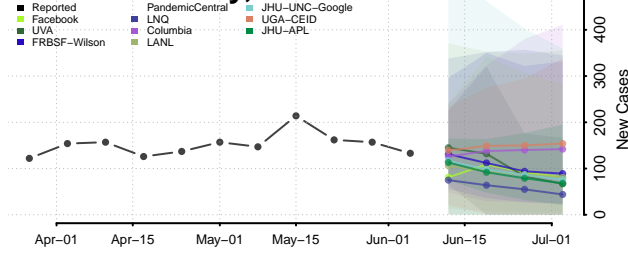

Orleans County, Louisiana