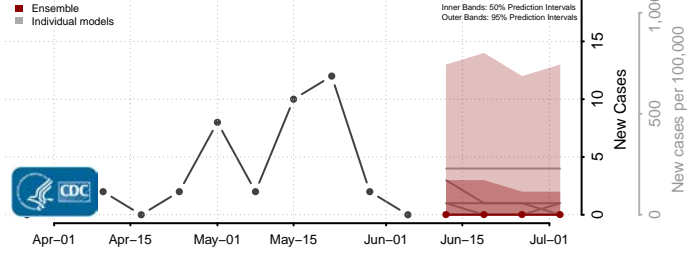

De Baca County, New Mexico