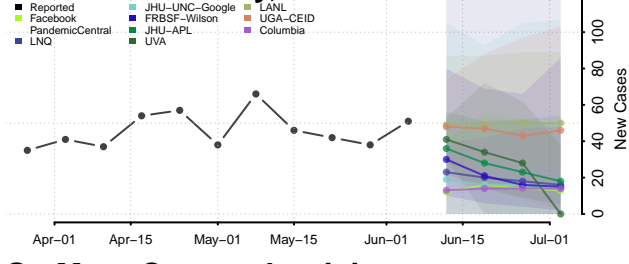

St. Martin County, Louisiana