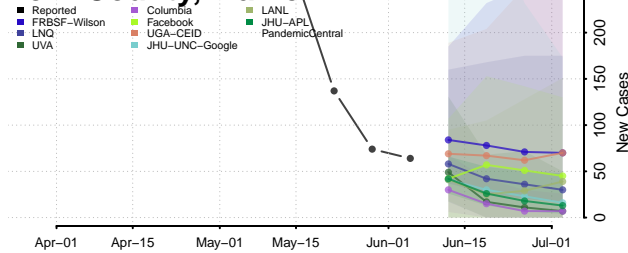

York County, Maine