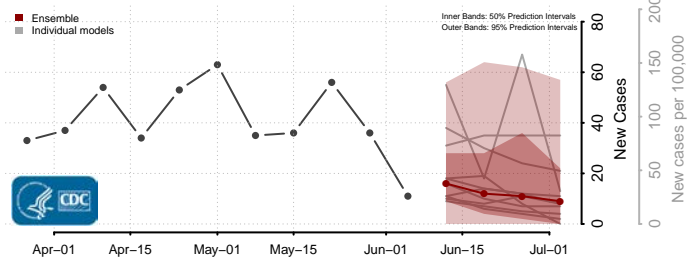

Buchanan County, Iowa

Buena Vista County, Iowa

Butler County, Iowa

Calhoun County, Iowa

Carroll County, Iowa

Cass County, Iowa

Cedar County, Iowa

Cerro Gordo County, Iowa