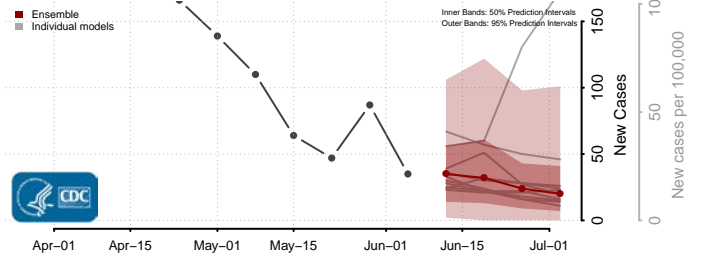

Charles County, Maryland