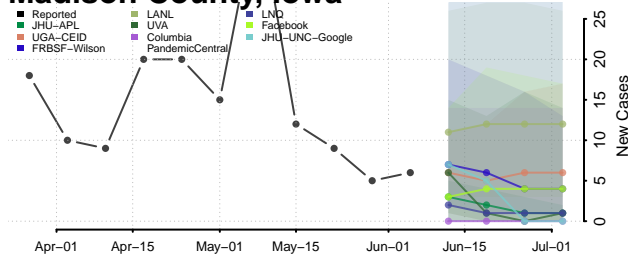

Louisa County, Iowa

Lucas County, Iowa

Lyon County, Iowa

Madison County, Iowa

Mahaska County, Iowa

Marion County, Iowa

Marshall County, Iowa

Mills County, Iowa