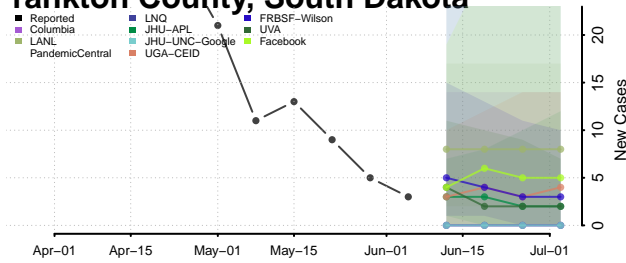

Yankton County, South Dakota