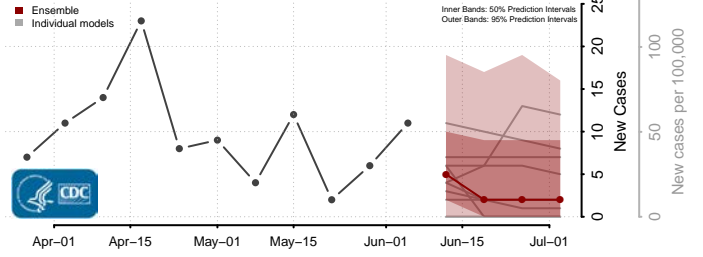

Cherokee County, Kansas