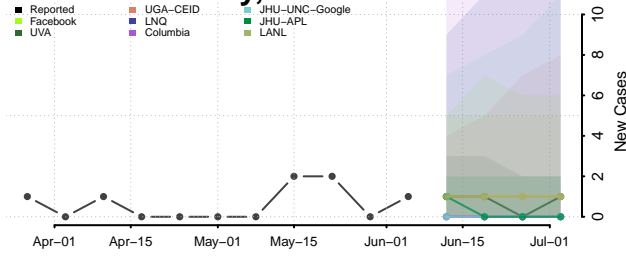

Edwards County, Texas