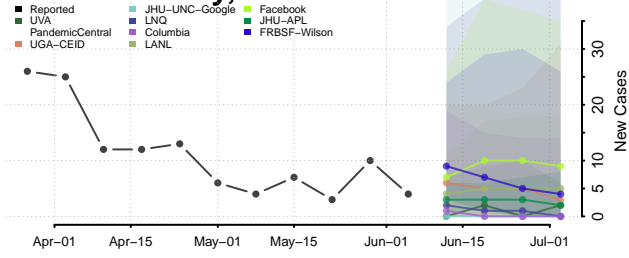

Uvalde County, Texas