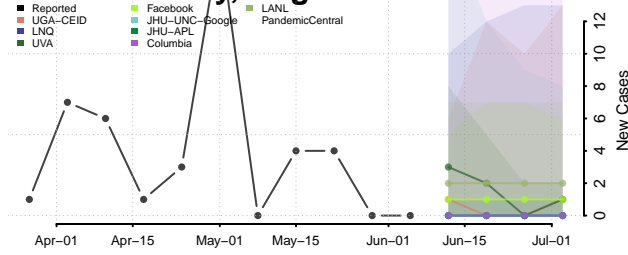

Norton County, Virginia

Nottoway County, Virginia

Orange County, Virginia

Page County, Virginia

Patrick County, Virginia

Petersburg County, Virginia

Pittsylvania County, Virginia

Poquoson County, Virginia