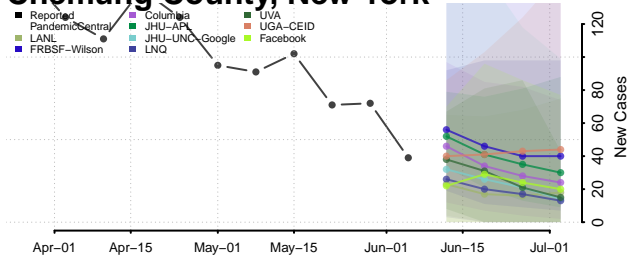

Chemung County, New York