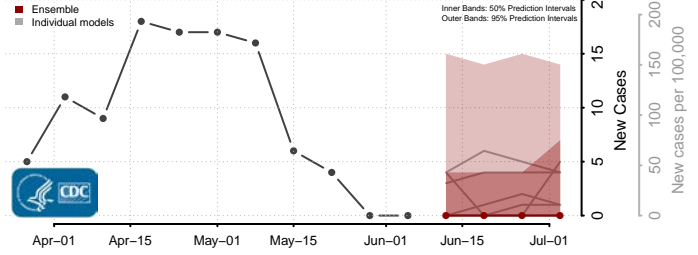

Rock County, Minnesota