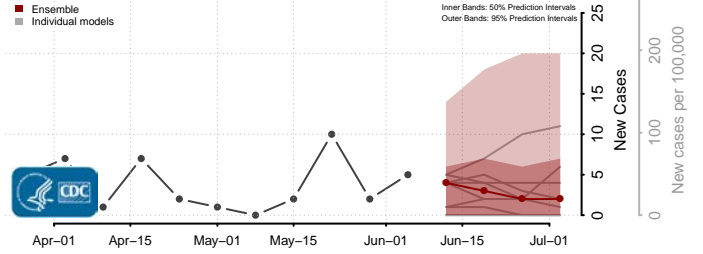

Washington County, Idaho