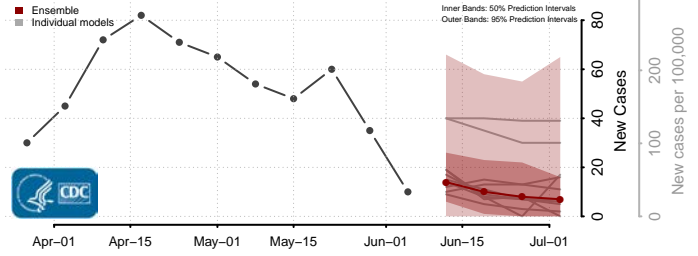

Cass County, Minnesota