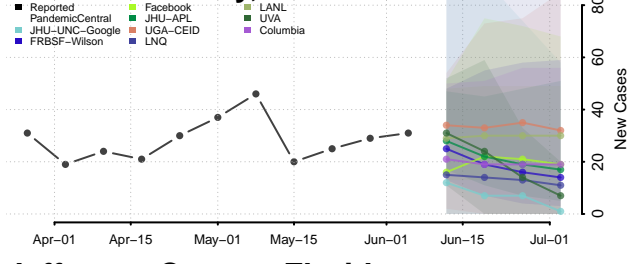

Hillsborough County, Florida

Holmes County, Florida

Indian River County, Florida

Jackson County, Florida

Jefferson County, Florida

Lafayette County, Florida

Lake County, Florida

Lee County, Florida