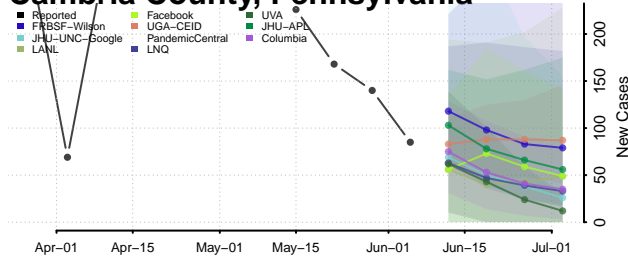

Cambria County, Pennsylvania