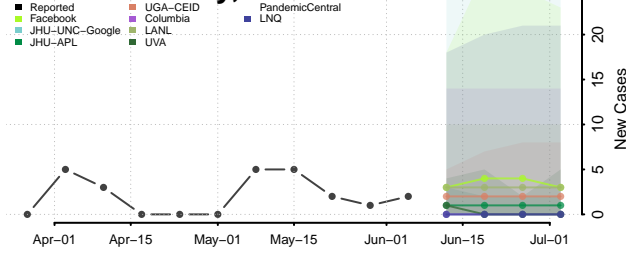

Glacier County, Montana