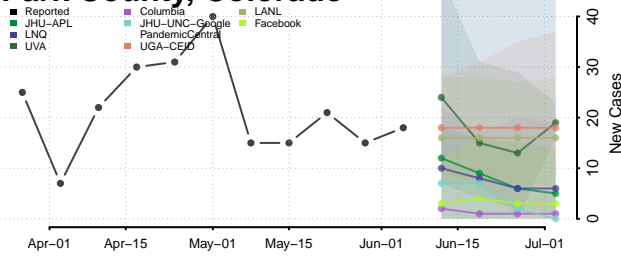

Park County, Colorado