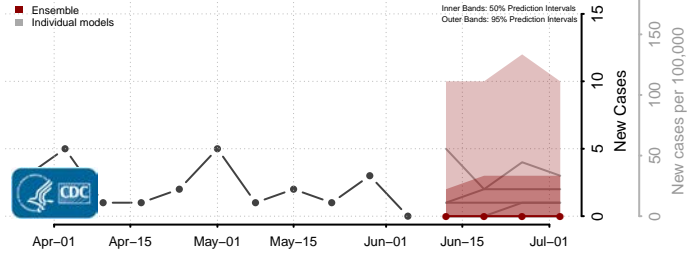

Claiborne County, Mississippi