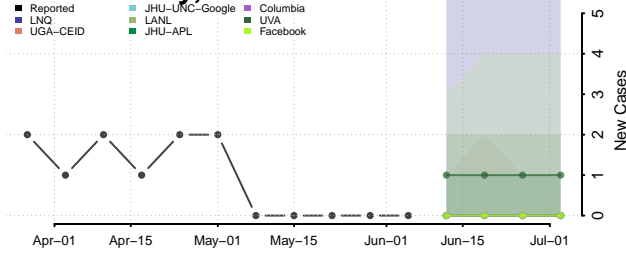

Kent County, Texas