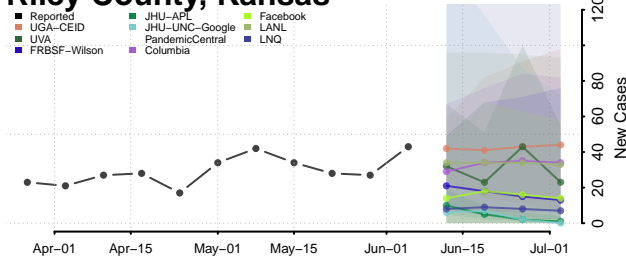

Riley County, Kansas