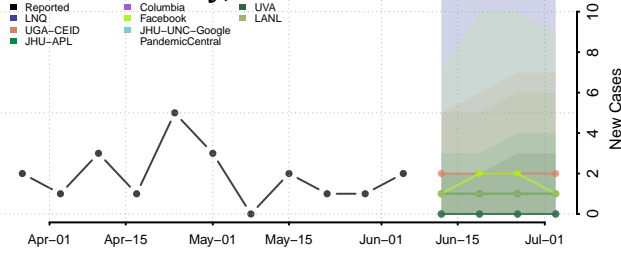

Marion County, Texas