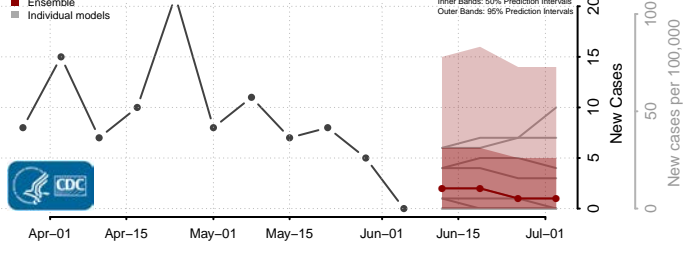

Banks County, Georgia