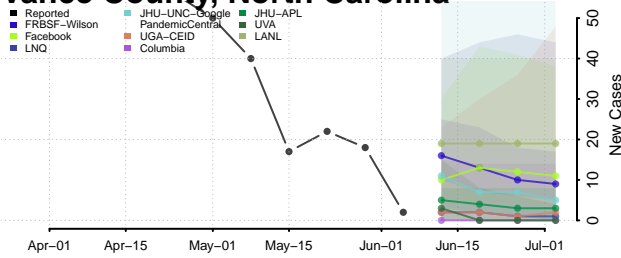

Vance County, North Carolina