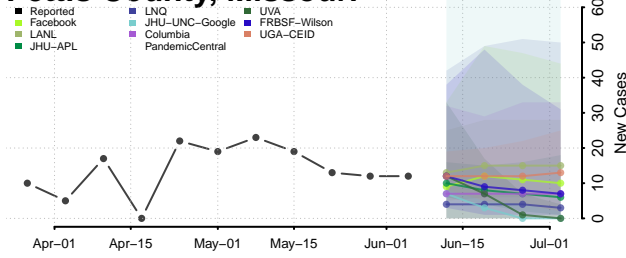

Pettis County, Missouri