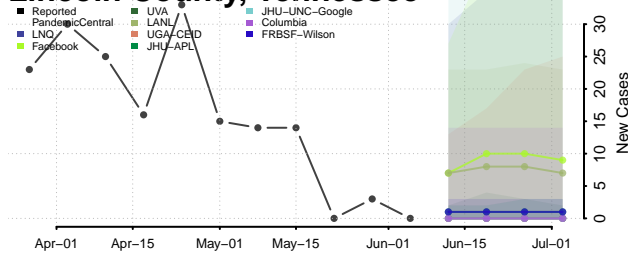

Lincoln County, Tennessee