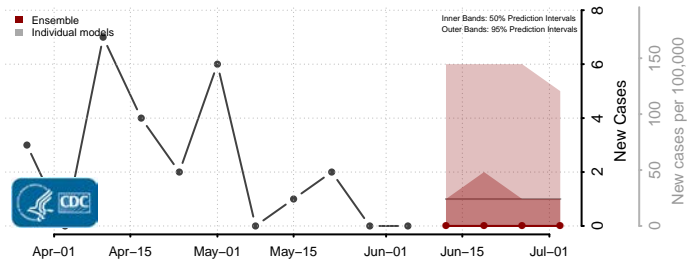

Bath County, Virginia