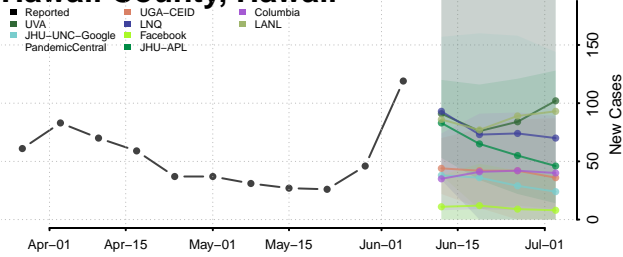

Hawaii County, Hawaii