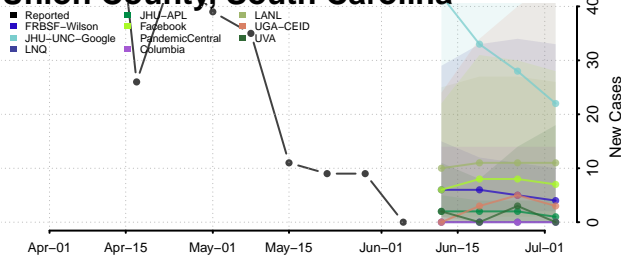

Union County, South Carolina