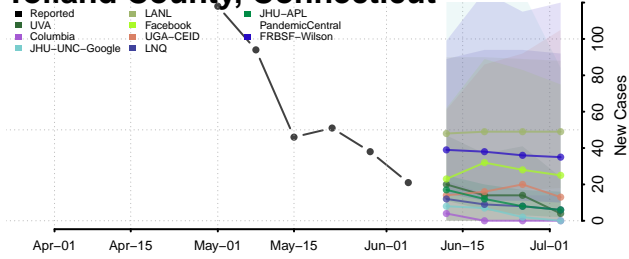

Tolland County, Connecticut