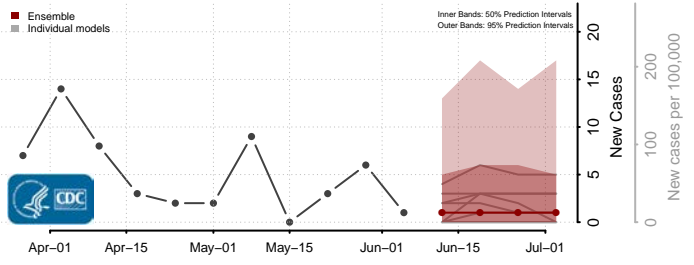

Atkinson County, Georgia