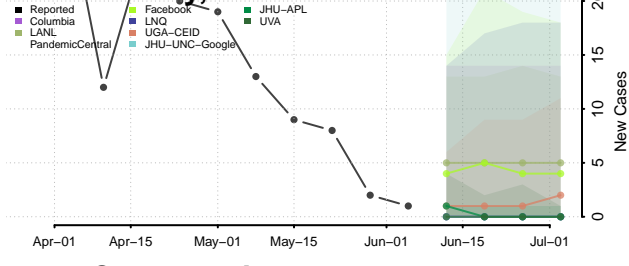

Swift County, Minnesota