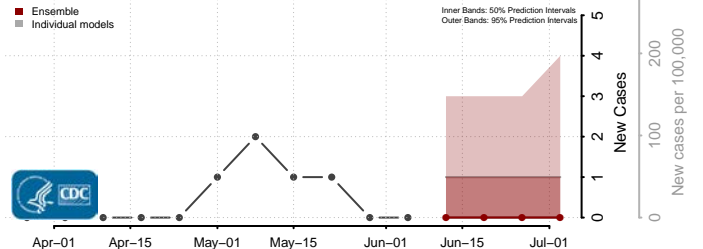

Eureka County, Nevada