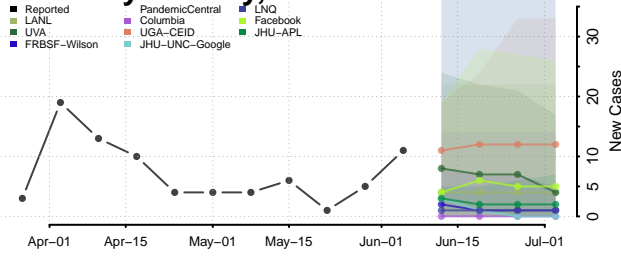

Nodaway County, Missouri