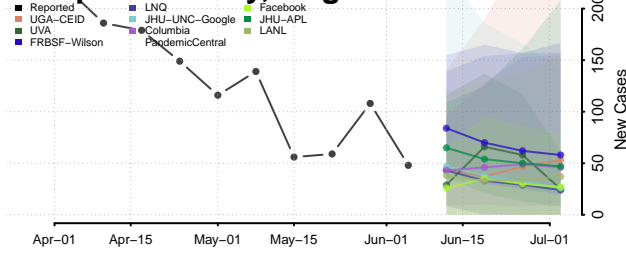

Hampton County, Virginia