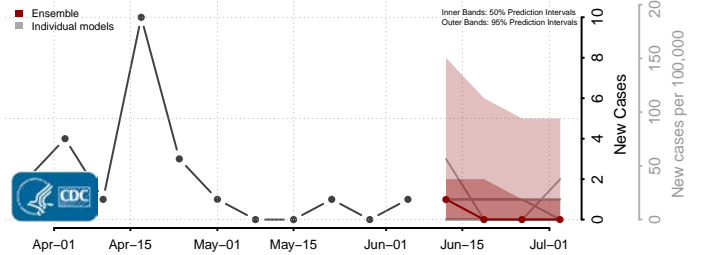

Beaver County, Oklahoma

Beckham County, Oklahoma

*New weekly cases may decrease in this location over the next four weeks. For these locations, the ensemble forecast indicates a probability of 0.75 or greater that fewer cases will be reported in week four of the forecast than in the last reported week.