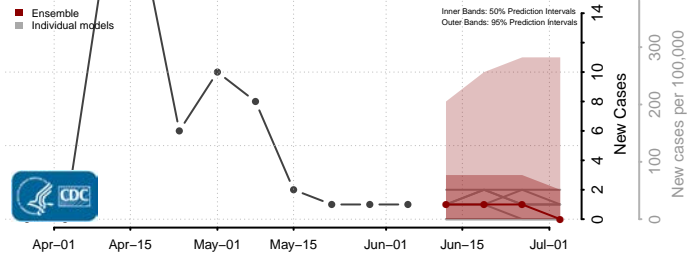

Sargent County, North Dakota