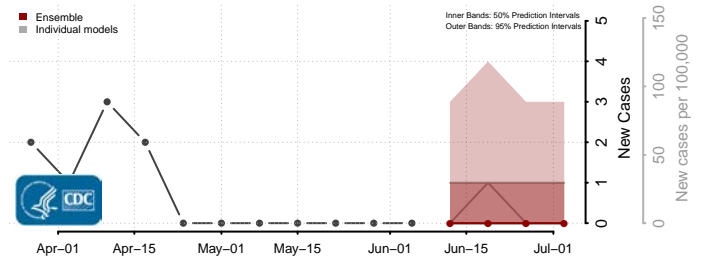

Harlan County, Nebraska