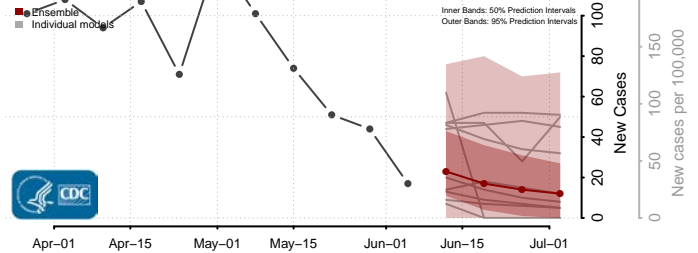

Ohio County, West Virginia

Pendleton County, West Virginia

Pleasants County, West Virginia

Pocahontas County, West Virginia

Preston County, West Virginia

Putnam County, West Virginia

Raleigh County, West Virginia