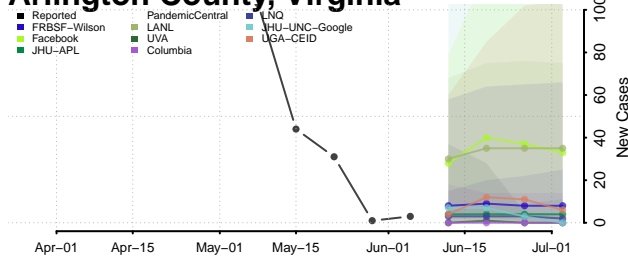

Arlington County, Virginia