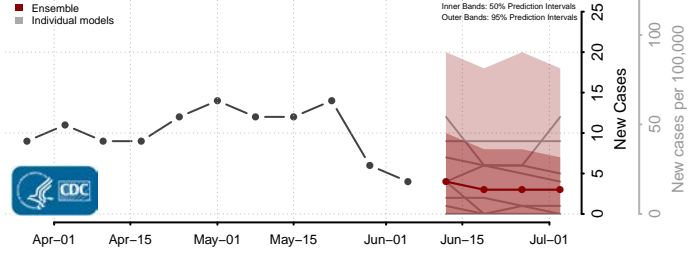

Coahoma County, Mississippi