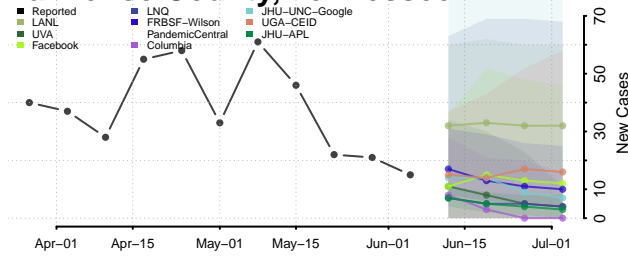

Lawrence County, Tennessee