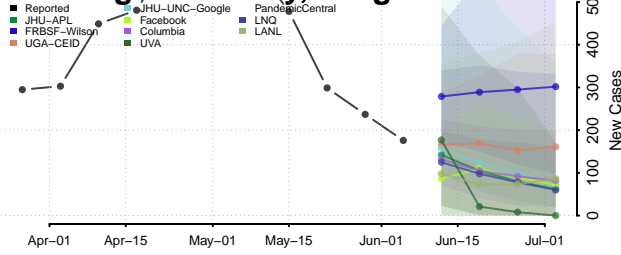

Umatilla County, Oregon

Union County, Oregon

Wallowa County, Oregon

Wasco County, Oregon

Washington County, Oregon

Wheeler County, Oregon

Yamhill County, Oregon

Pennsylvania*