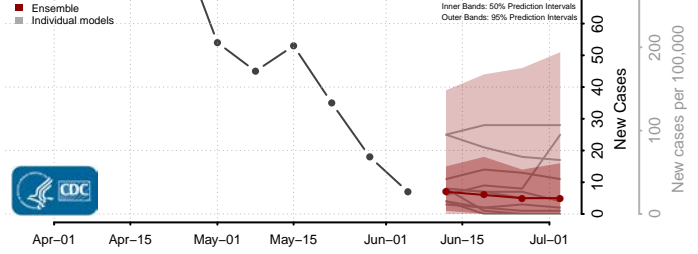

Mahnomen County, Minnesota

Marshall County, Minnesota

Martin County, Minnesota

McLeod County, Minnesota

Meeker County, Minnesota

Mille Lacs County, Minnesota

Morrison County, Minnesota

Mower County, Minnesota