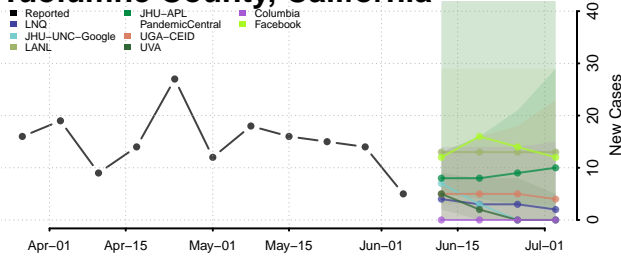

Sutter County, California

Tehama County, California

Trinity County, California

Tulare County, California

Tuolumne County, California

Ventura County, California

Yolo County, California

Yuba County, California