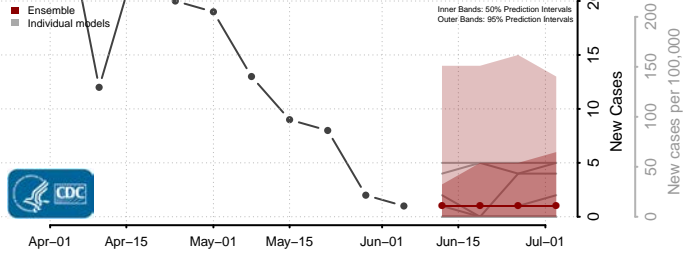

Swift County, Minnesota