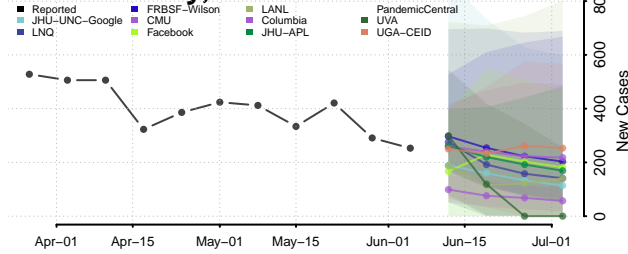

Pinal County, Arizona