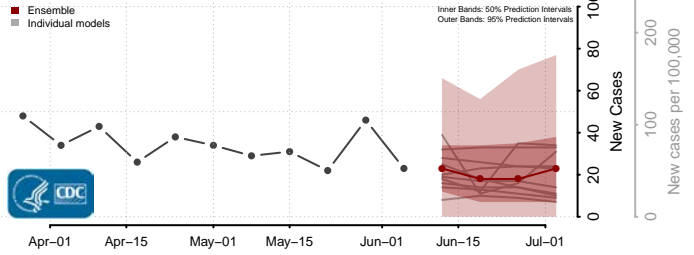

Ravalli County, Montana