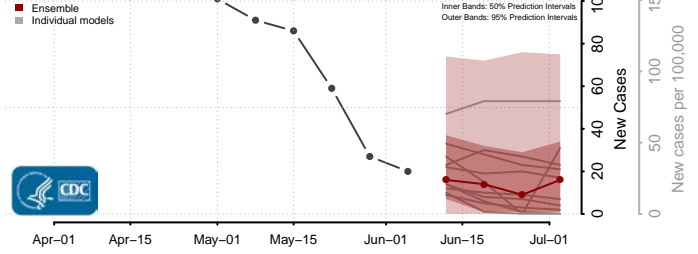

Pipestone County, Minnesota

Polk County, Minnesota

Pope County, Minnesota

Ramsey County, Minnesota

Red Lake County, Minnesota

Redwood County, Minnesota

Renville County, Minnesota

Rice County, Minnesota