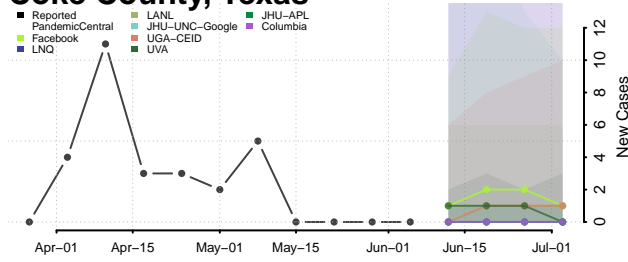

Coke County, Texas