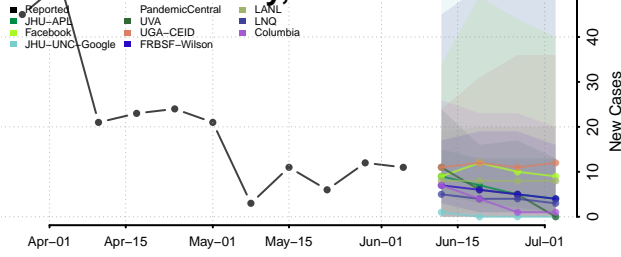

Silver Bow County, Montana