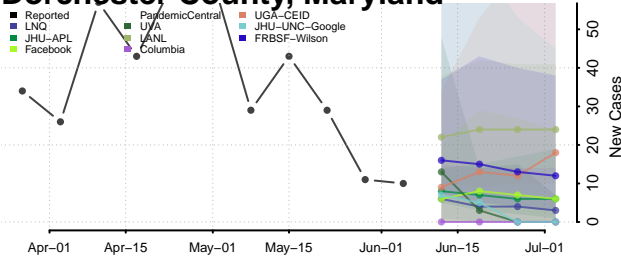

Dorchester County, Maryland