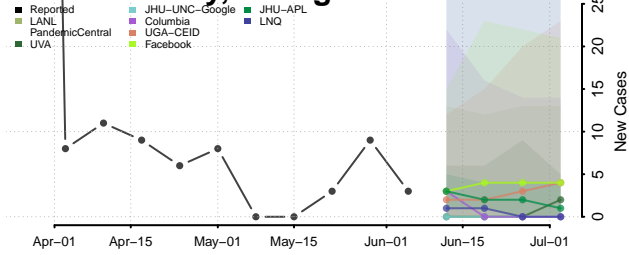

Bacon County, Georgia