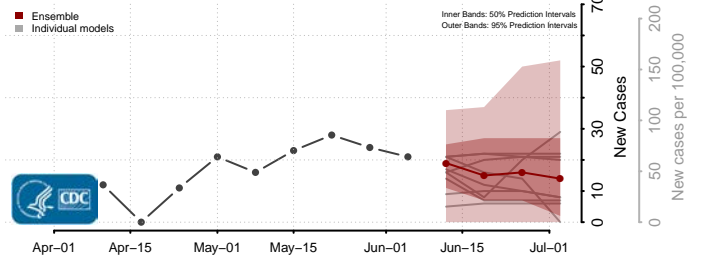

Lafayette County, Missouri