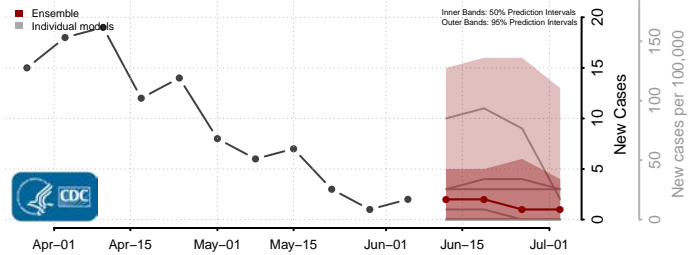

Lyon County, Iowa