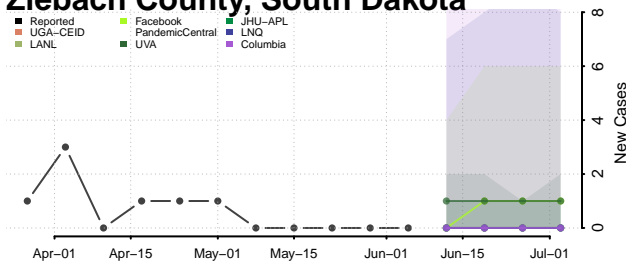

Ziebach County, South Dakota