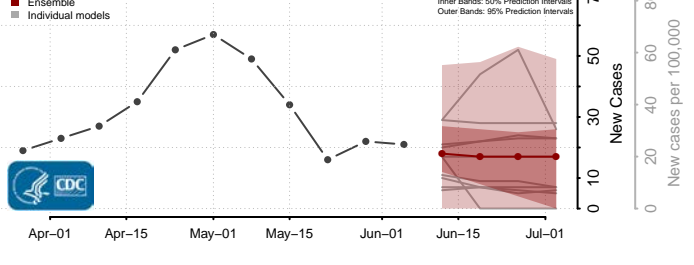

Douglas County, Washington

Ferry County, Washington

Franklin County, Washington

Garfield County, Washington

Grant County, Washington

Grays Harbor County, Washington

Island County, Washington

Jefferson County, Washington