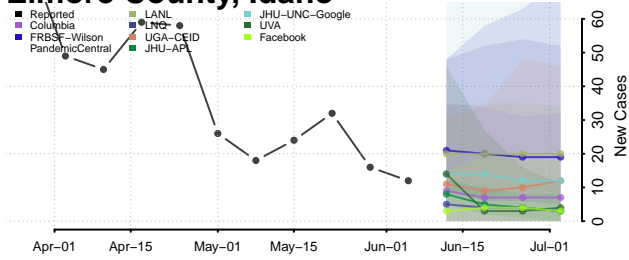

Elmore County, Idaho