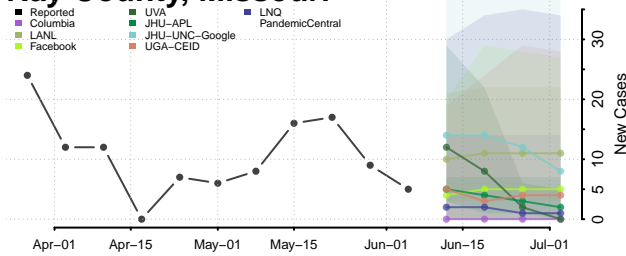

Ray County, Missouri