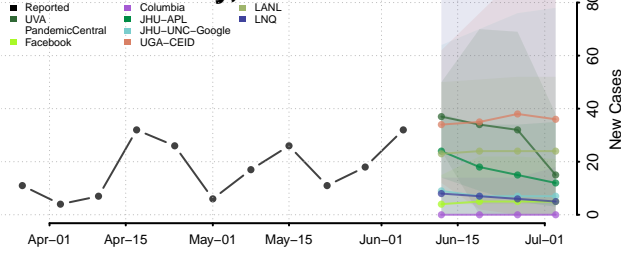

Lafayette County, Louisiana

Lafourche County, Louisiana

LaSalle County, Louisiana

Lincoln County, Louisiana

Livingston County, Louisiana

Madison County, Louisiana

Morehouse County, Louisiana

Natchitoches County, Louisiana