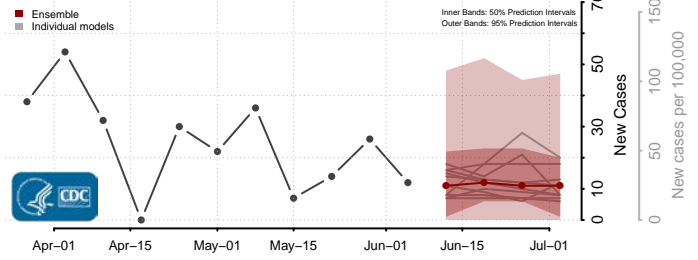

Phelps County, Missouri