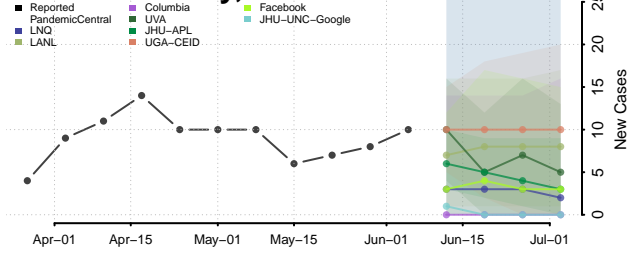

Parke County, Indiana

Perry County, Indiana

Pike County, Indiana

Porter County, Indiana

Posey County, Indiana

Pulaski County, Indiana

Putnam County, Indiana

Randolph County, Indiana