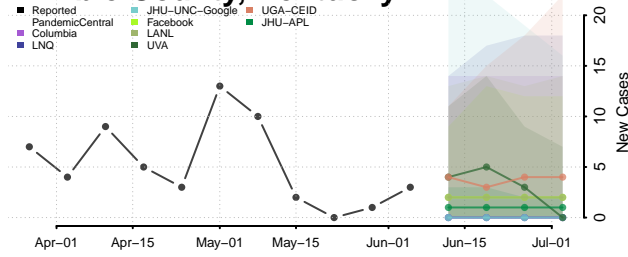

Trimble County, Kentucky