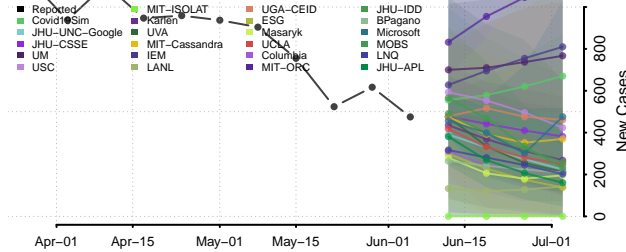

Worth County, Missouri

Wright County, Missouri

Montana*

Beaverhead County, Montana

Big Horn County, Montana

Blaine County, Montana

*New weekly cases may decrease in this location over the next four weeks. For these locations, the ensemble forecast indicates a probability of 0.75 or greater that fewer cases will be reported in week four of the forecast than in the last reported week.