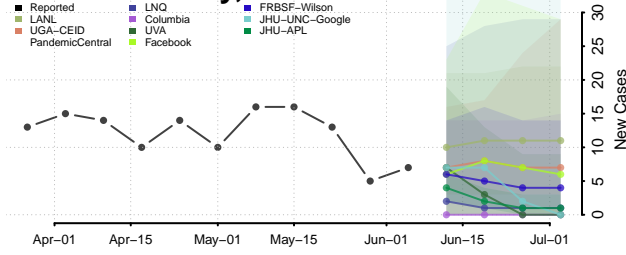

Adams County, Iowa

Allamakee County, Iowa

Appanoose County, Iowa

Audubon County, Iowa

Benton County, Iowa

Black Hawk County, Iowa

Boone County, Iowa

Bremer County, Iowa