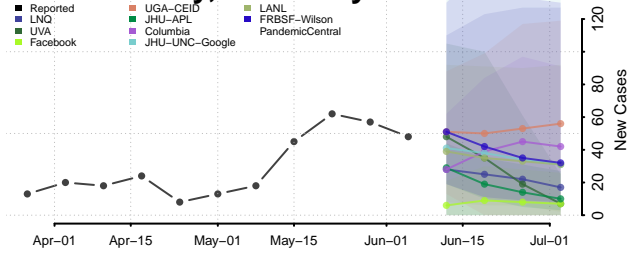

Fulton County, Kentucky

Gallatin County, Kentucky

Garrard County, Kentucky

Grant County, Kentucky

Graves County, Kentucky

Grayson County, Kentucky

Green County, Kentucky

Greenup County, Kentucky