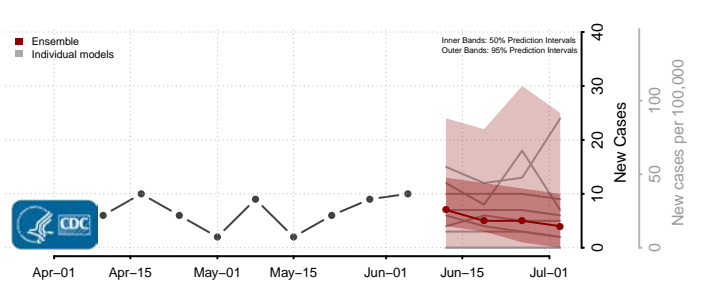

San Miguel County, New Mexico