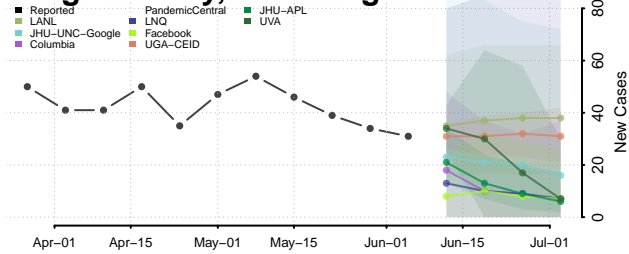

Mingo County, West Virginia