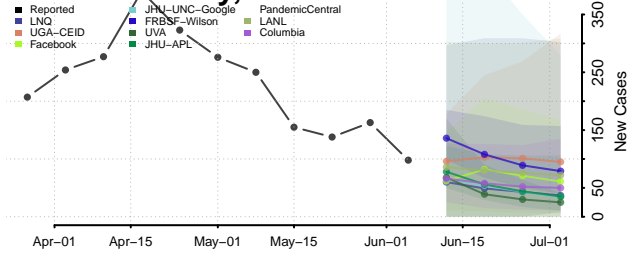

Gaston County, North Carolina