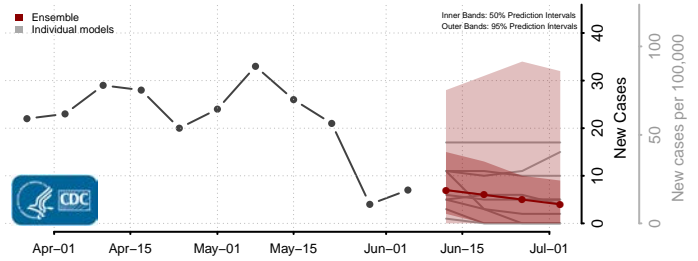

Prince George's County, Maryland

Queen Anne's County, Maryland

Somerset County, Maryland

St. Mary's County, Maryland

Talbot County, Maryland

Washington County, Maryland

Wicomico County, Maryland

Worcester County, Maryland