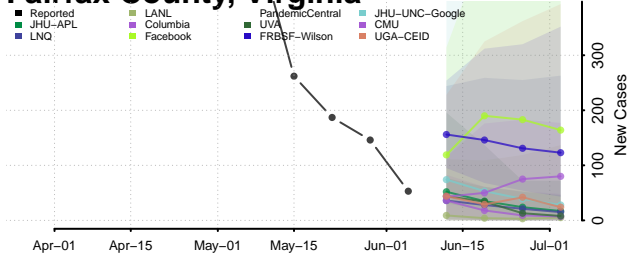

Fairfax County, Virginia