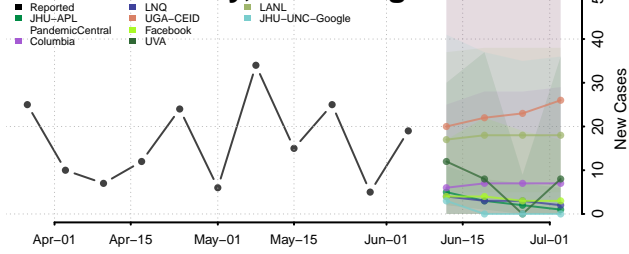

Braxton County, West Virginia