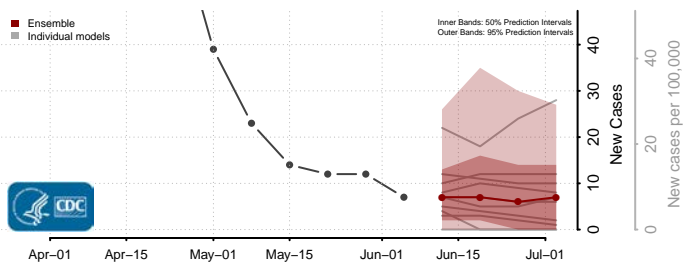

Calvert County, Maryland