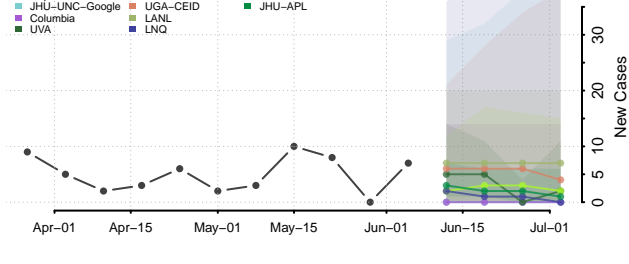

Hartley County, Texas