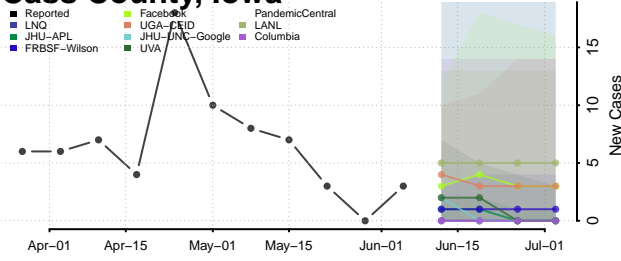

Buchanan County, Iowa

Buena Vista County, Iowa

Butler County, Iowa

Calhoun County, Iowa

Carroll County, Iowa

Cass County, Iowa

Cedar County, Iowa

Cerro Gordo County, Iowa