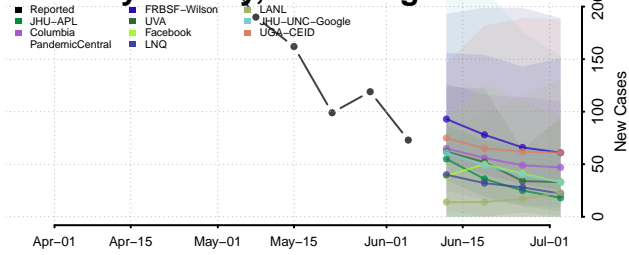

Berkeley County, West Virginia