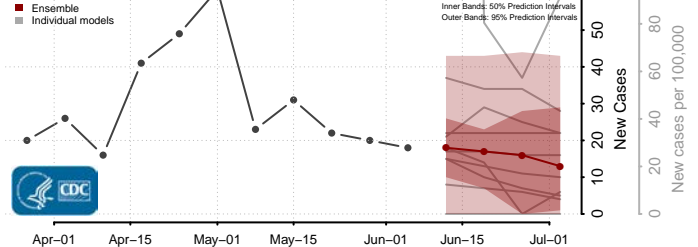

Chaves County, New Mexico