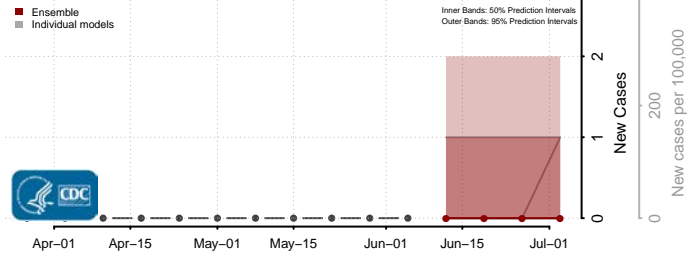

Treasure County, Montana

Valley County, Montana

Wheatland County, Montana

Wibaux County, Montana

Yellowstone County, Montana

Nebraska*

*New weekly cases may decrease in this location over the next four weeks. For these locations, the ensemble forecast indicates a probability of 0.75 or greater that fewer cases will be reported in week four of the forecast than in the last reported week.