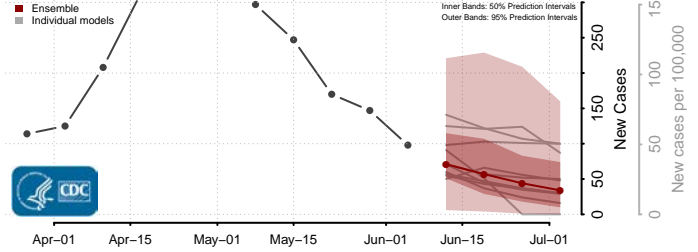

Montgomery County, North Carolina

Moore County, North Carolina

Nash County, North Carolina

New Hanover County, North Carolina

Northampton County, North Carolina

Onslow County, North Carolina

Orange County, North Carolina