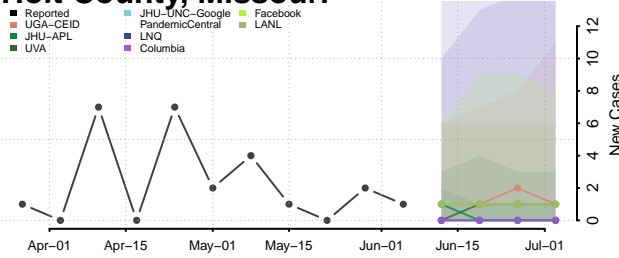

Holt County, Missouri