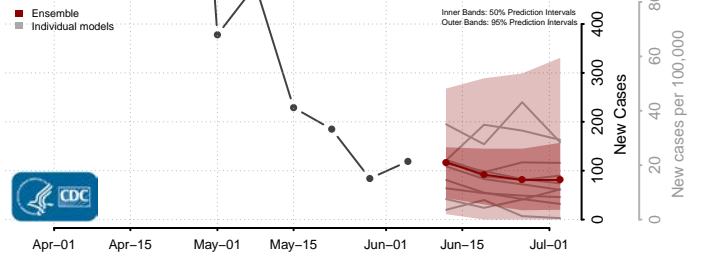

Union County, New Jersey