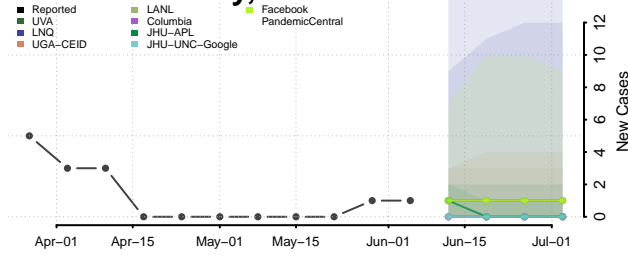

Smith County, Kansas

Stafford County, Kansas

Stanton County, Kansas

Stevens County, Kansas

Sumner County, Kansas

Thomas County, Kansas

Trego County, Kansas

Wabaunsee County, Kansas