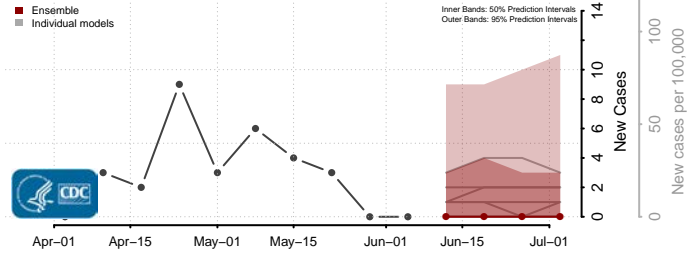

Choctaw County, Alabama