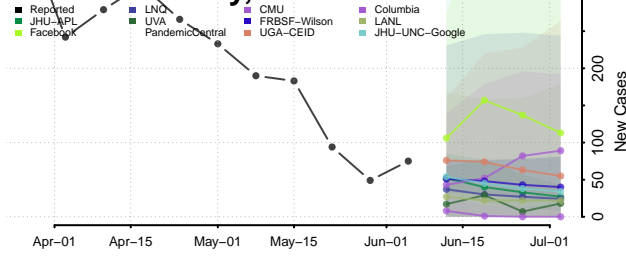

Washoe County, Nevada