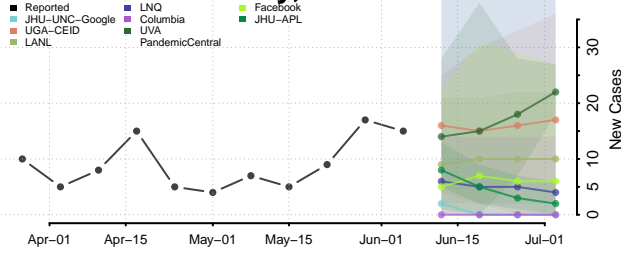

Green Lake County, Wisconsin