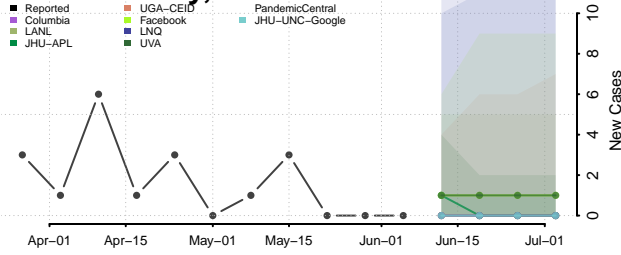

Dewey County, Oklahoma

Ellis County, Oklahoma

Garfield County, Oklahoma

Garvin County, Oklahoma

Grady County, Oklahoma

Grant County, Oklahoma

Greer County, Oklahoma

Harmon County, Oklahoma