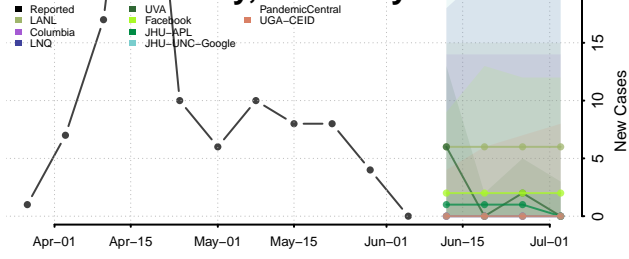

Bath County, Kentucky

Bell County, Kentucky

Boone County, Kentucky

Bourbon County, Kentucky

Boyd County, Kentucky

Boyle County, Kentucky

Bracken County, Kentucky

Breathitt County, Kentucky