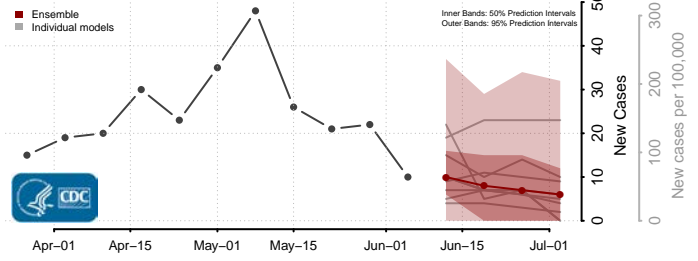

De Witt County, Illinois