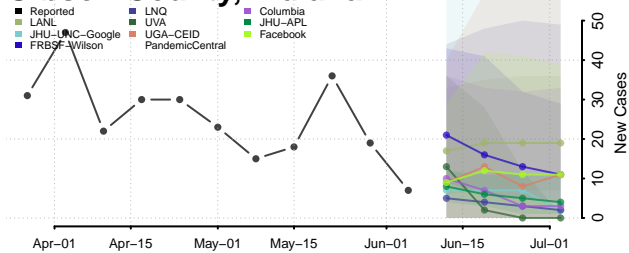

Fayette County, Indiana

Floyd County, Indiana

Fountain County, Indiana

Franklin County, Indiana

Fulton County, Indiana

Gibson County, Indiana

Grant County, Indiana

Greene County, Indiana