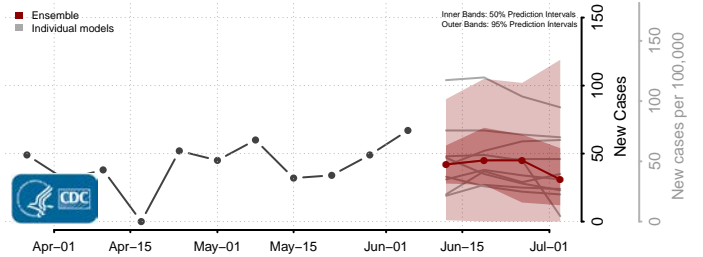

Christian County, Missouri