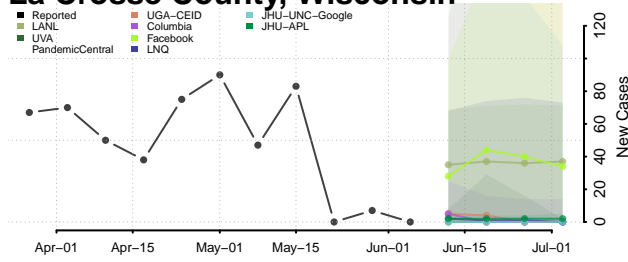

La Crosse County, Wisconsin