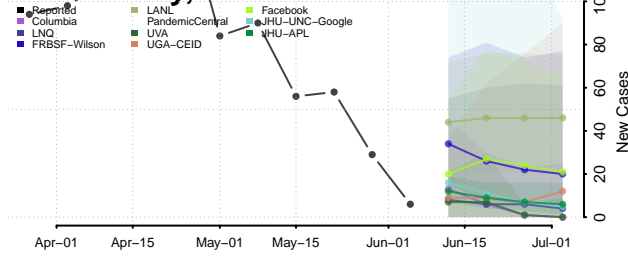

Erie County, Ohio