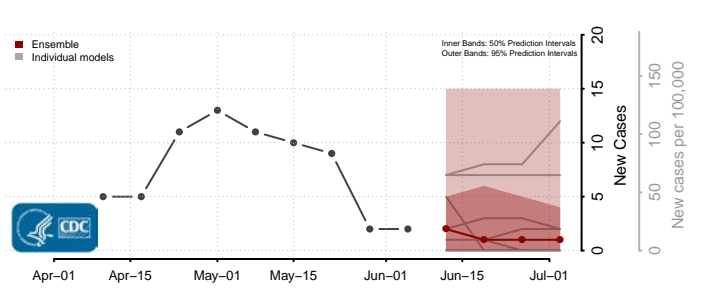

Sierra County, New Mexico