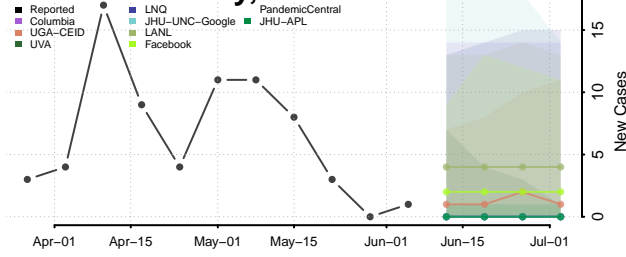

Morton County, North Dakota

Mountrail County, North Dakota

Nelson County, North Dakota

Oliver County, North Dakota

Pembina County, North Dakota

Pierce County, North Dakota

Ramsey County, North Dakota

Ransom County, North Dakota