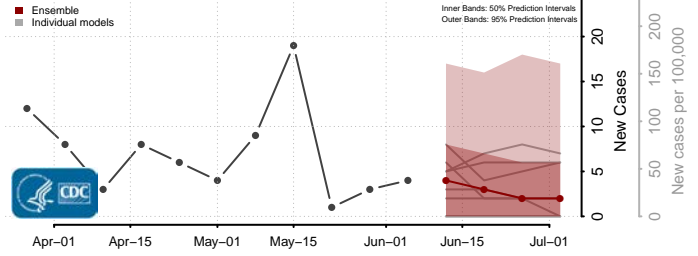

Crawford County, Indiana