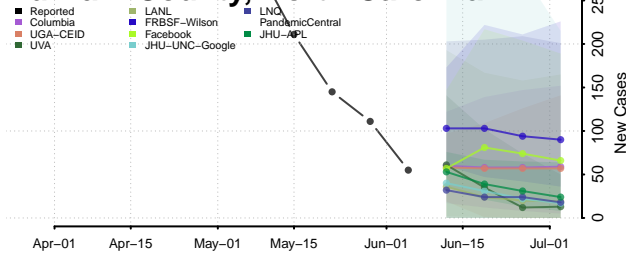

Cumberland County, North Carolina

Currituck County, North Carolina

Dare County, North Carolina

Davidson County, North Carolina

Davie County, North Carolina

Duplin County, North Carolina

Durham County, North Carolina