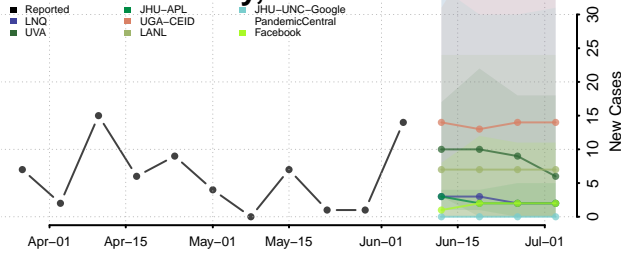

Cameron County, Louisiana