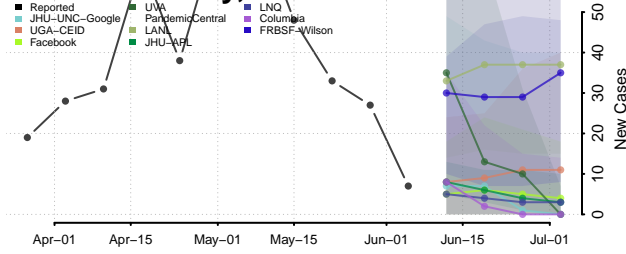

Lincoln County, Maine