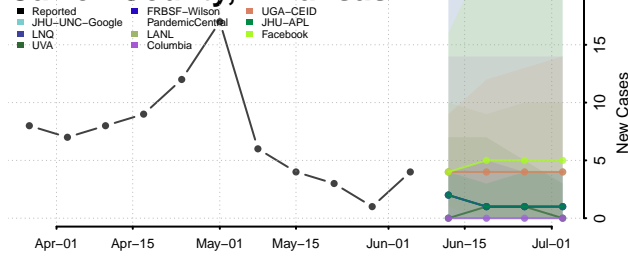

Carroll County, Arkansas