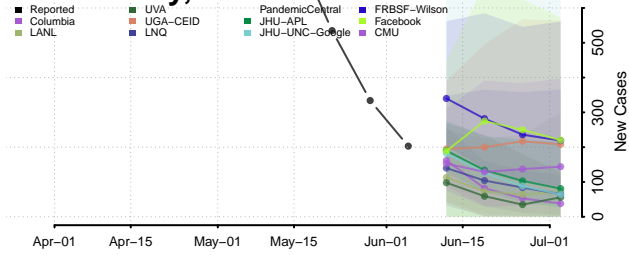

Clinton County, New York

Columbia County, New York

Cortland County, New York

Delaware County, New York

Dutchess County, New York

Erie County, New York

Essex County, New York

Franklin County, New York