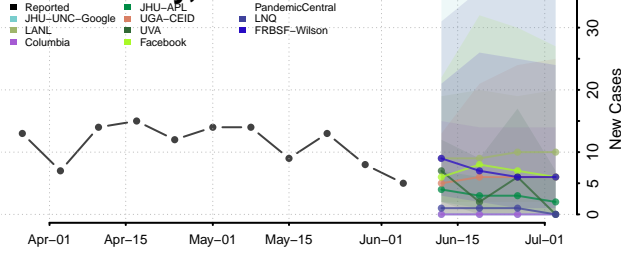

Iowa County, Wisconsin