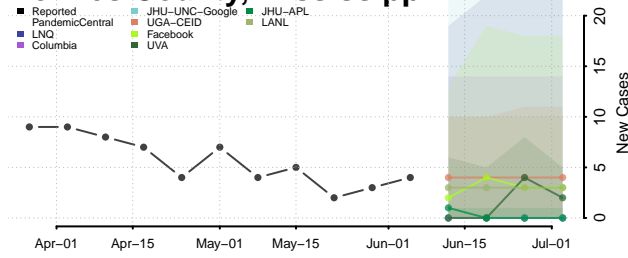

Greene County, Mississippi

Grenada County, Mississippi

Hancock County, Mississippi

Harrison County, Mississippi

Hinds County, Mississippi

Holmes County, Mississippi

Humphreys County, Mississippi

Issaquena County, Mississippi