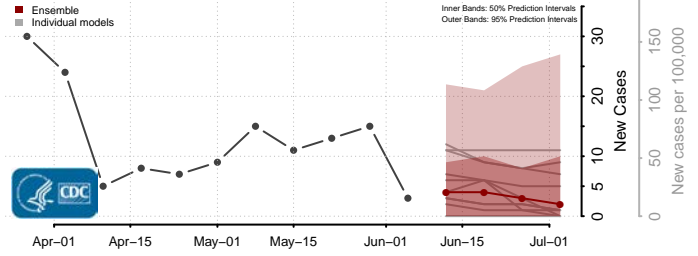

Tishomingo County, Mississippi