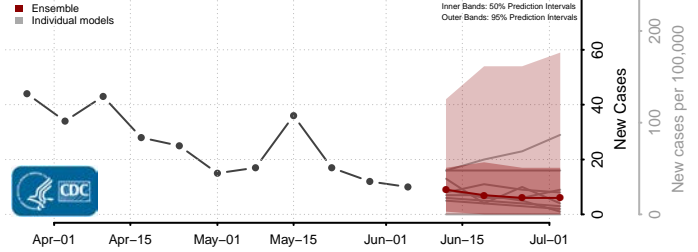

Ohio County, West Virginia

Pendleton County, West Virginia

Pleasants County, West Virginia

Pocahontas County, West Virginia

Preston County, West Virginia

Putnam County, West Virginia

Raleigh County, West Virginia