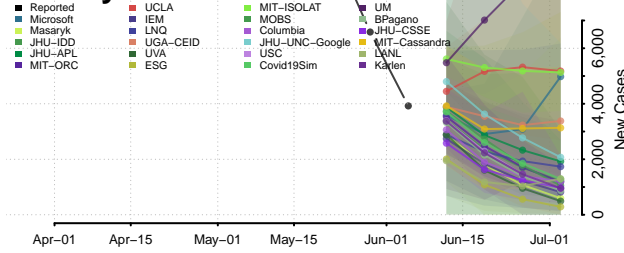

Pennsylvania*