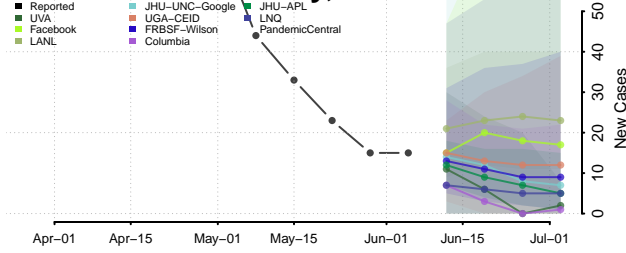

Woodford County, Illinois

Indiana*

Adams County, Indiana

Allen County, Indiana

Bartholomew County, Indiana

Benton County, Indiana

*New weekly cases may decrease in this location over the next four weeks. For these locations, the ensemble forecast indicates a probability of 0.75 or greater that fewer cases will be reported in week four of the forecast than in the last reported week.