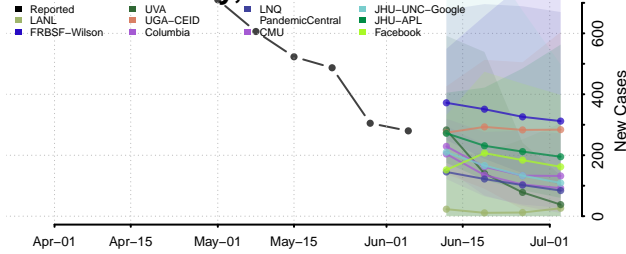

Sumter County, Florida

Suwannee County, Florida

Taylor County, Florida

Union County, Florida

Volusia County, Florida

Wakulla County, Florida

Walton County, Florida

Washington County, Florida