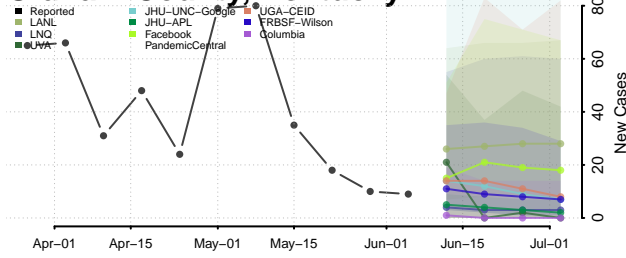

Monroe County, Kentucky

Montgomery County, Kentucky

Morgan County, Kentucky

Muhlenberg County, Kentucky

Nelson County, Kentucky

Nicholas County, Kentucky

Ohio County, Kentucky

Oldham County, Kentucky