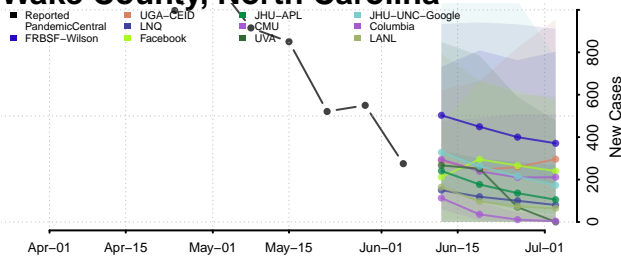

Wake County, North Carolina