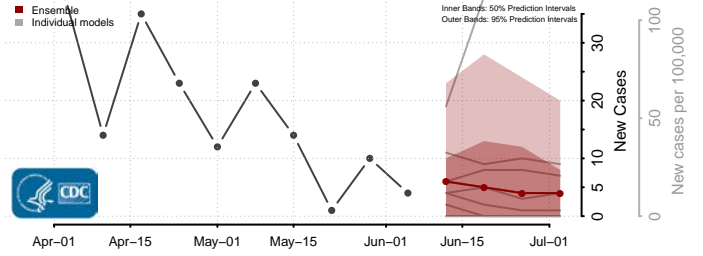

Halifax County, Virginia