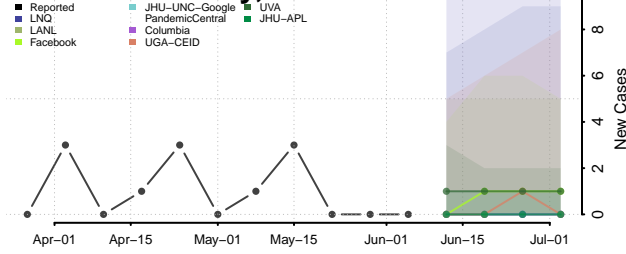

Edwards County, Kansas