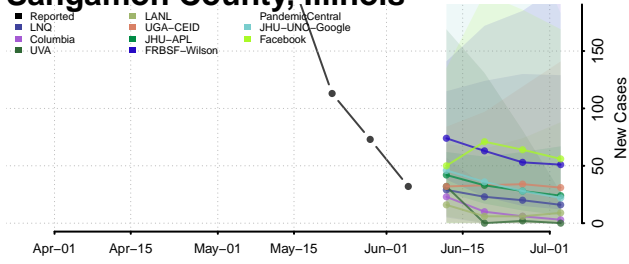

Putnam County, Illinois

Randolph County, Illinois

Richland County, Illinois

Rock Island County, Illinois

Saline County, Illinois

Sangamon County, Illinois

Schuyler County, Illinois

Scott County, Illinois