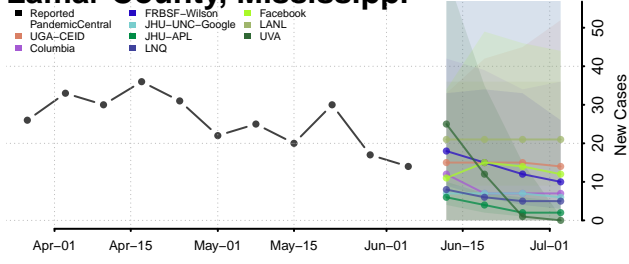

Lamar County, Mississippi