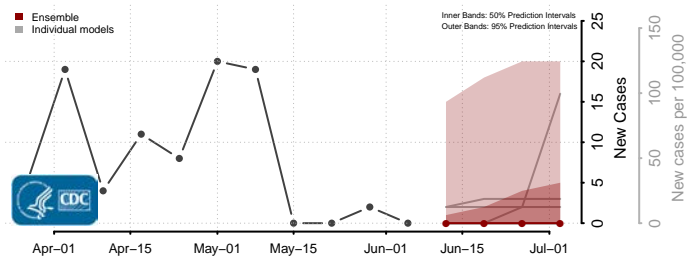

Worth County, Iowa

Wright County, Iowa

Kansas*

Allen County, Kansas

Anderson County, Kansas

Atchison County, Kansas

*New weekly cases may decrease in this location over the next four weeks. For these locations, the ensemble forecast indicates a probability of 0.75 or greater that fewer cases will be reported in week four of the forecast than in the last reported week.