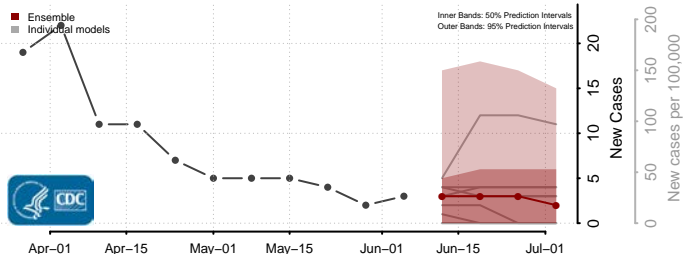

Greensville County, Virginia