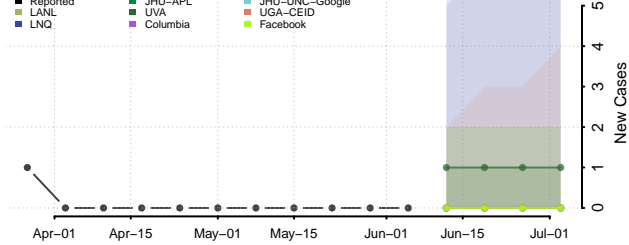

Borden County, Texas