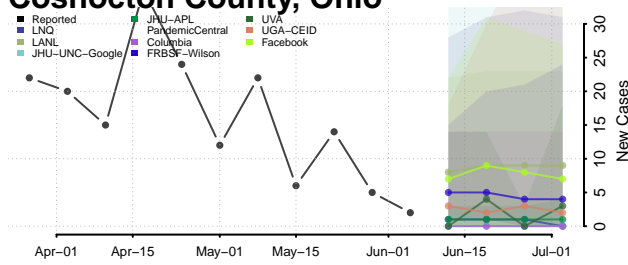

Clermont County, Ohio

Clinton County, Ohio

Columbiana County, Ohio

Coshocton County, Ohio

Crawford County, Ohio

Cuyahoga County, Ohio

Darke County, Ohio

Defiance County, Ohio