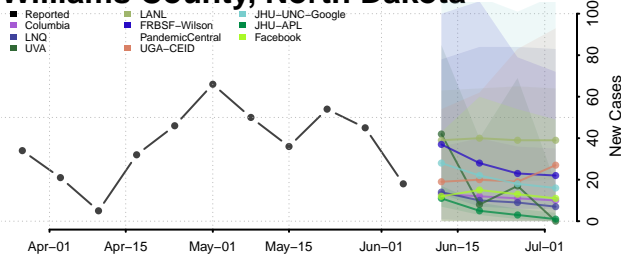

Williams County, North Dakota