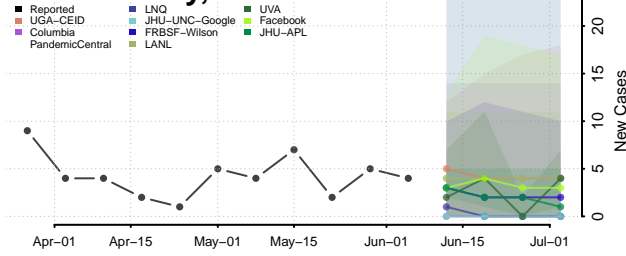

Crittenden County, Arkansas

Cross County, Arkansas

Dallas County, Arkansas

Desha County, Arkansas

Drew County, Arkansas

Faulkner County, Arkansas

Franklin County, Arkansas

Fulton County, Arkansas