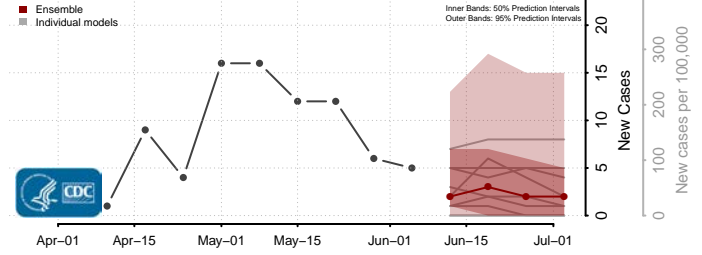

Wayne County, West Virginia

Webster County, West Virginia

Wetzel County, West Virginia

Wirt County, West Virginia

Wood County, West Virginia

Wyoming County, West Virginia

Wisconsin*

Adams County, Wisconsin