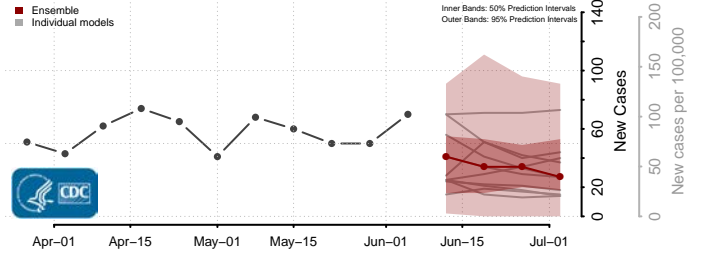

Wilkes County, North Carolina