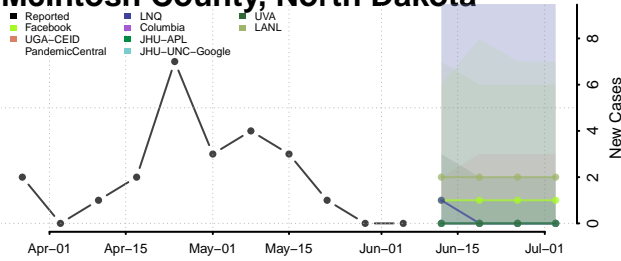

McIntosh County, North Dakota