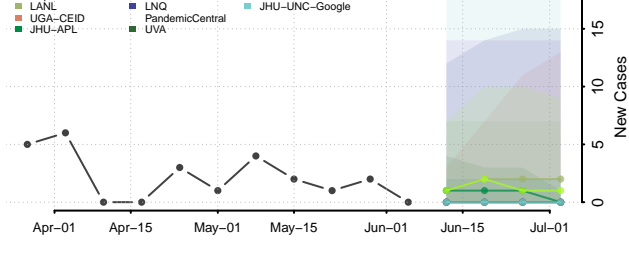

Calhoun County, Georgia