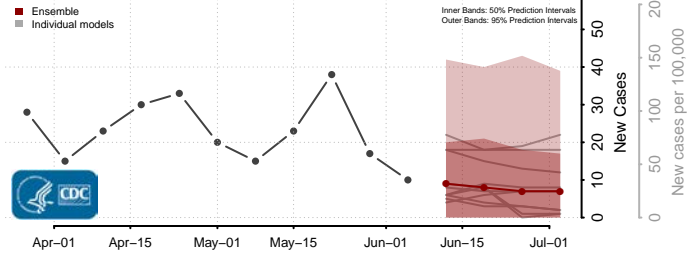

Tate County, Mississippi