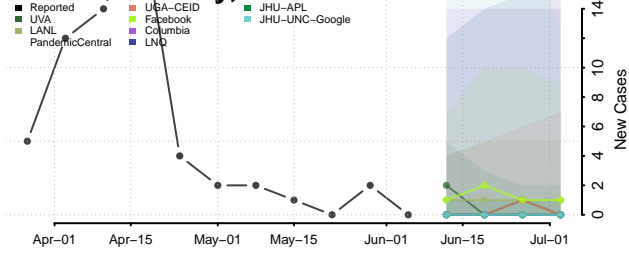

Hamlin County, South Dakota