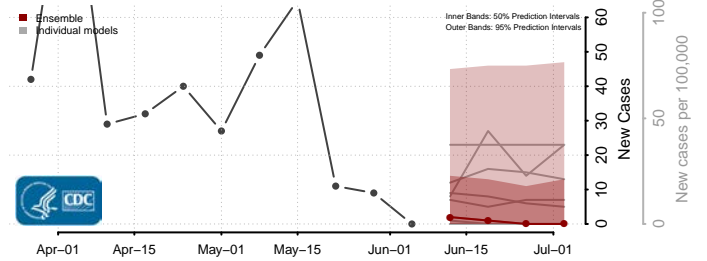

Furnas County, Nebraska

Gage County, Nebraska

Garden County, Nebraska

Garfield County, Nebraska

Gosper County, Nebraska

Grant County, Nebraska

Greeley County, Nebraska

Hall County, Nebraska