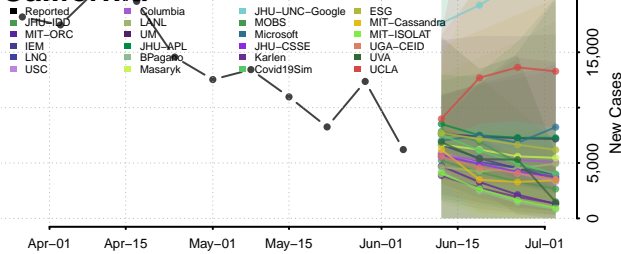

Woodruff County, Arkansas

Yell County, Arkansas

California*

Alameda County, California

Alpine County, California

Amador County, California

*New weekly cases may decrease in this location over the next four weeks. For these locations, the ensemble forecast indicates a probability of 0.75 or greater that fewer cases will be reported in week four of the forecast than in the last reported week.