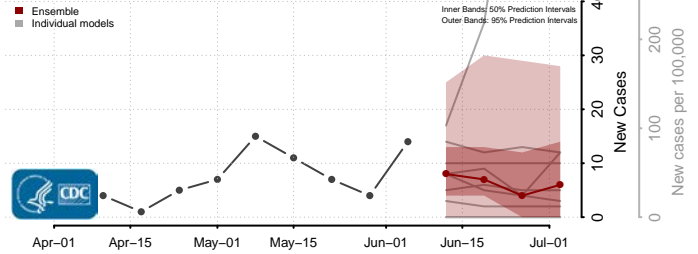

Hill County, Montana