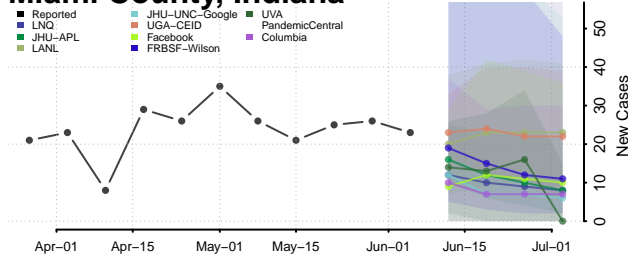

Lake County, Indiana

LaPorte County, Indiana

Lawrence County, Indiana

Madison County, Indiana

Marion County, Indiana

Marshall County, Indiana

Martin County, Indiana

Miami County, Indiana