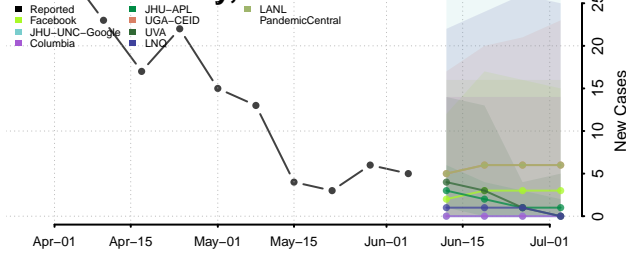

Emmet County, Iowa