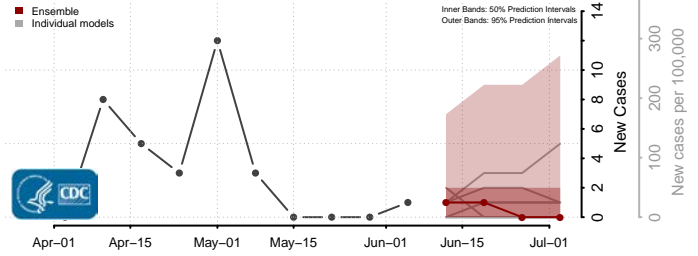

LaMoure County, North Dakota