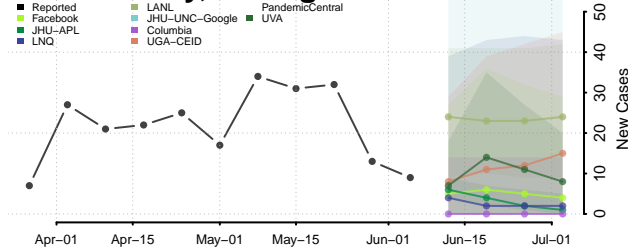

Lake County, Michigan

Lapeer County, Michigan

Leelanau County, Michigan

Lenawee County, Michigan

Livingston County, Michigan

Luce County, Michigan

Mackinac County, Michigan

Macomb County, Michigan