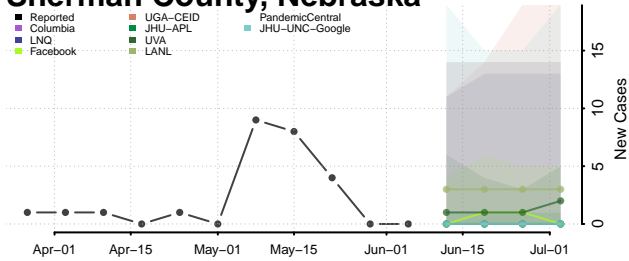

Sherman County, Nebraska