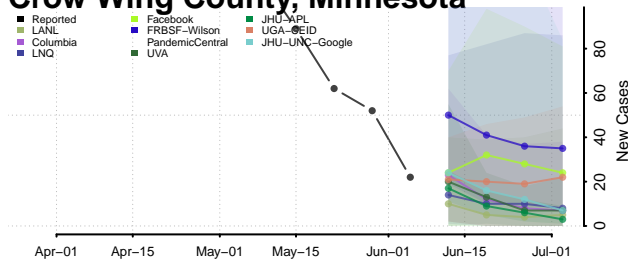

Crow Wing County, Minnesota