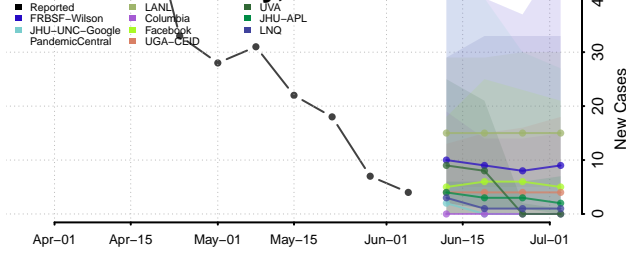

Schoharie County, New York