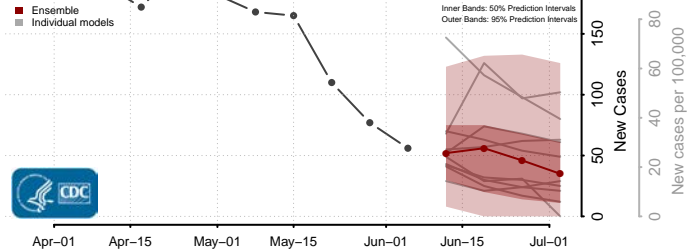

Anderson County, South Carolina