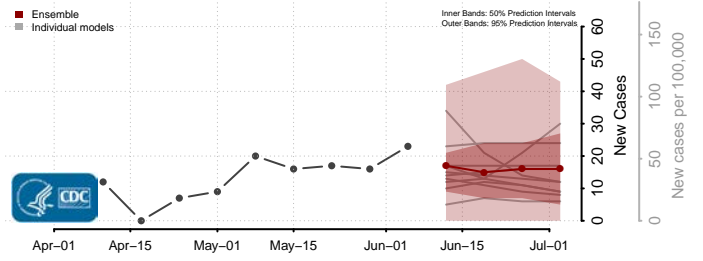

Lawrence County, Missouri