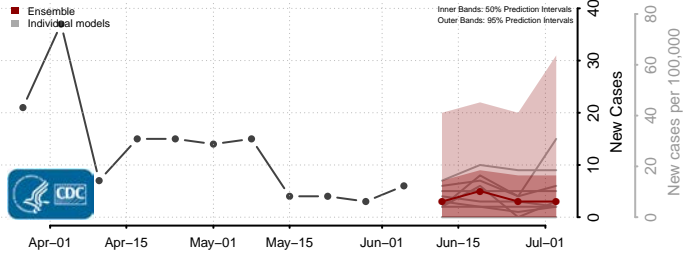

Cherokee County, Oklahoma