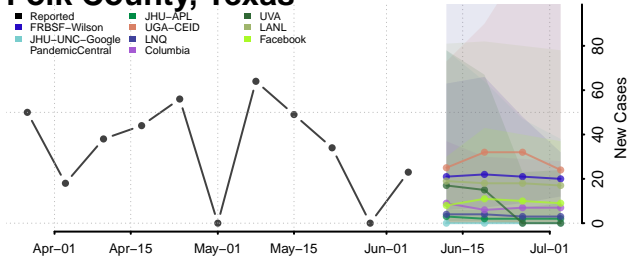

Polk County, Texas