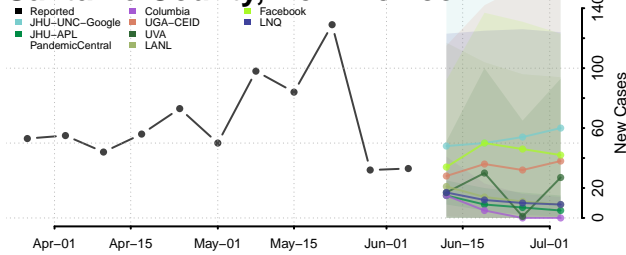

Santa Fe County, New Mexico