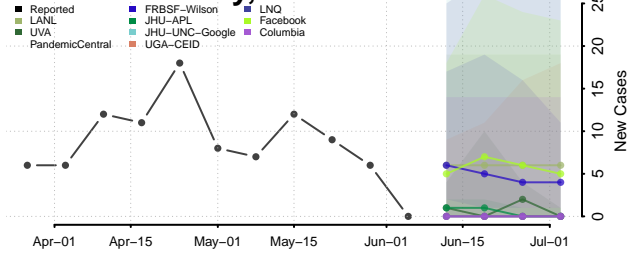

Franklin County, Kansas