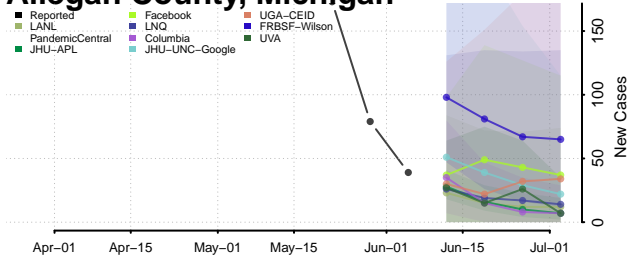

Allegan County, Michigan