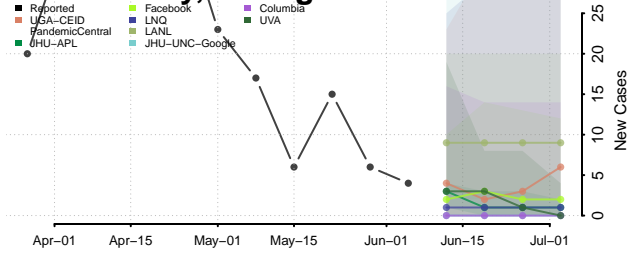

Lake County, Michigan