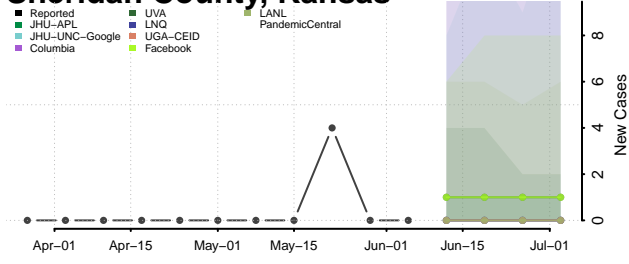

Russell County, Kansas

Saline County, Kansas

Scott County, Kansas

Sedgwick County, Kansas

Seward County, Kansas

Shawnee County, Kansas

Sheridan County, Kansas

Sherman County, Kansas