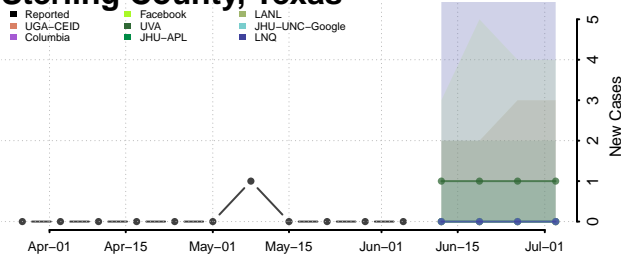

Sterling County, Texas