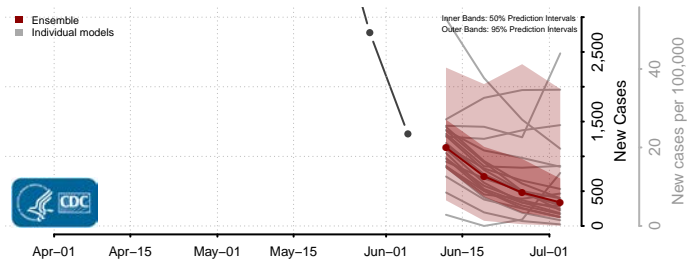

Wexford County, Michigan

Minnesota*

Aitkin County, Minnesota

Anoka County, Minnesota

*New weekly cases may decrease in this location over the next four weeks. For these locations, the ensemble forecast indicates a probability of 0.75 or greater that fewer cases will be reported in week four of the forecast than in the last reported week.