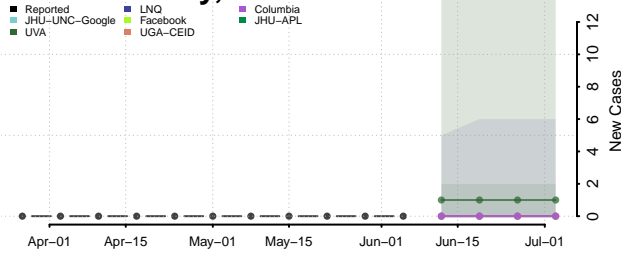

Weber County, Utah