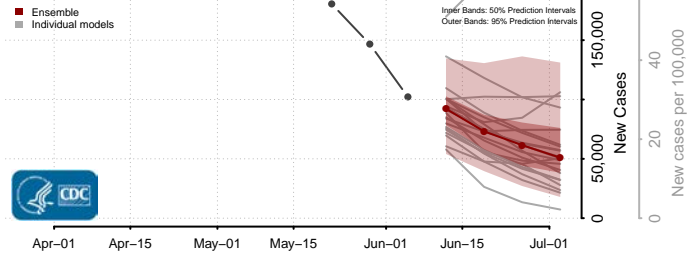

National*

Alabama

Autauga County, Alabama

Baldwin County, Alabama

Barbour County, Alabama

Bibb County, Alabama

*New weekly cases may decrease in this location over the next four weeks. For these locations, the ensemble forecast indicates a probability of 0.75 or greater that fewer cases will be reported in week four of the forecast than in the last reported week.