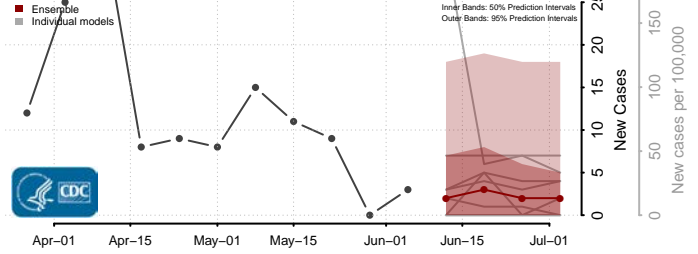

Bayfield County, Wisconsin

*New weekly cases may decrease in this location over the next four weeks. For these locations, the ensemble forecast indicates a probability of 0.75 or greater that fewer cases will be reported in week four of the forecast than in the last reported week.