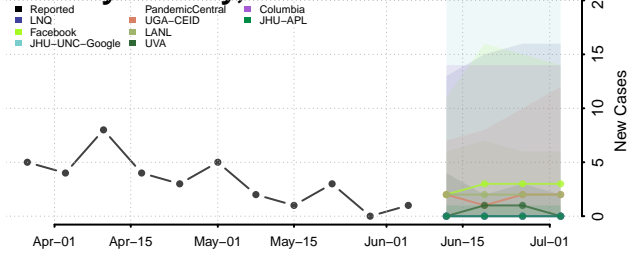

Floyd County, Iowa

Franklin County, Iowa

Fremont County, Iowa

Greene County, Iowa

Grundy County, Iowa

Guthrie County, Iowa

Hamilton County, Iowa

Hancock County, Iowa