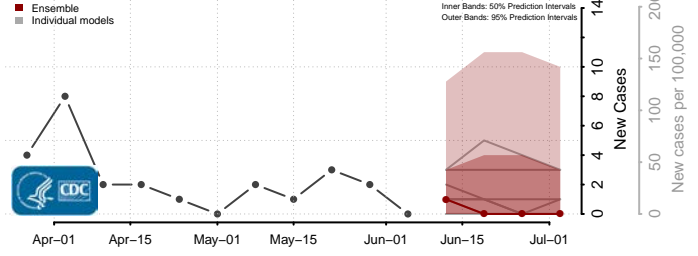

Scott County, Iowa

Shelby County, Iowa

Sioux County, Iowa

Story County, Iowa

Tama County, Iowa

Taylor County, Iowa

Union County, Iowa

Van Buren County, Iowa