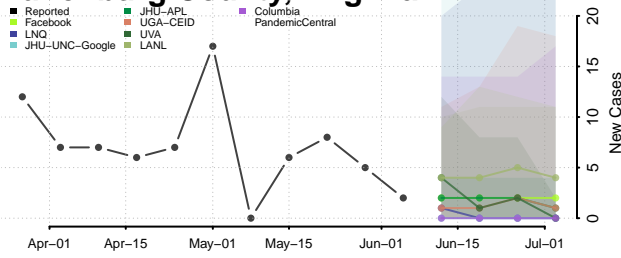

Lunenburg County, Virginia