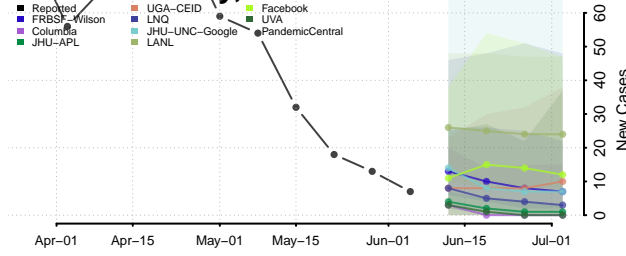

Warren County, Iowa