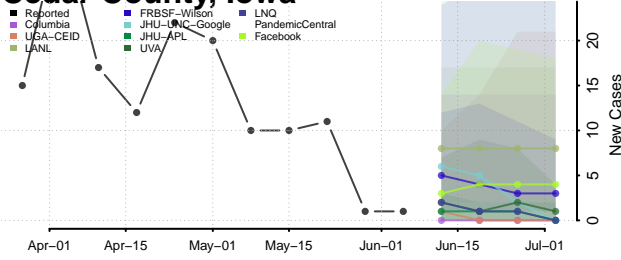

Buchanan County, Iowa

Buena Vista County, Iowa

Butler County, Iowa

Calhoun County, Iowa

Carroll County, Iowa

Cass County, Iowa

Cedar County, Iowa

Cerro Gordo County, Iowa