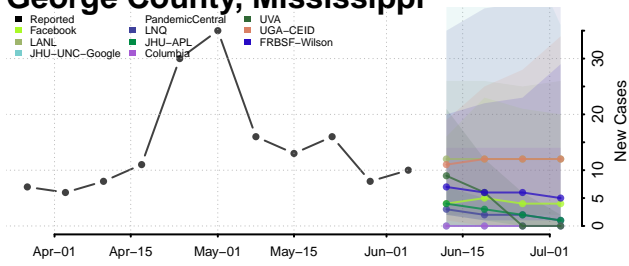

George County, Mississippi