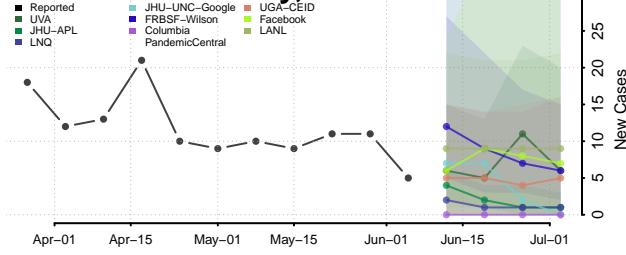

Leavenworth County, Kansas

Lincoln County, Kansas

Linn County, Kansas

Logan County, Kansas

Lyon County, Kansas

Marion County, Kansas

Marshall County, Kansas

McPherson County, Kansas