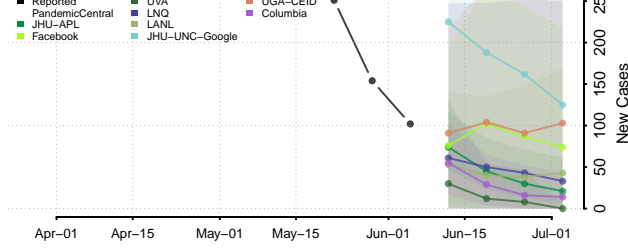

Osceola County, Michigan

Oscoda County, Michigan

Otsego County, Michigan

Ottawa County, Michigan

Presque Isle County, Michigan

Roscommon County, Michigan

Saginaw County, Michigan

Sanilac County, Michigan