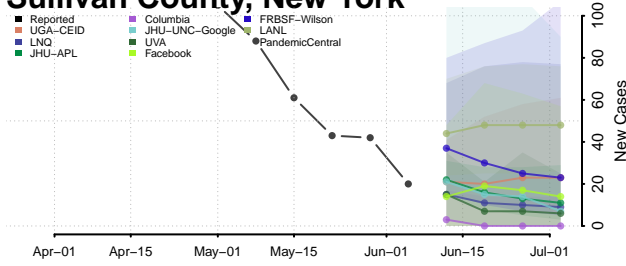

Sullivan County, New York