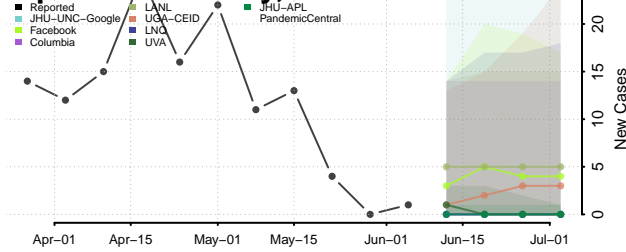

Pipestone County, Minnesota