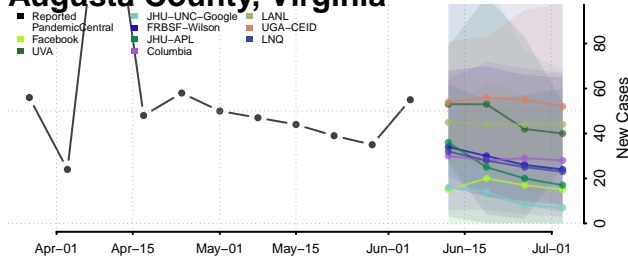

Augusta County, Virginia