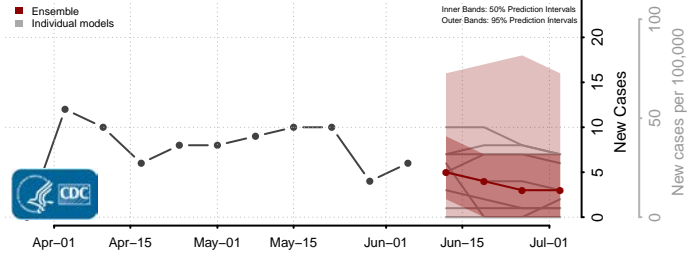

Tippah County, Mississippi