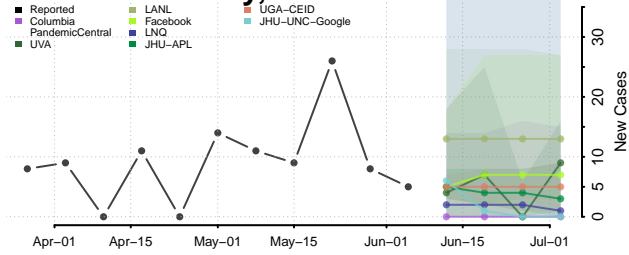

Orleans County, Louisiana

Ouachita County, Louisiana

Plaquemines County, Louisiana

Pointe Coupee County, Louisiana

Rapides County, Louisiana

Red River County, Louisiana

Richland County, Louisiana

Sabine County, Louisiana