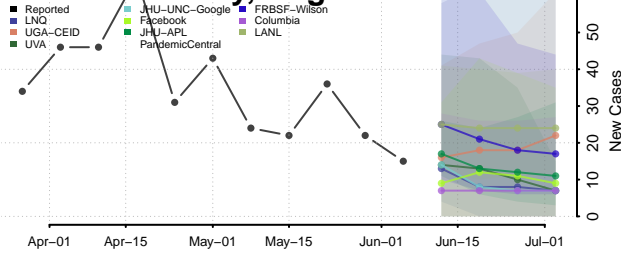

Tazewell County, Virginia