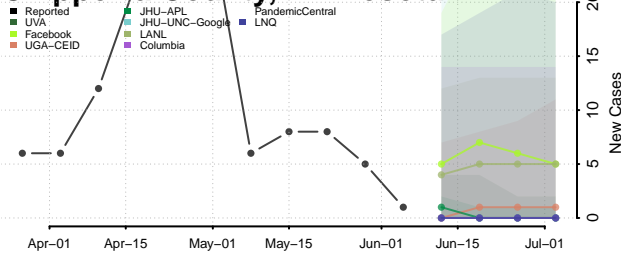

Chippewa County, Minnesota