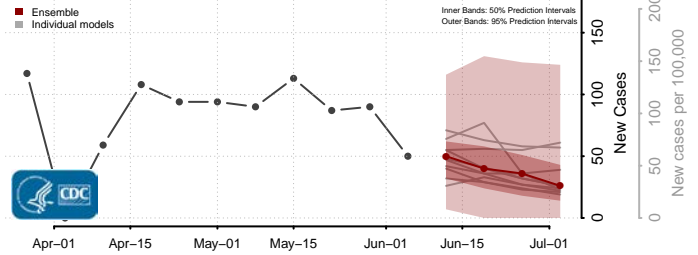

Carbon County, Pennsylvania

Centre County, Pennsylvania

Chester County, Pennsylvania

Clarion County, Pennsylvania

Clearfield County, Pennsylvania

Clinton County, Pennsylvania

Columbia County, Pennsylvania

Crawford County, Pennsylvania