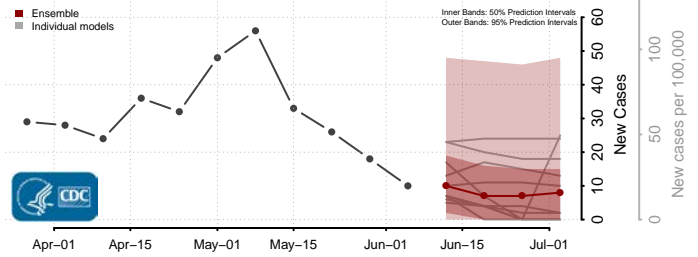

Winona County, Minnesota