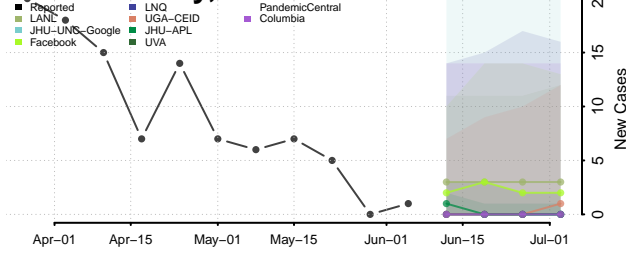

Nez Perce County, Idaho

Oneida County, Idaho

Owyhee County, Idaho

Payette County, Idaho

Power County, Idaho

Shoshone County, Idaho

Teton County, Idaho

Twin Falls County, Idaho