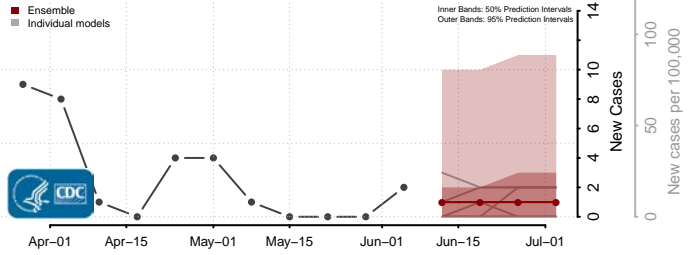

Coffee County, Georgia

Colquitt County, Georgia

Columbia County, Georgia

Cook County, Georgia

Coweta County, Georgia

Crawford County, Georgia

Crisp County, Georgia

Dade County, Georgia