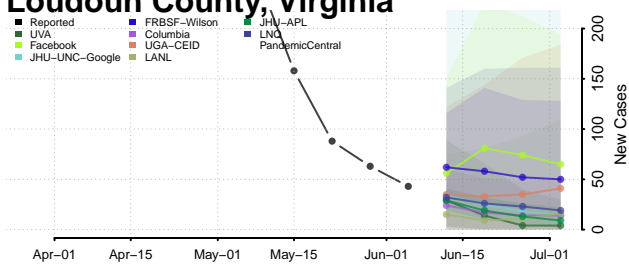

King and Queen County, Virginia

King George County, Virginia

King William County, Virginia

Lancaster County, Virginia

Lee County, Virginia

Lexington County, Virginia

Loudoun County, Virginia

Louisa County, Virginia