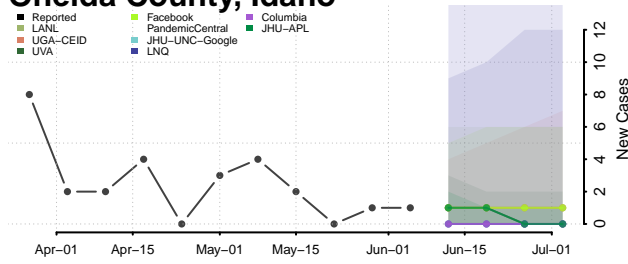

Oneida County, Idaho