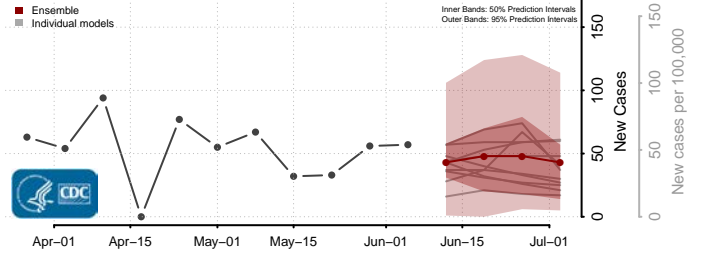

Cass County, Missouri