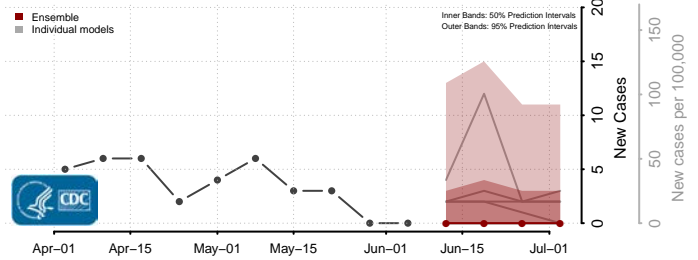

Chickasaw County, Iowa