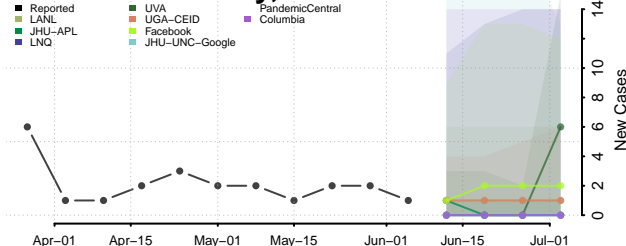

Bottineau County, North Dakota

*New weekly cases may decrease in this location over the next four weeks. For these locations, the ensemble forecast indicates a probability of 0.75 or greater that fewer cases will be reported in week four of the forecast than in the last reported week.