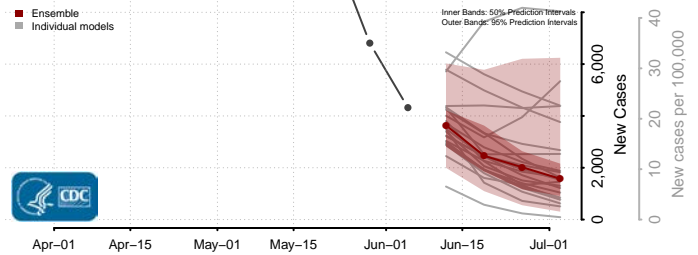

Taos County, New Mexico

Torrance County, New Mexico

Union County, New Mexico

Valencia County, New Mexico

New York*

Albany County, New York

*New weekly cases may decrease in this location over the next four weeks. For these locations, the ensemble forecast indicates a probability of 0.75 or greater that fewer cases will be reported in week four of the forecast than in the last reported week.