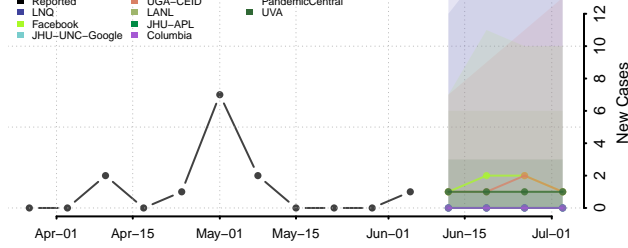

Howard County, Texas

Hudspeth County, Texas

Hunt County, Texas

Hutchinson County, Texas

Irion County, Texas

Jack County, Texas

Jackson County, Texas

Jasper County, Texas