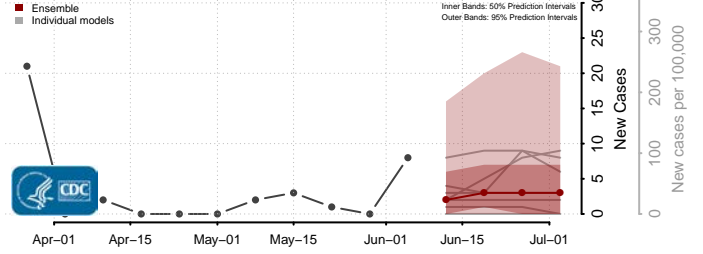

Monroe County, Missouri