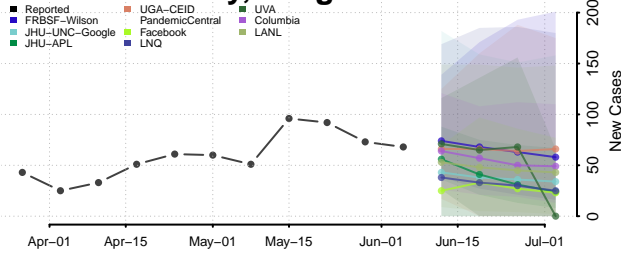

Umatilla County, Oregon