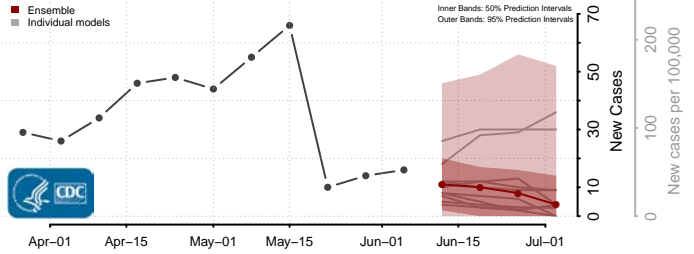

Marshall County, West Virginia