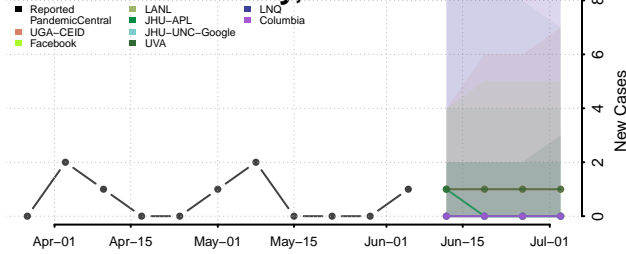

McPherson County, South Dakota