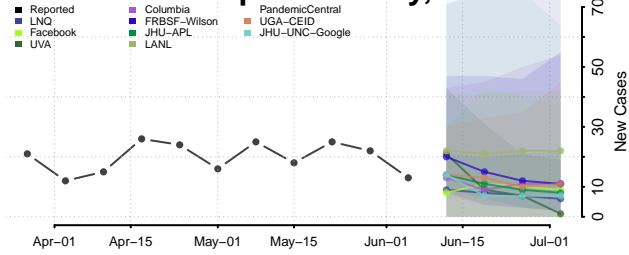

St. John the Baptist County, Louisiana