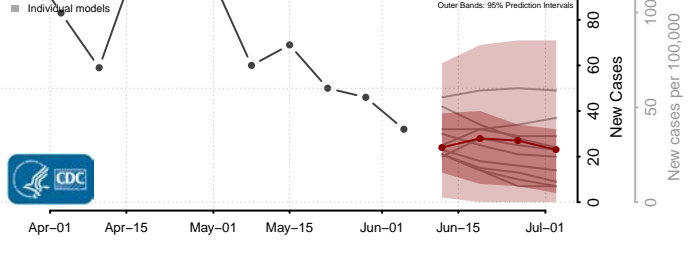

Barrow County, Georgia