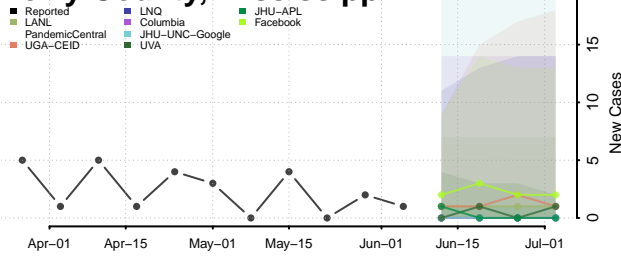

Oktibbeha County, Mississippi

Panola County, Mississippi

Pearl River County, Mississippi

Perry County, Mississippi

Pike County, Mississippi

Pontotoc County, Mississippi

Prentiss County, Mississippi

Quitman County, Mississippi