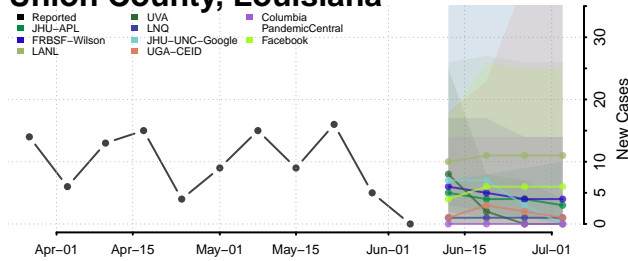

Union County, Louisiana