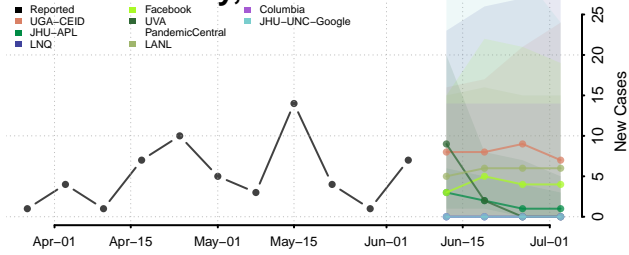

Buffalo County, Wisconsin