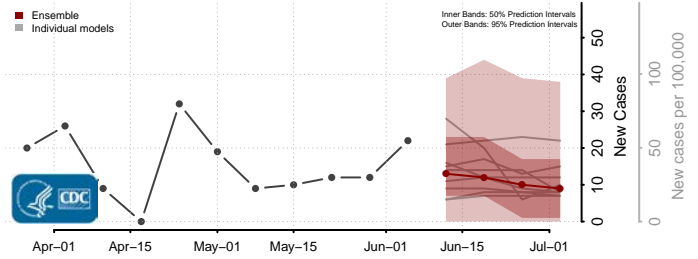

Howell County, Missouri