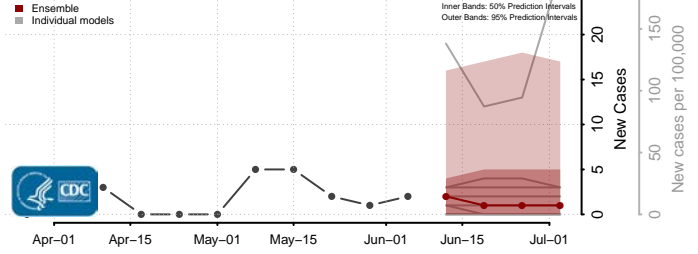

Glacier County, Montana