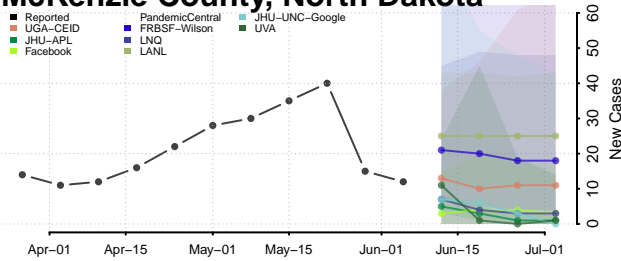

Kidder County, North Dakota

LaMoure County, North Dakota

Logan County, North Dakota

McHenry County, North Dakota

McIntosh County, North Dakota

McKenzie County, North Dakota

McLean County, North Dakota

Mercer County, North Dakota