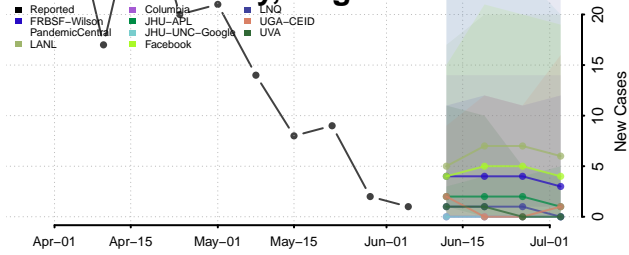

Powhatan County, Virginia