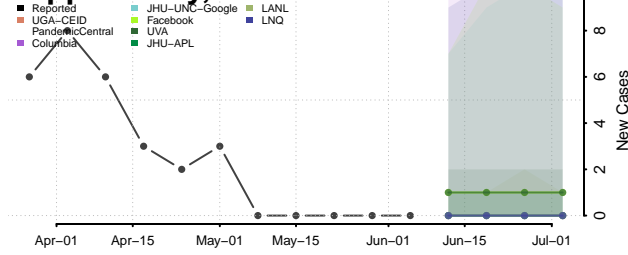

Tripp County, South Dakota