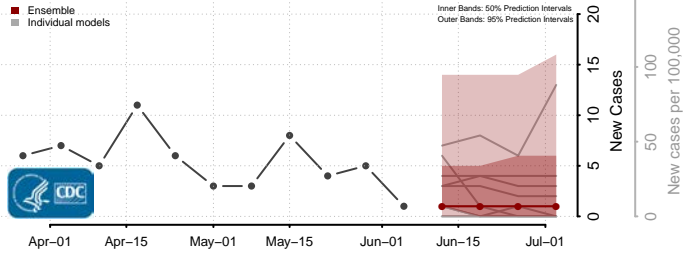

Floyd County, Iowa

Franklin County, Iowa

Fremont County, Iowa

Greene County, Iowa

Grundy County, Iowa

Guthrie County, Iowa

Hamilton County, Iowa

Hancock County, Iowa