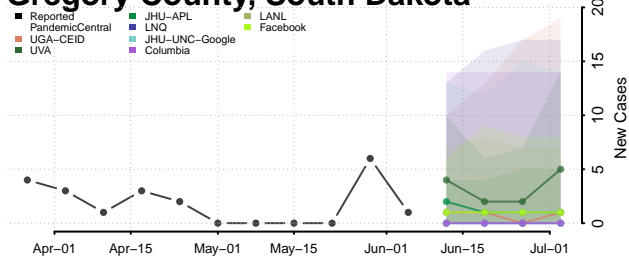

Deuel County, South Dakota

Dewey County, South Dakota

Douglas County, South Dakota

Edmunds County, South Dakota

Fall River County, South Dakota

Faulk County, South Dakota

Grant County, South Dakota

Gregory County, South Dakota