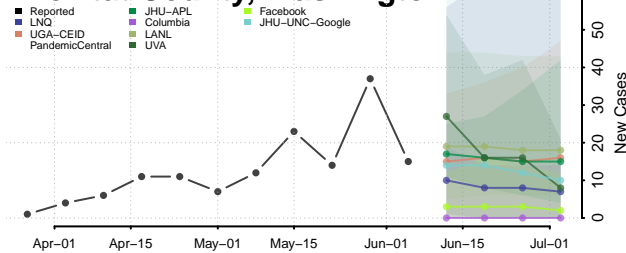

Klickitat County, Washington