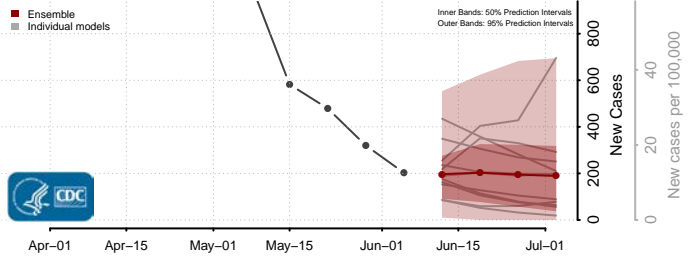

Middlesex County, Massachusetts