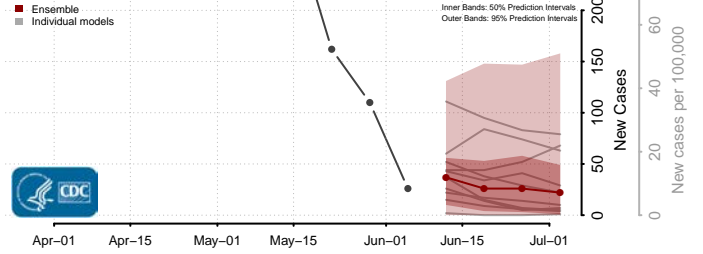

Rockingham County, New Hampshire