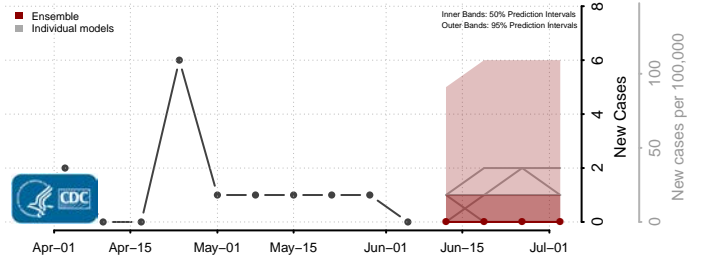

Coal County, Oklahoma