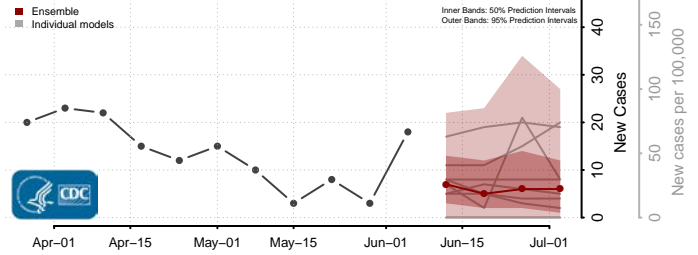

Grant County, New Mexico