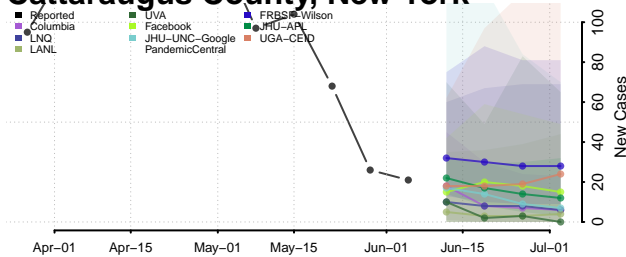

Cattaraugus County, New York