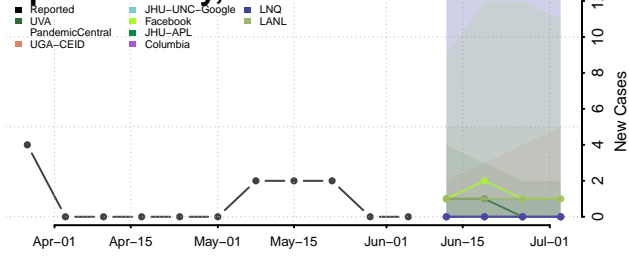

Tom Green County, Texas

Travis County, Texas

Trinity County, Texas

Tyler County, Texas

Upshur County, Texas

Upton County, Texas

Uvalde County, Texas

Val Verde County, Texas