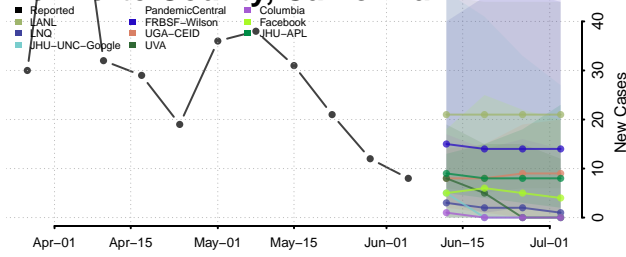

Del Norte County, California