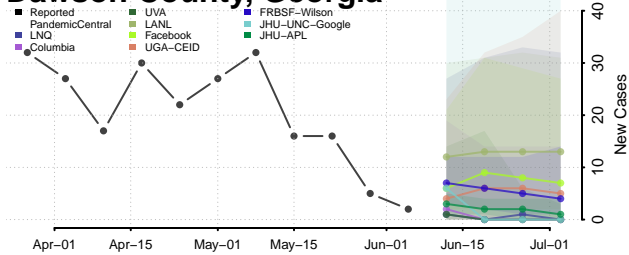

Dawson County, Georgia