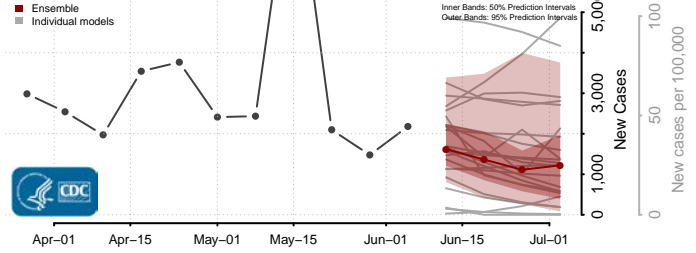

National*

Alabama

Autauga County, Alabama

Baldwin County, Alabama

Barbour County, Alabama

Bibb County, Alabama

*New weekly cases may decrease in this location over the next four weeks. For these locations, the ensemble forecast indicates a probability of 0.75 or greater that fewer cases will be reported in week four of the forecast than in the last reported week.