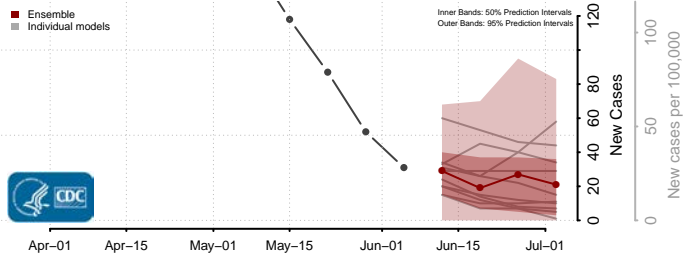

Clinton County, Michigan

Crawford County, Michigan

Delta County, Michigan

Dickinson County, Michigan

Eaton County, Michigan

Emmet County, Michigan

Genesee County, Michigan

Gladwin County, Michigan