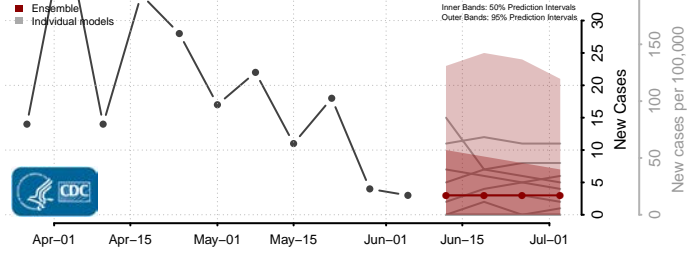

Ashe County, North Carolina

Avery County, North Carolina

Beaufort County, North Carolina

Bertie County, North Carolina

Bladen County, North Carolina

Brunswick County, North Carolina

Buncombe County, North Carolina