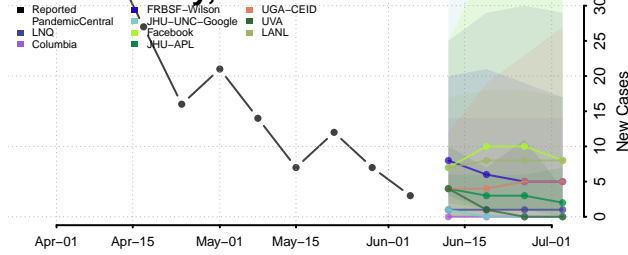

Wabash County, Indiana

Warren County, Indiana

Warrick County, Indiana

Washington County, Indiana

Wayne County, Indiana

Wells County, Indiana

White County, Indiana

Whitley County, Indiana