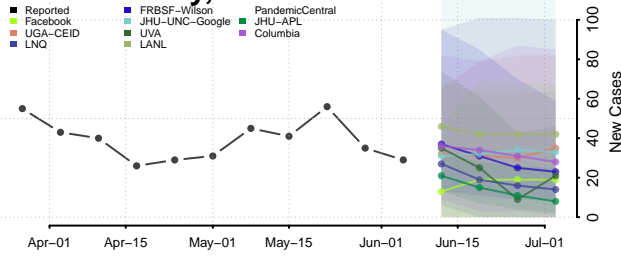

Woodruff County, Arkansas

Yell County, Arkansas

California*

Alameda County, California

Alpine County, California

Amador County, California

*New weekly cases may decrease in this location over the next four weeks. For these locations, the ensemble forecast indicates a probability of 0.75 or greater that fewer cases will be reported in week four of the forecast than in the last reported week.