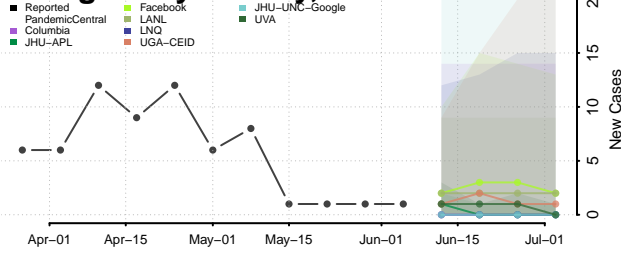

Mitchell County, Iowa

Monona County, Iowa

Monroe County, Iowa

Montgomery County, Iowa

Muscatine County, Iowa

O'Brien County, Iowa

Osceola County, Iowa

Page County, Iowa