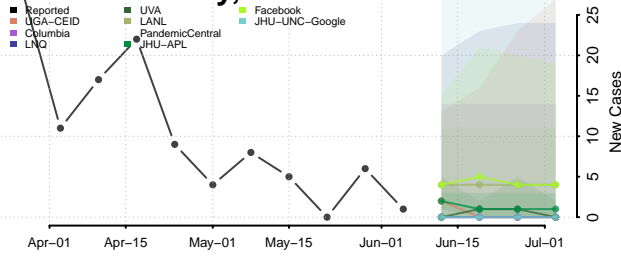

Lincoln County, Montana