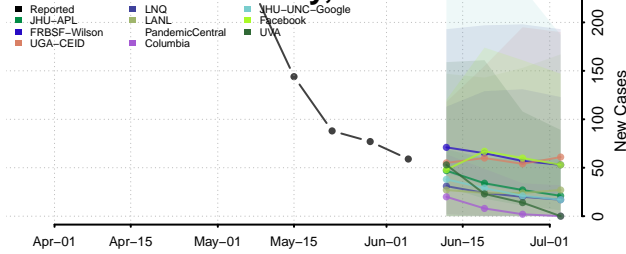

New Hanover County, North Carolina