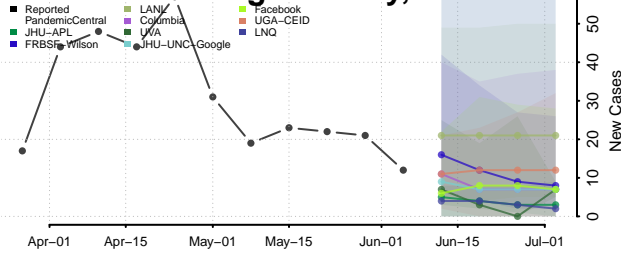

West Baton Rouge County, Louisiana