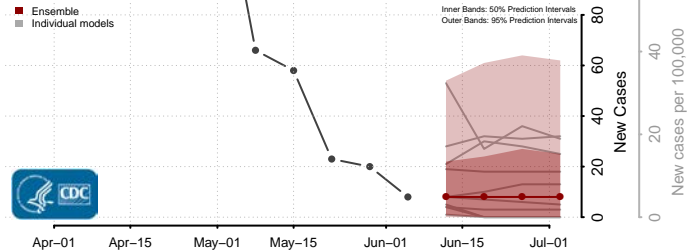

Chittenden County, Vermont

*New weekly cases may decrease in this location over the next four weeks. For these locations, the ensemble forecast indicates a probability of 0.75 or greater that fewer cases will be reported in week four of the forecast than in the last reported week.