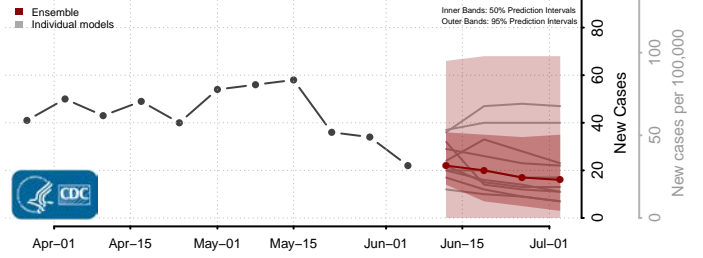

Lewis and Clark County, Montana