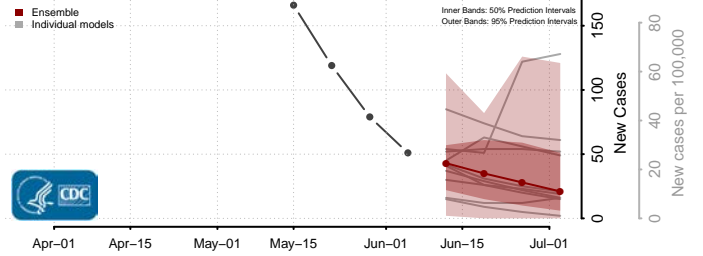

Broome County, New York