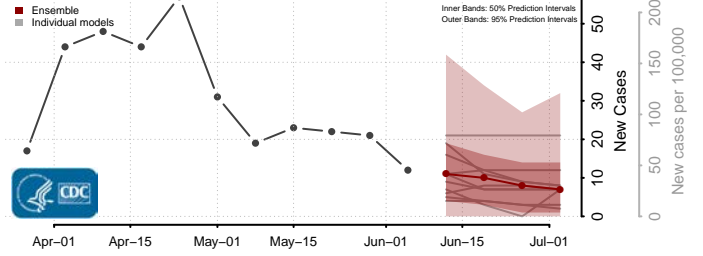

West Baton Rouge County, Louisiana