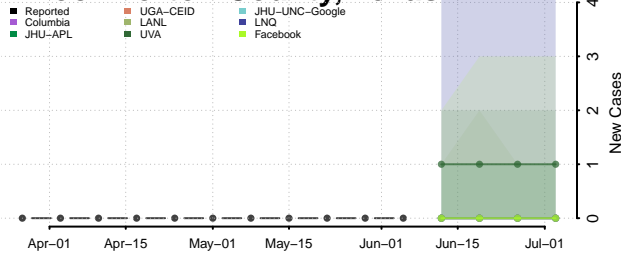

Sutton County, Texas

Swisher County, Texas

Tarrant County, Texas

Taylor County, Texas

Terrell County, Texas

Terry County, Texas

Throckmorton County, Texas

Titus County, Texas