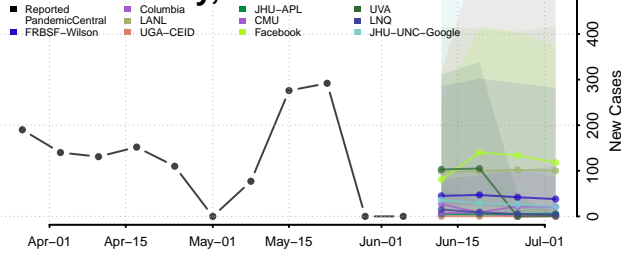

Sutter County, California

Tehama County, California

Trinity County, California

Tulare County, California

Tuolumne County, California

Ventura County, California

Yolo County, California

Yuba County, California