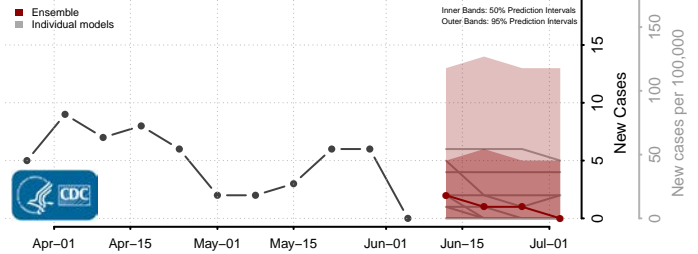

Louisa County, Iowa