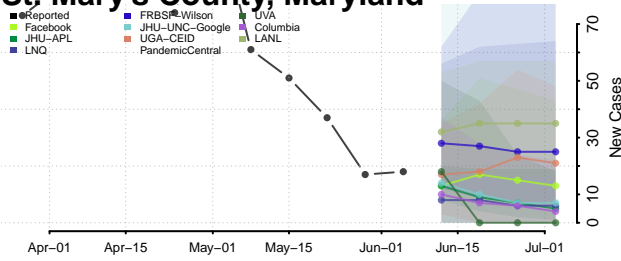

Prince George's County, Maryland

Queen Anne's County, Maryland

Somerset County, Maryland

St. Mary's County, Maryland

Talbot County, Maryland

Washington County, Maryland

Wicomico County, Maryland

Worcester County, Maryland