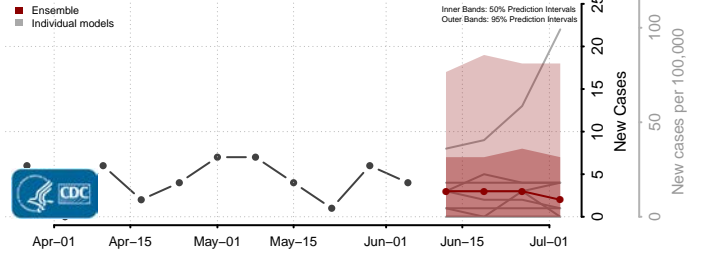

Adair County, Oklahoma