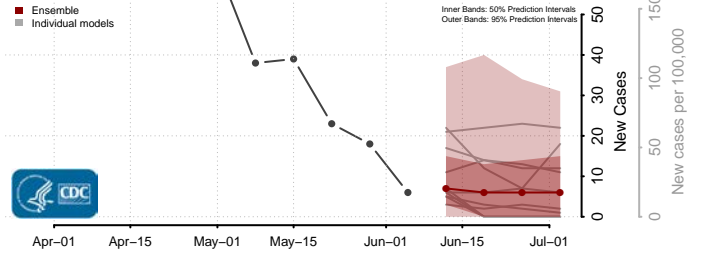

Nicollet County, Minnesota