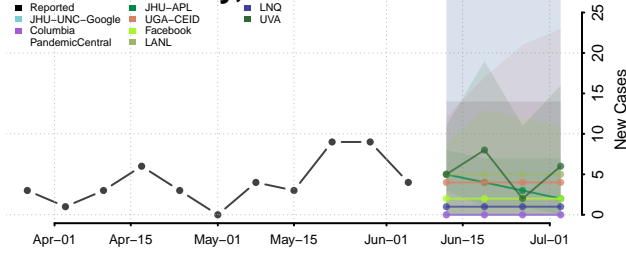

Carbon County, Montana