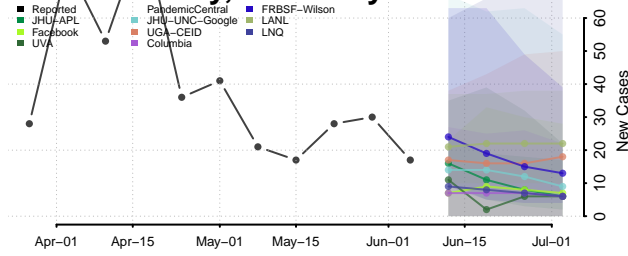

Harlan County, Kentucky