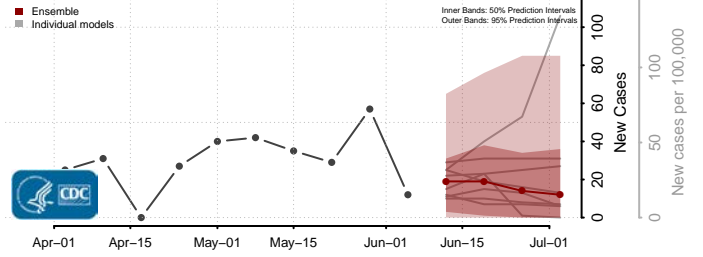

Cape Girardeau County, Missouri