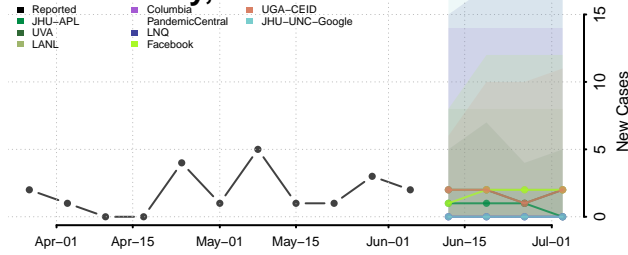

Pope County, Arkansas

Prairie County, Arkansas

Pulaski County, Arkansas

Randolph County, Arkansas

Saline County, Arkansas

Scott County, Arkansas

Searcy County, Arkansas

Sebastian County, Arkansas