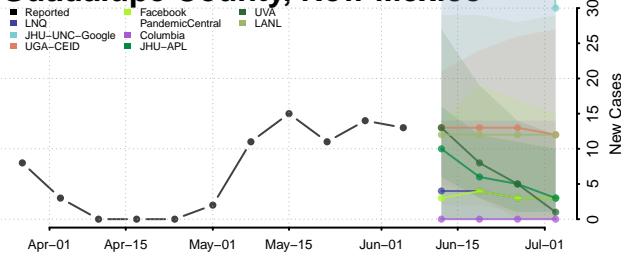

Guadalupe County, New Mexico