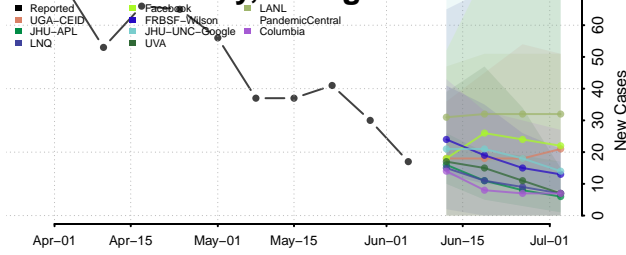

Heard County, Georgia

Henry County, Georgia

Houston County, Georgia

Irwin County, Georgia

Jackson County, Georgia

Jasper County, Georgia

Jeff Davis County, Georgia

Jefferson County, Georgia