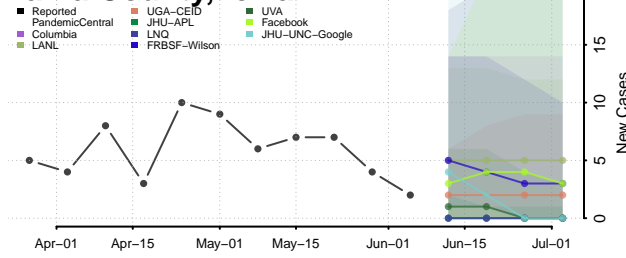

Scott County, Iowa

Shelby County, Iowa

Sioux County, Iowa

Story County, Iowa

Tama County, Iowa

Taylor County, Iowa

Union County, Iowa

Van Buren County, Iowa