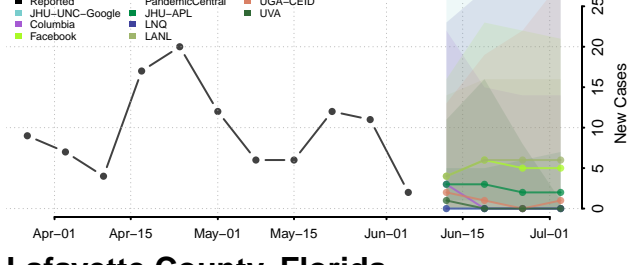

Hillsborough County, Florida

Holmes County, Florida

Indian River County, Florida

Jackson County, Florida

Jefferson County, Florida

Lafayette County, Florida

Lake County, Florida

Lee County, Florida