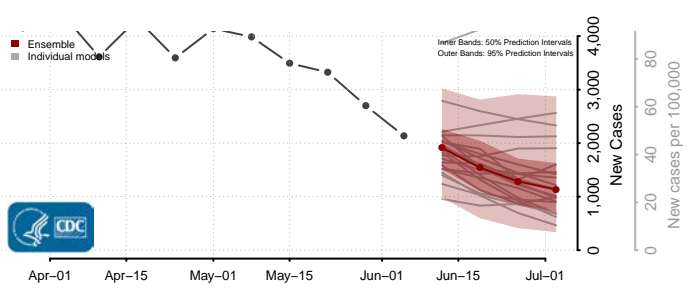

Wallace County, Kansas

Washington County, Kansas

Wichita County, Kansas

Wilson County, Kansas

Woodson County, Kansas

Wyandotte County, Kansas

*New weekly cases may decrease in this location over the next four weeks. For these locations, the ensemble forecast indicates a probability of 0.75 or greater that fewer cases will be reported in week four of the forecast than in the last reported week.