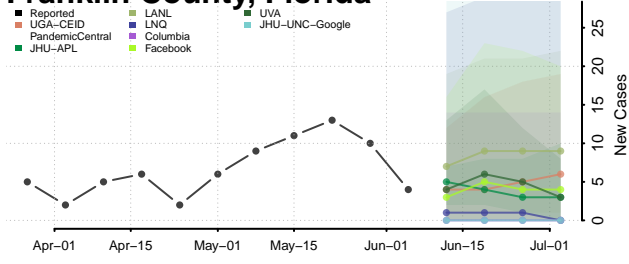

Franklin County, Florida