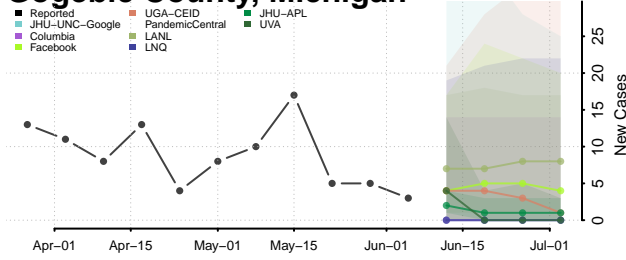

Gogebic County, Michigan