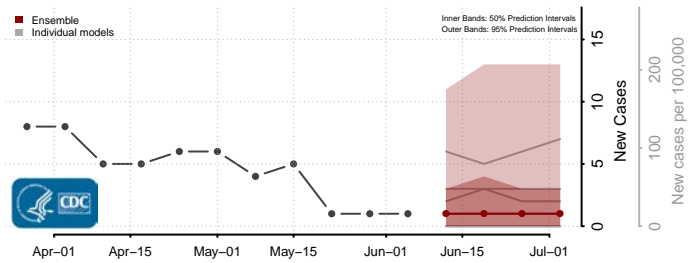

Bland County, Virginia