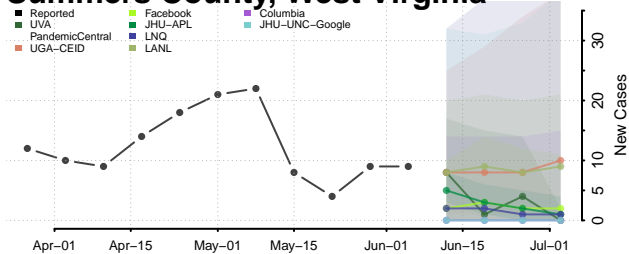

Summers County, West Virginia