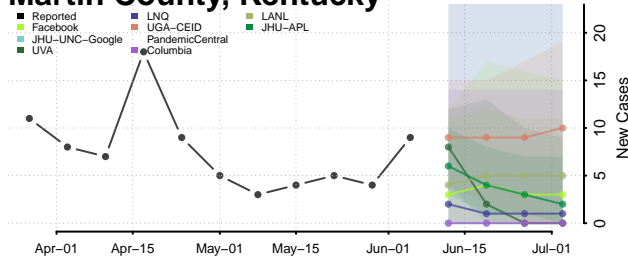

Livingston County, Kentucky

Logan County, Kentucky

Lyon County, Kentucky

Madison County, Kentucky

Magoffin County, Kentucky

Marion County, Kentucky

Marshall County, Kentucky

Martin County, Kentucky