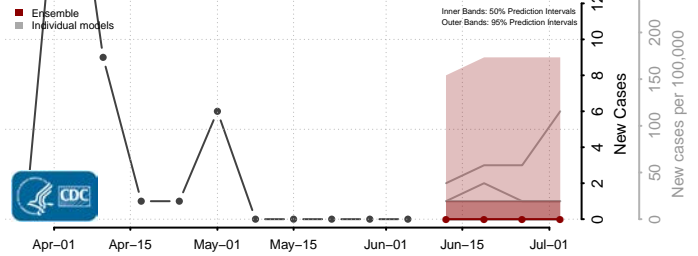

Boone County, Nebraska