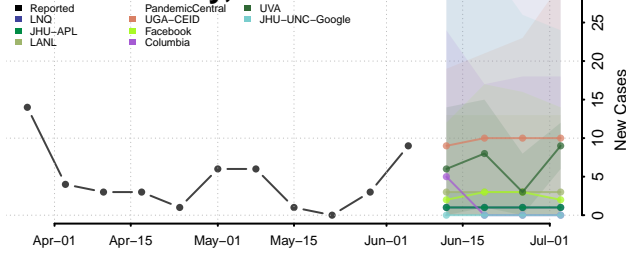

Custer County, Montana