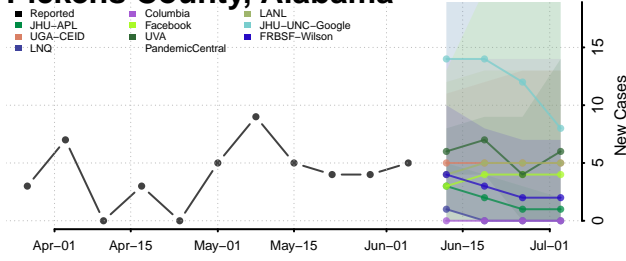

Madison County, Alabama

Marengo County, Alabama

Marion County, Alabama

Marshall County, Alabama

Mobile County, Alabama

Monroe County, Alabama

Montgomery County, Alabama

Morgan County, Alabama

Perry County, Alabama

Pickens County, Alabama

Pike County, Alabama

Randolph County, Alabama

Russell County, Alabama

Shelby County, Alabama

St. Clair County, Alabama

Sumter County, Alabama