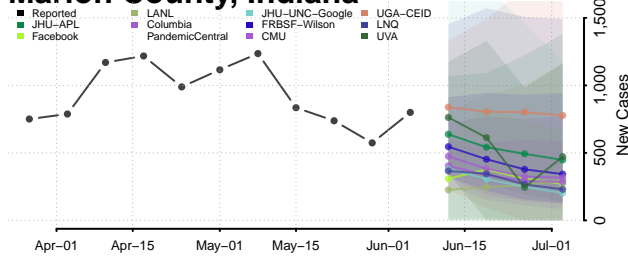

Lake County, Indiana

LaPorte County, Indiana

Lawrence County, Indiana

Madison County, Indiana

Marion County, Indiana

Marshall County, Indiana

Martin County, Indiana

Miami County, Indiana