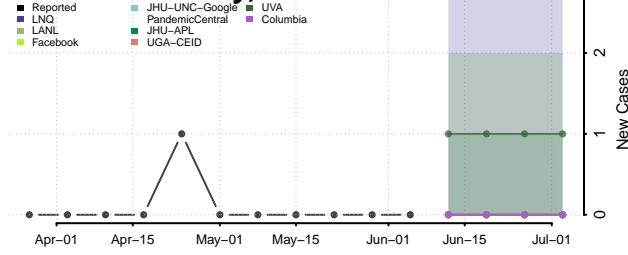

Thomas County, Nebraska