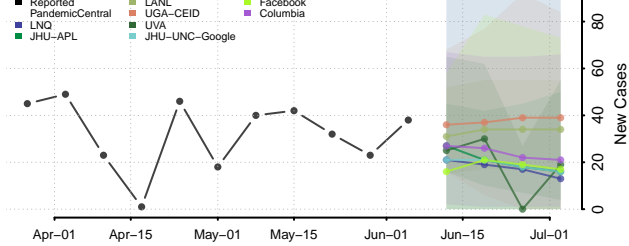

Bowie County, Texas