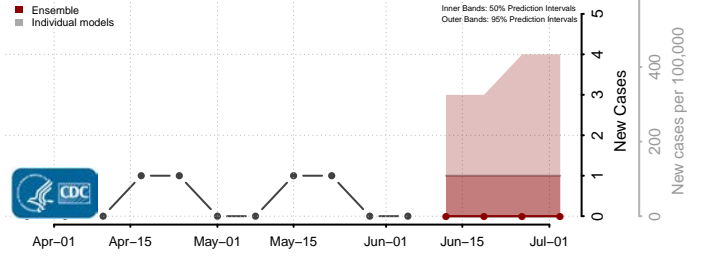

Hayes County, Nebraska