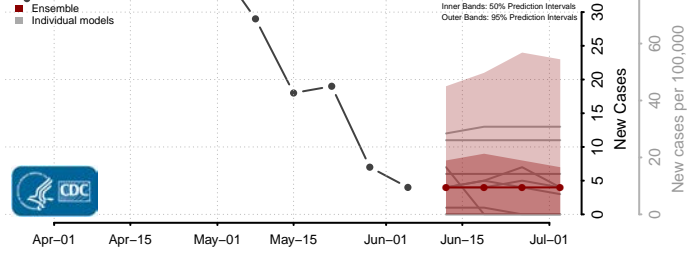

Windham County, Vermont