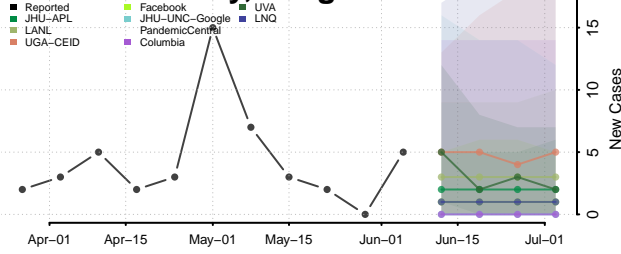

Wallowa County, Oregon