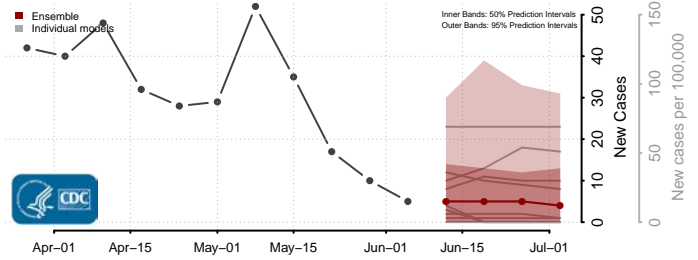

Weakley County, Tennessee