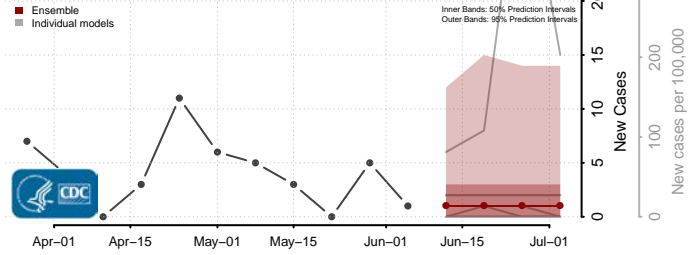

Treasure County, Montana

Valley County, Montana

Wheatland County, Montana

Wibaux County, Montana

Yellowstone County, Montana

Nebraska*

*New weekly cases may decrease in this location over the next four weeks. For these locations, the ensemble forecast indicates a probability of 0.75 or greater that fewer cases will be reported in week four of the forecast than in the last reported week.