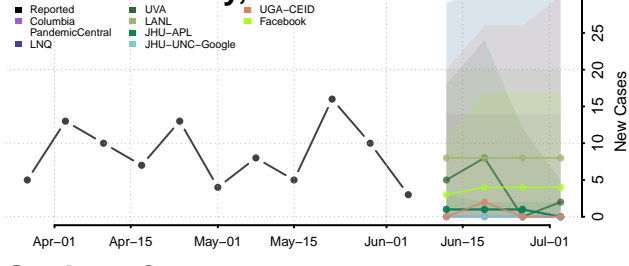

Robertson County, Tennessee

Rutherford County, Tennessee

Scott County, Tennessee

Squatchie County, Tennessee

Sevier County, Tennessee

Shelby County, Tennessee

Smith County, Tennessee

Stewart County, Tennessee