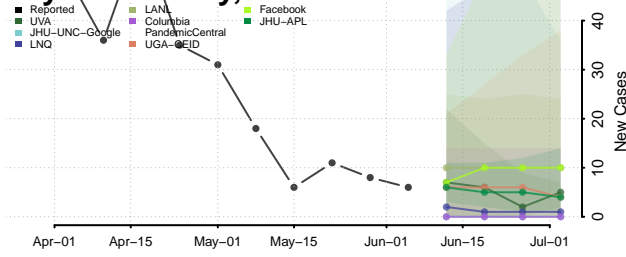

Fayette County, Texas