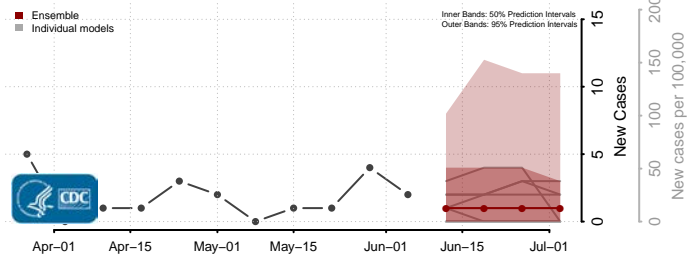

Worth County, Iowa

Wright County, Iowa

Kansas*

Allen County, Kansas

Anderson County, Kansas

Atchison County, Kansas

*New weekly cases may decrease in this location over the next four weeks. For these locations, the ensemble forecast indicates a probability of 0.75 or greater that fewer cases will be reported in week four of the forecast than in the last reported week.