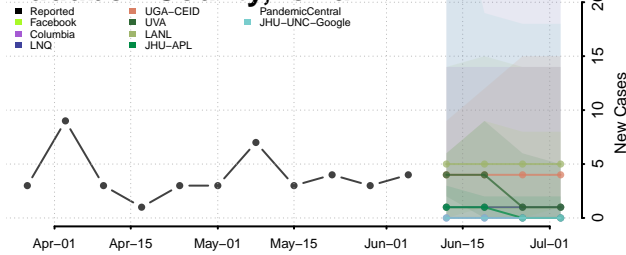

Adams County, Iowa

Allamakee County, Iowa

Appanoose County, Iowa

Audubon County, Iowa

Benton County, Iowa

Black Hawk County, Iowa

Boone County, Iowa

Bremer County, Iowa