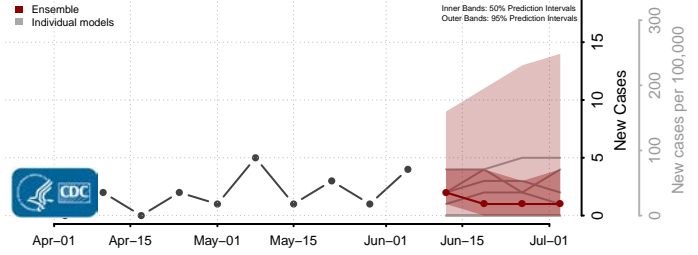

Chouteau County, Montana