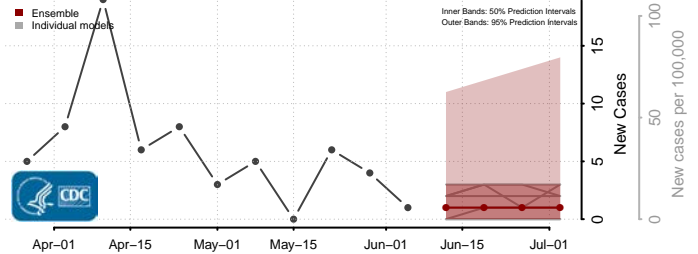

San Juan County, Washington