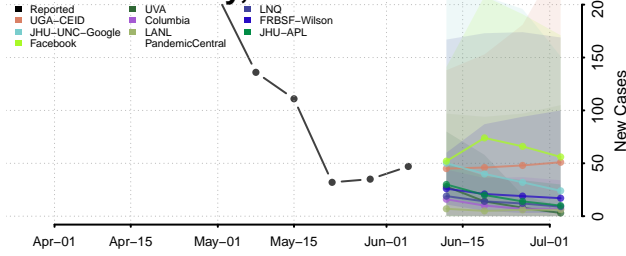

Gallatin County, Montana