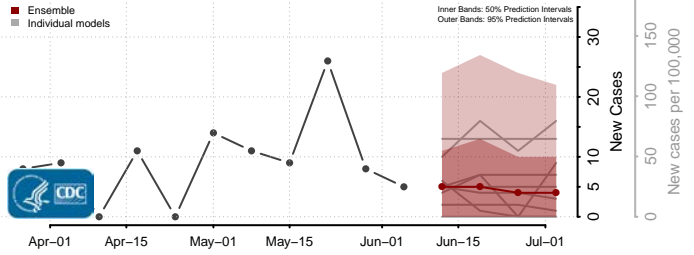

Orleans County, Louisiana

Ouachita County, Louisiana

Plaquemines County, Louisiana

Pointe Coupee County, Louisiana

Rapides County, Louisiana

Red River County, Louisiana

Richland County, Louisiana

Sabine County, Louisiana