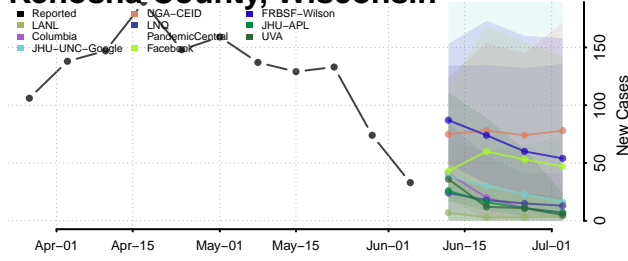

Kenosha County, Wisconsin