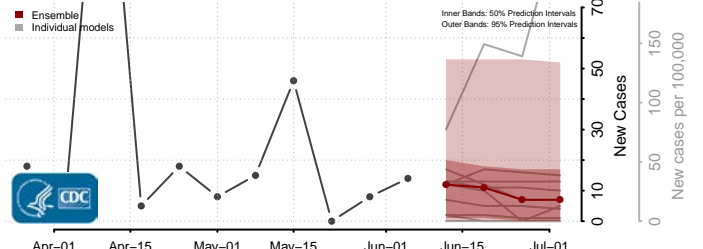

Graham County, Arizona