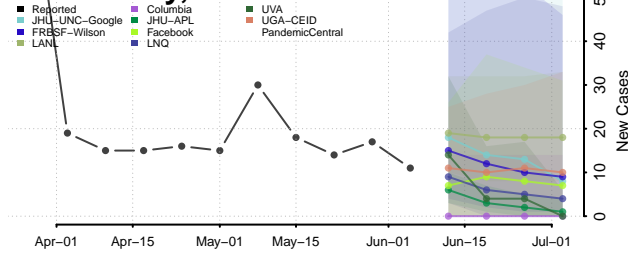

Jasper County, Iowa

Jefferson County, Iowa

Johnson County, Iowa

Jones County, Iowa

Keokuk County, Iowa

Kossuth County, Iowa

Lee County, Iowa

Linn County, Iowa