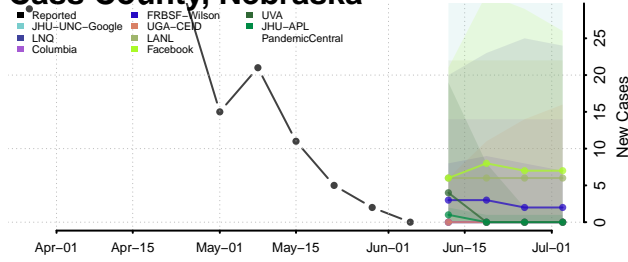

Brown County, Nebraska

Buffalo County, Nebraska

Burt County, Nebraska

Butler County, Nebraska

Cass County, Nebraska

Cedar County, Nebraska

Chase County, Nebraska

Cherry County, Nebraska