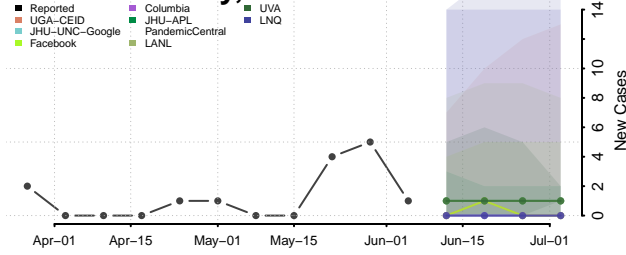

Granite County, Montana