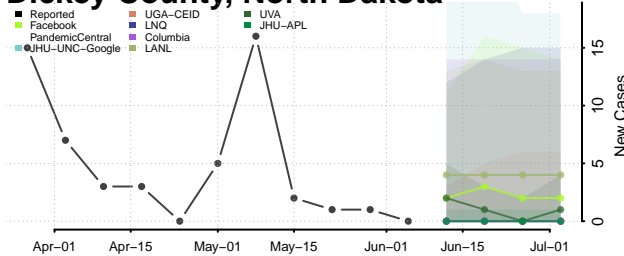

Dickey County, North Dakota