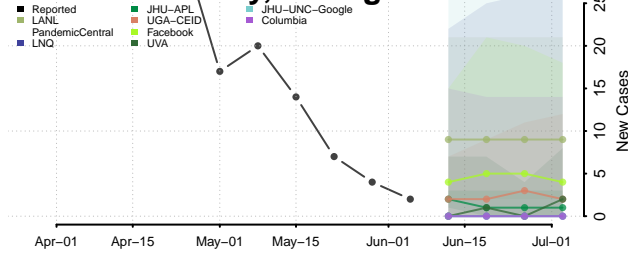

Leelanau County, Michigan