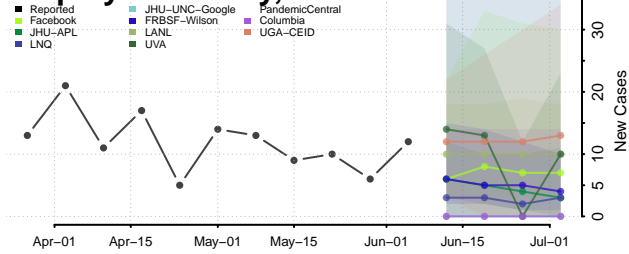

Pontotoc County, Oklahoma

Pottawatomie County, Oklahoma

Pushmataha County, Oklahoma

Roger Mills County, Oklahoma

Rogers County, Oklahoma

Seminole County, Oklahoma

Sequoyah County, Oklahoma

Stephens County, Oklahoma