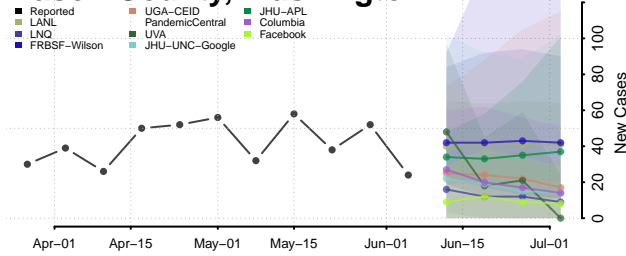

Mason County, Washington