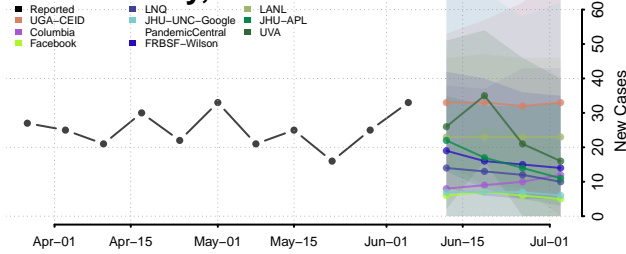

Ashe County, North Carolina

Avery County, North Carolina

Beaufort County, North Carolina

Bertie County, North Carolina

Bladen County, North Carolina

Brunswick County, North Carolina

Buncombe County, North Carolina