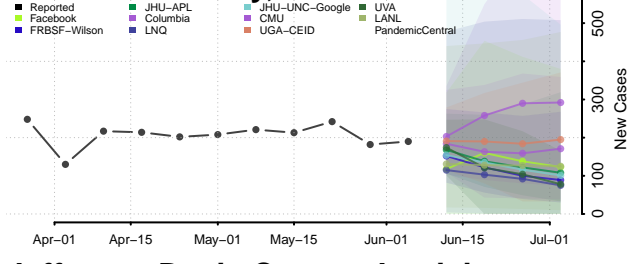

Evangeline County, Louisiana

Franklin County, Louisiana

Grant County, Louisiana

Iberia County, Louisiana

Iberville County, Louisiana

Jackson County, Louisiana

Jefferson County, Louisiana

Jefferson Davis County, Louisiana