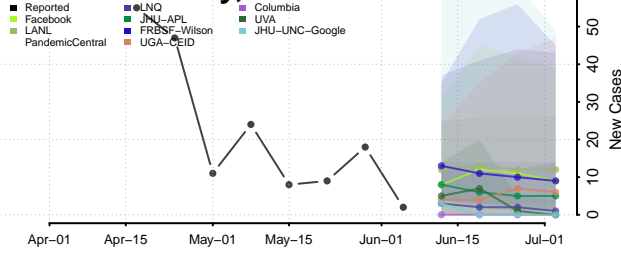

Rio Blanco County, Colorado

Rio Grande County, Colorado

Routt County, Colorado

Saguache County, Colorado

San Juan County, Colorado

San Miguel County, Colorado

Sedgwick County, Colorado

Summit County, Colorado