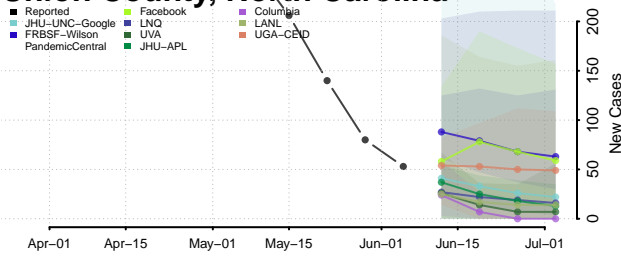

Union County, North Carolina