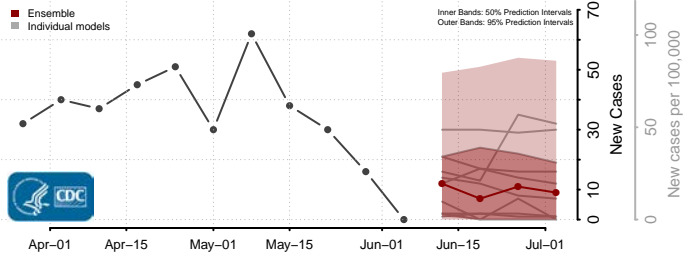

Tipton County, Tennessee