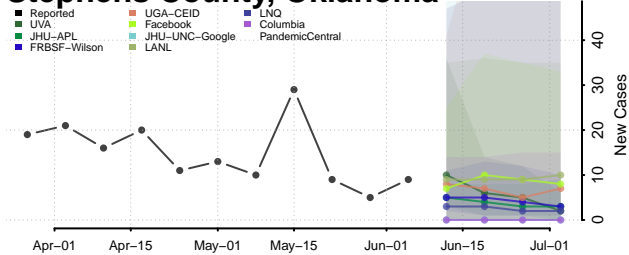

Pontotoc County, Oklahoma

Pottawatomie County, Oklahoma

Pushmataha County, Oklahoma

Roger Mills County, Oklahoma

Rogers County, Oklahoma

Seminole County, Oklahoma

Sequoyah County, Oklahoma

Stephens County, Oklahoma