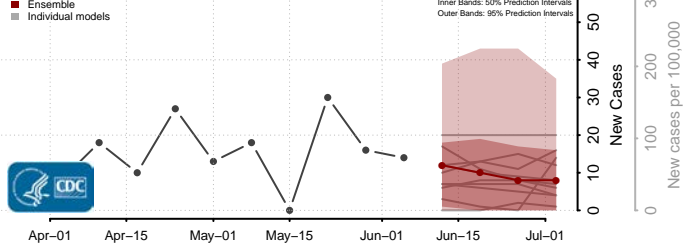

East Feliciana County, Louisiana