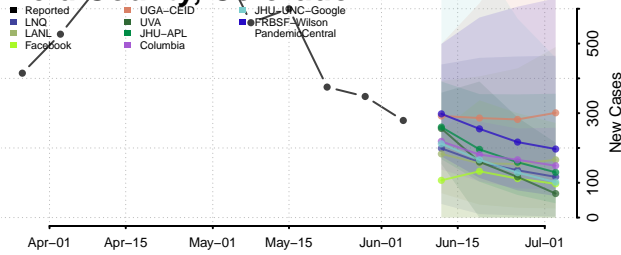

Weld County, Colorado