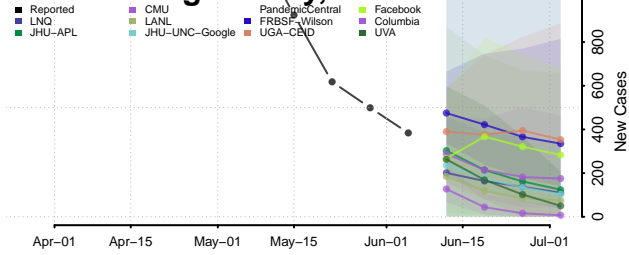

Mecklenburg County, North Carolina