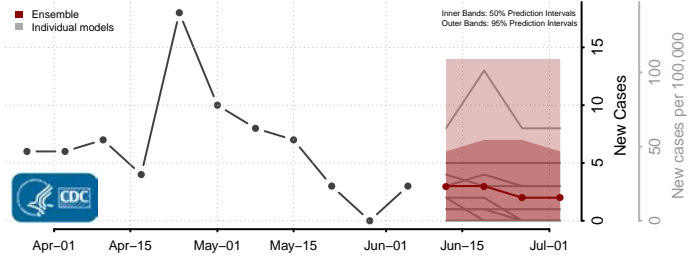

Buchanan County, Iowa

Buena Vista County, Iowa

Butler County, Iowa

Calhoun County, Iowa

Carroll County, Iowa

Cass County, Iowa

Cedar County, Iowa

Cerro Gordo County, Iowa