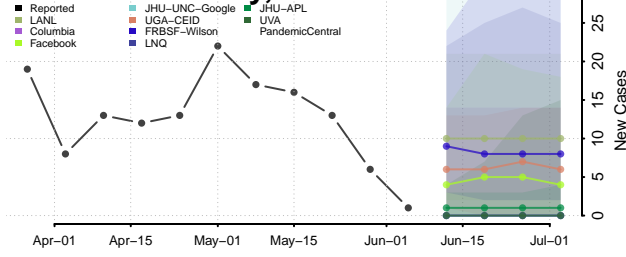

Currituck County, North Carolina