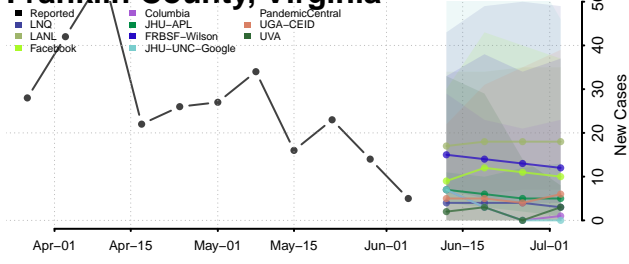

Fauquier County, Virginia

Floyd County, Virginia

Fluvanna County, Virginia

Franklin City County, Virginia

Franklin County, Virginia

Frederick County, Virginia

Fredericksburg County, Virginia

Galax County, Virginia