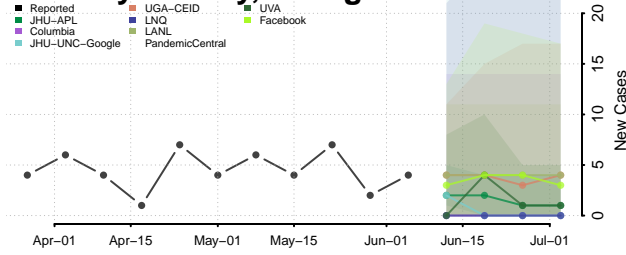

Bleckley County, Georgia