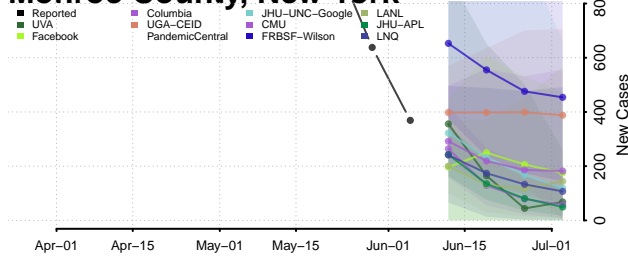

Monroe County, New York