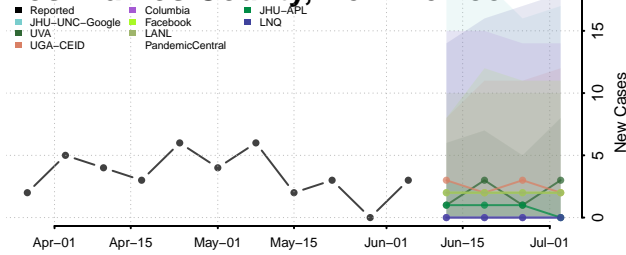

Los Alamos County, New Mexico