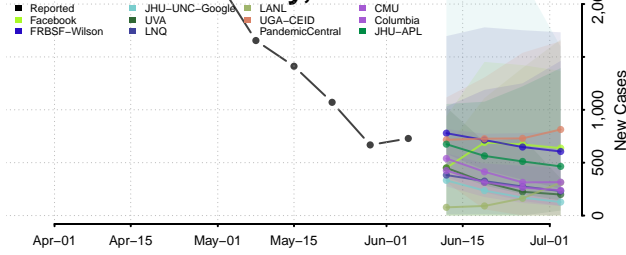

Monroe County, Florida

Nassau County, Florida

Okaloosa County, Florida

Okeechobee County, Florida

Orange County, Florida

Osceola County, Florida

Palm Beach County, Florida

Pasco County, Florida