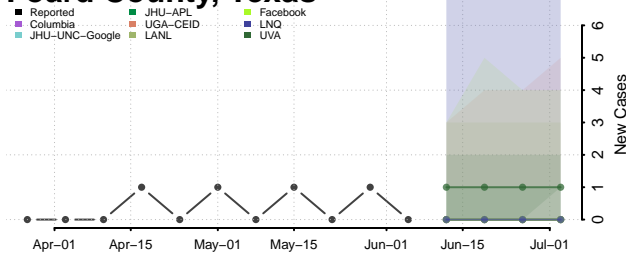

Foard County, Texas