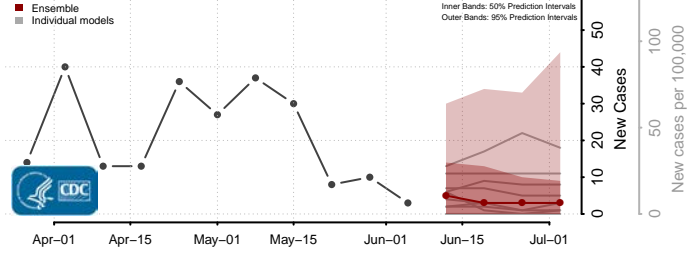

Osage County, Oklahoma