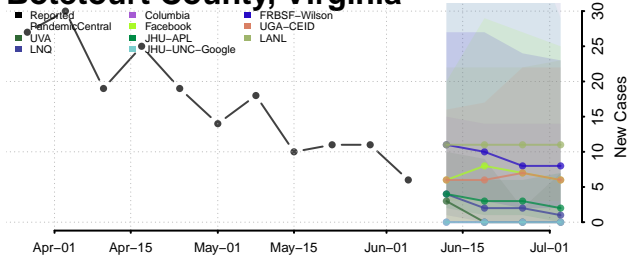

Botetourt County, Virginia