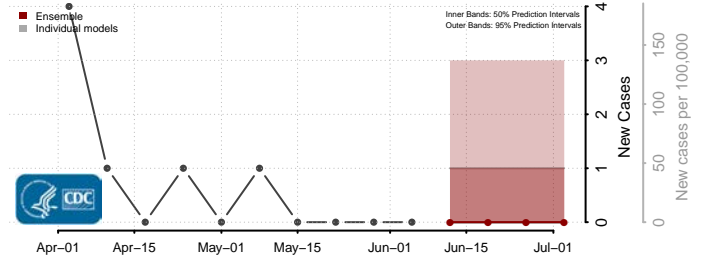

Hanover County, Virginia

Harrisonburg County, Virginia

Henrico County, Virginia

Henry County, Virginia

Highland County, Virginia

Hopewell County, Virginia

Isle of Wight County, Virginia

James City County, Virginia