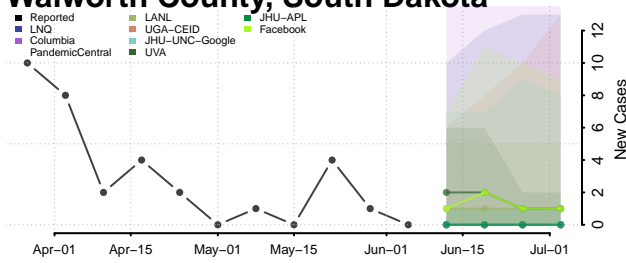

Walworth County, South Dakota