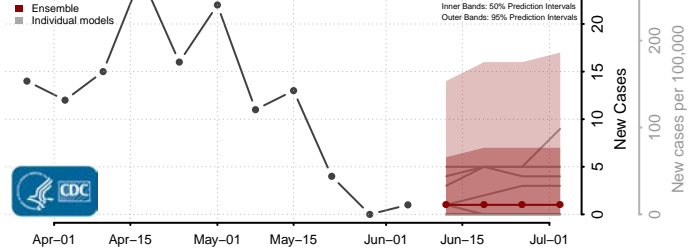

Pipestone County, Minnesota