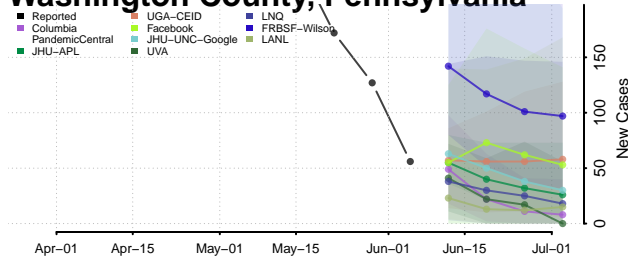

Susquehanna County, Pennsylvania

Tioga County, Pennsylvania

Union County, Pennsylvania

Venango County, Pennsylvania

Warren County, Pennsylvania

Washington County, Pennsylvania

Wayne County, Pennsylvania

Westmoreland County, Pennsylvania