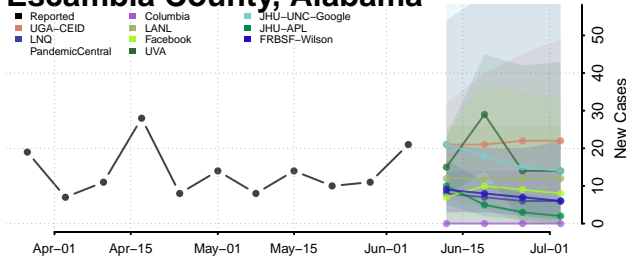

Crenshaw County, Alabama

Cullman County, Alabama

Dale County, Alabama

Dallas County, Alabama

DeKalb County, Alabama

Elmore County, Alabama

Escambia County, Alabama

Etowah County, Alabama