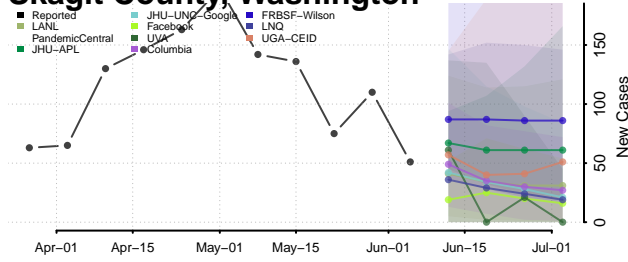

Skagit County, Washington