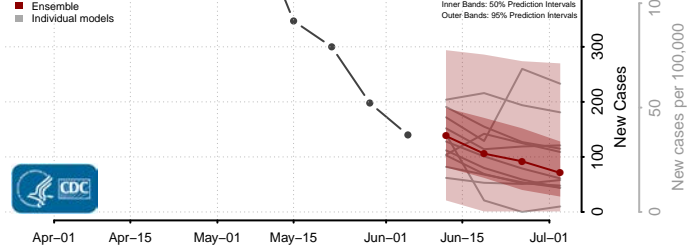

Woodford County, Illinois

Indiana*

Adams County, Indiana

Allen County, Indiana

Bartholomew County, Indiana

Benton County, Indiana

*New weekly cases may decrease in this location over the next four weeks. For these locations, the ensemble forecast indicates a probability of 0.75 or greater that fewer cases will be reported in week four of the forecast than in the last reported week.