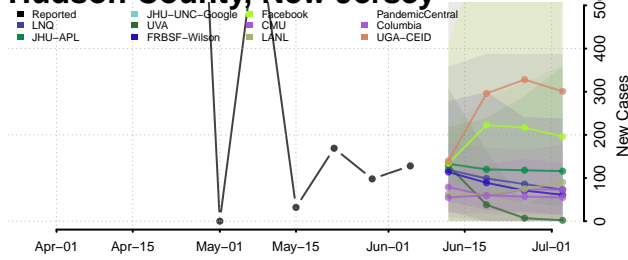

Camden County, New Jersey

Cape May County, New Jersey

Cumberland County, New Jersey

Essex County, New Jersey

Gloucester County, New Jersey

Hudson County, New Jersey

Hunterdon County, New Jersey

Mercer County, New Jersey