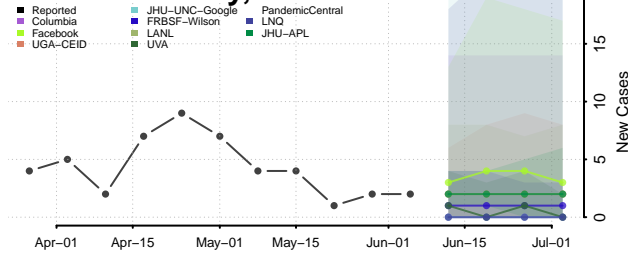

Pawnee County, Oklahoma