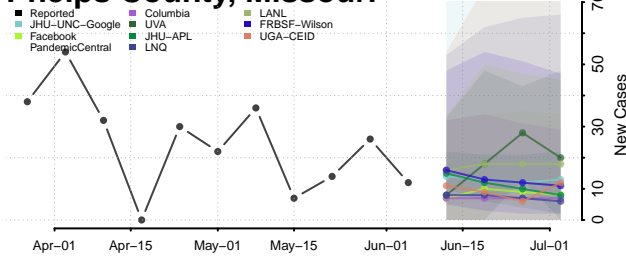

Phelps County, Missouri