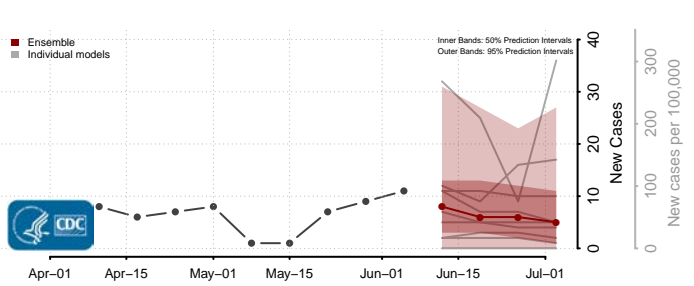

Blanco County, Texas