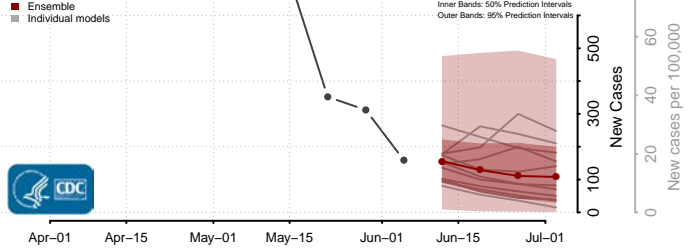

Hartford County, Connecticut