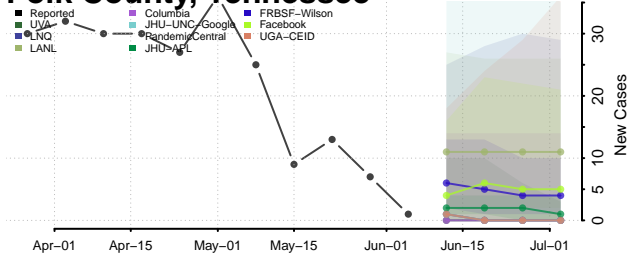

Obion County, Tennessee

Overton County, Tennessee

Perry County, Tennessee

Pickett County, Tennessee

Polk County, Tennessee

Putnam County, Tennessee

Rhea County, Tennessee

Roane County, Tennessee