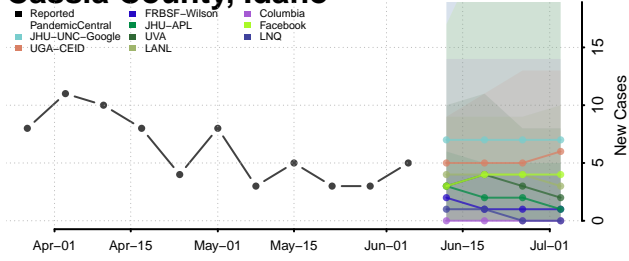

Boundary County, Idaho

Butte County, Idaho

Camas County, Idaho

Canyon County, Idaho

Caribou County, Idaho

Cassia County, Idaho

Clark County, Idaho

Clearwater County, Idaho