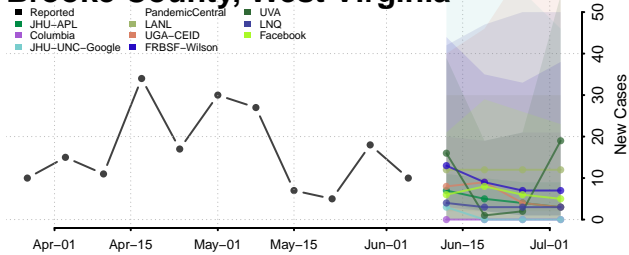

Brooke County, West Virginia