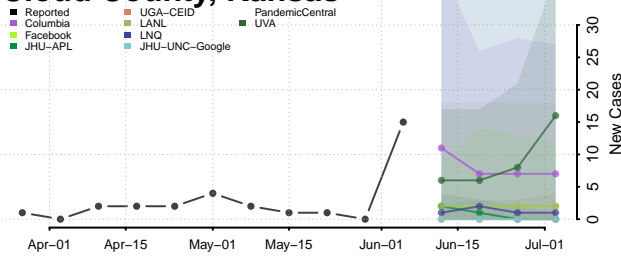

Cloud County, Kansas