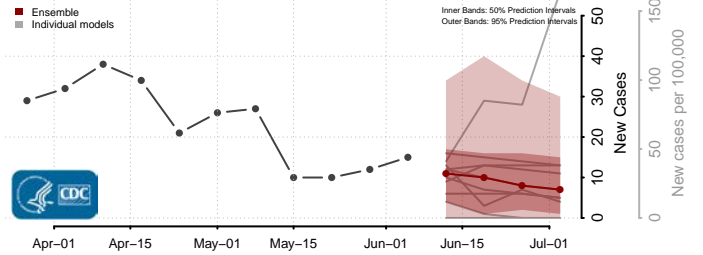

Wasatch County, Utah