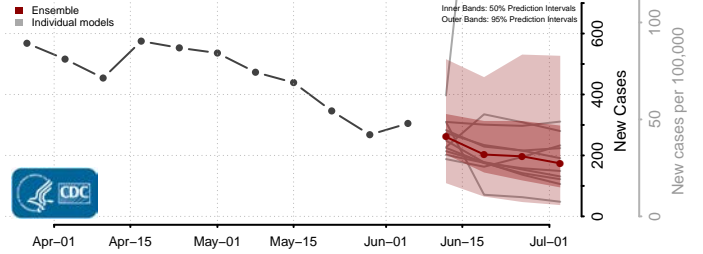

Utah County, Utah