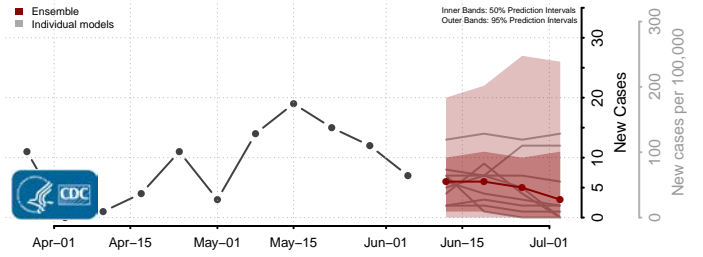

Owen County, Kentucky