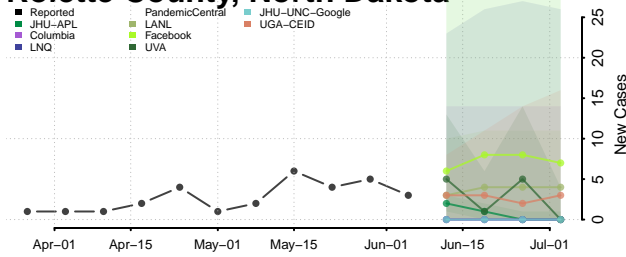

Rolette County, North Dakota