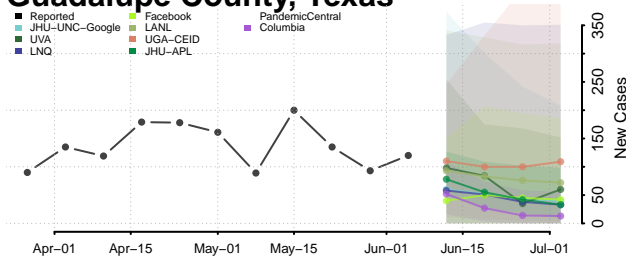

Guadalupe County, Texas