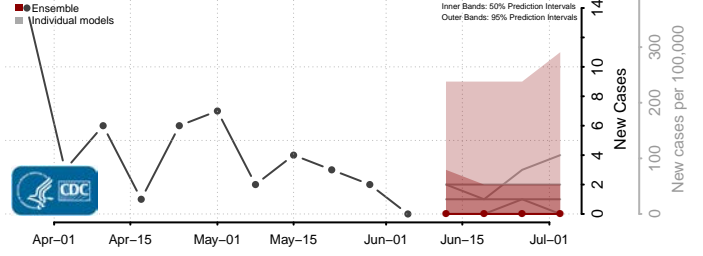

Lyman County, South Dakota