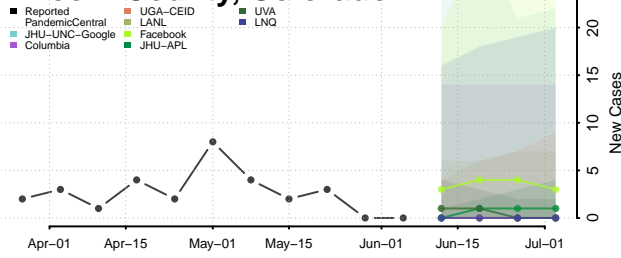

Lincoln County, Colorado