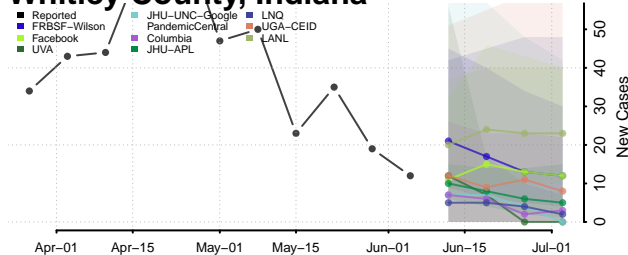

Wabash County, Indiana

Warren County, Indiana

Warrick County, Indiana

Washington County, Indiana

Wayne County, Indiana

Wells County, Indiana

White County, Indiana

Whitley County, Indiana