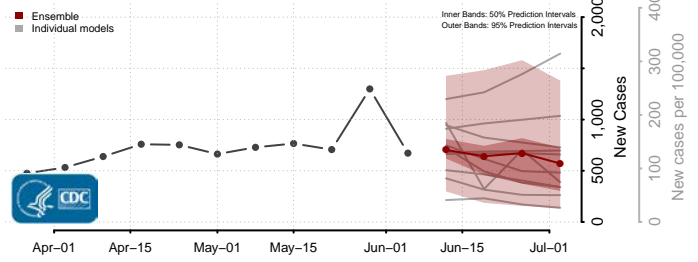

Spokane County, Washington