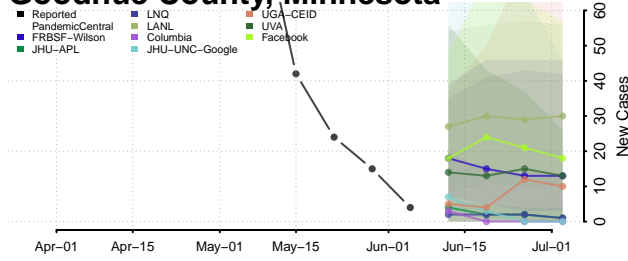

Goodhue County, Minnesota