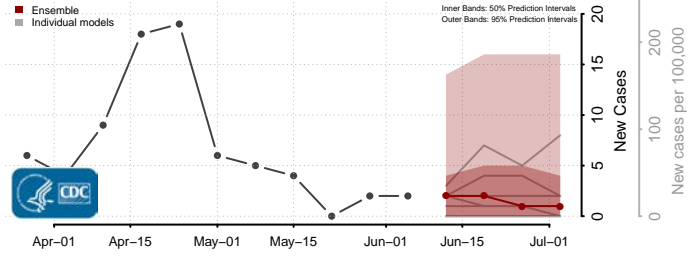

Madison County, Montana