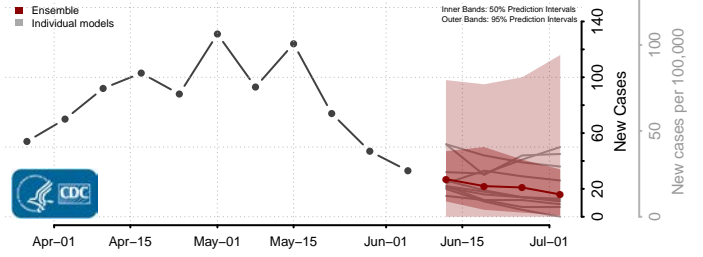

Union County, North Carolina

Vance County, North Carolina

Wake County, North Carolina

Warren County, North Carolina

Washington County, North Carolina

Watauga County, North Carolina

Wayne County, North Carolina