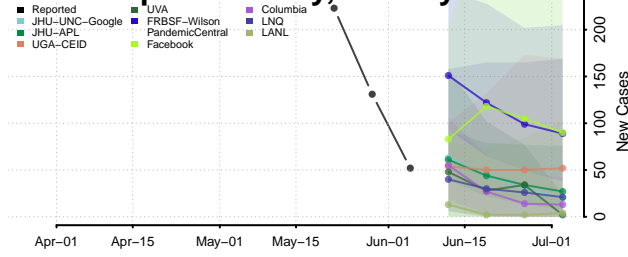

Northampton County, Pennsylvania