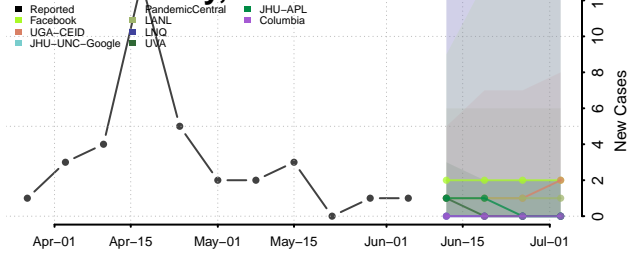

Blaine County, Oklahoma