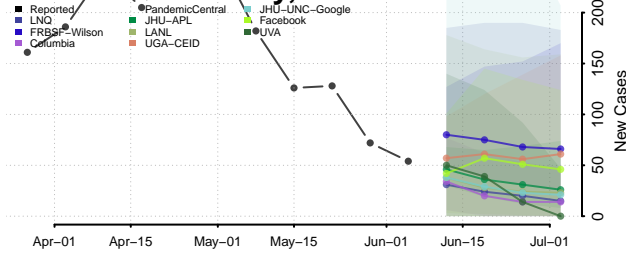

Ashe County, North Carolina

Avery County, North Carolina

Beaufort County, North Carolina

Bertie County, North Carolina

Bladen County, North Carolina

Brunswick County, North Carolina

Buncombe County, North Carolina