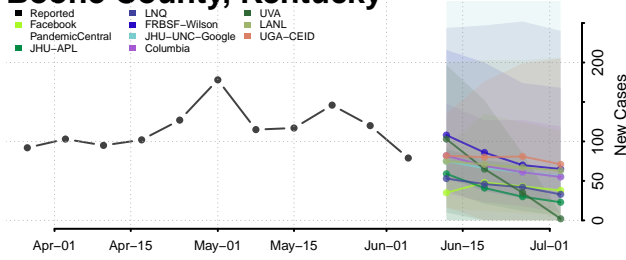

Boone County, Kentucky