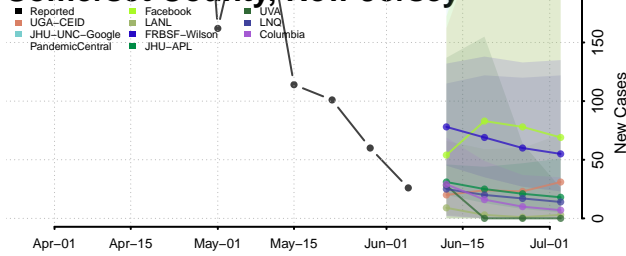

Somerset County, New Jersey