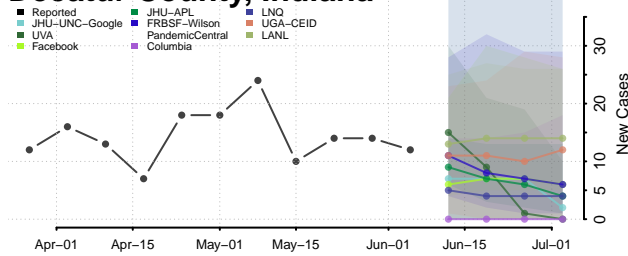

Crawford County, Indiana

Daviess County, Indiana

Dearborn County, Indiana

Decatur County, Indiana

DeKalb County, Indiana

Delaware County, Indiana

Dubois County, Indiana

Elkhart County, Indiana