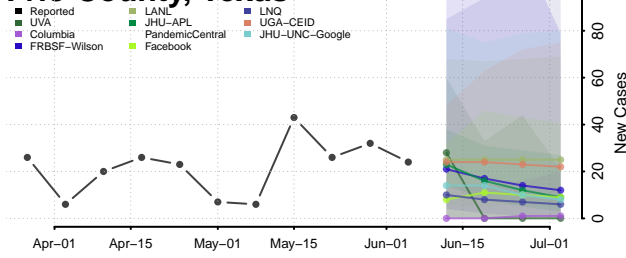

Frio County, Texas