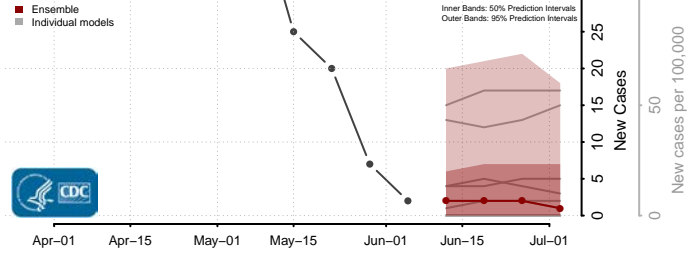

Caledonia County, Vermont