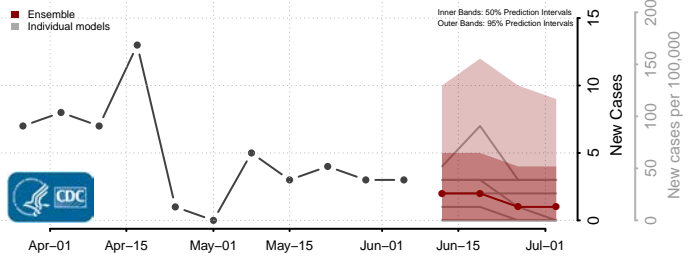

Franklin County, Mississippi