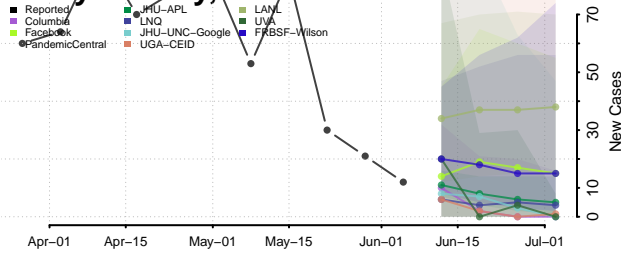

Gallatin County, Illinois

Greene County, Illinois

Grundy County, Illinois

Hamilton County, Illinois

Hancock County, Illinois

Hardin County, Illinois

Henderson County, Illinois

Henry County, Illinois