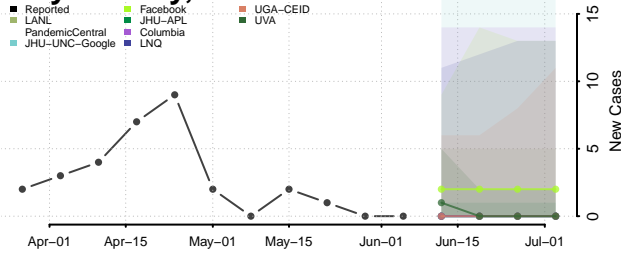

Carter County, Tennessee

Cheatham County, Tennessee

Chester County, Tennessee

Claiborne County, Tennessee

Clay County, Tennessee

Cocke County, Tennessee

Coffee County, Tennessee

Crockett County, Tennessee