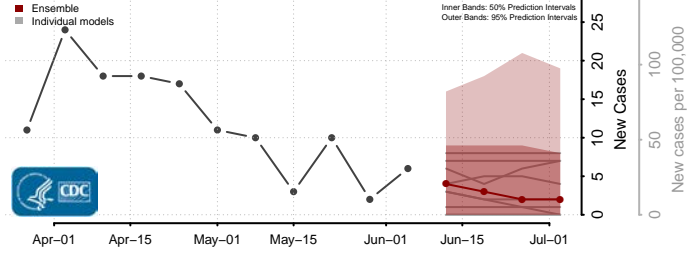

Montgomery County, North Carolina

Moore County, North Carolina

Nash County, North Carolina

New Hanover County, North Carolina

Northampton County, North Carolina

Onslow County, North Carolina

Orange County, North Carolina