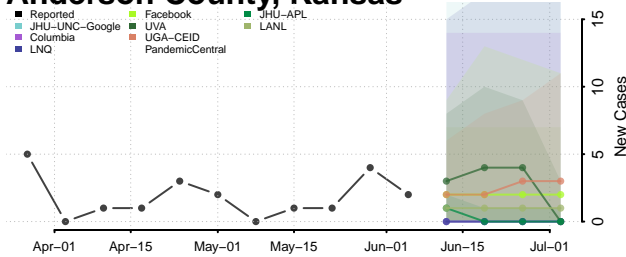

Worth County, Iowa

Wright County, Iowa

Kansas*

Allen County, Kansas

Anderson County, Kansas

Atchison County, Kansas

*New weekly cases may decrease in this location over the next four weeks. For these locations, the ensemble forecast indicates a probability of 0.75 or greater that fewer cases will be reported in week four of the forecast than in the last reported week.