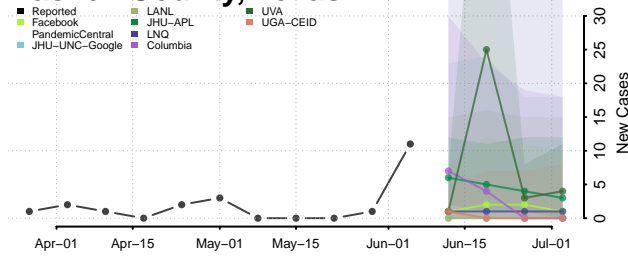

Haskell County, Texas