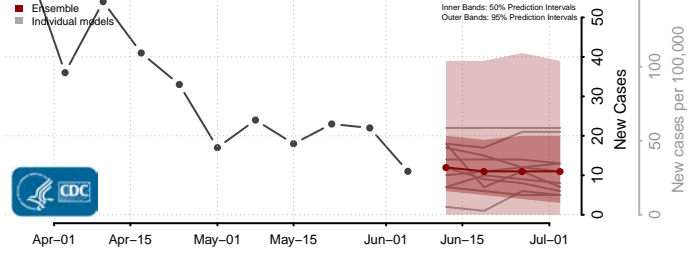

Beauregard County, Louisiana