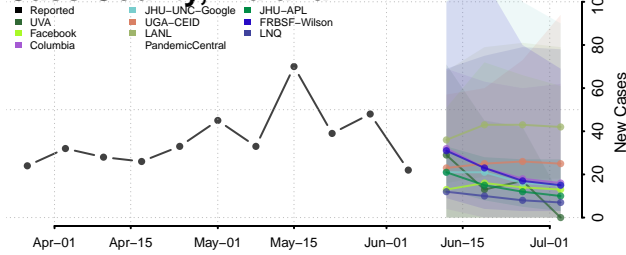

Cass County, Indiana