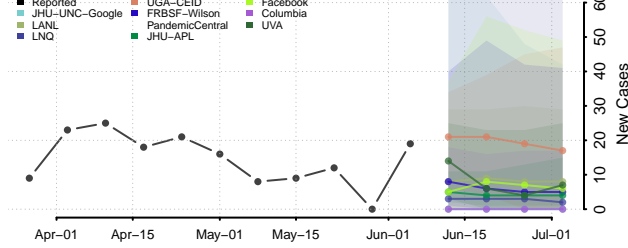

Howard County, Texas

Hudspeth County, Texas

Hunt County, Texas

Hutchinson County, Texas

Irion County, Texas

Jack County, Texas

Jackson County, Texas

Jasper County, Texas