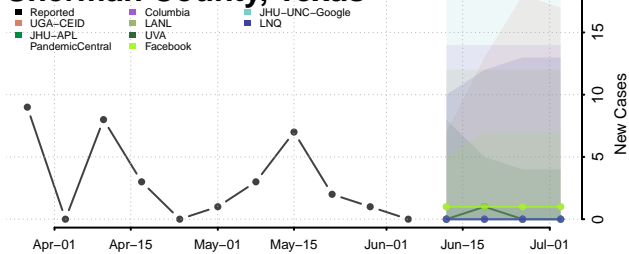

Sherman County, Texas