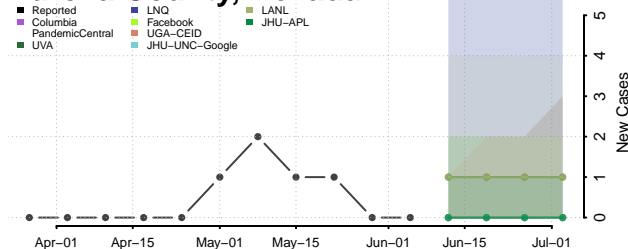

Eureka County, Nevada