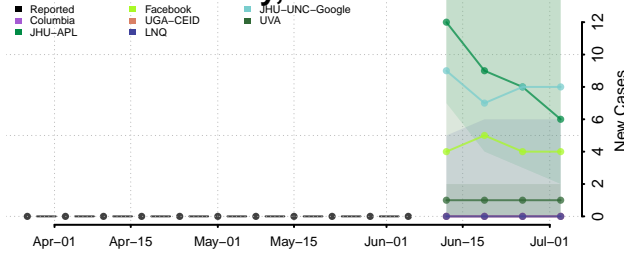

Duchesne County, Utah