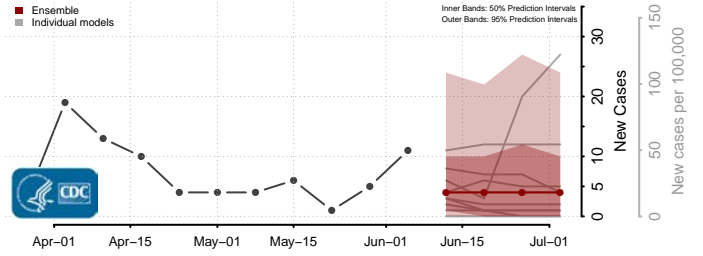

Nodaway County, Missouri