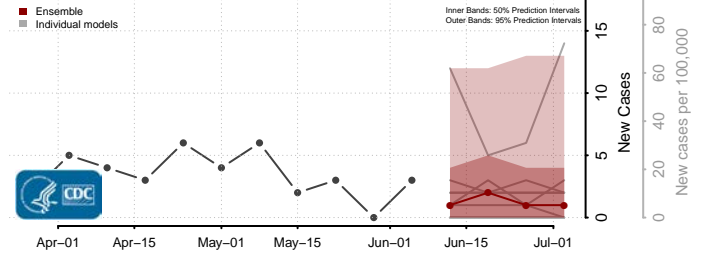

Los Alamos County, New Mexico