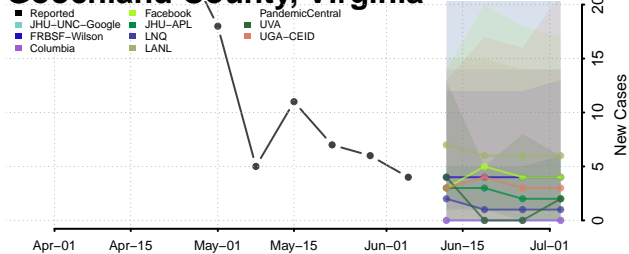

Goochland County, Virginia