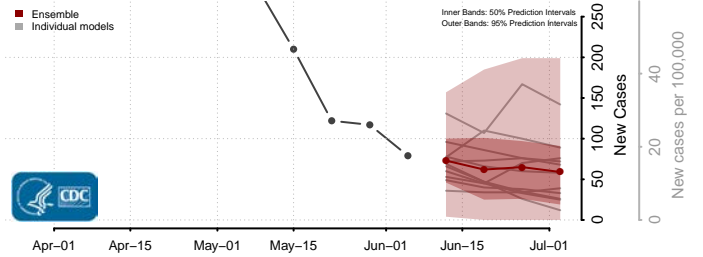

Virginia Beach County, Virginia