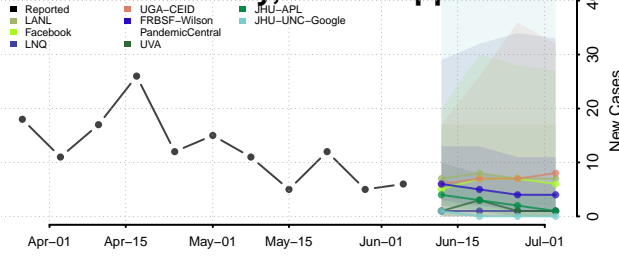

Sunflower County, Mississippi