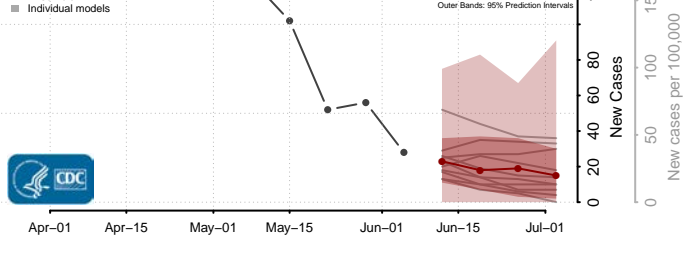

Van Buren County, Michigan