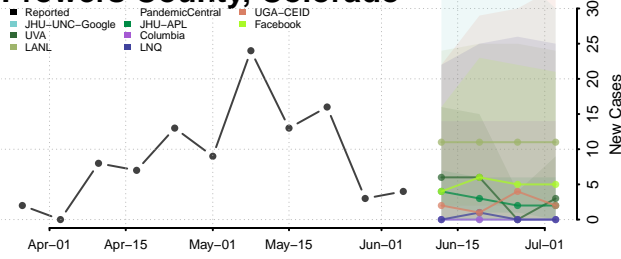

Prowers County, Colorado