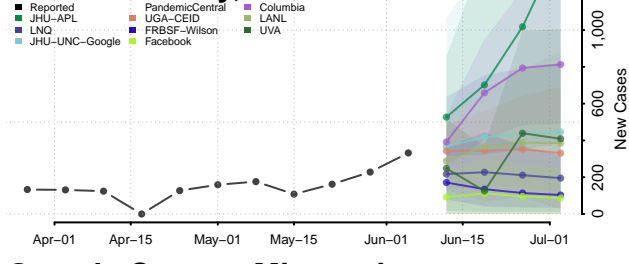

Greene County, Missouri