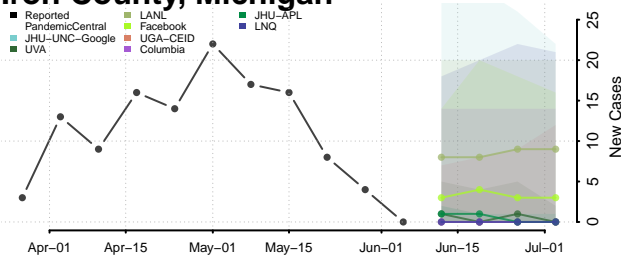

Iron County, Michigan