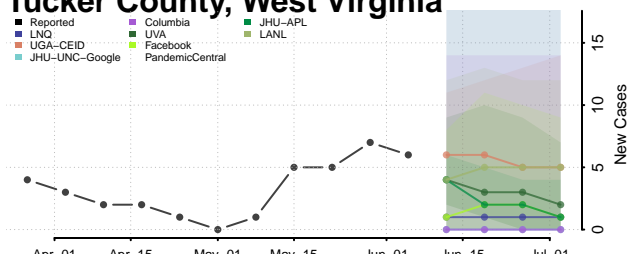

Tucker County, West Virginia