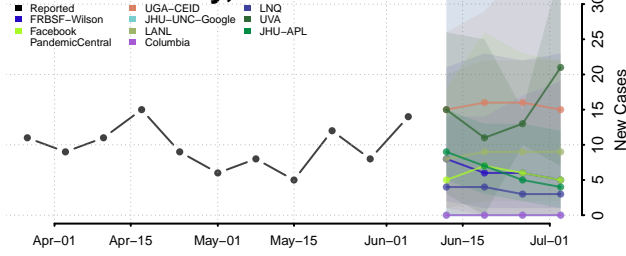

Carroll County, Ohio