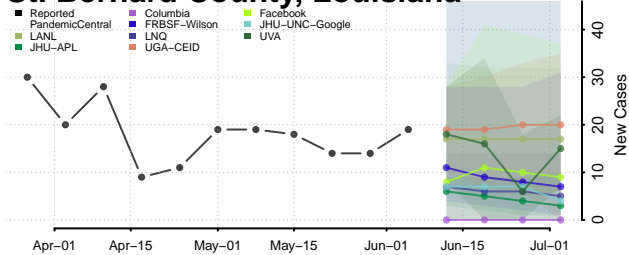

St. Bernard County, Louisiana