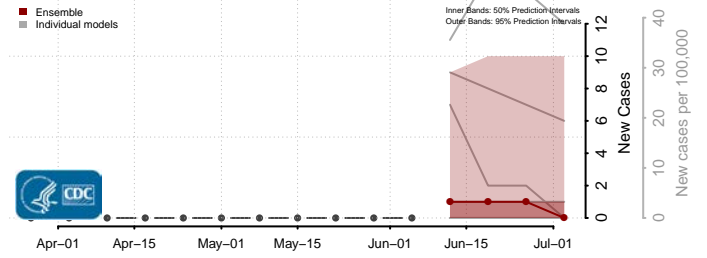

Sanpete County, Utah