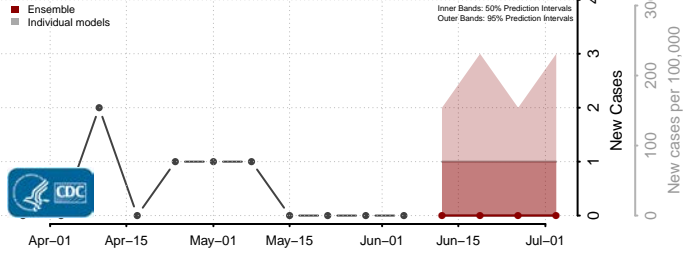

Haakon County, South Dakota

Hamlin County, South Dakota

Hand County, South Dakota

Hanson County, South Dakota

Harding County, South Dakota

Hughes County, South Dakota

Hutchinson County, South Dakota

Hyde County, South Dakota