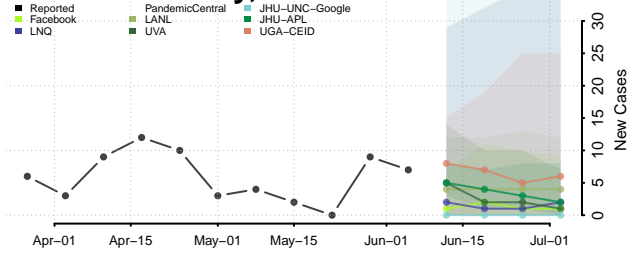

Sanders County, Montana