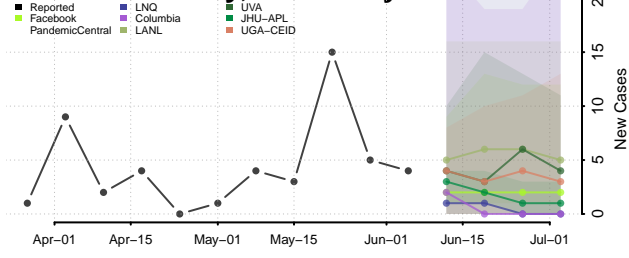

Fulton County, Kentucky

Gallatin County, Kentucky

Garrard County, Kentucky

Grant County, Kentucky

Graves County, Kentucky

Grayson County, Kentucky

Green County, Kentucky

Greenup County, Kentucky