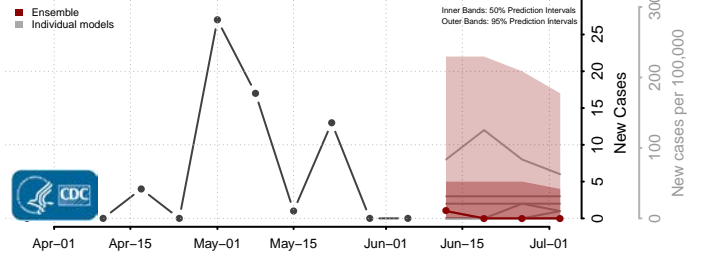

White Pine County, Nevada