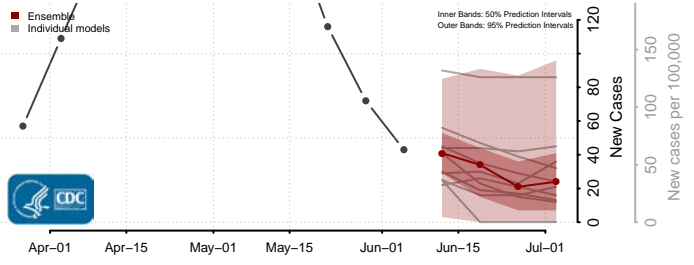

Hood River County, Oregon

Jackson County, Oregon

Jefferson County, Oregon

Josephine County, Oregon

Klamath County, Oregon

Lake County, Oregon

Lane County, Oregon

Lincoln County, Oregon