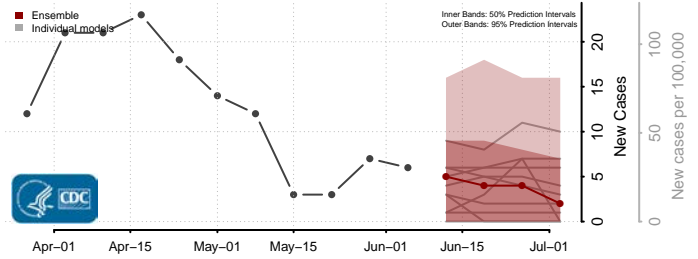

Union County, North Carolina

Vance County, North Carolina

Wake County, North Carolina

Warren County, North Carolina

Washington County, North Carolina

Watauga County, North Carolina

Wayne County, North Carolina