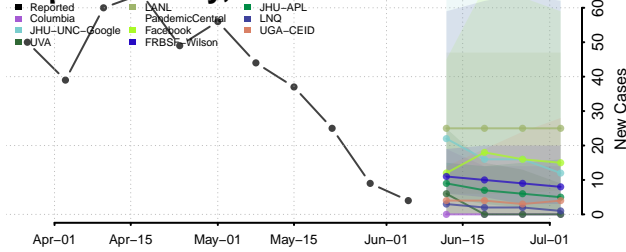

Cumberland County, North Carolina

Currituck County, North Carolina

Dare County, North Carolina

Davidson County, North Carolina

Davie County, North Carolina

Duplin County, North Carolina

Durham County, North Carolina