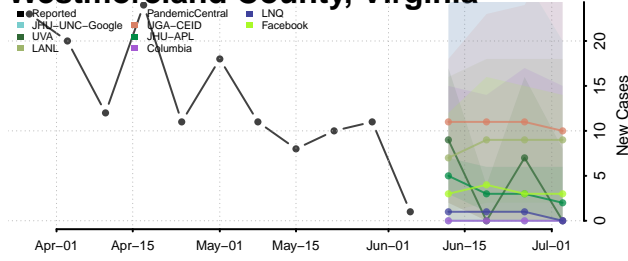

Williamsburg County, Virginia

Winchester County, Virginia

Wise County, Virginia

Wythe County, Virginia

Clallam County, Washington

Clark County, Washington

Columbia County, Washington

Cowlitz County, Washington