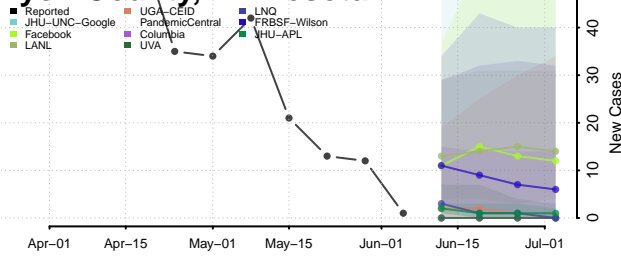

Lyon County, Minnesota