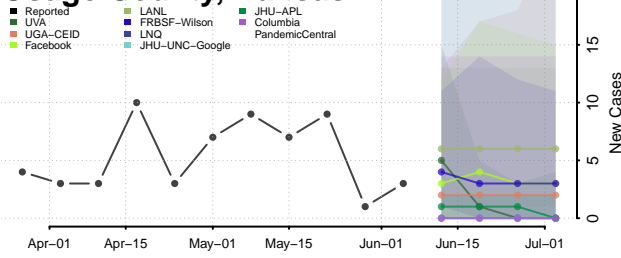

Osage County, Kansas