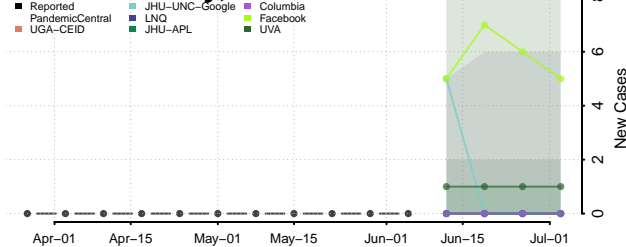

Dukes County, Massachusetts