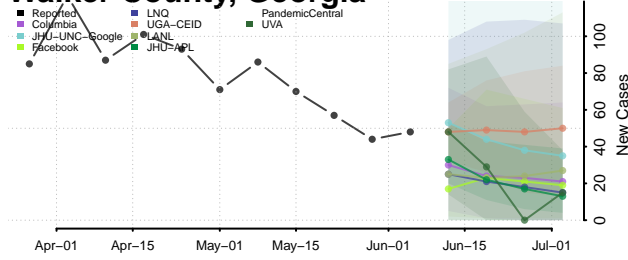

Walker County, Georgia