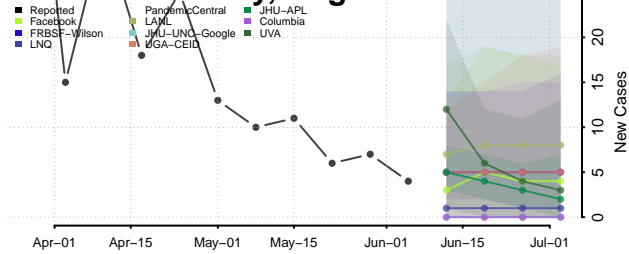

New Kent County, Virginia