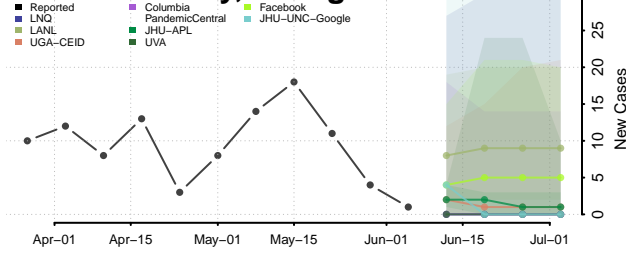

Berrien County, Georgia