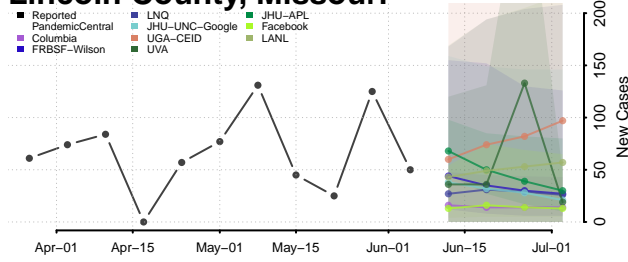

Lincoln County, Missouri