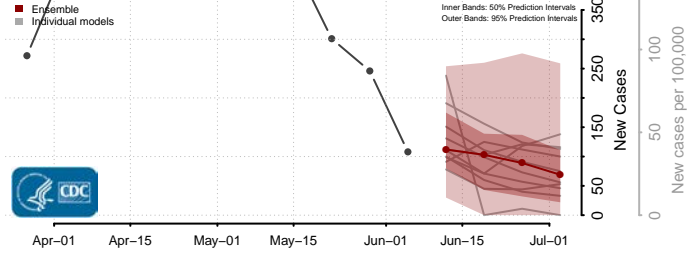

Woodford County, Illinois

Indiana*

Adams County, Indiana

Allen County, Indiana

Bartholomew County, Indiana

Benton County, Indiana

*New weekly cases may decrease in this location over the next four weeks. For these locations, the ensemble forecast indicates a probability of 0.75 or greater that fewer cases will be reported in week four of the forecast than in the last reported week.