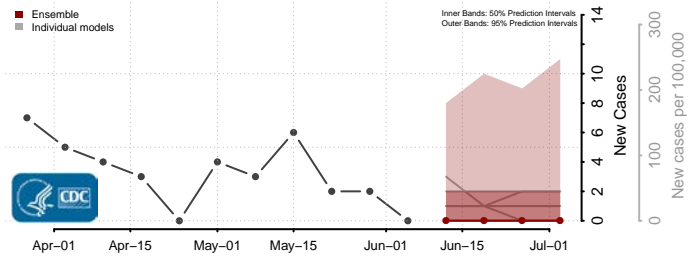

Cameron County, Pennsylvania