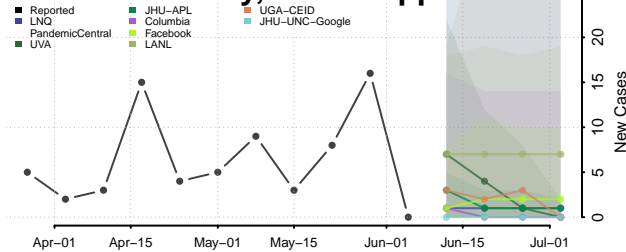

Choctaw County, Mississippi