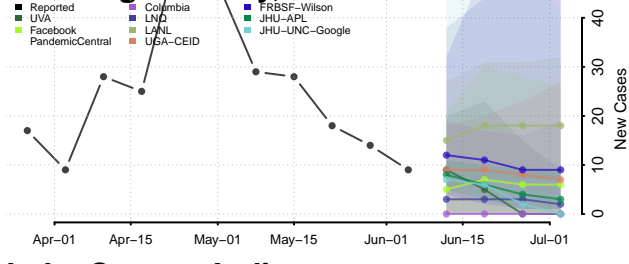

Lake County, Indiana

LaPorte County, Indiana

Lawrence County, Indiana

Madison County, Indiana

Marion County, Indiana

Marshall County, Indiana

Martin County, Indiana

Miami County, Indiana