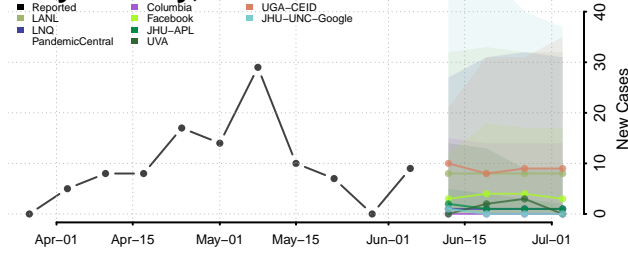

Clay County, Alabama