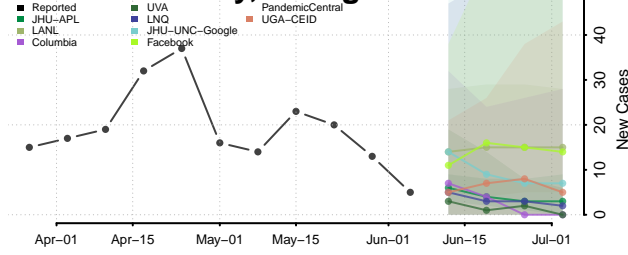

Jenkins County, Georgia

Johnson County, Georgia

Jones County, Georgia

Lamar County, Georgia

Lanier County, Georgia

Laurens County, Georgia

Lee County, Georgia

Liberty County, Georgia