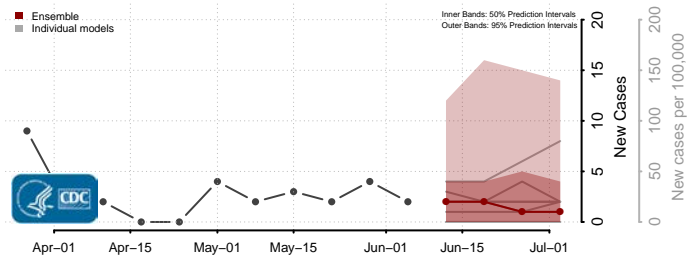

Howard County, Missouri