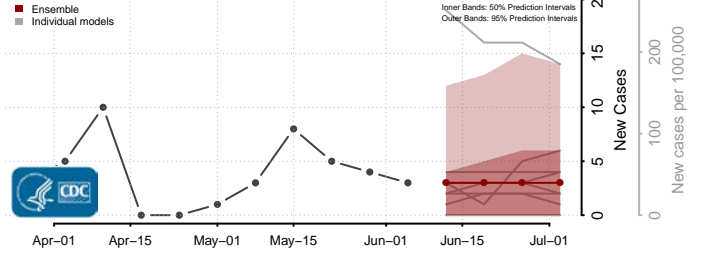

Dade County, Missouri