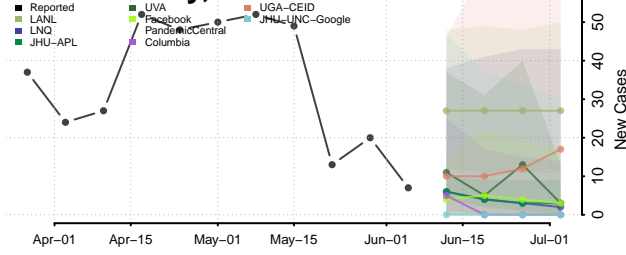

Knox County, Maine