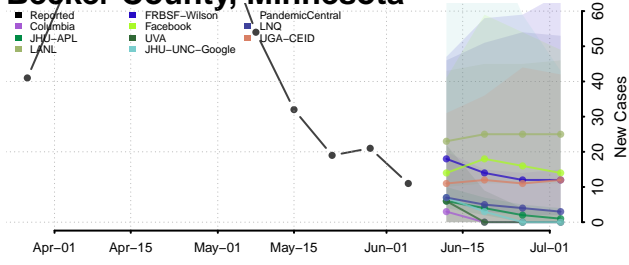

Becker County, Minnesota