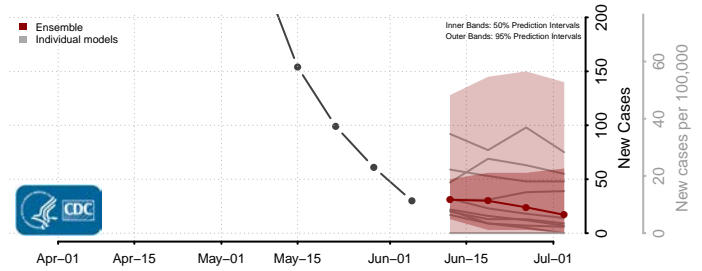

New London County, Connecticut