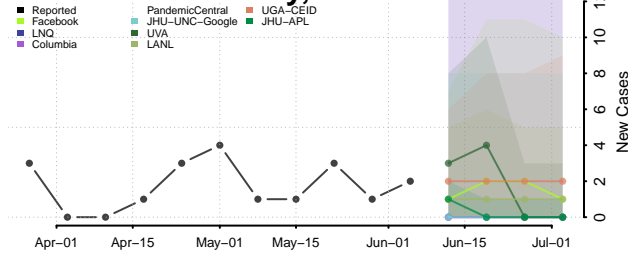

Wabaunsee County, Kansas