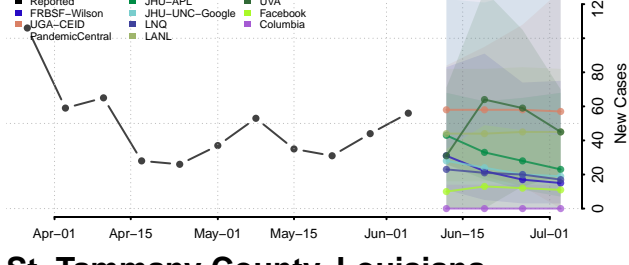

St. Mary County, Louisiana