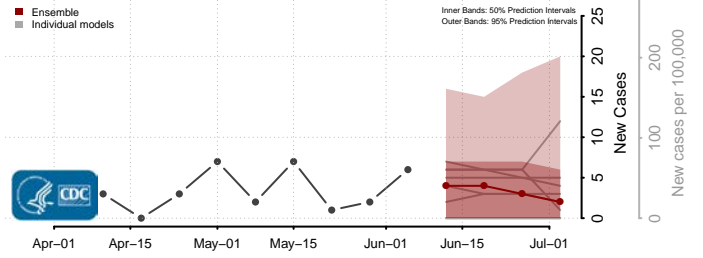

Caldwell County, Louisiana