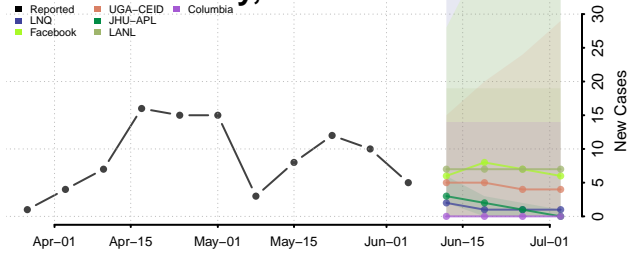

Haines County, Alaska

Hoonah-Angoon County, Alaska

Juneau County, Alaska

Kenai Peninsula County, Alaska

Ketchikan Gateway County, Alaska

Kodiak Island County, Alaska

Kusilvak County, Alaska

Lake and Peninsula County, Alaska