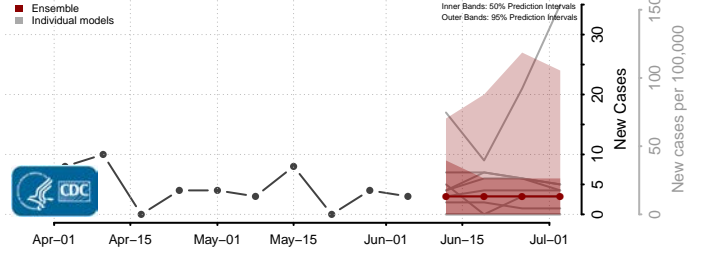

Saline County, Missouri