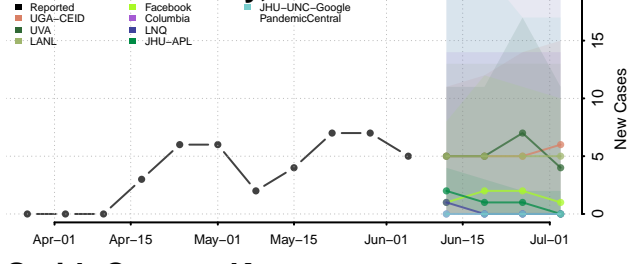

Sherman County, Kansas