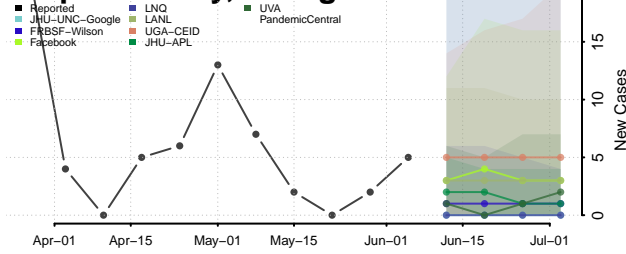

Heard County, Georgia

Henry County, Georgia

Houston County, Georgia

Irwin County, Georgia

Jackson County, Georgia

Jasper County, Georgia

Jeff Davis County, Georgia

Jefferson County, Georgia