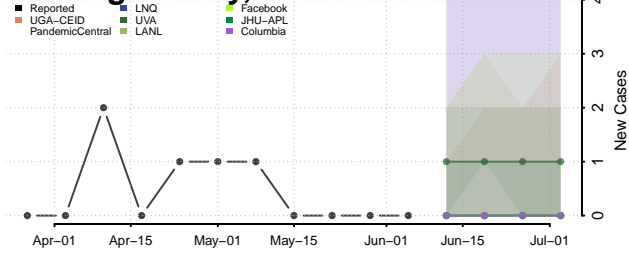

Haakon County, South Dakota

Hamlin County, South Dakota

Hand County, South Dakota

Hanson County, South Dakota

Harding County, South Dakota

Hughes County, South Dakota

Hutchinson County, South Dakota

Hyde County, South Dakota