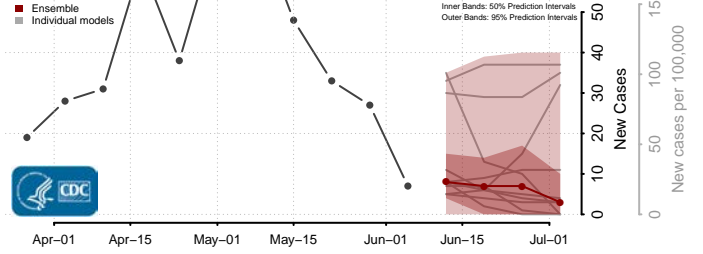

Lincoln County, Maine