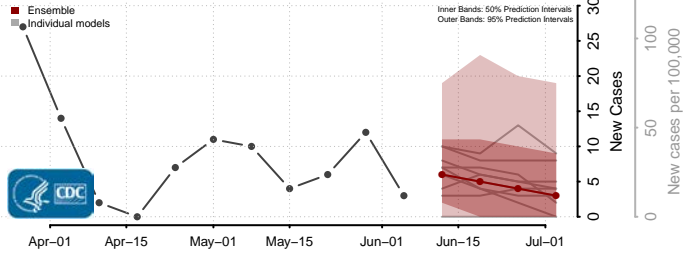

Adair County, Missouri