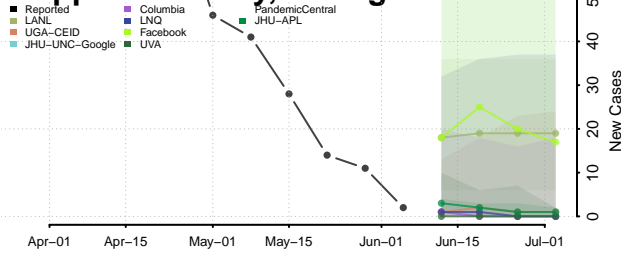

Berrien County, Michigan

Branch County, Michigan

Calhoun County, Michigan

Cass County, Michigan

Charlevoix County, Michigan

Cheboygan County, Michigan

Chippewa County, Michigan

Clare County, Michigan