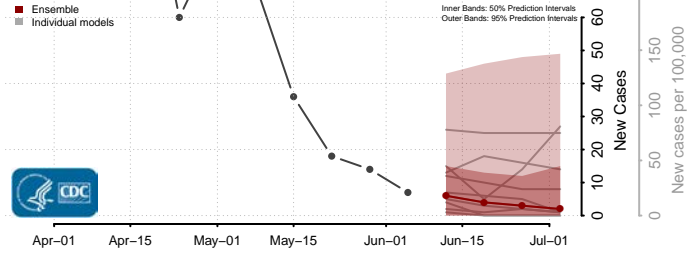

Mahnomen County, Minnesota

Marshall County, Minnesota

Martin County, Minnesota

McLeod County, Minnesota

Meeker County, Minnesota

Mille Lacs County, Minnesota

Morrison County, Minnesota

Mower County, Minnesota