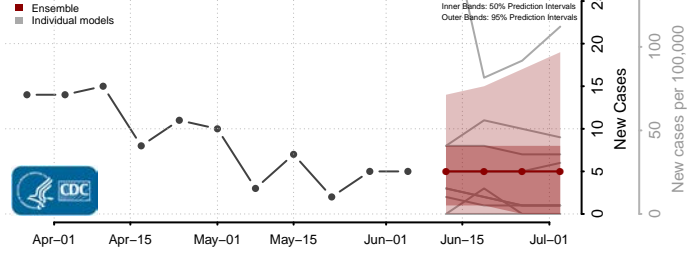

Buena Vista County, Iowa