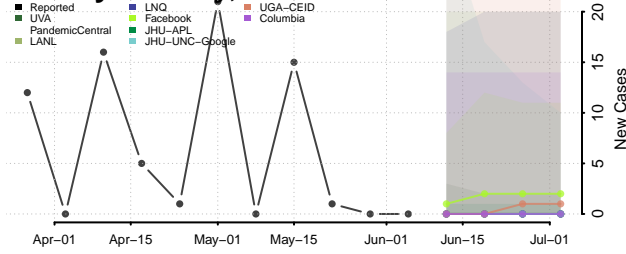

Donley County, Texas