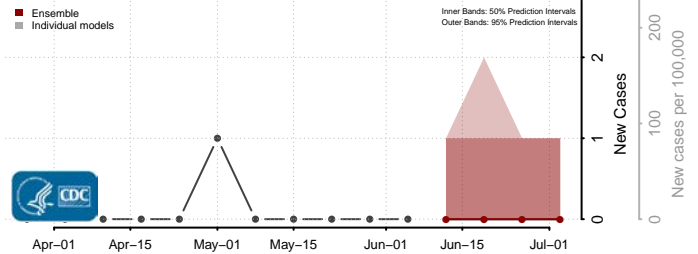

Matanuska-Susitna County, Alaska

Nome County, Alaska

North Slope County, Alaska

Northwest Arctic County, Alaska

Petersburg County, Alaska

Prince of Wales-Hyder County, Alaska

Sitka County, Alaska

Skagway County, Alaska