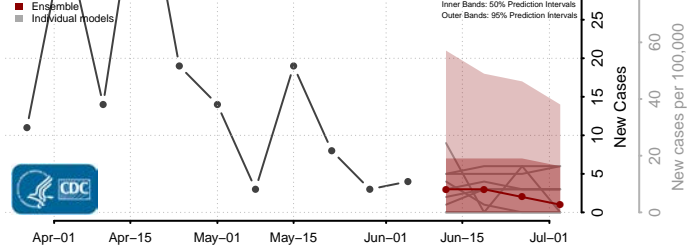

Addison County, Vermont