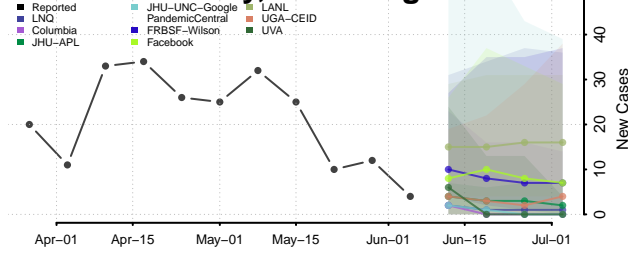

Hancock County, West Virginia