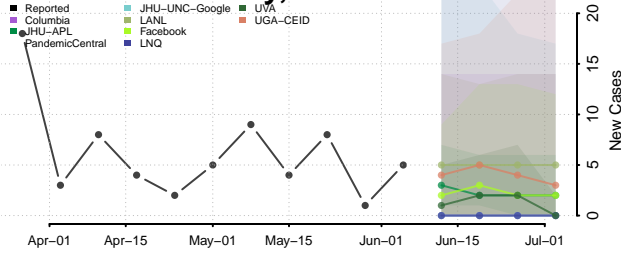

Huerfano County, Colorado

Jackson County, Colorado

Jefferson County, Colorado

Kiowa County, Colorado

Kit Carson County, Colorado

La Plata County, Colorado

Lake County, Colorado

Larimer County, Colorado