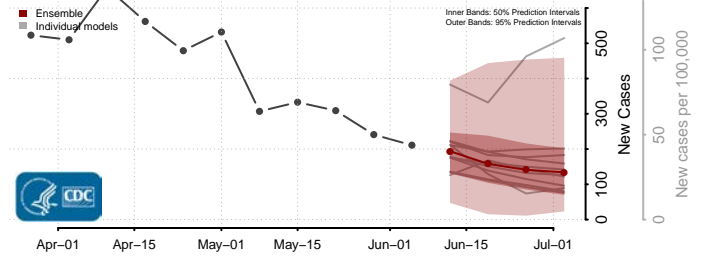

Ada County, Idaho