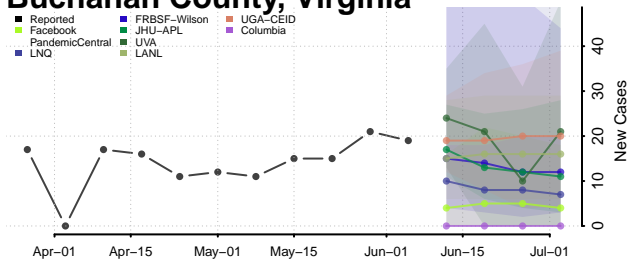

Buchanan County, Virginia