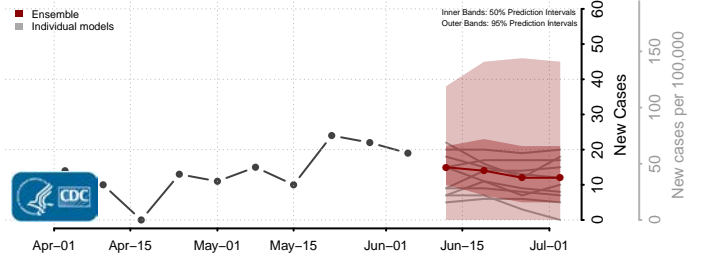

Stone County, Missouri