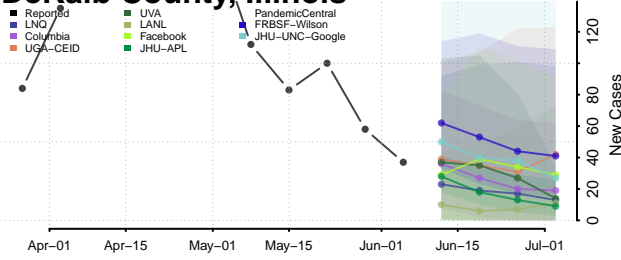

DeKalb County, Illinois