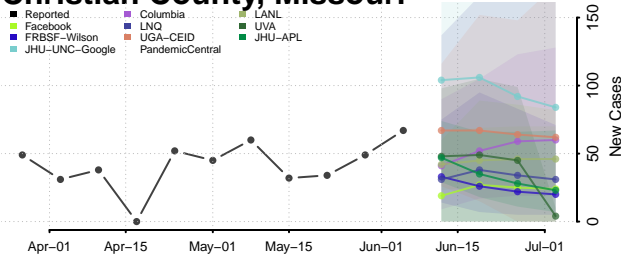

Christian County, Missouri