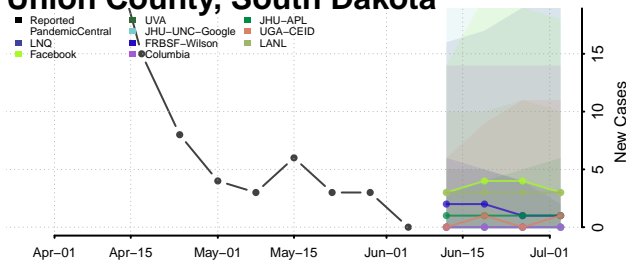

Union County, South Dakota