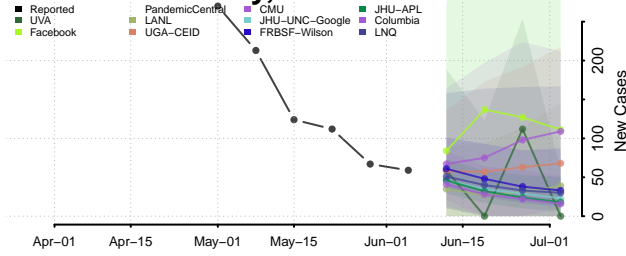

Rockland County, New York