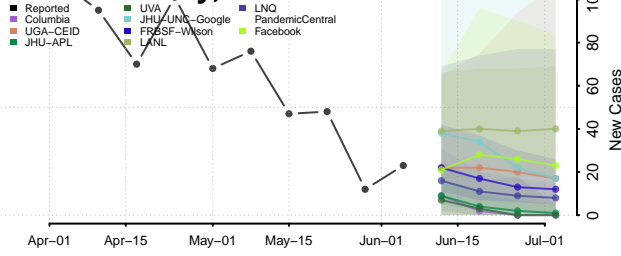

Cherokee County, Iowa

Chickasaw County, Iowa

Clarke County, Iowa

Clay County, Iowa

Clayton County, Iowa

Clinton County, Iowa

Crawford County, Iowa

Dallas County, Iowa