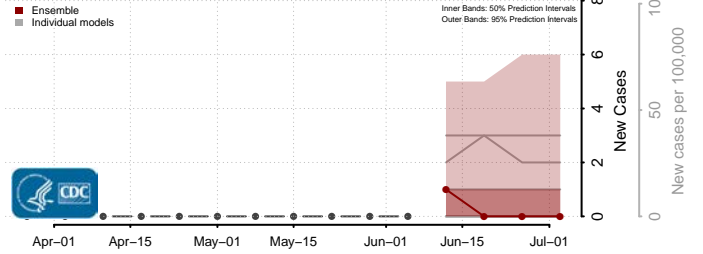

Kane County, Utah