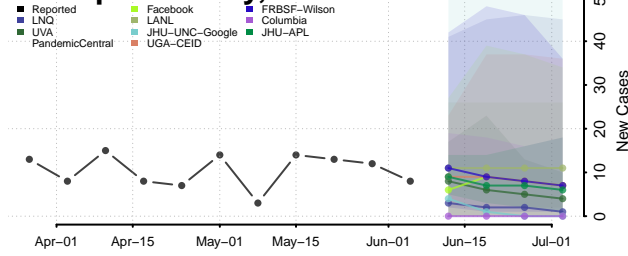

Gillespie County, Texas