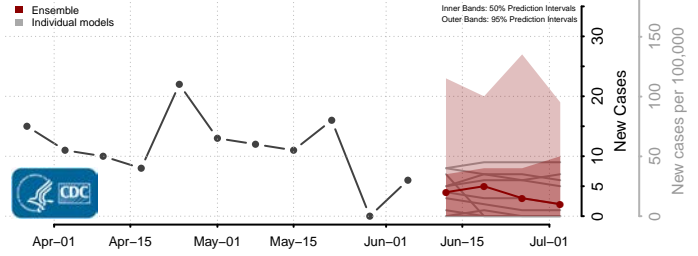

Henry County, Iowa