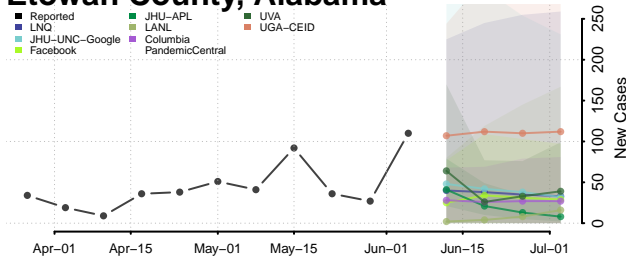

Crenshaw County, Alabama

Cullman County, Alabama

Dale County, Alabama

Dallas County, Alabama

DeKalb County, Alabama

Elmore County, Alabama

Escambia County, Alabama

Etowah County, Alabama