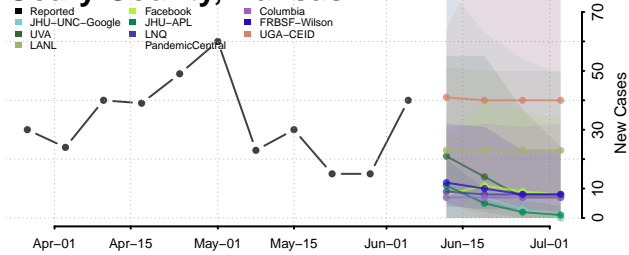

Geary County, Kansas