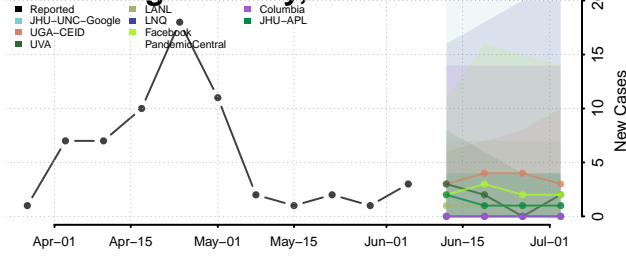

Deer Lodge County, Montana