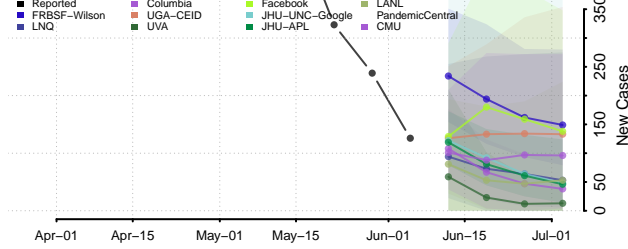

Lancaster County, Pennsylvania