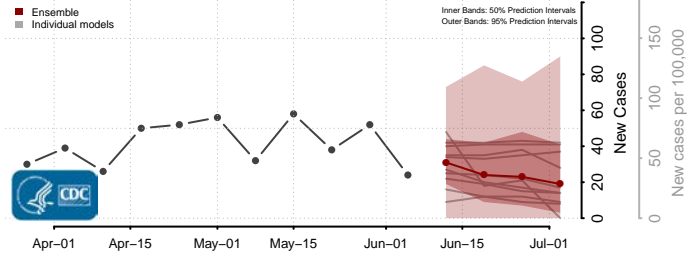

Mason County, Washington