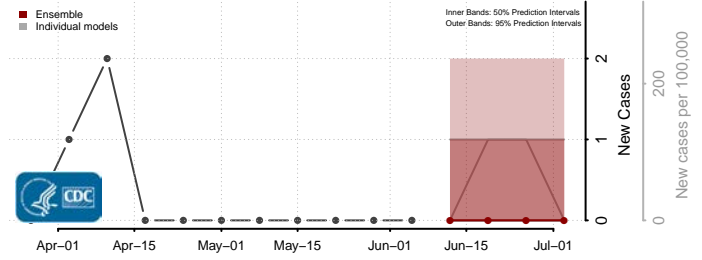

Boundary County, Idaho

Butte County, Idaho

Camas County, Idaho

Canyon County, Idaho

Caribou County, Idaho

Cassia County, Idaho

Clark County, Idaho

Clearwater County, Idaho