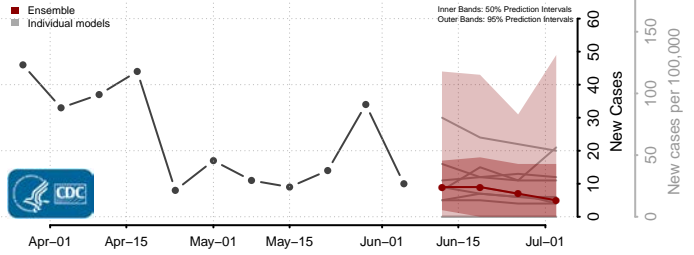

Gloucester County, Virginia