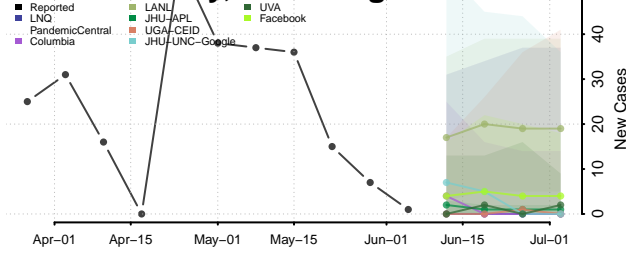

Wetzel County, West Virginia