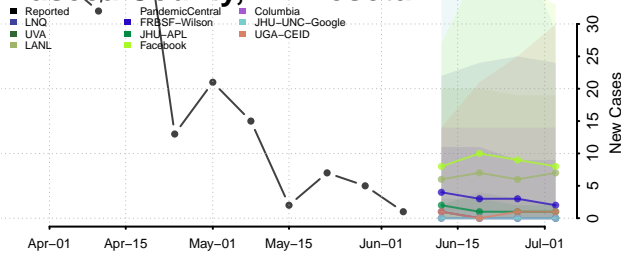

Stevens County, Minnesota

Swift County, Minnesota

Todd County, Minnesota

Traverse County, Minnesota

Wabasha County, Minnesota

Wadena County, Minnesota

Waseca County, Minnesota

Washington County, Minnesota