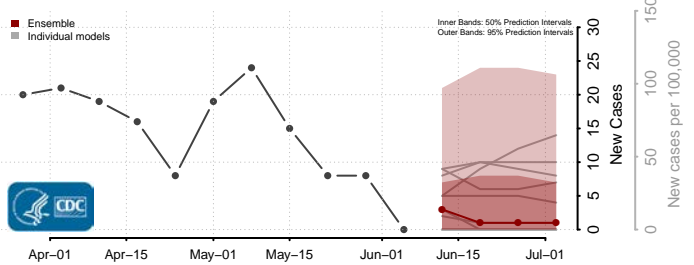

Wabasha County, Minnesota