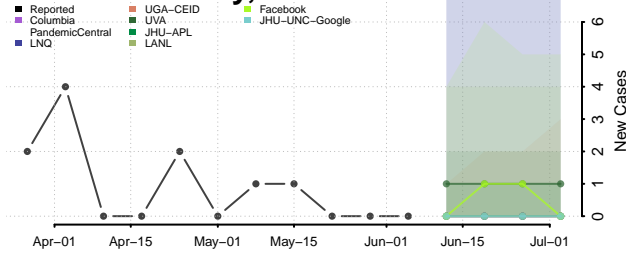

Franklin County, Nebraska