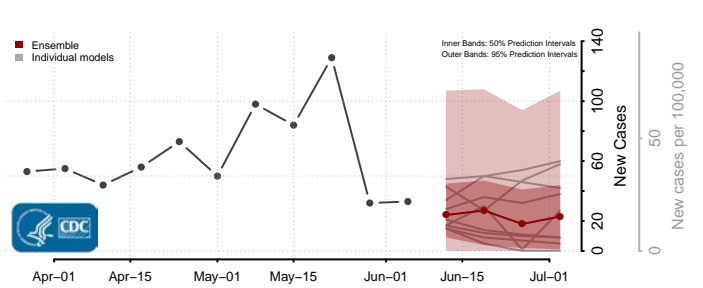

Santa Fe County, New Mexico