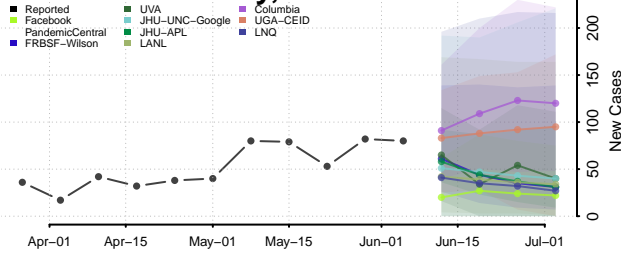

Lafourche County, Louisiana