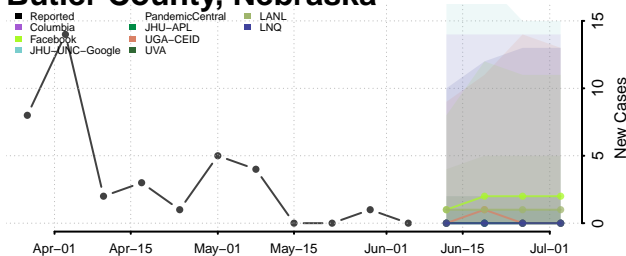

Brown County, Nebraska

Buffalo County, Nebraska

Burt County, Nebraska

Butler County, Nebraska

Cass County, Nebraska

Cedar County, Nebraska

Chase County, Nebraska

Cherry County, Nebraska