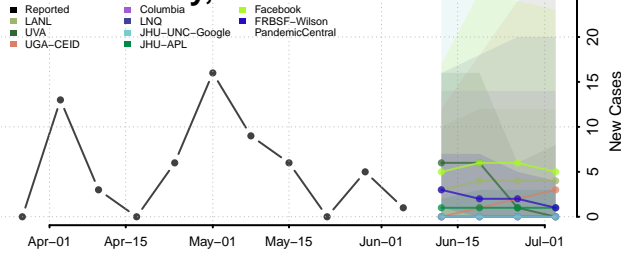

White County, Illinois