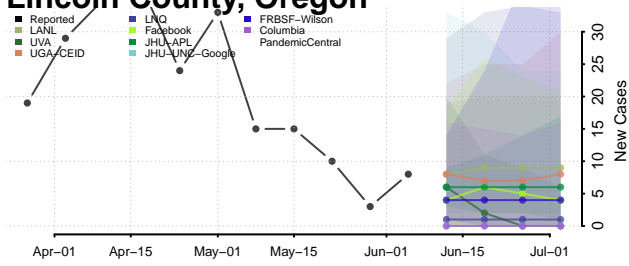

Hood River County, Oregon

Jackson County, Oregon

Jefferson County, Oregon

Josephine County, Oregon

Klamath County, Oregon

Lake County, Oregon

Lane County, Oregon

Lincoln County, Oregon