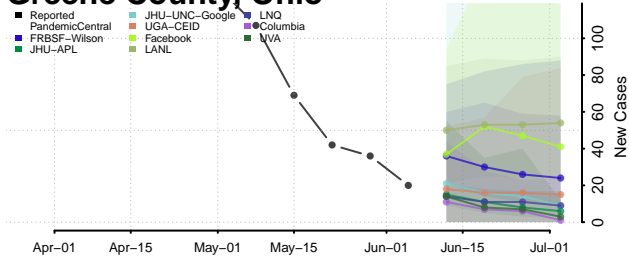

Greene County, Ohio