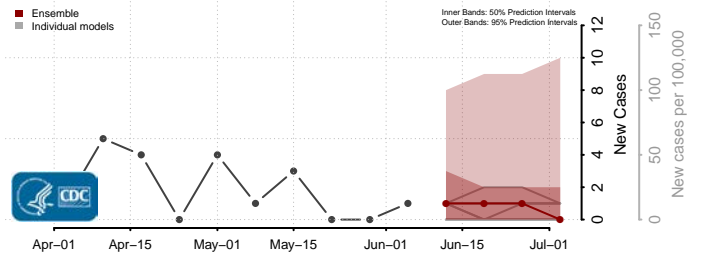

Clay County, Kansas