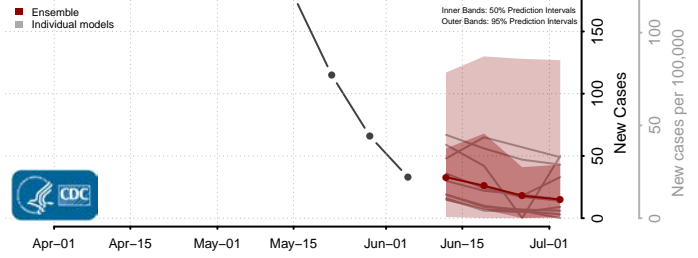

Scott County, Minnesota