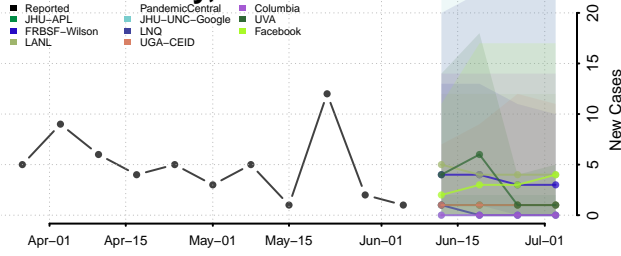

Cross County, Arkansas