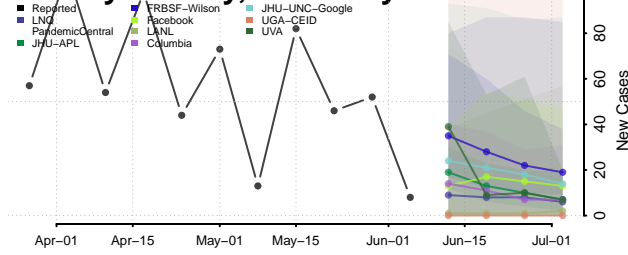

Whitley County, Kentucky