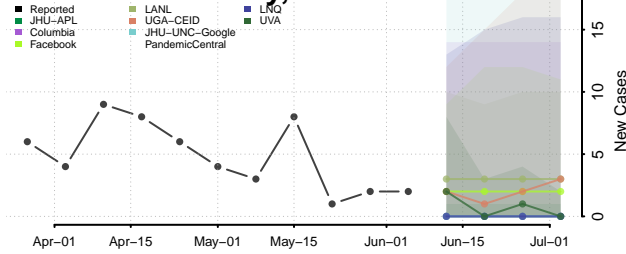

Van Buren County, Tennessee