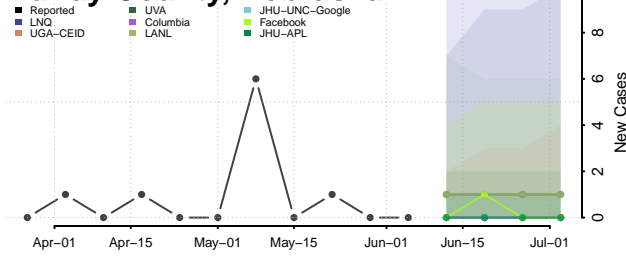

Dundy County, Nebraska