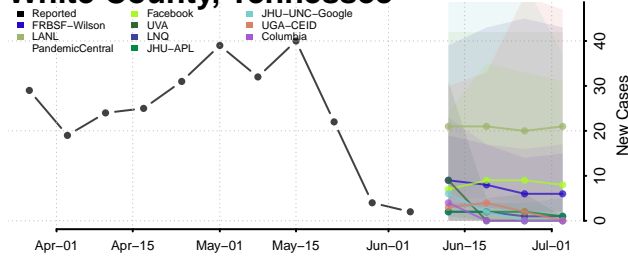

White County, Tennessee