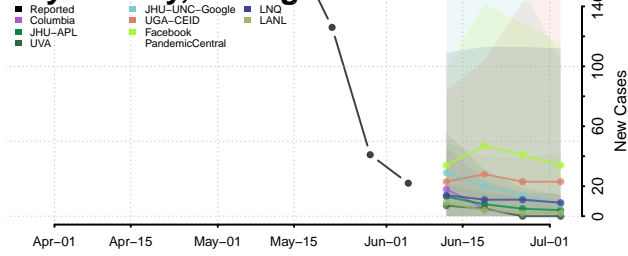

Allegan County, Michigan

Alpena County, Michigan

Antrim County, Michigan

Arenac County, Michigan

Baraga County, Michigan

Barry County, Michigan

Bay County, Michigan

Benzie County, Michigan