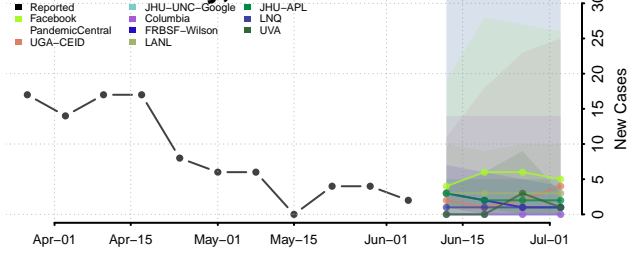

Caddo County, Oklahoma