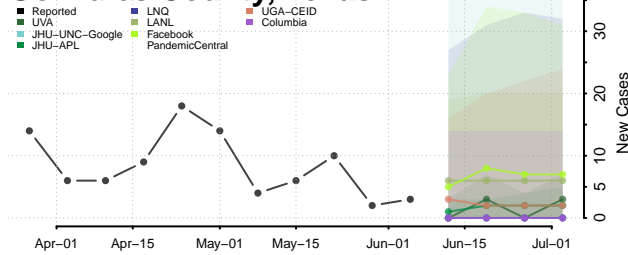

Gonzales County, Texas