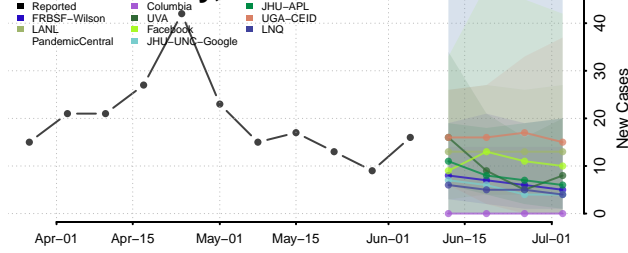

Baker County, Florida