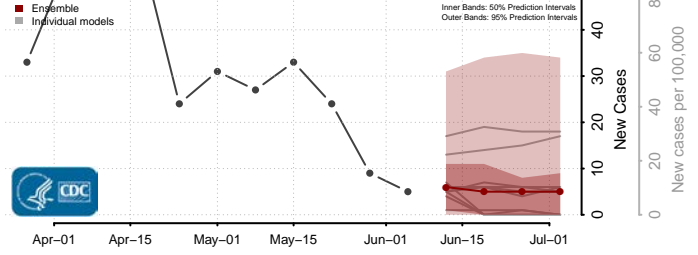

Essex County, Vermont

Franklin County, Vermont

Grand Isle County, Vermont

Lamoille County, Vermont

Orange County, Vermont

Orleans County, Vermont

Rutland County, Vermont

Washington County, Vermont