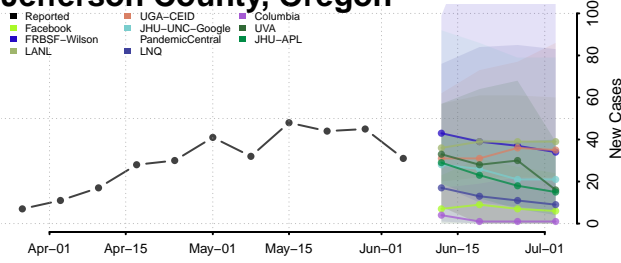

Hood River County, Oregon

Jackson County, Oregon

Jefferson County, Oregon

Josephine County, Oregon

Klamath County, Oregon

Lake County, Oregon

Lane County, Oregon

Lincoln County, Oregon