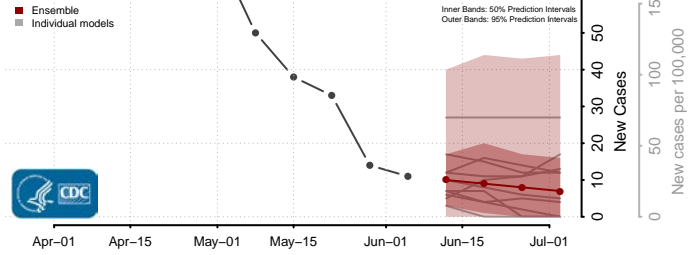

Carbon County, Pennsylvania

Centre County, Pennsylvania

Chester County, Pennsylvania

Clarion County, Pennsylvania

Clearfield County, Pennsylvania

Clinton County, Pennsylvania

Columbia County, Pennsylvania

Crawford County, Pennsylvania