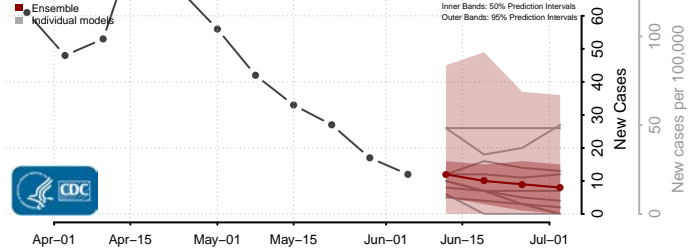

Maury County, Tennessee

McMinn County, Tennessee

McNairy County, Tennessee

Meigs County, Tennessee

Monroe County, Tennessee

Montgomery County, Tennessee

Moore County, Tennessee

Morgan County, Tennessee