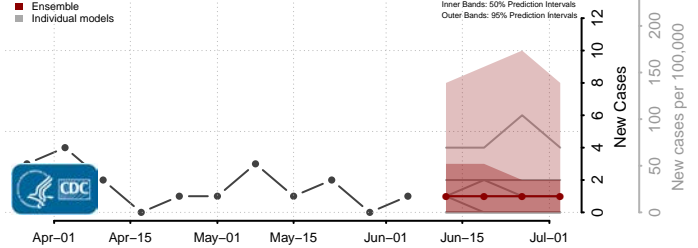

Alexander County, Illinois