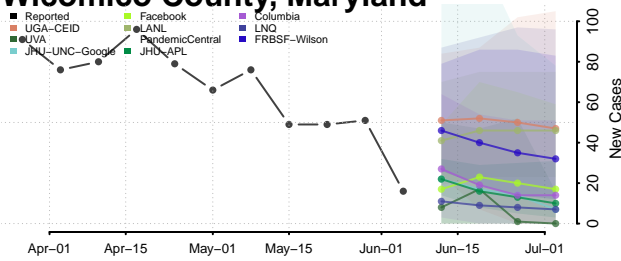

Prince George's County, Maryland

Queen Anne's County, Maryland

Somerset County, Maryland

St. Mary's County, Maryland

Talbot County, Maryland

Washington County, Maryland

Wicomico County, Maryland

Worcester County, Maryland