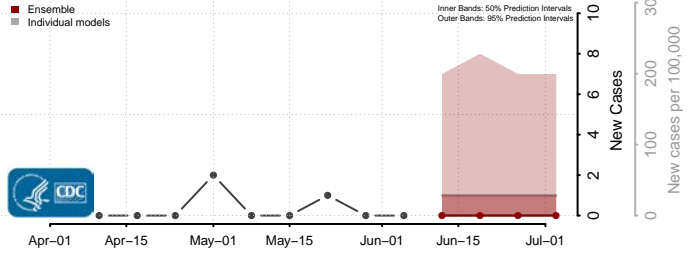

Baylor County, Texas