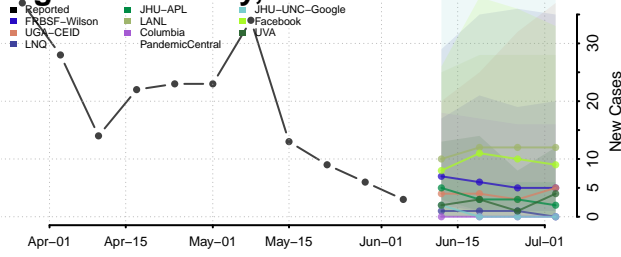

Greene County, Ohio

Guernsey County, Ohio

Hamilton County, Ohio

Hancock County, Ohio

Hardin County, Ohio

Harrison County, Ohio

Henry County, Ohio

Highland County, Ohio