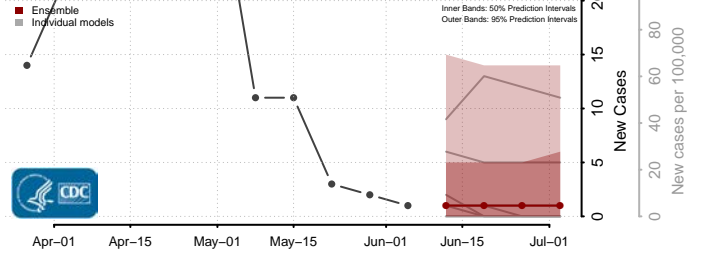

Nobles County, Minnesota