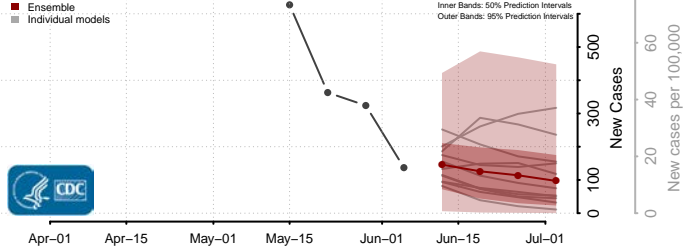

Middlesex County, Connecticut

New Haven County, Connecticut

*New weekly cases may decrease in this location over the next four weeks. For these locations, the ensemble forecast indicates a probability of 0.75 or greater that fewer cases will be reported in week four of the forecast than in the last reported week.