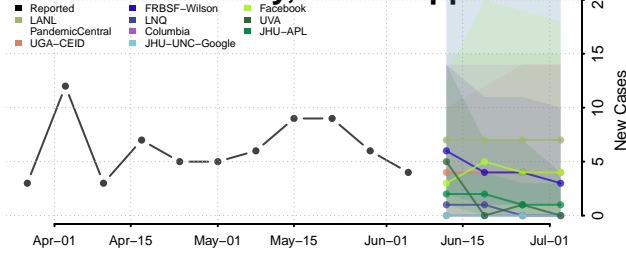

Chickasaw County, Mississippi