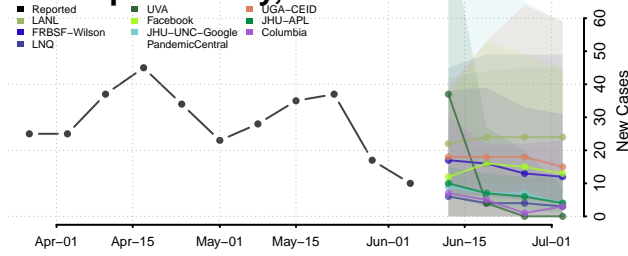

Logan County, Illinois

Macon County, Illinois

Macoupin County, Illinois

Madison County, Illinois

Marion County, Illinois

Marshall County, Illinois

Mason County, Illinois

Massac County, Illinois