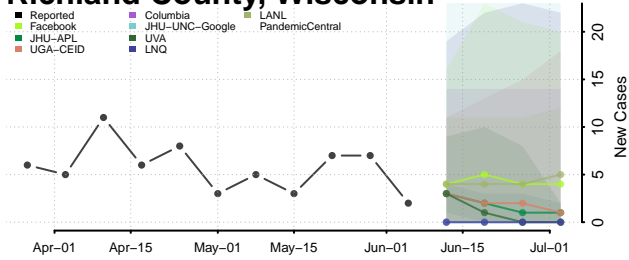

Richland County, Wisconsin