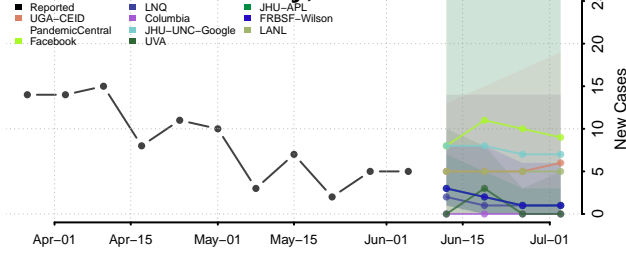

Buena Vista County, Iowa