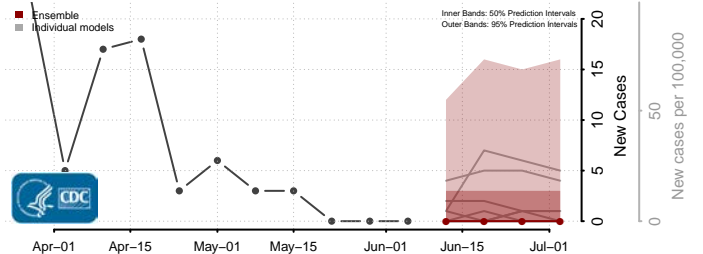

Beaver County, Oklahoma

Beckham County, Oklahoma

*New weekly cases may decrease in this location over the next four weeks. For these locations, the ensemble forecast indicates a probability of 0.75 or greater that fewer cases will be reported in week four of the forecast than in the last reported week.