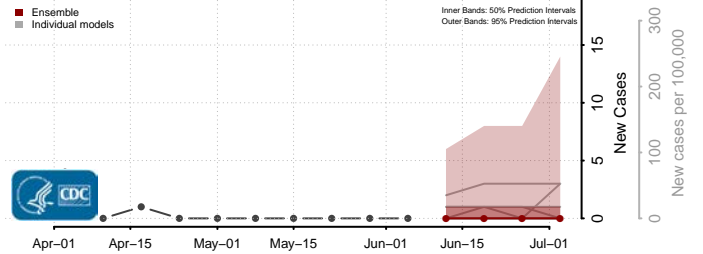

Alfalfa County, Oklahoma