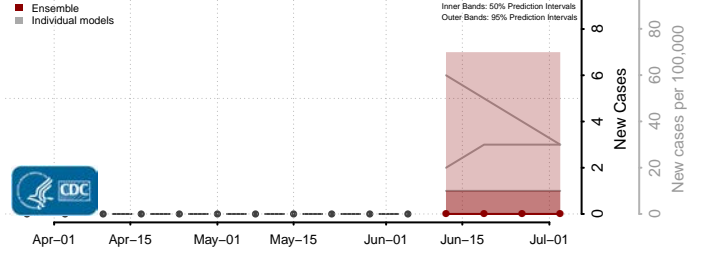

Daggett County, Utah

Davis County, Utah

Duchesne County, Utah

Emery County, Utah

Garfield County, Utah

Grand County, Utah

Iron County, Utah

Juab County, Utah