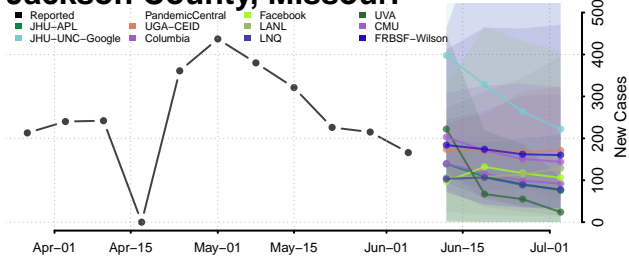

Jackson County, Missouri