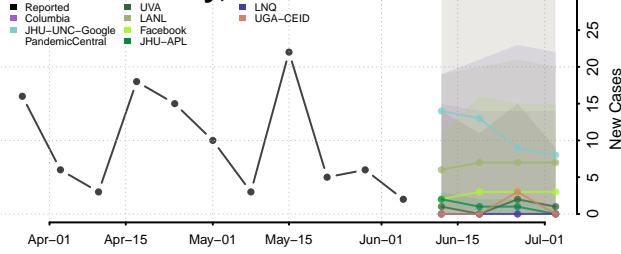

Jefferson County, Alabama

Lamar County, Alabama

Lauderdale County, Alabama

Lawrence County, Alabama

Lee County, Alabama

Limestone County, Alabama

Lowndes County, Alabama

Macon County, Alabama