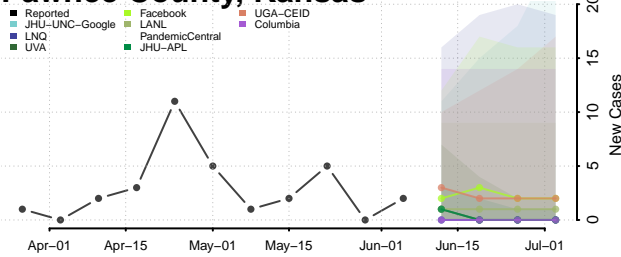

Pawnee County, Kansas