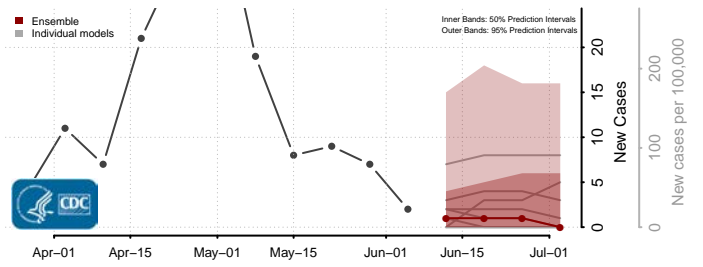

Clearwater County, Minnesota