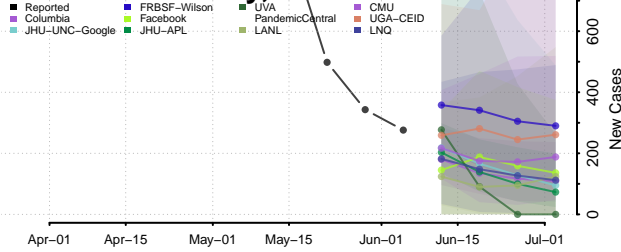

Jefferson County, Colorado