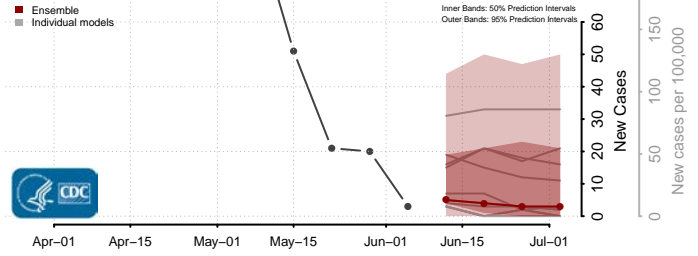

Woodford County, Illinois

Indiana*

Adams County, Indiana

Allen County, Indiana

Bartholomew County, Indiana

Benton County, Indiana

*New weekly cases may decrease in this location over the next four weeks. For these locations, the ensemble forecast indicates a probability of 0.75 or greater that fewer cases will be reported in week four of the forecast than in the last reported week.