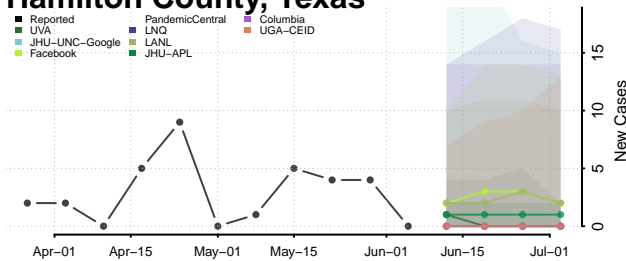

Hamilton County, Texas