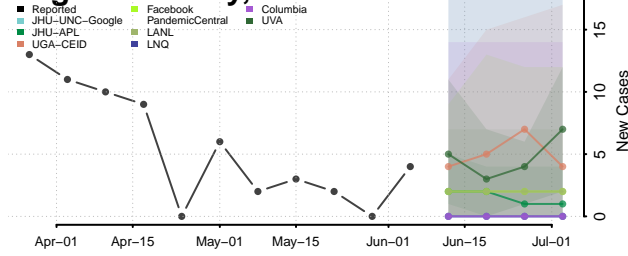

Hughes County, Oklahoma