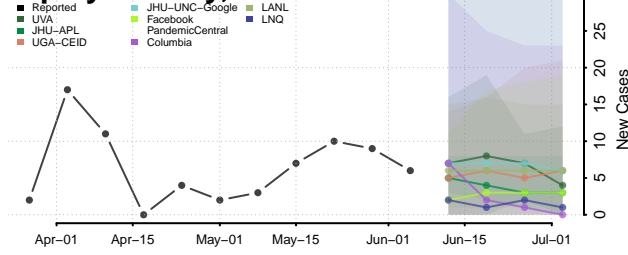

Ripley County, Missouri