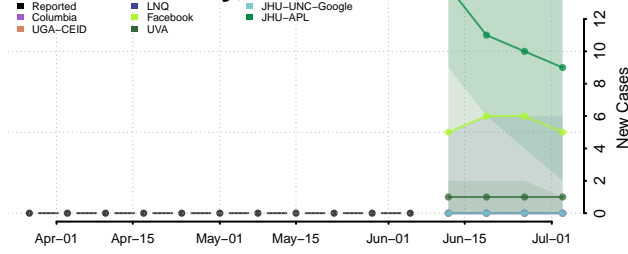

Carbon County, Utah

*New weekly cases may decrease in this location over the next four weeks. For these locations, the ensemble forecast indicates a probability of 0.75 or greater that fewer cases will be reported in week four of the forecast than in the last reported week.