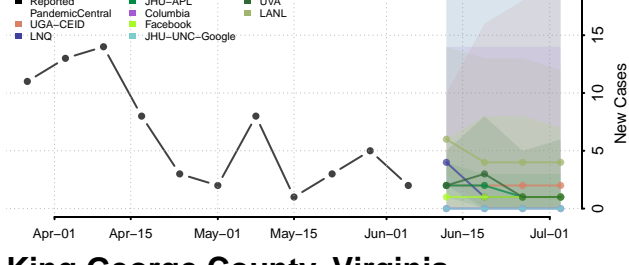

King and Queen County, Virginia