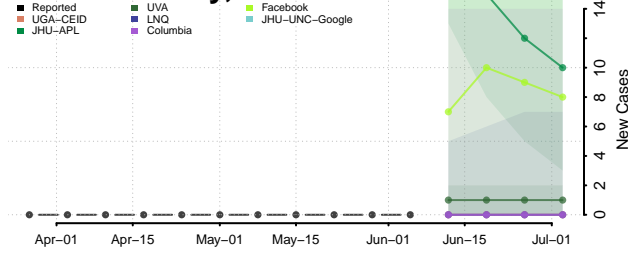

Uintah County, Utah