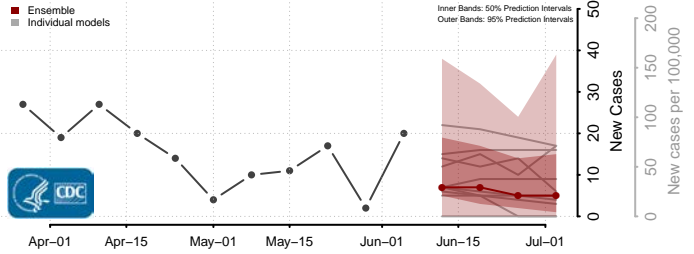

Orleans County, Louisiana

Ouachita County, Louisiana

Plaquemines County, Louisiana

Pointe Coupee County, Louisiana

Rapides County, Louisiana

Red River County, Louisiana

Richland County, Louisiana

Sabine County, Louisiana