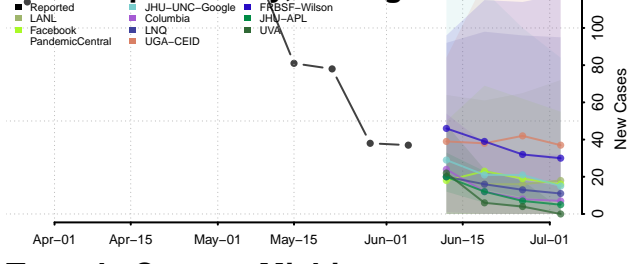

St. Joseph County, Michigan