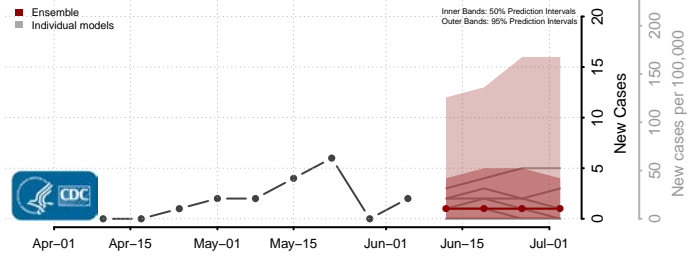

Hickory County, Missouri