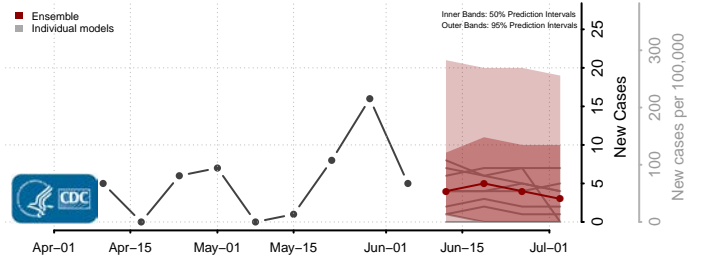

Chariton County, Missouri