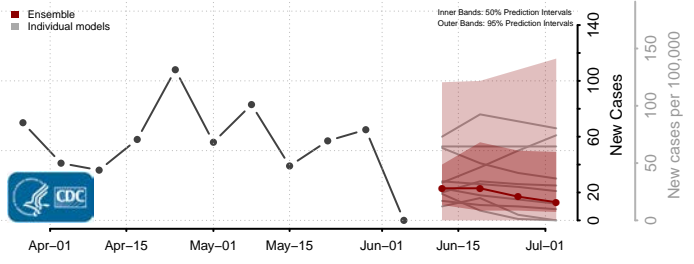

St. Landry County, Louisiana