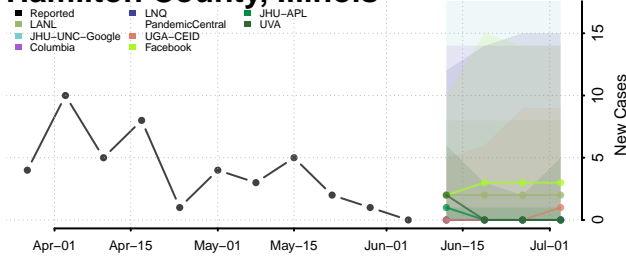

Gallatin County, Illinois

Greene County, Illinois

Grundy County, Illinois

Hamilton County, Illinois

Hancock County, Illinois

Hardin County, Illinois

Henderson County, Illinois

Henry County, Illinois