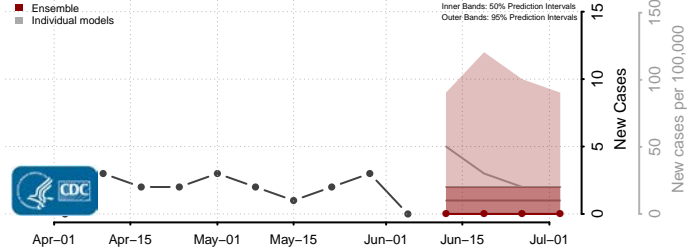

Carroll County, Mississippi