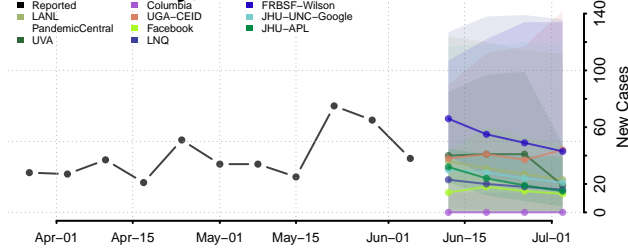

Elko County, Nevada