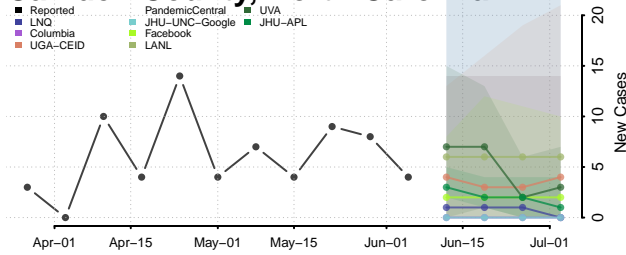

Camden County, North Carolina