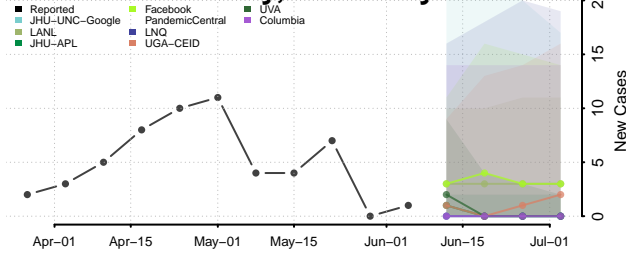

Pendleton County, Kentucky