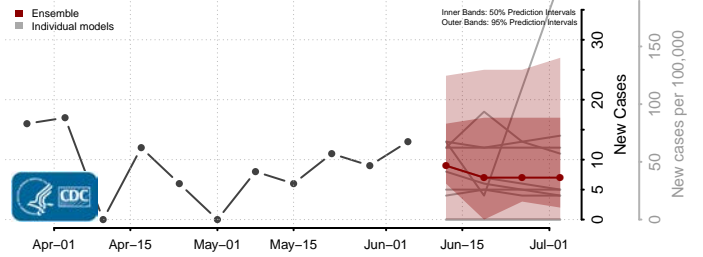

Concordia County, Louisiana