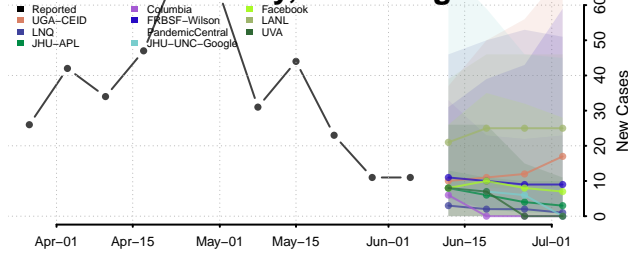

Greenbrier County, West Virginia