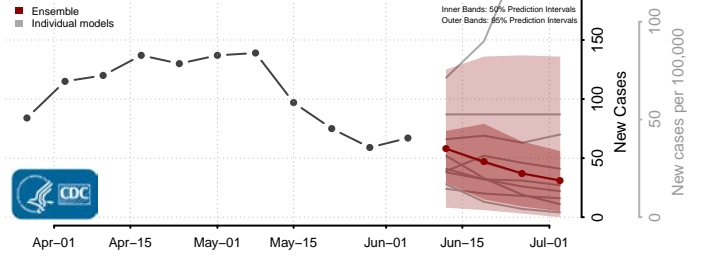

Wallace County, Kansas

Washington County, Kansas

Wichita County, Kansas

Wilson County, Kansas

Woodson County, Kansas

Wyandotte County, Kansas

*New weekly cases may decrease in this location over the next four weeks. For these locations, the ensemble forecast indicates a probability of 0.75 or greater that fewer cases will be reported in week four of the forecast than in the last reported week.