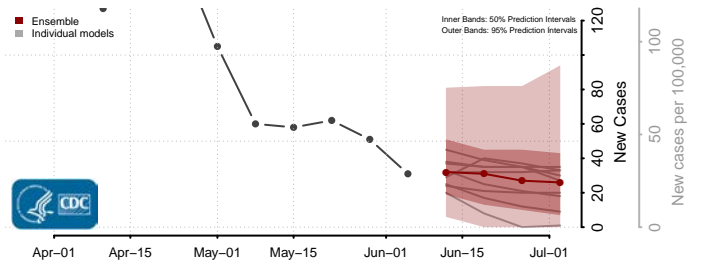

Bartow County, Georgia