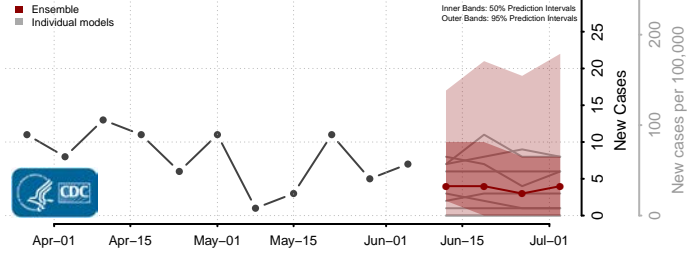

Amite County, Mississippi

Attala County, Mississippi

*New weekly cases may decrease in this location over the next four weeks. For these locations, the ensemble forecast indicates a probability of 0.75 or greater that fewer cases will be reported in week four of the forecast than in the last reported week.