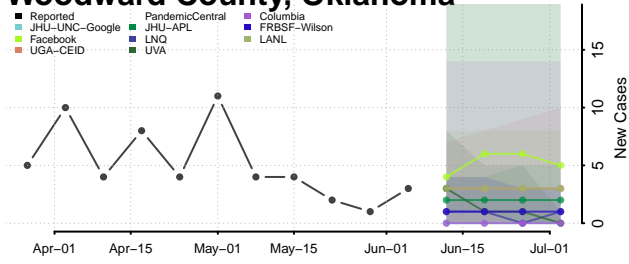

Texas County, Oklahoma

Tillman County, Oklahoma

Tulsa County, Oklahoma

Wagoner County, Oklahoma

Washington County, Oklahoma

Washita County, Oklahoma

Woods County, Oklahoma

Woodward County, Oklahoma