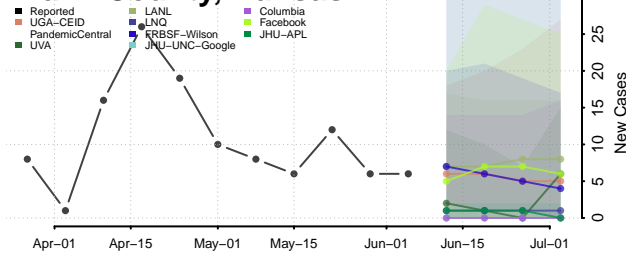

Miami County, Kansas