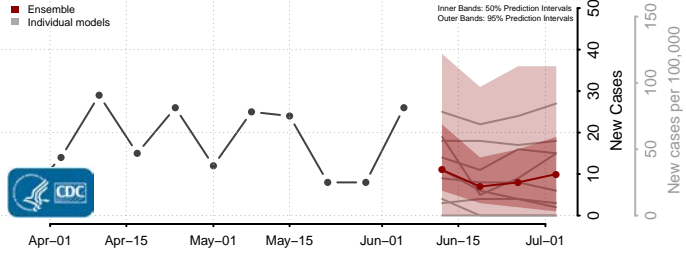

Juneau County, Alaska