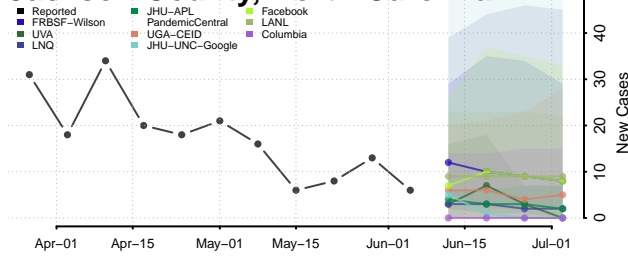

Jackson County, North Carolina