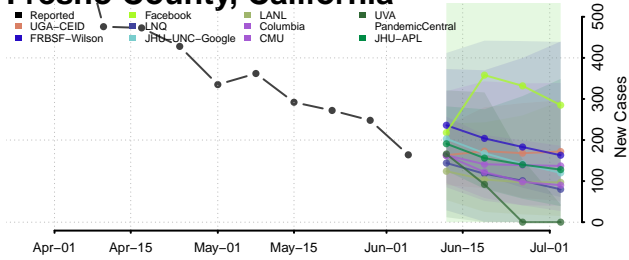

Fresno County, California