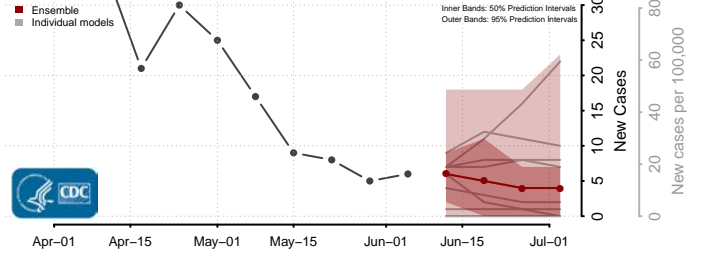

Forest County, Wisconsin

Grant County, Wisconsin

Green County, Wisconsin

Green Lake County, Wisconsin

Iowa County, Wisconsin

Iron County, Wisconsin

Jackson County, Wisconsin

Jefferson County, Wisconsin