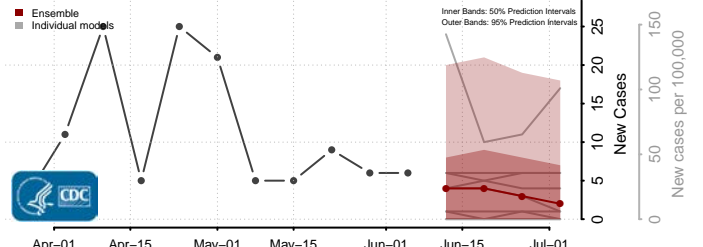

Humboldt County, Nevada