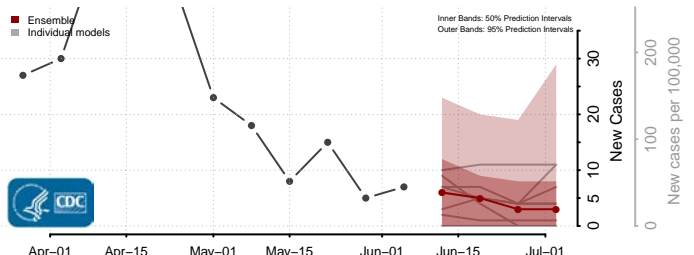

Grayson County, Virginia