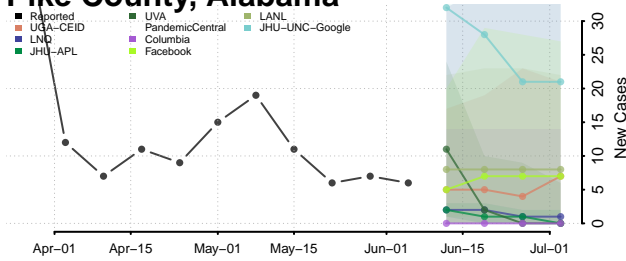

Madison County, Alabama

Marengo County, Alabama

Marion County, Alabama

Marshall County, Alabama

Mobile County, Alabama

Monroe County, Alabama

Montgomery County, Alabama

Morgan County, Alabama

Perry County, Alabama

Pickens County, Alabama

Pike County, Alabama

Randolph County, Alabama

Russell County, Alabama

Shelby County, Alabama

St. Clair County, Alabama

Sumter County, Alabama