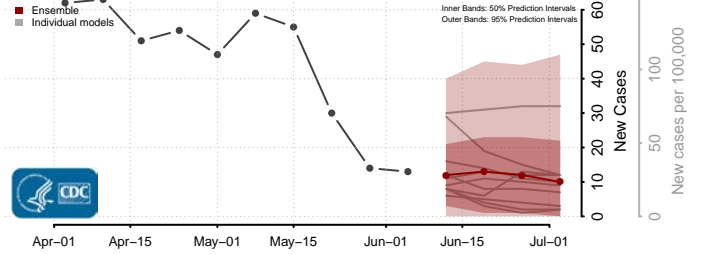

Mitchell County, Iowa

Monona County, Iowa

Monroe County, Iowa

Montgomery County, Iowa

Muscatine County, Iowa

O'Brien County, Iowa

Osceola County, Iowa

Page County, Iowa