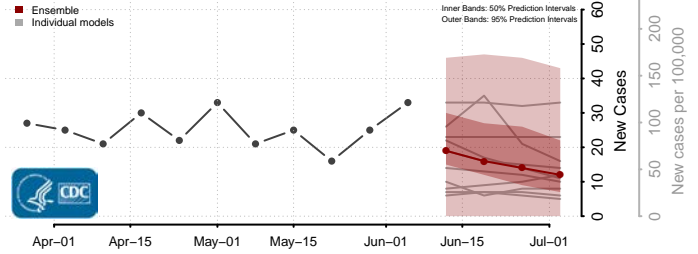

Ashe County, North Carolina