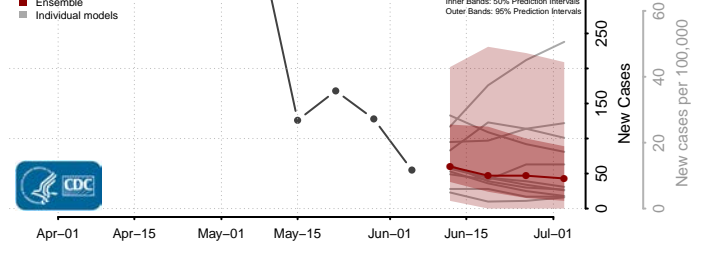

Portsmouth County, Virginia

Powhatan County, Virginia

Prince Edward County, Virginia

Prince George County, Virginia

Prince William County, Virginia

Pulaski County, Virginia

Radford County, Virginia

Rappahannock County, Virginia