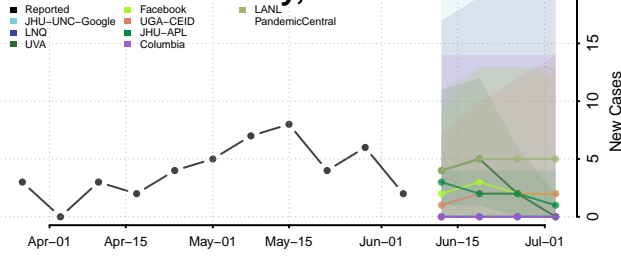

Switzerland County, Indiana