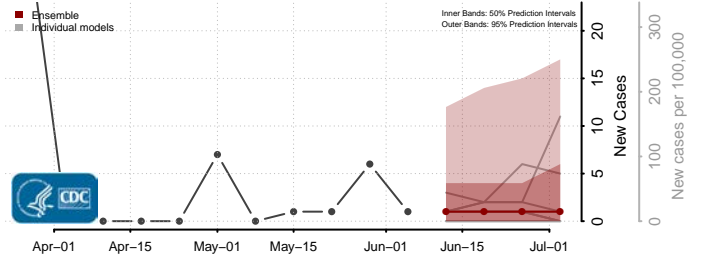

Clark County, Missouri