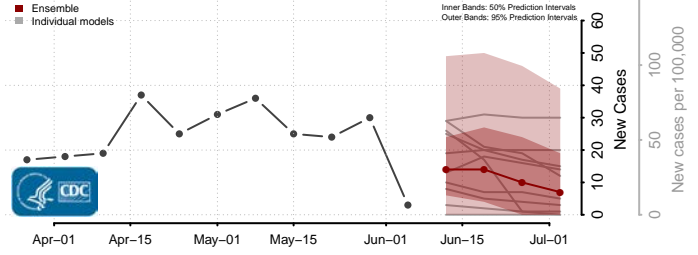

Marathon County, Wisconsin

Marinette County, Wisconsin

Marquette County, Wisconsin

Menominee County, Wisconsin

Milwaukee County, Wisconsin

Monroe County, Wisconsin

Oconto County, Wisconsin

Oneida County, Wisconsin