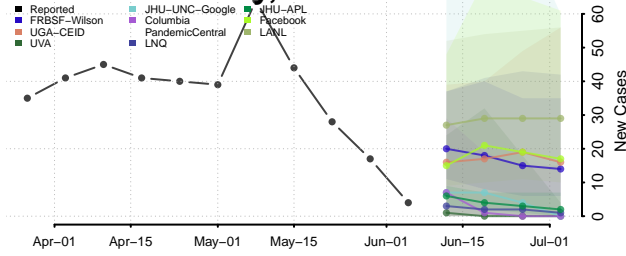

Columbia County, Wisconsin