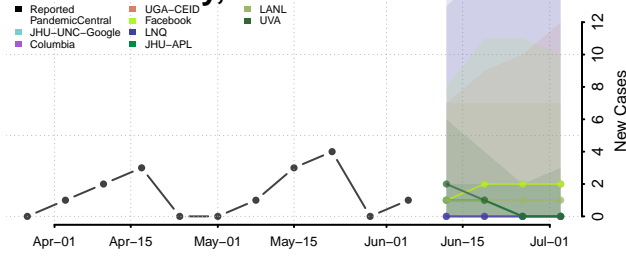

Kiowa County, Oklahoma