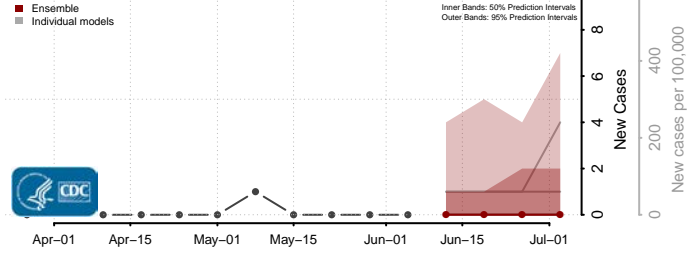

McCone County, Montana