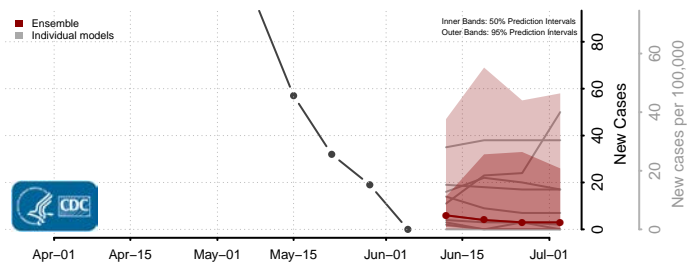

Berkshire County, Massachusetts