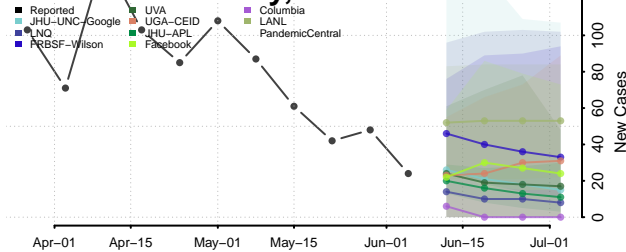

Ashe County, North Carolina

Avery County, North Carolina

Beaufort County, North Carolina

Bertie County, North Carolina

Bladen County, North Carolina

Brunswick County, North Carolina

Buncombe County, North Carolina