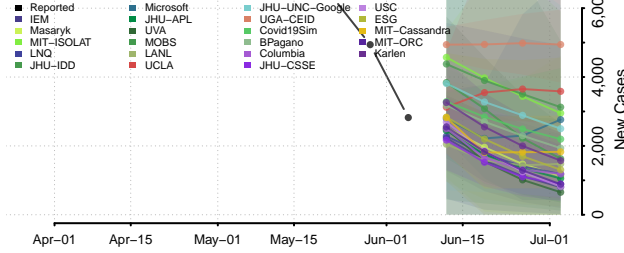

Northern Mariana Islands

Ohio*

Adams County, Ohio

Allen County, Ohio

Ashland County, Ohio

Ashtabula County, Ohio

*New weekly cases may decrease in this location over the next four weeks. For these locations, the ensemble forecast indicates a probability of 0.75 or greater that fewer cases will be reported in week four of the forecast than in the last reported week.