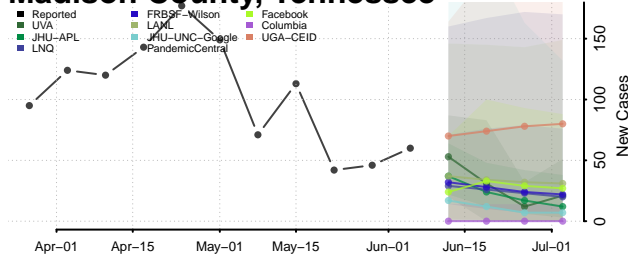

Madison County, Tennessee