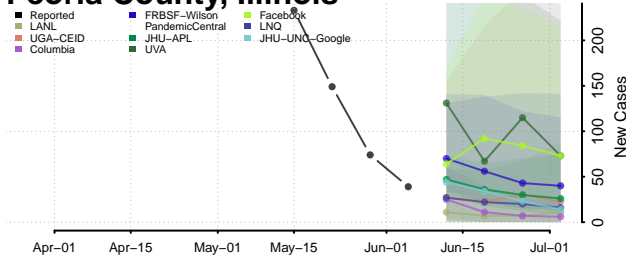

Peoria County, Illinois