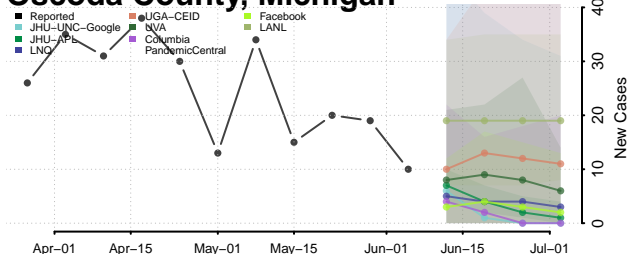

Oscoda County, Michigan