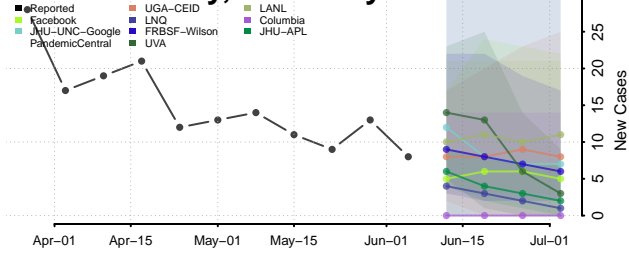

Mason County, Kentucky

McCracken County, Kentucky

McCreary County, Kentucky

McLean County, Kentucky

Meade County, Kentucky

Menifee County, Kentucky

Mercer County, Kentucky

Metcalf County, Kentucky