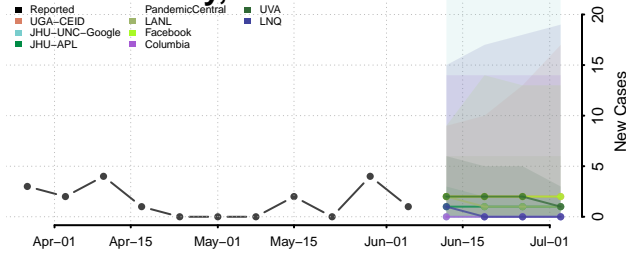

Crittenden County, Arkansas

Cross County, Arkansas

Dallas County, Arkansas

Desha County, Arkansas

Drew County, Arkansas

Faulkner County, Arkansas

Franklin County, Arkansas

Fulton County, Arkansas