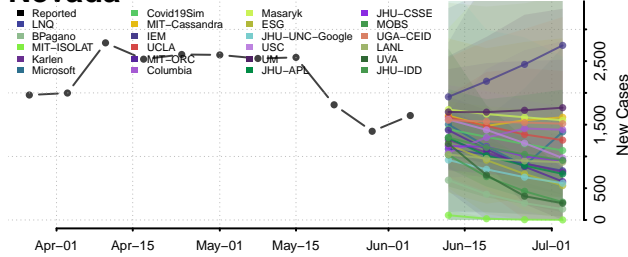

Washington County, Nebraska

Wayne County, Nebraska

Webster County, Nebraska

Wheeler County, Nebraska

York County, Nebraska

Nevada

Carson City County, Nevada

Churchill County, Nevada