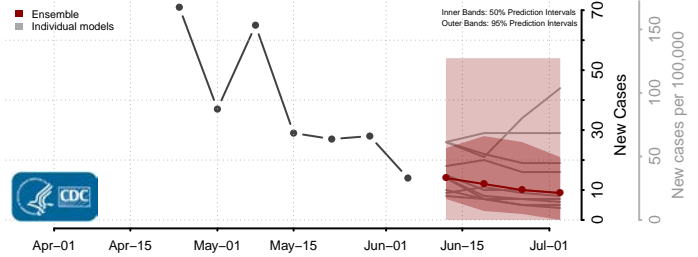

Fayette County, West Virginia