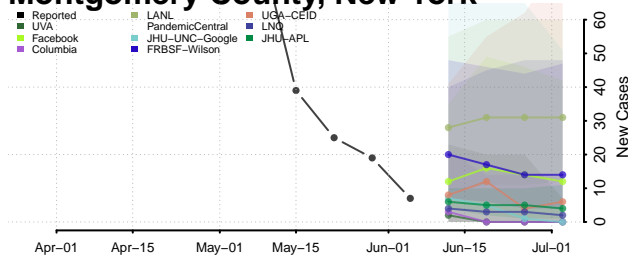

Livingston County, New York

Madison County, New York

Monroe County, New York

Montgomery County, New York

Nassau County, New York

New York City County, New York

Niagara County, New York

Oneida County, New York