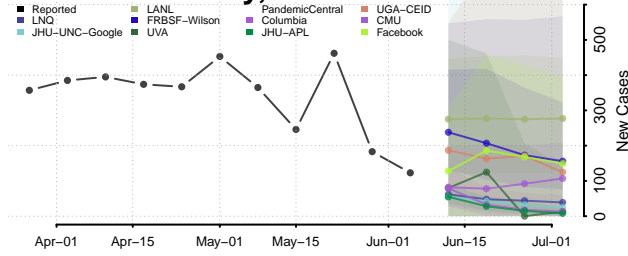

Johnson County, Kansas