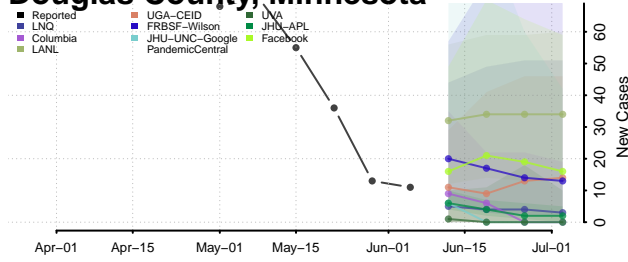

Douglas County, Minnesota