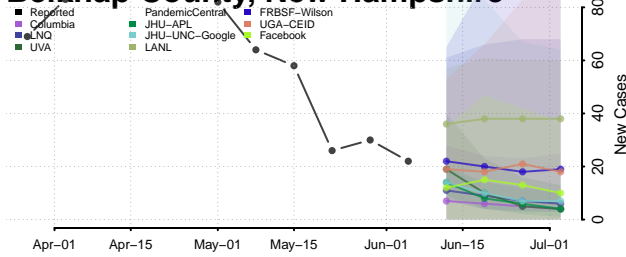

Belknap County, New Hampshire

Carroll County, New Hampshire

*New weekly cases may decrease in this location over the next four weeks. For these locations, the ensemble forecast indicates a probability of 0.75 or greater that fewer cases will be reported in week four of the forecast than in the last reported week.