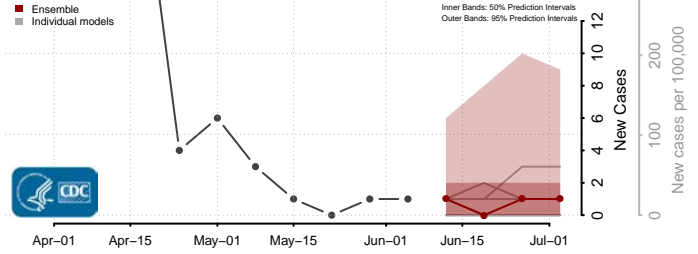

Kingsbury County, South Dakota