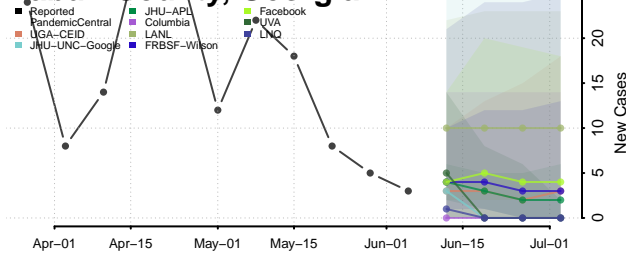

Pike County, Georgia

Polk County, Georgia

Pulaski County, Georgia

Putnam County, Georgia

Quitman County, Georgia

Rabun County, Georgia

Randolph County, Georgia

Richmond County, Georgia