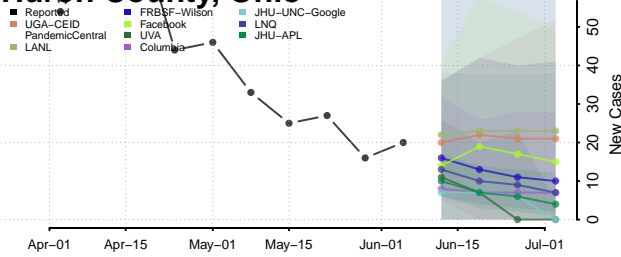

Huron County, Ohio