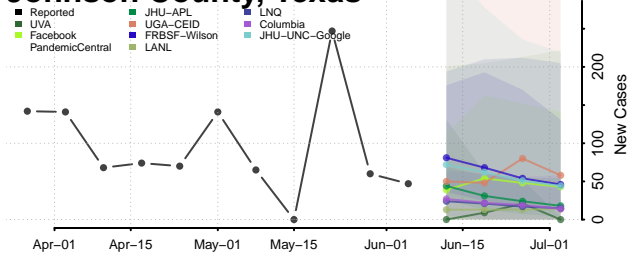

Johnson County, Texas