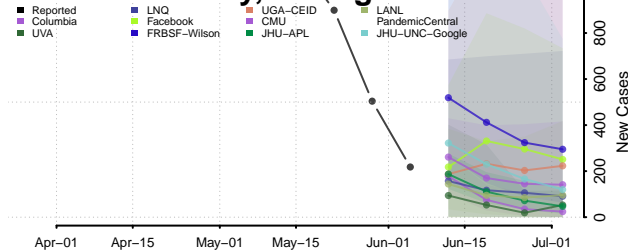

Lake County, Michigan

Lapeer County, Michigan

Leelanau County, Michigan

Lenawee County, Michigan

Livingston County, Michigan

Luce County, Michigan

Mackinac County, Michigan

Macomb County, Michigan