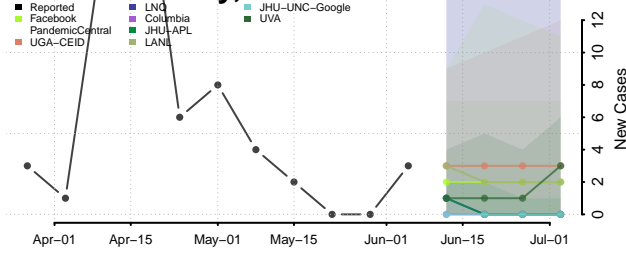

Kittson County, Minnesota