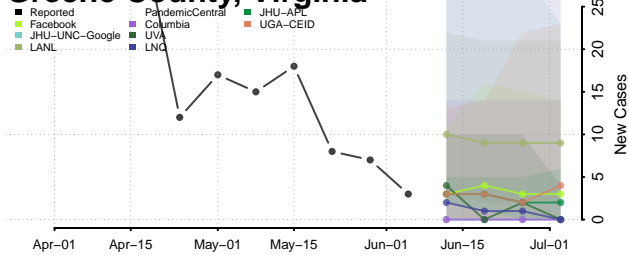

Greene County, Virginia