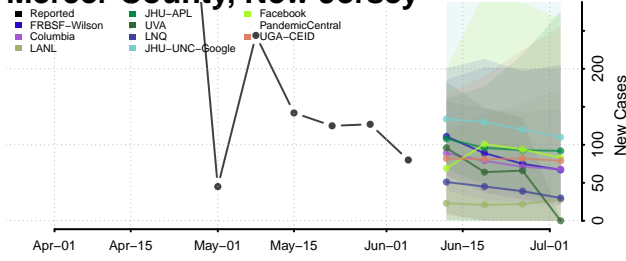

Camden County, New Jersey

Cape May County, New Jersey

Cumberland County, New Jersey

Essex County, New Jersey

Gloucester County, New Jersey

Hudson County, New Jersey

Hunterdon County, New Jersey

Mercer County, New Jersey