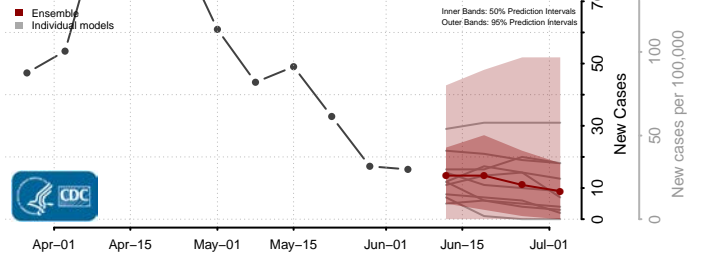

Washington County, Virginia