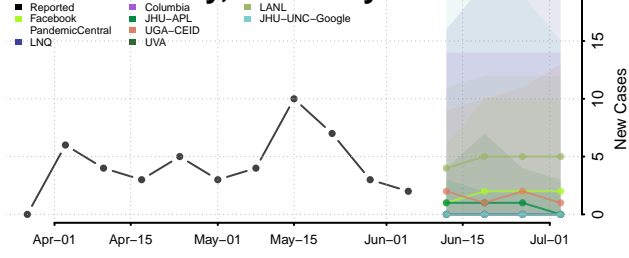

Fulton County, Kentucky

Gallatin County, Kentucky

Garrard County, Kentucky

Grant County, Kentucky

Graves County, Kentucky

Grayson County, Kentucky

Green County, Kentucky

Greenup County, Kentucky