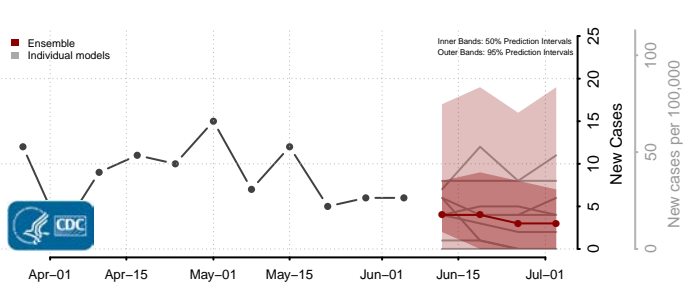

Wallace County, Kansas

Washington County, Kansas

Wichita County, Kansas

Wilson County, Kansas

Woodson County, Kansas

Wyandotte County, Kansas

*New weekly cases may decrease in this location over the next four weeks. For these locations, the ensemble forecast indicates a probability of 0.75 or greater that fewer cases will be reported in week four of the forecast than in the last reported week.