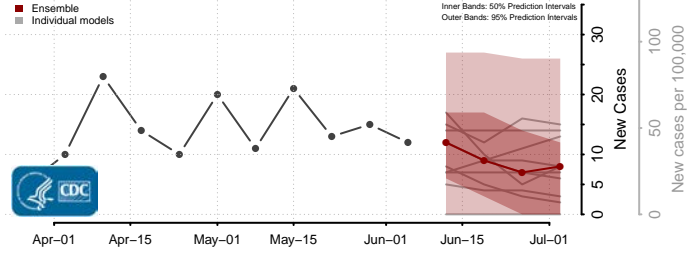

Tate County, Mississippi

Tippah County, Mississippi

Tishomingo County, Mississippi

Tunica County, Mississippi

Union County, Mississippi

Walthall County, Mississippi

Warren County, Mississippi

Washington County, Mississippi