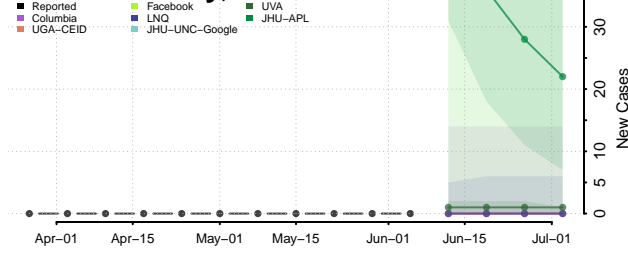

Cache County, Utah