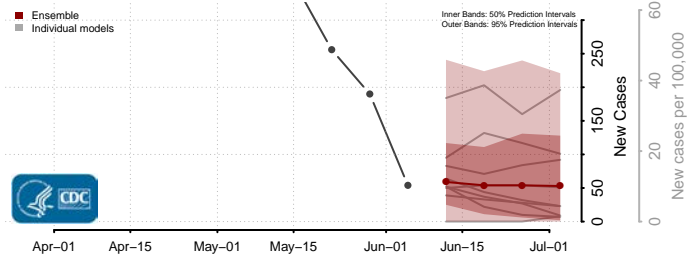

Chester County, Pennsylvania