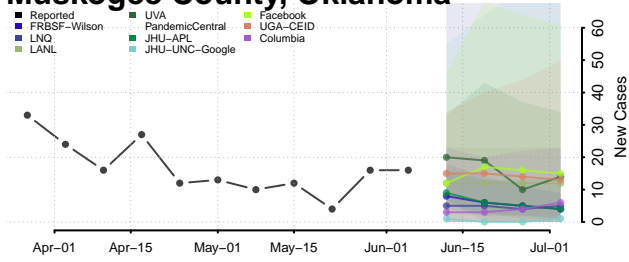

Muskogee County, Oklahoma