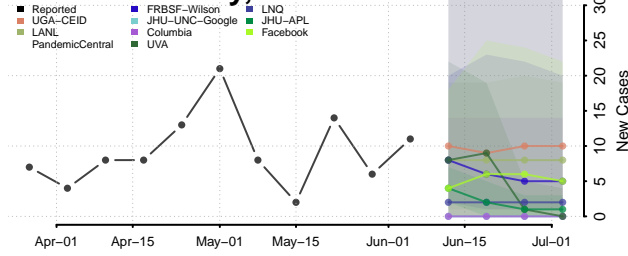

Sumner County, Kansas