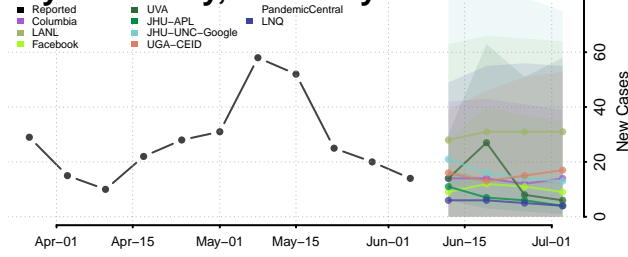

Rockcastle County, Kentucky

Rowan County, Kentucky

Russell County, Kentucky

Scott County, Kentucky

Shelby County, Kentucky

Simpson County, Kentucky

Spencer County, Kentucky

Taylor County, Kentucky