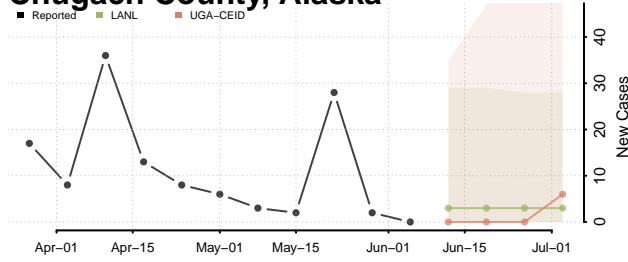

Chugach County, Alaska