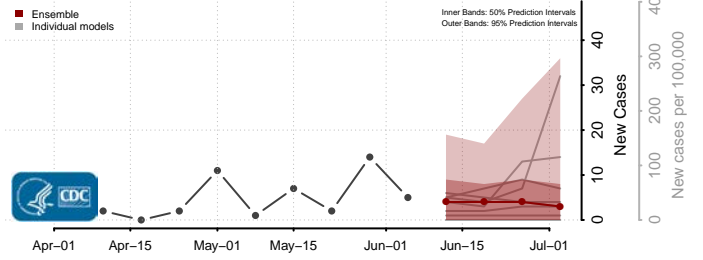

Bollinger County, Missouri