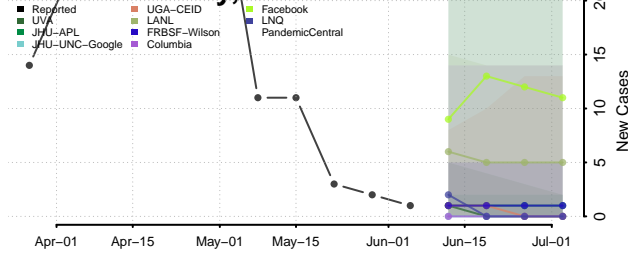

Nobles County, Minnesota