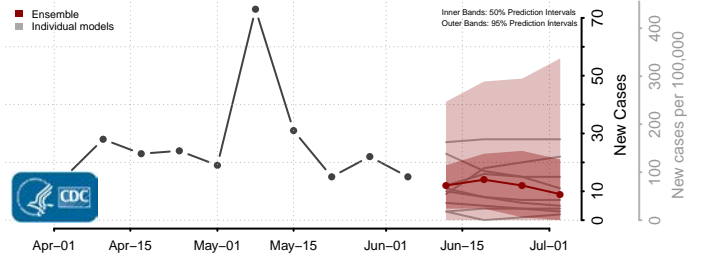

Park County, Montana