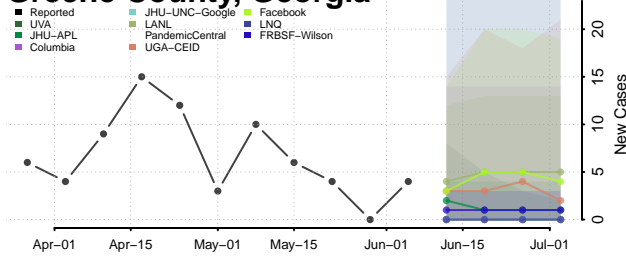

Greene County, Georgia