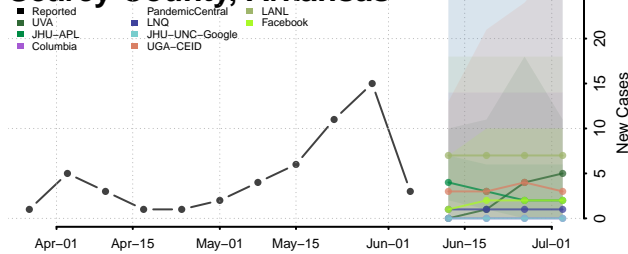

Pope County, Arkansas

Prairie County, Arkansas

Pulaski County, Arkansas

Randolph County, Arkansas

Saline County, Arkansas

Scott County, Arkansas

Searcy County, Arkansas

Sebastian County, Arkansas