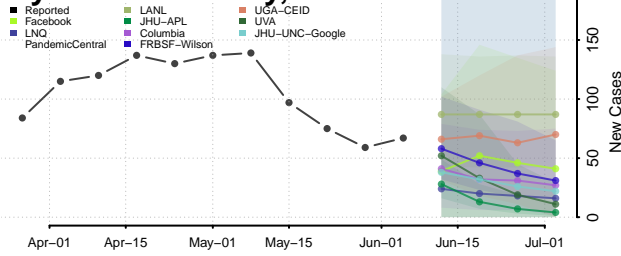

Wyandotte County, Kansas