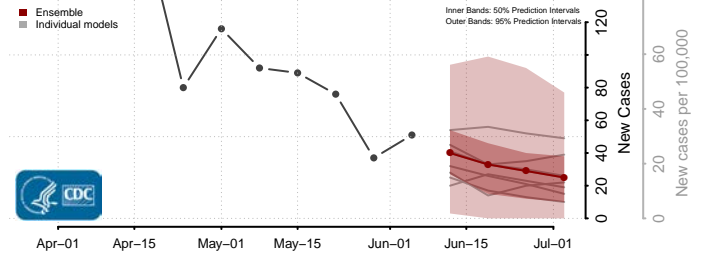

Maui County, Hawaii