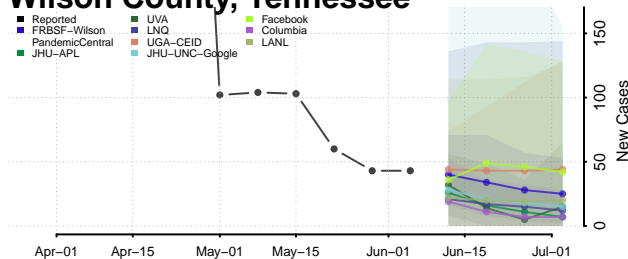

Wilson County, Tennessee