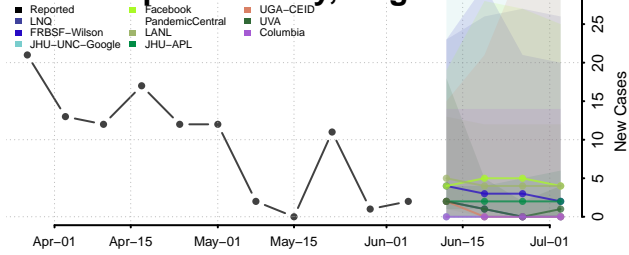

Scott County, Virginia

Shenandoah County, Virginia

Smyth County, Virginia

Southampton County, Virginia

Spotsylvania County, Virginia

Stafford County, Virginia

Staunton County, Virginia

Suffolk County, Virginia