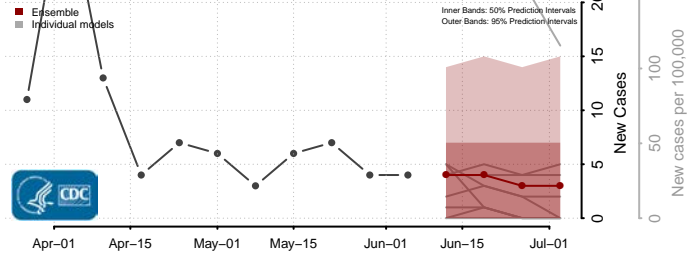

Franklin County, Idaho