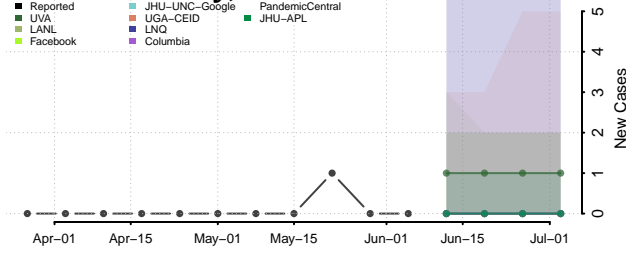

Camas County, Idaho