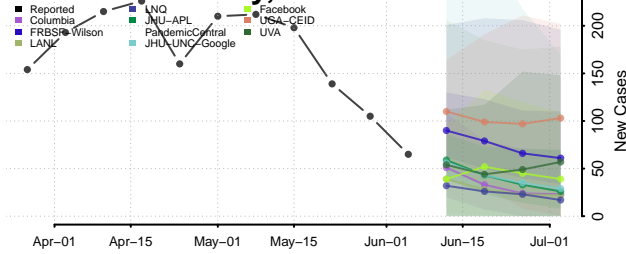

Cumberland County, North Carolina

Currituck County, North Carolina

Dare County, North Carolina

Davidson County, North Carolina

Davie County, North Carolina

Duplin County, North Carolina

Durham County, North Carolina