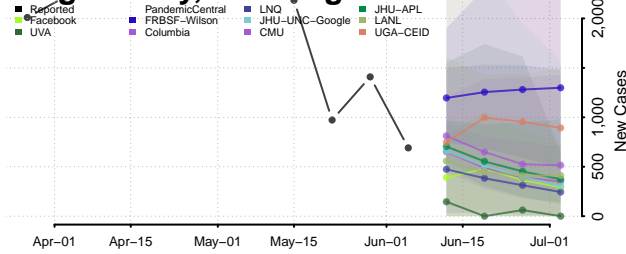

King County, Washington