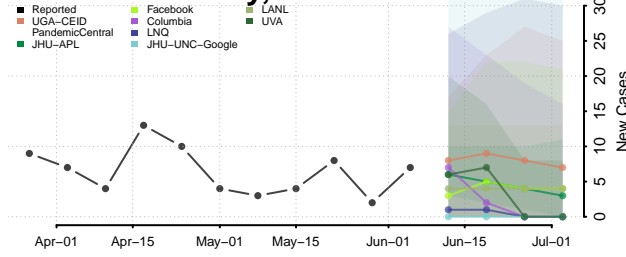

Gilchrist County, Florida

Glades County, Florida

Gulf County, Florida

Hamilton County, Florida

Hardee County, Florida

Hendry County, Florida

Hernando County, Florida

Highlands County, Florida