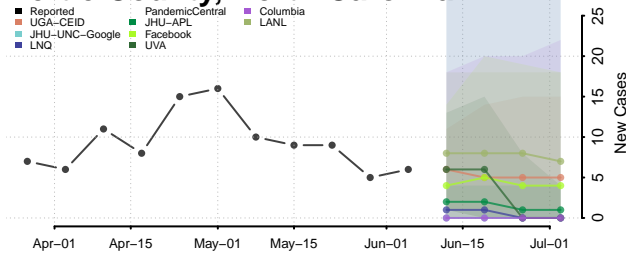

Ashe County, North Carolina

Avery County, North Carolina

Beaufort County, North Carolina

Bertie County, North Carolina

Bladen County, North Carolina

Brunswick County, North Carolina

Buncombe County, North Carolina