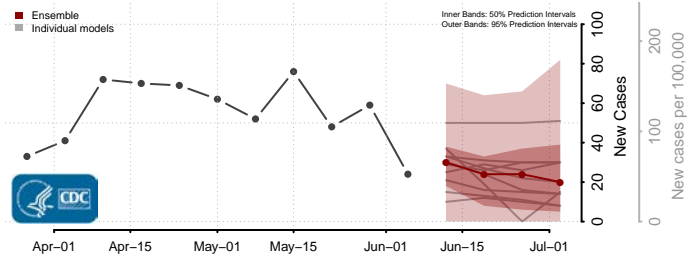

Stevens County, Washington