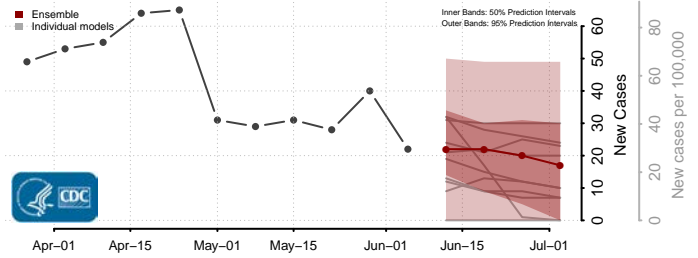

Chatham County, North Carolina