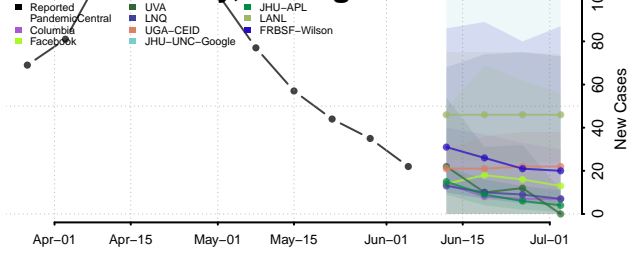

Branch County, Michigan