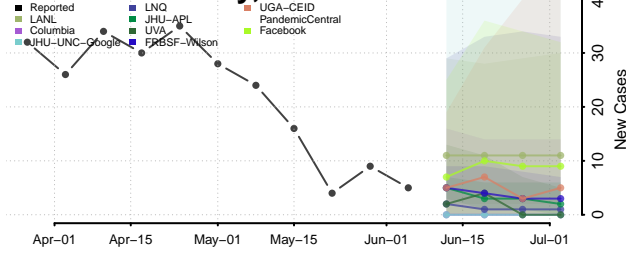

Maury County, Tennessee

McMinn County, Tennessee

McNairy County, Tennessee

Meigs County, Tennessee

Monroe County, Tennessee

Montgomery County, Tennessee

Moore County, Tennessee

Morgan County, Tennessee