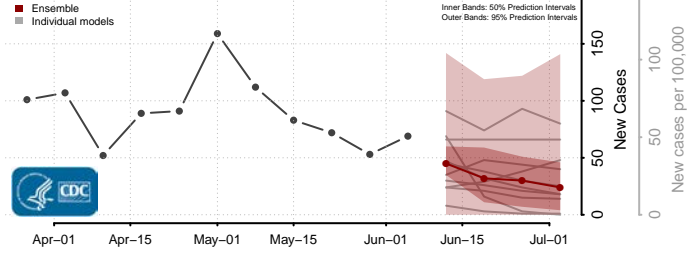

Kaufman County, Texas