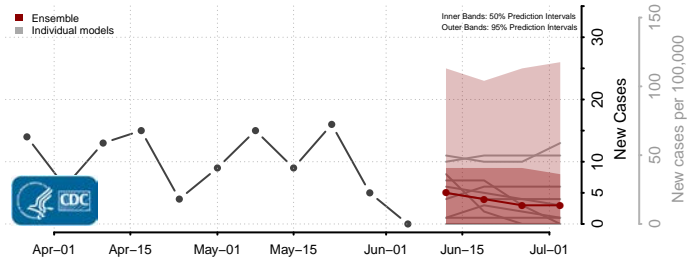

Union County, Louisiana