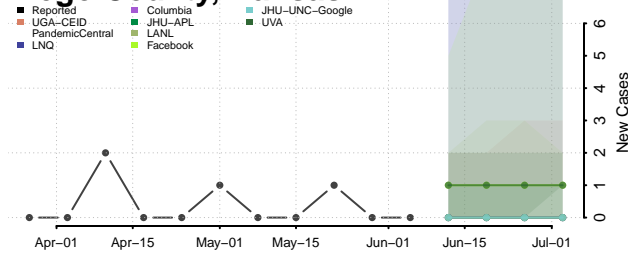

Smith County, Kansas

Stafford County, Kansas

Stanton County, Kansas

Stevens County, Kansas

Sumner County, Kansas

Thomas County, Kansas

Trego County, Kansas

Wabaunsee County, Kansas