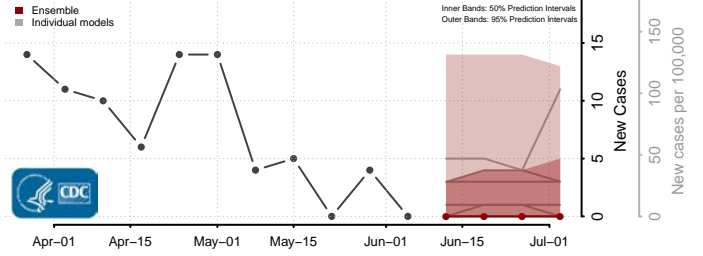

Monroe County, Kentucky