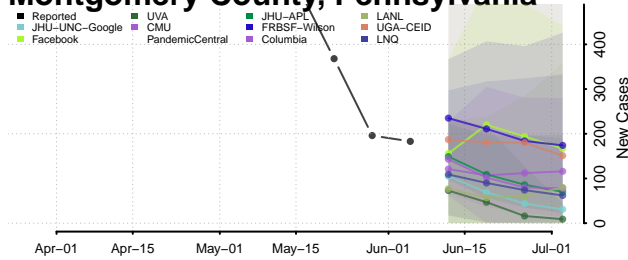

Montgomery County, Pennsylvania