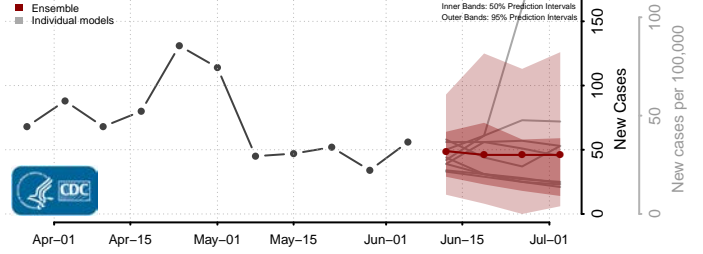

Bibb County, Georgia