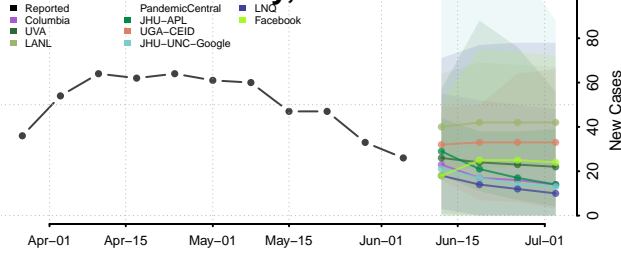

Williamson County, Illinois