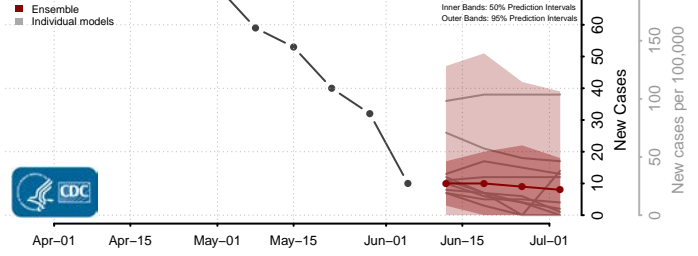

Steele County, Minnesota