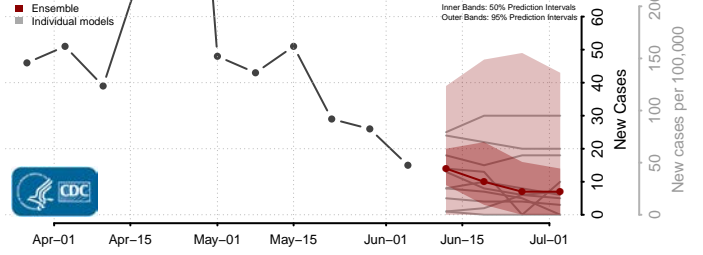

Coos County, New Hampshire