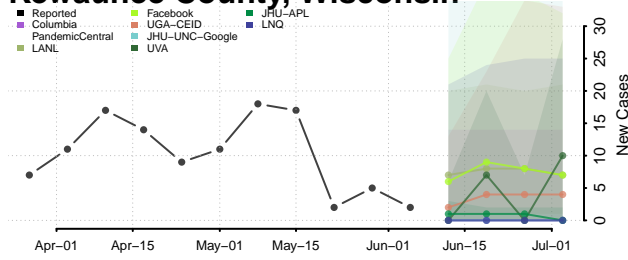

Kewaunee County, Wisconsin