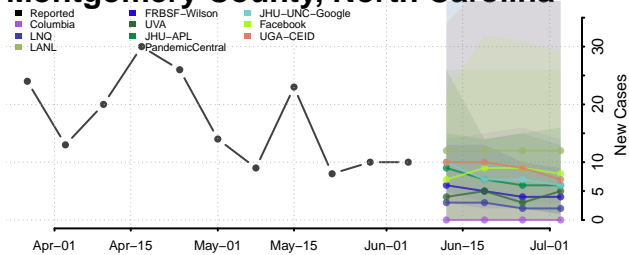

Montgomery County, North Carolina