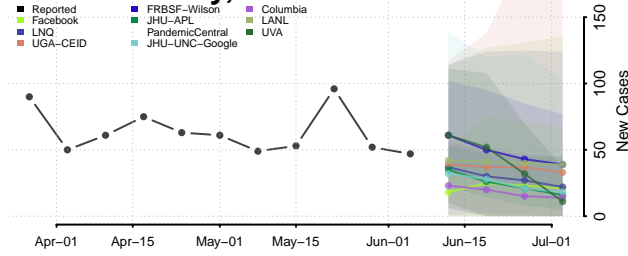

Tooele County, Utah