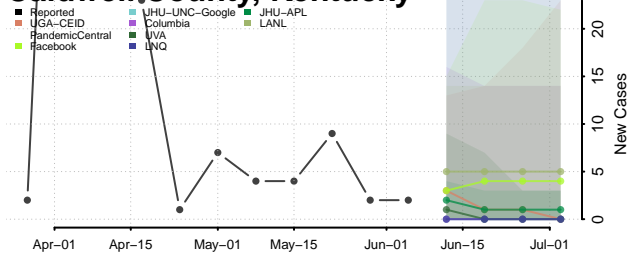

Caldwell County, Kentucky