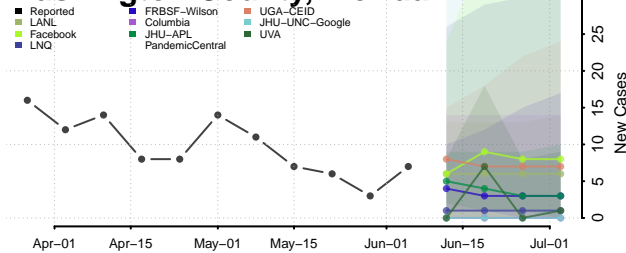

Georgia*

Appling County, Georgia

*New weekly cases may decrease in this location over the next four weeks. For these locations, the ensemble forecast indicates a probability of 0.75 or greater that fewer cases will be reported in week four of the forecast than in the last reported week.