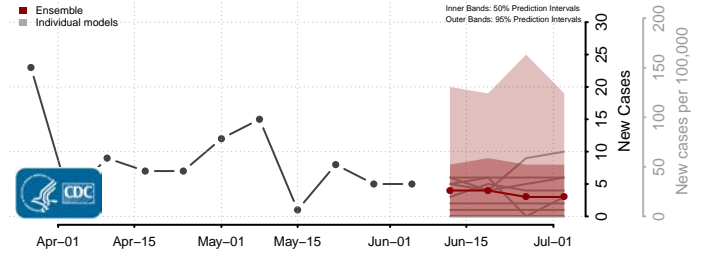

San Juan County, Utah