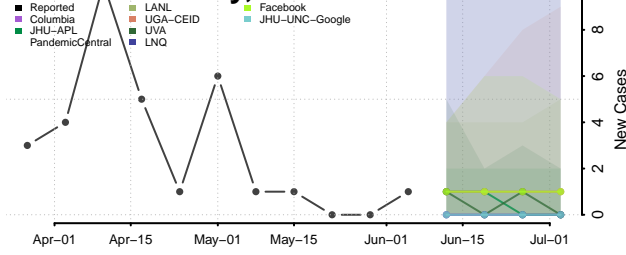

Dawson County, Texas

Deaf Smith County, Texas

Delta County, Texas

Denton County, Texas

DeWitt County, Texas

Dickens County, Texas

Dimmit County, Texas

Donley County, Texas