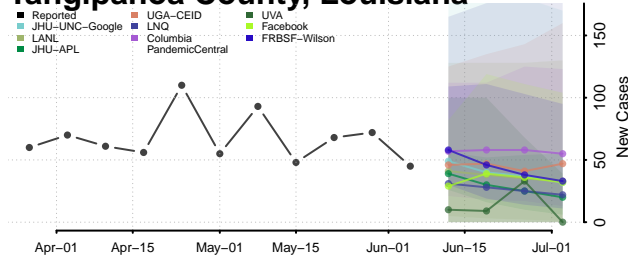

Tangipahoa County, Louisiana