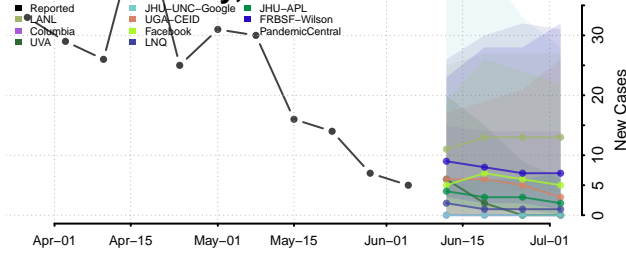

Seneca County, New York