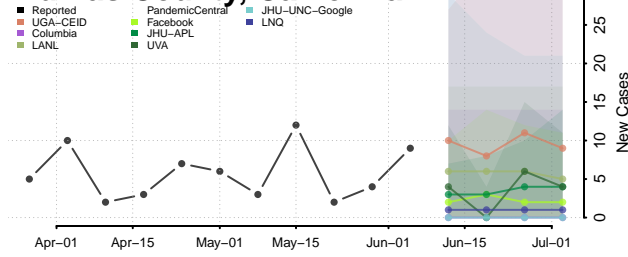

Napa County, California

Nevada County, California

Orange County, California

Placer County, California

Plumas County, California

Riverside County, California

Sacramento County, California

San Benito County, California