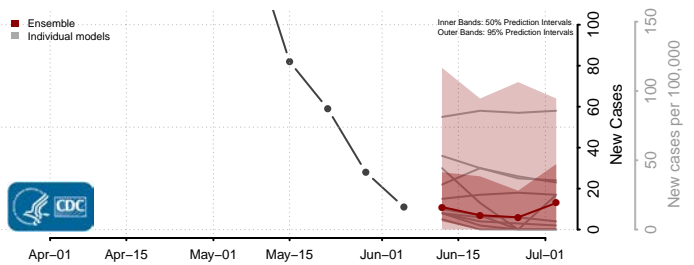

Blue Earth County, Minnesota