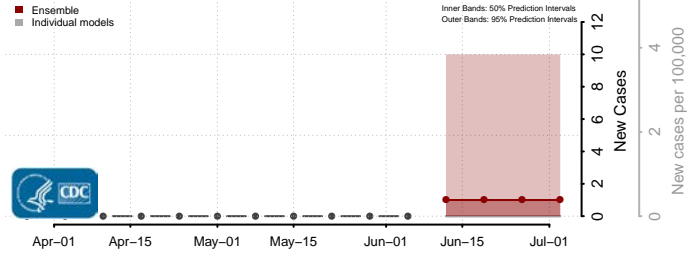

Weber County, Utah