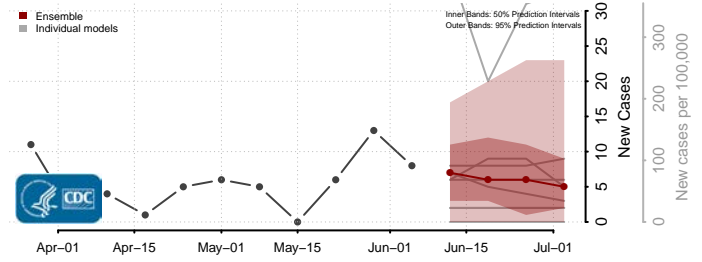

Boundary County, Idaho

Butte County, Idaho

Camas County, Idaho

Canyon County, Idaho

Caribou County, Idaho

Cassia County, Idaho

Clark County, Idaho

Clearwater County, Idaho