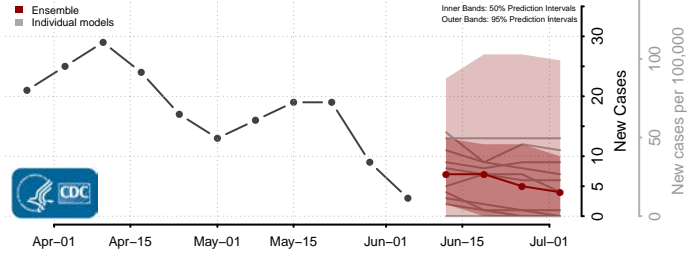

Boone County, Iowa