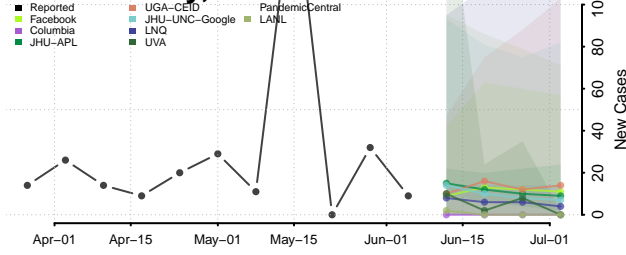

Rusk County, Texas