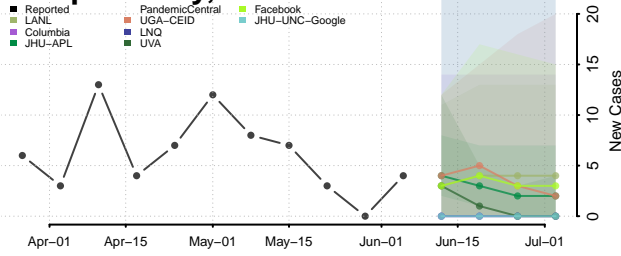

Camp County, Texas