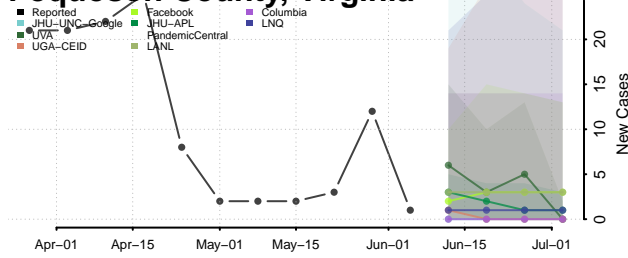

Norton County, Virginia

Nottoway County, Virginia

Orange County, Virginia

Page County, Virginia

Patrick County, Virginia

Petersburg County, Virginia

Pittsylvania County, Virginia

Poquoson County, Virginia