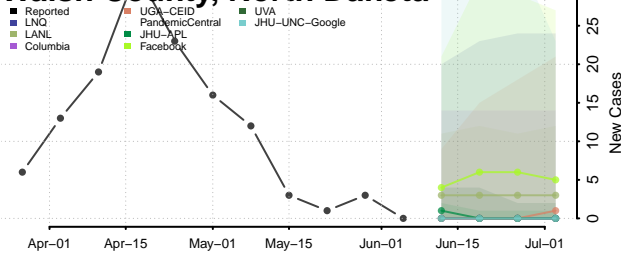

Walsh County, North Dakota