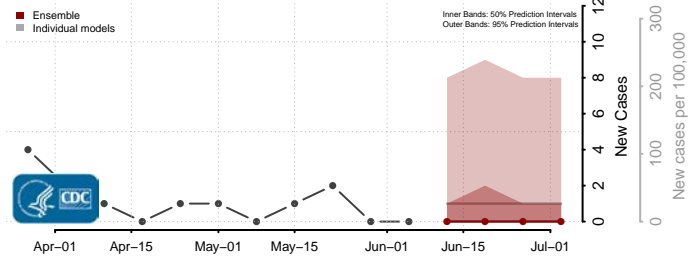

Cavalier County, North Dakota