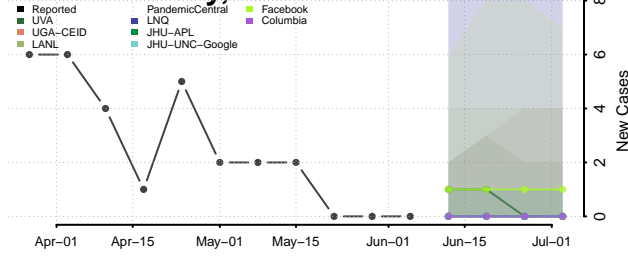

Logan County, Nebraska

Loup County, Nebraska

Madison County, Nebraska

McPherson County, Nebraska

Merrick County, Nebraska

Morrill County, Nebraska

Nance County, Nebraska

Nemaha County, Nebraska