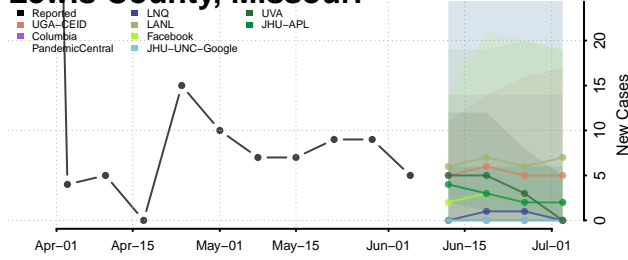

Lewis County, Missouri