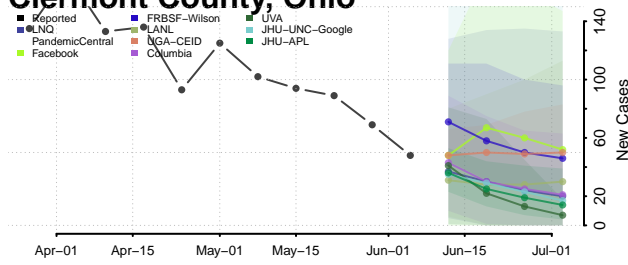

Clermont County, Ohio

Clinton County, Ohio

Columbiana County, Ohio

Coshocton County, Ohio

Crawford County, Ohio

Cuyahoga County, Ohio

Darke County, Ohio

Defiance County, Ohio