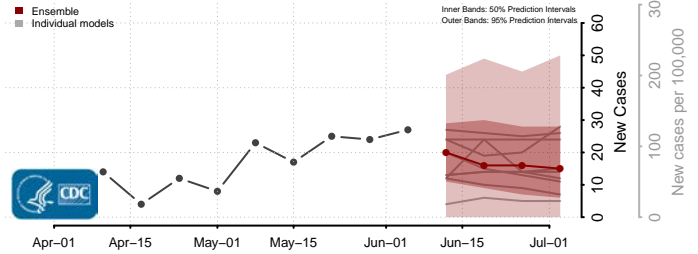

*New weekly cases may decrease in this location over the next four weeks. For these locations, the ensemble forecast indicates a probability of 0.75 or greater that fewer cases will be reported in week four of the forecast than in the last reported week.