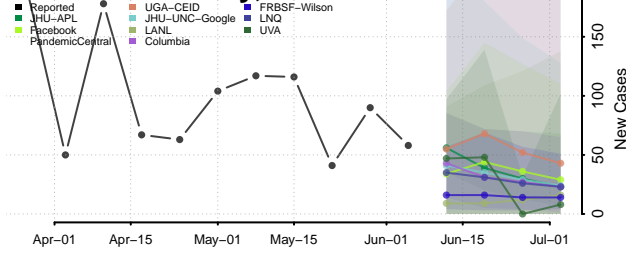

Cascade County, Montana