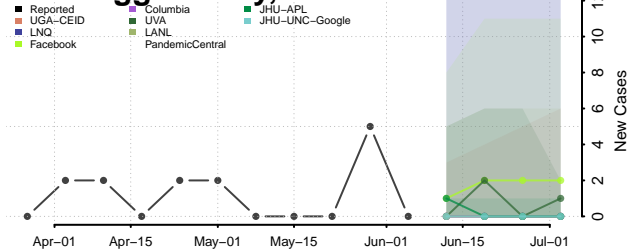

Jim Hogg County, Texas