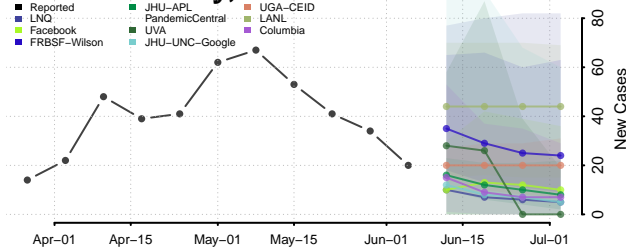

Stokes County, North Carolina