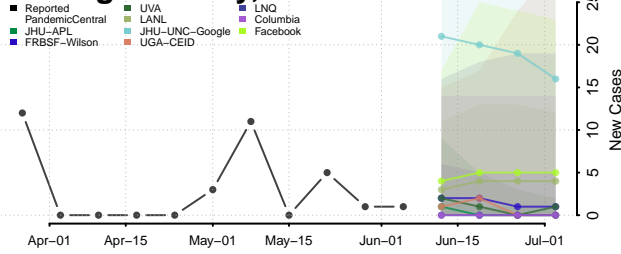

Jefferson County, Alabama

Lamar County, Alabama

Lauderdale County, Alabama

Lawrence County, Alabama

Lee County, Alabama

Limestone County, Alabama

Lowndes County, Alabama

Macon County, Alabama

Madison County, Alabama

Marengo County, Alabama

Marion County, Alabama

Marshall County, Alabama

Mobile County, Alabama

Monroe County, Alabama

Montgomery County, Alabama

Morgan County, Alabama