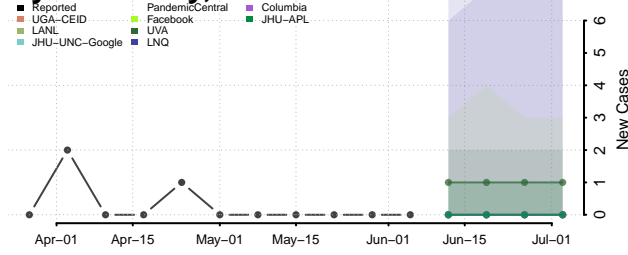

Haakon County, South Dakota

Hamlin County, South Dakota

Hand County, South Dakota

Hanson County, South Dakota

Harding County, South Dakota

Hughes County, South Dakota

Hutchinson County, South Dakota

Hyde County, South Dakota