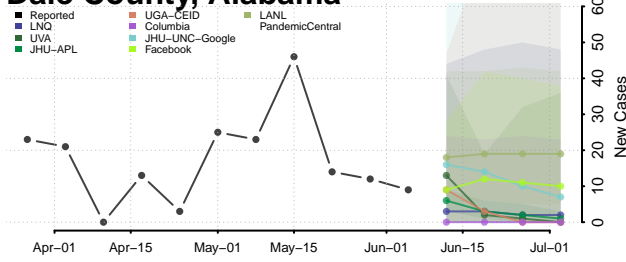

Clarke County, Alabama

Clay County, Alabama

Cleburne County, Alabama

Coffee County, Alabama

Colbert County, Alabama

Conecuh County, Alabama

Coosa County, Alabama

Covington County, Alabama

Crenshaw County, Alabama

Cullman County, Alabama

Dale County, Alabama

Dallas County, Alabama

DeKalb County, Alabama

Elmore County, Alabama

Escambia County, Alabama

Etowah County, Alabama