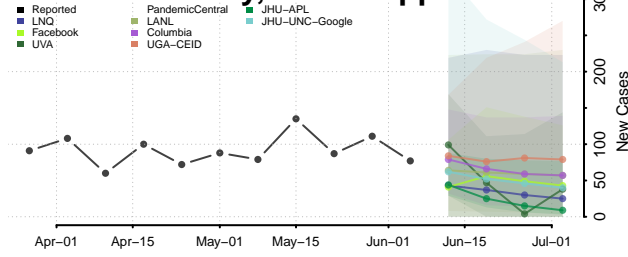

Greene County, Mississippi

Grenada County, Mississippi

Hancock County, Mississippi

Harrison County, Mississippi

Hinds County, Mississippi

Holmes County, Mississippi

Humphreys County, Mississippi

Issaquena County, Mississippi