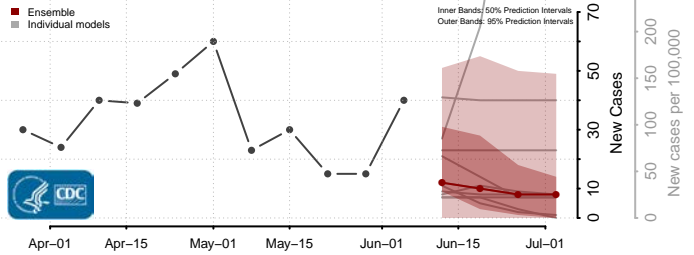

Geary County, Kansas