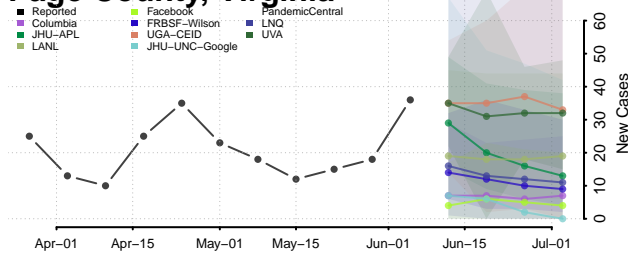

Norton County, Virginia

Nottoway County, Virginia

Orange County, Virginia

Page County, Virginia

Patrick County, Virginia

Petersburg County, Virginia

Pittsylvania County, Virginia

Poquoson County, Virginia