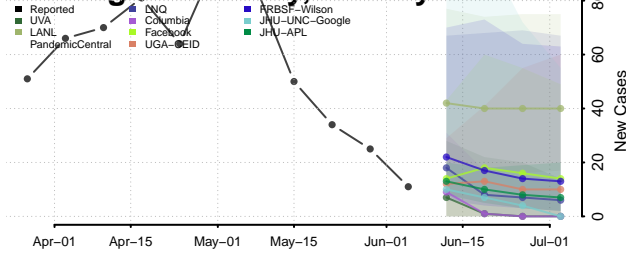

Huntingdon County, Pennsylvania