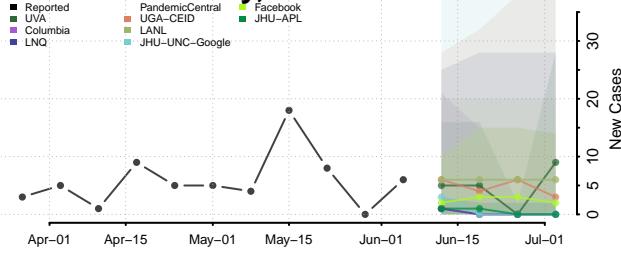

Jefferson County, Alabama

Lamar County, Alabama

Lauderdale County, Alabama

Lawrence County, Alabama

Lee County, Alabama

Limestone County, Alabama

Lowndes County, Alabama

Macon County, Alabama