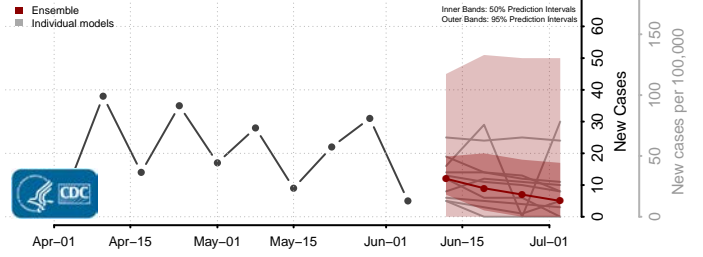

Webster County, Louisiana