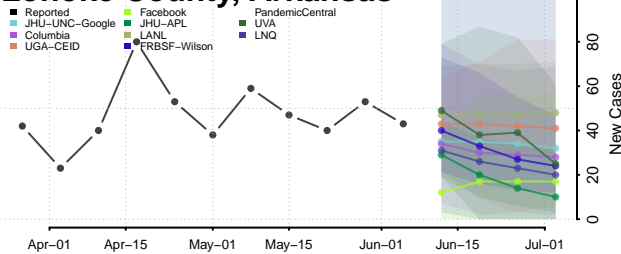

Lonoke County, Arkansas