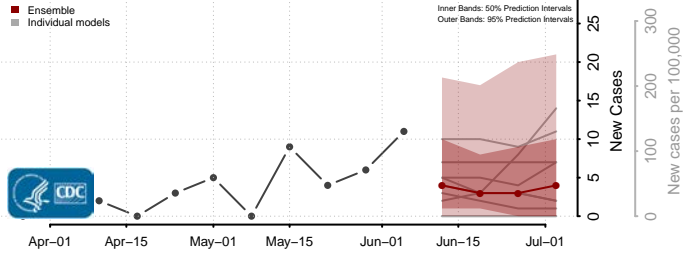

Orleans County, Louisiana

Ouachita County, Louisiana

Plaquemines County, Louisiana

Pointe Coupee County, Louisiana

Rapides County, Louisiana

Red River County, Louisiana

Richland County, Louisiana

Sabine County, Louisiana