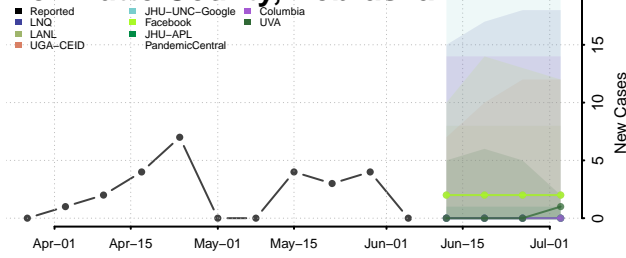

Adams County, Nebraska

Antelope County, Nebraska

Arthur County, Nebraska

Banner County, Nebraska

Blaine County, Nebraska

Boone County, Nebraska

Box Butte County, Nebraska

Boyd County, Nebraska