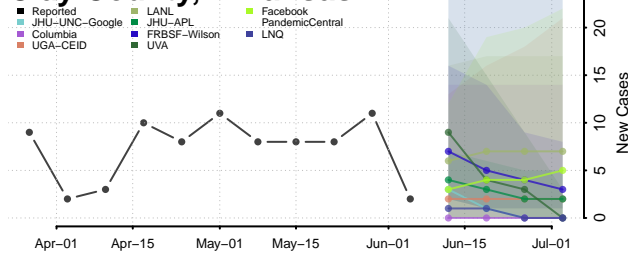

Clay County, Arkansas