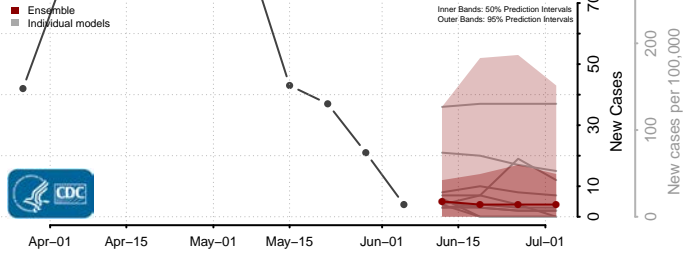

Alpena County, Michigan