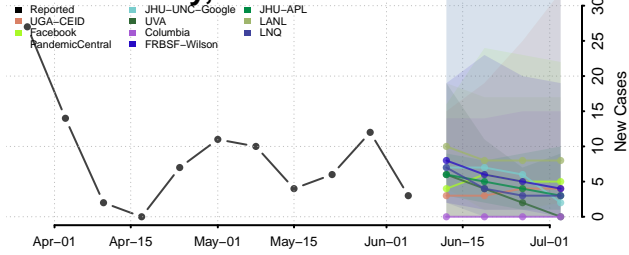

Adair County, Missouri