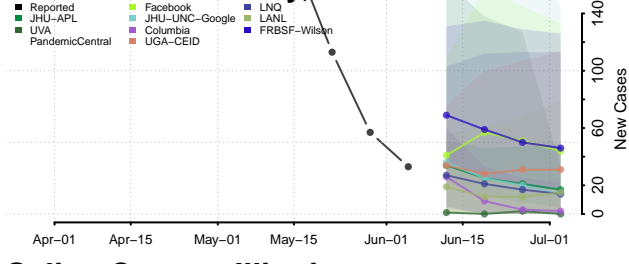

Putnam County, Illinois

Randolph County, Illinois

Richland County, Illinois

Rock Island County, Illinois

Saline County, Illinois

Sangamon County, Illinois

Schuyler County, Illinois

Scott County, Illinois