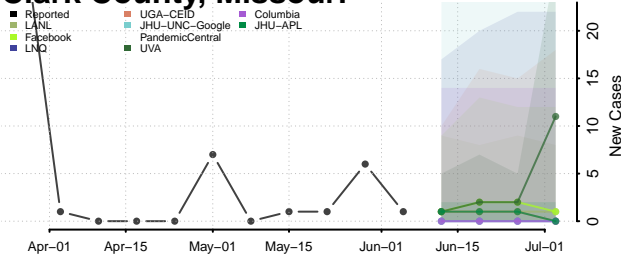

Clark County, Missouri