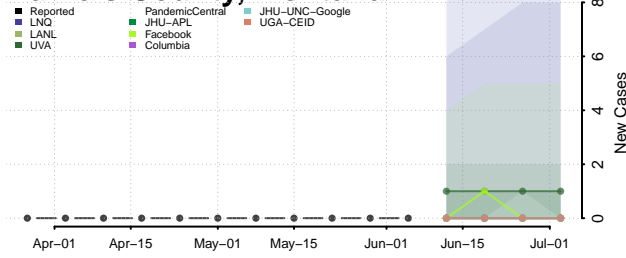

Daniels County, Montana