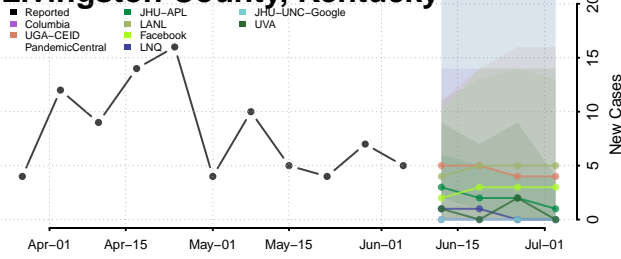

Livingston County, Kentucky