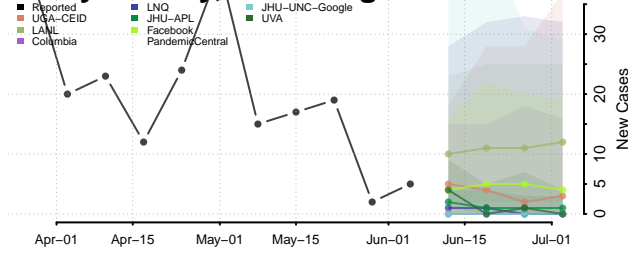

Hardy County, West Virginia