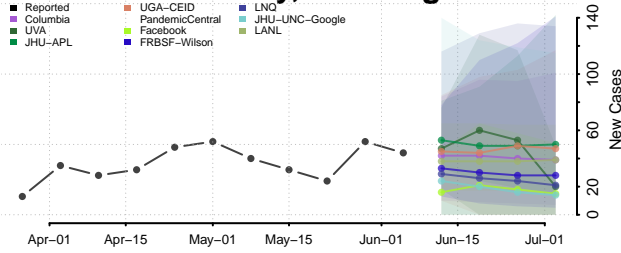

Walla Walla County, Washington