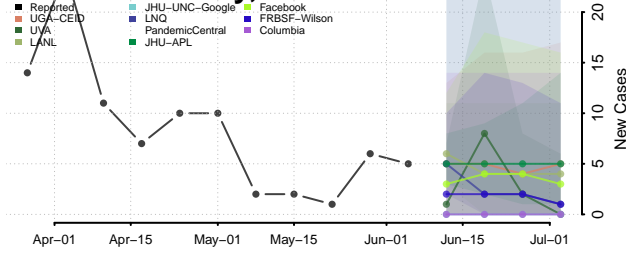

Aransas County, Texas