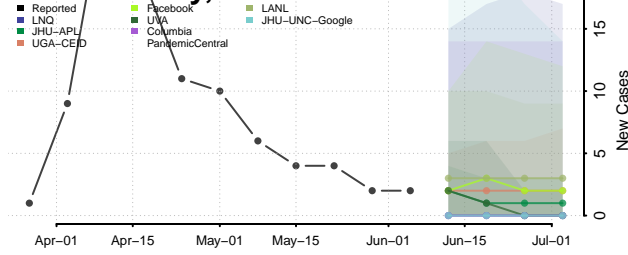

Stark County, Illinois