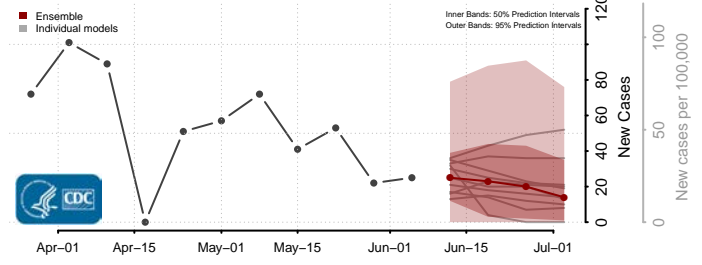

Franklin County, Missouri