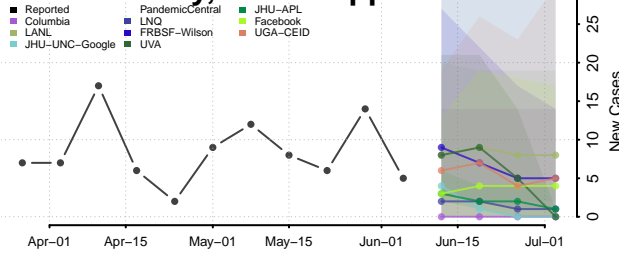

Stone County, Mississippi