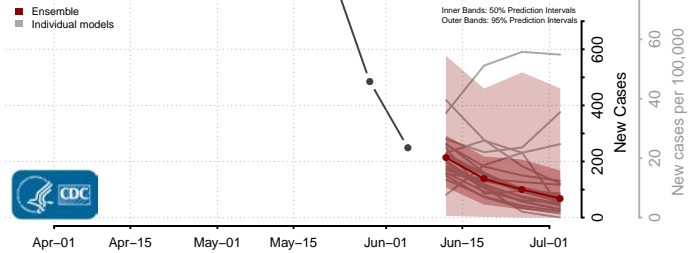

Wyoming County, Pennsylvania

York County, Pennsylvania

Puerto Rico

Rhode Island*

Bristol County, Rhode Island

*New weekly cases may decrease in this location over the next four weeks. For these locations, the ensemble forecast indicates a probability of 0.75 or greater that fewer cases will be reported in week four of the forecast than in the last reported week.