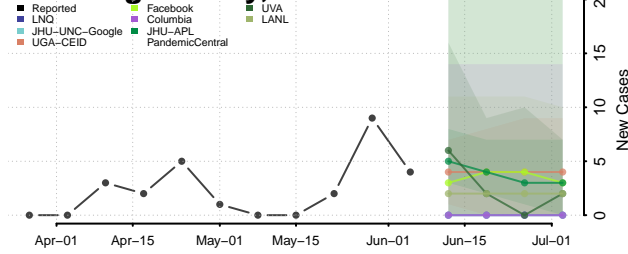

Pershing County, Nevada