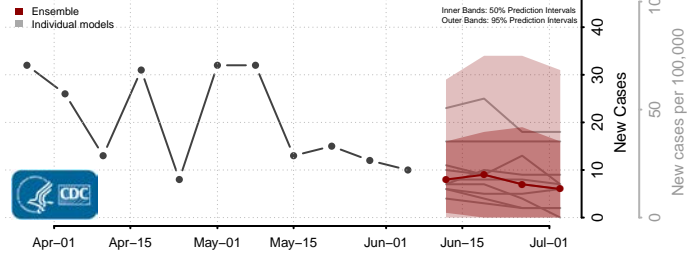

Tate County, Mississippi

Tippah County, Mississippi

Tishomingo County, Mississippi

Tunica County, Mississippi

Union County, Mississippi

Walthall County, Mississippi

Warren County, Mississippi

Washington County, Mississippi