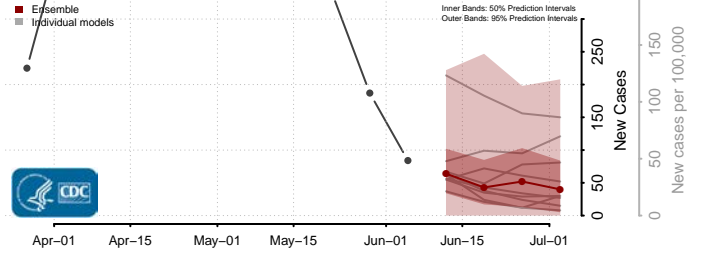

Muskegon County, Michigan