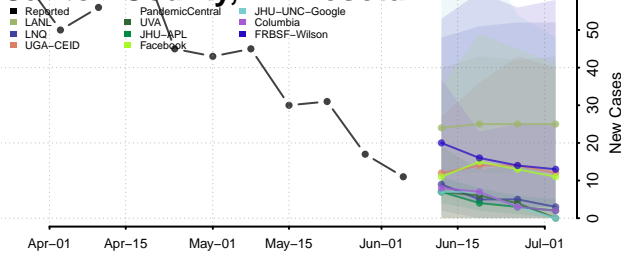

Carlton County, Minnesota