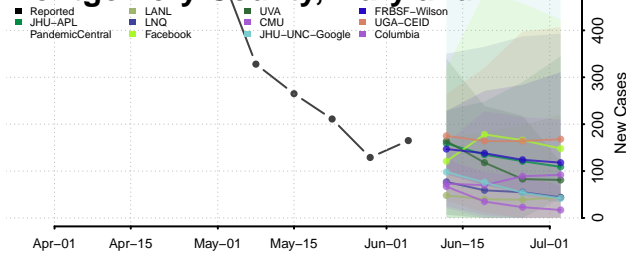

Charles County, Maryland

Dorchester County, Maryland

Frederick County, Maryland

Garrett County, Maryland

Harford County, Maryland

Howard County, Maryland

Kent County, Maryland

Montgomery County, Maryland