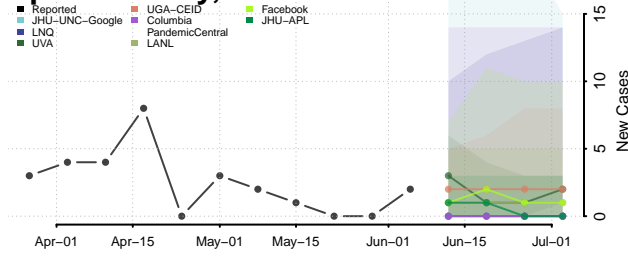

Spink County, South Dakota