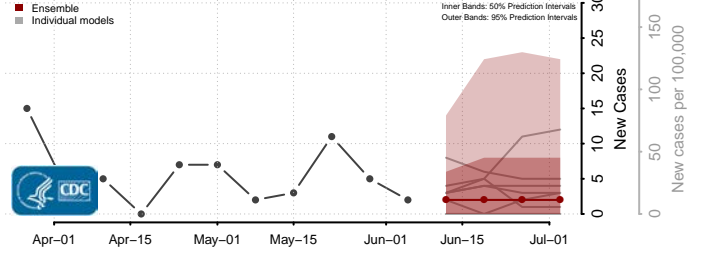

Cooper County, Missouri