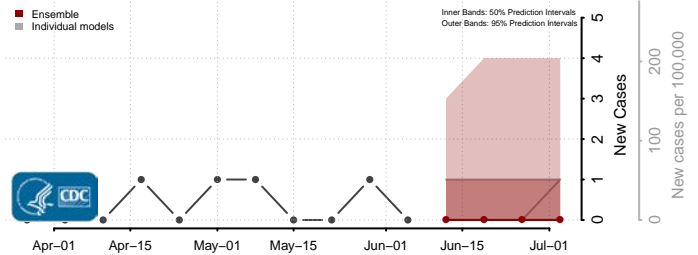

Morton County, North Dakota

Mountrail County, North Dakota

Nelson County, North Dakota

Oliver County, North Dakota

Pembina County, North Dakota

Pierce County, North Dakota

Ramsey County, North Dakota

Ransom County, North Dakota