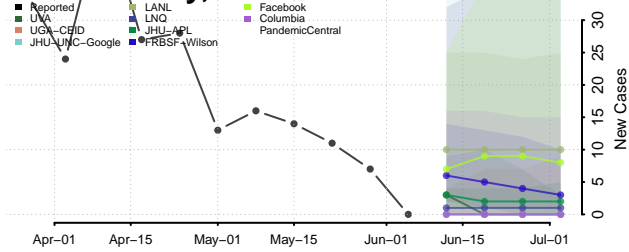

Giles County, Tennessee