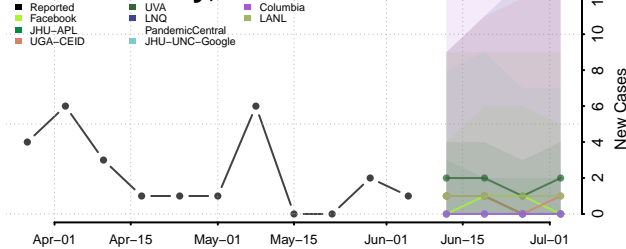

Miner County, South Dakota