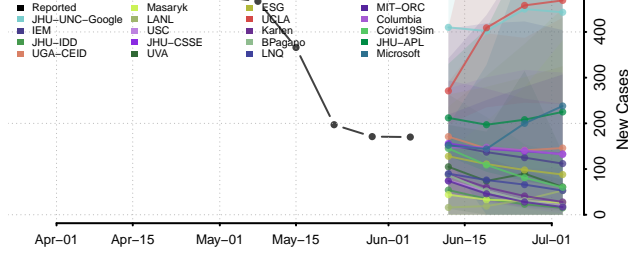

District of Columbia*