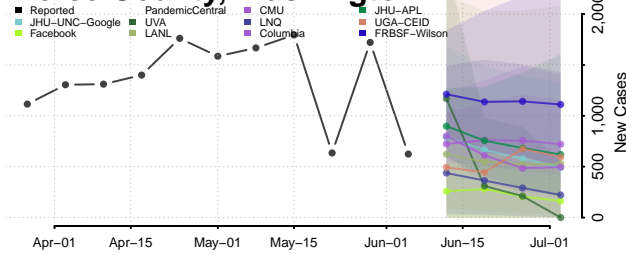

Pierce County, Washington