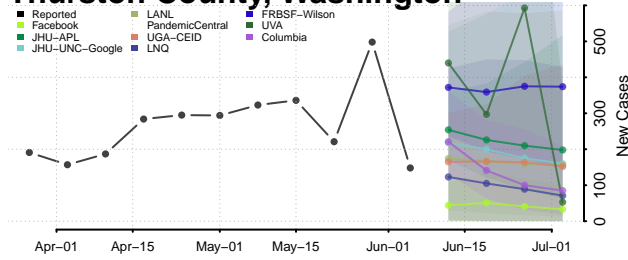

Thurston County, Washington