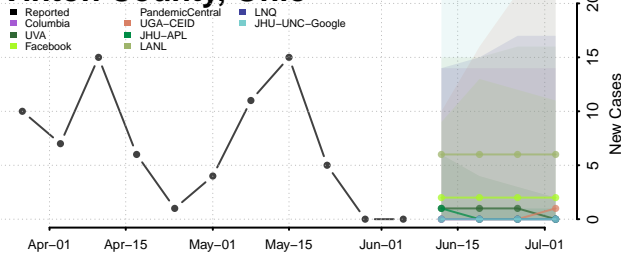

Vinton County, Ohio