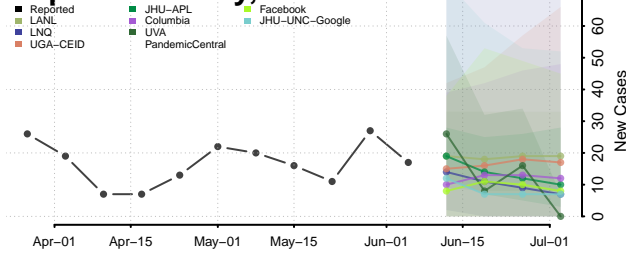

Hopkins County, Texas