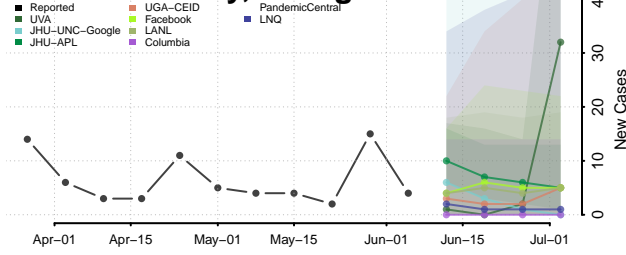

Ben Hill County, Georgia