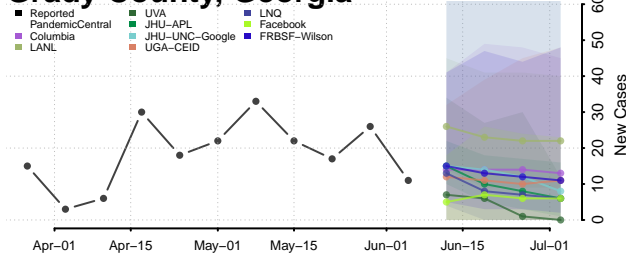

Forsyth County, Georgia

Franklin County, Georgia

Fulton County, Georgia

Gilmer County, Georgia

Glascocock County, Georgia

Glynn County, Georgia

Gordon County, Georgia

Grady County, Georgia