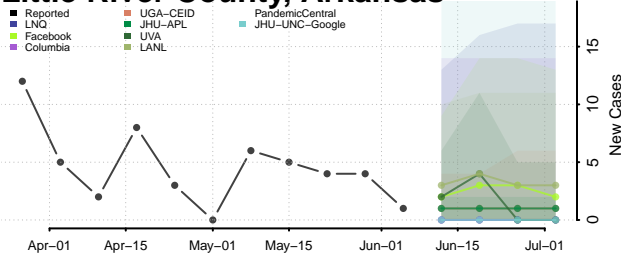

Jackson County, Arkansas

Jefferson County, Arkansas

Johnson County, Arkansas

Lafayette County, Arkansas

Lawrence County, Arkansas

Lee County, Arkansas

Lincoln County, Arkansas

Little River County, Arkansas