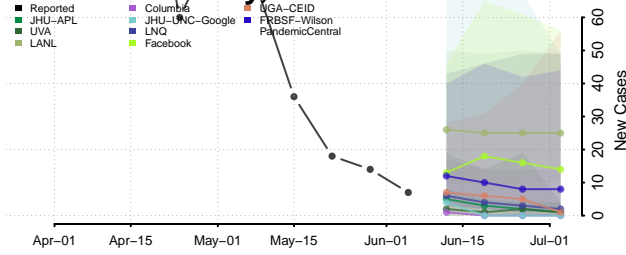

Mahnomen County, Minnesota

Marshall County, Minnesota

Martin County, Minnesota

McLeod County, Minnesota

Meeker County, Minnesota

Mille Lacs County, Minnesota

Morrison County, Minnesota

Mower County, Minnesota