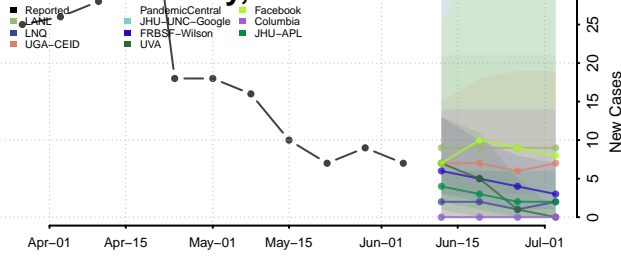

McClain County, Oklahoma