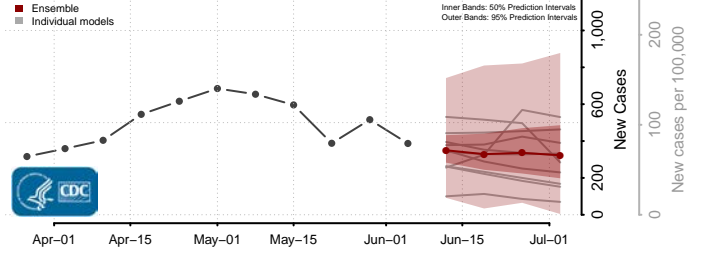

Williamsburg County, Virginia

Winchester County, Virginia

Wise County, Virginia

Wythe County, Virginia

Clallam County, Washington

Clark County, Washington

Columbia County, Washington

Cowlitz County, Washington