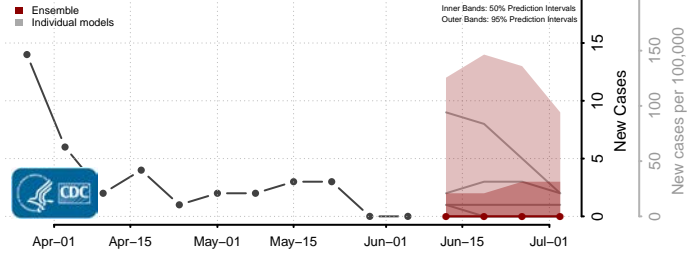

Hardin County, Iowa

Harrison County, Iowa

Henry County, Iowa

Howard County, Iowa

Humboldt County, Iowa

Ida County, Iowa

Iowa County, Iowa

Jackson County, Iowa