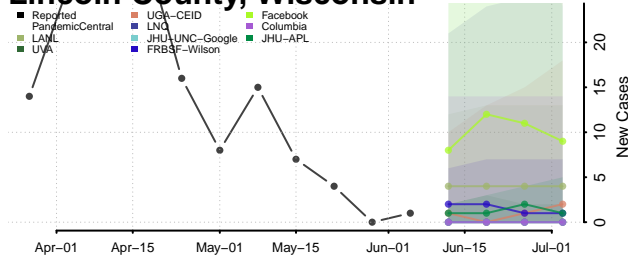

Lincoln County, Wisconsin