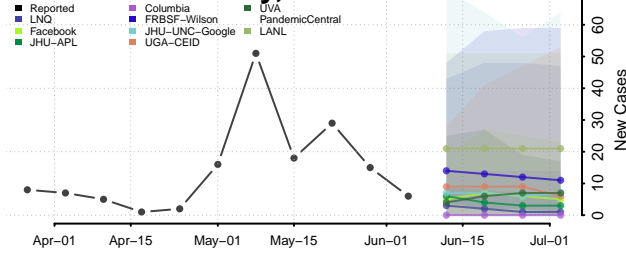

Roosevelt County, New Mexico