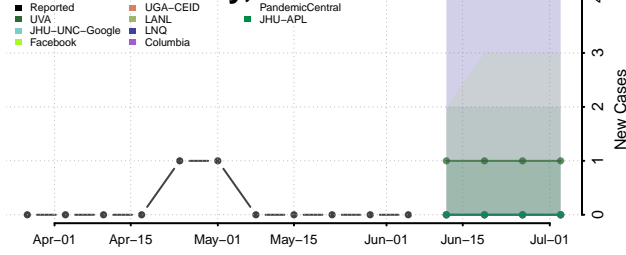

Garfield County, Montana