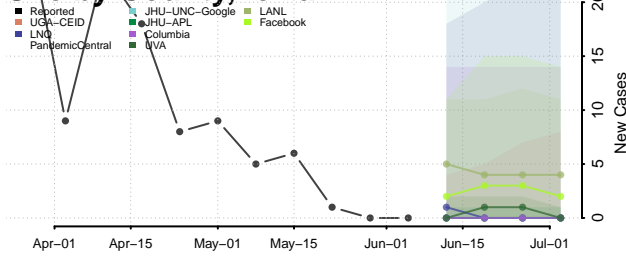

Scott County, Iowa

Shelby County, Iowa

Sioux County, Iowa

Story County, Iowa

Tama County, Iowa

Taylor County, Iowa

Union County, Iowa

Van Buren County, Iowa