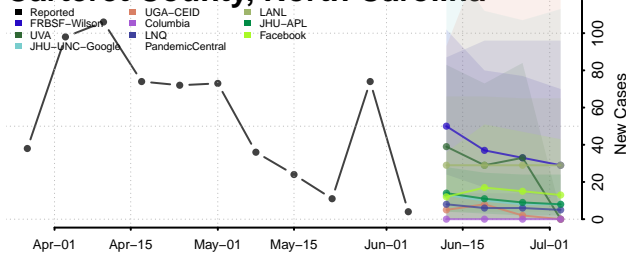

Carteret County, North Carolina