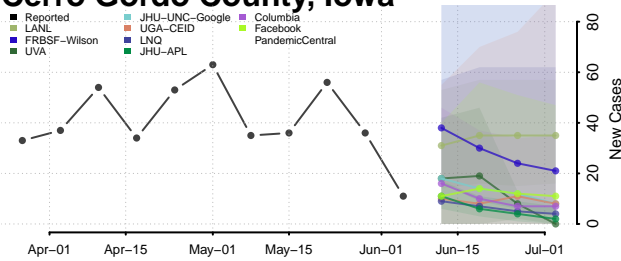

Buchanan County, Iowa

Buena Vista County, Iowa

Butler County, Iowa

Calhoun County, Iowa

Carroll County, Iowa

Cass County, Iowa

Cedar County, Iowa

Cerro Gordo County, Iowa