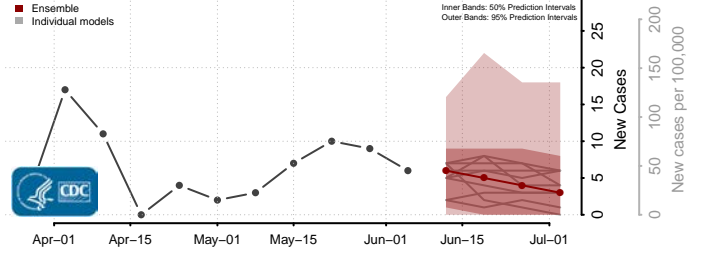

Ripley County, Missouri