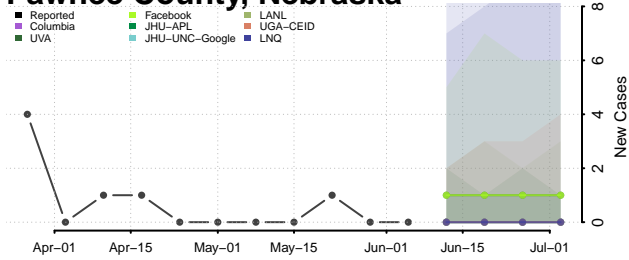

Pawnee County, Nebraska