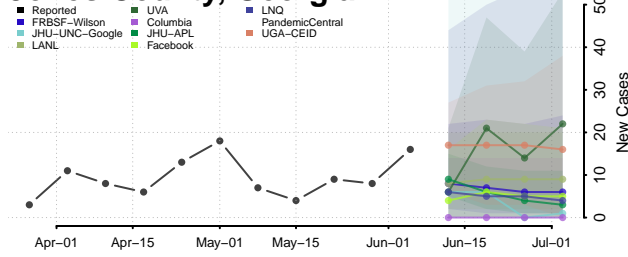

Jones County, Georgia