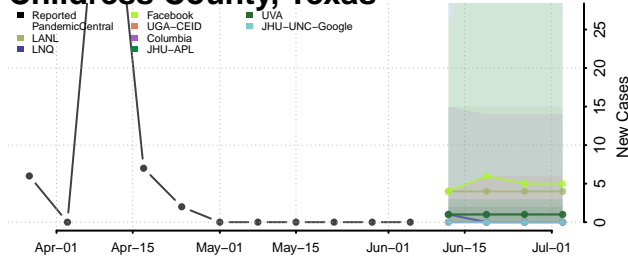

Childress County, Texas