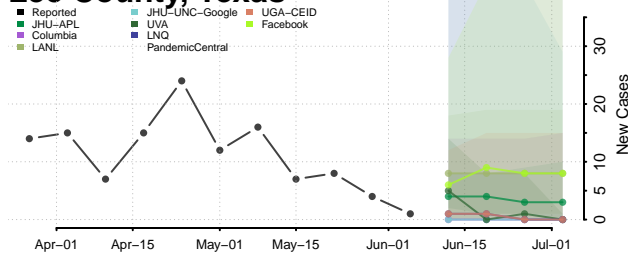

Lee County, Texas