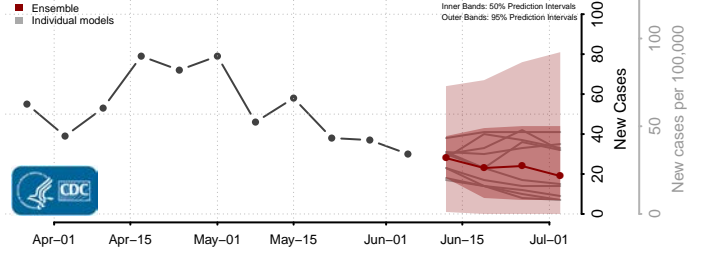

Dodge County, Wisconsin