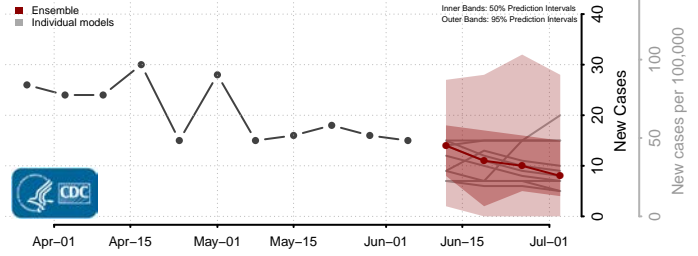

Wabash County, Indiana