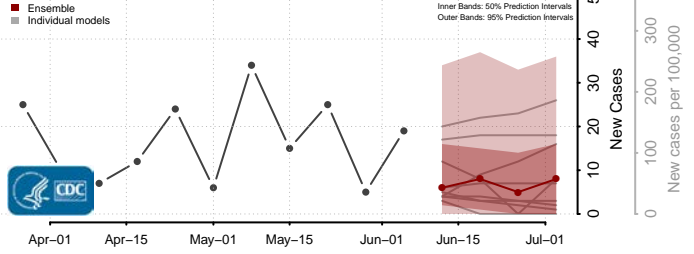

Braxton County, West Virginia