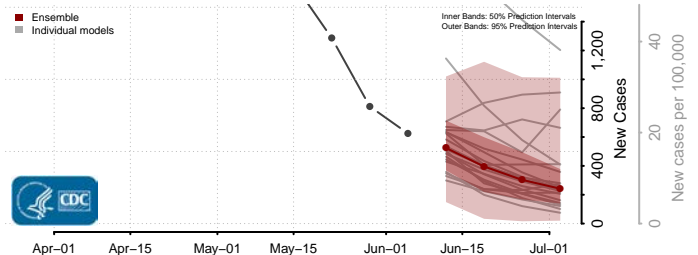

Wayne County, Indiana

Wells County, Indiana

White County, Indiana

Whitley County, Indiana

Iowa*

Adair County, Iowa

*New weekly cases may decrease in this location over the next four weeks. For these locations, the ensemble forecast indicates a probability of 0.75 or greater that fewer cases will be reported in week four of the forecast than in the last reported week.