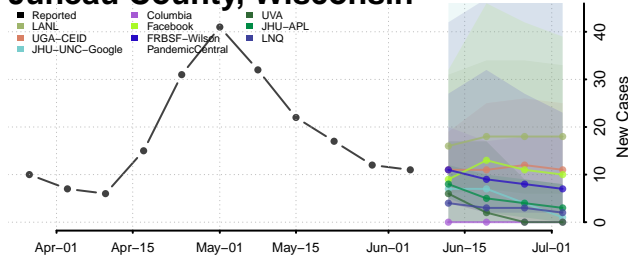

Juneau County, Wisconsin