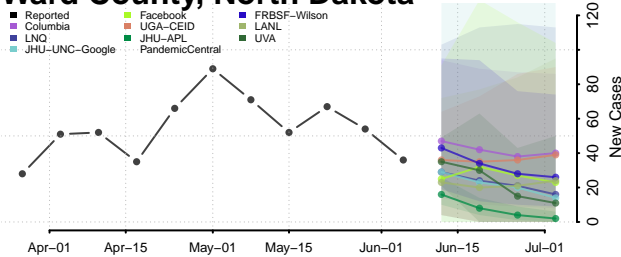

Ward County, North Dakota