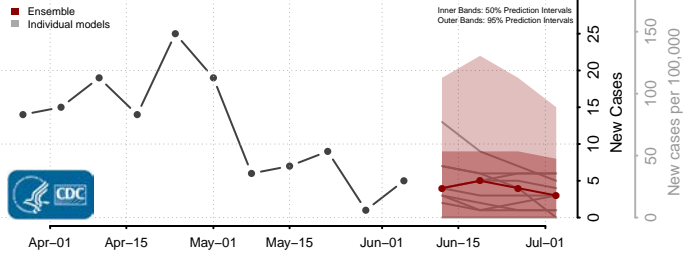

Hardin County, Iowa