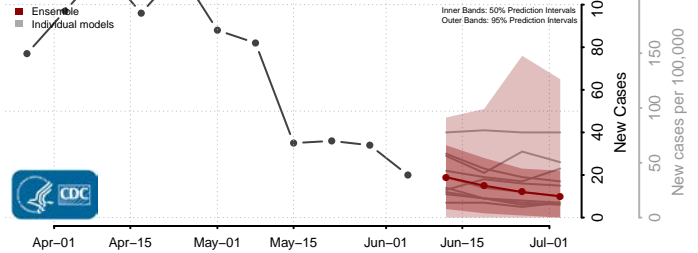

Edgecombe County, North Carolina