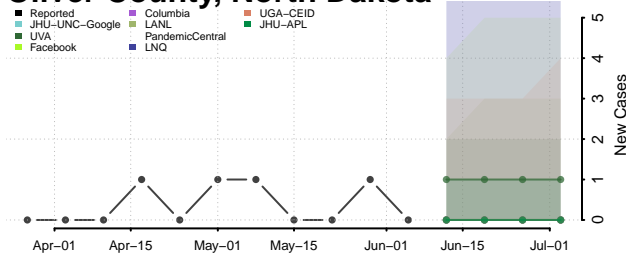

Morton County, North Dakota

Mountrail County, North Dakota

Nelson County, North Dakota

Oliver County, North Dakota

Pembina County, North Dakota

Pierce County, North Dakota

Ramsey County, North Dakota

Ransom County, North Dakota