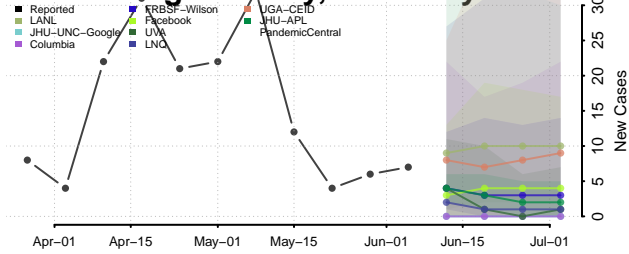

Breckinridge County, Kentucky