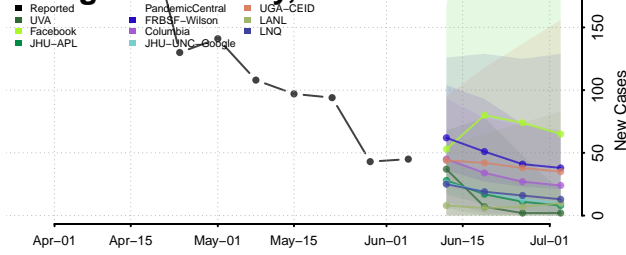

Outagamie County, Wisconsin