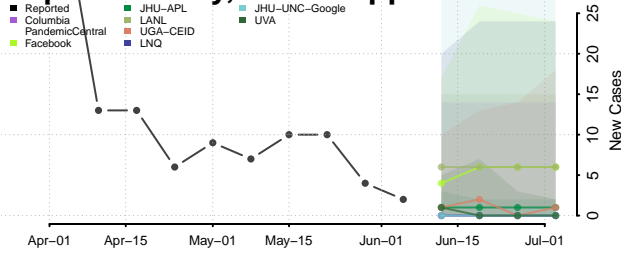

Copiah County, Mississippi