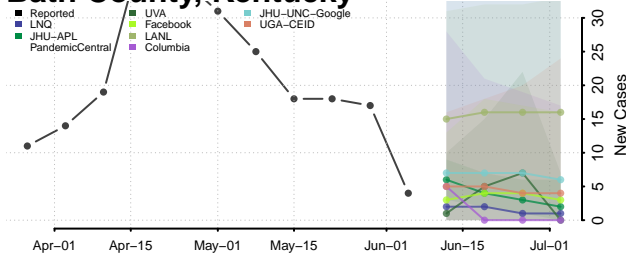

Bath County, Kentucky

Bell County, Kentucky

Boone County, Kentucky

Bourbon County, Kentucky

Boyd County, Kentucky

Boyle County, Kentucky

Bracken County, Kentucky

Breathitt County, Kentucky