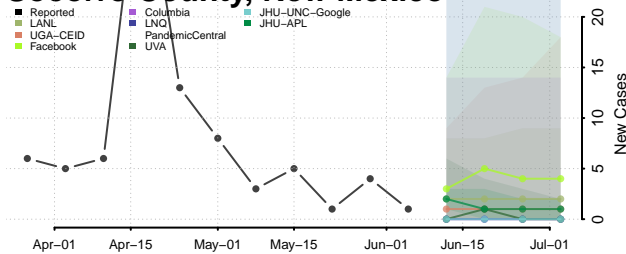

Socorro County, New Mexico