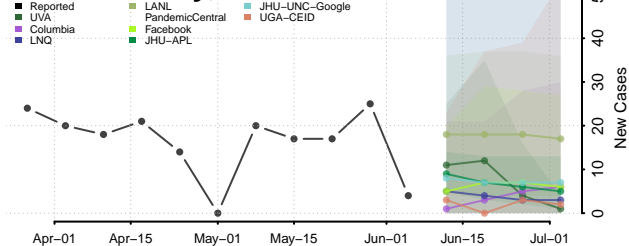

Grant County, Louisiana