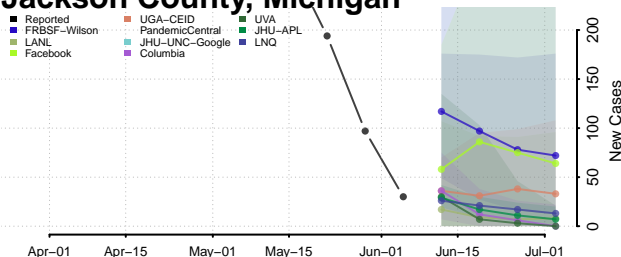

Iosco County, Michigan

Iron County, Michigan

Isabella County, Michigan

Jackson County, Michigan

Kalamazoo County, Michigan

Kalkaska County, Michigan

Kent County, Michigan

Keweenaw County, Michigan