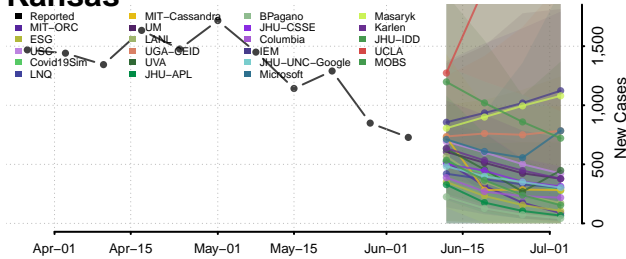

Worth County, Iowa

Wright County, Iowa

Kansas*

Allen County, Kansas

Anderson County, Kansas

Atchison County, Kansas

*New weekly cases may decrease in this location over the next four weeks. For these locations, the ensemble forecast indicates a probability of 0.75 or greater that fewer cases will be reported in week four of the forecast than in the last reported week.