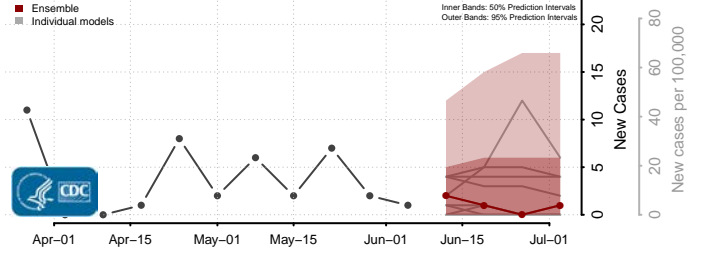

Barton County, Kansas