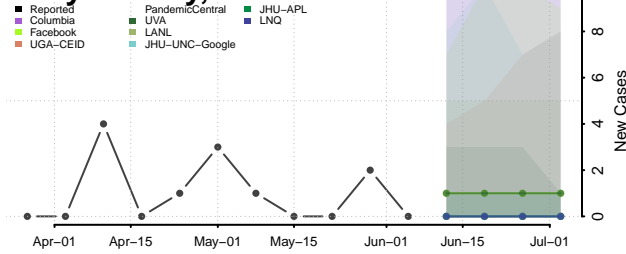

Eddy County, North Dakota

Emmons County, North Dakota

Foster County, North Dakota

Golden Valley County, North Dakota

Grand Forks County, North Dakota

Grant County, North Dakota

Griggs County, North Dakota

Hettinger County, North Dakota