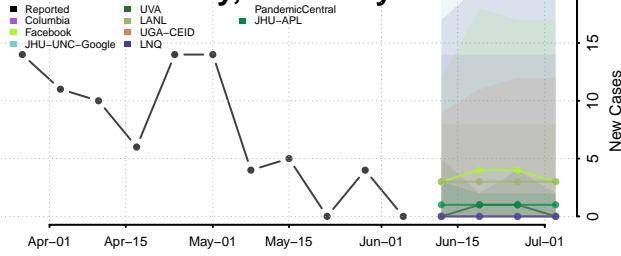

Monroe County, Kentucky