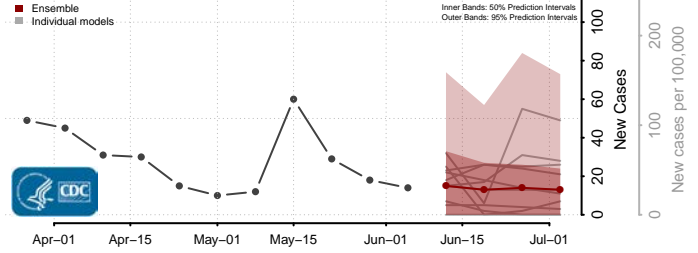

Santa Cruz County, Arizona