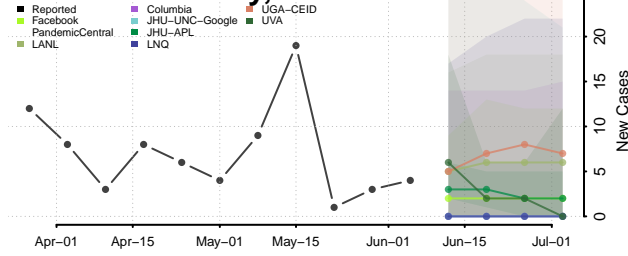

Crawford County, Indiana