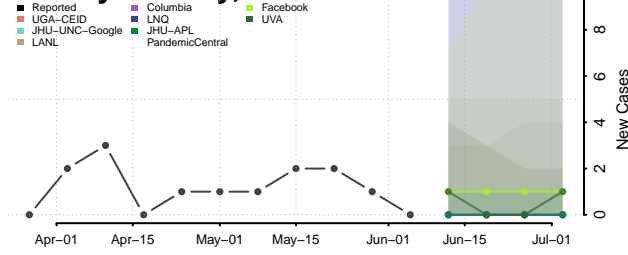

Jefferson County, Kansas

Jewell County, Kansas

Johnson County, Kansas

Kearyn County, Kansas

Kingman County, Kansas

Kiowa County, Kansas

Labette County, Kansas

Lane County, Kansas