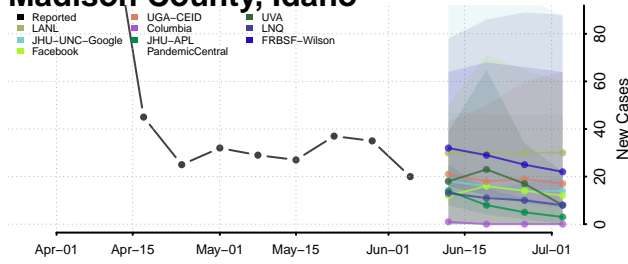

Jerome County, Idaho

Kootenai County, Idaho

Latah County, Idaho

Lemhi County, Idaho

Lewis County, Idaho

Lincoln County, Idaho

Madison County, Idaho

Minidoka County, Idaho