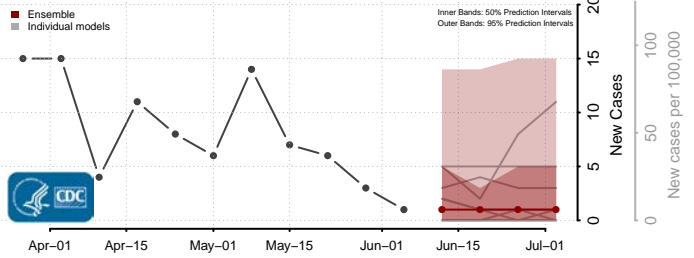

Brunswick County, Virginia