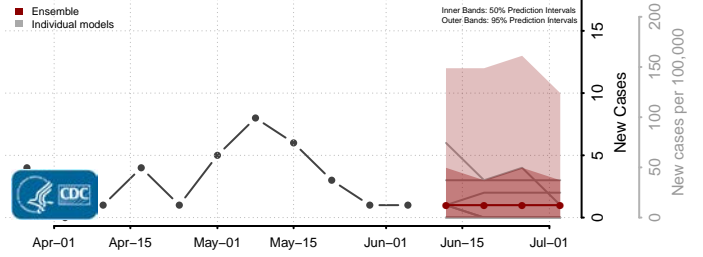

Greene County, Mississippi

Grenada County, Mississippi

Hancock County, Mississippi

Harrison County, Mississippi

Hinds County, Mississippi

Holmes County, Mississippi

Humphreys County, Mississippi

Issaquena County, Mississippi