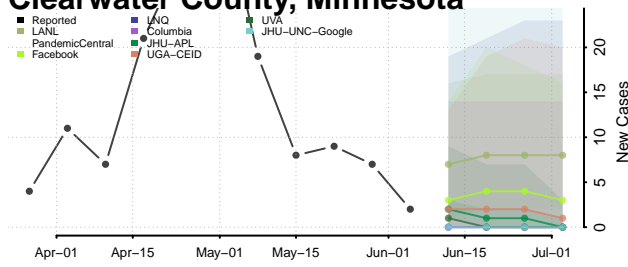

Clearwater County, Minnesota