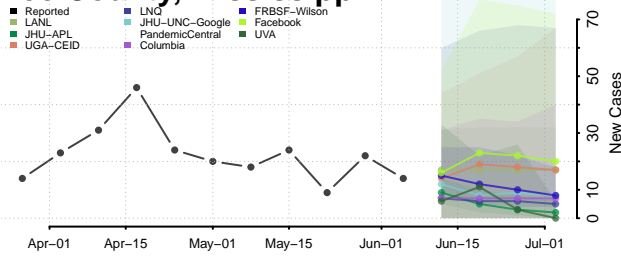

Lee County, Mississippi