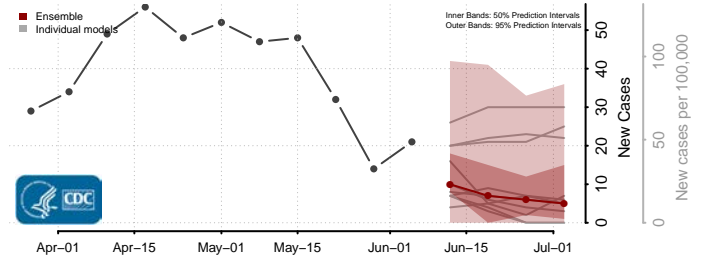

Sullivan County, New Hampshire