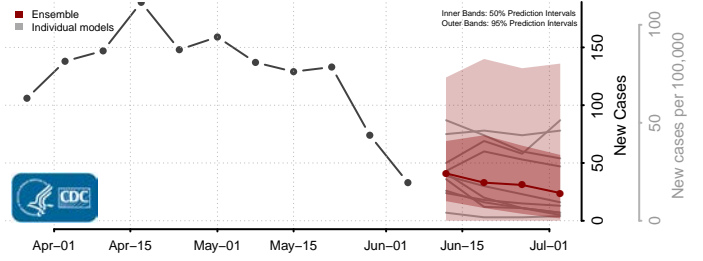

Kenosha County, Wisconsin