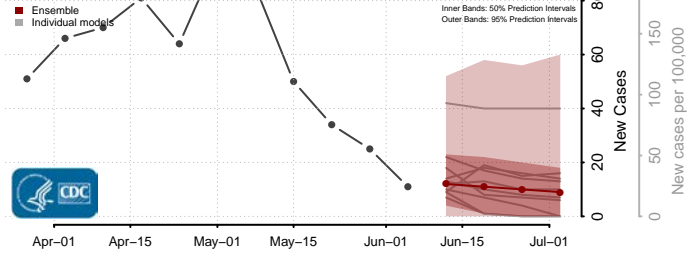

Huntingdon County, Pennsylvania