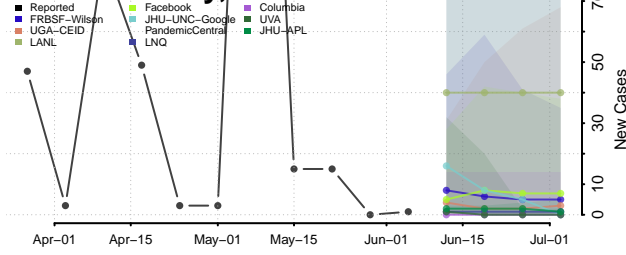

Moore County, Texas