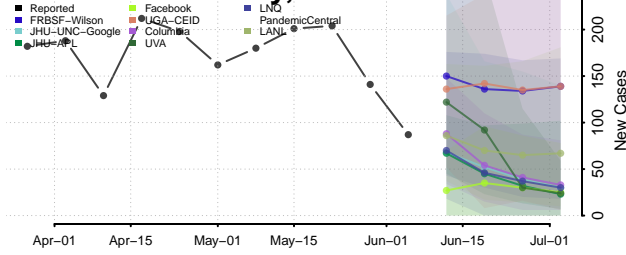

Kennebec County, Maine

Knox County, Maine

Lincoln County, Maine

Oxford County, Maine

Penobscot County, Maine

Piscataquis County, Maine

Sagadahoc County, Maine

Somerset County, Maine