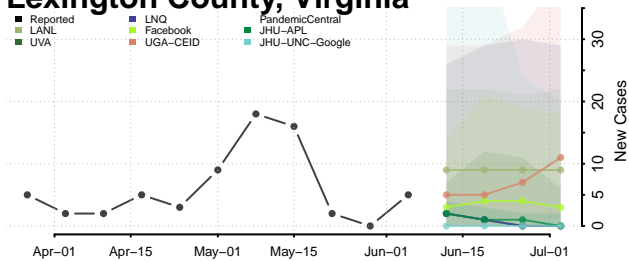

King and Queen County, Virginia

King George County, Virginia

King William County, Virginia

Lancaster County, Virginia

Lee County, Virginia

Lexington County, Virginia

Loudoun County, Virginia

Louisa County, Virginia