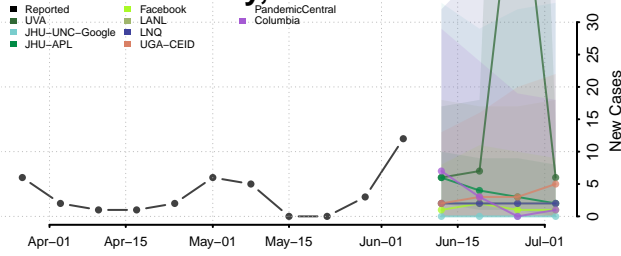

Rosebud County, Montana

Sanders County, Montana

Sheridan County, Montana

Silver Bow County, Montana

Stillwater County, Montana

Sweet Grass County, Montana

Teton County, Montana

Toole County, Montana