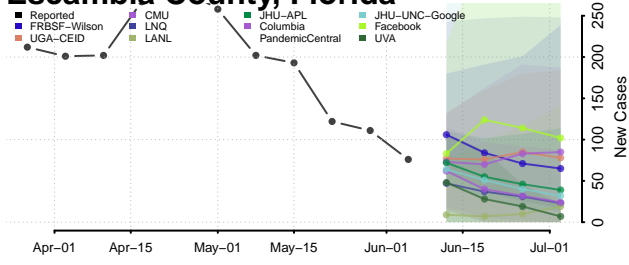

Columbia County, Florida

DeSoto County, Florida

Dixie County, Florida

Duval County, Florida

Escambia County, Florida

Flagler County, Florida

Franklin County, Florida

Gadsden County, Florida