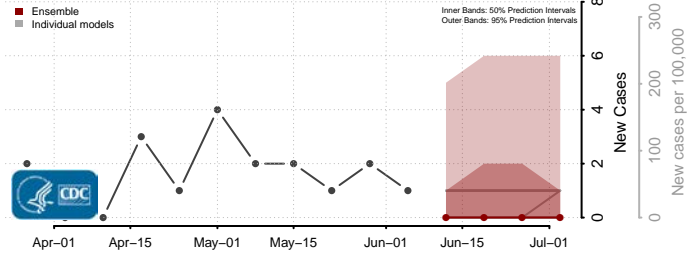

Kidder County, North Dakota