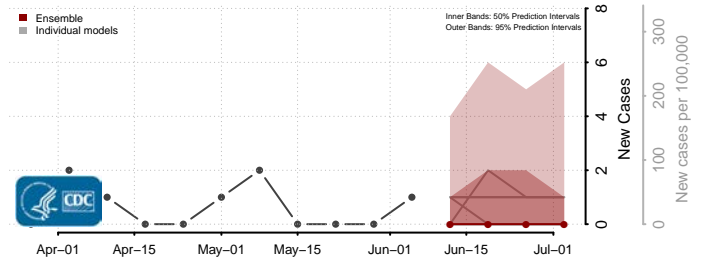

McPherson County, South Dakota