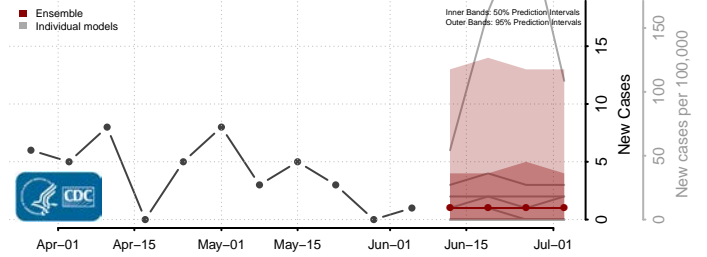

Fergus County, Montana