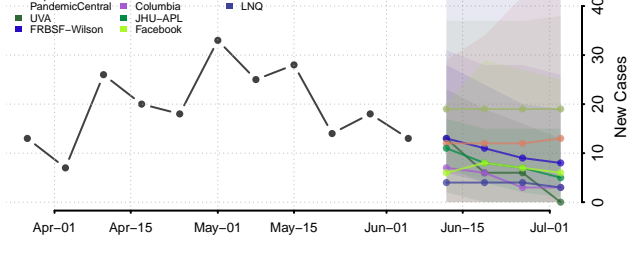

Greene County, North Carolina

Guilford County, North Carolina

Halifax County, North Carolina

Harnett County, North Carolina

Haywood County, North Carolina

Henderson County, North Carolina

Hertford County, North Carolina