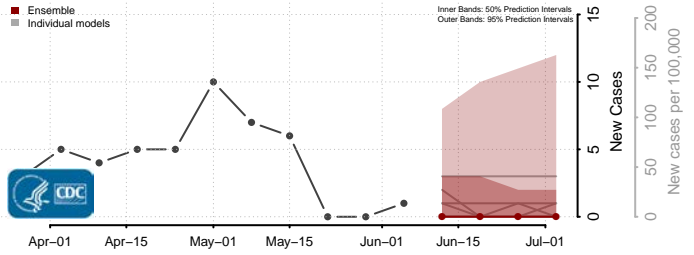

Portsmouth County, Virginia

Powhatan County, Virginia

Prince Edward County, Virginia

Prince George County, Virginia

Prince William County, Virginia

Pulaski County, Virginia

Radford County, Virginia

Rappahannock County, Virginia