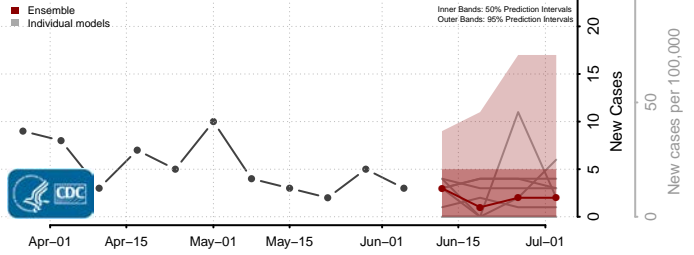

Fairfax City County, Virginia