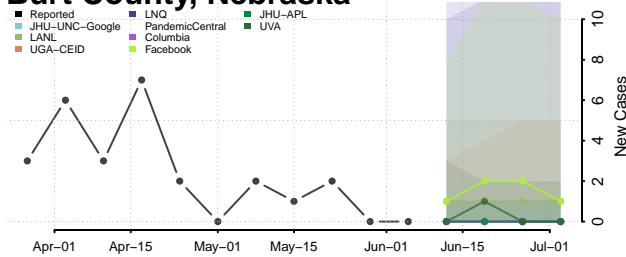

Burt County, Nebraska