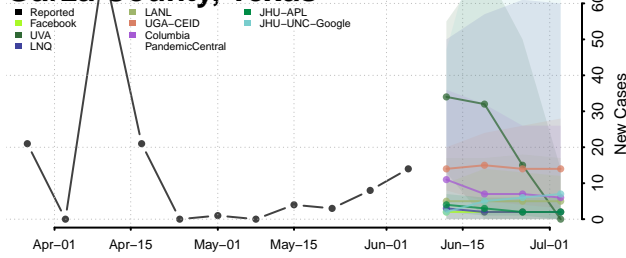

Garza County, Texas