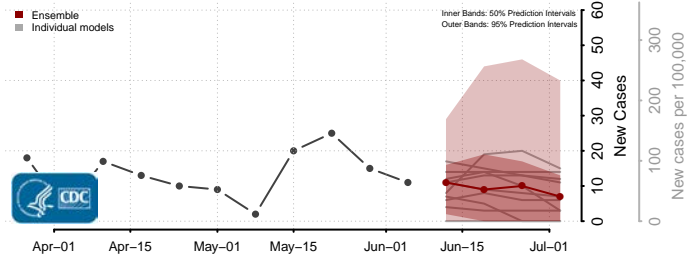

Edgar County, Illinois