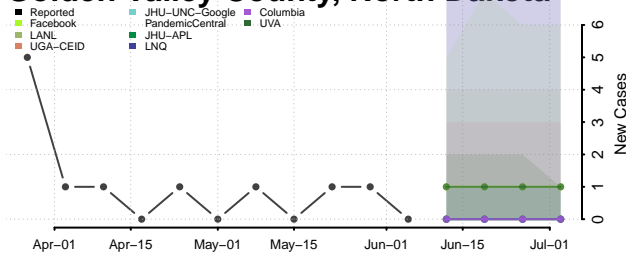

Eddy County, North Dakota

Emmons County, North Dakota

Foster County, North Dakota

Golden Valley County, North Dakota

Grand Forks County, North Dakota

Grant County, North Dakota

Griggs County, North Dakota

Hettinger County, North Dakota