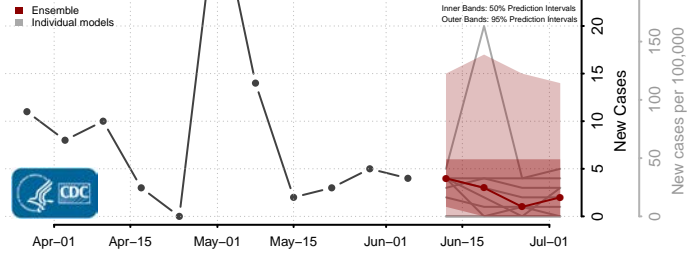

Scott County, Iowa

Shelby County, Iowa

Sioux County, Iowa

Story County, Iowa

Tama County, Iowa

Taylor County, Iowa

Union County, Iowa

Van Buren County, Iowa