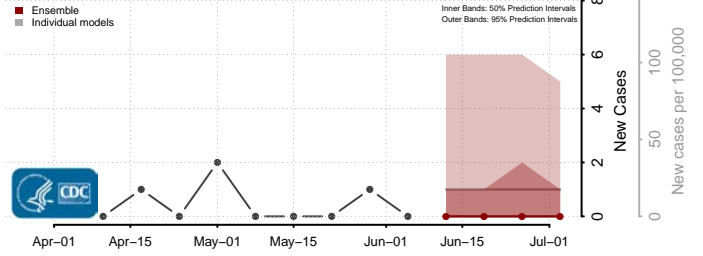

Ottawa County, Kansas