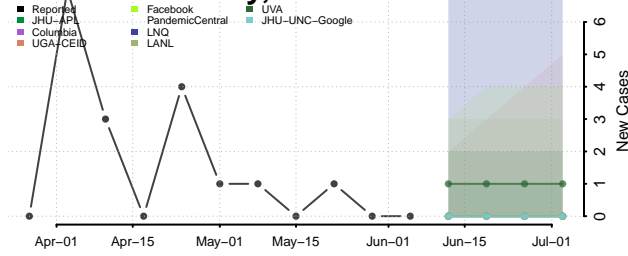

Sheridan County, North Dakota