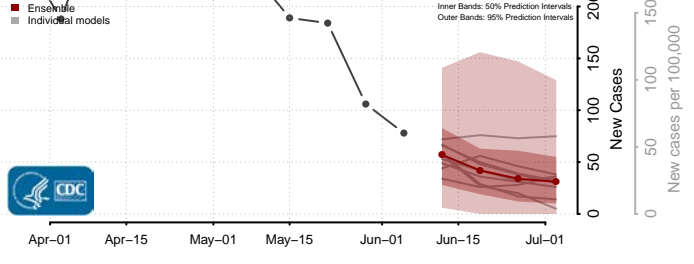

Cumberland County, Pennsylvania

Dauphin County, Pennsylvania

Delaware County, Pennsylvania

Elk County, Pennsylvania

Erie County, Pennsylvania

Fayette County, Pennsylvania

Forest County, Pennsylvania

Franklin County, Pennsylvania