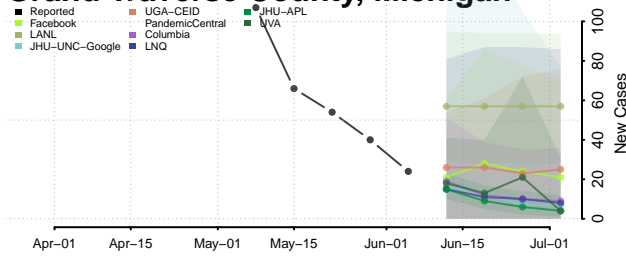

Grand Traverse County, Michigan