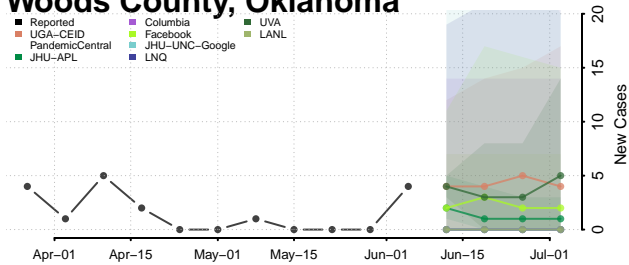

Texas County, Oklahoma

Tillman County, Oklahoma

Tulsa County, Oklahoma

Wagoner County, Oklahoma

Washington County, Oklahoma

Washita County, Oklahoma

Woods County, Oklahoma

Woodward County, Oklahoma