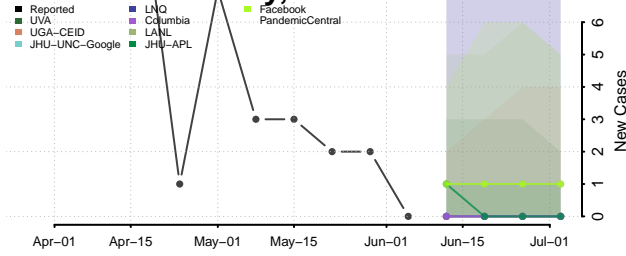

Essex County, Vermont

Franklin County, Vermont

Grand Isle County, Vermont

Lamoille County, Vermont

Orange County, Vermont

Orleans County, Vermont

Rutland County, Vermont

Washington County, Vermont