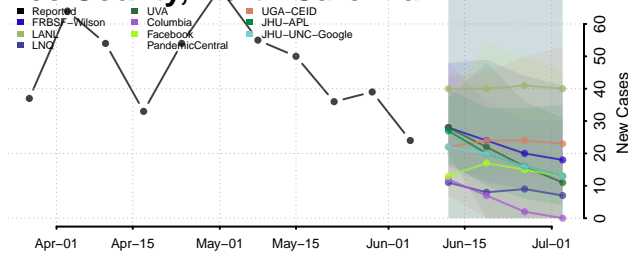

Lee County, North Carolina