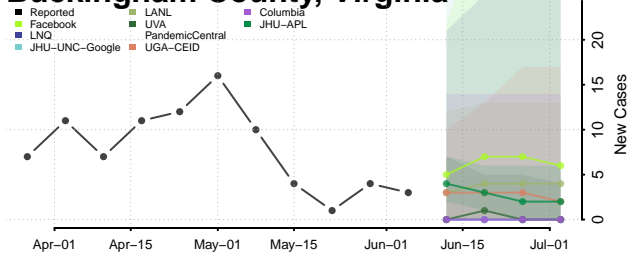

Buckingham County, Virginia