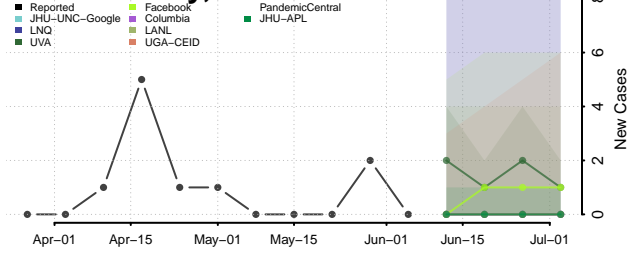

Hand County, South Dakota