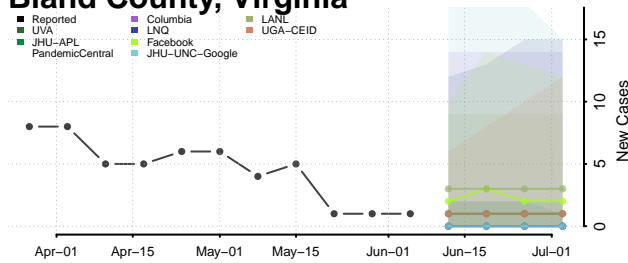

Bland County, Virginia