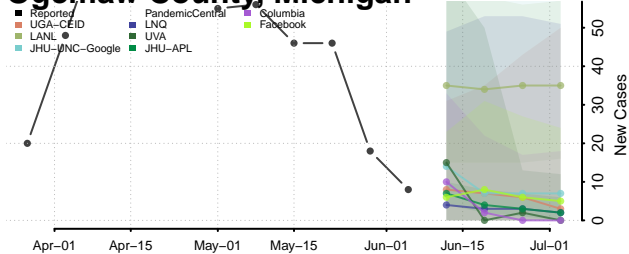

Montcalm County, Michigan

Montmorency County, Michigan

Muskegon County, Michigan

Newaygo County, Michigan

Oakland County, Michigan

Oceana County, Michigan

Ogemaw County, Michigan

Ontonagon County, Michigan