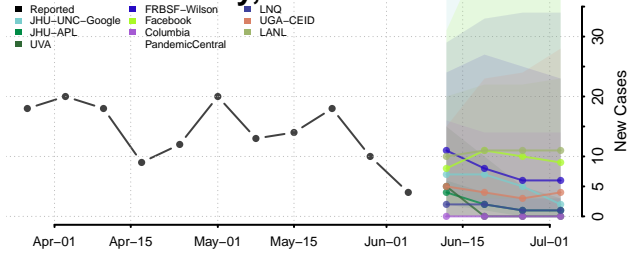

Louisa County, Iowa

Lucas County, Iowa

Lyon County, Iowa

Madison County, Iowa

Mahaska County, Iowa

Marion County, Iowa

Marshall County, Iowa

Mills County, Iowa