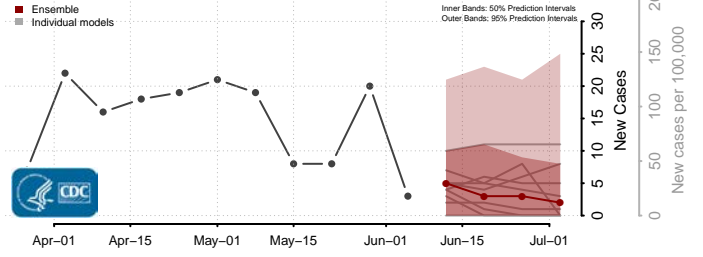

Warren County, Illinois