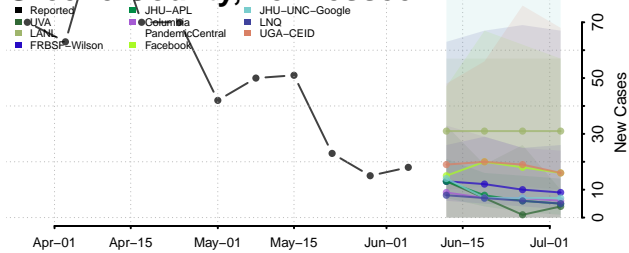

Franklin County, Tennessee

Gibson County, Tennessee

Giles County, Tennessee

Grainger County, Tennessee

Greene County, Tennessee

Grundy County, Tennessee

Hamblen County, Tennessee

Hamilton County, Tennessee