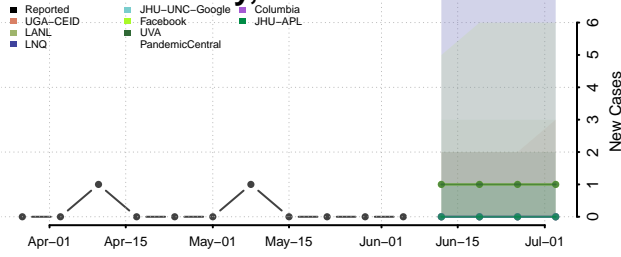

Osborne County, Kansas