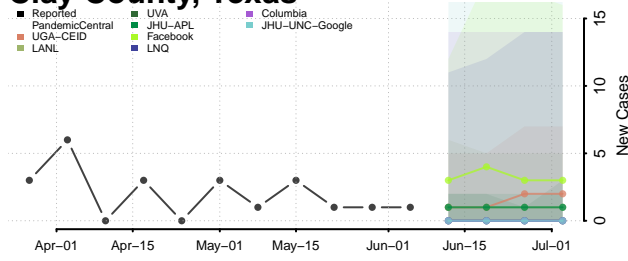

Clay County, Texas