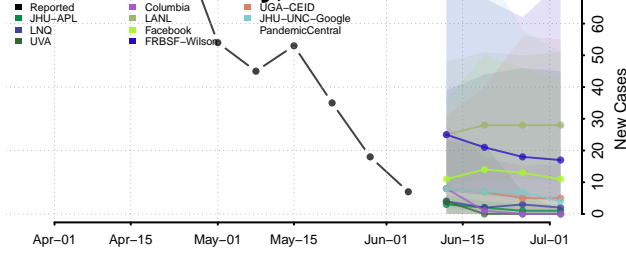

Mille Lacs County, Minnesota