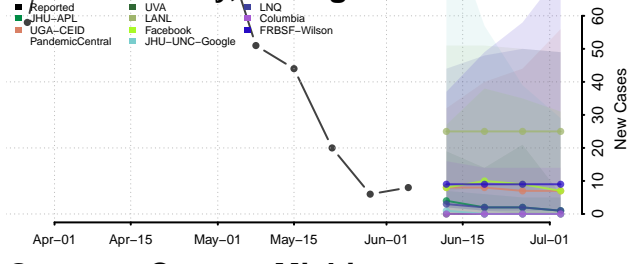

Emmet County, Michigan