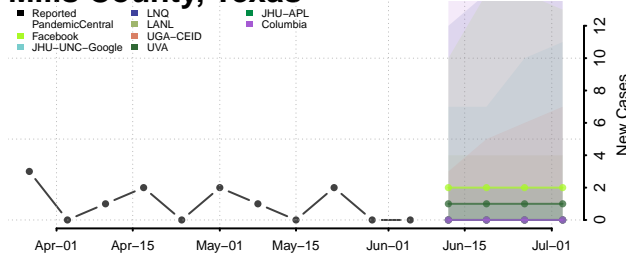

Mills County, Texas