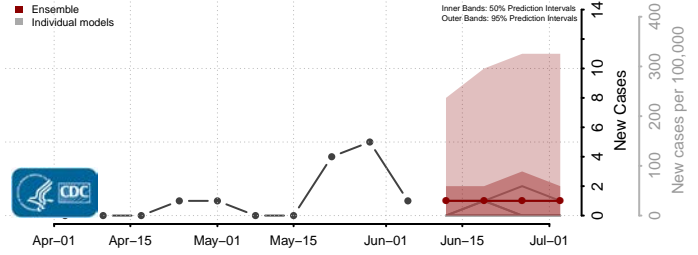

Granite County, Montana