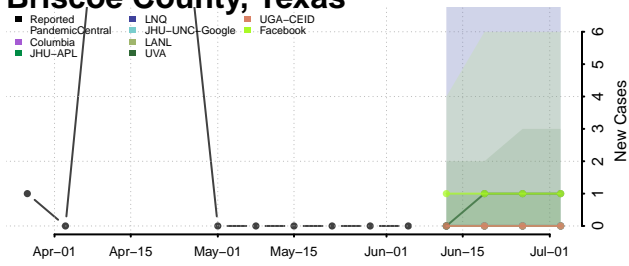

Briscoe County, Texas