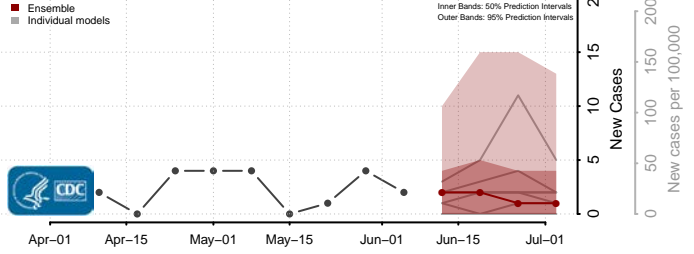

St. Clair County, Missouri