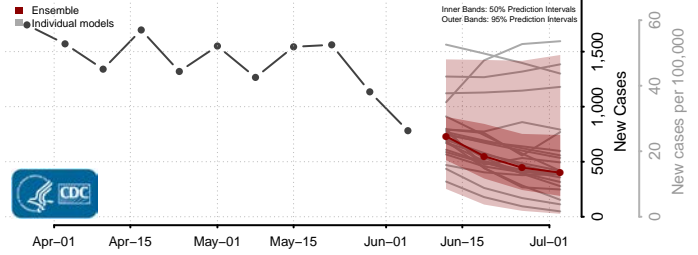

Mississippi*