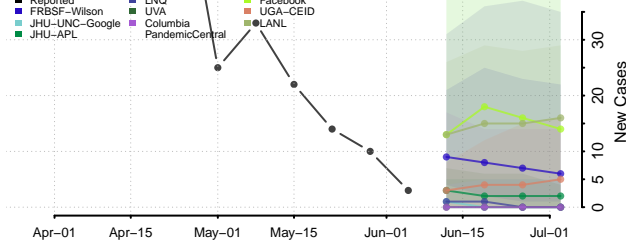

Dunn County, Wisconsin