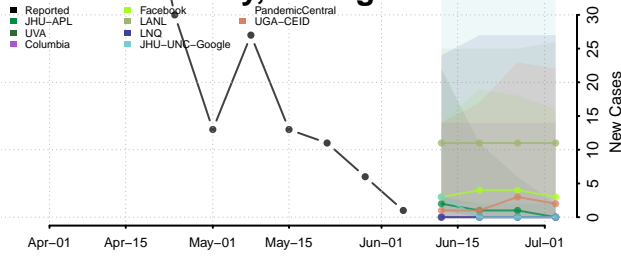

Crawford County, Michigan