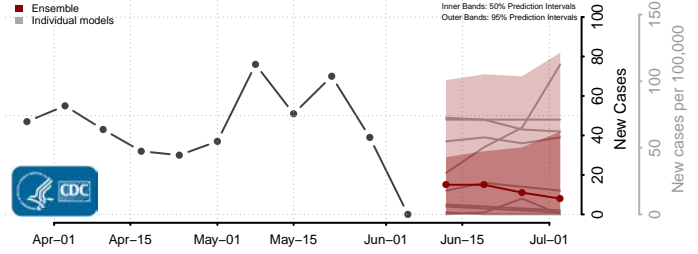

Otero County, New Mexico