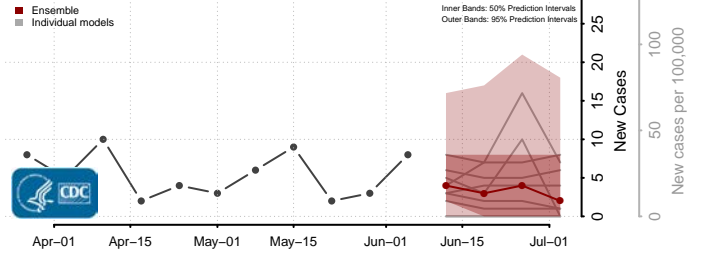

Clark County, Arkansas