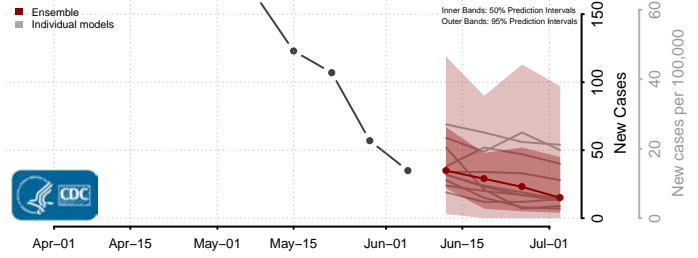

Charles County, Maryland

Dorchester County, Maryland

Frederick County, Maryland

Garrett County, Maryland

Harford County, Maryland

Howard County, Maryland

Kent County, Maryland

Montgomery County, Maryland