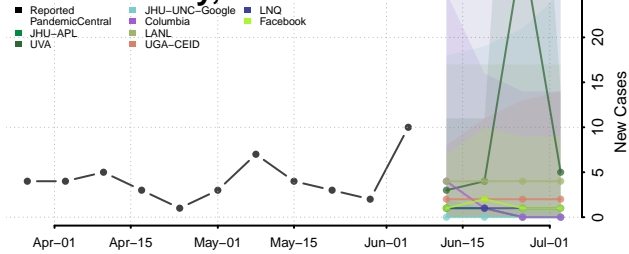

Nome County, Alaska