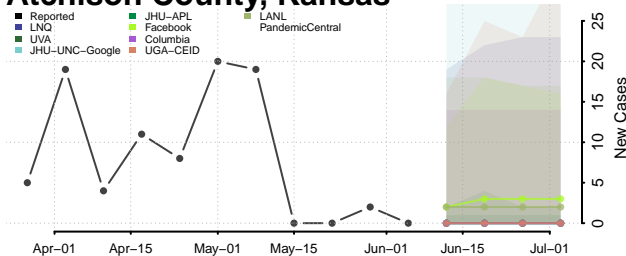

Worth County, Iowa

Wright County, Iowa

Kansas*

Allen County, Kansas

Anderson County, Kansas

Atchison County, Kansas

*New weekly cases may decrease in this location over the next four weeks. For these locations, the ensemble forecast indicates a probability of 0.75 or greater that fewer cases will be reported in week four of the forecast than in the last reported week.