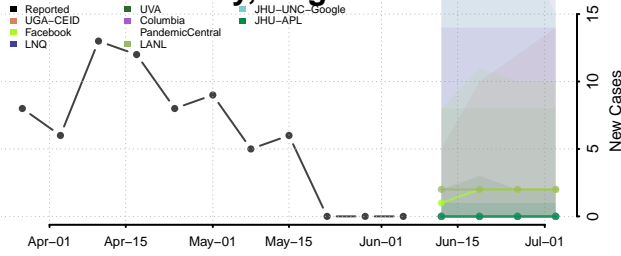

Madison County, Virginia