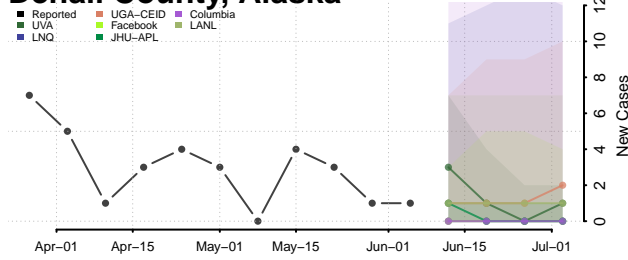

Denali County, Alaska