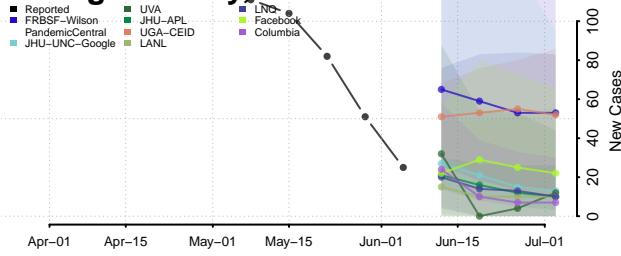

Onondaga County, New York

Ontario County, New York

Orange County, New York

Orleans County, New York

Oswego County, New York

Otsego County, New York

Putnam County, New York

Queens County, New York