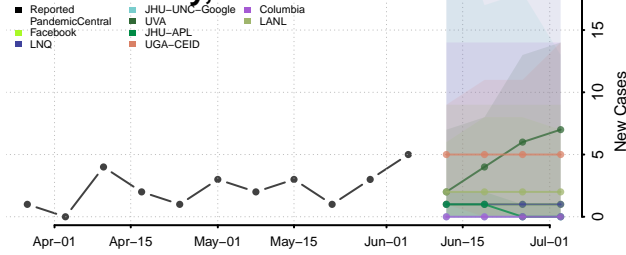

Eddy County, North Dakota

Emmons County, North Dakota

Foster County, North Dakota

Golden Valley County, North Dakota

Grand Forks County, North Dakota

Grant County, North Dakota

Griggs County, North Dakota

Hettinger County, North Dakota