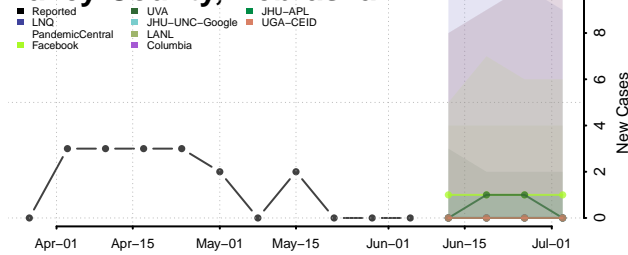

Valley County, Nebraska