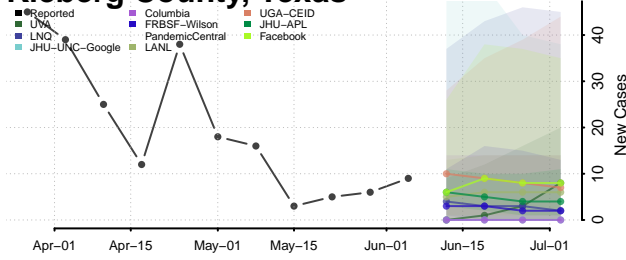

Kleberg County, Texas