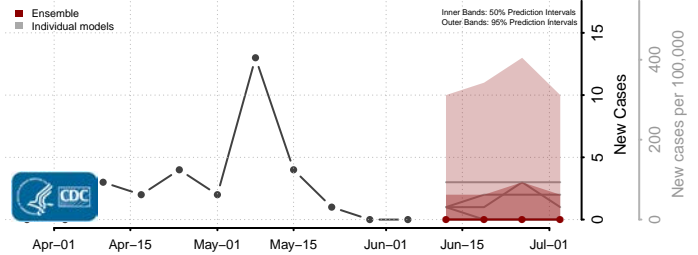

Eddy County, North Dakota

Emmons County, North Dakota

Foster County, North Dakota

Golden Valley County, North Dakota

Grand Forks County, North Dakota

Grant County, North Dakota

Griggs County, North Dakota

Hettinger County, North Dakota