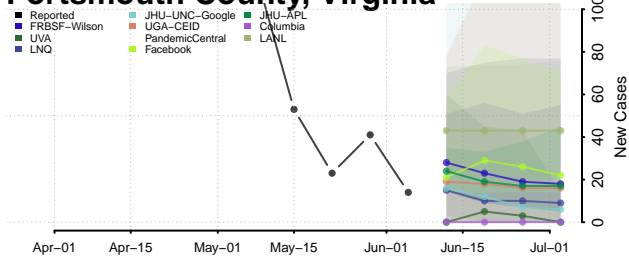

Portsmouth County, Virginia