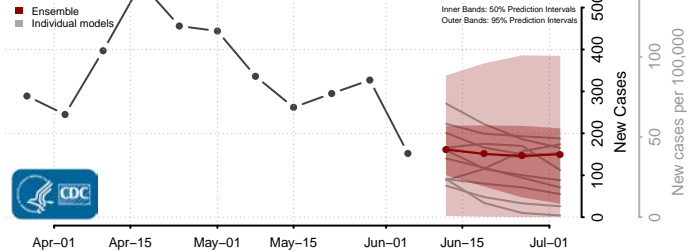

Forsyth County, North Carolina