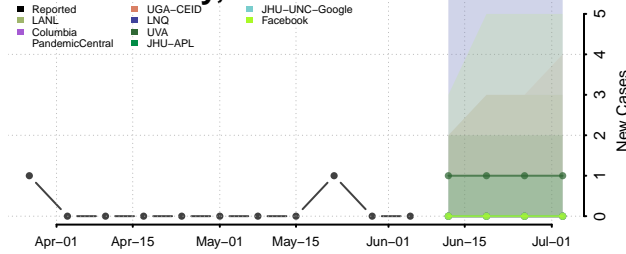

Worth County, Missouri