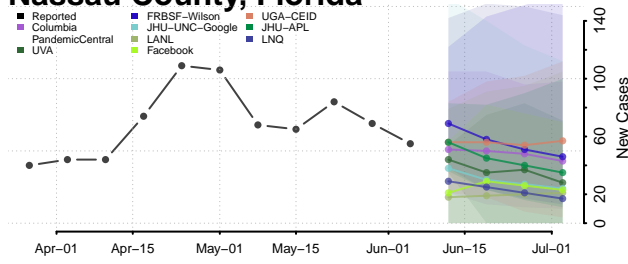

Nassau County, Florida