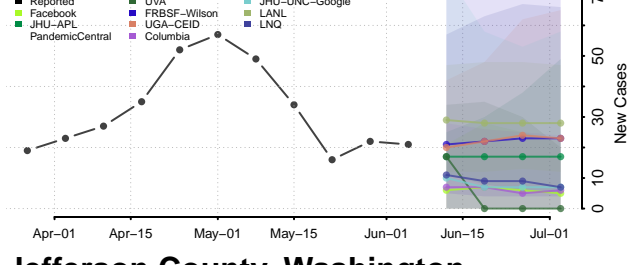

Douglas County, Washington

Ferry County, Washington

Franklin County, Washington

Garfield County, Washington

Grant County, Washington

Grays Harbor County, Washington

Island County, Washington

Jefferson County, Washington