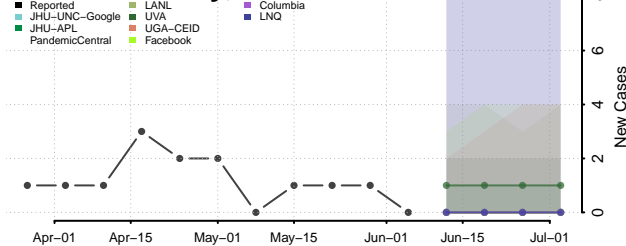

Catron County, New Mexico