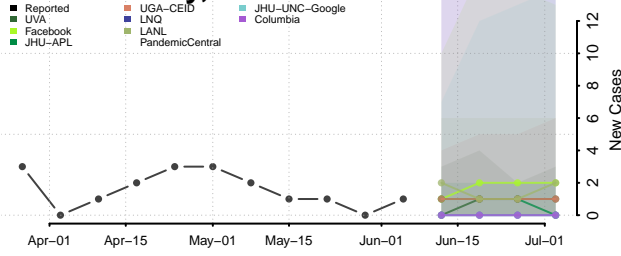

Treasure County, Montana

Valley County, Montana

Wheatland County, Montana

Wibaux County, Montana

Yellowstone County, Montana

Nebraska*

*New weekly cases may decrease in this location over the next four weeks. For these locations, the ensemble forecast indicates a probability of 0.75 or greater that fewer cases will be reported in week four of the forecast than in the last reported week.