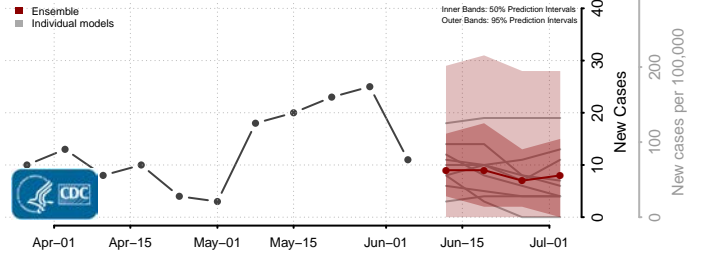

Todd County, Kentucky

Trigg County, Kentucky

Trimble County, Kentucky

Union County, Kentucky

Warren County, Kentucky

Washington County, Kentucky

Wayne County, Kentucky

Webster County, Kentucky