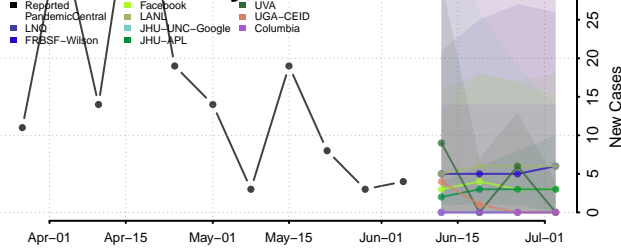

Addison County, Vermont