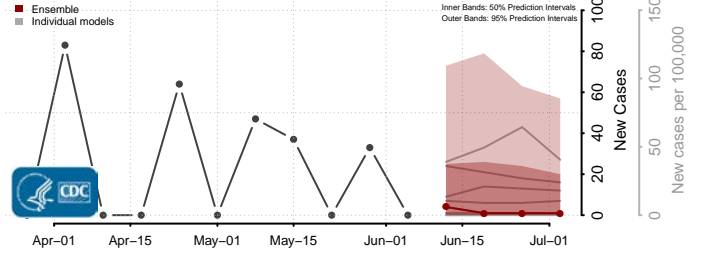

Sabine County, Texas

San Augustine County, Texas

San Jacinto County, Texas

San Patricio County, Texas

San Saba County, Texas

Schleicher County, Texas

Scurry County, Texas

Shackelford County, Texas