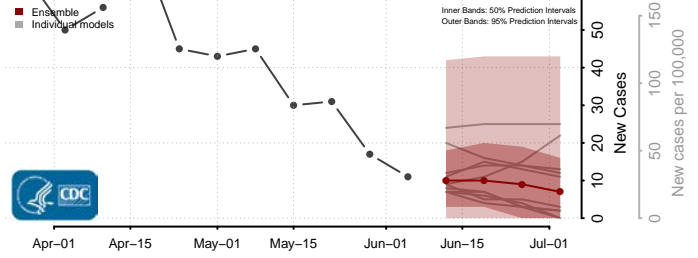

Carlton County, Minnesota