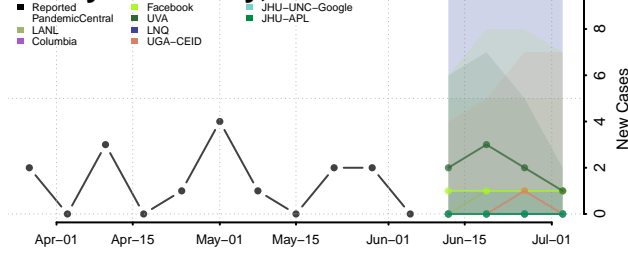

Schuyler County, Missouri