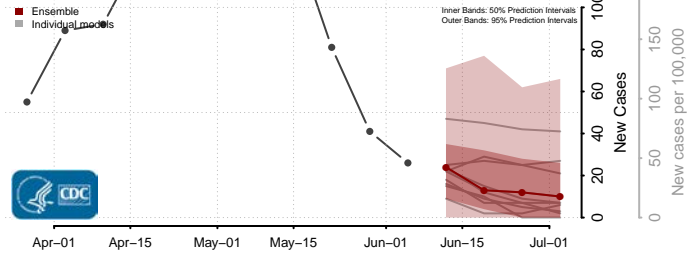

Chisago County, Minnesota