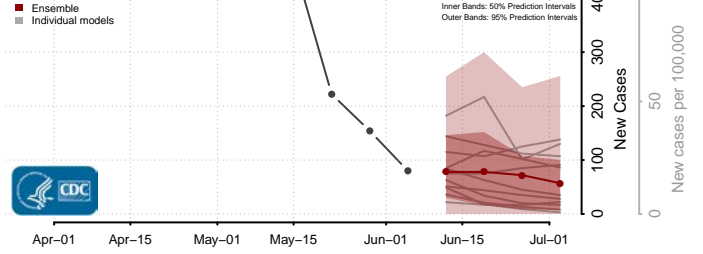

Hillsborough County, New Hampshire