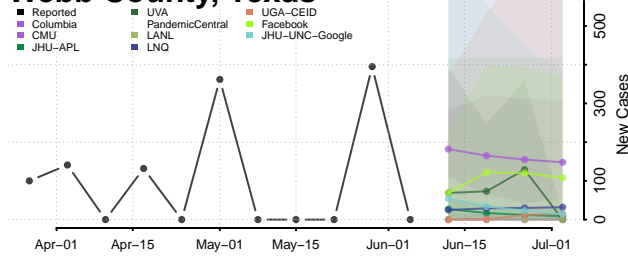

Van Zandt County, Texas

Victoria County, Texas

Walker County, Texas

Waller County, Texas

Ward County, Texas

Washington County, Texas

Webb County, Texas

Wharton County, Texas