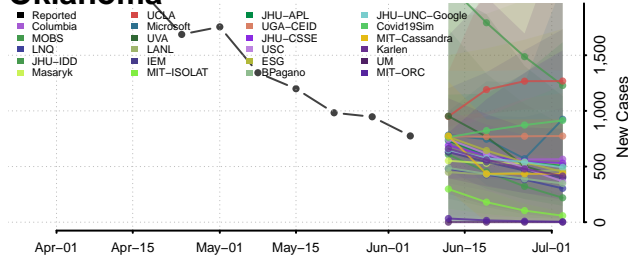

Wayne County, Ohio

Williams County, Ohio

Wood County, Ohio

Wyandot County, Ohio

Oklahoma*

Adair County, Oklahoma

Alfalfa County, Oklahoma

Atoka County, Oklahoma