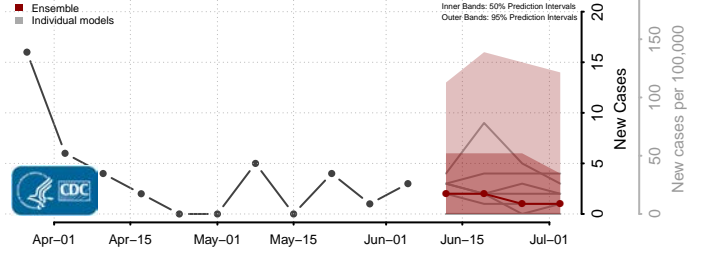

Wabash County, Illinois