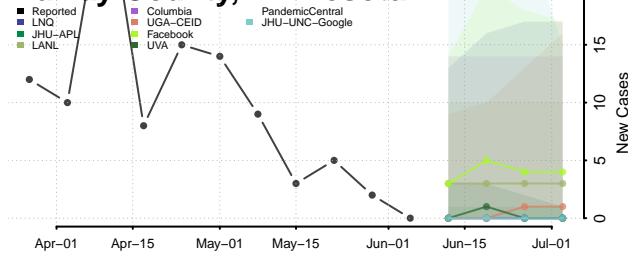

Murray County, Minnesota