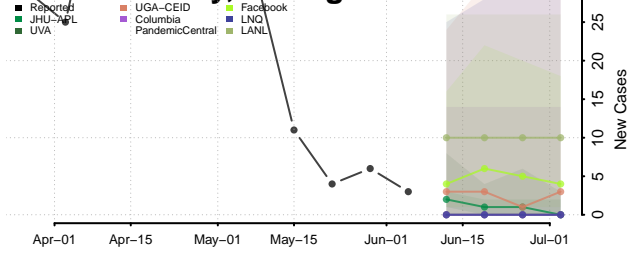

Allegan County, Michigan

Alpena County, Michigan

Antrim County, Michigan

Arenac County, Michigan

Baraga County, Michigan

Barry County, Michigan

Bay County, Michigan

Benzie County, Michigan