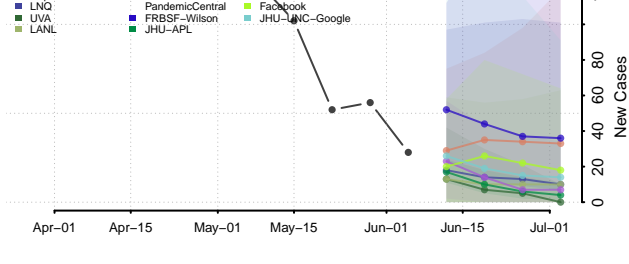

Van Buren County, Michigan