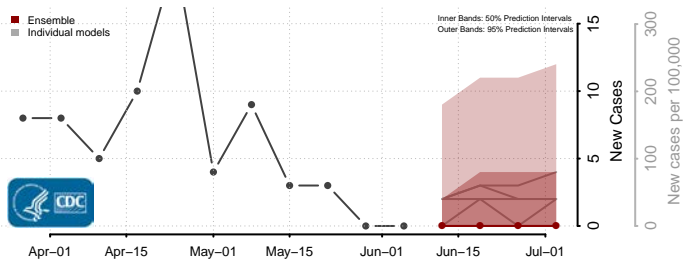

Big Stone County, Minnesota