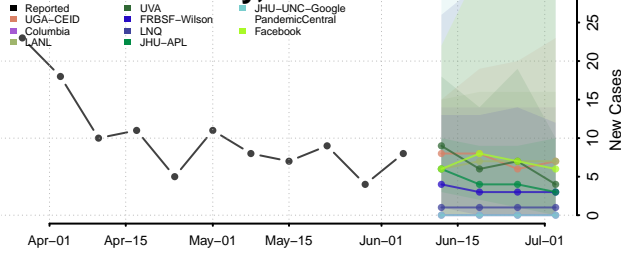

Crawford County, Illinois