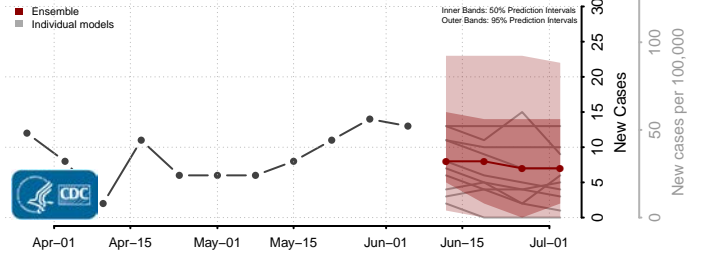

Cleburne County, Arkansas