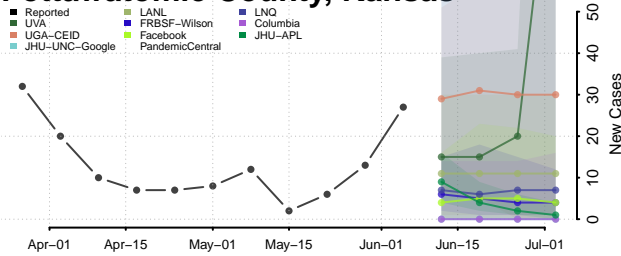

Pottawatomie County, Kansas