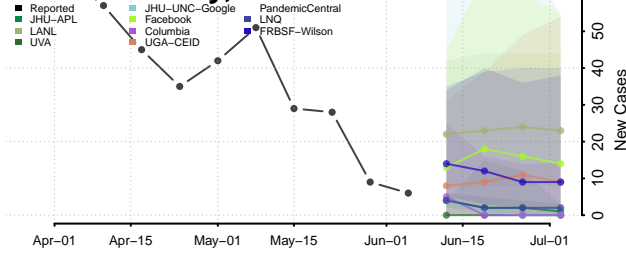

Mahnomen County, Minnesota

Marshall County, Minnesota

Martin County, Minnesota

McLeod County, Minnesota

Meeker County, Minnesota

Mille Lacs County, Minnesota

Morrison County, Minnesota

Mower County, Minnesota