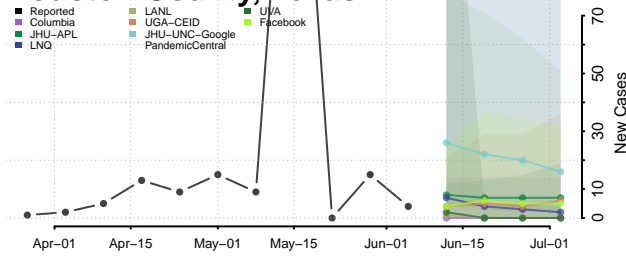

Howard County, Texas

Hudspeth County, Texas

Hunt County, Texas

Hutchinson County, Texas

Irion County, Texas

Jack County, Texas

Jackson County, Texas

Jasper County, Texas