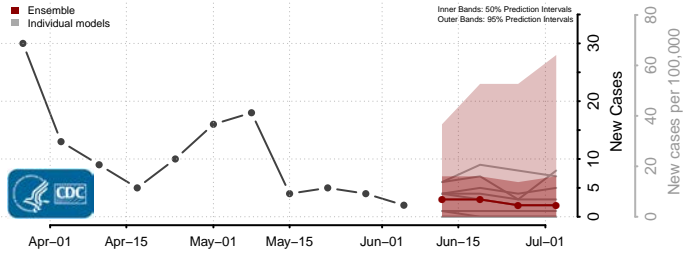

Pittsburg County, Oklahoma