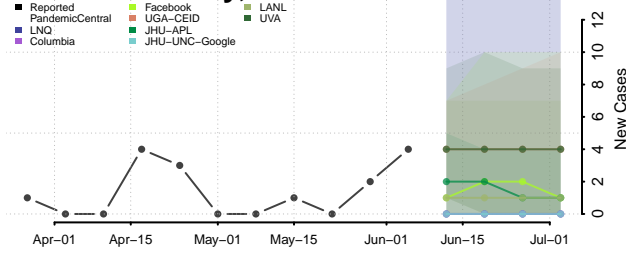

Latimer County, Oklahoma