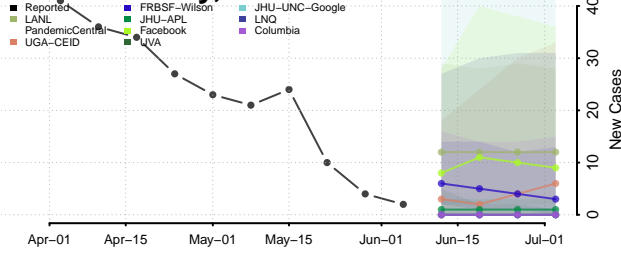

Carter County, Tennessee

Cheatham County, Tennessee

Chester County, Tennessee

Claiborne County, Tennessee

Clay County, Tennessee

Cocke County, Tennessee

Coffee County, Tennessee

Crockett County, Tennessee