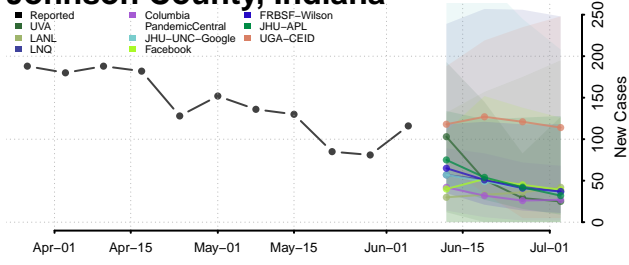

Johnson County, Indiana