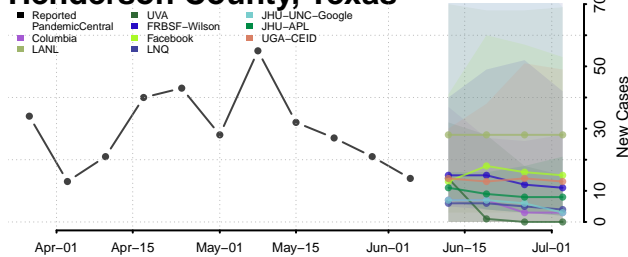

Henderson County, Texas