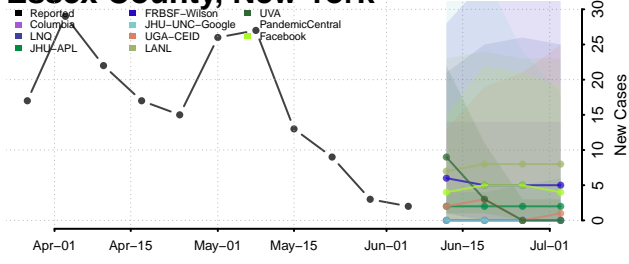

Clinton County, New York

Columbia County, New York

Cortland County, New York

Delaware County, New York

Dutchess County, New York

Erie County, New York

Essex County, New York

Franklin County, New York