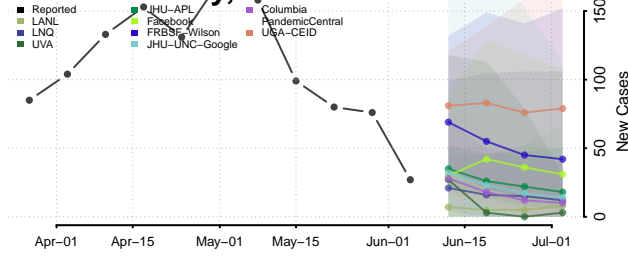

Logan County, Illinois

Macon County, Illinois

Macoupin County, Illinois

Madison County, Illinois

Marion County, Illinois

Marshall County, Illinois

Mason County, Illinois

Massac County, Illinois