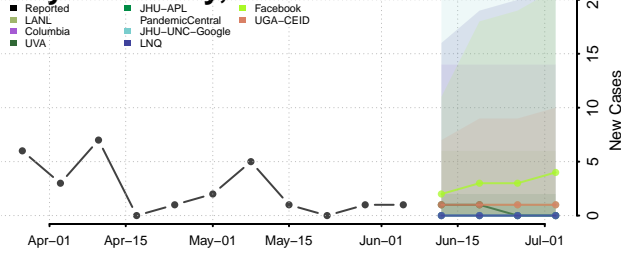

Wayne County, Missouri