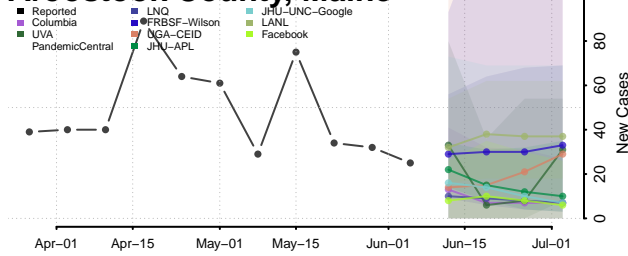

Aroostook County, Maine