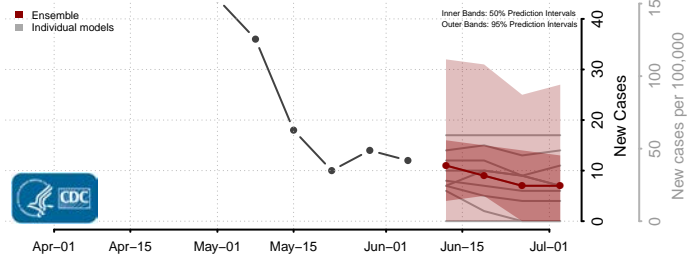

Williamsburg County, Virginia

Winchester County, Virginia

Wise County, Virginia

Wythe County, Virginia

Clallam County, Washington

Clark County, Washington

Columbia County, Washington

Cowlitz County, Washington