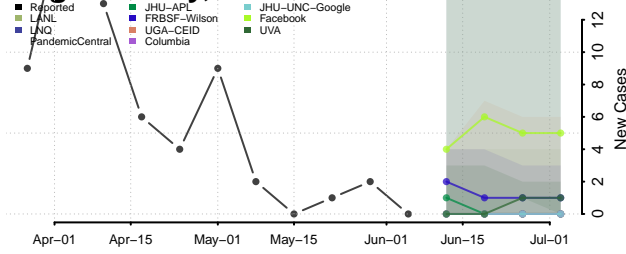

Furnas County, Nebraska

Gage County, Nebraska

Garden County, Nebraska

Garfield County, Nebraska

Gosper County, Nebraska

Grant County, Nebraska

Greeley County, Nebraska

Hall County, Nebraska