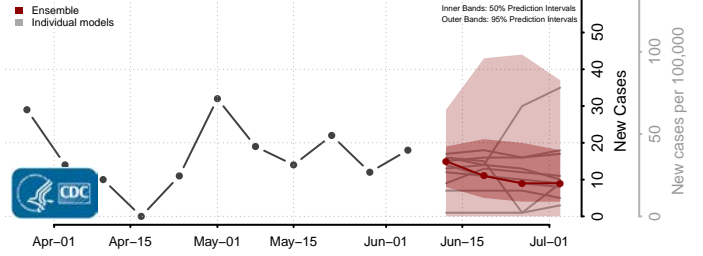

Callaway County, Missouri