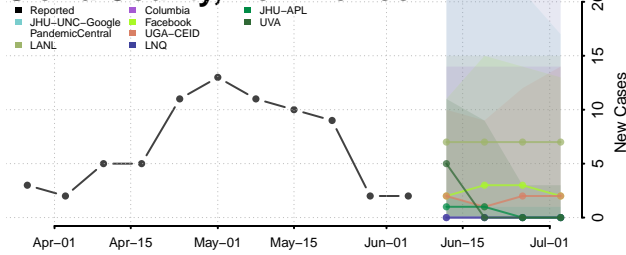

Sierra County, New Mexico