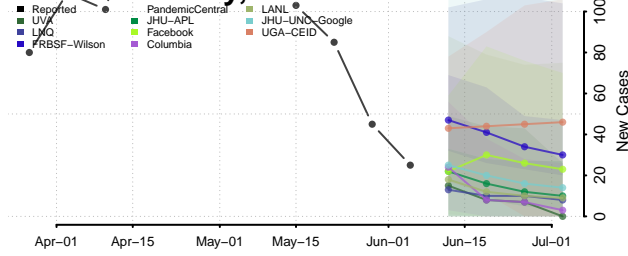

Lincoln County, North Carolina