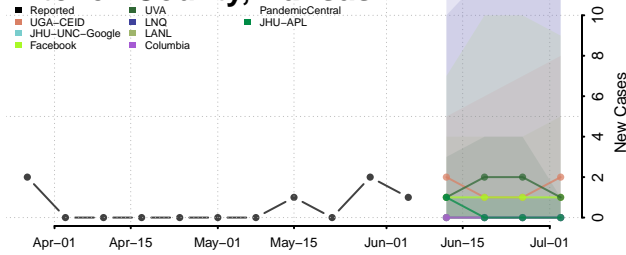

Mitchell County, Kansas