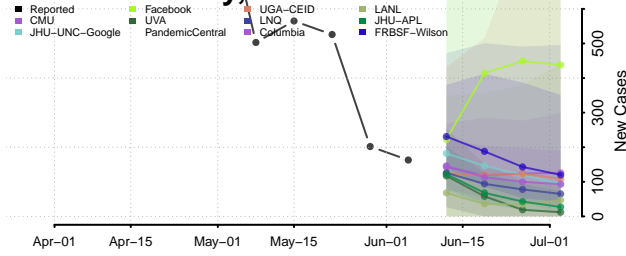

El Paso County, Texas