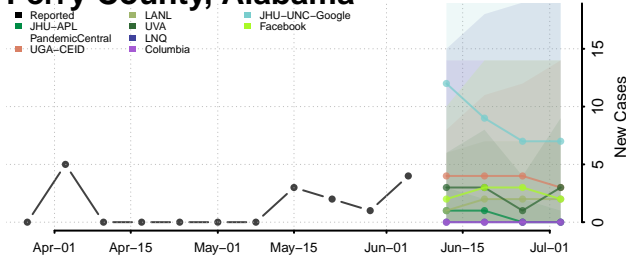

Jefferson County, Alabama

Lamar County, Alabama

Lauderdale County, Alabama

Lawrence County, Alabama

Lee County, Alabama

Limestone County, Alabama

Lowndes County, Alabama

Macon County, Alabama

Madison County, Alabama

Marengo County, Alabama

Marion County, Alabama

Marshall County, Alabama

Mobile County, Alabama

Monroe County, Alabama

Montgomery County, Alabama

Morgan County, Alabama

Perry County, Alabama

Pickens County, Alabama

Pike County, Alabama

Randolph County, Alabama

Russell County, Alabama

Shelby County, Alabama

St. Clair County, Alabama

Sumter County, Alabama