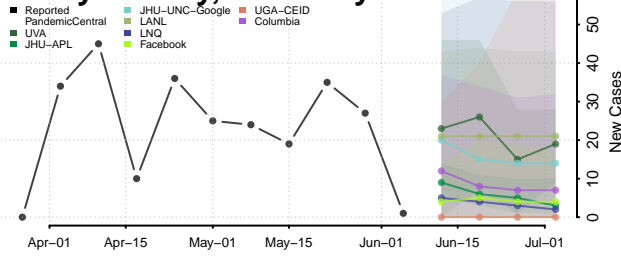

Casey County, Kentucky