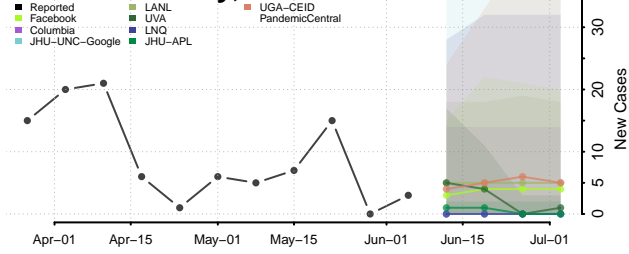

Nueces County, Texas

Ochiltree County, Texas

Oldham County, Texas

Orange County, Texas

Palo Pinto County, Texas

Panola County, Texas

Parker County, Texas

Parmer County, Texas