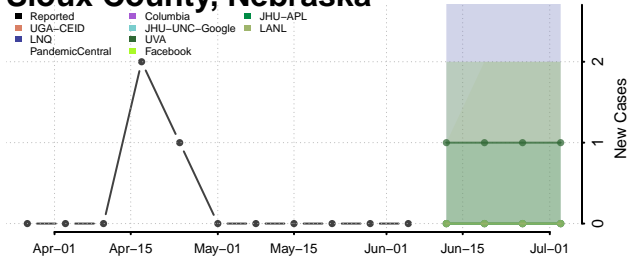

Sioux County, Nebraska