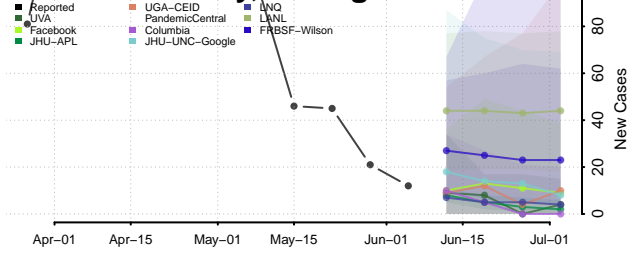

Mecosta County, Michigan