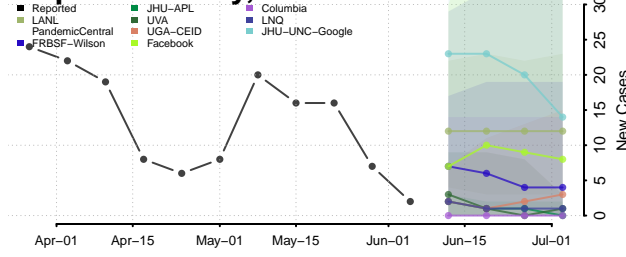

Wapello County, Iowa