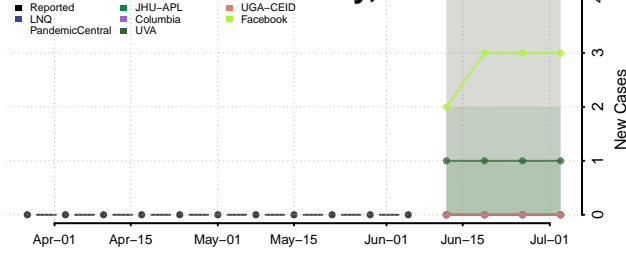

Valdez-Cordova County, Alaska