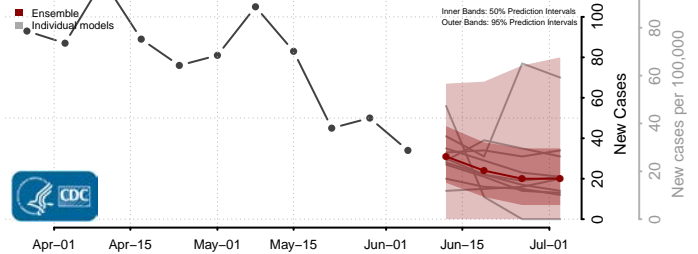

Clark County, Indiana