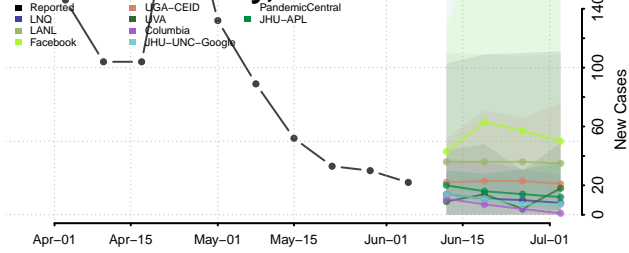

Jefferson County, Texas