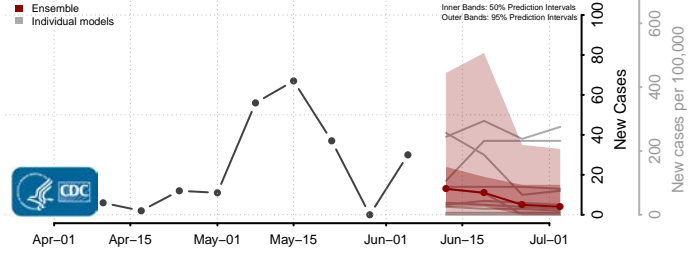

Reeves County, Texas