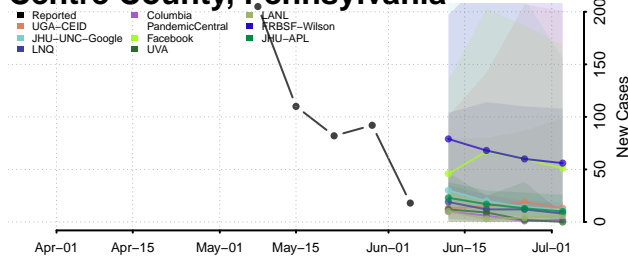

Centre County, Pennsylvania