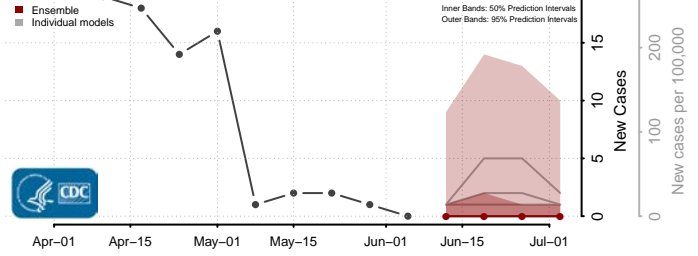

Haakon County, South Dakota

Hamlin County, South Dakota

Hand County, South Dakota

Hanson County, South Dakota

Harding County, South Dakota

Hughes County, South Dakota

Hutchinson County, South Dakota

Hyde County, South Dakota