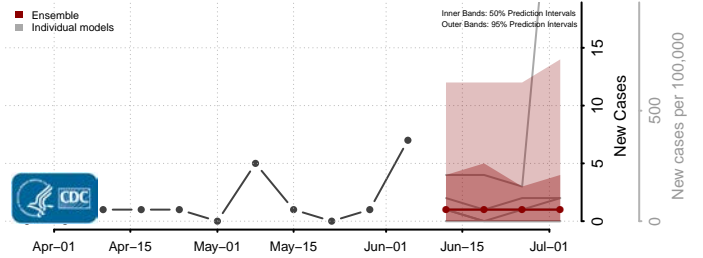

Gilliam County, Oregon