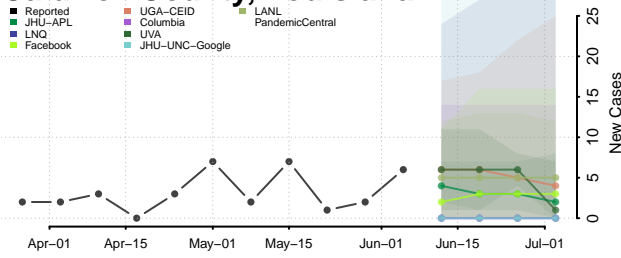

Caldwell County, Louisiana