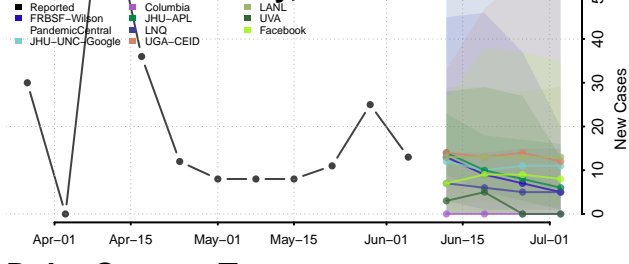

Deaf Smith County, Texas