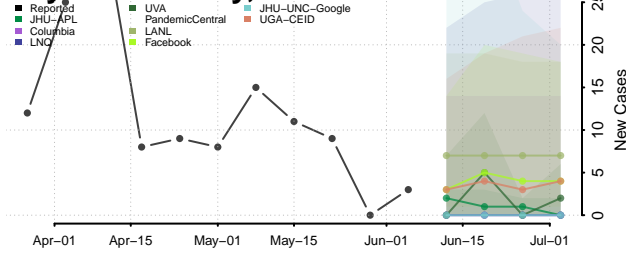

Bayfield County, Wisconsin

*New weekly cases may decrease in this location over the next four weeks. For these locations, the ensemble forecast indicates a probability of 0.75 or greater that fewer cases will be reported in week four of the forecast than in the last reported week.