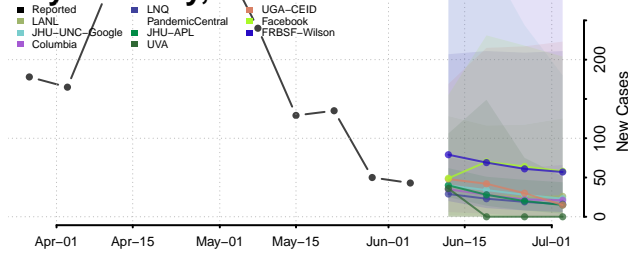

Hays County, Texas