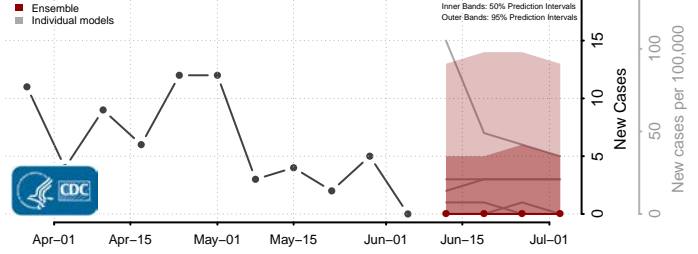

Tate County, Mississippi

Tippah County, Mississippi

Tishomingo County, Mississippi

Tunica County, Mississippi

Union County, Mississippi

Walthall County, Mississippi

Warren County, Mississippi

Washington County, Mississippi