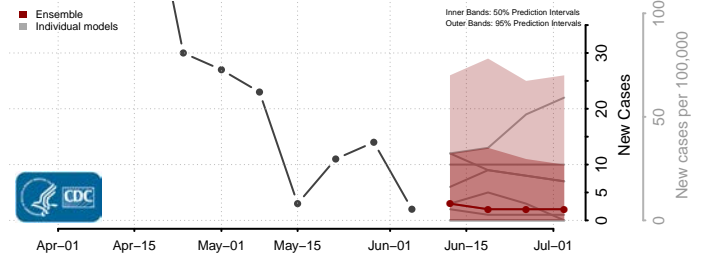

Hanover County, Virginia

Harrisonburg County, Virginia

Henrico County, Virginia

Henry County, Virginia

Highland County, Virginia

Hopewell County, Virginia

Isle of Wight County, Virginia

James City County, Virginia