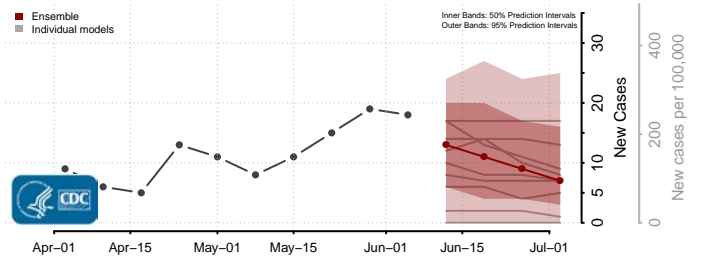

Hood River County, Oregon

Jackson County, Oregon

Jefferson County, Oregon

Josephine County, Oregon

Klamath County, Oregon

Lake County, Oregon

Lane County, Oregon

Lincoln County, Oregon