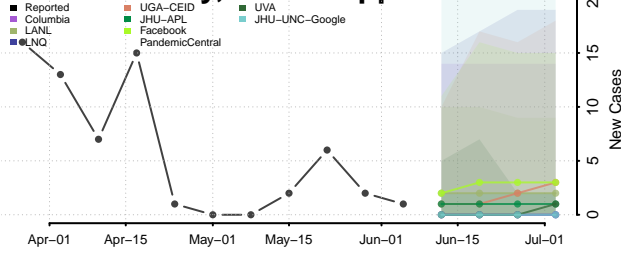

Clarke County, Mississippi