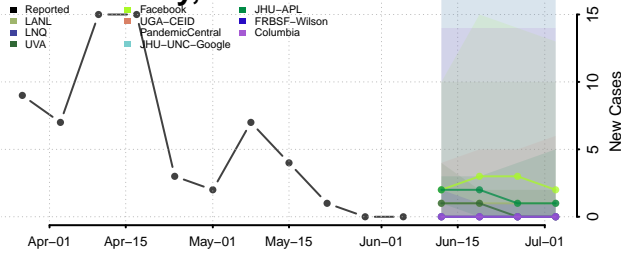

Kiowa County, Oklahoma

Latimer County, Oklahoma

Le Flore County, Oklahoma

Lincoln County, Oklahoma

Logan County, Oklahoma

Love County, Oklahoma

Major County, Oklahoma

Marshall County, Oklahoma