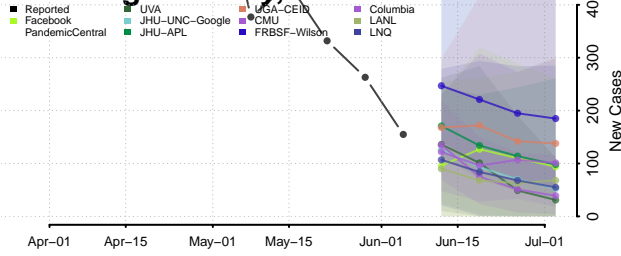

Onondaga County, New York