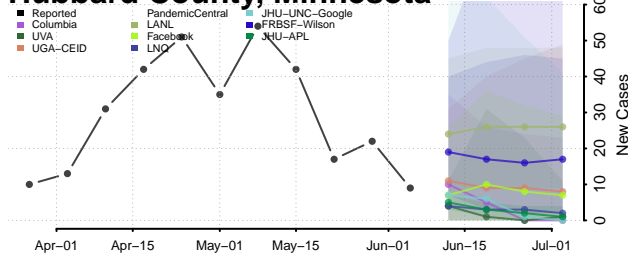

Hennepin County, Minnesota

Houston County, Minnesota

Hubbard County, Minnesota

Isanti County, Minnesota

Itasca County, Minnesota

Jackson County, Minnesota

Kanabec County, Minnesota

Kandiyohi County, Minnesota