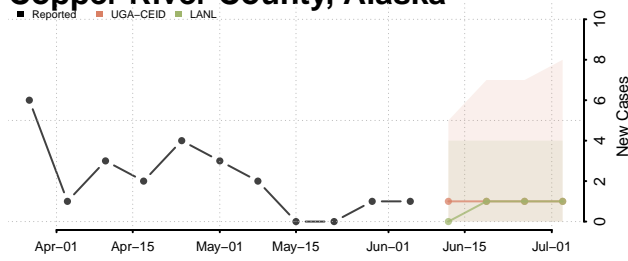

Copper River County, Alaska