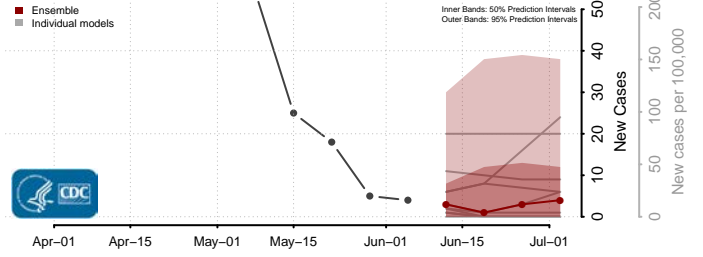

Berrien County, Michigan

Branch County, Michigan

Calhoun County, Michigan

Cass County, Michigan

Charlevoix County, Michigan

Cheboygan County, Michigan

Chippewa County, Michigan

Clare County, Michigan