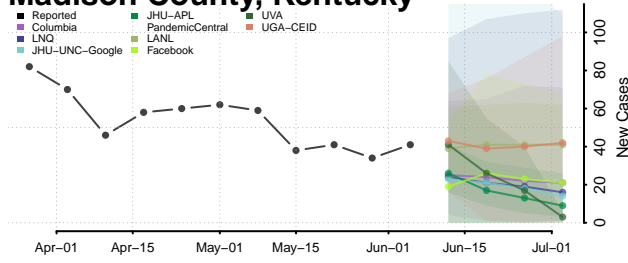

Livingston County, Kentucky

Logan County, Kentucky

Lyon County, Kentucky

Madison County, Kentucky

Magoffin County, Kentucky

Marion County, Kentucky

Marshall County, Kentucky

Martin County, Kentucky