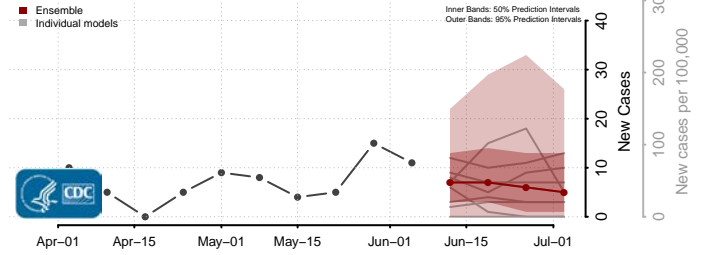

Gasconade County, Missouri