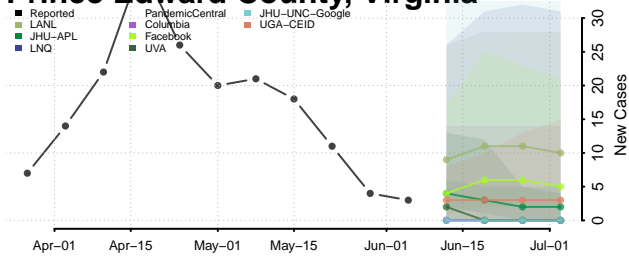

Prince Edward County, Virginia