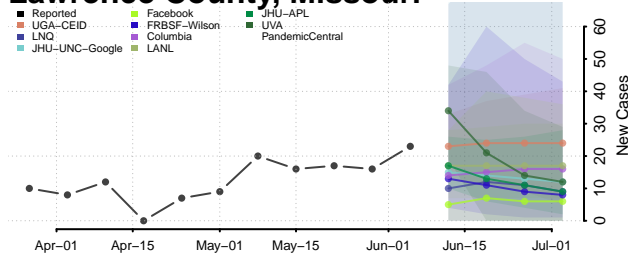

Lawrence County, Missouri