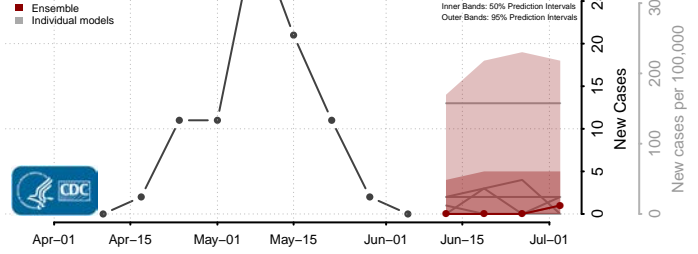

Quay County, New Mexico