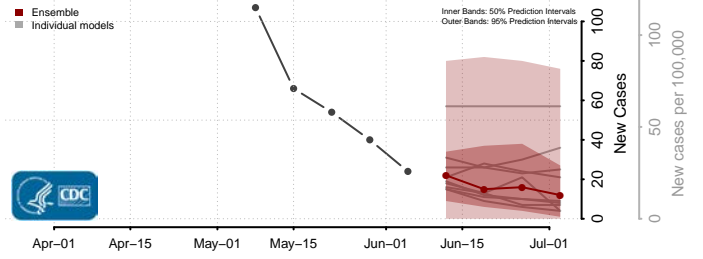

Grand Traverse County, Michigan