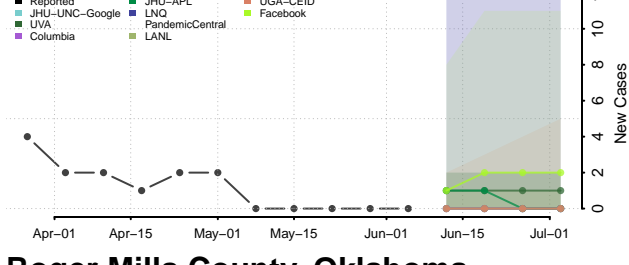

Pushmataha County, Oklahoma