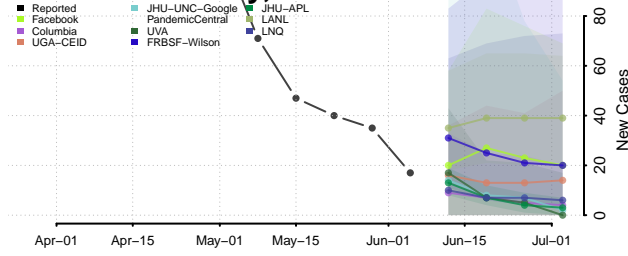

Otter Tail County, Minnesota