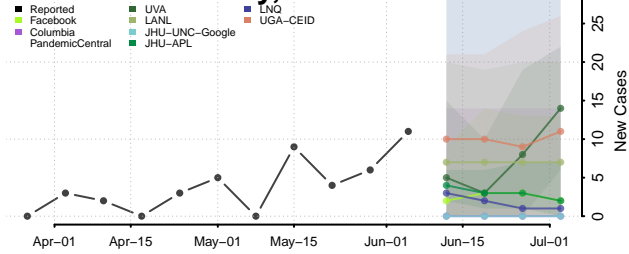

Orleans County, Louisiana

Ouachita County, Louisiana

Plaquemines County, Louisiana

Pointe Coupee County, Louisiana

Rapides County, Louisiana

Red River County, Louisiana

Richland County, Louisiana

Sabine County, Louisiana