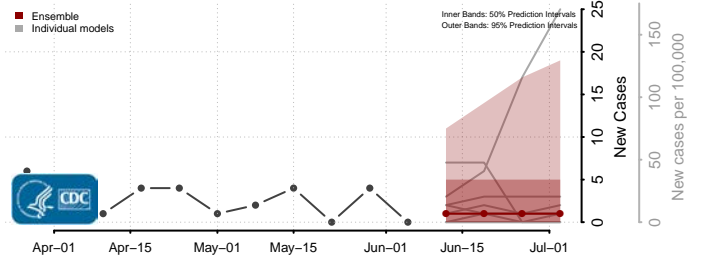

Choctaw County, Oklahoma