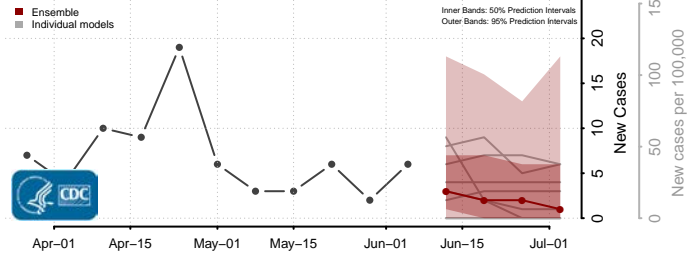

Rankin County, Mississippi

Scott County, Mississippi

Sharkey County, Mississippi

Simpson County, Mississippi

Smith County, Mississippi

Stone County, Mississippi

Sunflower County, Mississippi

Tallahatchie County, Mississippi