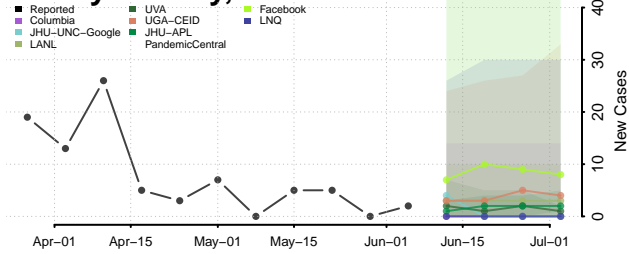

Scurry County, Texas