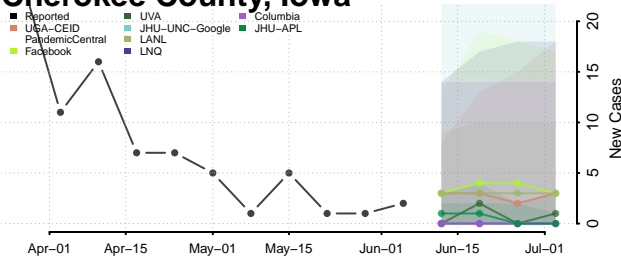

Cherokee County, Iowa