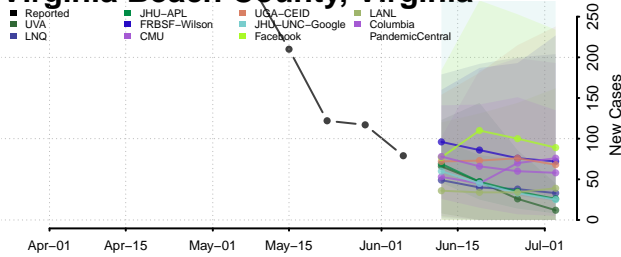

Virginia Beach County, Virginia