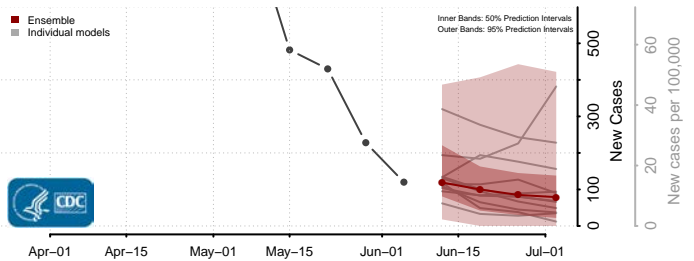

Baltimore County, Maryland