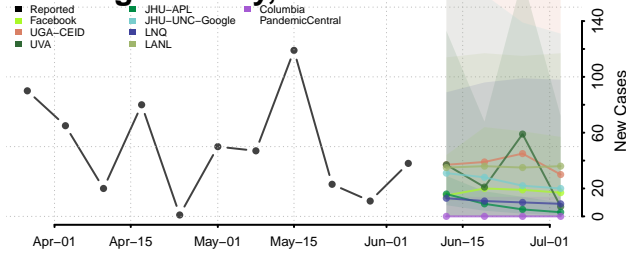

Talladega County, Alabama