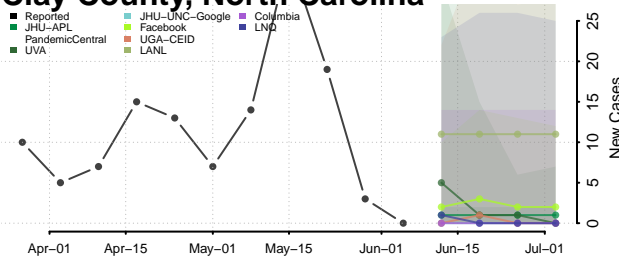

Chatham County, North Carolina

Cherokee County, North Carolina

Chowan County, North Carolina

Clay County, North Carolina

Cleveland County, North Carolina

Columbus County, North Carolina

Craven County, North Carolina