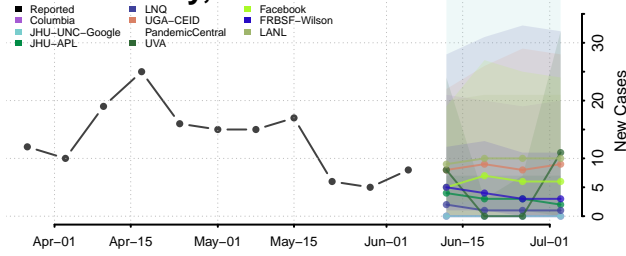

Scott County, Indiana