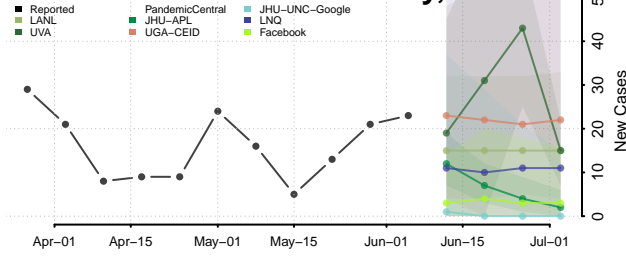

Southeast Fairbanks County, Alaska