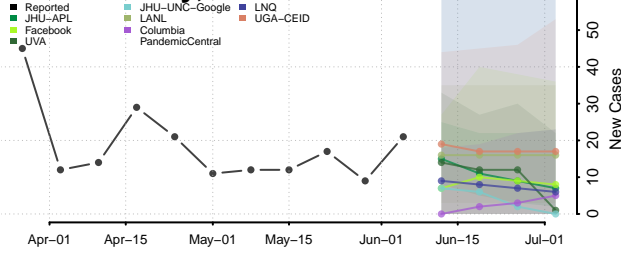

Allen County, Louisiana