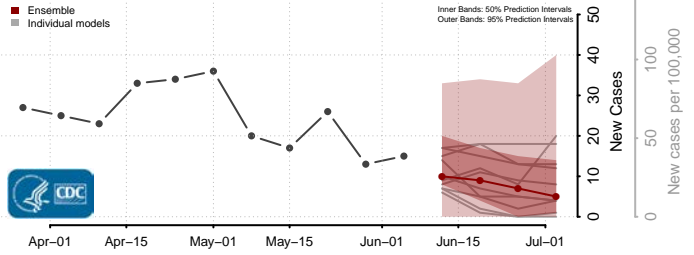

Guernsey County, Ohio