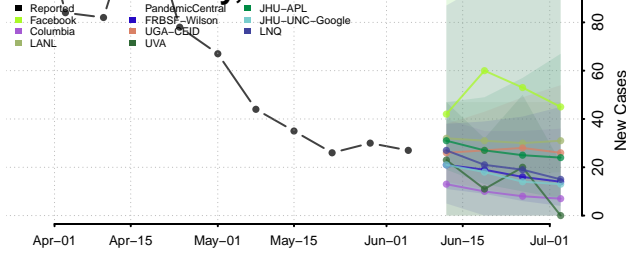

Madera County, California