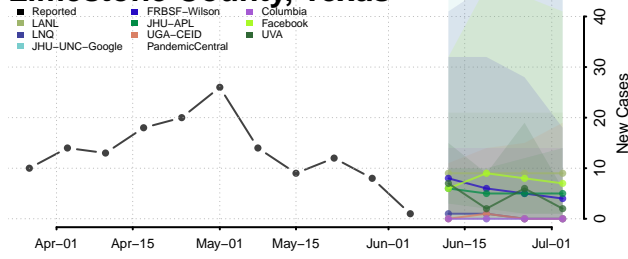

Limestone County, Texas