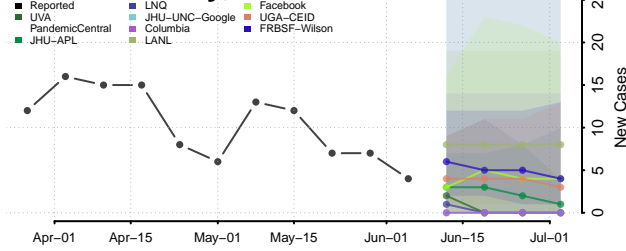

Meade County, South Dakota