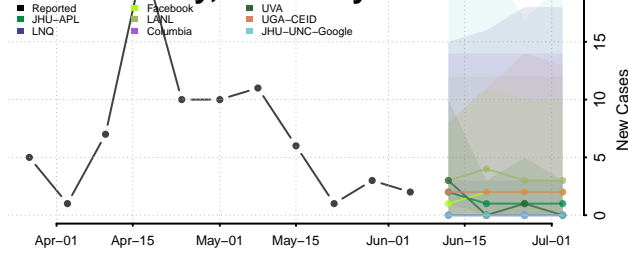

Wolfe County, Kentucky