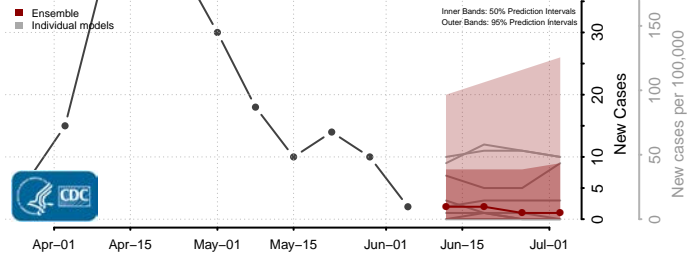

Stutsman County, North Dakota