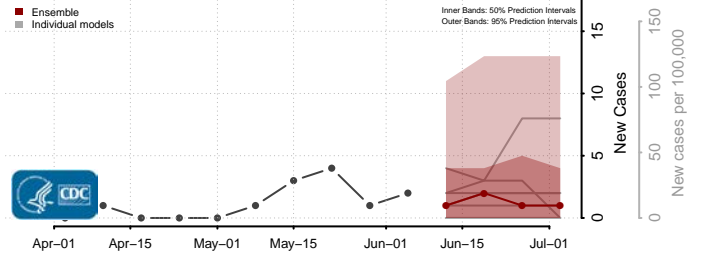

Oregon County, Missouri