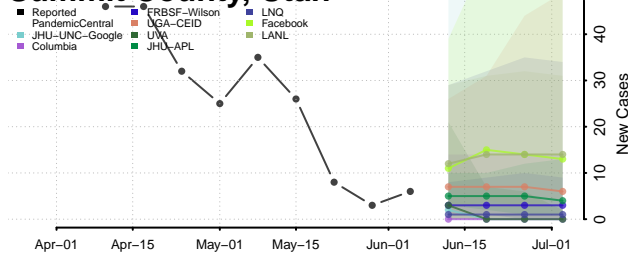

Summit County, Utah