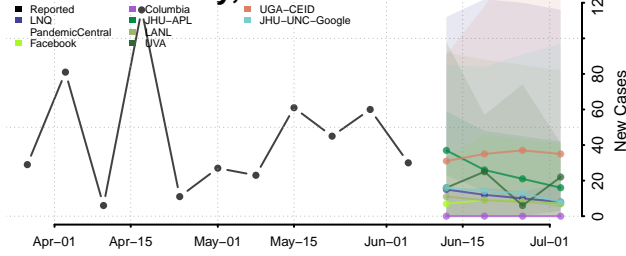

Karnes County, Texas