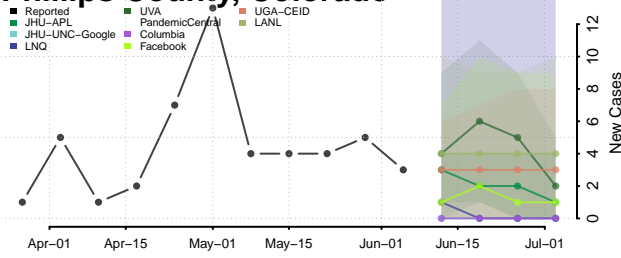

Phillips County, Colorado