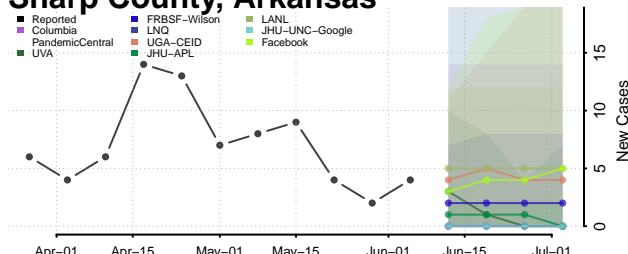

Sharp County, Arkansas