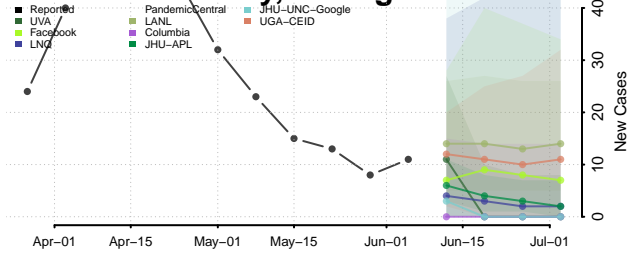

Clinton County, Michigan

Crawford County, Michigan

Delta County, Michigan

Dickinson County, Michigan

Eaton County, Michigan

Emmet County, Michigan

Genesee County, Michigan

Gladwin County, Michigan