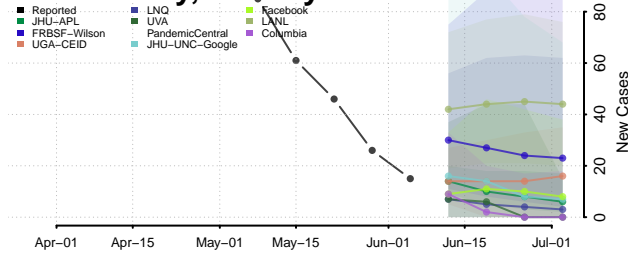

Pike County, Pennsylvania