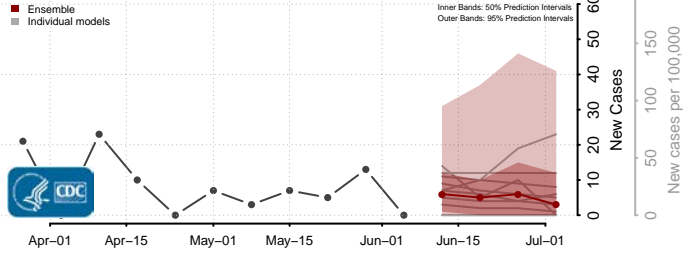

Bee County, Texas