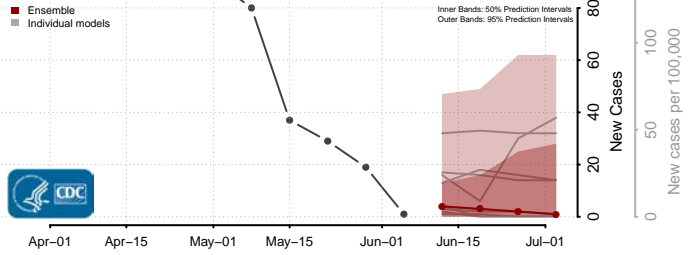

Marquette County, Michigan