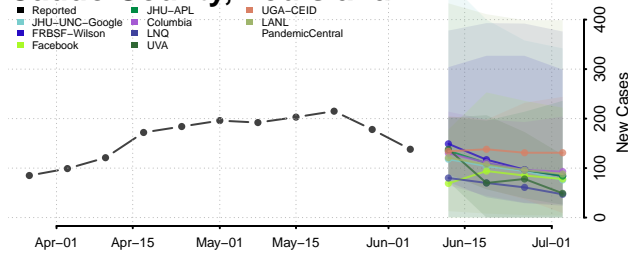

Caddo County, Louisiana