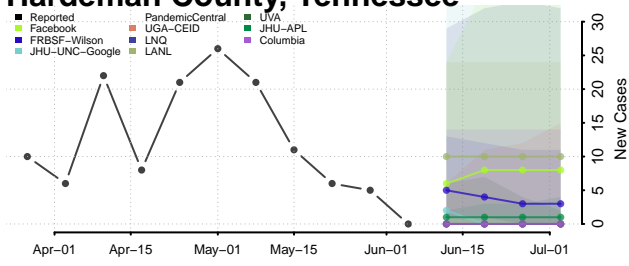

Hardeman County, Tennessee