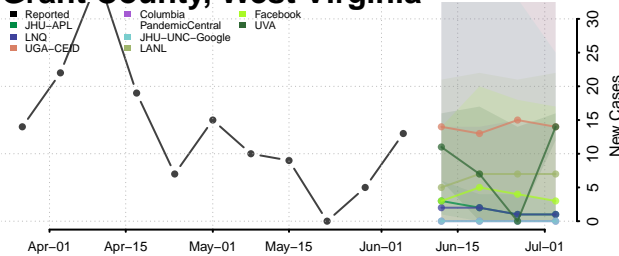

Grant County, West Virginia