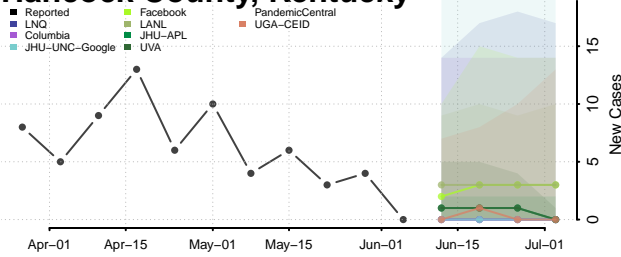

Hancock County, Kentucky