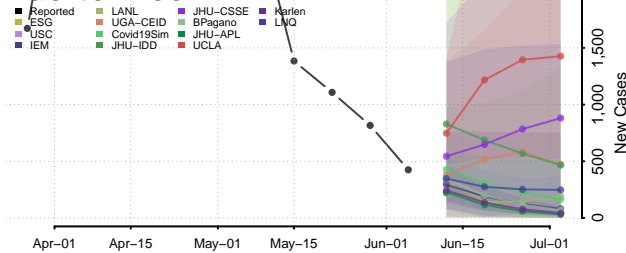

Puerto Rico