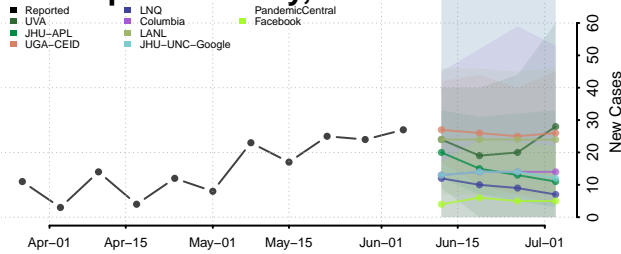

*New weekly cases may decrease in this location over the next four weeks. For these locations, the ensemble forecast indicates a probability of 0.75 or greater that fewer cases will be reported in week four of the forecast than in the last reported week.