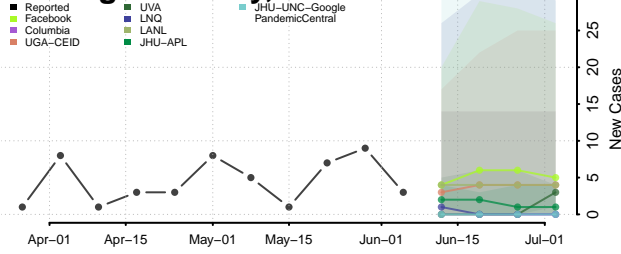

Wilbarger County, Texas