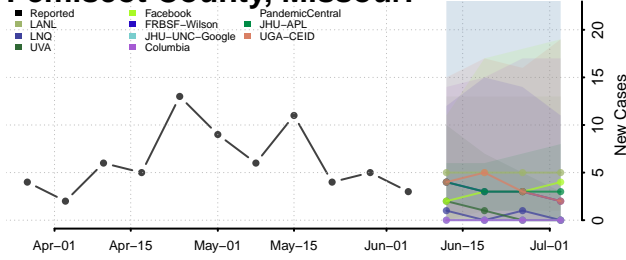

Pemiscot County, Missouri