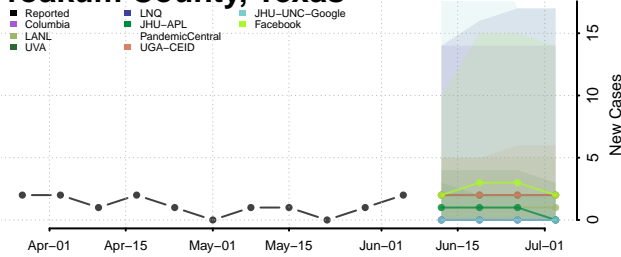

Wood County, Texas

Yoakum County, Texas

Young County, Texas

Zapata County, Texas

Zavala County, Texas

Utah*

Beaver County, Utah

Box Elder County, Utah