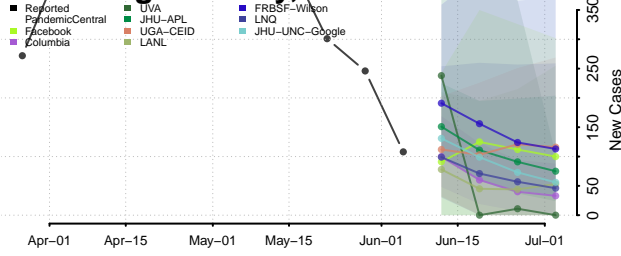

Warren County, Illinois

Washington County, Illinois

Wayne County, Illinois

White County, Illinois

Whiteside County, Illinois

Will County, Illinois

Williamson County, Illinois

Winnebago County, Illinois