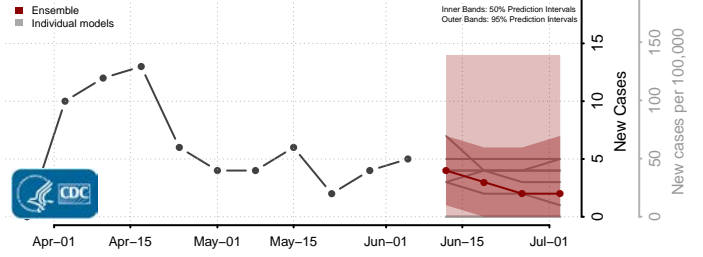

Mason County, Kentucky

McCracken County, Kentucky

McCreary County, Kentucky

McLean County, Kentucky

Meade County, Kentucky

Menifee County, Kentucky

Mercer County, Kentucky

Metcalf County, Kentucky