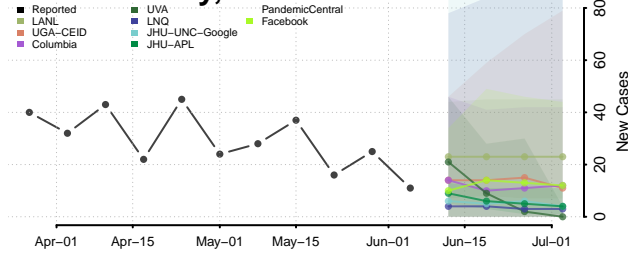

Creek County, Oklahoma