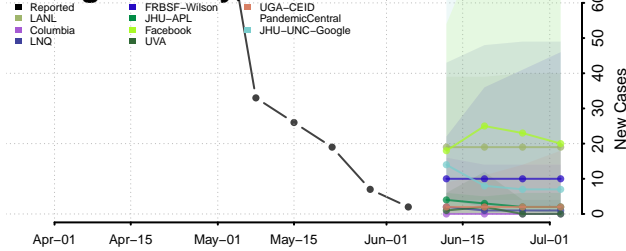

Montgomery County, North Carolina

Moore County, North Carolina

Nash County, North Carolina

New Hanover County, North Carolina

Northampton County, North Carolina

Onslow County, North Carolina

Orange County, North Carolina