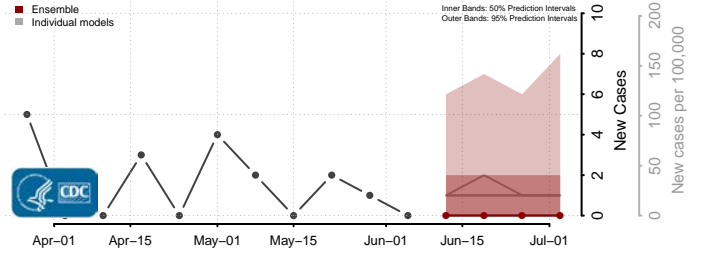

Marshall County, South Dakota