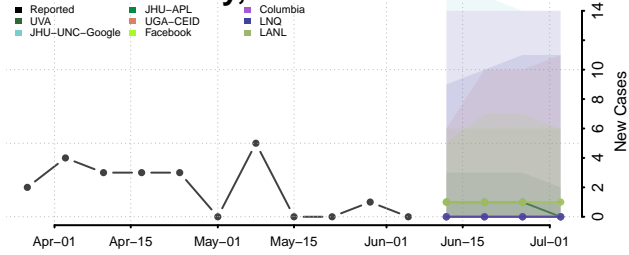

Nuckolls County, Nebraska

Otoe County, Nebraska

Pawnee County, Nebraska

Perkins County, Nebraska

Phelps County, Nebraska

Pierce County, Nebraska

Platte County, Nebraska

Polk County, Nebraska