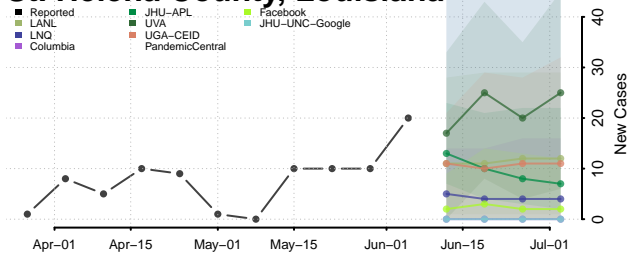

St. Helena County, Louisiana