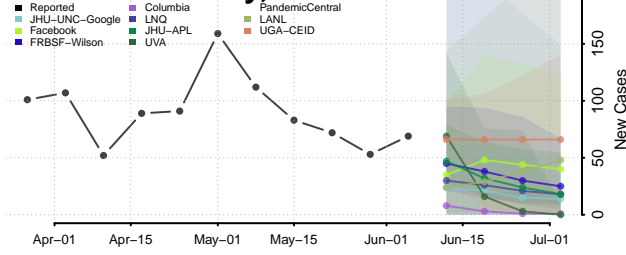

Kaufman County, Texas