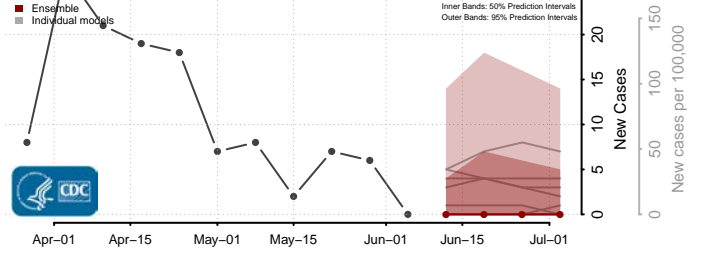

Bourbon County, Kansas