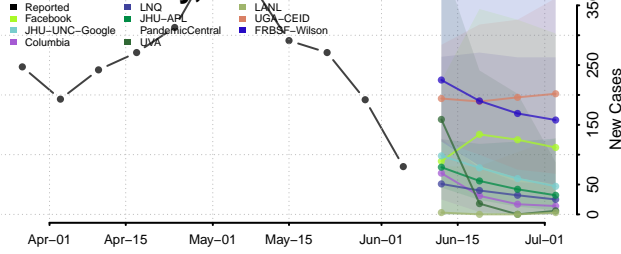

Leon County, Florida