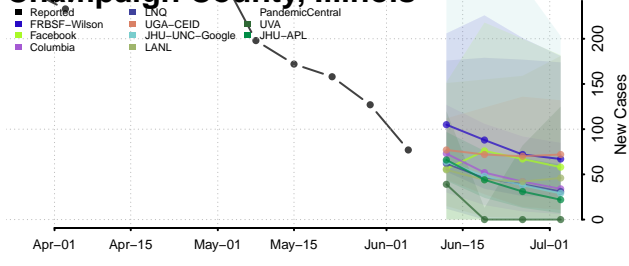

Champaign County, Illinois