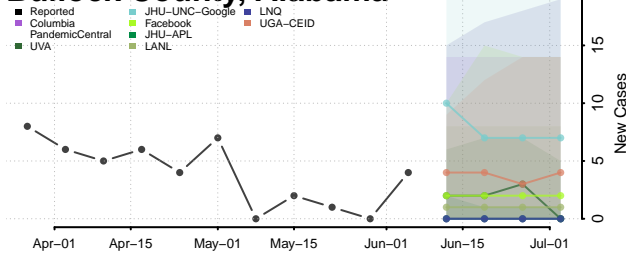

Bullock County, Alabama