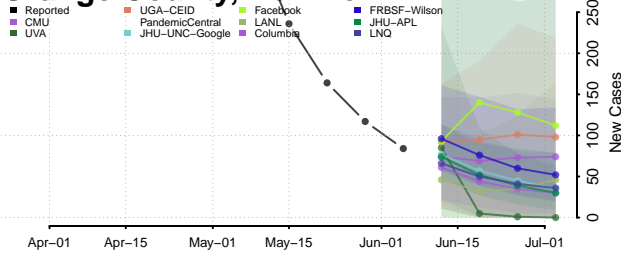

Orange County, New York