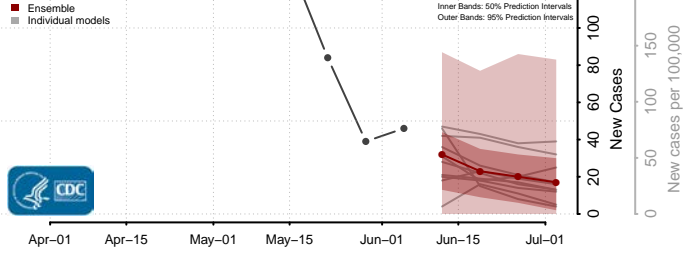

Bradford County, Pennsylvania