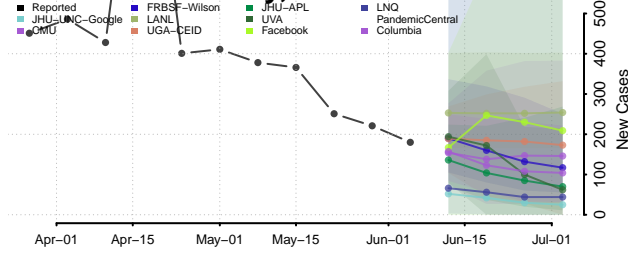

Oklahoma County, Oklahoma