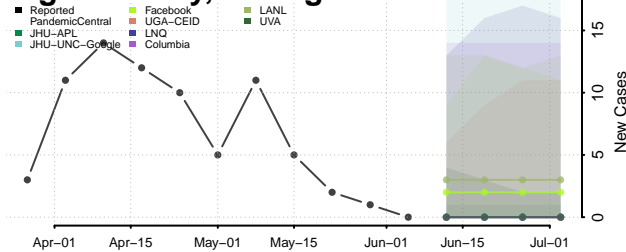

Suffolk County, Massachusetts

Worcester County, Massachusetts

Michigan*

Alcona County, Michigan

Alger County, Michigan

*New weekly cases may decrease in this location over the next four weeks. For these locations, the ensemble forecast indicates a probability of 0.75 or greater that fewer cases will be reported in week four of the forecast than in the last reported week.