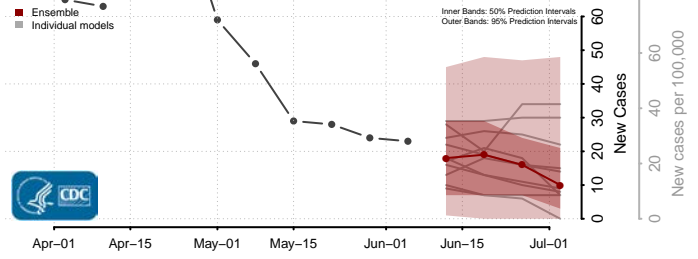

Rockingham County, Virginia