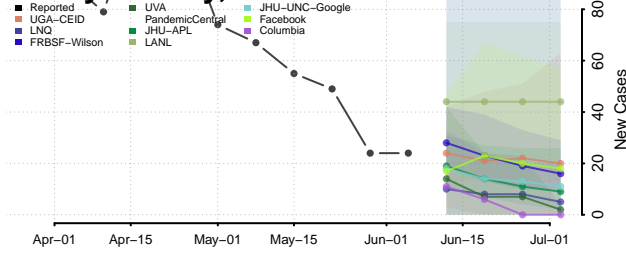

Stanly County, North Carolina