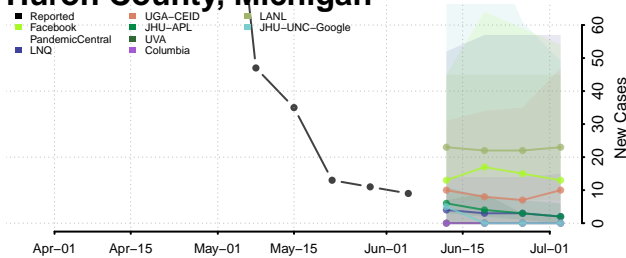

Gogebic County, Michigan

Grand Traverse County, Michigan

Gratiot County, Michigan

Hillsdale County, Michigan

Houghton County, Michigan

Huron County, Michigan

Ingham County, Michigan

Ionia County, Michigan