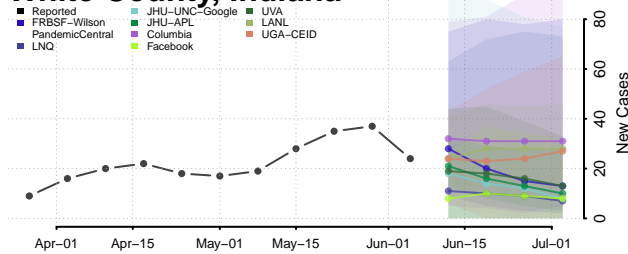

Wabash County, Indiana

Warren County, Indiana

Warrick County, Indiana

Washington County, Indiana

Wayne County, Indiana

Wells County, Indiana

White County, Indiana

Whitley County, Indiana