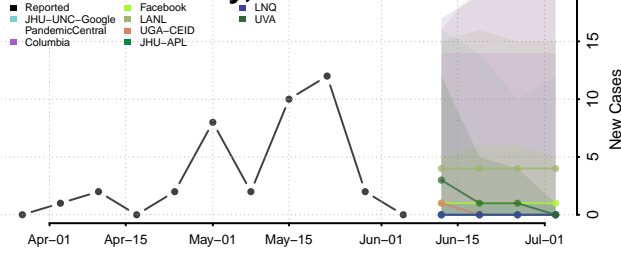

De Baca County, New Mexico