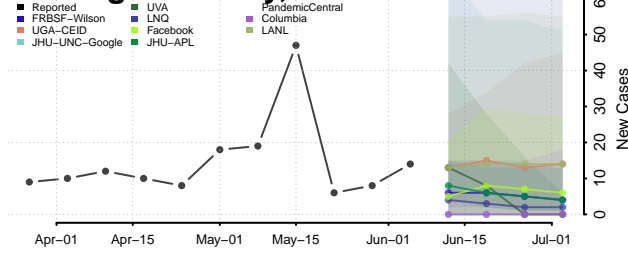

Okmulgee County, Oklahoma