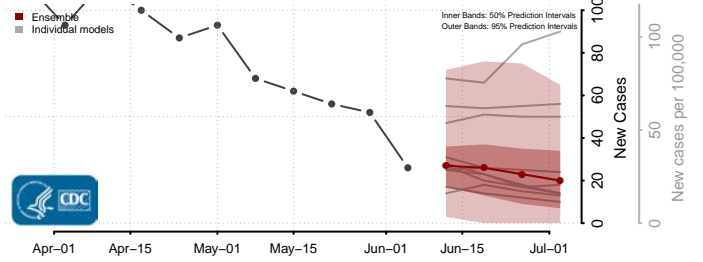

Hood River County, Oregon

Jackson County, Oregon

Jefferson County, Oregon

Josephine County, Oregon

Klamath County, Oregon

Lake County, Oregon

Lane County, Oregon

Lincoln County, Oregon