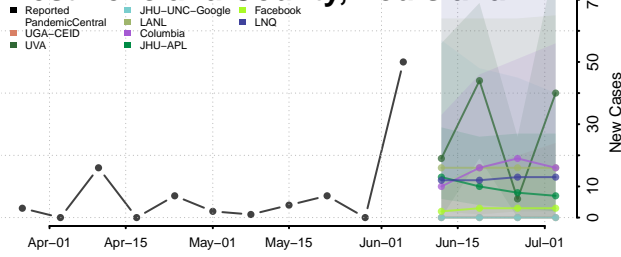

Washington County, Louisiana

Webster County, Louisiana

West Baton Rouge County, Louisiana

West Carroll County, Louisiana

West Feliciana County, Louisiana

Winn County, Louisiana

Maine*

Androscoggin County, Maine