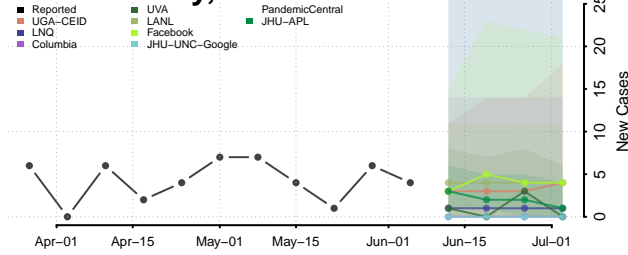

Wayne County, Ohio

Williams County, Ohio

Wood County, Ohio

Wyandot County, Ohio

Oklahoma*

Adair County, Oklahoma

Alfalfa County, Oklahoma

Atoka County, Oklahoma