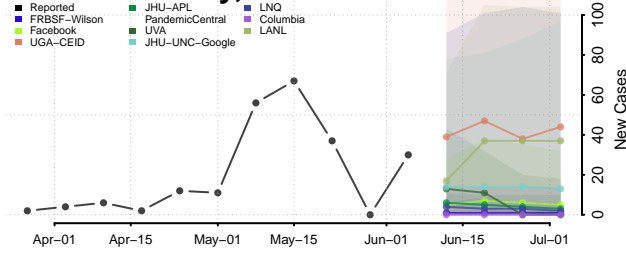

Reeves County, Texas