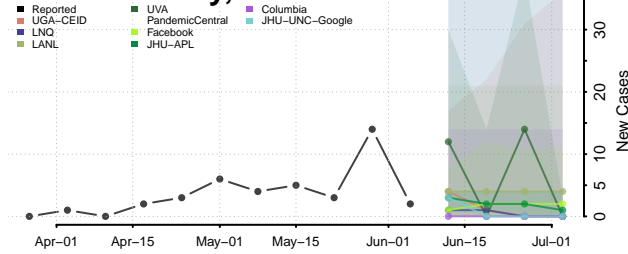

Goliad County, Texas