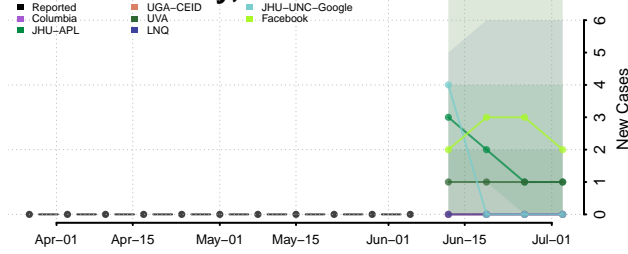

Wood County, Texas

Yoakum County, Texas

Young County, Texas

Zapata County, Texas

Zavala County, Texas

Utah*

Beaver County, Utah

Box Elder County, Utah