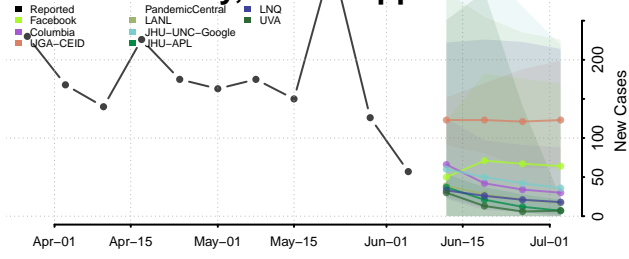

DeSoto County, Mississippi