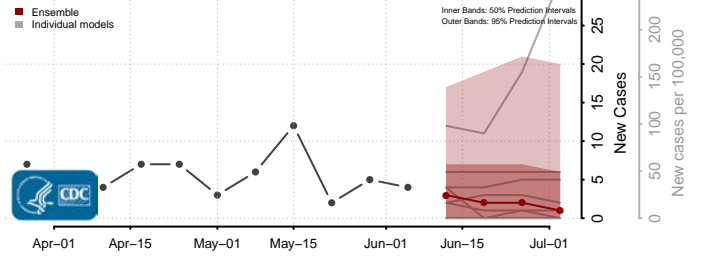

Jefferson County, Montana