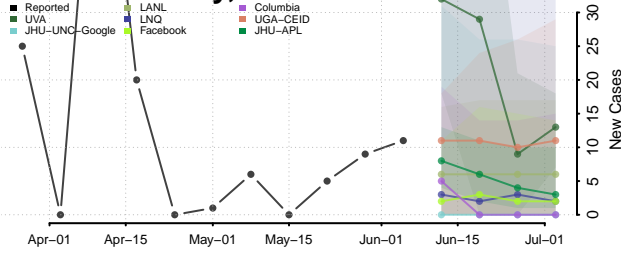

Carson County, Texas