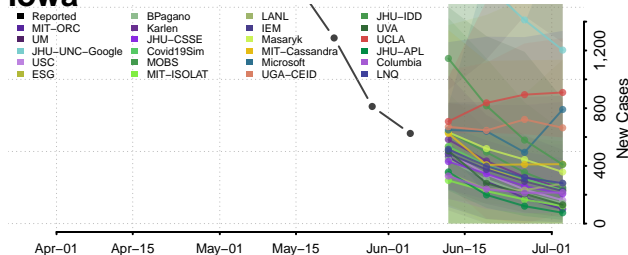

Wayne County, Indiana

Wells County, Indiana

White County, Indiana

Whitley County, Indiana

Iowa*

Adair County, Iowa

*New weekly cases may decrease in this location over the next four weeks. For these locations, the ensemble forecast indicates a probability of 0.75 or greater that fewer cases will be reported in week four of the forecast than in the last reported week.