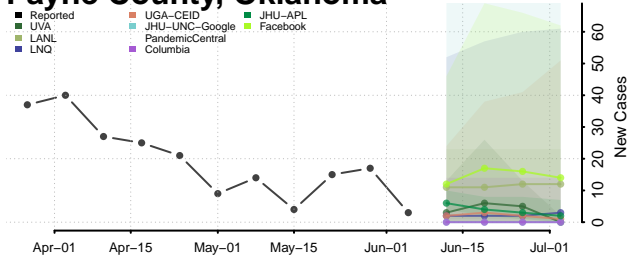

Payne County, Oklahoma