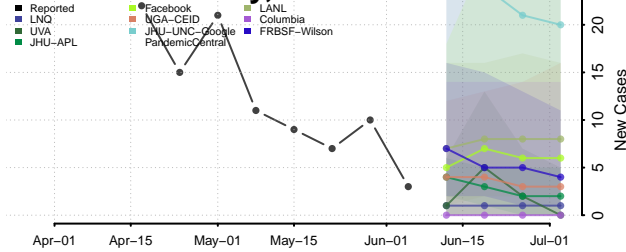

Abbeville County, South Carolina

*New weekly cases may decrease in this location over the next four weeks. For these locations, the ensemble forecast indicates a probability of 0.75 or greater that fewer cases will be reported in week four of the forecast than in the last reported week.