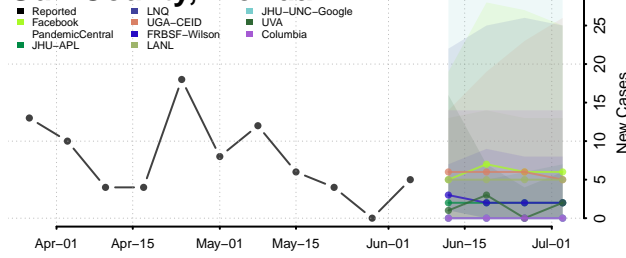

Gulf County, Florida