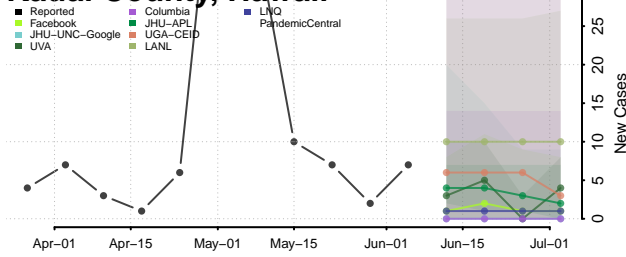

Kauai County, Hawaii