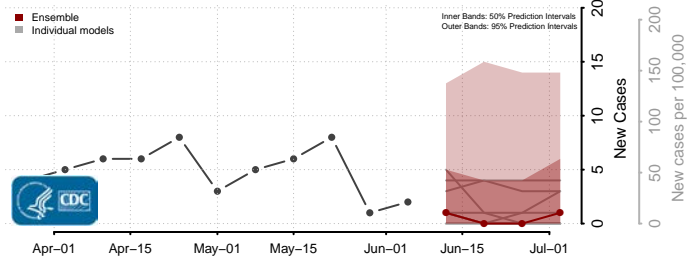

Kidder County, North Dakota

LaMoure County, North Dakota

Logan County, North Dakota

McHenry County, North Dakota

McIntosh County, North Dakota

McKenzie County, North Dakota

McLean County, North Dakota

Mercer County, North Dakota