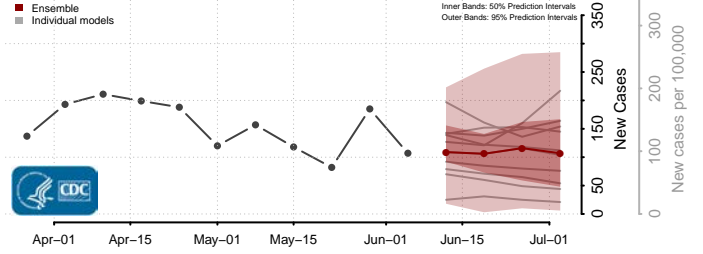

Williamsburg County, Virginia

Winchester County, Virginia

Wise County, Virginia

Wythe County, Virginia

Clallam County, Washington

Clark County, Washington

Columbia County, Washington

Cowlitz County, Washington