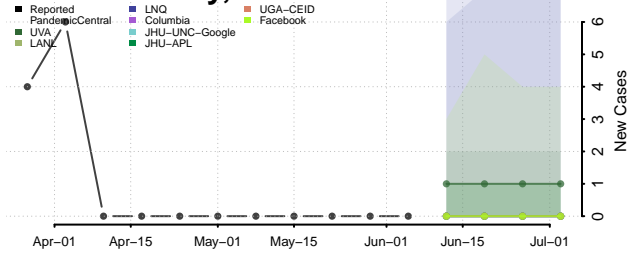

Prairie County, Montana