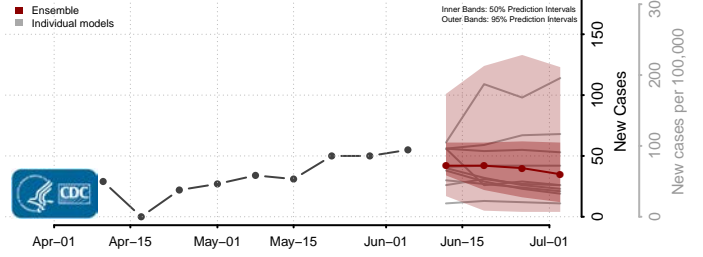

Newton County, Missouri