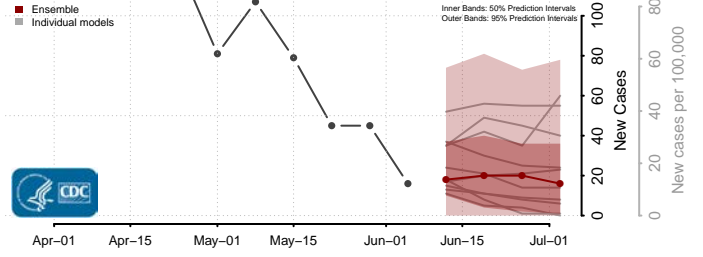

Wood County, Ohio