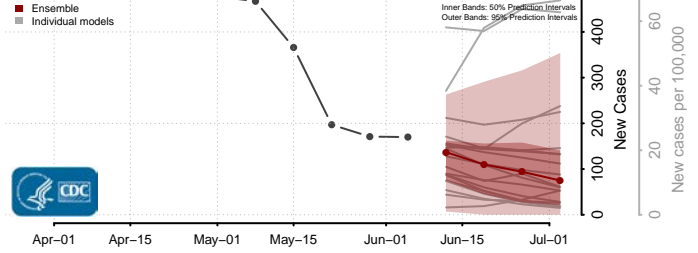

District of Columbia*