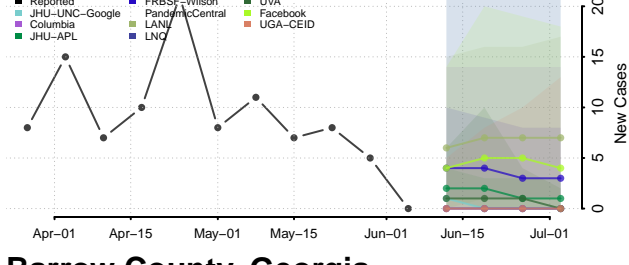

Banks County, Georgia