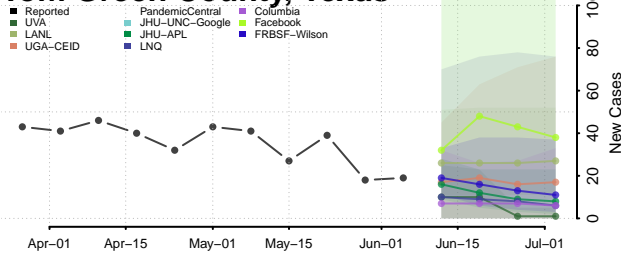

Tom Green County, Texas