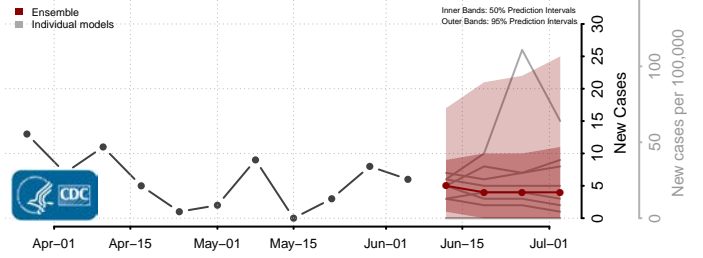

Columbia County, Arkansas