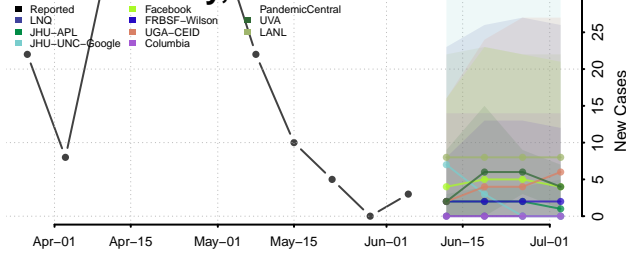

Unicoi County, Tennessee