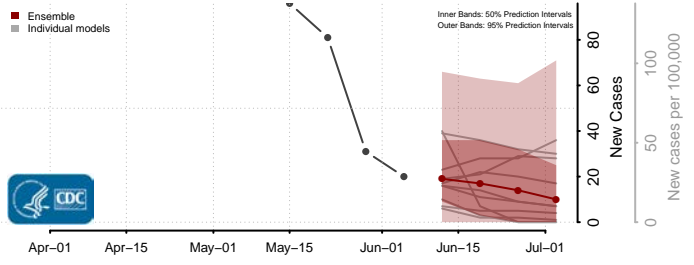

Franklin County, North Carolina