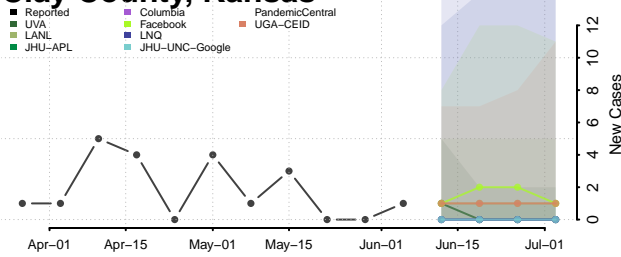

Clay County, Kansas