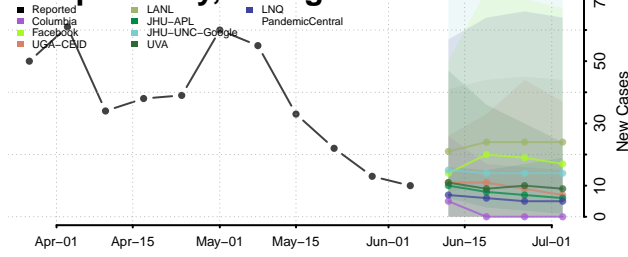

Toombs County, Georgia

Towns County, Georgia

Treutlen County, Georgia

Troup County, Georgia

Turner County, Georgia

Twiggs County, Georgia

Union County, Georgia

Upson County, Georgia