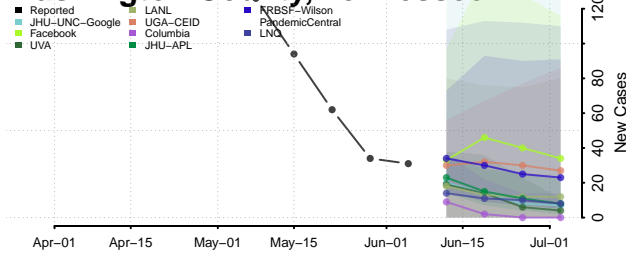

Washington County, Tennessee