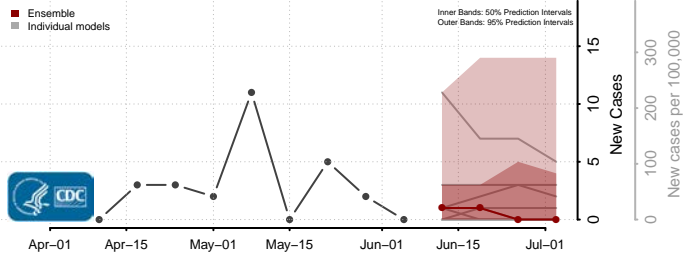

Scott County, Kansas