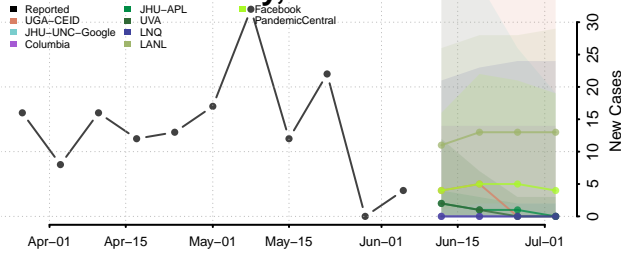

Watonwan County, Minnesota