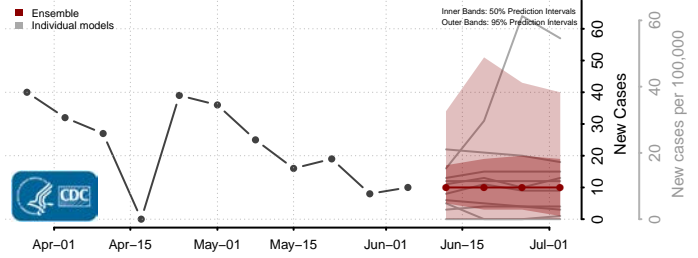

Platte County, Missouri