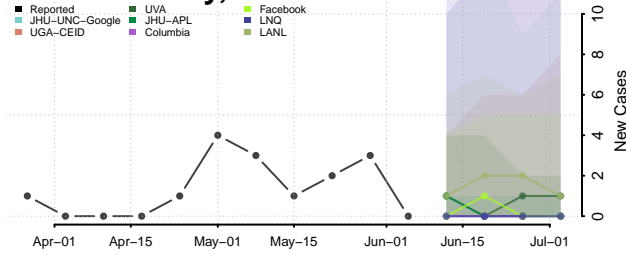

Divide County, North Dakota