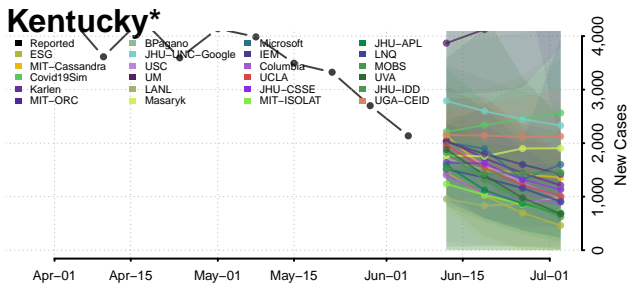

*New weekly cases may decrease in this location over the next four weeks. For these locations, the ensemble forecast indicates a probability of 0.75 or greater that fewer cases will be reported in week four of the forecast than in the last reported week.