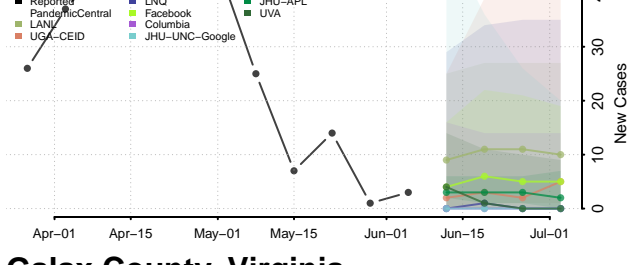

Fauquier County, Virginia

Floyd County, Virginia

Fluvanna County, Virginia

Franklin City County, Virginia

Franklin County, Virginia

Frederick County, Virginia

Fredericksburg County, Virginia

Galax County, Virginia