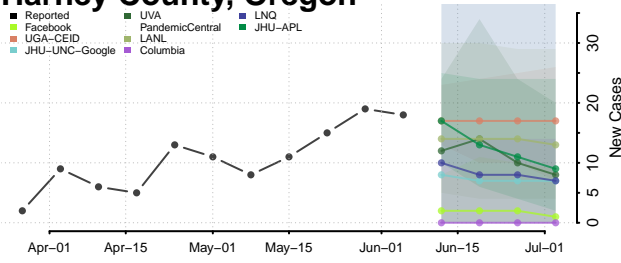

Hood River County, Oregon

Jackson County, Oregon

Jefferson County, Oregon

Josephine County, Oregon

Klamath County, Oregon

Lake County, Oregon

Lane County, Oregon

Lincoln County, Oregon