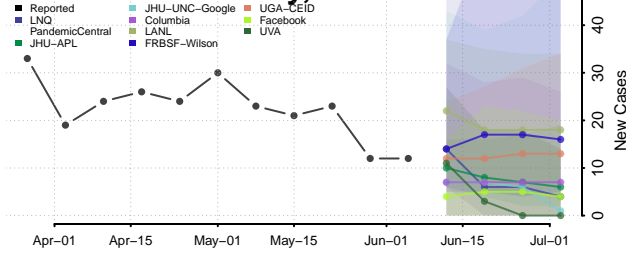

San Jacinto County, Texas