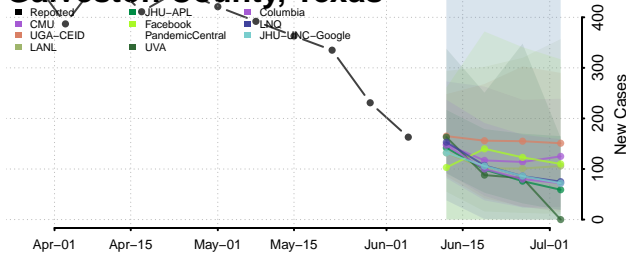

Galveston County, Texas