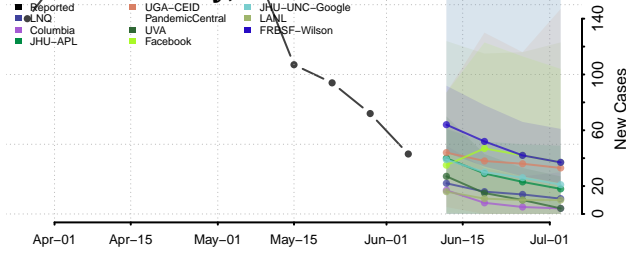

Randolph County, North Carolina

Richmond County, North Carolina

Robeson County, North Carolina

Rockingham County, North Carolina

Rowan County, North Carolina

Rutherford County, North Carolina

Sampson County, North Carolina