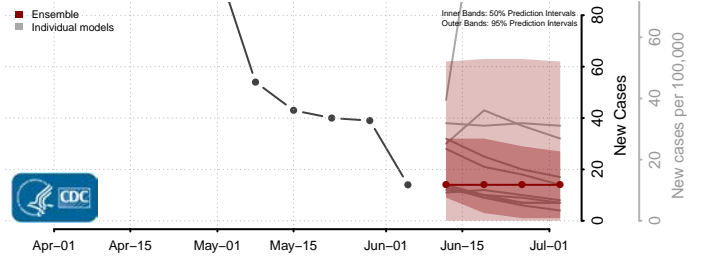

Bonneville County, Idaho