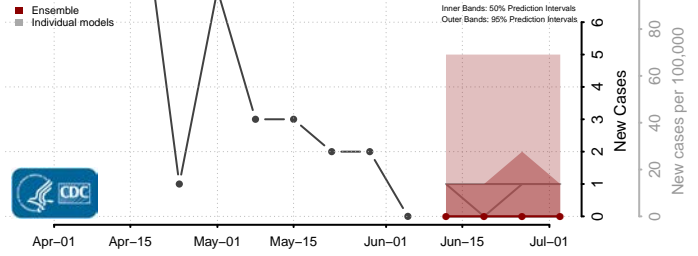

Essex County, Vermont

Franklin County, Vermont

Grand Isle County, Vermont

Lamoille County, Vermont

Orange County, Vermont

Orleans County, Vermont

Rutland County, Vermont

Washington County, Vermont