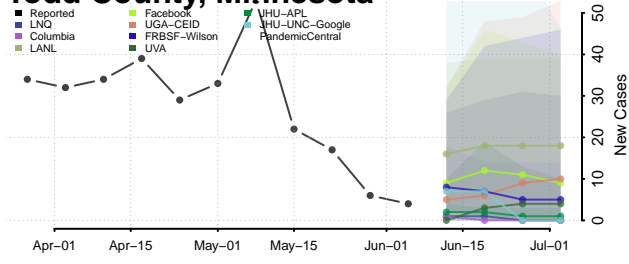

Todd County, Minnesota