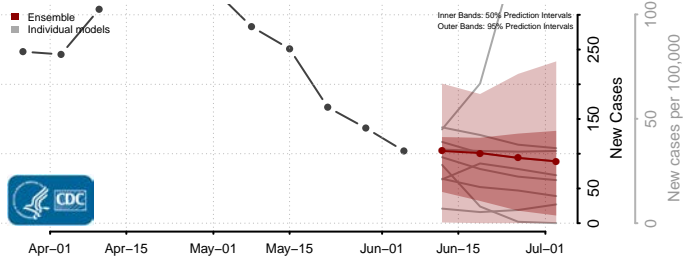

St. Louis City County, Missouri