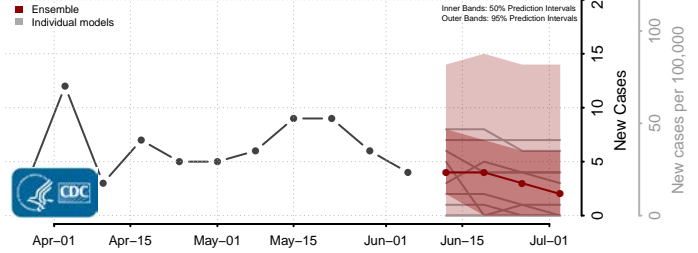

Chickasaw County, Mississippi