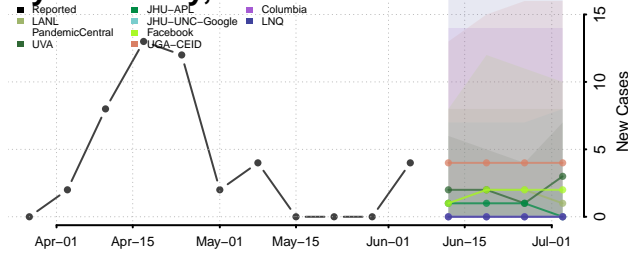

Hyde County, North Carolina