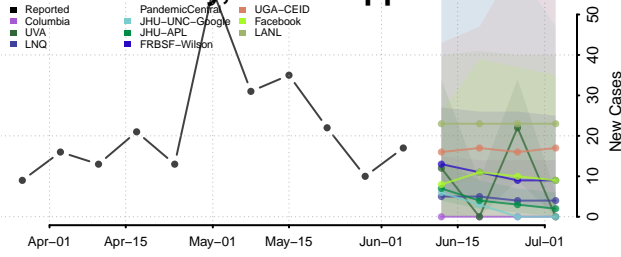

Panola County, Mississippi