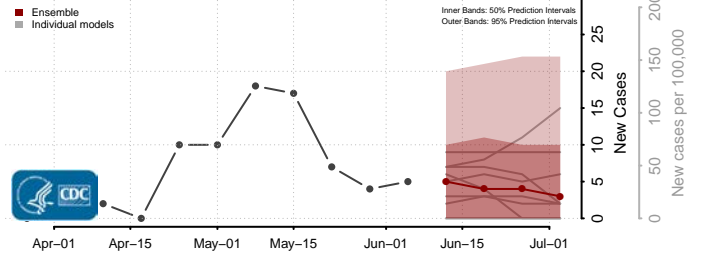

Cedar County, Missouri