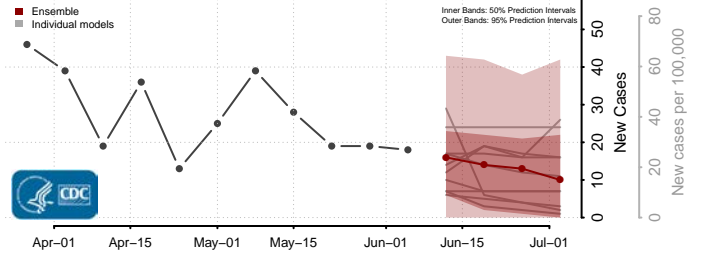

Butler County, Kansas