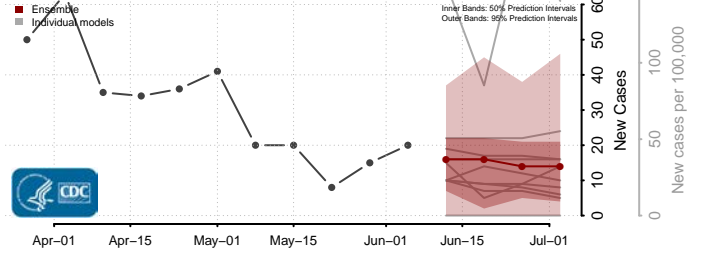

Douglas County, Washington