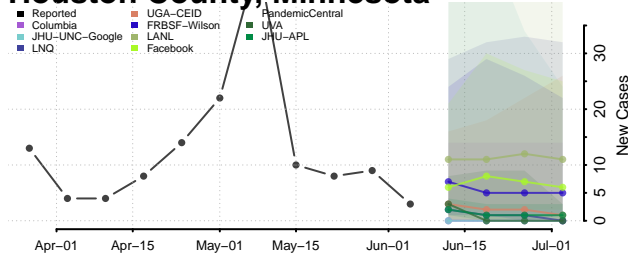

Hennepin County, Minnesota

Houston County, Minnesota

Hubbard County, Minnesota

Isanti County, Minnesota

Itasca County, Minnesota

Jackson County, Minnesota

Kanabec County, Minnesota

Kandiyohi County, Minnesota