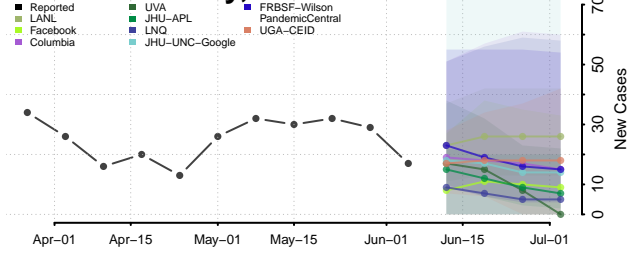

Parke County, Indiana

Perry County, Indiana

Pike County, Indiana

Porter County, Indiana

Posey County, Indiana

Pulaski County, Indiana

Putnam County, Indiana

Randolph County, Indiana