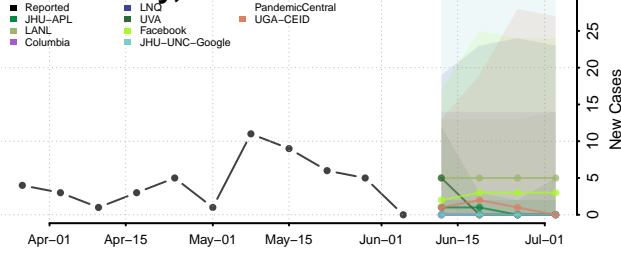

Jackson County, Arkansas

Jefferson County, Arkansas

Johnson County, Arkansas

Lafayette County, Arkansas

Lawrence County, Arkansas

Lee County, Arkansas

Lincoln County, Arkansas

Little River County, Arkansas