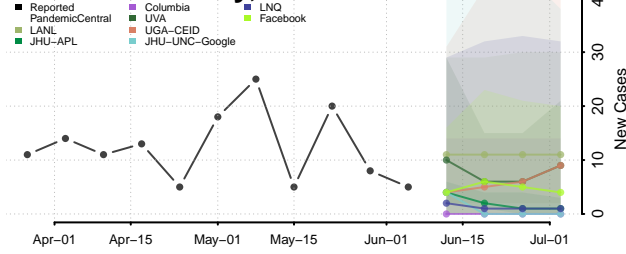

Ashland County, Wisconsin