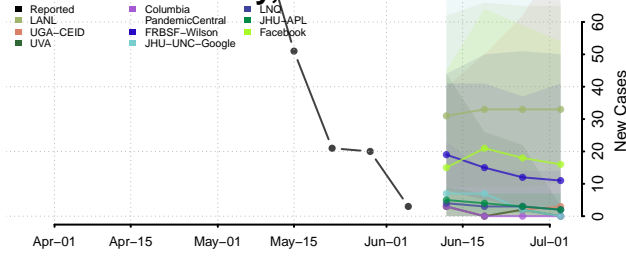

Woodford County, Illinois

Indiana*

Adams County, Indiana

Allen County, Indiana

Bartholomew County, Indiana

Benton County, Indiana

*New weekly cases may decrease in this location over the next four weeks. For these locations, the ensemble forecast indicates a probability of 0.75 or greater that fewer cases will be reported in week four of the forecast than in the last reported week.