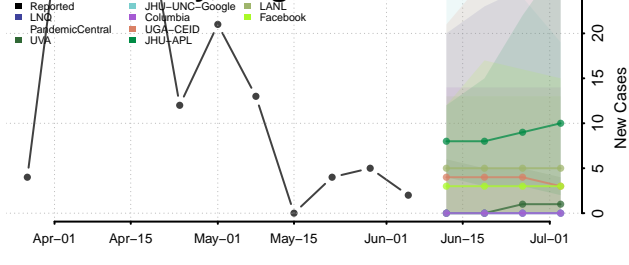

Galax County, Virginia