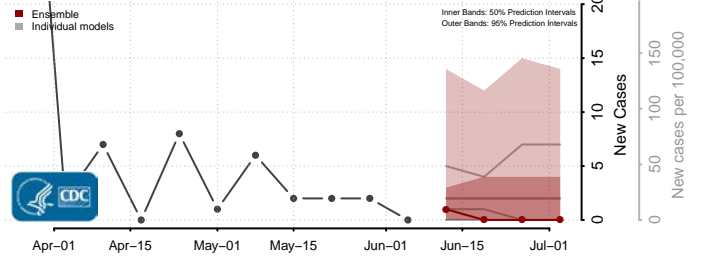

Ralls County, Missouri