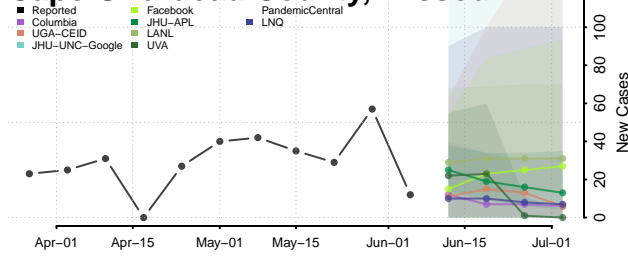

Cape Girardeau County, Missouri