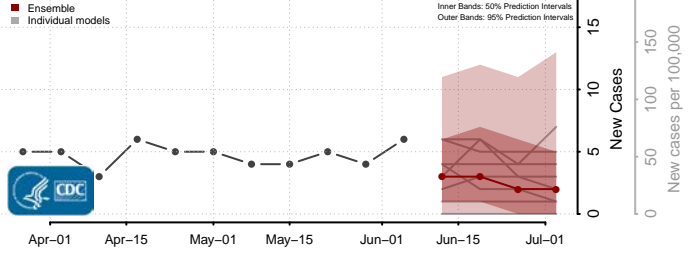

Mason County, Kentucky

McCracken County, Kentucky

McCreary County, Kentucky

McLean County, Kentucky

Meade County, Kentucky

Menifee County, Kentucky

Mercer County, Kentucky

Metcalf County, Kentucky