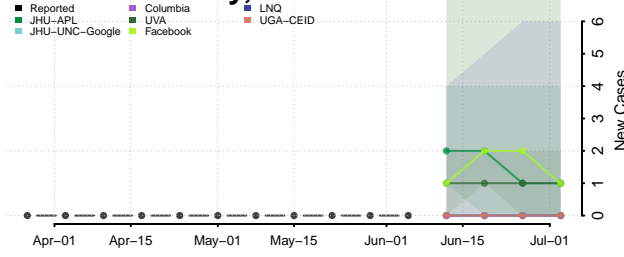

Daggett County, Utah

Davis County, Utah

Duchesne County, Utah

Emery County, Utah

Garfield County, Utah

Grand County, Utah

Iron County, Utah

Juab County, Utah