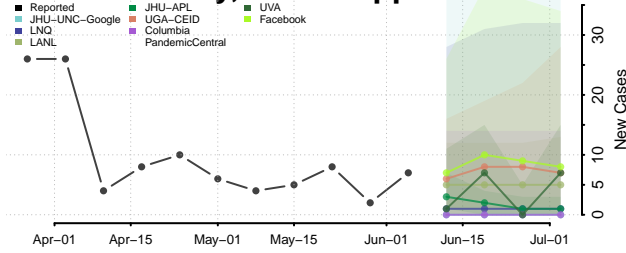

Bolivar County, Mississippi