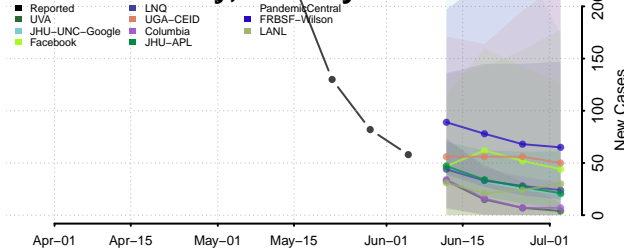

Adams County, Pennsylvania

Allegheny County, Pennsylvania

Armstrong County, Pennsylvania

Beaver County, Pennsylvania

*New weekly cases may decrease in this location over the next four weeks. For these locations, the ensemble forecast indicates a probability of 0.75 or greater that fewer cases will be reported in week four of the forecast than in the last reported week.