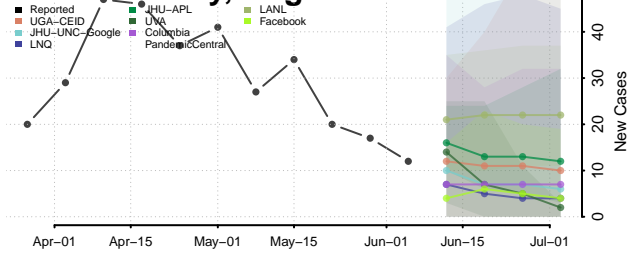

Bristol County, Virginia