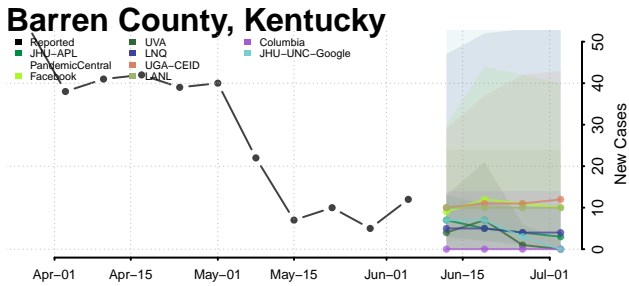

*New weekly cases may decrease in this location over the next four weeks. For these locations, the ensemble forecast indicates a probability of 0.75 or greater that fewer cases will be reported in week four of the forecast than in the last reported week.