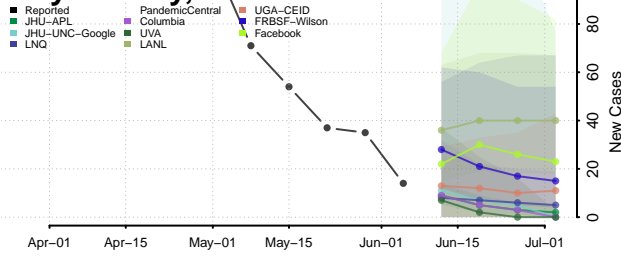

Clay County, Minnesota