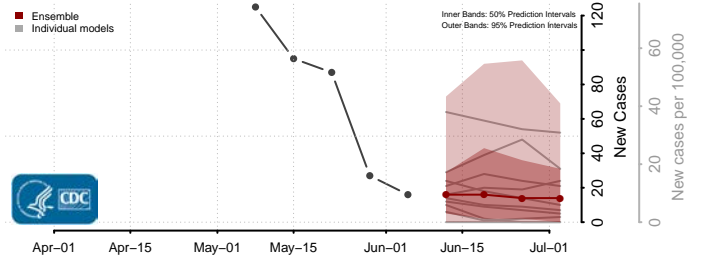

Carroll County, Maryland