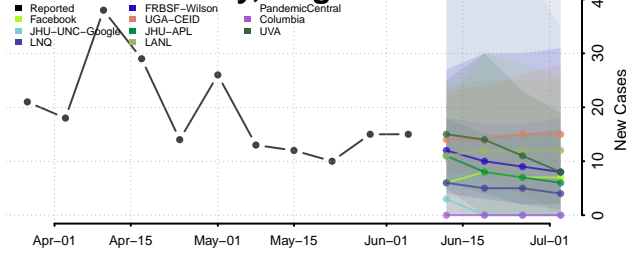

Amherst County, Virginia