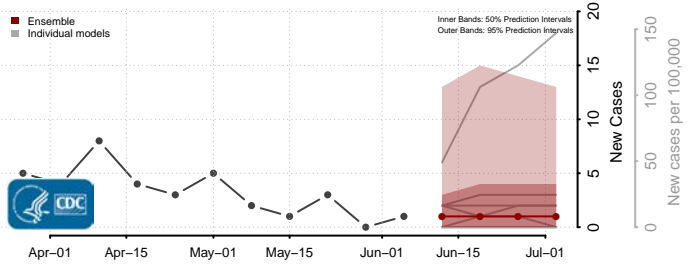

Floyd County, Iowa

Franklin County, Iowa

Fremont County, Iowa

Greene County, Iowa

Grundy County, Iowa

Guthrie County, Iowa

Hamilton County, Iowa

Hancock County, Iowa