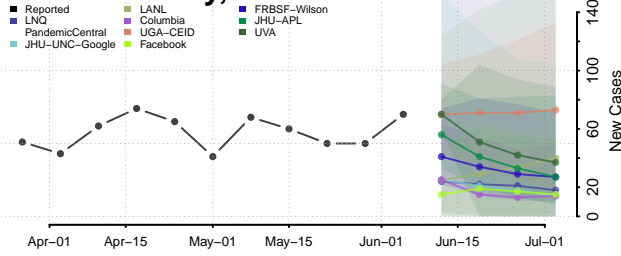

Wilkes County, North Carolina