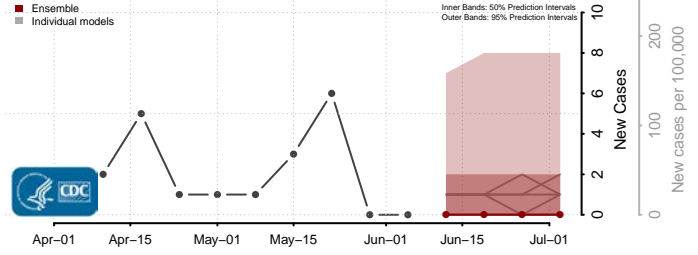

Fulton County, New York

Genesee County, New York

Greene County, New York

Hamilton County, New York

Herkimer County, New York

Jefferson County, New York

Kings County, New York

Lewis County, New York