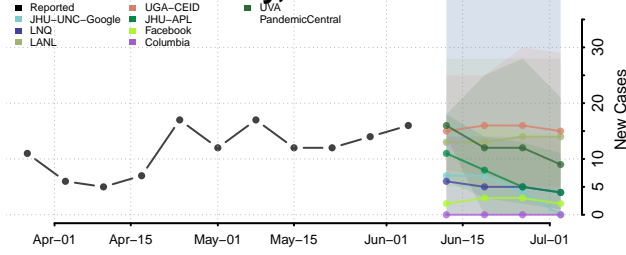

Nez Perce County, Idaho

Oneida County, Idaho

Owyhee County, Idaho

Payette County, Idaho

Power County, Idaho

Shoshone County, Idaho

Teton County, Idaho

Twin Falls County, Idaho