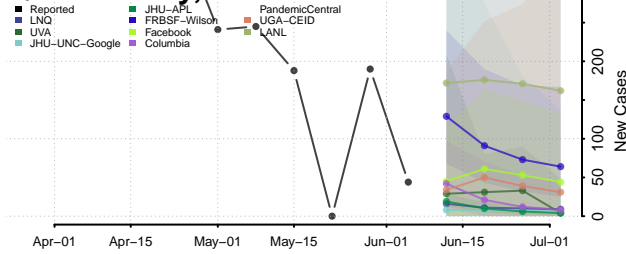

Kent County, Rhode Island