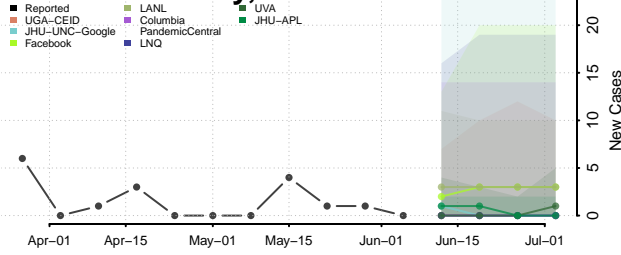

Lafayette County, Louisiana

Lafourche County, Louisiana

LaSalle County, Louisiana

Lincoln County, Louisiana

Livingston County, Louisiana

Madison County, Louisiana

Morehouse County, Louisiana

Natchitoches County, Louisiana