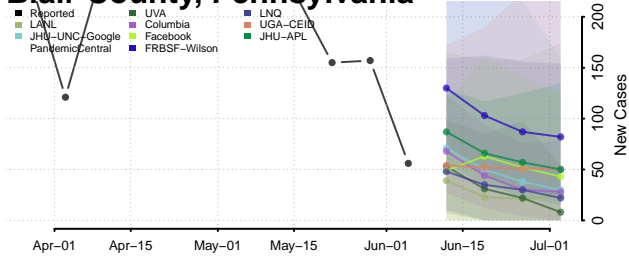

Blair County, Pennsylvania