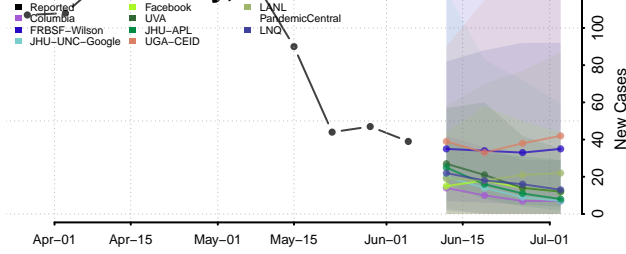

Kennebec County, Maine

Knox County, Maine

Lincoln County, Maine

Oxford County, Maine

Penobscot County, Maine

Piscataquis County, Maine

Sagadahoc County, Maine

Somerset County, Maine