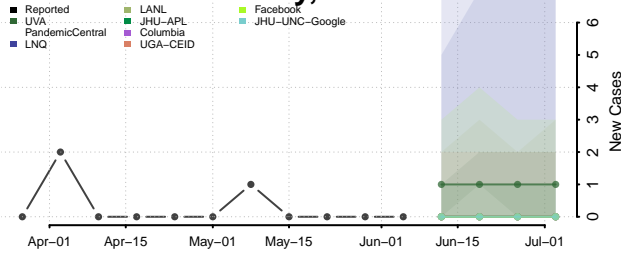

Judith Basin County, Montana