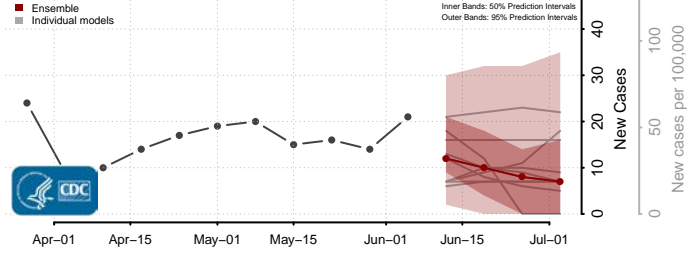

Boone County, Arkansas