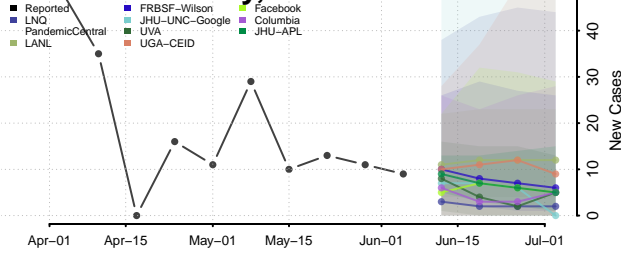

Crawford County, Missouri