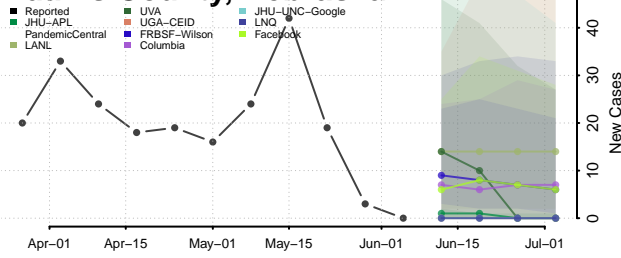

Adams County, Nebraska