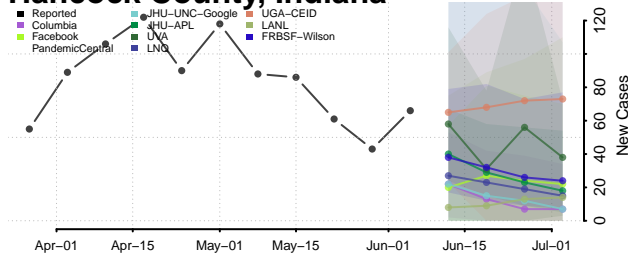

Hancock County, Indiana