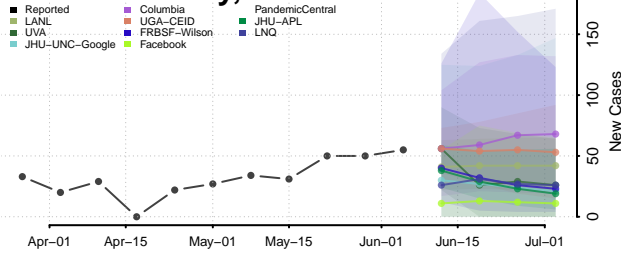

Newton County, Missouri