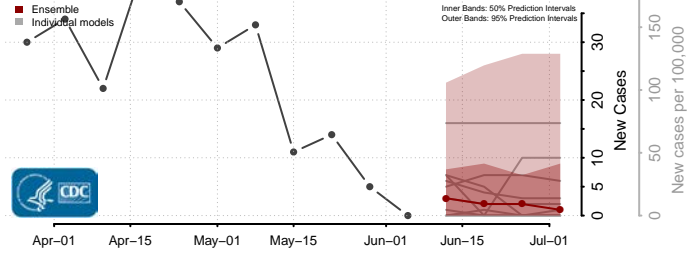

Orleans County, Louisiana

Ouachita County, Louisiana

Plaquemines County, Louisiana

Pointe Coupee County, Louisiana

Rapides County, Louisiana

Red River County, Louisiana

Richland County, Louisiana

Sabine County, Louisiana