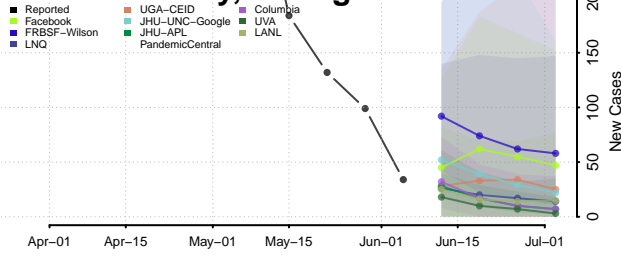

Monroe County, Michigan