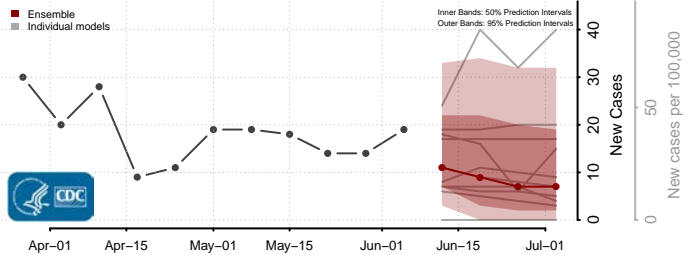

St. Bernard County, Louisiana