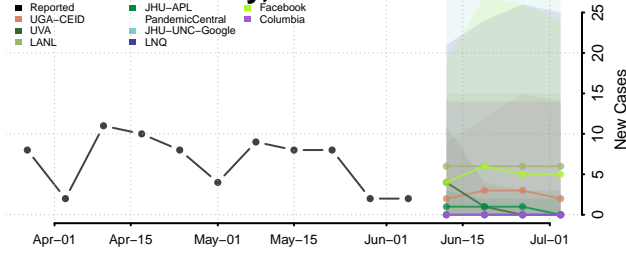

Crawford County, Wisconsin