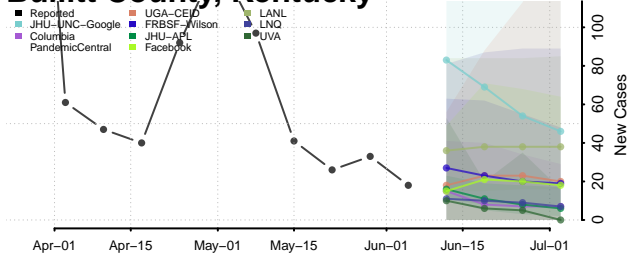

Bullitt County, Kentucky