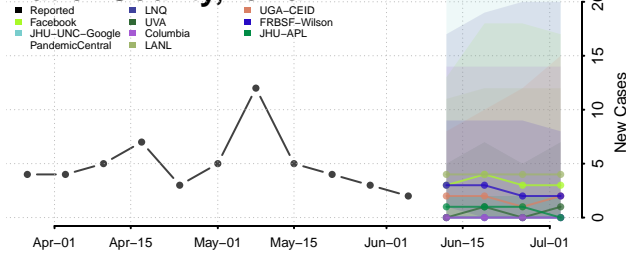

Butler County, Iowa