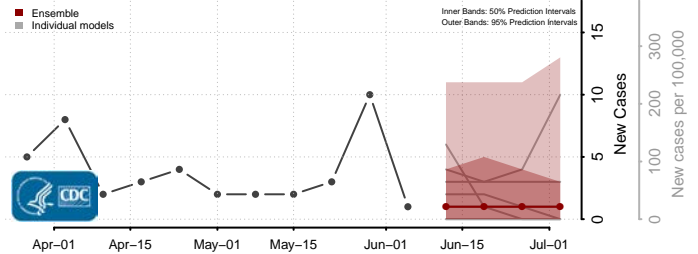

Musselshell County, Montana