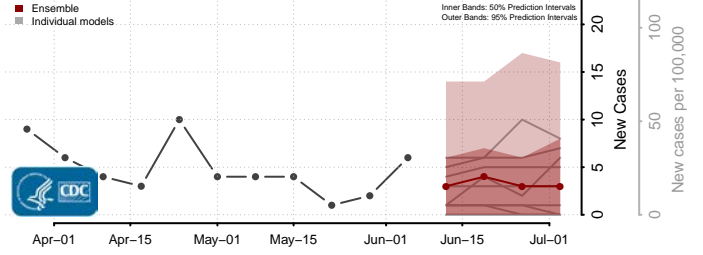

Floyd County, Iowa

Franklin County, Iowa

Fremont County, Iowa

Greene County, Iowa

Grundy County, Iowa

Guthrie County, Iowa

Hamilton County, Iowa

Hancock County, Iowa