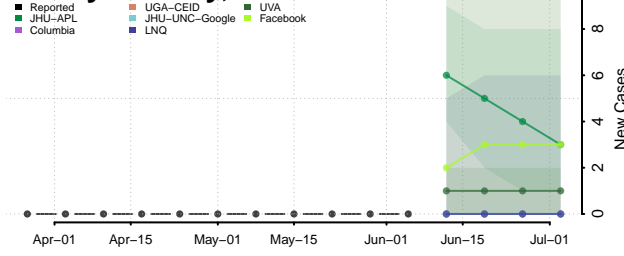

Daggett County, Utah

Davis County, Utah

Duchesne County, Utah

Emery County, Utah

Garfield County, Utah

Grand County, Utah

Iron County, Utah

Juab County, Utah