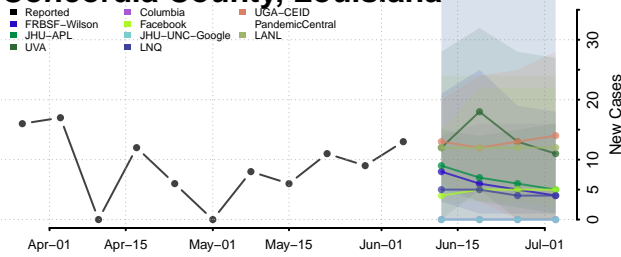

Concordia County, Louisiana