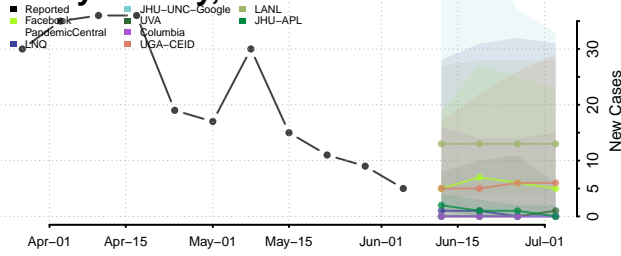

Sibley County, Minnesota