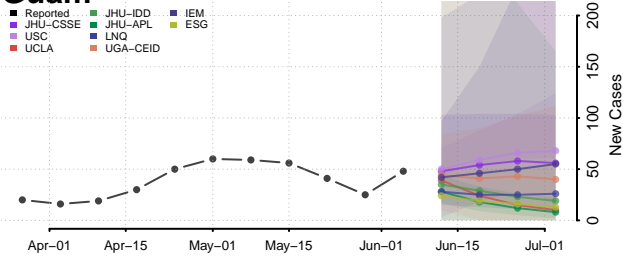

White County, Georgia

Whitfield County, Georgia

Wilcox County, Georgia

Wilkes County, Georgia

Wilkinson County, Georgia

Worth County, Georgia

Guam

Hawaii