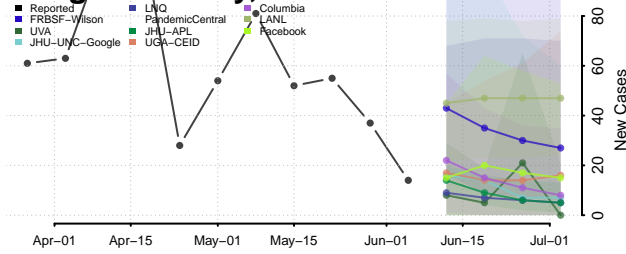

Douglas County, Wisconsin