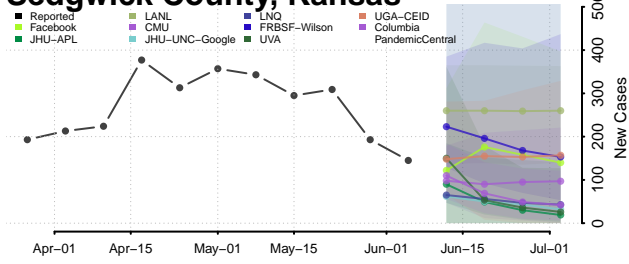

Russell County, Kansas

Saline County, Kansas

Scott County, Kansas

Sedgwick County, Kansas

Seward County, Kansas

Shawnee County, Kansas

Sheridan County, Kansas

Sherman County, Kansas