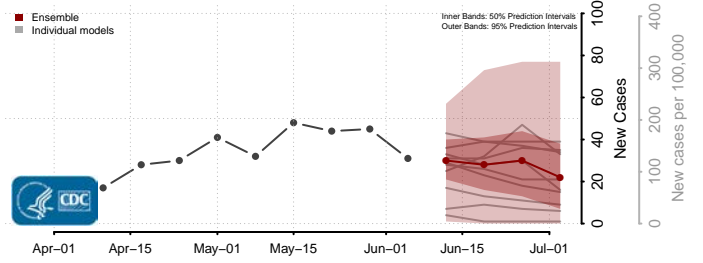

Hood River County, Oregon

Jackson County, Oregon

Jefferson County, Oregon

Josephine County, Oregon

Klamath County, Oregon

Lake County, Oregon

Lane County, Oregon

Lincoln County, Oregon