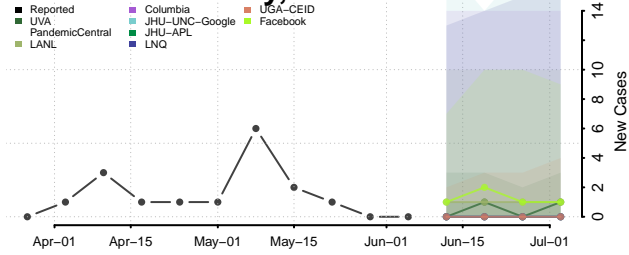

Hardeman County, Texas