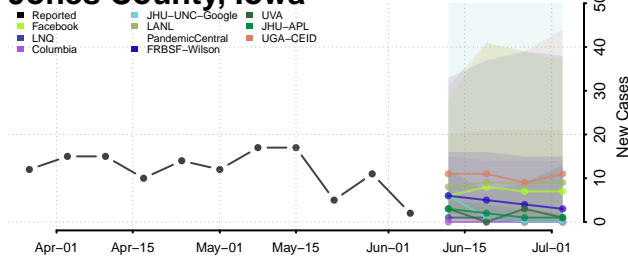

Jasper County, Iowa

Jefferson County, Iowa

Johnson County, Iowa

Jones County, Iowa

Keokuk County, Iowa

Kossuth County, Iowa

Lee County, Iowa

Linn County, Iowa