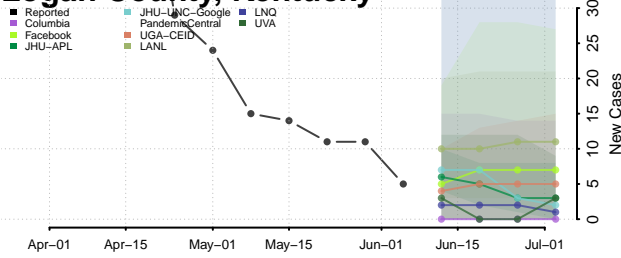

Logan County, Kentucky