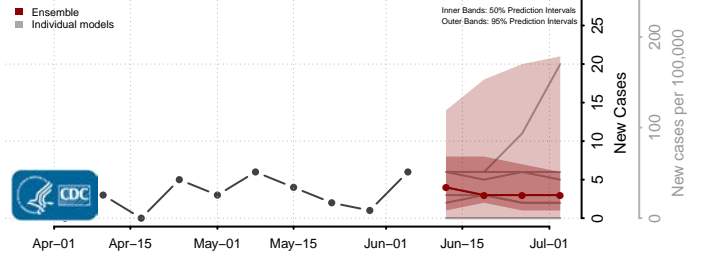

Barton County, Missouri