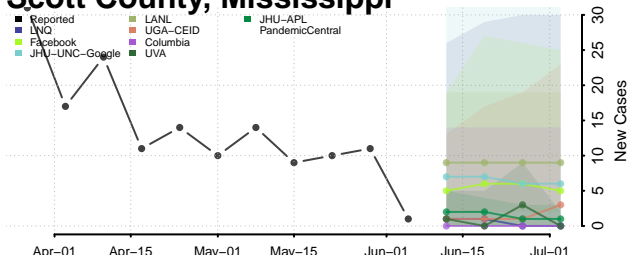

Scott County, Mississippi