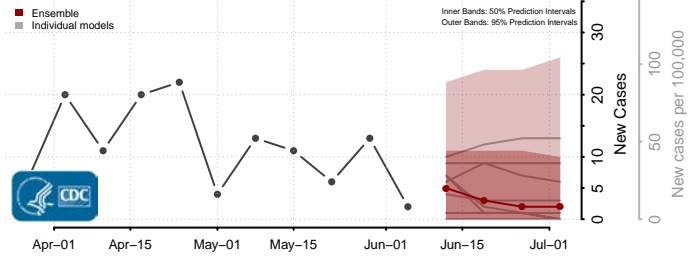

Churchill County, Nevada