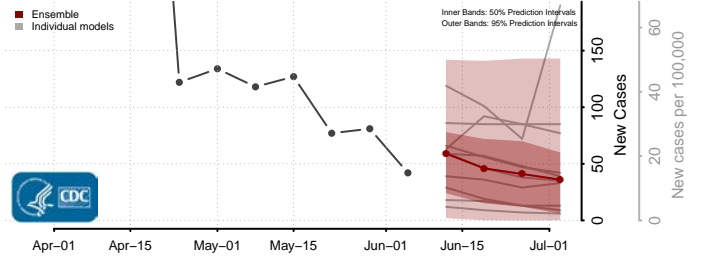

Cleveland County, Oklahoma