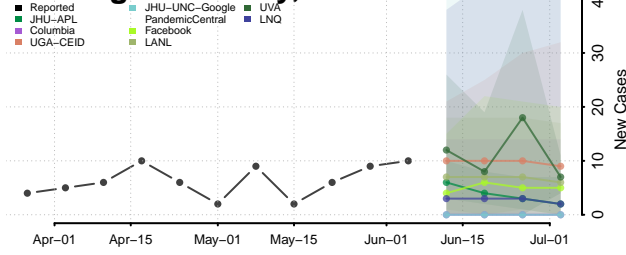

San Miguel County, New Mexico