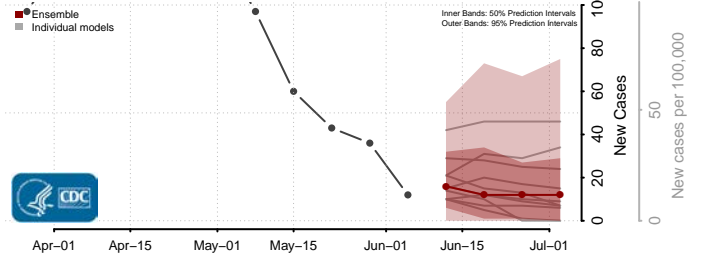

Cecil County, Maryland