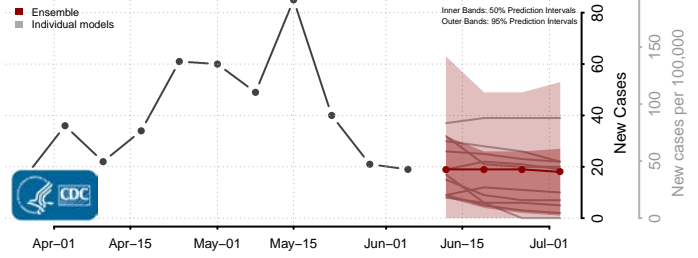

Chilton County, Alabama