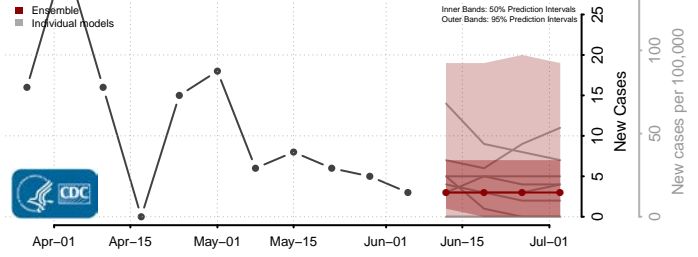

Vernon County, Missouri