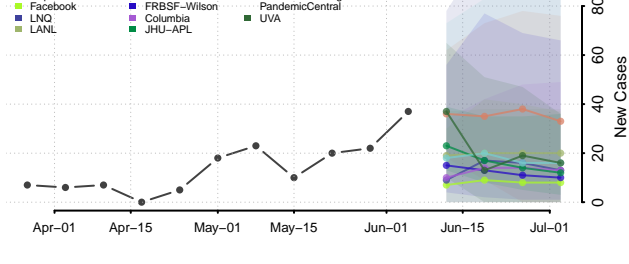

Laclede County, Missouri