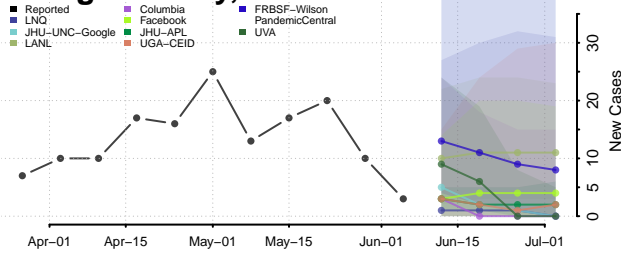

Monroe County, Indiana

Montgomery County, Indiana

Morgan County, Indiana

Newton County, Indiana

Noble County, Indiana

Ohio County, Indiana

Orange County, Indiana

Owen County, Indiana