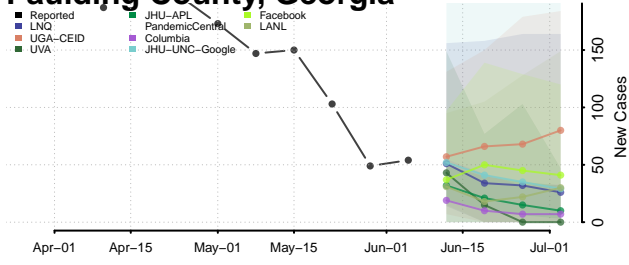

Muscogee County, Georgia

Newton County, Georgia

Oconee County, Georgia

Oglethorpe County, Georgia

Paulding County, Georgia

Peach County, Georgia

Pickens County, Georgia

Pierce County, Georgia