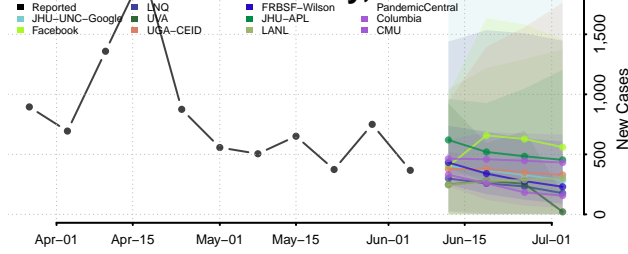

San Bernardino County, California