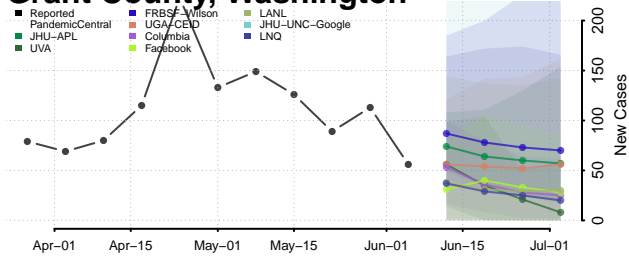

Douglas County, Washington

Ferry County, Washington

Franklin County, Washington

Garfield County, Washington

Grant County, Washington

Grays Harbor County, Washington

Island County, Washington

Jefferson County, Washington