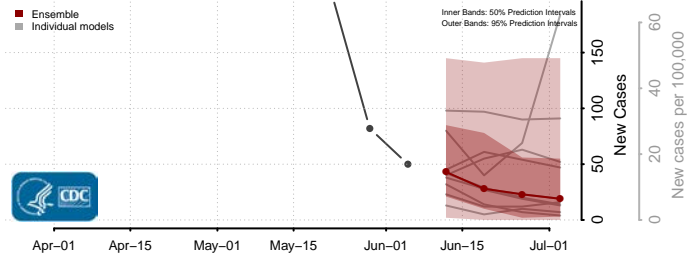

Aroostook County, Maine

Cumberland County, Maine

Franklin County, Maine

Hancock County, Maine

*New weekly cases may decrease in this location over the next four weeks. For these locations, the ensemble forecast indicates a probability of 0.75 or greater that fewer cases will be reported in week four of the forecast than in the last reported week.