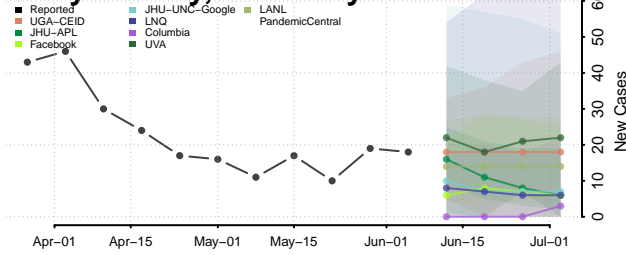

Perry County, Kentucky