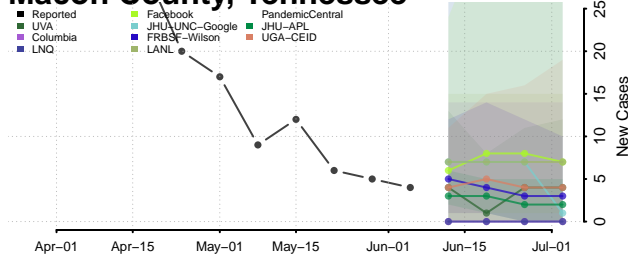

Macon County, Tennessee