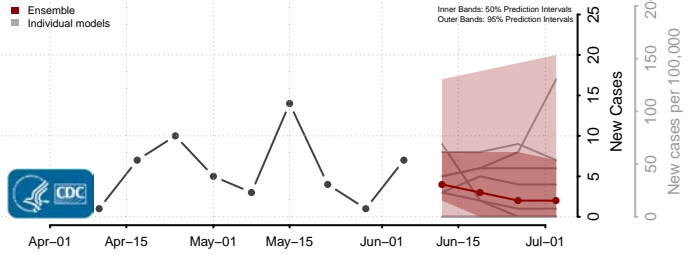

Buffalo County, Wisconsin