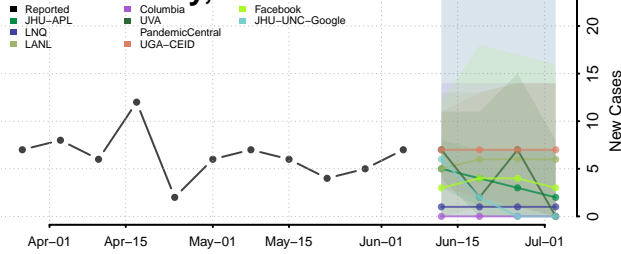

Parke County, Indiana