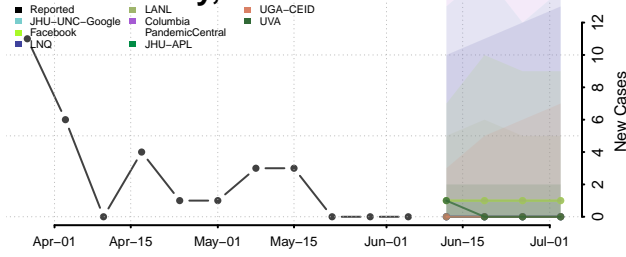

Dixon County, Nebraska