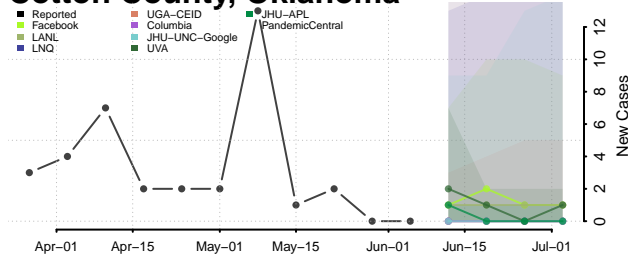

Cotton County, Oklahoma