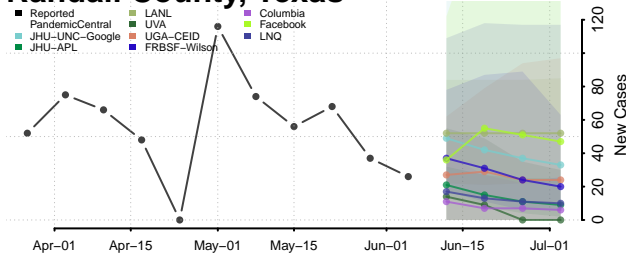

Randall County, Texas