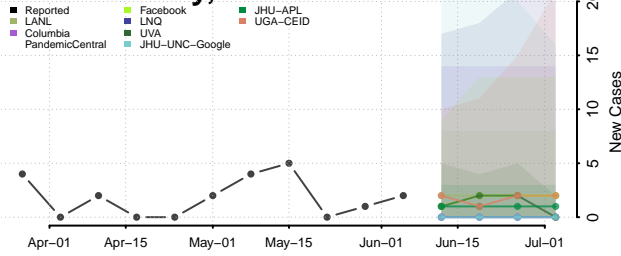

Ozark County, Missouri