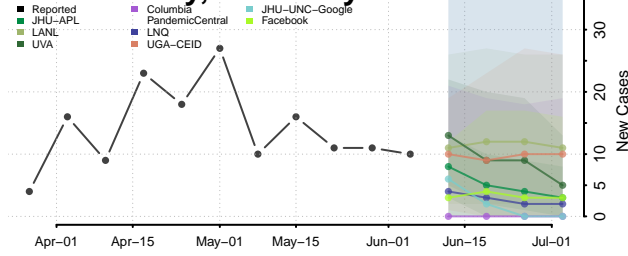

Todd County, Kentucky