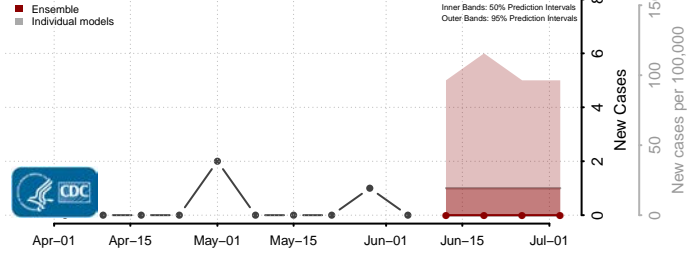

Calhoun County, Arkansas