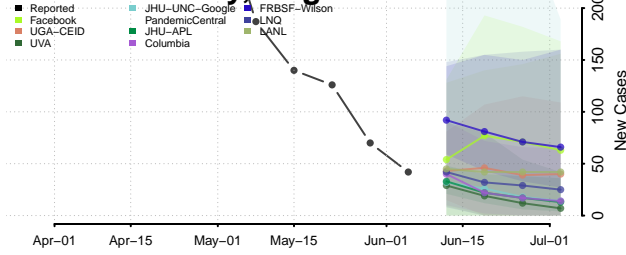

Henrico County, Virginia