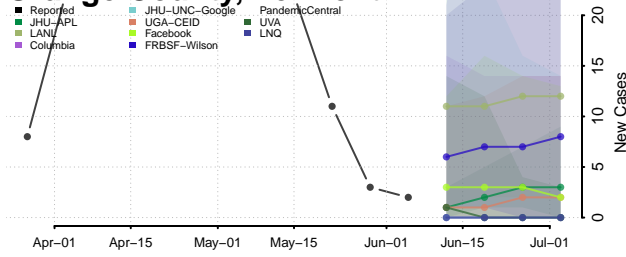

Essex County, Vermont

Franklin County, Vermont

Grand Isle County, Vermont

Lamoille County, Vermont

Orange County, Vermont

Orleans County, Vermont

Rutland County, Vermont

Washington County, Vermont