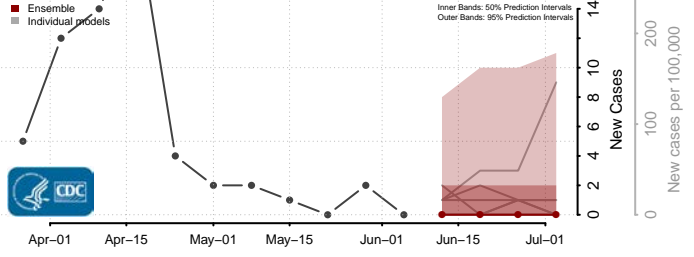

Hamlin County, South Dakota