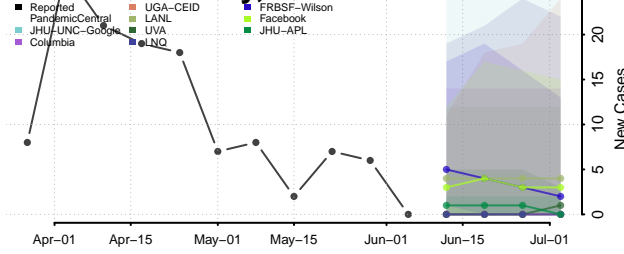

Bourbon County, Kansas