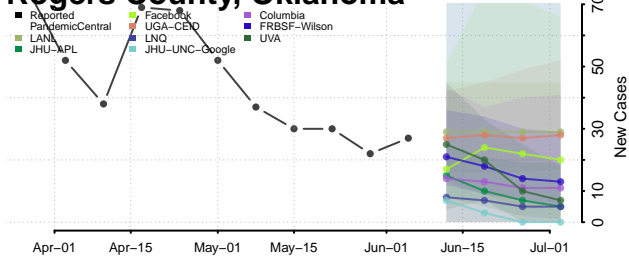

Pontotoc County, Oklahoma

Pottawatomie County, Oklahoma

Pushmataha County, Oklahoma

Roger Mills County, Oklahoma

Rogers County, Oklahoma

Seminole County, Oklahoma

Sequoyah County, Oklahoma

Stephens County, Oklahoma