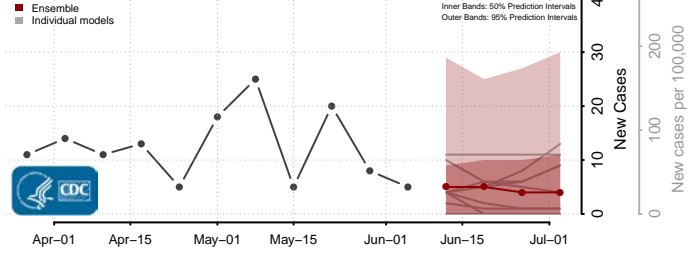

Ashland County, Wisconsin