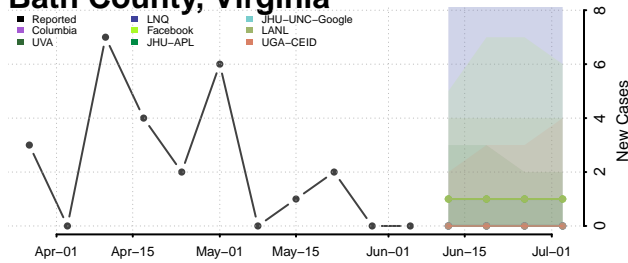

Bath County, Virginia