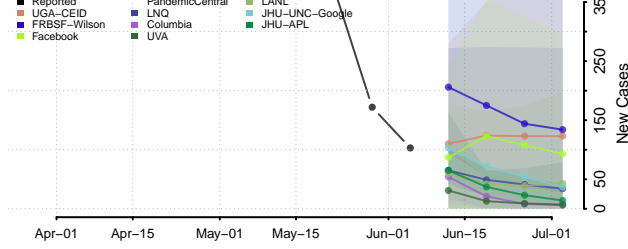

Osceola County, Michigan

Oscoda County, Michigan

Otsego County, Michigan

Ottawa County, Michigan

Presque Isle County, Michigan

Roscommon County, Michigan

Saginaw County, Michigan

Sanilac County, Michigan