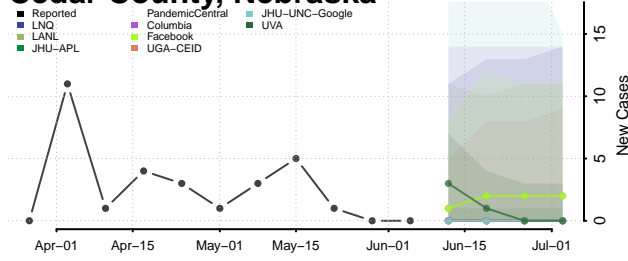

Brown County, Nebraska

Buffalo County, Nebraska

Burt County, Nebraska

Butler County, Nebraska

Cass County, Nebraska

Cedar County, Nebraska

Chase County, Nebraska

Cherry County, Nebraska