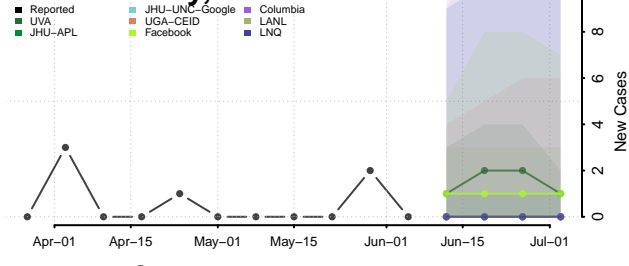

Rush County, Kansas