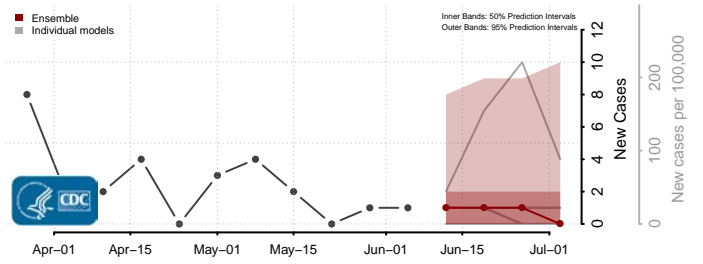

Oneida County, Idaho