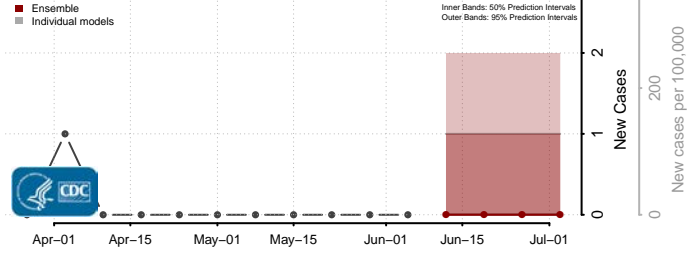

Washington County, Nebraska

Wayne County, Nebraska

Webster County, Nebraska

Wheeler County, Nebraska

York County, Nebraska

Nevada

Carson City County, Nevada

Churchill County, Nevada