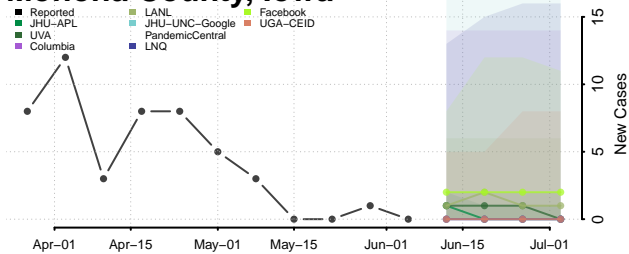

Monona County, Iowa