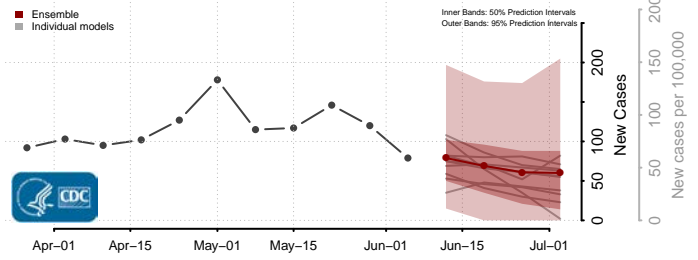

Boone County, Kentucky