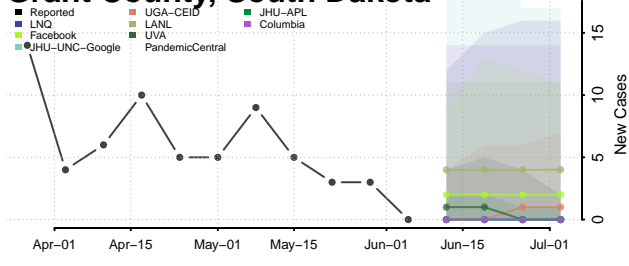

Deuel County, South Dakota

Dewey County, South Dakota

Douglas County, South Dakota

Edmunds County, South Dakota

Fall River County, South Dakota

Faulk County, South Dakota

Grant County, South Dakota

Gregory County, South Dakota