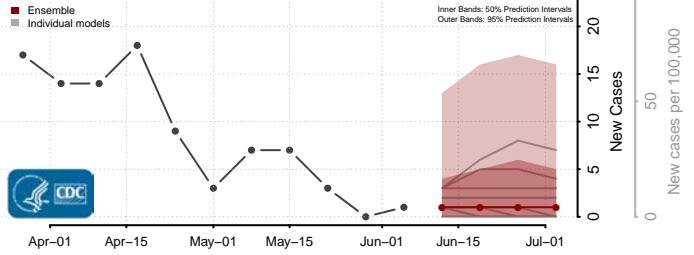

Pontotoc County, Oklahoma

Pottawatomie County, Oklahoma

Pushmataha County, Oklahoma

Roger Mills County, Oklahoma

Rogers County, Oklahoma

Seminole County, Oklahoma

Sequoyah County, Oklahoma

Stephens County, Oklahoma