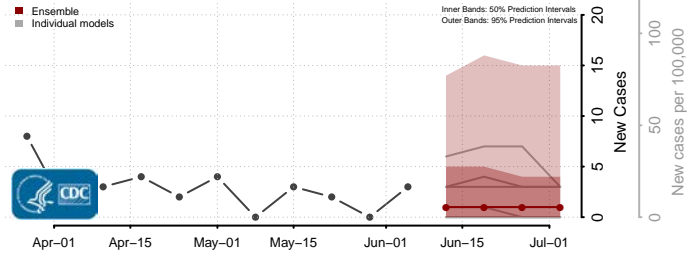

Amite County, Mississippi

Attala County, Mississippi

*New weekly cases may decrease in this location over the next four weeks. For these locations, the ensemble forecast indicates a probability of 0.75 or greater that fewer cases will be reported in week four of the forecast than in the last reported week.