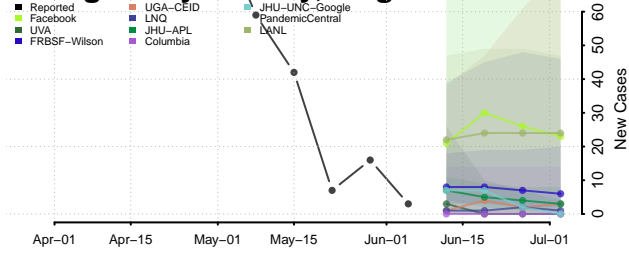

Montgomery County, Virginia