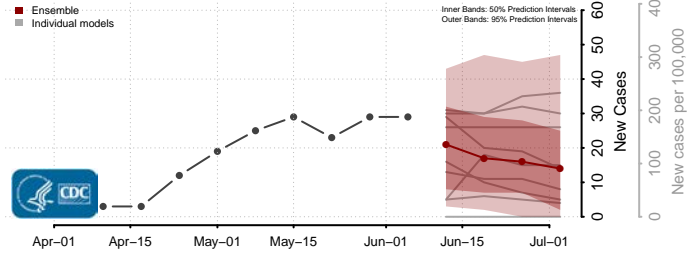

Taos County, New Mexico

Torrance County, New Mexico

Union County, New Mexico

Valencia County, New Mexico

New York*

Albany County, New York

*New weekly cases may decrease in this location over the next four weeks. For these locations, the ensemble forecast indicates a probability of 0.75 or greater that fewer cases will be reported in week four of the forecast than in the last reported week.