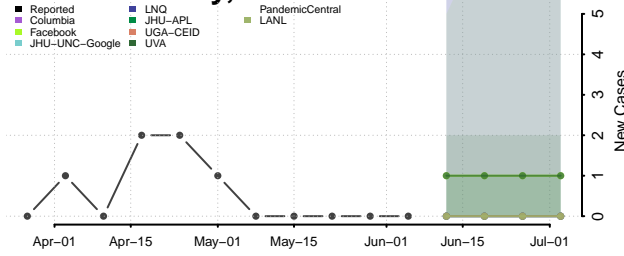

Barber County, Kansas