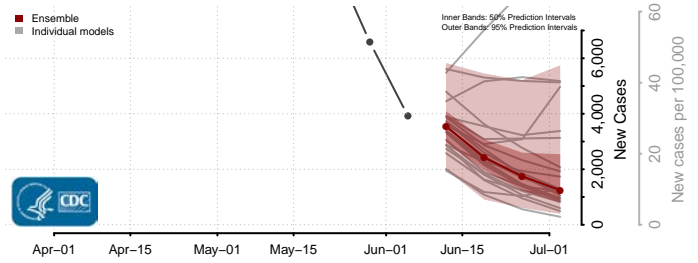

Pennsylvania*