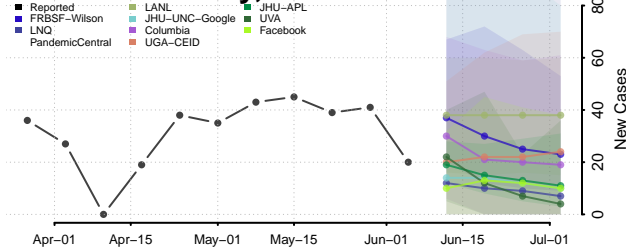

Ashe County, North Carolina

Avery County, North Carolina

Beaufort County, North Carolina

Bertie County, North Carolina

Bladen County, North Carolina

Brunswick County, North Carolina

Buncombe County, North Carolina