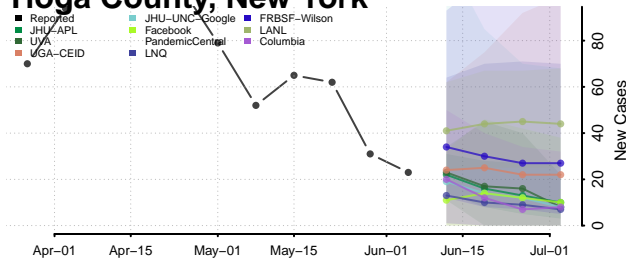

Tioga County, New York