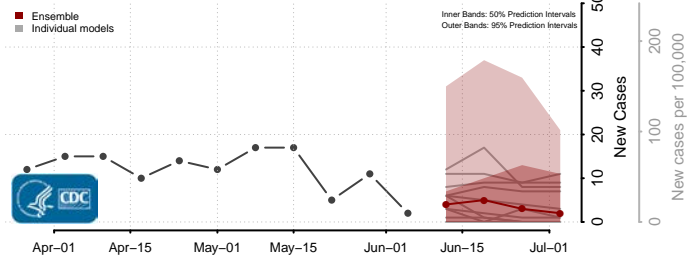

Jasper County, Iowa

Jefferson County, Iowa

Johnson County, Iowa

Jones County, Iowa

Keokuk County, Iowa

Kossuth County, Iowa

Lee County, Iowa

Linn County, Iowa