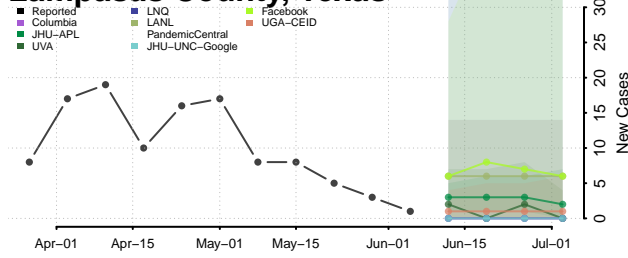

Lampasas County, Texas