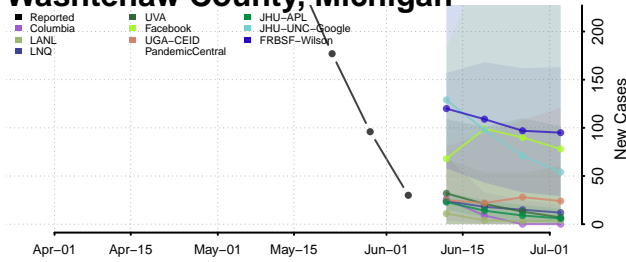

Washtenaw County, Michigan