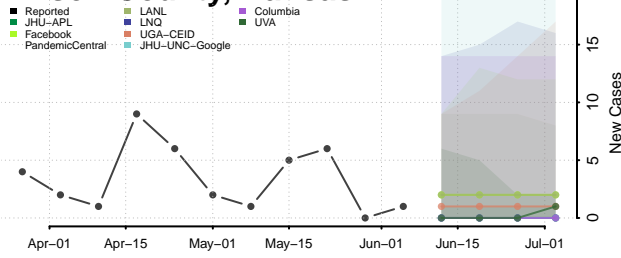

Wallace County, Kansas

Washington County, Kansas

Wichita County, Kansas

Wilson County, Kansas

Woodson County, Kansas

Wyandotte County, Kansas

*New weekly cases may decrease in this location over the next four weeks. For these locations, the ensemble forecast indicates a probability of 0.75 or greater that fewer cases will be reported in week four of the forecast than in the last reported week.