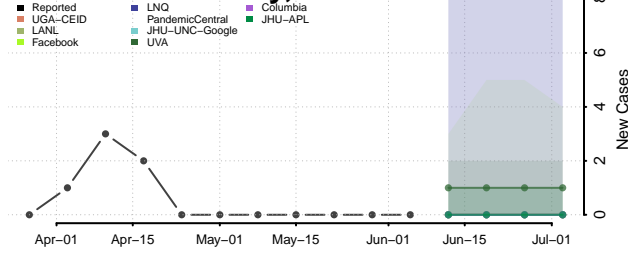

Glasscock County, Texas