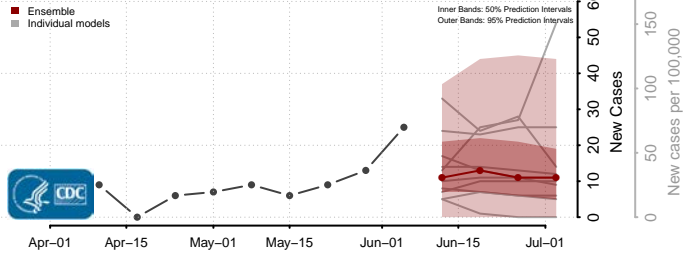

Barry County, Missouri