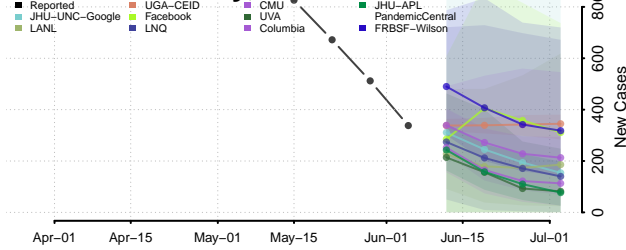

Franklin County, Ohio