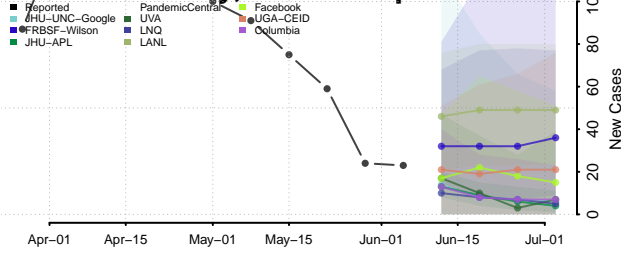

Grafton County, New Hampshire