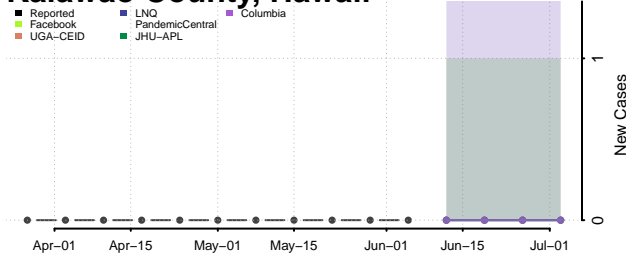

Kalawao County, Hawaii