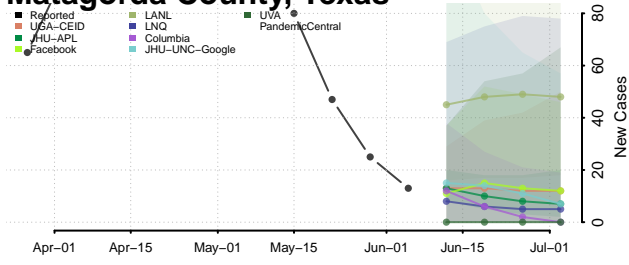

Madison County, Texas

Marion County, Texas

Martin County, Texas

Mason County, Texas

Matagorda County, Texas

Maverick County, Texas

McCulloch County, Texas

McLennan County, Texas