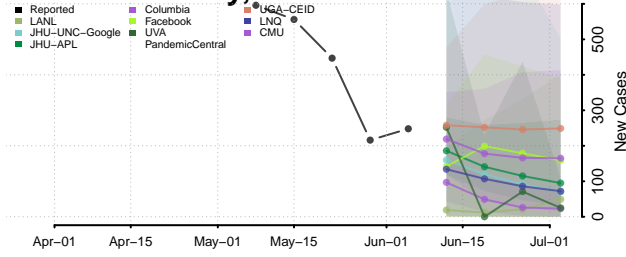

Brevard County, Florida