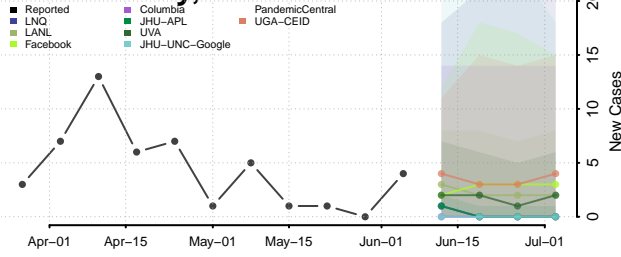

Trail County, North Dakota