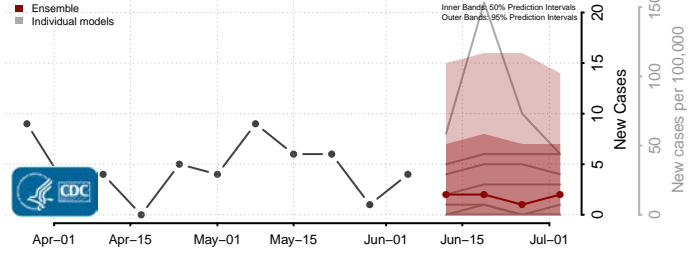

Allamakee County, Iowa