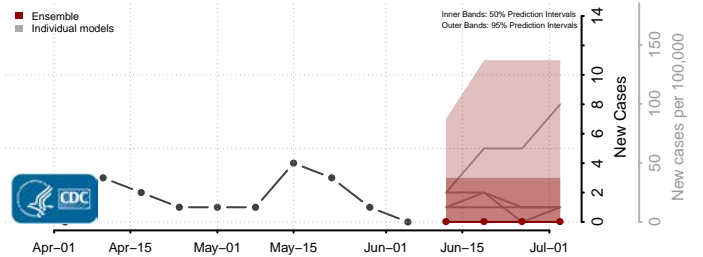

Jerome County, Idaho

Kootenai County, Idaho

Latah County, Idaho

Lemhi County, Idaho

Lewis County, Idaho

Lincoln County, Idaho

Madison County, Idaho

Minidoka County, Idaho