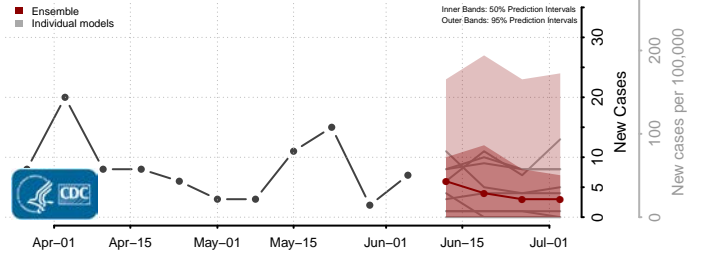

Winn County, Louisiana