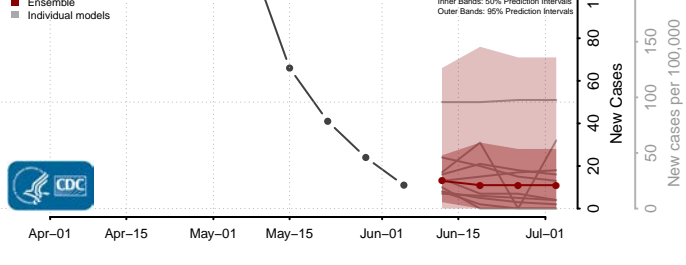

Tuscola County, Michigan