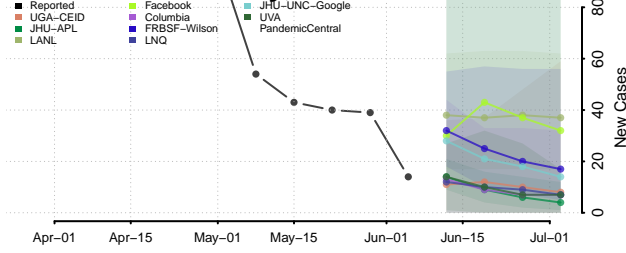

Bannock County, Idaho

Bear Lake County, Idaho

Benewah County, Idaho

Bingham County, Idaho

Blaine County, Idaho

Boise County, Idaho

Bonner County, Idaho

Bonneville County, Idaho