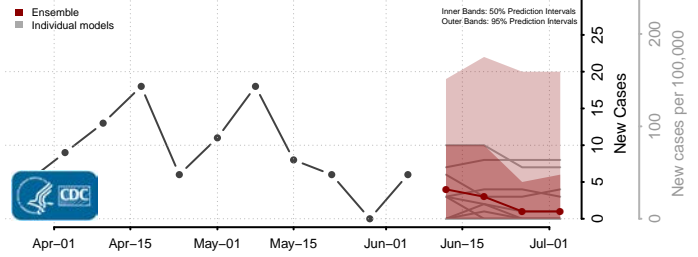

Wright County, Iowa