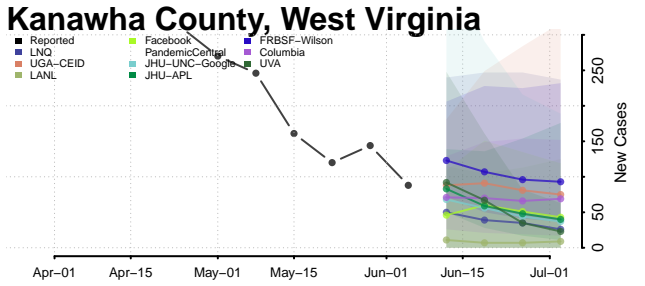

Hancock County, West Virginia

Hardy County, West Virginia

Harrison County, West Virginia

Jackson County, West Virginia

Marshall County, West Virginia

Mason County, West Virginia

McDowell County, West Virginia