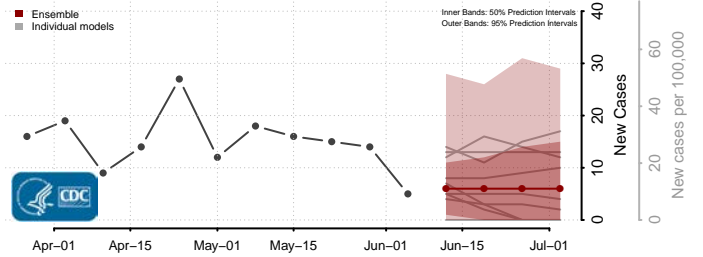

Sutter County, California

Tehama County, California

Trinity County, California

Tulare County, California

Tuolumne County, California

Ventura County, California

Yolo County, California

Yuba County, California