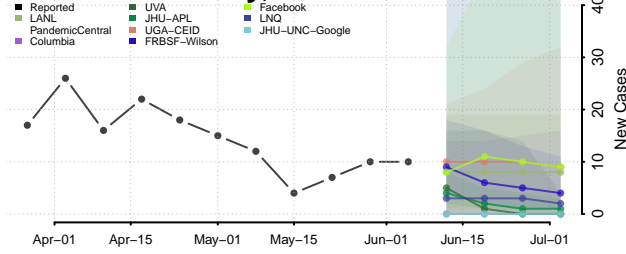

Crawford County, Kansas