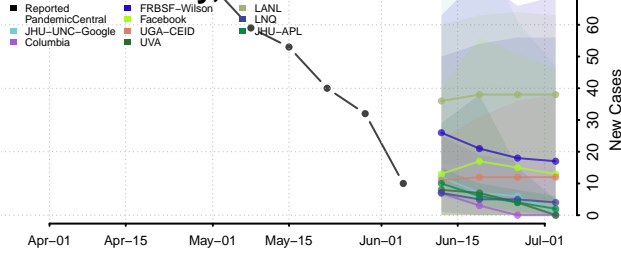

Steele County, Minnesota