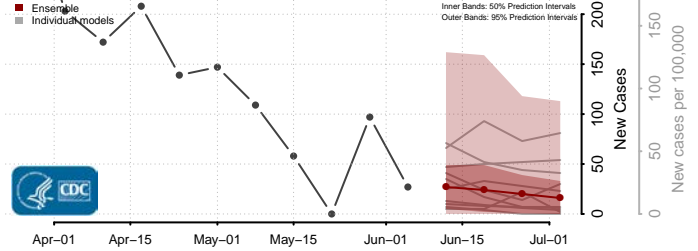

Kent County, Rhode Island

Newport County, Rhode Island

Providence County, Rhode Island

Washington County, Rhode Island

South Carolina*

Abbeville County, South Carolina

*New weekly cases may decrease in this location over the next four weeks. For these locations, the ensemble forecast indicates a probability of 0.75 or greater that fewer cases will be reported in week four of the forecast than in the last reported week.