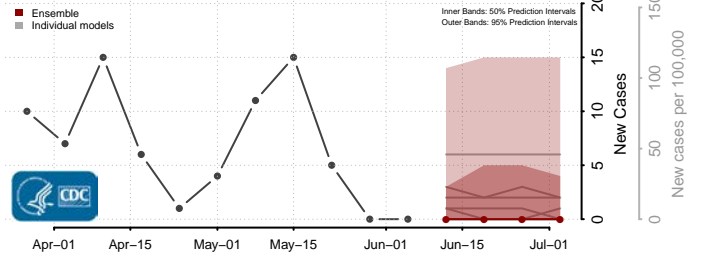

Vinton County, Ohio