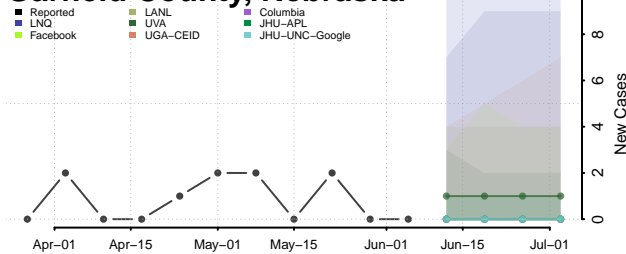

Furnas County, Nebraska

Gage County, Nebraska

Garden County, Nebraska

Garfield County, Nebraska

Gosper County, Nebraska

Grant County, Nebraska

Greeley County, Nebraska

Hall County, Nebraska