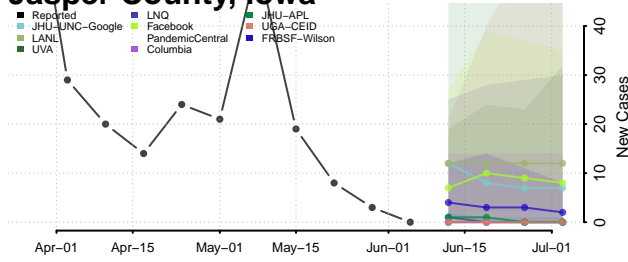

Jasper County, Iowa