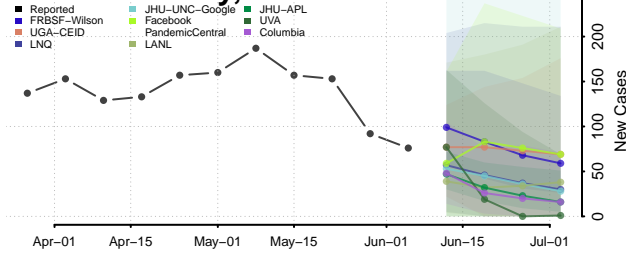

Benton County, Arkansas