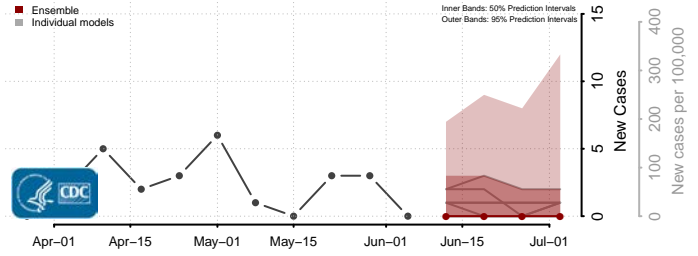

Adams County, Iowa