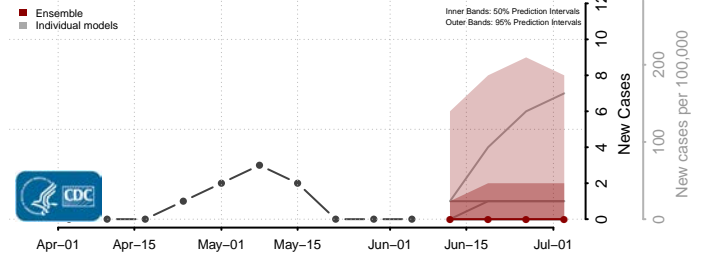

*New weekly cases may decrease in this location over the next four weeks. For these locations, the ensemble forecast indicates a probability of 0.75 or greater that fewer cases will be reported in week four of the forecast than in the last reported week.