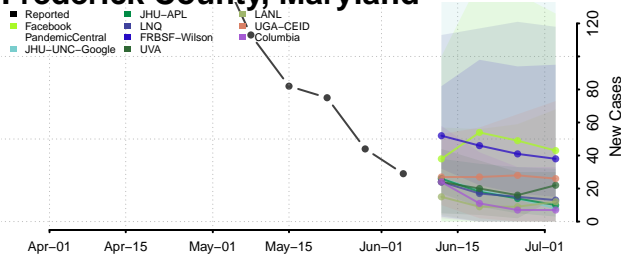

Frederick County, Maryland