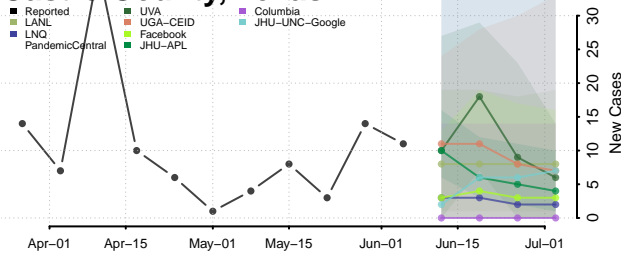

Castro County, Texas