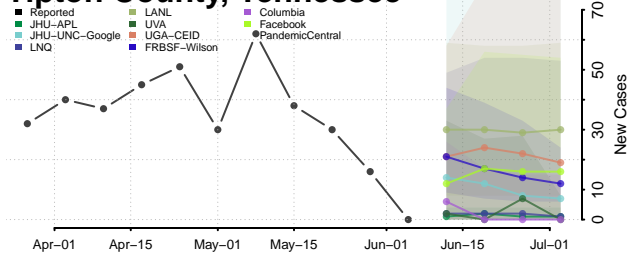

Tipton County, Tennessee