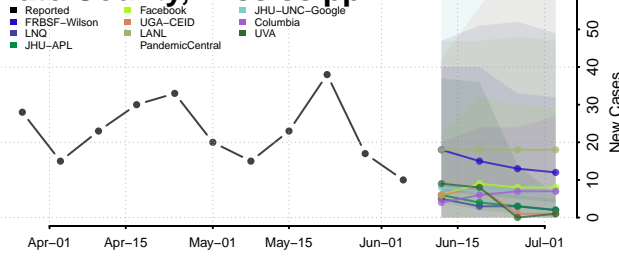

Tate County, Mississippi

Tippah County, Mississippi

Tishomingo County, Mississippi

Tunica County, Mississippi

Union County, Mississippi

Walthall County, Mississippi

Warren County, Mississippi

Washington County, Mississippi