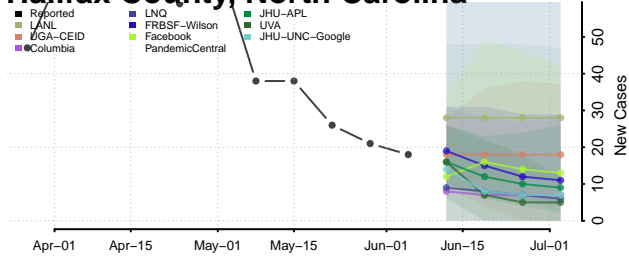

Greene County, North Carolina

Guilford County, North Carolina

Halifax County, North Carolina

Harnett County, North Carolina

Haywood County, North Carolina

Henderson County, North Carolina

Hertford County, North Carolina