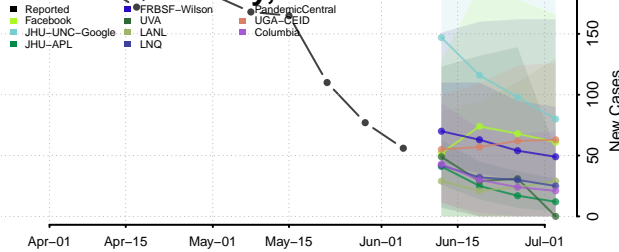

Anderson County, South Carolina