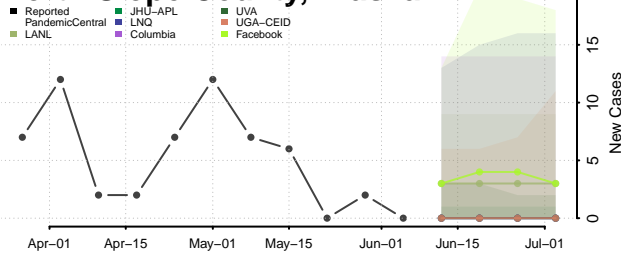

North Slope County, Alaska