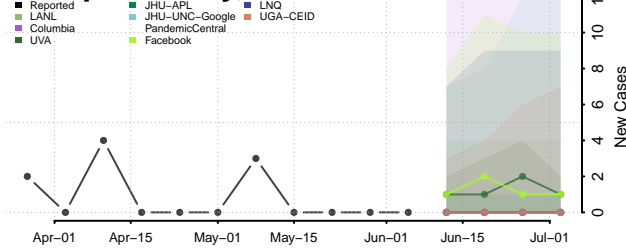

Phillips County, Montana