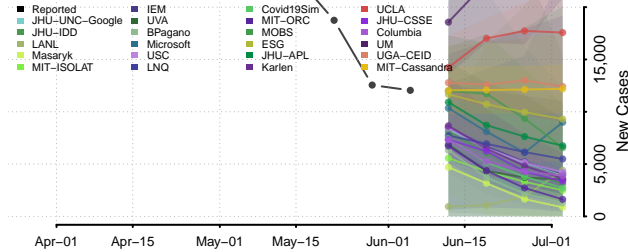

Sussex County, Delaware

District of Columbia*

Florida*

Alachua County, Florida

Baker County, Florida

Bay County, Florida

*New weekly cases may decrease in this location over the next four weeks. For these locations, the ensemble forecast indicates a probability of 0.75 or greater that fewer cases will be reported in week four of the forecast than in the last reported week.