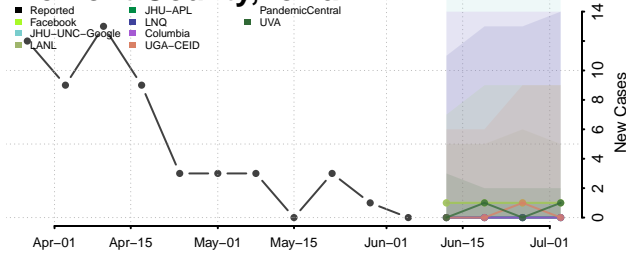

Fremont County, Iowa