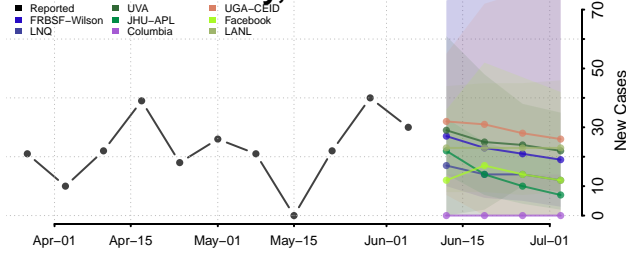

Rio Arriba County, New Mexico