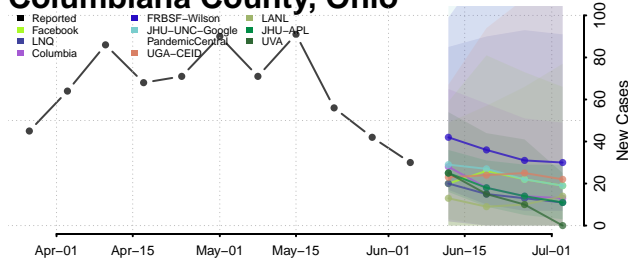

Clermont County, Ohio

Clinton County, Ohio

Columbiana County, Ohio

Coshocton County, Ohio

Crawford County, Ohio

Cuyahoga County, Ohio

Darke County, Ohio

Defiance County, Ohio