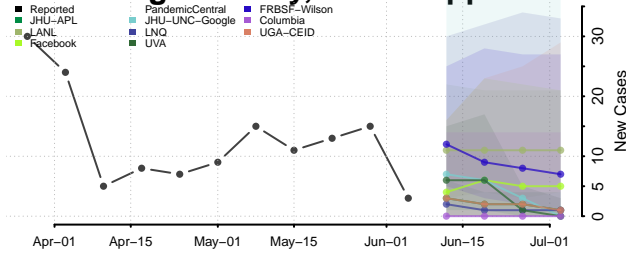

Tate County, Mississippi

Tippah County, Mississippi

Tishomingo County, Mississippi

Tunica County, Mississippi

Union County, Mississippi

Walthall County, Mississippi

Warren County, Mississippi

Washington County, Mississippi