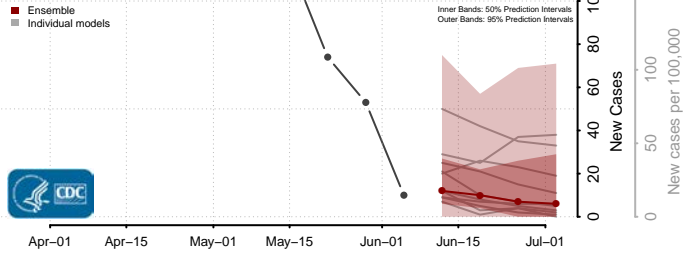

Shiawassee County, Michigan