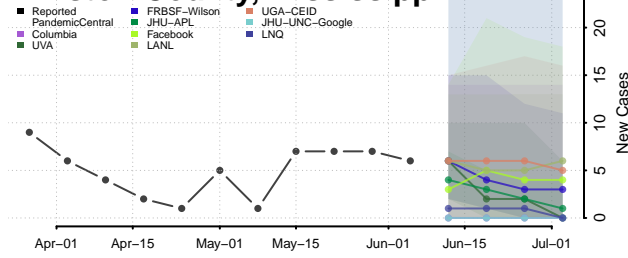

Winston County, Mississippi