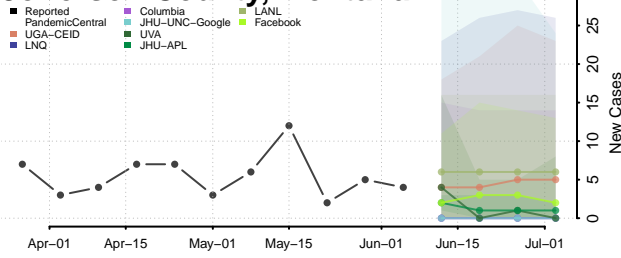

Jefferson County, Montana