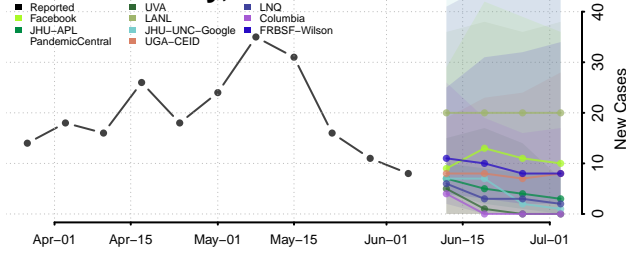

Brown County, Ohio