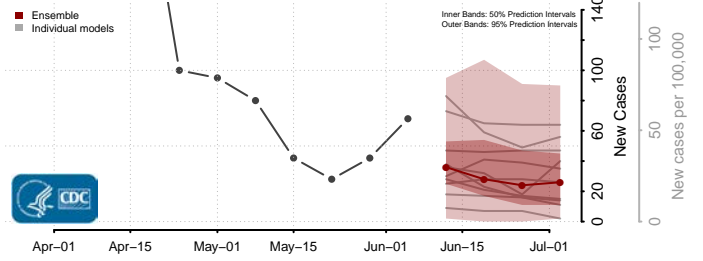

Comanche County, Oklahoma