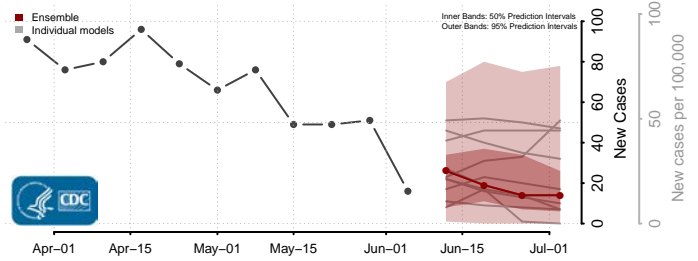

Prince George's County, Maryland

Queen Anne's County, Maryland

Somerset County, Maryland

St. Mary's County, Maryland

Talbot County, Maryland

Washington County, Maryland

Wicomico County, Maryland

Worcester County, Maryland