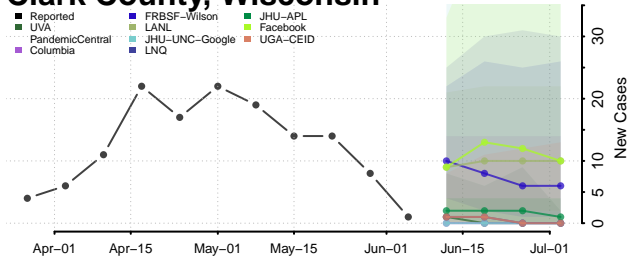

Clark County, Wisconsin