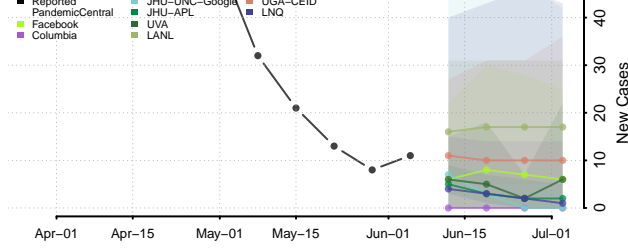

Osceola County, Michigan

Oscoda County, Michigan

Otsego County, Michigan

Ottawa County, Michigan

Presque Isle County, Michigan

Roscommon County, Michigan

Saginaw County, Michigan

Sanilac County, Michigan