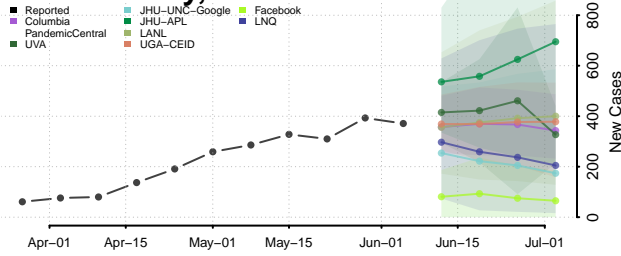

Las Animas County, Colorado

Lincoln County, Colorado

Logan County, Colorado

Mesa County, Colorado

Mineral County, Colorado

Moffat County, Colorado

Montezuma County, Colorado

Montrose County, Colorado