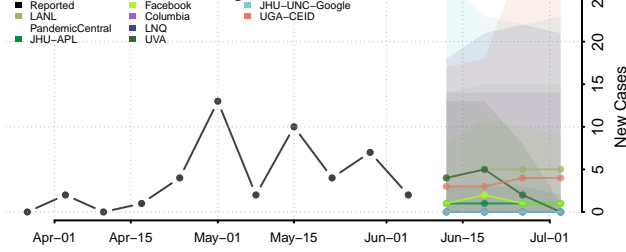

Pondera County, Montana