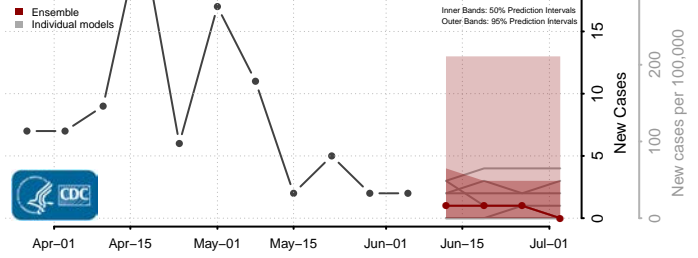

Essex County, Vermont

Franklin County, Vermont

Grand Isle County, Vermont

Lamoille County, Vermont

Orange County, Vermont

Orleans County, Vermont

Rutland County, Vermont

Washington County, Vermont