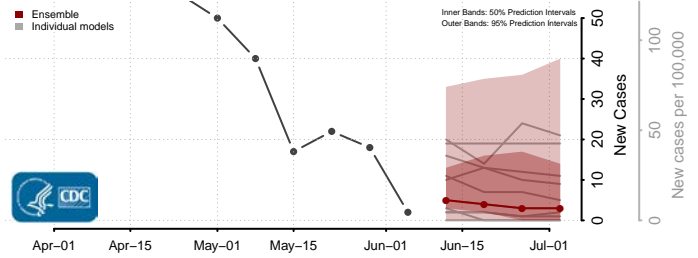

Vance County, North Carolina