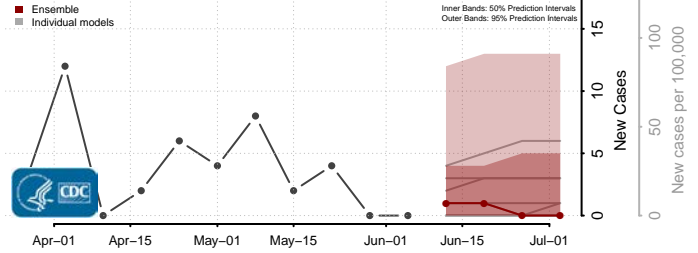

Scotland County, North Carolina

Stanly County, North Carolina

Stokes County, North Carolina

Surry County, North Carolina

Swain County, North Carolina

Transylvania County, North Carolina

Tyrrell County, North Carolina