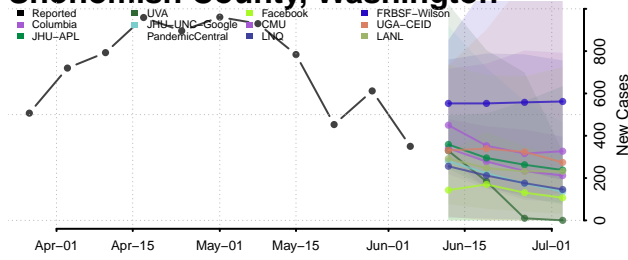

Snohomish County, Washington