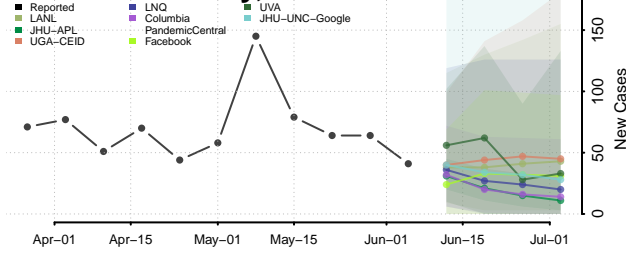

Crittenden County, Arkansas

Cross County, Arkansas

Dallas County, Arkansas

Desha County, Arkansas

Drew County, Arkansas

Faulkner County, Arkansas

Franklin County, Arkansas

Fulton County, Arkansas