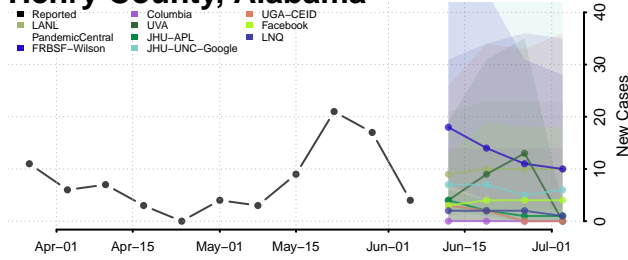

Fayette County, Alabama

Franklin County, Alabama

Geneva County, Alabama

Greene County, Alabama

Hale County, Alabama

Henry County, Alabama

Houston County, Alabama

Jackson County, Alabama