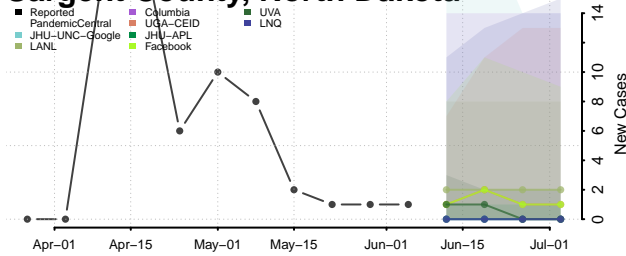

Sargent County, North Dakota