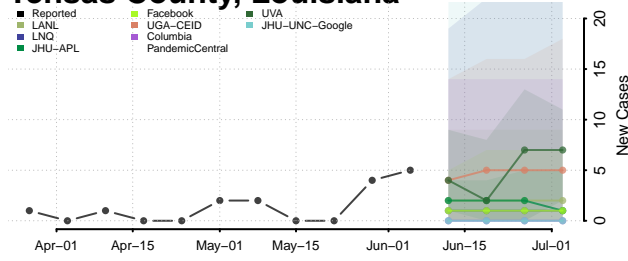

St. Mary County, Louisiana

St. Tammany County, Louisiana

Tangipahoa County, Louisiana

Tensas County, Louisiana

Terrebonne County, Louisiana

Union County, Louisiana

Vermilion County, Louisiana

Vernon County, Louisiana