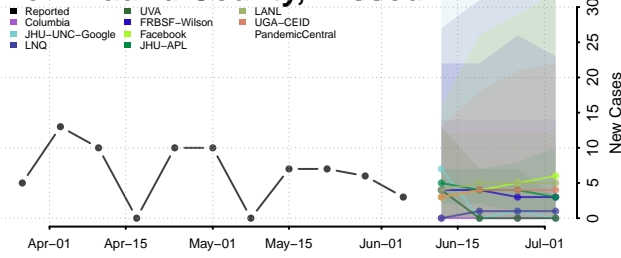

New Madrid County, Missouri