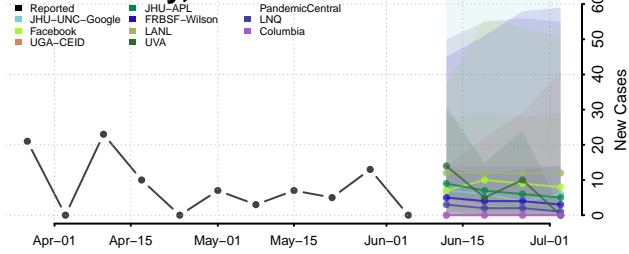

Bee County, Texas