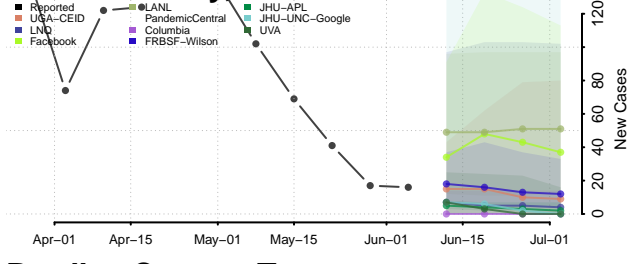

Blount County, Tennessee