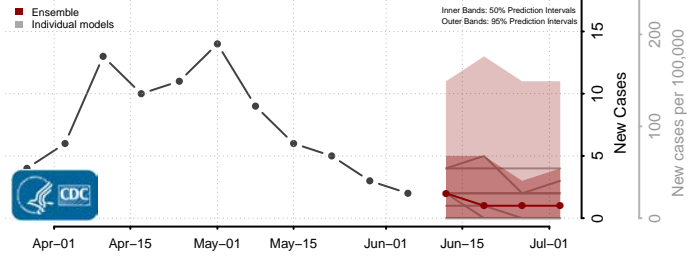

Worth County, Iowa