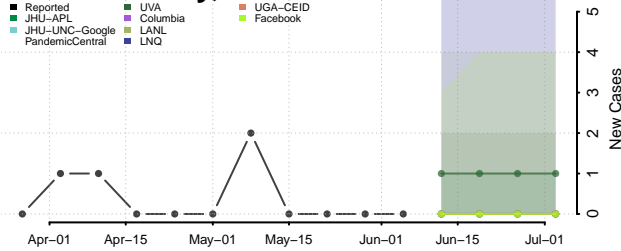

Huerfano County, Colorado

Jackson County, Colorado

Jefferson County, Colorado

Kiowa County, Colorado

Kit Carson County, Colorado

La Plata County, Colorado

Lake County, Colorado

Larimer County, Colorado