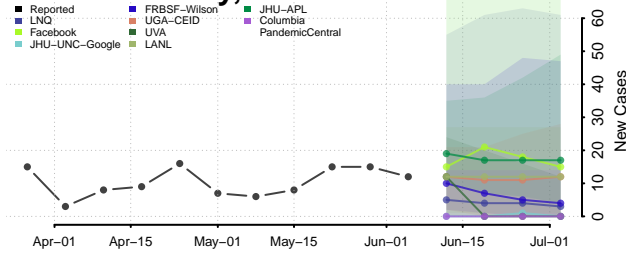

Humboldt County, California

Imperial County, California

Inyo County, California

Kern County, California

Kings County, California

Lake County, California

Lassen County, California

Los Angeles County, California