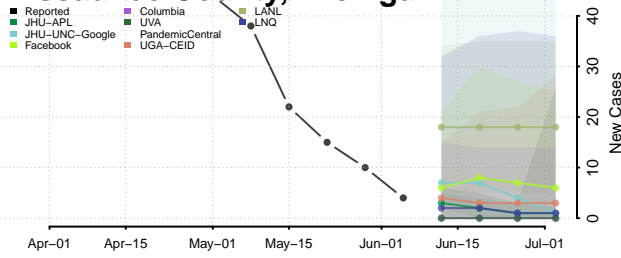

Missaukee County, Michigan