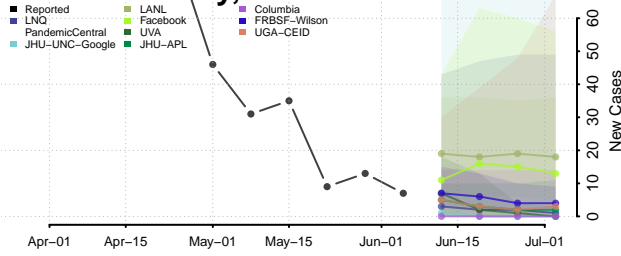

Lincoln County, South Dakota