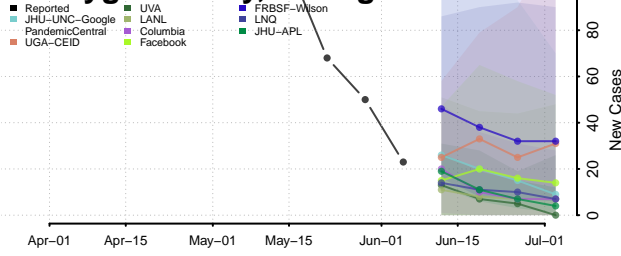

Montcalm County, Michigan

Montmorency County, Michigan

Muskegon County, Michigan

Newaygo County, Michigan

Oakland County, Michigan

Oceana County, Michigan

Ogemaw County, Michigan

Ontonagon County, Michigan