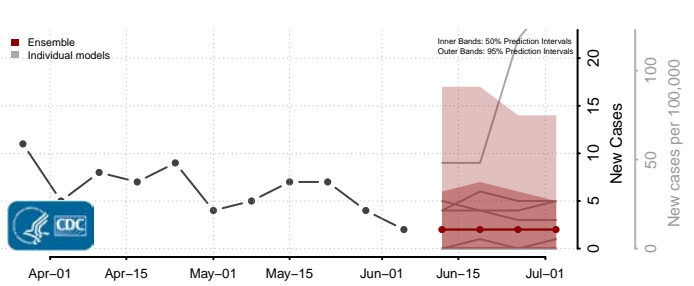

Bosque County, Texas