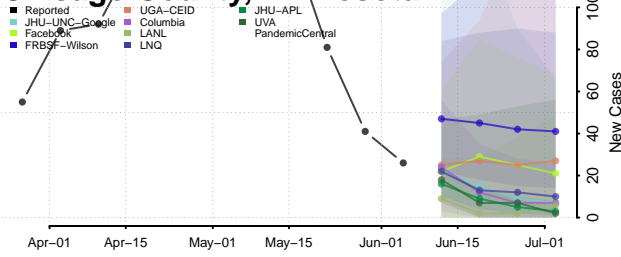

Chisago County, Minnesota