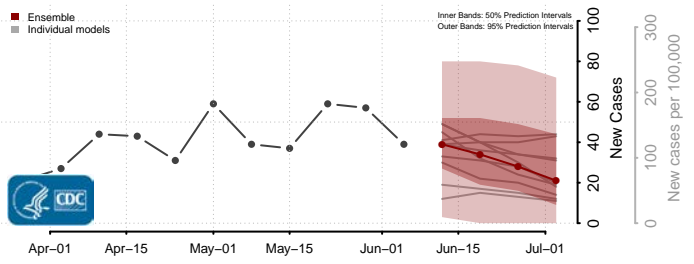

Christian County, Illinois