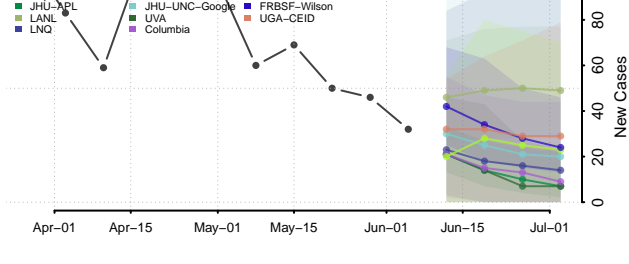

Barrow County, Georgia