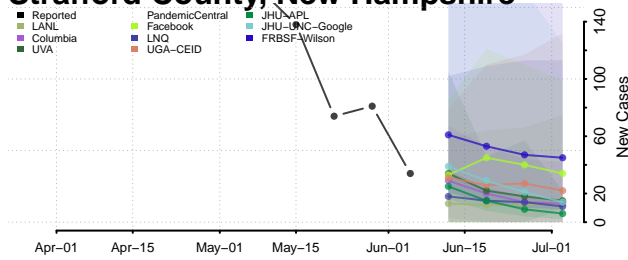

Strafford County, New Hampshire