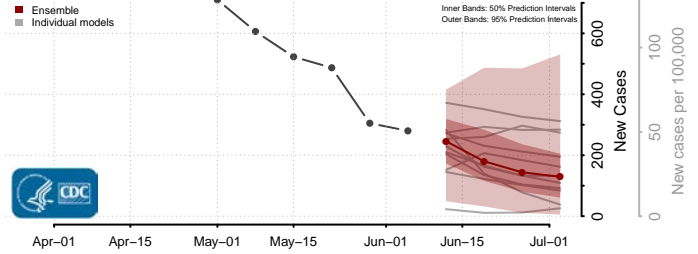

Volusia County, Florida