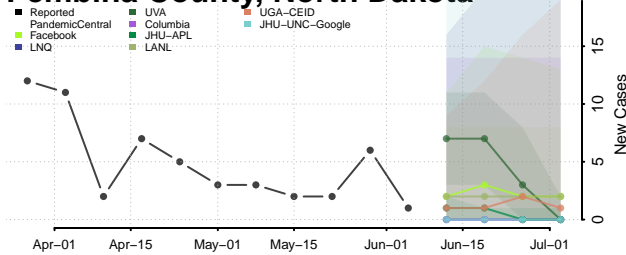

Morton County, North Dakota

Mountrail County, North Dakota

Nelson County, North Dakota

Oliver County, North Dakota

Pembina County, North Dakota

Pierce County, North Dakota

Ramsey County, North Dakota

Ransom County, North Dakota