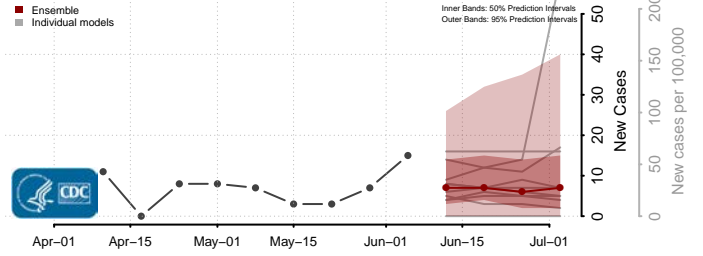

Miller County, Missouri