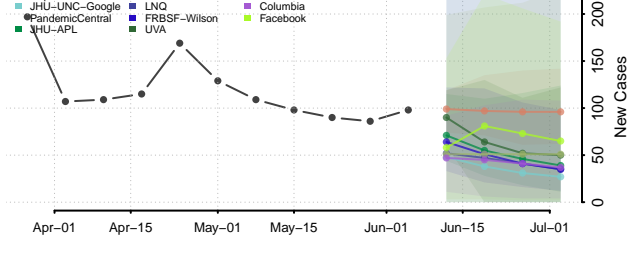

St. Tammany County, Louisiana