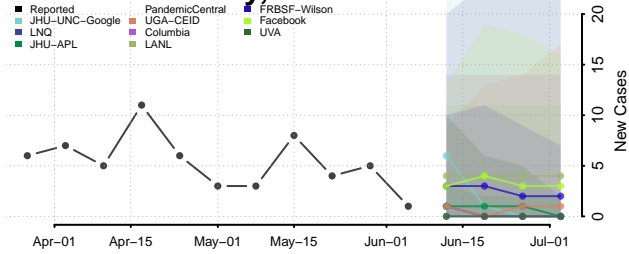

Floyd County, Iowa

Franklin County, Iowa

Fremont County, Iowa

Greene County, Iowa

Grundy County, Iowa

Guthrie County, Iowa

Hamilton County, Iowa

Hancock County, Iowa