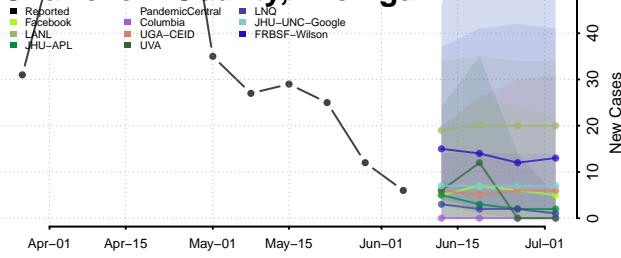

Berrien County, Michigan

Branch County, Michigan

Calhoun County, Michigan

Cass County, Michigan

Charlevoix County, Michigan

Cheboygan County, Michigan

Chippewa County, Michigan

Clare County, Michigan