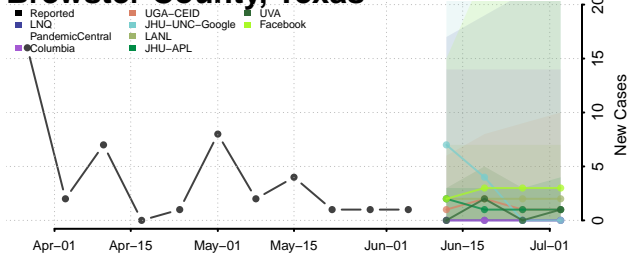

Brewster County, Texas