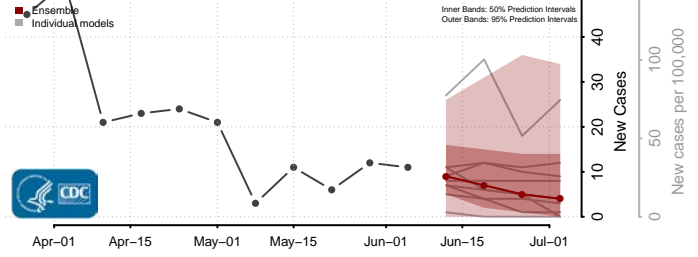

Silver Bow County, Montana