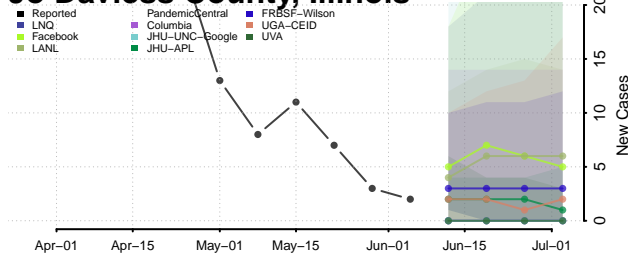

Iroquois County, Illinois

Jackson County, Illinois

Jasper County, Illinois

Jefferson County, Illinois

Jersey County, Illinois

Jo Daviess County, Illinois

Johnson County, Illinois

Kane County, Illinois