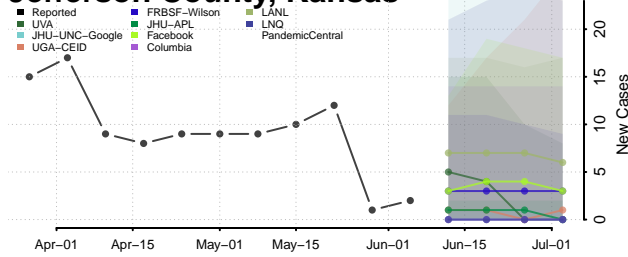

Jefferson County, Kansas