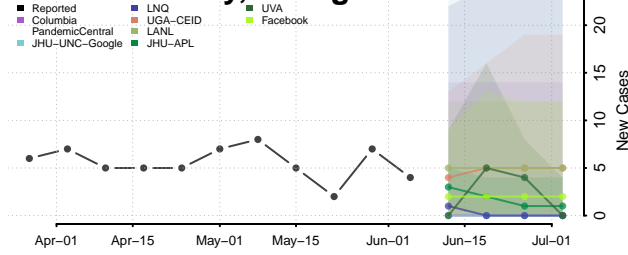

Lincoln County, Georgia