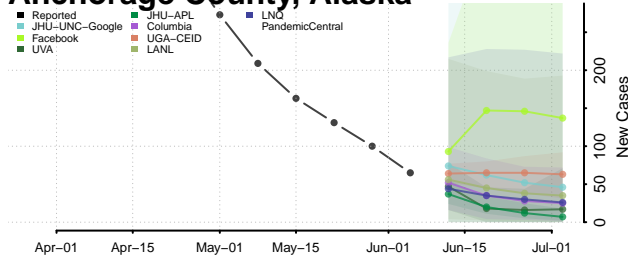

Anchorage County, Alaska