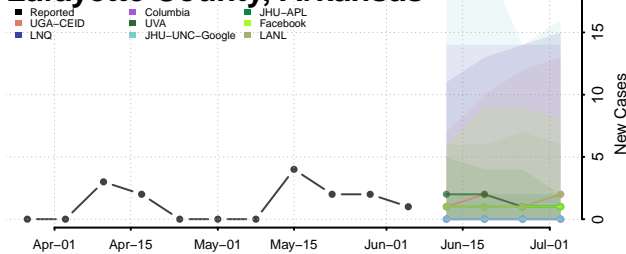

Jackson County, Arkansas

Jefferson County, Arkansas

Johnson County, Arkansas

Lafayette County, Arkansas

Lawrence County, Arkansas

Lee County, Arkansas

Lincoln County, Arkansas

Little River County, Arkansas