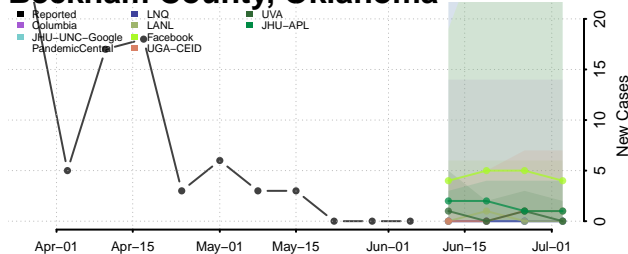

Beckham County, Oklahoma

*New weekly cases may decrease in this location over the next four weeks. For these locations, the ensemble forecast indicates a probability of 0.75 or greater that fewer cases will be reported in week four of the forecast than in the last reported week.