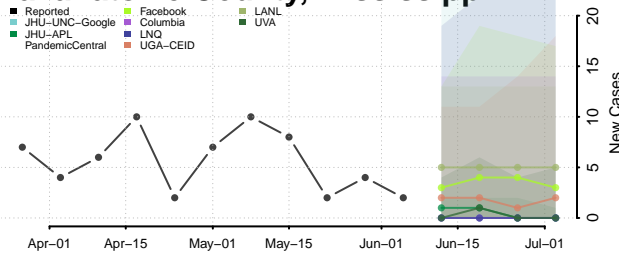

Tate County, Mississippi

Tippah County, Mississippi

Tishomingo County, Mississippi

Tunica County, Mississippi

Union County, Mississippi

Walthall County, Mississippi

Warren County, Mississippi

Washington County, Mississippi