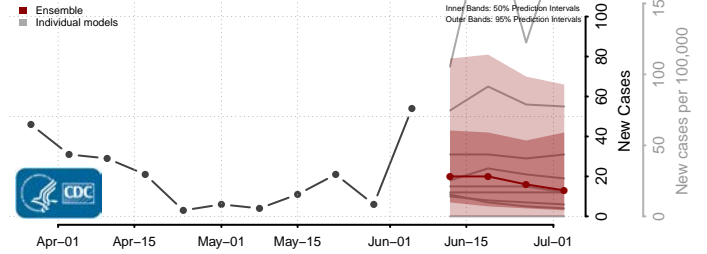

Lea County, New Mexico