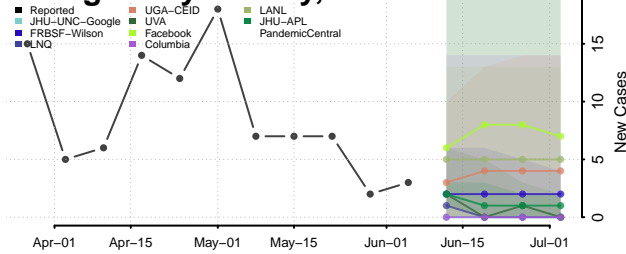

Meade County, Kansas

Miami County, Kansas

Mitchell County, Kansas

Montgomery County, Kansas

Morris County, Kansas

Morton County, Kansas

Nemaha County, Kansas

Neosho County, Kansas