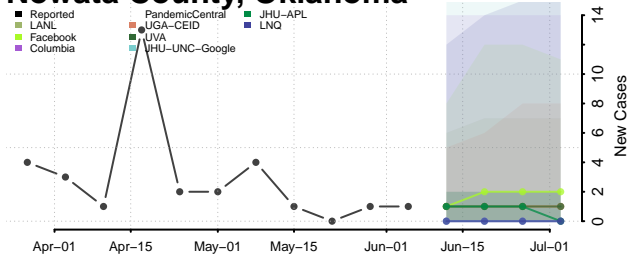

Nowata County, Oklahoma