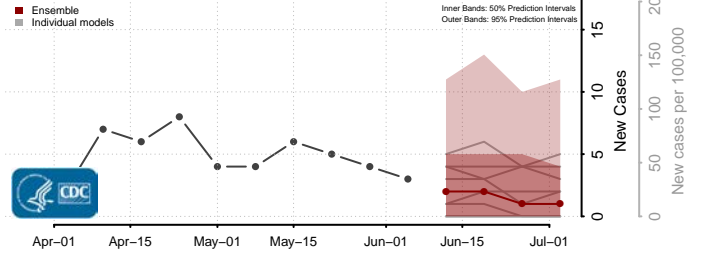

Wilkinson County, Mississippi