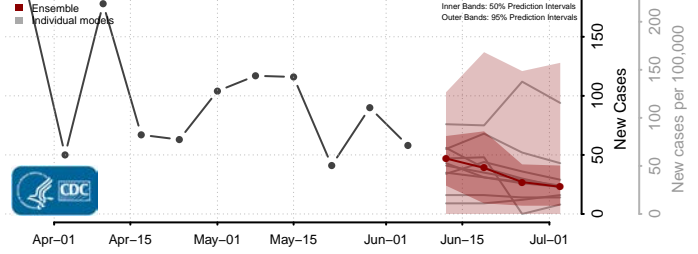

Cascade County, Montana