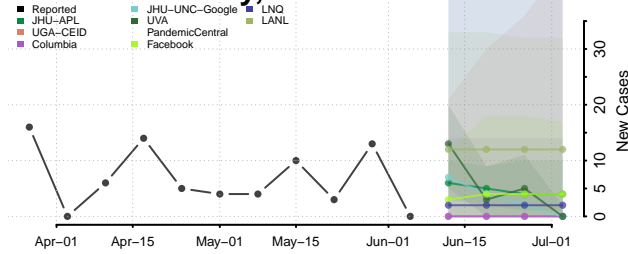

Bienville County, Louisiana