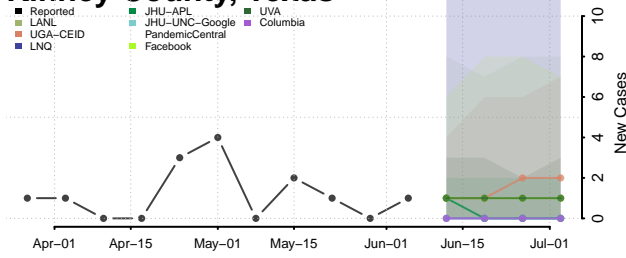

Kinney County, Texas