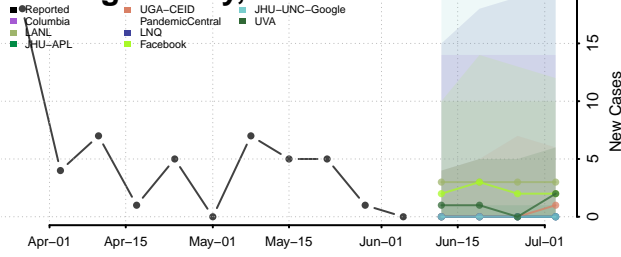

Cheyenne County, Nebraska

Clay County, Nebraska

Colfax County, Nebraska

Cuming County, Nebraska

Custer County, Nebraska

Dakota County, Nebraska

Dawes County, Nebraska

Dawson County, Nebraska