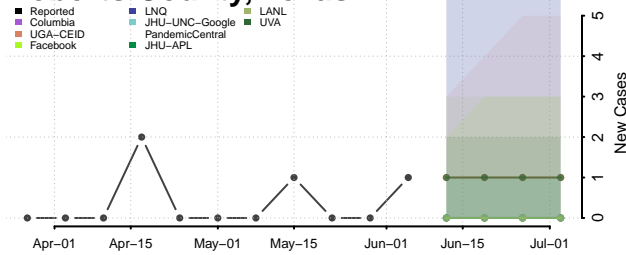

Roberts County, Texas