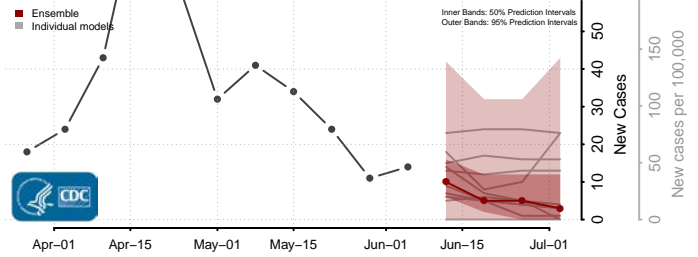

Aroostook County, Maine

Cumberland County, Maine

Franklin County, Maine

Hancock County, Maine

*New weekly cases may decrease in this location over the next four weeks. For these locations, the ensemble forecast indicates a probability of 0.75 or greater that fewer cases will be reported in week four of the forecast than in the last reported week.