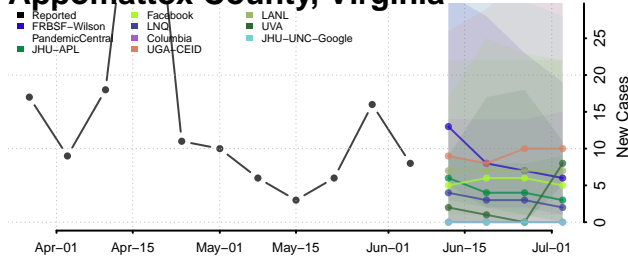

Appomattox County, Virginia