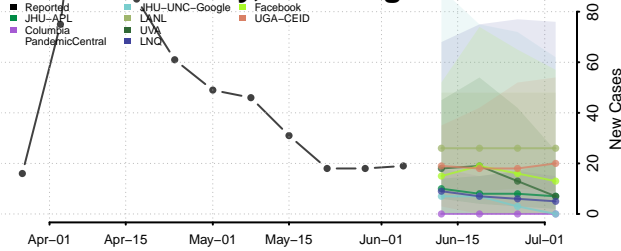

Whitman County, Washington