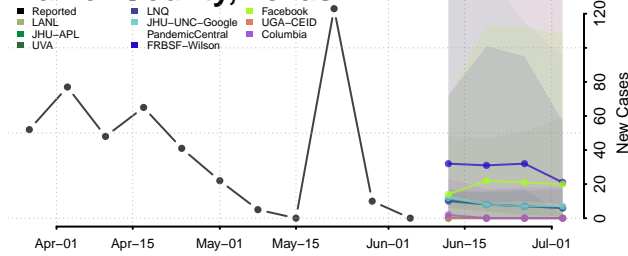

Walker County, Texas