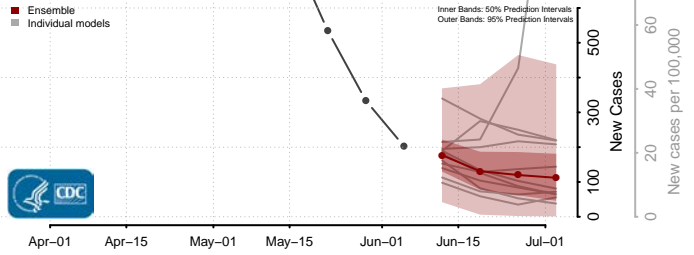

Clinton County, New York

Columbia County, New York

Cortland County, New York

Delaware County, New York

Dutchess County, New York

Erie County, New York

Essex County, New York

Franklin County, New York