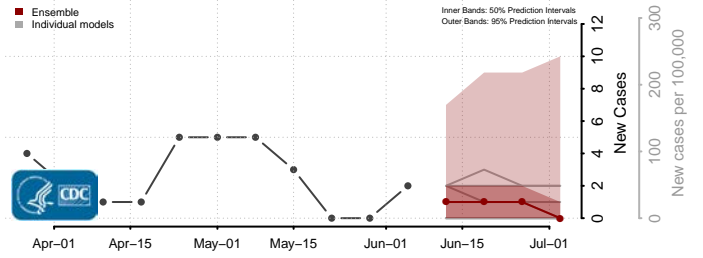

Storey County, Nevada