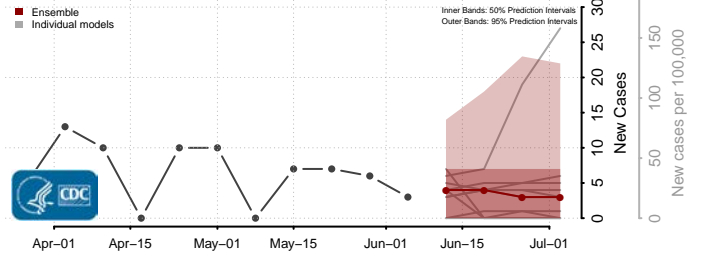

New Madrid County, Missouri