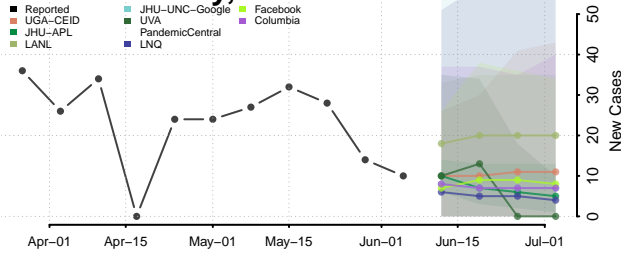

Warren County, Missouri