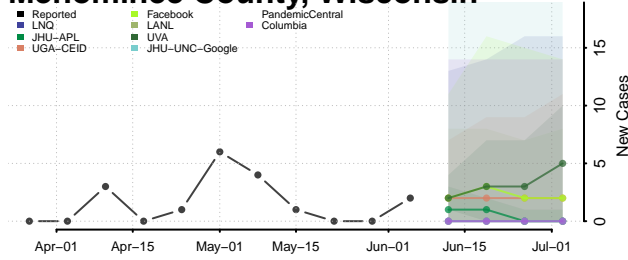

Marathon County, Wisconsin

Marinette County, Wisconsin

Marquette County, Wisconsin

Menominee County, Wisconsin

Milwaukee County, Wisconsin

Monroe County, Wisconsin

Oconto County, Wisconsin

Oneida County, Wisconsin