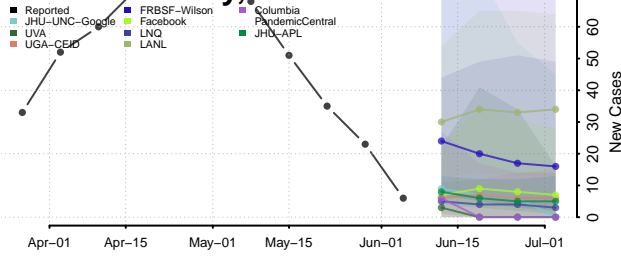

Onondaga County, New York

Ontario County, New York

Orange County, New York

Orleans County, New York

Oswego County, New York

Otsego County, New York

Putnam County, New York

Queens County, New York