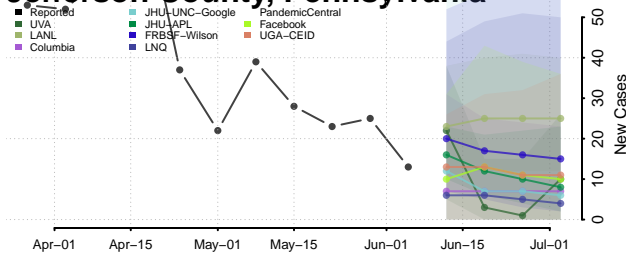

Fulton County, Pennsylvania

Greene County, Pennsylvania

Huntingdon County, Pennsylvania

Indiana County, Pennsylvania

Jefferson County, Pennsylvania

Juniata County, Pennsylvania

Lackawanna County, Pennsylvania