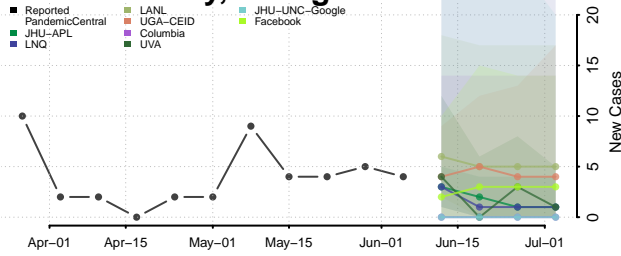

White County, Georgia

Whitfield County, Georgia

Wilcox County, Georgia

Wilkes County, Georgia

Wilkinson County, Georgia

Worth County, Georgia

Guam

Hawaii