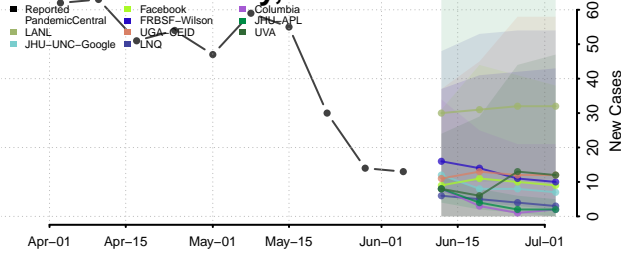

Mitchell County, Iowa

Monona County, Iowa

Monroe County, Iowa

Montgomery County, Iowa

Muscatine County, Iowa

O'Brien County, Iowa

Osceola County, Iowa

Page County, Iowa