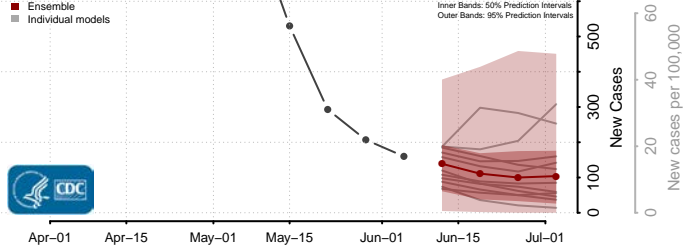

Fairfield County, Connecticut