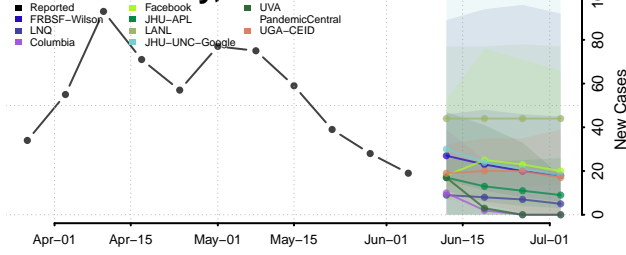

Burke County, North Carolina