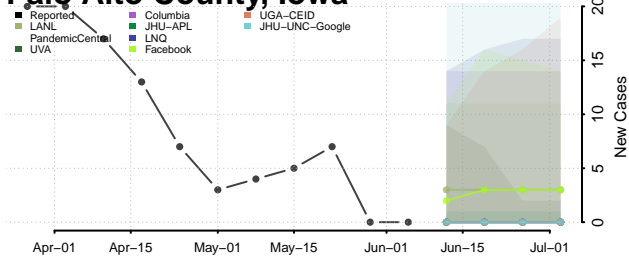

Palo Alto County, Iowa