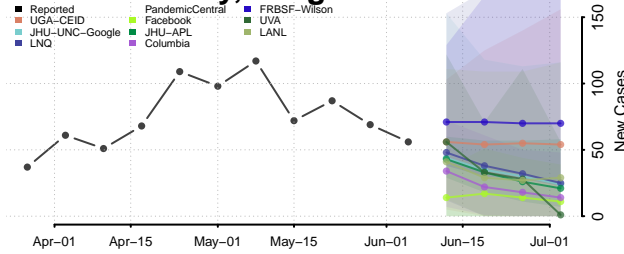

Yamhill County, Oregon