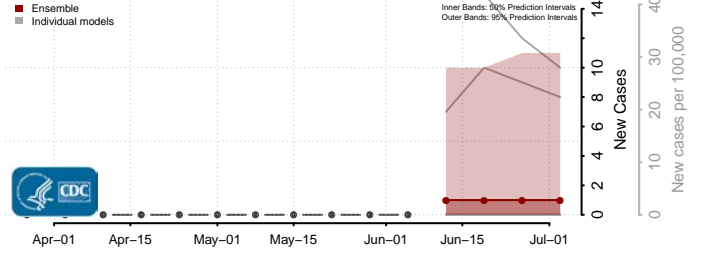

Uintah County, Utah