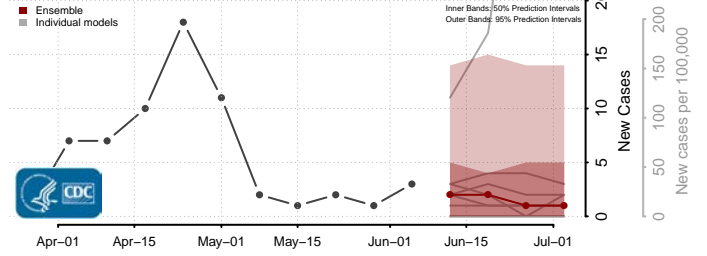

Deer Lodge County, Montana