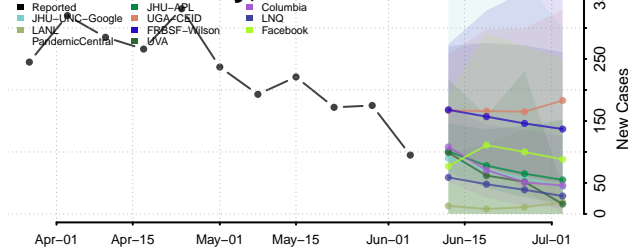

Alachua County, Florida