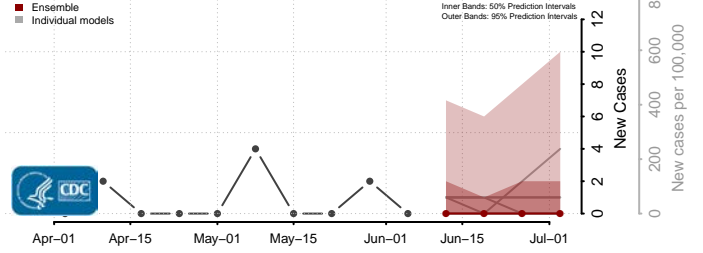

Powder River County, Montana