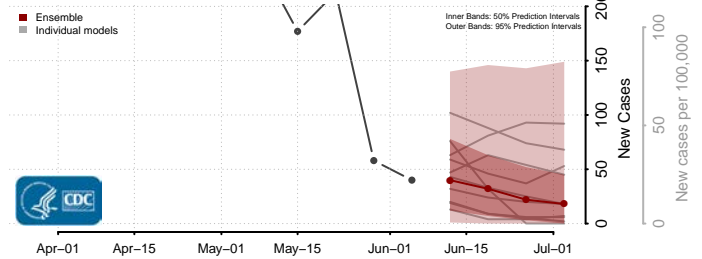

New London County, Connecticut

Tolland County, Connecticut

Windham County, Connecticut

Delaware*

Kent County, Delaware

New Castle County, Delaware

*New weekly cases may decrease in this location over the next four weeks. For these locations, the ensemble forecast indicates a probability of 0.75 or greater that fewer cases will be reported in week four of the forecast than in the last reported week.