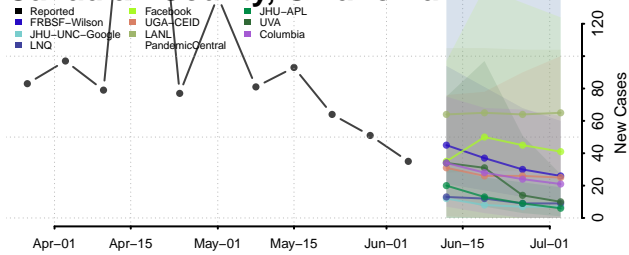

Blaine County, Oklahoma

Bryan County, Oklahoma

Caddo County, Oklahoma

Canadian County, Oklahoma

Carter County, Oklahoma

Cherokee County, Oklahoma

Choctaw County, Oklahoma

Cimarron County, Oklahoma