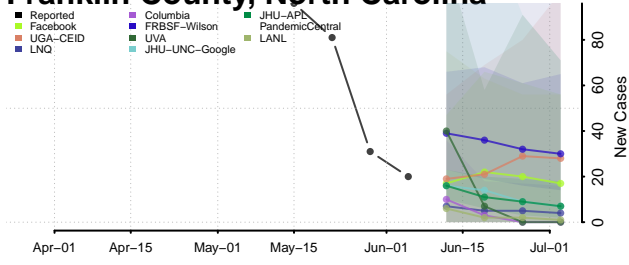

Franklin County, North Carolina