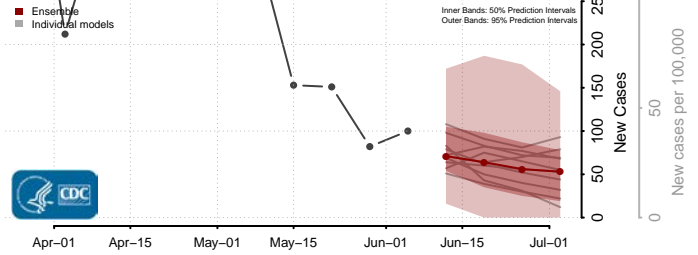

Cumberland County, Pennsylvania

Dauphin County, Pennsylvania

Delaware County, Pennsylvania

Elk County, Pennsylvania

Erie County, Pennsylvania

Fayette County, Pennsylvania

Forest County, Pennsylvania

Franklin County, Pennsylvania