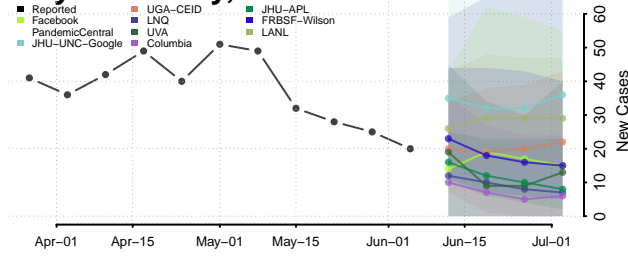

Wabash County, Indiana

Warren County, Indiana

Warrick County, Indiana

Washington County, Indiana

Wayne County, Indiana

Wells County, Indiana

White County, Indiana

Whitley County, Indiana