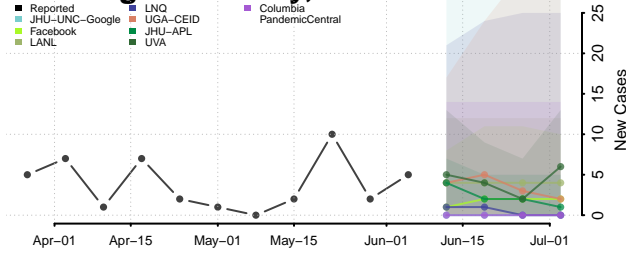

Washington County, Idaho