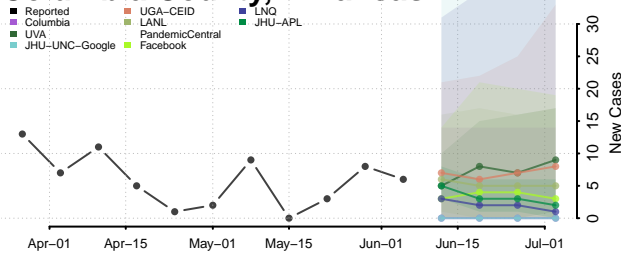

Clark County, Arkansas

Clay County, Arkansas

Cleburne County, Arkansas

Cleveland County, Arkansas

Columbia County, Arkansas

Conway County, Arkansas

Craighead County, Arkansas

Crawford County, Arkansas