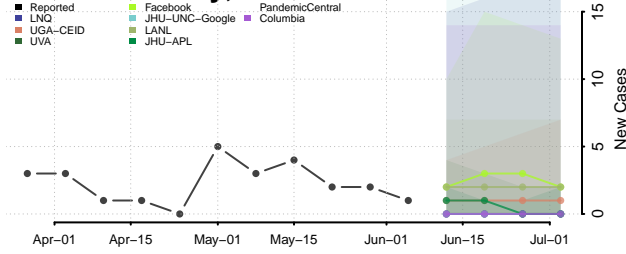

Archer County, Texas