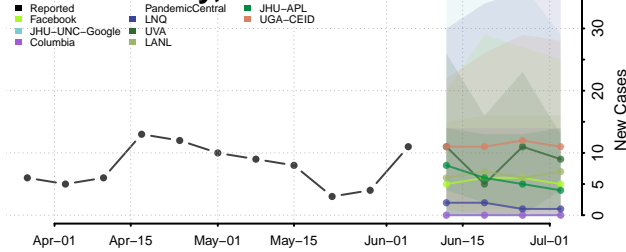

Union County, Florida