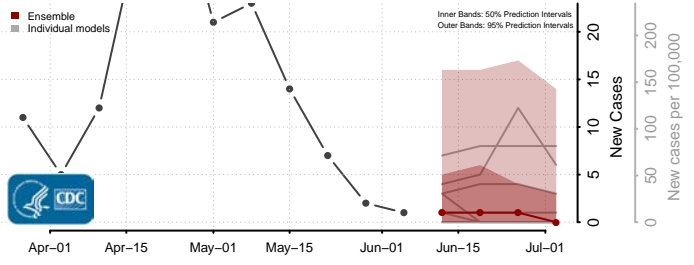

Stevens County, Minnesota