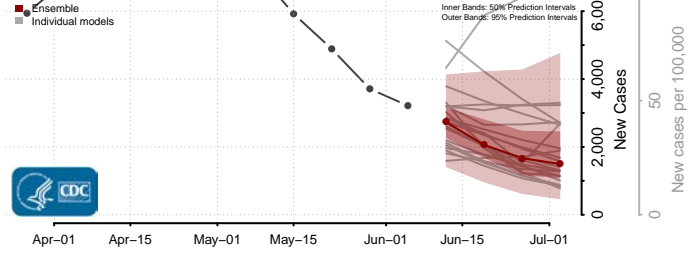

Woodford County, Illinois

Indiana*

Adams County, Indiana

Allen County, Indiana

Bartholomew County, Indiana

Benton County, Indiana

*New weekly cases may decrease in this location over the next four weeks. For these locations, the ensemble forecast indicates a probability of 0.75 or greater that fewer cases will be reported in week four of the forecast than in the last reported week.