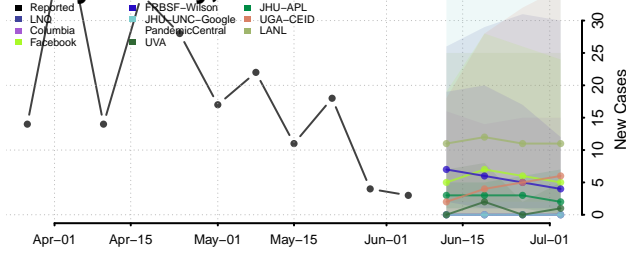

Ashe County, North Carolina

Avery County, North Carolina

Beaufort County, North Carolina

Bertie County, North Carolina

Bladen County, North Carolina

Brunswick County, North Carolina

Buncombe County, North Carolina