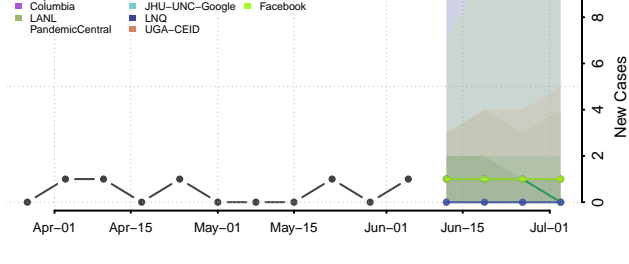

Mercer County, Missouri