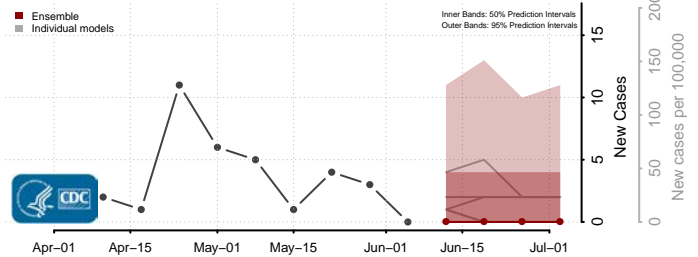

Lucas County, Iowa