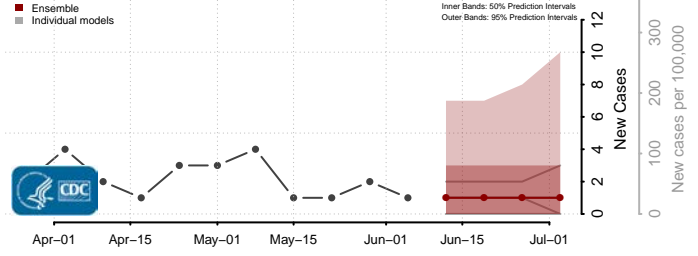

Sweet Grass County, Montana