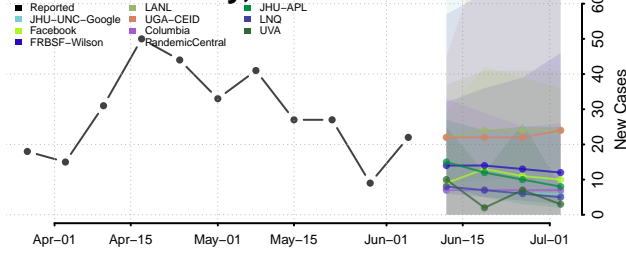

Wakulla County, Florida