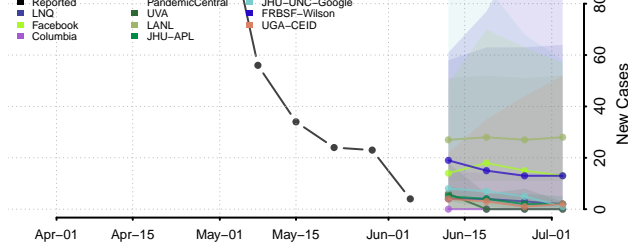

Osceola County, Michigan

Oscoda County, Michigan

Otsego County, Michigan

Ottawa County, Michigan

Presque Isle County, Michigan

Roscommon County, Michigan

Saginaw County, Michigan

Sanilac County, Michigan