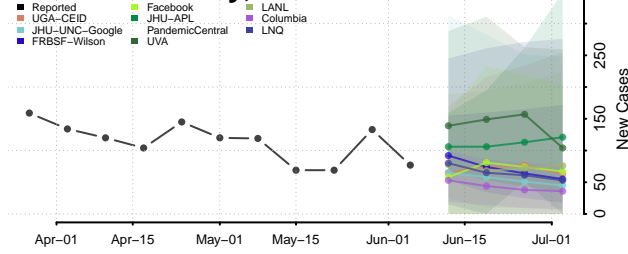

Cochise County, Arizona

Coconino County, Arizona

Gila County, Arizona

Graham County, Arizona

Greenlee County, Arizona

La Paz County, Arizona

Maricopa County, Arizona

Mohave County, Arizona