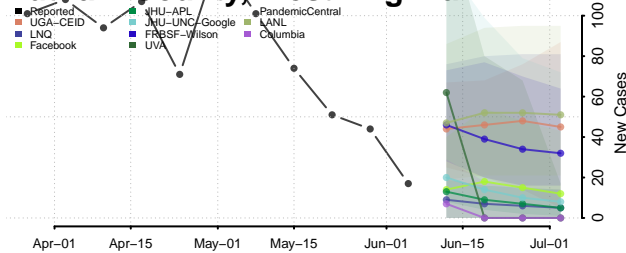

Ohio County, West Virginia

Pendleton County, West Virginia

Pleasants County, West Virginia

Pocahontas County, West Virginia

Preston County, West Virginia

Putnam County, West Virginia

Raleigh County, West Virginia