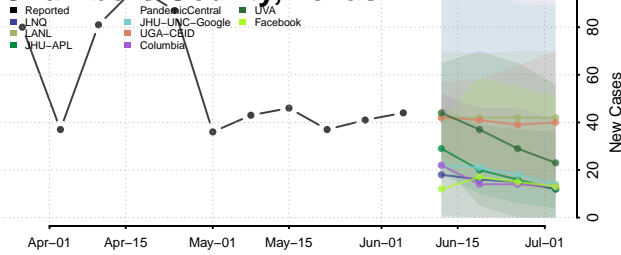

Chambers County, Texas