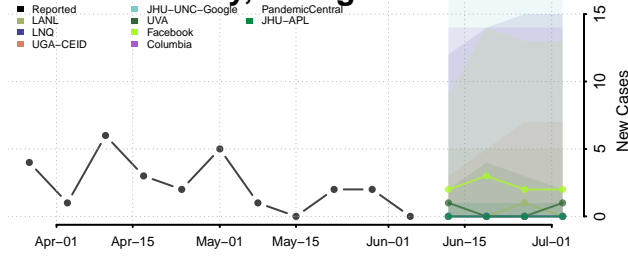

Jenkins County, Georgia