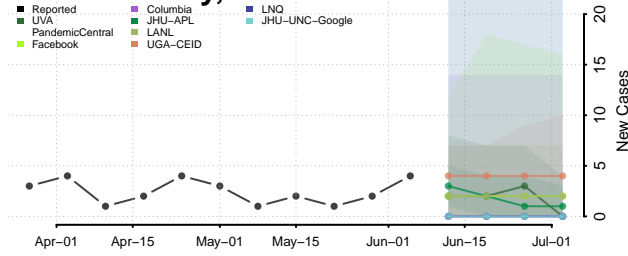

Crane County, Texas