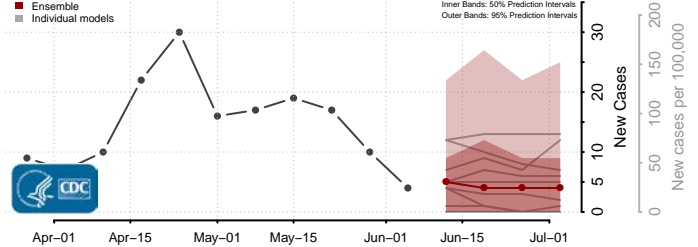

Bond County, Illinois