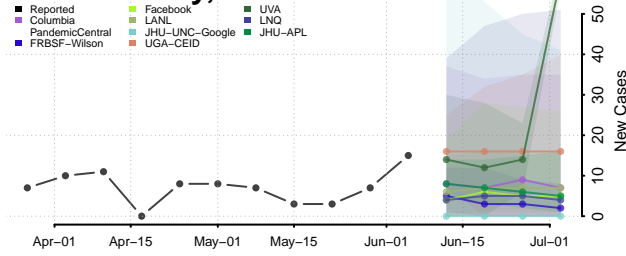

Miller County, Missouri