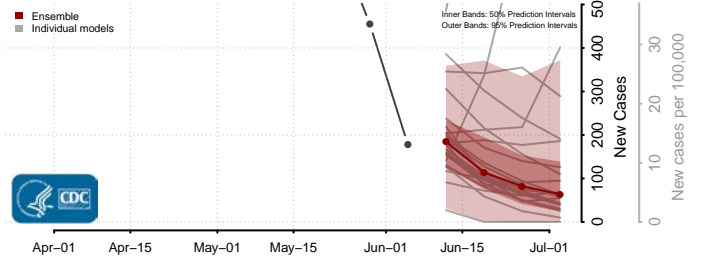

Belknap County, New Hampshire

Carroll County, New Hampshire

*New weekly cases may decrease in this location over the next four weeks. For these locations, the ensemble forecast indicates a probability of 0.75 or greater that fewer cases will be reported in week four of the forecast than in the last reported week.