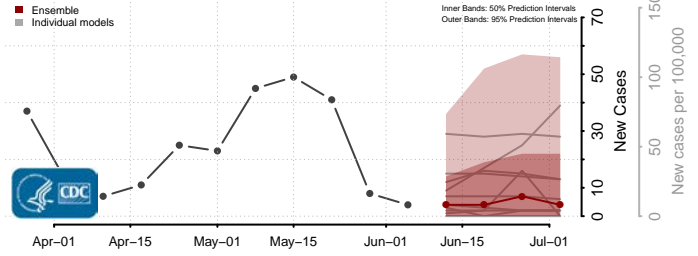

Curry County, New Mexico