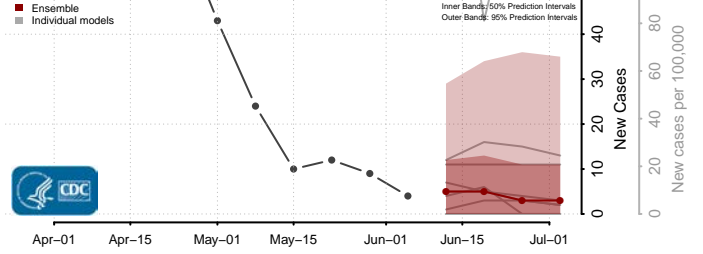

Hanover County, Virginia

Harrisonburg County, Virginia

Henrico County, Virginia

Henry County, Virginia

Highland County, Virginia

Hopewell County, Virginia

Isle of Wight County, Virginia

James City County, Virginia