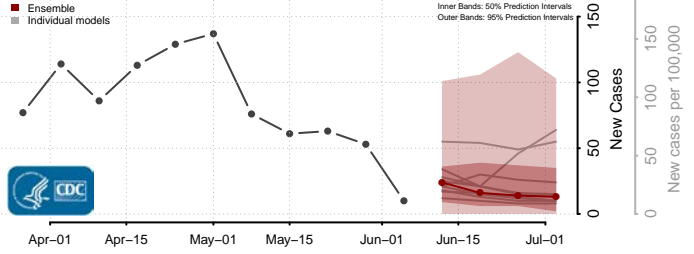

Bastrop County, Texas