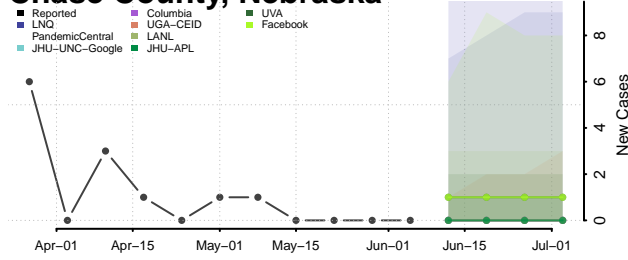

Brown County, Nebraska

Buffalo County, Nebraska

Burt County, Nebraska

Butler County, Nebraska

Cass County, Nebraska

Cedar County, Nebraska

Chase County, Nebraska

Cherry County, Nebraska