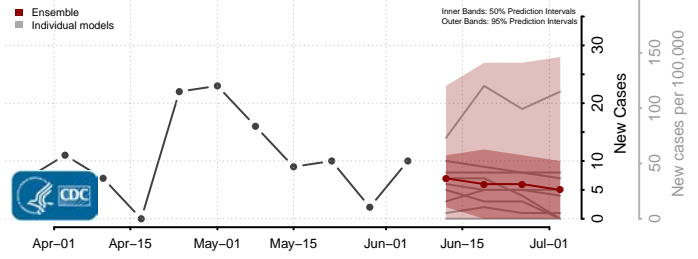

Perry County, Missouri