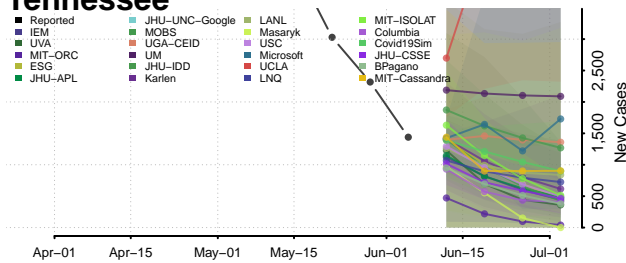

Tennessee*