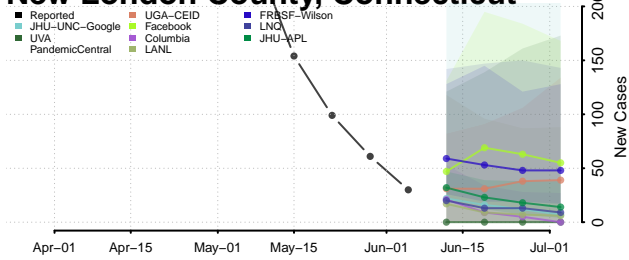

New London County, Connecticut