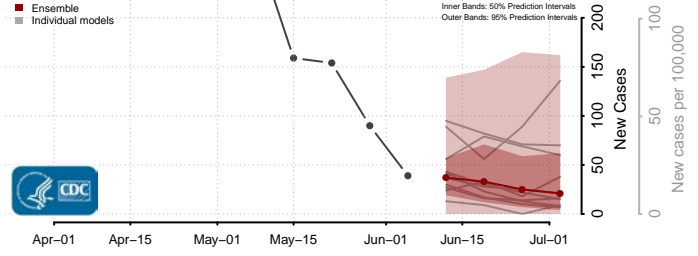

St. Louis County, Minnesota