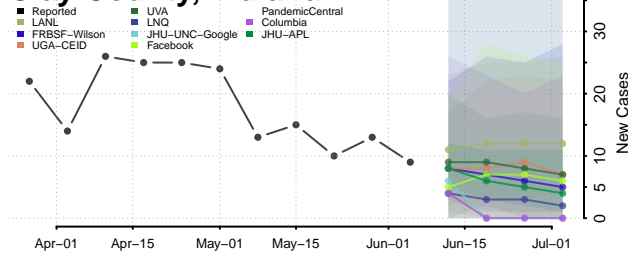

Blackford County, Indiana

Boone County, Indiana

Brown County, Indiana

Carroll County, Indiana

Cass County, Indiana

Clark County, Indiana

Clay County, Indiana

Clinton County, Indiana