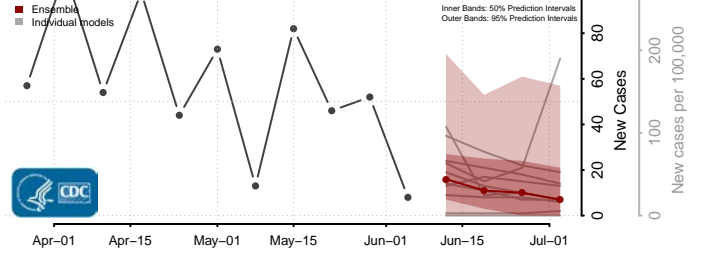

Whitley County, Kentucky