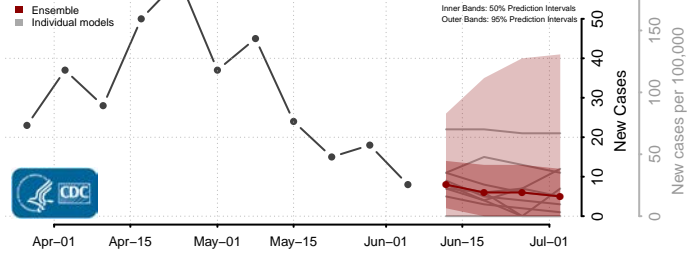

Morton County, North Dakota