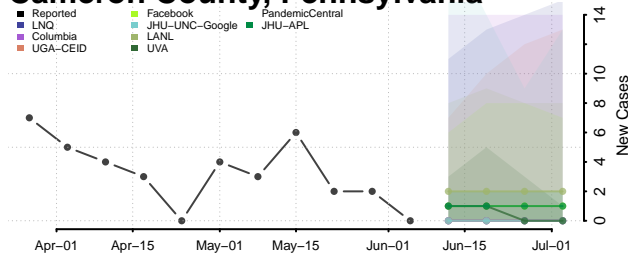

Cameron County, Pennsylvania