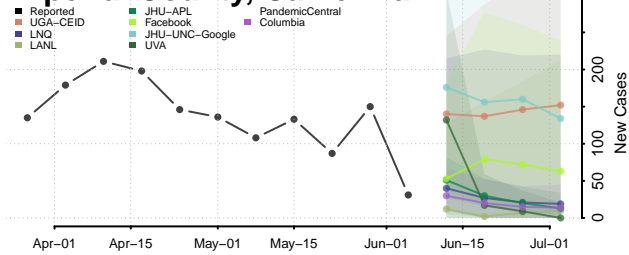

Imperial County, California