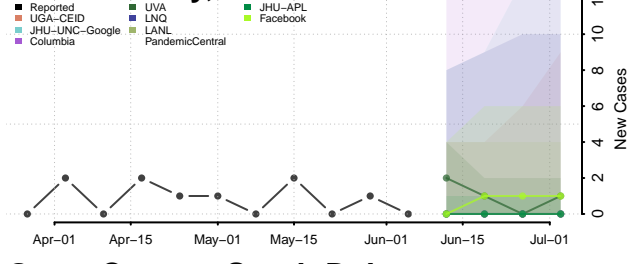

Deuel County, South Dakota

Dewey County, South Dakota

Douglas County, South Dakota

Edmunds County, South Dakota

Fall River County, South Dakota

Faulk County, South Dakota

Grant County, South Dakota

Gregory County, South Dakota