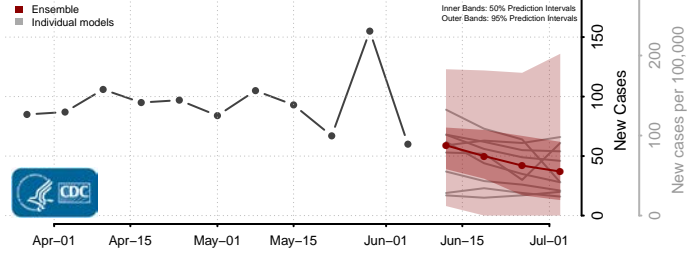

Harrison County, West Virginia