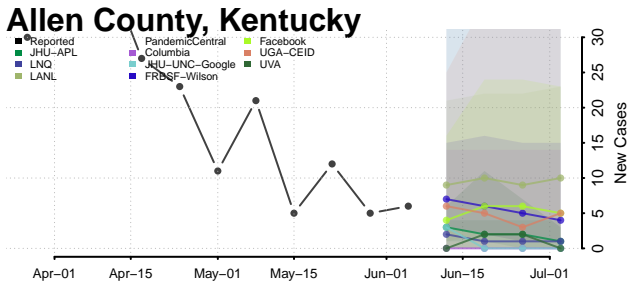

*New weekly cases may decrease in this location over the next four weeks. For these locations, the ensemble forecast indicates a probability of 0.75 or greater that fewer cases will be reported in week four of the forecast than in the last reported week.