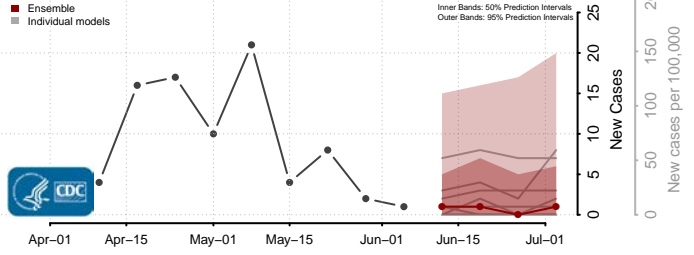

Pamlico County, North Carolina

Pasquotank County, North Carolina

Pender County, North Carolina

Perquimans County, North Carolina

Person County, North Carolina

Pitt County, North Carolina

Polk County, North Carolina