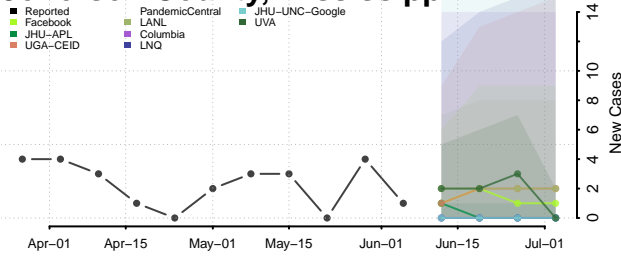

Jefferson County, Mississippi