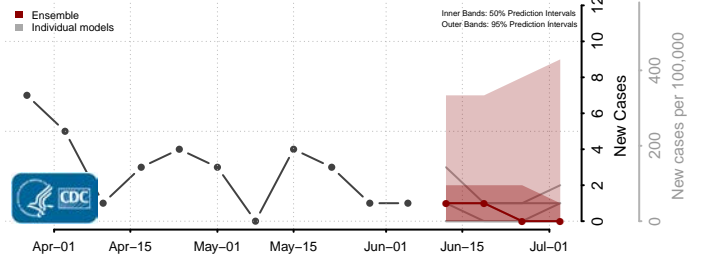

Denali County, Alaska