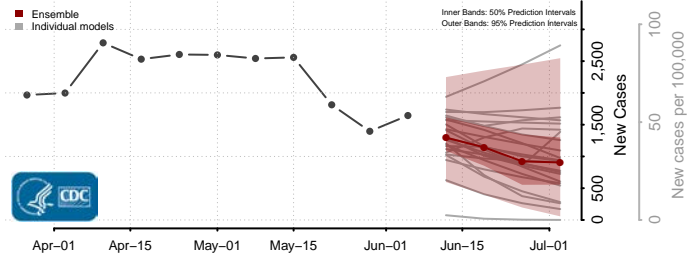

Webster County, Nebraska

Wheeler County, Nebraska

York County, Nebraska

Nevada

Carson City County, Nevada

Churchill County, Nevada