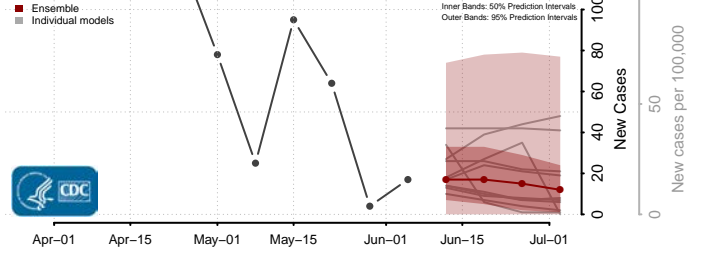

Hanover County, Virginia

Harrisonburg County, Virginia

Henrico County, Virginia

Henry County, Virginia

Highland County, Virginia

Hopewell County, Virginia

Isle of Wight County, Virginia

James City County, Virginia