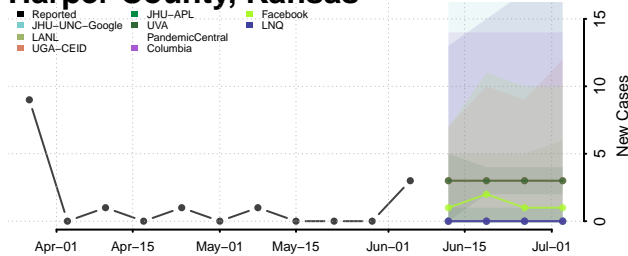

Greeley County, Kansas

Greenwood County, Kansas

Hamilton County, Kansas

Harper County, Kansas

Harvey County, Kansas

Haskell County, Kansas

Hodgeman County, Kansas

Jackson County, Kansas