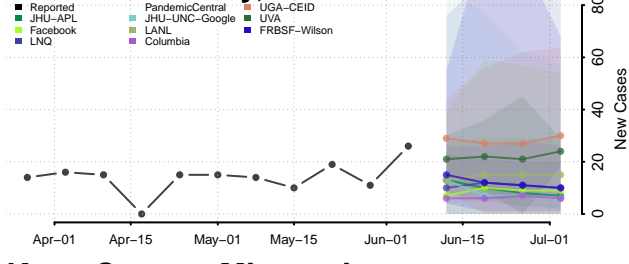

Johnson County, Missouri