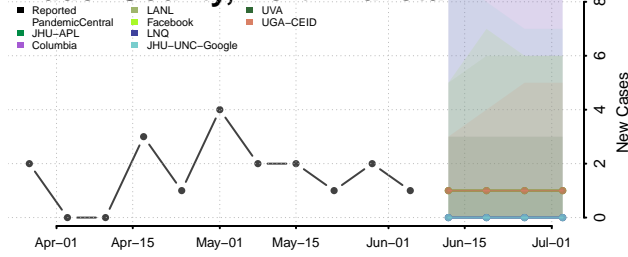

Kidder County, North Dakota