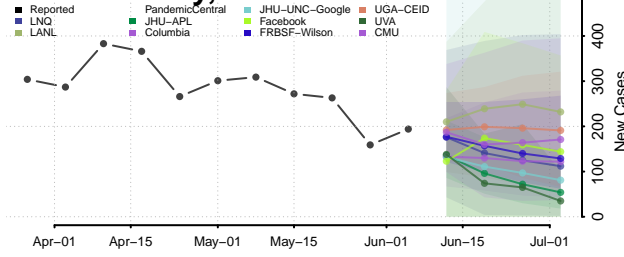

Davis County, Utah