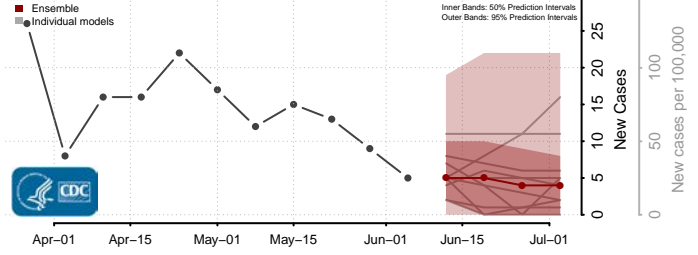

Union County, Tennessee