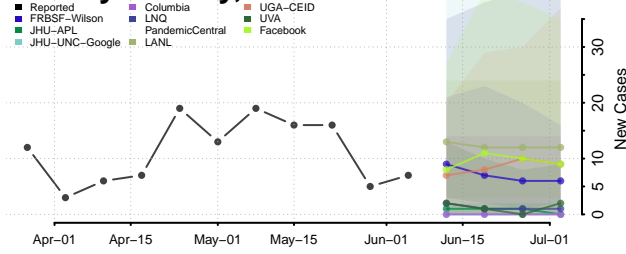

Cowley County, Kansas