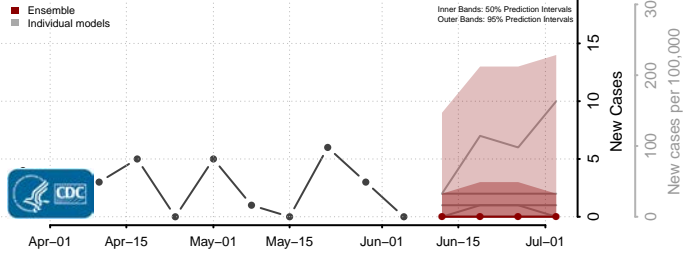

Bear Lake County, Idaho