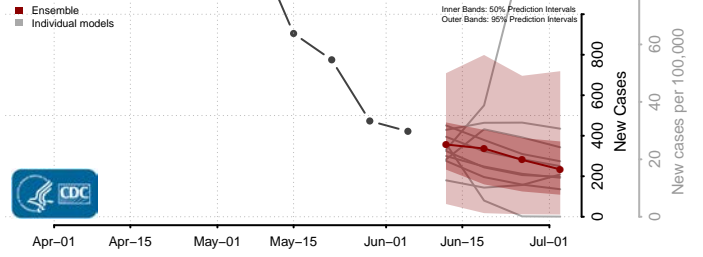

Bronx County, New York