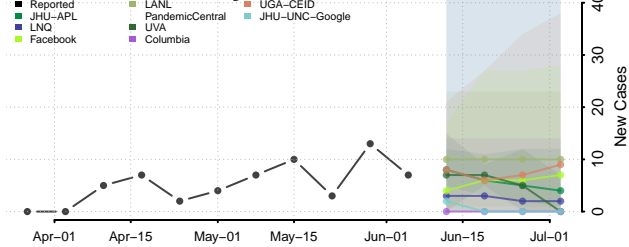

Franklin County, Louisiana