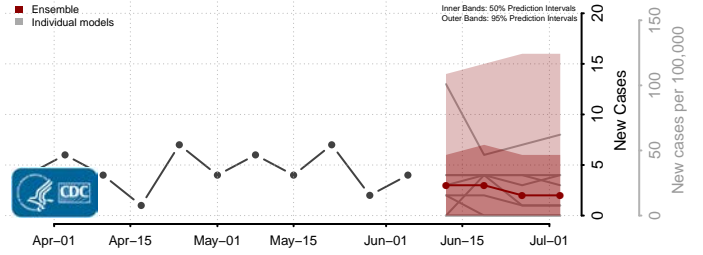

Bleckley County, Georgia