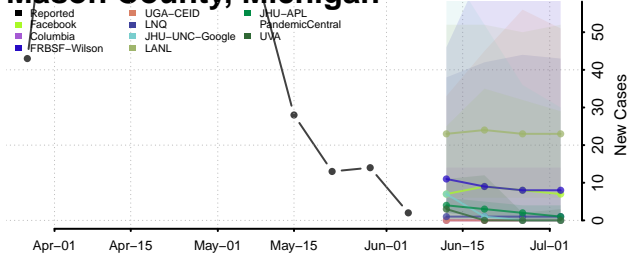

Mason County, Michigan