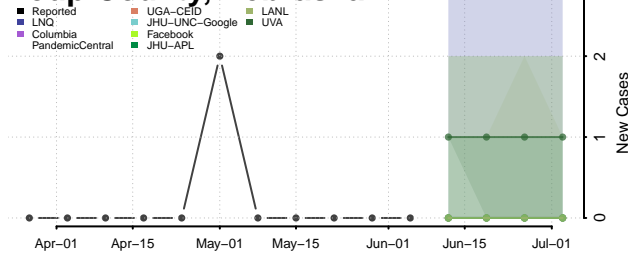

Logan County, Nebraska

Loup County, Nebraska

Madison County, Nebraska

McPherson County, Nebraska

Merrick County, Nebraska

Morrill County, Nebraska

Nance County, Nebraska

Nemaha County, Nebraska