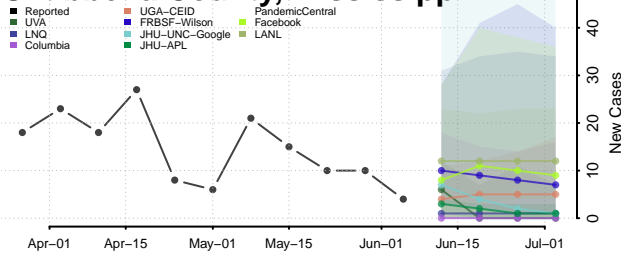

Oktibbeha County, Mississippi