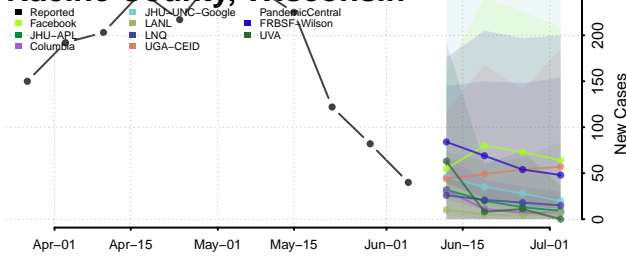

Racine County, Wisconsin