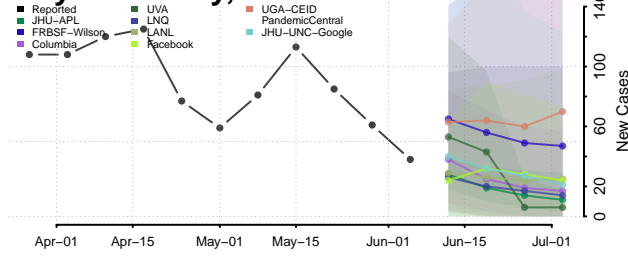

Wayne County, Ohio

Williams County, Ohio

Wood County, Ohio

Wyandot County, Ohio

Oklahoma*

Adair County, Oklahoma

Alfalfa County, Oklahoma

Atoka County, Oklahoma