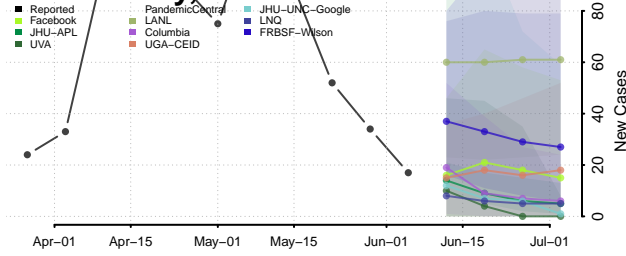

Polk County, Wisconsin