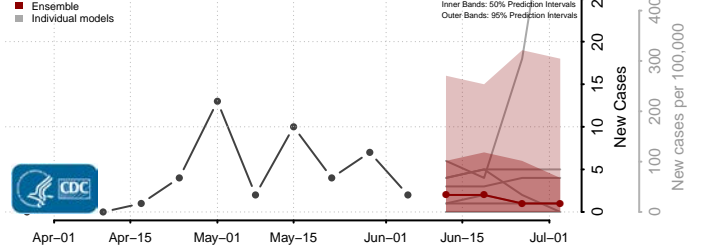

Pondera County, Montana