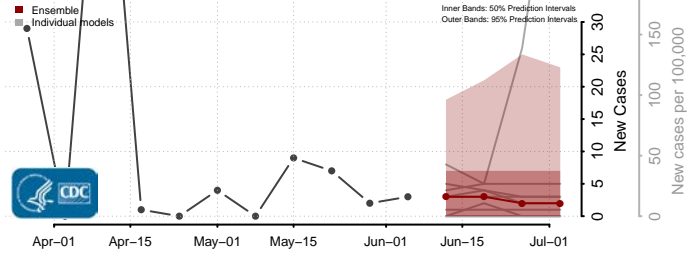

Andrews County, Texas