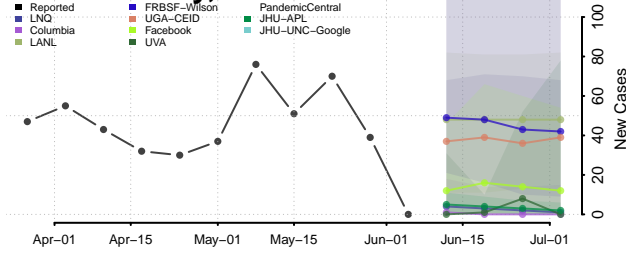

Otero County, New Mexico