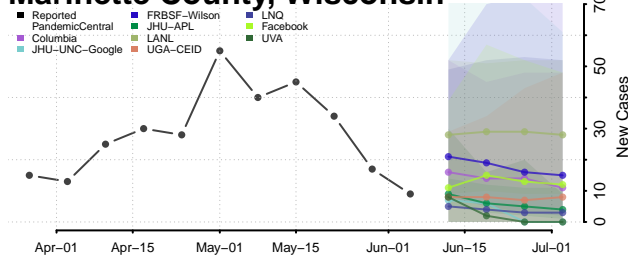

Marathon County, Wisconsin

Marinette County, Wisconsin

Marquette County, Wisconsin

Menominee County, Wisconsin

Milwaukee County, Wisconsin

Monroe County, Wisconsin

Oconto County, Wisconsin

Oneida County, Wisconsin