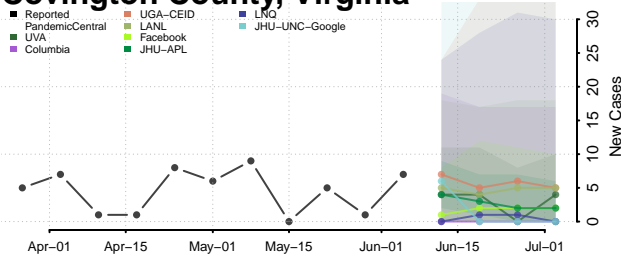

Covington County, Virginia