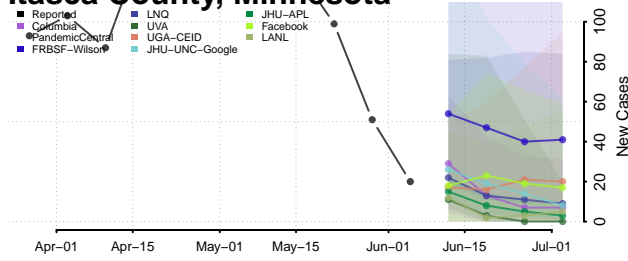

Hennepin County, Minnesota

Houston County, Minnesota

Hubbard County, Minnesota

Isanti County, Minnesota

Itasca County, Minnesota

Jackson County, Minnesota

Kanabec County, Minnesota

Kandiyohi County, Minnesota