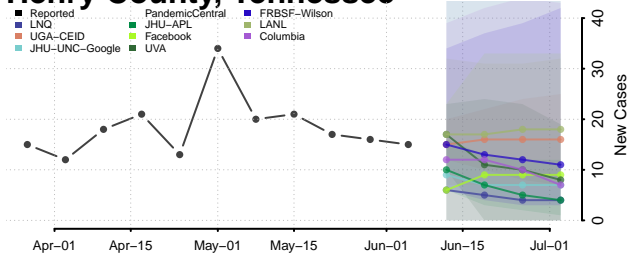

Hancock County, Tennessee

Hardeman County, Tennessee

Hardin County, Tennessee

Hawkins County, Tennessee

Haywood County, Tennessee

Henderson County, Tennessee

Henry County, Tennessee

Hickman County, Tennessee