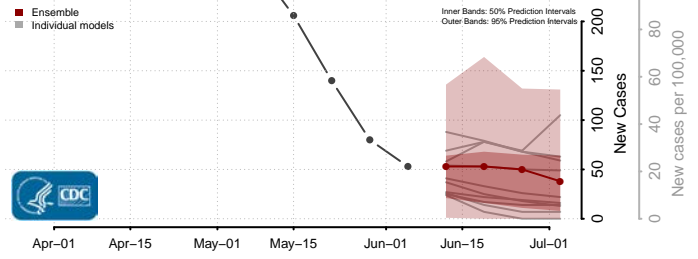

Union County, North Carolina