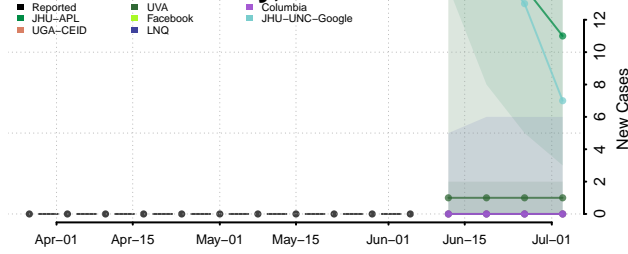

Wood County, Texas

Yoakum County, Texas

Young County, Texas

Zapata County, Texas

Zavala County, Texas

Utah*

Beaver County, Utah

Box Elder County, Utah