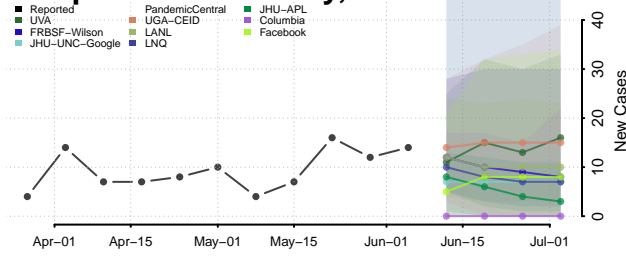

Garland County, Arkansas

Grant County, Arkansas

Greene County, Arkansas

Hempstead County, Arkansas

Hot Spring County, Arkansas

Howard County, Arkansas

Independence County, Arkansas

Izard County, Arkansas