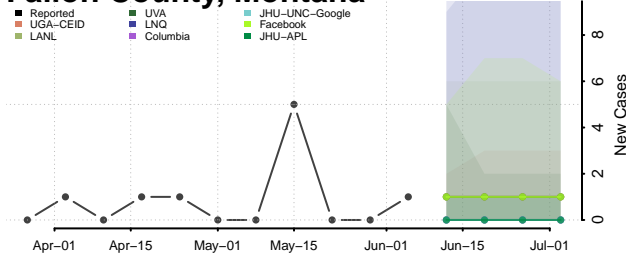

Fallon County, Montana