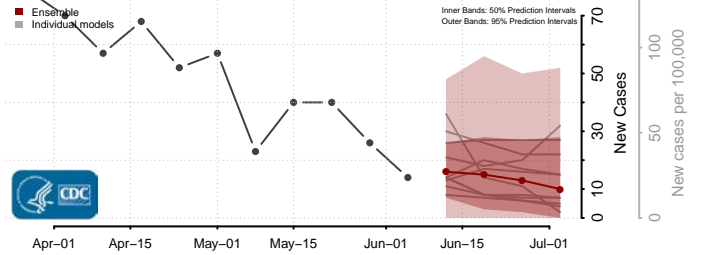

Union County, Ohio