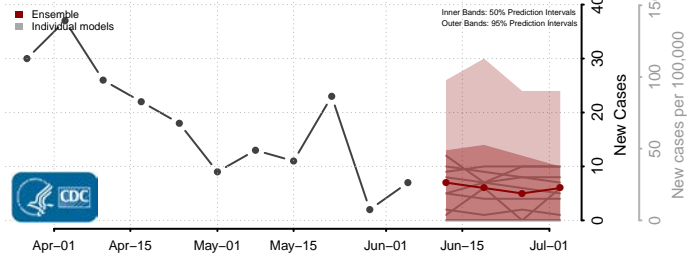

Russell County, Virginia