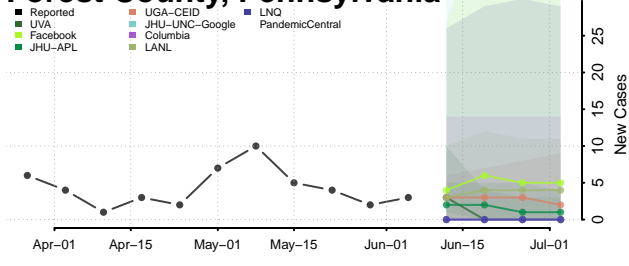

Forest County, Pennsylvania