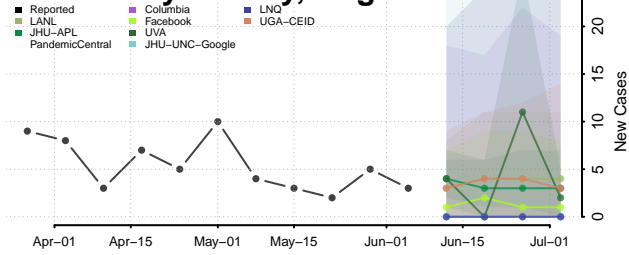

Fairfax City County, Virginia