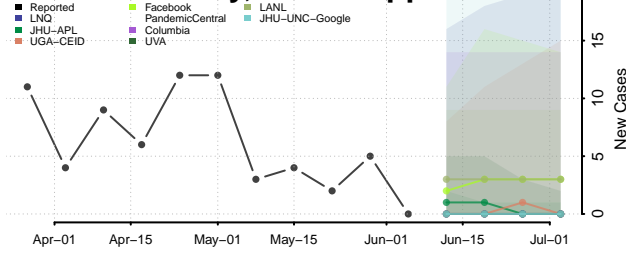

Tate County, Mississippi

Tippah County, Mississippi

Tishomingo County, Mississippi

Tunica County, Mississippi

Union County, Mississippi

Walthall County, Mississippi

Warren County, Mississippi

Washington County, Mississippi