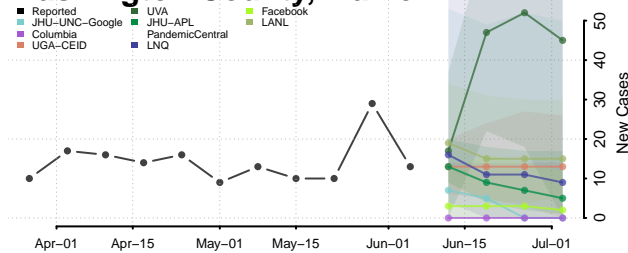

Washington County, Maine