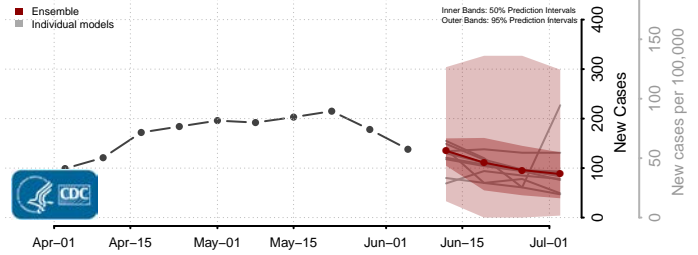

Caddo County, Louisiana