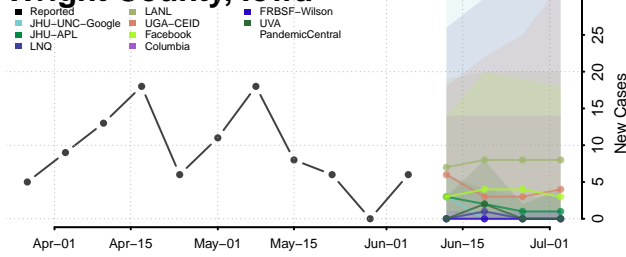

Wright County, Iowa