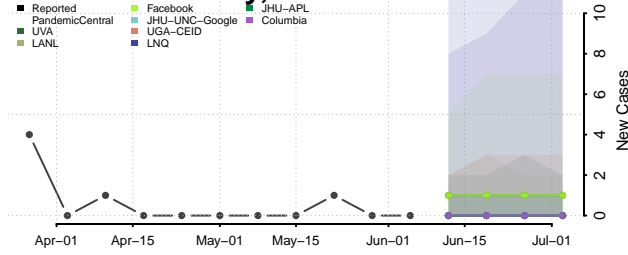

Scotland County, Missouri