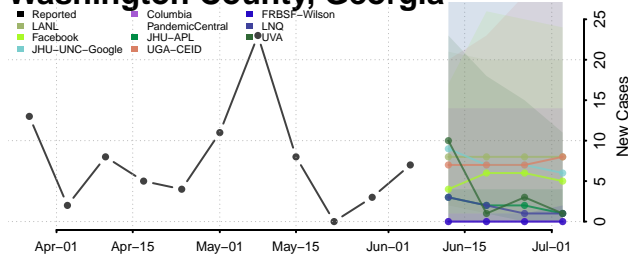

Walker County, Georgia

Walton County, Georgia

Ware County, Georgia

Warren County, Georgia

Washington County, Georgia

Wayne County, Georgia

Webster County, Georgia

Wheeler County, Georgia