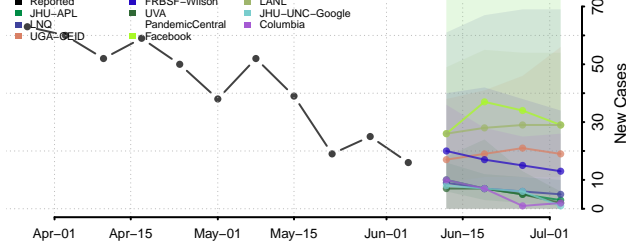

Eau Claire County, Wisconsin