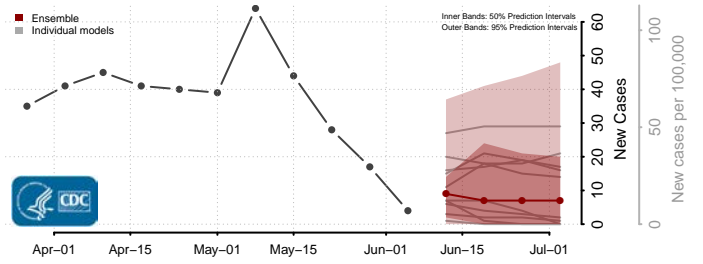

Brown County, Wisconsin

Buffalo County, Wisconsin

Burnett County, Wisconsin

Calumet County, Wisconsin

Chippewa County, Wisconsin

Clark County, Wisconsin

Columbia County, Wisconsin

Crawford County, Wisconsin