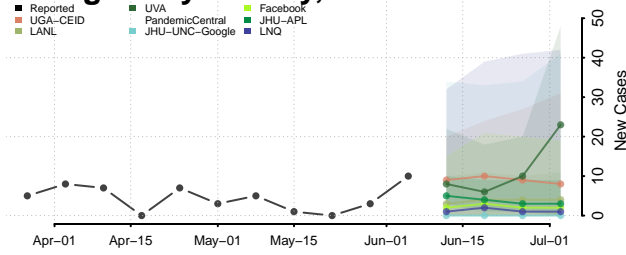

Montgomery County, Missouri