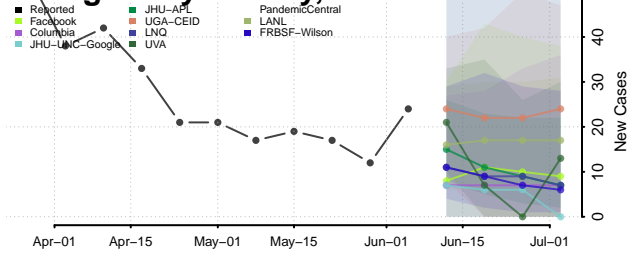

Montgomery County, Indiana