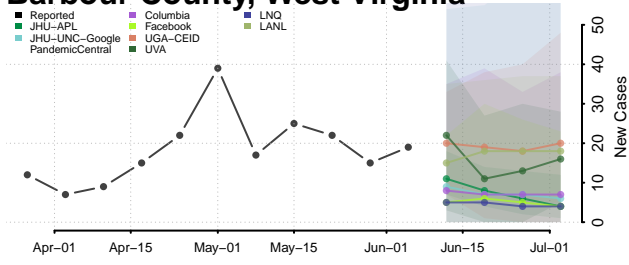

Barbour County, West Virginia