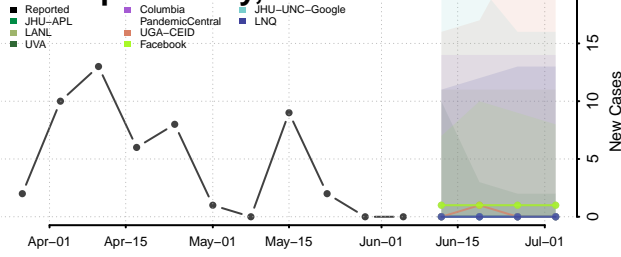

Antelope County, Nebraska