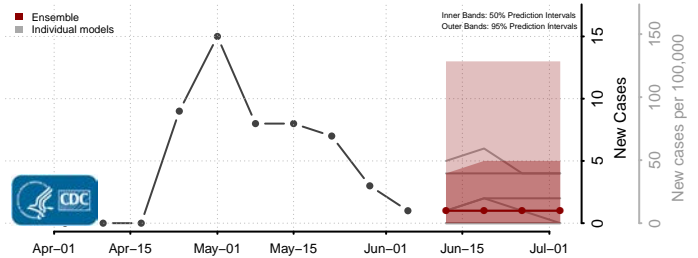

Iron County, Missouri