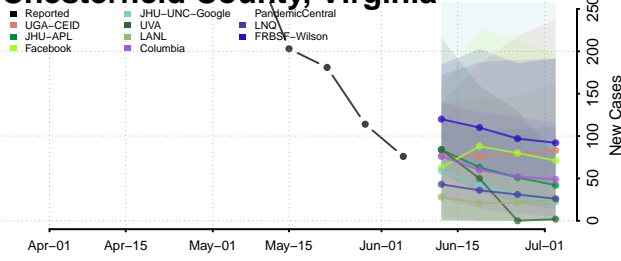

Chesterfield County, Virginia