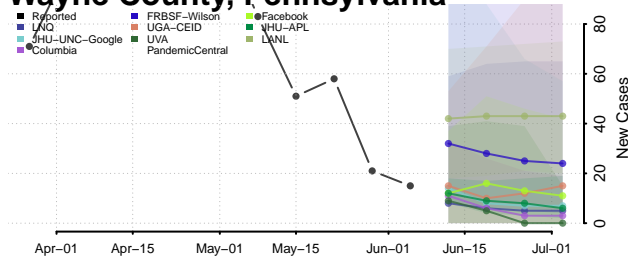

Wayne County, Pennsylvania