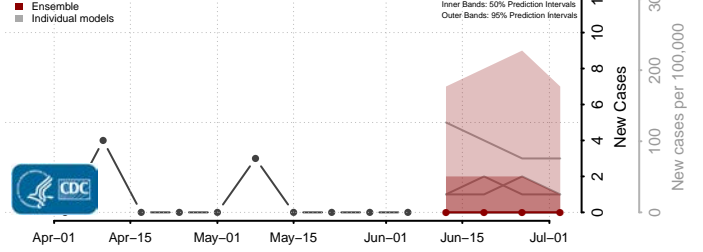

Phillips County, Montana