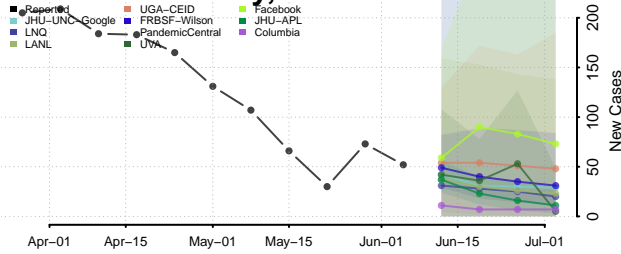

Dona Ana County, New Mexico