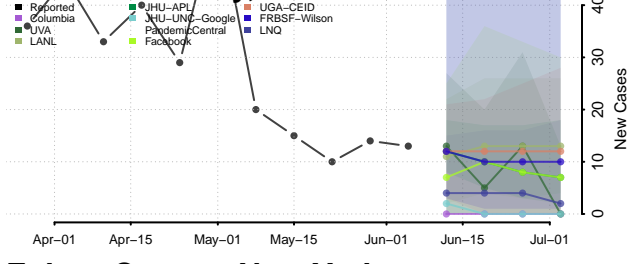

Clinton County, New York

Columbia County, New York

Cortland County, New York

Delaware County, New York

Dutchess County, New York

Erie County, New York

Essex County, New York

Franklin County, New York