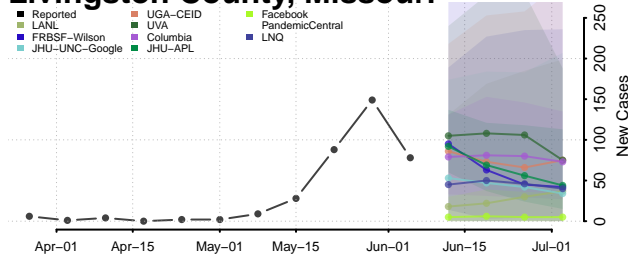

Livingston County, Missouri