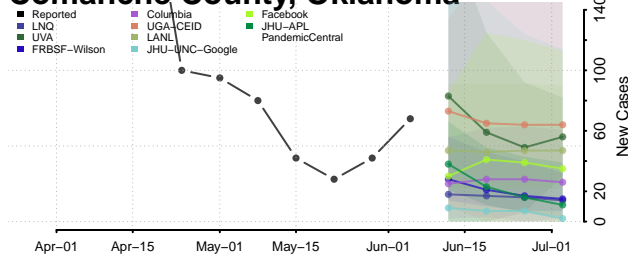

Comanche County, Oklahoma