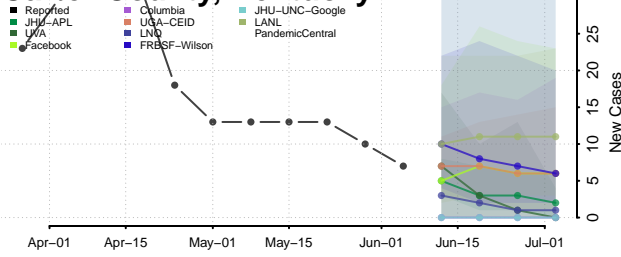

Carter County, Kentucky