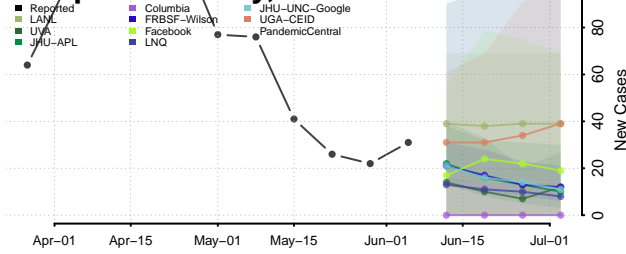

Randolph County, North Carolina

Richmond County, North Carolina

Robeson County, North Carolina

Rockingham County, North Carolina

Rowan County, North Carolina

Rutherford County, North Carolina

Sampson County, North Carolina