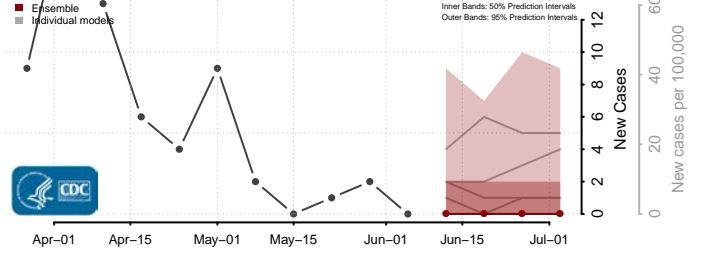

Furnas County, Nebraska

Gage County, Nebraska

Garden County, Nebraska

Garfield County, Nebraska

Gosper County, Nebraska

Grant County, Nebraska

Greeley County, Nebraska

Hall County, Nebraska