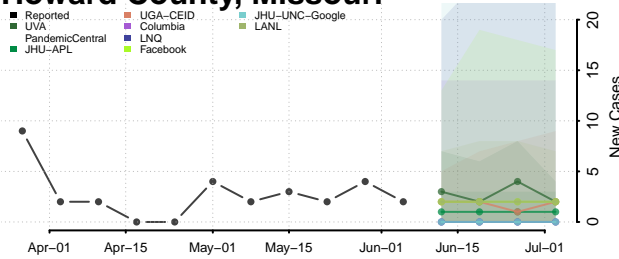

Howard County, Missouri