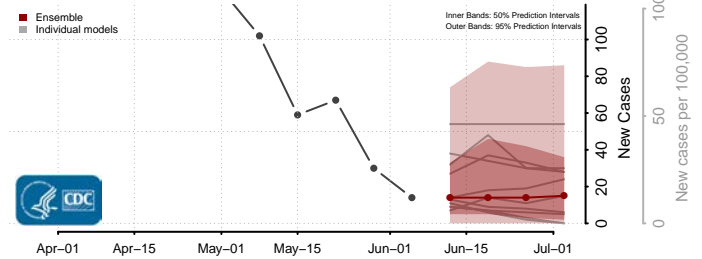

Windham County, Connecticut