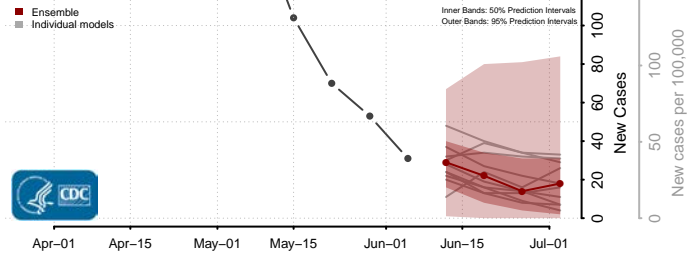

Carbon County, Pennsylvania

Centre County, Pennsylvania

Chester County, Pennsylvania

Clarion County, Pennsylvania

Clearfield County, Pennsylvania

Clinton County, Pennsylvania

Columbia County, Pennsylvania

Crawford County, Pennsylvania