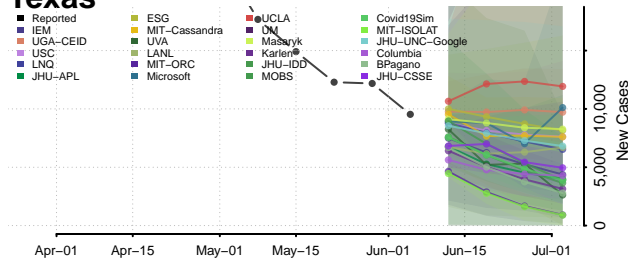

Weakley County, Tennessee

White County, Tennessee

Williamson County, Tennessee

Wilson County, Tennessee

Texas*

Anderson County, Texas

*New weekly cases may decrease in this location over the next four weeks. For these locations, the ensemble forecast indicates a probability of 0.75 or greater that fewer cases will be reported in week four of the forecast than in the last reported week.