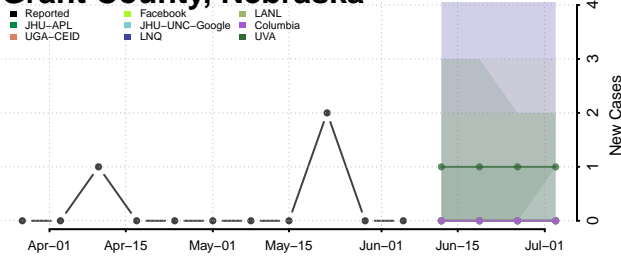

Furnas County, Nebraska

Gage County, Nebraska

Garden County, Nebraska

Garfield County, Nebraska

Gosper County, Nebraska

Grant County, Nebraska

Greeley County, Nebraska

Hall County, Nebraska