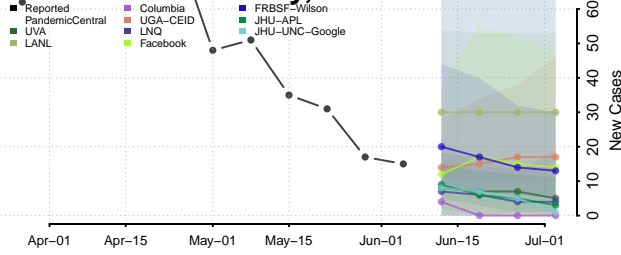

Cumberland County, Tennessee