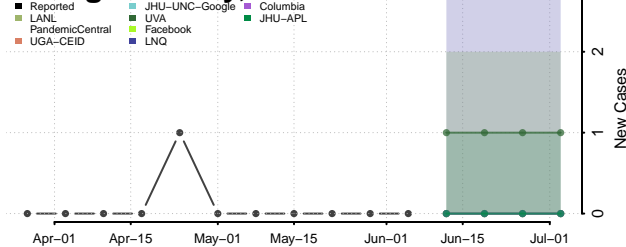

Billings County, North Dakota