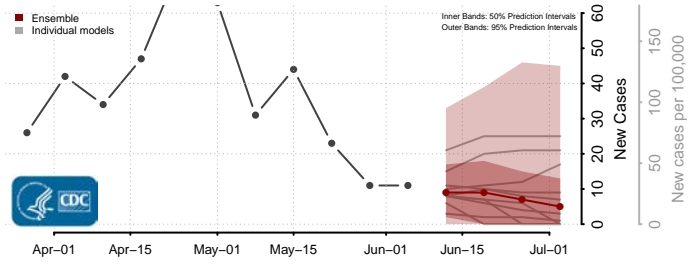

Greenbrier County, West Virginia