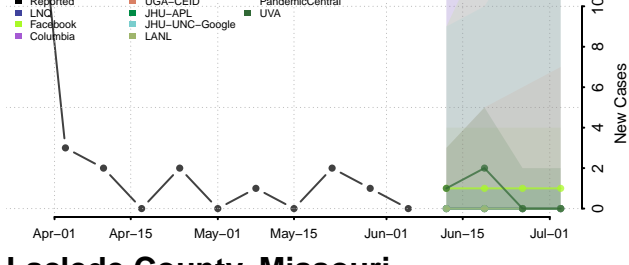

Knox County, Missouri