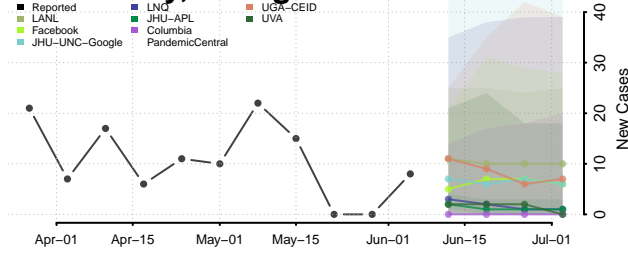

Jenkins County, Georgia

Johnson County, Georgia

Jones County, Georgia

Lamar County, Georgia

Lanier County, Georgia

Laurens County, Georgia

Lee County, Georgia

Liberty County, Georgia