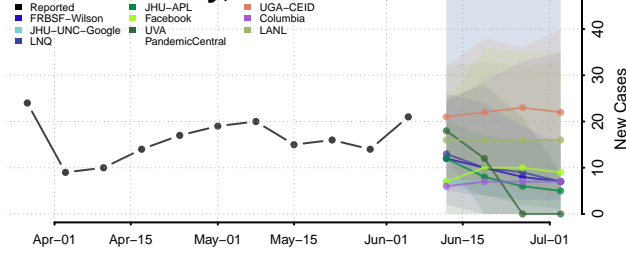

Boone County, Arkansas