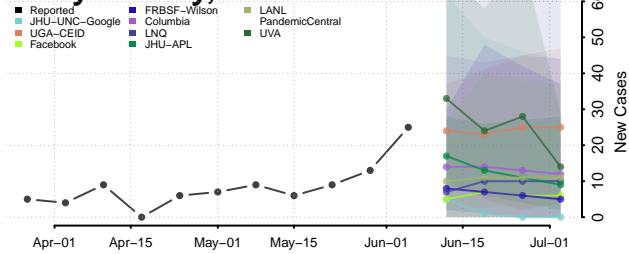

Barry County, Missouri