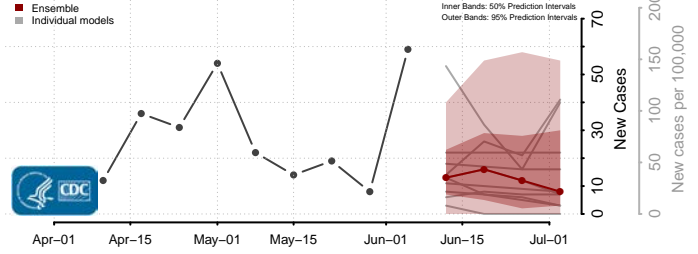

Amite County, Mississippi

Attala County, Mississippi

*New weekly cases may decrease in this location over the next four weeks. For these locations, the ensemble forecast indicates a probability of 0.75 or greater that fewer cases will be reported in week four of the forecast than in the last reported week.