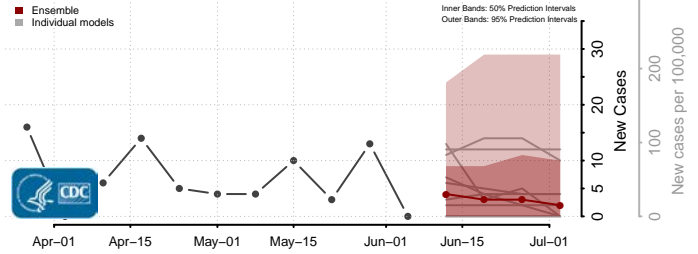

Bienville County, Louisiana