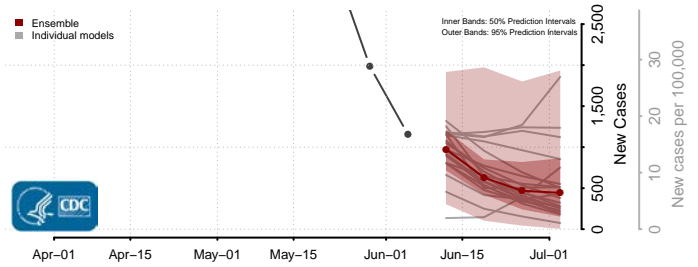

Massachusetts*