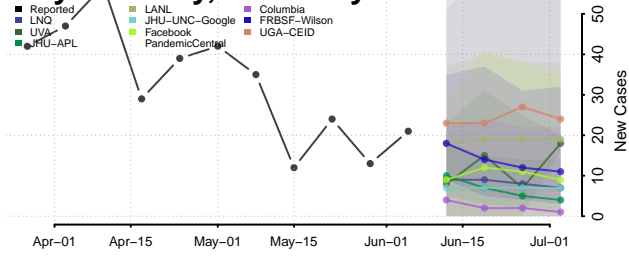

Floyd County, Kentucky