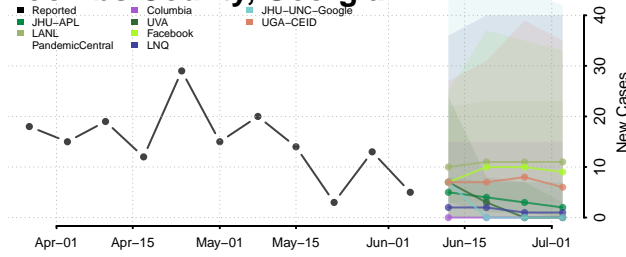

Toombs County, Georgia