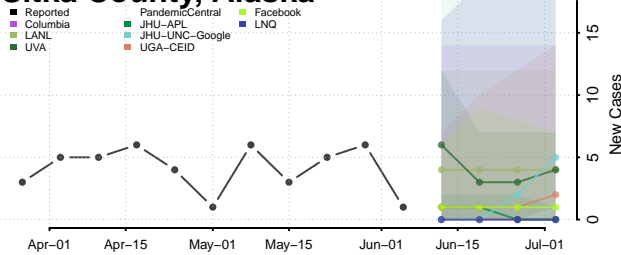

Matanuska-Susitna County, Alaska

Nome County, Alaska

North Slope County, Alaska

Northwest Arctic County, Alaska

Petersburg County, Alaska

Prince of Wales-Hyder County, Alaska

Sitka County, Alaska

Skagway County, Alaska