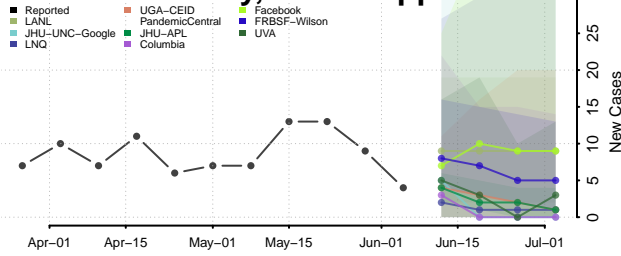

Oktibbeha County, Mississippi

Panola County, Mississippi

Pearl River County, Mississippi

Perry County, Mississippi

Pike County, Mississippi

Pontotoc County, Mississippi

Prentiss County, Mississippi

Quitman County, Mississippi