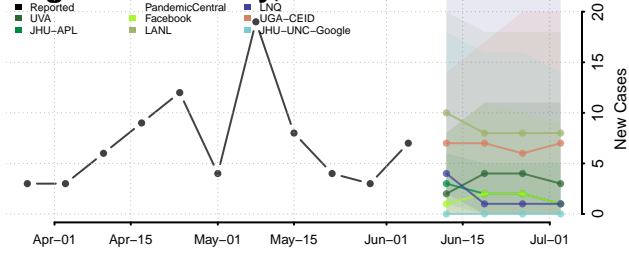

Rio Blanco County, Colorado

Rio Grande County, Colorado

Routt County, Colorado

Saguache County, Colorado

San Juan County, Colorado

San Miguel County, Colorado

Sedgwick County, Colorado

Summit County, Colorado