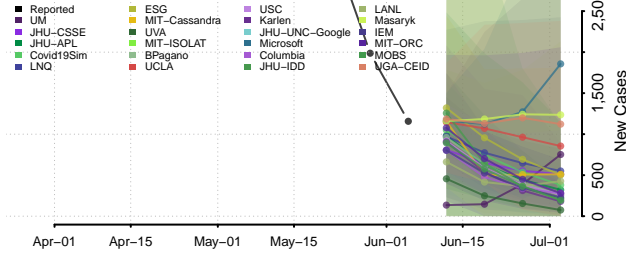

Massachusetts*