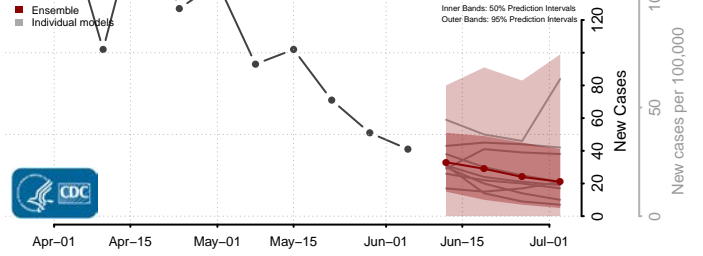

Todd County, Kentucky

Trigg County, Kentucky

Trimble County, Kentucky

Union County, Kentucky

Warren County, Kentucky

Washington County, Kentucky

Wayne County, Kentucky

Webster County, Kentucky