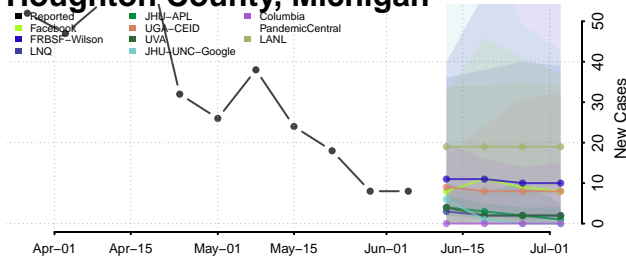

Gogebic County, Michigan

Grand Traverse County, Michigan

Gratiot County, Michigan

Hillsdale County, Michigan

Houghton County, Michigan

Huron County, Michigan

Ingham County, Michigan

Ionia County, Michigan