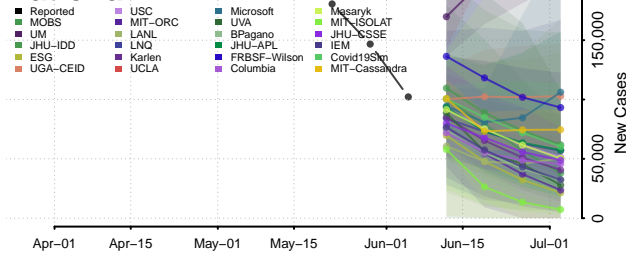

National*

Alabama

Autauga County, Alabama

Baldwin County, Alabama

Barbour County, Alabama

Bibb County, Alabama

*New weekly cases may decrease in this location over the next four weeks. For these locations, the ensemble forecast indicates a probability of 0.75 or greater that fewer cases will be reported in week four of the forecast than in the last reported week.