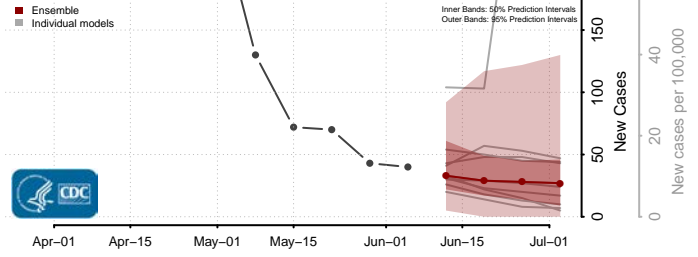

Charles County, Maryland

Dorchester County, Maryland

Frederick County, Maryland

Garrett County, Maryland

Harford County, Maryland

Howard County, Maryland

Kent County, Maryland

Montgomery County, Maryland