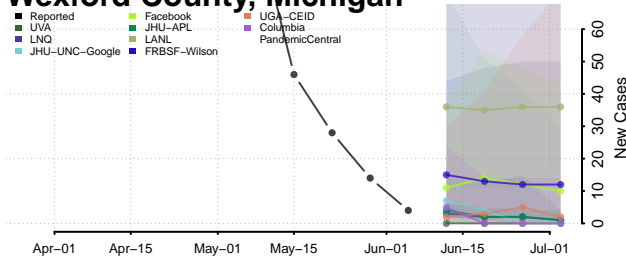

Wexford County, Michigan