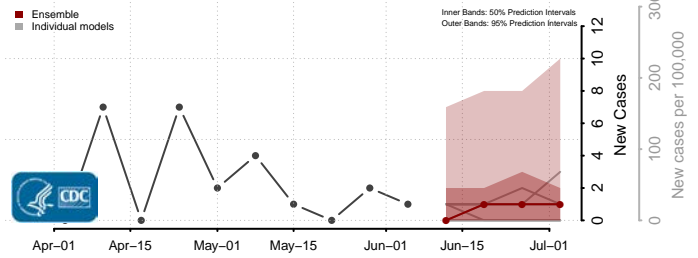

Holt County, Missouri