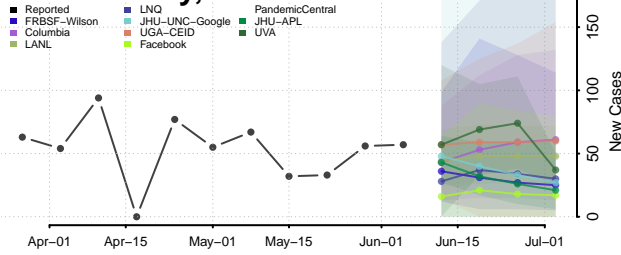

Cass County, Missouri