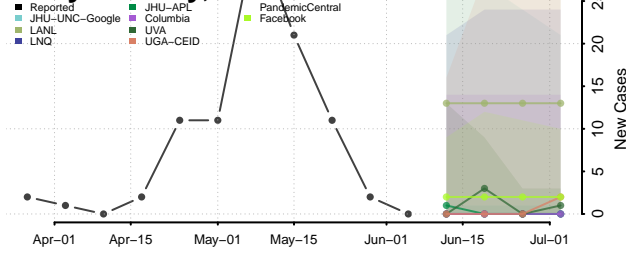

Quay County, New Mexico