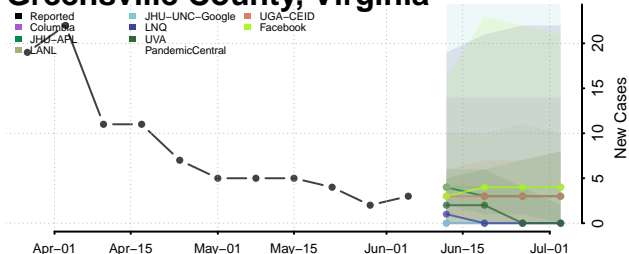

Greensville County, Virginia