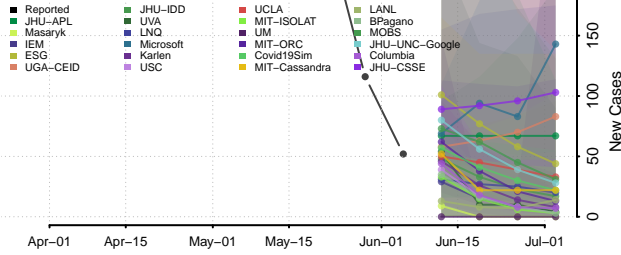

Weber County, Utah

Vermont*

Addison County, Vermont

Bennington County, Vermont

Caledonia County, Vermont

Chittenden County, Vermont

*New weekly cases may decrease in this location over the next four weeks. For these locations, the ensemble forecast indicates a probability of 0.75 or greater that fewer cases will be reported in week four of the forecast than in the last reported week.