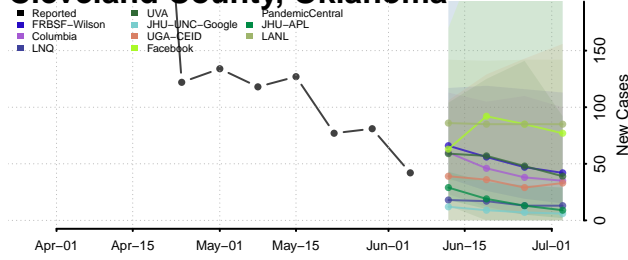

Cleveland County, Oklahoma