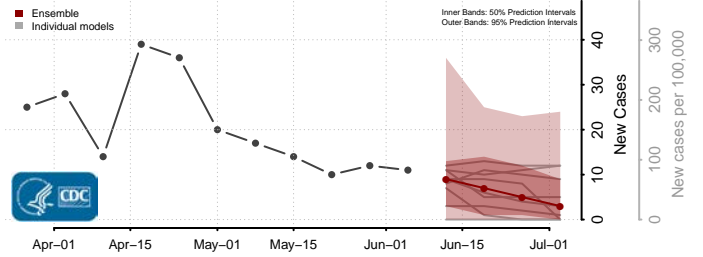

Morgan County, Kentucky