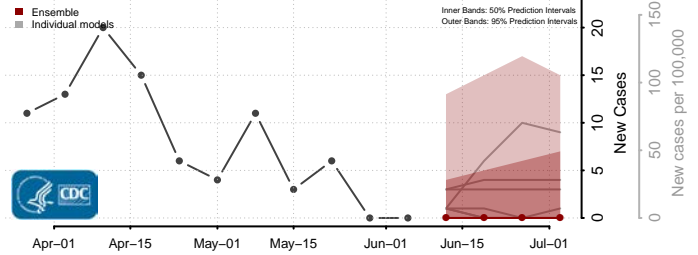

Red Willow County, Nebraska

Richardson County, Nebraska

Rock County, Nebraska

Saline County, Nebraska

Sarpy County, Nebraska

Saunders County, Nebraska

Scotts Bluff County, Nebraska

Seward County, Nebraska