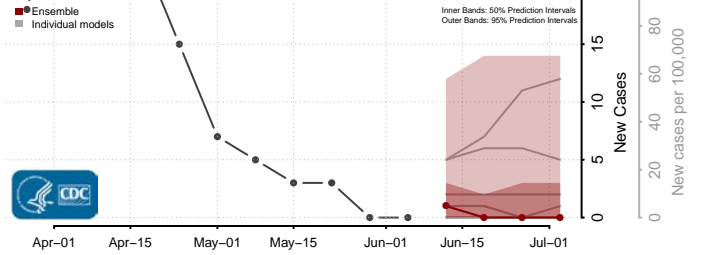

Washington County, Nebraska