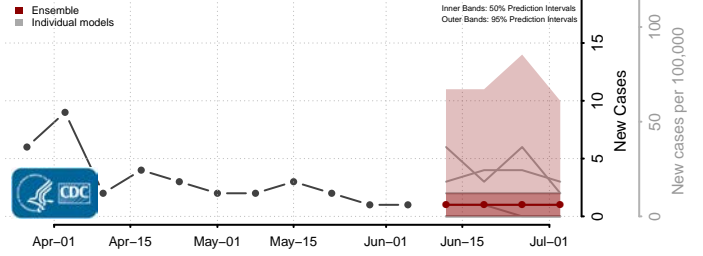

Jasper County, Mississippi