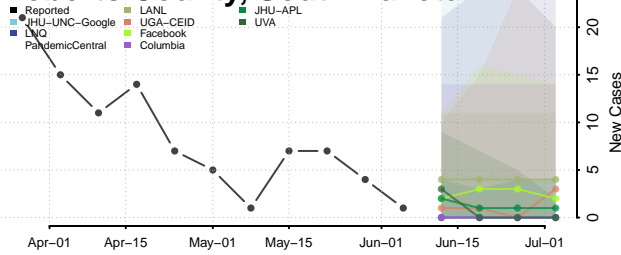

Roberts County, South Dakota