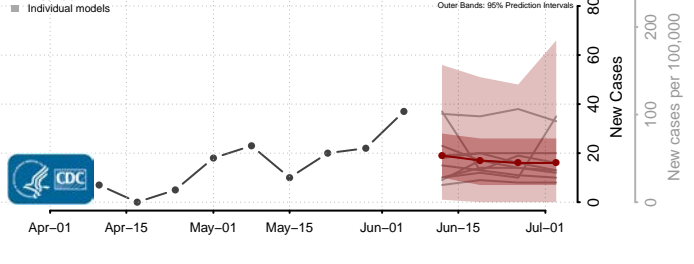

Laclede County, Missouri