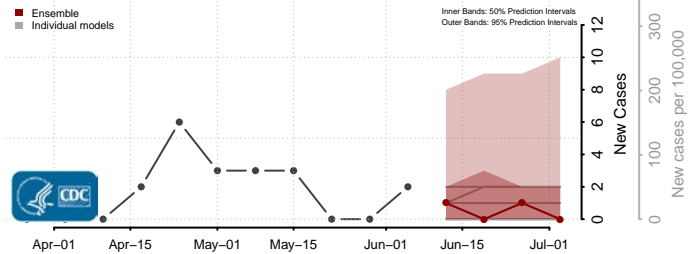

Morton County, North Dakota

Mountrail County, North Dakota

Nelson County, North Dakota

Oliver County, North Dakota

Pembina County, North Dakota

Pierce County, North Dakota

Ramsey County, North Dakota

Ransom County, North Dakota