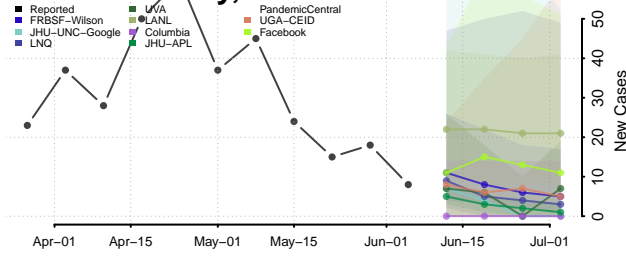

Morton County, North Dakota