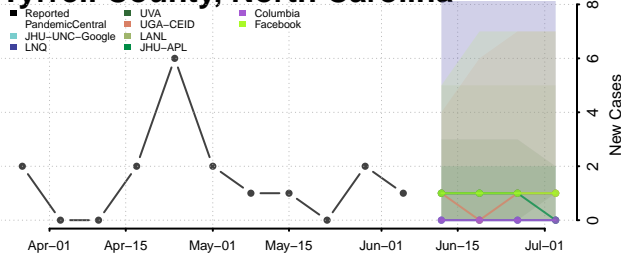

Tyrrell County, North Carolina