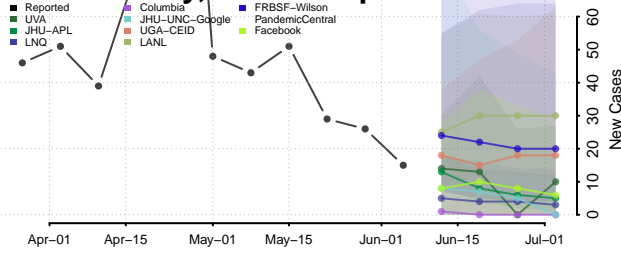

Coos County, New Hampshire