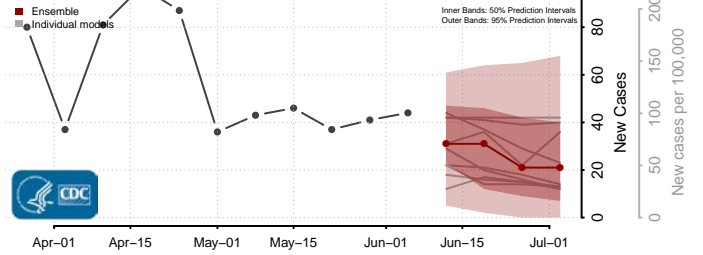

Chambers County, Texas