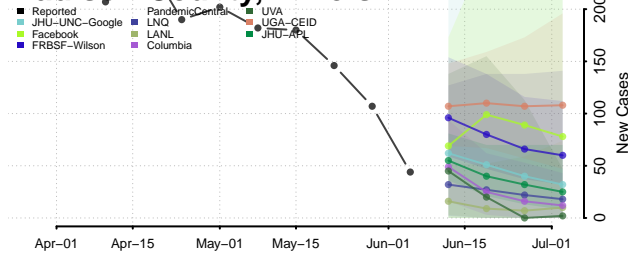

Logan County, Illinois

Macon County, Illinois

Macoupin County, Illinois

Madison County, Illinois

Marion County, Illinois

Marshall County, Illinois

Mason County, Illinois

Massac County, Illinois