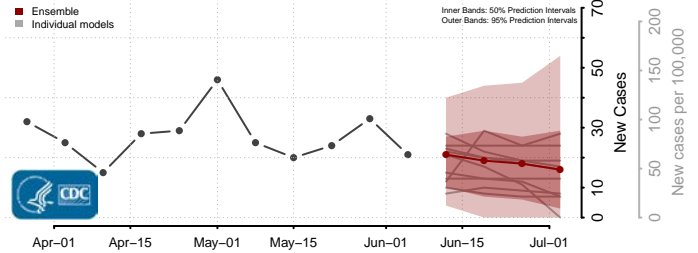

Ashe County, North Carolina

Avery County, North Carolina

Beaufort County, North Carolina

Bertie County, North Carolina

Bladen County, North Carolina

Brunswick County, North Carolina

Buncombe County, North Carolina