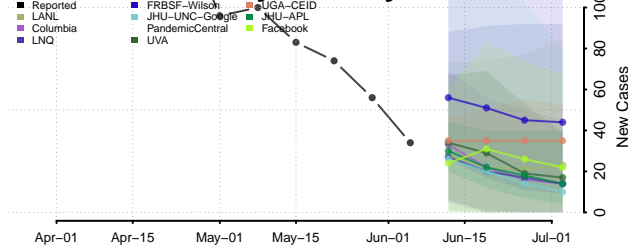

Lawrence County, Pennsylvania