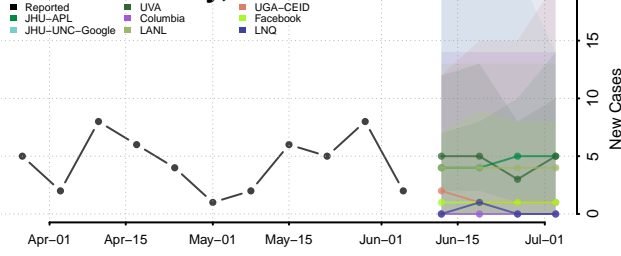

Madera County, California

Marin County, California

Mariposa County, California

Mendocino County, California

Merced County, California

Modoc County, California

Mono County, California

Monterey County, California