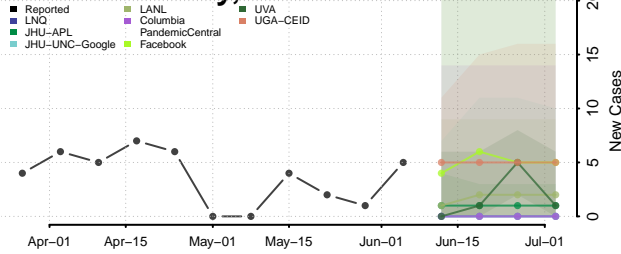

Jackson County, Arkansas

Jefferson County, Arkansas

Johnson County, Arkansas

Lafayette County, Arkansas

Lawrence County, Arkansas

Lee County, Arkansas

Lincoln County, Arkansas

Little River County, Arkansas