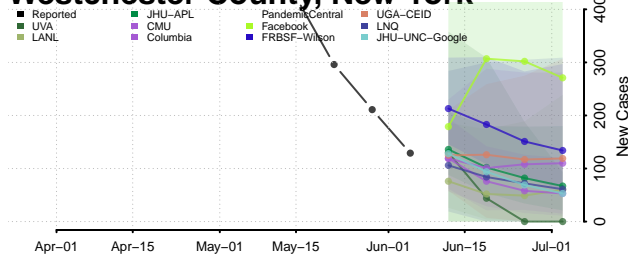

Washington County, New York

Wayne County, New York

Westchester County, New York

Wyoming County, New York

Yates County, New York

North Carolina*

Alamance County, North Carolina

Alexander County, North Carolina