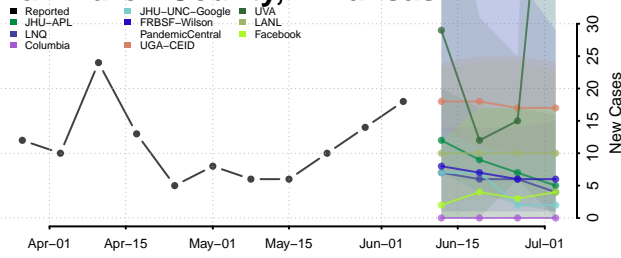

Van Buren County, Arkansas