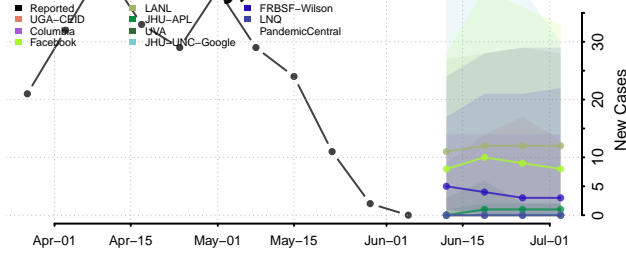

Roseau County, Minnesota