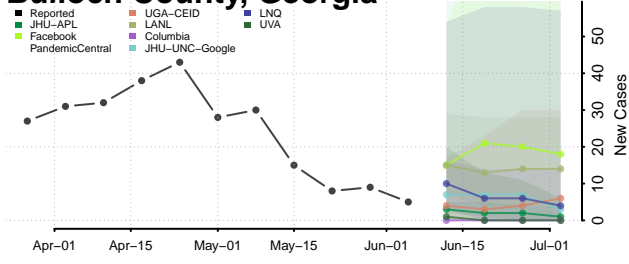

Berrien County, Georgia

Bibb County, Georgia

Bleckley County, Georgia

Brantley County, Georgia

Brooks County, Georgia

Bryan County, Georgia

Bulloch County, Georgia

Burke County, Georgia