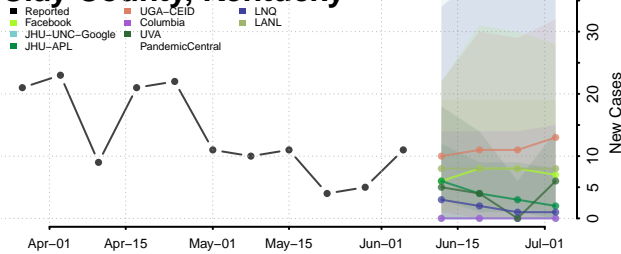

Clay County, Kentucky