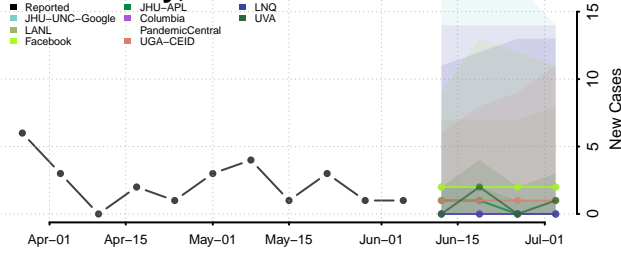

Iron County, Wisconsin