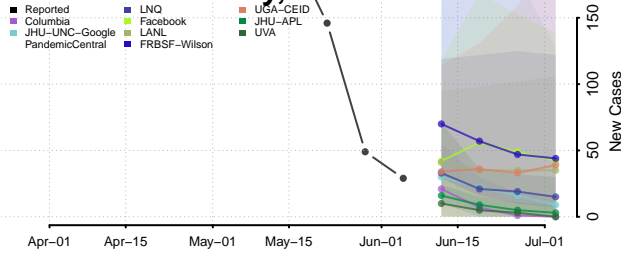

Sherburne County, Minnesota