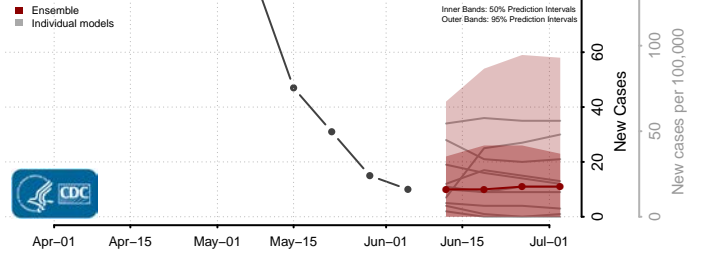

Salem County, New Jersey