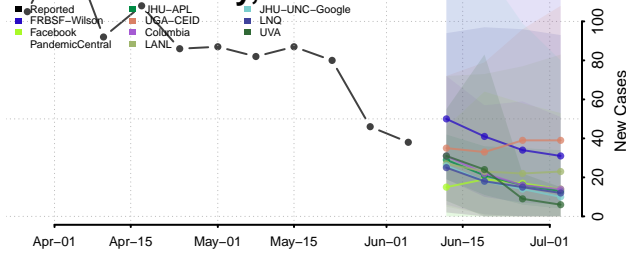

Belmont County, Ohio