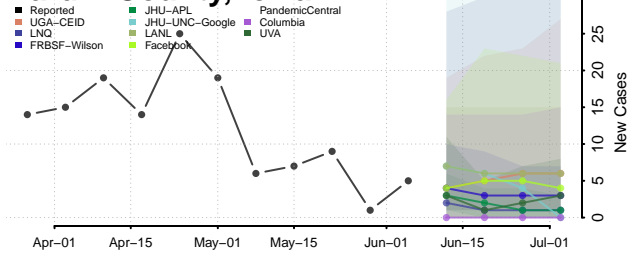

Hardin County, Iowa