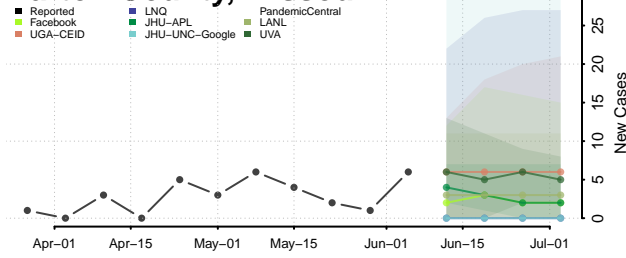

Barton County, Missouri