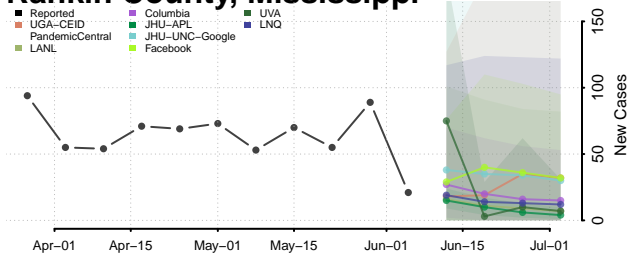

Rankin County, Mississippi