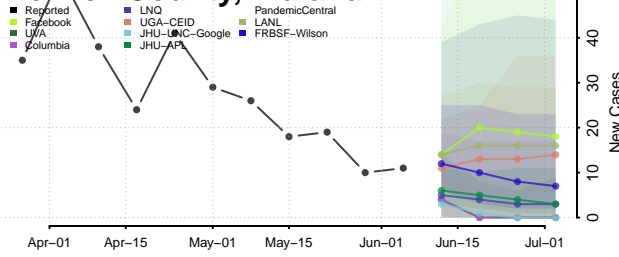

Warrick County, Indiana