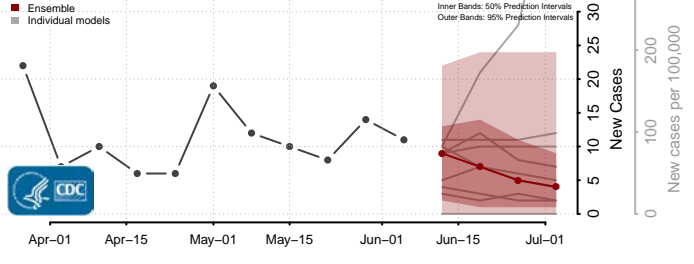

Cass County, Illinois