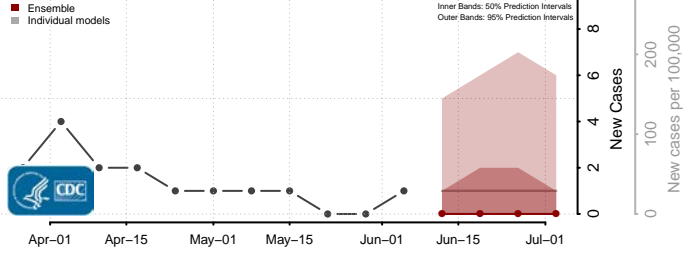

Haakon County, South Dakota

Hamlin County, South Dakota

Hand County, South Dakota

Hanson County, South Dakota

Harding County, South Dakota

Hughes County, South Dakota

Hutchinson County, South Dakota

Hyde County, South Dakota