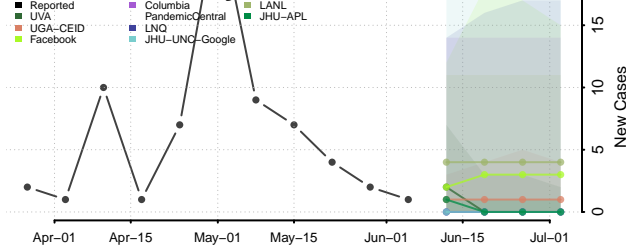

Benson County, North Dakota