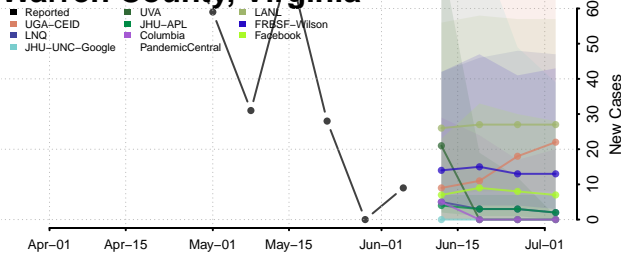

Warren County, Virginia