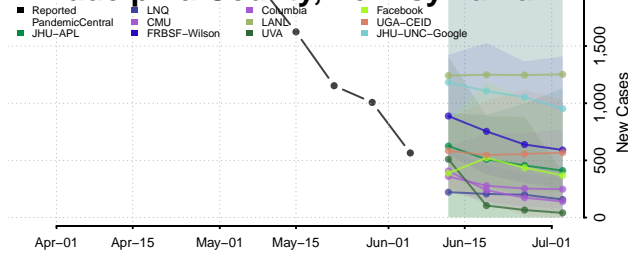

Philadelphia County, Pennsylvania