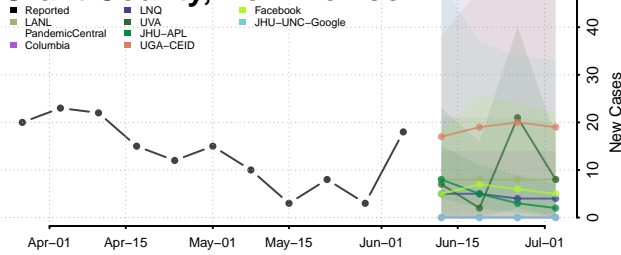

Grant County, New Mexico