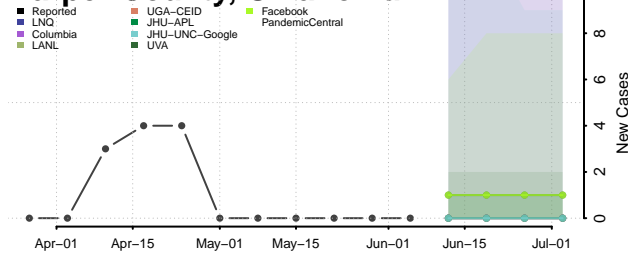

Harper County, Oklahoma