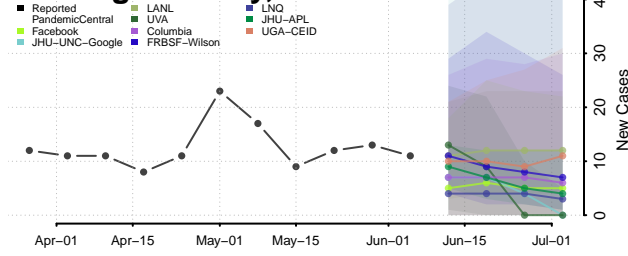

Jennings County, Indiana