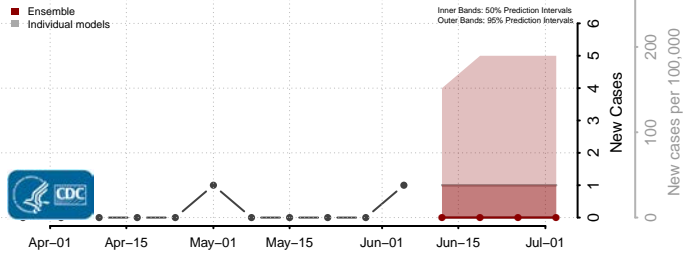

Gove County, Kansas