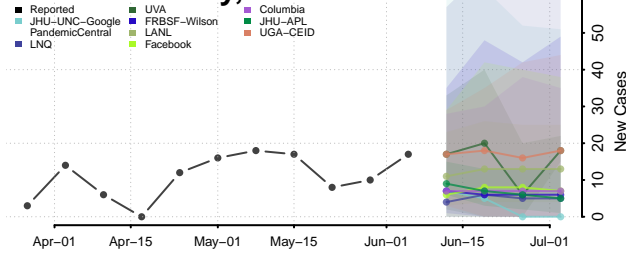

Pulaski County, Missouri