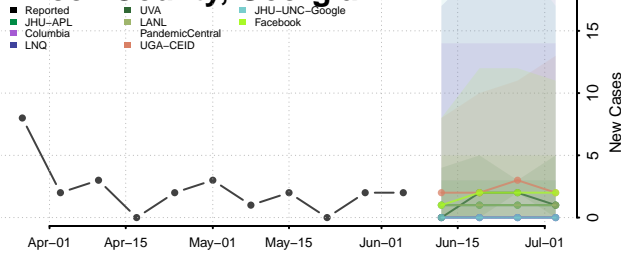

Wilcox County, Georgia