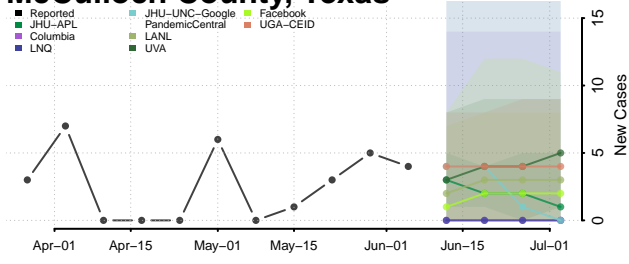

Madison County, Texas

Marion County, Texas

Martin County, Texas

Mason County, Texas

Matagorda County, Texas

Maverick County, Texas

McCulloch County, Texas

McLennan County, Texas