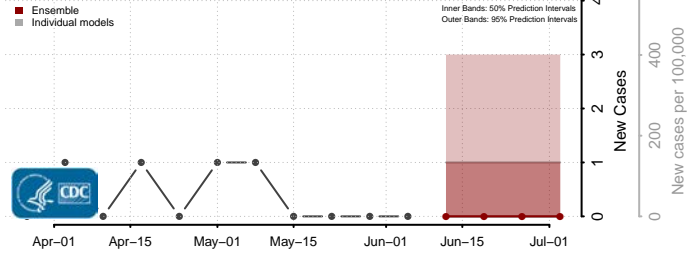

Logan County, Nebraska

Loup County, Nebraska

Madison County, Nebraska

McPherson County, Nebraska

Merrick County, Nebraska

Morrill County, Nebraska

Nance County, Nebraska

Nemaha County, Nebraska