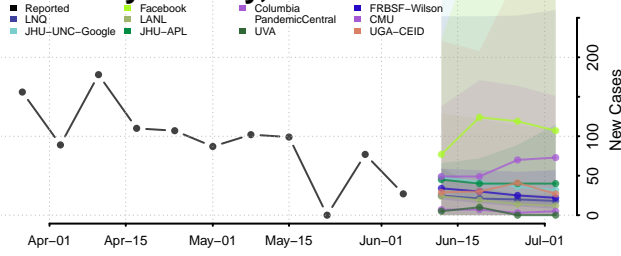

Madera County, California

Marin County, California

Mariposa County, California

Mendocino County, California

Merced County, California

Modoc County, California

Mono County, California

Monterey County, California