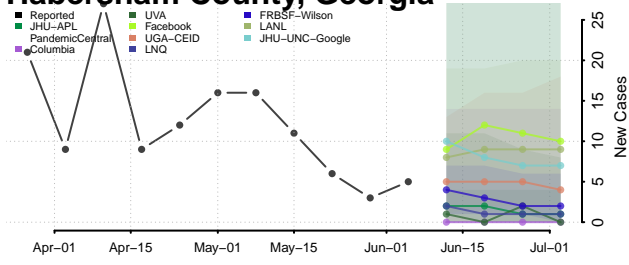

Habersham County, Georgia