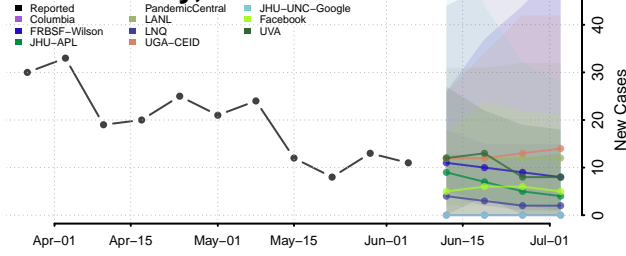

Dare County, North Carolina