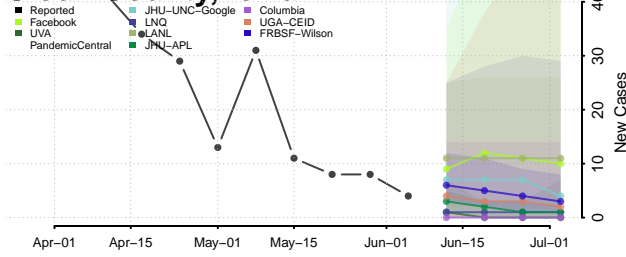

Scott County, Iowa

Shelby County, Iowa

Sioux County, Iowa

Story County, Iowa

Tama County, Iowa

Taylor County, Iowa

Union County, Iowa

Van Buren County, Iowa