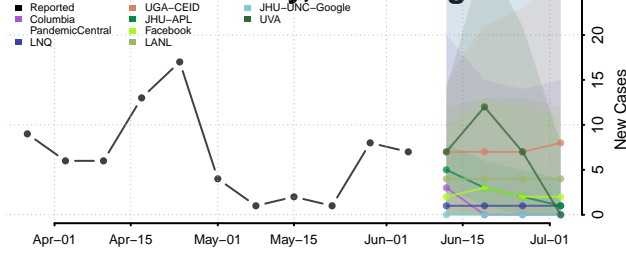

Ohio County, West Virginia

Pendleton County, West Virginia

Pleasants County, West Virginia

Pocahontas County, West Virginia

Preston County, West Virginia

Putnam County, West Virginia

Raleigh County, West Virginia