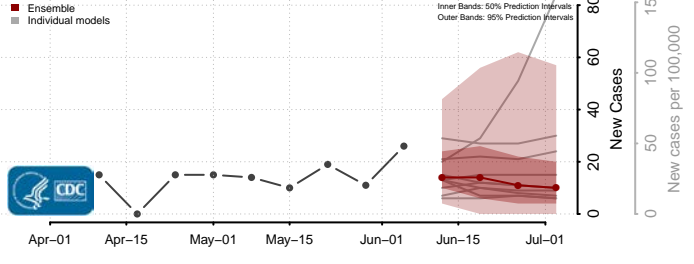

Johnson County, Missouri