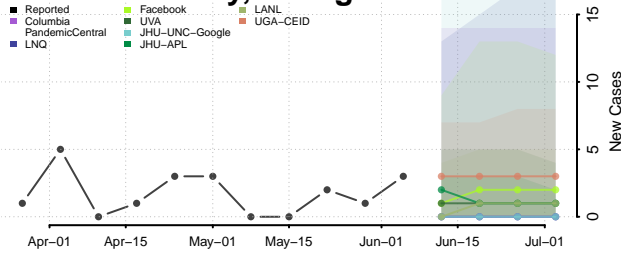

Walker County, Georgia

Walton County, Georgia

Ware County, Georgia

Warren County, Georgia

Washington County, Georgia

Wayne County, Georgia

Webster County, Georgia

Wheeler County, Georgia