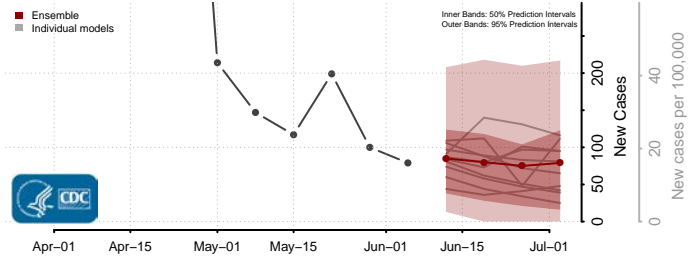

Morris County, New Jersey