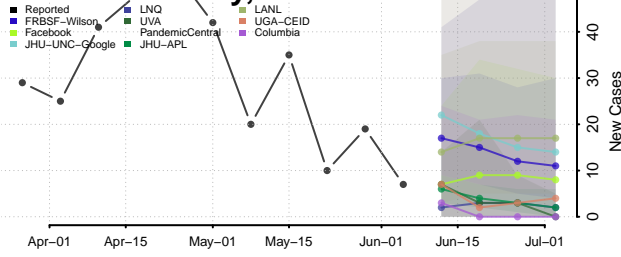

Calhoun County, South Carolina

Charleston County, South Carolina

Cherokee County, South Carolina

Chester County, South Carolina

Chesterfield County, South Carolina

Clarendon County, South Carolina

Colleton County, South Carolina