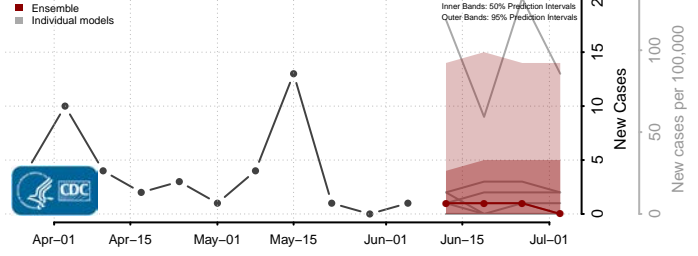

Custer County, Idaho

Elmore County, Idaho

Franklin County, Idaho

Fremont County, Idaho

Gem County, Idaho

Gooding County, Idaho

Idaho County, Idaho

Jefferson County, Idaho