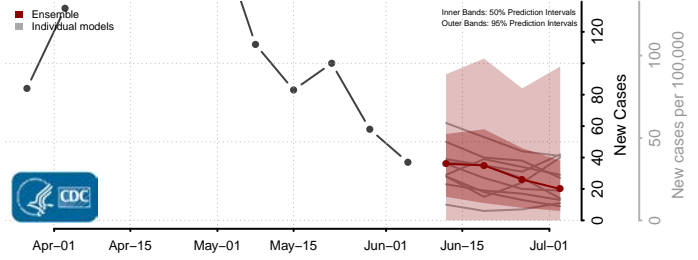

DeKalb County, Illinois