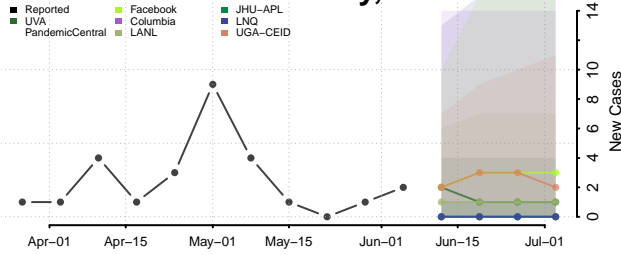

Matanuska-Susitna County, Alaska

Nome County, Alaska

North Slope County, Alaska

Northwest Arctic County, Alaska

Petersburg County, Alaska

Prince of Wales-Hyder County, Alaska

Sitka County, Alaska

Skagway County, Alaska