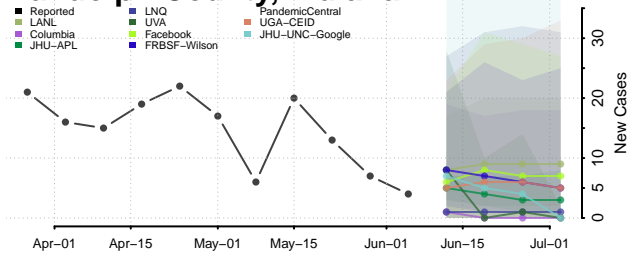

Parke County, Indiana

Perry County, Indiana

Pike County, Indiana

Porter County, Indiana

Posey County, Indiana

Pulaski County, Indiana

Putnam County, Indiana

Randolph County, Indiana