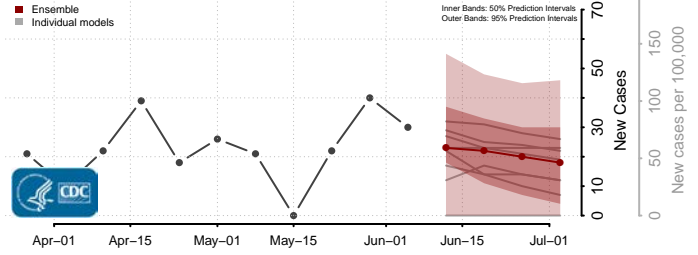

Rio Arriba County, New Mexico