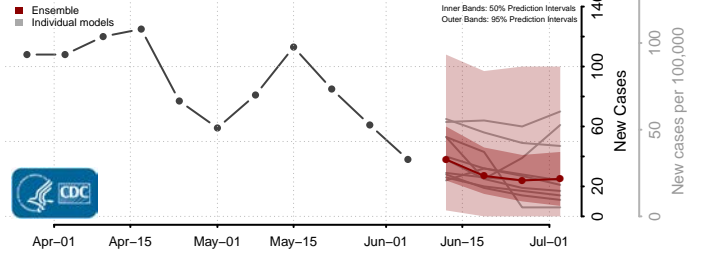

Wayne County, Ohio