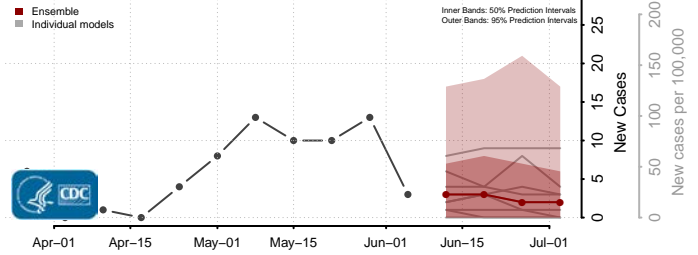

Douglas County, Missouri