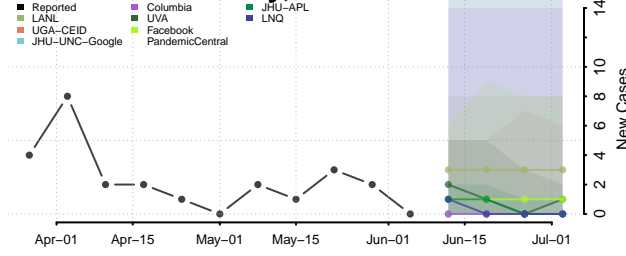

Scott County, Iowa

Shelby County, Iowa

Sioux County, Iowa

Story County, Iowa

Tama County, Iowa

Taylor County, Iowa

Union County, Iowa

Van Buren County, Iowa