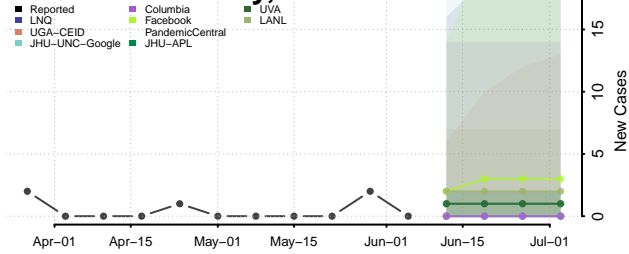

San Saba County, Texas