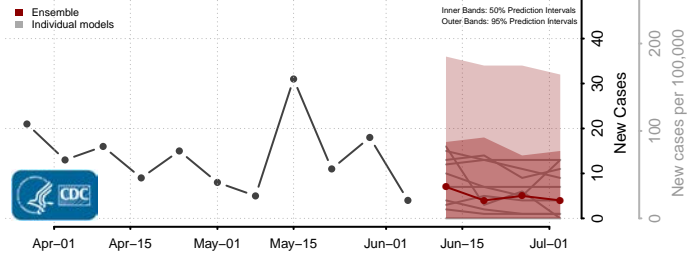

Butler County, Alabama