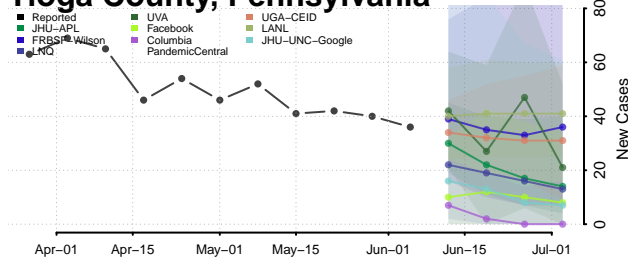

Tioga County, Pennsylvania