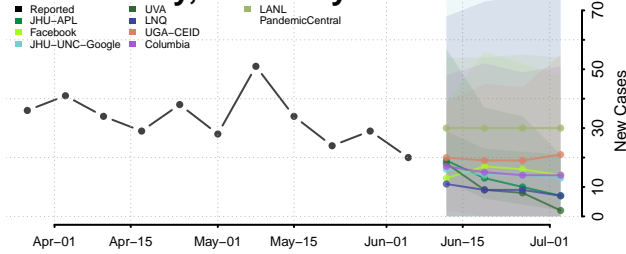

Owen County, Kentucky

Owsley County, Kentucky

Pendleton County, Kentucky

Perry County, Kentucky

Pike County, Kentucky

Powell County, Kentucky

Pulaski County, Kentucky

Robertson County, Kentucky