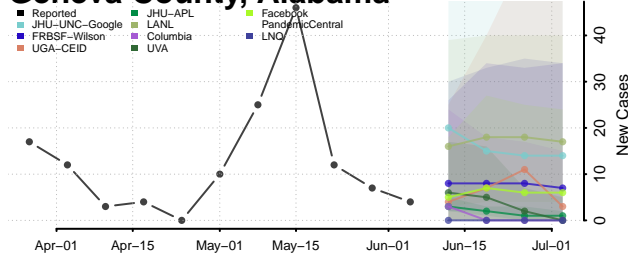

Geneva County, Alabama