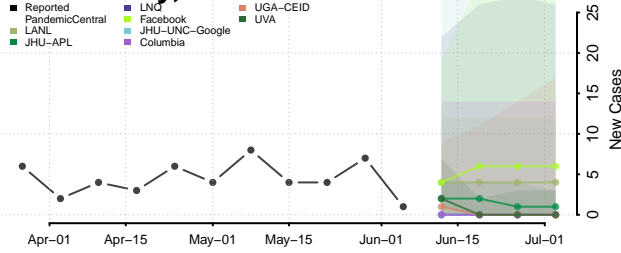

Woodruff County, Arkansas

Yell County, Arkansas

California*

Alameda County, California

Alpine County, California

Amador County, California

*New weekly cases may decrease in this location over the next four weeks. For these locations, the ensemble forecast indicates a probability of 0.75 or greater that fewer cases will be reported in week four of the forecast than in the last reported week.