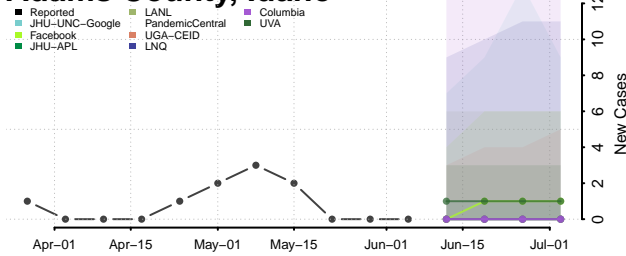

*New weekly cases may decrease in this location over the next four weeks. For these locations, the ensemble forecast indicates a probability of 0.75 or greater that fewer cases will be reported in week four of the forecast than in the last reported week.