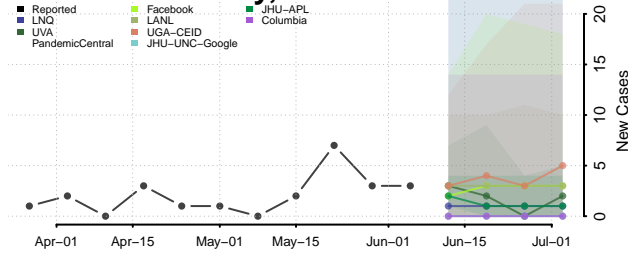

Okfuskee County, Oklahoma