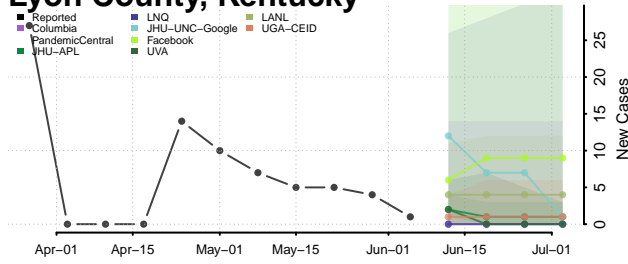

Lyon County, Kentucky