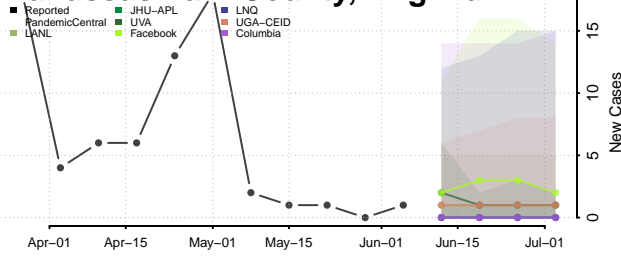

Lunenburg County, Virginia

Lynchburg County, Virginia

Madison County, Virginia

Manassas County, Virginia

Manassas Park County, Virginia

Martinsville County, Virginia

Mathews County, Virginia

Mecklenburg County, Virginia