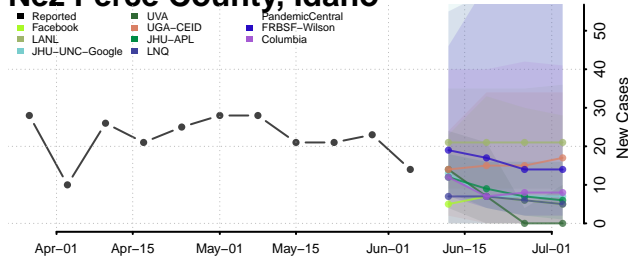

Nez Perce County, Idaho