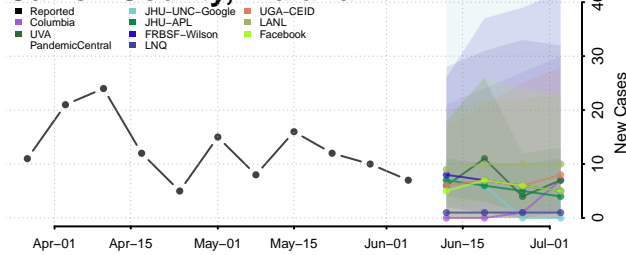

Carroll County, Indiana