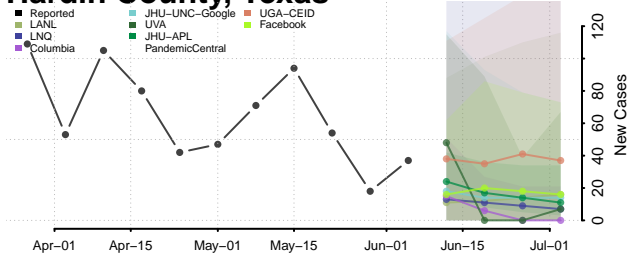

Hardin County, Texas