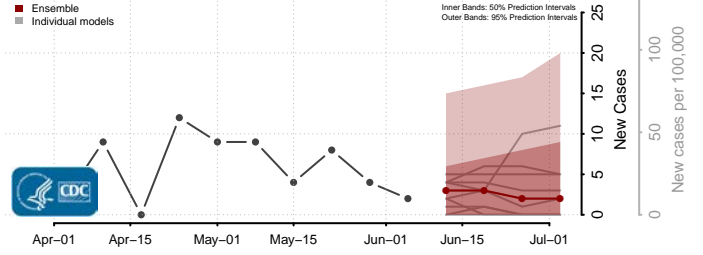

Clinton County, Missouri