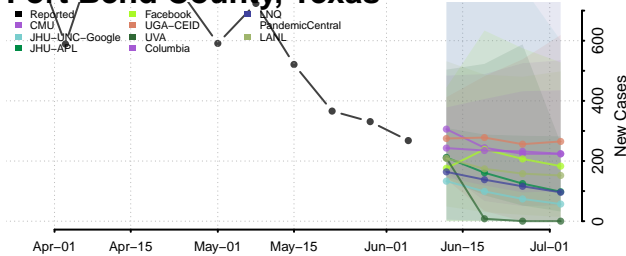

Fort Bend County, Texas