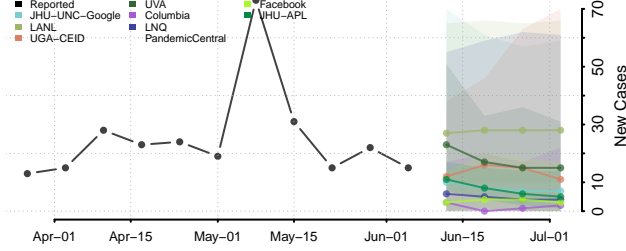

Park County, Montana