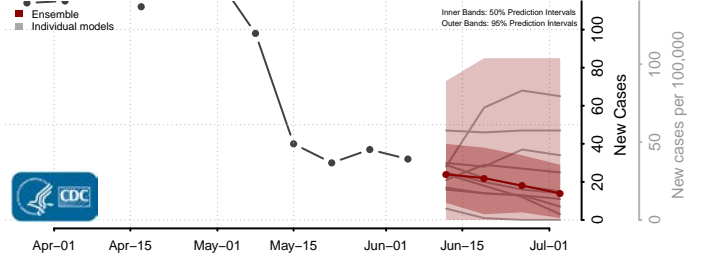

Wilson County, North Carolina