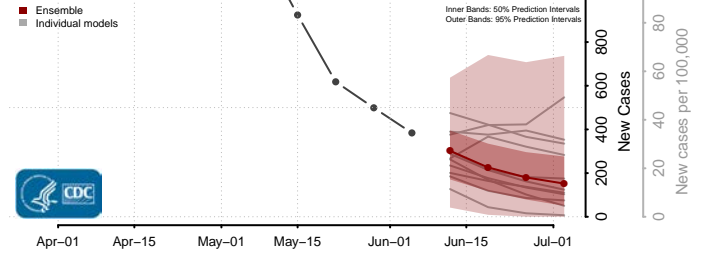

Mecklenburg County, North Carolina