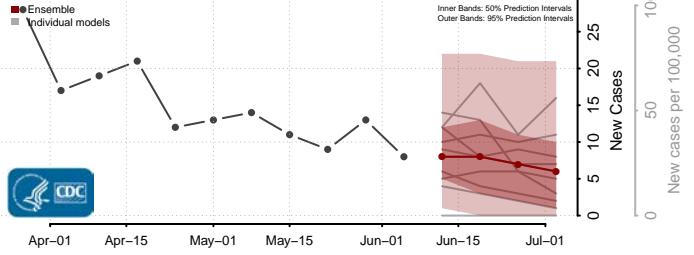

Mason County, Kentucky

McCracken County, Kentucky

McCreary County, Kentucky

McLean County, Kentucky

Meade County, Kentucky

Menifee County, Kentucky

Mercer County, Kentucky

Metcalf County, Kentucky