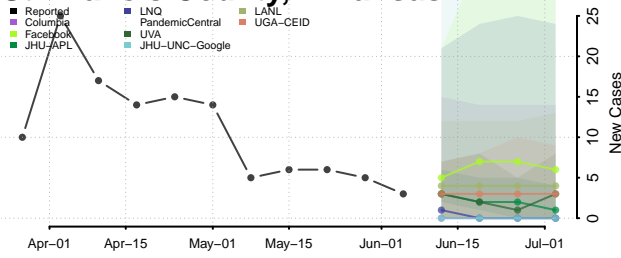

St. Francis County, Arkansas