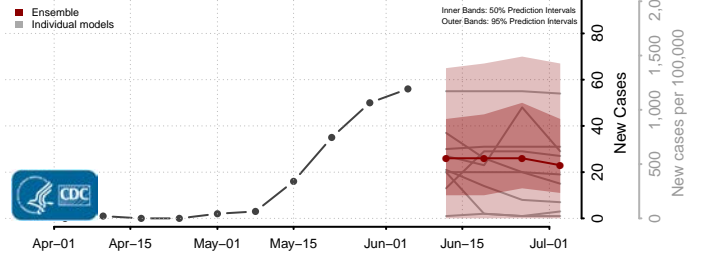

Putnam County, Missouri