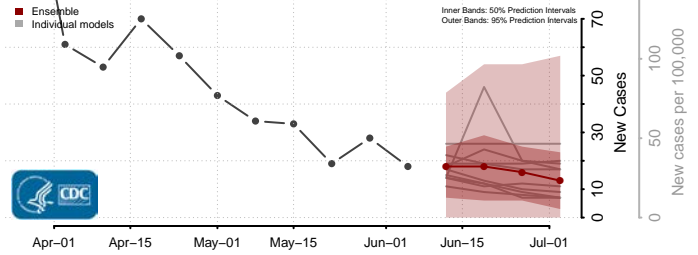

Carson City County, Nevada