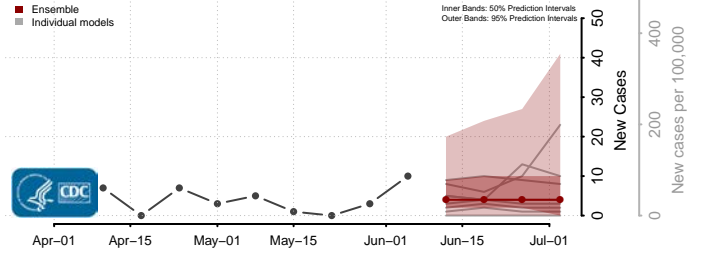

Montgomery County, Missouri