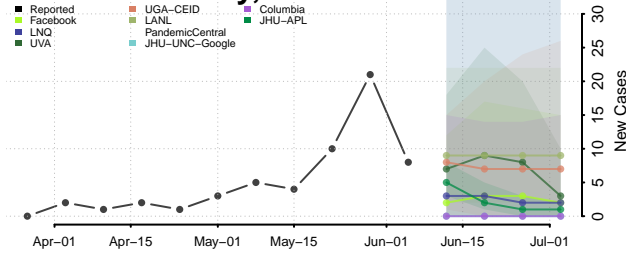

Marshall County, Kansas