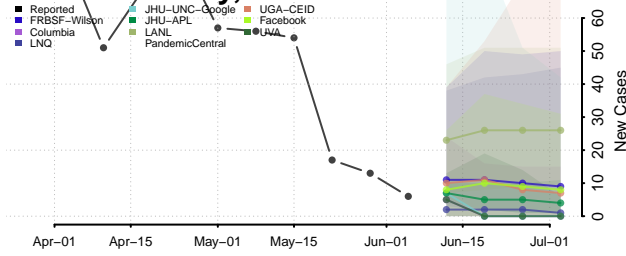

Greene County, New York