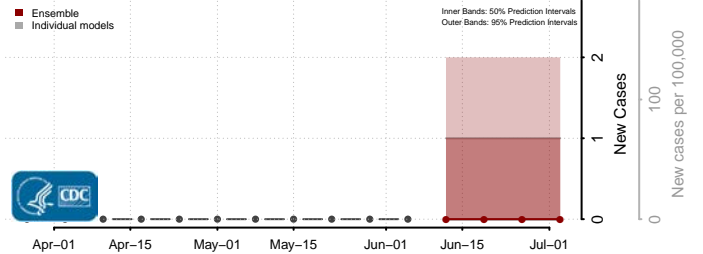

Piute County, Utah