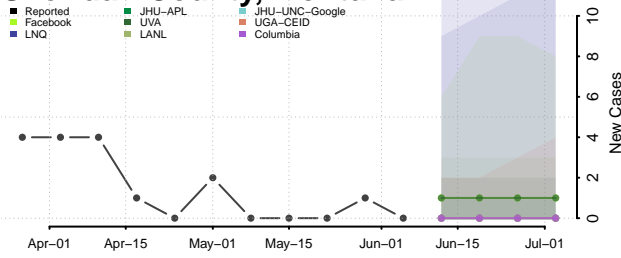

Sheridan County, Montana