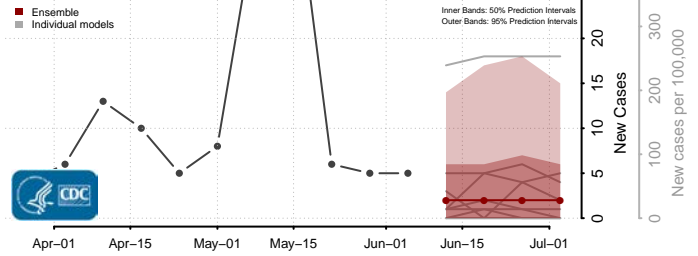

Calhoun County, West Virginia