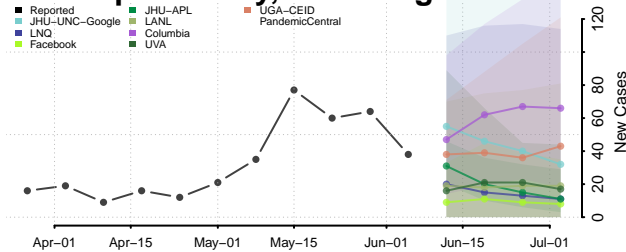

Randolph County, West Virginia