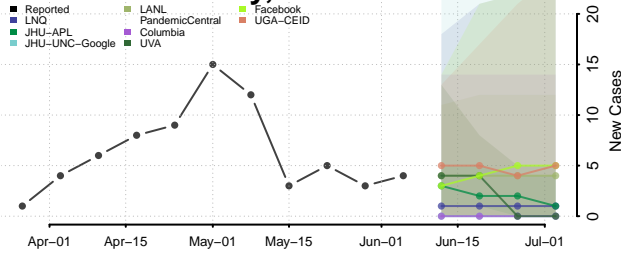

Jackson County, Arkansas

Jefferson County, Arkansas

Johnson County, Arkansas

Lafayette County, Arkansas

Lawrence County, Arkansas

Lee County, Arkansas

Lincoln County, Arkansas

Little River County, Arkansas