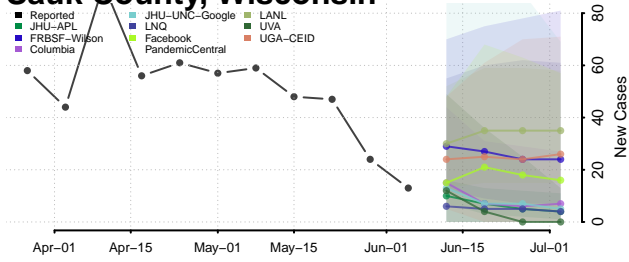

Sauk County, Wisconsin