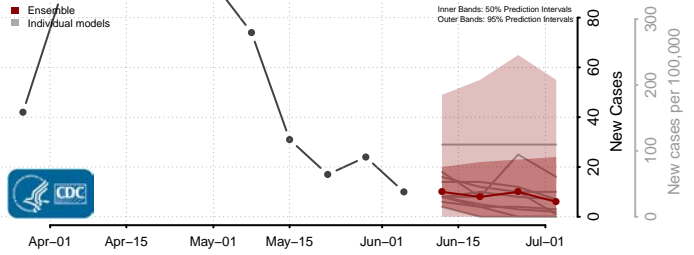

Montcalm County, Michigan

Montmorency County, Michigan

Muskegon County, Michigan

Newaygo County, Michigan

Oakland County, Michigan

Oceana County, Michigan

Ogemaw County, Michigan

Ontonagon County, Michigan