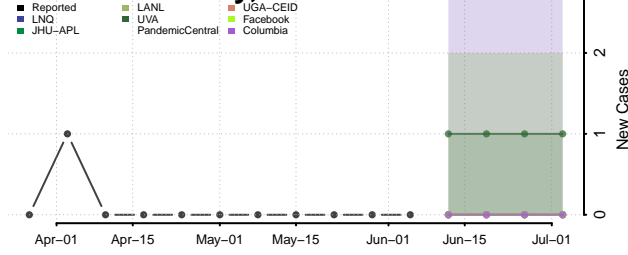

Washington County, Nebraska

Wayne County, Nebraska

Webster County, Nebraska

Wheeler County, Nebraska

York County, Nebraska

Nevada

Carson City County, Nevada

Churchill County, Nevada