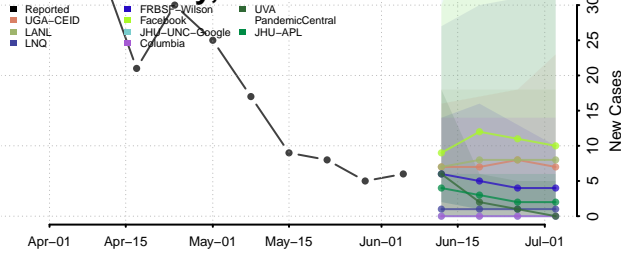

Green County, Wisconsin