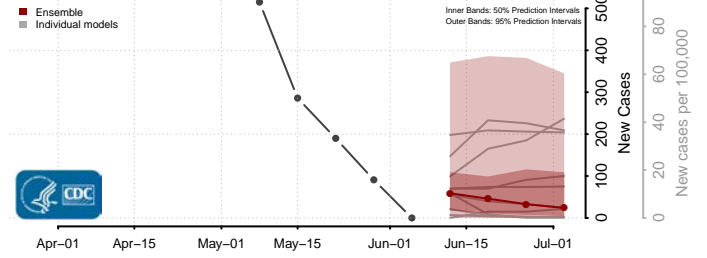

Douglas County, Nebraska