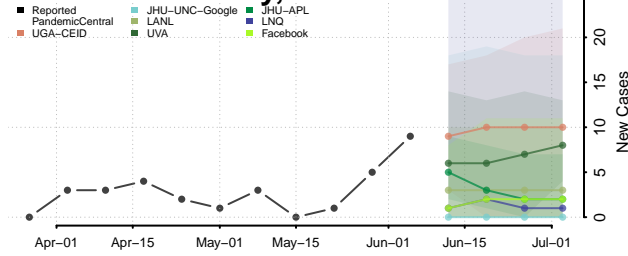

Clark County, Arkansas

Clay County, Arkansas

Cleburne County, Arkansas

Cleveland County, Arkansas

Columbia County, Arkansas

Conway County, Arkansas

Craighead County, Arkansas

Crawford County, Arkansas