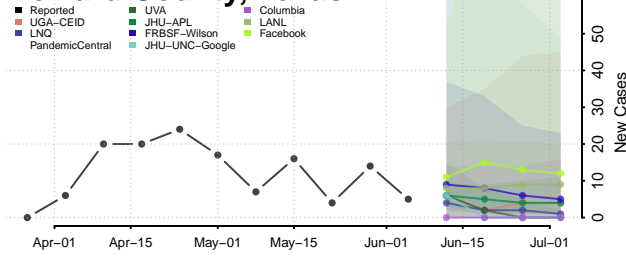

Howard County, Texas

Hudspeth County, Texas

Hunt County, Texas

Hutchinson County, Texas

Irion County, Texas

Jack County, Texas

Jackson County, Texas

Jasper County, Texas