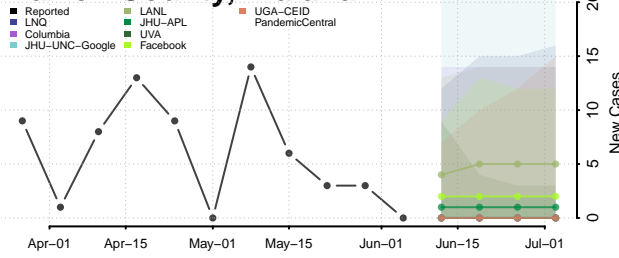

Warren County, Indiana