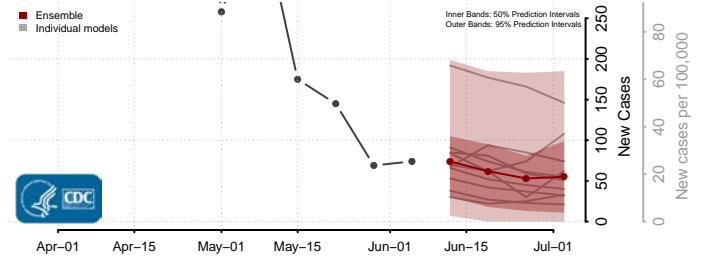

Camden County, New Jersey

Cape May County, New Jersey

Cumberland County, New Jersey

Essex County, New Jersey

Gloucester County, New Jersey

Hudson County, New Jersey

Hunterdon County, New Jersey

Mercer County, New Jersey