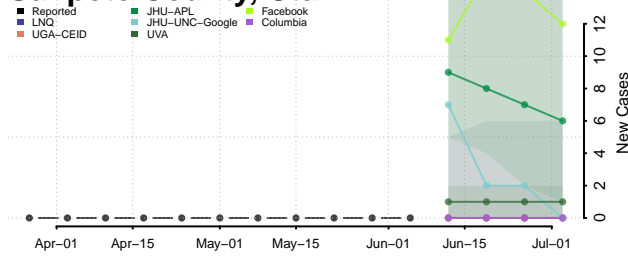

Sanpete County, Utah