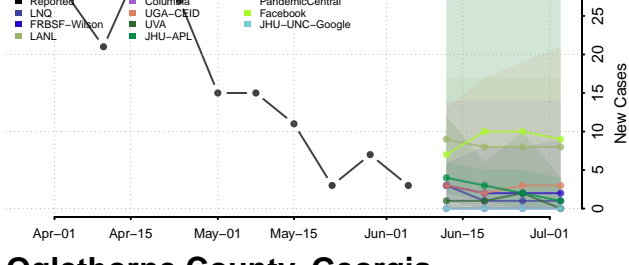

Oconee County, Georgia