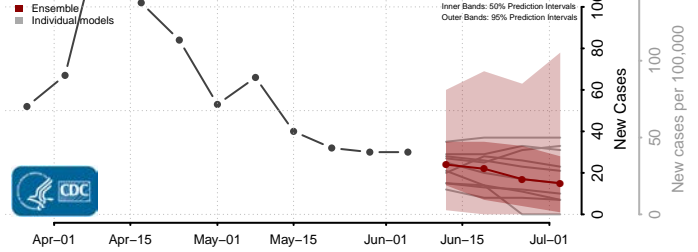

Walton County, Florida