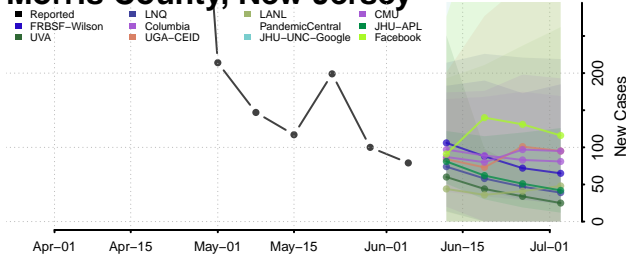

Morris County, New Jersey