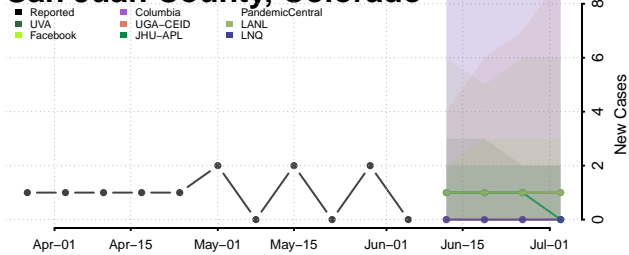

Rio Blanco County, Colorado

Rio Grande County, Colorado

Routt County, Colorado

Saguache County, Colorado

San Juan County, Colorado

San Miguel County, Colorado

Sedgwick County, Colorado

Summit County, Colorado