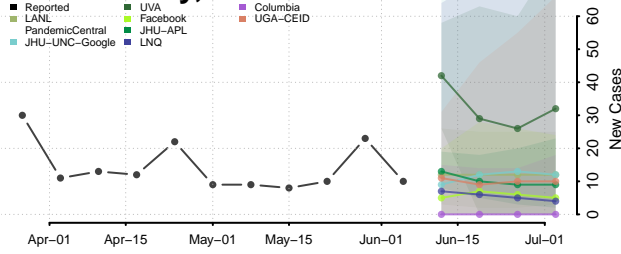

Cass County, Texas