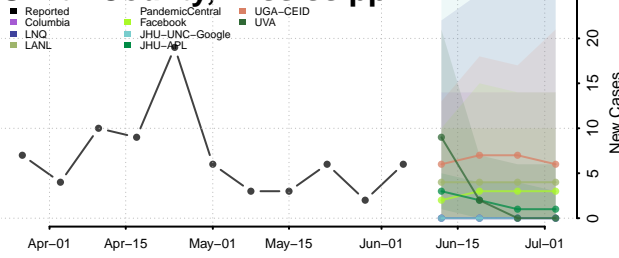

Smith County, Mississippi