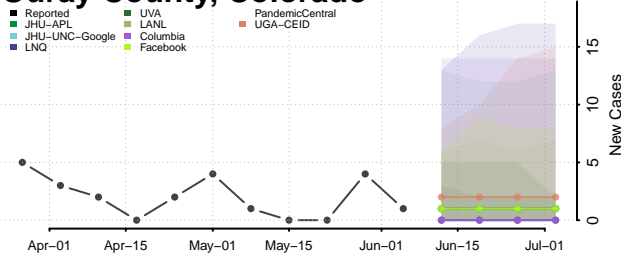

Ouray County, Colorado