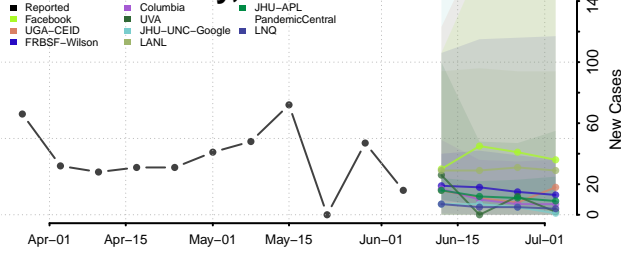

Wichita County, Texas