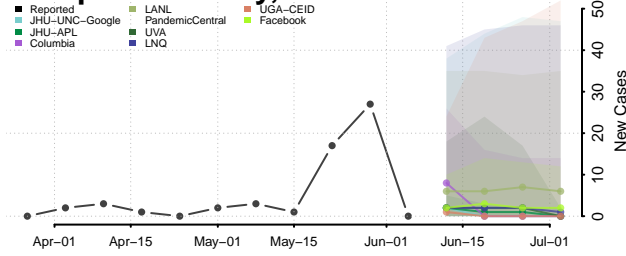

Doniphan County, Kansas