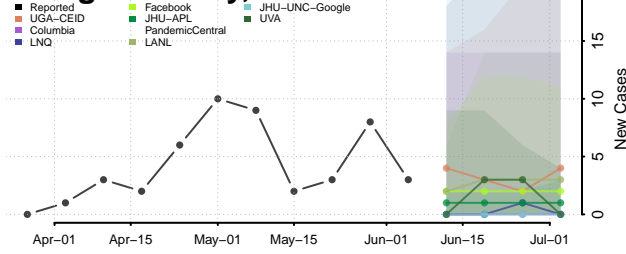

Refugio County, Texas