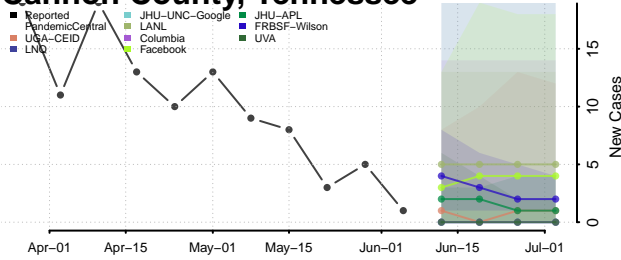

Cannon County, Tennessee