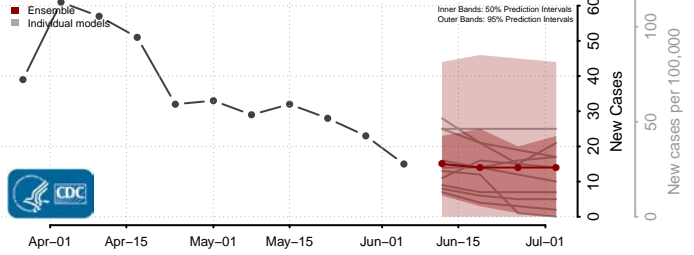

Lafayette County, Mississippi