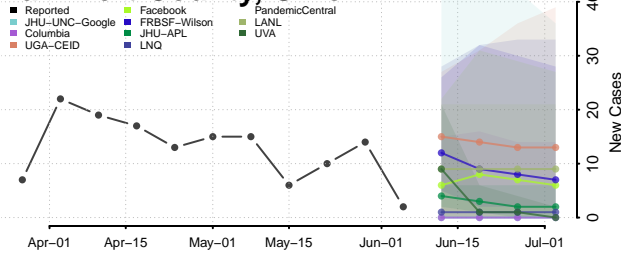

Van Wert County, Ohio