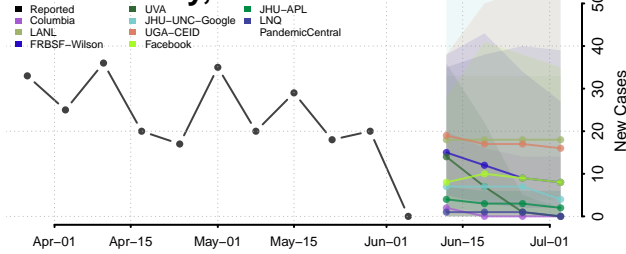

Scott County, Tennessee