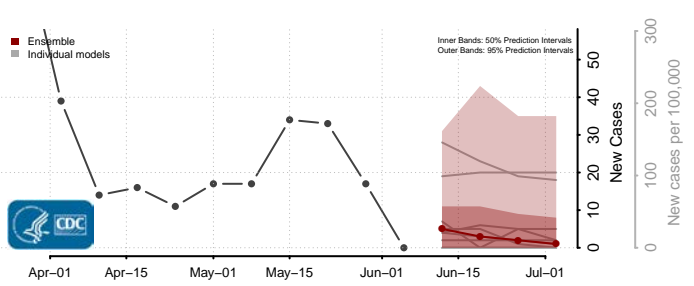

Wallace County, Kansas

Washington County, Kansas

Wichita County, Kansas

Wilson County, Kansas

Woodson County, Kansas

Wyandotte County, Kansas

*New weekly cases may decrease in this location over the next four weeks. For these locations, the ensemble forecast indicates a probability of 0.75 or greater that fewer cases will be reported in week four of the forecast than in the last reported week.