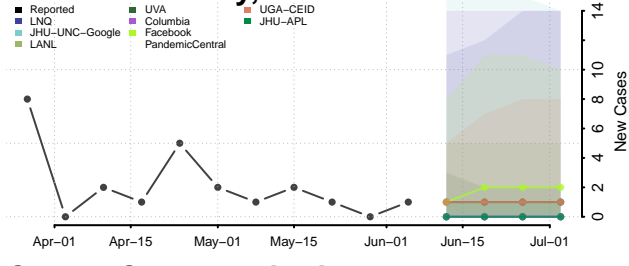

Calhoun County, Illinois