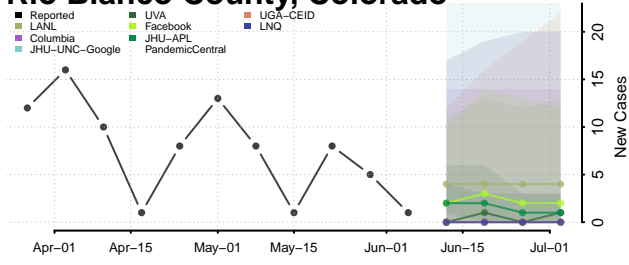

Rio Blanco County, Colorado

Rio Grande County, Colorado

Routt County, Colorado

Saguache County, Colorado

San Juan County, Colorado

San Miguel County, Colorado

Sedgwick County, Colorado

Summit County, Colorado