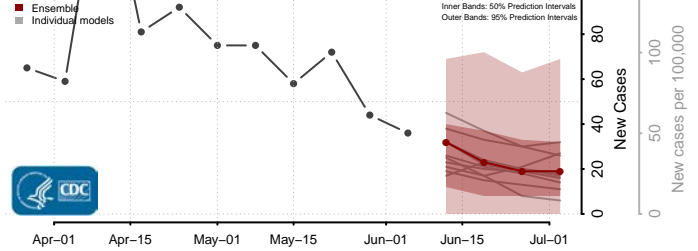

Scotland County, North Carolina

Stanly County, North Carolina

Stokes County, North Carolina

Surry County, North Carolina

Swain County, North Carolina

Transylvania County, North Carolina

Tyrrell County, North Carolina