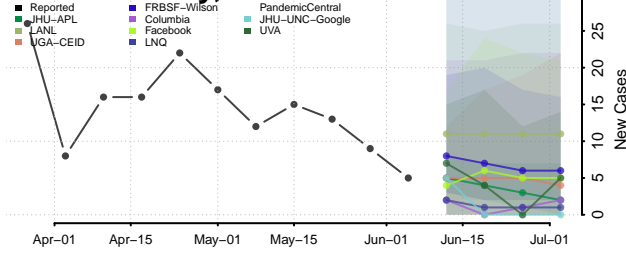

Union County, Tennessee