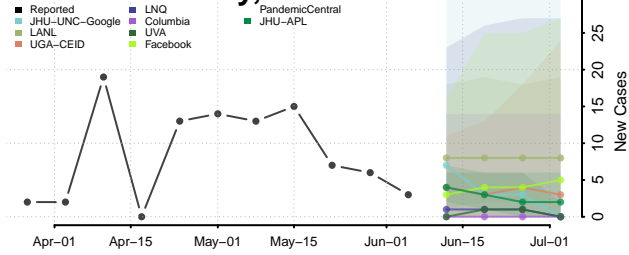

Madison County, Missouri