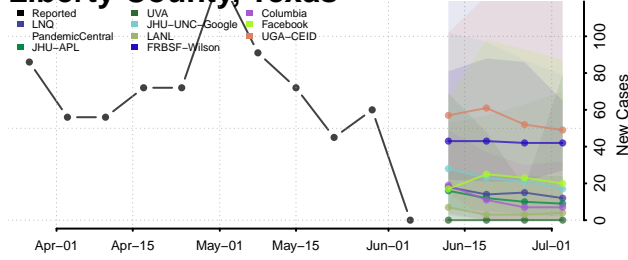

Liberty County, Texas