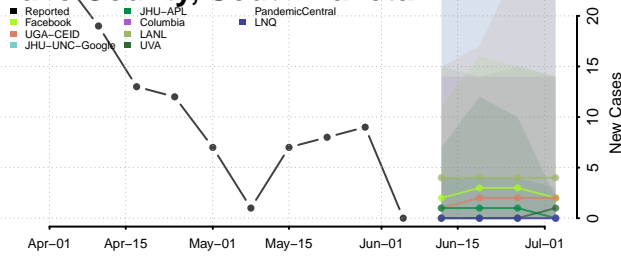

Lake County, South Dakota