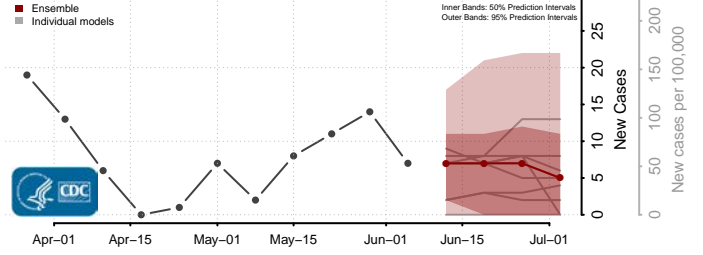

Mississippi County, Missouri