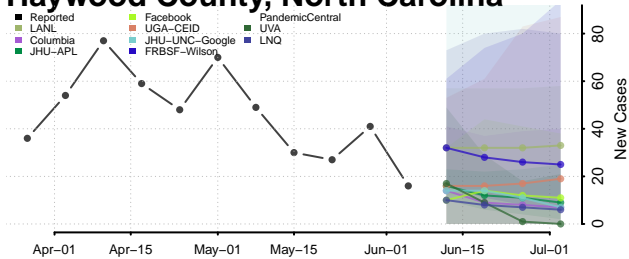

Greene County, North Carolina

Guilford County, North Carolina

Halifax County, North Carolina

Harnett County, North Carolina

Haywood County, North Carolina

Henderson County, North Carolina

Hertford County, North Carolina