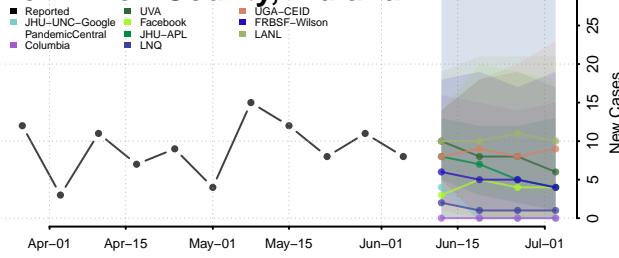

Sullivan County, Indiana

Switzerland County, Indiana

Tippecanoe County, Indiana

Tipton County, Indiana

Union County, Indiana

Vanderburgh County, Indiana

Vermillion County, Indiana

Vigo County, Indiana