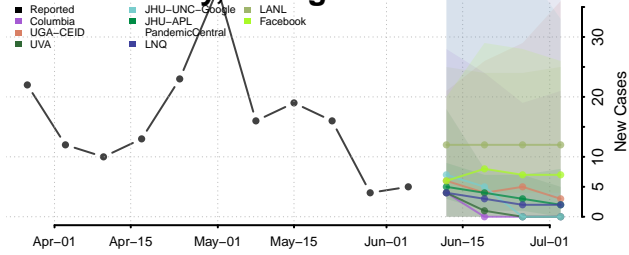

Muscogee County, Georgia

Newton County, Georgia

Oconee County, Georgia

Oglethorpe County, Georgia

Paulding County, Georgia

Peach County, Georgia

Pickens County, Georgia

Pierce County, Georgia