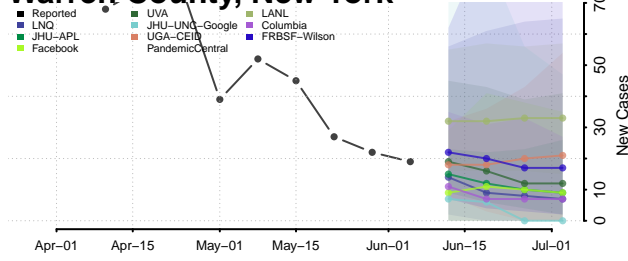

Washington County, New York

Wayne County, New York

Westchester County, New York

Wyoming County, New York

Yates County, New York

North Carolina*

Alamance County, North Carolina

Alexander County, North Carolina