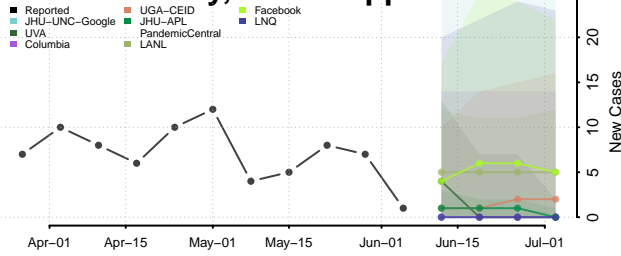

Madison County, Mississippi

Marion County, Mississippi

Marshall County, Mississippi

Monroe County, Mississippi

Montgomery County, Mississippi

Neshoba County, Mississippi

Newton County, Mississippi

Noxubee County, Mississippi