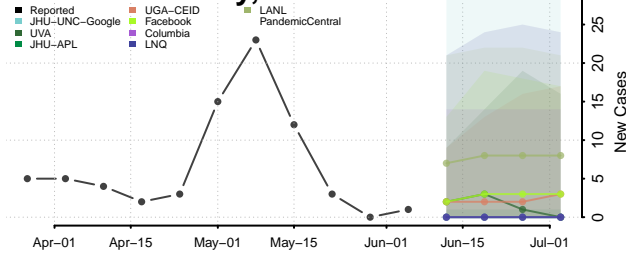

Buchanan County, Iowa

Buena Vista County, Iowa

Butler County, Iowa

Calhoun County, Iowa

Carroll County, Iowa

Cass County, Iowa

Cedar County, Iowa

Cerro Gordo County, Iowa