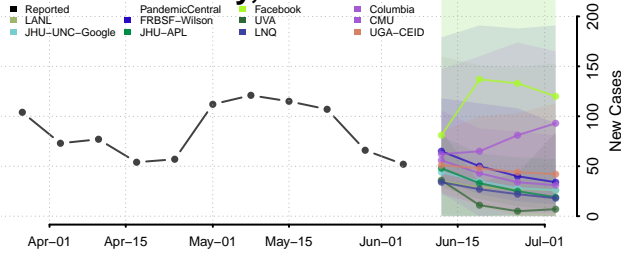

Lubbock County, Texas