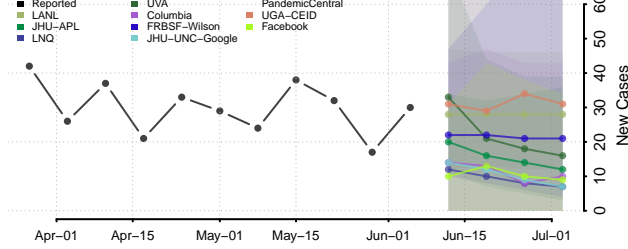

Douglas County, Nevada