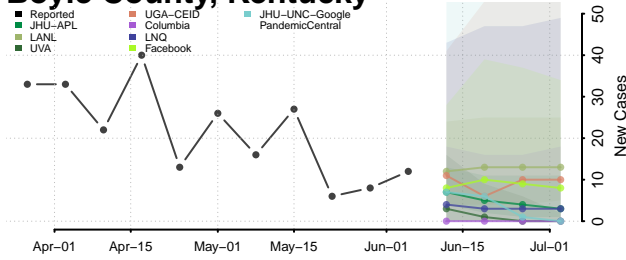

Bath County, Kentucky

Bell County, Kentucky

Boone County, Kentucky

Bourbon County, Kentucky

Boyd County, Kentucky

Boyle County, Kentucky

Bracken County, Kentucky

Breathitt County, Kentucky