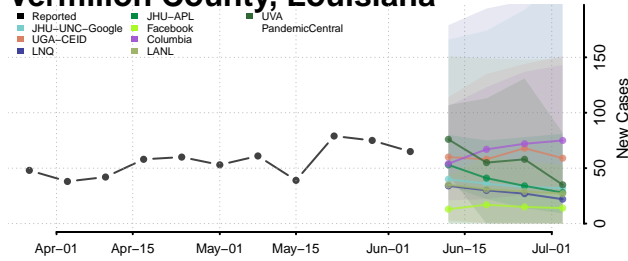

St. Mary County, Louisiana

St. Tammany County, Louisiana

Tangipahoa County, Louisiana

Tensas County, Louisiana

Terrebonne County, Louisiana

Union County, Louisiana

Vermilion County, Louisiana

Vernon County, Louisiana