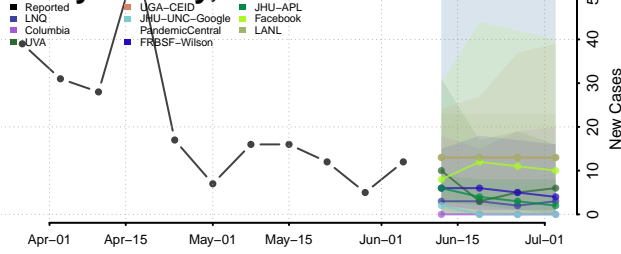

Dewey County, Oklahoma

Ellis County, Oklahoma

Garfield County, Oklahoma

Garvin County, Oklahoma

Grady County, Oklahoma

Grant County, Oklahoma

Greer County, Oklahoma

Harmon County, Oklahoma