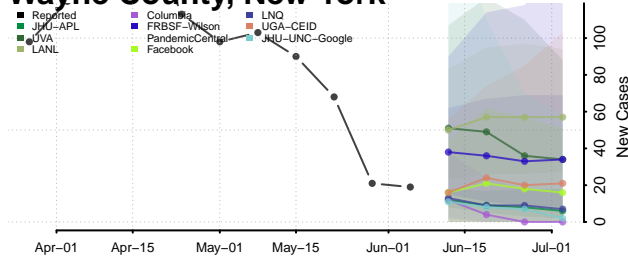

Washington County, New York

Wayne County, New York

Westchester County, New York

Wyoming County, New York

Yates County, New York

North Carolina*

Alamance County, North Carolina

Alexander County, North Carolina