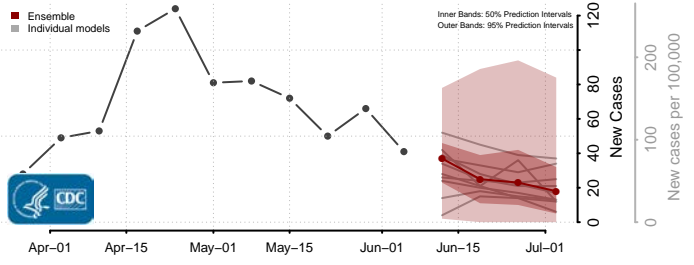

Bedford County, Pennsylvania