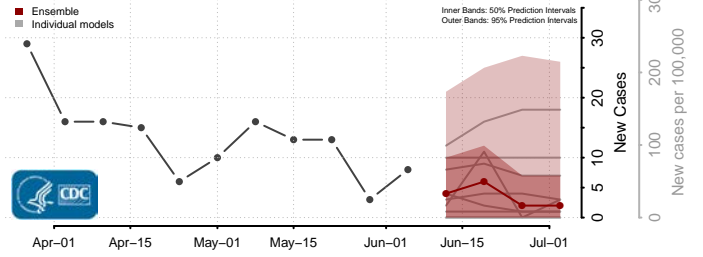

Yalobusha County, Mississippi