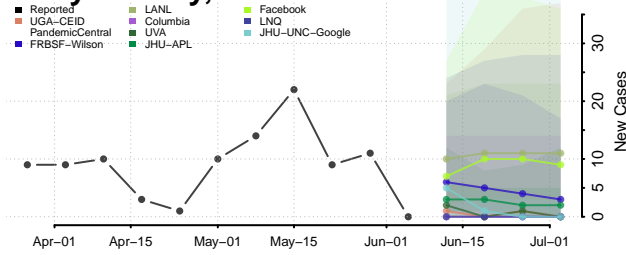

Moultrie County, Illinois

Ogle County, Illinois

Peoria County, Illinois

Perry County, Illinois

Piatt County, Illinois

Pike County, Illinois

Pope County, Illinois

Pulaski County, Illinois