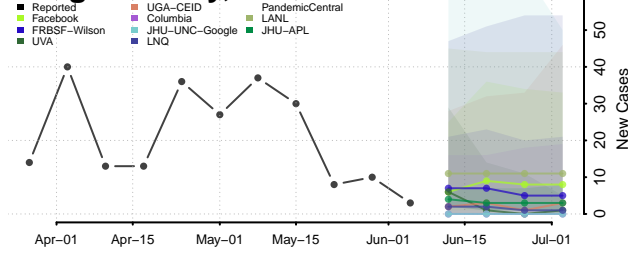

Osage County, Oklahoma