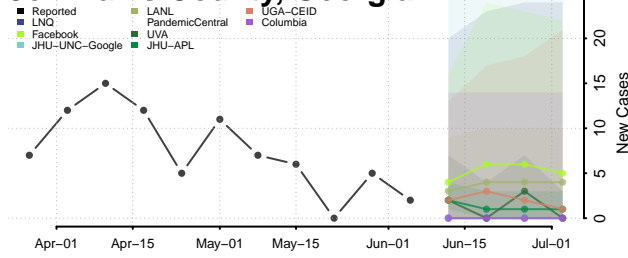

Heard County, Georgia

Henry County, Georgia

Houston County, Georgia

Irwin County, Georgia

Jackson County, Georgia

Jasper County, Georgia

Jeff Davis County, Georgia

Jefferson County, Georgia