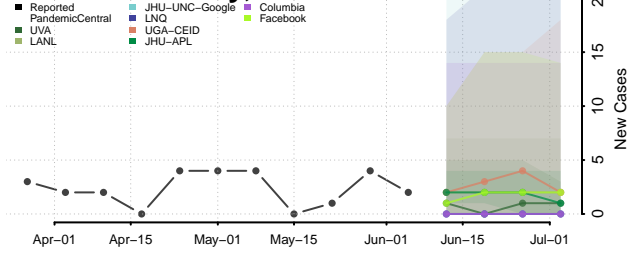

St. Clair County, Missouri