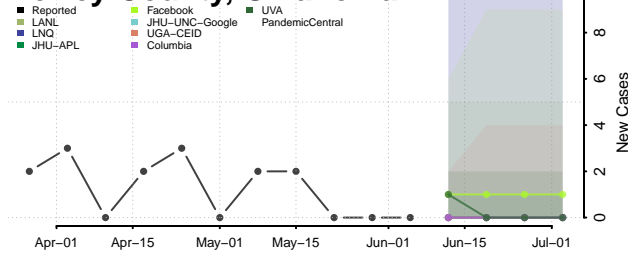

Dewey County, Oklahoma

Ellis County, Oklahoma

Garfield County, Oklahoma

Garvin County, Oklahoma

Grady County, Oklahoma

Grant County, Oklahoma

Greer County, Oklahoma

Harmon County, Oklahoma