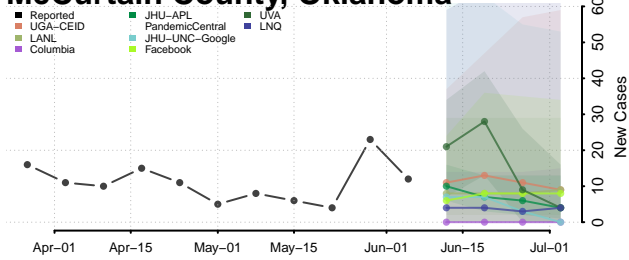

McCurtain County, Oklahoma