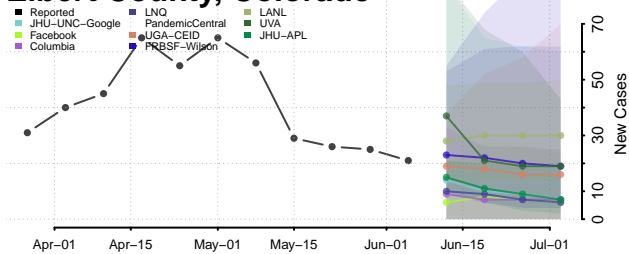

Elbert County, Colorado