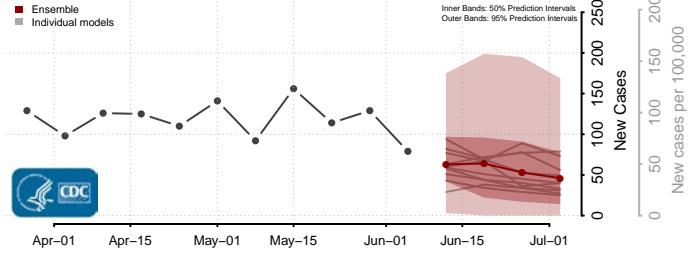

Ascension County, Louisiana