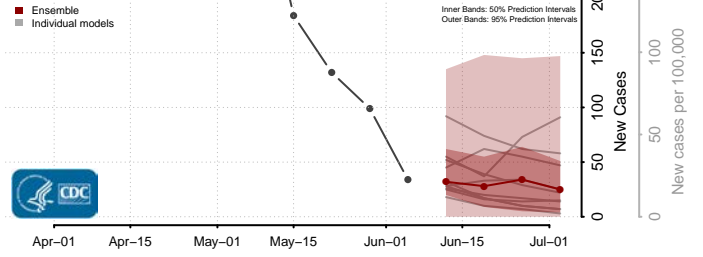

Monroe County, Michigan