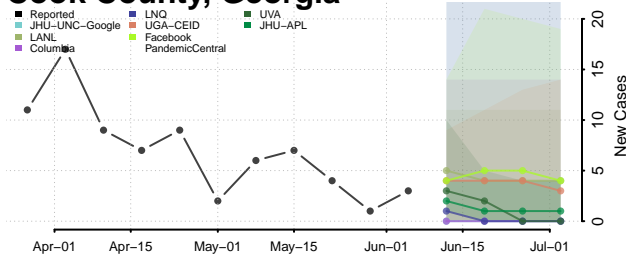

Coffee County, Georgia

Colquitt County, Georgia

Columbia County, Georgia

Cook County, Georgia

Coweta County, Georgia

Crawford County, Georgia

Crisp County, Georgia

Dade County, Georgia