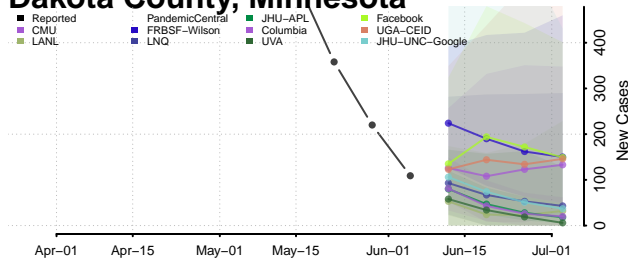

Dakota County, Minnesota