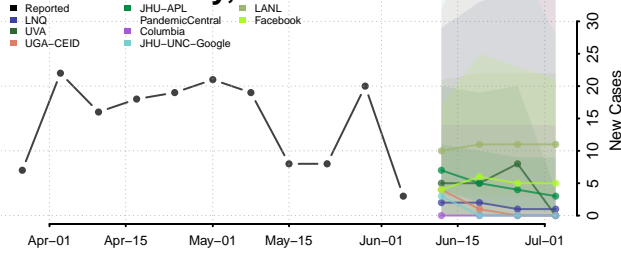

Warren County, Illinois