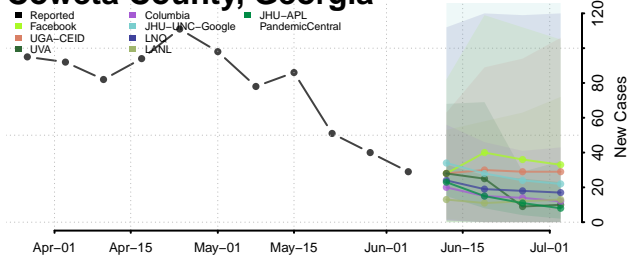

Coffee County, Georgia

Colquitt County, Georgia

Columbia County, Georgia

Cook County, Georgia

Coweta County, Georgia

Crawford County, Georgia

Crisp County, Georgia

Dade County, Georgia