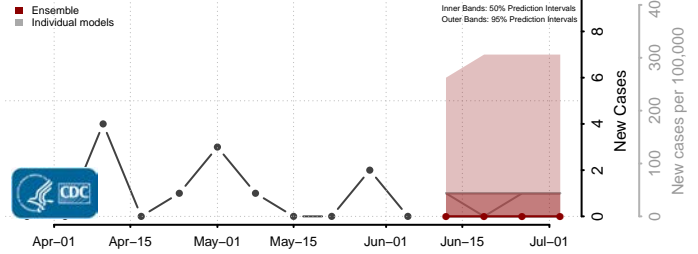

Eddy County, North Dakota

Emmons County, North Dakota

Foster County, North Dakota

Golden Valley County, North Dakota

Grand Forks County, North Dakota

Grant County, North Dakota

Griggs County, North Dakota

Hettinger County, North Dakota