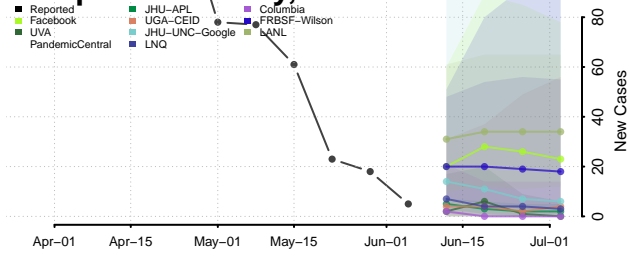

Hampshire County, Massachusetts