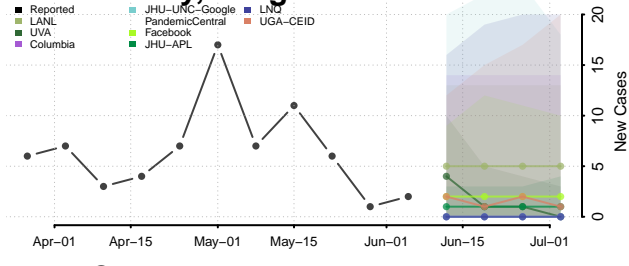

Hood River County, Oregon

Jackson County, Oregon

Jefferson County, Oregon

Josephine County, Oregon

Klamath County, Oregon

Lake County, Oregon

Lane County, Oregon

Lincoln County, Oregon