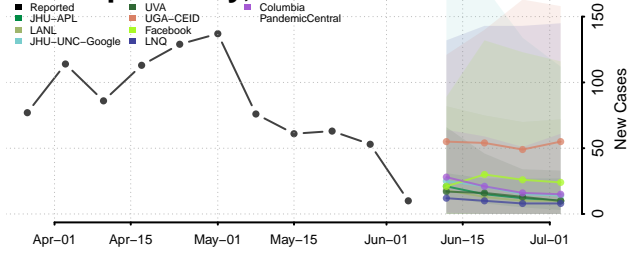

Bastrop County, Texas