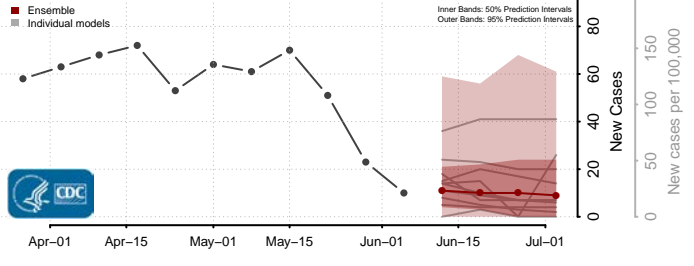

Beltrami County, Minnesota