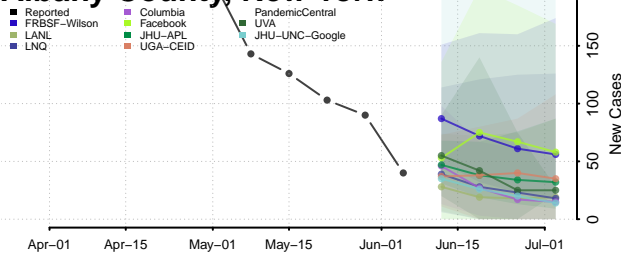

Taos County, New Mexico

Torrance County, New Mexico

Union County, New Mexico

Valencia County, New Mexico

New York*

Albany County, New York

*New weekly cases may decrease in this location over the next four weeks. For these locations, the ensemble forecast indicates a probability of 0.75 or greater that fewer cases will be reported in week four of the forecast than in the last reported week.