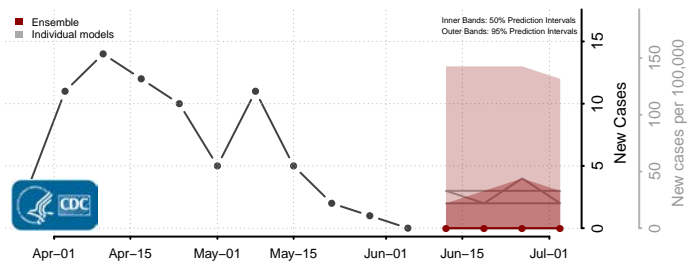

Suffolk County, Massachusetts

Worcester County, Massachusetts

Michigan*

Alcona County, Michigan

Alger County, Michigan

*New weekly cases may decrease in this location over the next four weeks. For these locations, the ensemble forecast indicates a probability of 0.75 or greater that fewer cases will be reported in week four of the forecast than in the last reported week.