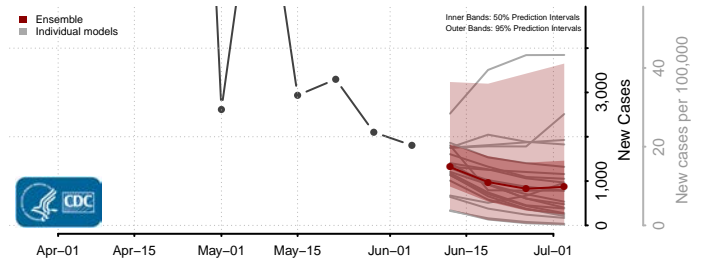

New Jersey*