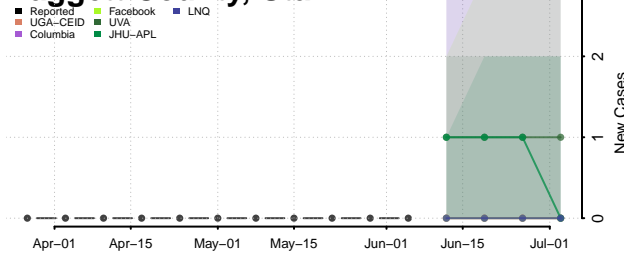

Daggett County, Utah