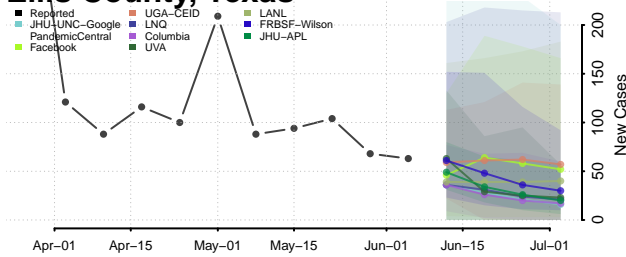

Ellis County, Texas