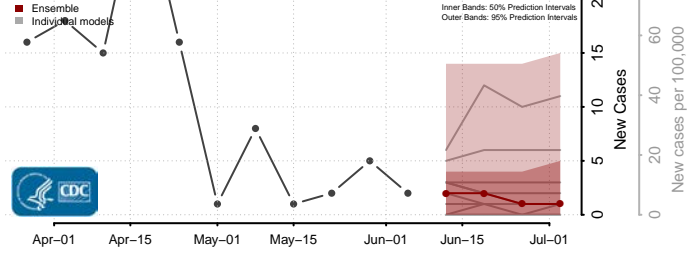

Dewey County, Oklahoma

Ellis County, Oklahoma

Garfield County, Oklahoma

Garvin County, Oklahoma

Grady County, Oklahoma

Grant County, Oklahoma

Greer County, Oklahoma

Harmon County, Oklahoma