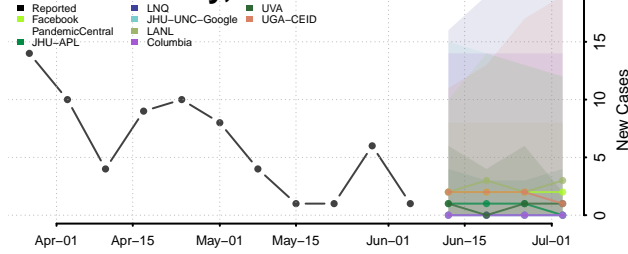

Turner County, South Dakota