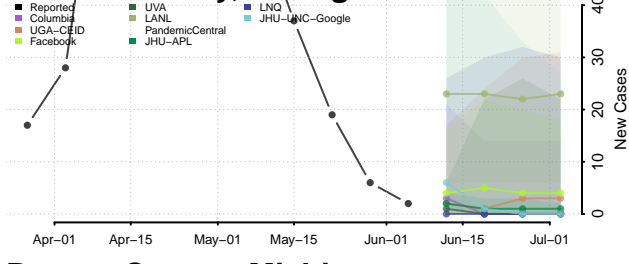

Allegan County, Michigan

Alpena County, Michigan

Antrim County, Michigan

Arenac County, Michigan

Baraga County, Michigan

Barry County, Michigan

Bay County, Michigan

Benzie County, Michigan