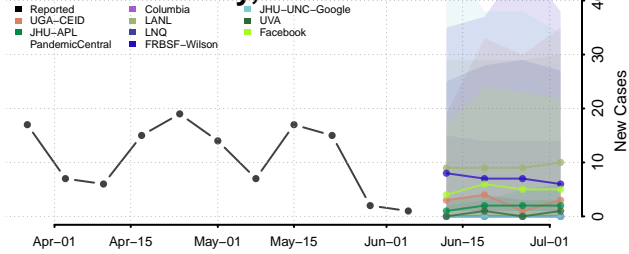

Bandera County, Texas