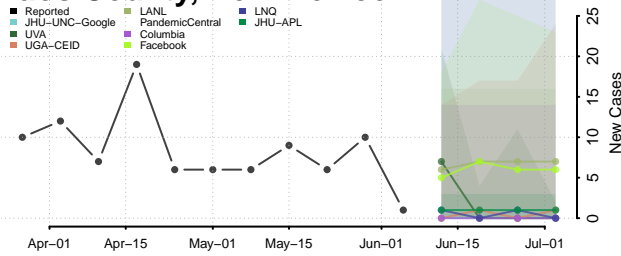

Taos County, New Mexico