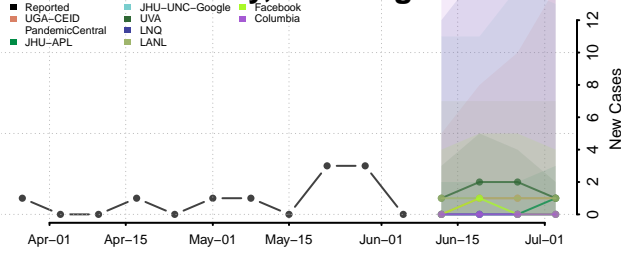

Williamsburg County, Virginia

Winchester County, Virginia

Wise County, Virginia

Wythe County, Virginia

Clallam County, Washington

Clark County, Washington

Columbia County, Washington

Cowlitz County, Washington