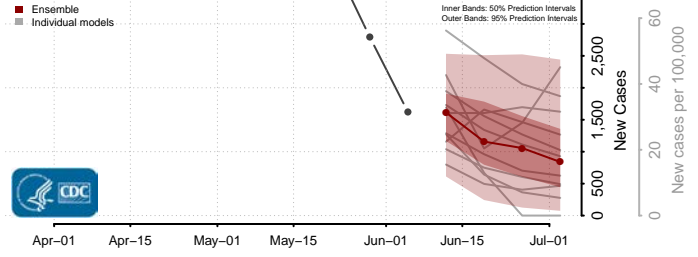

Cook County, Illinois