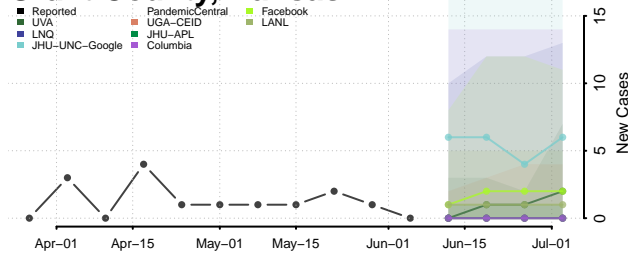

Grant County, Kansas