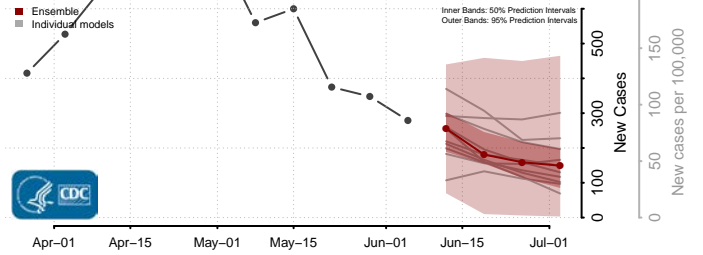

Weld County, Colorado