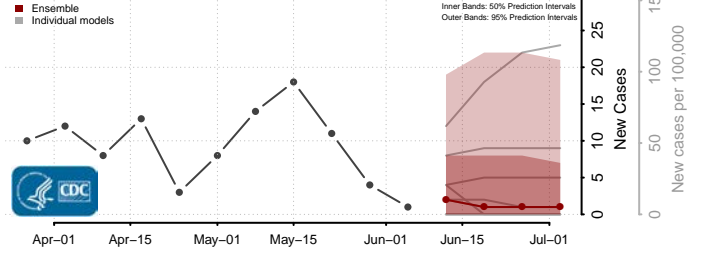

Berrien County, Georgia