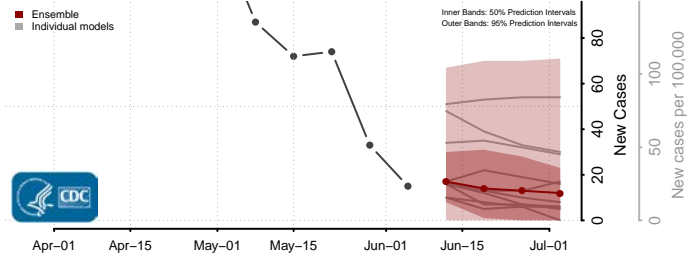

Carbon County, Pennsylvania