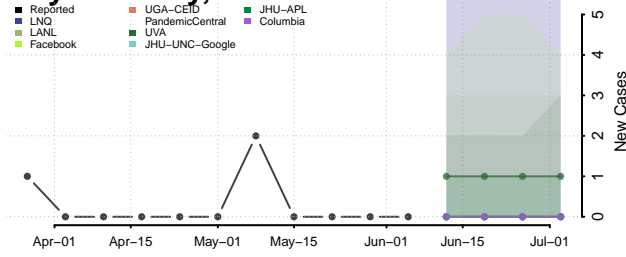

Adams County, Nebraska

Antelope County, Nebraska

Arthur County, Nebraska

Banner County, Nebraska

Blaine County, Nebraska

Boone County, Nebraska

Box Butte County, Nebraska

Boyd County, Nebraska