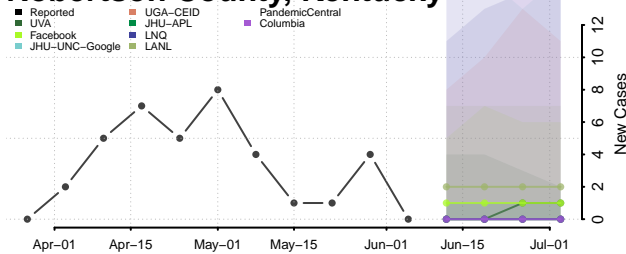

Robertson County, Kentucky