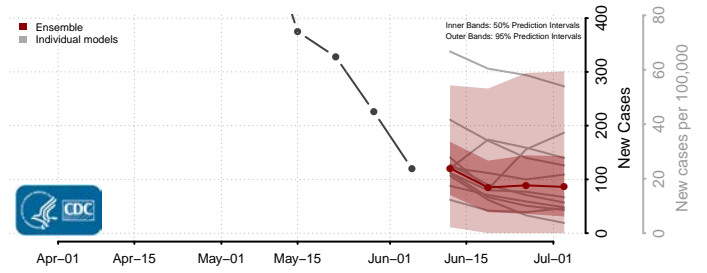

Camden County, New Jersey