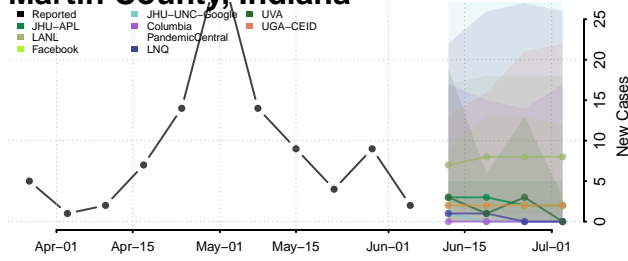

Lake County, Indiana

LaPorte County, Indiana

Lawrence County, Indiana

Madison County, Indiana

Marion County, Indiana

Marshall County, Indiana

Martin County, Indiana

Miami County, Indiana