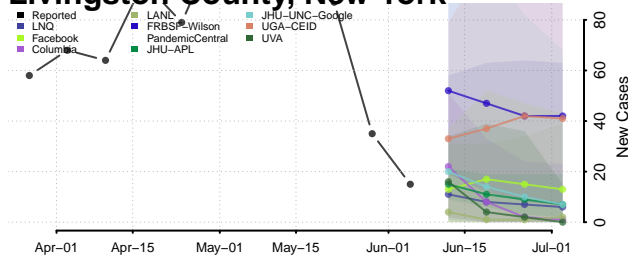

Livingston County, New York