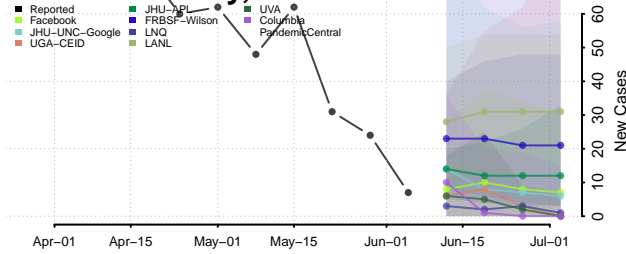

Essex County, Vermont

Franklin County, Vermont

Grand Isle County, Vermont

Lamoille County, Vermont

Orange County, Vermont

Orleans County, Vermont

Rutland County, Vermont

Washington County, Vermont