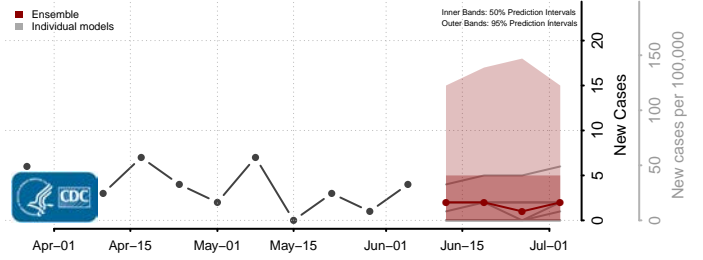

Boundary County, Idaho