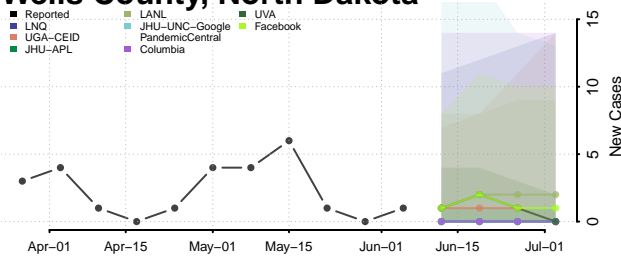

Wells County, North Dakota