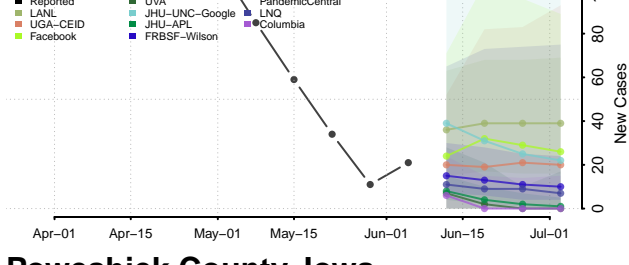

Pottawattamie County, Iowa