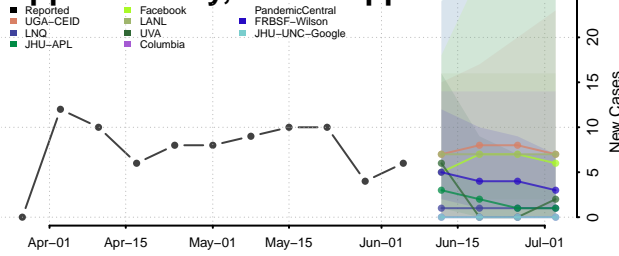

Tate County, Mississippi

Tippah County, Mississippi

Tishomingo County, Mississippi

Tunica County, Mississippi

Union County, Mississippi

Walthall County, Mississippi

Warren County, Mississippi

Washington County, Mississippi