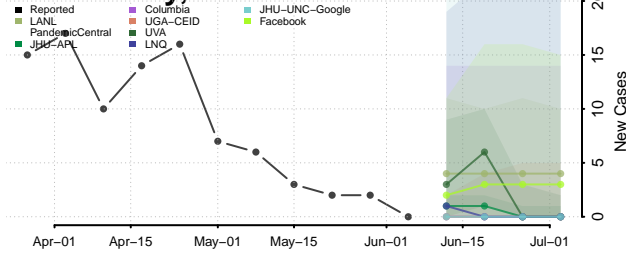

Scott County, Iowa

Shelby County, Iowa

Sioux County, Iowa

Story County, Iowa

Tama County, Iowa

Taylor County, Iowa

Union County, Iowa

Van Buren County, Iowa