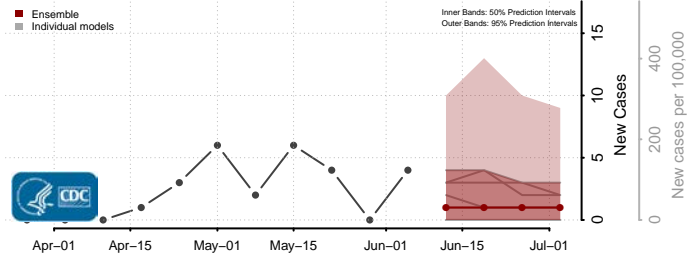

Eddy County, North Dakota

Emmons County, North Dakota

Foster County, North Dakota

Golden Valley County, North Dakota

Grand Forks County, North Dakota

Grant County, North Dakota

Griggs County, North Dakota

Hettinger County, North Dakota