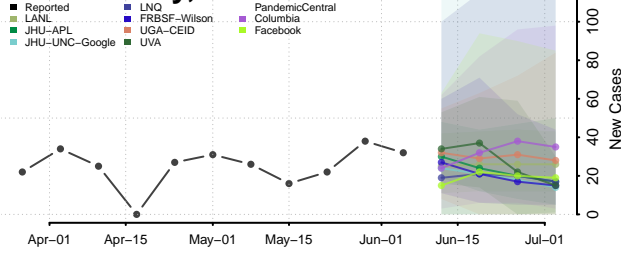

Cole County, Missouri