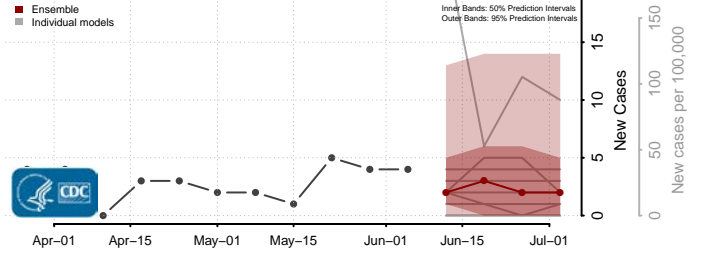

Valley County, Idaho