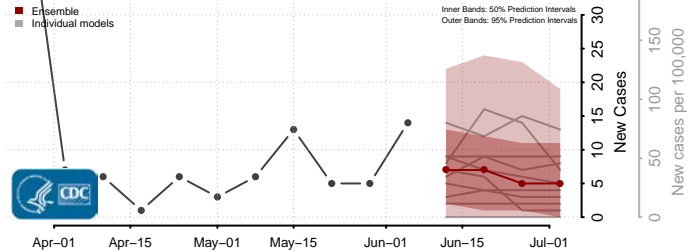

*New weekly cases may decrease in this location over the next four weeks. For these locations, the ensemble forecast indicates a probability of 0.75 or greater that fewer cases will be reported in week four of the forecast than in the last reported week.