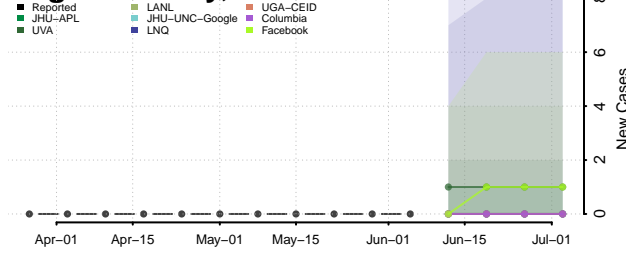

Leavenworth County, Kansas

Lincoln County, Kansas

Linn County, Kansas

Logan County, Kansas

Lyon County, Kansas

Marion County, Kansas

Marshall County, Kansas

McPherson County, Kansas