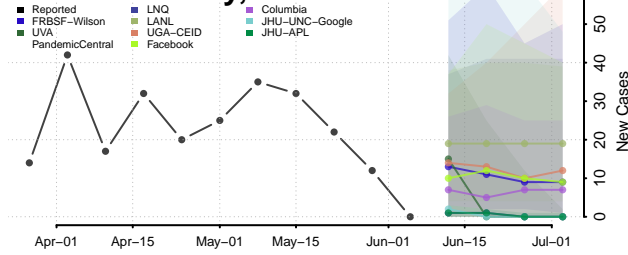

Logan County, Nebraska

Loup County, Nebraska

Madison County, Nebraska

McPherson County, Nebraska

Merrick County, Nebraska

Morrill County, Nebraska

Nance County, Nebraska

Nemaha County, Nebraska