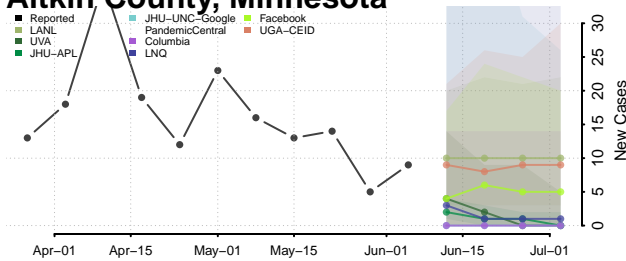

Wexford County, Michigan

Minnesota*

Aitkin County, Minnesota

Anoka County, Minnesota

*New weekly cases may decrease in this location over the next four weeks. For these locations, the ensemble forecast indicates a probability of 0.75 or greater that fewer cases will be reported in week four of the forecast than in the last reported week.