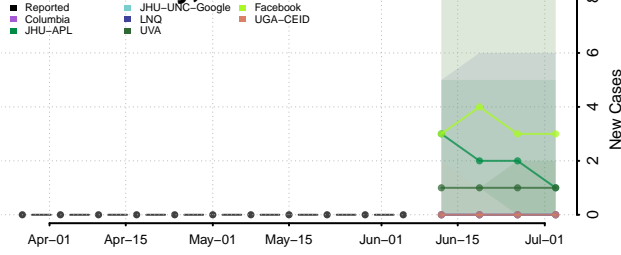

Daggett County, Utah

Davis County, Utah

Duchesne County, Utah

Emery County, Utah

Garfield County, Utah

Grand County, Utah

Iron County, Utah

Juab County, Utah