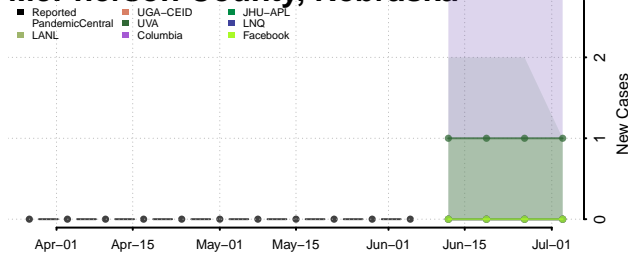

Logan County, Nebraska

Loup County, Nebraska

Madison County, Nebraska

McPherson County, Nebraska

Merrick County, Nebraska

Morrill County, Nebraska

Nance County, Nebraska

Nemaha County, Nebraska