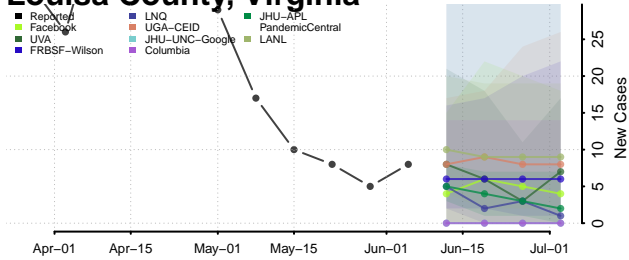

King and Queen County, Virginia

King George County, Virginia

King William County, Virginia

Lancaster County, Virginia

Lee County, Virginia

Lexington County, Virginia

Loudoun County, Virginia

Louisa County, Virginia