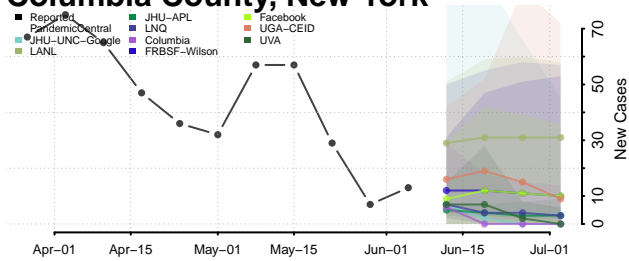

Clinton County, New York

Columbia County, New York

Cortland County, New York

Delaware County, New York

Dutchess County, New York

Erie County, New York

Essex County, New York

Franklin County, New York