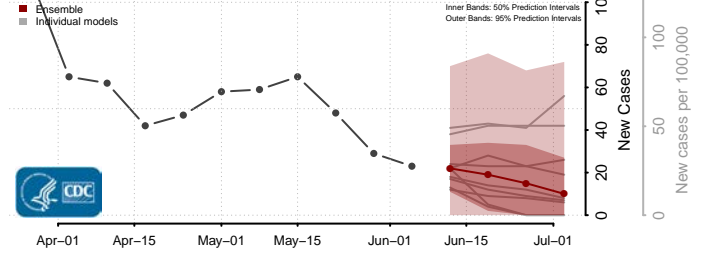

Wayne County, West Virginia

Webster County, West Virginia

Wetzel County, West Virginia

Wirt County, West Virginia

Wood County, West Virginia

Wyoming County, West Virginia

Wisconsin*

Adams County, Wisconsin