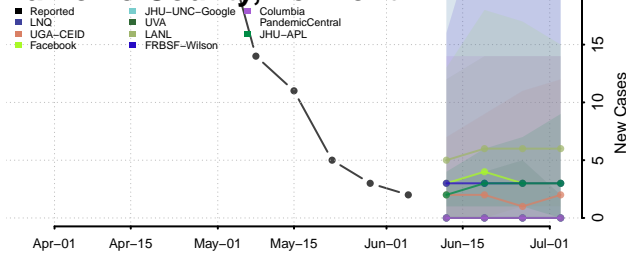

Essex County, Vermont

Franklin County, Vermont

Grand Isle County, Vermont

Lamoille County, Vermont

Orange County, Vermont

Orleans County, Vermont

Rutland County, Vermont

Washington County, Vermont