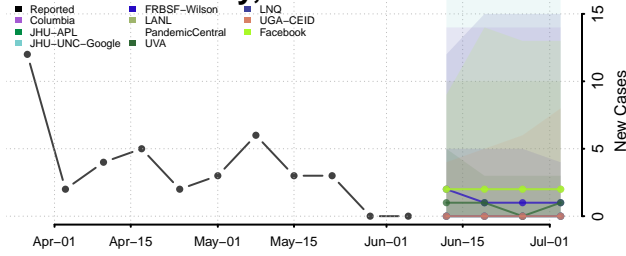

Madison County, Arkansas