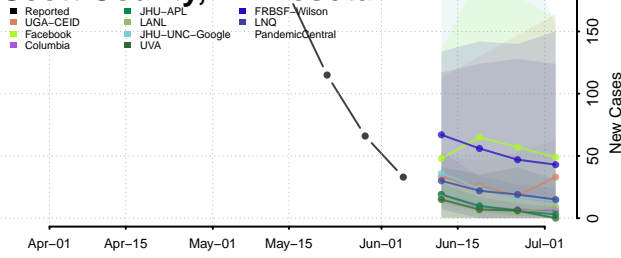

Scott County, Minnesota