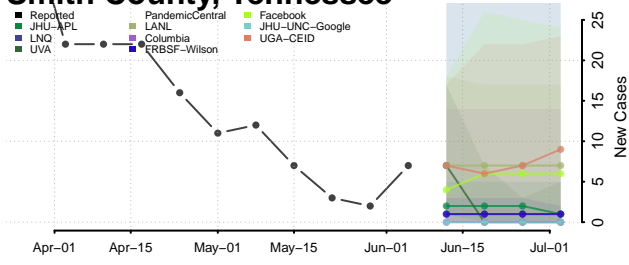

Robertson County, Tennessee

Rutherford County, Tennessee

Scott County, Tennessee

Squatchie County, Tennessee

Sevier County, Tennessee

Shelby County, Tennessee

Smith County, Tennessee

Stewart County, Tennessee