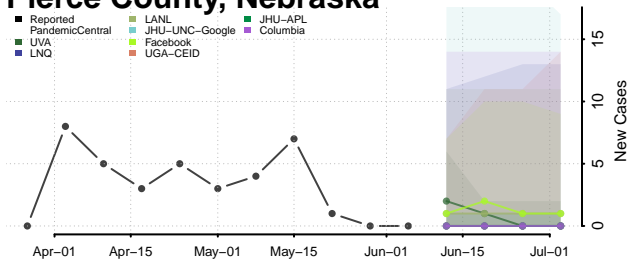

Nuckolls County, Nebraska

Otoe County, Nebraska

Pawnee County, Nebraska

Perkins County, Nebraska

Phelps County, Nebraska

Pierce County, Nebraska

Platte County, Nebraska

Polk County, Nebraska