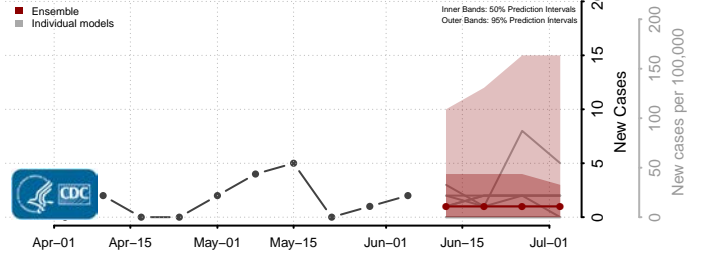

Ozark County, Missouri