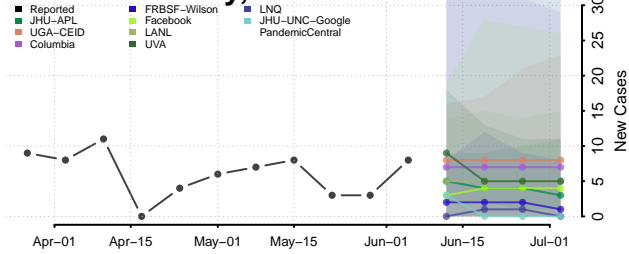

Andrew County, Missouri