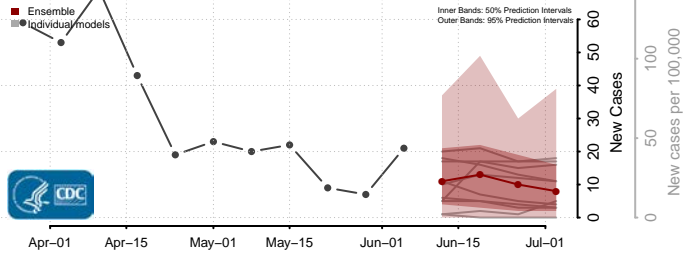

Carter County, Oklahoma