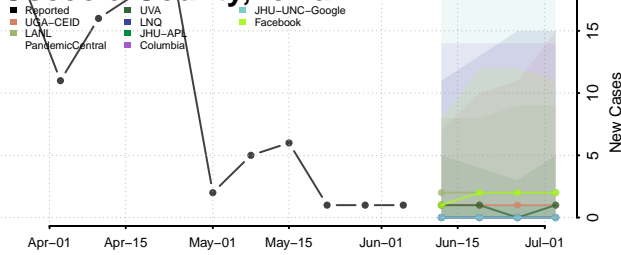

Mitchell County, Iowa

Monona County, Iowa

Monroe County, Iowa

Montgomery County, Iowa

Muscatine County, Iowa

O'Brien County, Iowa

Osceola County, Iowa

Page County, Iowa