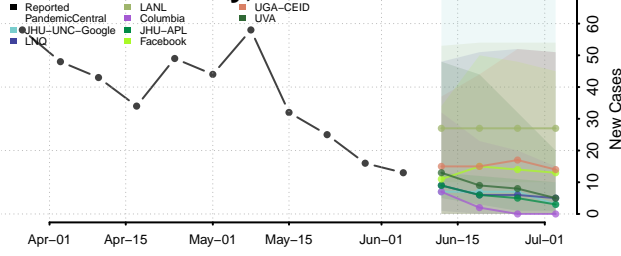

Jackson County, Illinois