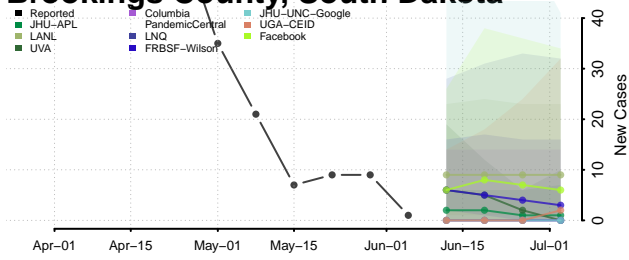

Brookings County, South Dakota