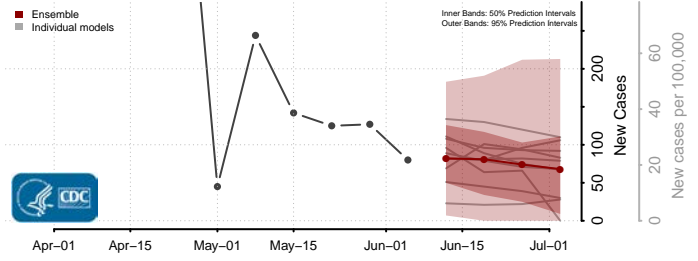

Camden County, New Jersey

Cape May County, New Jersey

Cumberland County, New Jersey

Essex County, New Jersey

Gloucester County, New Jersey

Hudson County, New Jersey

Hunterdon County, New Jersey

Mercer County, New Jersey