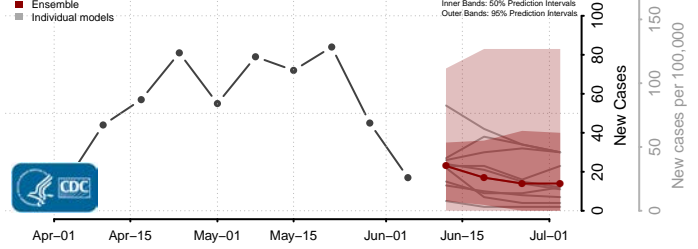

Adams County, Illinois