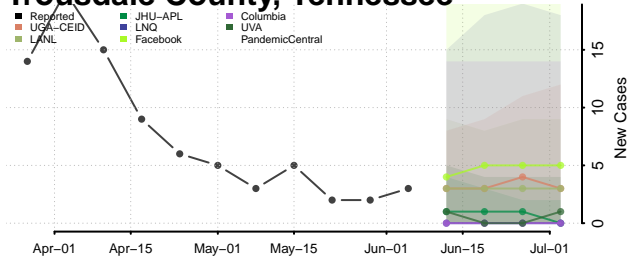

Trousdale County, Tennessee