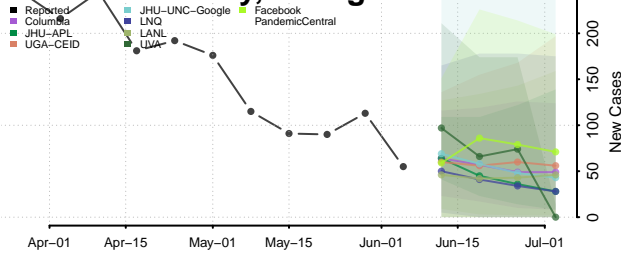

Chatham County, Georgia