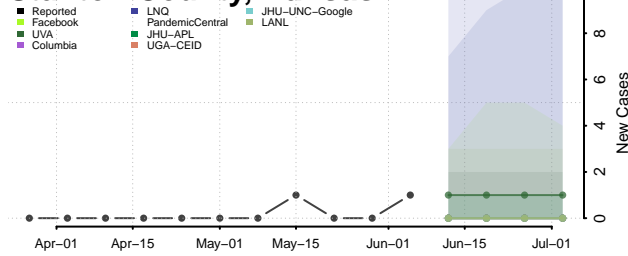

Stanton County, Kansas