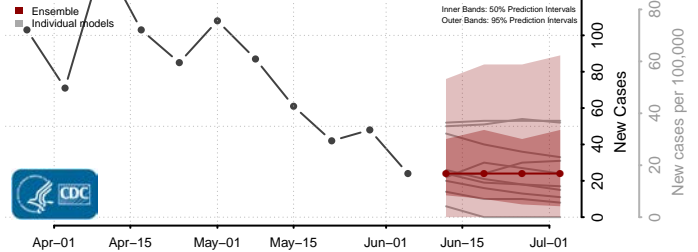

Ashe County, North Carolina

Avery County, North Carolina

Beaufort County, North Carolina

Bertie County, North Carolina

Bladen County, North Carolina

Brunswick County, North Carolina

Buncombe County, North Carolina