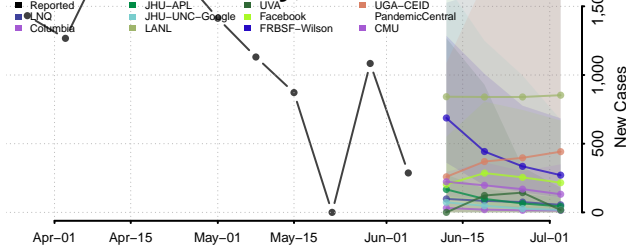

Providence County, Rhode Island