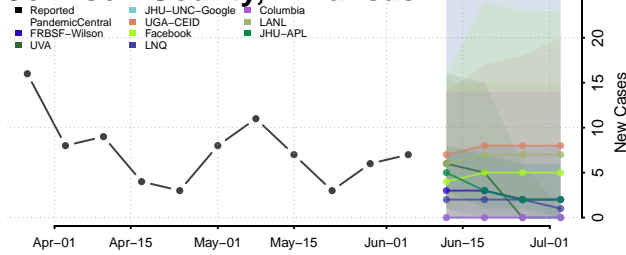

Johnson County, Arkansas