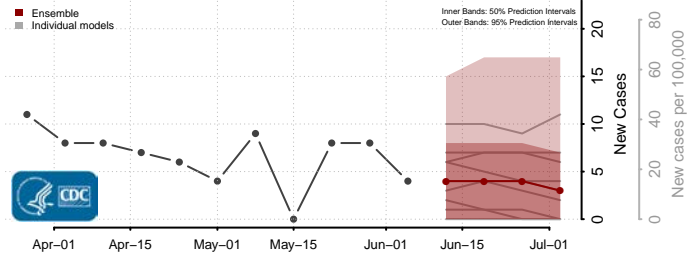

Cherokee County, Alabama