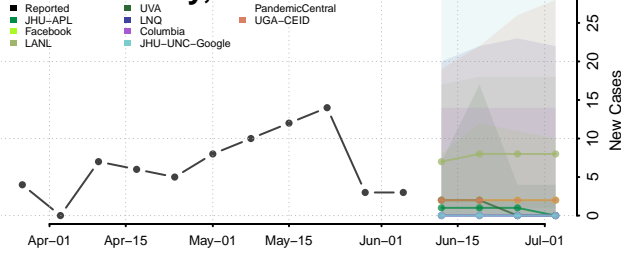

Teton County, Montana