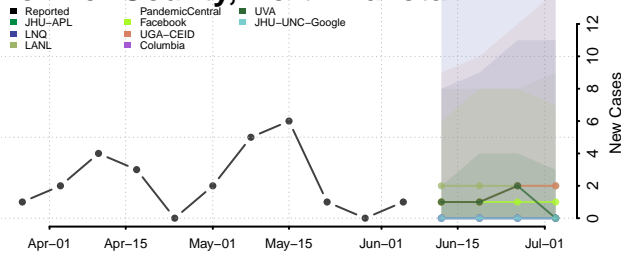

Towner County, North Dakota