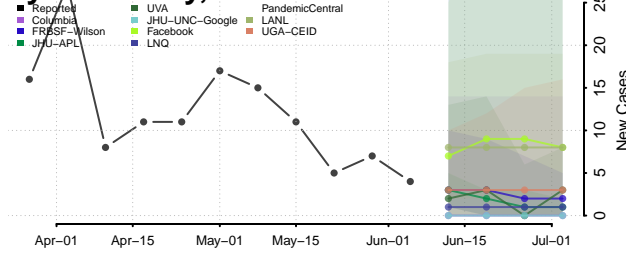

Lyon County, Kansas