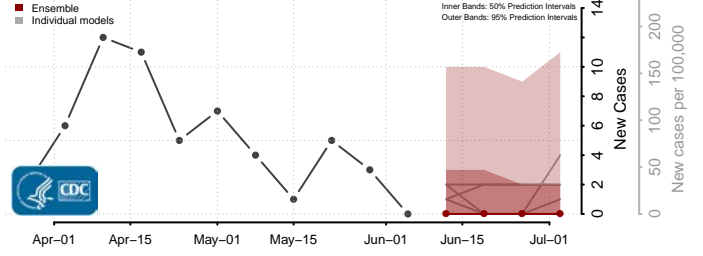

Murray County, Minnesota

Nicollet County, Minnesota

Nobles County, Minnesota

Norman County, Minnesota

Olmsted County, Minnesota

Otter Tail County, Minnesota

Pennington County, Minnesota

Pine County, Minnesota