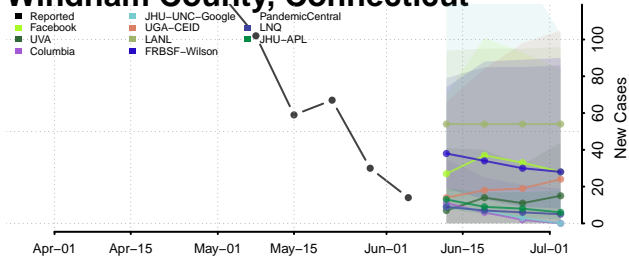

Windham County, Connecticut