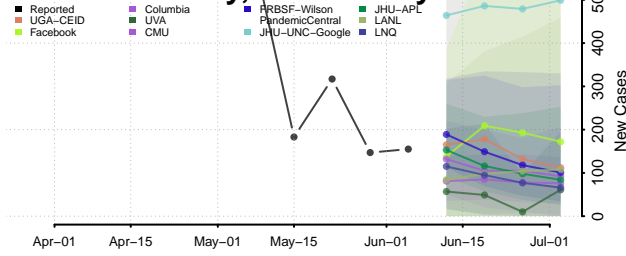

Passaic County, New Jersey