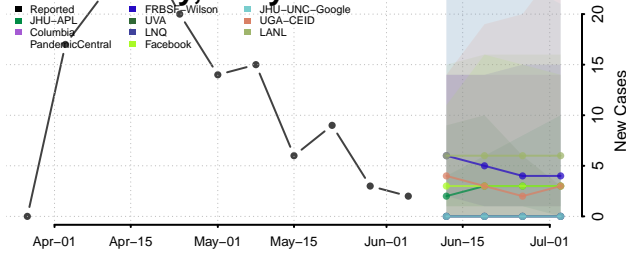

Charles County, Maryland

Dorchester County, Maryland

Frederick County, Maryland

Garrett County, Maryland

Harford County, Maryland

Howard County, Maryland

Kent County, Maryland

Montgomery County, Maryland