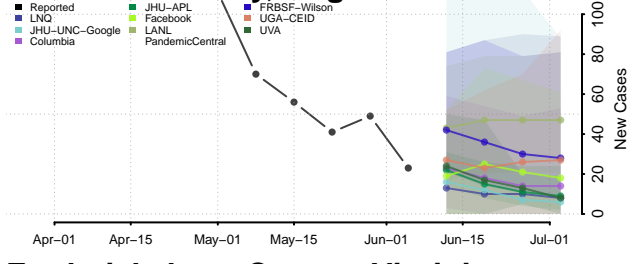

Fauquier County, Virginia

Floyd County, Virginia

Fluvanna County, Virginia

Franklin City County, Virginia

Franklin County, Virginia

Frederick County, Virginia

Fredericksburg County, Virginia

Galax County, Virginia