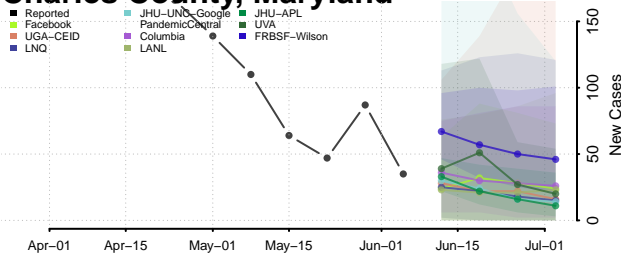

Charles County, Maryland