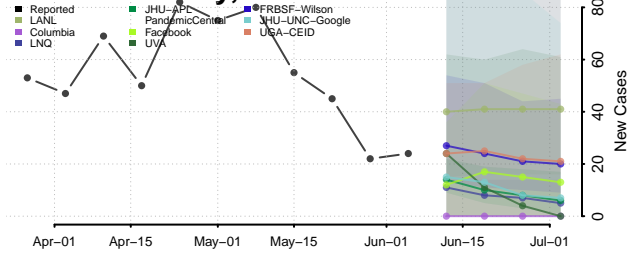

Pender County, North Carolina