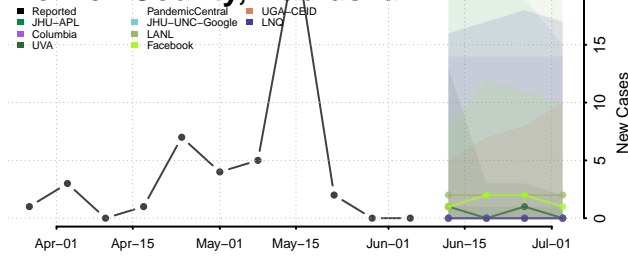

Logan County, Nebraska

Loup County, Nebraska

Madison County, Nebraska

McPherson County, Nebraska

Merrick County, Nebraska

Morrill County, Nebraska

Nance County, Nebraska

Nemaha County, Nebraska