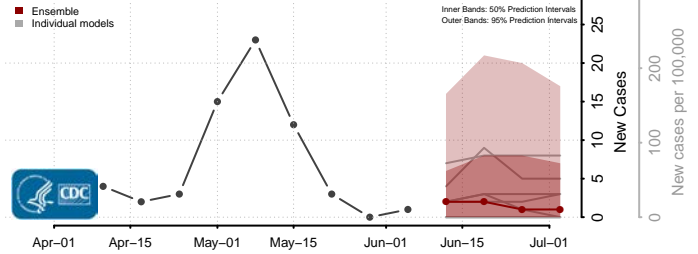

Buchanan County, Iowa

Buena Vista County, Iowa

Butler County, Iowa

Calhoun County, Iowa

Carroll County, Iowa

Cass County, Iowa

Cedar County, Iowa

Cerro Gordo County, Iowa