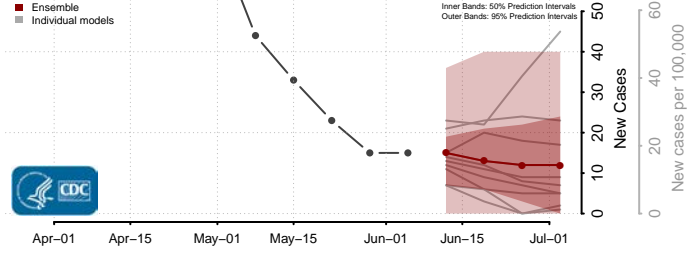

Woodford County, Illinois

Indiana*

Adams County, Indiana

Allen County, Indiana

Bartholomew County, Indiana

Benton County, Indiana

*New weekly cases may decrease in this location over the next four weeks. For these locations, the ensemble forecast indicates a probability of 0.75 or greater that fewer cases will be reported in week four of the forecast than in the last reported week.