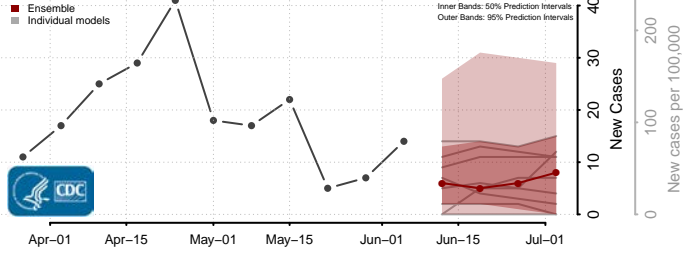

Hancock County, West Virginia

Hardy County, West Virginia

Harrison County, West Virginia

Jackson County, West Virginia

Marshall County, West Virginia

Mason County, West Virginia

McDowell County, West Virginia