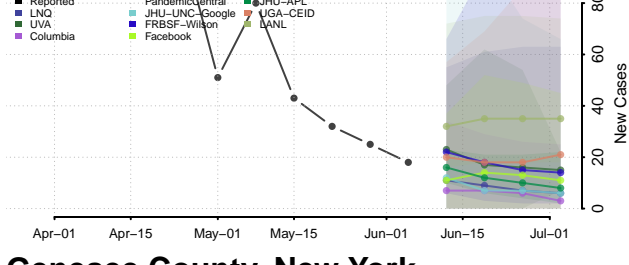

Fulton County, New York