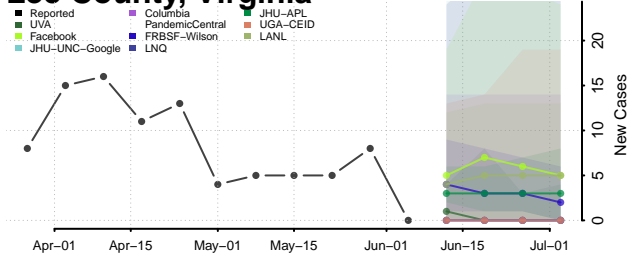

King and Queen County, Virginia

King George County, Virginia

King William County, Virginia

Lancaster County, Virginia

Lee County, Virginia

Lexington County, Virginia

Loudoun County, Virginia

Louisa County, Virginia