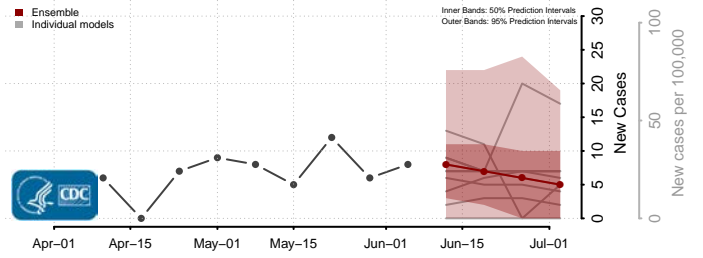

Stoddard County, Missouri