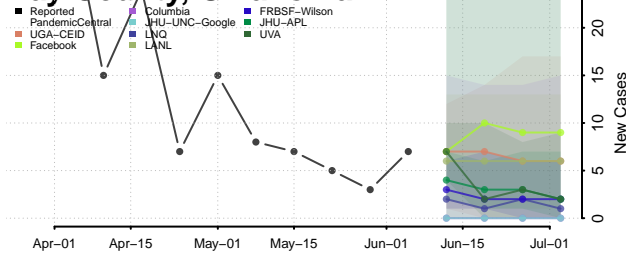

Kay County, Oklahoma