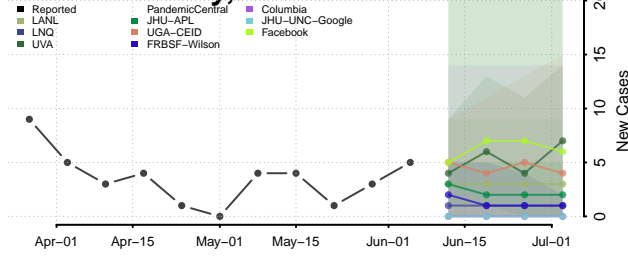

Custer County, Oklahoma