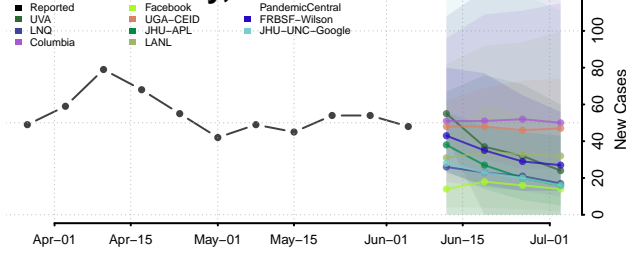

Boone County, Indiana