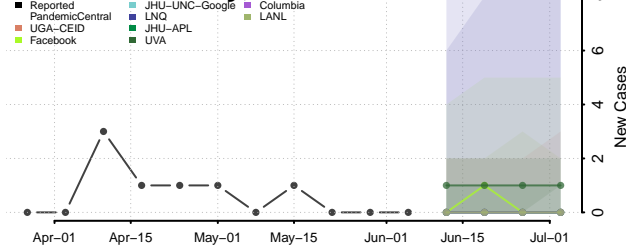

Mellette County, South Dakota