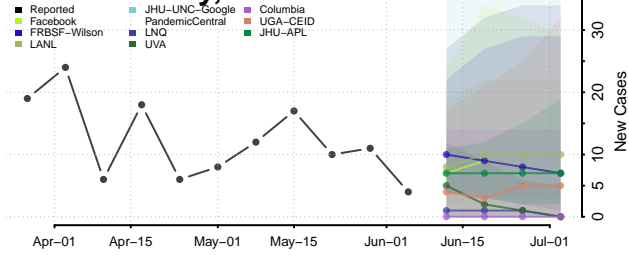

Glenn County, California