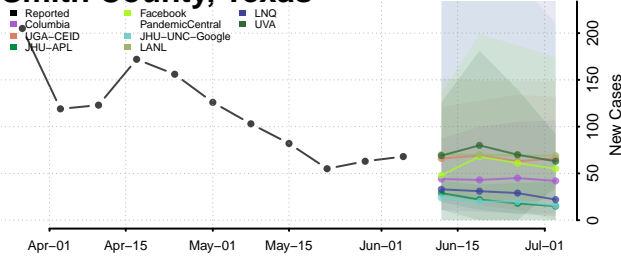

Smith County, Texas