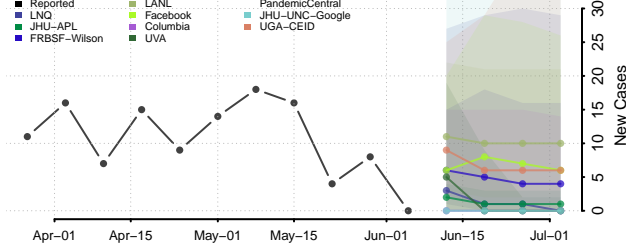

Fayette County, Ohio