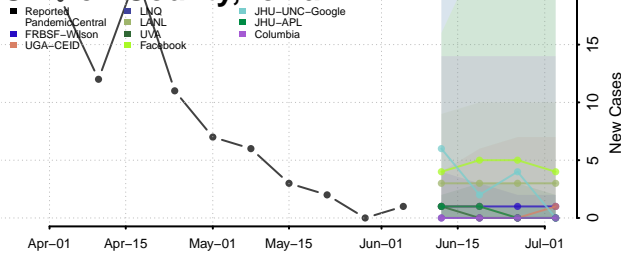

Mitchell County, Iowa

Monona County, Iowa

Monroe County, Iowa

Montgomery County, Iowa

Muscatine County, Iowa

O'Brien County, Iowa

Osceola County, Iowa

Page County, Iowa