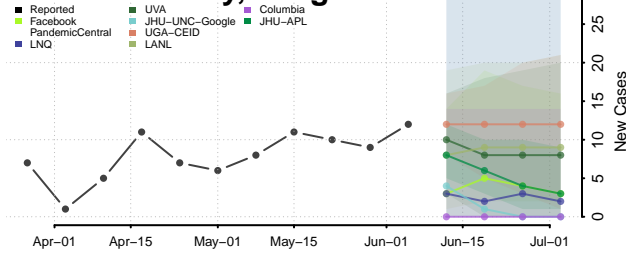

Linn County, Oregon

Malheur County, Oregon

Marion County, Oregon

Morrow County, Oregon

Multnomah County, Oregon

Polk County, Oregon

Sherman County, Oregon

Tillamook County, Oregon