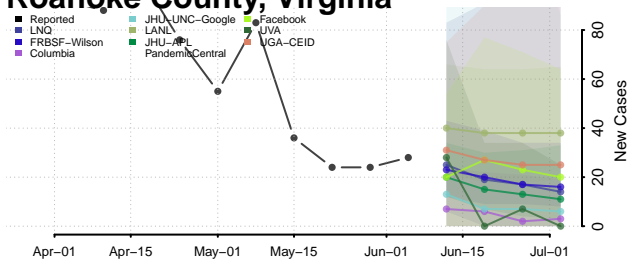

Roanoke County, Virginia