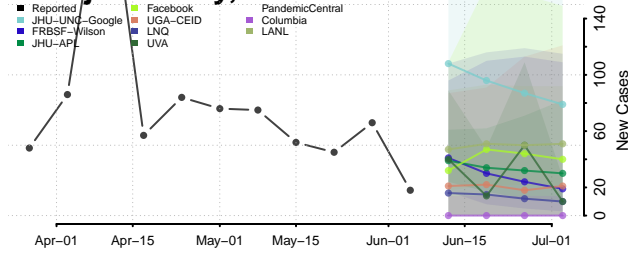

Navajo County, Arizona