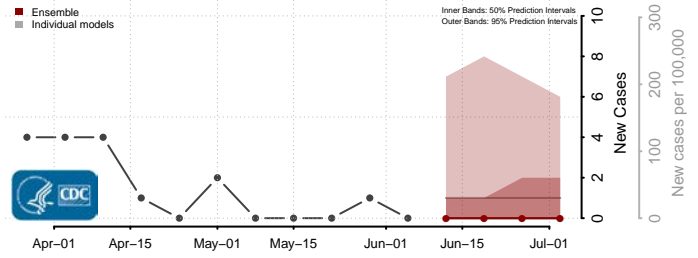

Sheridan County, Montana