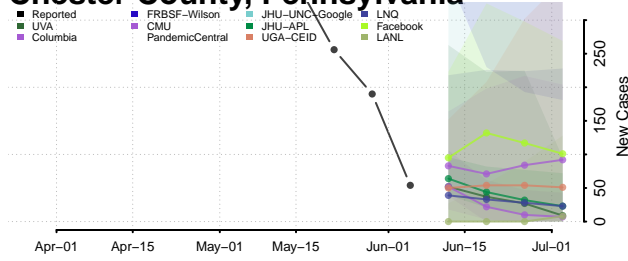

Chester County, Pennsylvania