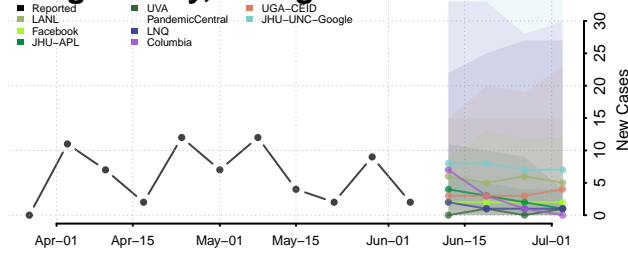

Long County, Georgia