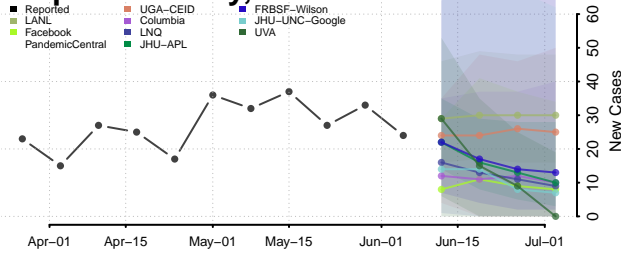

Iroquois County, Illinois