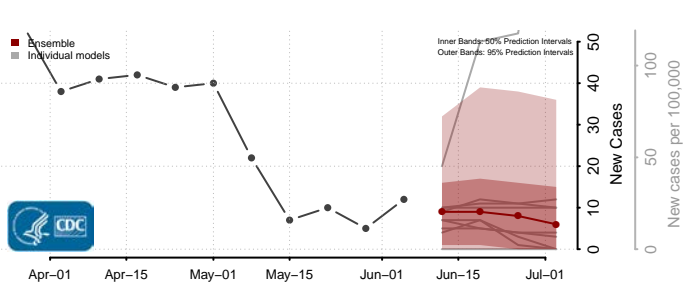

Wallace County, Kansas

Washington County, Kansas

Wichita County, Kansas

Wilson County, Kansas

Woodson County, Kansas

Wyandotte County, Kansas

*New weekly cases may decrease in this location over the next four weeks. For these locations, the ensemble forecast indicates a probability of 0.75 or greater that fewer cases will be reported in week four of the forecast than in the last reported week.