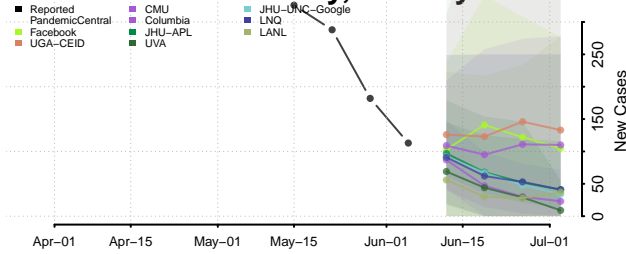

Westmoreland County, Pennsylvania