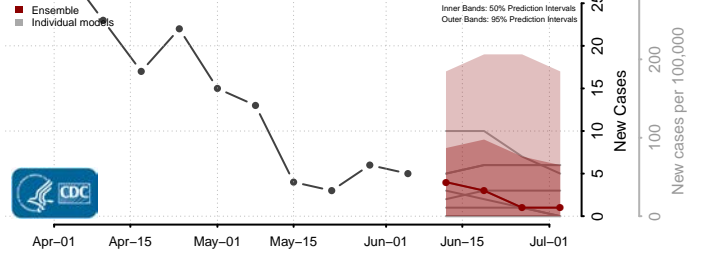

Emmet County, Iowa