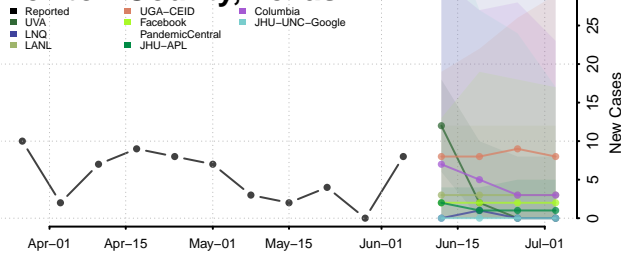

Newton County, Texas