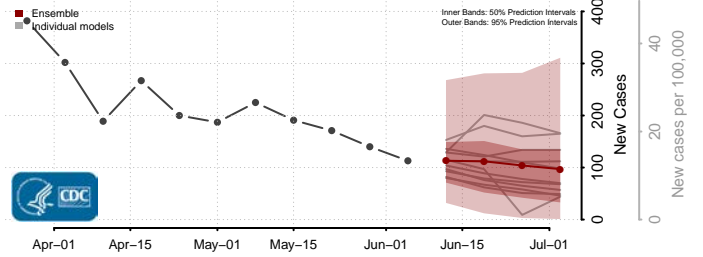

Sutter County, California

Tehama County, California

Trinity County, California

Tulare County, California

Tuolumne County, California

Ventura County, California

Yolo County, California

Yuba County, California