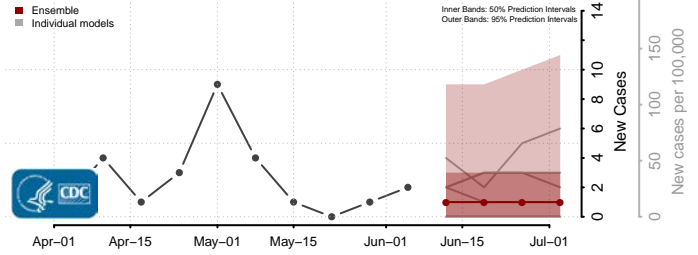

Matanuska-Susitna County, Alaska

Nome County, Alaska

North Slope County, Alaska

Northwest Arctic County, Alaska

Petersburg County, Alaska

Prince of Wales-Hyder County, Alaska

Sitka County, Alaska

Skagway County, Alaska