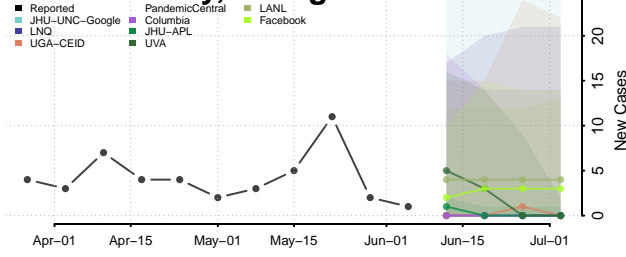

Evans County, Georgia