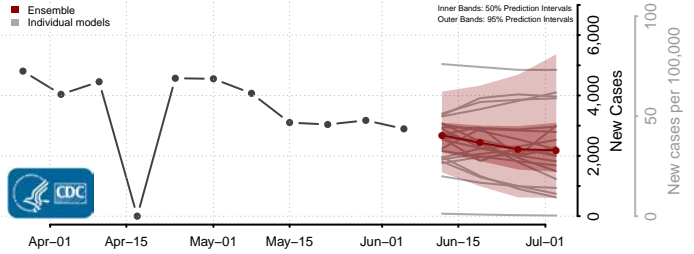

Missouri

Adair County, Missouri

Andrew County, Missouri

Atchison County, Missouri

Audrain County, Missouri

Barry County, Missouri