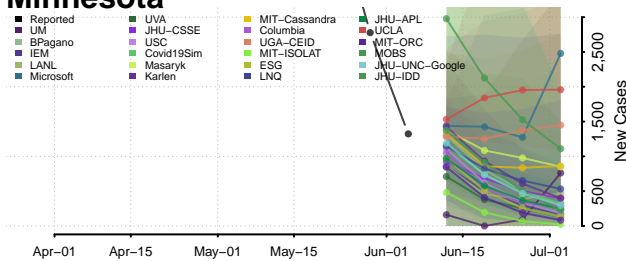

Minnesota*