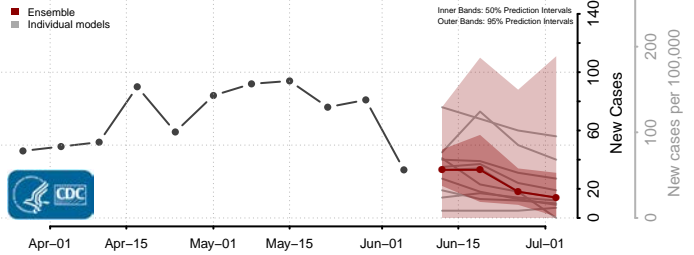

Mercer County, West Virginia