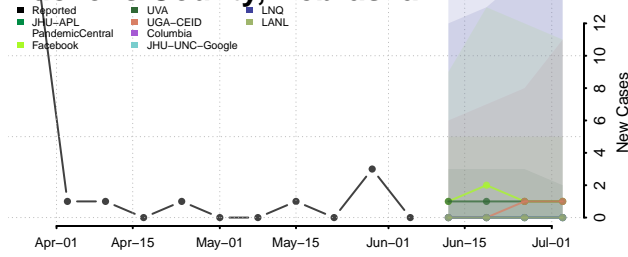

Nuckolls County, Nebraska