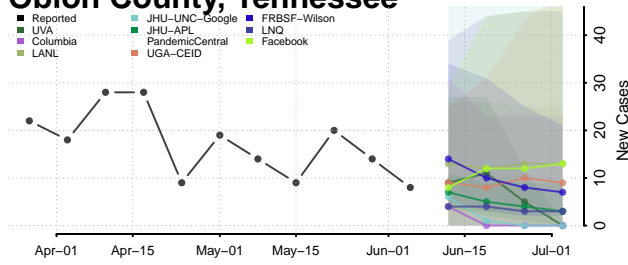

Obion County, Tennessee