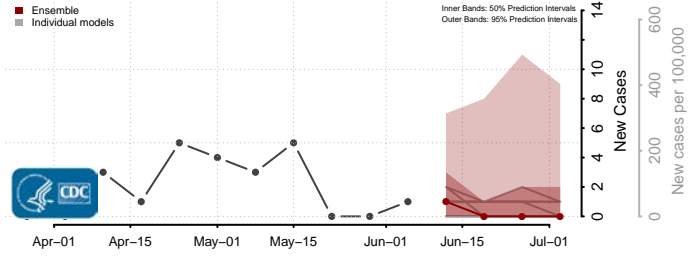

Eddy County, North Dakota

Emmons County, North Dakota

Foster County, North Dakota

Golden Valley County, North Dakota

Grand Forks County, North Dakota

Grant County, North Dakota

Griggs County, North Dakota

Hettinger County, North Dakota