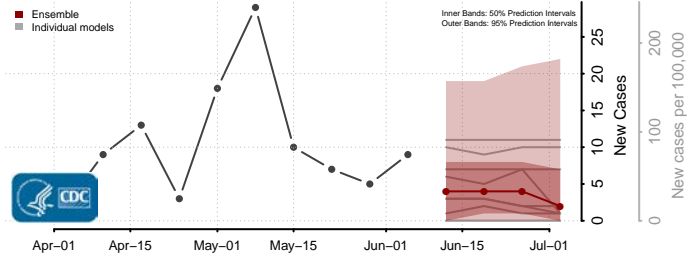

Skamania County, Washington