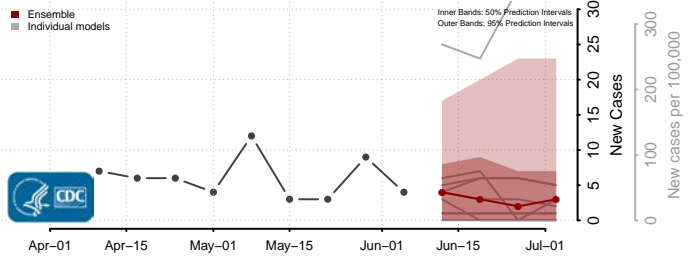

Benewah County, Idaho