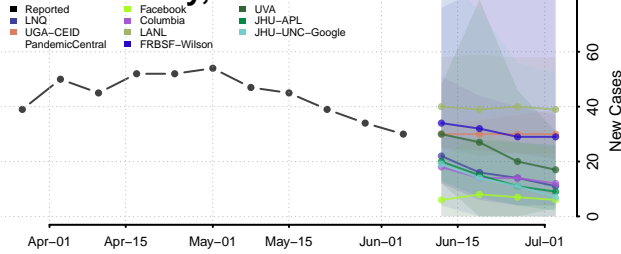

Teller County, Colorado