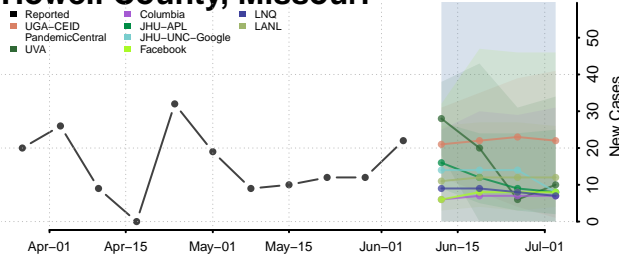

Howell County, Missouri