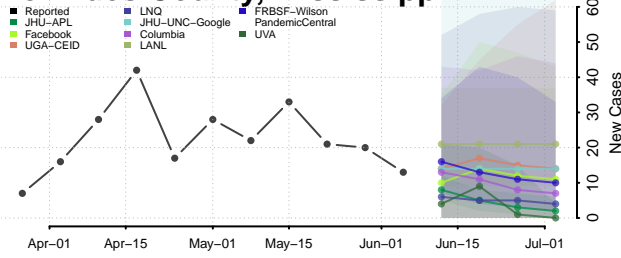

Madison County, Mississippi

Marion County, Mississippi

Marshall County, Mississippi

Monroe County, Mississippi

Montgomery County, Mississippi

Neshoba County, Mississippi

Newton County, Mississippi

Noxubee County, Mississippi