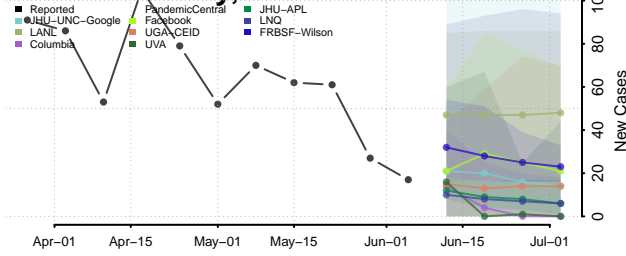

Chatham County, North Carolina

Cherokee County, North Carolina

Chowan County, North Carolina

Clay County, North Carolina

Cleveland County, North Carolina

Columbus County, North Carolina

Craven County, North Carolina