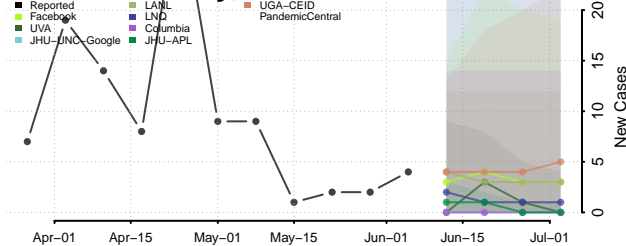

Barnes County, North Dakota