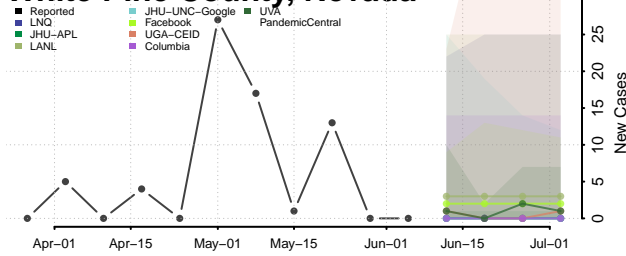

White Pine County, Nevada