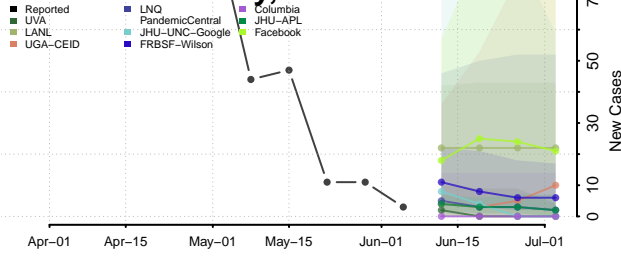

Warren County, Illinois

Washington County, Illinois

Wayne County, Illinois

White County, Illinois

Whiteside County, Illinois

Will County, Illinois

Williamson County, Illinois

Winnebago County, Illinois