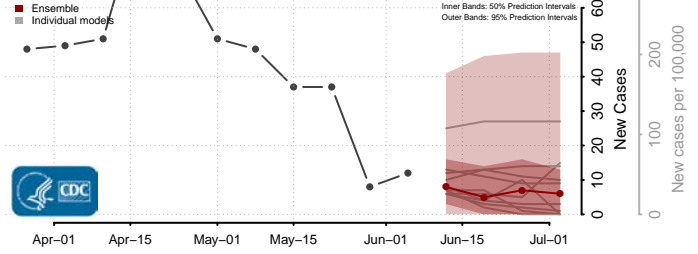

Mahnomen County, Minnesota

Marshall County, Minnesota

Martin County, Minnesota

McLeod County, Minnesota

Meeker County, Minnesota

Mille Lacs County, Minnesota

Morrison County, Minnesota

Mower County, Minnesota