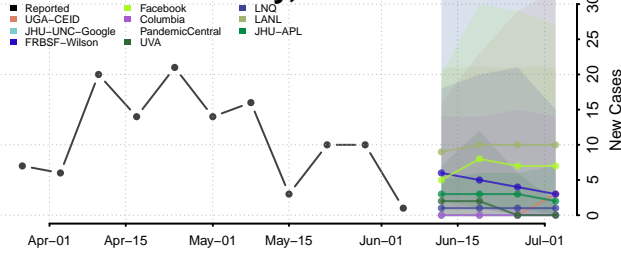

Lafayette County, Louisiana

Lafourche County, Louisiana

LaSalle County, Louisiana

Lincoln County, Louisiana

Livingston County, Louisiana

Madison County, Louisiana

Morehouse County, Louisiana

Natchitoches County, Louisiana