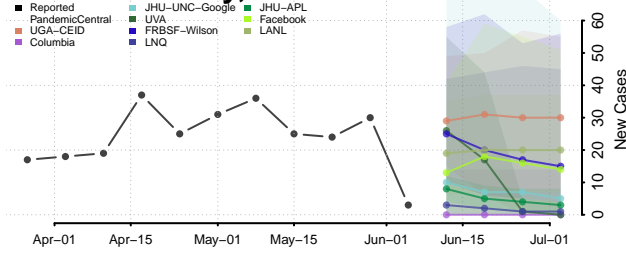

Marathon County, Wisconsin

Marinette County, Wisconsin

Marquette County, Wisconsin

Menominee County, Wisconsin

Milwaukee County, Wisconsin

Monroe County, Wisconsin

Oconto County, Wisconsin

Oneida County, Wisconsin