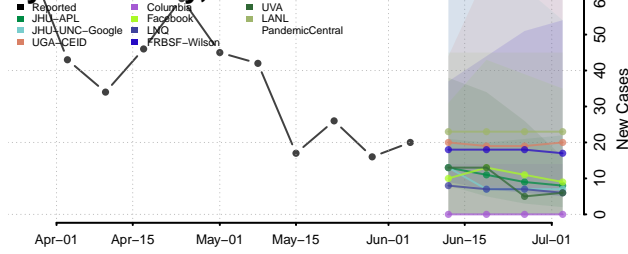

Lyon County, Nevada