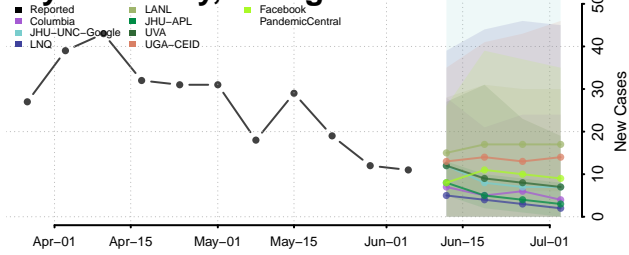

Berrien County, Georgia

Bibb County, Georgia

Bleckley County, Georgia

Brantley County, Georgia

Brooks County, Georgia

Bryan County, Georgia

Bulloch County, Georgia

Burke County, Georgia