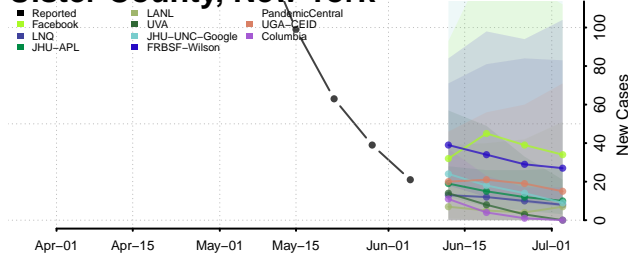

Ulster County, New York