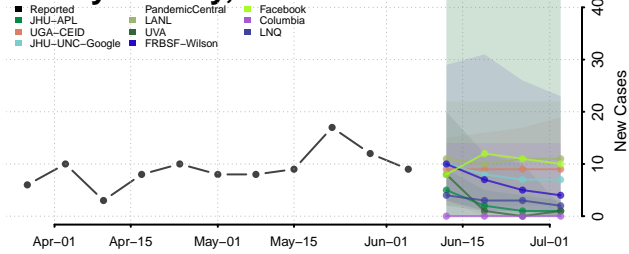

Finney County, Kansas