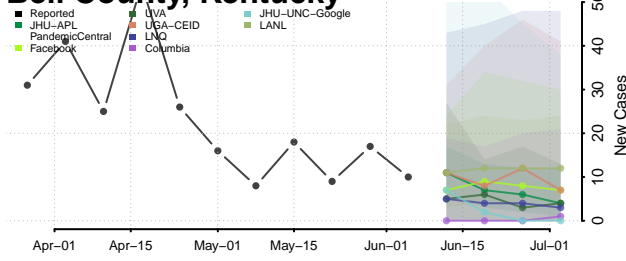

Bell County, Kentucky