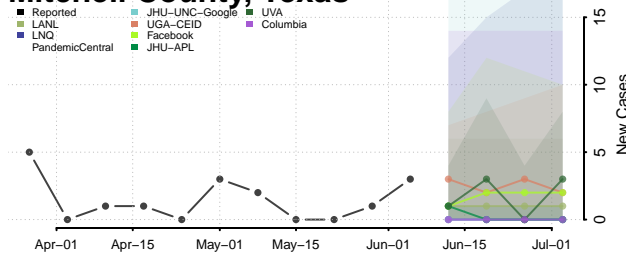

Mitchell County, Texas