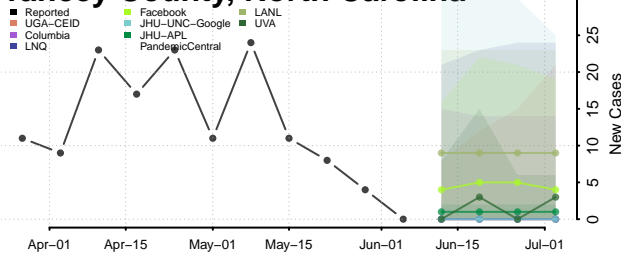

Yancey County, North Carolina