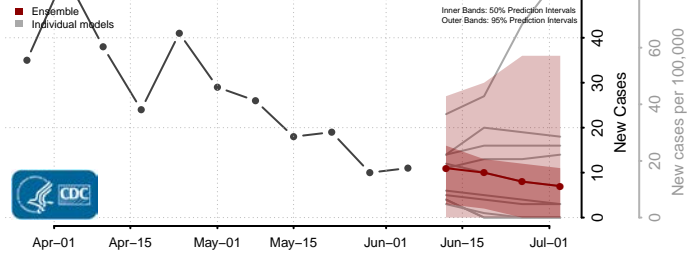

Warrick County, Indiana