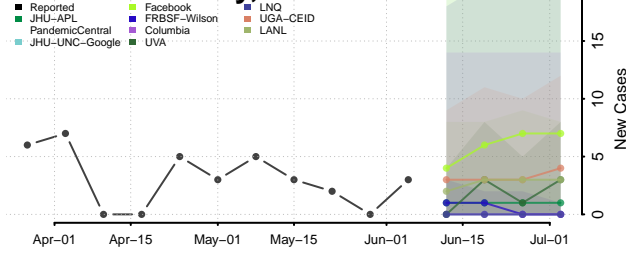

Jackson County, Arkansas