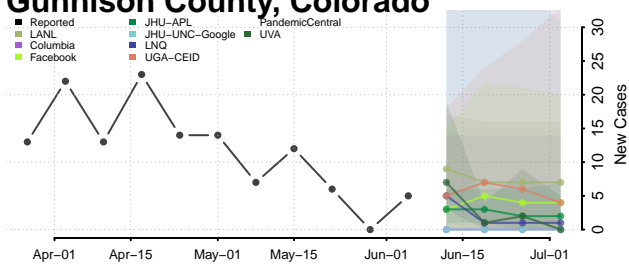

El Paso County, Colorado

Elbert County, Colorado

Fremont County, Colorado

Garfield County, Colorado

Gilpin County, Colorado

Grand County, Colorado

Gunnison County, Colorado

Hinsdale County, Colorado