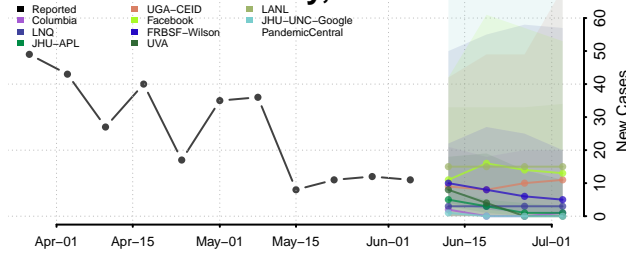

Leavenworth County, Kansas