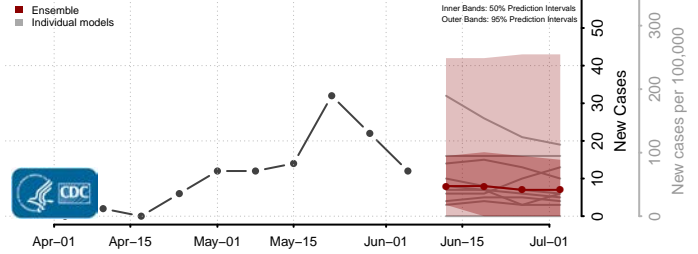

Dallas County, Missouri