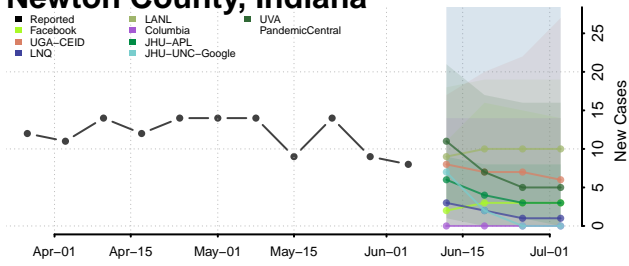

Monroe County, Indiana

Montgomery County, Indiana

Morgan County, Indiana

Newton County, Indiana

Noble County, Indiana

Ohio County, Indiana

Orange County, Indiana

Owen County, Indiana