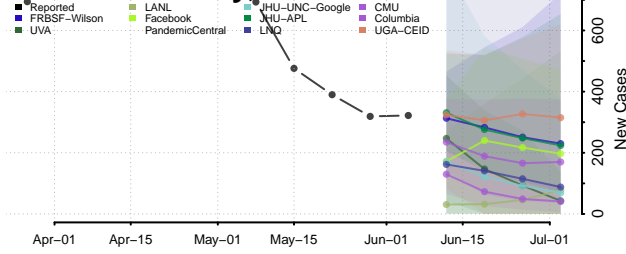

Monroe County, Florida

Nassau County, Florida

Okaloosa County, Florida

Okeechobee County, Florida

Orange County, Florida

Osceola County, Florida

Palm Beach County, Florida

Pasco County, Florida