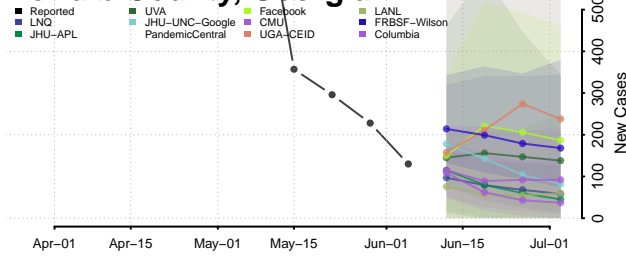

DeKalb County, Georgia