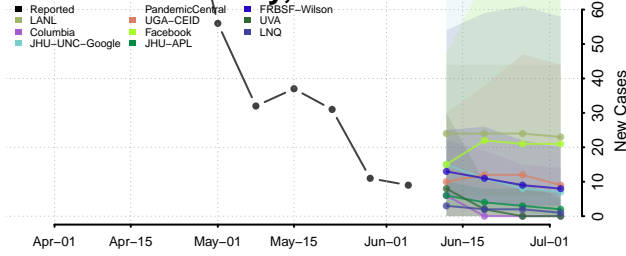

Robertson County, Tennessee