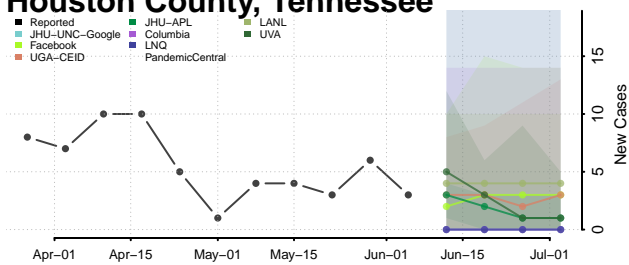

Houston County, Tennessee