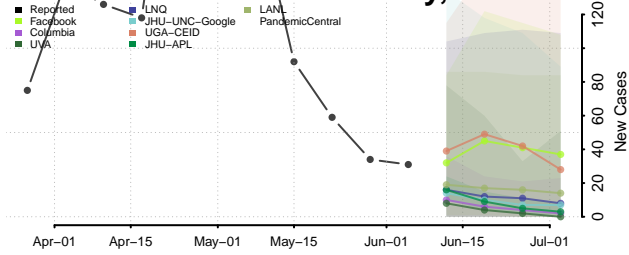

Fairbanks North Star County, Alaska