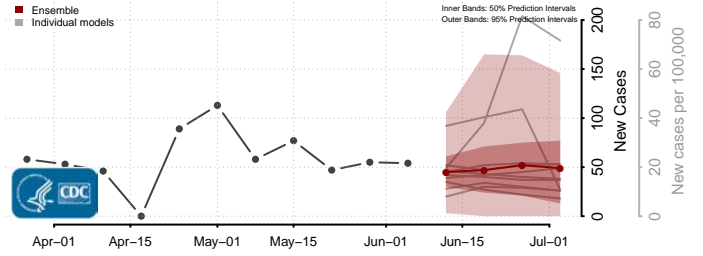

Clay County, Missouri