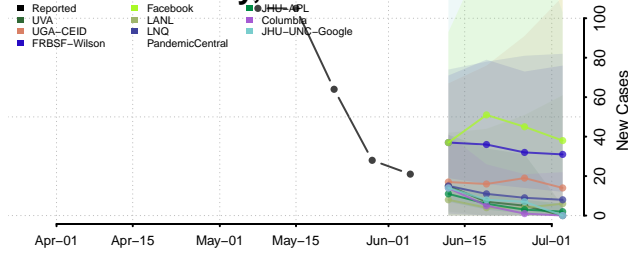

Olmsted County, Minnesota