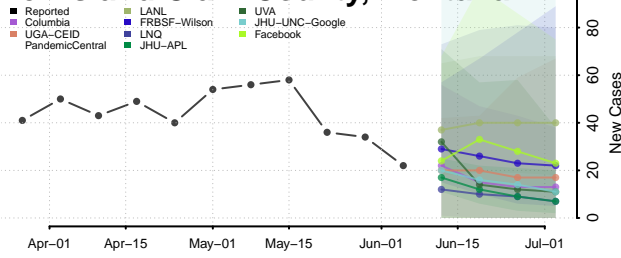

Lewis and Clark County, Montana