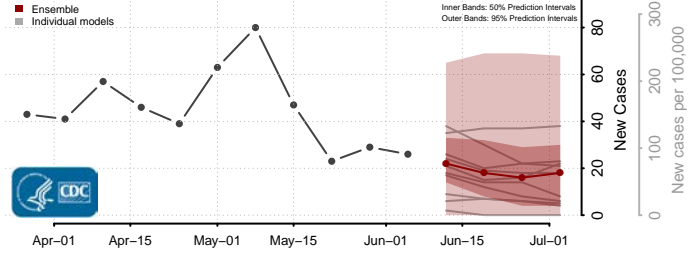

Jackson County, West Virginia