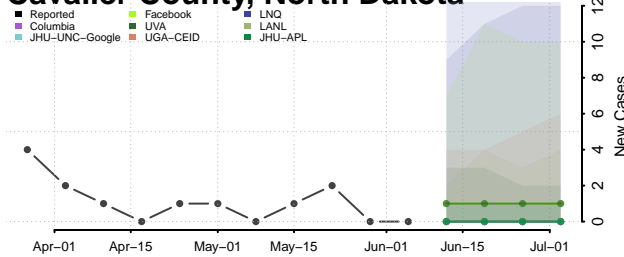

Cavalier County, North Dakota