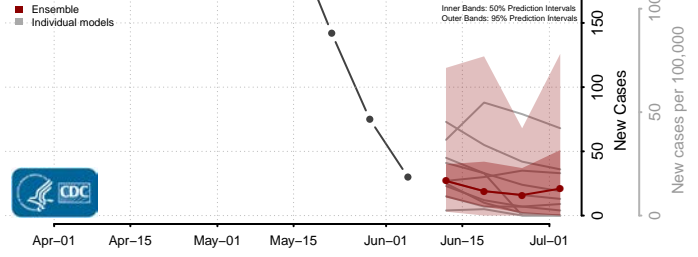

Stearns County, Minnesota