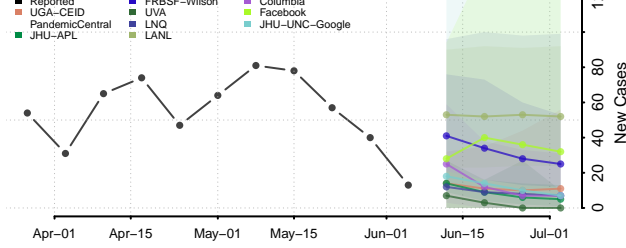

Fond du Lac County, Wisconsin