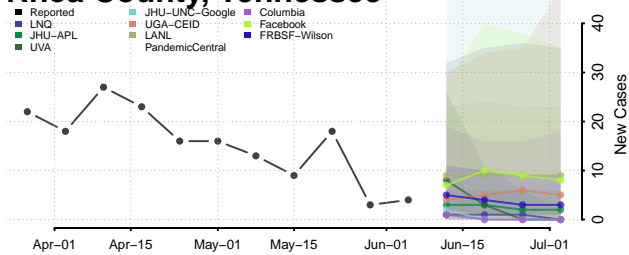

Rhea County, Tennessee