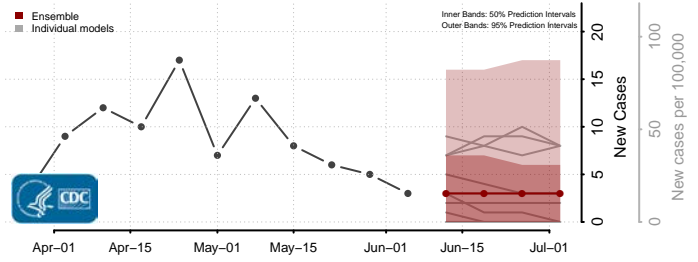

Douglas County, Illinois