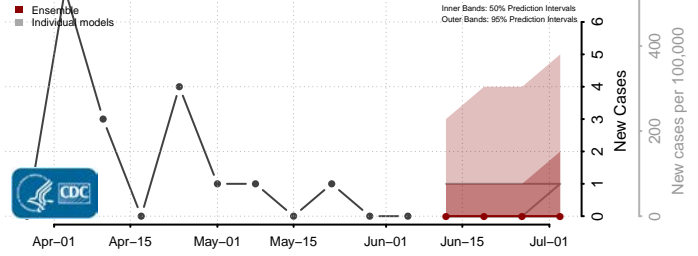

Sheridan County, North Dakota