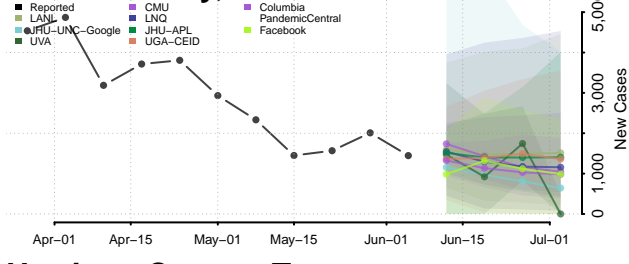

Harris County, Texas