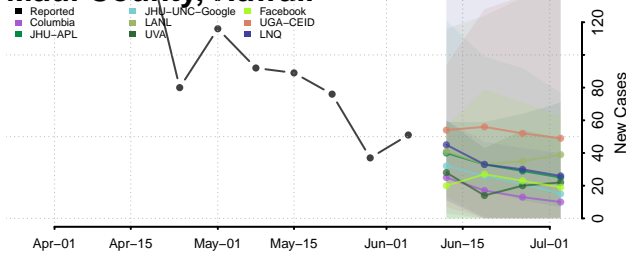

Maui County, Hawaii