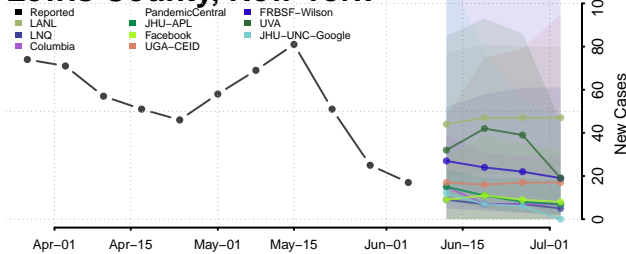

Lewis County, New York