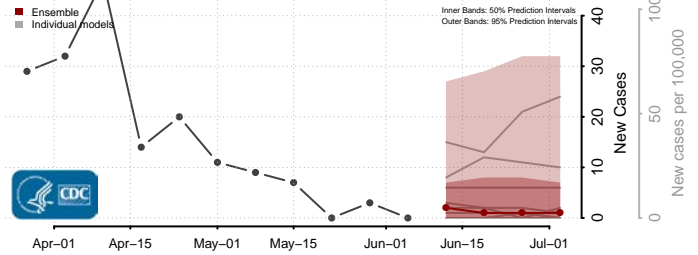

Warren County, Tennessee