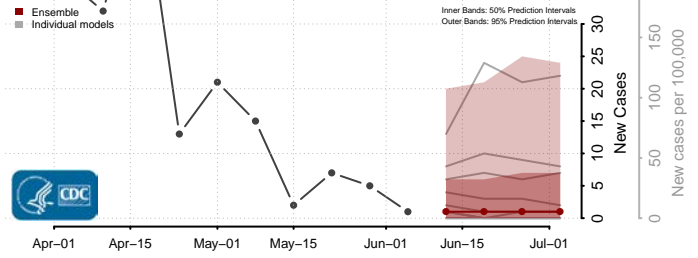

Waseca County, Minnesota