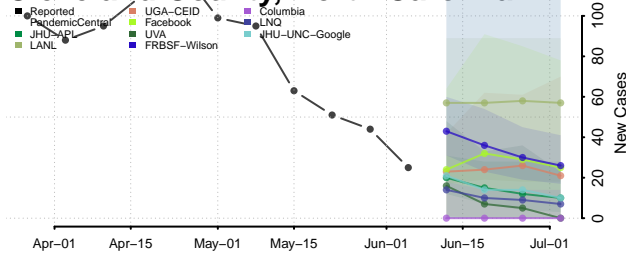

Chatham County, North Carolina

Cherokee County, North Carolina

Chowan County, North Carolina

Clay County, North Carolina

Cleveland County, North Carolina

Columbus County, North Carolina

Craven County, North Carolina