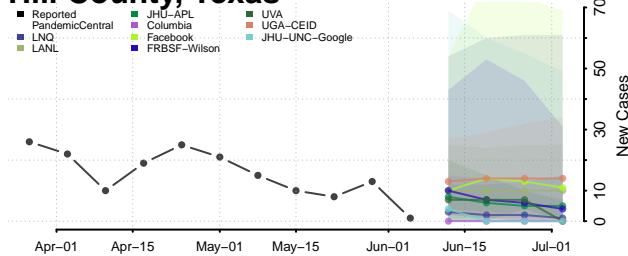

Hill County, Texas