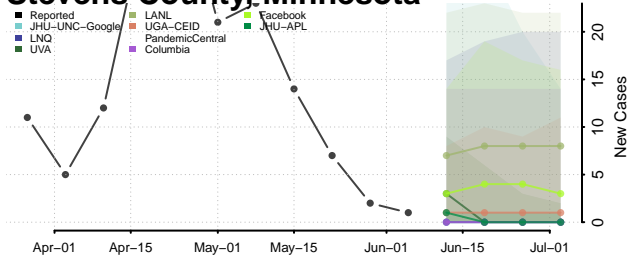

Stevens County, Minnesota