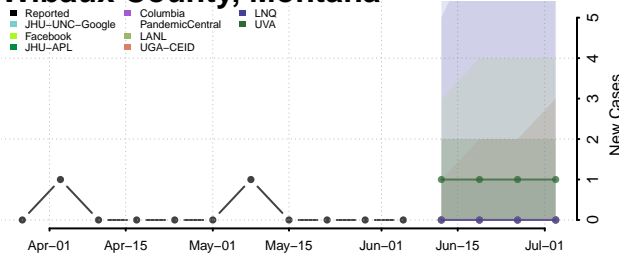

Treasure County, Montana

Valley County, Montana

Wheatland County, Montana

Wibaux County, Montana

Yellowstone County, Montana

Nebraska*

*New weekly cases may decrease in this location over the next four weeks. For these locations, the ensemble forecast indicates a probability of 0.75 or greater that fewer cases will be reported in week four of the forecast than in the last reported week.