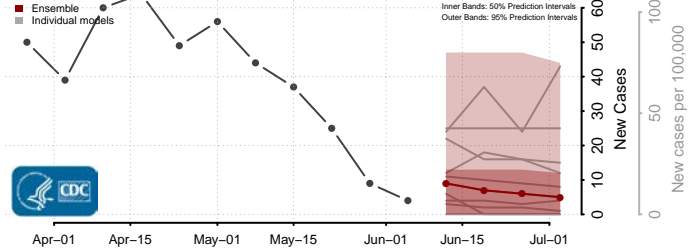

Cumberland County, North Carolina

Currituck County, North Carolina

Dare County, North Carolina

Davidson County, North Carolina

Davie County, North Carolina

Duplin County, North Carolina

Durham County, North Carolina