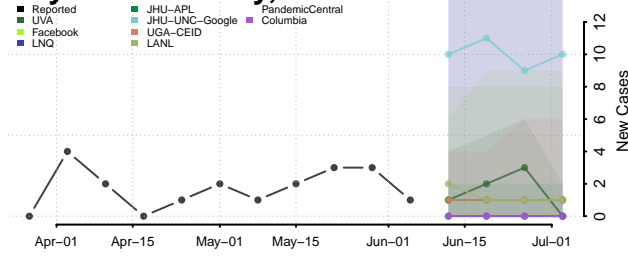

Reynolds County, Missouri