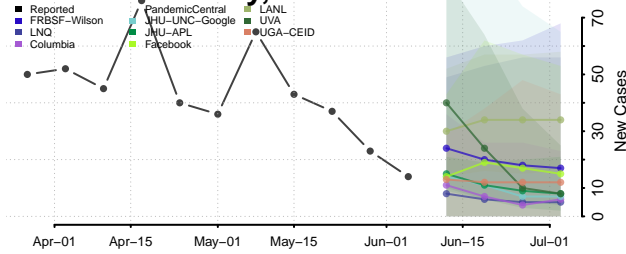

Fulton County, New York

Genesee County, New York

Greene County, New York

Hamilton County, New York

Herkimer County, New York

Jefferson County, New York

Kings County, New York

Lewis County, New York