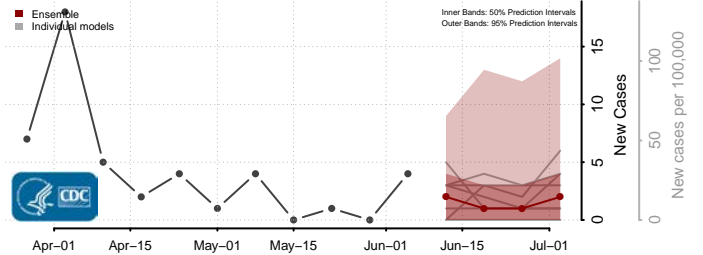

Beaver County, Oklahoma

Beckham County, Oklahoma

*New weekly cases may decrease in this location over the next four weeks. For these locations, the ensemble forecast indicates a probability of 0.75 or greater that fewer cases will be reported in week four of the forecast than in the last reported week.