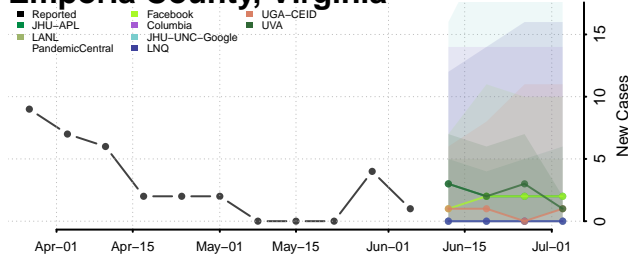

Emporia County, Virginia