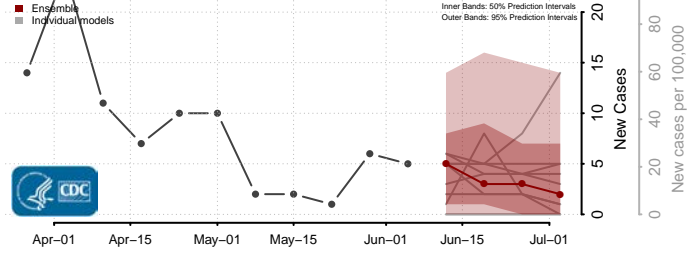

Aransas County, Texas