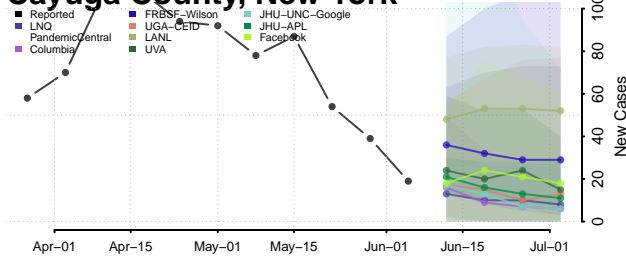

Cayuga County, New York