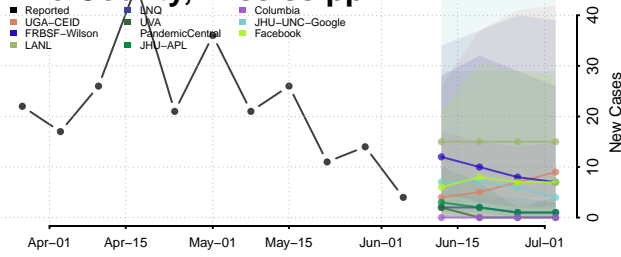

Oktibbeha County, Mississippi

Panola County, Mississippi

Pearl River County, Mississippi

Perry County, Mississippi

Pike County, Mississippi

Pontotoc County, Mississippi

Prentiss County, Mississippi

Quitman County, Mississippi