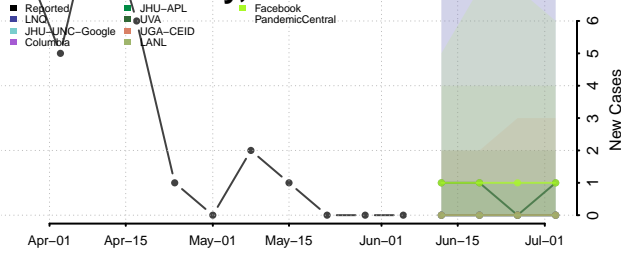

Dewey County, Oklahoma

Ellis County, Oklahoma

Garfield County, Oklahoma

Garvin County, Oklahoma

Grady County, Oklahoma

Grant County, Oklahoma

Greer County, Oklahoma

Harmon County, Oklahoma