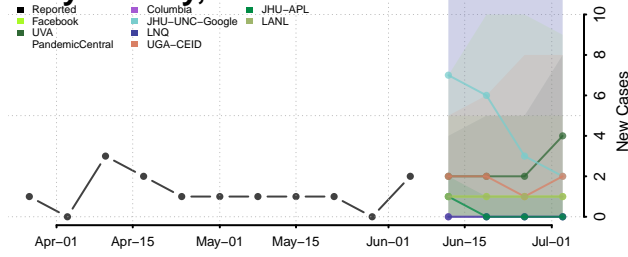

Gray County, Kansas