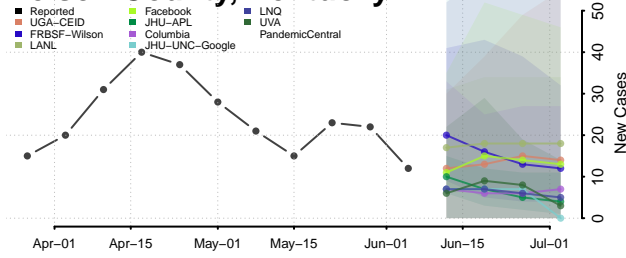

Monroe County, Kentucky

Montgomery County, Kentucky

Morgan County, Kentucky

Muhlenberg County, Kentucky

Nelson County, Kentucky

Nicholas County, Kentucky

Ohio County, Kentucky

Oldham County, Kentucky