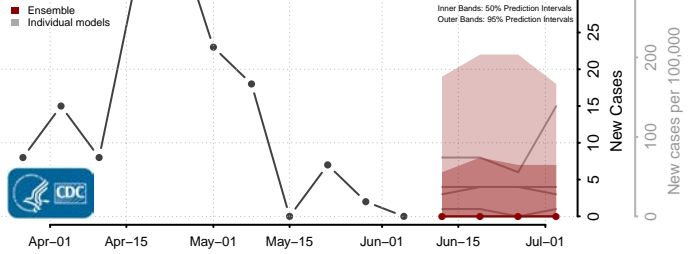

Richland County, Montana