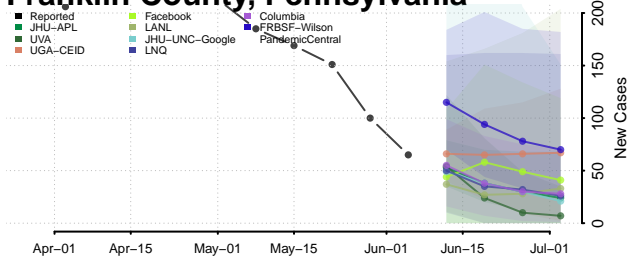

Cumberland County, Pennsylvania

Dauphin County, Pennsylvania

Delaware County, Pennsylvania

Elk County, Pennsylvania

Erie County, Pennsylvania

Fayette County, Pennsylvania

Forest County, Pennsylvania

Franklin County, Pennsylvania