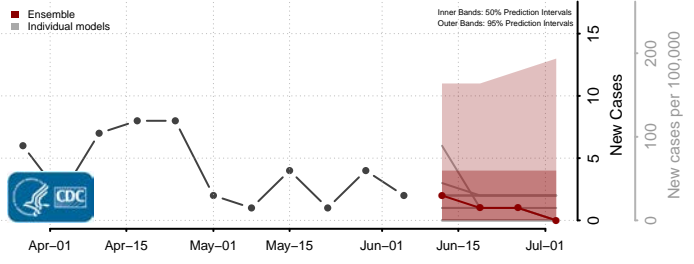

Deuel County, South Dakota

Dewey County, South Dakota

Douglas County, South Dakota

Edmunds County, South Dakota

Fall River County, South Dakota

Faulk County, South Dakota

Grant County, South Dakota

Gregory County, South Dakota