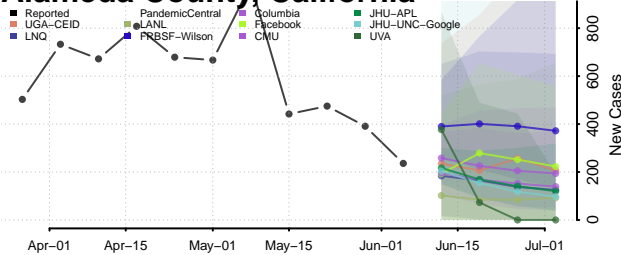

Woodruff County, Arkansas

Yell County, Arkansas

California*

Alameda County, California

Alpine County, California

Amador County, California

*New weekly cases may decrease in this location over the next four weeks. For these locations, the ensemble forecast indicates a probability of 0.75 or greater that fewer cases will be reported in week four of the forecast than in the last reported week.