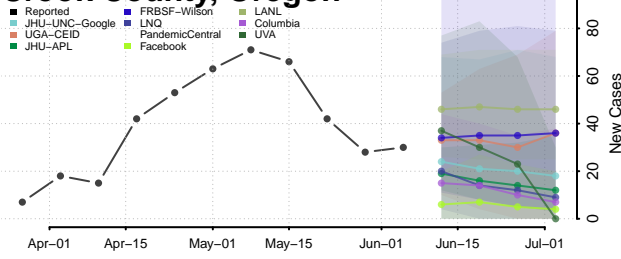

Crook County, Oregon