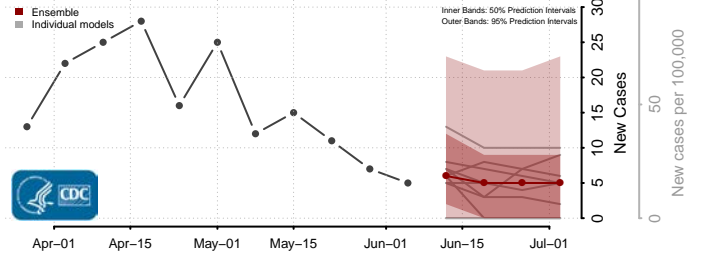

Accomack County, Virginia