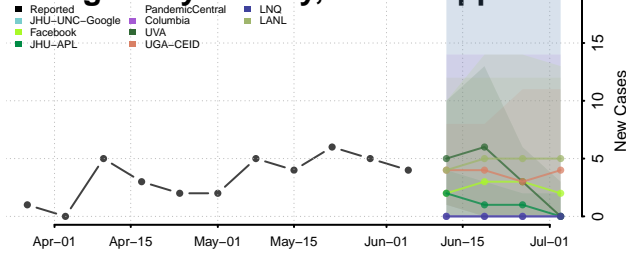

Madison County, Mississippi

Marion County, Mississippi

Marshall County, Mississippi

Monroe County, Mississippi

Montgomery County, Mississippi

Neshoba County, Mississippi

Newton County, Mississippi

Noxubee County, Mississippi