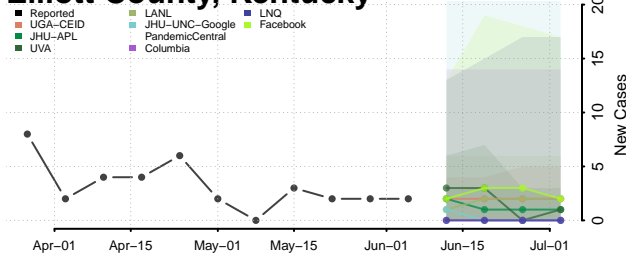

Elliott County, Kentucky