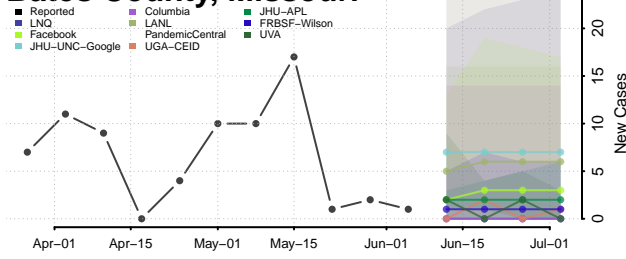

Bates County, Missouri