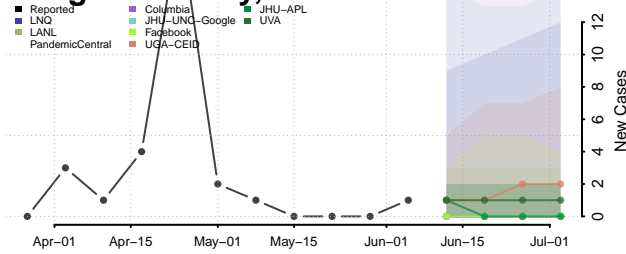

Meagher County, Montana