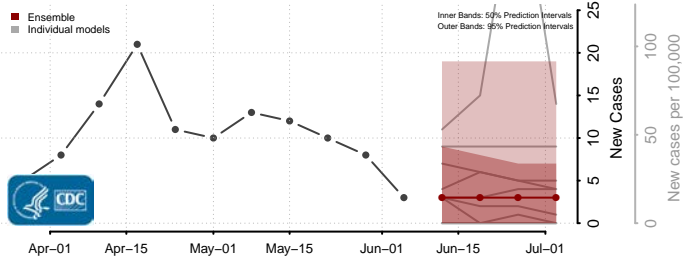

Grenada County, Mississippi