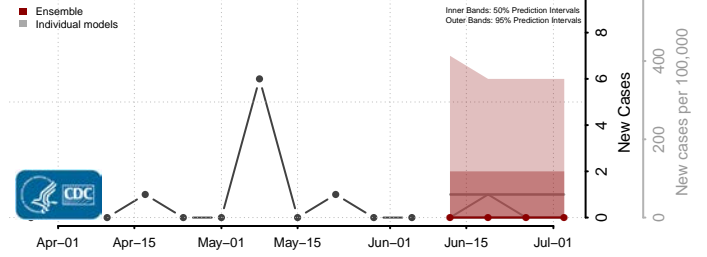

Dundy County, Nebraska