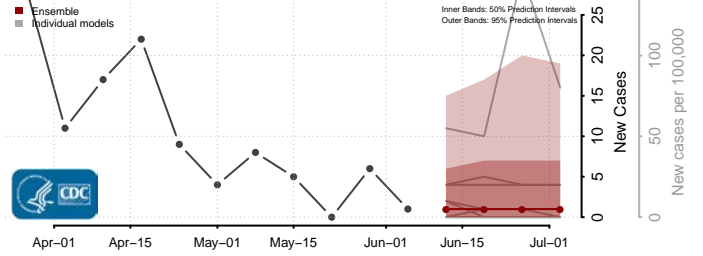

Lincoln County, Montana