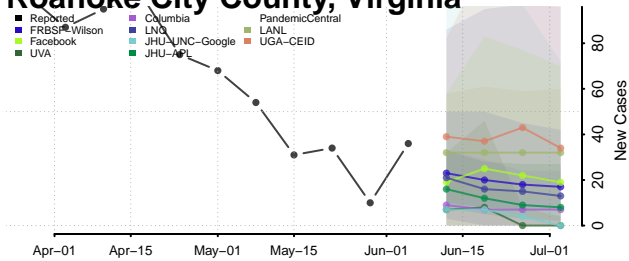

Roanoke City County, Virginia