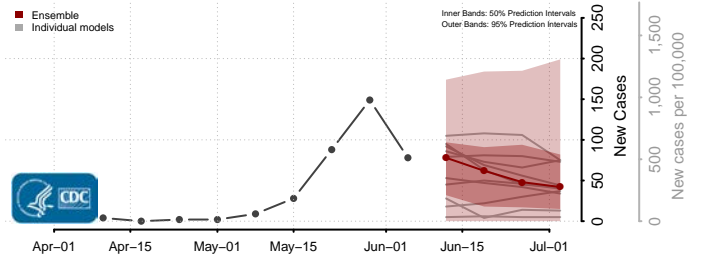

Livingston County, Missouri