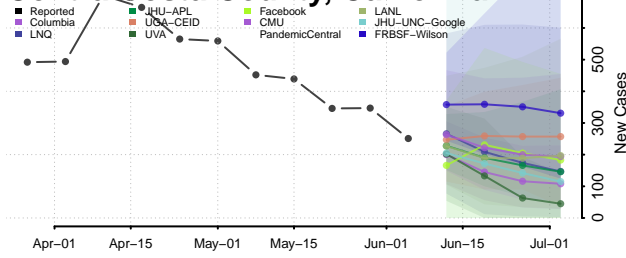

Contra Costa County, California