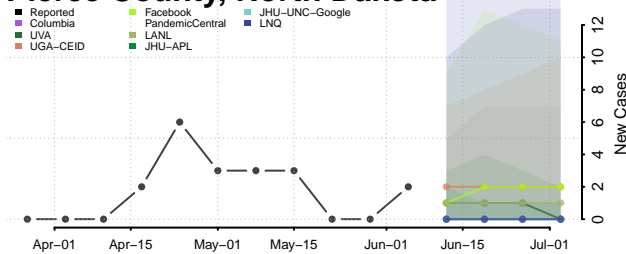

Morton County, North Dakota

Mountrail County, North Dakota

Nelson County, North Dakota

Oliver County, North Dakota

Pembina County, North Dakota

Pierce County, North Dakota

Ramsey County, North Dakota

Ransom County, North Dakota