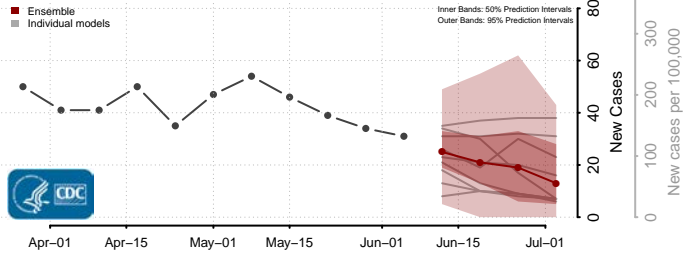

Mingo County, West Virginia