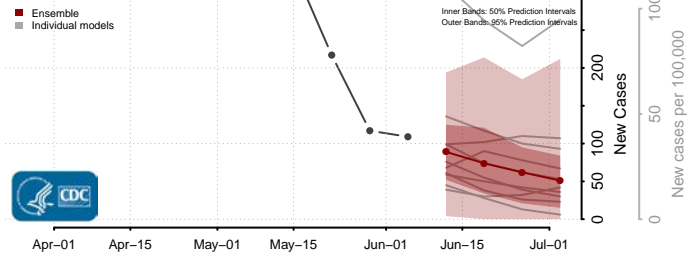

Dauphin County, Pennsylvania