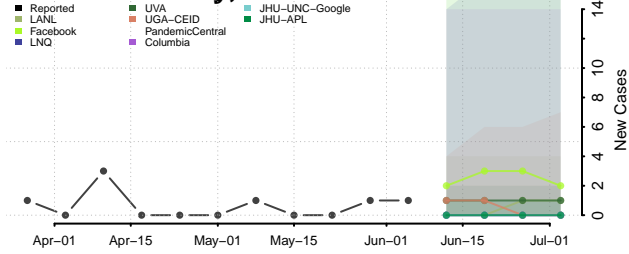

Norton County, Kansas