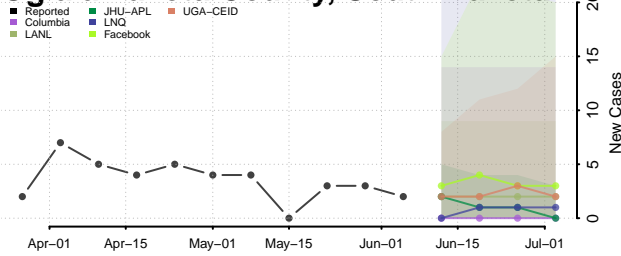

Oglala Lakota County, South Dakota