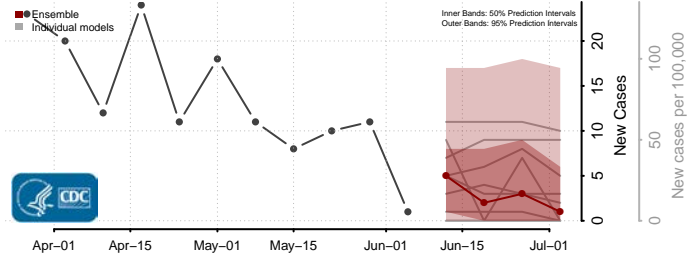

Williamsburg County, Virginia

Winchester County, Virginia

Wise County, Virginia

Wythe County, Virginia

Clallam County, Washington

Clark County, Washington

Columbia County, Washington

Cowlitz County, Washington