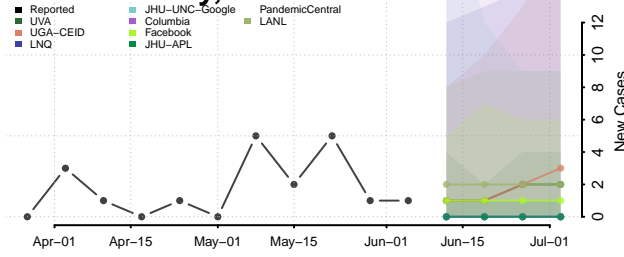

Burke County, North Dakota