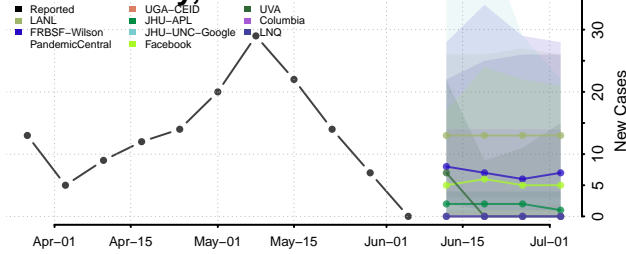

Moultrie County, Illinois

Ogle County, Illinois

Peoria County, Illinois

Perry County, Illinois

Piatt County, Illinois

Pike County, Illinois

Pope County, Illinois

Pulaski County, Illinois