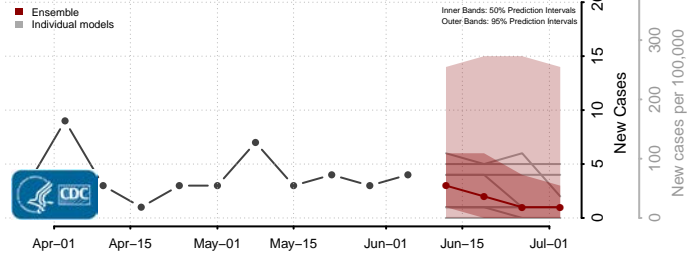

Audubon County, Iowa