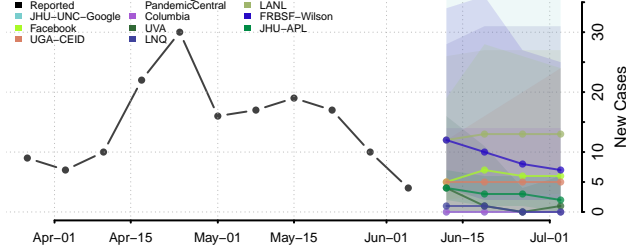

Bond County, Illinois