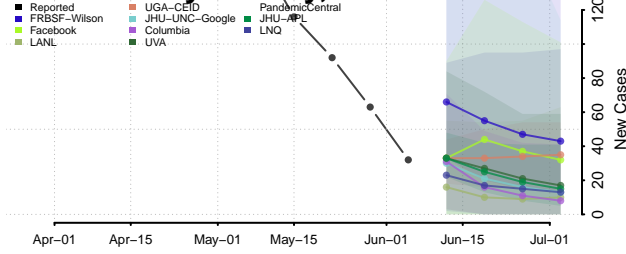

Schenectady County, New York