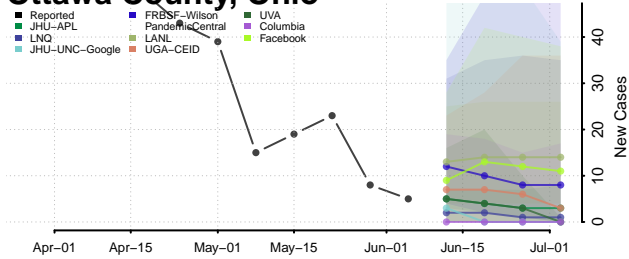

Ottawa County, Ohio