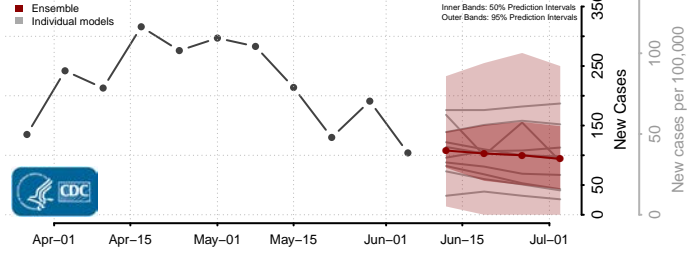

Kitsap County, Washington