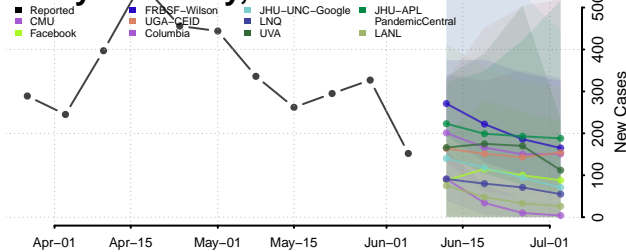

Forsyth County, North Carolina