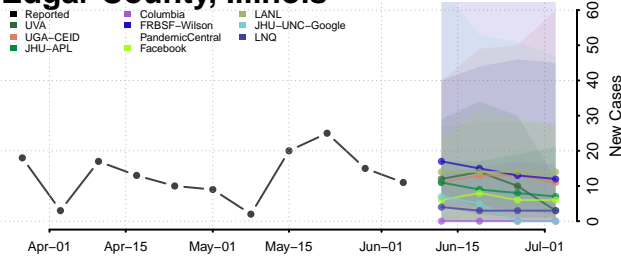

Edgar County, Illinois