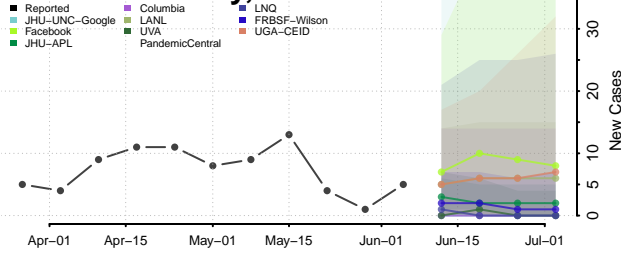

Jackson County, Wisconsin