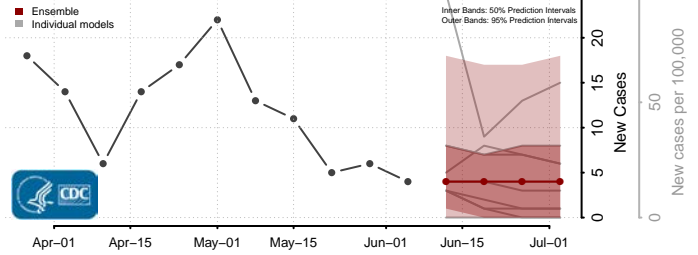

Benton County, Iowa