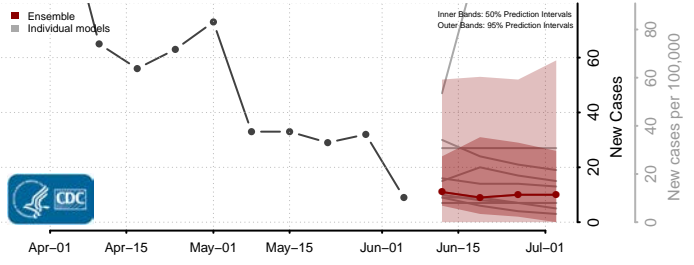

Bannock County, Idaho