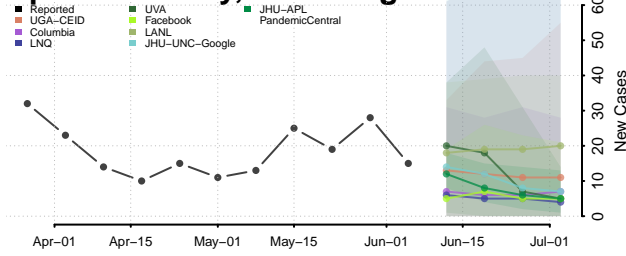

Upshur County, West Virginia