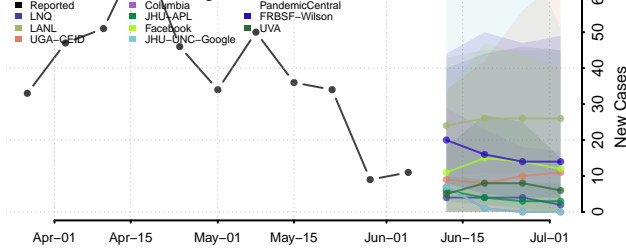

Fulton County, Ohio