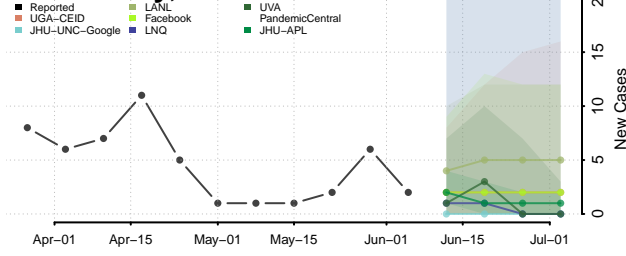

Hardin County, Iowa

Harrison County, Iowa

Henry County, Iowa

Howard County, Iowa

Humboldt County, Iowa

Ida County, Iowa

Iowa County, Iowa

Jackson County, Iowa