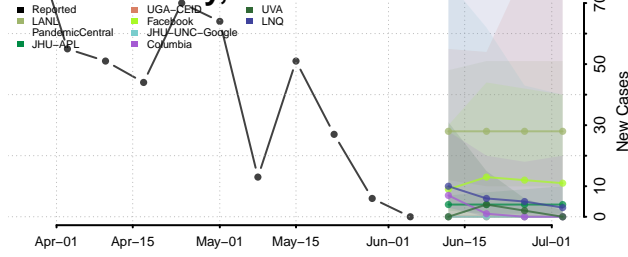

Van Zandt County, Texas

Victoria County, Texas

Walker County, Texas

Waller County, Texas

Ward County, Texas

Washington County, Texas

Webb County, Texas

Wharton County, Texas