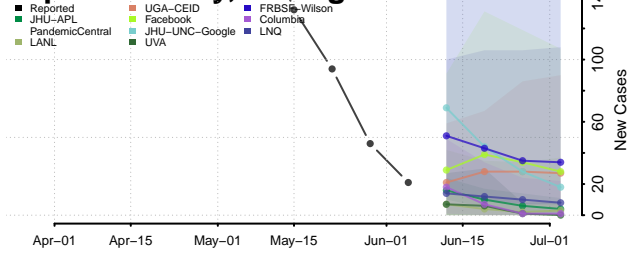

Lapeer County, Michigan