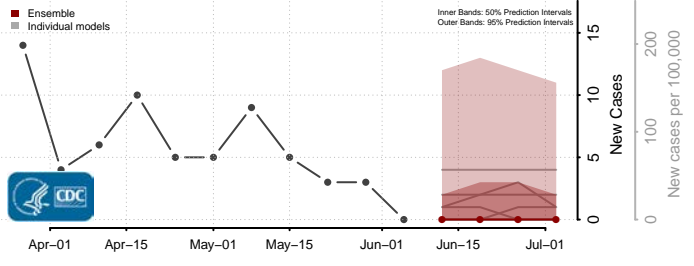

Grant County, South Dakota