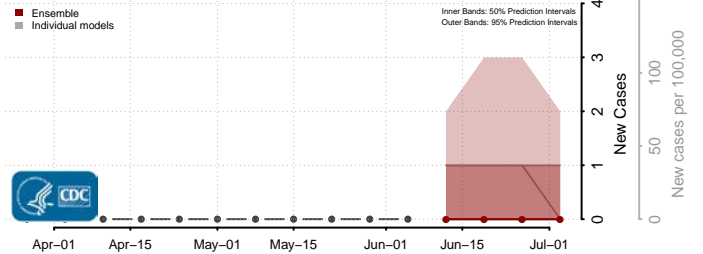

Wayne County, Utah