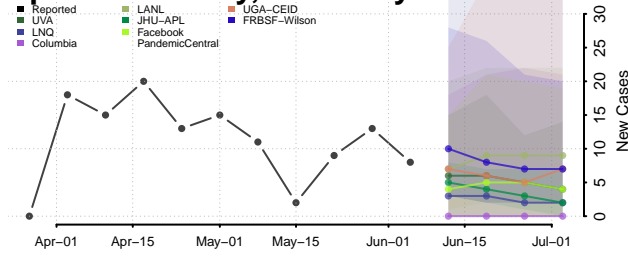

Spencer County, Kentucky