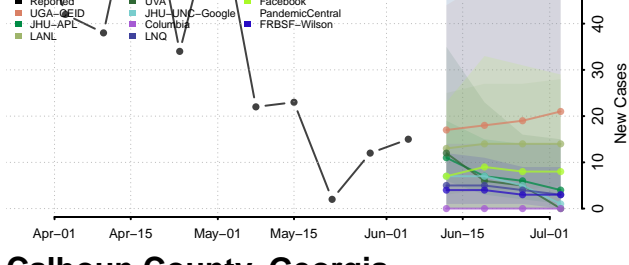

Butts County, Georgia