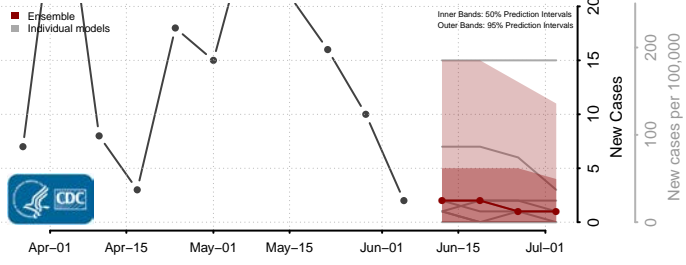

Schoolcraft County, Michigan