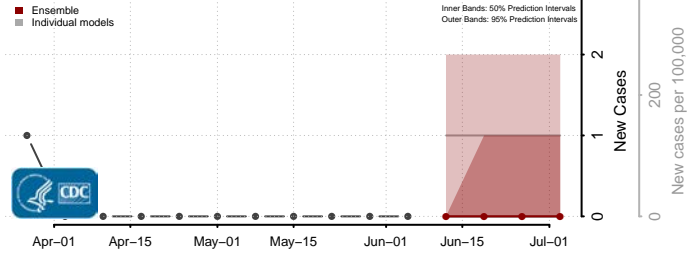

Slope County, North Dakota