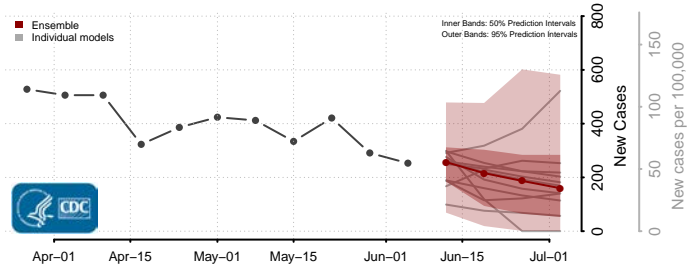

Pinal County, Arizona