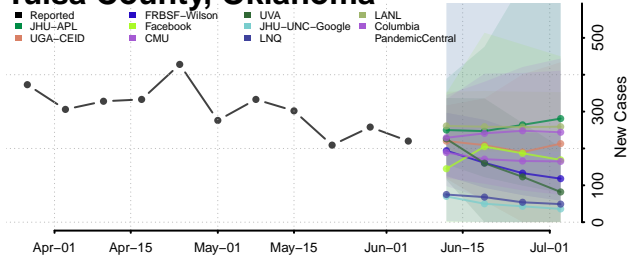

Tulsa County, Oklahoma