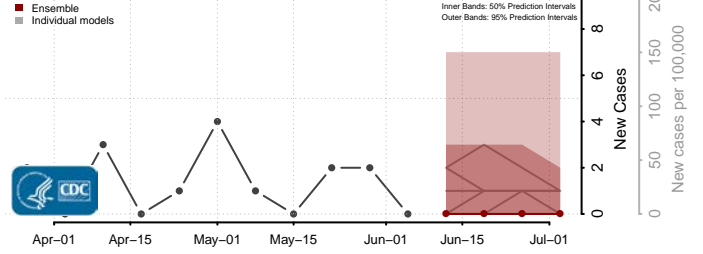

Schuyler County, Missouri