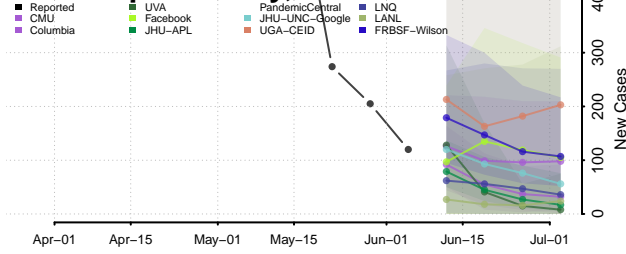

Ripley County, Indiana

Rush County, Indiana

Scott County, Indiana

Shelby County, Indiana

Spencer County, Indiana

St. Joseph County, Indiana

Starke County, Indiana

Stauben County, Indiana