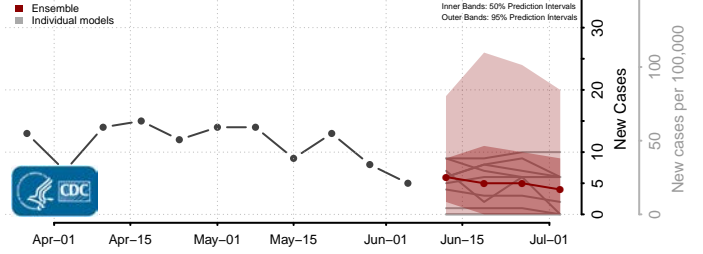

Forest County, Wisconsin

Grant County, Wisconsin

Green County, Wisconsin

Green Lake County, Wisconsin

Iowa County, Wisconsin

Iron County, Wisconsin

Jackson County, Wisconsin

Jefferson County, Wisconsin