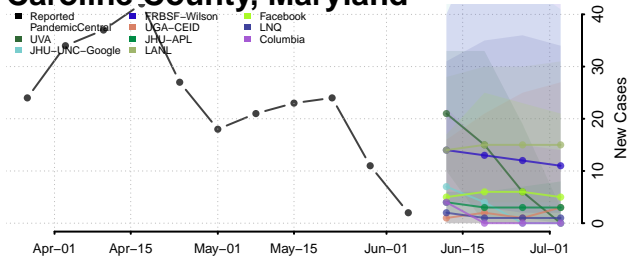

Caroline County, Maryland