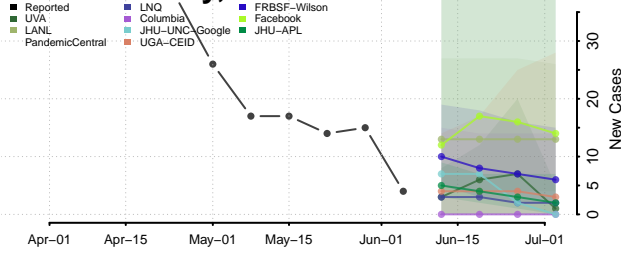

Carter County, Tennessee

Cheatham County, Tennessee

Chester County, Tennessee

Claiborne County, Tennessee

Clay County, Tennessee

Cocke County, Tennessee

Coffee County, Tennessee

Crockett County, Tennessee