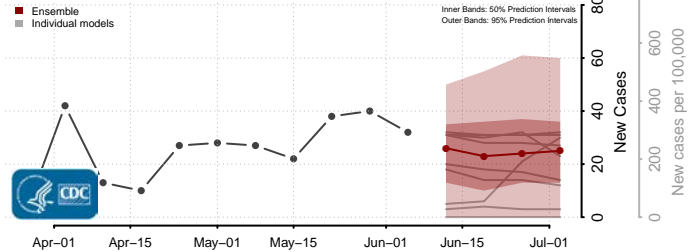

Lincoln County, Washington