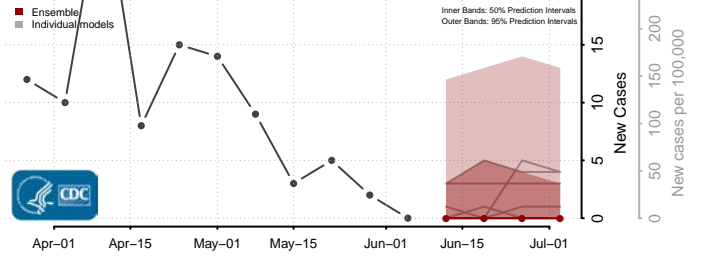

Murray County, Minnesota