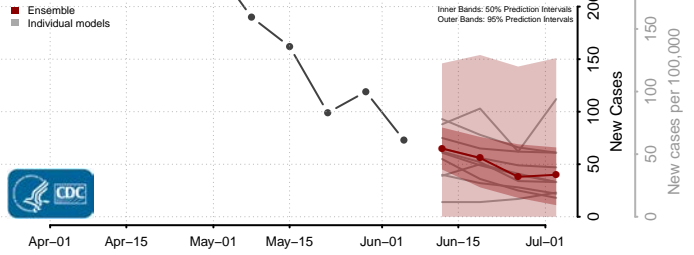

Berkeley County, West Virginia