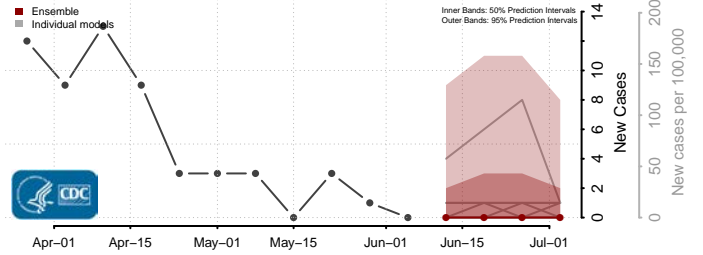

Floyd County, Iowa

Franklin County, Iowa

Fremont County, Iowa

Greene County, Iowa

Grundy County, Iowa

Guthrie County, Iowa

Hamilton County, Iowa

Hancock County, Iowa