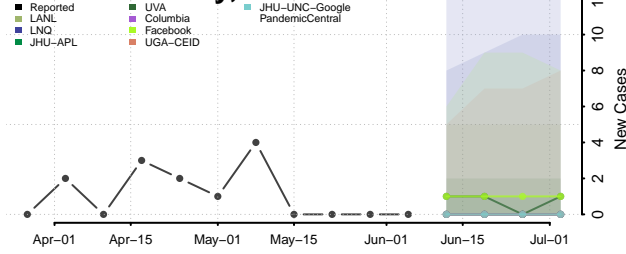

Furnas County, Nebraska

Gage County, Nebraska

Garden County, Nebraska

Garfield County, Nebraska

Gosper County, Nebraska

Grant County, Nebraska

Greeley County, Nebraska

Hall County, Nebraska