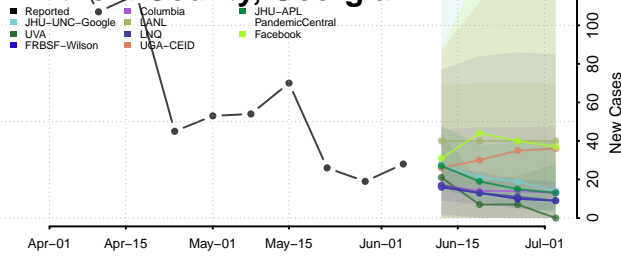

Whitfield County, Georgia