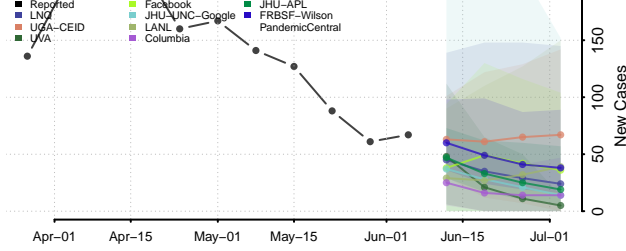

Fairfield County, Ohio