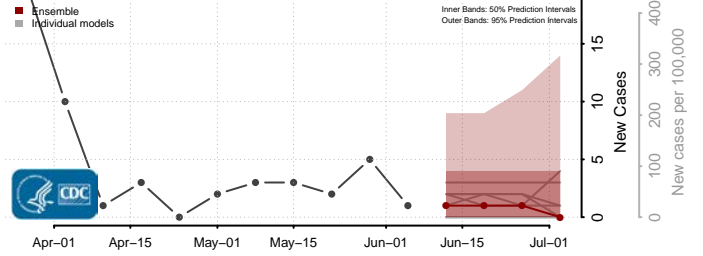

Owsley County, Kentucky