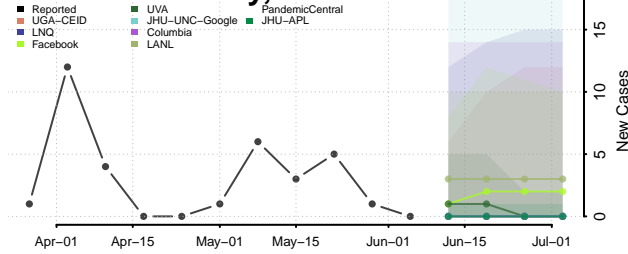

Thurston County, Nebraska