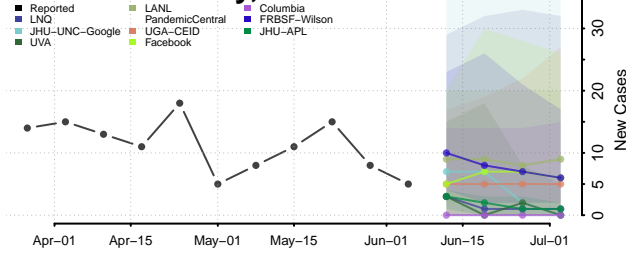

Hardin County, Iowa

Harrison County, Iowa

Henry County, Iowa

Howard County, Iowa

Humboldt County, Iowa

Ida County, Iowa

Iowa County, Iowa

Jackson County, Iowa