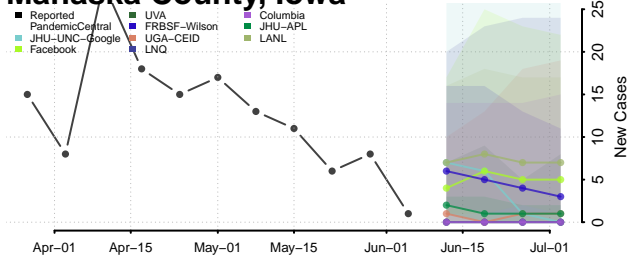

Louisa County, Iowa

Lucas County, Iowa

Lyon County, Iowa

Madison County, Iowa

Mahaska County, Iowa

Marion County, Iowa

Marshall County, Iowa

Mills County, Iowa