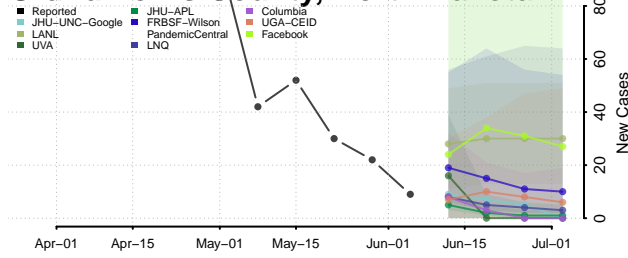

Eddy County, North Dakota

Emmons County, North Dakota

Foster County, North Dakota

Golden Valley County, North Dakota

Grand Forks County, North Dakota

Grant County, North Dakota

Griggs County, North Dakota

Hettinger County, North Dakota