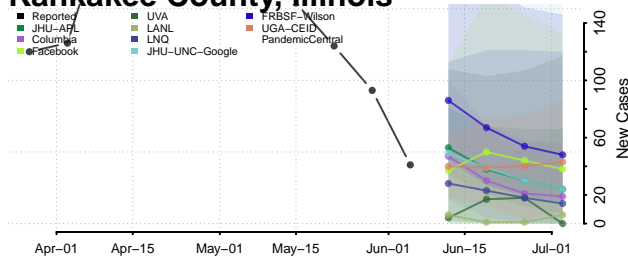

Kankakee County, Illinois