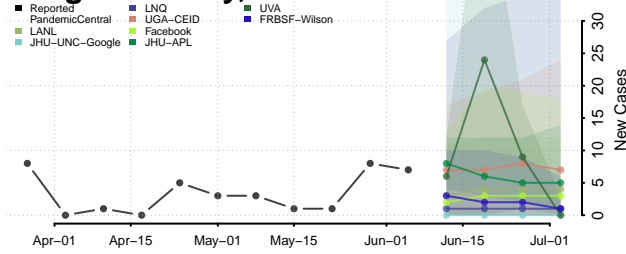

Morgan County, Missouri