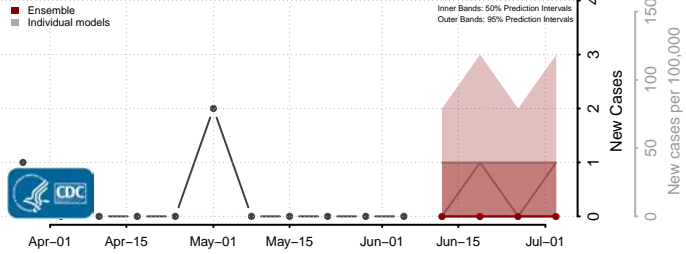

Haines County, Alaska