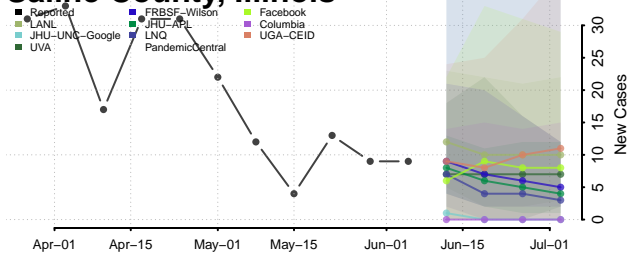

Putnam County, Illinois

Randolph County, Illinois

Richland County, Illinois

Rock Island County, Illinois

Saline County, Illinois

Sangamon County, Illinois

Schuyler County, Illinois

Scott County, Illinois