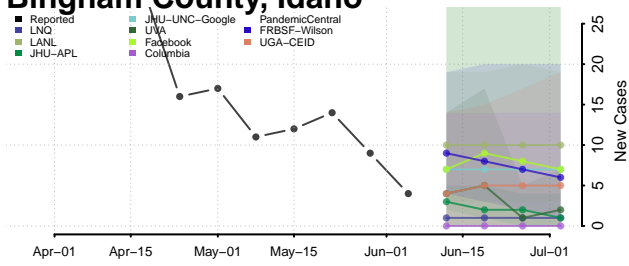

Bannock County, Idaho

Bear Lake County, Idaho

Benewah County, Idaho

Bingham County, Idaho

Blaine County, Idaho

Boise County, Idaho

Bonner County, Idaho

Bonneville County, Idaho