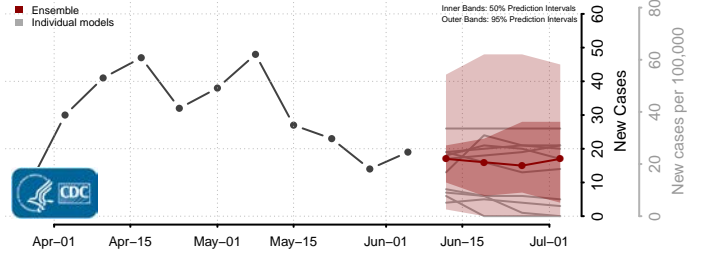

Williamsburg County, Virginia

Winchester County, Virginia

Wise County, Virginia

Wythe County, Virginia

Clallam County, Washington

Clark County, Washington

Columbia County, Washington

Cowlitz County, Washington