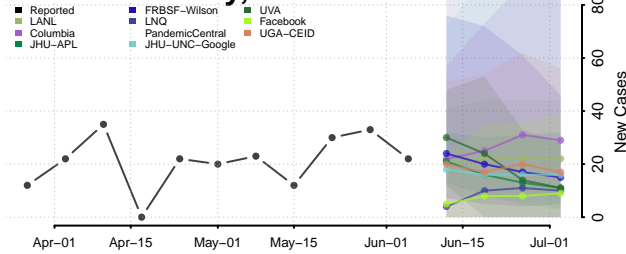

Dunklin County, Missouri