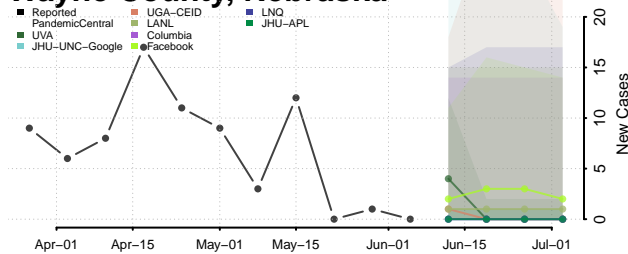

Wayne County, Nebraska