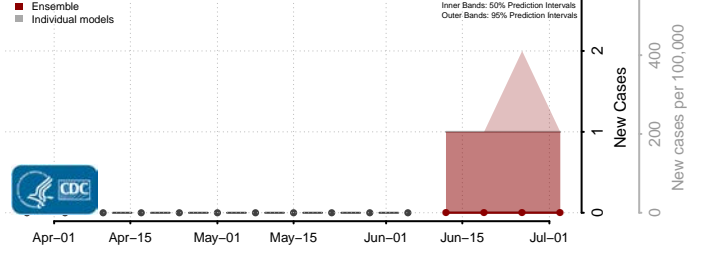

Petroleum County, Montana