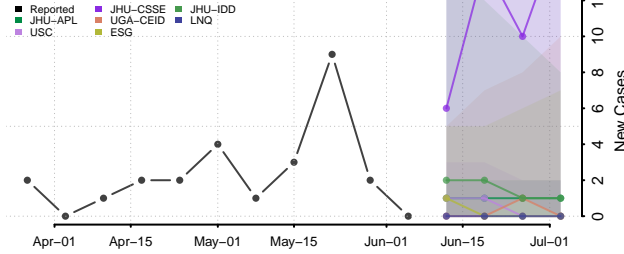

Northern Mariana Islands