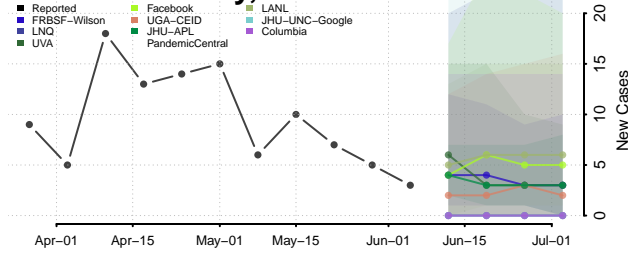

Moultrie County, Illinois