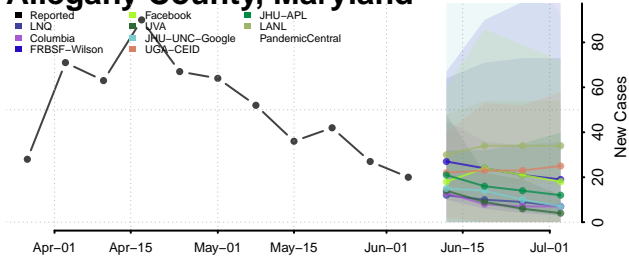

Allegany County, Maryland