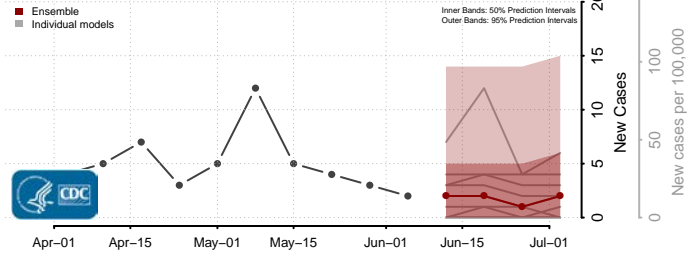

Butler County, Iowa