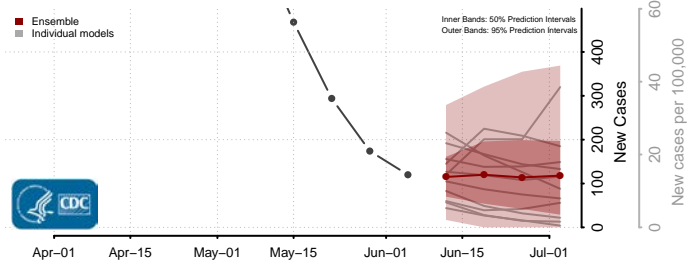

Suffolk County, Massachusetts

Worcester County, Massachusetts

Michigan*

Alcona County, Michigan

Alger County, Michigan

*New weekly cases may decrease in this location over the next four weeks. For these locations, the ensemble forecast indicates a probability of 0.75 or greater that fewer cases will be reported in week four of the forecast than in the last reported week.