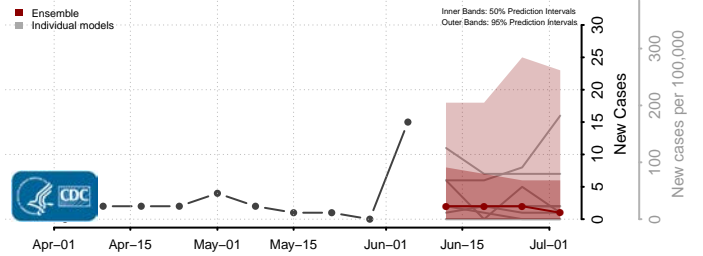

Cloud County, Kansas