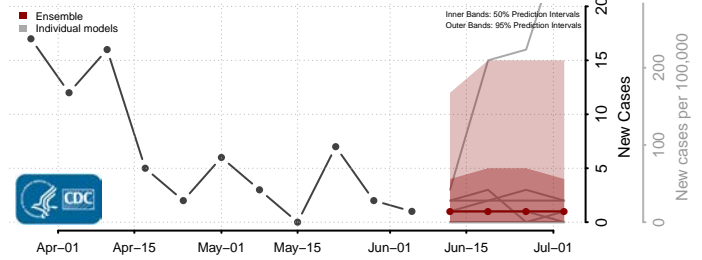

Boundary County, Idaho

Butte County, Idaho

Camas County, Idaho

Canyon County, Idaho

Caribou County, Idaho

Cassia County, Idaho

Clark County, Idaho

Clearwater County, Idaho