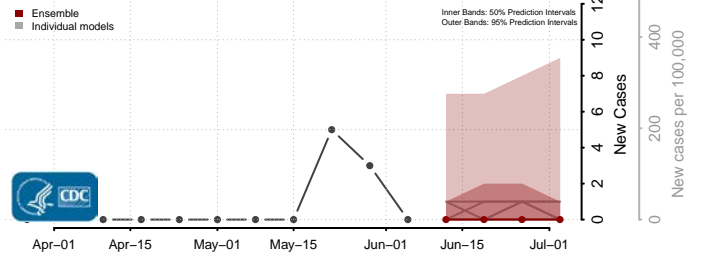

Hamilton County, Kansas