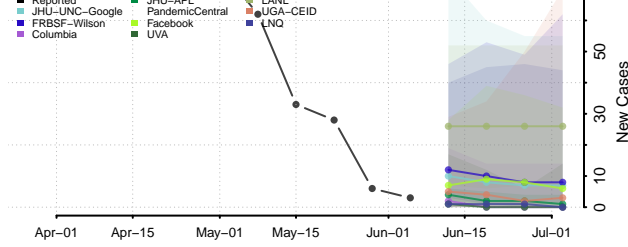

Otsego County, Michigan