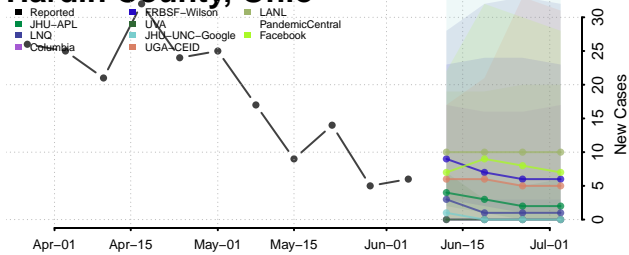

Greene County, Ohio

Guernsey County, Ohio

Hamilton County, Ohio

Hancock County, Ohio

Hardin County, Ohio

Harrison County, Ohio

Henry County, Ohio

Highland County, Ohio