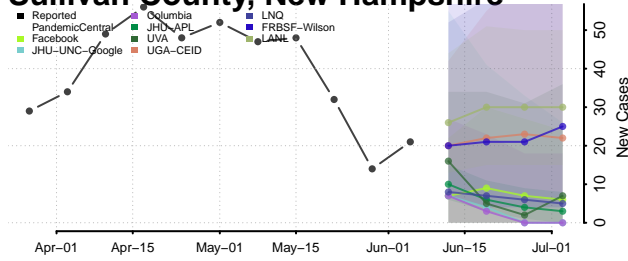

Sullivan County, New Hampshire