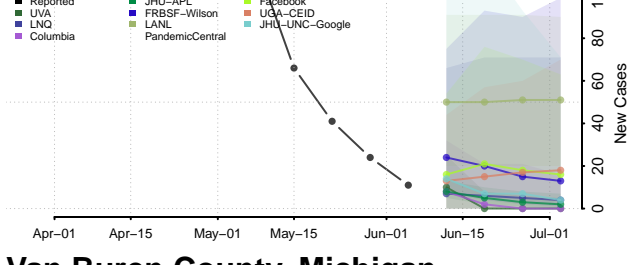

Tuscola County, Michigan