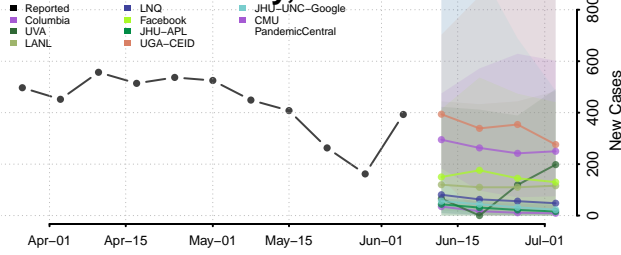

Williamson County, Texas