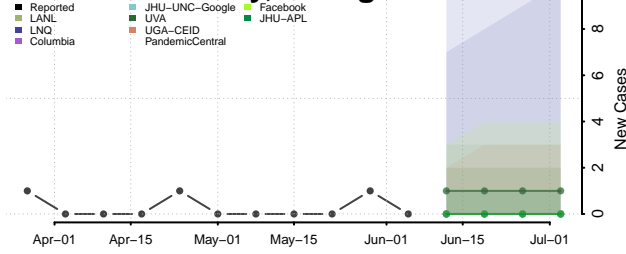

Taliaferro County, Georgia