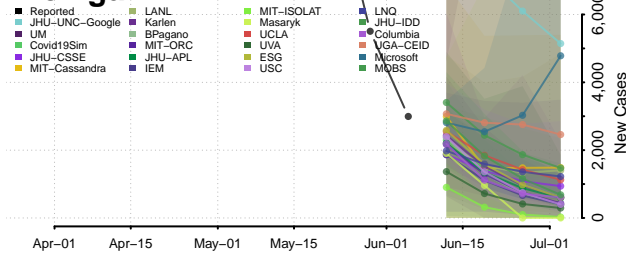

Suffolk County, Massachusetts

Worcester County, Massachusetts

Michigan*

Alcona County, Michigan

Alger County, Michigan

*New weekly cases may decrease in this location over the next four weeks. For these locations, the ensemble forecast indicates a probability of 0.75 or greater that fewer cases will be reported in week four of the forecast than in the last reported week.