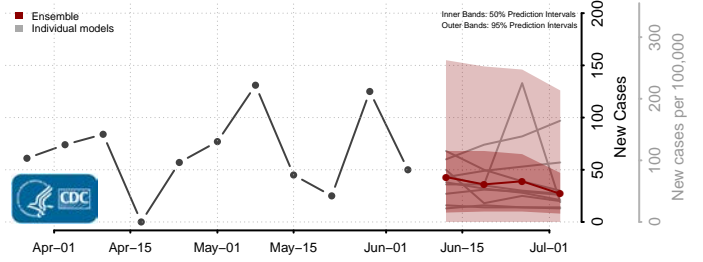

Lincoln County, Missouri