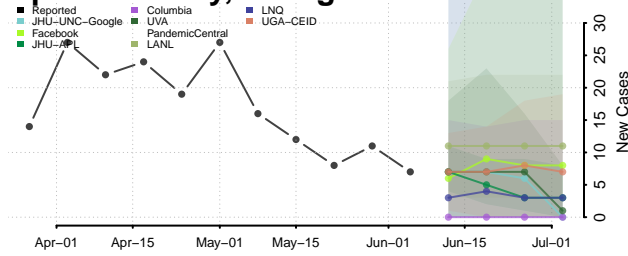

Toombs County, Georgia

Towns County, Georgia

Treutlen County, Georgia

Troup County, Georgia

Turner County, Georgia

Twiggs County, Georgia

Union County, Georgia

Upson County, Georgia