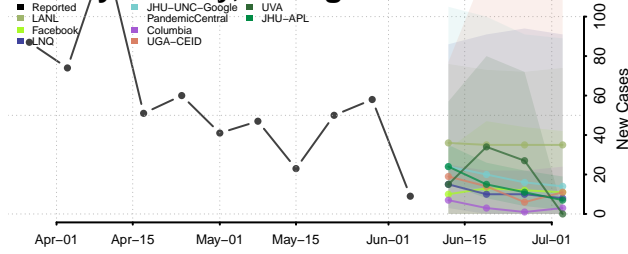

Jenkins County, Georgia

Johnson County, Georgia

Jones County, Georgia

Lamar County, Georgia

Lanier County, Georgia

Laurens County, Georgia

Lee County, Georgia

Liberty County, Georgia