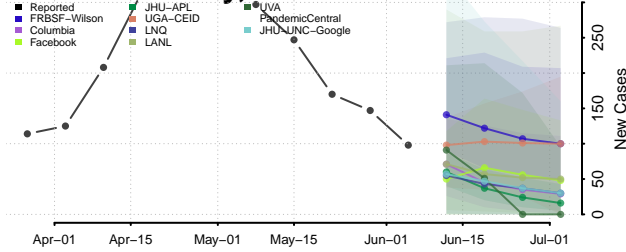

Montgomery County, North Carolina

Moore County, North Carolina

Nash County, North Carolina

New Hanover County, North Carolina

Northampton County, North Carolina

Onslow County, North Carolina

Orange County, North Carolina