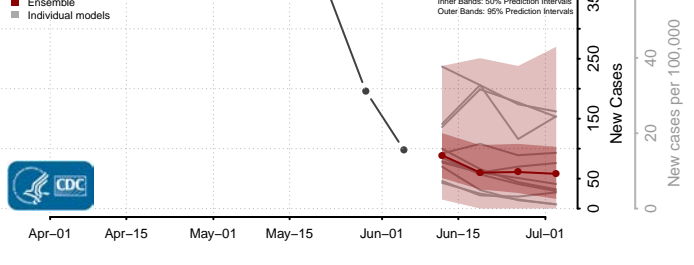

Bucks County, Pennsylvania