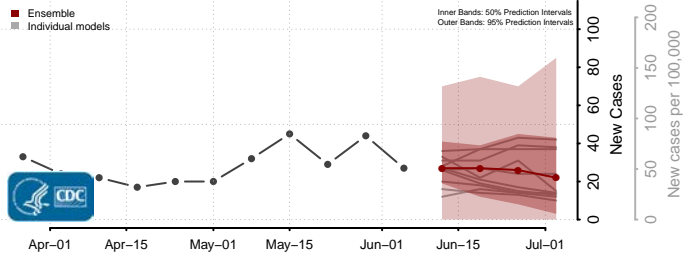

St. Charles County, Louisiana