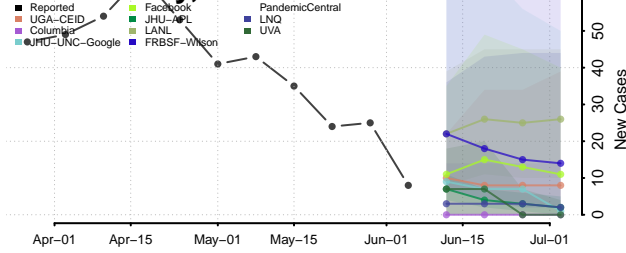

Pine County, Minnesota