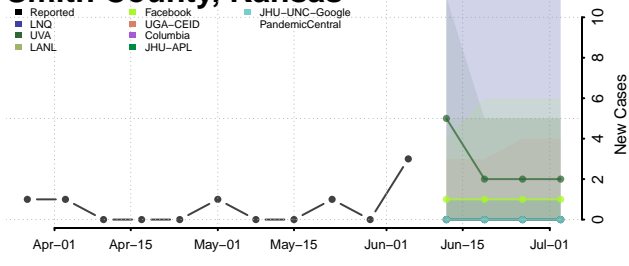

Smith County, Kansas