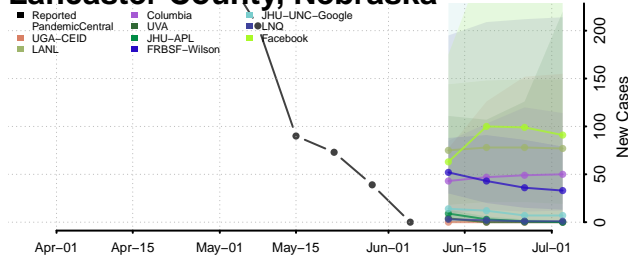

Lancaster County, Nebraska