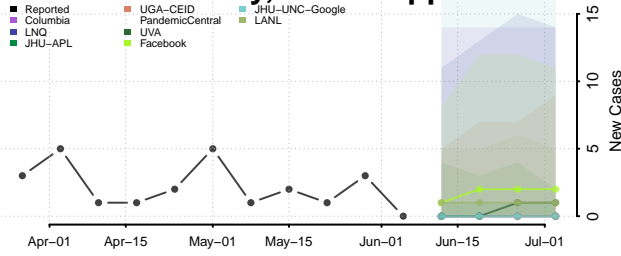

Claiborne County, Mississippi