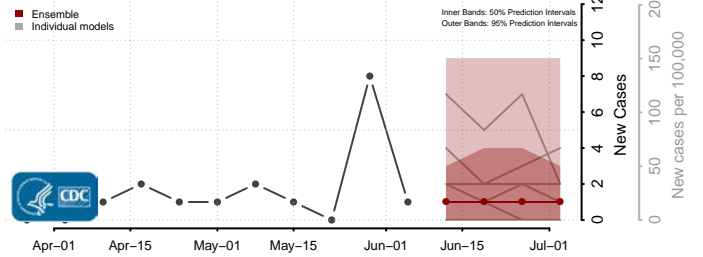

Greenwood County, Kansas