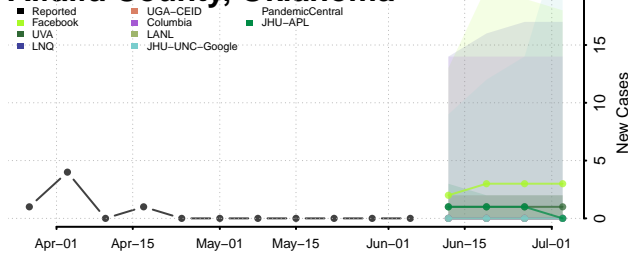

Wayne County, Ohio

Williams County, Ohio

Wood County, Ohio

Wyandot County, Ohio

Oklahoma*

Adair County, Oklahoma

Alfalfa County, Oklahoma

Atoka County, Oklahoma