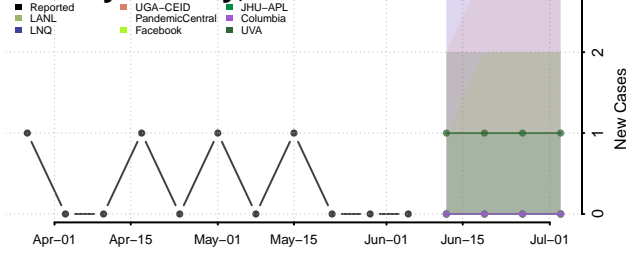

Kenedy County, Texas