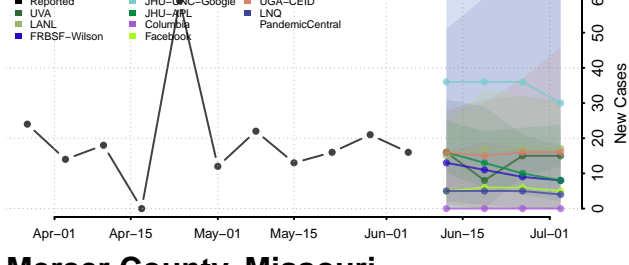

McDonald County, Missouri