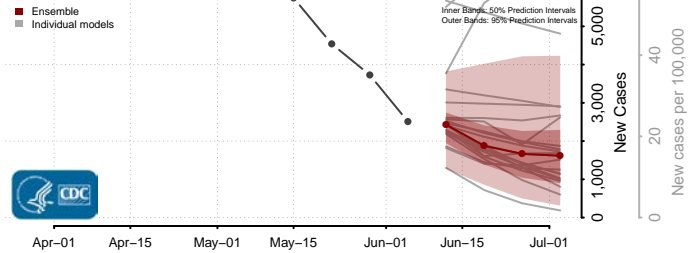

Georgia*

Appling County, Georgia

*New weekly cases may decrease in this location over the next four weeks. For these locations, the ensemble forecast indicates a probability of 0.75 or greater that fewer cases will be reported in week four of the forecast than in the last reported week.