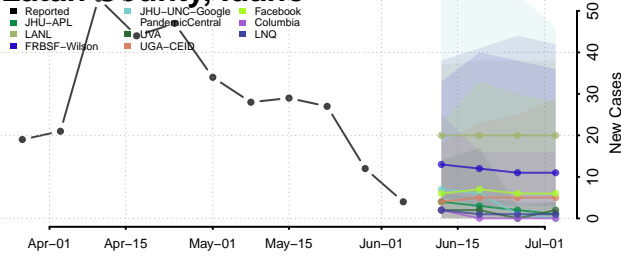

Latah County, Idaho