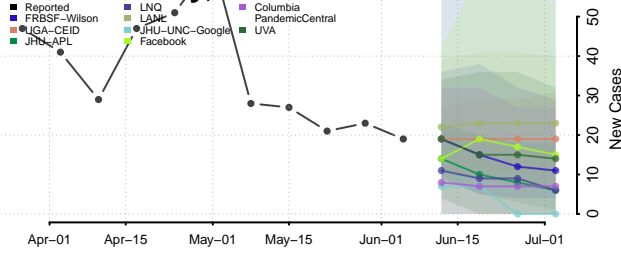

Coles County, Illinois