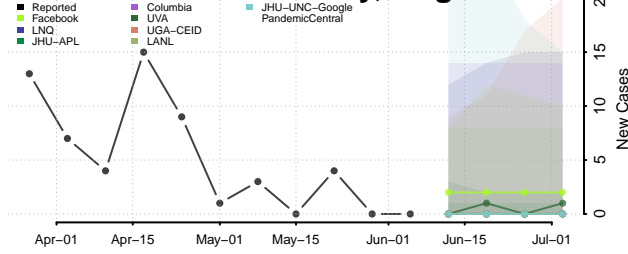

Norton County, Virginia

Nottoway County, Virginia

Orange County, Virginia

Page County, Virginia

Patrick County, Virginia

Petersburg County, Virginia

Pittsylvania County, Virginia

Poquoson County, Virginia