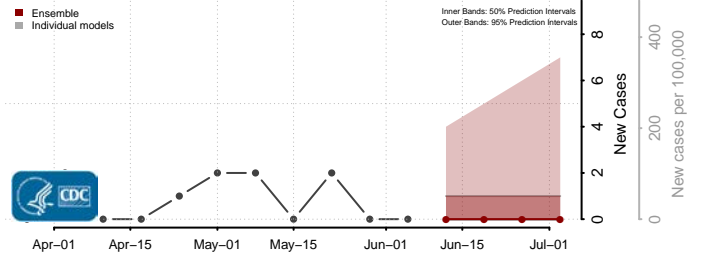

Furnas County, Nebraska

Gage County, Nebraska

Garden County, Nebraska

Garfield County, Nebraska

Gosper County, Nebraska

Grant County, Nebraska

Greeley County, Nebraska

Hall County, Nebraska