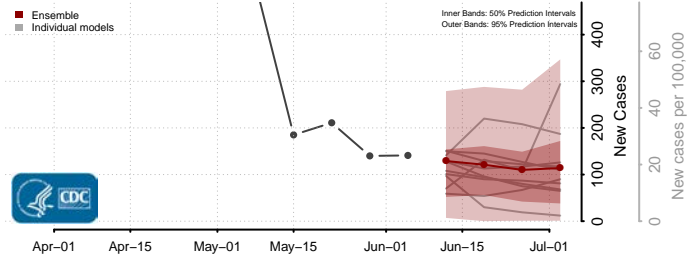

Ocean County, New Jersey