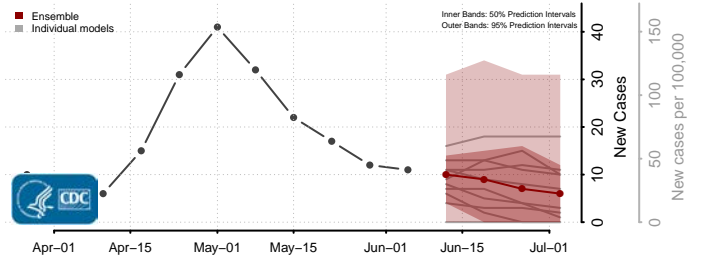

Juneau County, Wisconsin