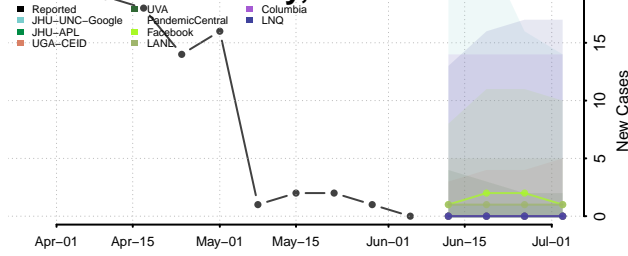

Haakon County, South Dakota

Hamlin County, South Dakota

Hand County, South Dakota

Hanson County, South Dakota

Harding County, South Dakota

Hughes County, South Dakota

Hutchinson County, South Dakota

Hyde County, South Dakota