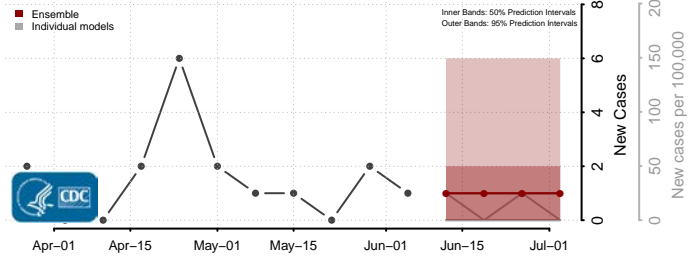

Scotland County, North Carolina

Stanly County, North Carolina

Stokes County, North Carolina

Surry County, North Carolina

Swain County, North Carolina

Transylvania County, North Carolina

Tyrrell County, North Carolina