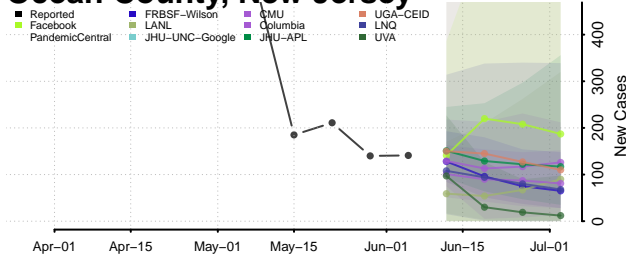

Ocean County, New Jersey