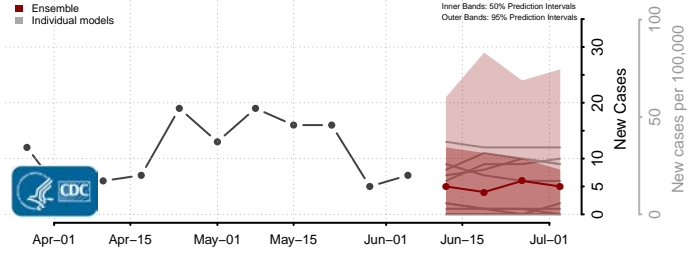

Cowley County, Kansas