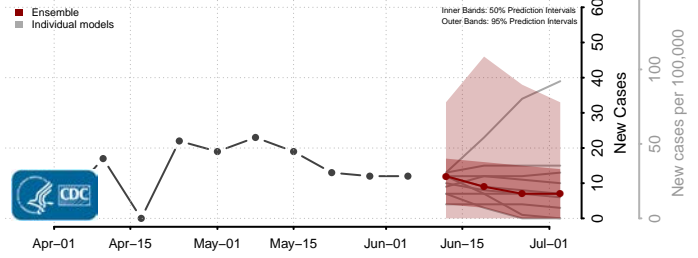

Pettis County, Missouri