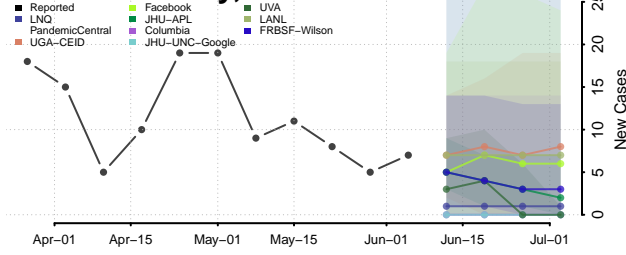

Cumberland County, Tennessee

Davidson County, Tennessee

Decatur County, Tennessee

DeKalb County, Tennessee

Dickson County, Tennessee

Dyer County, Tennessee

Fayette County, Tennessee

Fentress County, Tennessee