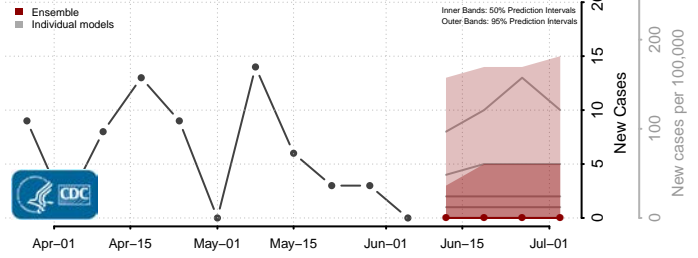

Warren County, Indiana