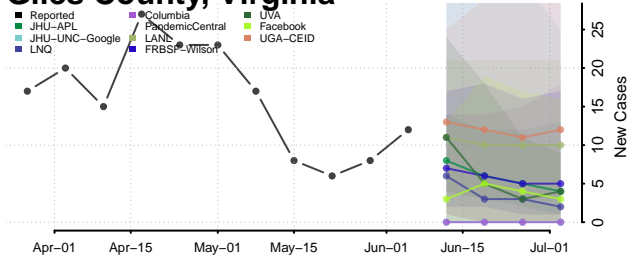

Giles County, Virginia