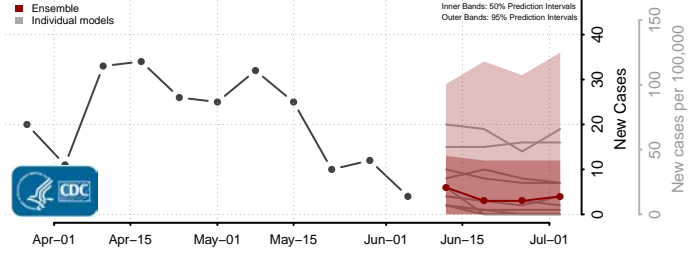

Hancock County, West Virginia