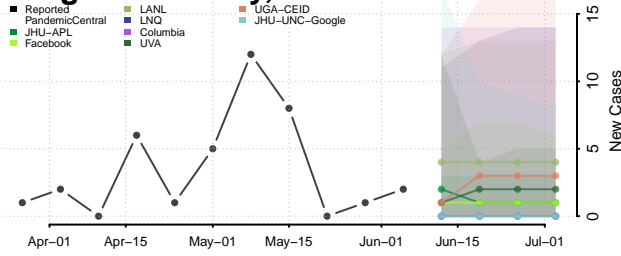

Rio Blanco County, Colorado

Rio Grande County, Colorado

Routt County, Colorado

Saguache County, Colorado

San Juan County, Colorado

San Miguel County, Colorado

Sedgwick County, Colorado

Summit County, Colorado