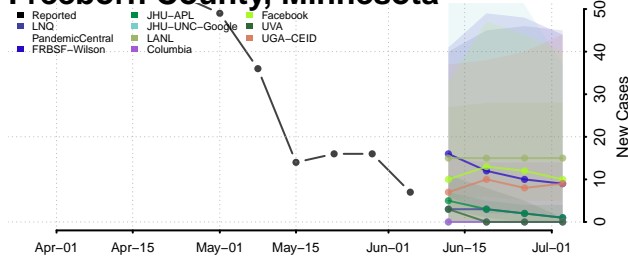

Freeborn County, Minnesota