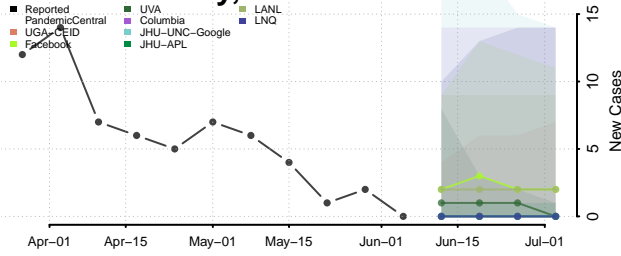

Lincoln County, Minnesota