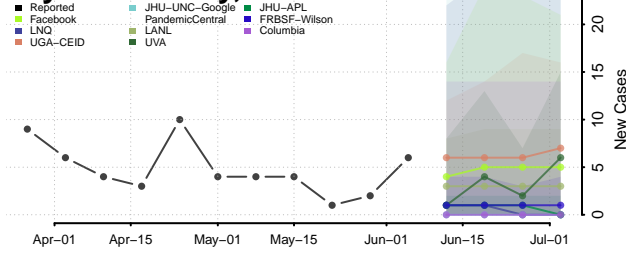

Floyd County, Iowa

Franklin County, Iowa

Fremont County, Iowa

Greene County, Iowa

Grundy County, Iowa

Guthrie County, Iowa

Hamilton County, Iowa

Hancock County, Iowa