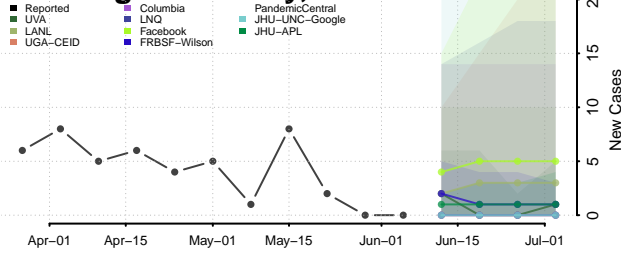

Washington County, Illinois