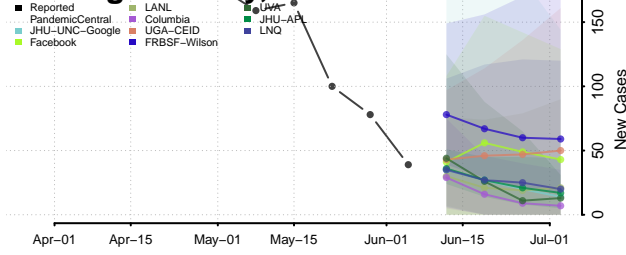

Saratoga County, New York