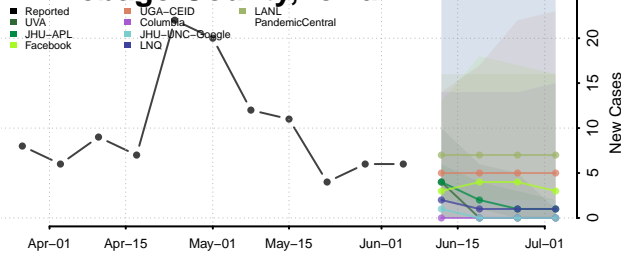

Wapello County, Iowa

Warren County, Iowa

Washington County, Iowa

Wayne County, Iowa

Webster County, Iowa

Winnebago County, Iowa

Winneshiek County, Iowa

Woodbury County, Iowa