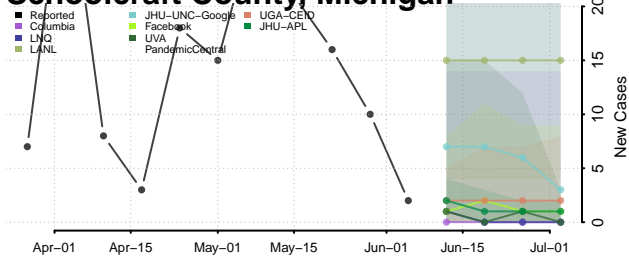

Schoolcraft County, Michigan