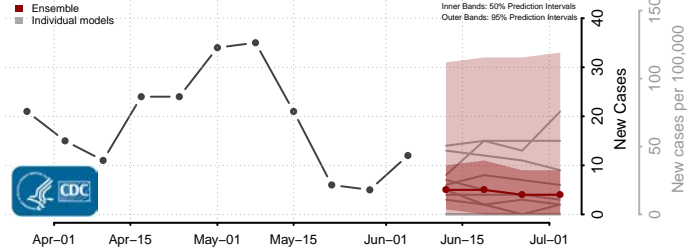

Adams County, Ohio