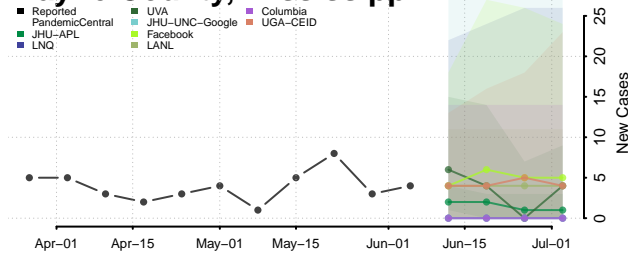

Wayne County, Mississippi