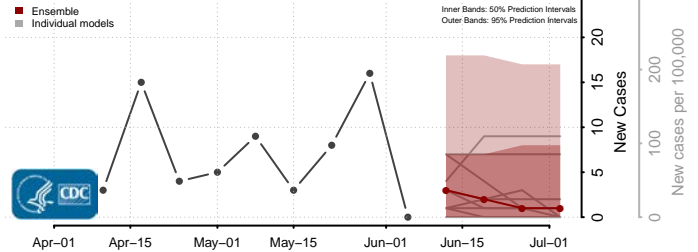

Choctaw County, Mississippi