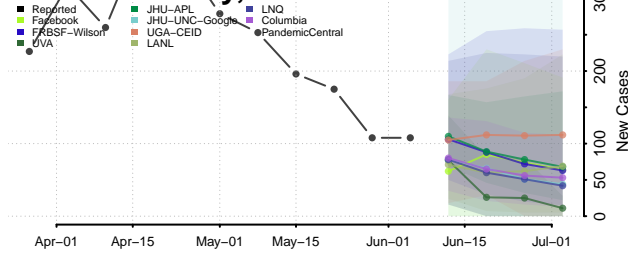

Sussex County, Delaware