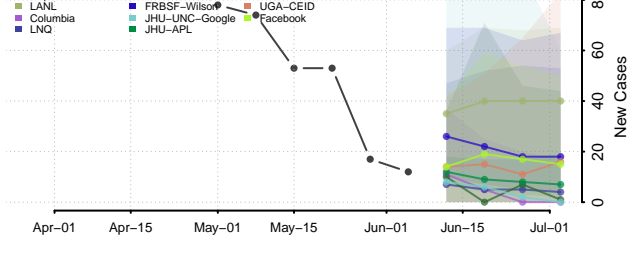

Genesee County, New York