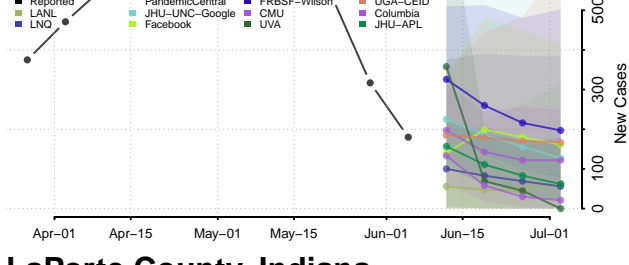

Lake County, Indiana