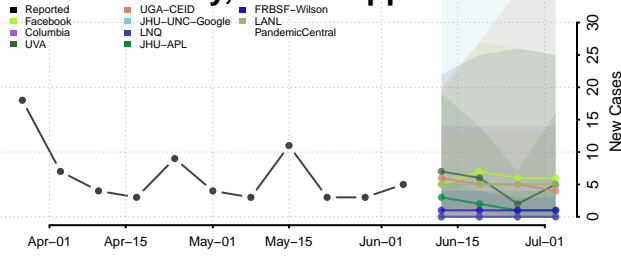

Leflore County, Mississippi