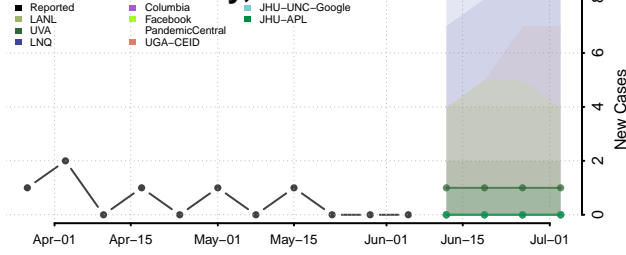

Furnas County, Nebraska

Gage County, Nebraska

Garden County, Nebraska

Garfield County, Nebraska

Gosper County, Nebraska

Grant County, Nebraska

Greeley County, Nebraska

Hall County, Nebraska