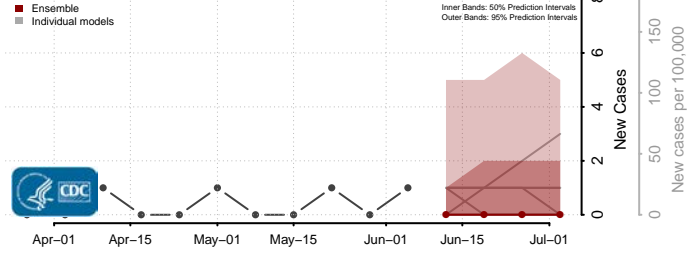

Mora County, New Mexico