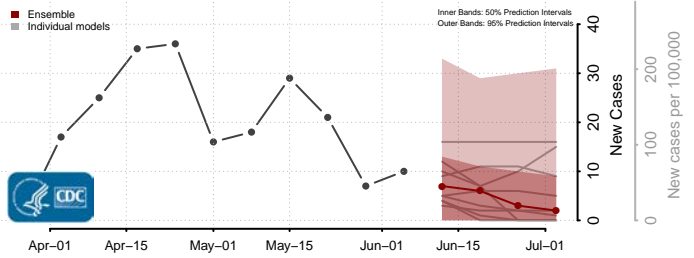

Burnett County, Wisconsin