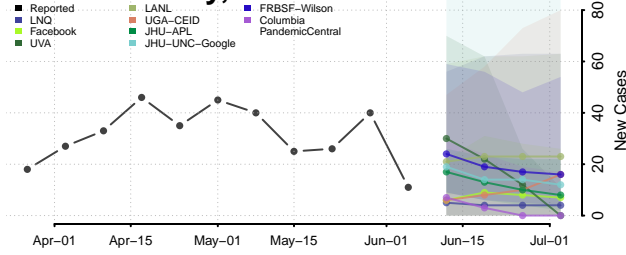

Ripley County, Indiana

Rush County, Indiana

Scott County, Indiana

Shelby County, Indiana

Spencer County, Indiana

St. Joseph County, Indiana

Starke County, Indiana

Stauben County, Indiana