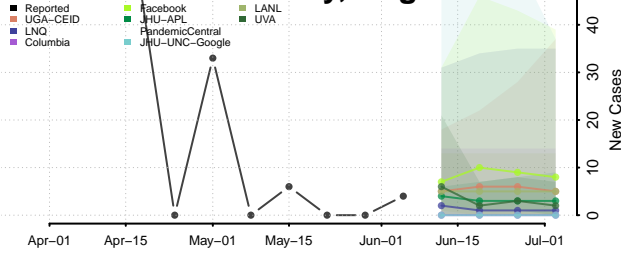

Charlottesville County, Virginia