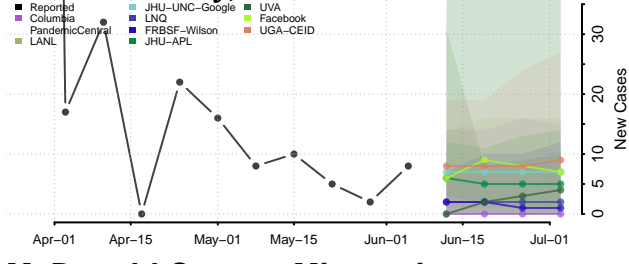

Marion County, Missouri