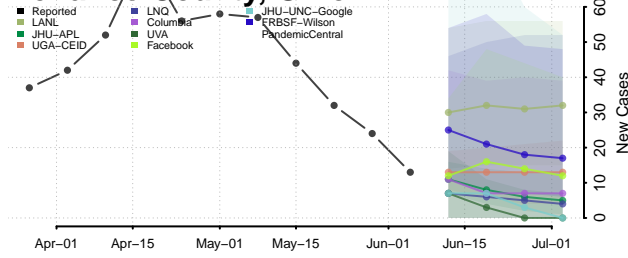

Clermont County, Ohio

Clinton County, Ohio

Columbiana County, Ohio

Coshocton County, Ohio

Crawford County, Ohio

Cuyahoga County, Ohio

Darke County, Ohio

Defiance County, Ohio