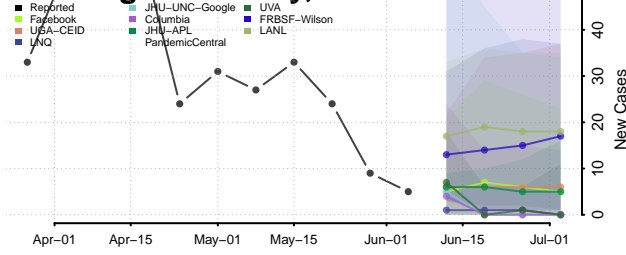

Essex County, Vermont

Franklin County, Vermont

Grand Isle County, Vermont

Lamoille County, Vermont

Orange County, Vermont

Orleans County, Vermont

Rutland County, Vermont

Washington County, Vermont