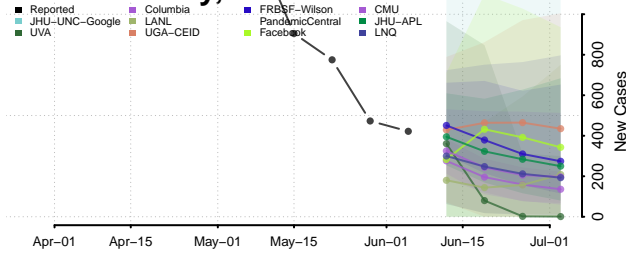

Bronx County, New York