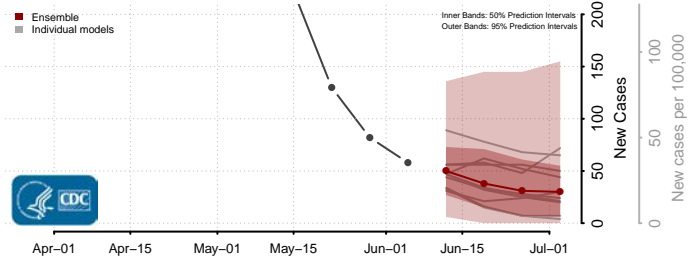

Adams County, Pennsylvania

Allegheny County, Pennsylvania

Armstrong County, Pennsylvania

Beaver County, Pennsylvania

*New weekly cases may decrease in this location over the next four weeks. For these locations, the ensemble forecast indicates a probability of 0.75 or greater that fewer cases will be reported in week four of the forecast than in the last reported week.