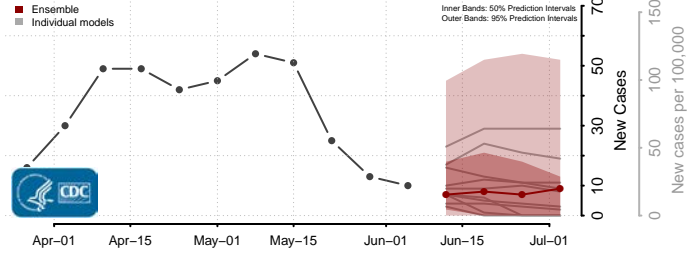

Barron County, Wisconsin