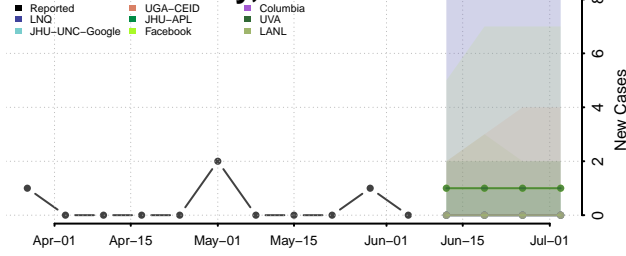

Calhoun County, Arkansas