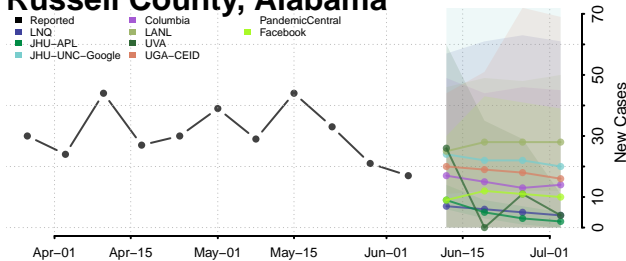

Madison County, Alabama

Marengo County, Alabama

Marion County, Alabama

Marshall County, Alabama

Mobile County, Alabama

Monroe County, Alabama

Montgomery County, Alabama

Morgan County, Alabama

Perry County, Alabama

Pickens County, Alabama

Pike County, Alabama

Randolph County, Alabama

Russell County, Alabama

Shelby County, Alabama

St. Clair County, Alabama

Sumter County, Alabama

Talladega County, Alabama

Tallapoosa County, Alabama

Tuscaloosa County, Alabama

Walker County, Alabama

Washington County, Alabama

Wilcox County, Alabama

Winston County, Alabama

Alaska*