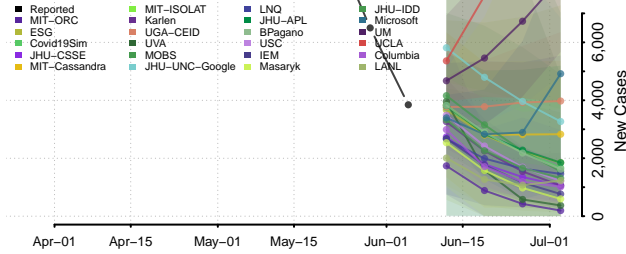

Illinois*

Adams County, Illinois

Alexander County, Illinois

Bond County, Illinois

Boone County, Illinois

Brown County, Illinois

*New weekly cases may decrease in this location over the next four weeks. For these locations, the ensemble forecast indicates a probability of 0.75 or greater that fewer cases will be reported in week four of the forecast than in the last reported week.