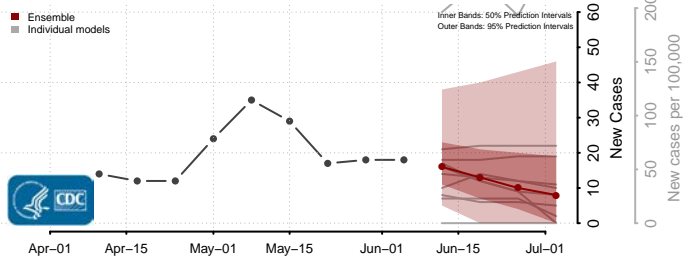

Malheur County, Oregon