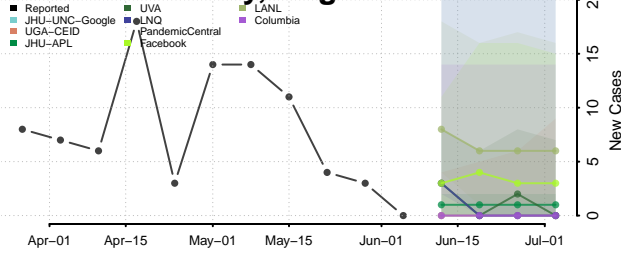

Charlotte County, Virginia