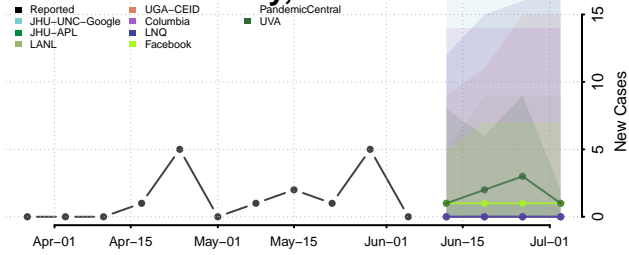

Schleicher County, Texas