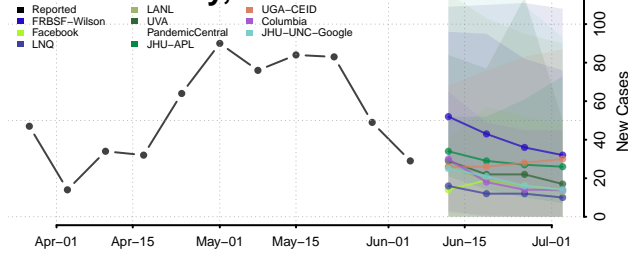

Lenoir County, North Carolina