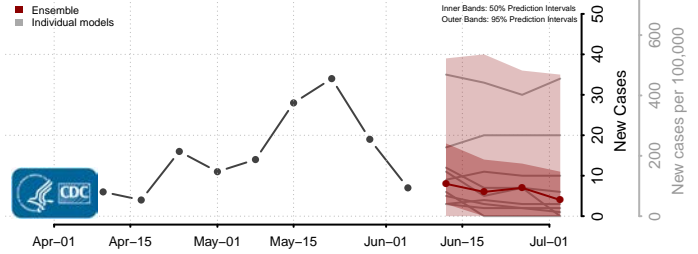

Ohio County, West Virginia

Pendleton County, West Virginia

Pleasants County, West Virginia

Pocahontas County, West Virginia

Preston County, West Virginia

Putnam County, West Virginia

Raleigh County, West Virginia