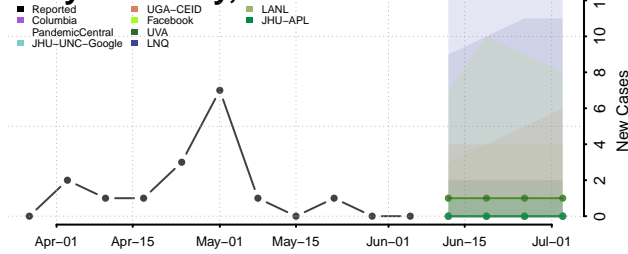

Thayer County, Nebraska