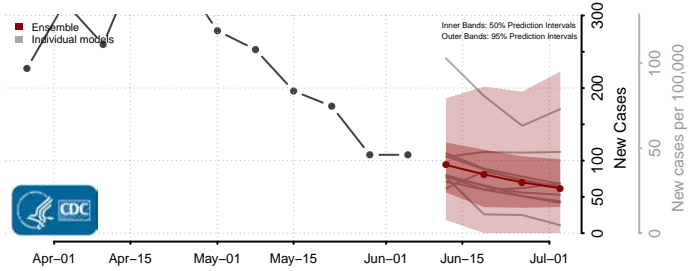

Sussex County, Delaware