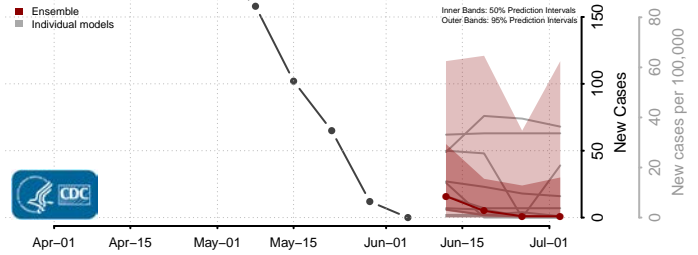

Red Willow County, Nebraska

Richardson County, Nebraska

Rock County, Nebraska

Saline County, Nebraska

Sarpy County, Nebraska

Saunders County, Nebraska

Scotts Bluff County, Nebraska

Seward County, Nebraska