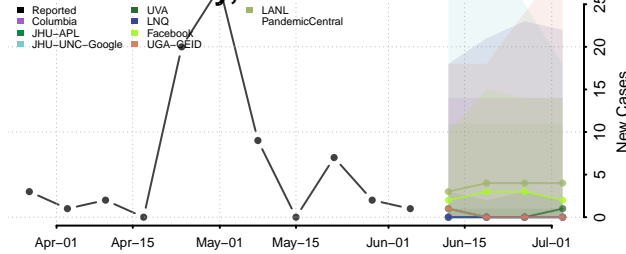

Marion County, Kansas