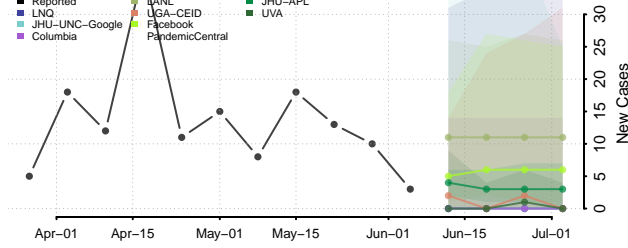

Howard County, Texas

Hudspeth County, Texas

Hunt County, Texas

Hutchinson County, Texas

Irion County, Texas

Jack County, Texas

Jackson County, Texas

Jasper County, Texas