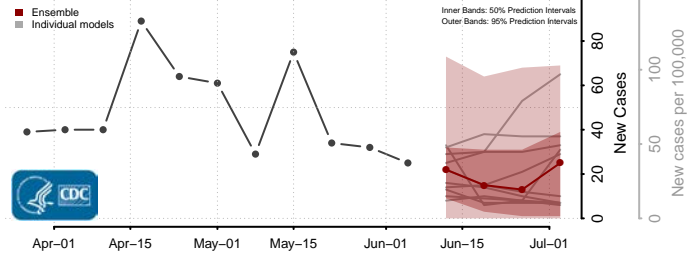

Aroostook County, Maine

Cumberland County, Maine

Franklin County, Maine

Hancock County, Maine

*New weekly cases may decrease in this location over the next four weeks. For these locations, the ensemble forecast indicates a probability of 0.75 or greater that fewer cases will be reported in week four of the forecast than in the last reported week.