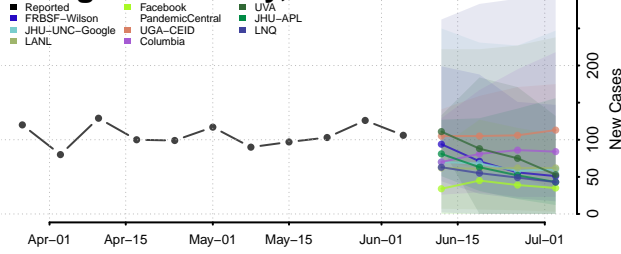

Lafayette County, Louisiana

Lafourche County, Louisiana

LaSalle County, Louisiana

Lincoln County, Louisiana

Livingston County, Louisiana

Madison County, Louisiana

Morehouse County, Louisiana

Natchitoches County, Louisiana