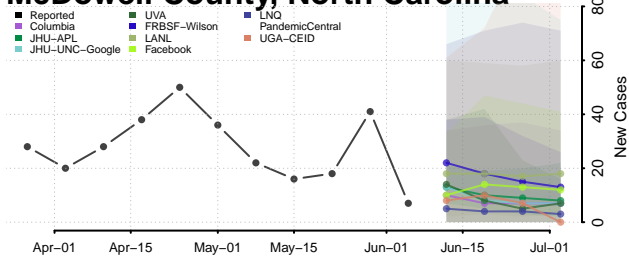

McDowell County, North Carolina