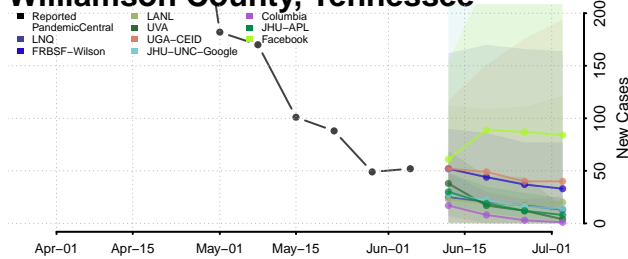

Williamson County, Tennessee