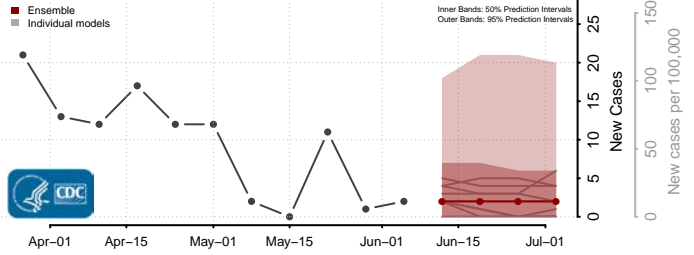

Scott County, Virginia

Shenandoah County, Virginia

Smyth County, Virginia

Southampton County, Virginia

Spotsylvania County, Virginia

Stafford County, Virginia

Staunton County, Virginia

Suffolk County, Virginia