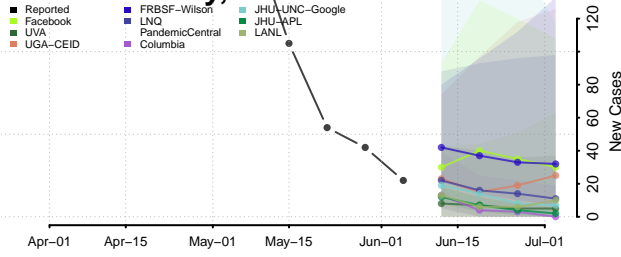

Carver County, Minnesota