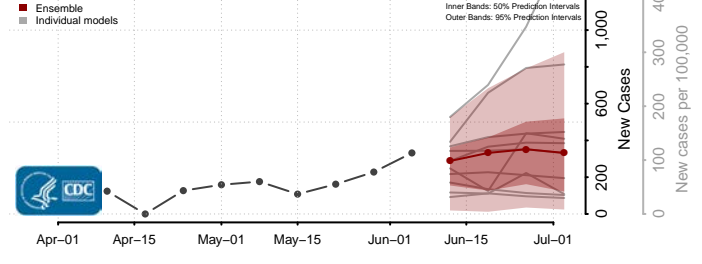

Greene County, Missouri