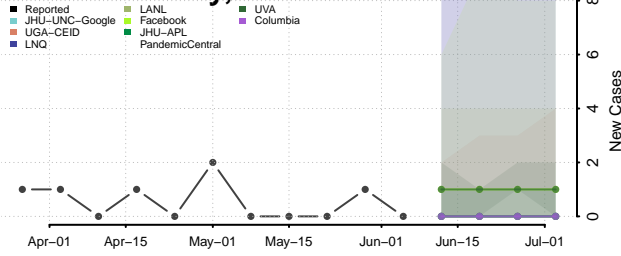

Ottawa County, Kansas