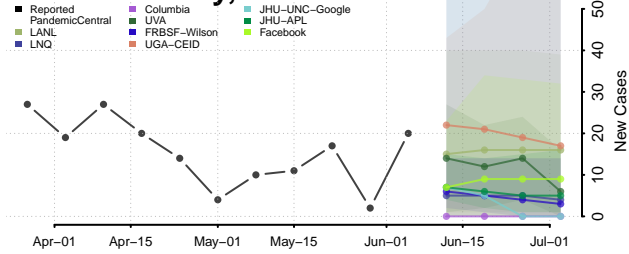

Orleans County, Louisiana

Ouachita County, Louisiana

Plaquemines County, Louisiana

Pointe Coupee County, Louisiana

Rapides County, Louisiana

Red River County, Louisiana

Richland County, Louisiana

Sabine County, Louisiana