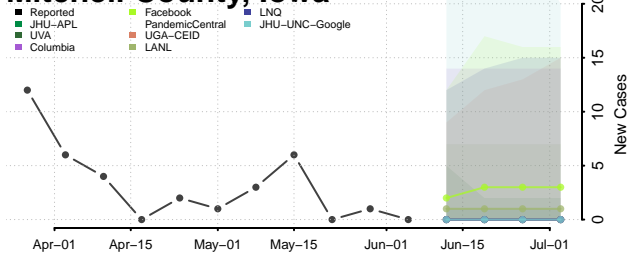

Mitchell County, Iowa