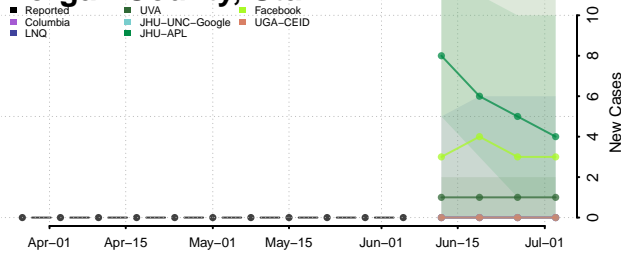

Morgan County, Utah