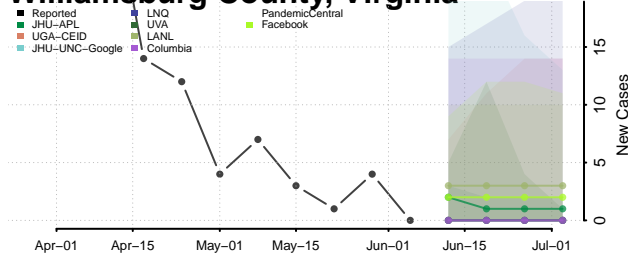

Williamsburg County, Virginia

Winchester County, Virginia

Wise County, Virginia

Wythe County, Virginia

Clallam County, Washington

Clark County, Washington

Columbia County, Washington

Cowlitz County, Washington