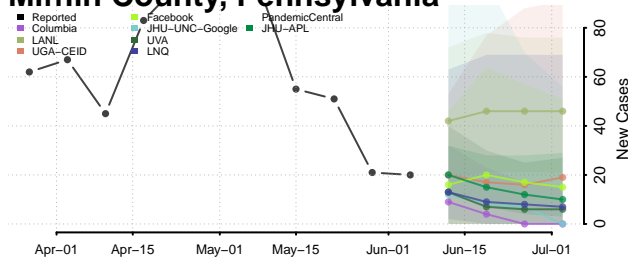

Mifflin County, Pennsylvania