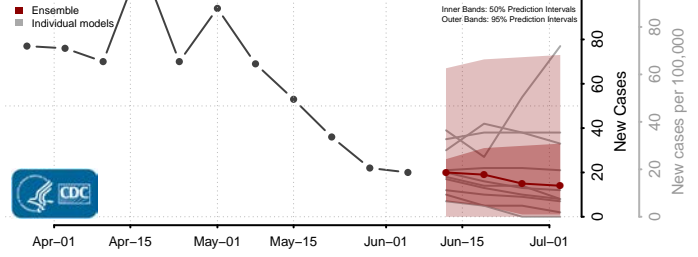

Sullivan County, Indiana

Switzerland County, Indiana

Tippecanoe County, Indiana

Tipton County, Indiana

Union County, Indiana

Vanderburgh County, Indiana

Vermillion County, Indiana

Vigo County, Indiana