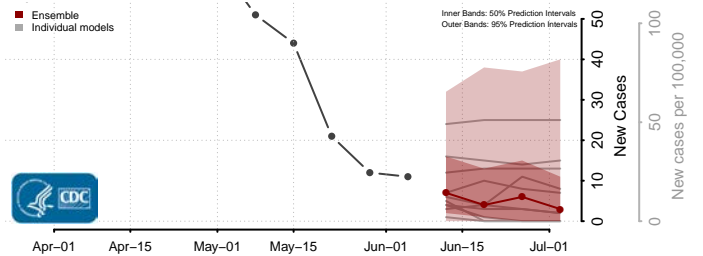

Belknap County, New Hampshire

Carroll County, New Hampshire

*New weekly cases may decrease in this location over the next four weeks. For these locations, the ensemble forecast indicates a probability of 0.75 or greater that fewer cases will be reported in week four of the forecast than in the last reported week.