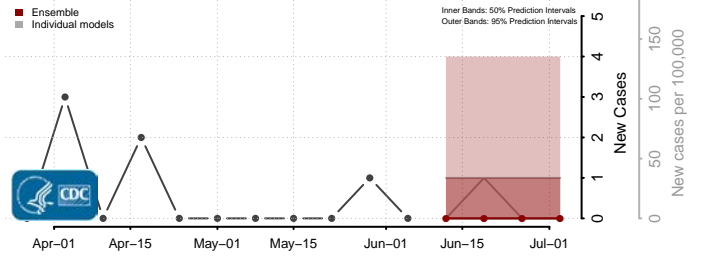

Brown County, Nebraska