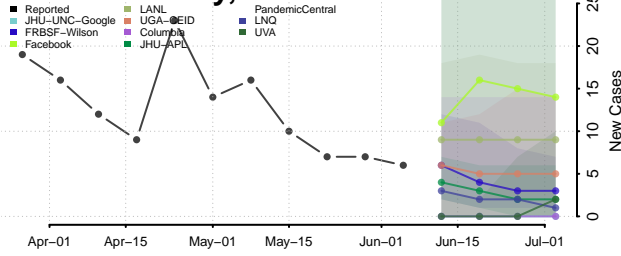

Clinton County, Illinois