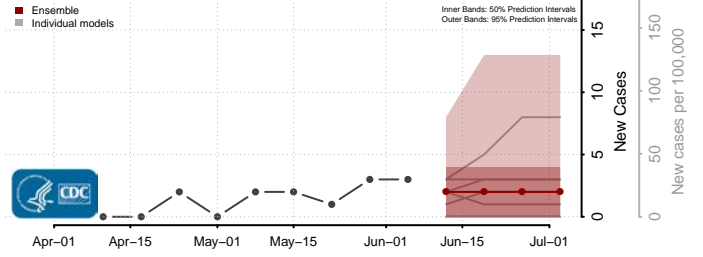

Chicot County, Arkansas