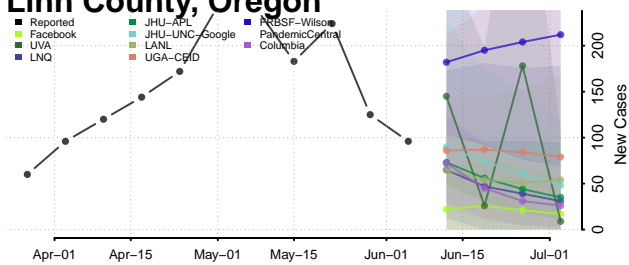

Linn County, Oregon