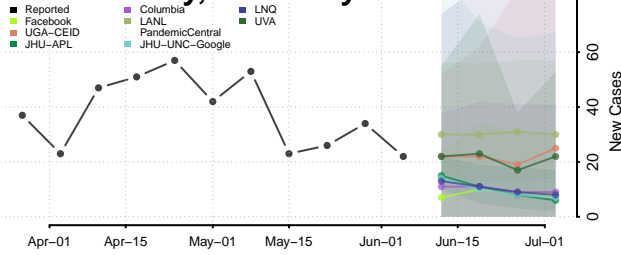

Clark County, Kentucky