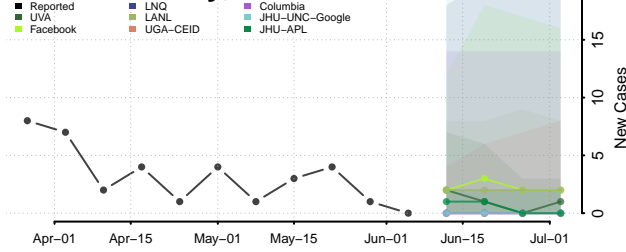

Powell County, Montana