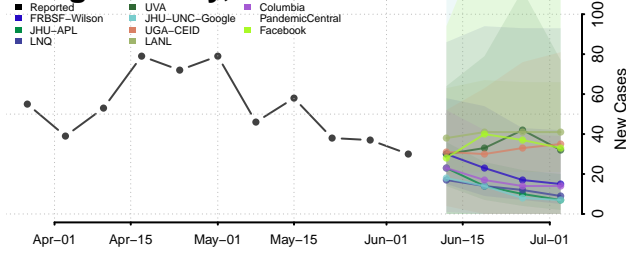

Dodge County, Wisconsin