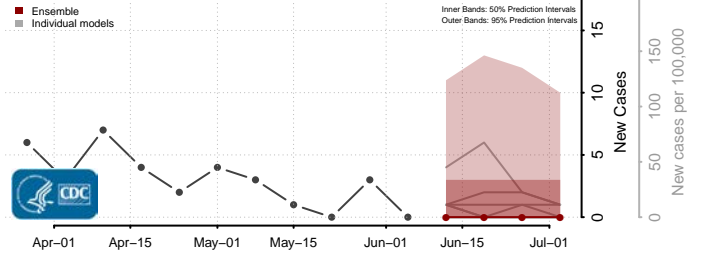

Floyd County, Iowa

Franklin County, Iowa

Fremont County, Iowa

Greene County, Iowa

Grundy County, Iowa

Guthrie County, Iowa

Hamilton County, Iowa

Hancock County, Iowa