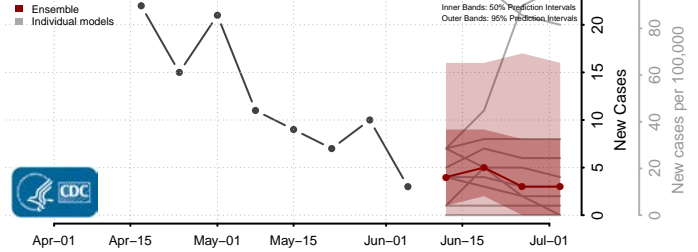

Kent County, Rhode Island

Newport County, Rhode Island

Providence County, Rhode Island

Washington County, Rhode Island

South Carolina*

Abbeville County, South Carolina

*New weekly cases may decrease in this location over the next four weeks. For these locations, the ensemble forecast indicates a probability of 0.75 or greater that fewer cases will be reported in week four of the forecast than in the last reported week.