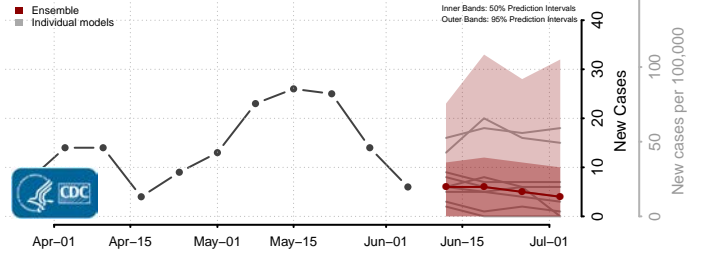

Lake County, Montana