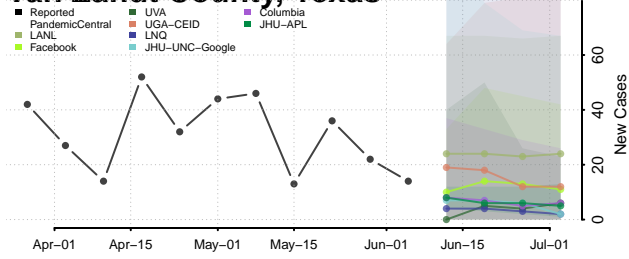

Van Zandt County, Texas