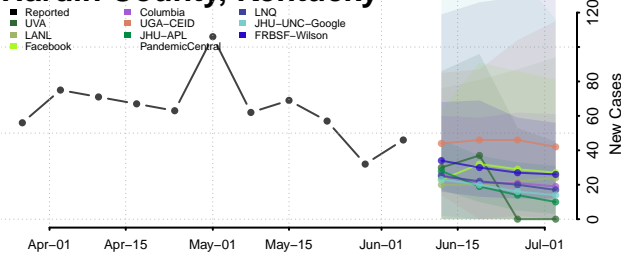

Hardin County, Kentucky