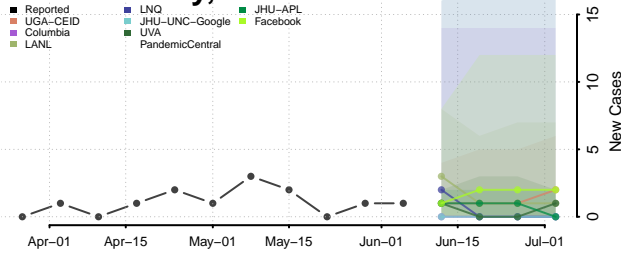

Stone County, Arkansas