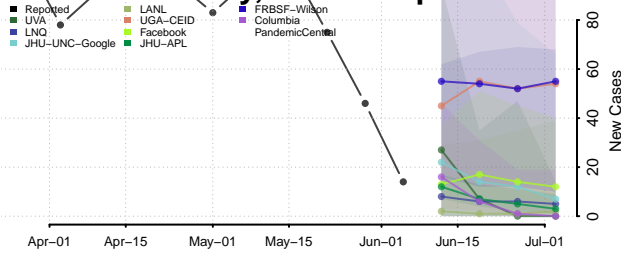

Cheshire County, New Hampshire