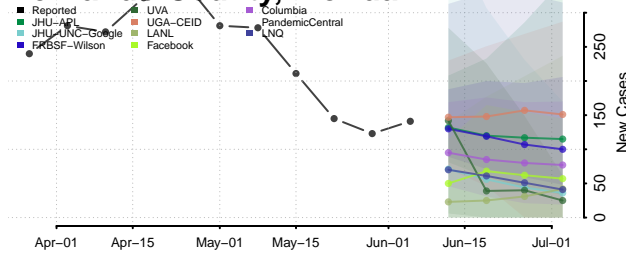

Gilchrist County, Florida

Glades County, Florida

Gulf County, Florida

Hamilton County, Florida

Hardee County, Florida

Hendry County, Florida

Hernando County, Florida

Highlands County, Florida