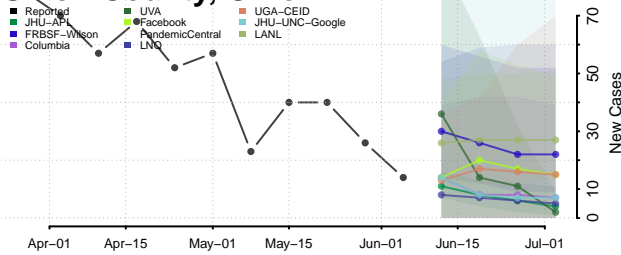

Union County, Ohio