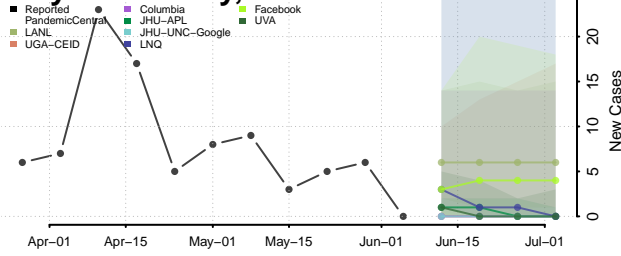

Cherokee County, Iowa

Chickasaw County, Iowa

Clarke County, Iowa

Clay County, Iowa

Clayton County, Iowa

Clinton County, Iowa

Crawford County, Iowa

Dallas County, Iowa