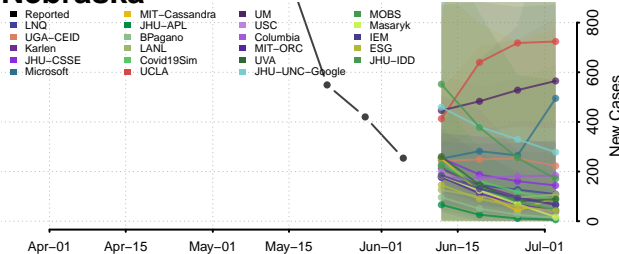

Treasure County, Montana

Valley County, Montana

Wheatland County, Montana

Wibaux County, Montana

Yellowstone County, Montana

Nebraska*

*New weekly cases may decrease in this location over the next four weeks. For these locations, the ensemble forecast indicates a probability of 0.75 or greater that fewer cases will be reported in week four of the forecast than in the last reported week.