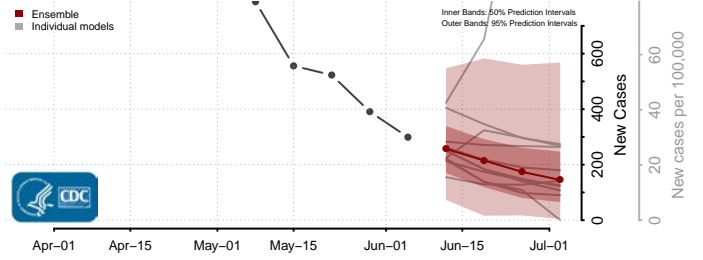

St. Louis County, Missouri