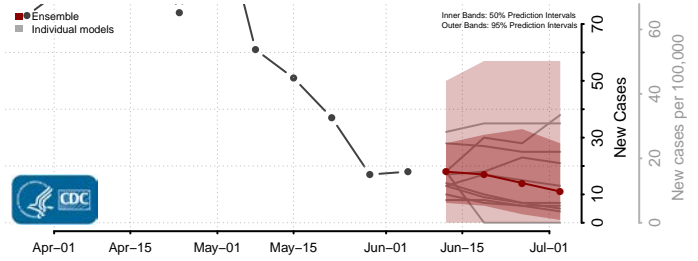

Prince George's County, Maryland

Queen Anne's County, Maryland

Somerset County, Maryland

St. Mary's County, Maryland

Talbot County, Maryland

Washington County, Maryland

Wicomico County, Maryland

Worcester County, Maryland