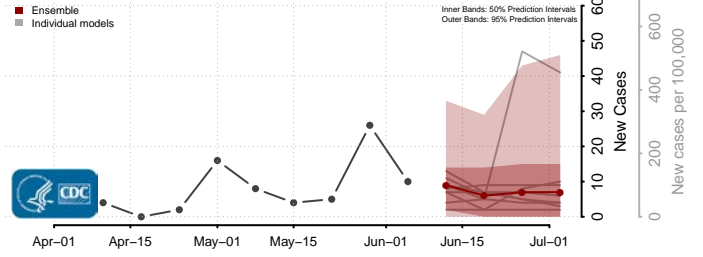

Caldwell County, Missouri