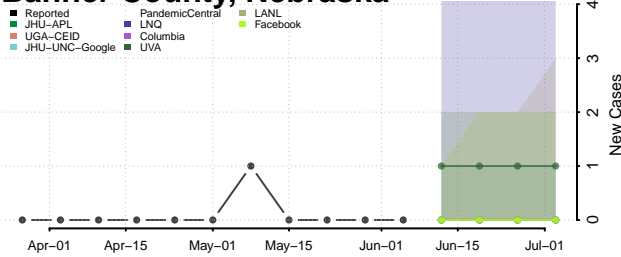

Adams County, Nebraska

Antelope County, Nebraska

Arthur County, Nebraska

Banner County, Nebraska

Blaine County, Nebraska

Boone County, Nebraska

Box Butte County, Nebraska

Boyd County, Nebraska