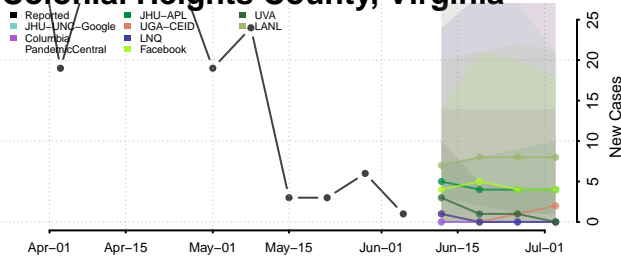

Colonial Heights County, Virginia