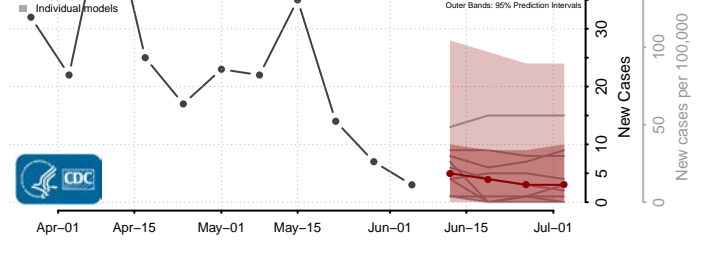

King George County, Virginia