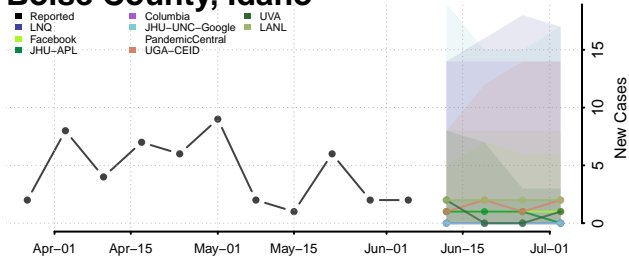

Bannock County, Idaho

Bear Lake County, Idaho

Benewah County, Idaho

Bingham County, Idaho

Blaine County, Idaho

Boise County, Idaho

Bonner County, Idaho

Bonneville County, Idaho