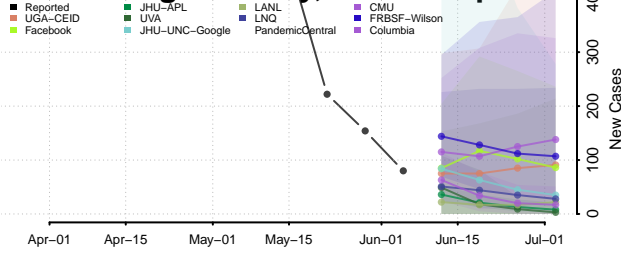

Hillsborough County, New Hampshire