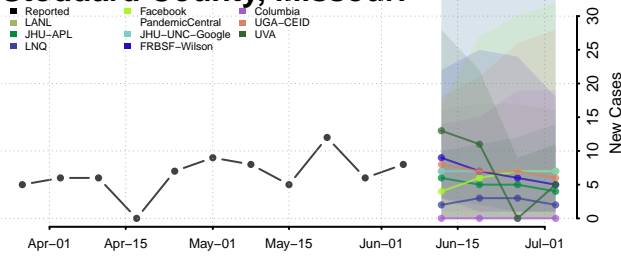

Stoddard County, Missouri