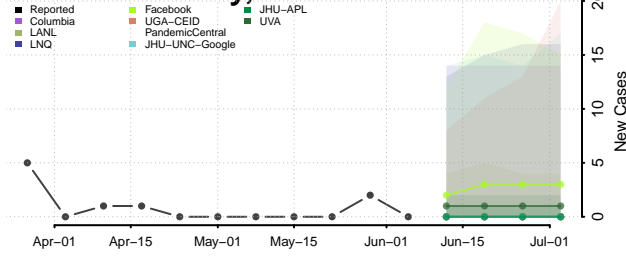

Dawson County, Montana