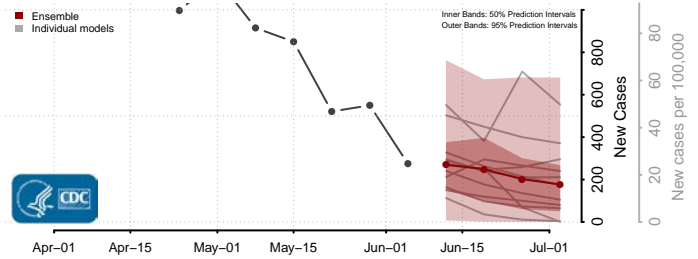

Wake County, North Carolina