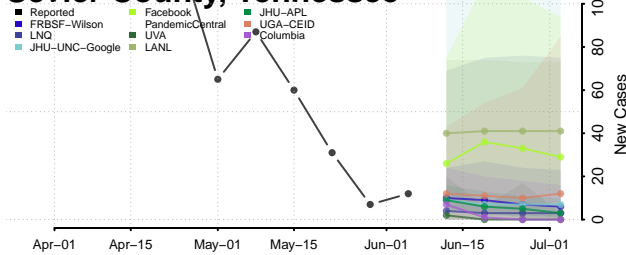

Robertson County, Tennessee

Rutherford County, Tennessee

Scott County, Tennessee

Squatchie County, Tennessee

Sevier County, Tennessee

Shelby County, Tennessee

Smith County, Tennessee

Stewart County, Tennessee