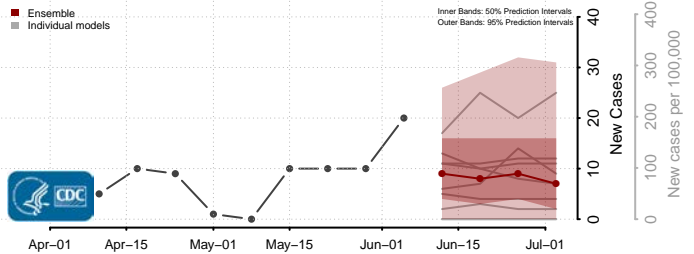

St. Helena County, Louisiana