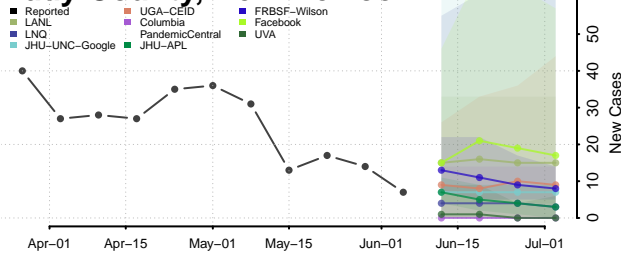

Eddy County, New Mexico