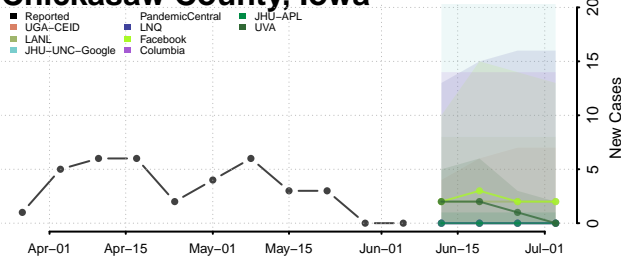

Chickasaw County, Iowa