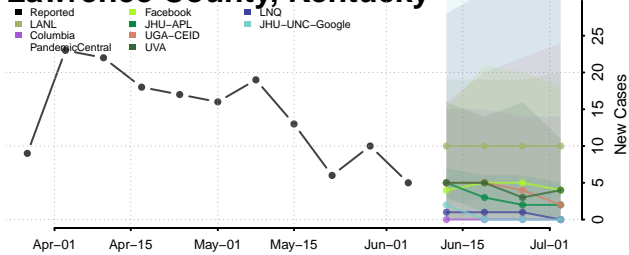

Lawrence County, Kentucky