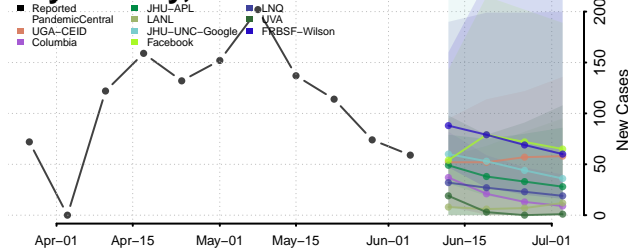

Bay County, Florida

*New weekly cases may decrease in this location over the next four weeks. For these locations, the ensemble forecast indicates a probability of 0.75 or greater that fewer cases will be reported in week four of the forecast than in the last reported week.