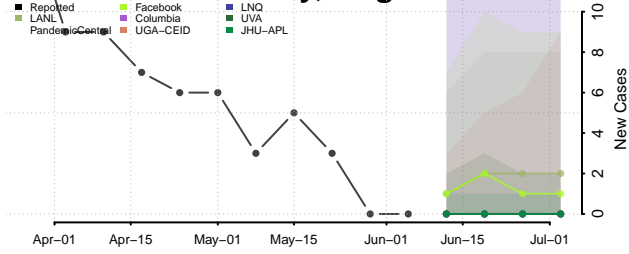

Falls Church County, Virginia