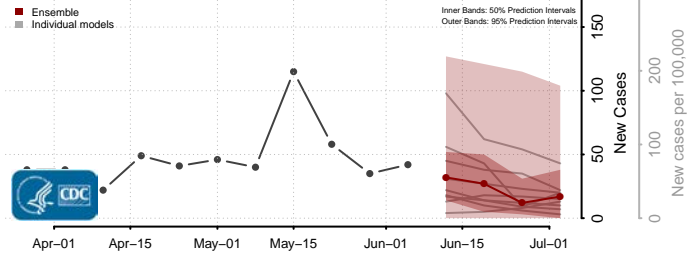

Blount County, Alabama