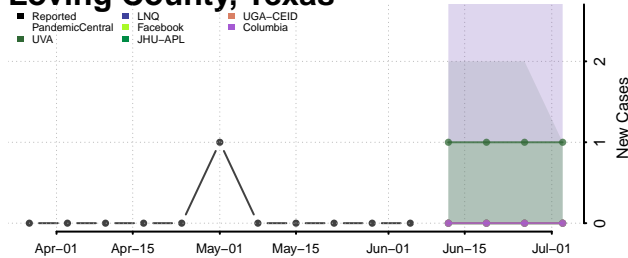

Liberty County, Texas

Limestone County, Texas

Lipscomb County, Texas

Live Oak County, Texas

Llano County, Texas

Loving County, Texas

Lubbock County, Texas

Lynn County, Texas