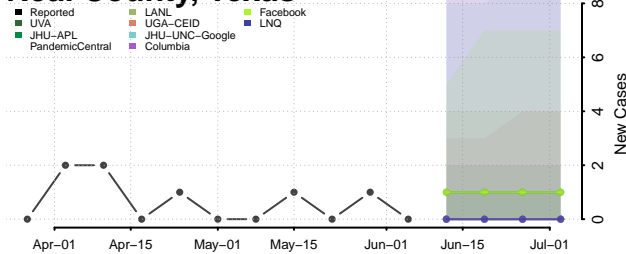

Real County, Texas