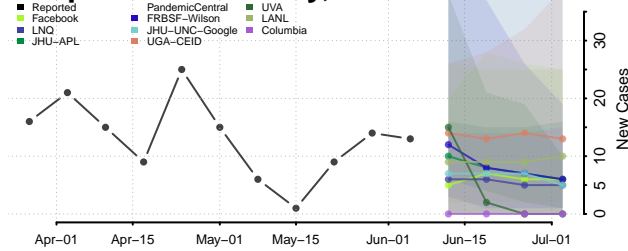

Plaquemines County, Louisiana