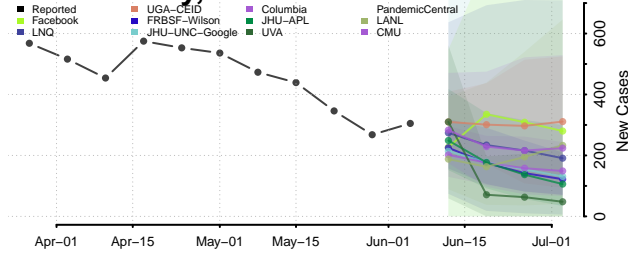

Utah County, Utah