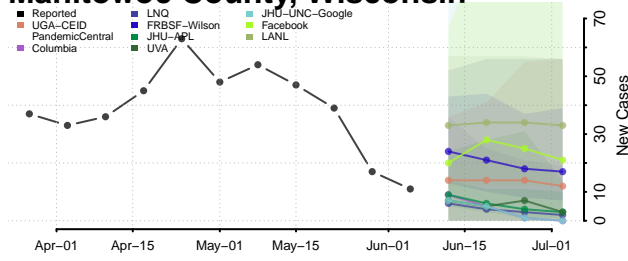

Marathon County, Wisconsin

Marinette County, Wisconsin

Marquette County, Wisconsin

Menominee County, Wisconsin

Milwaukee County, Wisconsin

Monroe County, Wisconsin

Oconto County, Wisconsin

Oneida County, Wisconsin