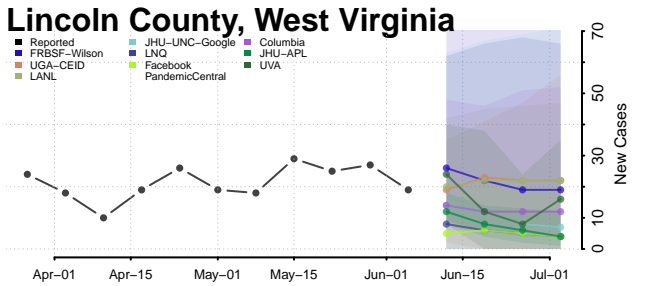

Hancock County, West Virginia

Hardy County, West Virginia

Harrison County, West Virginia

Jackson County, West Virginia

Marshall County, West Virginia

Mason County, West Virginia

McDowell County, West Virginia