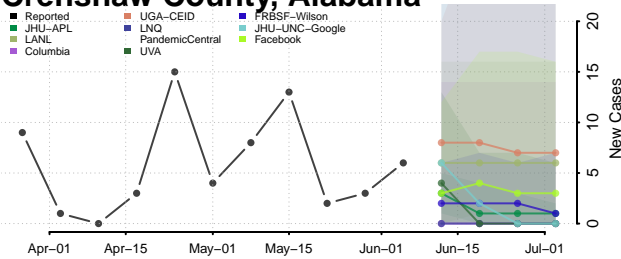

Crenshaw County, Alabama