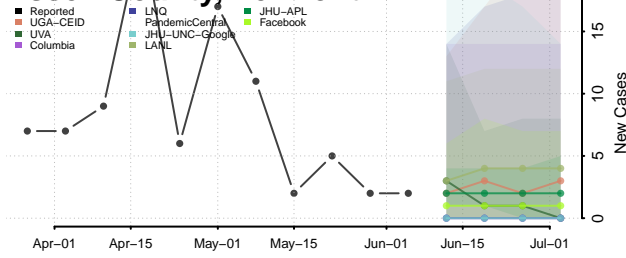

Essex County, Vermont

Franklin County, Vermont

Grand Isle County, Vermont

Lamoille County, Vermont

Orange County, Vermont

Orleans County, Vermont

Rutland County, Vermont

Washington County, Vermont