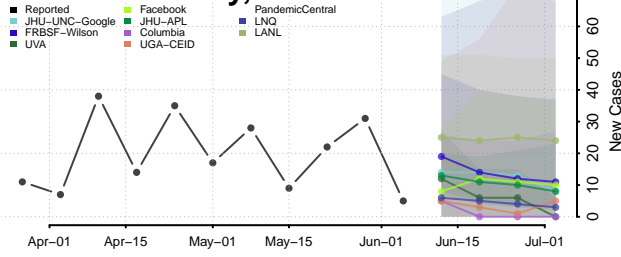

Webster County, Louisiana