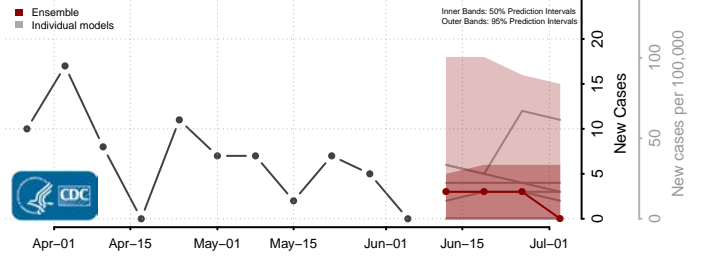

Ste. Genevieve County, Missouri