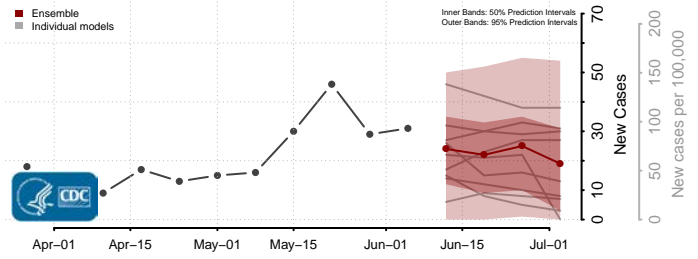

Chambers County, Alabama