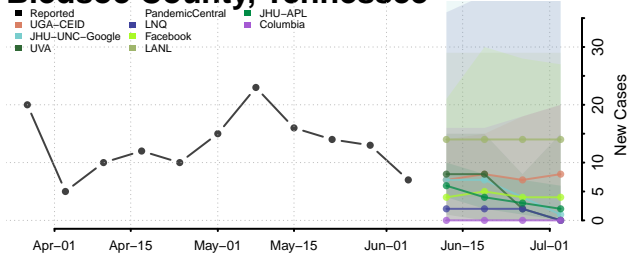

Bledsoe County, Tennessee