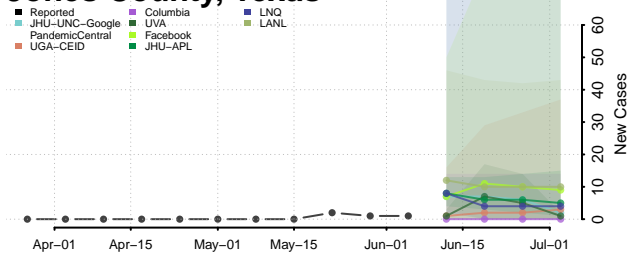

Jones County, Texas