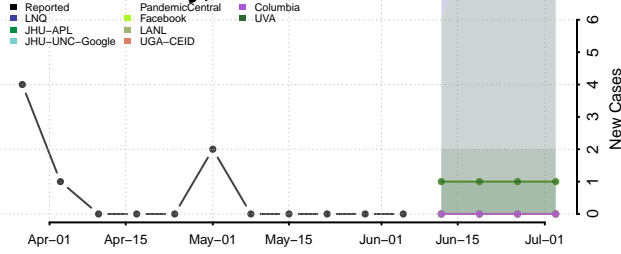

Dewey County, Oklahoma

Ellis County, Oklahoma

Garfield County, Oklahoma

Garvin County, Oklahoma

Grady County, Oklahoma

Grant County, Oklahoma

Greer County, Oklahoma

Harmon County, Oklahoma