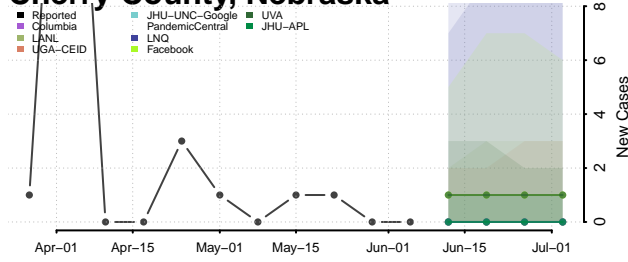

Brown County, Nebraska

Buffalo County, Nebraska

Burt County, Nebraska

Butler County, Nebraska

Cass County, Nebraska

Cedar County, Nebraska

Chase County, Nebraska

Cherry County, Nebraska