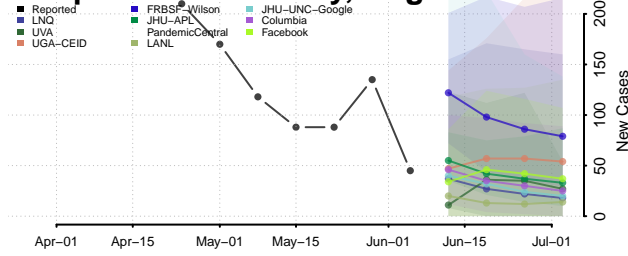

Newport News County, Virginia