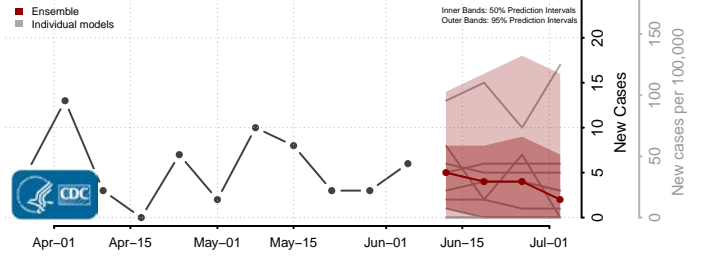

Osage County, Missouri