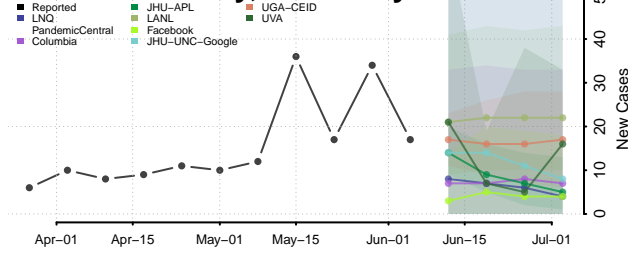

Todd County, Kentucky

Trigg County, Kentucky

Trimble County, Kentucky

Union County, Kentucky

Warren County, Kentucky

Washington County, Kentucky

Wayne County, Kentucky

Webster County, Kentucky