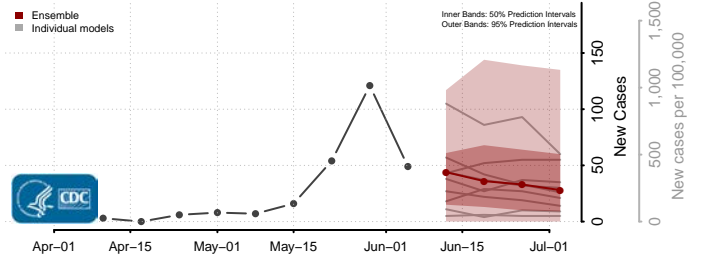

Linn County, Missouri