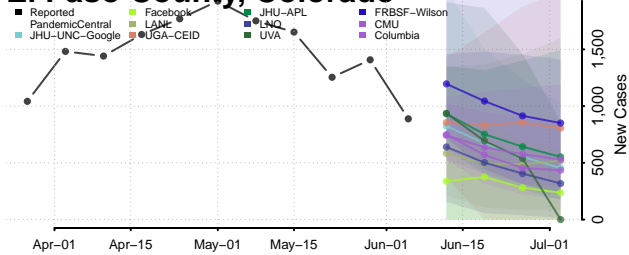

El Paso County, Colorado