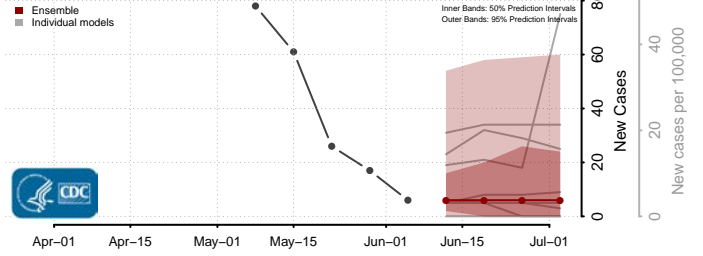

Alexandria County, Virginia