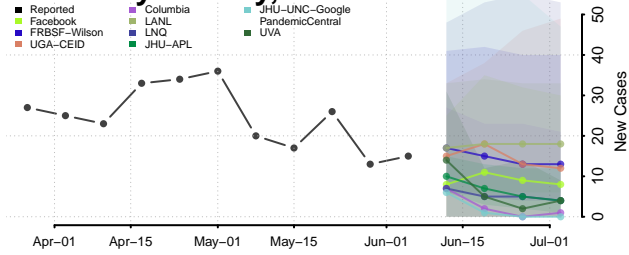

Guernsey County, Ohio