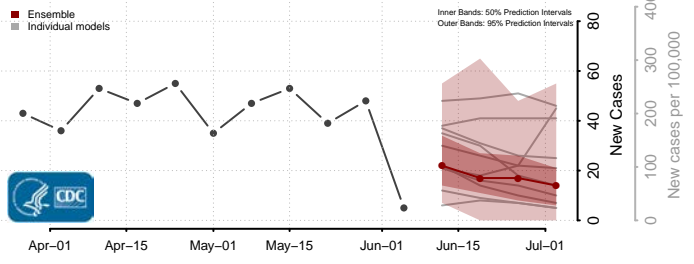

Boone County, West Virginia