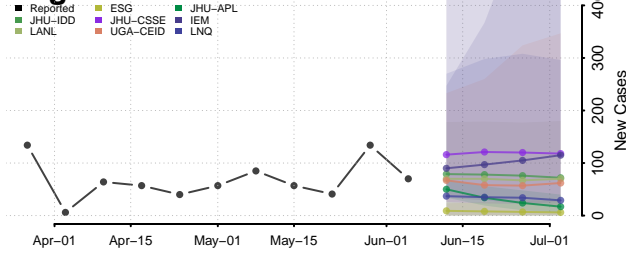

Virgin Islands