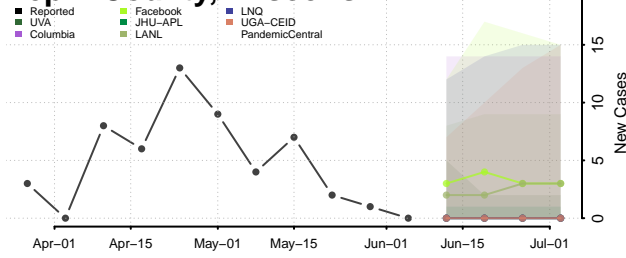

Pepin County, Wisconsin