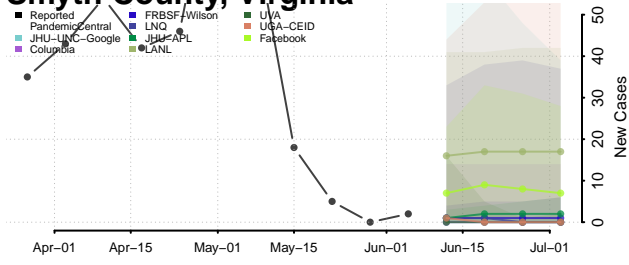

Smyth County, Virginia