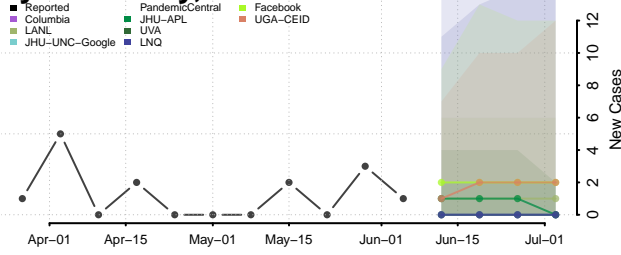

Liberty County, Texas

Limestone County, Texas

Lipscomb County, Texas

Live Oak County, Texas

Llano County, Texas

Loving County, Texas

Lubbock County, Texas

Lynn County, Texas