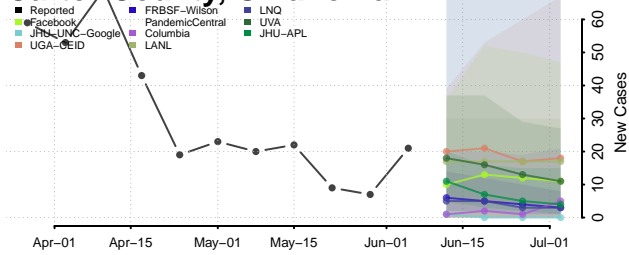

Blaine County, Oklahoma

Bryan County, Oklahoma

Caddo County, Oklahoma

Canadian County, Oklahoma

Carter County, Oklahoma

Cherokee County, Oklahoma

Choctaw County, Oklahoma

Cimarron County, Oklahoma