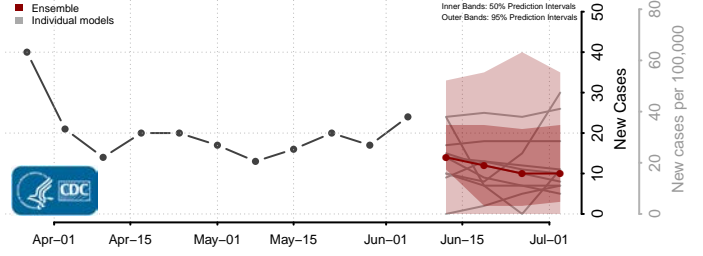

Crawford County, Arkansas