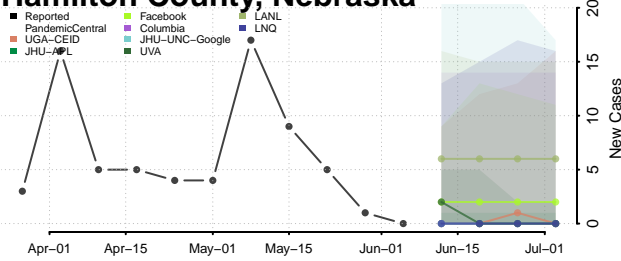

Hamilton County, Nebraska