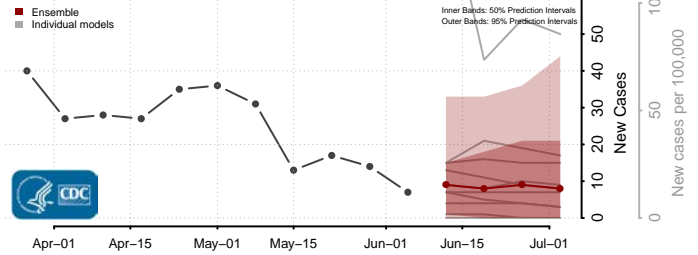

Eddy County, New Mexico