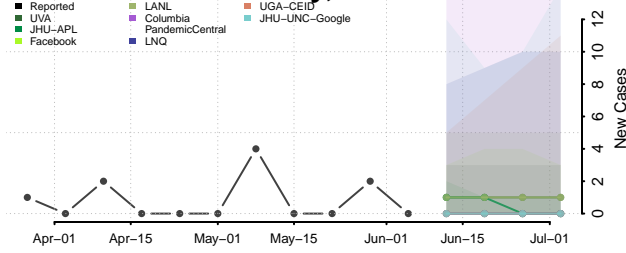

Powder River County, Montana