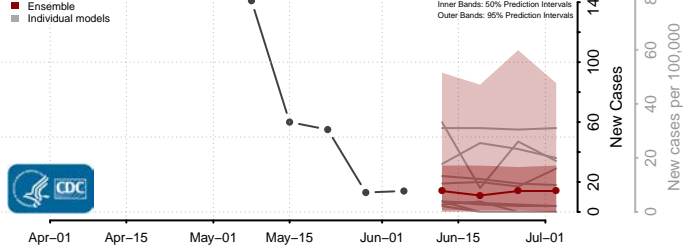

Middlesex County, Connecticut

New Haven County, Connecticut

*New weekly cases may decrease in this location over the next four weeks. For these locations, the ensemble forecast indicates a probability of 0.75 or greater that fewer cases will be reported in week four of the forecast than in the last reported week.