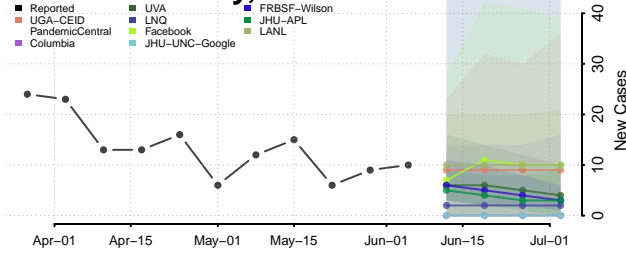

Le Flore County, Oklahoma