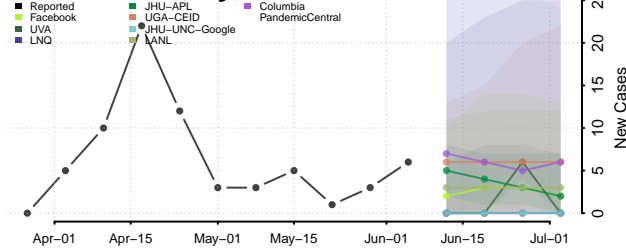

Woodford County, Illinois

Indiana*

Adams County, Indiana

Allen County, Indiana

Bartholomew County, Indiana

Benton County, Indiana

*New weekly cases may decrease in this location over the next four weeks. For these locations, the ensemble forecast indicates a probability of 0.75 or greater that fewer cases will be reported in week four of the forecast than in the last reported week.