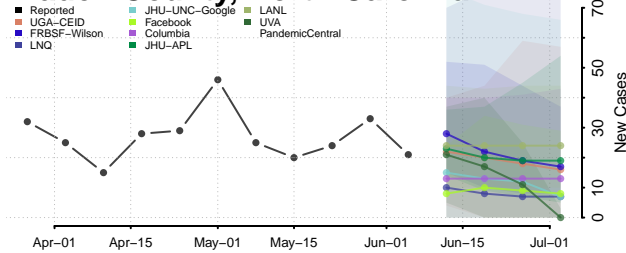

Ashe County, North Carolina

Avery County, North Carolina

Beaufort County, North Carolina

Bertie County, North Carolina

Bladen County, North Carolina

Brunswick County, North Carolina

Buncombe County, North Carolina