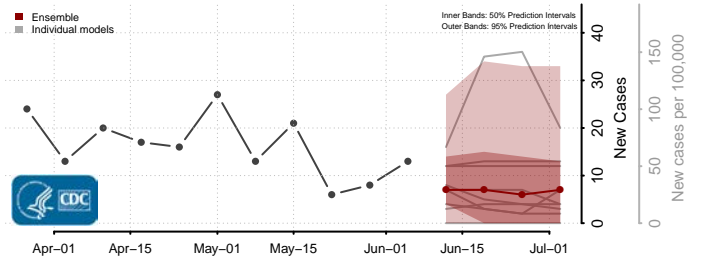

Nez Perce County, Idaho

Oneida County, Idaho

Owyhee County, Idaho

Payette County, Idaho

Power County, Idaho

Shoshone County, Idaho

Teton County, Idaho

Twin Falls County, Idaho