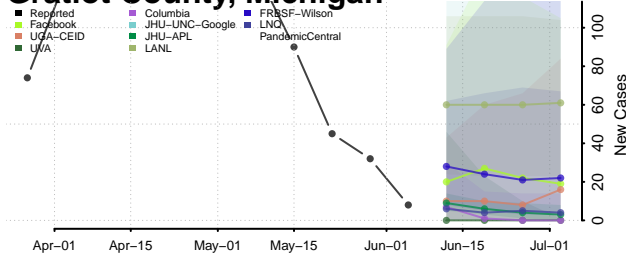

Gogebic County, Michigan

Grand Traverse County, Michigan

Gratiot County, Michigan

Hillsdale County, Michigan

Houghton County, Michigan

Huron County, Michigan

Ingham County, Michigan

Ionia County, Michigan