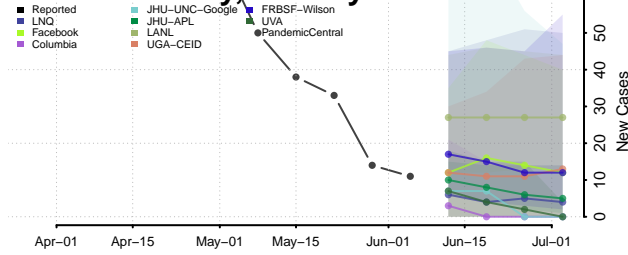

Clinton County, Pennsylvania