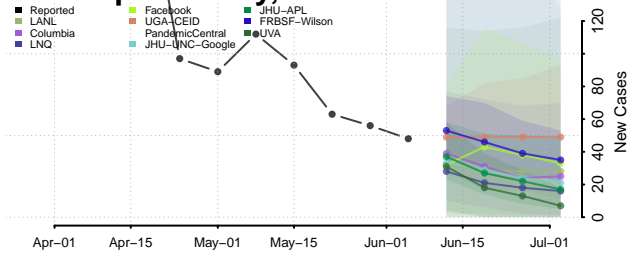

Randolph County, North Carolina