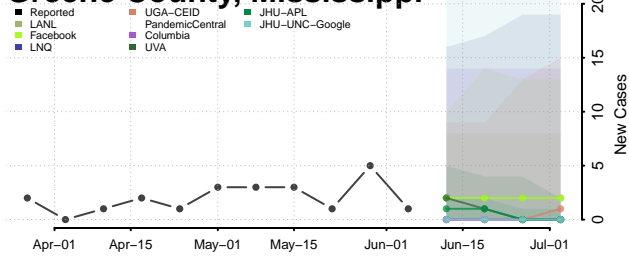

Greene County, Mississippi