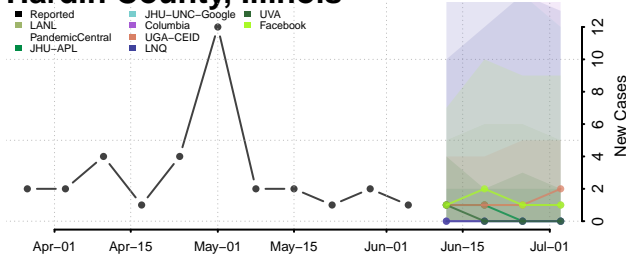

Gallatin County, Illinois

Greene County, Illinois

Grundy County, Illinois

Hamilton County, Illinois

Hancock County, Illinois

Hardin County, Illinois

Henderson County, Illinois

Henry County, Illinois