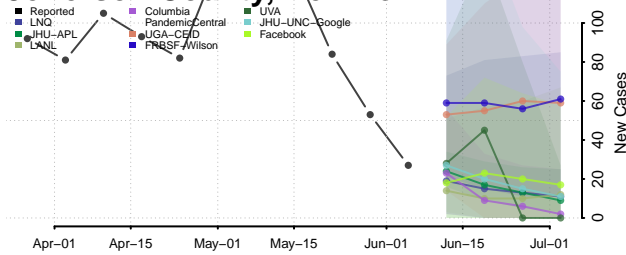

Fulton County, New York

Genesee County, New York

Greene County, New York

Hamilton County, New York

Herkimer County, New York

Jefferson County, New York

Kings County, New York

Lewis County, New York