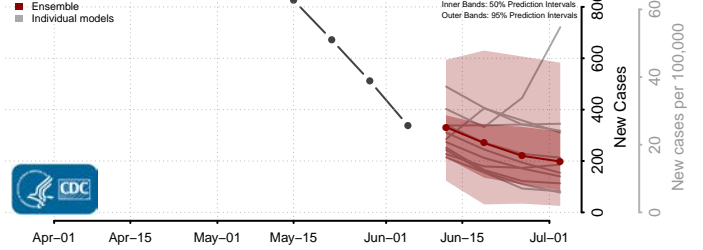

Franklin County, Ohio