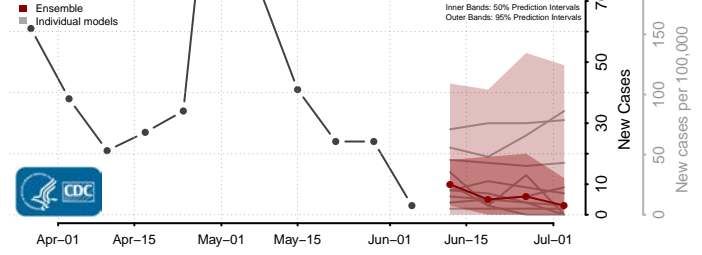

Wayne County, West Virginia