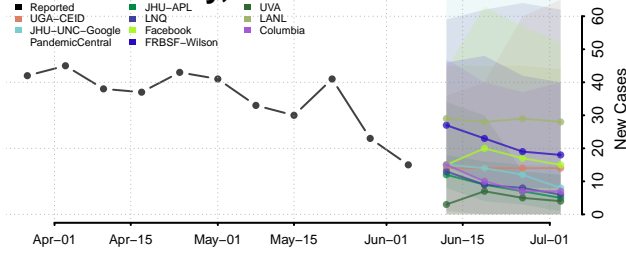

Putnam County, Ohio

Richland County, Ohio

Ross County, Ohio

Sandusky County, Ohio

Scioto County, Ohio

Seneca County, Ohio

Shelby County, Ohio

Stark County, Ohio