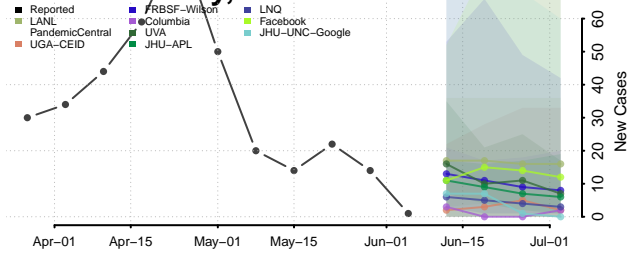

Burnet County, Texas