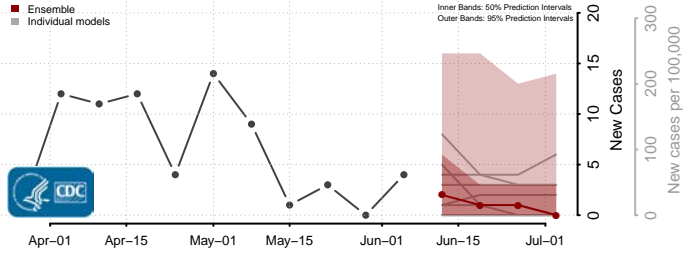

Mason County, Kentucky

McCracken County, Kentucky

McCreary County, Kentucky

McLean County, Kentucky

Meade County, Kentucky

Menifee County, Kentucky

Mercer County, Kentucky

Metcalf County, Kentucky