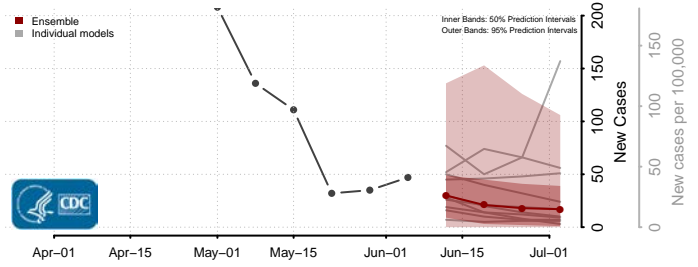

Gallatin County, Montana