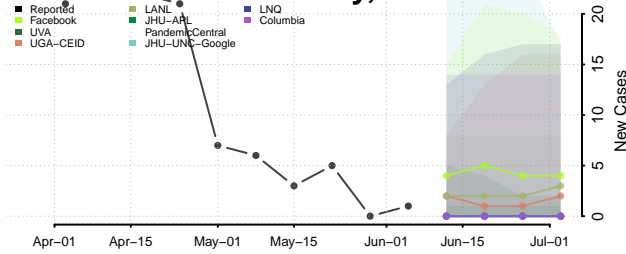

Yellow Medicine County, Minnesota