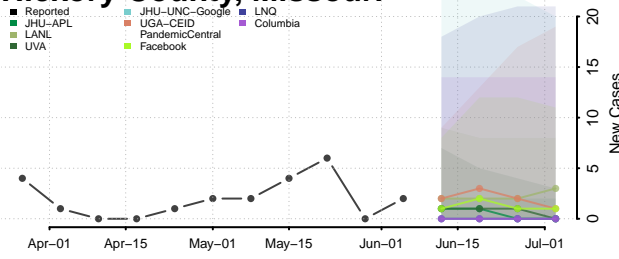

Hickory County, Missouri