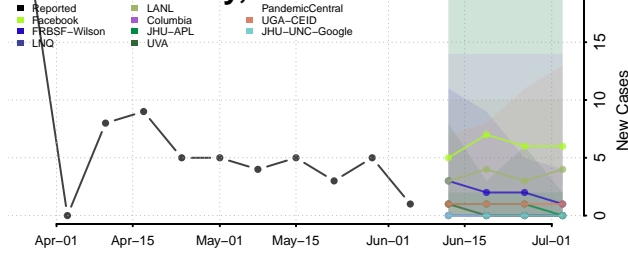

Jefferson County, Kansas

Jewell County, Kansas

Johnson County, Kansas

Kearyn County, Kansas

Kingman County, Kansas

Kiowa County, Kansas

Labette County, Kansas

Lane County, Kansas