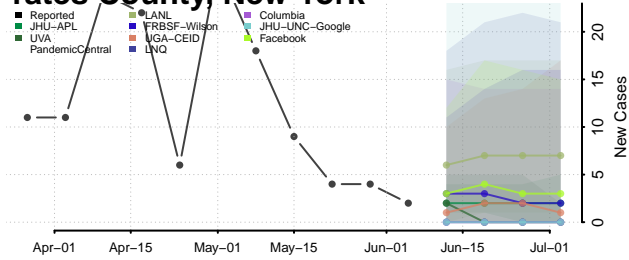

Washington County, New York

Wayne County, New York

Westchester County, New York

Wyoming County, New York

Yates County, New York

North Carolina*

Alamance County, North Carolina

Alexander County, North Carolina