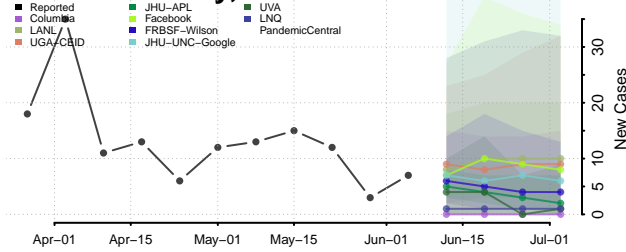

Adams County, Indiana