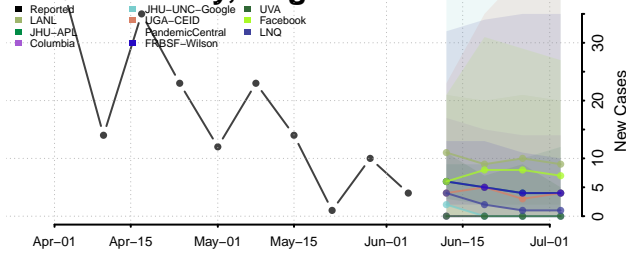

Halifax County, Virginia