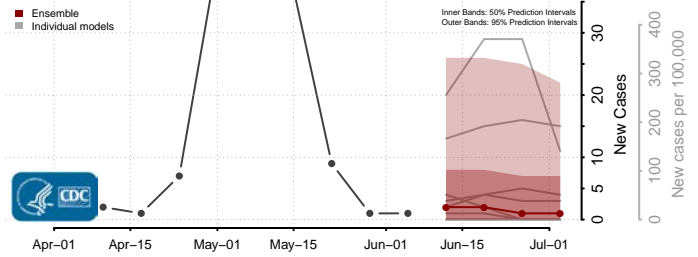

Gilmer County, West Virginia