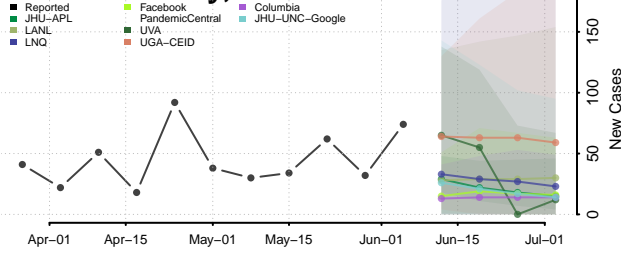

Acadia County, Louisiana