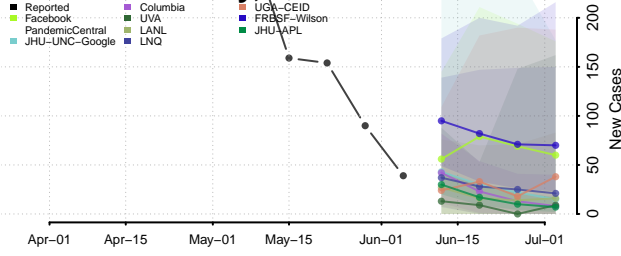

St. Louis County, Minnesota