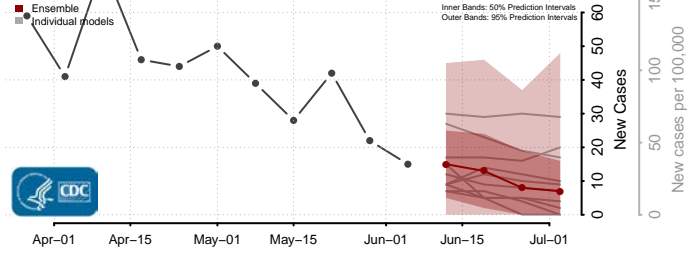

Cumberland County, North Carolina

Currituck County, North Carolina

Dare County, North Carolina

Davidson County, North Carolina

Davie County, North Carolina

Duplin County, North Carolina

Durham County, North Carolina