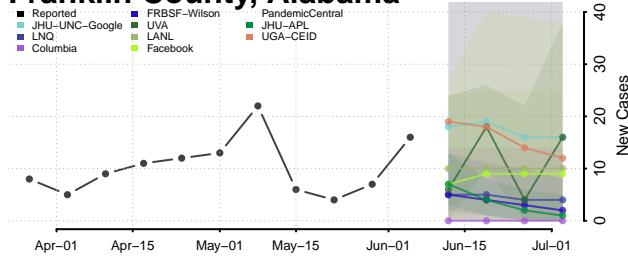

Franklin County, Alabama