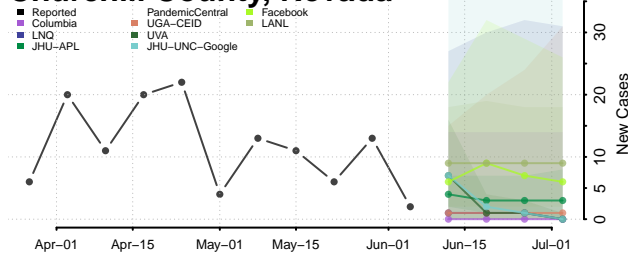

Churchill County, Nevada