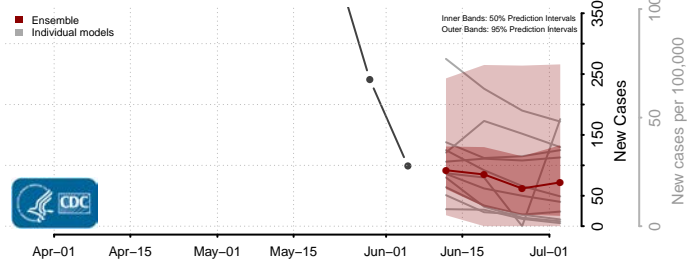

Wexford County, Michigan

Minnesota*

Aitkin County, Minnesota

Anoka County, Minnesota

*New weekly cases may decrease in this location over the next four weeks. For these locations, the ensemble forecast indicates a probability of 0.75 or greater that fewer cases will be reported in week four of the forecast than in the last reported week.