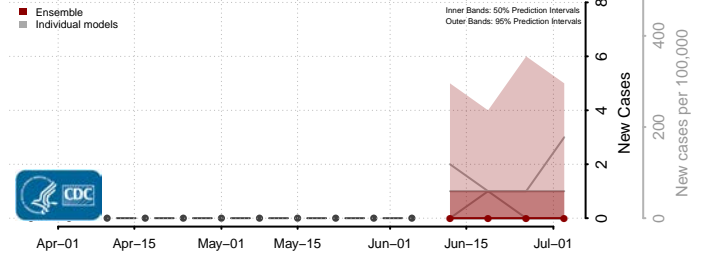

Daniels County, Montana