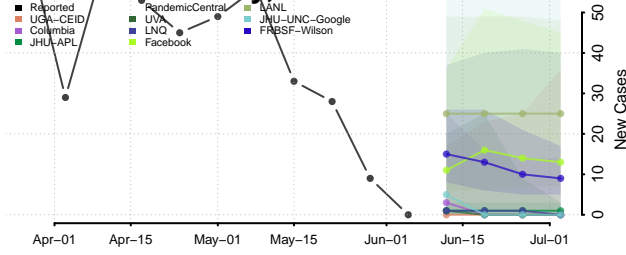

Houston County, Tennessee

Humphreys County, Tennessee

Jackson County, Tennessee

Jefferson County, Tennessee

Johnson County, Tennessee

Knox County, Tennessee

Lake County, Tennessee

Lauderdale County, Tennessee