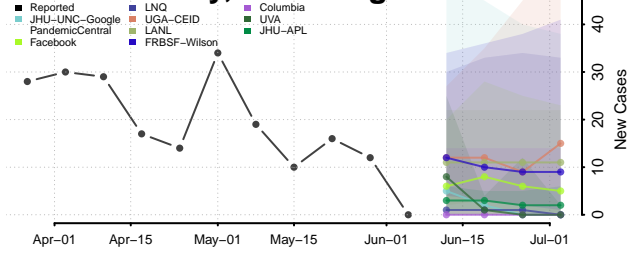

Mason County, West Virginia