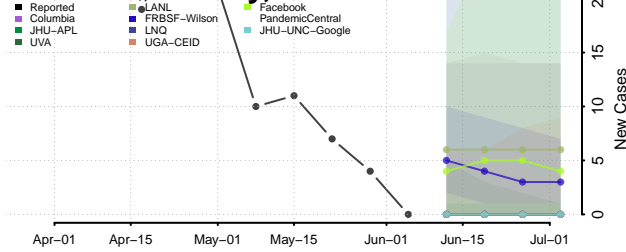

Delaware County, Iowa