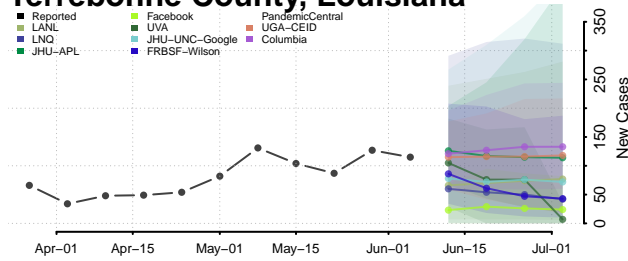

Terrebonne County, Louisiana