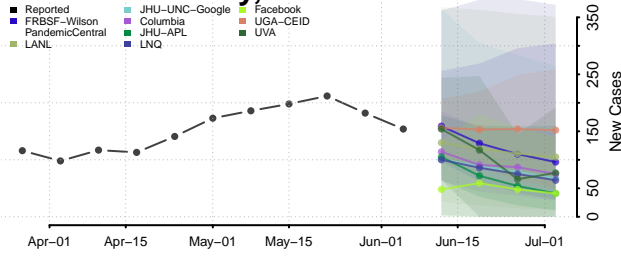

Kootenai County, Idaho