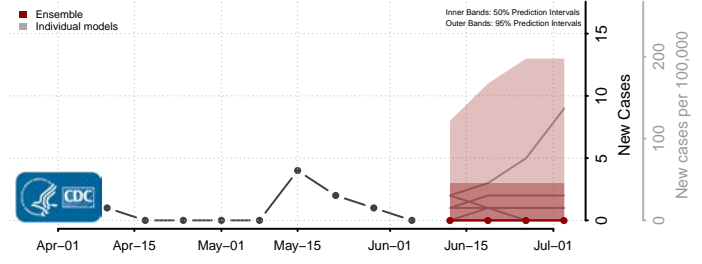

Gentry County, Missouri