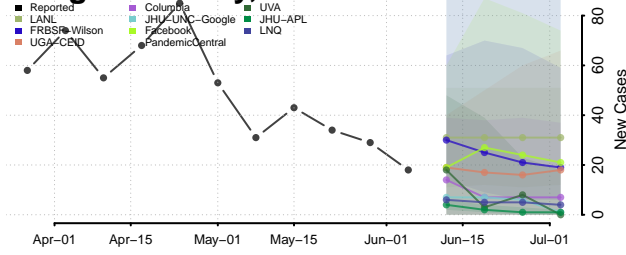

Douglas County, Kansas