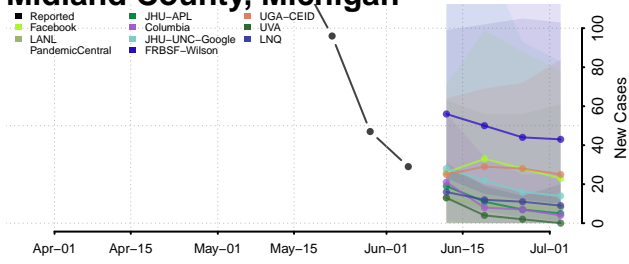

Midland County, Michigan