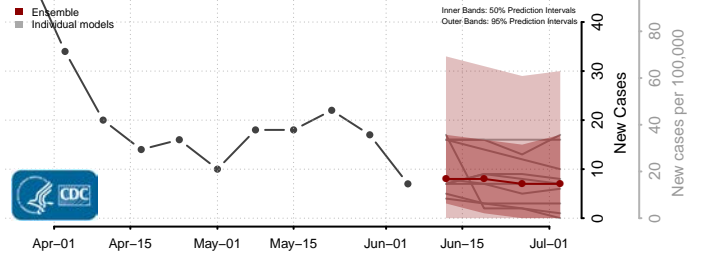

Hancock County, Mississippi