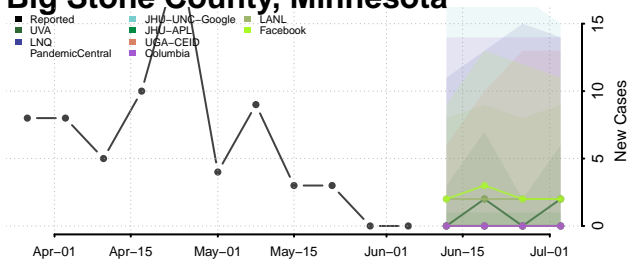

Becker County, Minnesota

Beltrami County, Minnesota

Benton County, Minnesota

Big Stone County, Minnesota

Blue Earth County, Minnesota

Brown County, Minnesota

Carlton County, Minnesota

Carver County, Minnesota