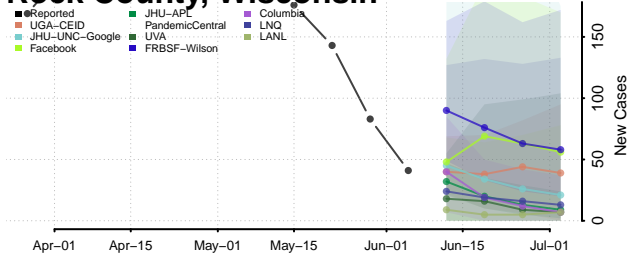

Rock County, Wisconsin