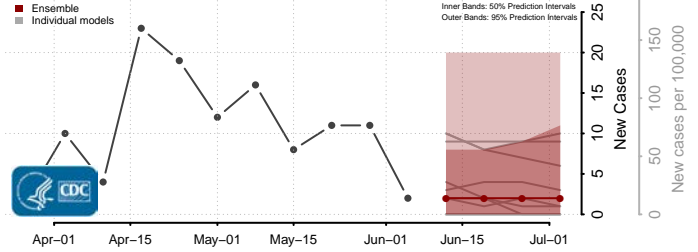

Calhoun County, Mississippi