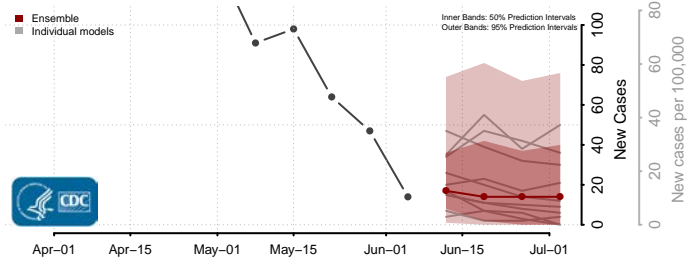

Clermont County, Ohio

Clinton County, Ohio

Columbiana County, Ohio

Coshocton County, Ohio

Crawford County, Ohio

Cuyahoga County, Ohio

Darke County, Ohio

Defiance County, Ohio