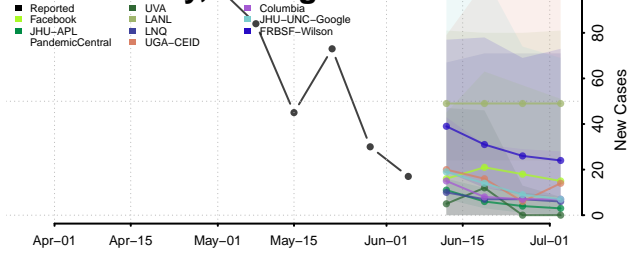

Berrien County, Michigan

Branch County, Michigan

Calhoun County, Michigan

Cass County, Michigan

Charlevoix County, Michigan

Cheboygan County, Michigan

Chippewa County, Michigan

Clare County, Michigan