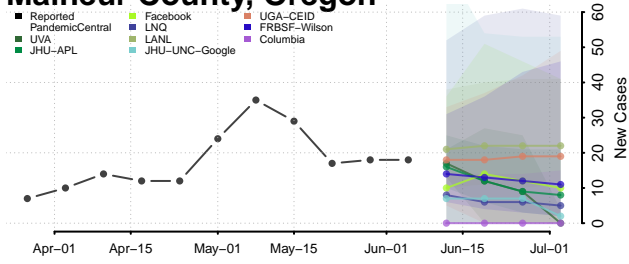

Malheur County, Oregon