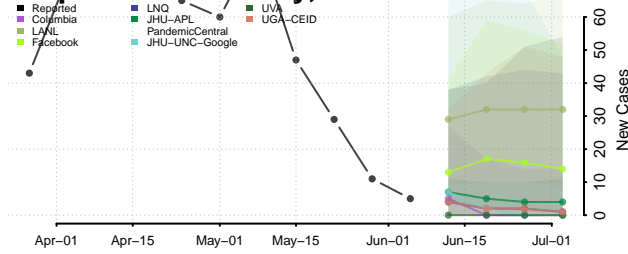

Shelby County, Illinois

St. Clair County, Illinois

Stark County, Illinois

Stephenson County, Illinois

Tazewell County, Illinois

Union County, Illinois

Vermilion County, Illinois

Wabash County, Illinois