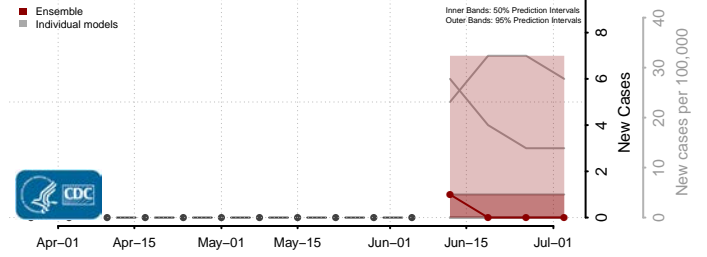

Sevier County, Utah