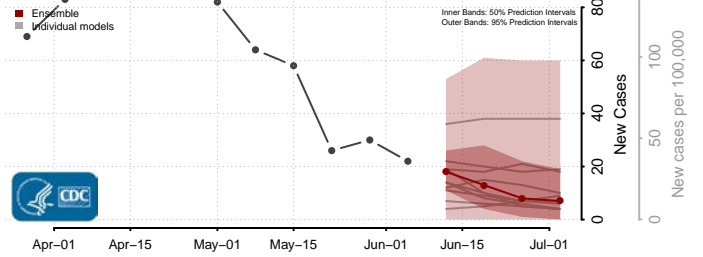

Belknap County, New Hampshire

Carroll County, New Hampshire

*New weekly cases may decrease in this location over the next four weeks. For these locations, the ensemble forecast indicates a probability of 0.75 or greater that fewer cases will be reported in week four of the forecast than in the last reported week.