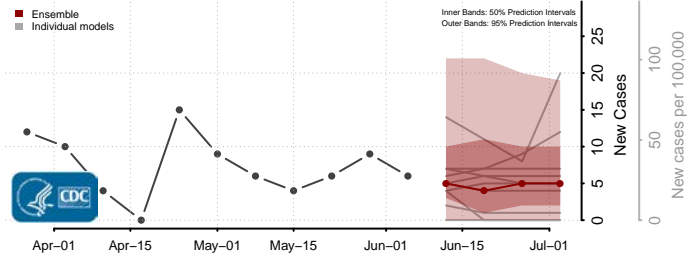

Henry County, Missouri