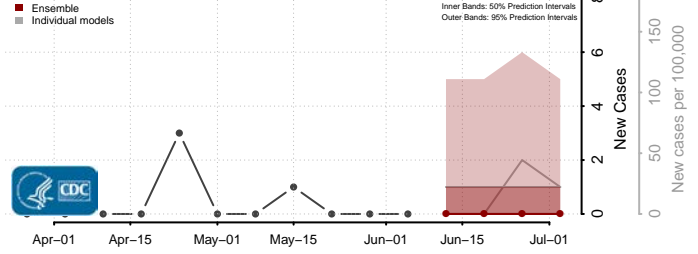

Mineral County, Nevada