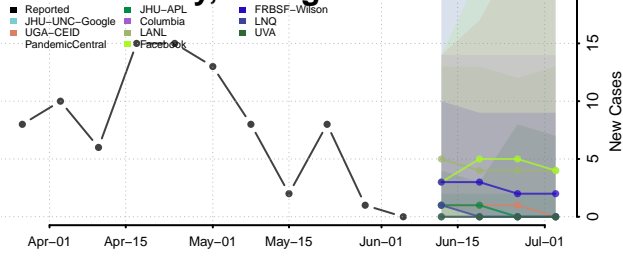

White County, Georgia

Whitfield County, Georgia

Wilcox County, Georgia

Wilkes County, Georgia

Wilkinson County, Georgia

Worth County, Georgia

Guam

Hawaii