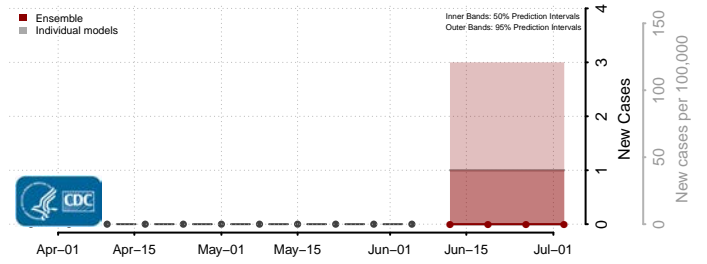

Rich County, Utah