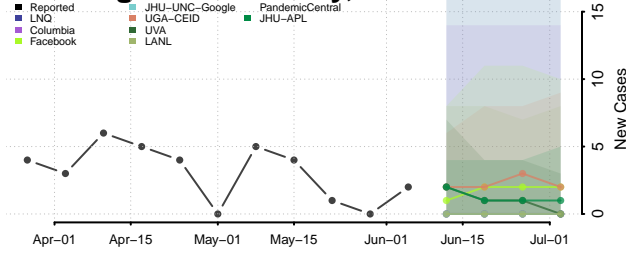

San Augustine County, Texas