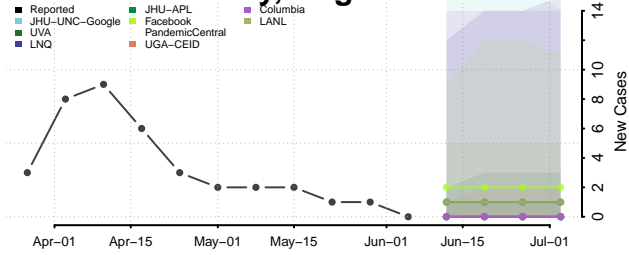

King and Queen County, Virginia

King George County, Virginia

King William County, Virginia

Lancaster County, Virginia

Lee County, Virginia

Lexington County, Virginia

Loudoun County, Virginia

Louisa County, Virginia