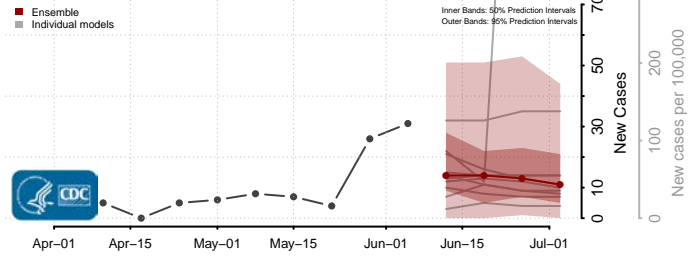

Texas County, Missouri