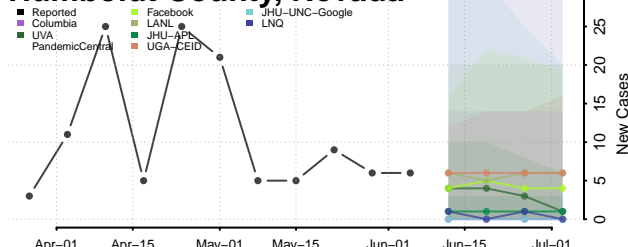

Humboldt County, Nevada