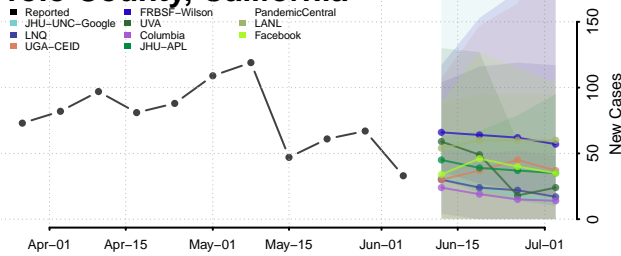

Sutter County, California

Tehama County, California

Trinity County, California

Tulare County, California

Tuolumne County, California

Ventura County, California

Yolo County, California

Yuba County, California