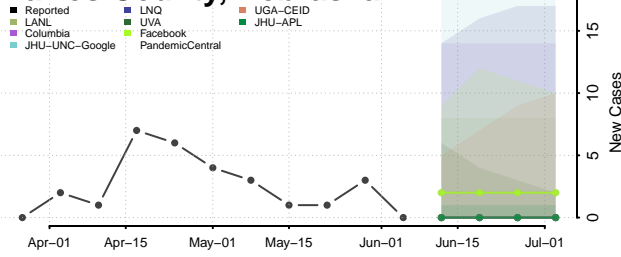

Cheyenne County, Nebraska

Clay County, Nebraska

Colfax County, Nebraska

Cuming County, Nebraska

Custer County, Nebraska

Dakota County, Nebraska

Dawes County, Nebraska

Dawson County, Nebraska