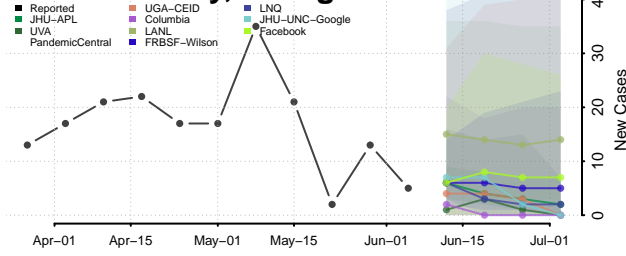

Forsyth County, Georgia

Franklin County, Georgia

Fulton County, Georgia

Gilmer County, Georgia

Glascocock County, Georgia

Glynn County, Georgia

Gordon County, Georgia

Grady County, Georgia