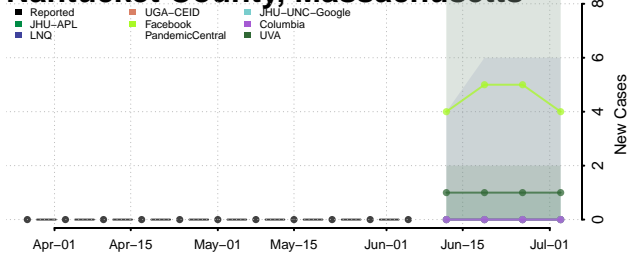

Nantucket County, Massachusetts