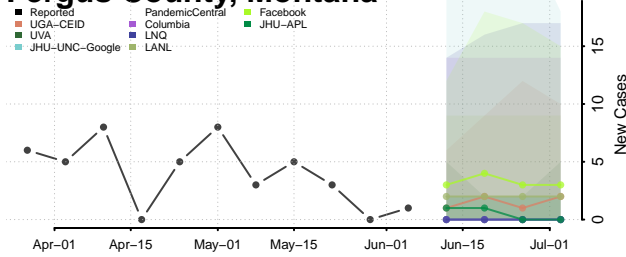

Fergus County, Montana