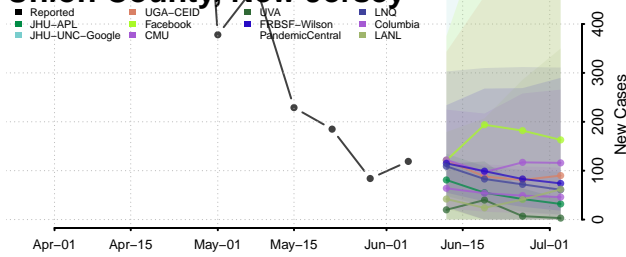

Union County, New Jersey