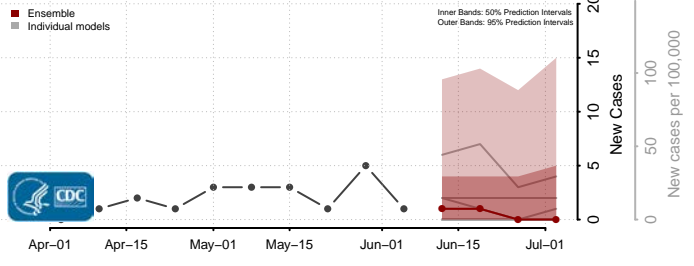

Greene County, Mississippi