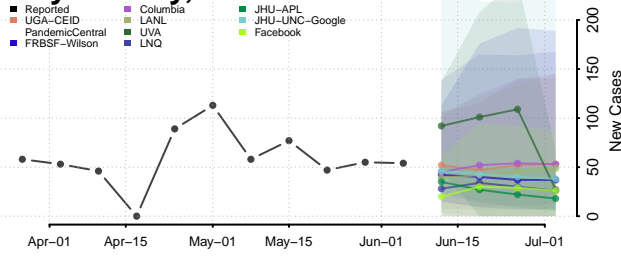

Clay County, Missouri