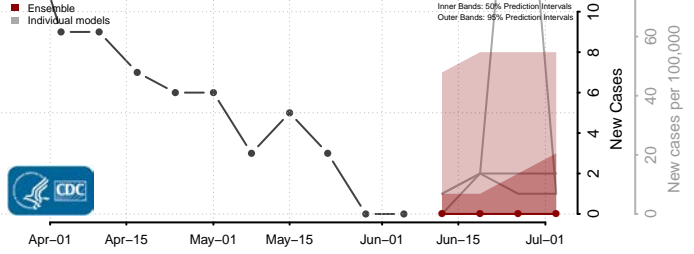

Fauquier County, Virginia

Floyd County, Virginia

Fluvanna County, Virginia

Franklin City County, Virginia

Franklin County, Virginia

Frederick County, Virginia

Fredericksburg County, Virginia

Galax County, Virginia