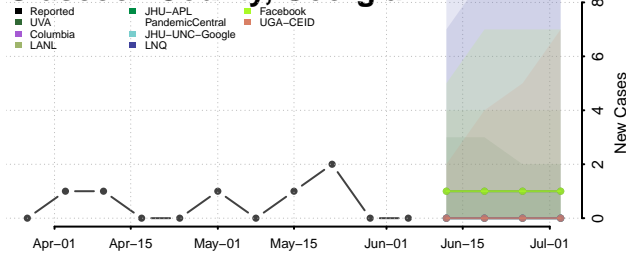

Forsyth County, Georgia

Franklin County, Georgia

Fulton County, Georgia

Gilmer County, Georgia

Glascocock County, Georgia

Glynn County, Georgia

Gordon County, Georgia

Grady County, Georgia