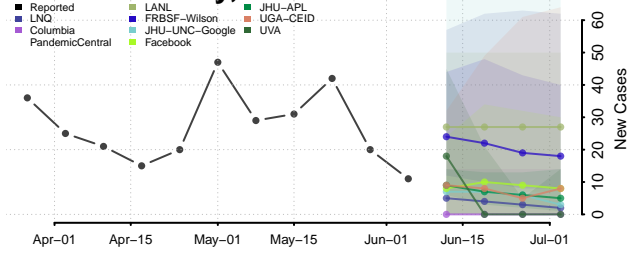

Person County, North Carolina