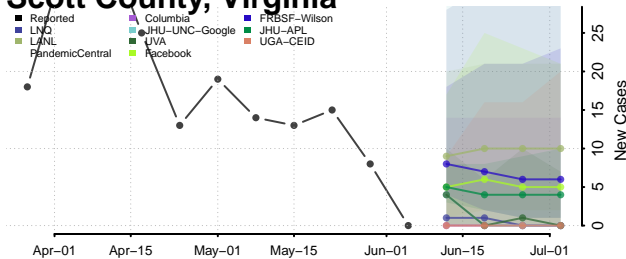

Scott County, Virginia