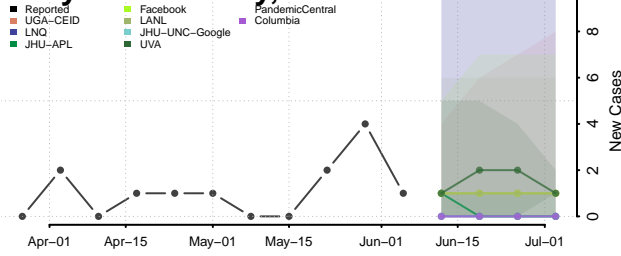

Cheyenne County, Kansas