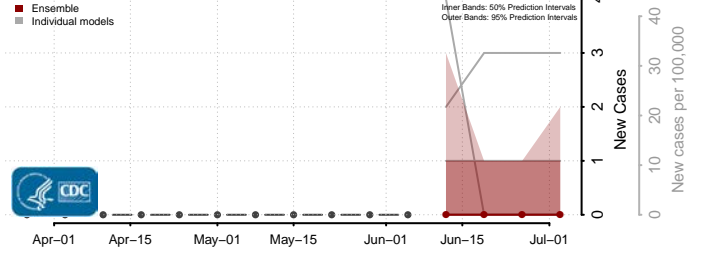

Valdez-Cordova County, Alaska