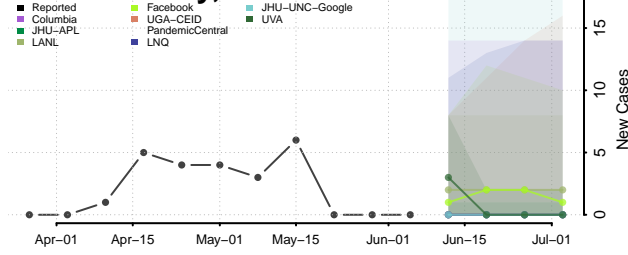

Sioux County, North Dakota