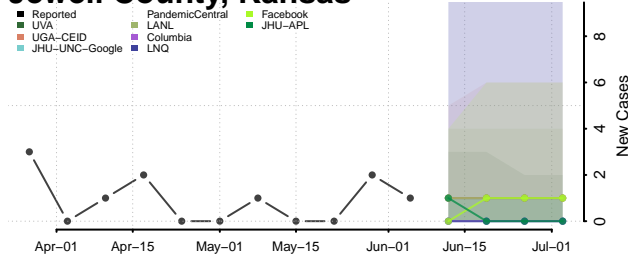

Jewell County, Kansas