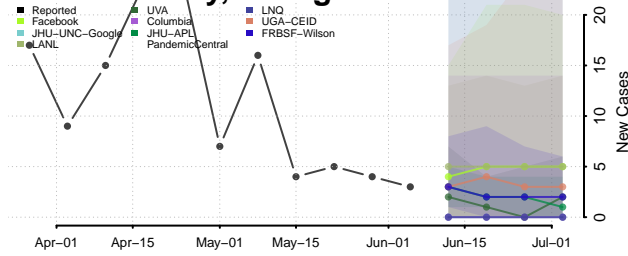

Jenkins County, Georgia

Johnson County, Georgia

Jones County, Georgia

Lamar County, Georgia

Lanier County, Georgia

Laurens County, Georgia

Lee County, Georgia

Liberty County, Georgia