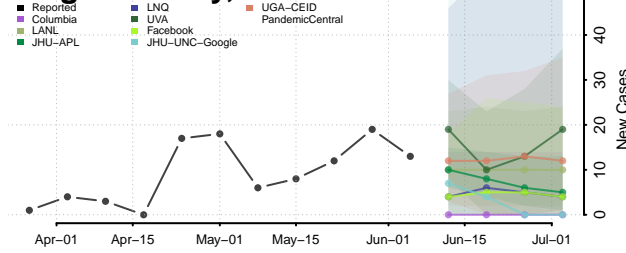

Wright County, Missouri