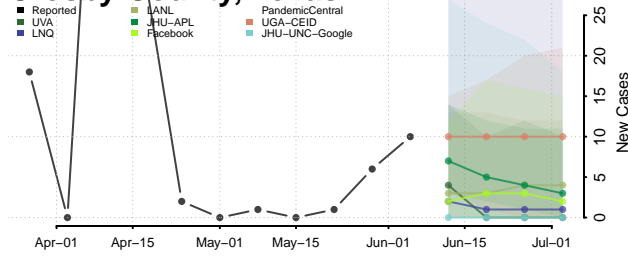

Coryell County, Texas

Cottle County, Texas

Crane County, Texas

Crockett County, Texas

Crosby County, Texas

Culberson County, Texas

Dallam County, Texas

Dallas County, Texas