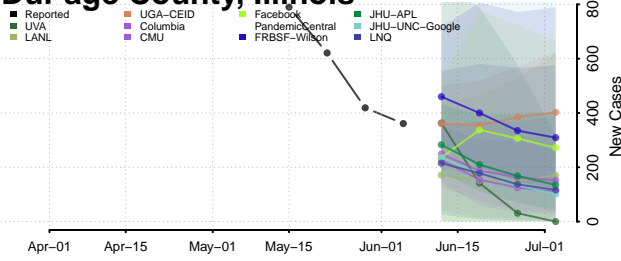

DuPage County, Illinois