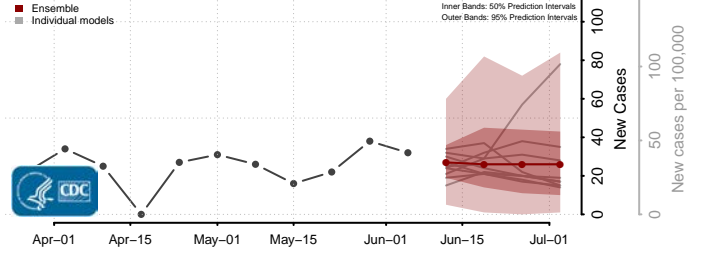

Cole County, Missouri