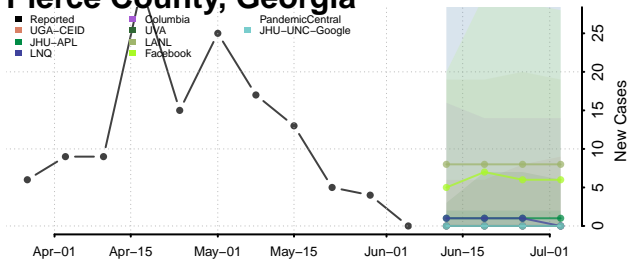

Muscogee County, Georgia

Newton County, Georgia

Oconee County, Georgia

Oglethorpe County, Georgia

Paulding County, Georgia

Peach County, Georgia

Pickens County, Georgia

Pierce County, Georgia

Pike County, Georgia

Polk County, Georgia

Pulaski County, Georgia

Putnam County, Georgia

Quitman County, Georgia

Rabun County, Georgia

Randolph County, Georgia

Richmond County, Georgia