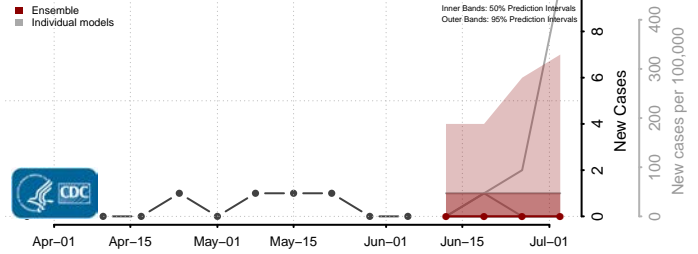

Treasure County, Montana

Valley County, Montana

Wheatland County, Montana

Wibaux County, Montana

Yellowstone County, Montana

Nebraska*

*New weekly cases may decrease in this location over the next four weeks. For these locations, the ensemble forecast indicates a probability of 0.75 or greater that fewer cases will be reported in week four of the forecast than in the last reported week.