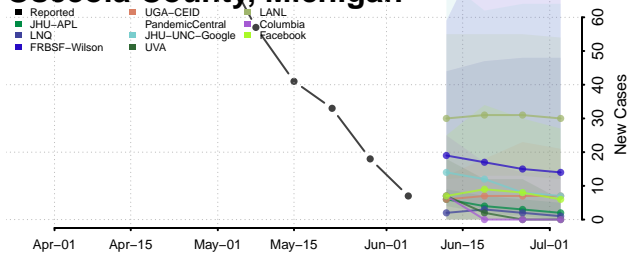

Osceola County, Michigan