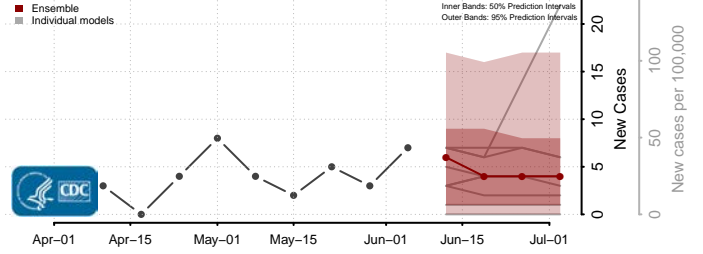

Moniteau County, Missouri