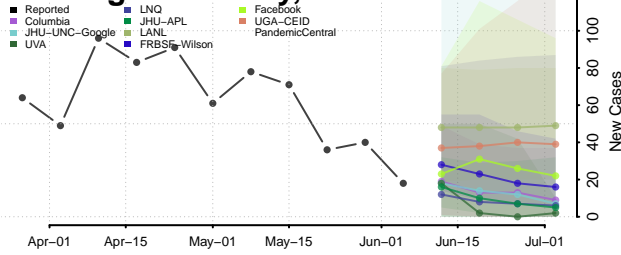

Pennington County, South Dakota