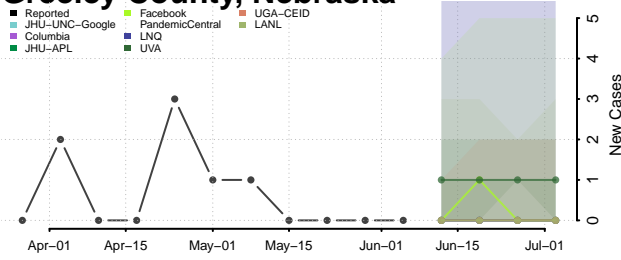

Furnas County, Nebraska

Gage County, Nebraska

Garden County, Nebraska

Garfield County, Nebraska

Gosper County, Nebraska

Grant County, Nebraska

Greeley County, Nebraska

Hall County, Nebraska