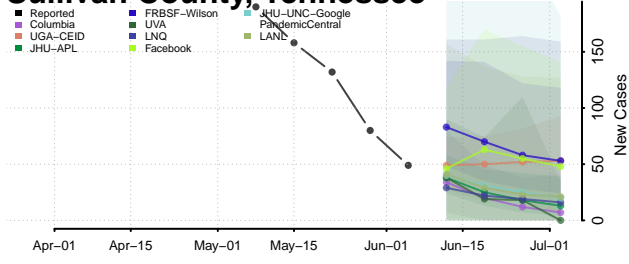

Sullivan County, Tennessee