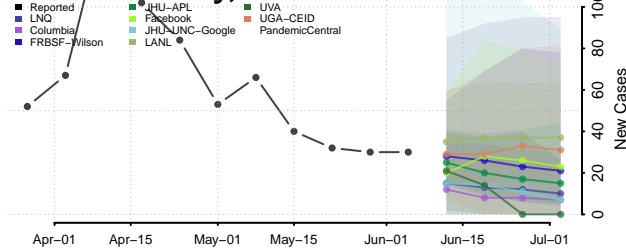

Sumter County, Florida

Suwannee County, Florida

Taylor County, Florida

Union County, Florida

Volusia County, Florida

Wakulla County, Florida

Walton County, Florida

Washington County, Florida