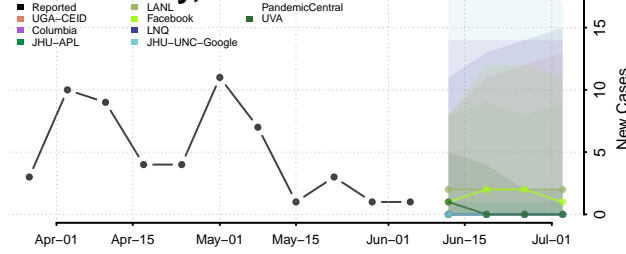

Linn County, Kansas