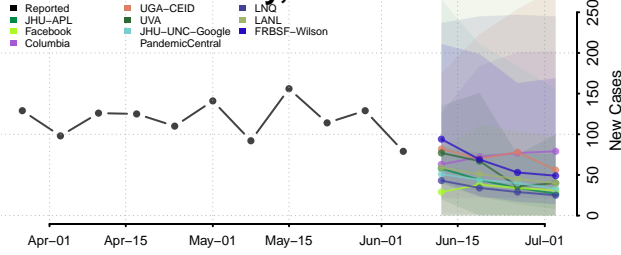

Ascension County, Louisiana