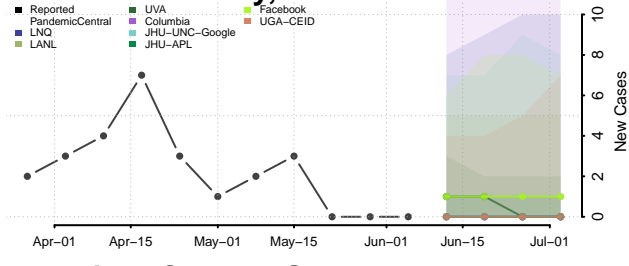

Deuel County, South Dakota

Dewey County, South Dakota

Douglas County, South Dakota

Edmunds County, South Dakota

Fall River County, South Dakota

Faulk County, South Dakota

Grant County, South Dakota

Gregory County, South Dakota