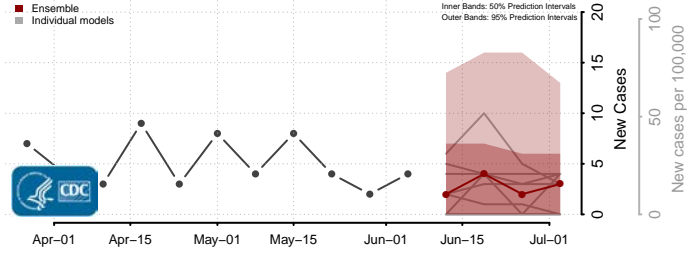

Clay County, Mississippi