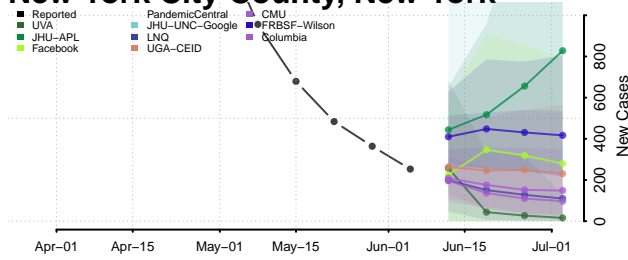

Livingston County, New York

Madison County, New York

Monroe County, New York

Montgomery County, New York

Nassau County, New York

New York City County, New York

Niagara County, New York

Oneida County, New York