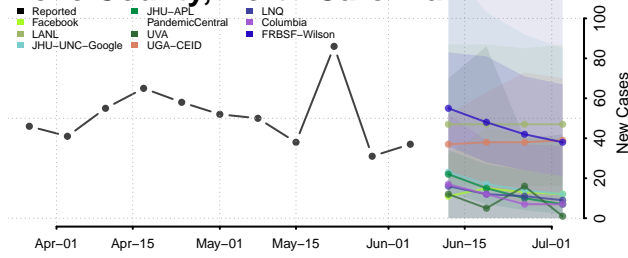

Hoke County, North Carolina