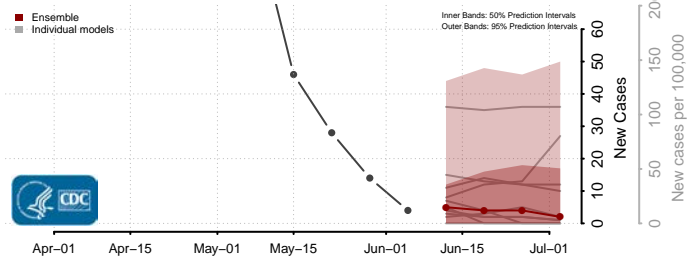

Wexford County, Michigan

Minnesota*

Aitkin County, Minnesota

Anoka County, Minnesota

*New weekly cases may decrease in this location over the next four weeks. For these locations, the ensemble forecast indicates a probability of 0.75 or greater that fewer cases will be reported in week four of the forecast than in the last reported week.