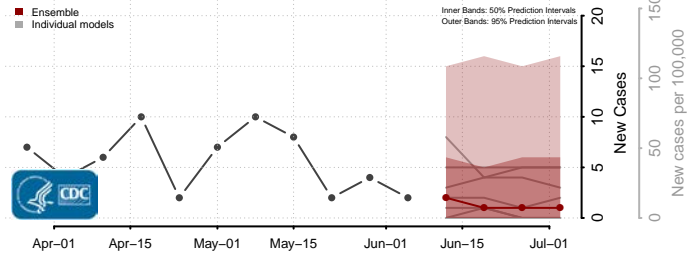

Rankin County, Mississippi

Scott County, Mississippi

Sharkey County, Mississippi

Simpson County, Mississippi

Smith County, Mississippi

Stone County, Mississippi

Sunflower County, Mississippi

Tallahatchie County, Mississippi