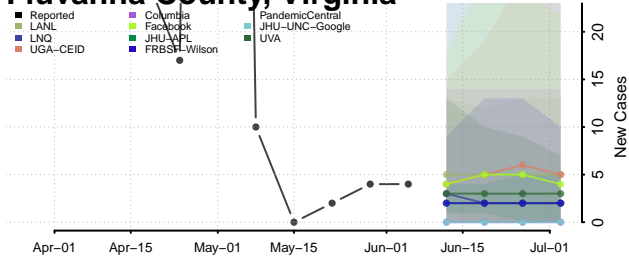

Fluvanna County, Virginia