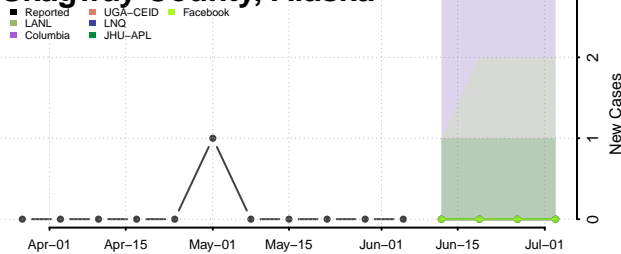

Matanuska-Susitna County, Alaska

Nome County, Alaska

North Slope County, Alaska

Northwest Arctic County, Alaska

Petersburg County, Alaska

Prince of Wales-Hyder County, Alaska

Sitka County, Alaska

Skagway County, Alaska