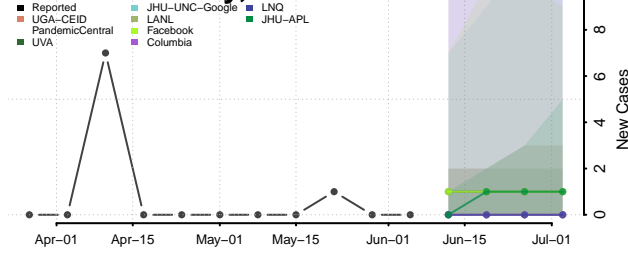

Lincoln County, Nevada