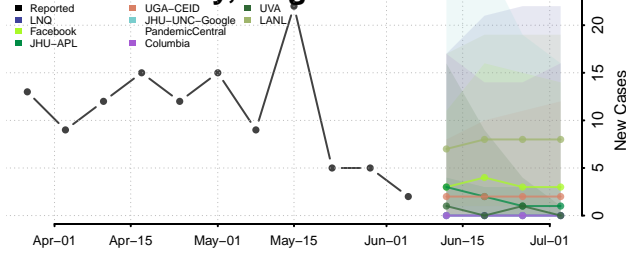

Amelia County, Virginia