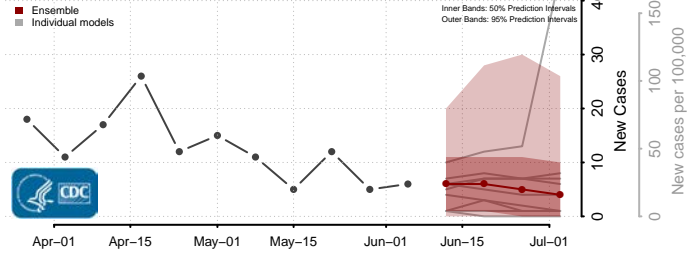

Rankin County, Mississippi

Scott County, Mississippi

Sharkey County, Mississippi

Simpson County, Mississippi

Smith County, Mississippi

Stone County, Mississippi

Sunflower County, Mississippi

Tallahatchie County, Mississippi