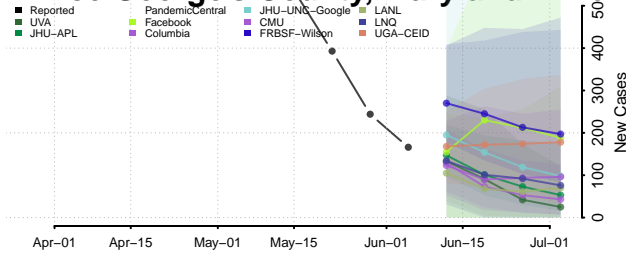

Prince George's County, Maryland