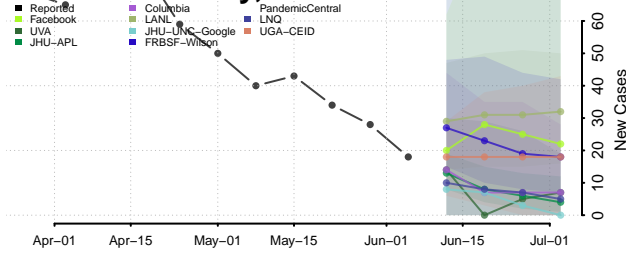

Ozaukee County, Wisconsin