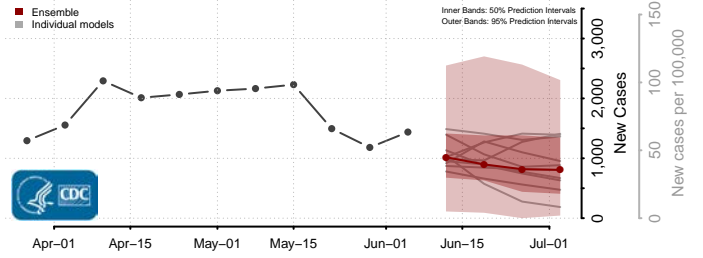

Clark County, Nevada