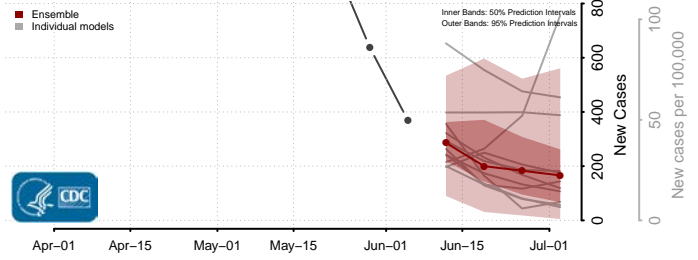

Monroe County, New York