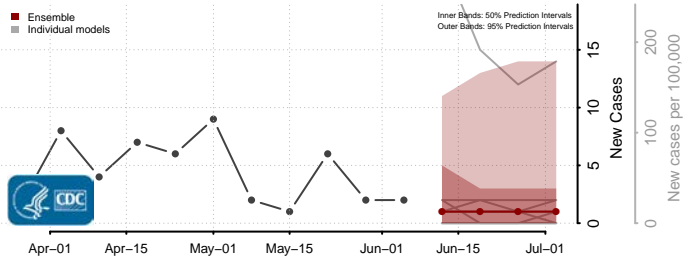

Bannock County, Idaho

Bear Lake County, Idaho

Benewah County, Idaho

Bingham County, Idaho

Blaine County, Idaho

Boise County, Idaho

Bonner County, Idaho

Bonneville County, Idaho