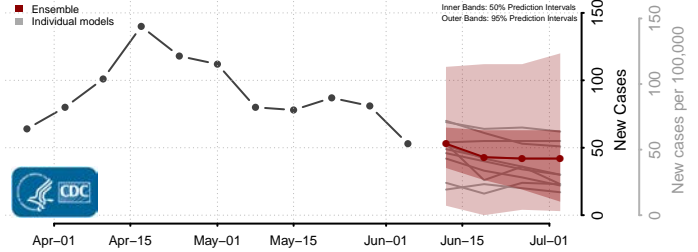

Northern Mariana Islands

Ohio*

Adams County, Ohio

Allen County, Ohio

Ashland County, Ohio

Ashtabula County, Ohio

*New weekly cases may decrease in this location over the next four weeks. For these locations, the ensemble forecast indicates a probability of 0.75 or greater that fewer cases will be reported in week four of the forecast than in the last reported week.