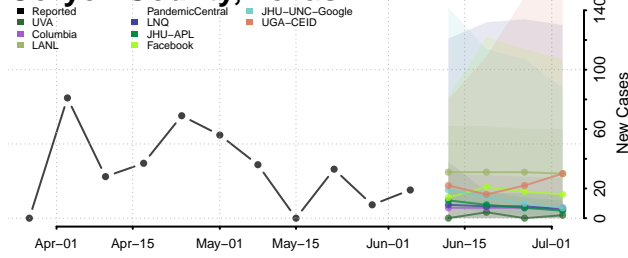

Coryell County, Texas

Cottle County, Texas

Crane County, Texas

Crockett County, Texas

Crosby County, Texas

Culberson County, Texas

Dallam County, Texas

Dallas County, Texas