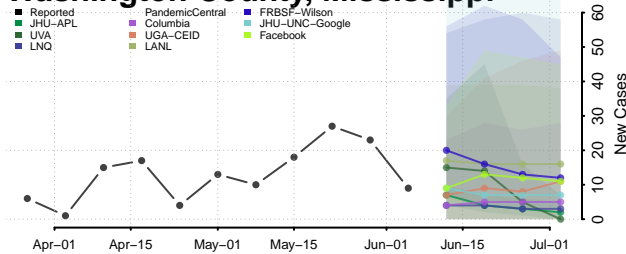

Tate County, Mississippi

Tippah County, Mississippi

Tishomingo County, Mississippi

Tunica County, Mississippi

Union County, Mississippi

Walthall County, Mississippi

Warren County, Mississippi

Washington County, Mississippi