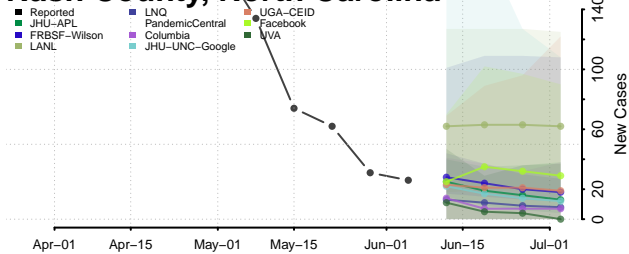

Nash County, North Carolina