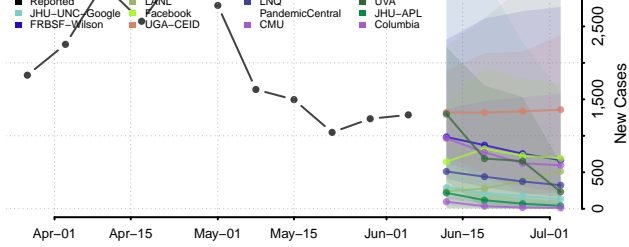

Bexar County, Texas