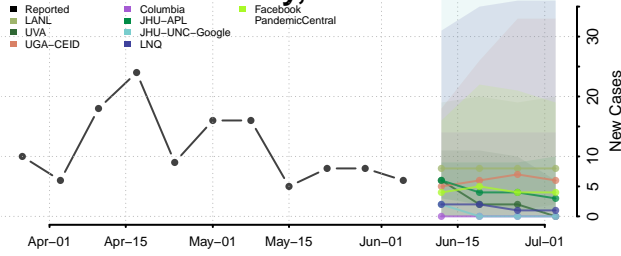

Las Animas County, Colorado