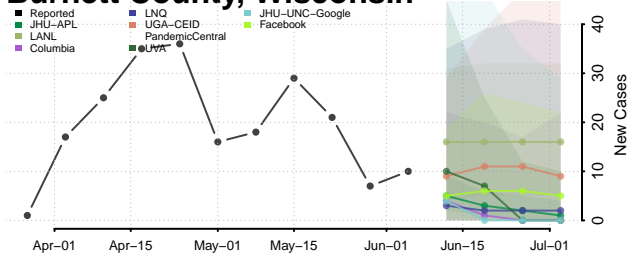

Burnett County, Wisconsin