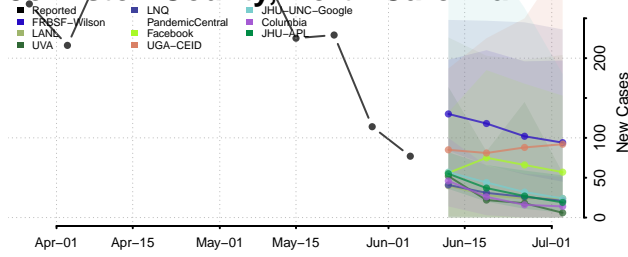

Johnston County, North Carolina