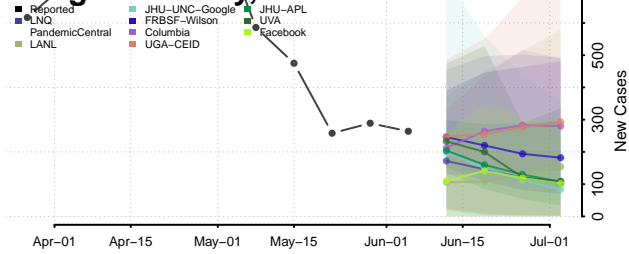

Costilla County, Colorado

Crowley County, Colorado

Custer County, Colorado

Delta County, Colorado

Denver County, Colorado

Dolores County, Colorado

Douglas County, Colorado

Eagle County, Colorado