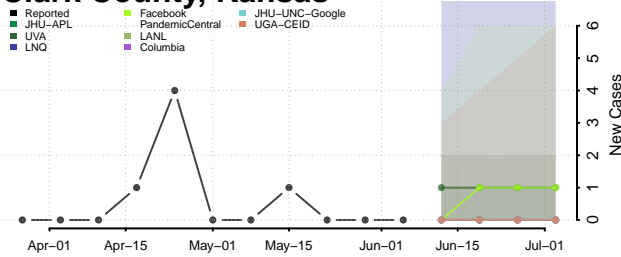

Clark County, Kansas