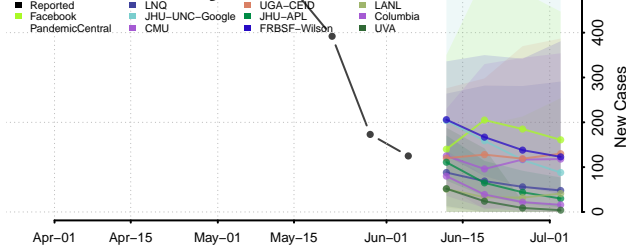

Bristol County, Massachusetts