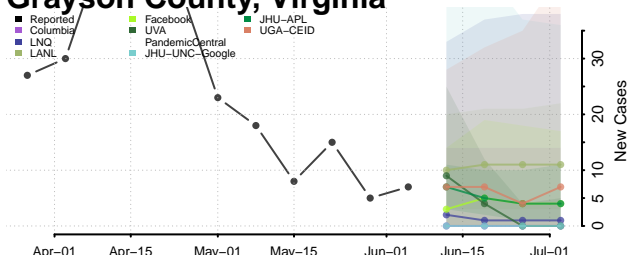

Grayson County, Virginia