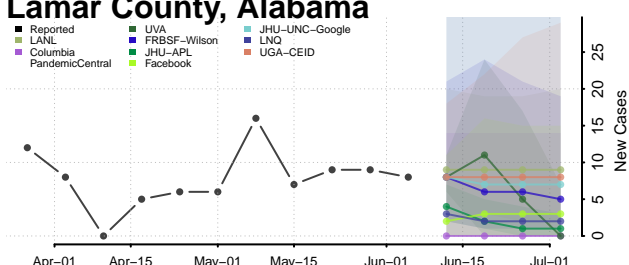

Crenshaw County, Alabama

Cullman County, Alabama

Dale County, Alabama

Dallas County, Alabama

DeKalb County, Alabama

Elmore County, Alabama

Escambia County, Alabama

Etowah County, Alabama

Fayette County, Alabama

Franklin County, Alabama

Geneva County, Alabama

Greene County, Alabama

Hale County, Alabama

Henry County, Alabama

Houston County, Alabama

Jackson County, Alabama

Jefferson County, Alabama

Lamar County, Alabama

Lauderdale County, Alabama

Lawrence County, Alabama

Lee County, Alabama

Limestone County, Alabama

Lowndes County, Alabama

Macon County, Alabama