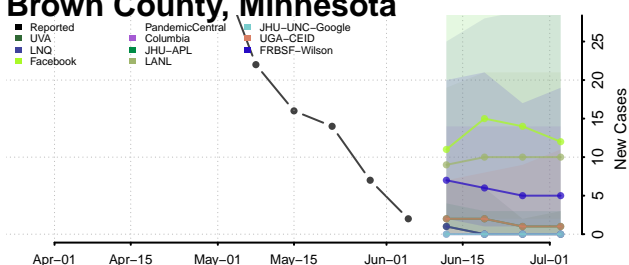

Becker County, Minnesota

Beltrami County, Minnesota

Benton County, Minnesota

Big Stone County, Minnesota

Blue Earth County, Minnesota

Brown County, Minnesota

Carlton County, Minnesota

Carver County, Minnesota