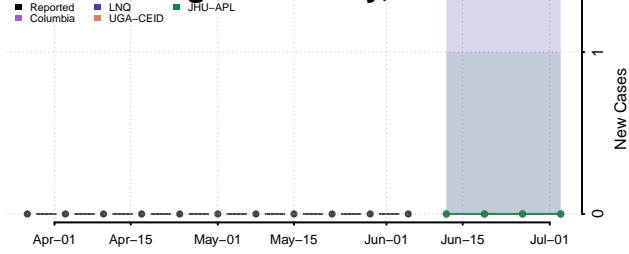

Hoonah-Angoon County, Alaska