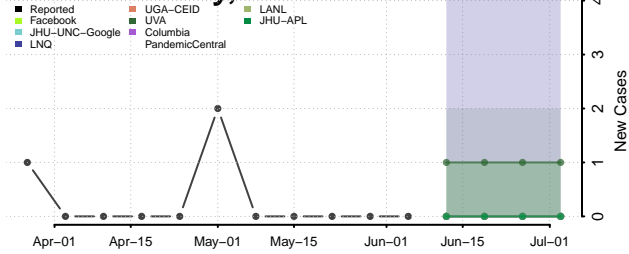

Haines County, Alaska