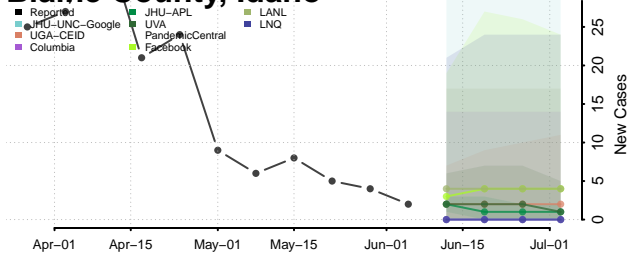

Bannock County, Idaho

Bear Lake County, Idaho

Benewah County, Idaho

Bingham County, Idaho

Blaine County, Idaho

Boise County, Idaho

Bonner County, Idaho

Bonneville County, Idaho