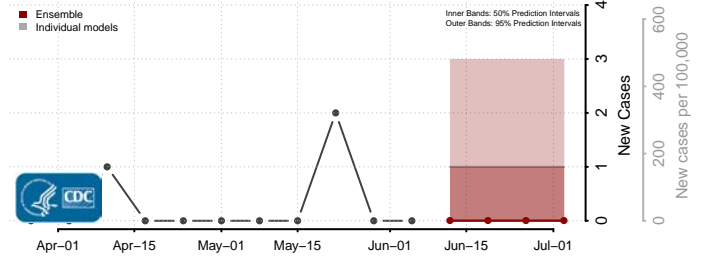

Furnas County, Nebraska

Gage County, Nebraska

Garden County, Nebraska

Garfield County, Nebraska

Gosper County, Nebraska

Grant County, Nebraska

Greeley County, Nebraska

Hall County, Nebraska