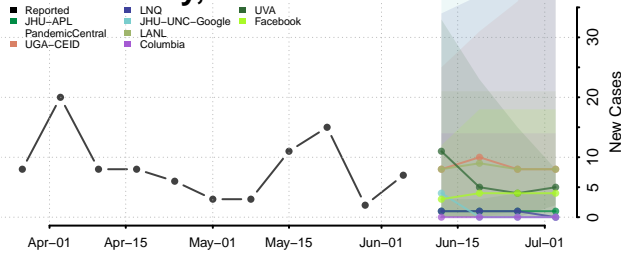

Washington County, Louisiana

Webster County, Louisiana

West Baton Rouge County, Louisiana

West Carroll County, Louisiana

West Feliciana County, Louisiana

Winn County, Louisiana

Maine*

Androscoggin County, Maine