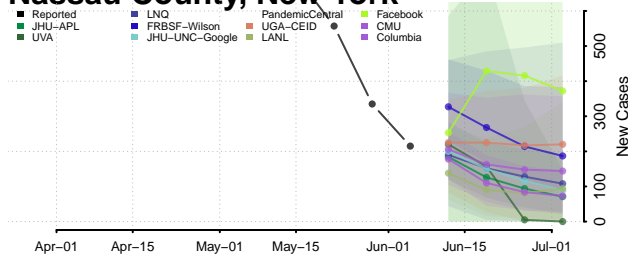

Livingston County, New York

Madison County, New York

Monroe County, New York

Montgomery County, New York

Nassau County, New York

New York City County, New York

Niagara County, New York

Oneida County, New York