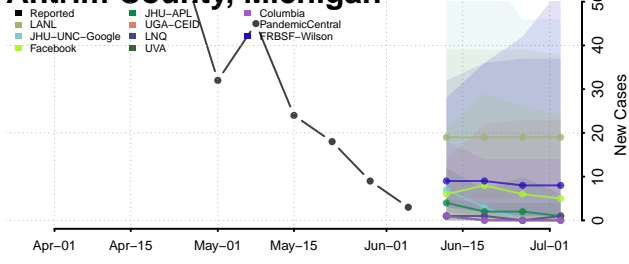

Antrim County, Michigan