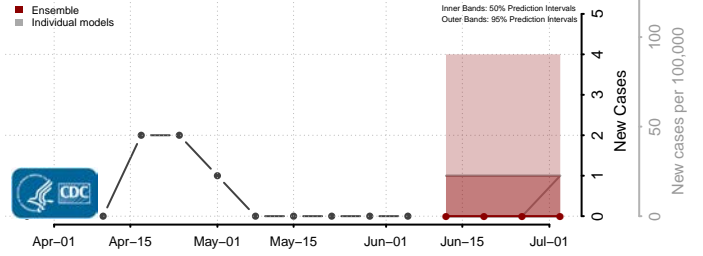

Barber County, Kansas