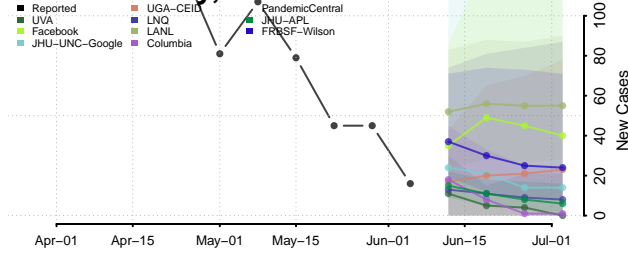

Wayne County, Ohio

Williams County, Ohio

Wood County, Ohio

Wyandot County, Ohio

Oklahoma*

Adair County, Oklahoma

Alfalfa County, Oklahoma

Atoka County, Oklahoma