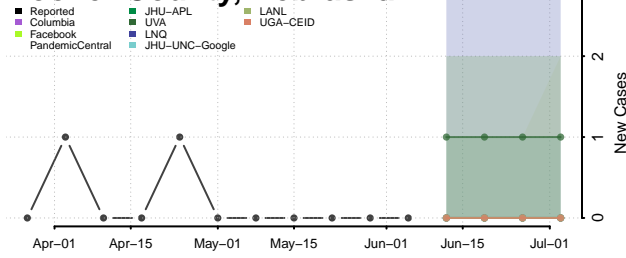

Hamilton County, Nebraska

Harlan County, Nebraska

Hayes County, Nebraska

Hitchcock County, Nebraska

Holt County, Nebraska

Hooker County, Nebraska

Howard County, Nebraska

Jefferson County, Nebraska