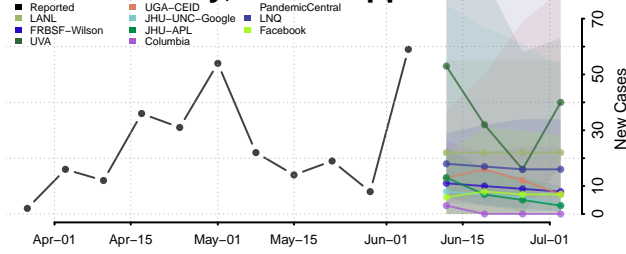

Watonwan County, Minnesota

Wilkin County, Minnesota

Winona County, Minnesota

Wright County, Minnesota

Yellow Medicine County, Minnesota

Mississippi*

Adams County, Mississippi

Alcorn County, Mississippi