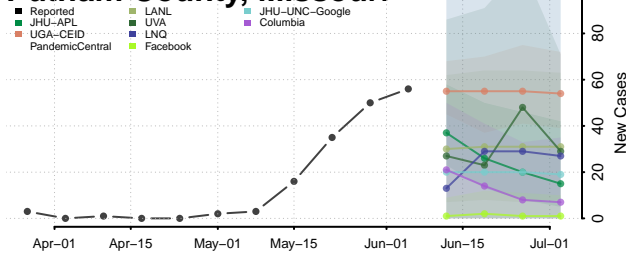

Putnam County, Missouri