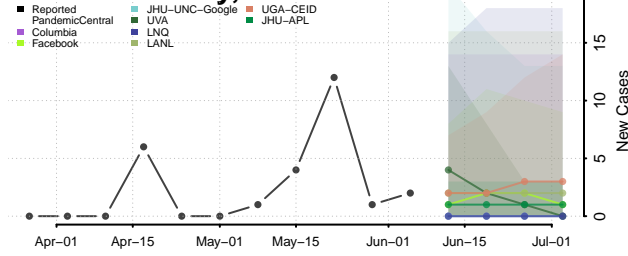

Lander County, Nevada