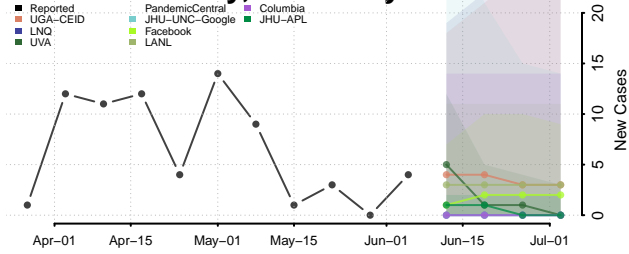

Mason County, Kentucky

McCracken County, Kentucky

McCreary County, Kentucky

McLean County, Kentucky

Meade County, Kentucky

Menifee County, Kentucky

Mercer County, Kentucky

Metcalf County, Kentucky