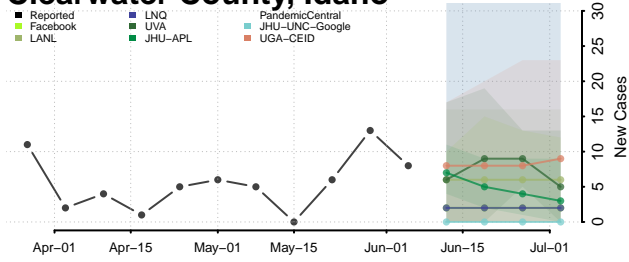

Boundary County, Idaho

Butte County, Idaho

Camas County, Idaho

Canyon County, Idaho

Caribou County, Idaho

Cassia County, Idaho

Clark County, Idaho

Clearwater County, Idaho