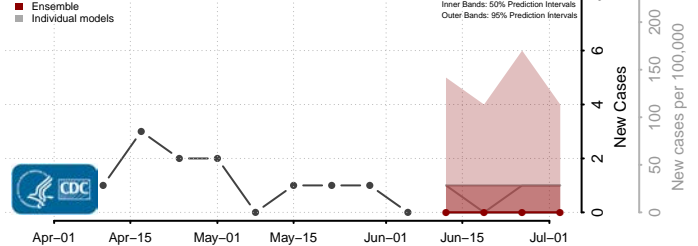

Catron County, New Mexico