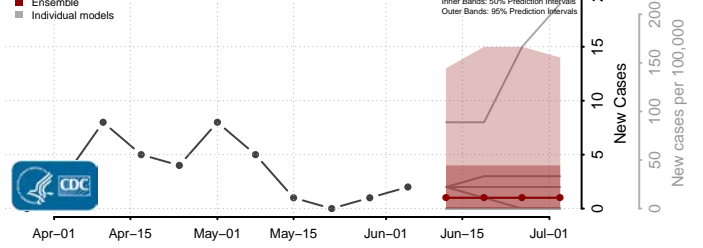

Forest County, Wisconsin

Grant County, Wisconsin

Green County, Wisconsin

Green Lake County, Wisconsin

Iowa County, Wisconsin

Iron County, Wisconsin

Jackson County, Wisconsin

Jefferson County, Wisconsin