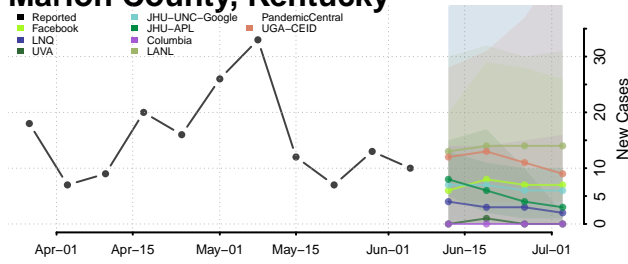

Livingston County, Kentucky

Logan County, Kentucky

Lyon County, Kentucky

Madison County, Kentucky

Magoffin County, Kentucky

Marion County, Kentucky

Marshall County, Kentucky

Martin County, Kentucky