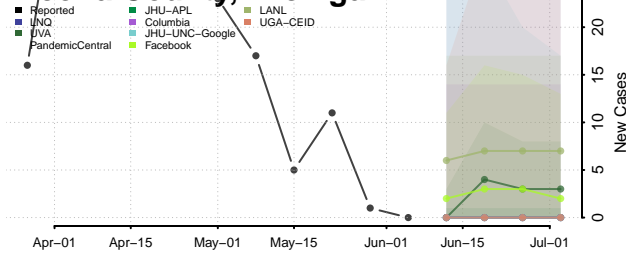

Suffolk County, Massachusetts

Worcester County, Massachusetts

Michigan*

Alcona County, Michigan

Alger County, Michigan

*New weekly cases may decrease in this location over the next four weeks. For these locations, the ensemble forecast indicates a probability of 0.75 or greater that fewer cases will be reported in week four of the forecast than in the last reported week.