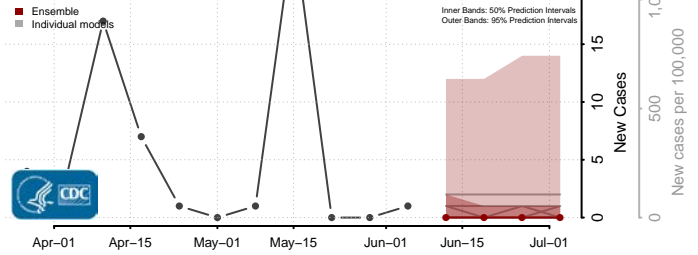

Armstrong County, Texas