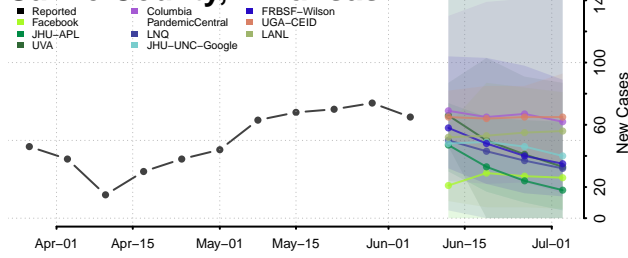

Pope County, Arkansas

Prairie County, Arkansas

Pulaski County, Arkansas

Randolph County, Arkansas

Saline County, Arkansas

Scott County, Arkansas

Searcy County, Arkansas

Sebastian County, Arkansas