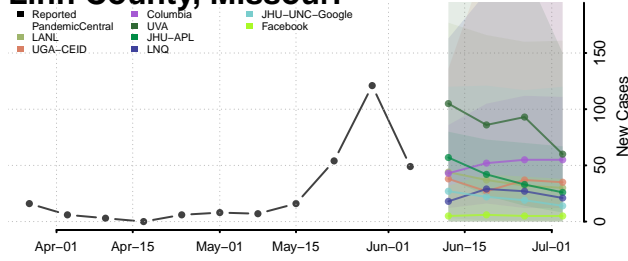

Linn County, Missouri