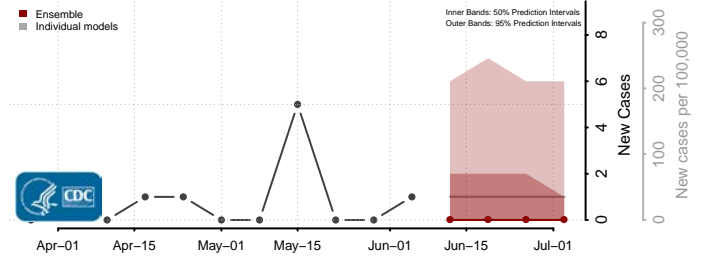

Fallon County, Montana