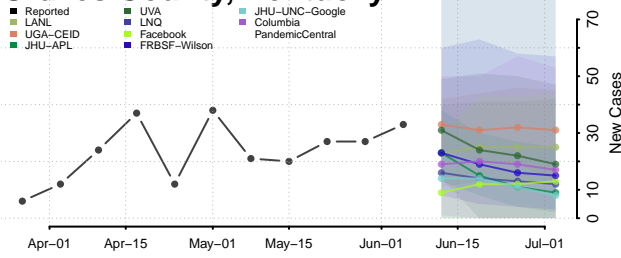

Fulton County, Kentucky

Gallatin County, Kentucky

Garrard County, Kentucky

Grant County, Kentucky

Graves County, Kentucky

Grayson County, Kentucky

Green County, Kentucky

Greenup County, Kentucky