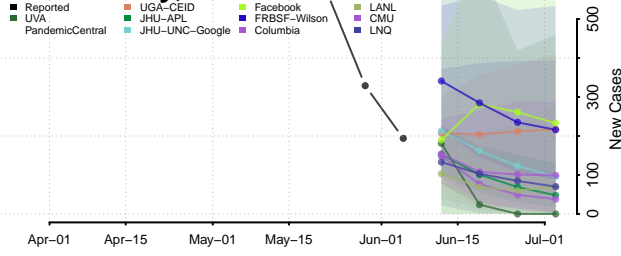

Warren County, Illinois

Washington County, Illinois

Wayne County, Illinois

White County, Illinois

Whiteside County, Illinois

Will County, Illinois

Williamson County, Illinois

Winnebago County, Illinois