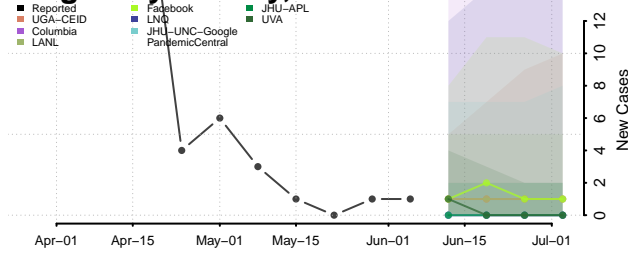

Kingsbury County, South Dakota