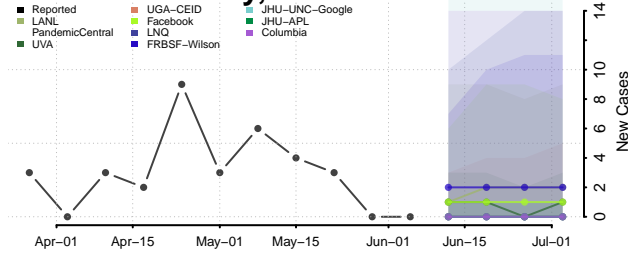

Choctaw County, Alabama