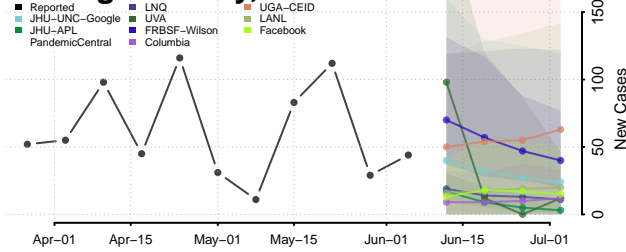

National*

Alabama

Autauga County, Alabama

Baldwin County, Alabama

Barbour County, Alabama

Bibb County, Alabama

*New weekly cases may decrease in this location over the next four weeks. For these locations, the ensemble forecast indicates a probability of 0.75 or greater that fewer cases will be reported in week four of the forecast than in the last reported week.