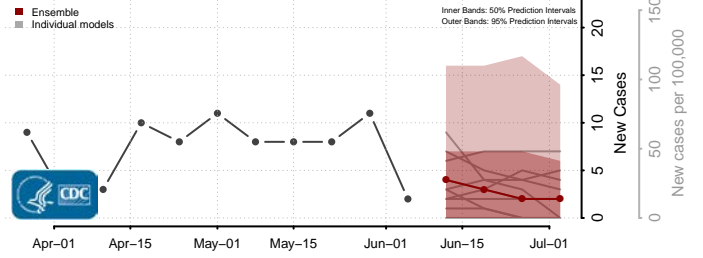

Clay County, Arkansas