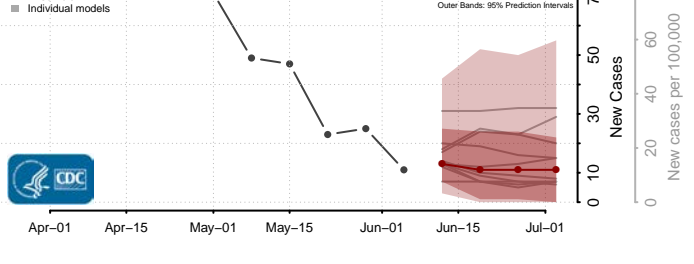

Scott County, Virginia

Shenandoah County, Virginia

Smyth County, Virginia

Southampton County, Virginia

Spotsylvania County, Virginia

Stafford County, Virginia

Staunton County, Virginia

Suffolk County, Virginia