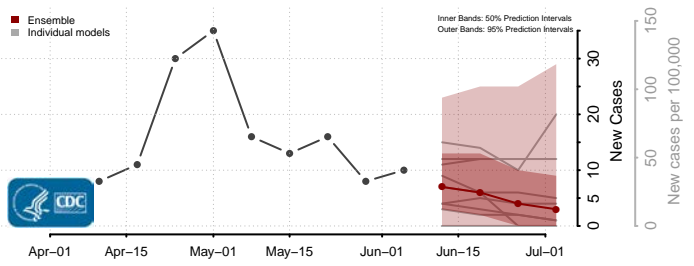

George County, Mississippi