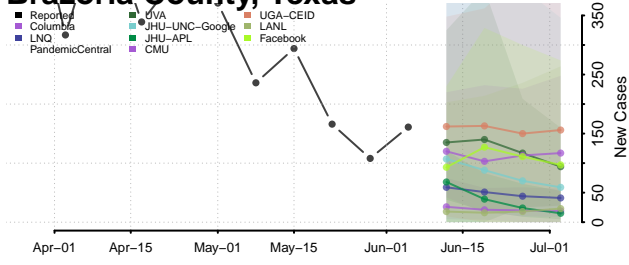

Brazoria County, Texas