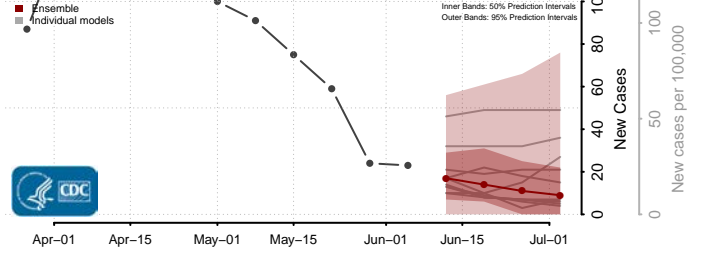

Grafton County, New Hampshire