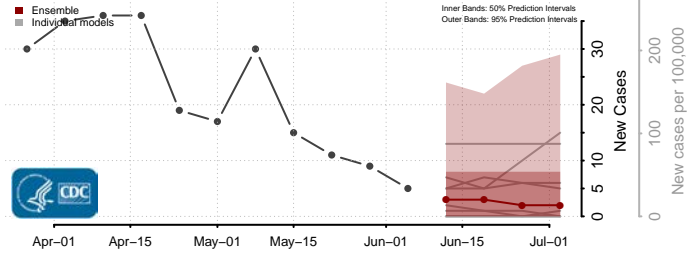

Sibley County, Minnesota