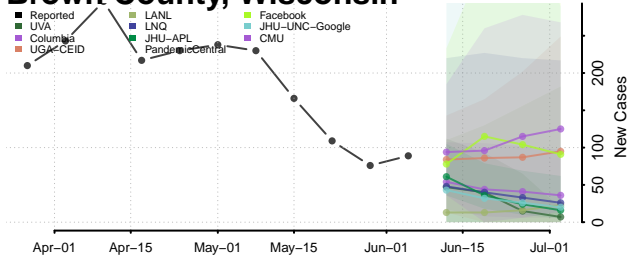

Brown County, Wisconsin