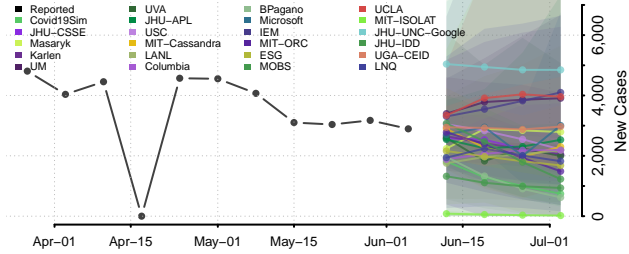

Missouri

Adair County, Missouri

Andrew County, Missouri

Atchison County, Missouri

Audrain County, Missouri

Barry County, Missouri