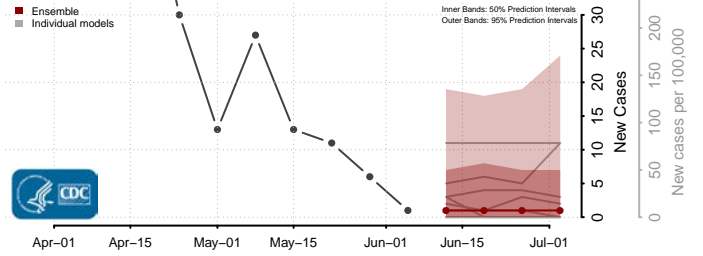

Crawford County, Michigan