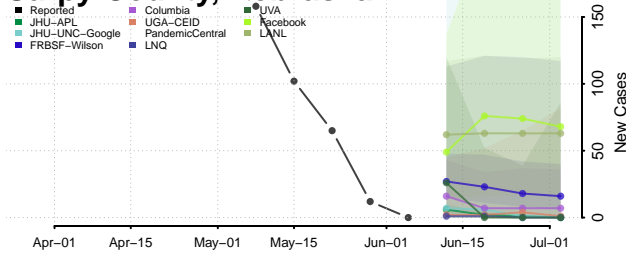

Red Willow County, Nebraska

Richardson County, Nebraska

Rock County, Nebraska

Saline County, Nebraska

Sarpy County, Nebraska

Saunders County, Nebraska

Scotts Bluff County, Nebraska

Seward County, Nebraska