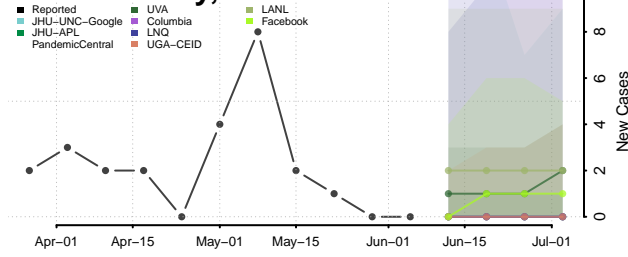

Eddy County, North Dakota

Emmons County, North Dakota

Foster County, North Dakota

Golden Valley County, North Dakota

Grand Forks County, North Dakota

Grant County, North Dakota

Griggs County, North Dakota

Hettinger County, North Dakota