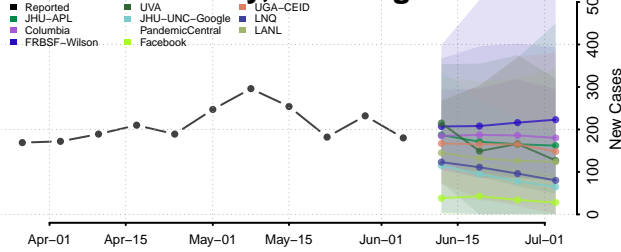

Whatcom County, Washington