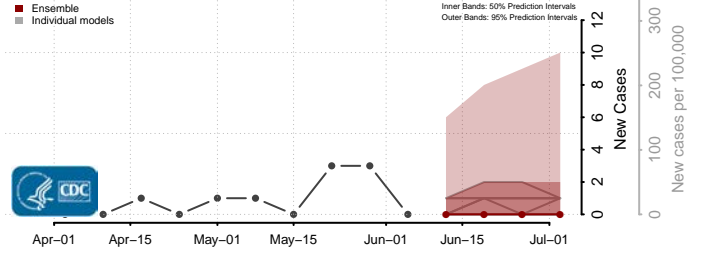

Williamsburg County, Virginia

Winchester County, Virginia

Wise County, Virginia

Wythe County, Virginia

Clallam County, Washington

Clark County, Washington

Columbia County, Washington

Cowlitz County, Washington