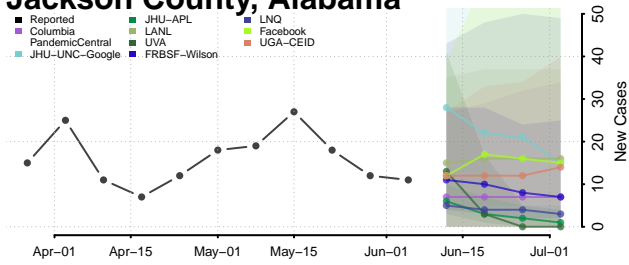

Fayette County, Alabama

Franklin County, Alabama

Geneva County, Alabama

Greene County, Alabama

Hale County, Alabama

Henry County, Alabama

Houston County, Alabama

Jackson County, Alabama