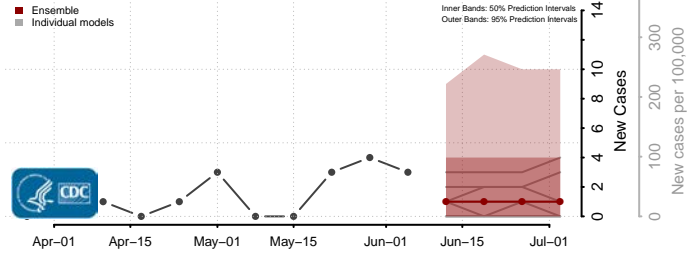

Union County, New Mexico