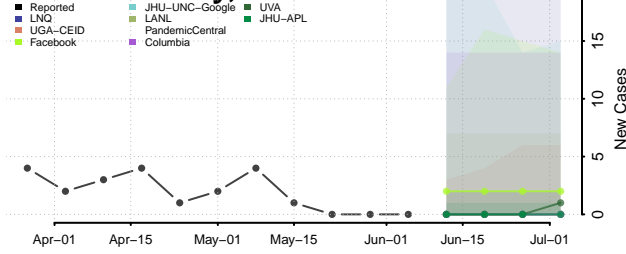

Sabine County, Texas