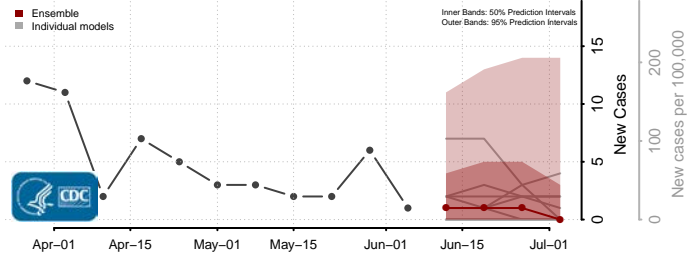

Morton County, North Dakota

Mountrail County, North Dakota

Nelson County, North Dakota

Oliver County, North Dakota

Pembina County, North Dakota

Pierce County, North Dakota

Ramsey County, North Dakota

Ransom County, North Dakota