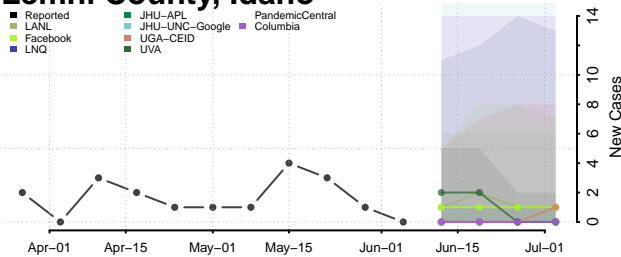

Jerome County, Idaho

Kootenai County, Idaho

Latah County, Idaho

Lemhi County, Idaho

Lewis County, Idaho

Lincoln County, Idaho

Madison County, Idaho

Minidoka County, Idaho