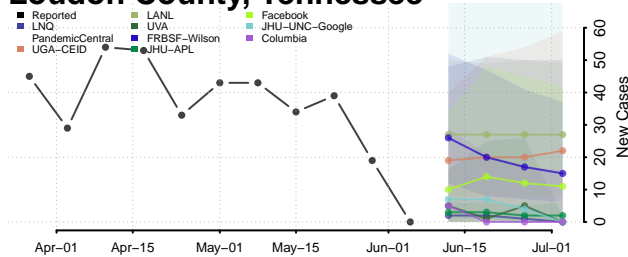

Loudon County, Tennessee