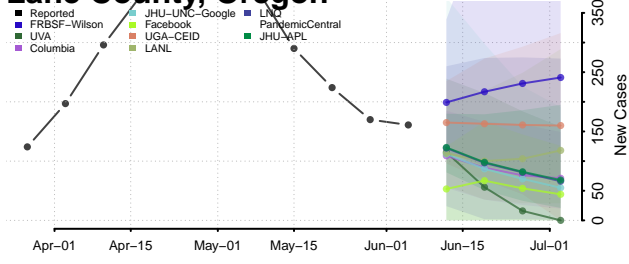

Hood River County, Oregon

Jackson County, Oregon

Jefferson County, Oregon

Josephine County, Oregon

Klamath County, Oregon

Lake County, Oregon

Lane County, Oregon

Lincoln County, Oregon