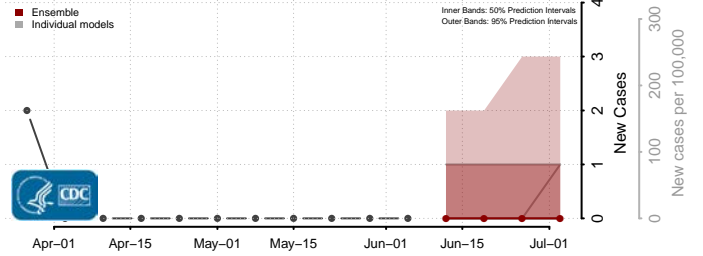

Greeley County, Kansas