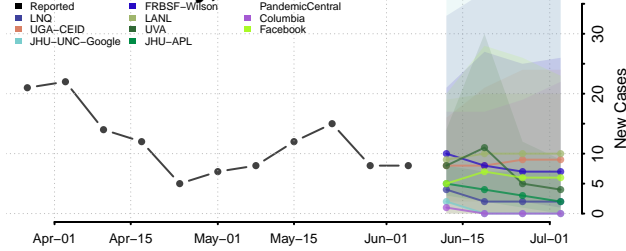

Gallia County, Ohio