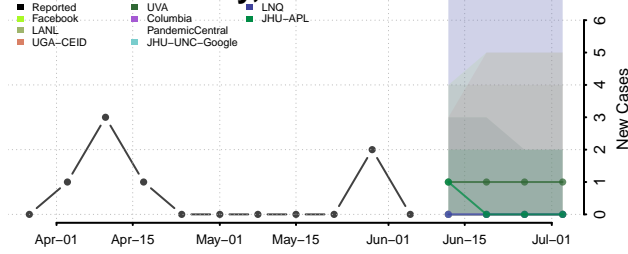

Jackson County, South Dakota