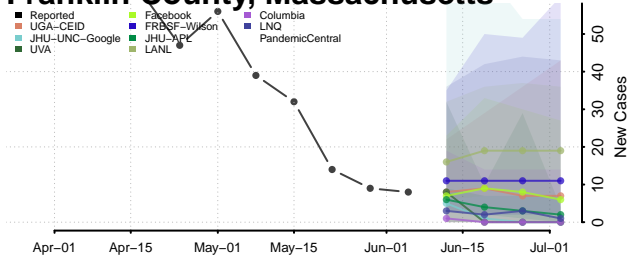

Franklin County, Massachusetts