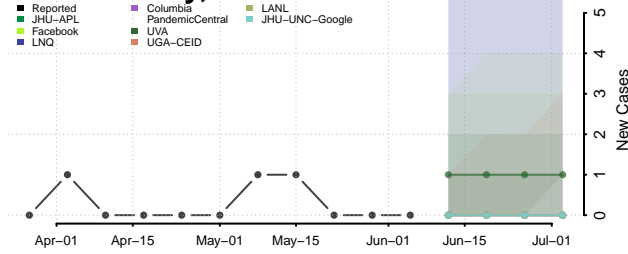

Jefferson County, Kansas

Jewell County, Kansas

Johnson County, Kansas

Kearyn County, Kansas

Kingman County, Kansas

Kiowa County, Kansas

Labette County, Kansas

Lane County, Kansas