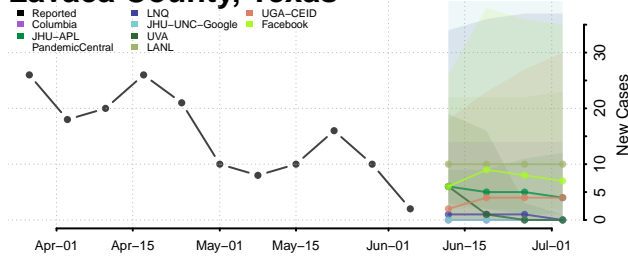

Lavaca County, Texas