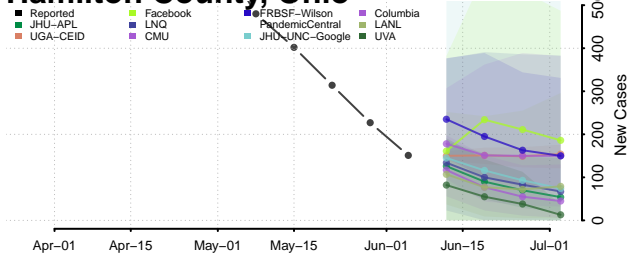

Hamilton County, Ohio