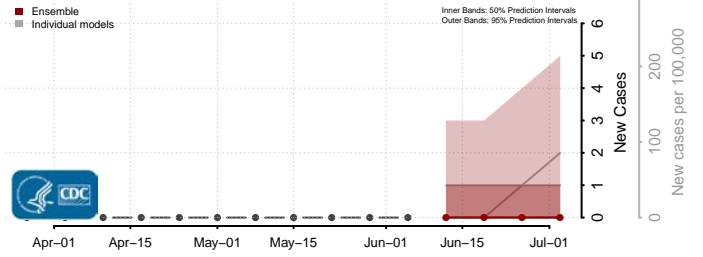

Liberty County, Montana