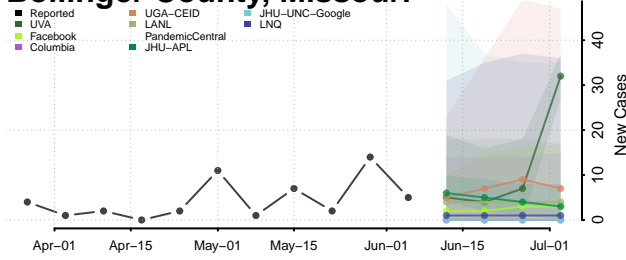

Bollinger County, Missouri