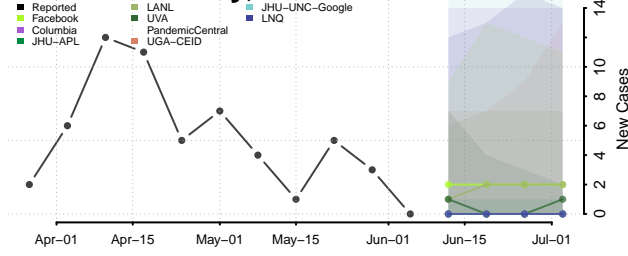

Norman County, Minnesota