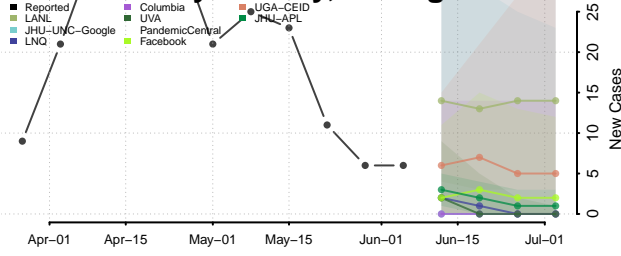

Montmorency County, Michigan