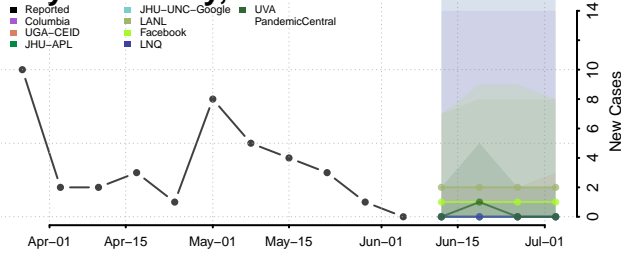

Wapello County, Iowa

Warren County, Iowa

Washington County, Iowa

Wayne County, Iowa

Webster County, Iowa

Winnebago County, Iowa

Winneshiek County, Iowa

Woodbury County, Iowa