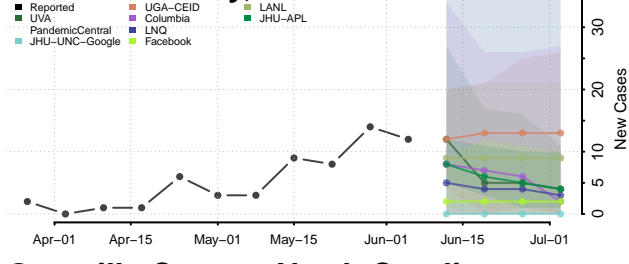

Graham County, North Carolina