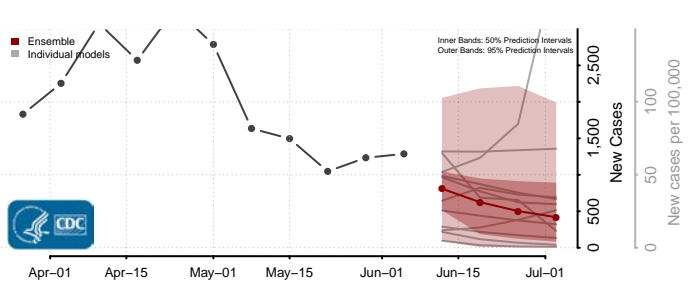

Bexar County, Texas