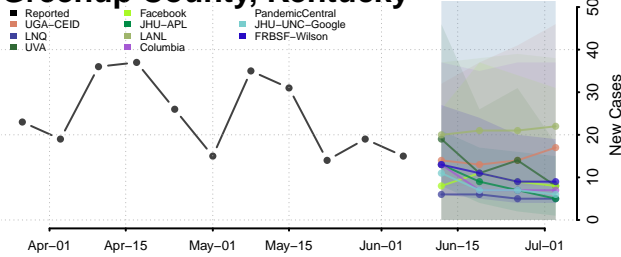

Fulton County, Kentucky

Gallatin County, Kentucky

Garrard County, Kentucky

Grant County, Kentucky

Graves County, Kentucky

Grayson County, Kentucky

Green County, Kentucky

Greenup County, Kentucky