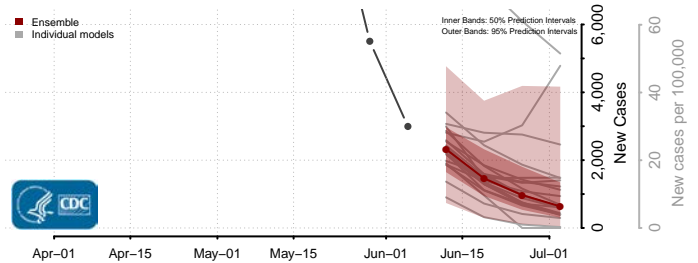

Suffolk County, Massachusetts

Worcester County, Massachusetts

Michigan*

Alcona County, Michigan

Alger County, Michigan

*New weekly cases may decrease in this location over the next four weeks. For these locations, the ensemble forecast indicates a probability of 0.75 or greater that fewer cases will be reported in week four of the forecast than in the last reported week.