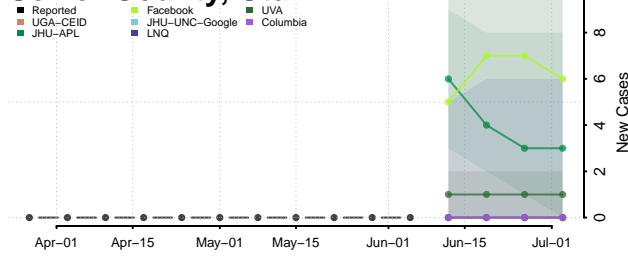

Sevier County, Utah