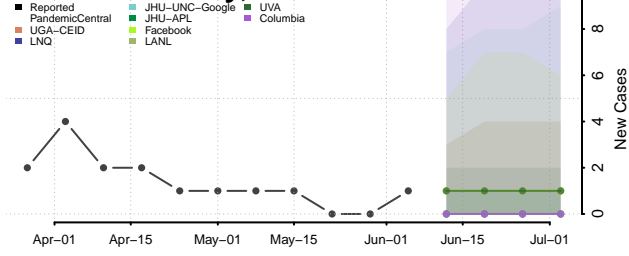

Haakon County, South Dakota

Hamlin County, South Dakota

Hand County, South Dakota

Hanson County, South Dakota

Harding County, South Dakota

Hughes County, South Dakota

Hutchinson County, South Dakota

Hyde County, South Dakota