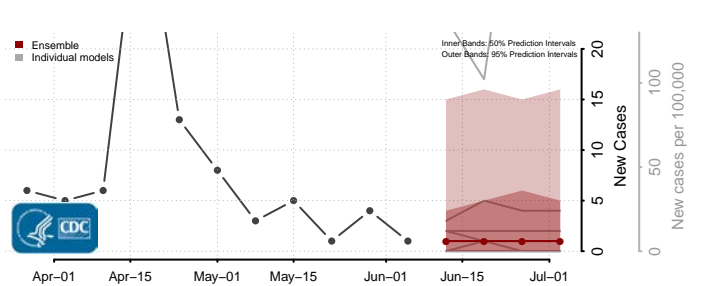

Socorro County, New Mexico