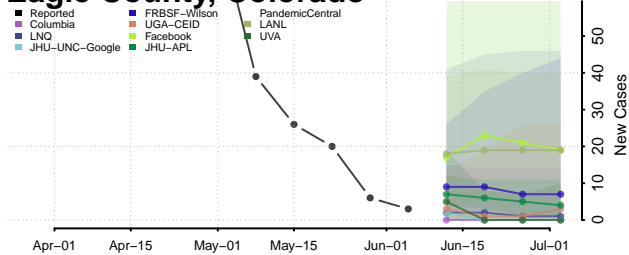

Costilla County, Colorado

Crowley County, Colorado

Custer County, Colorado

Delta County, Colorado

Denver County, Colorado

Dolores County, Colorado

Douglas County, Colorado

Eagle County, Colorado