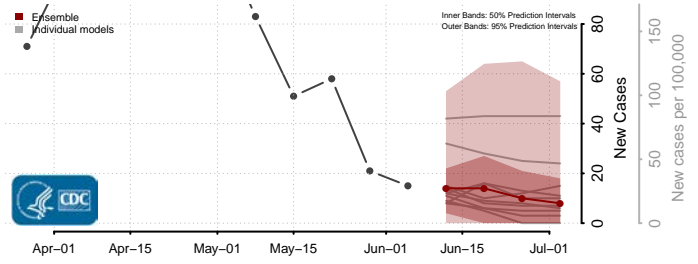

Susquehanna County, Pennsylvania

Tioga County, Pennsylvania

Union County, Pennsylvania

Venango County, Pennsylvania

Warren County, Pennsylvania

Washington County, Pennsylvania

Wayne County, Pennsylvania

Westmoreland County, Pennsylvania