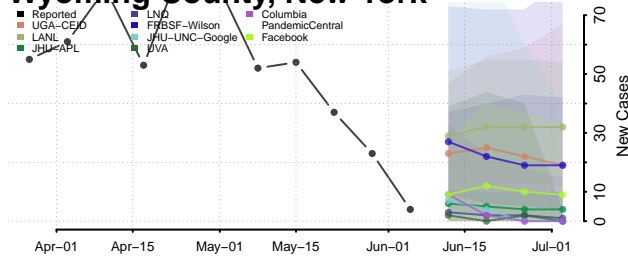

Washington County, New York

Wayne County, New York

Westchester County, New York

Wyoming County, New York

Yates County, New York

North Carolina*

Alamance County, North Carolina

Alexander County, North Carolina