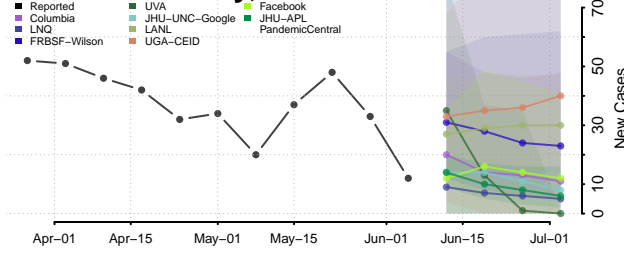

Ashland County, Ohio