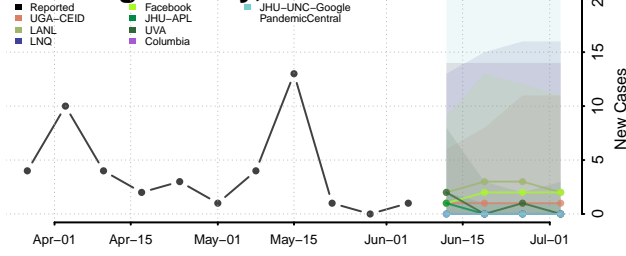

Custer County, Idaho

Elmore County, Idaho

Franklin County, Idaho

Fremont County, Idaho

Gem County, Idaho

Gooding County, Idaho

Idaho County, Idaho

Jefferson County, Idaho