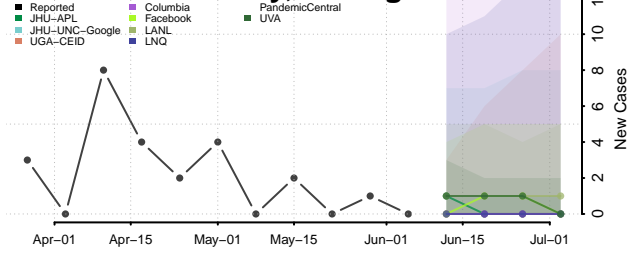

Iosco County, Michigan

Iron County, Michigan

Isabella County, Michigan

Jackson County, Michigan

Kalamazoo County, Michigan

Kalkaska County, Michigan

Kent County, Michigan

Keweenaw County, Michigan