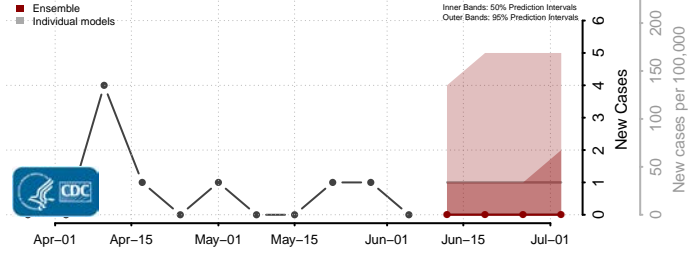

Lincoln County, Kansas