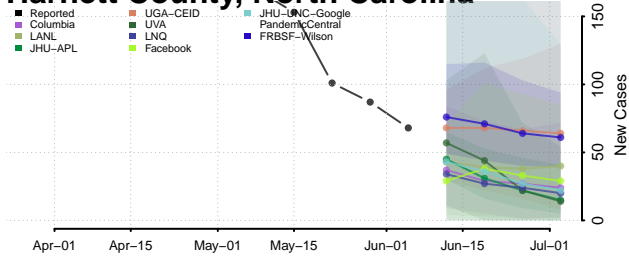

Greene County, North Carolina

Guilford County, North Carolina

Halifax County, North Carolina

Harnett County, North Carolina

Haywood County, North Carolina

Henderson County, North Carolina

Hertford County, North Carolina