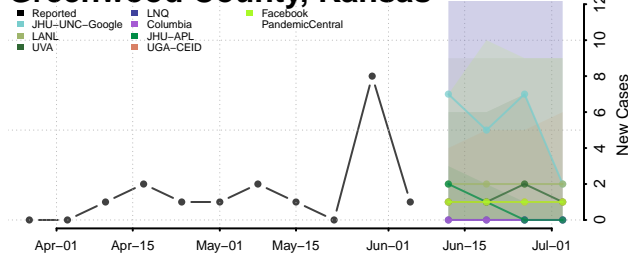

Greenwood County, Kansas