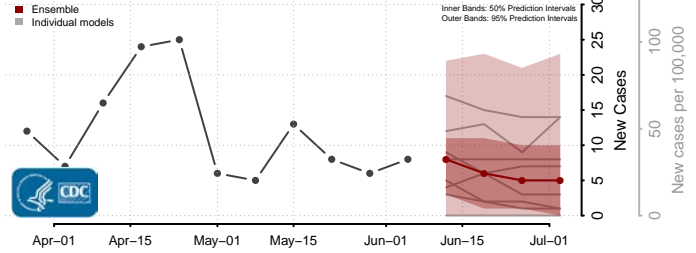

National*

Alabama

Autauga County, Alabama

Baldwin County, Alabama

Barbour County, Alabama

Bibb County, Alabama

*New weekly cases may decrease in this location over the next four weeks. For these locations, the ensemble forecast indicates a probability of 0.75 or greater that fewer cases will be reported in week four of the forecast than in the last reported week.