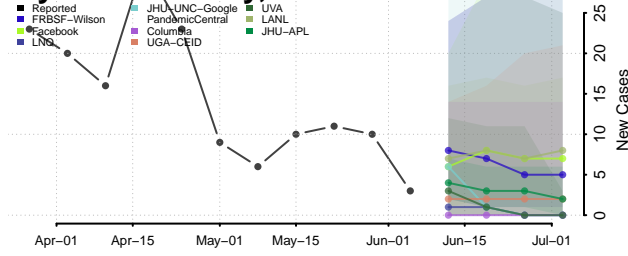

Wayne County, Ohio

Williams County, Ohio

Wood County, Ohio

Wyandot County, Ohio

Oklahoma*

Adair County, Oklahoma

Alfalfa County, Oklahoma

Atoka County, Oklahoma