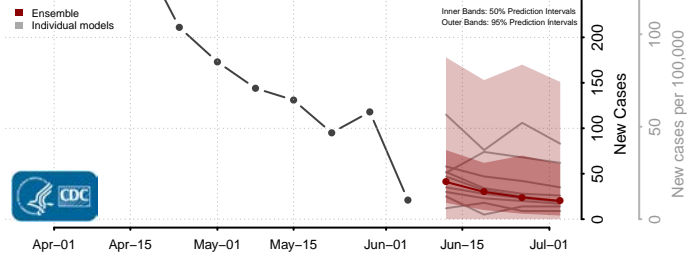

Calcasieu County, Louisiana