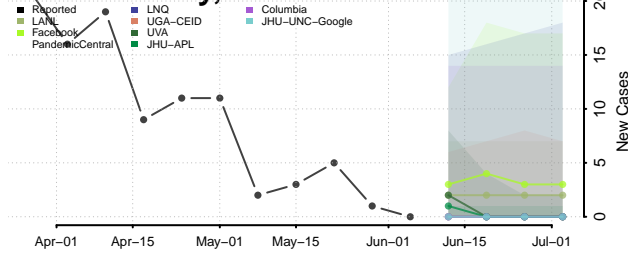

Lewis County, Tennessee