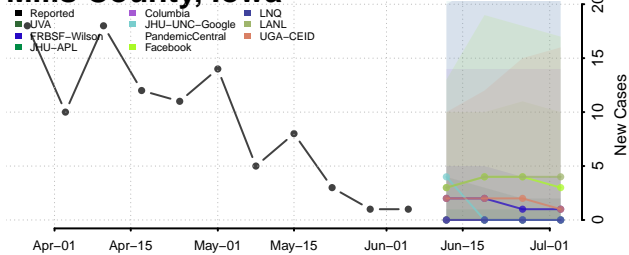

Louisa County, Iowa

Lucas County, Iowa

Lyon County, Iowa

Madison County, Iowa

Mahaska County, Iowa

Marion County, Iowa

Marshall County, Iowa

Mills County, Iowa