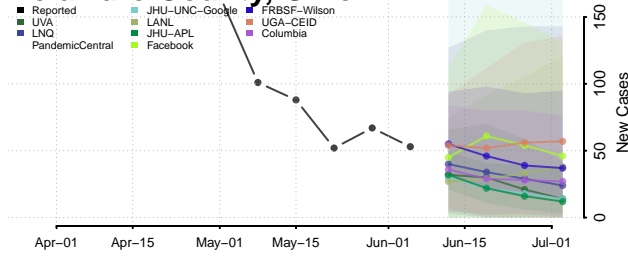

Delaware County, Ohio