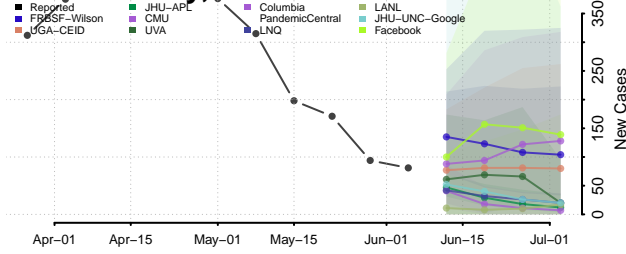

Dane County, Wisconsin