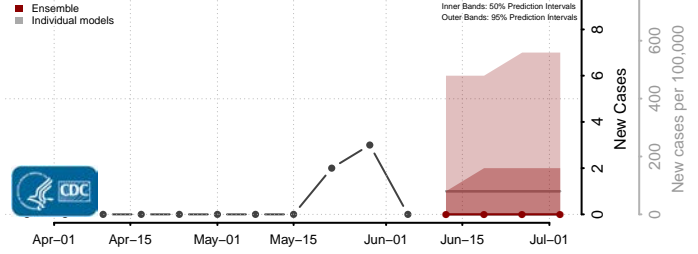

Carter County, Montana