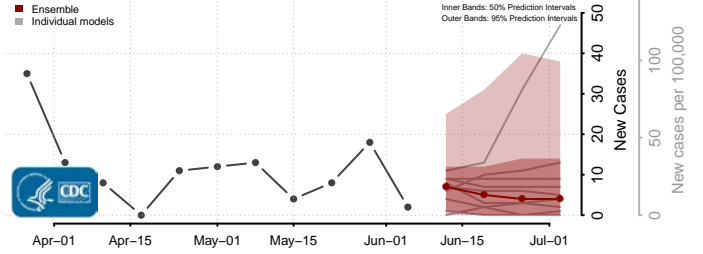

Scott County, Missouri