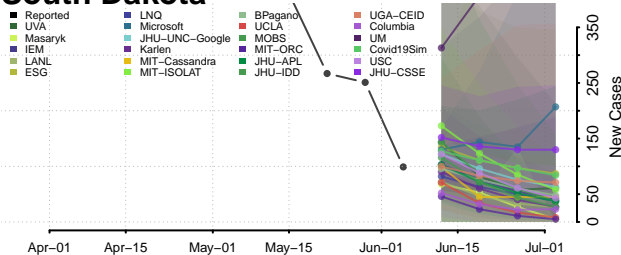

South Dakota*