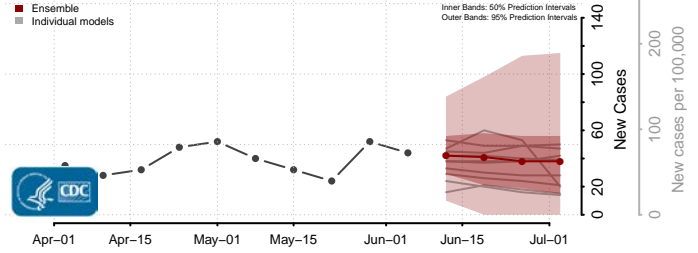

Walla Walla County, Washington