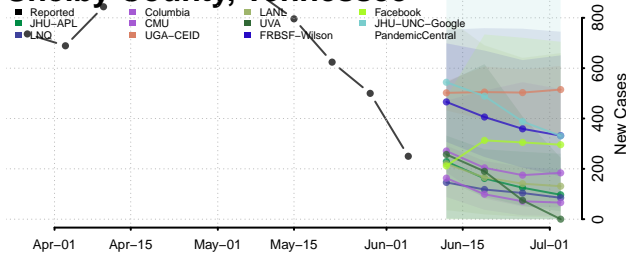

Robertson County, Tennessee

Rutherford County, Tennessee

Scott County, Tennessee

Squatchie County, Tennessee

Sevier County, Tennessee

Shelby County, Tennessee

Smith County, Tennessee

Stewart County, Tennessee