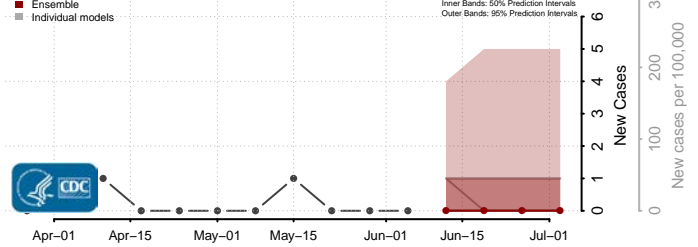

Adams County, North Dakota