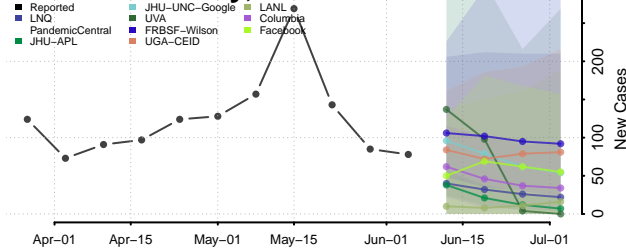

National*

Alabama

Autauga County, Alabama

Baldwin County, Alabama

Barbour County, Alabama

Bibb County, Alabama

*New weekly cases may decrease in this location over the next four weeks. For these locations, the ensemble forecast indicates a probability of 0.75 or greater that fewer cases will be reported in week four of the forecast than in the last reported week.