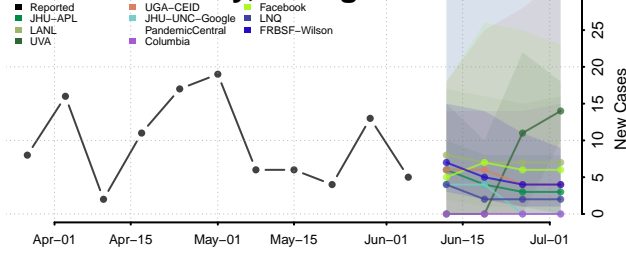

Forsyth County, Georgia

Franklin County, Georgia

Fulton County, Georgia

Gilmer County, Georgia

Glascocock County, Georgia

Glynn County, Georgia

Gordon County, Georgia

Grady County, Georgia