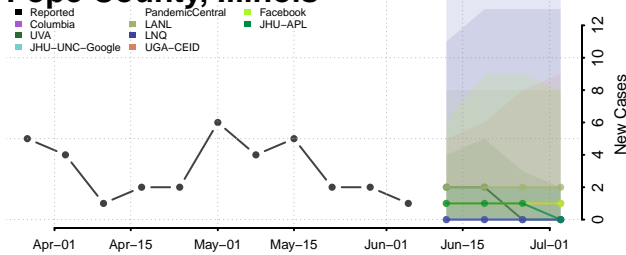

Moultrie County, Illinois

Ogle County, Illinois

Peoria County, Illinois

Perry County, Illinois

Piatt County, Illinois

Pike County, Illinois

Pope County, Illinois

Pulaski County, Illinois