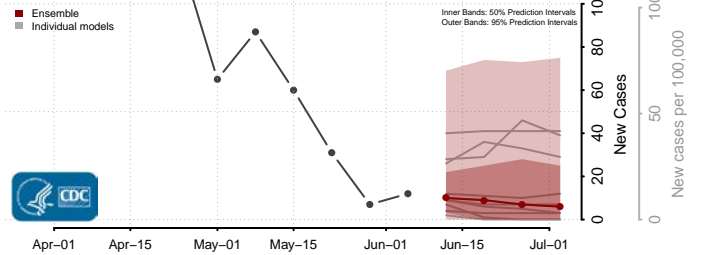

Robertson County, Tennessee

Rutherford County, Tennessee

Scott County, Tennessee

Squatchie County, Tennessee

Sevier County, Tennessee

Shelby County, Tennessee

Smith County, Tennessee

Stewart County, Tennessee