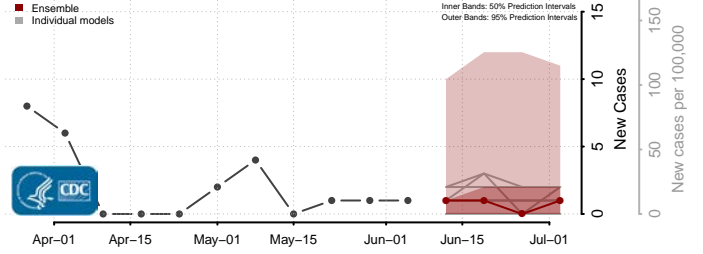

Brown County, Kansas