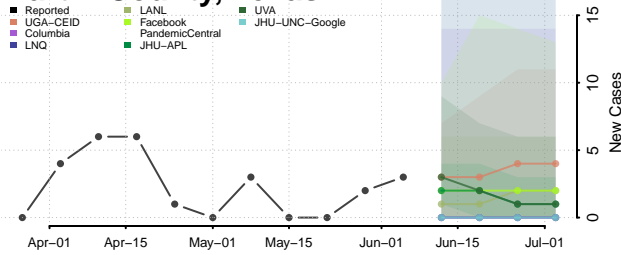

Martin County, Texas