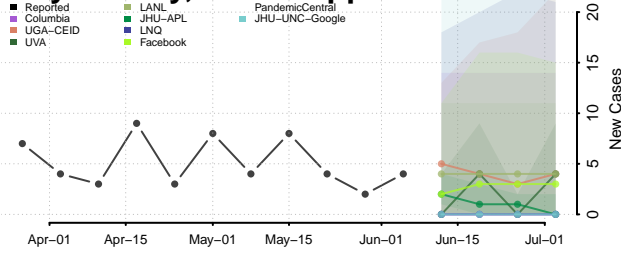

Clay County, Mississippi