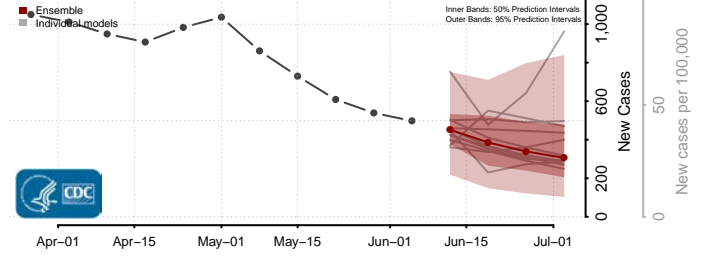

Salt Lake County, Utah