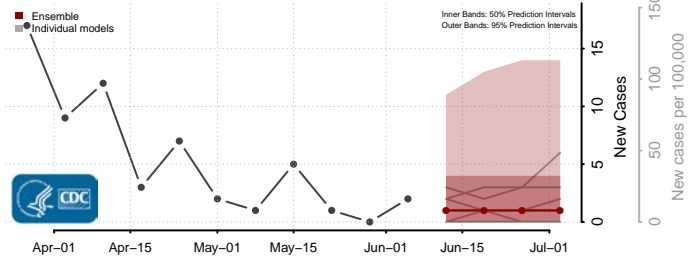

Worth County, Iowa

Wright County, Iowa

Kansas*

Allen County, Kansas

Anderson County, Kansas

Atchison County, Kansas

*New weekly cases may decrease in this location over the next four weeks. For these locations, the ensemble forecast indicates a probability of 0.75 or greater that fewer cases will be reported in week four of the forecast than in the last reported week.