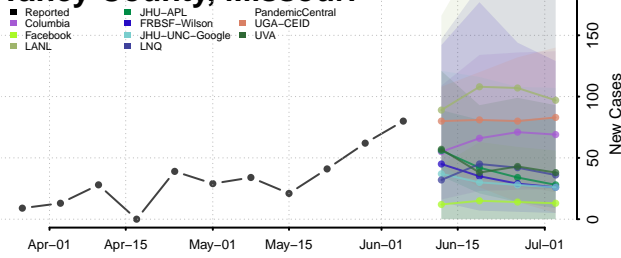

Taney County, Missouri