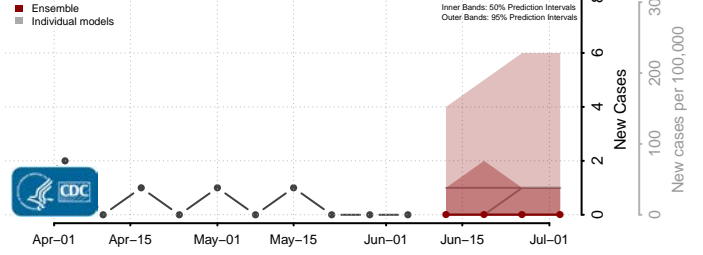

Furnas County, Nebraska

Gage County, Nebraska

Garden County, Nebraska

Garfield County, Nebraska

Gosper County, Nebraska

Grant County, Nebraska

Greeley County, Nebraska

Hall County, Nebraska