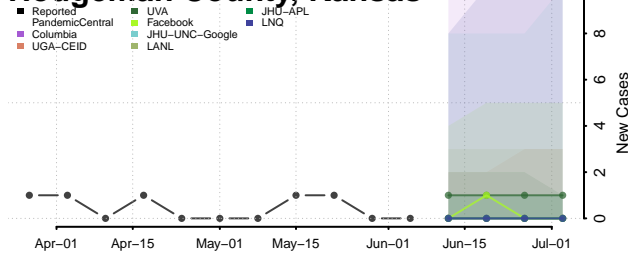

Hodgeman County, Kansas