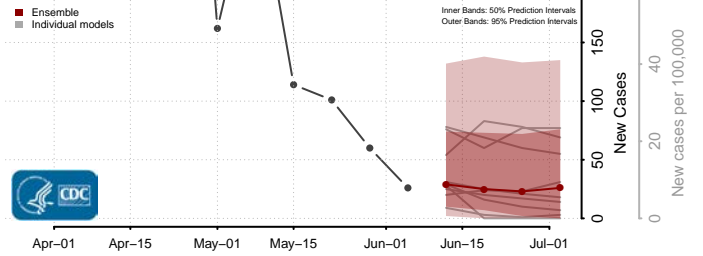

Somerset County, New Jersey