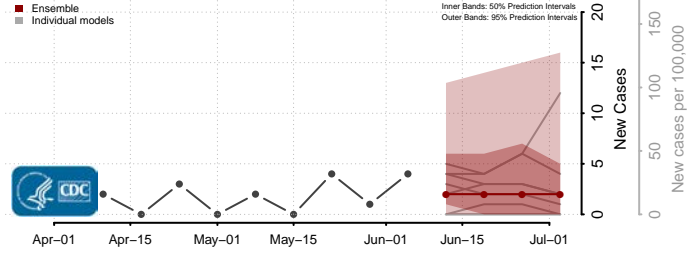

DeKalb County, Missouri