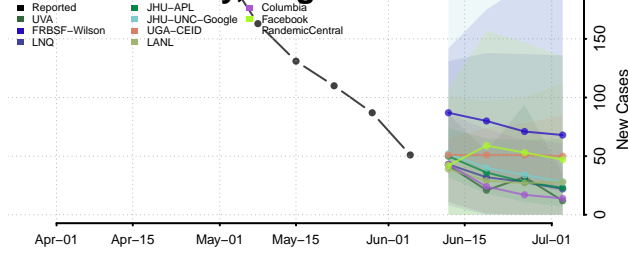

Norfolk County, Virginia