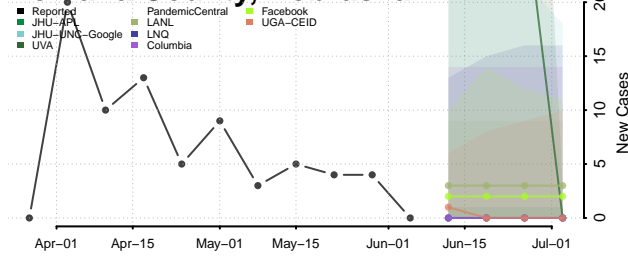

Logan County, Nebraska

Loup County, Nebraska

Madison County, Nebraska

McPherson County, Nebraska

Merrick County, Nebraska

Morrill County, Nebraska

Nance County, Nebraska

Nemaha County, Nebraska