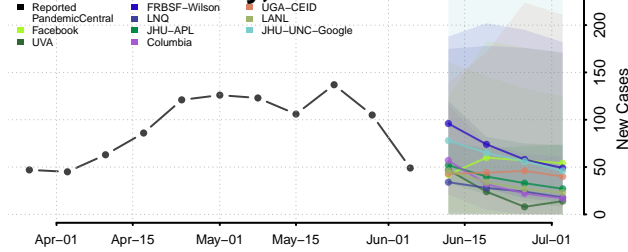

Ouachita County, Louisiana