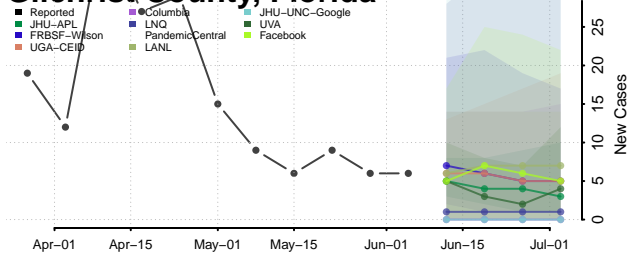

Gilchrist County, Florida

Glades County, Florida

Gulf County, Florida

Hamilton County, Florida

Hardee County, Florida

Hendry County, Florida

Hernando County, Florida

Highlands County, Florida