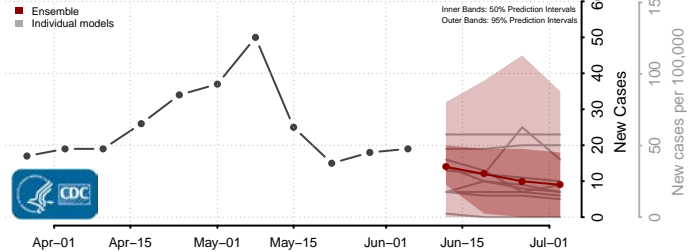

Pasquotank County, North Carolina