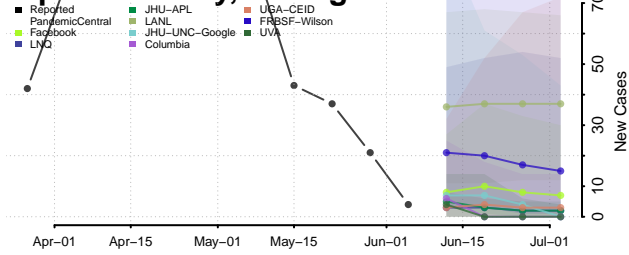

Alpena County, Michigan