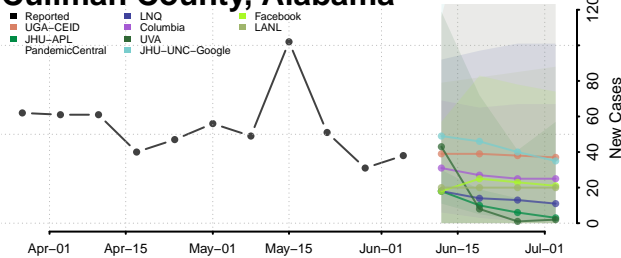

Clarke County, Alabama

Clay County, Alabama

Cleburne County, Alabama

Coffee County, Alabama

Colbert County, Alabama

Conecuh County, Alabama

Coosa County, Alabama

Covington County, Alabama

Crenshaw County, Alabama

Cullman County, Alabama

Dale County, Alabama

Dallas County, Alabama

DeKalb County, Alabama

Elmore County, Alabama

Escambia County, Alabama

Etowah County, Alabama