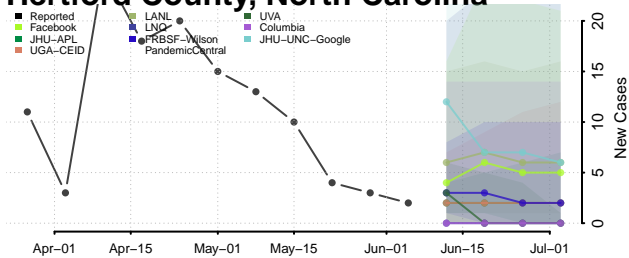

Greene County, North Carolina

Guilford County, North Carolina

Halifax County, North Carolina

Harnett County, North Carolina

Haywood County, North Carolina

Henderson County, North Carolina

Hertford County, North Carolina