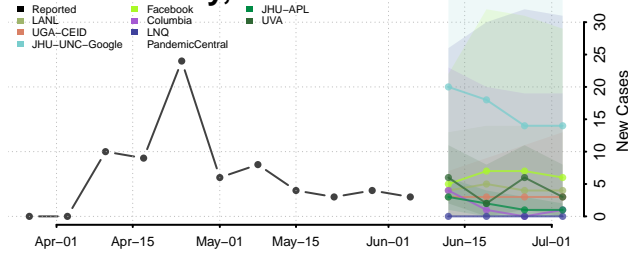

Clarke County, Alabama