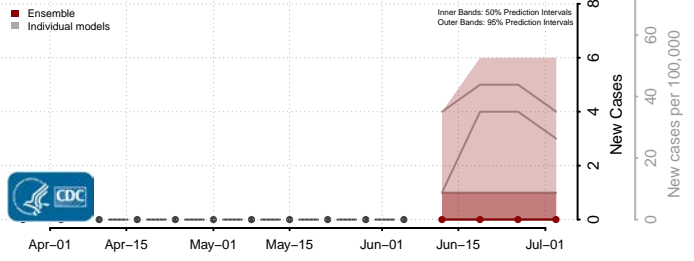

Nantucket County, Massachusetts