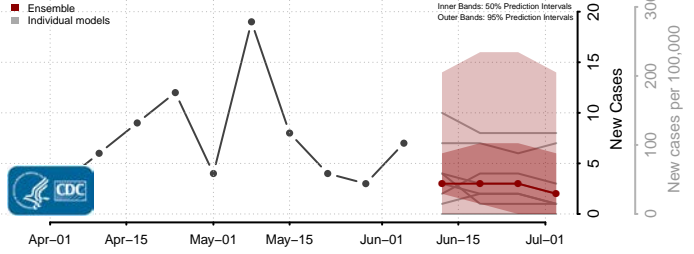

Rio Blanco County, Colorado

Rio Grande County, Colorado

Routt County, Colorado

Saguache County, Colorado

San Juan County, Colorado

San Miguel County, Colorado

Sedgwick County, Colorado

Summit County, Colorado