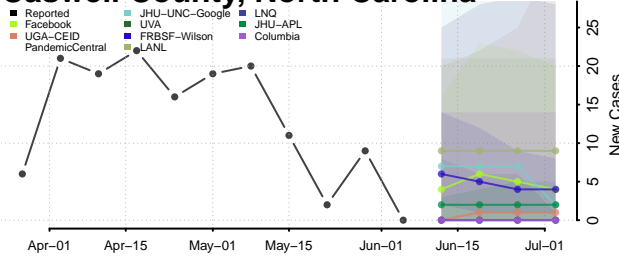

Caswell County, North Carolina