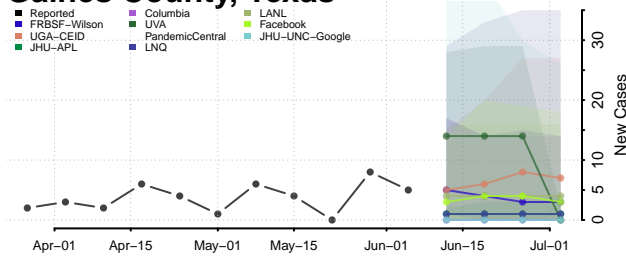

Gaines County, Texas