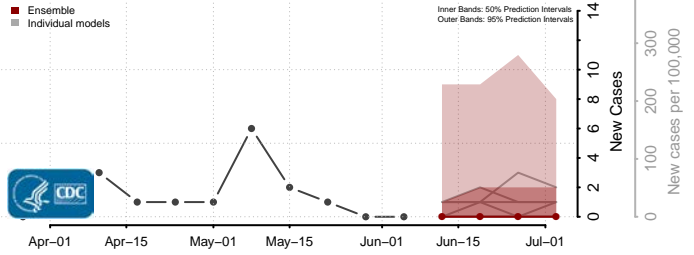

Hardeman County, Texas