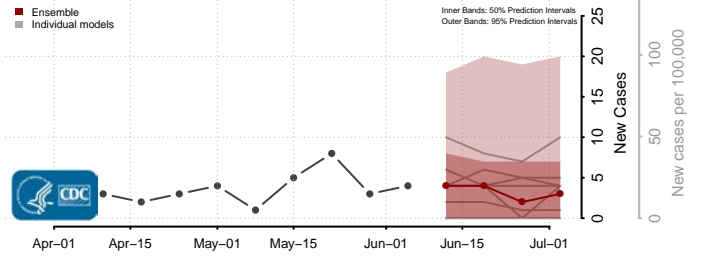

Wayne County, Mississippi