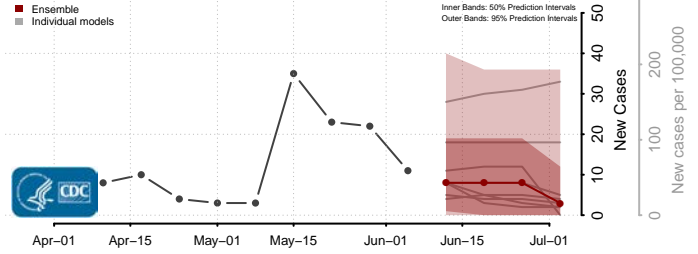

Covington County, Mississippi