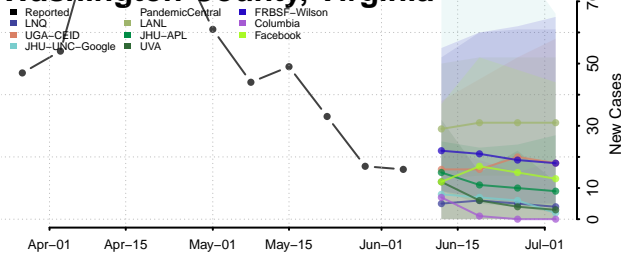

Washington County, Virginia