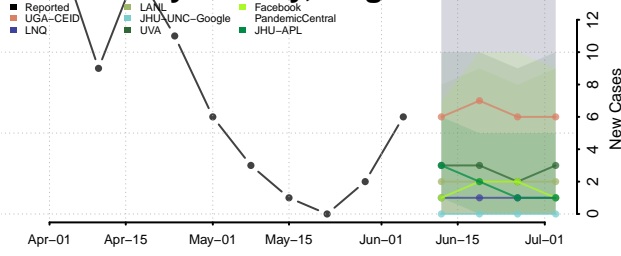

Charles City County, Virginia