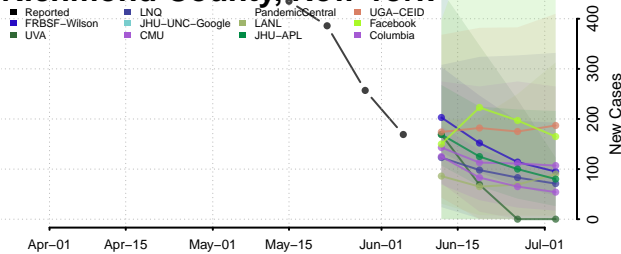

Richmond County, New York