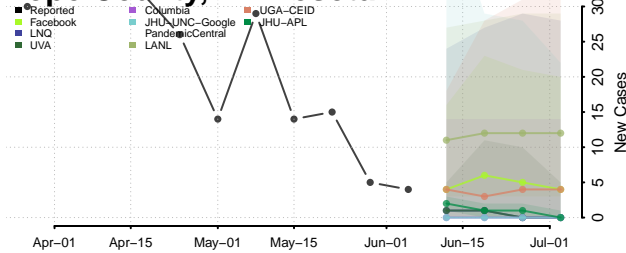

Pope County, Minnesota