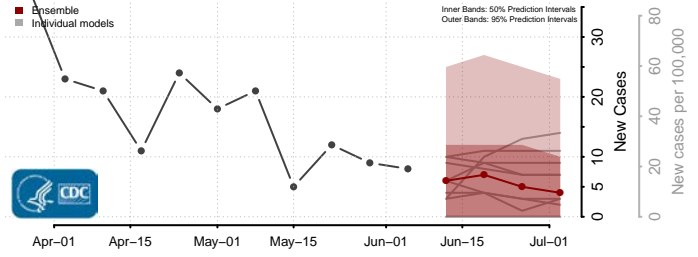

Baxter County, Arkansas