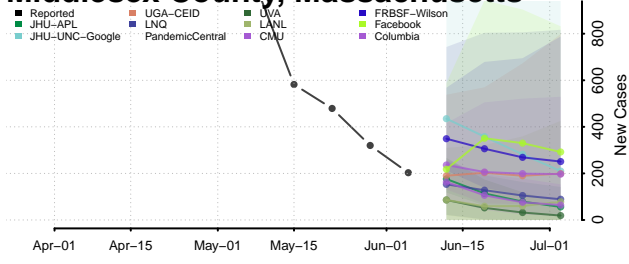

Middlesex County, Massachusetts