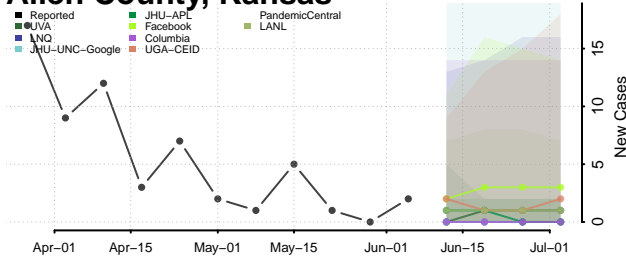

Worth County, Iowa

Wright County, Iowa

Kansas*

Allen County, Kansas

Anderson County, Kansas

Atchison County, Kansas

*New weekly cases may decrease in this location over the next four weeks. For these locations, the ensemble forecast indicates a probability of 0.75 or greater that fewer cases will be reported in week four of the forecast than in the last reported week.