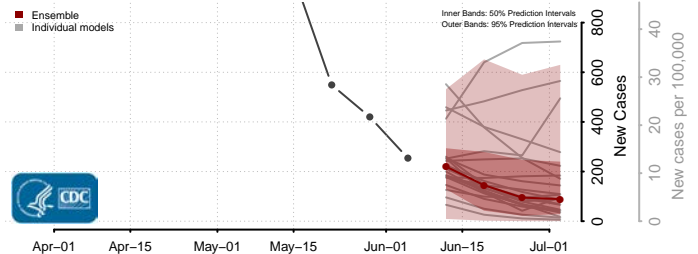

Treasure County, Montana

Valley County, Montana

Wheatland County, Montana

Wibaux County, Montana

Yellowstone County, Montana

Nebraska*

*New weekly cases may decrease in this location over the next four weeks. For these locations, the ensemble forecast indicates a probability of 0.75 or greater that fewer cases will be reported in week four of the forecast than in the last reported week.