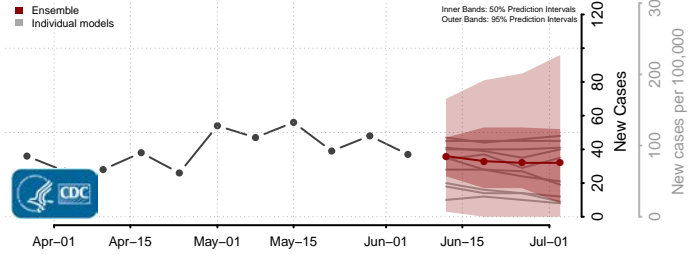

Okanogan County, Washington