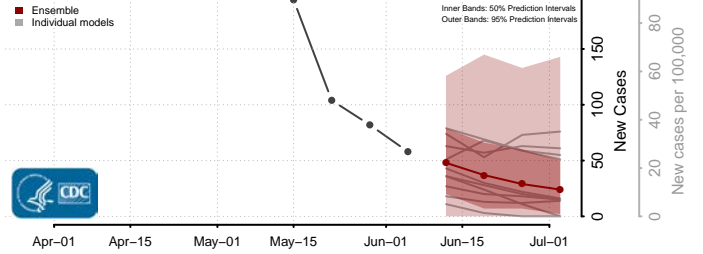

Cabarrus County, North Carolina