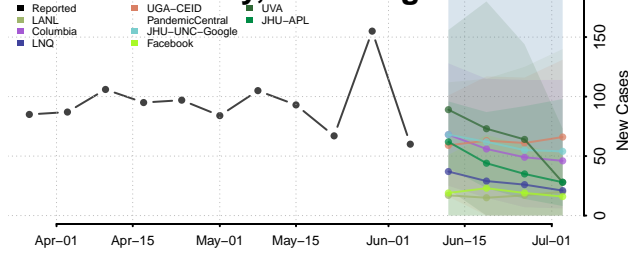

Harrison County, West Virginia