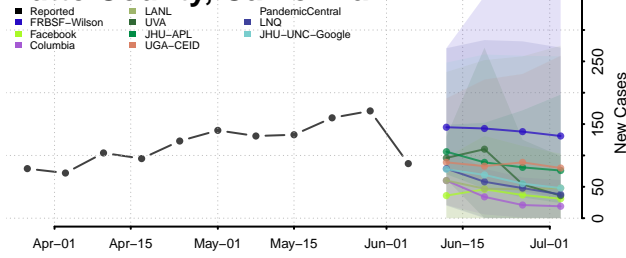

Butte County, California