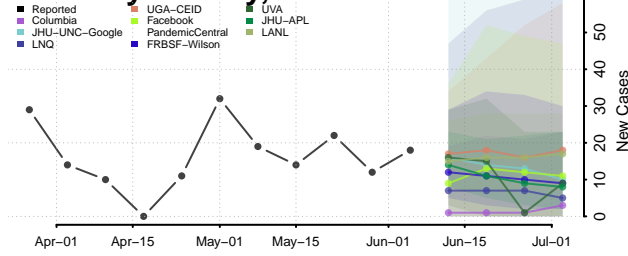

Callaway County, Missouri