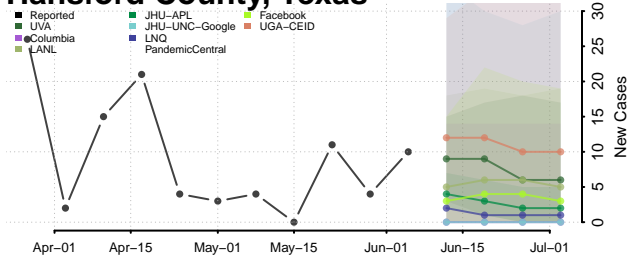

Hansford County, Texas