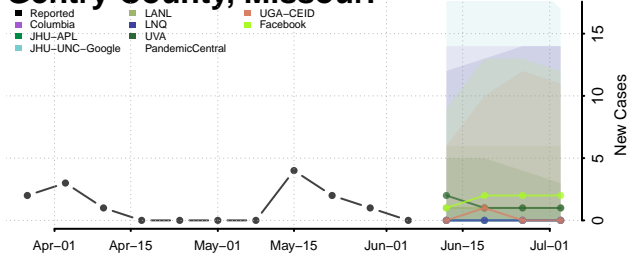

Gentry County, Missouri