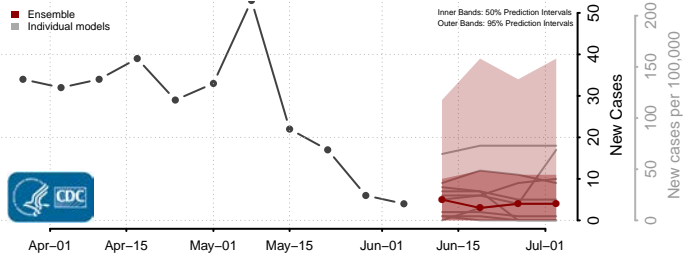

Todd County, Minnesota