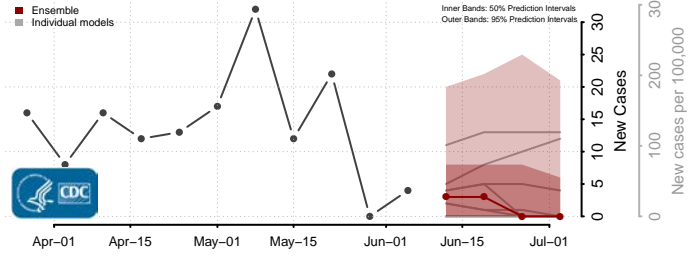

Watonwan County, Minnesota