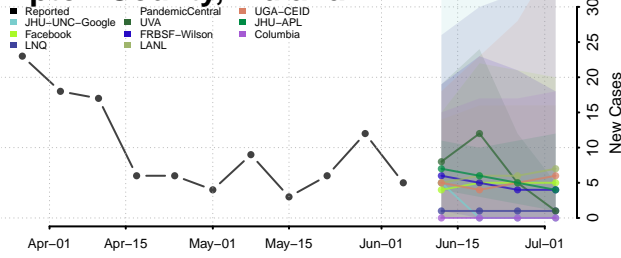

Sullivan County, Indiana

Switzerland County, Indiana

Tippecanoe County, Indiana

Tipton County, Indiana

Union County, Indiana

Vanderburgh County, Indiana

Vermillion County, Indiana

Vigo County, Indiana