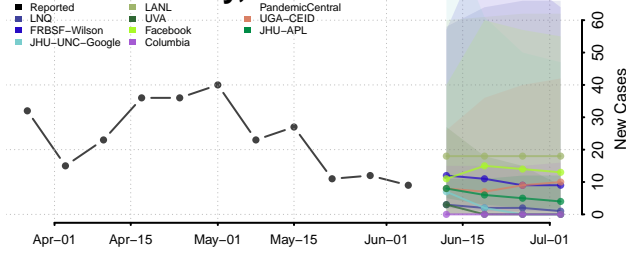

Kendall County, Texas