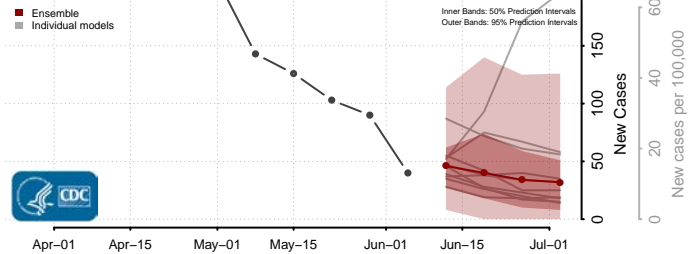

Taos County, New Mexico

Torrance County, New Mexico

Union County, New Mexico

Valencia County, New Mexico

New York*

Albany County, New York

*New weekly cases may decrease in this location over the next four weeks. For these locations, the ensemble forecast indicates a probability of 0.75 or greater that fewer cases will be reported in week four of the forecast than in the last reported week.