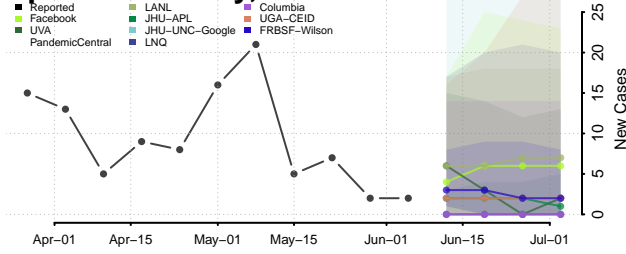

Ripley County, Indiana

Rush County, Indiana

Scott County, Indiana

Shelby County, Indiana

Spencer County, Indiana

St. Joseph County, Indiana

Starke County, Indiana

Stauben County, Indiana