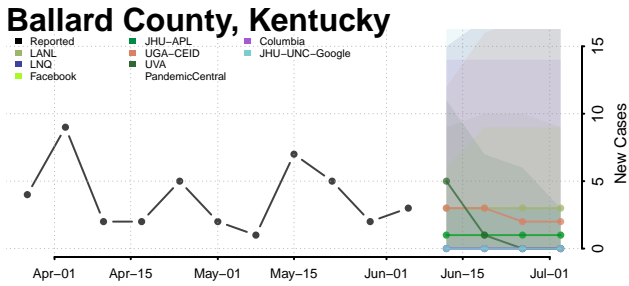

Wallace County, Kansas

Washington County, Kansas

Wichita County, Kansas

Wilson County, Kansas

Woodson County, Kansas

Wyandotte County, Kansas

*New weekly cases may decrease in this location over the next four weeks. For these locations, the ensemble forecast indicates a probability of 0.75 or greater that fewer cases will be reported in week four of the forecast than in the last reported week.