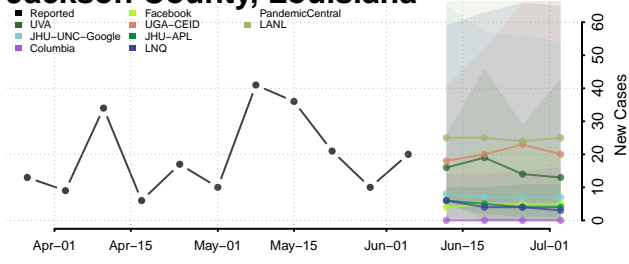

Evangeline County, Louisiana

Franklin County, Louisiana

Grant County, Louisiana

Iberia County, Louisiana

Iberville County, Louisiana

Jackson County, Louisiana

Jefferson County, Louisiana

Jefferson Davis County, Louisiana