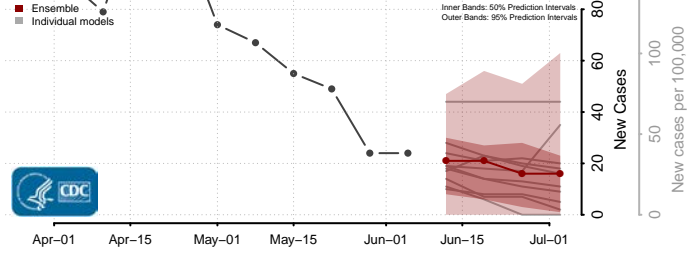

Stanly County, North Carolina