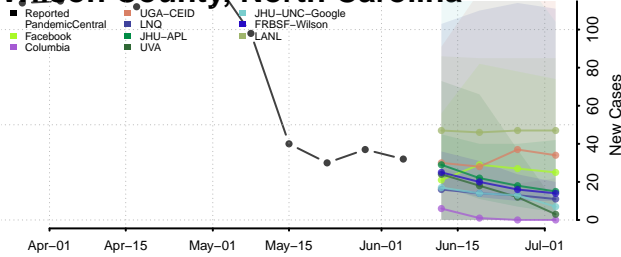

Wilson County, North Carolina