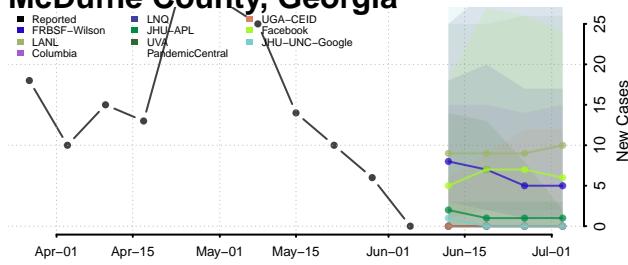

Lincoln County, Georgia

Long County, Georgia

Lowndes County, Georgia

Lumpkin County, Georgia

Macon County, Georgia

Madison County, Georgia

Marion County, Georgia

McDuffie County, Georgia