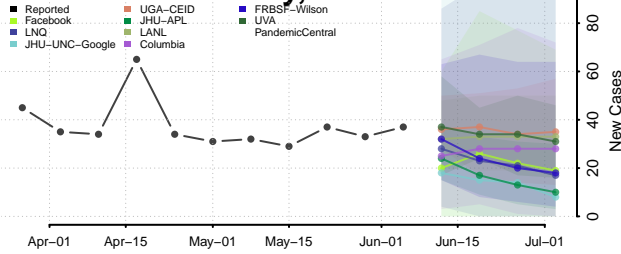

Tuscarawas County, Ohio