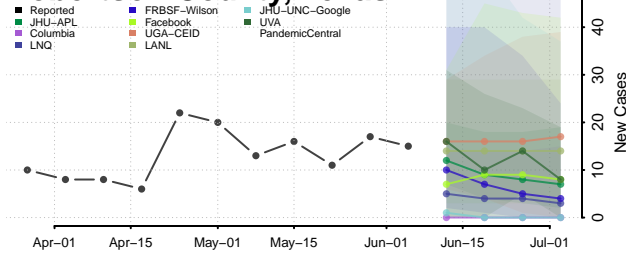

Robertson County, Texas