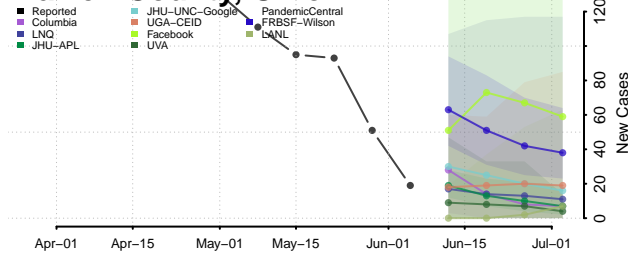

Warren County, Ohio