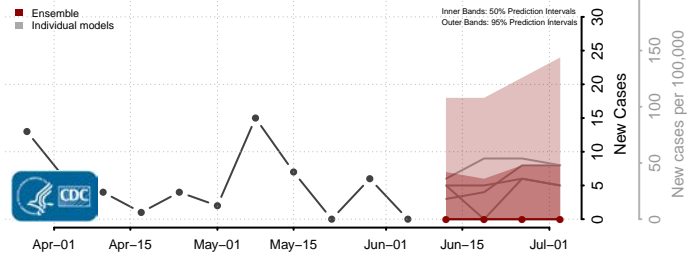

Wayne County, Tennessee