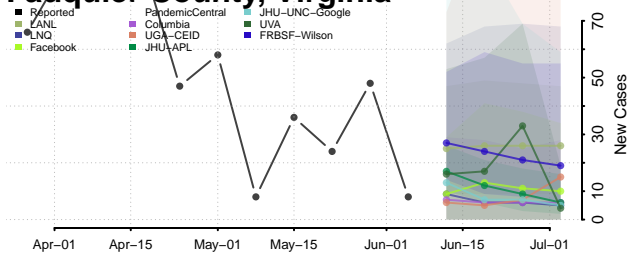

Fauquier County, Virginia