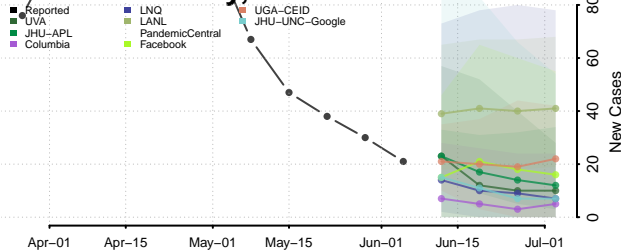

Huerfano County, Colorado

Jackson County, Colorado

Jefferson County, Colorado

Kiowa County, Colorado

Kit Carson County, Colorado

La Plata County, Colorado

Lake County, Colorado

Larimer County, Colorado