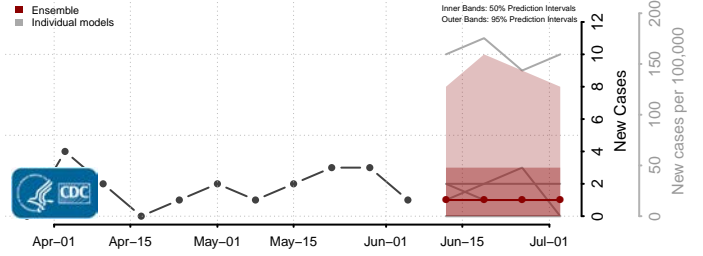

Reynolds County, Missouri