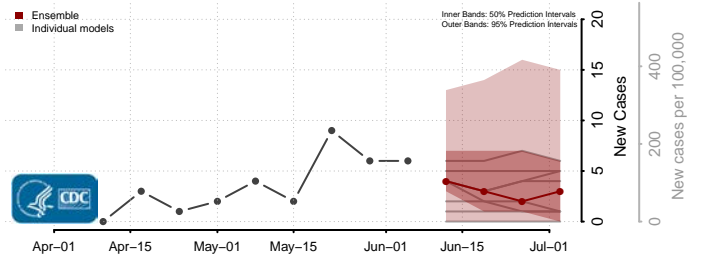

Jerome County, Idaho

Kootenai County, Idaho

Latah County, Idaho

Lemhi County, Idaho

Lewis County, Idaho

Lincoln County, Idaho

Madison County, Idaho

Minidoka County, Idaho