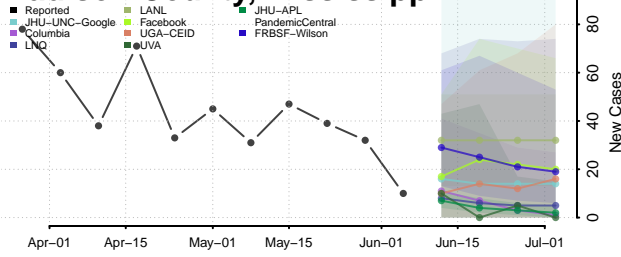

Madison County, Mississippi

Marion County, Mississippi

Marshall County, Mississippi

Monroe County, Mississippi

Montgomery County, Mississippi

Neshoba County, Mississippi

Newton County, Mississippi

Noxubee County, Mississippi