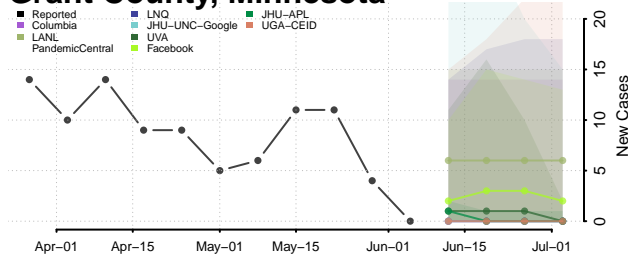

Hennepin County, Minnesota

Houston County, Minnesota

Hubbard County, Minnesota

Isanti County, Minnesota

Itasca County, Minnesota

Jackson County, Minnesota

Kanabec County, Minnesota

Kandiyohi County, Minnesota