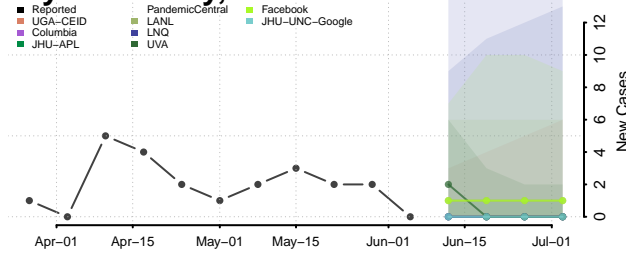

Scott County, Iowa

Shelby County, Iowa

Sioux County, Iowa

Story County, Iowa

Tama County, Iowa

Taylor County, Iowa

Union County, Iowa

Van Buren County, Iowa