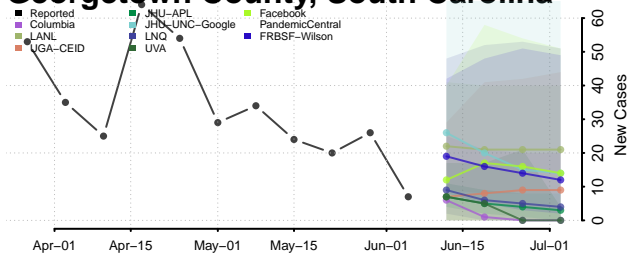

Greenville County, South Carolina

Greenwood County, South Carolina

Hampton County, South Carolina

Horry County, South Carolina

Jasper County, South Carolina

Kershaw County, South Carolina

Lancaster County, South Carolina