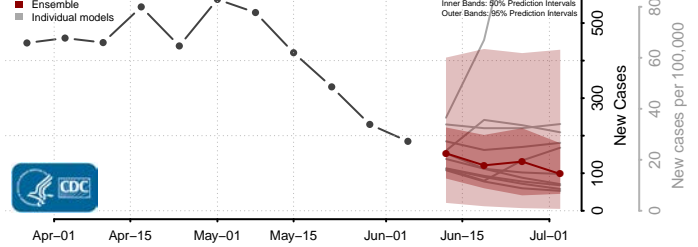

Bernalillo County, New Mexico