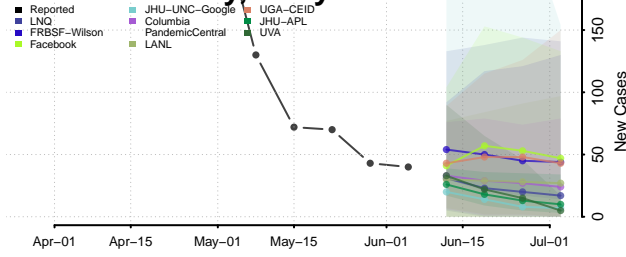

Charles County, Maryland

Dorchester County, Maryland

Frederick County, Maryland

Garrett County, Maryland

Harford County, Maryland

Howard County, Maryland

Kent County, Maryland

Montgomery County, Maryland