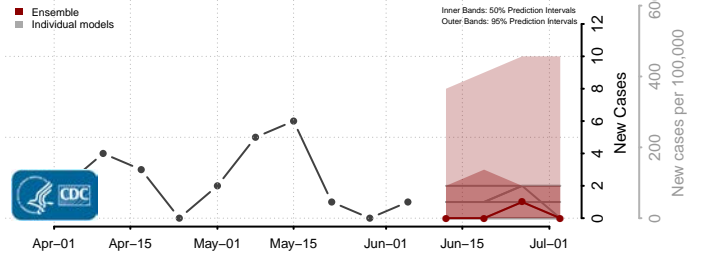

Towner County, North Dakota