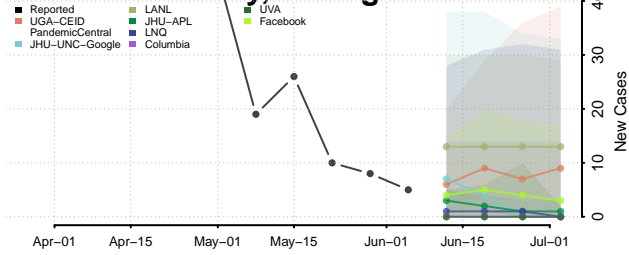

Iosco County, Michigan

Iron County, Michigan

Isabella County, Michigan

Jackson County, Michigan

Kalamazoo County, Michigan

Kalkaska County, Michigan

Kent County, Michigan

Keweenaw County, Michigan