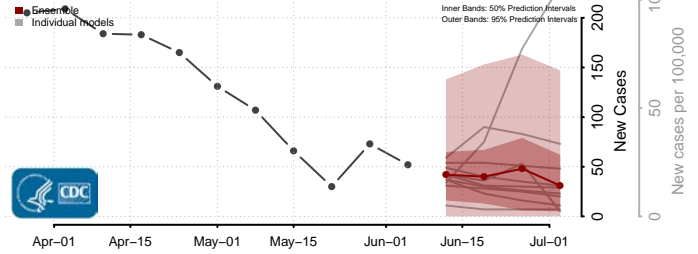

Dona Ana County, New Mexico