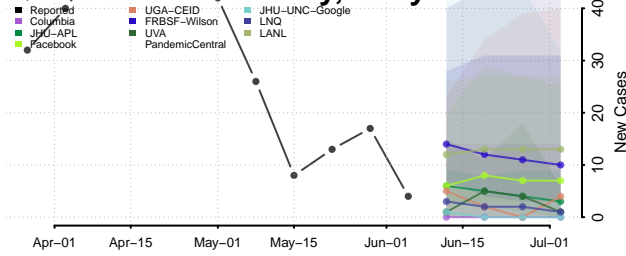

Queen Anne's County, Maryland