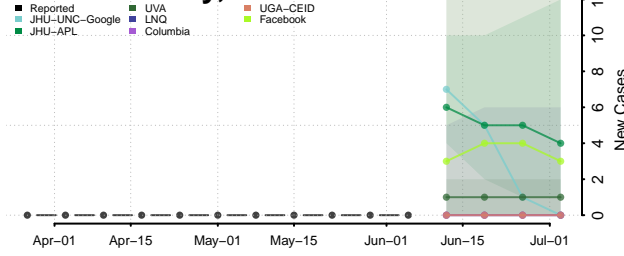

Daggett County, Utah

Davis County, Utah

Duchesne County, Utah

Emery County, Utah

Garfield County, Utah

Grand County, Utah

Iron County, Utah

Juab County, Utah