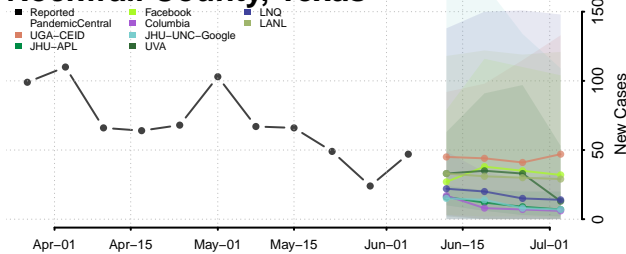

Rockwall County, Texas