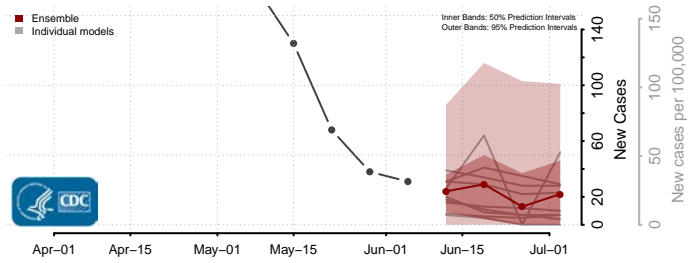

Lake County, Michigan

Lapeer County, Michigan

Leelanau County, Michigan

Lenawee County, Michigan

Livingston County, Michigan

Luce County, Michigan

Mackinac County, Michigan

Macomb County, Michigan