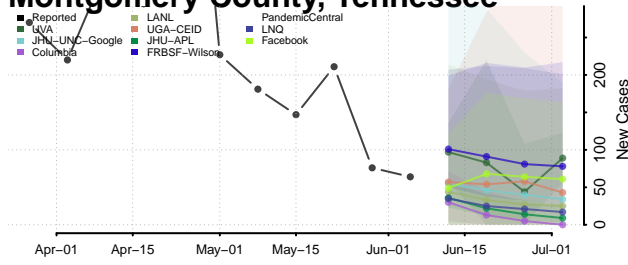

Maury County, Tennessee

McMinn County, Tennessee

McNairy County, Tennessee

Meigs County, Tennessee

Monroe County, Tennessee

Montgomery County, Tennessee

Moore County, Tennessee

Morgan County, Tennessee