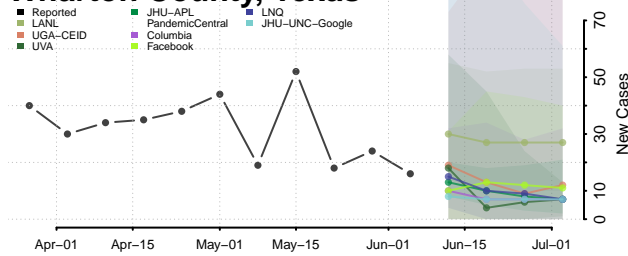

Van Zandt County, Texas

Victoria County, Texas

Walker County, Texas

Waller County, Texas

Ward County, Texas

Washington County, Texas

Webb County, Texas

Wharton County, Texas