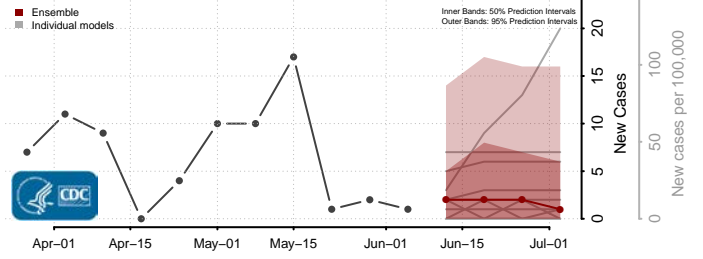

Bates County, Missouri