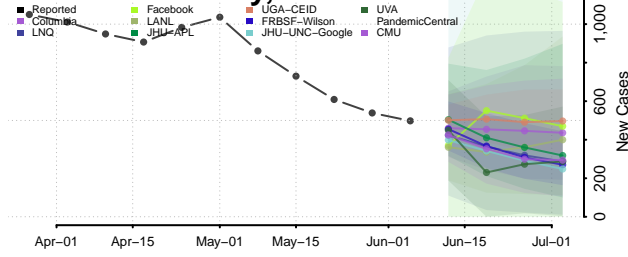

Salt Lake County, Utah