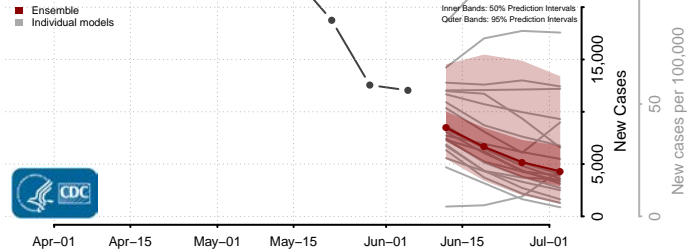

Sussex County, Delaware

District of Columbia*

Florida*

Alachua County, Florida

Baker County, Florida

Bay County, Florida

*New weekly cases may decrease in this location over the next four weeks. For these locations, the ensemble forecast indicates a probability of 0.75 or greater that fewer cases will be reported in week four of the forecast than in the last reported week.