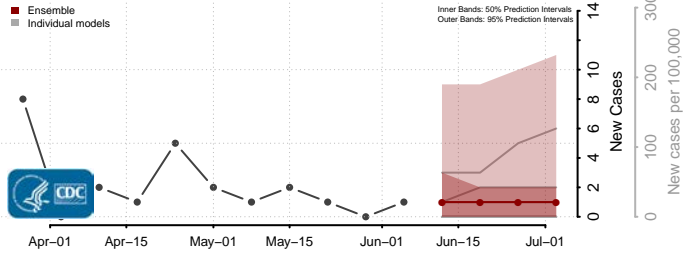

Calhoun County, Illinois