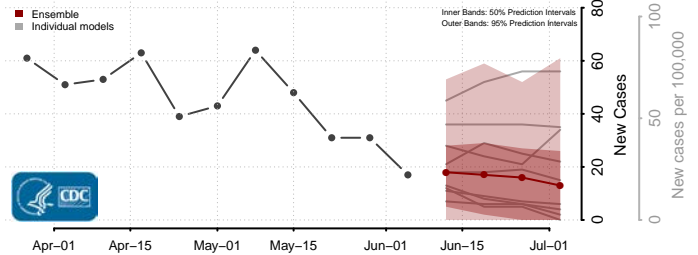

Taos County, New Mexico

Torrance County, New Mexico

Union County, New Mexico

Valencia County, New Mexico

New York*

Albany County, New York

*New weekly cases may decrease in this location over the next four weeks. For these locations, the ensemble forecast indicates a probability of 0.75 or greater that fewer cases will be reported in week four of the forecast than in the last reported week.