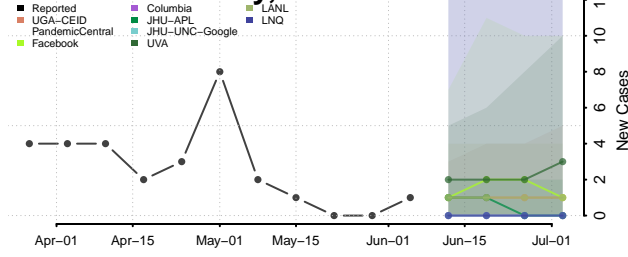

Jefferson County, Oklahoma