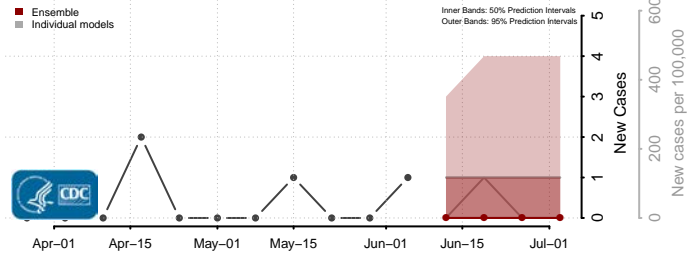

Roberts County, Texas