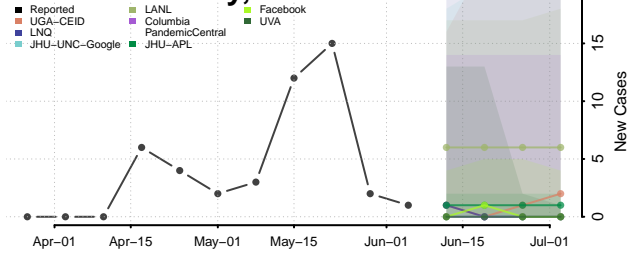

Costilla County, Colorado

Crowley County, Colorado

Custer County, Colorado

Delta County, Colorado

Denver County, Colorado

Dolores County, Colorado

Douglas County, Colorado

Eagle County, Colorado