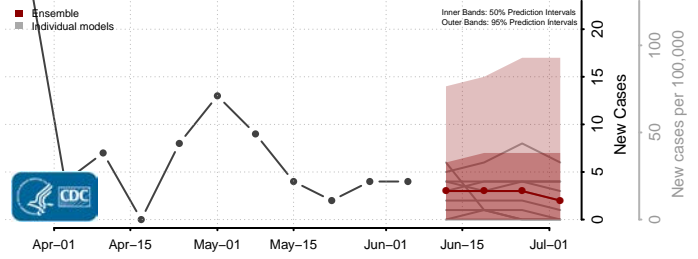

Pike County, Missouri