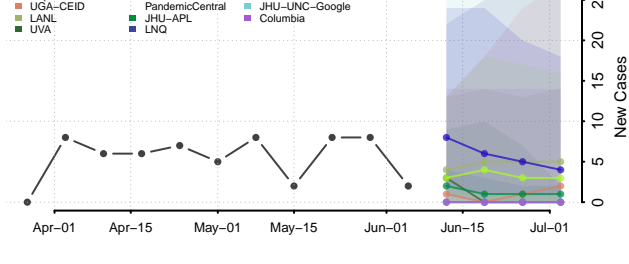

Poweshiek County, Iowa