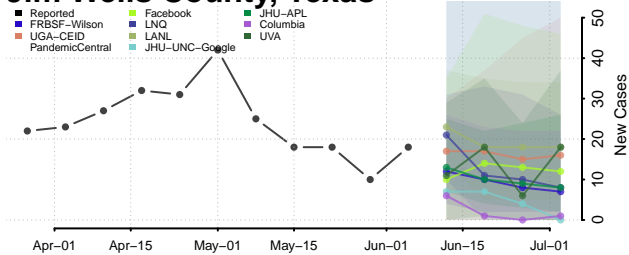

Jim Wells County, Texas