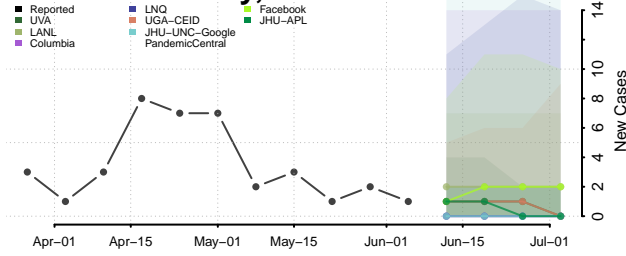

Edwards County, Illinois