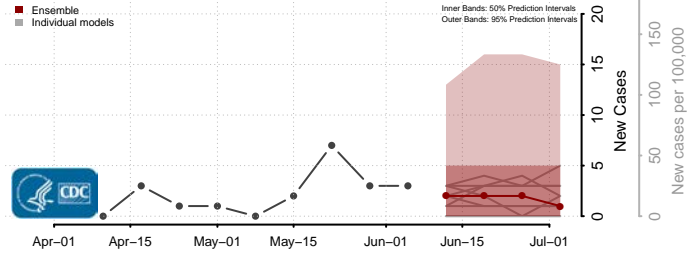

Okfuskee County, Oklahoma