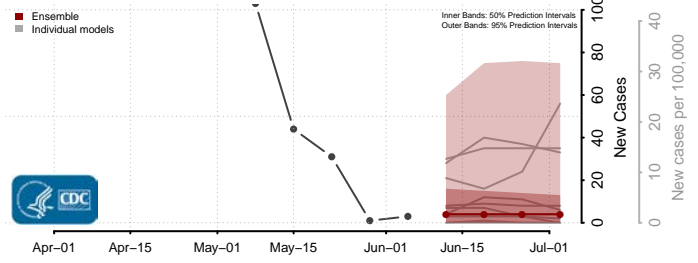

Arlington County, Virginia