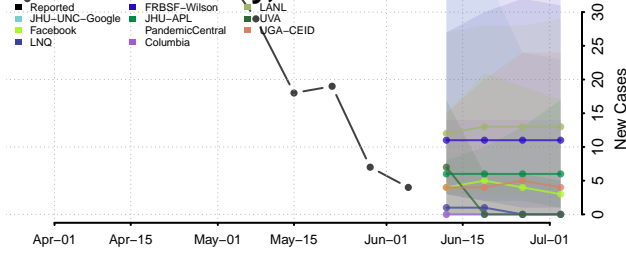

Windham County, Vermont