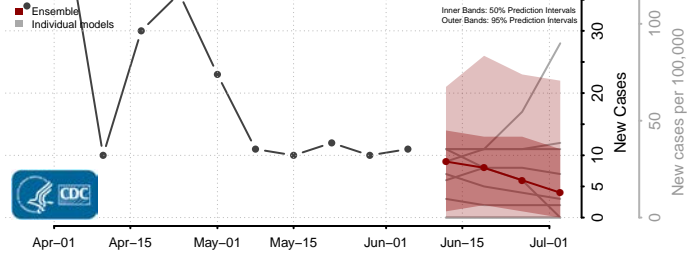

Ottawa County, Oklahoma