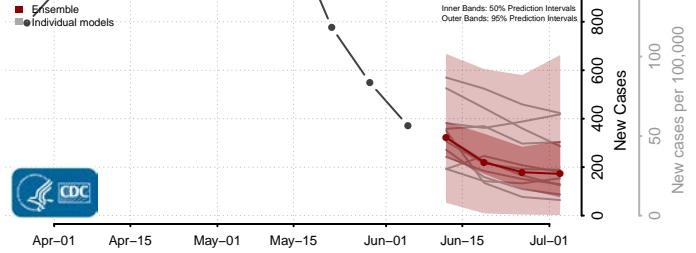

Colorado*

Adams County, Colorado

Alamosa County, Colorado

Arapahoe County, Colorado

Archuleta County, Colorado

*New weekly cases may decrease in this location over the next four weeks. For these locations, the ensemble forecast indicates a probability of 0.75 or greater that fewer cases will be reported in week four of the forecast than in the last reported week.