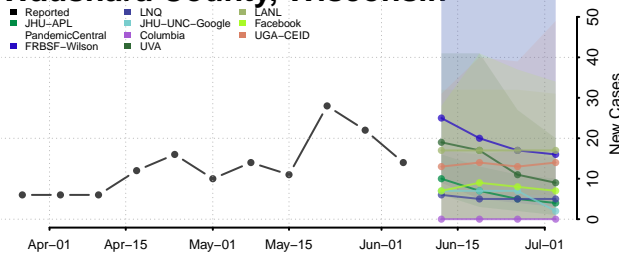

Waupaca County, Wisconsin

Waushara County, Wisconsin

Winnebago County, Wisconsin

Wood County, Wisconsin

Wyoming

Albany County, Wyoming

Big Horn County, Wyoming

Campbell County, Wyoming