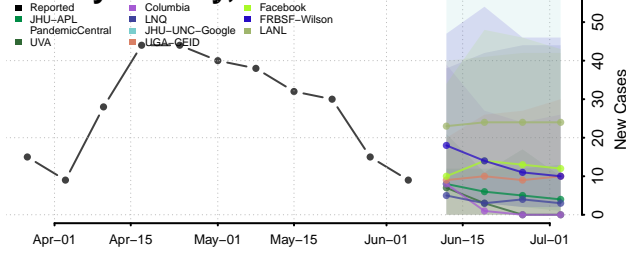

Shelby County, Indiana