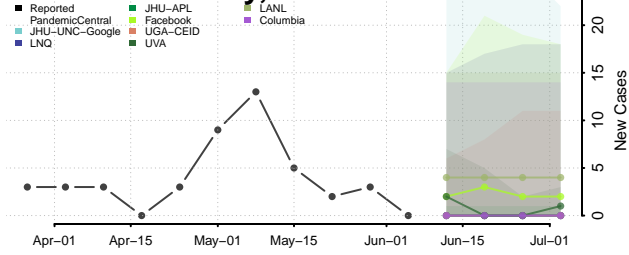

Rosebud County, Montana