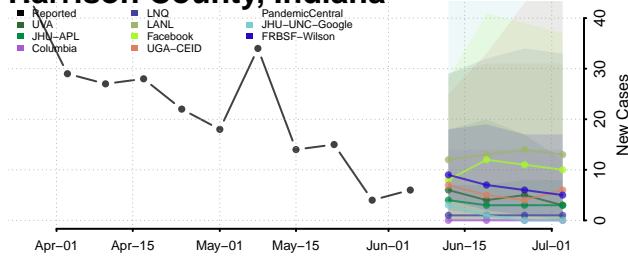

Harrison County, Indiana