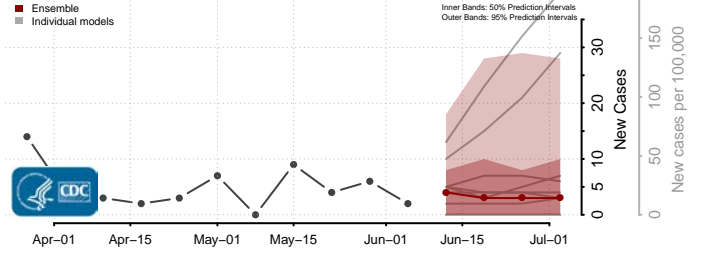

La Paz County, Arizona