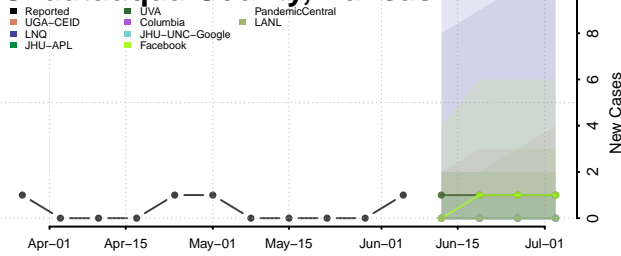

Barber County, Kansas

Barton County, Kansas

Bourbon County, Kansas

Brown County, Kansas

Butler County, Kansas

Chase County, Kansas

Chautauqua County, Kansas

Cherokee County, Kansas