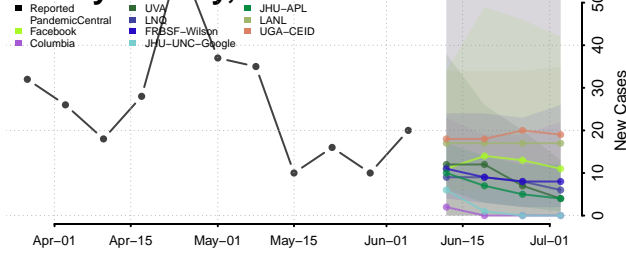

Putnam County, Ohio

Richland County, Ohio

Ross County, Ohio

Sandusky County, Ohio

Scioto County, Ohio

Seneca County, Ohio

Shelby County, Ohio

Stark County, Ohio