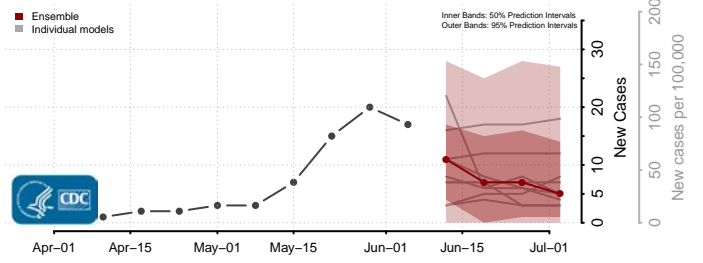

Grant County, Arkansas