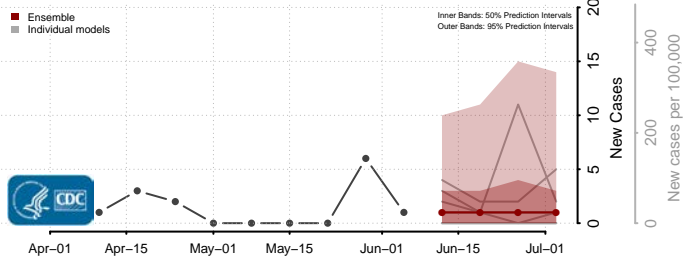

Deuel County, South Dakota

Dewey County, South Dakota

Douglas County, South Dakota

Edmunds County, South Dakota

Fall River County, South Dakota

Faulk County, South Dakota

Grant County, South Dakota

Gregory County, South Dakota