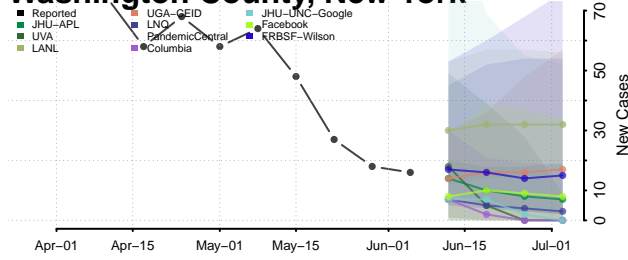

Washington County, New York

Wayne County, New York

Westchester County, New York

Wyoming County, New York

Yates County, New York

North Carolina*

Alamance County, North Carolina

Alexander County, North Carolina