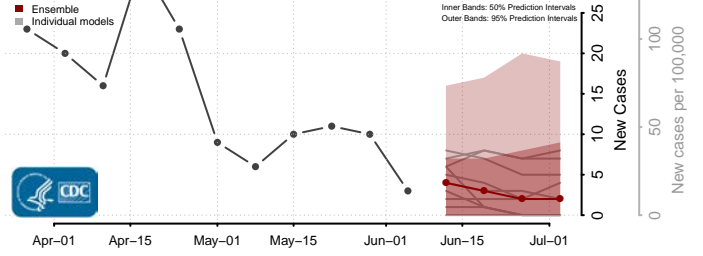

Wyandot County, Ohio