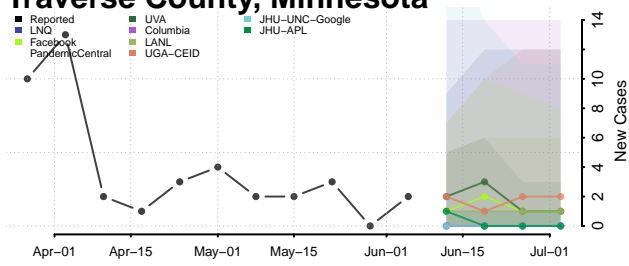

Traverse County, Minnesota