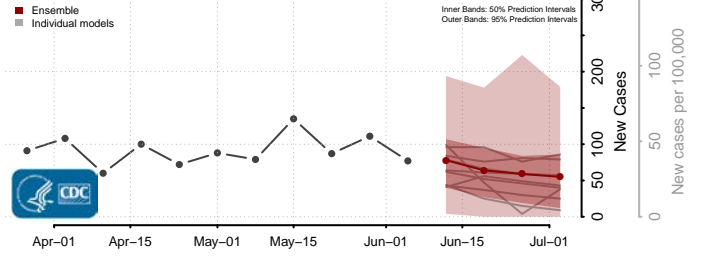

Greene County, Mississippi

Grenada County, Mississippi

Hancock County, Mississippi

Harrison County, Mississippi

Hinds County, Mississippi

Holmes County, Mississippi

Humphreys County, Mississippi

Issaquena County, Mississippi