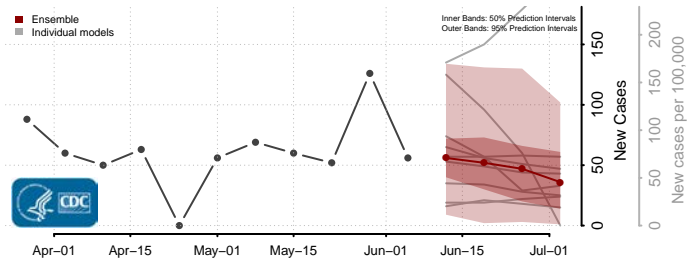

Bedford County, Virginia