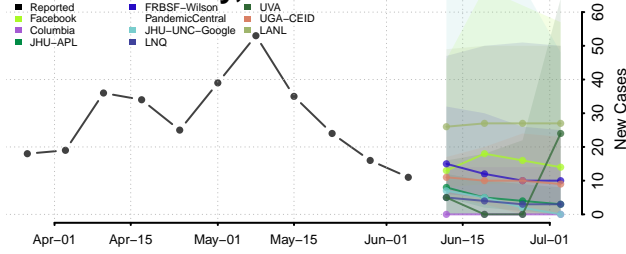

Marathon County, Wisconsin

Marinette County, Wisconsin

Marquette County, Wisconsin

Menominee County, Wisconsin

Milwaukee County, Wisconsin

Monroe County, Wisconsin

Oconto County, Wisconsin

Oneida County, Wisconsin