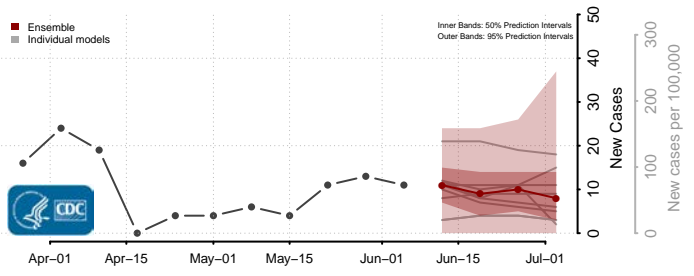

Macon County, Missouri