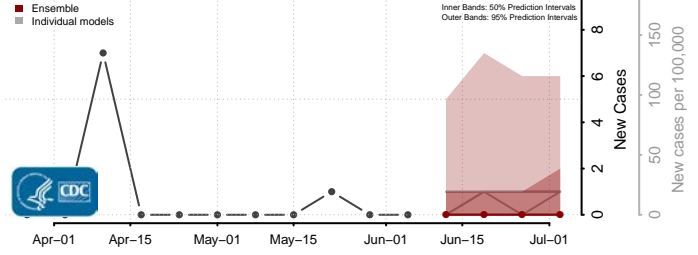

Lincoln County, Nevada