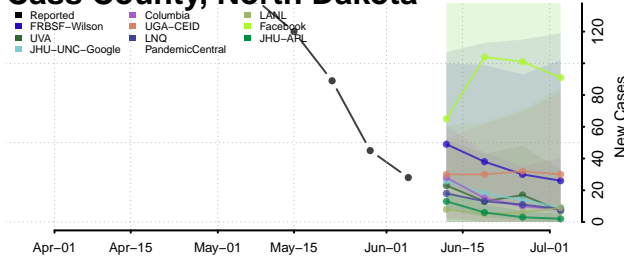

Cass County, North Dakota