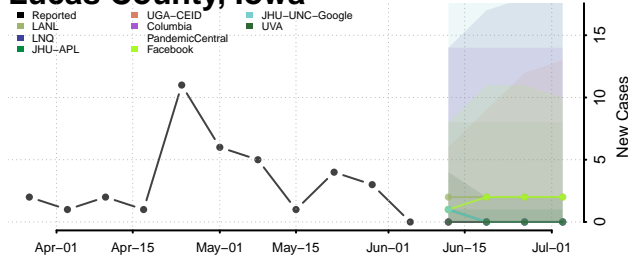

Lucas County, Iowa