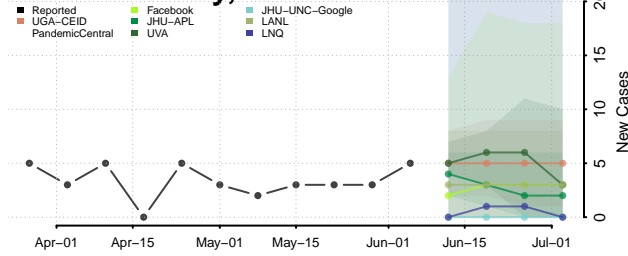

Carroll County, Missouri