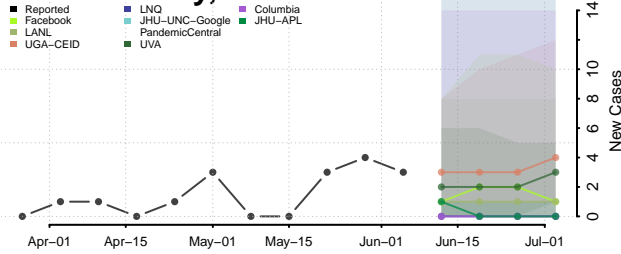

Union County, New Mexico