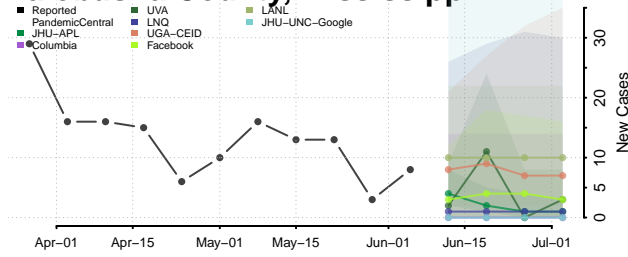

Yalobusha County, Mississippi