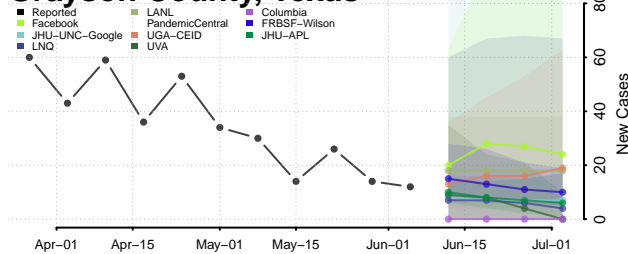

Grayson County, Texas