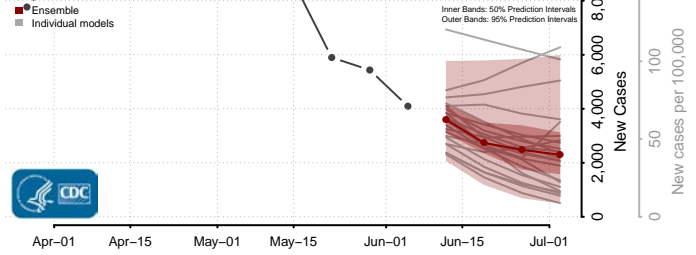

Yuba County, California

Colorado*

Adams County, Colorado

Alamosa County, Colorado

Arapahoe County, Colorado

Archuleta County, Colorado

*New weekly cases may decrease in this location over the next four weeks. For these locations, the ensemble forecast indicates a probability of 0.75 or greater that fewer cases will be reported in week four of the forecast than in the last reported week.