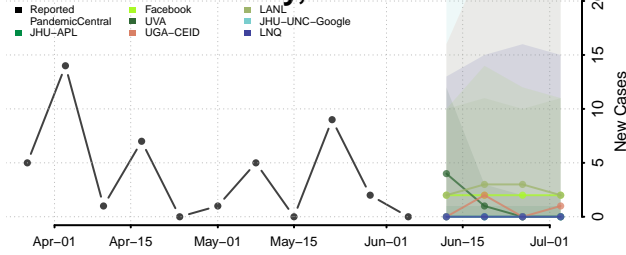

Richardson County, Nebraska