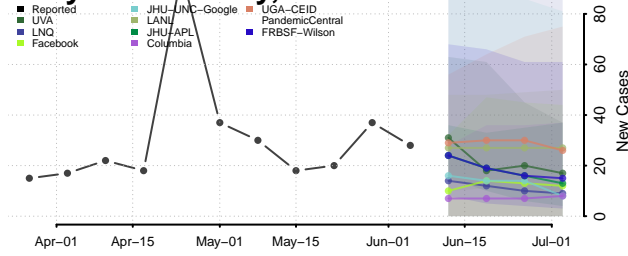

Avoyelles County, Louisiana