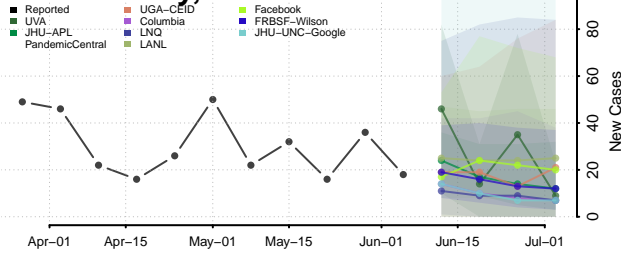

Wood County, Texas

Yoakum County, Texas

Young County, Texas

Zapata County, Texas

Zavala County, Texas

Utah*

Beaver County, Utah

Box Elder County, Utah