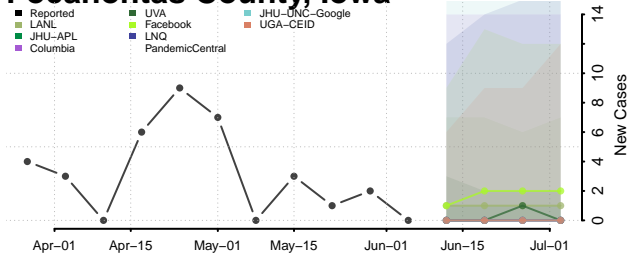

Pocahontas County, Iowa