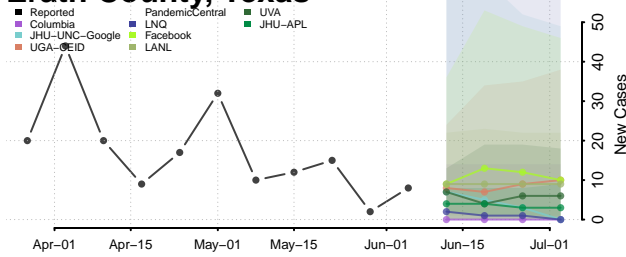

Erath County, Texas