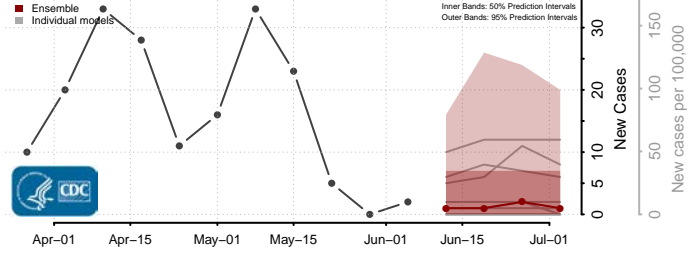

Wayne County, West Virginia

Webster County, West Virginia

Wetzel County, West Virginia

Wirt County, West Virginia

Wood County, West Virginia

Wyoming County, West Virginia

Wisconsin*

Adams County, Wisconsin