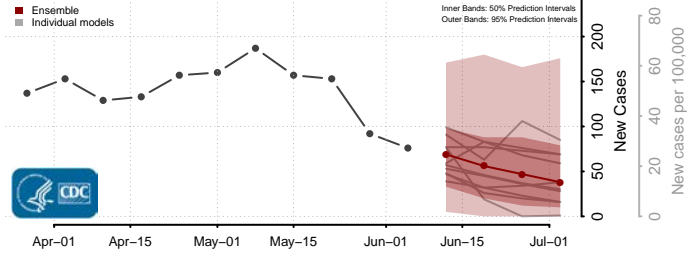

Benton County, Arkansas