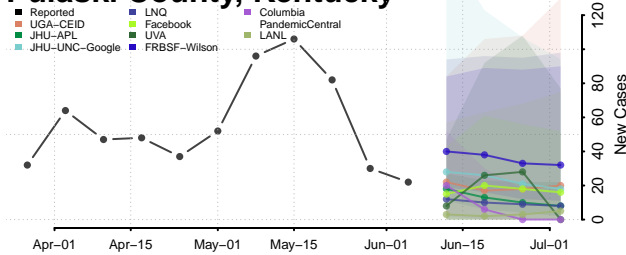

Pulaski County, Kentucky