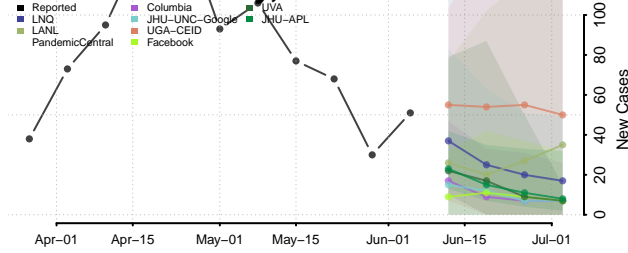

Kennebec County, Maine

Knox County, Maine

Lincoln County, Maine

Oxford County, Maine

Penobscot County, Maine

Piscataquis County, Maine

Sagadahoc County, Maine

Somerset County, Maine