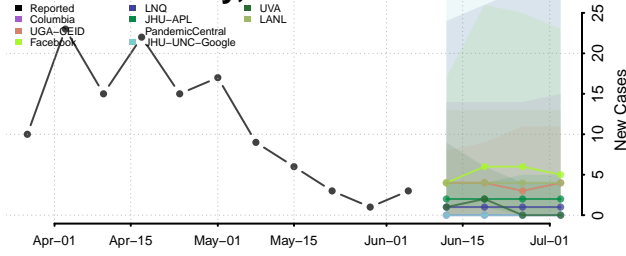

Kiowa County, Oklahoma

Latimer County, Oklahoma

Le Flore County, Oklahoma

Lincoln County, Oklahoma

Logan County, Oklahoma

Love County, Oklahoma

Major County, Oklahoma

Marshall County, Oklahoma