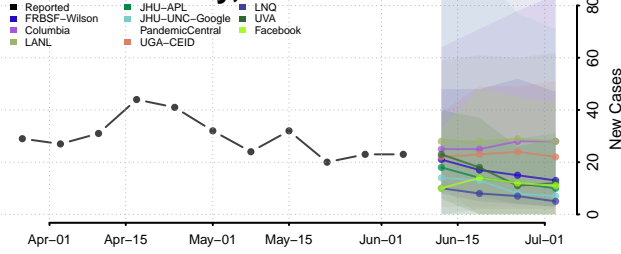

Lafayette County, Louisiana

Lafourche County, Louisiana

LaSalle County, Louisiana

Lincoln County, Louisiana

Livingston County, Louisiana

Madison County, Louisiana

Morehouse County, Louisiana

Natchitoches County, Louisiana