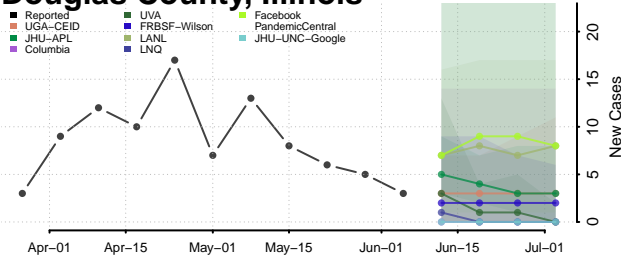

Douglas County, Illinois