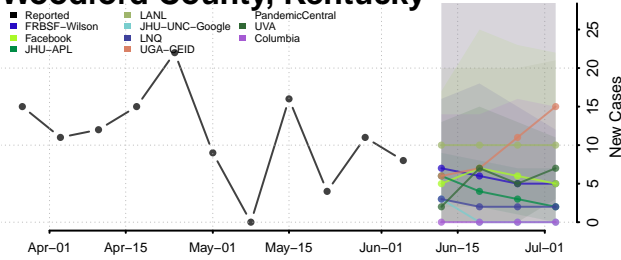

Woodford County, Kentucky