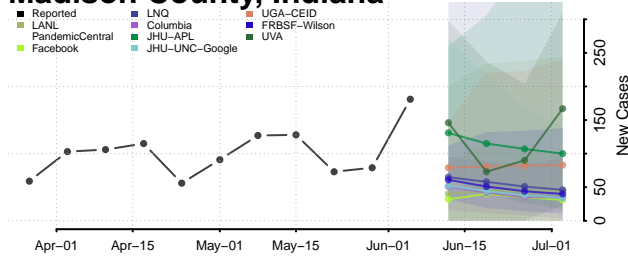

Lake County, Indiana

LaPorte County, Indiana

Lawrence County, Indiana

Madison County, Indiana

Marion County, Indiana

Marshall County, Indiana

Martin County, Indiana

Miami County, Indiana