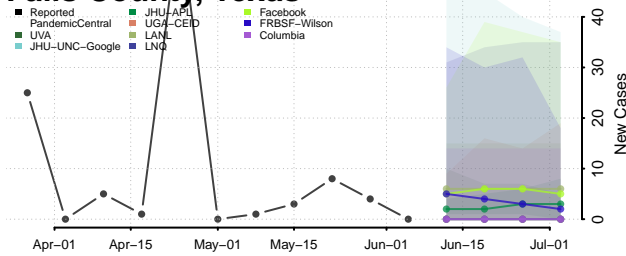

Falls County, Texas