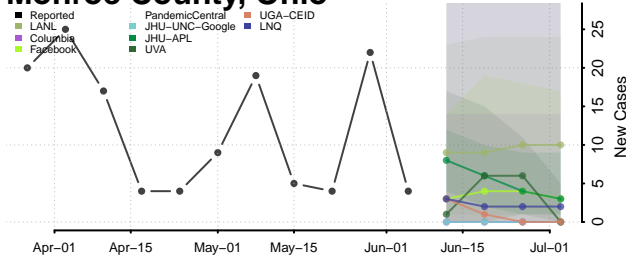

Meigs County, Ohio

Mercer County, Ohio

Miami County, Ohio

Monroe County, Ohio

Montgomery County, Ohio

Morgan County, Ohio

Morrow County, Ohio

Muskingum County, Ohio