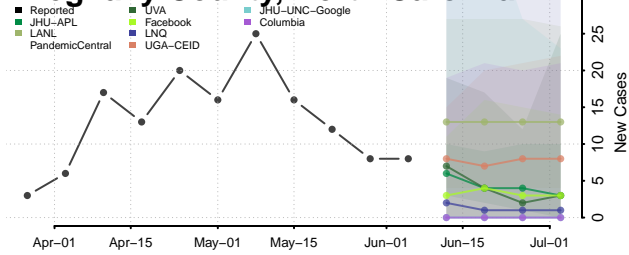

Alleghany County, North Carolina