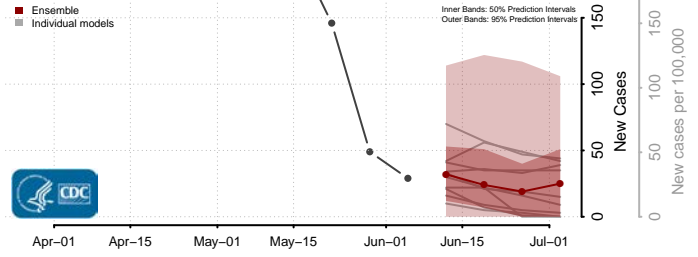

Sherburne County, Minnesota