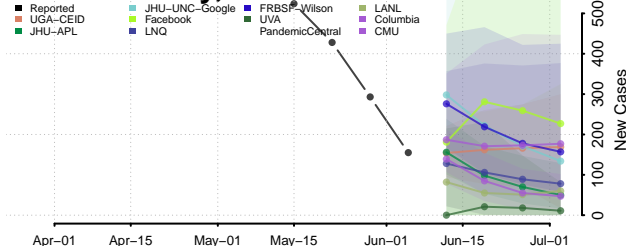

Essex County, Massachusetts

*New weekly cases may decrease in this location over the next four weeks. For these locations, the ensemble forecast indicates a probability of 0.75 or greater that fewer cases will be reported in week four of the forecast than in the last reported week.