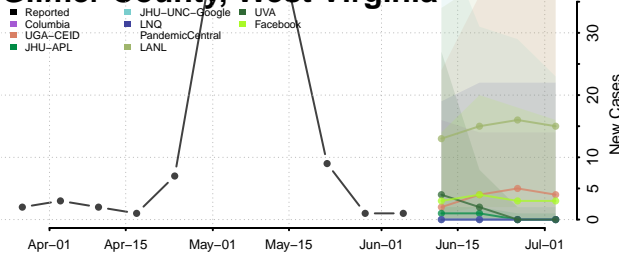

Gilmer County, West Virginia