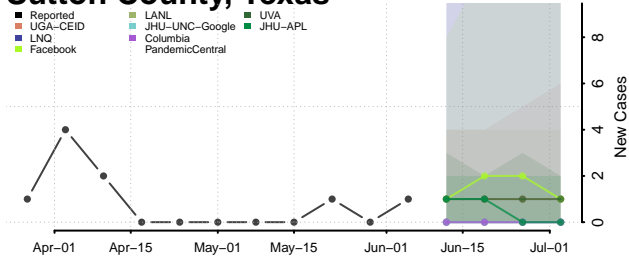

Sutton County, Texas