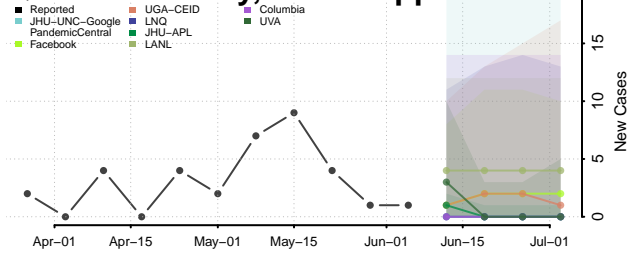

Oktibbeha County, Mississippi

Panola County, Mississippi

Pearl River County, Mississippi

Perry County, Mississippi

Pike County, Mississippi

Pontotoc County, Mississippi

Prentiss County, Mississippi

Quitman County, Mississippi