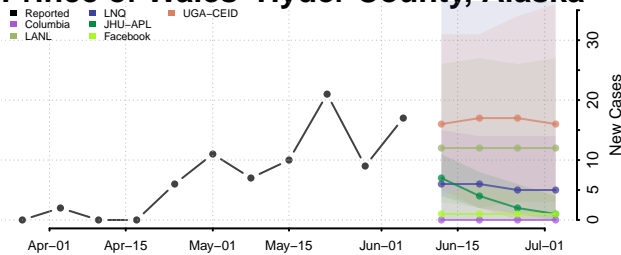

Matanuska-Susitna County, Alaska

Nome County, Alaska

North Slope County, Alaska

Northwest Arctic County, Alaska

Petersburg County, Alaska

Prince of Wales-Hyder County, Alaska

Sitka County, Alaska

Skagway County, Alaska