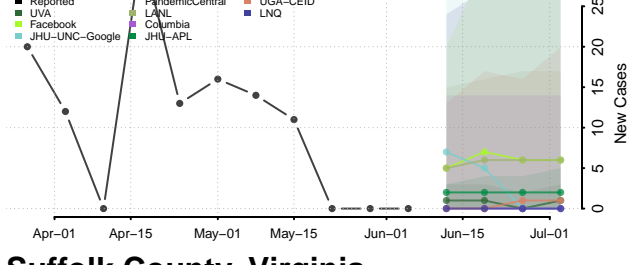

Scott County, Virginia

Shenandoah County, Virginia

Smyth County, Virginia

Southampton County, Virginia

Spotsylvania County, Virginia

Stafford County, Virginia

Staunton County, Virginia

Suffolk County, Virginia