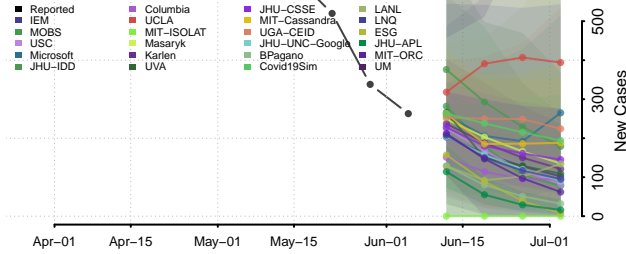

North Dakota*