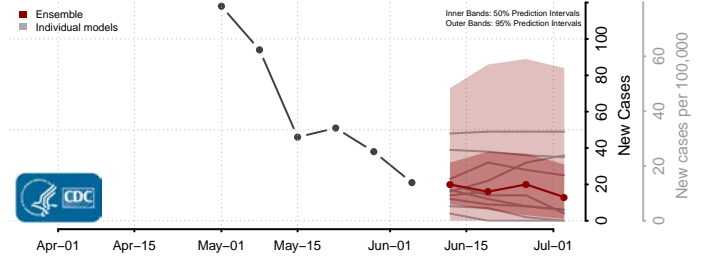

Tolland County, Connecticut