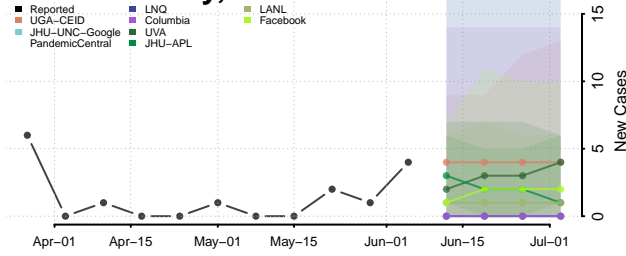

Dallas County, Arkansas