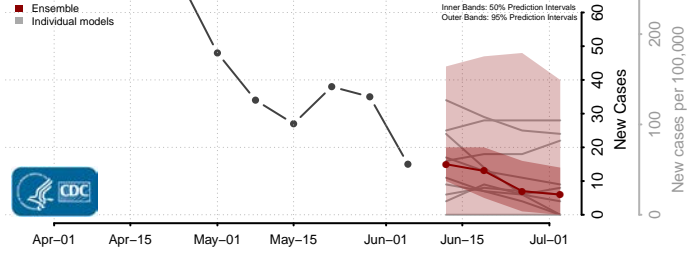

Wyoming County, Pennsylvania