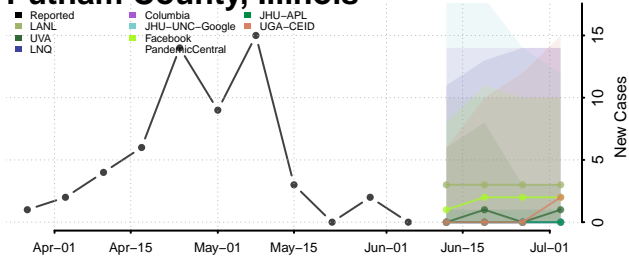

Putnam County, Illinois