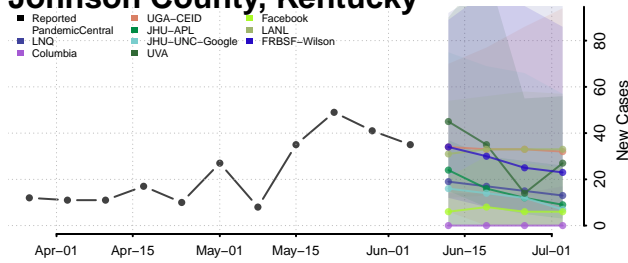

Hopkins County, Kentucky

Jackson County, Kentucky

Jefferson County, Kentucky

Jessamine County, Kentucky

Johnson County, Kentucky

Kenton County, Kentucky

Knott County, Kentucky

Knox County, Kentucky