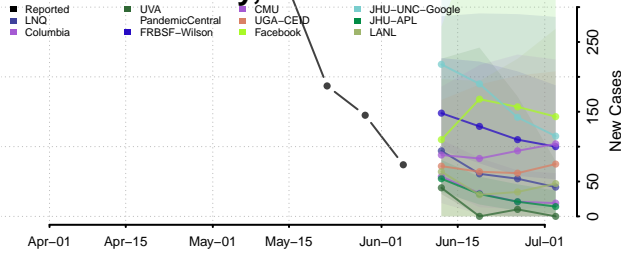

Oconee County, South Carolina

Orangeburg County, South Carolina

Pickens County, South Carolina

Richland County, South Carolina

Saluda County, South Carolina

Spartanburg County, South Carolina

Sumter County, South Carolina