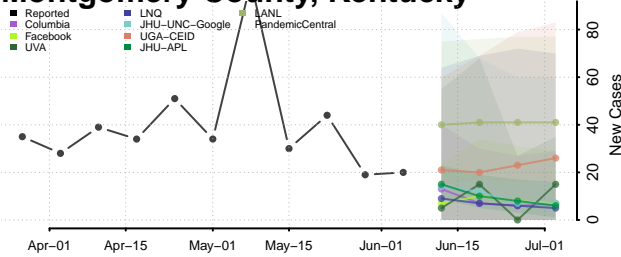

Montgomery County, Kentucky