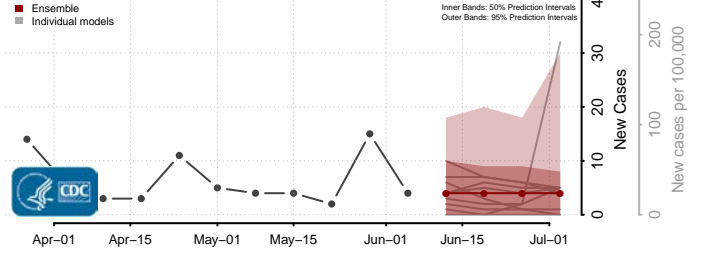

Ben Hill County, Georgia