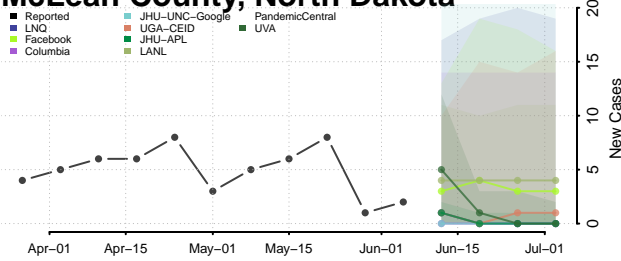

McLean County, North Dakota