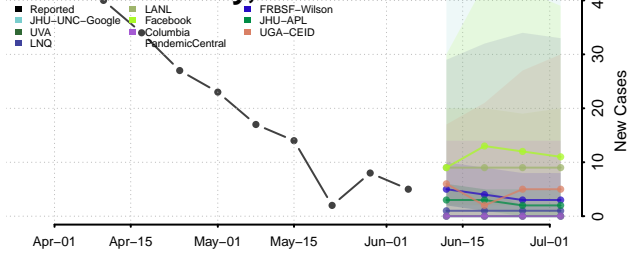

Franklin County, Tennessee