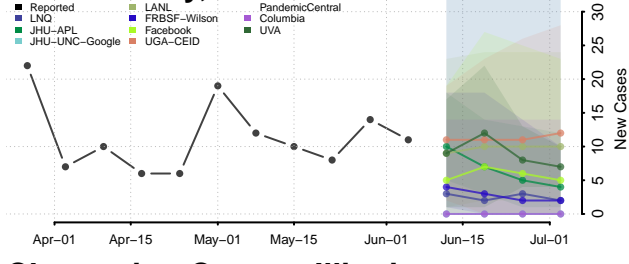

Cass County, Illinois