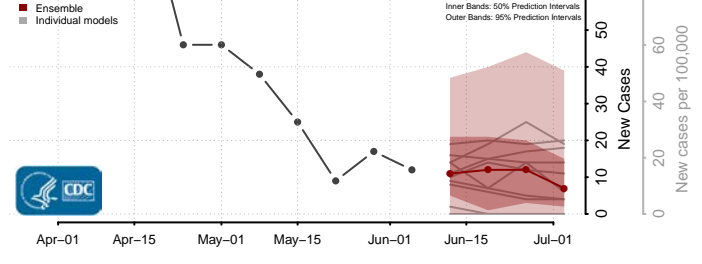

Hanover County, Virginia

Harrisonburg County, Virginia

Henrico County, Virginia

Henry County, Virginia

Highland County, Virginia

Hopewell County, Virginia

Isle of Wight County, Virginia

James City County, Virginia