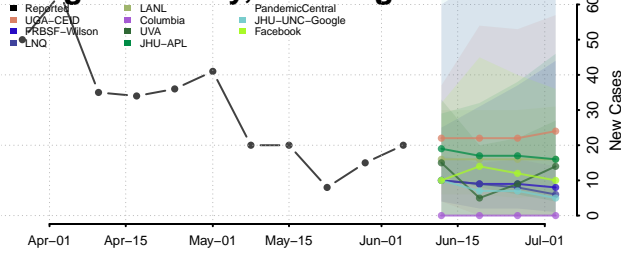

Douglas County, Washington