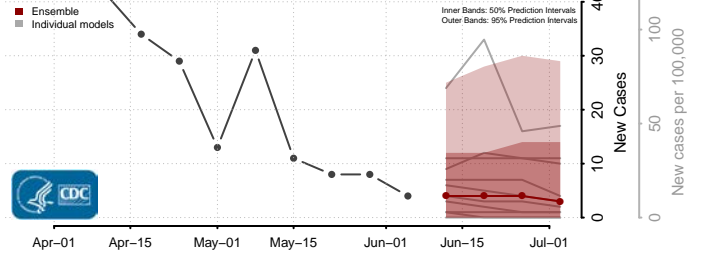

Scott County, Iowa

Shelby County, Iowa

Sioux County, Iowa

Story County, Iowa

Tama County, Iowa

Taylor County, Iowa

Union County, Iowa

Van Buren County, Iowa