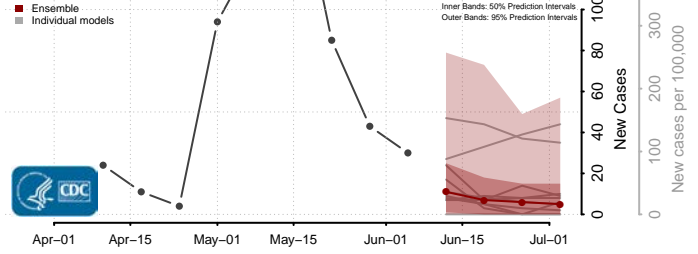

Adams County, Mississippi