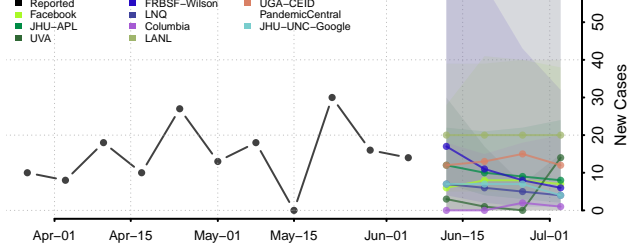

East Feliciana County, Louisiana