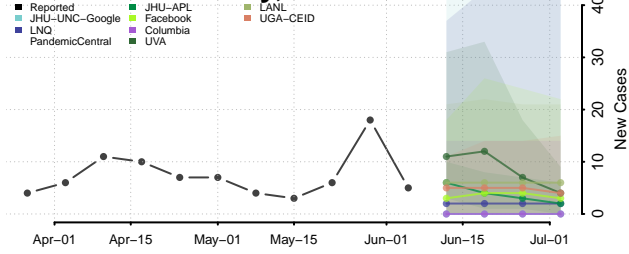

Roosevelt County, Montana