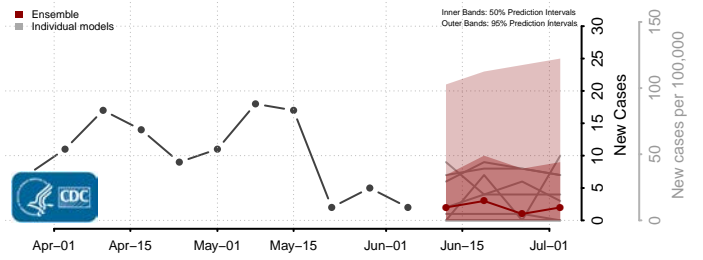

Kewaunee County, Wisconsin