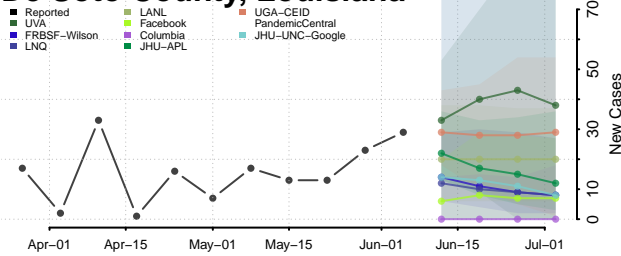

Catahoula County, Louisiana

Claiborne County, Louisiana

Concordia County, Louisiana

De Soto County, Louisiana

East Baton Rouge County, Louisiana

East Carroll County, Louisiana

East Feliciana County, Louisiana