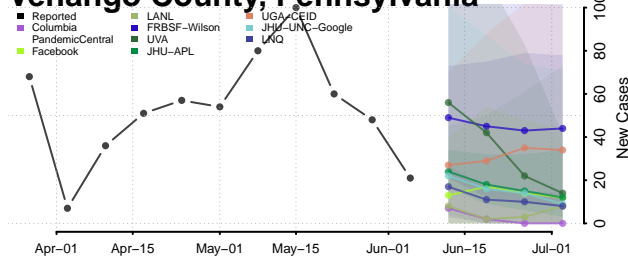

Susquehanna County, Pennsylvania

Tioga County, Pennsylvania

Union County, Pennsylvania

Venango County, Pennsylvania

Warren County, Pennsylvania

Washington County, Pennsylvania

Wayne County, Pennsylvania

Westmoreland County, Pennsylvania