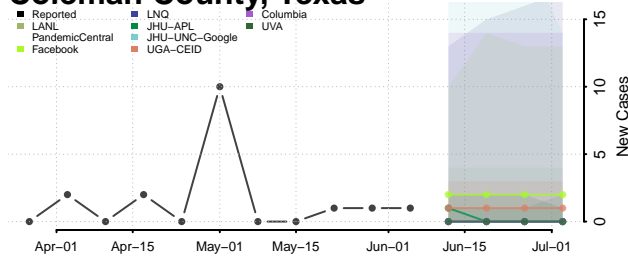

Coleman County, Texas