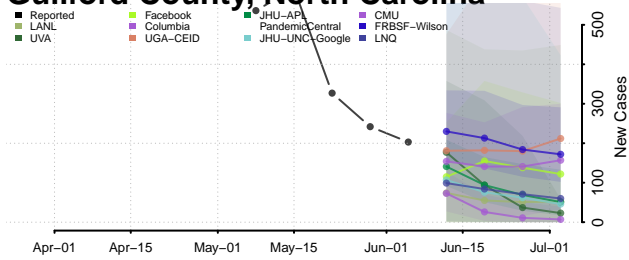

Greene County, North Carolina

Guilford County, North Carolina

Halifax County, North Carolina

Harnett County, North Carolina

Haywood County, North Carolina

Henderson County, North Carolina

Hertford County, North Carolina