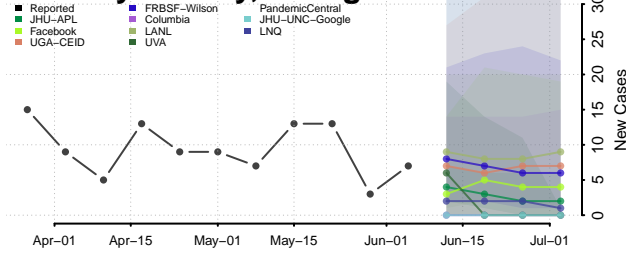

Berrien County, Georgia

Bibb County, Georgia

Bleckley County, Georgia

Brantley County, Georgia

Brooks County, Georgia

Bryan County, Georgia

Bulloch County, Georgia

Burke County, Georgia