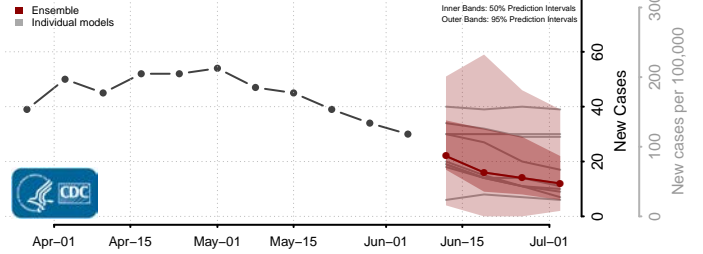

Teller County, Colorado