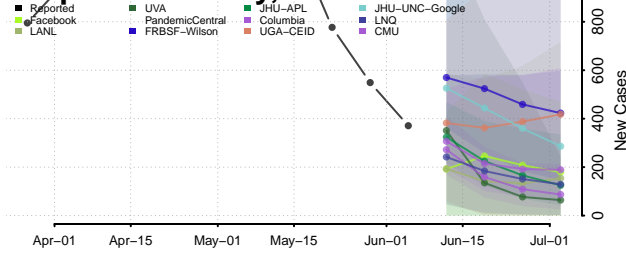

Colorado*

Adams County, Colorado

Alamosa County, Colorado

Arapahoe County, Colorado

Archuleta County, Colorado

*New weekly cases may decrease in this location over the next four weeks. For these locations, the ensemble forecast indicates a probability of 0.75 or greater that fewer cases will be reported in week four of the forecast than in the last reported week.