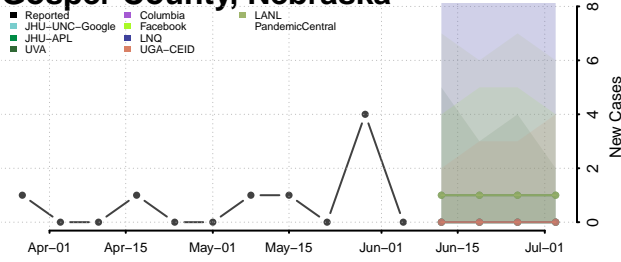

Furnas County, Nebraska

Gage County, Nebraska

Garden County, Nebraska

Garfield County, Nebraska

Gosper County, Nebraska

Grant County, Nebraska

Greeley County, Nebraska

Hall County, Nebraska