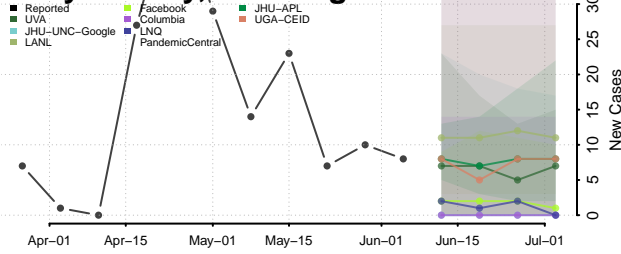

Ferry County, Washington