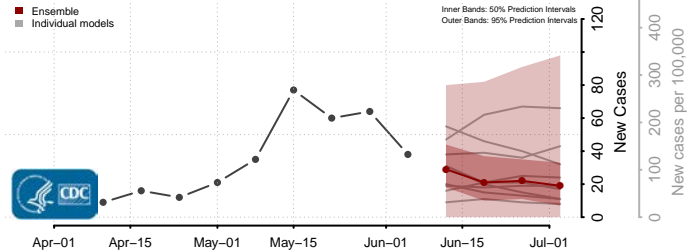

Randolph County, West Virginia