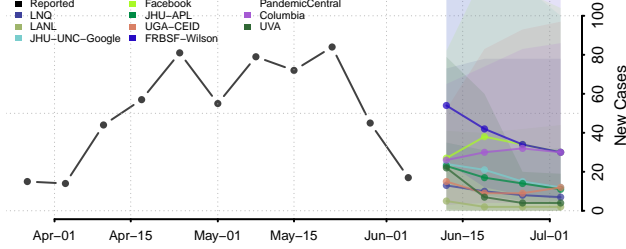

Adams County, Illinois