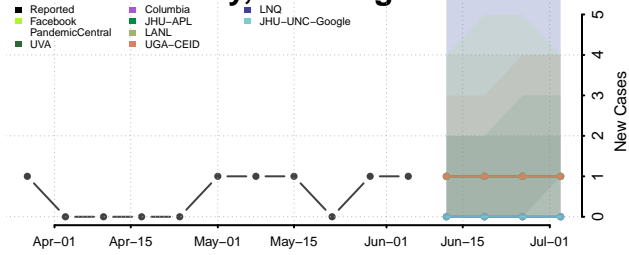

Garfield County, Washington