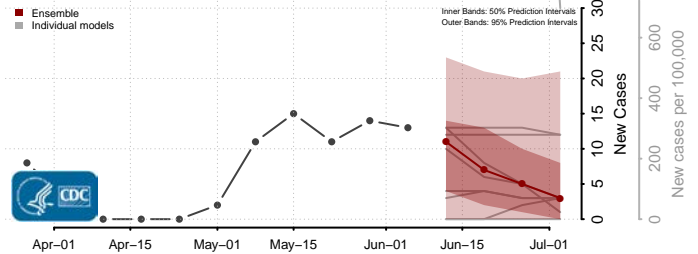

Guadalupe County, New Mexico