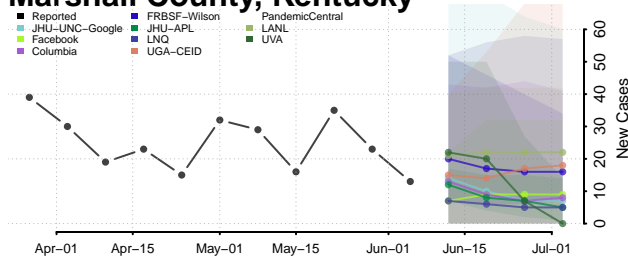

Livingston County, Kentucky

Logan County, Kentucky

Lyon County, Kentucky

Madison County, Kentucky

Magoffin County, Kentucky

Marion County, Kentucky

Marshall County, Kentucky

Martin County, Kentucky