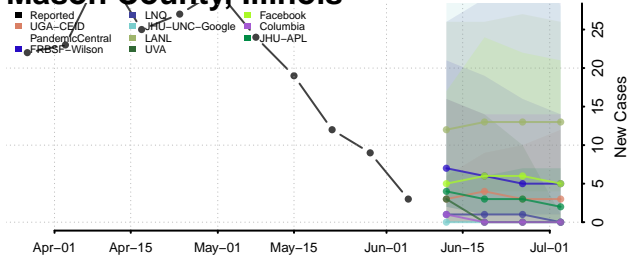

Logan County, Illinois

Macon County, Illinois

Macoupin County, Illinois

Madison County, Illinois

Marion County, Illinois

Marshall County, Illinois

Mason County, Illinois

Massac County, Illinois