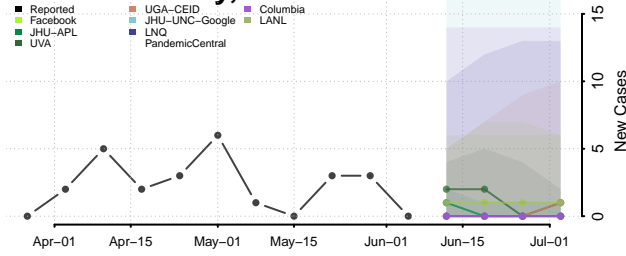

Adams County, Iowa