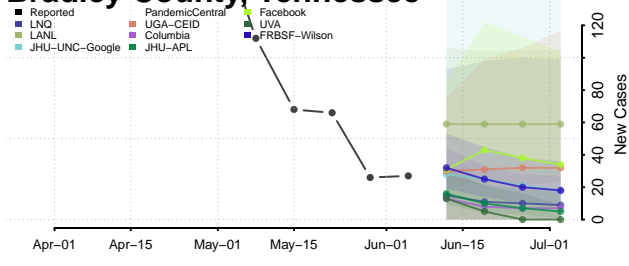

Bradley County, Tennessee