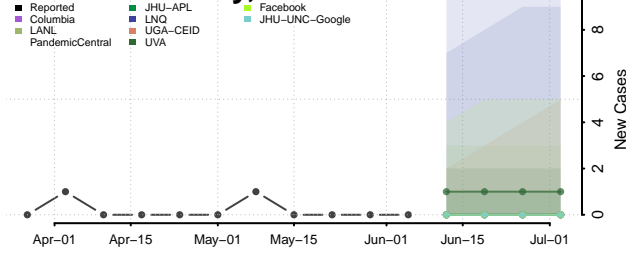

McCone County, Montana