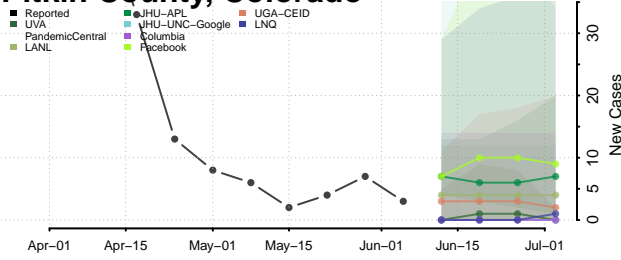

Pitkin County, Colorado