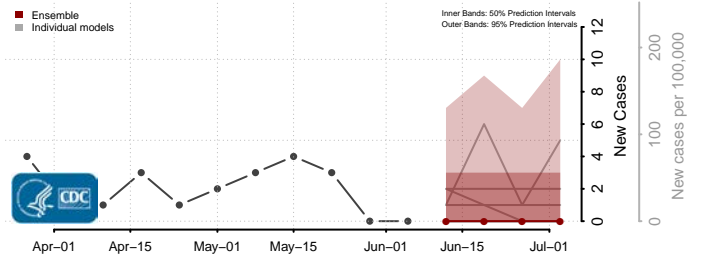

Jerome County, Idaho

Kootenai County, Idaho

Latah County, Idaho

Lemhi County, Idaho

Lewis County, Idaho

Lincoln County, Idaho

Madison County, Idaho

Minidoka County, Idaho