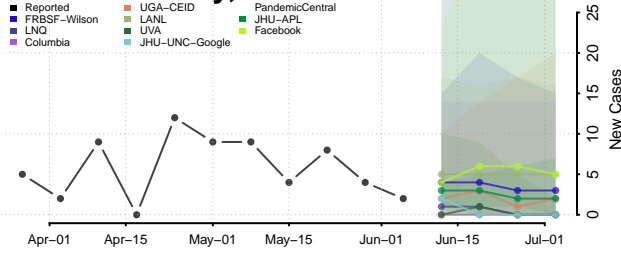

Clinton County, Missouri