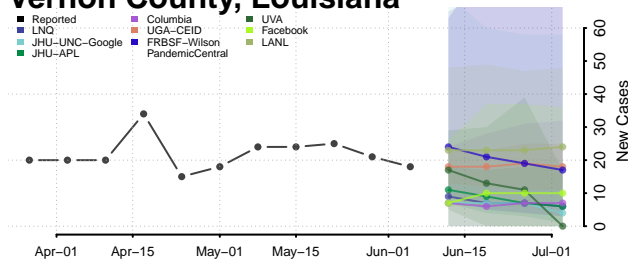

St. Mary County, Louisiana

St. Tammany County, Louisiana

Tangipahoa County, Louisiana

Tensas County, Louisiana

Terrebonne County, Louisiana

Union County, Louisiana

Vermilion County, Louisiana

Vernon County, Louisiana