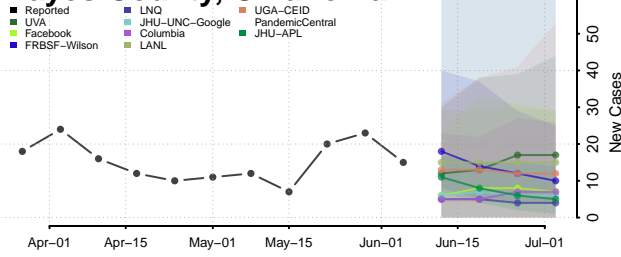

Mayes County, Oklahoma