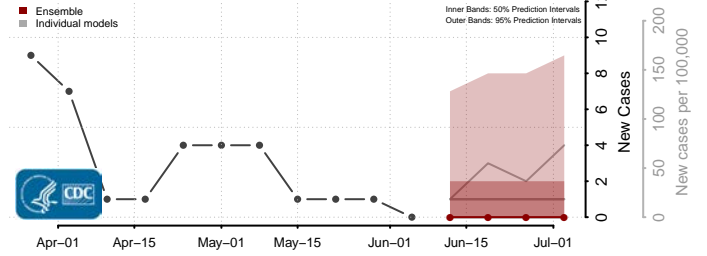

Fillmore County, Nebraska