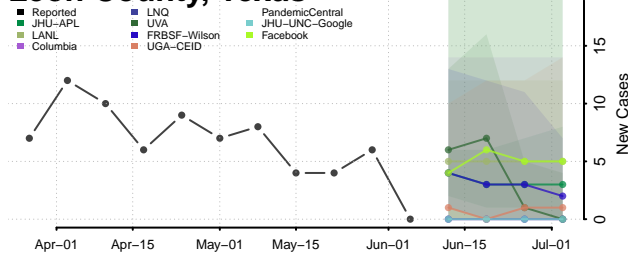

Liberty County, Texas

Limestone County, Texas

Lipscomb County, Texas

Live Oak County, Texas

Llano County, Texas

Loving County, Texas

Lubbock County, Texas

Lynn County, Texas