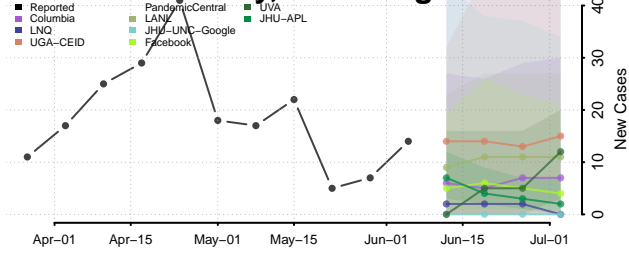

McDowell County, West Virginia