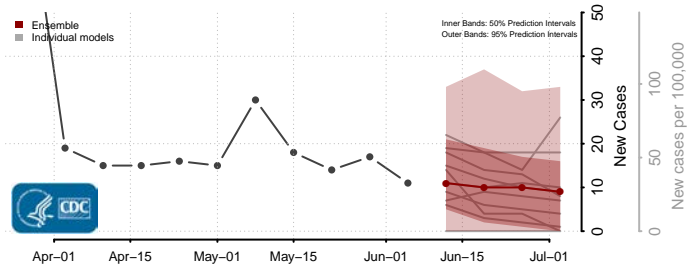

Jasper County, Iowa

Jefferson County, Iowa

Johnson County, Iowa

Jones County, Iowa

Keokuk County, Iowa

Kossuth County, Iowa

Lee County, Iowa

Linn County, Iowa