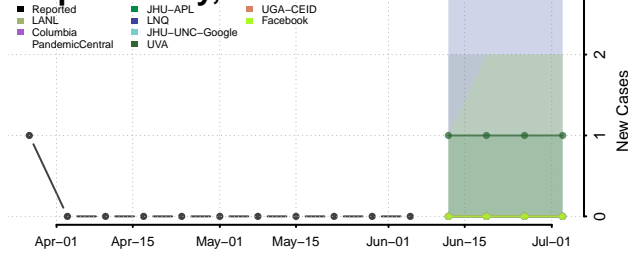

Slope County, North Dakota