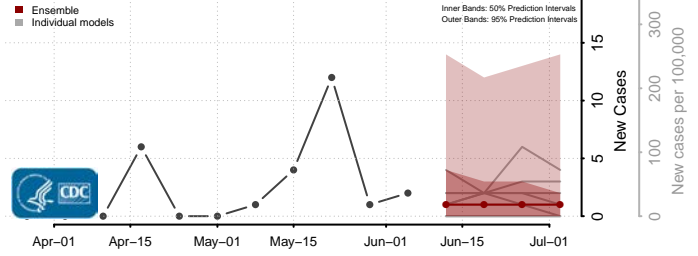

Lander County, Nevada