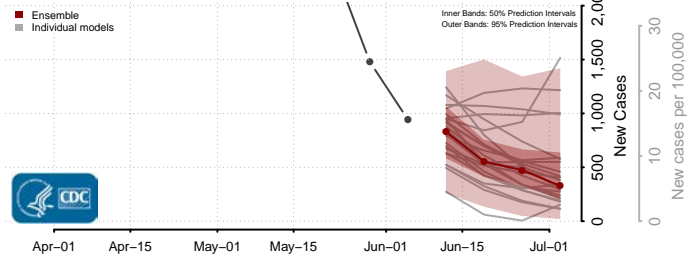

Waldo County, Maine

Washington County, Maine

York County, Maine

Maryland*

*New weekly cases may decrease in this location over the next four weeks. For these locations, the ensemble forecast indicates a probability of 0.75 or greater that fewer cases will be reported in week four of the forecast than in the last reported week.