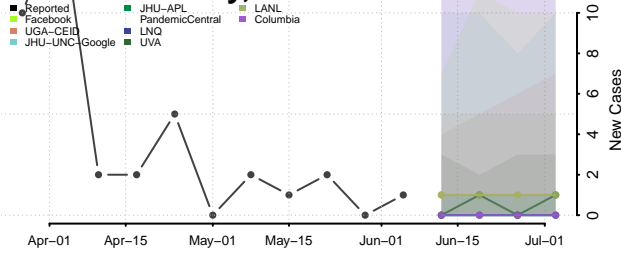

McCook County, South Dakota