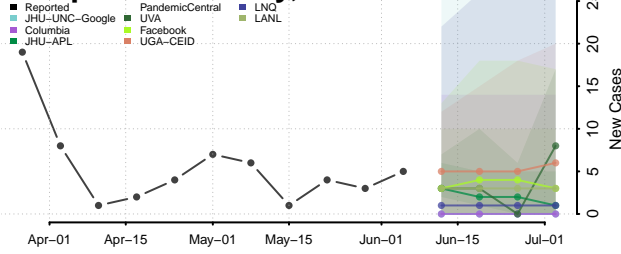

Garland County, Arkansas

Grant County, Arkansas

Greene County, Arkansas

Hempstead County, Arkansas

Hot Spring County, Arkansas

Howard County, Arkansas

Independence County, Arkansas

Izard County, Arkansas