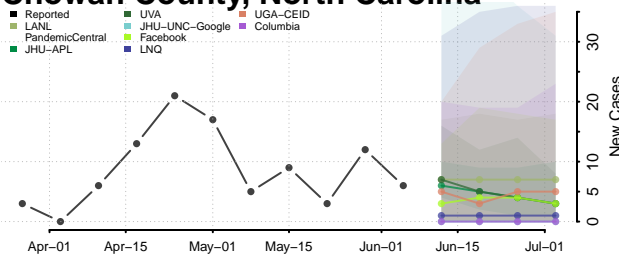

Chowan County, North Carolina