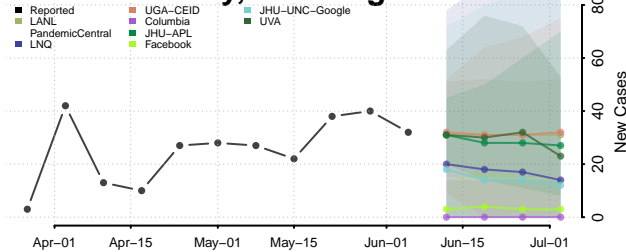

Lincoln County, Washington