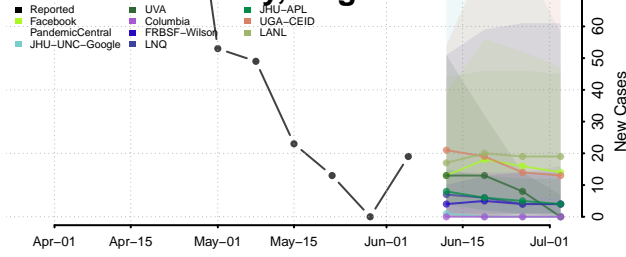

Albemarle County, Virginia