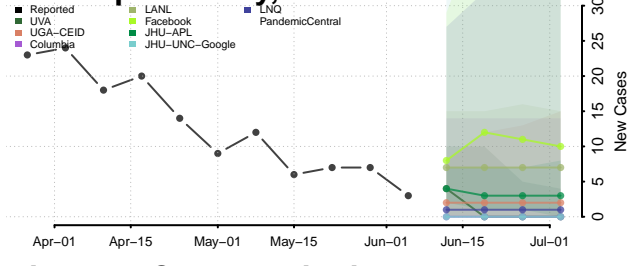

Randolph County, Illinois