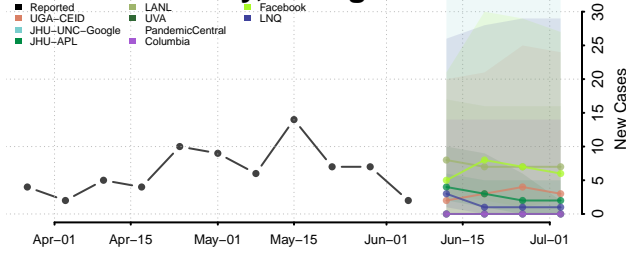

Emanuel County, Georgia