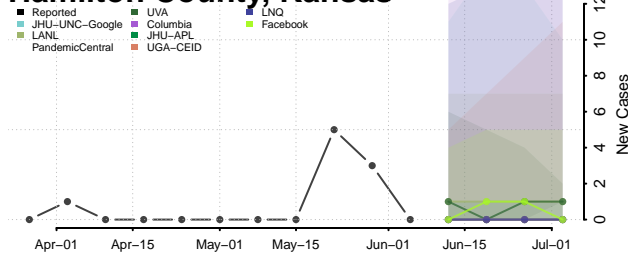

Hamilton County, Kansas