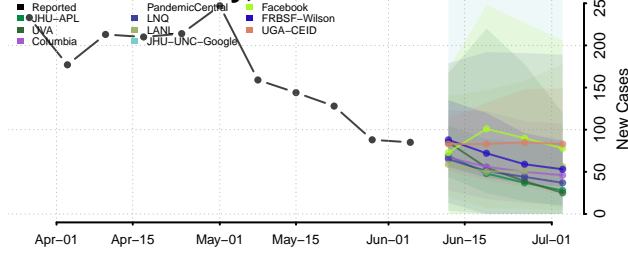

St. Clair County, Illinois