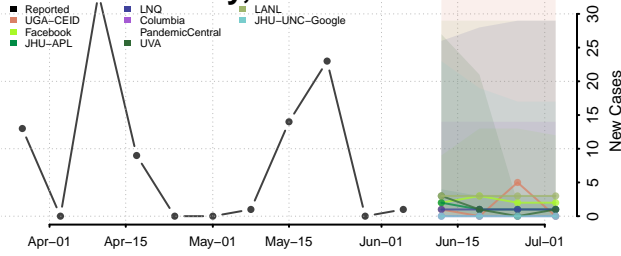

Wheeler County, Texas