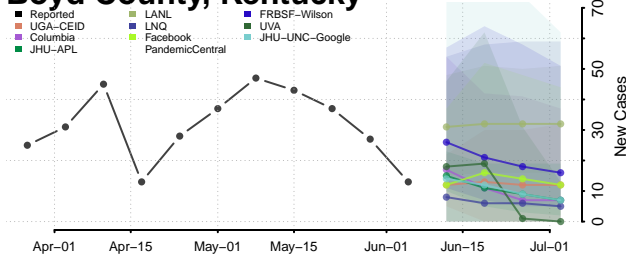

Bath County, Kentucky

Bell County, Kentucky

Boone County, Kentucky

Bourbon County, Kentucky

Boyd County, Kentucky

Boyle County, Kentucky

Bracken County, Kentucky

Breathitt County, Kentucky