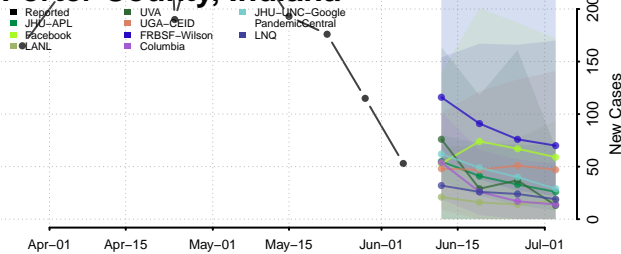

Parke County, Indiana

Perry County, Indiana

Pike County, Indiana

Porter County, Indiana

Posey County, Indiana

Pulaski County, Indiana

Putnam County, Indiana

Randolph County, Indiana