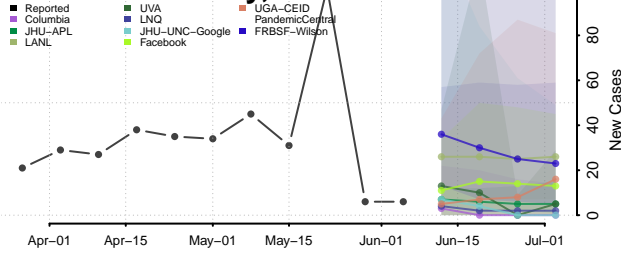

Iroquois County, Illinois

Jackson County, Illinois

Jasper County, Illinois

Jefferson County, Illinois

Jersey County, Illinois

Jo Daviess County, Illinois

Johnson County, Illinois

Kane County, Illinois