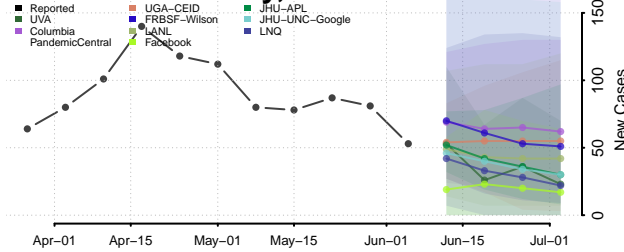

Ashtabula County, Ohio

*New weekly cases may decrease in this location over the next four weeks. For these locations, the ensemble forecast indicates a probability of 0.75 or greater that fewer cases will be reported in week four of the forecast than in the last reported week.