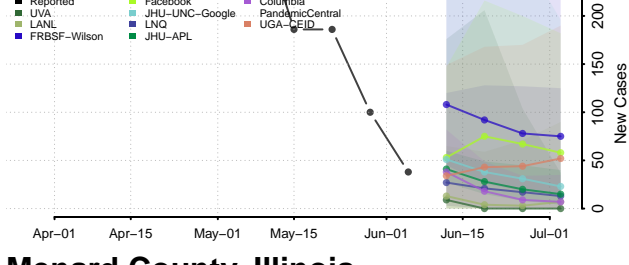

McLean County, Illinois