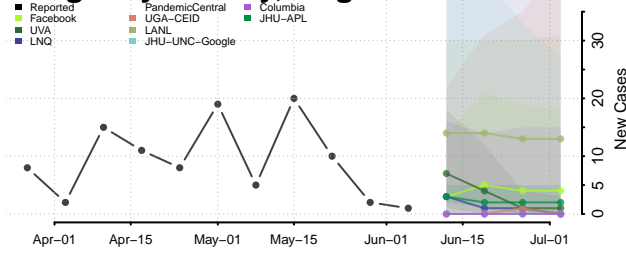

Alleghany County, Virginia