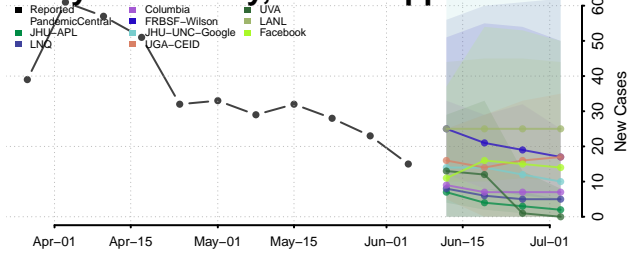

Lafayette County, Mississippi