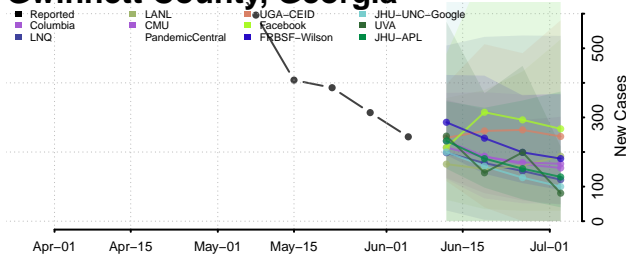

Gwinnett County, Georgia