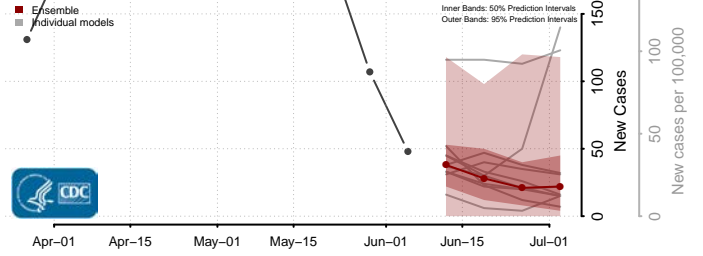

Kennebec County, Maine