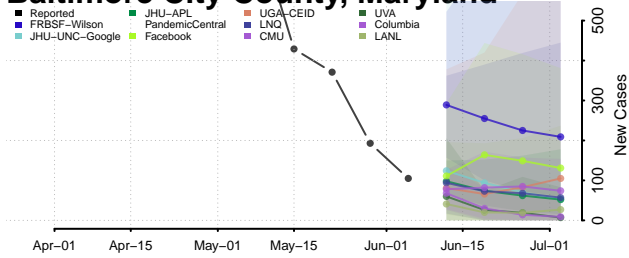

Baltimore City County, Maryland