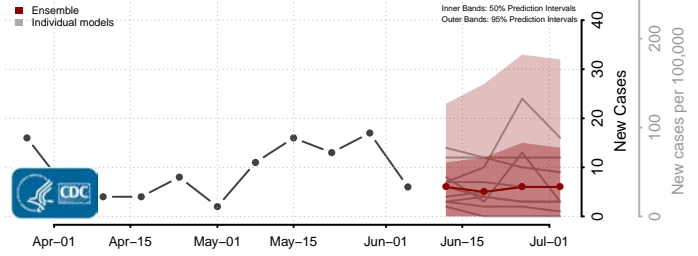

Custer County, Idaho

Elmore County, Idaho

Franklin County, Idaho

Fremont County, Idaho

Gem County, Idaho

Gooding County, Idaho

Idaho County, Idaho

Jefferson County, Idaho