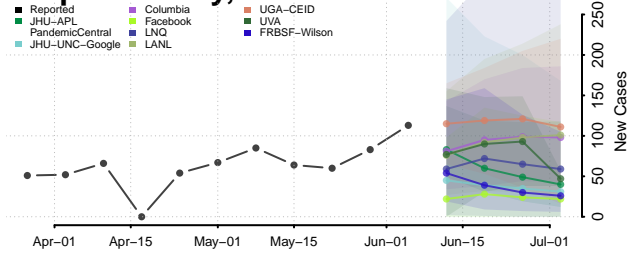

Jasper County, Missouri