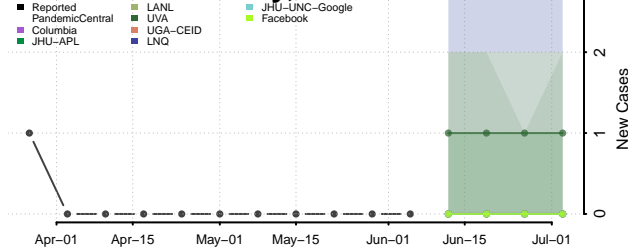

Esmeralda County, Nevada