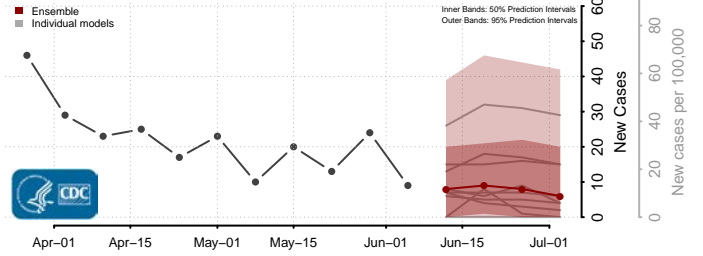

Jones County, Mississippi