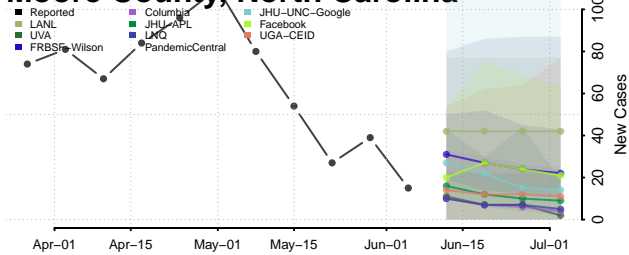

Moore County, North Carolina