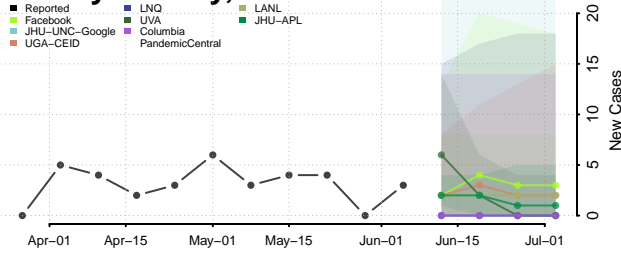

Liberty County, Florida