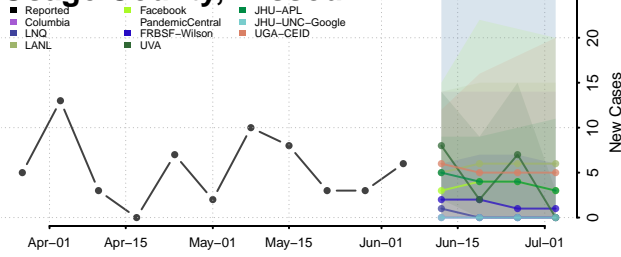

Osage County, Missouri