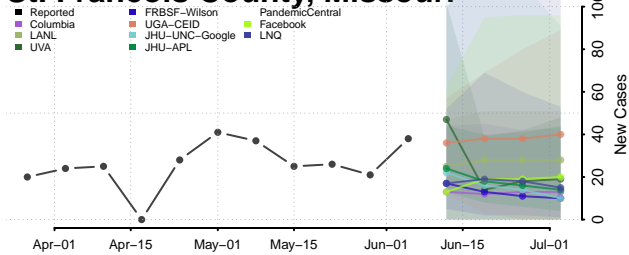

St. Francois County, Missouri