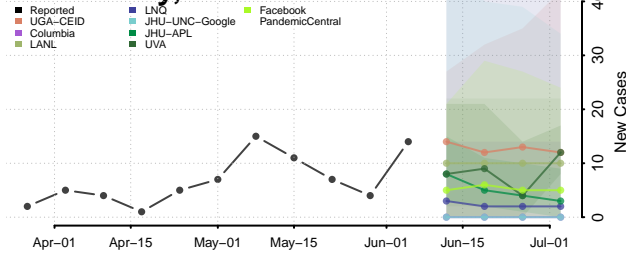

Hill County, Montana