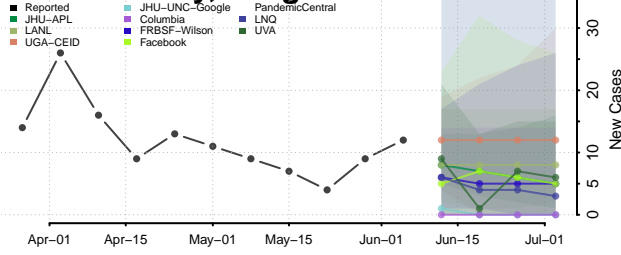

Union County, Oregon