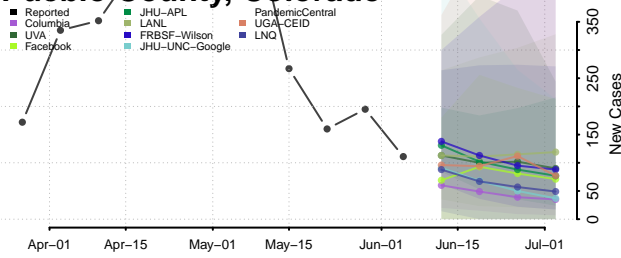

Rio Blanco County, Colorado

Rio Grande County, Colorado

Routt County, Colorado

Saguache County, Colorado

San Juan County, Colorado

San Miguel County, Colorado

Sedgwick County, Colorado

Summit County, Colorado