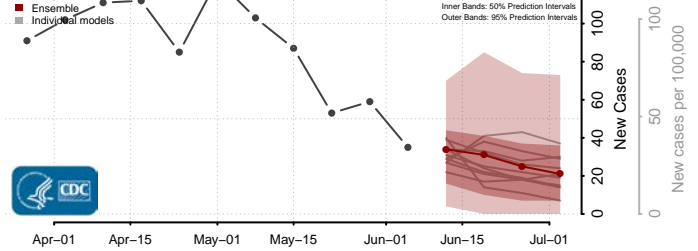

Allen County, Ohio