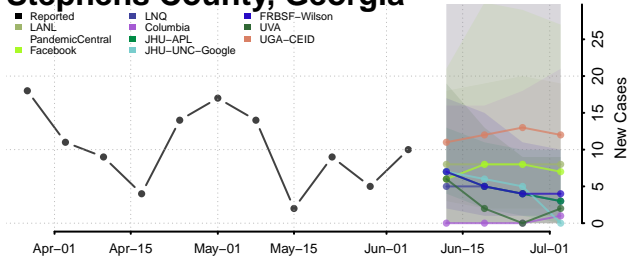

Rockdale County, Georgia

Schley County, Georgia

Screven County, Georgia

Seminole County, Georgia

Spalding County, Georgia

Stephens County, Georgia

Stewart County, Georgia

Sumter County, Georgia