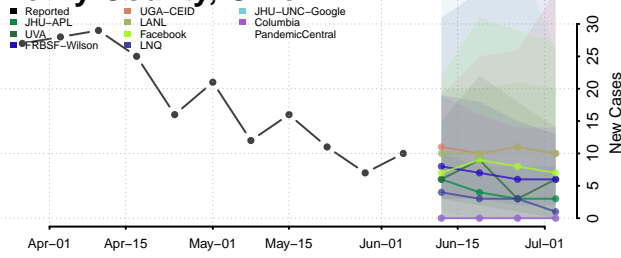

Greene County, Ohio

Guernsey County, Ohio

Hamilton County, Ohio

Hancock County, Ohio

Hardin County, Ohio

Harrison County, Ohio

Henry County, Ohio

Highland County, Ohio