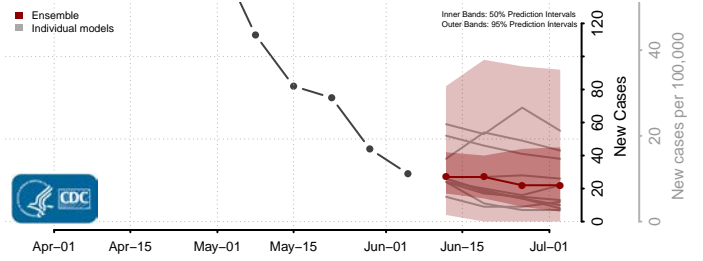

Frederick County, Maryland