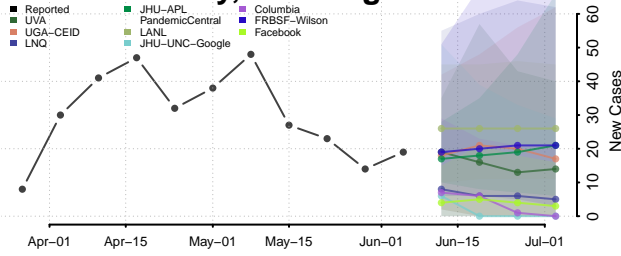

Williamsburg County, Virginia

Winchester County, Virginia

Wise County, Virginia

Wythe County, Virginia

Clallam County, Washington

Clark County, Washington

Columbia County, Washington

Cowlitz County, Washington