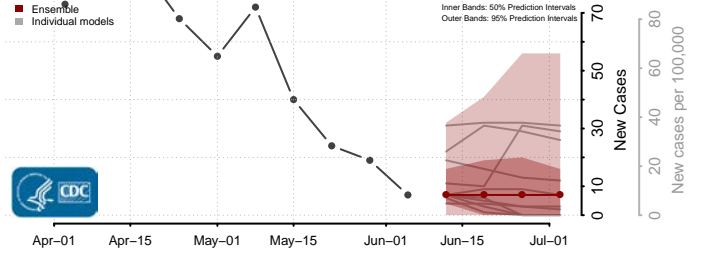

Forest County, Wisconsin

Grant County, Wisconsin

Green County, Wisconsin

Green Lake County, Wisconsin

Iowa County, Wisconsin

Iron County, Wisconsin

Jackson County, Wisconsin

Jefferson County, Wisconsin