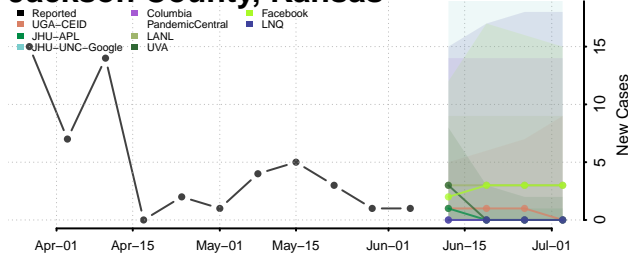

Jackson County, Kansas