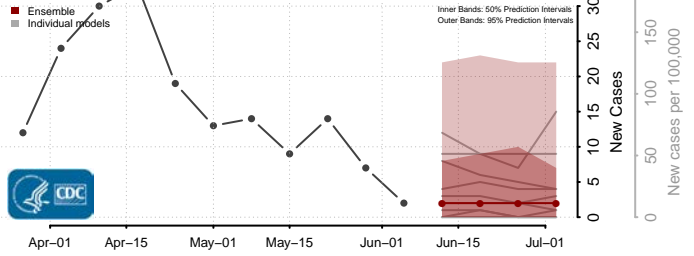

Haakon County, South Dakota

Hamlin County, South Dakota

Hand County, South Dakota

Hanson County, South Dakota

Harding County, South Dakota

Hughes County, South Dakota

Hutchinson County, South Dakota

Hyde County, South Dakota