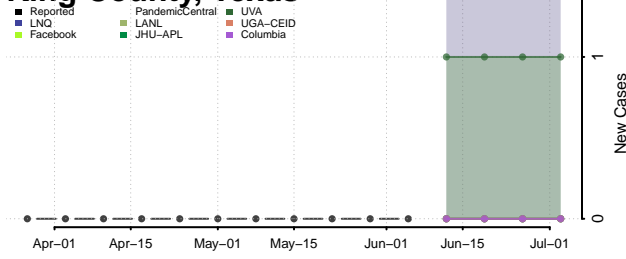

King County, Texas