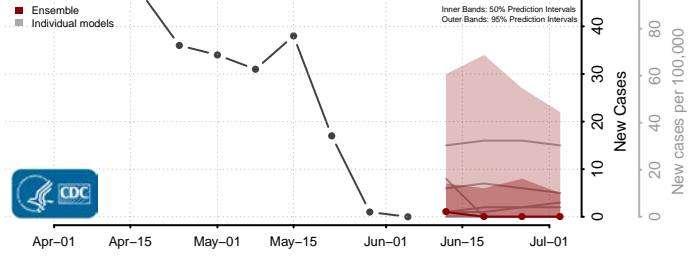

Essex County, Vermont

Franklin County, Vermont

Grand Isle County, Vermont

Lamoille County, Vermont

Orange County, Vermont

Orleans County, Vermont

Rutland County, Vermont

Washington County, Vermont