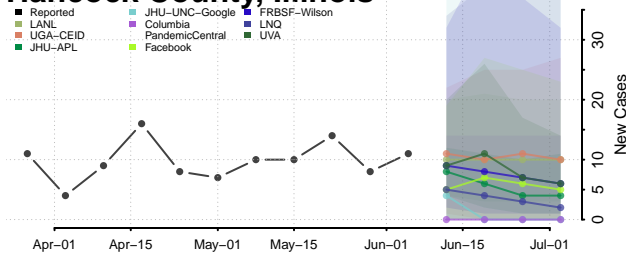

Gallatin County, Illinois

Greene County, Illinois

Grundy County, Illinois

Hamilton County, Illinois

Hancock County, Illinois

Hardin County, Illinois

Henderson County, Illinois

Henry County, Illinois