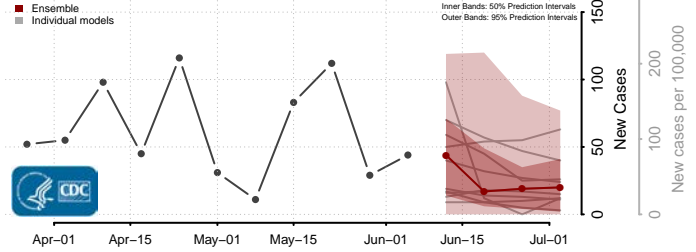

National*

Alabama

Autauga County, Alabama

Baldwin County, Alabama

Barbour County, Alabama

Bibb County, Alabama

*New weekly cases may decrease in this location over the next four weeks. For these locations, the ensemble forecast indicates a probability of 0.75 or greater that fewer cases will be reported in week four of the forecast than in the last reported week.