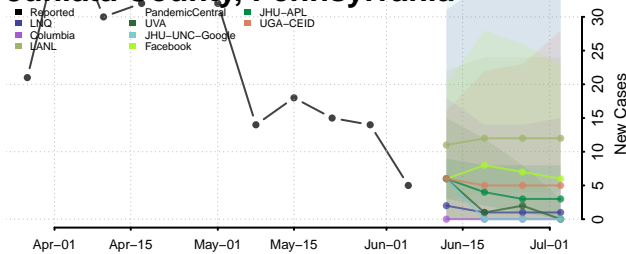

Fulton County, Pennsylvania

Greene County, Pennsylvania

Huntingdon County, Pennsylvania

Indiana County, Pennsylvania

Jefferson County, Pennsylvania

Juniata County, Pennsylvania

Lackawanna County, Pennsylvania