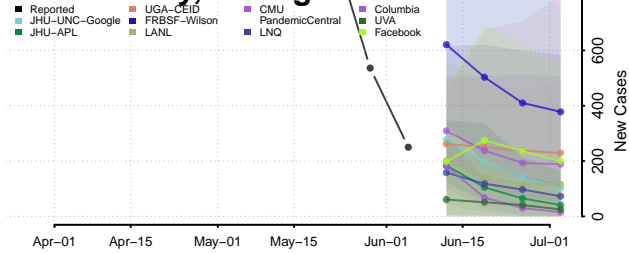

Iosco County, Michigan

Iron County, Michigan

Isabella County, Michigan

Jackson County, Michigan

Kalamazoo County, Michigan

Kalkaska County, Michigan

Kent County, Michigan

Keweenaw County, Michigan