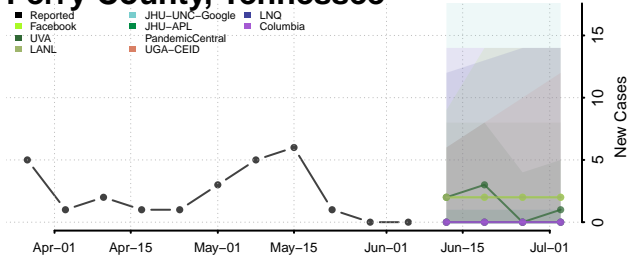

Perry County, Tennessee