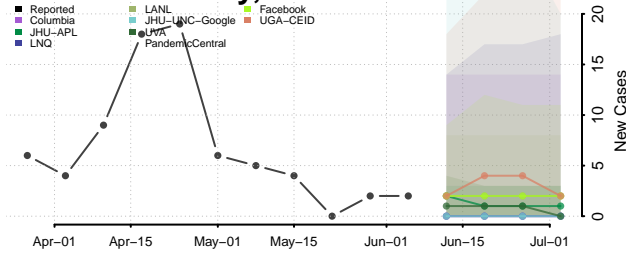

Madison County, Montana