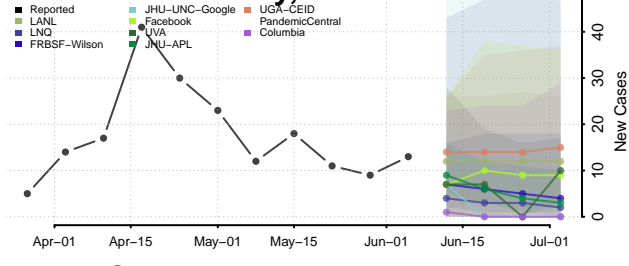

Hancock County, Tennessee

Hardeman County, Tennessee

Hardin County, Tennessee

Hawkins County, Tennessee

Haywood County, Tennessee

Henderson County, Tennessee

Henry County, Tennessee

Hickman County, Tennessee