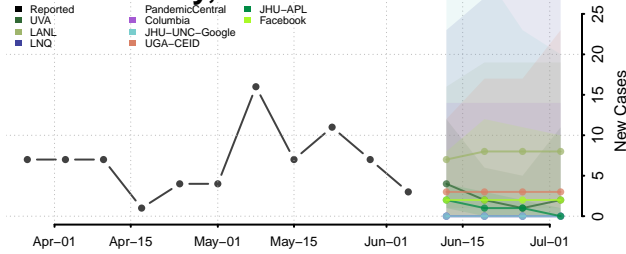

Davis County, Iowa