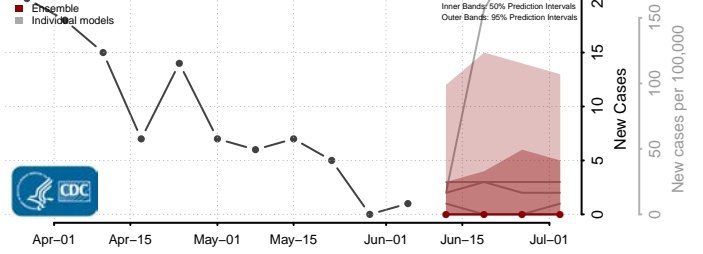

Nez Perce County, Idaho

Oneida County, Idaho

Owyhee County, Idaho

Payette County, Idaho

Power County, Idaho

Shoshone County, Idaho

Teton County, Idaho

Twin Falls County, Idaho