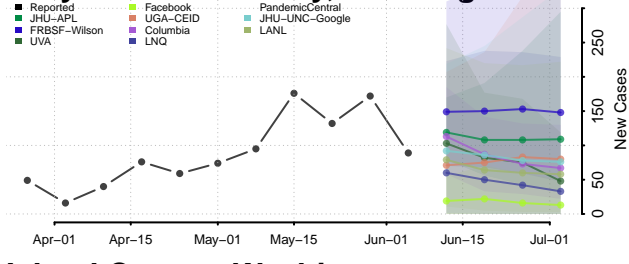

Douglas County, Washington

Ferry County, Washington

Franklin County, Washington

Garfield County, Washington

Grant County, Washington

Grays Harbor County, Washington

Island County, Washington

Jefferson County, Washington