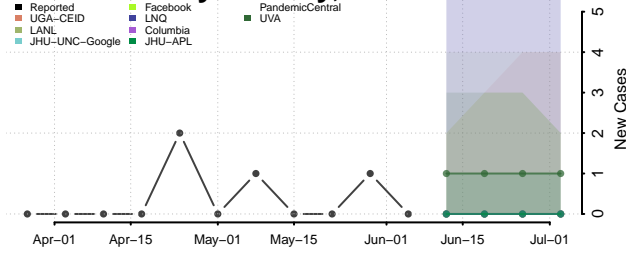

Golden Valley County, Montana