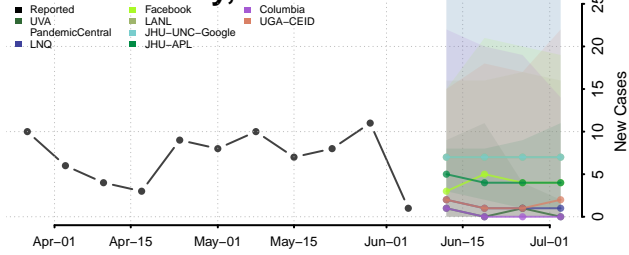

Nueces County, Texas

Ochiltree County, Texas

Oldham County, Texas

Orange County, Texas

Palo Pinto County, Texas

Panola County, Texas

Parker County, Texas

Parmer County, Texas