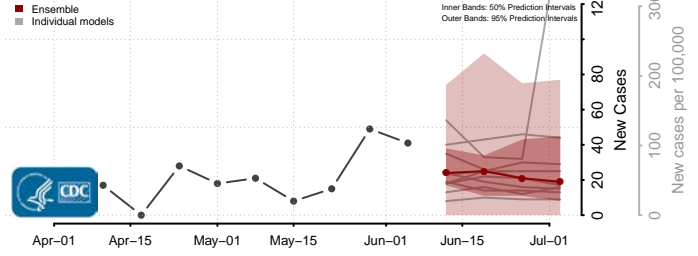

Worth County, Missouri

Wright County, Missouri

Montana*

Beaverhead County, Montana

Big Horn County, Montana

Blaine County, Montana

*New weekly cases may decrease in this location over the next four weeks. For these locations, the ensemble forecast indicates a probability of 0.75 or greater that fewer cases will be reported in week four of the forecast than in the last reported week.