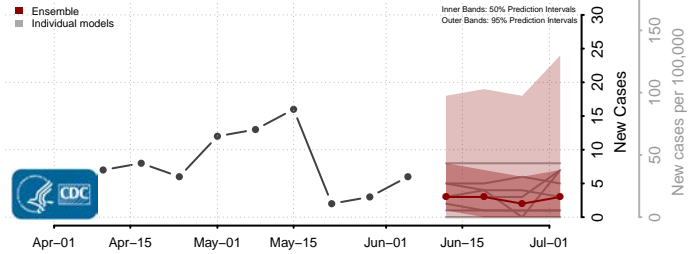

Dickinson County, Kansas