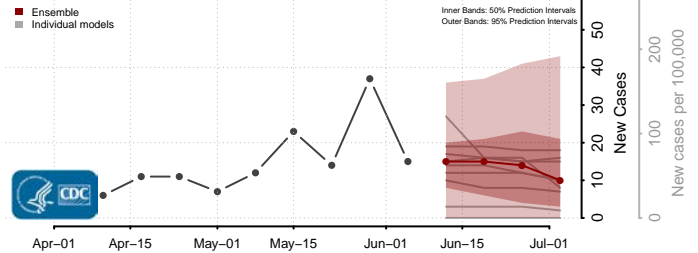

Klickitat County, Washington