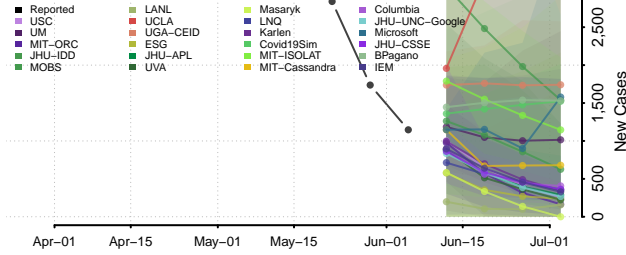

Wayne County, West Virginia

Webster County, West Virginia

Wetzel County, West Virginia

Wirt County, West Virginia

Wood County, West Virginia

Wyoming County, West Virginia

Wisconsin*

Adams County, Wisconsin