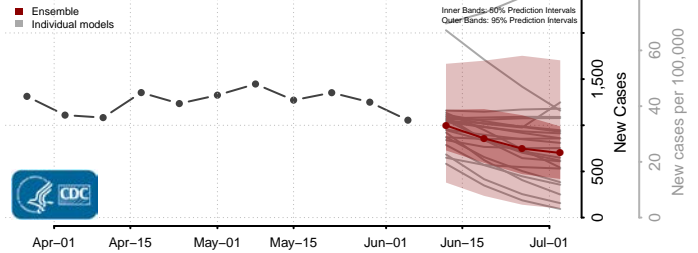

Pinal County, Arizona

Santa Cruz County, Arizona

Yavapai County, Arizona

Yuma County, Arizona

Arkansas*

Arkansas County, Arkansas

*New weekly cases may decrease in this location over the next four weeks. For these locations, the ensemble forecast indicates a probability of 0.75 or greater that fewer cases will be reported in week four of the forecast than in the last reported week.