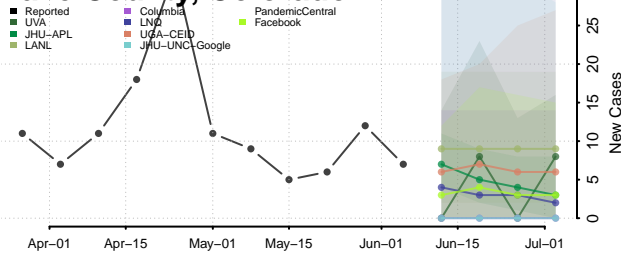

Huerfano County, Colorado

Jackson County, Colorado

Jefferson County, Colorado

Kiowa County, Colorado

Kit Carson County, Colorado

La Plata County, Colorado

Lake County, Colorado

Larimer County, Colorado