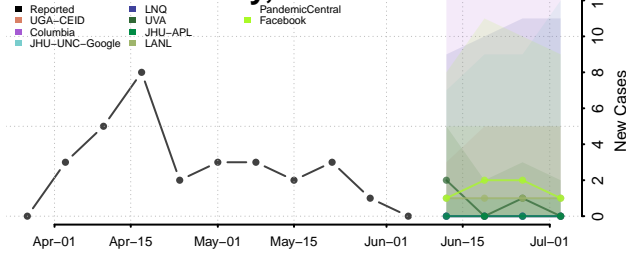

Pipestone County, Minnesota

Polk County, Minnesota

Pope County, Minnesota

Ramsey County, Minnesota

Red Lake County, Minnesota

Redwood County, Minnesota

Renville County, Minnesota

Rice County, Minnesota