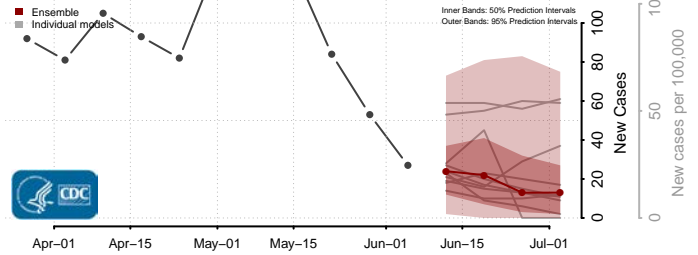

Fulton County, New York

Genesee County, New York

Greene County, New York

Hamilton County, New York

Herkimer County, New York

Jefferson County, New York

Kings County, New York

Lewis County, New York