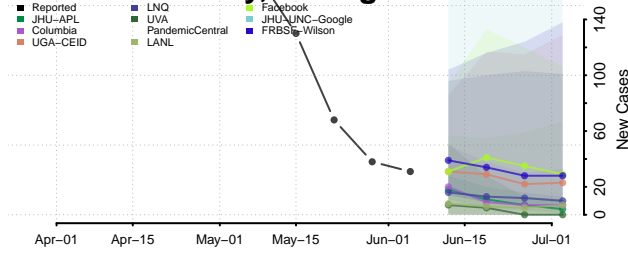

Lake County, Michigan

Lapeer County, Michigan

Leelanau County, Michigan

Lenawee County, Michigan

Livingston County, Michigan

Luce County, Michigan

Mackinac County, Michigan

Macomb County, Michigan