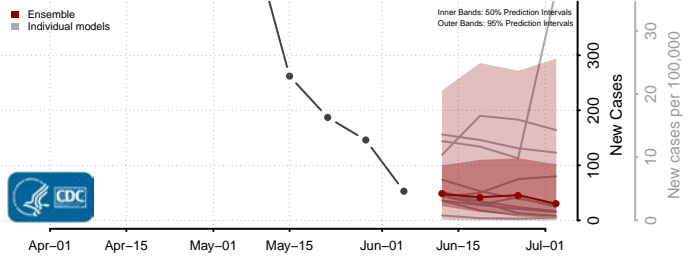

Fairfax County, Virginia