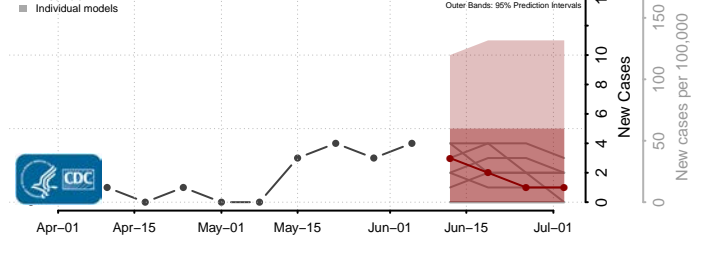

Harrison County, Missouri