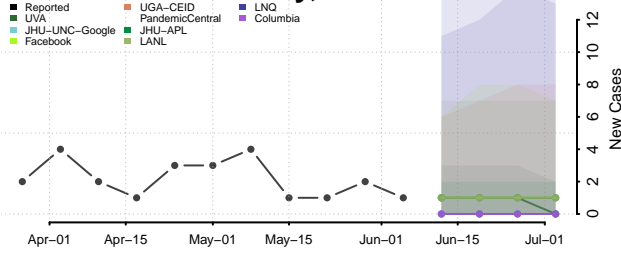

Sweet Grass County, Montana