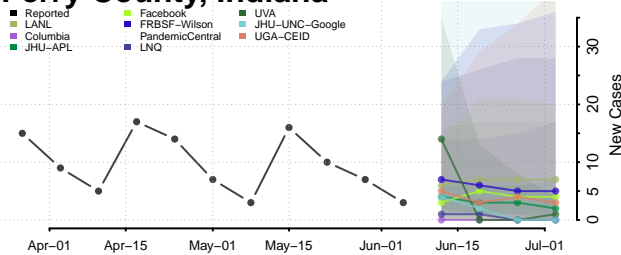

Perry County, Indiana