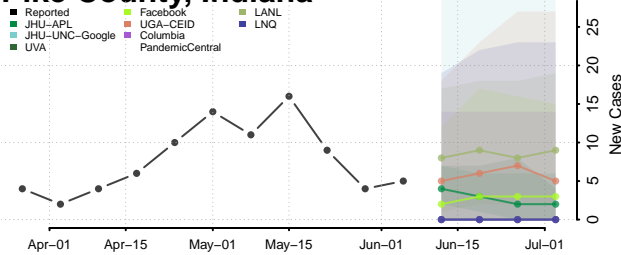

Pike County, Indiana