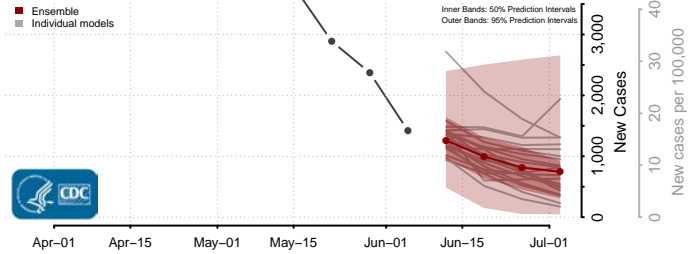

Virginia*

*New weekly cases may decrease in this location over the next four weeks. For these locations, the ensemble forecast indicates a probability of 0.75 or greater that fewer cases will be reported in week four of the forecast than in the last reported week.