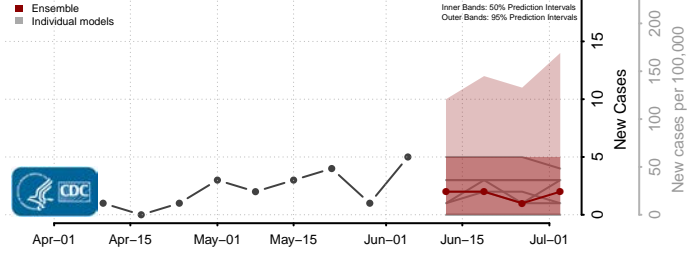

Daviess County, Missouri