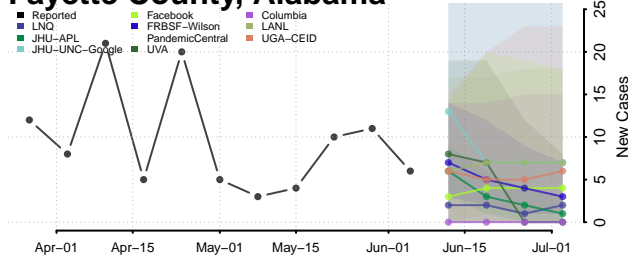

Fayette County, Alabama