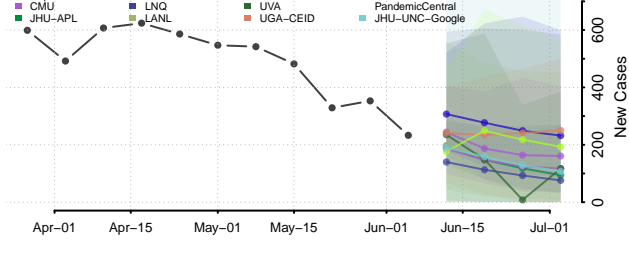

Denton County, Texas