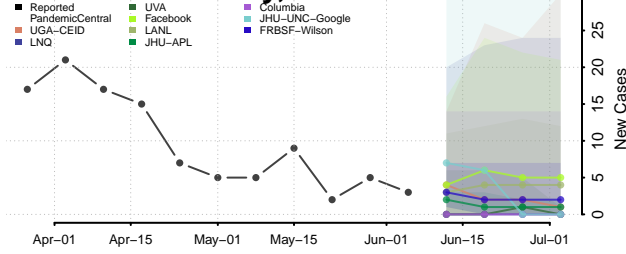

Buchanan County, Iowa