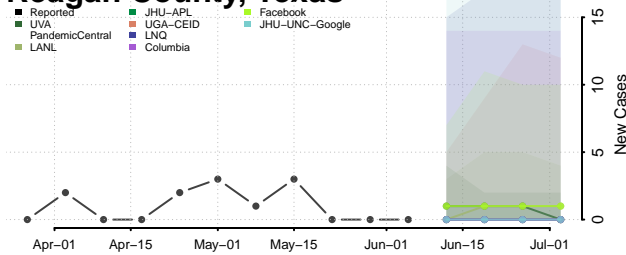

Reagan County, Texas