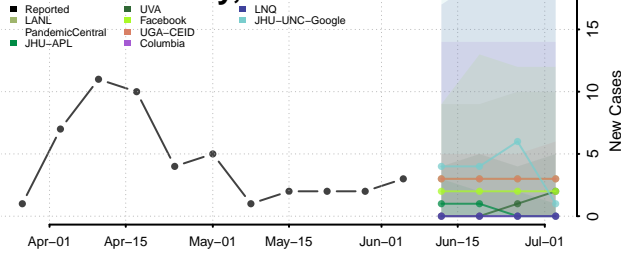

Monroe County, Iowa