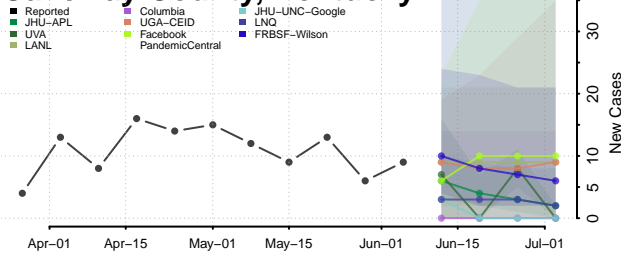

Calloway County, Kentucky