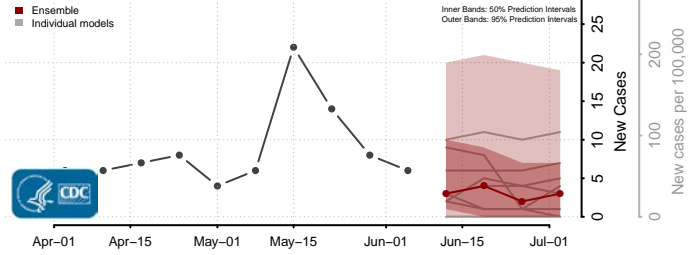

Mountrail County, North Dakota