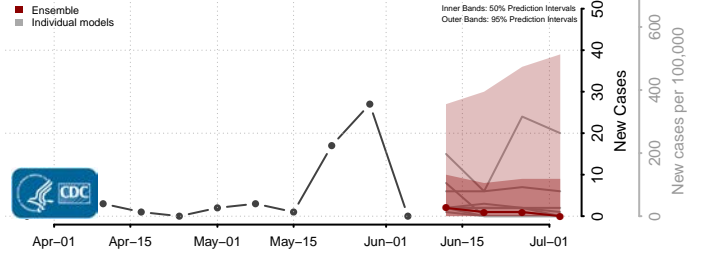

Doniphan County, Kansas