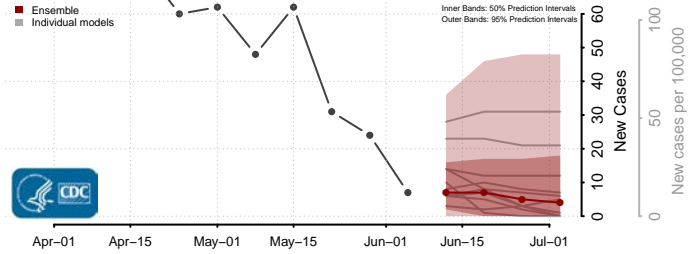

Essex County, Vermont

Franklin County, Vermont

Grand Isle County, Vermont

Lamoille County, Vermont

Orange County, Vermont

Orleans County, Vermont

Rutland County, Vermont

Washington County, Vermont