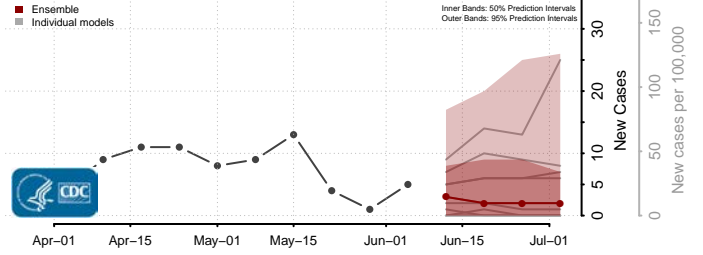

Forest County, Wisconsin

Grant County, Wisconsin

Green County, Wisconsin

Green Lake County, Wisconsin

Iowa County, Wisconsin

Iron County, Wisconsin

Jackson County, Wisconsin

Jefferson County, Wisconsin