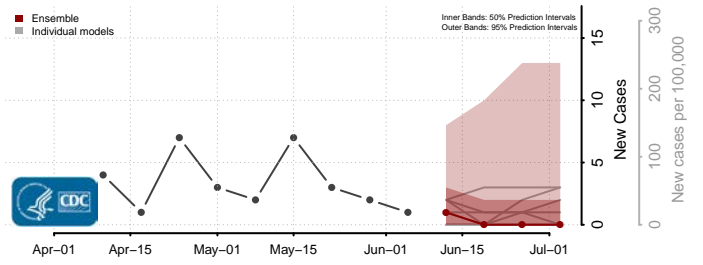

Cook County, Minnesota