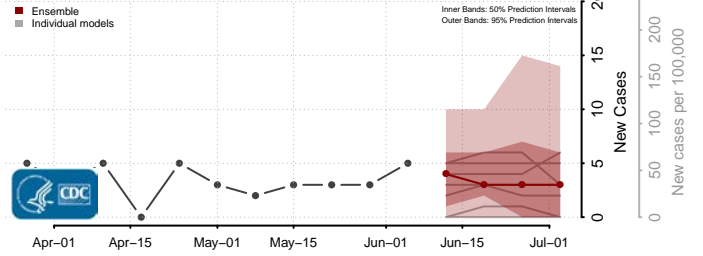

Carroll County, Missouri