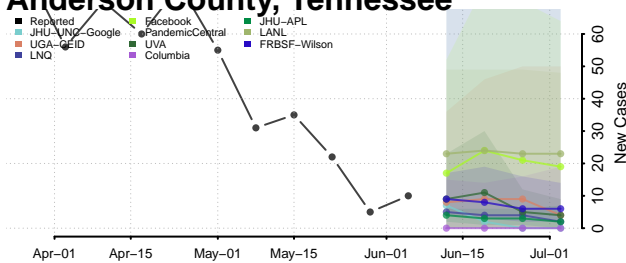

Anderson County, Tennessee

*New weekly cases may decrease in this location over the next four weeks. For these locations, the ensemble forecast indicates a probability of 0.75 or greater that fewer cases will be reported in week four of the forecast than in the last reported week.