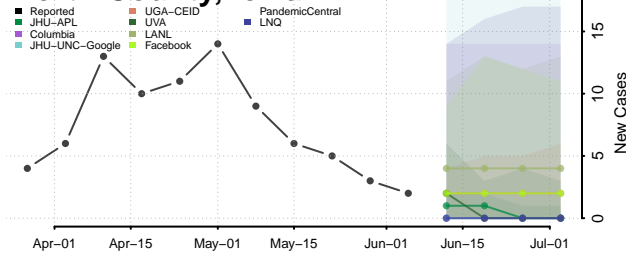

Worth County, Iowa