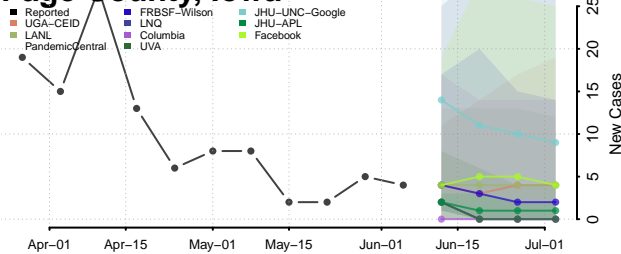

Mitchell County, Iowa

Monona County, Iowa

Monroe County, Iowa

Montgomery County, Iowa

Muscatine County, Iowa

O'Brien County, Iowa

Osceola County, Iowa

Page County, Iowa