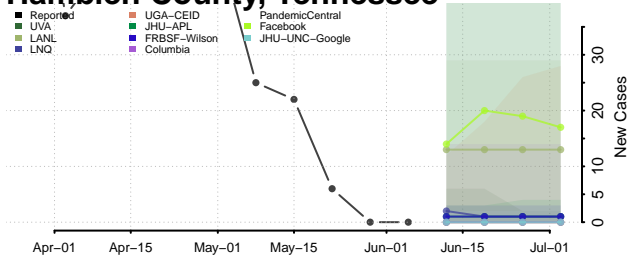

Hamblen County, Tennessee