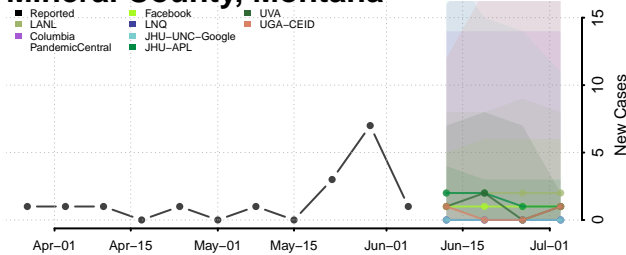

Mineral County, Montana