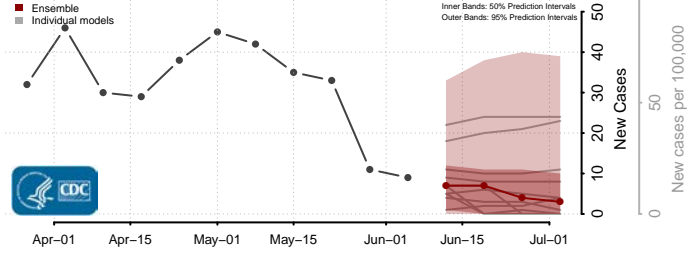

Windsor County, Vermont