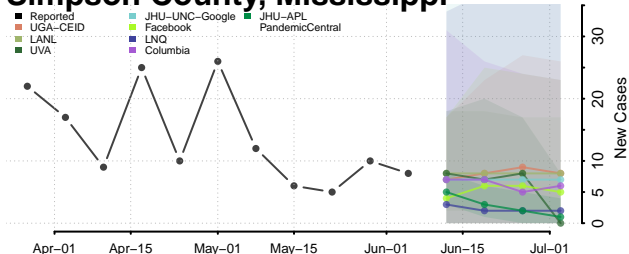

Simpson County, Mississippi