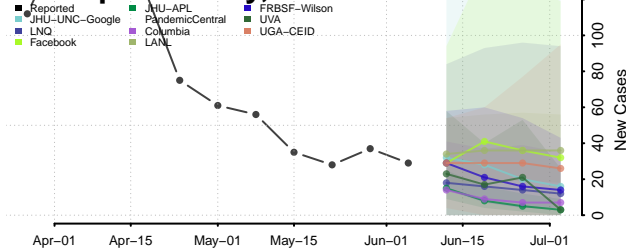

Dubuque County, Iowa