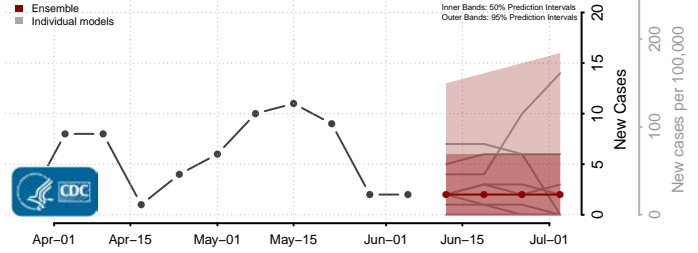

Allendale County, South Carolina