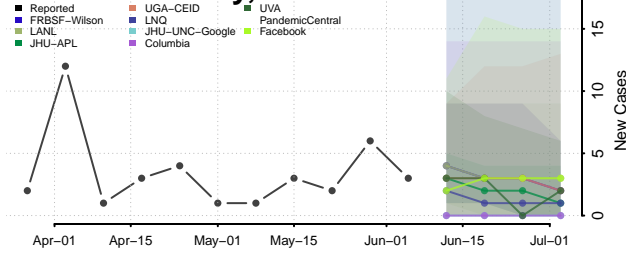

Crittenden County, Arkansas

Cross County, Arkansas

Dallas County, Arkansas

Desha County, Arkansas

Drew County, Arkansas

Faulkner County, Arkansas

Franklin County, Arkansas

Fulton County, Arkansas