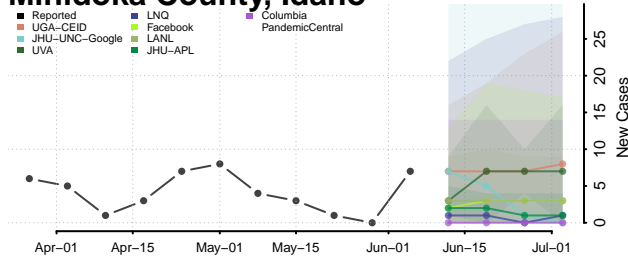

Jerome County, Idaho

Kootenai County, Idaho

Latah County, Idaho

Lemhi County, Idaho

Lewis County, Idaho

Lincoln County, Idaho

Madison County, Idaho

Minidoka County, Idaho