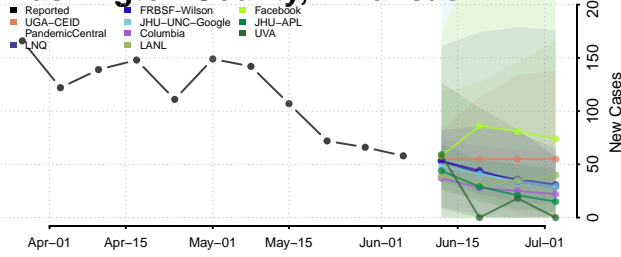

Washington County, Arkansas