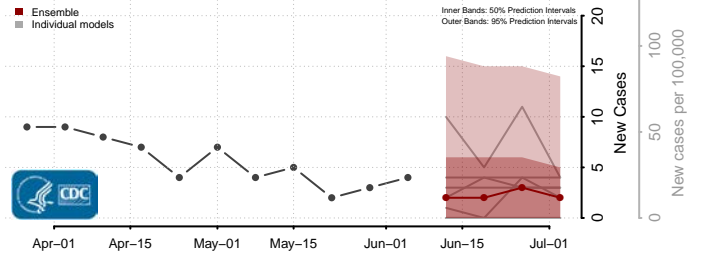

Greene County, Mississippi

Grenada County, Mississippi

Hancock County, Mississippi

Harrison County, Mississippi

Hinds County, Mississippi

Holmes County, Mississippi

Humphreys County, Mississippi

Issaquena County, Mississippi