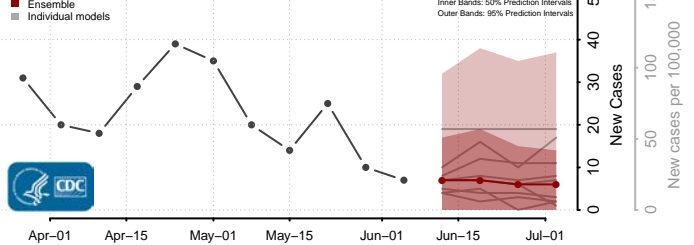

Evangeline County, Louisiana