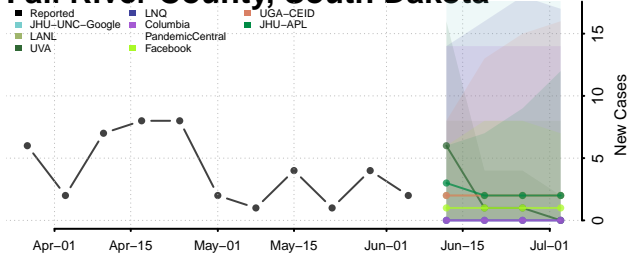

Deuel County, South Dakota

Dewey County, South Dakota

Douglas County, South Dakota

Edmunds County, South Dakota

Fall River County, South Dakota

Faulk County, South Dakota

Grant County, South Dakota

Gregory County, South Dakota