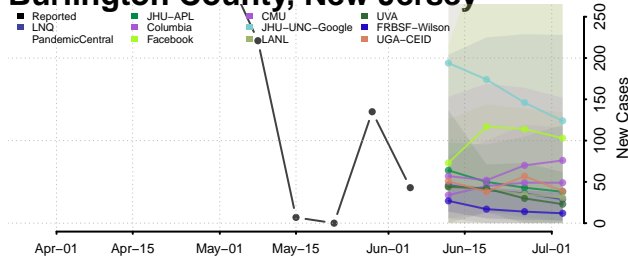

Burlington County, New Jersey

*New weekly cases may decrease in this location over the next four weeks. For these locations, the ensemble forecast indicates a probability of 0.75 or greater that fewer cases will be reported in week four of the forecast than in the last reported week.