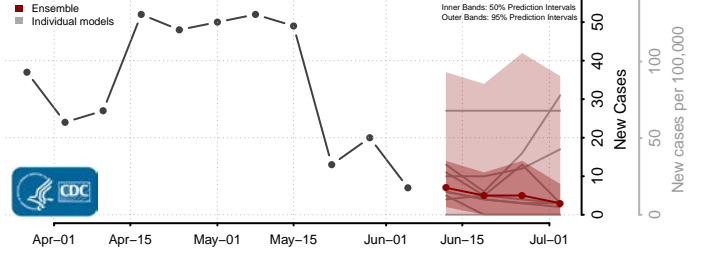

Knox County, Maine