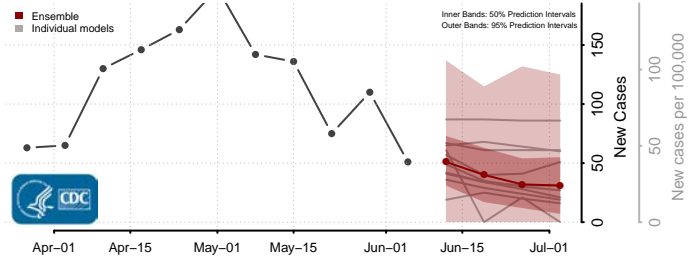

Skagit County, Washington