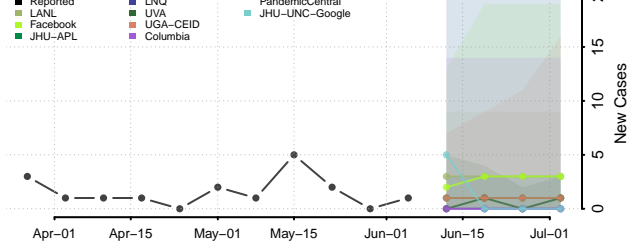

Catahoula County, Louisiana

Claiborne County, Louisiana

Concordia County, Louisiana

De Soto County, Louisiana

East Baton Rouge County, Louisiana

East Carroll County, Louisiana

East Feliciana County, Louisiana