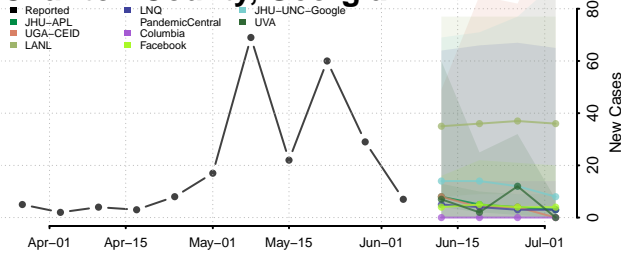

Charlton County, Georgia