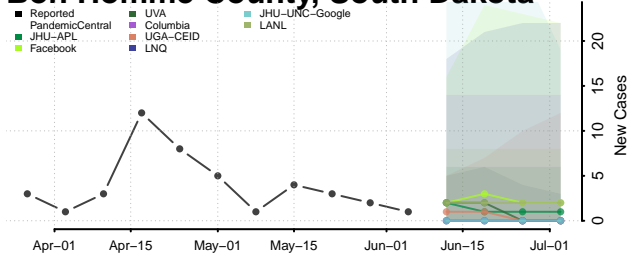

Bon Homme County, South Dakota