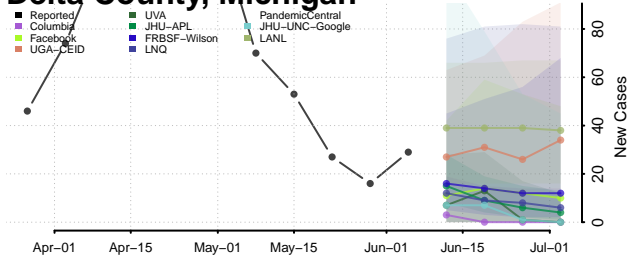

Delta County, Michigan