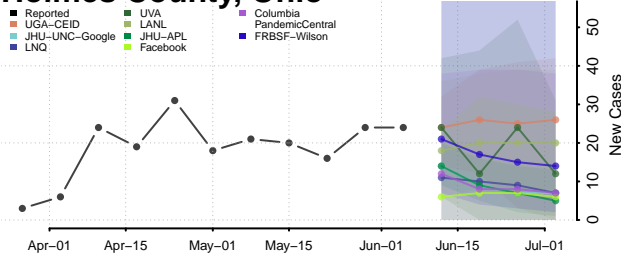

Holmes County, Ohio