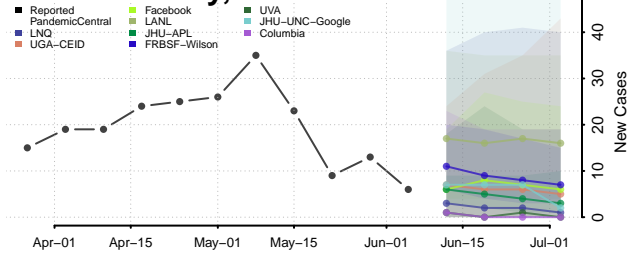

Anson County, North Carolina

*New weekly cases may decrease in this location over the next four weeks. For these locations, the ensemble forecast indicates a probability of 0.75 or greater that fewer cases will be reported in week four of the forecast than in the last reported week.