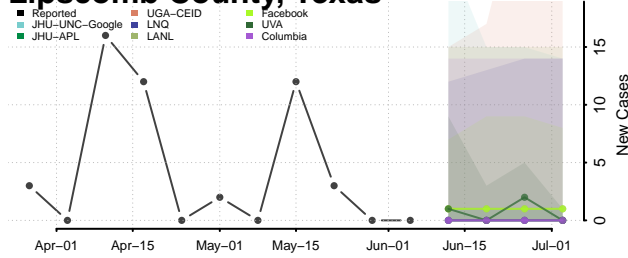

Lipscomb County, Texas