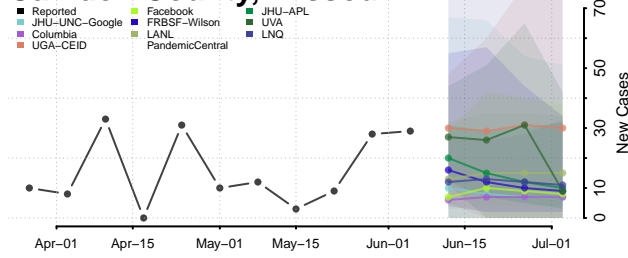

Camden County, Missouri