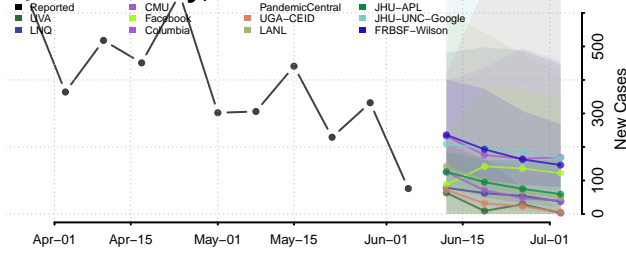

Houston County, Tennessee

Humphreys County, Tennessee

Jackson County, Tennessee

Jefferson County, Tennessee

Johnson County, Tennessee

Knox County, Tennessee

Lake County, Tennessee

Lauderdale County, Tennessee