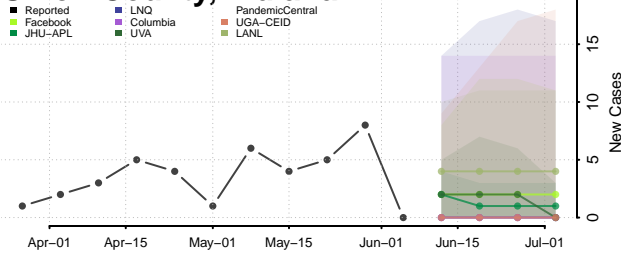

Sullivan County, Indiana

Switzerland County, Indiana

Tippecanoe County, Indiana

Tipton County, Indiana

Union County, Indiana

Vanderburgh County, Indiana

Vermillion County, Indiana

Vigo County, Indiana