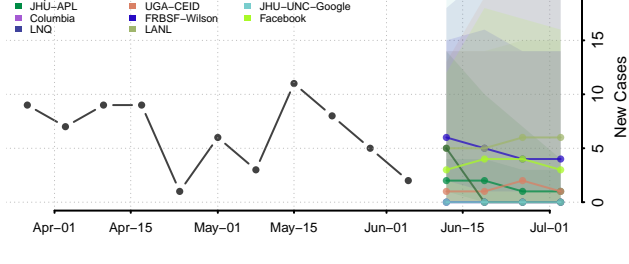

Muscogee County, Georgia

Newton County, Georgia

Oconee County, Georgia

Oglethorpe County, Georgia

Paulding County, Georgia

Peach County, Georgia

Pickens County, Georgia

Pierce County, Georgia