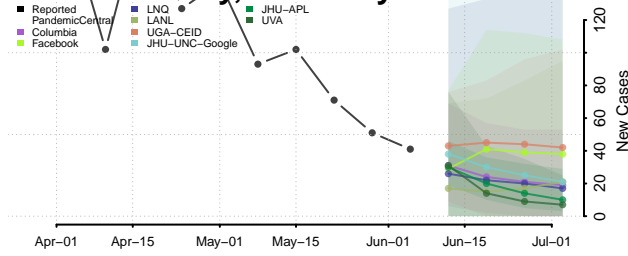

Todd County, Kentucky

Trigg County, Kentucky

Trimble County, Kentucky

Union County, Kentucky

Warren County, Kentucky

Washington County, Kentucky

Wayne County, Kentucky

Webster County, Kentucky