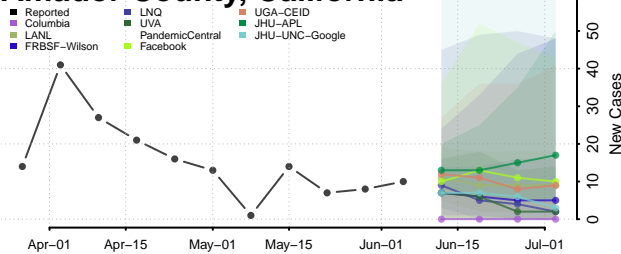

Woodruff County, Arkansas

Yell County, Arkansas

California*

Alameda County, California

Alpine County, California

Amador County, California

*New weekly cases may decrease in this location over the next four weeks. For these locations, the ensemble forecast indicates a probability of 0.75 or greater that fewer cases will be reported in week four of the forecast than in the last reported week.