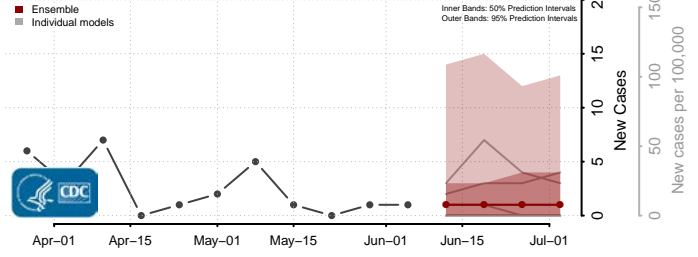

Wayne County, Missouri