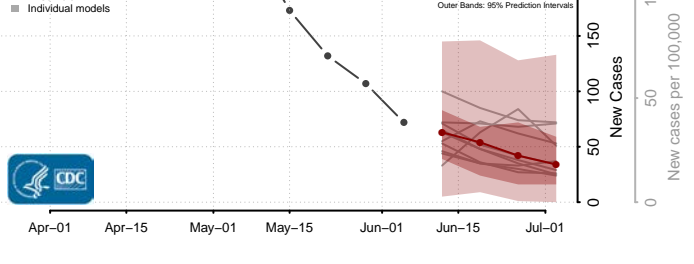

Butler County, Pennsylvania