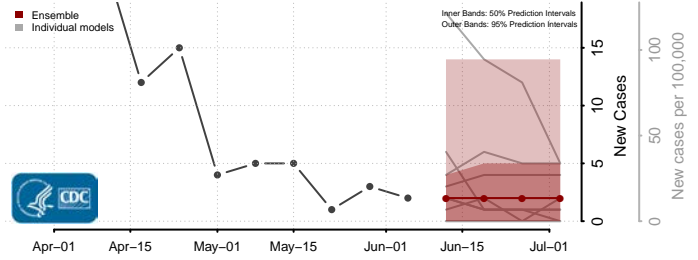

Jasper County, Iowa

Jefferson County, Iowa

Johnson County, Iowa

Jones County, Iowa

Keokuk County, Iowa

Kossuth County, Iowa

Lee County, Iowa

Linn County, Iowa