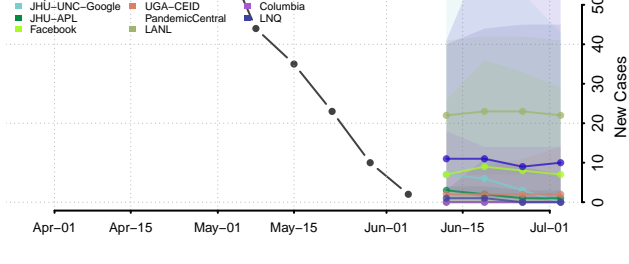

Clinton County, Michigan

Crawford County, Michigan

Delta County, Michigan

Dickinson County, Michigan

Eaton County, Michigan

Emmet County, Michigan

Genesee County, Michigan

Gladwin County, Michigan