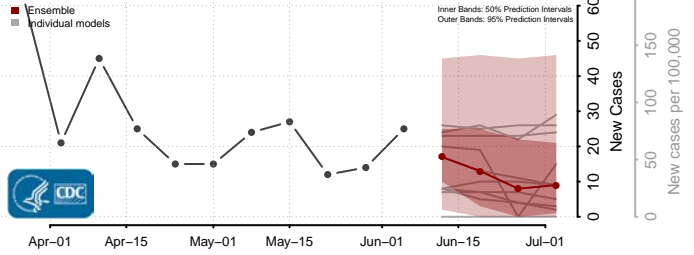

Iberville County, Louisiana