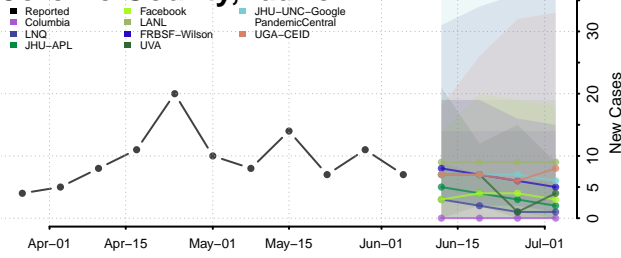

Jerome County, Idaho