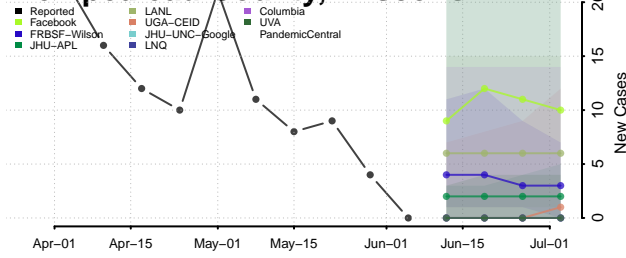

Trempealeau County, Wisconsin