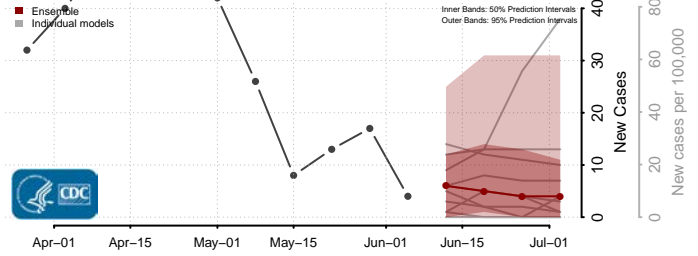

Queen Anne's County, Maryland