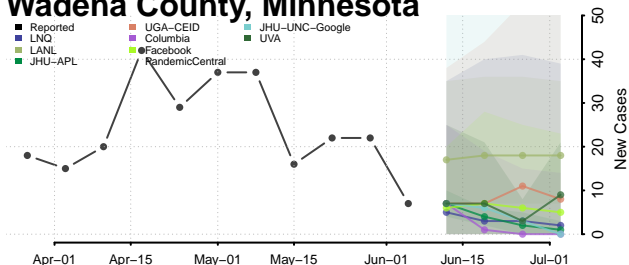

Stevens County, Minnesota

Swift County, Minnesota

Todd County, Minnesota

Traverse County, Minnesota

Wabasha County, Minnesota

Wadena County, Minnesota

Waseca County, Minnesota

Washington County, Minnesota