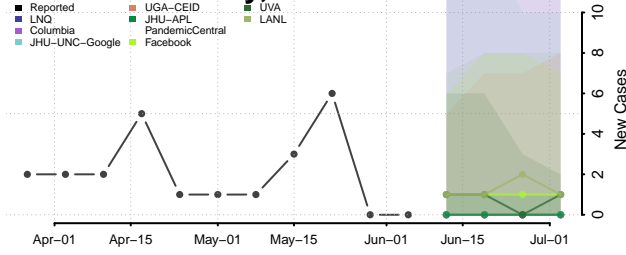

Fulton County, New York

Genesee County, New York

Greene County, New York

Hamilton County, New York

Herkimer County, New York

Jefferson County, New York

Kings County, New York

Lewis County, New York