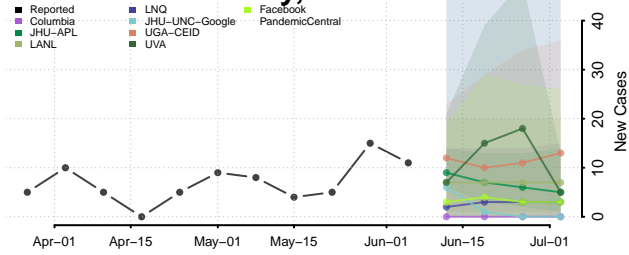

Gasconade County, Missouri