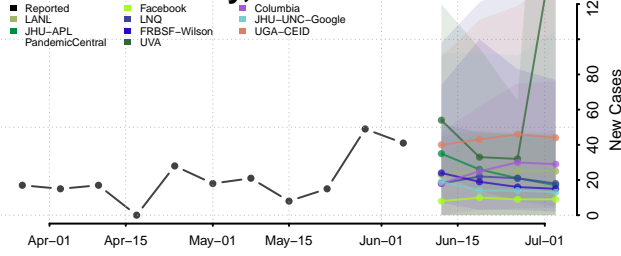

Webster County, Missouri