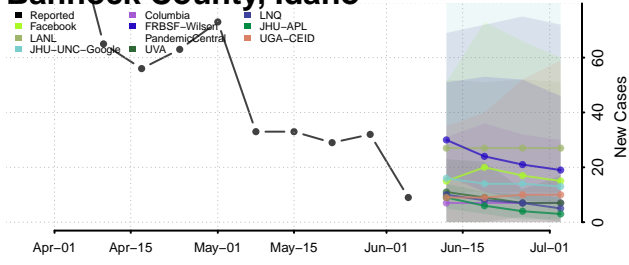

Bannock County, Idaho