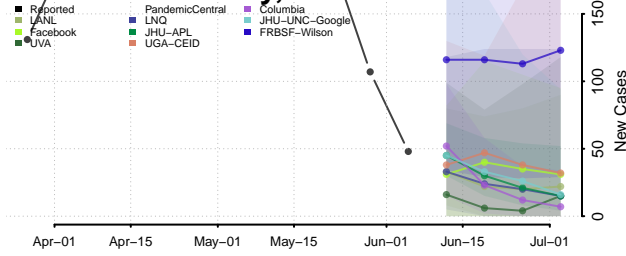

Kennebec County, Maine