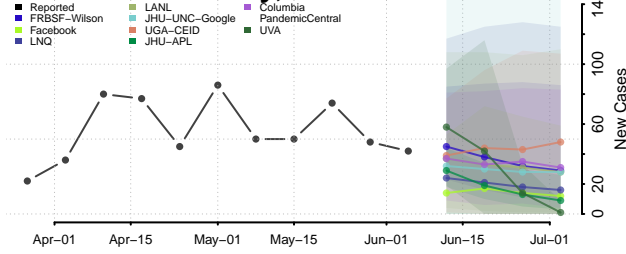

Nez Perce County, Idaho

Oneida County, Idaho

Owyhee County, Idaho

Payette County, Idaho

Power County, Idaho

Shoshone County, Idaho

Teton County, Idaho

Twin Falls County, Idaho