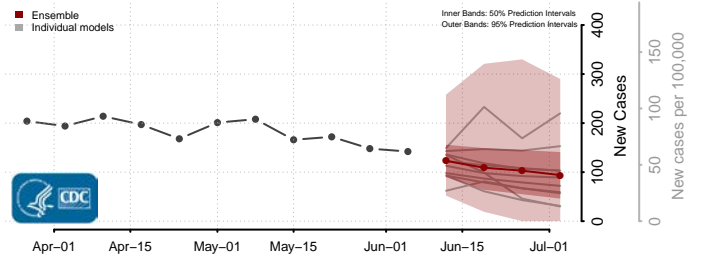

Boundary County, Idaho

Butte County, Idaho

Camas County, Idaho

Canyon County, Idaho

Caribou County, Idaho

Cassia County, Idaho

Clark County, Idaho

Clearwater County, Idaho