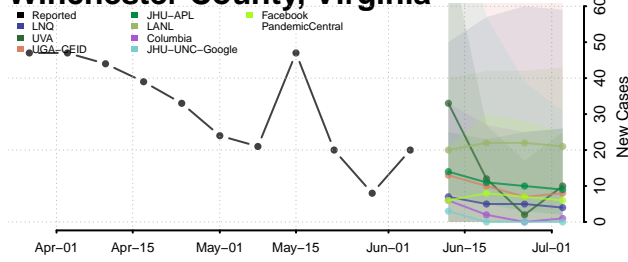

Williamsburg County, Virginia

Winchester County, Virginia

Wise County, Virginia

Wythe County, Virginia

Clallam County, Washington

Clark County, Washington

Columbia County, Washington

Cowlitz County, Washington