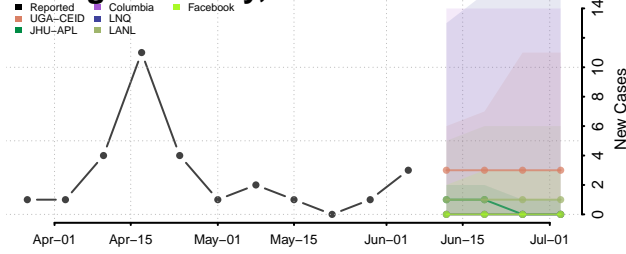

Wrangell County, Alaska