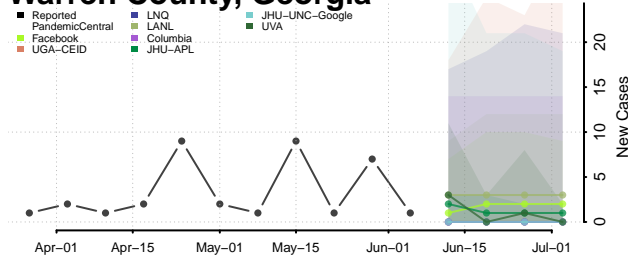

Walker County, Georgia

Walton County, Georgia

Ware County, Georgia

Warren County, Georgia

Washington County, Georgia

Wayne County, Georgia

Webster County, Georgia

Wheeler County, Georgia