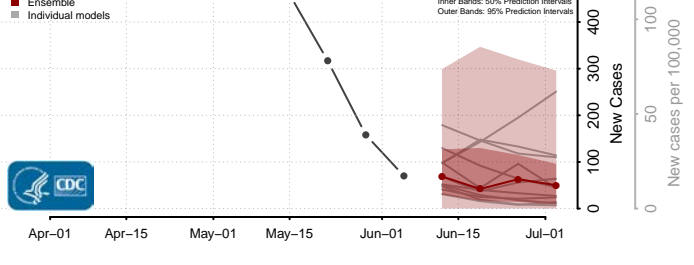

Clinton County, Michigan

Crawford County, Michigan

Delta County, Michigan

Dickinson County, Michigan

Eaton County, Michigan

Emmet County, Michigan

Genesee County, Michigan

Gladwin County, Michigan