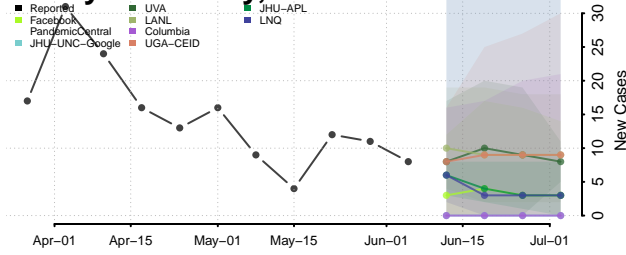

Schuyler County, New York