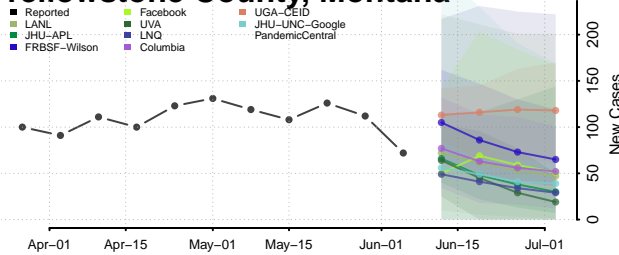

Treasure County, Montana

Valley County, Montana

Wheatland County, Montana

Wibaux County, Montana

Yellowstone County, Montana

Nebraska*

*New weekly cases may decrease in this location over the next four weeks. For these locations, the ensemble forecast indicates a probability of 0.75 or greater that fewer cases will be reported in week four of the forecast than in the last reported week.