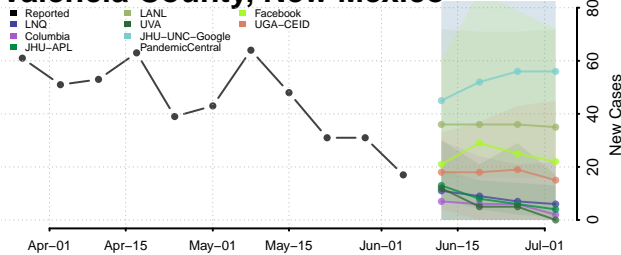

Taos County, New Mexico

Torrance County, New Mexico

Union County, New Mexico

Valencia County, New Mexico

New York*

Albany County, New York

*New weekly cases may decrease in this location over the next four weeks. For these locations, the ensemble forecast indicates a probability of 0.75 or greater that fewer cases will be reported in week four of the forecast than in the last reported week.