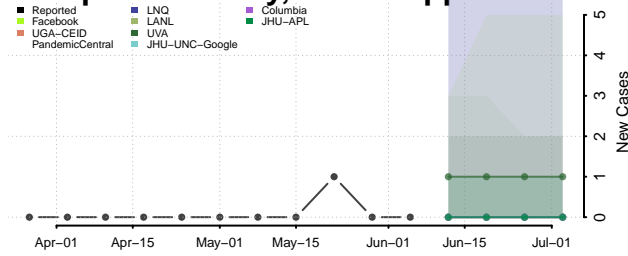

Greene County, Mississippi

Grenada County, Mississippi

Hancock County, Mississippi

Harrison County, Mississippi

Hinds County, Mississippi

Holmes County, Mississippi

Humphreys County, Mississippi

Issaquena County, Mississippi