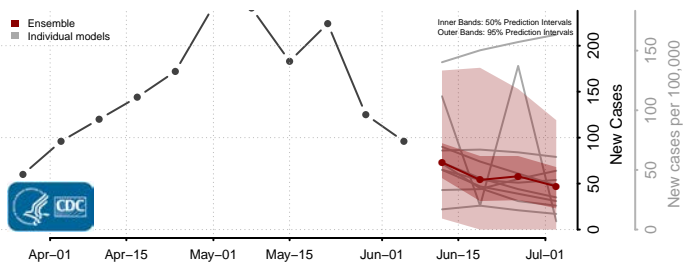

Linn County, Oregon