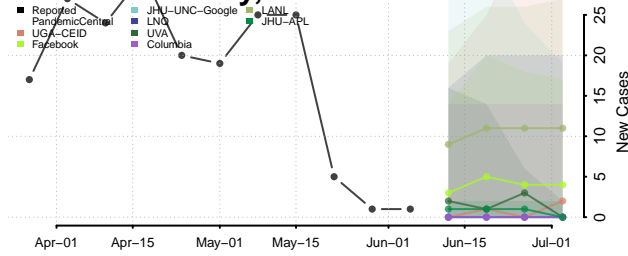

Logan County, Illinois

Macon County, Illinois

Macoupin County, Illinois

Madison County, Illinois

Marion County, Illinois

Marshall County, Illinois

Mason County, Illinois

Massac County, Illinois