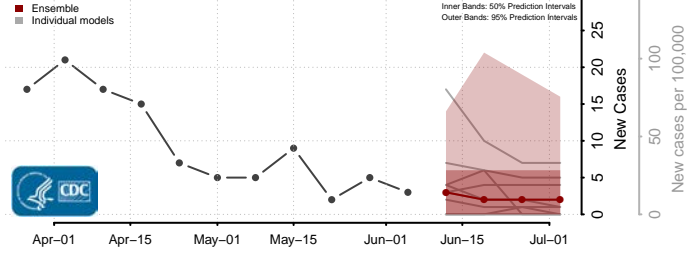

Buchanan County, Iowa