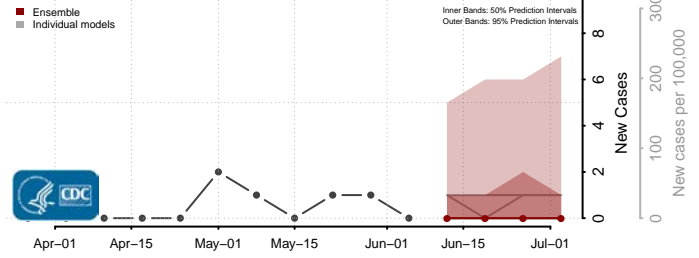

Bowman County, North Dakota