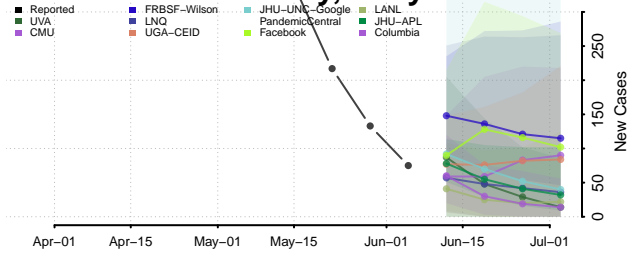

Anne Arundel County, Maryland