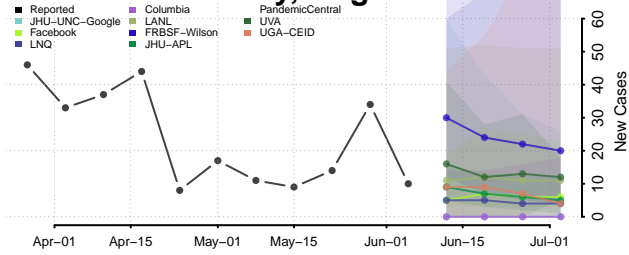

Gloucester County, Virginia