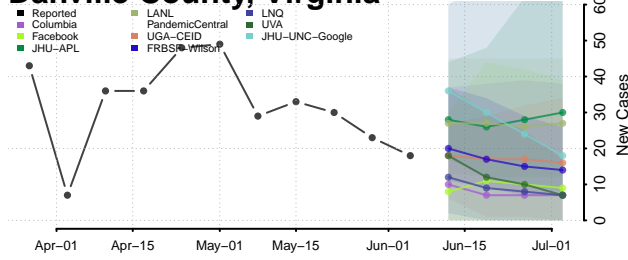

Danville County, Virginia