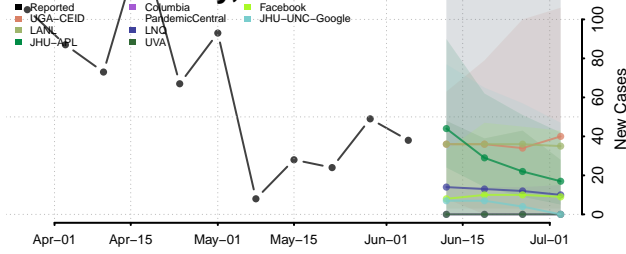

Dawson County, Texas

Deaf Smith County, Texas

Delta County, Texas

Denton County, Texas

DeWitt County, Texas

Dickens County, Texas

Dimmit County, Texas

Donley County, Texas