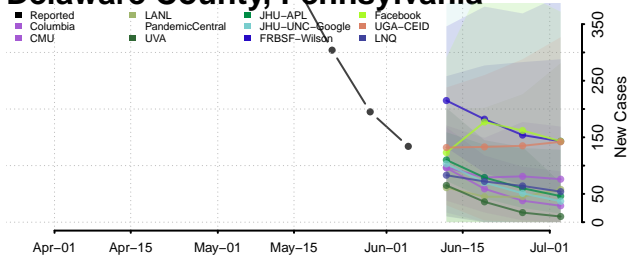

Delaware County, Pennsylvania