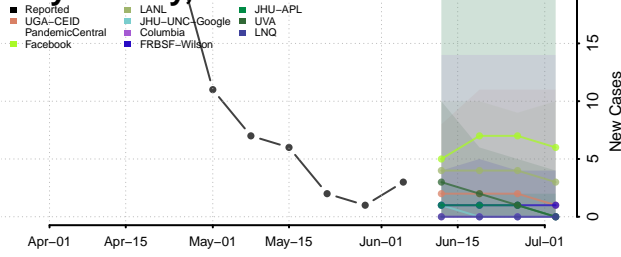

Cherokee County, Iowa

Chickasaw County, Iowa

Clarke County, Iowa

Clay County, Iowa

Clayton County, Iowa

Clinton County, Iowa

Crawford County, Iowa

Dallas County, Iowa