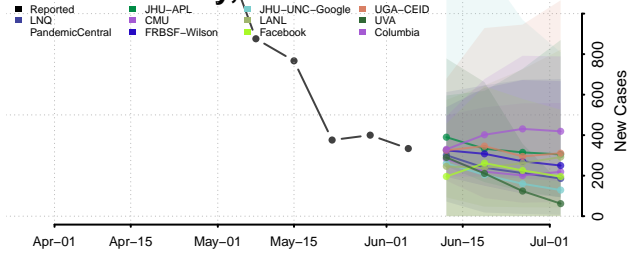

Costilla County, Colorado

Crowley County, Colorado

Custer County, Colorado

Delta County, Colorado

Denver County, Colorado

Dolores County, Colorado

Douglas County, Colorado

Eagle County, Colorado