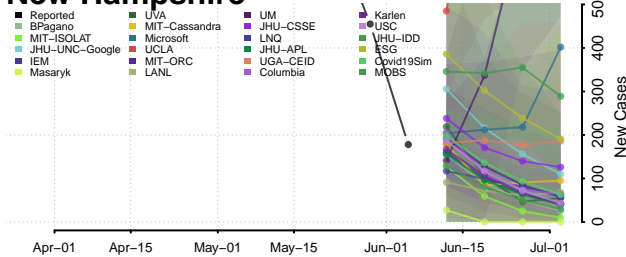

Belknap County, New Hampshire

Carroll County, New Hampshire

*New weekly cases may decrease in this location over the next four weeks. For these locations, the ensemble forecast indicates a probability of 0.75 or greater that fewer cases will be reported in week four of the forecast than in the last reported week.