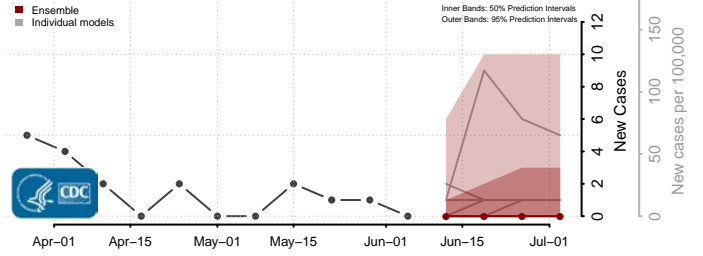

Nez Perce County, Idaho

Oneida County, Idaho

Owyhee County, Idaho

Payette County, Idaho

Power County, Idaho

Shoshone County, Idaho

Teton County, Idaho

Twin Falls County, Idaho