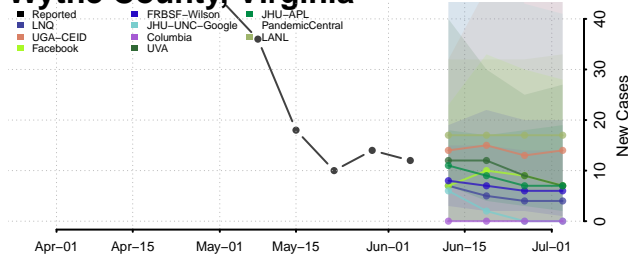

Williamsburg County, Virginia

Winchester County, Virginia

Wise County, Virginia

Wythe County, Virginia

Clallam County, Washington

Clark County, Washington

Columbia County, Washington

Cowlitz County, Washington