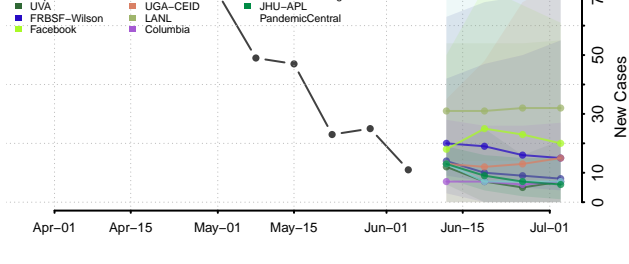

Scott County, Virginia

Shenandoah County, Virginia

Smyth County, Virginia

Southampton County, Virginia

Spotsylvania County, Virginia

Stafford County, Virginia

Staunton County, Virginia

Suffolk County, Virginia