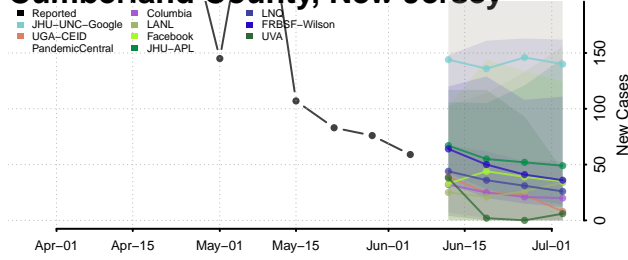

Cumberland County, New Jersey