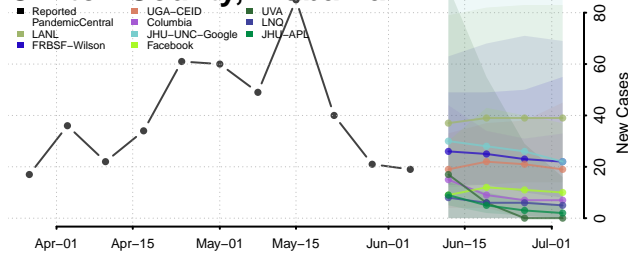

National*

Alabama

Autauga County, Alabama

Baldwin County, Alabama

Barbour County, Alabama

Bibb County, Alabama

*New weekly cases may decrease in this location over the next four weeks. For these locations, the ensemble forecast indicates a probability of 0.75 or greater that fewer cases will be reported in week four of the forecast than in the last reported week.

Blount County, Alabama

Bullock County, Alabama

Butler County, Alabama

Calhoun County, Alabama

Chambers County, Alabama

Cherokee County, Alabama

Chilton County, Alabama

Choctaw County, Alabama