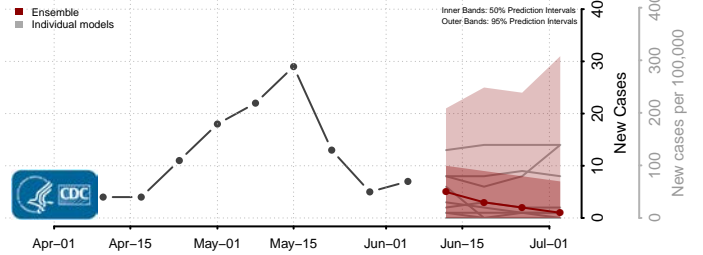

Floyd County, Iowa

Franklin County, Iowa

Fremont County, Iowa

Greene County, Iowa

Grundy County, Iowa

Guthrie County, Iowa

Hamilton County, Iowa

Hancock County, Iowa