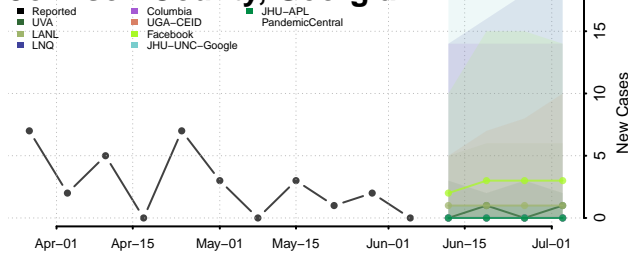

Johnson County, Georgia