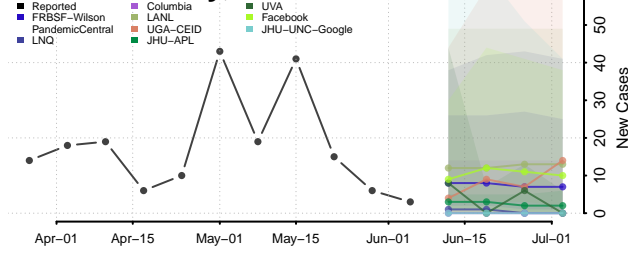

Cooke County, Texas