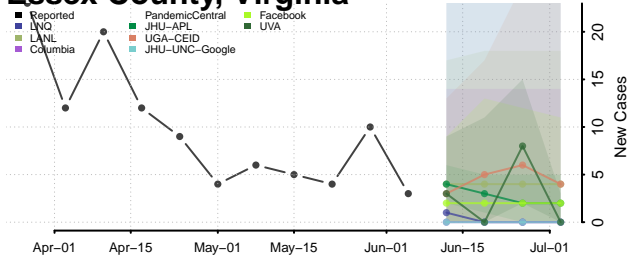

Essex County, Virginia