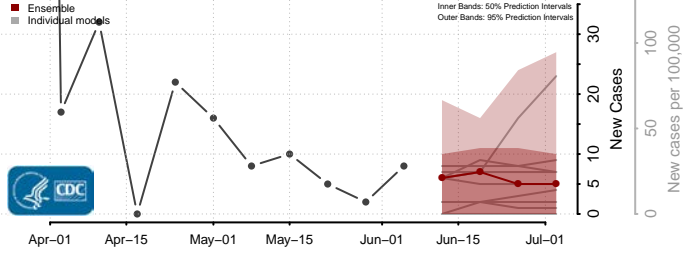

Marion County, Missouri