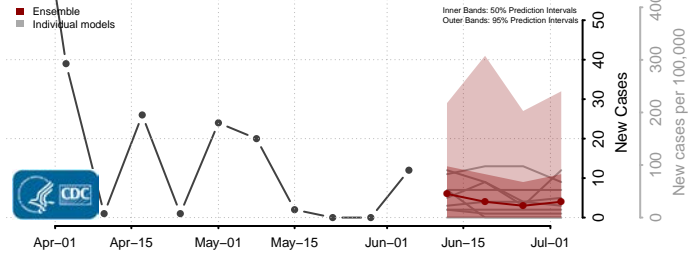

Worth County, Missouri

Wright County, Missouri

Montana*

Beaverhead County, Montana

Big Horn County, Montana

Blaine County, Montana

*New weekly cases may decrease in this location over the next four weeks. For these locations, the ensemble forecast indicates a probability of 0.75 or greater that fewer cases will be reported in week four of the forecast than in the last reported week.