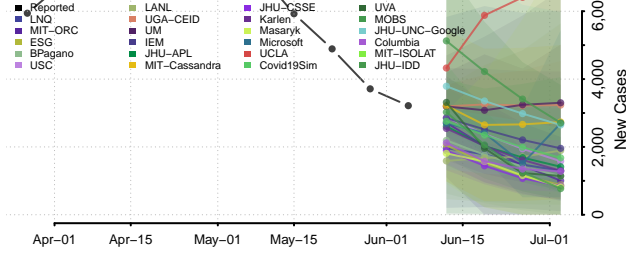

Woodford County, Illinois

Indiana*

Adams County, Indiana

Allen County, Indiana

Bartholomew County, Indiana

Benton County, Indiana

*New weekly cases may decrease in this location over the next four weeks. For these locations, the ensemble forecast indicates a probability of 0.75 or greater that fewer cases will be reported in week four of the forecast than in the last reported week.