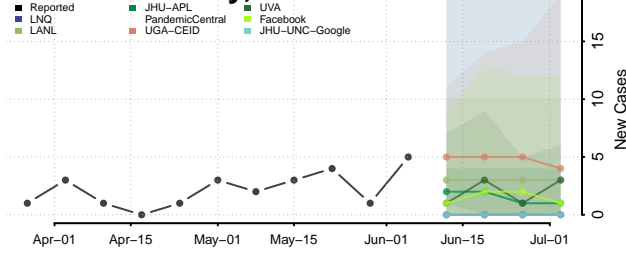

Daviess County, Missouri