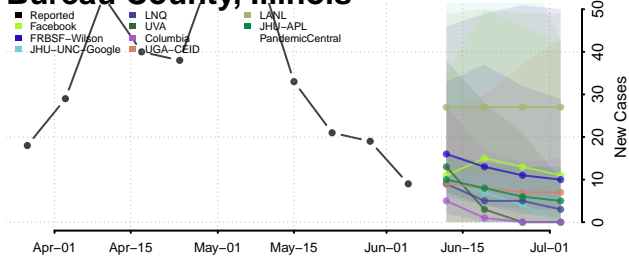

Bureau County, Illinois