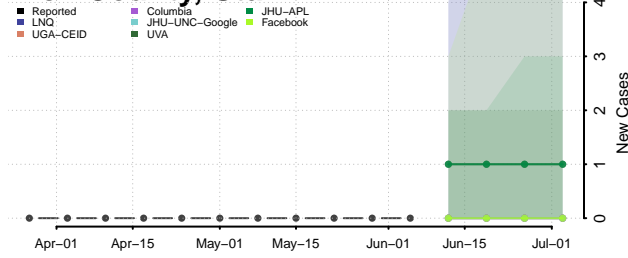

Rich County, Utah