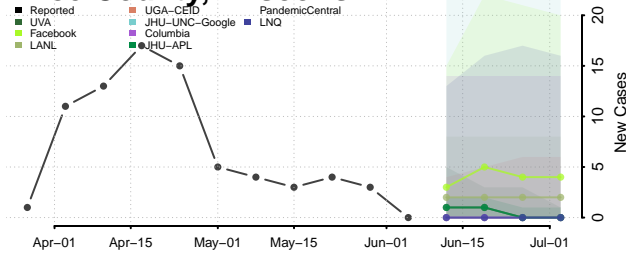

Price County, Wisconsin