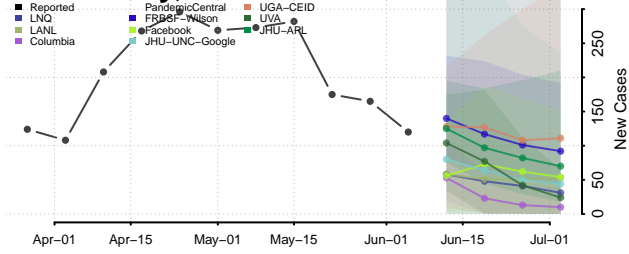

Pitt County, North Carolina