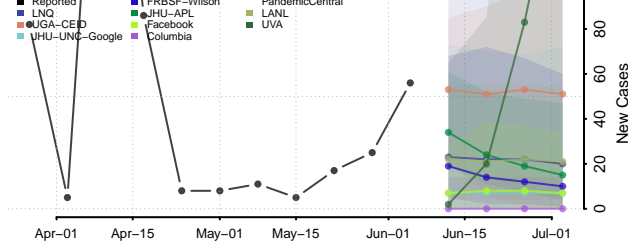

Howard County, Texas

Hudspeth County, Texas

Hunt County, Texas

Hutchinson County, Texas

Irion County, Texas

Jack County, Texas

Jackson County, Texas

Jasper County, Texas