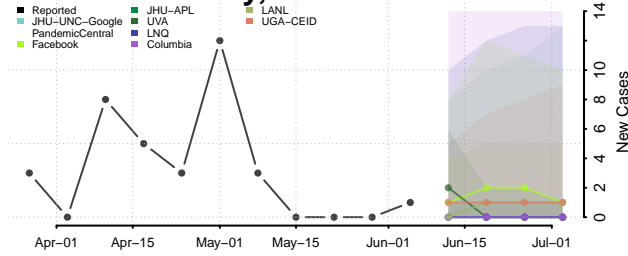

LaMoure County, North Dakota