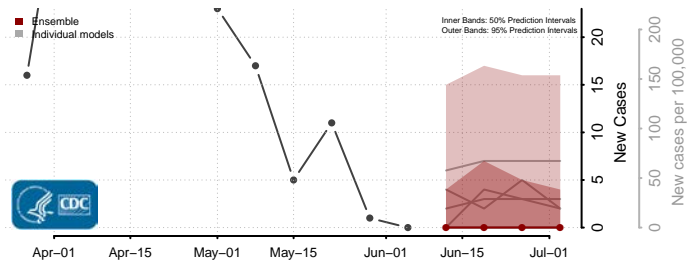

Suffolk County, Massachusetts

Worcester County, Massachusetts

Michigan*

Alcona County, Michigan

Alger County, Michigan

*New weekly cases may decrease in this location over the next four weeks. For these locations, the ensemble forecast indicates a probability of 0.75 or greater that fewer cases will be reported in week four of the forecast than in the last reported week.