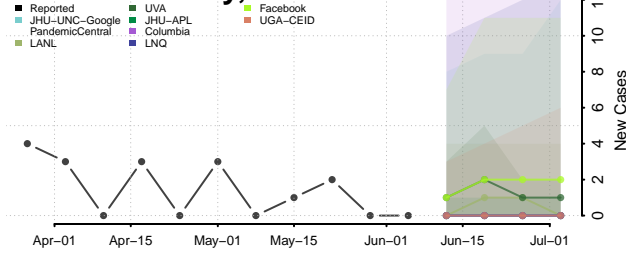

Logan County, Arkansas

Lonoke County, Arkansas

Madison County, Arkansas

Marion County, Arkansas

Miller County, Arkansas

Mississippi County, Arkansas

Monroe County, Arkansas

Montgomery County, Arkansas