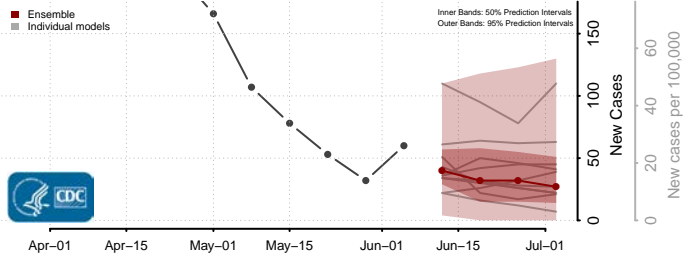

Richmond City County, Virginia