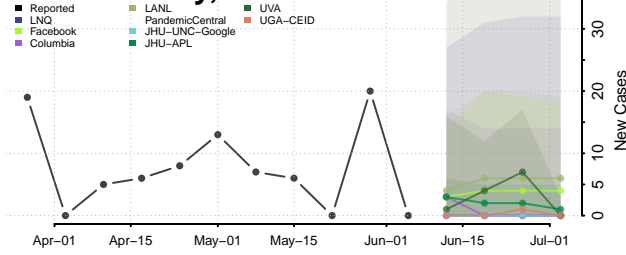

Duval County, Texas