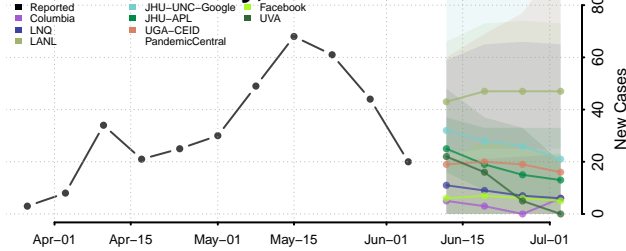

Alamosa County, Colorado