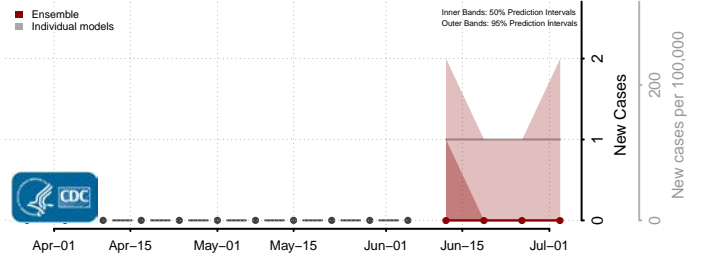

Bristol Bay County, Alaska