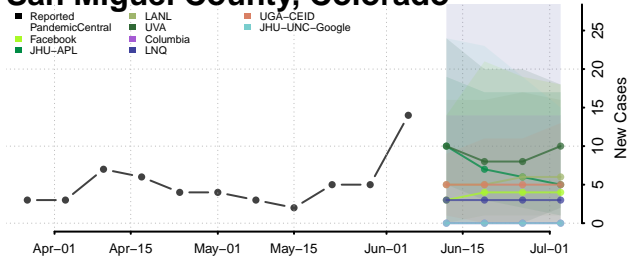

Rio Blanco County, Colorado

Rio Grande County, Colorado

Routt County, Colorado

Saguache County, Colorado

San Juan County, Colorado

San Miguel County, Colorado

Sedgwick County, Colorado

Summit County, Colorado