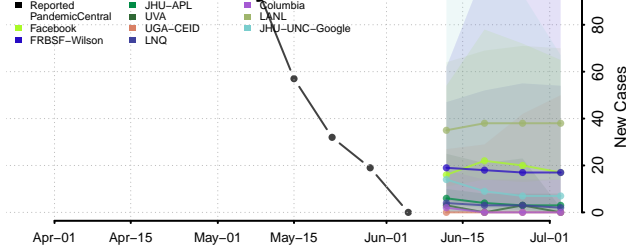

Berkshire County, Massachusetts