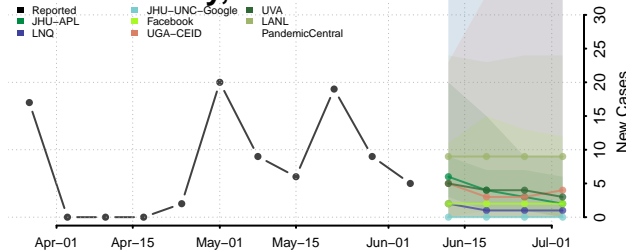

Worth County, Missouri

Wright County, Missouri

Montana*

Beaverhead County, Montana

Big Horn County, Montana

Blaine County, Montana

*New weekly cases may decrease in this location over the next four weeks. For these locations, the ensemble forecast indicates a probability of 0.75 or greater that fewer cases will be reported in week four of the forecast than in the last reported week.