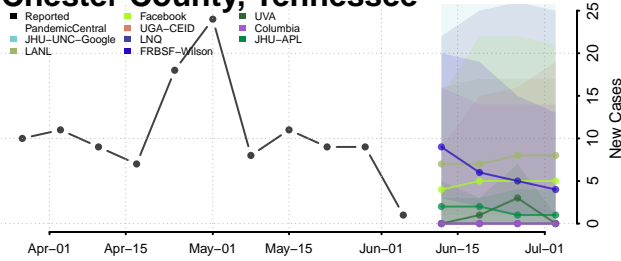

Carter County, Tennessee

Cheatham County, Tennessee

Chester County, Tennessee

Claiborne County, Tennessee

Clay County, Tennessee

Cocke County, Tennessee

Coffee County, Tennessee

Crockett County, Tennessee