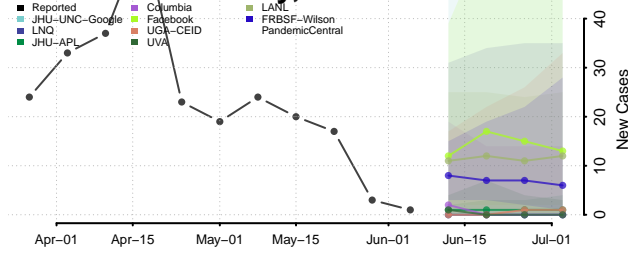

Napa County, California

Nevada County, California

Orange County, California

Placer County, California

Plumas County, California

Riverside County, California

Sacramento County, California

San Benito County, California