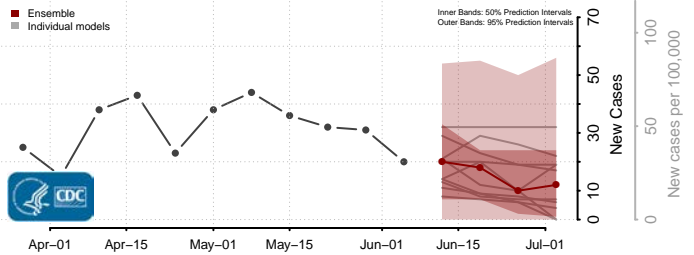

Brown County, Wisconsin

Buffalo County, Wisconsin

Burnett County, Wisconsin

Calumet County, Wisconsin

Chippewa County, Wisconsin

Clark County, Wisconsin

Columbia County, Wisconsin

Crawford County, Wisconsin