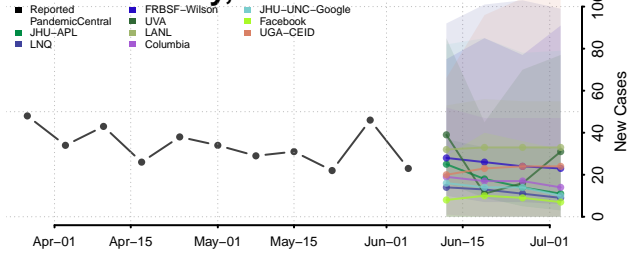

Ravalli County, Montana