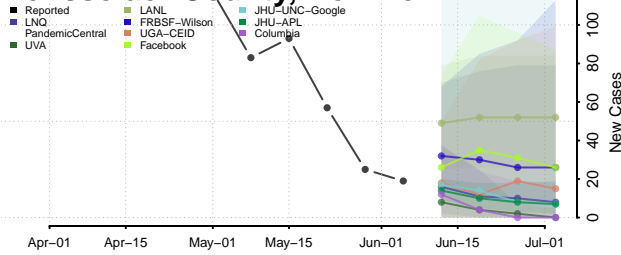

Rensselaer County, New York