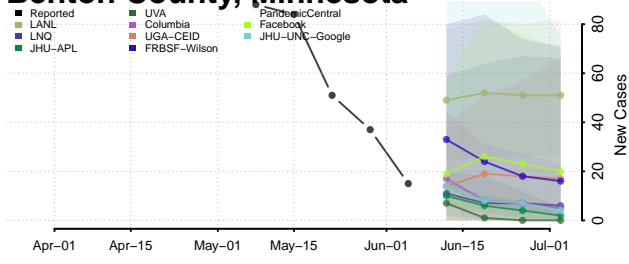

Benton County, Minnesota