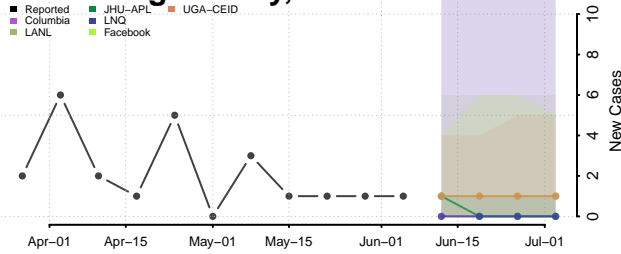

Matanuska-Susitna County, Alaska

Nome County, Alaska

North Slope County, Alaska

Northwest Arctic County, Alaska

Petersburg County, Alaska

Prince of Wales-Hyder County, Alaska

Sitka County, Alaska

Skagway County, Alaska