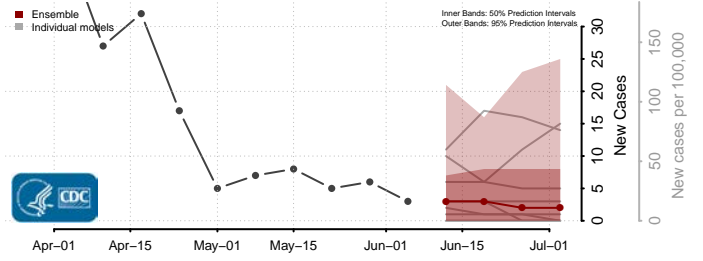

Bethel County, Alaska