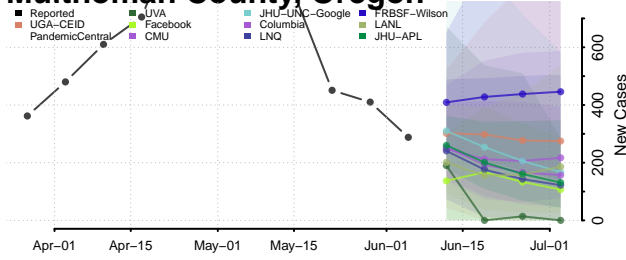

Linn County, Oregon

Malheur County, Oregon

Marion County, Oregon

Morrow County, Oregon

Multnomah County, Oregon

Polk County, Oregon

Sherman County, Oregon

Tillamook County, Oregon