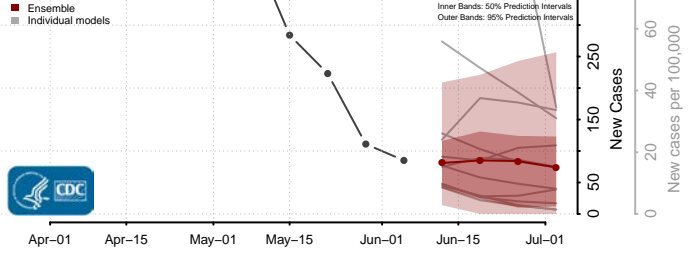

Polk County, Iowa