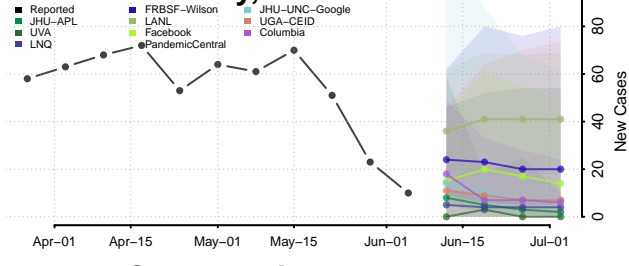

Beltrami County, Minnesota