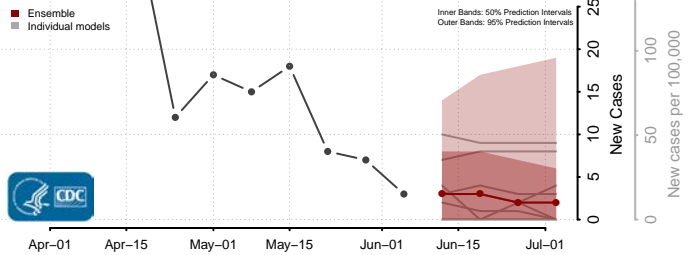

Greene County, Virginia