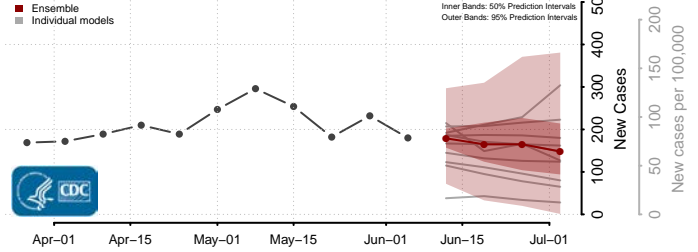

Whatcom County, Washington