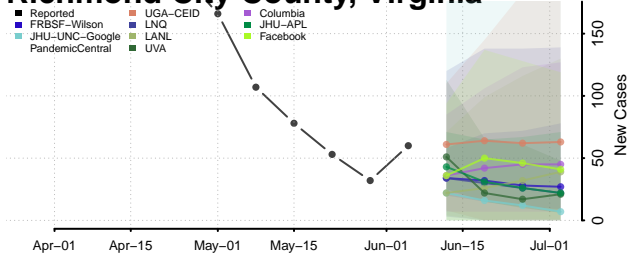

Richmond City County, Virginia