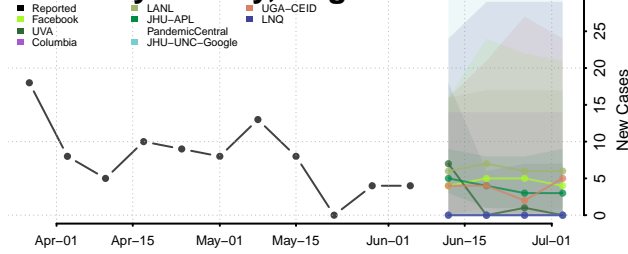

Norton County, Virginia

Nottoway County, Virginia

Orange County, Virginia

Page County, Virginia

Patrick County, Virginia

Petersburg County, Virginia

Pittsylvania County, Virginia

Poquoson County, Virginia