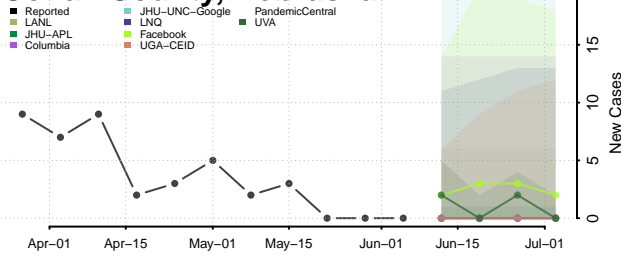

Colfax County, Nebraska