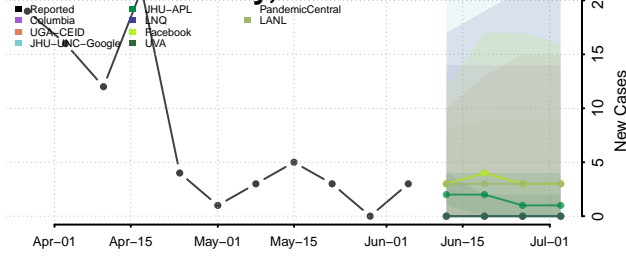

Blackford County, Indiana