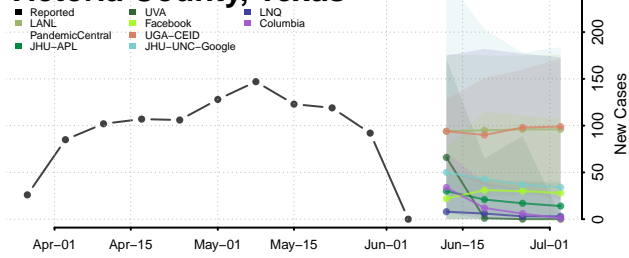

Van Zandt County, Texas

Victoria County, Texas

Walker County, Texas

Waller County, Texas

Ward County, Texas

Washington County, Texas

Webb County, Texas

Wharton County, Texas