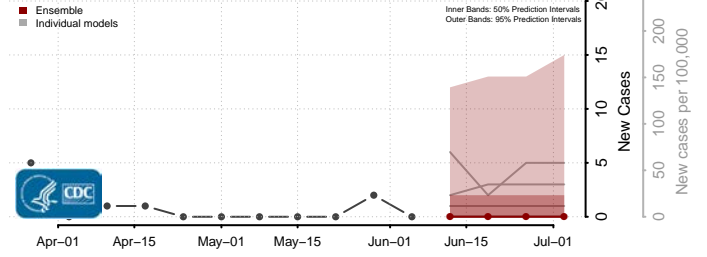

Dawson County, Montana