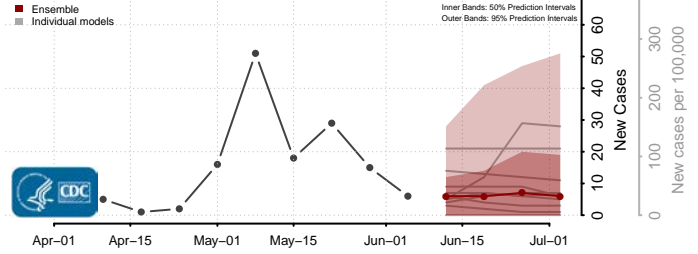

Roosevelt County, New Mexico