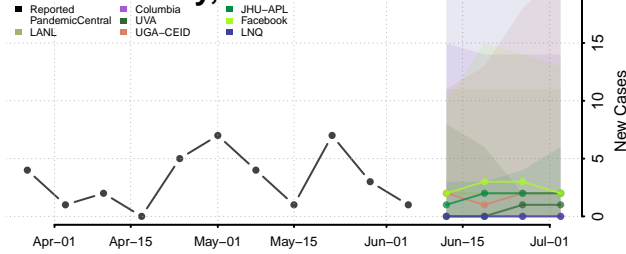

Rains County, Texas