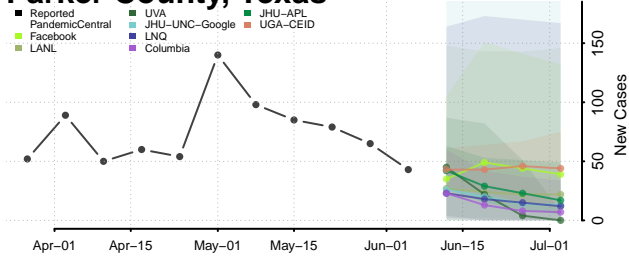

Nueces County, Texas

Ochiltree County, Texas

Oldham County, Texas

Orange County, Texas

Palo Pinto County, Texas

Panola County, Texas

Parker County, Texas

Parmer County, Texas