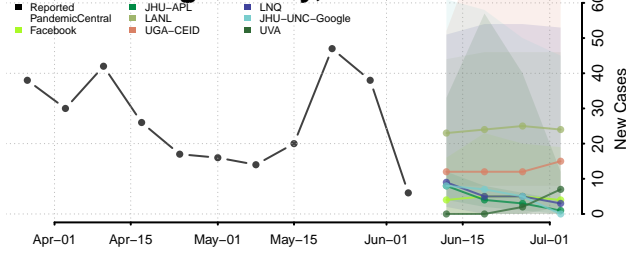

Koochiching County, Minnesota