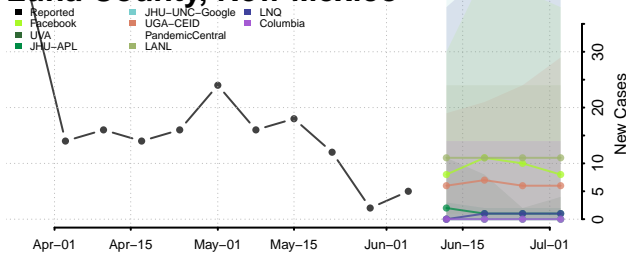

Lea County, New Mexico

Lincoln County, New Mexico

Los Alamos County, New Mexico

Luna County, New Mexico

McKinley County, New Mexico

Mora County, New Mexico

Otero County, New Mexico

Quay County, New Mexico