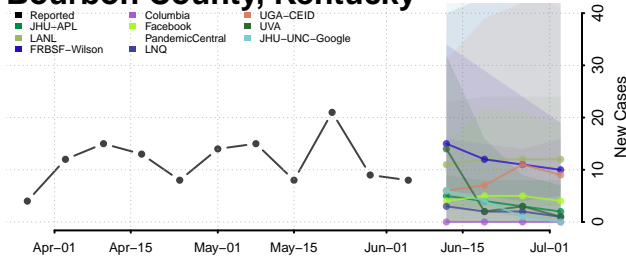

Bath County, Kentucky

Bell County, Kentucky

Boone County, Kentucky

Bourbon County, Kentucky

Boyd County, Kentucky

Boyle County, Kentucky

Bracken County, Kentucky

Breathitt County, Kentucky