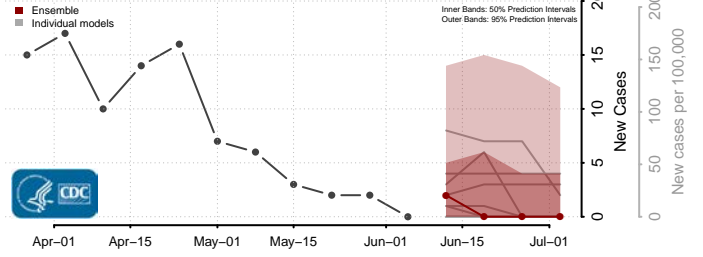

Scott County, Iowa

Shelby County, Iowa

Sioux County, Iowa

Story County, Iowa

Tama County, Iowa

Taylor County, Iowa

Union County, Iowa

Van Buren County, Iowa