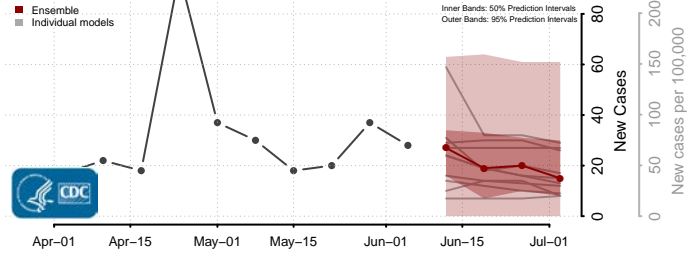

Avoyelles County, Louisiana