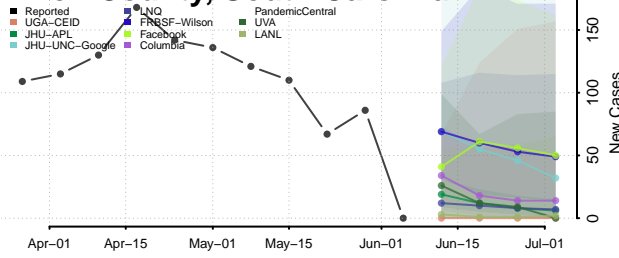

Aiken County, South Carolina