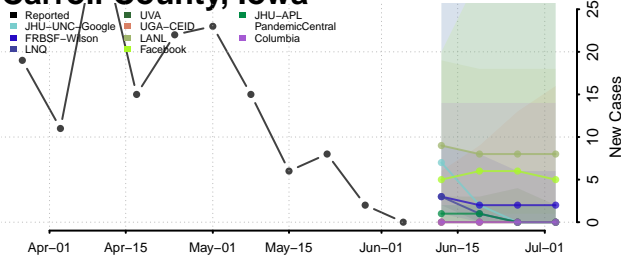

Buchanan County, Iowa

Buena Vista County, Iowa

Butler County, Iowa

Calhoun County, Iowa

Carroll County, Iowa

Cass County, Iowa

Cedar County, Iowa

Cerro Gordo County, Iowa