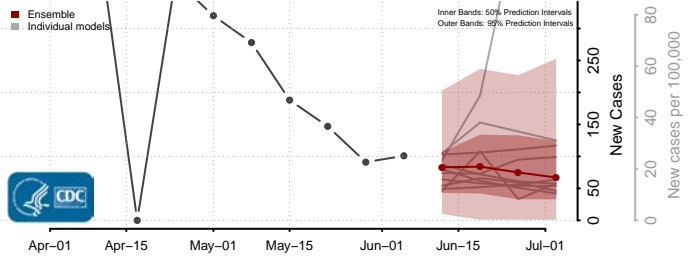

St. Charles County, Missouri