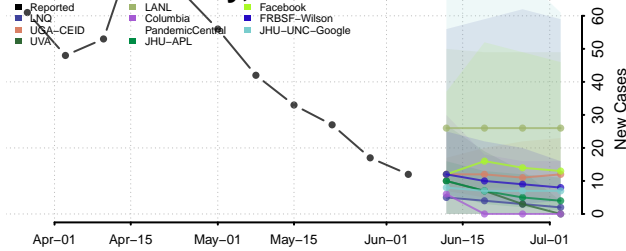

Maury County, Tennessee

McMinn County, Tennessee

McNairy County, Tennessee

Meigs County, Tennessee

Monroe County, Tennessee

Montgomery County, Tennessee

Moore County, Tennessee

Morgan County, Tennessee