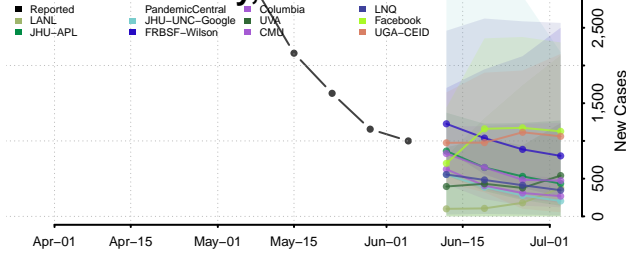

Broward County, Florida