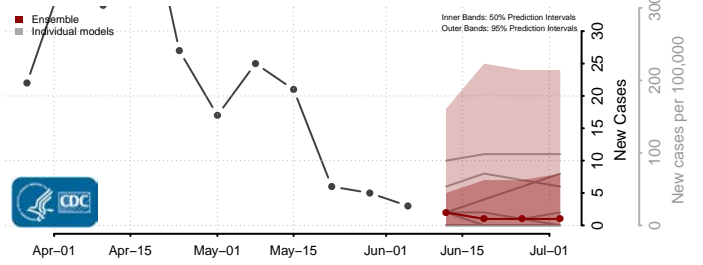

Cottonwood County, Minnesota