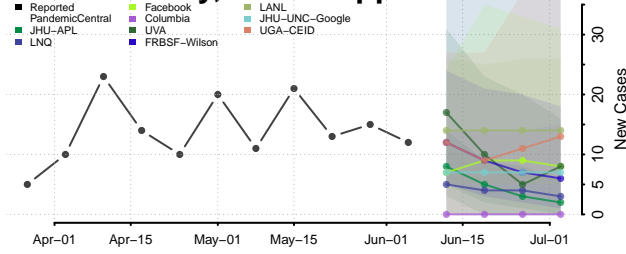

Tate County, Mississippi

Tippah County, Mississippi

Tishomingo County, Mississippi

Tunica County, Mississippi

Union County, Mississippi

Walthall County, Mississippi

Warren County, Mississippi

Washington County, Mississippi