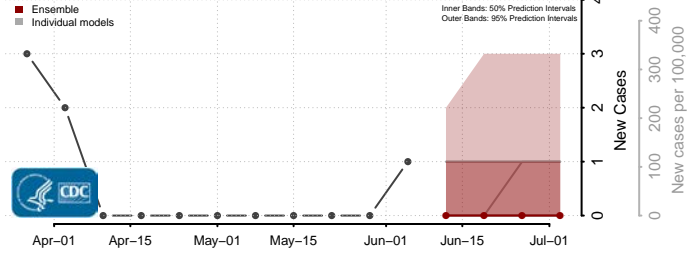

Jones County, South Dakota