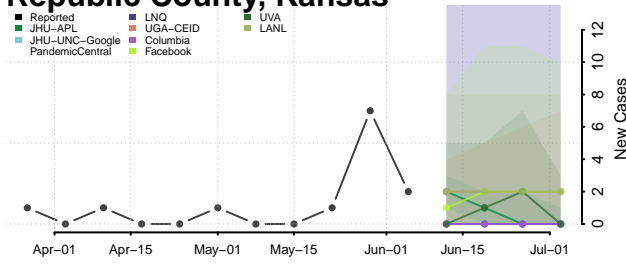

Republic County, Kansas