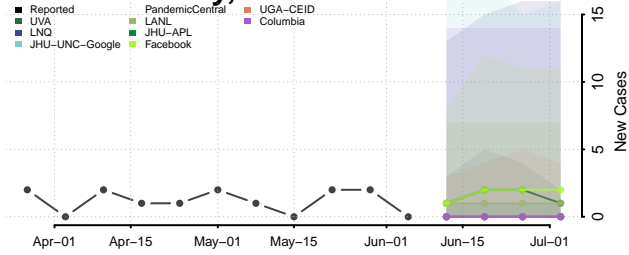

Obion County, Tennessee

Overton County, Tennessee

Perry County, Tennessee

Pickett County, Tennessee

Polk County, Tennessee

Putnam County, Tennessee

Rhea County, Tennessee

Roane County, Tennessee