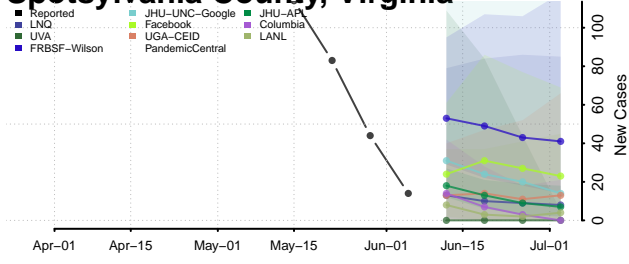

Scott County, Virginia

Shenandoah County, Virginia

Smyth County, Virginia

Southampton County, Virginia

Spotsylvania County, Virginia

Stafford County, Virginia

Staunton County, Virginia

Suffolk County, Virginia