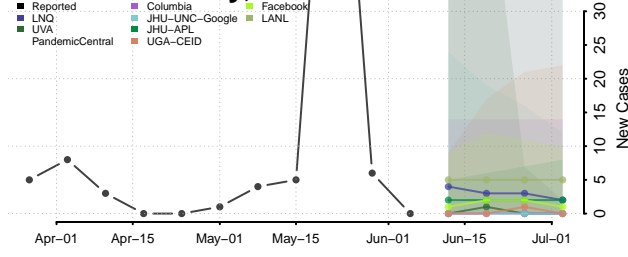

Concho County, Texas