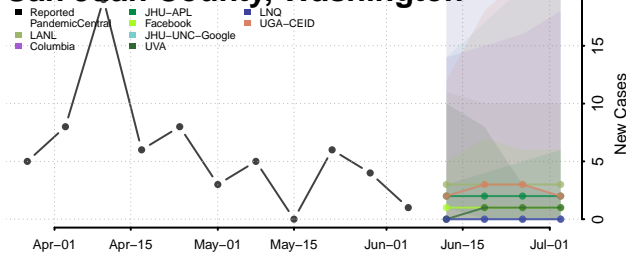

San Juan County, Washington