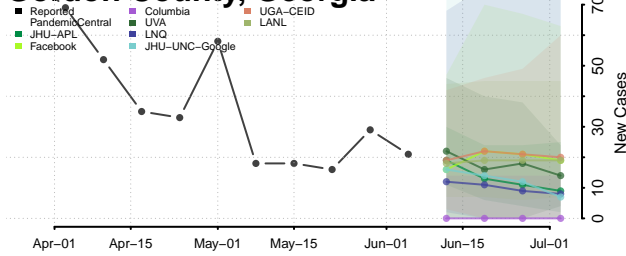

Forsyth County, Georgia

Franklin County, Georgia

Fulton County, Georgia

Gilmer County, Georgia

Glascocock County, Georgia

Glynn County, Georgia

Gordon County, Georgia

Grady County, Georgia