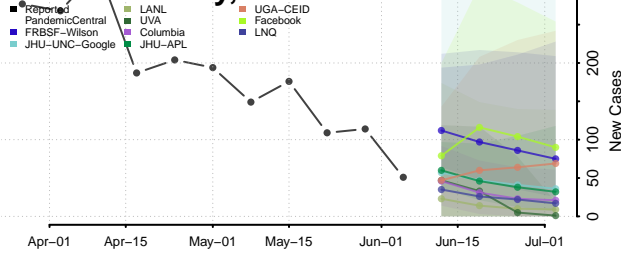

Madera County, California

Marin County, California

Mariposa County, California

Mendocino County, California

Merced County, California

Modoc County, California

Mono County, California

Monterey County, California