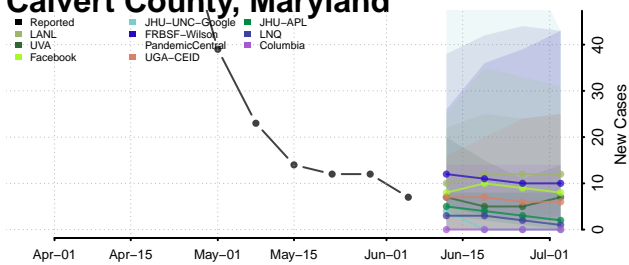

Calvert County, Maryland