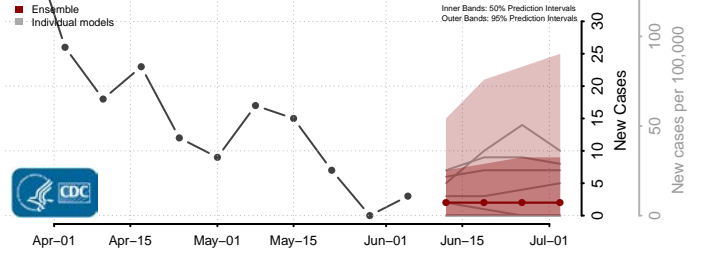

Door County, Wisconsin