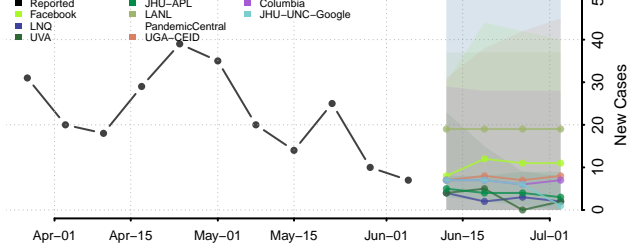

Evangeline County, Louisiana