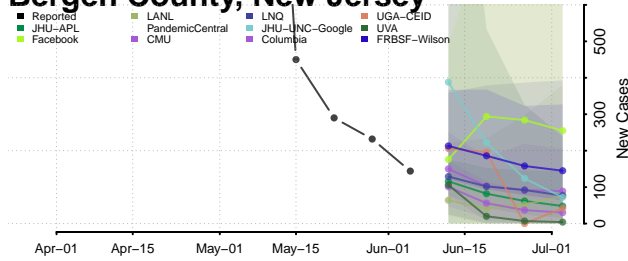

Bergen County, New Jersey