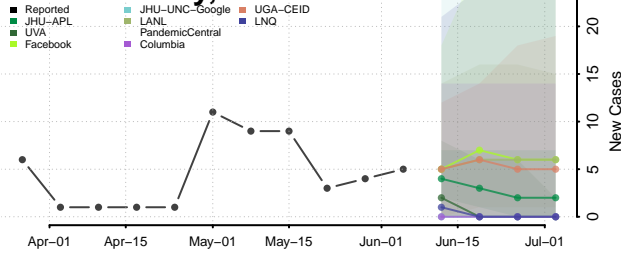

Shelby County, Illinois

St. Clair County, Illinois

Stark County, Illinois

Stephenson County, Illinois

Tazewell County, Illinois

Union County, Illinois

Vermilion County, Illinois

Wabash County, Illinois