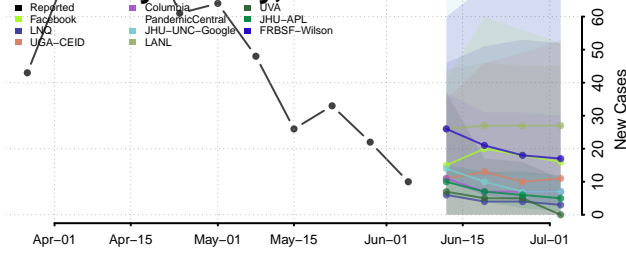

Putnam County, Ohio

Richland County, Ohio

Ross County, Ohio

Sandusky County, Ohio

Scioto County, Ohio

Seneca County, Ohio

Shelby County, Ohio

Stark County, Ohio