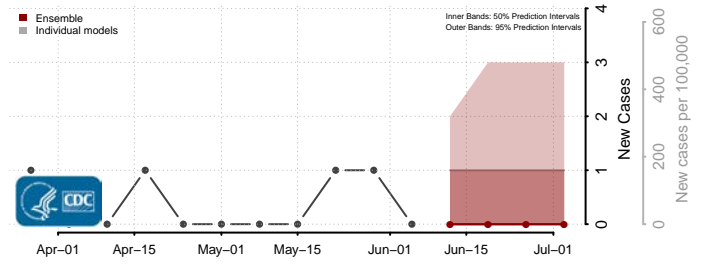

Harding County, New Mexico