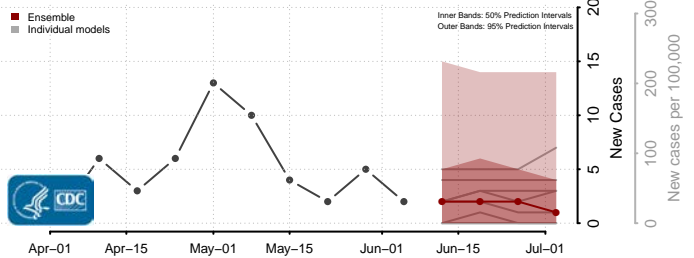

Buena Vista County, Virginia