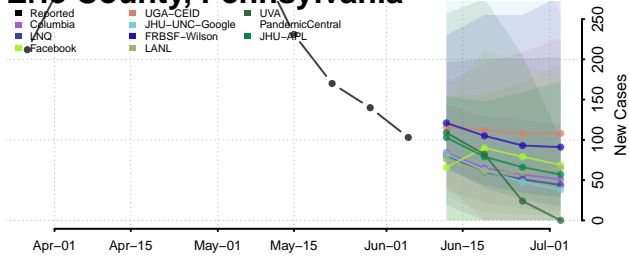

Erie County, Pennsylvania