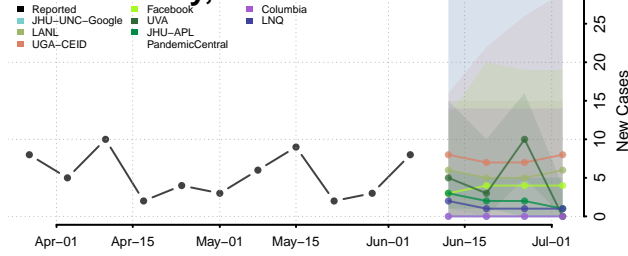

Clark County, Arkansas