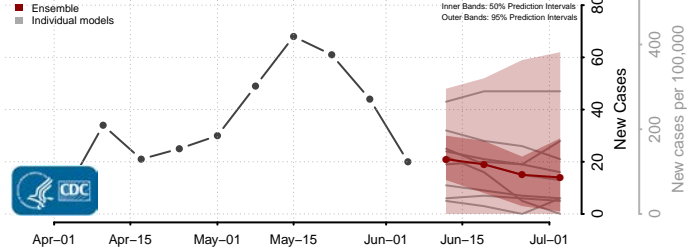

Alamosa County, Colorado