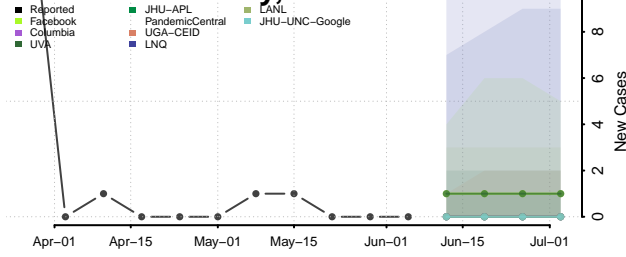

Hamilton County, Nebraska

Harlan County, Nebraska

Hayes County, Nebraska

Hitchcock County, Nebraska

Holt County, Nebraska

Hooker County, Nebraska

Howard County, Nebraska

Jefferson County, Nebraska