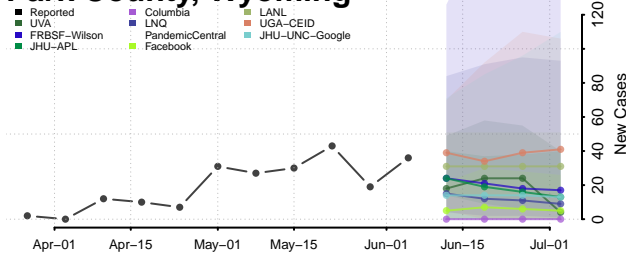

Park County, Wyoming