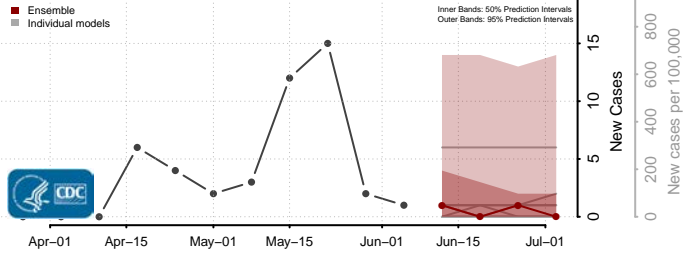

Costilla County, Colorado

Crowley County, Colorado

Custer County, Colorado

Delta County, Colorado

Denver County, Colorado

Dolores County, Colorado

Douglas County, Colorado

Eagle County, Colorado