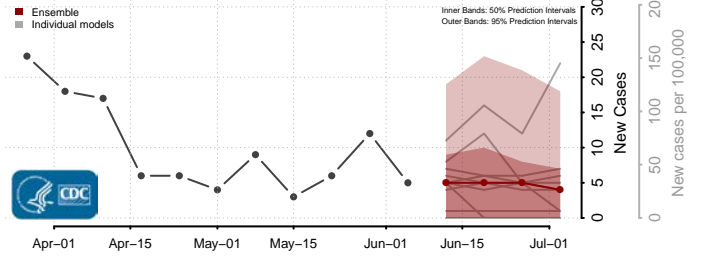

Sullivan County, Indiana

Switzerland County, Indiana

Tippecanoe County, Indiana

Tipton County, Indiana

Union County, Indiana

Vanderburgh County, Indiana

Vermillion County, Indiana

Vigo County, Indiana