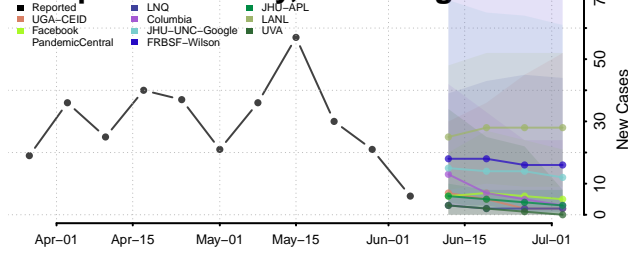

Hampshire County, West Virginia