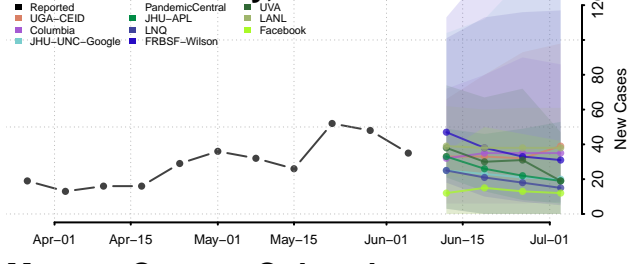

Las Animas County, Colorado

Lincoln County, Colorado

Logan County, Colorado

Mesa County, Colorado

Mineral County, Colorado

Moffat County, Colorado

Montezuma County, Colorado

Montrose County, Colorado