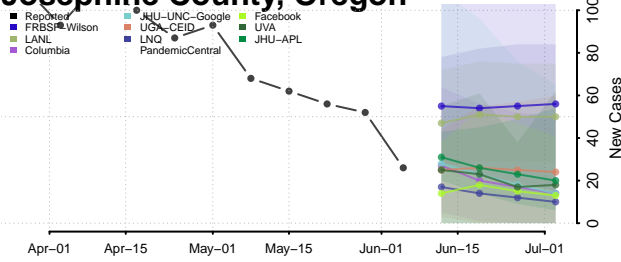

Hood River County, Oregon

Jackson County, Oregon

Jefferson County, Oregon

Josephine County, Oregon

Klamath County, Oregon

Lake County, Oregon

Lane County, Oregon

Lincoln County, Oregon