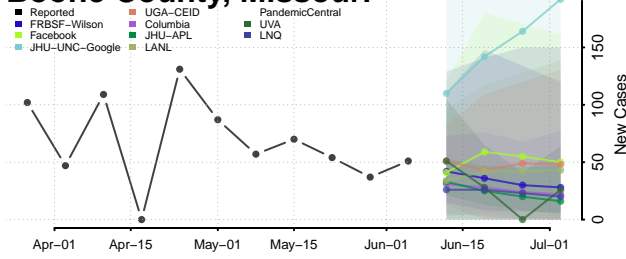

Boone County, Missouri