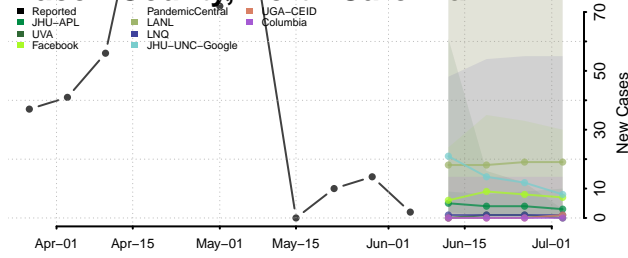

Macon County, North Carolina