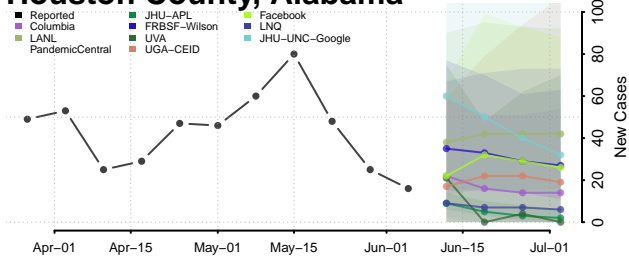

Fayette County, Alabama

Franklin County, Alabama

Geneva County, Alabama

Greene County, Alabama

Hale County, Alabama

Henry County, Alabama

Houston County, Alabama

Jackson County, Alabama