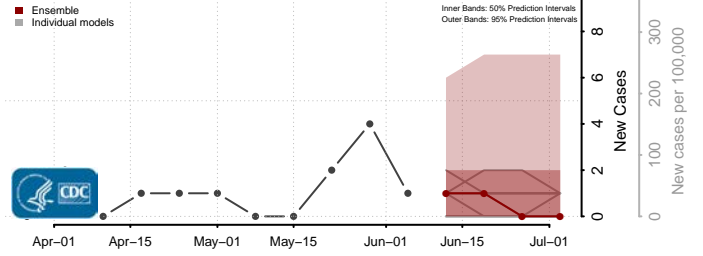

Cheyenne County, Kansas