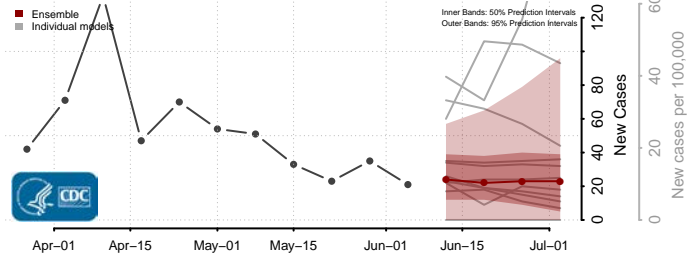

Yuma County, Arizona