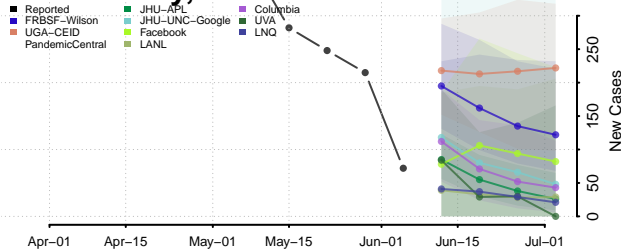

York County, South Carolina