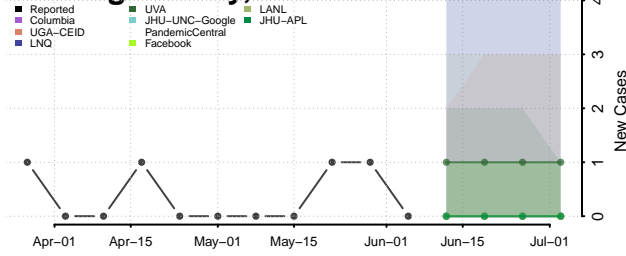

Harding County, New Mexico