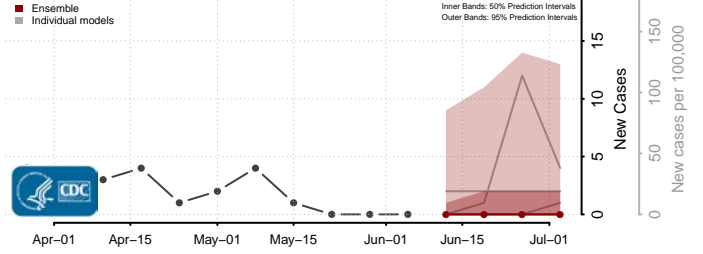

Sabine County, Texas