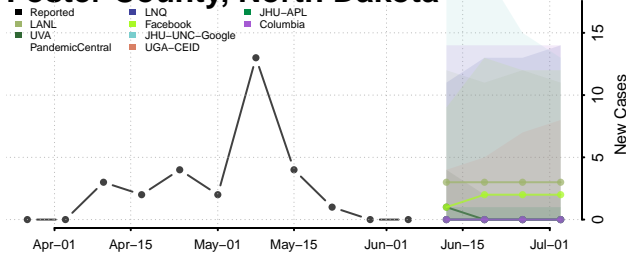

Eddy County, North Dakota

Emmons County, North Dakota

Foster County, North Dakota

Golden Valley County, North Dakota

Grand Forks County, North Dakota

Grant County, North Dakota

Griggs County, North Dakota

Hettinger County, North Dakota