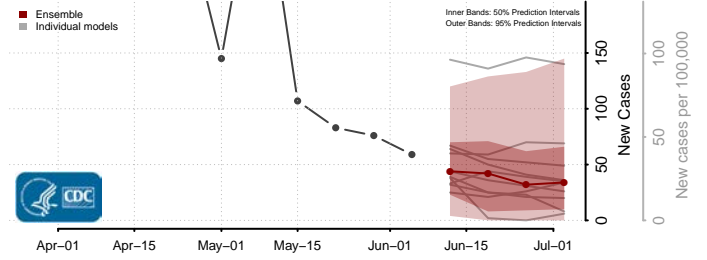

Cumberland County, New Jersey