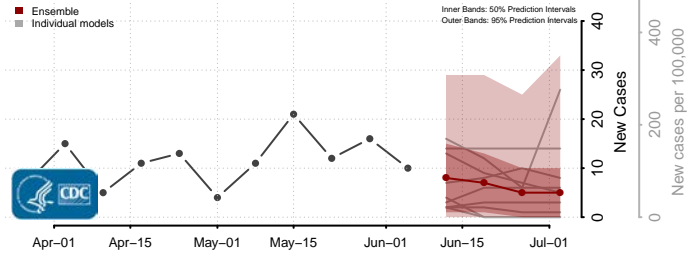

Jones County, North Carolina