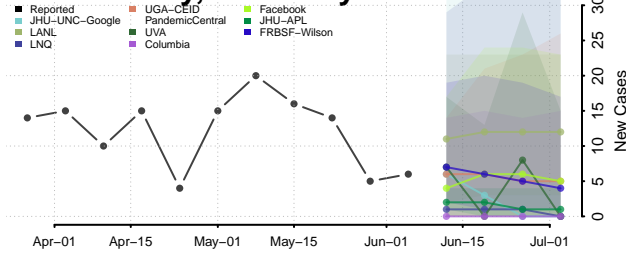

Monroe County, Kentucky

Montgomery County, Kentucky

Morgan County, Kentucky

Muhlenberg County, Kentucky

Nelson County, Kentucky

Nicholas County, Kentucky

Ohio County, Kentucky

Oldham County, Kentucky