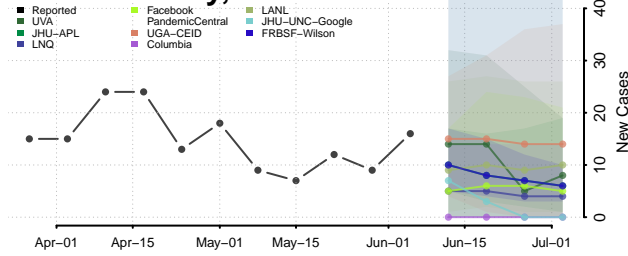

Martin County, North Carolina