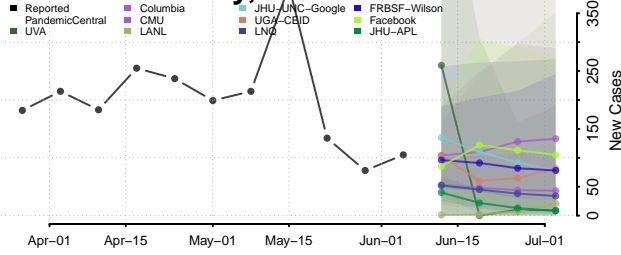

Madison County, Alabama