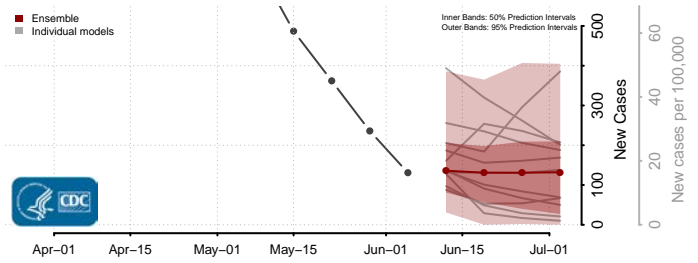

Suffolk County, Massachusetts

Worcester County, Massachusetts

Michigan*

Alcona County, Michigan

Alger County, Michigan

*New weekly cases may decrease in this location over the next four weeks. For these locations, the ensemble forecast indicates a probability of 0.75 or greater that fewer cases will be reported in week four of the forecast than in the last reported week.