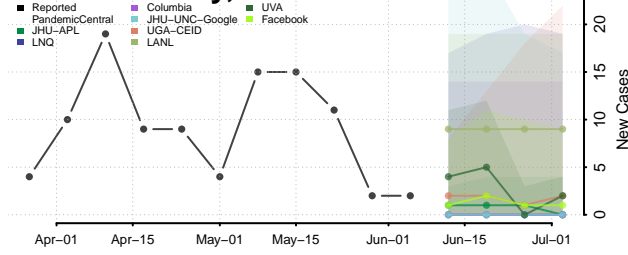

Custer County, South Dakota