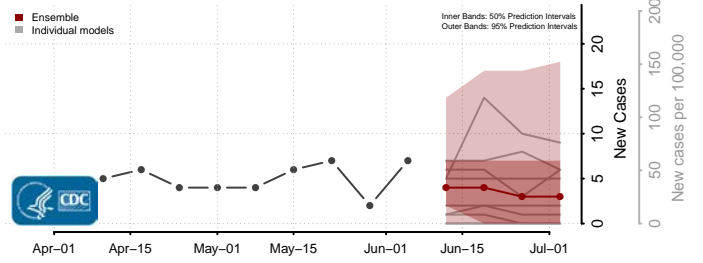

Owyhee County, Idaho