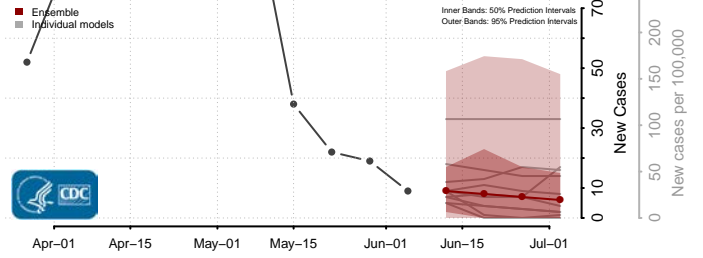

Berrien County, Michigan

Branch County, Michigan

Calhoun County, Michigan

Cass County, Michigan

Charlevoix County, Michigan

Cheboygan County, Michigan

Chippewa County, Michigan

Clare County, Michigan