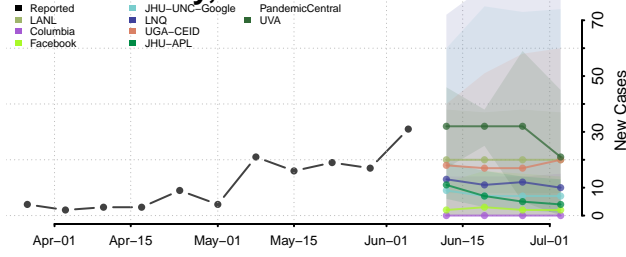

Custer County, Idaho

Elmore County, Idaho

Franklin County, Idaho

Fremont County, Idaho

Gem County, Idaho

Gooding County, Idaho

Idaho County, Idaho

Jefferson County, Idaho