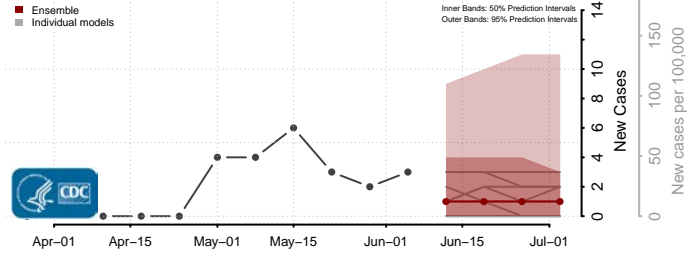

Coffey County, Kansas