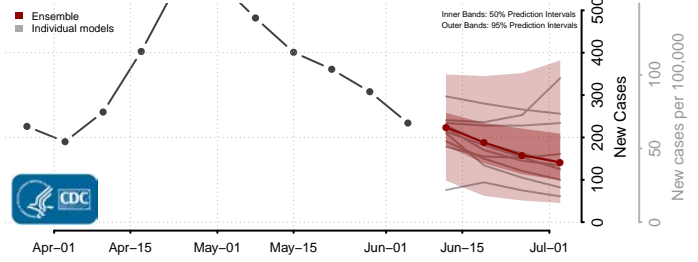

Marion County, Oregon