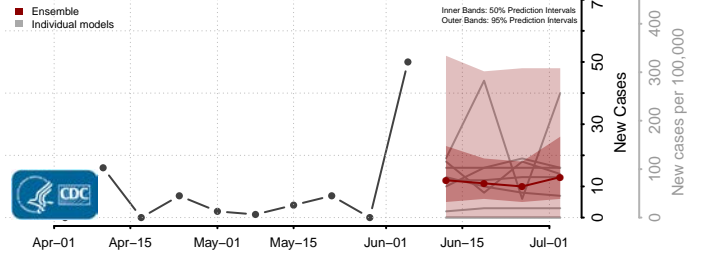

West Feliciana County, Louisiana