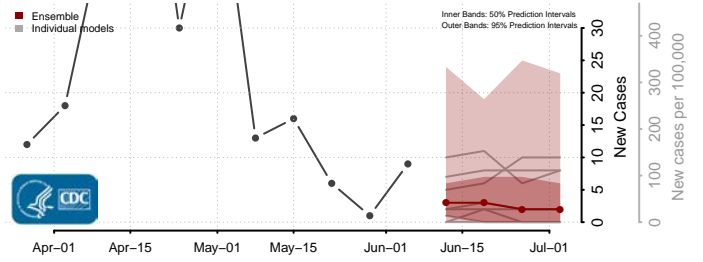

Grant County, Oregon