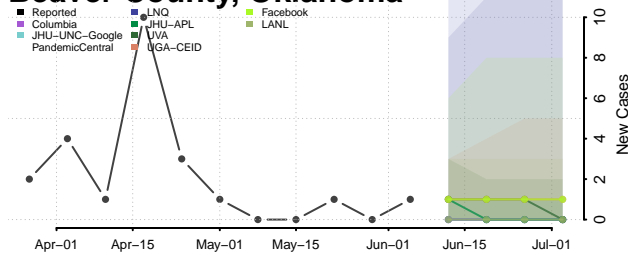

Beaver County, Oklahoma