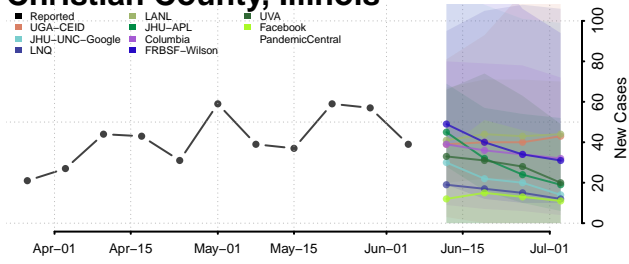

Christian County, Illinois