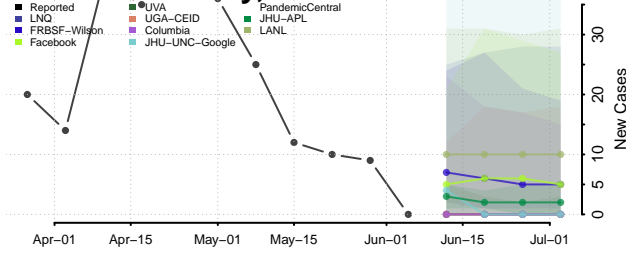

Houston County, Tennessee

Humphreys County, Tennessee

Jackson County, Tennessee

Jefferson County, Tennessee

Johnson County, Tennessee

Knox County, Tennessee

Lake County, Tennessee

Lauderdale County, Tennessee