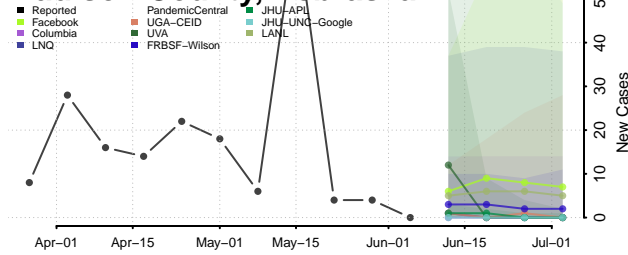

Logan County, Nebraska

Loup County, Nebraska

Madison County, Nebraska

McPherson County, Nebraska

Merrick County, Nebraska

Morrill County, Nebraska

Nance County, Nebraska

Nemaha County, Nebraska