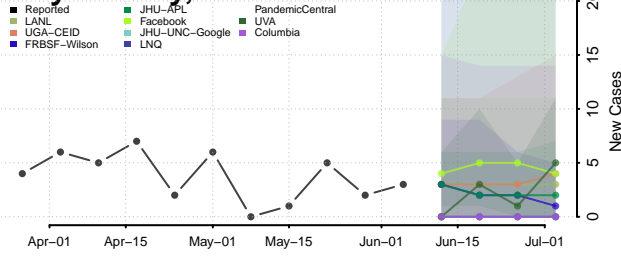

Clay County, Illinois