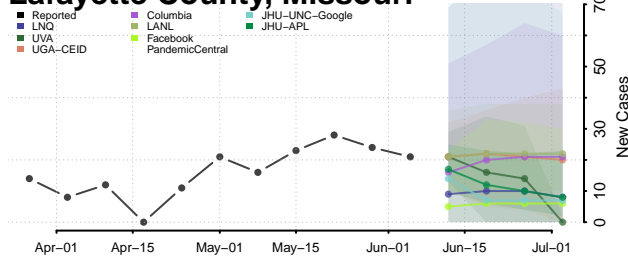

Lafayette County, Missouri