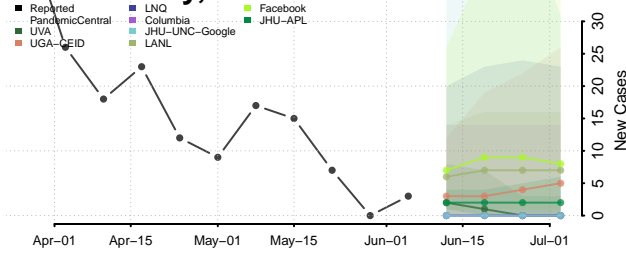

Door County, Wisconsin