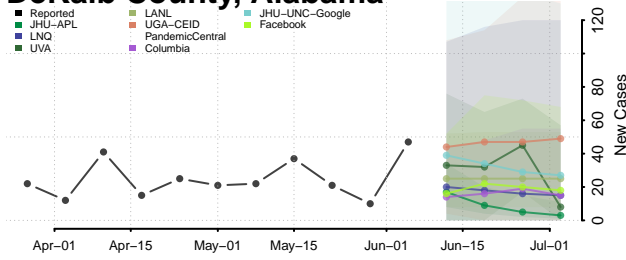

Crenshaw County, Alabama

Cullman County, Alabama

Dale County, Alabama

Dallas County, Alabama

DeKalb County, Alabama

Elmore County, Alabama

Escambia County, Alabama

Etowah County, Alabama