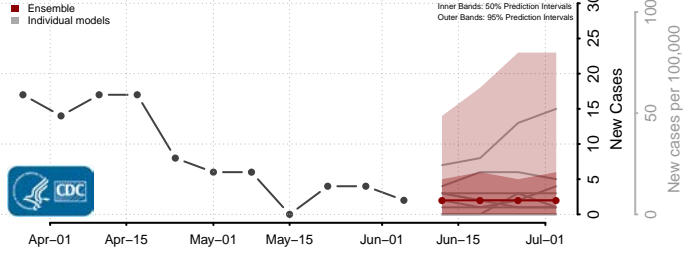

Caddo County, Oklahoma