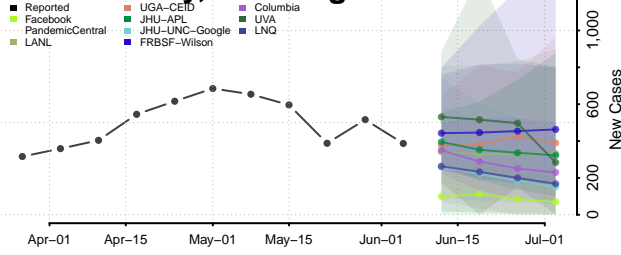

Williamsburg County, Virginia

Winchester County, Virginia

Wise County, Virginia

Wythe County, Virginia

Clallam County, Washington

Clark County, Washington

Columbia County, Washington

Cowlitz County, Washington