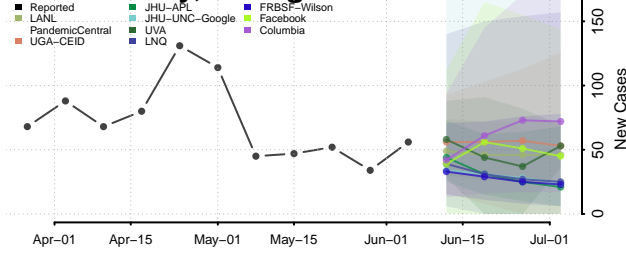

Bibb County, Georgia