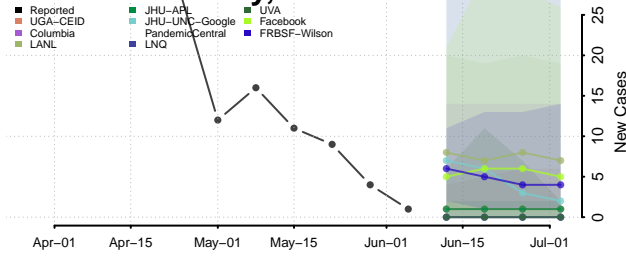

Custer County, Idaho

Elmore County, Idaho

Franklin County, Idaho

Fremont County, Idaho

Gem County, Idaho

Gooding County, Idaho

Idaho County, Idaho

Jefferson County, Idaho