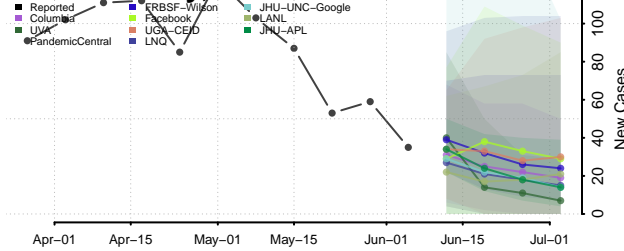

Allen County, Ohio