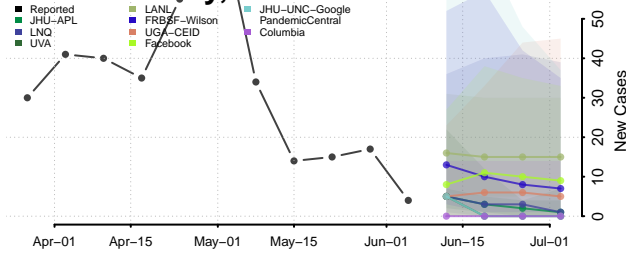

Martin County, Minnesota