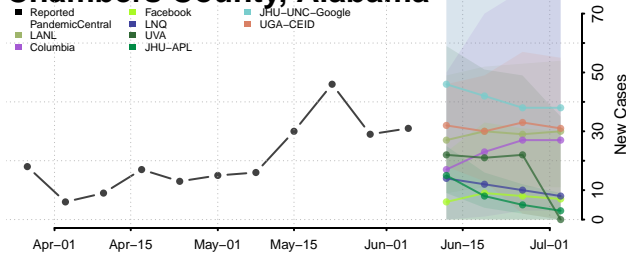

National*

Alabama

Autauga County, Alabama

Baldwin County, Alabama

Barbour County, Alabama

Bibb County, Alabama

*New weekly cases may decrease in this location over the next four weeks. For these locations, the ensemble forecast indicates a probability of 0.75 or greater that fewer cases will be reported in week four of the forecast than in the last reported week.

Blount County, Alabama

Bullock County, Alabama

Butler County, Alabama

Calhoun County, Alabama

Chambers County, Alabama

Cherokee County, Alabama

Chilton County, Alabama

Choctaw County, Alabama