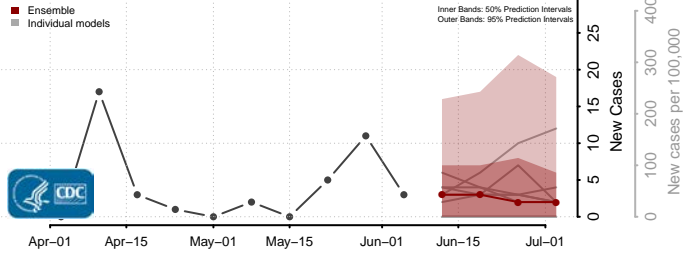

Bailey County, Texas