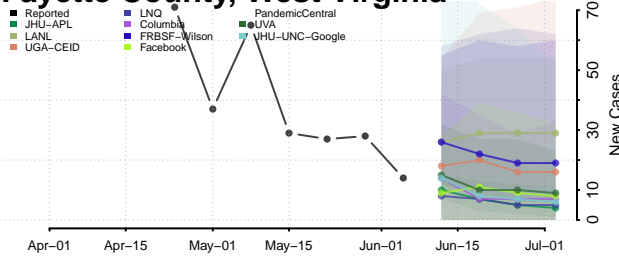

Fayette County, West Virginia