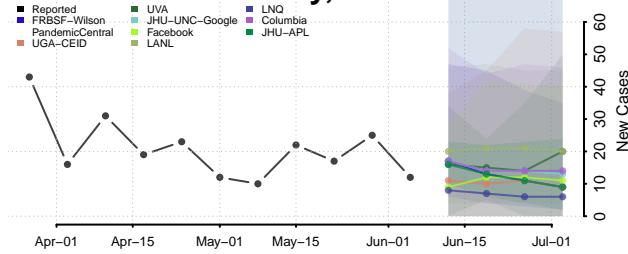

Lafayette County, Louisiana

Lafourche County, Louisiana

LaSalle County, Louisiana

Lincoln County, Louisiana

Livingston County, Louisiana

Madison County, Louisiana

Morehouse County, Louisiana

Natchitoches County, Louisiana