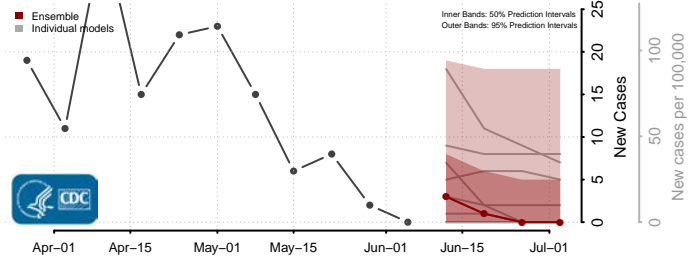

Buchanan County, Iowa

Buena Vista County, Iowa

Butler County, Iowa

Calhoun County, Iowa

Carroll County, Iowa

Cass County, Iowa

Cedar County, Iowa

Cerro Gordo County, Iowa