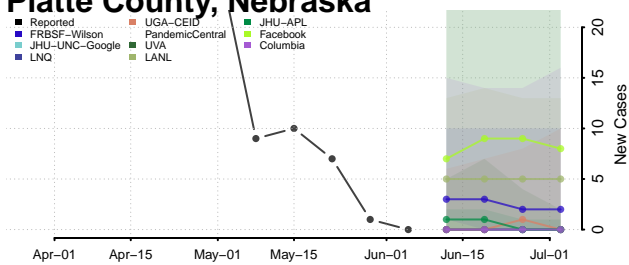

Nuckolls County, Nebraska

Otoe County, Nebraska

Pawnee County, Nebraska

Perkins County, Nebraska

Phelps County, Nebraska

Pierce County, Nebraska

Platte County, Nebraska

Polk County, Nebraska