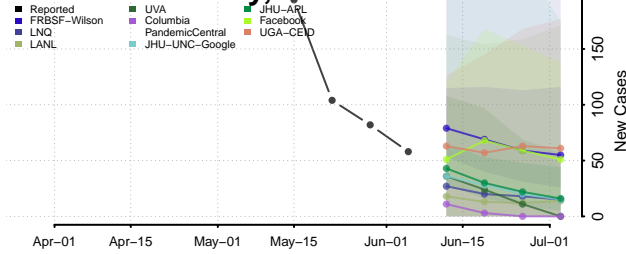

Cabarrus County, North Carolina