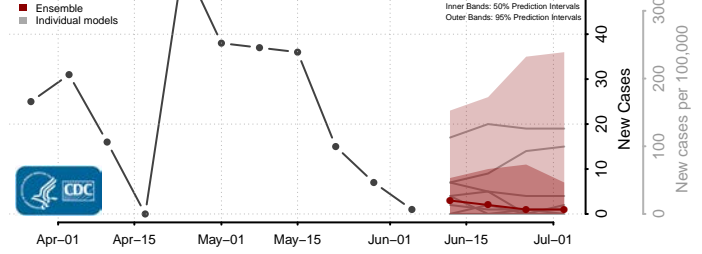

Wetzel County, West Virginia