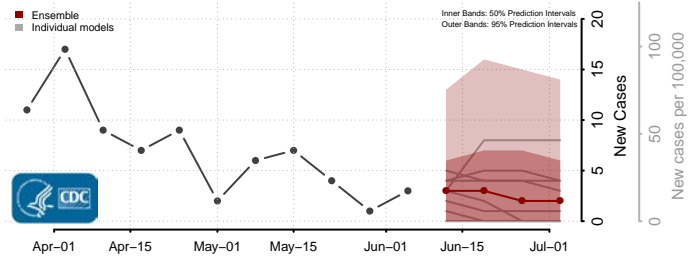

Coffee County, Georgia

Colquitt County, Georgia

Columbia County, Georgia

Cook County, Georgia

Coweta County, Georgia

Crawford County, Georgia

Crisp County, Georgia

Dade County, Georgia