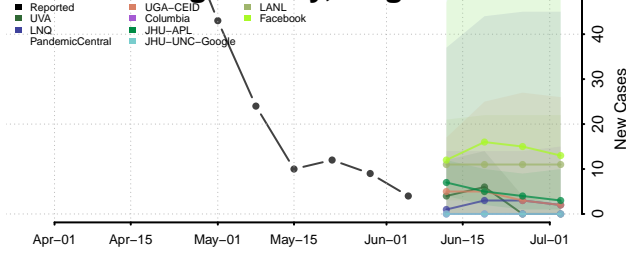

Harrisonburg County, Virginia