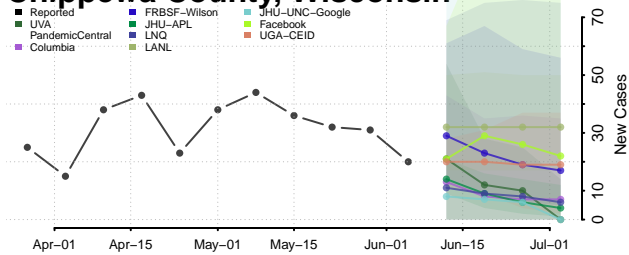

Brown County, Wisconsin

Buffalo County, Wisconsin

Burnett County, Wisconsin

Calumet County, Wisconsin

Chippewa County, Wisconsin

Clark County, Wisconsin

Columbia County, Wisconsin

Crawford County, Wisconsin