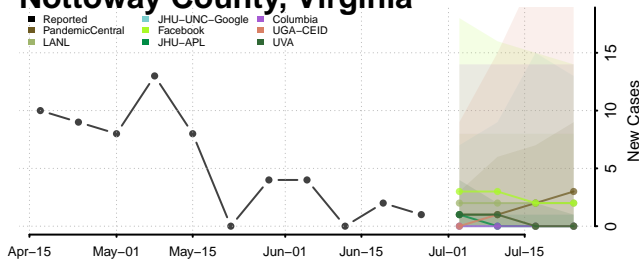

Northampton County, Virginia

Northumberland County, Virginia

Norton County, Virginia

Nottoway County, Virginia

Orange County, Virginia

Page County, Virginia

Patrick County, Virginia

Petersburg County, Virginia