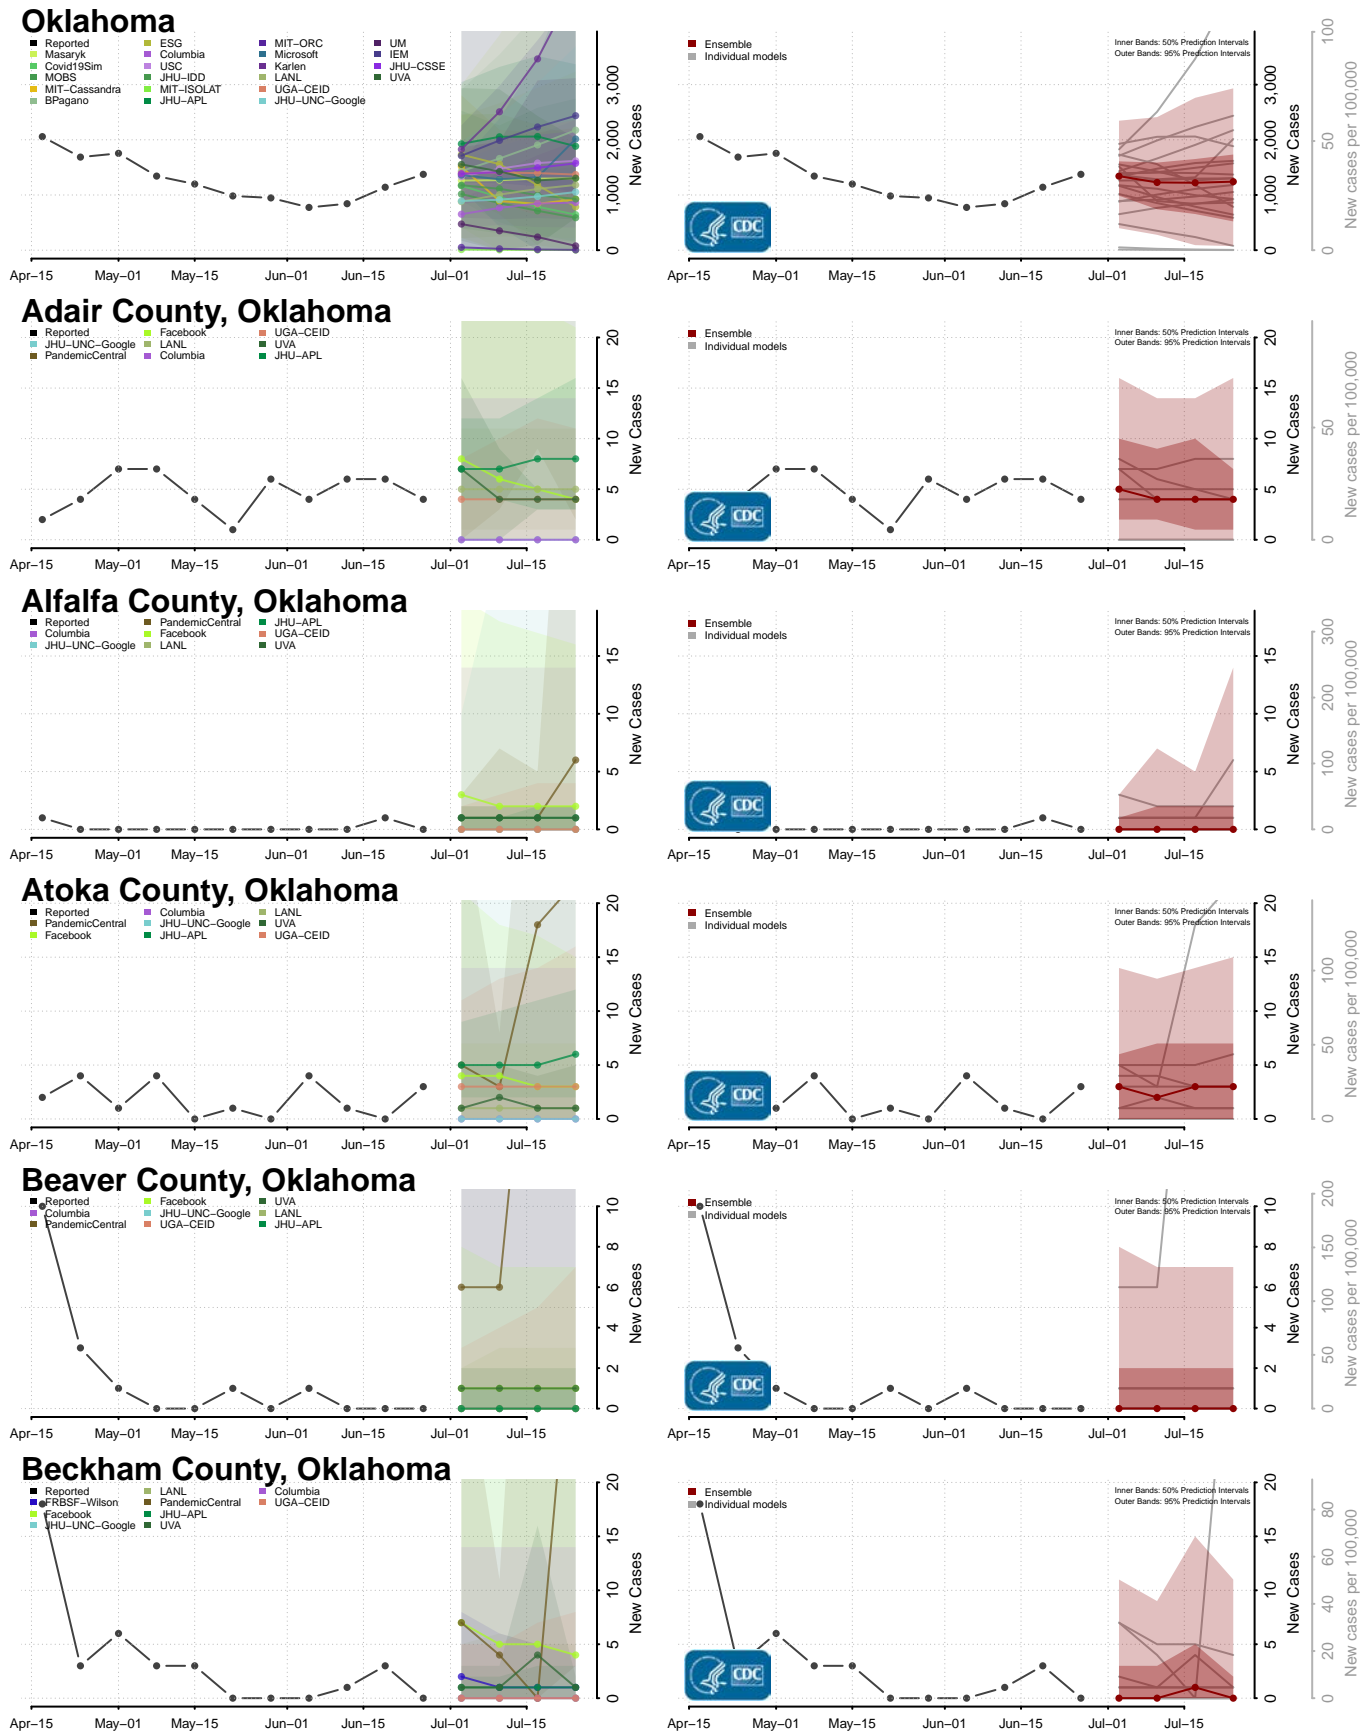

Van Wert County, Ohio

Vinton County, Ohio

Warren County, Ohio

Washington County, Ohio

Wayne County, Ohio

Williams County, Ohio

Wood County, Ohio

Wyandot County, Ohio