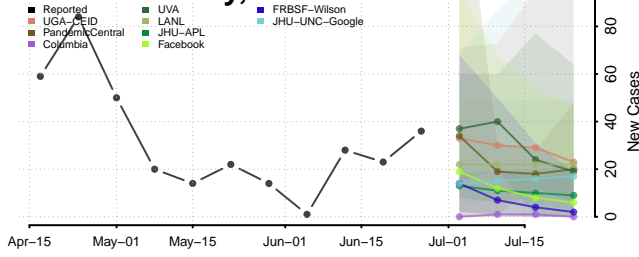

Burnet County, Texas