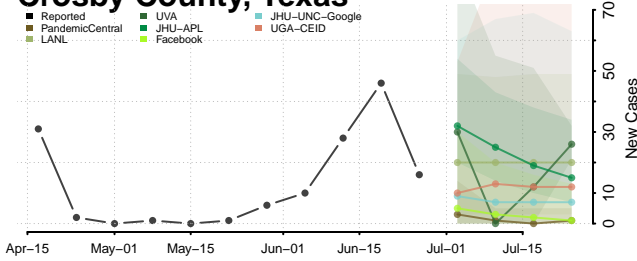

Cooke County, Texas

Coryell County, Texas

Cottle County, Texas

Crane County, Texas

Crockett County, Texas

Crosby County, Texas

Culberson County, Texas

Gillespie County, Texas