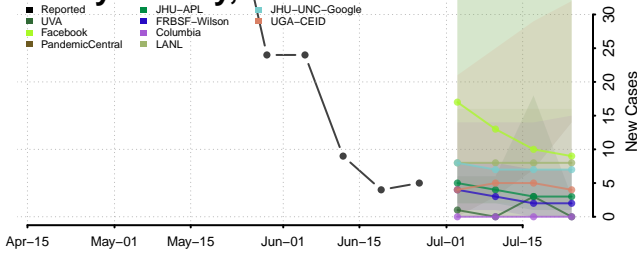

Rowan County, North Carolina

Rutherford County, North Carolina

Sampson County, North Carolina

Scotland County, North Carolina

Stanly County, North Carolina

Stokes County, North Carolina

Surry County, North Carolina