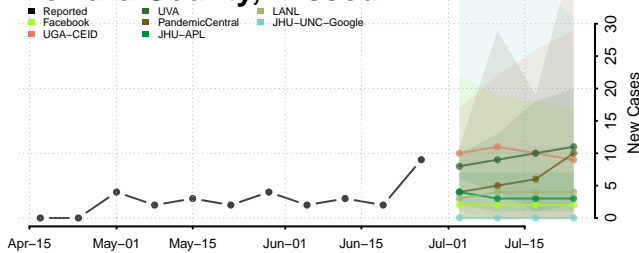

Henry County, Missouri

Hickory County, Missouri

Holt County, Missouri

Howard County, Missouri

Howell County, Missouri

Iron County, Missouri

Jackson County, Missouri

Jasper County, Missouri