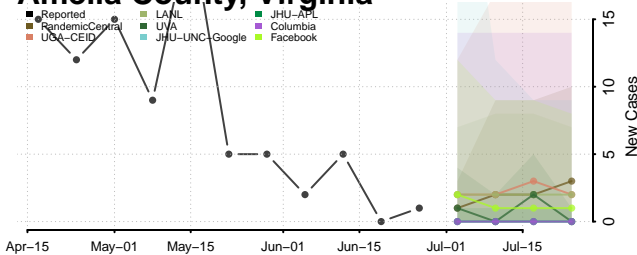

Amelia County, Virginia