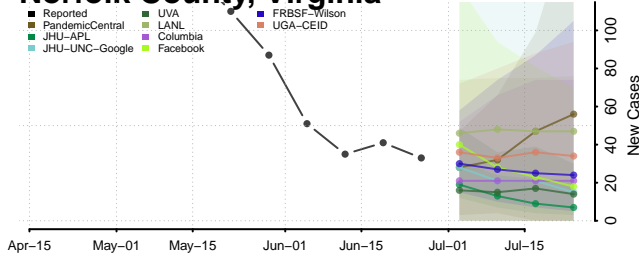

Lunenburg County, Virginia

Lynchburg County, Virginia

Madison County, Virginia

Manassas County, Virginia

Manassas Park County, Virginia

Martinsville County, Virginia

Newport News County, Virginia

Norfolk County, Virginia