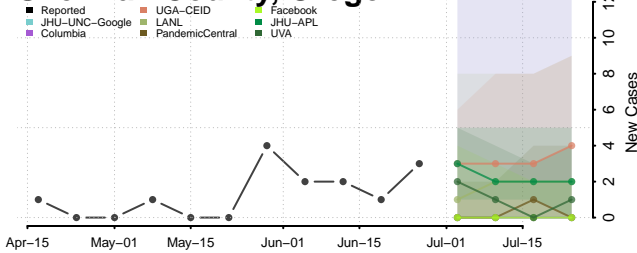

Sherman County, Oregon