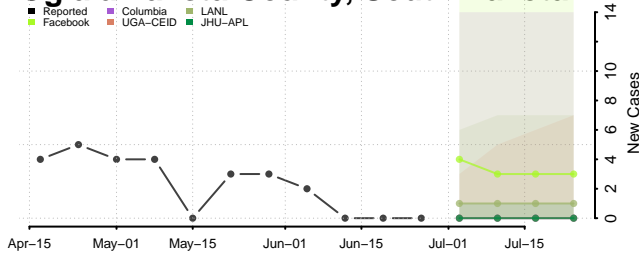

Oglala Lakota County, South Dakota