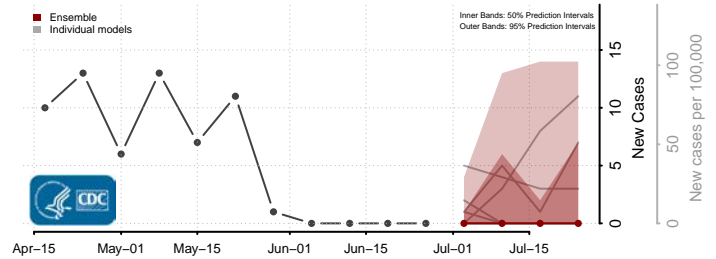

Washington County, Nebraska

Wayne County, Nebraska

Webster County, Nebraska

Wheeler County, Nebraska

York County, Nebraska

Nevada

Carson City County, Nevada

Churchill County, Nevada