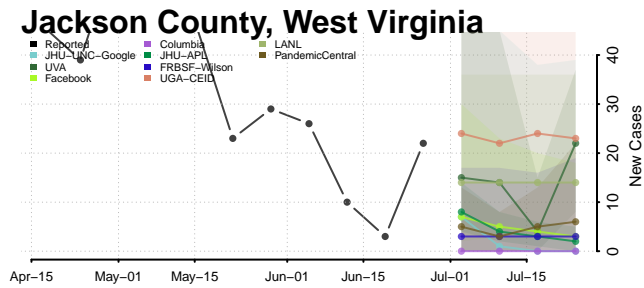

Calhoun County, West Virginia

Clay County, West Virginia

Doddridge County, West Virginia

Fayette County, West Virginia

Gilmer County, West Virginia

Grant County, West Virginia

Marshall County, West Virginia