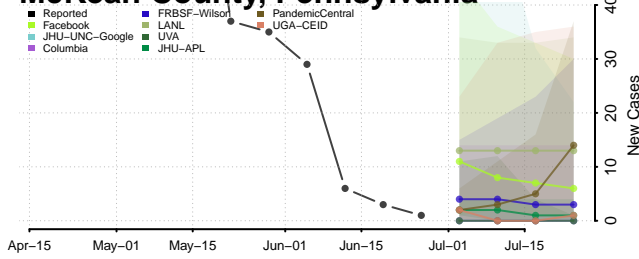

McKean County, Pennsylvania