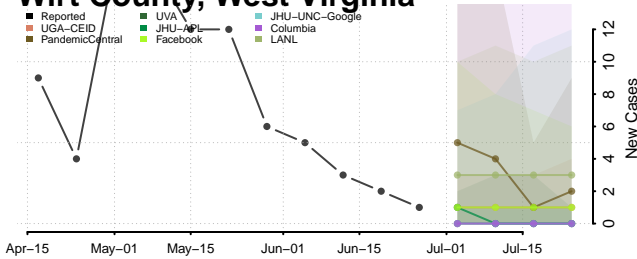

Wood County, West Virginia

Wyoming County, West Virginia

Wisconsin*

Adams County, Wisconsin

Ashland County, Wisconsin

Barron County, Wisconsin

Bayfield County, Wisconsin

*New weekly cases may decrease in this location over the next four weeks. For these locations, the ensemble forecast indicates a probability of 0.75 or greater that fewer cases will be reported in week four of the forecast than in the last reported week.