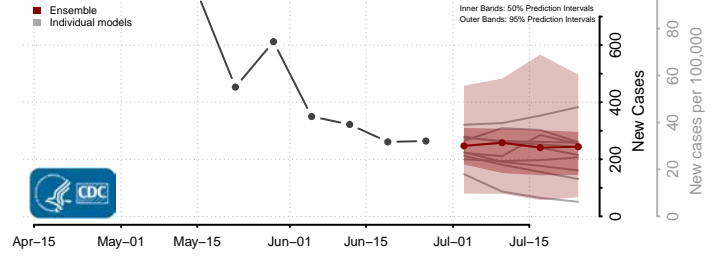

Skagit County, Washington

Skamania County, Washington

Snohomish County, Washington

Spokane County, Washington

Stevens County, Washington

Thurston County, Washington

Wahkiakum County, Washington

Walla Walla County, Washington