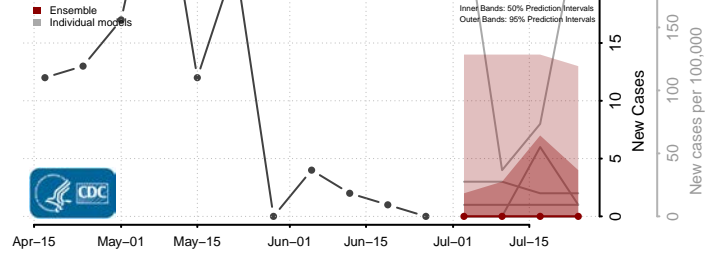

Watonwan County, Minnesota