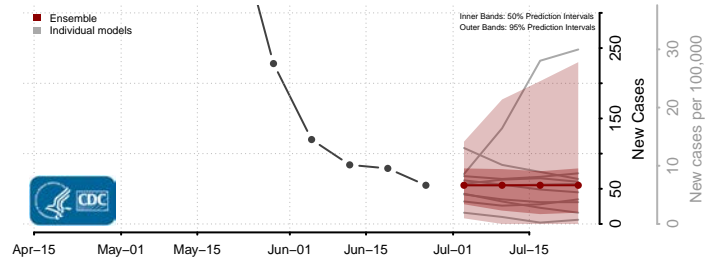

Baltimore County, Maryland