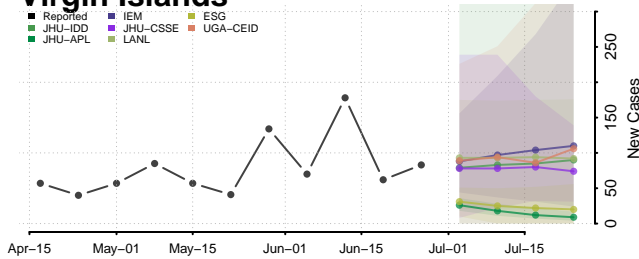

Rutland County, Vermont

Washington County, Vermont

Windham County, Vermont

Windsor County, Vermont

Virgin Islands

Virginia

Accomack County, Virginia

Albemarle County, Virginia