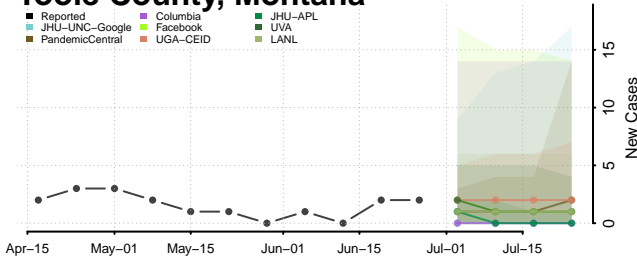

Teton County, Montana

Toole County, Montana

Treasure County, Montana

Valley County, Montana

Wheatland County, Montana

Wibaux County, Montana

Yellowstone County, Montana

Nebraska