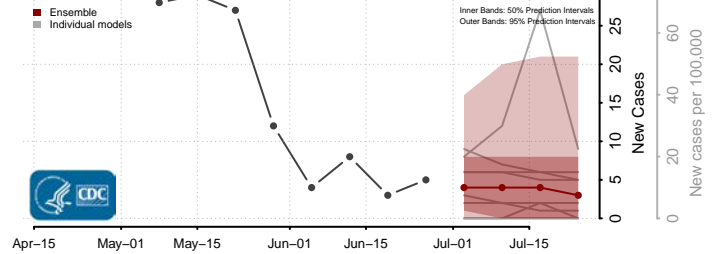

Clark County, Idaho

Clearwater County, Idaho

Custer County, Idaho

Elmore County, Idaho

Jerome County, Idaho

Kootenai County, Idaho

Latah County, Idaho

Lemhi County, Idaho