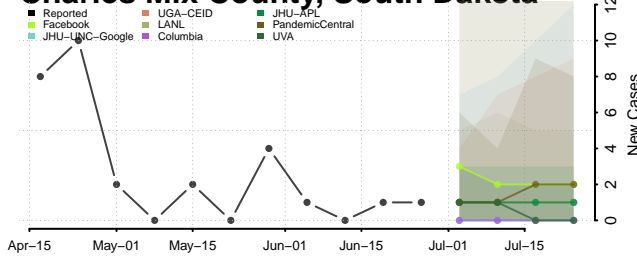

Charles Mix County, South Dakota