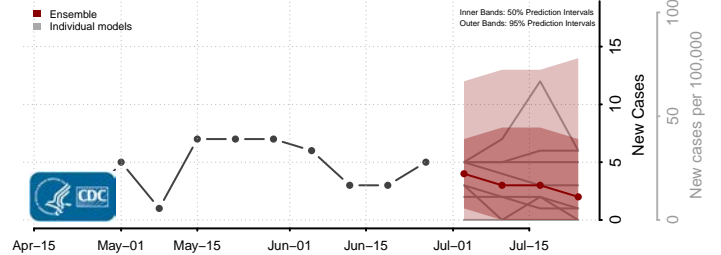

Winston County, Mississippi