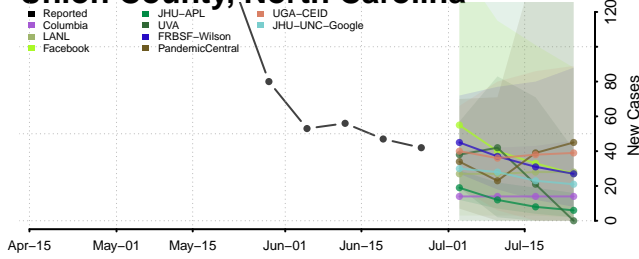

Swain County, North Carolina

Transylvania County, North Carolina

Tyrrell County, North Carolina

Union County, North Carolina

Vance County, North Carolina

Wake County, North Carolina

Warren County, North Carolina