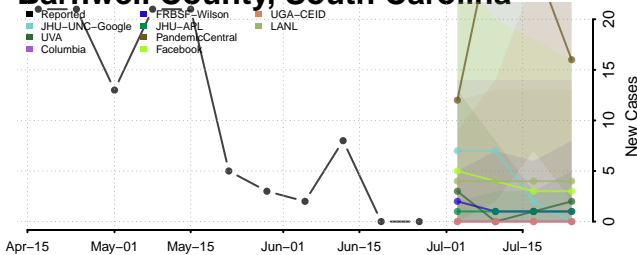

Barnwell County, South Carolina