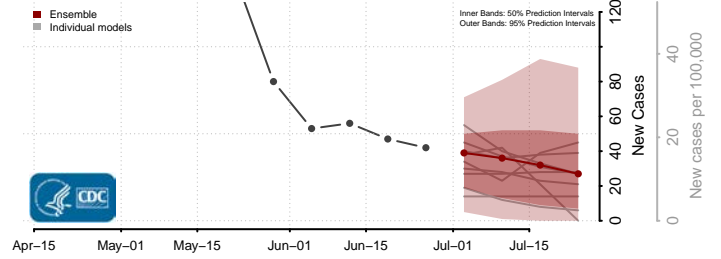

Swain County, North Carolina

Transylvania County, North Carolina

Tyrrell County, North Carolina

Union County, North Carolina

Vance County, North Carolina

Wake County, North Carolina

Warren County, North Carolina