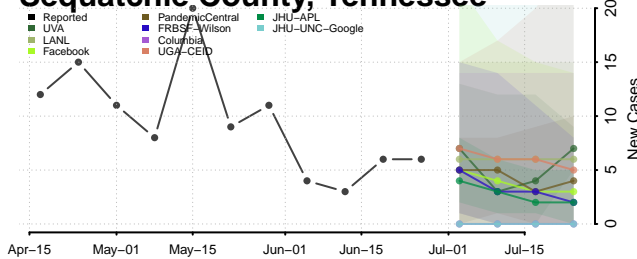

Morgan County, Tennessee

Obion County, Tennessee

Overton County, Tennessee

Robertson County, Tennessee

Rutherford County, Tennessee

Scott County, Tennessee

Sequatchie County, Tennessee

Sevier County, Tennessee