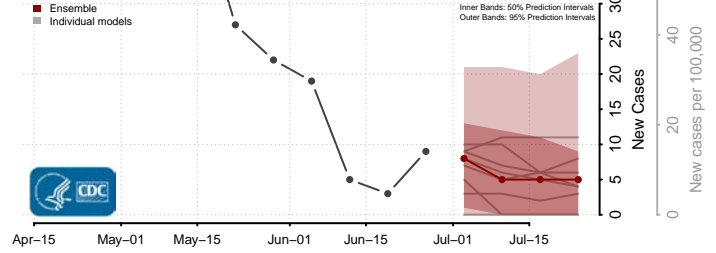

Warren County, New York