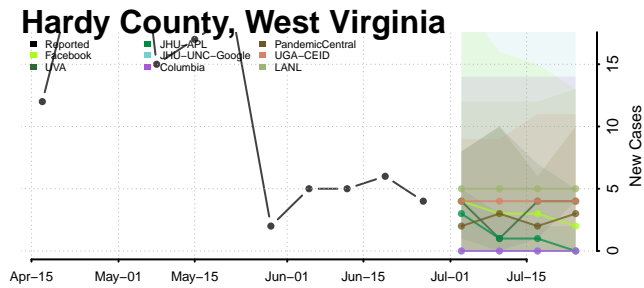

Calhoun County, West Virginia

Clay County, West Virginia

Doddridge County, West Virginia

Fayette County, West Virginia

Gilmer County, West Virginia

Grant County, West Virginia

Marshall County, West Virginia