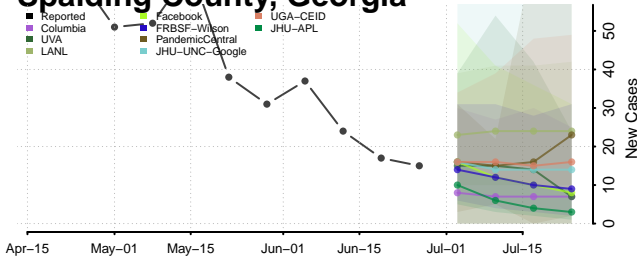

Rockdale County, Georgia

Schley County, Georgia

Screven County, Georgia

Seminole County, Georgia

Spalding County, Georgia

Stephens County, Georgia

Stewart County, Georgia

Sumter County, Georgia