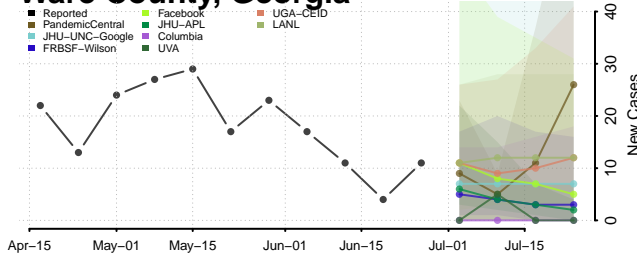

Ware County, Georgia