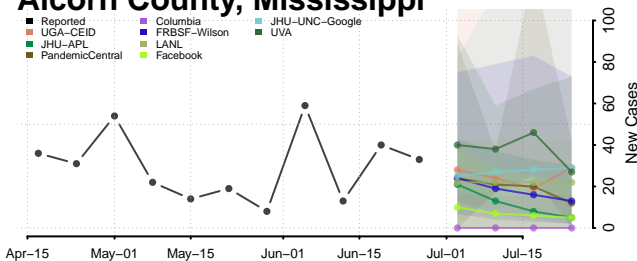

Alcorn County, Mississippi