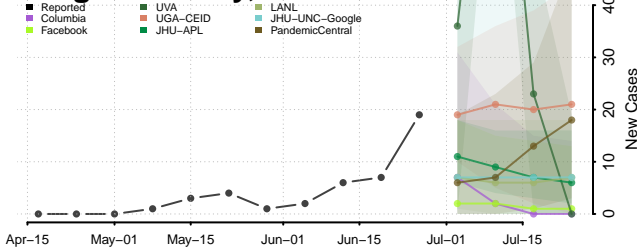

New Madrid County, Missouri

Newton County, Missouri

Nodaway County, Missouri

Oregon County, Missouri

Osage County, Missouri

Ozark County, Missouri

Pemiscot County, Missouri

Perry County, Missouri