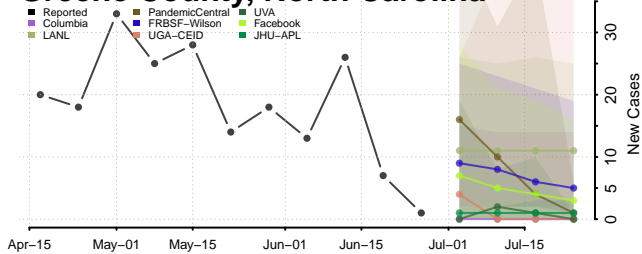

Greene County, North Carolina