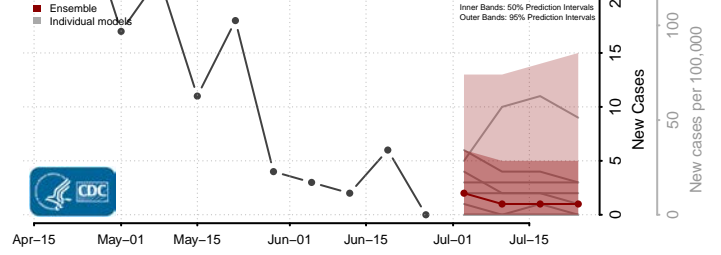

Avery County, North Carolina