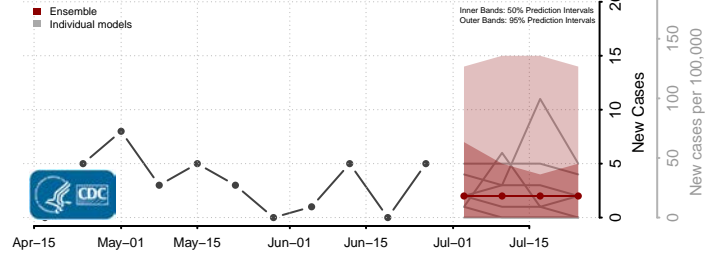

Chouteau County, Montana

Custer County, Montana

Daniels County, Montana

Dawson County, Montana

Deer Lodge County, Montana

Fallon County, Montana

Fergus County, Montana

Flathead County, Montana