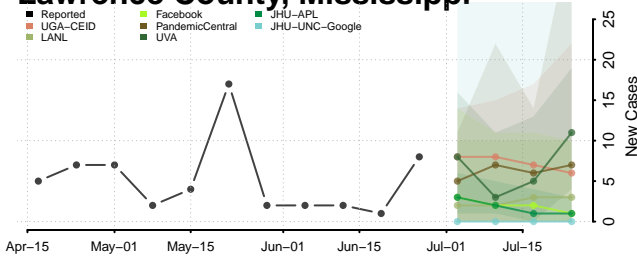

Lawrence County, Mississippi