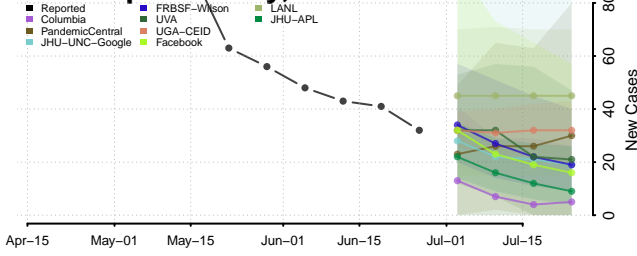

Randolph County, North Carolina