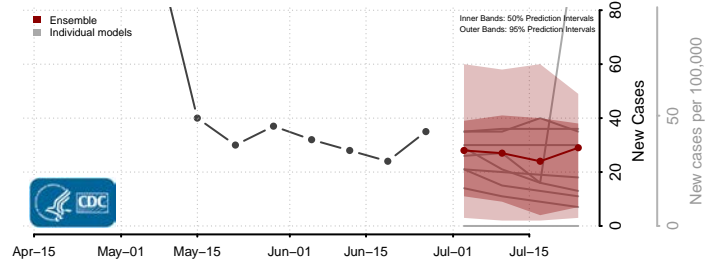

Wilson County, North Carolina