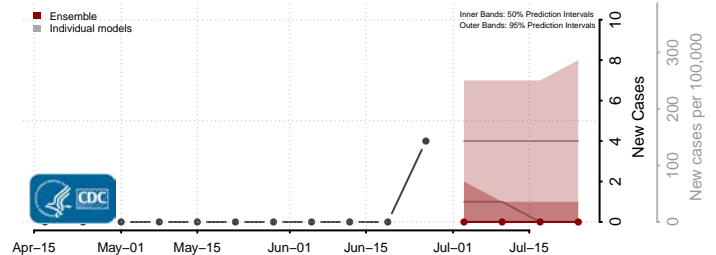

Logan County, Kansas