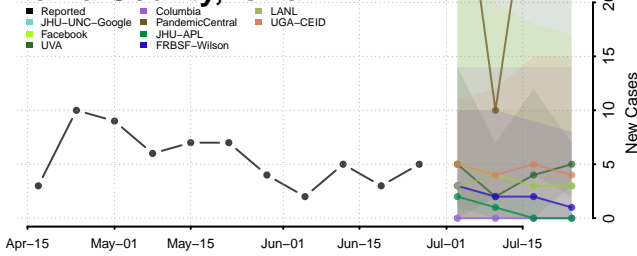

Palo Alto County, Iowa

Plymouth County, Iowa

Pocahontas County, Iowa

Polk County, Iowa

Pottawattamie County, Iowa

Poweshiek County, Iowa

Tama County, Iowa

Taylor County, Iowa