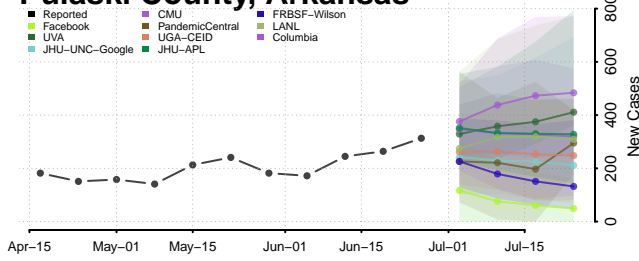

Pulaski County, Arkansas