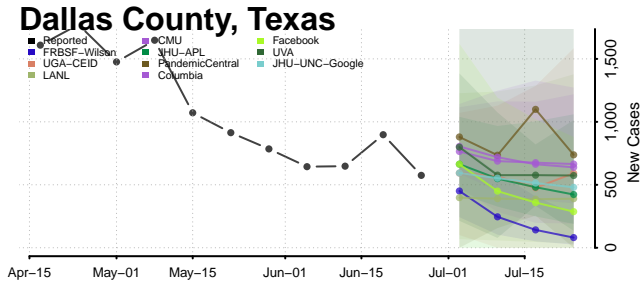

Cooke County, Texas

Coryell County, Texas

Cottle County, Texas

Crane County, Texas

Crockett County, Texas

Crosby County, Texas

Culberson County, Texas

Gillespie County, Texas