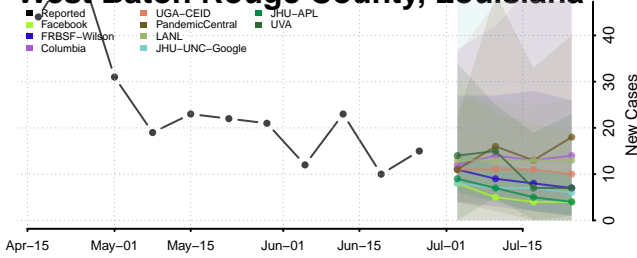

Vernon County, Louisiana

Washington County, Louisiana

Webster County, Louisiana

West Baton Rouge County, Louisiana

West Carroll County, Louisiana

West Feliciana County, Louisiana

Winn County, Louisiana

*New weekly cases may decrease in this location over the next four weeks. For these locations, the ensemble forecast indicates a probability of 0.75 or greater that fewer cases will be reported in week four of the forecast than in the last reported week.