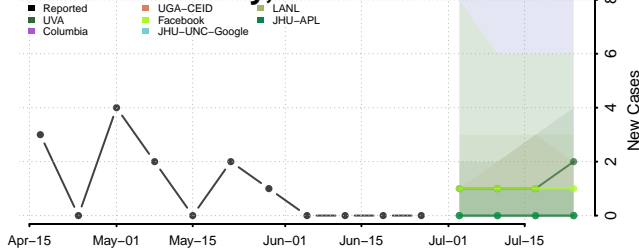

Marshall County, South Dakota