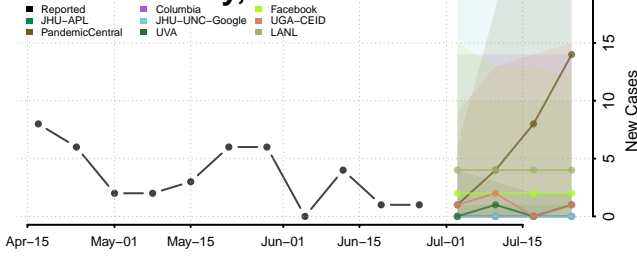

Louisa County, Iowa