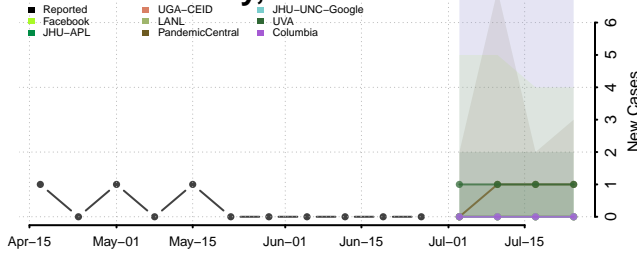

Furnas County, Nebraska

Gage County, Nebraska

Garden County, Nebraska

Garfield County, Nebraska

Gosper County, Nebraska

Grant County, Nebraska

Greeley County, Nebraska

Hall County, Nebraska