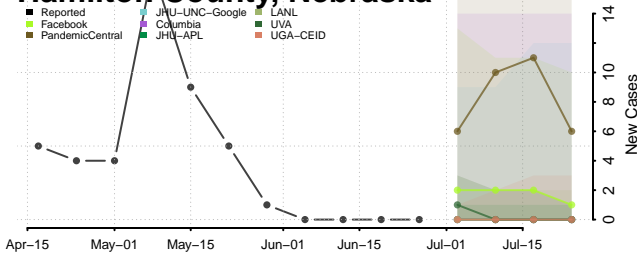

Hamilton County, Nebraska