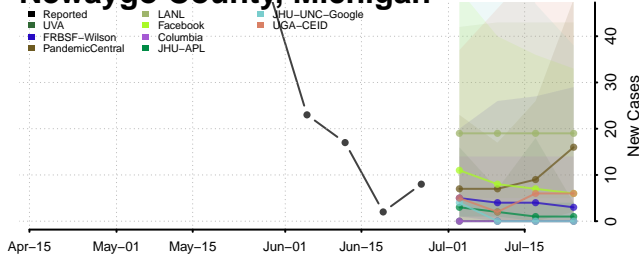

Missaukee County, Michigan

Monroe County, Michigan

Montcalm County, Michigan

Montmorency County, Michigan

Muskegon County, Michigan

Newaygo County, Michigan

Oakland County, Michigan

Oceana County, Michigan