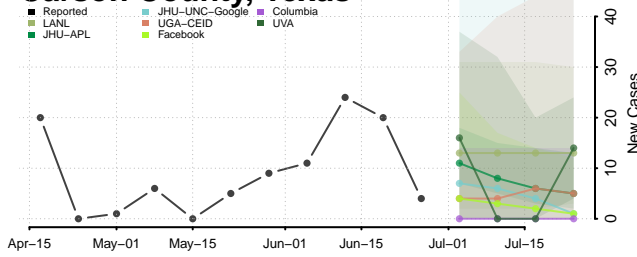

Carson County, Texas