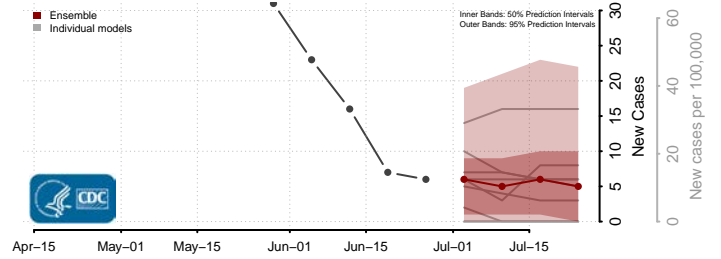

Tioga County, New York