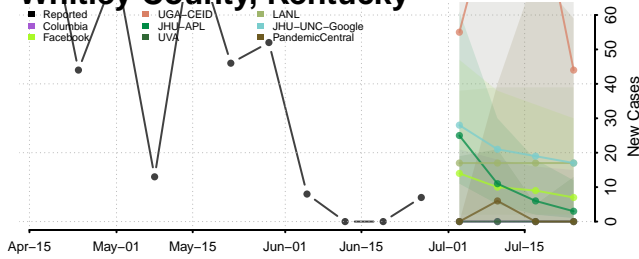

Whitley County, Kentucky