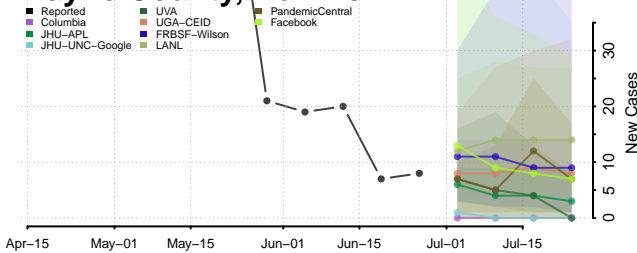

Wayne County, New York