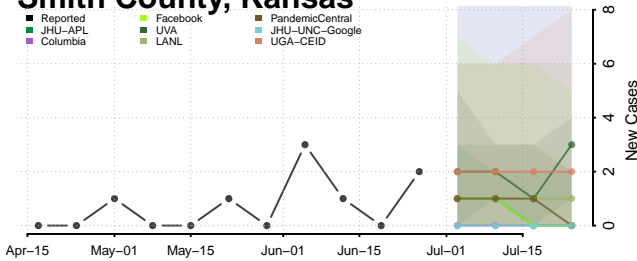

Phillips County, Kansas

Pottawatomie County, Kansas

Seward County, Kansas

Shawnee County, Kansas

Sheridan County, Kansas

Sherman County, Kansas

Smith County, Kansas

Stafford County, Kansas