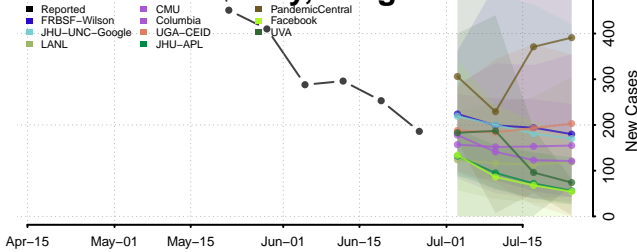

Multnomah County, Oregon