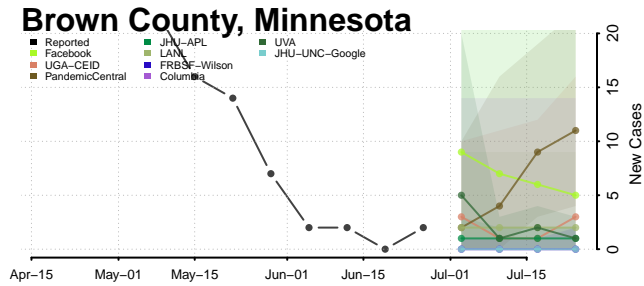

Washtenaw County, Michigan

Wayne County, Michigan

Wexford County, Michigan

Minnesota

Aitkin County, Minnesota

Anoka County, Minnesota

Carlton County, Minnesota

Carver County, Minnesota