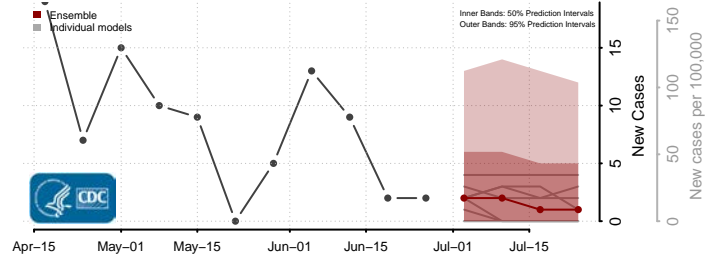

Calhoun County, West Virginia

Clay County, West Virginia

Doddridge County, West Virginia

Fayette County, West Virginia

Gilmer County, West Virginia

Grant County, West Virginia

Marshall County, West Virginia