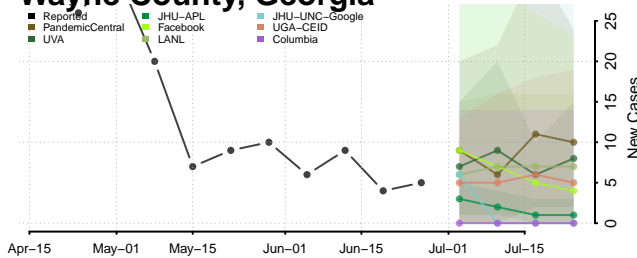

Walker County, Georgia

Walton County, Georgia

Ware County, Georgia

Warren County, Georgia

Washington County, Georgia

Wayne County, Georgia

Webster County, Georgia

Wheeler County, Georgia