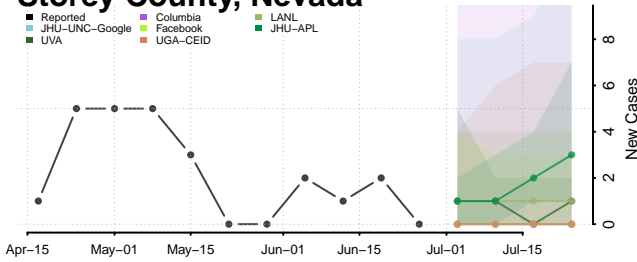

Storey County, Nevada