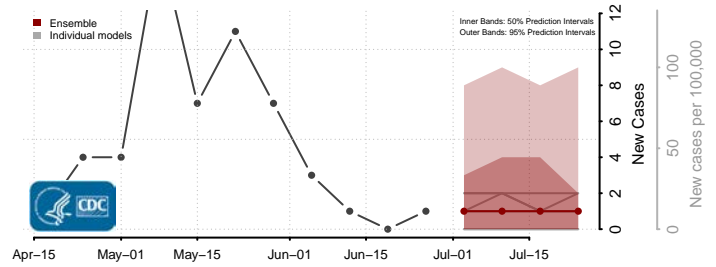

Benton County, Iowa

Black Hawk County, Iowa

Carroll County, Iowa

Cass County, Iowa

Cedar County, Iowa

Cerro Gordo County, Iowa

Cherokee County, Iowa

Chickasaw County, Iowa