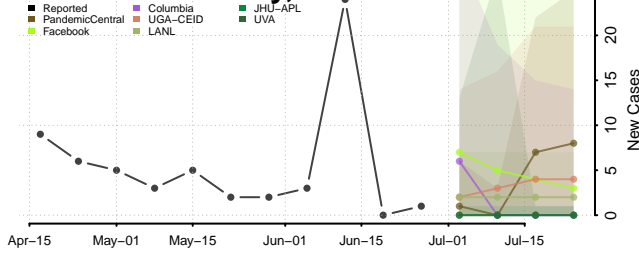

Trousdale County, Tennessee