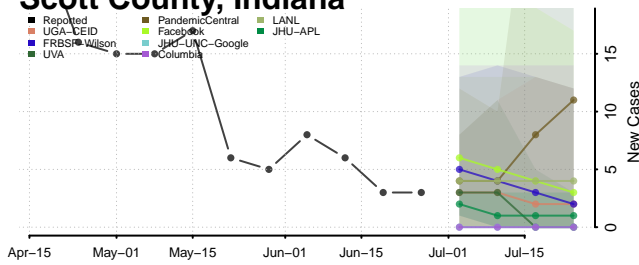

Putnam County, Indiana

Randolph County, Indiana

Ripley County, Indiana

Rush County, Indiana

Scott County, Indiana

Shelby County, Indiana

Spencer County, Indiana

St. Joseph County, Indiana