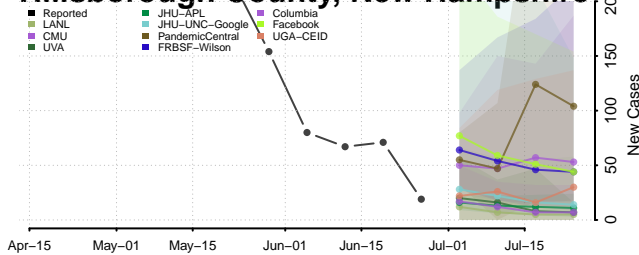

Hillsborough County, New Hampshire