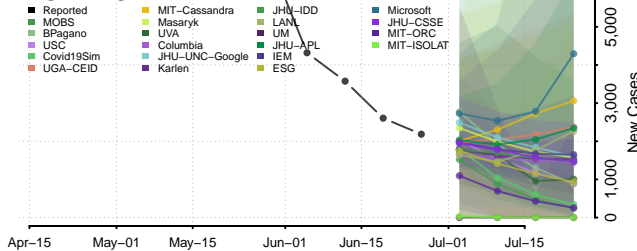

Valencia County, New Mexico

New York*

Albany County, New York

*New weekly cases may decrease in this location over the next four weeks. For these locations, the ensemble forecast indicates a probability of 0.75 or greater that fewer cases will be reported in week four of the forecast than in the last reported week.