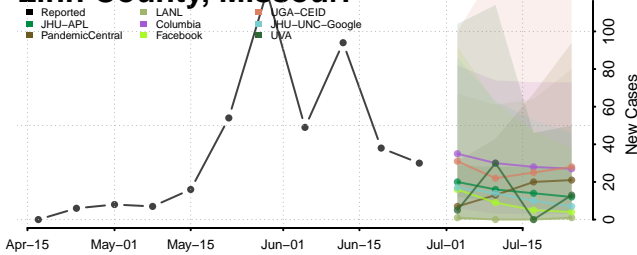

Linn County, Missouri