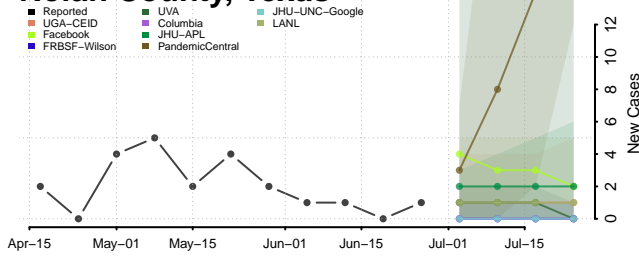

Nolan County, Texas