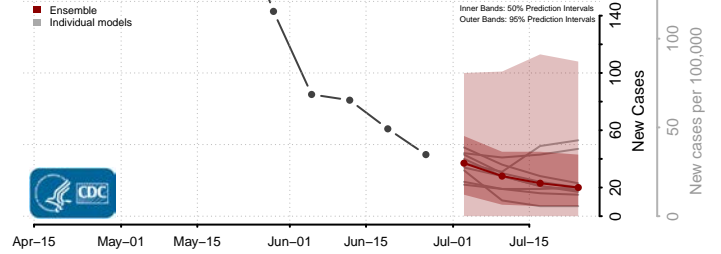

San Juan County, New Mexico