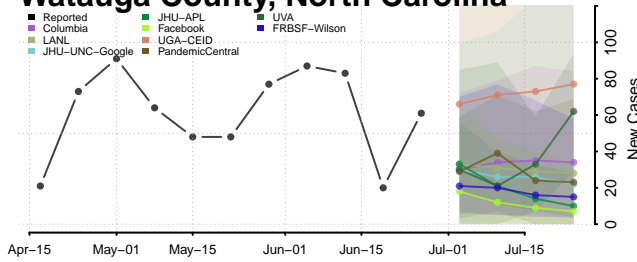

Watauga County, North Carolina