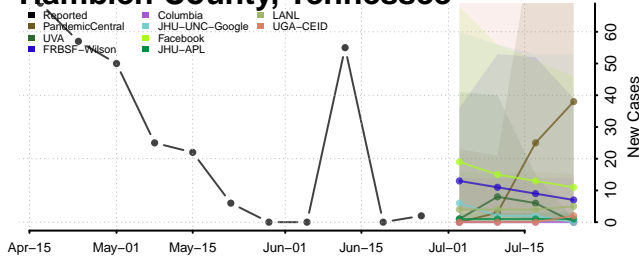

Gibson County, Tennessee

Giles County, Tennessee

Grainger County, Tennessee

Greene County, Tennessee

Grundy County, Tennessee

Hamblen County, Tennessee

Hamilton County, Tennessee

Hancock County, Tennessee