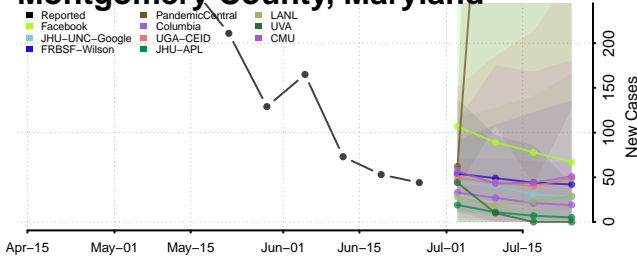

Charles County, Maryland

Dorchester County, Maryland

Frederick County, Maryland

Garrett County, Maryland

Harford County, Maryland

Howard County, Maryland

Kent County, Maryland

Montgomery County, Maryland