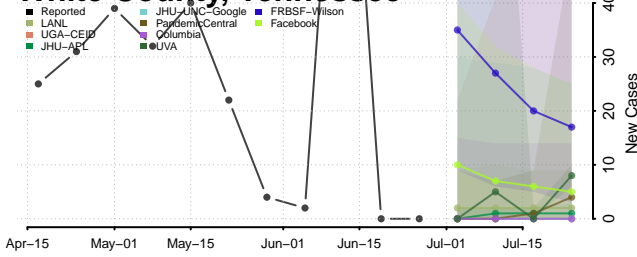

White County, Tennessee