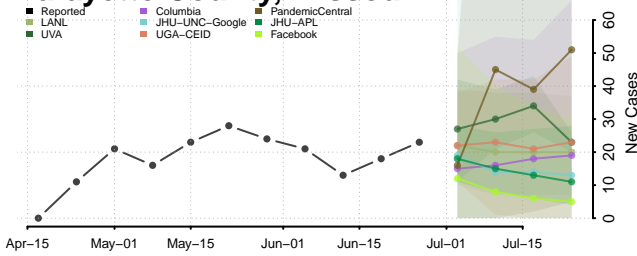

Lafayette County, Missouri