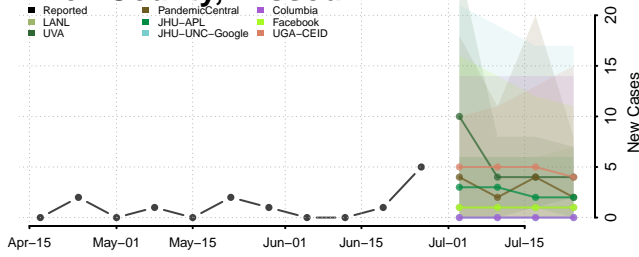

Knox County, Missouri