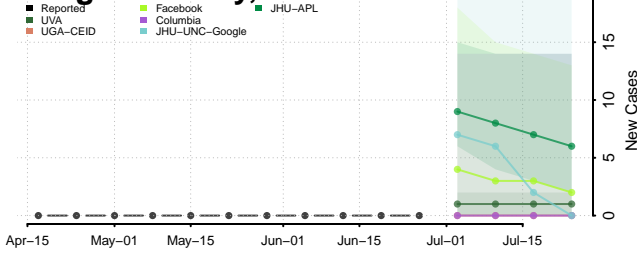

Morgan County, Utah