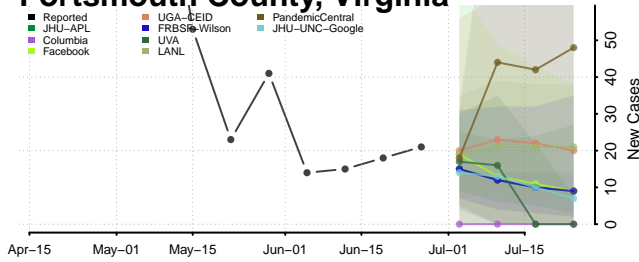

Pittsylvania County, Virginia

Poquoson County, Virginia

Portsmouth County, Virginia

Powhatan County, Virginia

Prince Edward County, Virginia

Prince George County, Virginia

Prince William County, Virginia

Pulaski County, Virginia