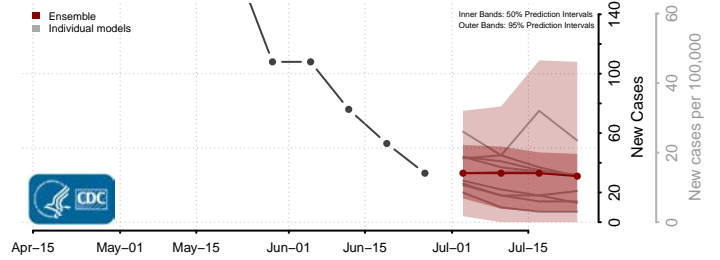

Sussex County, Delaware