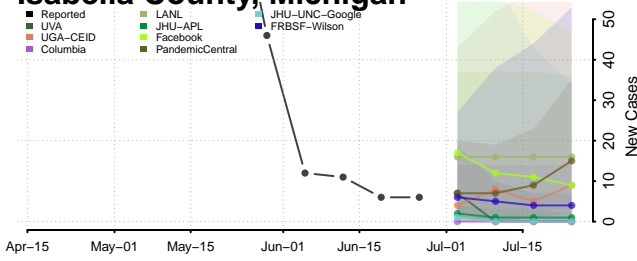

Ingham County, Michigan

Ionia County, Michigan

Iosco County, Michigan

Iron County, Michigan

Isabella County, Michigan

Jackson County, Michigan

Kalamazoo County, Michigan

Kalkaska County, Michigan