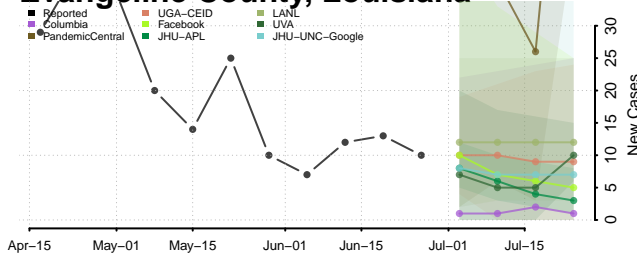

Evangeline County, Louisiana