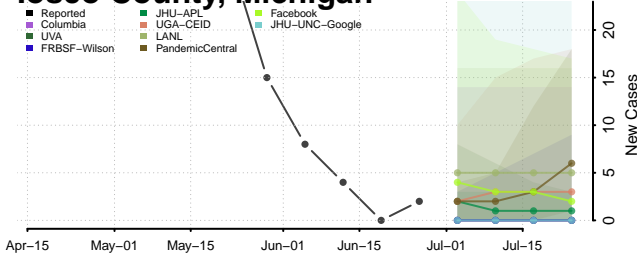

Iosco County, Michigan