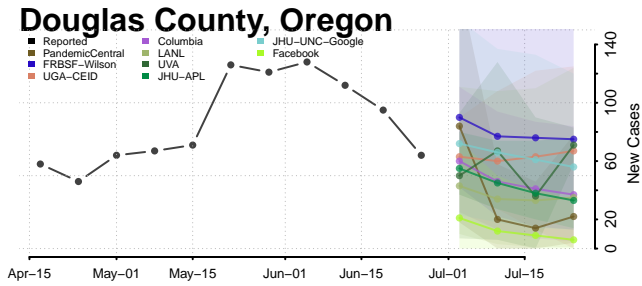

Washington County, Oklahoma

Washita County, Oklahoma

Woods County, Oklahoma

Woodward County, Oklahoma

*New weekly cases may decrease in this location over the next four weeks. For these locations, the ensemble forecast indicates a probability of 0.75 or greater that fewer cases will be reported in week four of the forecast than in the last reported week.