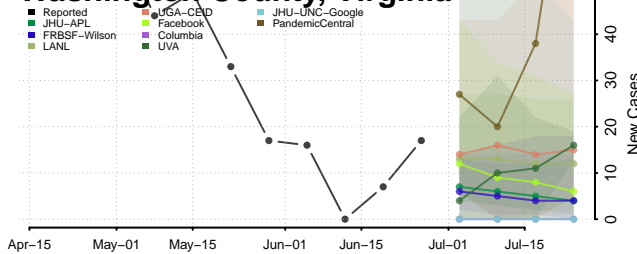

Warren County, Virginia

Washington County, Virginia

Waynesboro County, Virginia

Westmoreland County, Virginia

Williamsburg County, Virginia

Winchester County, Virginia

Wise County, Virginia

Wythe County, Virginia