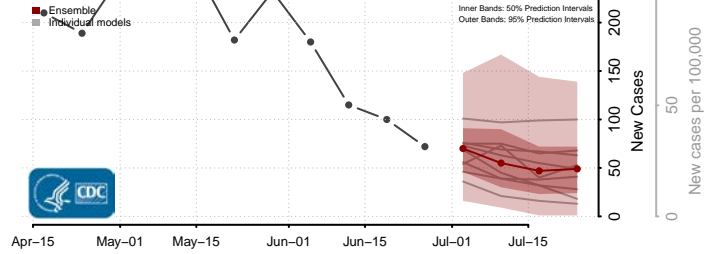

Whatcom County, Washington