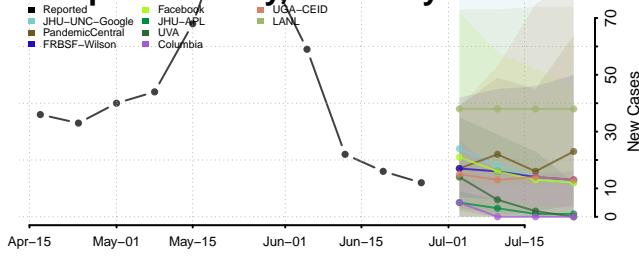

Campbell County, Kentucky