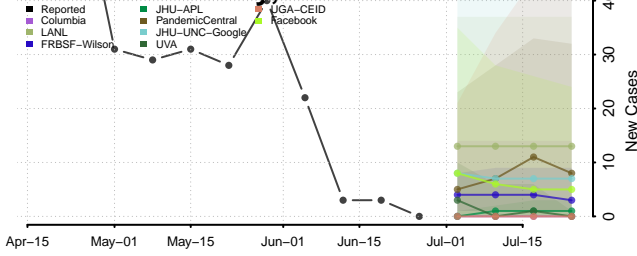

Chatham County, North Carolina