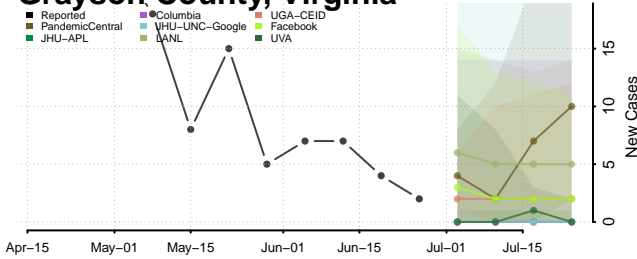

Grayson County, Virginia