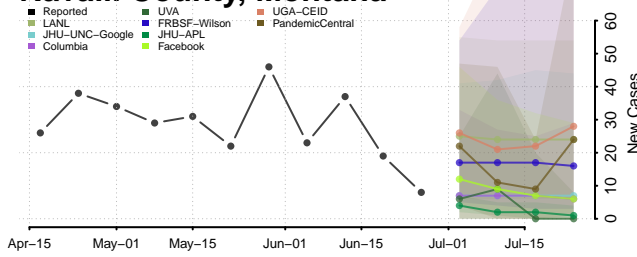

Ravalli County, Montana