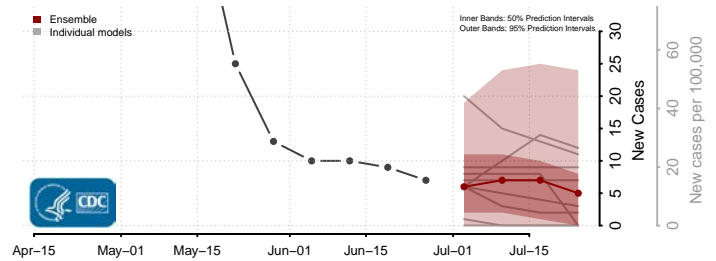

Wood County, West Virginia

Wyoming County, West Virginia

Wisconsin*

Adams County, Wisconsin

Ashland County, Wisconsin

Barron County, Wisconsin

Bayfield County, Wisconsin

*New weekly cases may decrease in this location over the next four weeks. For these locations, the ensemble forecast indicates a probability of 0.75 or greater that fewer cases will be reported in week four of the forecast than in the last reported week.