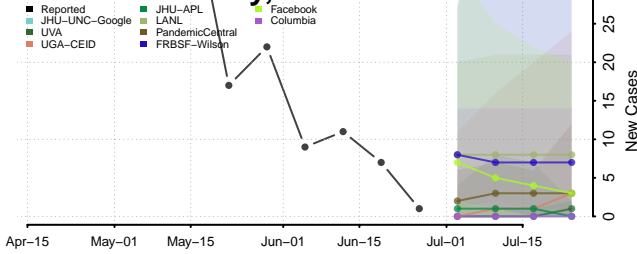

Dakota County, Minnesota

Dodge County, Minnesota

Hennepin County, Minnesota

Houston County, Minnesota

Hubbard County, Minnesota

Isanti County, Minnesota

Itasca County, Minnesota

Jackson County, Minnesota