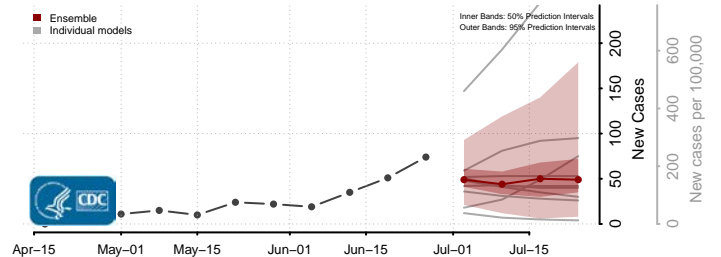

St. Francois County, Missouri

St. Louis City County, Missouri

St. Louis County, Missouri

Ste. Genevieve County, Missouri

Stoddard County, Missouri

Stone County, Missouri

Sullivan County, Missouri

Taney County, Missouri