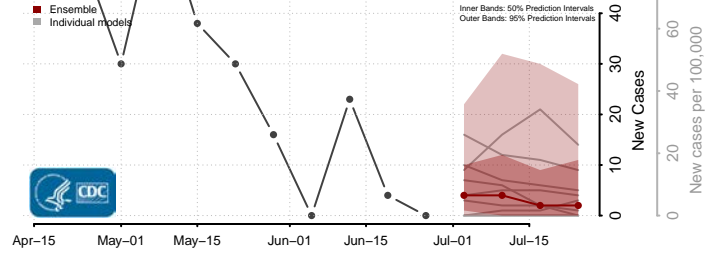

Tipton County, Tennessee