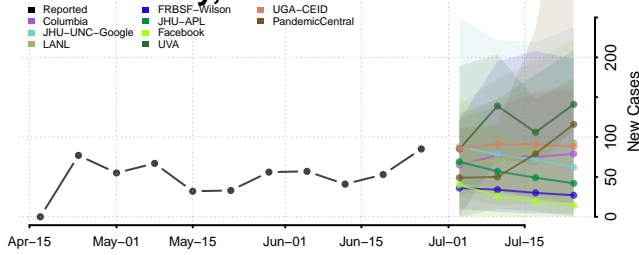

Cass County, Missouri