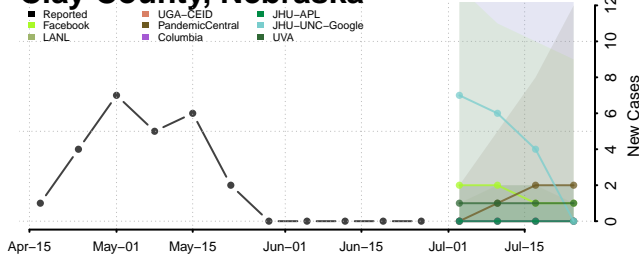

Clay County, Nebraska