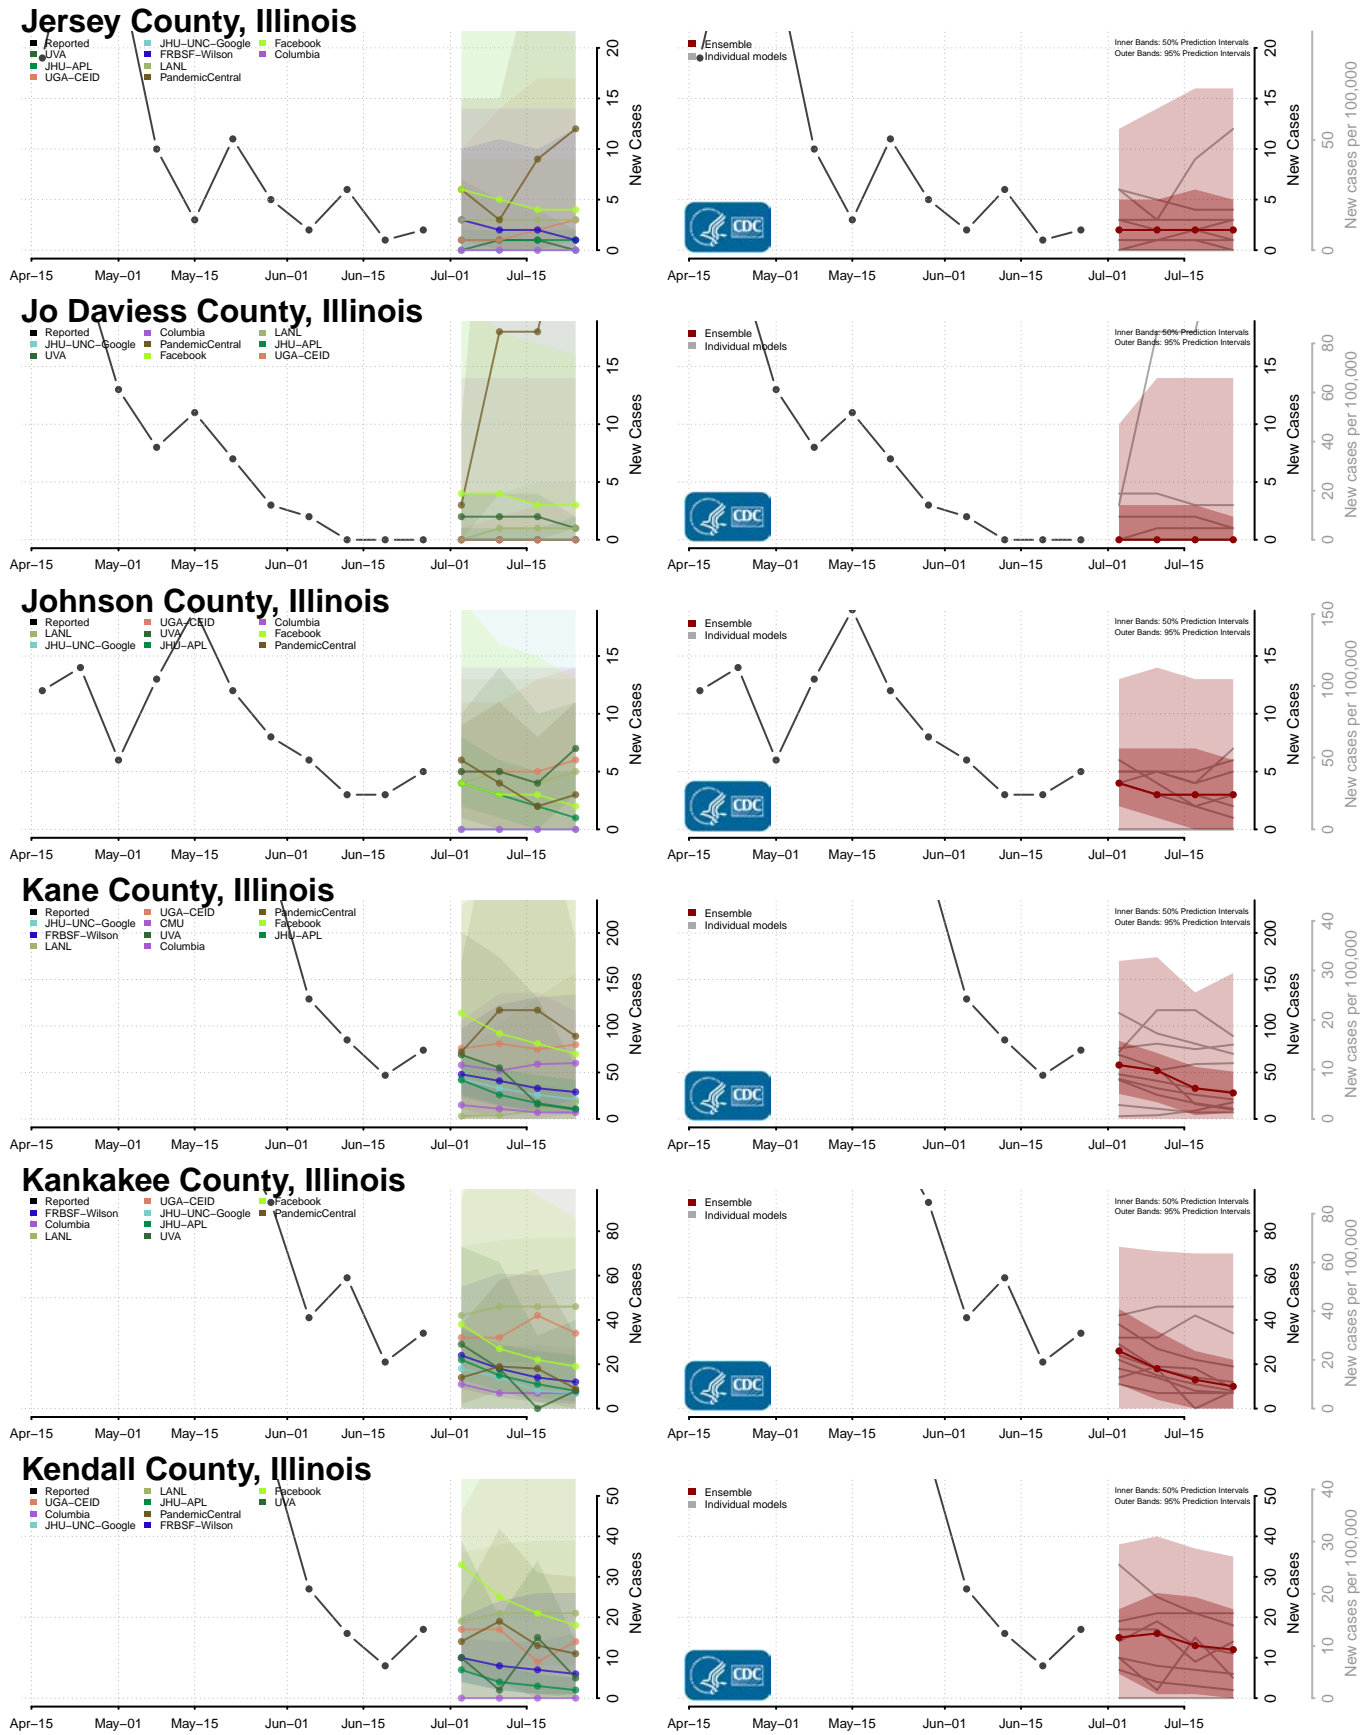

Iroquois County, Illinois

Jackson County, Illinois

Jasper County, Illinois

Jefferson County, Illinois

Mercer County, Illinois

Monroe County, Illinois

Montgomery County, Illinois

Morgan County, Illinois