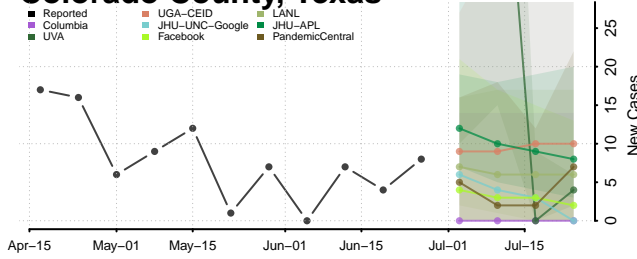

Colorado County, Texas