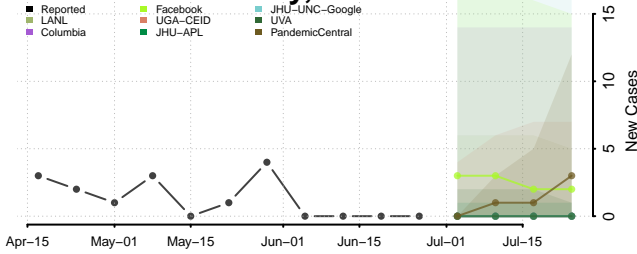

Red Willow County, Nebraska