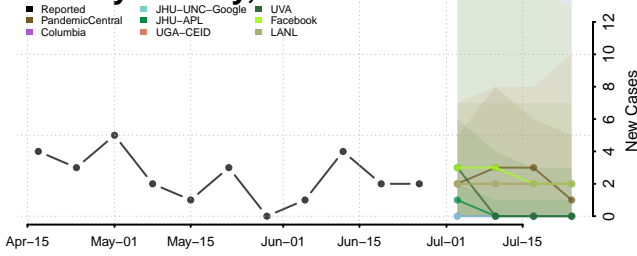

Grundy County, Iowa