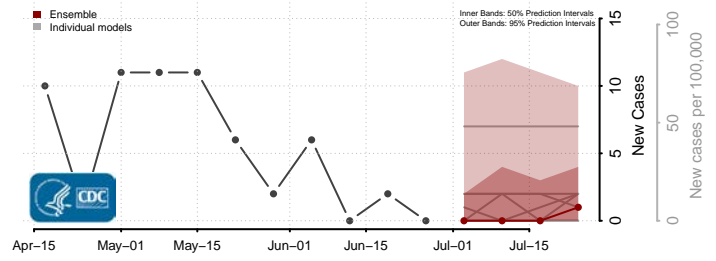

Calhoun County, South Carolina