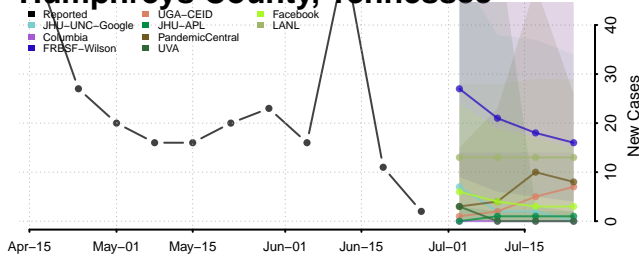

Humphreys County, Tennessee