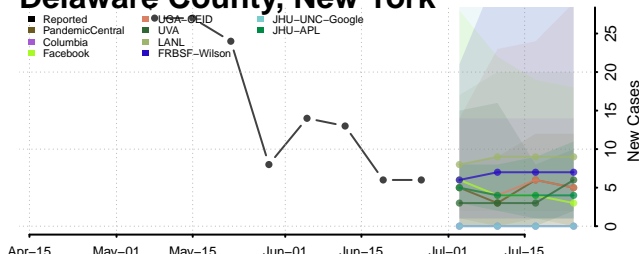

Clinton County, New York

Columbia County, New York

Cortland County, New York

Delaware County, New York

Dutchess County, New York

Erie County, New York

Essex County, New York

Franklin County, New York