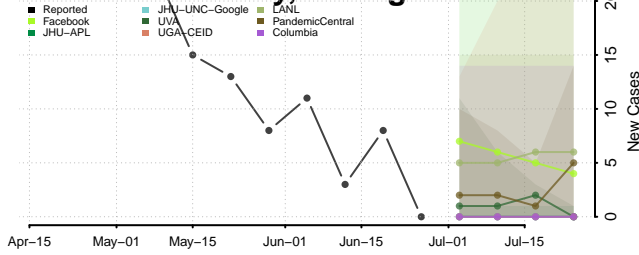

Chippewa County, Michigan

Clare County, Michigan

Clinton County, Michigan

Crawford County, Michigan

Delta County, Michigan

Dickinson County, Michigan

Eaton County, Michigan

Emmet County, Michigan