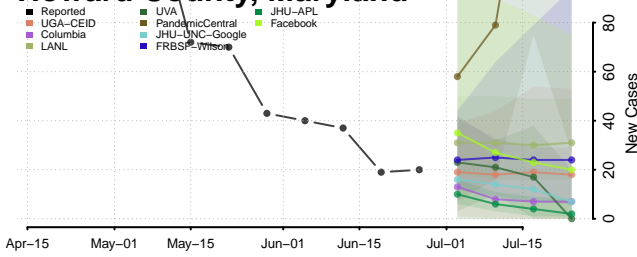

Charles County, Maryland

Dorchester County, Maryland

Frederick County, Maryland

Garrett County, Maryland

Harford County, Maryland

Howard County, Maryland

Kent County, Maryland

Montgomery County, Maryland