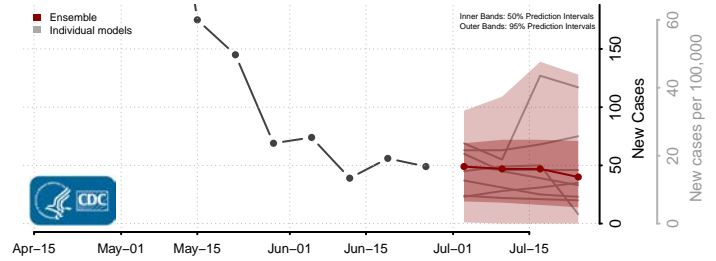

Gloucester County, New Jersey