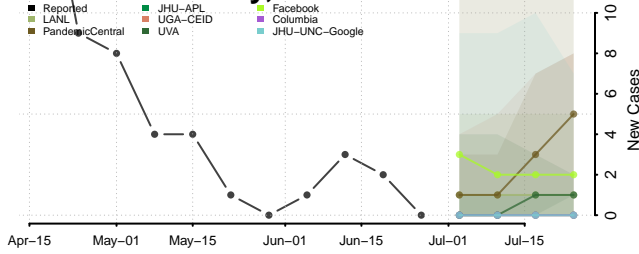

Marshall County, Minnesota