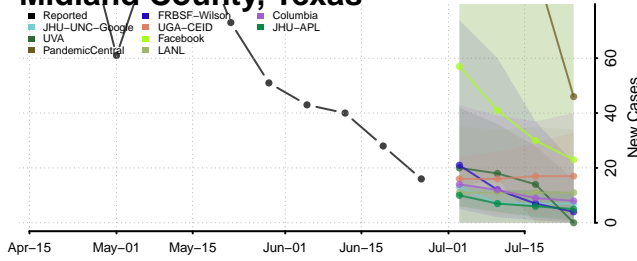

Midland County, Texas