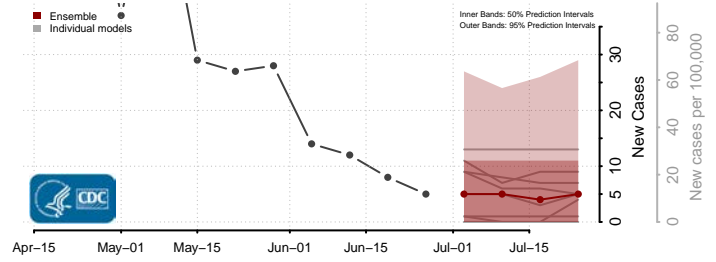

Fayette County, West Virginia