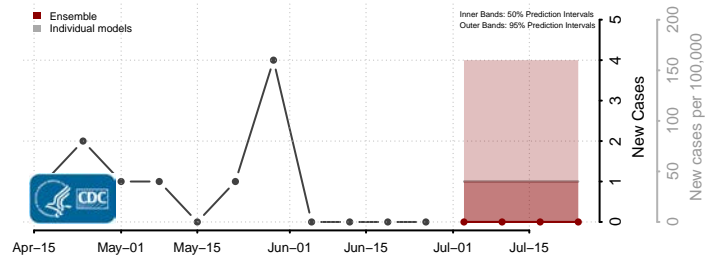

Hettinger County, North Dakota