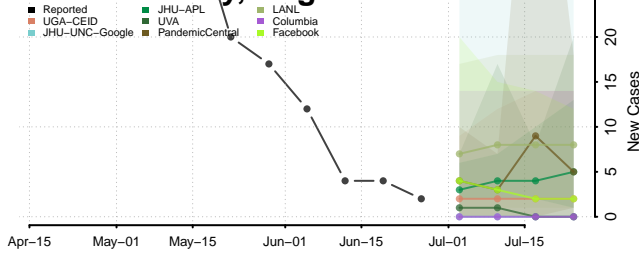

Bristol County, Virginia