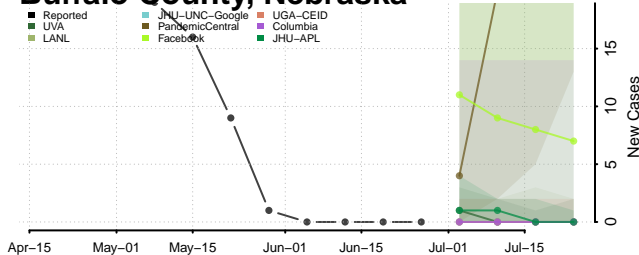

Buffalo County, Nebraska