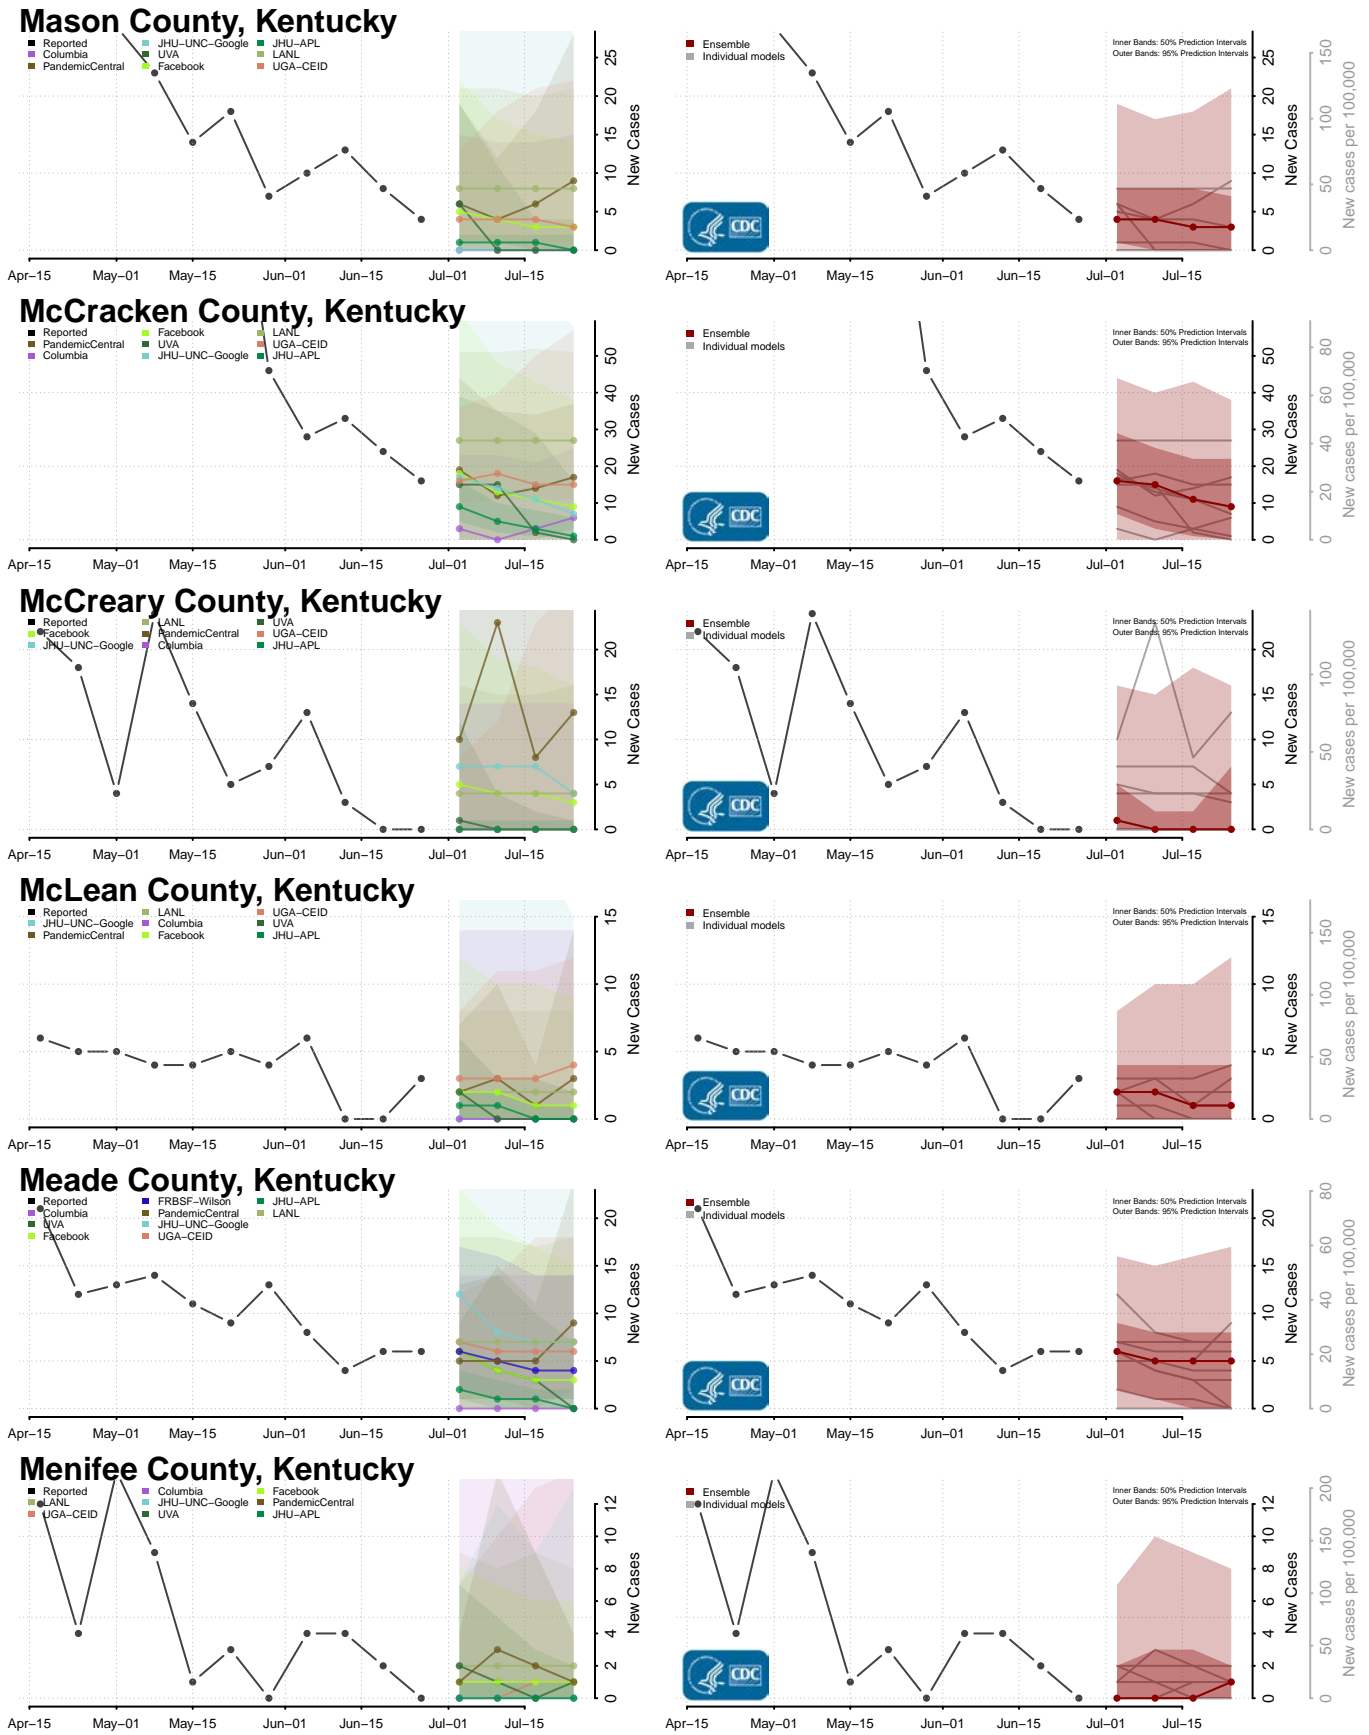

Jefferson County, Kentucky

Jessamine County, Kentucky

Johnson County, Kentucky

Kenton County, Kentucky

Mercer County, Kentucky

Metcalfe County, Kentucky

Monroe County, Kentucky

Montgomery County, Kentucky