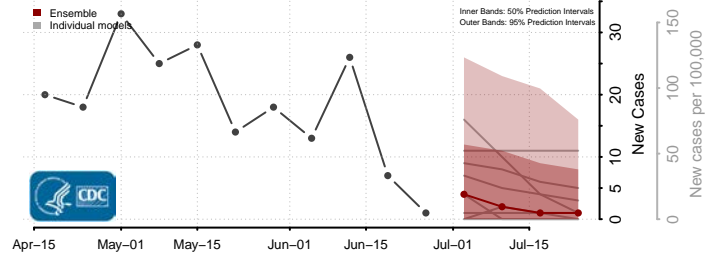

Greene County, North Carolina