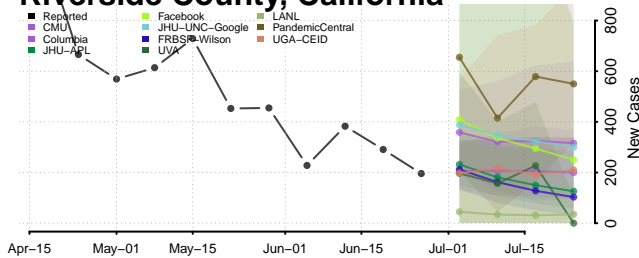

Napa County, California

Nevada County, California

Orange County, California

Placer County, California

Plumas County, California

Riverside County, California

Sacramento County, California

San Benito County, California