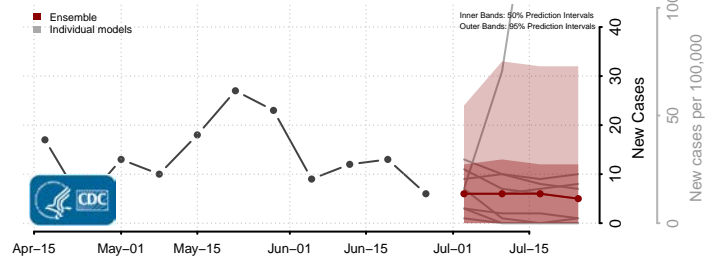

Tate County, Mississippi

Tippah County, Mississippi

Tishomingo County, Mississippi

Tunica County, Mississippi

Union County, Mississippi

Walthall County, Mississippi

Warren County, Mississippi

Washington County, Mississippi