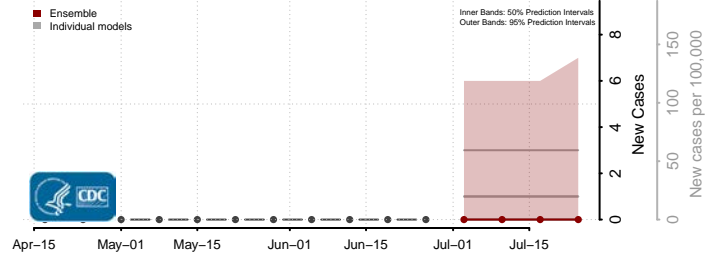

Box Elder County, Utah

Cache County, Utah

Carbon County, Utah

Daggett County, Utah

Davis County, Utah

Duchesne County, Utah

Emery County, Utah

Garfield County, Utah