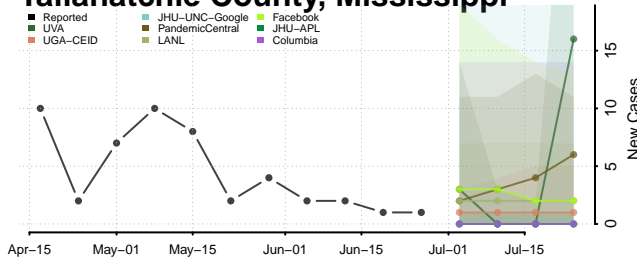

Rankin County, Mississippi

Scott County, Mississippi

Sharkey County, Mississippi

Simpson County, Mississippi

Smith County, Mississippi

Stone County, Mississippi

Sunflower County, Mississippi

Tallahatchie County, Mississippi