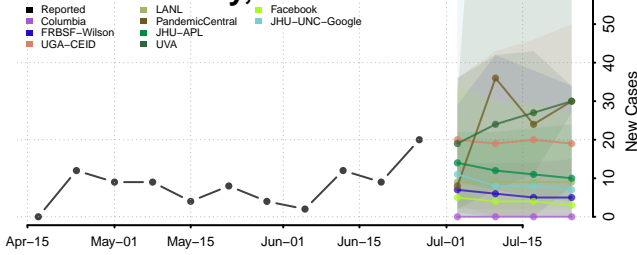

Clinton County, Missouri