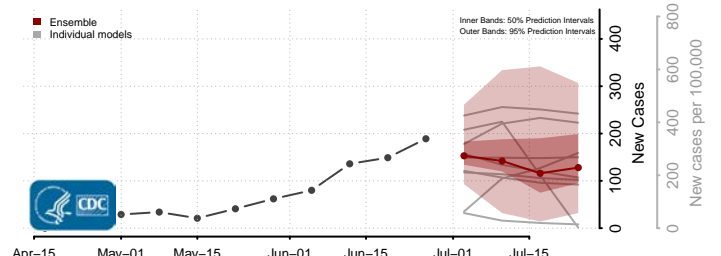

St. Francois County, Missouri

St. Louis City County, Missouri

St. Louis County, Missouri

Ste. Genevieve County, Missouri

Stoddard County, Missouri

Stone County, Missouri

Sullivan County, Missouri

Taney County, Missouri