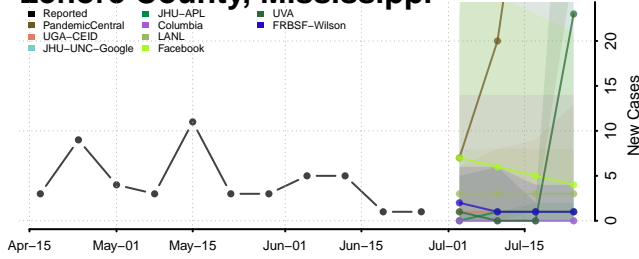

Leflore County, Mississippi