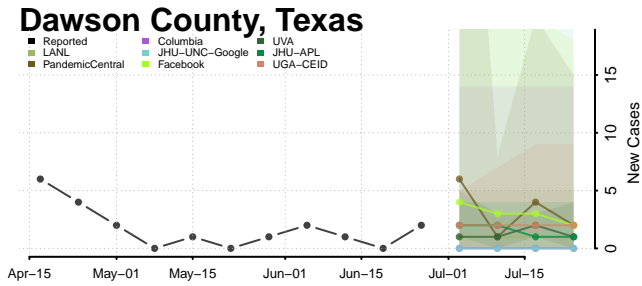

Cooke County, Texas

Coryell County, Texas

Cottle County, Texas

Crane County, Texas

Crockett County, Texas

Crosby County, Texas

Culberson County, Texas

Gillespie County, Texas