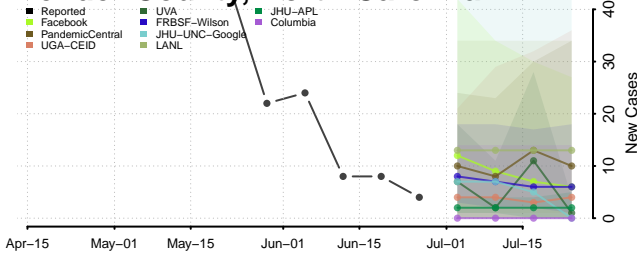

Pender County, North Carolina