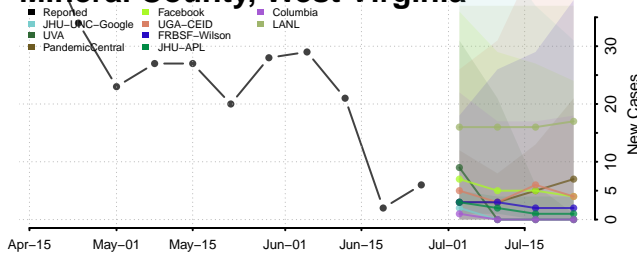

Mineral County, West Virginia