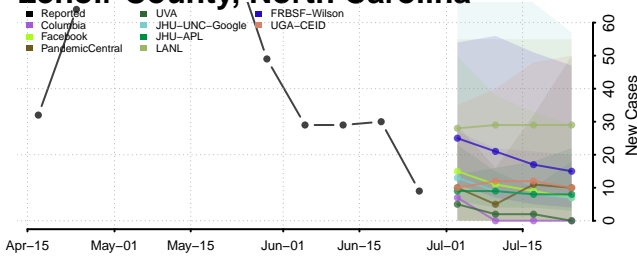

Hertford County, North Carolina

Lee County, North Carolina

Lenoir County, North Carolina

Lincoln County, North Carolina

Macon County, North Carolina

Madison County, North Carolina

Martin County, North Carolina