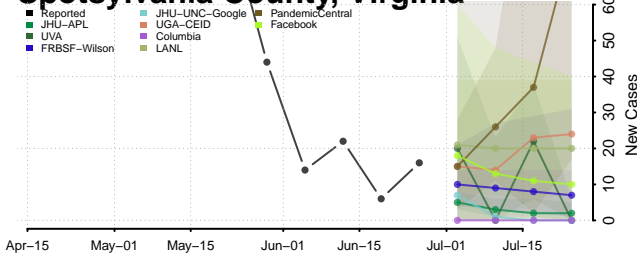

Spotsylvania County, Virginia