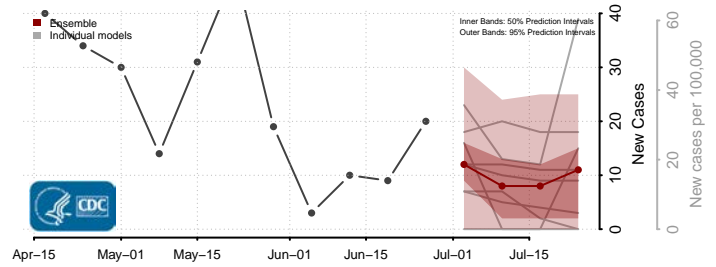

Washington County, Oklahoma

Washita County, Oklahoma

Woods County, Oklahoma

Woodward County, Oklahoma

*New weekly cases may decrease in this location over the next four weeks. For these locations, the ensemble forecast indicates a probability of 0.75 or greater that fewer cases will be reported in week four of the forecast than in the last reported week.