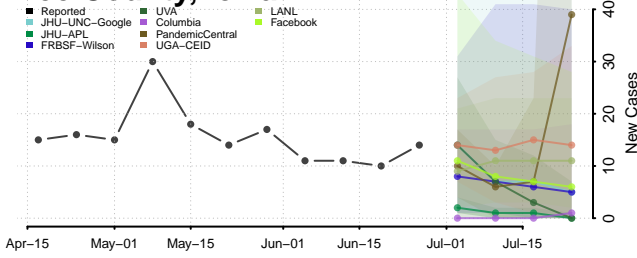

Grundy County, Iowa

Guthrie County, Iowa

Hamilton County, Iowa

Hancock County, Iowa

Hardin County, Iowa

Harrison County, Iowa

Lee County, Iowa

Linn County, Iowa