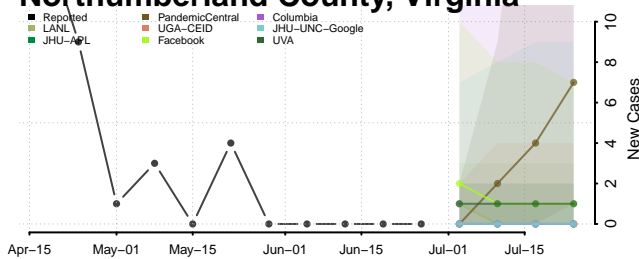

Northumberland County, Virginia