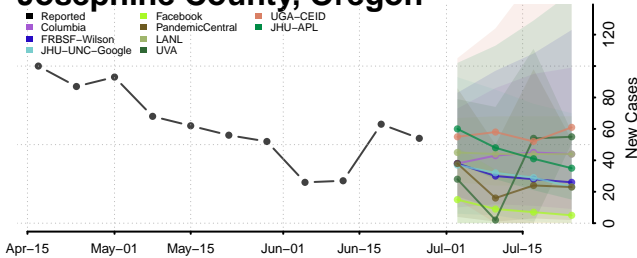

Grant County, Oregon

Harney County, Oregon

Hood River County, Oregon

Jackson County, Oregon

Jefferson County, Oregon

Josephine County, Oregon

Marion County, Oregon

Morrow County, Oregon