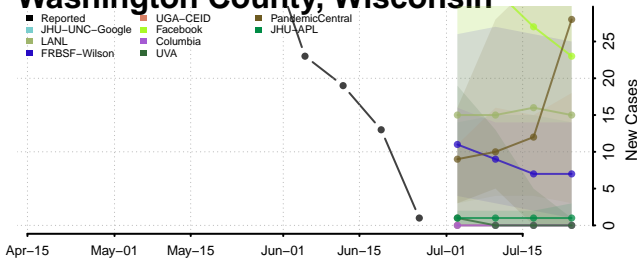

Washington County, Wisconsin