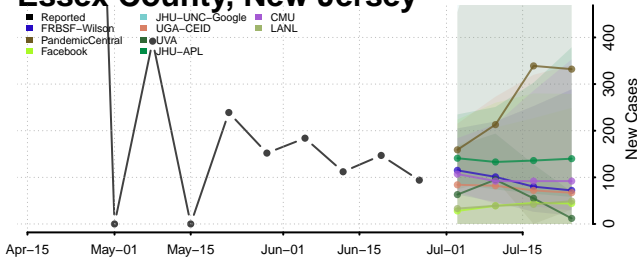

Essex County, New Jersey