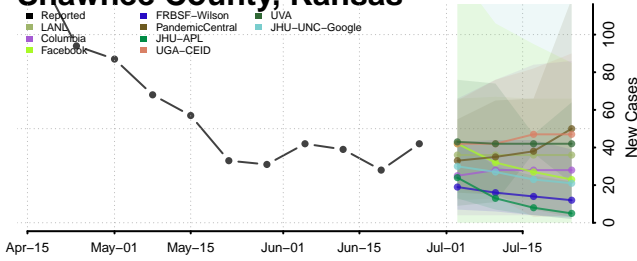

Shawnee County, Kansas