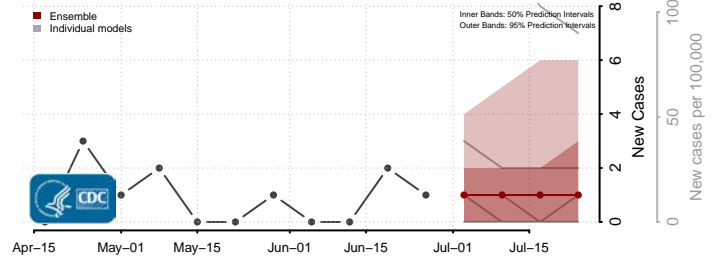

Thomas County, Kansas