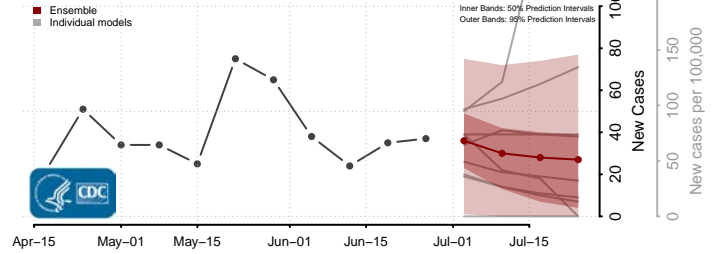

Elko County, Nevada