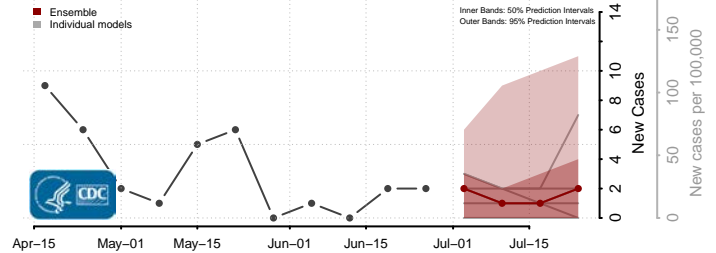

Wichita County, Kansas

Wilson County, Kansas

Woodson County, Kansas

Wyandotte County, Kansas

*New weekly cases may decrease in this location over the next four weeks. For these locations, the ensemble forecast indicates a probability of 0.75 or greater that fewer cases will be reported in week four of the forecast than in the last reported week.