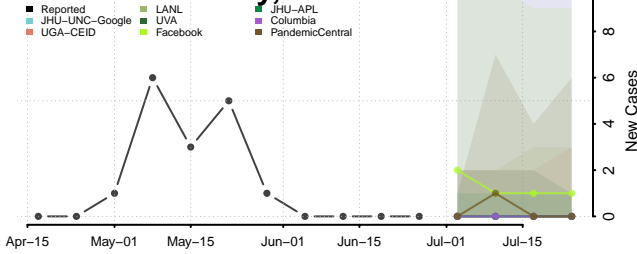

Thurston County, Nebraska