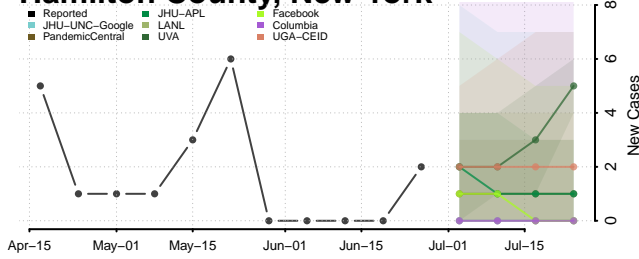

Fulton County, New York

Genesee County, New York

Greene County, New York

Hamilton County, New York

Herkimer County, New York

Jefferson County, New York

Kings County, New York

Lewis County, New York