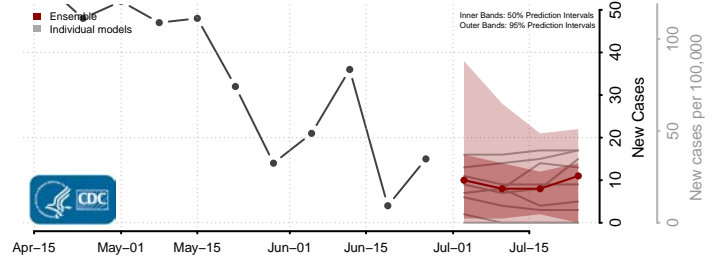

Sullivan County, New Hampshire