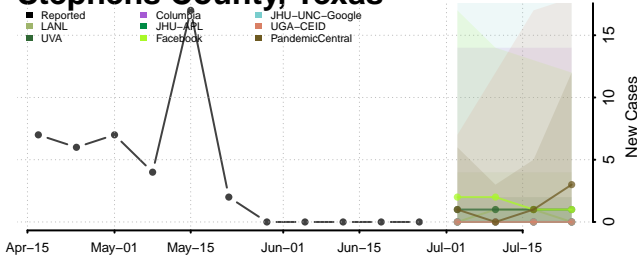

Stephens County, Texas