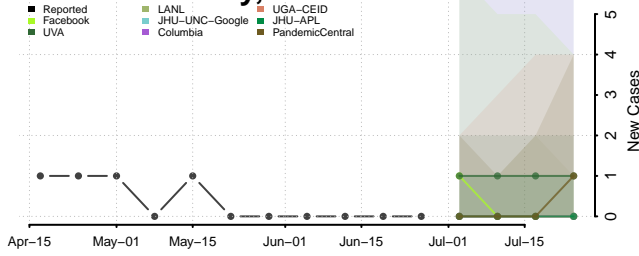

Mellette County, South Dakota