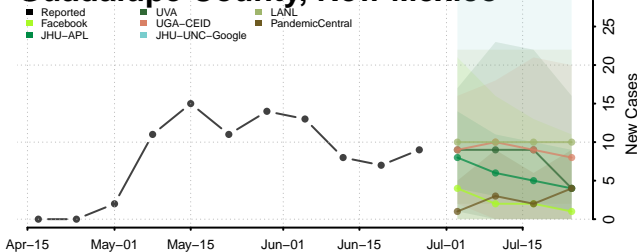

Guadalupe County, New Mexico