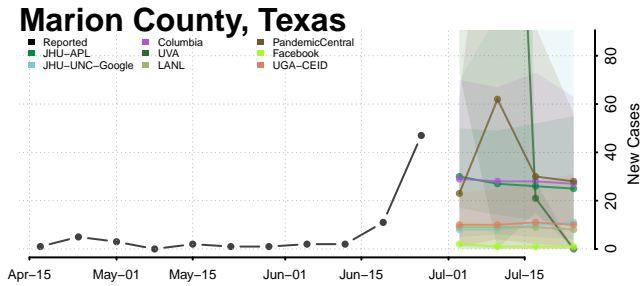

Leon County, Texas

Liberty County, Texas

Limestone County, Texas

Lipscomb County, Texas

Live Oak County, Texas

Llano County, Texas

Loving County, Texas

Menard County, Texas