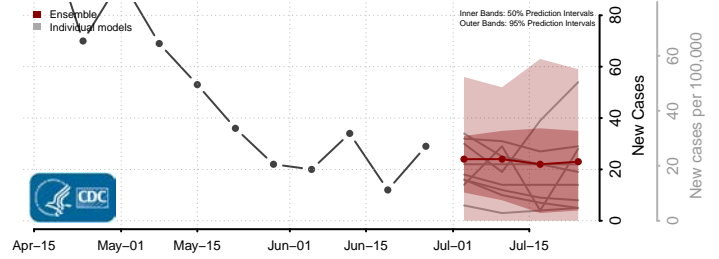

Vigo County, Indiana