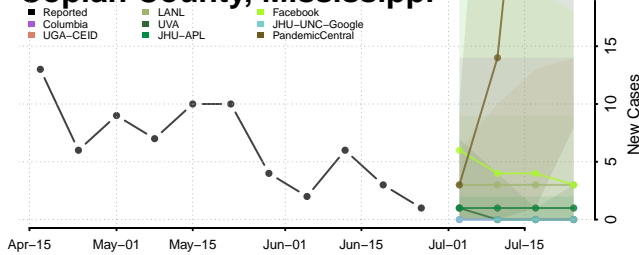

Copiah County, Mississippi