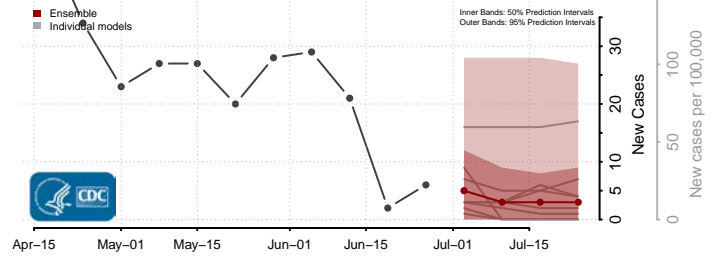

Mineral County, West Virginia