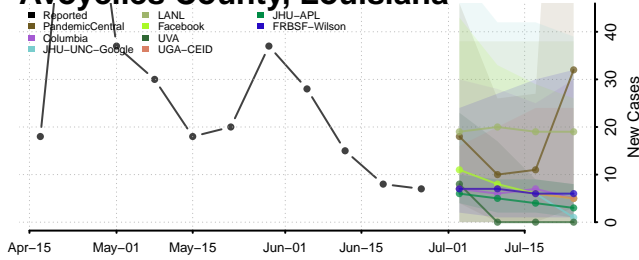

Avoyelles County, Louisiana