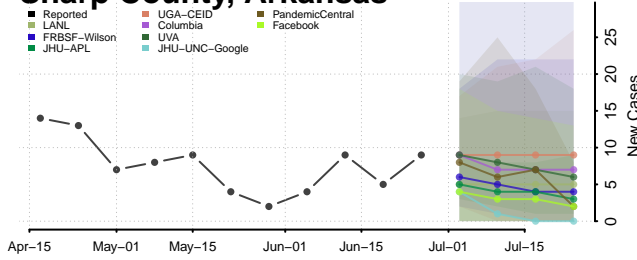

Sharp County, Arkansas