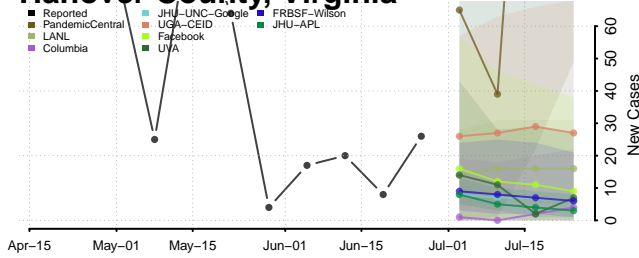

Hanover County, Virginia