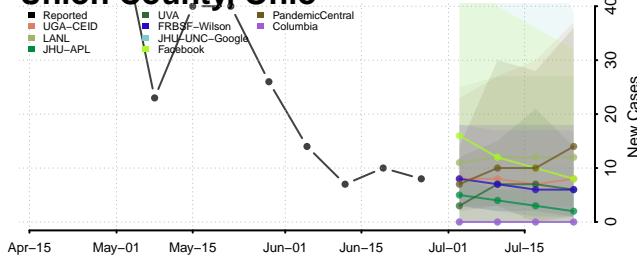

Van Wert County, Ohio

Vinton County, Ohio

Warren County, Ohio

Washington County, Ohio

Wayne County, Ohio

Williams County, Ohio

Wood County, Ohio

Wyandot County, Ohio