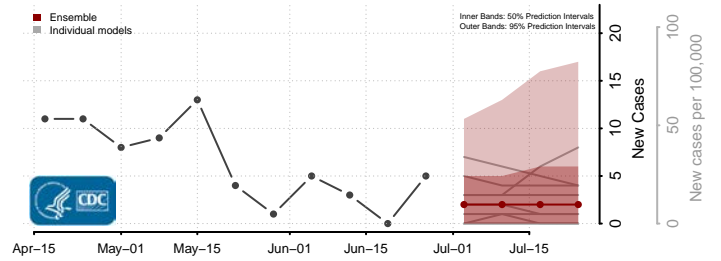

Jackson County, Wisconsin