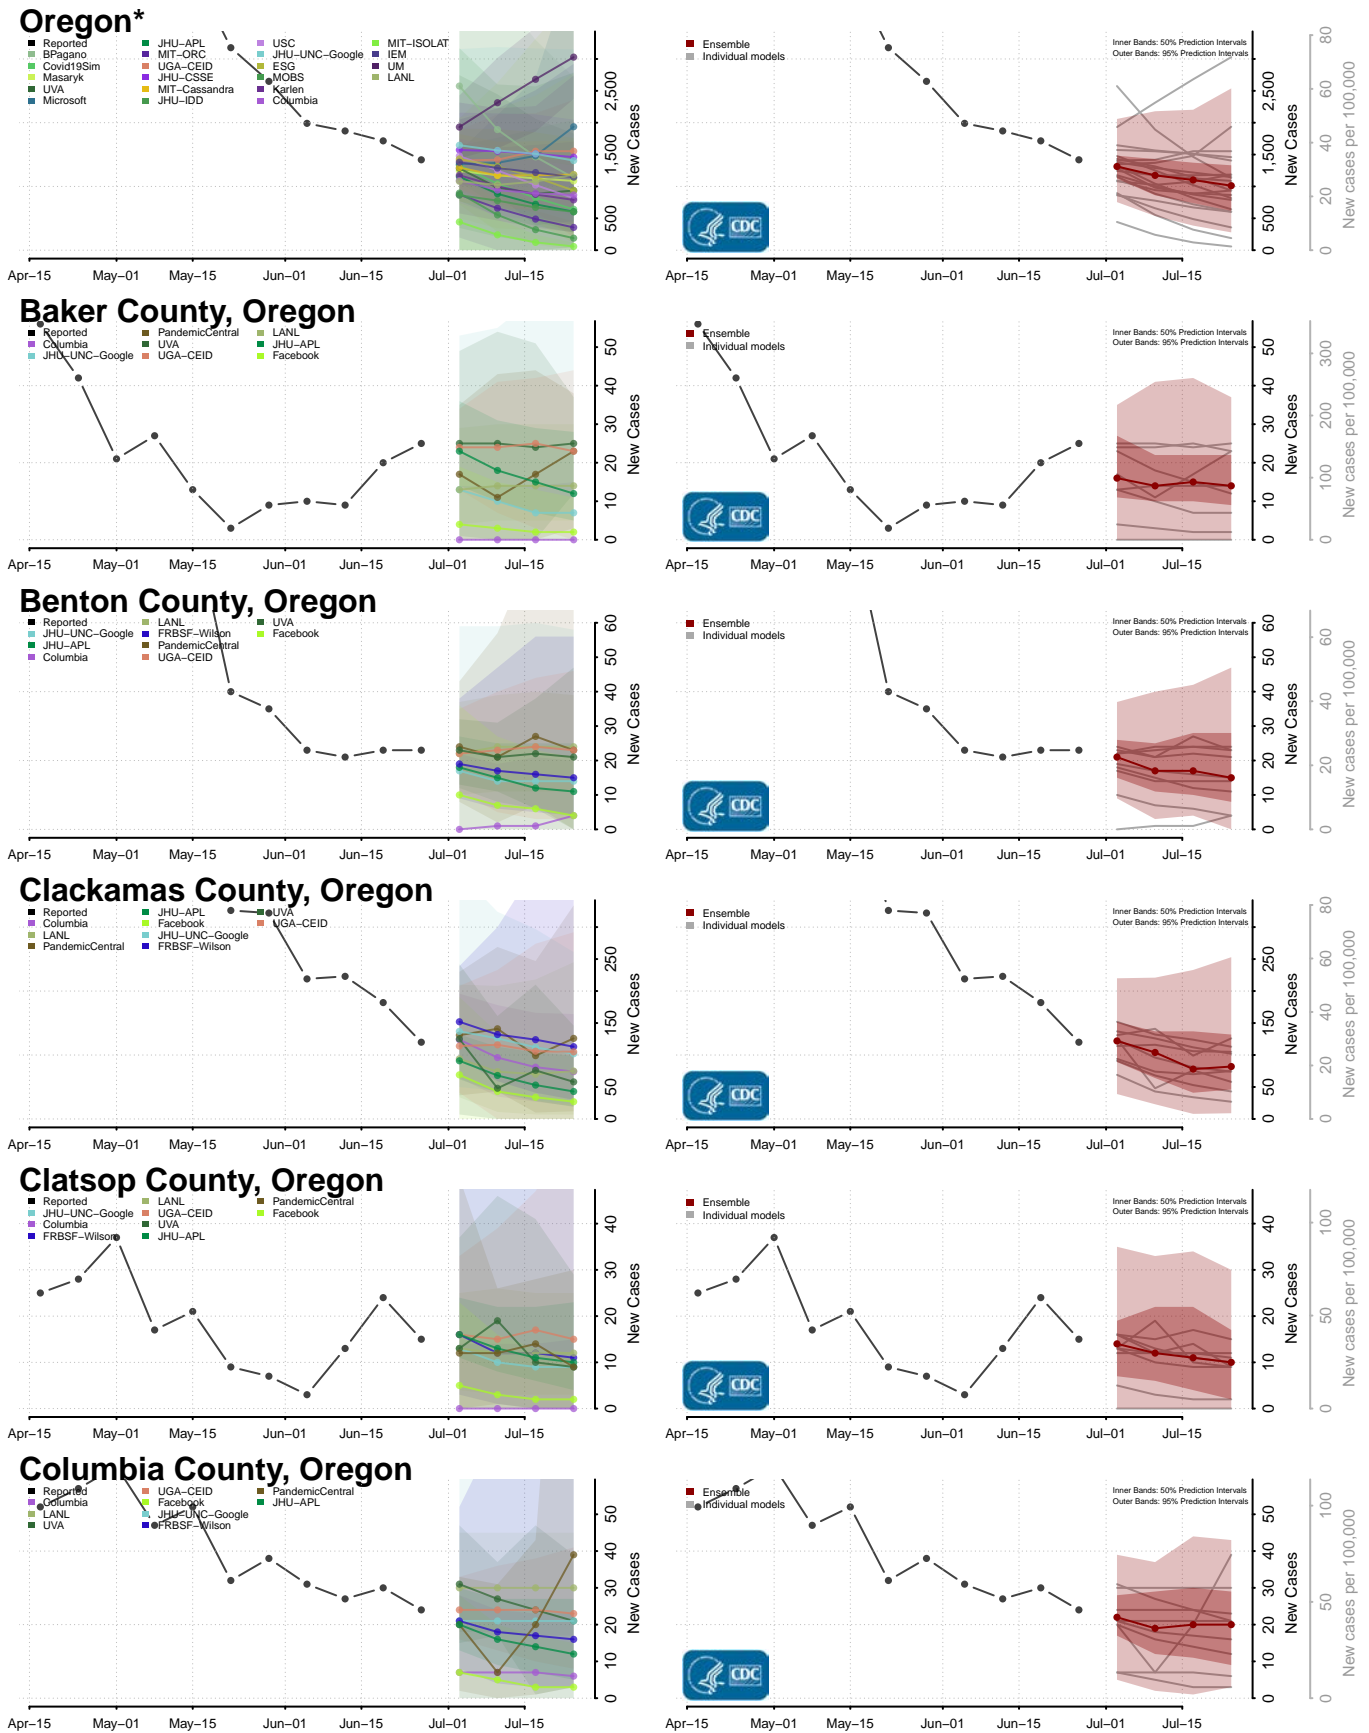

*New weekly cases may decrease in this location over the next four weeks. For these locations, the ensemble forecast indicates a probability of 0.75 or greater that fewer cases will be reported in week four of the forecast than in the last reported week.