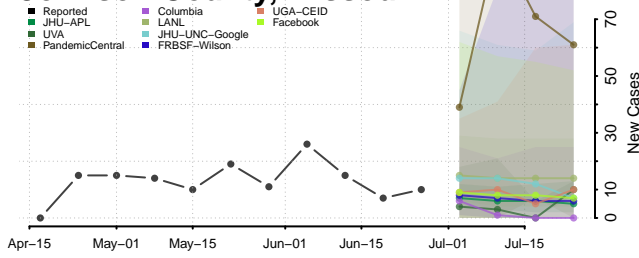

Johnson County, Missouri