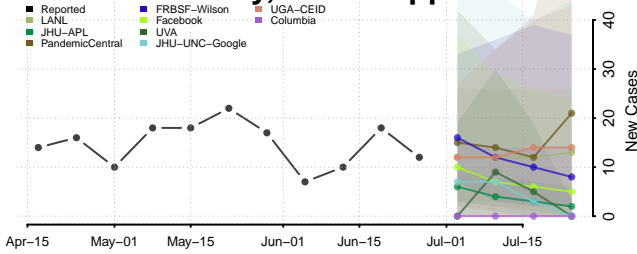

Copiah County, Mississippi

Covington County, Mississippi

Hancock County, Mississippi

Harrison County, Mississippi

Hinds County, Mississippi

Holmes County, Mississippi

Humphreys County, Mississippi

Issaquena County, Mississippi