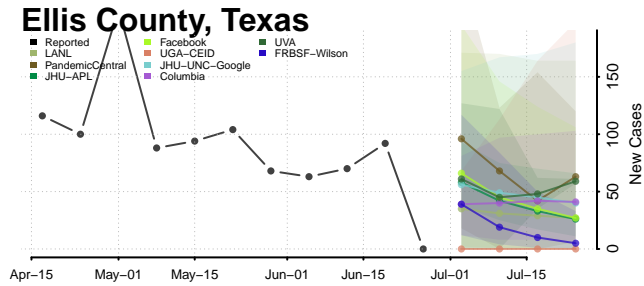

Cooke County, Texas

Coryell County, Texas

Cottle County, Texas

Crane County, Texas

Crockett County, Texas

Crosby County, Texas

Culberson County, Texas

Gillespie County, Texas