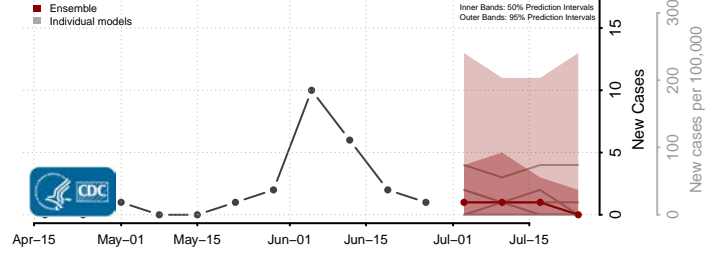

Wichita County, Kansas

Wilson County, Kansas

Woodson County, Kansas

Wyandotte County, Kansas

*New weekly cases may decrease in this location over the next four weeks. For these locations, the ensemble forecast indicates a probability of 0.75 or greater that fewer cases will be reported in week four of the forecast than in the last reported week.