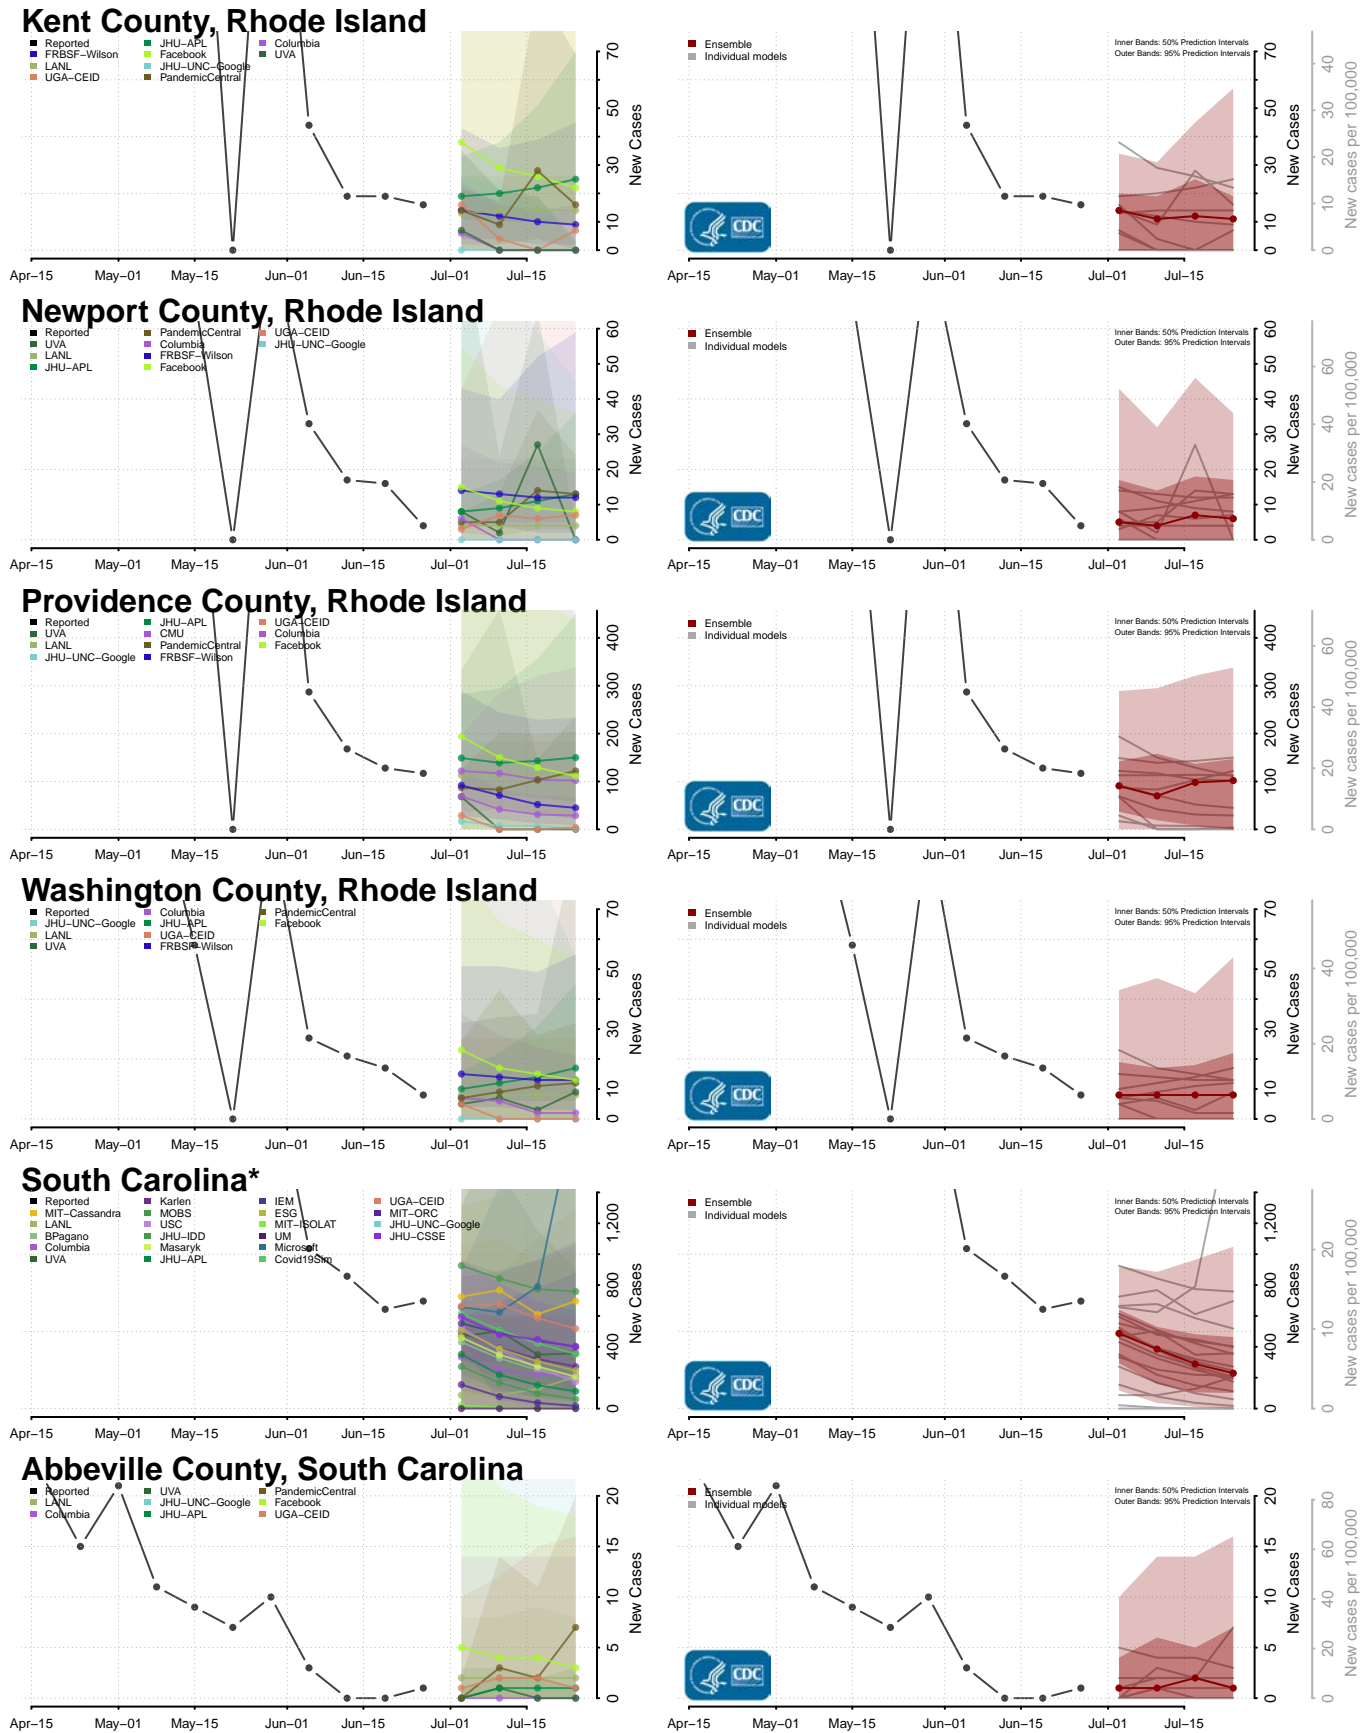

*New weekly cases may decrease in this location over the next four weeks. For these locations, the ensemble forecast indicates a probability of 0.75 or greater that fewer cases will be reported in week four of the forecast than in the last reported week.