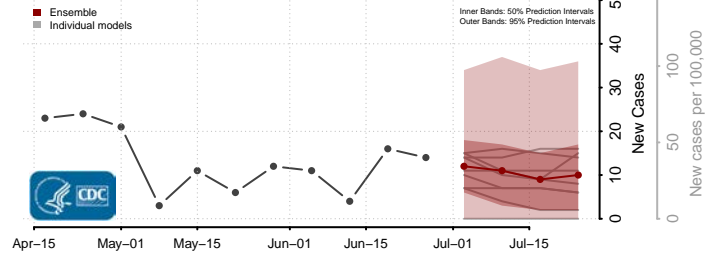

Silver Bow County, Montana