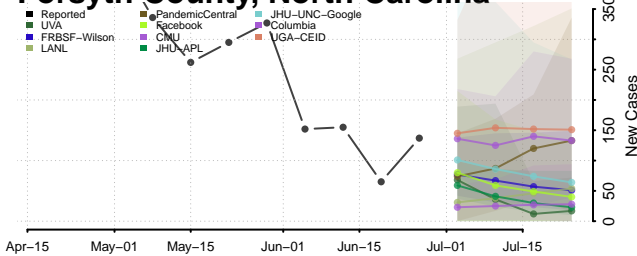

Forsyth County, North Carolina