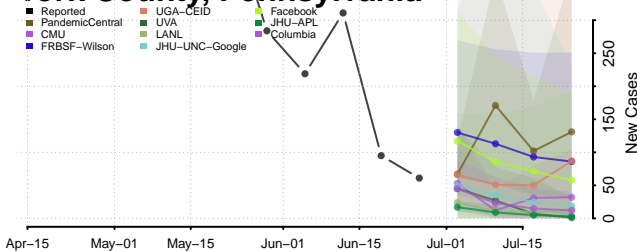

Venango County, Pennsylvania

Warren County, Pennsylvania

Washington County, Pennsylvania

Wayne County, Pennsylvania

Westmoreland County, Pennsylvania

Wyoming County, Pennsylvania

York County, Pennsylvania

Puerto Rico