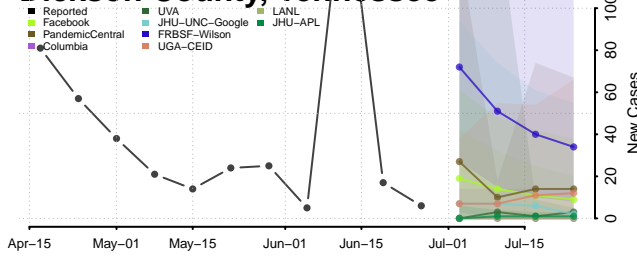

Davidson County, Tennessee

Decatur County, Tennessee

DeKalb County, Tennessee

Dickson County, Tennessee

Dyer County, Tennessee

Fayette County, Tennessee

Fentress County, Tennessee

Franklin County, Tennessee