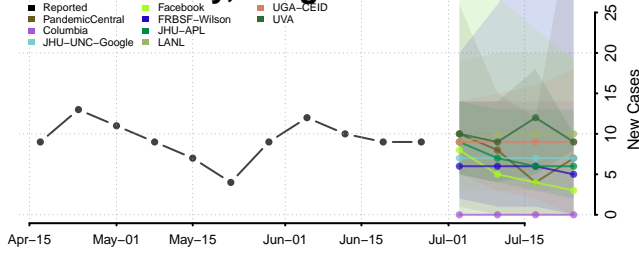

Multnomah County, Oregon

Polk County, Oregon

Sherman County, Oregon

Tillamook County, Oregon

Umatilla County, Oregon

Union County, Oregon

Wallowa County, Oregon

Wasco County, Oregon