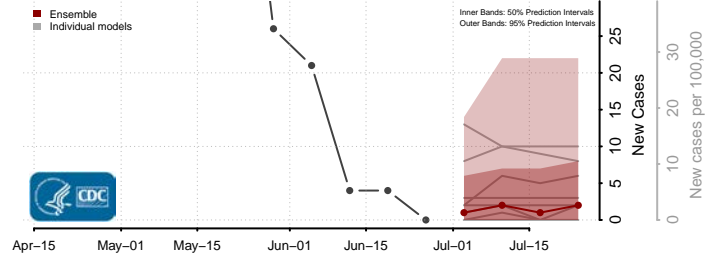

Cattaraugus County, New York