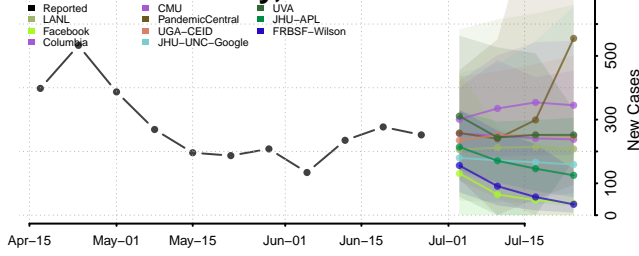

Cameron County, Texas