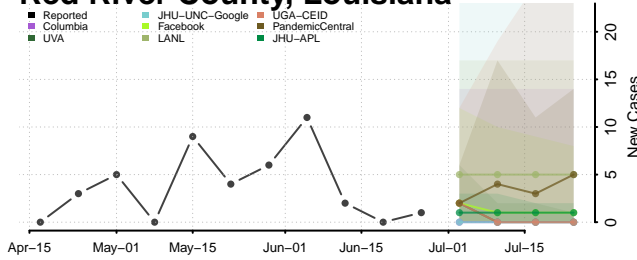

Natchitoches County, Louisiana

Orleans County, Louisiana

Ouachita County, Louisiana

Plaquemines County, Louisiana

Pointe Coupee County, Louisiana

Rapides County, Louisiana

Red River County, Louisiana

Richland County, Louisiana