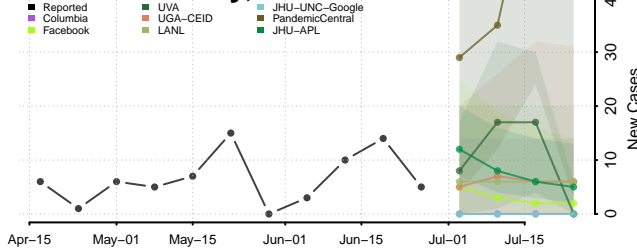

Ochiltree County, Texas

Oldham County, Texas

Orange County, Texas

Palo Pinto County, Texas

Panola County, Texas

Parker County, Texas

Parmer County, Texas

Pecos County, Texas