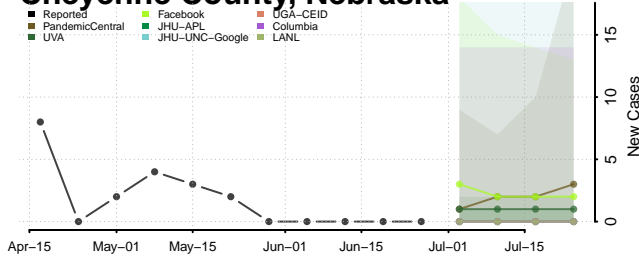

Cheyenne County, Nebraska