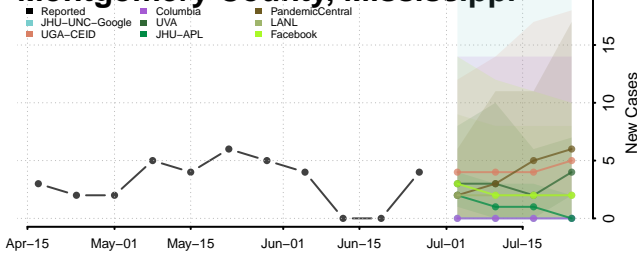

Madison County, Mississippi

Marion County, Mississippi

Marshall County, Mississippi

Monroe County, Mississippi

Montgomery County, Mississippi

Neshoba County, Mississippi

Newton County, Mississippi

Noxubee County, Mississippi