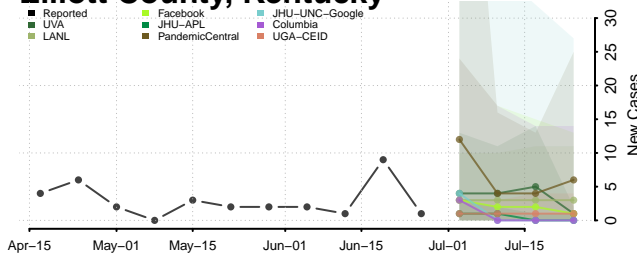

Clay County, Kentucky

Clinton County, Kentucky

Crittenden County, Kentucky

Cumberland County, Kentucky

Daviess County, Kentucky

Edmonson County, Kentucky

Elliott County, Kentucky

Estill County, Kentucky