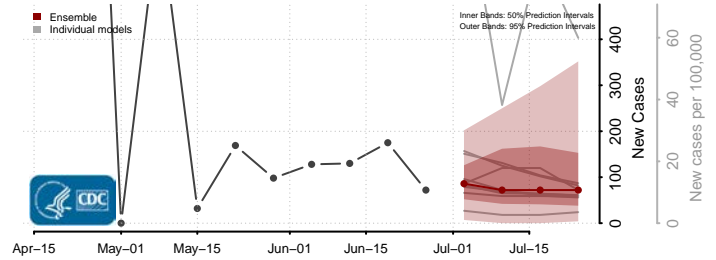

Hudson County, New Jersey