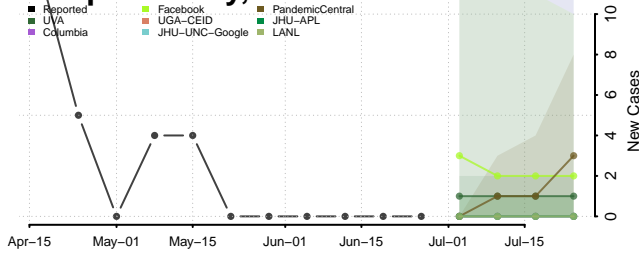

Nuckolls County, Nebraska

Otoe County, Nebraska

Pawnee County, Nebraska

Perkins County, Nebraska

Phelps County, Nebraska

Pierce County, Nebraska

Platte County, Nebraska

Polk County, Nebraska