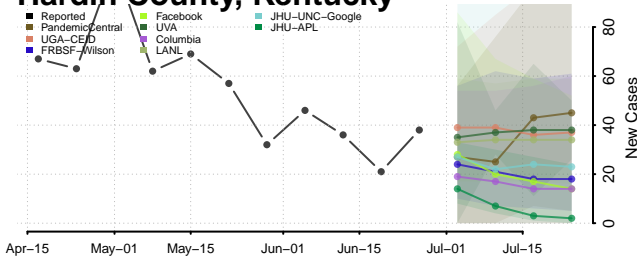

Fayette County, Kentucky

Fleming County, Kentucky

Graves County, Kentucky

Grayson County, Kentucky

Green County, Kentucky

Greenup County, Kentucky

Hancock County, Kentucky

Hardin County, Kentucky