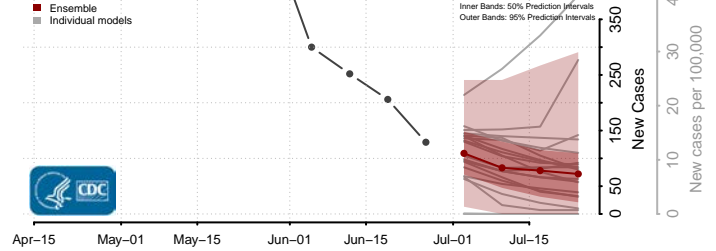

Windham County, Connecticut

Delaware*

Kent County, Delaware

New Castle County, Delaware

*New weekly cases may decrease in this location over the next four weeks. For these locations, the ensemble forecast indicates a probability of 0.75 or greater that fewer cases will be reported in week four of the forecast than in the last reported week.