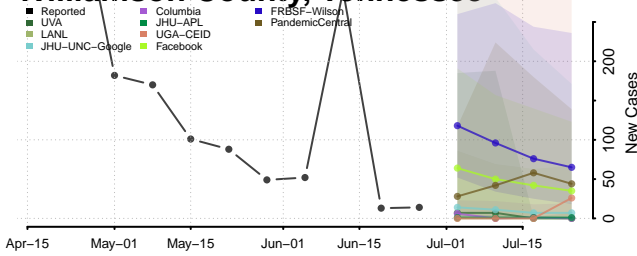

Williamson County, Tennessee