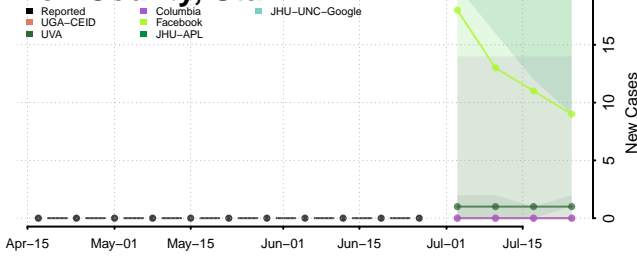

Iron County, Utah