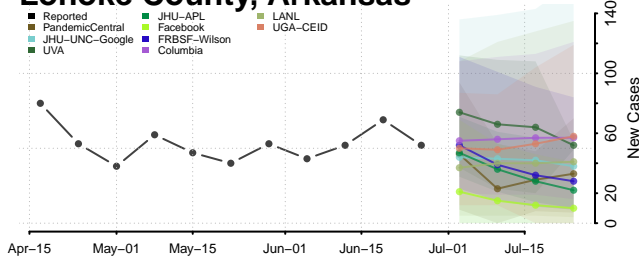

Lonoke County, Arkansas