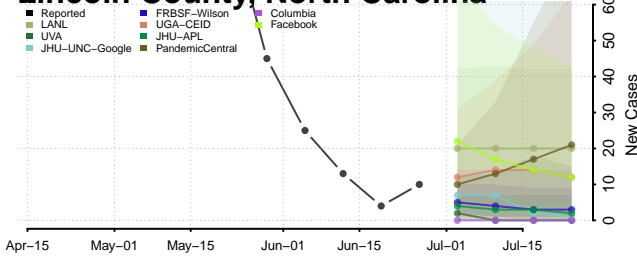

Hertford County, North Carolina

Lee County, North Carolina

Lenoir County, North Carolina

Lincoln County, North Carolina

Macon County, North Carolina

Madison County, North Carolina

Martin County, North Carolina