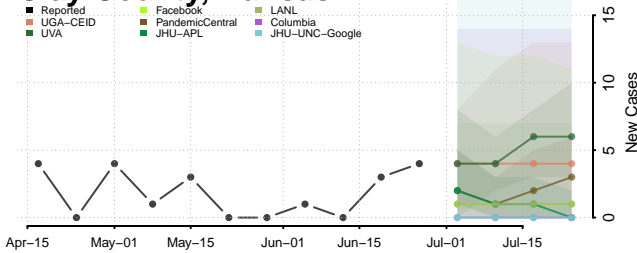

Chautauqua County, Kansas

Cherokee County, Kansas

Cheyenne County, Kansas

Clark County, Kansas

Clay County, Kansas

Cloud County, Kansas

Coffey County, Kansas

Comanche County, Kansas