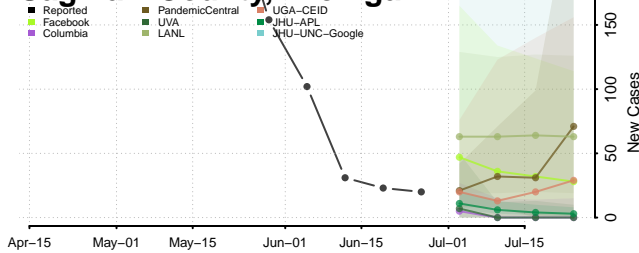

Saginaw County, Michigan