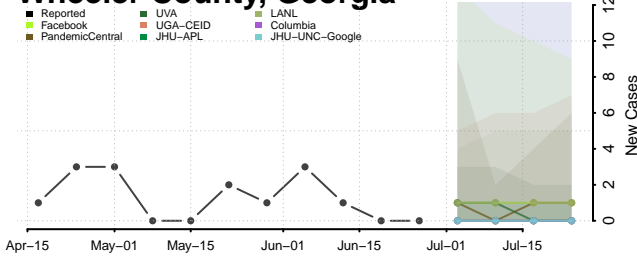

Walker County, Georgia

Walton County, Georgia

Ware County, Georgia

Warren County, Georgia

Washington County, Georgia

Wayne County, Georgia

Webster County, Georgia

Wheeler County, Georgia