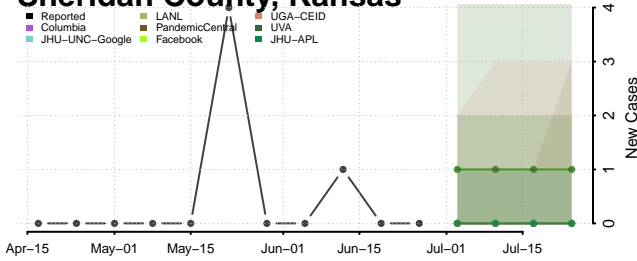

Phillips County, Kansas

Pottawatomie County, Kansas

Seward County, Kansas

Shawnee County, Kansas

Sheridan County, Kansas

Sherman County, Kansas

Smith County, Kansas

Stafford County, Kansas