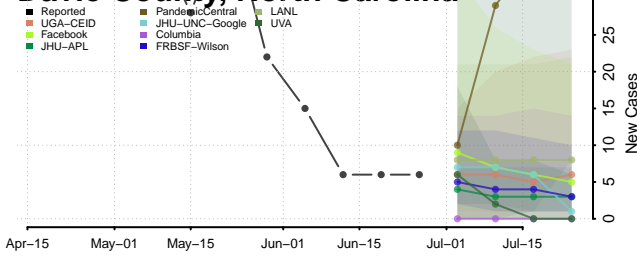

Chatham County, North Carolina

Cherokee County, North Carolina

Chowan County, North Carolina

Clay County, North Carolina

Davidson County, North Carolina

Davie County, North Carolina

Duplin County, North Carolina