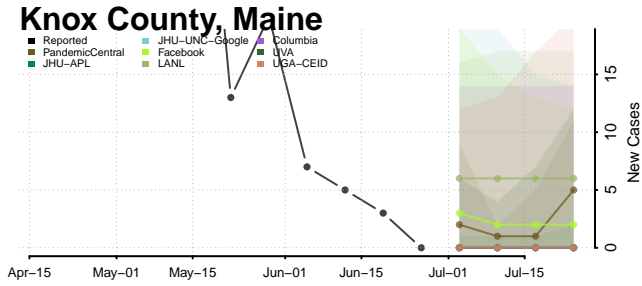

Vernon County, Louisiana

Washington County, Louisiana

Webster County, Louisiana

West Baton Rouge County, Louisiana

West Carroll County, Louisiana

West Feliciana County, Louisiana

Winn County, Louisiana

*New weekly cases may decrease in this location over the next four weeks. For these locations, the ensemble forecast indicates a probability of 0.75 or greater that fewer cases will be reported in week four of the forecast than in the last reported week.