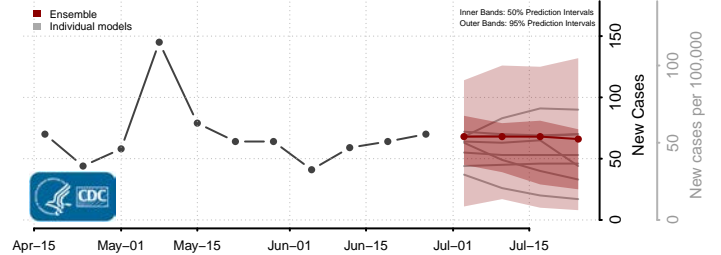

Faulkner County, Arkansas