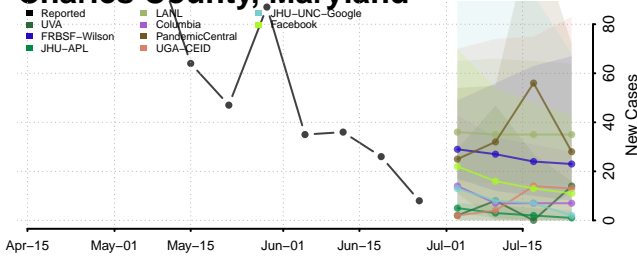

Charles County, Maryland