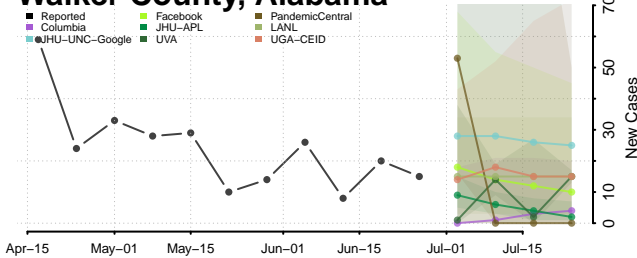

Lowndes County, Alabama

Macon County, Alabama

Madison County, Alabama

Marengo County, Alabama

Marion County, Alabama

Marshall County, Alabama

Mobile County, Alabama

Monroe County, Alabama

Montgomery County, Alabama

Morgan County, Alabama

St. Clair County, Alabama

Sumter County, Alabama

Talladega County, Alabama

Tallapoosa County, Alabama

Tuscaloosa County, Alabama

Walker County, Alabama