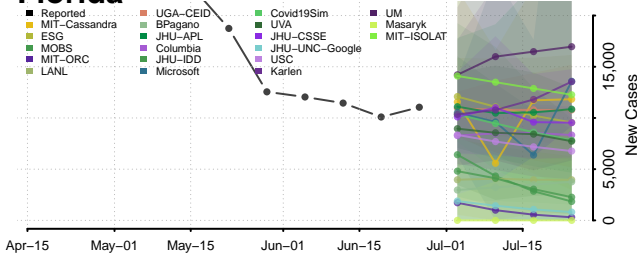

Sussex County, Delaware

District of Columbia*

Florida

Alachua County, Florida

Baker County, Florida

Bay County, Florida

*New weekly cases may decrease in this location over the next four weeks. For these locations, the ensemble forecast indicates a probability of 0.75 or greater that fewer cases will be reported in week four of the forecast than in the last reported week.