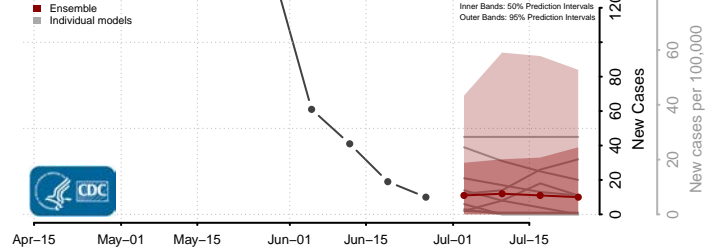

Saginaw County, Michigan

Sanilac County, Michigan

Schoolcraft County, Michigan

Shiawassee County, Michigan

St. Clair County, Michigan

St. Joseph County, Michigan

Tuscola County, Michigan

Van Buren County, Michigan