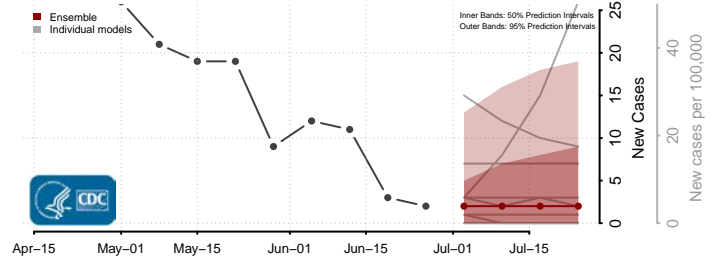

Florence County, Wisconsin

Fond du Lac County, Wisconsin

Forest County, Wisconsin

Grant County, Wisconsin

Green County, Wisconsin

Green Lake County, Wisconsin

Iowa County, Wisconsin

Iron County, Wisconsin