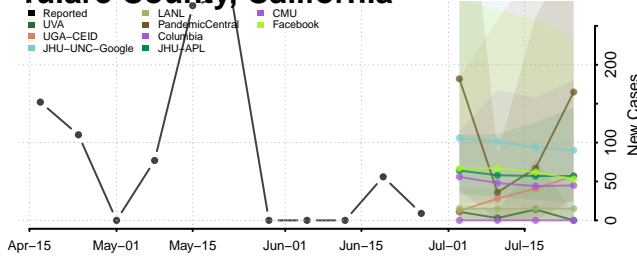

Santa Clara County, California

Santa Cruz County, California

Shasta County, California

Tehama County, California

Trinity County, California

Tulare County, California

Tuolumne County, California

Ventura County, California