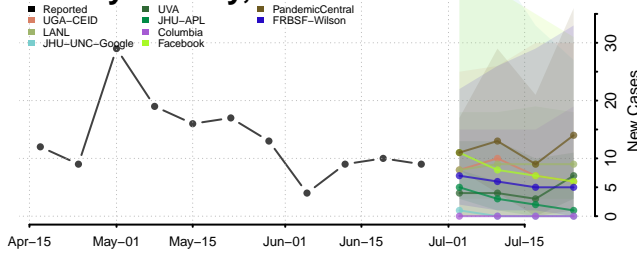

Harvey County, Kansas