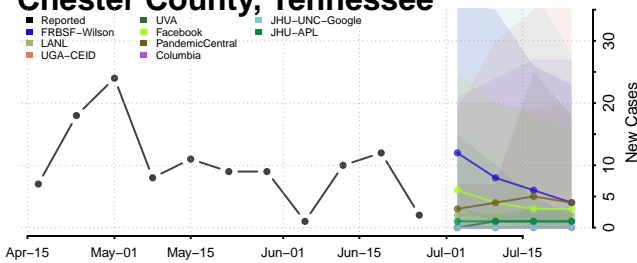

Cheatham County, Tennessee

Chester County, Tennessee

Claiborne County, Tennessee

Clay County, Tennessee

Cocke County, Tennessee

Coffee County, Tennessee

Crockett County, Tennessee

Cumberland County, Tennessee