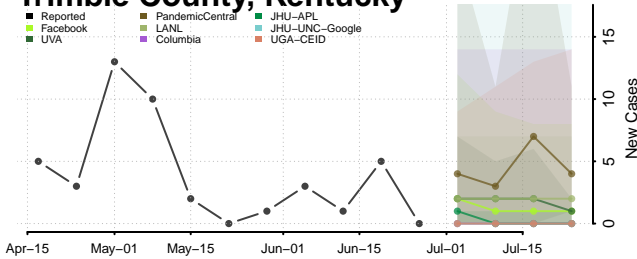

Spencer County, Kentucky

Taylor County, Kentucky

Todd County, Kentucky

Trigg County, Kentucky

Trimble County, Kentucky

Union County, Kentucky

Warren County, Kentucky

Washington County, Kentucky