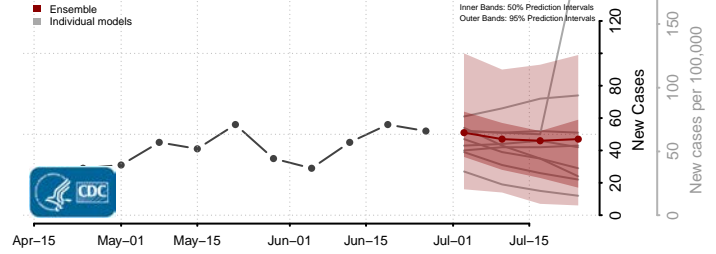

Sevier County, Arkansas

Sharp County, Arkansas

St. Francis County, Arkansas

Stone County, Arkansas

Union County, Arkansas

Van Buren County, Arkansas

Washington County, Arkansas

White County, Arkansas