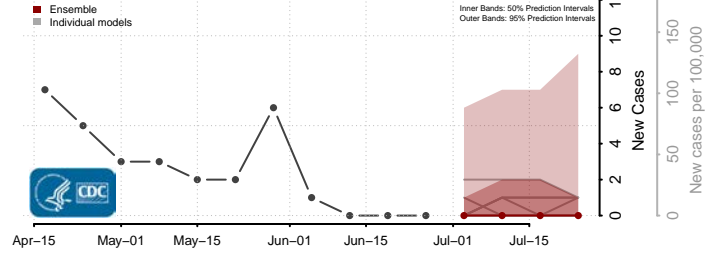

Pembina County, North Dakota