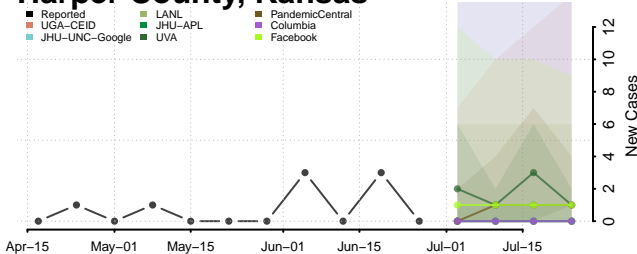

Harper County, Kansas