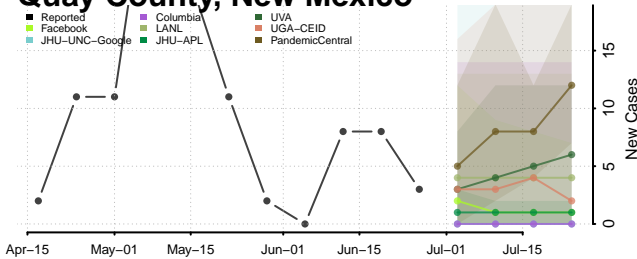

Quay County, New Mexico