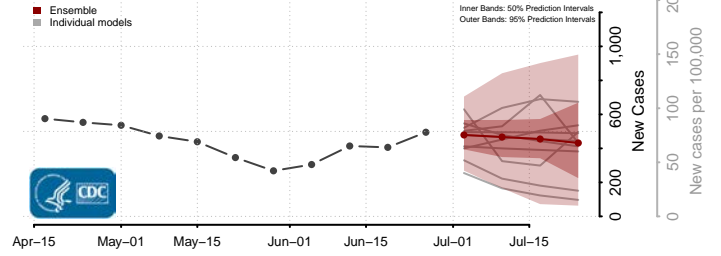

Utah County, Utah