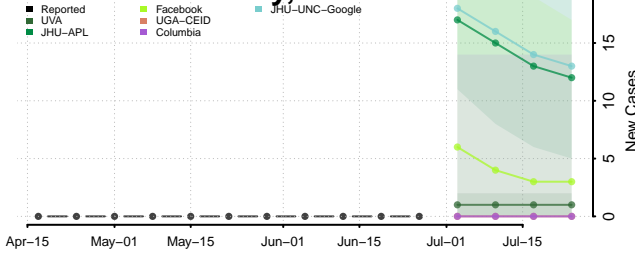

Box Elder County, Utah

Cache County, Utah

Carbon County, Utah

Daggett County, Utah

Davis County, Utah

Duchesne County, Utah

Emery County, Utah

Garfield County, Utah