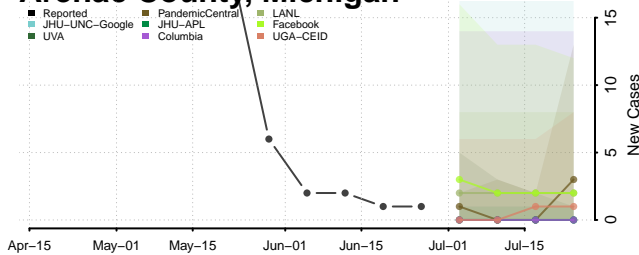

Allegan County, Michigan

Alpena County, Michigan

Antrim County, Michigan

Arenac County, Michigan

Baraga County, Michigan

Barry County, Michigan

Charlevoix County, Michigan

Cheboygan County, Michigan