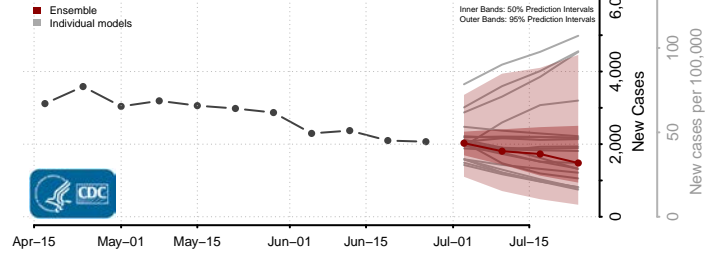

Wayne County, Kentucky

Webster County, Kentucky

Whitley County, Kentucky

Wolfe County, Kentucky

Woodford County, Kentucky

Louisiana

Acadia County, Louisiana

Allen County, Louisiana