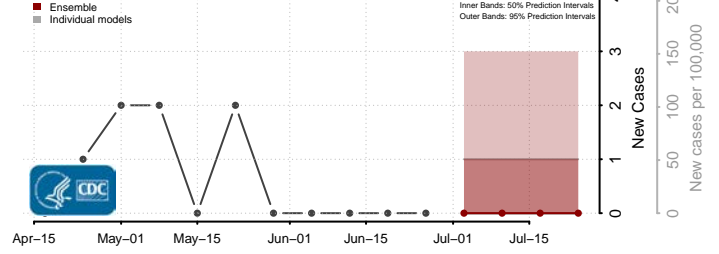

Furnas County, Nebraska

Gage County, Nebraska

Garden County, Nebraska

Garfield County, Nebraska

Gosper County, Nebraska

Grant County, Nebraska

Greeley County, Nebraska

Hall County, Nebraska