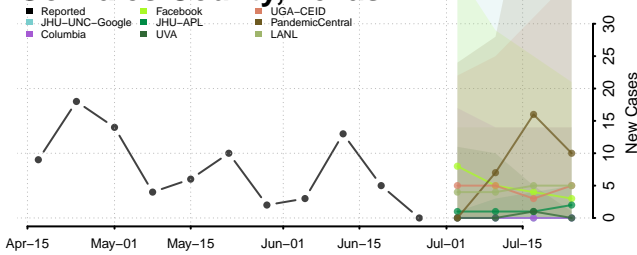

Gonzales County, Texas