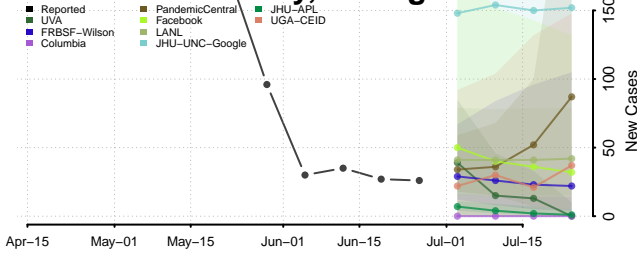

Washtenaw County, Michigan