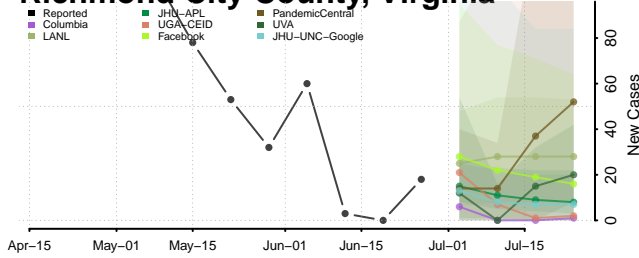

Richmond City County, Virginia