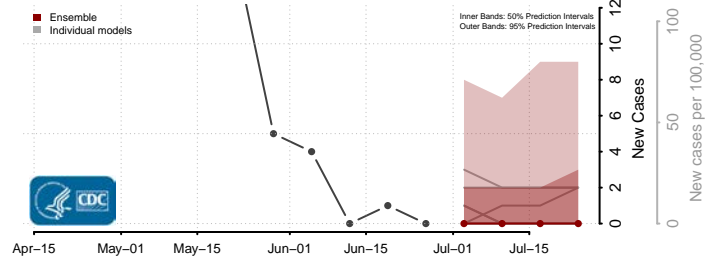

Pope County, Minnesota