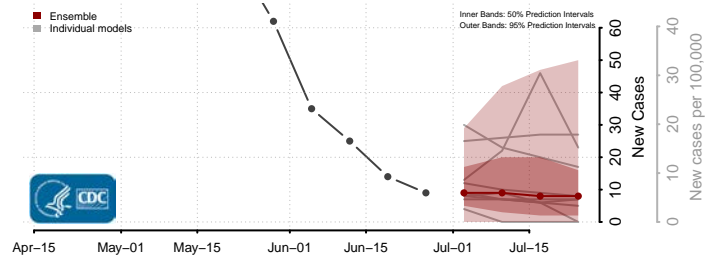

Washington County, Maryland