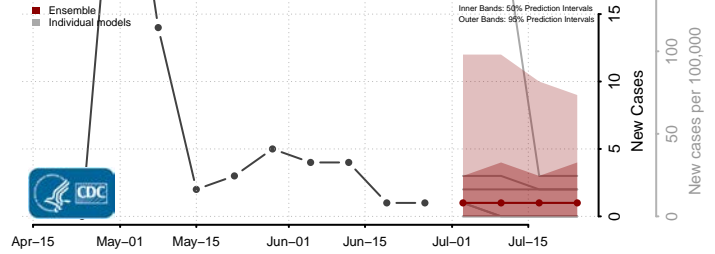

Union County, Iowa

Van Buren County, Iowa

Wapello County, Iowa

Warren County, Iowa

Washington County, Iowa

Wayne County, Iowa

Webster County, Iowa

Winnebago County, Iowa