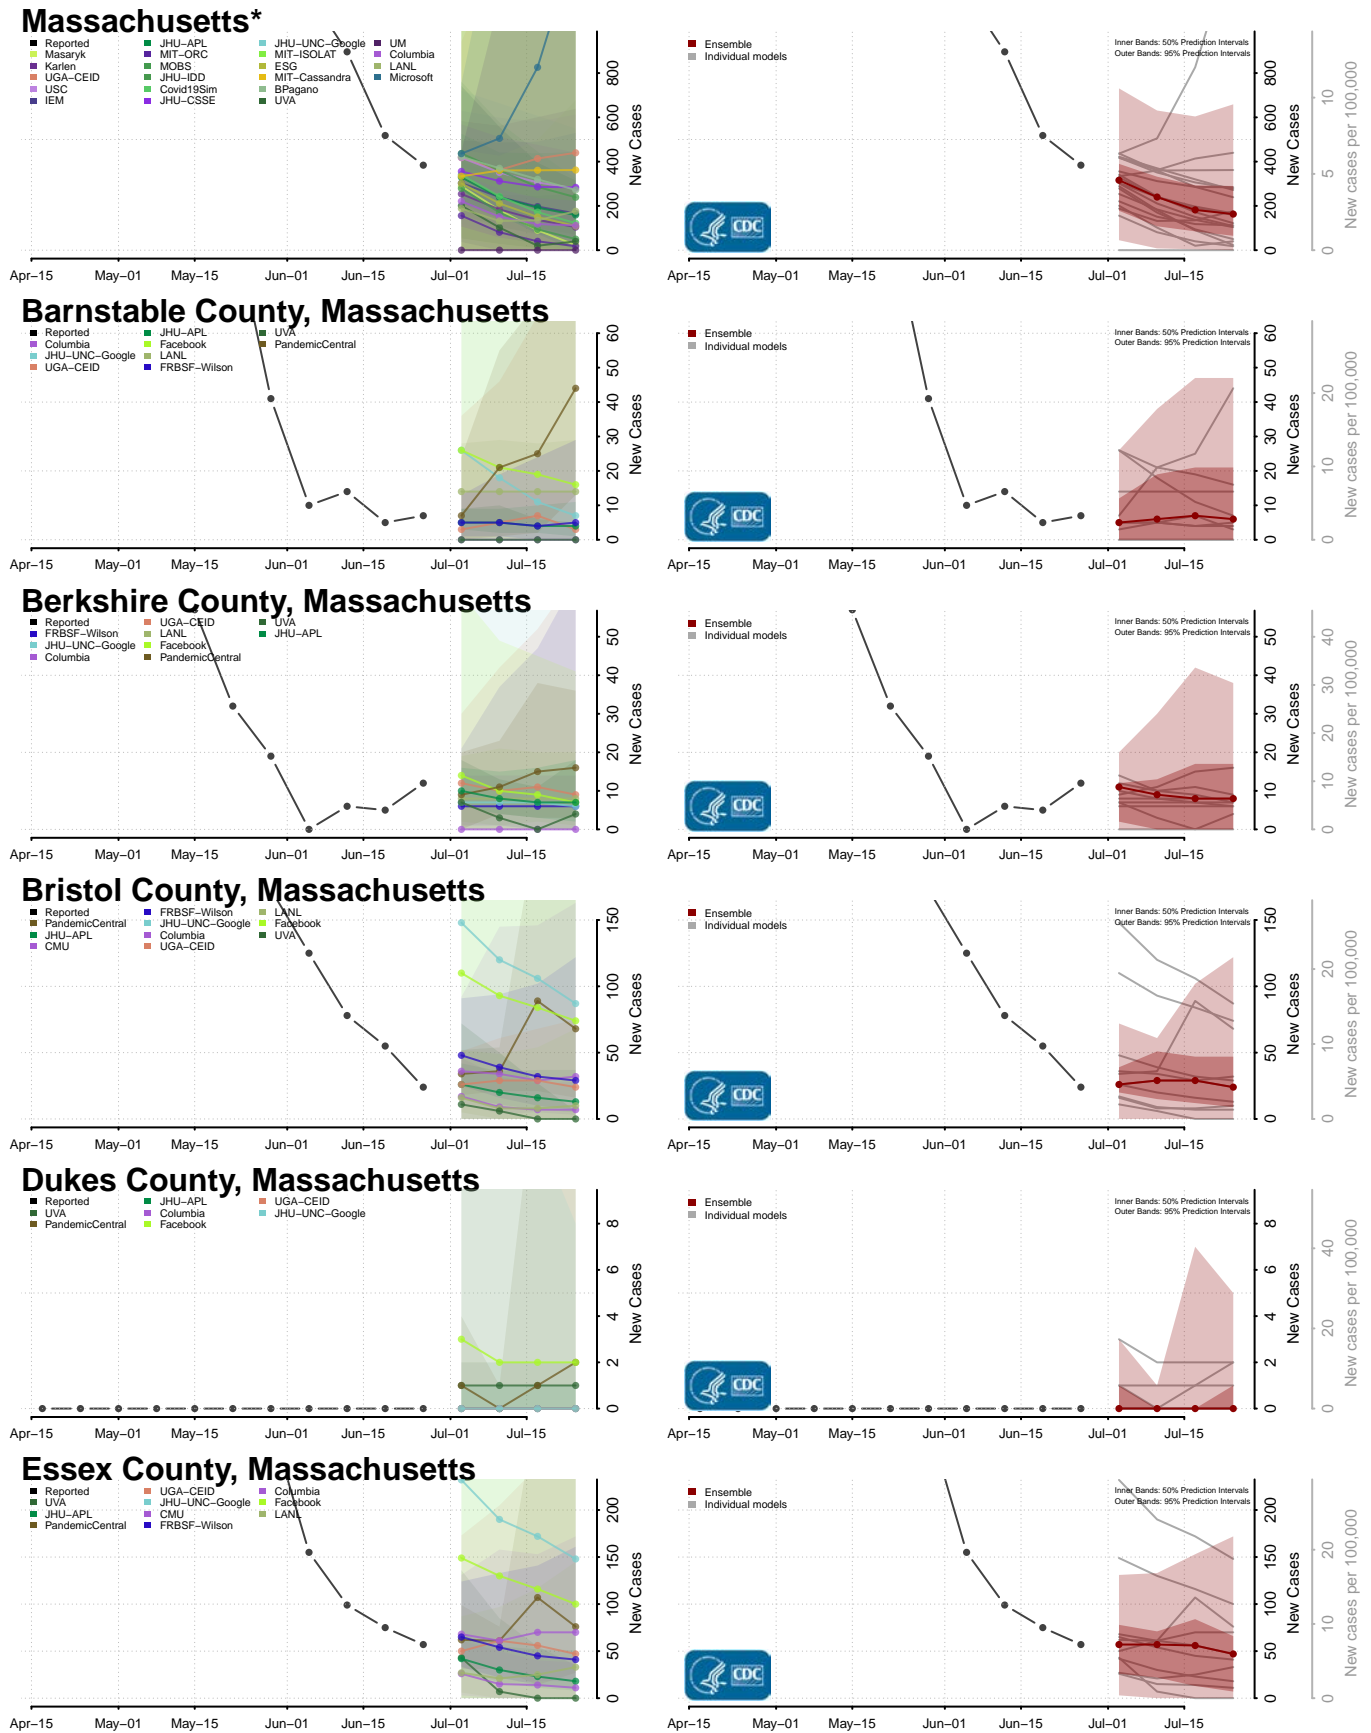

*New weekly cases may decrease in this location over the next four weeks. For these locations, the ensemble forecast indicates a probability of 0.75 or greater that fewer cases will be reported in week four of the forecast than in the last reported week.