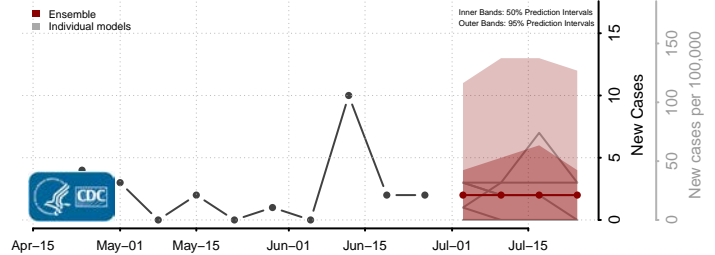

Montana

Beaverhead County, Montana

Big Horn County, Montana

Blaine County, Montana

Broadwater County, Montana

Carbon County, Montana

Carter County, Montana

Cascade County, Montana