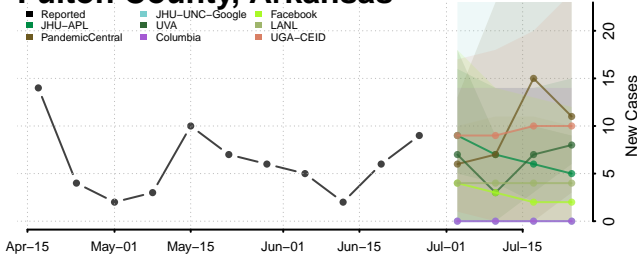

Fulton County, Arkansas