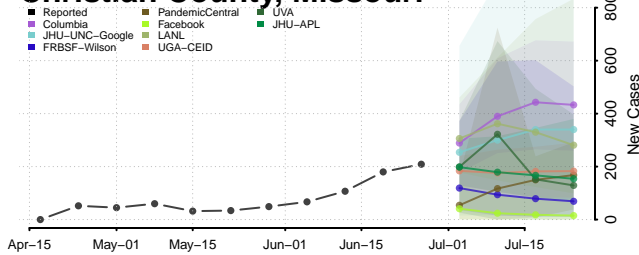

Christian County, Missouri