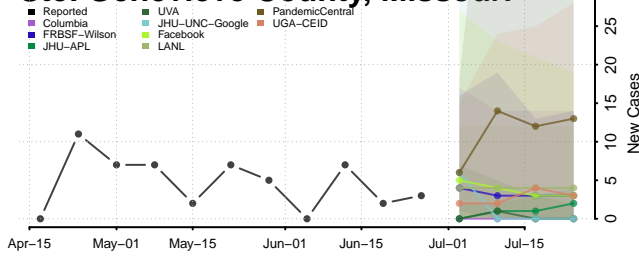

St. Francois County, Missouri

St. Louis City County, Missouri

St. Louis County, Missouri

Ste. Genevieve County, Missouri

Stoddard County, Missouri

Stone County, Missouri

Sullivan County, Missouri

Taney County, Missouri