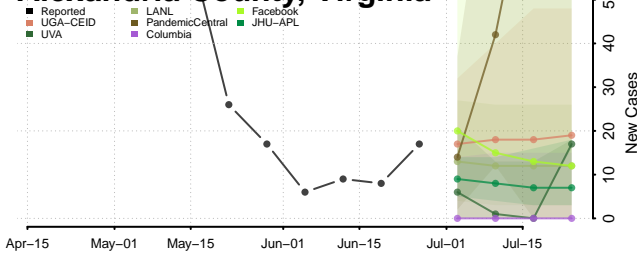

Alexandria County, Virginia