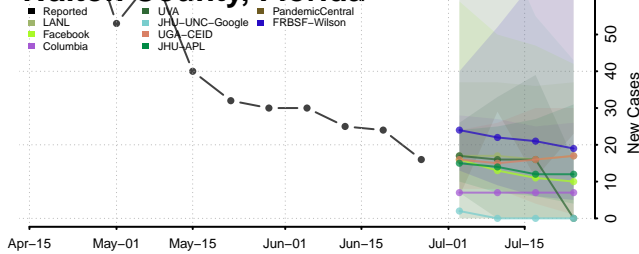

Walton County, Florida