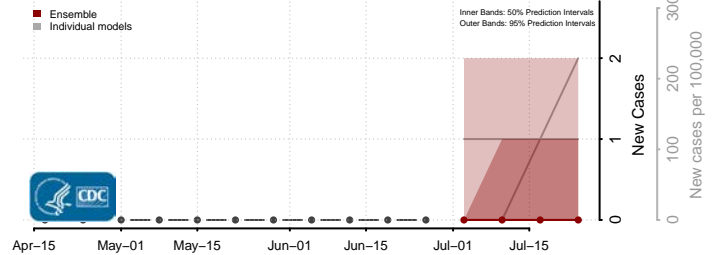

Esmeralda County, Nevada