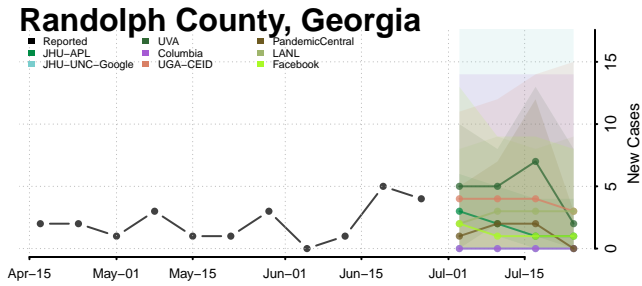

Marion County, Georgia

McDuffie County, Georgia

McIntosh County, Georgia

Meriwether County, Georgia

Miller County, Georgia

Mitchell County, Georgia

Monroe County, Georgia

Montgomery County, Georgia