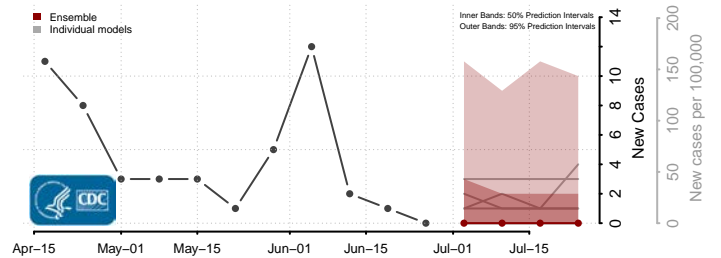

Pendleton County, West Virginia