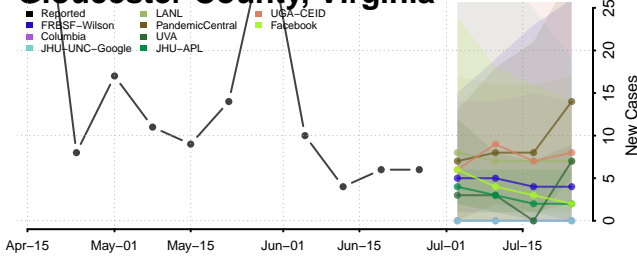

Gloucester County, Virginia