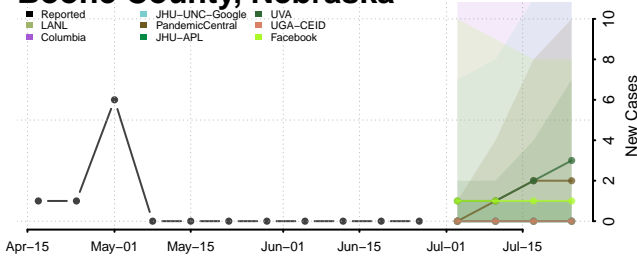

Adams County, Nebraska

Antelope County, Nebraska

Arthur County, Nebraska

Banner County, Nebraska

Blaine County, Nebraska

Boone County, Nebraska

Box Butte County, Nebraska

Boyd County, Nebraska