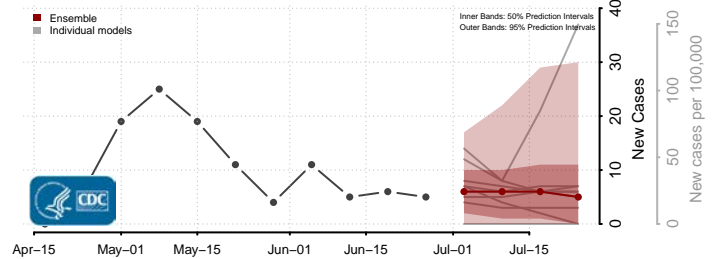

Washington County, Missouri