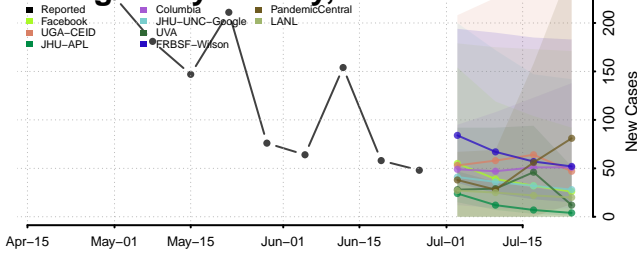

Marshall County, Tennessee

Maury County, Tennessee

McMinn County, Tennessee

McNairy County, Tennessee

Meigs County, Tennessee

Monroe County, Tennessee

Montgomery County, Tennessee

Moore County, Tennessee