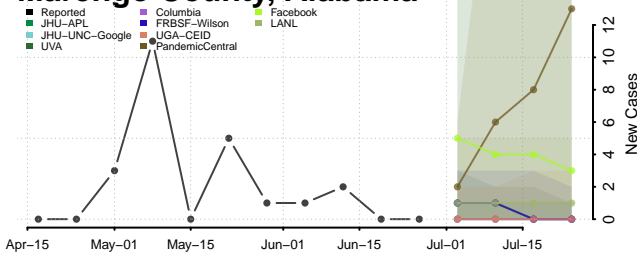

Houston County, Alabama

Jackson County, Alabama

Jefferson County, Alabama

Lamar County, Alabama

Lauderdale County, Alabama

Lawrence County, Alabama

Lee County, Alabama

Limestone County, Alabama

Lowndes County, Alabama

Macon County, Alabama

Madison County, Alabama

Marengo County, Alabama

Marion County, Alabama

Marshall County, Alabama

Mobile County, Alabama

Monroe County, Alabama

Montgomery County, Alabama

Morgan County, Alabama

St. Clair County, Alabama

Sumter County, Alabama

Talladega County, Alabama

Tallapoosa County, Alabama

Tuscaloosa County, Alabama

Walker County, Alabama