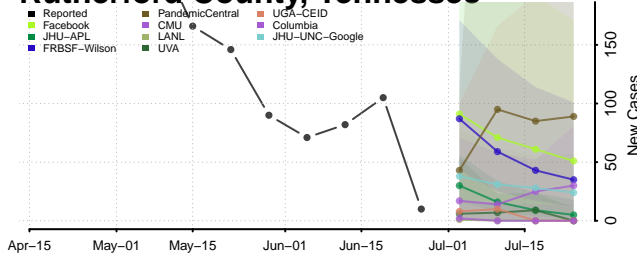

Morgan County, Tennessee

Obion County, Tennessee

Overton County, Tennessee

Robertson County, Tennessee

Rutherford County, Tennessee

Scott County, Tennessee

Sequatchie County, Tennessee

Sevier County, Tennessee