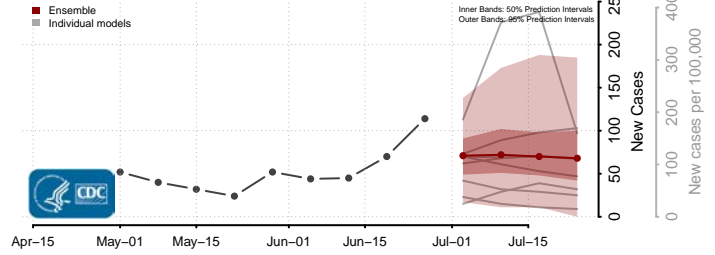

Skagit County, Washington

Skamania County, Washington

Snohomish County, Washington

Spokane County, Washington

Stevens County, Washington

Thurston County, Washington

Wahkiakum County, Washington

Walla Walla County, Washington