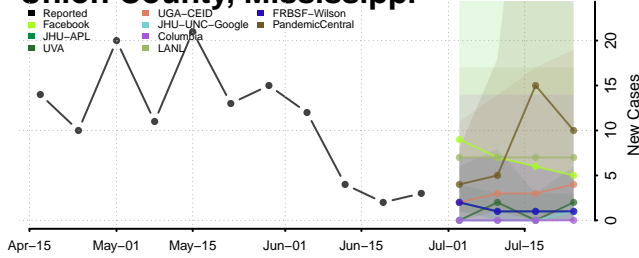

Tate County, Mississippi

Tippah County, Mississippi

Tishomingo County, Mississippi

Tunica County, Mississippi

Union County, Mississippi

Walthall County, Mississippi

Warren County, Mississippi

Washington County, Mississippi