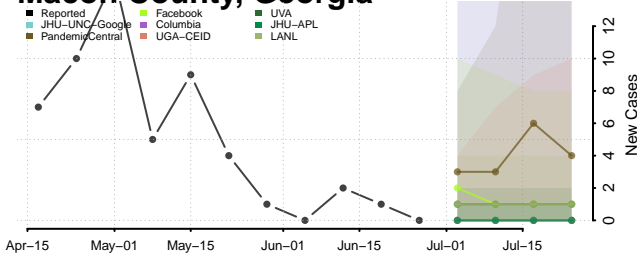

Lee County, Georgia

Liberty County, Georgia

Lincoln County, Georgia

Long County, Georgia

Lowndes County, Georgia

Lumpkin County, Georgia

Macon County, Georgia

Madison County, Georgia