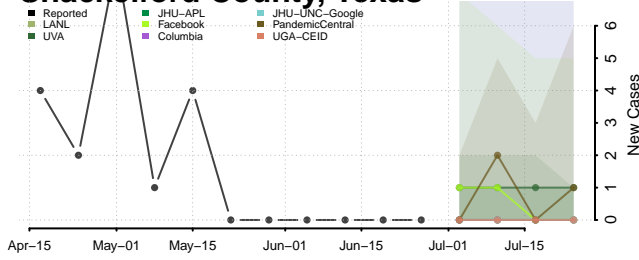

Shackelford County, Texas