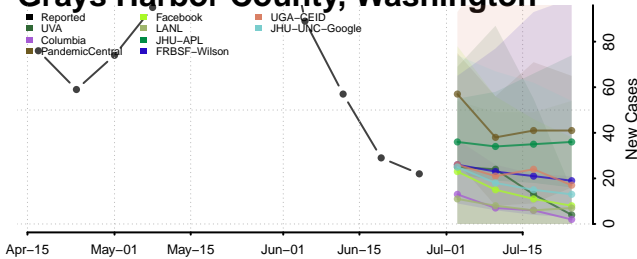

Grays Harbor County, Washington