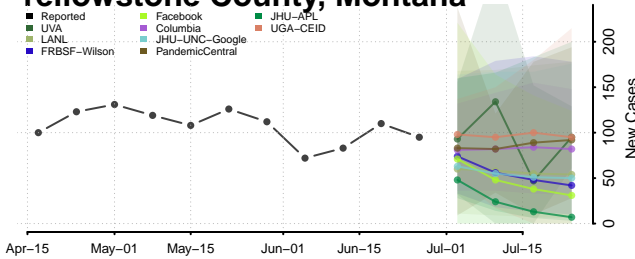

Teton County, Montana

Toole County, Montana

Treasure County, Montana

Valley County, Montana

Wheatland County, Montana

Wibaux County, Montana

Yellowstone County, Montana

Nebraska