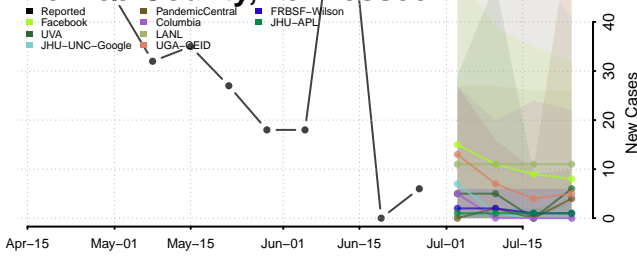

Marshall County, Tennessee

Maury County, Tennessee

McMinn County, Tennessee

McNairy County, Tennessee

Meigs County, Tennessee

Monroe County, Tennessee

Montgomery County, Tennessee

Moore County, Tennessee