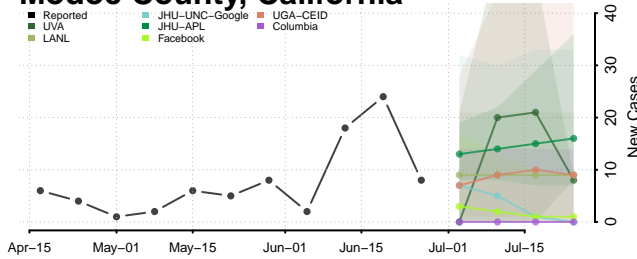

Madera County, California

Marin County, California

Mariposa County, California

Mendocino County, California

Merced County, California

Modoc County, California

Mono County, California

Monterey County, California