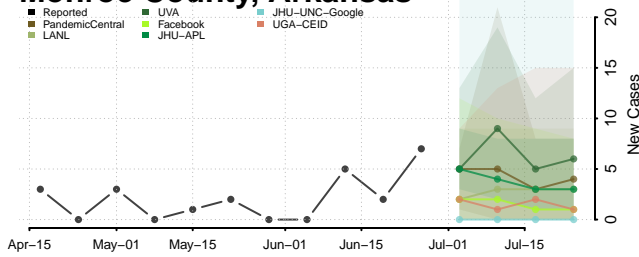

Logan County, Arkansas

Lonoke County, Arkansas

Madison County, Arkansas

Marion County, Arkansas

Miller County, Arkansas

Mississippi County, Arkansas

Monroe County, Arkansas

Montgomery County, Arkansas