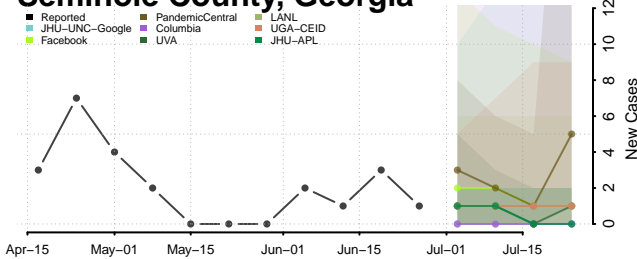

Rockdale County, Georgia

Schley County, Georgia

Screven County, Georgia

Seminole County, Georgia

Spalding County, Georgia

Stephens County, Georgia

Stewart County, Georgia

Sumter County, Georgia