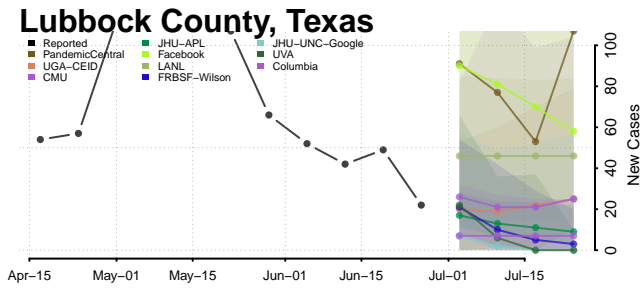

Leon County, Texas

Liberty County, Texas

Limestone County, Texas

Lipscomb County, Texas

Live Oak County, Texas

Llano County, Texas

Loving County, Texas

Menard County, Texas