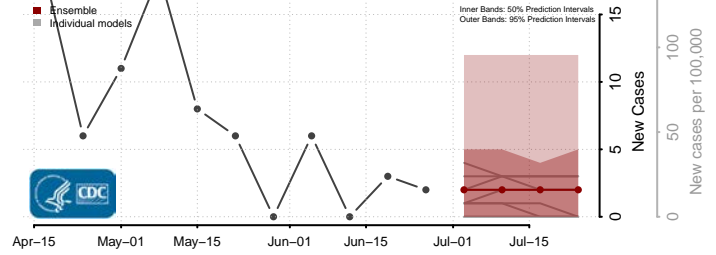

Winneshiek County, Iowa

Woodbury County, Iowa

Worth County, Iowa

Wright County, Iowa

Kansas

Allen County, Kansas

Anderson County, Kansas

Atchison County, Kansas