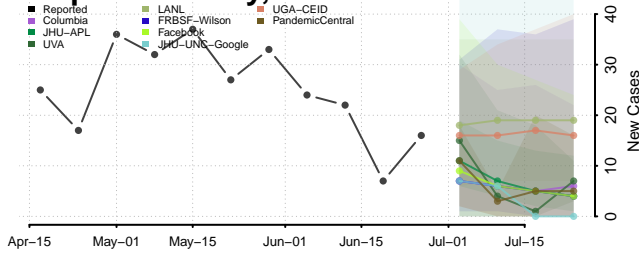

Iroquois County, Illinois