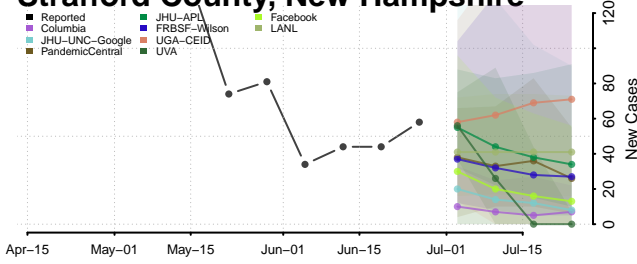

Strafford County, New Hampshire