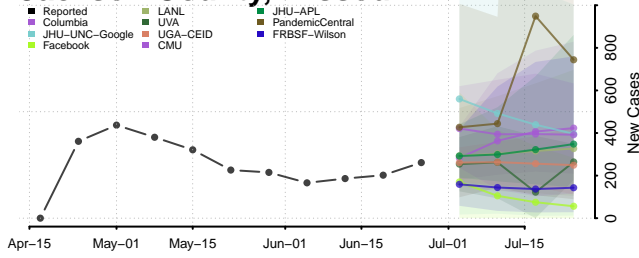

Henry County, Missouri

Hickory County, Missouri

Holt County, Missouri

Howard County, Missouri

Howell County, Missouri

Iron County, Missouri

Jackson County, Missouri

Jasper County, Missouri