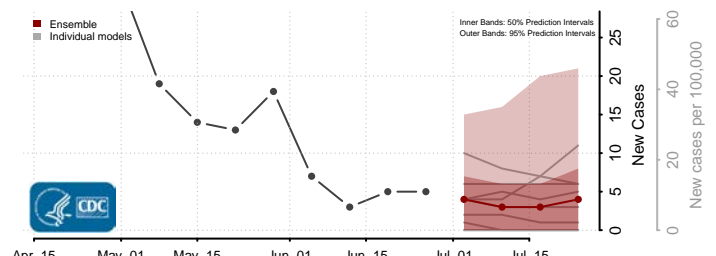

Logan County, Ohio