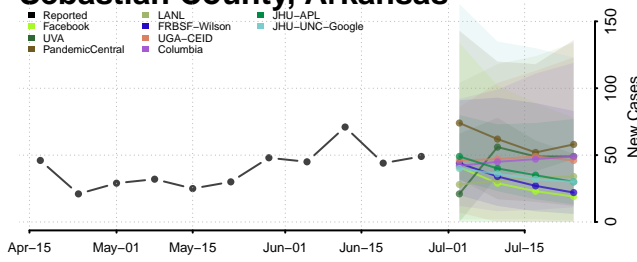

Pope County, Arkansas

Prairie County, Arkansas

Pulaski County, Arkansas

Randolph County, Arkansas

Saline County, Arkansas

Scott County, Arkansas

Searcy County, Arkansas

Sebastian County, Arkansas