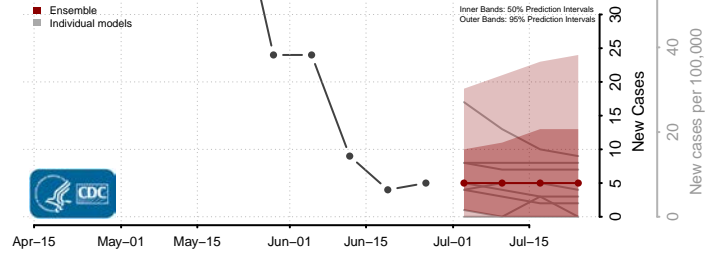

Rowan County, North Carolina

Rutherford County, North Carolina

Sampson County, North Carolina

Scotland County, North Carolina

Stanly County, North Carolina

Stokes County, North Carolina

Surry County, North Carolina