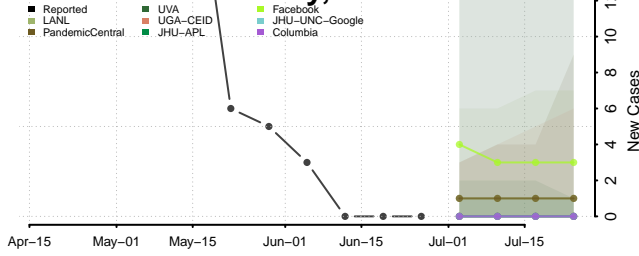

Cottonwood County, Minnesota