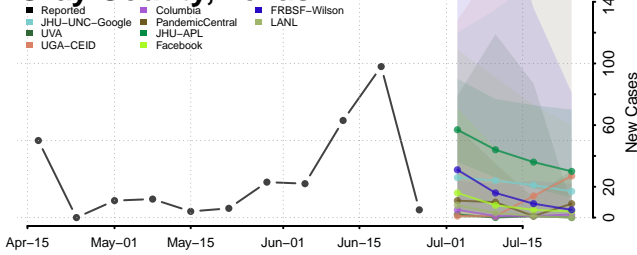

Gray County, Texas