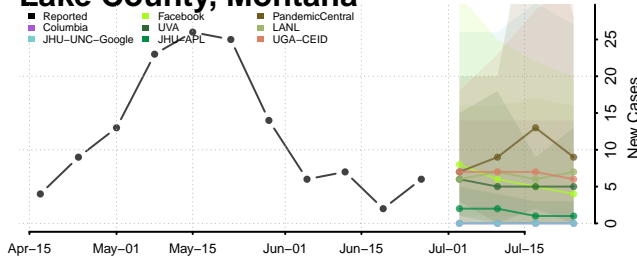

Lake County, Montana