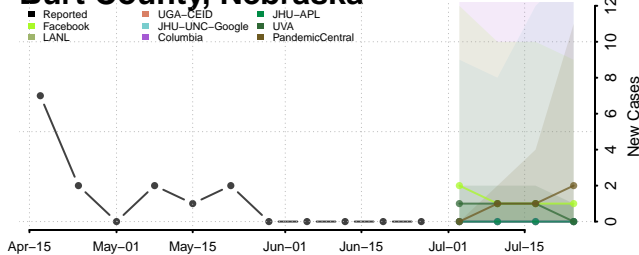

Burt County, Nebraska