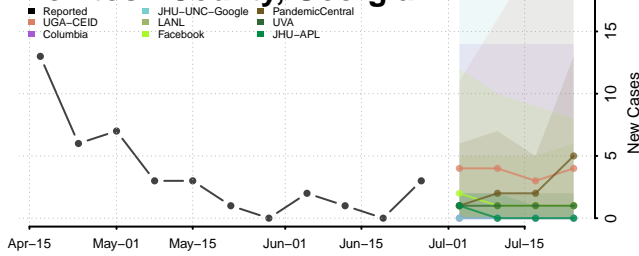

McIntosh County, Georgia