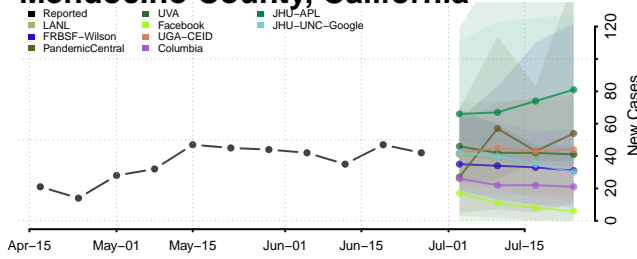

Madera County, California

Marin County, California

Mariposa County, California

Mendocino County, California

Merced County, California

Modoc County, California

Mono County, California

Monterey County, California