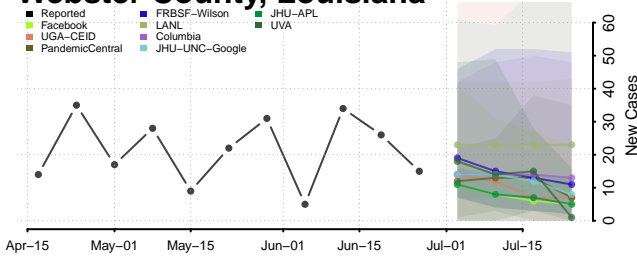

Webster County, Louisiana