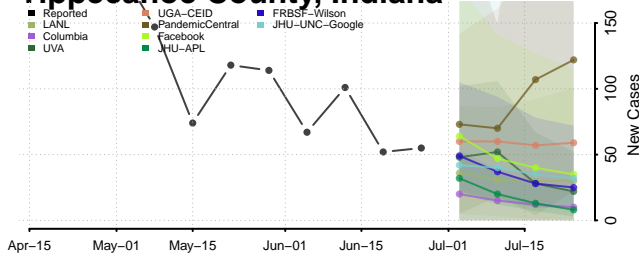

Starke County, Indiana

Steuben County, Indiana

Sullivan County, Indiana

Switzerland County, Indiana

Tippecanoe County, Indiana

Tipton County, Indiana

Union County, Indiana

Vanderburgh County, Indiana