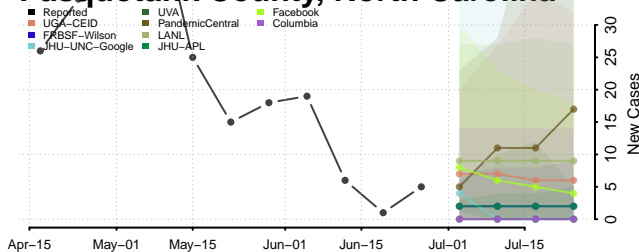

Northampton County, North Carolina

Onslow County, North Carolina

Orange County, North Carolina

Pamlico County, North Carolina

Pasquotank County, North Carolina

Pender County, North Carolina

Perquimans County, North Carolina