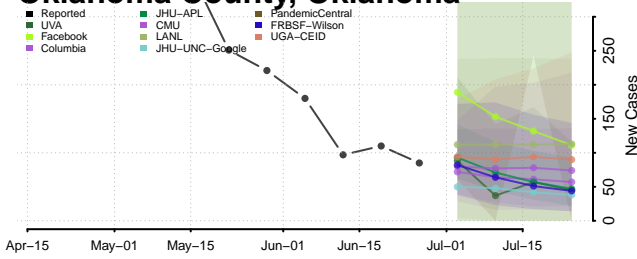

Oklahoma County, Oklahoma