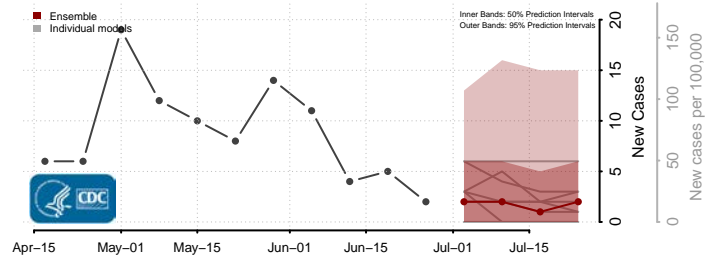

Cass County, Illinois