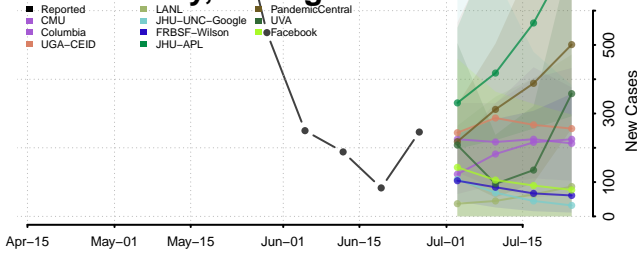

Kent County, Michigan