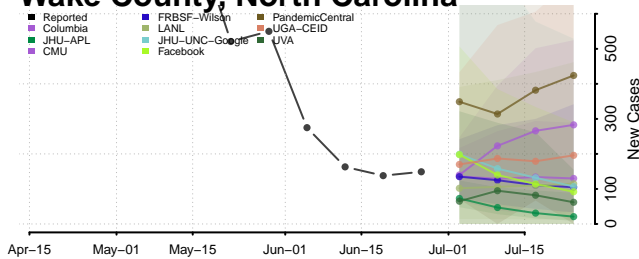

Swain County, North Carolina

Transylvania County, North Carolina

Tyrrell County, North Carolina

Union County, North Carolina

Vance County, North Carolina

Wake County, North Carolina

Warren County, North Carolina