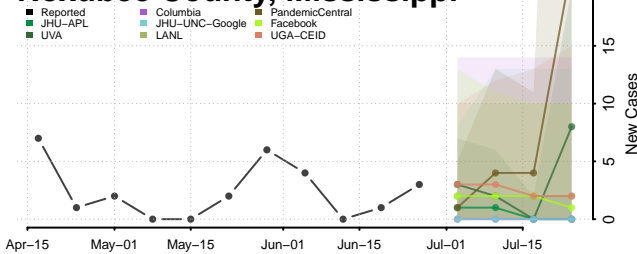

Madison County, Mississippi

Marion County, Mississippi

Marshall County, Mississippi

Monroe County, Mississippi

Montgomery County, Mississippi

Neshoba County, Mississippi

Newton County, Mississippi

Noxubee County, Mississippi