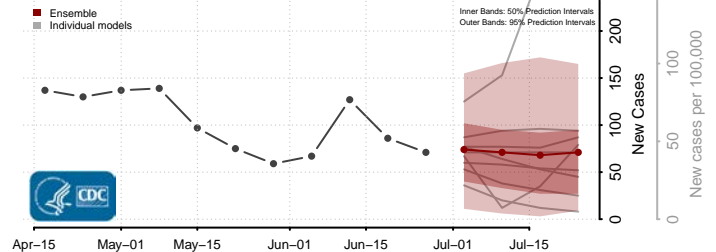

Wichita County, Kansas

Wilson County, Kansas

Woodson County, Kansas

Wyandotte County, Kansas

*New weekly cases may decrease in this location over the next four weeks. For these locations, the ensemble forecast indicates a probability of 0.75 or greater that fewer cases will be reported in week four of the forecast than in the last reported week.