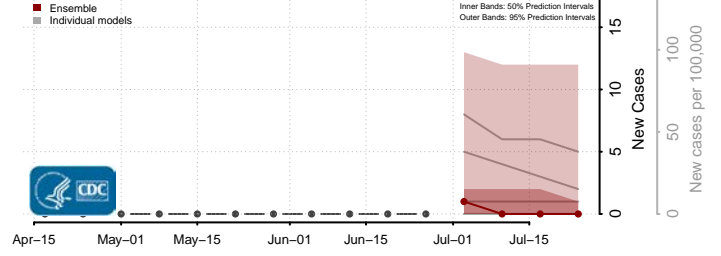

Grand County, Utah

Iron County, Utah

Juab County, Utah

Kane County, Utah

Millard County, Utah

Morgan County, Utah

Piute County, Utah

Tooele County, Utah