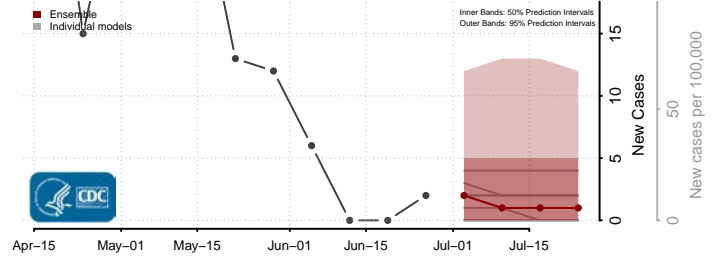

Morgan County, West Virginia