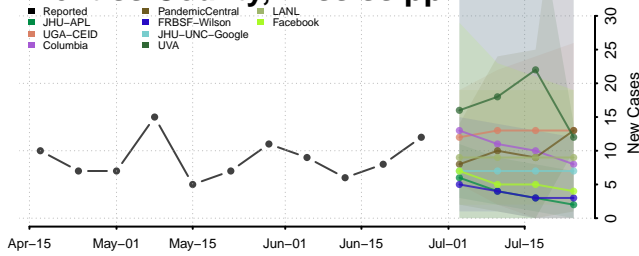

Oktibbeha County, Mississippi

Panola County, Mississippi

Pearl River County, Mississippi

Perry County, Mississippi

Pike County, Mississippi

Pontotoc County, Mississippi

Prentiss County, Mississippi

Quitman County, Mississippi