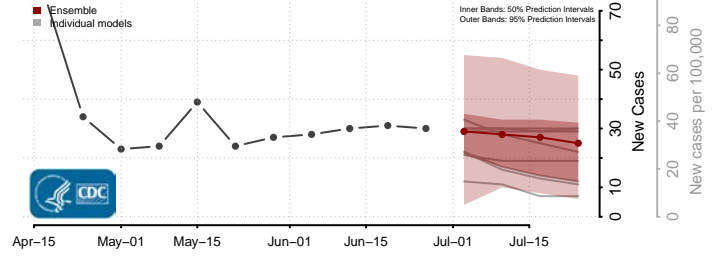

Washington County, Oklahoma

Washita County, Oklahoma

Woods County, Oklahoma

Woodward County, Oklahoma

*New weekly cases may decrease in this location over the next four weeks. For these locations, the ensemble forecast indicates a probability of 0.75 or greater that fewer cases will be reported in week four of the forecast than in the last reported week.