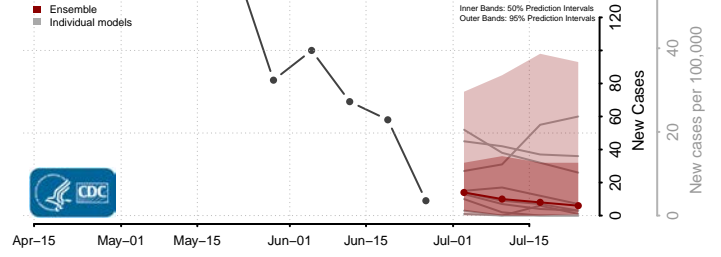

Cumberland County, Pennsylvania