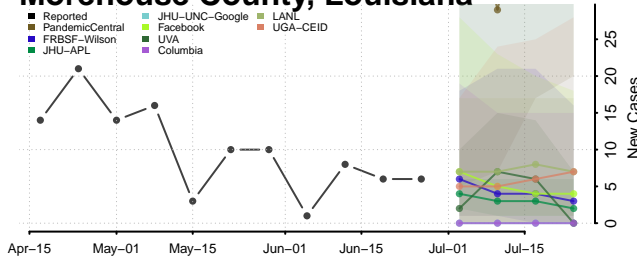

Jefferson Davis County, Louisiana

Lafayette County, Louisiana

Lafourche County, Louisiana

LaSalle County, Louisiana

Lincoln County, Louisiana

Livingston County, Louisiana

Madison County, Louisiana

Morehouse County, Louisiana