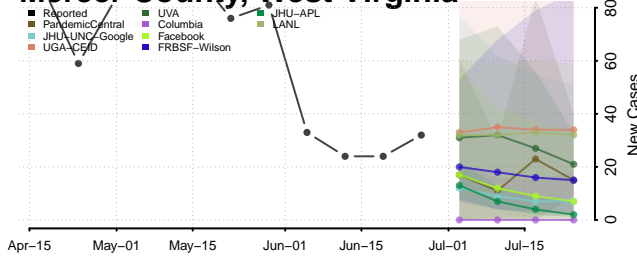

Mercer County, West Virginia