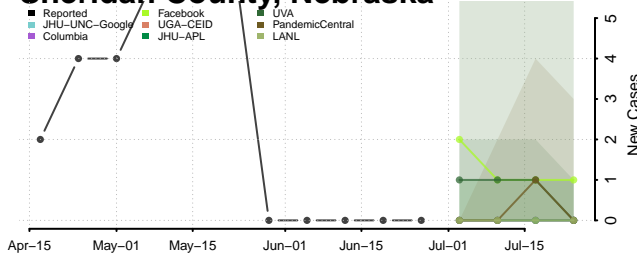

Sheridan County, Nebraska