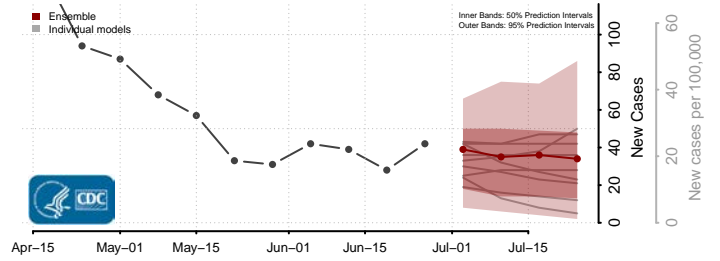

Shawnee County, Kansas