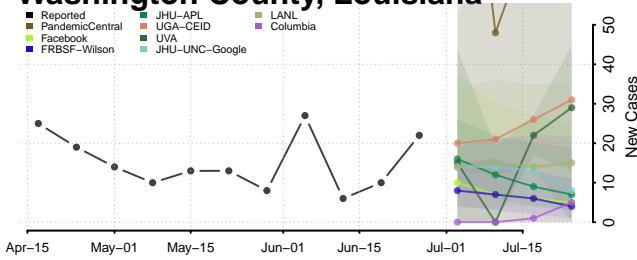

Washington County, Louisiana