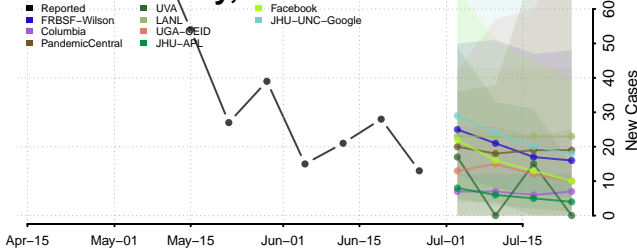

McDowell County, North Carolina

Mecklenburg County, North Carolina

Mitchell County, North Carolina

Montgomery County, North Carolina

Moore County, North Carolina

Nash County, North Carolina

New Hanover County, North Carolina