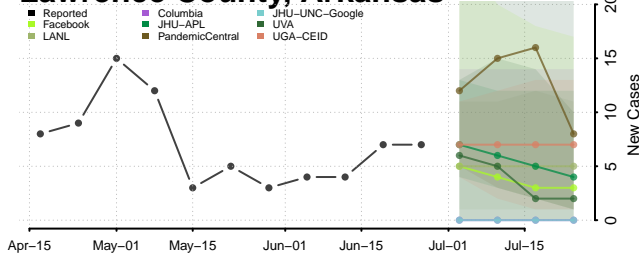

Greene County, Arkansas

Hempstead County, Arkansas

Hot Spring County, Arkansas

Howard County, Arkansas

Lawrence County, Arkansas

Lee County, Arkansas

Lincoln County, Arkansas

Little River County, Arkansas