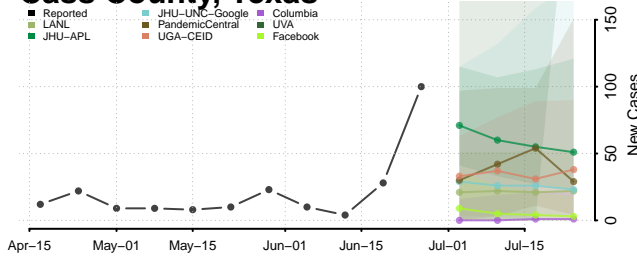

Cass County, Texas