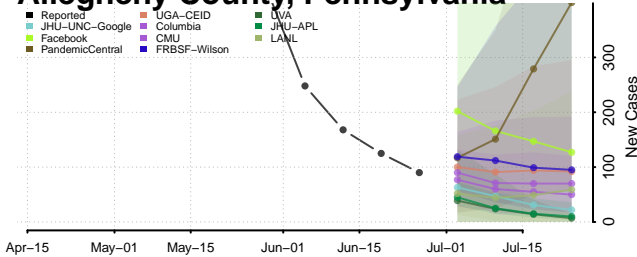

Allegheny County, Pennsylvania