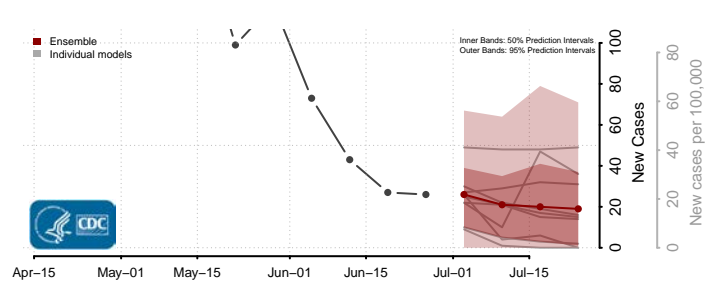

Whatcom County, Washington

Whitman County, Washington

Yakima County, Washington

West Virginia*

*New weekly cases may decrease in this location over the next four weeks. For these locations, the ensemble forecast indicates a probability of 0.75 or greater that fewer cases will be reported in week four of the forecast than in the last reported week.