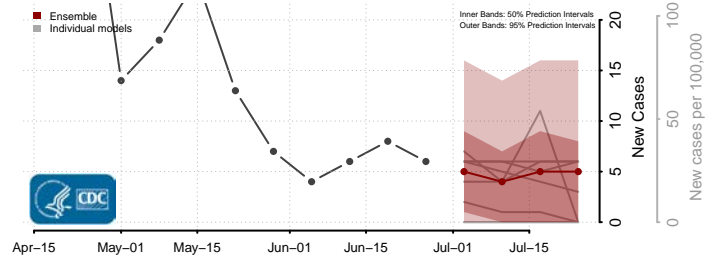

Wood County, West Virginia

Wyoming County, West Virginia

Wisconsin*

Adams County, Wisconsin

Ashland County, Wisconsin

Barron County, Wisconsin

Bayfield County, Wisconsin

*New weekly cases may decrease in this location over the next four weeks. For these locations, the ensemble forecast indicates a probability of 0.75 or greater that fewer cases will be reported in week four of the forecast than in the last reported week.