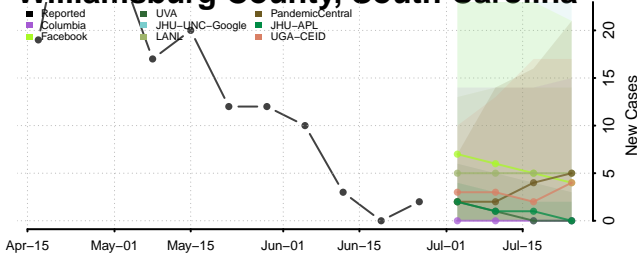

Williamsburg County, South Carolina