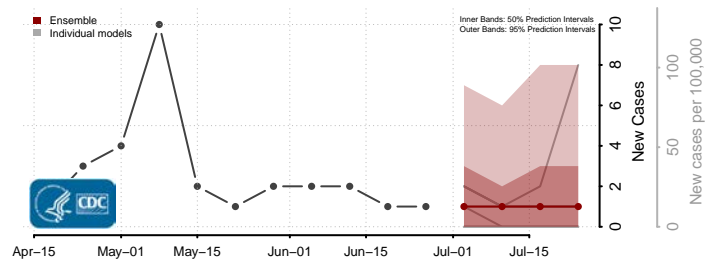

Benton County, Iowa

Black Hawk County, Iowa

Carroll County, Iowa

Cass County, Iowa

Cedar County, Iowa

Cerro Gordo County, Iowa

Cherokee County, Iowa

Chickasaw County, Iowa