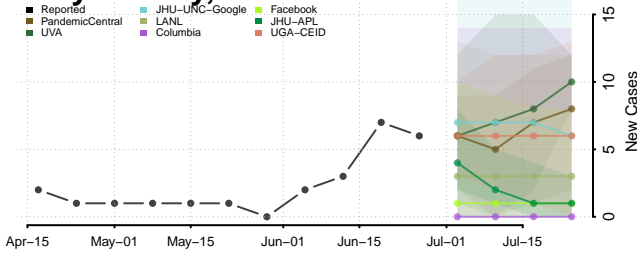

Gray County, Kansas