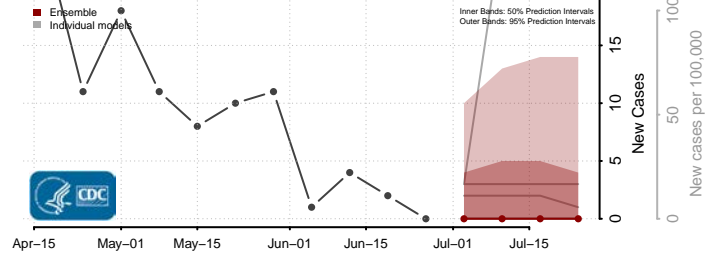

Warren County, Virginia

Washington County, Virginia

Waynesboro County, Virginia

Westmoreland County, Virginia

Williamsburg County, Virginia

Winchester County, Virginia

Wise County, Virginia

Wythe County, Virginia