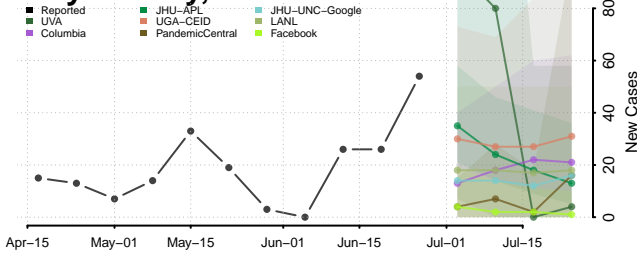

Chatham County, North Carolina

Cherokee County, North Carolina

Chowan County, North Carolina

Clay County, North Carolina

Davidson County, North Carolina

Davie County, North Carolina

Duplin County, North Carolina