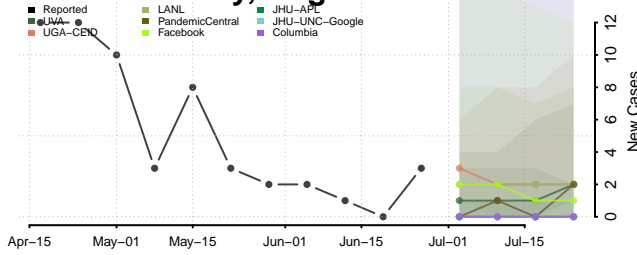

Sussex County, Virginia