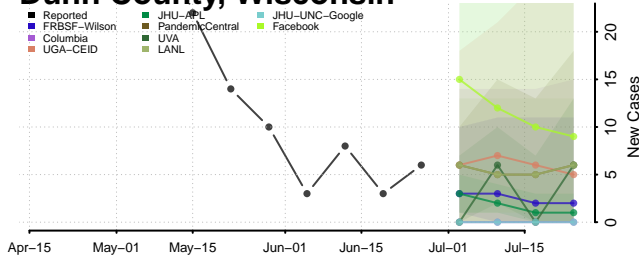

Dunn County, Wisconsin