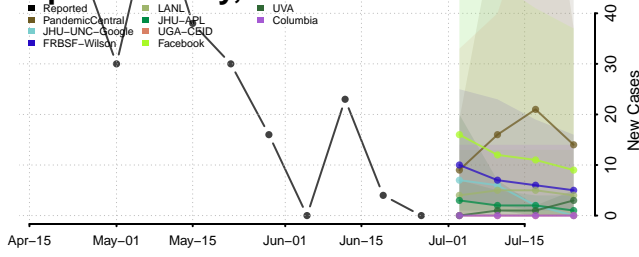

Tipton County, Tennessee