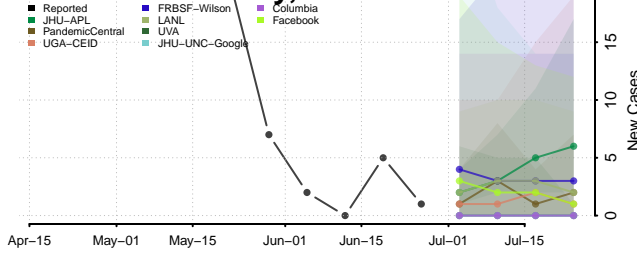

Caledonia County, Vermont