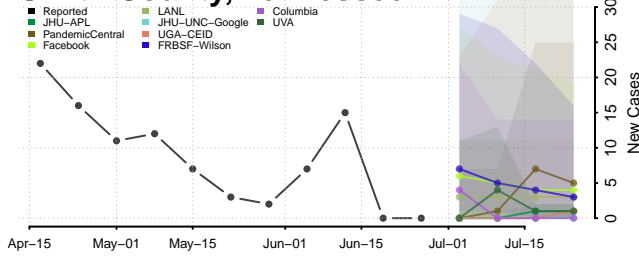

Smith County, Tennessee