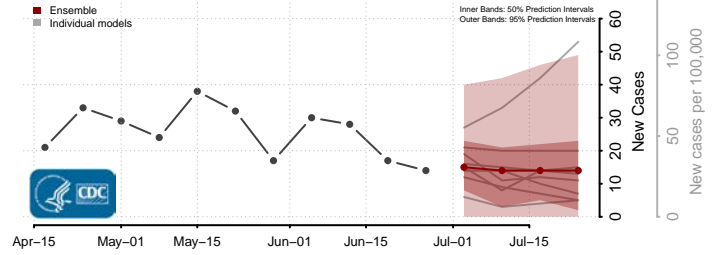

Douglas County, Nevada