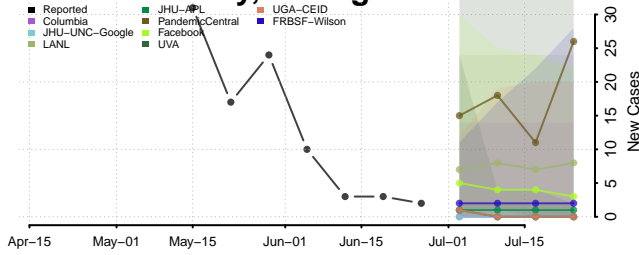

Missaukee County, Michigan

Monroe County, Michigan

Montcalm County, Michigan

Montmorency County, Michigan

Muskegon County, Michigan

Newaygo County, Michigan

Oakland County, Michigan

Oceana County, Michigan