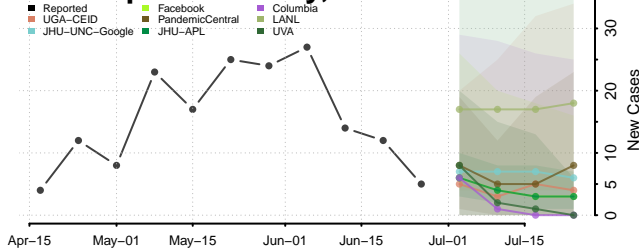

Assumption County, Louisiana