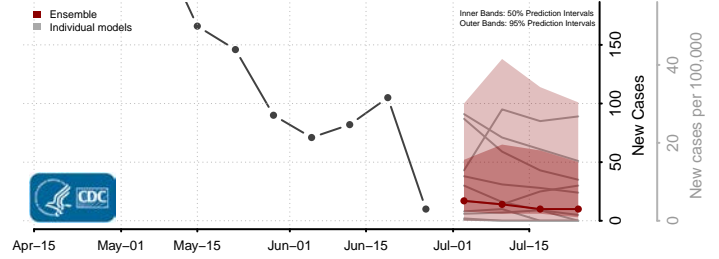

Morgan County, Tennessee

Obion County, Tennessee

Overton County, Tennessee

Robertson County, Tennessee

Rutherford County, Tennessee

Scott County, Tennessee

Sequatchie County, Tennessee

Sevier County, Tennessee