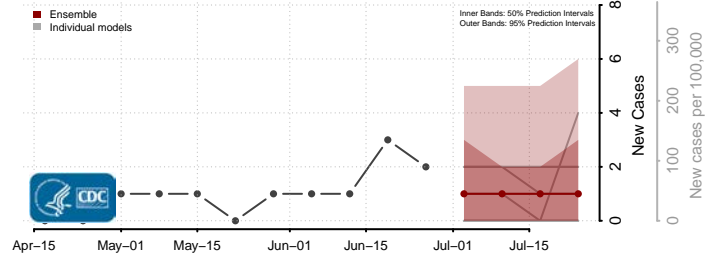

Columbia County, Washington

Cowlitz County, Washington

Douglas County, Washington

Ferry County, Washington

Franklin County, Washington

Garfield County, Washington

Grant County, Washington

Grays Harbor County, Washington