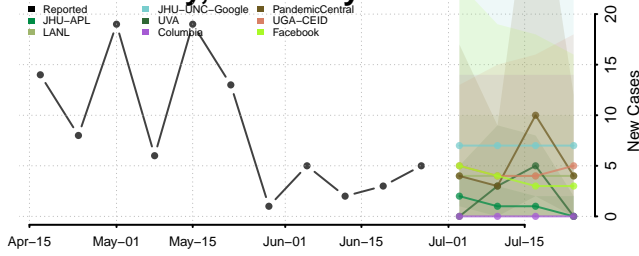

Hart County, Kentucky