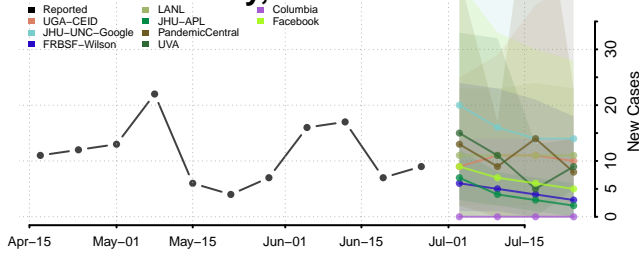

Crenshaw County, Alabama

Cullman County, Alabama

Fayette County, Alabama

Franklin County, Alabama

Geneva County, Alabama

Greene County, Alabama

Hale County, Alabama

Henry County, Alabama

Houston County, Alabama

Jackson County, Alabama

Jefferson County, Alabama

Lamar County, Alabama

Lauderdale County, Alabama

Lawrence County, Alabama

Lee County, Alabama

Limestone County, Alabama