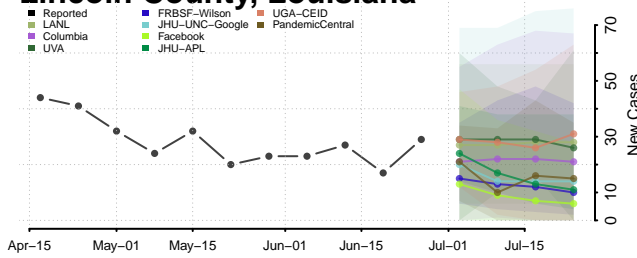

Jefferson Davis County, Louisiana

Lafayette County, Louisiana

Lafourche County, Louisiana

LaSalle County, Louisiana

Lincoln County, Louisiana

Livingston County, Louisiana

Madison County, Louisiana

Morehouse County, Louisiana