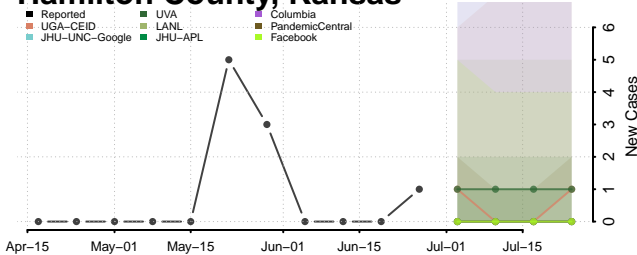

Hamilton County, Kansas