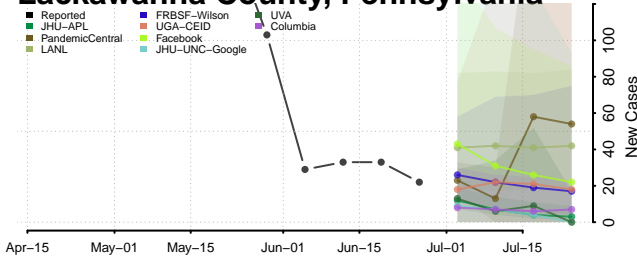

Forest County, Pennsylvania

Franklin County, Pennsylvania

Lackawanna County, Pennsylvania

Lancaster County, Pennsylvania

Lawrence County, Pennsylvania

Lebanon County, Pennsylvania

Lehigh County, Pennsylvania