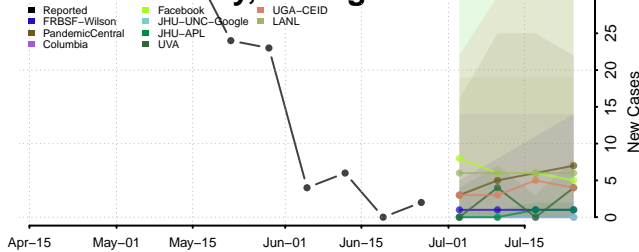

Sanilac County, Michigan