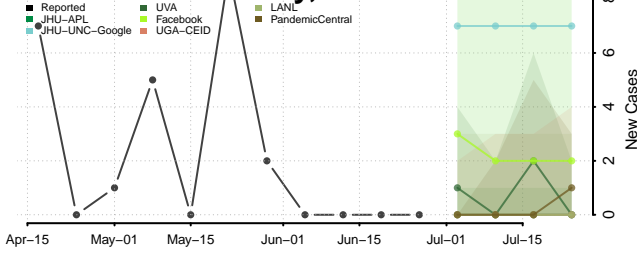

Richardson County, Nebraska