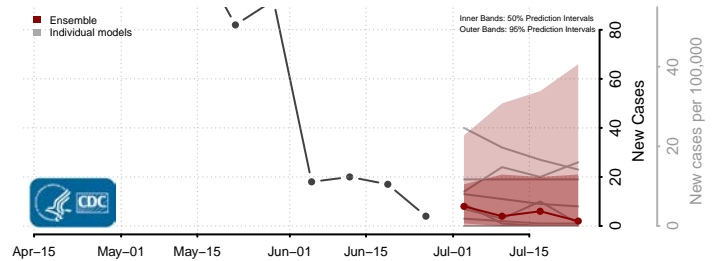

Centre County, Pennsylvania