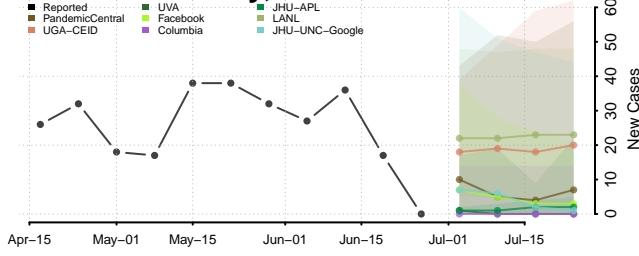

Calhoun County, Texas