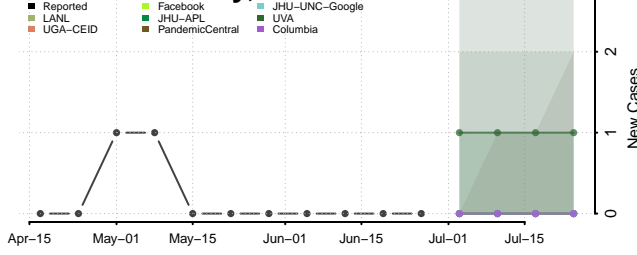

Furnas County, Nebraska

Gage County, Nebraska

Garden County, Nebraska

Garfield County, Nebraska

Gosper County, Nebraska

Grant County, Nebraska

Greeley County, Nebraska

Hall County, Nebraska