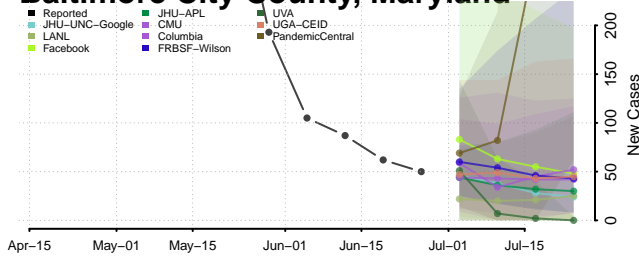

Baltimore City County, Maryland