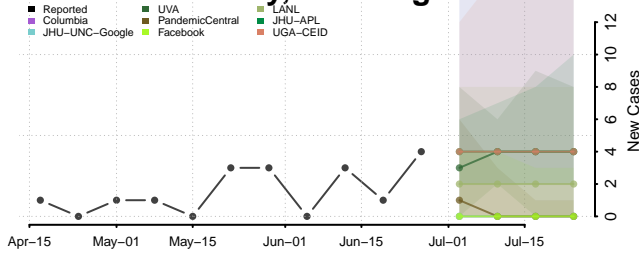

Columbia County, Washington