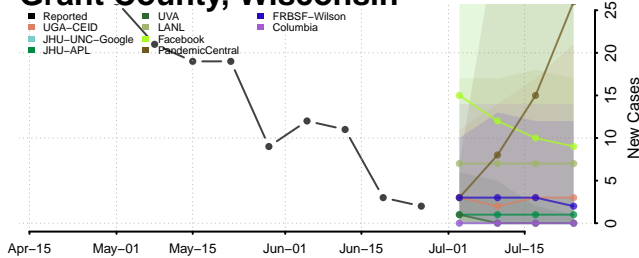

Florence County, Wisconsin

Fond du Lac County, Wisconsin

Forest County, Wisconsin

Grant County, Wisconsin

Green County, Wisconsin

Green Lake County, Wisconsin

Iowa County, Wisconsin

Iron County, Wisconsin