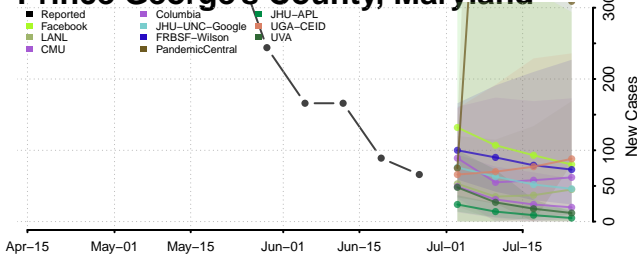

Prince George's County, Maryland