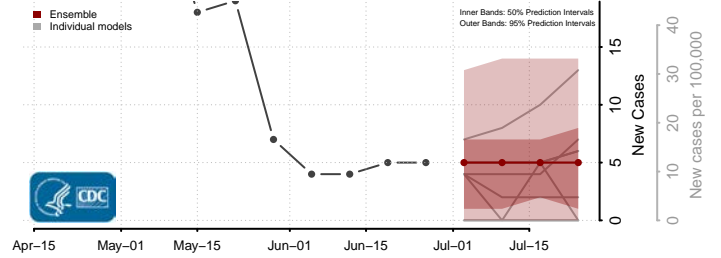

Windham County, Vermont