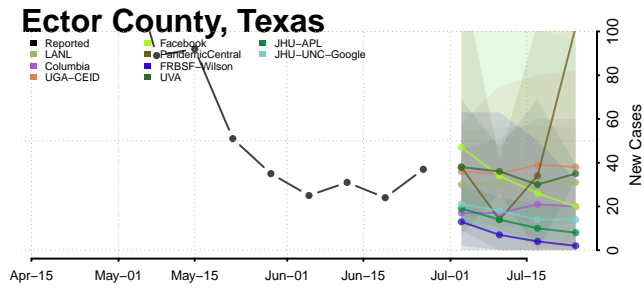

Cooke County, Texas

Coryell County, Texas

Cottle County, Texas

Crane County, Texas

Crockett County, Texas

Crosby County, Texas

Culberson County, Texas

Gillespie County, Texas