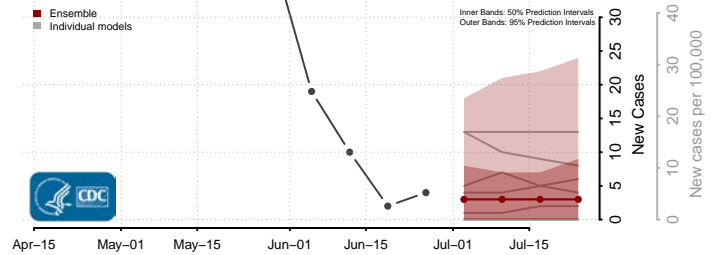

Cayuga County, New York