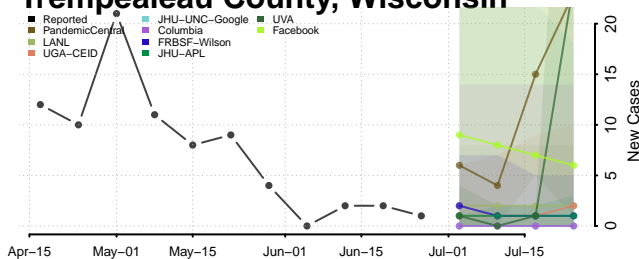

Trempealeau County, Wisconsin