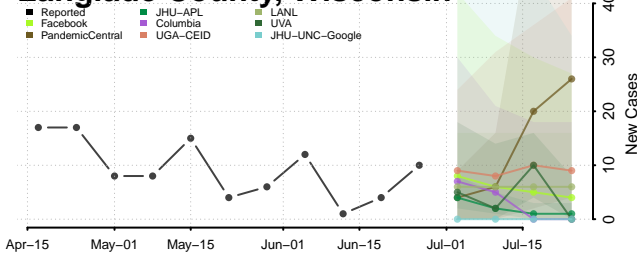

Milwaukee County, Wisconsin

Monroe County, Wisconsin

Oconto County, Wisconsin

Oneida County, Wisconsin

Outagamie County, Wisconsin

Ozaukee County, Wisconsin

Pepin County, Wisconsin

Pierce County, Wisconsin