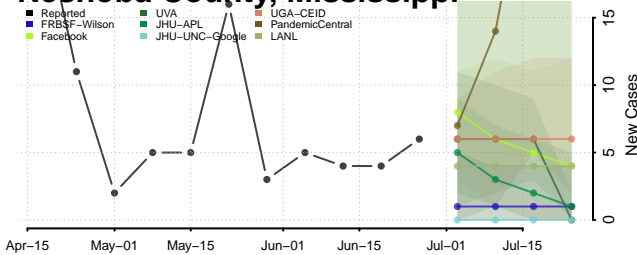

Madison County, Mississippi

Marion County, Mississippi

Marshall County, Mississippi

Monroe County, Mississippi

Montgomery County, Mississippi

Neshoba County, Mississippi

Newton County, Mississippi

Noxubee County, Mississippi