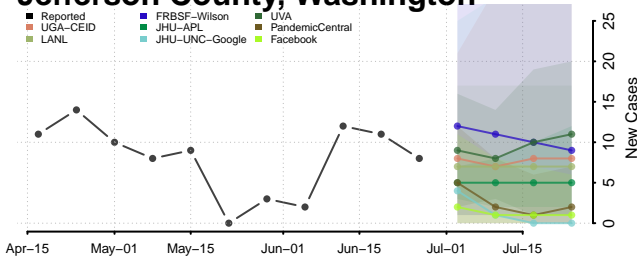

Jefferson County, Washington