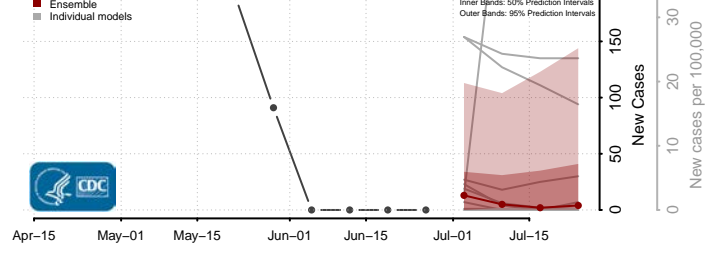

Douglas County, Nebraska