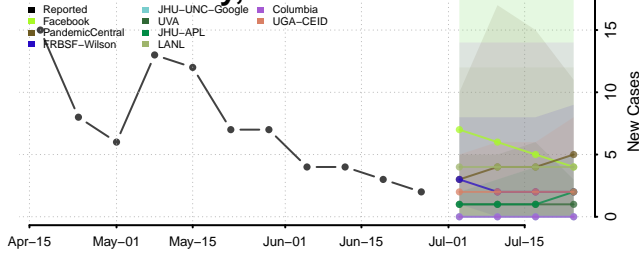

Meade County, South Dakota