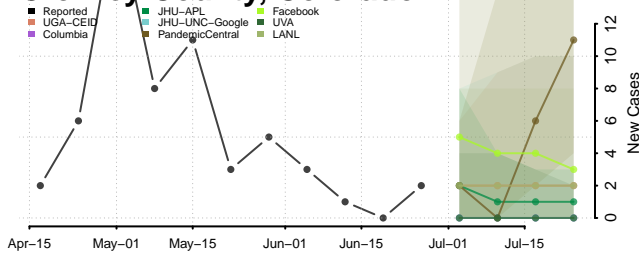

Clear Creek County, Colorado

Conejos County, Colorado

Costilla County, Colorado

Crowley County, Colorado

Custer County, Colorado

Delta County, Colorado

Denver County, Colorado

Dolores County, Colorado