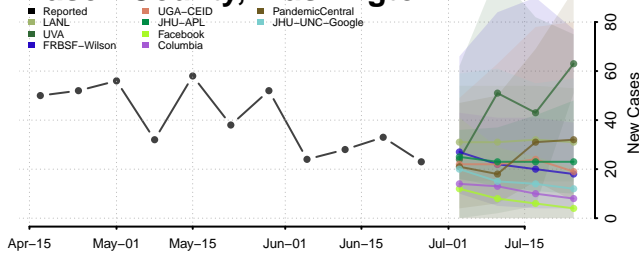

Mason County, Washington