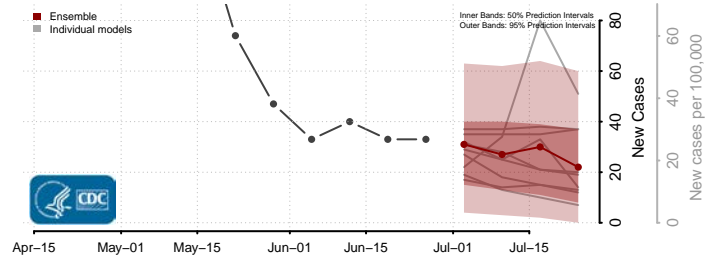

Wayne County, North Carolina