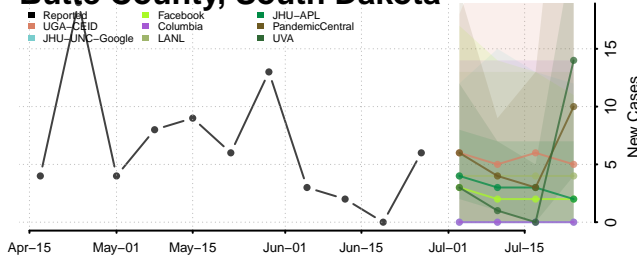

Butte County, South Dakota