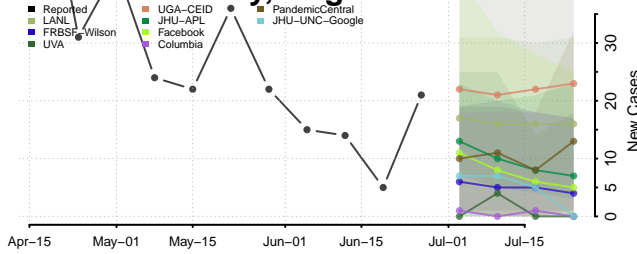

Tazewell County, Virginia