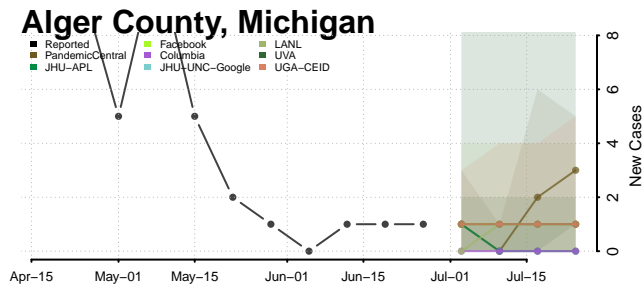

*New weekly cases may decrease in this location over the next four weeks. For these locations, the ensemble forecast indicates a probability of 0.75 or greater that fewer cases will be reported in week four of the forecast than in the last reported week.