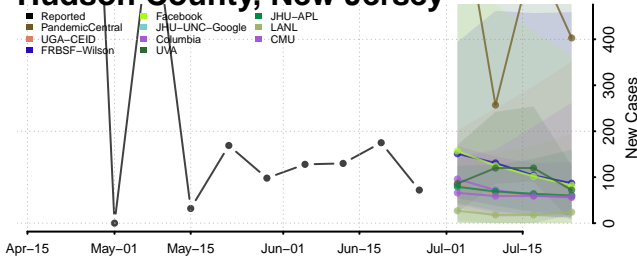

Hudson County, New Jersey