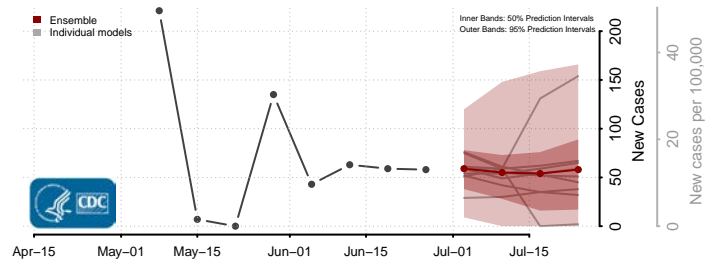

Burlington County, New Jersey