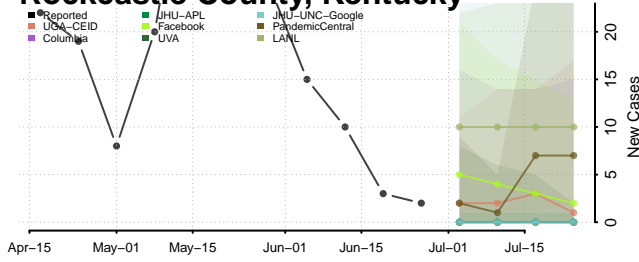

Morgan County, Kentucky

Muhlenberg County, Kentucky

Rockcastle County, Kentucky

Rowan County, Kentucky

Russell County, Kentucky

Scott County, Kentucky

Shelby County, Kentucky

Simpson County, Kentucky