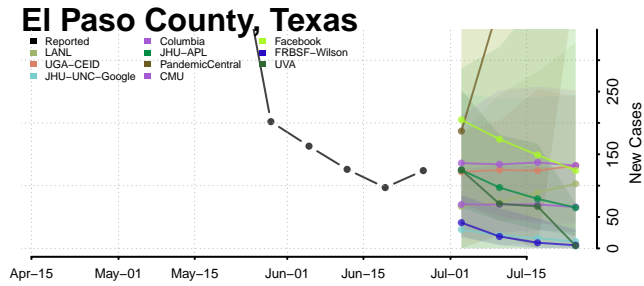

Cooke County, Texas

Coryell County, Texas

Cottle County, Texas

Crane County, Texas

Crockett County, Texas

Crosby County, Texas

Culberson County, Texas

Gillespie County, Texas