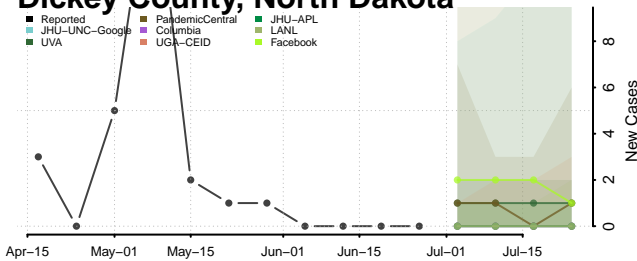

Dickey County, North Dakota