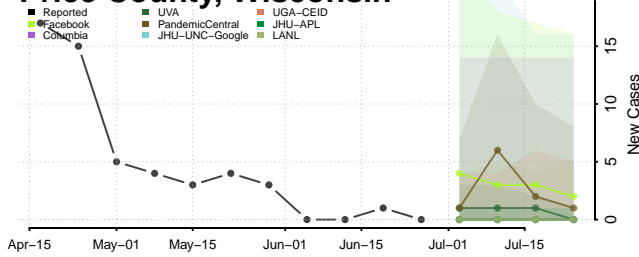

Price County, Wisconsin