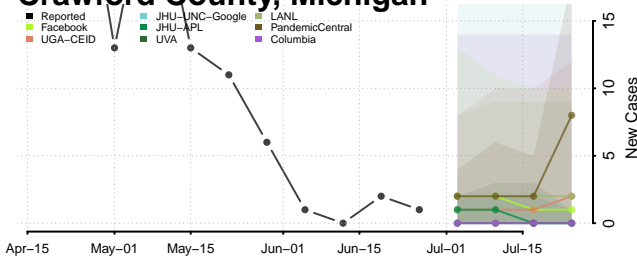

Chippewa County, Michigan

Clare County, Michigan

Clinton County, Michigan

Crawford County, Michigan

Delta County, Michigan

Dickinson County, Michigan

Eaton County, Michigan

Emmet County, Michigan