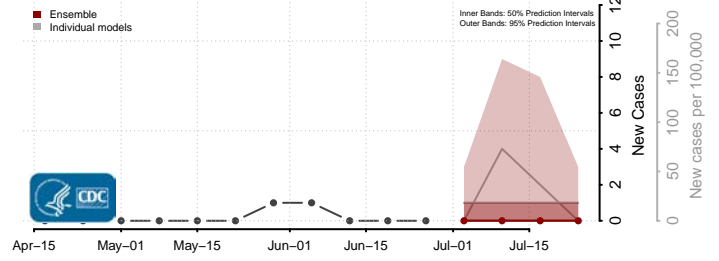

Stevens County, Kansas