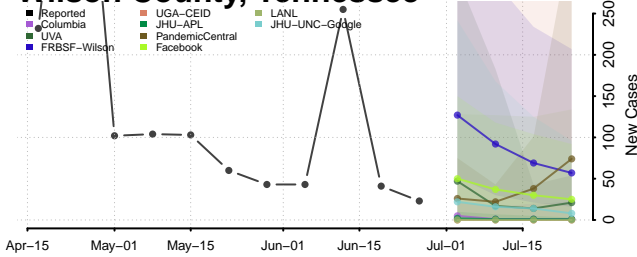

Wilson County, Tennessee