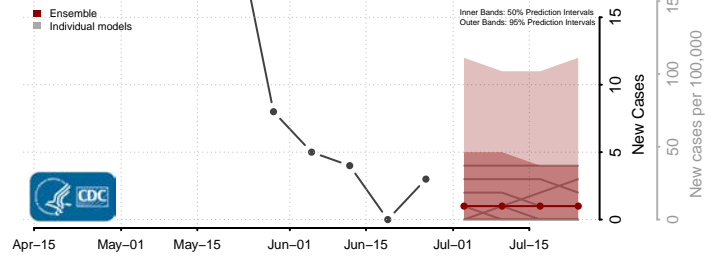

Mackinac County, Michigan