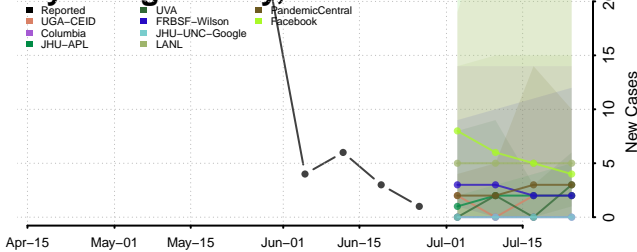

Wyoming County, New York