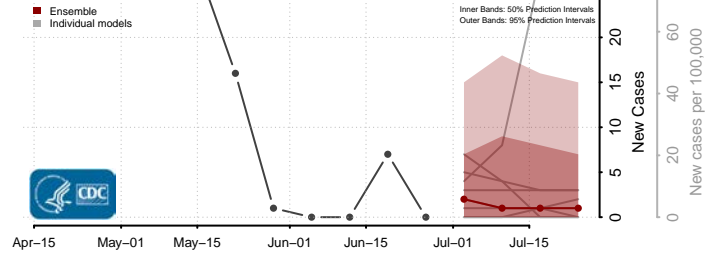

Transylvania County, North Carolina