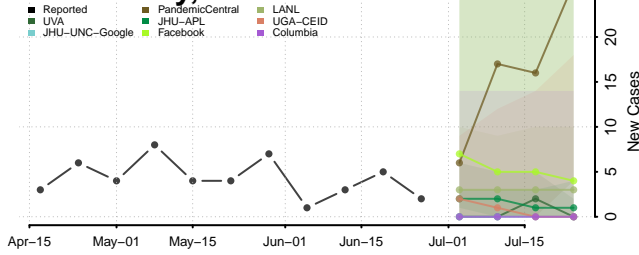

Yell County, Arkansas