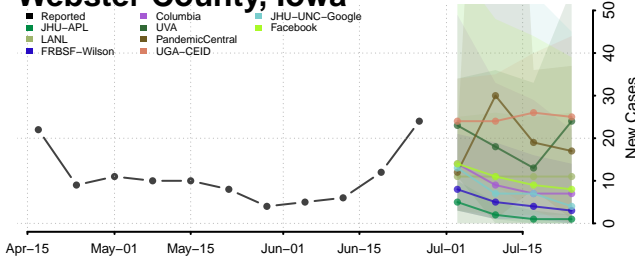

Union County, Iowa

Van Buren County, Iowa

Wapello County, Iowa

Warren County, Iowa

Washington County, Iowa

Wayne County, Iowa

Webster County, Iowa

Winnebago County, Iowa