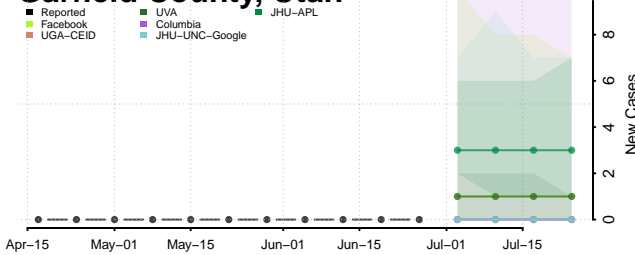

Garfield County, Utah