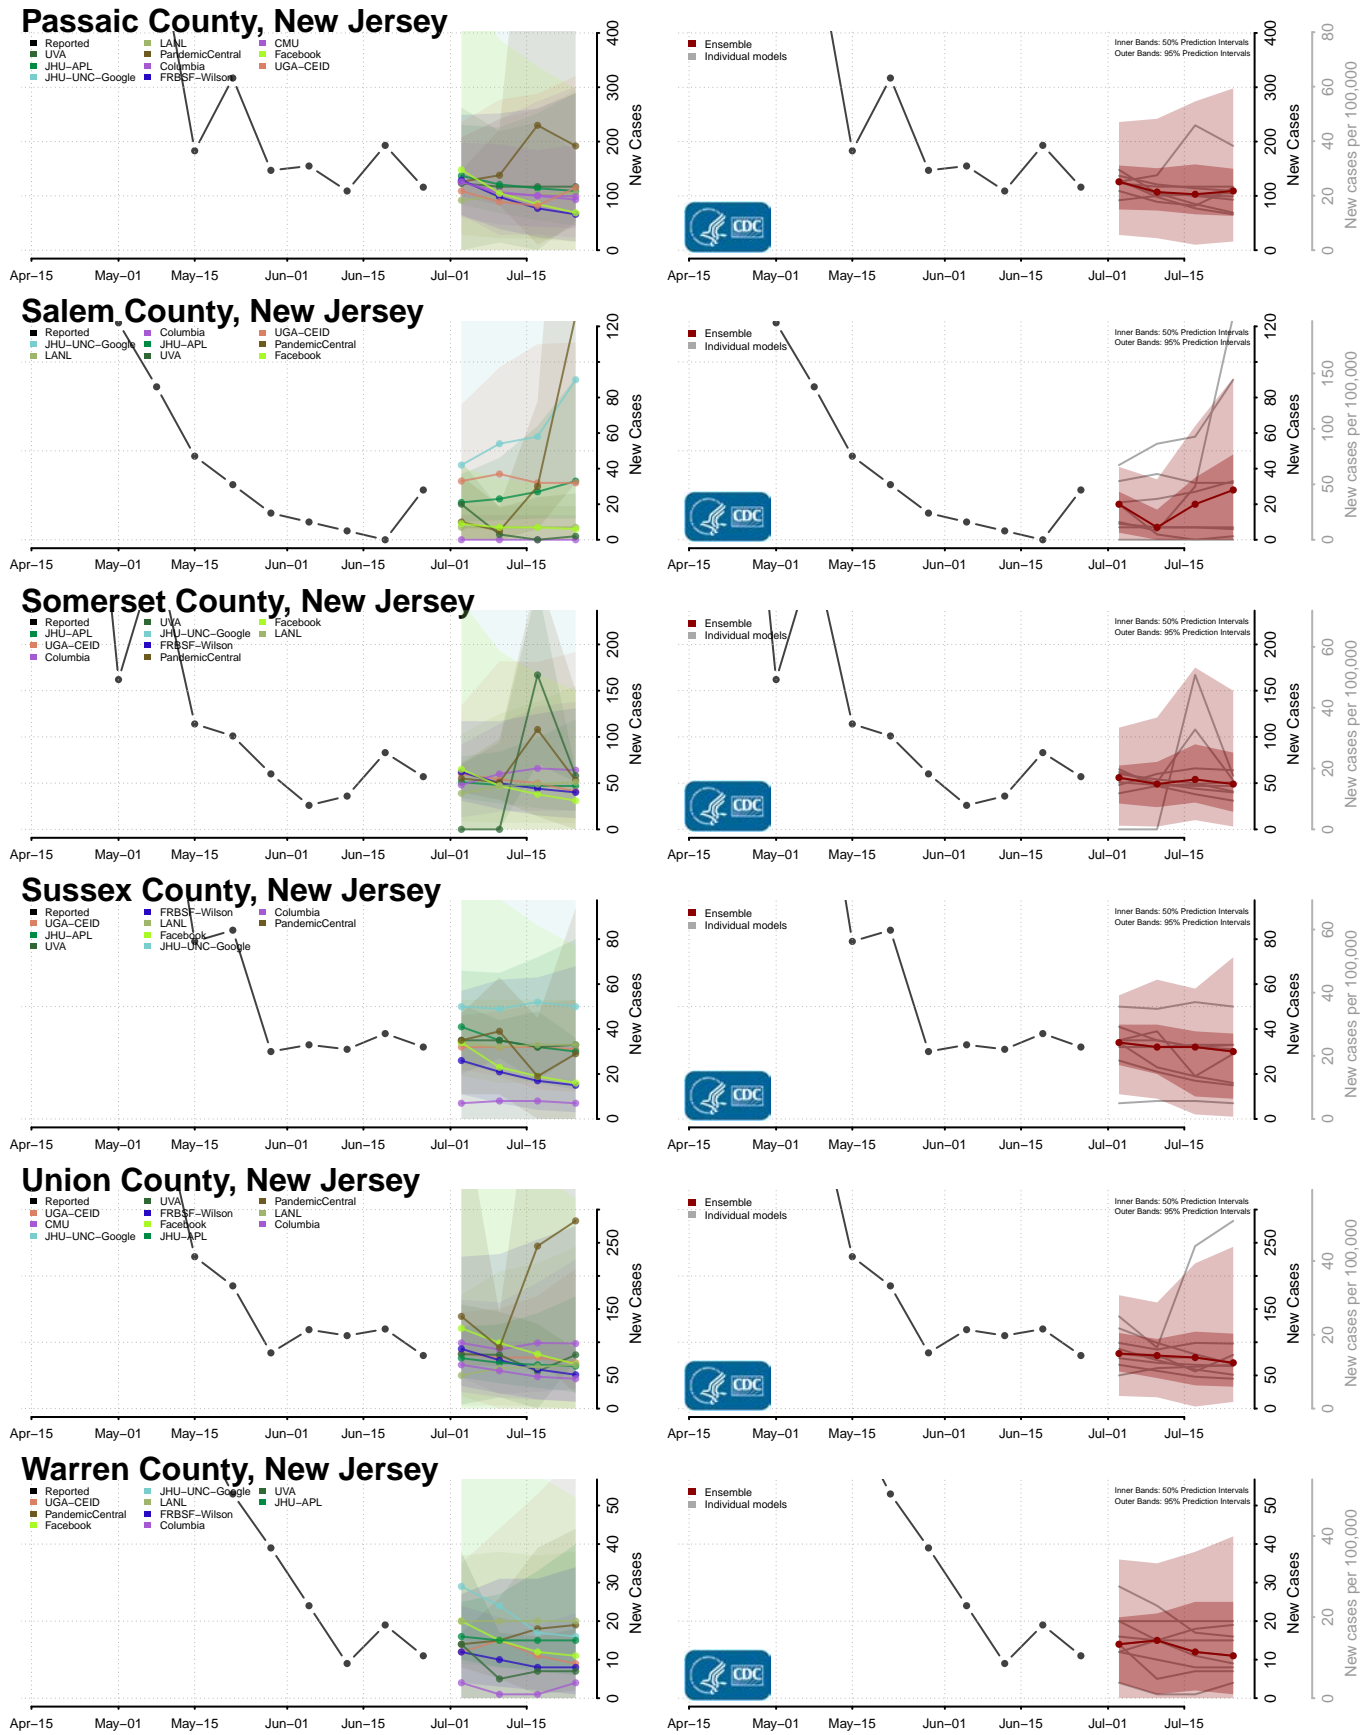

Essex County, New Jersey

Gloucester County, New Jersey

Hudson County, New Jersey

Curry County, New Mexico

De Baca County, New Mexico

Dona Ana County, New Mexico

Eddy County, New Mexico

Grant County, New Mexico