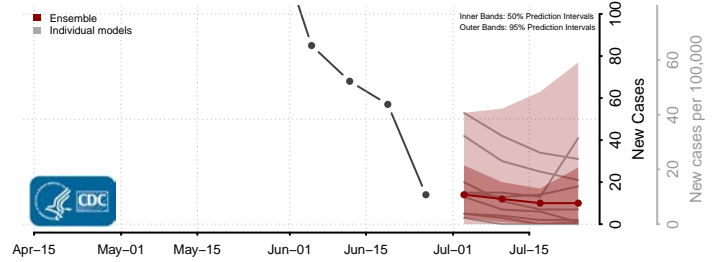

Cambria County, Pennsylvania