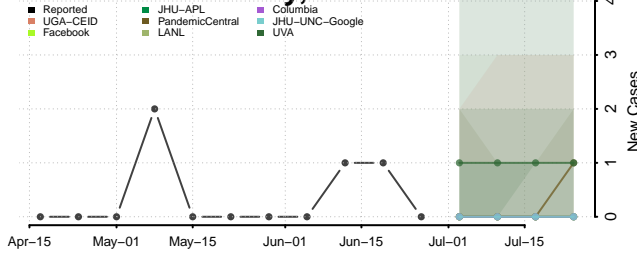

Chautauqua County, Kansas

Cherokee County, Kansas

Cheyenne County, Kansas

Clark County, Kansas

Clay County, Kansas

Cloud County, Kansas

Coffey County, Kansas

Comanche County, Kansas