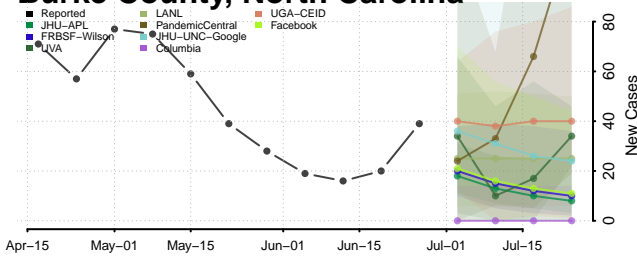

Burke County, North Carolina