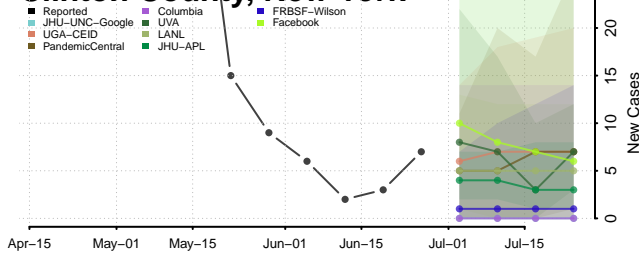

Clinton County, New York