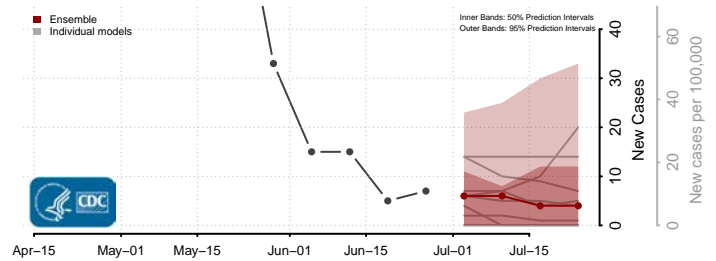

Carbon County, Pennsylvania