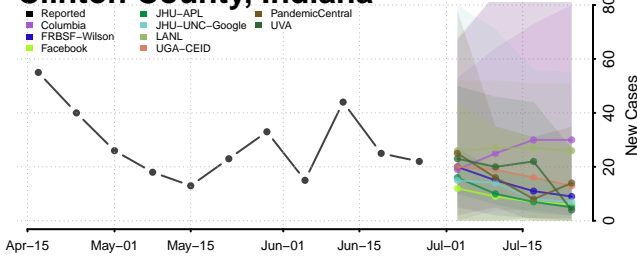

Clinton County, Indiana