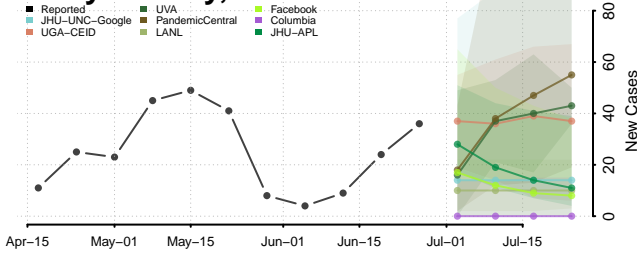

Essex County, New Jersey

Gloucester County, New Jersey

Hudson County, New Jersey

Curry County, New Mexico

De Baca County, New Mexico

Dona Ana County, New Mexico

Eddy County, New Mexico

Grant County, New Mexico