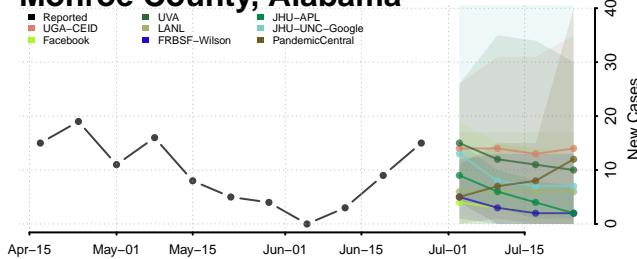

Houston County, Alabama

Jackson County, Alabama

Jefferson County, Alabama

Lamar County, Alabama

Lauderdale County, Alabama

Lawrence County, Alabama

Lee County, Alabama

Limestone County, Alabama

Lowndes County, Alabama

Macon County, Alabama

Madison County, Alabama

Marengo County, Alabama

Marion County, Alabama

Marshall County, Alabama

Mobile County, Alabama

Monroe County, Alabama

Montgomery County, Alabama

Morgan County, Alabama

St. Clair County, Alabama

Sumter County, Alabama

Talladega County, Alabama

Tallapoosa County, Alabama

Tuscaloosa County, Alabama

Walker County, Alabama