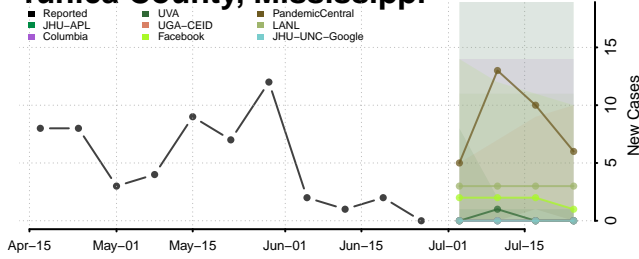

Tate County, Mississippi

Tippah County, Mississippi

Tishomingo County, Mississippi

Tunica County, Mississippi

Union County, Mississippi

Walthall County, Mississippi

Warren County, Mississippi

Washington County, Mississippi