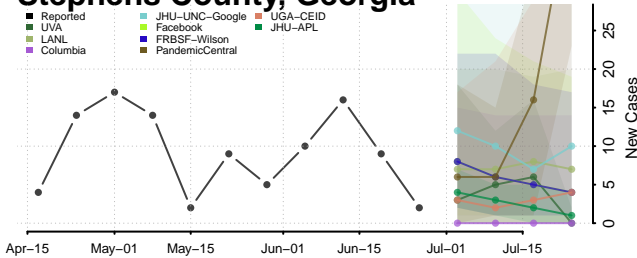

Rockdale County, Georgia

Schley County, Georgia

Screven County, Georgia

Seminole County, Georgia

Spalding County, Georgia

Stephens County, Georgia

Stewart County, Georgia

Sumter County, Georgia