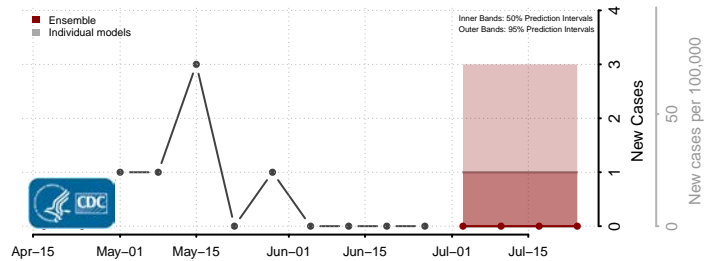

Stafford County, Kansas