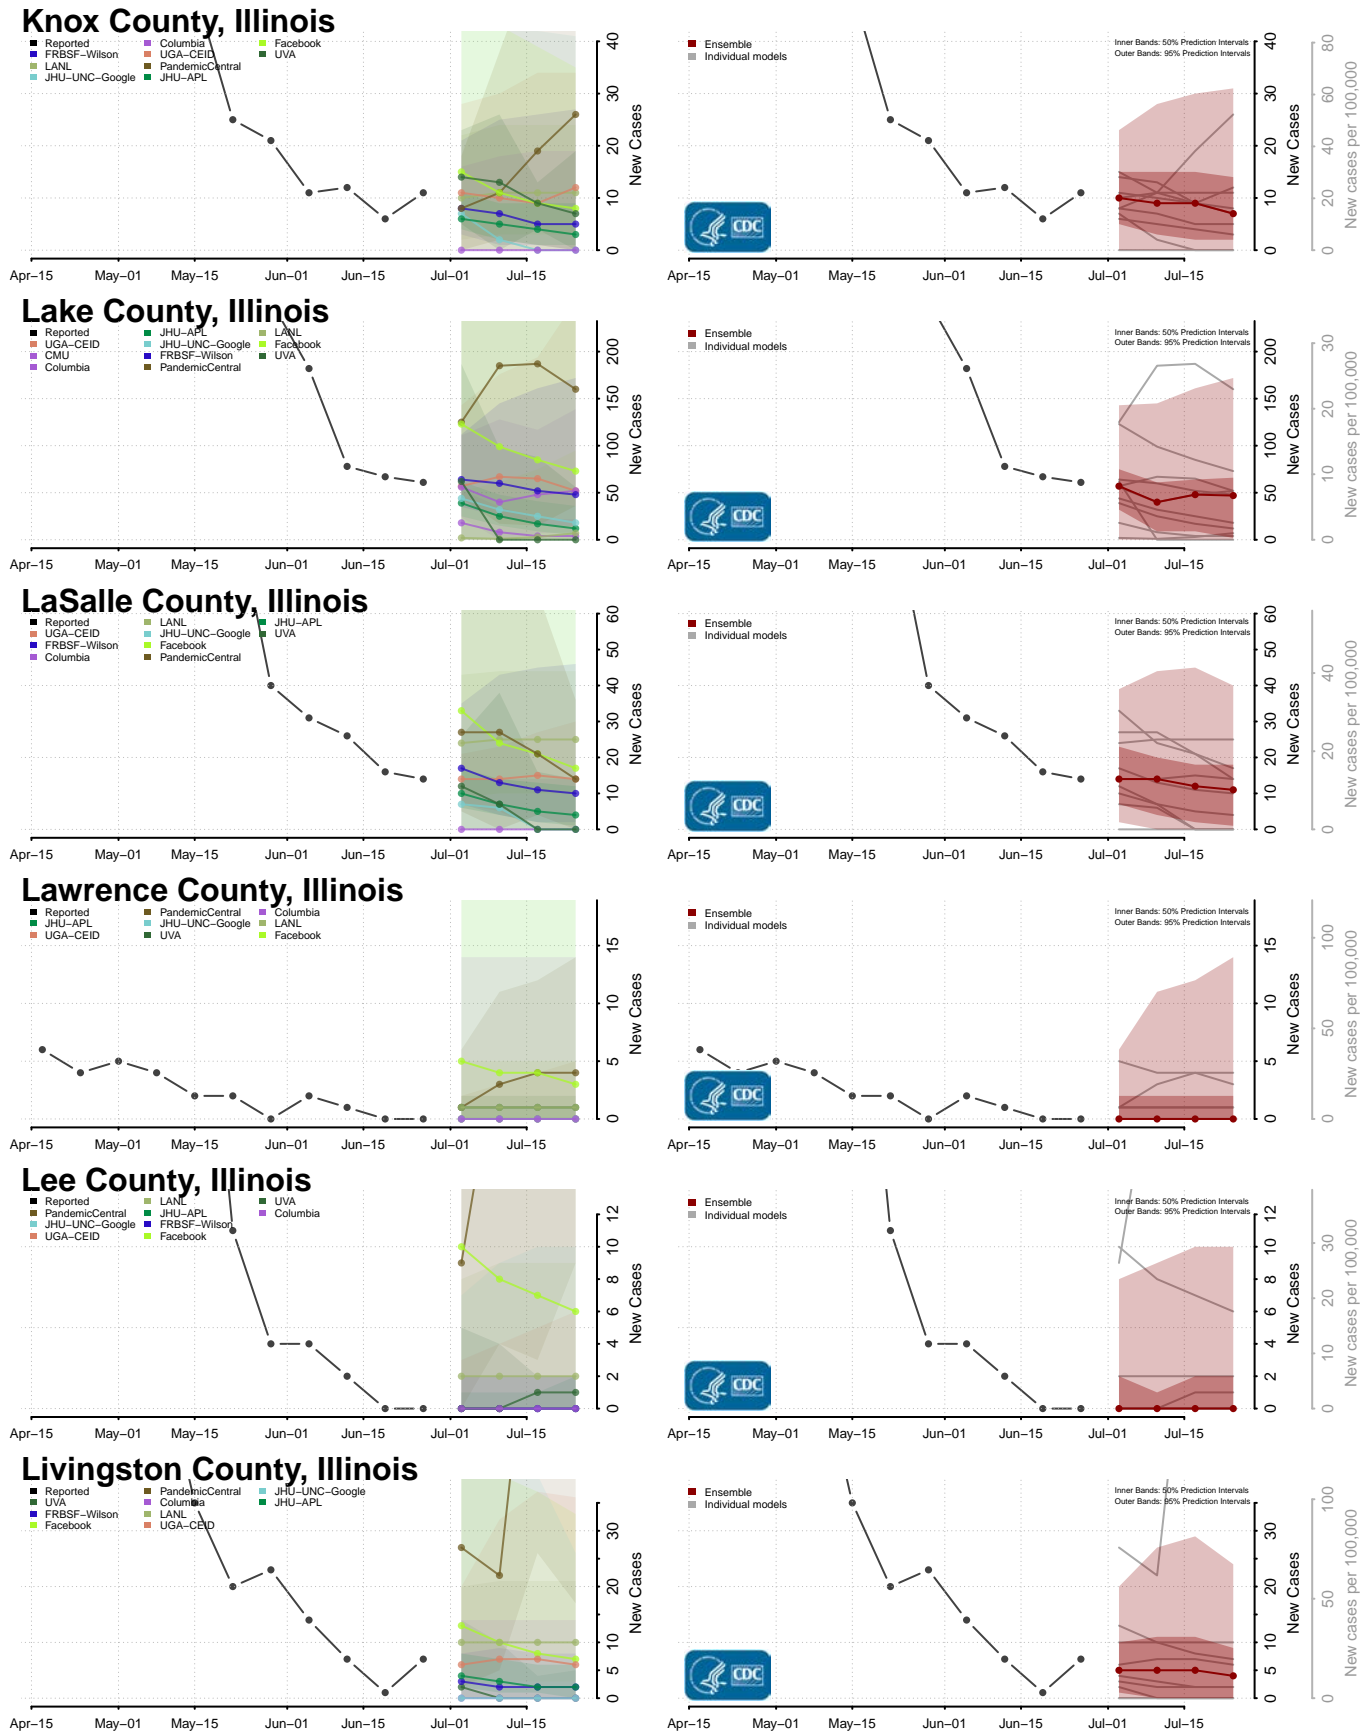

Iroquois County, Illinois

Jackson County, Illinois

Jasper County, Illinois

Jefferson County, Illinois

Mercer County, Illinois

Monroe County, Illinois

Montgomery County, Illinois

Morgan County, Illinois