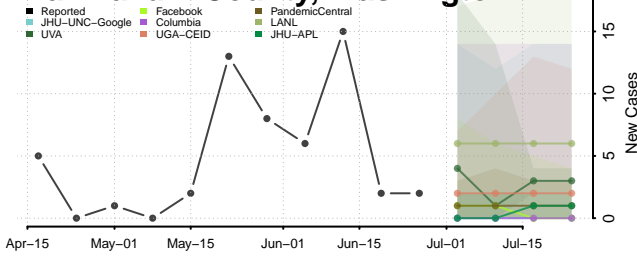

Skagit County, Washington

Skamania County, Washington

Snohomish County, Washington

Spokane County, Washington

Stevens County, Washington

Thurston County, Washington

Wahkiakum County, Washington

Walla Walla County, Washington