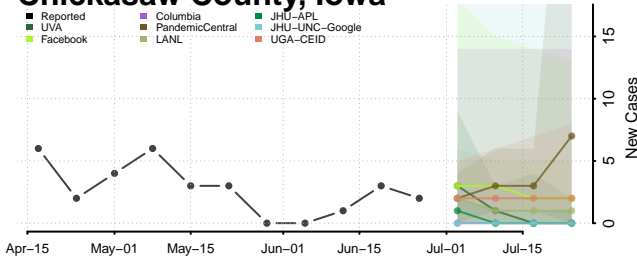

Benton County, Iowa

Black Hawk County, Iowa

Carroll County, Iowa

Cass County, Iowa

Cedar County, Iowa

Cerro Gordo County, Iowa

Cherokee County, Iowa

Chickasaw County, Iowa