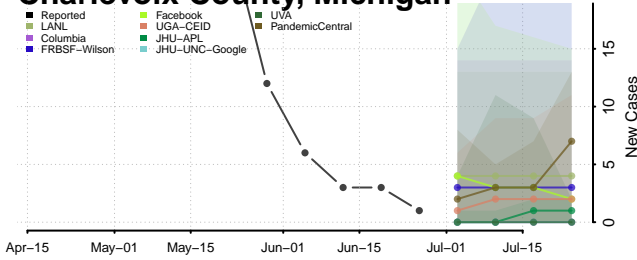

Allegan County, Michigan

Alpena County, Michigan

Antrim County, Michigan

Arenac County, Michigan

Baraga County, Michigan

Barry County, Michigan

Charlevoix County, Michigan

Cheboygan County, Michigan