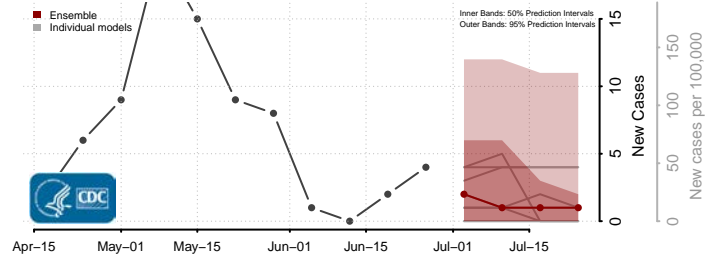

Tyler County, West Virginia