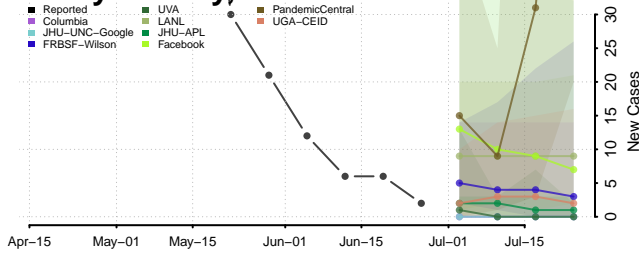

Gallatin County, Illinois

Greene County, Illinois

Grundy County, Illinois

Hamilton County, Illinois

Hancock County, Illinois

Hardin County, Illinois

Henderson County, Illinois

Henry County, Illinois