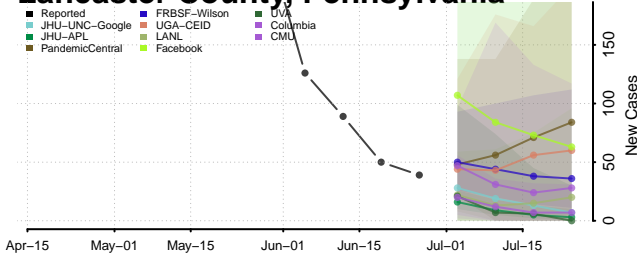

Forest County, Pennsylvania

Franklin County, Pennsylvania

Lackawanna County, Pennsylvania

Lancaster County, Pennsylvania

Lawrence County, Pennsylvania

Lebanon County, Pennsylvania

Lehigh County, Pennsylvania