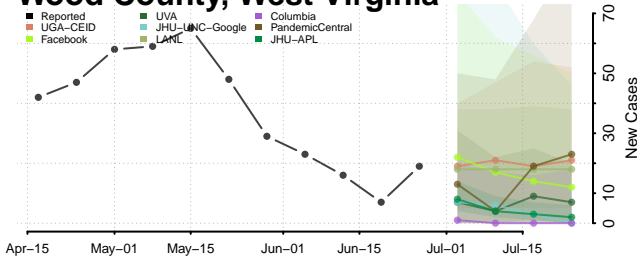

Wood County, West Virginia

Wyoming County, West Virginia

Wisconsin*

Adams County, Wisconsin

Ashland County, Wisconsin

Barron County, Wisconsin

Bayfield County, Wisconsin

*New weekly cases may decrease in this location over the next four weeks. For these locations, the ensemble forecast indicates a probability of 0.75 or greater that fewer cases will be reported in week four of the forecast than in the last reported week.