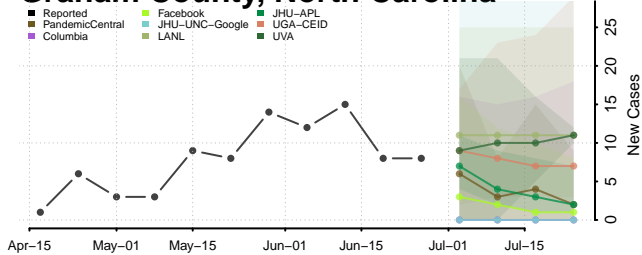

Durham County, North Carolina

Edgecombe County, North Carolina

Forsyth County, North Carolina

Franklin County, North Carolina

Gaston County, North Carolina

Gates County, North Carolina

Graham County, North Carolina