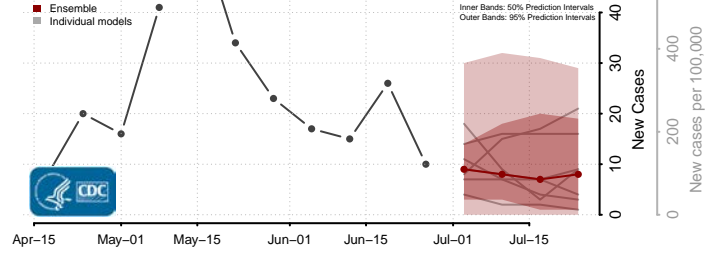

Conejos County, Colorado