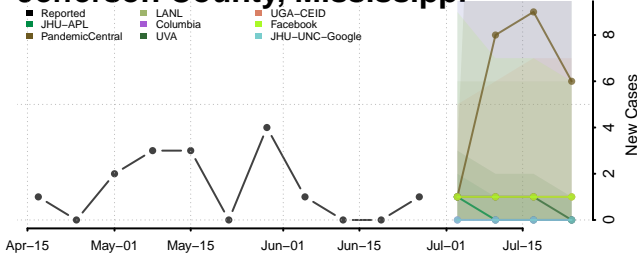

Itawamba County, Mississippi

Jackson County, Mississippi

Jasper County, Mississippi

Jefferson County, Mississippi

Jefferson Davis County, Mississippi

Jones County, Mississippi

Kemper County, Mississippi

Lafayette County, Mississippi