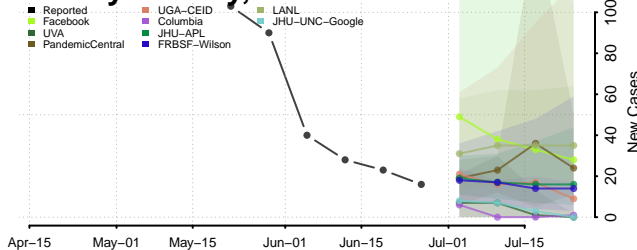

Valencia County, New Mexico

New York*

Albany County, New York

*New weekly cases may decrease in this location over the next four weeks. For these locations, the ensemble forecast indicates a probability of 0.75 or greater that fewer cases will be reported in week four of the forecast than in the last reported week.