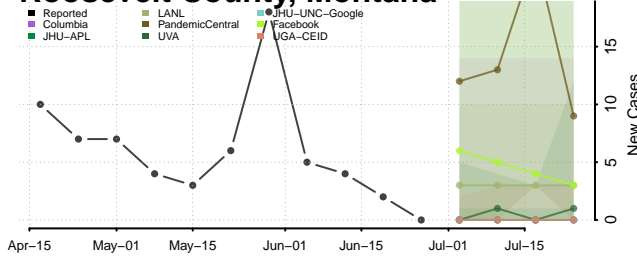

Roosevelt County, Montana