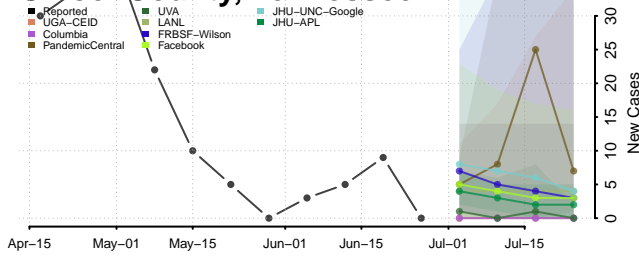

Unicoi County, Tennessee