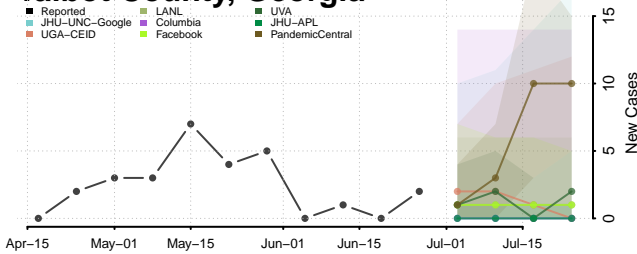

Talbot County, Georgia