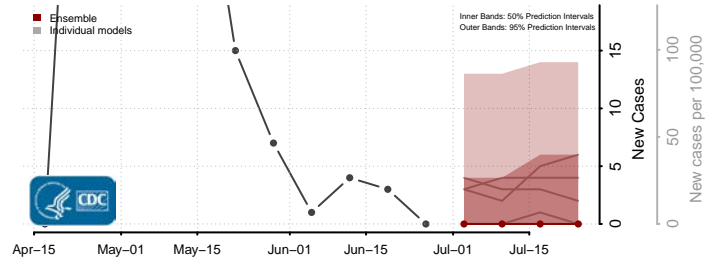

Wetzel County, West Virginia