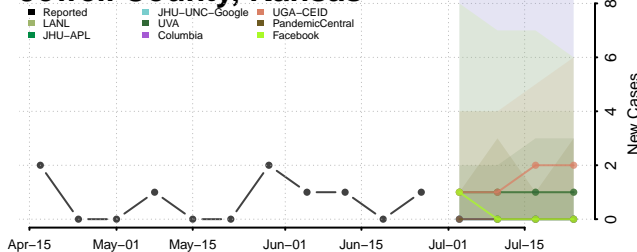

Hamilton County, Kansas

Harper County, Kansas

Harvey County, Kansas

Haskell County, Kansas

Hodgeman County, Kansas

Jackson County, Kansas

Jefferson County, Kansas

Jewell County, Kansas