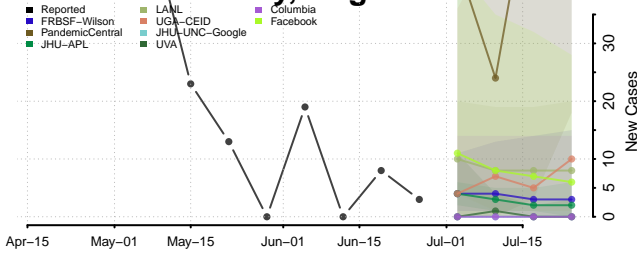

Albemarle County, Virginia