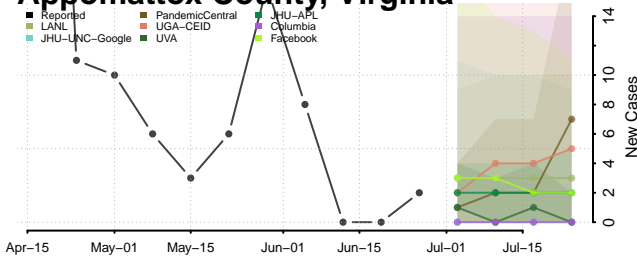

Appomattox County, Virginia