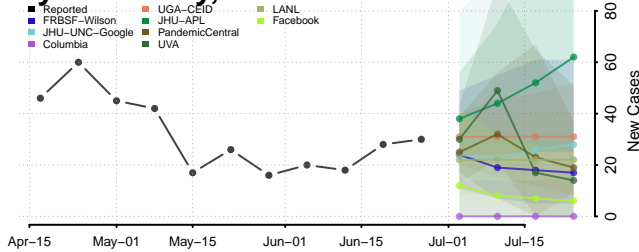

Lyon County, Nevada