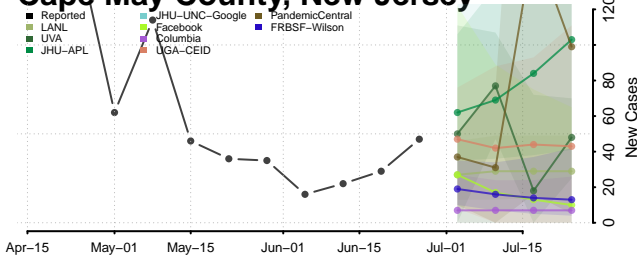

Cape May County, New Jersey