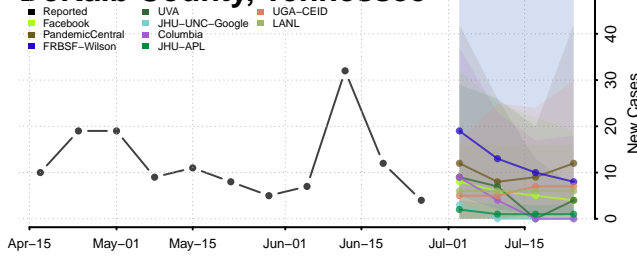

DeKalb County, Tennessee