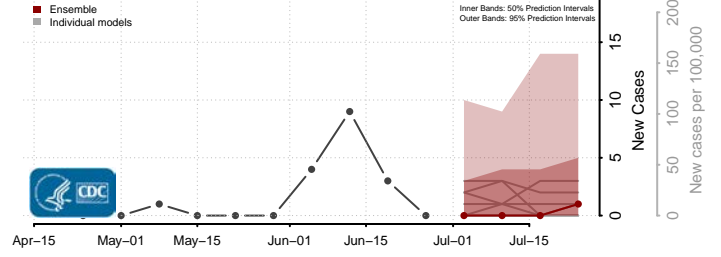

Washington County, Oklahoma

Washita County, Oklahoma

Woods County, Oklahoma

Woodward County, Oklahoma

*New weekly cases may decrease in this location over the next four weeks. For these locations, the ensemble forecast indicates a probability of 0.75 or greater that fewer cases will be reported in week four of the forecast than in the last reported week.