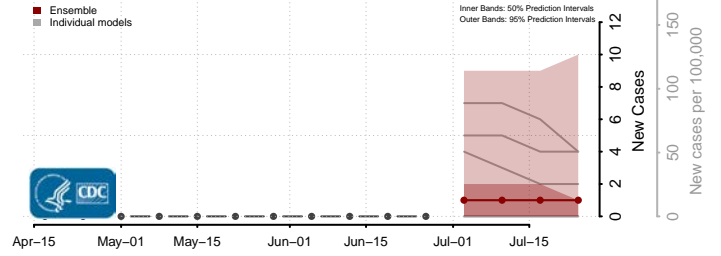

Kane County, Utah