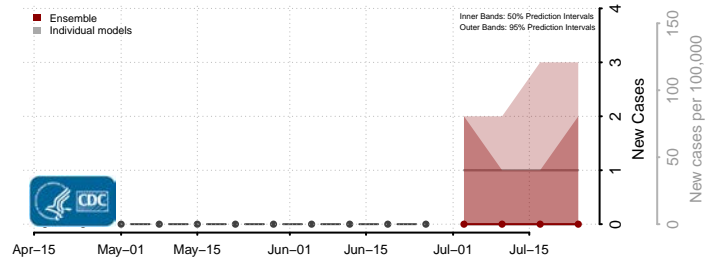

Grand County, Utah

Iron County, Utah

Juab County, Utah

Kane County, Utah

Millard County, Utah

Morgan County, Utah

Piute County, Utah

Tooele County, Utah