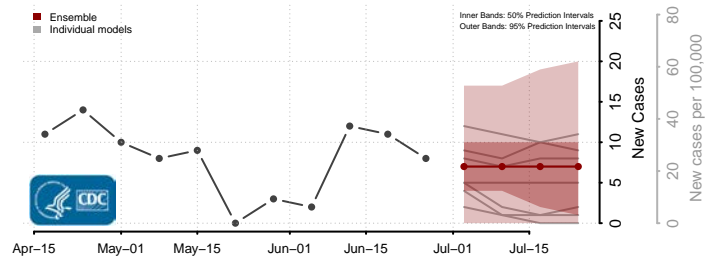

Jefferson County, Washington