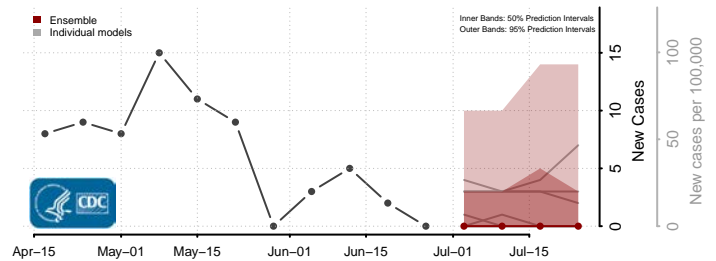

Wood County, West Virginia

Wyoming County, West Virginia

Wisconsin*

Adams County, Wisconsin

Ashland County, Wisconsin

Barron County, Wisconsin

Bayfield County, Wisconsin

*New weekly cases may decrease in this location over the next four weeks. For these locations, the ensemble forecast indicates a probability of 0.75 or greater that fewer cases will be reported in week four of the forecast than in the last reported week.