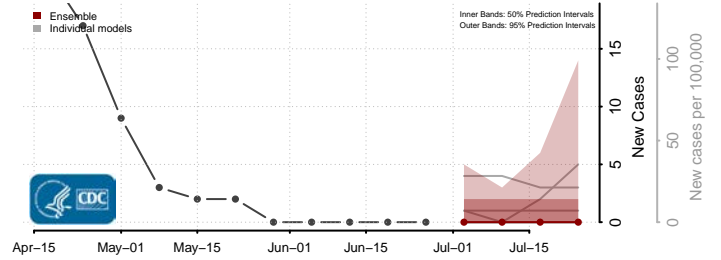

Lake of the Woods County, Minnesota

Le Sueur County, Minnesota

Lincoln County, Minnesota

Lyon County, Minnesota

Mahnomen County, Minnesota

Marshall County, Minnesota

Pennington County, Minnesota

Pine County, Minnesota