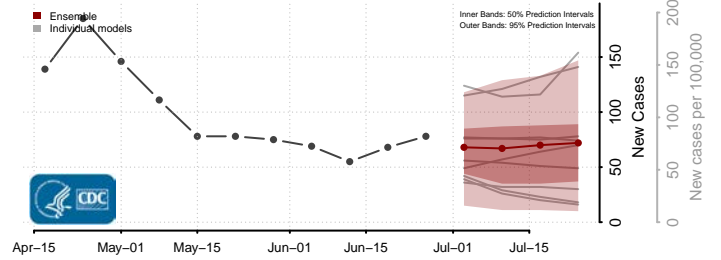

Columbia County, Washington

Cowlitz County, Washington

Douglas County, Washington

Ferry County, Washington

Franklin County, Washington

Garfield County, Washington

Grant County, Washington

Grays Harbor County, Washington