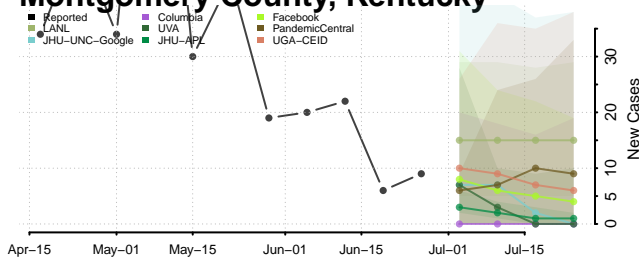

Jefferson County, Kentucky

Jessamine County, Kentucky

Johnson County, Kentucky

Kenton County, Kentucky

Mercer County, Kentucky

Metcalfe County, Kentucky

Monroe County, Kentucky

Montgomery County, Kentucky