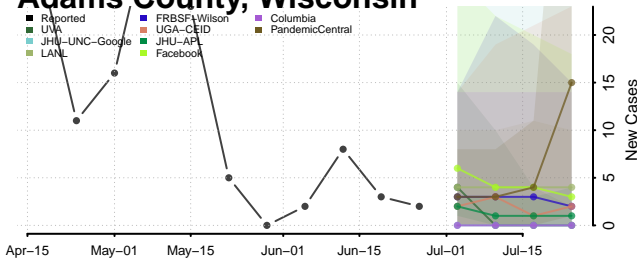

Wood County, West Virginia

Wyoming County, West Virginia

Wisconsin*

Adams County, Wisconsin

Ashland County, Wisconsin

Barron County, Wisconsin

Bayfield County, Wisconsin

*New weekly cases may decrease in this location over the next four weeks. For these locations, the ensemble forecast indicates a probability of 0.75 or greater that fewer cases will be reported in week four of the forecast than in the last reported week.