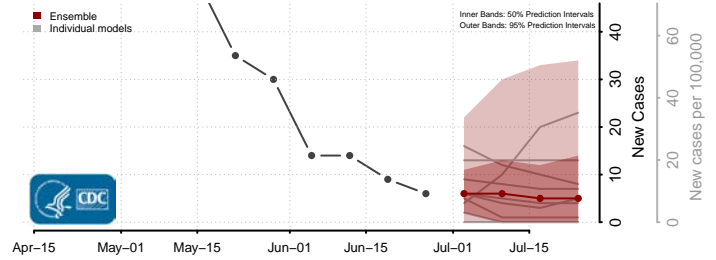

Darke County, Ohio

Defiance County, Ohio

Delaware County, Ohio

Erie County, Ohio

Jefferson County, Ohio

Knox County, Ohio

Lake County, Ohio

Lawrence County, Ohio