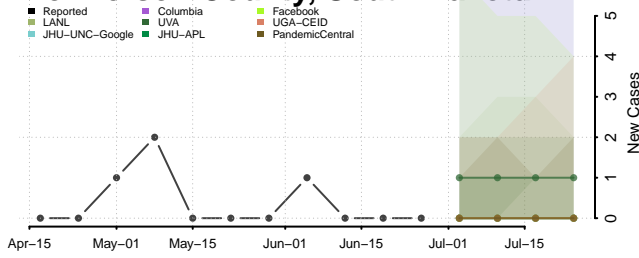

McPherson County, South Dakota