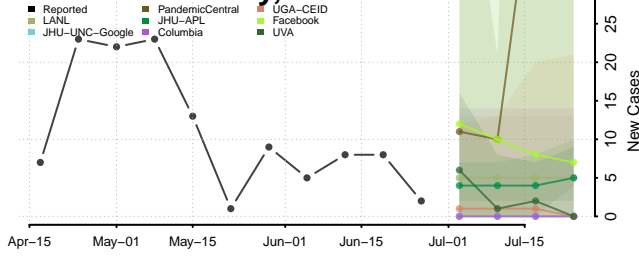

Pontotoc County, Oklahoma