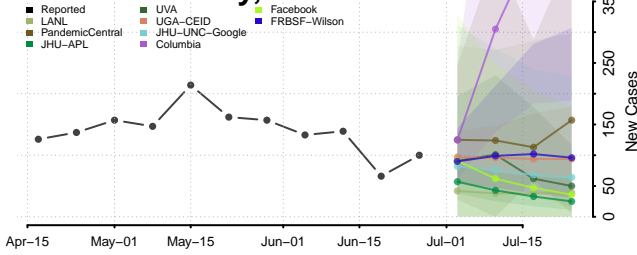

Orleans County, Louisiana