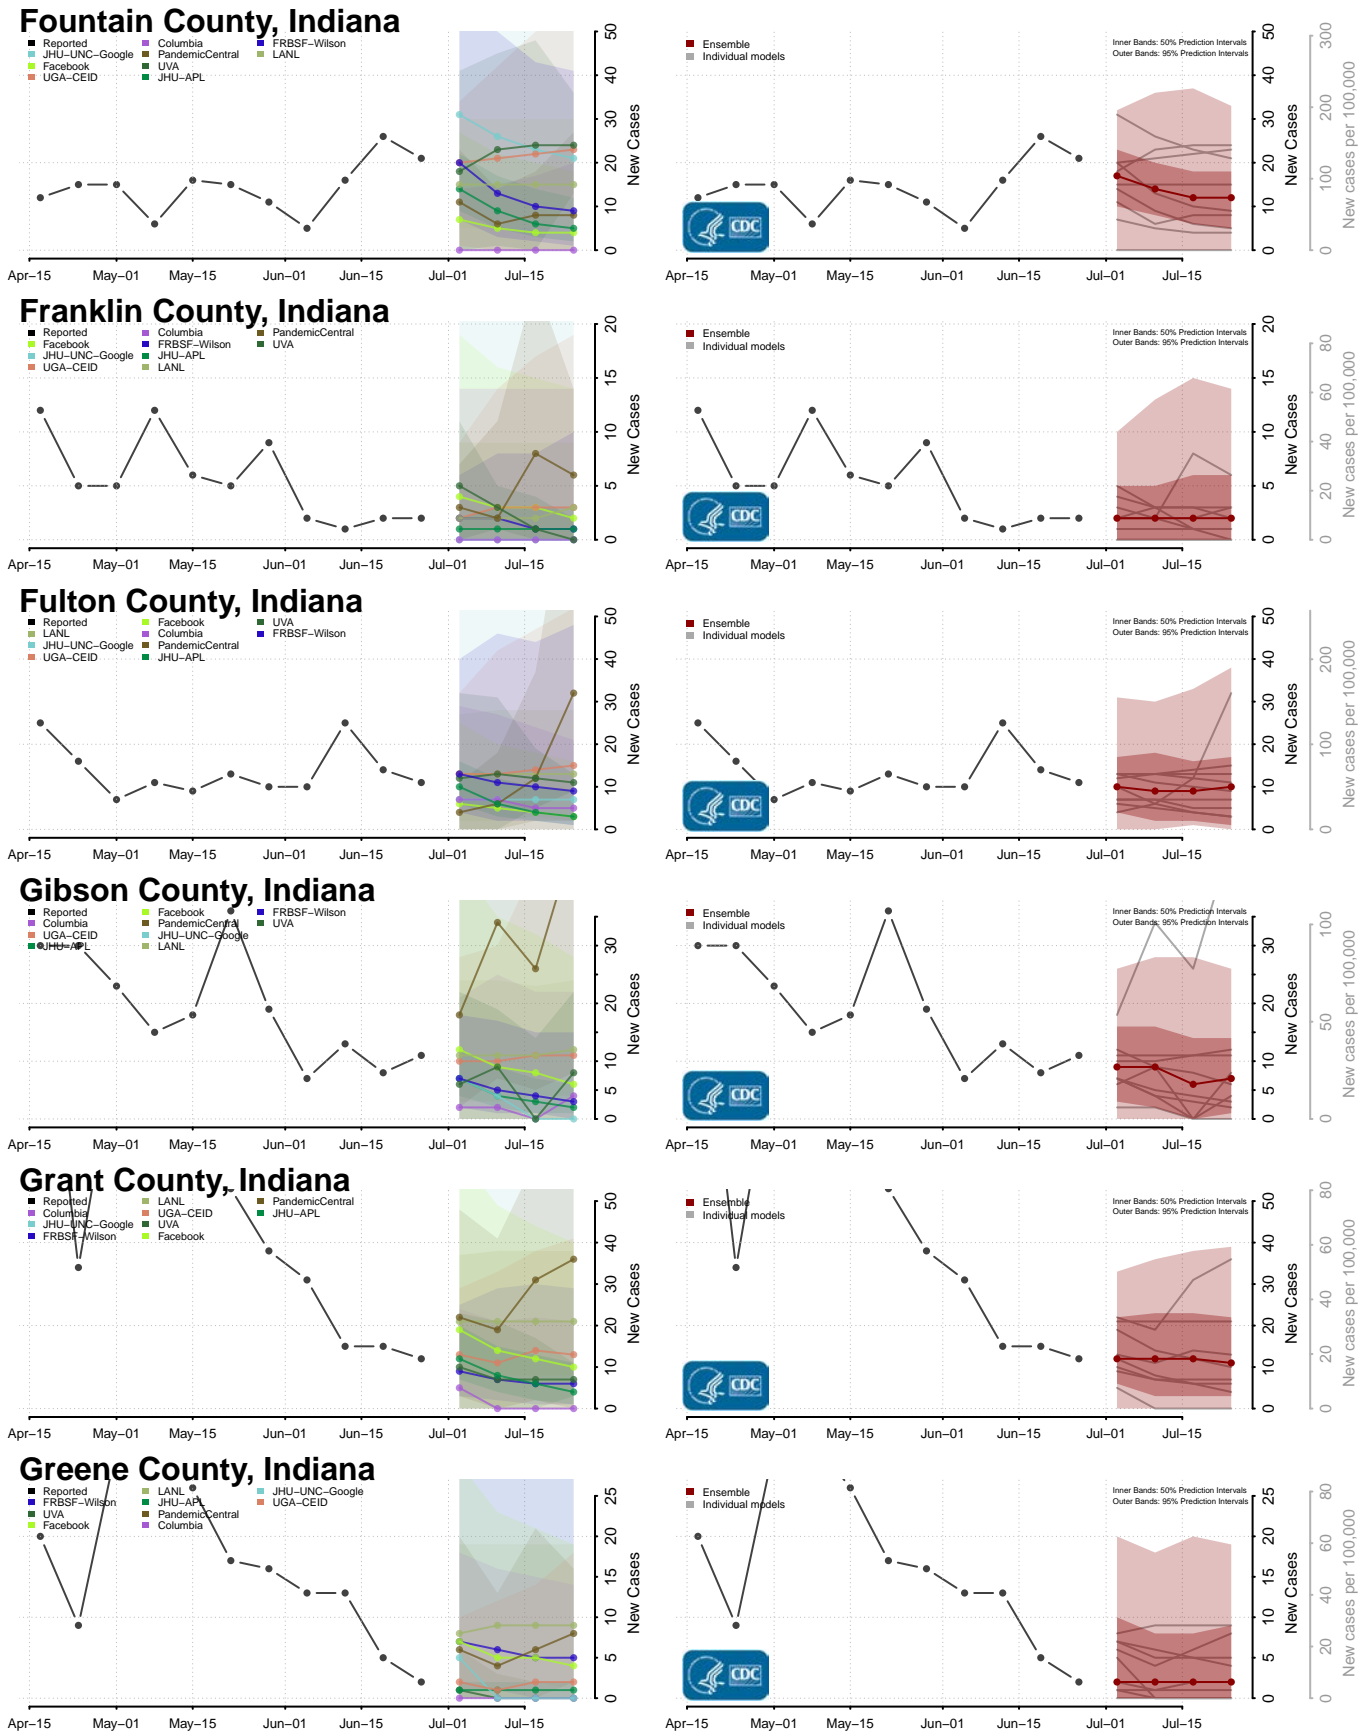

Clay County, Indiana

Clinton County, Indiana

Crawford County, Indiana

Daviess County, Indiana

Dearborn County, Indiana

Decatur County, Indiana

Johnson County, Indiana

Knox County, Indiana