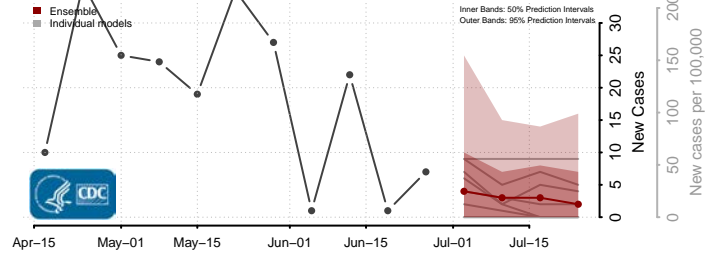

Casey County, Kentucky