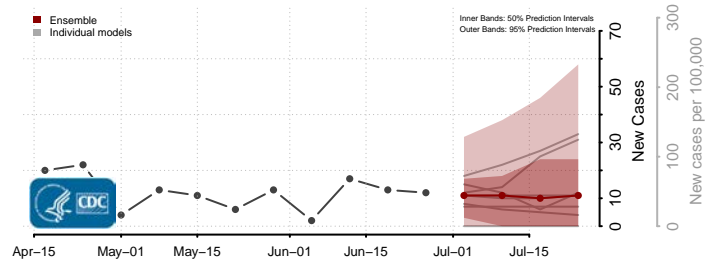

Washington County, Nebraska

Wayne County, Nebraska

Webster County, Nebraska

Wheeler County, Nebraska

York County, Nebraska

Nevada

Carson City County, Nevada

Churchill County, Nevada