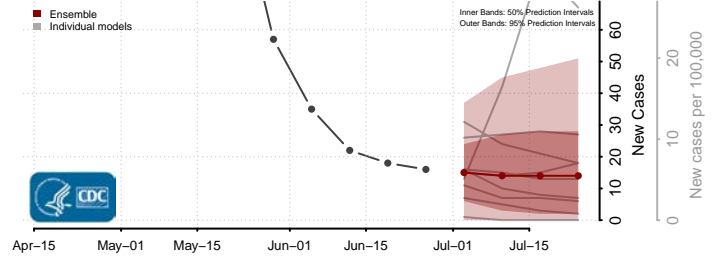

Charles County, Maryland

Dorchester County, Maryland

Frederick County, Maryland

Garrett County, Maryland

Harford County, Maryland

Howard County, Maryland

Kent County, Maryland

Montgomery County, Maryland