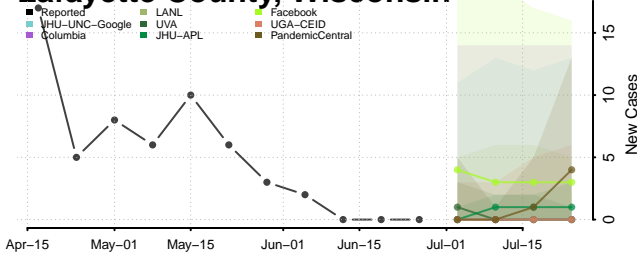

Lafayette County, Wisconsin