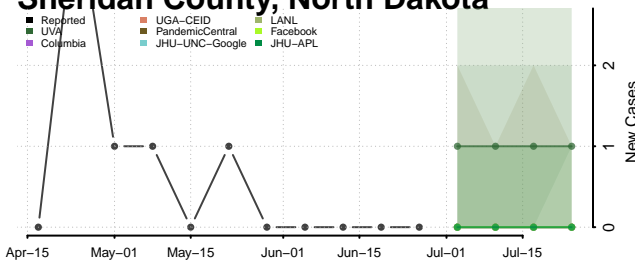

Sheridan County, North Dakota