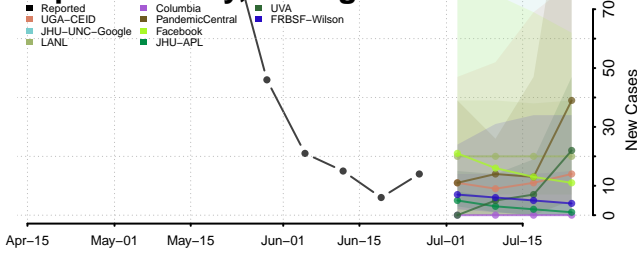

Kent County, Michigan

Keweenaw County, Michigan

Lake County, Michigan

Lapeer County, Michigan

Leelanau County, Michigan

Lenawee County, Michigan

Livingston County, Michigan

Luce County, Michigan