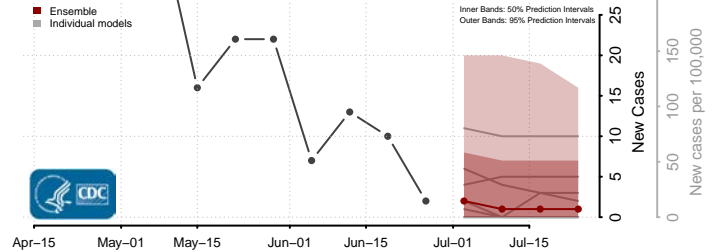

Stearns County, Minnesota

Steele County, Minnesota

Stevens County, Minnesota

Swift County, Minnesota

Todd County, Minnesota

Traverse County, Minnesota

Wabasha County, Minnesota

Wadena County, Minnesota