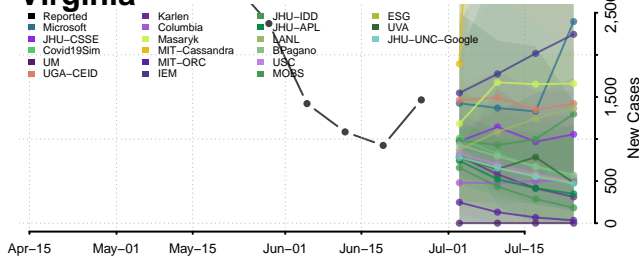

Rutland County, Vermont

Washington County, Vermont

Windham County, Vermont

Windsor County, Vermont

Virgin Islands

Virginia