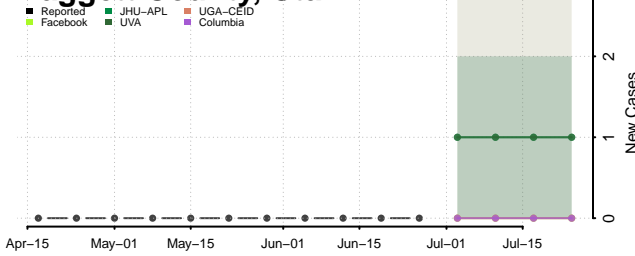

Box Elder County, Utah

Cache County, Utah

Carbon County, Utah

Daggett County, Utah

Davis County, Utah

Duchesne County, Utah

Emery County, Utah

Garfield County, Utah