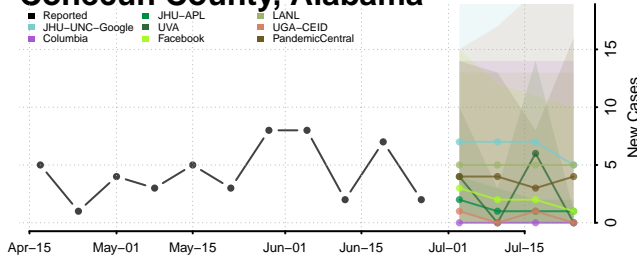

Clarke County, Alabama

Clay County, Alabama

Cleburne County, Alabama

Coffee County, Alabama

Colbert County, Alabama

Conecuh County, Alabama

Coosa County, Alabama

Covington County, Alabama

Crenshaw County, Alabama

Cullman County, Alabama

Fayette County, Alabama

Franklin County, Alabama

Geneva County, Alabama

Greene County, Alabama

Hale County, Alabama

Henry County, Alabama