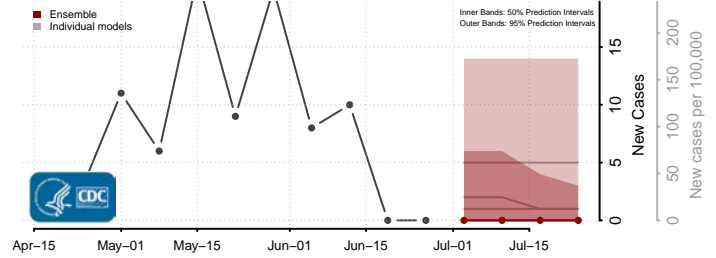

Webster County, West Virginia