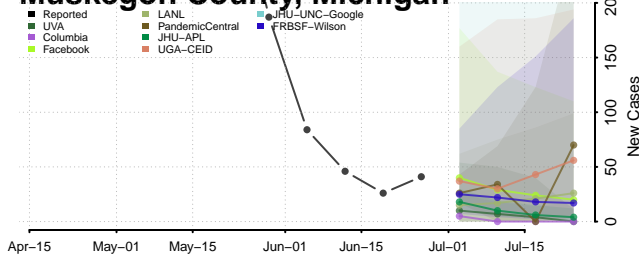

Missaukee County, Michigan

Monroe County, Michigan

Montcalm County, Michigan

Montmorency County, Michigan

Muskegon County, Michigan

Newaygo County, Michigan

Oakland County, Michigan

Oceana County, Michigan