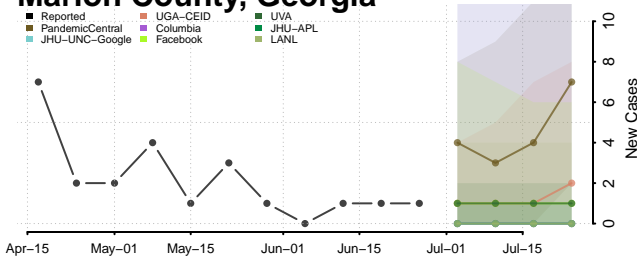

Marion County, Georgia