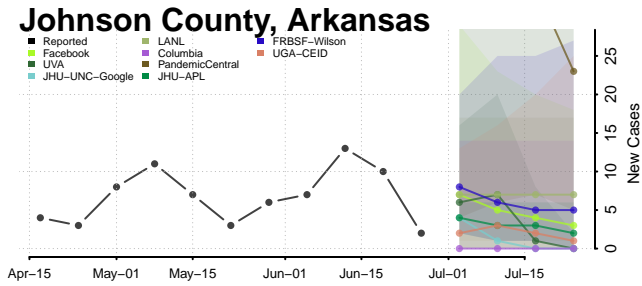

Greene County, Arkansas

Hempstead County, Arkansas

Hot Spring County, Arkansas

Howard County, Arkansas

Lawrence County, Arkansas

Lee County, Arkansas

Lincoln County, Arkansas

Little River County, Arkansas