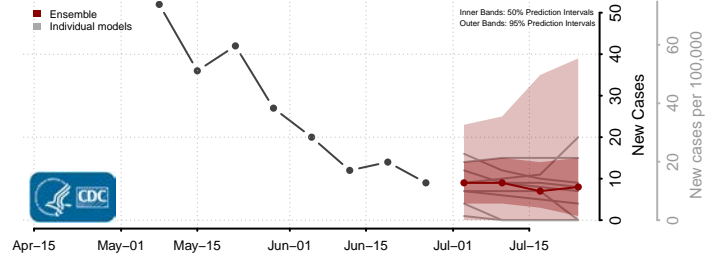

Allegany County, Maryland