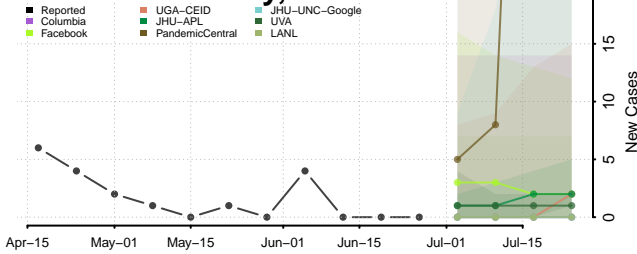

Dewey County, Oklahoma

Ellis County, Oklahoma

Harper County, Oklahoma

Haskell County, Oklahoma

Hughes County, Oklahoma

Jackson County, Oklahoma

Jefferson County, Oklahoma

Johnston County, Oklahoma