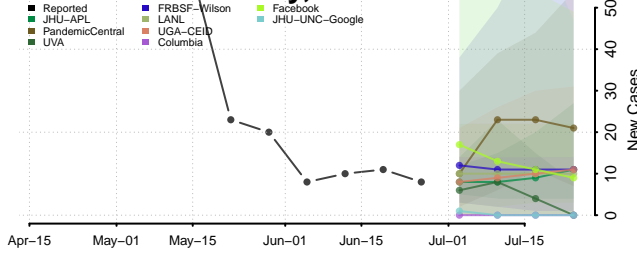

Chittenden County, Vermont

*New weekly cases may decrease in this location over the next four weeks. For these locations, the ensemble forecast indicates a probability of 0.75 or greater that fewer cases will be reported in week four of the forecast than in the last reported week.