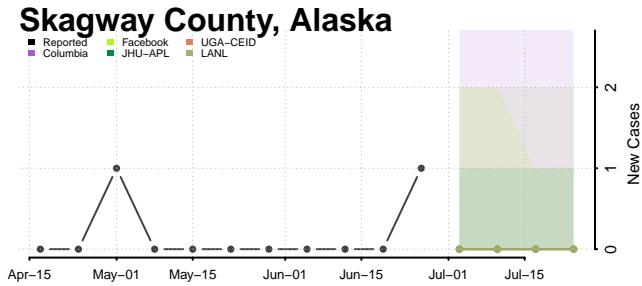

Haines County, Alaska

Hoonah-Angoon County, Alaska

Juneau County, Alaska

Kenai Peninsula County, Alaska

Southeast Fairbanks County, Alaska

Valdez-Cordova County, Alaska

Wrangell County, Alaska

Yakutat County, Alaska