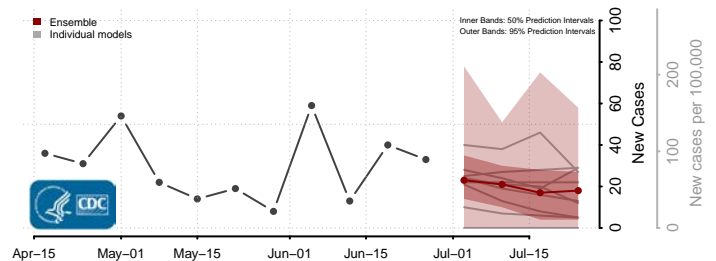

Alcorn County, Mississippi