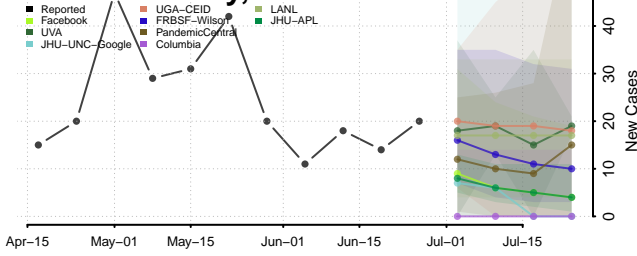

Person County, North Carolina