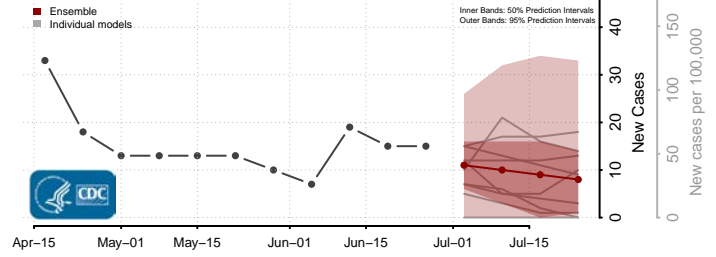

Carter County, Kentucky