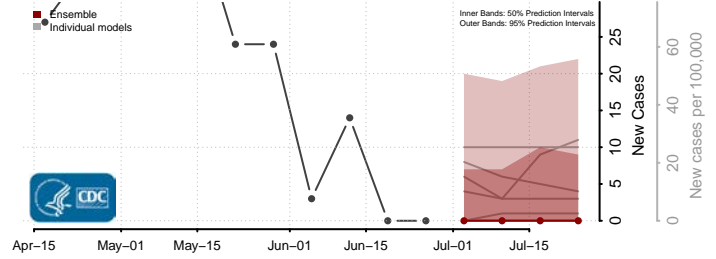

Wayne County, West Virginia