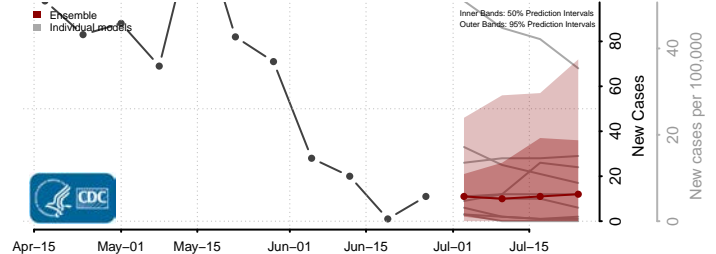

Beaufort County, South Carolina