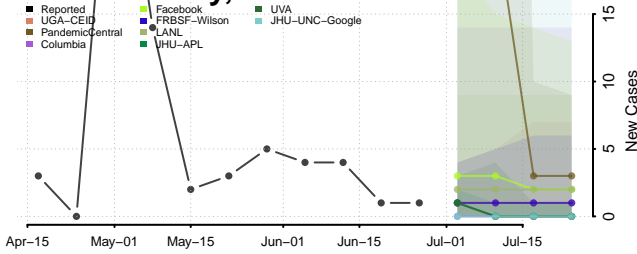

Union County, Iowa