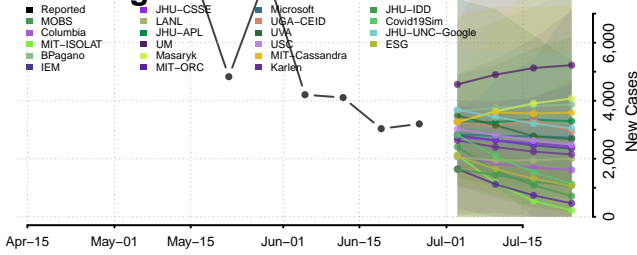

Washington