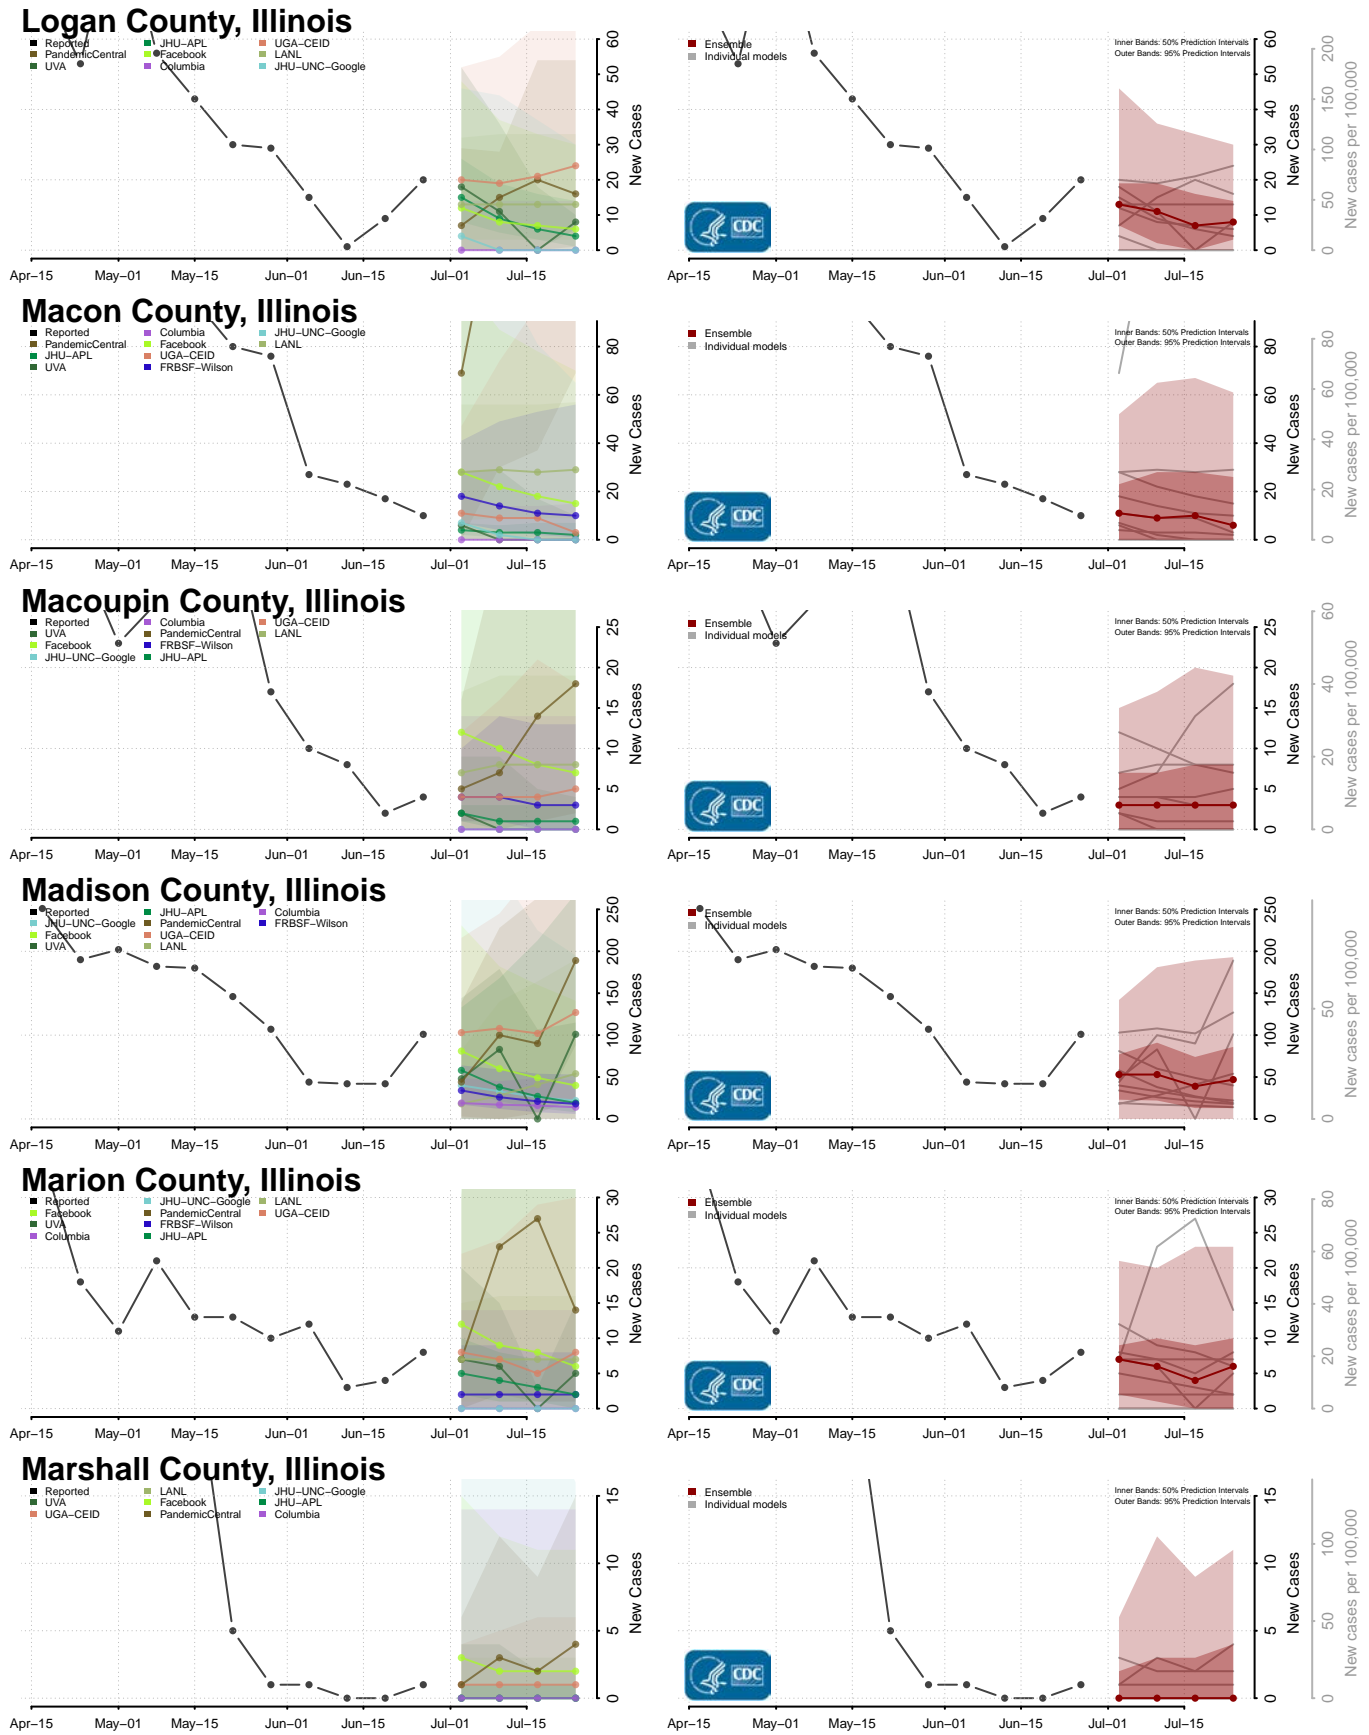

Iroquois County, Illinois

Jackson County, Illinois

Jasper County, Illinois

Jefferson County, Illinois

Mercer County, Illinois

Monroe County, Illinois

Montgomery County, Illinois

Morgan County, Illinois