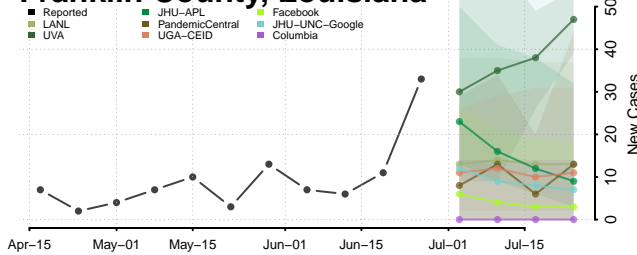

Franklin County, Louisiana