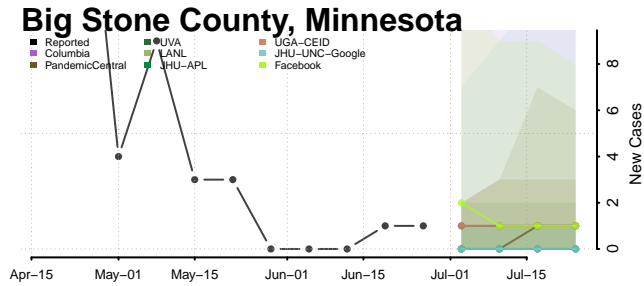

Washtenaw County, Michigan

Wayne County, Michigan

Wexford County, Michigan

Minnesota

Aitkin County, Minnesota

Anoka County, Minnesota

Carlton County, Minnesota

Carver County, Minnesota