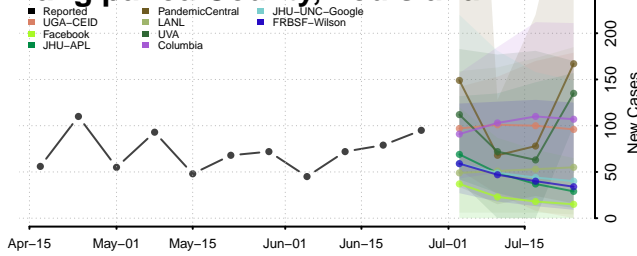

St. Martin County, Louisiana

St. Mary County, Louisiana

St. Tammany County, Louisiana

Tangipahoa County, Louisiana

Tensas County, Louisiana

Terrebonne County, Louisiana

Union County, Louisiana

Vermilion County, Louisiana