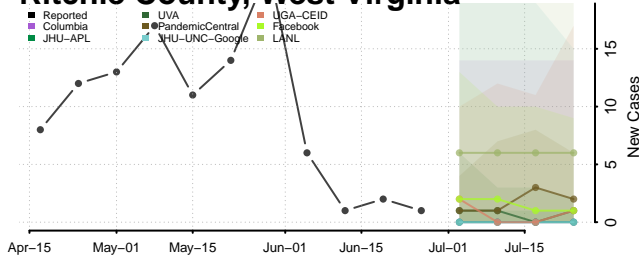

Ritchie County, West Virginia