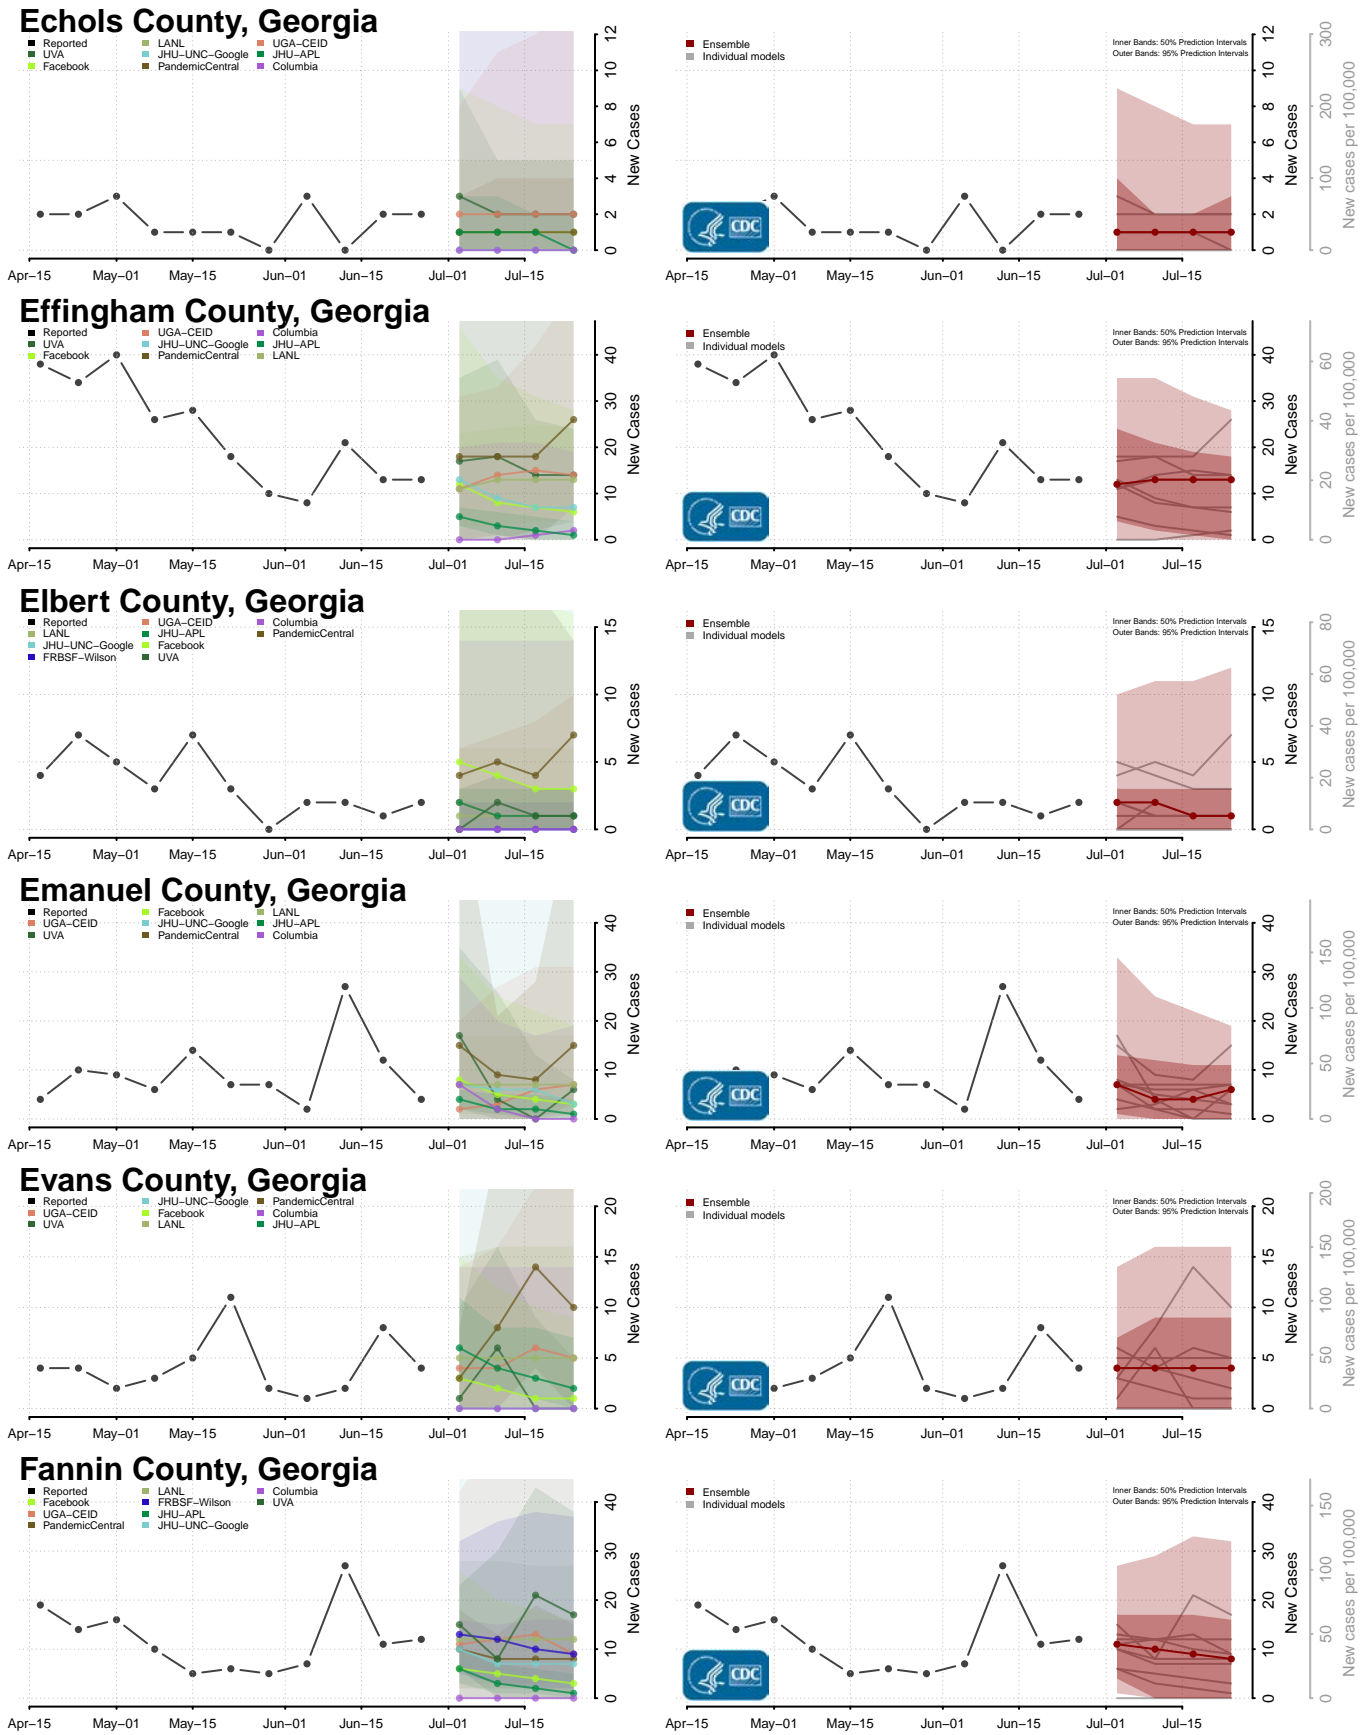

DeKalb County, Georgia

Dodge County, Georgia

Dooly County, Georgia

Dougherty County, Georgia

Douglas County, Georgia

Early County, Georgia

Fayette County, Georgia

Floyd County, Georgia