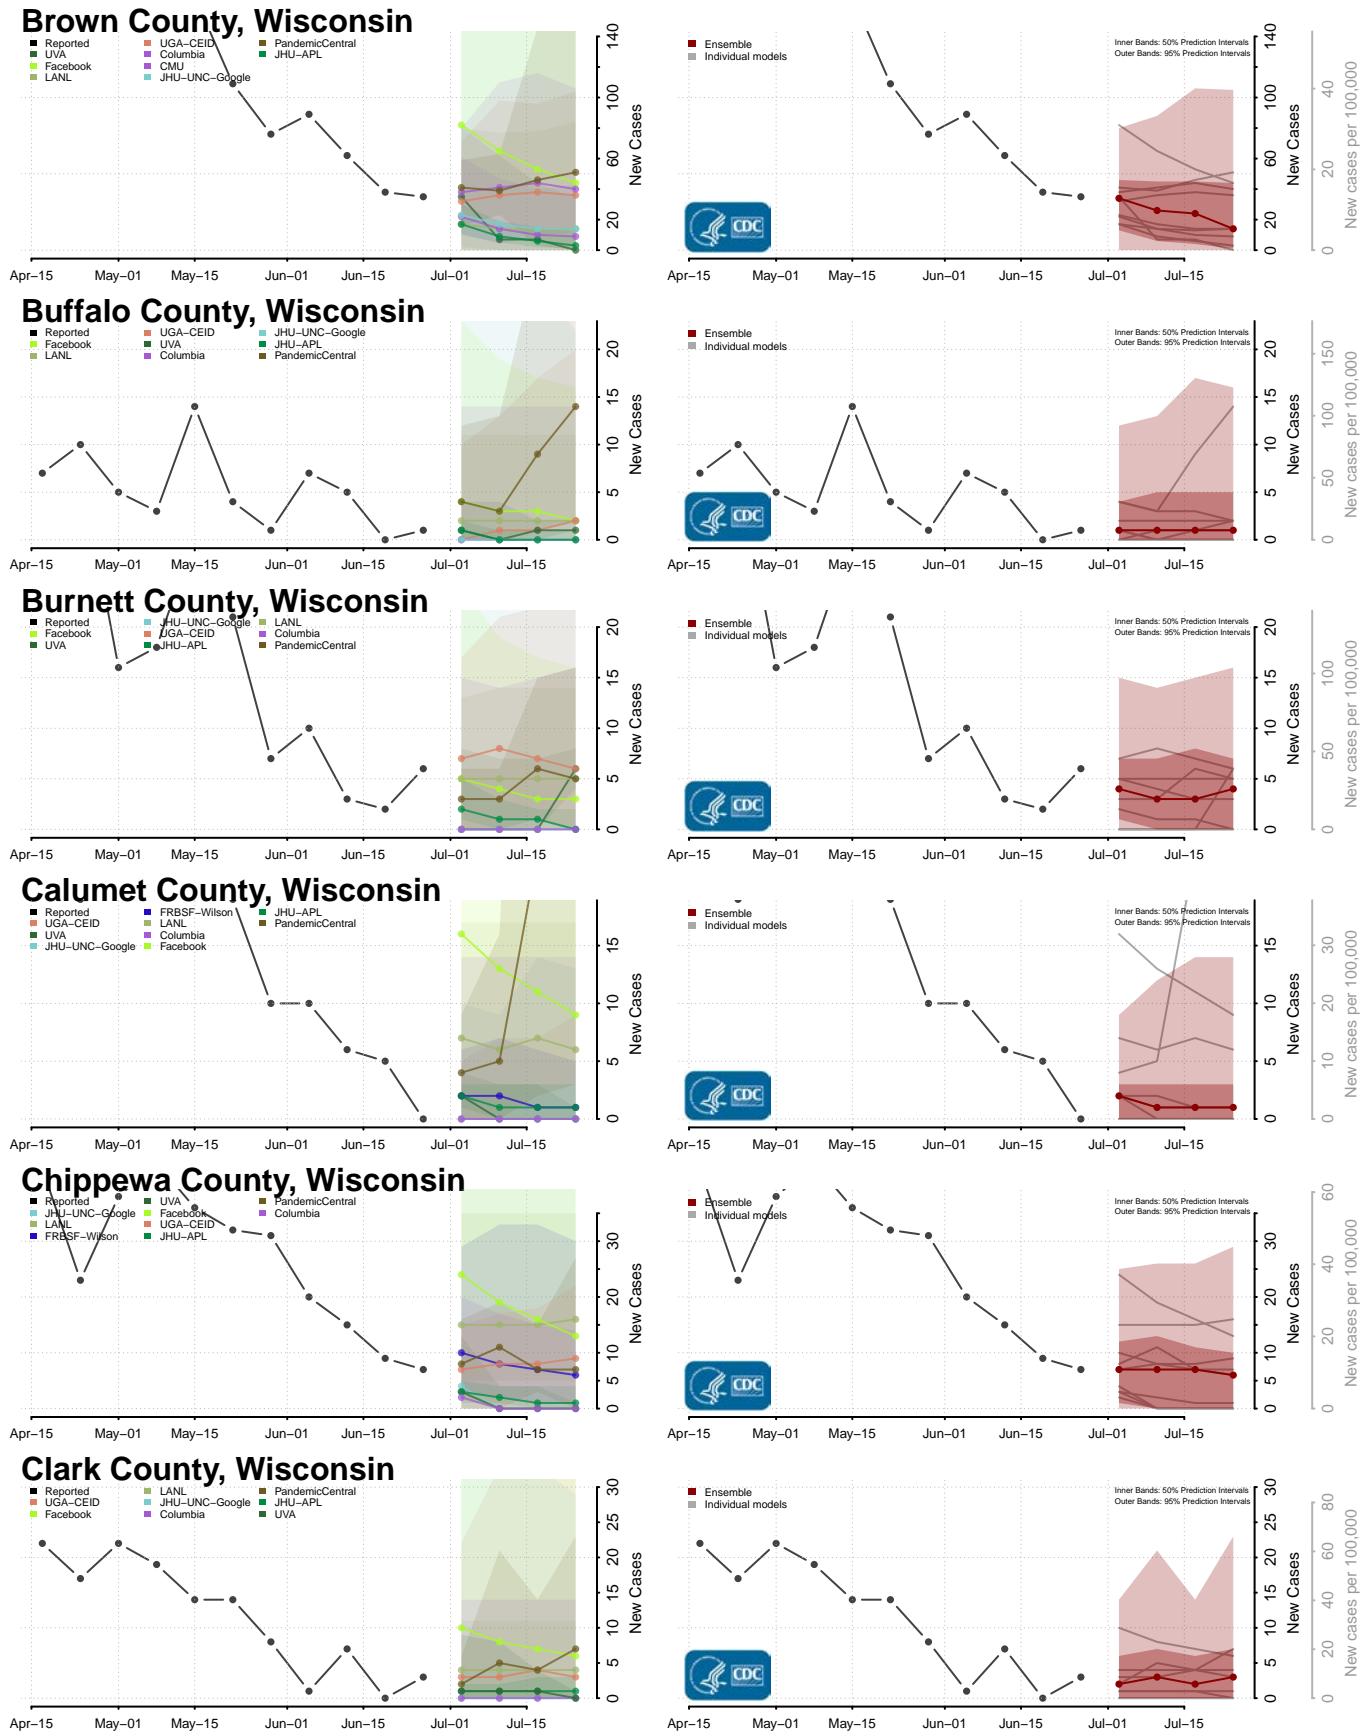

Wood County, West Virginia

Wyoming County, West Virginia

Wisconsin*

Adams County, Wisconsin

Ashland County, Wisconsin

Barron County, Wisconsin

Bayfield County, Wisconsin

*New weekly cases may decrease in this location over the next four weeks. For these locations, the ensemble forecast indicates a probability of 0.75 or greater that fewer cases will be reported in week four of the forecast than in the last reported week.