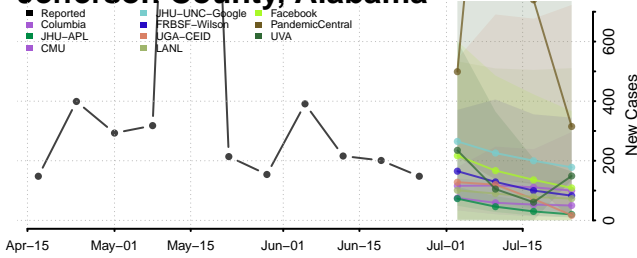

Crenshaw County, Alabama

Cullman County, Alabama

Fayette County, Alabama

Franklin County, Alabama

Geneva County, Alabama

Greene County, Alabama

Hale County, Alabama

Henry County, Alabama

Houston County, Alabama

Jackson County, Alabama

Jefferson County, Alabama

Lamar County, Alabama

Lauderdale County, Alabama

Lawrence County, Alabama

Lee County, Alabama

Limestone County, Alabama