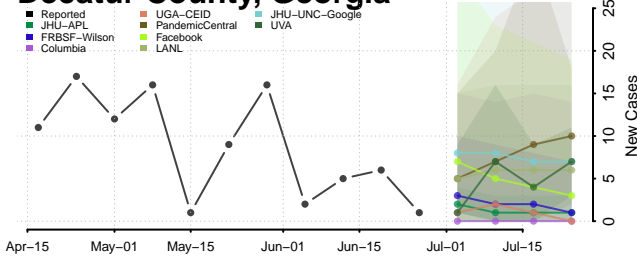

Columbia County, Georgia

Cook County, Georgia

Coweta County, Georgia

Crawford County, Georgia

Crisp County, Georgia

Dade County, Georgia

Dawson County, Georgia

Decatur County, Georgia