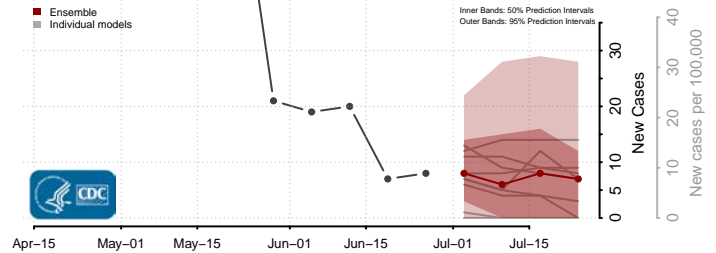

Wayne County, New York