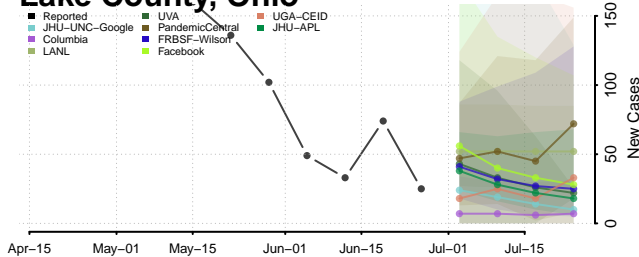

Darke County, Ohio

Defiance County, Ohio

Delaware County, Ohio

Erie County, Ohio

Jefferson County, Ohio

Knox County, Ohio

Lake County, Ohio

Lawrence County, Ohio