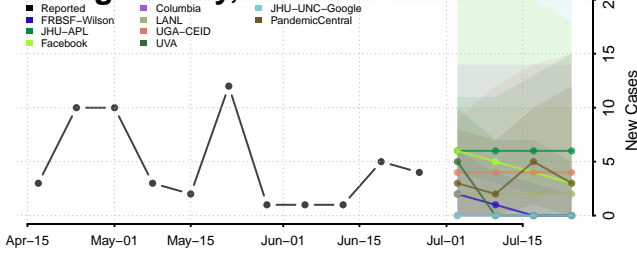

Young County, Texas