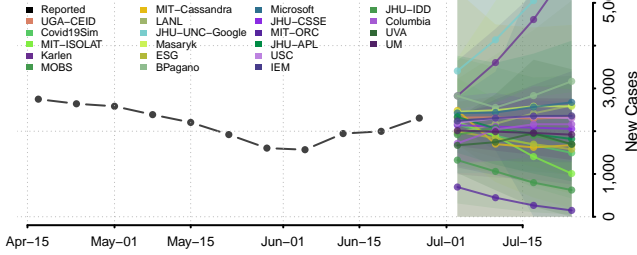

Wise County, Texas

Wood County, Texas

Yoakum County, Texas

Young County, Texas

Zapata County, Texas

Zavala County, Texas

Utah

Beaver County, Utah