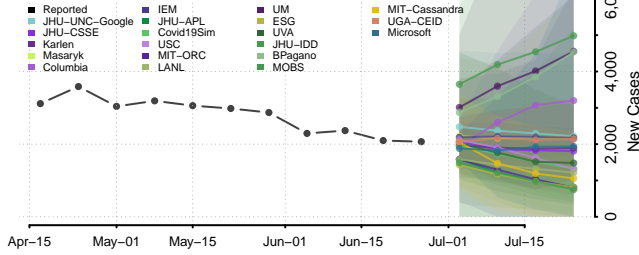

Wayne County, Kentucky

Webster County, Kentucky

Whitley County, Kentucky

Wolfe County, Kentucky

Woodford County, Kentucky

Louisiana

Acadia County, Louisiana

Allen County, Louisiana