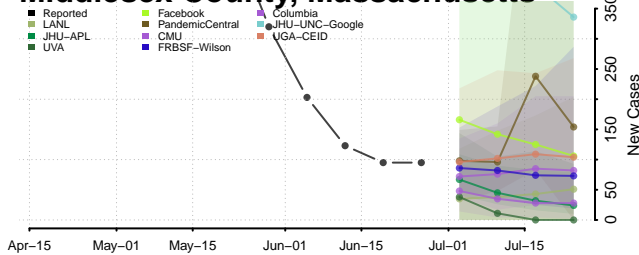

Middlesex County, Massachusetts