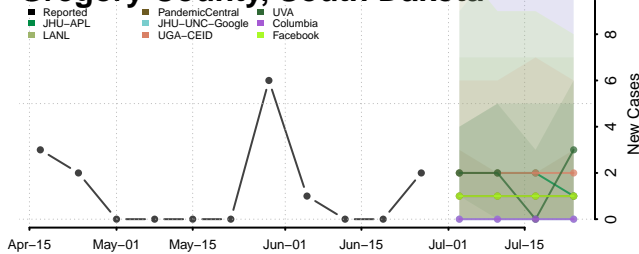

Gregory County, South Dakota