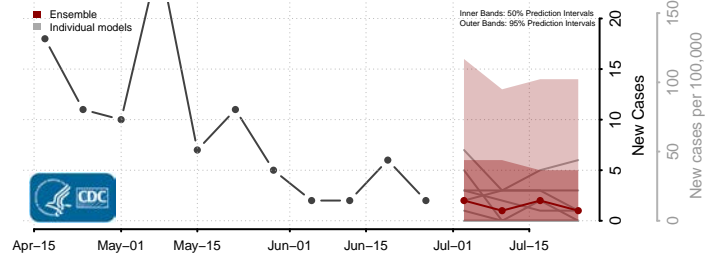

Roane County, West Virginia