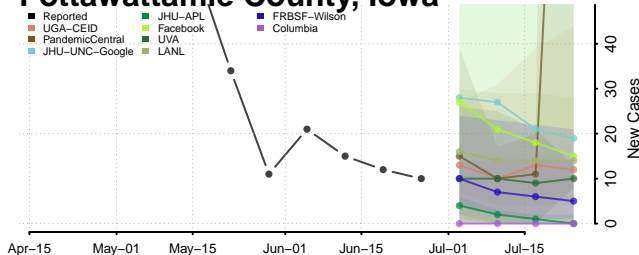

Palo Alto County, Iowa

Plymouth County, Iowa

Pocahontas County, Iowa

Polk County, Iowa

Pottawattamie County, Iowa

Poweshiek County, Iowa

Tama County, Iowa

Taylor County, Iowa