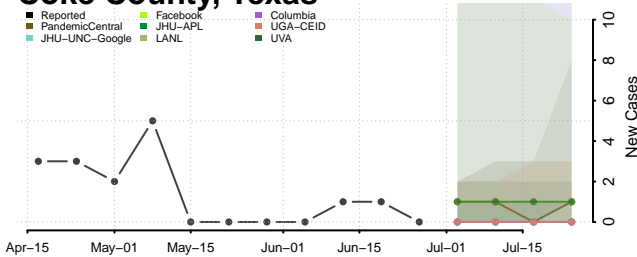

Coke County, Texas