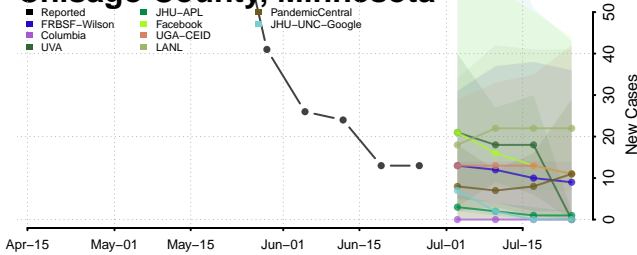

Chisago County, Minnesota