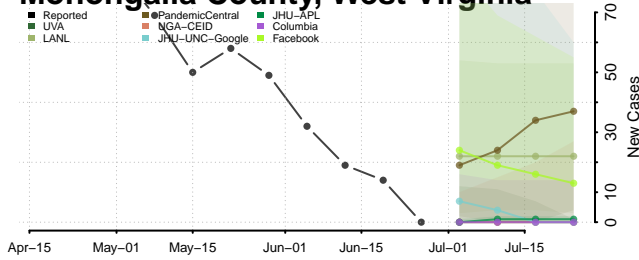

Monongalia County, West Virginia