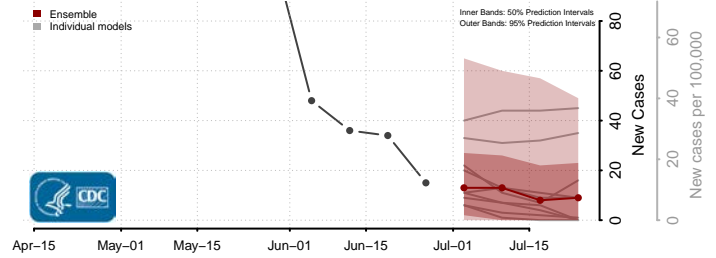

Vernon County, Louisiana

Washington County, Louisiana

Webster County, Louisiana

West Baton Rouge County, Louisiana

West Carroll County, Louisiana

West Feliciana County, Louisiana

Winn County, Louisiana

*New weekly cases may decrease in this location over the next four weeks. For these locations, the ensemble forecast indicates a probability of 0.75 or greater that fewer cases will be reported in week four of the forecast than in the last reported week.