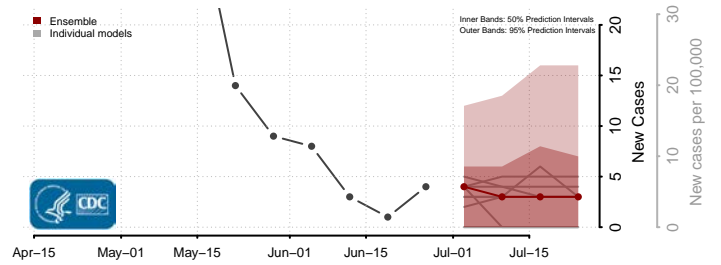

Franklin County, Massachusetts