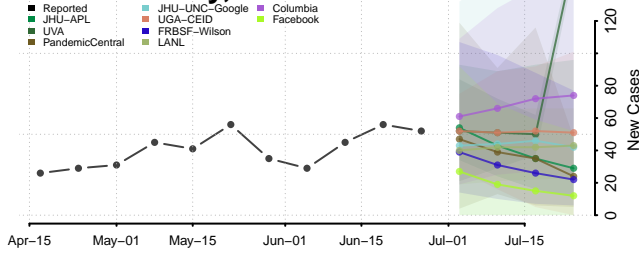

Sevier County, Arkansas

Sharp County, Arkansas

St. Francis County, Arkansas

Stone County, Arkansas

Union County, Arkansas

Van Buren County, Arkansas

Washington County, Arkansas

White County, Arkansas