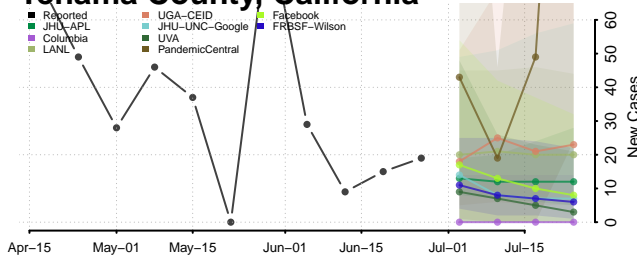

Santa Clara County, California

Santa Cruz County, California

Shasta County, California

Tehama County, California

Trinity County, California

Tulare County, California

Tuolumne County, California

Ventura County, California