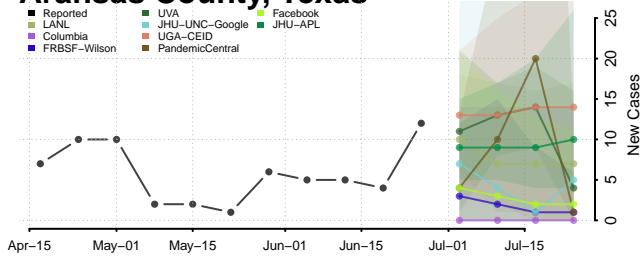

Aransas County, Texas