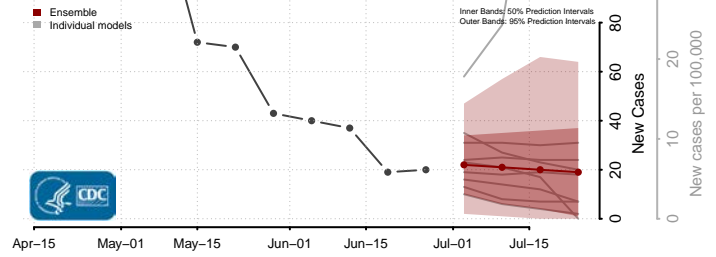

Howard County, Maryland