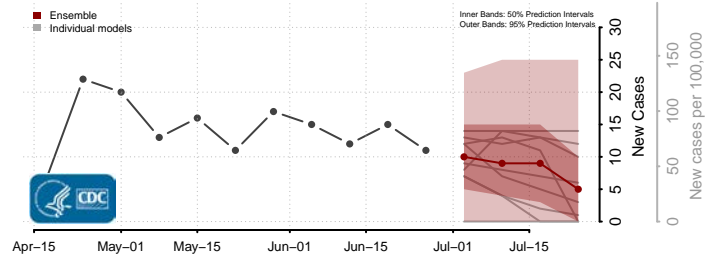

Polk County, Texas

Red River County, Texas

Reeves County, Texas

Refugio County, Texas

Roberts County, Texas

Robertson County, Texas

Rockwall County, Texas

San Saba County, Texas