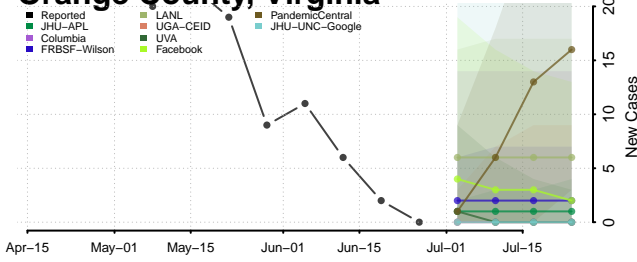

Orange County, Virginia