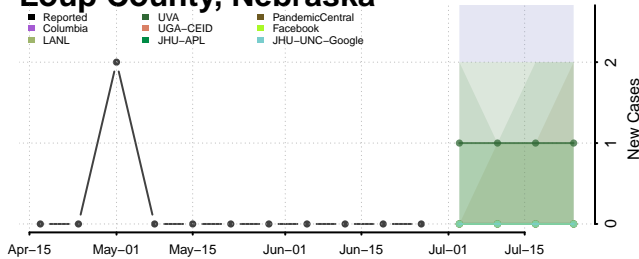

Loup County, Nebraska