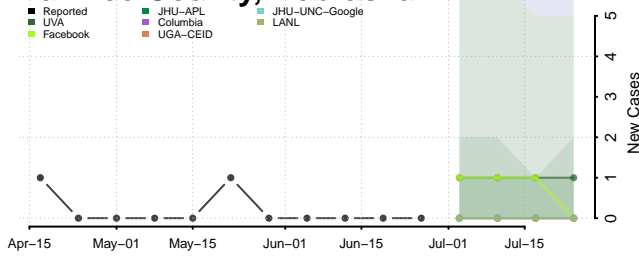

Pawnee County, Nebraska