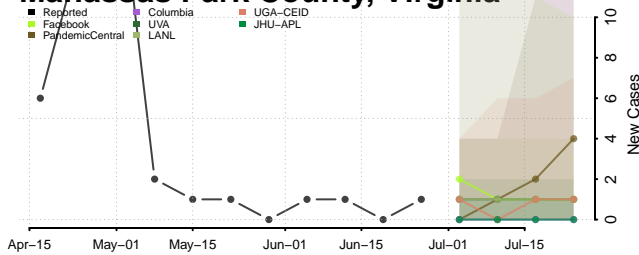

Lunenburg County, Virginia

Lynchburg County, Virginia

Madison County, Virginia

Manassas County, Virginia

Manassas Park County, Virginia

Martinsville County, Virginia

Newport News County, Virginia

Norfolk County, Virginia