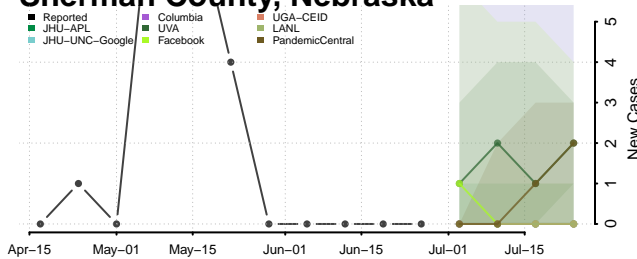

Sherman County, Nebraska