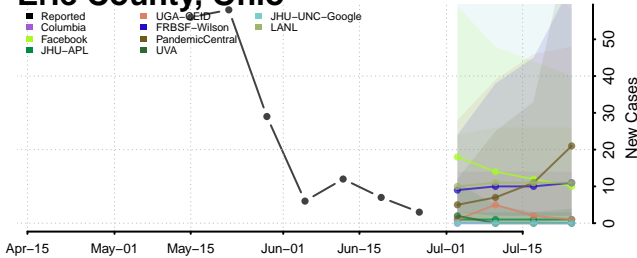

Darke County, Ohio

Defiance County, Ohio

Delaware County, Ohio

Erie County, Ohio

Jefferson County, Ohio

Knox County, Ohio

Lake County, Ohio

Lawrence County, Ohio