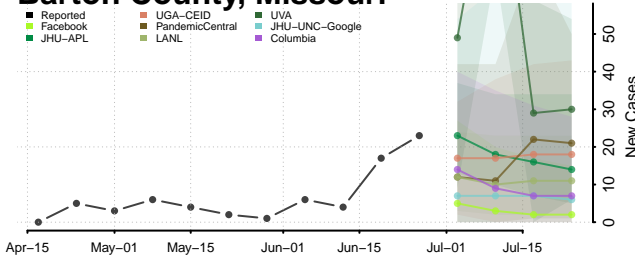

Barton County, Missouri