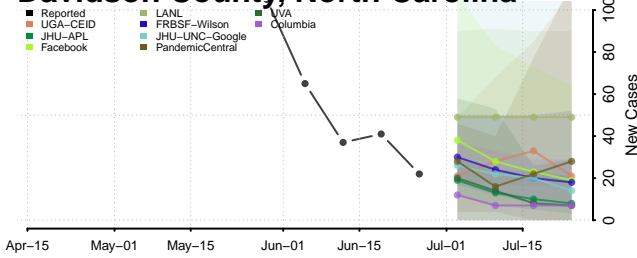

Chatham County, North Carolina

Cherokee County, North Carolina

Chowan County, North Carolina

Clay County, North Carolina

Davidson County, North Carolina

Davie County, North Carolina

Duplin County, North Carolina