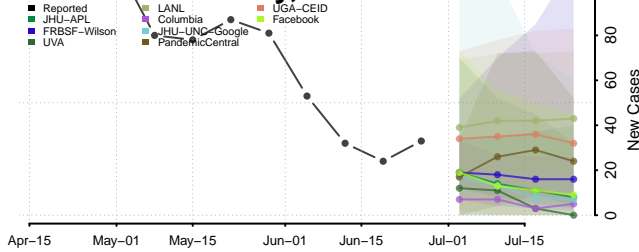

Adams County, Ohio

Allen County, Ohio

Ashland County, Ohio

Ashtabula County, Ohio

*New weekly cases may decrease in this location over the next four weeks. For these locations, the ensemble forecast indicates a probability of 0.75 or greater that fewer cases will be reported in week four of the forecast than in the last reported week.