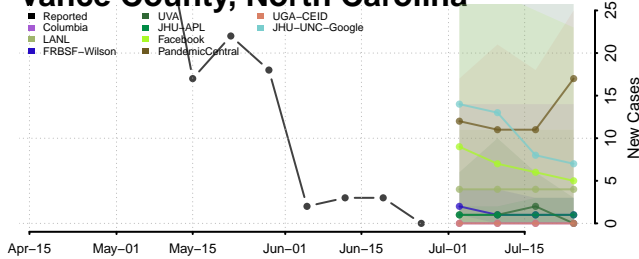

Swain County, North Carolina

Transylvania County, North Carolina

Tyrrell County, North Carolina

Union County, North Carolina

Vance County, North Carolina

Wake County, North Carolina

Warren County, North Carolina