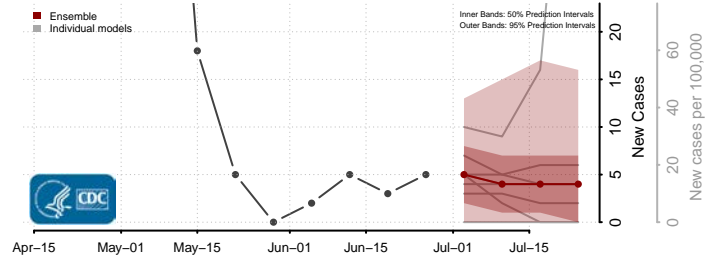

Radford County, Virginia

Rappahannock County, Virginia

Richmond City County, Virginia

Richmond County, Virginia

Roanoke City County, Virginia

Roanoke County, Virginia

Smyth County, Virginia

Southampton County, Virginia