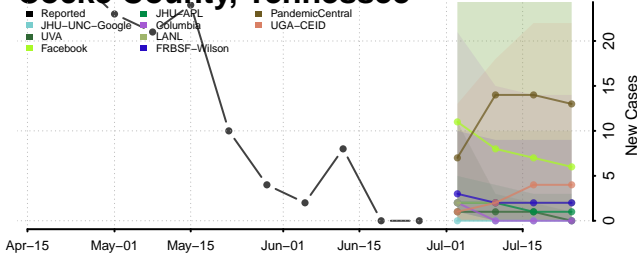

Cheatham County, Tennessee

Chester County, Tennessee

Claiborne County, Tennessee

Clay County, Tennessee

Cocke County, Tennessee

Coffee County, Tennessee

Crockett County, Tennessee

Cumberland County, Tennessee