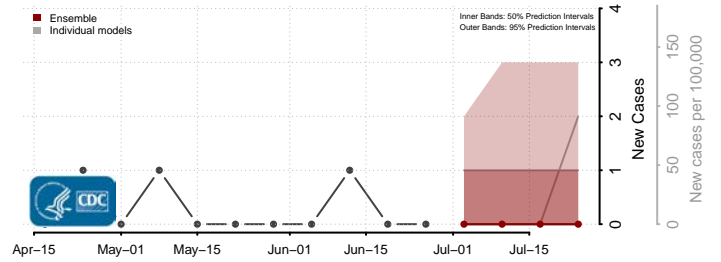

Hanover County, Virginia

Harrisonburg County, Virginia

Henrico County, Virginia

Henry County, Virginia

Highland County, Virginia

Hopewell County, Virginia

Isle of Wight County, Virginia

James City County, Virginia