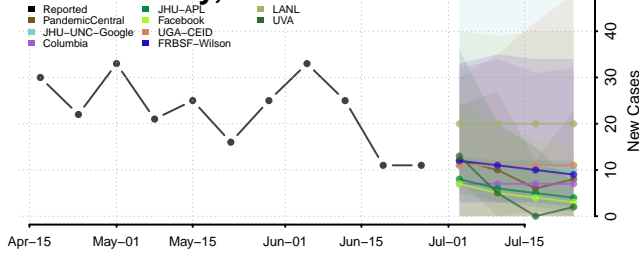

Ashe County, North Carolina

Avery County, North Carolina

Beaufort County, North Carolina

Bertie County, North Carolina

Bladen County, North Carolina

Brunswick County, North Carolina

Buncombe County, North Carolina