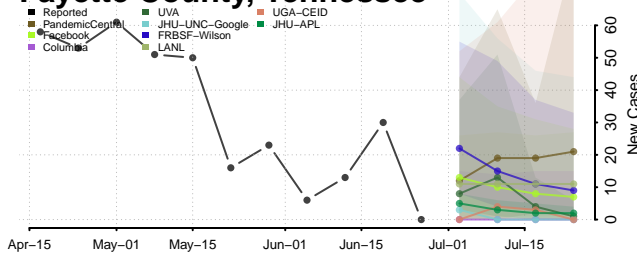

Davidson County, Tennessee

Decatur County, Tennessee

DeKalb County, Tennessee

Dickson County, Tennessee

Dyer County, Tennessee

Fayette County, Tennessee

Fentress County, Tennessee

Franklin County, Tennessee