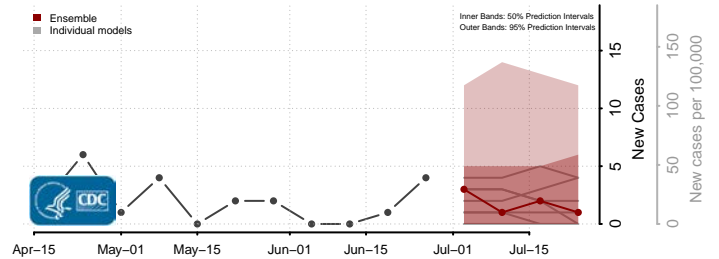

Clinton County, Kentucky