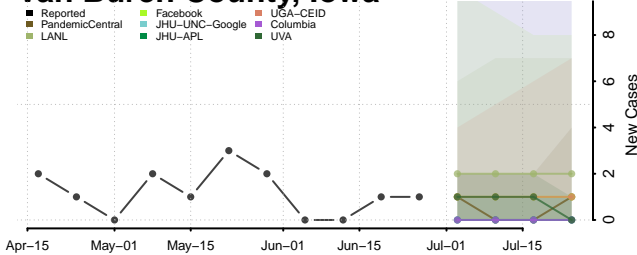

Van Buren County, Iowa