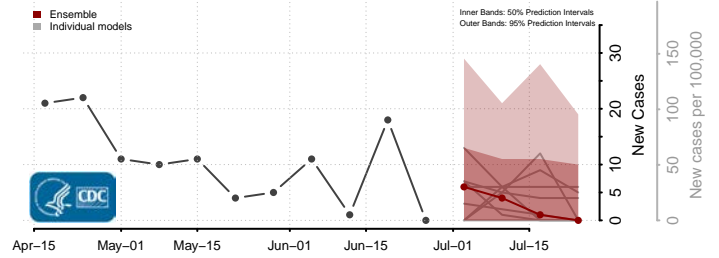

Clay County, Kentucky