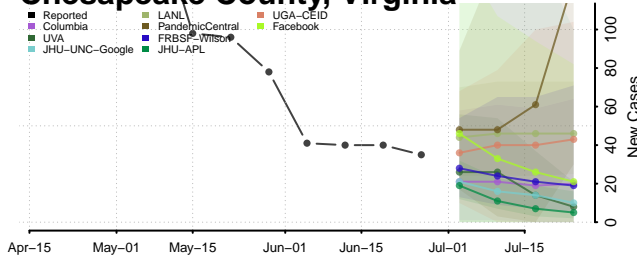

Campbell County, Virginia

Caroline County, Virginia

Carroll County, Virginia

Charles City County, Virginia

Charlotte County, Virginia

Charlottesville County, Virginia

Chesapeake County, Virginia

Chesterfield County, Virginia