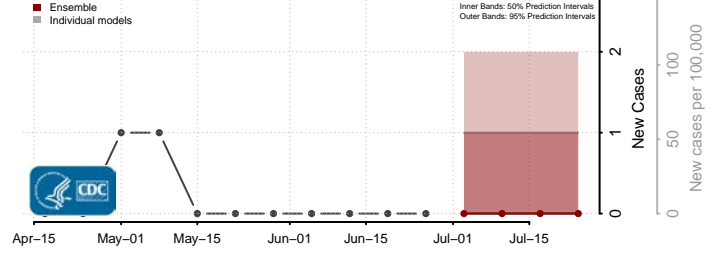

Furnas County, Nebraska

Gage County, Nebraska

Garden County, Nebraska

Garfield County, Nebraska

Gosper County, Nebraska

Grant County, Nebraska

Greeley County, Nebraska

Hall County, Nebraska