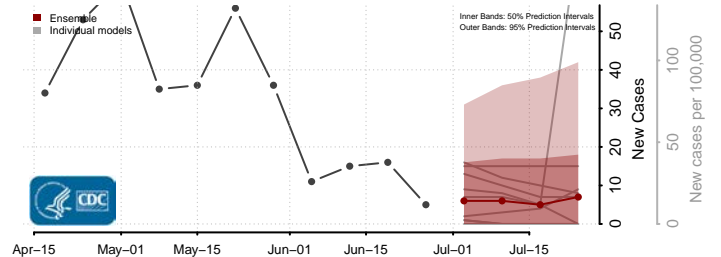

Benton County, Iowa

Black Hawk County, Iowa

Carroll County, Iowa

Cass County, Iowa

Cedar County, Iowa

Cerro Gordo County, Iowa

Cherokee County, Iowa

Chickasaw County, Iowa