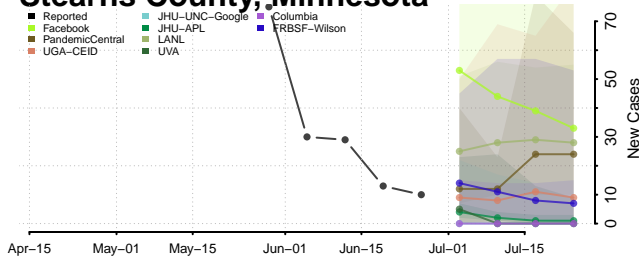

Stearns County, Minnesota