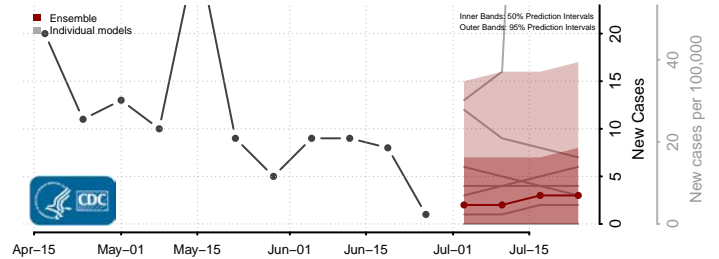

Stephens County, Oklahoma