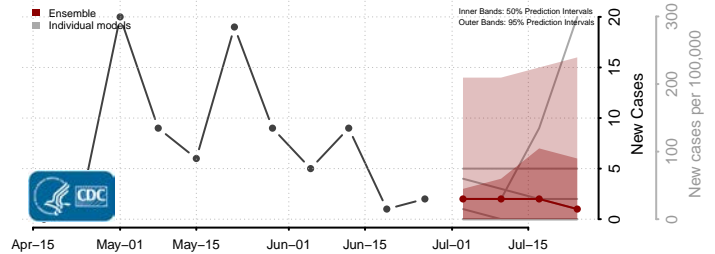

Montana

Beaverhead County, Montana

Big Horn County, Montana

Blaine County, Montana

Broadwater County, Montana

Carbon County, Montana

Carter County, Montana

Cascade County, Montana