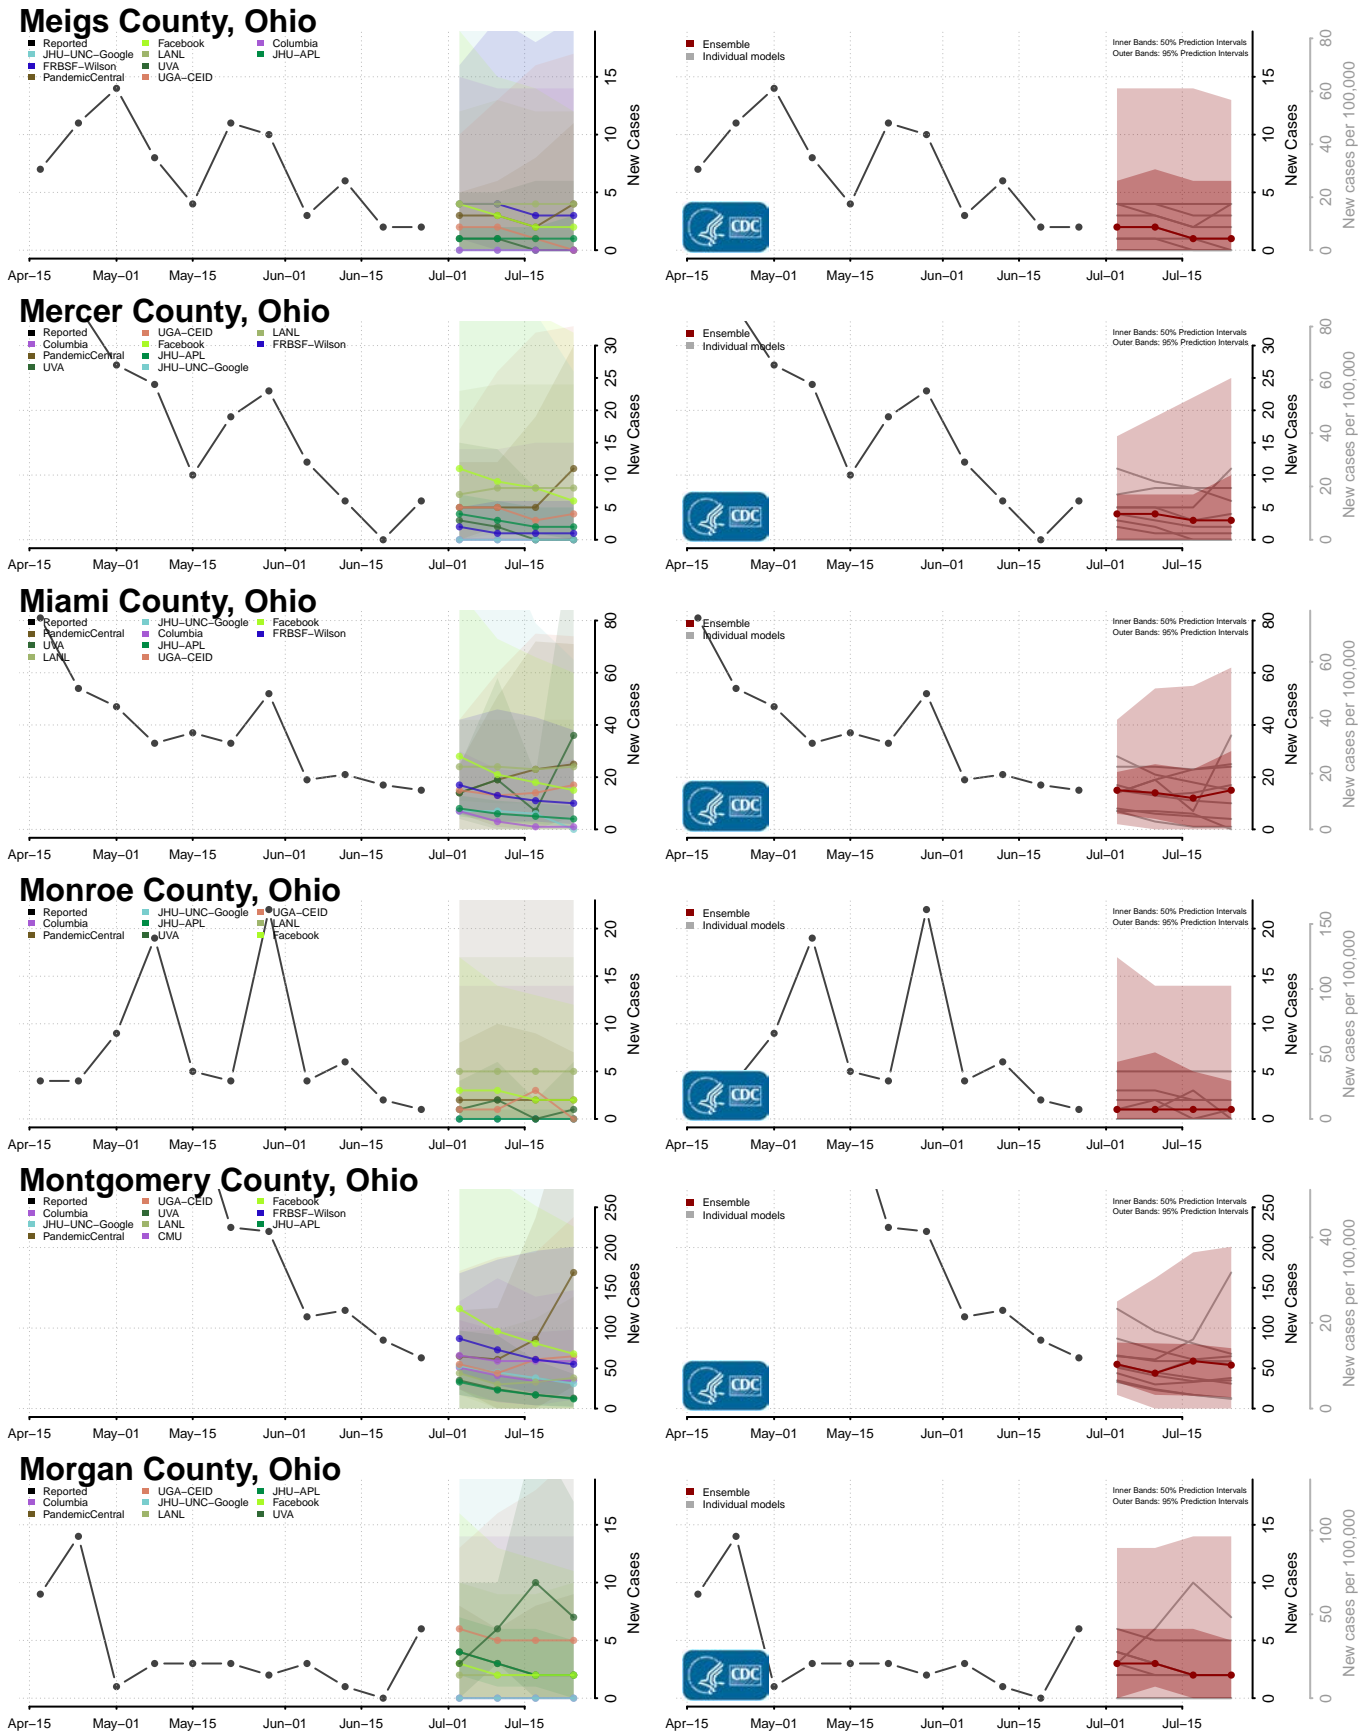

Licking County, Ohio

Logan County, Ohio

Lorain County, Ohio

Lucas County, Ohio

Madison County, Ohio

Mahoning County, Ohio

Marion County, Ohio

Medina County, Ohio