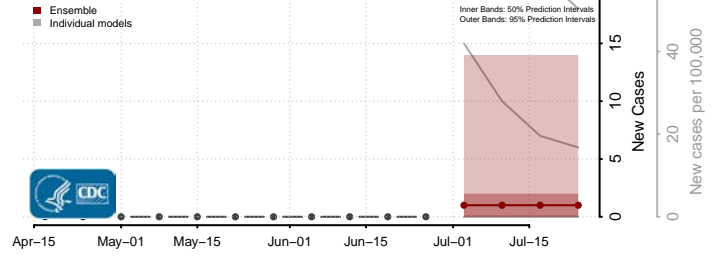

Uintah County, Utah