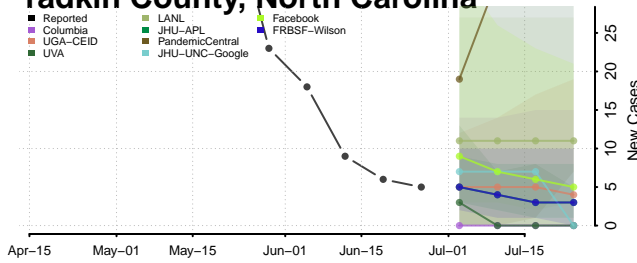

Washington County, North Carolina

Watauga County, North Carolina

Wayne County, North Carolina

Wilkes County, North Carolina

Wilson County, North Carolina

Yadkin County, North Carolina

Yancey County, North Carolina