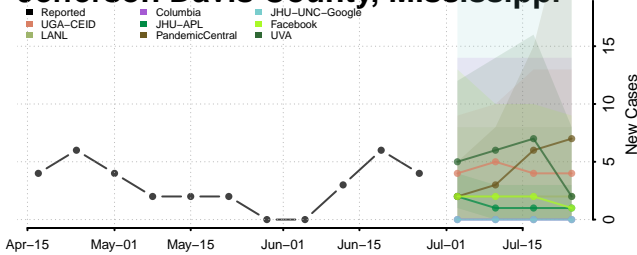

Itawamba County, Mississippi

Jackson County, Mississippi

Jasper County, Mississippi

Jefferson County, Mississippi

Jefferson Davis County, Mississippi

Jones County, Mississippi

Kemper County, Mississippi

Lafayette County, Mississippi