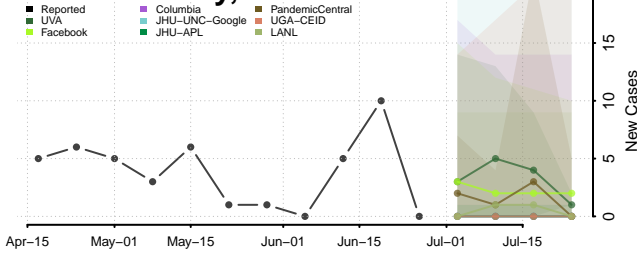

Marshall County, Tennessee

Maury County, Tennessee

McMinn County, Tennessee

McNairy County, Tennessee

Meigs County, Tennessee

Monroe County, Tennessee

Montgomery County, Tennessee

Moore County, Tennessee