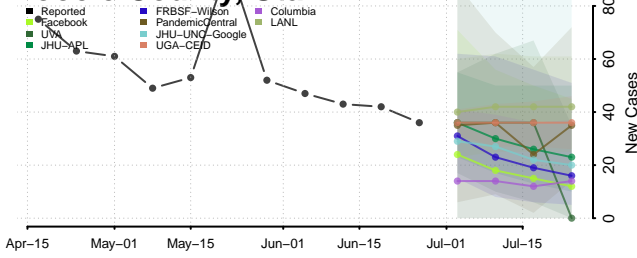

Tooele County, Utah