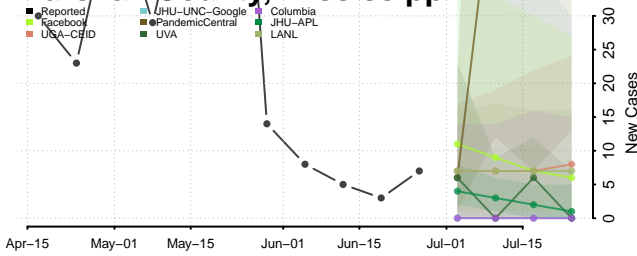

Madison County, Mississippi

Marion County, Mississippi

Marshall County, Mississippi

Monroe County, Mississippi

Montgomery County, Mississippi

Neshoba County, Mississippi

Newton County, Mississippi

Noxubee County, Mississippi