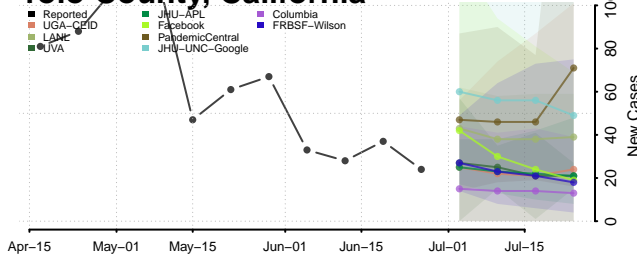

Yolo County, California