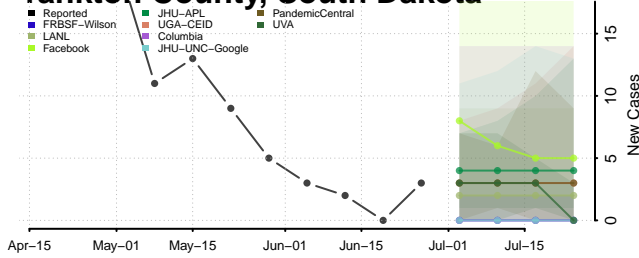

Yankton County, South Dakota