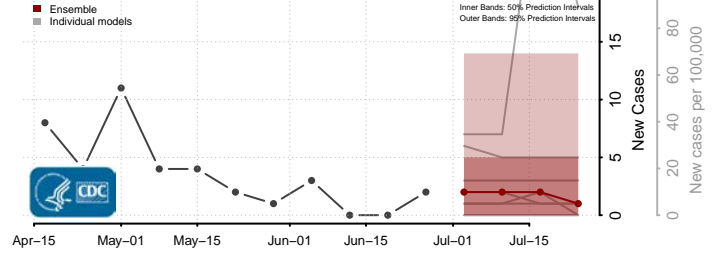

Washington County, Oklahoma

Washita County, Oklahoma

Woods County, Oklahoma

Woodward County, Oklahoma

*New weekly cases may decrease in this location over the next four weeks. For these locations, the ensemble forecast indicates a probability of 0.75 or greater that fewer cases will be reported in week four of the forecast than in the last reported week.