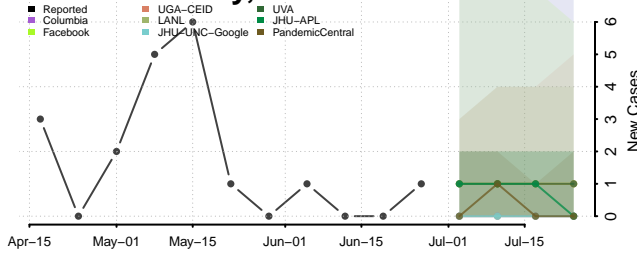

Towner County, North Dakota

Trail County, North Dakota

Walsh County, North Dakota

Ward County, North Dakota

Wells County, North Dakota

Williams County, North Dakota

Northern Mariana Islands

Ohio*