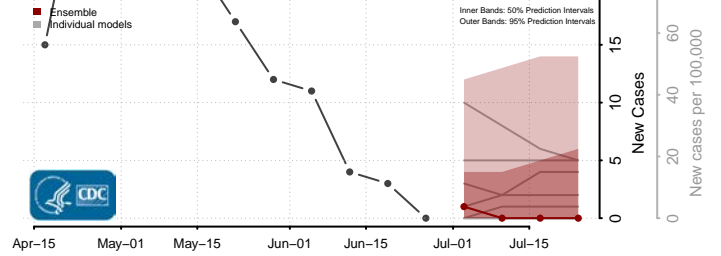

Juneau County, Wisconsin