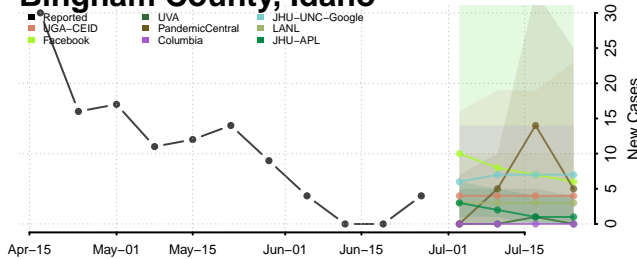

Bannock County, Idaho

Bear Lake County, Idaho

Benewah County, Idaho

Bingham County, Idaho

Blaine County, Idaho

Boise County, Idaho

Caribou County, Idaho

Cassia County, Idaho