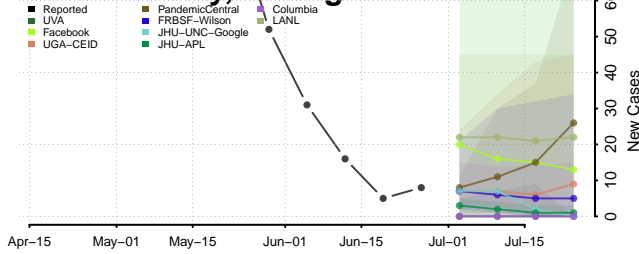

Chippewa County, Michigan

Clare County, Michigan

Clinton County, Michigan

Crawford County, Michigan

Delta County, Michigan

Dickinson County, Michigan

Eaton County, Michigan

Emmet County, Michigan