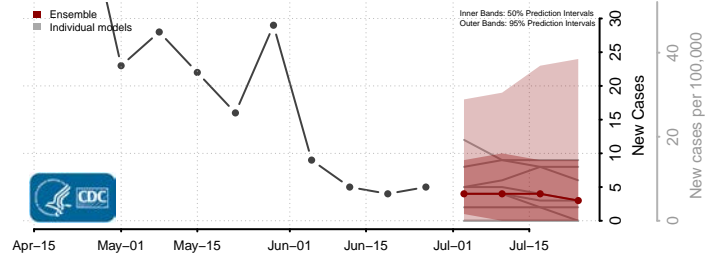

Darke County, Ohio

Defiance County, Ohio

Delaware County, Ohio

Erie County, Ohio

Jefferson County, Ohio

Knox County, Ohio

Lake County, Ohio

Lawrence County, Ohio