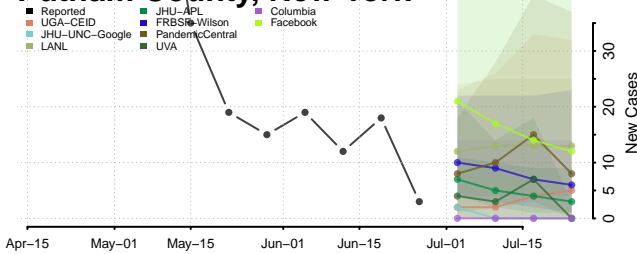

Onondaga County, New York

Ontario County, New York

Orange County, New York

Orleans County, New York

Oswego County, New York

Otsego County, New York

Putnam County, New York

Queens County, New York