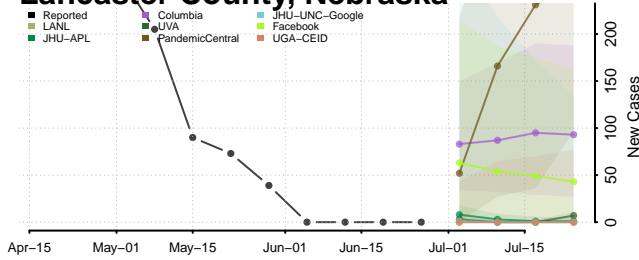

Johnson County, Nebraska

Kearney County, Nebraska

Keith County, Nebraska

Keya Paha County, Nebraska

Kimball County, Nebraska

Knox County, Nebraska

Lancaster County, Nebraska

Lincoln County, Nebraska