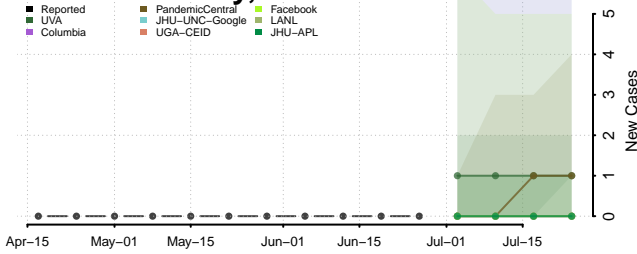

Daniels County, Montana