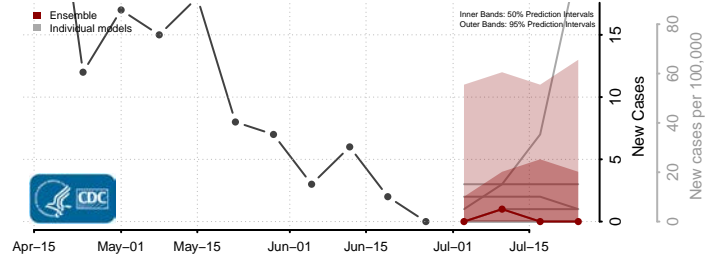

Greene County, Virginia