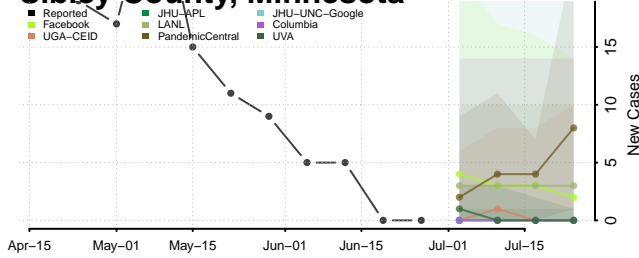

Pipestone County, Minnesota

Polk County, Minnesota

Pope County, Minnesota

Ramsey County, Minnesota

Scott County, Minnesota

Sherburne County, Minnesota

Sibley County, Minnesota

St. Louis County, Minnesota