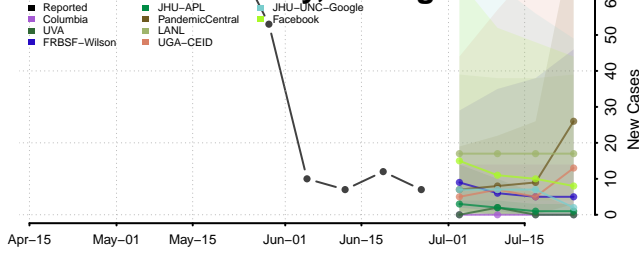

Saginaw County, Michigan

Sanilac County, Michigan

Schoolcraft County, Michigan

Shiawassee County, Michigan

St. Clair County, Michigan

St. Joseph County, Michigan

Tuscola County, Michigan

Van Buren County, Michigan