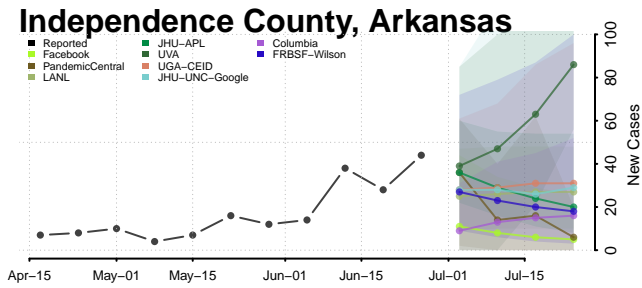

Greene County, Arkansas

Hempstead County, Arkansas

Hot Spring County, Arkansas

Howard County, Arkansas

Lawrence County, Arkansas

Lee County, Arkansas

Lincoln County, Arkansas

Little River County, Arkansas