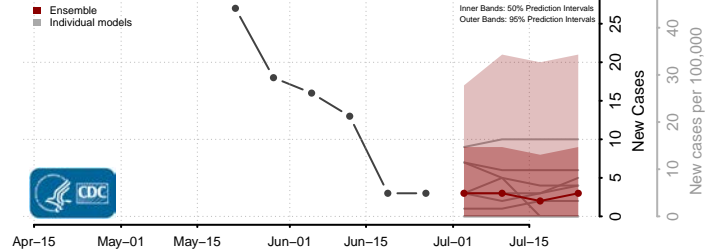

Washington County, New York