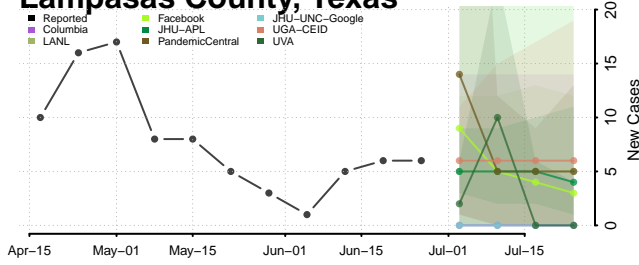

Lampasas County, Texas