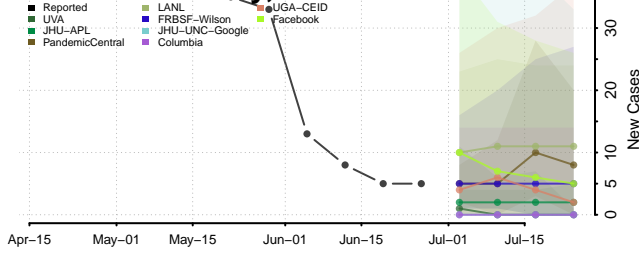

Madison County, New York