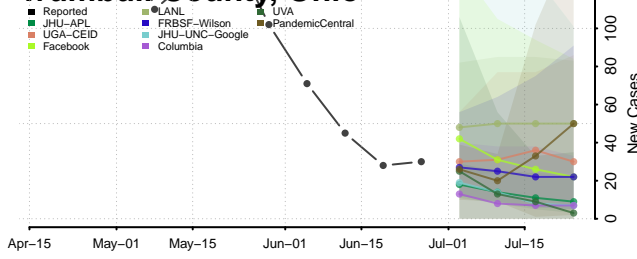

Trumbull County, Ohio