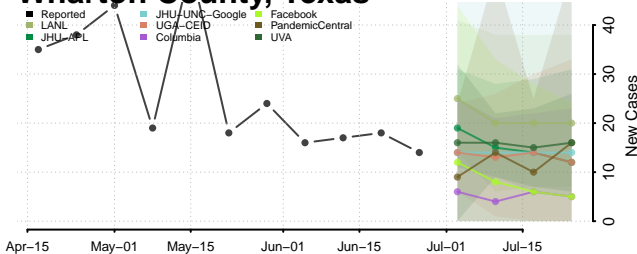

Wharton County, Texas