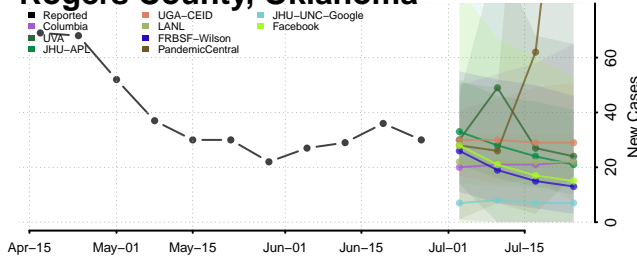

Rogers County, Oklahoma