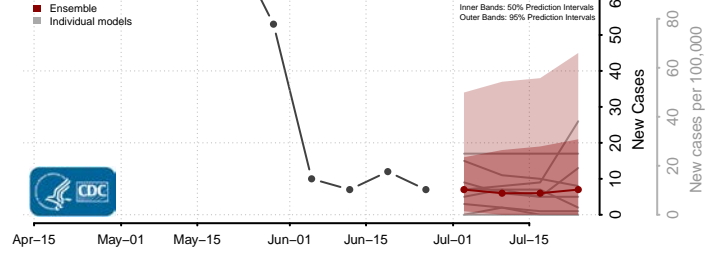

Saginaw County, Michigan

Sanilac County, Michigan

Schoolcraft County, Michigan

Shiawassee County, Michigan

St. Clair County, Michigan

St. Joseph County, Michigan

Tuscola County, Michigan

Van Buren County, Michigan