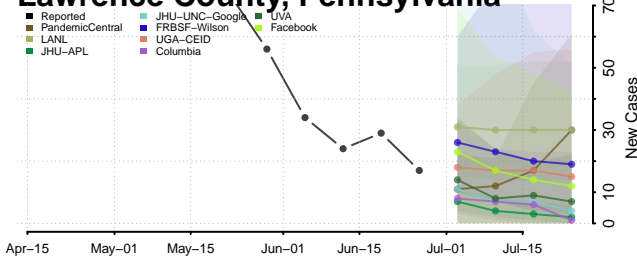

Forest County, Pennsylvania

Franklin County, Pennsylvania

Lackawanna County, Pennsylvania

Lancaster County, Pennsylvania

Lawrence County, Pennsylvania

Lebanon County, Pennsylvania

Lehigh County, Pennsylvania