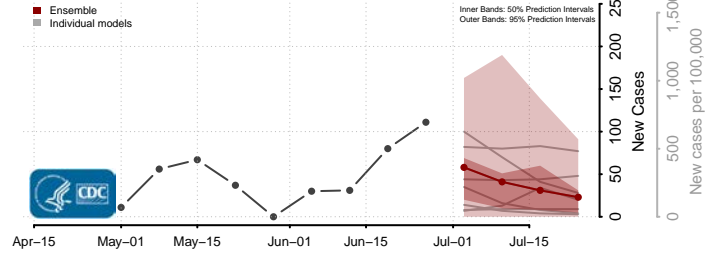

Polk County, Texas

Red River County, Texas

Reeves County, Texas

Refugio County, Texas

Roberts County, Texas

Robertson County, Texas

Rockwall County, Texas

San Saba County, Texas