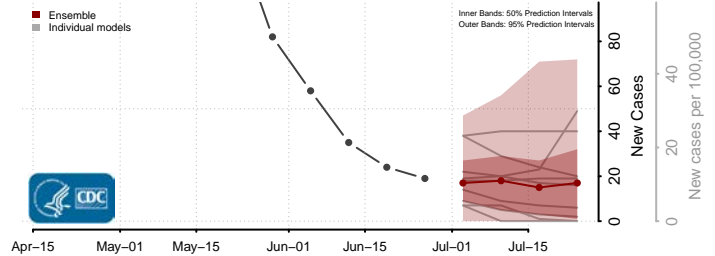

*New weekly cases may decrease in this location over the next four weeks. For these locations, the ensemble forecast indicates a probability of 0.75 or greater that fewer cases will be reported in week four of the forecast than in the last reported week.