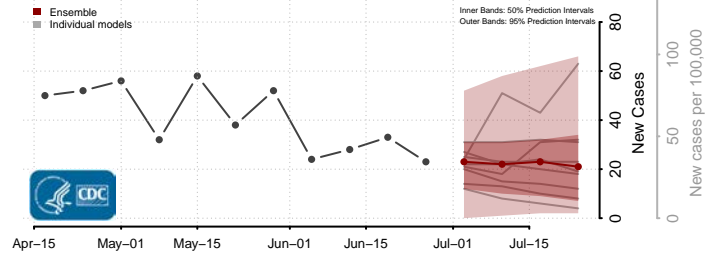

Mason County, Washington