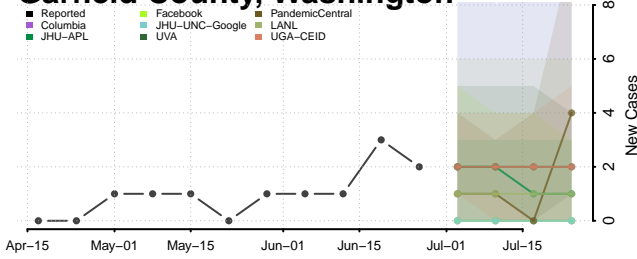

Garfield County, Washington