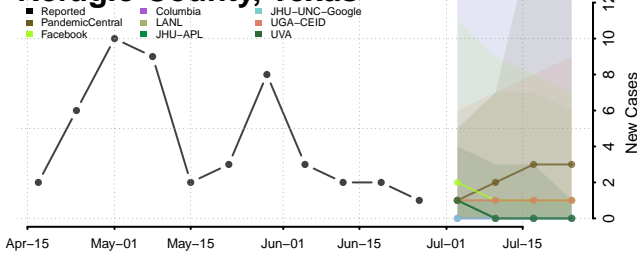

Refugio County, Texas