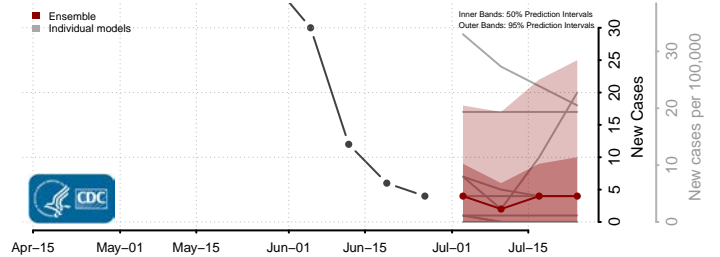

Dodge County, Wisconsin