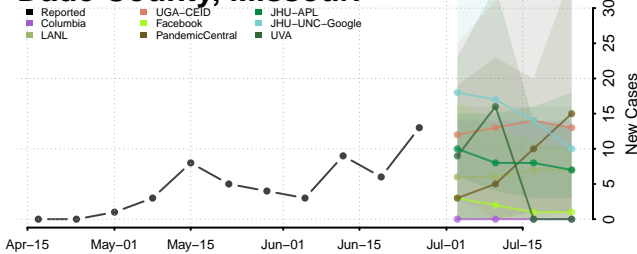

Dade County, Missouri