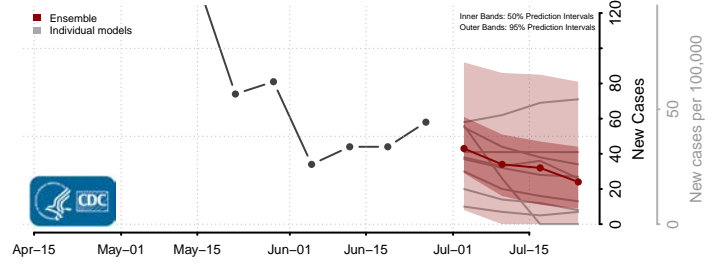

Strafford County, New Hampshire