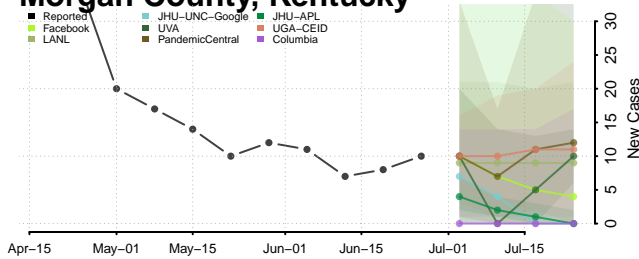

Morgan County, Kentucky