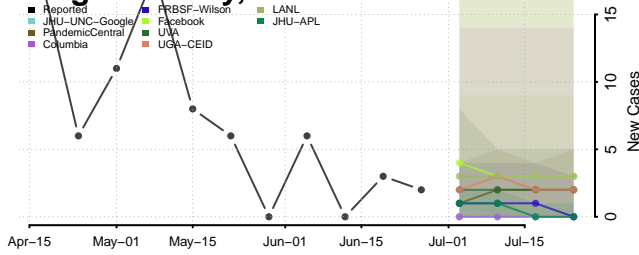

Winneshiek County, Iowa

Woodbury County, Iowa

Worth County, Iowa

Wright County, Iowa

Kansas

Allen County, Kansas

Anderson County, Kansas

Atchison County, Kansas