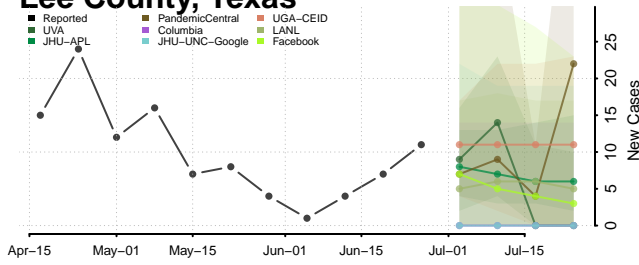

Leon County, Texas

Liberty County, Texas

Limestone County, Texas

Lipscomb County, Texas

Live Oak County, Texas

Llano County, Texas

Loving County, Texas

Menard County, Texas