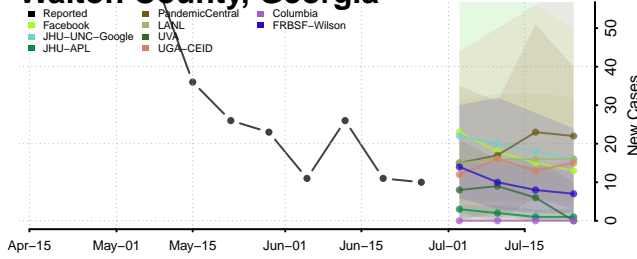

Walton County, Georgia