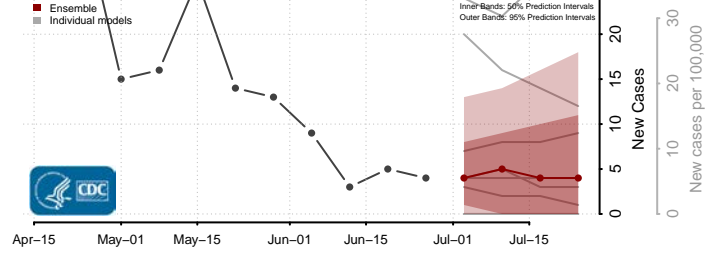

Pottawatomie County, Oklahoma