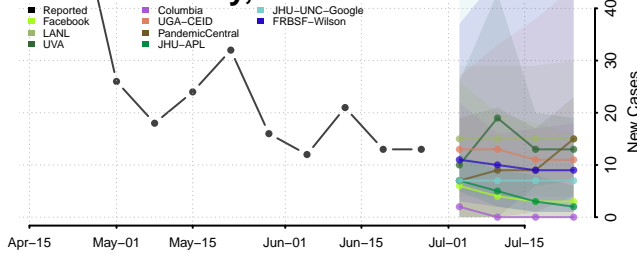

Clark County, Idaho

Clearwater County, Idaho

Custer County, Idaho

Elmore County, Idaho

Jerome County, Idaho

Kootenai County, Idaho

Latah County, Idaho

Lemhi County, Idaho