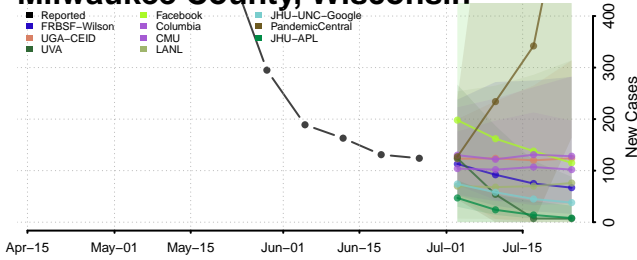

Milwaukee County, Wisconsin

Monroe County, Wisconsin

Oconto County, Wisconsin

Oneida County, Wisconsin

Outagamie County, Wisconsin

Ozaukee County, Wisconsin

Pepin County, Wisconsin

Pierce County, Wisconsin