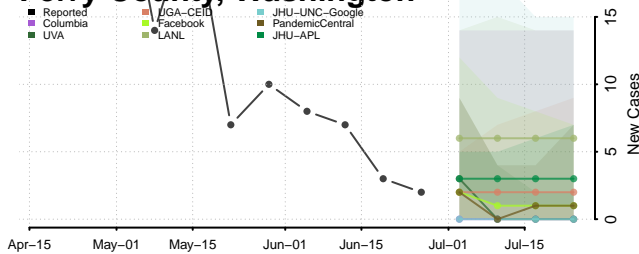

Ferry County, Washington