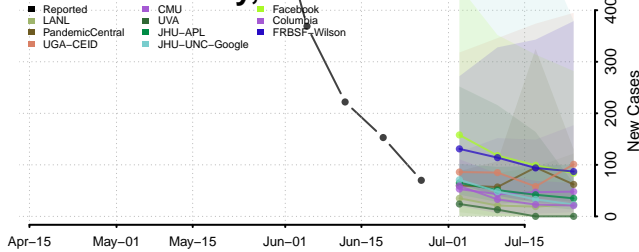

Monroe County, New York