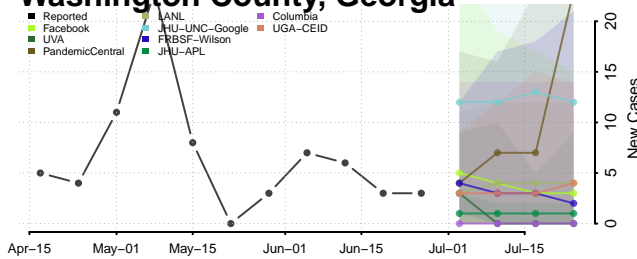

Walker County, Georgia

Walton County, Georgia

Ware County, Georgia

Warren County, Georgia

Washington County, Georgia

Wayne County, Georgia

Webster County, Georgia

Wheeler County, Georgia