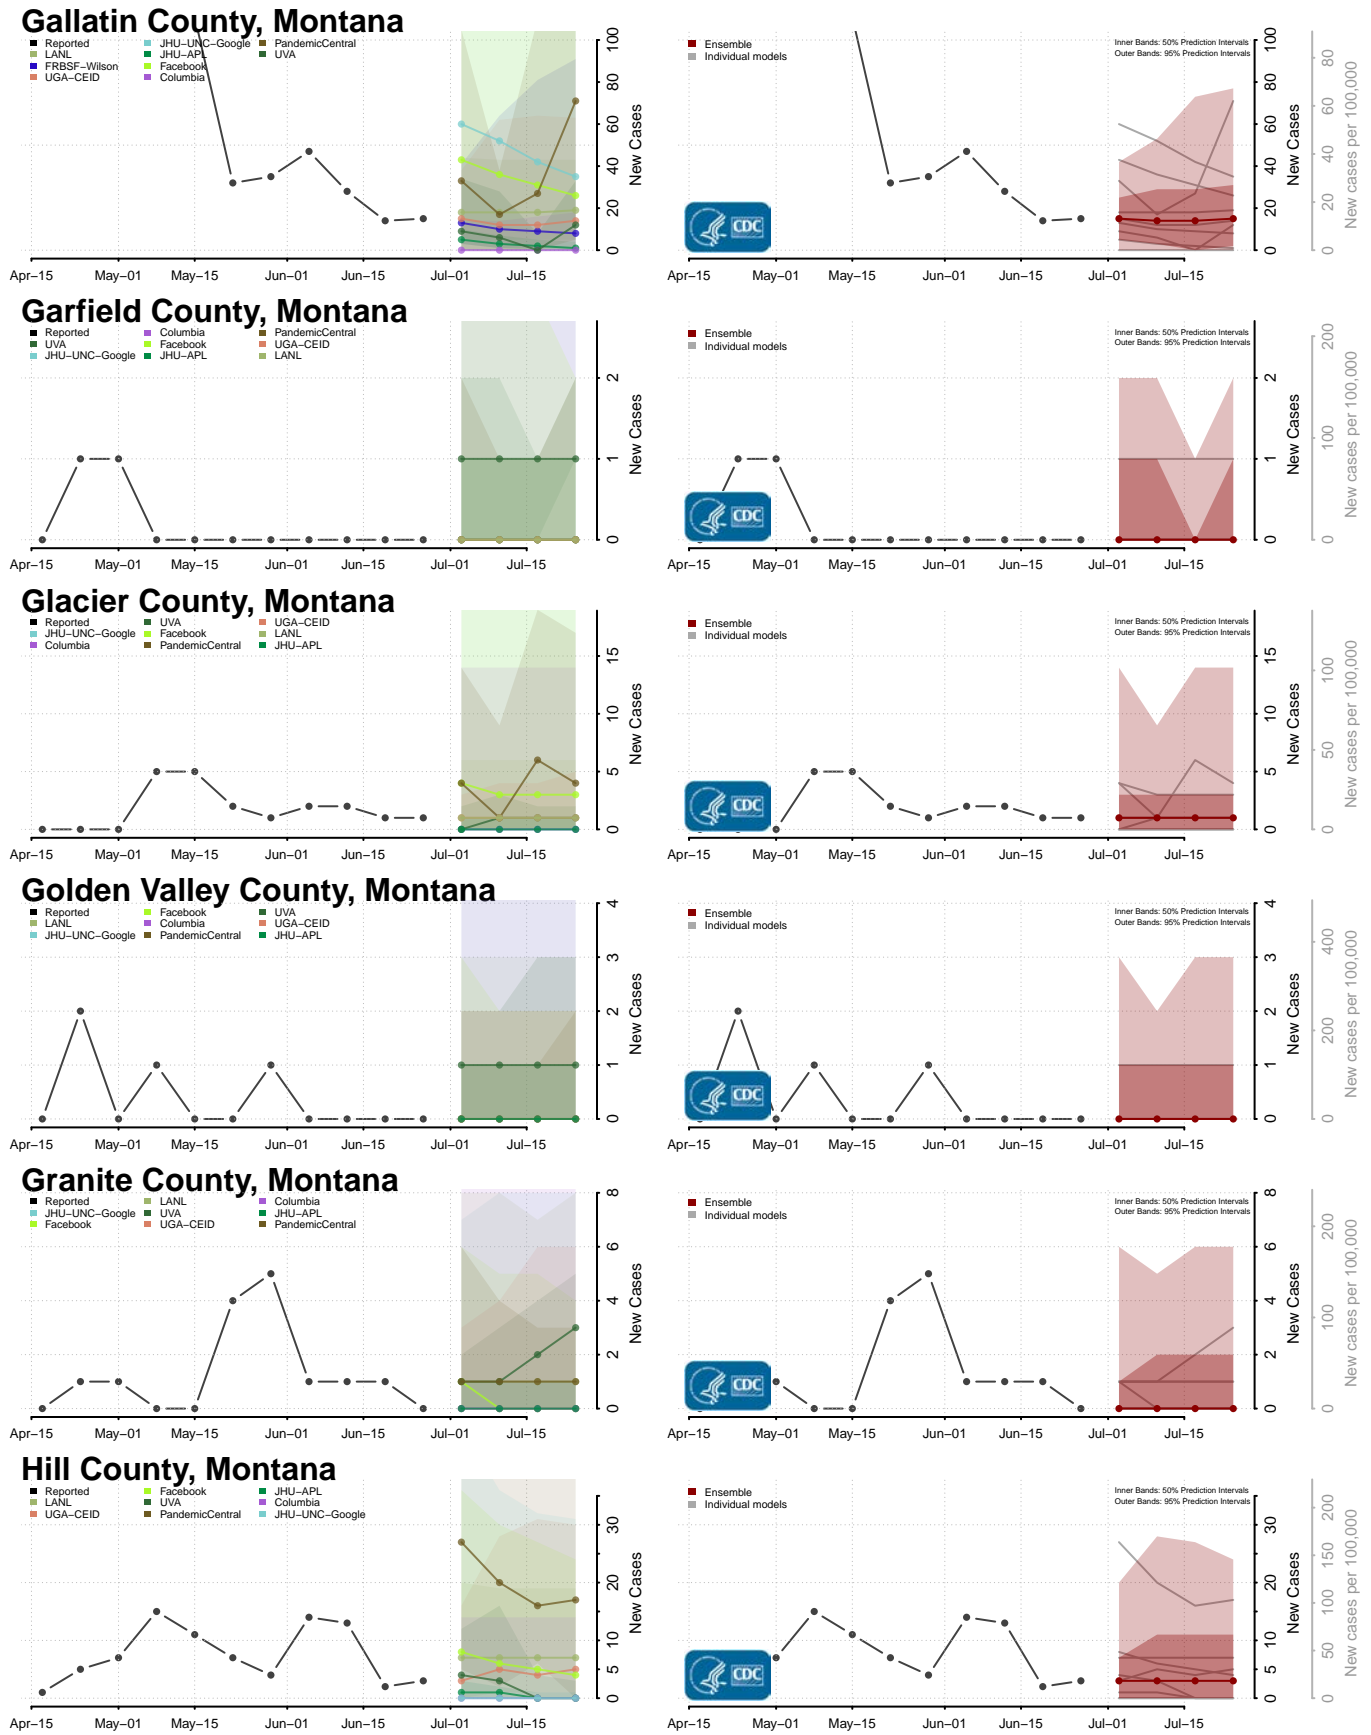

Chouteau County, Montana

Custer County, Montana

Daniels County, Montana

Dawson County, Montana

Deer Lodge County, Montana

Fallon County, Montana

Fergus County, Montana

Flathead County, Montana