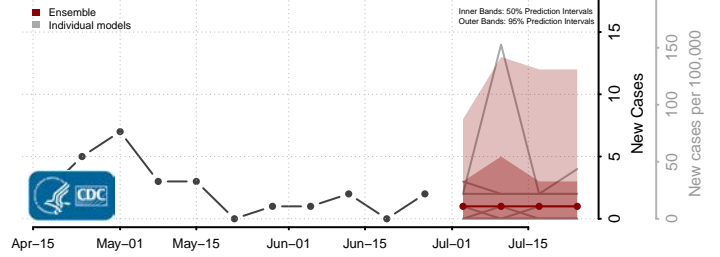

Grundy County, Iowa

Guthrie County, Iowa

Hamilton County, Iowa

Hancock County, Iowa

Hardin County, Iowa

Harrison County, Iowa

Lee County, Iowa

Linn County, Iowa