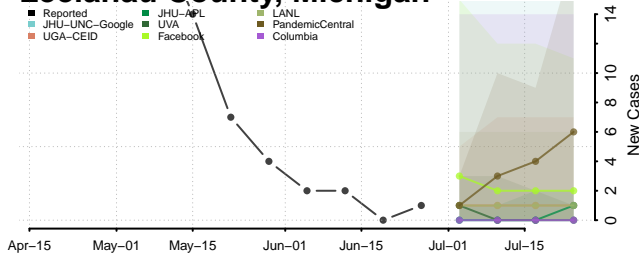

Kent County, Michigan

Keweenaw County, Michigan

Lake County, Michigan

Lapeer County, Michigan

Leelanau County, Michigan

Lenawee County, Michigan

Livingston County, Michigan

Luce County, Michigan