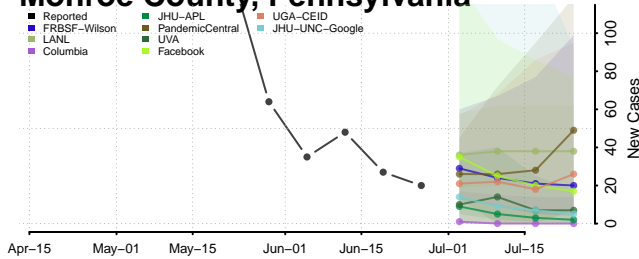

Monroe County, Pennsylvania