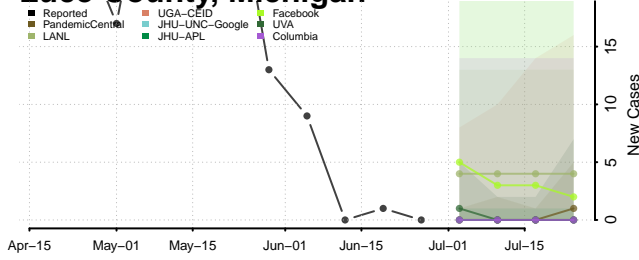

Kent County, Michigan

Keweenaw County, Michigan

Lake County, Michigan

Lapeer County, Michigan

Leelanau County, Michigan

Lenawee County, Michigan

Livingston County, Michigan

Luce County, Michigan