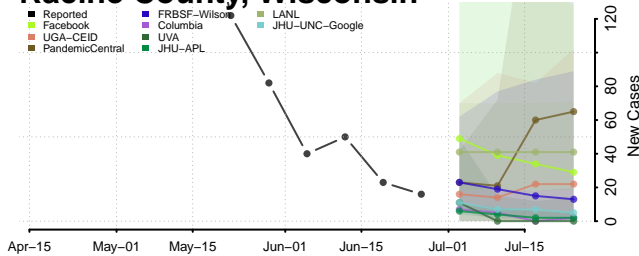

Racine County, Wisconsin