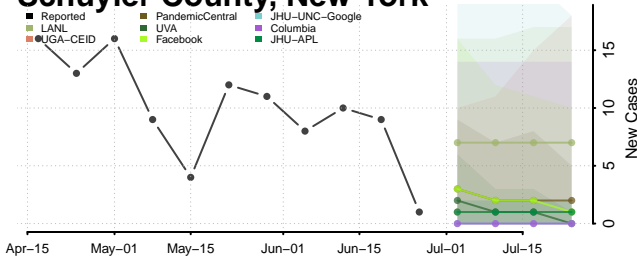

Schuyler County, New York