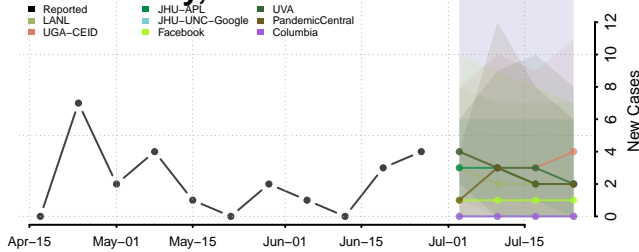

Holt County, Missouri