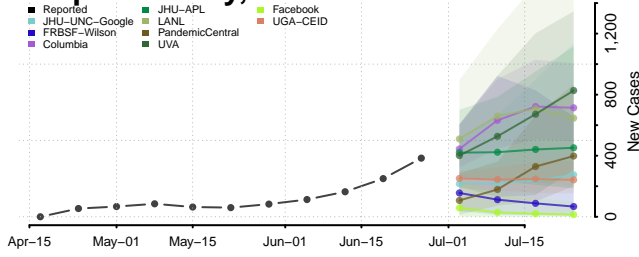

Jasper County, Missouri