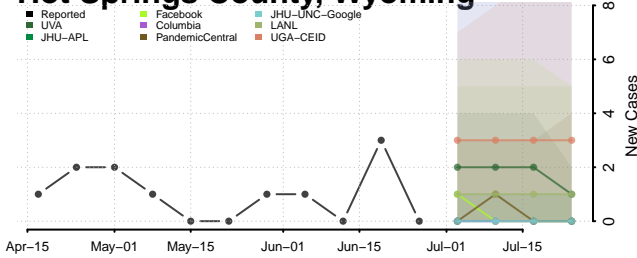

Hot Springs County, Wyoming