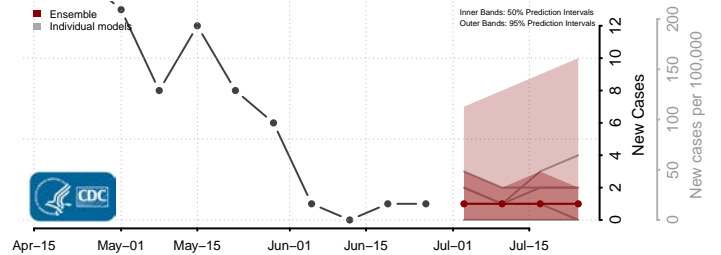

Waseca County, Minnesota

Washington County, Minnesota

Watonwan County, Minnesota

Wilkin County, Minnesota

Winona County, Minnesota

Wright County, Minnesota

Yellow Medicine County, Minnesota

Mississippi