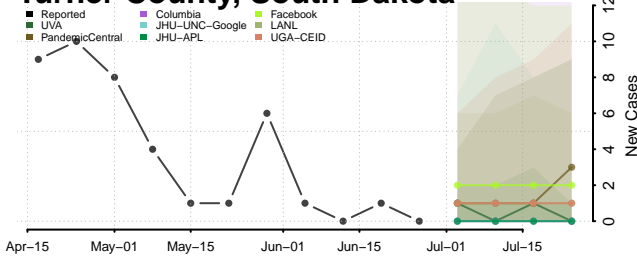

Turner County, South Dakota