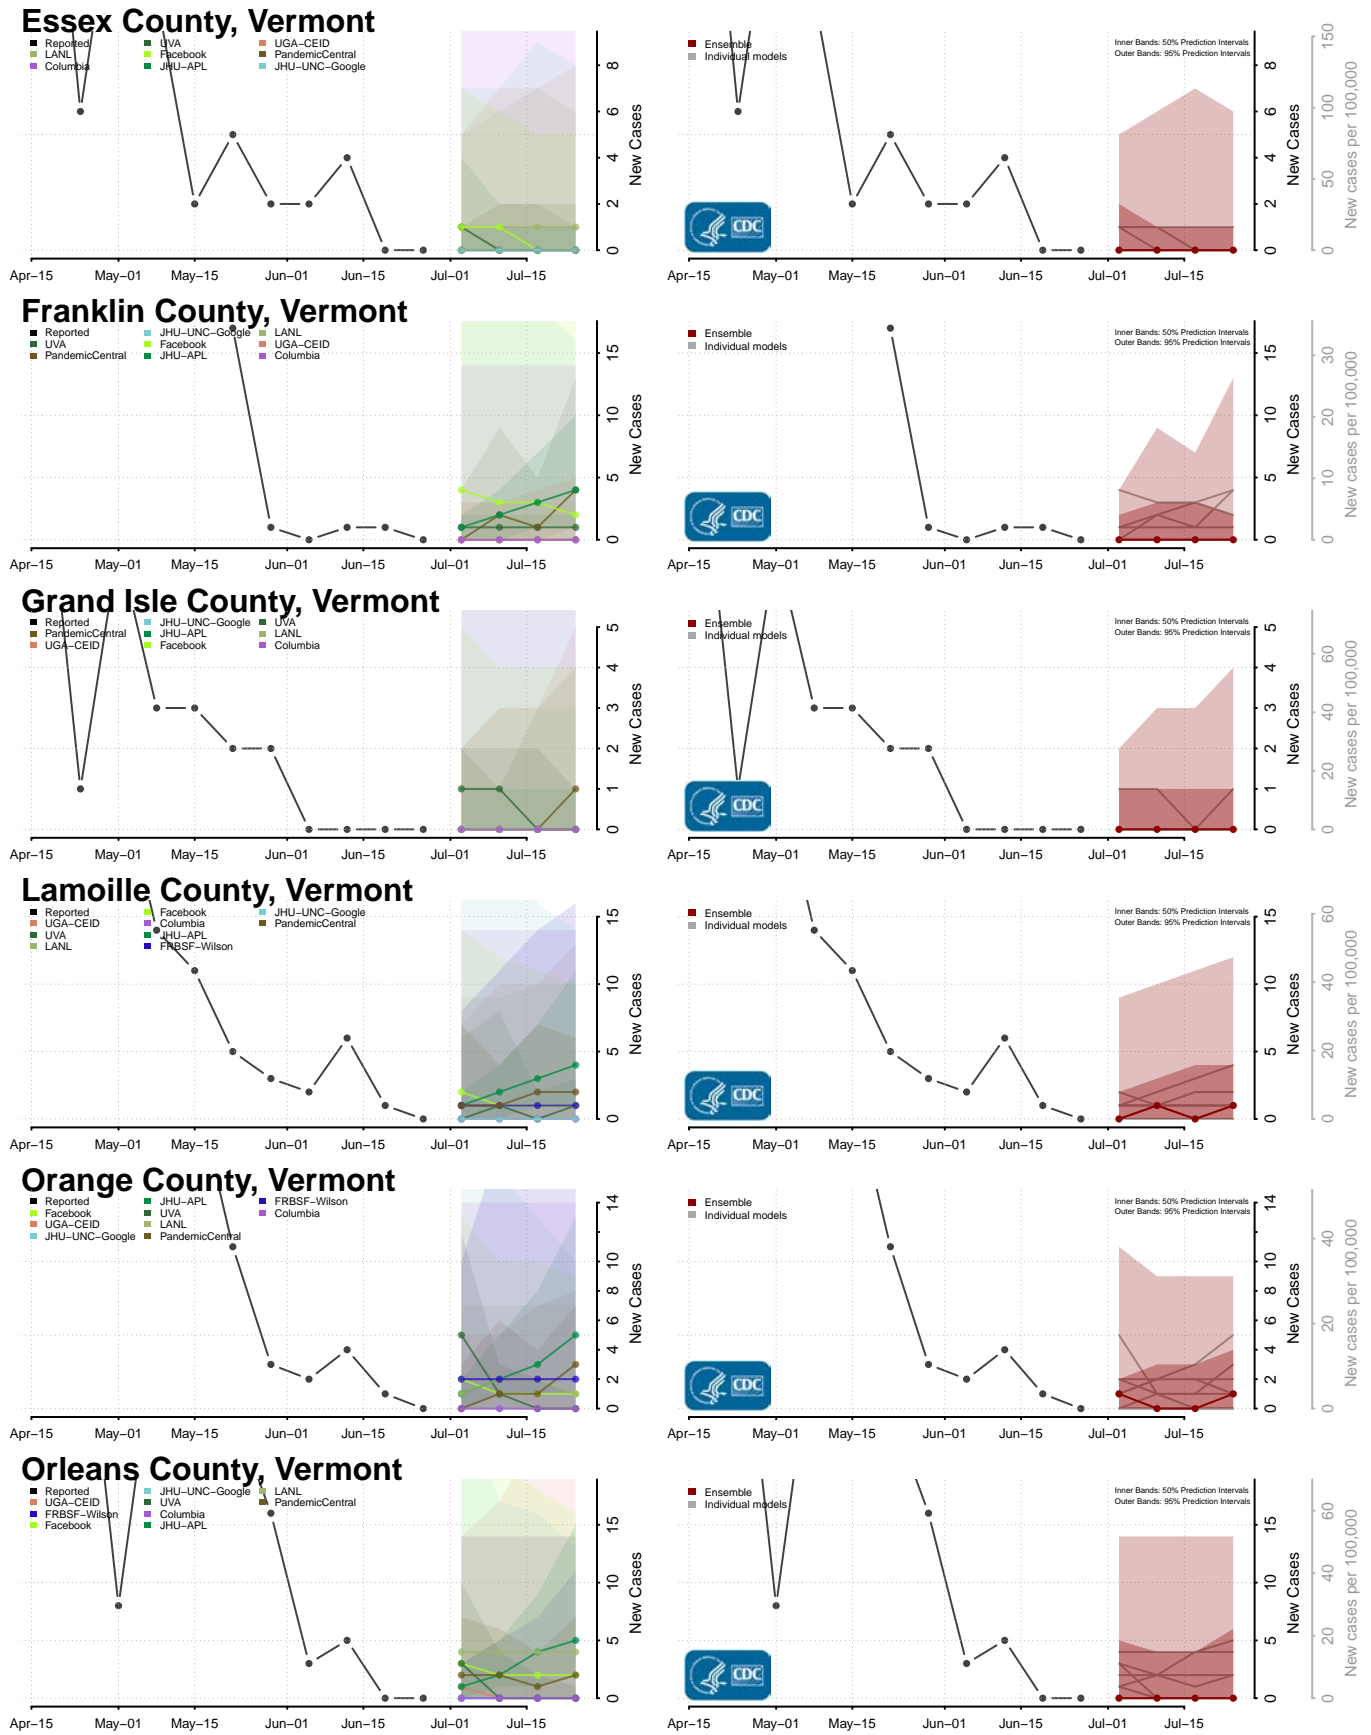

Rutland County, Vermont

Washington County, Vermont

Windham County, Vermont

Windsor County, Vermont

Virgin Islands

Virginia

Accomack County, Virginia

Albemarle County, Virginia