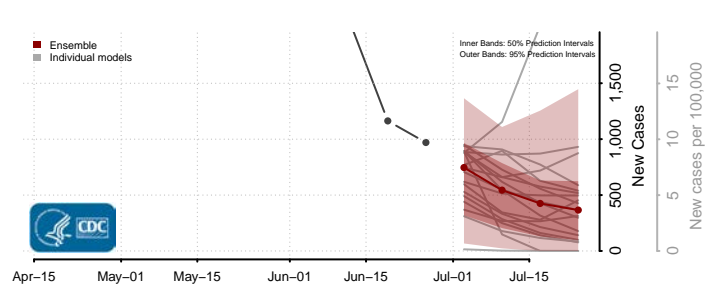

*New weekly cases may decrease in this location over the next four weeks. For these locations, the ensemble forecast indicates a probability of 0.75 or greater that fewer cases will be reported in week four of the forecast than in the last reported week.