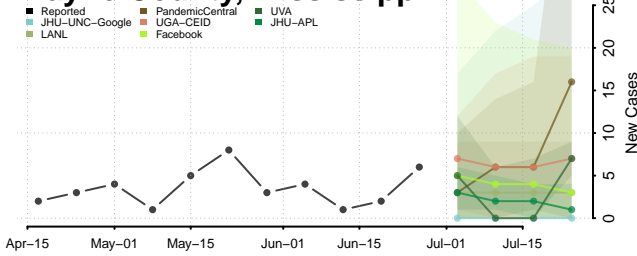

Wayne County, Mississippi