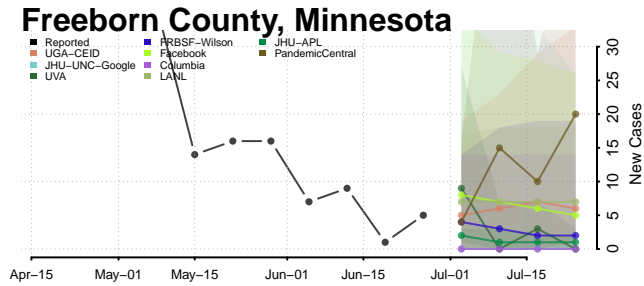

Dakota County, Minnesota

Dodge County, Minnesota

Hennepin County, Minnesota

Houston County, Minnesota

Hubbard County, Minnesota

Isanti County, Minnesota

Itasca County, Minnesota

Jackson County, Minnesota