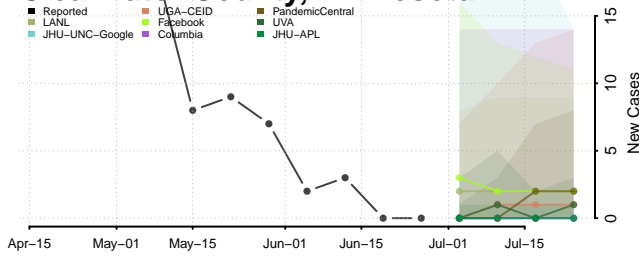

Clearwater County, Minnesota