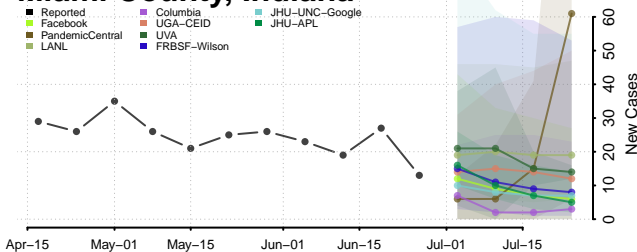

Miami County, Indiana