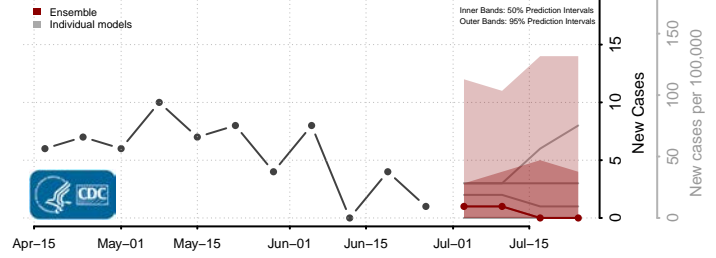

Carroll County, Kentucky