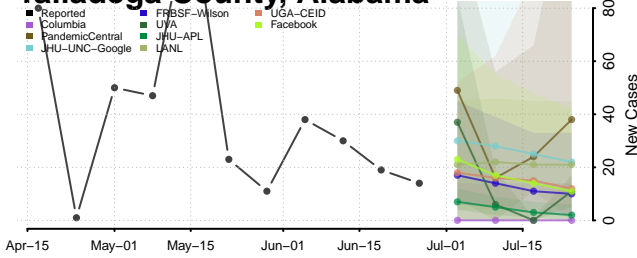

Lowndes County, Alabama

Macon County, Alabama

Madison County, Alabama

Marengo County, Alabama

Marion County, Alabama

Marshall County, Alabama

Mobile County, Alabama

Monroe County, Alabama

Montgomery County, Alabama

Morgan County, Alabama

St. Clair County, Alabama

Sumter County, Alabama

Talladega County, Alabama

Tallapoosa County, Alabama

Tuscaloosa County, Alabama

Walker County, Alabama