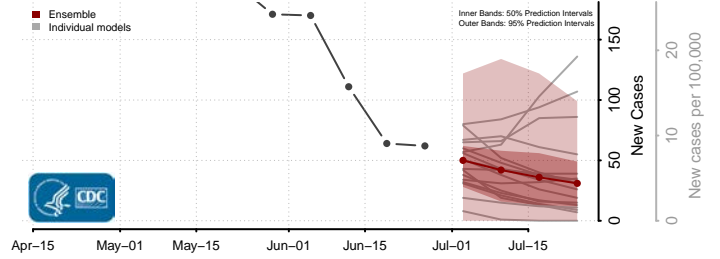

District of Columbia*