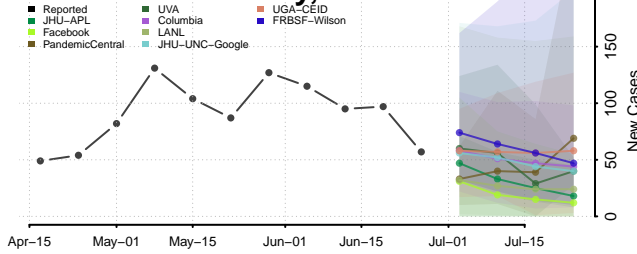

St. Martin County, Louisiana

St. Mary County, Louisiana

St. Tammany County, Louisiana

Tangipahoa County, Louisiana

Tensas County, Louisiana

Terrebonne County, Louisiana

Union County, Louisiana

Vermilion County, Louisiana