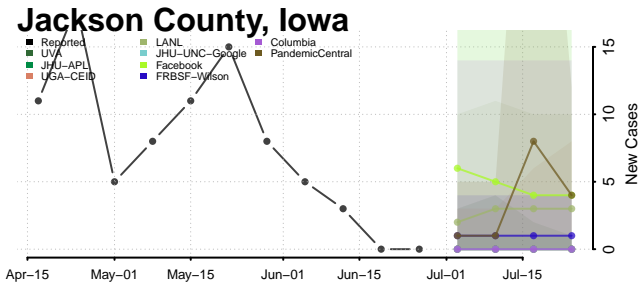

Grundy County, Iowa

Guthrie County, Iowa

Hamilton County, Iowa

Hancock County, Iowa

Hardin County, Iowa

Harrison County, Iowa

Lee County, Iowa

Linn County, Iowa