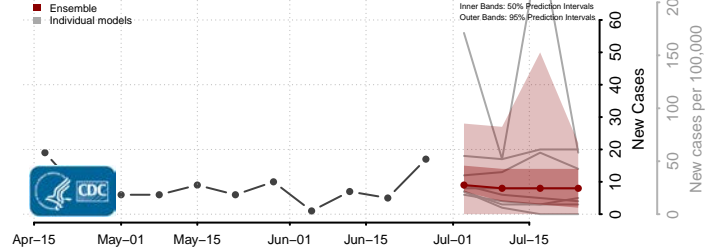

Taos County, New Mexico