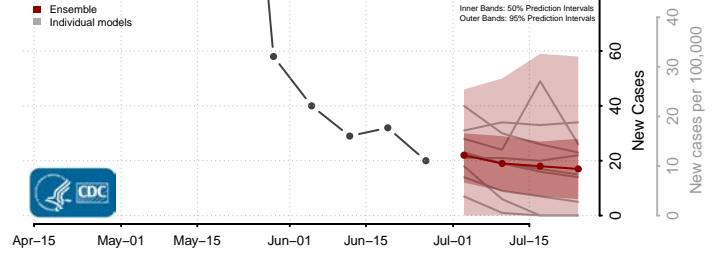

Windham County, Connecticut

Delaware*

Kent County, Delaware

New Castle County, Delaware

*New weekly cases may decrease in this location over the next four weeks. For these locations, the ensemble forecast indicates a probability of 0.75 or greater that fewer cases will be reported in week four of the forecast than in the last reported week.