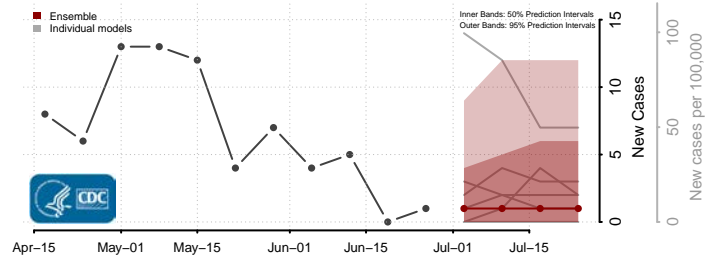

Bamberg County, South Carolina