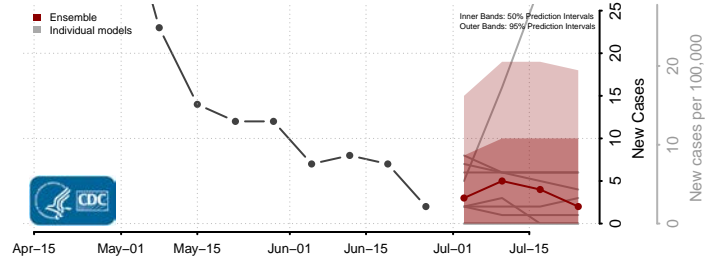

Calvert County, Maryland