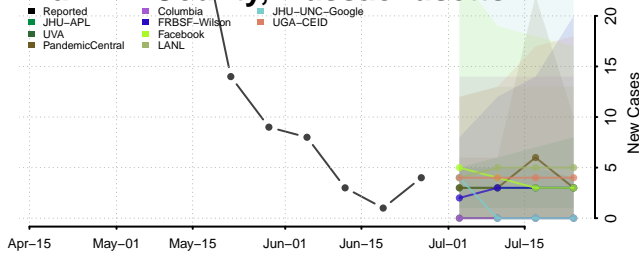

Franklin County, Massachusetts