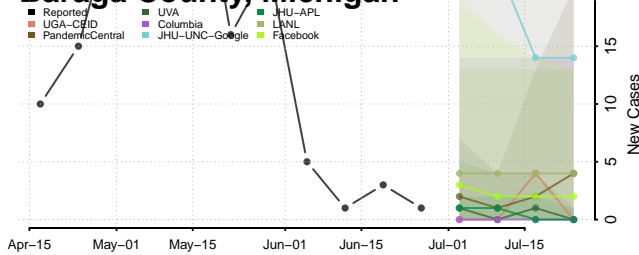

Allegan County, Michigan

Alpena County, Michigan

Antrim County, Michigan

Arenac County, Michigan

Baraga County, Michigan

Barry County, Michigan

Charlevoix County, Michigan

Cheboygan County, Michigan