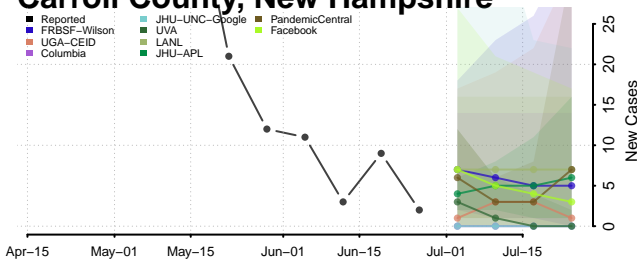

Belknap County, New Hampshire

Carroll County, New Hampshire

*New weekly cases may decrease in this location over the next four weeks. For these locations, the ensemble forecast indicates a probability of 0.75 or greater that fewer cases will be reported in week four of the forecast than in the last reported week.