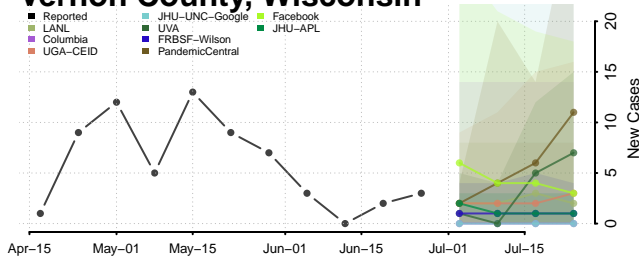

Vernon County, Wisconsin