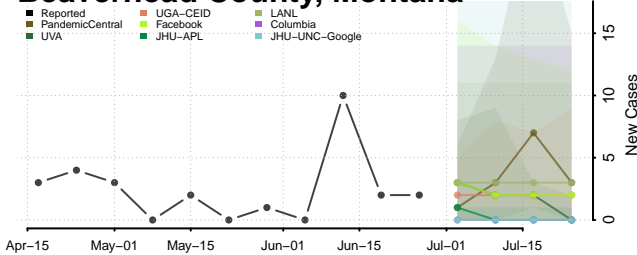

Montana

Beaverhead County, Montana

Big Horn County, Montana

Blaine County, Montana

Broadwater County, Montana

Carbon County, Montana

Carter County, Montana

Cascade County, Montana