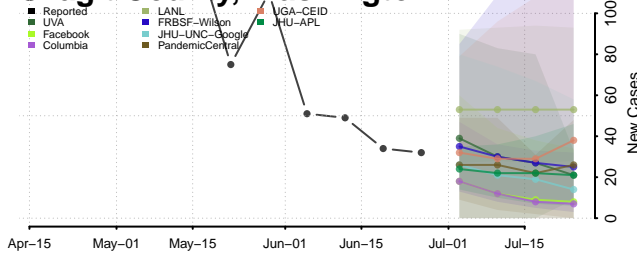

Skagit County, Washington

Skamania County, Washington

Snohomish County, Washington

Spokane County, Washington

Stevens County, Washington

Thurston County, Washington

Wahkiakum County, Washington

Walla Walla County, Washington