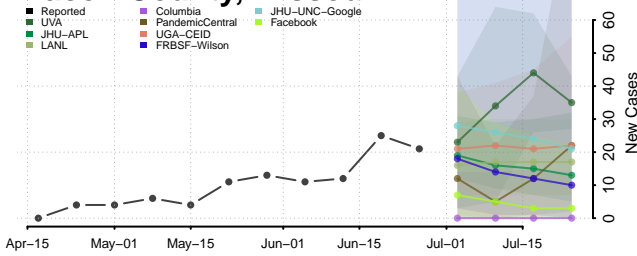

Macon County, Missouri