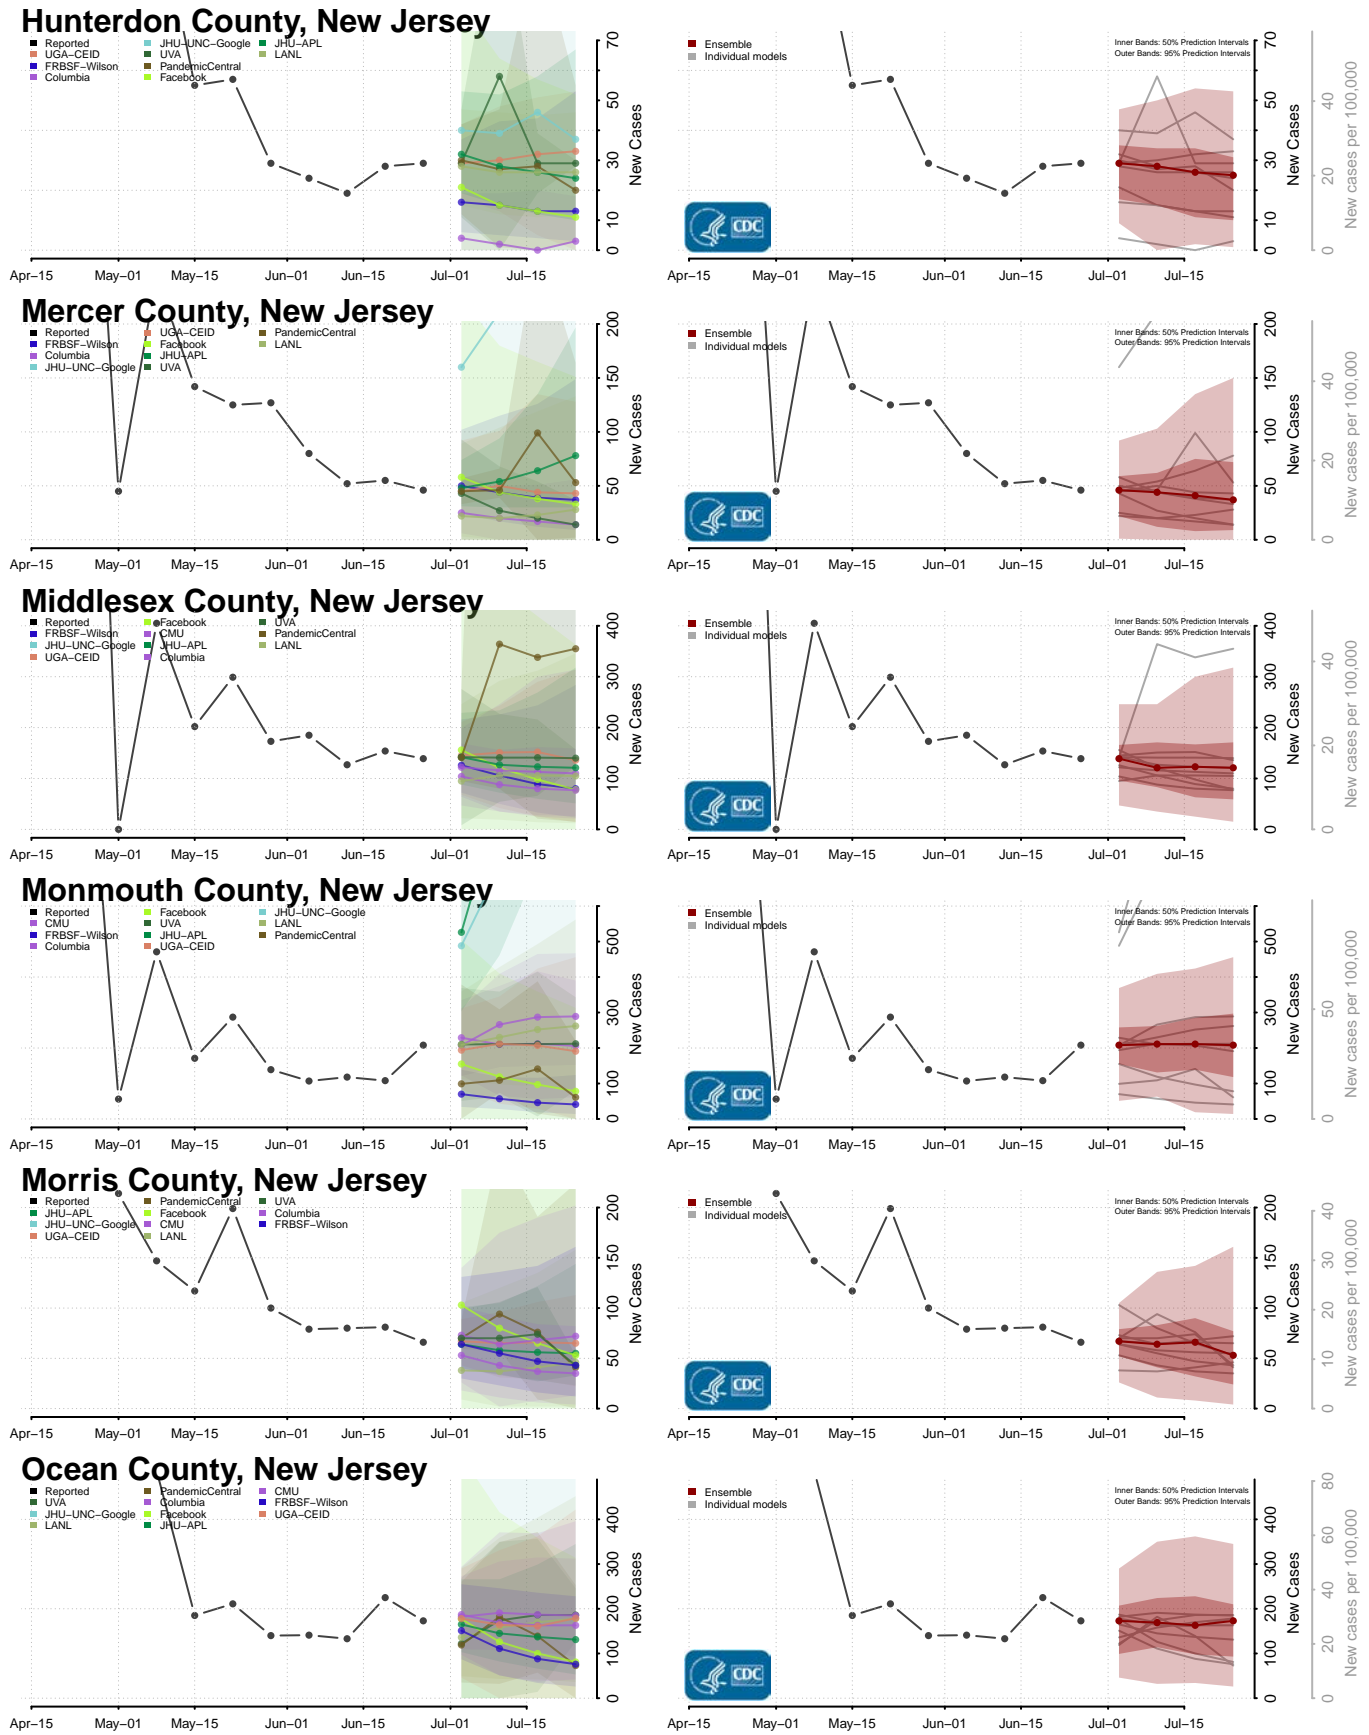

Essex County, New Jersey

Gloucester County, New Jersey

Hudson County, New Jersey

Curry County, New Mexico

De Baca County, New Mexico

Dona Ana County, New Mexico

Eddy County, New Mexico

Grant County, New Mexico