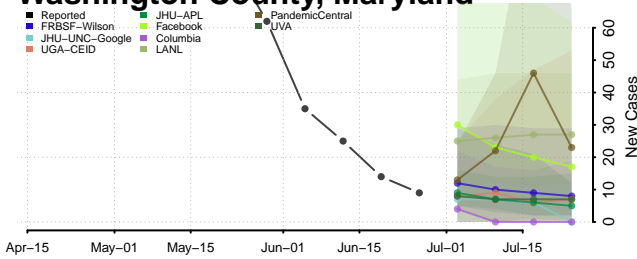

Washington County, Maryland