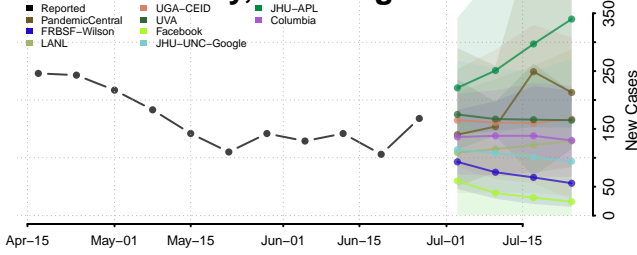

Benton County, Washington