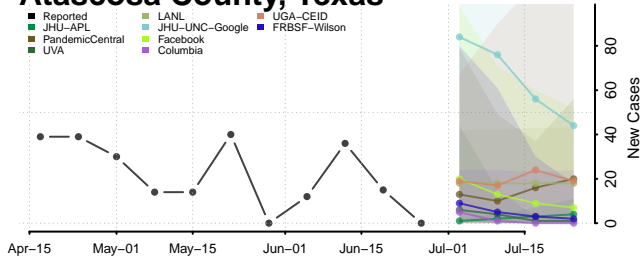

Atascosa County, Texas