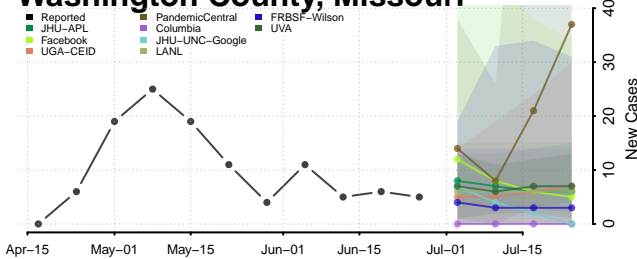

Washington County, Missouri