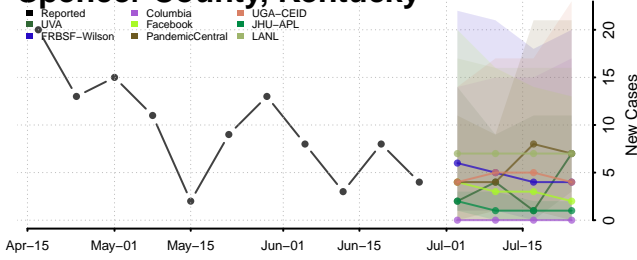

Spencer County, Kentucky