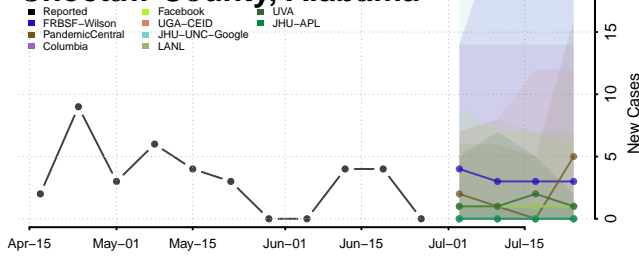

Blount County, Alabama

Bullock County, Alabama

Butler County, Alabama

Calhoun County, Alabama

Chambers County, Alabama

Cherokee County, Alabama

Chilton County, Alabama

Choctaw County, Alabama