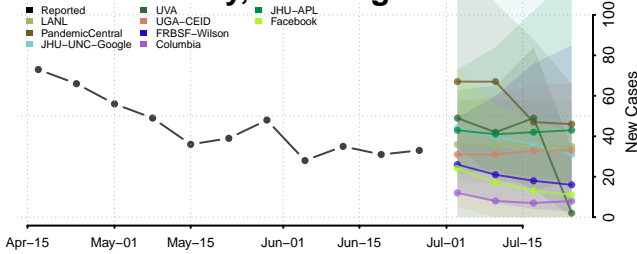

Chelan County, Washington