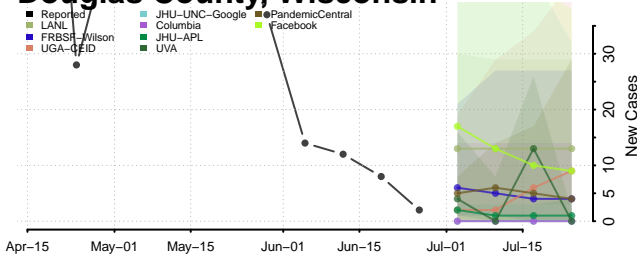

Douglas County, Wisconsin