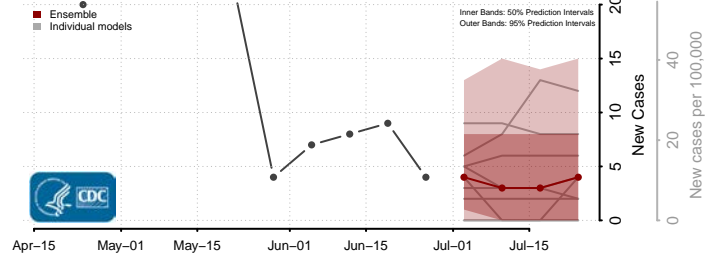

Talbot County, Maryland