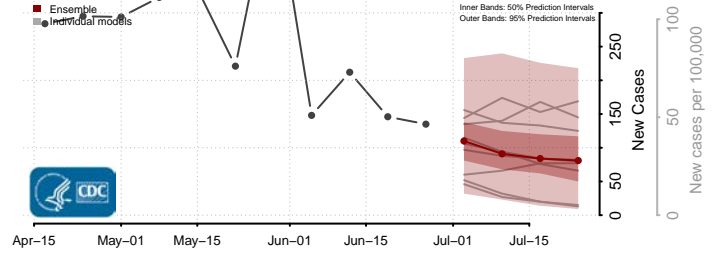

Skagit County, Washington

Skamania County, Washington

Snohomish County, Washington

Spokane County, Washington

Stevens County, Washington

Thurston County, Washington

Wahkiakum County, Washington

Walla Walla County, Washington