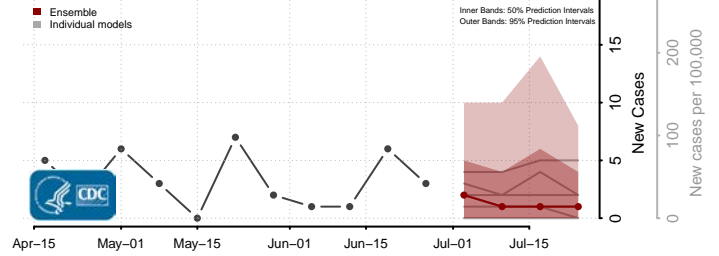

Bannock County, Idaho

Bear Lake County, Idaho

Benewah County, Idaho

Bingham County, Idaho

Blaine County, Idaho

Boise County, Idaho

Caribou County, Idaho

Cassia County, Idaho