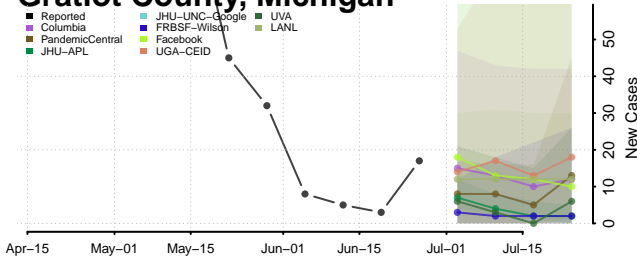

Genesee County, Michigan

Gladwin County, Michigan

Gogebic County, Michigan

Grand Traverse County, Michigan

Gratiot County, Michigan

Hillsdale County, Michigan

Houghton County, Michigan

Huron County, Michigan