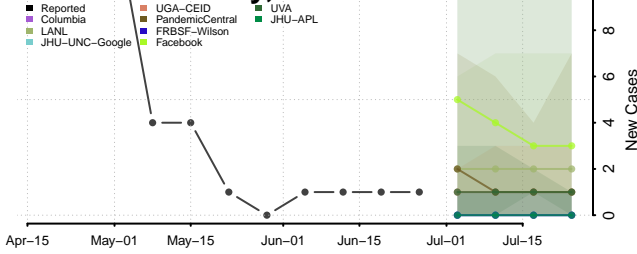

Grundy County, Iowa

Guthrie County, Iowa

Hamilton County, Iowa

Hancock County, Iowa

Hardin County, Iowa

Harrison County, Iowa

Lee County, Iowa

Linn County, Iowa