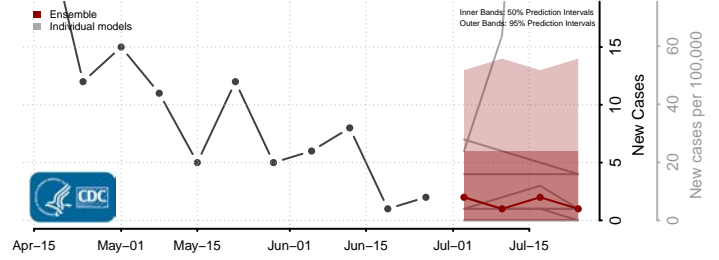

Rankin County, Mississippi

Scott County, Mississippi

Sharkey County, Mississippi

Simpson County, Mississippi

Smith County, Mississippi

Stone County, Mississippi

Sunflower County, Mississippi

Tallahatchie County, Mississippi