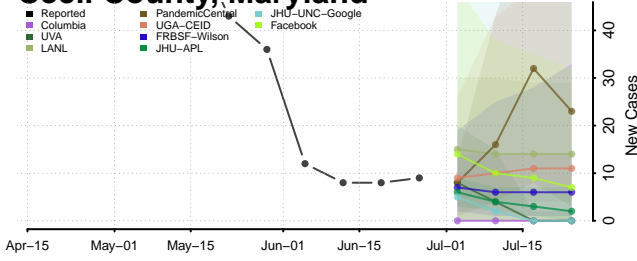

Cecil County, Maryland