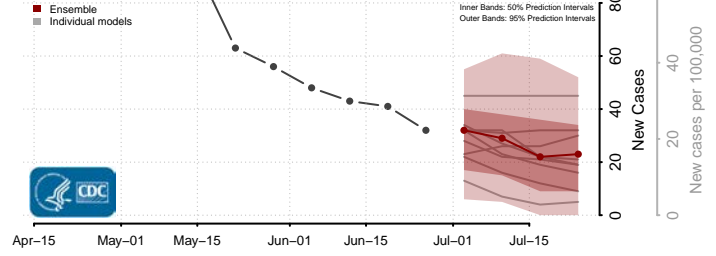

Randolph County, North Carolina