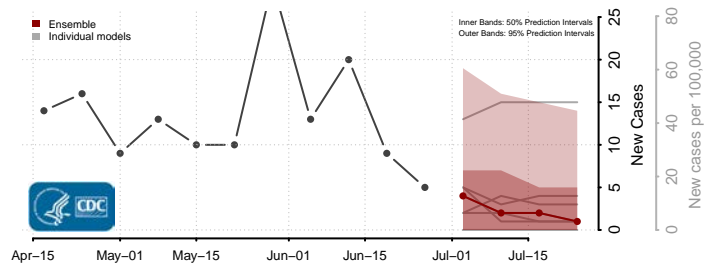

Sagadahoc County, Maine

Somerset County, Maine

Waldo County, Maine

Washington County, Maine

York County, Maine

Maryland*

*New weekly cases may decrease in this location over the next four weeks. For these locations, the ensemble forecast indicates a probability of 0.75 or greater that fewer cases will be reported in week four of the forecast than in the last reported week.