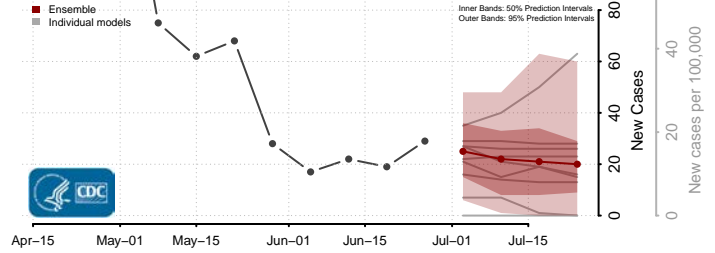

Middlesex County, Connecticut