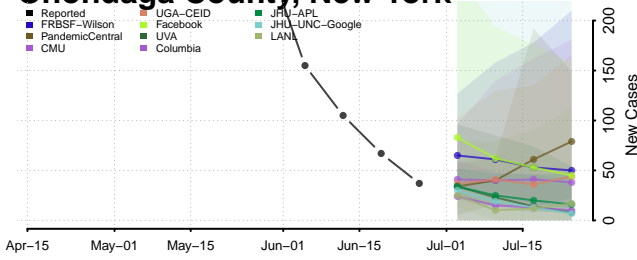

Onondaga County, New York