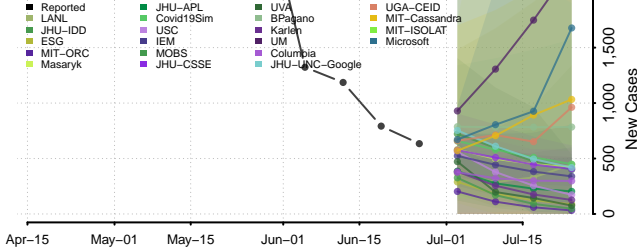

Washtenaw County, Michigan

Wayne County, Michigan

Wexford County, Michigan

Minnesota

Aitkin County, Minnesota

Anoka County, Minnesota

Carlton County, Minnesota

Carver County, Minnesota