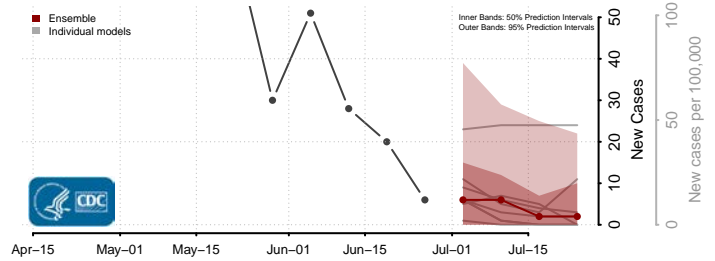

Sagadahoc County, Maine

Somerset County, Maine

Waldo County, Maine

Washington County, Maine

York County, Maine

Maryland*

*New weekly cases may decrease in this location over the next four weeks. For these locations, the ensemble forecast indicates a probability of 0.75 or greater that fewer cases will be reported in week four of the forecast than in the last reported week.