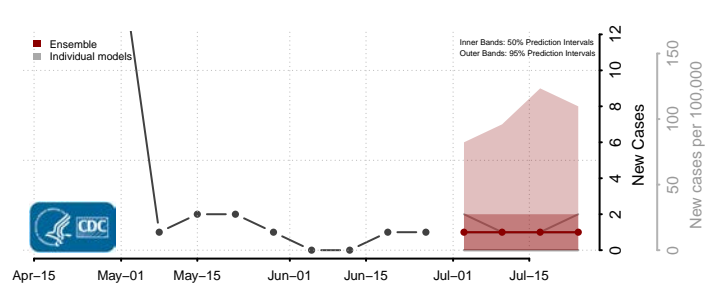

Haakon County, South Dakota

Hamlin County, South Dakota

Hand County, South Dakota

Hanson County, South Dakota

Harding County, South Dakota

Hughes County, South Dakota

Lake County, South Dakota

Lawrence County, South Dakota