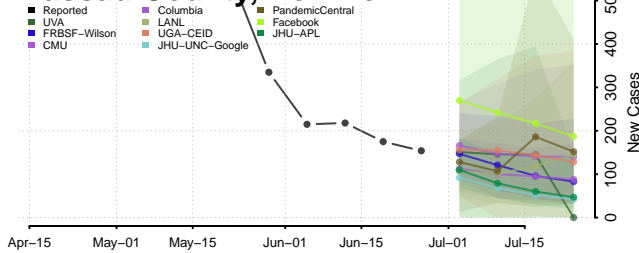

Livingston County, New York

Madison County, New York

Monroe County, New York

Montgomery County, New York

Nassau County, New York

New York City County, New York

Niagara County, New York

Oneida County, New York