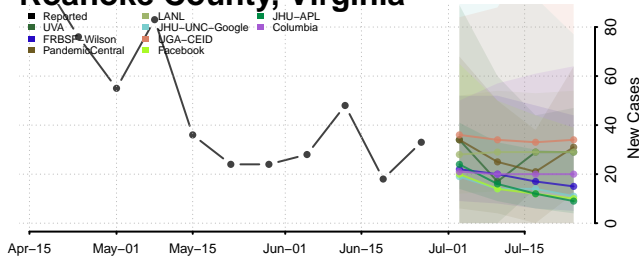

Roanoke County, Virginia