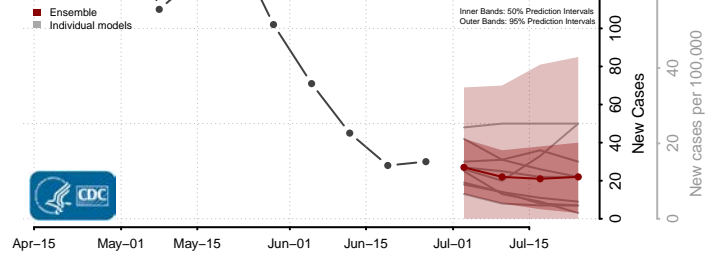

Trumbull County, Ohio