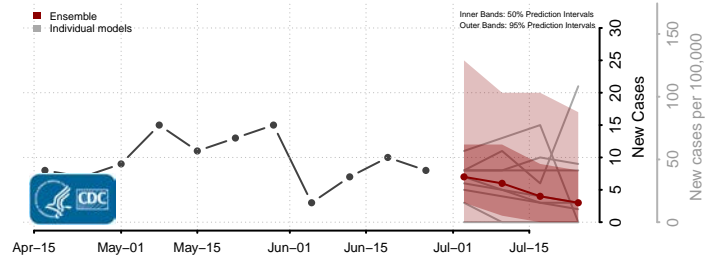

Tishomingo County, Mississippi