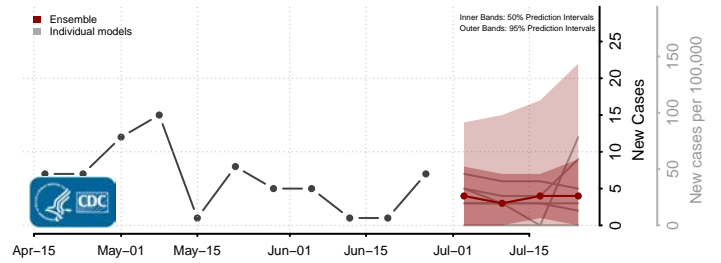

Grand County, Utah

Iron County, Utah

Juab County, Utah

Kane County, Utah

Millard County, Utah

Morgan County, Utah

Piute County, Utah

Tooele County, Utah