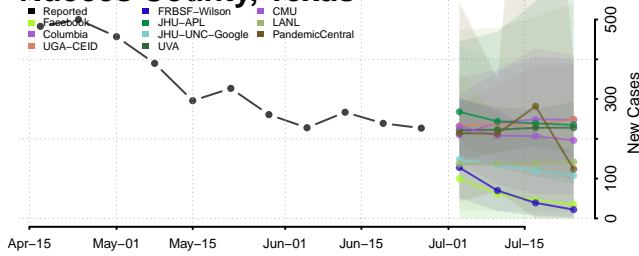

Nueces County, Texas