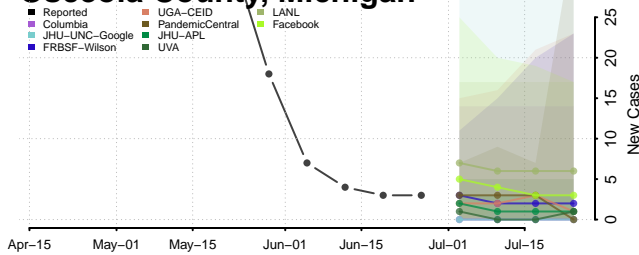

Osceola County, Michigan