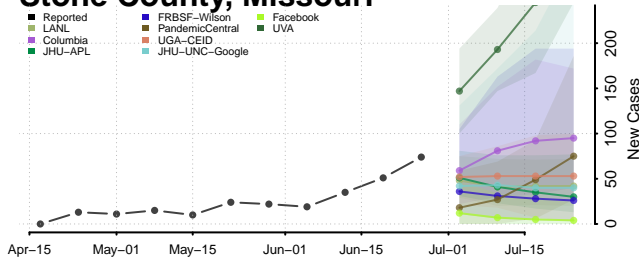

St. Francois County, Missouri

St. Louis City County, Missouri

St. Louis County, Missouri

Ste. Genevieve County, Missouri

Stoddard County, Missouri

Stone County, Missouri

Sullivan County, Missouri

Taney County, Missouri