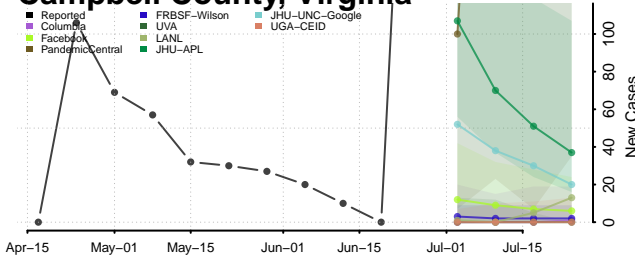

Campbell County, Virginia