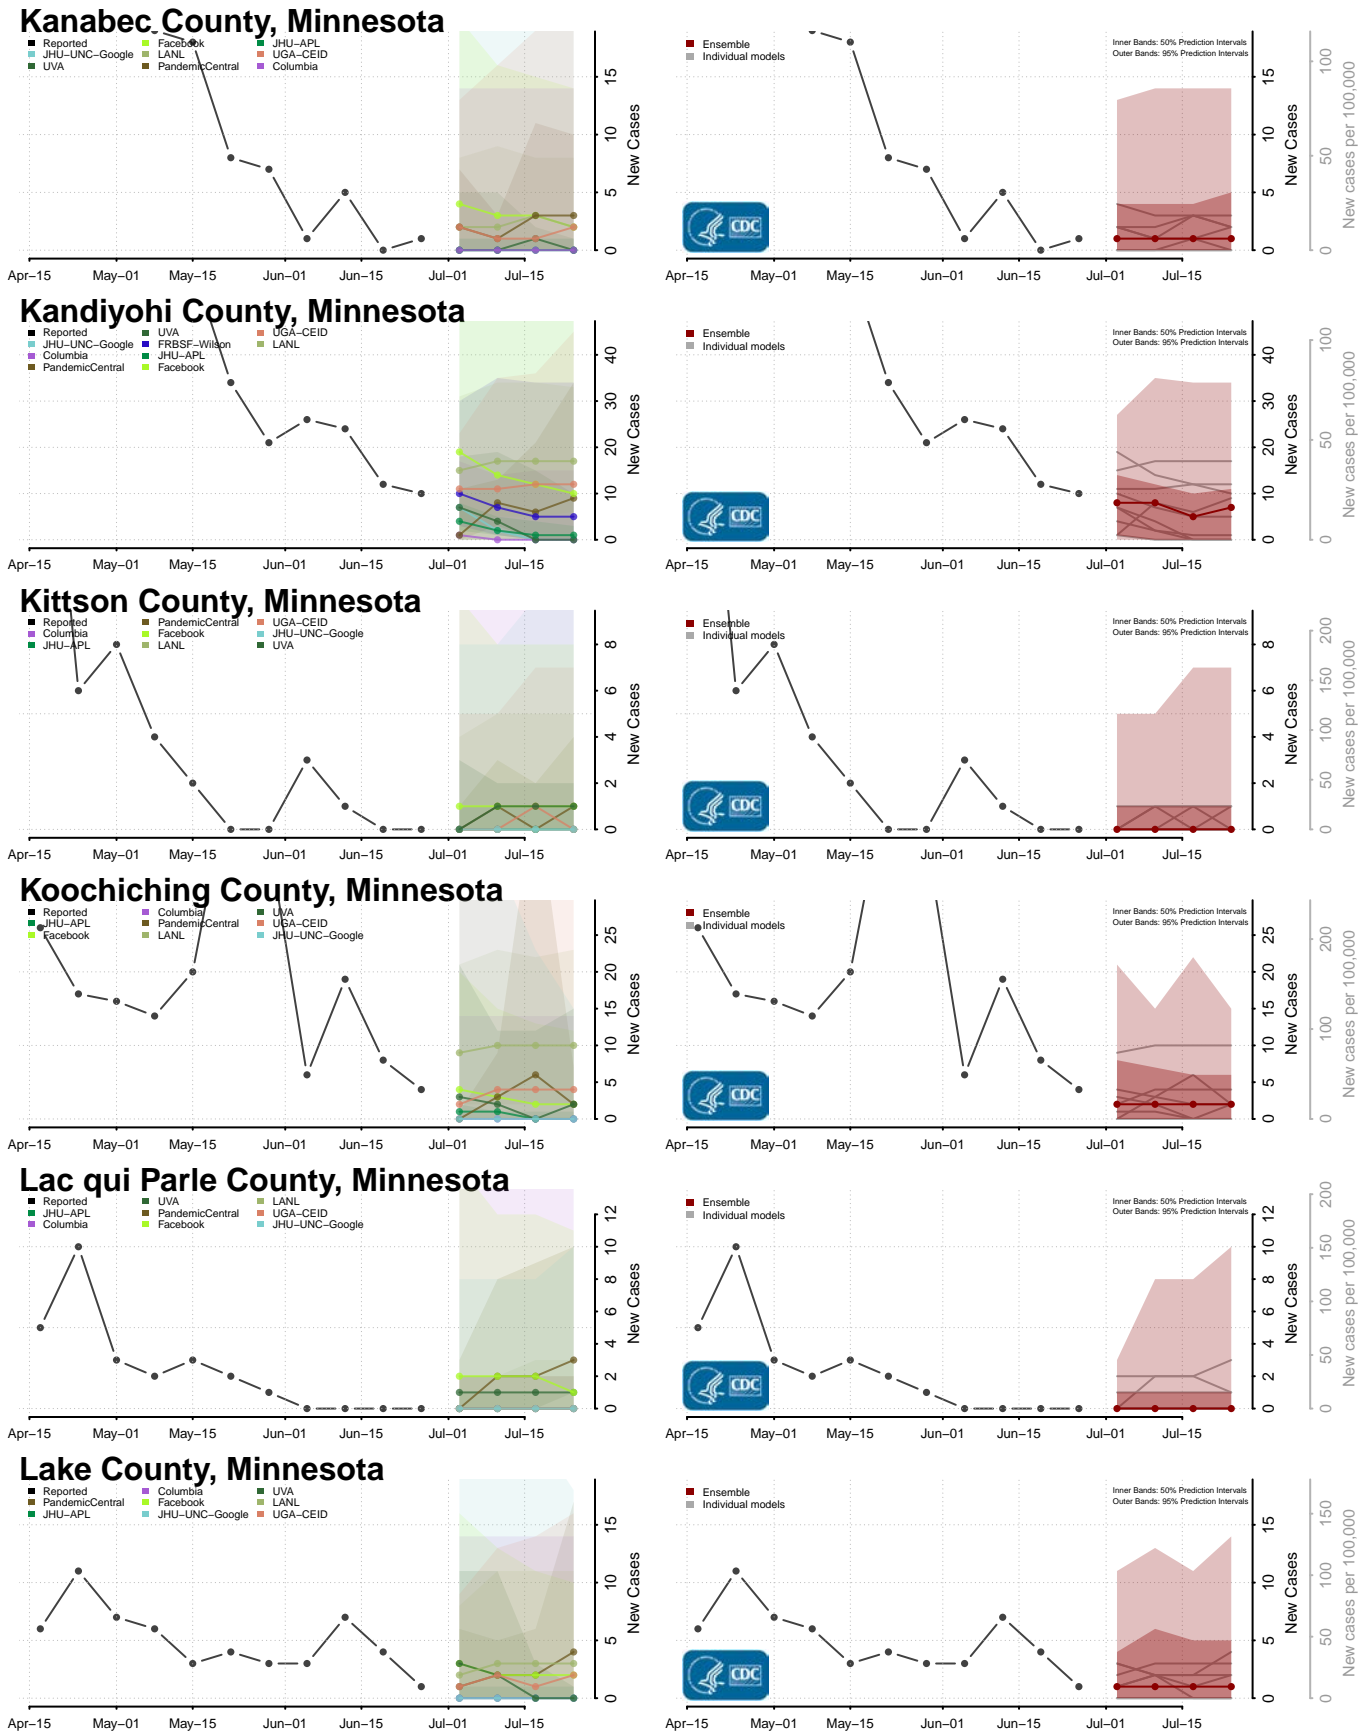

Dakota County, Minnesota

Dodge County, Minnesota

Hennepin County, Minnesota

Houston County, Minnesota

Hubbard County, Minnesota

Isanti County, Minnesota

Itasca County, Minnesota

Jackson County, Minnesota