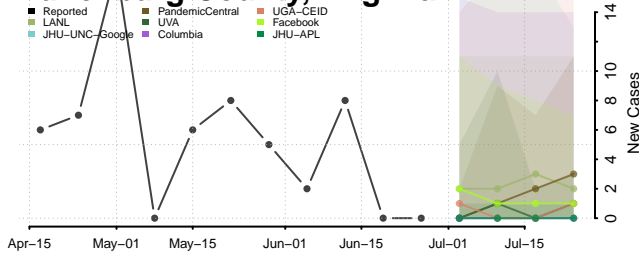

Lunenburg County, Virginia