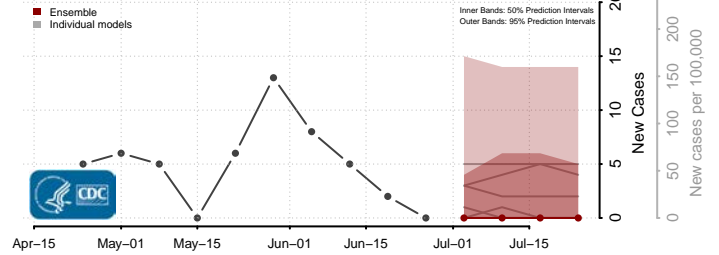

Clearwater County, Idaho