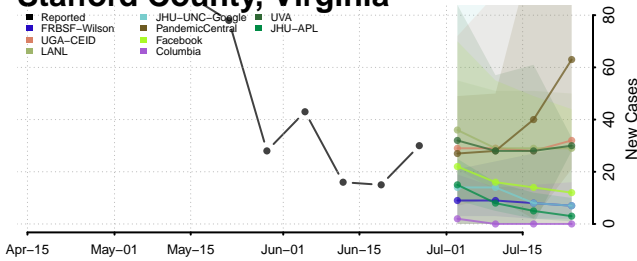

Stafford County, Virginia