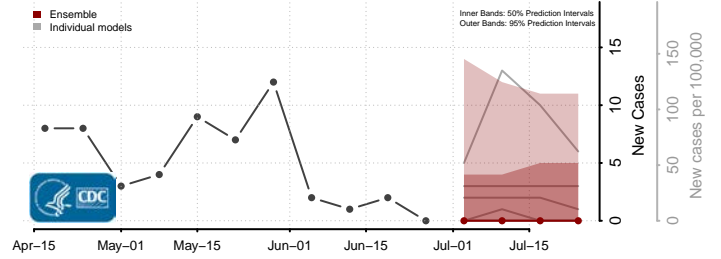

Tate County, Mississippi

Tippah County, Mississippi

Tishomingo County, Mississippi

Tunica County, Mississippi

Union County, Mississippi

Walthall County, Mississippi

Warren County, Mississippi

Washington County, Mississippi