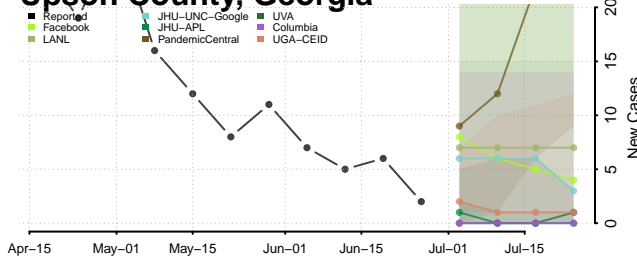

Toombs County, Georgia

Towns County, Georgia

Treutlen County, Georgia

Troup County, Georgia

Turner County, Georgia

Twiggs County, Georgia

Union County, Georgia

Upson County, Georgia