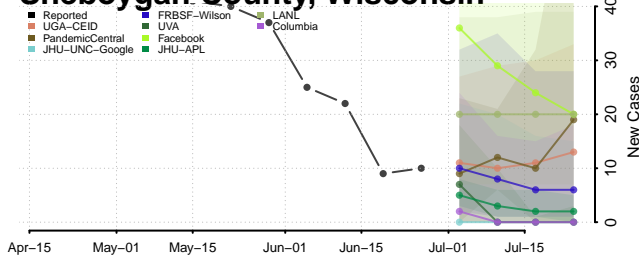

Sheboygan County, Wisconsin