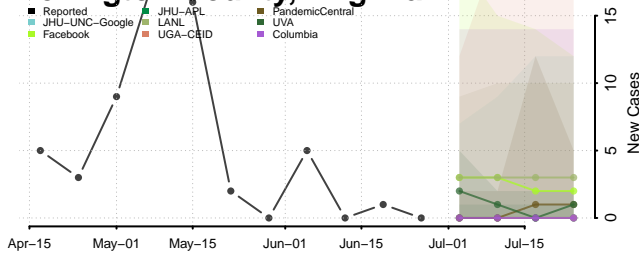

Lexington County, Virginia