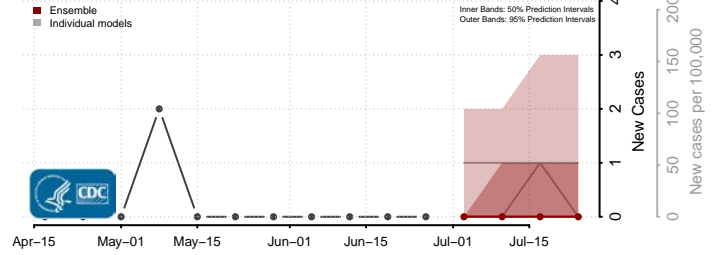

Adams County, Nebraska

Antelope County, Nebraska

Arthur County, Nebraska

Banner County, Nebraska

Blaine County, Nebraska

Boone County, Nebraska

Box Butte County, Nebraska

Boyd County, Nebraska