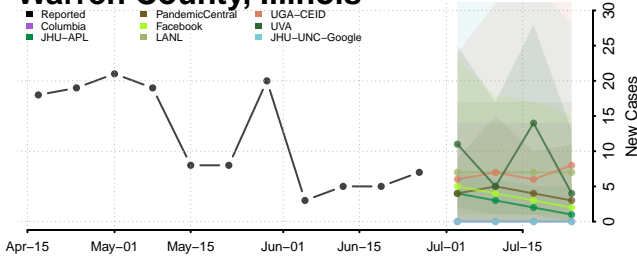

Warren County, Illinois