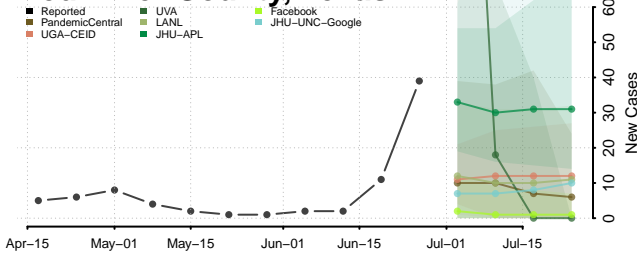

Red River County, Texas