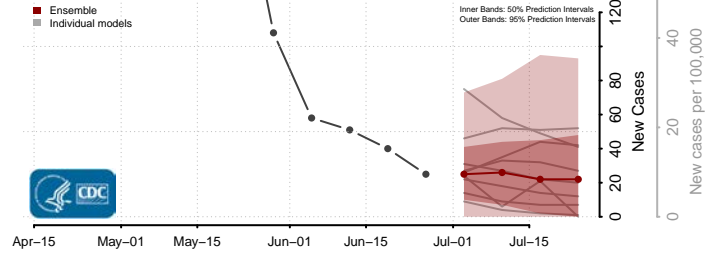

Washington County, Minnesota