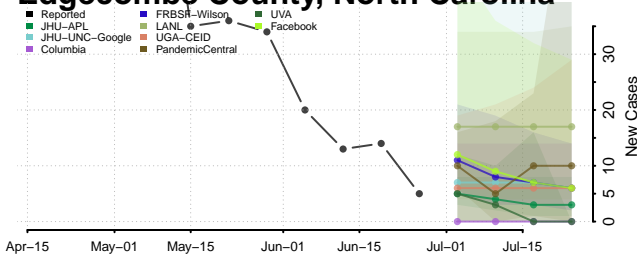

Edgecombe County, North Carolina