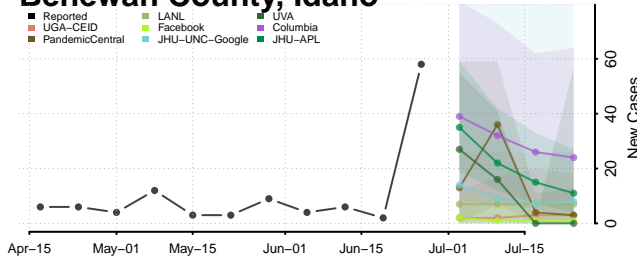

Benewah County, Idaho