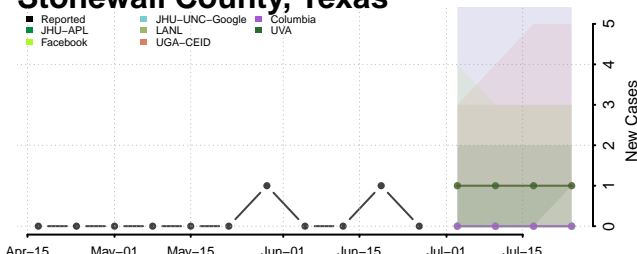

Stonewall County, Texas