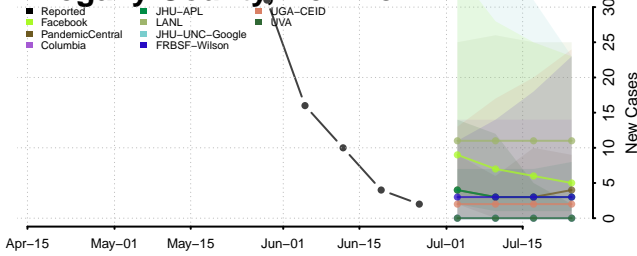

Allegany County, New York