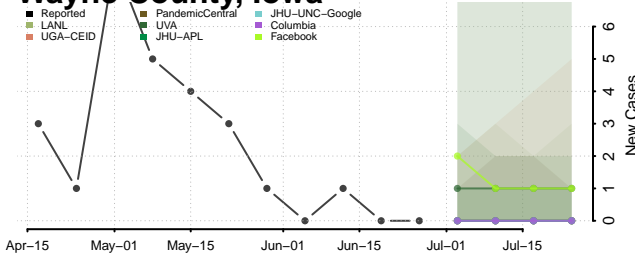

Union County, Iowa

Van Buren County, Iowa

Wapello County, Iowa

Warren County, Iowa

Washington County, Iowa

Wayne County, Iowa

Webster County, Iowa

Winnebago County, Iowa