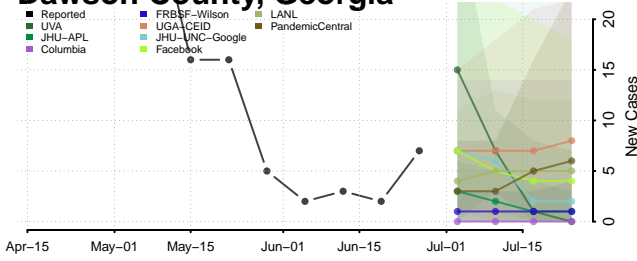

Columbia County, Georgia

Cook County, Georgia

Coweta County, Georgia

Crawford County, Georgia

Crisp County, Georgia

Dade County, Georgia

Dawson County, Georgia

Decatur County, Georgia