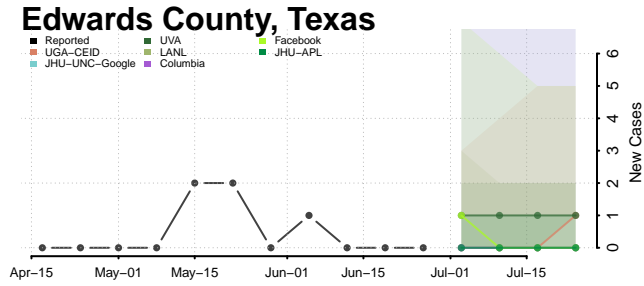

Cooke County, Texas

Coryell County, Texas

Cottle County, Texas

Crane County, Texas

Crockett County, Texas

Crosby County, Texas

Culberson County, Texas

Gillespie County, Texas