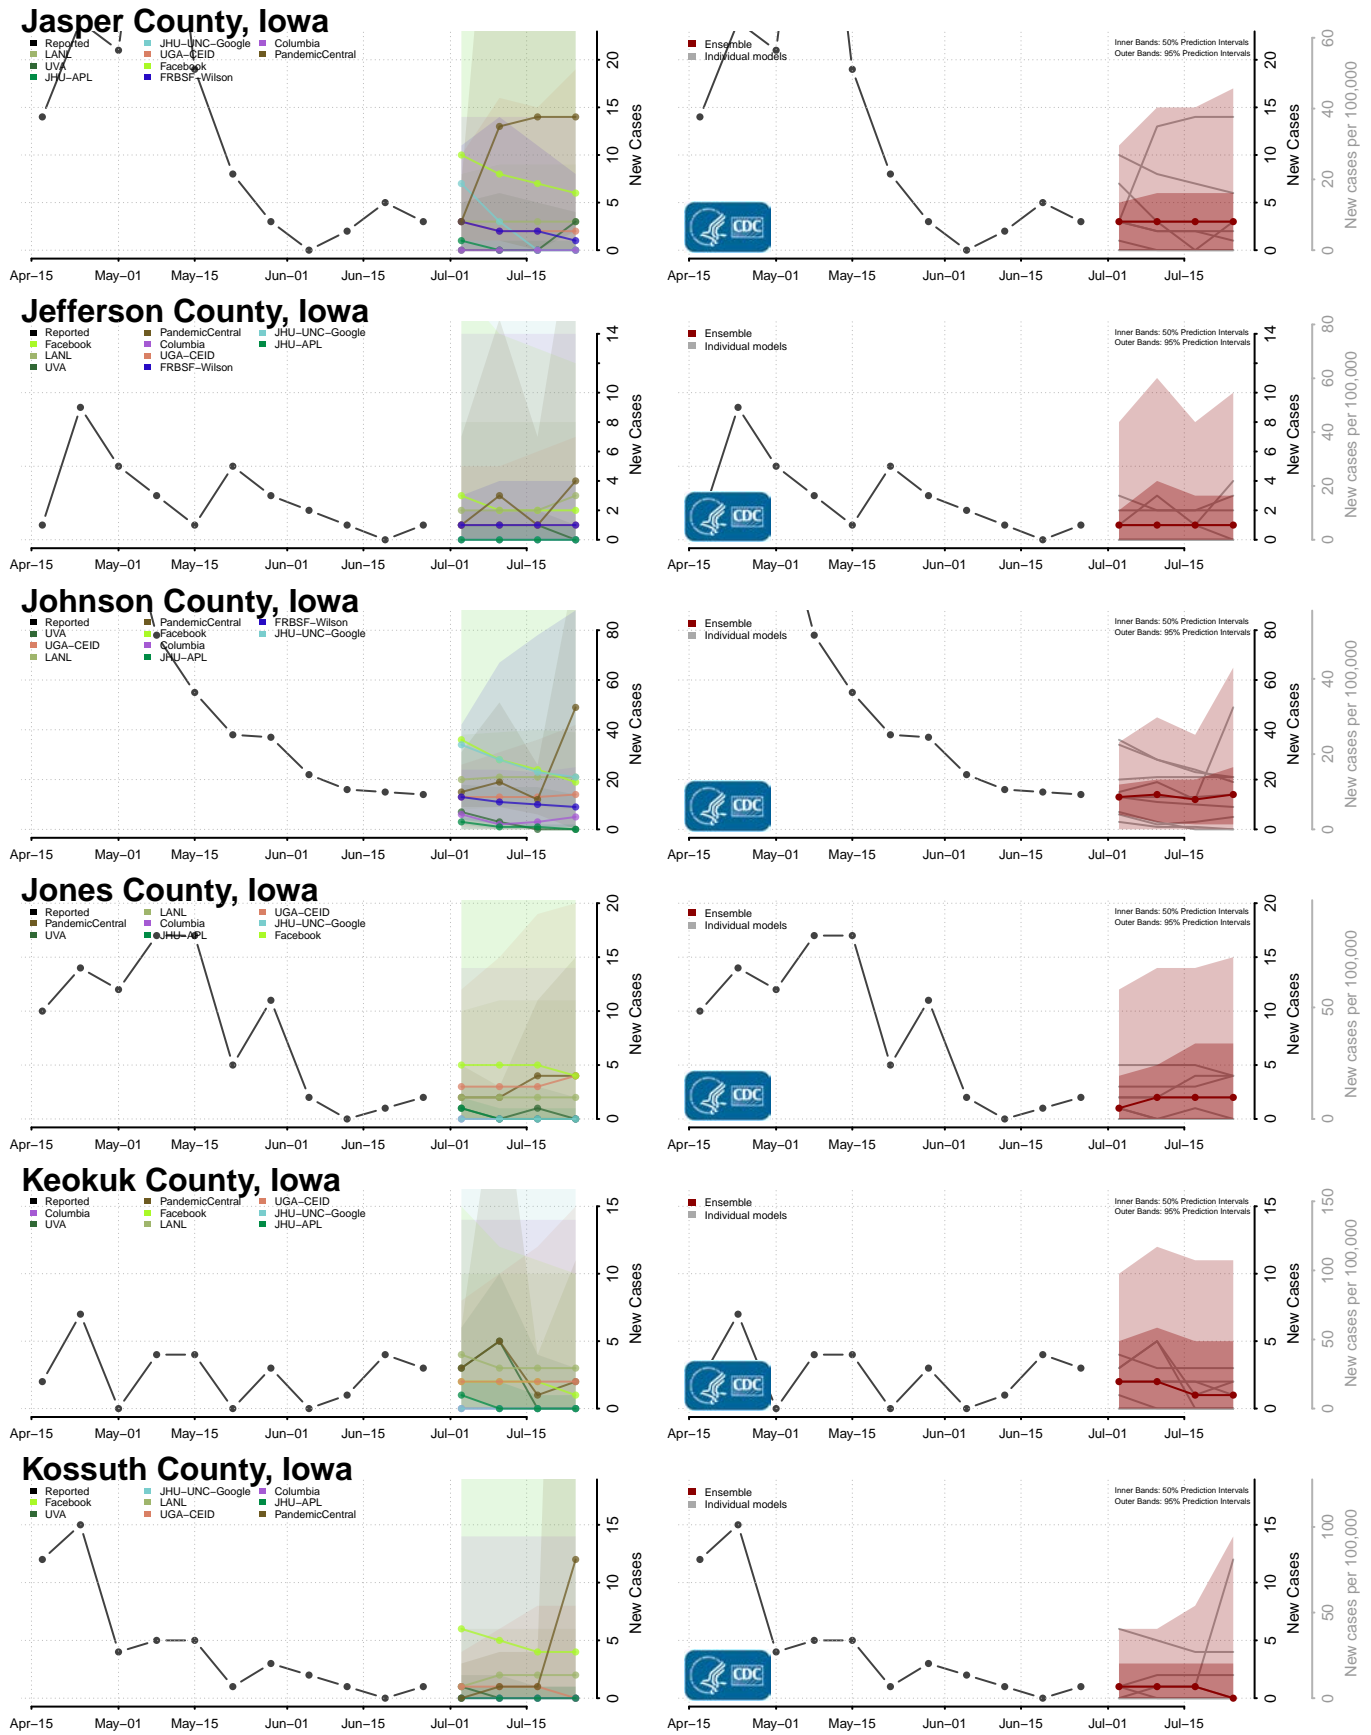

Grundy County, Iowa

Guthrie County, Iowa

Hamilton County, Iowa

Hancock County, Iowa

Hardin County, Iowa

Harrison County, Iowa

Lee County, Iowa

Linn County, Iowa