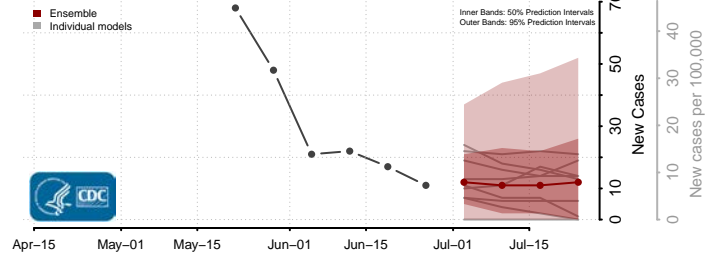

Merrimack County, New Hampshire