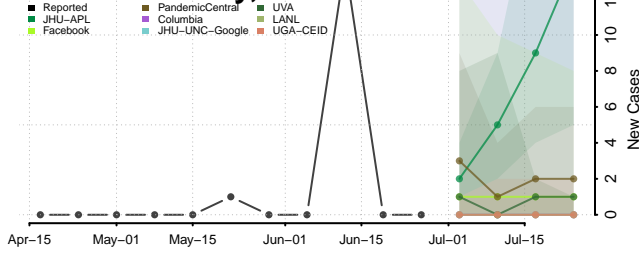

Lincoln County, Nevada