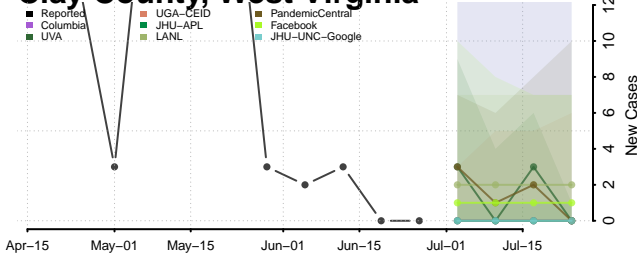

Clay County, West Virginia