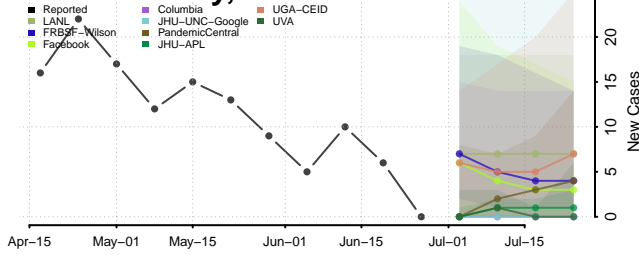

Union County, Tennessee