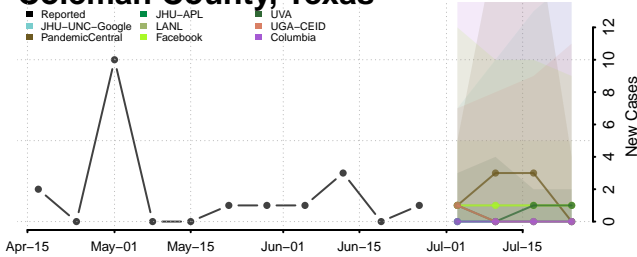

Coleman County, Texas