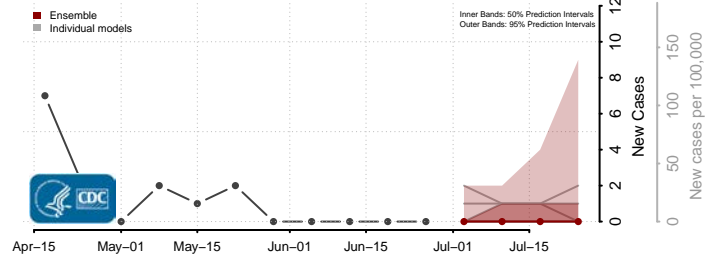

Burt County, Nebraska