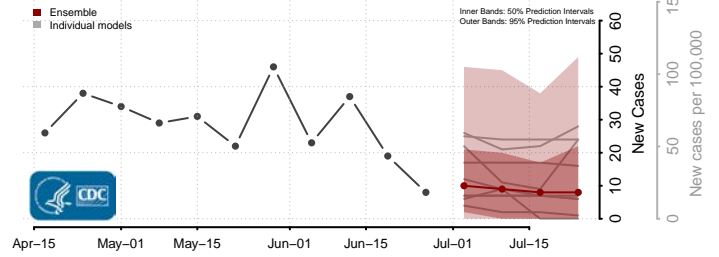

Ravalli County, Montana