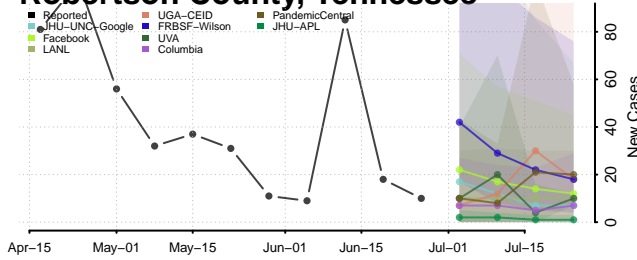

Morgan County, Tennessee

Obion County, Tennessee

Overton County, Tennessee

Robertson County, Tennessee

Rutherford County, Tennessee

Scott County, Tennessee

Sequatchie County, Tennessee

Sevier County, Tennessee