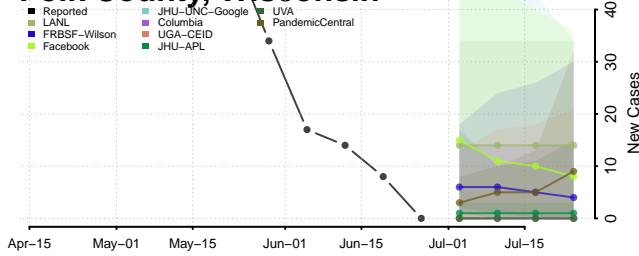

Polk County, Wisconsin