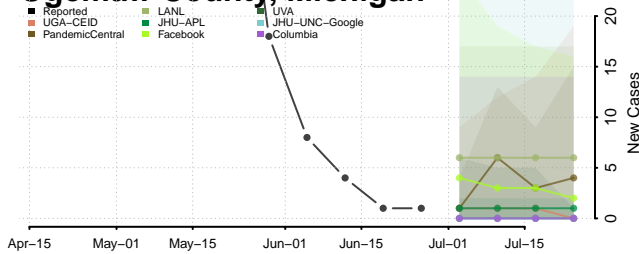

Ogemaw County, Michigan