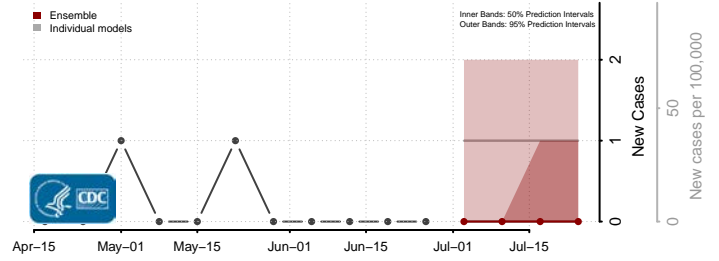

Trego County, Kansas