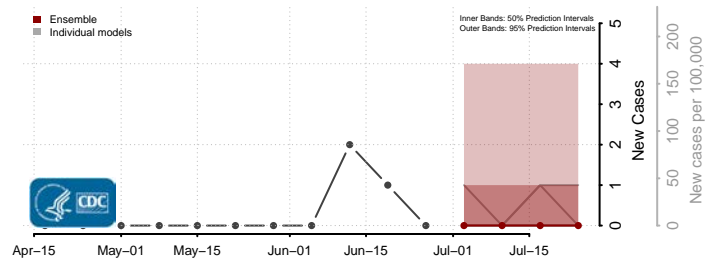

Liberty County, Montana