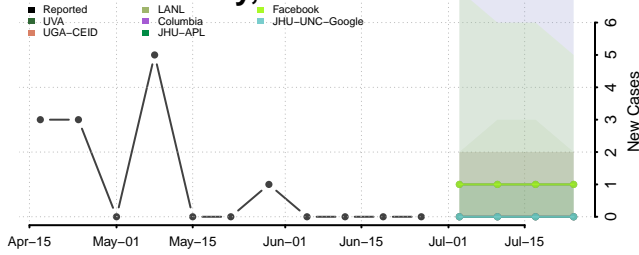

Nuckolls County, Nebraska

Otoe County, Nebraska

Pawnee County, Nebraska

Perkins County, Nebraska

Phelps County, Nebraska

Pierce County, Nebraska

Platte County, Nebraska

Polk County, Nebraska