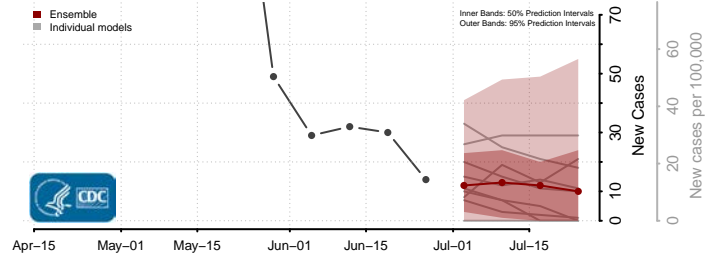

Pipestone County, Minnesota

Polk County, Minnesota

Pope County, Minnesota

Ramsey County, Minnesota

Scott County, Minnesota

Sherburne County, Minnesota

Sibley County, Minnesota

St. Louis County, Minnesota