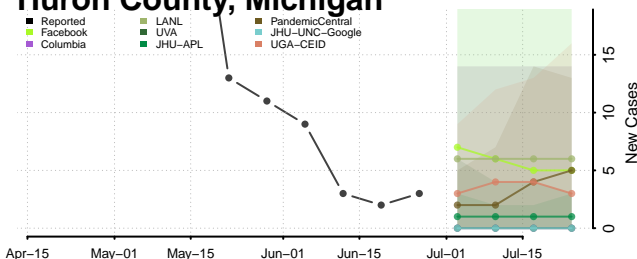

Genesee County, Michigan

Gladwin County, Michigan

Gogebic County, Michigan

Grand Traverse County, Michigan

Gratiot County, Michigan

Hillsdale County, Michigan

Houghton County, Michigan

Huron County, Michigan