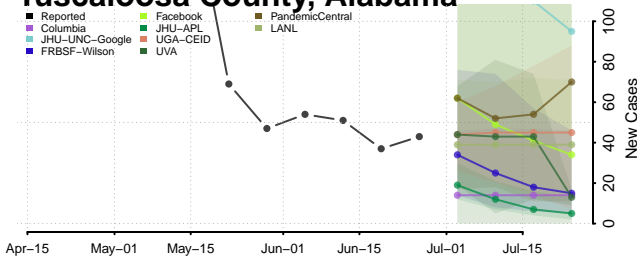

Montgomery County, Alabama

Morgan County, Alabama

St. Clair County, Alabama

Sumter County, Alabama

Talladega County, Alabama

Tallapoosa County, Alabama

Tuscaloosa County, Alabama

Walker County, Alabama