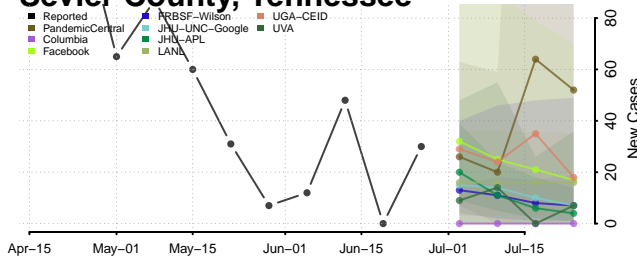

Morgan County, Tennessee

Obion County, Tennessee

Overton County, Tennessee

Robertson County, Tennessee

Rutherford County, Tennessee

Scott County, Tennessee

Sequatchie County, Tennessee

Sevier County, Tennessee