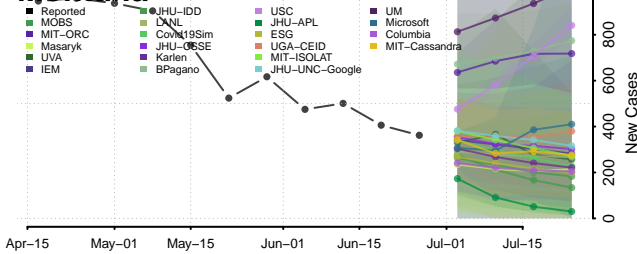

Montana

Beaverhead County, Montana

Big Horn County, Montana

Blaine County, Montana

Broadwater County, Montana

Carbon County, Montana

Carter County, Montana

Cascade County, Montana