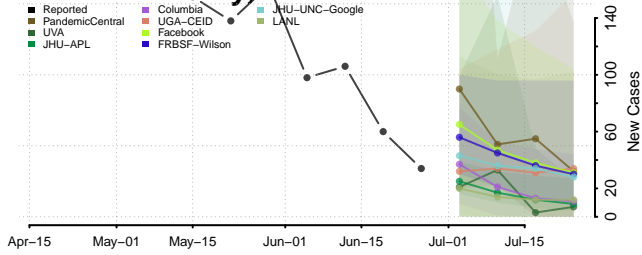

Durham County, North Carolina

Edgecombe County, North Carolina

Forsyth County, North Carolina

Franklin County, North Carolina

Gaston County, North Carolina

Gates County, North Carolina

Graham County, North Carolina