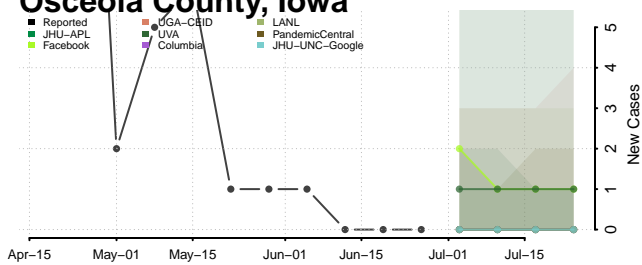

Mitchell County, Iowa

Monona County, Iowa

Monroe County, Iowa

Montgomery County, Iowa

Muscatine County, Iowa

O'Brien County, Iowa

Osceola County, Iowa

Page County, Iowa