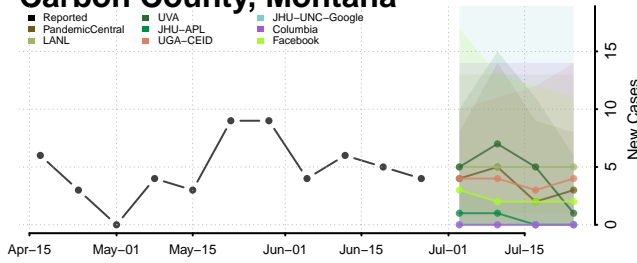

Montana

Beaverhead County, Montana

Big Horn County, Montana

Blaine County, Montana

Broadwater County, Montana

Carbon County, Montana

Carter County, Montana

Cascade County, Montana