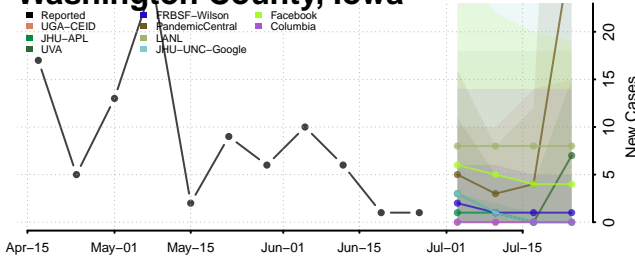

Union County, Iowa

Van Buren County, Iowa

Wapello County, Iowa

Warren County, Iowa

Washington County, Iowa

Wayne County, Iowa

Webster County, Iowa

Winnebago County, Iowa