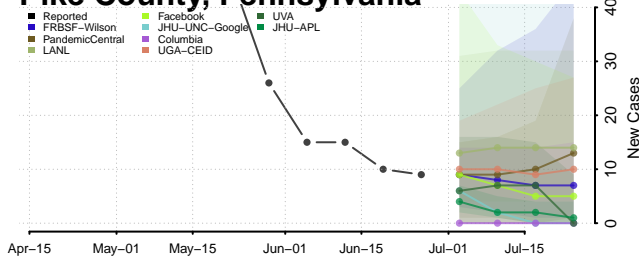

Pike County, Pennsylvania