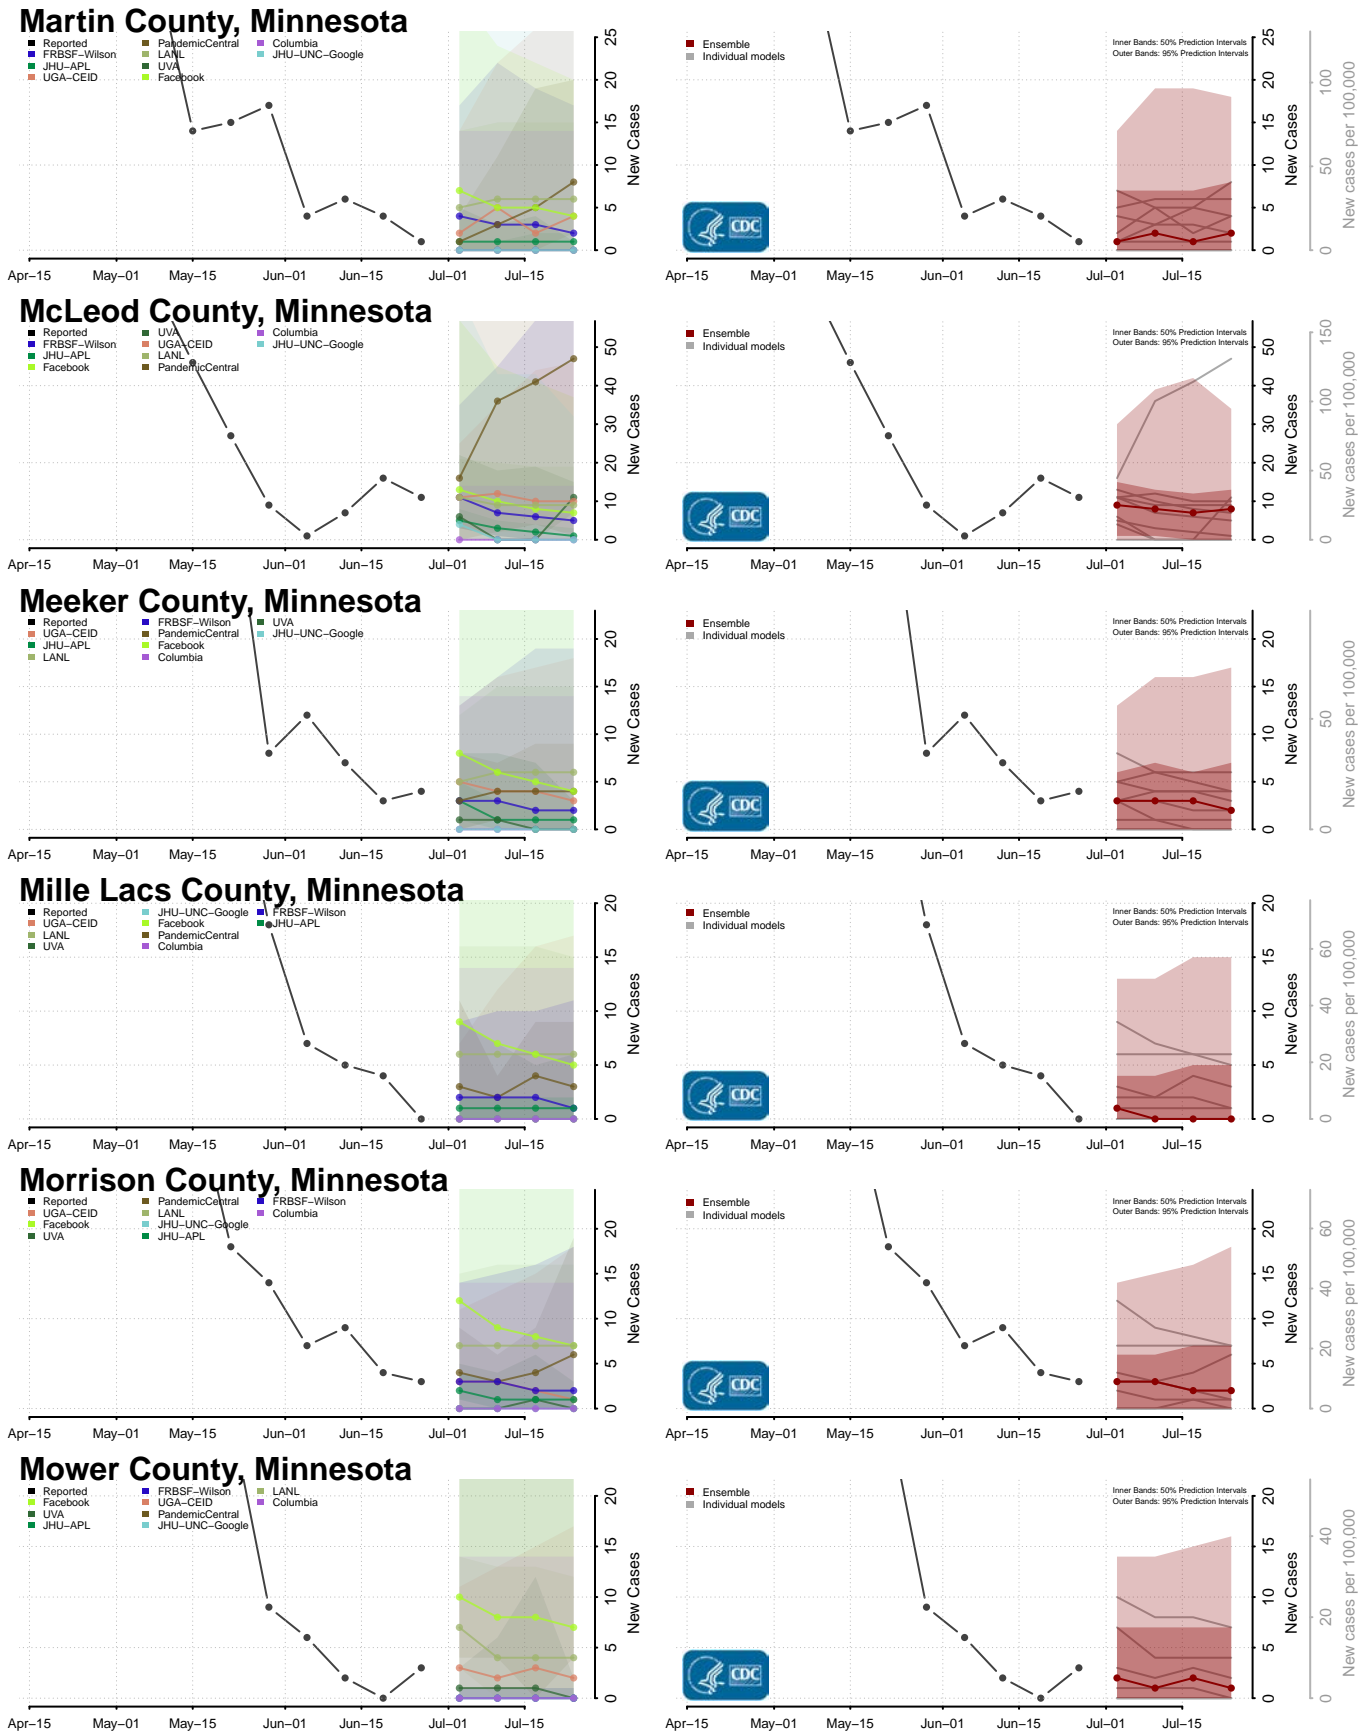

Lake of the Woods County, Minnesota

Le Sueur County, Minnesota

Lincoln County, Minnesota

Lyon County, Minnesota

Mahnomen County, Minnesota

Marshall County, Minnesota

Pennington County, Minnesota

Pine County, Minnesota