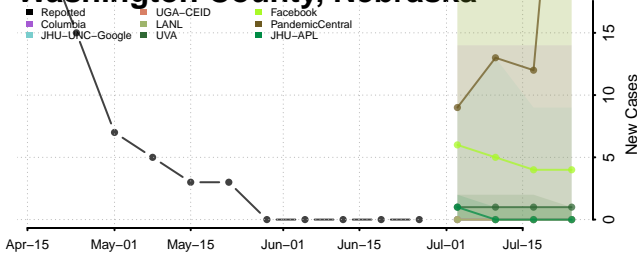

Washington County, Nebraska