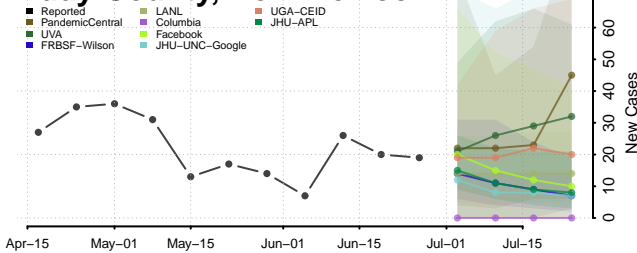

Essex County, New Jersey

Gloucester County, New Jersey

Hudson County, New Jersey

Curry County, New Mexico

De Baca County, New Mexico

Dona Ana County, New Mexico

Eddy County, New Mexico

Grant County, New Mexico