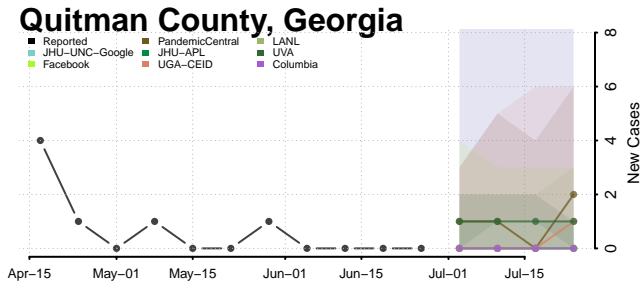

Marion County, Georgia

McDuffie County, Georgia

McIntosh County, Georgia

Meriwether County, Georgia

Miller County, Georgia

Mitchell County, Georgia

Monroe County, Georgia

Montgomery County, Georgia