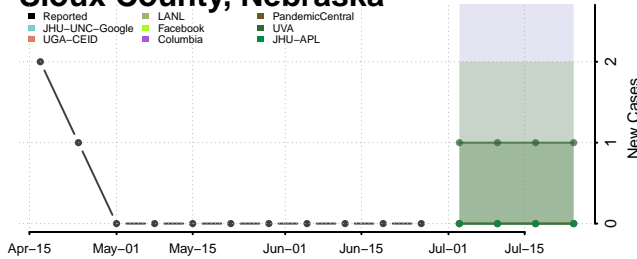

Sioux County, Nebraska