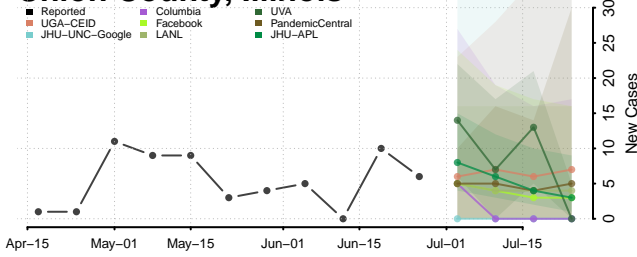

Schuyler County, Illinois

Scott County, Illinois

Shelby County, Illinois

St. Clair County, Illinois

Stark County, Illinois

Stephenson County, Illinois

Tazewell County, Illinois

Union County, Illinois