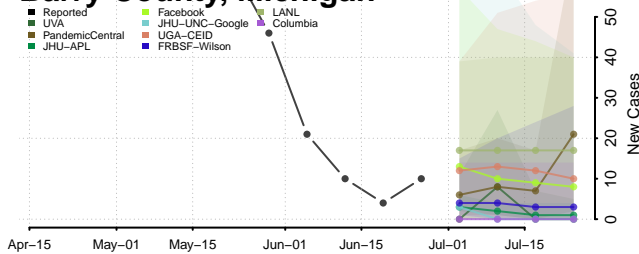

Allegan County, Michigan

Alpena County, Michigan

Antrim County, Michigan

Arenac County, Michigan

Baraga County, Michigan

Barry County, Michigan

Charlevoix County, Michigan

Cheboygan County, Michigan