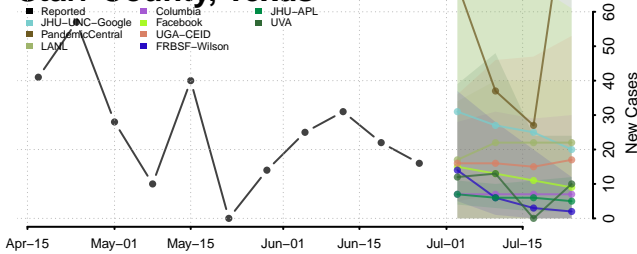

Schleicher County, Texas

Scurry County, Texas

Shackelford County, Texas

Shelby County, Texas

Sherman County, Texas

Smith County, Texas

Somervell County, Texas

Starr County, Texas