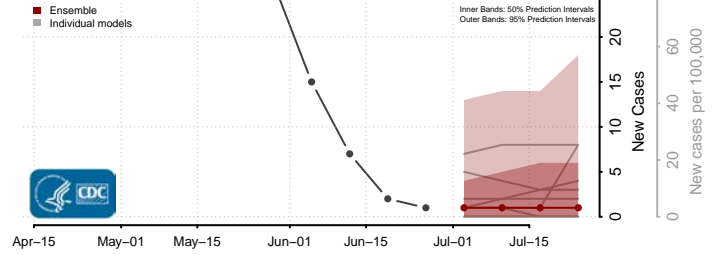

Coos County, New Hampshire