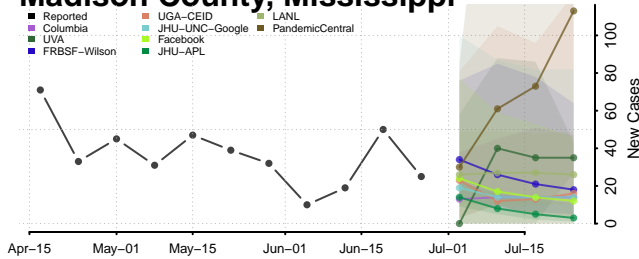

Madison County, Mississippi

Marion County, Mississippi

Marshall County, Mississippi

Monroe County, Mississippi

Montgomery County, Mississippi

Neshoba County, Mississippi

Newton County, Mississippi

Noxubee County, Mississippi