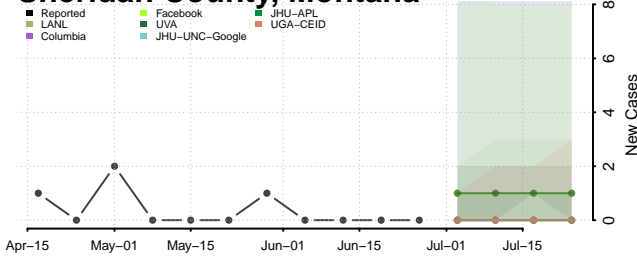

Sheridan County, Montana