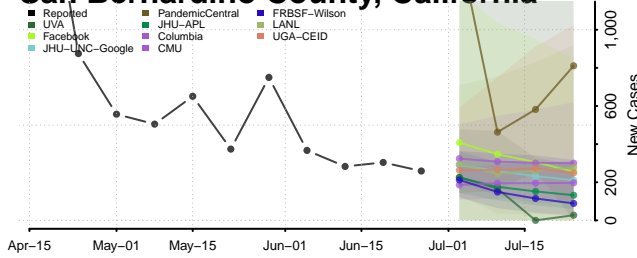

San Bernardino County, California