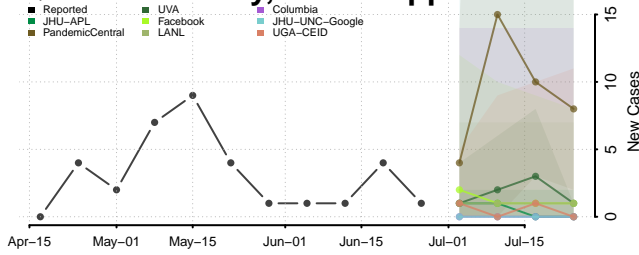

Oktibbeha County, Mississippi

Panola County, Mississippi

Pearl River County, Mississippi

Perry County, Mississippi

Pike County, Mississippi

Pontotoc County, Mississippi

Prentiss County, Mississippi

Quitman County, Mississippi