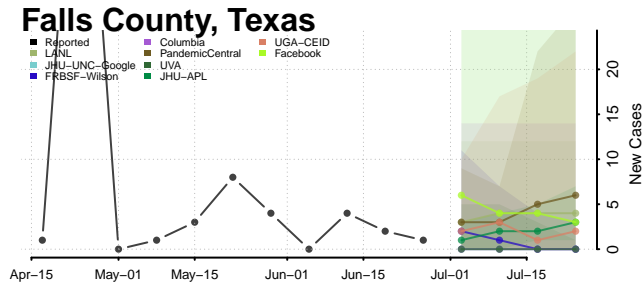

Cooke County, Texas

Coryell County, Texas

Cottle County, Texas

Crane County, Texas

Crockett County, Texas

Crosby County, Texas

Culberson County, Texas

Gillespie County, Texas