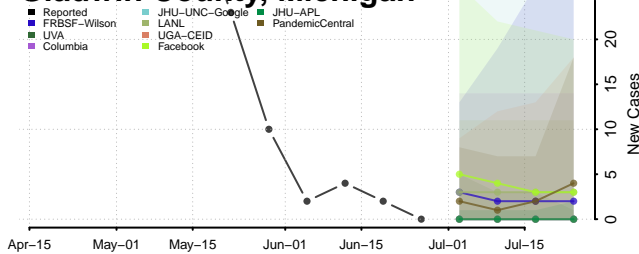

Gladwin County, Michigan