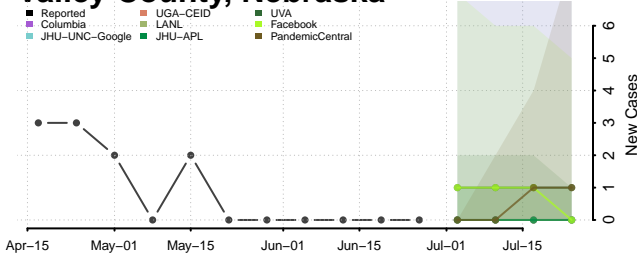

Valley County, Nebraska