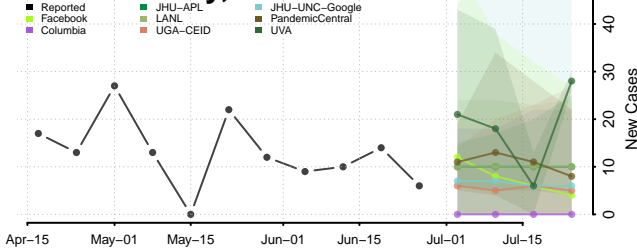

Wood County, Texas