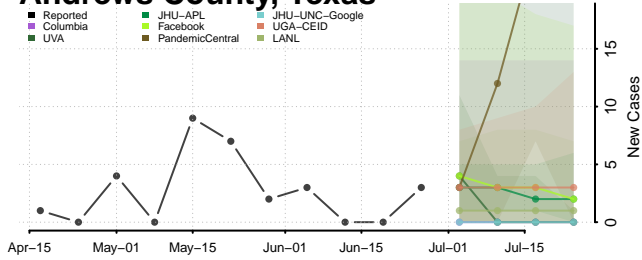

Andrews County, Texas