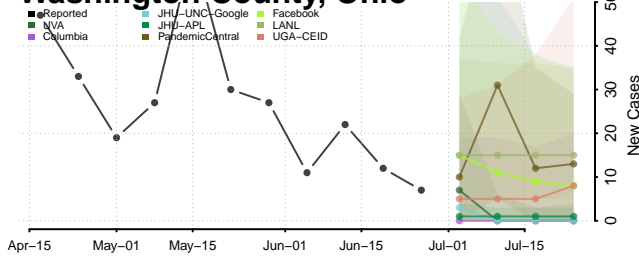

Van Wert County, Ohio

Vinton County, Ohio

Warren County, Ohio

Washington County, Ohio

Wayne County, Ohio

Williams County, Ohio

Wood County, Ohio

Wyandot County, Ohio