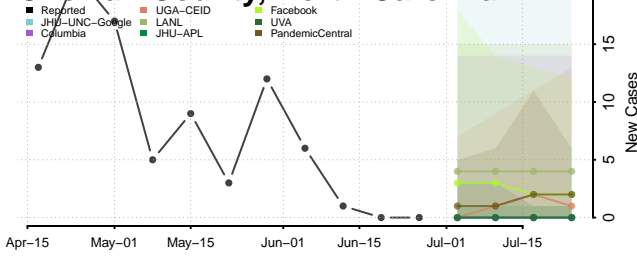

Chowan County, North Carolina