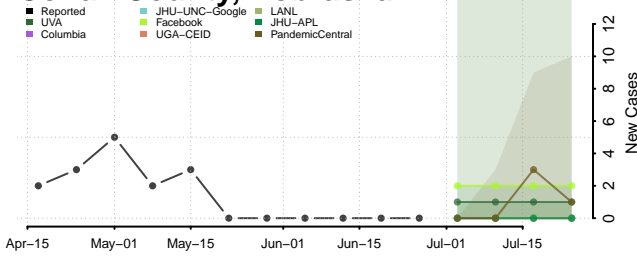

Colfax County, Nebraska