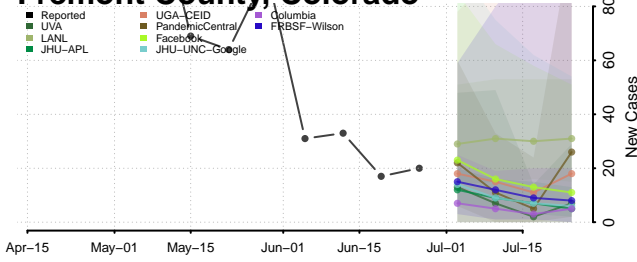

Douglas County, Colorado

Eagle County, Colorado

El Paso County, Colorado

Elbert County, Colorado

Fremont County, Colorado

Garfield County, Colorado

Gilpin County, Colorado

Grand County, Colorado