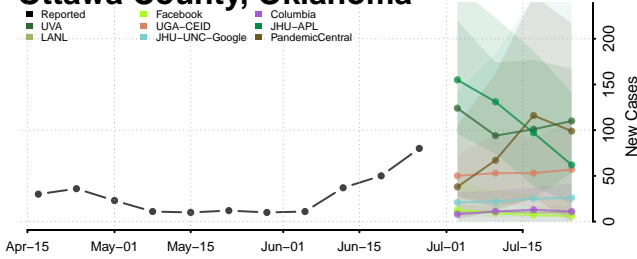

Ottawa County, Oklahoma