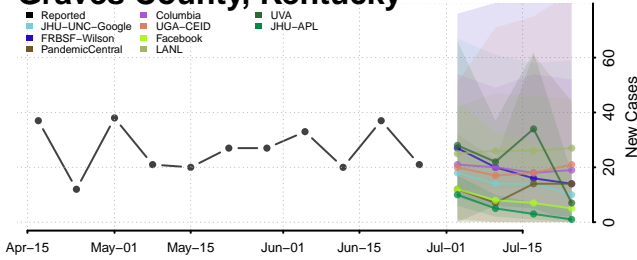

Fayette County, Kentucky

Fleming County, Kentucky

Graves County, Kentucky

Grayson County, Kentucky

Green County, Kentucky

Greenup County, Kentucky

Hancock County, Kentucky

Hardin County, Kentucky