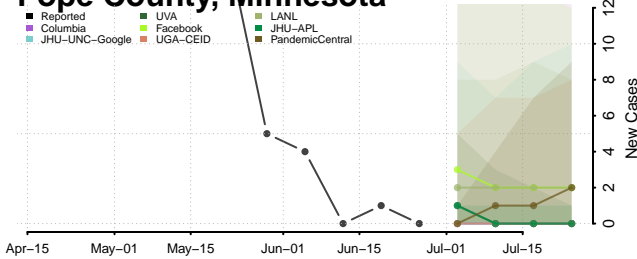

Pope County, Minnesota