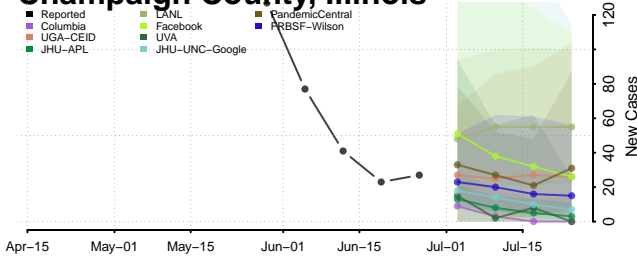

Bureau County, Illinois

Calhoun County, Illinois

Carroll County, Illinois

Cass County, Illinois

Champaign County, Illinois

Christian County, Illinois

Clark County, Illinois

Clay County, Illinois