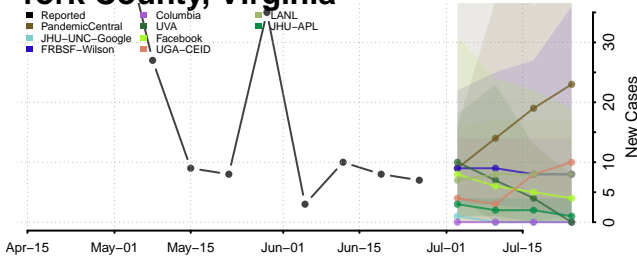

York County, Virginia