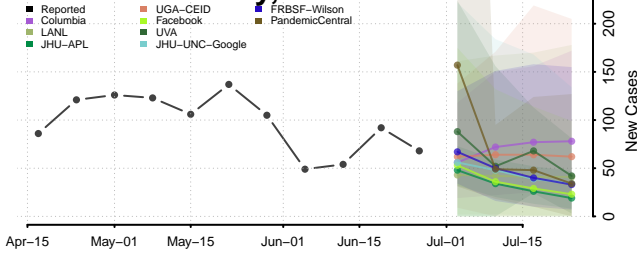

Ouachita County, Louisiana