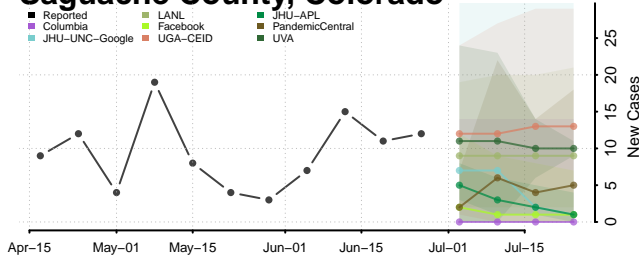

Phillips County, Colorado

Pitkin County, Colorado

Prowers County, Colorado

Pueblo County, Colorado

Rio Blanco County, Colorado

Rio Grande County, Colorado

Routt County, Colorado

Saguache County, Colorado