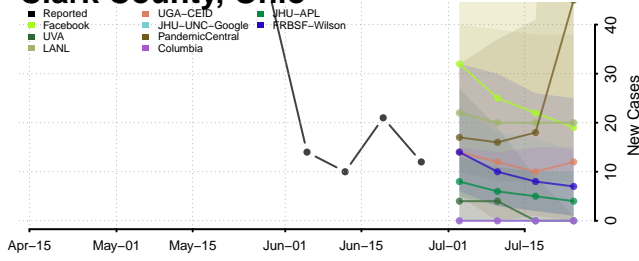

Clark County, Ohio