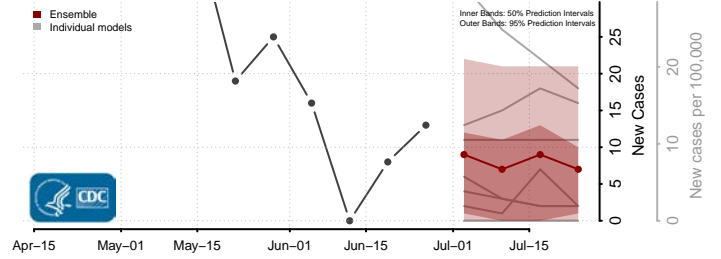

Eau Claire County, Wisconsin