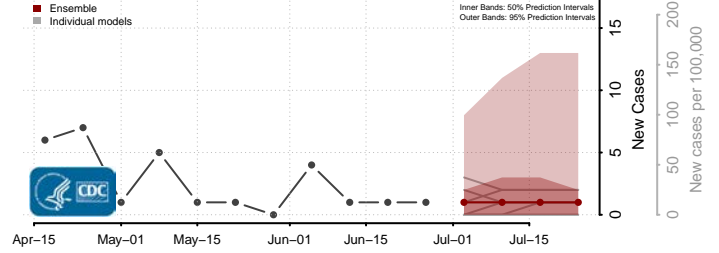

Trail County, North Dakota