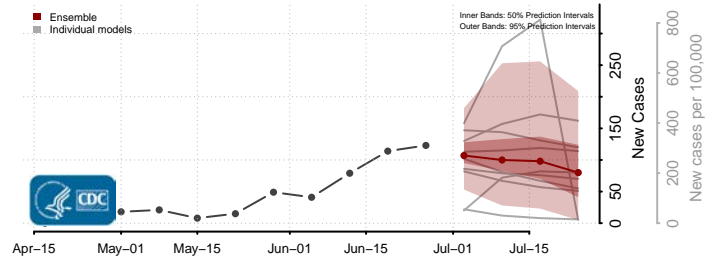

Webster County, Missouri