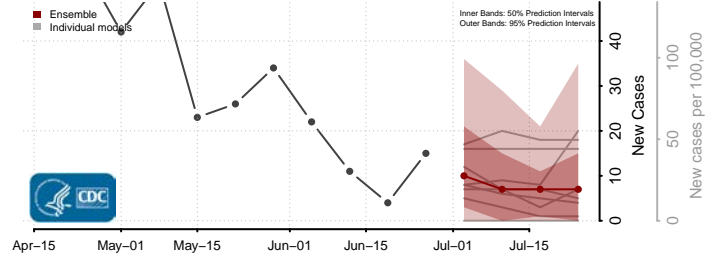

Clark County, Kentucky