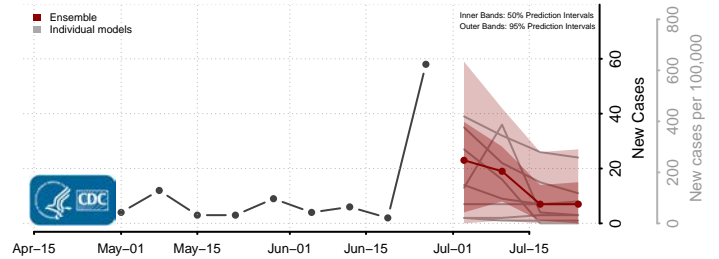

Benewah County, Idaho