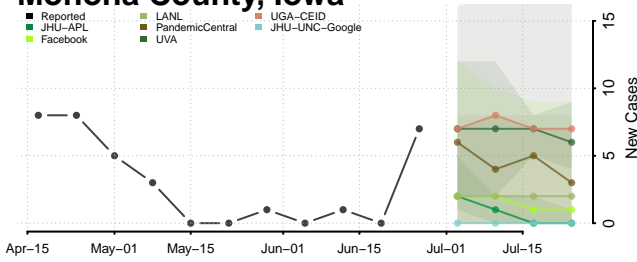

Monona County, Iowa