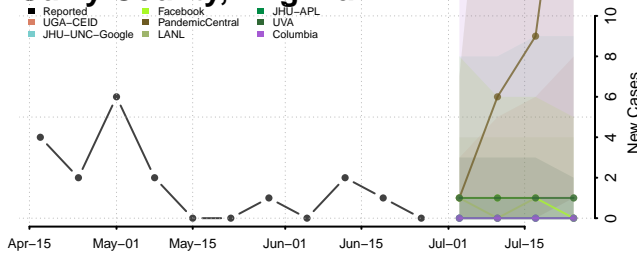

Surry County, Virginia