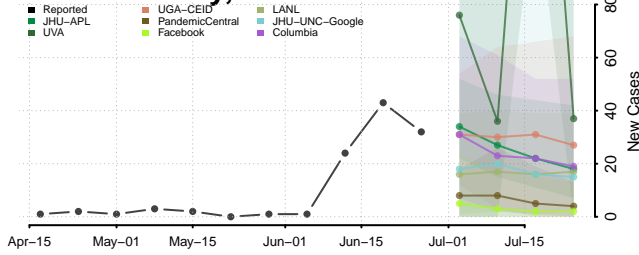

Sevier County, Arkansas

Sharp County, Arkansas

St. Francis County, Arkansas

Stone County, Arkansas

Union County, Arkansas

Van Buren County, Arkansas

Washington County, Arkansas

White County, Arkansas