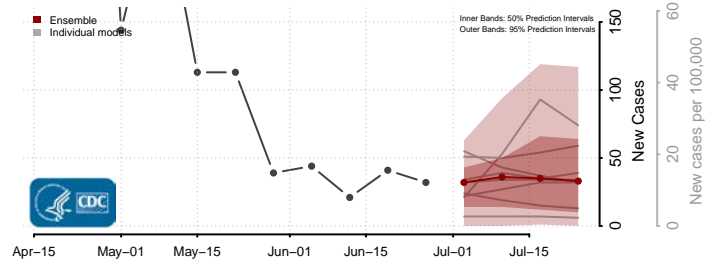

Atlantic County, New Jersey