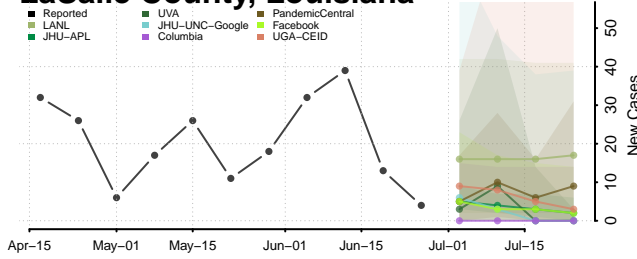

Jefferson Davis County, Louisiana

Lafayette County, Louisiana

Lafourche County, Louisiana

LaSalle County, Louisiana

Lincoln County, Louisiana

Livingston County, Louisiana

Madison County, Louisiana

Morehouse County, Louisiana