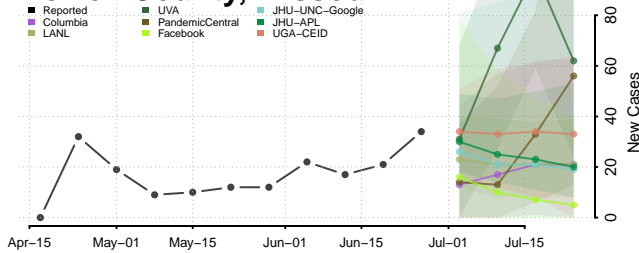

Henry County, Missouri

Hickory County, Missouri

Holt County, Missouri

Howard County, Missouri

Howell County, Missouri

Iron County, Missouri

Jackson County, Missouri

Jasper County, Missouri