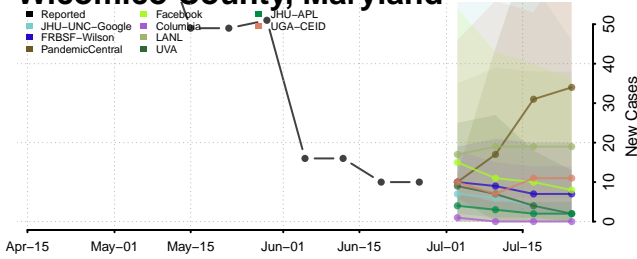

Wicomico County, Maryland