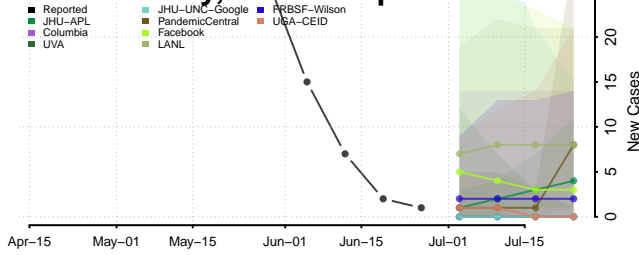

Coos County, New Hampshire