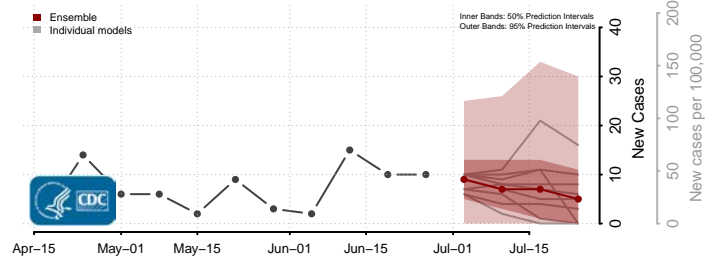

Logan County, Arkansas