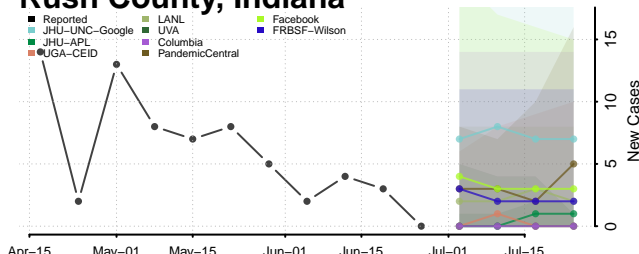

Putnam County, Indiana

Randolph County, Indiana

Ripley County, Indiana

Rush County, Indiana

Scott County, Indiana

Shelby County, Indiana

Spencer County, Indiana

St. Joseph County, Indiana