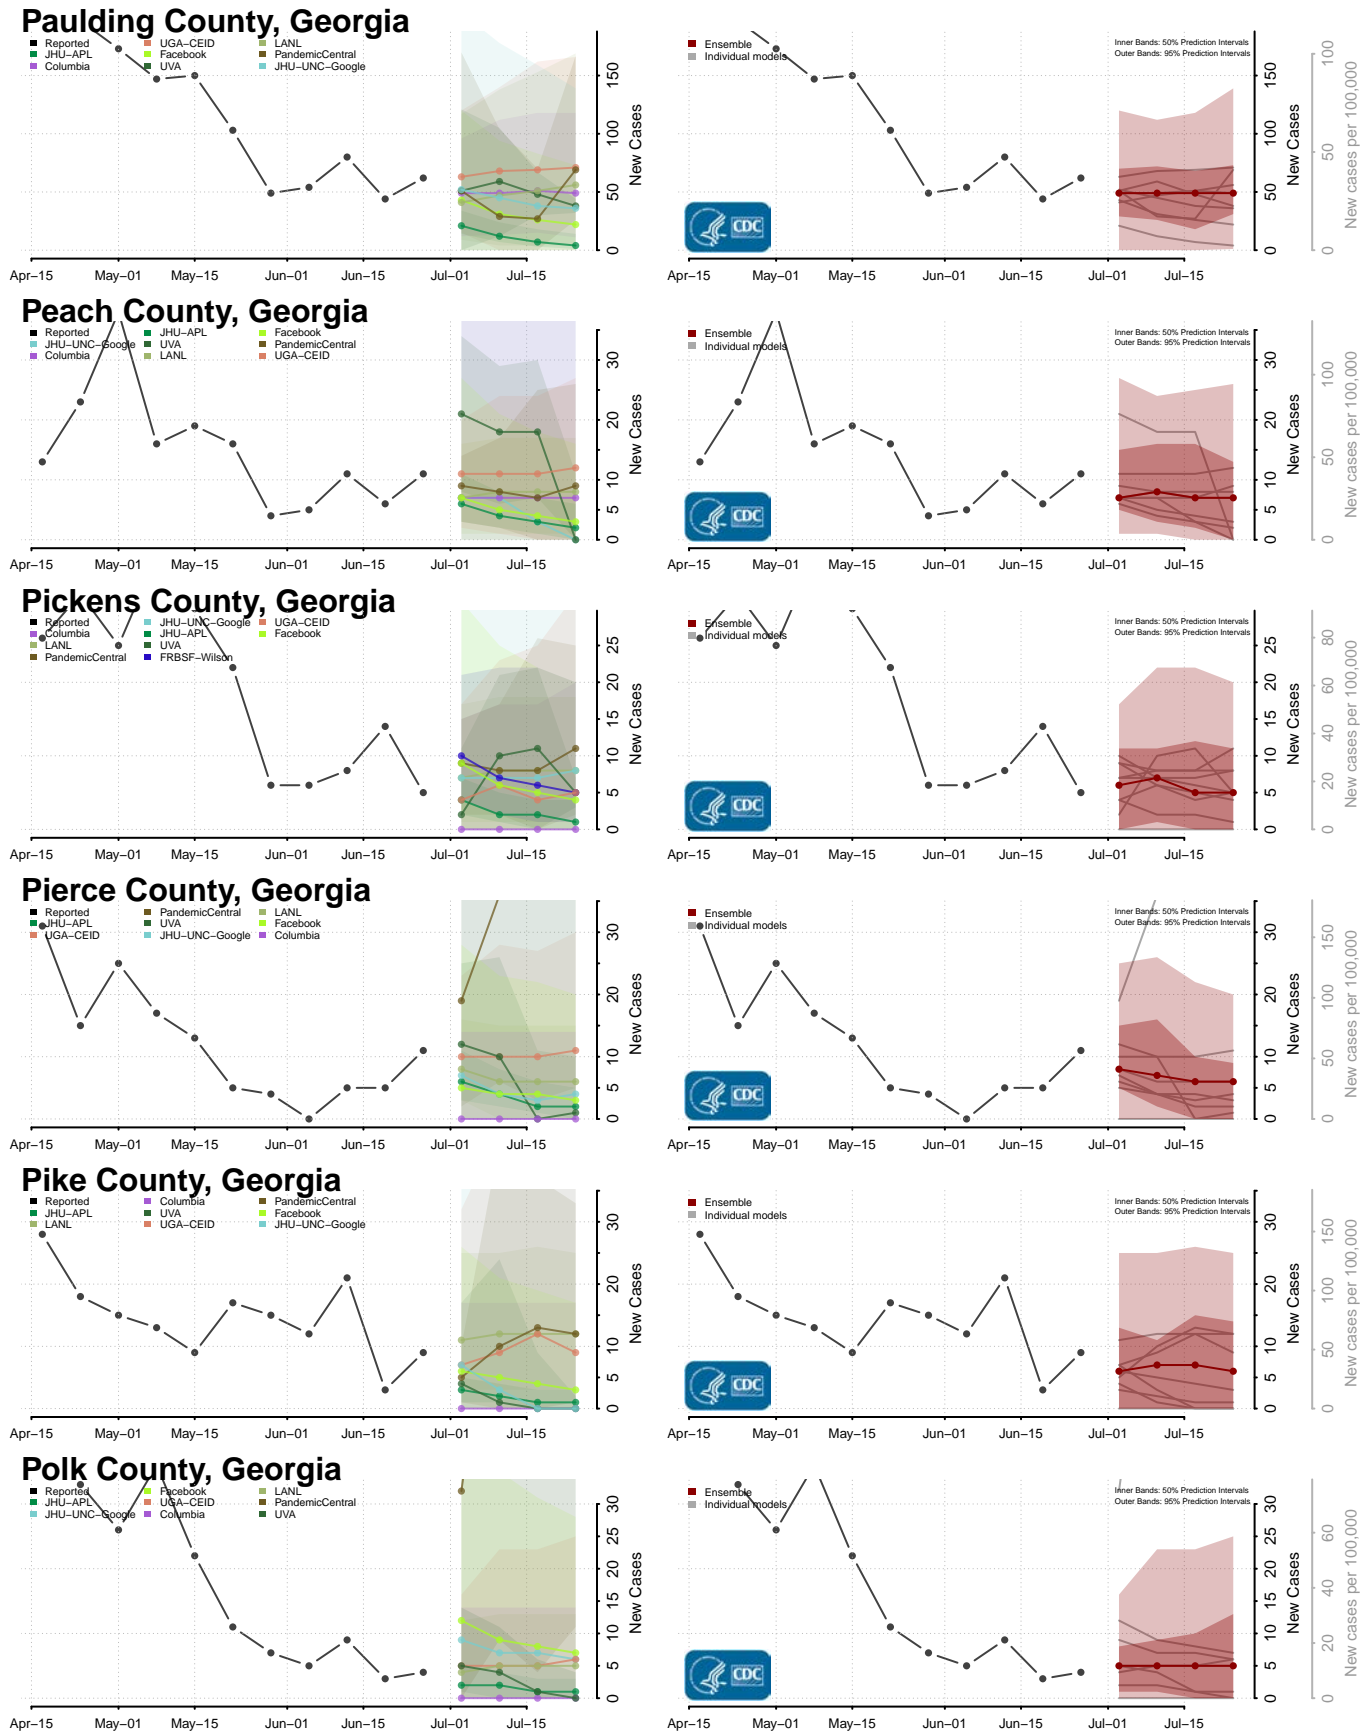

Marion County, Georgia

McDuffie County, Georgia

McIntosh County, Georgia

Meriwether County, Georgia

Miller County, Georgia

Mitchell County, Georgia

Monroe County, Georgia

Montgomery County, Georgia