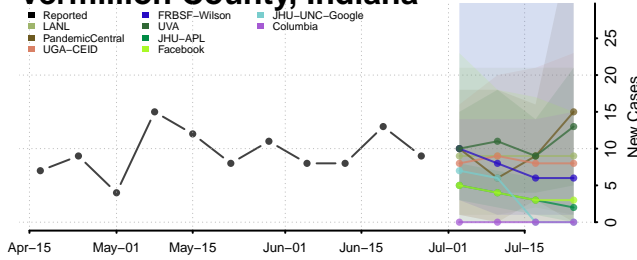

Vermillion County, Indiana