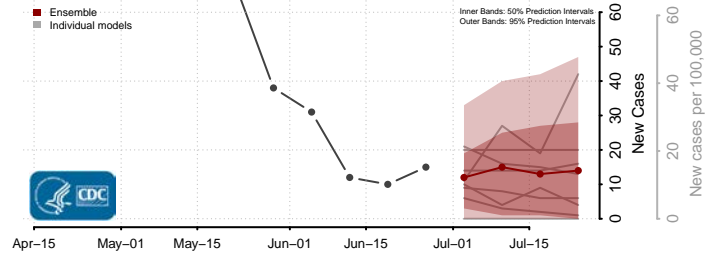

Kent County, Michigan

Keweenaw County, Michigan

Lake County, Michigan

Lapeer County, Michigan

Leelanau County, Michigan

Lenawee County, Michigan

Livingston County, Michigan

Luce County, Michigan