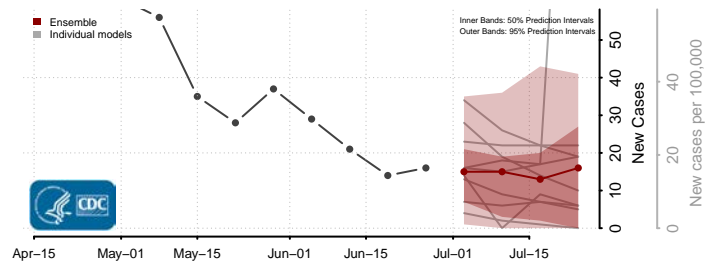

Benton County, Iowa

Black Hawk County, Iowa

Carroll County, Iowa

Cass County, Iowa

Cedar County, Iowa

Cerro Gordo County, Iowa

Cherokee County, Iowa

Chickasaw County, Iowa