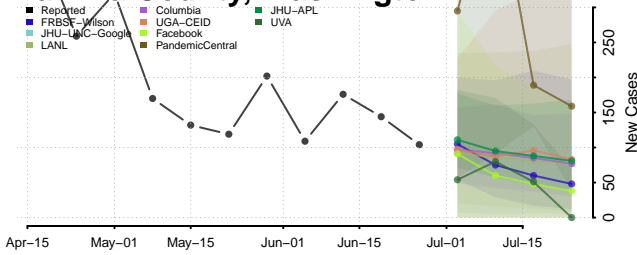

Yakima County, Washington