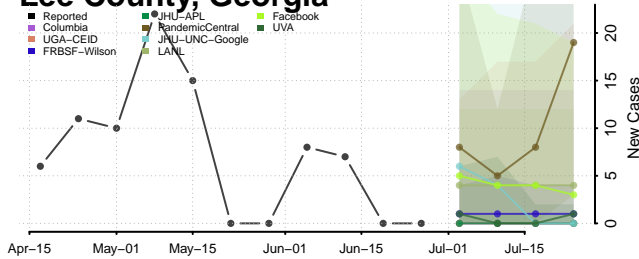

Lee County, Georgia

Liberty County, Georgia

Lincoln County, Georgia

Long County, Georgia

Lowndes County, Georgia

Lumpkin County, Georgia

Macon County, Georgia

Madison County, Georgia