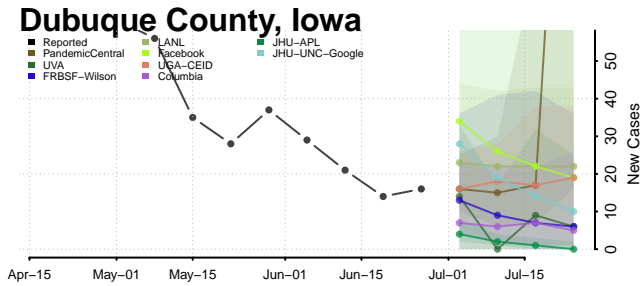

Benton County, Iowa

Black Hawk County, Iowa

Carroll County, Iowa

Cass County, Iowa

Cedar County, Iowa

Cerro Gordo County, Iowa

Cherokee County, Iowa

Chickasaw County, Iowa