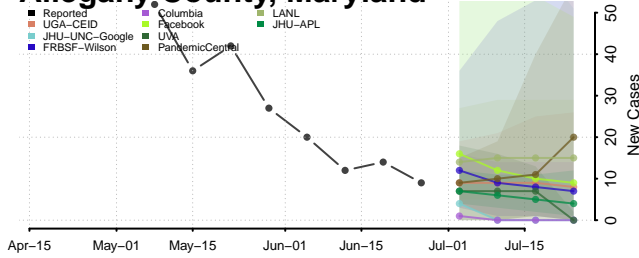

Allegany County, Maryland