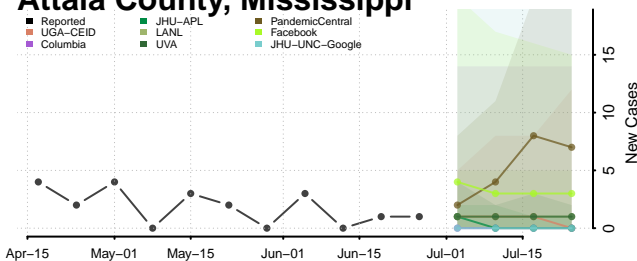

Adams County, Mississippi

Alcorn County, Mississippi

Amite County, Mississippi

Attala County, Mississippi

Claiborne County, Mississippi

Clarke County, Mississippi

Clay County, Mississippi

Coahoma County, Mississippi