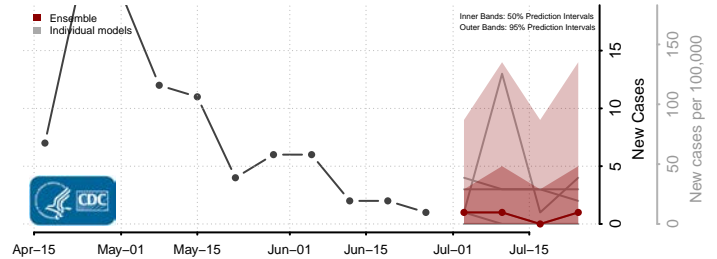

Union County, Iowa

Van Buren County, Iowa

Wapello County, Iowa

Warren County, Iowa

Washington County, Iowa

Wayne County, Iowa

Webster County, Iowa

Winnebago County, Iowa