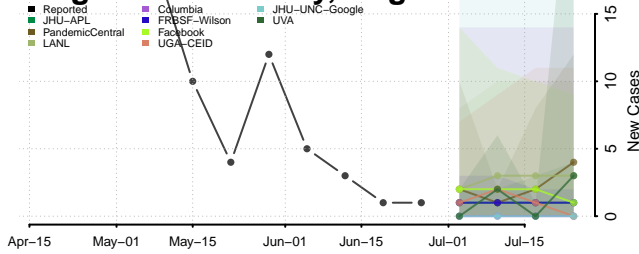

King William County, Virginia