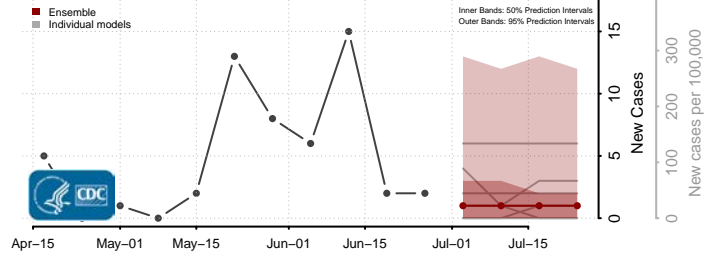

Skagit County, Washington

Skamania County, Washington

Snohomish County, Washington

Spokane County, Washington

Stevens County, Washington

Thurston County, Washington

Wahkiakum County, Washington

Walla Walla County, Washington