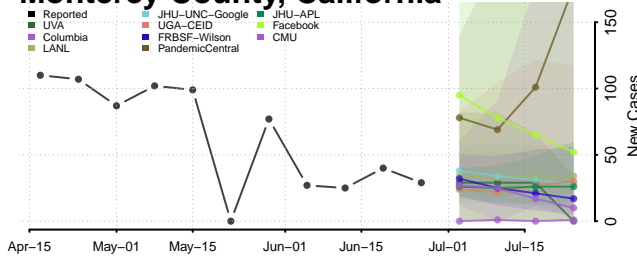

Madera County, California

Marin County, California

Mariposa County, California

Mendocino County, California

Merced County, California

Modoc County, California

Mono County, California

Monterey County, California