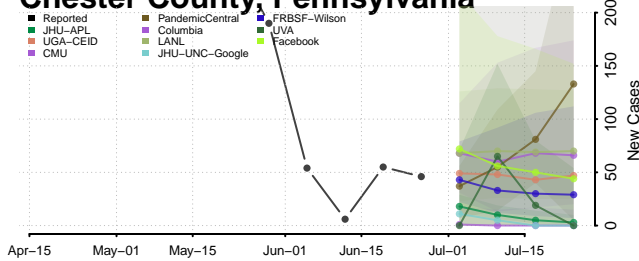

Cambria County, Pennsylvania

Cameron County, Pennsylvania

Carbon County, Pennsylvania

Centre County, Pennsylvania

Chester County, Pennsylvania

Clarion County, Pennsylvania

Clearfield County, Pennsylvania

Clinton County, Pennsylvania