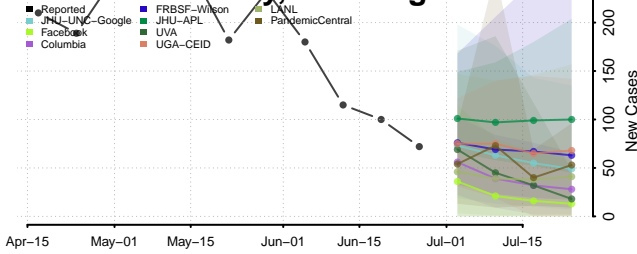

Whatcom County, Washington