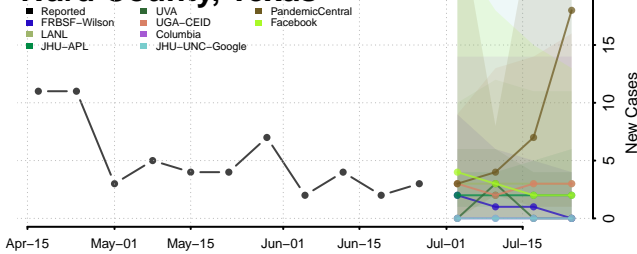

Ward County, Texas