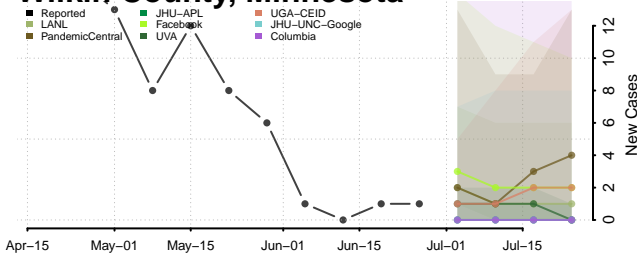

Waseca County, Minnesota

Washington County, Minnesota

Watonwan County, Minnesota

Wilkin County, Minnesota

Winona County, Minnesota

Wright County, Minnesota

Yellow Medicine County, Minnesota

Mississippi