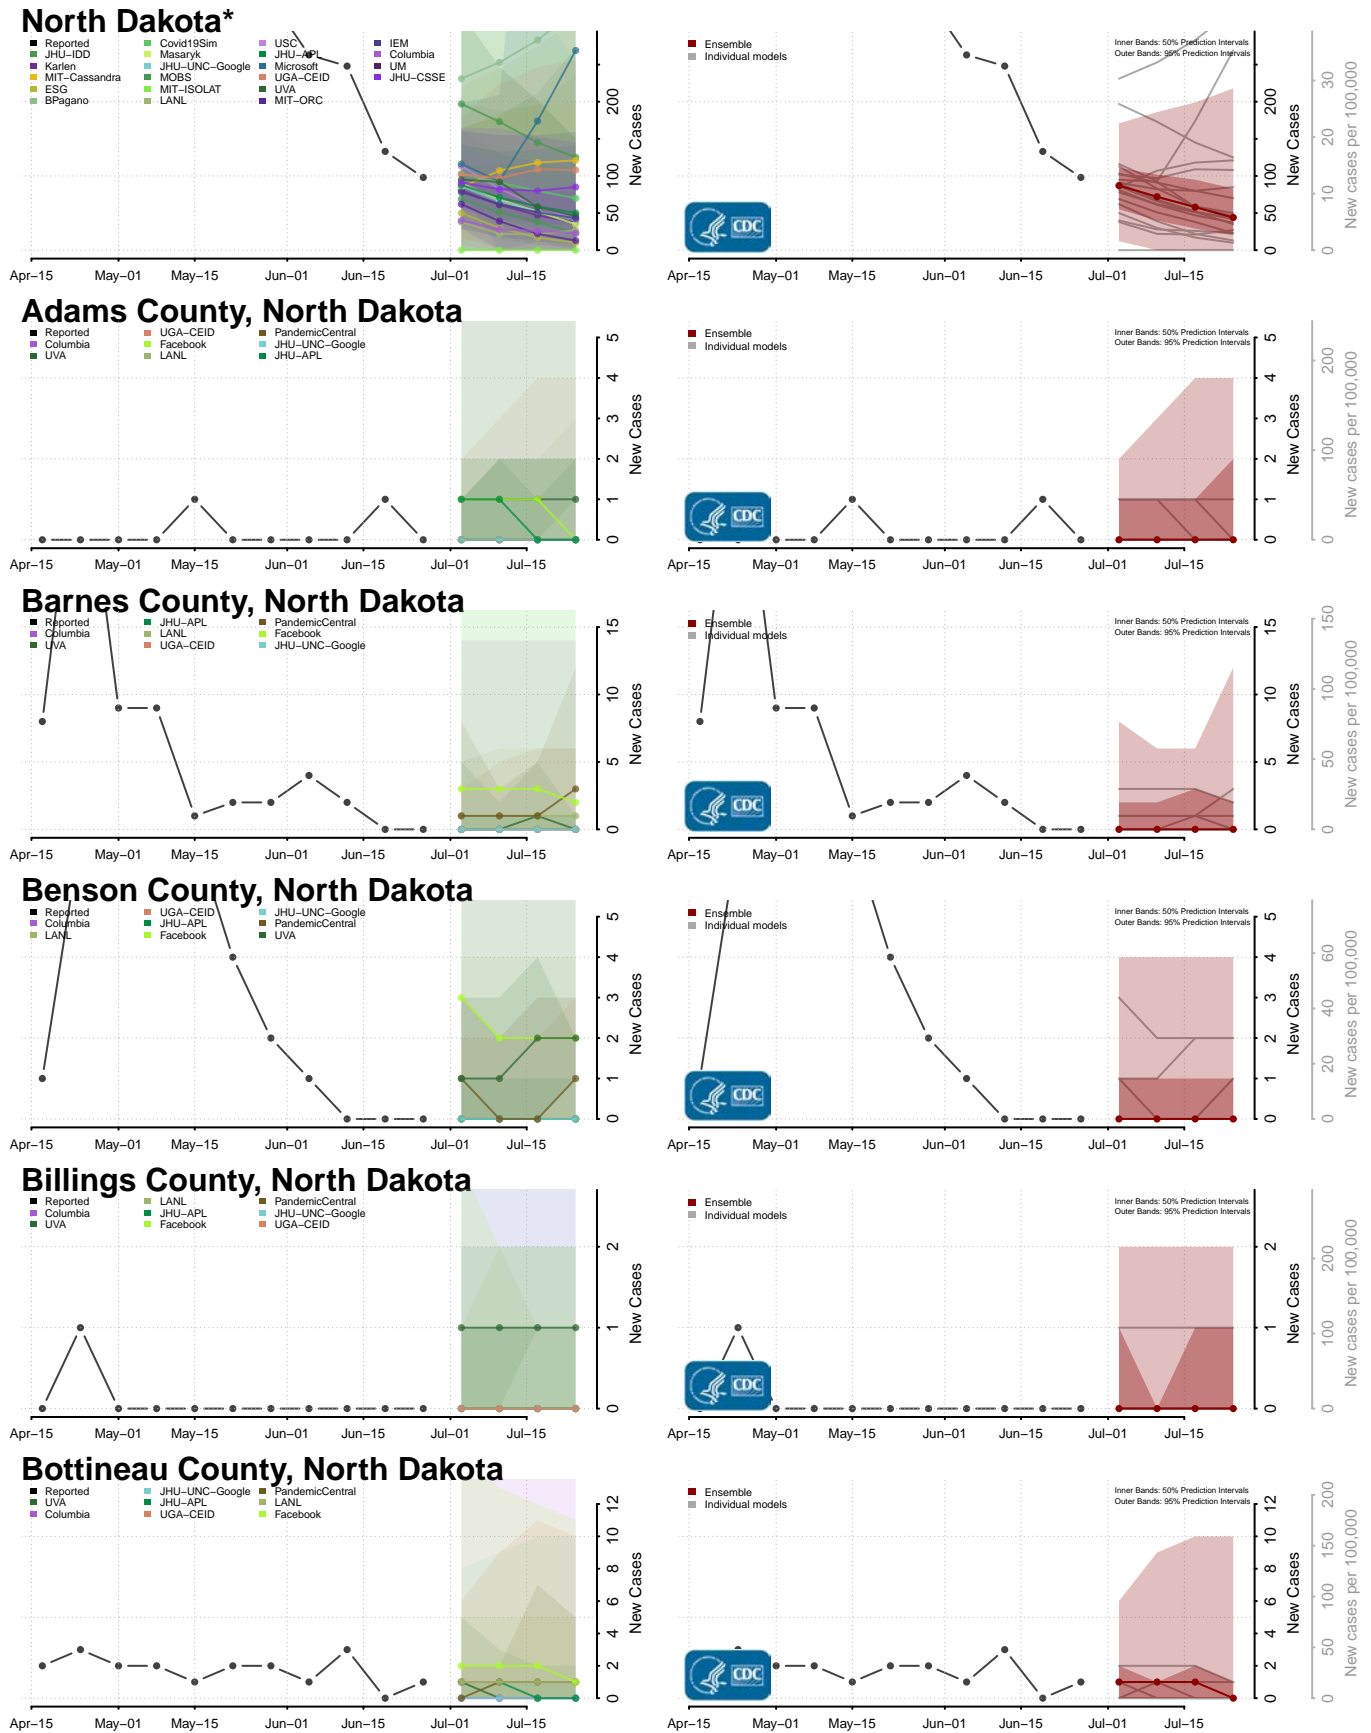

Washington County, North Carolina

Watauga County, North Carolina

Wayne County, North Carolina

Wilkes County, North Carolina

Wilson County, North Carolina

Yadkin County, North Carolina

Yancey County, North Carolina