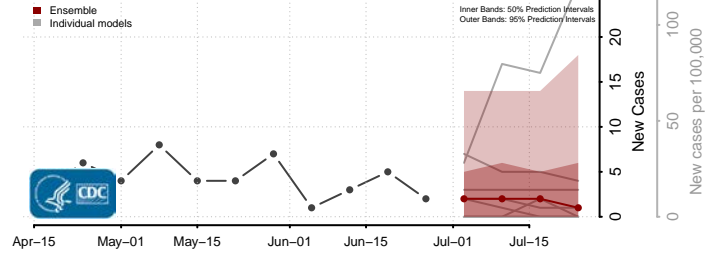

Yell County, Arkansas