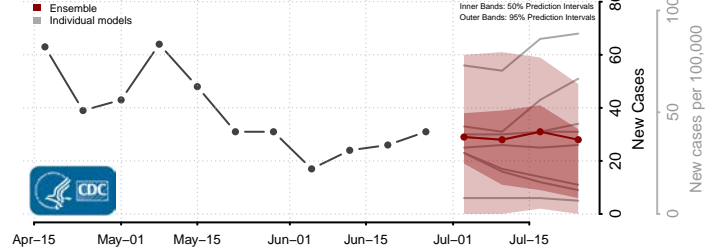

Valencia County, New Mexico

New York*

Albany County, New York

*New weekly cases may decrease in this location over the next four weeks. For these locations, the ensemble forecast indicates a probability of 0.75 or greater that fewer cases will be reported in week four of the forecast than in the last reported week.