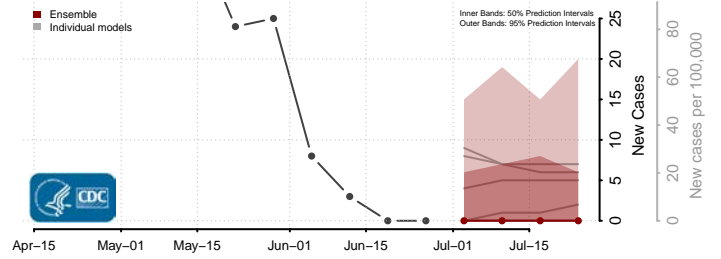

Lake of the Woods County, Minnesota

Le Sueur County, Minnesota

Lincoln County, Minnesota

Lyon County, Minnesota

Mahnomen County, Minnesota

Marshall County, Minnesota

Pennington County, Minnesota

Pine County, Minnesota