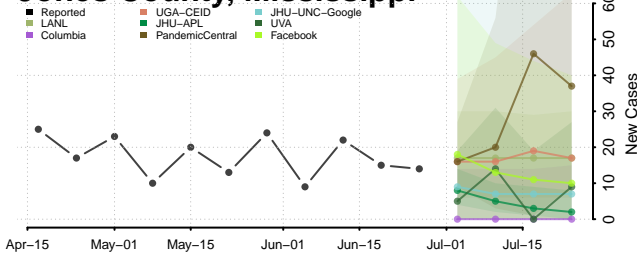

Itawamba County, Mississippi

Jackson County, Mississippi

Jasper County, Mississippi

Jefferson County, Mississippi

Jefferson Davis County, Mississippi

Jones County, Mississippi

Kemper County, Mississippi

Lafayette County, Mississippi