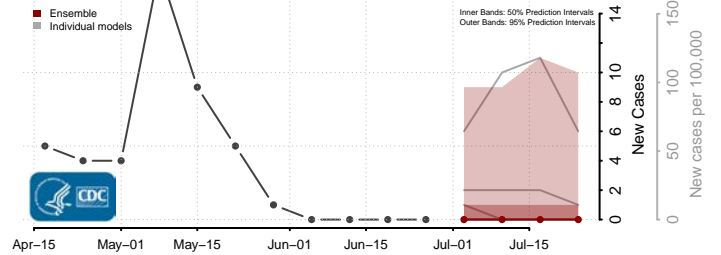

Hamilton County, Nebraska