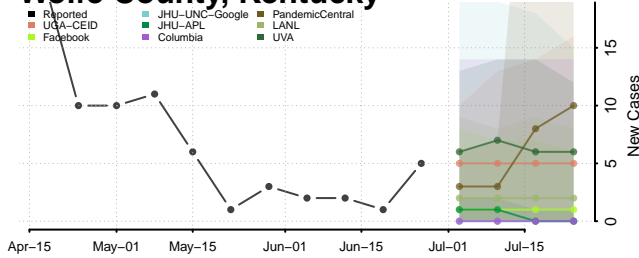

Wayne County, Kentucky

Webster County, Kentucky

Whitley County, Kentucky

Wolfe County, Kentucky

Woodford County, Kentucky

Louisiana

Acadia County, Louisiana

Allen County, Louisiana