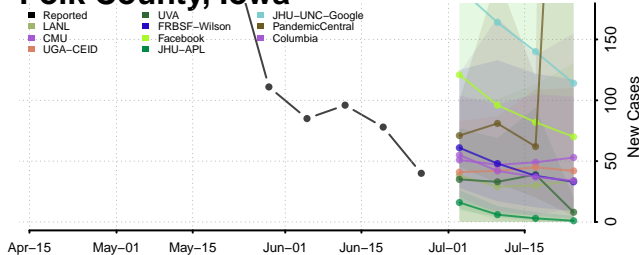

Palo Alto County, Iowa

Plymouth County, Iowa

Pocahontas County, Iowa

Polk County, Iowa

Pottawattamie County, Iowa

Poweshiek County, Iowa

Tama County, Iowa

Taylor County, Iowa