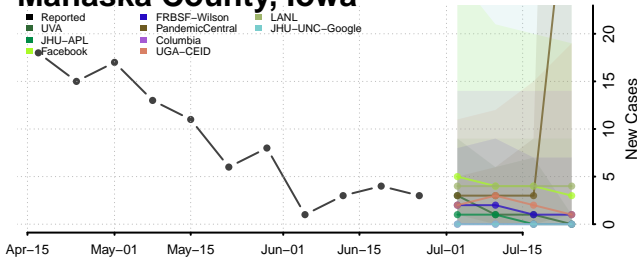

Louisa County, Iowa

Lucas County, Iowa

Lyon County, Iowa

Madison County, Iowa

Mahaska County, Iowa

Marion County, Iowa

Marshall County, Iowa

Mills County, Iowa