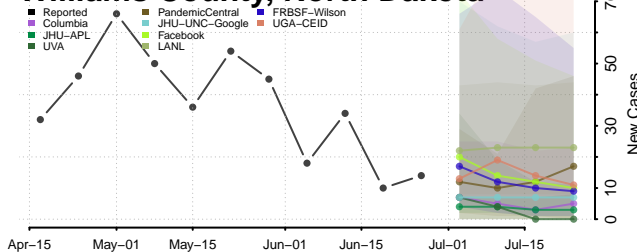

Towner County, North Dakota

Trail County, North Dakota

Walsh County, North Dakota

Ward County, North Dakota

Wells County, North Dakota

Williams County, North Dakota

Northern Mariana Islands

Ohio*