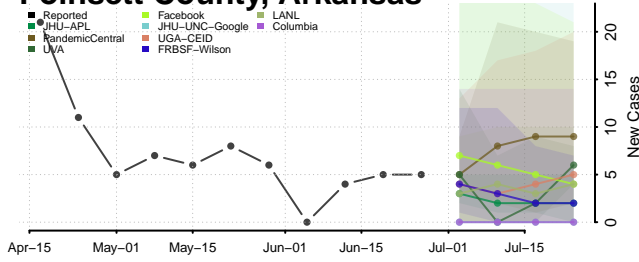

Nevada County, Arkansas

Newton County, Arkansas

Ouachita County, Arkansas

Perry County, Arkansas

Phillips County, Arkansas

Pike County, Arkansas

Poinsett County, Arkansas

Polk County, Arkansas