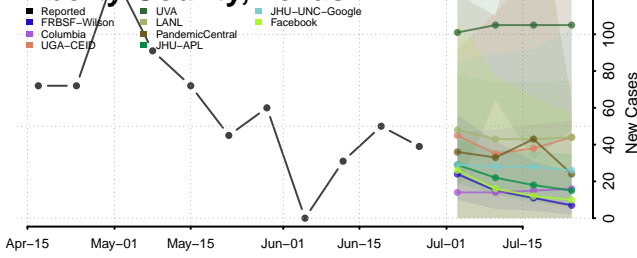

Liberty County, Texas