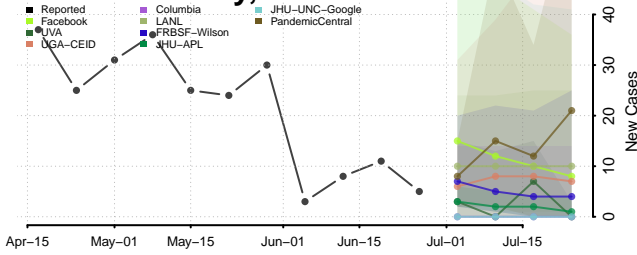

Milwaukee County, Wisconsin

Monroe County, Wisconsin

Oconto County, Wisconsin

Oneida County, Wisconsin

Outagamie County, Wisconsin

Ozaukee County, Wisconsin

Pepin County, Wisconsin

Pierce County, Wisconsin