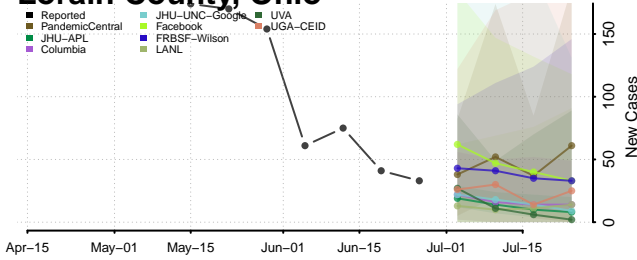

Lorain County, Ohio