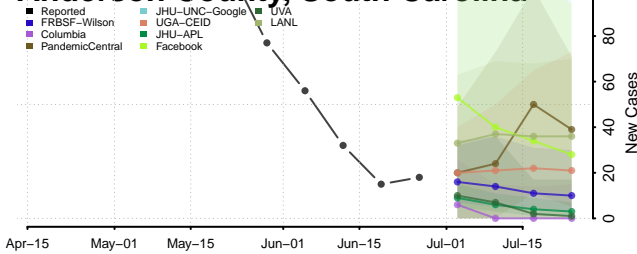

Anderson County, South Carolina