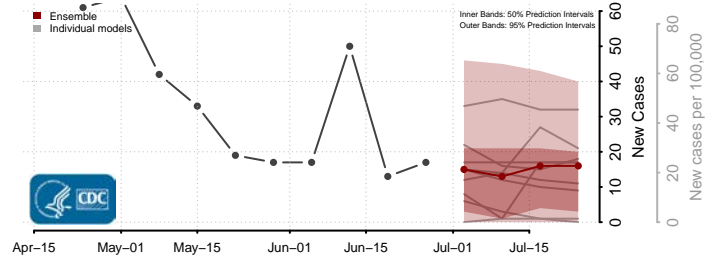

Christian County, Kentucky