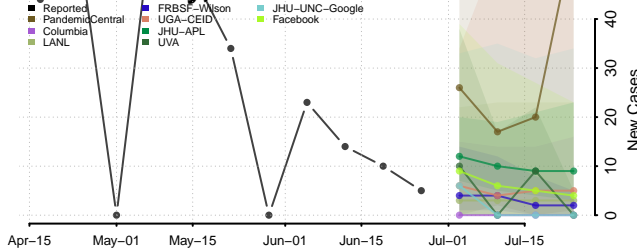

Polk County, Texas