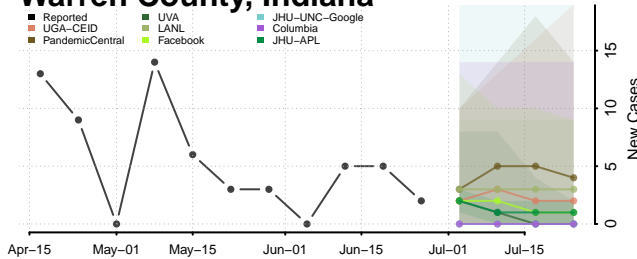

Vermillion County, Indiana

Vigo County, Indiana

Wabash County, Indiana

Warren County, Indiana

Warrick County, Indiana

Washington County, Indiana

Wayne County, Indiana

Wells County, Indiana