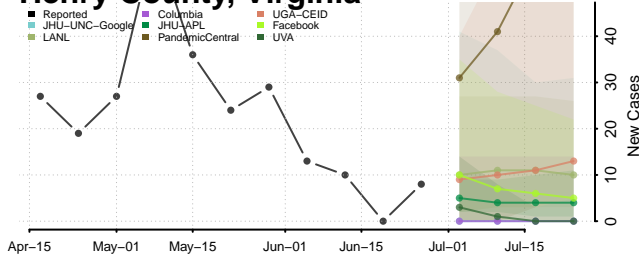

Henry County, Virginia