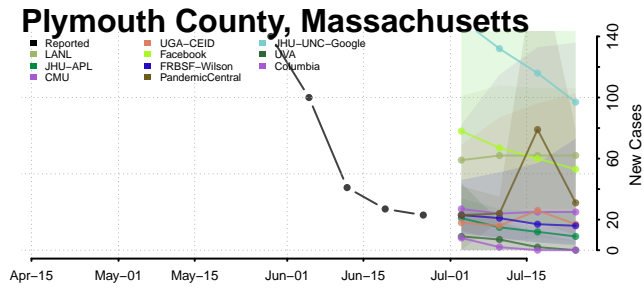

*New weekly cases may decrease in this location over the next four weeks. For these locations, the ensemble forecast indicates a probability of 0.75 or greater that fewer cases will be reported in week four of the forecast than in the last reported week.