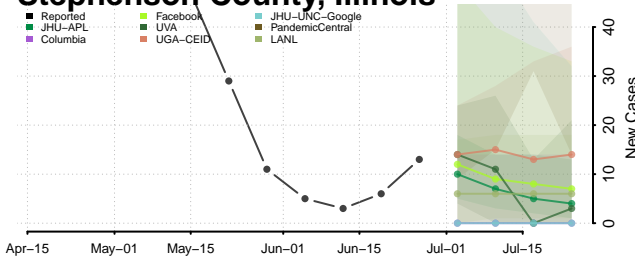

Schuyler County, Illinois

Scott County, Illinois

Shelby County, Illinois

St. Clair County, Illinois

Stark County, Illinois

Stephenson County, Illinois

Tazewell County, Illinois

Union County, Illinois