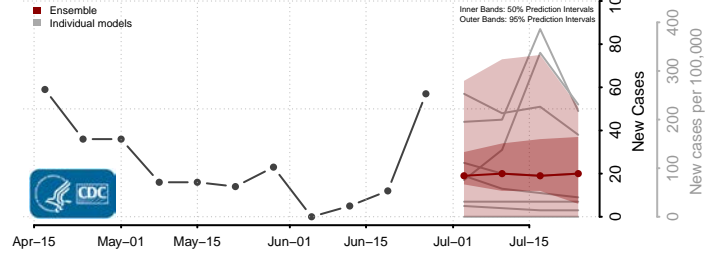

Hanover County, Virginia

Harrisonburg County, Virginia

Henrico County, Virginia

Henry County, Virginia

Highland County, Virginia

Hopewell County, Virginia

Isle of Wight County, Virginia

James City County, Virginia