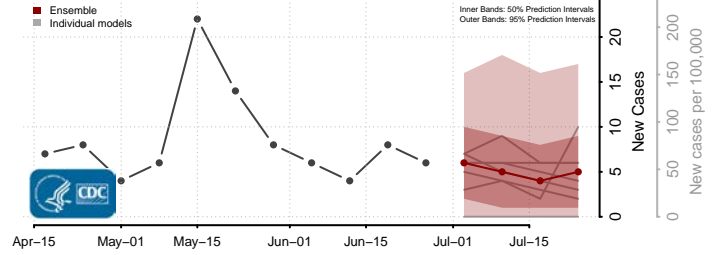

Mountrail County, North Dakota