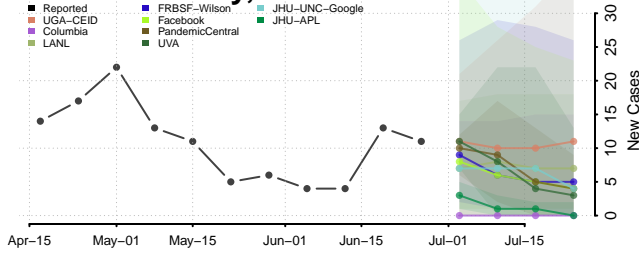

Benton County, Iowa