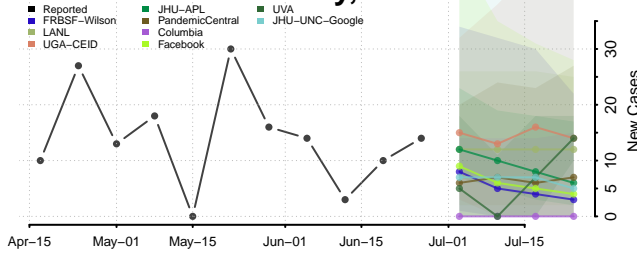

East Feliciana County, Louisiana