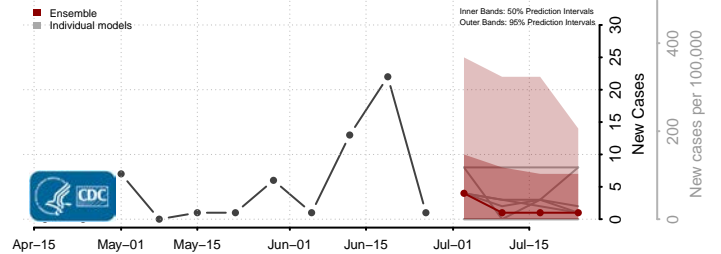

Clark County, Missouri