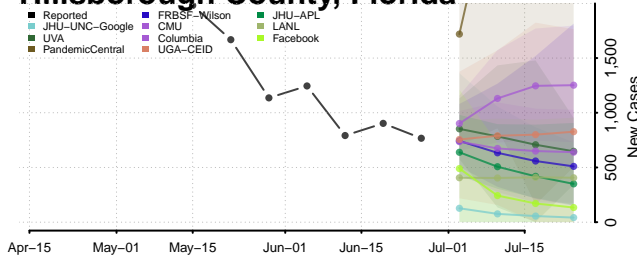

Hillsborough County, Florida