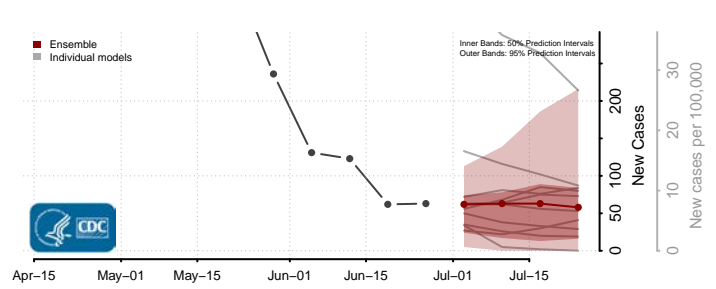

*New weekly cases may decrease in this location over the next four weeks. For these locations, the ensemble forecast indicates a probability of 0.75 or greater that fewer cases will be reported in week four of the forecast than in the last reported week.