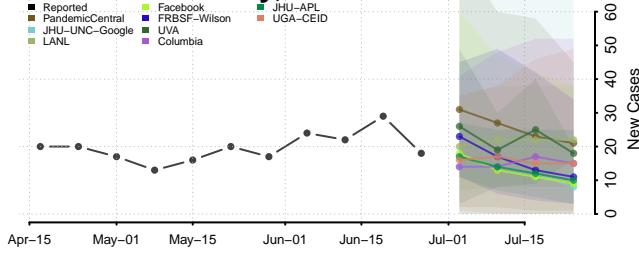

Cleburne County, Arkansas

Cleveland County, Arkansas

Columbia County, Arkansas

Conway County, Arkansas

Craighead County, Arkansas

Crawford County, Arkansas

Crittenden County, Arkansas

Cross County, Arkansas