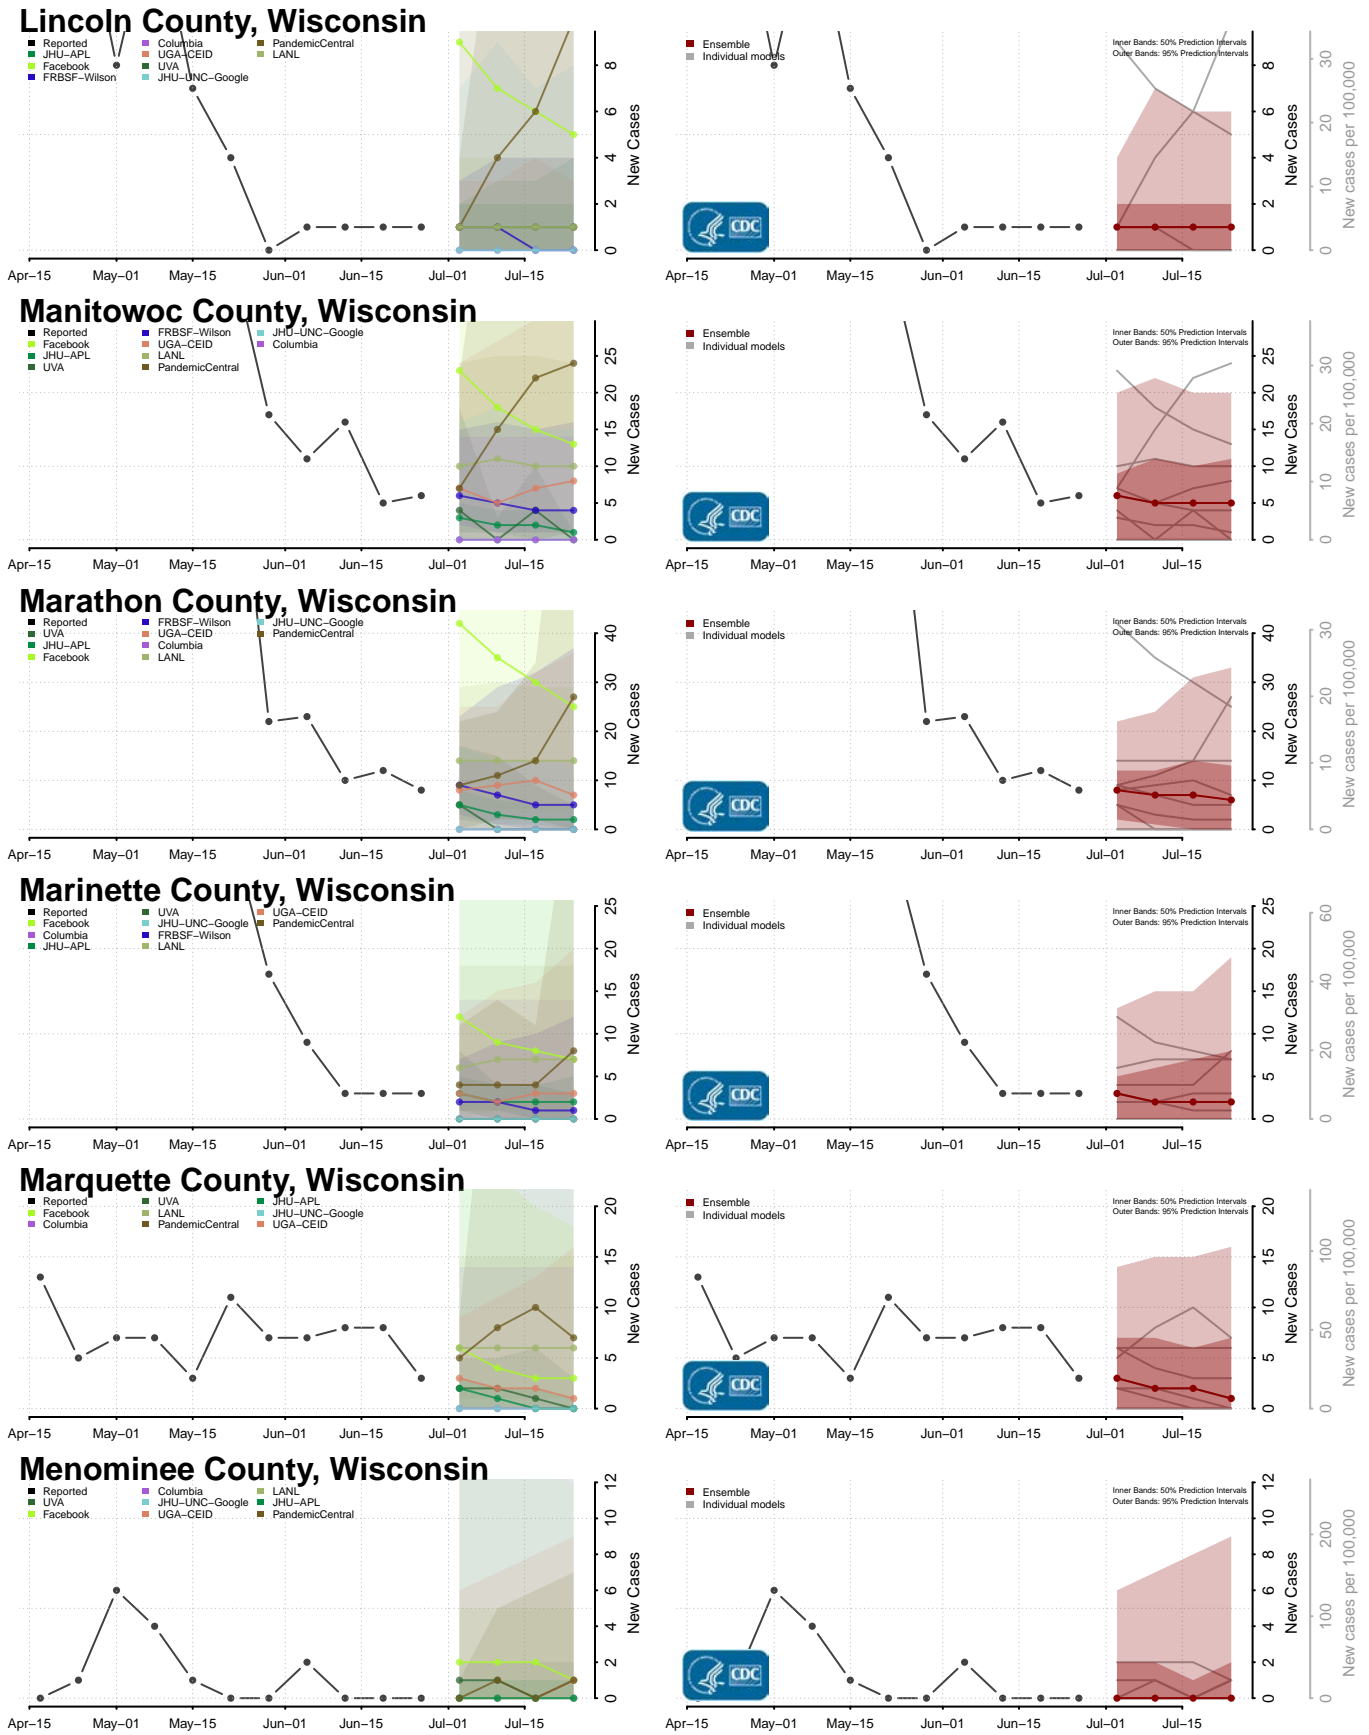

Milwaukee County, Wisconsin

Monroe County, Wisconsin

Oconto County, Wisconsin

Oneida County, Wisconsin

Outagamie County, Wisconsin

Ozaukee County, Wisconsin

Pepin County, Wisconsin

Pierce County, Wisconsin