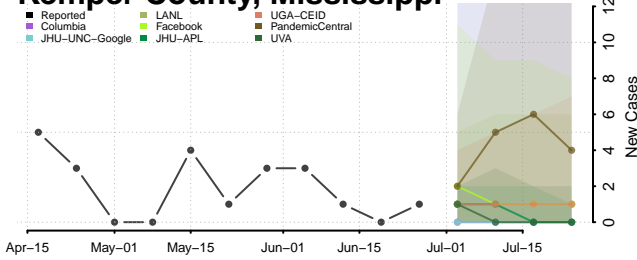

Itawamba County, Mississippi

Jackson County, Mississippi

Jasper County, Mississippi

Jefferson County, Mississippi

Jefferson Davis County, Mississippi

Jones County, Mississippi

Kemper County, Mississippi

Lafayette County, Mississippi