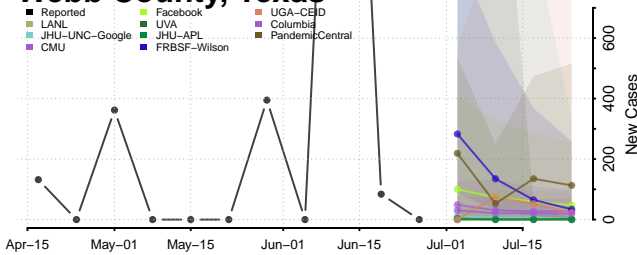

Webb County, Texas