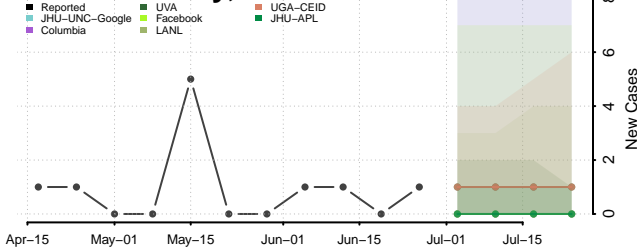

Fallon County, Montana