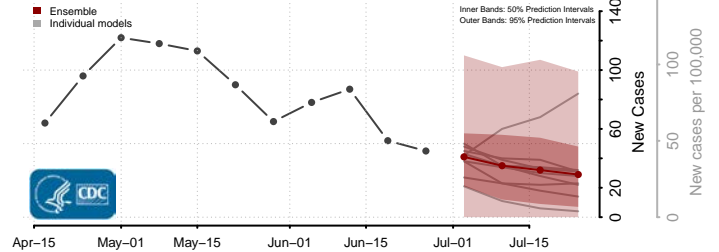

Chouteau County, Montana

Custer County, Montana

Daniels County, Montana

Dawson County, Montana

Deer Lodge County, Montana

Fallon County, Montana

Fergus County, Montana

Flathead County, Montana