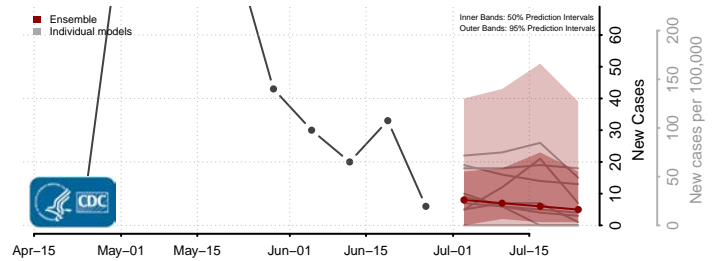

Adams County, Mississippi