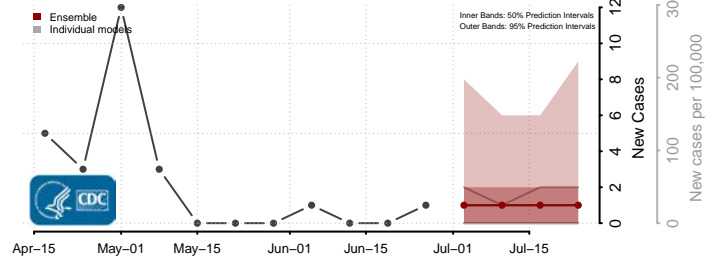

LaMoure County, North Dakota