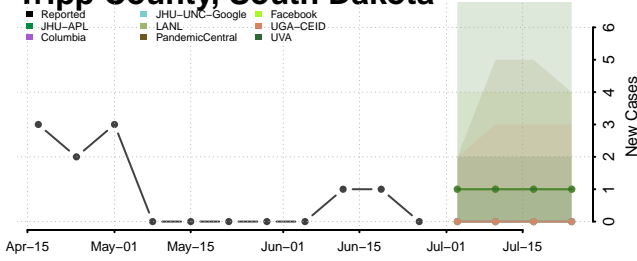

Tripp County, South Dakota