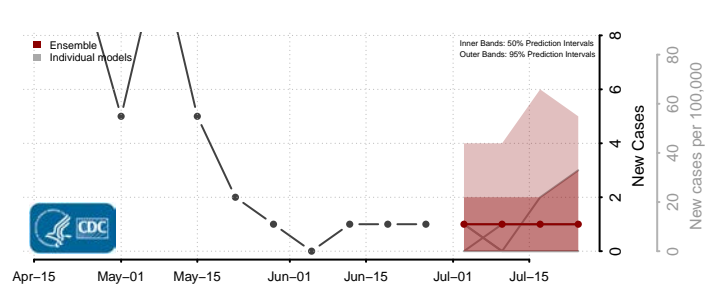

*New weekly cases may decrease in this location over the next four weeks. For these locations, the ensemble forecast indicates a probability of 0.75 or greater that fewer cases will be reported in week four of the forecast than in the last reported week.