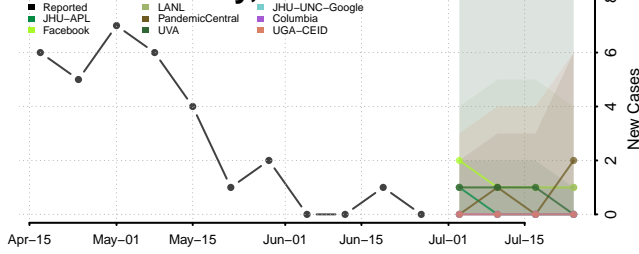

Lincoln County, Minnesota