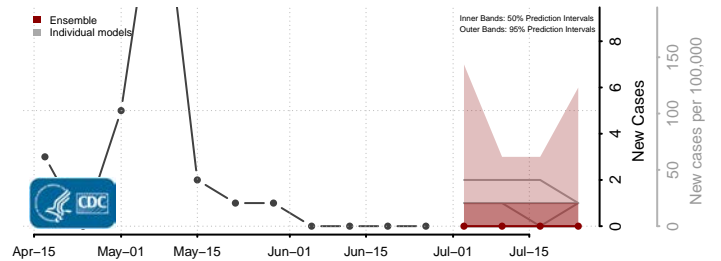

Dickey County, North Dakota