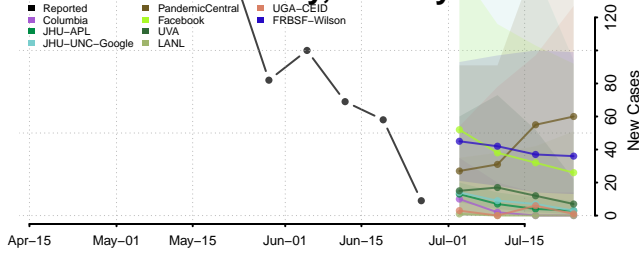

Cumberland County, Pennsylvania