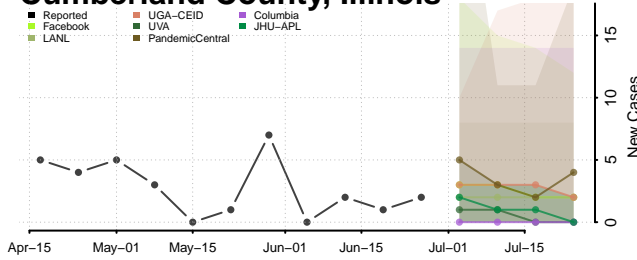

Clinton County, Illinois

Coles County, Illinois

Cook County, Illinois

Crawford County, Illinois

Cumberland County, Illinois

De Witt County, Illinois

DeKalb County, Illinois

Douglas County, Illinois