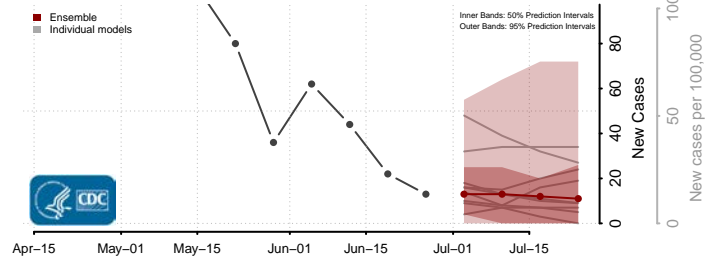

Burleigh County, North Dakota