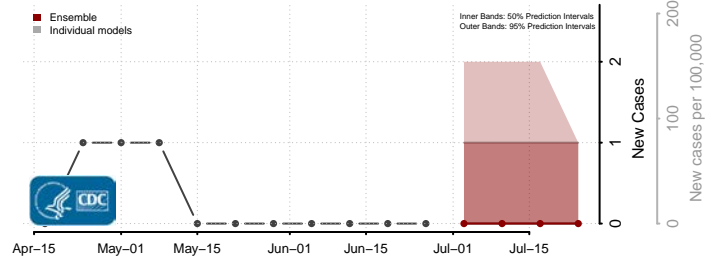

Haakon County, South Dakota

Hamlin County, South Dakota

Hand County, South Dakota

Hanson County, South Dakota

Harding County, South Dakota

Hughes County, South Dakota

Lake County, South Dakota

Lawrence County, South Dakota