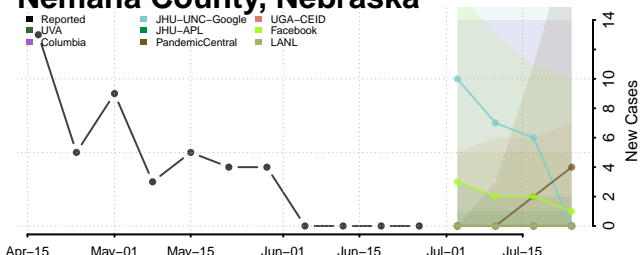

Logan County, Nebraska

Loup County, Nebraska

Madison County, Nebraska

McPherson County, Nebraska

Merrick County, Nebraska

Morrill County, Nebraska

Nance County, Nebraska

Nemaha County, Nebraska