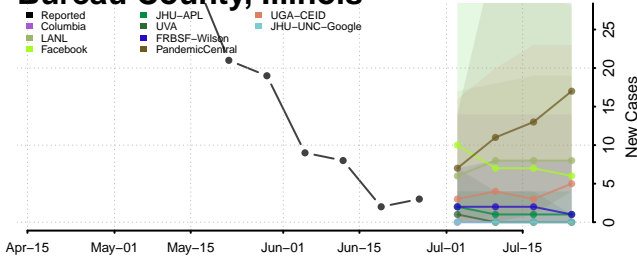

Bureau County, Illinois