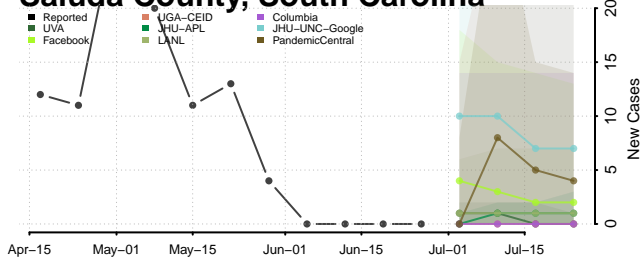

Oconee County, South Carolina

Orangeburg County, South Carolina

Pickens County, South Carolina

Richland County, South Carolina

Saluda County, South Carolina

Spartanburg County, South Carolina

Sumter County, South Carolina