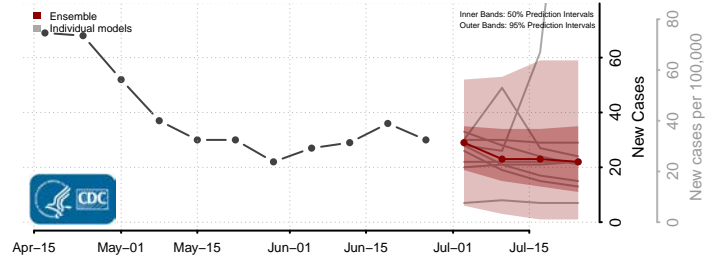

Rogers County, Oklahoma