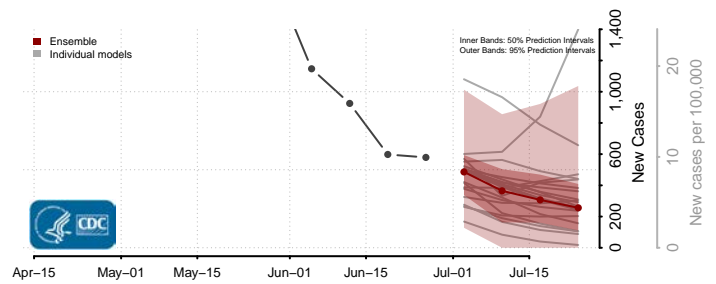

Wood County, West Virginia

Wyoming County, West Virginia

Wisconsin*

Adams County, Wisconsin

Ashland County, Wisconsin

Barron County, Wisconsin

Bayfield County, Wisconsin

*New weekly cases may decrease in this location over the next four weeks. For these locations, the ensemble forecast indicates a probability of 0.75 or greater that fewer cases will be reported in week four of the forecast than in the last reported week.