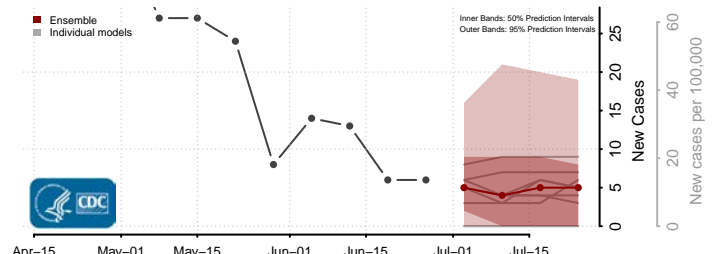

Delaware County, New York