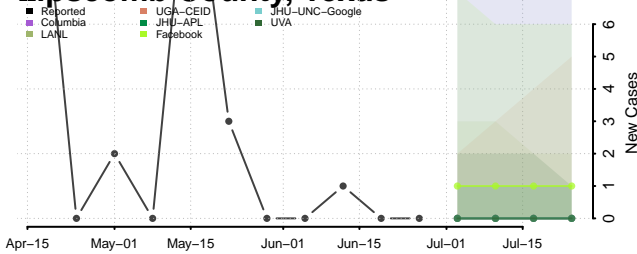

Leon County, Texas

Liberty County, Texas

Limestone County, Texas

Lipscomb County, Texas

Live Oak County, Texas

Llano County, Texas

Loving County, Texas

Menard County, Texas