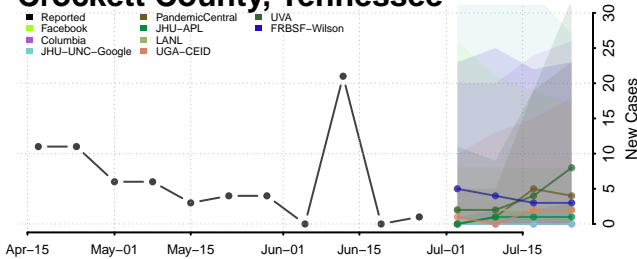

Cheatham County, Tennessee

Chester County, Tennessee

Claiborne County, Tennessee

Clay County, Tennessee

Cocke County, Tennessee

Coffee County, Tennessee

Crockett County, Tennessee

Cumberland County, Tennessee