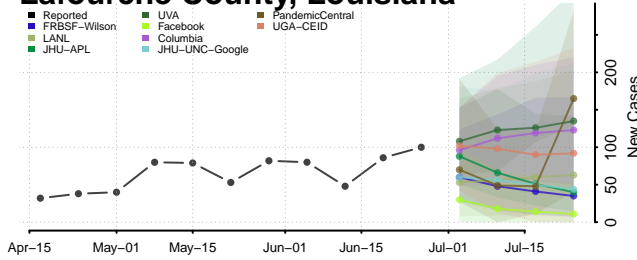

Lafourche County, Louisiana