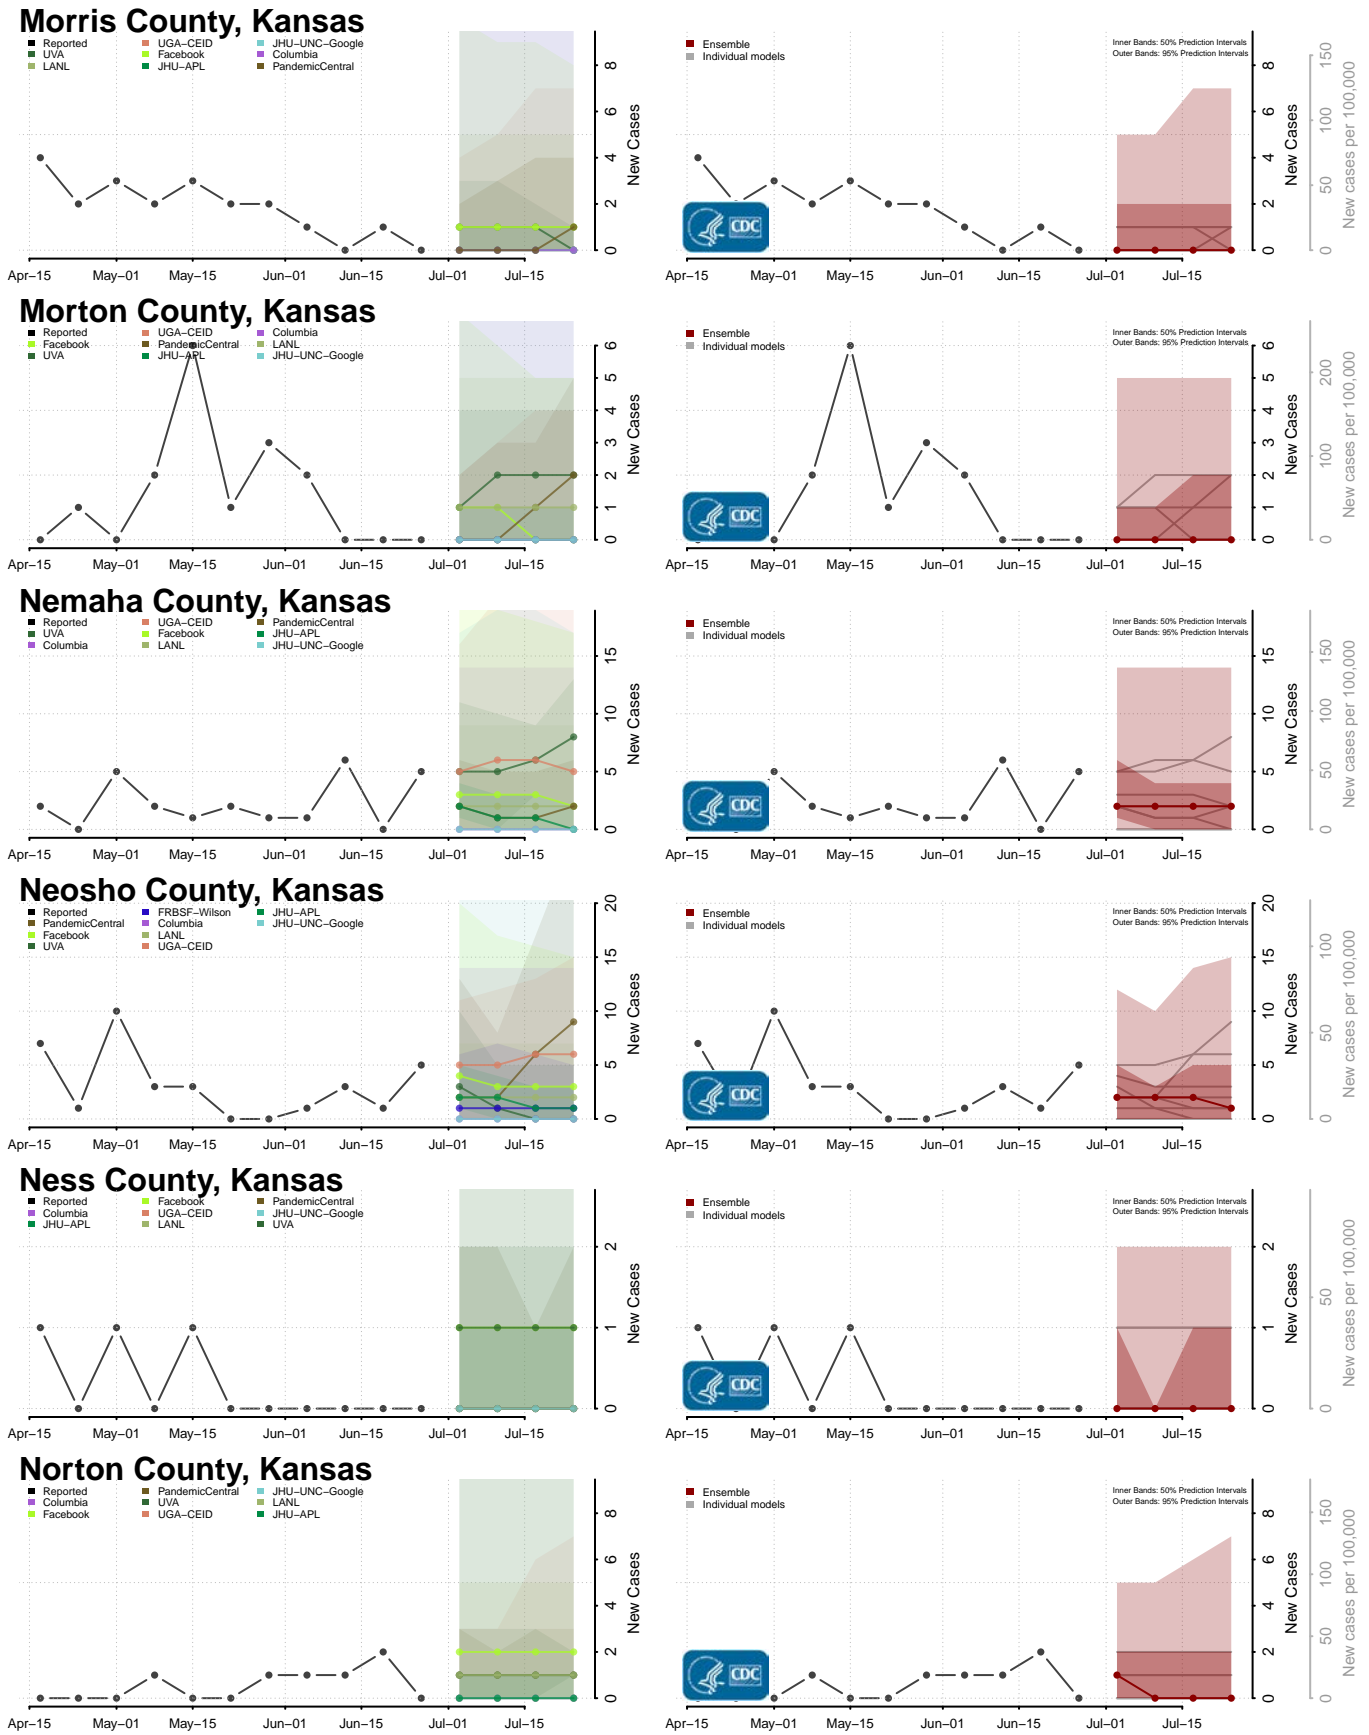

Linn County, Kansas

Logan County, Kansas

Lyon County, Kansas

Marion County, Kansas

Osage County, Kansas

Osborne County, Kansas

Ottawa County, Kansas

Pawnee County, Kansas