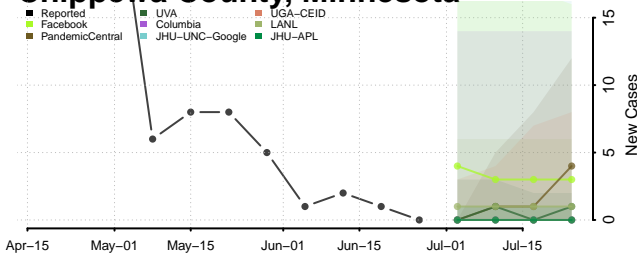

Chippewa County, Minnesota