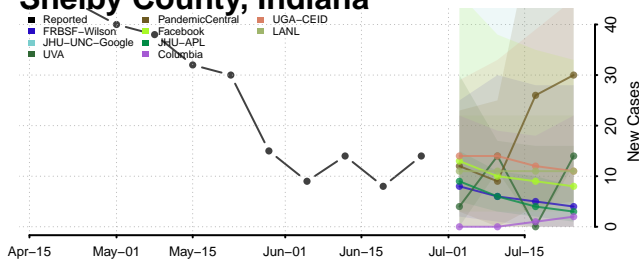

Putnam County, Indiana

Randolph County, Indiana

Ripley County, Indiana

Rush County, Indiana

Scott County, Indiana

Shelby County, Indiana

Spencer County, Indiana

St. Joseph County, Indiana