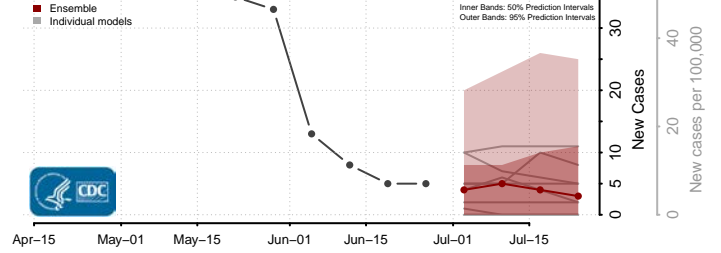

Madison County, New York