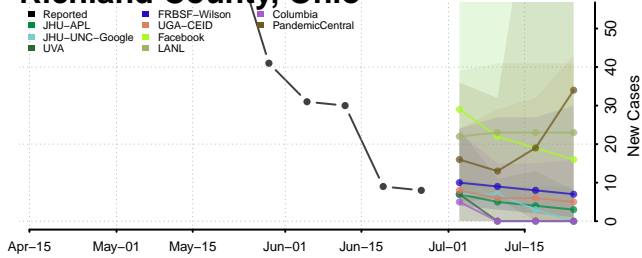

Richland County, Ohio