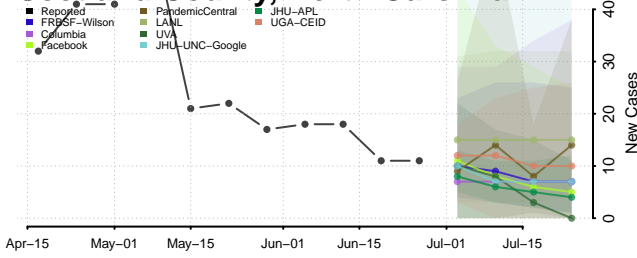

Rowan County, North Carolina

Rutherford County, North Carolina

Sampson County, North Carolina

Scotland County, North Carolina

Stanly County, North Carolina

Stokes County, North Carolina

Surry County, North Carolina