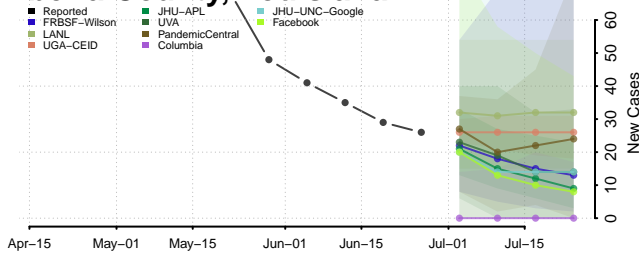

East Feliciana County, Louisiana

Evangeline County, Louisiana

Franklin County, Louisiana

Grant County, Louisiana

Iberia County, Louisiana

Iberville County, Louisiana

Jackson County, Louisiana

Jefferson County, Louisiana