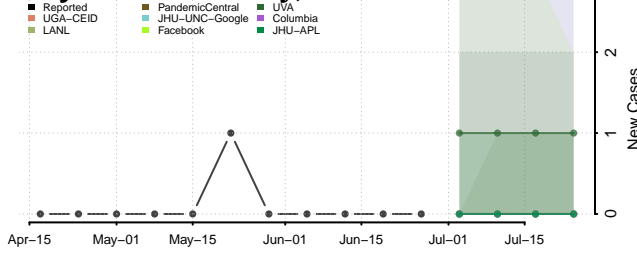

Keya Paha County, Nebraska