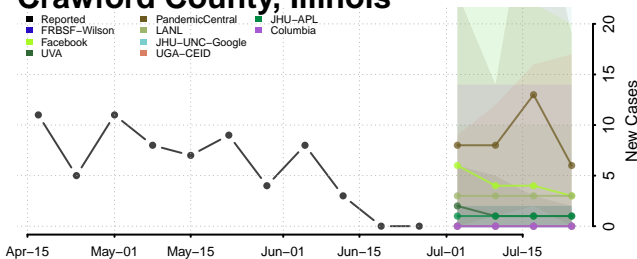

Clinton County, Illinois

Coles County, Illinois

Cook County, Illinois

Crawford County, Illinois

Cumberland County, Illinois

De Witt County, Illinois

DeKalb County, Illinois

Douglas County, Illinois