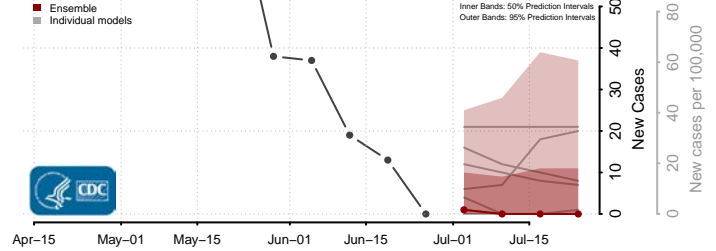

Saginaw County, Michigan

Sanilac County, Michigan

Schoolcraft County, Michigan

Shiawassee County, Michigan

St. Clair County, Michigan

St. Joseph County, Michigan

Tuscola County, Michigan

Van Buren County, Michigan