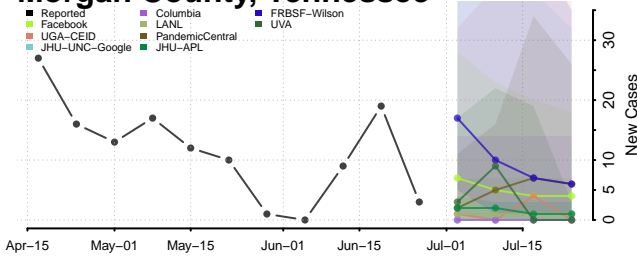

Morgan County, Tennessee