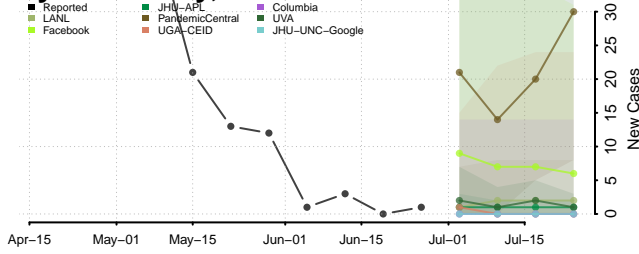

Lake of the Woods County, Minnesota

Le Sueur County, Minnesota

Lincoln County, Minnesota

Lyon County, Minnesota

Mahnomen County, Minnesota

Marshall County, Minnesota

Pennington County, Minnesota

Pine County, Minnesota