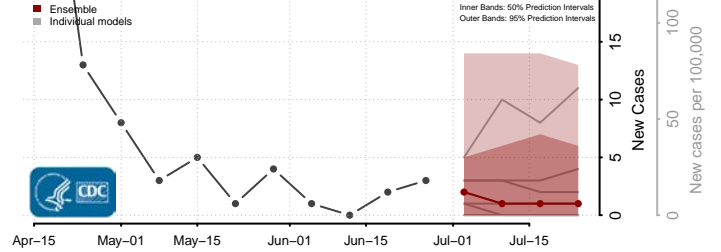

Socorro County, New Mexico