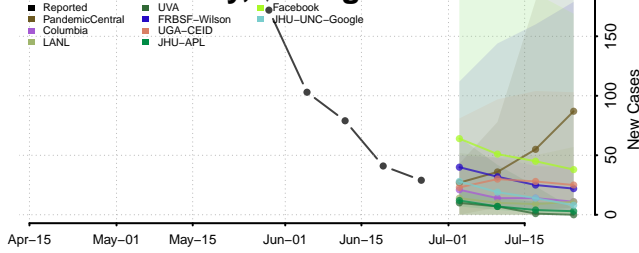

Ogemaw County, Michigan

Ontonagon County, Michigan

Osceola County, Michigan

Oscoda County, Michigan

Otsego County, Michigan

Ottawa County, Michigan

Presque Isle County, Michigan

Roscommon County, Michigan