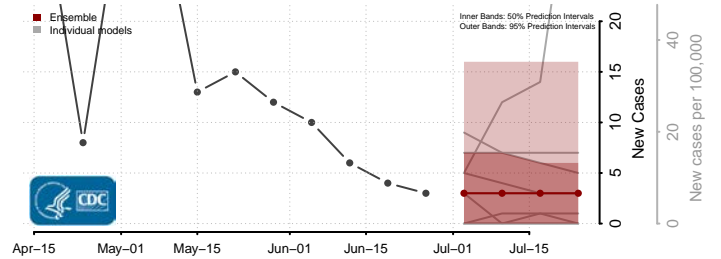

Tate County, Mississippi

Tippah County, Mississippi

Tishomingo County, Mississippi

Tunica County, Mississippi

Union County, Mississippi

Walthall County, Mississippi

Warren County, Mississippi

Washington County, Mississippi