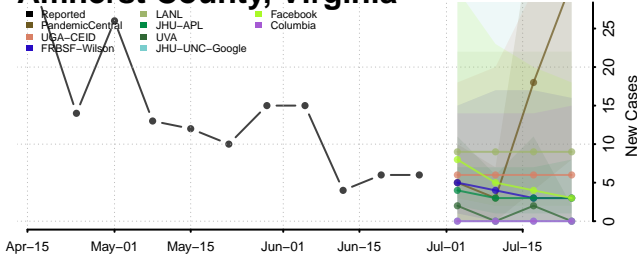

Amherst County, Virginia