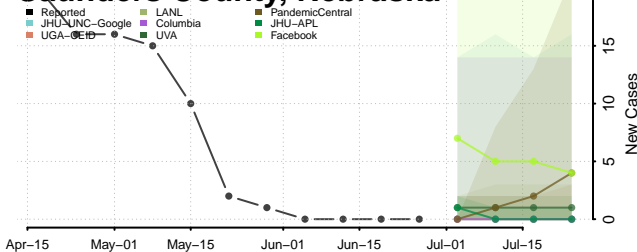

Red Willow County, Nebraska

Richardson County, Nebraska

Rock County, Nebraska

Saline County, Nebraska

Sarpy County, Nebraska

Saunders County, Nebraska

Scotts Bluff County, Nebraska

Seward County, Nebraska