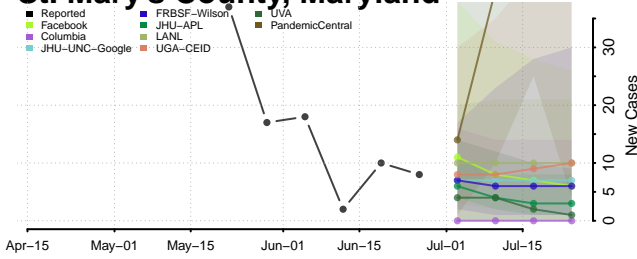

St. Mary's County, Maryland