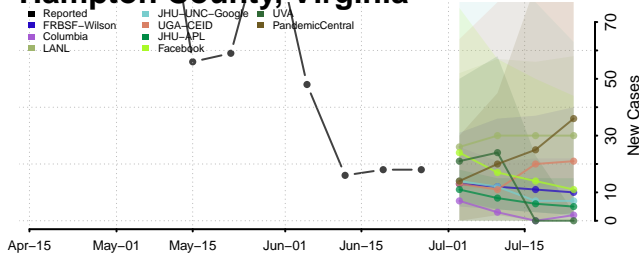

Hampton County, Virginia