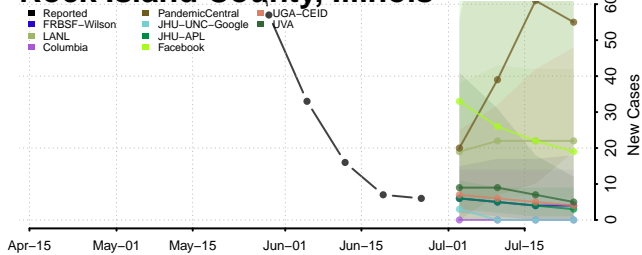

Moultrie County, Illinois

Ogle County, Illinois

Putnam County, Illinois

Randolph County, Illinois

Richland County, Illinois

Rock Island County, Illinois

Saline County, Illinois

Sangamon County, Illinois