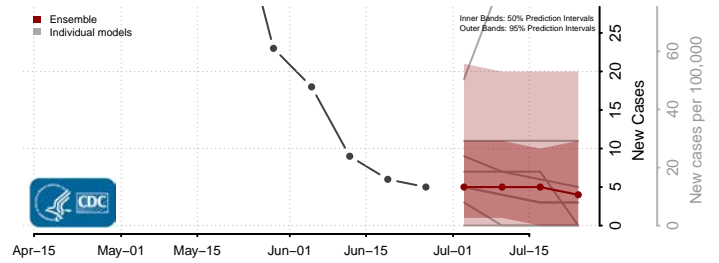

Yadkin County, North Carolina