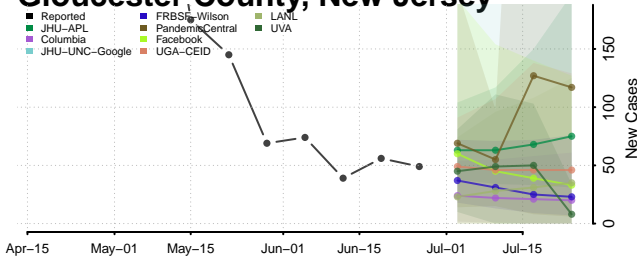

Gloucester County, New Jersey