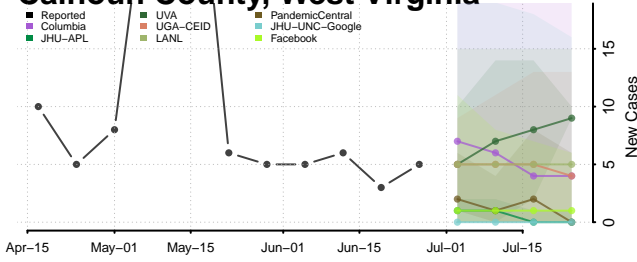

Calhoun County, West Virginia