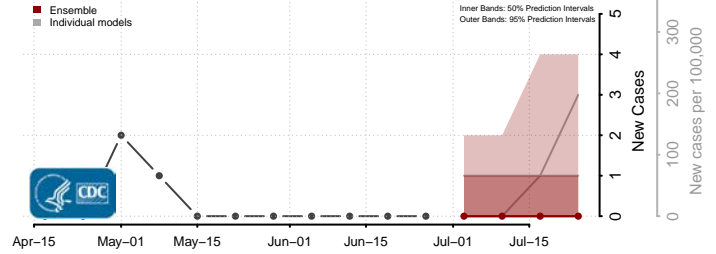

Wallace County, Kansas