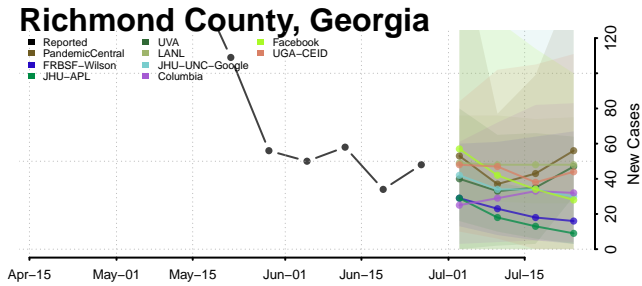

Marion County, Georgia

McDuffie County, Georgia

McIntosh County, Georgia

Meriwether County, Georgia

Miller County, Georgia

Mitchell County, Georgia

Monroe County, Georgia

Montgomery County, Georgia