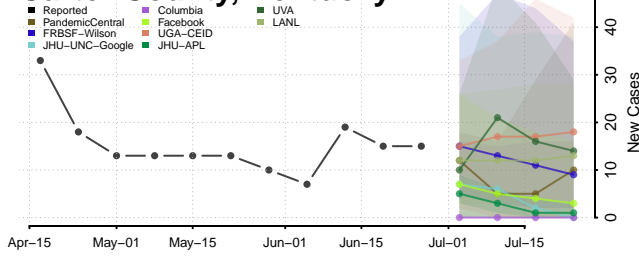

Carter County, Kentucky