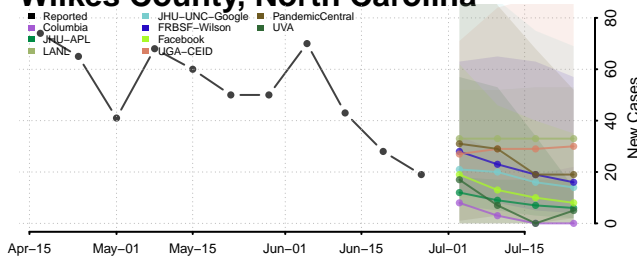

Wilkes County, North Carolina