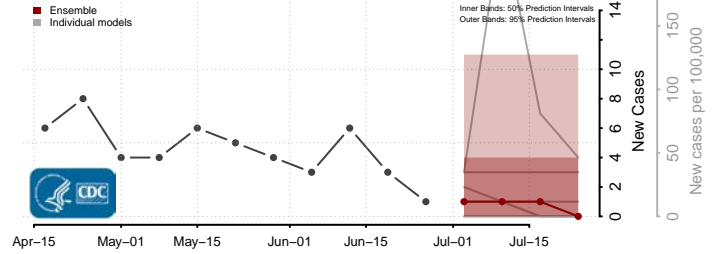

Wilkinson County, Mississippi