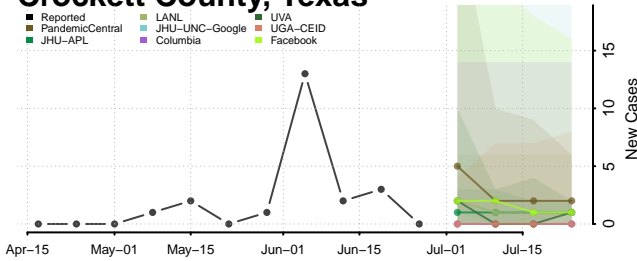

Cooke County, Texas

Coryell County, Texas

Cottle County, Texas

Crane County, Texas

Crockett County, Texas

Crosby County, Texas

Culberson County, Texas

Gillespie County, Texas