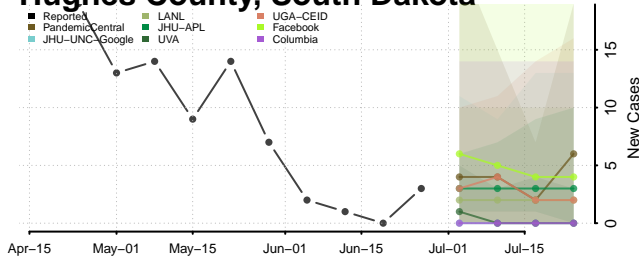

Hughes County, South Dakota