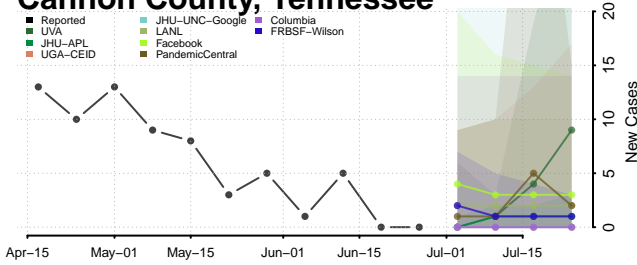

Cannon County, Tennessee