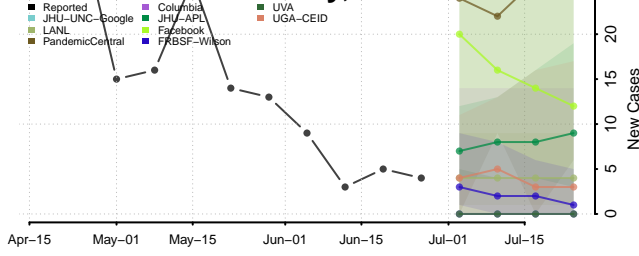

Pottawatomie County, Oklahoma