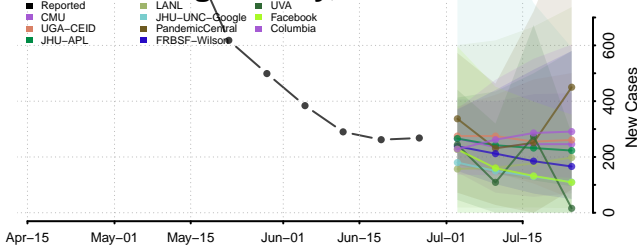

Mecklenburg County, North Carolina