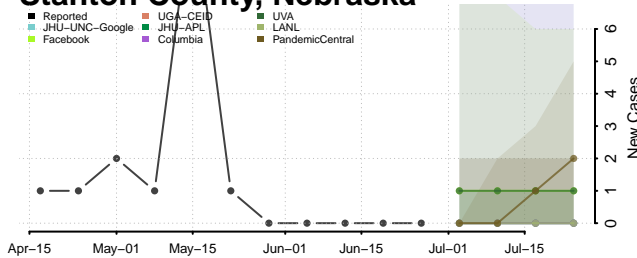

Stanton County, Nebraska