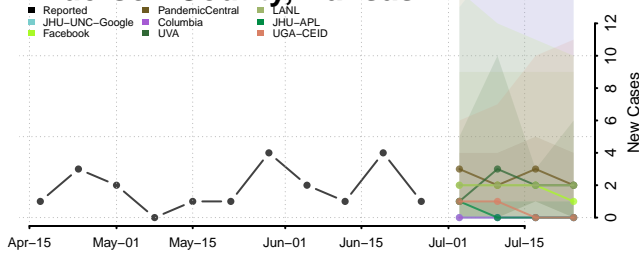

Winneshiek County, Iowa

Woodbury County, Iowa

Worth County, Iowa

Wright County, Iowa

Kansas

Allen County, Kansas

Anderson County, Kansas

Atchison County, Kansas