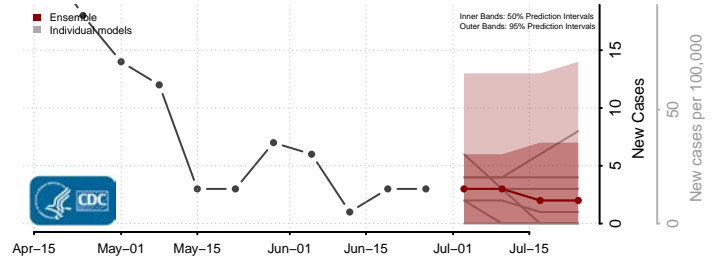

Warren County, North Carolina