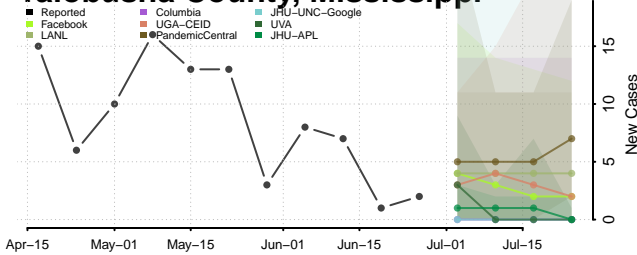

Yalobusha County, Mississippi