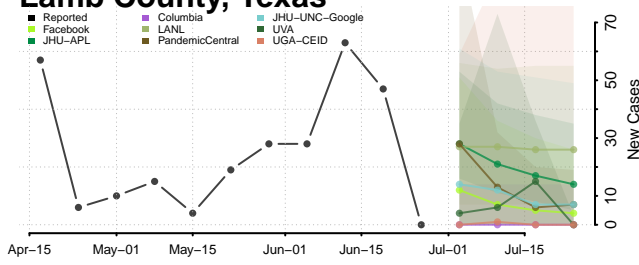

Lamb County, Texas