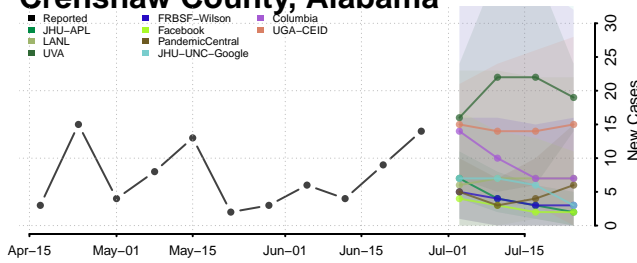

Crenshaw County, Alabama