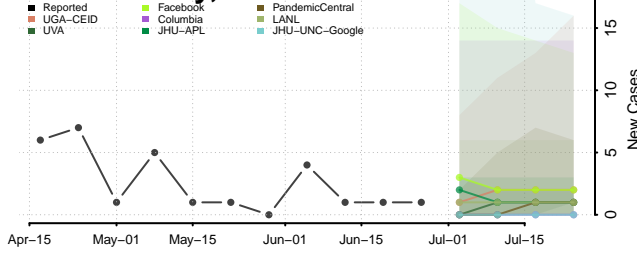

Towner County, North Dakota

Trail County, North Dakota

Walsh County, North Dakota

Ward County, North Dakota

Wells County, North Dakota

Williams County, North Dakota

Northern Mariana Islands

Ohio*