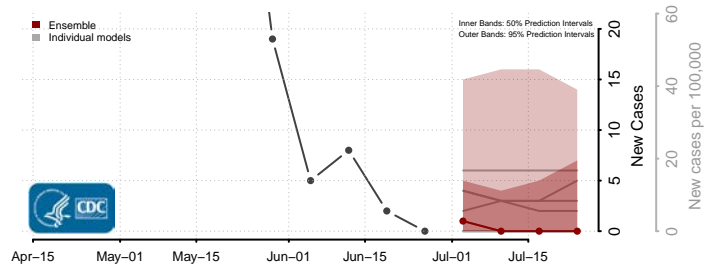

Sagadahoc County, Maine