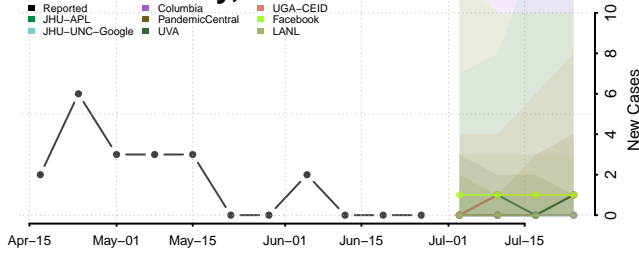

Pierce County, North Dakota