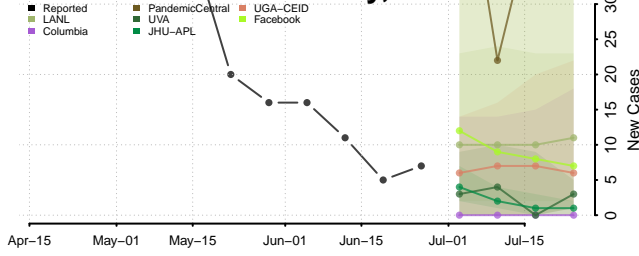

Haines County, Alaska

Hoonah-Angoon County, Alaska

Juneau County, Alaska

Kenai Peninsula County, Alaska

Southeast Fairbanks County, Alaska

Valdez-Cordova County, Alaska

Wrangell County, Alaska

Yakutat County, Alaska