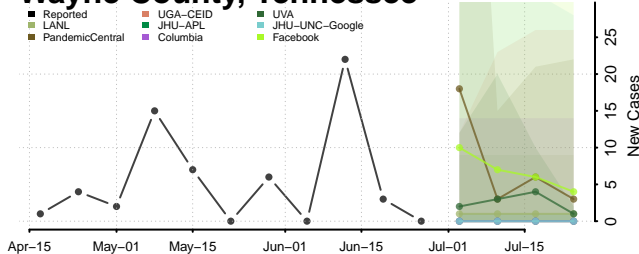

Wayne County, Tennessee