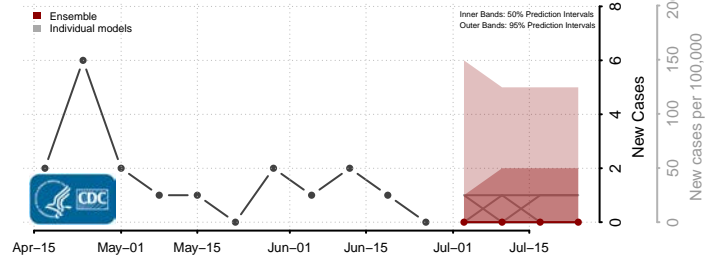

Tyrrell County, North Carolina