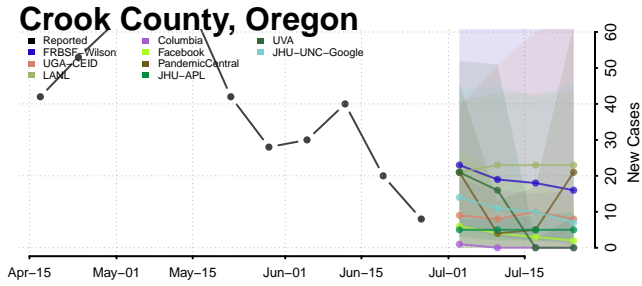

Washington County, Oklahoma

Washita County, Oklahoma

Woods County, Oklahoma

Woodward County, Oklahoma

*New weekly cases may decrease in this location over the next four weeks. For these locations, the ensemble forecast indicates a probability of 0.75 or greater that fewer cases will be reported in week four of the forecast than in the last reported week.