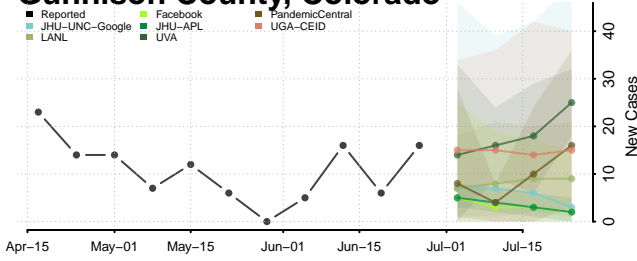

Gunnison County, Colorado