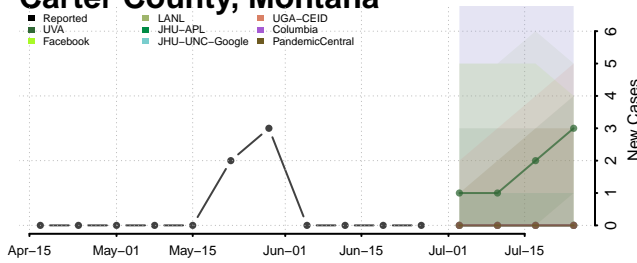

Montana

Beaverhead County, Montana

Big Horn County, Montana

Blaine County, Montana

Broadwater County, Montana

Carbon County, Montana

Carter County, Montana

Cascade County, Montana