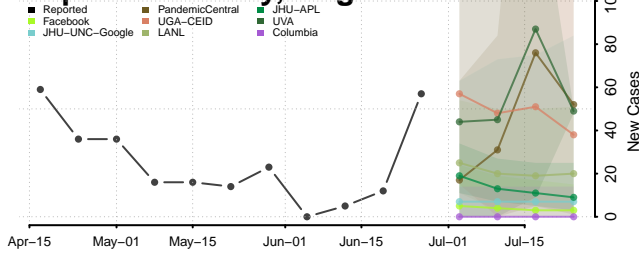

Hopewell County, Virginia