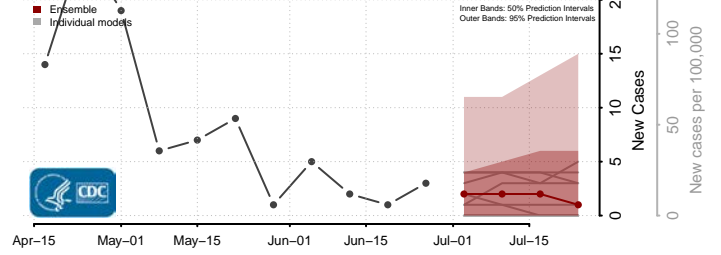

Grundy County, Iowa

Guthrie County, Iowa

Hamilton County, Iowa

Hancock County, Iowa

Hardin County, Iowa

Harrison County, Iowa

Lee County, Iowa

Linn County, Iowa