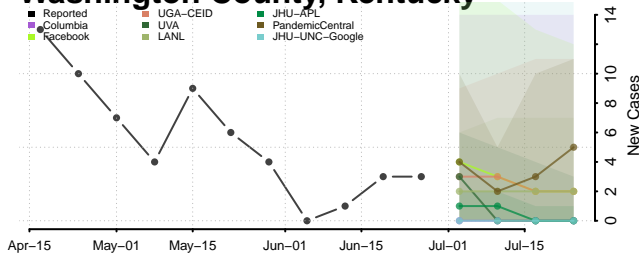

Wayne County, Kentucky

Webster County, Kentucky

Whitley County, Kentucky

Wolfe County, Kentucky

Woodford County, Kentucky

Louisiana

Acadia County, Louisiana

Allen County, Louisiana