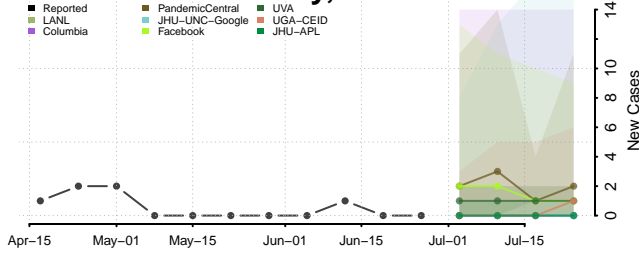

Pushmataha County, Oklahoma