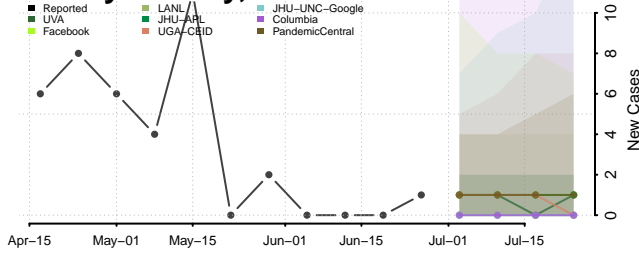

Moody County, South Dakota