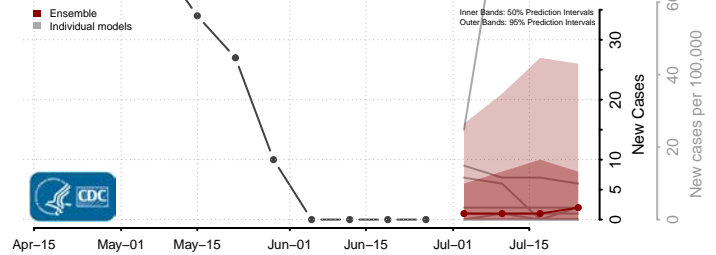

Granville County, North Carolina