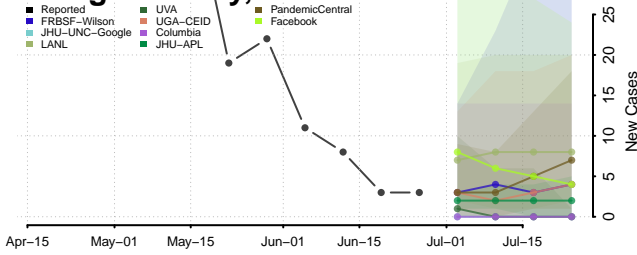

Onondaga County, New York

Ontario County, New York

Orange County, New York

Orleans County, New York

Oswego County, New York

Otsego County, New York

Putnam County, New York

Queens County, New York