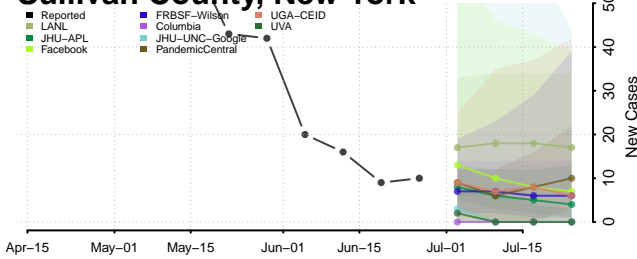

Sullivan County, New York