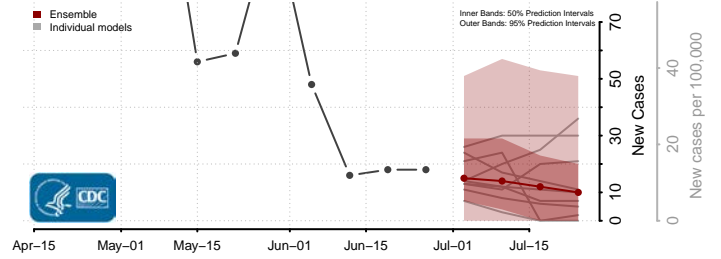

Hanover County, Virginia

Harrisonburg County, Virginia

Henrico County, Virginia

Henry County, Virginia

Highland County, Virginia

Hopewell County, Virginia

Isle of Wight County, Virginia

James City County, Virginia