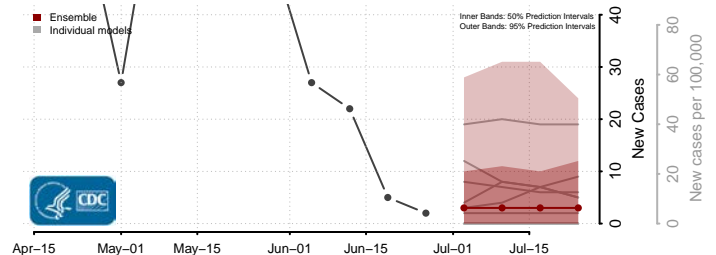

Cortland County, New York