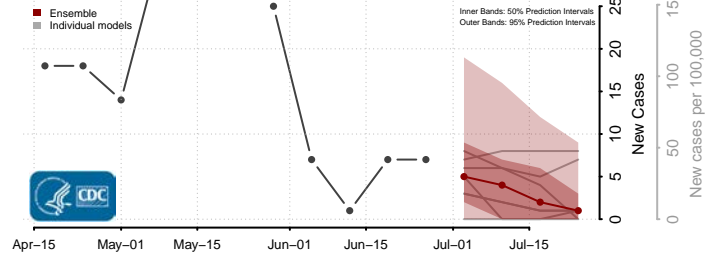

Sagadahoc County, Maine

Somerset County, Maine

Waldo County, Maine

Washington County, Maine

York County, Maine

Maryland*

*New weekly cases may decrease in this location over the next four weeks. For these locations, the ensemble forecast indicates a probability of 0.75 or greater that fewer cases will be reported in week four of the forecast than in the last reported week.