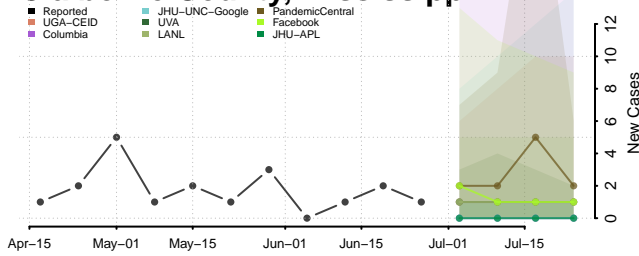

Adams County, Mississippi

Alcorn County, Mississippi

Amite County, Mississippi

Attala County, Mississippi

Claiborne County, Mississippi

Clarke County, Mississippi

Clay County, Mississippi

Coahoma County, Mississippi