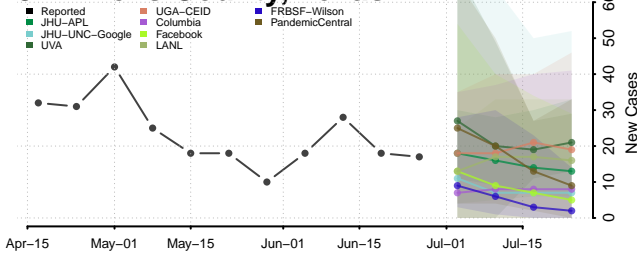

Jim Wells County, Texas