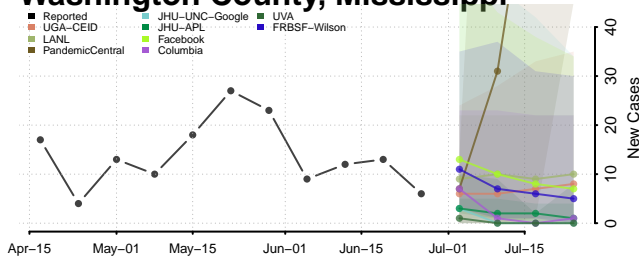

Tate County, Mississippi

Tippah County, Mississippi

Tishomingo County, Mississippi

Tunica County, Mississippi

Union County, Mississippi

Walthall County, Mississippi

Warren County, Mississippi

Washington County, Mississippi