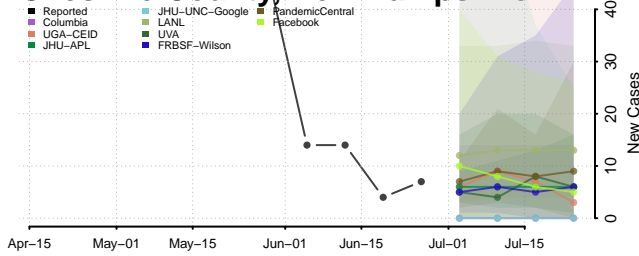

Cheshire County, New Hampshire