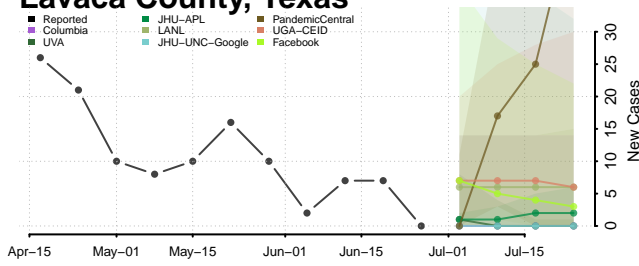

Lavaca County, Texas