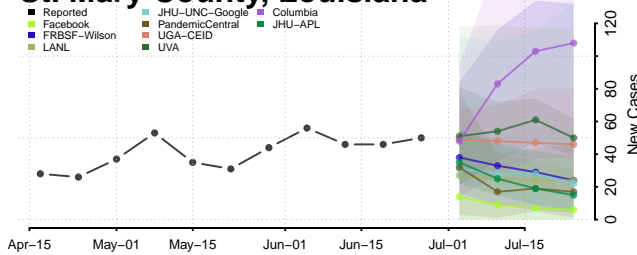

St. Mary County, Louisiana