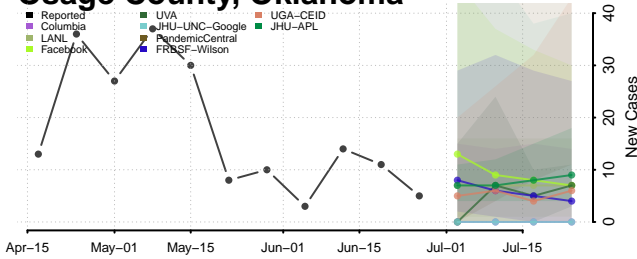

Osage County, Oklahoma