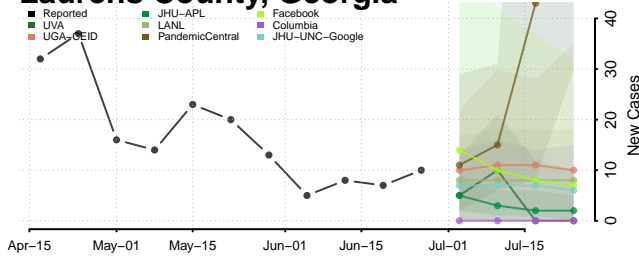

Lee County, Georgia

Liberty County, Georgia

Lincoln County, Georgia

Long County, Georgia

Lowndes County, Georgia

Lumpkin County, Georgia

Macon County, Georgia

Madison County, Georgia