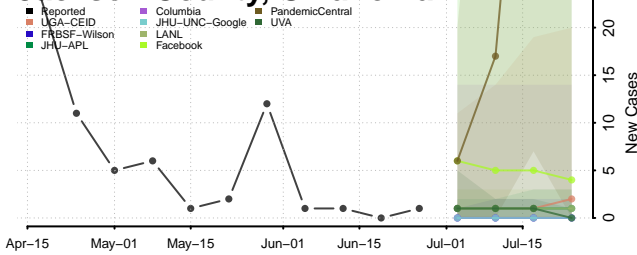

Dewey County, Oklahoma

Ellis County, Oklahoma

Harper County, Oklahoma

Haskell County, Oklahoma

Hughes County, Oklahoma

Jackson County, Oklahoma

Jefferson County, Oklahoma

Johnston County, Oklahoma