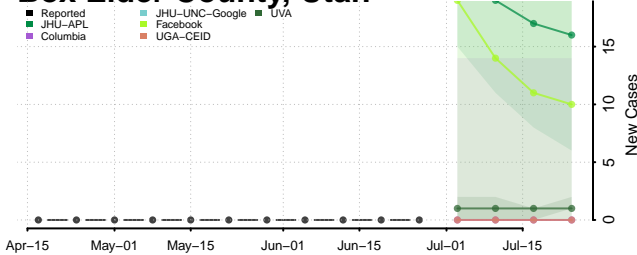

Box Elder County, Utah