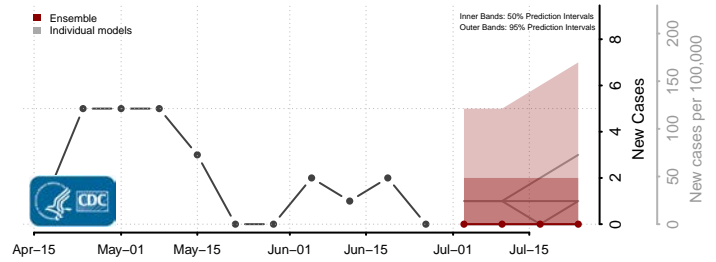

Storey County, Nevada