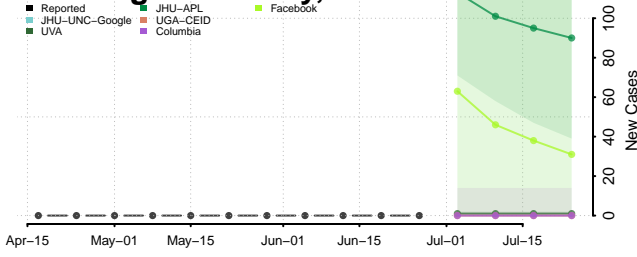

Washington County, Utah