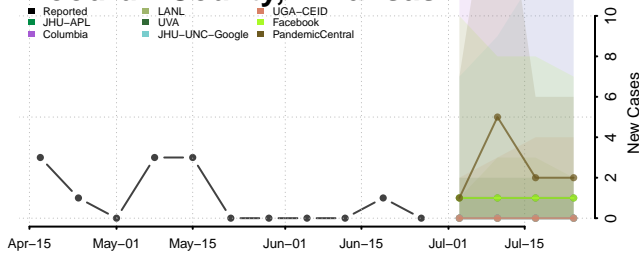

Woodruff County, Arkansas