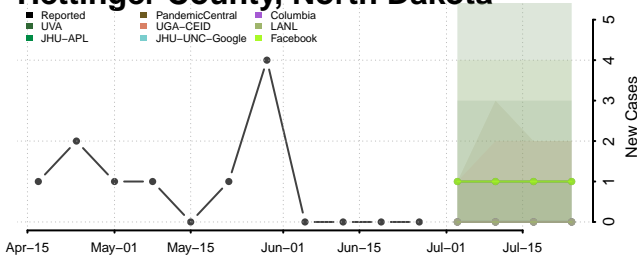

Hettinger County, North Dakota