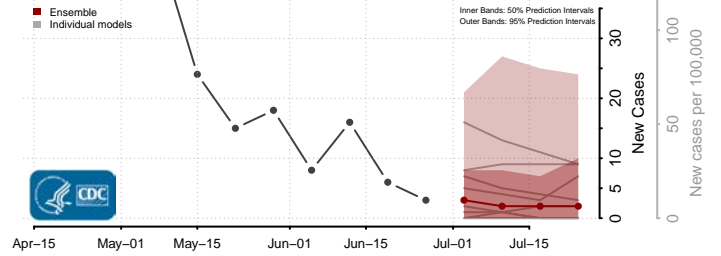

Morton County, North Dakota