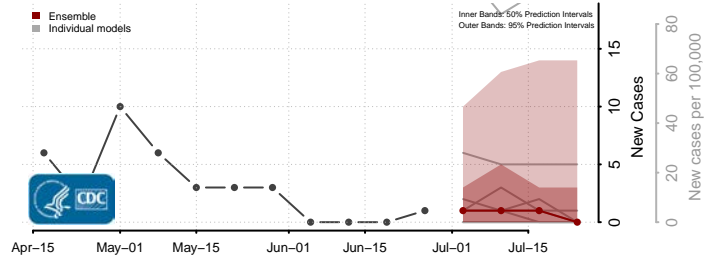

Seward County, Kansas