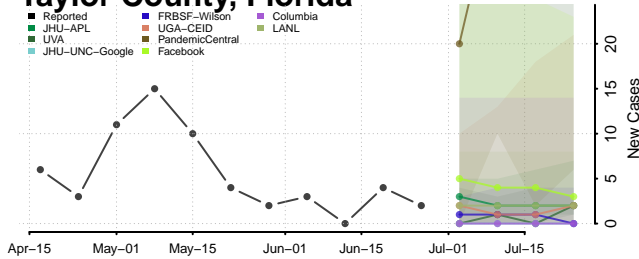

Sarasota County, Florida

Seminole County, Florida

St. Johns County, Florida

St. Lucie County, Florida

Sumter County, Florida

Suwannee County, Florida

Taylor County, Florida

Union County, Florida