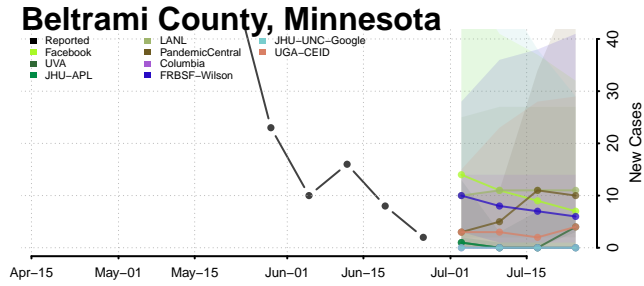

Washtenaw County, Michigan

Wayne County, Michigan

Wexford County, Michigan

Minnesota

Aitkin County, Minnesota

Anoka County, Minnesota

Carlton County, Minnesota

Carver County, Minnesota