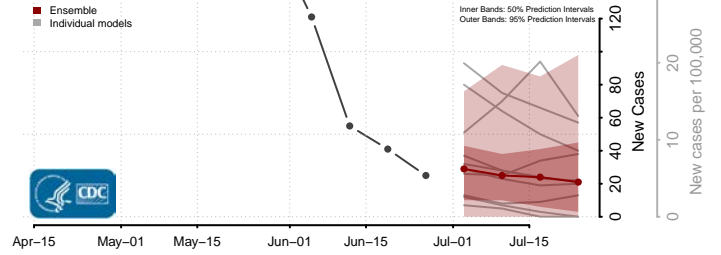

Hampden County, Massachusetts