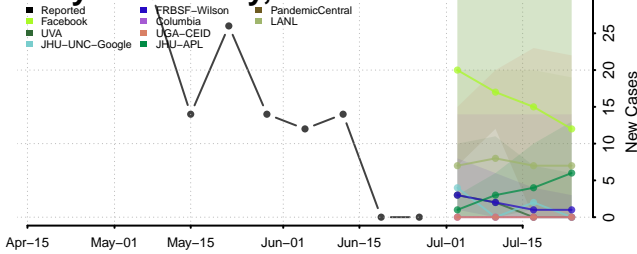

Grayson County, Texas