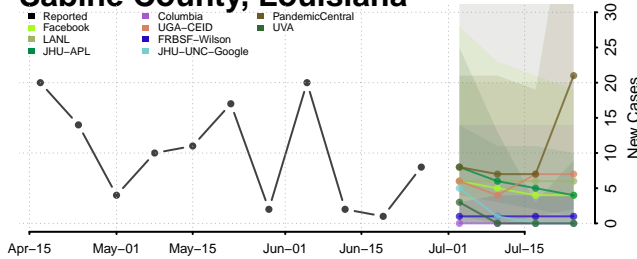

Sabine County, Louisiana