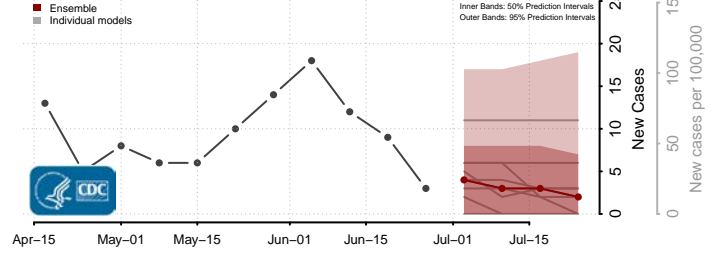

Sevier County, Arkansas

Sharp County, Arkansas

St. Francis County, Arkansas

Stone County, Arkansas

Union County, Arkansas

Van Buren County, Arkansas

Washington County, Arkansas

White County, Arkansas