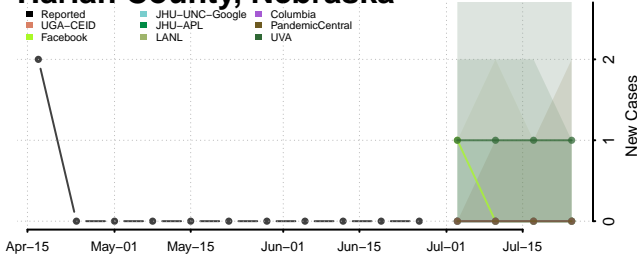

Harlan County, Nebraska