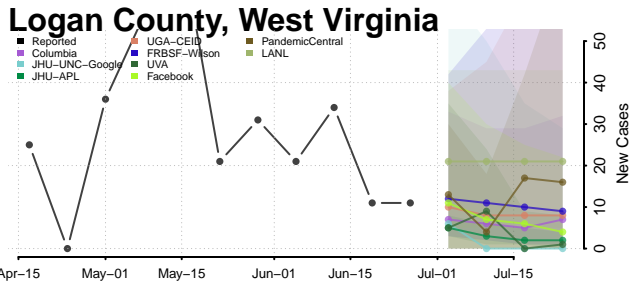

Calhoun County, West Virginia

Clay County, West Virginia

Doddridge County, West Virginia

Fayette County, West Virginia

Gilmer County, West Virginia

Grant County, West Virginia

Marshall County, West Virginia