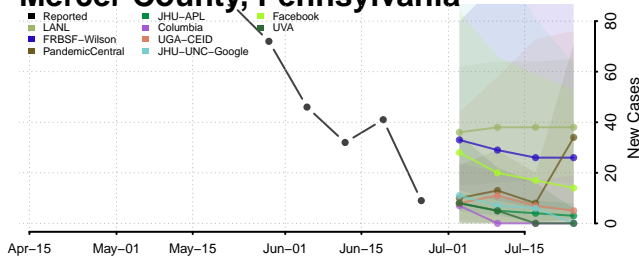

Mercer County, Pennsylvania