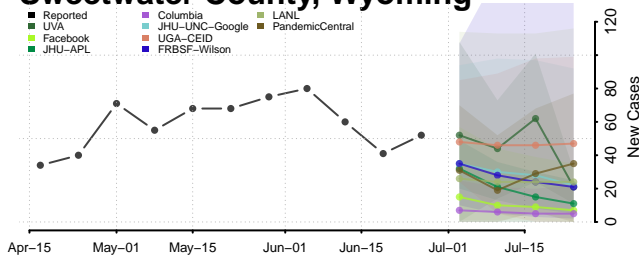

Sweetwater County, Wyoming