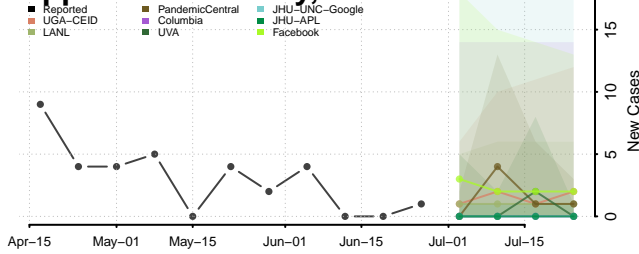

Appanoose County, Iowa