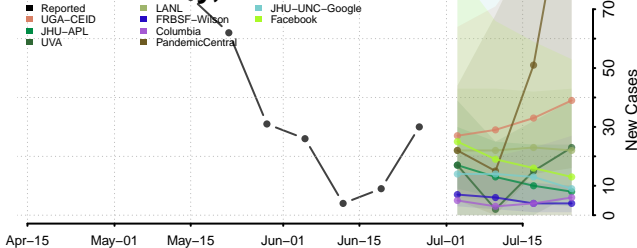

McDowell County, North Carolina

Mecklenburg County, North Carolina

Mitchell County, North Carolina

Montgomery County, North Carolina

Moore County, North Carolina

Nash County, North Carolina

New Hanover County, North Carolina