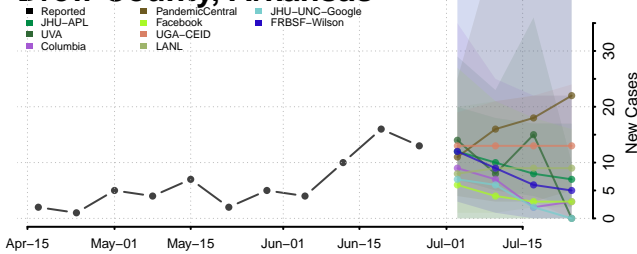

Drew County, Arkansas