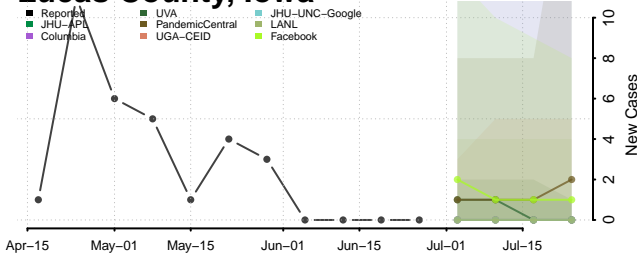

Lucas County, Iowa