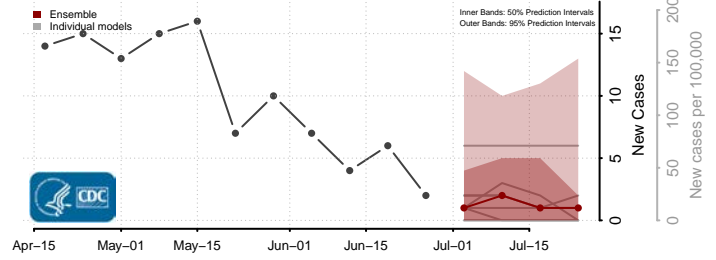

Doddridge County, West Virginia