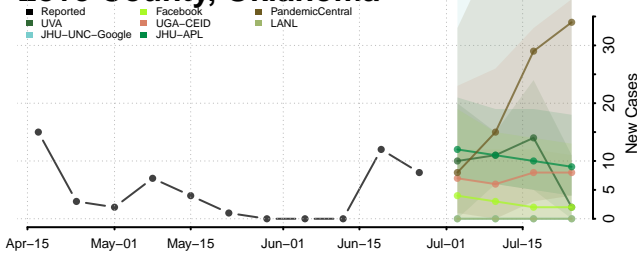

Love County, Oklahoma