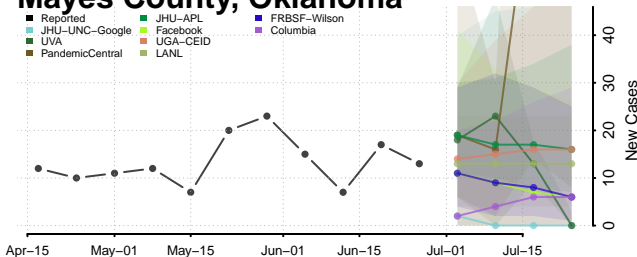

Logan County, Oklahoma

Love County, Oklahoma

Major County, Oklahoma

Marshall County, Oklahoma

Mayes County, Oklahoma

McClain County, Oklahoma

McCurtain County, Oklahoma

McIntosh County, Oklahoma