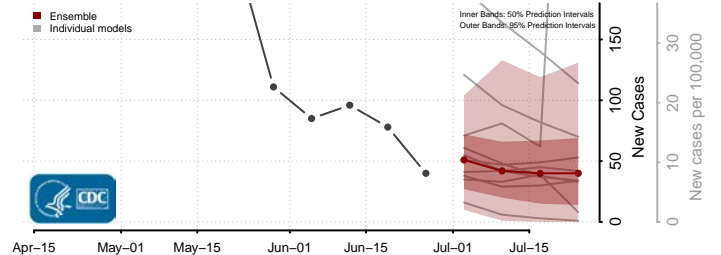

Polk County, Iowa