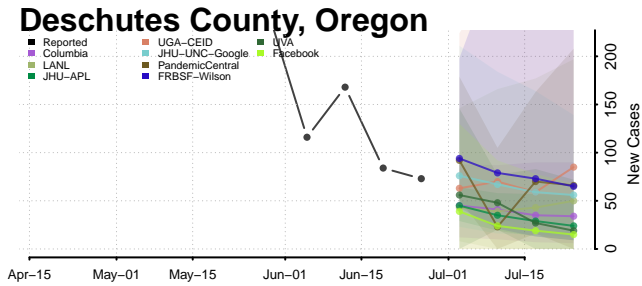

Washington County, Oklahoma

Washita County, Oklahoma

Woods County, Oklahoma

Woodward County, Oklahoma

*New weekly cases may decrease in this location over the next four weeks. For these locations, the ensemble forecast indicates a probability of 0.75 or greater that fewer cases will be reported in week four of the forecast than in the last reported week.