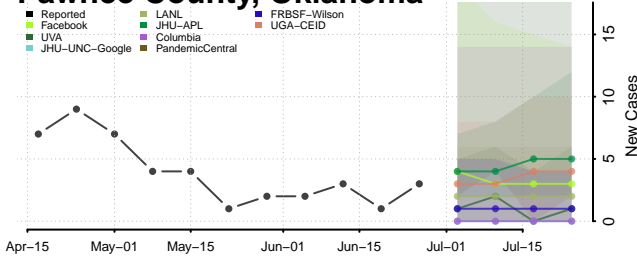

Pawnee County, Oklahoma