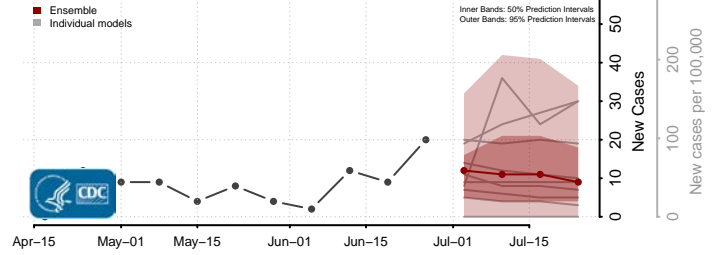

Clinton County, Missouri