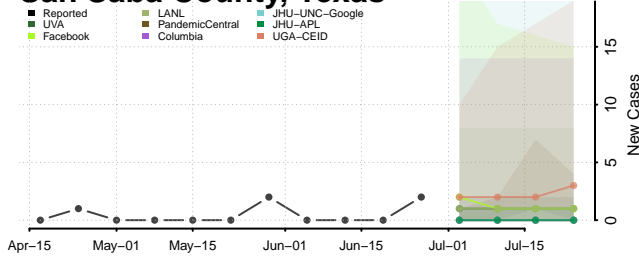

San Saba County, Texas