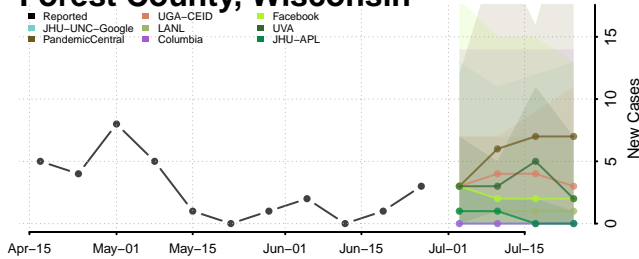

Forest County, Wisconsin