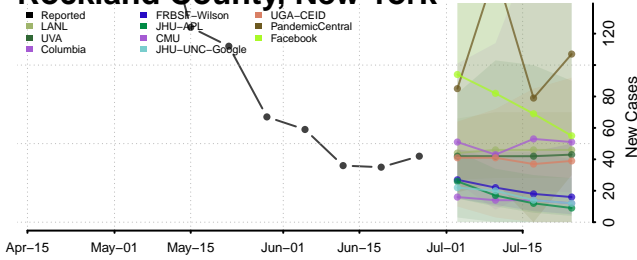

Rockland County, New York