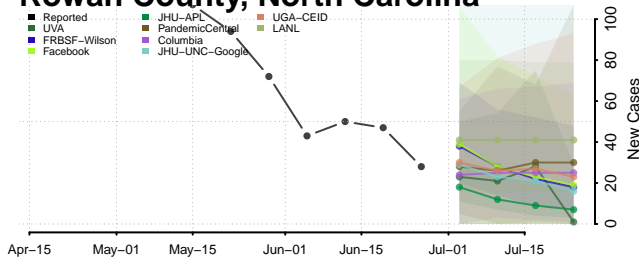

Rowan County, North Carolina