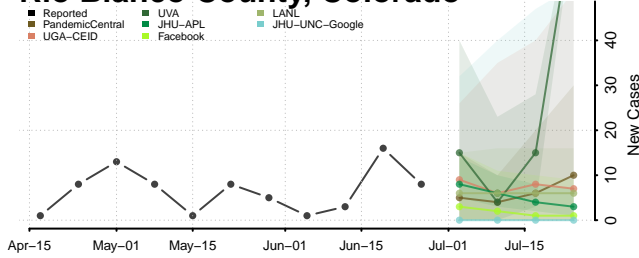

Phillips County, Colorado

Pitkin County, Colorado

Prowers County, Colorado

Pueblo County, Colorado

Rio Blanco County, Colorado

Rio Grande County, Colorado

Routt County, Colorado

Saguache County, Colorado