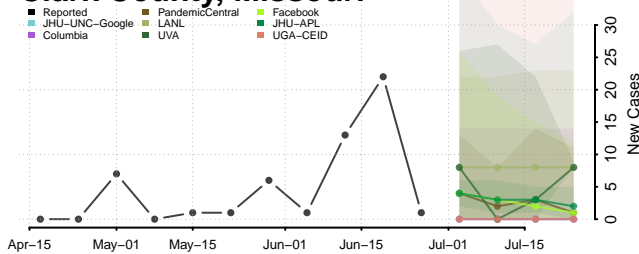

Clark County, Missouri