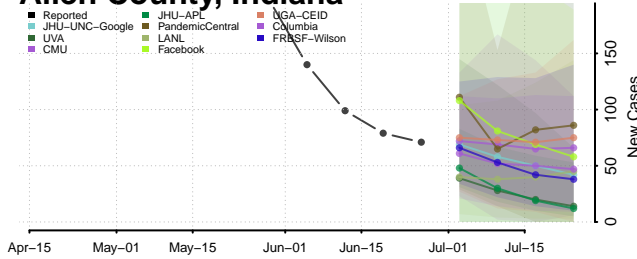

Vermilion County, Illinois

Wabash County, Illinois

Warren County, Illinois

Washington County, Illinois

Woodford County, Illinois

Indiana

Adams County, Indiana

Allen County, Indiana