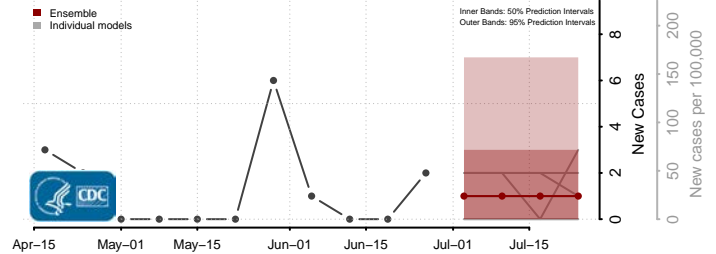

Deuel County, South Dakota

Dewey County, South Dakota

Douglas County, South Dakota

Edmunds County, South Dakota

Fall River County, South Dakota

Faulk County, South Dakota

Grant County, South Dakota

Gregory County, South Dakota