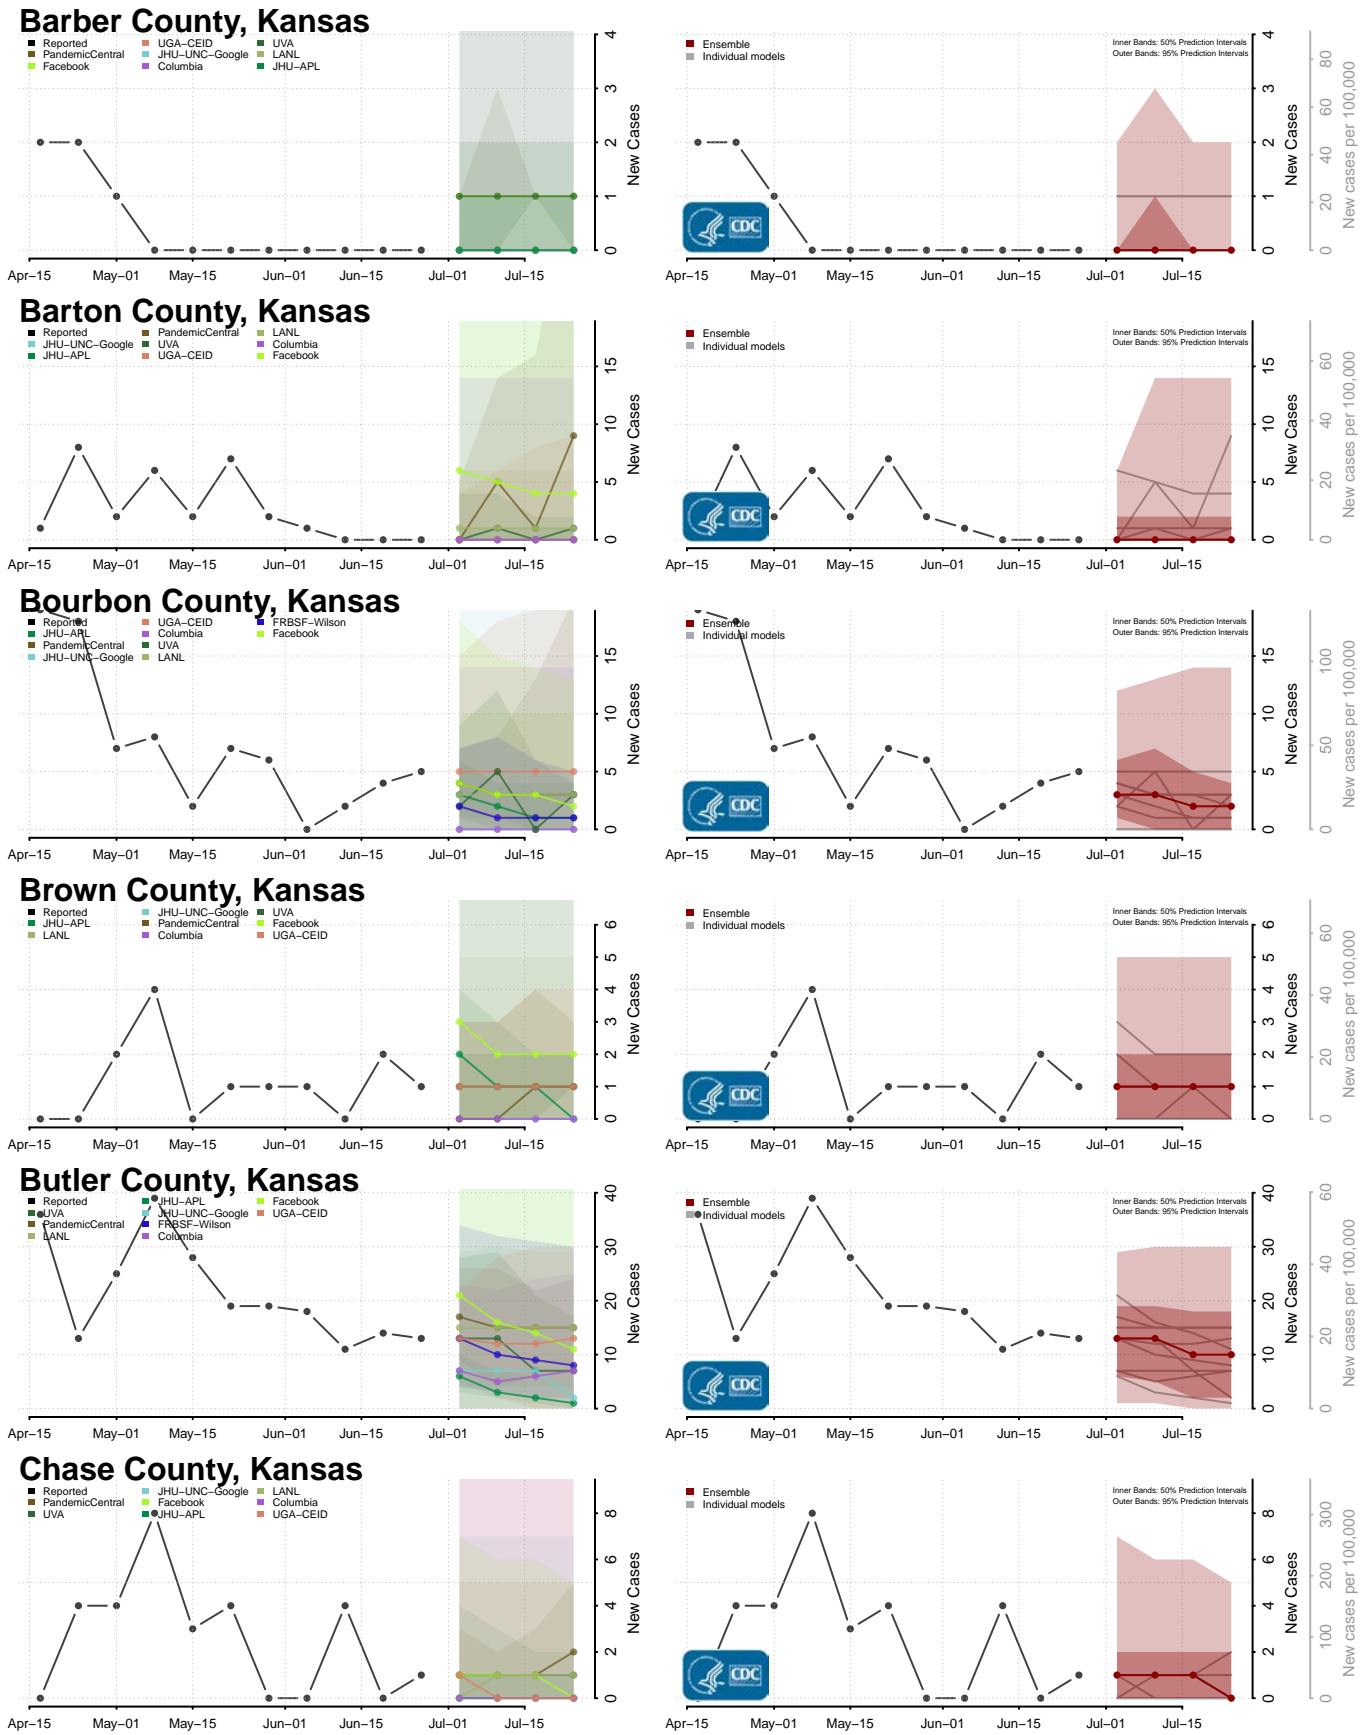

Winneshiek County, Iowa

Woodbury County, Iowa

Worth County, Iowa

Wright County, Iowa

Kansas

Allen County, Kansas

Anderson County, Kansas

Atchison County, Kansas