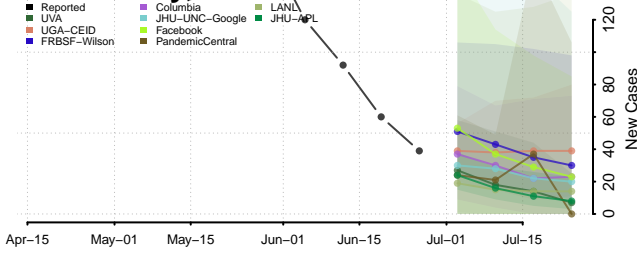

Pitt County, North Carolina