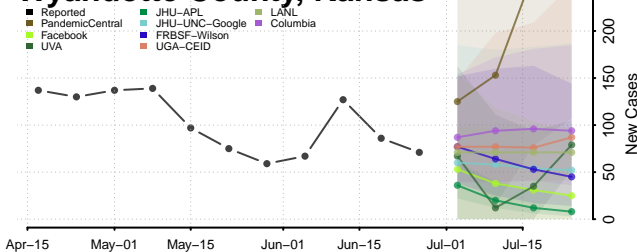

Wichita County, Kansas

Wilson County, Kansas

Woodson County, Kansas

Wyandotte County, Kansas

*New weekly cases may decrease in this location over the next four weeks. For these locations, the ensemble forecast indicates a probability of 0.75 or greater that fewer cases will be reported in week four of the forecast than in the last reported week.