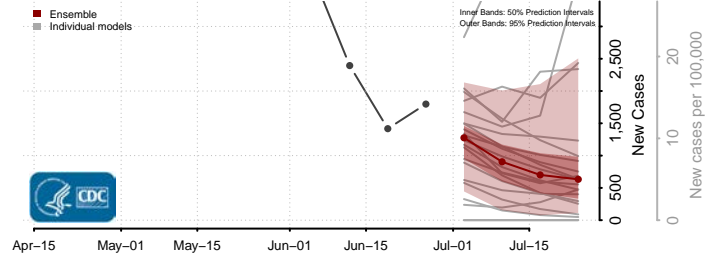

Illinois

Adams County, Illinois

Alexander County, Illinois

Bond County, Illinois

Boone County, Illinois

Brown County, Illinois