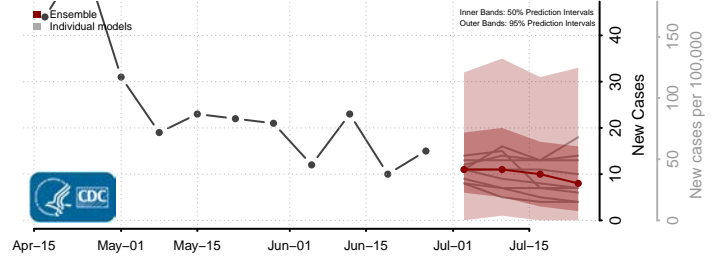

West Baton Rouge County, Louisiana