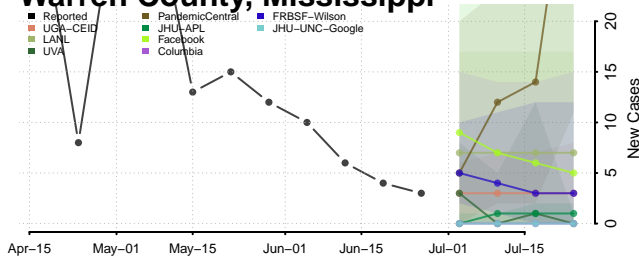

Tate County, Mississippi

Tippah County, Mississippi

Tishomingo County, Mississippi

Tunica County, Mississippi

Union County, Mississippi

Walthall County, Mississippi

Warren County, Mississippi

Washington County, Mississippi