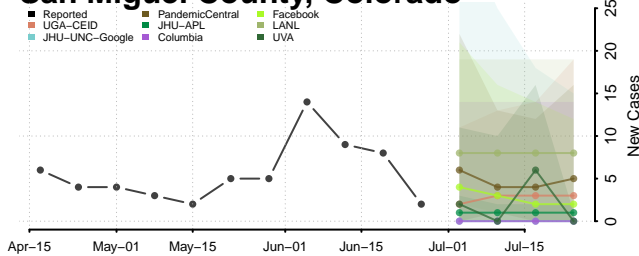

San Miguel County, Colorado