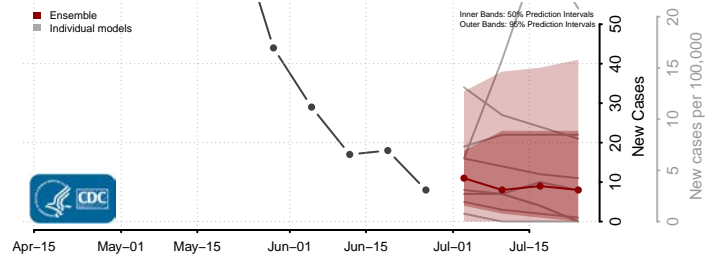

Frederick County, Maryland