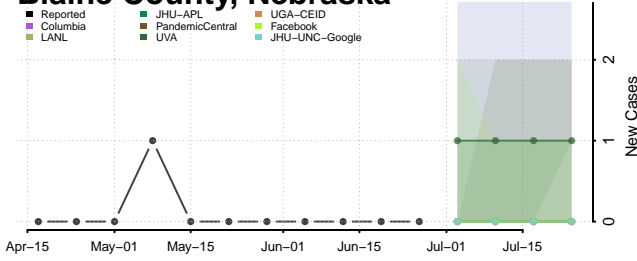

Adams County, Nebraska

Antelope County, Nebraska

Arthur County, Nebraska

Banner County, Nebraska

Blaine County, Nebraska

Boone County, Nebraska

Box Butte County, Nebraska

Boyd County, Nebraska