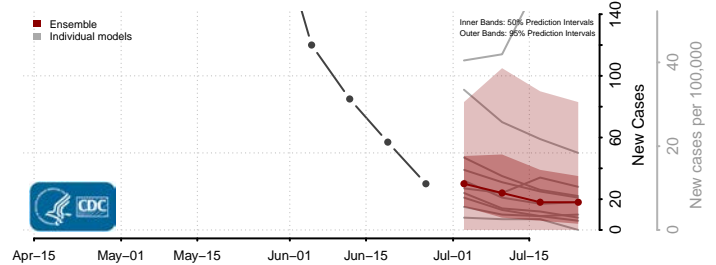

Putnam County, Indiana

Randolph County, Indiana

Ripley County, Indiana

Rush County, Indiana

Scott County, Indiana

Shelby County, Indiana

Spencer County, Indiana

St. Joseph County, Indiana