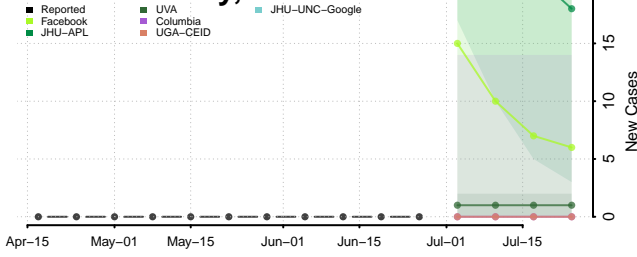

Uintah County, Utah