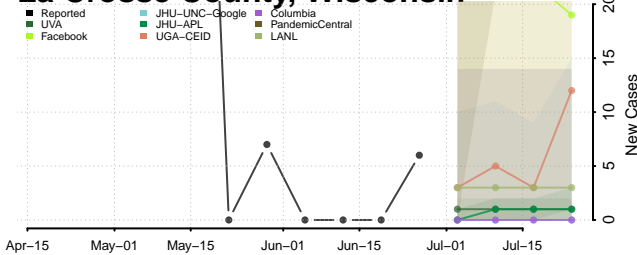

La Crosse County, Wisconsin