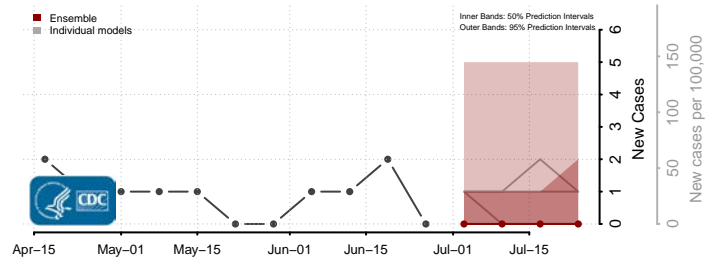

Haakon County, South Dakota

Hamlin County, South Dakota

Hand County, South Dakota

Hanson County, South Dakota

Harding County, South Dakota

Hughes County, South Dakota

Lake County, South Dakota

Lawrence County, South Dakota