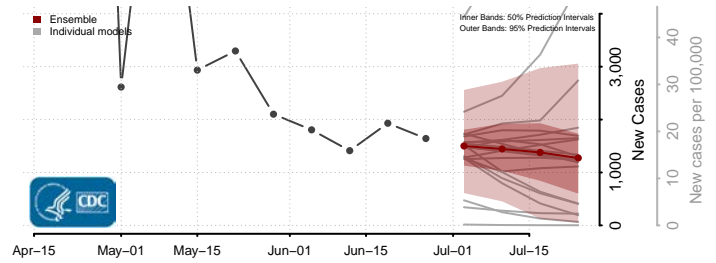

Strafford County, New Hampshire

Sullivan County, New Hampshire

New Jersey

Atlantic County, New Jersey

Bergen County, New Jersey

Burlington County, New Jersey