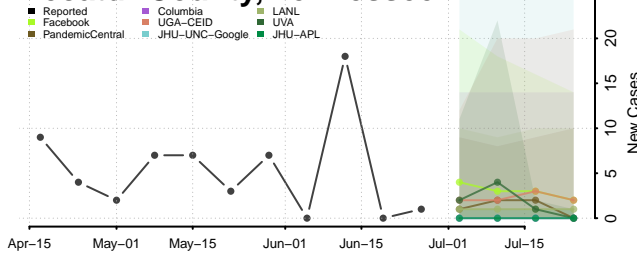

Decatur County, Tennessee