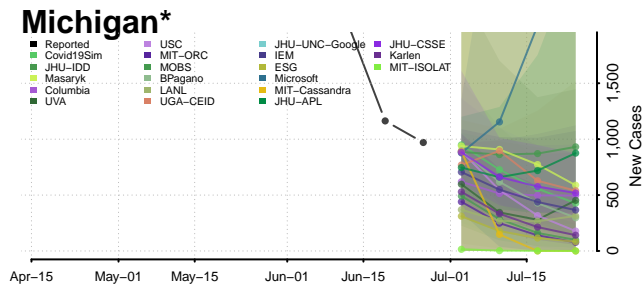

*New weekly cases may decrease in this location over the next four weeks. For these locations, the ensemble forecast indicates a probability of 0.75 or greater that fewer cases will be reported in week four of the forecast than in the last reported week.