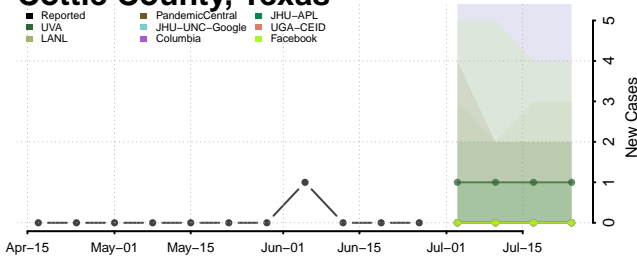

Cottle County, Texas