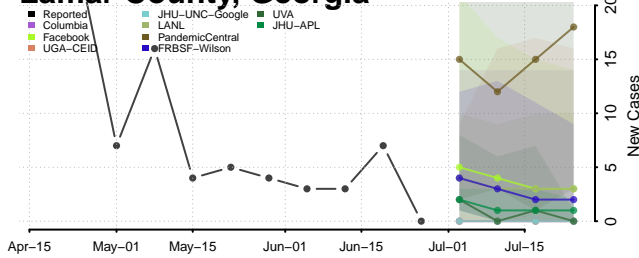

Lamar County, Georgia