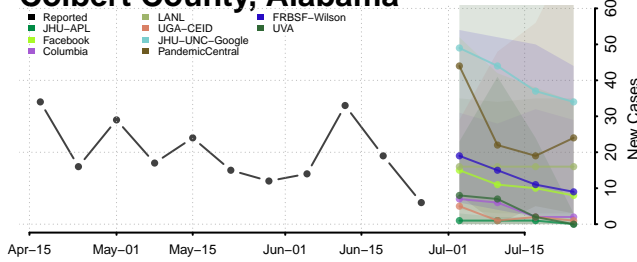

Clarke County, Alabama

Clay County, Alabama

Cleburne County, Alabama

Coffee County, Alabama

Colbert County, Alabama

Conecuh County, Alabama

Coosa County, Alabama

Covington County, Alabama

Crenshaw County, Alabama

Cullman County, Alabama

Fayette County, Alabama

Franklin County, Alabama

Geneva County, Alabama

Greene County, Alabama

Hale County, Alabama

Henry County, Alabama