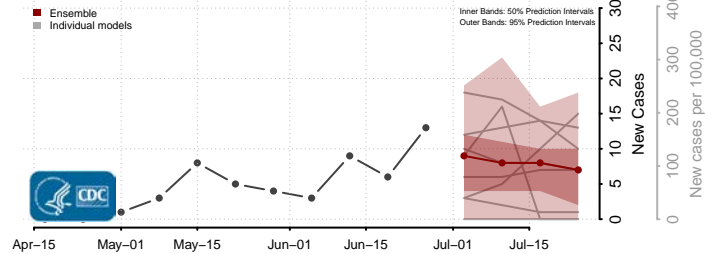

Dade County, Missouri