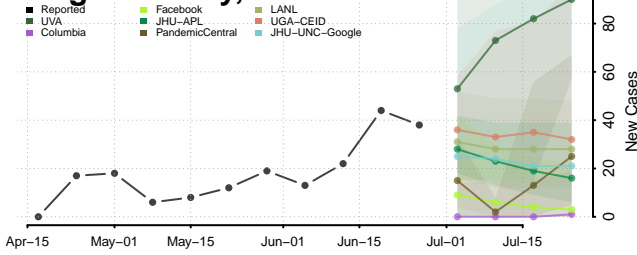

Montana

Beaverhead County, Montana

Big Horn County, Montana

Blaine County, Montana

Broadwater County, Montana

Carbon County, Montana

Carter County, Montana

Cascade County, Montana