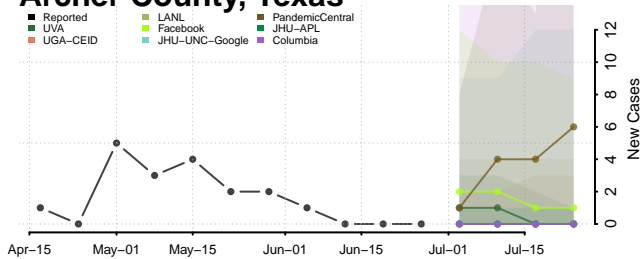

Archer County, Texas