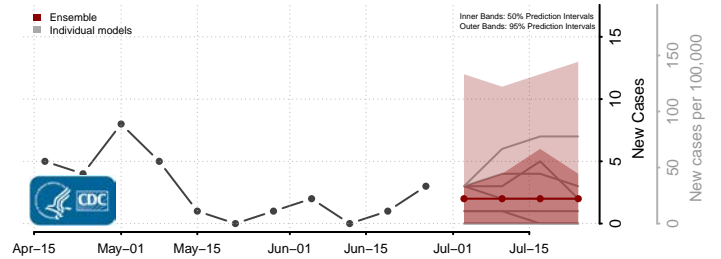

Forest County, Wisconsin