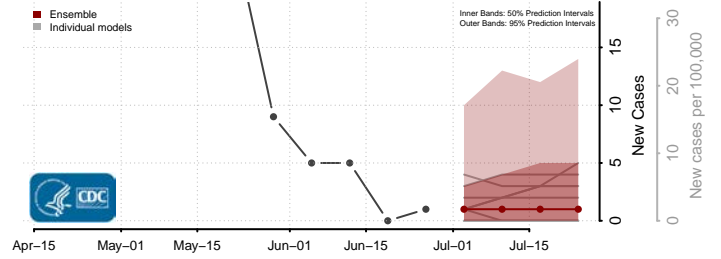

Washington County, Vermont