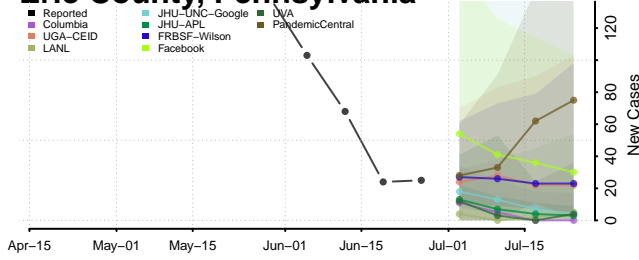

Erie County, Pennsylvania