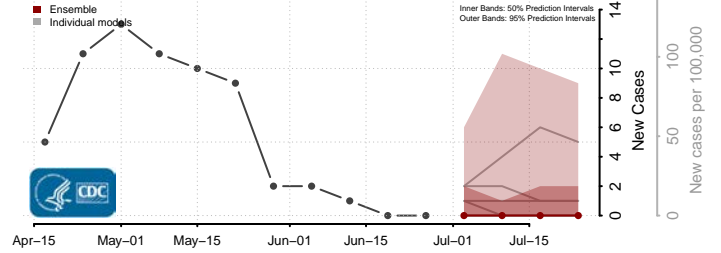

Sierra County, New Mexico