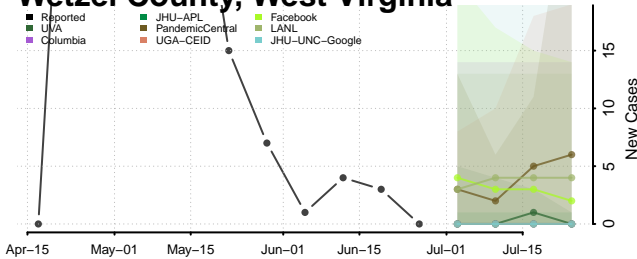

Wetzel County, West Virginia