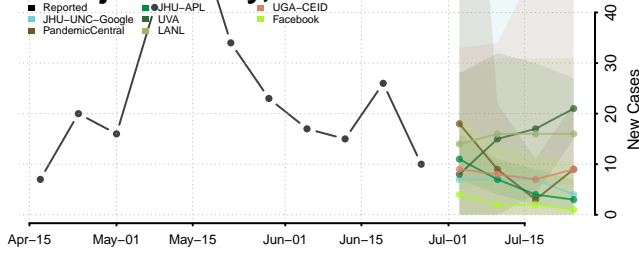

Conejos County, Colorado