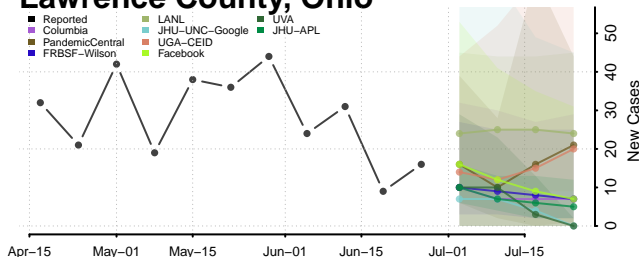

Darke County, Ohio

Defiance County, Ohio

Delaware County, Ohio

Erie County, Ohio

Jefferson County, Ohio

Knox County, Ohio

Lake County, Ohio

Lawrence County, Ohio