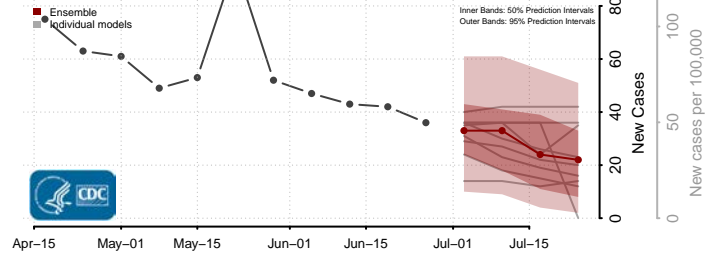

Grand County, Utah

Iron County, Utah

Juab County, Utah

Kane County, Utah

Millard County, Utah

Morgan County, Utah

Piute County, Utah

Tooele County, Utah