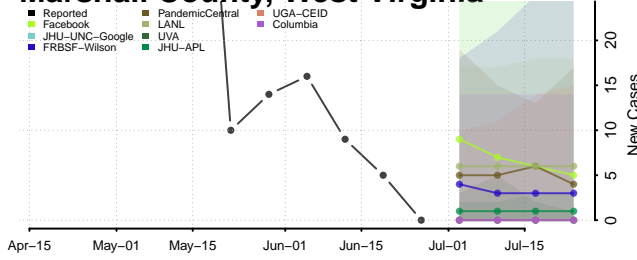

Marshall County, West Virginia