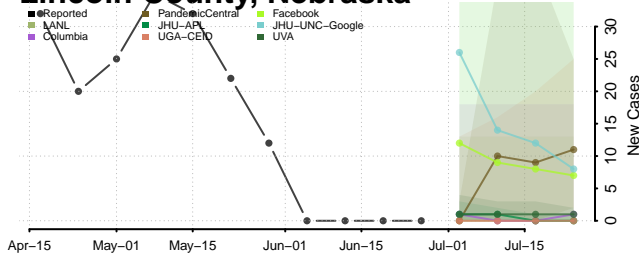

Johnson County, Nebraska

Kearney County, Nebraska

Keith County, Nebraska

Keya Paha County, Nebraska

Kimball County, Nebraska

Knox County, Nebraska

Lancaster County, Nebraska

Lincoln County, Nebraska