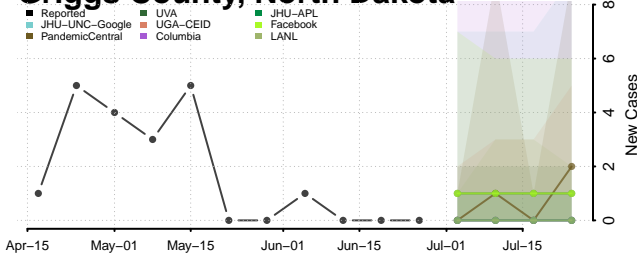

Griggs County, North Dakota