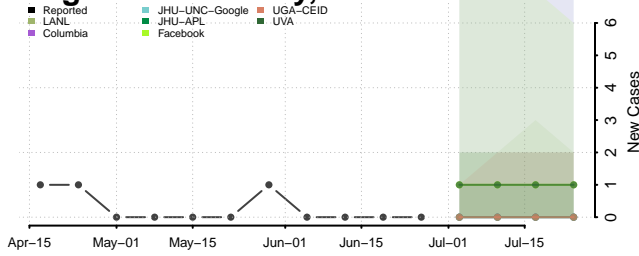

Rogers County, Oklahoma

Seminole County, Oklahoma

Sequoyah County, Oklahoma

Stephens County, Oklahoma

Texas County, Oklahoma

Tillman County, Oklahoma

Tulsa County, Oklahoma

Wagoner County, Oklahoma