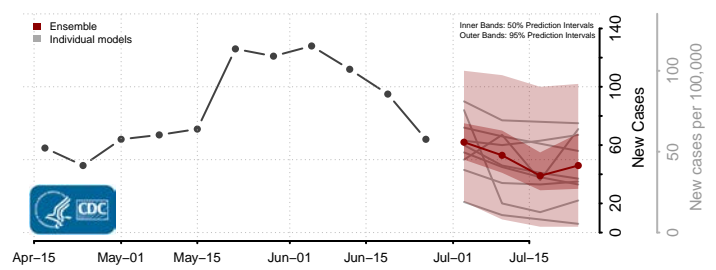

Washington County, Oklahoma

Washita County, Oklahoma

Woods County, Oklahoma

Woodward County, Oklahoma

*New weekly cases may decrease in this location over the next four weeks. For these locations, the ensemble forecast indicates a probability of 0.75 or greater that fewer cases will be reported in week four of the forecast than in the last reported week.