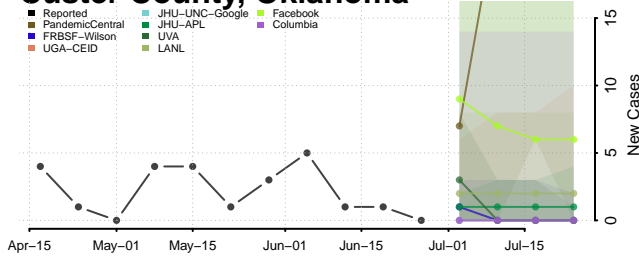

Cleveland County, Oklahoma

Coal County, Oklahoma

Comanche County, Oklahoma

Cotton County, Oklahoma

Craig County, Oklahoma

Creek County, Oklahoma

Custer County, Oklahoma

Delaware County, Oklahoma