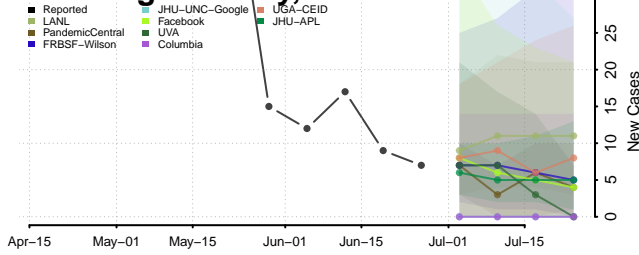

Chenango County, New York