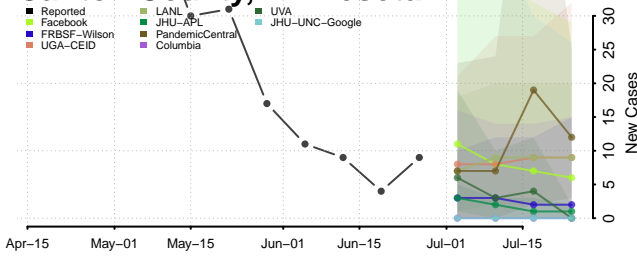

Washtenaw County, Michigan

Wayne County, Michigan

Wexford County, Michigan

Minnesota

Aitkin County, Minnesota

Anoka County, Minnesota

Carlton County, Minnesota

Carver County, Minnesota