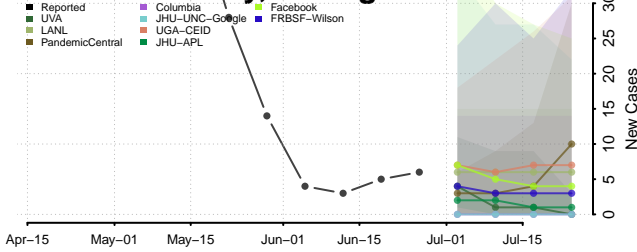

Wexford County, Michigan