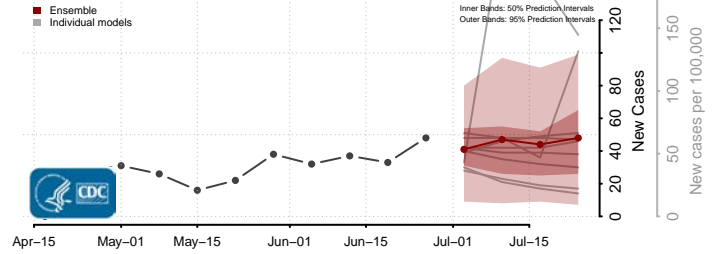

Cole County, Missouri