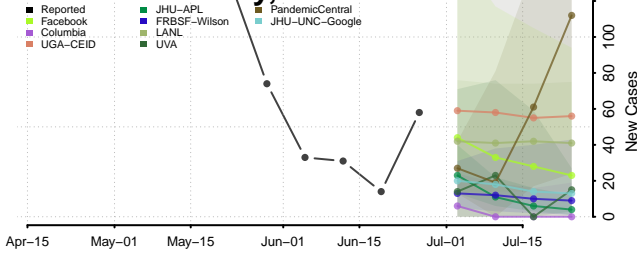

Kenosha County, Wisconsin