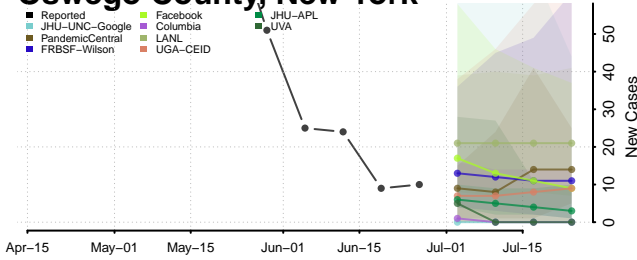

Onondaga County, New York

Ontario County, New York

Orange County, New York

Orleans County, New York

Oswego County, New York

Otsego County, New York

Putnam County, New York

Queens County, New York