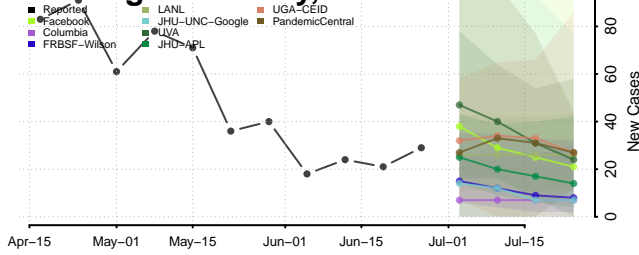

Pennington County, South Dakota