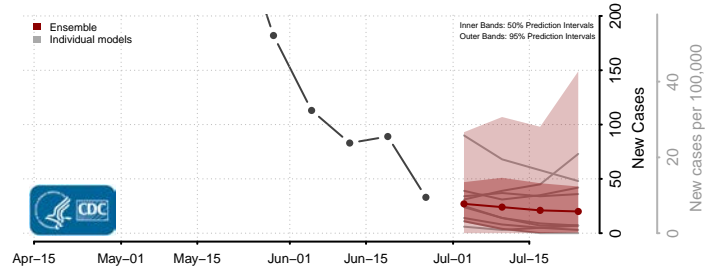

Westmoreland County, Pennsylvania