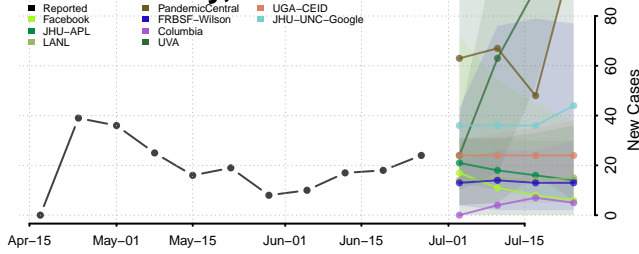

Platte County, Missouri