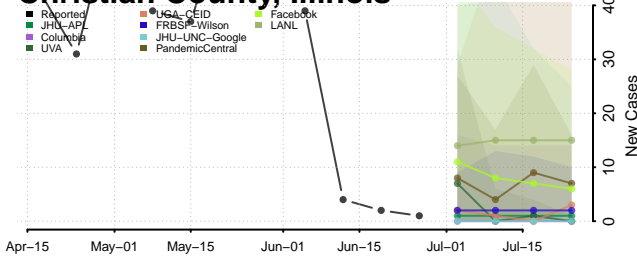

Christian County, Illinois