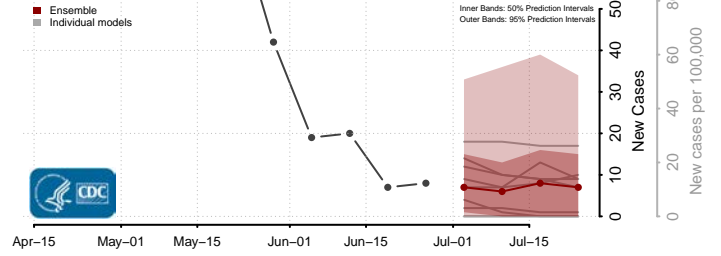

Columbia County, Pennsylvania