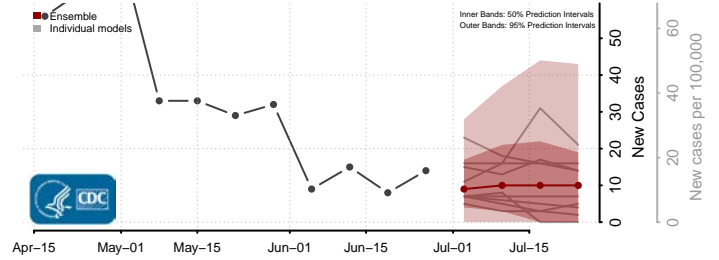

Bannock County, Idaho