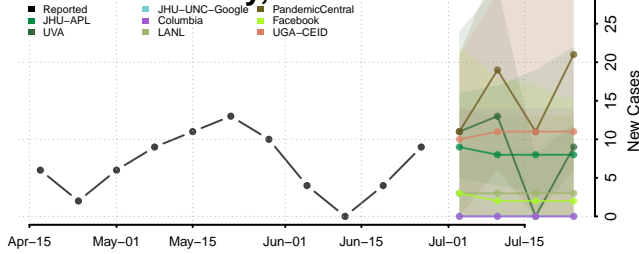

Franklin County, Florida