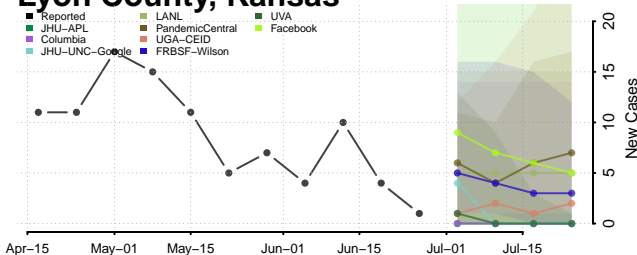

Lyon County, Kansas