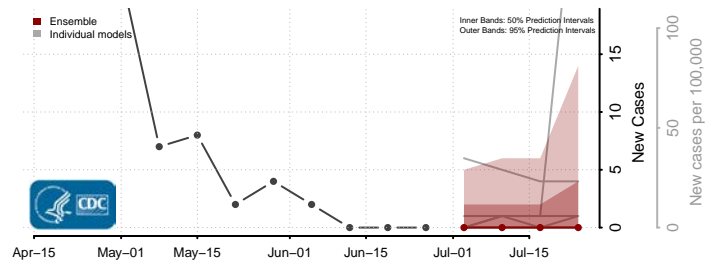

Benton County, Iowa

Black Hawk County, Iowa

Carroll County, Iowa

Cass County, Iowa

Cedar County, Iowa

Cerro Gordo County, Iowa

Cherokee County, Iowa

Chickasaw County, Iowa