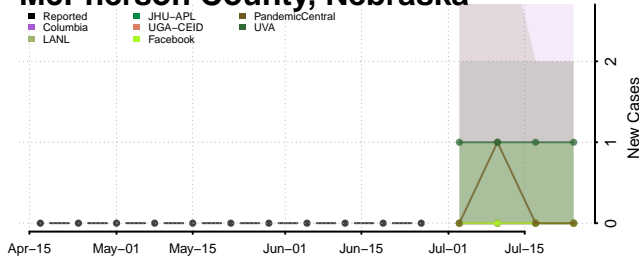

Logan County, Nebraska

Loup County, Nebraska

Madison County, Nebraska

McPherson County, Nebraska

Merrick County, Nebraska

Morrill County, Nebraska

Nance County, Nebraska

Nemaha County, Nebraska