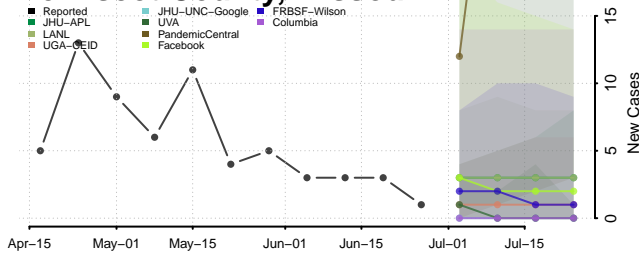

Pemiscot County, Missouri