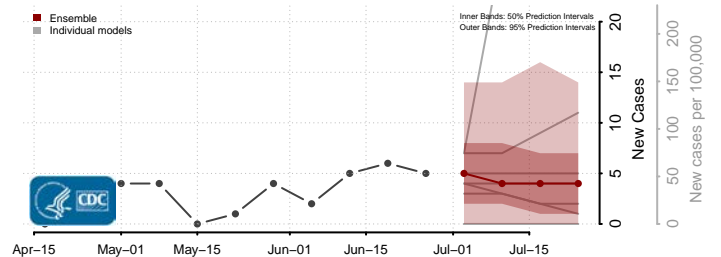

Pettis County, Missouri

Phelps County, Missouri

Pike County, Missouri

Platte County, Missouri

Shannon County, Missouri

Shelby County, Missouri

St. Charles County, Missouri

St. Clair County, Missouri