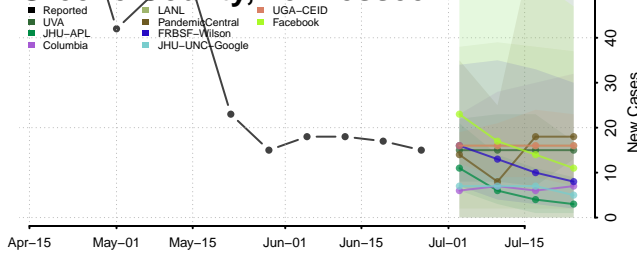

Gibson County, Tennessee

Giles County, Tennessee

Grainger County, Tennessee

Greene County, Tennessee

Grundy County, Tennessee

Hamblen County, Tennessee

Hamilton County, Tennessee

Hancock County, Tennessee