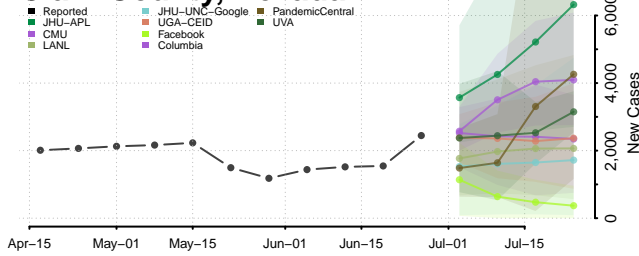

Clark County, Nevada