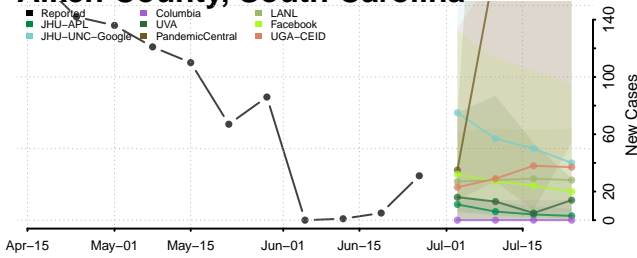

Aiken County, South Carolina