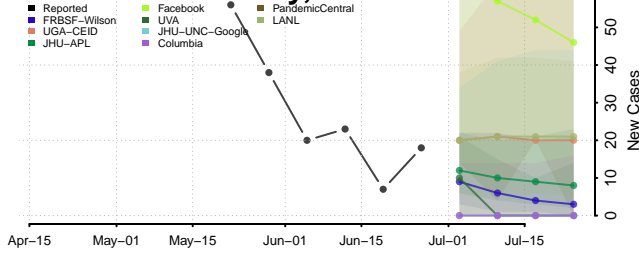

Minnehaha County, South Dakota