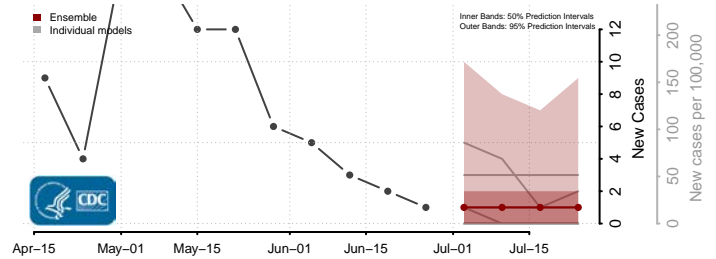

Wood County, West Virginia

Wyoming County, West Virginia

Wisconsin*

Adams County, Wisconsin

Ashland County, Wisconsin

Barron County, Wisconsin

Bayfield County, Wisconsin

*New weekly cases may decrease in this location over the next four weeks. For these locations, the ensemble forecast indicates a probability of 0.75 or greater that fewer cases will be reported in week four of the forecast than in the last reported week.