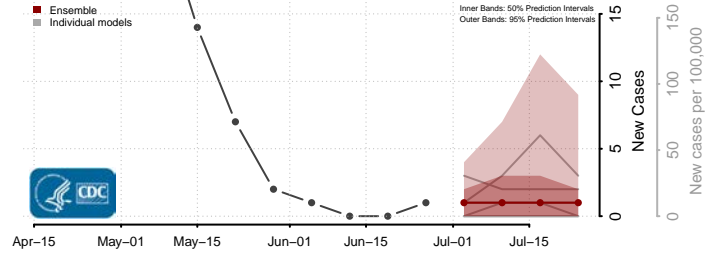

Stevens County, Minnesota