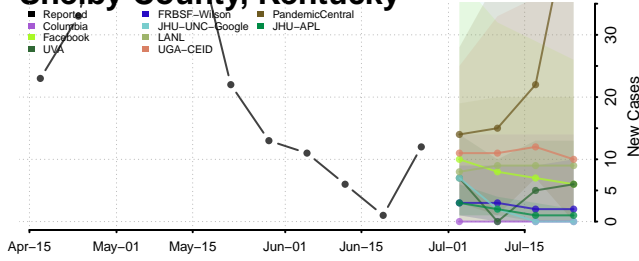

Morgan County, Kentucky

Muhlenberg County, Kentucky

Rockcastle County, Kentucky

Rowan County, Kentucky

Russell County, Kentucky

Scott County, Kentucky

Shelby County, Kentucky

Simpson County, Kentucky