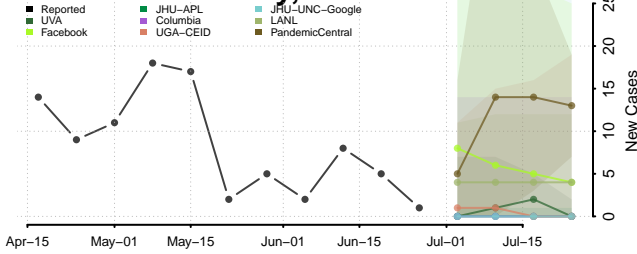

Kewaunee County, Wisconsin