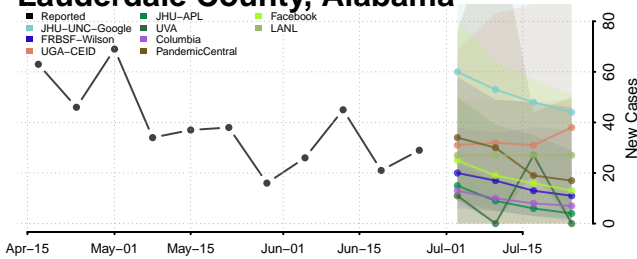

Houston County, Alabama

Jackson County, Alabama

Jefferson County, Alabama

Lamar County, Alabama

Lauderdale County, Alabama

Lawrence County, Alabama

Lee County, Alabama

Limestone County, Alabama

Lowndes County, Alabama

Macon County, Alabama

Madison County, Alabama

Marengo County, Alabama

Marion County, Alabama

Marshall County, Alabama

Mobile County, Alabama

Monroe County, Alabama