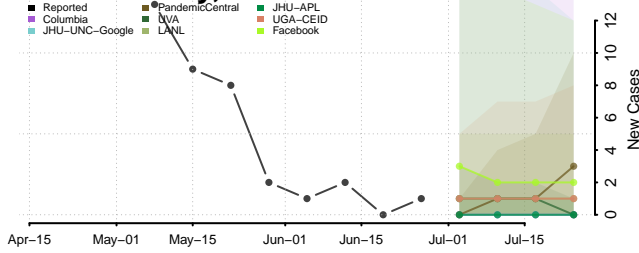

Stearns County, Minnesota

Steele County, Minnesota

Stevens County, Minnesota

Swift County, Minnesota

Todd County, Minnesota

Traverse County, Minnesota

Wabasha County, Minnesota

Wadena County, Minnesota