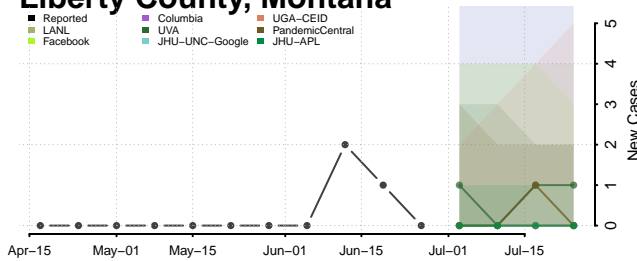

Liberty County, Montana