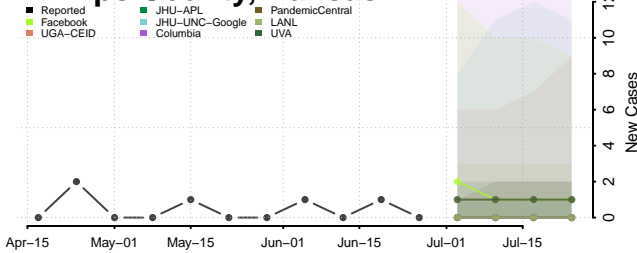

Phillips County, Kansas