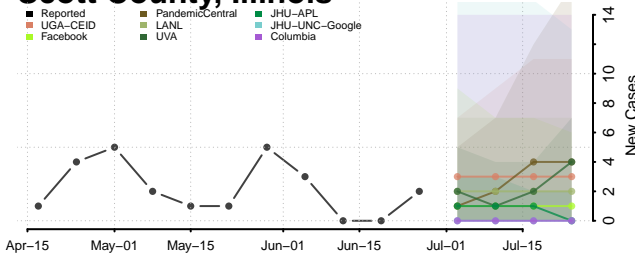

Scott County, Illinois