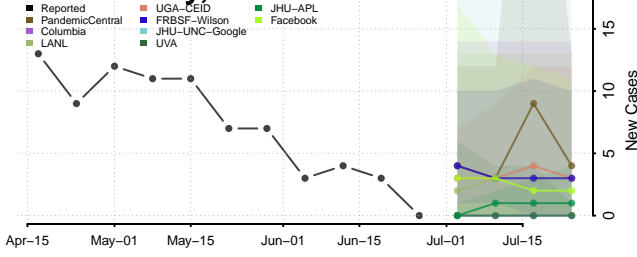

Polk County, North Carolina