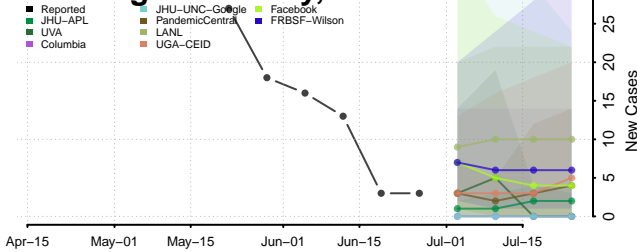

Washington County, New York