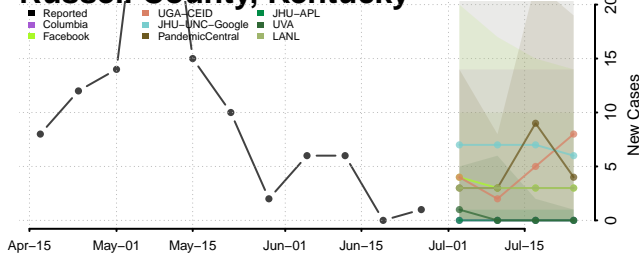

Morgan County, Kentucky

Muhlenberg County, Kentucky

Rockcastle County, Kentucky

Rowan County, Kentucky

Russell County, Kentucky

Scott County, Kentucky

Shelby County, Kentucky

Simpson County, Kentucky