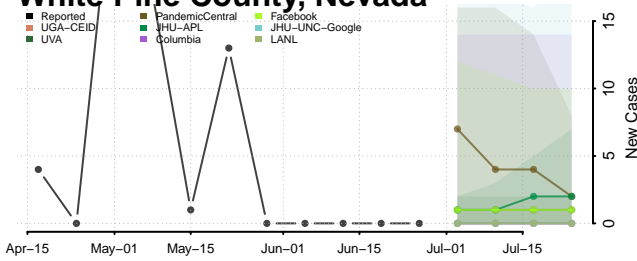

White Pine County, Nevada