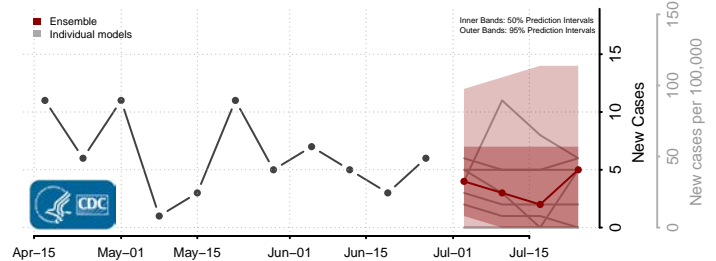

Amite County, Mississippi