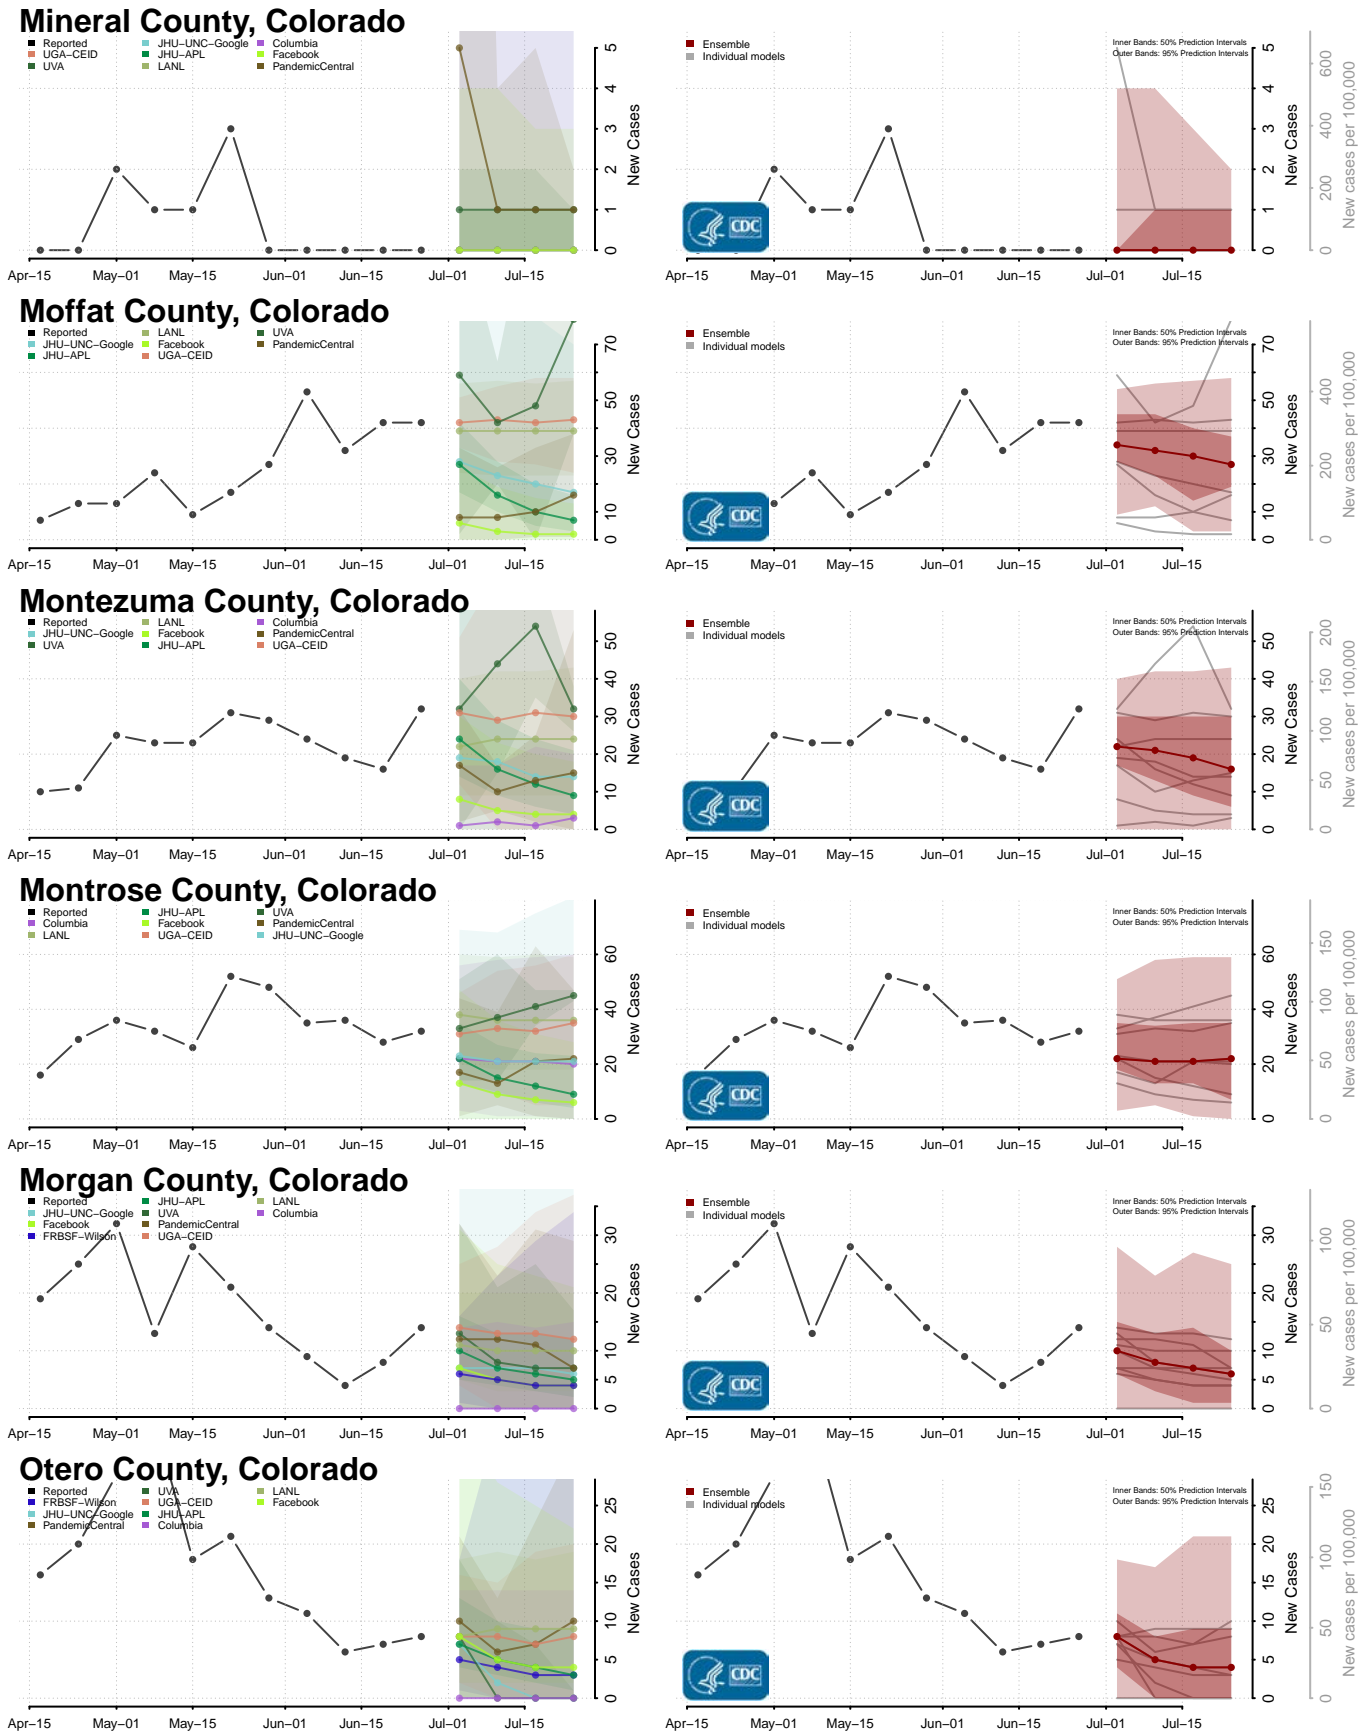

Lake County, Colorado

Larimer County, Colorado

Las Animas County, Colorado

Lincoln County, Colorado

Logan County, Colorado

Mesa County, Colorado

Ouray County, Colorado

Park County, Colorado