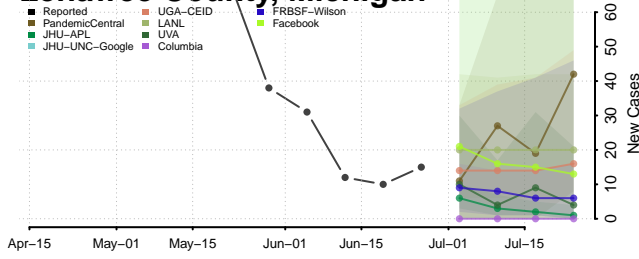

Kent County, Michigan

Keweenaw County, Michigan

Lake County, Michigan

Lapeer County, Michigan

Leelanau County, Michigan

Lenawee County, Michigan

Livingston County, Michigan

Luce County, Michigan