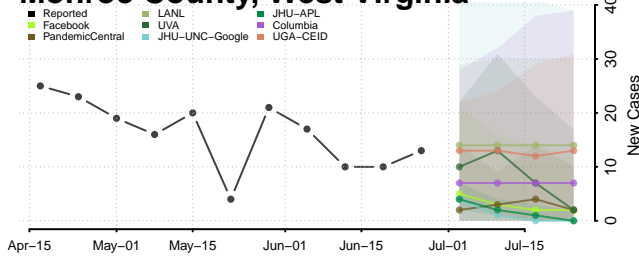

Monroe County, West Virginia