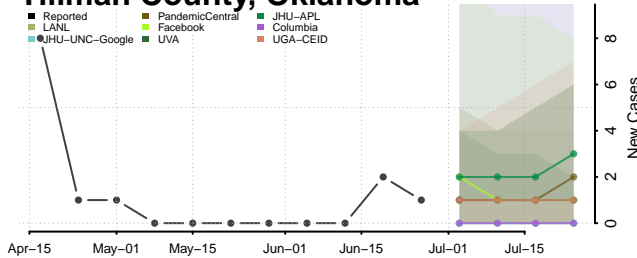

Rogers County, Oklahoma

Seminole County, Oklahoma

Sequoyah County, Oklahoma

Stephens County, Oklahoma

Texas County, Oklahoma

Tillman County, Oklahoma

Tulsa County, Oklahoma

Wagoner County, Oklahoma