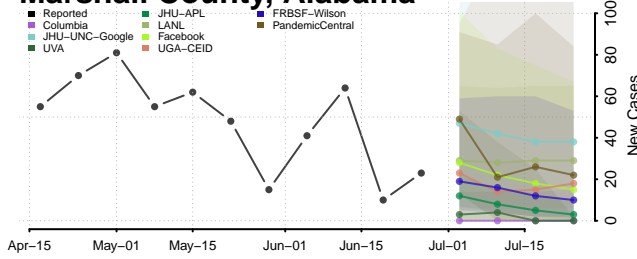

Houston County, Alabama

Jackson County, Alabama

Jefferson County, Alabama

Lamar County, Alabama

Lauderdale County, Alabama

Lawrence County, Alabama

Lee County, Alabama

Limestone County, Alabama

Lowndes County, Alabama

Macon County, Alabama

Madison County, Alabama

Marengo County, Alabama

Marion County, Alabama

Marshall County, Alabama

Mobile County, Alabama

Monroe County, Alabama

Montgomery County, Alabama

Morgan County, Alabama

St. Clair County, Alabama

Sumter County, Alabama

Talladega County, Alabama

Tallapoosa County, Alabama

Tuscaloosa County, Alabama

Walker County, Alabama