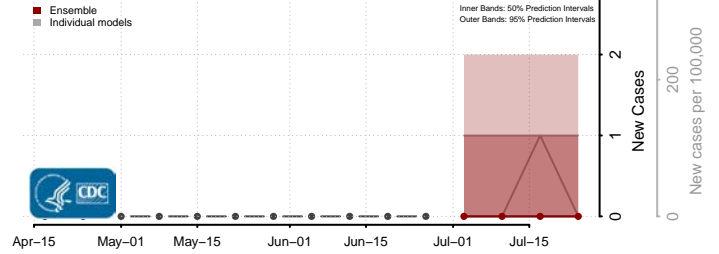

Clark County, Idaho