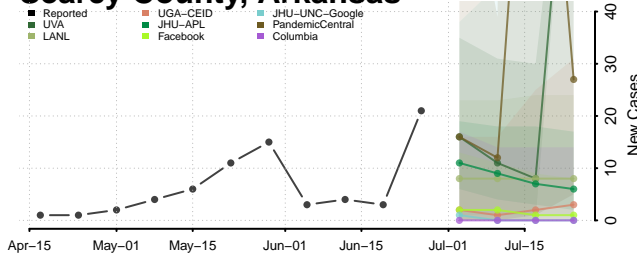

Pope County, Arkansas

Prairie County, Arkansas

Pulaski County, Arkansas

Randolph County, Arkansas

Saline County, Arkansas

Scott County, Arkansas

Searcy County, Arkansas

Sebastian County, Arkansas