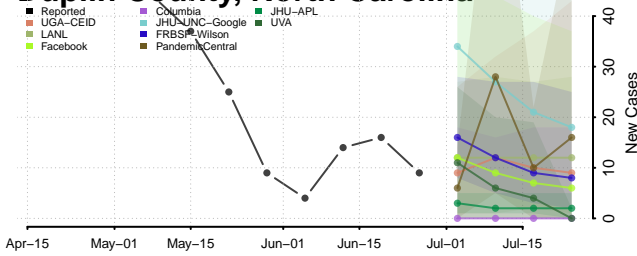

Chatham County, North Carolina

Cherokee County, North Carolina

Chowan County, North Carolina

Clay County, North Carolina

Davidson County, North Carolina

Davie County, North Carolina

Duplin County, North Carolina