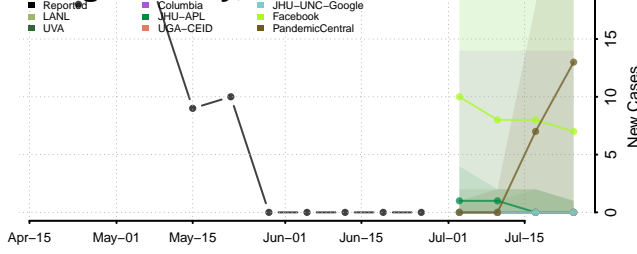

Dodge County, Nebraska