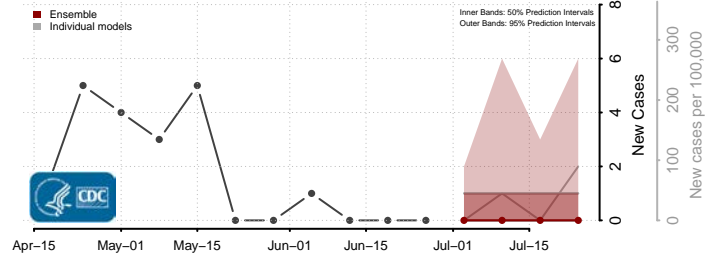

Griggs County, North Dakota