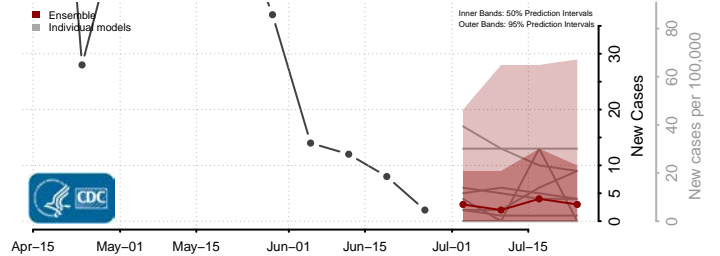

Douglas County, Wisconsin