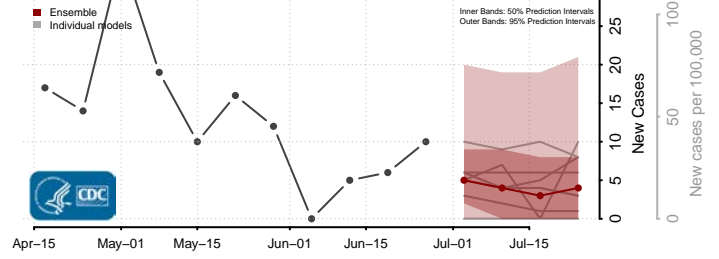

Mason County, West Virginia