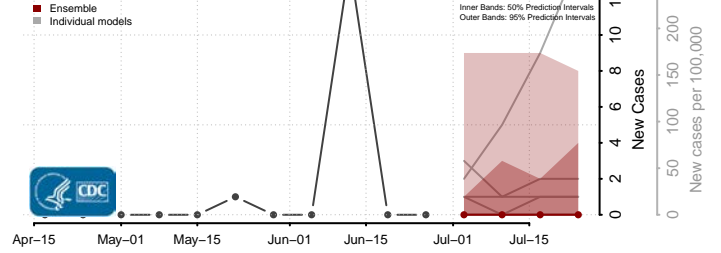

Lincoln County, Nevada