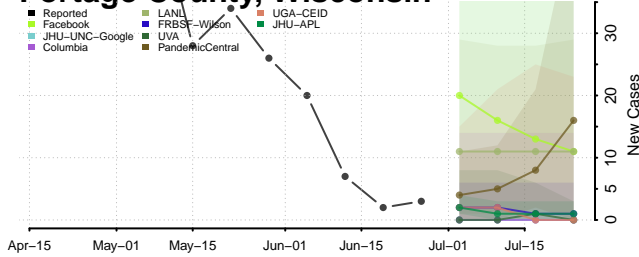

Portage County, Wisconsin