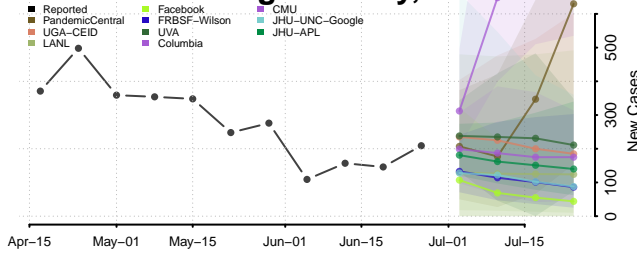

Caldwell County, Louisiana

Cameron County, Louisiana

Catahoula County, Louisiana

Claiborne County, Louisiana

Concordia County, Louisiana

De Soto County, Louisiana

East Baton Rouge County, Louisiana

East Carroll County, Louisiana