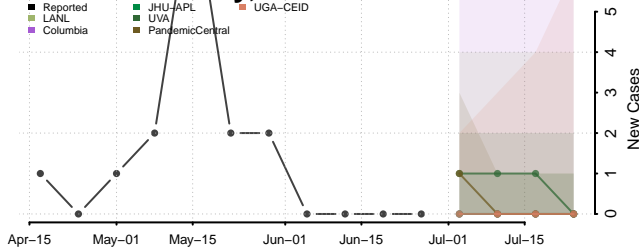

Haines County, Alaska

Hoonah-Angoon County, Alaska

Juneau County, Alaska

Kenai Peninsula County, Alaska

Southeast Fairbanks County, Alaska

Valdez-Cordova County, Alaska

Wrangell County, Alaska

Yakutat County, Alaska