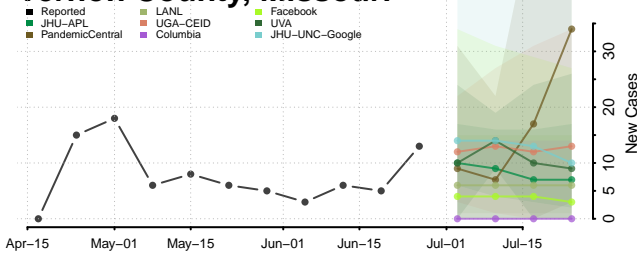

Vernon County, Missouri