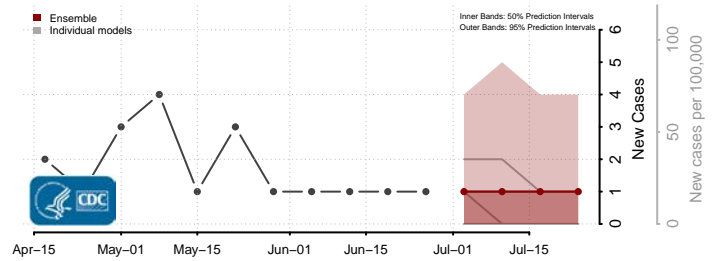

Florence County, Wisconsin

Fond du Lac County, Wisconsin

Forest County, Wisconsin

Grant County, Wisconsin

Green County, Wisconsin

Green Lake County, Wisconsin

Iowa County, Wisconsin

Iron County, Wisconsin