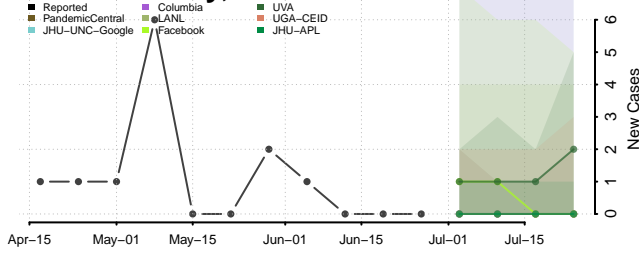

Miner County, South Dakota