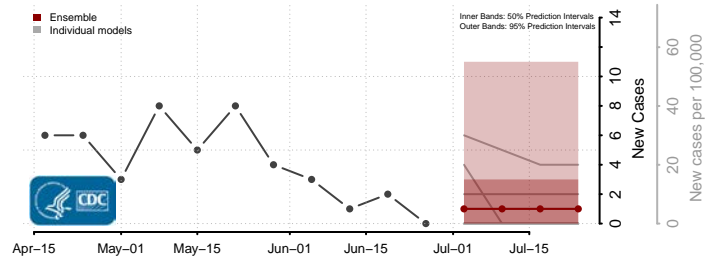

Texas County, Oklahoma