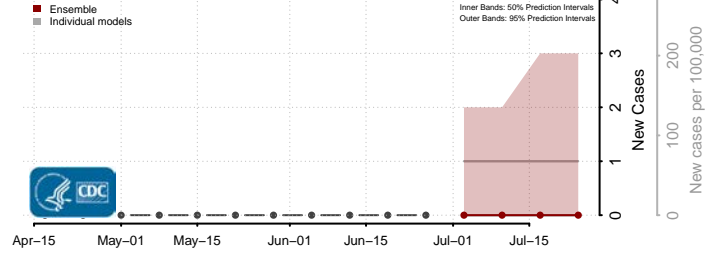

Grand County, Utah

Iron County, Utah

Juab County, Utah

Kane County, Utah

Millard County, Utah

Morgan County, Utah

Piute County, Utah

Tooele County, Utah