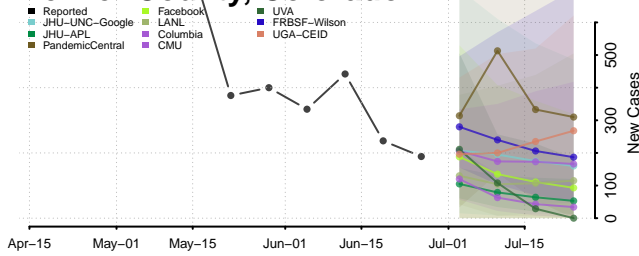

Clear Creek County, Colorado

Conejos County, Colorado

Costilla County, Colorado

Crowley County, Colorado

Custer County, Colorado

Delta County, Colorado

Denver County, Colorado

Dolores County, Colorado