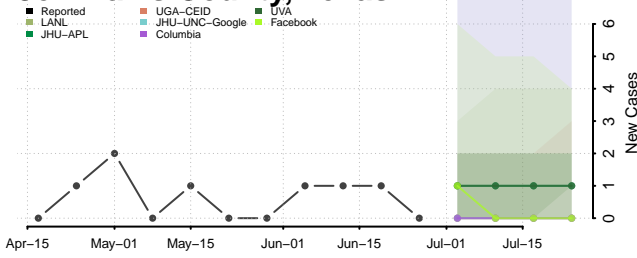

Jeff Davis County, Texas