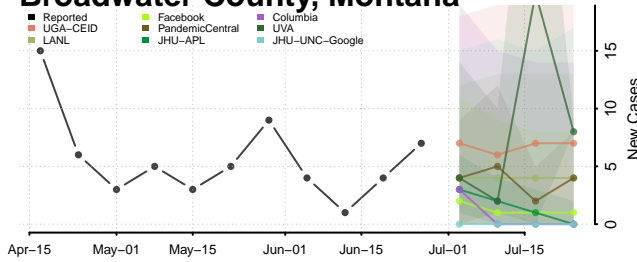

Montana

Beaverhead County, Montana

Big Horn County, Montana

Blaine County, Montana

Broadwater County, Montana

Carbon County, Montana

Carter County, Montana

Cascade County, Montana