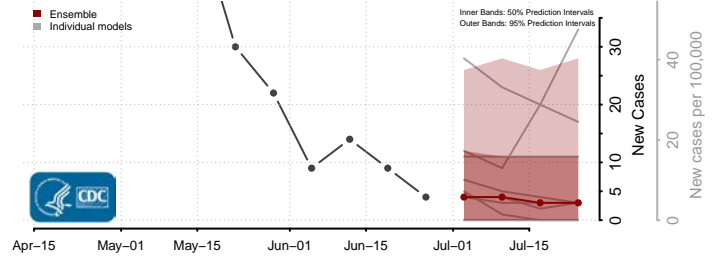

Grand Forks County, North Dakota