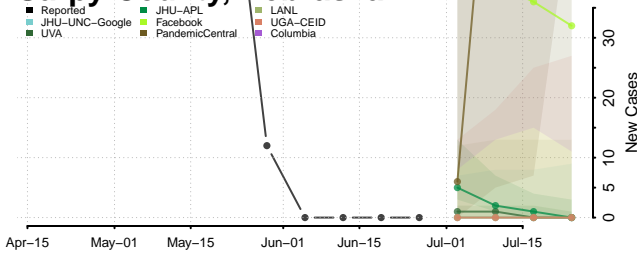

Red Willow County, Nebraska

Richardson County, Nebraska

Rock County, Nebraska

Saline County, Nebraska

Sarpy County, Nebraska

Saunders County, Nebraska

Scotts Bluff County, Nebraska

Seward County, Nebraska