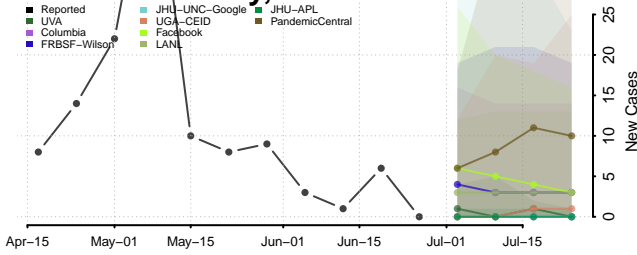

Dakota County, Minnesota

Dodge County, Minnesota

Hennepin County, Minnesota

Houston County, Minnesota

Hubbard County, Minnesota

Isanti County, Minnesota

Itasca County, Minnesota

Jackson County, Minnesota