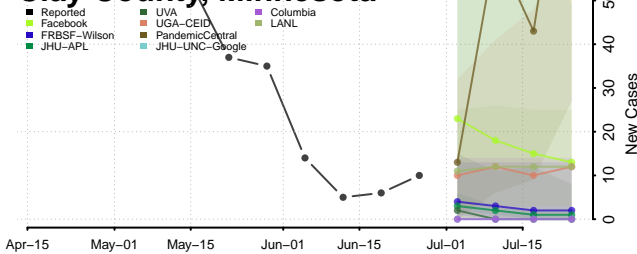

Clay County, Minnesota