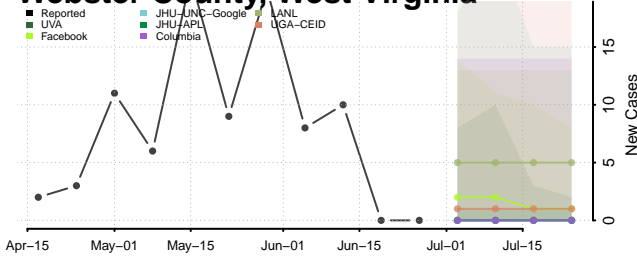

Webster County, West Virginia