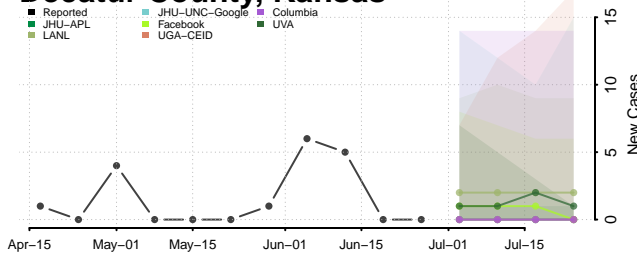

Decatur County, Kansas