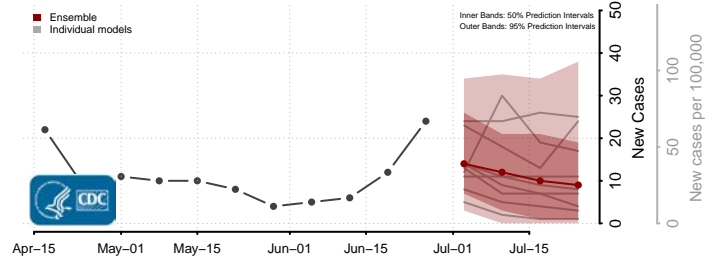

Union County, Iowa

Van Buren County, Iowa

Wapello County, Iowa

Warren County, Iowa

Washington County, Iowa

Wayne County, Iowa

Webster County, Iowa

Winnebago County, Iowa