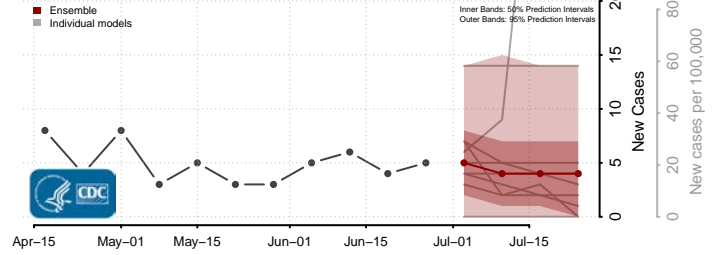

Bannock County, Idaho

Bear Lake County, Idaho

Benewah County, Idaho

Bingham County, Idaho

Blaine County, Idaho

Boise County, Idaho

Caribou County, Idaho

Cassia County, Idaho