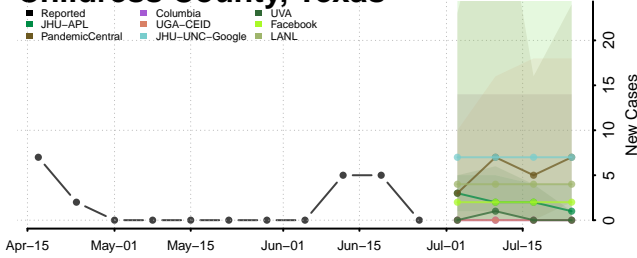

Childress County, Texas