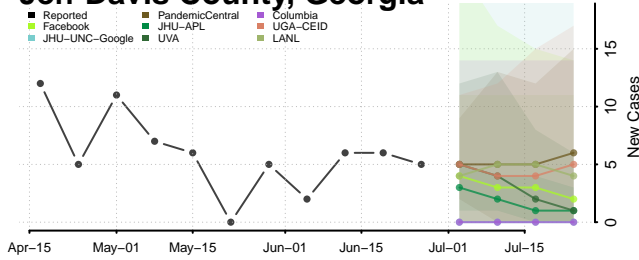

Jeff Davis County, Georgia