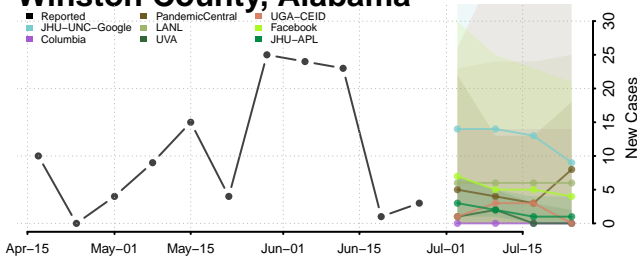

Winston County, Alabama