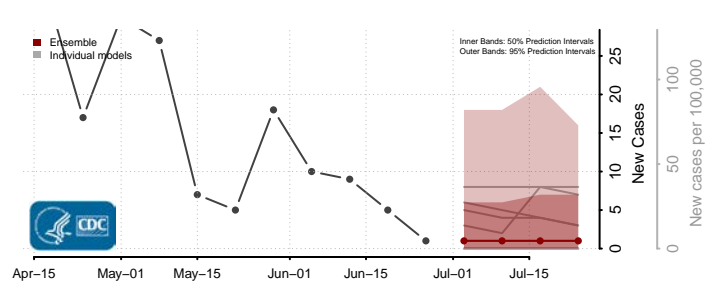

Whatcom County, Washington

Whitman County, Washington

Yakima County, Washington

West Virginia*

*New weekly cases may decrease in this location over the next four weeks. For these locations, the ensemble forecast indicates a probability of 0.75 or greater that fewer cases will be reported in week four of the forecast than in the last reported week.