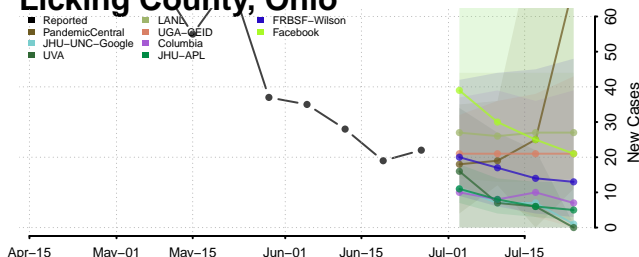

Licking County, Ohio