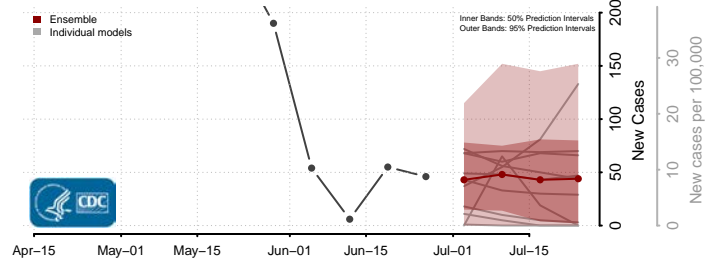

Chester County, Pennsylvania