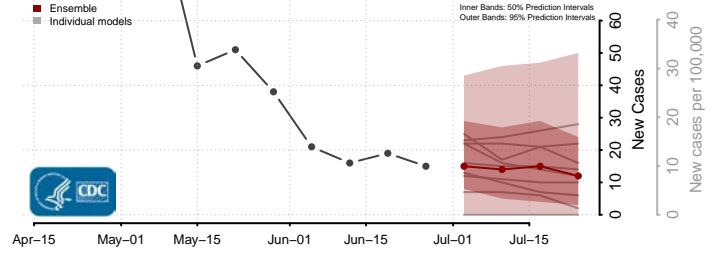

Windham County, Connecticut

Delaware*

Kent County, Delaware

New Castle County, Delaware

*New weekly cases may decrease in this location over the next four weeks. For these locations, the ensemble forecast indicates a probability of 0.75 or greater that fewer cases will be reported in week four of the forecast than in the last reported week.