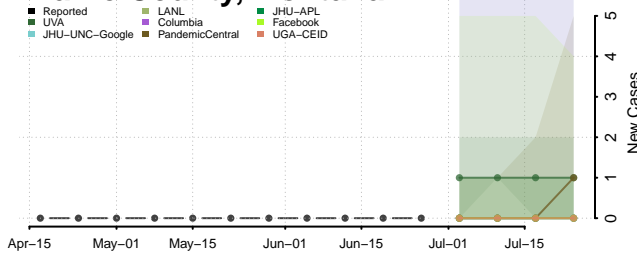

Prairie County, Montana