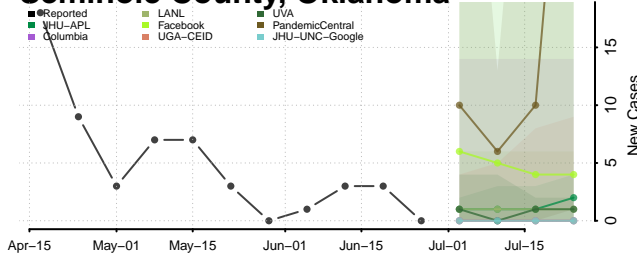

Rogers County, Oklahoma

Seminole County, Oklahoma

Sequoyah County, Oklahoma

Stephens County, Oklahoma

Texas County, Oklahoma

Tillman County, Oklahoma

Tulsa County, Oklahoma

Wagoner County, Oklahoma