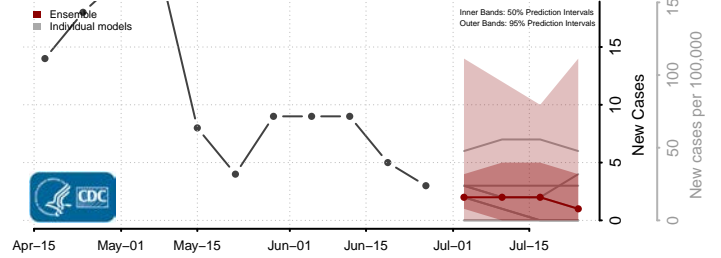

Summers County, West Virginia