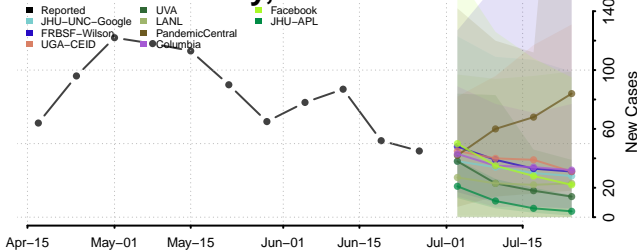

Chouteau County, Montana

Custer County, Montana

Daniels County, Montana

Dawson County, Montana

Deer Lodge County, Montana

Fallon County, Montana

Fergus County, Montana

Flathead County, Montana