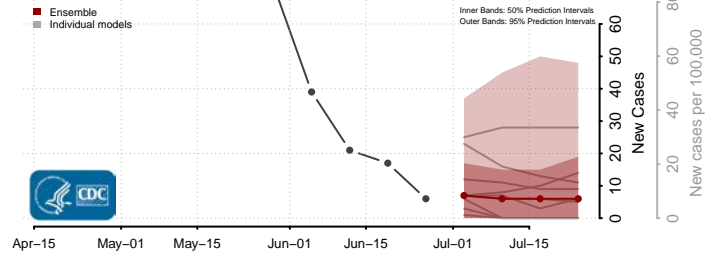

Chemung County, New York