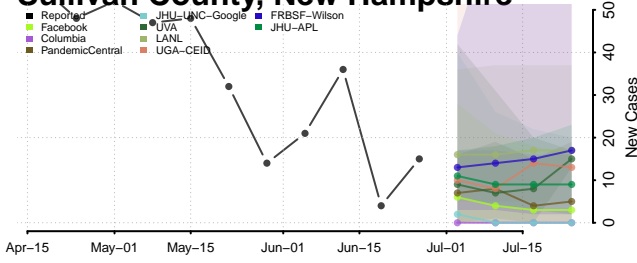

Sullivan County, New Hampshire