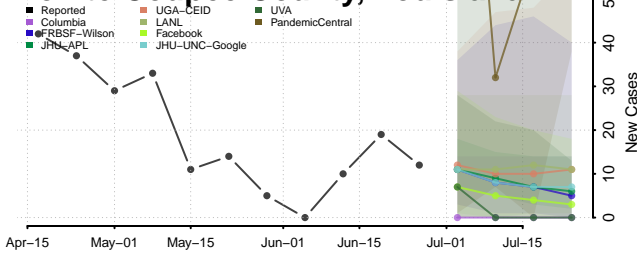

Natchitoches County, Louisiana

Orleans County, Louisiana

Ouachita County, Louisiana

Plaquemines County, Louisiana

Pointe Coupee County, Louisiana

Rapides County, Louisiana

Red River County, Louisiana

Richland County, Louisiana