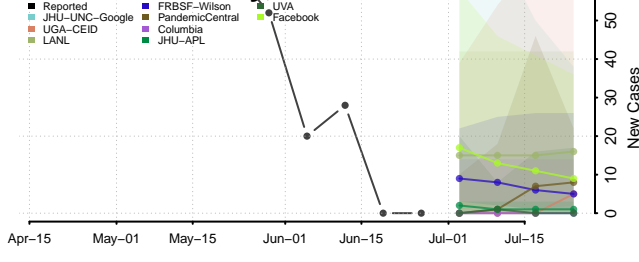

Hawkins County, Tennessee