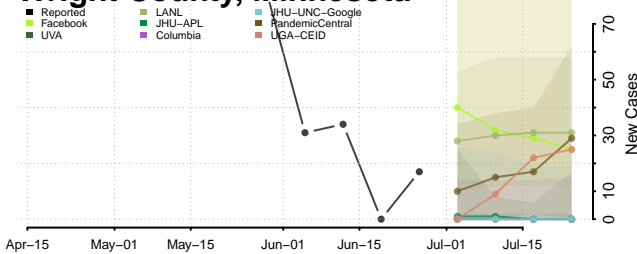

Waseca County, Minnesota

Washington County, Minnesota

Watonwan County, Minnesota

Wilkin County, Minnesota

Winona County, Minnesota

Wright County, Minnesota

Yellow Medicine County, Minnesota

Mississippi