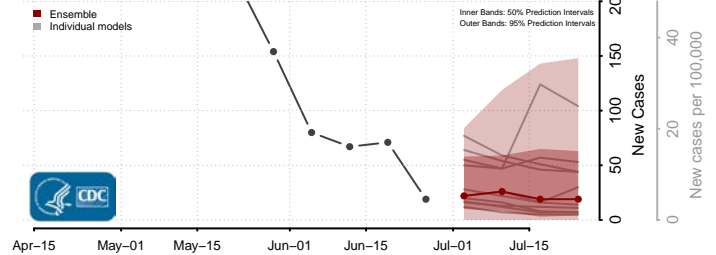

Hillsborough County, New Hampshire