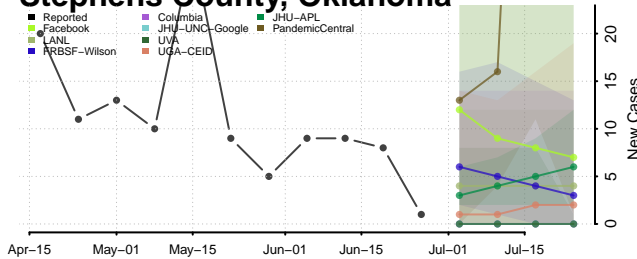

Rogers County, Oklahoma

Seminole County, Oklahoma

Sequoyah County, Oklahoma

Stephens County, Oklahoma

Texas County, Oklahoma

Tillman County, Oklahoma

Tulsa County, Oklahoma

Wagoner County, Oklahoma