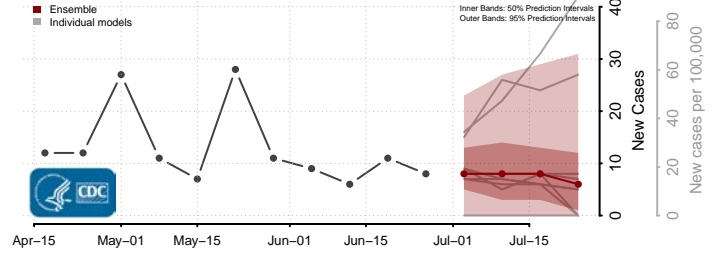

Nye County, Nevada