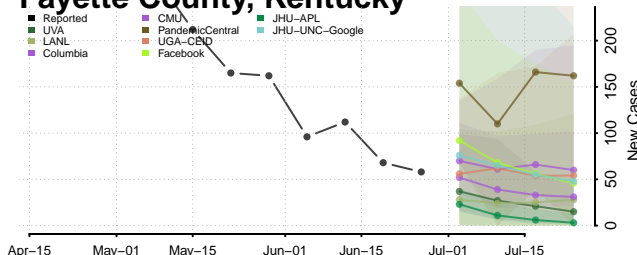

Fayette County, Kentucky