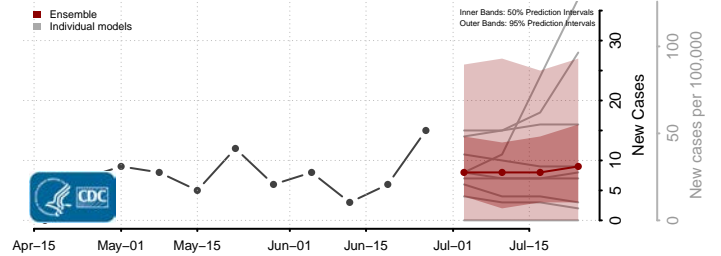

St. Francois County, Missouri

St. Louis City County, Missouri

St. Louis County, Missouri

Ste. Genevieve County, Missouri

Stoddard County, Missouri

Stone County, Missouri

Sullivan County, Missouri

Taney County, Missouri