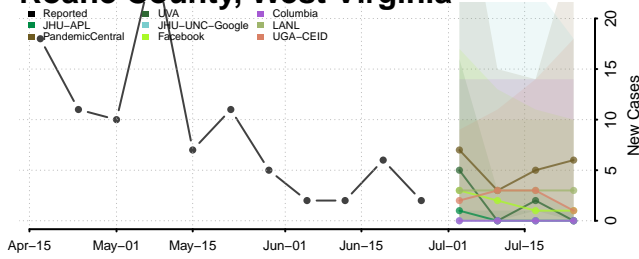

Roane County, West Virginia