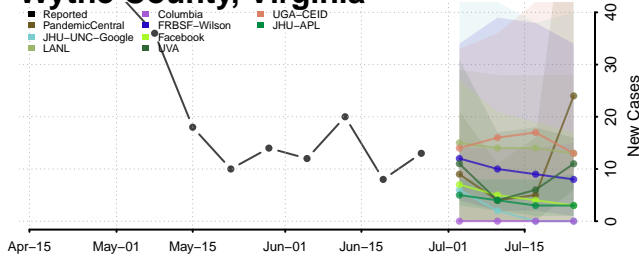

Warren County, Virginia

Washington County, Virginia

Waynesboro County, Virginia

Westmoreland County, Virginia

Williamsburg County, Virginia

Winchester County, Virginia

Wise County, Virginia

Wythe County, Virginia