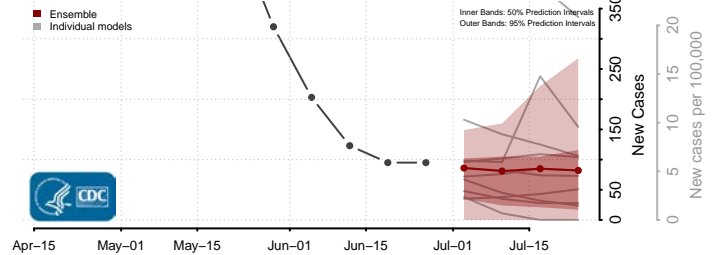

Middlesex County, Massachusetts