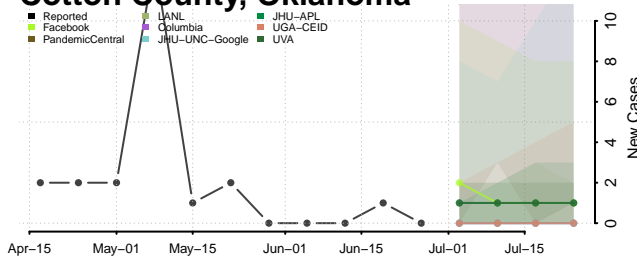

Cleveland County, Oklahoma

Coal County, Oklahoma

Comanche County, Oklahoma

Cotton County, Oklahoma

Craig County, Oklahoma

Creek County, Oklahoma

Custer County, Oklahoma

Delaware County, Oklahoma