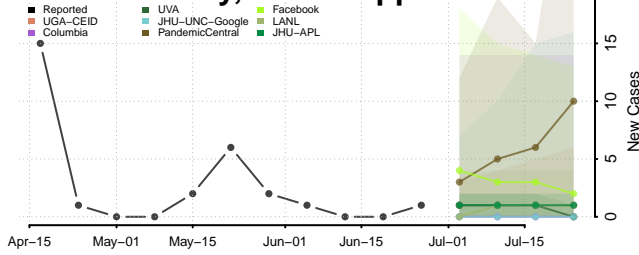

Adams County, Mississippi

Alcorn County, Mississippi

Amite County, Mississippi

Attala County, Mississippi

Claiborne County, Mississippi

Clarke County, Mississippi

Clay County, Mississippi

Coahoma County, Mississippi