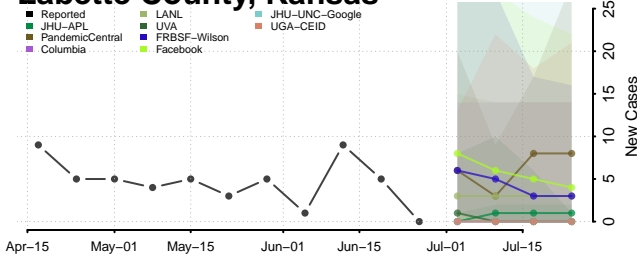

Johnson County, Kansas

Kearyn County, Kansas

Kingman County, Kansas

Kiowa County, Kansas

Labette County, Kansas

Lane County, Kansas

Leavenworth County, Kansas

Lincoln County, Kansas