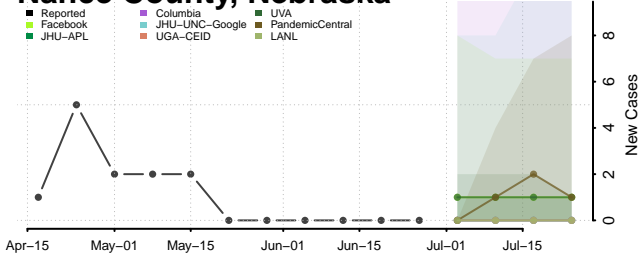

Logan County, Nebraska

Loup County, Nebraska

Madison County, Nebraska

McPherson County, Nebraska

Merrick County, Nebraska

Morrill County, Nebraska

Nance County, Nebraska

Nemaha County, Nebraska