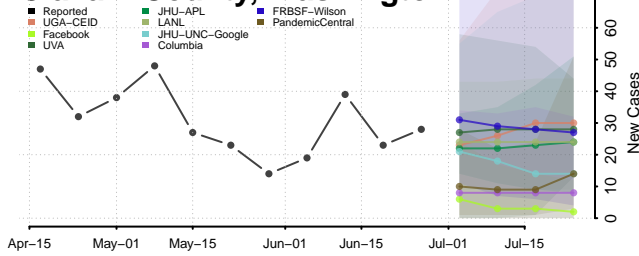

Clallam County, Washington