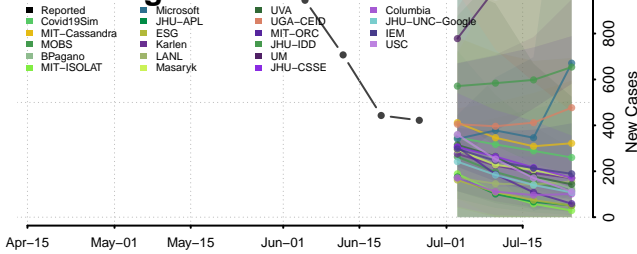

West Virginia*

*New weekly cases may decrease in this location over the next four weeks. For these locations, the ensemble forecast indicates a probability of 0.75 or greater that fewer cases will be reported in week four of the forecast than in the last reported week.