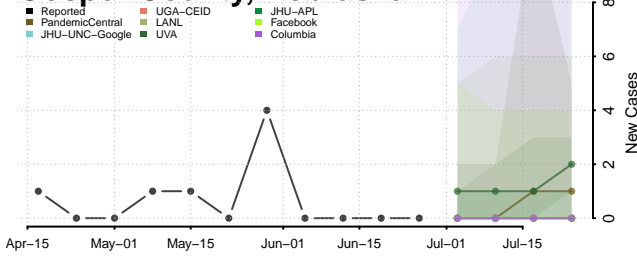

Furnas County, Nebraska

Gage County, Nebraska

Garden County, Nebraska

Garfield County, Nebraska

Gosper County, Nebraska

Grant County, Nebraska

Greeley County, Nebraska

Hall County, Nebraska