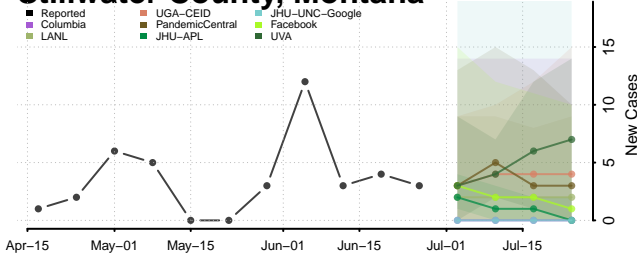

Stillwater County, Montana