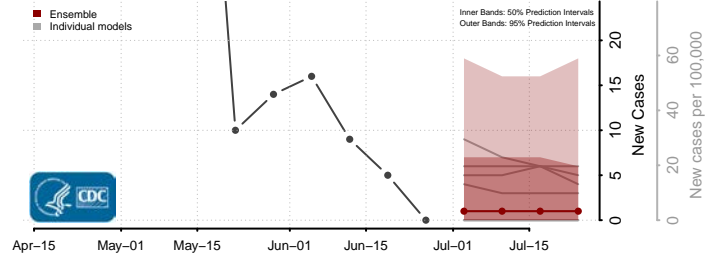

Calhoun County, West Virginia

Clay County, West Virginia

Doddridge County, West Virginia

Fayette County, West Virginia

Gilmer County, West Virginia

Grant County, West Virginia

Marshall County, West Virginia