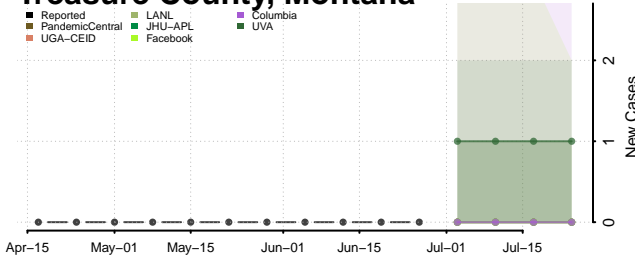

Teton County, Montana

Toole County, Montana

Treasure County, Montana

Valley County, Montana

Wheatland County, Montana

Wibaux County, Montana

Yellowstone County, Montana

Nebraska