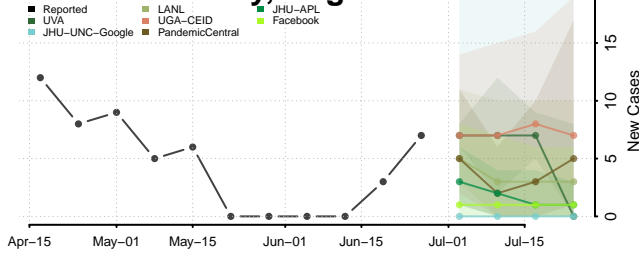

Madison County, Virginia