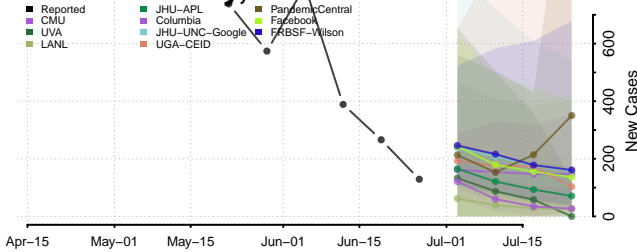

Kosciusko County, Indiana

LaGrange County, Indiana

Lake County, Indiana

LaPorte County, Indiana

Lawrence County, Indiana

Madison County, Indiana

Marion County, Indiana

Marshall County, Indiana