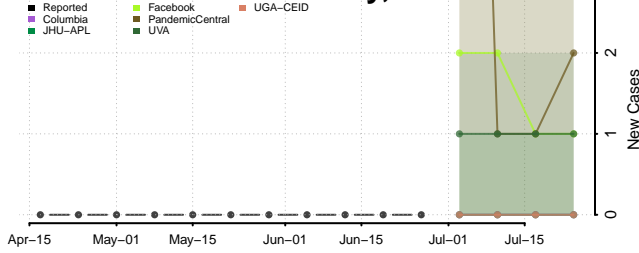

Haines County, Alaska

Hoonah-Angoon County, Alaska

Juneau County, Alaska

Kenai Peninsula County, Alaska

Southeast Fairbanks County, Alaska

Valdez-Cordova County, Alaska

Wrangell County, Alaska

Yakutat County, Alaska