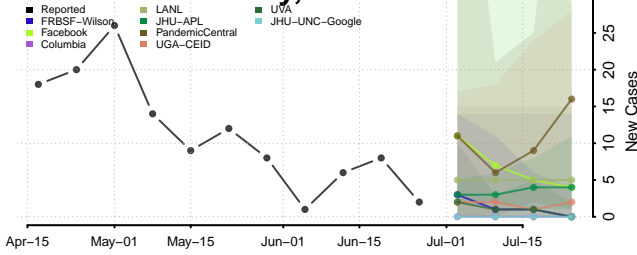

Leon County, Texas

Liberty County, Texas

Limestone County, Texas

Lipscomb County, Texas

Live Oak County, Texas

Llano County, Texas

Loving County, Texas

Menard County, Texas