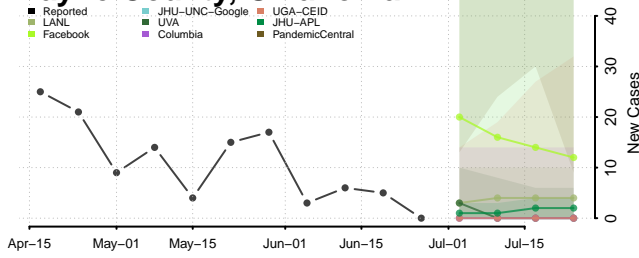

Payne County, Oklahoma