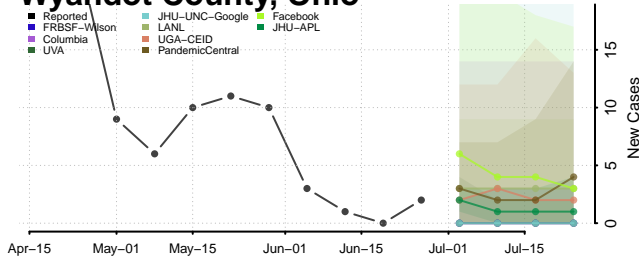

Van Wert County, Ohio

Vinton County, Ohio

Warren County, Ohio

Washington County, Ohio

Wayne County, Ohio

Williams County, Ohio

Wood County, Ohio

Wyandot County, Ohio