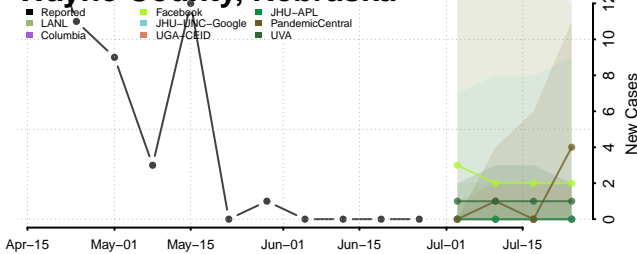

Wayne County, Nebraska