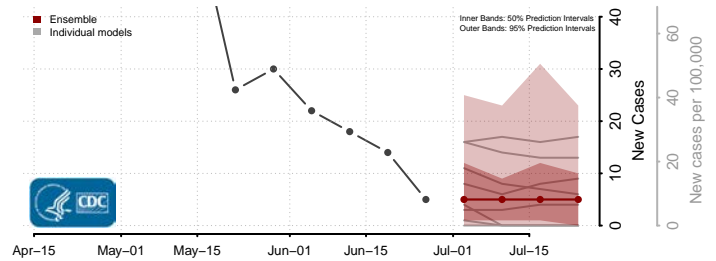

Belknap County, New Hampshire

Carroll County, New Hampshire

*New weekly cases may decrease in this location over the next four weeks. For these locations, the ensemble forecast indicates a probability of 0.75 or greater that fewer cases will be reported in week four of the forecast than in the last reported week.