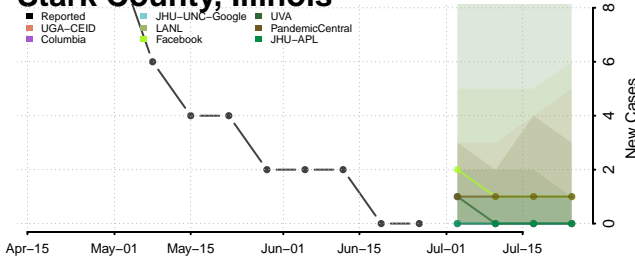

Schuyler County, Illinois

Scott County, Illinois

Shelby County, Illinois

St. Clair County, Illinois

Stark County, Illinois

Stephenson County, Illinois

Tazewell County, Illinois

Union County, Illinois