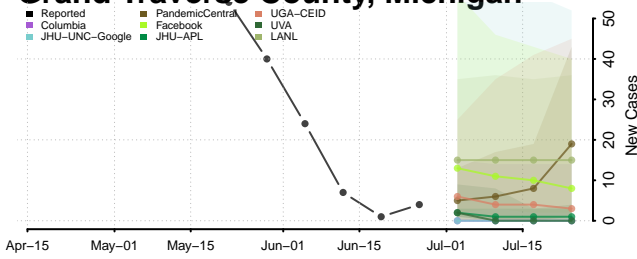

Genesee County, Michigan

Gladwin County, Michigan

Gogebic County, Michigan

Grand Traverse County, Michigan

Gratiot County, Michigan

Hillsdale County, Michigan

Houghton County, Michigan

Huron County, Michigan