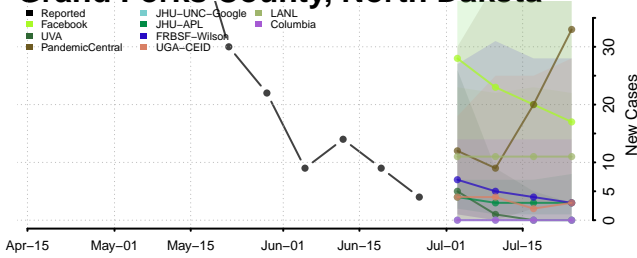

Grand Forks County, North Dakota