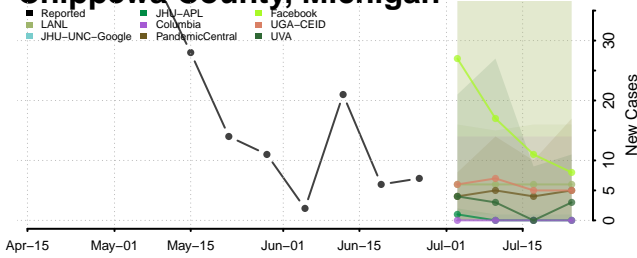

Chippewa County, Michigan