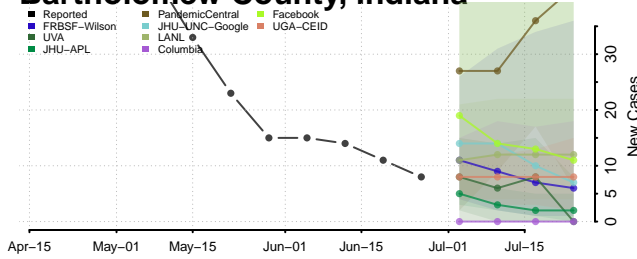

Bartholomew County, Indiana