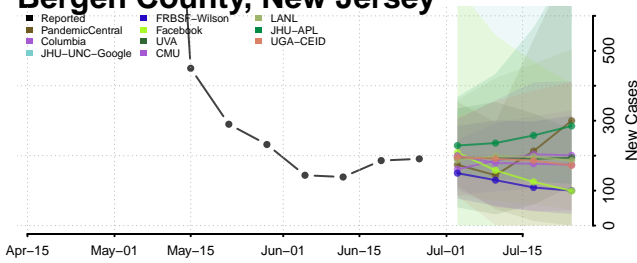

Bergen County, New Jersey