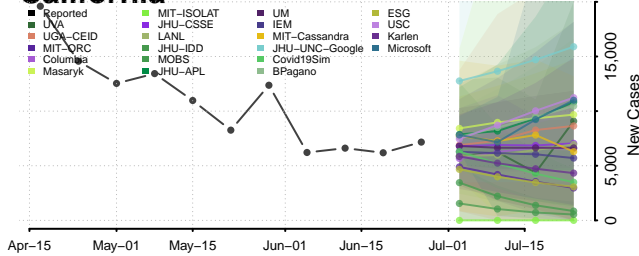

California