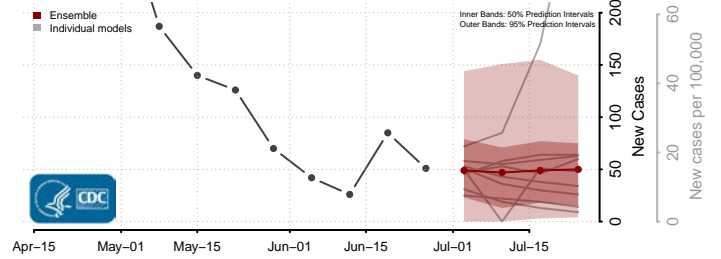

Hanover County, Virginia

Harrisonburg County, Virginia

Henrico County, Virginia

Henry County, Virginia

Highland County, Virginia

Hopewell County, Virginia

Isle of Wight County, Virginia

James City County, Virginia