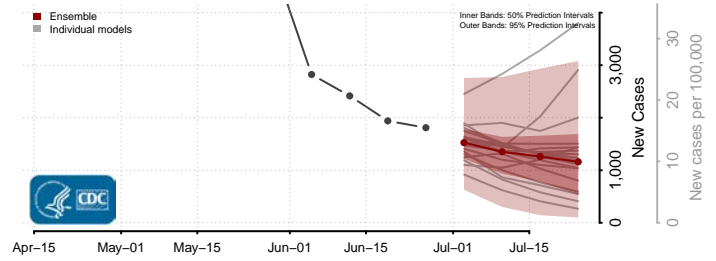

Towner County, North Dakota

Trail County, North Dakota

Walsh County, North Dakota

Ward County, North Dakota

Wells County, North Dakota

Williams County, North Dakota

Northern Mariana Islands

Ohio*