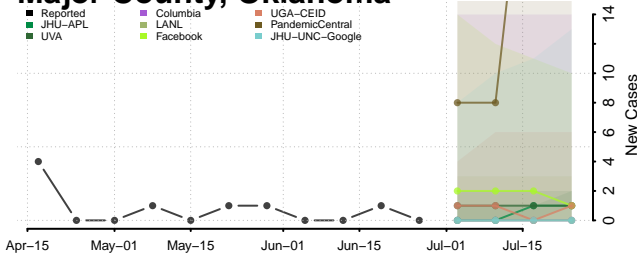

Major County, Oklahoma