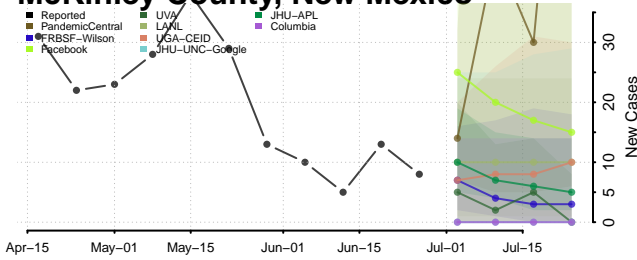

McKinley County, New Mexico