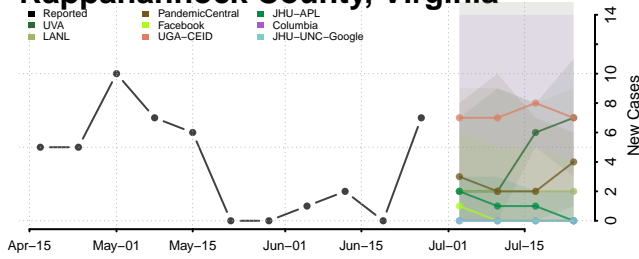

Rappahannock County, Virginia