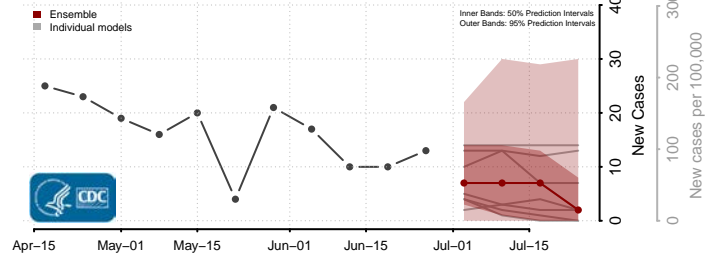

Monroe County, West Virginia