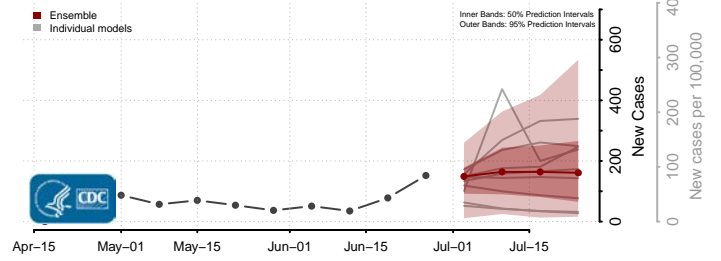

Boone County, Missouri