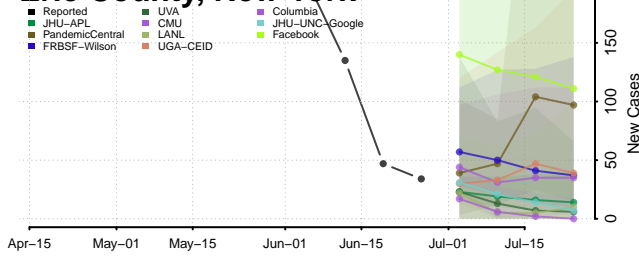

Clinton County, New York

Columbia County, New York

Cortland County, New York

Delaware County, New York

Dutchess County, New York

Erie County, New York

Essex County, New York

Franklin County, New York