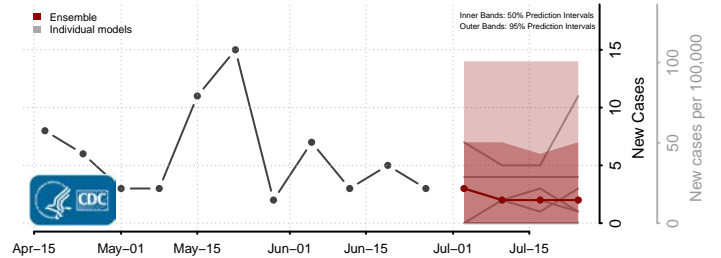

Winn County, Louisiana