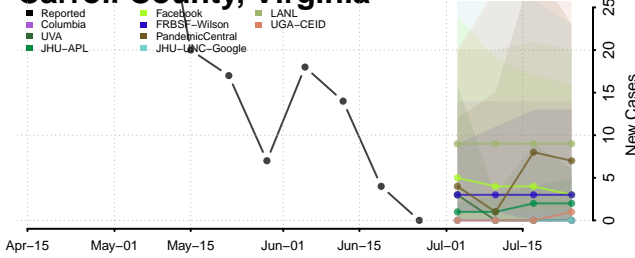

Carroll County, Virginia