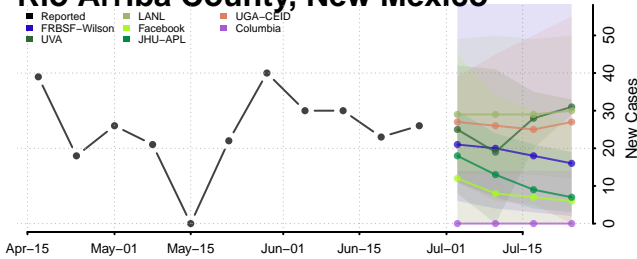

Rio Arriba County, New Mexico