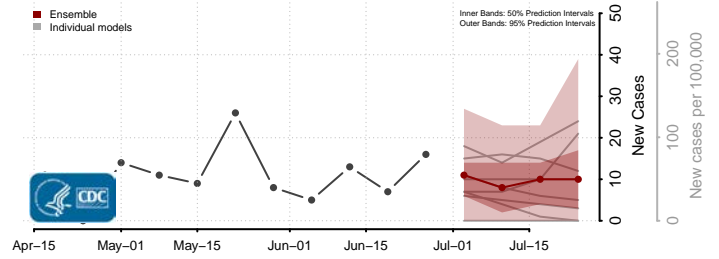

Natchitoches County, Louisiana

Orleans County, Louisiana

Ouachita County, Louisiana

Plaquemines County, Louisiana

Pointe Coupee County, Louisiana

Rapides County, Louisiana

Red River County, Louisiana

Richland County, Louisiana