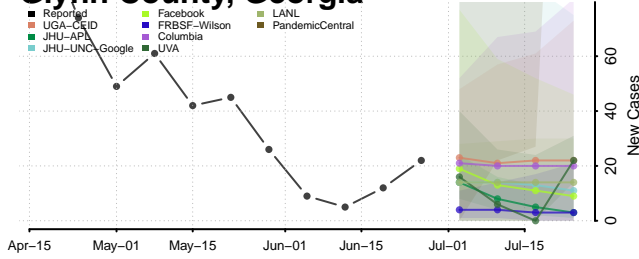

Forsyth County, Georgia

Franklin County, Georgia

Fulton County, Georgia

Gilmer County, Georgia

Glascocock County, Georgia

Glynn County, Georgia

Gordon County, Georgia

Grady County, Georgia