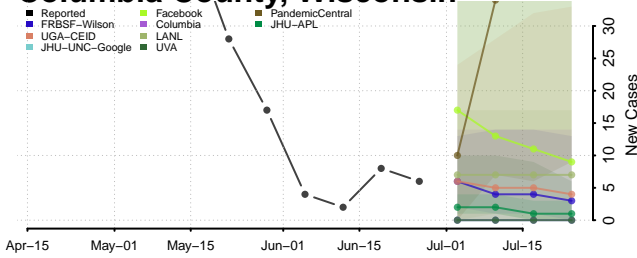

Columbia County, Wisconsin