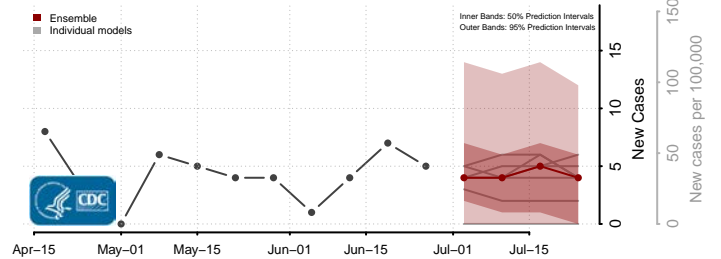

Greene County, Arkansas

Hempstead County, Arkansas

Hot Spring County, Arkansas

Howard County, Arkansas

Lawrence County, Arkansas

Lee County, Arkansas

Lincoln County, Arkansas

Little River County, Arkansas