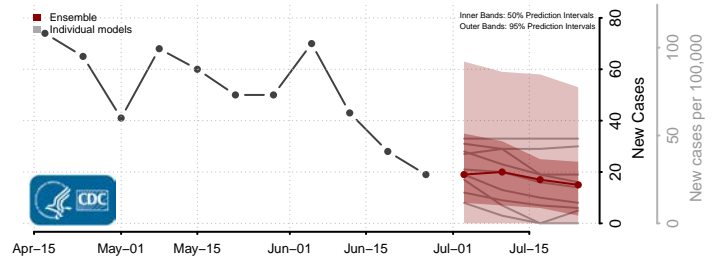

Wilkes County, North Carolina