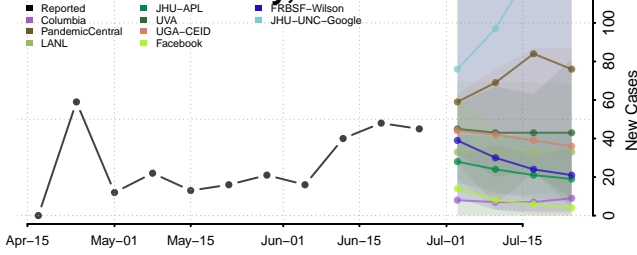

McDonald County, Missouri