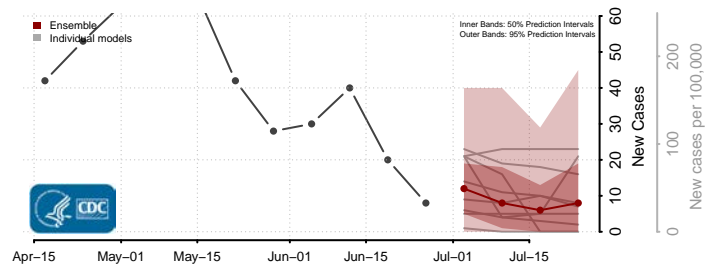

Washington County, Oklahoma

Washita County, Oklahoma

Woods County, Oklahoma

Woodward County, Oklahoma

*New weekly cases may decrease in this location over the next four weeks. For these locations, the ensemble forecast indicates a probability of 0.75 or greater that fewer cases will be reported in week four of the forecast than in the last reported week.