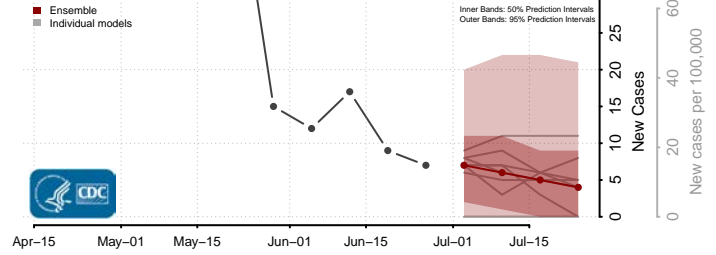

Chenango County, New York