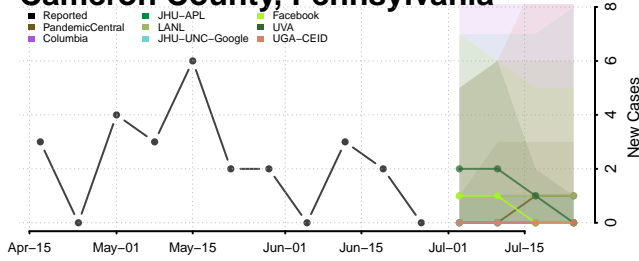

Cameron County, Pennsylvania