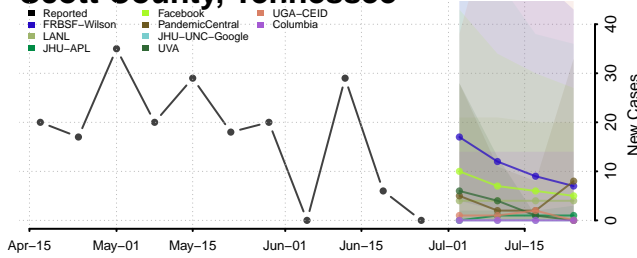

Morgan County, Tennessee

Obion County, Tennessee

Overton County, Tennessee

Robertson County, Tennessee

Rutherford County, Tennessee

Scott County, Tennessee

Sequatchie County, Tennessee

Sevier County, Tennessee