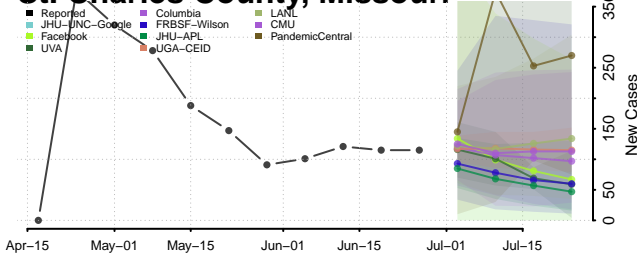

St. Charles County, Missouri