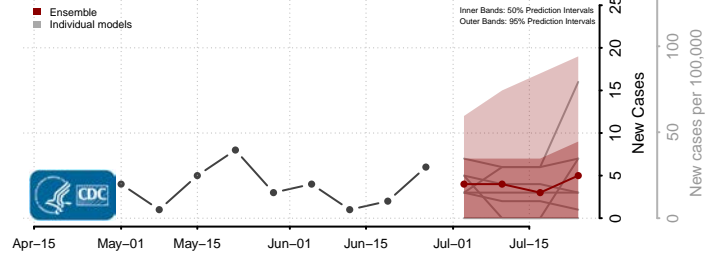

Wayne County, Mississippi