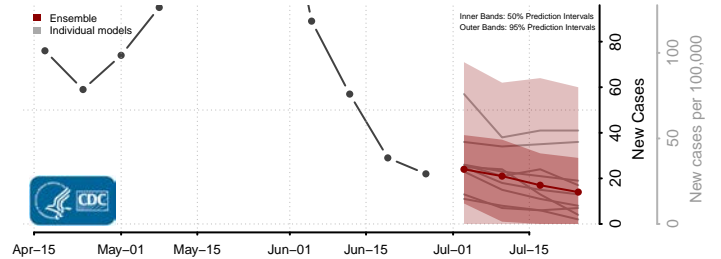

Columbia County, Washington

Cowlitz County, Washington

Douglas County, Washington

Ferry County, Washington

Franklin County, Washington

Garfield County, Washington

Grant County, Washington

Grays Harbor County, Washington