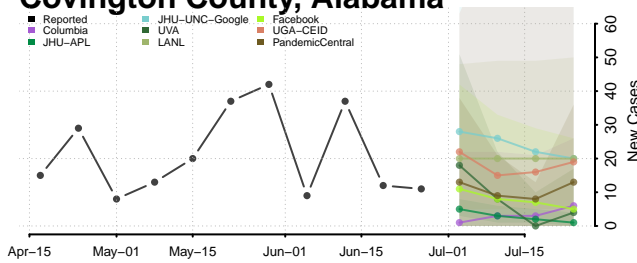

Clarke County, Alabama

Clay County, Alabama

Cleburne County, Alabama

Coffee County, Alabama

Colbert County, Alabama

Conecuh County, Alabama

Coosa County, Alabama

Covington County, Alabama

Crenshaw County, Alabama

Cullman County, Alabama

Fayette County, Alabama

Franklin County, Alabama

Geneva County, Alabama

Greene County, Alabama

Hale County, Alabama

Henry County, Alabama