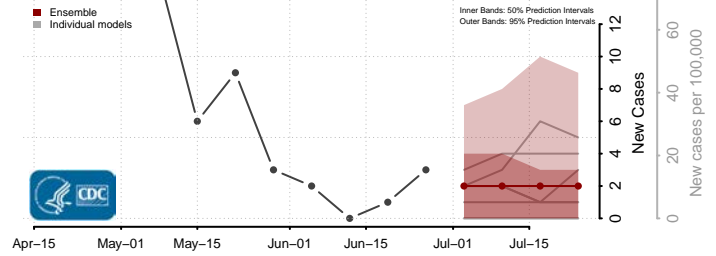

Charles County, Maryland

Dorchester County, Maryland

Frederick County, Maryland

Garrett County, Maryland

Harford County, Maryland

Howard County, Maryland

Kent County, Maryland

Montgomery County, Maryland