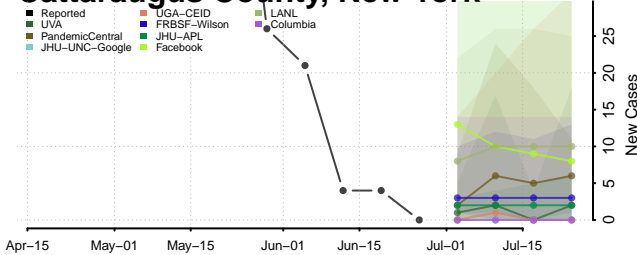

Cattaraugus County, New York