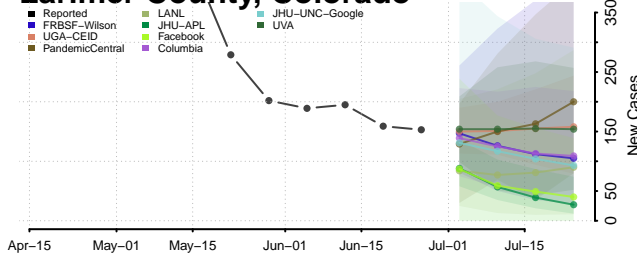

Lake County, Colorado

Larimer County, Colorado

Las Animas County, Colorado

Lincoln County, Colorado

Logan County, Colorado

Mesa County, Colorado

Ouray County, Colorado

Park County, Colorado