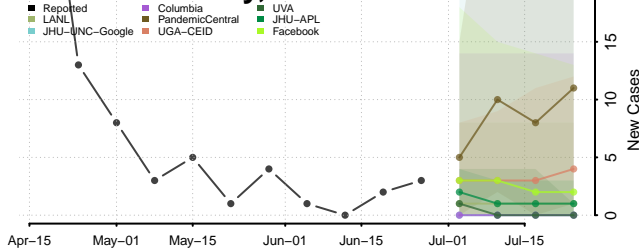

Socorro County, New Mexico