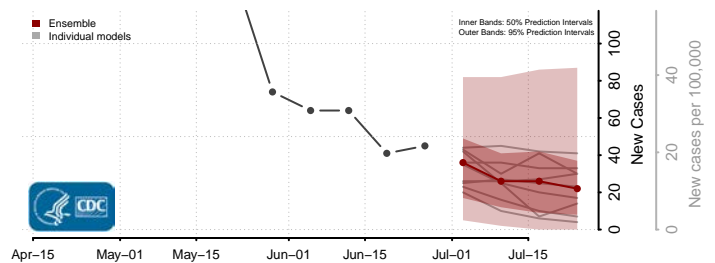

Sagadahoc County, Maine

Somerset County, Maine

Waldo County, Maine

Washington County, Maine

York County, Maine

Maryland*

*New weekly cases may decrease in this location over the next four weeks. For these locations, the ensemble forecast indicates a probability of 0.75 or greater that fewer cases will be reported in week four of the forecast than in the last reported week.