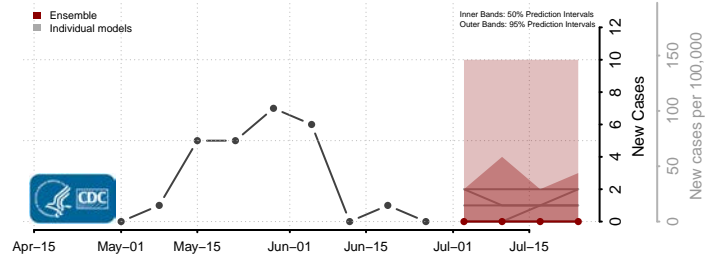

Tucker County, West Virginia