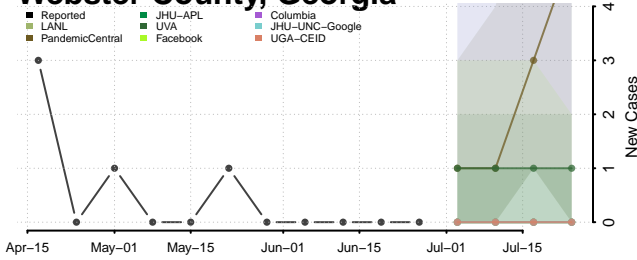

Walker County, Georgia

Walton County, Georgia

Ware County, Georgia

Warren County, Georgia

Washington County, Georgia

Wayne County, Georgia

Webster County, Georgia

Wheeler County, Georgia