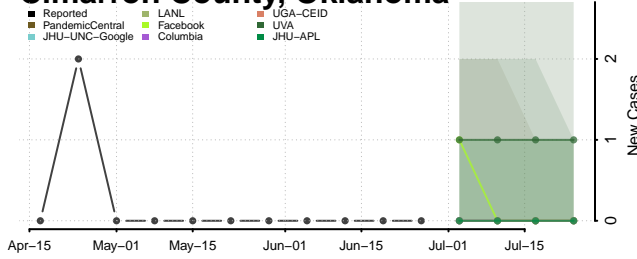

Blaine County, Oklahoma

Bryan County, Oklahoma

Caddo County, Oklahoma

Canadian County, Oklahoma

Carter County, Oklahoma

Cherokee County, Oklahoma

Choctaw County, Oklahoma

Cimarron County, Oklahoma