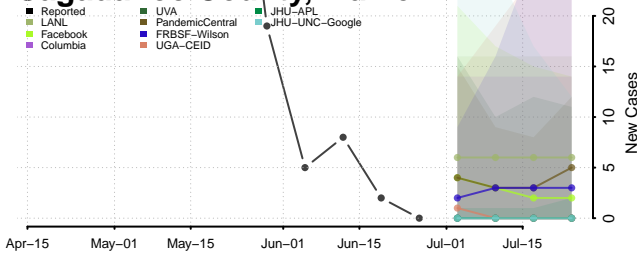

Sagadahoc County, Maine