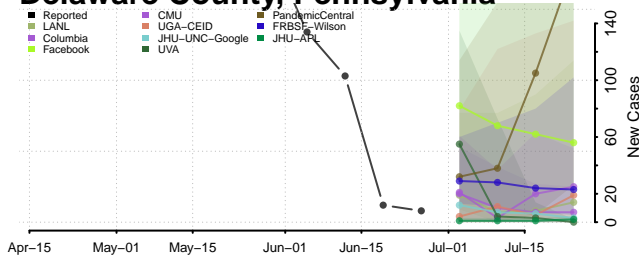

Delaware County, Pennsylvania