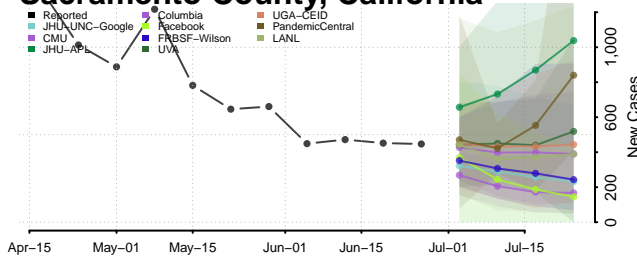

Napa County, California

Nevada County, California

Orange County, California

Placer County, California

Plumas County, California

Riverside County, California

Sacramento County, California

San Benito County, California