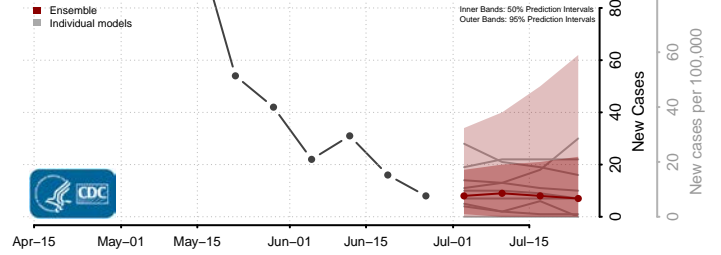

Washtenaw County, Michigan

Wayne County, Michigan

Wexford County, Michigan

Minnesota

Aitkin County, Minnesota

Anoka County, Minnesota

Carlton County, Minnesota

Carver County, Minnesota