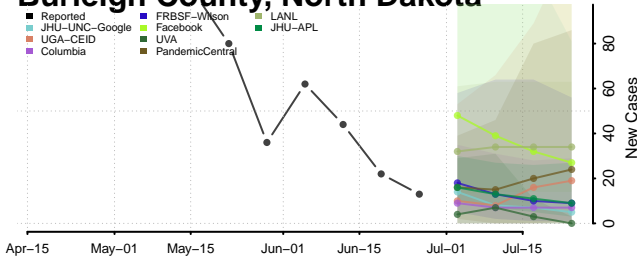

Burleigh County, North Dakota