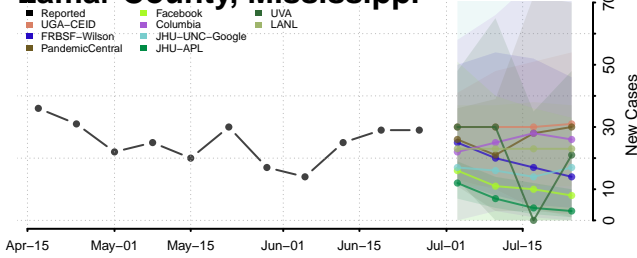

Lamar County, Mississippi