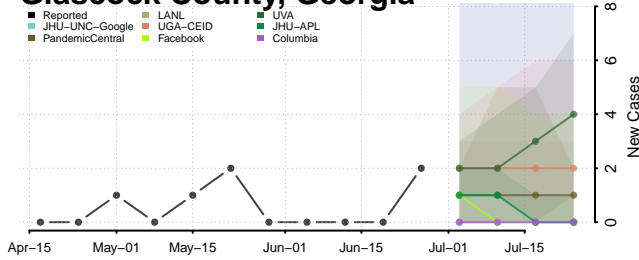

Forsyth County, Georgia

Franklin County, Georgia

Fulton County, Georgia

Gilmer County, Georgia

Glascocock County, Georgia

Glynn County, Georgia

Gordon County, Georgia

Grady County, Georgia