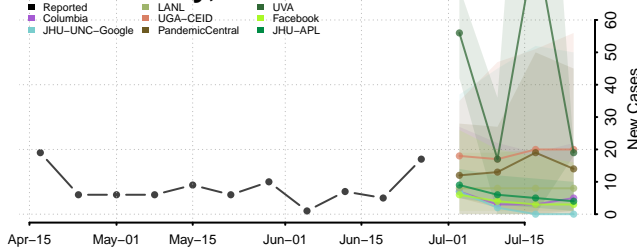

Taos County, New Mexico