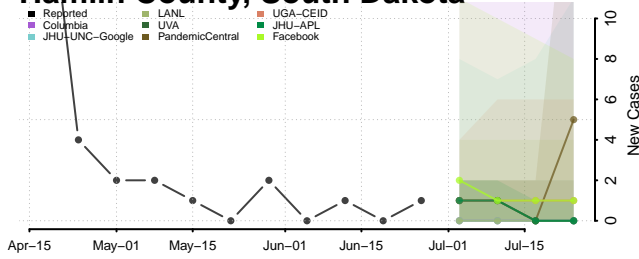

Hamlin County, South Dakota