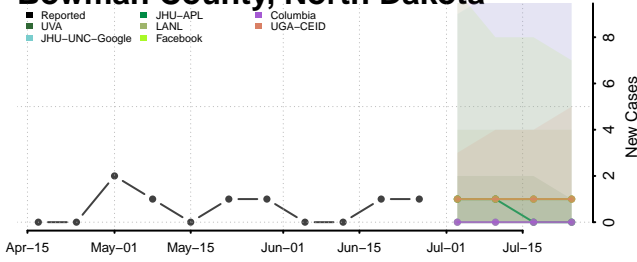

Bowman County, North Dakota