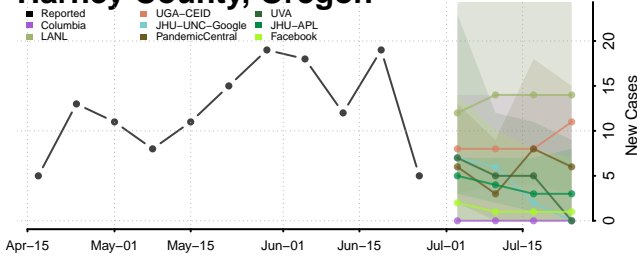

Harney County, Oregon