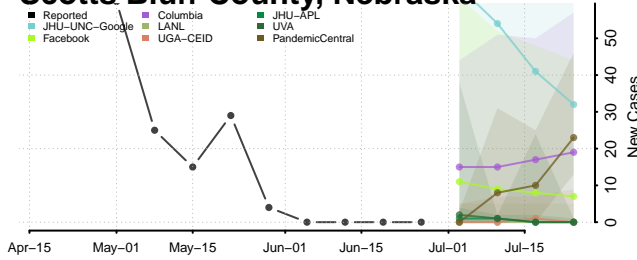

Red Willow County, Nebraska

Richardson County, Nebraska

Rock County, Nebraska

Saline County, Nebraska

Sarpy County, Nebraska

Saunders County, Nebraska

Scotts Bluff County, Nebraska

Seward County, Nebraska