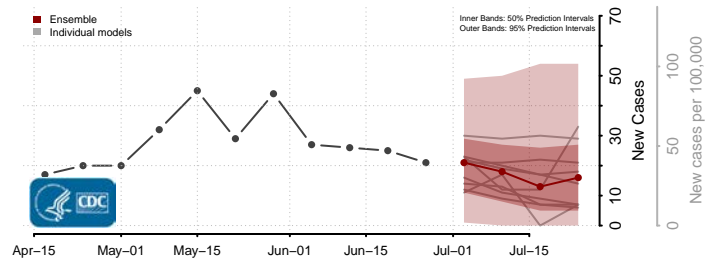

St. Charles County, Louisiana