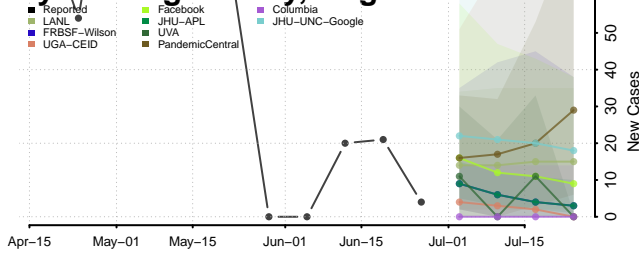

Lynchburg County, Virginia