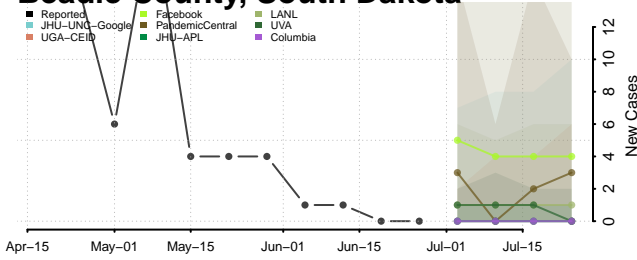

Beadle County, South Dakota