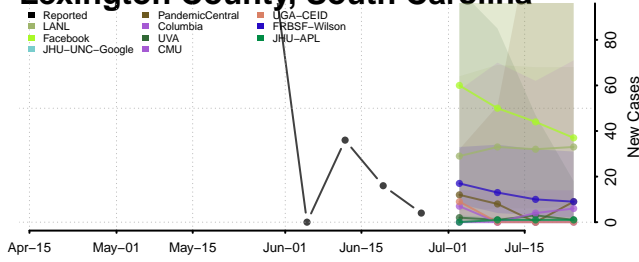

Lexington County, South Carolina