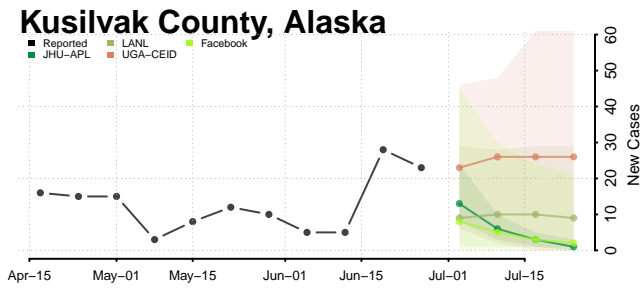

Haines County, Alaska

Hoonah-Angoon County, Alaska

Juneau County, Alaska

Kenai Peninsula County, Alaska

Southeast Fairbanks County, Alaska

Valdez-Cordova County, Alaska

Wrangell County, Alaska

Yakutat County, Alaska