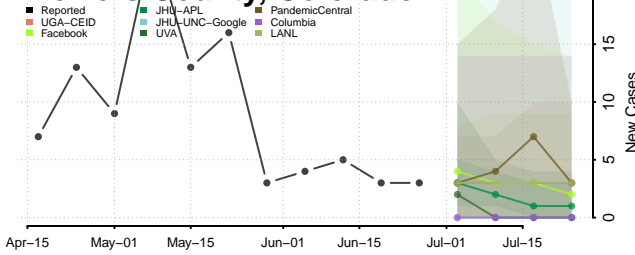

Prowers County, Colorado