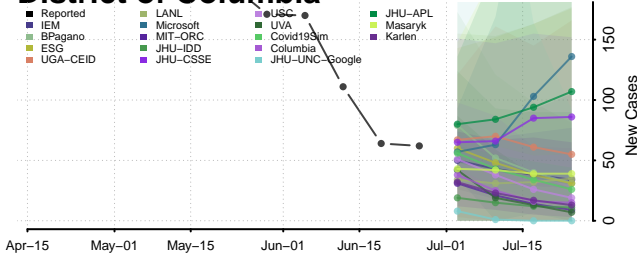

District of Columbia*