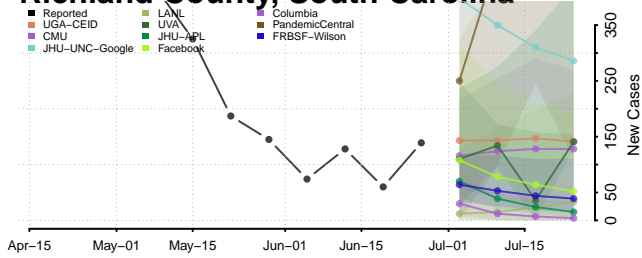

Oconee County, South Carolina

Orangeburg County, South Carolina

Pickens County, South Carolina

Richland County, South Carolina

Saluda County, South Carolina

Spartanburg County, South Carolina

Sumter County, South Carolina