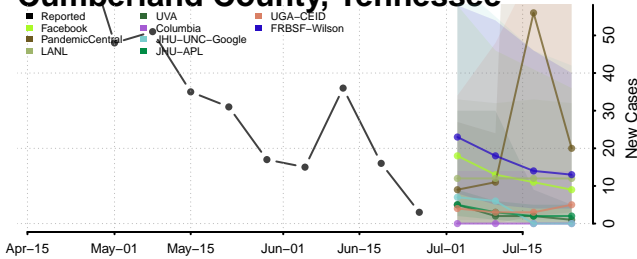

Cheatham County, Tennessee

Chester County, Tennessee

Claiborne County, Tennessee

Clay County, Tennessee

Cocke County, Tennessee

Coffee County, Tennessee

Crockett County, Tennessee

Cumberland County, Tennessee