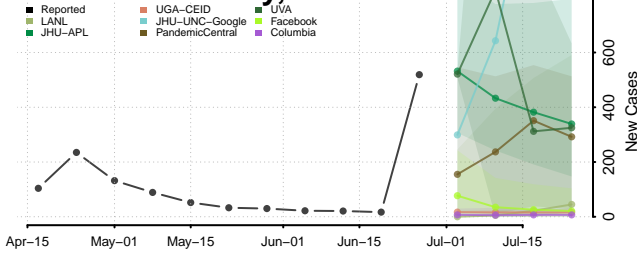

Jefferson County, Texas