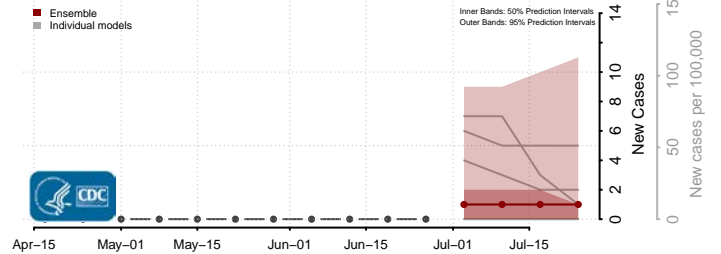

Grand County, Utah