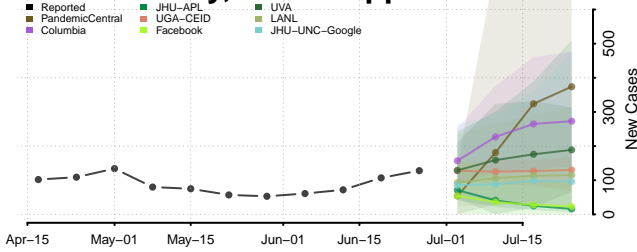

Copiah County, Mississippi

Covington County, Mississippi

Hancock County, Mississippi

Harrison County, Mississippi

Hinds County, Mississippi

Holmes County, Mississippi

Humphreys County, Mississippi

Issaquena County, Mississippi