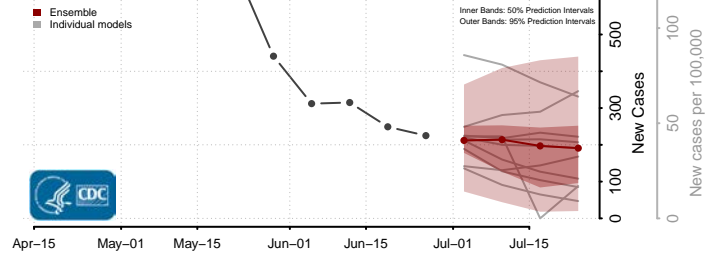

Yolo County, California

Yuba County, California

Colorado*

Adams County, Colorado

Alamosa County, Colorado

Arapahoe County, Colorado

Archuleta County, Colorado

*New weekly cases may decrease in this location over the next four weeks. For these locations, the ensemble forecast indicates a probability of 0.75 or greater that fewer cases will be reported in week four of the forecast than in the last reported week.