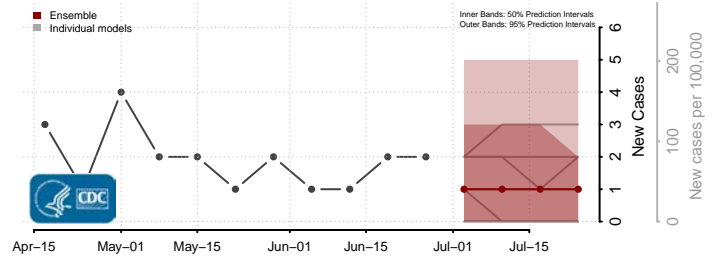

Kidder County, North Dakota