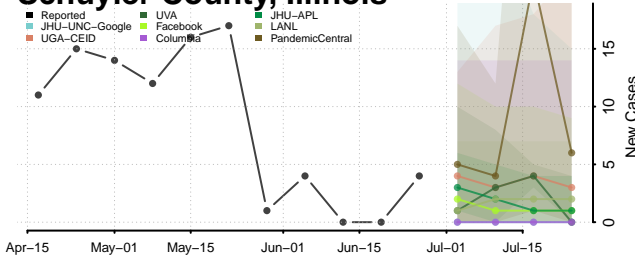

Schuyler County, Illinois