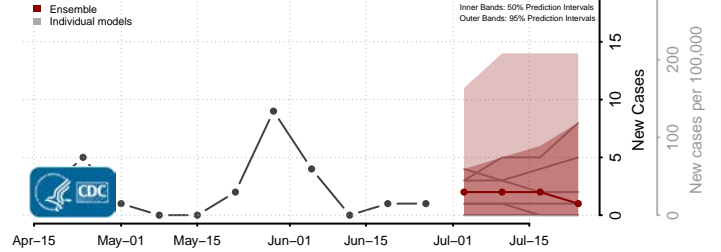

Pershing County, Nevada