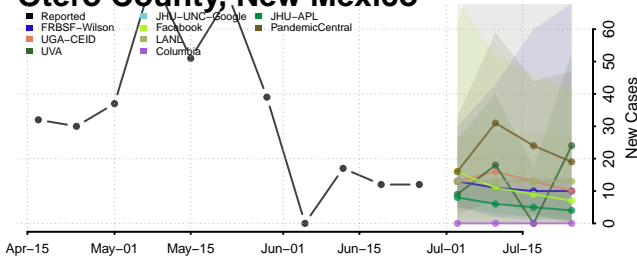

Otero County, New Mexico