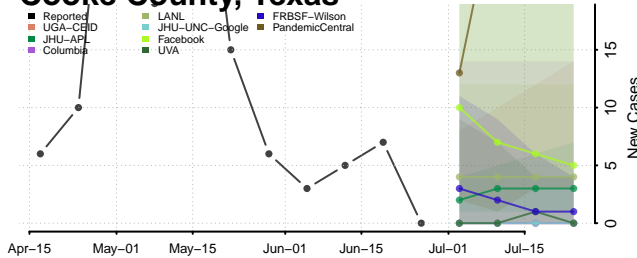

Cooke County, Texas