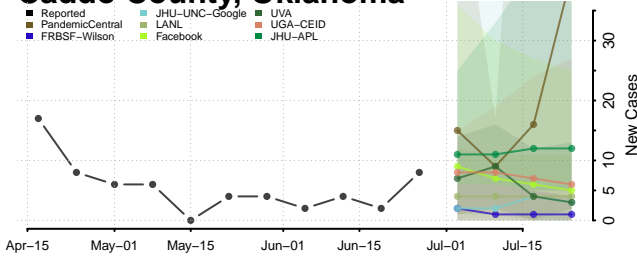

Caddo County, Oklahoma