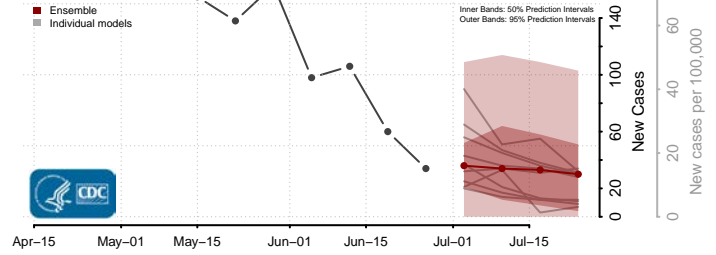

Durham County, North Carolina

Edgecombe County, North Carolina

Forsyth County, North Carolina

Franklin County, North Carolina

Gaston County, North Carolina

Gates County, North Carolina

Graham County, North Carolina