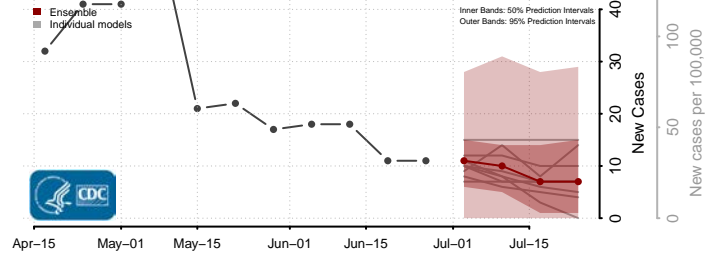

Rowan County, North Carolina

Rutherford County, North Carolina

Sampson County, North Carolina

Scotland County, North Carolina

Stanly County, North Carolina

Stokes County, North Carolina

Surry County, North Carolina