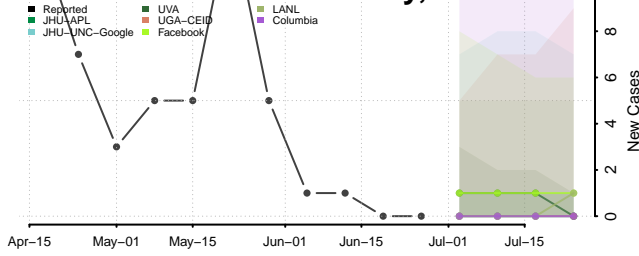

Lake of the Woods County, Minnesota