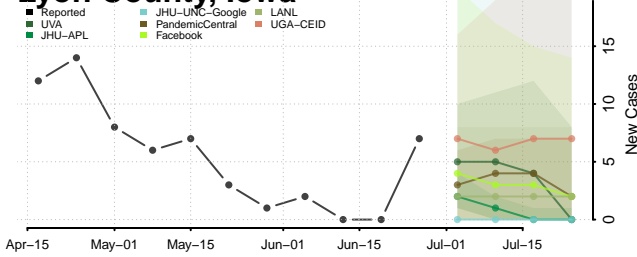

Lyon County, Iowa