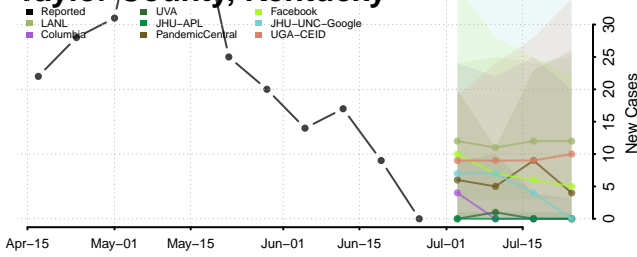

Taylor County, Kentucky