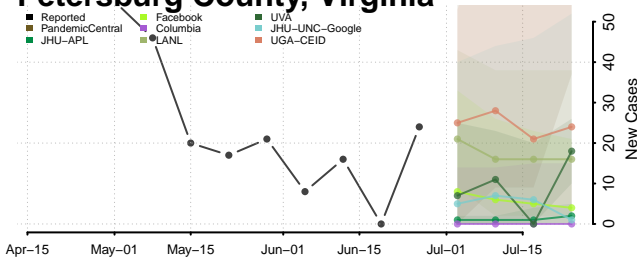

Northampton County, Virginia

Northumberland County, Virginia

Norton County, Virginia

Nottoway County, Virginia

Orange County, Virginia

Page County, Virginia

Patrick County, Virginia

Petersburg County, Virginia