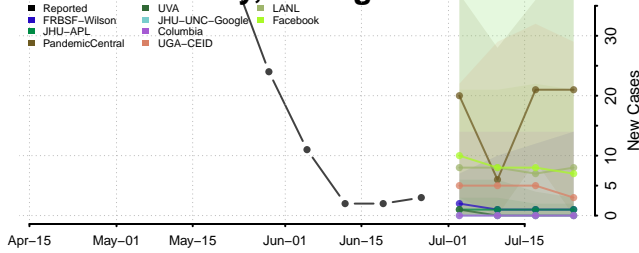

Saginaw County, Michigan

Sanilac County, Michigan

Schoolcraft County, Michigan

Shiawassee County, Michigan

St. Clair County, Michigan

St. Joseph County, Michigan

Tuscola County, Michigan

Van Buren County, Michigan