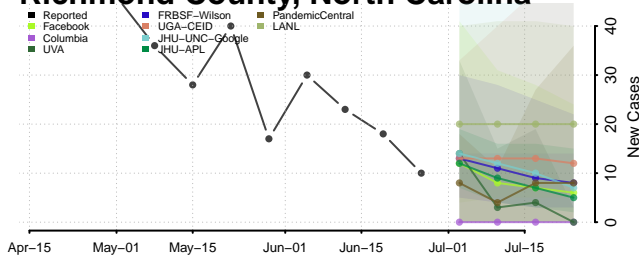

Richmond County, North Carolina