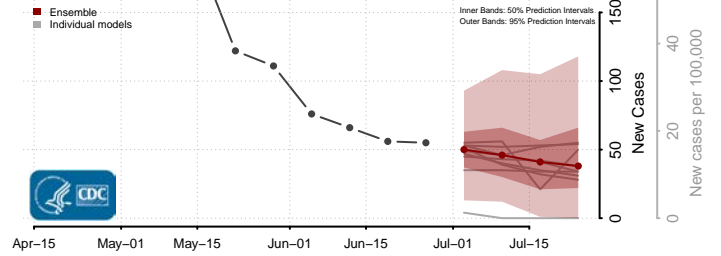

Escambia County, Florida