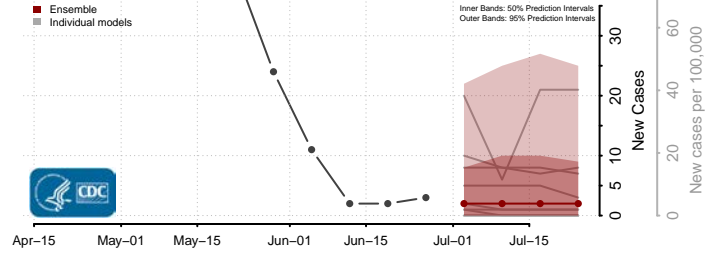

Saginaw County, Michigan

Sanilac County, Michigan

Schoolcraft County, Michigan

Shiawassee County, Michigan

St. Clair County, Michigan

St. Joseph County, Michigan

Tuscola County, Michigan

Van Buren County, Michigan