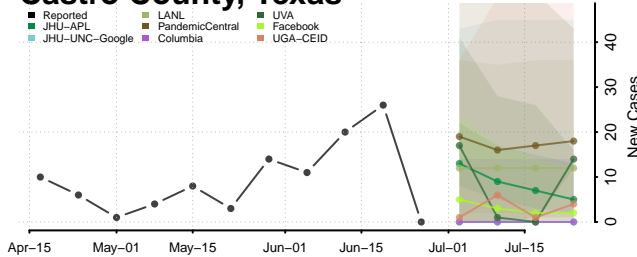

Castro County, Texas