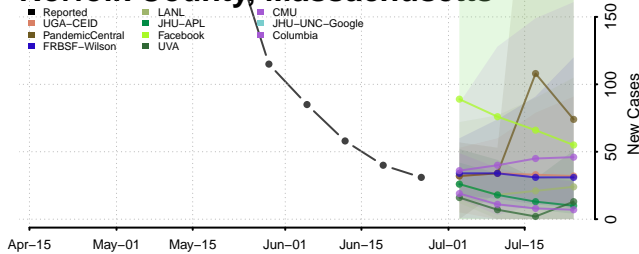

Norfolk County, Massachusetts