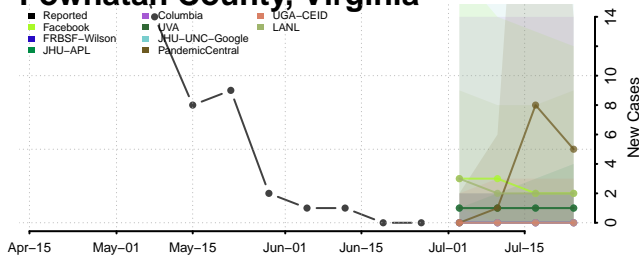

Pittsylvania County, Virginia

Poquoson County, Virginia

Portsmouth County, Virginia

Powhatan County, Virginia

Prince Edward County, Virginia

Prince George County, Virginia

Prince William County, Virginia

Pulaski County, Virginia