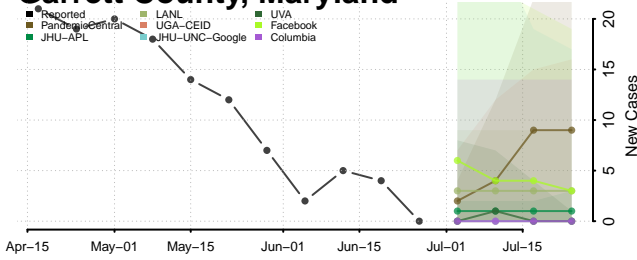

Charles County, Maryland

Dorchester County, Maryland

Frederick County, Maryland

Garrett County, Maryland

Harford County, Maryland

Howard County, Maryland

Kent County, Maryland

Montgomery County, Maryland