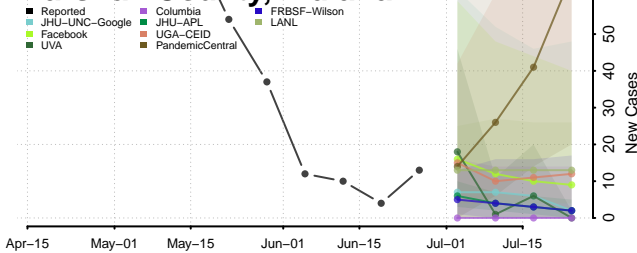

Kosciusko County, Indiana

LaGrange County, Indiana

Lake County, Indiana

LaPorte County, Indiana

Lawrence County, Indiana

Madison County, Indiana

Marion County, Indiana

Marshall County, Indiana