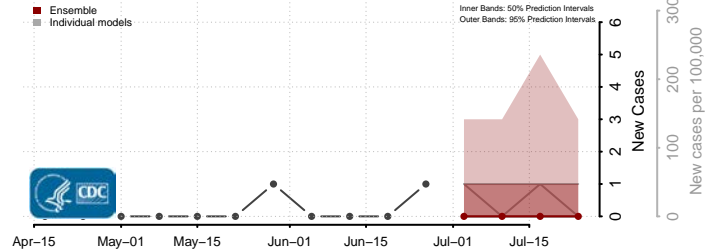

Wichita County, Kansas

Wilson County, Kansas

Woodson County, Kansas

Wyandotte County, Kansas

*New weekly cases may decrease in this location over the next four weeks. For these locations, the ensemble forecast indicates a probability of 0.75 or greater that fewer cases will be reported in week four of the forecast than in the last reported week.