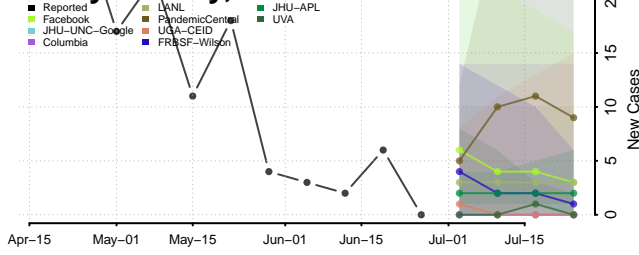

Ashe County, North Carolina

Avery County, North Carolina

Beaufort County, North Carolina

Bertie County, North Carolina

Bladen County, North Carolina

Brunswick County, North Carolina

Buncombe County, North Carolina