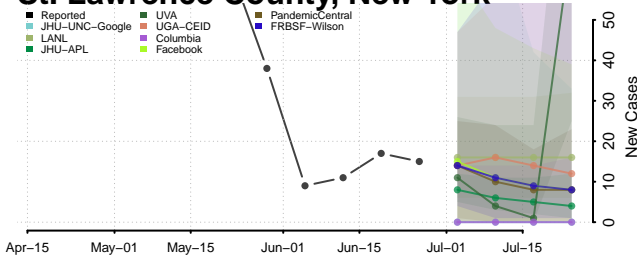

St. Lawrence County, New York