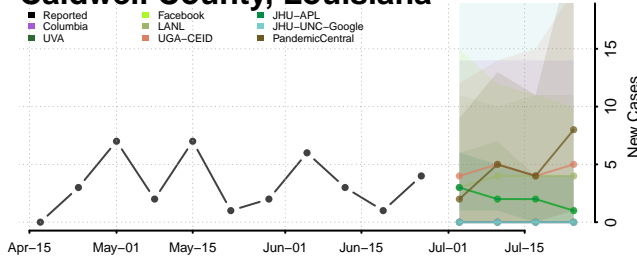

Caldwell County, Louisiana