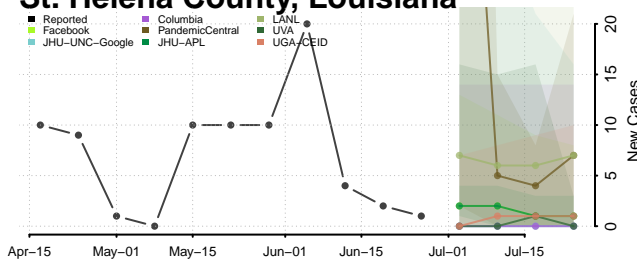

Sabine County, Louisiana

St. Bernard County, Louisiana

St. Charles County, Louisiana

St. Helena County, Louisiana

St. James County, Louisiana

St. John the Baptist County, Louisiana

St. Landry County, Louisiana