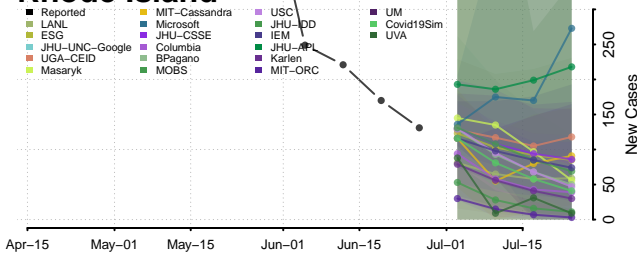

Rhode Island*