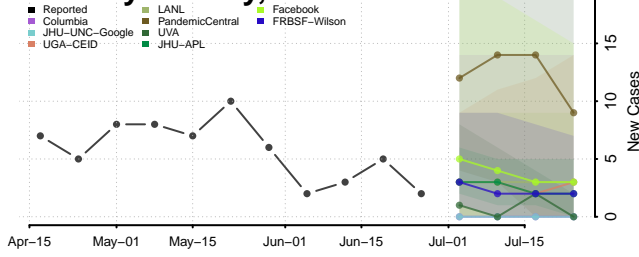

Cleburne County, Arkansas

Cleveland County, Arkansas

Columbia County, Arkansas

Conway County, Arkansas

Craighead County, Arkansas

Crawford County, Arkansas

Crittenden County, Arkansas

Cross County, Arkansas