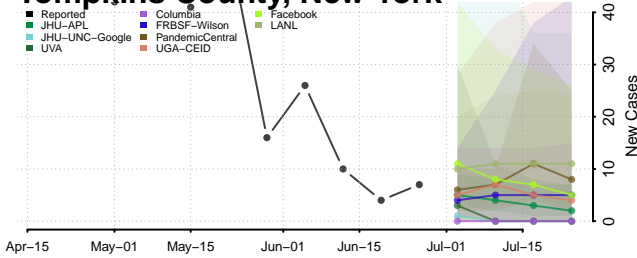

St. Lawrence County, New York

Steuben County, New York

Suffolk County, New York

Sullivan County, New York

Tioga County, New York

Tompkins County, New York

Ulster County, New York

Warren County, New York