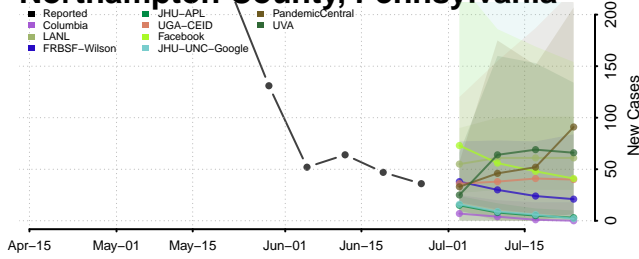

Northampton County, Pennsylvania