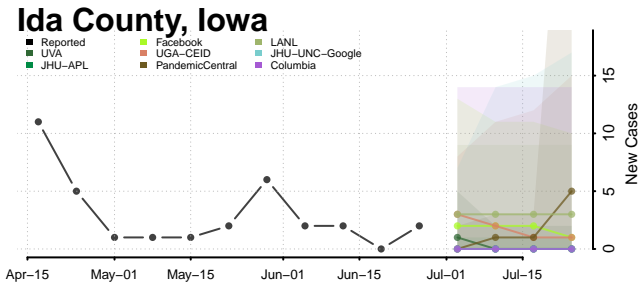

Grundy County, Iowa

Guthrie County, Iowa

Hamilton County, Iowa

Hancock County, Iowa

Hardin County, Iowa

Harrison County, Iowa

Lee County, Iowa

Linn County, Iowa