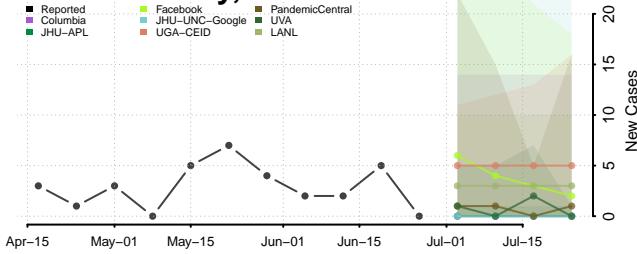

Wise County, Texas

Wood County, Texas

Yoakum County, Texas

Young County, Texas

Zapata County, Texas

Zavala County, Texas

Utah

Beaver County, Utah