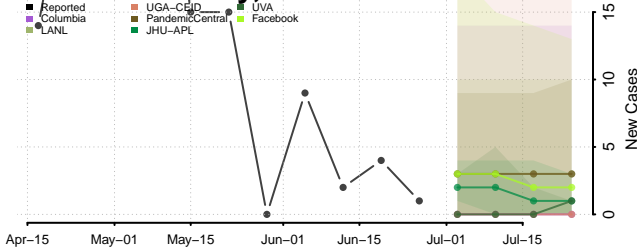

Mitchell County, North Carolina