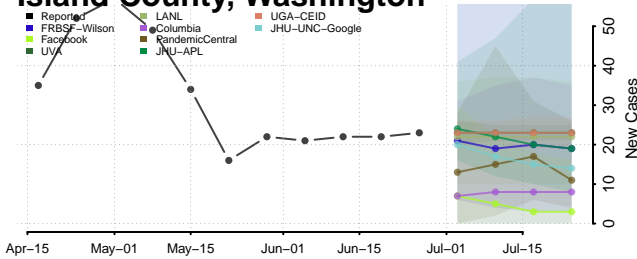

Island County, Washington