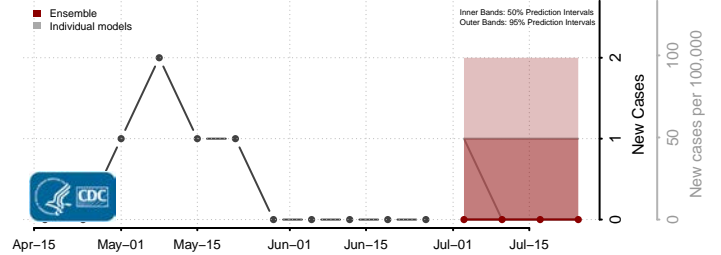

Eureka County, Nevada