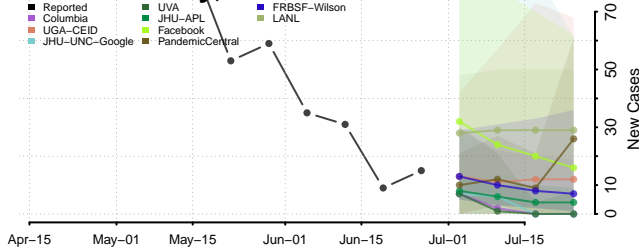

Allen County, Ohio