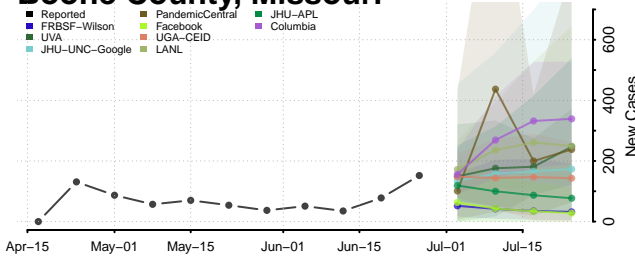

Boone County, Missouri