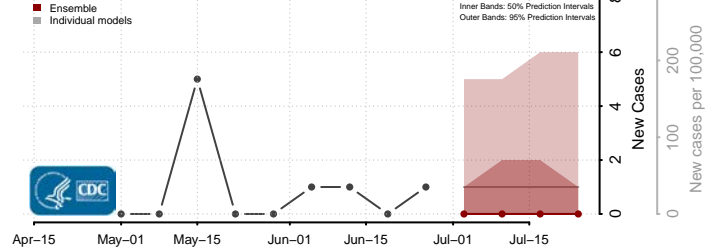

Chouteau County, Montana

Custer County, Montana

Daniels County, Montana

Dawson County, Montana

Deer Lodge County, Montana

Fallon County, Montana

Fergus County, Montana

Flathead County, Montana