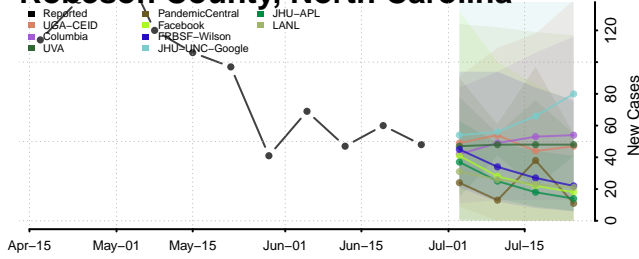

Robeson County, North Carolina