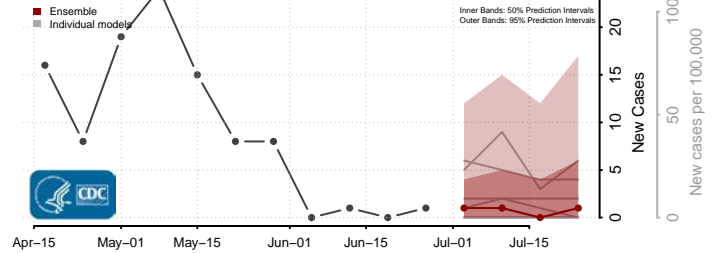

Stearns County, Minnesota

Steele County, Minnesota

Stevens County, Minnesota

Swift County, Minnesota

Todd County, Minnesota

Traverse County, Minnesota

Wabasha County, Minnesota

Wadena County, Minnesota