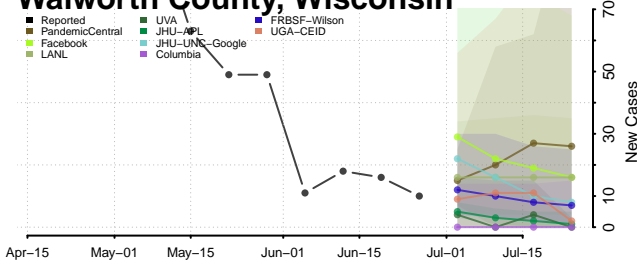

Walworth County, Wisconsin