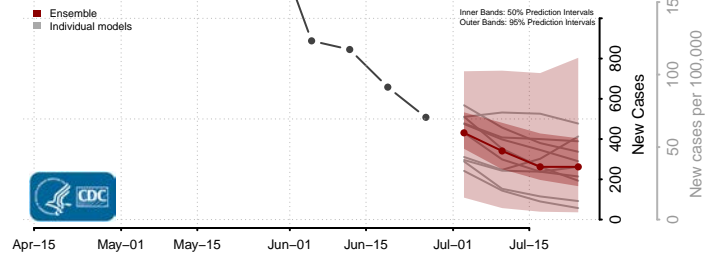

El Paso County, Colorado