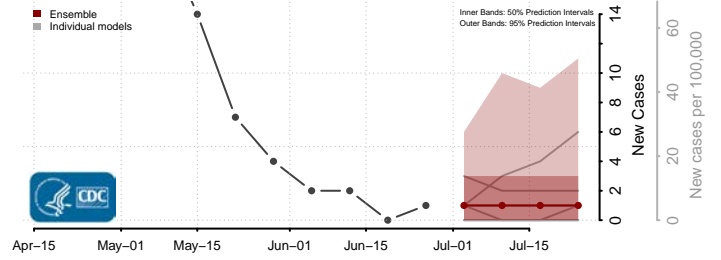

Kent County, Michigan

Keweenaw County, Michigan

Lake County, Michigan

Lapeer County, Michigan

Leelanau County, Michigan

Lenawee County, Michigan

Livingston County, Michigan

Luce County, Michigan