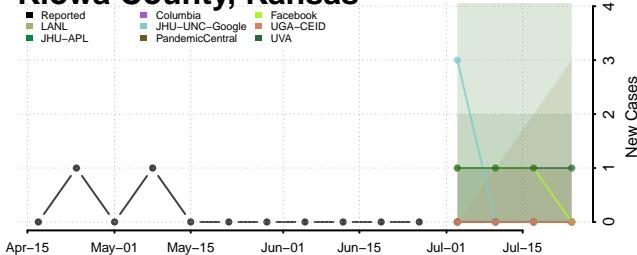

Johnson County, Kansas

Kearyn County, Kansas

Kingman County, Kansas

Kiowa County, Kansas

Labette County, Kansas

Lane County, Kansas

Leavenworth County, Kansas

Lincoln County, Kansas