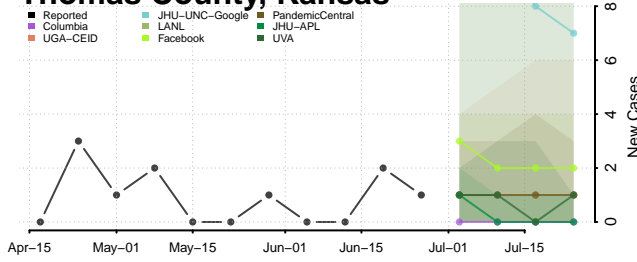

Stanton County, Kansas

Stevens County, Kansas

Sumner County, Kansas

Thomas County, Kansas

Trego County, Kansas

Wabaunsee County, Kansas

Wallace County, Kansas

Washington County, Kansas