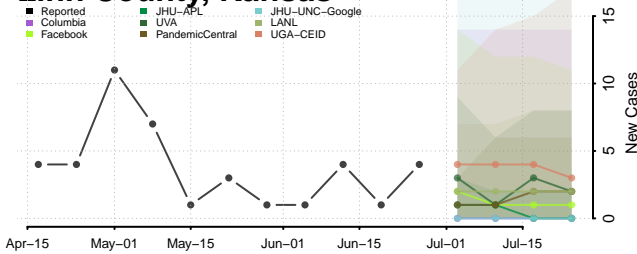

Linn County, Kansas