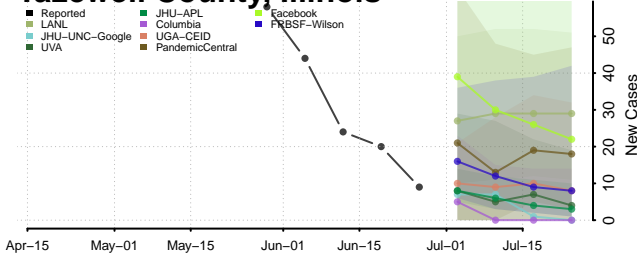

Schuyler County, Illinois

Scott County, Illinois

Shelby County, Illinois

St. Clair County, Illinois

Stark County, Illinois

Stephenson County, Illinois

Tazewell County, Illinois

Union County, Illinois