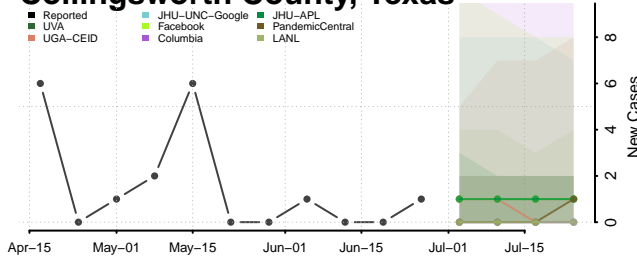

Collingsworth County, Texas