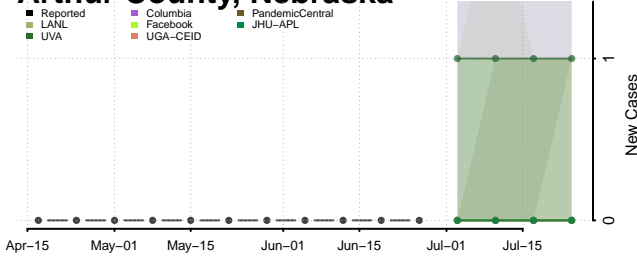

Arthur County, Nebraska