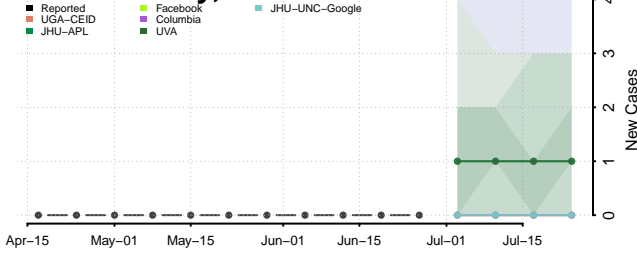

Piute County, Utah