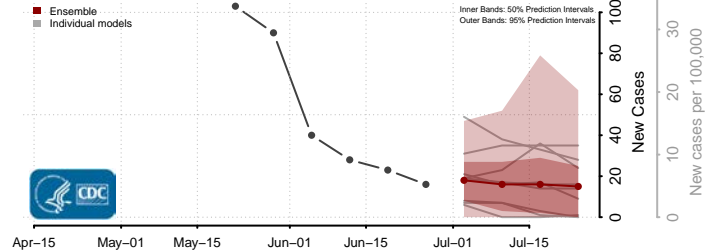

Valencia County, New Mexico

New York*

Albany County, New York

*New weekly cases may decrease in this location over the next four weeks. For these locations, the ensemble forecast indicates a probability of 0.75 or greater that fewer cases will be reported in week four of the forecast than in the last reported week.