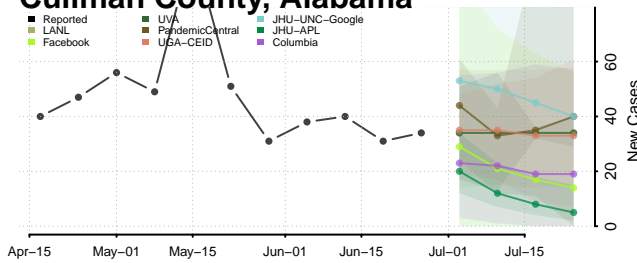

Clarke County, Alabama

Clay County, Alabama

Cleburne County, Alabama

Coffee County, Alabama

Colbert County, Alabama

Conecuh County, Alabama

Coosa County, Alabama

Covington County, Alabama

Crenshaw County, Alabama

Cullman County, Alabama

Fayette County, Alabama

Franklin County, Alabama

Geneva County, Alabama

Greene County, Alabama

Hale County, Alabama

Henry County, Alabama