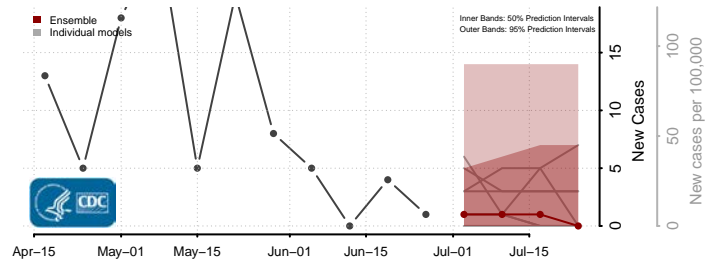

Wood County, West Virginia

Wyoming County, West Virginia

Wisconsin*

Adams County, Wisconsin

Ashland County, Wisconsin

Barron County, Wisconsin

Bayfield County, Wisconsin

*New weekly cases may decrease in this location over the next four weeks. For these locations, the ensemble forecast indicates a probability of 0.75 or greater that fewer cases will be reported in week four of the forecast than in the last reported week.