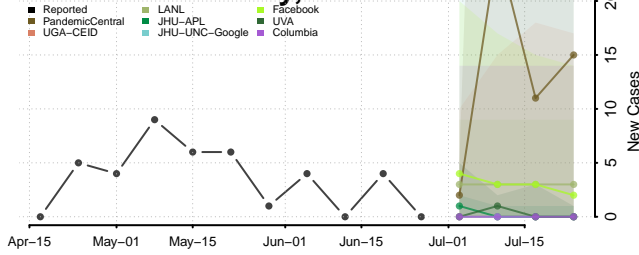

Allamakee County, Iowa