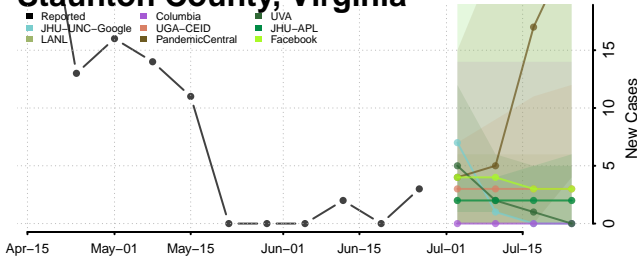

Staunton County, Virginia