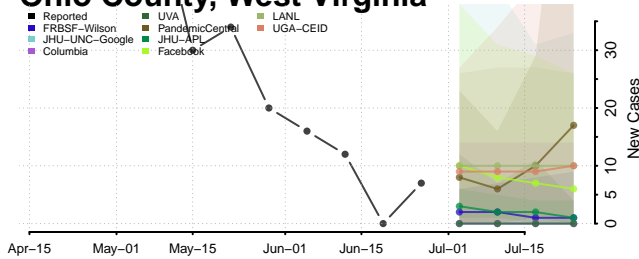

Ohio County, West Virginia