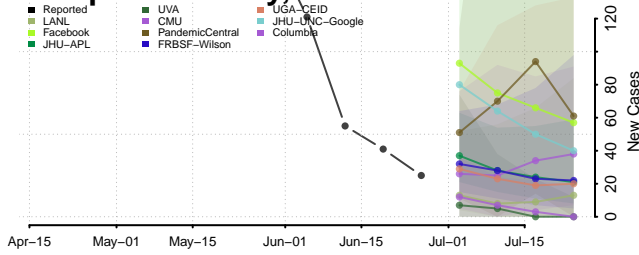

Hampden County, Massachusetts