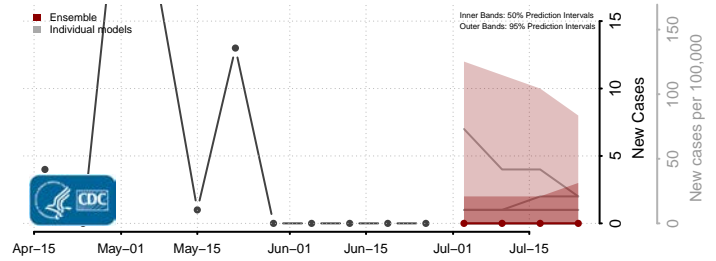

White Pine County, Nevada