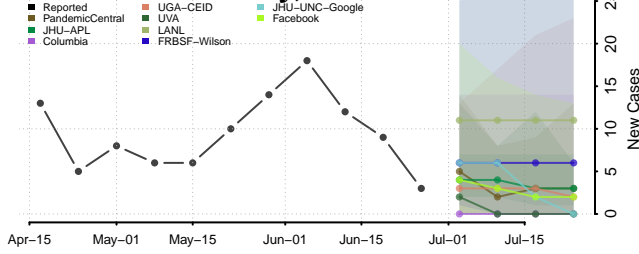

Sevier County, Arkansas

Sharp County, Arkansas

St. Francis County, Arkansas

Stone County, Arkansas

Union County, Arkansas

Van Buren County, Arkansas

Washington County, Arkansas

White County, Arkansas