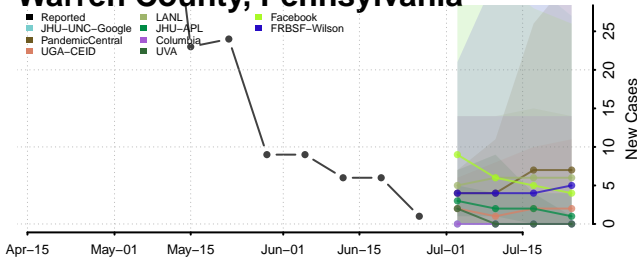

Warren County, Pennsylvania