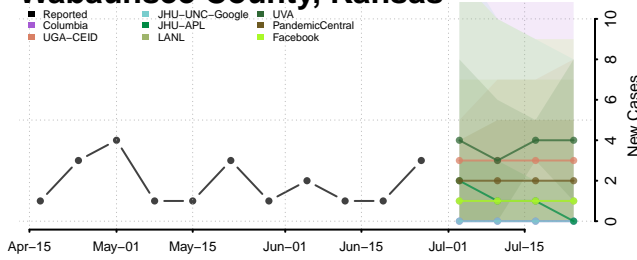

Stanton County, Kansas

Stevens County, Kansas

Sumner County, Kansas

Thomas County, Kansas

Trego County, Kansas

Wabaunsee County, Kansas

Wallace County, Kansas

Washington County, Kansas