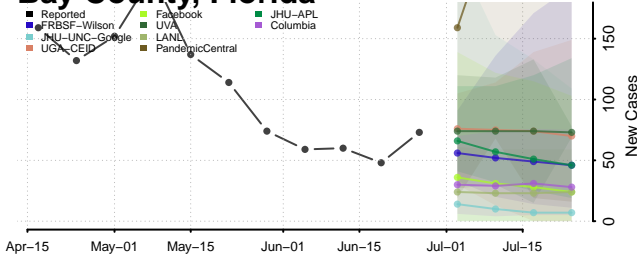

Bay County, Florida

*New weekly cases may decrease in this location over the next four weeks. For these locations, the ensemble forecast indicates a probability of 0.75 or greater that fewer cases will be reported in week four of the forecast than in the last reported week.