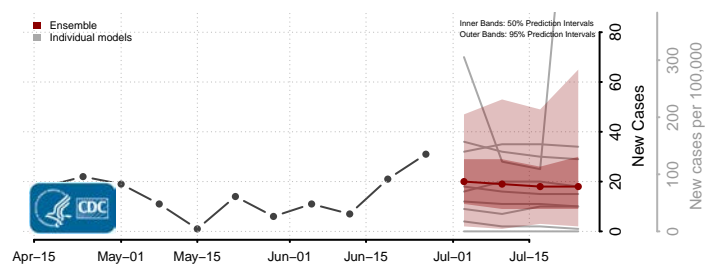

Washington County, Oklahoma

Washita County, Oklahoma

Woods County, Oklahoma

Woodward County, Oklahoma

*New weekly cases may decrease in this location over the next four weeks. For these locations, the ensemble forecast indicates a probability of 0.75 or greater that fewer cases will be reported in week four of the forecast than in the last reported week.