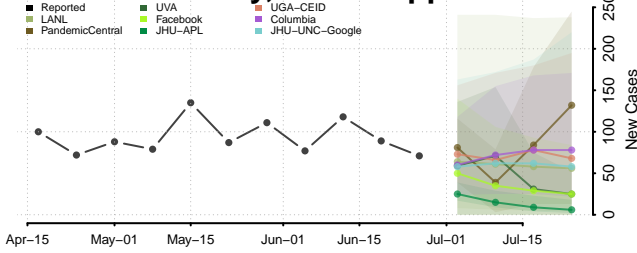

Copiah County, Mississippi

Covington County, Mississippi

Hancock County, Mississippi

Harrison County, Mississippi

Hinds County, Mississippi

Holmes County, Mississippi

Humphreys County, Mississippi

Issaquena County, Mississippi