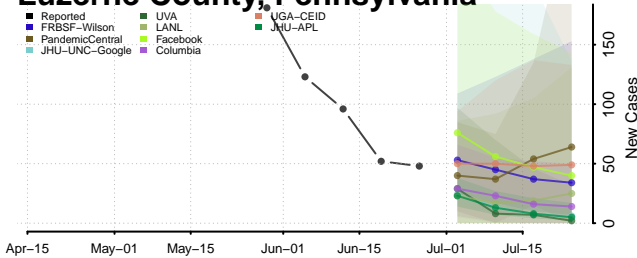

Luzerne County, Pennsylvania