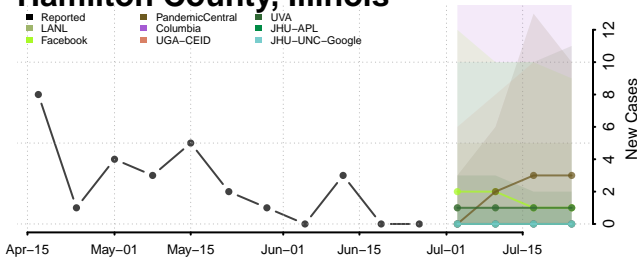

Gallatin County, Illinois

Greene County, Illinois

Grundy County, Illinois

Hamilton County, Illinois

Hancock County, Illinois

Hardin County, Illinois

Henderson County, Illinois

Henry County, Illinois