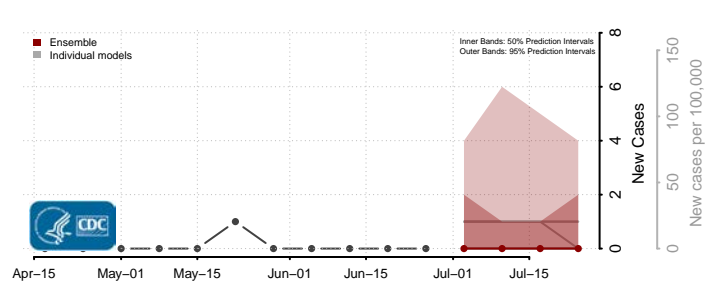

Pettis County, Missouri

Phelps County, Missouri

Pike County, Missouri

Platte County, Missouri

Shannon County, Missouri

Shelby County, Missouri

St. Charles County, Missouri

St. Clair County, Missouri