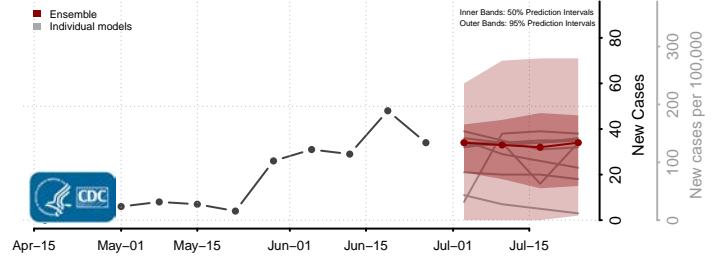

Texas County, Missouri