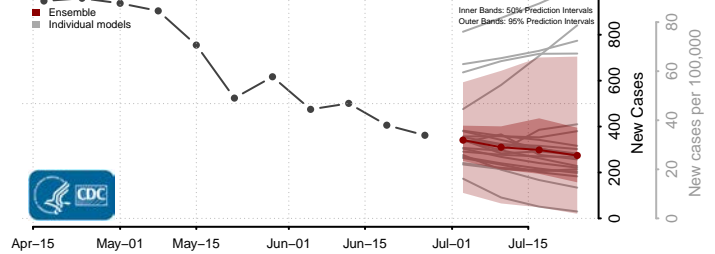

Montana

Beaverhead County, Montana

Big Horn County, Montana

Blaine County, Montana

Broadwater County, Montana

Carbon County, Montana

Carter County, Montana

Cascade County, Montana