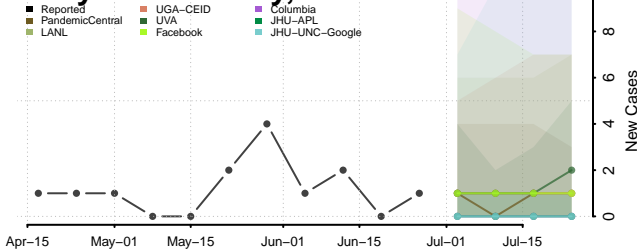

Cheyenne County, Kansas