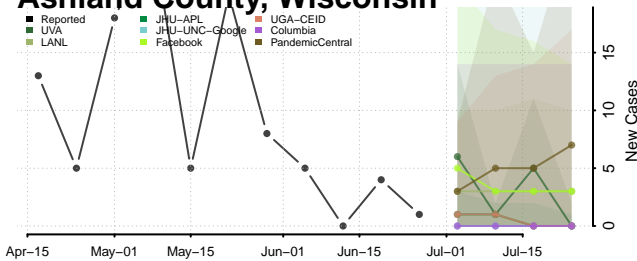

Wood County, West Virginia

Wyoming County, West Virginia

Wisconsin*

Adams County, Wisconsin

Ashland County, Wisconsin

Barron County, Wisconsin

Bayfield County, Wisconsin

*New weekly cases may decrease in this location over the next four weeks. For these locations, the ensemble forecast indicates a probability of 0.75 or greater that fewer cases will be reported in week four of the forecast than in the last reported week.