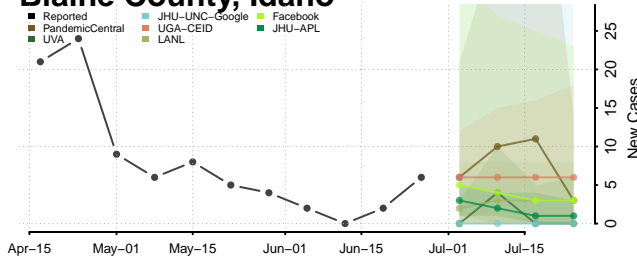

Bannock County, Idaho

Bear Lake County, Idaho

Benewah County, Idaho

Bingham County, Idaho

Blaine County, Idaho

Boise County, Idaho

Caribou County, Idaho

Cassia County, Idaho