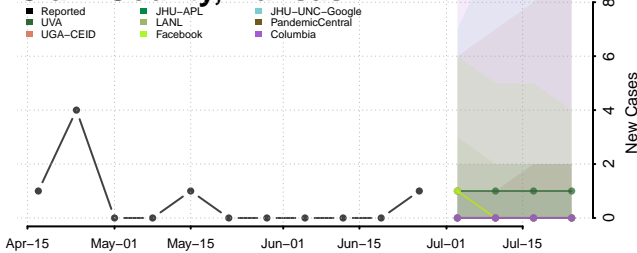

Chautauqua County, Kansas

Cherokee County, Kansas

Cheyenne County, Kansas

Clark County, Kansas

Clay County, Kansas

Cloud County, Kansas

Coffey County, Kansas

Comanche County, Kansas