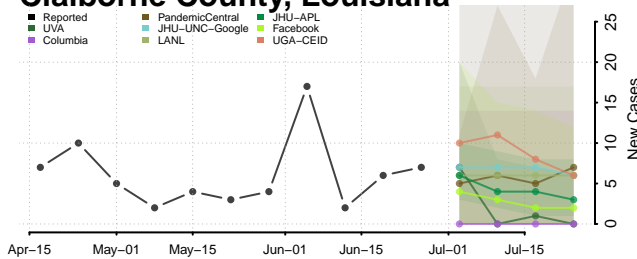

Caldwell County, Louisiana

Cameron County, Louisiana

Catahoula County, Louisiana

Claiborne County, Louisiana

Concordia County, Louisiana

De Soto County, Louisiana

East Baton Rouge County, Louisiana

East Carroll County, Louisiana