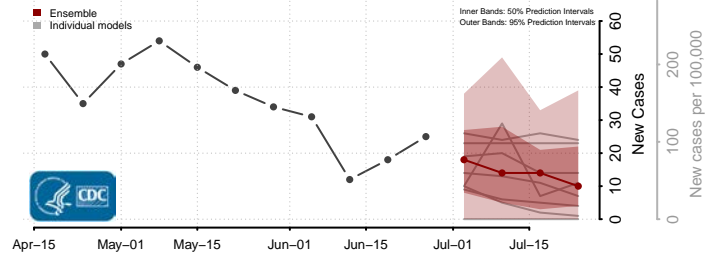

Mingo County, West Virginia