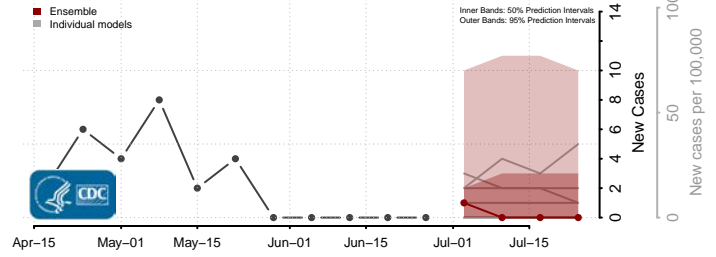

Swain County, North Carolina