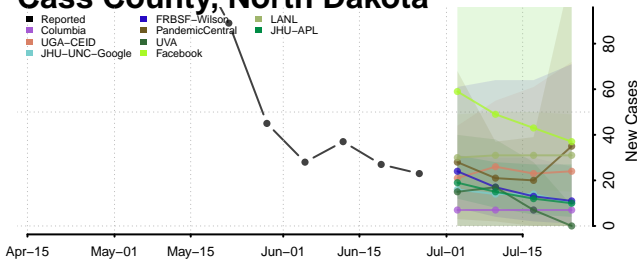

Cass County, North Dakota