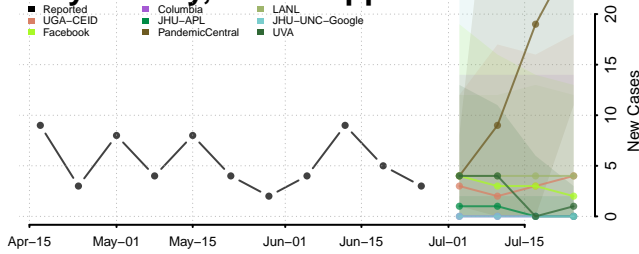

Adams County, Mississippi

Alcorn County, Mississippi

Amite County, Mississippi

Attala County, Mississippi

Claiborne County, Mississippi

Clarke County, Mississippi

Clay County, Mississippi

Coahoma County, Mississippi