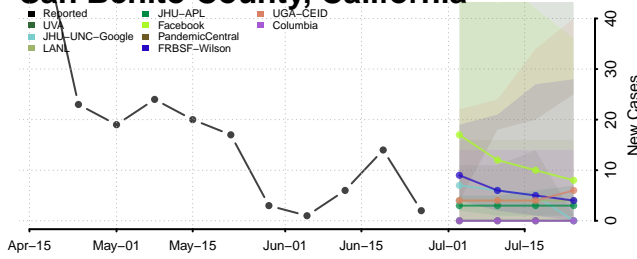

Napa County, California

Nevada County, California

Orange County, California

Placer County, California

Plumas County, California

Riverside County, California

Sacramento County, California

San Benito County, California