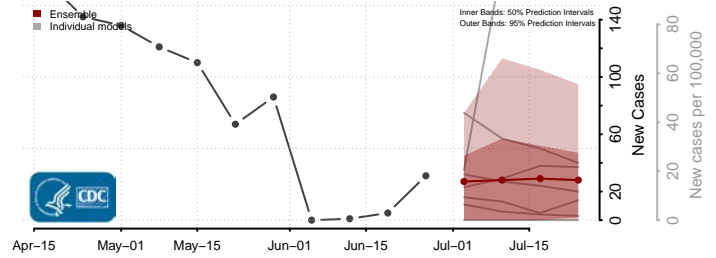

Aiken County, South Carolina