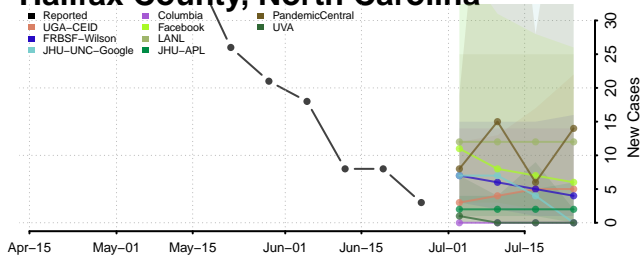

Granville County, North Carolina

Greene County, North Carolina

Guilford County, North Carolina

Halifax County, North Carolina

Harnett County, North Carolina

Haywood County, North Carolina

Henderson County, North Carolina