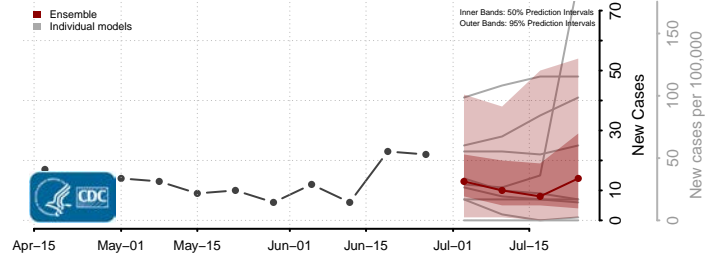

Sequoyah County, Oklahoma