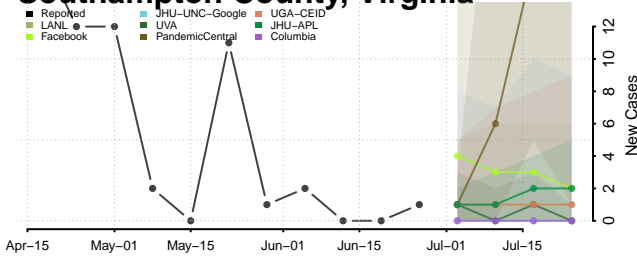

Southampton County, Virginia