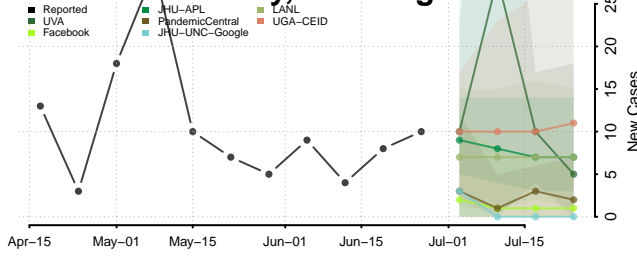

Skagit County, Washington

Skamania County, Washington

Snohomish County, Washington

Spokane County, Washington

Stevens County, Washington

Thurston County, Washington

Wahkiakum County, Washington

Walla Walla County, Washington