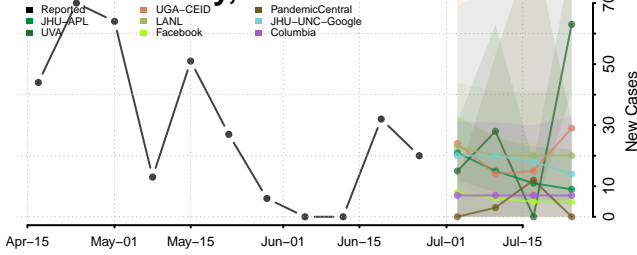

Waller County, Texas