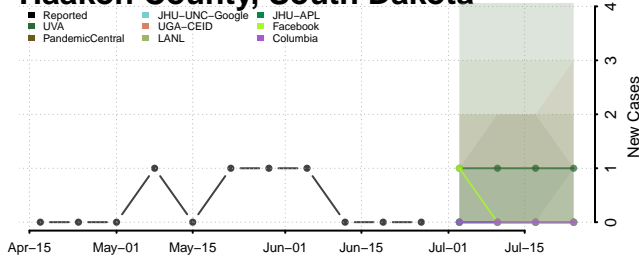

Haakon County, South Dakota