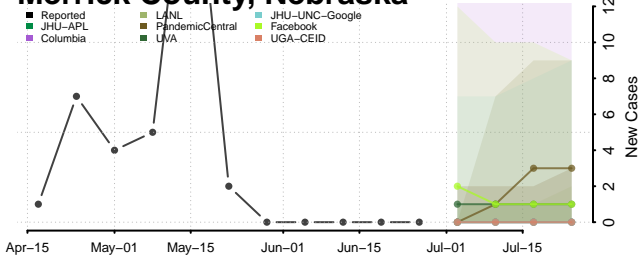

Logan County, Nebraska

Loup County, Nebraska

Madison County, Nebraska

McPherson County, Nebraska

Merrick County, Nebraska

Morrill County, Nebraska

Nance County, Nebraska

Nemaha County, Nebraska