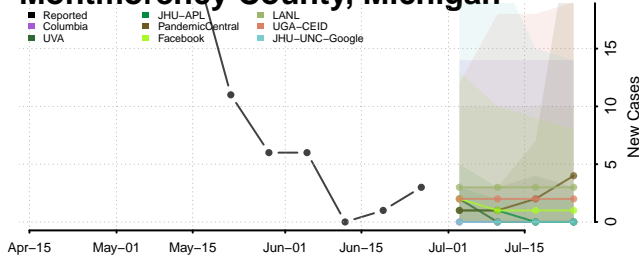

Missaukee County, Michigan

Monroe County, Michigan

Montcalm County, Michigan

Montmorency County, Michigan

Muskegon County, Michigan

Newaygo County, Michigan

Oakland County, Michigan

Oceana County, Michigan