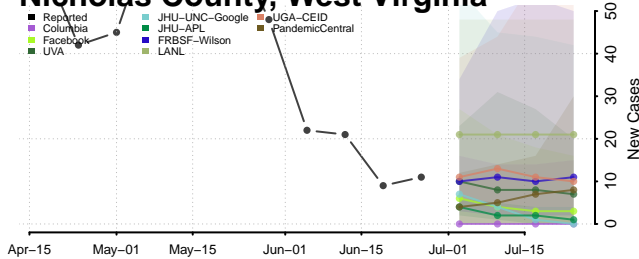

Nicholas County, West Virginia