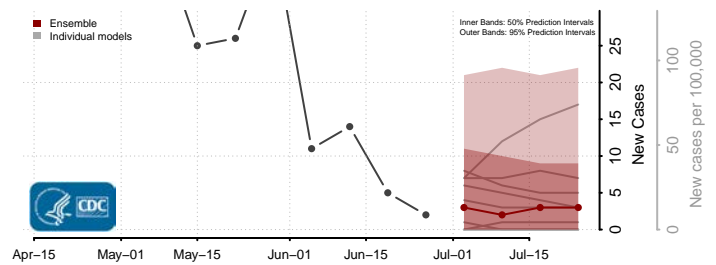

Starke County, Indiana