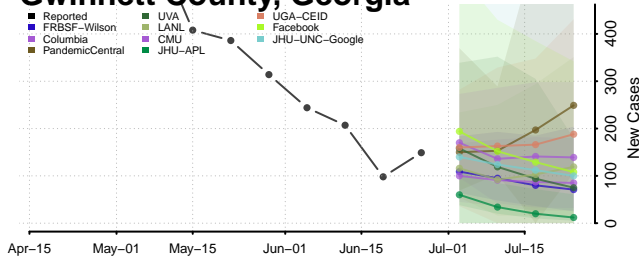

Gwinnett County, Georgia