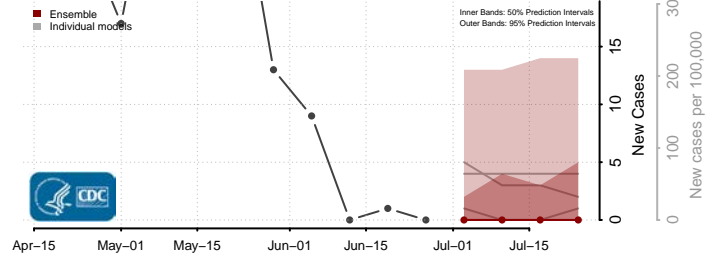

Kent County, Michigan

Keweenaw County, Michigan

Lake County, Michigan

Lapeer County, Michigan

Leelanau County, Michigan

Lenawee County, Michigan

Livingston County, Michigan

Luce County, Michigan