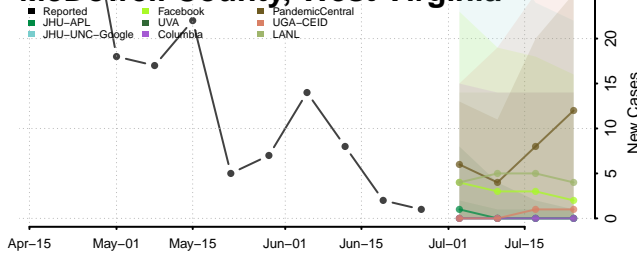

McDowell County, West Virginia