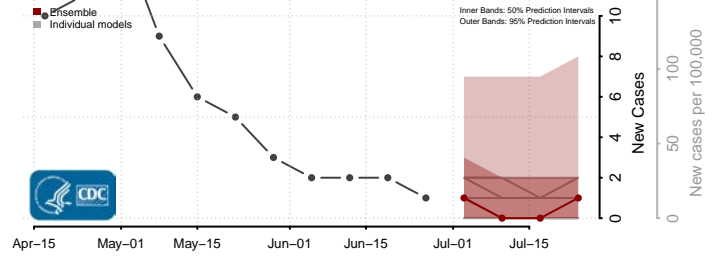

Worth County, Iowa