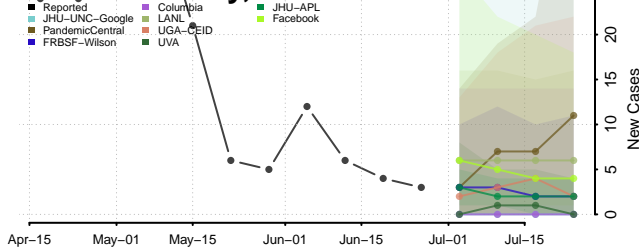

Adams County, Ohio