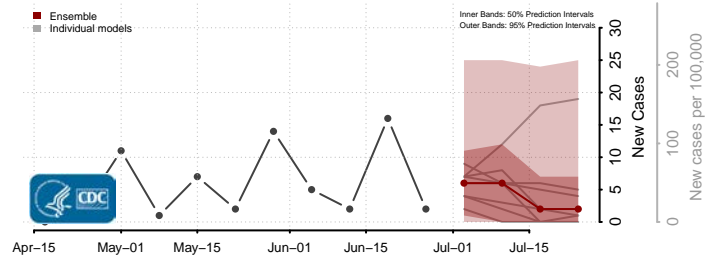

Bollinger County, Missouri