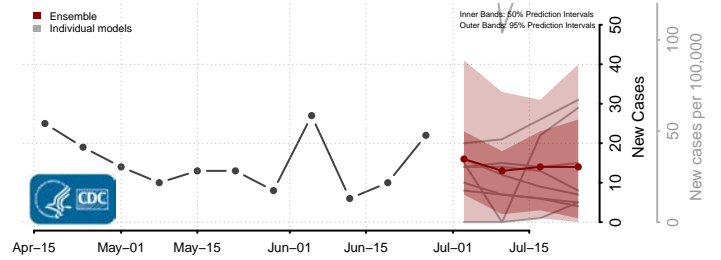

Washington County, Louisiana