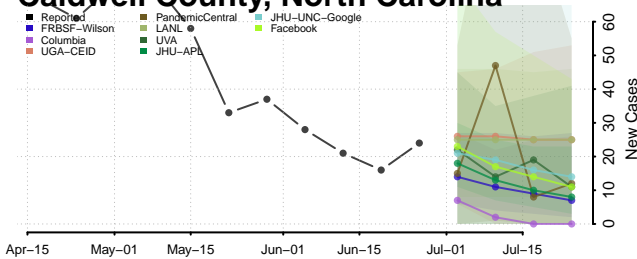

Caldwell County, North Carolina