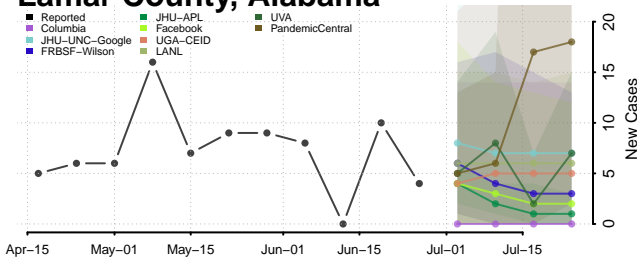

Crenshaw County, Alabama

Cullman County, Alabama

Fayette County, Alabama

Franklin County, Alabama

Geneva County, Alabama

Greene County, Alabama

Hale County, Alabama

Henry County, Alabama

Houston County, Alabama

Jackson County, Alabama

Jefferson County, Alabama

Lamar County, Alabama

Lauderdale County, Alabama

Lawrence County, Alabama

Lee County, Alabama

Limestone County, Alabama

Lowndes County, Alabama

Macon County, Alabama

Madison County, Alabama

Marengo County, Alabama

Marion County, Alabama

Marshall County, Alabama

Mobile County, Alabama

Monroe County, Alabama