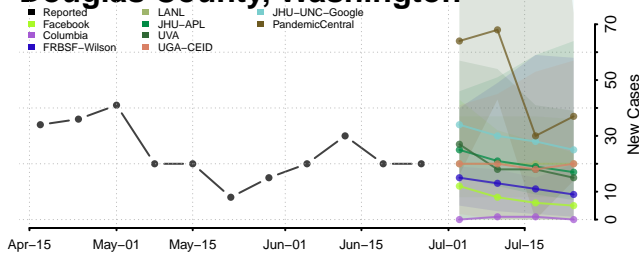

Douglas County, Washington