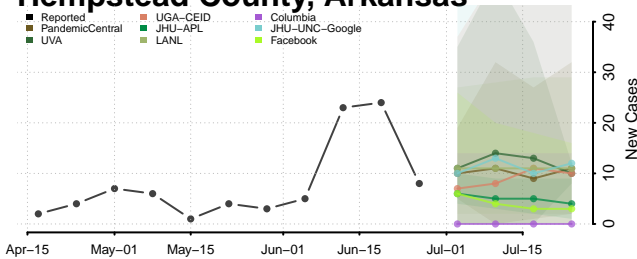

Greene County, Arkansas

Hempstead County, Arkansas

Hot Spring County, Arkansas

Howard County, Arkansas

Lawrence County, Arkansas

Lee County, Arkansas

Lincoln County, Arkansas

Little River County, Arkansas