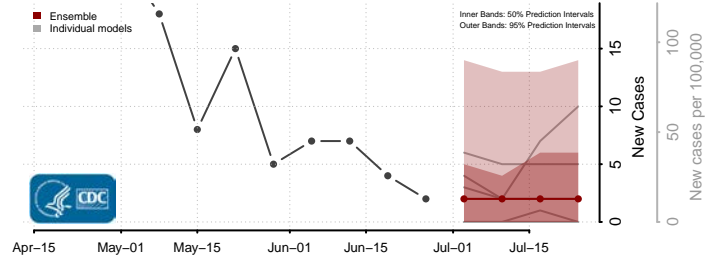

Grayson County, Virginia