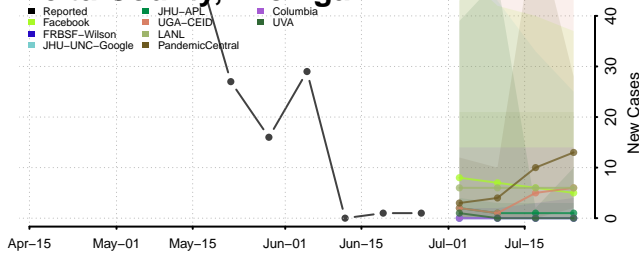

Chippewa County, Michigan

Clare County, Michigan

Clinton County, Michigan

Crawford County, Michigan

Delta County, Michigan

Dickinson County, Michigan

Eaton County, Michigan

Emmet County, Michigan