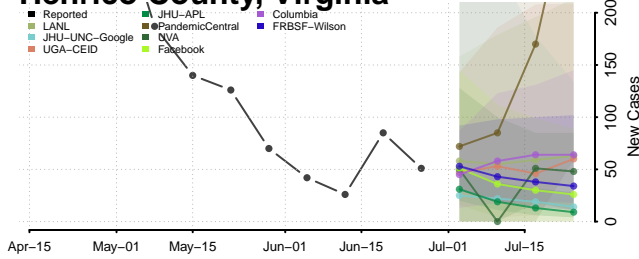

Henrico County, Virginia