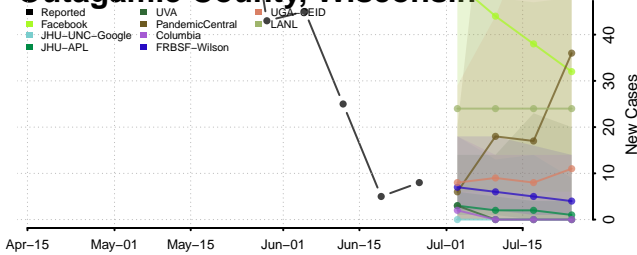

Milwaukee County, Wisconsin

Monroe County, Wisconsin

Oconto County, Wisconsin

Oneida County, Wisconsin

Outagamie County, Wisconsin

Ozaukee County, Wisconsin

Pepin County, Wisconsin

Pierce County, Wisconsin