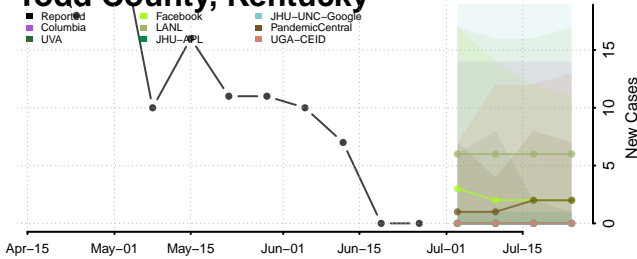

Todd County, Kentucky