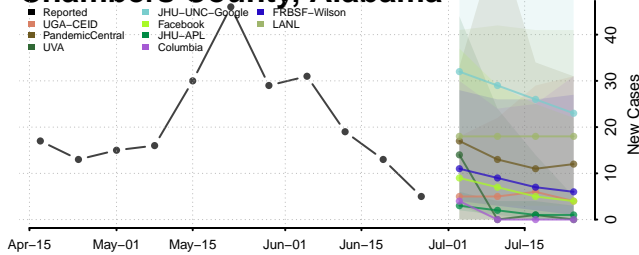

Blount County, Alabama

Bullock County, Alabama

Butler County, Alabama

Calhoun County, Alabama

Chambers County, Alabama

Cherokee County, Alabama

Chilton County, Alabama

Choctaw County, Alabama