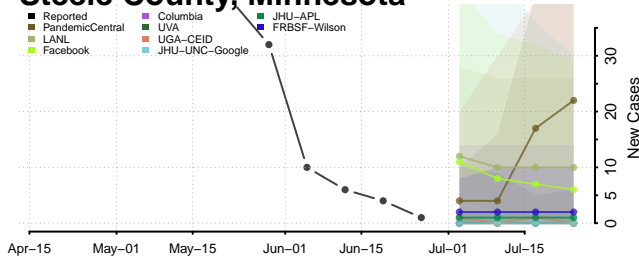

Steele County, Minnesota