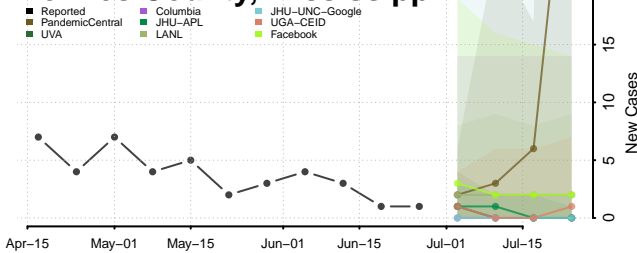

Copiah County, Mississippi

Covington County, Mississippi

Hancock County, Mississippi

Harrison County, Mississippi

Hinds County, Mississippi

Holmes County, Mississippi

Humphreys County, Mississippi

Issaquena County, Mississippi