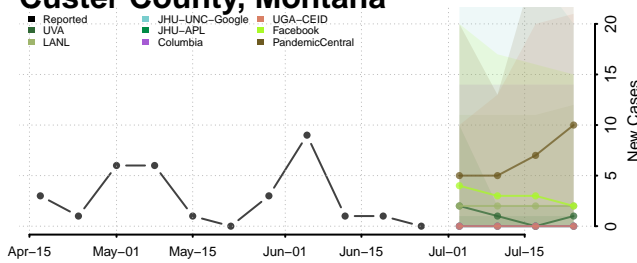

Custer County, Montana