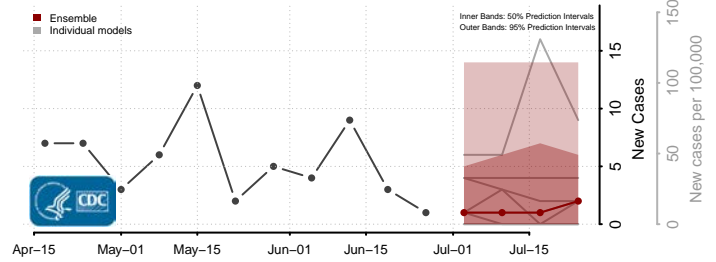

Jefferson County, Montana