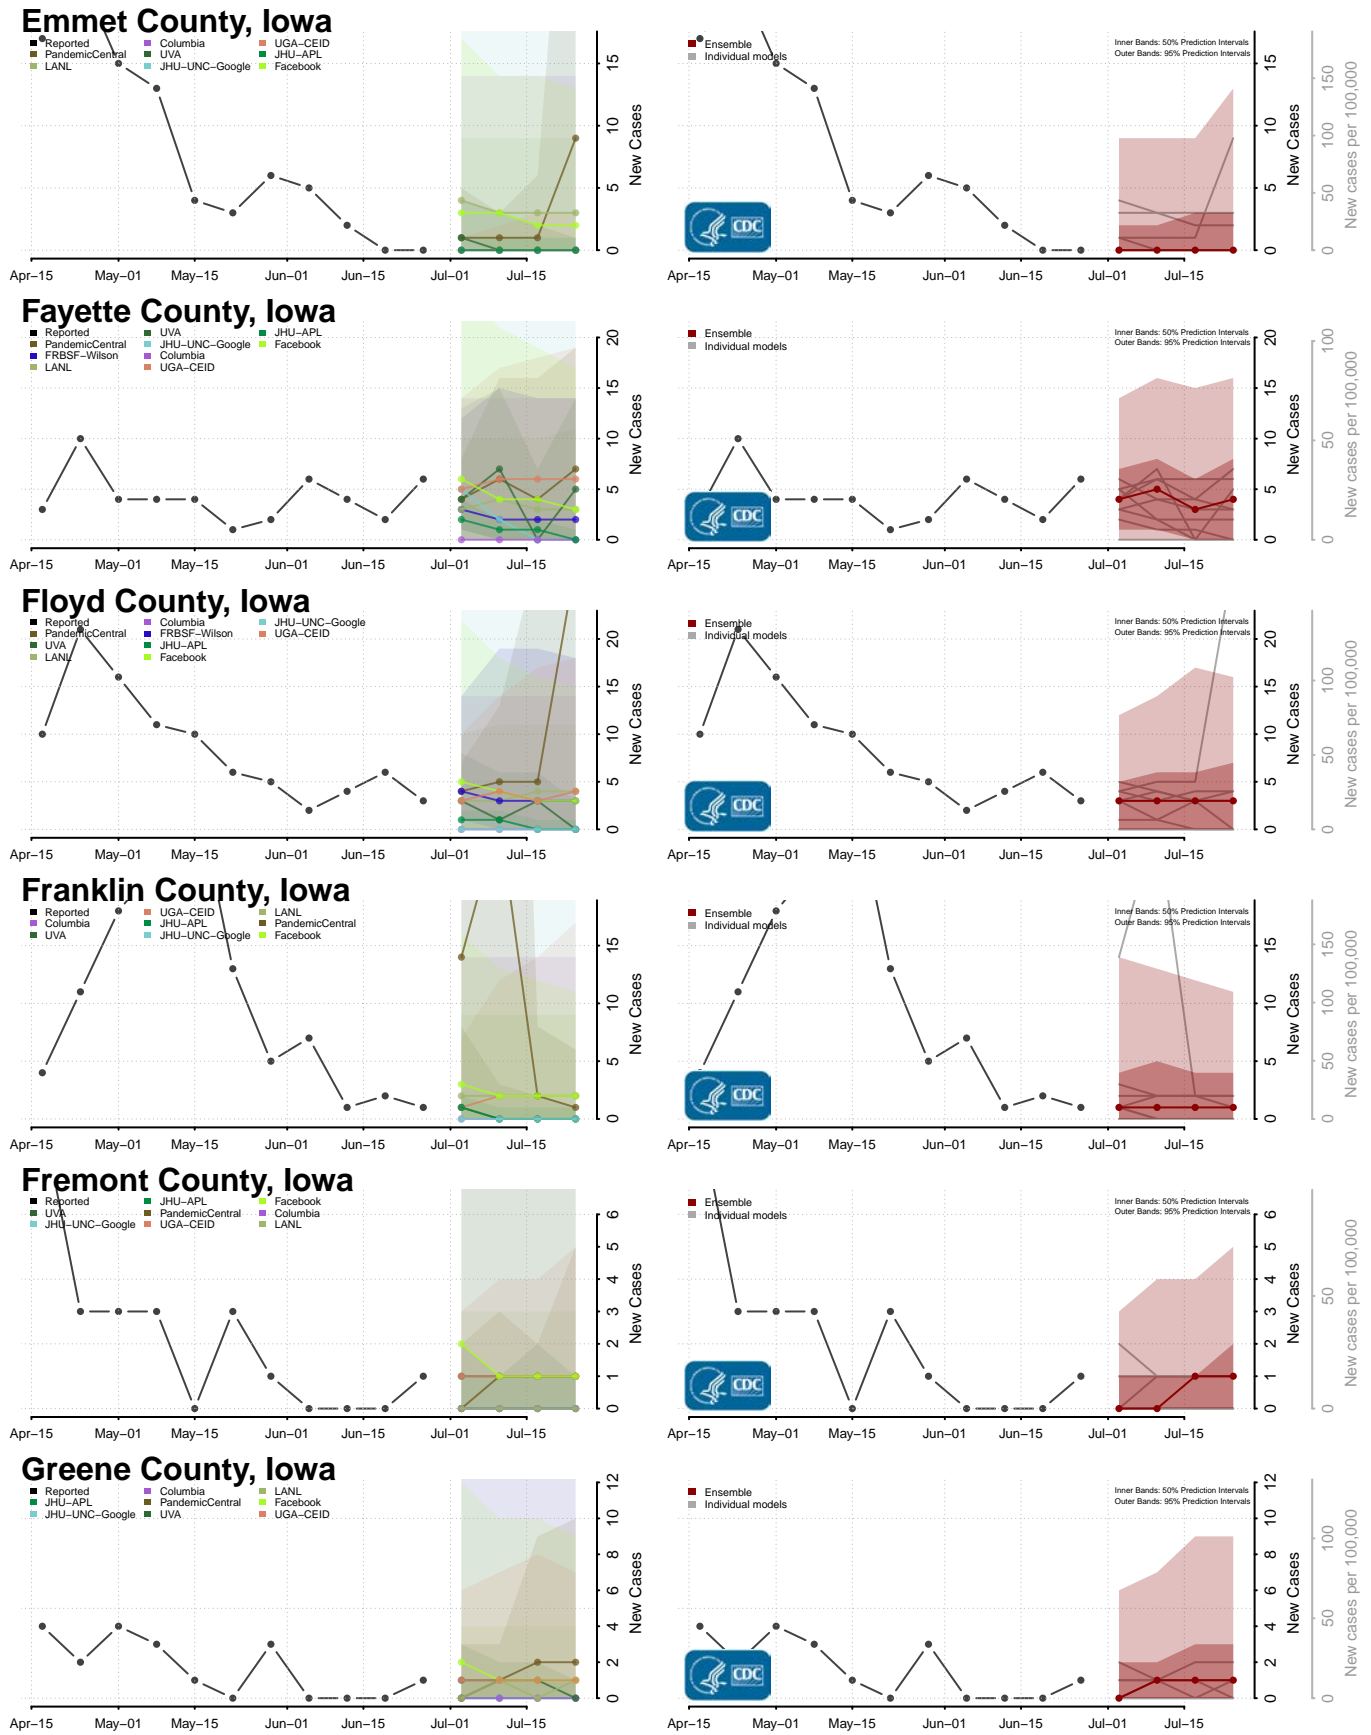

Benton County, Iowa

Black Hawk County, Iowa

Carroll County, Iowa

Cass County, Iowa

Cedar County, Iowa

Cerro Gordo County, Iowa

Cherokee County, Iowa

Chickasaw County, Iowa