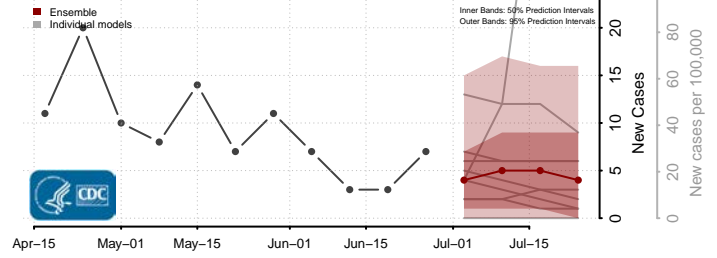

Clark County, Idaho

Clearwater County, Idaho

Custer County, Idaho

Elmore County, Idaho

Jerome County, Idaho

Kootenai County, Idaho

Latah County, Idaho

Lemhi County, Idaho