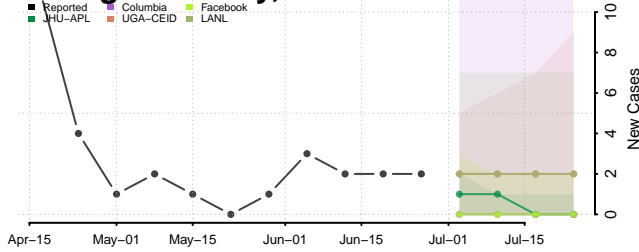

Haines County, Alaska

Hoonah-Angoon County, Alaska

Juneau County, Alaska

Kenai Peninsula County, Alaska

Southeast Fairbanks County, Alaska

Valdez-Cordova County, Alaska

Wrangell County, Alaska

Yakutat County, Alaska