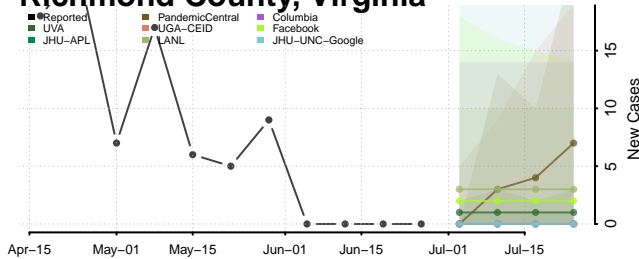

Richmond County, Virginia