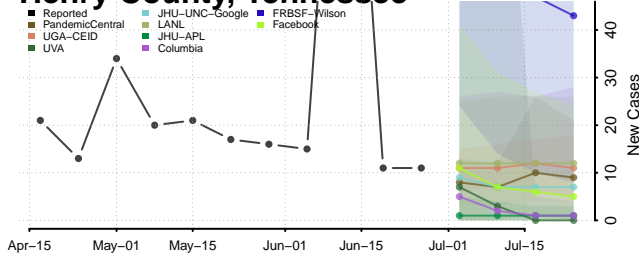

Hardeman County, Tennessee

Hardin County, Tennessee

Hawkins County, Tennessee

Haywood County, Tennessee

Henderson County, Tennessee

Henry County, Tennessee

Hickman County, Tennessee

Houston County, Tennessee