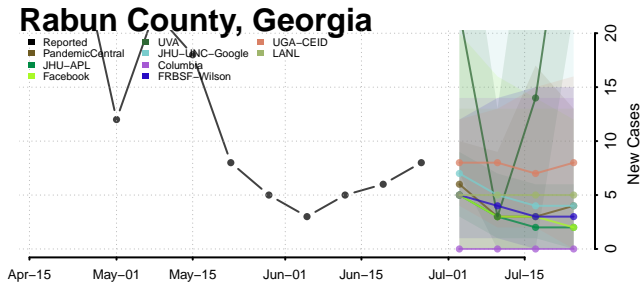

Marion County, Georgia

McDuffie County, Georgia

McIntosh County, Georgia

Meriwether County, Georgia

Miller County, Georgia

Mitchell County, Georgia

Monroe County, Georgia

Montgomery County, Georgia