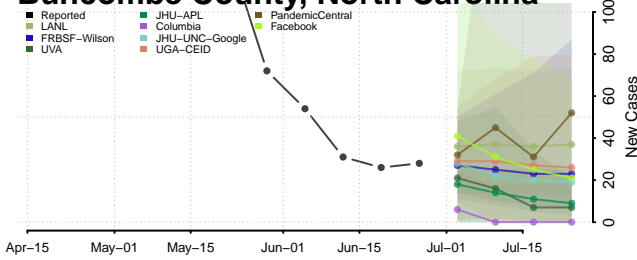

Ashe County, North Carolina

Avery County, North Carolina

Beaufort County, North Carolina

Bertie County, North Carolina

Bladen County, North Carolina

Brunswick County, North Carolina

Buncombe County, North Carolina