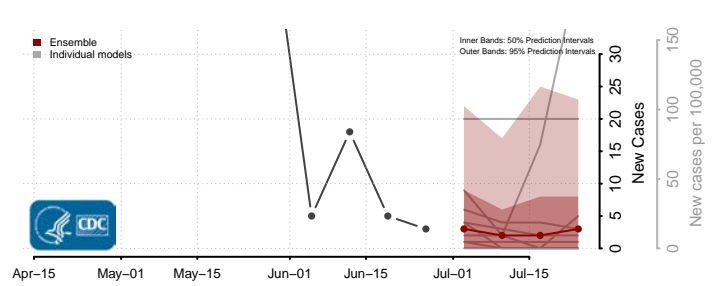

Whatcom County, Washington

Whitman County, Washington

Yakima County, Washington

West Virginia*

*New weekly cases may decrease in this location over the next four weeks. For these locations, the ensemble forecast indicates a probability of 0.75 or greater that fewer cases will be reported in week four of the forecast than in the last reported week.