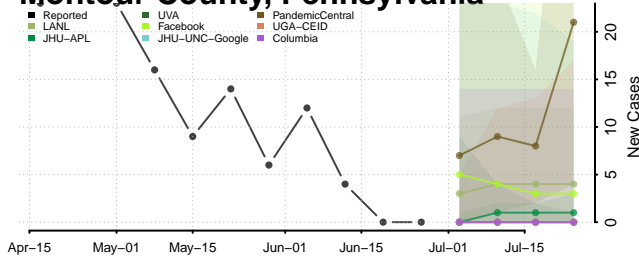

Montour County, Pennsylvania