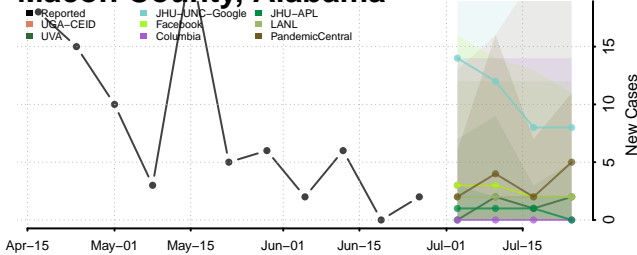

Houston County, Alabama

Jackson County, Alabama

Jefferson County, Alabama

Lamar County, Alabama

Lauderdale County, Alabama

Lawrence County, Alabama

Lee County, Alabama

Limestone County, Alabama

Lowndes County, Alabama

Macon County, Alabama

Madison County, Alabama

Marengo County, Alabama

Marion County, Alabama

Marshall County, Alabama

Mobile County, Alabama

Monroe County, Alabama