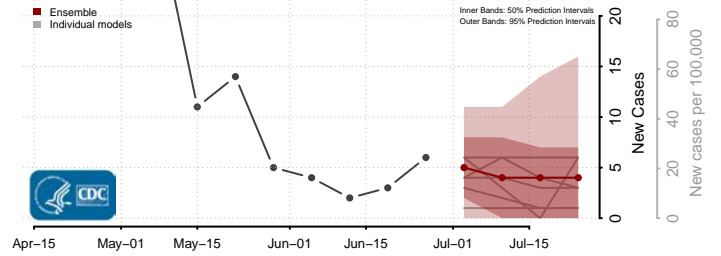

Manistee County, Michigan