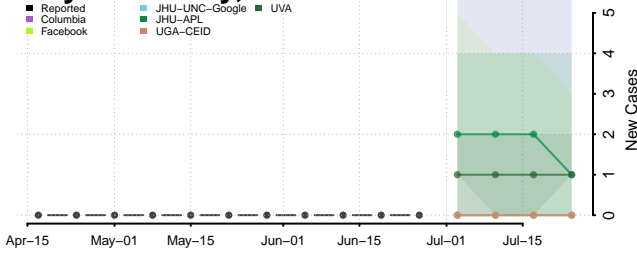

Wayne County, Utah