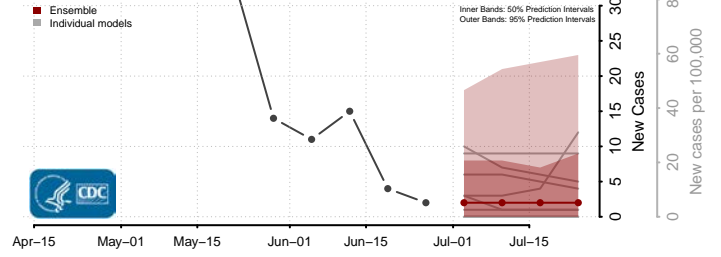

Clinton County, Pennsylvania