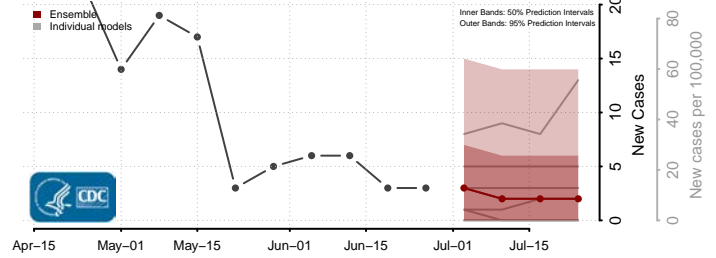

Hood River County, Oregon