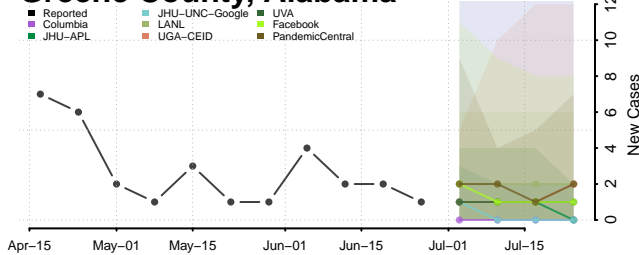

Crenshaw County, Alabama

Cullman County, Alabama

Fayette County, Alabama

Franklin County, Alabama

Geneva County, Alabama

Greene County, Alabama

Hale County, Alabama

Henry County, Alabama

Houston County, Alabama

Jackson County, Alabama

Jefferson County, Alabama

Lamar County, Alabama

Lauderdale County, Alabama

Lawrence County, Alabama

Lee County, Alabama

Limestone County, Alabama