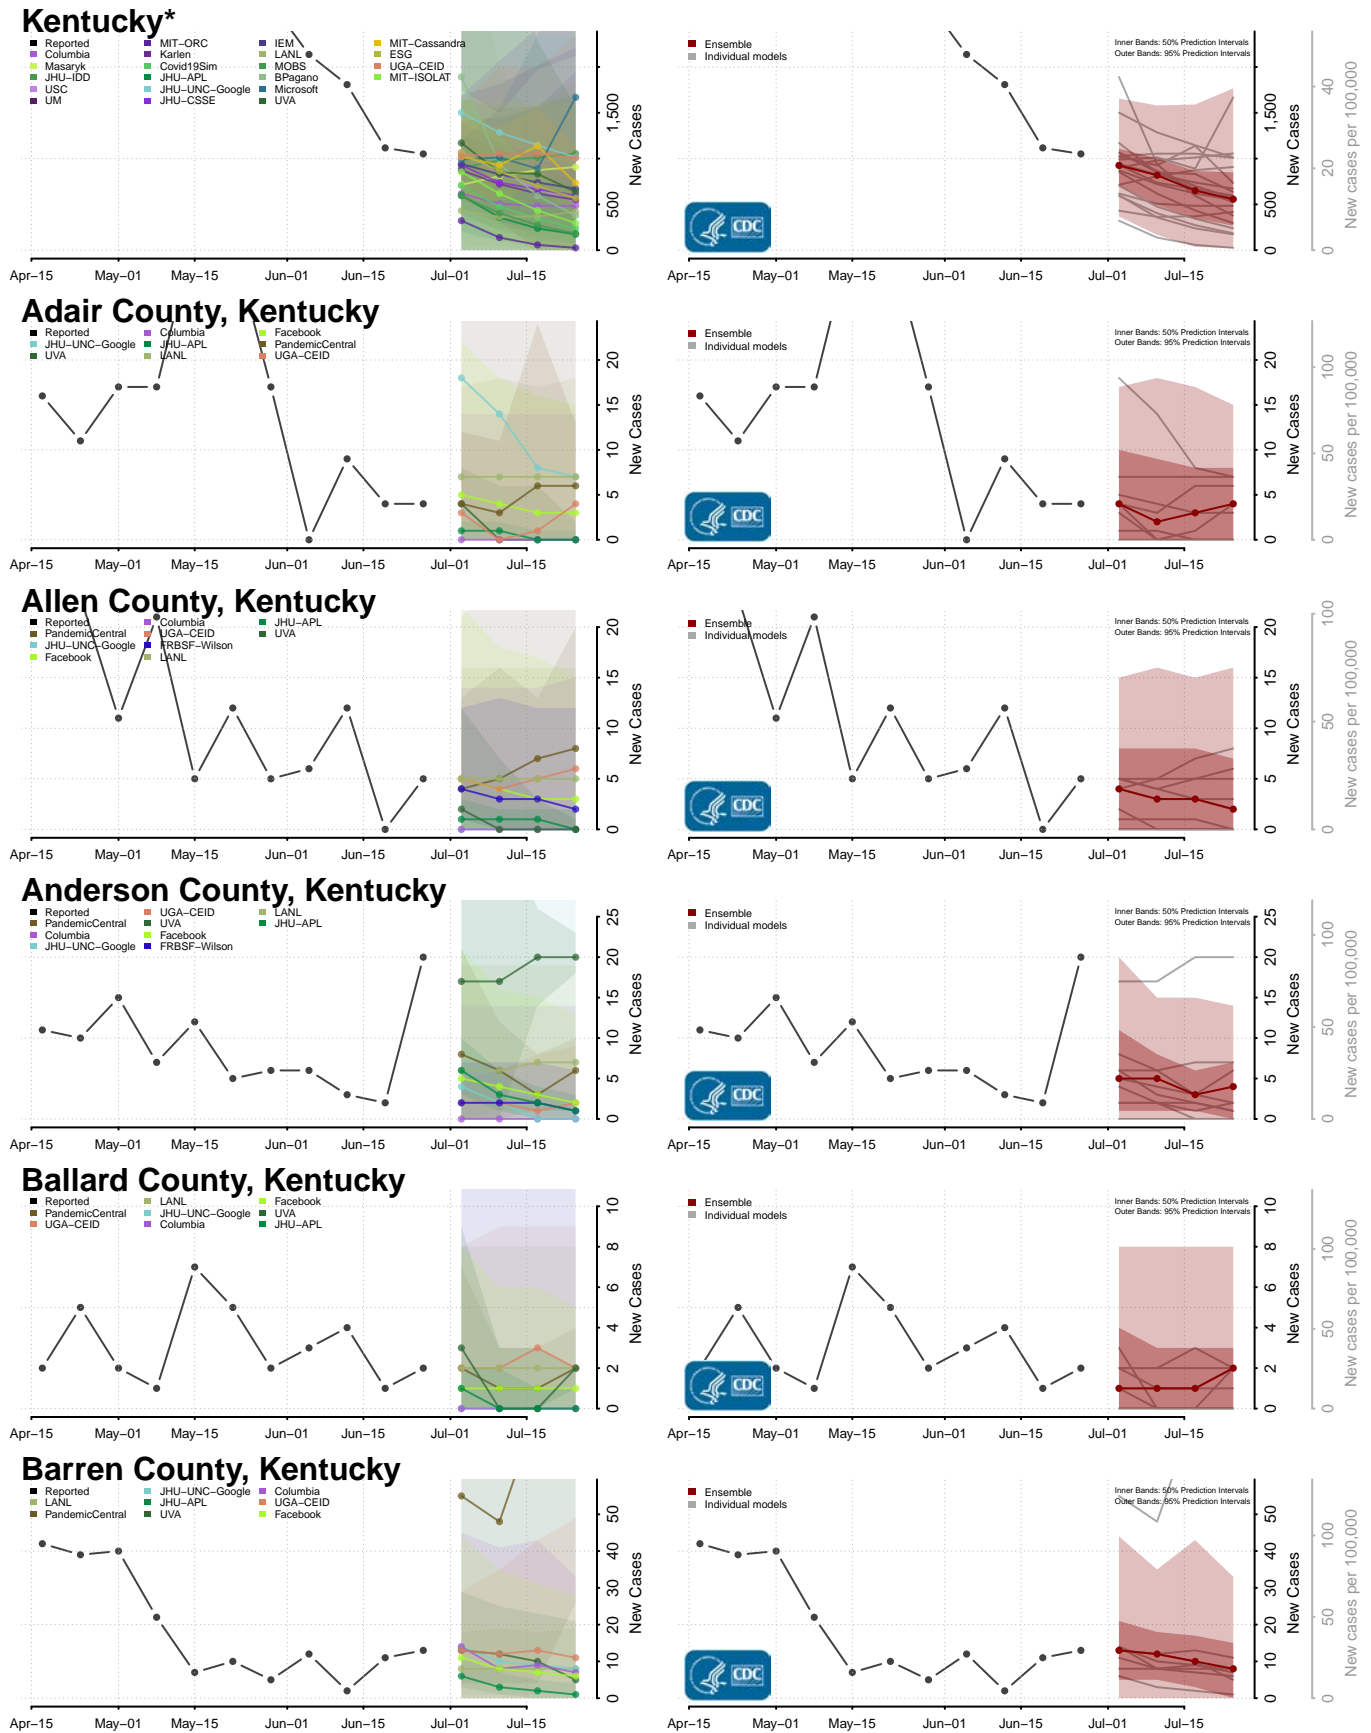

*New weekly cases may decrease in this location over the next four weeks. For these locations, the ensemble forecast indicates a probability of 0.75 or greater that fewer cases will be reported in week four of the forecast than in the last reported week.