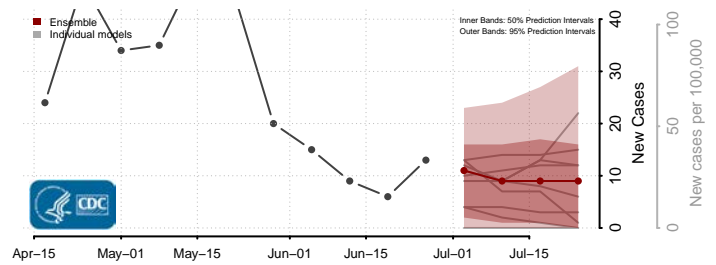

Benton County, Iowa

Black Hawk County, Iowa

Carroll County, Iowa

Cass County, Iowa

Cedar County, Iowa

Cerro Gordo County, Iowa

Cherokee County, Iowa

Chickasaw County, Iowa