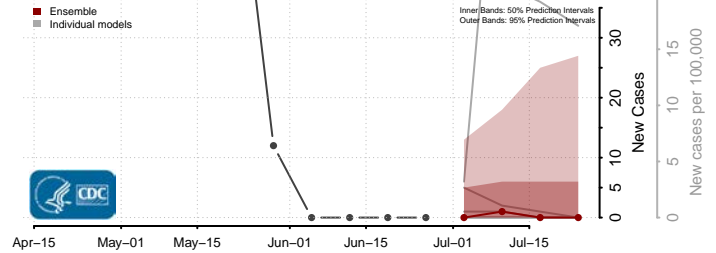

Red Willow County, Nebraska

Richardson County, Nebraska

Rock County, Nebraska

Saline County, Nebraska

Sarpy County, Nebraska

Saunders County, Nebraska

Scotts Bluff County, Nebraska

Seward County, Nebraska