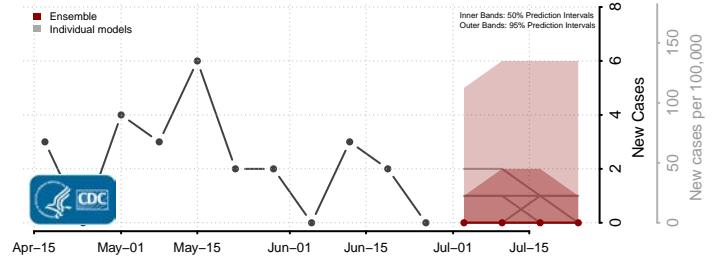

Cameron County, Pennsylvania