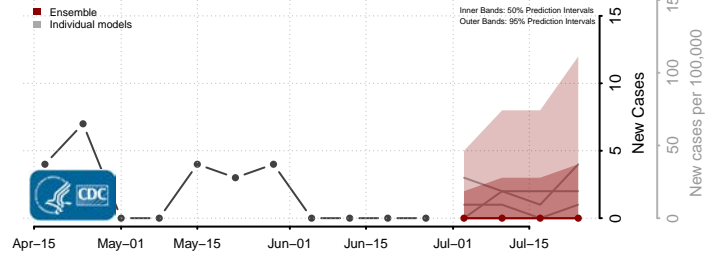

Adams County, Nebraska

Antelope County, Nebraska

Arthur County, Nebraska

Banner County, Nebraska

Blaine County, Nebraska

Boone County, Nebraska

Box Butte County, Nebraska

Boyd County, Nebraska