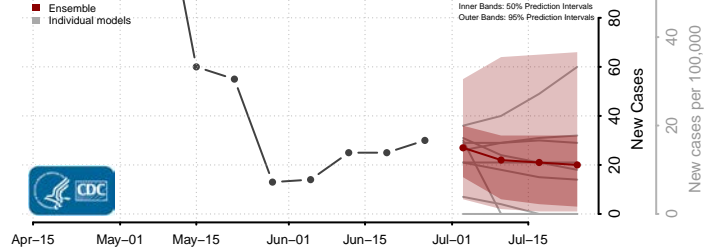

Litchfield County, Connecticut