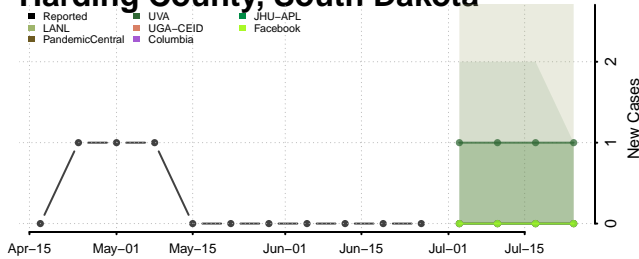

Harding County, South Dakota