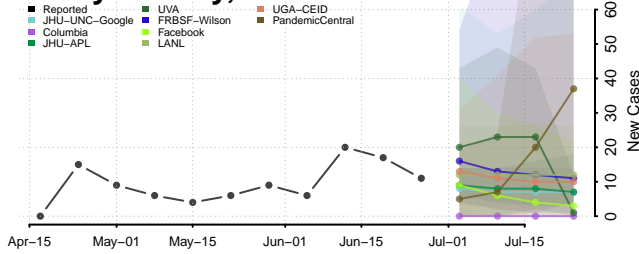

Henry County, Missouri