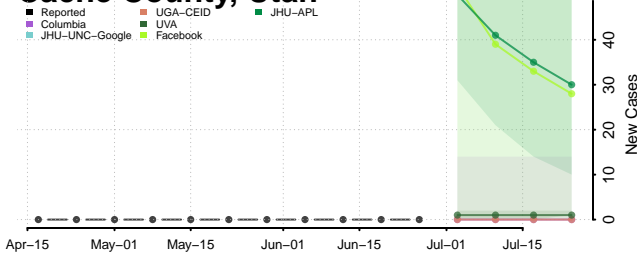

Cache County, Utah