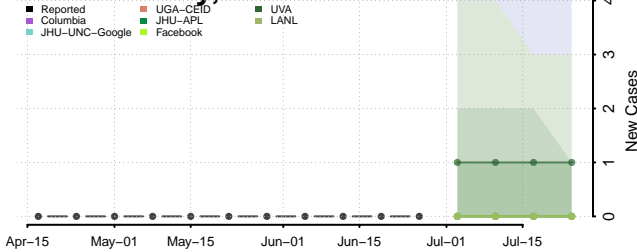

Rock County, Nebraska