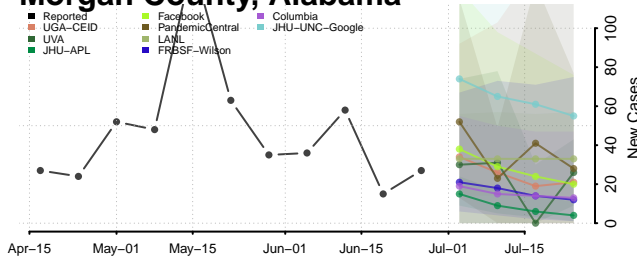

Houston County, Alabama

Jackson County, Alabama

Jefferson County, Alabama

Lamar County, Alabama

Lauderdale County, Alabama

Lawrence County, Alabama

Lee County, Alabama

Limestone County, Alabama

Lowndes County, Alabama

Macon County, Alabama

Madison County, Alabama

Marengo County, Alabama

Marion County, Alabama

Marshall County, Alabama

Mobile County, Alabama

Monroe County, Alabama

Montgomery County, Alabama

Morgan County, Alabama

St. Clair County, Alabama

Sumter County, Alabama

Talladega County, Alabama

Tallapoosa County, Alabama

Tuscaloosa County, Alabama

Walker County, Alabama