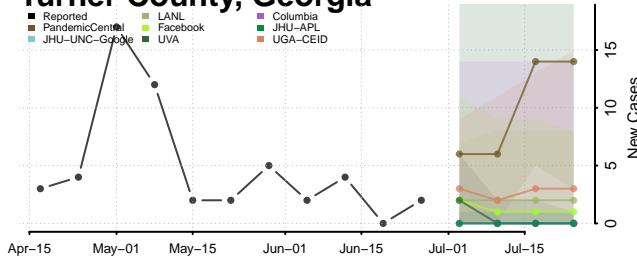

Toombs County, Georgia

Towns County, Georgia

Treutlen County, Georgia

Troup County, Georgia

Turner County, Georgia

Twiggs County, Georgia

Union County, Georgia

Upson County, Georgia