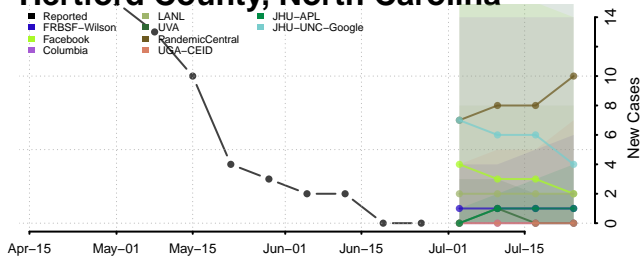

Hertford County, North Carolina