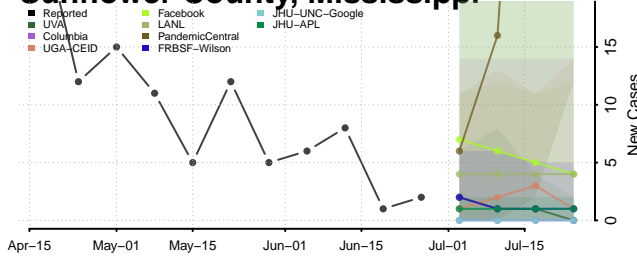

Rankin County, Mississippi

Scott County, Mississippi

Sharkey County, Mississippi

Simpson County, Mississippi

Smith County, Mississippi

Stone County, Mississippi

Sunflower County, Mississippi

Tallahatchie County, Mississippi