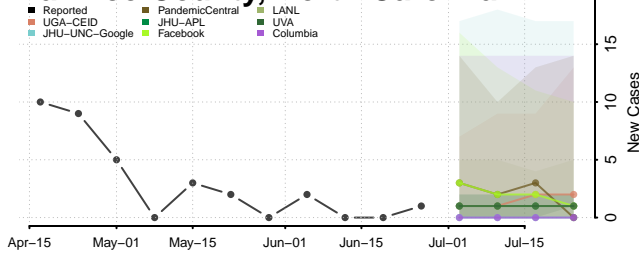

Northampton County, North Carolina

Onslow County, North Carolina

Orange County, North Carolina

Pamlico County, North Carolina

Pasquotank County, North Carolina

Pender County, North Carolina

Perquimans County, North Carolina