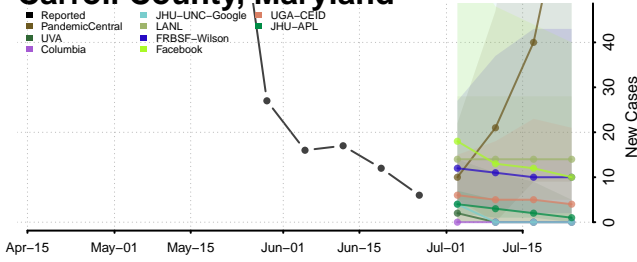

Carroll County, Maryland