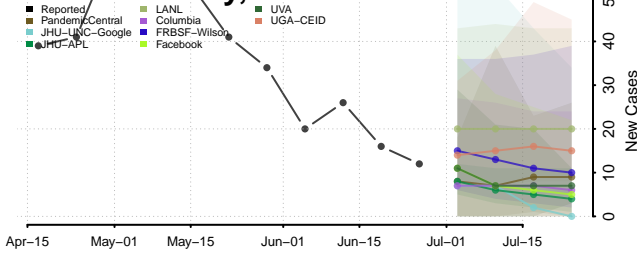

Rowan County, North Carolina

Rutherford County, North Carolina

Sampson County, North Carolina

Scotland County, North Carolina

Stanly County, North Carolina

Stokes County, North Carolina

Surry County, North Carolina