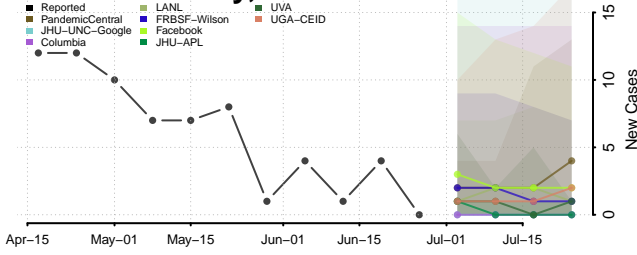

Guthrie County, Iowa