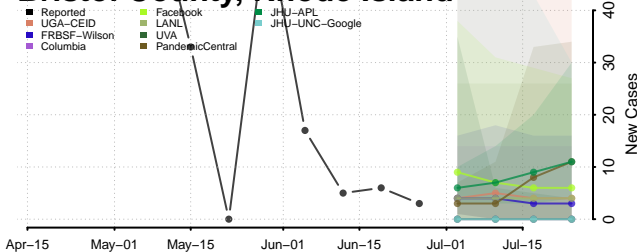

Bristol County, Rhode Island

*New weekly cases may decrease in this location over the next four weeks. For these locations, the ensemble forecast indicates a probability of 0.75 or greater that fewer cases will be reported in week four of the forecast than in the last reported week.