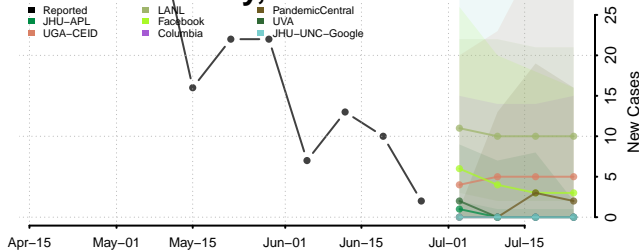

Stearns County, Minnesota

Steele County, Minnesota

Stevens County, Minnesota

Swift County, Minnesota

Todd County, Minnesota

Traverse County, Minnesota

Wabasha County, Minnesota

Wadena County, Minnesota