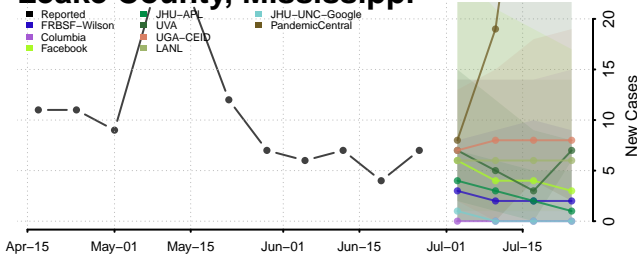

Leake County, Mississippi