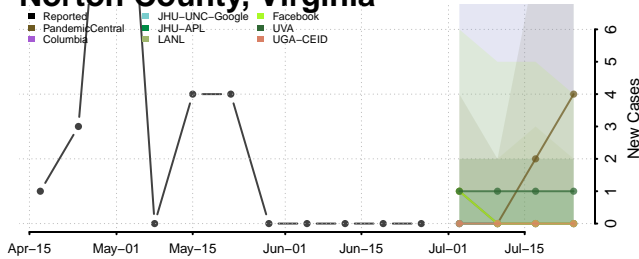

Norton County, Virginia