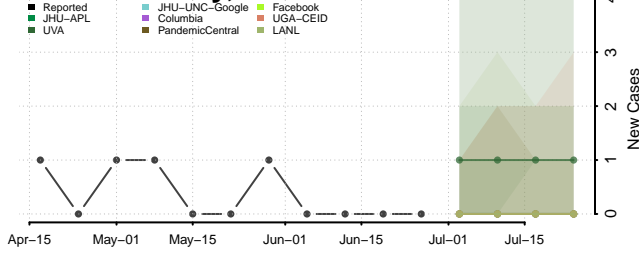

Oliver County, North Dakota