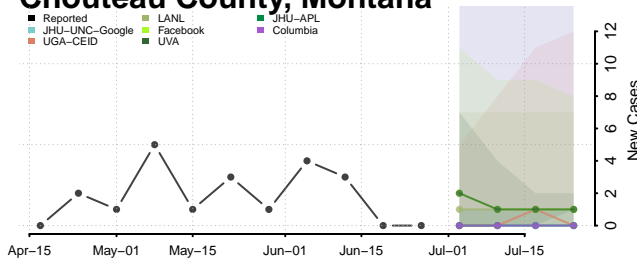

Chouteau County, Montana