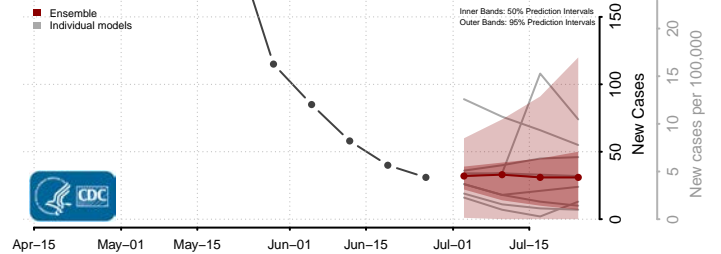

Norfolk County, Massachusetts