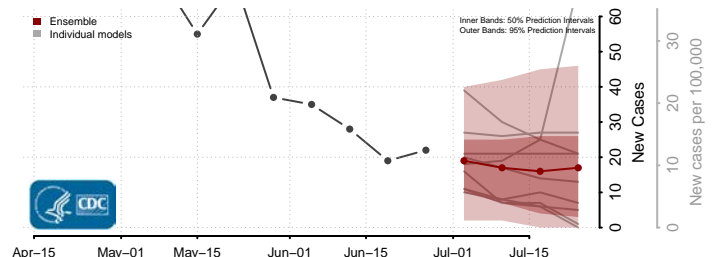

Licking County, Ohio