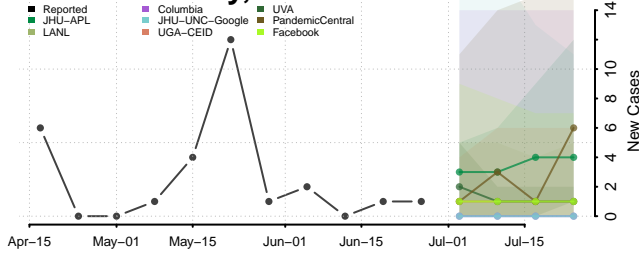

Lander County, Nevada