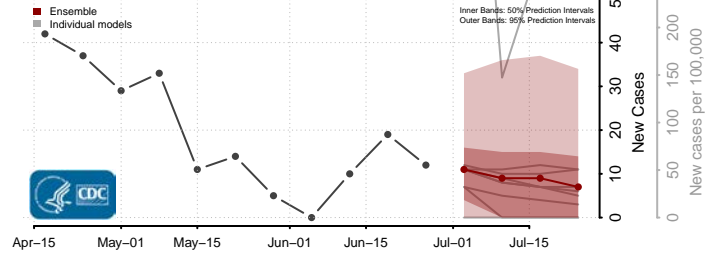

Natchitoches County, Louisiana

Orleans County, Louisiana

Ouachita County, Louisiana

Plaquemines County, Louisiana

Pointe Coupee County, Louisiana

Rapides County, Louisiana

Red River County, Louisiana

Richland County, Louisiana