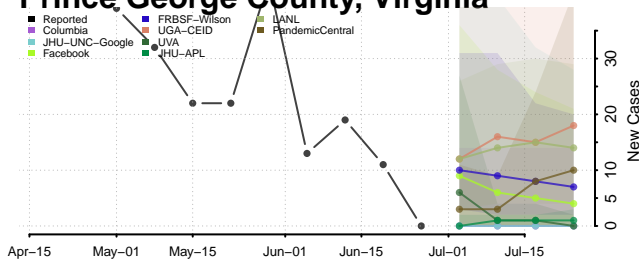

Pittsylvania County, Virginia

Poquoson County, Virginia

Portsmouth County, Virginia

Powhatan County, Virginia

Prince Edward County, Virginia

Prince George County, Virginia

Prince William County, Virginia

Pulaski County, Virginia