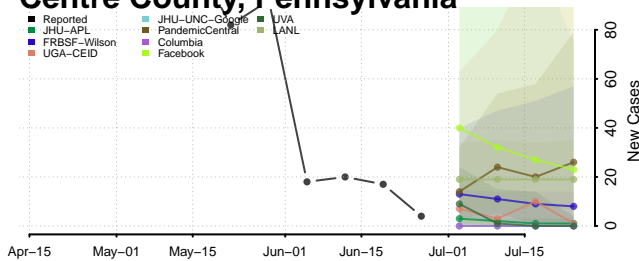

Cambria County, Pennsylvania

Cameron County, Pennsylvania

Carbon County, Pennsylvania

Centre County, Pennsylvania

Chester County, Pennsylvania

Clarion County, Pennsylvania

Clearfield County, Pennsylvania

Clinton County, Pennsylvania