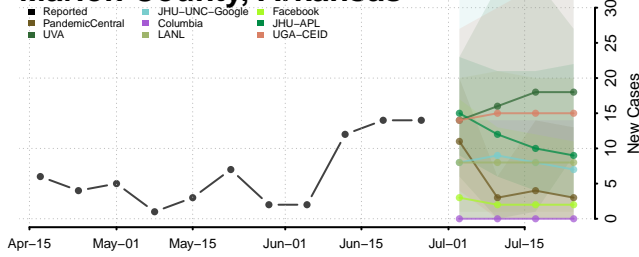

Logan County, Arkansas

Lonoke County, Arkansas

Madison County, Arkansas

Marion County, Arkansas

Miller County, Arkansas

Mississippi County, Arkansas

Monroe County, Arkansas

Montgomery County, Arkansas