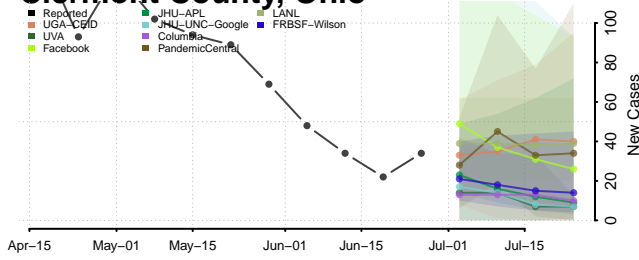

Clermont County, Ohio