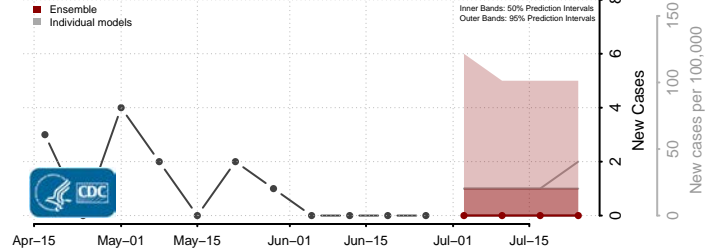

Marshall County, South Dakota