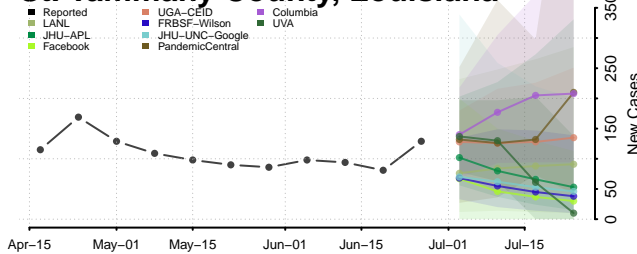

St. Tammany County, Louisiana