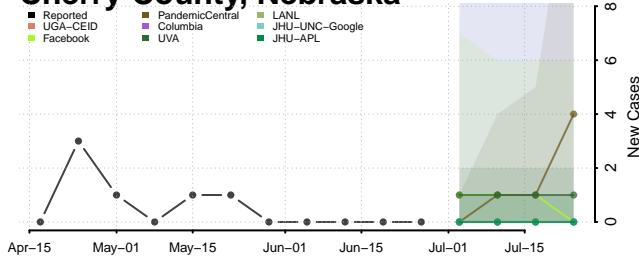

Brown County, Nebraska

Buffalo County, Nebraska

Burt County, Nebraska

Butler County, Nebraska

Cass County, Nebraska

Cedar County, Nebraska

Chase County, Nebraska

Cherry County, Nebraska