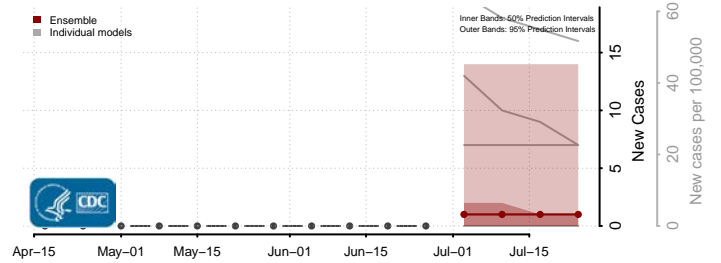

Grand County, Utah

Iron County, Utah

Juab County, Utah

Kane County, Utah

Millard County, Utah

Morgan County, Utah

Piute County, Utah

Tooele County, Utah