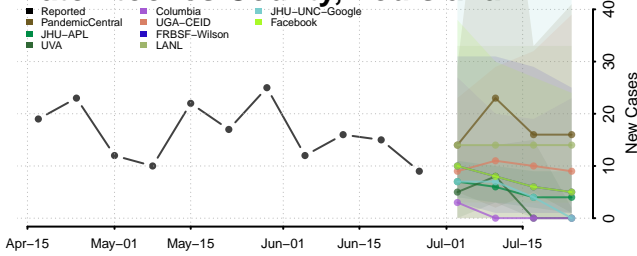

Natchitoches County, Louisiana