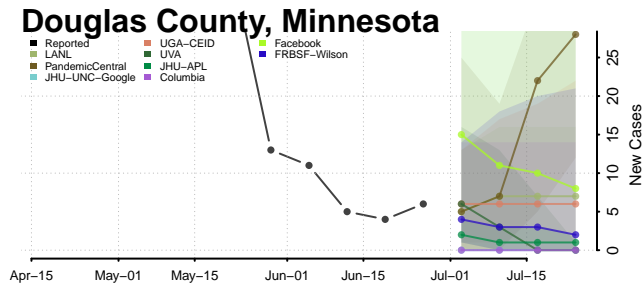

Dakota County, Minnesota

Dodge County, Minnesota

Hennepin County, Minnesota

Houston County, Minnesota

Hubbard County, Minnesota

Isanti County, Minnesota

Itasca County, Minnesota

Jackson County, Minnesota