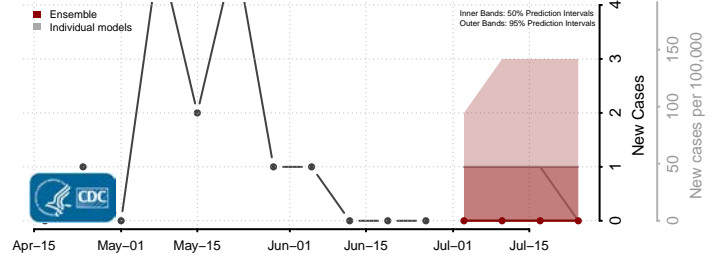

Burke County, North Dakota