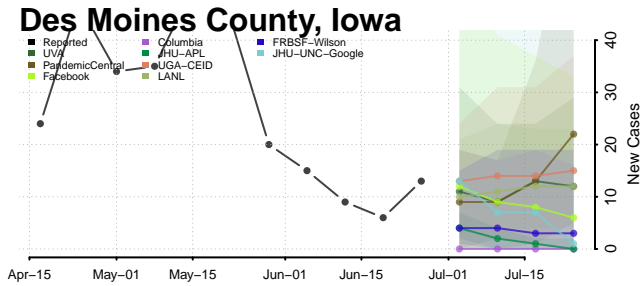

Benton County, Iowa

Black Hawk County, Iowa

Carroll County, Iowa

Cass County, Iowa

Cedar County, Iowa

Cerro Gordo County, Iowa

Cherokee County, Iowa

Chickasaw County, Iowa