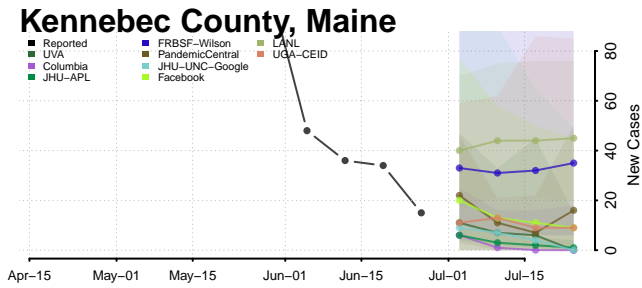

Vernon County, Louisiana

Washington County, Louisiana

Webster County, Louisiana

West Baton Rouge County, Louisiana

West Carroll County, Louisiana

West Feliciana County, Louisiana

Winn County, Louisiana

*New weekly cases may decrease in this location over the next four weeks. For these locations, the ensemble forecast indicates a probability of 0.75 or greater that fewer cases will be reported in week four of the forecast than in the last reported week.