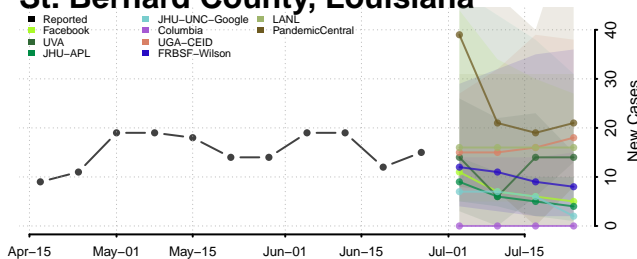

St. Bernard County, Louisiana