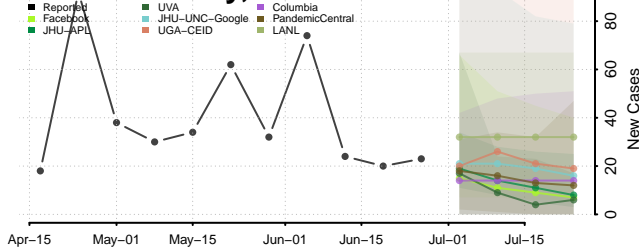

Wayne County, Kentucky

Webster County, Kentucky

Whitley County, Kentucky

Wolfe County, Kentucky

Woodford County, Kentucky

Louisiana

Acadia County, Louisiana

Allen County, Louisiana