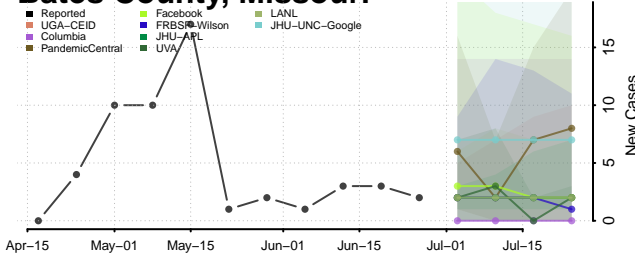

Bates County, Missouri