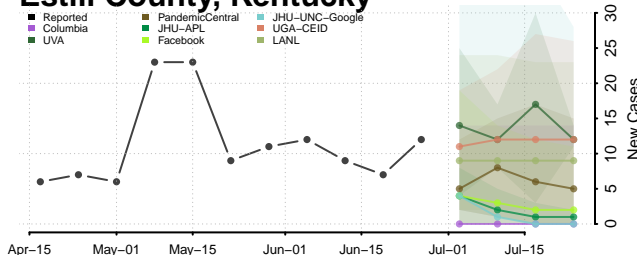

Clay County, Kentucky

Clinton County, Kentucky

Crittenden County, Kentucky

Cumberland County, Kentucky

Daviess County, Kentucky

Edmonson County, Kentucky

Elliott County, Kentucky

Estill County, Kentucky