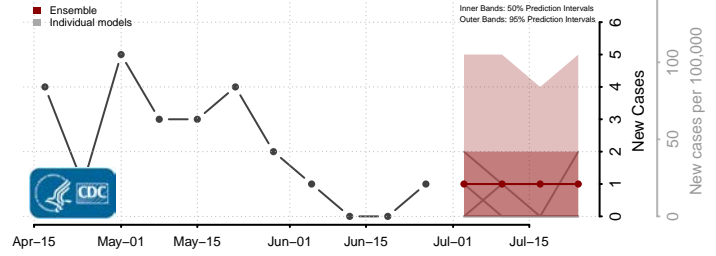

Carlisle County, Kentucky