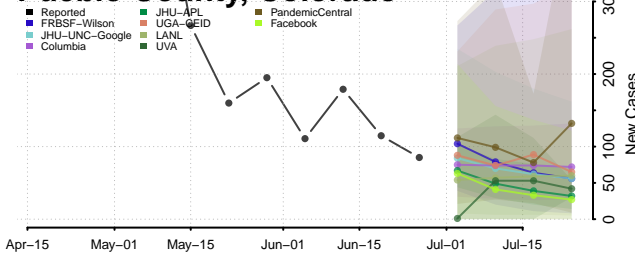

Phillips County, Colorado

Pitkin County, Colorado

Prowers County, Colorado

Pueblo County, Colorado

Rio Blanco County, Colorado

Rio Grande County, Colorado

Routt County, Colorado

Saguache County, Colorado