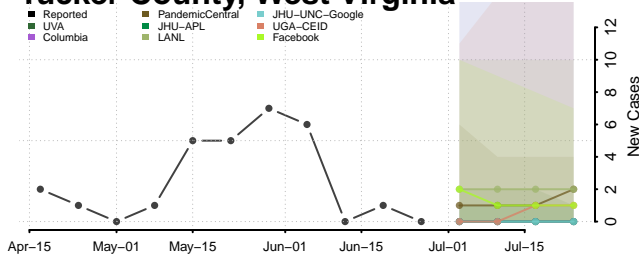

Tucker County, West Virginia