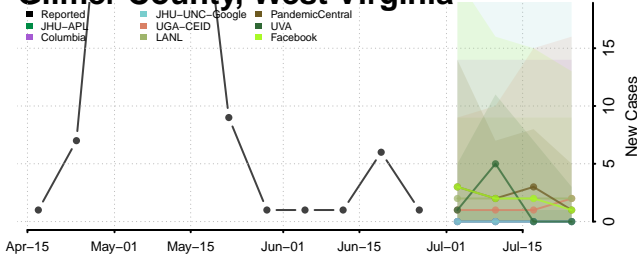

Gilmer County, West Virginia