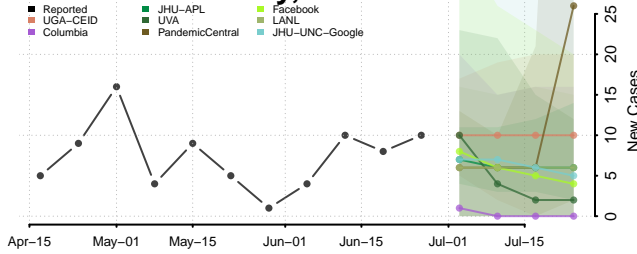

Ochiltree County, Texas

Oldham County, Texas

Orange County, Texas

Palo Pinto County, Texas

Panola County, Texas

Parker County, Texas

Parmer County, Texas

Pecos County, Texas