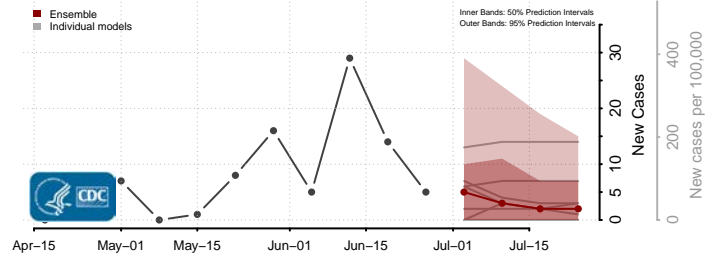

Chariton County, Missouri