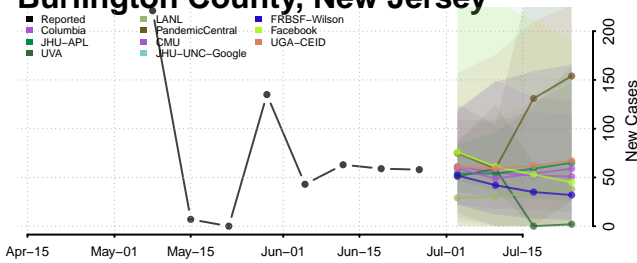

Burlington County, New Jersey