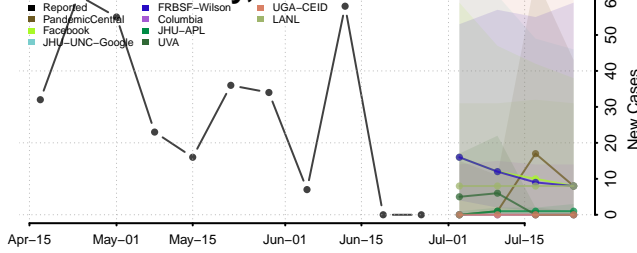

Gibson County, Tennessee