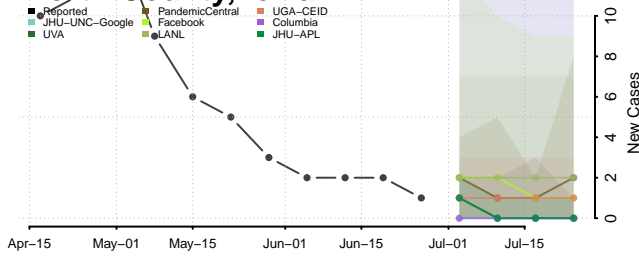

Worth County, Iowa