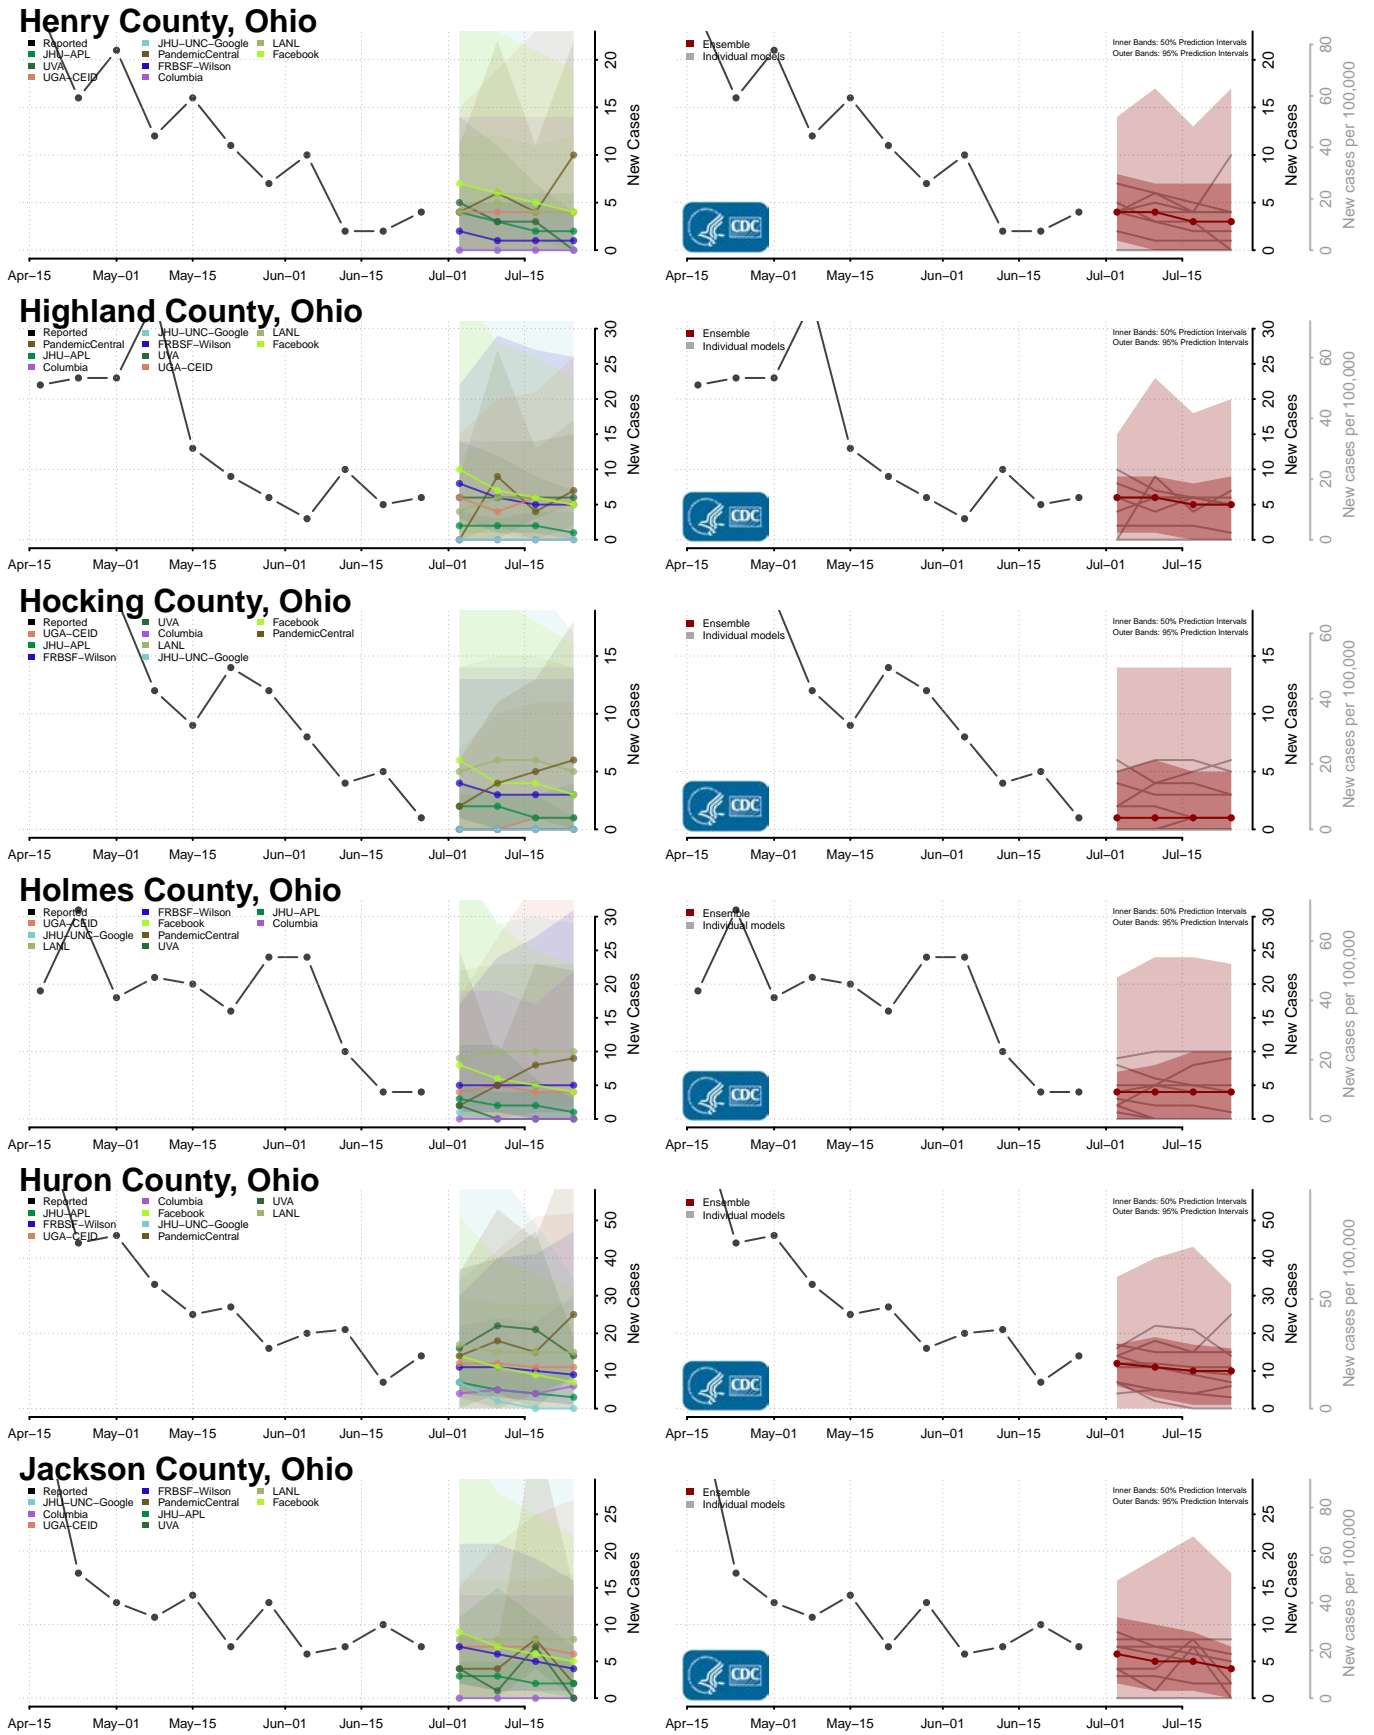

Darke County, Ohio

Defiance County, Ohio

Delaware County, Ohio

Erie County, Ohio

Jefferson County, Ohio

Knox County, Ohio

Lake County, Ohio

Lawrence County, Ohio