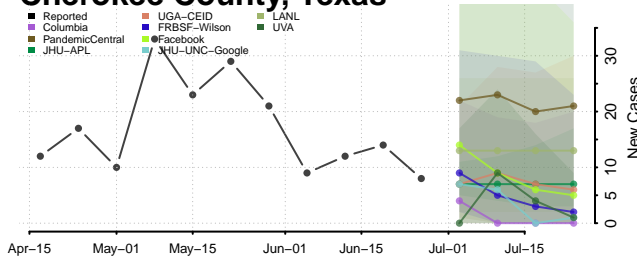

Cherokee County, Texas