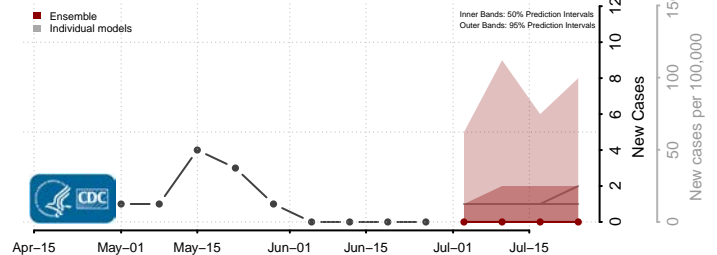

Clark County, Idaho

Clearwater County, Idaho

Custer County, Idaho

Elmore County, Idaho

Jerome County, Idaho

Kootenai County, Idaho

Latah County, Idaho

Lemhi County, Idaho