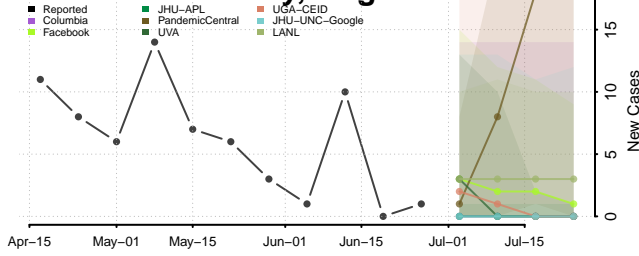

Brunswick County, Virginia