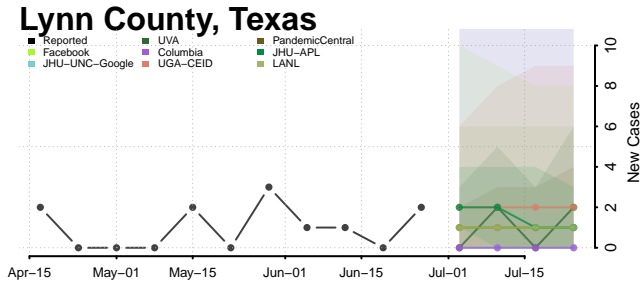

Leon County, Texas

Liberty County, Texas

Limestone County, Texas

Lipscomb County, Texas

Live Oak County, Texas

Llano County, Texas

Loving County, Texas

Menard County, Texas