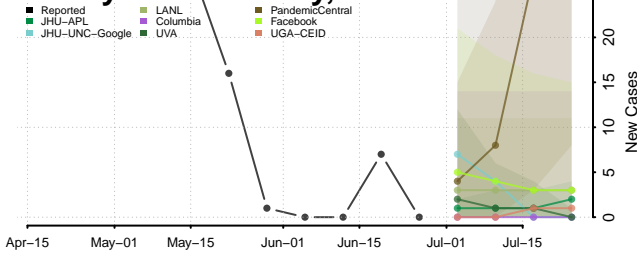

Transylvania County, North Carolina