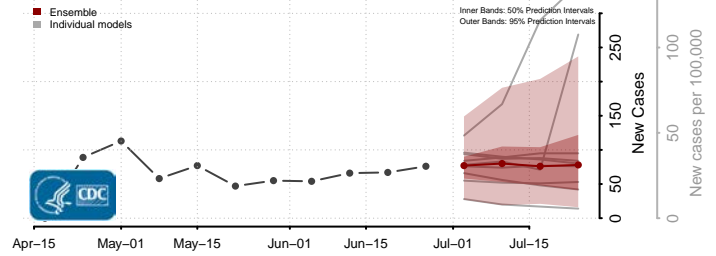

Clay County, Missouri