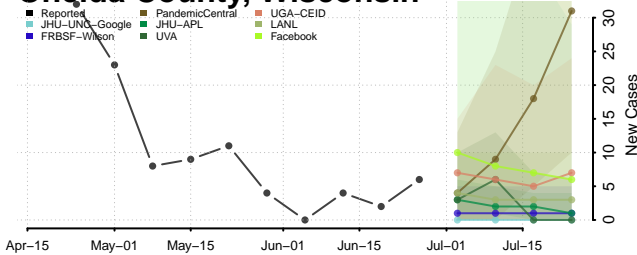

Milwaukee County, Wisconsin

Monroe County, Wisconsin

Oconto County, Wisconsin

Oneida County, Wisconsin

Outagamie County, Wisconsin

Ozaukee County, Wisconsin

Pepin County, Wisconsin

Pierce County, Wisconsin