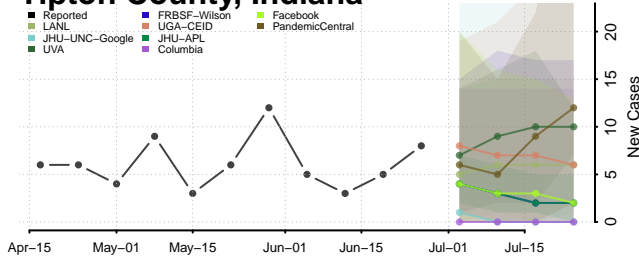

Starke County, Indiana

Steuben County, Indiana

Sullivan County, Indiana

Switzerland County, Indiana

Tippecanoe County, Indiana

Tipton County, Indiana

Union County, Indiana

Vanderburgh County, Indiana