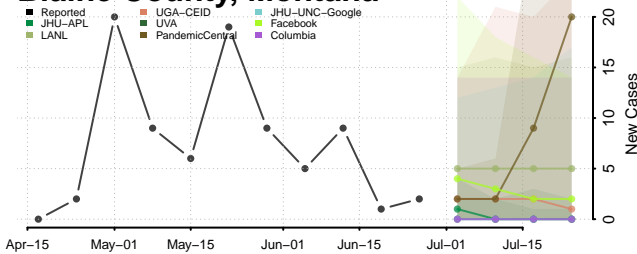

Montana

Beaverhead County, Montana

Big Horn County, Montana

Blaine County, Montana

Broadwater County, Montana

Carbon County, Montana

Carter County, Montana

Cascade County, Montana