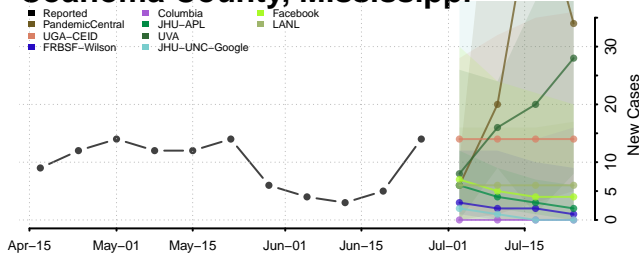

Adams County, Mississippi

Alcorn County, Mississippi

Amite County, Mississippi

Attala County, Mississippi

Claiborne County, Mississippi

Clarke County, Mississippi

Clay County, Mississippi

Coahoma County, Mississippi