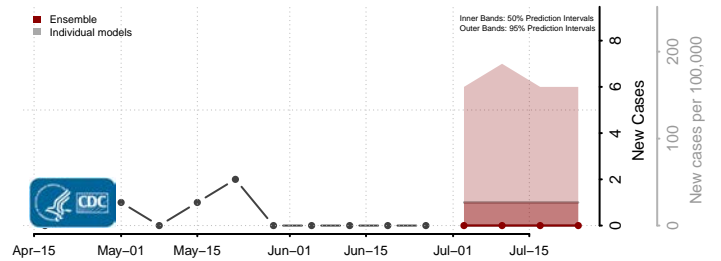

Cavalier County, North Dakota