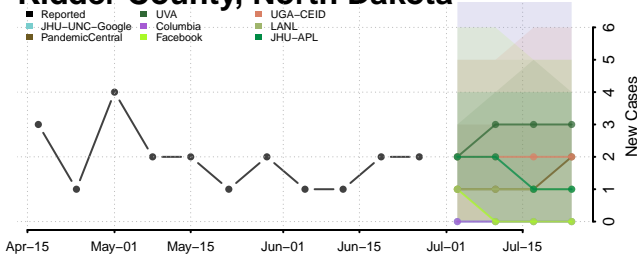

Kidder County, North Dakota