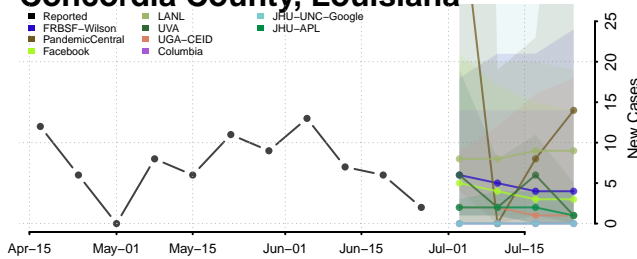

Caldwell County, Louisiana

Cameron County, Louisiana

Catahoula County, Louisiana

Claiborne County, Louisiana

Concordia County, Louisiana

De Soto County, Louisiana

East Baton Rouge County, Louisiana

East Carroll County, Louisiana