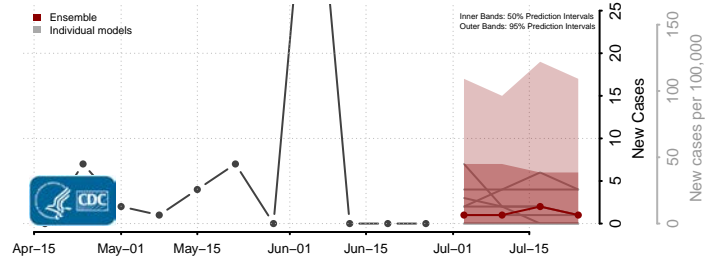

West Feliciana County, Louisiana