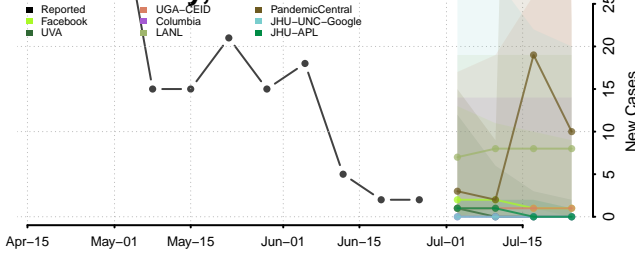

Lake County, Colorado

Larimer County, Colorado

Las Animas County, Colorado

Lincoln County, Colorado

Logan County, Colorado

Mesa County, Colorado

Ouray County, Colorado

Park County, Colorado