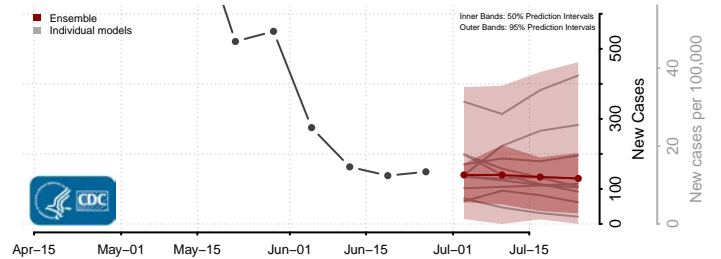

Swain County, North Carolina

Transylvania County, North Carolina

Tyrrell County, North Carolina

Union County, North Carolina

Vance County, North Carolina

Wake County, North Carolina

Warren County, North Carolina