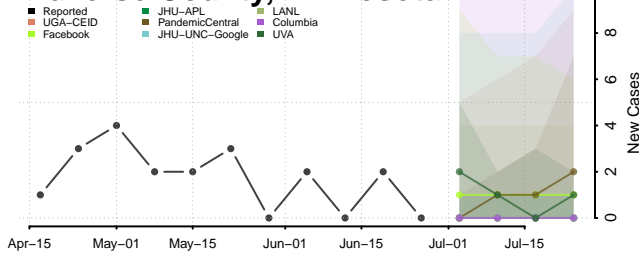

Stearns County, Minnesota

Steele County, Minnesota

Stevens County, Minnesota

Swift County, Minnesota

Todd County, Minnesota

Traverse County, Minnesota

Wabasha County, Minnesota

Wadena County, Minnesota