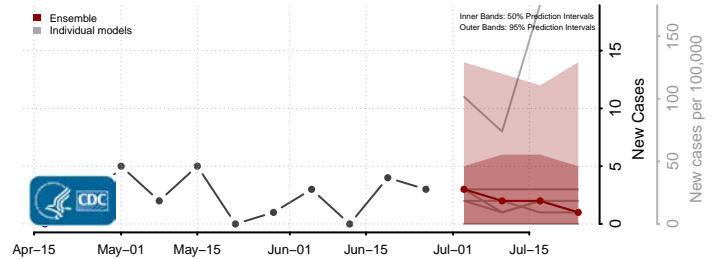

West Carroll County, Louisiana