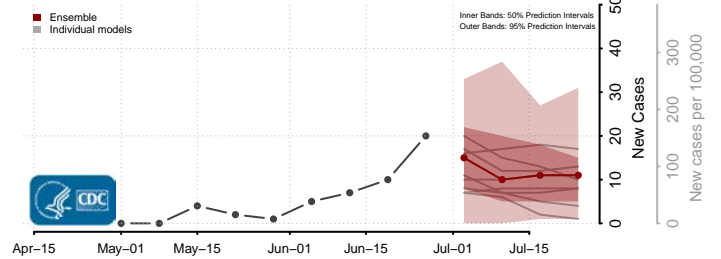

Greene County, Arkansas

Hempstead County, Arkansas

Hot Spring County, Arkansas

Howard County, Arkansas

Lawrence County, Arkansas

Lee County, Arkansas

Lincoln County, Arkansas

Little River County, Arkansas