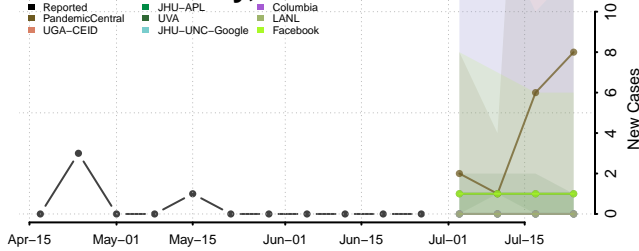

Mineral County, Nevada