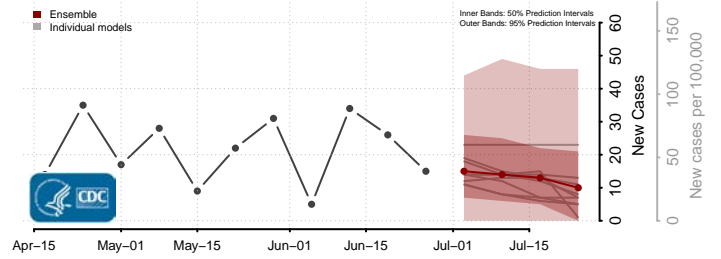

Webster County, Louisiana