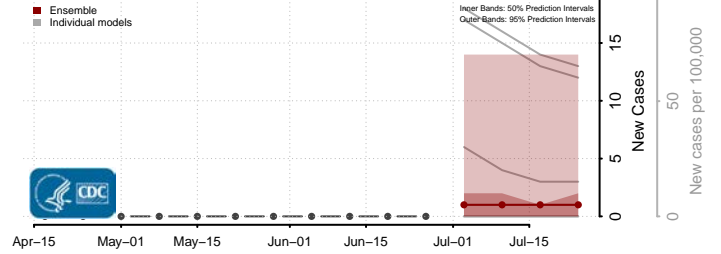

Box Elder County, Utah

Cache County, Utah

Carbon County, Utah

Daggett County, Utah

Davis County, Utah

Duchesne County, Utah

Emery County, Utah

Garfield County, Utah