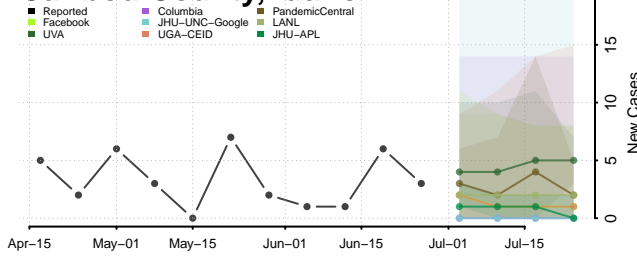

Bannock County, Idaho

Bear Lake County, Idaho

Benewah County, Idaho

Bingham County, Idaho

Blaine County, Idaho

Boise County, Idaho

Caribou County, Idaho

Cassia County, Idaho