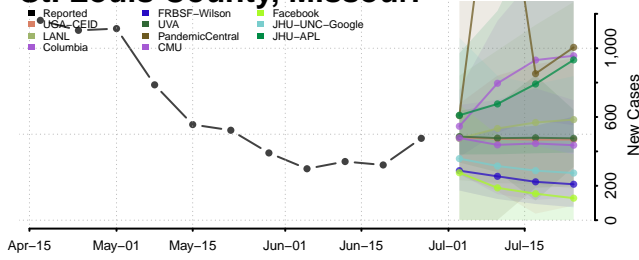

St. Louis County, Missouri