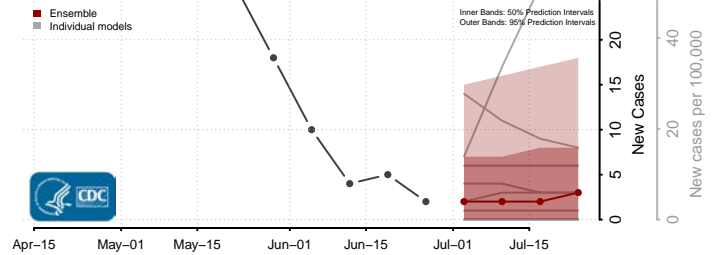

Waseca County, Minnesota

Washington County, Minnesota

Watonwan County, Minnesota

Wilkin County, Minnesota

Winona County, Minnesota

Wright County, Minnesota

Yellow Medicine County, Minnesota

Mississippi