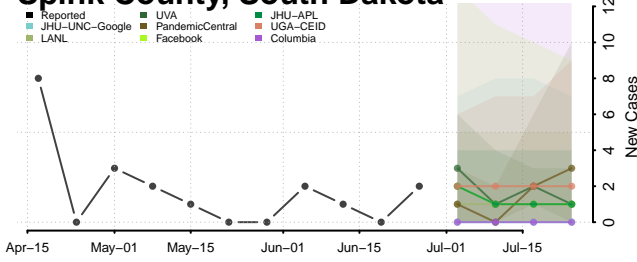

Spink County, South Dakota