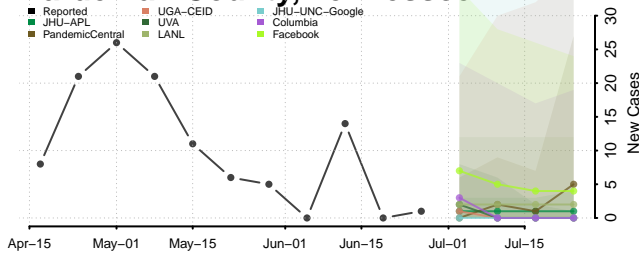

Hardeman County, Tennessee