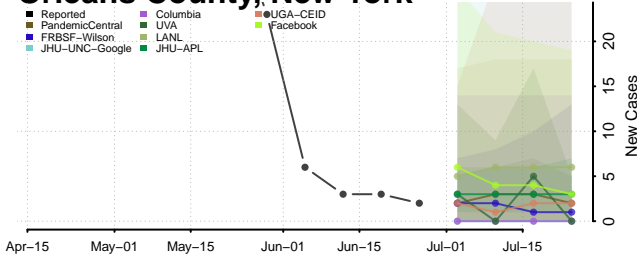

Onondaga County, New York

Ontario County, New York

Orange County, New York

Orleans County, New York

Oswego County, New York

Otsego County, New York

Putnam County, New York

Queens County, New York