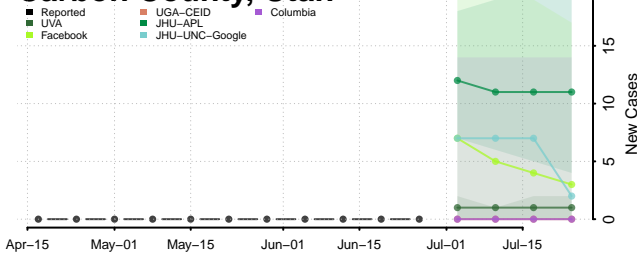

Carbon County, Utah