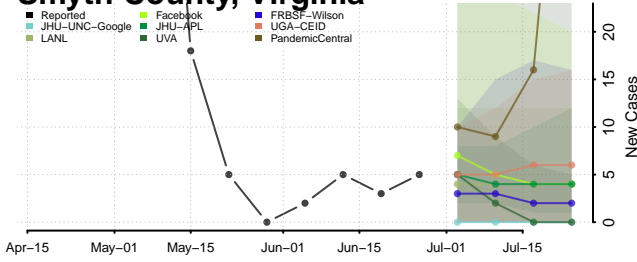

Smyth County, Virginia