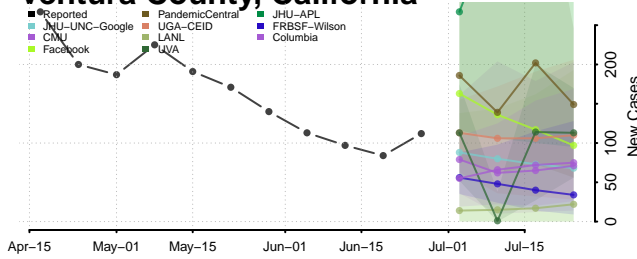

Santa Clara County, California

Santa Cruz County, California

Shasta County, California

Tehama County, California

Trinity County, California

Tulare County, California

Tuolumne County, California

Ventura County, California