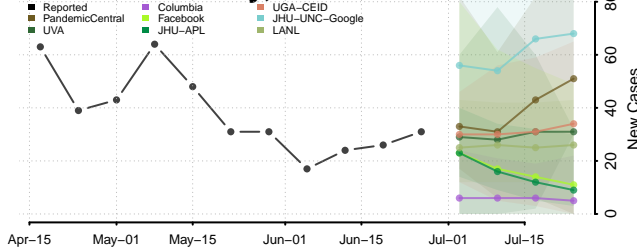

Valencia County, New Mexico

New York*

Albany County, New York

*New weekly cases may decrease in this location over the next four weeks. For these locations, the ensemble forecast indicates a probability of 0.75 or greater that fewer cases will be reported in week four of the forecast than in the last reported week.