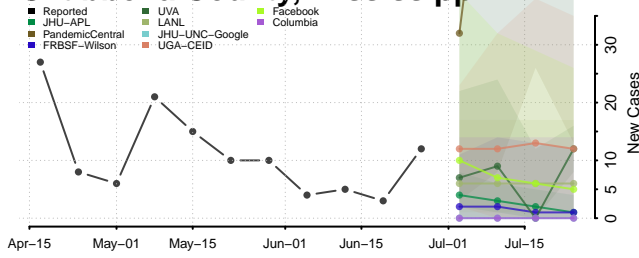

Oktibbeha County, Mississippi