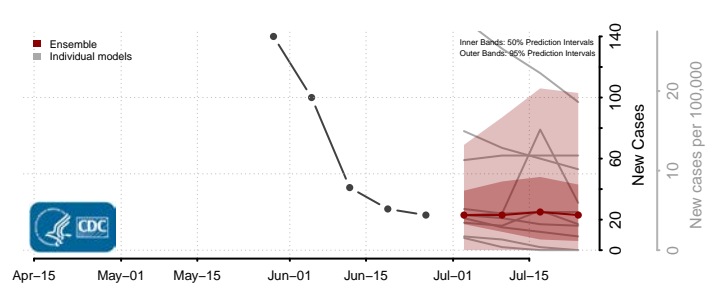

*New weekly cases may decrease in this location over the next four weeks. For these locations, the ensemble forecast indicates a probability of 0.75 or greater that fewer cases will be reported in week four of the forecast than in the last reported week.