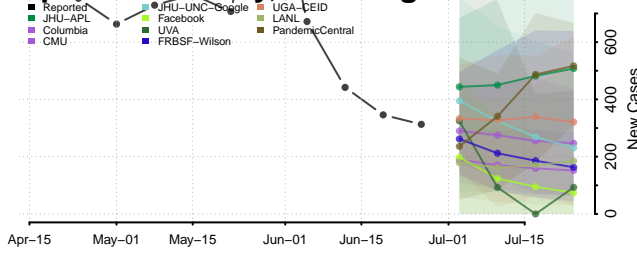

Skagit County, Washington

Skamania County, Washington

Snohomish County, Washington

Spokane County, Washington

Stevens County, Washington

Thurston County, Washington

Wahkiakum County, Washington

Walla Walla County, Washington