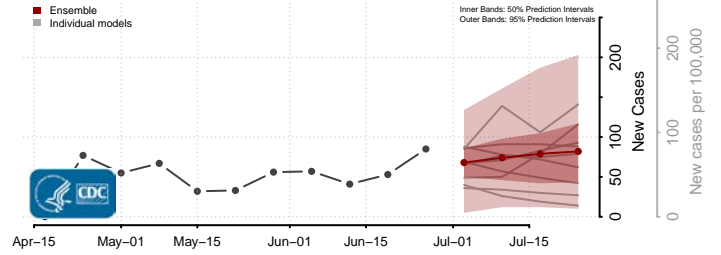

Cass County, Missouri