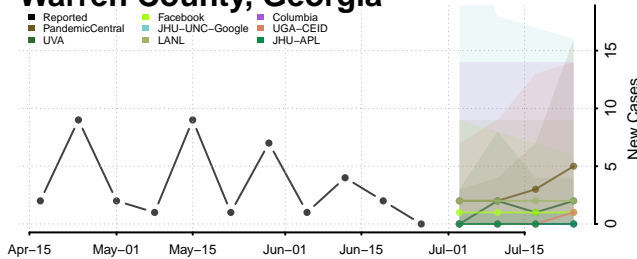

Walker County, Georgia

Walton County, Georgia

Ware County, Georgia

Warren County, Georgia

Washington County, Georgia

Wayne County, Georgia

Webster County, Georgia

Wheeler County, Georgia