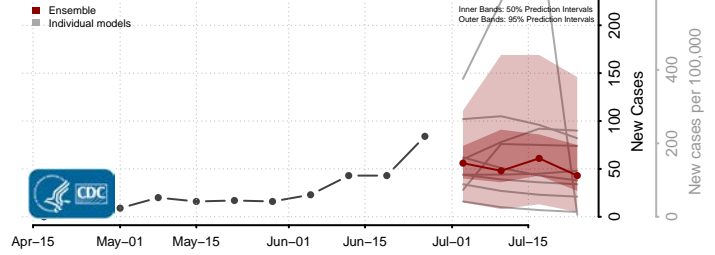

Jefferson County, Missouri

Johnson County, Missouri

Knox County, Missouri

Laclede County, Missouri

Lafayette County, Missouri

Lawrence County, Missouri

Lewis County, Missouri

Lincoln County, Missouri