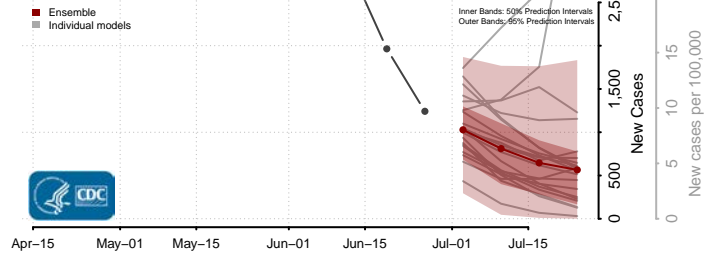

Pennsylvania*