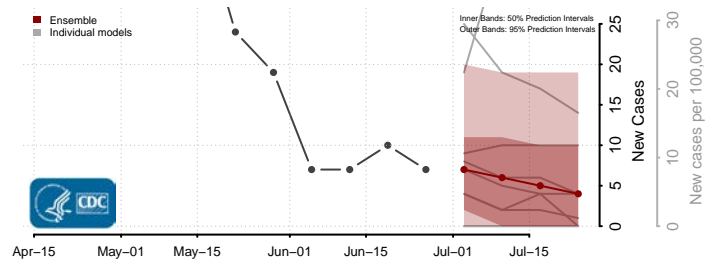

Jefferson County, Wisconsin