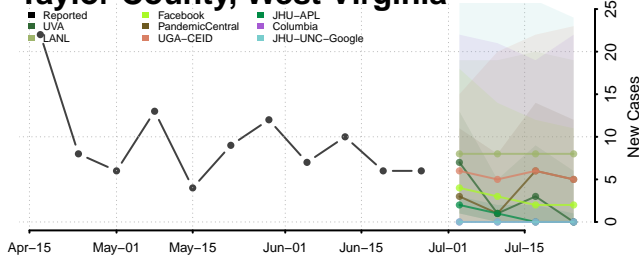

Taylor County, West Virginia