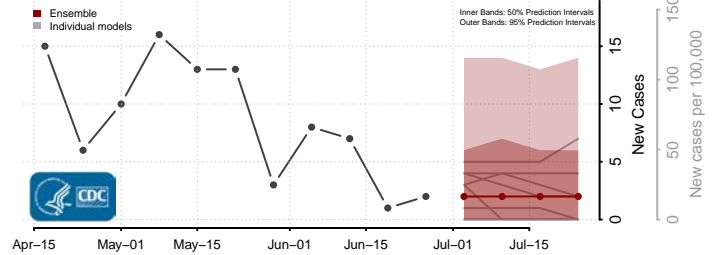

Yalobusha County, Mississippi