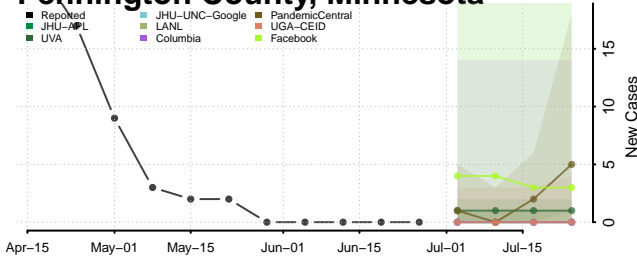

Lake of the Woods County, Minnesota

Le Sueur County, Minnesota

Lincoln County, Minnesota

Lyon County, Minnesota

Mahnomen County, Minnesota

Marshall County, Minnesota

Pennington County, Minnesota

Pine County, Minnesota