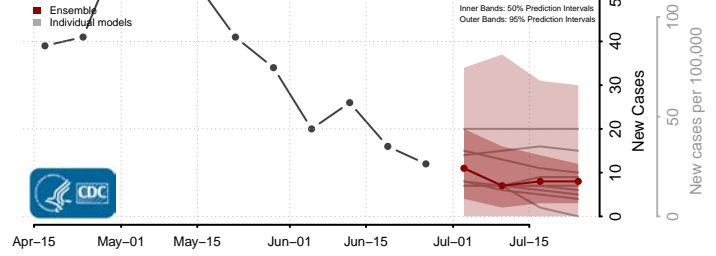

Rowan County, North Carolina

Rutherford County, North Carolina

Sampson County, North Carolina

Scotland County, North Carolina

Stanly County, North Carolina

Stokes County, North Carolina

Surry County, North Carolina