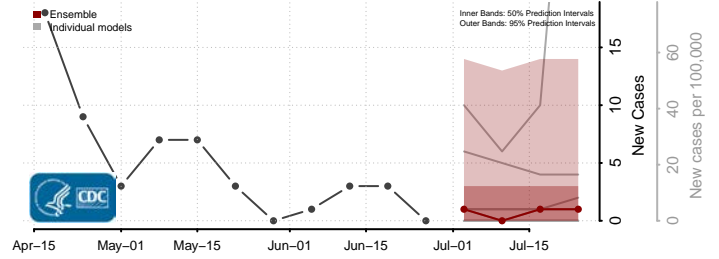

Seminole County, Oklahoma