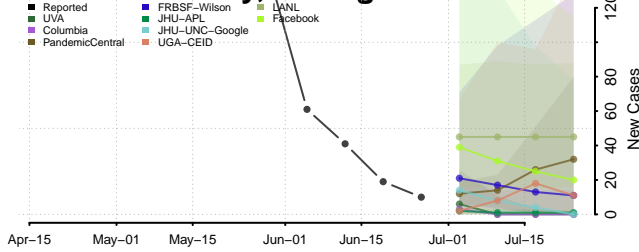

Saginaw County, Michigan

Sanilac County, Michigan

Schoolcraft County, Michigan

Shiawassee County, Michigan

St. Clair County, Michigan

St. Joseph County, Michigan

Tuscola County, Michigan

Van Buren County, Michigan