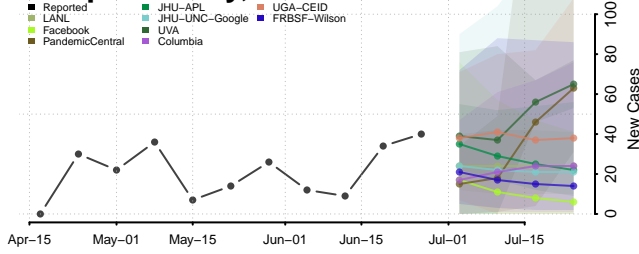

Phelps County, Missouri