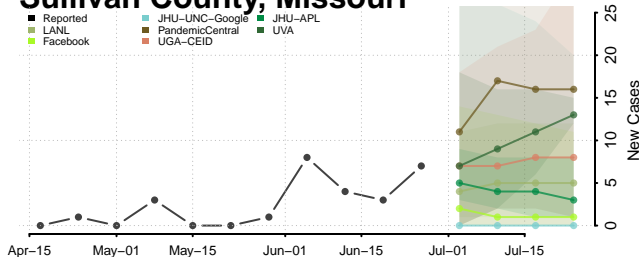

St. Francois County, Missouri

St. Louis City County, Missouri

St. Louis County, Missouri

Ste. Genevieve County, Missouri

Stoddard County, Missouri

Stone County, Missouri

Sullivan County, Missouri

Taney County, Missouri