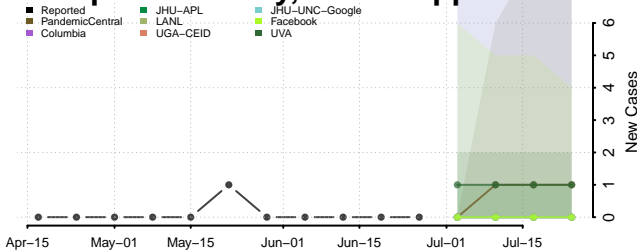

Copiah County, Mississippi

Covington County, Mississippi

Hancock County, Mississippi

Harrison County, Mississippi

Hinds County, Mississippi

Holmes County, Mississippi

Humphreys County, Mississippi

Issaquena County, Mississippi