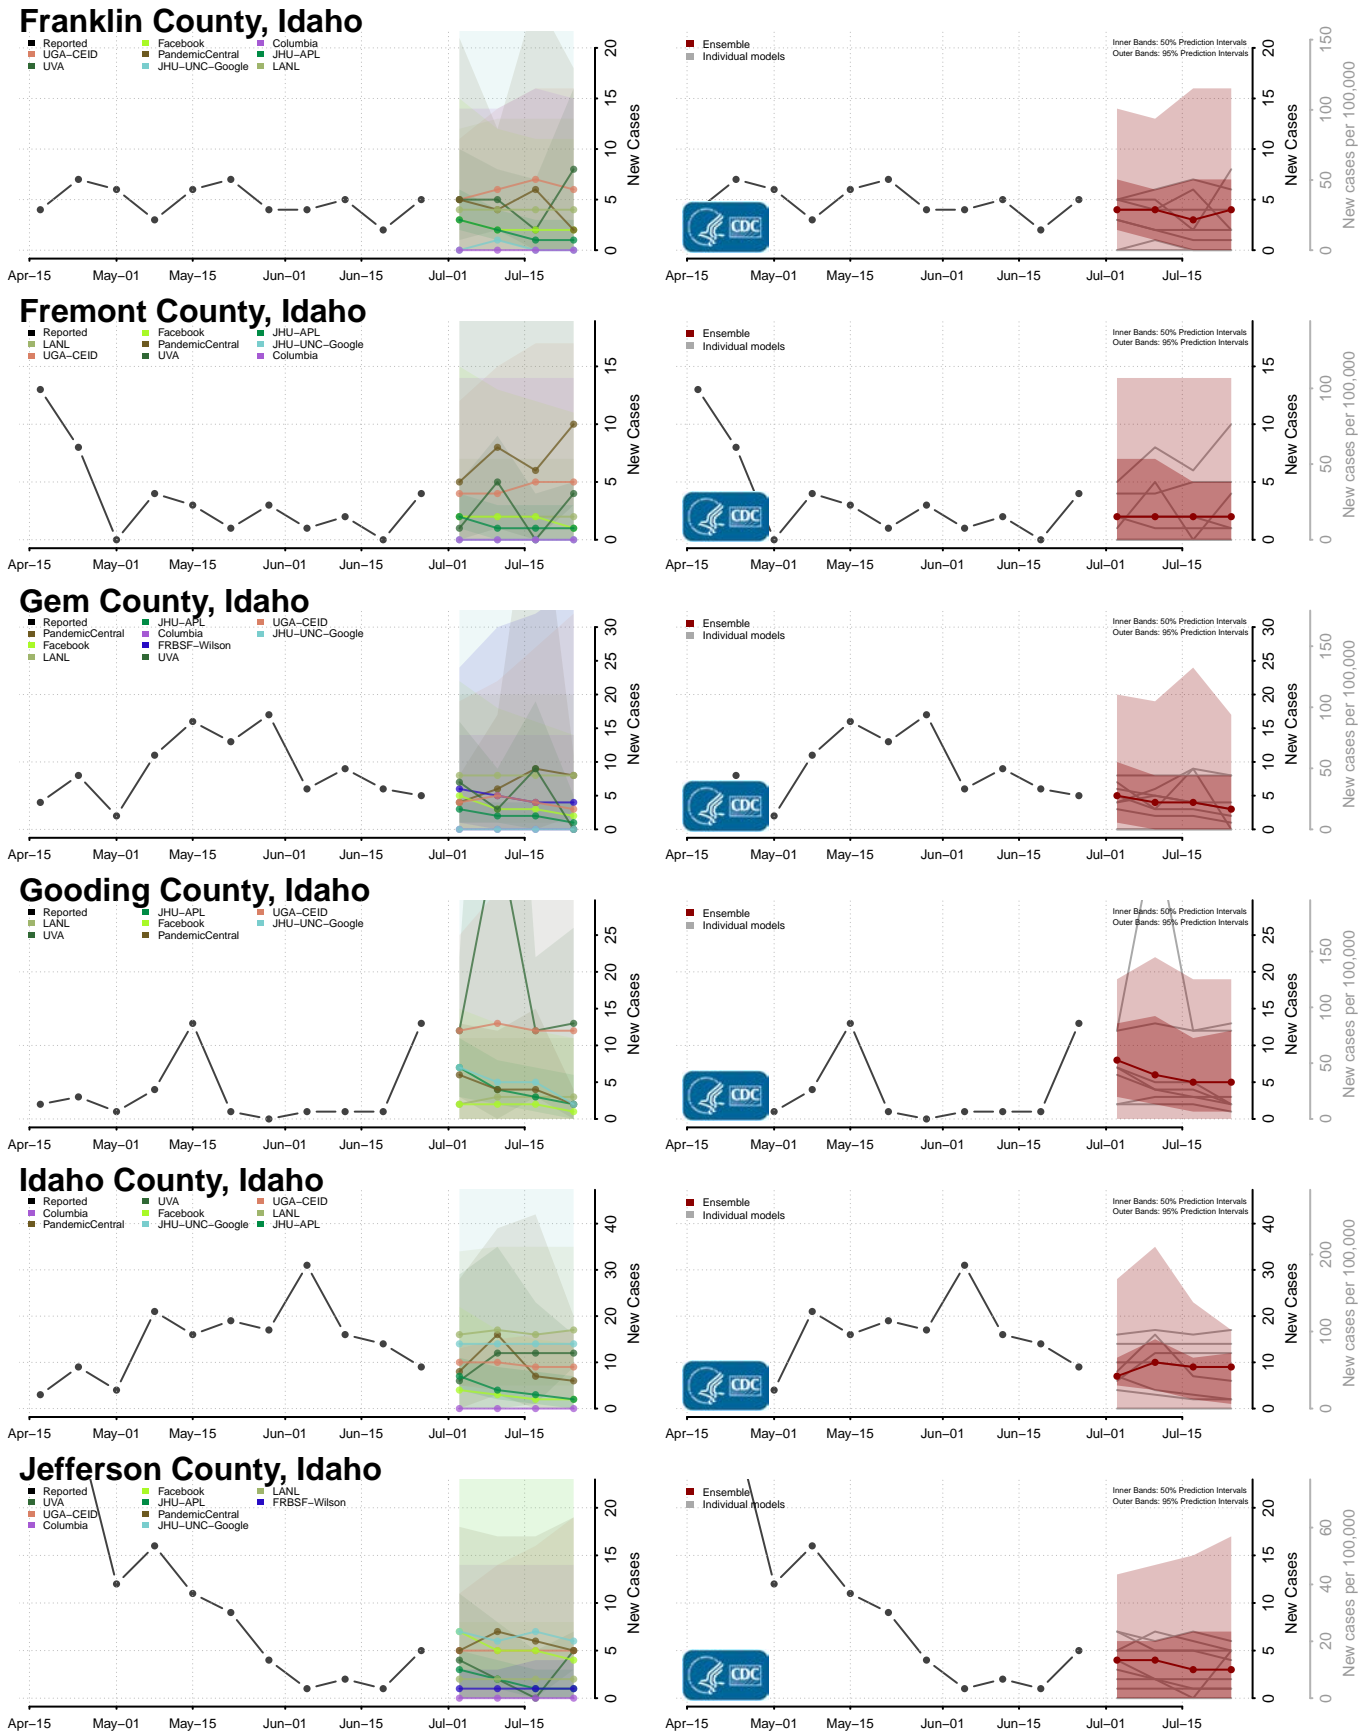

Clark County, Idaho

Clearwater County, Idaho

Custer County, Idaho

Elmore County, Idaho

Jerome County, Idaho

Kootenai County, Idaho

Latah County, Idaho

Lemhi County, Idaho