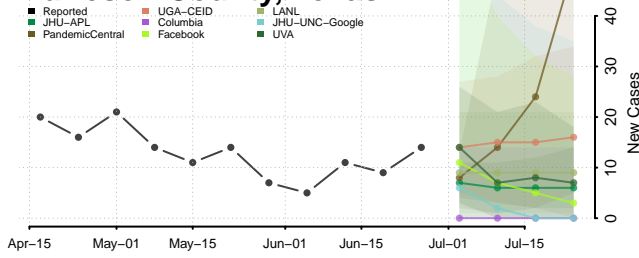

Burleson County, Texas