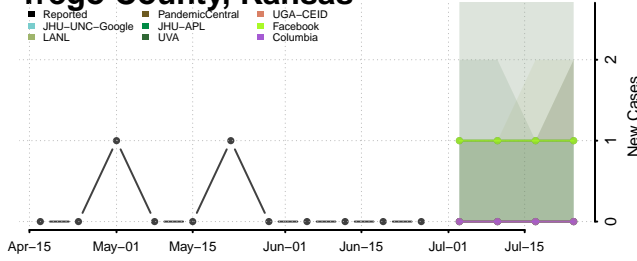

Stanton County, Kansas

Stevens County, Kansas

Sumner County, Kansas

Thomas County, Kansas

Trego County, Kansas

Wabaunsee County, Kansas

Wallace County, Kansas

Washington County, Kansas