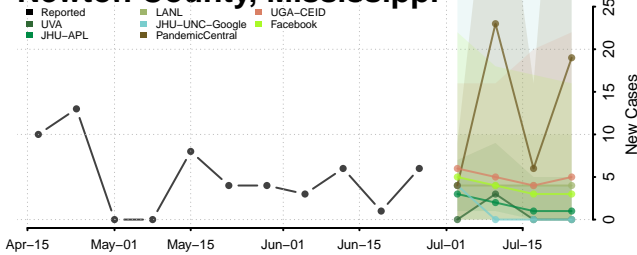

Madison County, Mississippi

Marion County, Mississippi

Marshall County, Mississippi

Monroe County, Mississippi

Montgomery County, Mississippi

Neshoba County, Mississippi

Newton County, Mississippi

Noxubee County, Mississippi