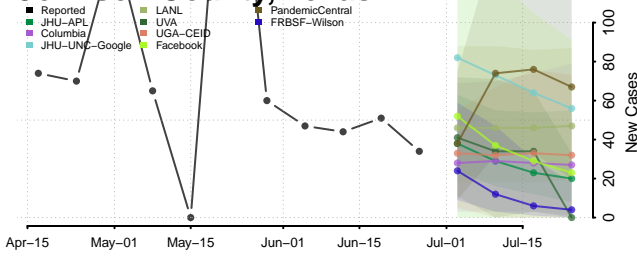

Johnson County, Texas