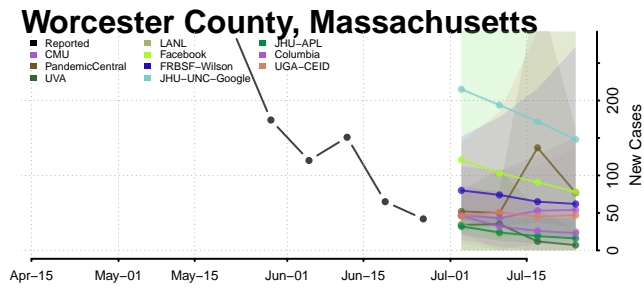

*New weekly cases may decrease in this location over the next four weeks. For these locations, the ensemble forecast indicates a probability of 0.75 or greater that fewer cases will be reported in week four of the forecast than in the last reported week.