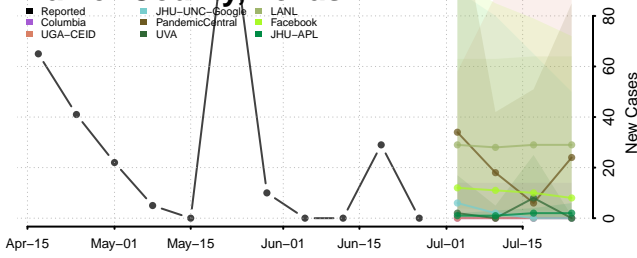

Walker County, Texas