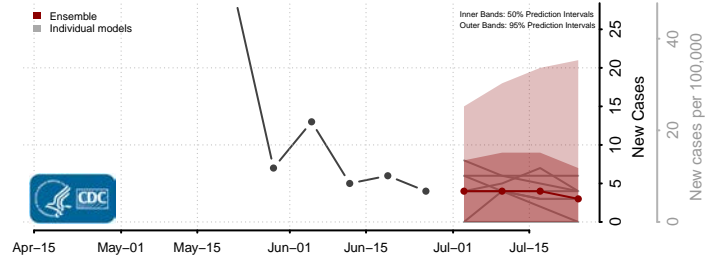

Columbia County, New York