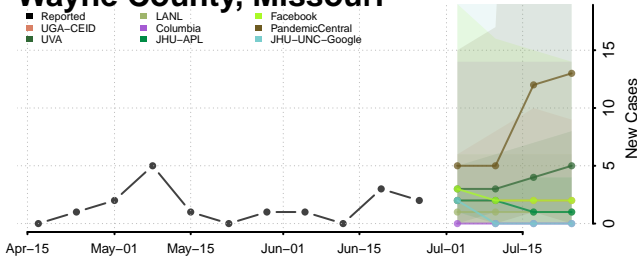

Wayne County, Missouri