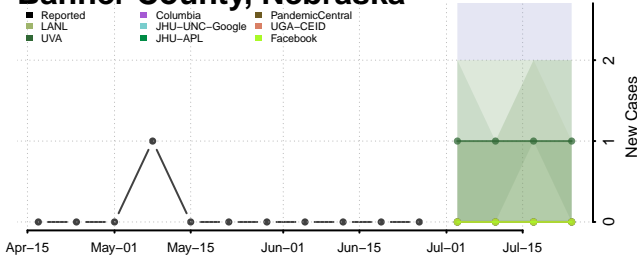

Adams County, Nebraska

Antelope County, Nebraska

Arthur County, Nebraska

Banner County, Nebraska

Blaine County, Nebraska

Boone County, Nebraska

Box Butte County, Nebraska

Boyd County, Nebraska