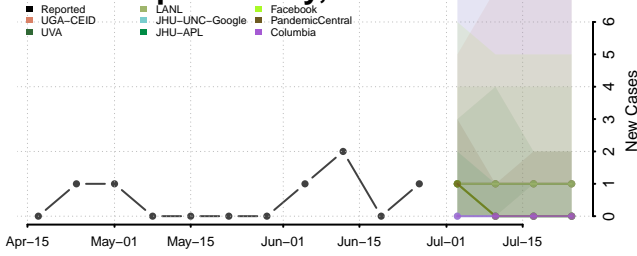

Chautauqua County, Kansas