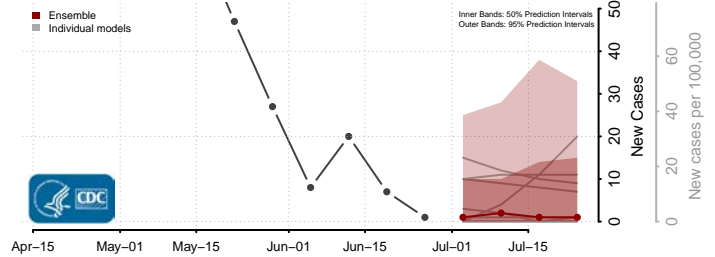

Armstrong County, Pennsylvania