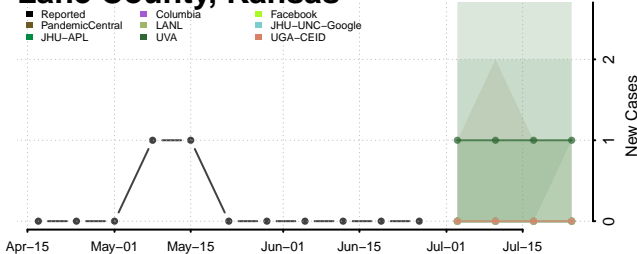

Johnson County, Kansas

Kearyn County, Kansas

Kingman County, Kansas

Kiowa County, Kansas

Labette County, Kansas

Lane County, Kansas

Leavenworth County, Kansas

Lincoln County, Kansas