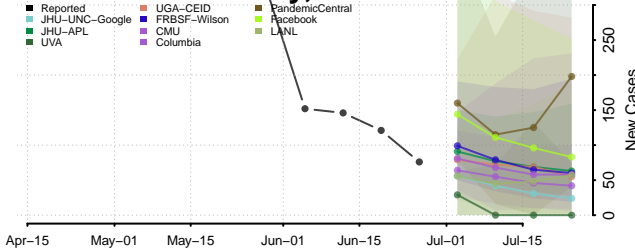

Windham County, Connecticut

Delaware*

Kent County, Delaware

New Castle County, Delaware

*New weekly cases may decrease in this location over the next four weeks. For these locations, the ensemble forecast indicates a probability of 0.75 or greater that fewer cases will be reported in week four of the forecast than in the last reported week.