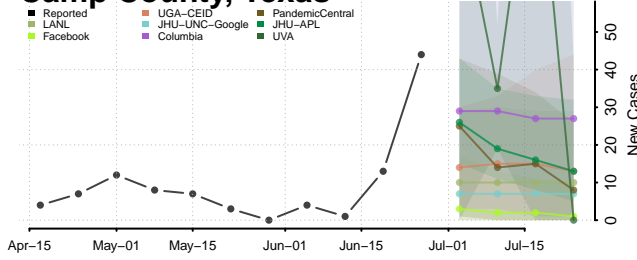

Camp County, Texas