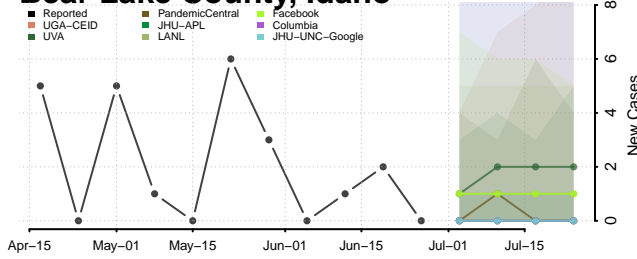

Bear Lake County, Idaho