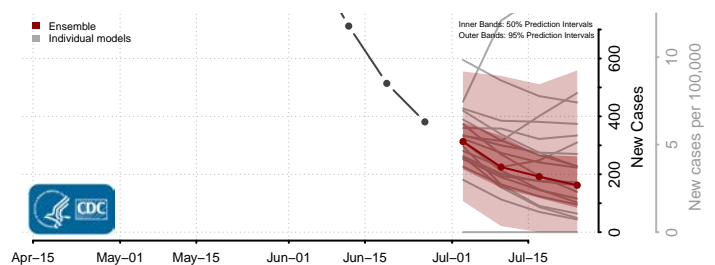

Sagadahoc County, Maine

Somerset County, Maine

Waldo County, Maine

Washington County, Maine

York County, Maine

Maryland*

*New weekly cases may decrease in this location over the next four weeks. For these locations, the ensemble forecast indicates a probability of 0.75 or greater that fewer cases will be reported in week four of the forecast than in the last reported week.