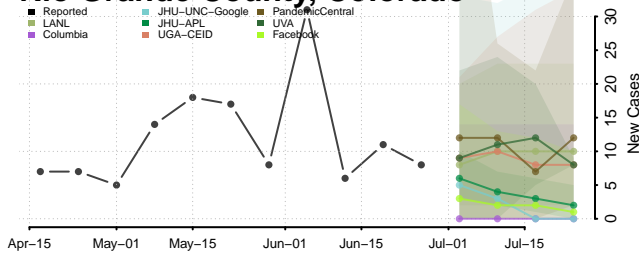

Phillips County, Colorado

Pitkin County, Colorado

Prowers County, Colorado

Pueblo County, Colorado

Rio Blanco County, Colorado

Rio Grande County, Colorado

Routt County, Colorado

Saguache County, Colorado