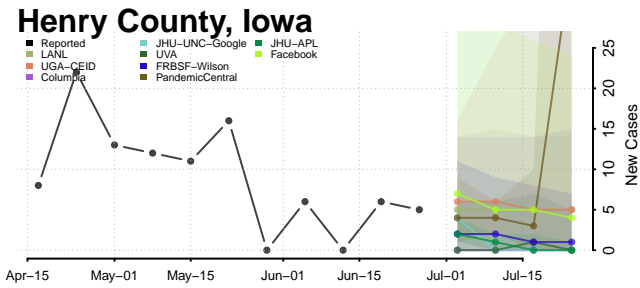

Grundy County, Iowa

Guthrie County, Iowa

Hamilton County, Iowa

Hancock County, Iowa

Hardin County, Iowa

Harrison County, Iowa

Lee County, Iowa

Linn County, Iowa