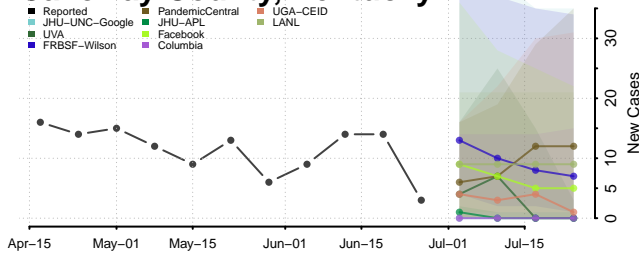

Calloway County, Kentucky