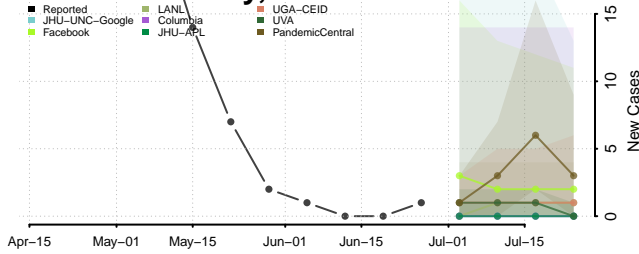

Stevens County, Minnesota