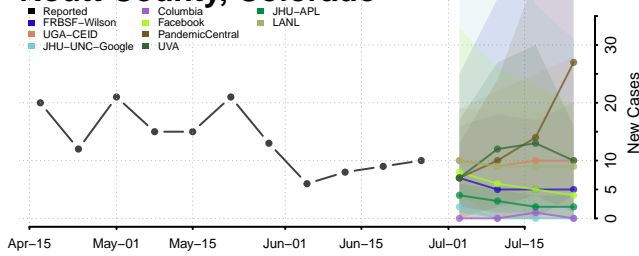

Phillips County, Colorado

Pitkin County, Colorado

Prowers County, Colorado

Pueblo County, Colorado

Rio Blanco County, Colorado

Rio Grande County, Colorado

Routt County, Colorado

Saguache County, Colorado