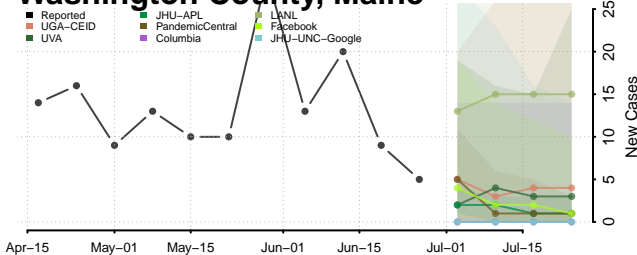

Sagadahoc County, Maine

Somerset County, Maine

Waldo County, Maine

Washington County, Maine

York County, Maine

Maryland*

*New weekly cases may decrease in this location over the next four weeks. For these locations, the ensemble forecast indicates a probability of 0.75 or greater that fewer cases will be reported in week four of the forecast than in the last reported week.