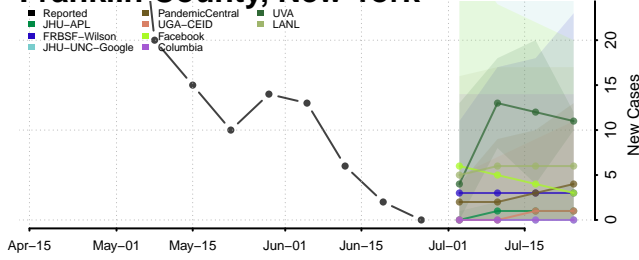

Clinton County, New York

Columbia County, New York

Cortland County, New York

Delaware County, New York

Dutchess County, New York

Erie County, New York

Essex County, New York

Franklin County, New York