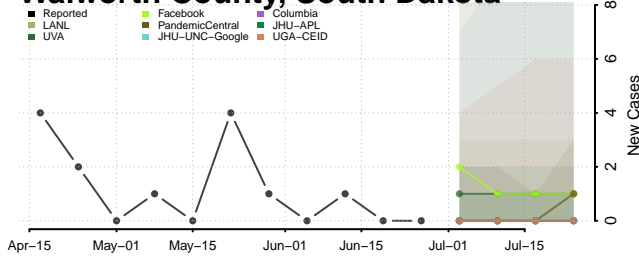

Walworth County, South Dakota