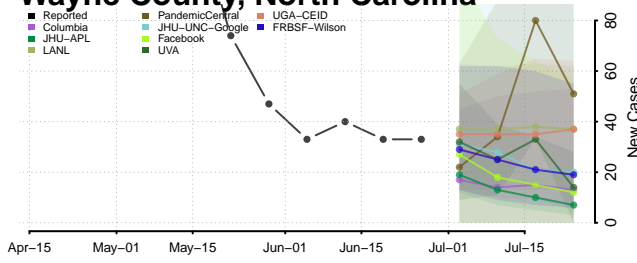

Wayne County, North Carolina