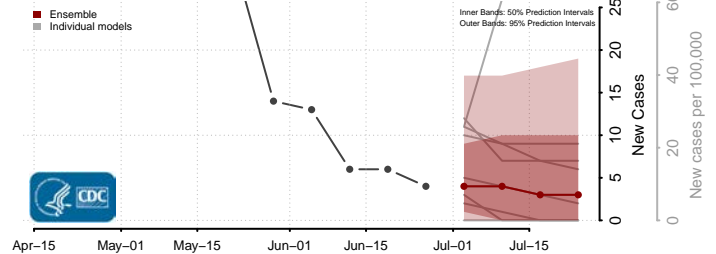

Mitchell County, Iowa

Monona County, Iowa

Monroe County, Iowa

Montgomery County, Iowa

Muscatine County, Iowa

O'Brien County, Iowa

Osceola County, Iowa

Page County, Iowa