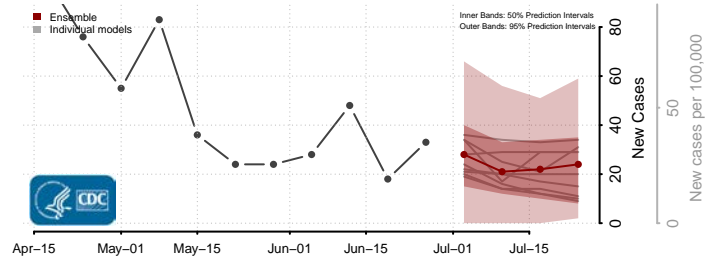

Radford County, Virginia

Rappahannock County, Virginia

Richmond City County, Virginia

Richmond County, Virginia

Roanoke City County, Virginia

Roanoke County, Virginia

Smyth County, Virginia

Southampton County, Virginia