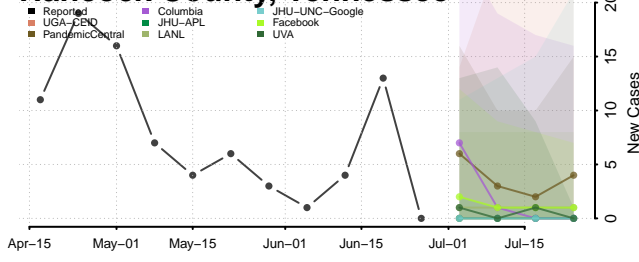

Gibson County, Tennessee

Giles County, Tennessee

Grainger County, Tennessee

Greene County, Tennessee

Grundy County, Tennessee

Hamblen County, Tennessee

Hamilton County, Tennessee

Hancock County, Tennessee