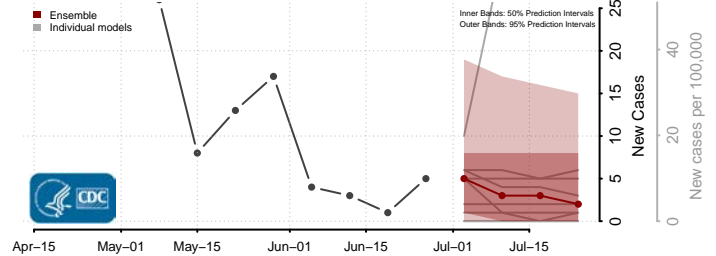

Queen Anne's County, Maryland