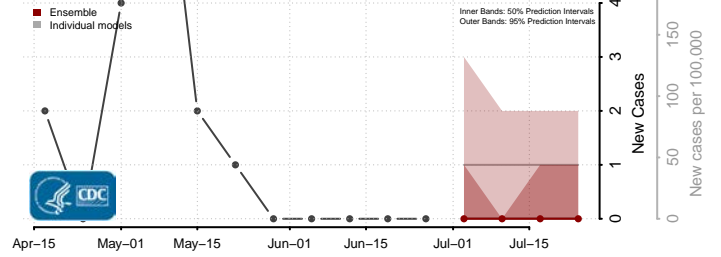

Grant County, North Dakota