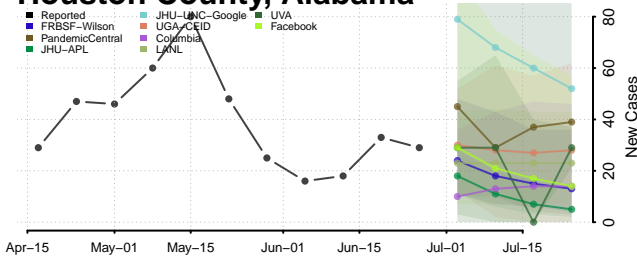

Houston County, Alabama