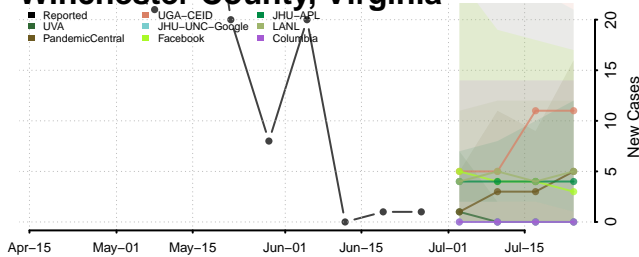

Warren County, Virginia

Washington County, Virginia

Waynesboro County, Virginia

Westmoreland County, Virginia

Williamsburg County, Virginia

Winchester County, Virginia

Wise County, Virginia

Wythe County, Virginia