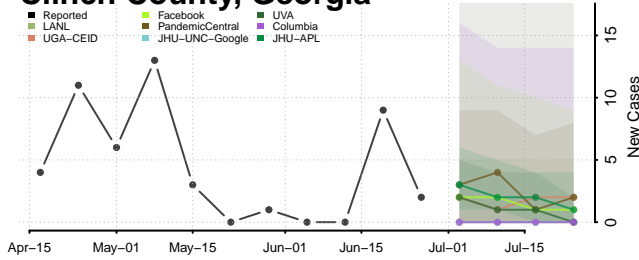

Cherokee County, Georgia

Clarke County, Georgia

Clay County, Georgia

Clayton County, Georgia

Clinch County, Georgia

Cobb County, Georgia

Coffee County, Georgia

Colquitt County, Georgia