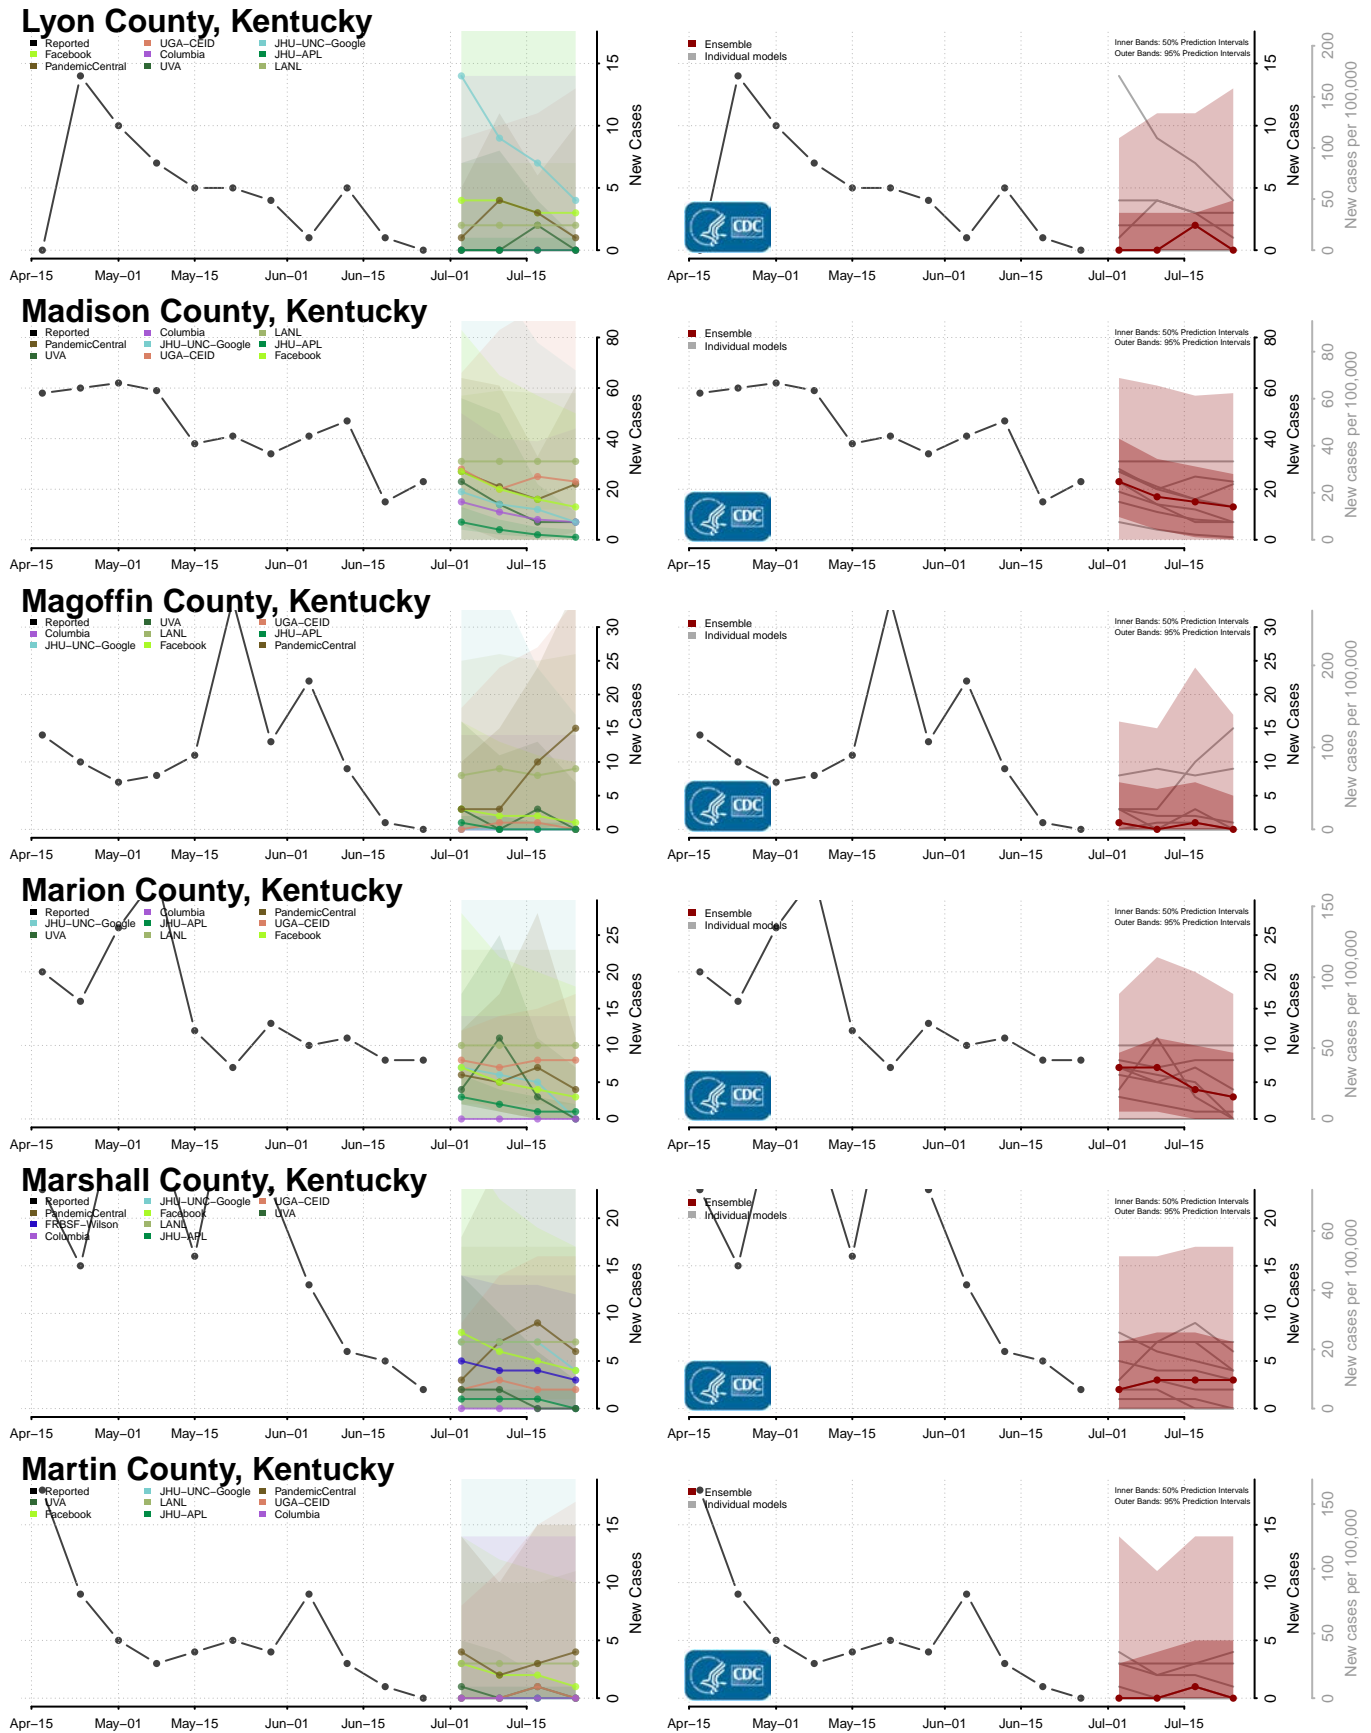

Jefferson County, Kentucky

Jessamine County, Kentucky

Johnson County, Kentucky

Kenton County, Kentucky

Mercer County, Kentucky

Metcalfe County, Kentucky

Monroe County, Kentucky

Montgomery County, Kentucky