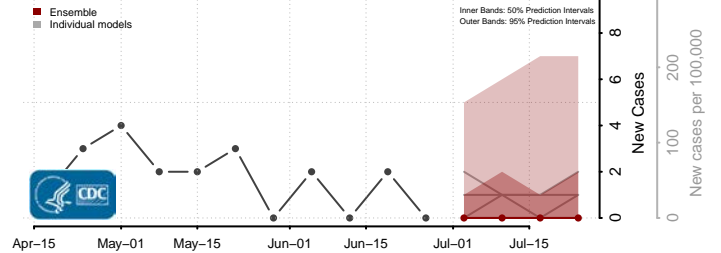

Stearns County, Minnesota

Steele County, Minnesota

Stevens County, Minnesota

Swift County, Minnesota

Todd County, Minnesota

Traverse County, Minnesota

Wabasha County, Minnesota

Wadena County, Minnesota