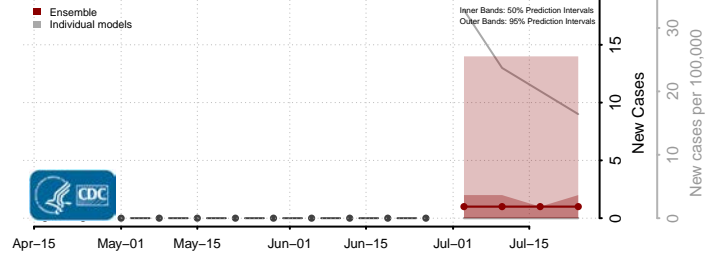

Iron County, Utah