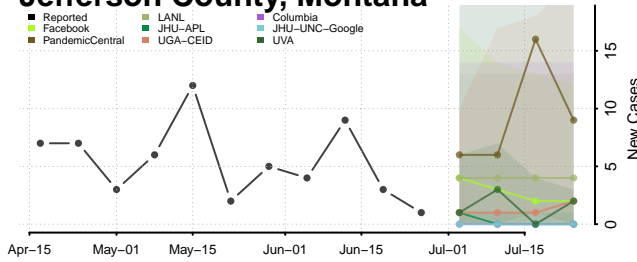

Jefferson County, Montana