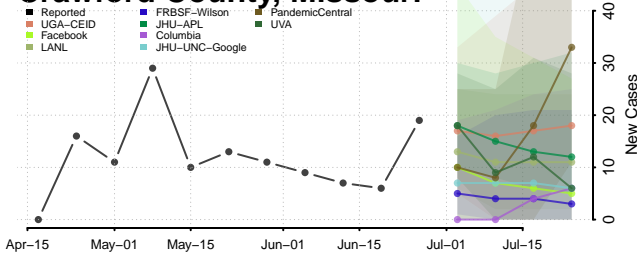

Crawford County, Missouri