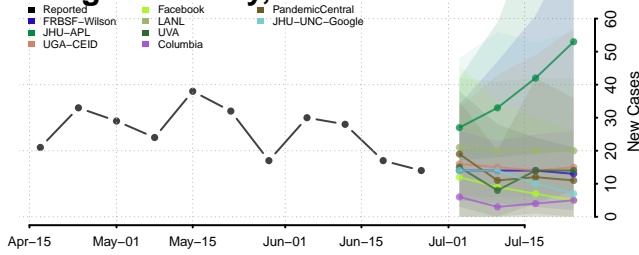

Douglas County, Nevada