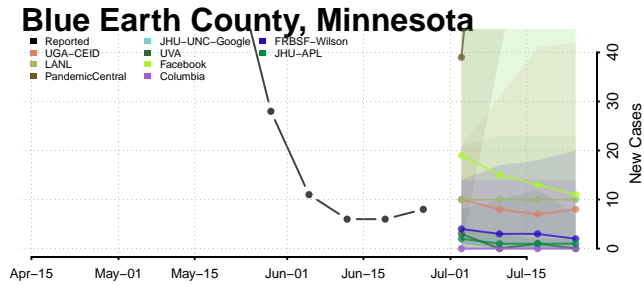

Washtenaw County, Michigan

Wayne County, Michigan

Wexford County, Michigan

Minnesota

Aitkin County, Minnesota

Anoka County, Minnesota

Carlton County, Minnesota

Carver County, Minnesota