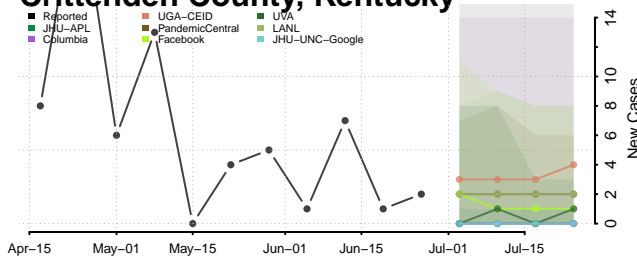

Crittenden County, Kentucky