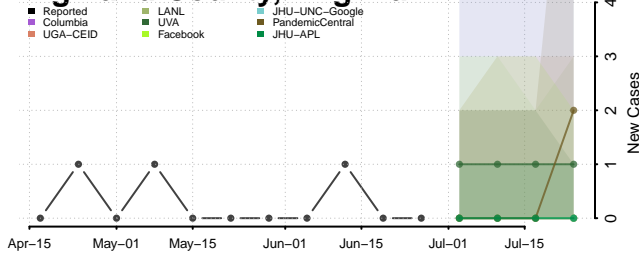

Highland County, Virginia