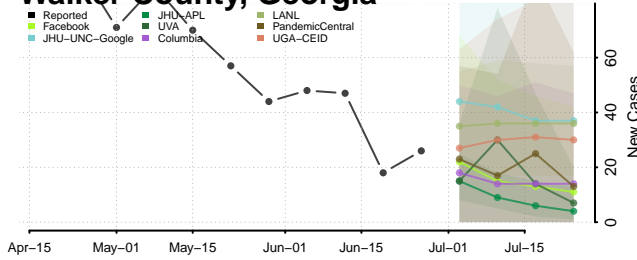

Walker County, Georgia