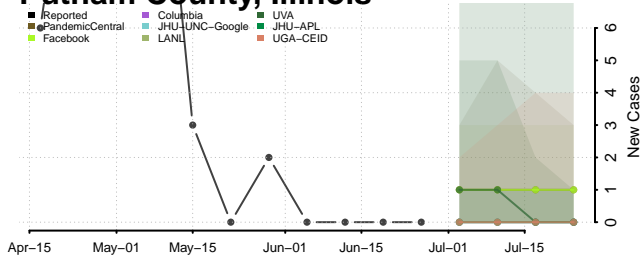

Moultrie County, Illinois

Ogle County, Illinois

Putnam County, Illinois

Randolph County, Illinois

Richland County, Illinois

Rock Island County, Illinois

Saline County, Illinois

Sangamon County, Illinois