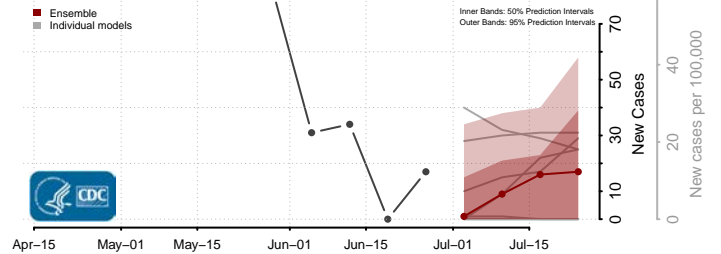

Waseca County, Minnesota

Washington County, Minnesota

Watonwan County, Minnesota

Wilkin County, Minnesota

Winona County, Minnesota

Wright County, Minnesota

Yellow Medicine County, Minnesota

Mississippi