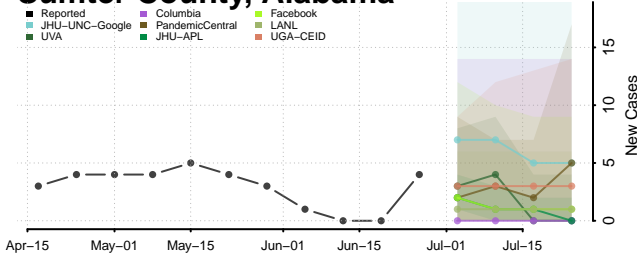

Lowndes County, Alabama

Macon County, Alabama

Madison County, Alabama

Marengo County, Alabama

Marion County, Alabama

Marshall County, Alabama

Mobile County, Alabama

Monroe County, Alabama

Montgomery County, Alabama

Morgan County, Alabama

St. Clair County, Alabama

Sumter County, Alabama

Talladega County, Alabama

Tallapoosa County, Alabama

Tuscaloosa County, Alabama

Walker County, Alabama