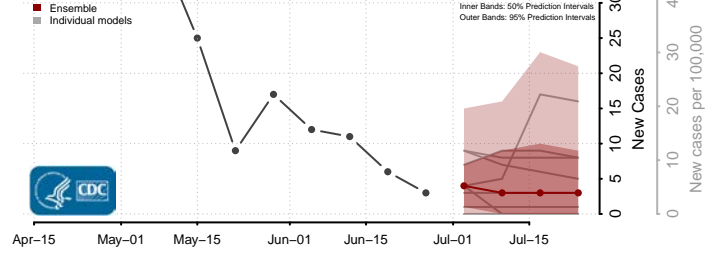

Hanover County, Virginia

Harrisonburg County, Virginia

Henrico County, Virginia

Henry County, Virginia

Highland County, Virginia

Hopewell County, Virginia

Isle of Wight County, Virginia

James City County, Virginia