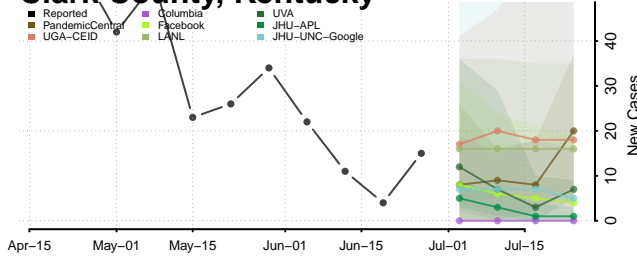

Clark County, Kentucky