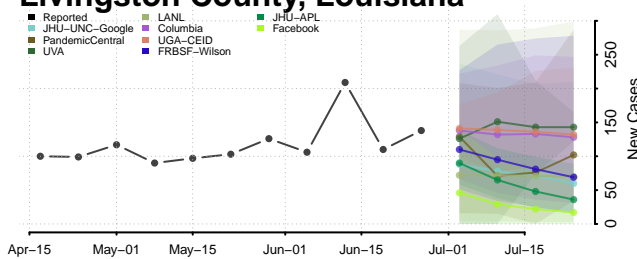

Jefferson Davis County, Louisiana

Lafayette County, Louisiana

Lafourche County, Louisiana

LaSalle County, Louisiana

Lincoln County, Louisiana

Livingston County, Louisiana

Madison County, Louisiana

Morehouse County, Louisiana