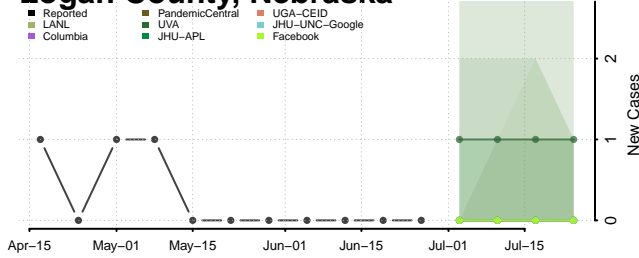

Logan County, Nebraska