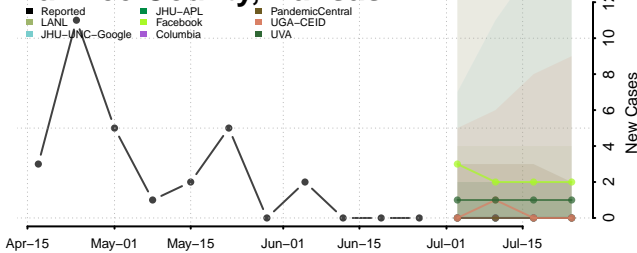

Linn County, Kansas

Logan County, Kansas

Lyon County, Kansas

Marion County, Kansas

Osage County, Kansas

Osborne County, Kansas

Ottawa County, Kansas

Pawnee County, Kansas