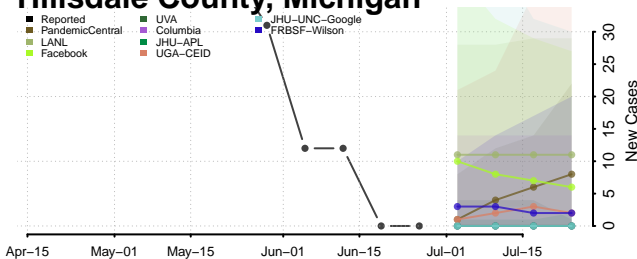

Genesee County, Michigan

Gladwin County, Michigan

Gogebic County, Michigan

Grand Traverse County, Michigan

Gratiot County, Michigan

Hillsdale County, Michigan

Houghton County, Michigan

Huron County, Michigan