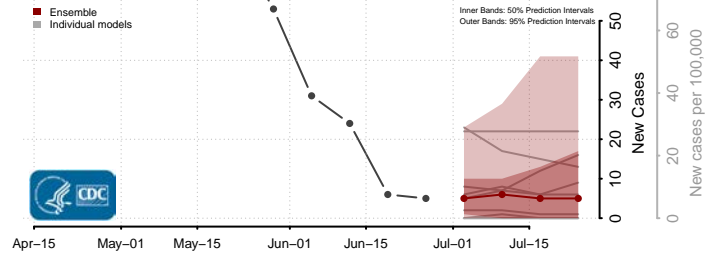

Clearfield County, Pennsylvania