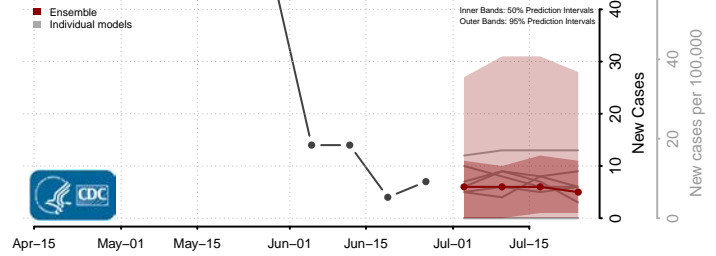

Cheshire County, New Hampshire