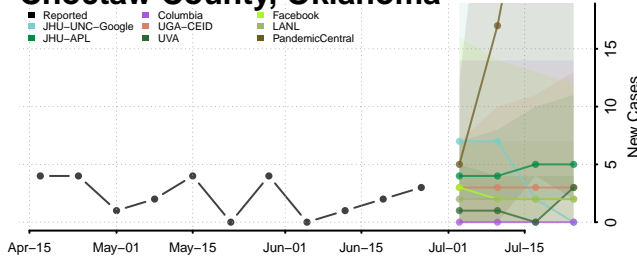

Blaine County, Oklahoma

Bryan County, Oklahoma

Caddo County, Oklahoma

Canadian County, Oklahoma

Carter County, Oklahoma

Cherokee County, Oklahoma

Choctaw County, Oklahoma

Cimarron County, Oklahoma