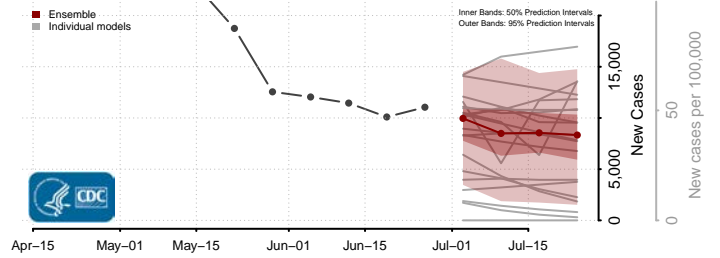

Sussex County, Delaware

District of Columbia*

Florida

Alachua County, Florida

Baker County, Florida

Bay County, Florida

*New weekly cases may decrease in this location over the next four weeks. For these locations, the ensemble forecast indicates a probability of 0.75 or greater that fewer cases will be reported in week four of the forecast than in the last reported week.