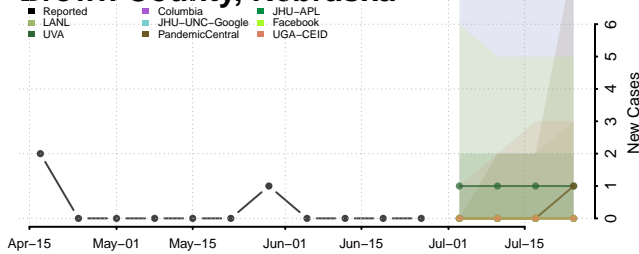

Brown County, Nebraska