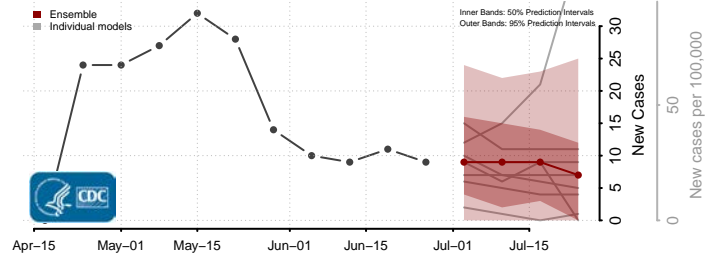

Warren County, Missouri