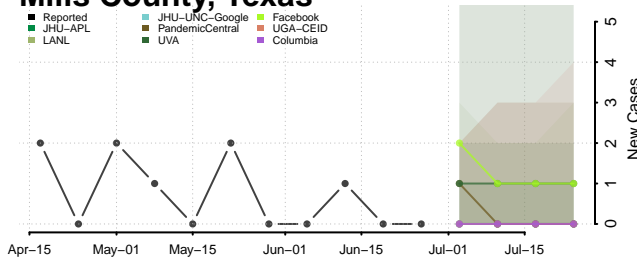

Mills County, Texas