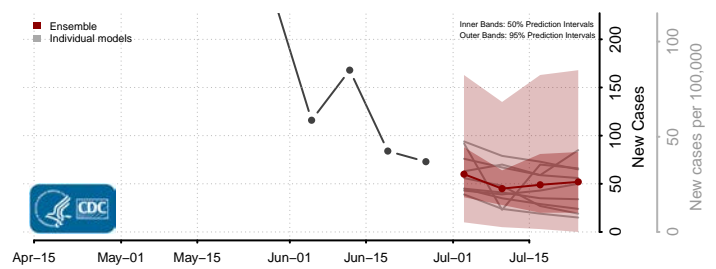

Washington County, Oklahoma

Washita County, Oklahoma

Woods County, Oklahoma

Woodward County, Oklahoma

*New weekly cases may decrease in this location over the next four weeks. For these locations, the ensemble forecast indicates a probability of 0.75 or greater that fewer cases will be reported in week four of the forecast than in the last reported week.