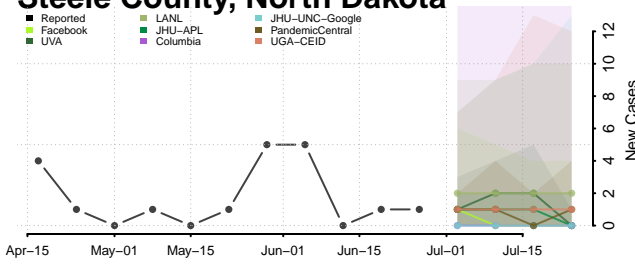

Steele County, North Dakota