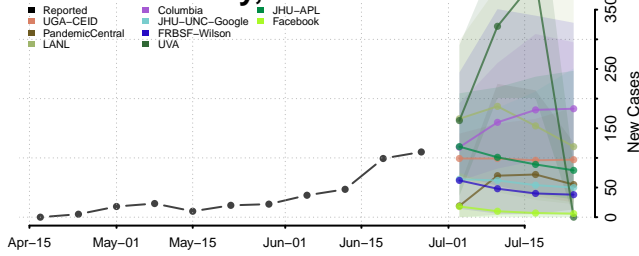

Laclede County, Missouri