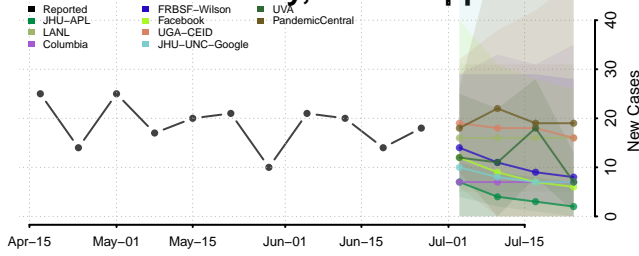

Pearl River County, Mississippi