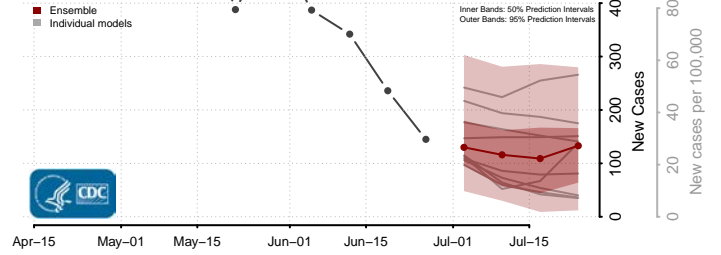

Clark County, Washington