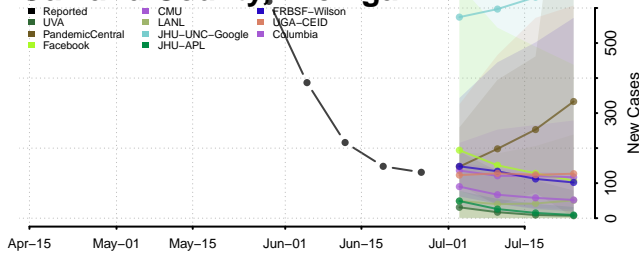

Missaukee County, Michigan

Monroe County, Michigan

Montcalm County, Michigan

Montmorency County, Michigan

Muskegon County, Michigan

Newaygo County, Michigan

Oakland County, Michigan

Oceana County, Michigan