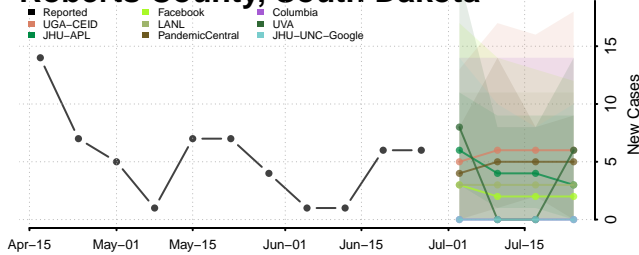

Roberts County, South Dakota