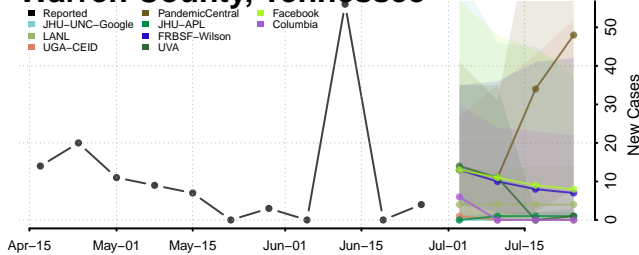

Warren County, Tennessee