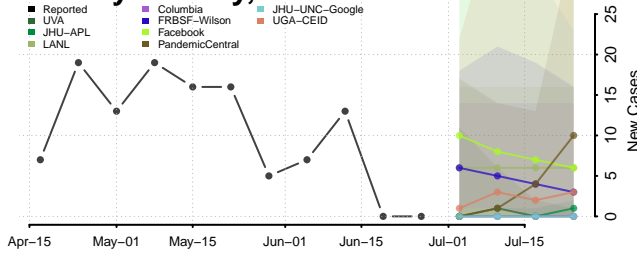

Cowley County, Kansas