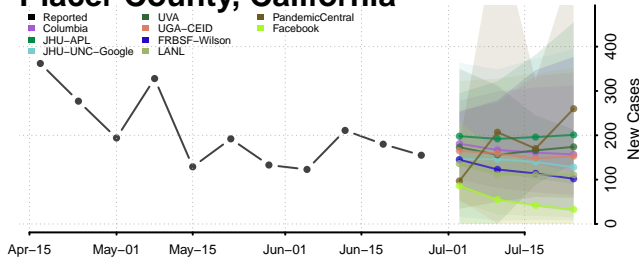

Napa County, California

Nevada County, California

Orange County, California

Placer County, California

Plumas County, California

Riverside County, California

Sacramento County, California

San Benito County, California