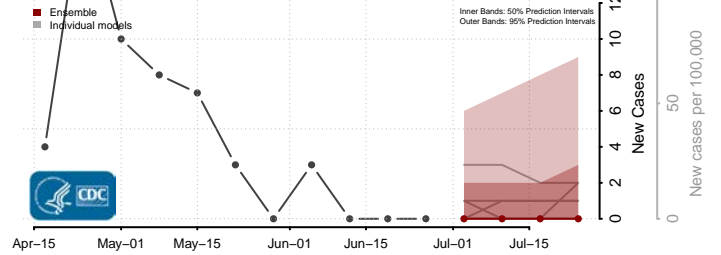

Benton County, Iowa

Black Hawk County, Iowa

Carroll County, Iowa

Cass County, Iowa

Cedar County, Iowa

Cerro Gordo County, Iowa

Cherokee County, Iowa

Chickasaw County, Iowa