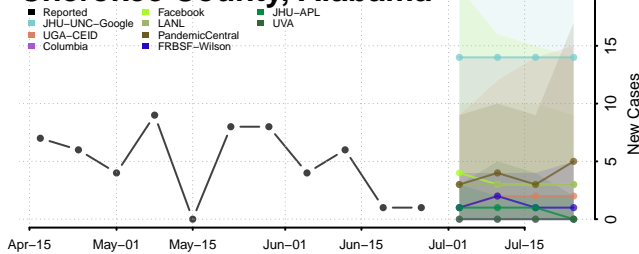

Blount County, Alabama

Bullock County, Alabama

Butler County, Alabama

Calhoun County, Alabama

Chambers County, Alabama

Cherokee County, Alabama

Chilton County, Alabama

Choctaw County, Alabama