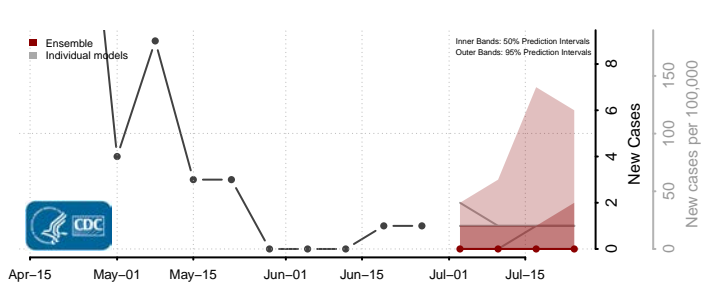

Washtenaw County, Michigan

Wayne County, Michigan

Wexford County, Michigan

Minnesota

Aitkin County, Minnesota

Anoka County, Minnesota

Carlton County, Minnesota

Carver County, Minnesota