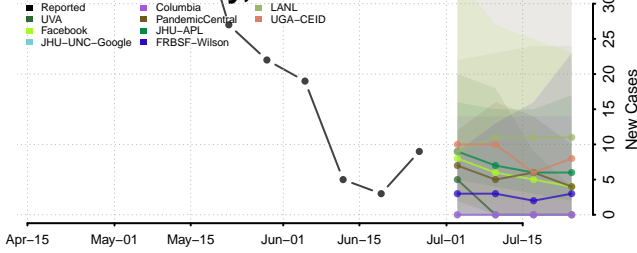

Warren County, New York