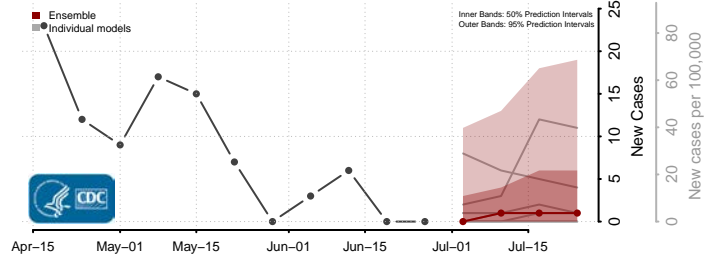

Door County, Wisconsin