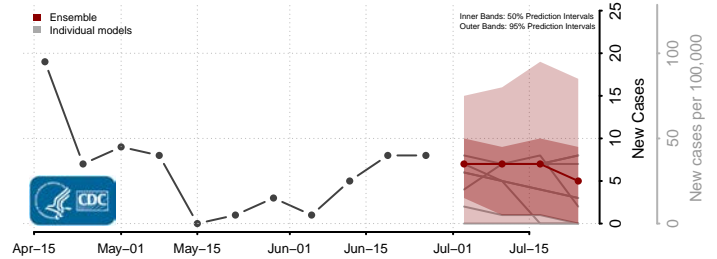

Winneshiek County, Iowa