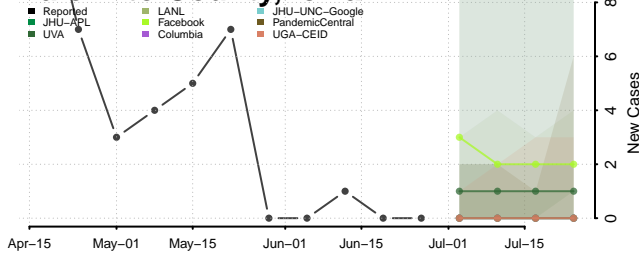

Palo Alto County, Iowa