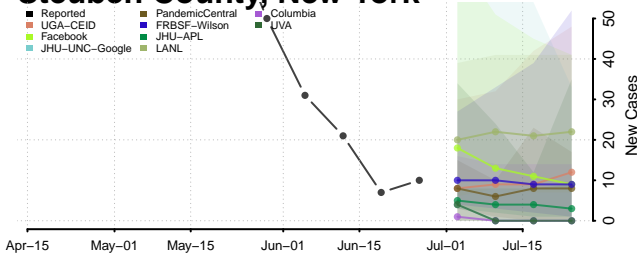

Steuben County, New York