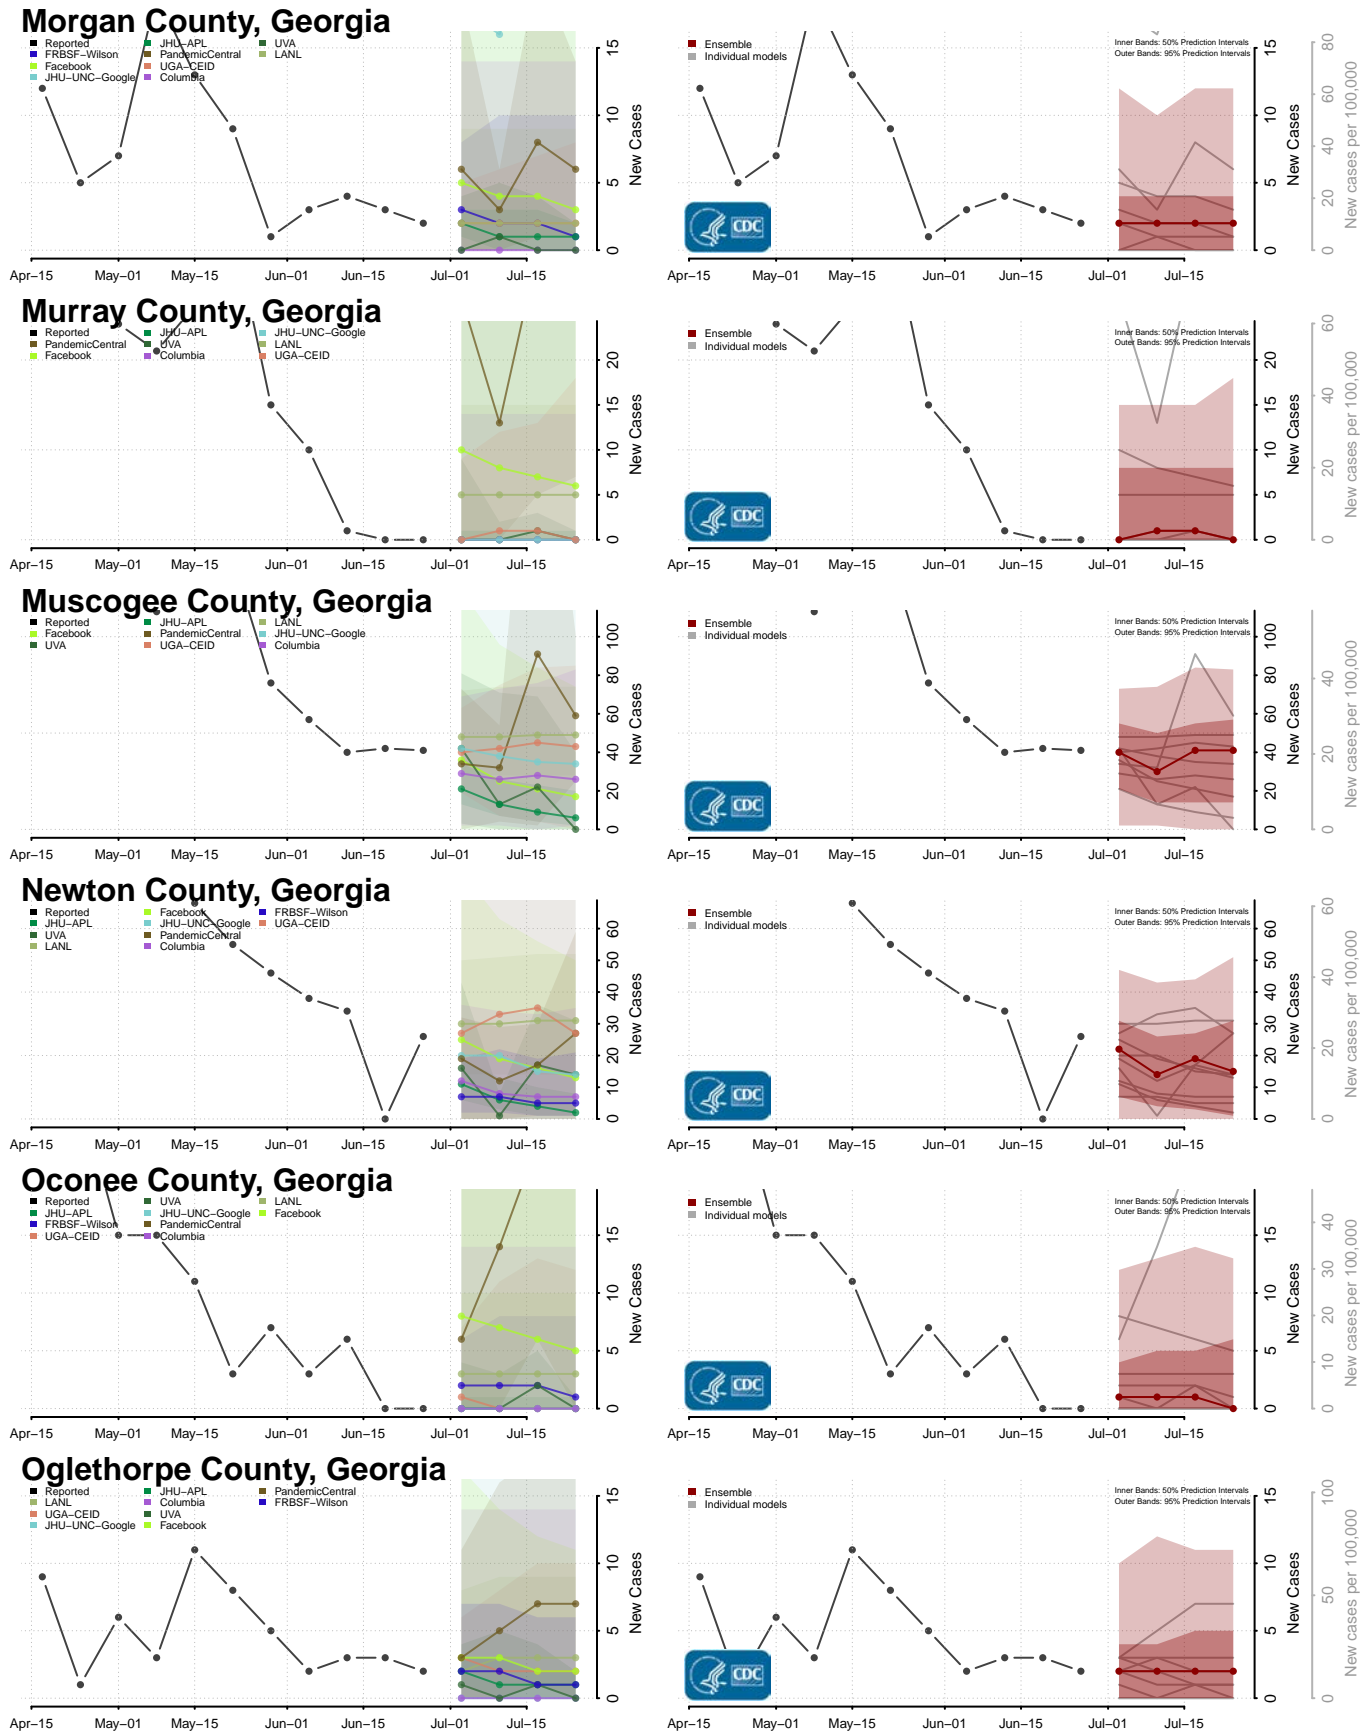

Marion County, Georgia

McDuffie County, Georgia

McIntosh County, Georgia

Meriwether County, Georgia

Miller County, Georgia

Mitchell County, Georgia

Monroe County, Georgia

Montgomery County, Georgia