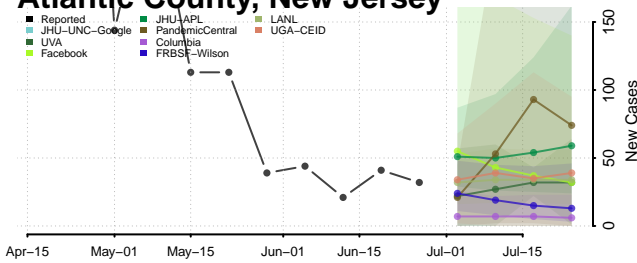

Atlantic County, New Jersey