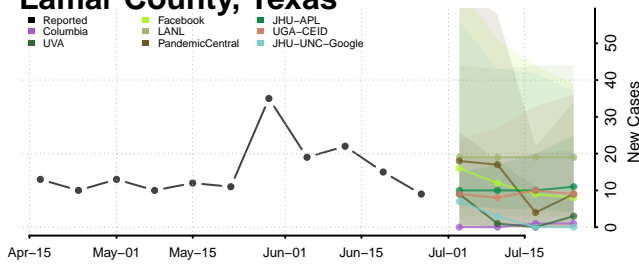

Lamar County, Texas