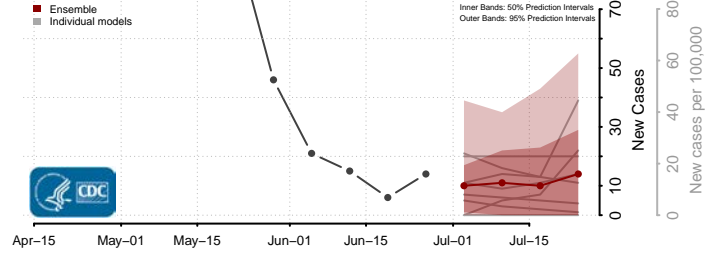

Kent County, Michigan

Keweenaw County, Michigan

Lake County, Michigan

Lapeer County, Michigan

Leelanau County, Michigan

Lenawee County, Michigan

Livingston County, Michigan

Luce County, Michigan