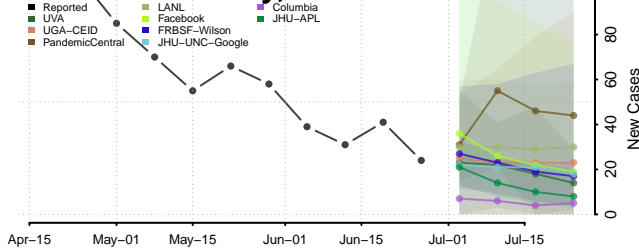

Sandoval County, New Mexico