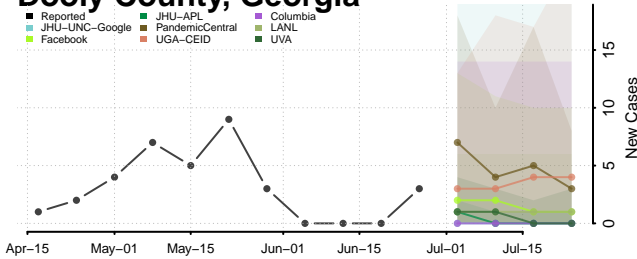

Dooly County, Georgia