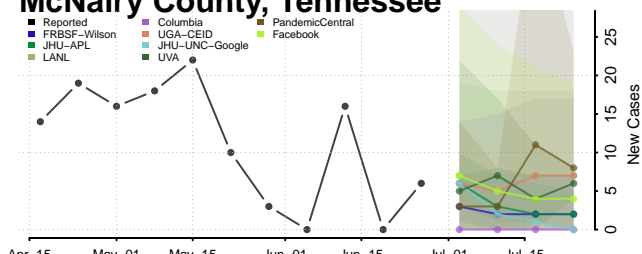

Marshall County, Tennessee

Maury County, Tennessee

McMinn County, Tennessee

McNairy County, Tennessee

Meigs County, Tennessee

Monroe County, Tennessee

Montgomery County, Tennessee

Moore County, Tennessee