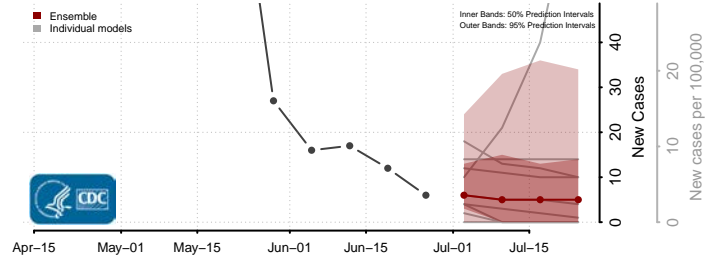

Carroll County, Maryland