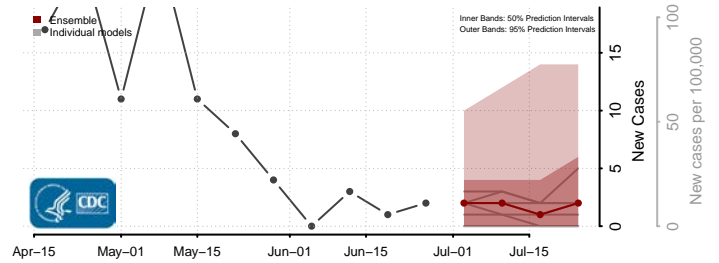

*New weekly cases may decrease in this location over the next four weeks. For these locations, the ensemble forecast indicates a probability of 0.75 or greater that fewer cases will be reported in week four of the forecast than in the last reported week.