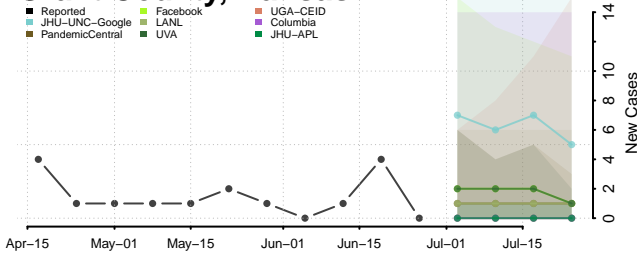

Grant County, Kansas