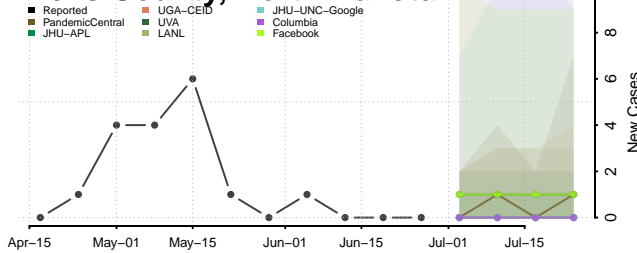

Towner County, North Dakota

Trail County, North Dakota

Walsh County, North Dakota

Ward County, North Dakota

Wells County, North Dakota

Williams County, North Dakota

Northern Mariana Islands

Ohio*