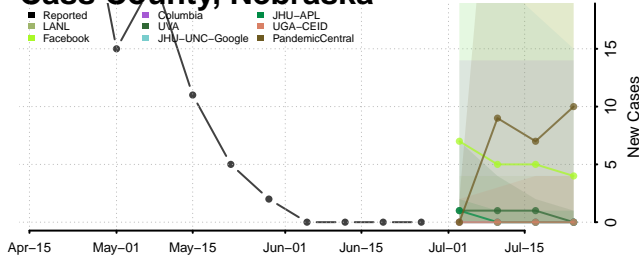

Brown County, Nebraska

Buffalo County, Nebraska

Burt County, Nebraska

Butler County, Nebraska

Cass County, Nebraska

Cedar County, Nebraska

Chase County, Nebraska

Cherry County, Nebraska