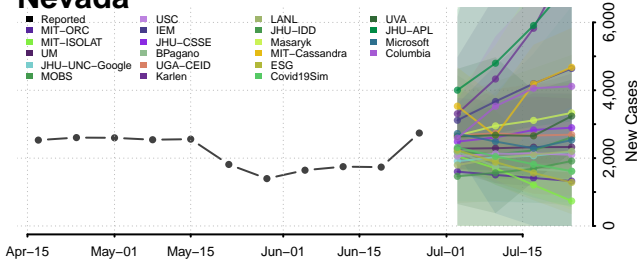

Washington County, Nebraska

Wayne County, Nebraska

Webster County, Nebraska

Wheeler County, Nebraska

York County, Nebraska

Nevada

Carson City County, Nevada

Churchill County, Nevada