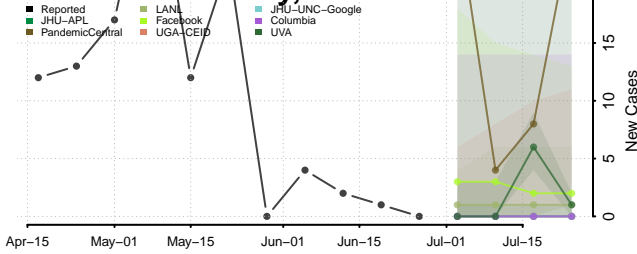

Watonwan County, Minnesota