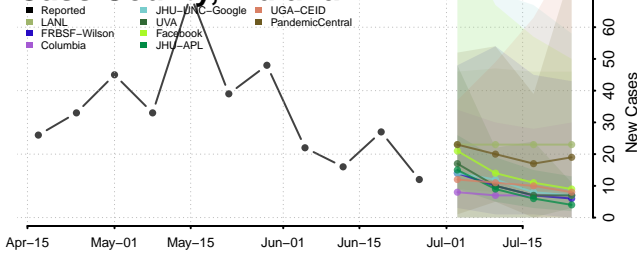

Cass County, Indiana