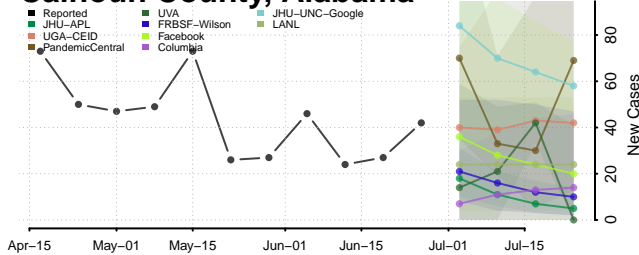

Blount County, Alabama

Bullock County, Alabama

Butler County, Alabama

Calhoun County, Alabama

Chambers County, Alabama

Cherokee County, Alabama

Chilton County, Alabama

Choctaw County, Alabama