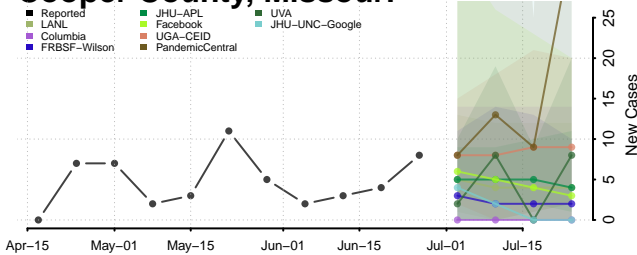

Cooper County, Missouri