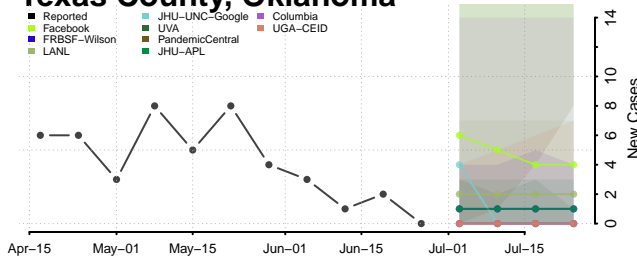

Rogers County, Oklahoma

Seminole County, Oklahoma

Sequoyah County, Oklahoma

Stephens County, Oklahoma

Texas County, Oklahoma

Tillman County, Oklahoma

Tulsa County, Oklahoma

Wagoner County, Oklahoma