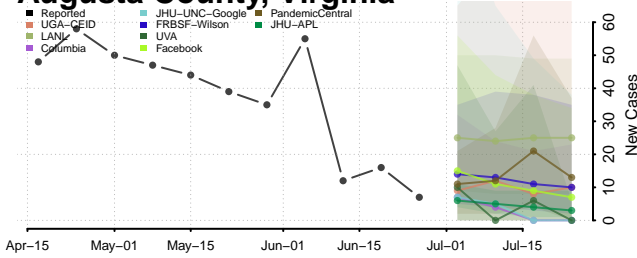

Augusta County, Virginia