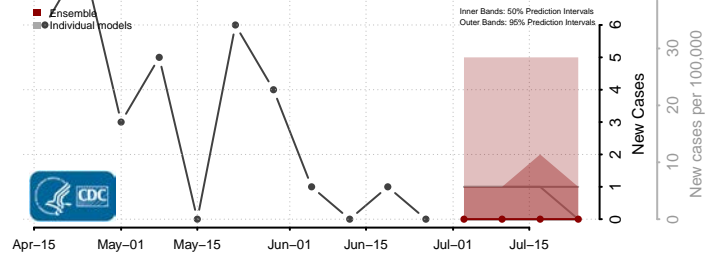

Skagit County, Washington

Skamania County, Washington

Snohomish County, Washington

Spokane County, Washington

Stevens County, Washington

Thurston County, Washington

Wahkiakum County, Washington

Walla Walla County, Washington