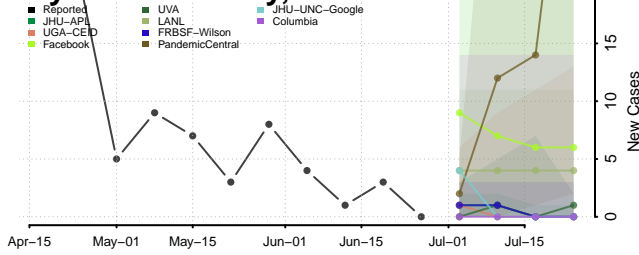

Plymouth County, Iowa