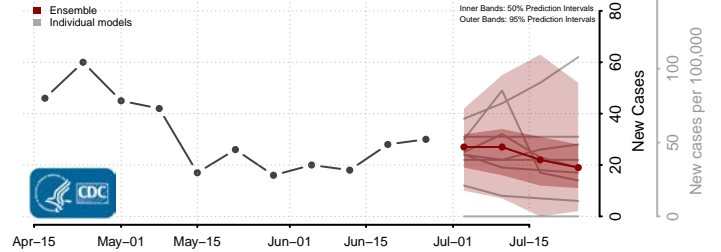

Lyon County, Nevada