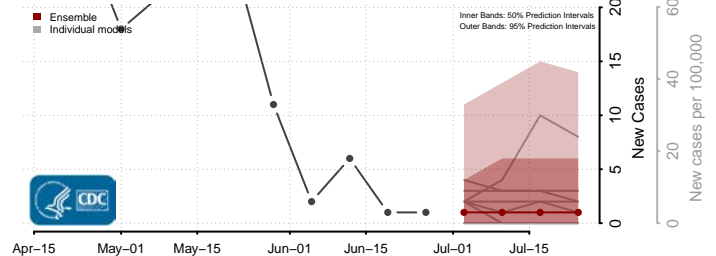

Caroline County, Maryland