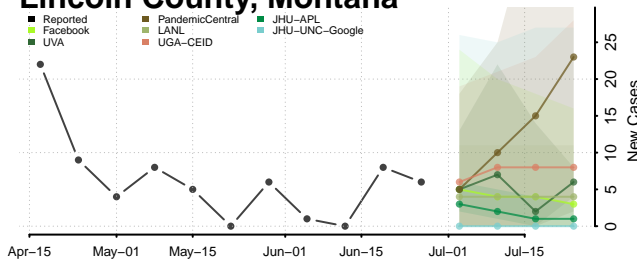

Lincoln County, Montana