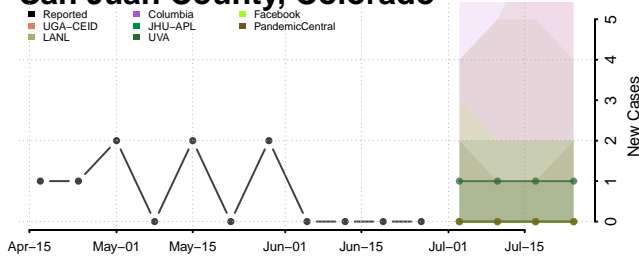

San Juan County, Colorado