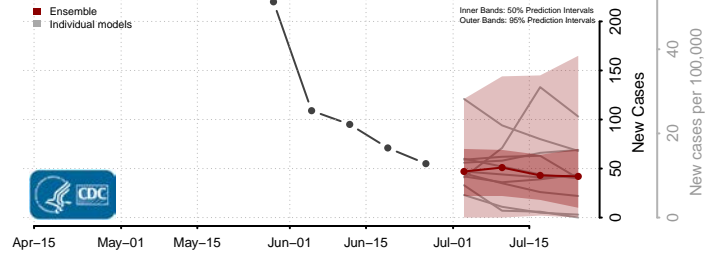

Dakota County, Minnesota

Dodge County, Minnesota

Hennepin County, Minnesota

Houston County, Minnesota

Hubbard County, Minnesota

Isanti County, Minnesota

Itasca County, Minnesota

Jackson County, Minnesota