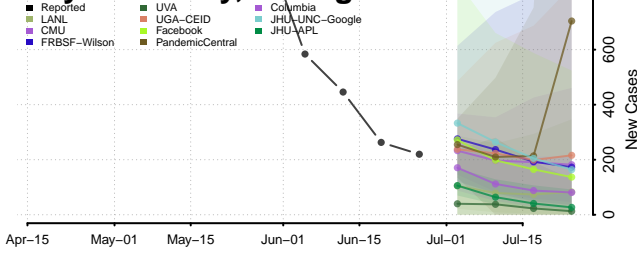

Wayne County, Michigan