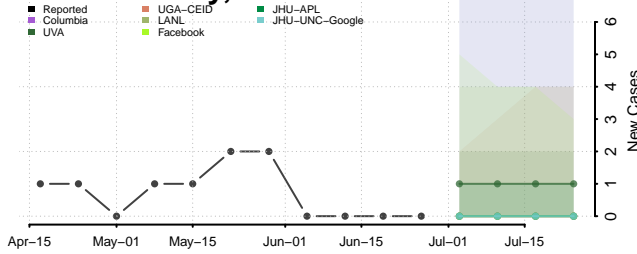

Deuel County, Nebraska