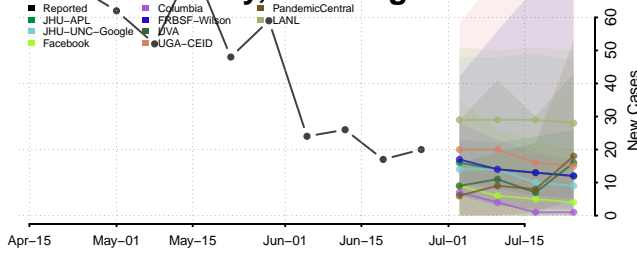

Skagit County, Washington

Skamania County, Washington

Snohomish County, Washington

Spokane County, Washington

Stevens County, Washington

Thurston County, Washington

Wahkiakum County, Washington

Walla Walla County, Washington