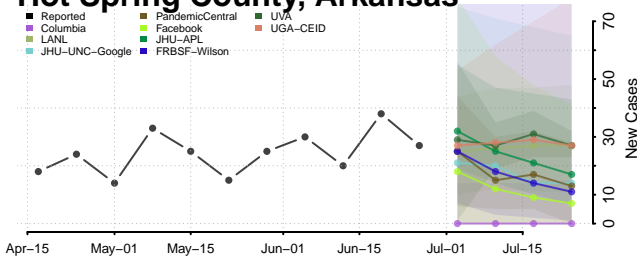

Greene County, Arkansas

Hempstead County, Arkansas

Hot Spring County, Arkansas

Howard County, Arkansas

Lawrence County, Arkansas

Lee County, Arkansas

Lincoln County, Arkansas

Little River County, Arkansas