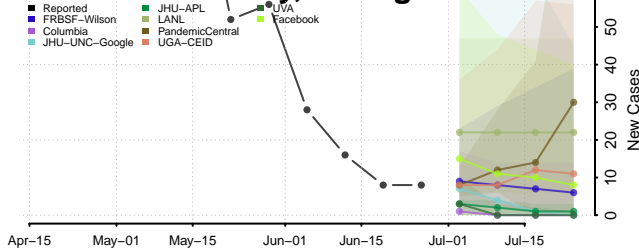

Saginaw County, Michigan

Sanilac County, Michigan

Schoolcraft County, Michigan

Shiawassee County, Michigan

St. Clair County, Michigan

St. Joseph County, Michigan

Tuscola County, Michigan

Van Buren County, Michigan