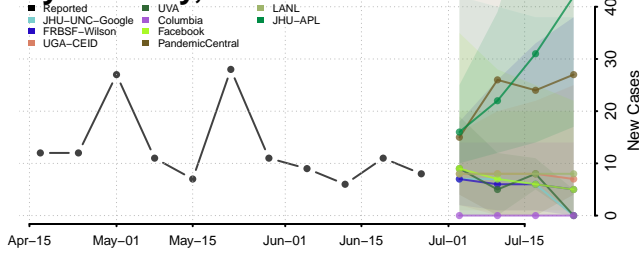

Nye County, Nevada