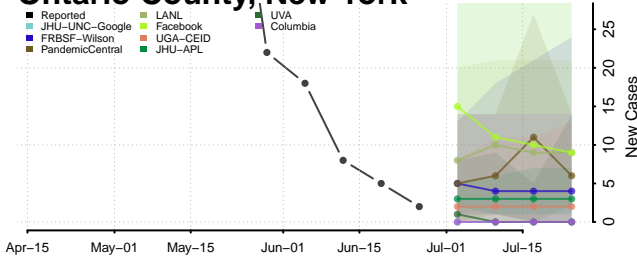

Ontario County, New York