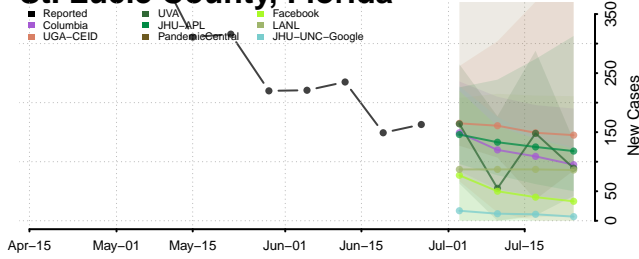

Sarasota County, Florida

Seminole County, Florida

St. Johns County, Florida

St. Lucie County, Florida

Sumter County, Florida

Suwannee County, Florida

Taylor County, Florida

Union County, Florida