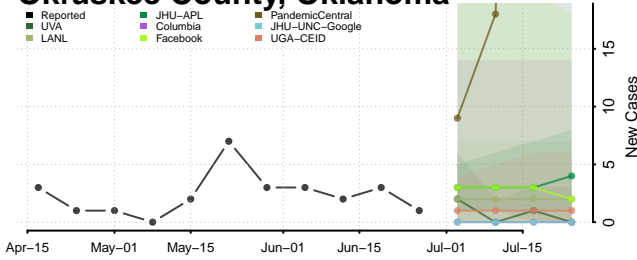

Okfuskee County, Oklahoma