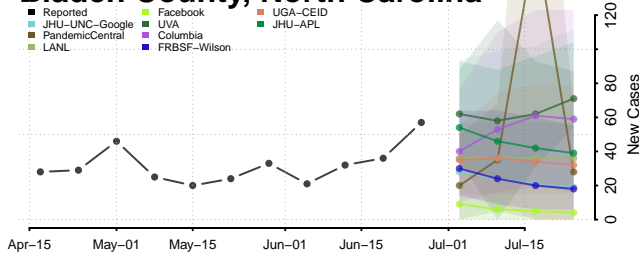

Ashe County, North Carolina

Avery County, North Carolina

Beaufort County, North Carolina

Bertie County, North Carolina

Bladen County, North Carolina

Brunswick County, North Carolina

Buncombe County, North Carolina