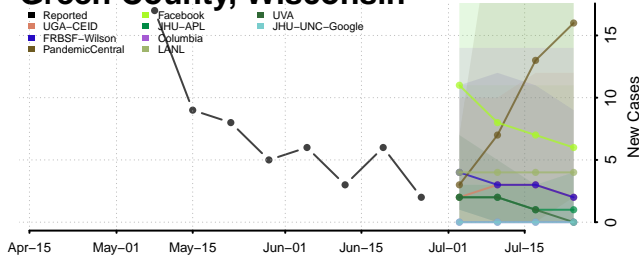

Florence County, Wisconsin

Fond du Lac County, Wisconsin

Forest County, Wisconsin

Grant County, Wisconsin

Green County, Wisconsin

Green Lake County, Wisconsin

Iowa County, Wisconsin

Iron County, Wisconsin