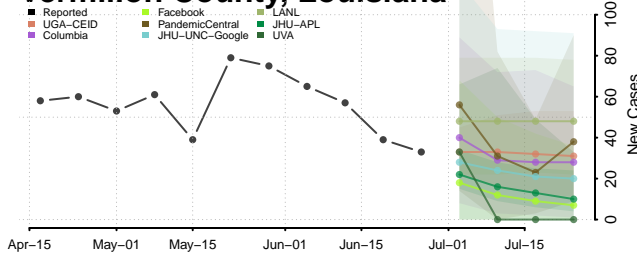

St. Martin County, Louisiana

St. Mary County, Louisiana

St. Tammany County, Louisiana

Tangipahoa County, Louisiana

Tensas County, Louisiana

Terrebonne County, Louisiana

Union County, Louisiana

Vermilion County, Louisiana