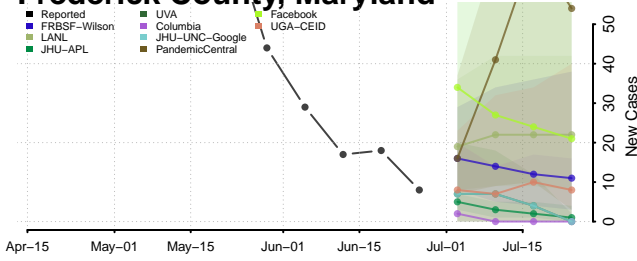

Frederick County, Maryland