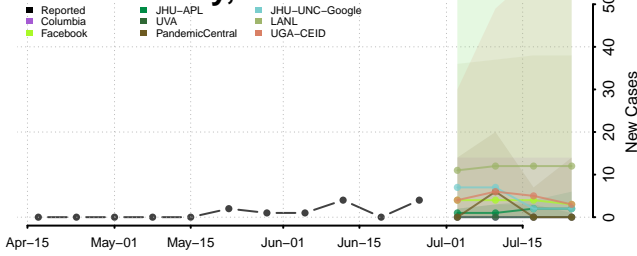

Jones County, Texas