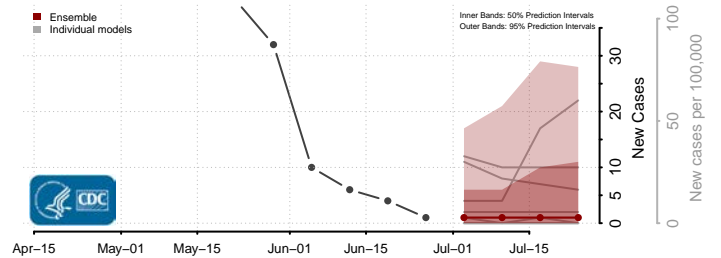

Steele County, Minnesota