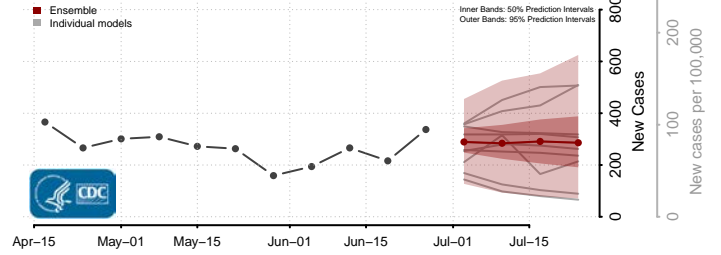

Box Elder County, Utah

Cache County, Utah

Carbon County, Utah

Daggett County, Utah

Davis County, Utah

Duchesne County, Utah

Emery County, Utah

Garfield County, Utah