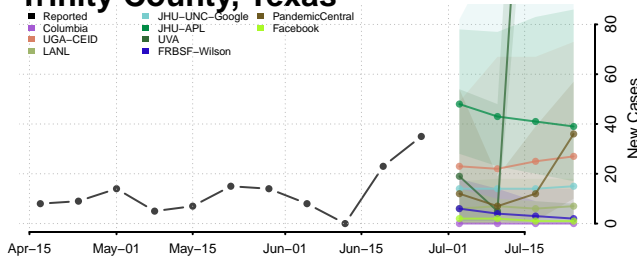

Trinity County, Texas