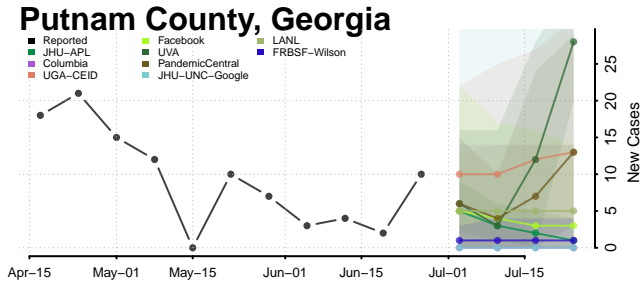

Lee County, Georgia

Liberty County, Georgia

Lincoln County, Georgia

Long County, Georgia

Lowndes County, Georgia

Lumpkin County, Georgia

Macon County, Georgia

Madison County, Georgia

Marion County, Georgia

McDuffie County, Georgia

McIntosh County, Georgia

Meriwether County, Georgia

Miller County, Georgia

Mitchell County, Georgia

Monroe County, Georgia

Montgomery County, Georgia

Rockdale County, Georgia

Schley County, Georgia

Screven County, Georgia

Seminole County, Georgia

Spalding County, Georgia

Stephens County, Georgia

Stewart County, Georgia

Sumter County, Georgia