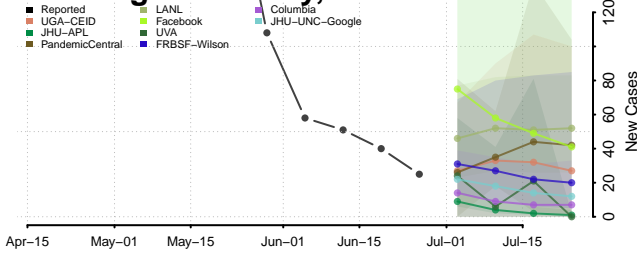

Washington County, Minnesota