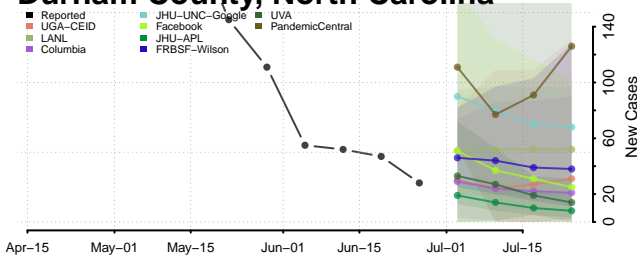

Durham County, North Carolina