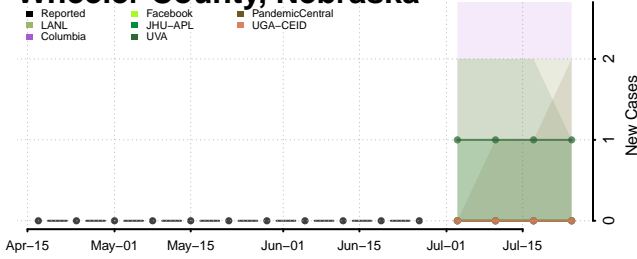

Washington County, Nebraska

Wayne County, Nebraska

Webster County, Nebraska

Wheeler County, Nebraska

York County, Nebraska

Nevada

Carson City County, Nevada

Churchill County, Nevada