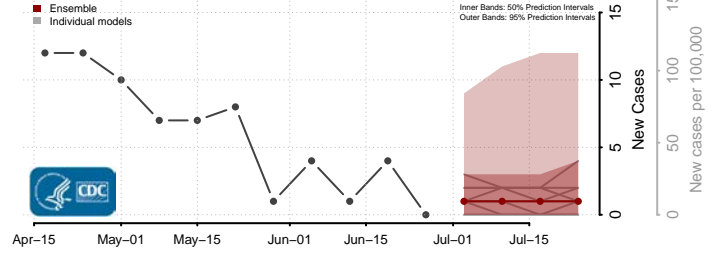

Guthrie County, Iowa