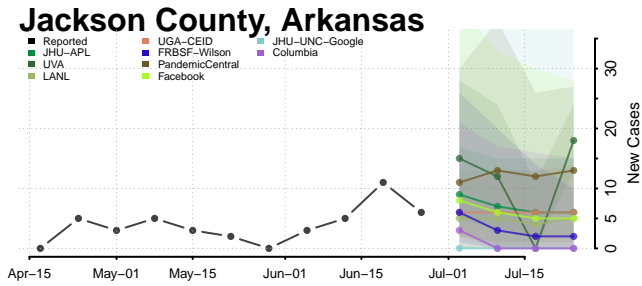

Greene County, Arkansas

Hempstead County, Arkansas

Hot Spring County, Arkansas

Howard County, Arkansas

Lawrence County, Arkansas

Lee County, Arkansas

Lincoln County, Arkansas

Little River County, Arkansas