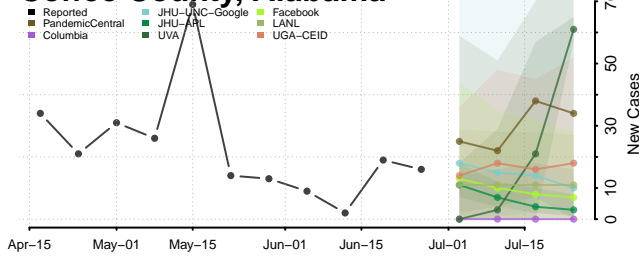

Clarke County, Alabama

Clay County, Alabama

Cleburne County, Alabama

Coffee County, Alabama

Colbert County, Alabama

Conecuh County, Alabama

Coosa County, Alabama

Covington County, Alabama