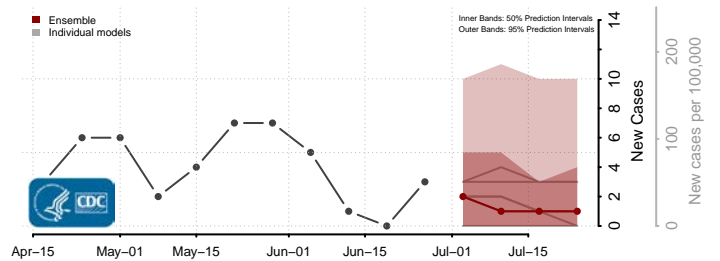

Sherman County, Kansas