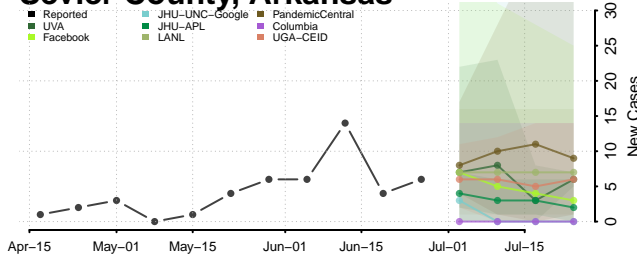

Sevier County, Arkansas