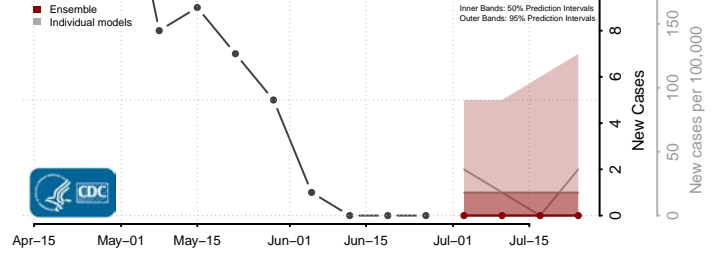

Lake of the Woods County, Minnesota

Le Sueur County, Minnesota

Lincoln County, Minnesota

Lyon County, Minnesota

Mahnomen County, Minnesota

Marshall County, Minnesota

Pennington County, Minnesota

Pine County, Minnesota