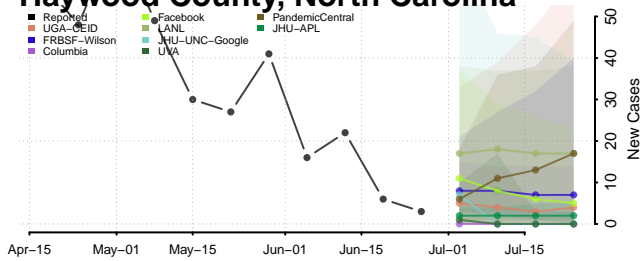

Granville County, North Carolina

Greene County, North Carolina

Guilford County, North Carolina

Halifax County, North Carolina

Harnett County, North Carolina

Haywood County, North Carolina

Henderson County, North Carolina