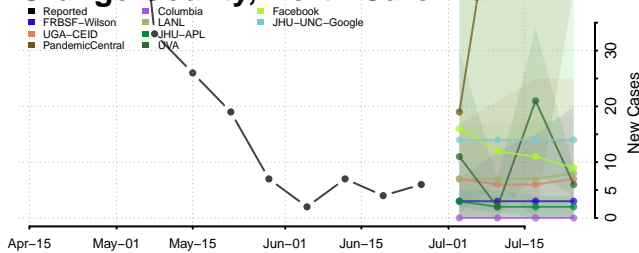

Orange County, North Carolina