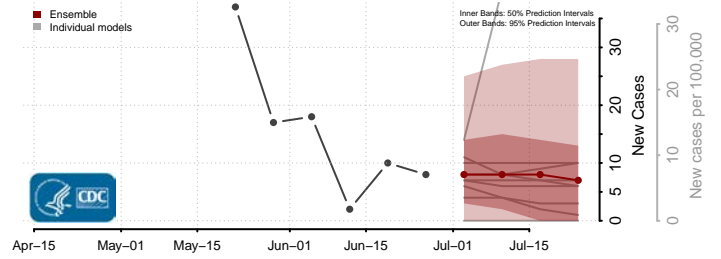

St. Mary's County, Maryland