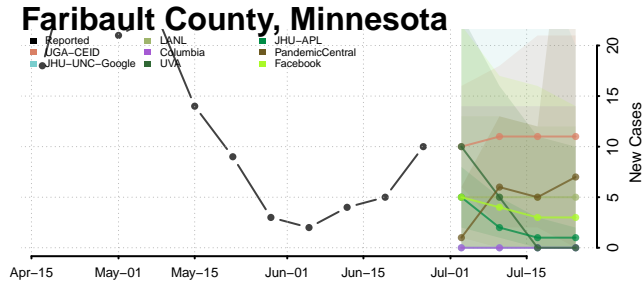

Dakota County, Minnesota

Dodge County, Minnesota

Hennepin County, Minnesota

Houston County, Minnesota

Hubbard County, Minnesota

Isanti County, Minnesota

Itasca County, Minnesota

Jackson County, Minnesota