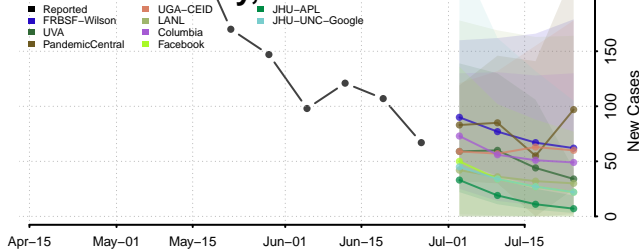

Onslow County, North Carolina