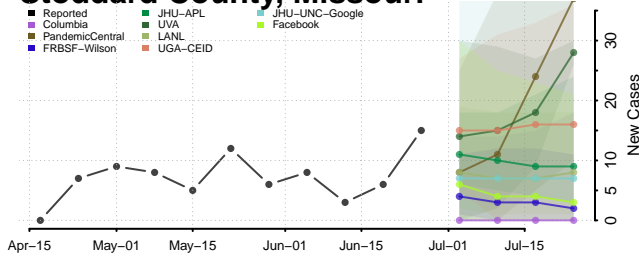

St. Francois County, Missouri

St. Louis City County, Missouri

St. Louis County, Missouri

Ste. Genevieve County, Missouri

Stoddard County, Missouri

Stone County, Missouri

Sullivan County, Missouri

Taney County, Missouri