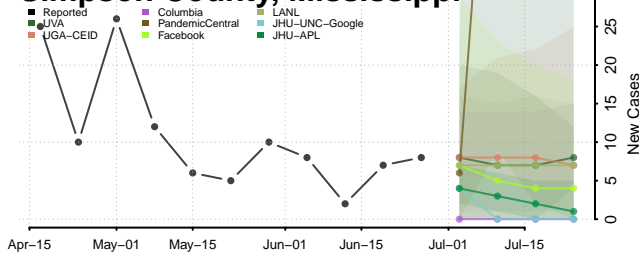

Rankin County, Mississippi

Scott County, Mississippi

Sharkey County, Mississippi

Simpson County, Mississippi

Smith County, Mississippi

Stone County, Mississippi

Sunflower County, Mississippi

Tallahatchie County, Mississippi