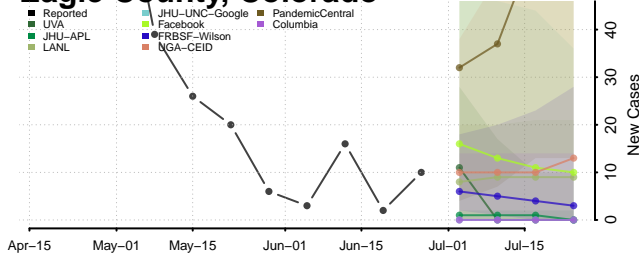

Eagle County, Colorado