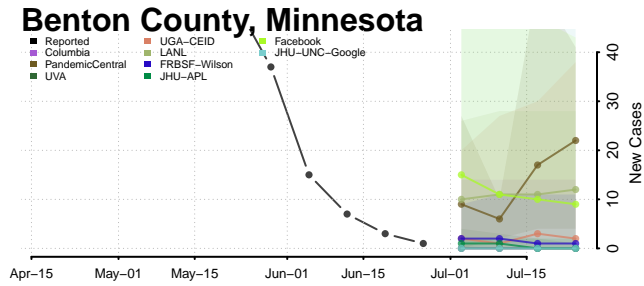

Washtenaw County, Michigan

Wayne County, Michigan

Wexford County, Michigan

Minnesota

Aitkin County, Minnesota

Anoka County, Minnesota

Carlton County, Minnesota

Carver County, Minnesota