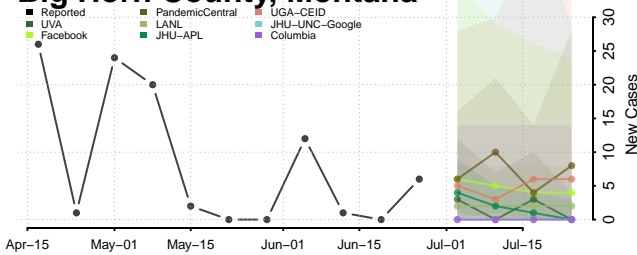

Montana

Beaverhead County, Montana

Big Horn County, Montana

Blaine County, Montana

Broadwater County, Montana

Carbon County, Montana

Carter County, Montana

Cascade County, Montana