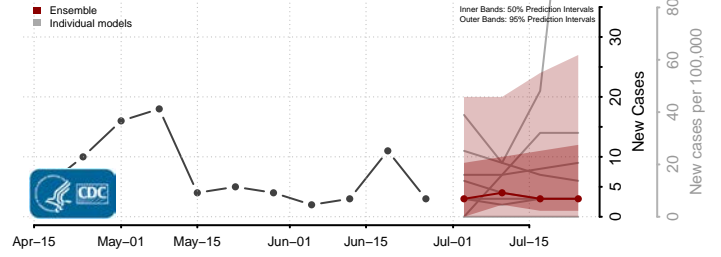

Pittsburg County, Oklahoma