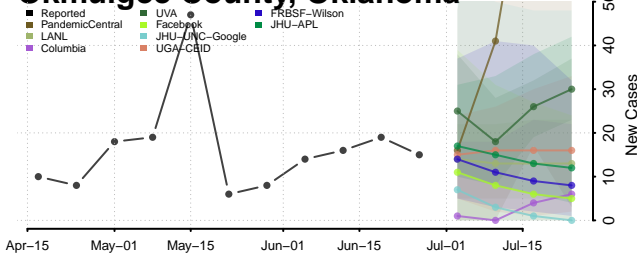

Okmulgee County, Oklahoma