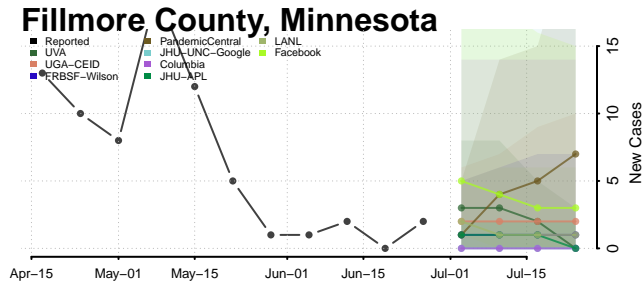

Dakota County, Minnesota

Dodge County, Minnesota

Hennepin County, Minnesota

Houston County, Minnesota

Hubbard County, Minnesota

Isanti County, Minnesota

Itasca County, Minnesota

Jackson County, Minnesota