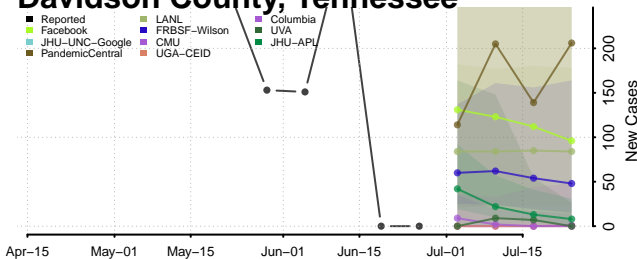

Davidson County, Tennessee