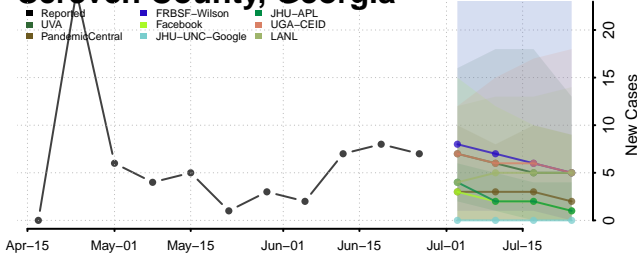

Screven County, Georgia