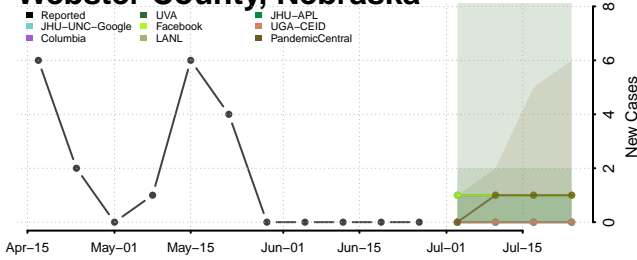

Webster County, Nebraska