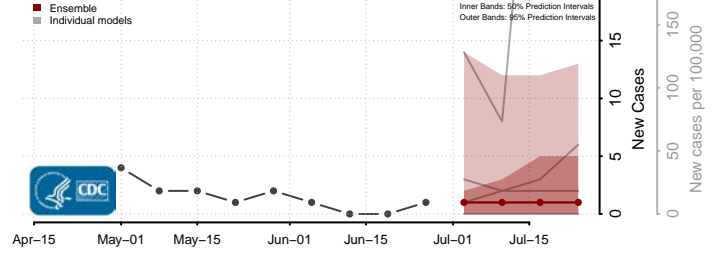

Washington County, Oklahoma

Washita County, Oklahoma

Woods County, Oklahoma

Woodward County, Oklahoma

*New weekly cases may decrease in this location over the next four weeks. For these locations, the ensemble forecast indicates a probability of 0.75 or greater that fewer cases will be reported in week four of the forecast than in the last reported week.