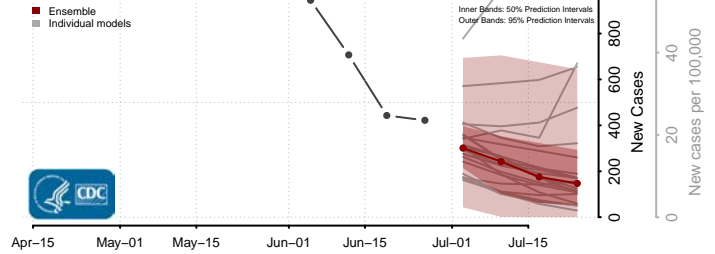

Whatcom County, Washington

Whitman County, Washington

Yakima County, Washington

West Virginia*

*New weekly cases may decrease in this location over the next four weeks. For these locations, the ensemble forecast indicates a probability of 0.75 or greater that fewer cases will be reported in week four of the forecast than in the last reported week.