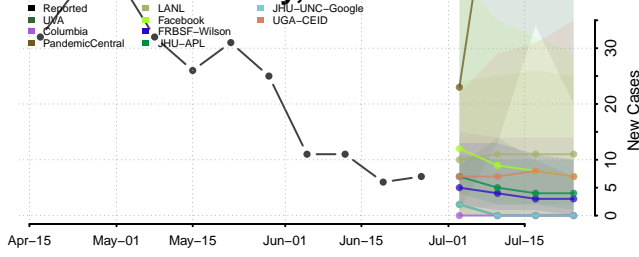

Cleburne County, Arkansas

Cleveland County, Arkansas

Columbia County, Arkansas

Conway County, Arkansas

Craighead County, Arkansas

Crawford County, Arkansas

Crittenden County, Arkansas

Cross County, Arkansas