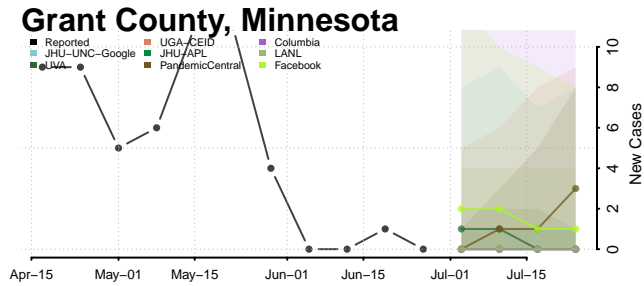

Dakota County, Minnesota

Dodge County, Minnesota

Hennepin County, Minnesota

Houston County, Minnesota

Hubbard County, Minnesota

Isanti County, Minnesota

Itasca County, Minnesota

Jackson County, Minnesota