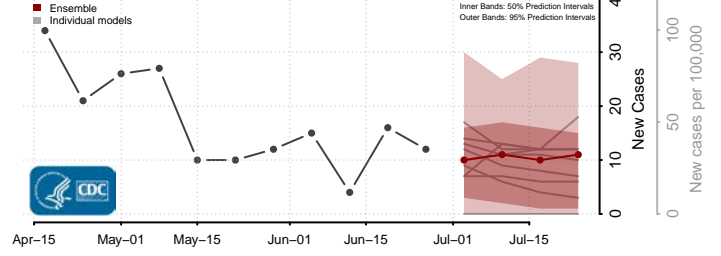

Wasatch County, Utah