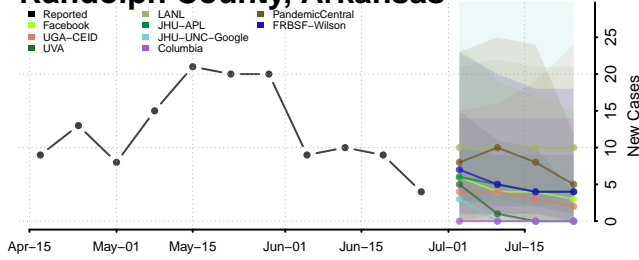

Pope County, Arkansas

Prairie County, Arkansas

Pulaski County, Arkansas

Randolph County, Arkansas

Saline County, Arkansas

Scott County, Arkansas

Searcy County, Arkansas

Sebastian County, Arkansas