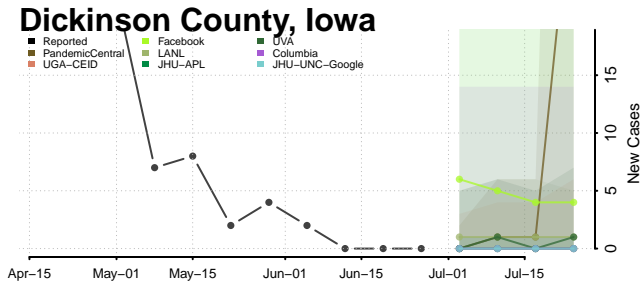

Benton County, Iowa

Black Hawk County, Iowa

Carroll County, Iowa

Cass County, Iowa

Cedar County, Iowa

Cerro Gordo County, Iowa

Cherokee County, Iowa

Chickasaw County, Iowa