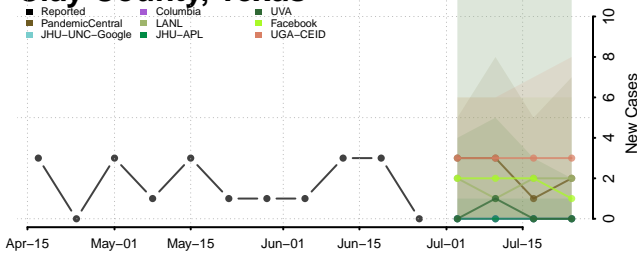

Clay County, Texas