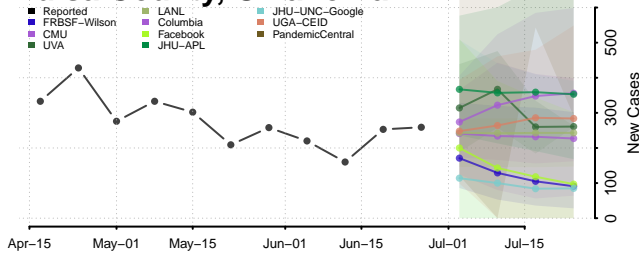

Rogers County, Oklahoma

Seminole County, Oklahoma

Sequoyah County, Oklahoma

Stephens County, Oklahoma

Texas County, Oklahoma

Tillman County, Oklahoma

Tulsa County, Oklahoma

Wagoner County, Oklahoma