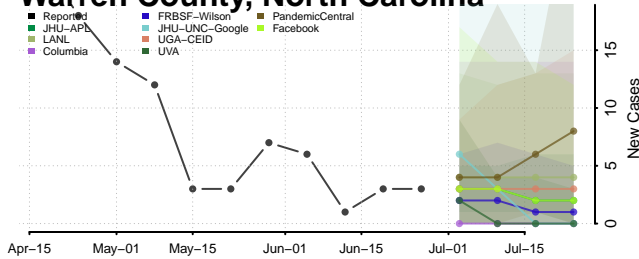

Swain County, North Carolina

Transylvania County, North Carolina

Tyrrell County, North Carolina

Union County, North Carolina

Vance County, North Carolina

Wake County, North Carolina

Warren County, North Carolina