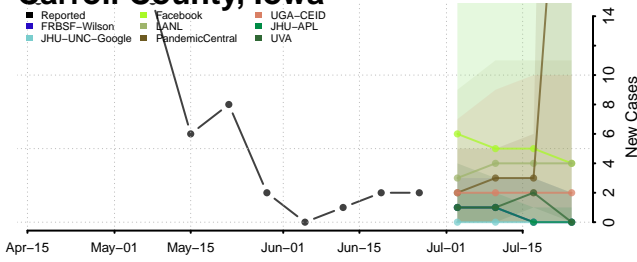

Benton County, Iowa

Black Hawk County, Iowa

Carroll County, Iowa

Cass County, Iowa

Cedar County, Iowa

Cerro Gordo County, Iowa

Cherokee County, Iowa

Chickasaw County, Iowa