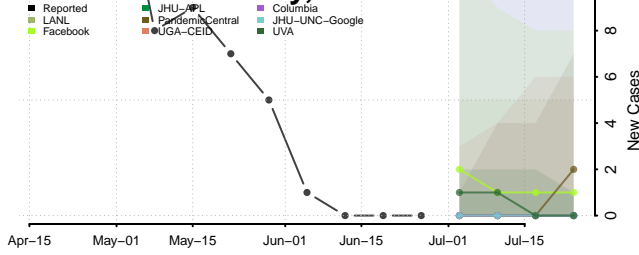

Lake of the Woods County, Minnesota

Le Sueur County, Minnesota

Lincoln County, Minnesota

Lyon County, Minnesota

Mahnomen County, Minnesota

Marshall County, Minnesota

Pennington County, Minnesota

Pine County, Minnesota