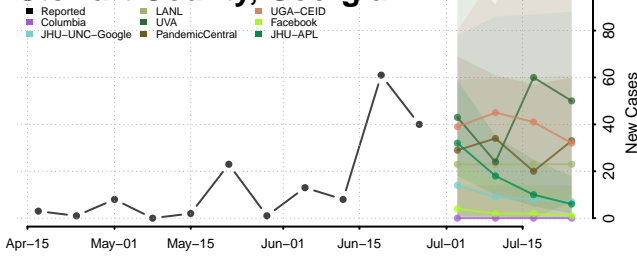

Rockdale County, Georgia

Schley County, Georgia

Screven County, Georgia

Seminole County, Georgia

Spalding County, Georgia

Stephens County, Georgia

Stewart County, Georgia

Sumter County, Georgia