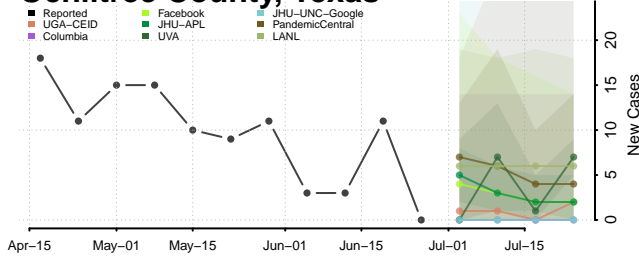

Ochiltree County, Texas