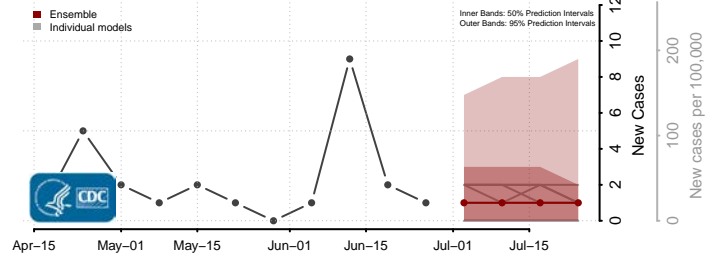

Calhoun County, Illinois