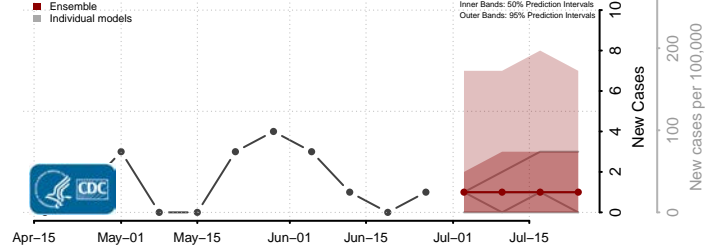

Valencia County, New Mexico

New York*

Albany County, New York

*New weekly cases may decrease in this location over the next four weeks. For these locations, the ensemble forecast indicates a probability of 0.75 or greater that fewer cases will be reported in week four of the forecast than in the last reported week.