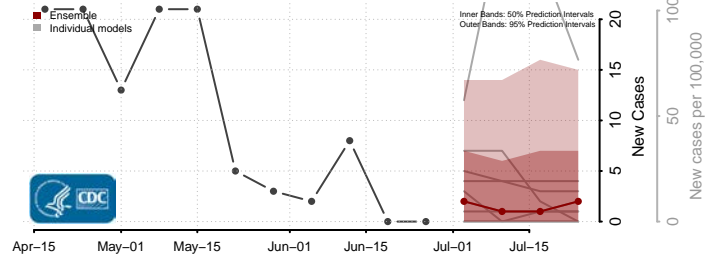

Barnwell County, South Carolina