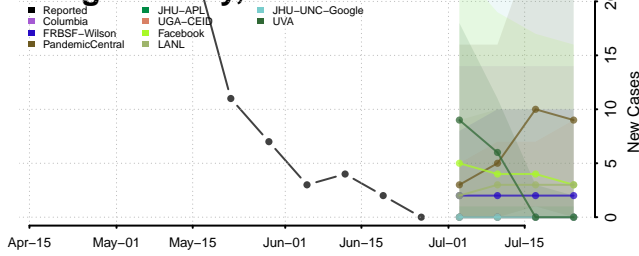

Dakota County, Minnesota

Dodge County, Minnesota

Hennepin County, Minnesota

Houston County, Minnesota

Hubbard County, Minnesota

Isanti County, Minnesota

Itasca County, Minnesota

Jackson County, Minnesota