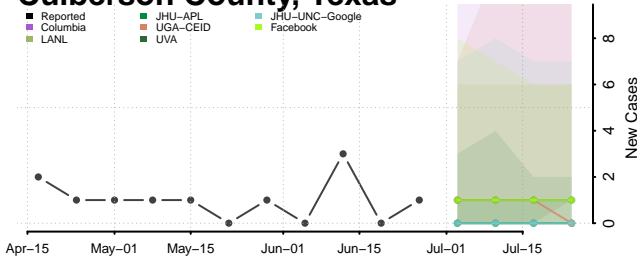

Cooke County, Texas

Coryell County, Texas

Cottle County, Texas

Crane County, Texas

Crockett County, Texas

Crosby County, Texas

Culberson County, Texas

Gillespie County, Texas