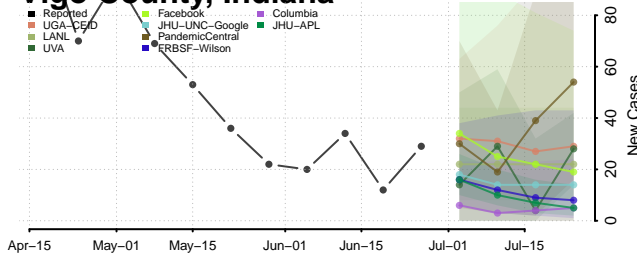

Vigo County, Indiana