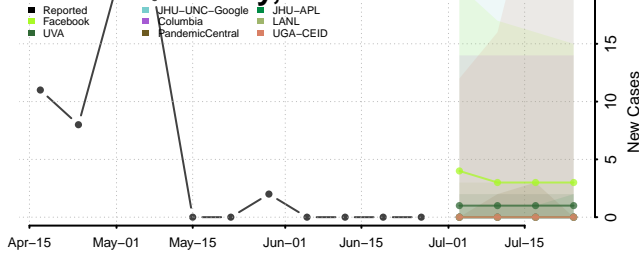

Winneshiek County, Iowa

Woodbury County, Iowa

Worth County, Iowa

Wright County, Iowa

Kansas

Allen County, Kansas

Anderson County, Kansas

Atchison County, Kansas