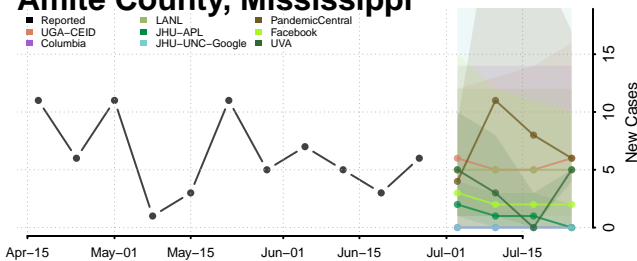

Amite County, Mississippi