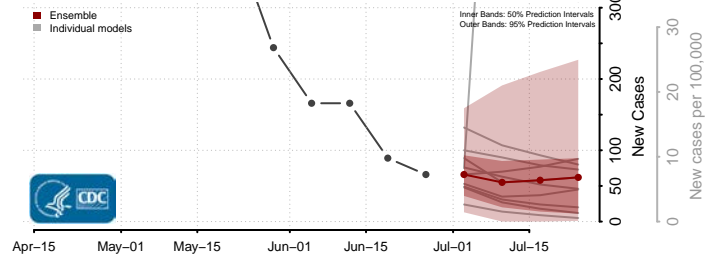

Prince George's County, Maryland