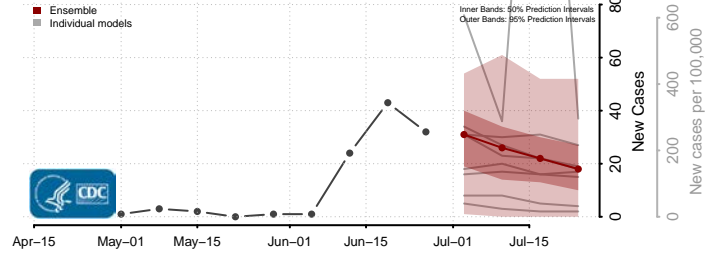

Sevier County, Arkansas

Sharp County, Arkansas

St. Francis County, Arkansas

Stone County, Arkansas

Union County, Arkansas

Van Buren County, Arkansas

Washington County, Arkansas

White County, Arkansas