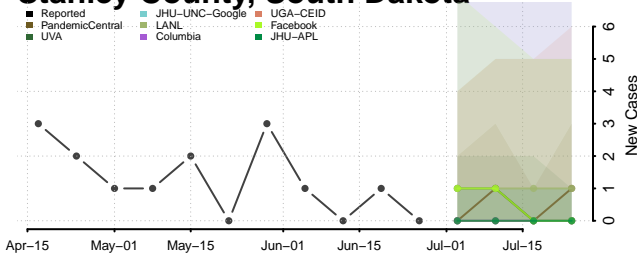

Stanley County, South Dakota