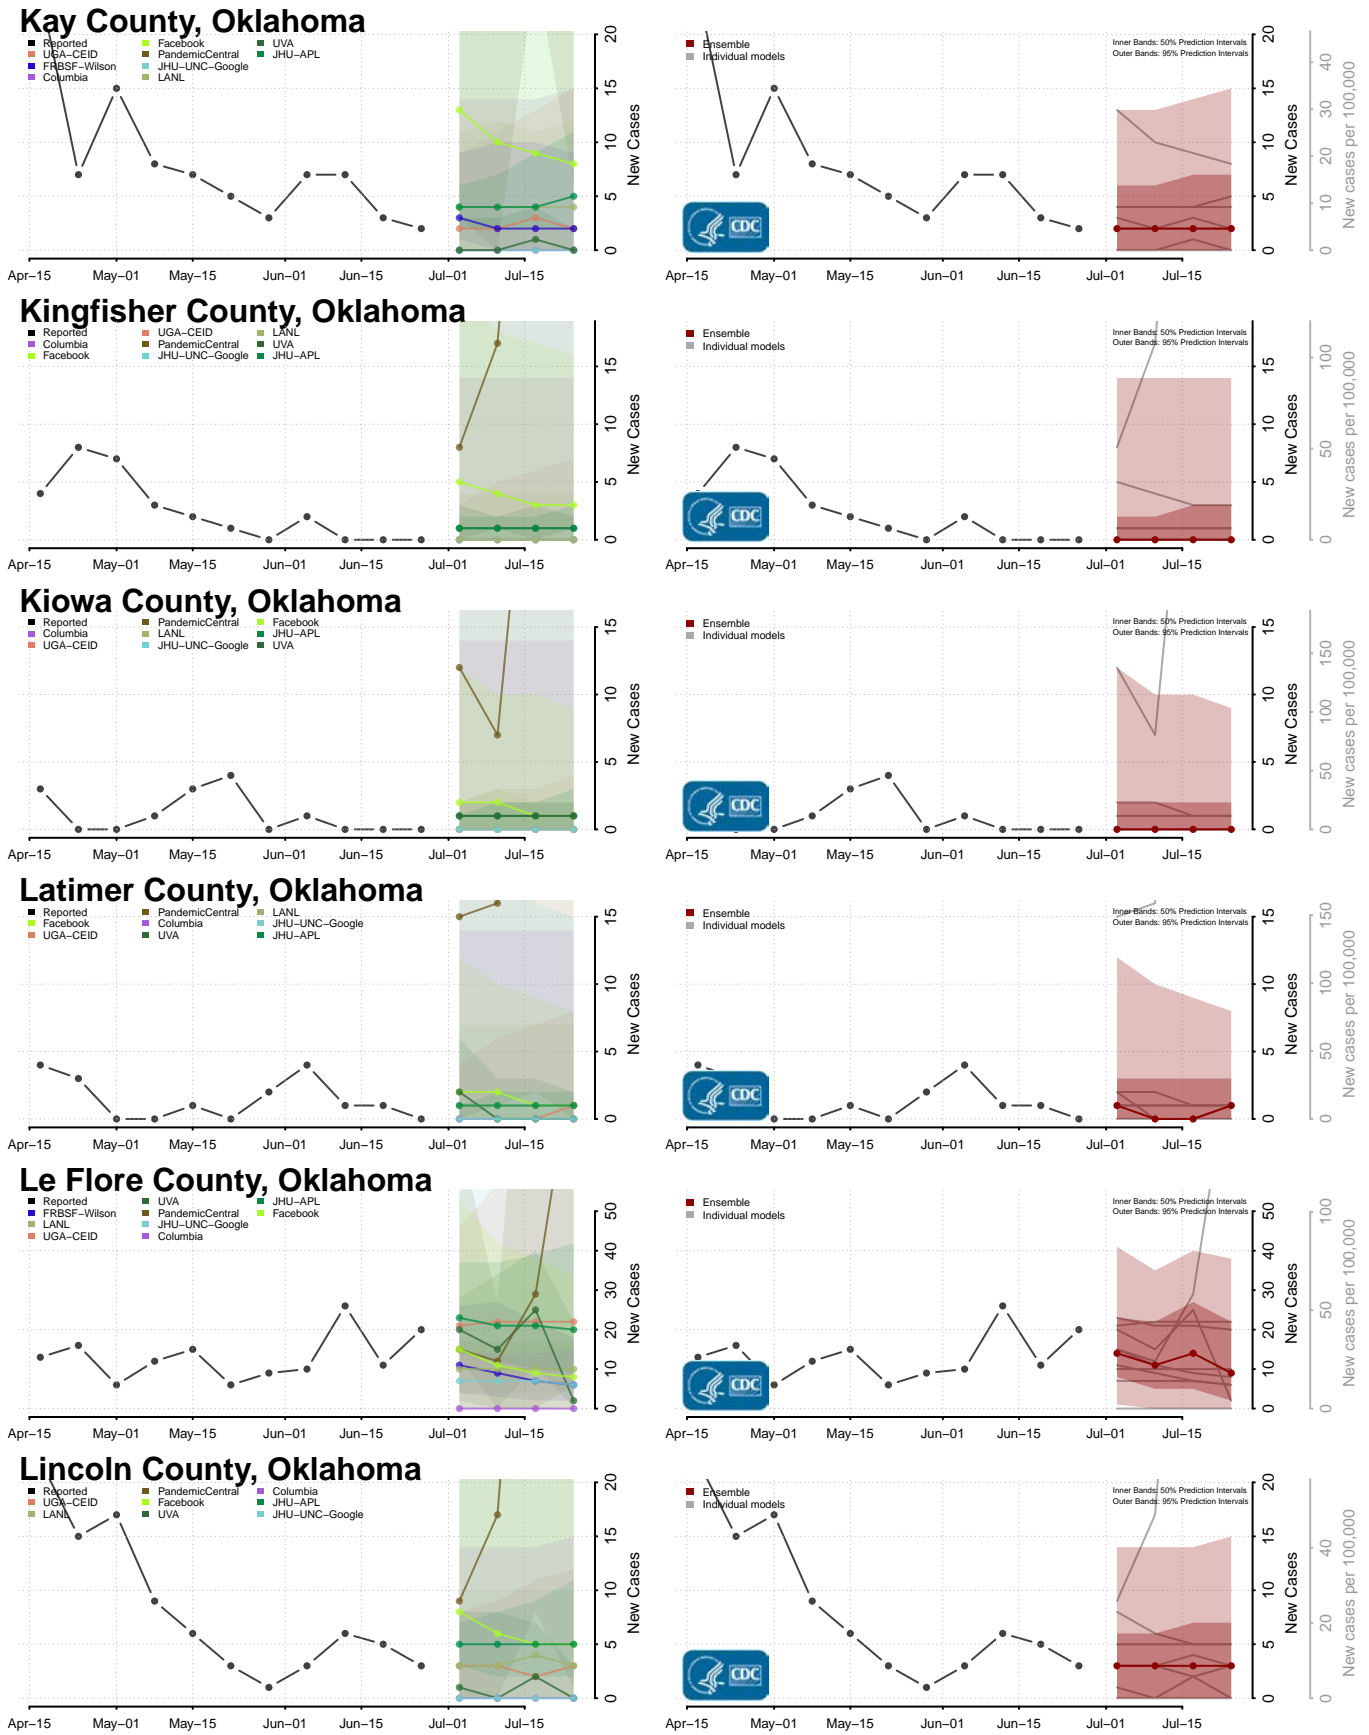

Logan County, Oklahoma

Love County, Oklahoma

Major County, Oklahoma

Marshall County, Oklahoma

Mayes County, Oklahoma

McClain County, Oklahoma

McCurtain County, Oklahoma

McIntosh County, Oklahoma