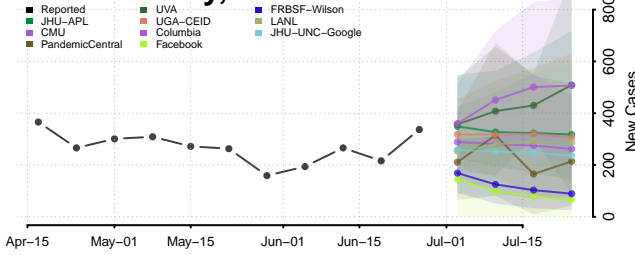

Davis County, Utah