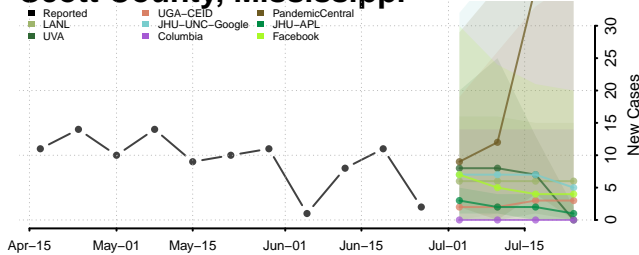

Scott County, Mississippi