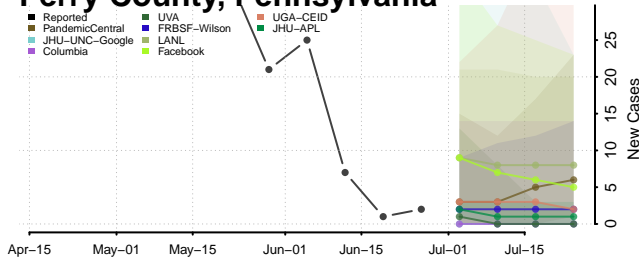

Perry County, Pennsylvania