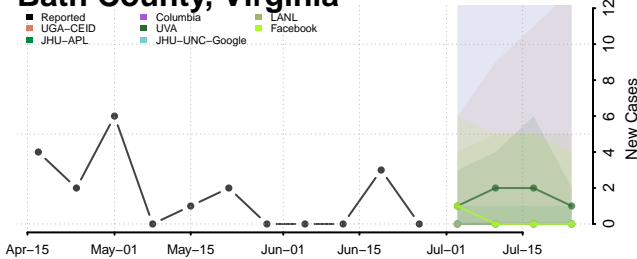

Bath County, Virginia