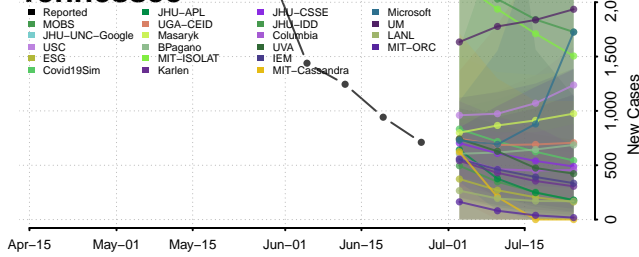

Union County, South Dakota

Walworth County, South Dakota

Yankton County, South Dakota

Ziebach County, South Dakota

Tennessee

Anderson County, Tennessee