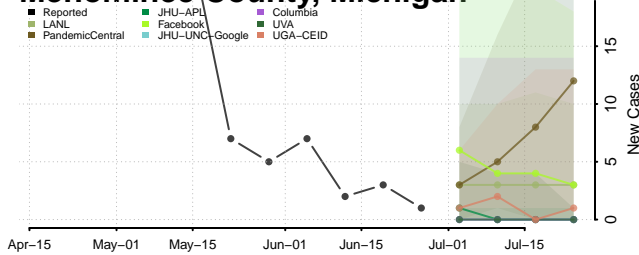

Mackinac County, Michigan

Macomb County, Michigan

Manistee County, Michigan

Marquette County, Michigan

Mason County, Michigan

Mecosta County, Michigan

Menominee County, Michigan

Midland County, Michigan