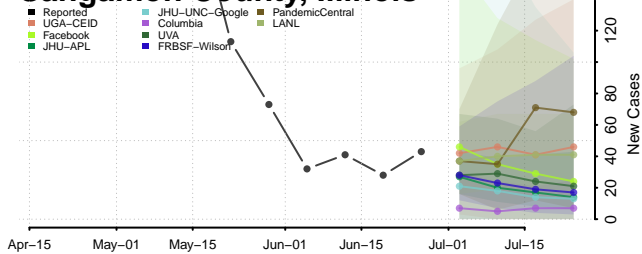

Moultrie County, Illinois

Ogle County, Illinois

Putnam County, Illinois

Randolph County, Illinois

Richland County, Illinois

Rock Island County, Illinois

Saline County, Illinois

Sangamon County, Illinois