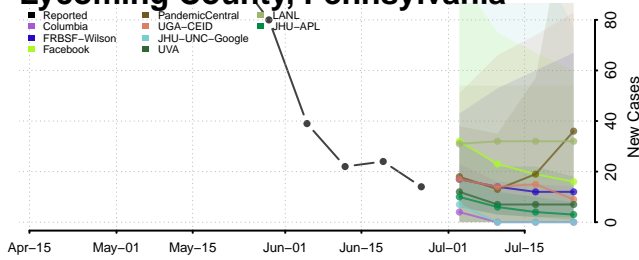

Lycoming County, Pennsylvania