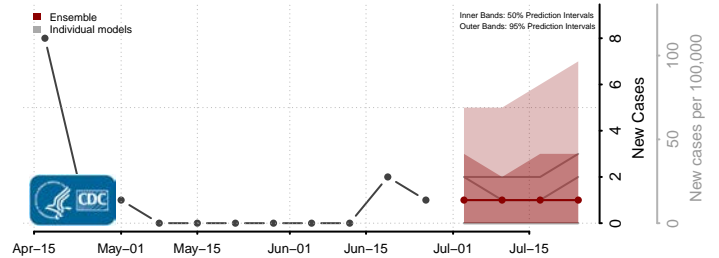

Tillman County, Oklahoma