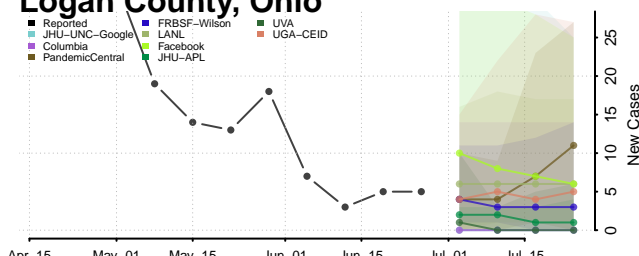

Logan County, Ohio