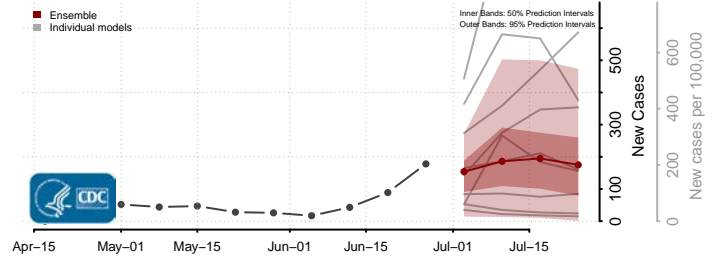

Buchanan County, Missouri