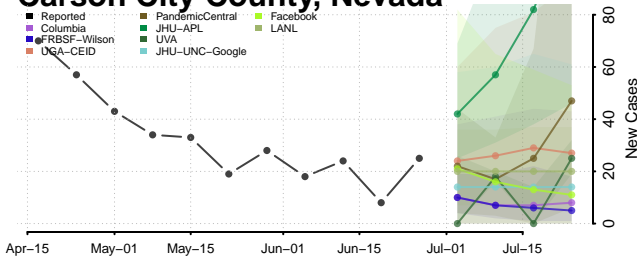

Washington County, Nebraska

Wayne County, Nebraska

Webster County, Nebraska

Wheeler County, Nebraska

York County, Nebraska

Nevada

Carson City County, Nevada

Churchill County, Nevada