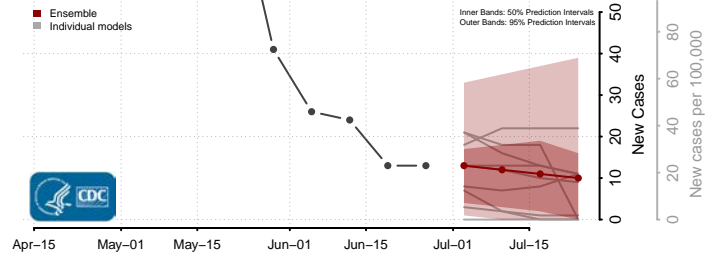

Chisago County, Minnesota