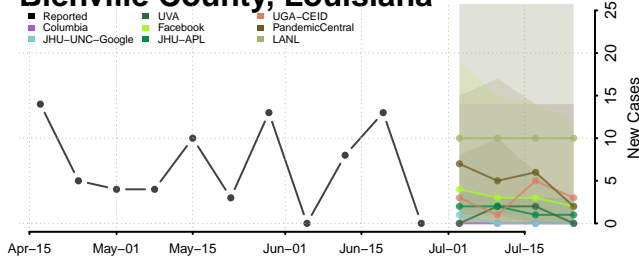

Ascension County, Louisiana

Assumption County, Louisiana

Avoyelles County, Louisiana

Beauregard County, Louisiana

Bienville County, Louisiana

Bossier County, Louisiana

Caddo County, Louisiana

Calcasieu County, Louisiana