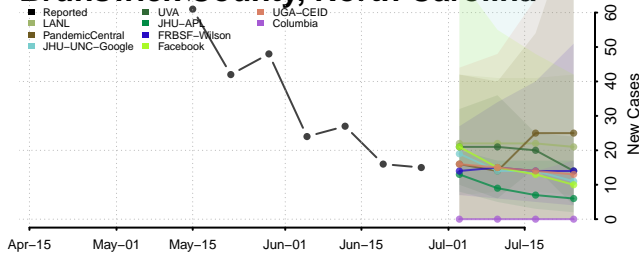

Ashe County, North Carolina

Avery County, North Carolina

Beaufort County, North Carolina

Bertie County, North Carolina

Bladen County, North Carolina

Brunswick County, North Carolina

Buncombe County, North Carolina