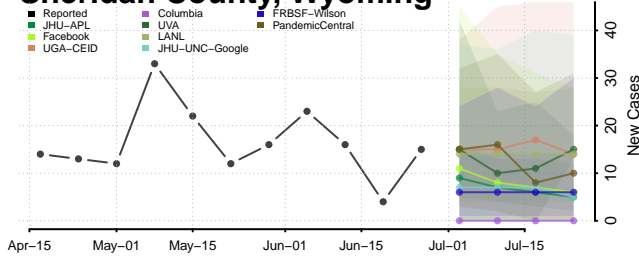

Sheridan County, Wyoming