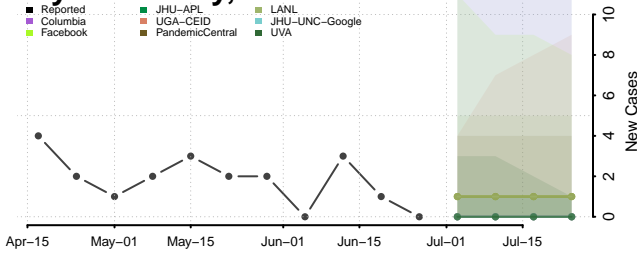

Palo Alto County, Iowa

Plymouth County, Iowa

Pocahontas County, Iowa

Polk County, Iowa

Pottawattamie County, Iowa

Poweshiek County, Iowa

Tama County, Iowa

Taylor County, Iowa