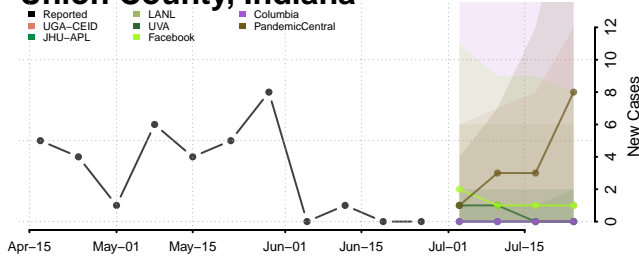

Starke County, Indiana

Steuben County, Indiana

Sullivan County, Indiana

Switzerland County, Indiana

Tippecanoe County, Indiana

Tipton County, Indiana

Union County, Indiana

Vanderburgh County, Indiana