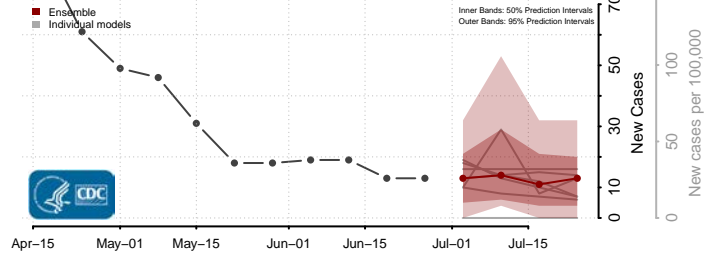

Whitman County, Washington