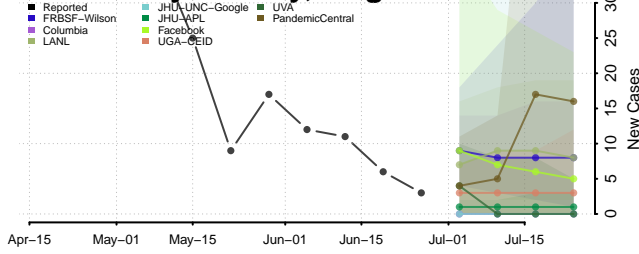

James City County, Virginia