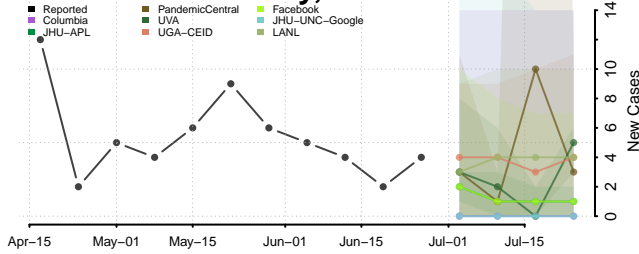

Clear Creek County, Colorado