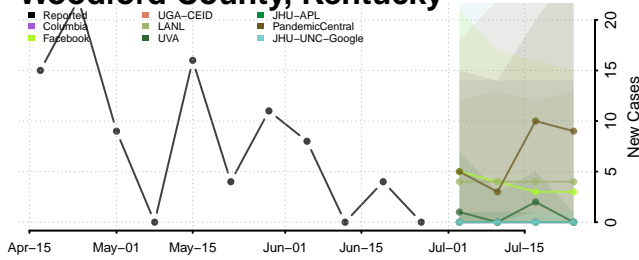

Wayne County, Kentucky

Webster County, Kentucky

Whitley County, Kentucky

Wolfe County, Kentucky

Woodford County, Kentucky

Louisiana

Acadia County, Louisiana

Allen County, Louisiana