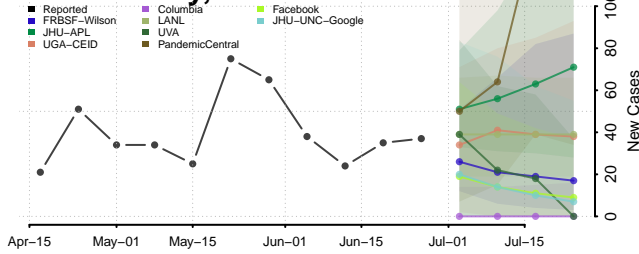

Elko County, Nevada