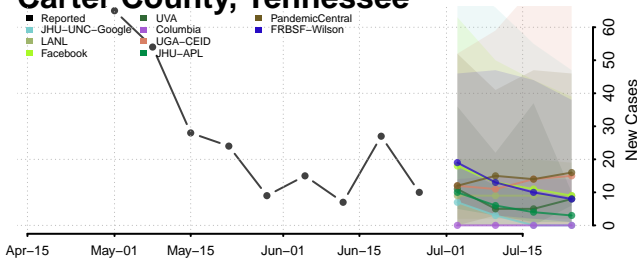

Cheatham County, Tennessee

Chester County, Tennessee

Claiborne County, Tennessee

Clay County, Tennessee

Cocke County, Tennessee

Coffee County, Tennessee

Crockett County, Tennessee

Cumberland County, Tennessee