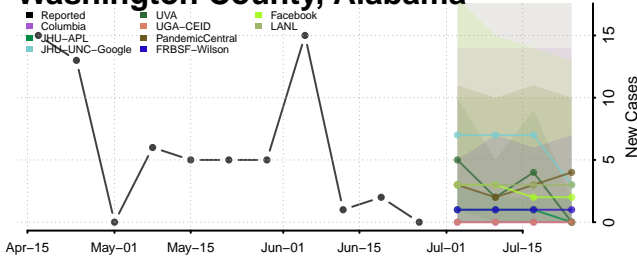

Lowndes County, Alabama

Macon County, Alabama

Madison County, Alabama

Marengo County, Alabama

Marion County, Alabama

Marshall County, Alabama

Mobile County, Alabama

Monroe County, Alabama

Montgomery County, Alabama

Morgan County, Alabama

St. Clair County, Alabama

Sumter County, Alabama

Talladega County, Alabama

Tallapoosa County, Alabama

Tuscaloosa County, Alabama

Walker County, Alabama

Washington County, Alabama

Wilcox County, Alabama

Winston County, Alabama

Alaska

Aleutians East County, Alaska

Aleutians West County, Alaska

Dillingham County, Alaska

Fairbanks North Star County, Alaska