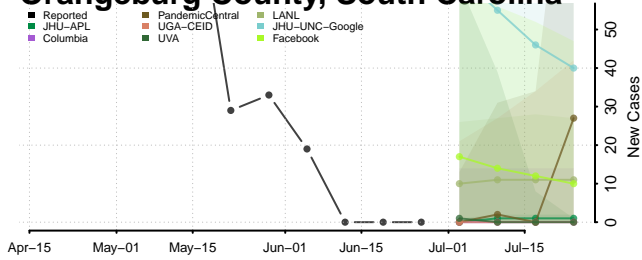

Orangeburg County, South Carolina