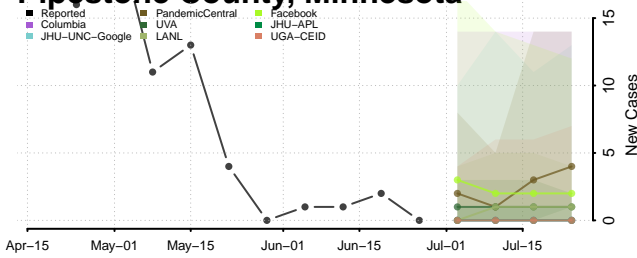

Pipestone County, Minnesota