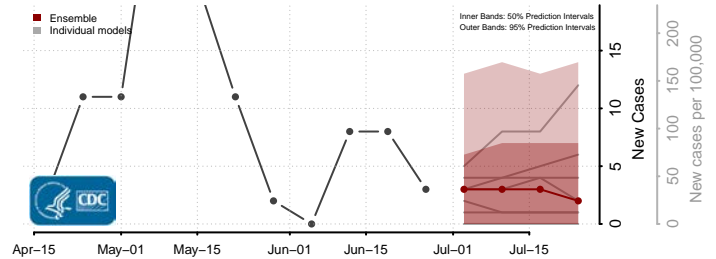

Quay County, New Mexico