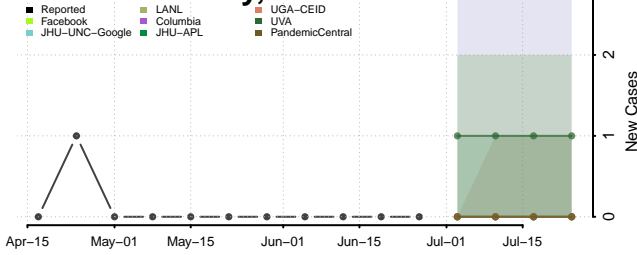

Thomas County, Nebraska