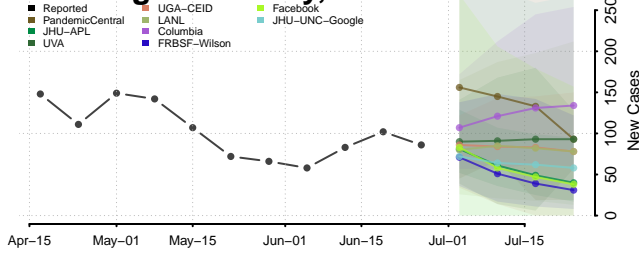

Sevier County, Arkansas

Sharp County, Arkansas

St. Francis County, Arkansas

Stone County, Arkansas

Union County, Arkansas

Van Buren County, Arkansas

Washington County, Arkansas

White County, Arkansas