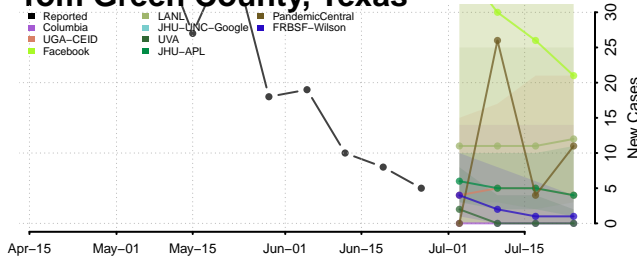

Tom Green County, Texas