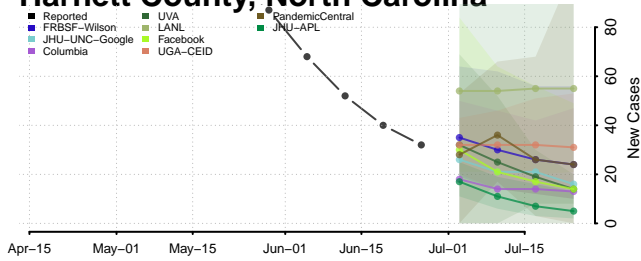

Granville County, North Carolina

Greene County, North Carolina

Guilford County, North Carolina

Halifax County, North Carolina

Harnett County, North Carolina

Haywood County, North Carolina

Henderson County, North Carolina