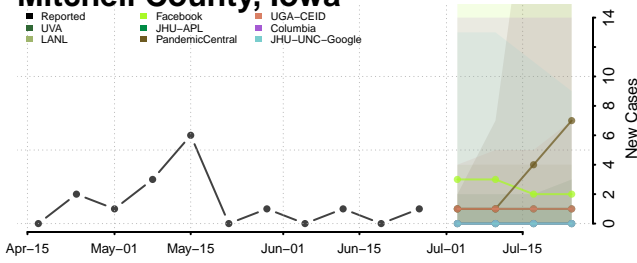

Mitchell County, Iowa