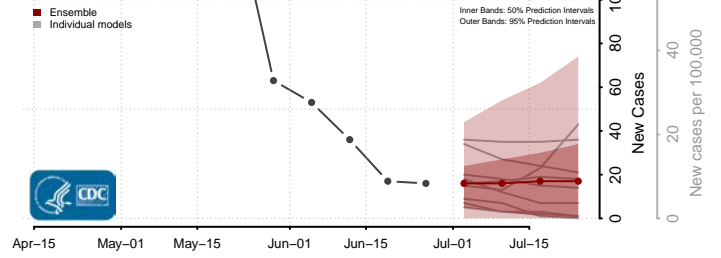

Kent County, Michigan

Keweenaw County, Michigan

Lake County, Michigan

Lapeer County, Michigan

Leelanau County, Michigan

Lenawee County, Michigan

Livingston County, Michigan

Luce County, Michigan