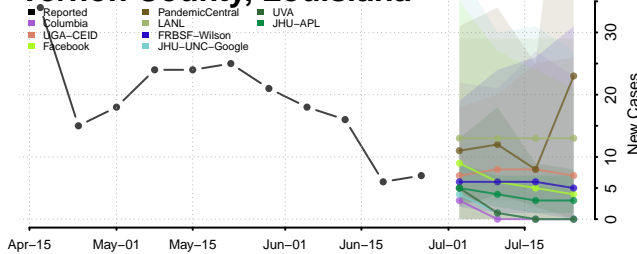

Vernon County, Louisiana