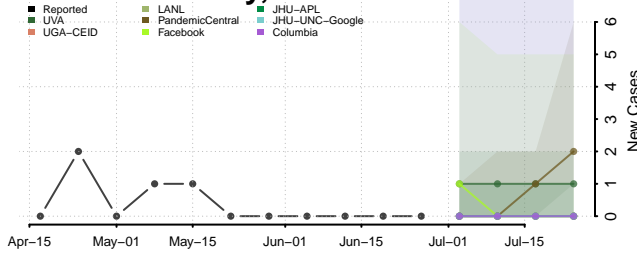

Franklin County, Nebraska