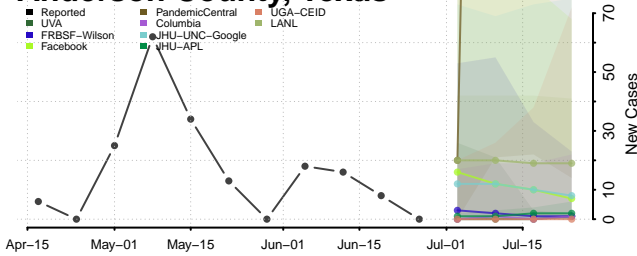

Anderson County, Texas