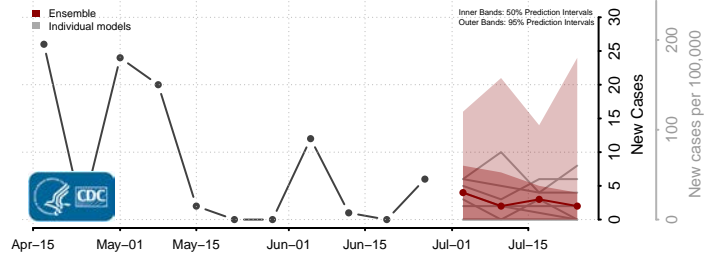

Montana

Beaverhead County, Montana

Big Horn County, Montana

Blaine County, Montana

Broadwater County, Montana

Carbon County, Montana

Carter County, Montana

Cascade County, Montana