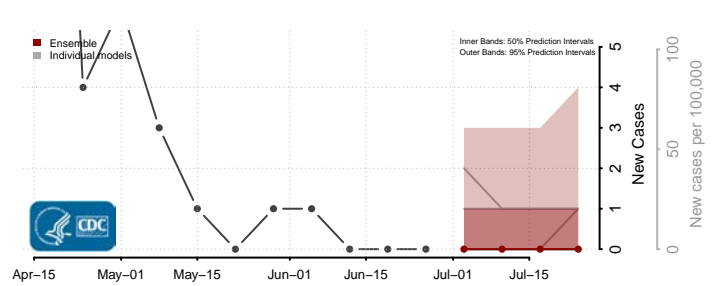

Haakon County, South Dakota

Hamlin County, South Dakota

Hand County, South Dakota

Hanson County, South Dakota

Harding County, South Dakota

Hughes County, South Dakota

Lake County, South Dakota

Lawrence County, South Dakota