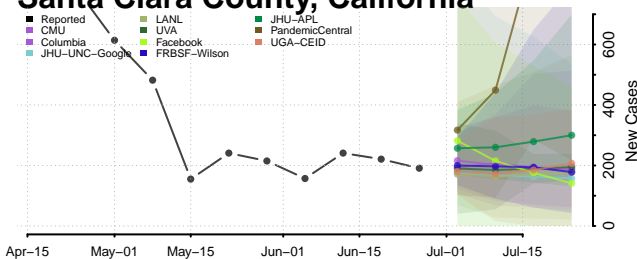

San Bernardino County, California

San Diego County, California

San Francisco County, California

San Joaquin County, California

San Luis Obispo County, California

San Mateo County, California

Santa Barbara County, California

Santa Clara County, California

Santa Cruz County, California

Shasta County, California

Tehama County, California

Trinity County, California

Tulare County, California

Tuolumne County, California

Ventura County, California