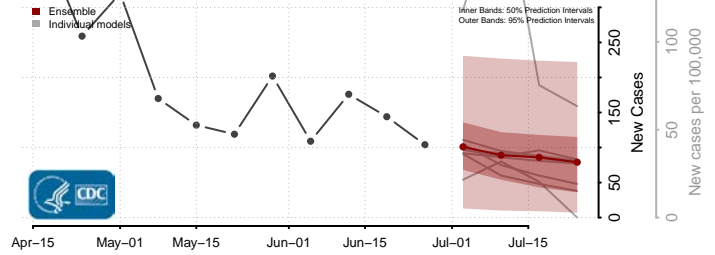

Yakima County, Washington