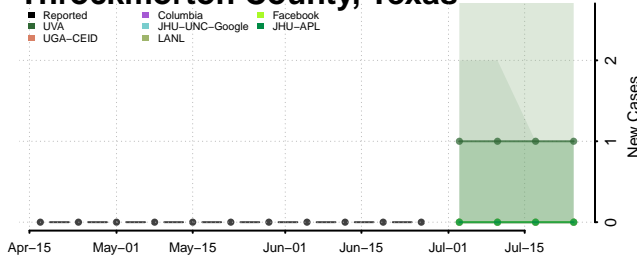

Throckmorton County, Texas