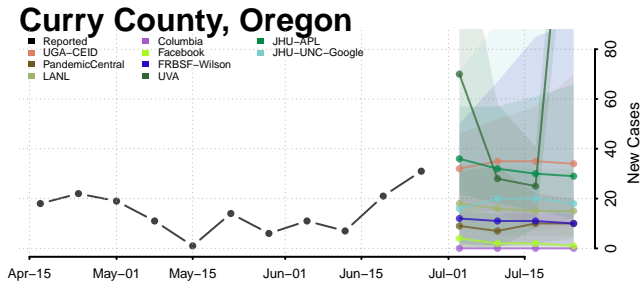

Washington County, Oklahoma

Washita County, Oklahoma

Woods County, Oklahoma

Woodward County, Oklahoma

*New weekly cases may decrease in this location over the next four weeks. For these locations, the ensemble forecast indicates a probability of 0.75 or greater that fewer cases will be reported in week four of the forecast than in the last reported week.