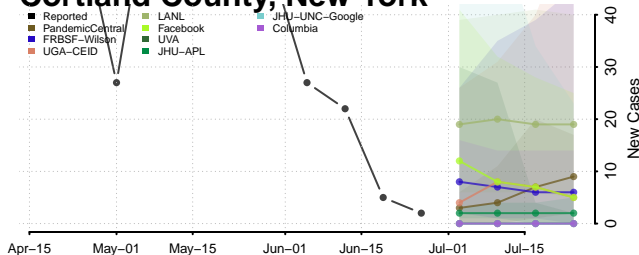

Cortland County, New York