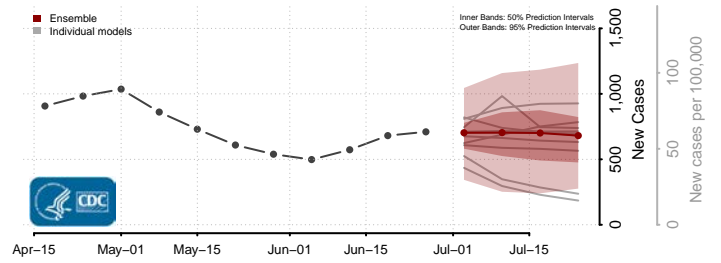

Grand County, Utah

Iron County, Utah

Juab County, Utah

Kane County, Utah

Millard County, Utah

Morgan County, Utah

Piute County, Utah

Tooele County, Utah