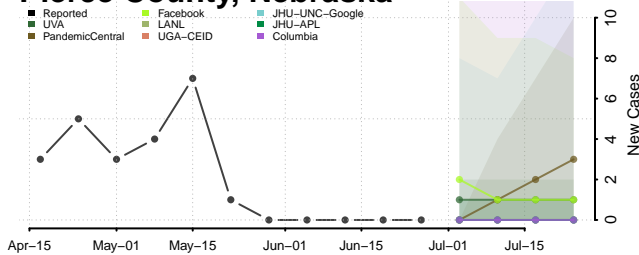

Nuckolls County, Nebraska

Otoe County, Nebraska

Pawnee County, Nebraska

Perkins County, Nebraska

Phelps County, Nebraska

Pierce County, Nebraska

Platte County, Nebraska

Polk County, Nebraska