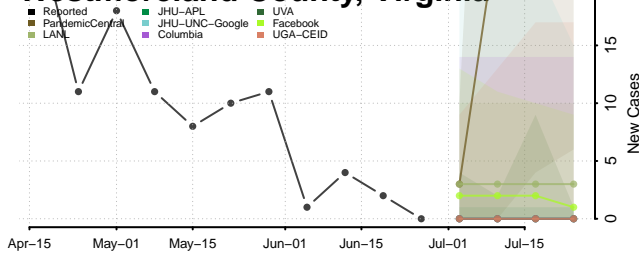

Warren County, Virginia

Washington County, Virginia

Waynesboro County, Virginia

Westmoreland County, Virginia

Williamsburg County, Virginia

Winchester County, Virginia

Wise County, Virginia

Wythe County, Virginia