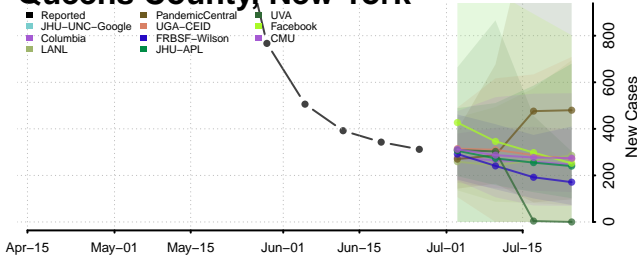

Onondaga County, New York

Ontario County, New York

Orange County, New York

Orleans County, New York

Oswego County, New York

Otsego County, New York

Putnam County, New York

Queens County, New York