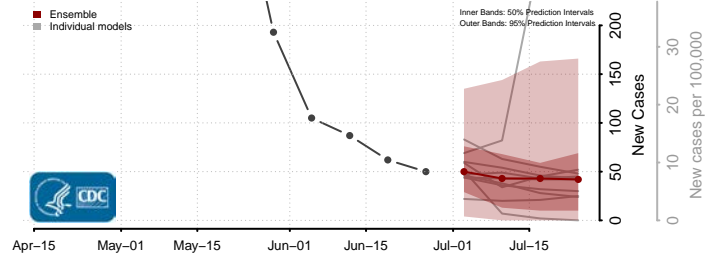

Baltimore City County, Maryland