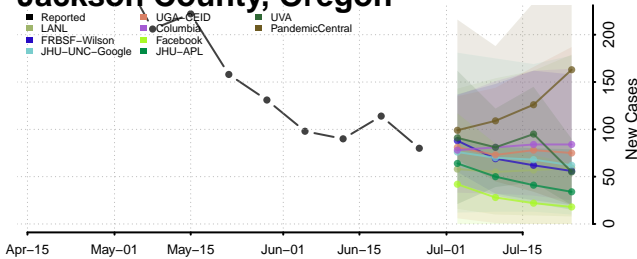

Grant County, Oregon

Harney County, Oregon

Hood River County, Oregon

Jackson County, Oregon

Jefferson County, Oregon

Josephine County, Oregon

Marion County, Oregon

Morrow County, Oregon