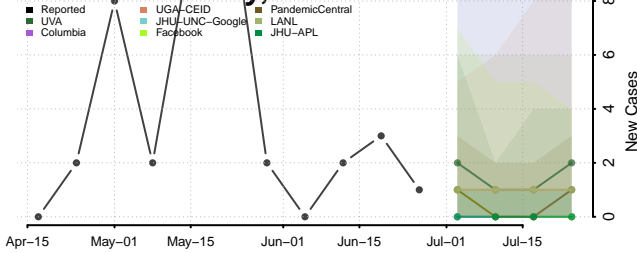

De Baca County, New Mexico