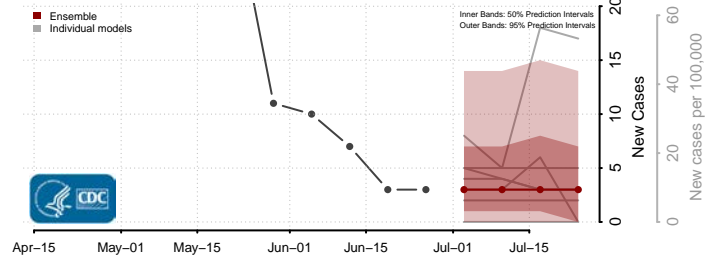

Dorchester County, Maryland