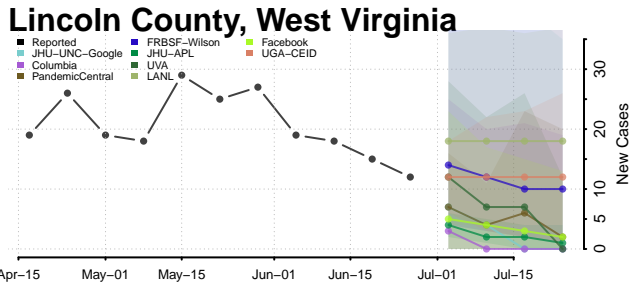

Calhoun County, West Virginia

Clay County, West Virginia

Doddridge County, West Virginia

Fayette County, West Virginia

Gilmer County, West Virginia

Grant County, West Virginia

Marshall County, West Virginia