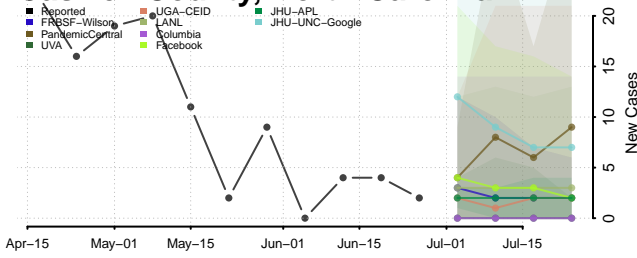

Caswell County, North Carolina