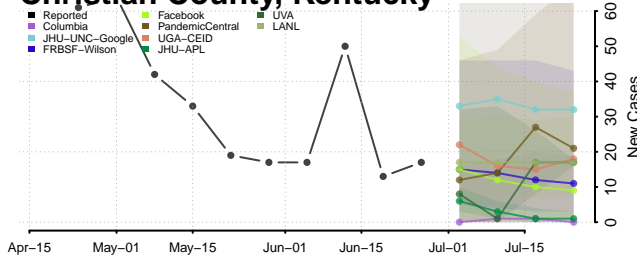

Christian County, Kentucky