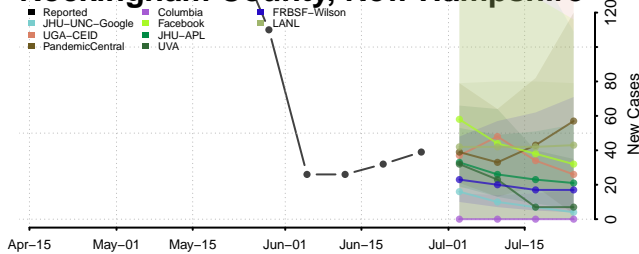

Rockingham County, New Hampshire