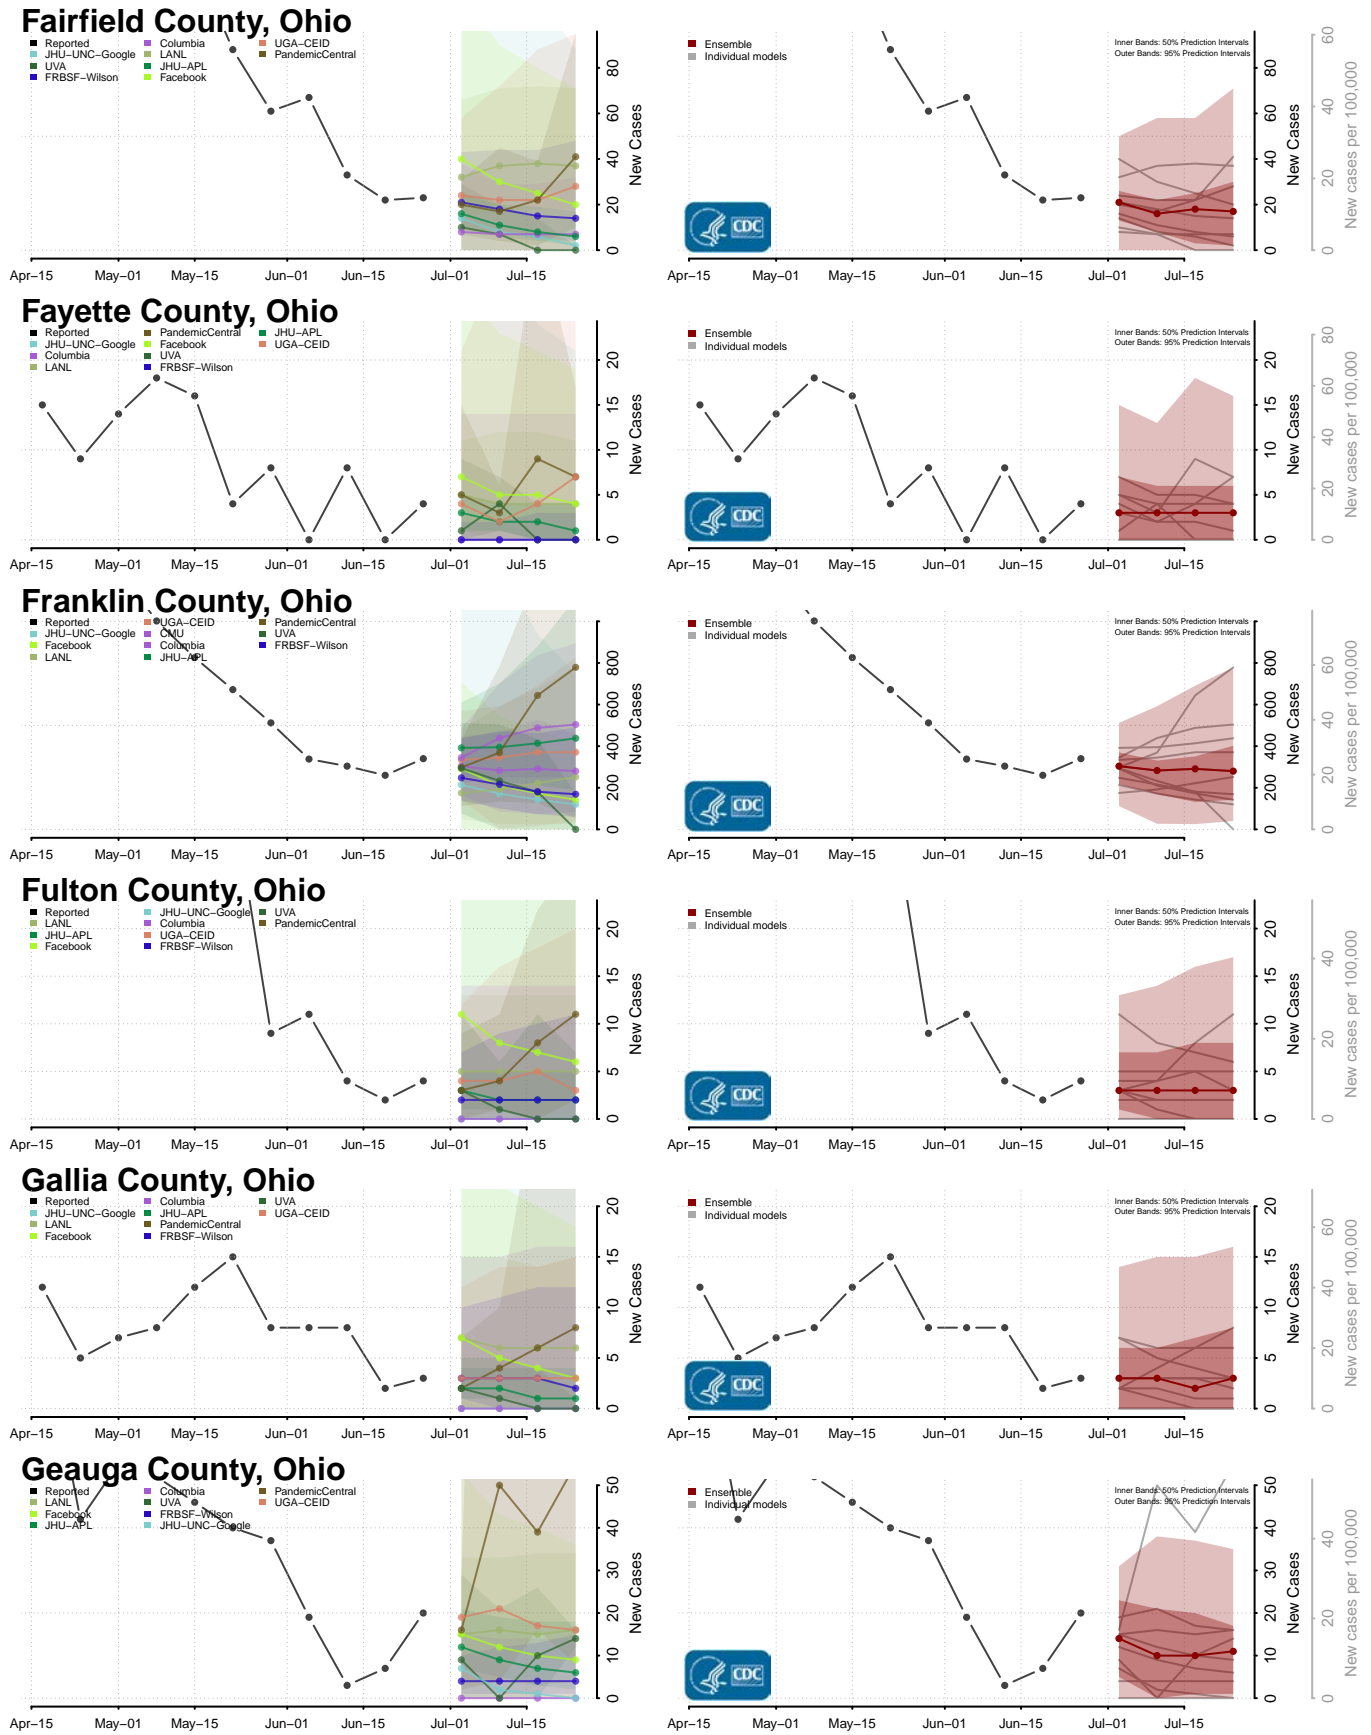

Darke County, Ohio

Defiance County, Ohio

Delaware County, Ohio

Erie County, Ohio

Jefferson County, Ohio

Knox County, Ohio

Lake County, Ohio

Lawrence County, Ohio