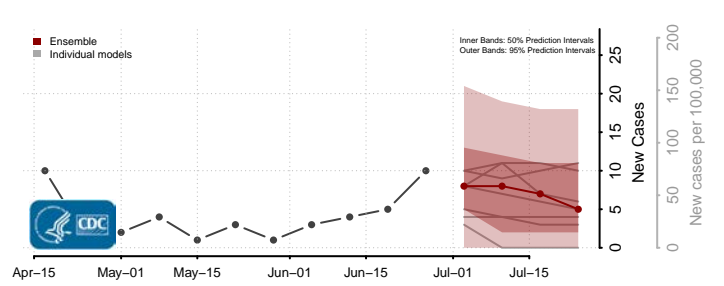

Greene County, Arkansas

Hempstead County, Arkansas

Hot Spring County, Arkansas

Howard County, Arkansas

Lawrence County, Arkansas

Lee County, Arkansas

Lincoln County, Arkansas

Little River County, Arkansas