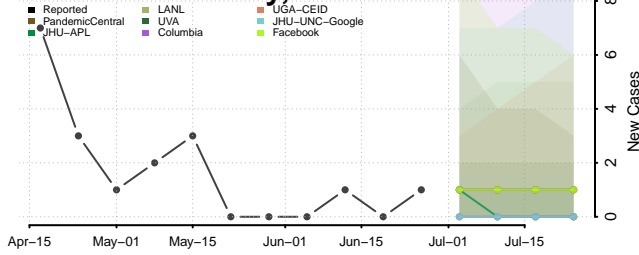

Edmunds County, South Dakota