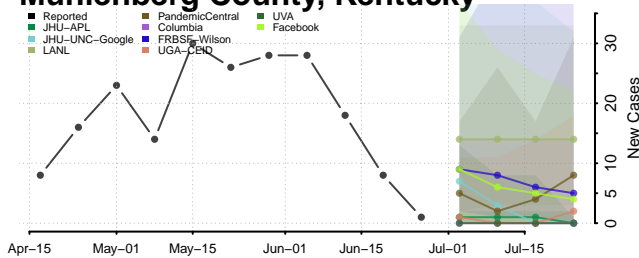

Muhlenberg County, Kentucky