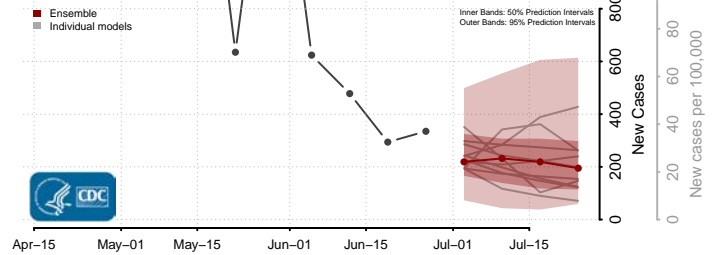

Pierce County, Washington