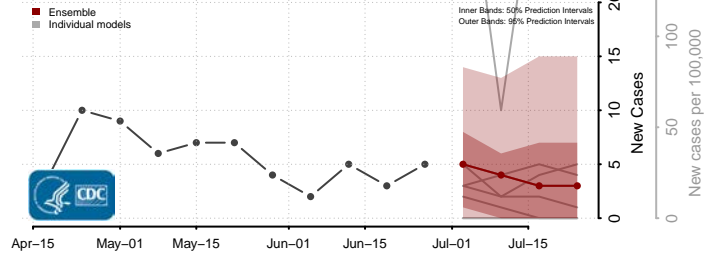

Tama County, Iowa