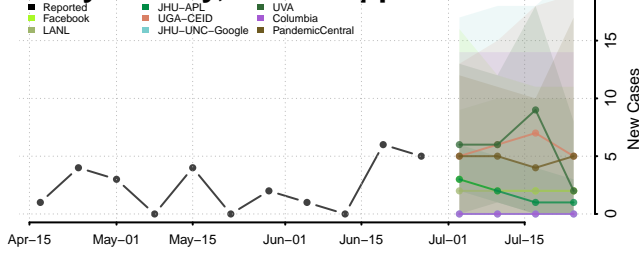

Oktibbeha County, Mississippi

Panola County, Mississippi

Pearl River County, Mississippi

Perry County, Mississippi

Pike County, Mississippi

Pontotoc County, Mississippi

Prentiss County, Mississippi

Quitman County, Mississippi