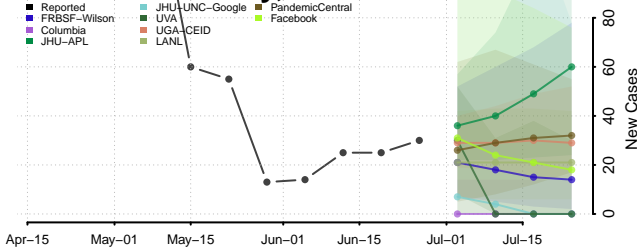

Litchfield County, Connecticut