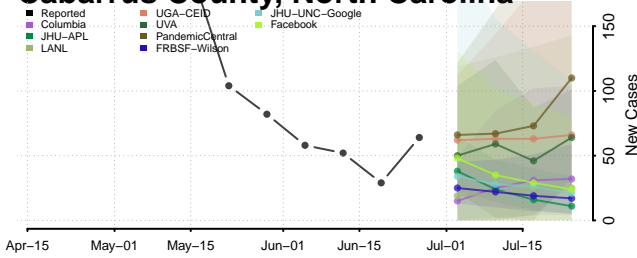

Cabarrus County, North Carolina