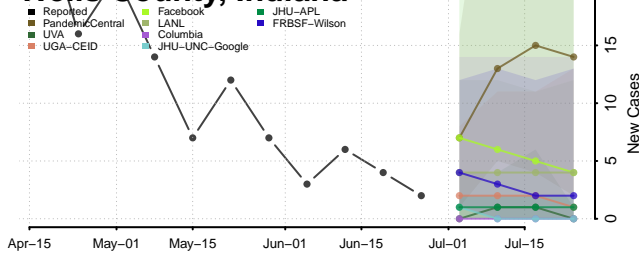

Vermillion County, Indiana

Vigo County, Indiana

Wabash County, Indiana

Warren County, Indiana

Warrick County, Indiana

Washington County, Indiana

Wayne County, Indiana

Wells County, Indiana