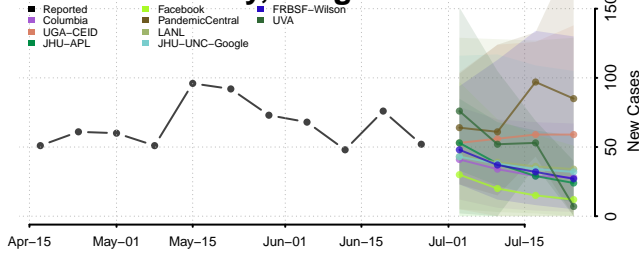

Multnomah County, Oregon

Polk County, Oregon

Sherman County, Oregon

Tillamook County, Oregon

Umatilla County, Oregon

Union County, Oregon

Wallowa County, Oregon

Wasco County, Oregon