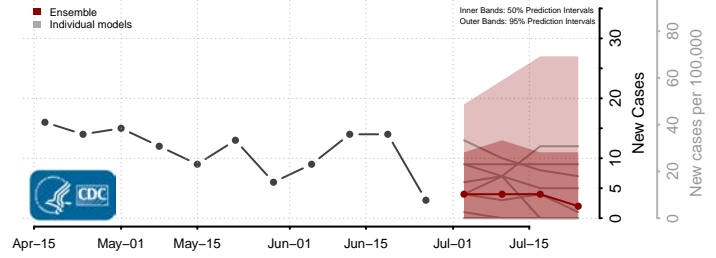

Calloway County, Kentucky