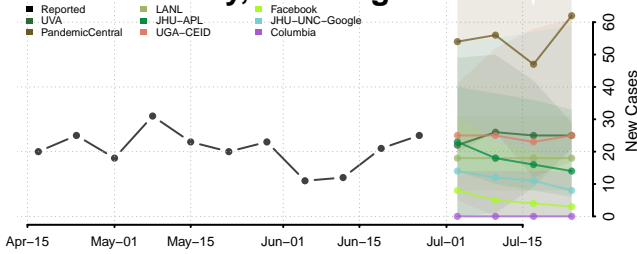

Adams County, Washington