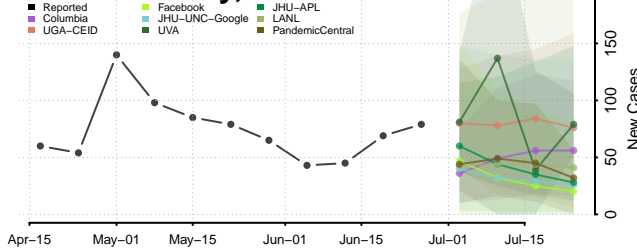

Ochiltree County, Texas

Oldham County, Texas

Orange County, Texas

Palo Pinto County, Texas

Panola County, Texas

Parker County, Texas

Parmer County, Texas

Pecos County, Texas