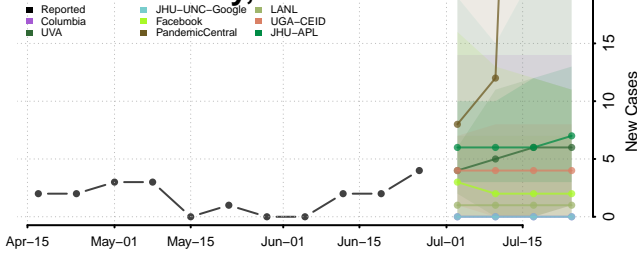

Dewey County, Oklahoma

Ellis County, Oklahoma

Harper County, Oklahoma

Haskell County, Oklahoma

Hughes County, Oklahoma

Jackson County, Oklahoma

Jefferson County, Oklahoma

Johnston County, Oklahoma