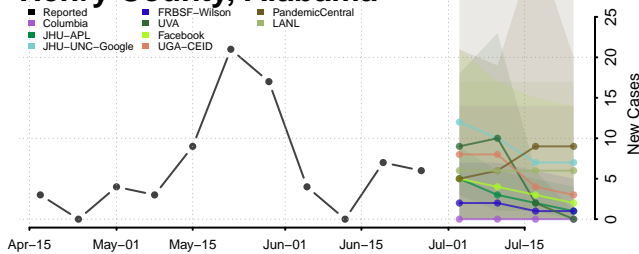

Crenshaw County, Alabama

Cullman County, Alabama

Fayette County, Alabama

Franklin County, Alabama

Geneva County, Alabama

Greene County, Alabama

Hale County, Alabama

Henry County, Alabama

Houston County, Alabama

Jackson County, Alabama

Jefferson County, Alabama

Lamar County, Alabama

Lauderdale County, Alabama

Lawrence County, Alabama

Lee County, Alabama

Limestone County, Alabama