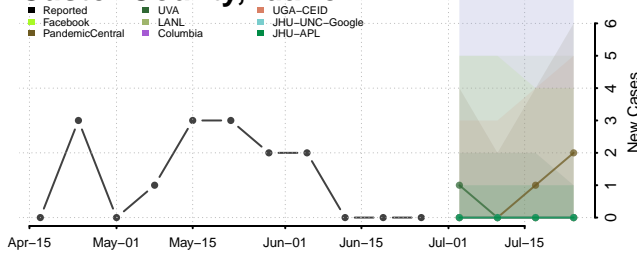

Custer County, Idaho