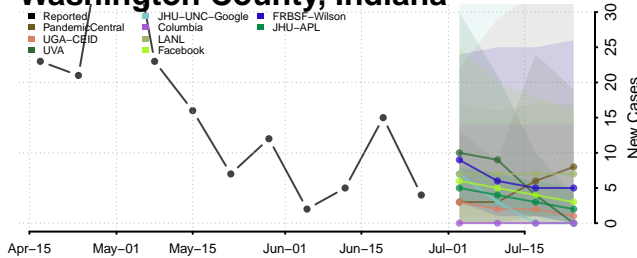

Vermillion County, Indiana

Vigo County, Indiana

Wabash County, Indiana

Warren County, Indiana

Warrick County, Indiana

Washington County, Indiana

Wayne County, Indiana

Wells County, Indiana