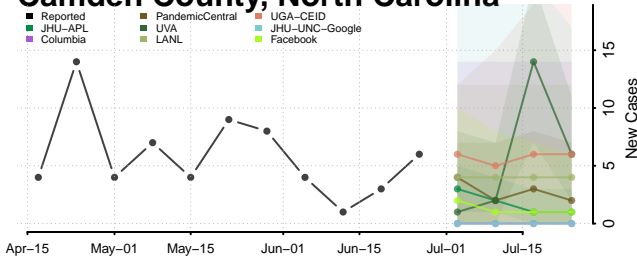

Camden County, North Carolina