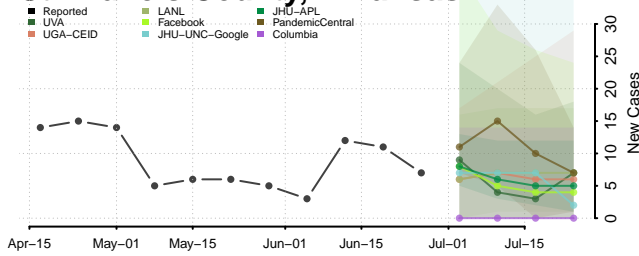

St. Francis County, Arkansas