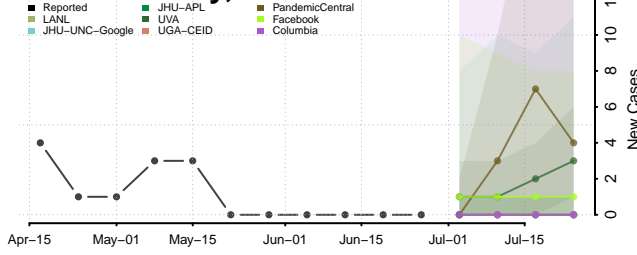

Dixon County, Nebraska