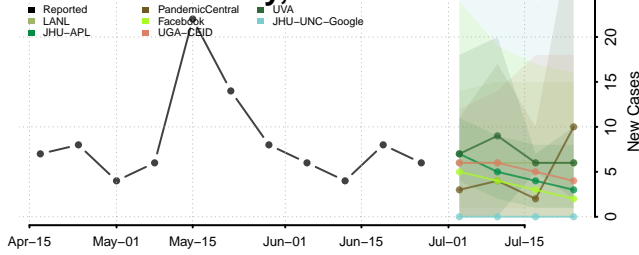

Mountrail County, North Dakota