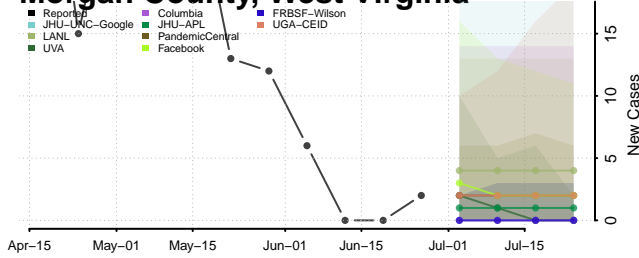

Morgan County, West Virginia