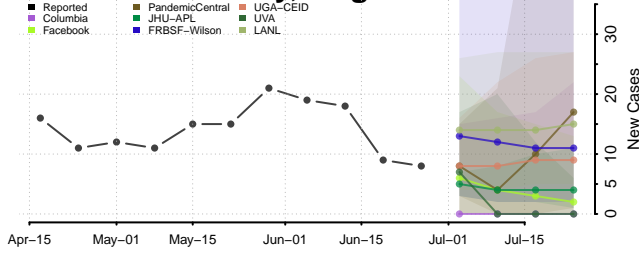

Buchanan County, Virginia