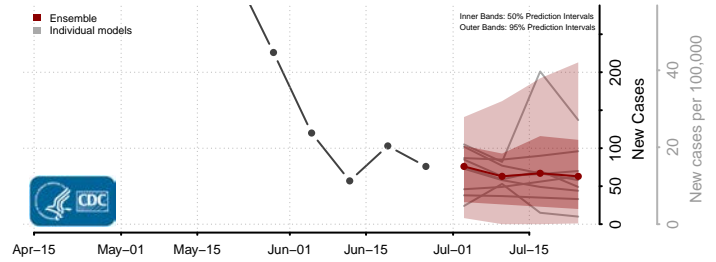

Camden County, New Jersey