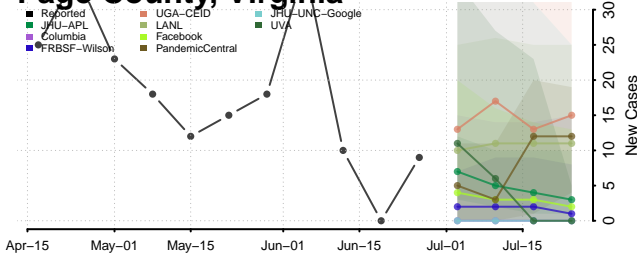

Northampton County, Virginia

Northumberland County, Virginia

Norton County, Virginia

Nottoway County, Virginia

Orange County, Virginia

Page County, Virginia

Patrick County, Virginia

Petersburg County, Virginia