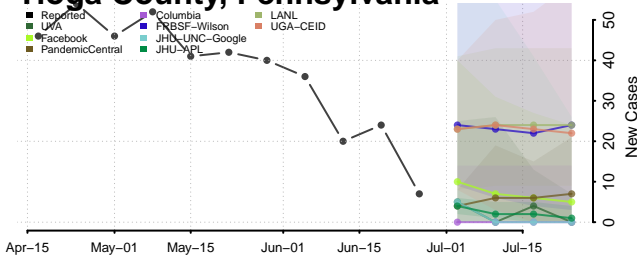

Tioga County, Pennsylvania