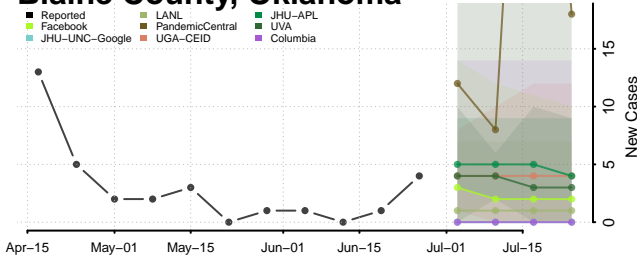

Blaine County, Oklahoma