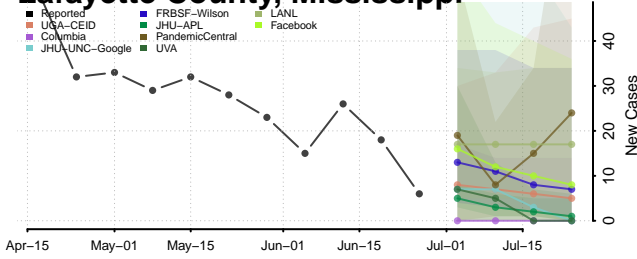

Itawamba County, Mississippi

Jackson County, Mississippi

Jasper County, Mississippi

Jefferson County, Mississippi

Jefferson Davis County, Mississippi

Jones County, Mississippi

Kemper County, Mississippi

Lafayette County, Mississippi