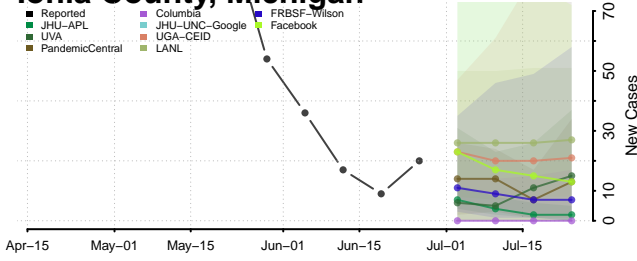

Ionia County, Michigan