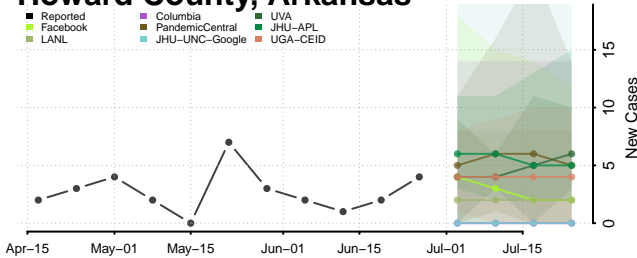

Greene County, Arkansas

Hempstead County, Arkansas

Hot Spring County, Arkansas

Howard County, Arkansas

Lawrence County, Arkansas

Lee County, Arkansas

Lincoln County, Arkansas

Little River County, Arkansas