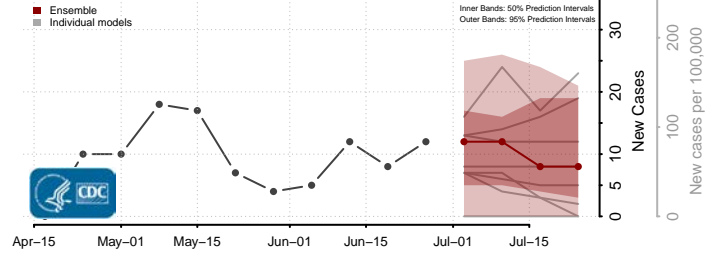

Cedar County, Missouri