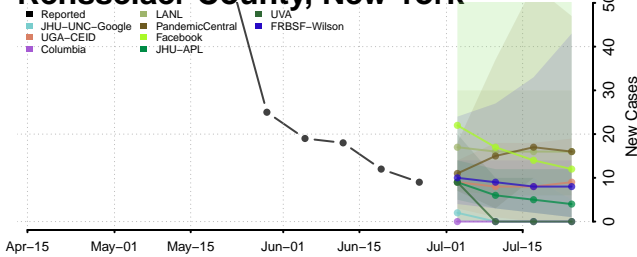

Rensselaer County, New York