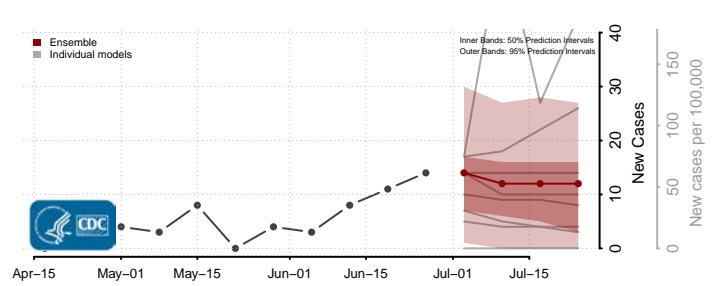

Pettis County, Missouri

Phelps County, Missouri

Pike County, Missouri

Platte County, Missouri

Shannon County, Missouri

Shelby County, Missouri

St. Charles County, Missouri

St. Clair County, Missouri