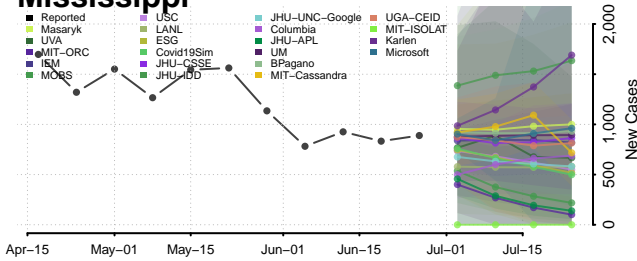

Waseca County, Minnesota

Washington County, Minnesota

Watonwan County, Minnesota

Wilkin County, Minnesota

Winona County, Minnesota

Wright County, Minnesota

Yellow Medicine County, Minnesota

Mississippi