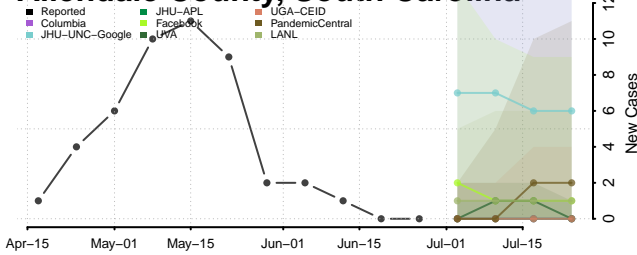

Allendale County, South Carolina