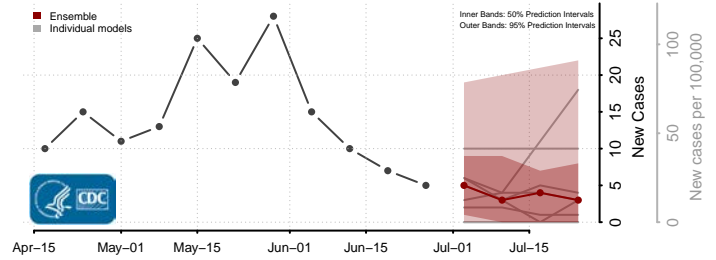

Upshur County, West Virginia