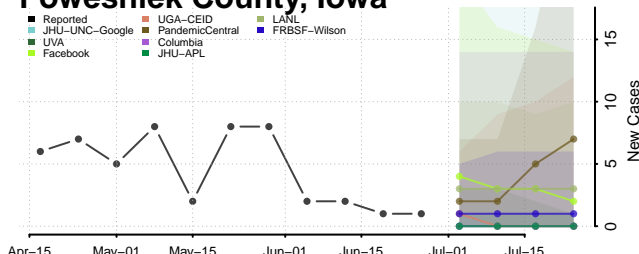

Palo Alto County, Iowa

Plymouth County, Iowa

Pocahontas County, Iowa

Polk County, Iowa

Pottawattamie County, Iowa

Poweshiek County, Iowa

Tama County, Iowa

Taylor County, Iowa