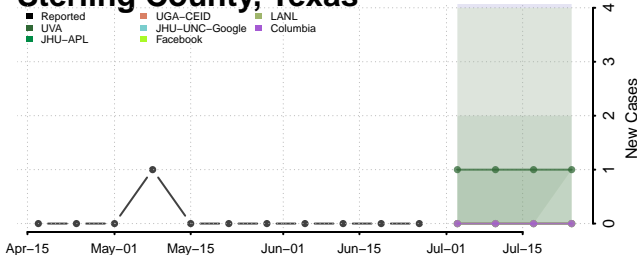

Sterling County, Texas