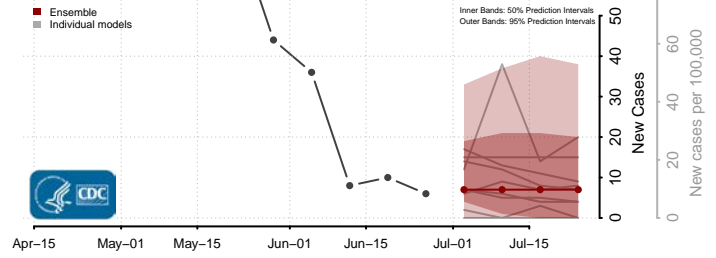

Rowan County, North Carolina

Rutherford County, North Carolina

Sampson County, North Carolina

Scotland County, North Carolina

Stanly County, North Carolina

Stokes County, North Carolina

Surry County, North Carolina