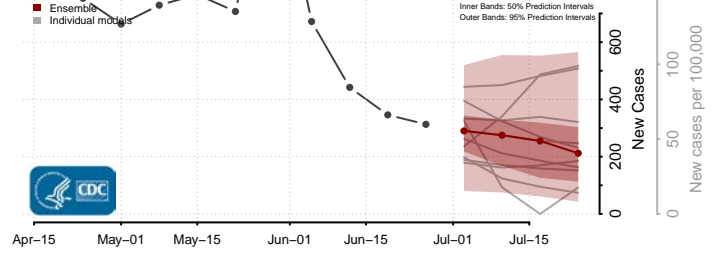

Skagit County, Washington

Skamania County, Washington

Snohomish County, Washington

Spokane County, Washington

Stevens County, Washington

Thurston County, Washington

Wahkiakum County, Washington

Walla Walla County, Washington