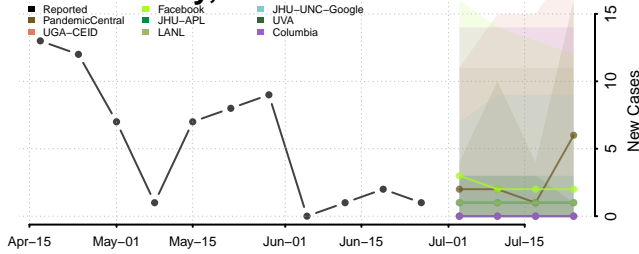

Lake County, South Dakota