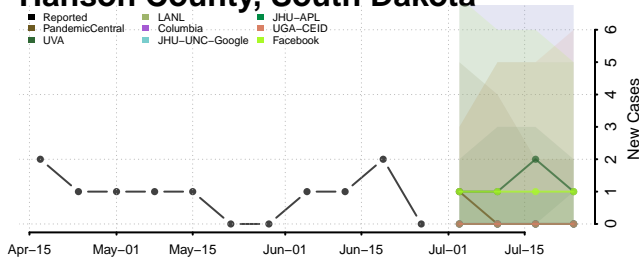

Hanson County, South Dakota