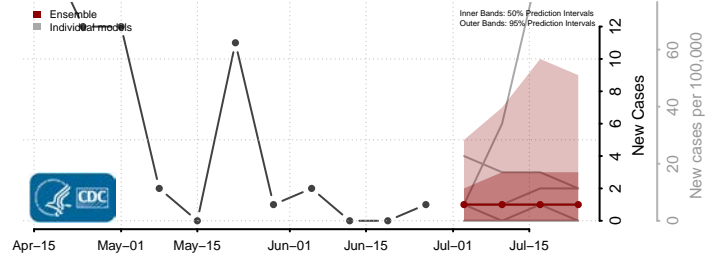

Radford County, Virginia

Rappahannock County, Virginia

Richmond City County, Virginia

Richmond County, Virginia

Roanoke City County, Virginia

Roanoke County, Virginia

Smyth County, Virginia

Southampton County, Virginia