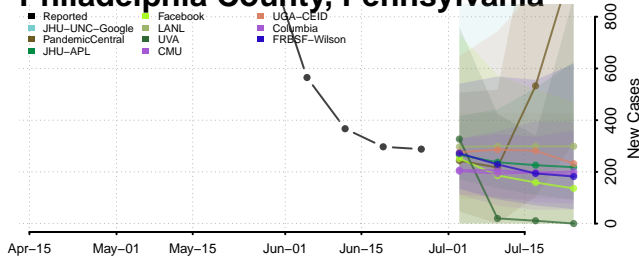

Philadelphia County, Pennsylvania