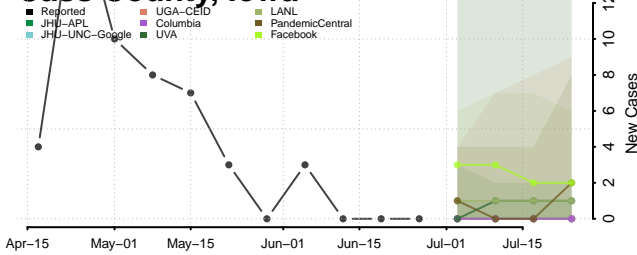

Benton County, Iowa

Black Hawk County, Iowa

Carroll County, Iowa

Cass County, Iowa

Cedar County, Iowa

Cerro Gordo County, Iowa

Cherokee County, Iowa

Chickasaw County, Iowa