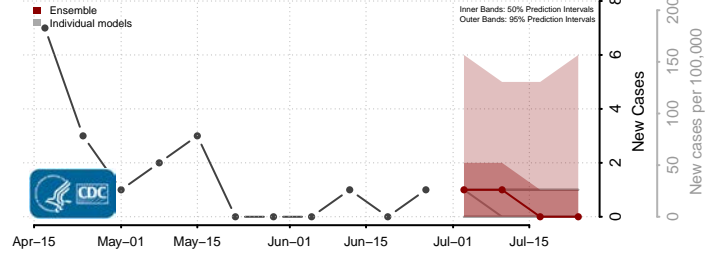

Deuel County, South Dakota

Dewey County, South Dakota

Douglas County, South Dakota

Edmunds County, South Dakota

Fall River County, South Dakota

Faulk County, South Dakota

Grant County, South Dakota

Gregory County, South Dakota