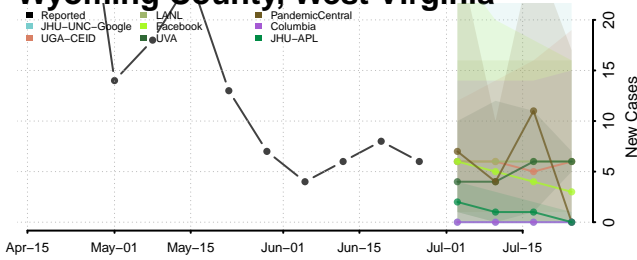

Wood County, West Virginia

Wyoming County, West Virginia

Wisconsin*

Adams County, Wisconsin

Ashland County, Wisconsin

Barron County, Wisconsin

Bayfield County, Wisconsin

*New weekly cases may decrease in this location over the next four weeks. For these locations, the ensemble forecast indicates a probability of 0.75 or greater that fewer cases will be reported in week four of the forecast than in the last reported week.