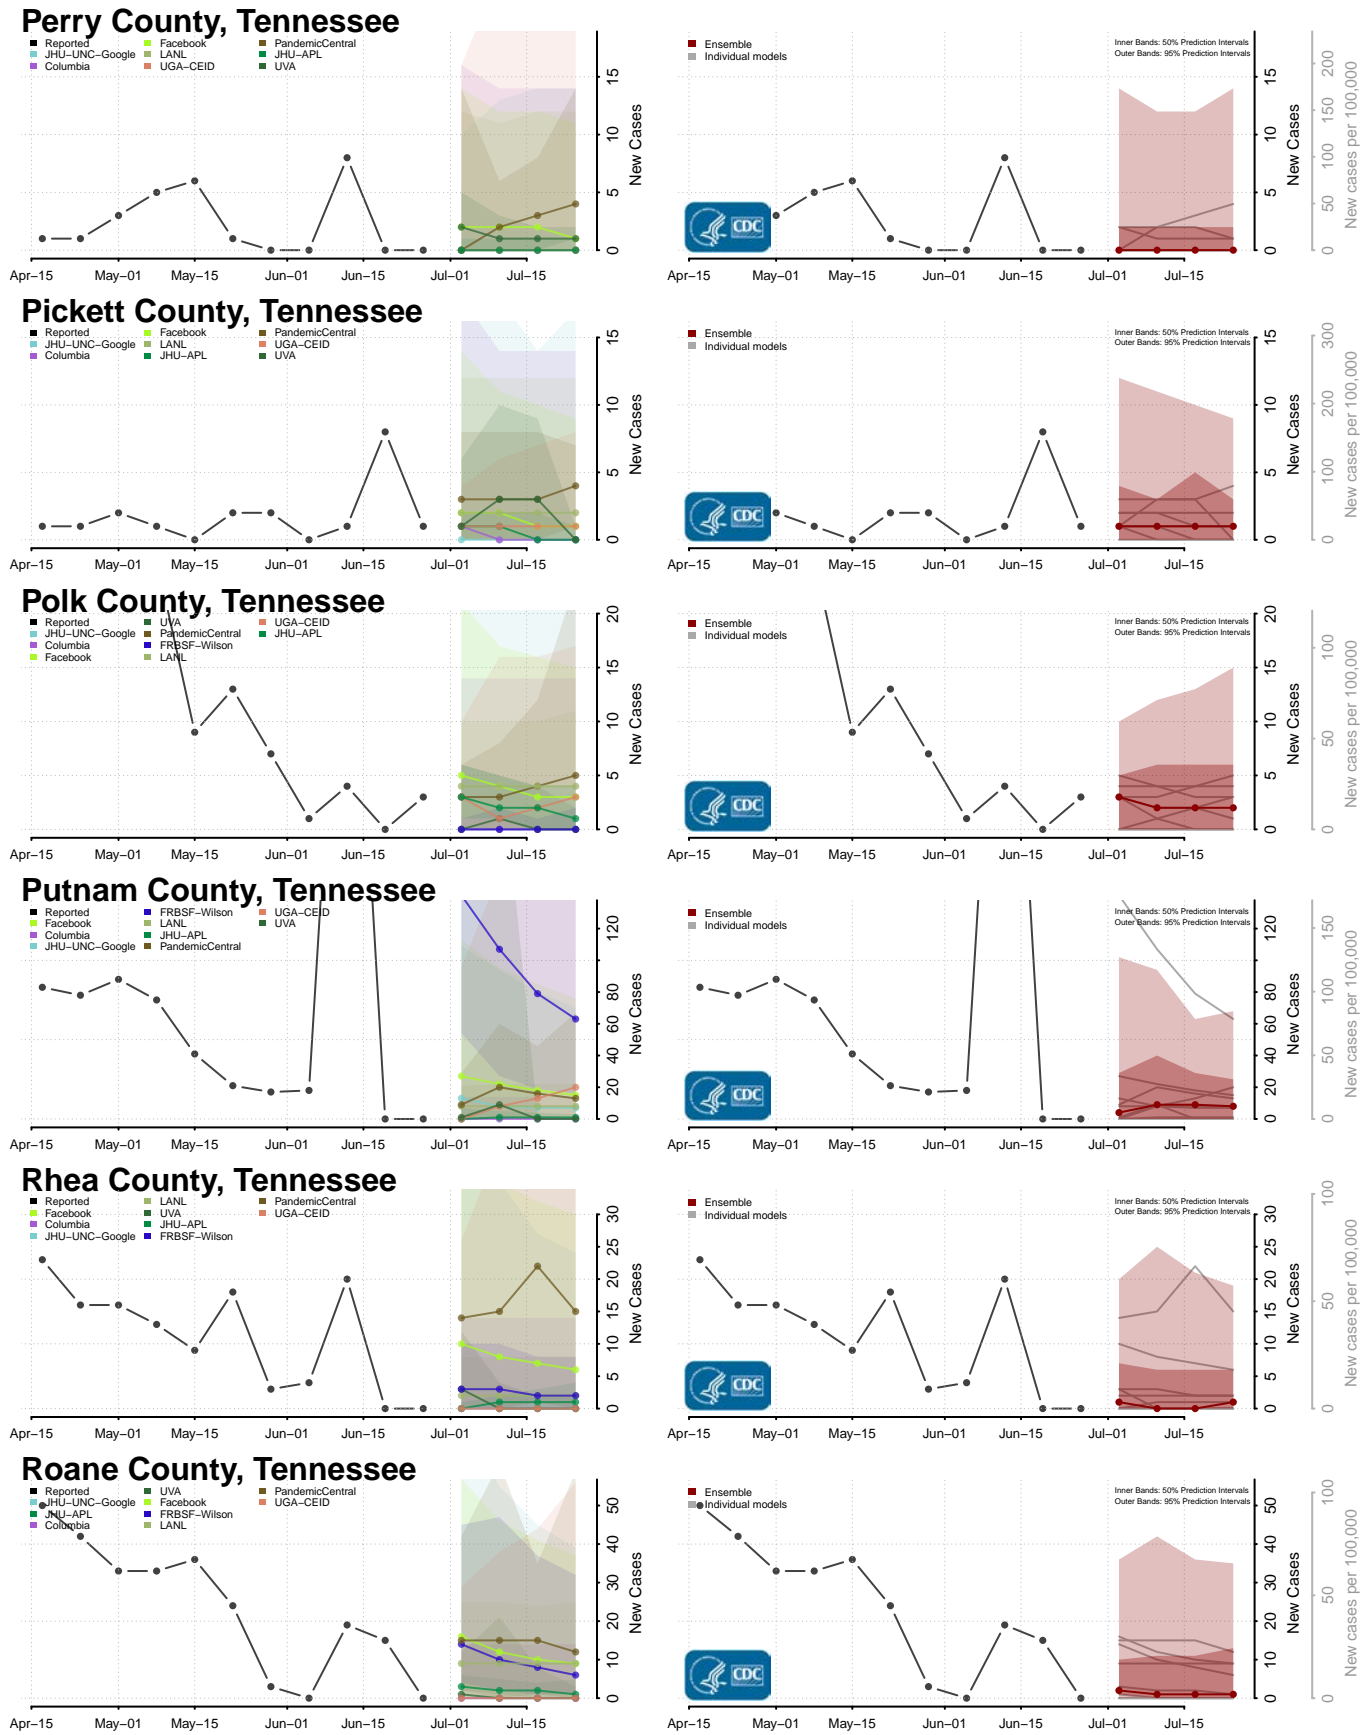

Morgan County, Tennessee

Obion County, Tennessee

Overton County, Tennessee

Robertson County, Tennessee

Rutherford County, Tennessee

Scott County, Tennessee

Sequatchie County, Tennessee

Sevier County, Tennessee