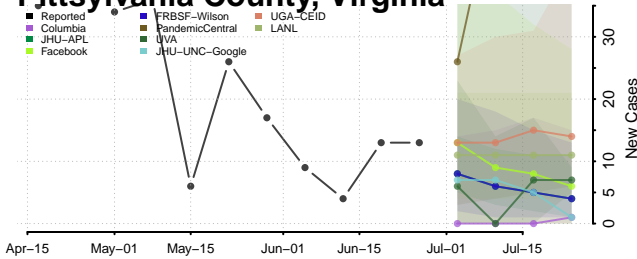

Pittsylvania County, Virginia