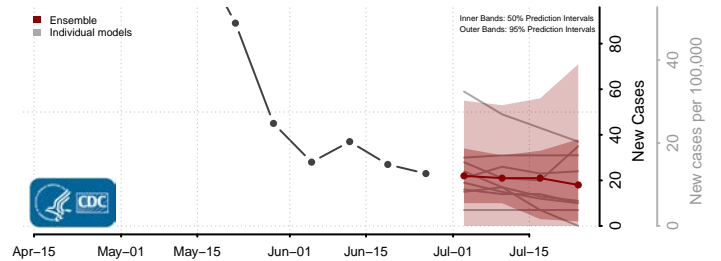

Cass County, North Dakota