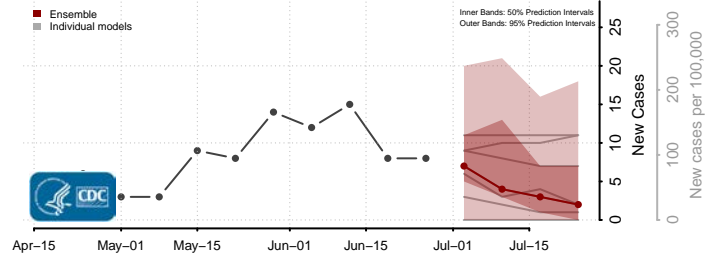

Durham County, North Carolina

Edgecombe County, North Carolina

Forsyth County, North Carolina

Franklin County, North Carolina

Gaston County, North Carolina

Gates County, North Carolina

Graham County, North Carolina