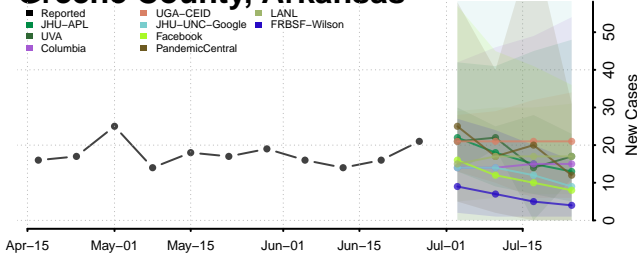

Greene County, Arkansas

Hempstead County, Arkansas

Hot Spring County, Arkansas

Howard County, Arkansas

Lawrence County, Arkansas

Lee County, Arkansas

Lincoln County, Arkansas

Little River County, Arkansas