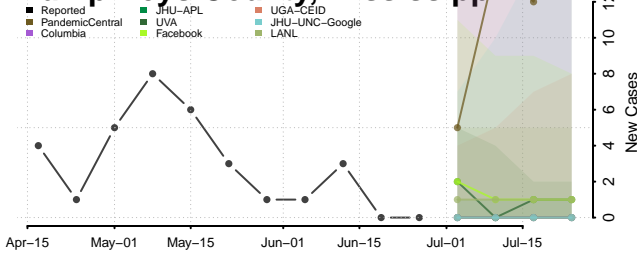

Copiah County, Mississippi

Covington County, Mississippi

Hancock County, Mississippi

Harrison County, Mississippi

Hinds County, Mississippi

Holmes County, Mississippi

Humphreys County, Mississippi

Issaquena County, Mississippi