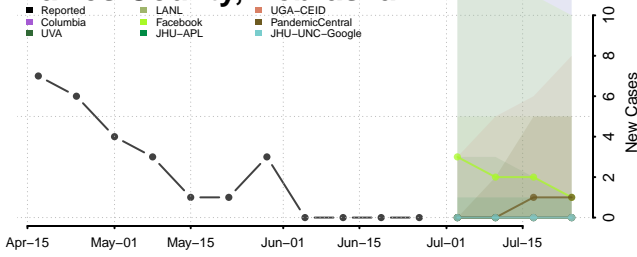

Cheyenne County, Nebraska

Clay County, Nebraska

Colfax County, Nebraska

Cuming County, Nebraska

Custer County, Nebraska

Dakota County, Nebraska

Dawes County, Nebraska

Dawson County, Nebraska