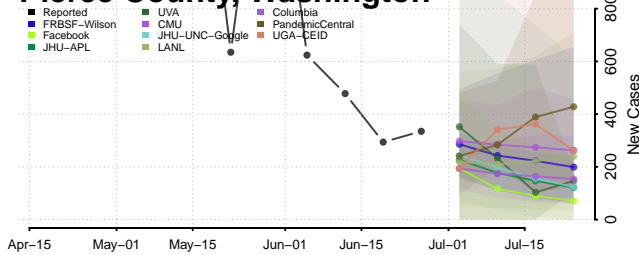

Pierce County, Washington