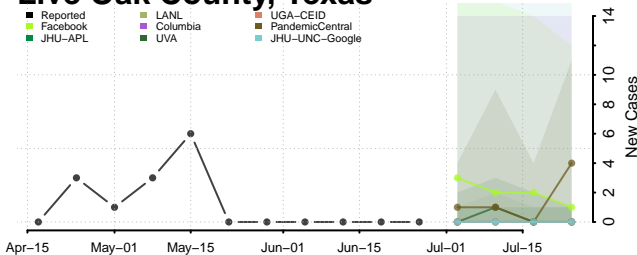

Leon County, Texas

Liberty County, Texas

Limestone County, Texas

Lipscomb County, Texas

Live Oak County, Texas

Llano County, Texas

Loving County, Texas

Menard County, Texas