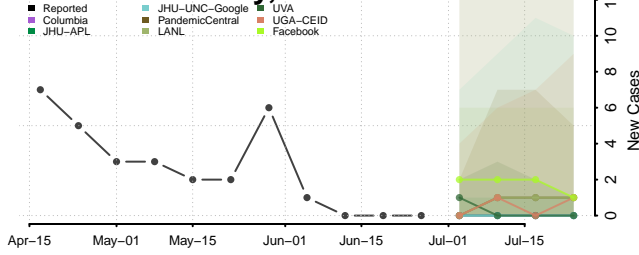

Pembina County, North Dakota