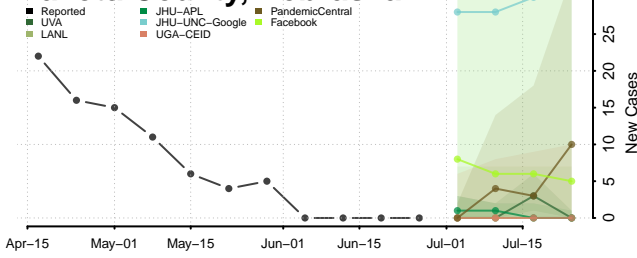

Cheyenne County, Nebraska

Clay County, Nebraska

Colfax County, Nebraska

Cuming County, Nebraska

Custer County, Nebraska

Dakota County, Nebraska

Dawes County, Nebraska

Dawson County, Nebraska