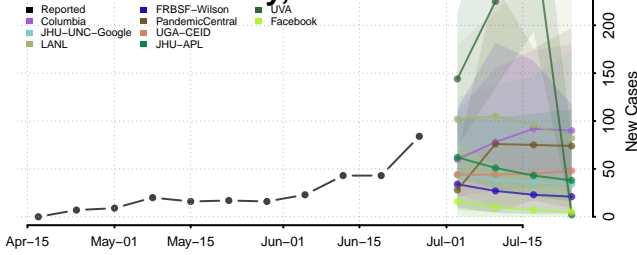

Lawrence County, Missouri