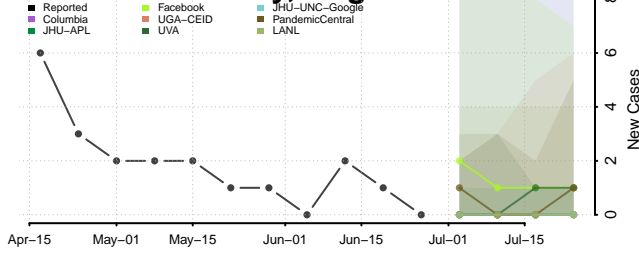

Lancaster County, Virginia