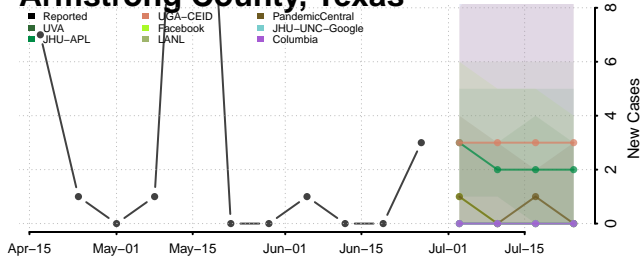

Armstrong County, Texas