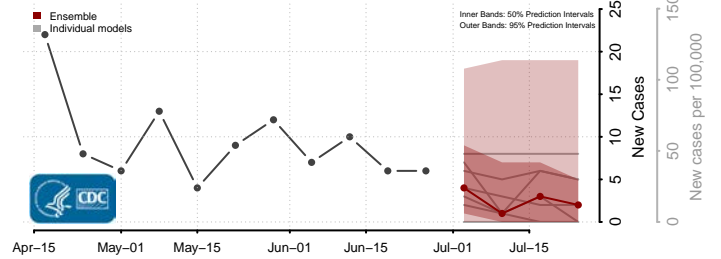

Taylor County, West Virginia