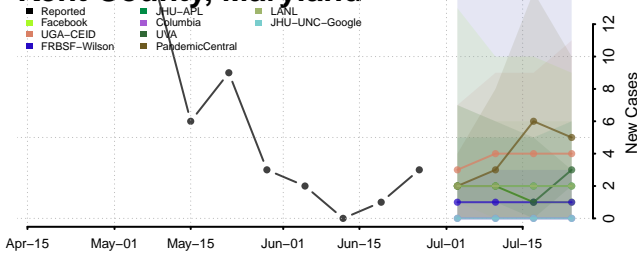

Charles County, Maryland

Dorchester County, Maryland

Frederick County, Maryland

Garrett County, Maryland

Harford County, Maryland

Howard County, Maryland

Kent County, Maryland

Montgomery County, Maryland