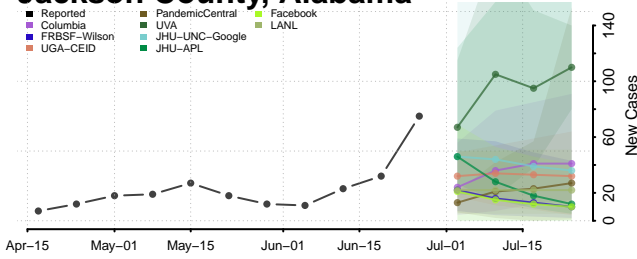

Jackson County, Alabama