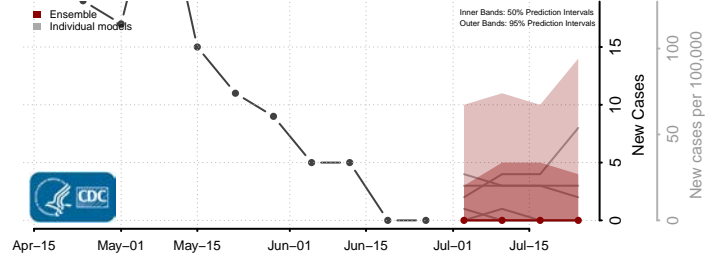

Pipestone County, Minnesota

Polk County, Minnesota

Pope County, Minnesota

Ramsey County, Minnesota

Scott County, Minnesota

Sherburne County, Minnesota

Sibley County, Minnesota

St. Louis County, Minnesota