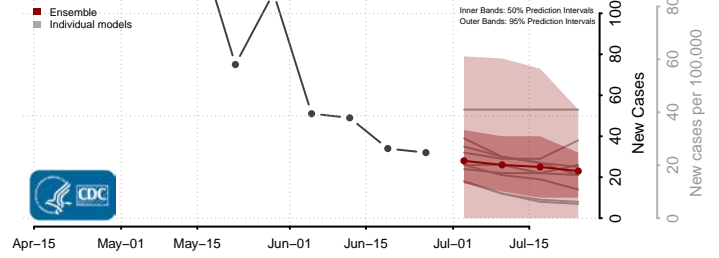

Skagit County, Washington

Skamania County, Washington

Snohomish County, Washington

Spokane County, Washington

Stevens County, Washington

Thurston County, Washington

Wahkiakum County, Washington

Walla Walla County, Washington