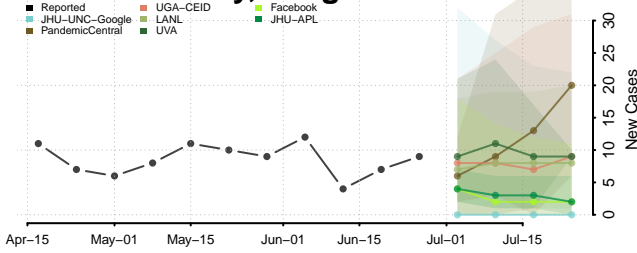

Grant County, Oregon

Harney County, Oregon

Hood River County, Oregon

Jackson County, Oregon

Jefferson County, Oregon

Josephine County, Oregon

Marion County, Oregon

Morrow County, Oregon