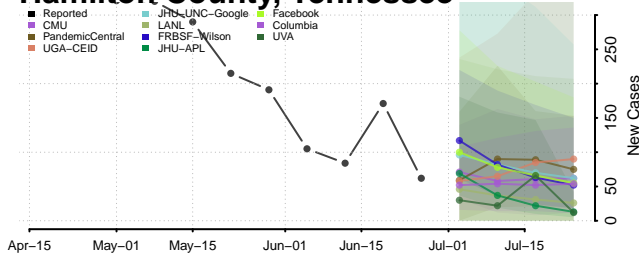

Gibson County, Tennessee

Giles County, Tennessee

Grainger County, Tennessee

Greene County, Tennessee

Grundy County, Tennessee

Hamblen County, Tennessee

Hamilton County, Tennessee

Hancock County, Tennessee