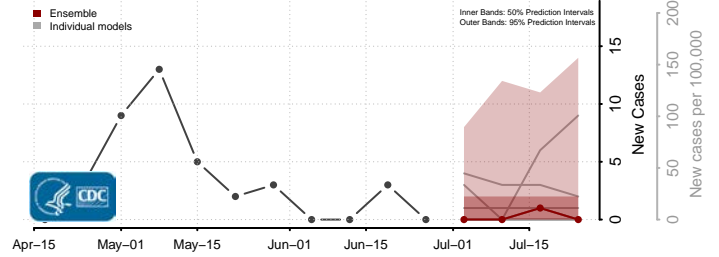

Rosebud County, Montana