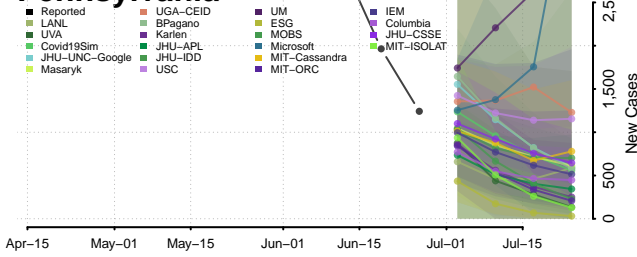

Pennsylvania*