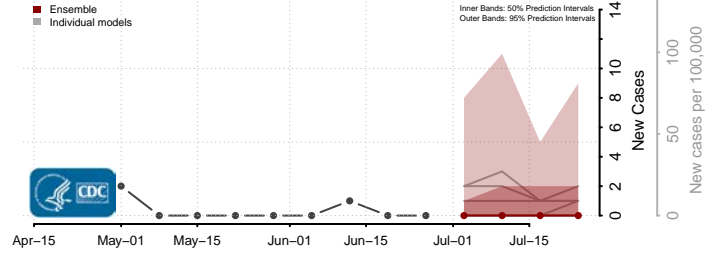

Pushmataha County, Oklahoma