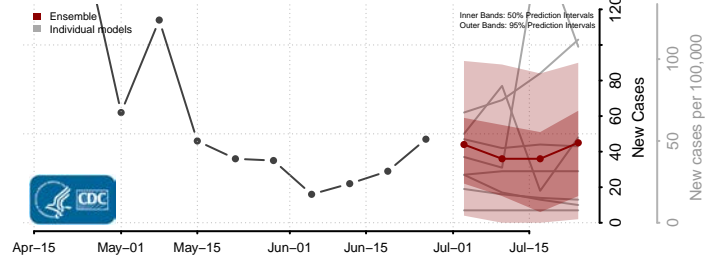

Cape May County, New Jersey