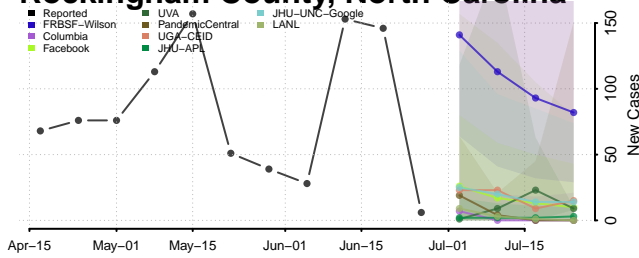

Rockingham County, North Carolina