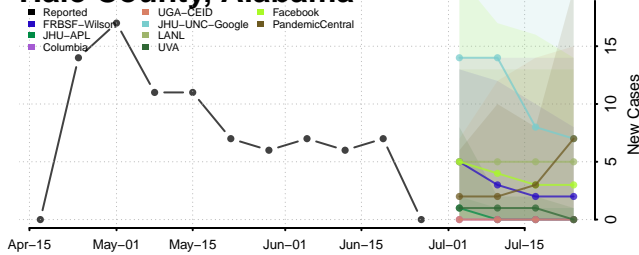

Crenshaw County, Alabama

Cullman County, Alabama

Fayette County, Alabama

Franklin County, Alabama

Geneva County, Alabama

Greene County, Alabama

Hale County, Alabama

Henry County, Alabama

Houston County, Alabama

Jackson County, Alabama

Jefferson County, Alabama

Lamar County, Alabama

Lauderdale County, Alabama

Lawrence County, Alabama

Lee County, Alabama

Limestone County, Alabama