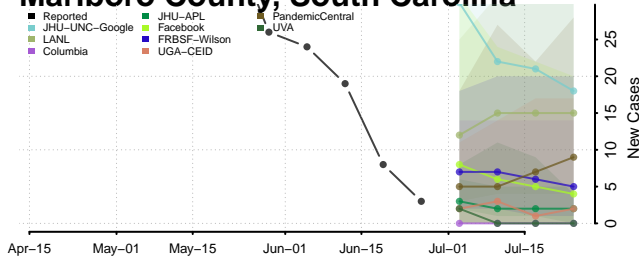

Marlboro County, South Carolina