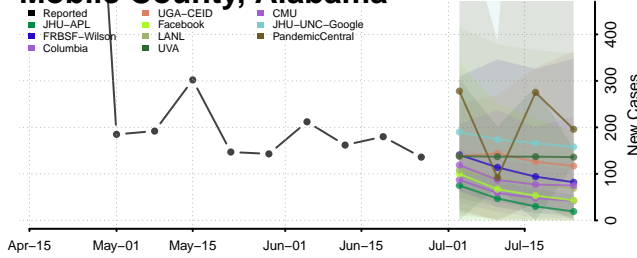

Houston County, Alabama

Jackson County, Alabama

Jefferson County, Alabama

Lamar County, Alabama

Lauderdale County, Alabama

Lawrence County, Alabama

Lee County, Alabama

Limestone County, Alabama

Lowndes County, Alabama

Macon County, Alabama

Madison County, Alabama

Marengo County, Alabama

Marion County, Alabama

Marshall County, Alabama

Mobile County, Alabama

Monroe County, Alabama

Montgomery County, Alabama

Morgan County, Alabama

St. Clair County, Alabama

Sumter County, Alabama

Talladega County, Alabama

Tallapoosa County, Alabama

Tuscaloosa County, Alabama

Walker County, Alabama