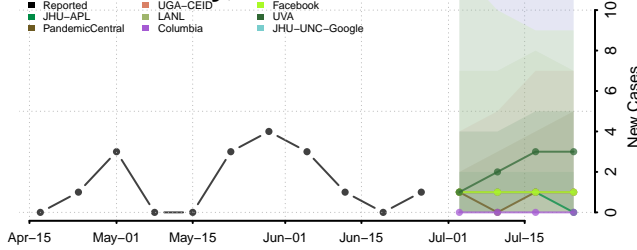

Valencia County, New Mexico

New York*

Albany County, New York

*New weekly cases may decrease in this location over the next four weeks. For these locations, the ensemble forecast indicates a probability of 0.75 or greater that fewer cases will be reported in week four of the forecast than in the last reported week.