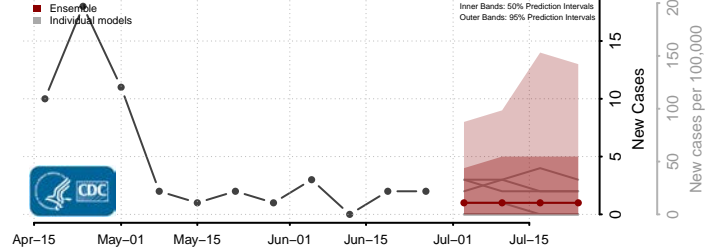

Chouteau County, Montana

Custer County, Montana

Daniels County, Montana

Dawson County, Montana

Deer Lodge County, Montana

Fallon County, Montana

Fergus County, Montana

Flathead County, Montana