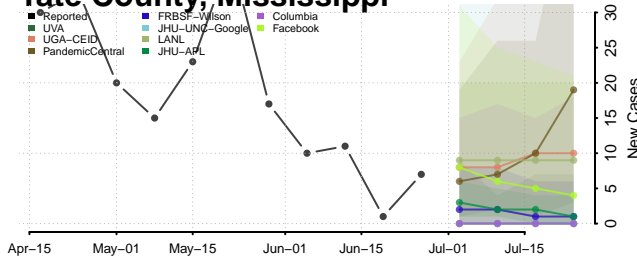

Tate County, Mississippi