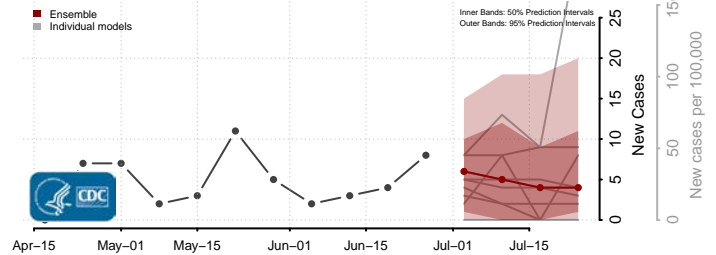

Cooper County, Missouri