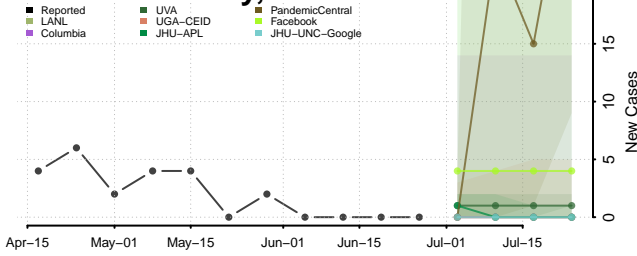

Cheyenne County, Nebraska

Clay County, Nebraska

Colfax County, Nebraska

Cuming County, Nebraska

Custer County, Nebraska

Dakota County, Nebraska

Dawes County, Nebraska

Dawson County, Nebraska