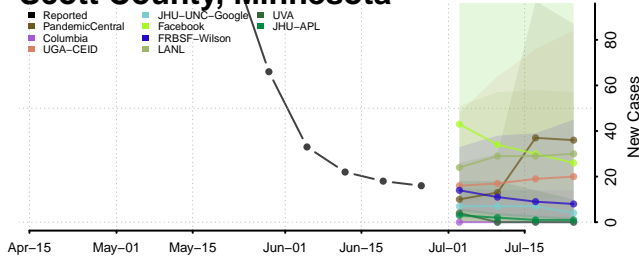

Pipestone County, Minnesota

Polk County, Minnesota

Pope County, Minnesota

Ramsey County, Minnesota

Scott County, Minnesota

Sherburne County, Minnesota

Sibley County, Minnesota

St. Louis County, Minnesota