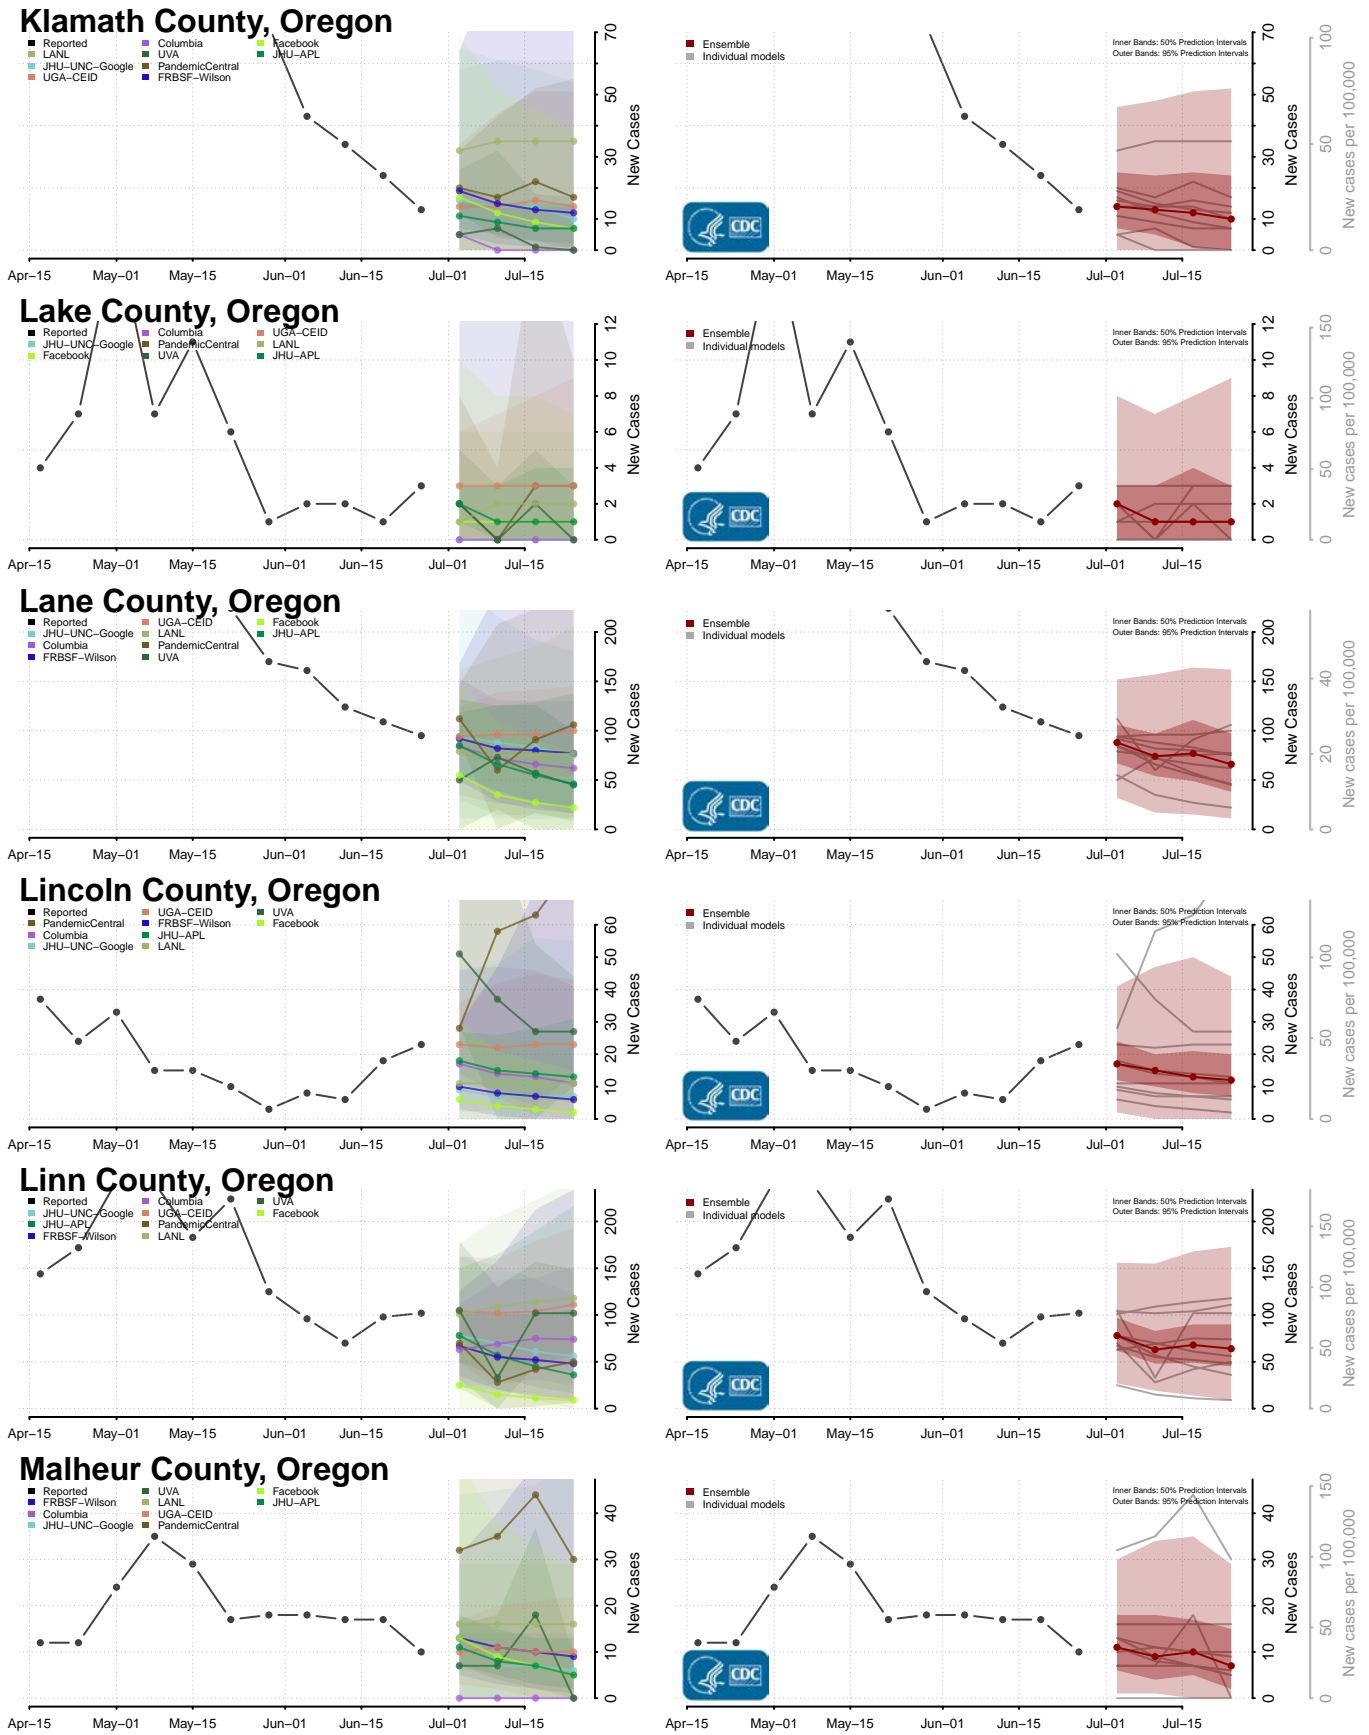

Grant County, Oregon

Harney County, Oregon

Hood River County, Oregon

Jackson County, Oregon

Jefferson County, Oregon

Josephine County, Oregon

Marion County, Oregon

Morrow County, Oregon