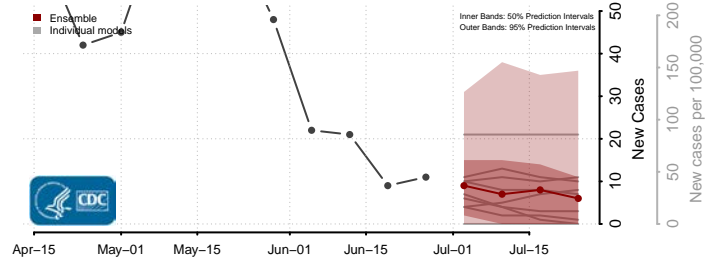

Nicholas County, West Virginia