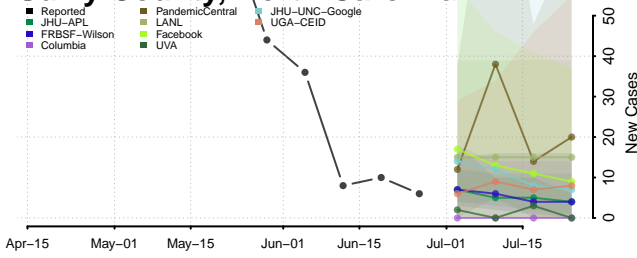

Rowan County, North Carolina

Rutherford County, North Carolina

Sampson County, North Carolina

Scotland County, North Carolina

Stanly County, North Carolina

Stokes County, North Carolina

Surry County, North Carolina