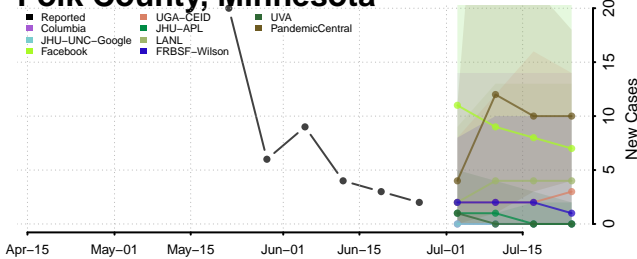

Polk County, Minnesota