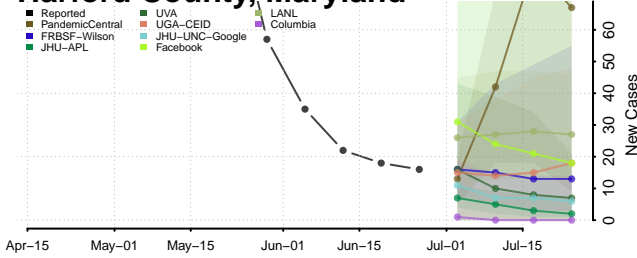

Charles County, Maryland

Dorchester County, Maryland

Frederick County, Maryland

Garrett County, Maryland

Harford County, Maryland

Howard County, Maryland

Kent County, Maryland

Montgomery County, Maryland