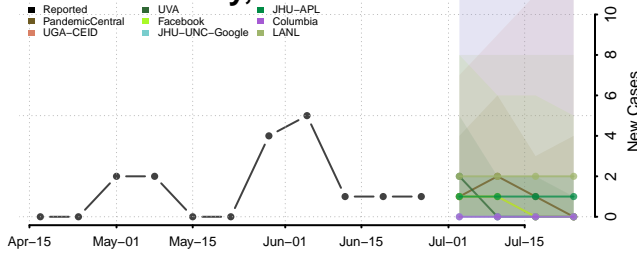

St. Martin County, Louisiana

St. Mary County, Louisiana

St. Tammany County, Louisiana

Tangipahoa County, Louisiana

Tensas County, Louisiana

Terrebonne County, Louisiana

Union County, Louisiana

Vermilion County, Louisiana