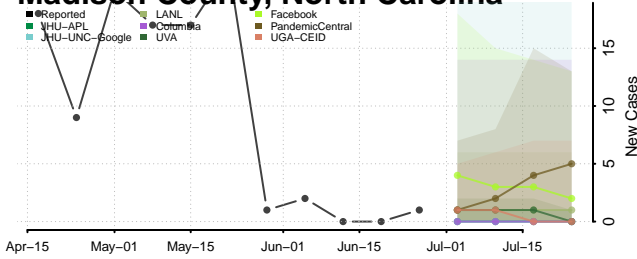

Hertford County, North Carolina

Lee County, North Carolina

Lenoir County, North Carolina

Lincoln County, North Carolina

Macon County, North Carolina

Madison County, North Carolina

Martin County, North Carolina