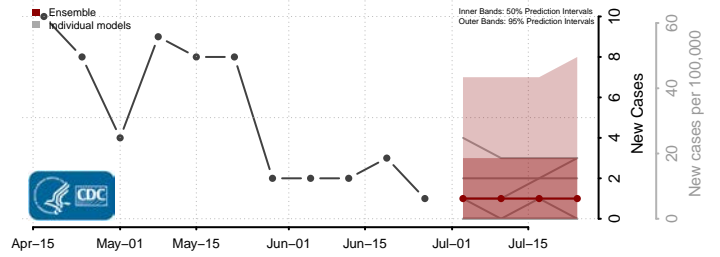

Crawford County, Wisconsin