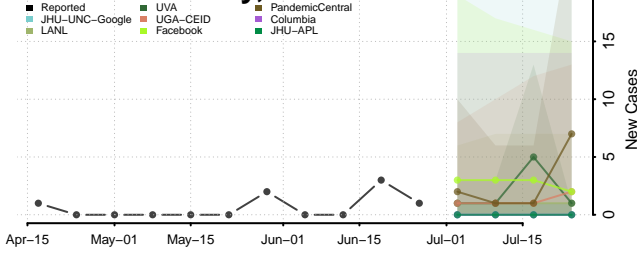

Chouteau County, Montana

Custer County, Montana

Daniels County, Montana

Dawson County, Montana

Deer Lodge County, Montana

Fallon County, Montana

Fergus County, Montana

Flathead County, Montana