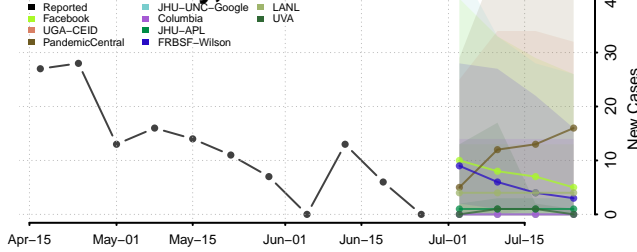

Giles County, Tennessee