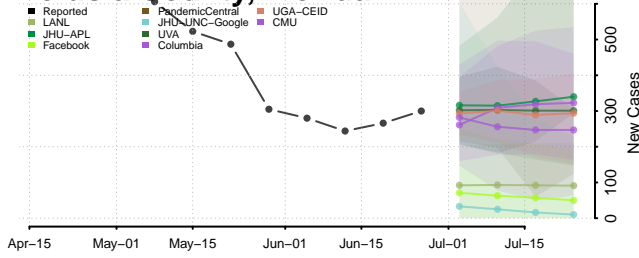

Volusia County, Florida