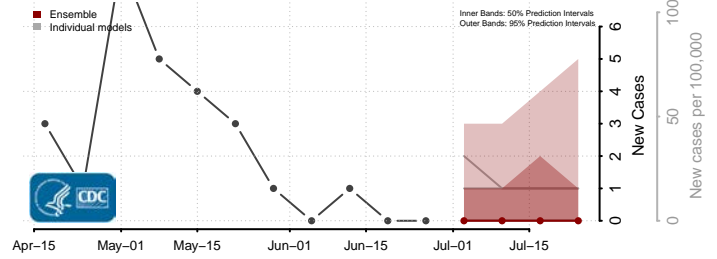

Union County, Iowa

Van Buren County, Iowa

Wapello County, Iowa

Warren County, Iowa

Washington County, Iowa

Wayne County, Iowa

Webster County, Iowa

Winnebago County, Iowa