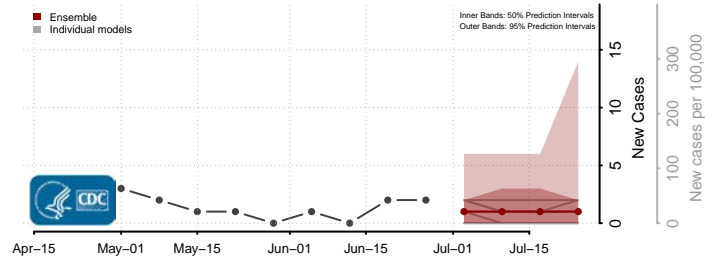

Teton County, Montana

Toole County, Montana

Treasure County, Montana

Valley County, Montana

Wheatland County, Montana

Wibaux County, Montana

Yellowstone County, Montana

Nebraska