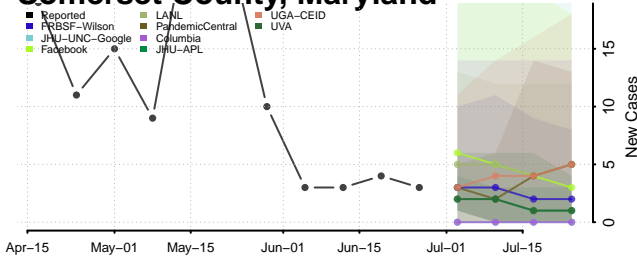

Somerset County, Maryland