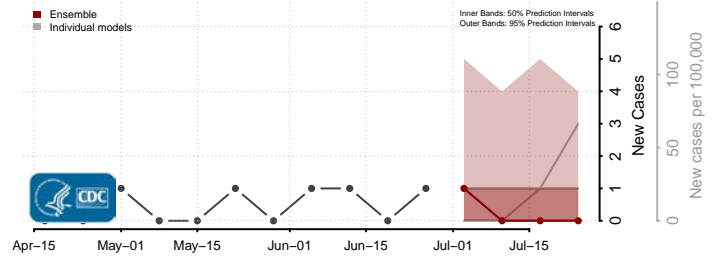

Mora County, New Mexico