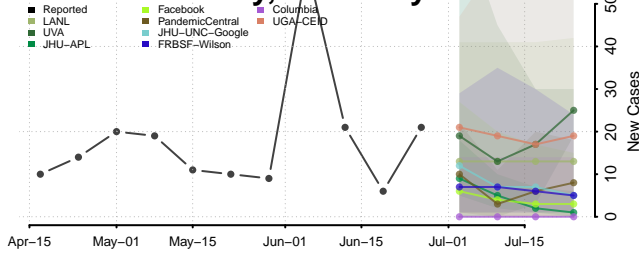

Harrison County, Kentucky