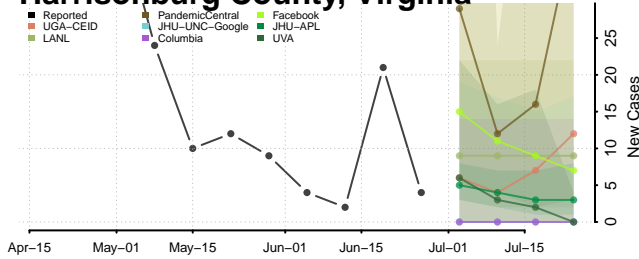

Harrisonburg County, Virginia