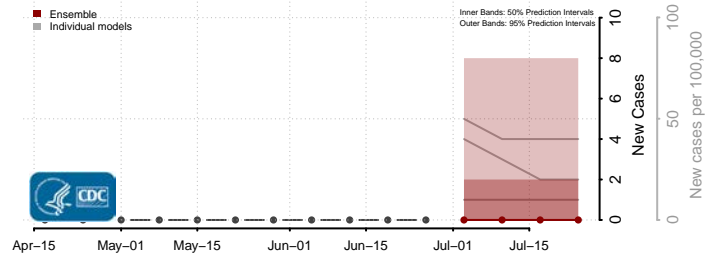

Box Elder County, Utah

Cache County, Utah

Carbon County, Utah

Daggett County, Utah

Davis County, Utah

Duchesne County, Utah

Emery County, Utah

Garfield County, Utah