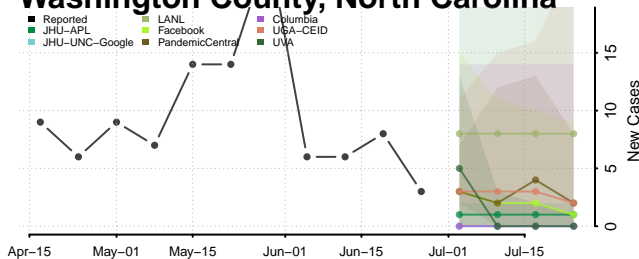

Washington County, North Carolina