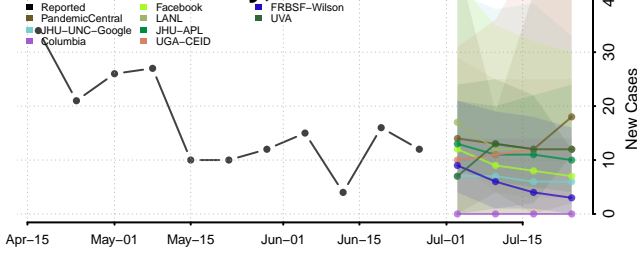

Wasatch County, Utah