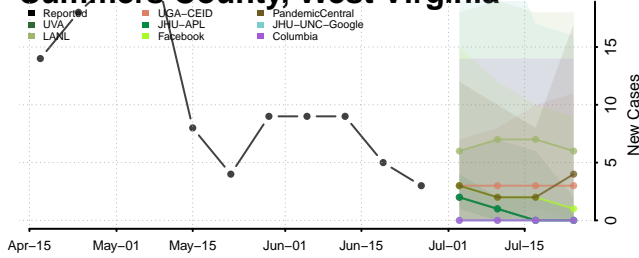

Summers County, West Virginia