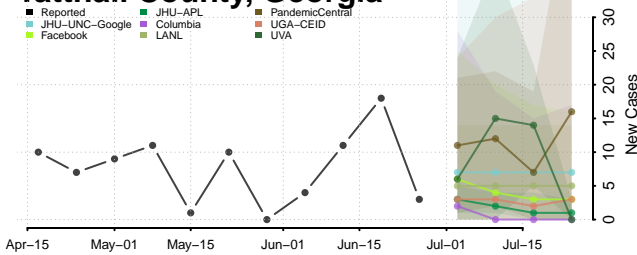

Tattnall County, Georgia