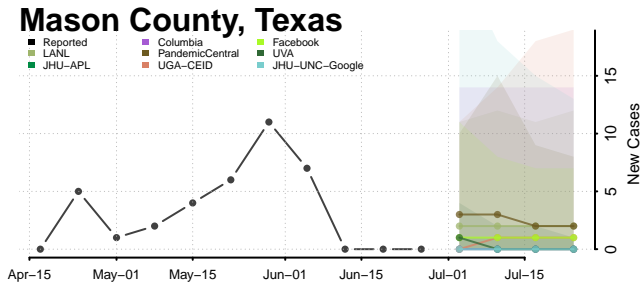

Leon County, Texas

Liberty County, Texas

Limestone County, Texas

Lipscomb County, Texas

Live Oak County, Texas

Llano County, Texas

Loving County, Texas

Menard County, Texas