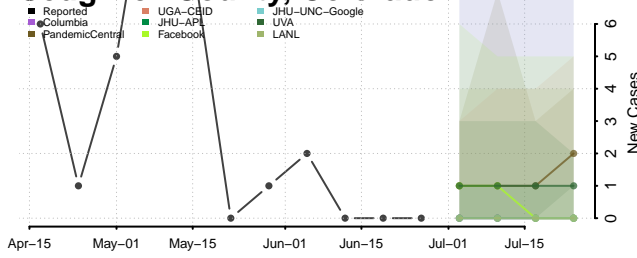

Sedgwick County, Colorado