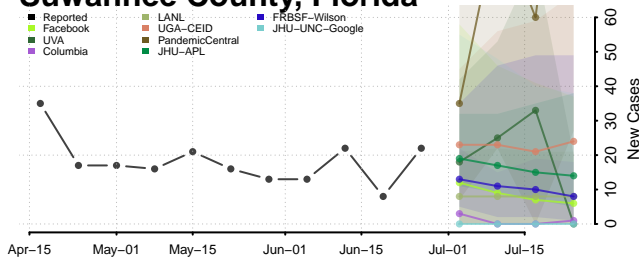

Sarasota County, Florida

Seminole County, Florida

St. Johns County, Florida

St. Lucie County, Florida

Sumter County, Florida

Suwannee County, Florida

Taylor County, Florida

Union County, Florida