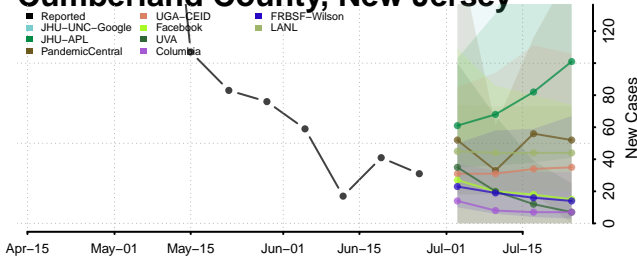

Cumberland County, New Jersey