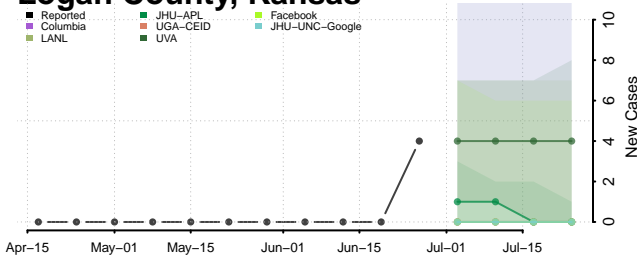

Logan County, Kansas