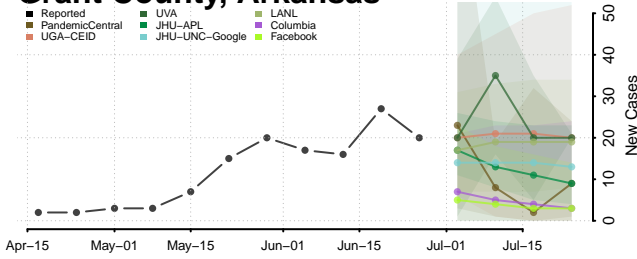

Dallas County, Arkansas

Desha County, Arkansas

Drew County, Arkansas

Faulkner County, Arkansas

Franklin County, Arkansas

Fulton County, Arkansas

Garland County, Arkansas

Grant County, Arkansas