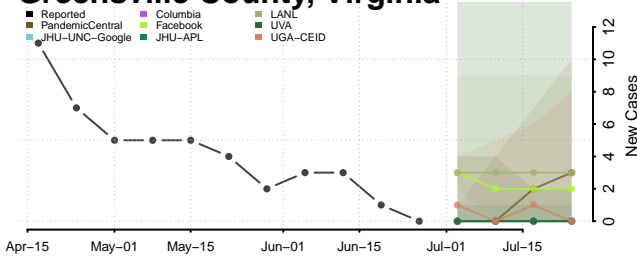

Greensville County, Virginia