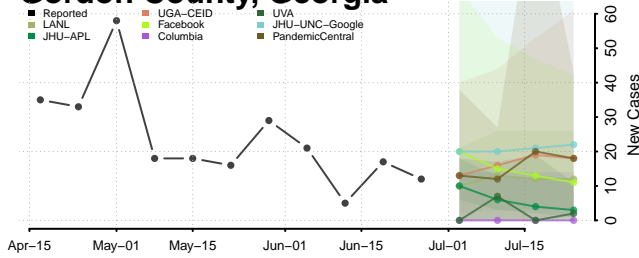

Forsyth County, Georgia

Franklin County, Georgia

Fulton County, Georgia

Gilmer County, Georgia

Glascocock County, Georgia

Glynn County, Georgia

Gordon County, Georgia

Grady County, Georgia