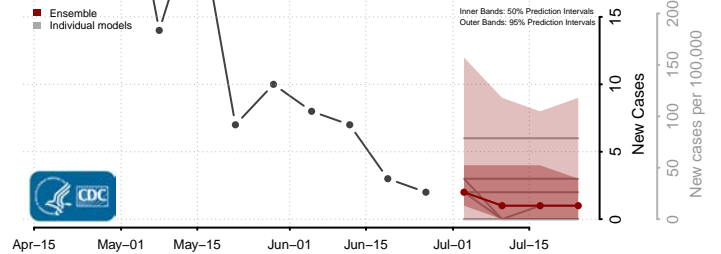

Columbia County, Washington

Cowlitz County, Washington

Douglas County, Washington

Ferry County, Washington

Franklin County, Washington

Garfield County, Washington

Grant County, Washington

Grays Harbor County, Washington