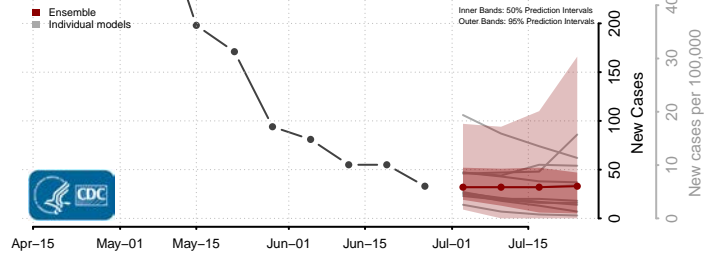

Dane County, Wisconsin