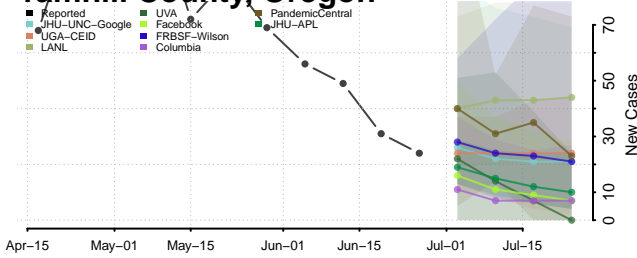

Yamhill County, Oregon