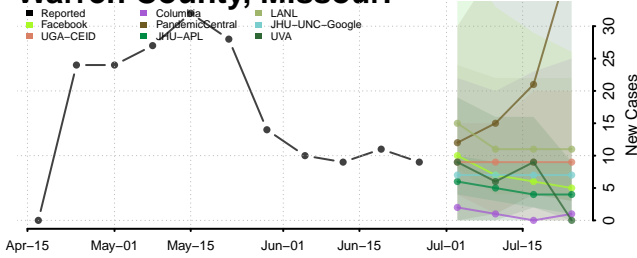

Warren County, Missouri