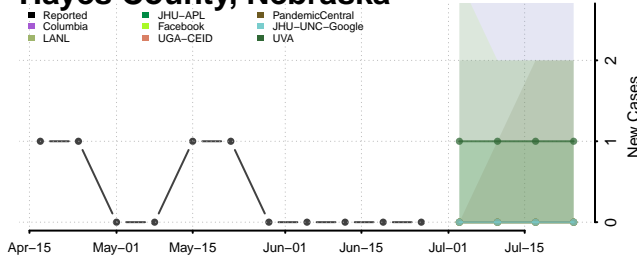

Hayes County, Nebraska