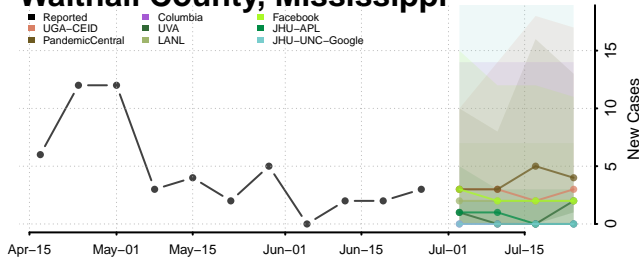

Tate County, Mississippi

Tippah County, Mississippi

Tishomingo County, Mississippi

Tunica County, Mississippi

Union County, Mississippi

Walthall County, Mississippi

Warren County, Mississippi

Washington County, Mississippi