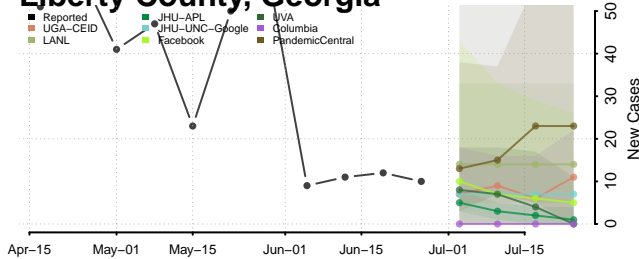

Lee County, Georgia

Liberty County, Georgia

Lincoln County, Georgia

Long County, Georgia

Lowndes County, Georgia

Lumpkin County, Georgia

Macon County, Georgia

Madison County, Georgia