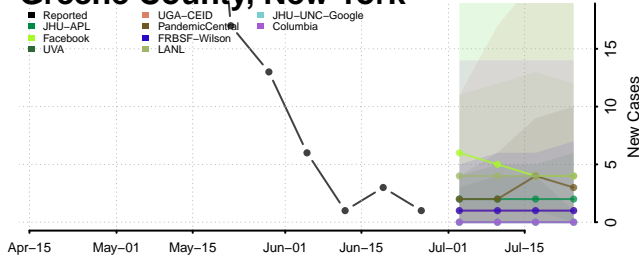

Greene County, New York