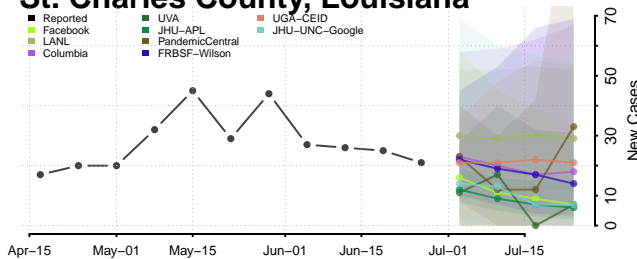

St. Charles County, Louisiana