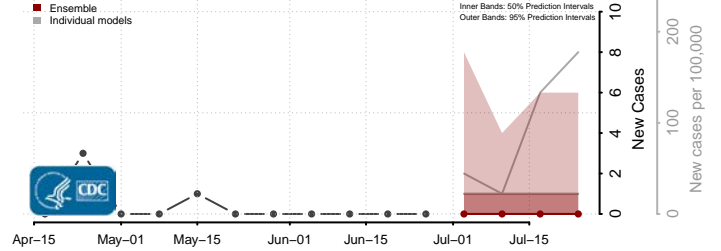

Mineral County, Nevada