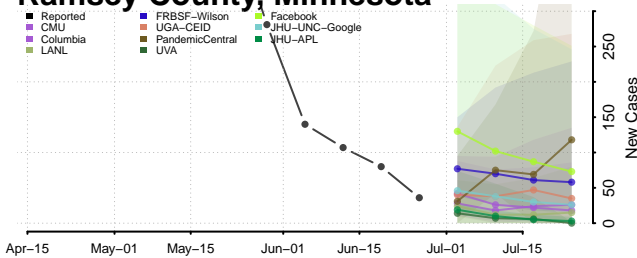

Pipestone County, Minnesota

Polk County, Minnesota

Pope County, Minnesota

Ramsey County, Minnesota

Scott County, Minnesota

Sherburne County, Minnesota

Sibley County, Minnesota

St. Louis County, Minnesota