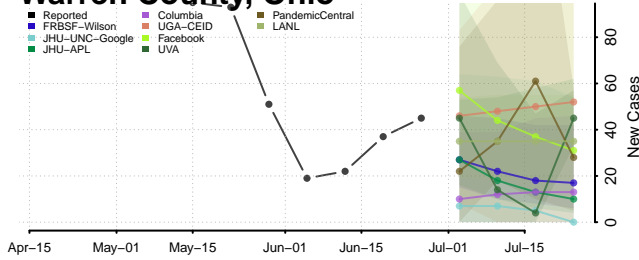

Van Wert County, Ohio

Vinton County, Ohio

Warren County, Ohio

Washington County, Ohio

Wayne County, Ohio

Williams County, Ohio

Wood County, Ohio

Wyandot County, Ohio