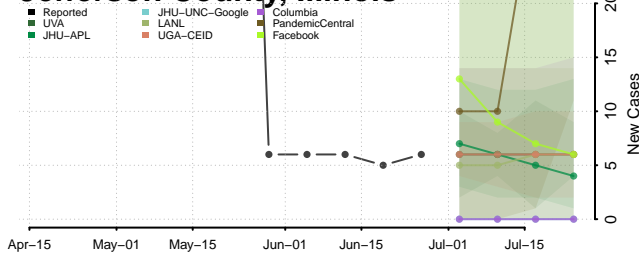

Iroquois County, Illinois

Jackson County, Illinois

Jasper County, Illinois

Jefferson County, Illinois

Mercer County, Illinois

Monroe County, Illinois

Montgomery County, Illinois

Morgan County, Illinois