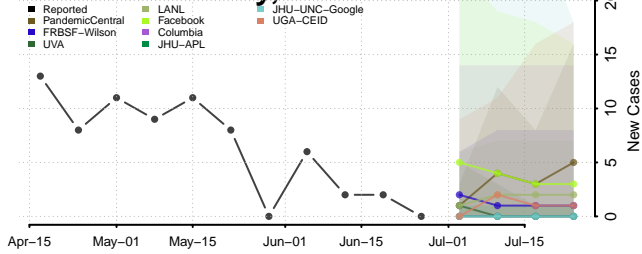

Moultrie County, Illinois

Ogle County, Illinois

Putnam County, Illinois

Randolph County, Illinois

Richland County, Illinois

Rock Island County, Illinois

Saline County, Illinois

Sangamon County, Illinois