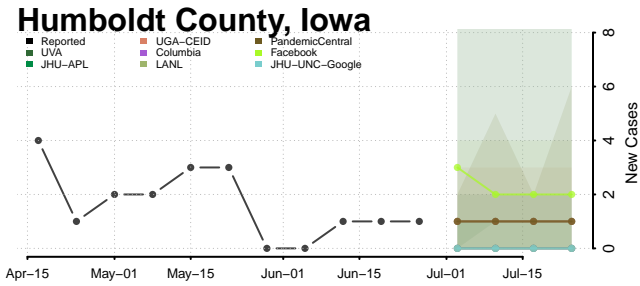

Grundy County, Iowa

Guthrie County, Iowa

Hamilton County, Iowa

Hancock County, Iowa

Hardin County, Iowa

Harrison County, Iowa

Lee County, Iowa

Linn County, Iowa