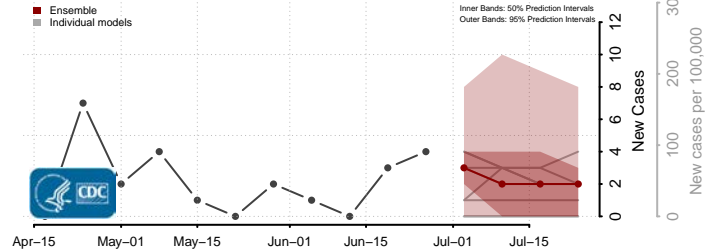

Holt County, Missouri