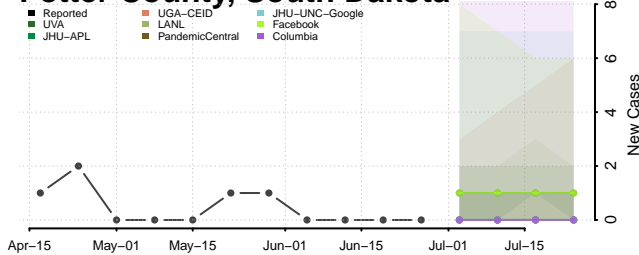

Potter County, South Dakota