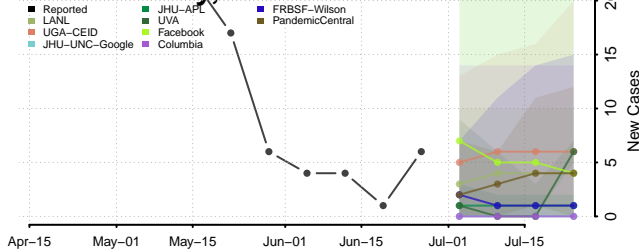

Stearns County, Minnesota

Steele County, Minnesota

Stevens County, Minnesota

Swift County, Minnesota

Todd County, Minnesota

Traverse County, Minnesota

Wabasha County, Minnesota

Wadena County, Minnesota