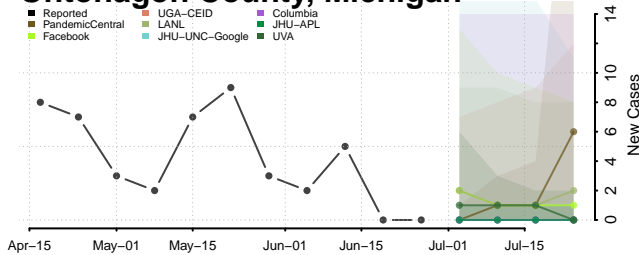

Ontonagon County, Michigan