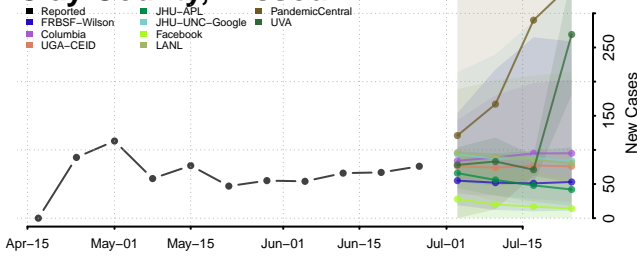

Clay County, Missouri