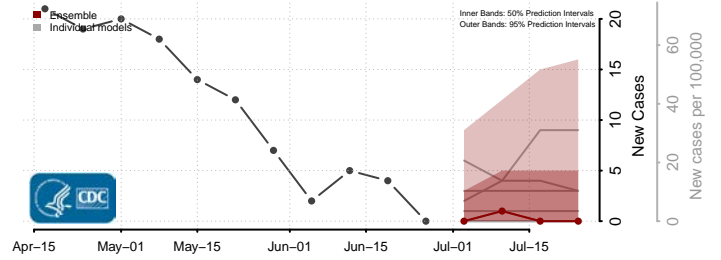

Garrett County, Maryland