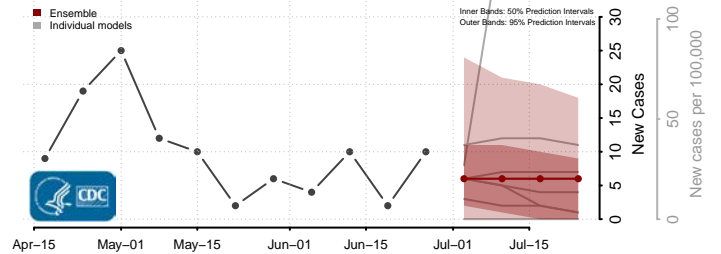

Yazoo County, Mississippi