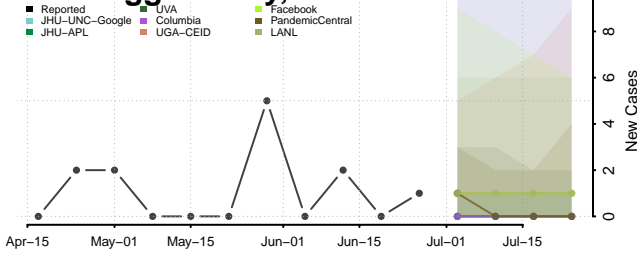

Jim Hogg County, Texas