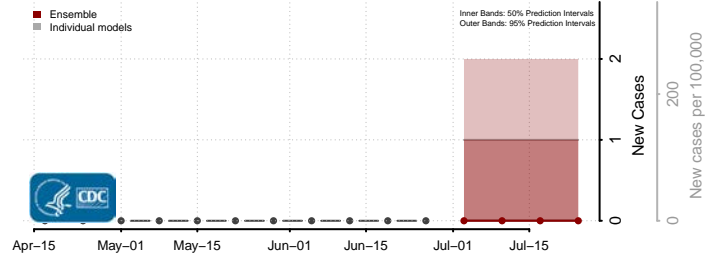

Washington County, Nebraska

Wayne County, Nebraska

Webster County, Nebraska

Wheeler County, Nebraska

York County, Nebraska

Nevada

Carson City County, Nevada

Churchill County, Nevada