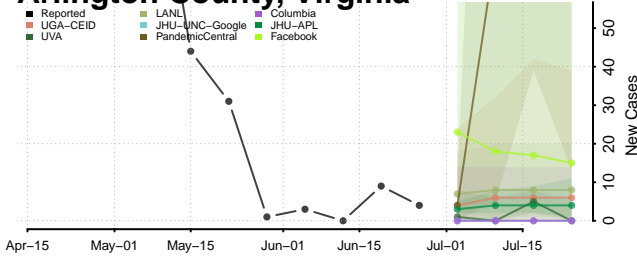

Arlington County, Virginia