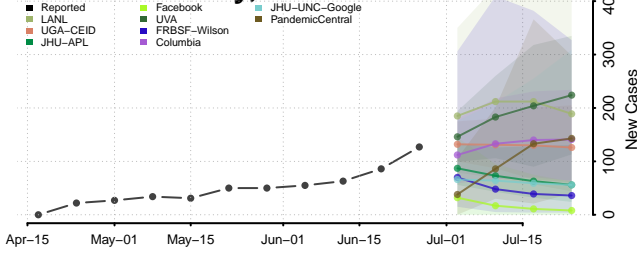

Newton County, Missouri