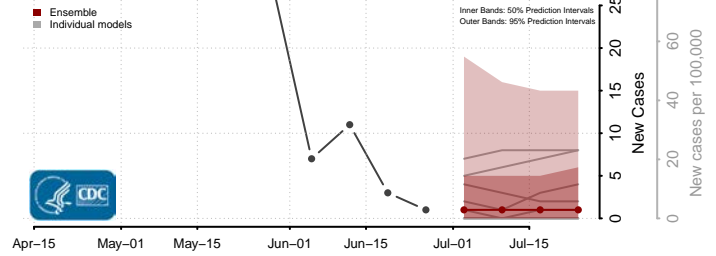

Vernon County, Louisiana

Washington County, Louisiana

Webster County, Louisiana

West Baton Rouge County, Louisiana

West Carroll County, Louisiana

West Feliciana County, Louisiana

Winn County, Louisiana

*New weekly cases may decrease in this location over the next four weeks. For these locations, the ensemble forecast indicates a probability of 0.75 or greater that fewer cases will be reported in week four of the forecast than in the last reported week.