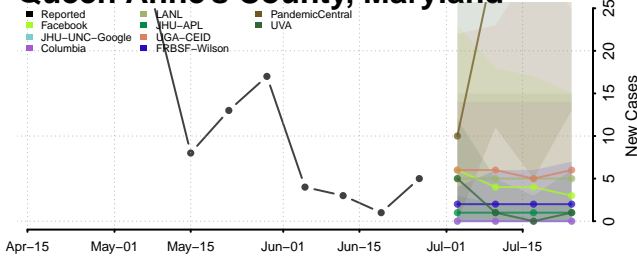

Queen Anne's County, Maryland