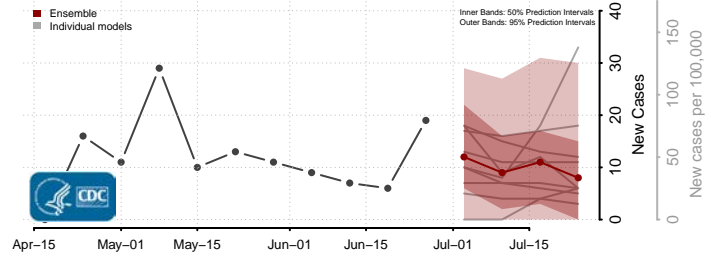

Crawford County, Missouri