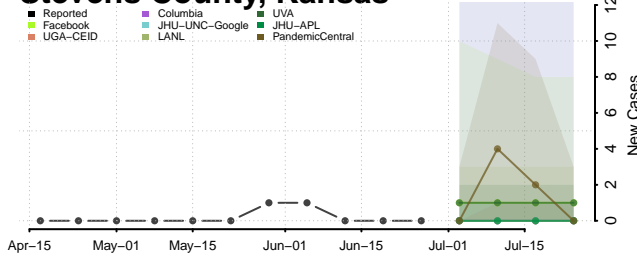

Stevens County, Kansas