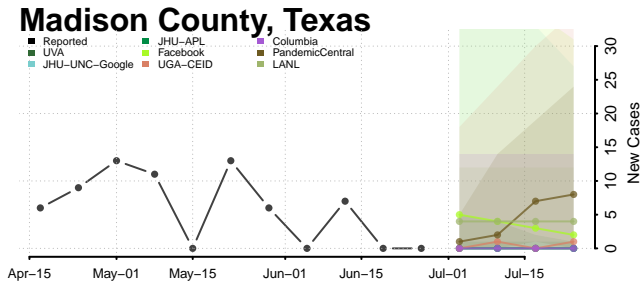

Leon County, Texas

Liberty County, Texas

Limestone County, Texas

Lipscomb County, Texas

Live Oak County, Texas

Llano County, Texas

Loving County, Texas

Menard County, Texas