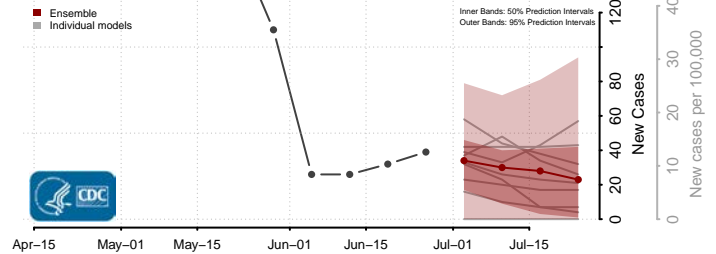

Rockingham County, New Hampshire