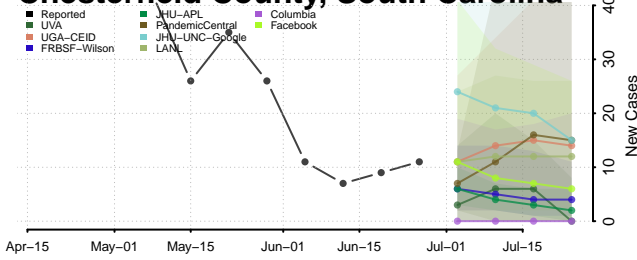

Calhoun County, South Carolina

Charleston County, South Carolina

Cherokee County, South Carolina

Chester County, South Carolina

Chesterfield County, South Carolina

Clarendon County, South Carolina

Colleton County, South Carolina