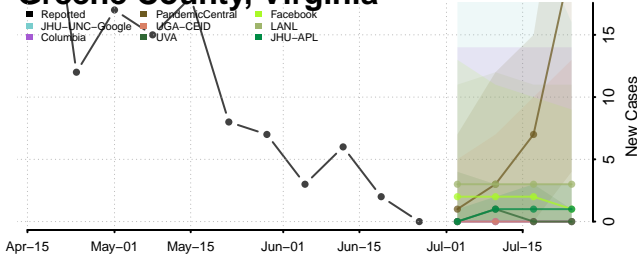

Greene County, Virginia