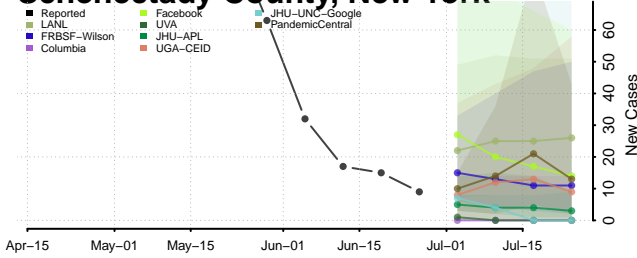

Schenectady County, New York