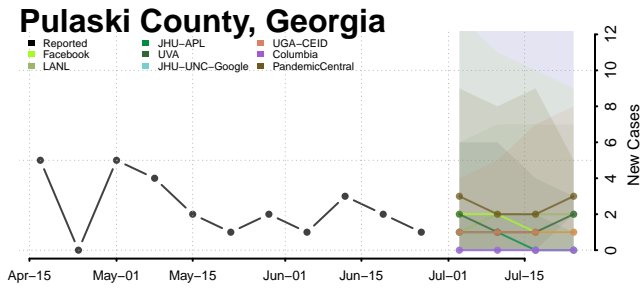

Marion County, Georgia

McDuffie County, Georgia

McIntosh County, Georgia

Meriwether County, Georgia

Miller County, Georgia

Mitchell County, Georgia

Monroe County, Georgia

Montgomery County, Georgia