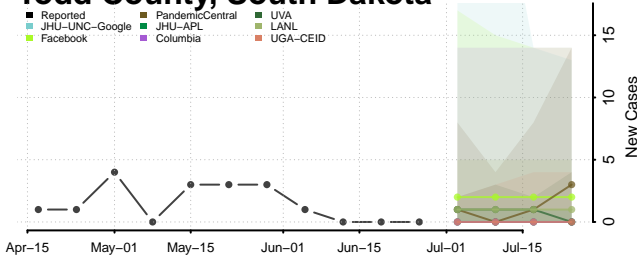

Todd County, South Dakota