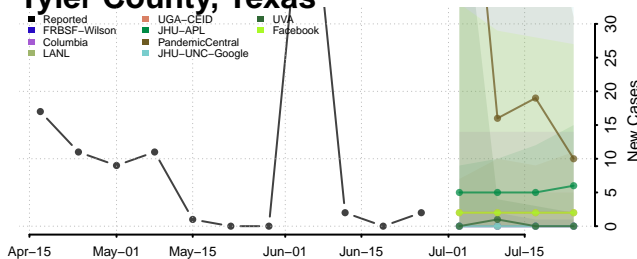

Tyler County, Texas