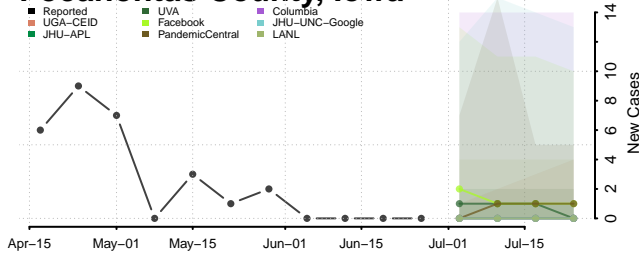

Pocahontas County, Iowa