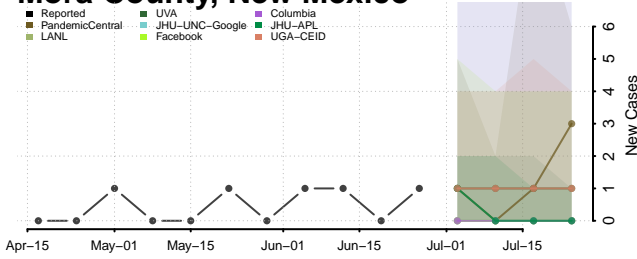

Guadalupe County, New Mexico

McKinley County, New Mexico

Mora County, New Mexico

Otero County, New Mexico

Quay County, New Mexico

Rio Arriba County, New Mexico

Roosevelt County, New Mexico

San Juan County, New Mexico