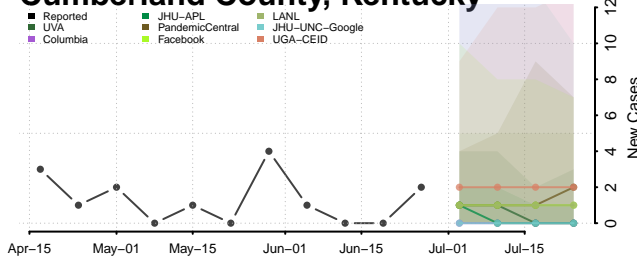

Clay County, Kentucky

Clinton County, Kentucky

Crittenden County, Kentucky

Cumberland County, Kentucky

Daviess County, Kentucky

Edmonson County, Kentucky

Elliott County, Kentucky

Estill County, Kentucky