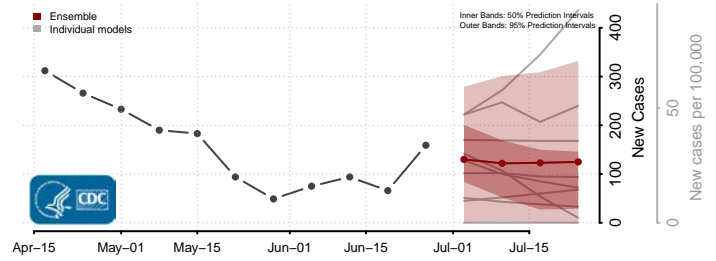

Washoe County, Nevada