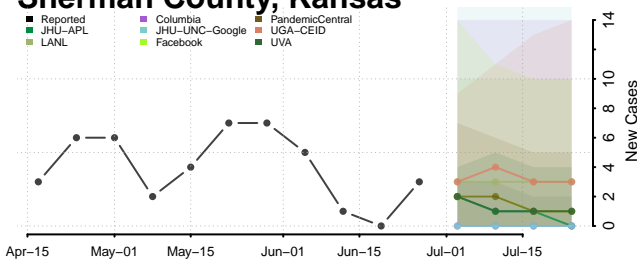

Phillips County, Kansas

Pottawatomie County, Kansas

Seward County, Kansas

Shawnee County, Kansas

Sheridan County, Kansas

Sherman County, Kansas

Smith County, Kansas

Stafford County, Kansas