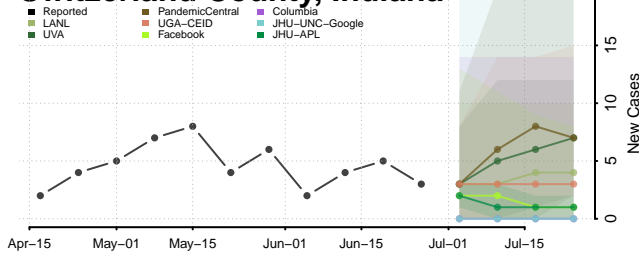

Starke County, Indiana

Steuben County, Indiana

Sullivan County, Indiana

Switzerland County, Indiana

Tippecanoe County, Indiana

Tipton County, Indiana

Union County, Indiana

Vanderburgh County, Indiana