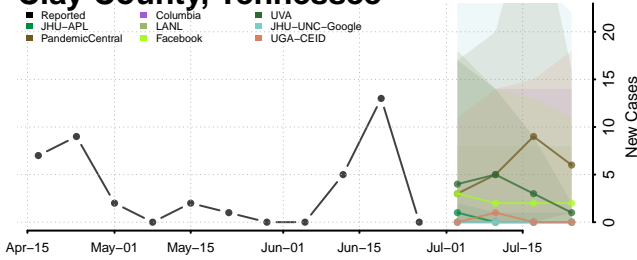

Cheatham County, Tennessee

Chester County, Tennessee

Claiborne County, Tennessee

Clay County, Tennessee

Cocke County, Tennessee

Coffee County, Tennessee

Crockett County, Tennessee

Cumberland County, Tennessee