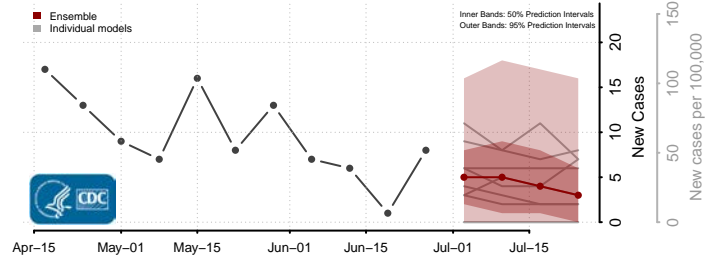

Clark County, Illinois