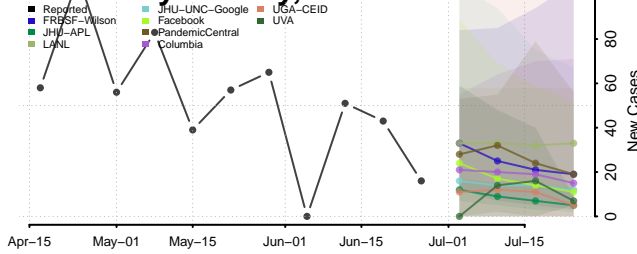

Sabine County, Louisiana

St. Bernard County, Louisiana

St. Charles County, Louisiana

St. Helena County, Louisiana

St. James County, Louisiana

St. John the Baptist County, Louisiana

St. Landry County, Louisiana