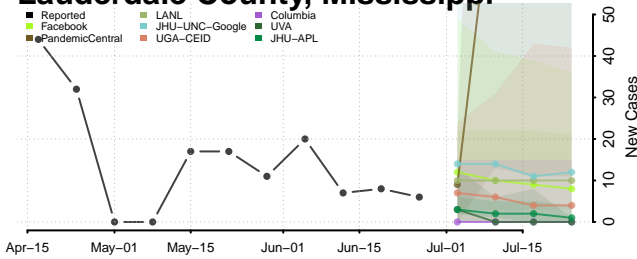

Lauderdale County, Mississippi