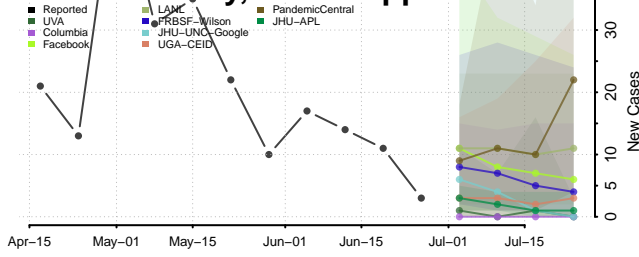

Panola County, Mississippi