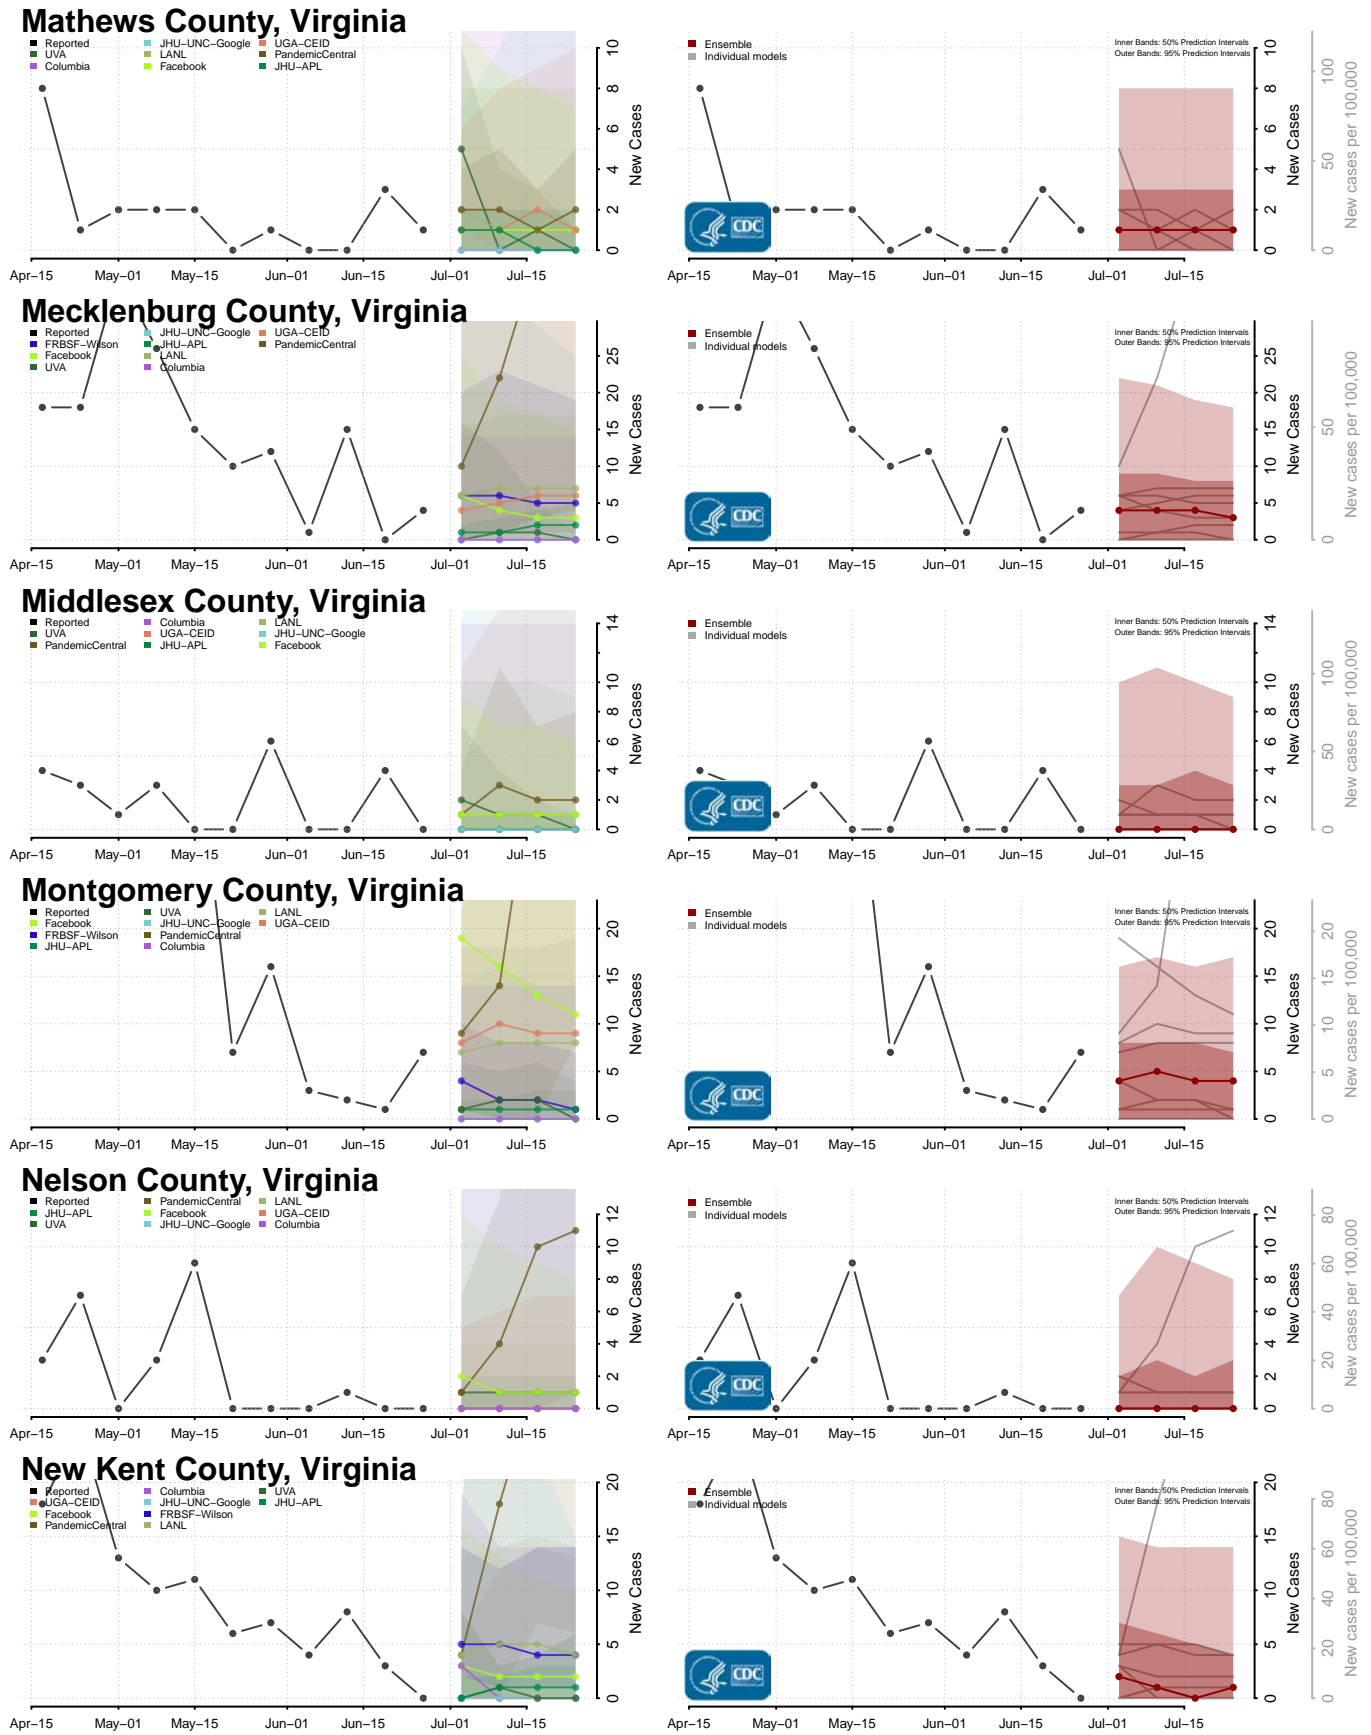

Lunenburg County, Virginia

Lynchburg County, Virginia

Madison County, Virginia

Manassas County, Virginia

Manassas Park County, Virginia

Martinsville County, Virginia

Newport News County, Virginia

Norfolk County, Virginia