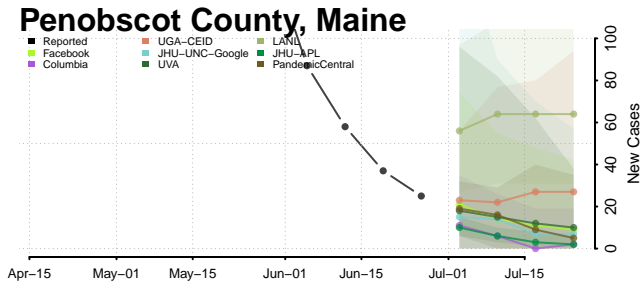

Vernon County, Louisiana

Washington County, Louisiana

Webster County, Louisiana

West Baton Rouge County, Louisiana

West Carroll County, Louisiana

West Feliciana County, Louisiana

Winn County, Louisiana

*New weekly cases may decrease in this location over the next four weeks. For these locations, the ensemble forecast indicates a probability of 0.75 or greater that fewer cases will be reported in week four of the forecast than in the last reported week.