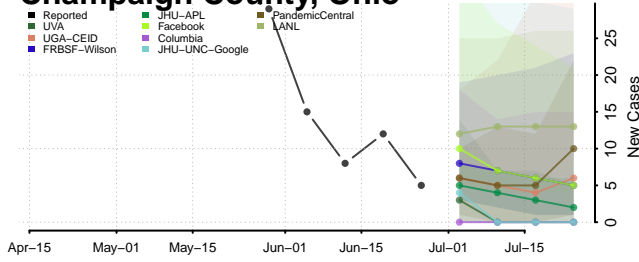

Champaign County, Ohio