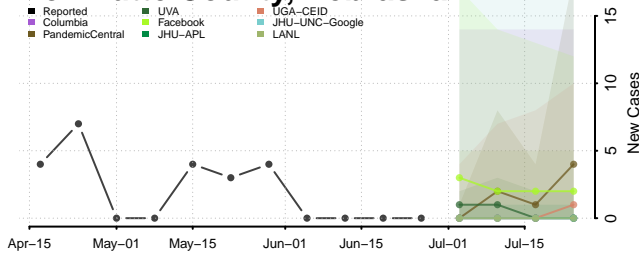

Adams County, Nebraska

Antelope County, Nebraska

Arthur County, Nebraska

Banner County, Nebraska

Blaine County, Nebraska

Boone County, Nebraska

Box Butte County, Nebraska

Boyd County, Nebraska