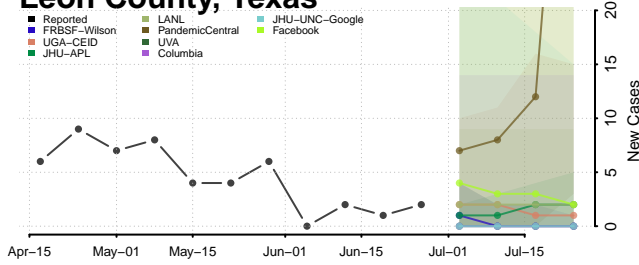

Leon County, Texas

Liberty County, Texas

Limestone County, Texas

Lipscomb County, Texas

Live Oak County, Texas

Llano County, Texas

Loving County, Texas

Menard County, Texas