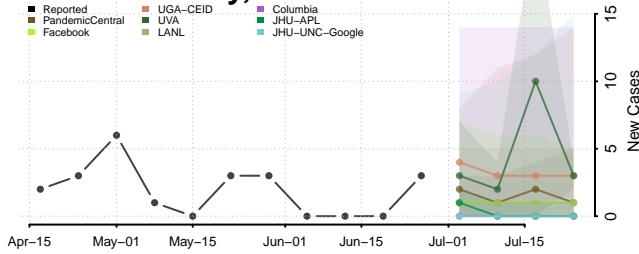

Adams County, Iowa