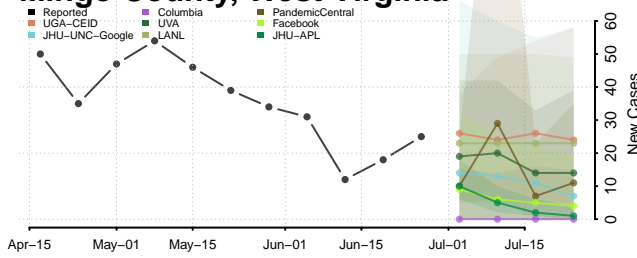

Mingo County, West Virginia