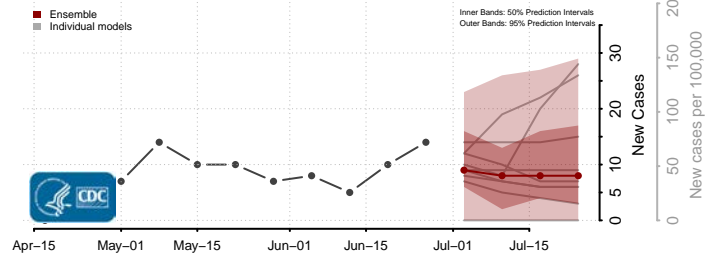

Benton County, Missouri