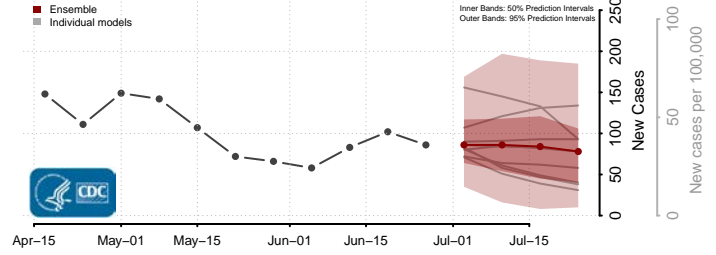

Sevier County, Arkansas

Sharp County, Arkansas

St. Francis County, Arkansas

Stone County, Arkansas

Union County, Arkansas

Van Buren County, Arkansas

Washington County, Arkansas

White County, Arkansas