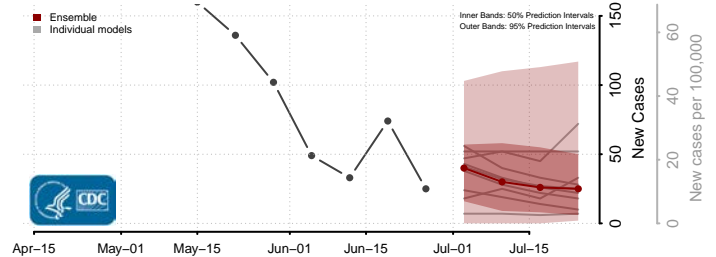

Darke County, Ohio

Defiance County, Ohio

Delaware County, Ohio

Erie County, Ohio

Jefferson County, Ohio

Knox County, Ohio

Lake County, Ohio

Lawrence County, Ohio