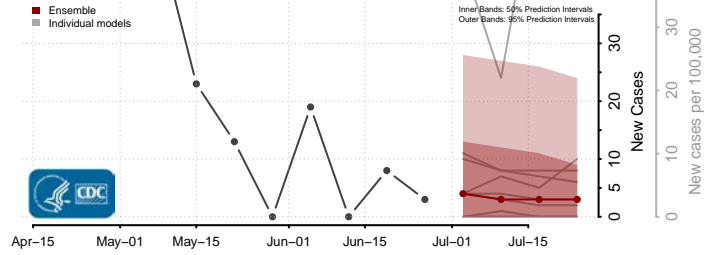

Rutland County, Vermont

Washington County, Vermont

Windham County, Vermont

Windsor County, Vermont

Virgin Islands

Virginia

Accomack County, Virginia

Albemarle County, Virginia