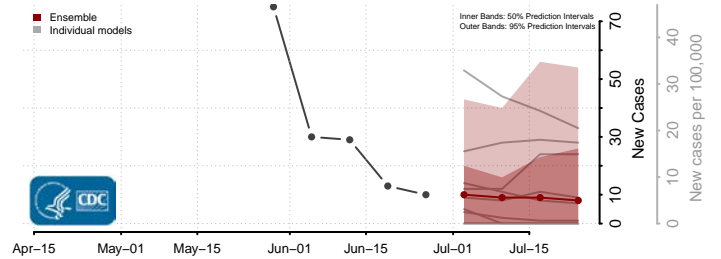

Stearns County, Minnesota