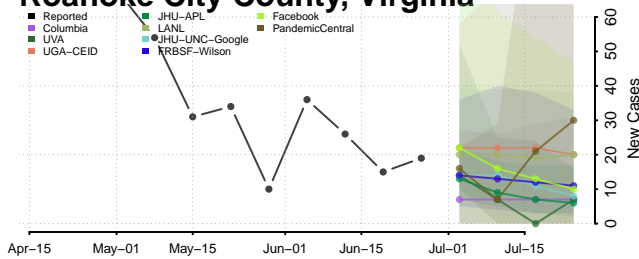

Roanoke City County, Virginia