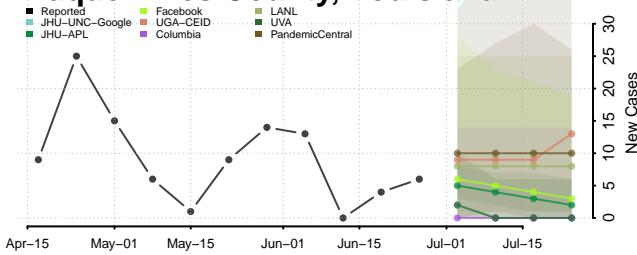

Natchitoches County, Louisiana

Orleans County, Louisiana

Ouachita County, Louisiana

Plaquemines County, Louisiana

Pointe Coupee County, Louisiana

Rapides County, Louisiana

Red River County, Louisiana

Richland County, Louisiana