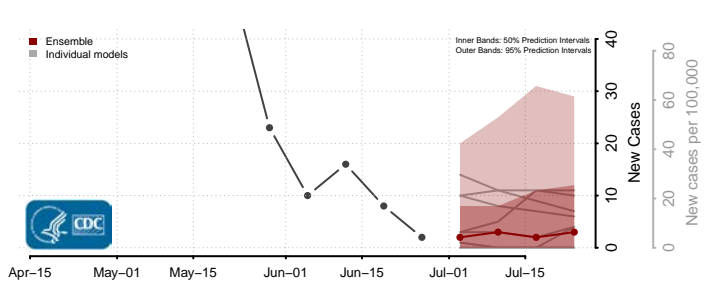

Washtenaw County, Michigan

Wayne County, Michigan

Wexford County, Michigan

Minnesota

Aitkin County, Minnesota

Anoka County, Minnesota

Carlton County, Minnesota

Carver County, Minnesota