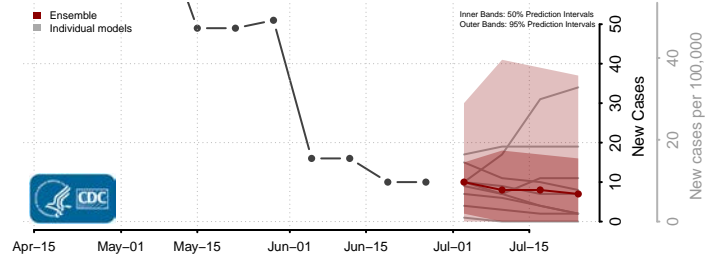

Wicomico County, Maryland