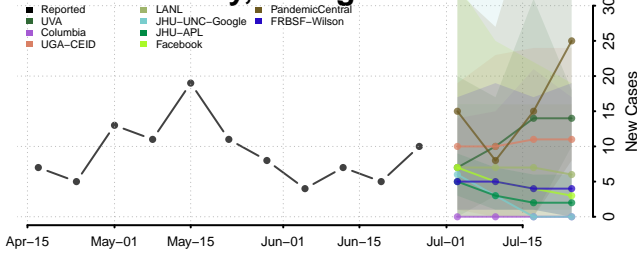

Rockdale County, Georgia

Schley County, Georgia

Screven County, Georgia

Seminole County, Georgia

Spalding County, Georgia

Stephens County, Georgia

Stewart County, Georgia

Sumter County, Georgia