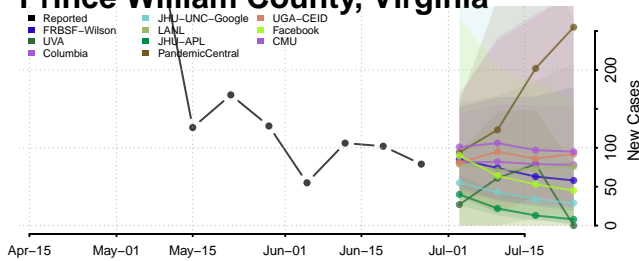

Pittsylvania County, Virginia

Poquoson County, Virginia

Portsmouth County, Virginia

Powhatan County, Virginia

Prince Edward County, Virginia

Prince George County, Virginia

Prince William County, Virginia

Pulaski County, Virginia