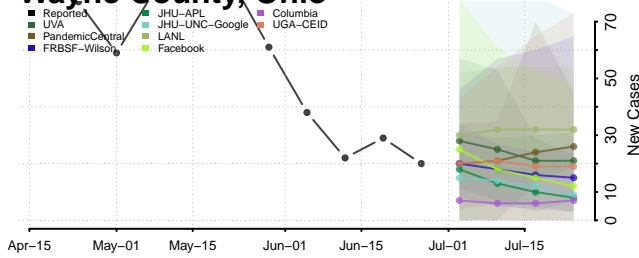

Van Wert County, Ohio

Vinton County, Ohio

Warren County, Ohio

Washington County, Ohio

Wayne County, Ohio

Williams County, Ohio

Wood County, Ohio

Wyandot County, Ohio