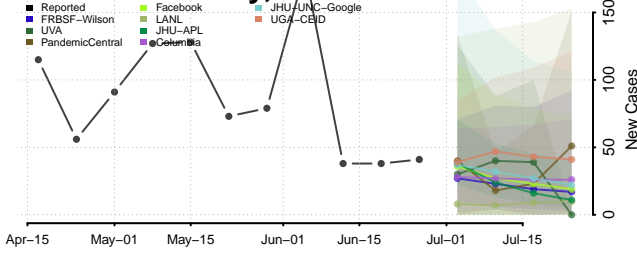

Kosciusko County, Indiana

LaGrange County, Indiana

Lake County, Indiana

LaPorte County, Indiana

Lawrence County, Indiana

Madison County, Indiana

Marion County, Indiana

Marshall County, Indiana