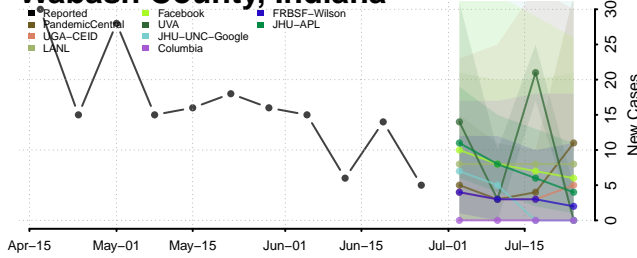

Wabash County, Indiana