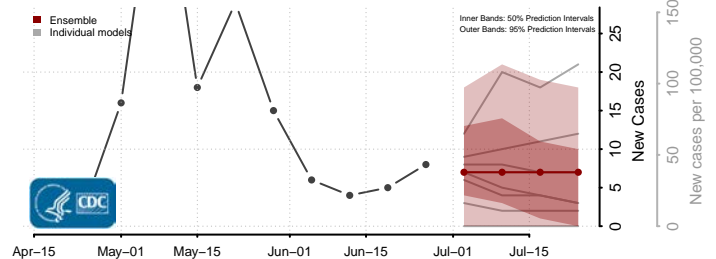

Roosevelt County, New Mexico