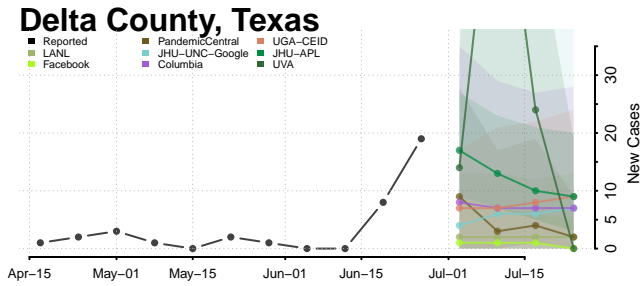

Cooke County, Texas

Coryell County, Texas

Cottle County, Texas

Crane County, Texas

Crockett County, Texas

Crosby County, Texas

Culberson County, Texas

Gillespie County, Texas