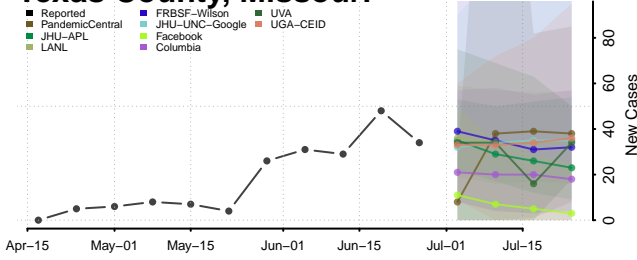

Texas County, Missouri