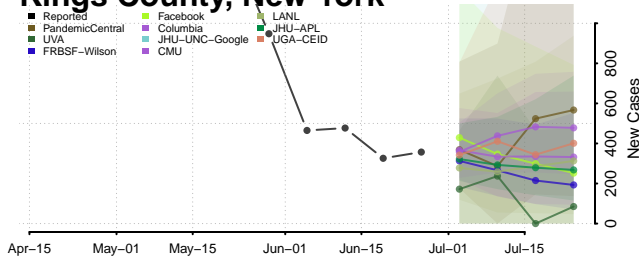

Fulton County, New York

Genesee County, New York

Greene County, New York

Hamilton County, New York

Herkimer County, New York

Jefferson County, New York

Kings County, New York

Lewis County, New York