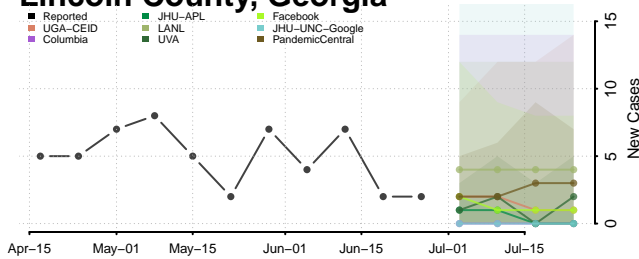

Lee County, Georgia

Liberty County, Georgia

Lincoln County, Georgia

Long County, Georgia

Lowndes County, Georgia

Lumpkin County, Georgia

Macon County, Georgia

Madison County, Georgia