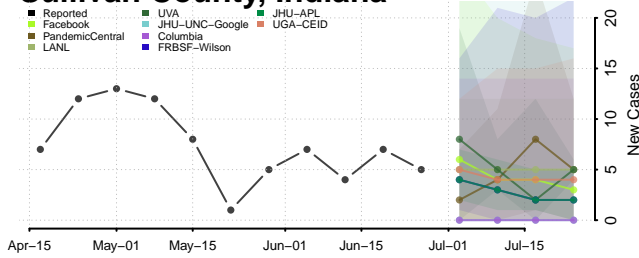

Sullivan County, Indiana