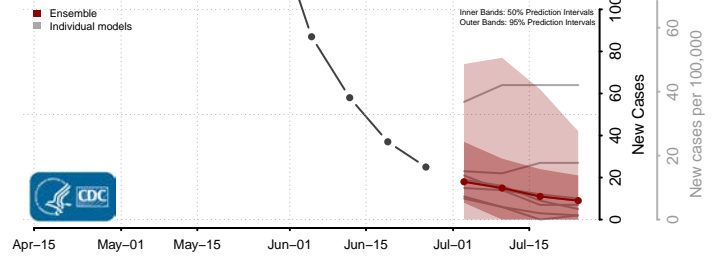

Vernon County, Louisiana

Washington County, Louisiana

Webster County, Louisiana

West Baton Rouge County, Louisiana

West Carroll County, Louisiana

West Feliciana County, Louisiana

Winn County, Louisiana

*New weekly cases may decrease in this location over the next four weeks. For these locations, the ensemble forecast indicates a probability of 0.75 or greater that fewer cases will be reported in week four of the forecast than in the last reported week.