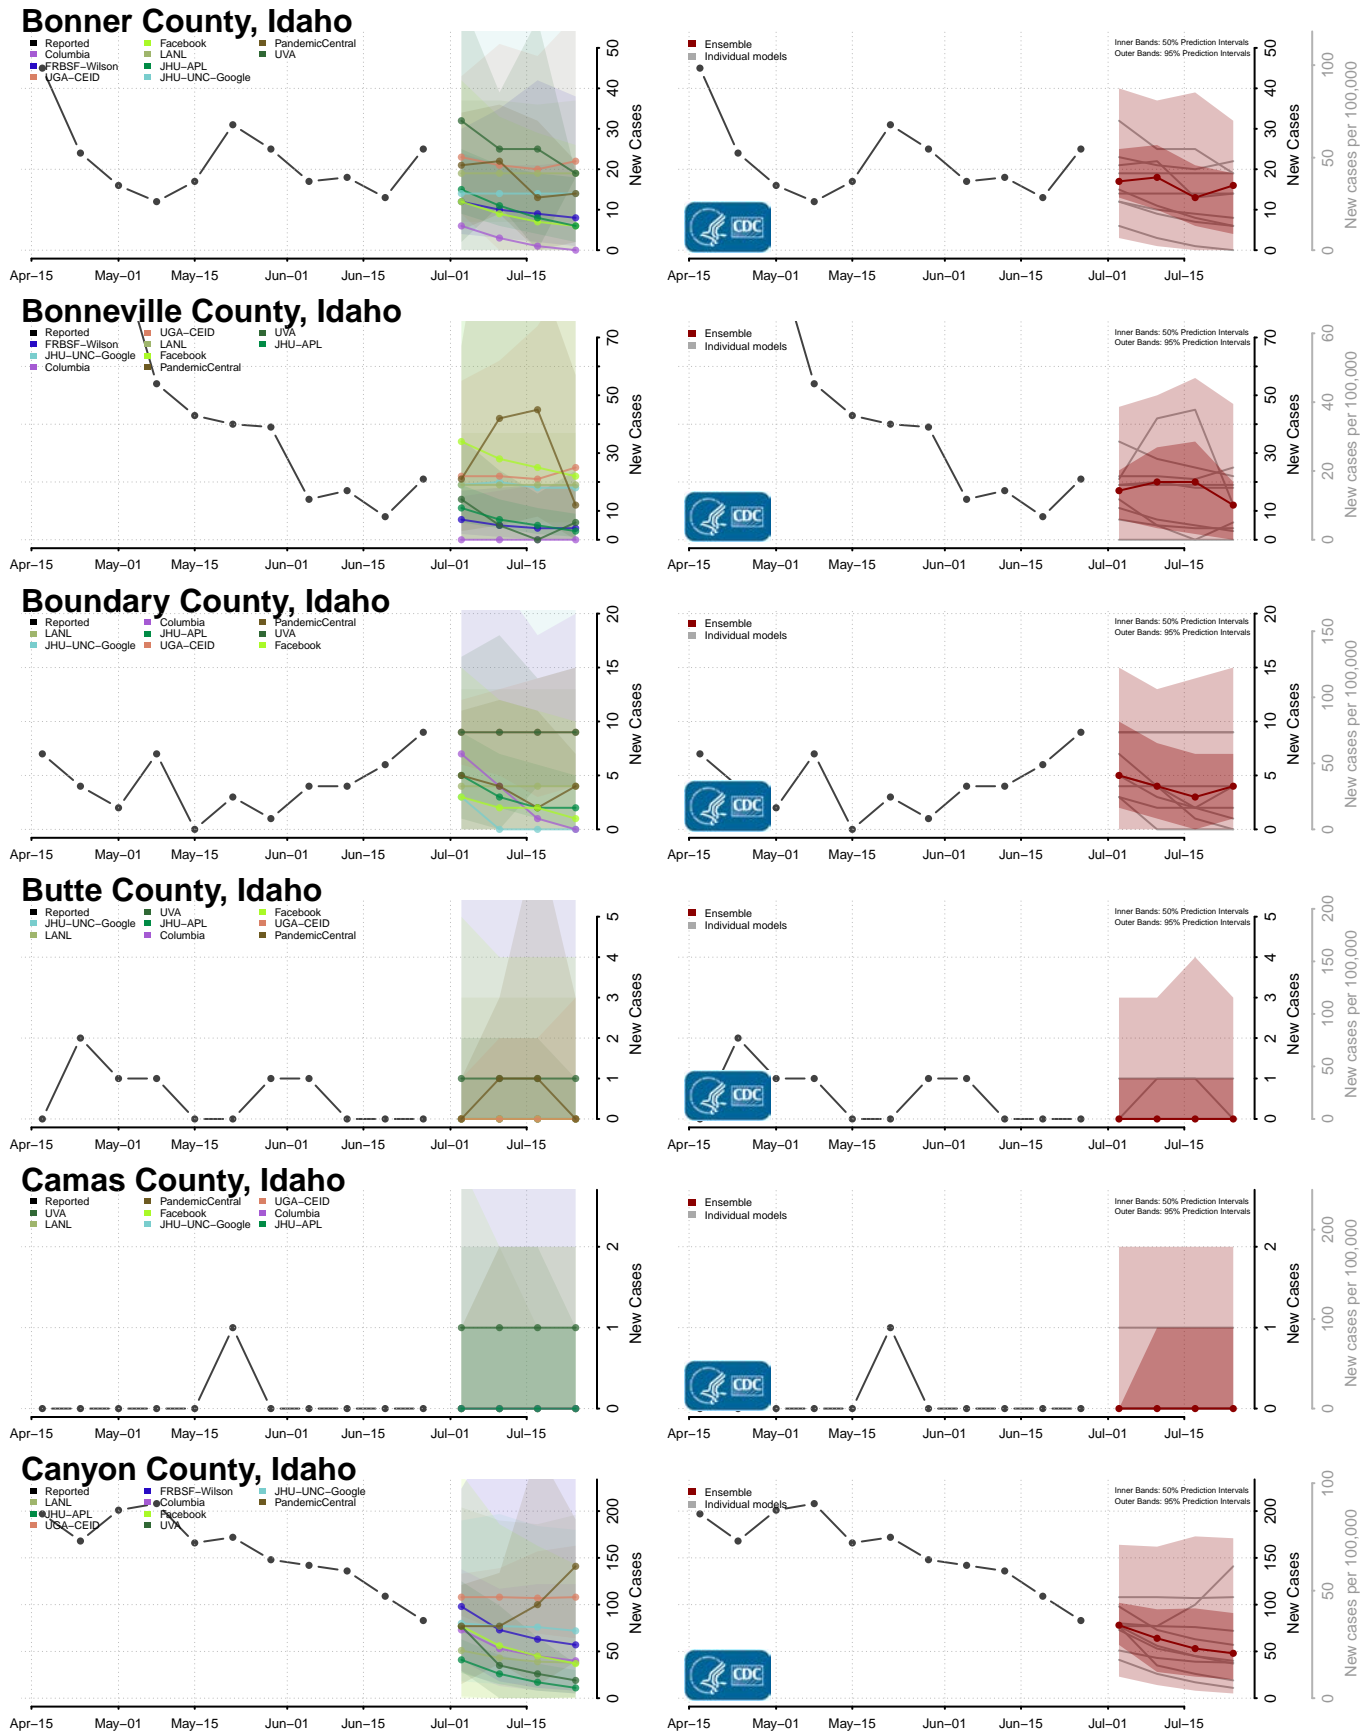

Bannock County, Idaho

Bear Lake County, Idaho

Benewah County, Idaho

Bingham County, Idaho

Blaine County, Idaho

Boise County, Idaho

Caribou County, Idaho

Cassia County, Idaho