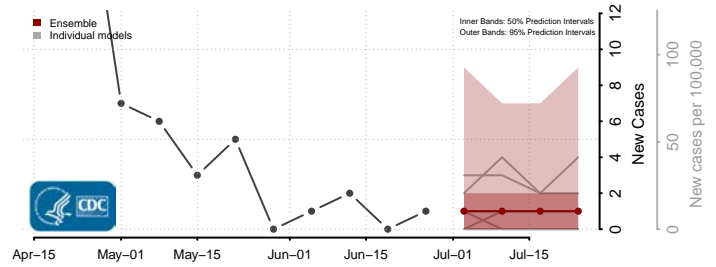

Waseca County, Minnesota

Washington County, Minnesota

Watonwan County, Minnesota

Wilkin County, Minnesota

Winona County, Minnesota

Wright County, Minnesota

Yellow Medicine County, Minnesota

Mississippi