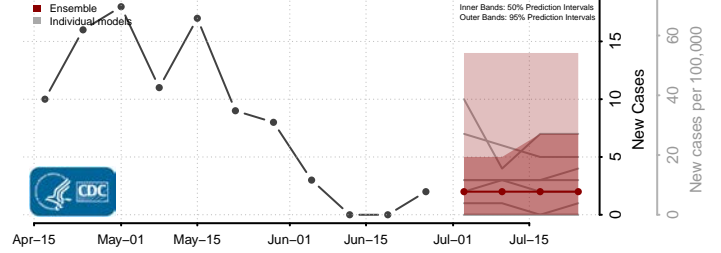

Haakon County, South Dakota

Hamlin County, South Dakota

Hand County, South Dakota

Hanson County, South Dakota

Harding County, South Dakota

Hughes County, South Dakota

Lake County, South Dakota

Lawrence County, South Dakota