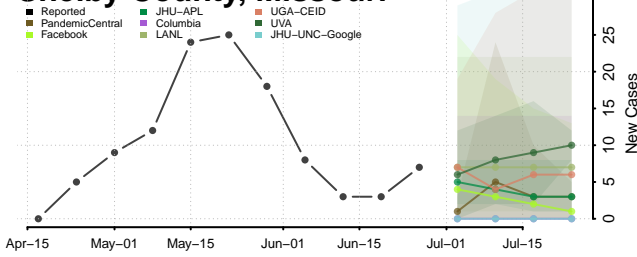

Shelby County, Missouri