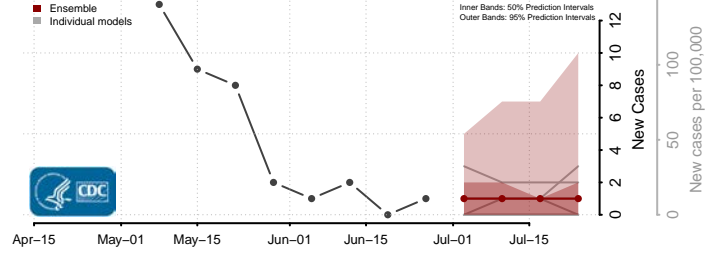

Stearns County, Minnesota

Steele County, Minnesota

Stevens County, Minnesota

Swift County, Minnesota

Todd County, Minnesota

Traverse County, Minnesota

Wabasha County, Minnesota

Wadena County, Minnesota