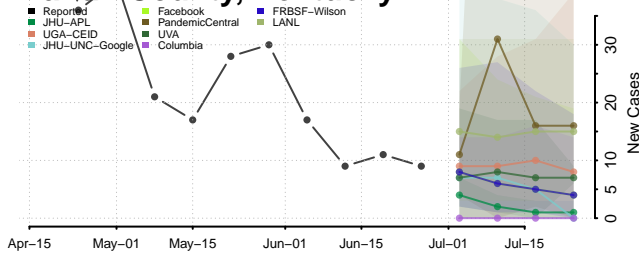

Harlan County, Kentucky