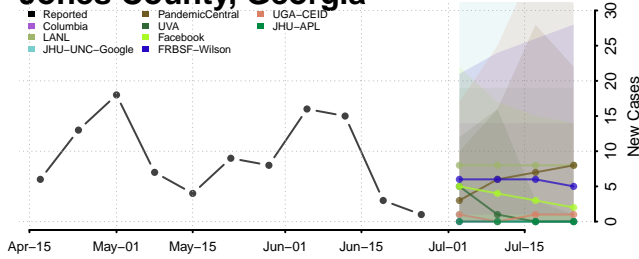

Jones County, Georgia