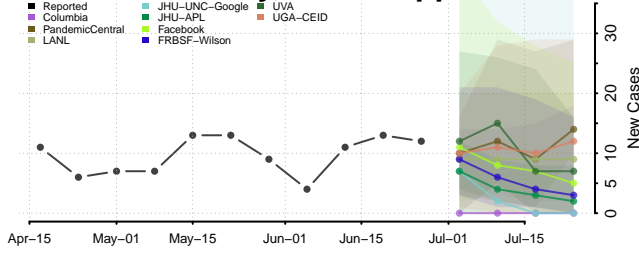

Oktibbeha County, Mississippi

Panola County, Mississippi

Pearl River County, Mississippi

Perry County, Mississippi

Pike County, Mississippi

Pontotoc County, Mississippi

Prentiss County, Mississippi

Quitman County, Mississippi