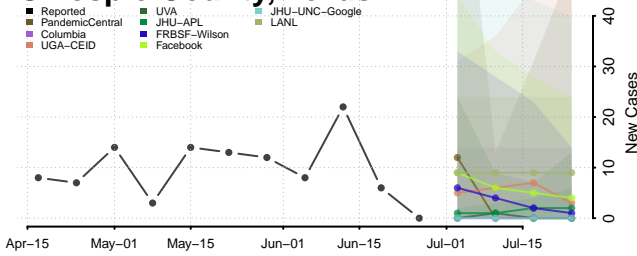

Gillespie County, Texas