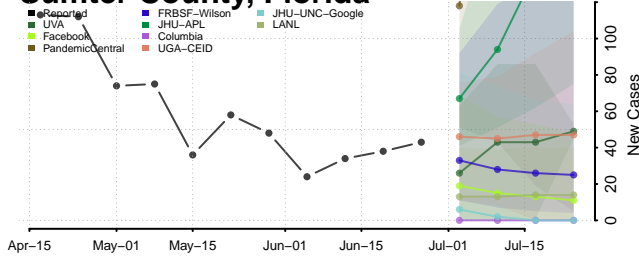

Sarasota County, Florida

Seminole County, Florida

St. Johns County, Florida

St. Lucie County, Florida

Sumter County, Florida

Suwannee County, Florida

Taylor County, Florida

Union County, Florida