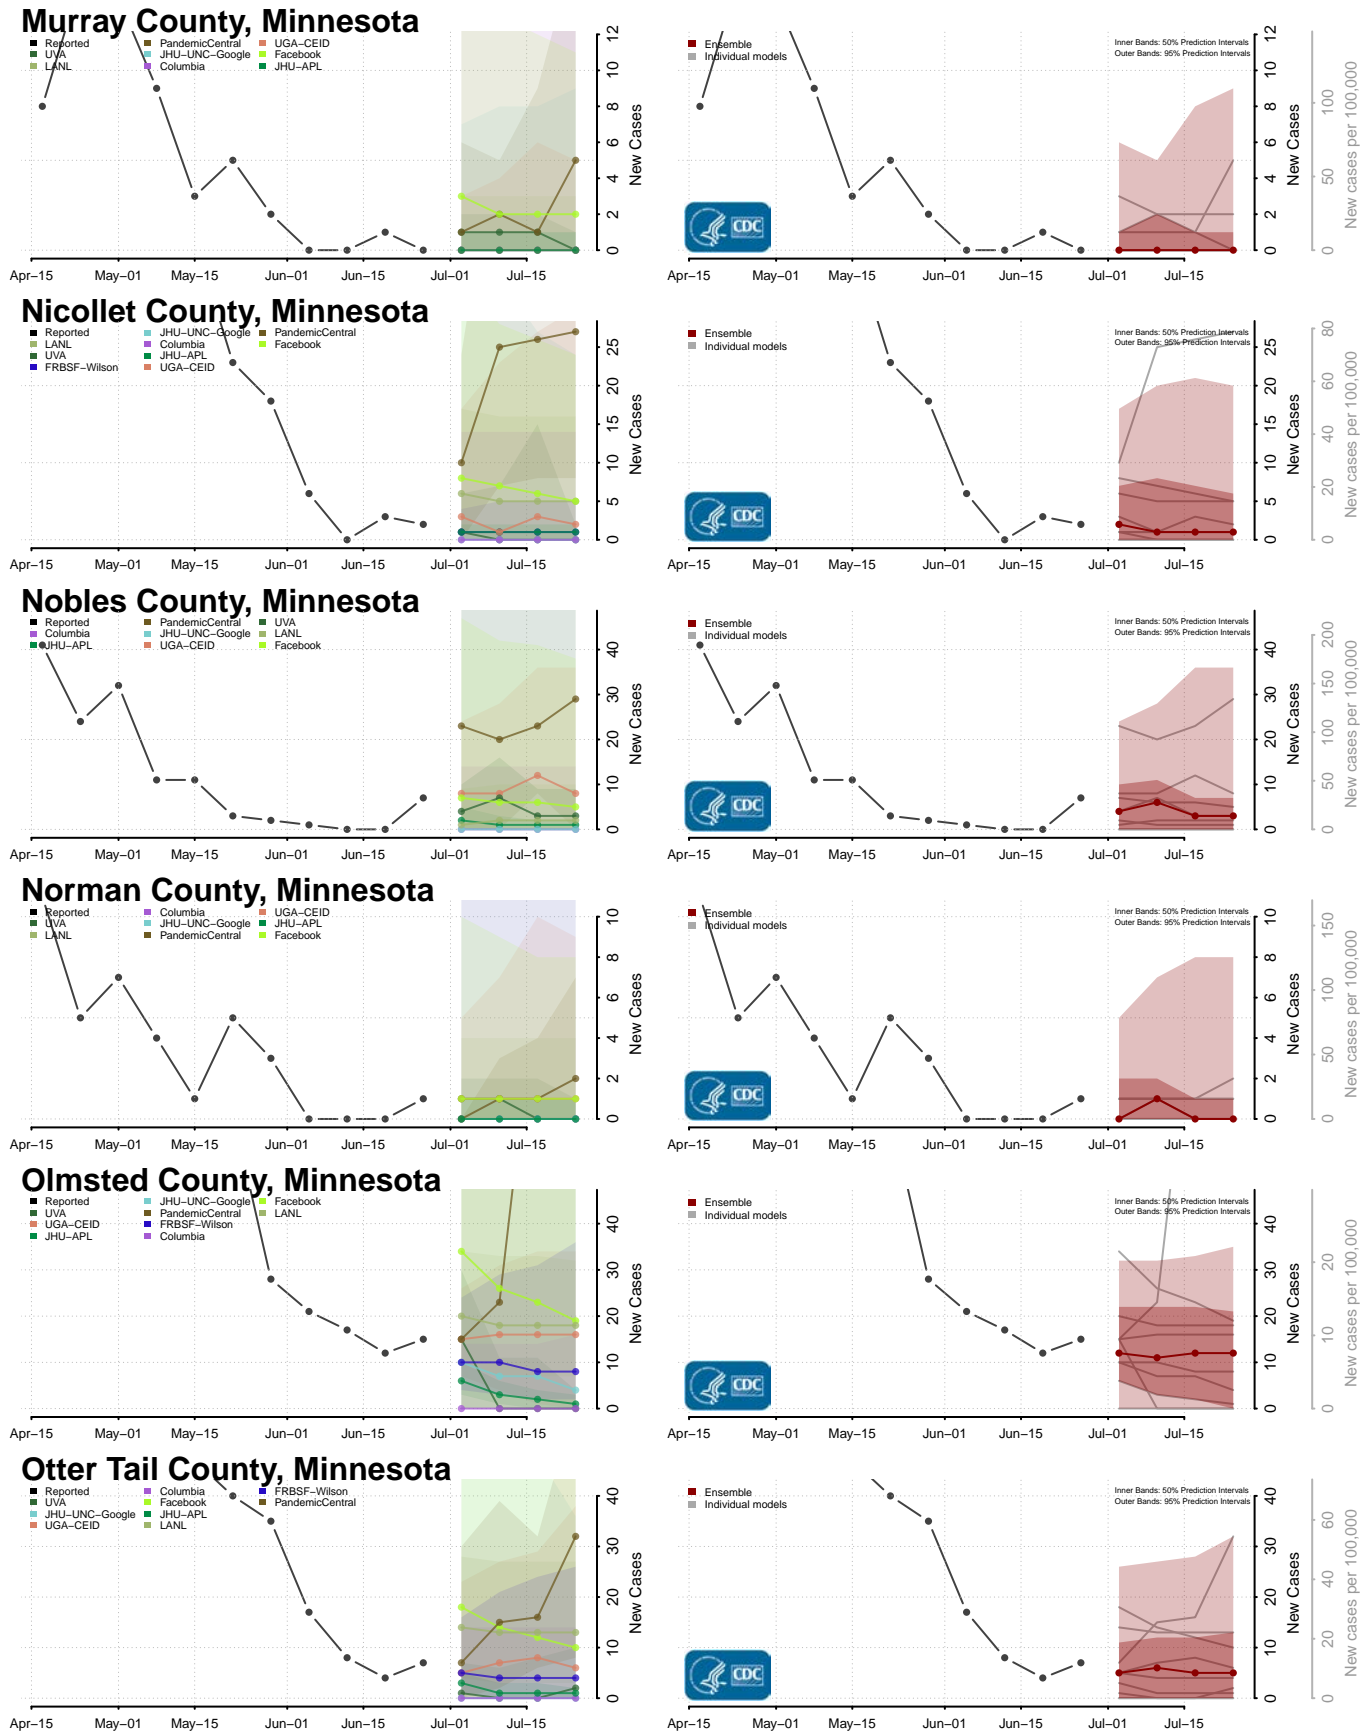

Lake of the Woods County, Minnesota

Le Sueur County, Minnesota

Lincoln County, Minnesota

Lyon County, Minnesota

Mahnomen County, Minnesota

Marshall County, Minnesota

Pennington County, Minnesota

Pine County, Minnesota