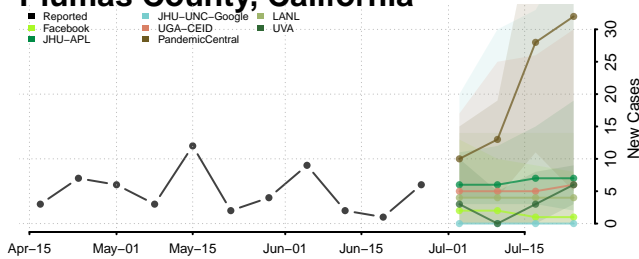

Napa County, California

Nevada County, California

Orange County, California

Placer County, California

Plumas County, California

Riverside County, California

Sacramento County, California

San Benito County, California