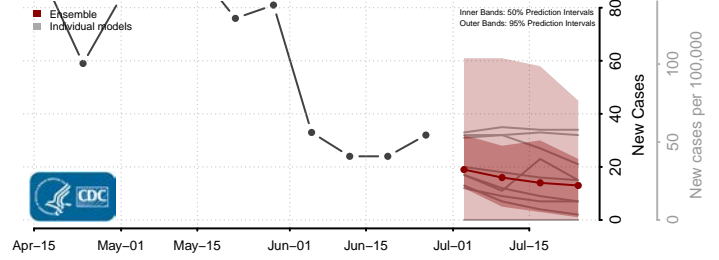

Mercer County, West Virginia