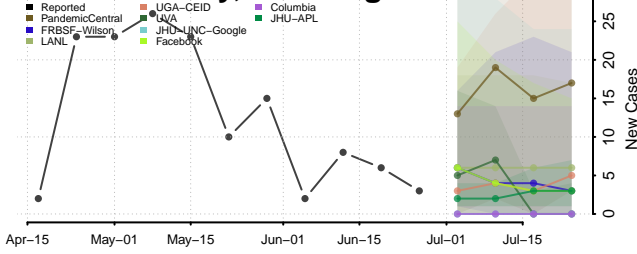

Asotin County, Washington