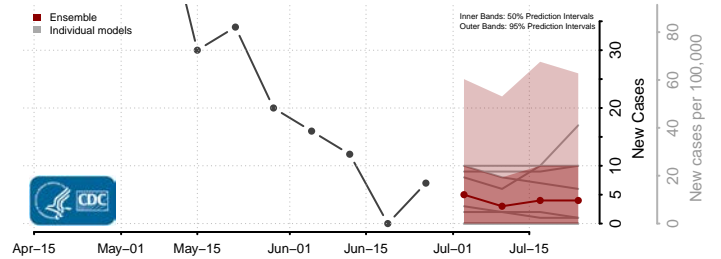

Ohio County, West Virginia