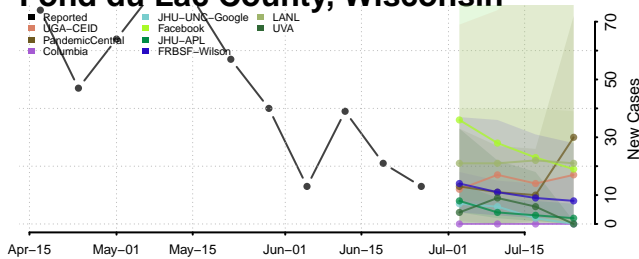

Florence County, Wisconsin

Fond du Lac County, Wisconsin

Forest County, Wisconsin

Grant County, Wisconsin

Green County, Wisconsin

Green Lake County, Wisconsin

Iowa County, Wisconsin

Iron County, Wisconsin