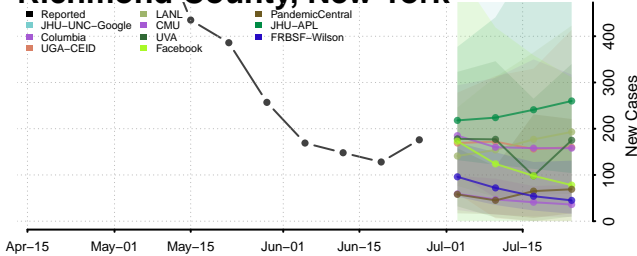

Richmond County, New York