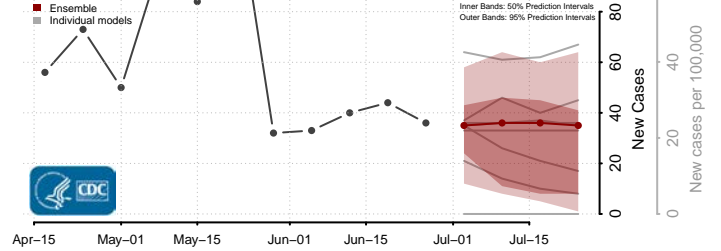

Santa Fe County, New Mexico