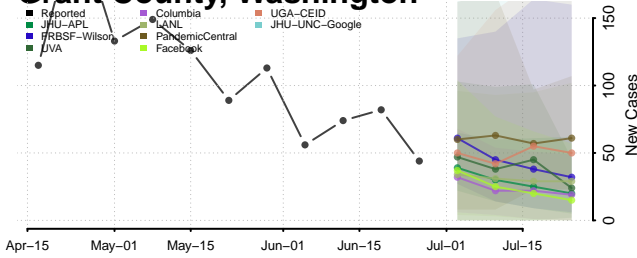

Grant County, Washington