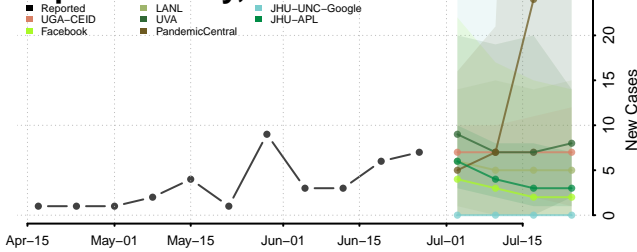

Zapata County, Texas