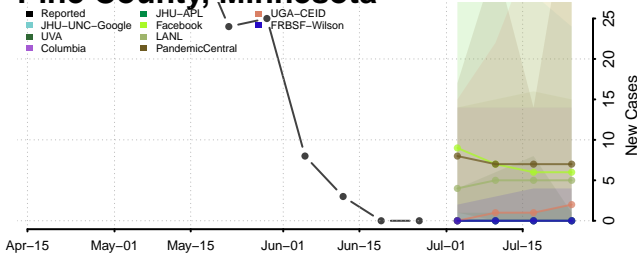

Pine County, Minnesota