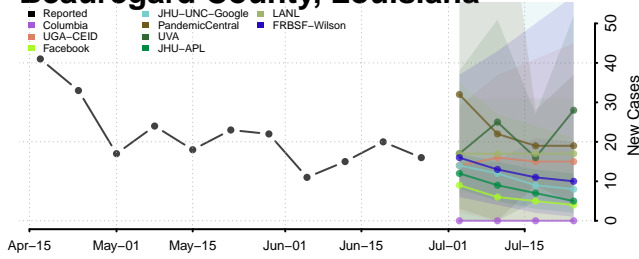

Ascension County, Louisiana

Assumption County, Louisiana

Avoyelles County, Louisiana

Beauregard County, Louisiana

Bienville County, Louisiana

Bossier County, Louisiana

Caddo County, Louisiana

Calcasieu County, Louisiana