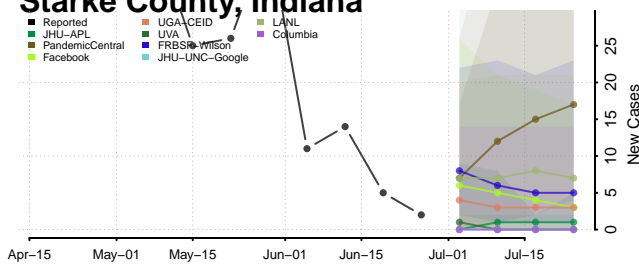

Starke County, Indiana