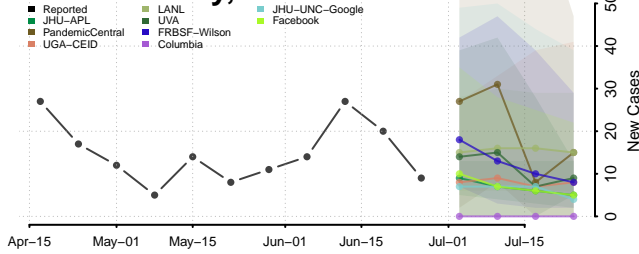

Sevier County, Arkansas

Sharp County, Arkansas

St. Francis County, Arkansas

Stone County, Arkansas

Union County, Arkansas

Van Buren County, Arkansas

Washington County, Arkansas

White County, Arkansas