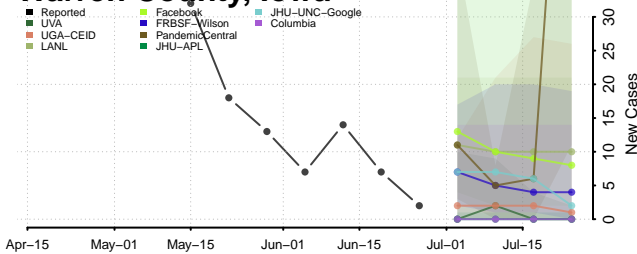

Union County, Iowa

Van Buren County, Iowa

Wapello County, Iowa

Warren County, Iowa

Washington County, Iowa

Wayne County, Iowa

Webster County, Iowa

Winnebago County, Iowa