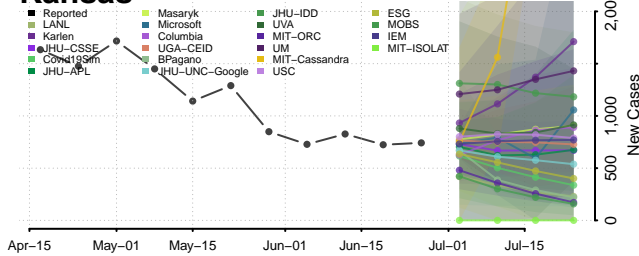

Winneshiek County, Iowa

Woodbury County, Iowa

Worth County, Iowa

Wright County, Iowa

Kansas

Allen County, Kansas

Anderson County, Kansas

Atchison County, Kansas