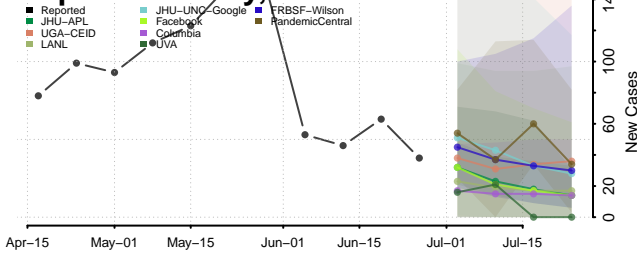

Natchitoches County, Louisiana

Orleans County, Louisiana

Ouachita County, Louisiana

Plaquemines County, Louisiana

Pointe Coupee County, Louisiana

Rapides County, Louisiana

Red River County, Louisiana

Richland County, Louisiana