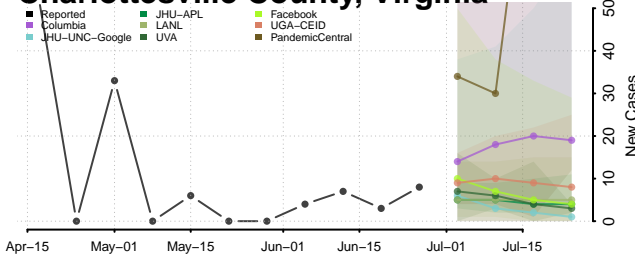

Campbell County, Virginia

Caroline County, Virginia

Carroll County, Virginia

Charles City County, Virginia

Charlotte County, Virginia

Charlottesville County, Virginia

Chesapeake County, Virginia

Chesterfield County, Virginia