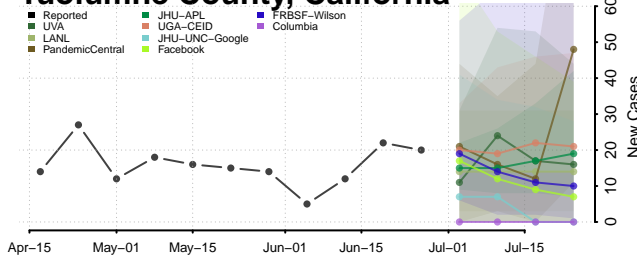

Santa Clara County, California

Santa Cruz County, California

Shasta County, California

Tehama County, California

Trinity County, California

Tulare County, California

Tuolumne County, California

Ventura County, California