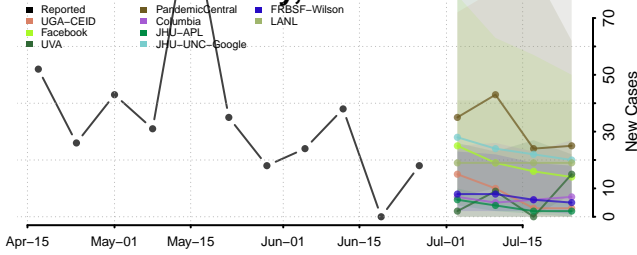

Houston County, Alabama

Jackson County, Alabama

Jefferson County, Alabama

Lamar County, Alabama

Lauderdale County, Alabama

Lawrence County, Alabama

Lee County, Alabama

Limestone County, Alabama

Lowndes County, Alabama

Macon County, Alabama

Madison County, Alabama

Marengo County, Alabama

Marion County, Alabama

Marshall County, Alabama

Mobile County, Alabama

Monroe County, Alabama