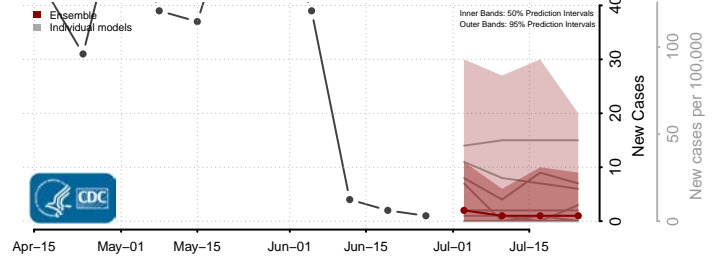

Christian County, Illinois