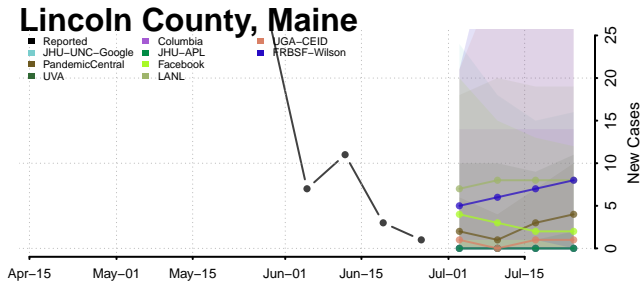

Vernon County, Louisiana

Washington County, Louisiana

Webster County, Louisiana

West Baton Rouge County, Louisiana

West Carroll County, Louisiana

West Feliciana County, Louisiana

Winn County, Louisiana

*New weekly cases may decrease in this location over the next four weeks. For these locations, the ensemble forecast indicates a probability of 0.75 or greater that fewer cases will be reported in week four of the forecast than in the last reported week.