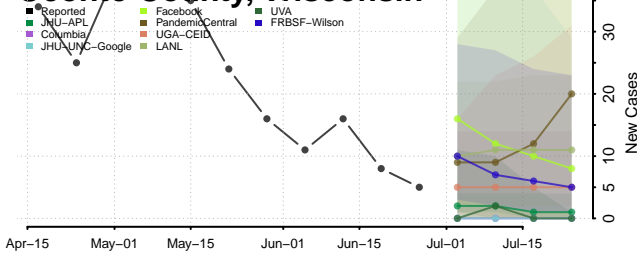

Milwaukee County, Wisconsin

Monroe County, Wisconsin

Oconto County, Wisconsin

Oneida County, Wisconsin

Outagamie County, Wisconsin

Ozaukee County, Wisconsin

Pepin County, Wisconsin

Pierce County, Wisconsin