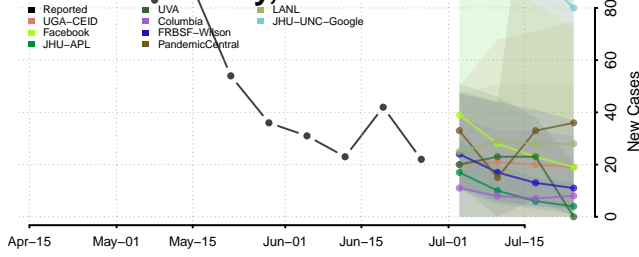

Florence County, South Carolina