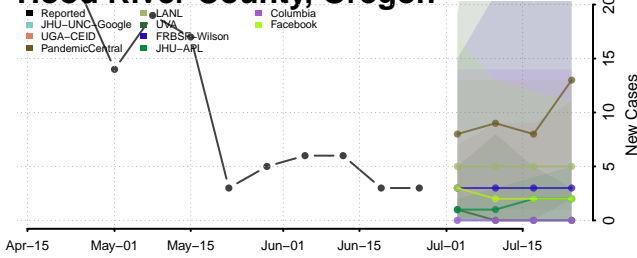

Hood River County, Oregon