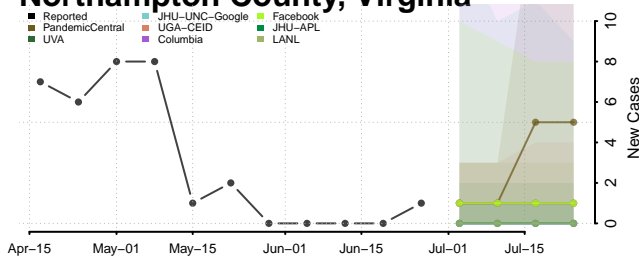

Northampton County, Virginia