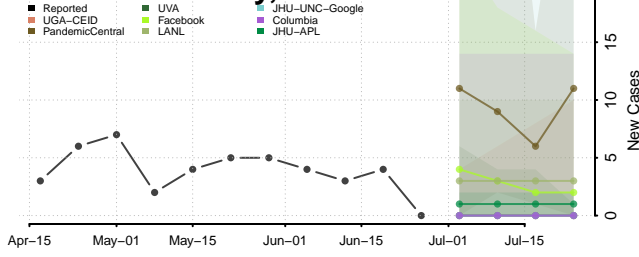

Callahan County, Texas