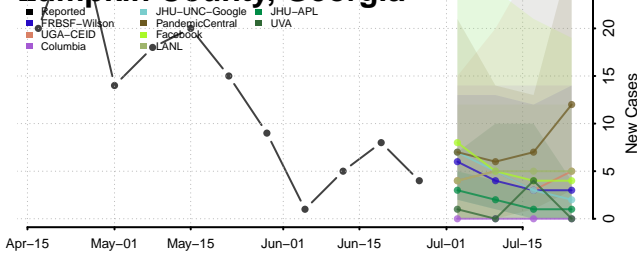

Lee County, Georgia

Liberty County, Georgia

Lincoln County, Georgia

Long County, Georgia

Lowndes County, Georgia

Lumpkin County, Georgia

Macon County, Georgia

Madison County, Georgia