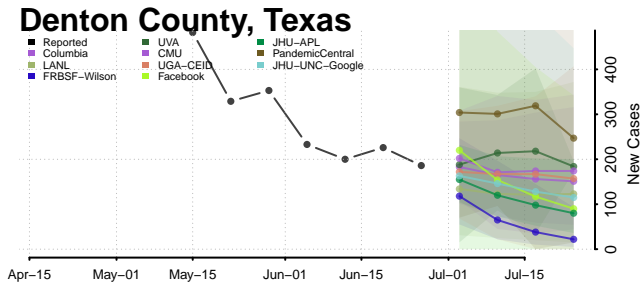

Cooke County, Texas

Coryell County, Texas

Cottle County, Texas

Crane County, Texas

Crockett County, Texas

Crosby County, Texas

Culberson County, Texas

Gillespie County, Texas