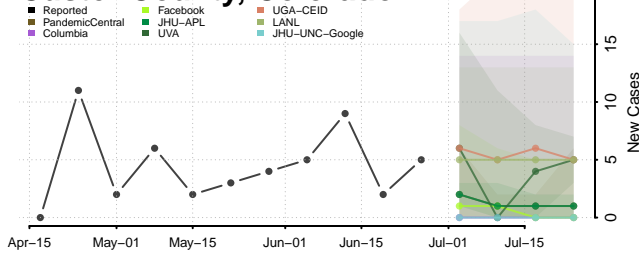

Clear Creek County, Colorado

Conejos County, Colorado

Costilla County, Colorado

Crowley County, Colorado

Custer County, Colorado

Delta County, Colorado

Denver County, Colorado

Dolores County, Colorado