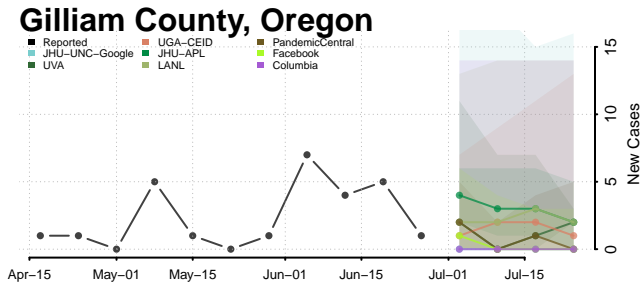

Washington County, Oklahoma

Washita County, Oklahoma

Woods County, Oklahoma

Woodward County, Oklahoma

*New weekly cases may decrease in this location over the next four weeks. For these locations, the ensemble forecast indicates a probability of 0.75 or greater that fewer cases will be reported in week four of the forecast than in the last reported week.