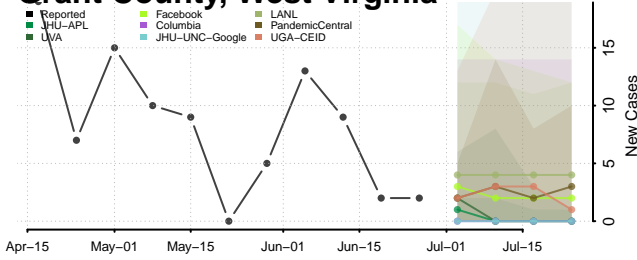

Calhoun County, West Virginia

Clay County, West Virginia

Doddridge County, West Virginia

Fayette County, West Virginia

Gilmer County, West Virginia

Grant County, West Virginia

Marshall County, West Virginia