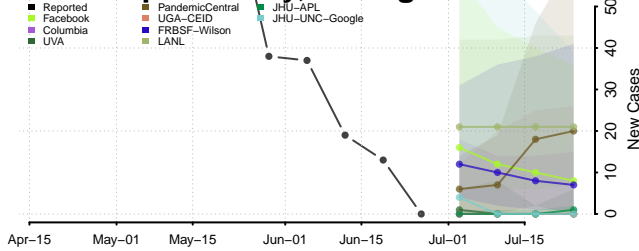

Saginaw County, Michigan

Sanilac County, Michigan

Schoolcraft County, Michigan

Shiawassee County, Michigan

St. Clair County, Michigan

St. Joseph County, Michigan

Tuscola County, Michigan

Van Buren County, Michigan