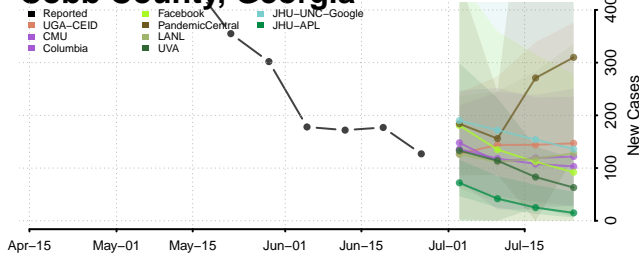

Cherokee County, Georgia

Clarke County, Georgia

Clay County, Georgia

Clayton County, Georgia

Clinch County, Georgia

Cobb County, Georgia

Coffee County, Georgia

Colquitt County, Georgia