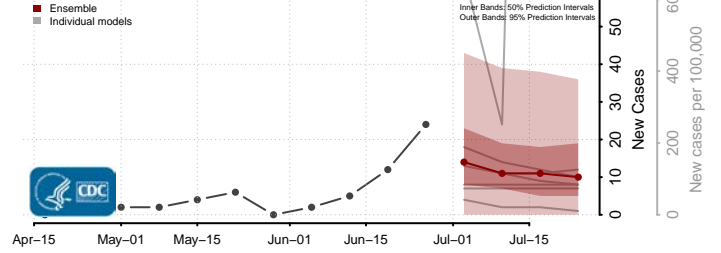

Hickory County, Missouri