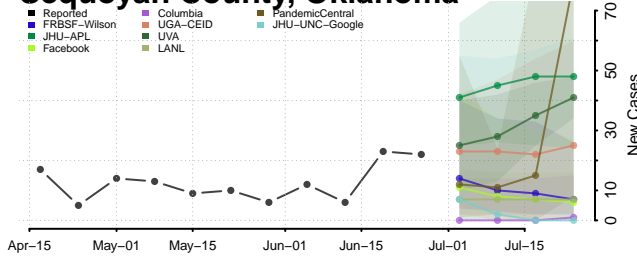

Rogers County, Oklahoma

Seminole County, Oklahoma

Sequoyah County, Oklahoma

Stephens County, Oklahoma

Texas County, Oklahoma

Tillman County, Oklahoma

Tulsa County, Oklahoma

Wagoner County, Oklahoma