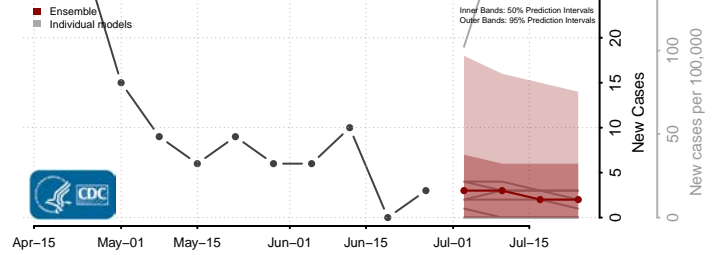

Gilchrist County, Florida