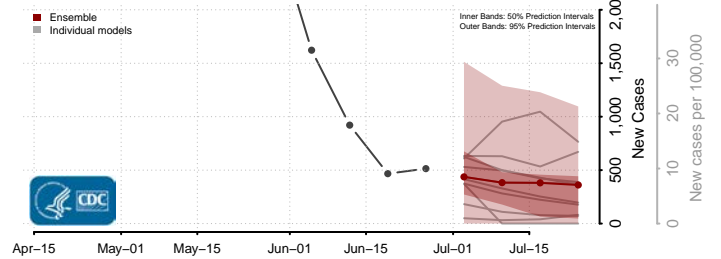

Cook County, Illinois