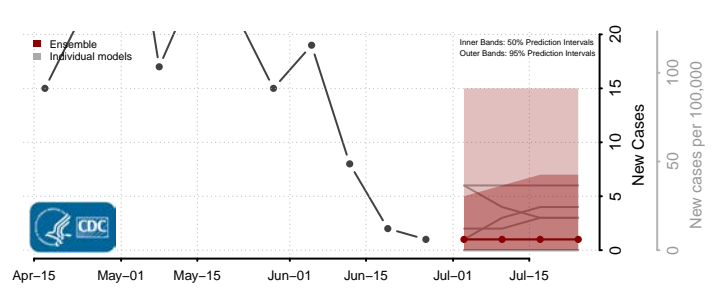

Whatcom County, Washington

Whitman County, Washington

Yakima County, Washington

West Virginia*

*New weekly cases may decrease in this location over the next four weeks. For these locations, the ensemble forecast indicates a probability of 0.75 or greater that fewer cases will be reported in week four of the forecast than in the last reported week.