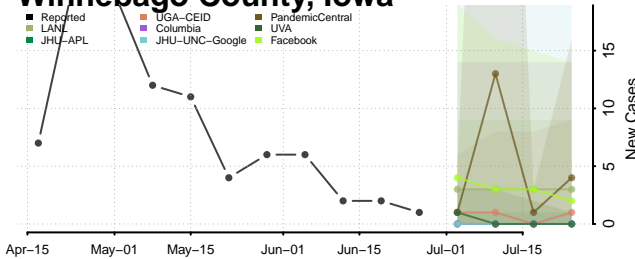

Union County, Iowa

Van Buren County, Iowa

Wapello County, Iowa

Warren County, Iowa

Washington County, Iowa

Wayne County, Iowa

Webster County, Iowa

Winnebago County, Iowa