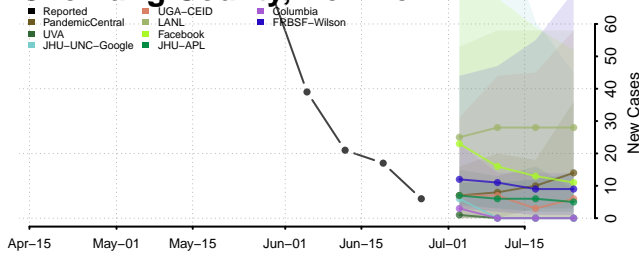

Chemung County, New York