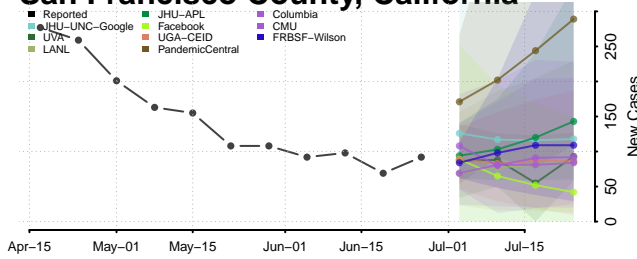

San Francisco County, California