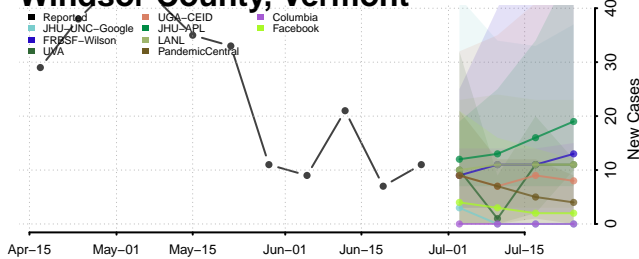

Rutland County, Vermont

Washington County, Vermont

Windham County, Vermont

Windsor County, Vermont

Virgin Islands

Virginia

Accomack County, Virginia

Albemarle County, Virginia