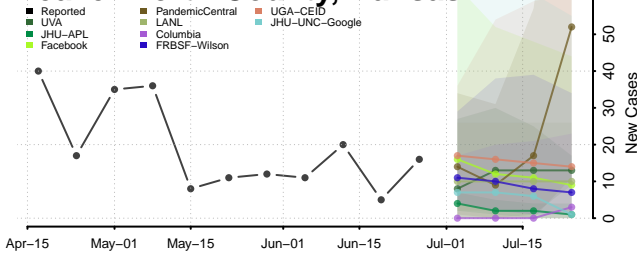

Johnson County, Kansas

Kearyn County, Kansas

Kingman County, Kansas

Kiowa County, Kansas

Labette County, Kansas

Lane County, Kansas

Leavenworth County, Kansas

Lincoln County, Kansas