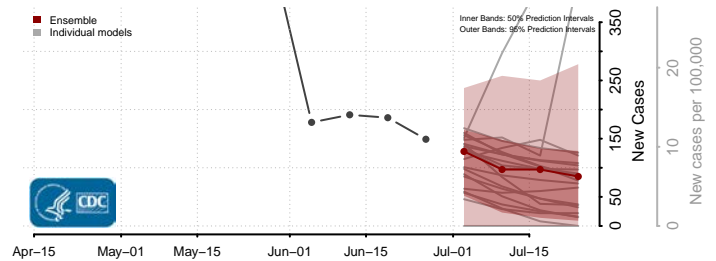

Belknap County, New Hampshire

Carroll County, New Hampshire

*New weekly cases may decrease in this location over the next four weeks. For these locations, the ensemble forecast indicates a probability of 0.75 or greater that fewer cases will be reported in week four of the forecast than in the last reported week.