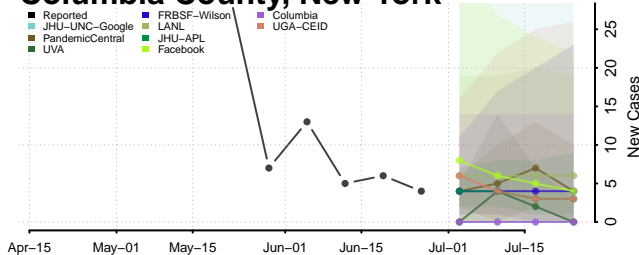

Columbia County, New York