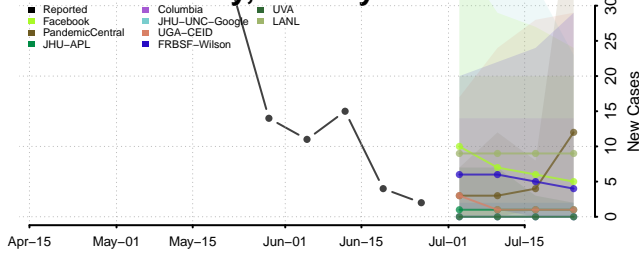

Clinton County, Pennsylvania