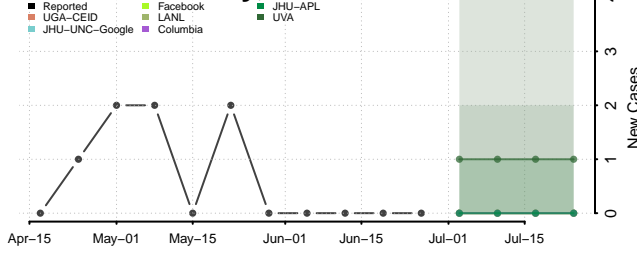

Furnas County, Nebraska

Gage County, Nebraska

Garden County, Nebraska

Garfield County, Nebraska

Gosper County, Nebraska

Grant County, Nebraska

Greeley County, Nebraska

Hall County, Nebraska