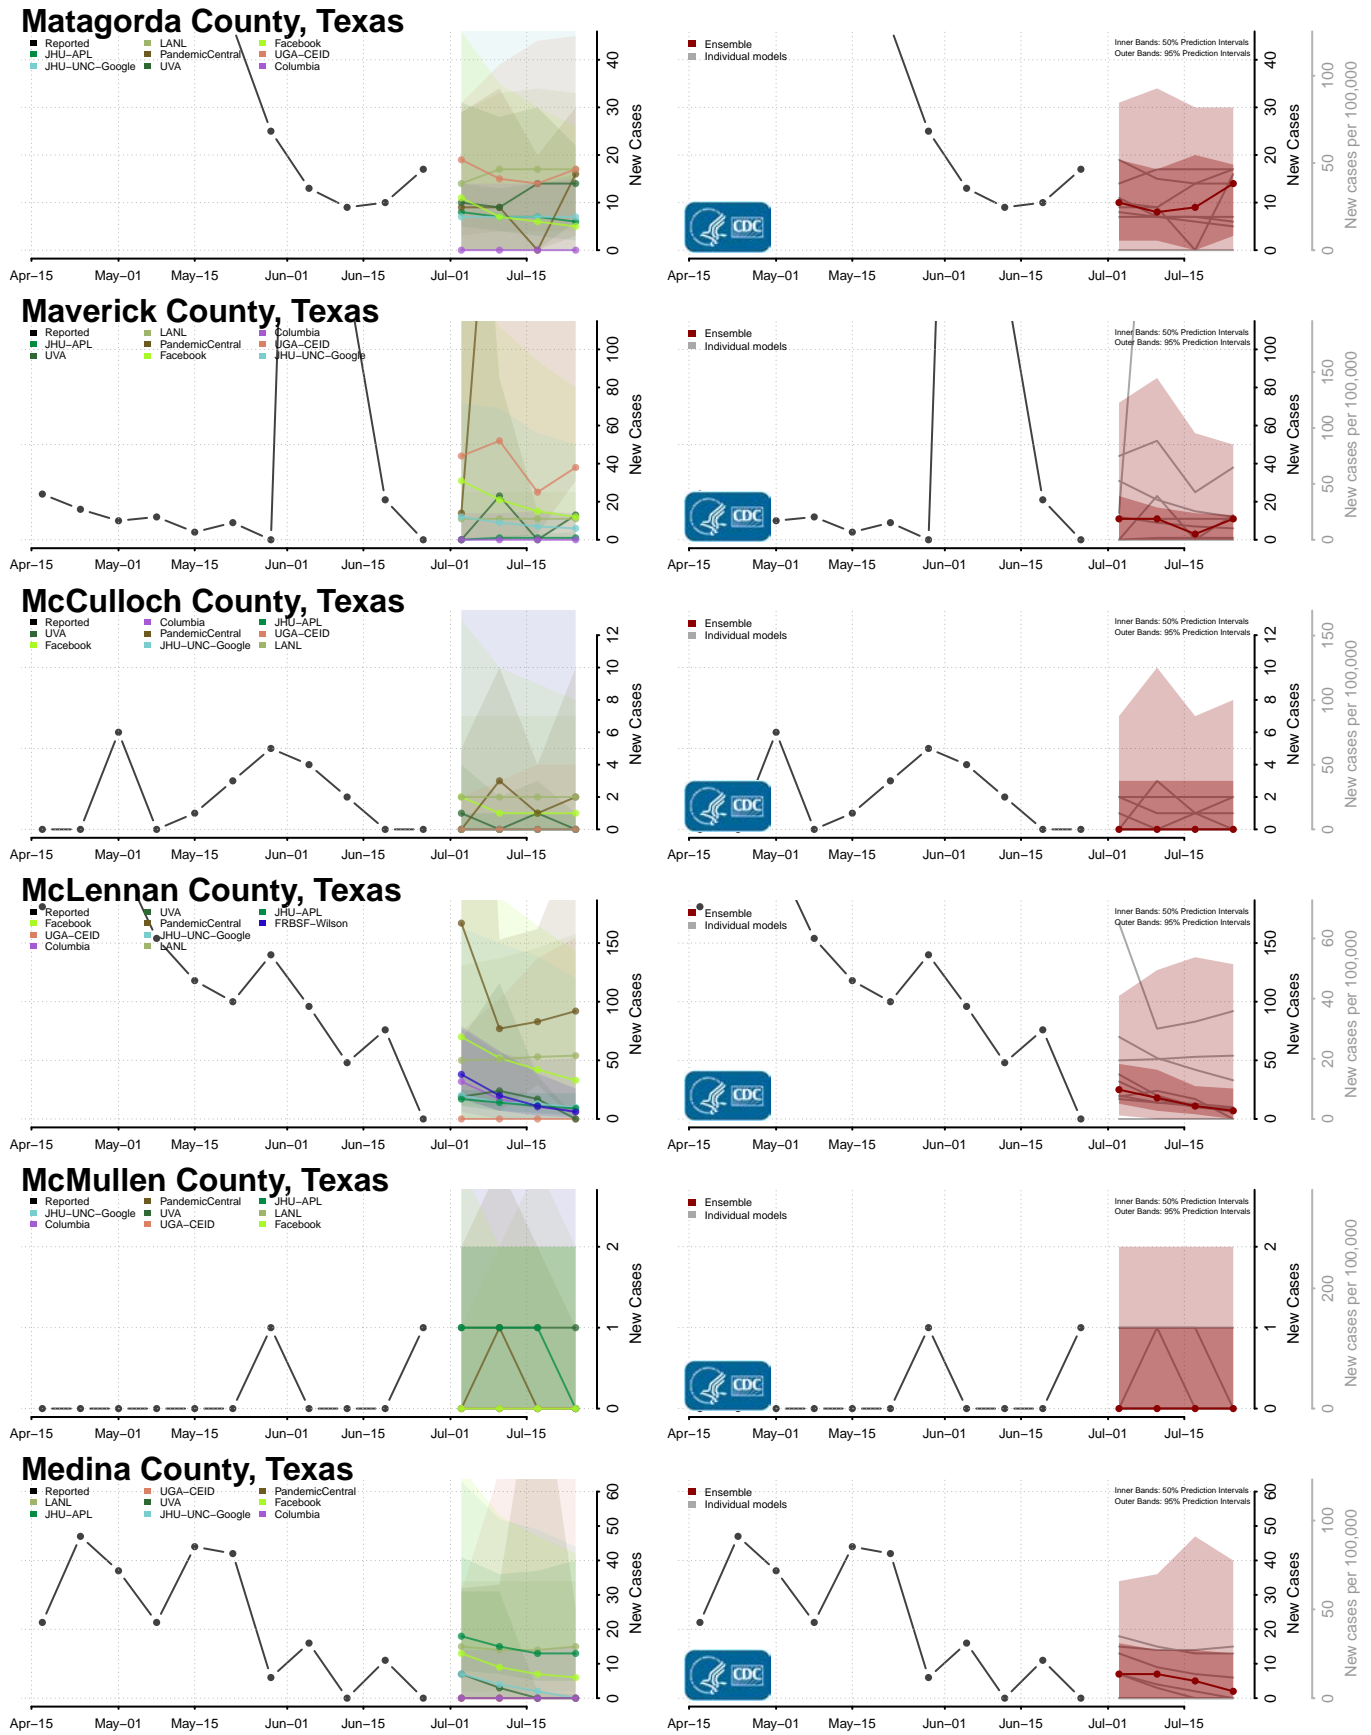

Leon County, Texas

Liberty County, Texas

Limestone County, Texas

Lipscomb County, Texas

Live Oak County, Texas

Llano County, Texas

Loving County, Texas

Menard County, Texas