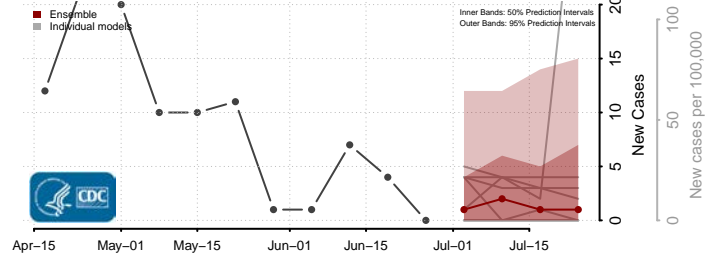

Benton County, Iowa

Black Hawk County, Iowa

Carroll County, Iowa

Cass County, Iowa

Cedar County, Iowa

Cerro Gordo County, Iowa

Cherokee County, Iowa

Chickasaw County, Iowa