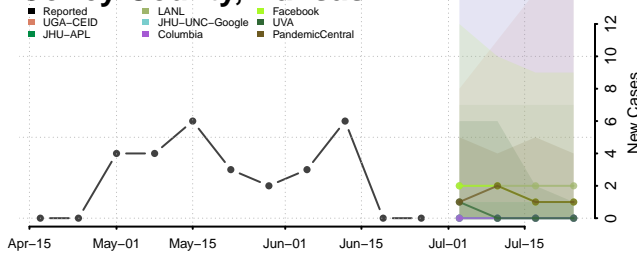

Chautauqua County, Kansas

Cherokee County, Kansas

Cheyenne County, Kansas

Clark County, Kansas

Clay County, Kansas

Cloud County, Kansas

Coffey County, Kansas

Comanche County, Kansas