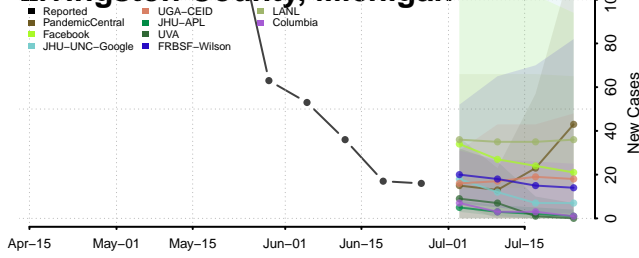

Kent County, Michigan

Keweenaw County, Michigan

Lake County, Michigan

Lapeer County, Michigan

Leelanau County, Michigan

Lenawee County, Michigan

Livingston County, Michigan

Luce County, Michigan