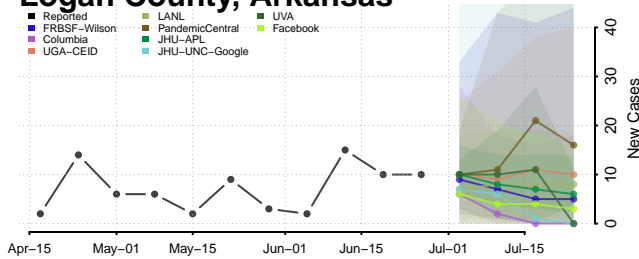

Logan County, Arkansas