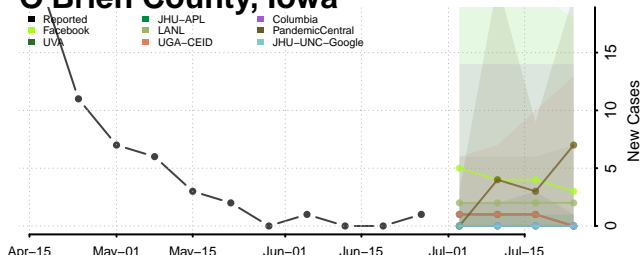

Mitchell County, Iowa

Monona County, Iowa

Monroe County, Iowa

Montgomery County, Iowa

Muscatine County, Iowa

O'Brien County, Iowa

Osceola County, Iowa

Page County, Iowa