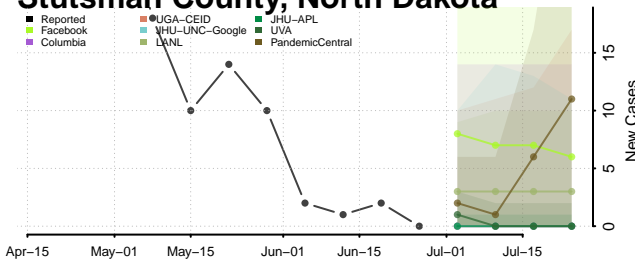

Towner County, North Dakota

Trail County, North Dakota

Walsh County, North Dakota

Ward County, North Dakota

Wells County, North Dakota

Williams County, North Dakota

Northern Mariana Islands

Ohio*