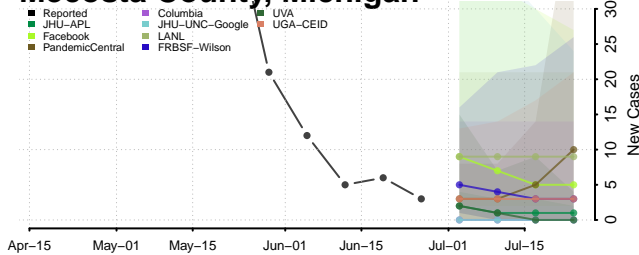

Mackinac County, Michigan

Macomb County, Michigan

Manistee County, Michigan

Marquette County, Michigan

Mason County, Michigan

Mecosta County, Michigan

Menominee County, Michigan

Midland County, Michigan