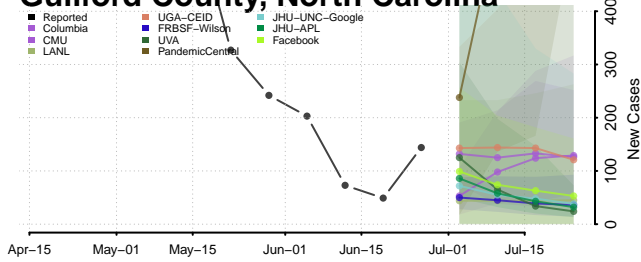

Guilford County, North Carolina