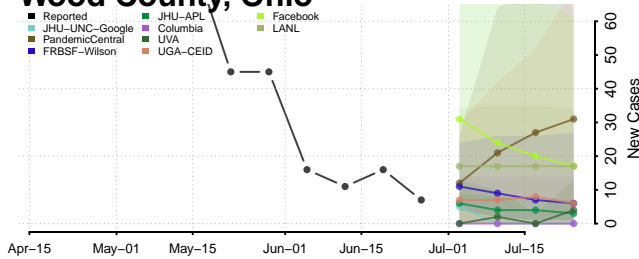

Van Wert County, Ohio

Vinton County, Ohio

Warren County, Ohio

Washington County, Ohio

Wayne County, Ohio

Williams County, Ohio

Wood County, Ohio

Wyandot County, Ohio