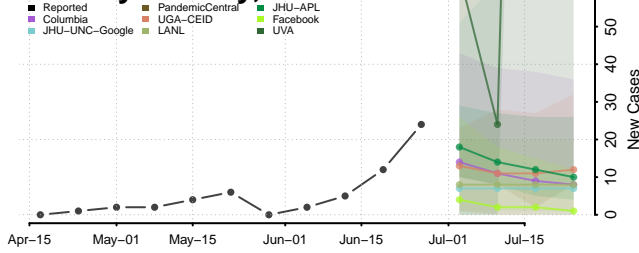

Hickory County, Missouri