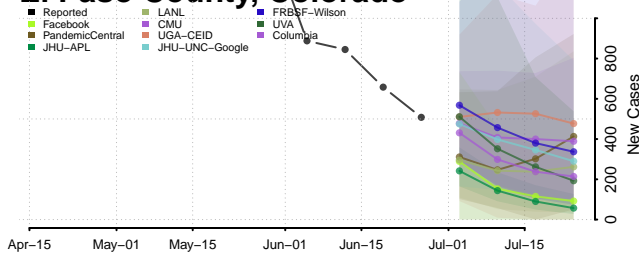

El Paso County, Colorado