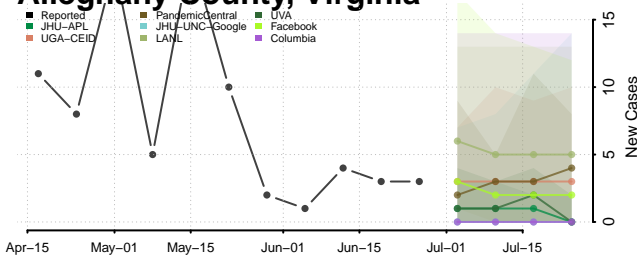

Alleghany County, Virginia