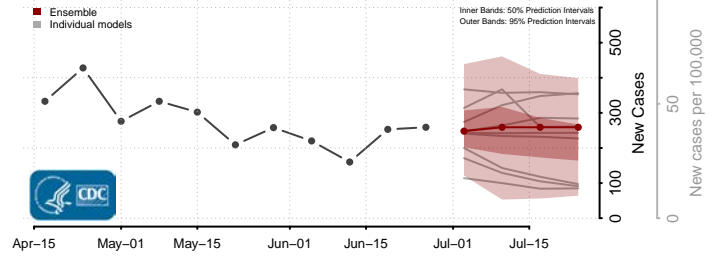

Tulsa County, Oklahoma