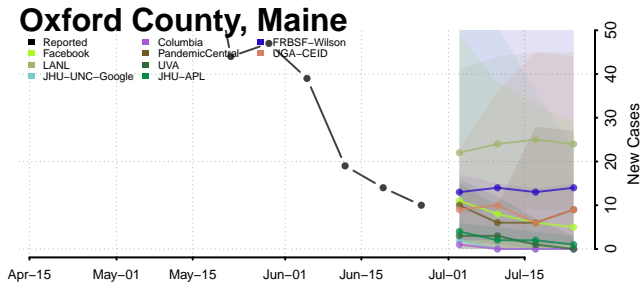

Vernon County, Louisiana

Washington County, Louisiana

Webster County, Louisiana

West Baton Rouge County, Louisiana

West Carroll County, Louisiana

West Feliciana County, Louisiana

Winn County, Louisiana

*New weekly cases may decrease in this location over the next four weeks. For these locations, the ensemble forecast indicates a probability of 0.75 or greater that fewer cases will be reported in week four of the forecast than in the last reported week.