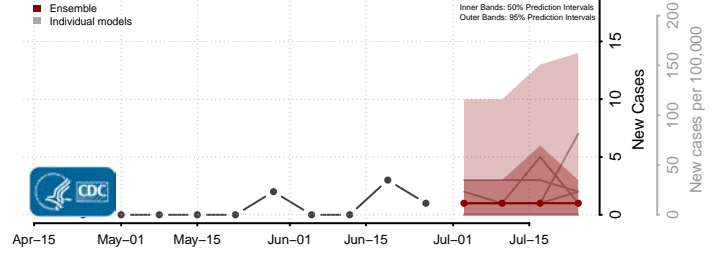

Chouteau County, Montana

Custer County, Montana

Daniels County, Montana

Dawson County, Montana

Deer Lodge County, Montana

Fallon County, Montana

Fergus County, Montana

Flathead County, Montana