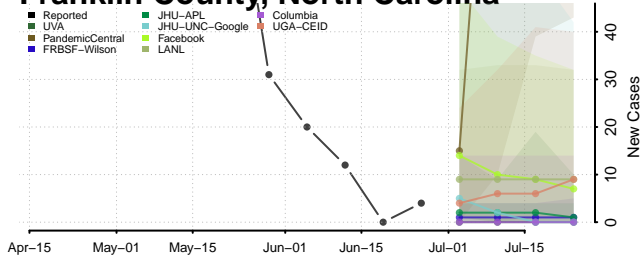

Durham County, North Carolina

Edgecombe County, North Carolina

Forsyth County, North Carolina

Franklin County, North Carolina

Gaston County, North Carolina

Gates County, North Carolina

Graham County, North Carolina