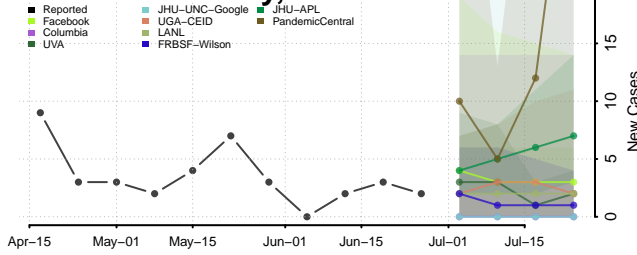

Logan County, Oklahoma

Love County, Oklahoma

Major County, Oklahoma

Marshall County, Oklahoma

Mayes County, Oklahoma

McClain County, Oklahoma

McCurtain County, Oklahoma

McIntosh County, Oklahoma