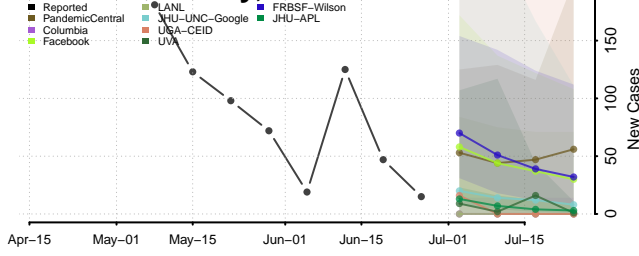

Sumner County, Tennessee