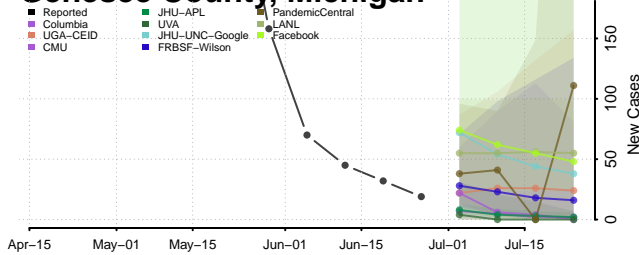

Genesee County, Michigan