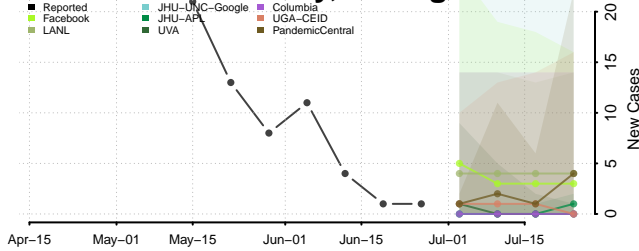

Ogemaw County, Michigan

Ontonagon County, Michigan

Osceola County, Michigan

Oscoda County, Michigan

Otsego County, Michigan

Ottawa County, Michigan

Presque Isle County, Michigan

Roscommon County, Michigan