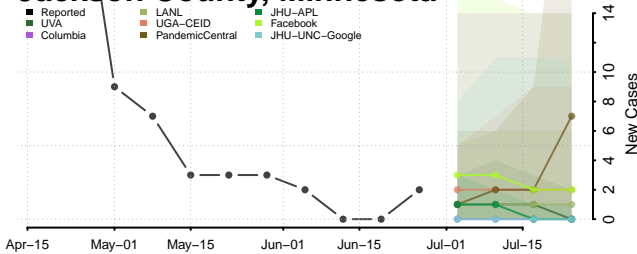

Dakota County, Minnesota

Dodge County, Minnesota

Hennepin County, Minnesota

Houston County, Minnesota

Hubbard County, Minnesota

Isanti County, Minnesota

Itasca County, Minnesota

Jackson County, Minnesota