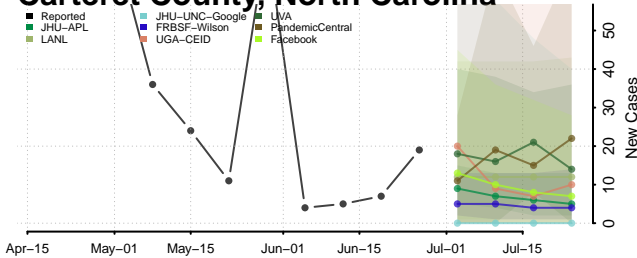

Carteret County, North Carolina