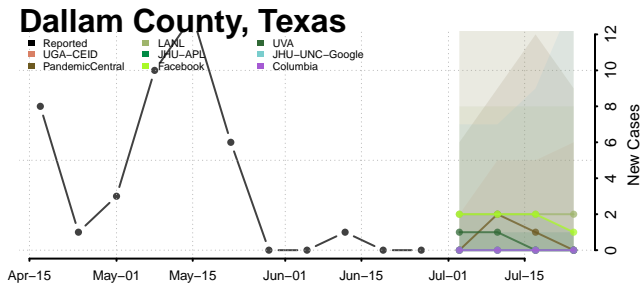

Cooke County, Texas

Coryell County, Texas

Cottle County, Texas

Crane County, Texas

Crockett County, Texas

Crosby County, Texas

Culberson County, Texas

Gillespie County, Texas