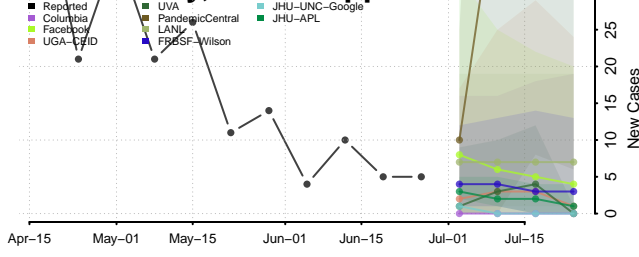

Oktibbeha County, Mississippi

Panola County, Mississippi

Pearl River County, Mississippi

Perry County, Mississippi

Pike County, Mississippi

Pontotoc County, Mississippi

Prentiss County, Mississippi

Quitman County, Mississippi