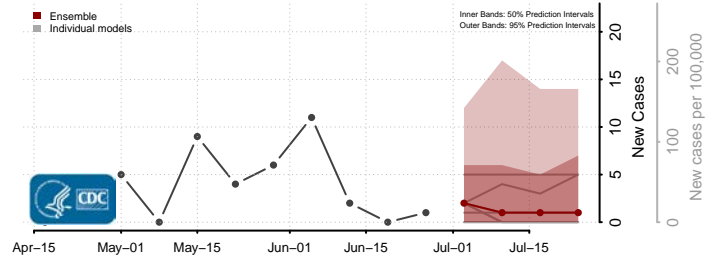

Natchitoches County, Louisiana

Orleans County, Louisiana

Ouachita County, Louisiana

Plaquemines County, Louisiana

Pointe Coupee County, Louisiana

Rapides County, Louisiana

Red River County, Louisiana

Richland County, Louisiana