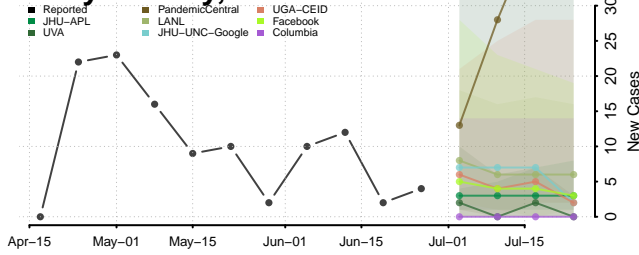

Perry County, Missouri