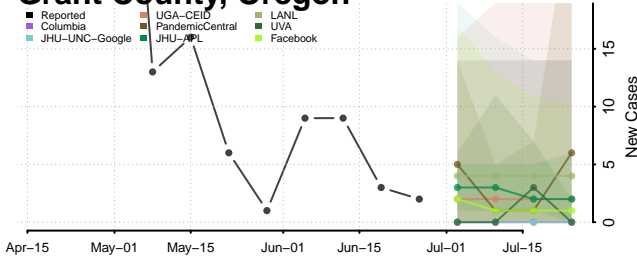

Grant County, Oregon