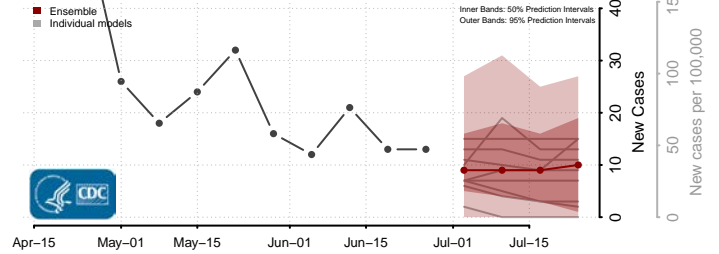

Clark County, Idaho

Clearwater County, Idaho

Custer County, Idaho

Elmore County, Idaho

Jerome County, Idaho

Kootenai County, Idaho

Latah County, Idaho

Lemhi County, Idaho