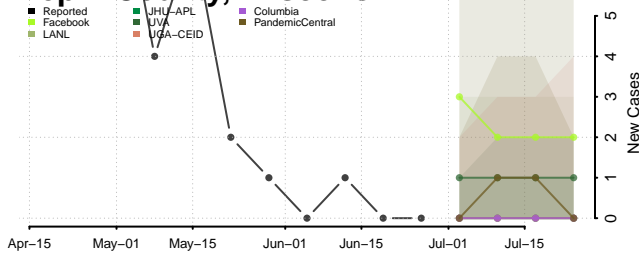

Milwaukee County, Wisconsin

Monroe County, Wisconsin

Oconto County, Wisconsin

Oneida County, Wisconsin

Outagamie County, Wisconsin

Ozaukee County, Wisconsin

Pepin County, Wisconsin

Pierce County, Wisconsin