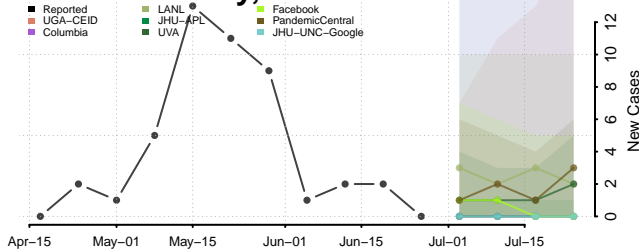

Costilla County, Colorado