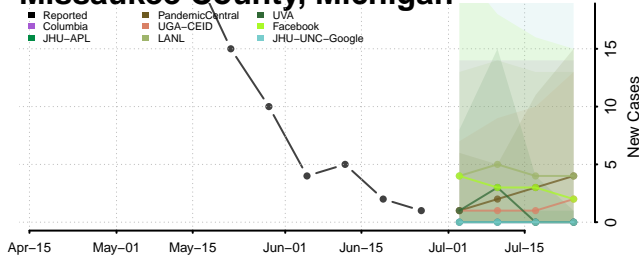

Missaukee County, Michigan