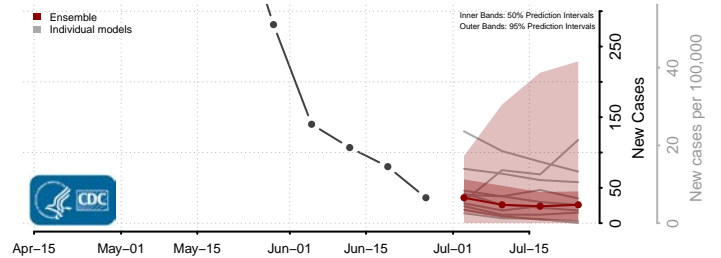

Pipestone County, Minnesota

Polk County, Minnesota

Pope County, Minnesota

Ramsey County, Minnesota

Scott County, Minnesota

Sherburne County, Minnesota

Sibley County, Minnesota

St. Louis County, Minnesota