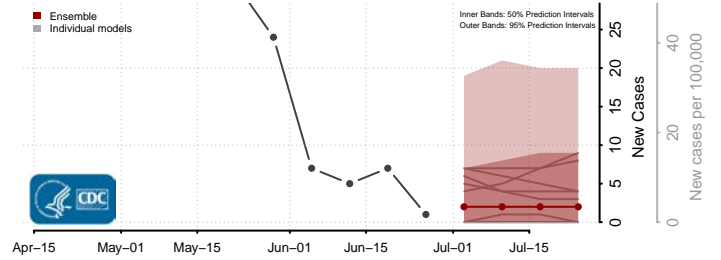

Rutland County, Vermont