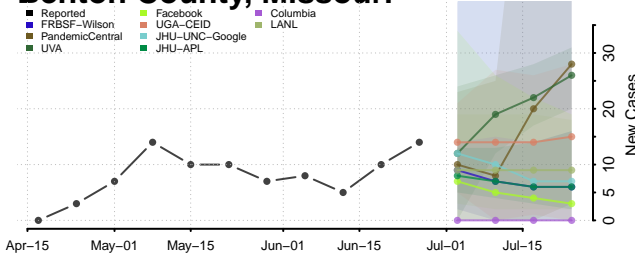

Benton County, Missouri