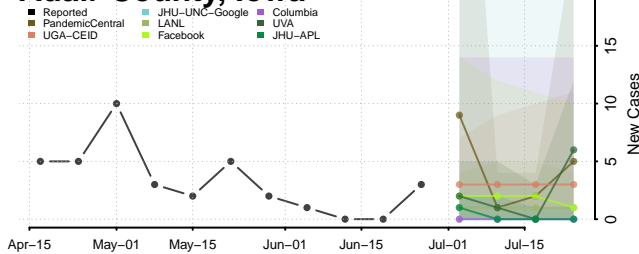

Adair County, Iowa