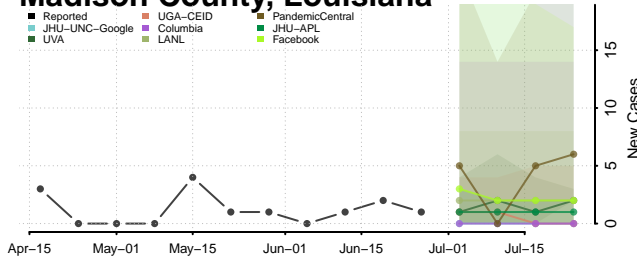

Jefferson Davis County, Louisiana

Lafayette County, Louisiana

Lafourche County, Louisiana

LaSalle County, Louisiana

Lincoln County, Louisiana

Livingston County, Louisiana

Madison County, Louisiana

Morehouse County, Louisiana