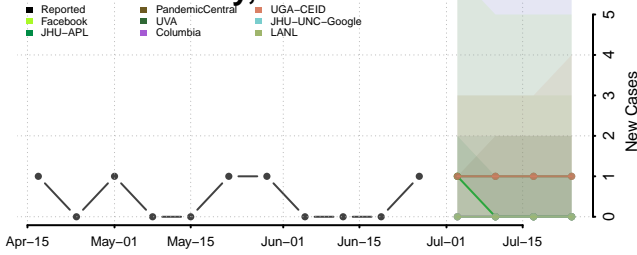

Johnson County, Kansas

Kearyn County, Kansas

Kingman County, Kansas

Kiowa County, Kansas

Labette County, Kansas

Lane County, Kansas

Leavenworth County, Kansas

Lincoln County, Kansas