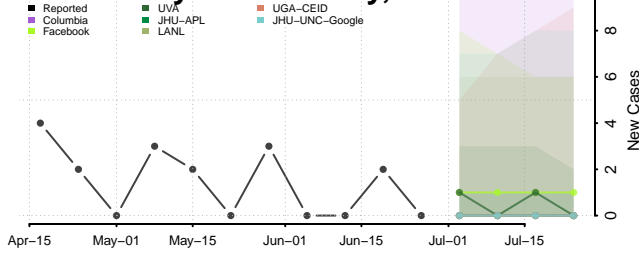

Yukon-Koyukuk County, Alaska