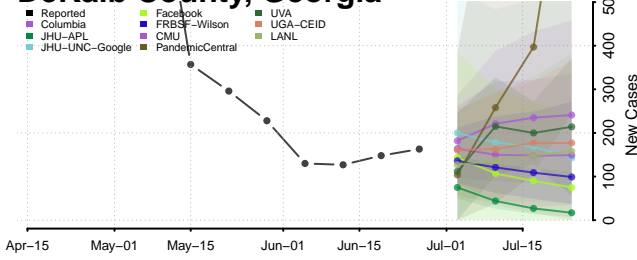

DeKalb County, Georgia