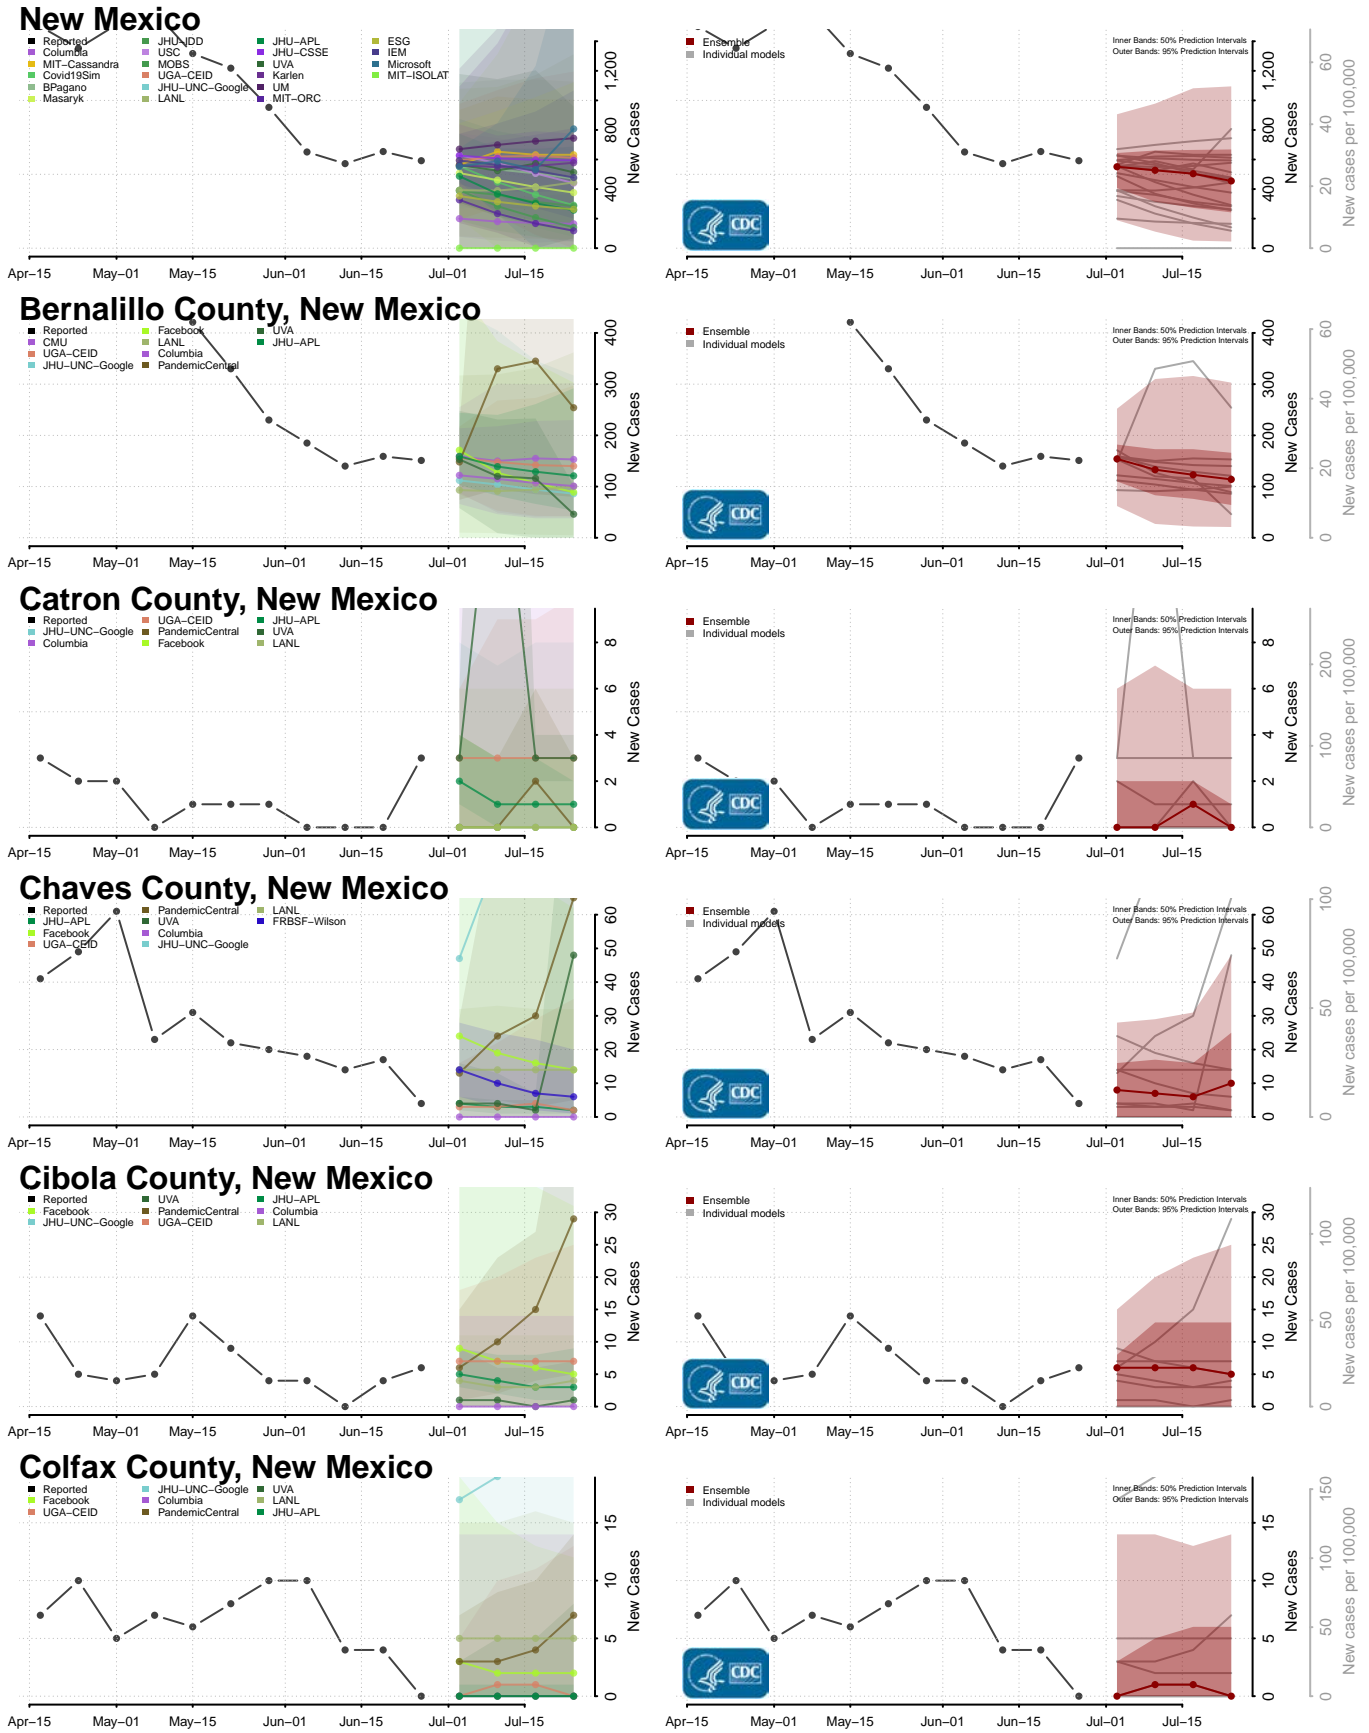

Essex County, New Jersey

Gloucester County, New Jersey

Hudson County, New Jersey

Curry County, New Mexico

De Baca County, New Mexico

Dona Ana County, New Mexico

Eddy County, New Mexico

Grant County, New Mexico