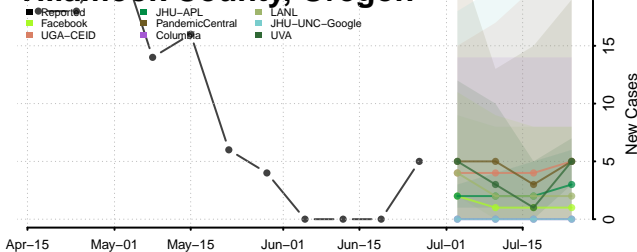

Multnomah County, Oregon

Polk County, Oregon

Sherman County, Oregon

Tillamook County, Oregon

Umatilla County, Oregon

Union County, Oregon

Wallowa County, Oregon

Wasco County, Oregon