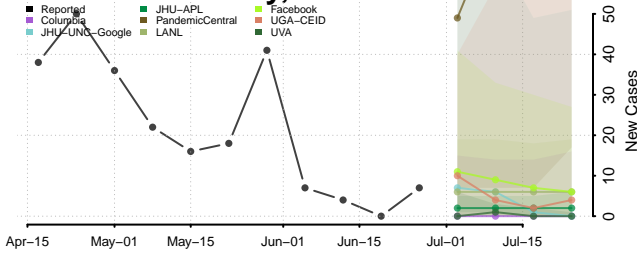

McDowell County, North Carolina