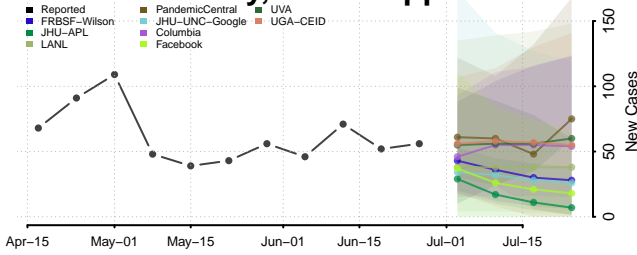

Jackson County, Mississippi