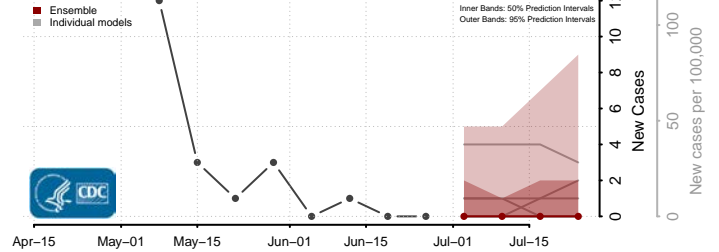

Walsh County, North Dakota