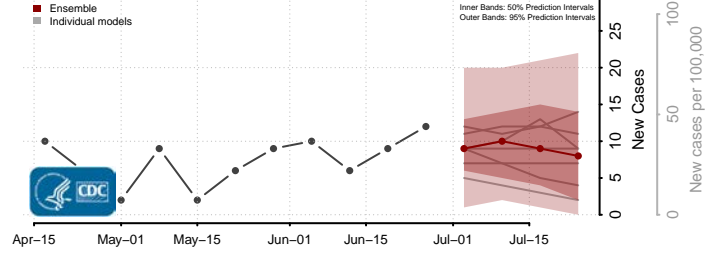

San Miguel County, New Mexico