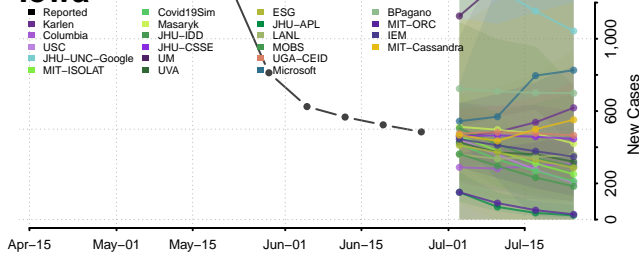

Wayne County, Indiana

Wells County, Indiana

White County, Indiana

Whitley County, Indiana

Iowa

Adair County, Iowa