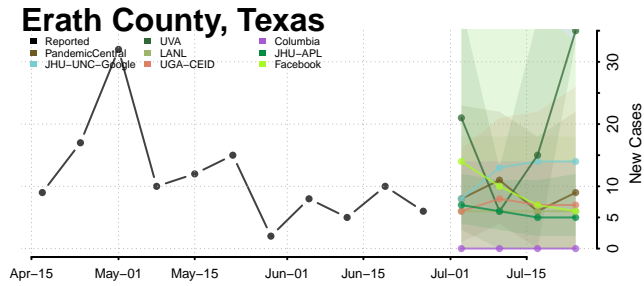

Cooke County, Texas

Coryell County, Texas

Cottle County, Texas

Crane County, Texas

Crockett County, Texas

Crosby County, Texas

Culberson County, Texas

Gillespie County, Texas