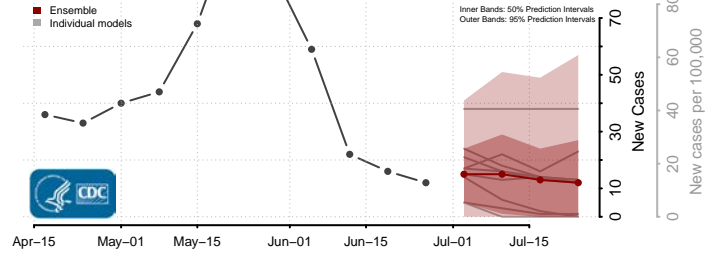

Campbell County, Kentucky