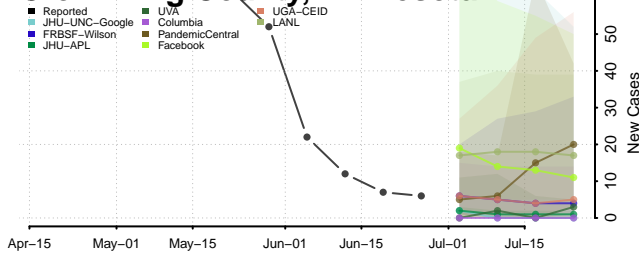

Dakota County, Minnesota

Dodge County, Minnesota

Hennepin County, Minnesota

Houston County, Minnesota

Hubbard County, Minnesota

Isanti County, Minnesota

Itasca County, Minnesota

Jackson County, Minnesota