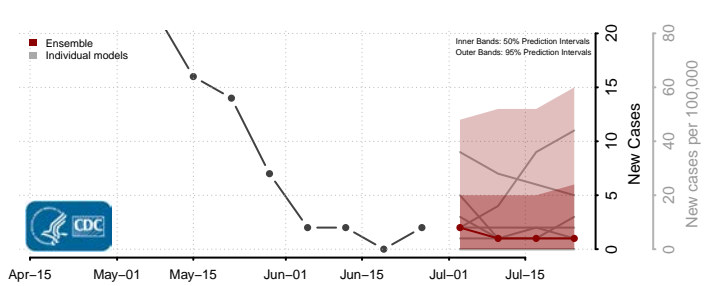

Washtenaw County, Michigan

Wayne County, Michigan

Wexford County, Michigan

Minnesota

Aitkin County, Minnesota

Anoka County, Minnesota

Carlton County, Minnesota

Carver County, Minnesota