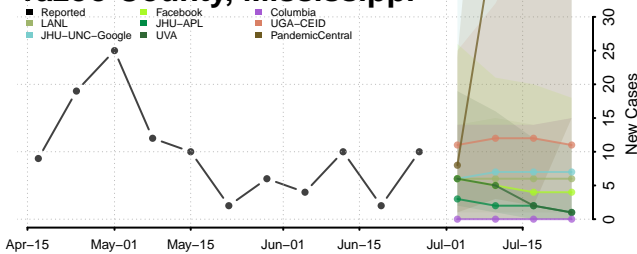

Yazoo County, Mississippi