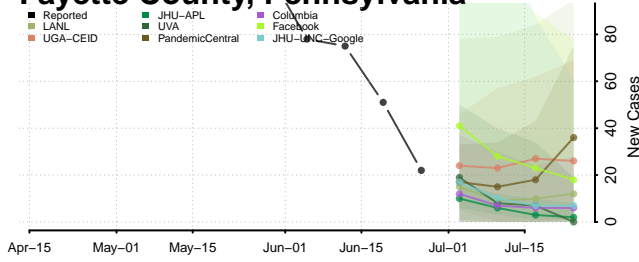

Forest County, Pennsylvania

Franklin County, Pennsylvania

Lackawanna County, Pennsylvania

Lancaster County, Pennsylvania

Lawrence County, Pennsylvania

Lebanon County, Pennsylvania

Lehigh County, Pennsylvania