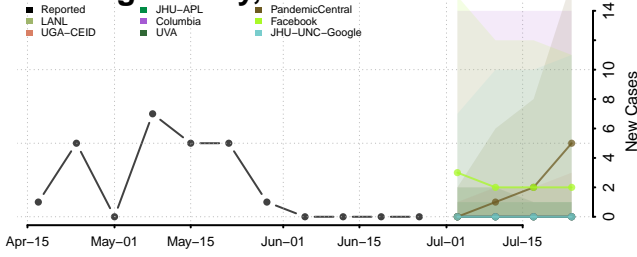

Cheyenne County, Nebraska

Clay County, Nebraska

Colfax County, Nebraska

Cuming County, Nebraska

Custer County, Nebraska

Dakota County, Nebraska

Dawes County, Nebraska

Dawson County, Nebraska