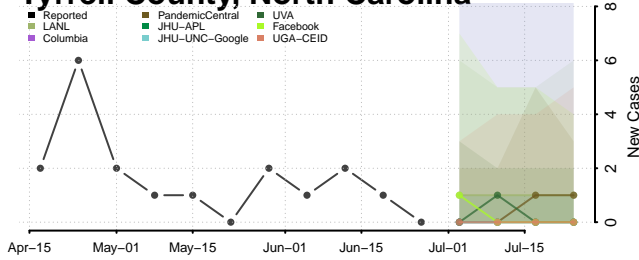

Tyrrell County, North Carolina