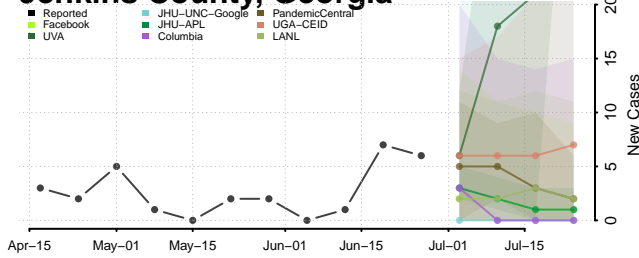

Jenkins County, Georgia