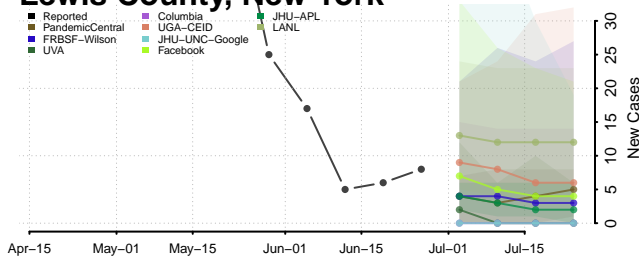

Fulton County, New York

Genesee County, New York

Greene County, New York

Hamilton County, New York

Herkimer County, New York

Jefferson County, New York

Kings County, New York

Lewis County, New York