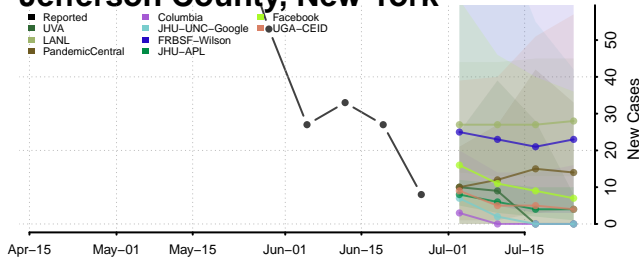

Fulton County, New York

Genesee County, New York

Greene County, New York

Hamilton County, New York

Herkimer County, New York

Jefferson County, New York

Kings County, New York

Lewis County, New York