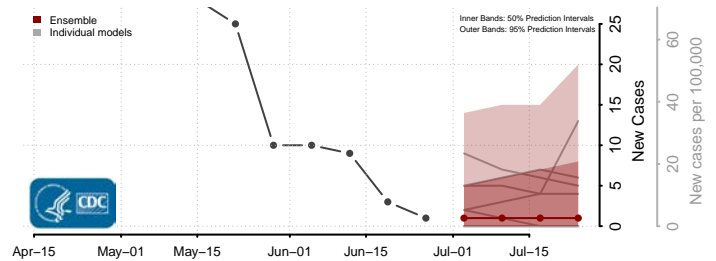

Clarion County, Pennsylvania