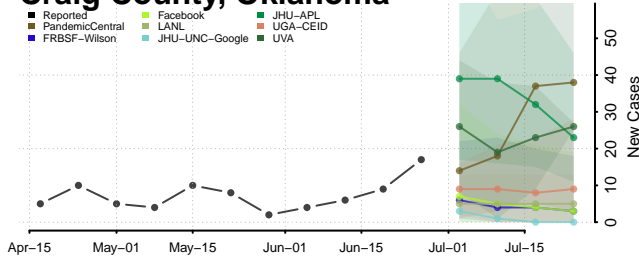

Cleveland County, Oklahoma

Coal County, Oklahoma

Comanche County, Oklahoma

Cotton County, Oklahoma

Craig County, Oklahoma

Creek County, Oklahoma

Custer County, Oklahoma

Delaware County, Oklahoma