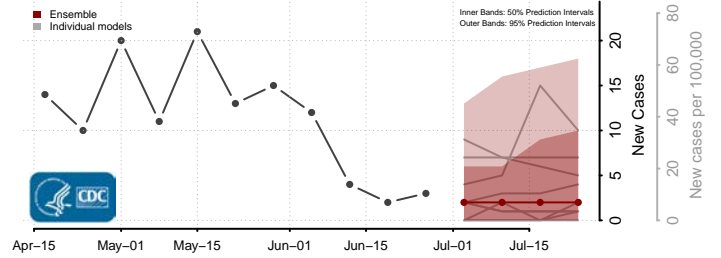

Tate County, Mississippi

Tippah County, Mississippi

Tishomingo County, Mississippi

Tunica County, Mississippi

Union County, Mississippi

Walthall County, Mississippi

Warren County, Mississippi

Washington County, Mississippi