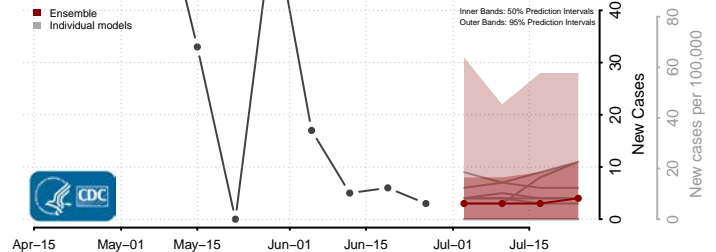

Bristol County, Rhode Island

*New weekly cases may decrease in this location over the next four weeks. For these locations, the ensemble forecast indicates a probability of 0.75 or greater that fewer cases will be reported in week four of the forecast than in the last reported week.