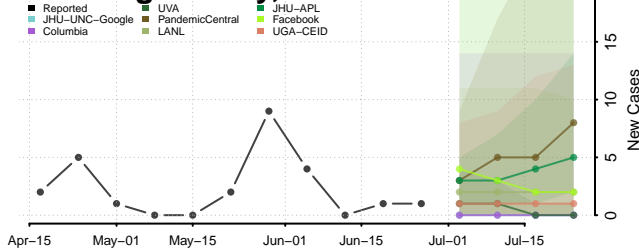

Pershing County, Nevada