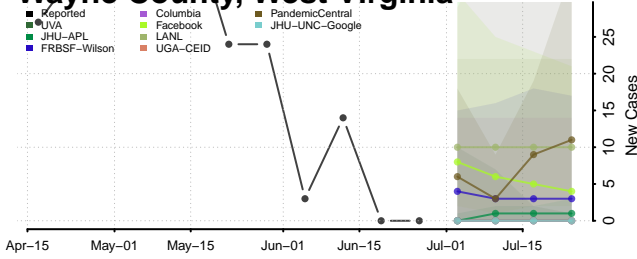

Wayne County, West Virginia