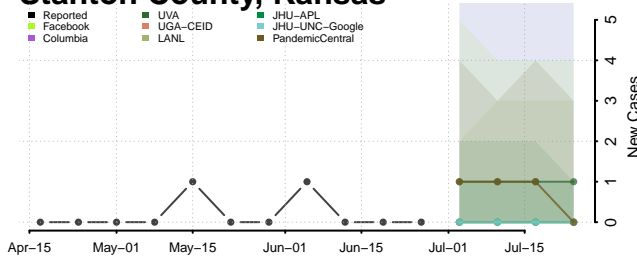

Stanton County, Kansas