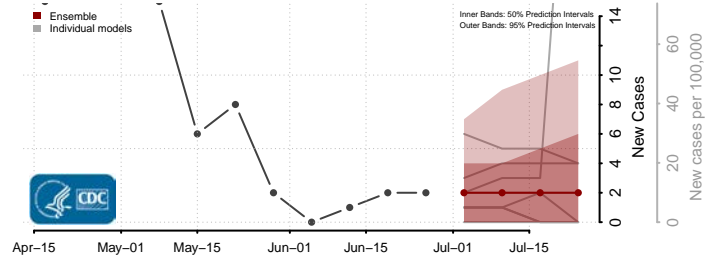

Benton County, Iowa

Black Hawk County, Iowa

Carroll County, Iowa

Cass County, Iowa

Cedar County, Iowa

Cerro Gordo County, Iowa

Cherokee County, Iowa

Chickasaw County, Iowa