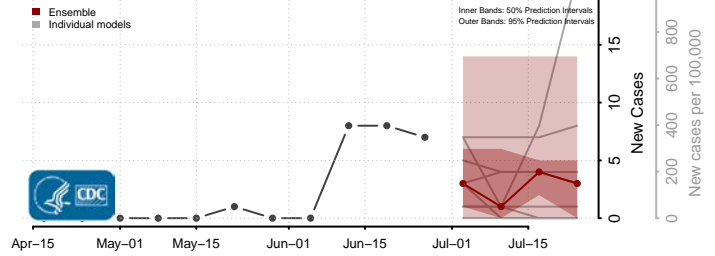

Worth County, Missouri