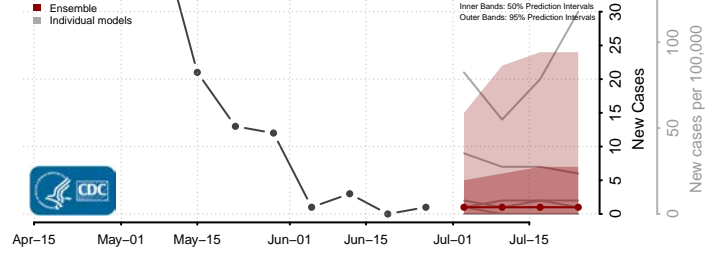

Lake of the Woods County, Minnesota

Le Sueur County, Minnesota

Lincoln County, Minnesota

Lyon County, Minnesota

Mahnomen County, Minnesota

Marshall County, Minnesota

Pennington County, Minnesota

Pine County, Minnesota