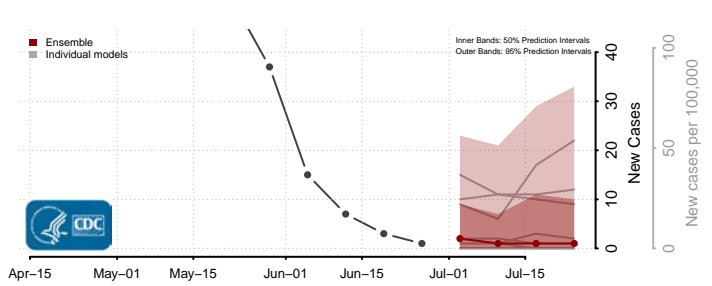

Washtenaw County, Michigan

Wayne County, Michigan

Wexford County, Michigan

Minnesota

Aitkin County, Minnesota

Anoka County, Minnesota

Carlton County, Minnesota

Carver County, Minnesota