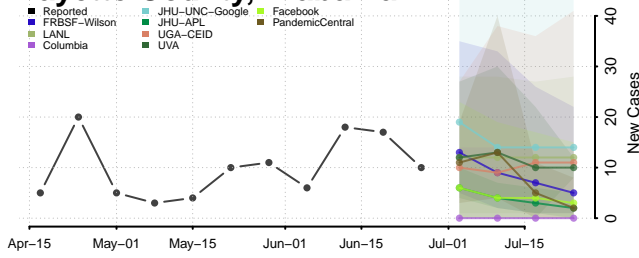

Crenshaw County, Alabama

Cullman County, Alabama

Fayette County, Alabama

Franklin County, Alabama

Geneva County, Alabama

Greene County, Alabama

Hale County, Alabama

Henry County, Alabama

Houston County, Alabama

Jackson County, Alabama

Jefferson County, Alabama

Lamar County, Alabama

Lauderdale County, Alabama

Lawrence County, Alabama

Lee County, Alabama

Limestone County, Alabama