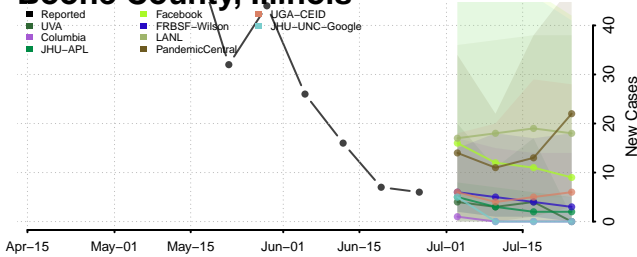

Lewis County, Idaho

Lincoln County, Idaho

Illinois

Adams County, Illinois

Alexander County, Illinois

Bond County, Illinois

Boone County, Illinois

Brown County, Illinois