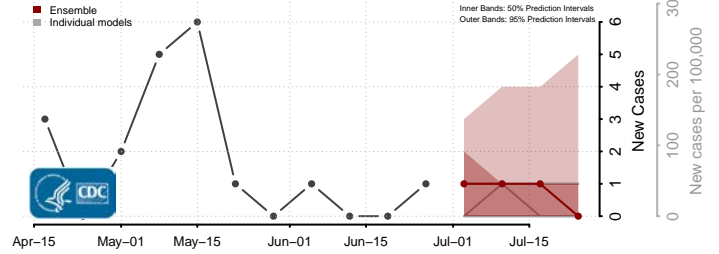

Towner County, North Dakota