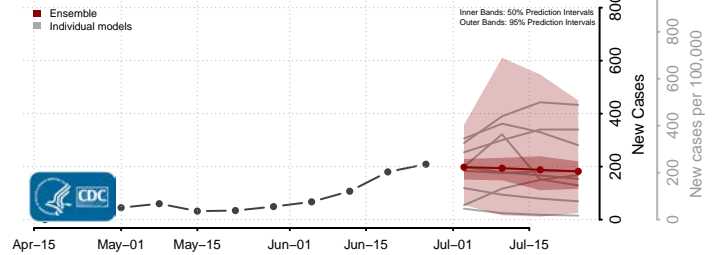

Christian County, Missouri