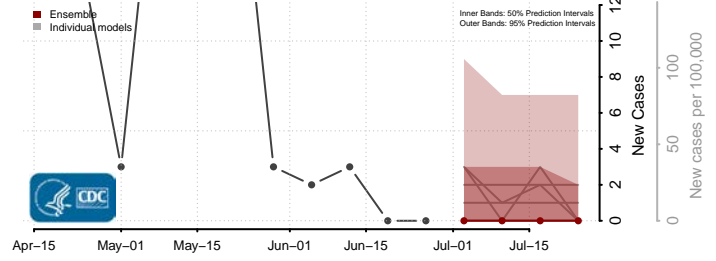

Clay County, West Virginia