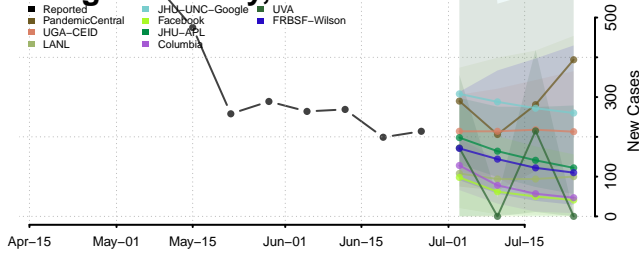

Douglas County, Colorado