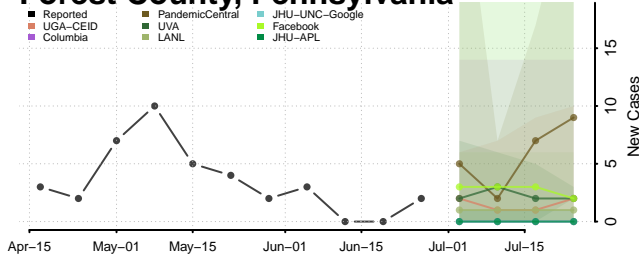

Forest County, Pennsylvania

Franklin County, Pennsylvania

Lackawanna County, Pennsylvania

Lancaster County, Pennsylvania

Lawrence County, Pennsylvania

Lebanon County, Pennsylvania

Lehigh County, Pennsylvania