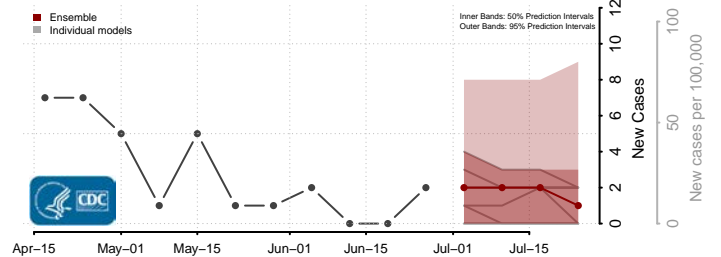

Benton County, Iowa

Black Hawk County, Iowa

Carroll County, Iowa

Cass County, Iowa

Cedar County, Iowa

Cerro Gordo County, Iowa

Cherokee County, Iowa

Chickasaw County, Iowa