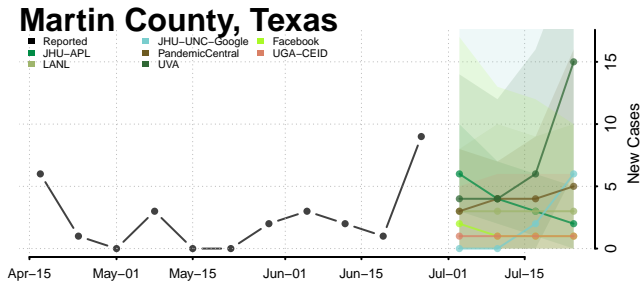

Leon County, Texas

Liberty County, Texas

Limestone County, Texas

Lipscomb County, Texas

Live Oak County, Texas

Llano County, Texas

Loving County, Texas

Menard County, Texas