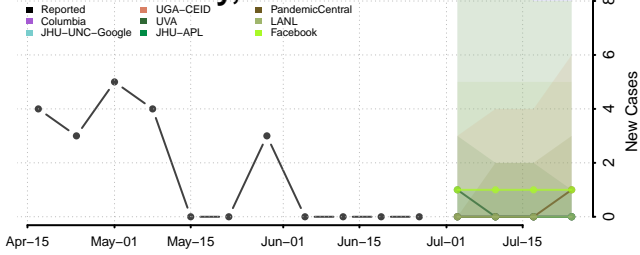

Logan County, Nebraska

Loup County, Nebraska

Madison County, Nebraska

McPherson County, Nebraska

Merrick County, Nebraska

Morrill County, Nebraska

Nance County, Nebraska

Nemaha County, Nebraska