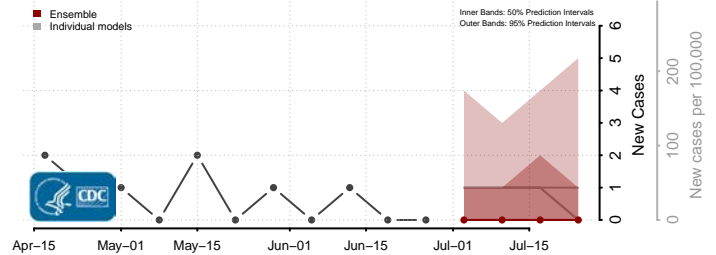

Deuel County, South Dakota

Dewey County, South Dakota

Douglas County, South Dakota

Edmunds County, South Dakota

Fall River County, South Dakota

Faulk County, South Dakota

Grant County, South Dakota

Gregory County, South Dakota