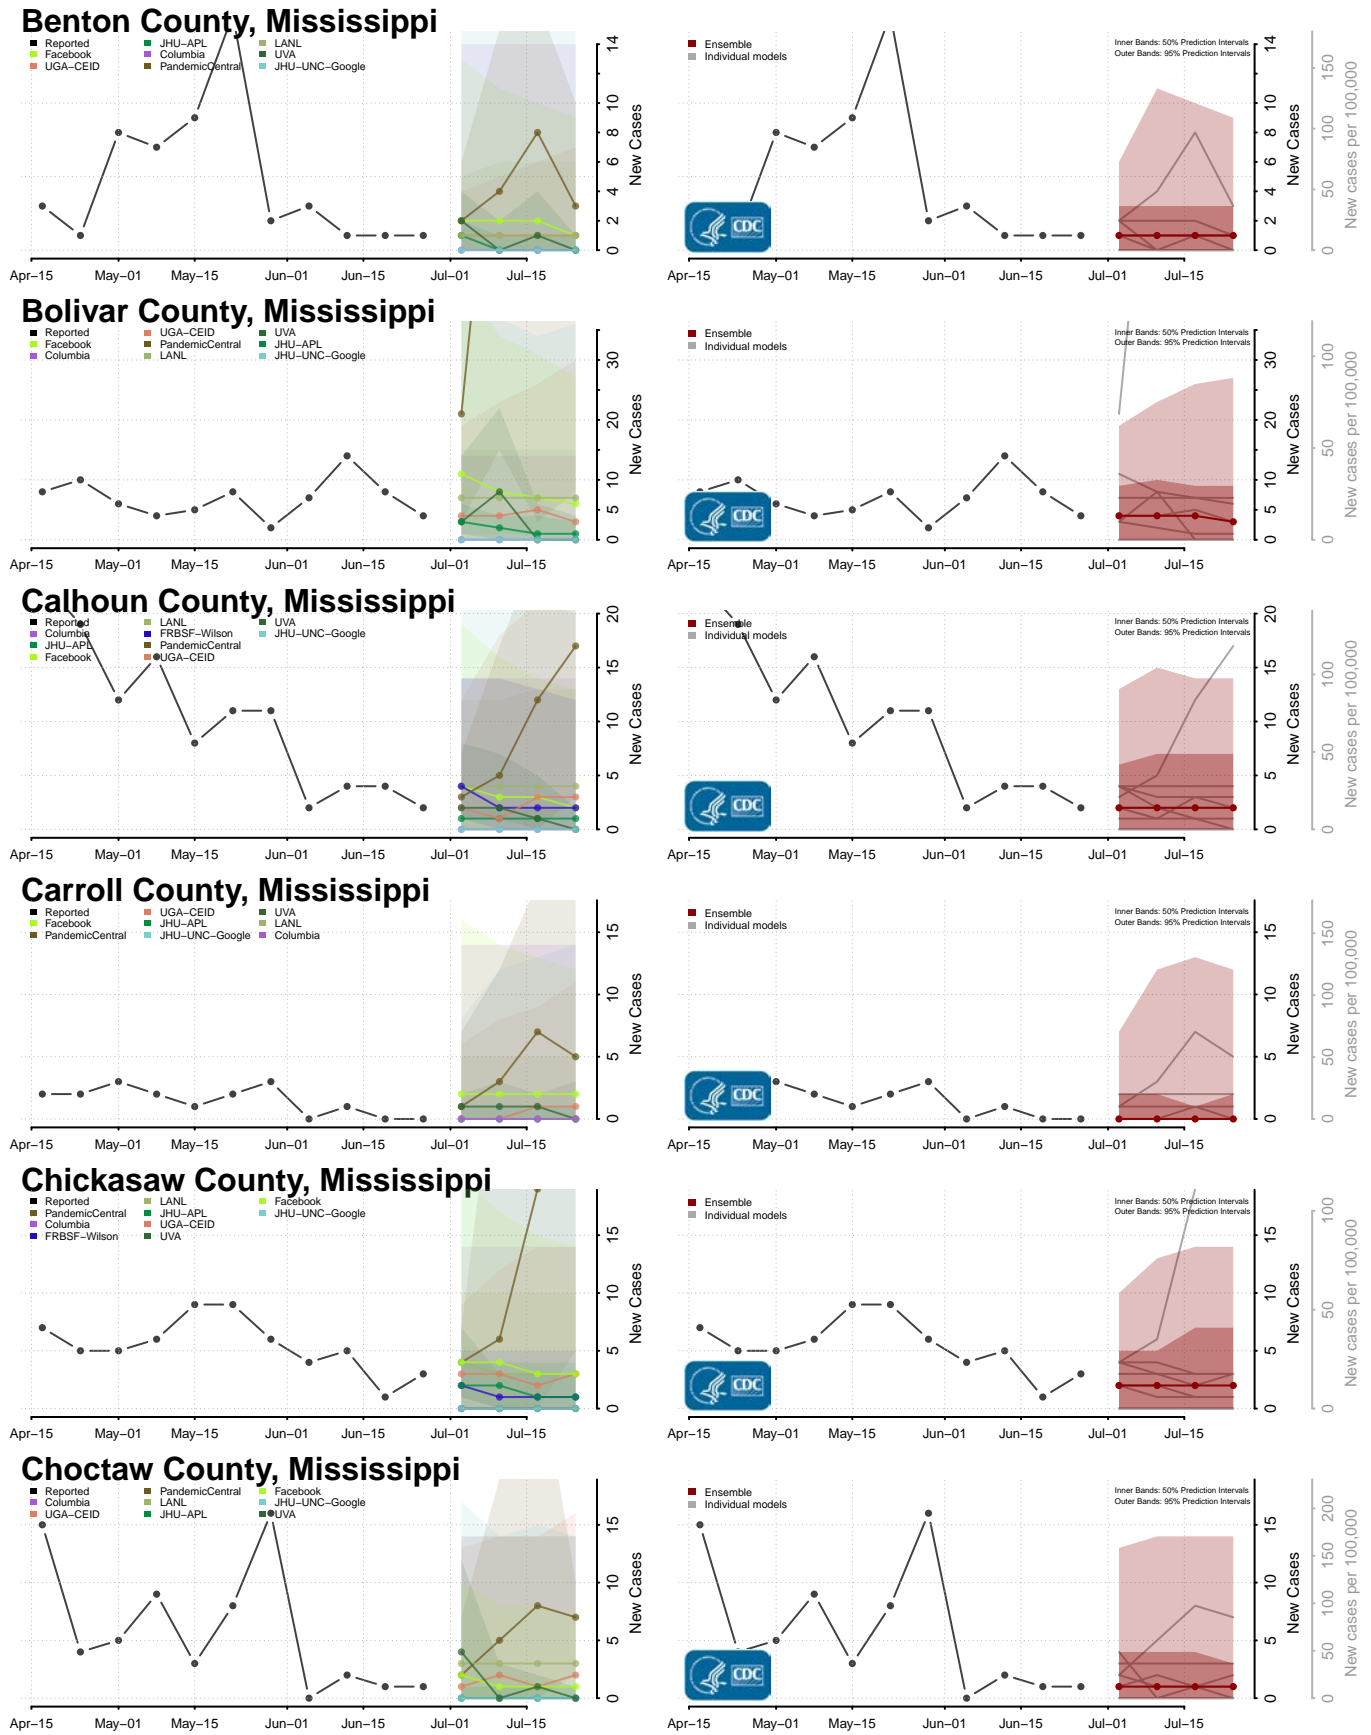

Adams County, Mississippi

Alcorn County, Mississippi

Amite County, Mississippi

Attala County, Mississippi

Claiborne County, Mississippi

Clarke County, Mississippi

Clay County, Mississippi

Coahoma County, Mississippi