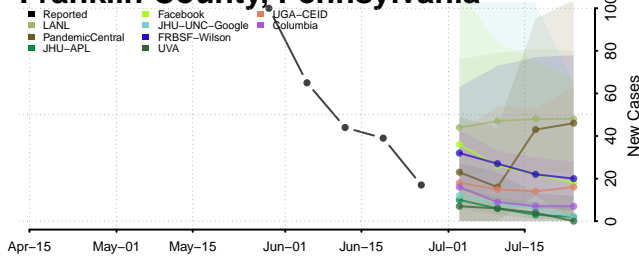

Forest County, Pennsylvania

Franklin County, Pennsylvania

Lackawanna County, Pennsylvania

Lancaster County, Pennsylvania

Lawrence County, Pennsylvania

Lebanon County, Pennsylvania

Lehigh County, Pennsylvania