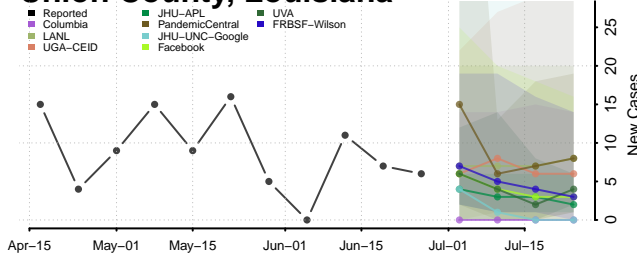

St. Martin County, Louisiana

St. Mary County, Louisiana

St. Tammany County, Louisiana

Tangipahoa County, Louisiana

Tensas County, Louisiana

Terrebonne County, Louisiana

Union County, Louisiana

Vermilion County, Louisiana