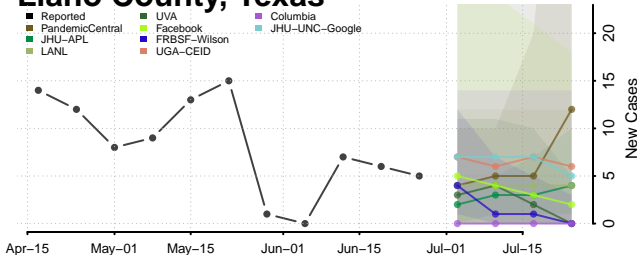

Leon County, Texas

Liberty County, Texas

Limestone County, Texas

Lipscomb County, Texas

Live Oak County, Texas

Llano County, Texas

Loving County, Texas

Menard County, Texas