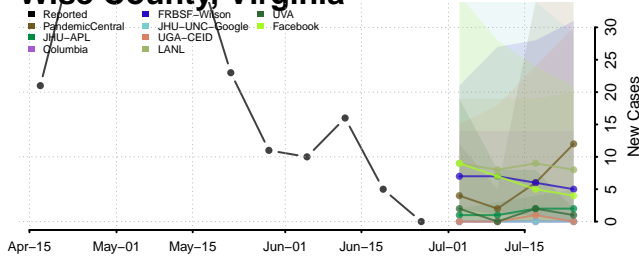

Warren County, Virginia

Washington County, Virginia

Waynesboro County, Virginia

Westmoreland County, Virginia

Williamsburg County, Virginia

Winchester County, Virginia

Wise County, Virginia

Wythe County, Virginia