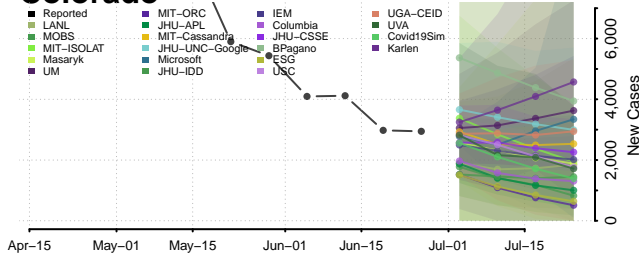

Yuba County, California

Colorado*

Adams County, Colorado

Alamosa County, Colorado

Arapahoe County, Colorado

Archuleta County, Colorado

*New weekly cases may decrease in this location over the next four weeks. For these locations, the ensemble forecast indicates a probability of 0.75 or greater that fewer cases will be reported in week four of the forecast than in the last reported week.