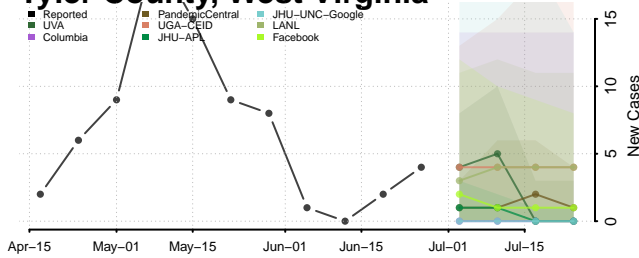

Tyler County, West Virginia