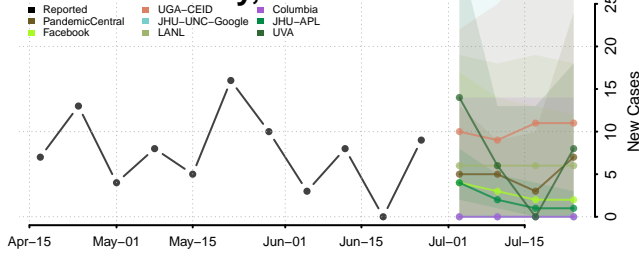

Stewart County, Tennessee