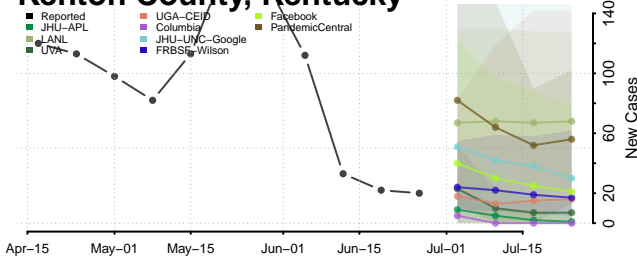

Jefferson County, Kentucky

Jessamine County, Kentucky

Johnson County, Kentucky

Kenton County, Kentucky

Mercer County, Kentucky

Metcalfe County, Kentucky

Monroe County, Kentucky

Montgomery County, Kentucky