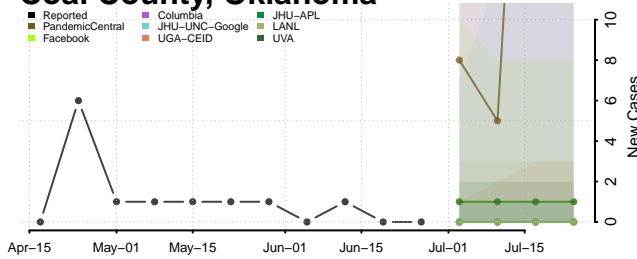

Coal County, Oklahoma