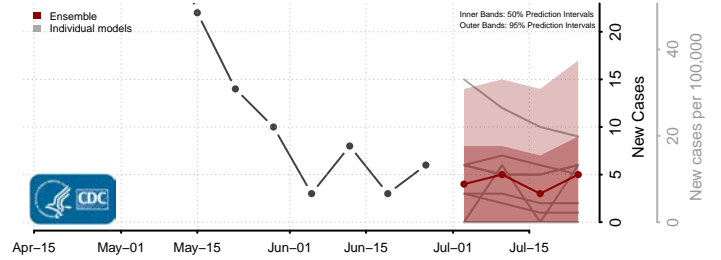

Dunn County, Wisconsin