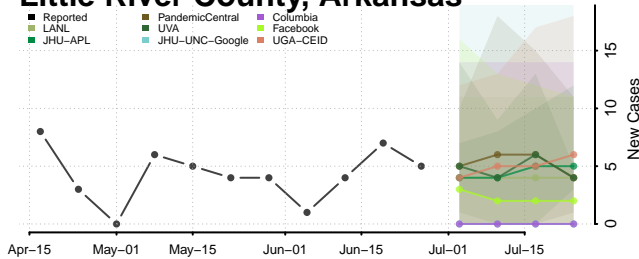

Greene County, Arkansas

Hempstead County, Arkansas

Hot Spring County, Arkansas

Howard County, Arkansas

Lawrence County, Arkansas

Lee County, Arkansas

Lincoln County, Arkansas

Little River County, Arkansas