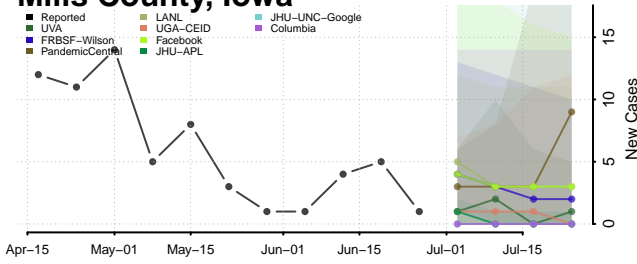

Louisa County, Iowa

Lucas County, Iowa

Lyon County, Iowa

Madison County, Iowa

Mahaska County, Iowa

Marion County, Iowa

Marshall County, Iowa

Mills County, Iowa