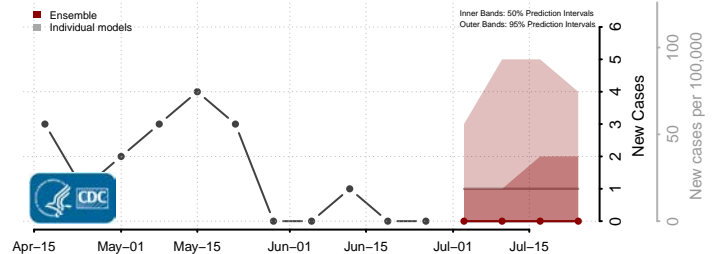

Lincoln County, Idaho