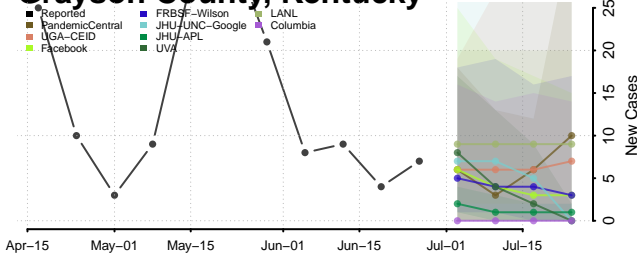

Fayette County, Kentucky

Fleming County, Kentucky

Graves County, Kentucky

Grayson County, Kentucky

Green County, Kentucky

Greenup County, Kentucky

Hancock County, Kentucky

Hardin County, Kentucky