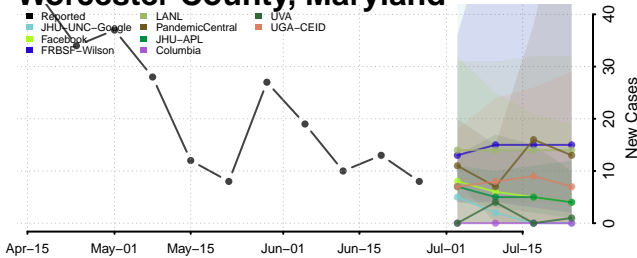

*New weekly cases may decrease in this location over the next four weeks. For these locations, the ensemble forecast indicates a probability of 0.75 or greater that fewer cases will be reported in week four of the forecast than in the last reported week.