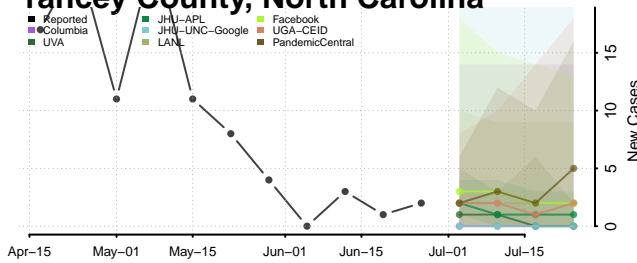

Washington County, North Carolina

Watauga County, North Carolina

Wayne County, North Carolina

Wilkes County, North Carolina

Wilson County, North Carolina

Yadkin County, North Carolina

Yancey County, North Carolina