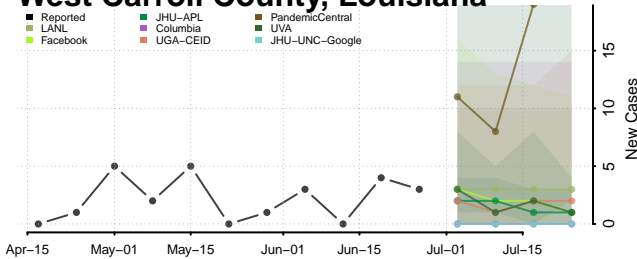

Vernon County, Louisiana

Washington County, Louisiana

Webster County, Louisiana

West Baton Rouge County, Louisiana

West Carroll County, Louisiana

West Feliciana County, Louisiana

Winn County, Louisiana

*New weekly cases may decrease in this location over the next four weeks. For these locations, the ensemble forecast indicates a probability of 0.75 or greater that fewer cases will be reported in week four of the forecast than in the last reported week.