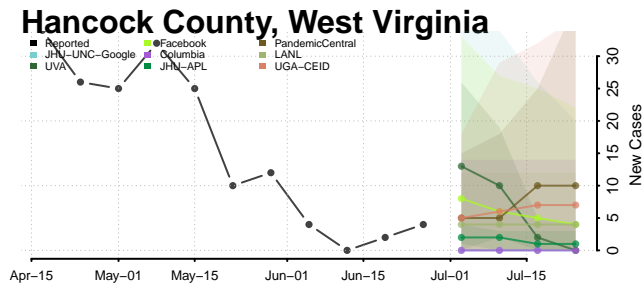

Calhoun County, West Virginia

Clay County, West Virginia

Doddridge County, West Virginia

Fayette County, West Virginia

Gilmer County, West Virginia

Grant County, West Virginia

Marshall County, West Virginia