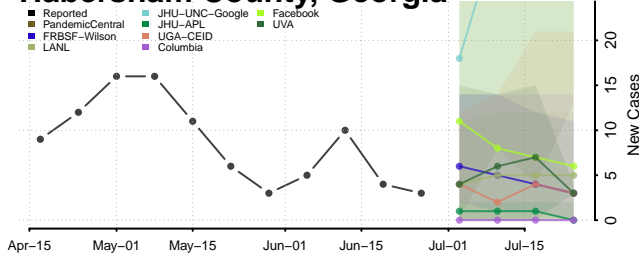

Habersham County, Georgia