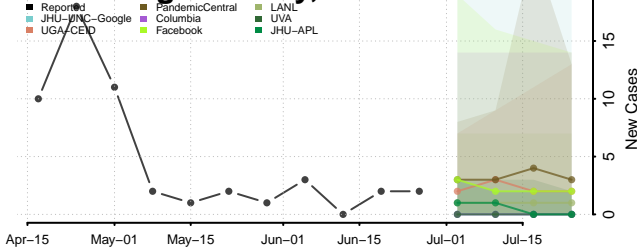

Deer Lodge County, Montana