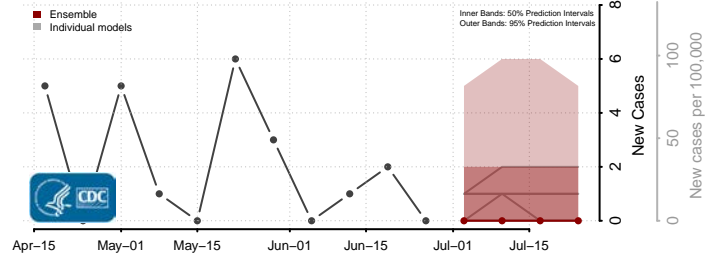

Bear Lake County, Idaho