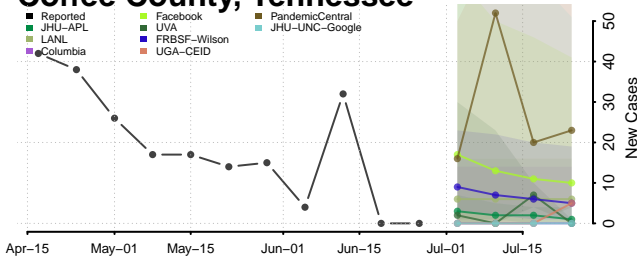

Cheatham County, Tennessee

Chester County, Tennessee

Claiborne County, Tennessee

Clay County, Tennessee

Cocke County, Tennessee

Coffee County, Tennessee

Crockett County, Tennessee

Cumberland County, Tennessee