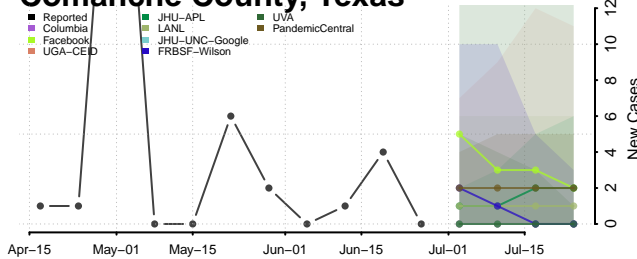

Comanche County, Texas