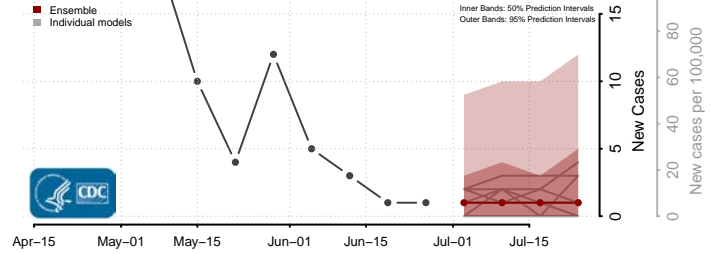

King William County, Virginia