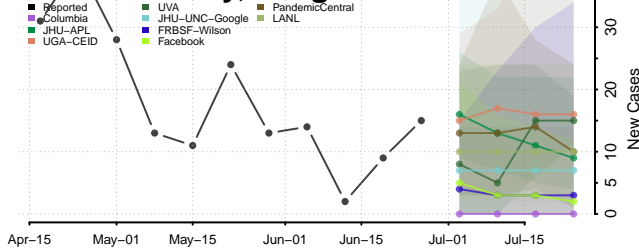

Multnomah County, Oregon

Polk County, Oregon

Sherman County, Oregon

Tillamook County, Oregon

Umatilla County, Oregon

Union County, Oregon

Wallowa County, Oregon

Wasco County, Oregon