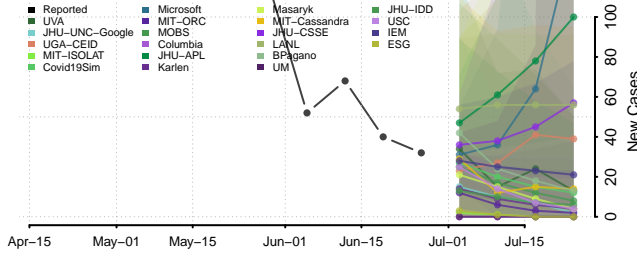

Weber County, Utah

Vermont*

Addison County, Vermont

Bennington County, Vermont

Caledonia County, Vermont

Chittenden County, Vermont

*New weekly cases may decrease in this location over the next four weeks. For these locations, the ensemble forecast indicates a probability of 0.75 or greater that fewer cases will be reported in week four of the forecast than in the last reported week.