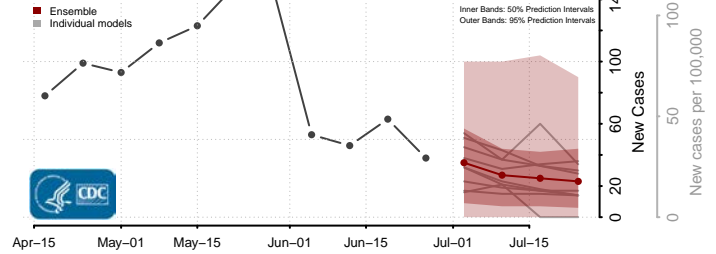

Natchitoches County, Louisiana

Orleans County, Louisiana

Ouachita County, Louisiana

Plaquemines County, Louisiana

Pointe Coupee County, Louisiana

Rapides County, Louisiana

Red River County, Louisiana

Richland County, Louisiana