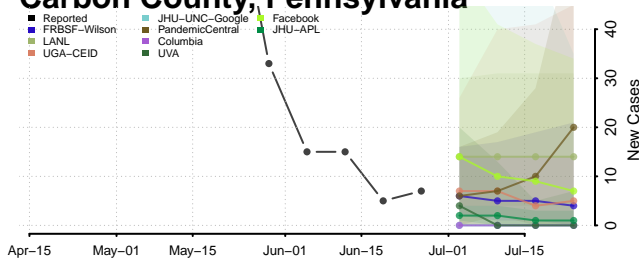

Carbon County, Pennsylvania