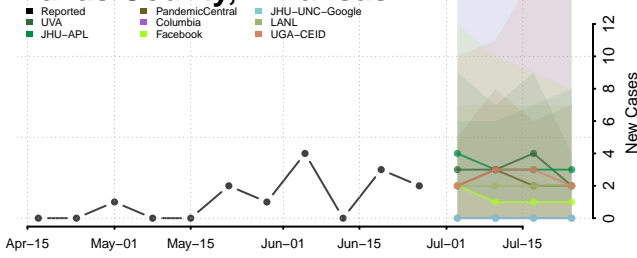

Dallas County, Arkansas