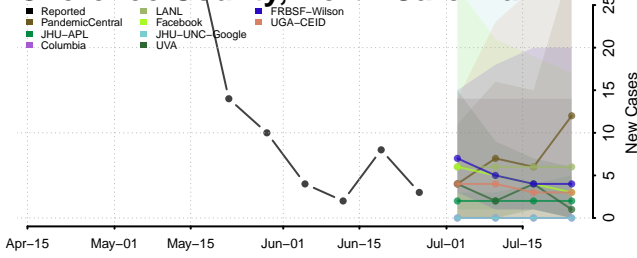

Cherokee County, North Carolina