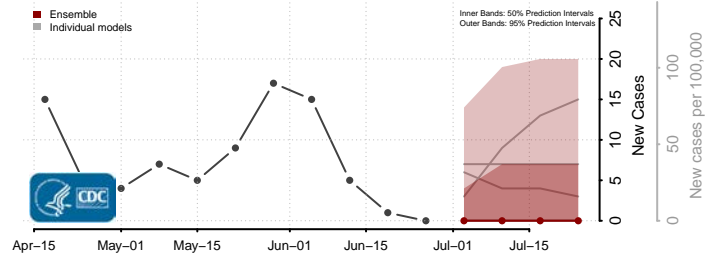

Florence County, Wisconsin

Fond du Lac County, Wisconsin

Forest County, Wisconsin

Grant County, Wisconsin

Green County, Wisconsin

Green Lake County, Wisconsin

Iowa County, Wisconsin

Iron County, Wisconsin