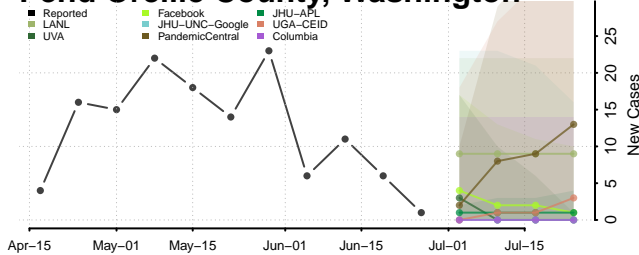

Pend Oreille County, Washington