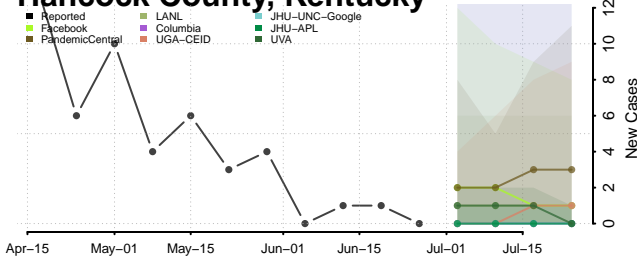

Fayette County, Kentucky

Fleming County, Kentucky

Graves County, Kentucky

Grayson County, Kentucky

Green County, Kentucky

Greenup County, Kentucky

Hancock County, Kentucky

Hardin County, Kentucky