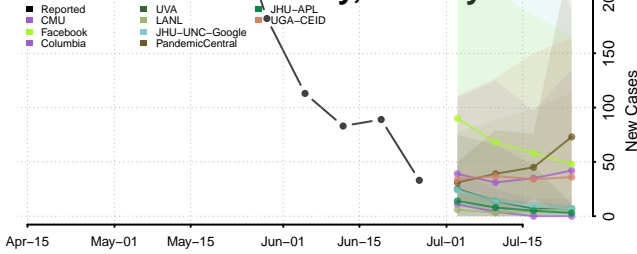

Venango County, Pennsylvania

Warren County, Pennsylvania

Washington County, Pennsylvania

Wayne County, Pennsylvania

Westmoreland County, Pennsylvania

Wyoming County, Pennsylvania

York County, Pennsylvania

Puerto Rico