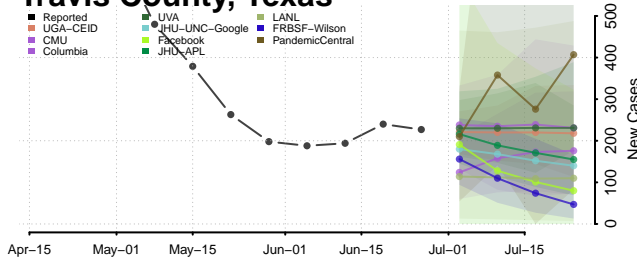

Travis County, Texas