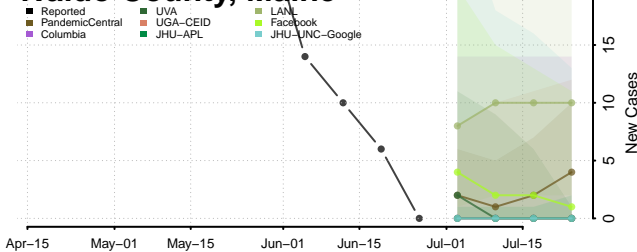

Waldo County, Maine