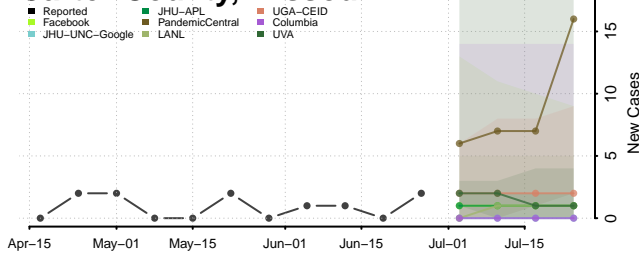

Carter County, Missouri