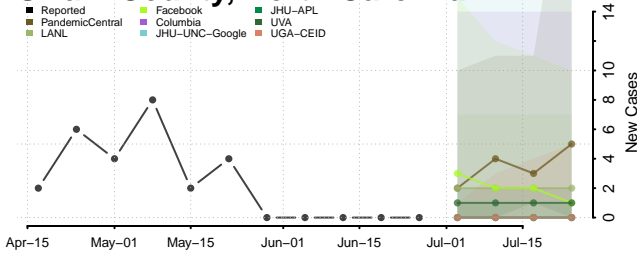

Swain County, North Carolina