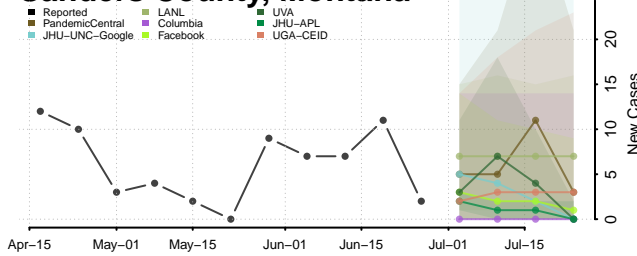

Sanders County, Montana