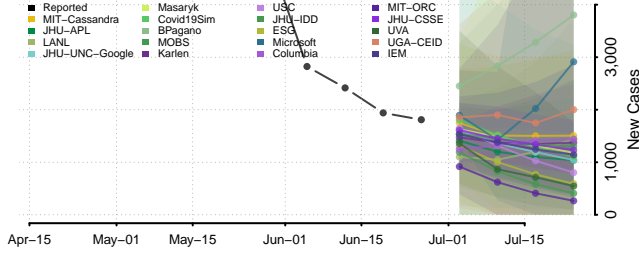

Towner County, North Dakota

Trail County, North Dakota

Walsh County, North Dakota

Ward County, North Dakota

Wells County, North Dakota

Williams County, North Dakota

Northern Mariana Islands

Ohio*