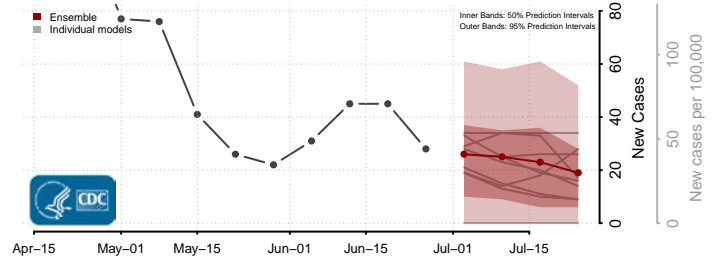

Rowan County, North Carolina

Rutherford County, North Carolina

Sampson County, North Carolina

Scotland County, North Carolina

Stanly County, North Carolina

Stokes County, North Carolina

Surry County, North Carolina