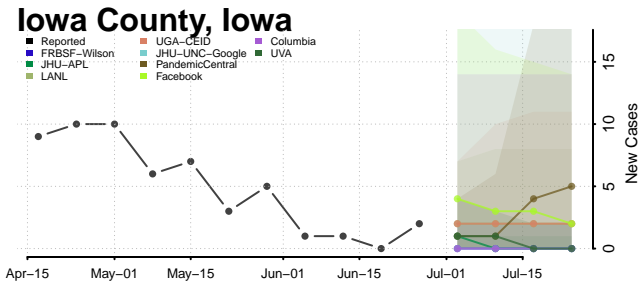

Grundy County, Iowa

Guthrie County, Iowa

Hamilton County, Iowa

Hancock County, Iowa

Hardin County, Iowa

Harrison County, Iowa

Lee County, Iowa

Linn County, Iowa