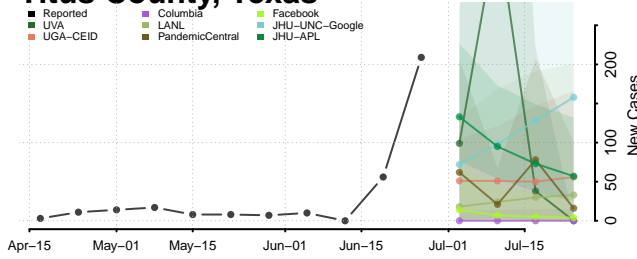

Titus County, Texas