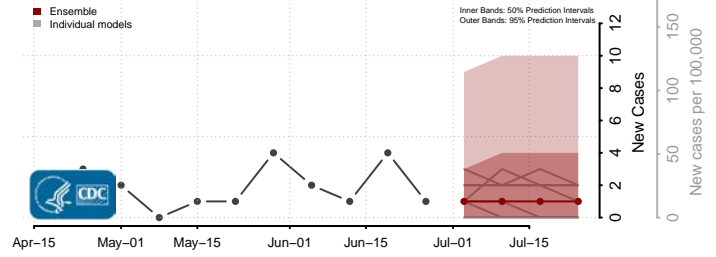

Winneshiek County, Iowa

Woodbury County, Iowa

Worth County, Iowa

Wright County, Iowa

Kansas

Allen County, Kansas

Anderson County, Kansas

Atchison County, Kansas