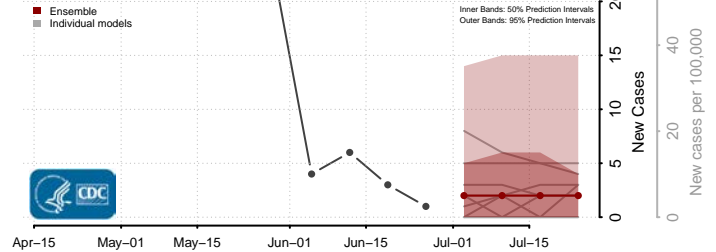

Wyoming County, New York