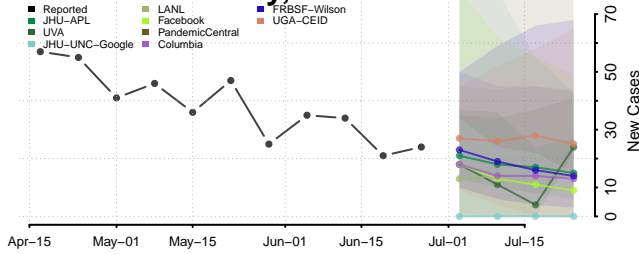

Columbia County, Florida