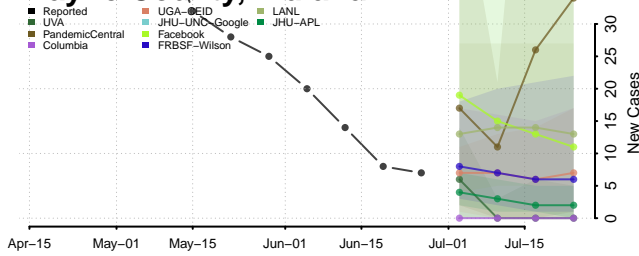

Vermillion County, Indiana

Vigo County, Indiana

Wabash County, Indiana

Warren County, Indiana

Warrick County, Indiana

Washington County, Indiana

Wayne County, Indiana

Wells County, Indiana