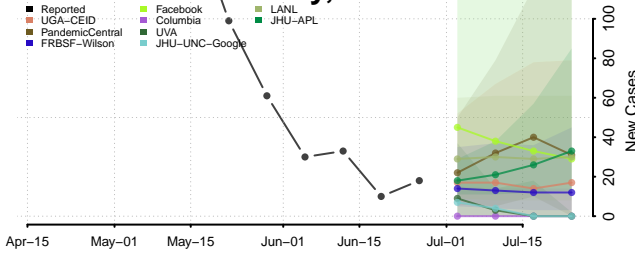

New London County, Connecticut