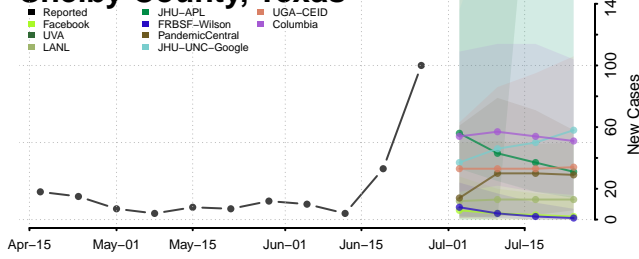

Schleicher County, Texas

Scurry County, Texas

Shackelford County, Texas

Shelby County, Texas

Sherman County, Texas

Smith County, Texas

Somervell County, Texas

Starr County, Texas