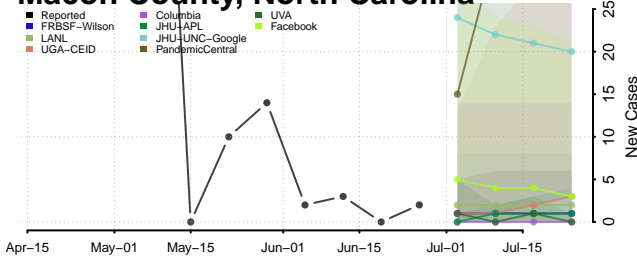

Hertford County, North Carolina

Lee County, North Carolina

Lenoir County, North Carolina

Lincoln County, North Carolina

Macon County, North Carolina

Madison County, North Carolina

Martin County, North Carolina