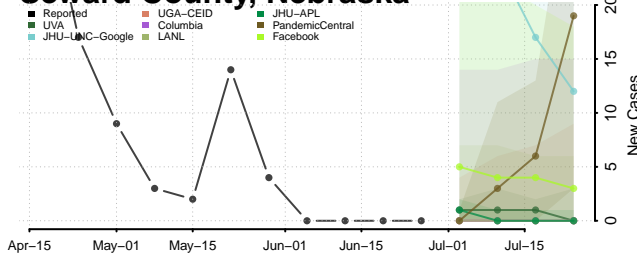

Red Willow County, Nebraska

Richardson County, Nebraska

Rock County, Nebraska

Saline County, Nebraska

Sarpy County, Nebraska

Saunders County, Nebraska

Scotts Bluff County, Nebraska

Seward County, Nebraska