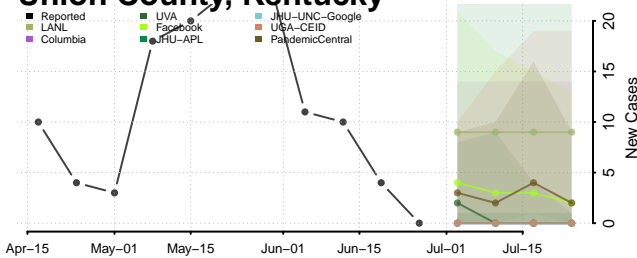

Spencer County, Kentucky

Taylor County, Kentucky

Todd County, Kentucky

Trigg County, Kentucky

Trimble County, Kentucky

Union County, Kentucky

Warren County, Kentucky

Washington County, Kentucky