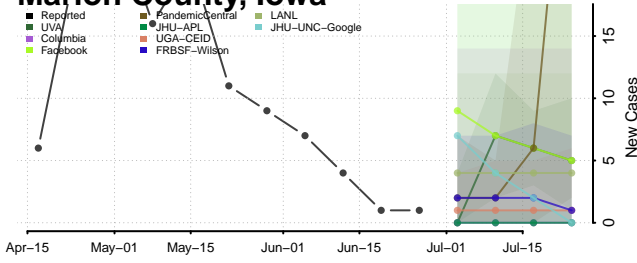

Louisa County, Iowa

Lucas County, Iowa

Lyon County, Iowa

Madison County, Iowa

Mahaska County, Iowa

Marion County, Iowa

Marshall County, Iowa

Mills County, Iowa