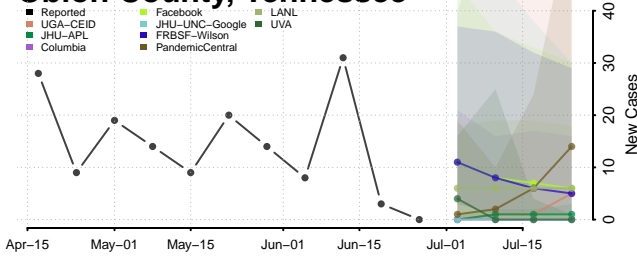

Obion County, Tennessee