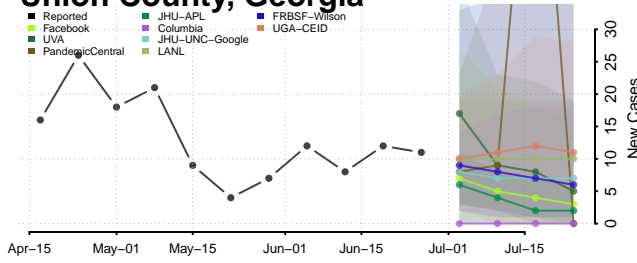

Toombs County, Georgia

Towns County, Georgia

Treutlen County, Georgia

Troup County, Georgia

Turner County, Georgia

Twiggs County, Georgia

Union County, Georgia

Upson County, Georgia