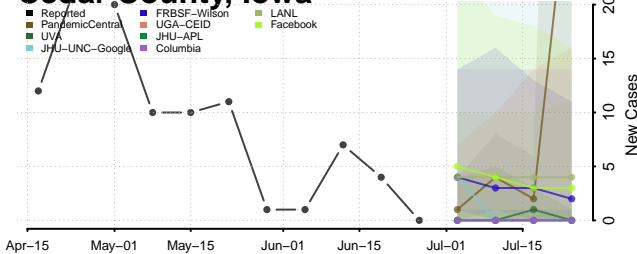

Benton County, Iowa

Black Hawk County, Iowa

Carroll County, Iowa

Cass County, Iowa

Cedar County, Iowa

Cerro Gordo County, Iowa

Cherokee County, Iowa

Chickasaw County, Iowa