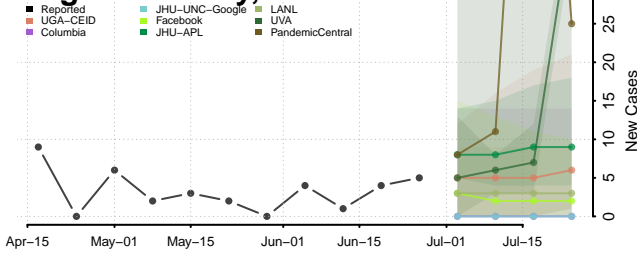

Dewey County, Oklahoma

Ellis County, Oklahoma

Harper County, Oklahoma

Haskell County, Oklahoma

Hughes County, Oklahoma

Jackson County, Oklahoma

Jefferson County, Oklahoma

Johnston County, Oklahoma