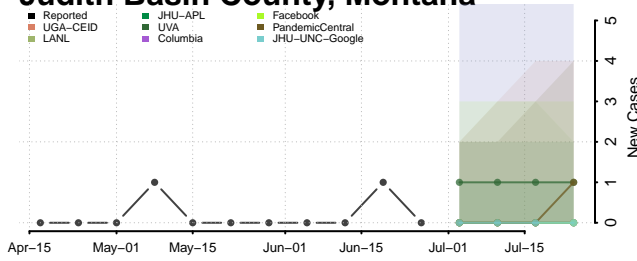

Judith Basin County, Montana