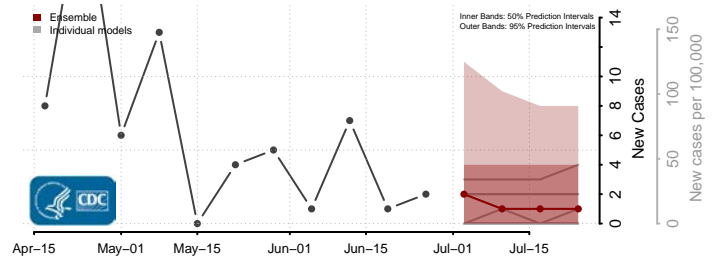

Crittenden County, Kentucky