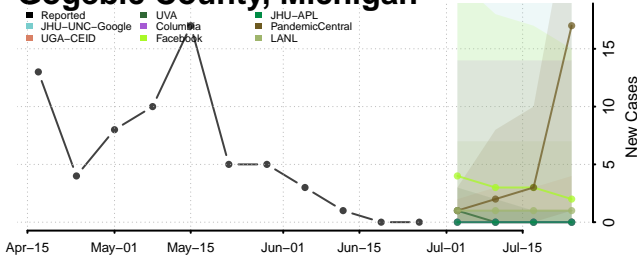

Gogebic County, Michigan