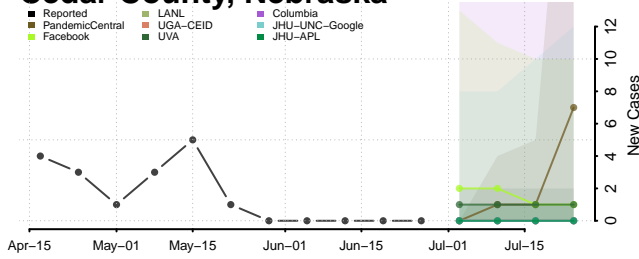

Brown County, Nebraska

Buffalo County, Nebraska

Burt County, Nebraska

Butler County, Nebraska

Cass County, Nebraska

Cedar County, Nebraska

Chase County, Nebraska

Cherry County, Nebraska