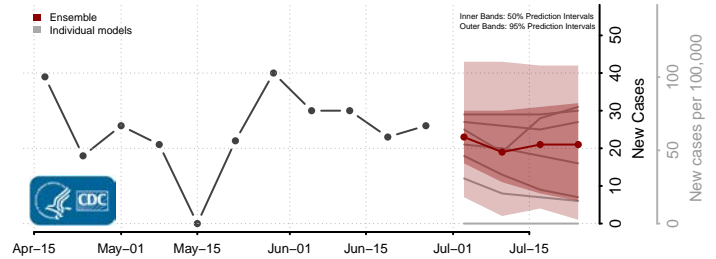

Rio Arriba County, New Mexico