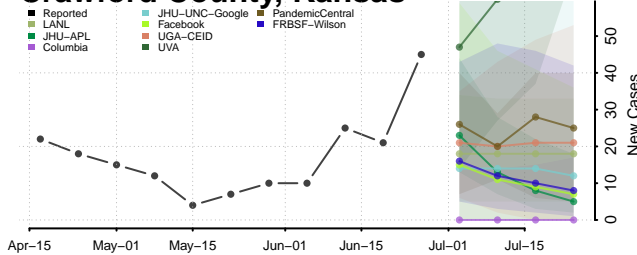

Crawford County, Kansas