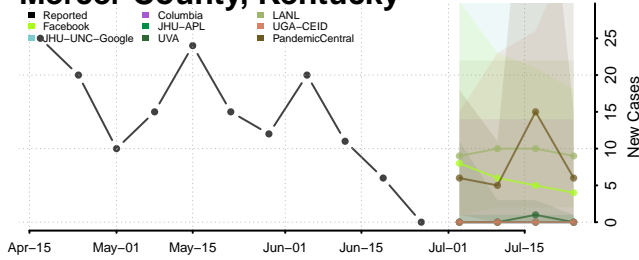

Jefferson County, Kentucky

Jessamine County, Kentucky

Johnson County, Kentucky

Kenton County, Kentucky

Mercer County, Kentucky

Metcalfe County, Kentucky

Monroe County, Kentucky

Montgomery County, Kentucky