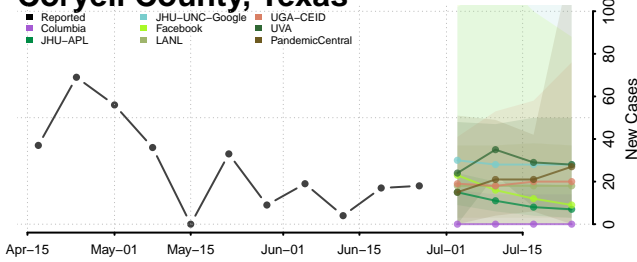

Coryell County, Texas