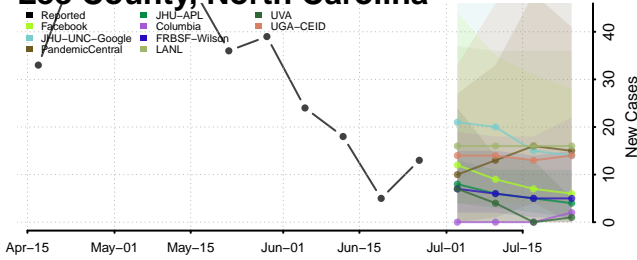

Lee County, North Carolina