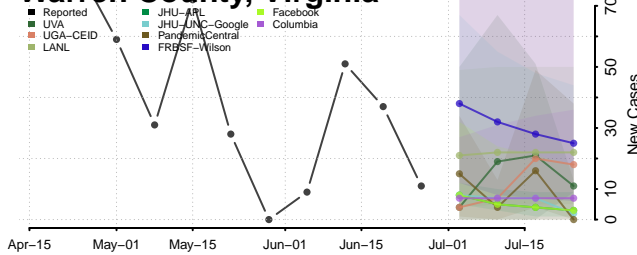

Warren County, Virginia

Washington County, Virginia

Waynesboro County, Virginia

Westmoreland County, Virginia

Williamsburg County, Virginia

Winchester County, Virginia

Wise County, Virginia

Wythe County, Virginia