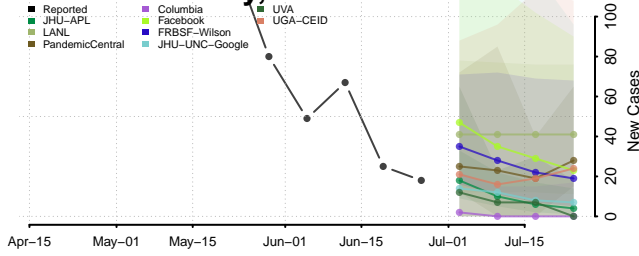

Sullivan County, Tennessee