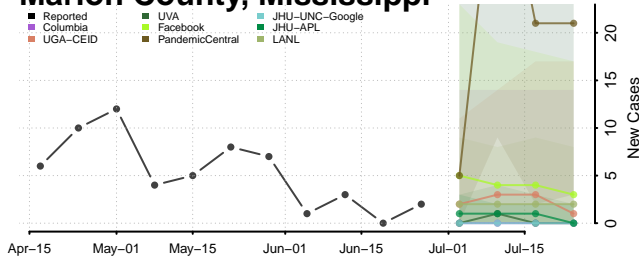

Madison County, Mississippi

Marion County, Mississippi

Marshall County, Mississippi

Monroe County, Mississippi

Montgomery County, Mississippi

Neshoba County, Mississippi

Newton County, Mississippi

Noxubee County, Mississippi