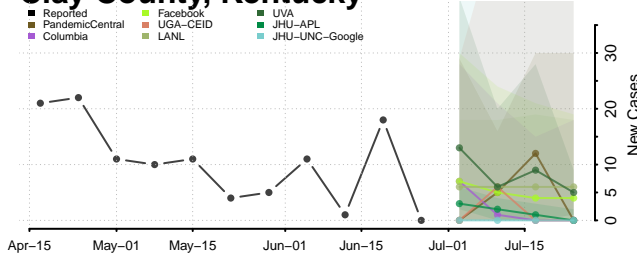

Clay County, Kentucky