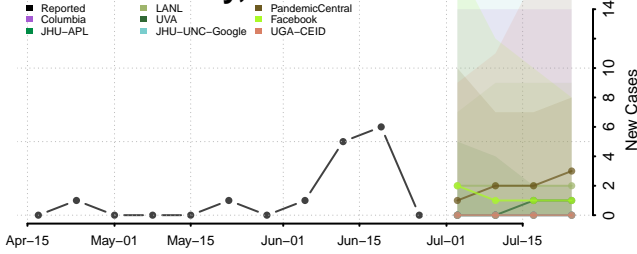

Mercer County, Missouri