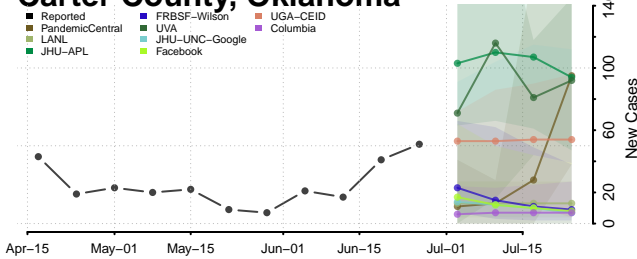

Blaine County, Oklahoma

Bryan County, Oklahoma

Caddo County, Oklahoma

Canadian County, Oklahoma

Carter County, Oklahoma

Cherokee County, Oklahoma

Choctaw County, Oklahoma

Cimarron County, Oklahoma