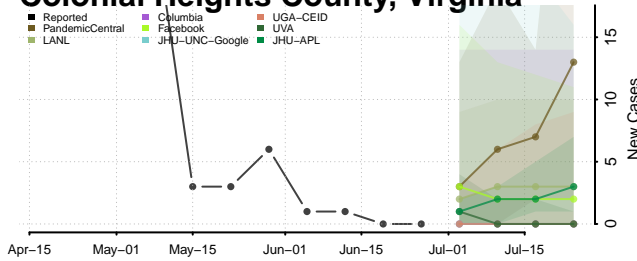

Colonial Heights County, Virginia