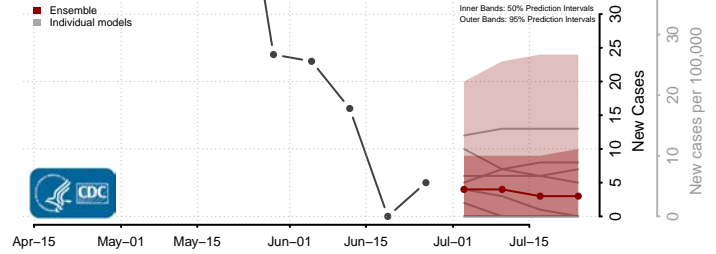

Grafton County, New Hampshire