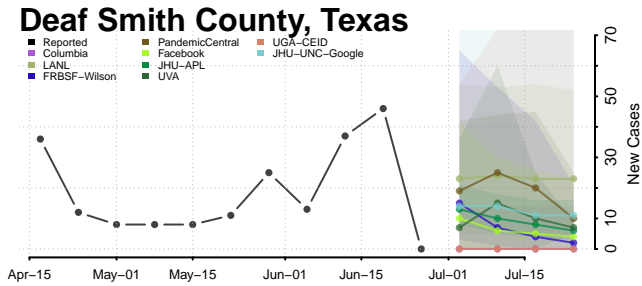

Cooke County, Texas

Coryell County, Texas

Cottle County, Texas

Crane County, Texas

Crockett County, Texas

Crosby County, Texas

Culberson County, Texas

Gillespie County, Texas