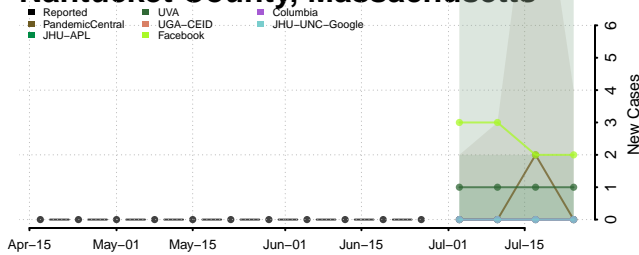

Nantucket County, Massachusetts