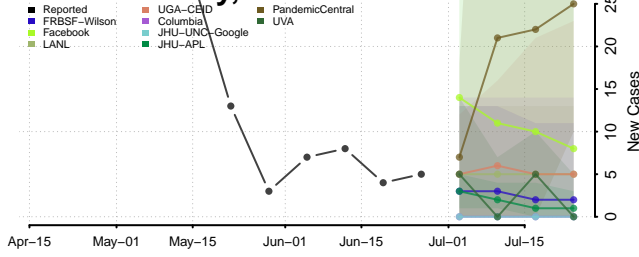

Milwaukee County, Wisconsin

Monroe County, Wisconsin

Oconto County, Wisconsin

Oneida County, Wisconsin

Outagamie County, Wisconsin

Ozaukee County, Wisconsin

Pepin County, Wisconsin

Pierce County, Wisconsin