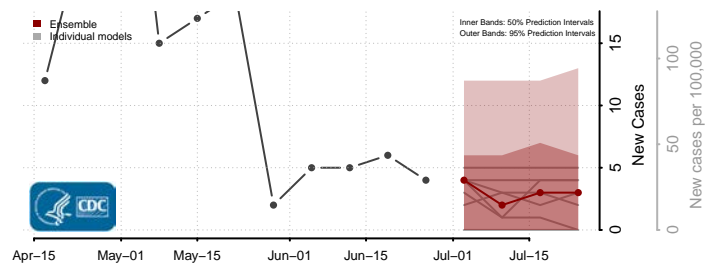

Calhoun County, West Virginia

Clay County, West Virginia

Doddridge County, West Virginia

Fayette County, West Virginia

Gilmer County, West Virginia

Grant County, West Virginia

Marshall County, West Virginia