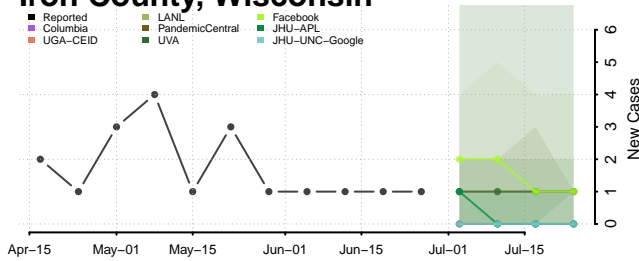

Florence County, Wisconsin

Fond du Lac County, Wisconsin

Forest County, Wisconsin

Grant County, Wisconsin

Green County, Wisconsin

Green Lake County, Wisconsin

Iowa County, Wisconsin

Iron County, Wisconsin