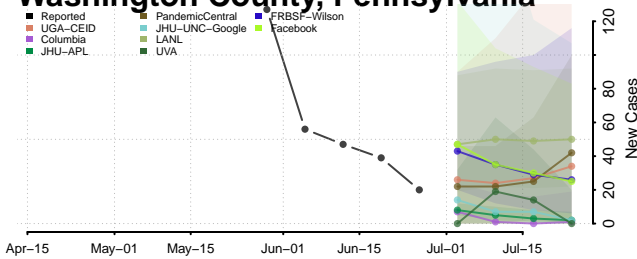

Washington County, Pennsylvania