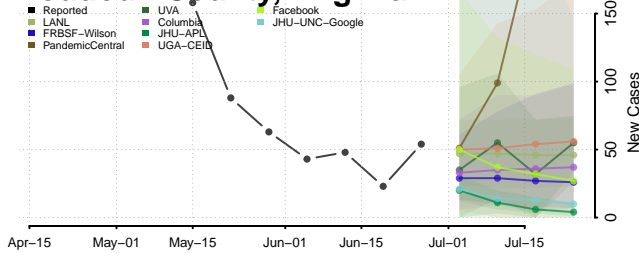

Loudoun County, Virginia