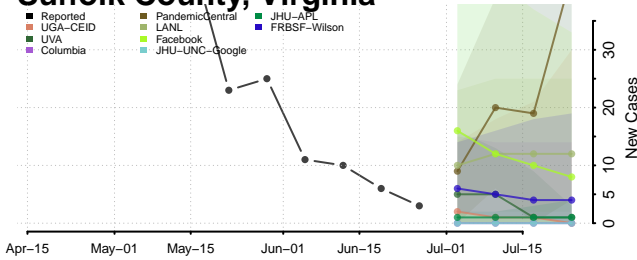

Suffolk County, Virginia