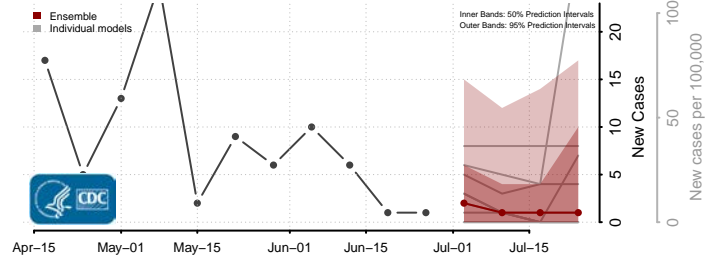

Union County, Iowa

Van Buren County, Iowa

Wapello County, Iowa

Warren County, Iowa

Washington County, Iowa

Wayne County, Iowa

Webster County, Iowa

Winnebago County, Iowa