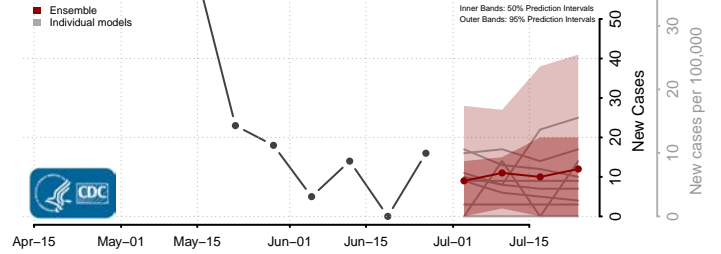

Hampshire County, Massachusetts