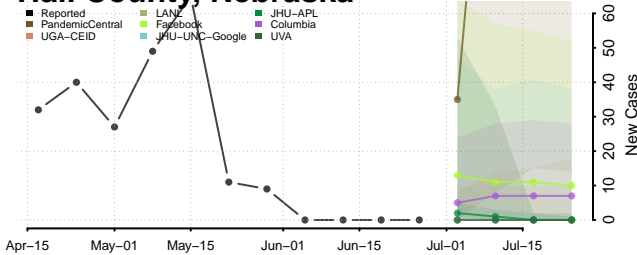

Furnas County, Nebraska

Gage County, Nebraska

Garden County, Nebraska

Garfield County, Nebraska

Gosper County, Nebraska

Grant County, Nebraska

Greeley County, Nebraska

Hall County, Nebraska