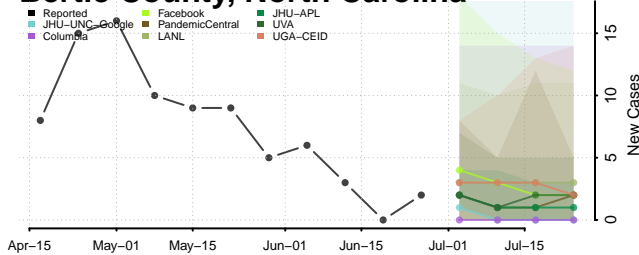

Ashe County, North Carolina

Avery County, North Carolina

Beaufort County, North Carolina

Bertie County, North Carolina

Bladen County, North Carolina

Brunswick County, North Carolina

Buncombe County, North Carolina