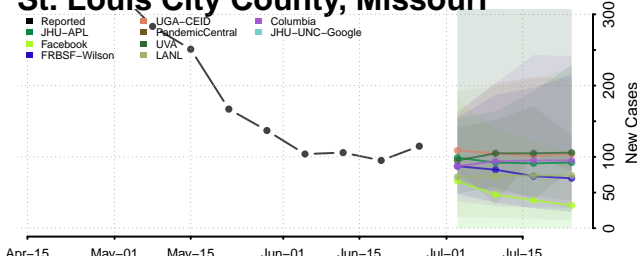

St. Louis City County, Missouri