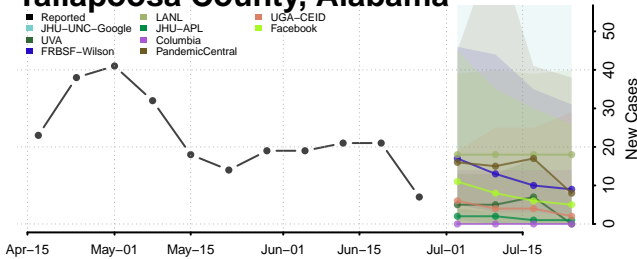

Montgomery County, Alabama

Morgan County, Alabama

St. Clair County, Alabama

Sumter County, Alabama

Talladega County, Alabama

Tallapoosa County, Alabama

Tuscaloosa County, Alabama

Walker County, Alabama