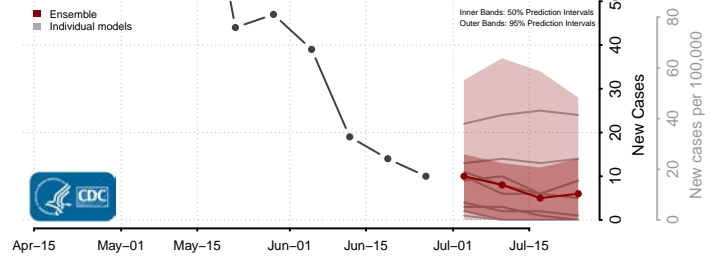

Vernon County, Louisiana

Washington County, Louisiana

Webster County, Louisiana

West Baton Rouge County, Louisiana

West Carroll County, Louisiana

West Feliciana County, Louisiana

Winn County, Louisiana

*New weekly cases may decrease in this location over the next four weeks. For these locations, the ensemble forecast indicates a probability of 0.75 or greater that fewer cases will be reported in week four of the forecast than in the last reported week.