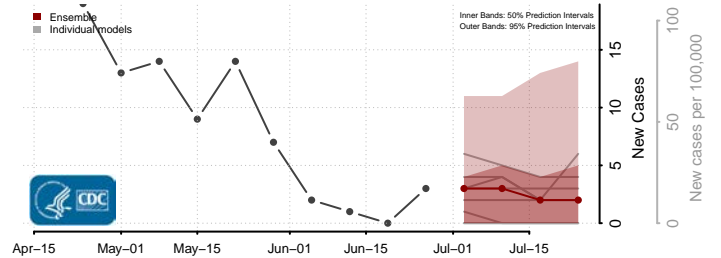

Haakon County, South Dakota

Hamlin County, South Dakota

Hand County, South Dakota

Hanson County, South Dakota

Harding County, South Dakota

Hughes County, South Dakota

Lake County, South Dakota

Lawrence County, South Dakota