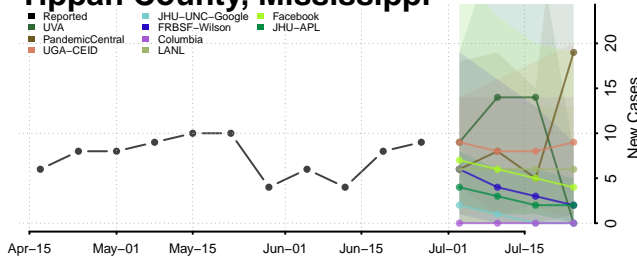

Tate County, Mississippi

Tippah County, Mississippi

Tishomingo County, Mississippi

Tunica County, Mississippi

Union County, Mississippi

Walthall County, Mississippi

Warren County, Mississippi

Washington County, Mississippi