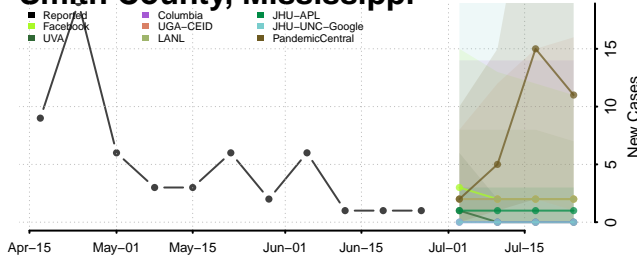

Rankin County, Mississippi

Scott County, Mississippi

Sharkey County, Mississippi

Simpson County, Mississippi

Smith County, Mississippi

Stone County, Mississippi

Sunflower County, Mississippi

Tallahatchie County, Mississippi