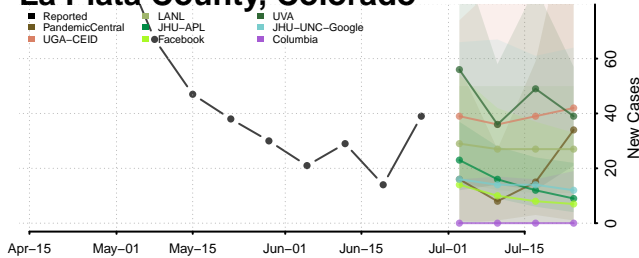

Lake County, Colorado

Larimer County, Colorado

Las Animas County, Colorado

Lincoln County, Colorado

Logan County, Colorado

Mesa County, Colorado

Ouray County, Colorado

Park County, Colorado