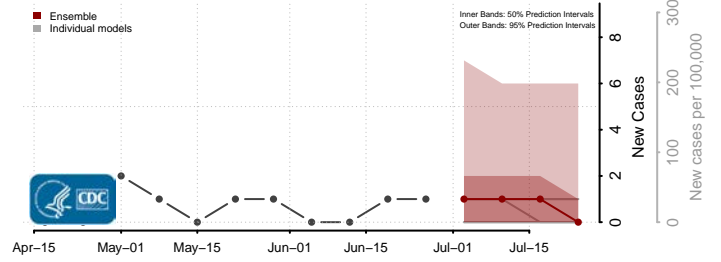

Bowman County, North Dakota