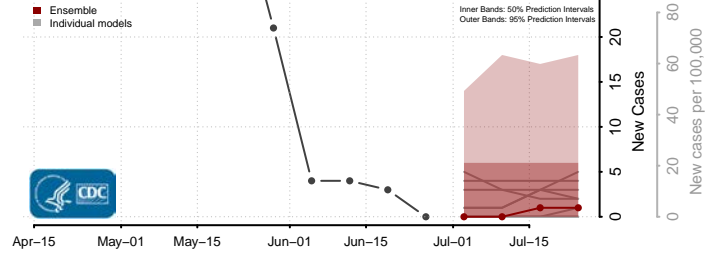

Alpena County, Michigan