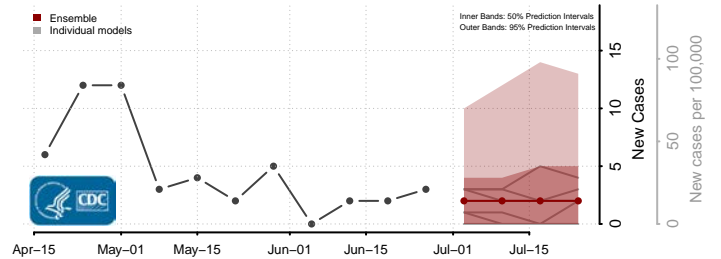

Tate County, Mississippi

Tippah County, Mississippi

Tishomingo County, Mississippi

Tunica County, Mississippi

Union County, Mississippi

Walthall County, Mississippi

Warren County, Mississippi

Washington County, Mississippi