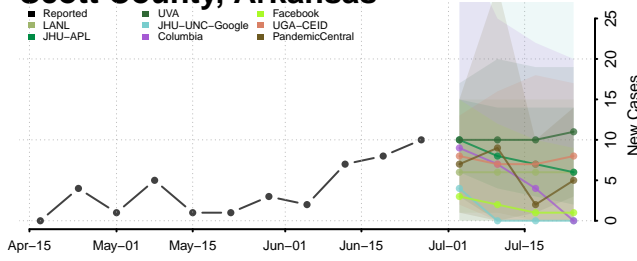

Pope County, Arkansas

Prairie County, Arkansas

Pulaski County, Arkansas

Randolph County, Arkansas

Saline County, Arkansas

Scott County, Arkansas

Searcy County, Arkansas

Sebastian County, Arkansas