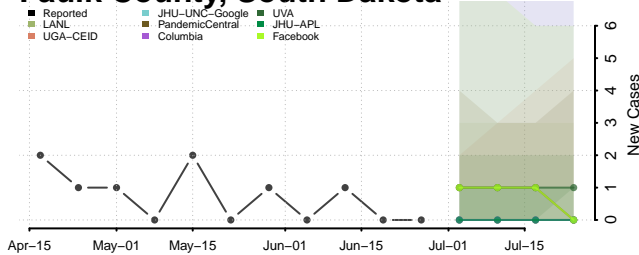

Faulk County, South Dakota