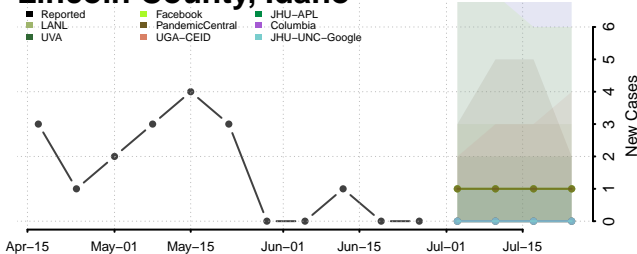

Lincoln County, Idaho