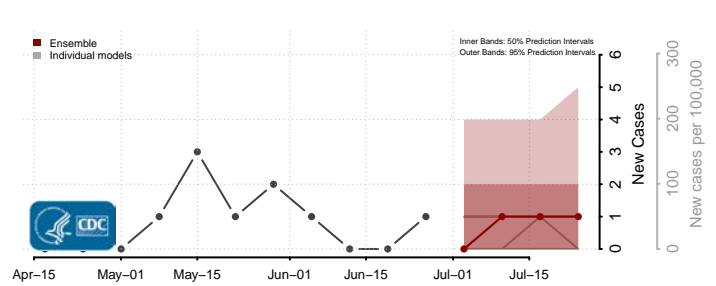

Haakon County, South Dakota

Hamlin County, South Dakota

Hand County, South Dakota

Hanson County, South Dakota

Harding County, South Dakota

Hughes County, South Dakota

Lake County, South Dakota

Lawrence County, South Dakota