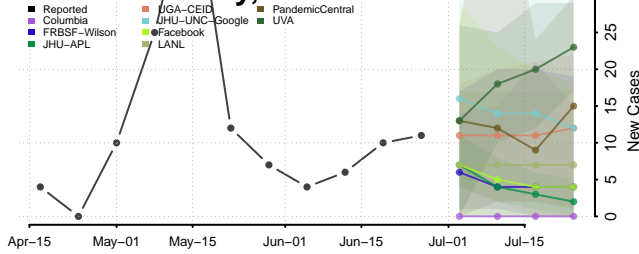

Crenshaw County, Alabama

Cullman County, Alabama

Fayette County, Alabama

Franklin County, Alabama

Geneva County, Alabama

Greene County, Alabama

Hale County, Alabama

Henry County, Alabama

Houston County, Alabama

Jackson County, Alabama

Jefferson County, Alabama

Lamar County, Alabama

Lauderdale County, Alabama

Lawrence County, Alabama

Lee County, Alabama

Limestone County, Alabama