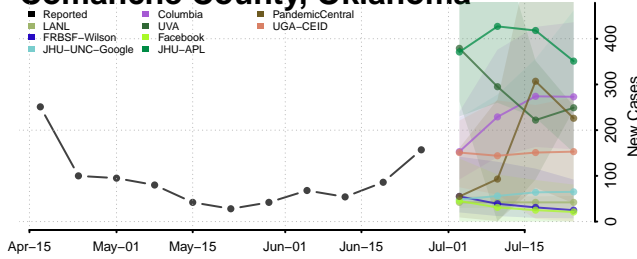

Comanche County, Oklahoma