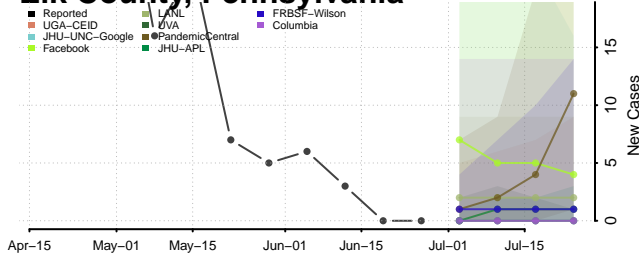

Elk County, Pennsylvania