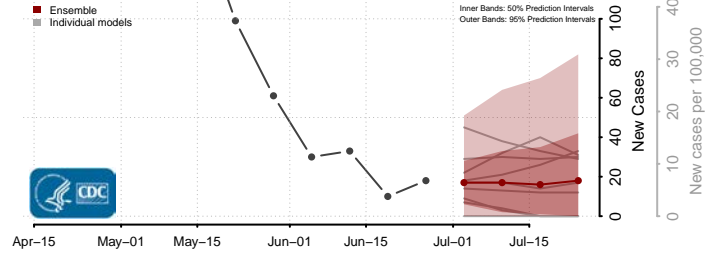

New London County, Connecticut