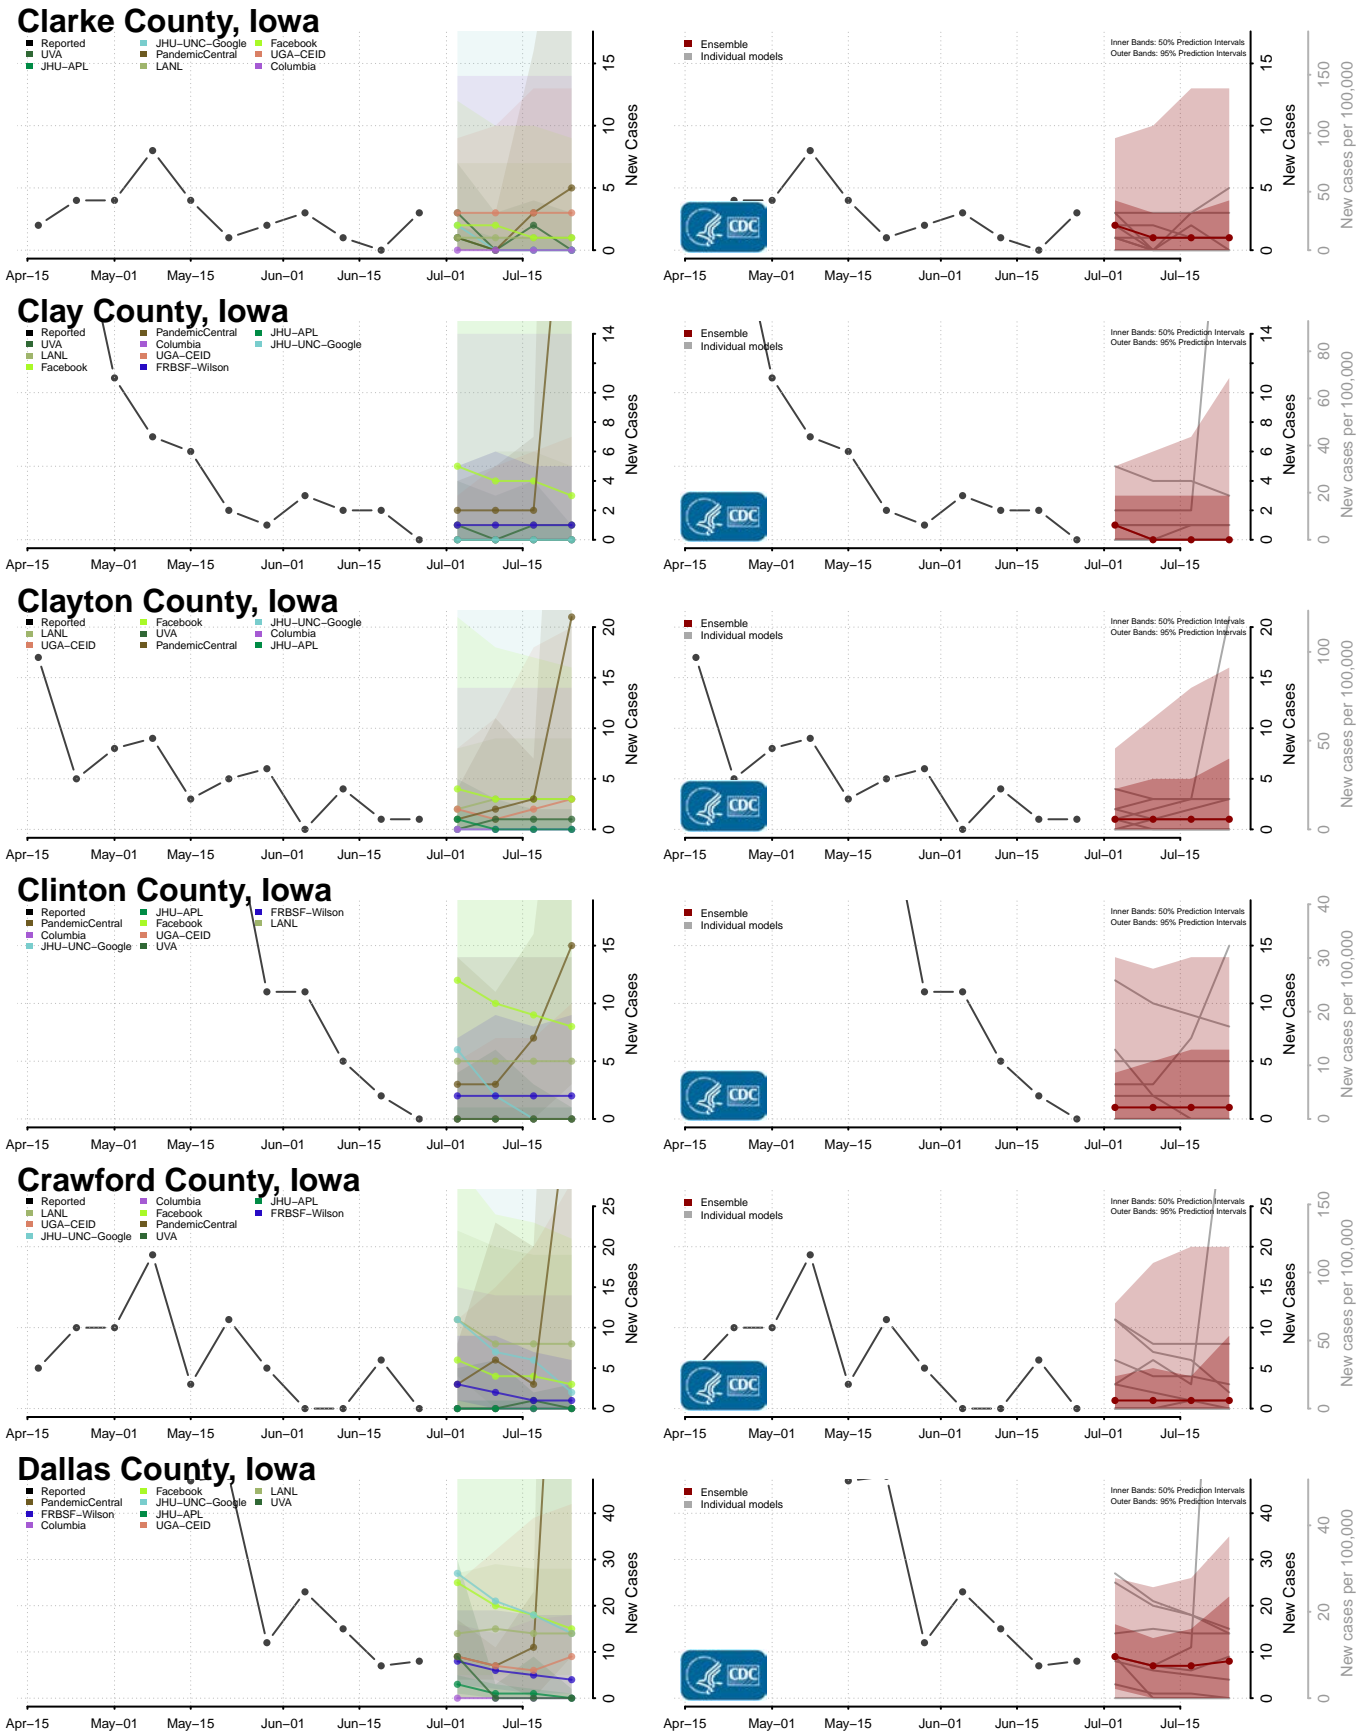

Grundy County, Iowa

Guthrie County, Iowa

Hamilton County, Iowa

Hancock County, Iowa

Hardin County, Iowa

Harrison County, Iowa

Lee County, Iowa

Linn County, Iowa