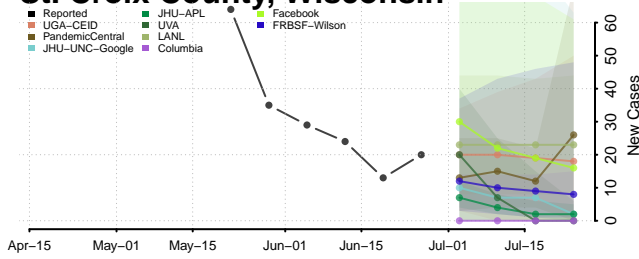

St. Croix County, Wisconsin