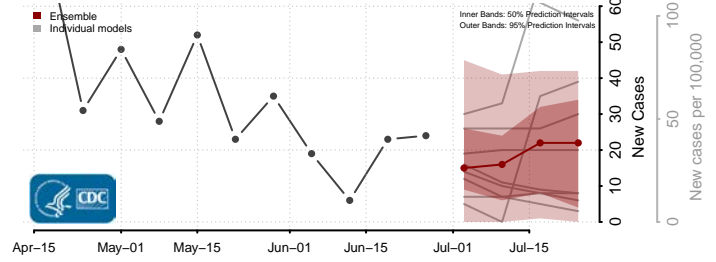

Cherokee County, South Carolina