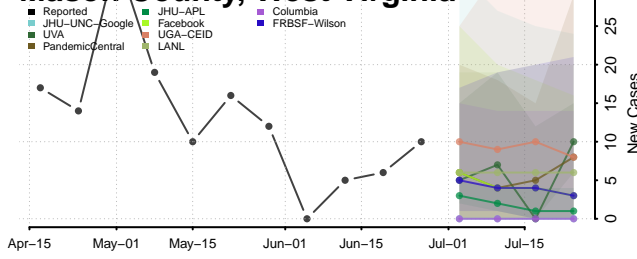

Mason County, West Virginia