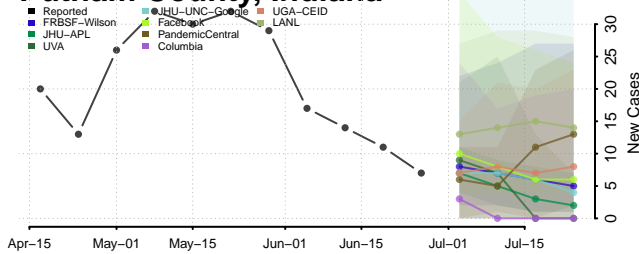

Putnam County, Indiana