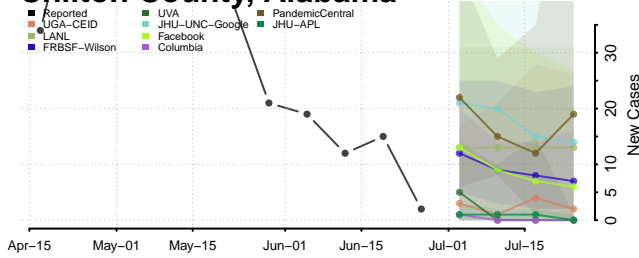

Blount County, Alabama

Bullock County, Alabama

Butler County, Alabama

Calhoun County, Alabama

Chambers County, Alabama

Cherokee County, Alabama

Chilton County, Alabama

Choctaw County, Alabama