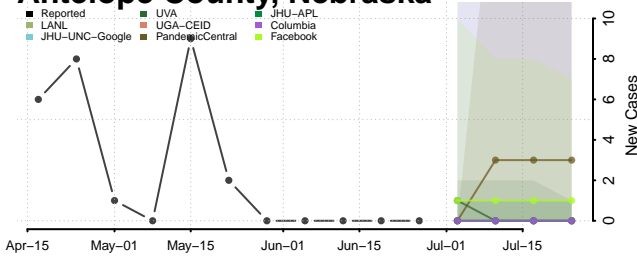

Antelope County, Nebraska