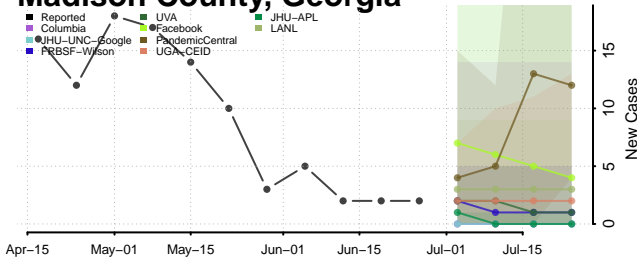

Lee County, Georgia

Liberty County, Georgia

Lincoln County, Georgia

Long County, Georgia

Lowndes County, Georgia

Lumpkin County, Georgia

Macon County, Georgia

Madison County, Georgia