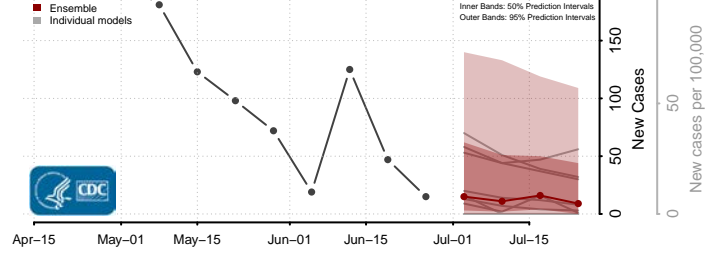

Sumner County, Tennessee