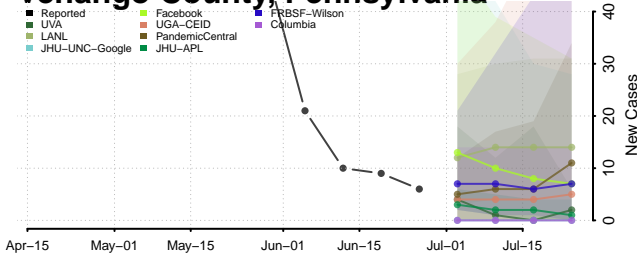

Venango County, Pennsylvania