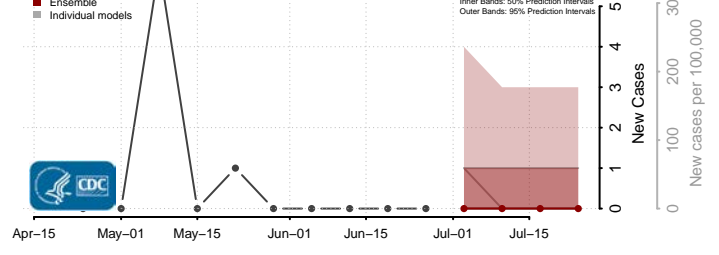

Dundy County, Nebraska