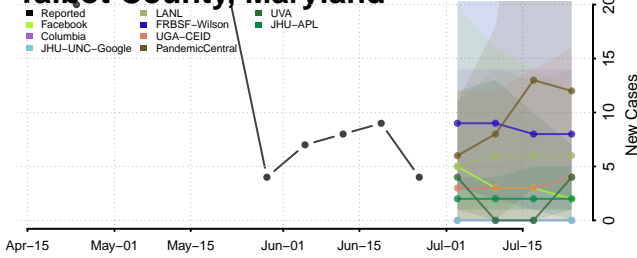

Talbot County, Maryland