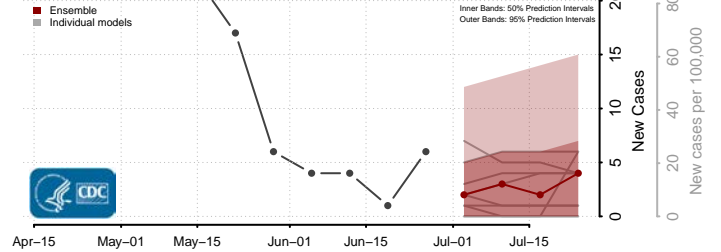

Stearns County, Minnesota

Steele County, Minnesota

Stevens County, Minnesota

Swift County, Minnesota

Todd County, Minnesota

Traverse County, Minnesota

Wabasha County, Minnesota

Wadena County, Minnesota