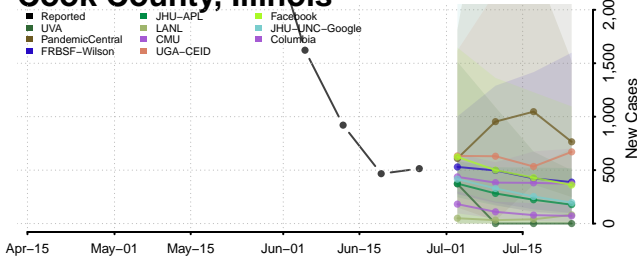

Cook County, Illinois