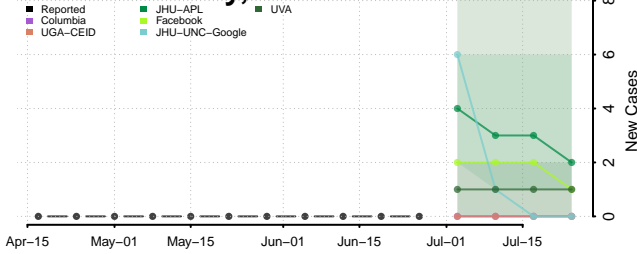

Wise County, Texas

Wood County, Texas

Yoakum County, Texas

Young County, Texas

Zapata County, Texas

Zavala County, Texas

Utah

Beaver County, Utah