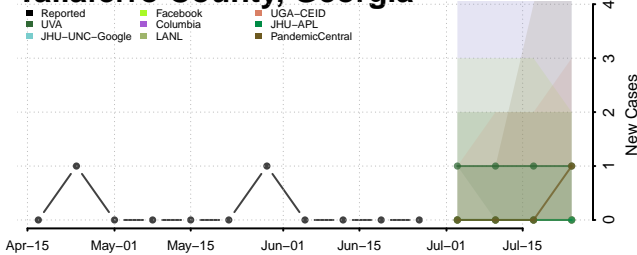

Taliaferro County, Georgia