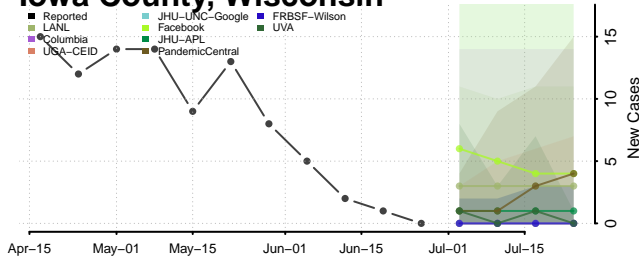

Iowa County, Wisconsin