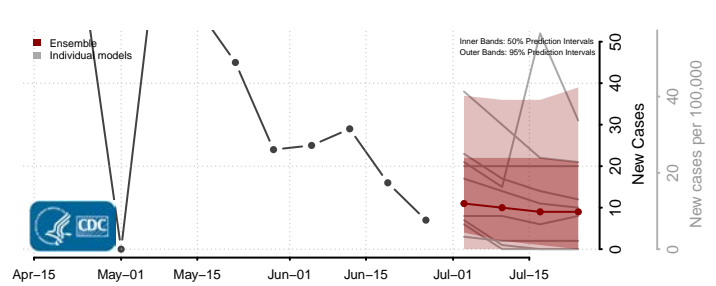

Whatcom County, Washington

Whitman County, Washington

Yakima County, Washington

West Virginia*

*New weekly cases may decrease in this location over the next four weeks. For these locations, the ensemble forecast indicates a probability of 0.75 or greater that fewer cases will be reported in week four of the forecast than in the last reported week.