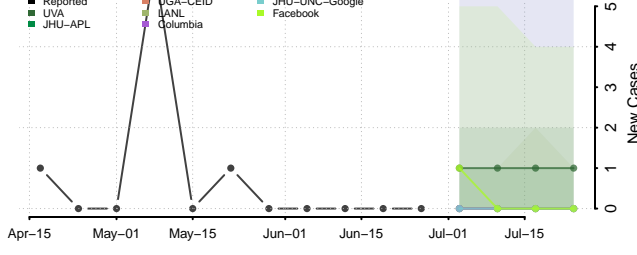

Deuel County, Nebraska

Dixon County, Nebraska

Dodge County, Nebraska

Douglas County, Nebraska

Dundy County, Nebraska

Fillmore County, Nebraska

Franklin County, Nebraska

Frontier County, Nebraska