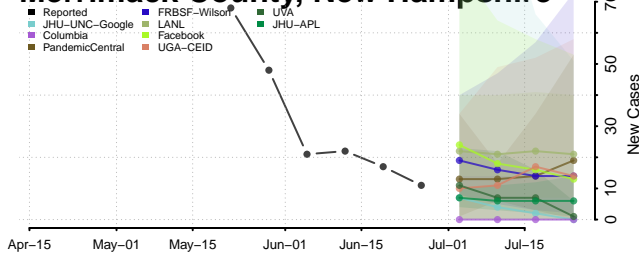

Merrimack County, New Hampshire