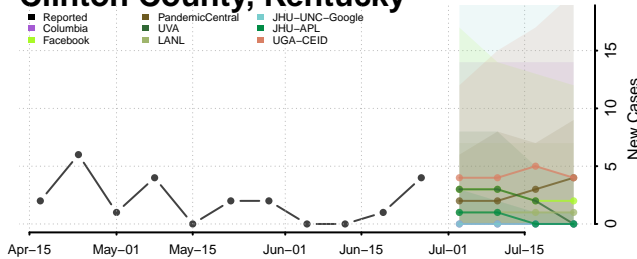

Clinton County, Kentucky