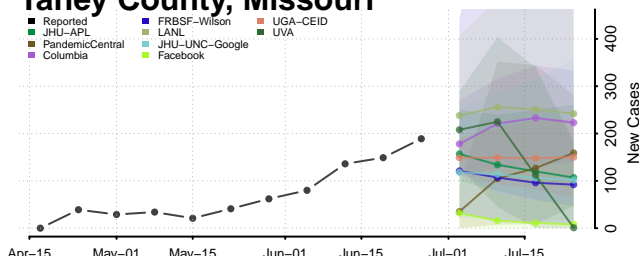

Taney County, Missouri