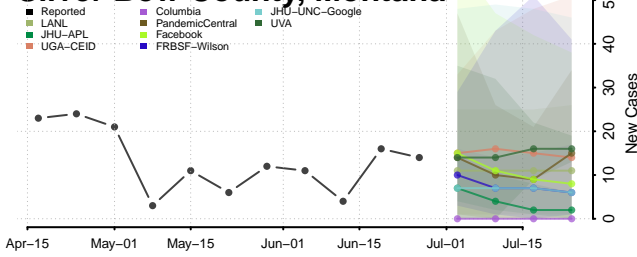

Silver Bow County, Montana