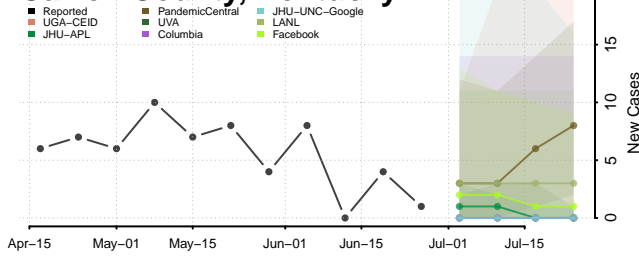

Carroll County, Kentucky