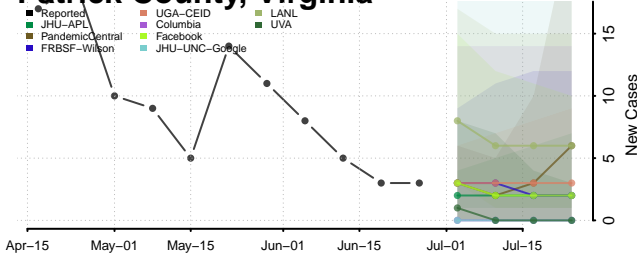

Patrick County, Virginia