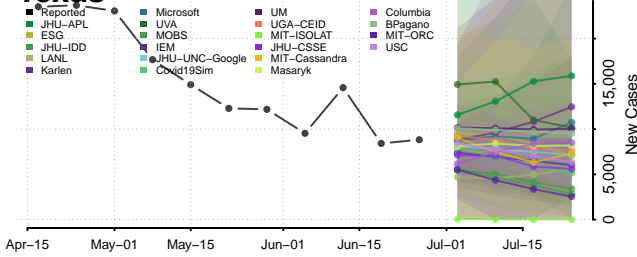

Weakley County, Tennessee

White County, Tennessee

Williamson County, Tennessee

Wilson County, Tennessee

Texas

Anderson County, Texas