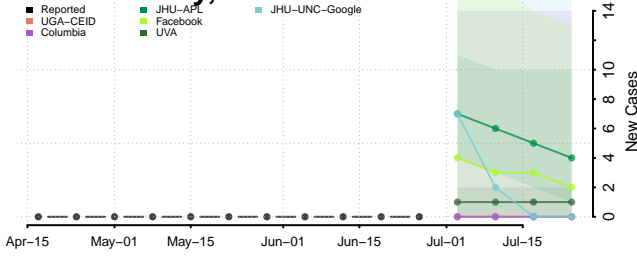

Juab County, Utah