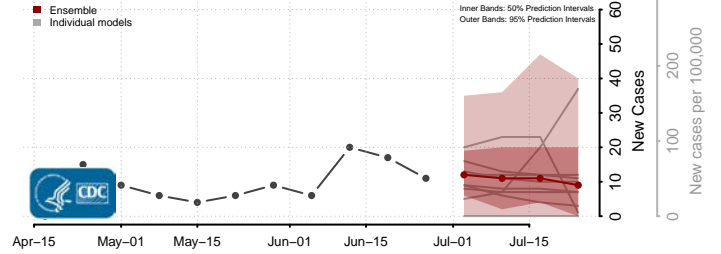

Henry County, Missouri