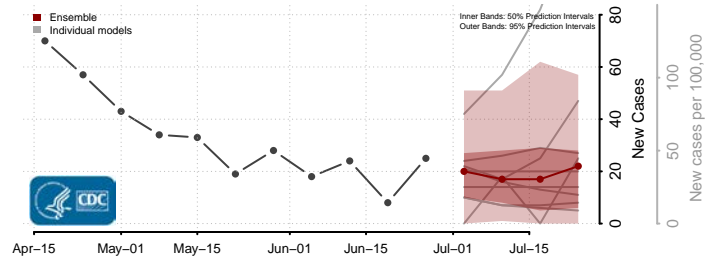

Washington County, Nebraska

Wayne County, Nebraska

Webster County, Nebraska

Wheeler County, Nebraska

York County, Nebraska

Nevada

Carson City County, Nevada

Churchill County, Nevada