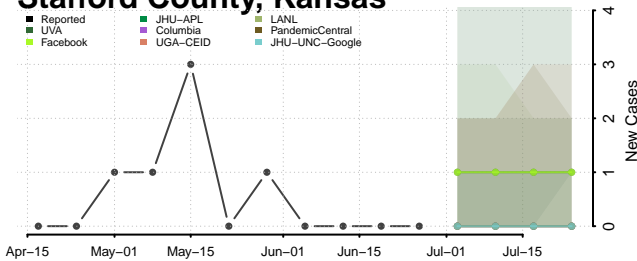

Phillips County, Kansas

Pottawatomie County, Kansas

Seward County, Kansas

Shawnee County, Kansas

Sheridan County, Kansas

Sherman County, Kansas

Smith County, Kansas

Stafford County, Kansas