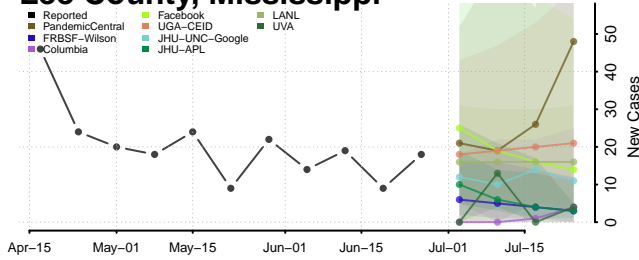

Lee County, Mississippi