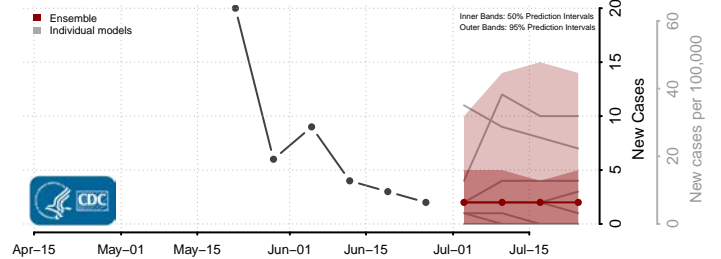

Polk County, Minnesota