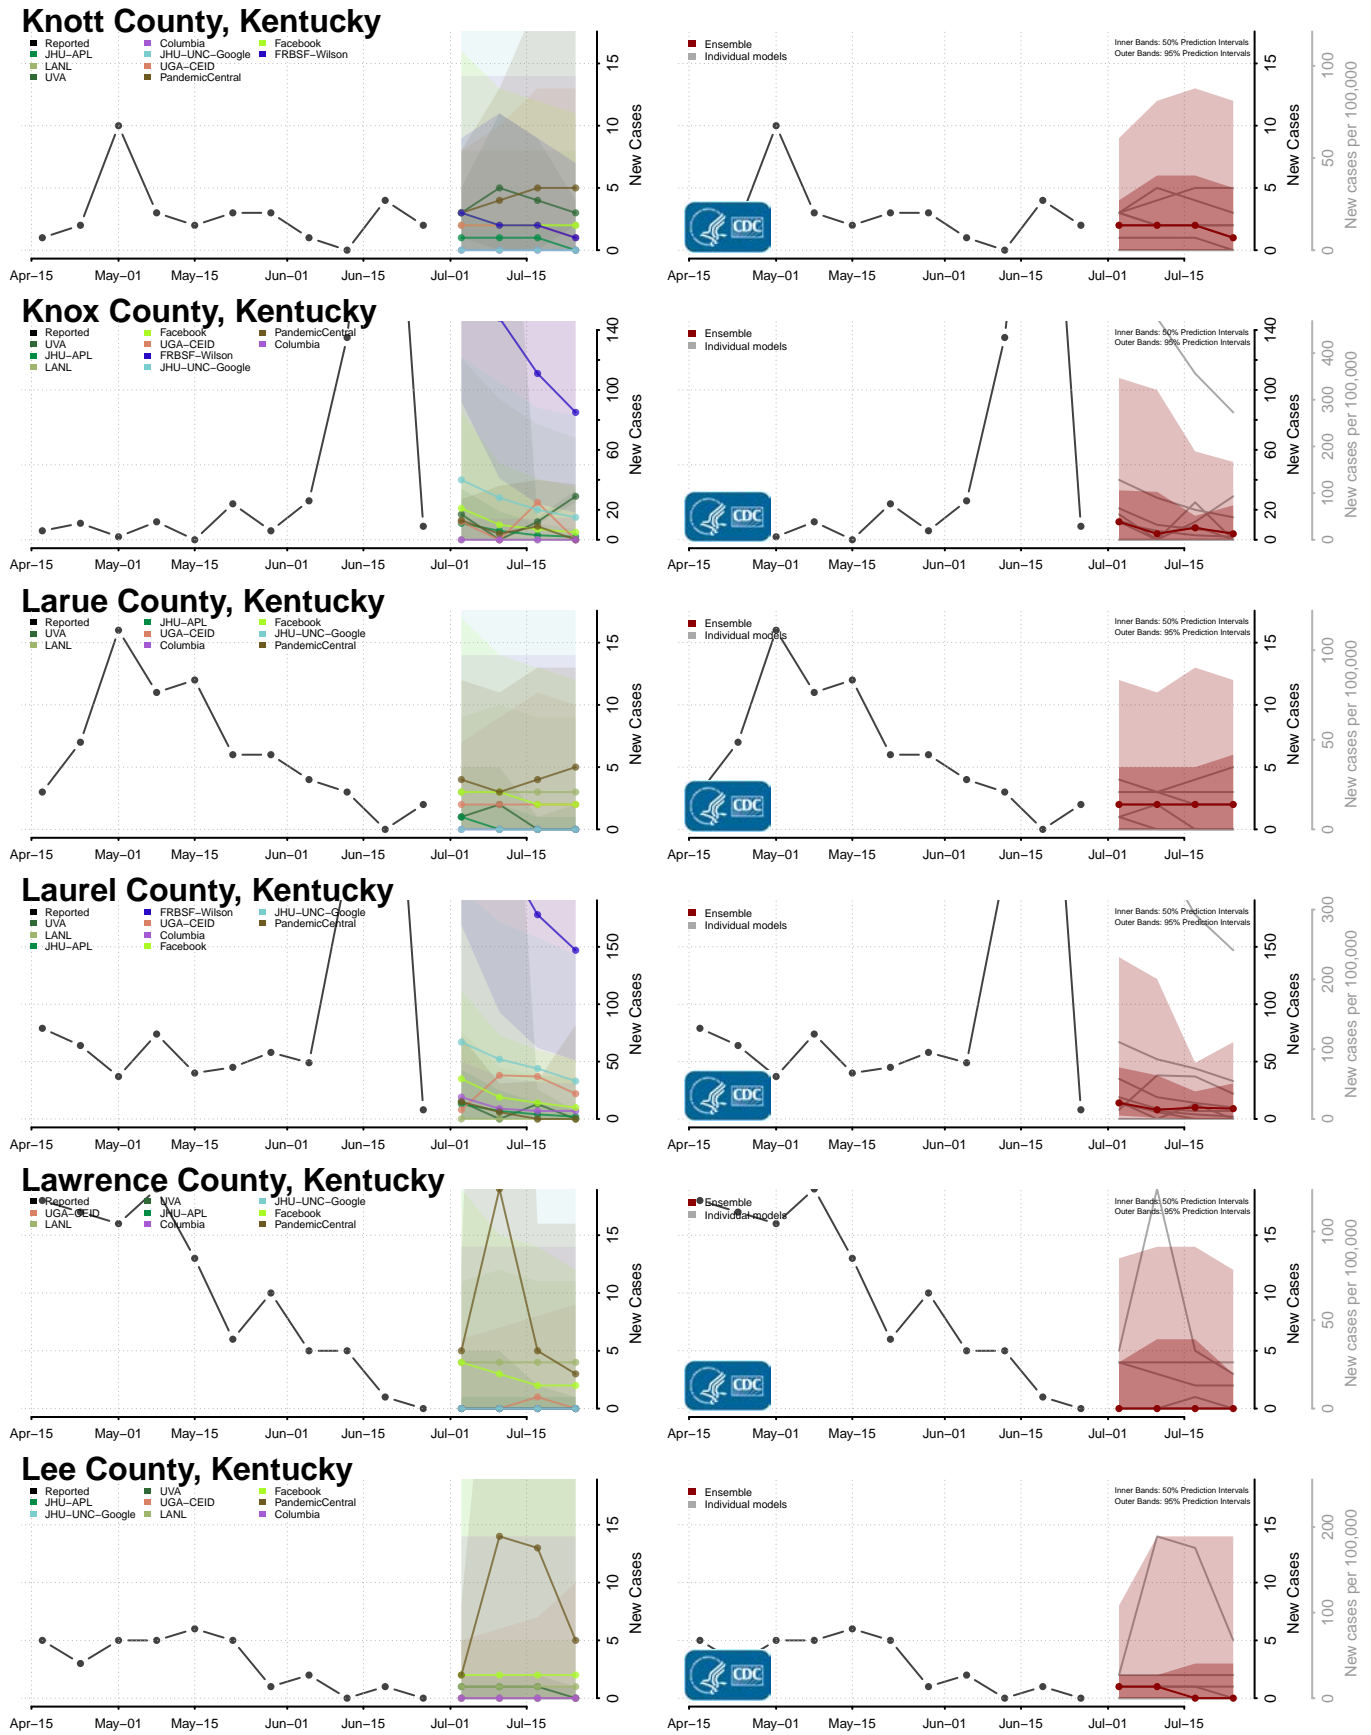

Jefferson County, Kentucky

Jessamine County, Kentucky

Johnson County, Kentucky

Kenton County, Kentucky

Mercer County, Kentucky

Metcalfe County, Kentucky

Monroe County, Kentucky

Montgomery County, Kentucky