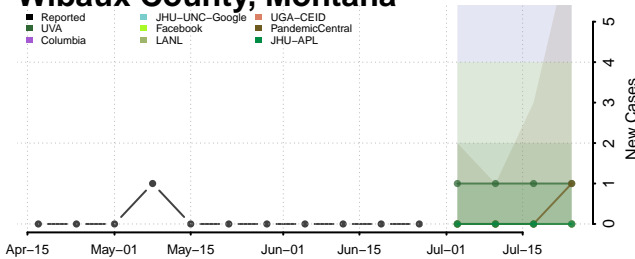

Teton County, Montana

Toole County, Montana

Treasure County, Montana

Valley County, Montana

Wheatland County, Montana

Wibaux County, Montana

Yellowstone County, Montana

Nebraska