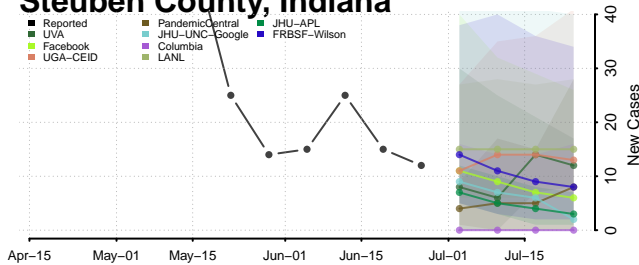

Steuben County, Indiana