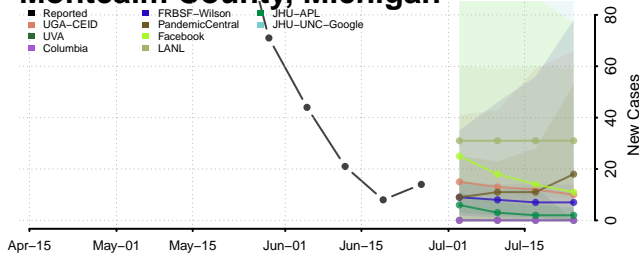

Montcalm County, Michigan