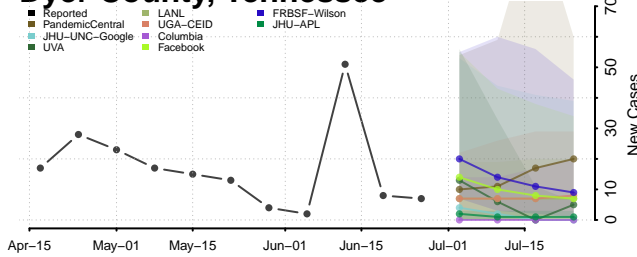

Davidson County, Tennessee

Decatur County, Tennessee

DeKalb County, Tennessee

Dickson County, Tennessee

Dyer County, Tennessee

Fayette County, Tennessee

Fentress County, Tennessee

Franklin County, Tennessee