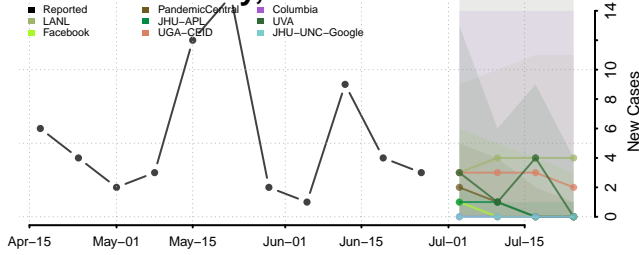

Clear Creek County, Colorado

Conejos County, Colorado

Costilla County, Colorado

Crowley County, Colorado

Custer County, Colorado

Delta County, Colorado

Denver County, Colorado

Dolores County, Colorado