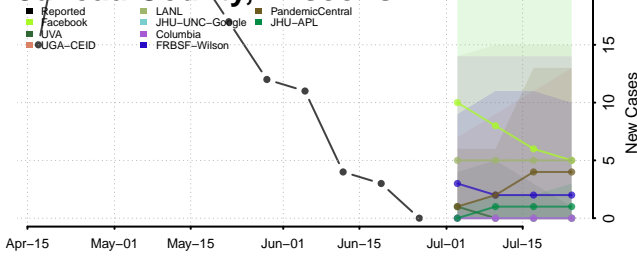

Juneau County, Wisconsin