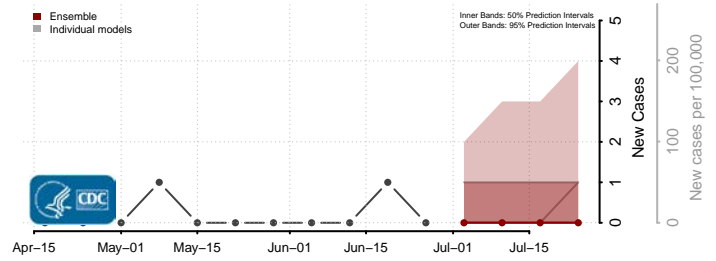

Judith Basin County, Montana