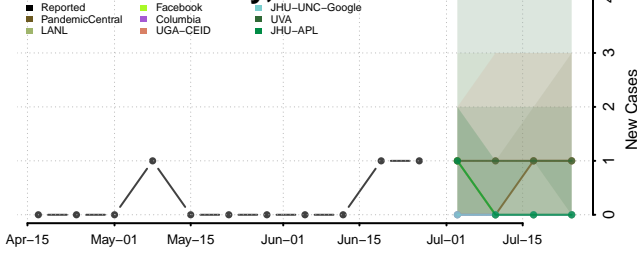

Linn County, Kansas

Logan County, Kansas

Lyon County, Kansas

Marion County, Kansas

Osage County, Kansas

Osborne County, Kansas

Ottawa County, Kansas

Pawnee County, Kansas