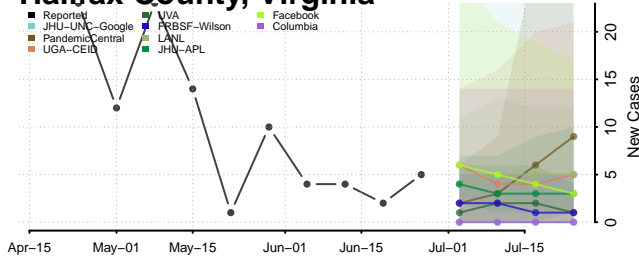

Halifax County, Virginia