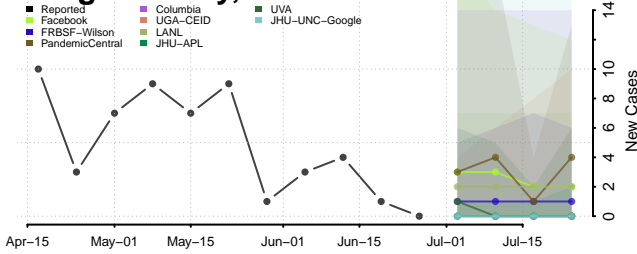

Osage County, Kansas