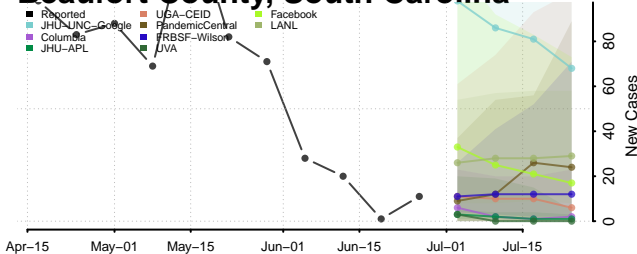

Beaufort County, South Carolina