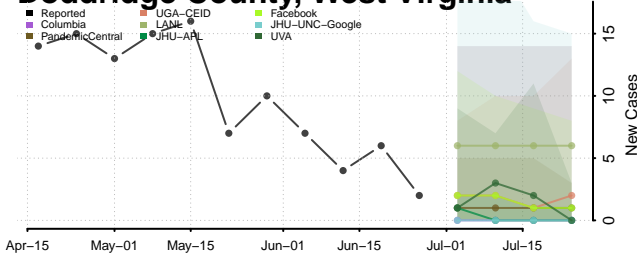

Doddridge County, West Virginia