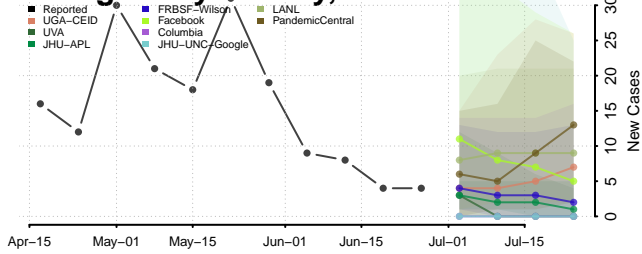

Iroquois County, Illinois

Jackson County, Illinois

Jasper County, Illinois

Jefferson County, Illinois

Mercer County, Illinois

Monroe County, Illinois

Montgomery County, Illinois

Morgan County, Illinois