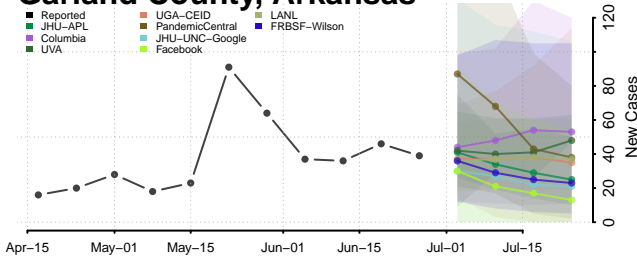

Dallas County, Arkansas

Desha County, Arkansas

Drew County, Arkansas

Faulkner County, Arkansas

Franklin County, Arkansas

Fulton County, Arkansas

Garland County, Arkansas

Grant County, Arkansas