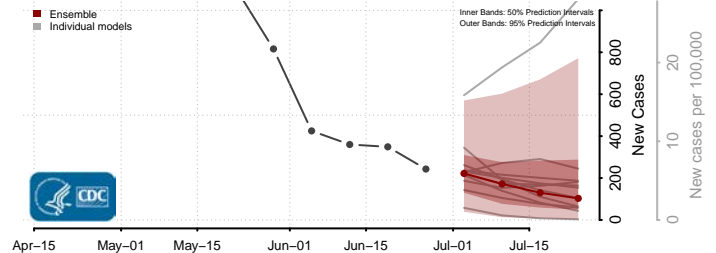

Puerto Rico