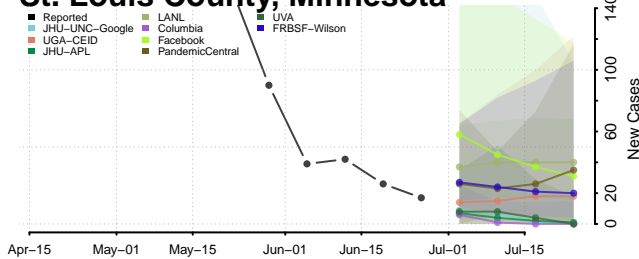

Pipestone County, Minnesota

Polk County, Minnesota

Pope County, Minnesota

Ramsey County, Minnesota

Scott County, Minnesota

Sherburne County, Minnesota

Sibley County, Minnesota

St. Louis County, Minnesota