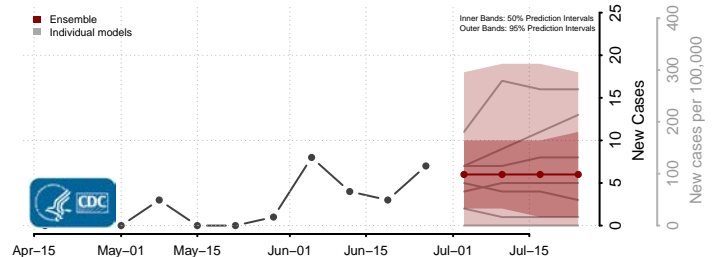

St. Francois County, Missouri

St. Louis City County, Missouri

St. Louis County, Missouri

Ste. Genevieve County, Missouri

Stoddard County, Missouri

Stone County, Missouri

Sullivan County, Missouri

Taney County, Missouri