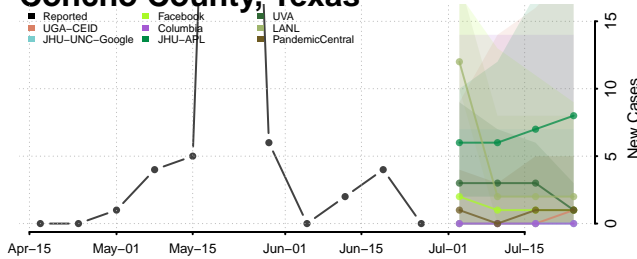

Concho County, Texas