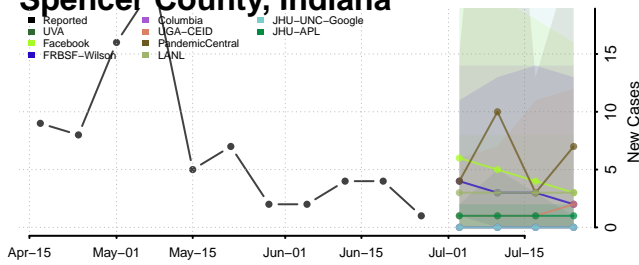

Putnam County, Indiana

Randolph County, Indiana

Ripley County, Indiana

Rush County, Indiana

Scott County, Indiana

Shelby County, Indiana

Spencer County, Indiana

St. Joseph County, Indiana