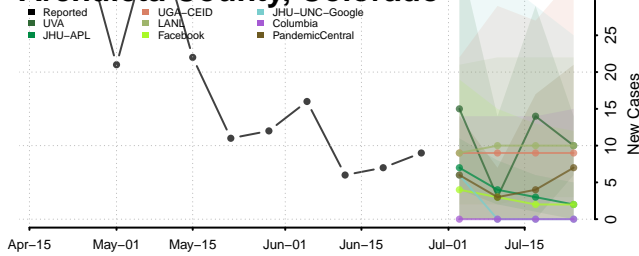

Yolo County, California

Yuba County, California

Colorado*

Adams County, Colorado

Alamosa County, Colorado

Arapahoe County, Colorado

Archuleta County, Colorado

*New weekly cases may decrease in this location over the next four weeks. For these locations, the ensemble forecast indicates a probability of 0.75 or greater that fewer cases will be reported in week four of the forecast than in the last reported week.