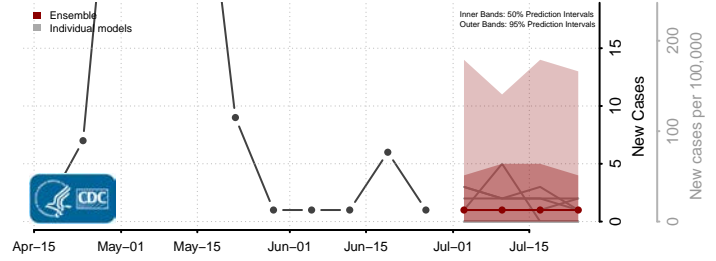

Calhoun County, West Virginia

Clay County, West Virginia

Doddridge County, West Virginia

Fayette County, West Virginia

Gilmer County, West Virginia

Grant County, West Virginia

Marshall County, West Virginia