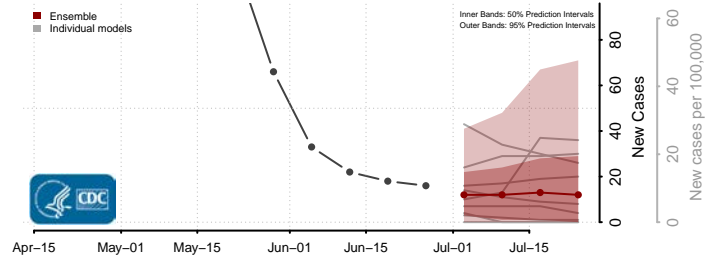

Pipestone County, Minnesota

Polk County, Minnesota

Pope County, Minnesota

Ramsey County, Minnesota

Scott County, Minnesota

Sherburne County, Minnesota

Sibley County, Minnesota

St. Louis County, Minnesota