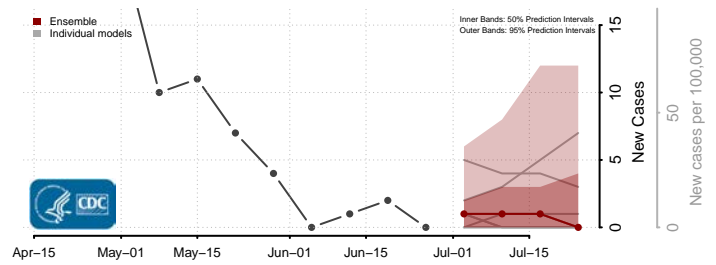

Benton County, Iowa

Black Hawk County, Iowa

Carroll County, Iowa

Cass County, Iowa

Cedar County, Iowa

Cerro Gordo County, Iowa

Cherokee County, Iowa

Chickasaw County, Iowa