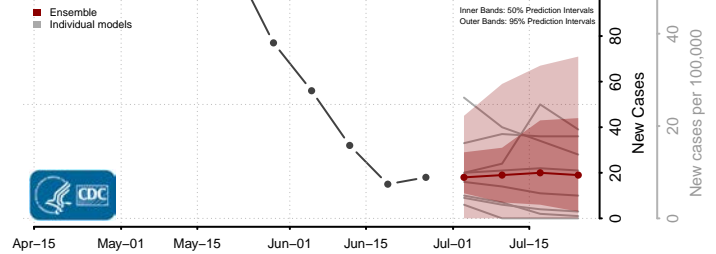

Anderson County, South Carolina