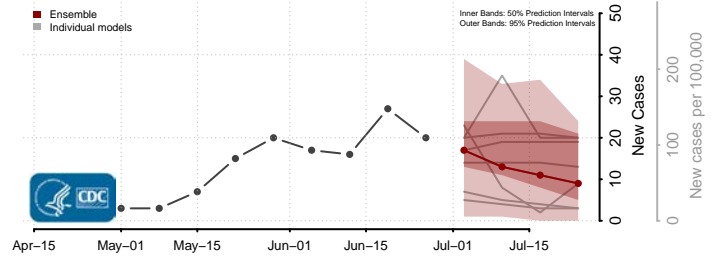

Greene County, Arkansas

Hempstead County, Arkansas

Hot Spring County, Arkansas

Howard County, Arkansas

Lawrence County, Arkansas

Lee County, Arkansas

Lincoln County, Arkansas

Little River County, Arkansas