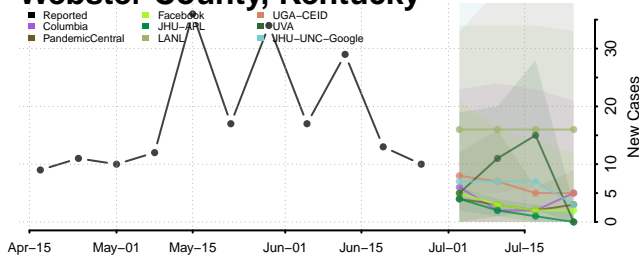

Webster County, Kentucky