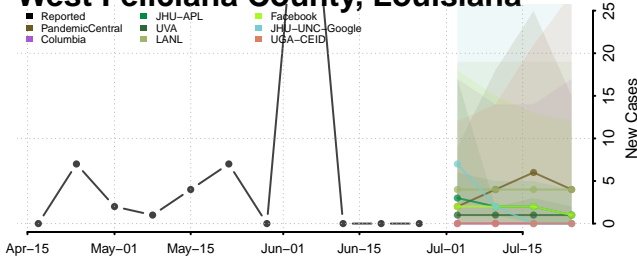

Vernon County, Louisiana

Washington County, Louisiana

Webster County, Louisiana

West Baton Rouge County, Louisiana

West Carroll County, Louisiana

West Feliciana County, Louisiana

Winn County, Louisiana

*New weekly cases may decrease in this location over the next four weeks. For these locations, the ensemble forecast indicates a probability of 0.75 or greater that fewer cases will be reported in week four of the forecast than in the last reported week.