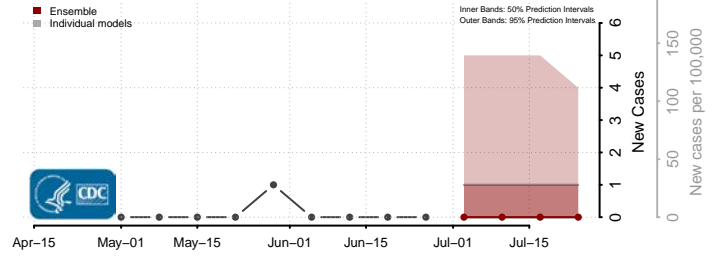

Roger Mills County, Oklahoma