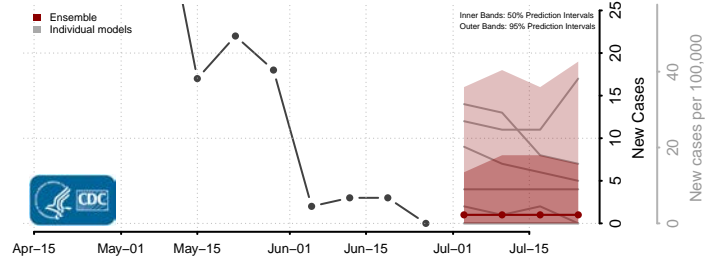

Vance County, North Carolina