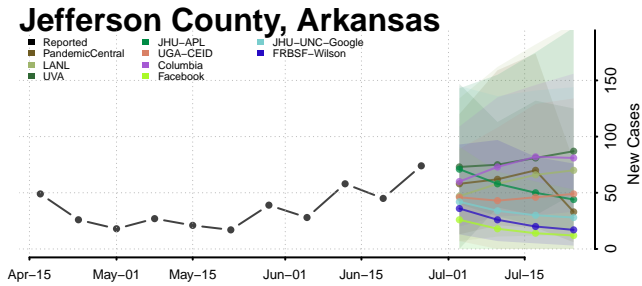

Greene County, Arkansas

Hempstead County, Arkansas

Hot Spring County, Arkansas

Howard County, Arkansas

Lawrence County, Arkansas

Lee County, Arkansas

Lincoln County, Arkansas

Little River County, Arkansas