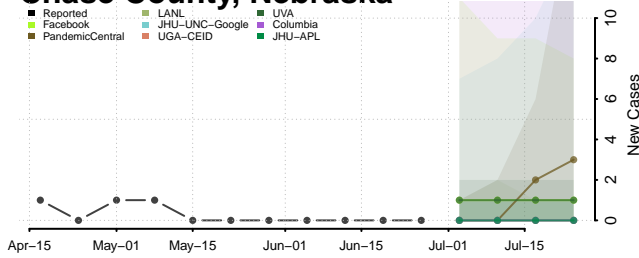

Brown County, Nebraska

Buffalo County, Nebraska

Burt County, Nebraska

Butler County, Nebraska

Cass County, Nebraska

Cedar County, Nebraska

Chase County, Nebraska

Cherry County, Nebraska