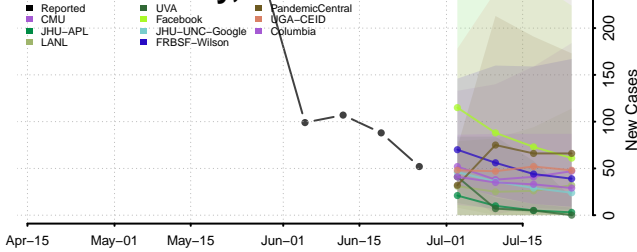

Washtenaw County, Michigan

Wayne County, Michigan

Wexford County, Michigan

Minnesota

Aitkin County, Minnesota

Anoka County, Minnesota

Carlton County, Minnesota

Carver County, Minnesota