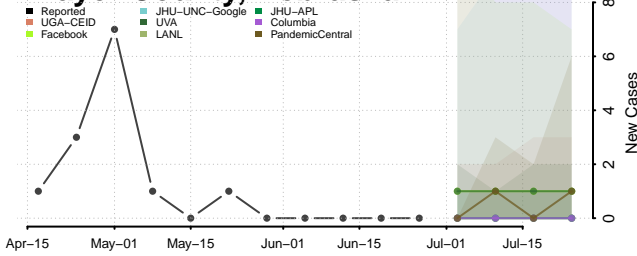

Thayer County, Nebraska