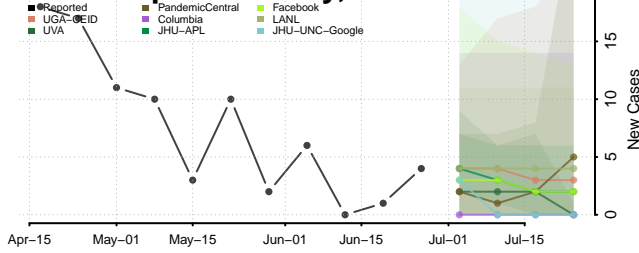

Northampton County, North Carolina