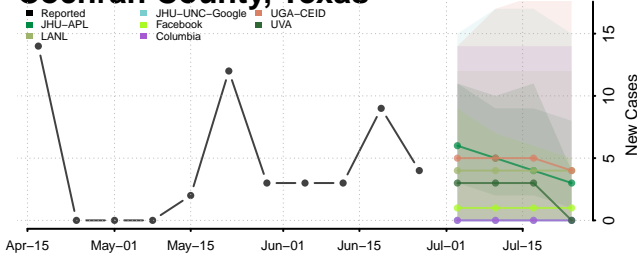

Cochran County, Texas