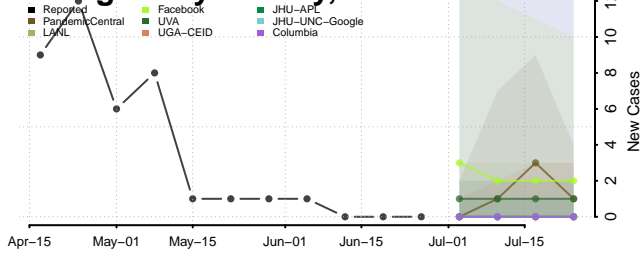

Mitchell County, Iowa

Monona County, Iowa

Monroe County, Iowa

Montgomery County, Iowa

Muscatine County, Iowa

O'Brien County, Iowa

Osceola County, Iowa

Page County, Iowa