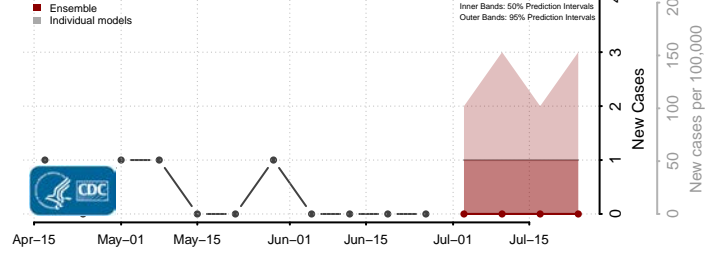

Oliver County, North Dakota