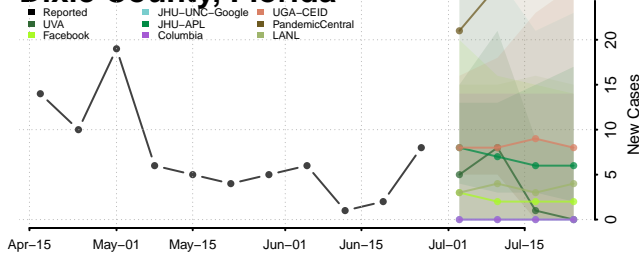

Clay County, Florida

Collier County, Florida

Columbia County, Florida

DeSoto County, Florida

Dixie County, Florida

Duval County, Florida

Escambia County, Florida

Flagler County, Florida