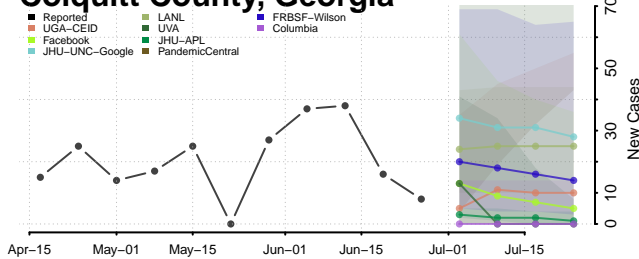

Cherokee County, Georgia

Clarke County, Georgia

Clay County, Georgia

Clayton County, Georgia

Clinch County, Georgia

Cobb County, Georgia

Coffee County, Georgia

Colquitt County, Georgia