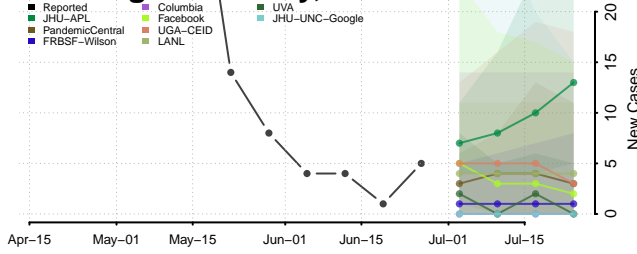

Bennington County, Vermont