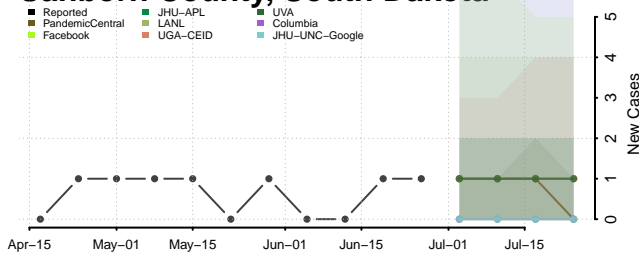

Sanborn County, South Dakota