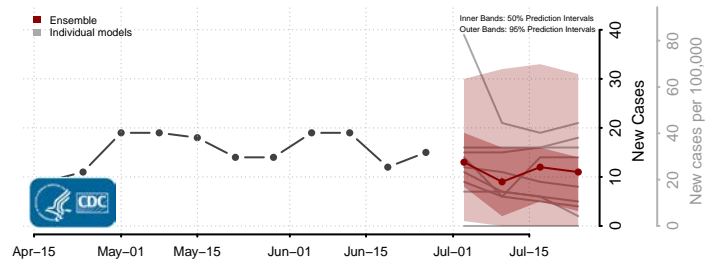

St. Bernard County, Louisiana