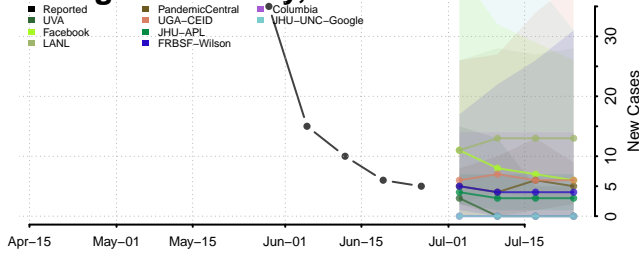

Livingston County, New York