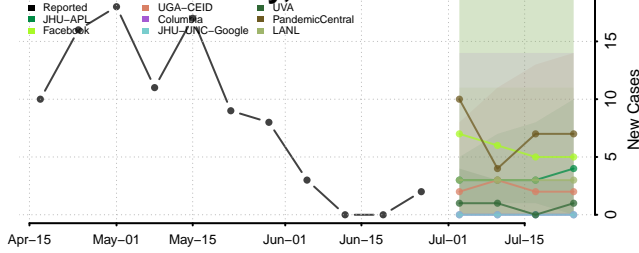

Lawrence County, South Dakota