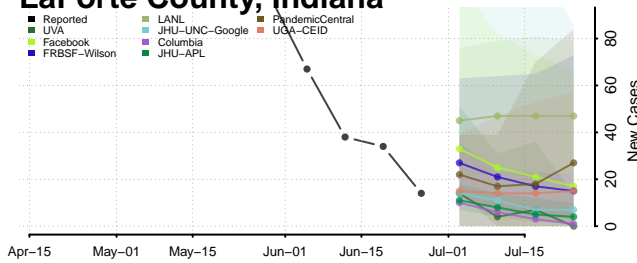

Kosciusko County, Indiana

LaGrange County, Indiana

Lake County, Indiana

LaPorte County, Indiana

Lawrence County, Indiana

Madison County, Indiana

Marion County, Indiana

Marshall County, Indiana