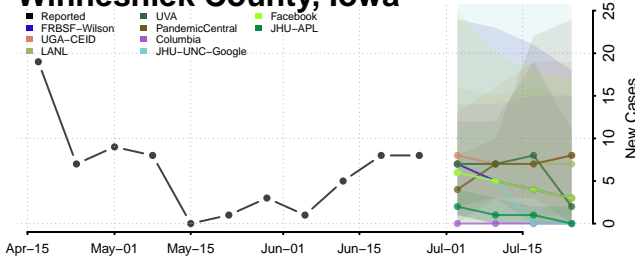

Winneshiek County, Iowa