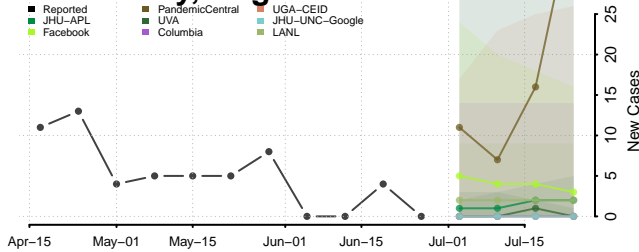

Lee County, Virginia