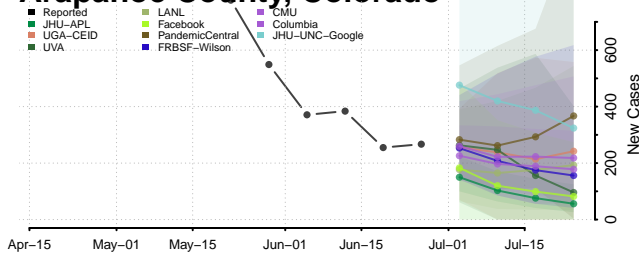

Yolo County, California

Yuba County, California

Colorado*

Adams County, Colorado

Alamosa County, Colorado

Arapahoe County, Colorado

Archuleta County, Colorado

*New weekly cases may decrease in this location over the next four weeks. For these locations, the ensemble forecast indicates a probability of 0.75 or greater that fewer cases will be reported in week four of the forecast than in the last reported week.