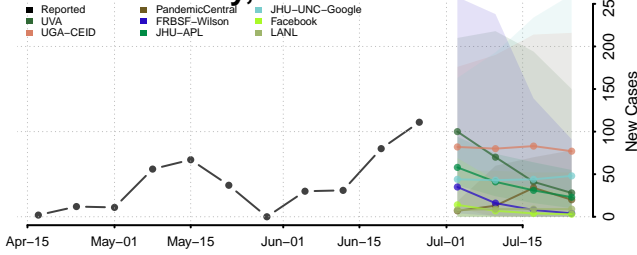

Reeves County, Texas