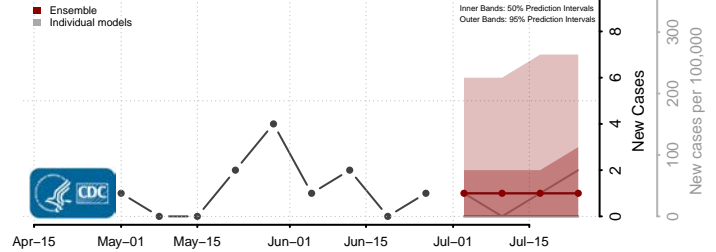

Cheyenne County, Kansas