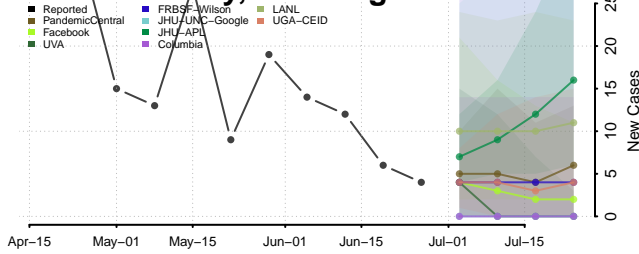

Pacific County, Washington