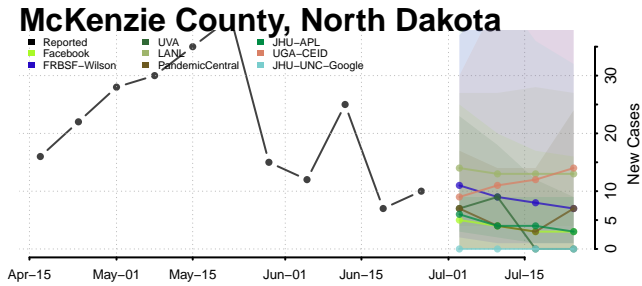

Griggs County, North Dakota

Hettinger County, North Dakota

Kidder County, North Dakota

LaMoure County, North Dakota

Morton County, North Dakota

Mountrail County, North Dakota

Nelson County, North Dakota

Oliver County, North Dakota