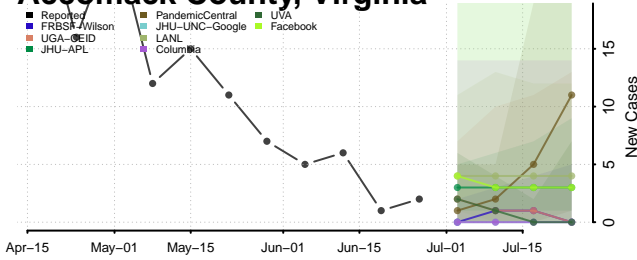

Accomack County, Virginia