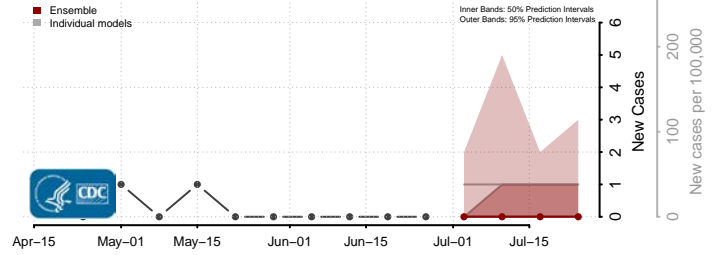

Furnas County, Nebraska

Gage County, Nebraska

Garden County, Nebraska

Garfield County, Nebraska

Gosper County, Nebraska

Grant County, Nebraska

Greeley County, Nebraska

Hall County, Nebraska