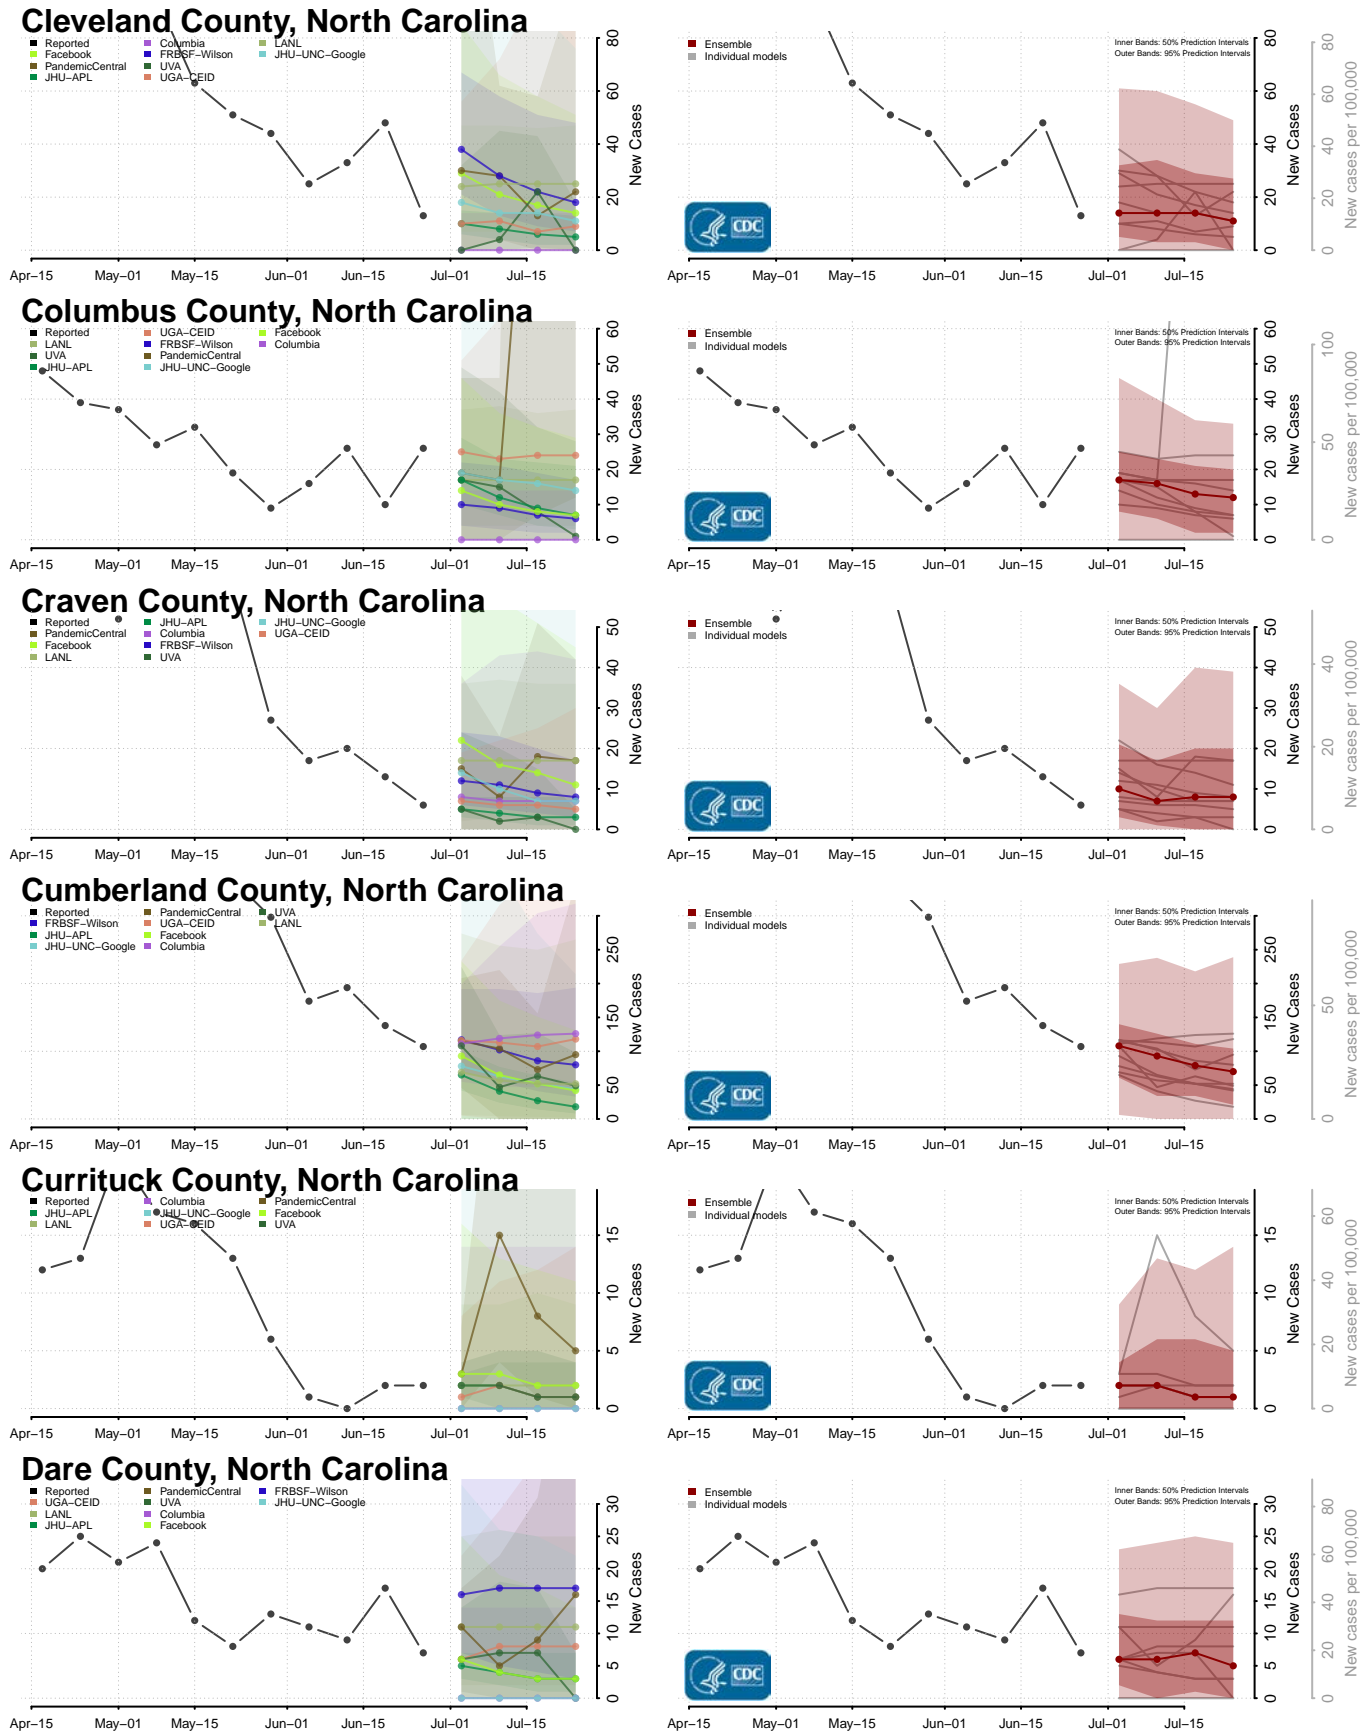

Chatham County, North Carolina

Cherokee County, North Carolina

Chowan County, North Carolina

Clay County, North Carolina

Davidson County, North Carolina

Davie County, North Carolina

Duplin County, North Carolina