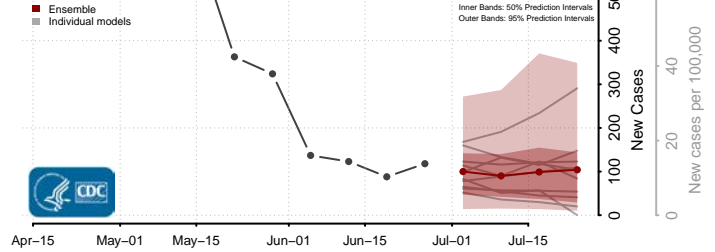

New Haven County, Connecticut