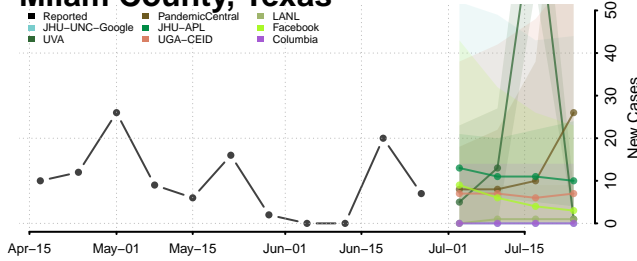

Milam County, Texas