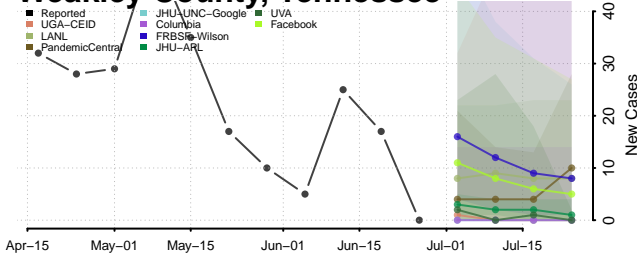

Weakley County, Tennessee