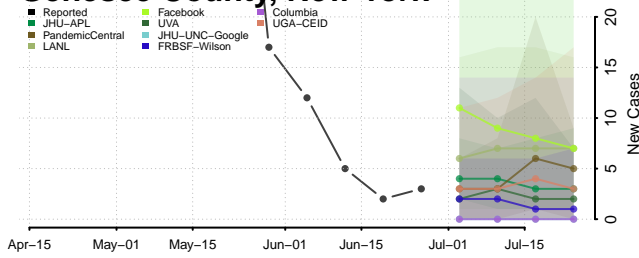

Genesee County, New York