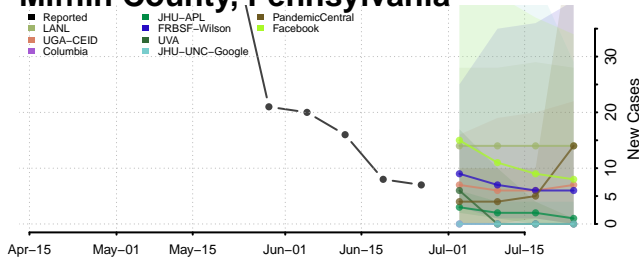

Mifflin County, Pennsylvania