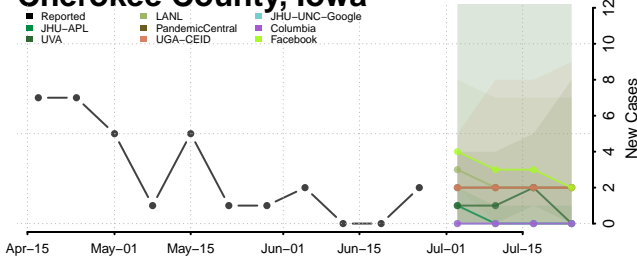

Benton County, Iowa

Black Hawk County, Iowa

Carroll County, Iowa

Cass County, Iowa

Cedar County, Iowa

Cerro Gordo County, Iowa

Cherokee County, Iowa

Chickasaw County, Iowa