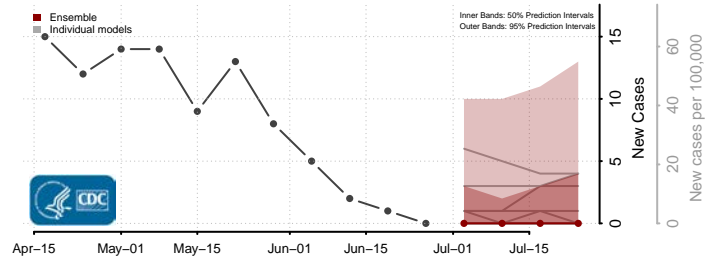

Florence County, Wisconsin

Fond du Lac County, Wisconsin

Forest County, Wisconsin

Grant County, Wisconsin

Green County, Wisconsin

Green Lake County, Wisconsin

Iowa County, Wisconsin

Iron County, Wisconsin