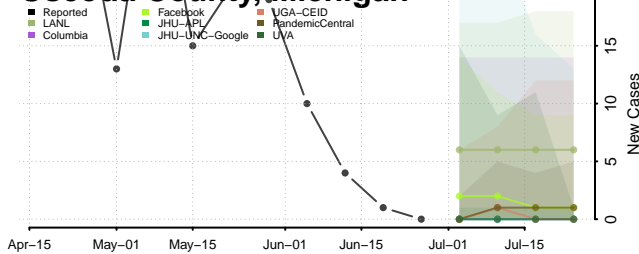

Ogemaw County, Michigan

Ontonagon County, Michigan

Osceola County, Michigan

Oscoda County, Michigan

Otsego County, Michigan

Ottawa County, Michigan

Presque Isle County, Michigan

Roscommon County, Michigan