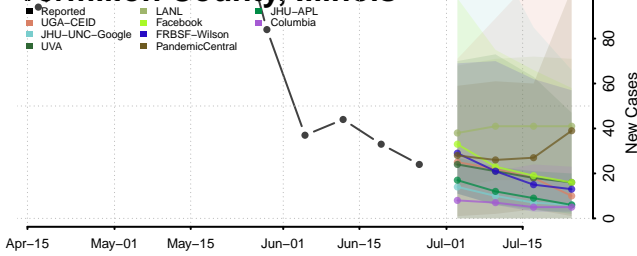

Vermilion County, Illinois