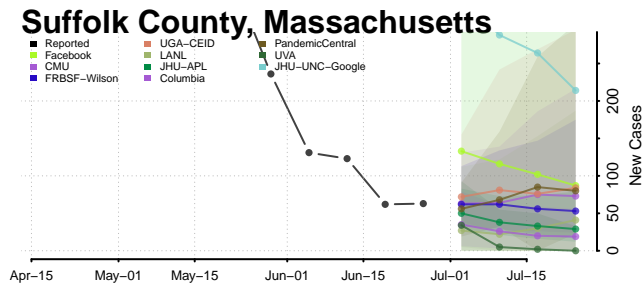

*New weekly cases may decrease in this location over the next four weeks. For these locations, the ensemble forecast indicates a probability of 0.75 or greater that fewer cases will be reported in week four of the forecast than in the last reported week.