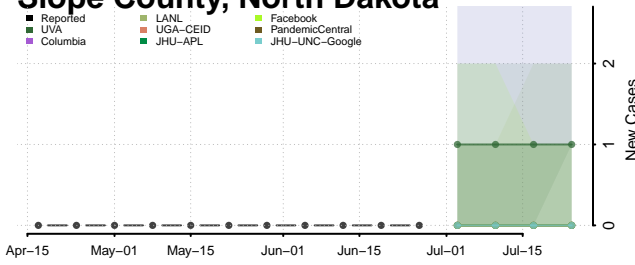

Pembina County, North Dakota

Pierce County, North Dakota

Sheridan County, North Dakota

Sioux County, North Dakota

Slope County, North Dakota

Stark County, North Dakota

Steele County, North Dakota

Stutsman County, North Dakota