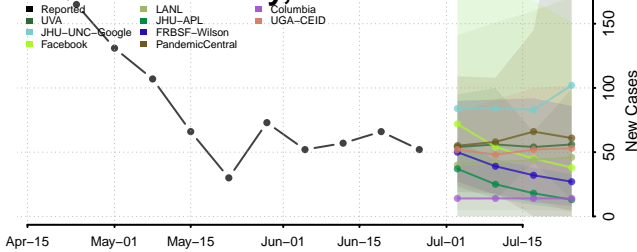

Dona Ana County, New Mexico