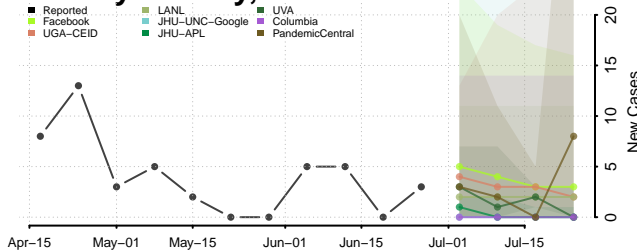

Gibson County, Tennessee

Giles County, Tennessee

Grainger County, Tennessee

Greene County, Tennessee

Grundy County, Tennessee

Hamblen County, Tennessee

Hamilton County, Tennessee

Hancock County, Tennessee