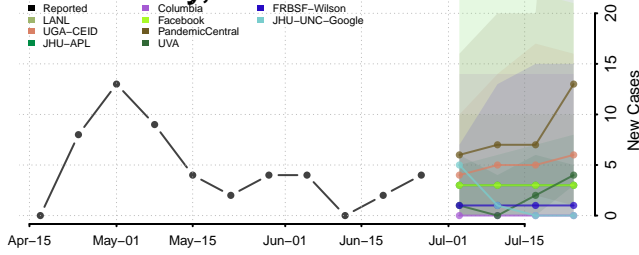

Pike County, Missouri