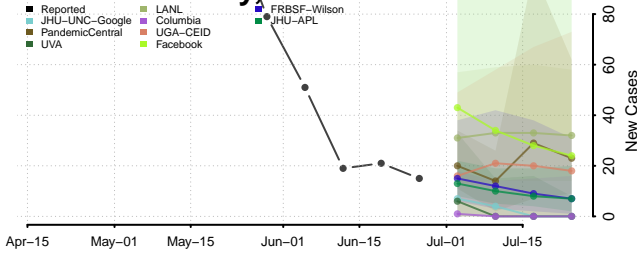

Broome County, New York