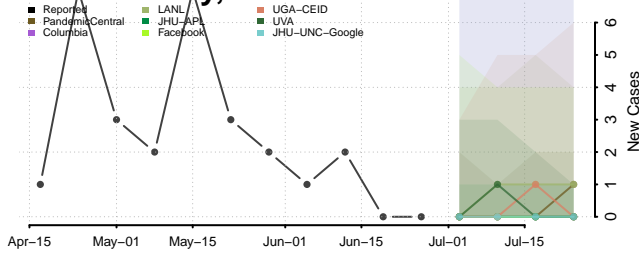

Cook County, Minnesota