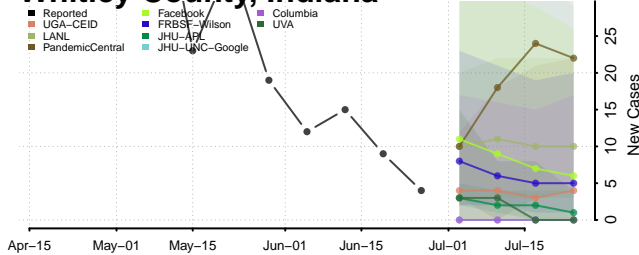

Whitley County, Indiana