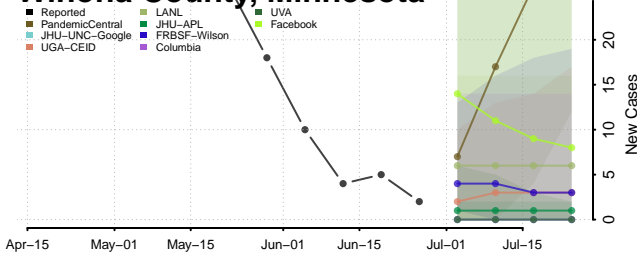

Waseca County, Minnesota

Washington County, Minnesota

Watonwan County, Minnesota

Wilkin County, Minnesota

Winona County, Minnesota

Wright County, Minnesota

Yellow Medicine County, Minnesota

Mississippi