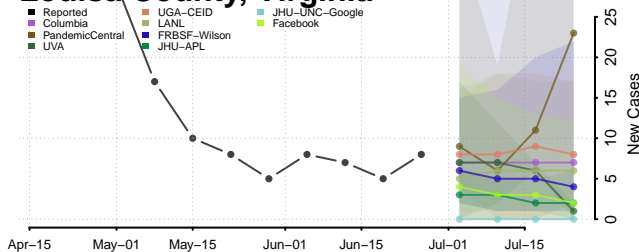

Louisa County, Virginia