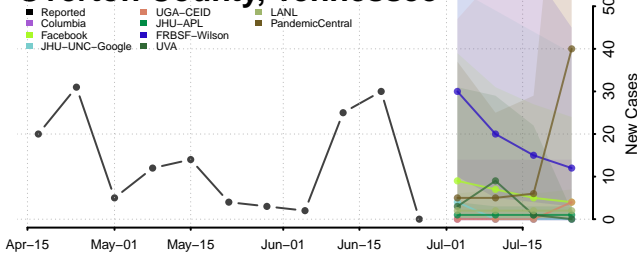

Overton County, Tennessee