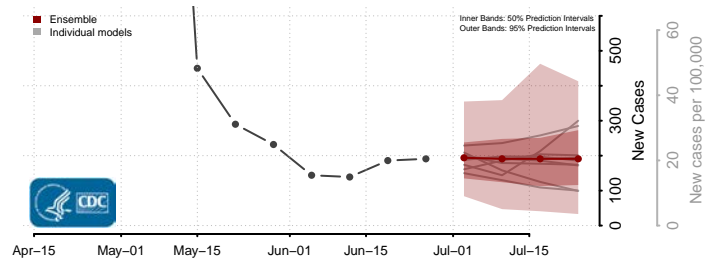

Bergen County, New Jersey