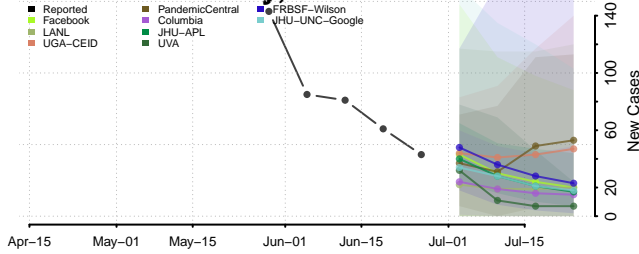

Guadalupe County, New Mexico

McKinley County, New Mexico

Mora County, New Mexico

Otero County, New Mexico

Quay County, New Mexico

Rio Arriba County, New Mexico

Roosevelt County, New Mexico

San Juan County, New Mexico