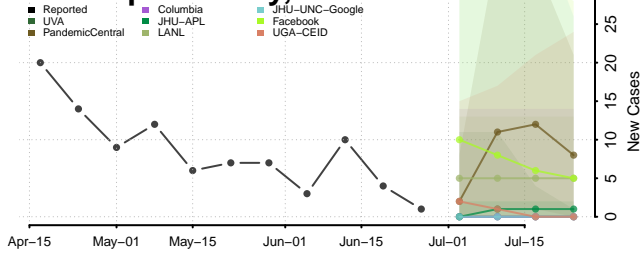

Moultrie County, Illinois

Ogle County, Illinois

Putnam County, Illinois

Randolph County, Illinois

Richland County, Illinois

Rock Island County, Illinois

Saline County, Illinois

Sangamon County, Illinois