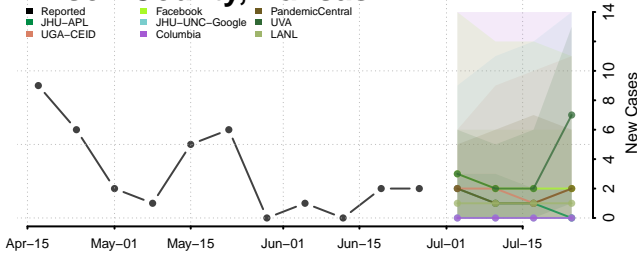

Wichita County, Kansas

Wilson County, Kansas

Woodson County, Kansas

Wyandotte County, Kansas

*New weekly cases may decrease in this location over the next four weeks. For these locations, the ensemble forecast indicates a probability of 0.75 or greater that fewer cases will be reported in week four of the forecast than in the last reported week.