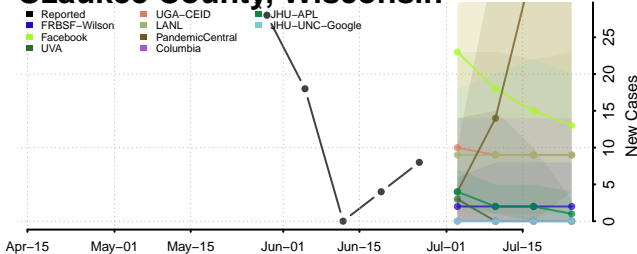

Milwaukee County, Wisconsin

Monroe County, Wisconsin

Oconto County, Wisconsin

Oneida County, Wisconsin

Outagamie County, Wisconsin

Ozaukee County, Wisconsin

Pepin County, Wisconsin

Pierce County, Wisconsin