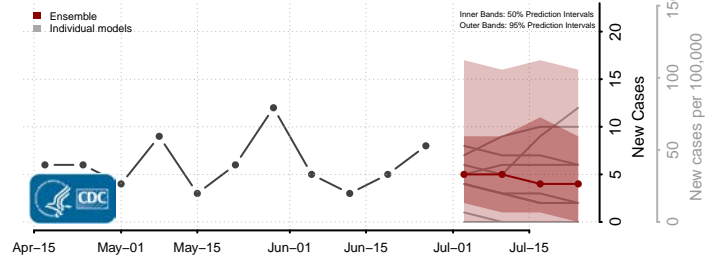

Starke County, Indiana

Steuben County, Indiana

Sullivan County, Indiana

Switzerland County, Indiana

Tippecanoe County, Indiana

Tipton County, Indiana

Union County, Indiana

Vanderburgh County, Indiana