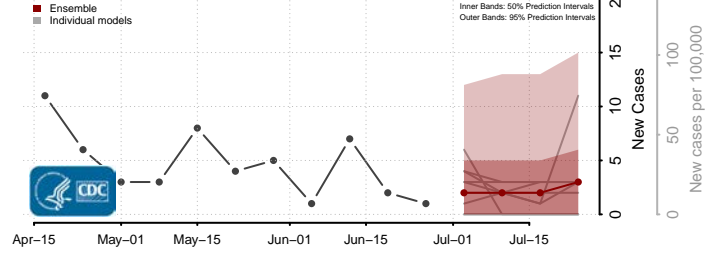

Hamilton County, Iowa