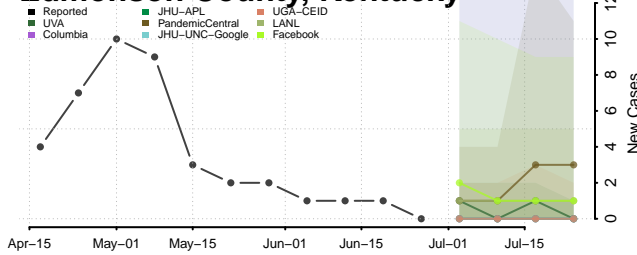

Clay County, Kentucky

Clinton County, Kentucky

Crittenden County, Kentucky

Cumberland County, Kentucky

Daviess County, Kentucky

Edmonson County, Kentucky

Elliott County, Kentucky

Estill County, Kentucky