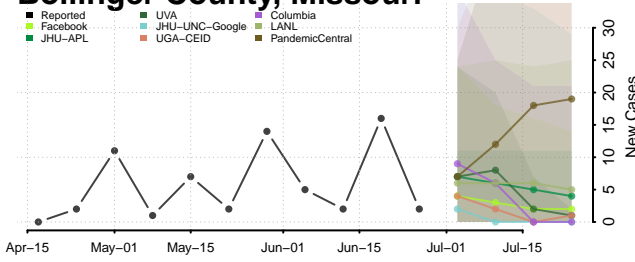

Bollinger County, Missouri