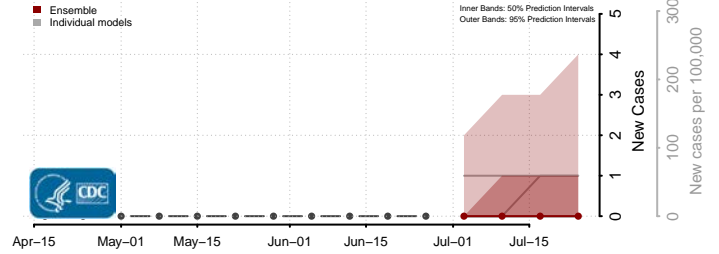

Daniels County, Montana