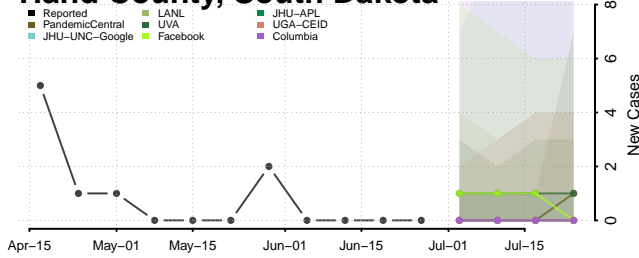

Hand County, South Dakota