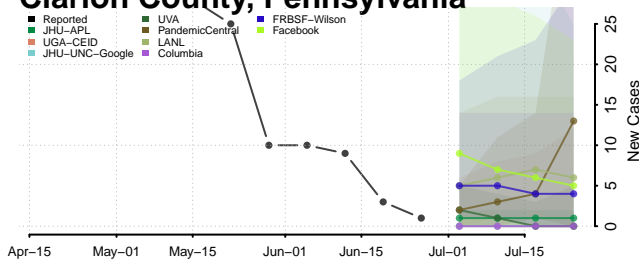

Cambria County, Pennsylvania

Cameron County, Pennsylvania

Carbon County, Pennsylvania

Centre County, Pennsylvania

Chester County, Pennsylvania

Clarion County, Pennsylvania

Clearfield County, Pennsylvania

Clinton County, Pennsylvania