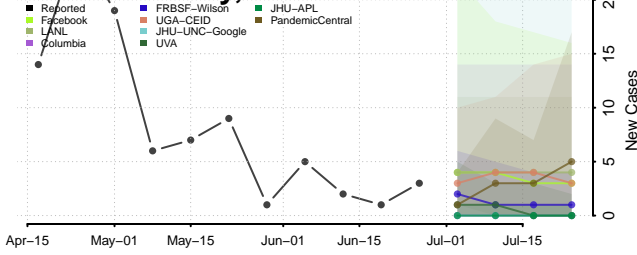

Grundy County, Iowa

Guthrie County, Iowa

Hamilton County, Iowa

Hancock County, Iowa

Hardin County, Iowa

Harrison County, Iowa

Lee County, Iowa

Linn County, Iowa