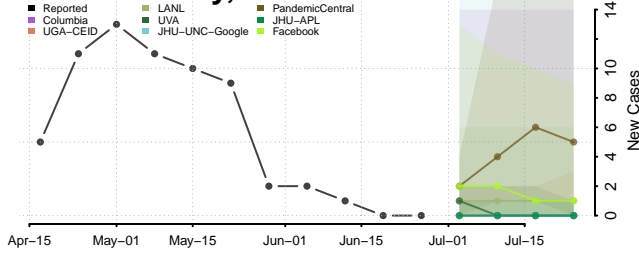

Sierra County, New Mexico