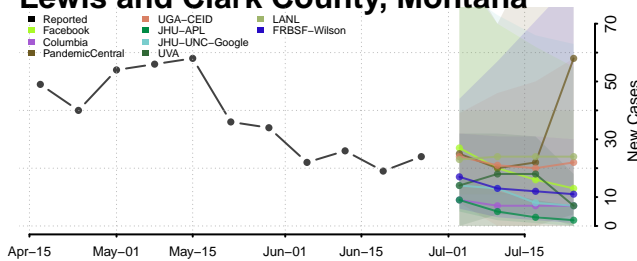

Lewis and Clark County, Montana