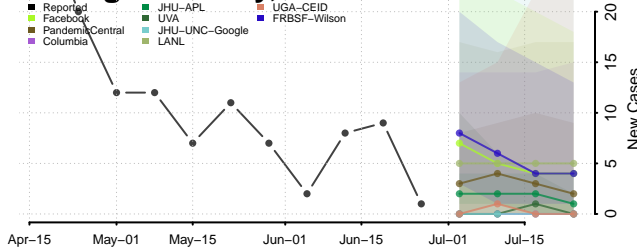

Grainger County, Tennessee