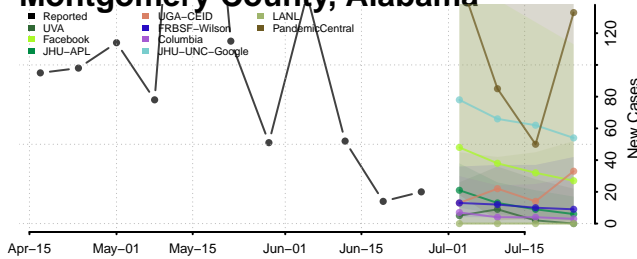

Montgomery County, Alabama