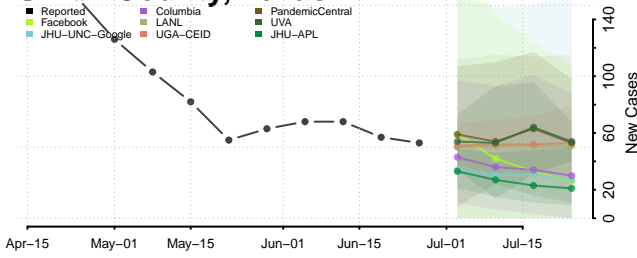

Smith County, Texas