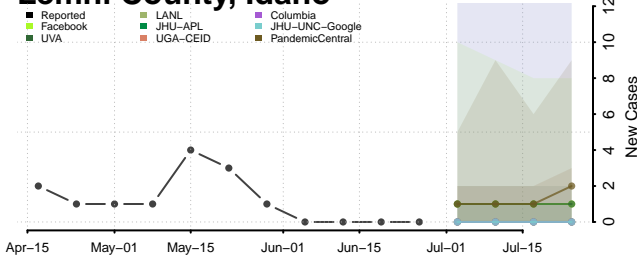

Clark County, Idaho

Clearwater County, Idaho

Custer County, Idaho

Elmore County, Idaho

Jerome County, Idaho

Kootenai County, Idaho

Latah County, Idaho

Lemhi County, Idaho