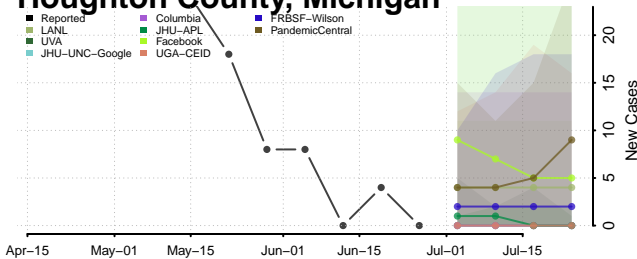

Genesee County, Michigan

Gladwin County, Michigan

Gogebic County, Michigan

Grand Traverse County, Michigan

Gratiot County, Michigan

Hillsdale County, Michigan

Houghton County, Michigan

Huron County, Michigan