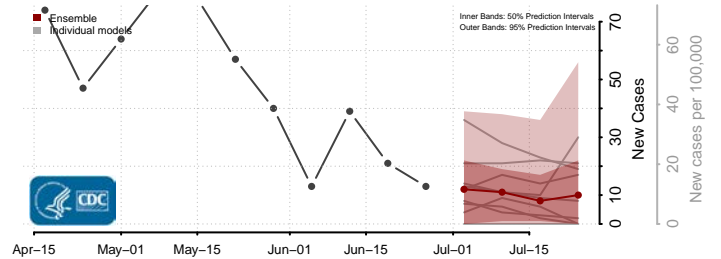

Florence County, Wisconsin

Fond du Lac County, Wisconsin

Forest County, Wisconsin

Grant County, Wisconsin

Green County, Wisconsin

Green Lake County, Wisconsin

Iowa County, Wisconsin

Iron County, Wisconsin