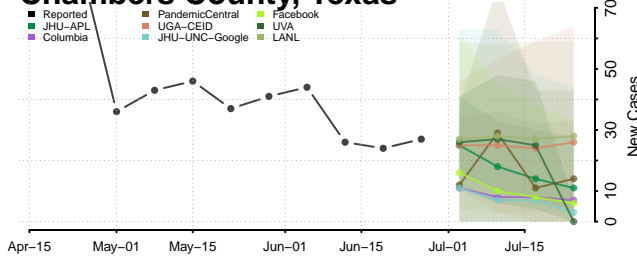

Chambers County, Texas