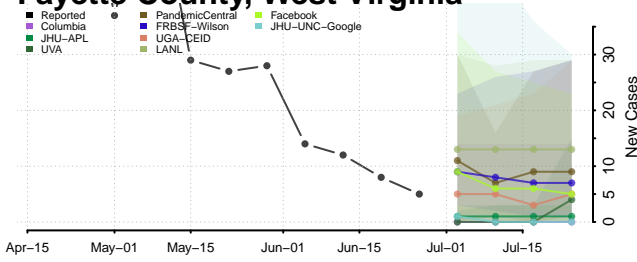

Fayette County, West Virginia