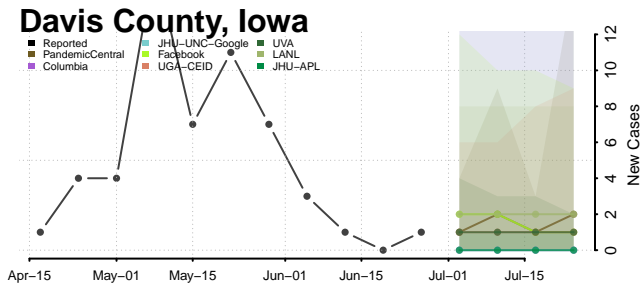

Benton County, Iowa

Black Hawk County, Iowa

Carroll County, Iowa

Cass County, Iowa

Cedar County, Iowa

Cerro Gordo County, Iowa

Cherokee County, Iowa

Chickasaw County, Iowa