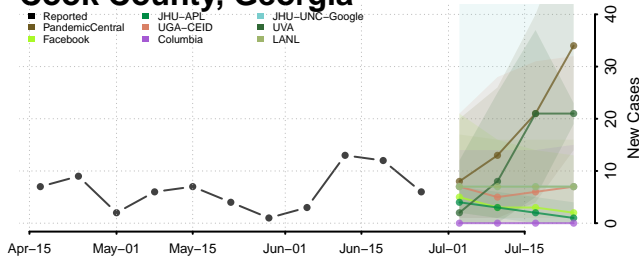

Cook County, Georgia