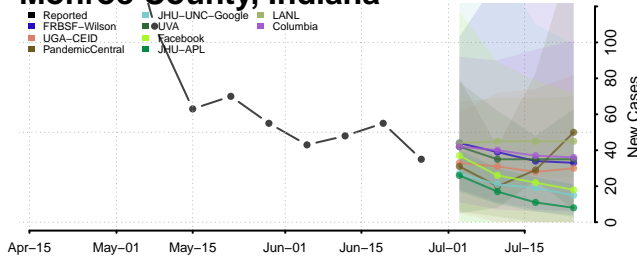

Monroe County, Indiana