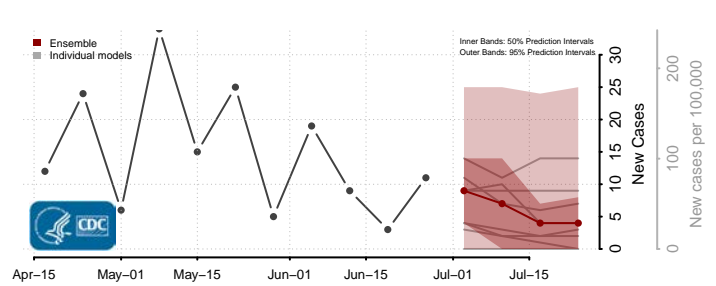

Whatcom County, Washington

Whitman County, Washington

Yakima County, Washington

West Virginia*

*New weekly cases may decrease in this location over the next four weeks. For these locations, the ensemble forecast indicates a probability of 0.75 or greater that fewer cases will be reported in week four of the forecast than in the last reported week.