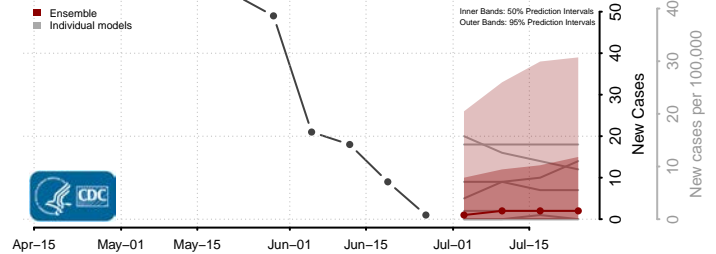

Chautauqua County, New York