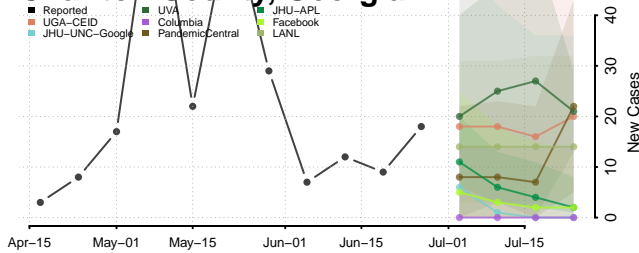

Camden County, Georgia

Candler County, Georgia

Carroll County, Georgia

Catoosa County, Georgia

Charlton County, Georgia

Chatham County, Georgia

Chattahoochee County, Georgia

Chattooga County, Georgia