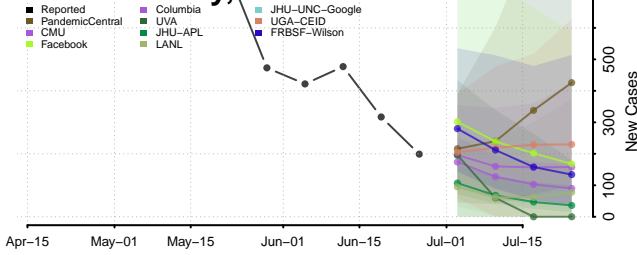

Bronx County, New York