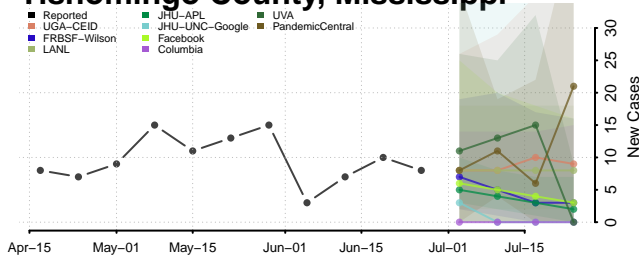

Tishomingo County, Mississippi