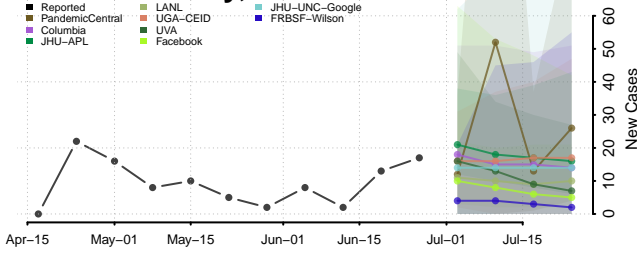

Marion County, Missouri