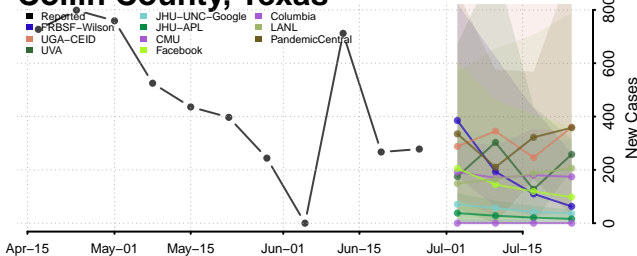

Collin County, Texas