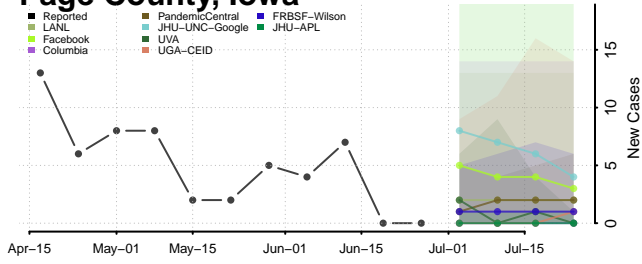

Mitchell County, Iowa

Monona County, Iowa

Monroe County, Iowa

Montgomery County, Iowa

Muscatine County, Iowa

O'Brien County, Iowa

Osceola County, Iowa

Page County, Iowa