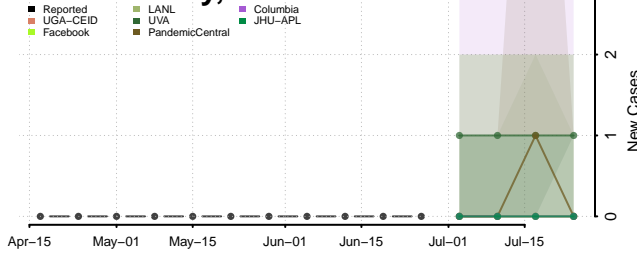

Clark County, Idaho