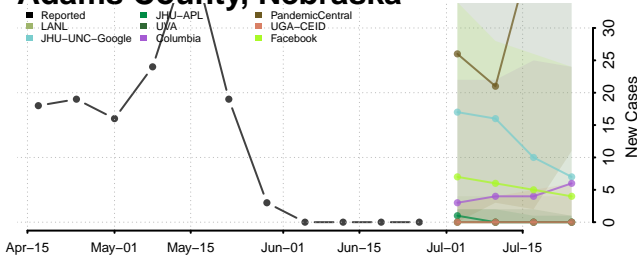

Adams County, Nebraska