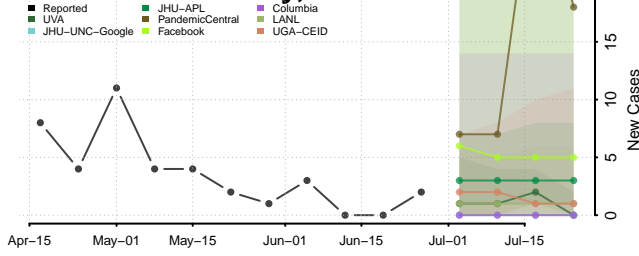

Washington County, Oklahoma

Washita County, Oklahoma

Woods County, Oklahoma

Woodward County, Oklahoma

*New weekly cases may decrease in this location over the next four weeks. For these locations, the ensemble forecast indicates a probability of 0.75 or greater that fewer cases will be reported in week four of the forecast than in the last reported week.