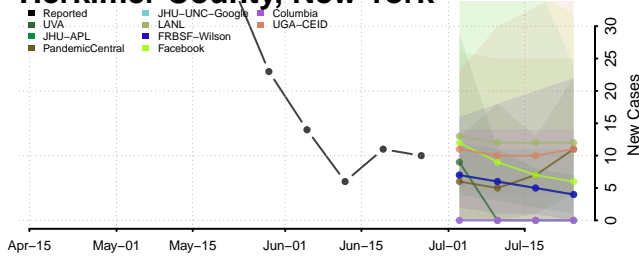

Fulton County, New York

Genesee County, New York

Greene County, New York

Hamilton County, New York

Herkimer County, New York

Jefferson County, New York

Kings County, New York

Lewis County, New York