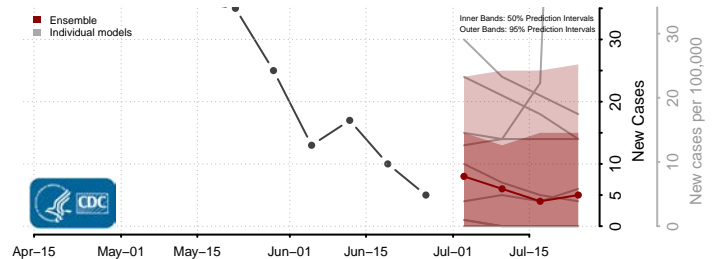

Woodbury County, Iowa