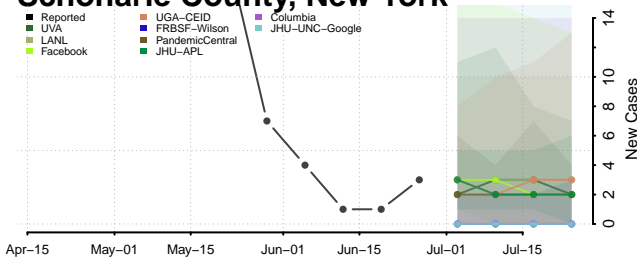

Schoharie County, New York