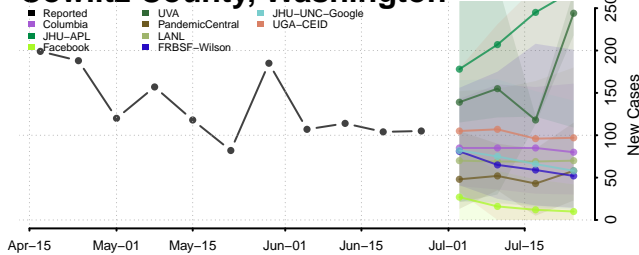

Cowlitz County, Washington