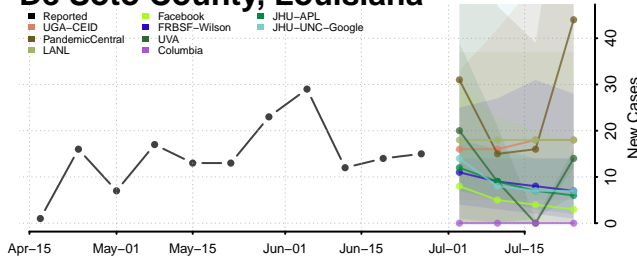

Caldwell County, Louisiana

Cameron County, Louisiana

Catahoula County, Louisiana

Claiborne County, Louisiana

Concordia County, Louisiana

De Soto County, Louisiana

East Baton Rouge County, Louisiana

East Carroll County, Louisiana