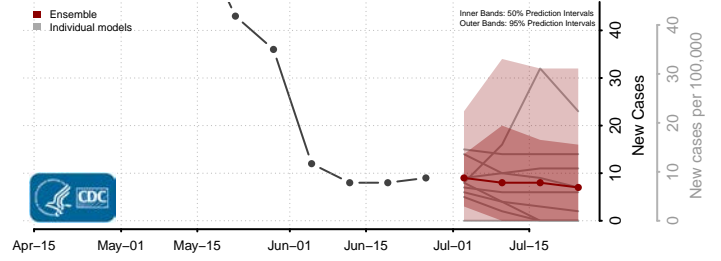

Cecil County, Maryland