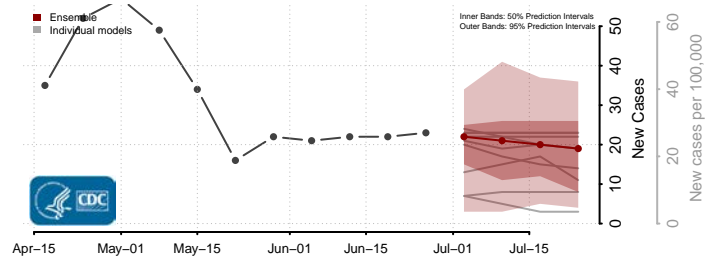

Island County, Washington