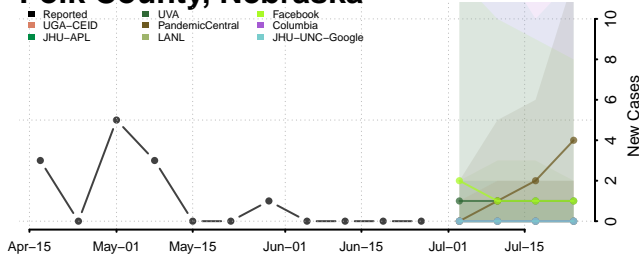

Nuckolls County, Nebraska

Otoe County, Nebraska

Pawnee County, Nebraska

Perkins County, Nebraska

Phelps County, Nebraska

Pierce County, Nebraska

Platte County, Nebraska

Polk County, Nebraska