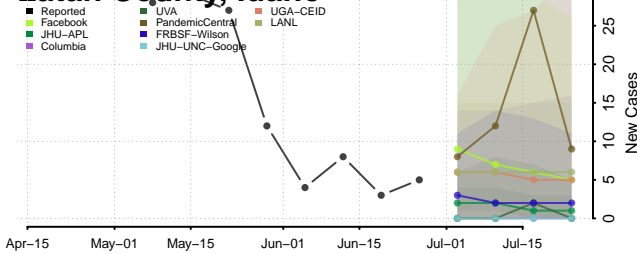

Clark County, Idaho

Clearwater County, Idaho

Custer County, Idaho

Elmore County, Idaho

Jerome County, Idaho

Kootenai County, Idaho

Latah County, Idaho

Lemhi County, Idaho