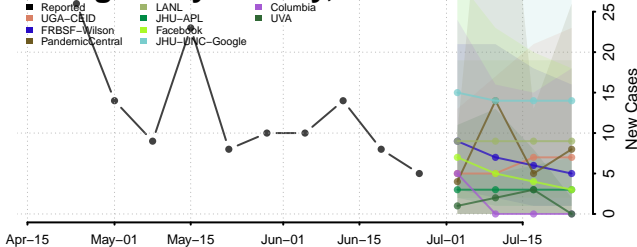

McDowell County, North Carolina

Mecklenburg County, North Carolina

Mitchell County, North Carolina

Montgomery County, North Carolina

Moore County, North Carolina

Nash County, North Carolina

New Hanover County, North Carolina