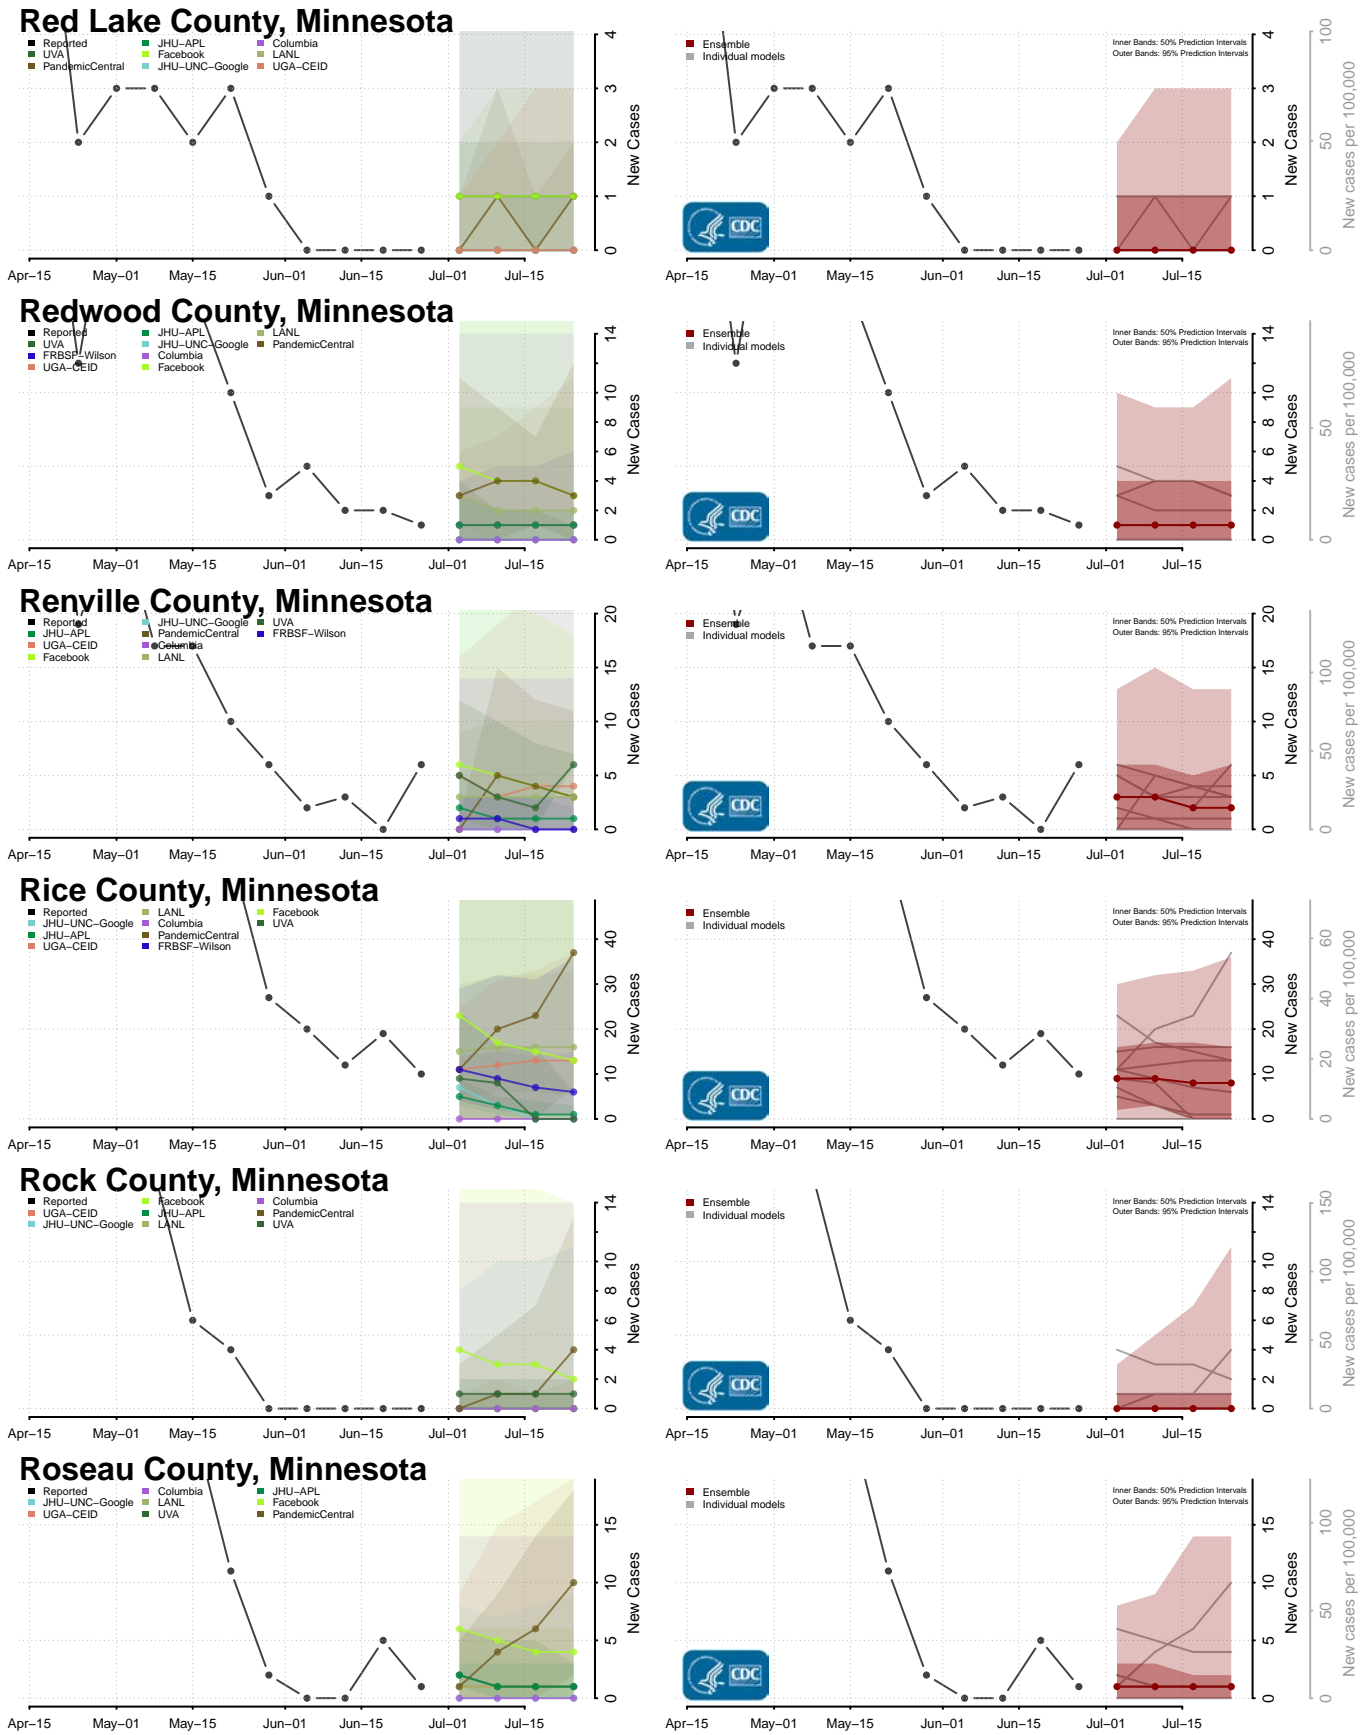

Pipestone County, Minnesota

Polk County, Minnesota

Pope County, Minnesota

Ramsey County, Minnesota

Scott County, Minnesota

Sherburne County, Minnesota

Sibley County, Minnesota

St. Louis County, Minnesota