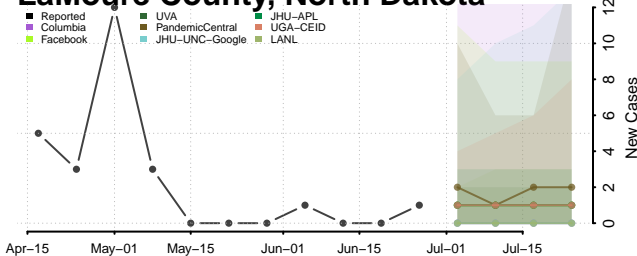

Griggs County, North Dakota

Hettinger County, North Dakota

Kidder County, North Dakota

LaMoure County, North Dakota

Morton County, North Dakota

Mountrail County, North Dakota

Nelson County, North Dakota

Oliver County, North Dakota