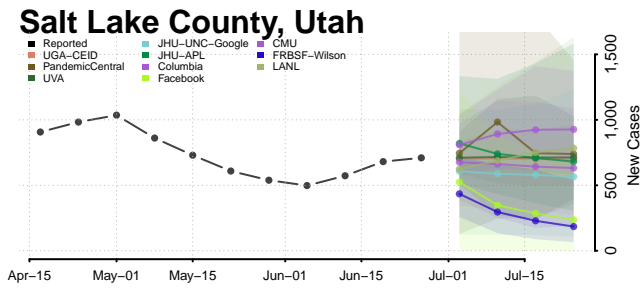

Grand County, Utah

Iron County, Utah

Juab County, Utah

Kane County, Utah

Millard County, Utah

Morgan County, Utah

Piute County, Utah

Tooele County, Utah