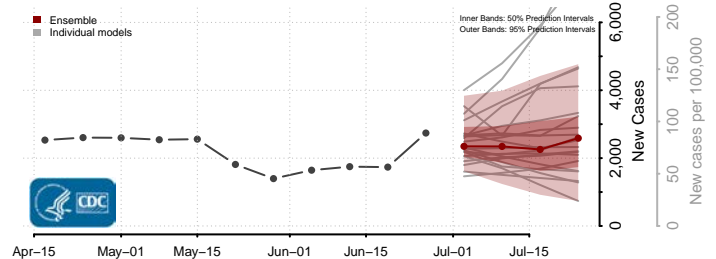

Webster County, Nebraska

Wheeler County, Nebraska

York County, Nebraska

Nevada

Carson City County, Nevada

Churchill County, Nevada