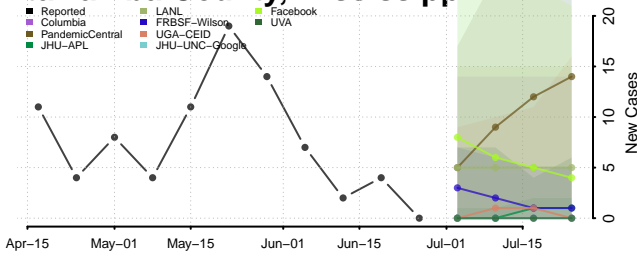

Itawamba County, Mississippi