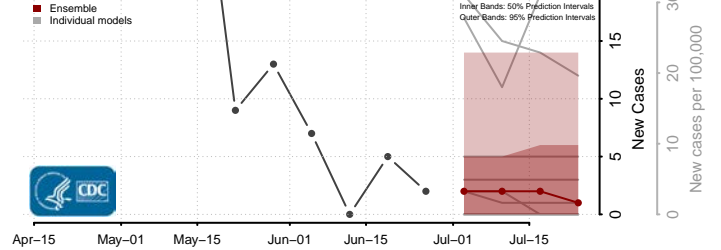

Lincoln County, South Dakota