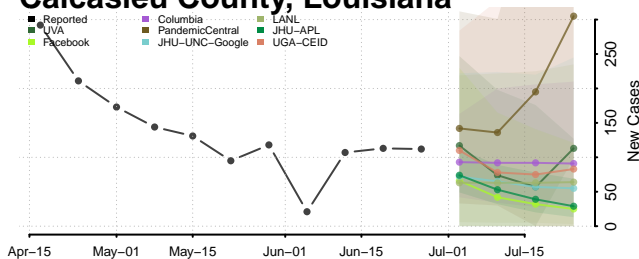

Ascension County, Louisiana

Assumption County, Louisiana

Avoyelles County, Louisiana

Beauregard County, Louisiana

Bienville County, Louisiana

Bossier County, Louisiana

Caddo County, Louisiana

Calcasieu County, Louisiana