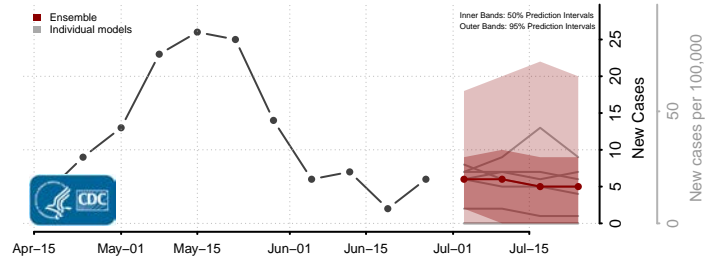

Lake County, Montana