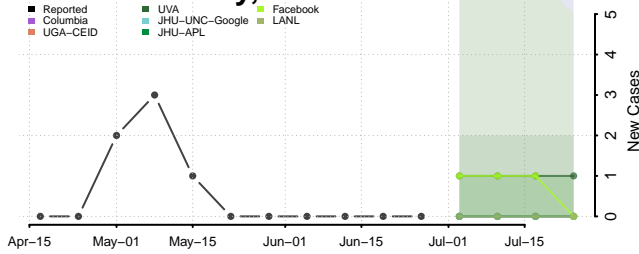

Perkins County, South Dakota