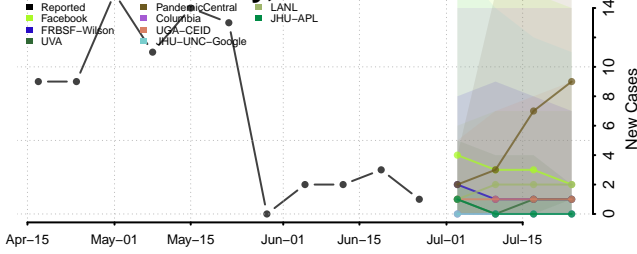

Grundy County, Iowa

Guthrie County, Iowa

Hamilton County, Iowa

Hancock County, Iowa

Hardin County, Iowa

Harrison County, Iowa

Lee County, Iowa

Linn County, Iowa