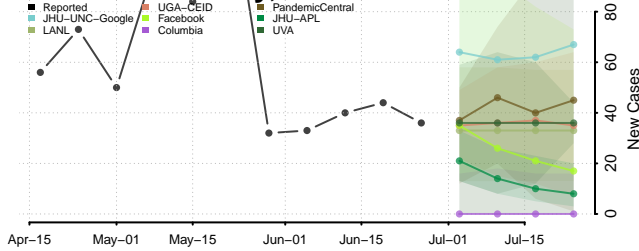

Santa Fe County, New Mexico