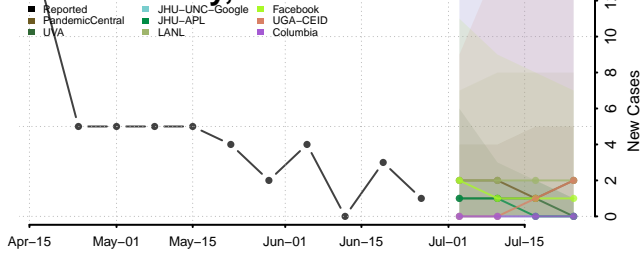

Durham County, North Carolina

Edgecombe County, North Carolina

Forsyth County, North Carolina

Franklin County, North Carolina

Gaston County, North Carolina

Gates County, North Carolina

Graham County, North Carolina