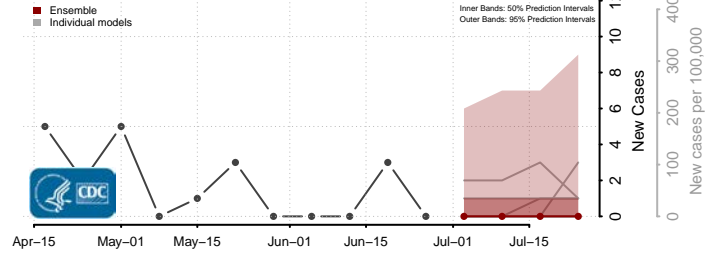

Nelson County, North Dakota