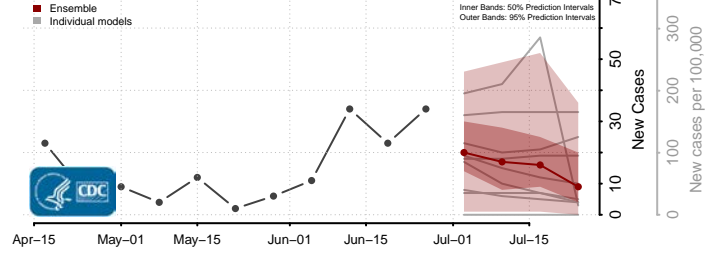

Cherokee County, Kansas