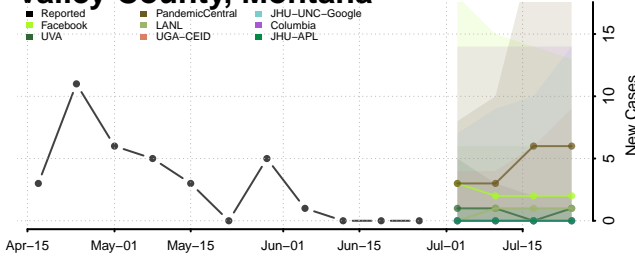

Teton County, Montana

Toole County, Montana

Treasure County, Montana

Valley County, Montana

Wheatland County, Montana

Wibaux County, Montana

Yellowstone County, Montana

Nebraska