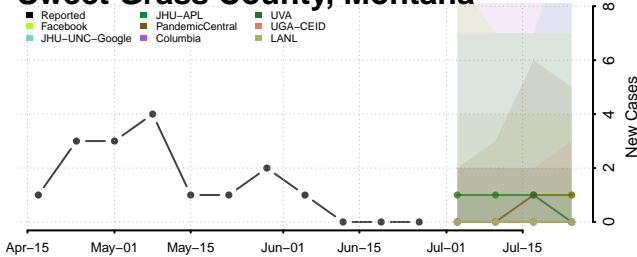

Teton County, Montana

Toole County, Montana

Treasure County, Montana

Valley County, Montana

Wheatland County, Montana

Wibaux County, Montana

Yellowstone County, Montana

Nebraska