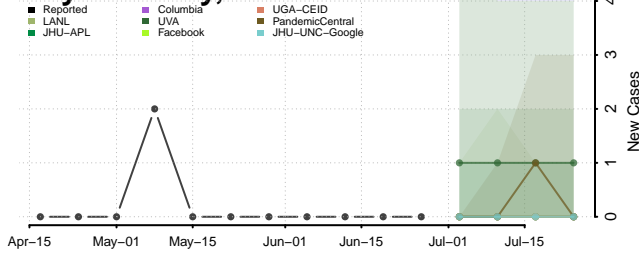

Adams County, Nebraska

Antelope County, Nebraska

Arthur County, Nebraska

Banner County, Nebraska

Blaine County, Nebraska

Boone County, Nebraska

Box Butte County, Nebraska

Boyd County, Nebraska