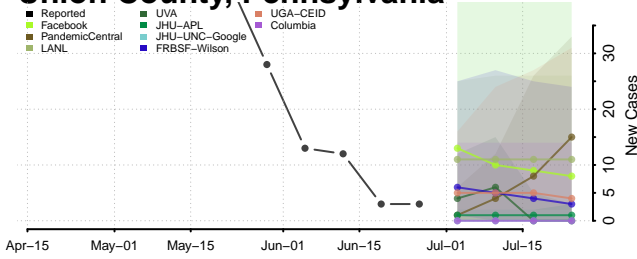

Union County, Pennsylvania