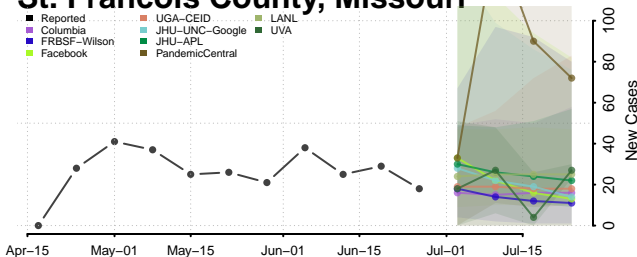

St. Francois County, Missouri