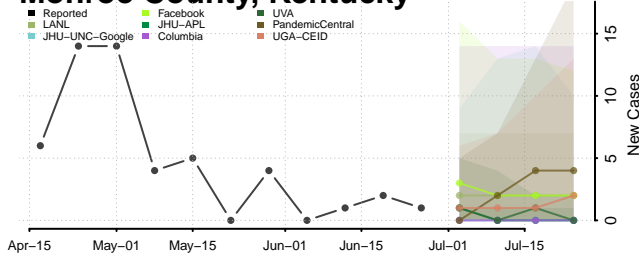

Jefferson County, Kentucky

Jessamine County, Kentucky

Johnson County, Kentucky

Kenton County, Kentucky

Mercer County, Kentucky

Metcalfe County, Kentucky

Monroe County, Kentucky

Montgomery County, Kentucky