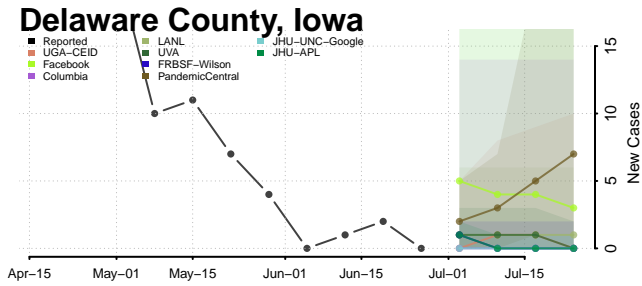

Benton County, Iowa

Black Hawk County, Iowa

Carroll County, Iowa

Cass County, Iowa

Cedar County, Iowa

Cerro Gordo County, Iowa

Cherokee County, Iowa

Chickasaw County, Iowa