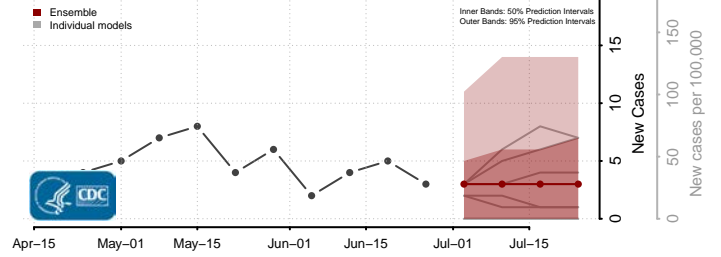

Starke County, Indiana

Steuben County, Indiana

Sullivan County, Indiana

Switzerland County, Indiana

Tippecanoe County, Indiana

Tipton County, Indiana

Union County, Indiana

Vanderburgh County, Indiana