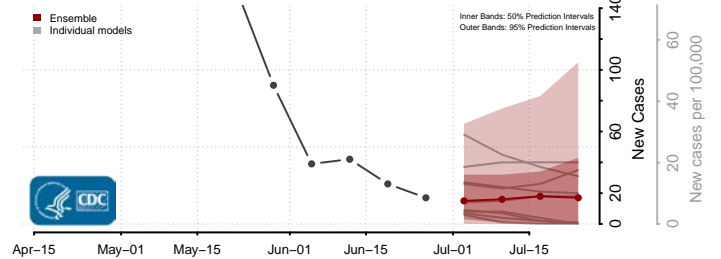

Pipestone County, Minnesota

Polk County, Minnesota

Pope County, Minnesota

Ramsey County, Minnesota

Scott County, Minnesota

Sherburne County, Minnesota

Sibley County, Minnesota

St. Louis County, Minnesota