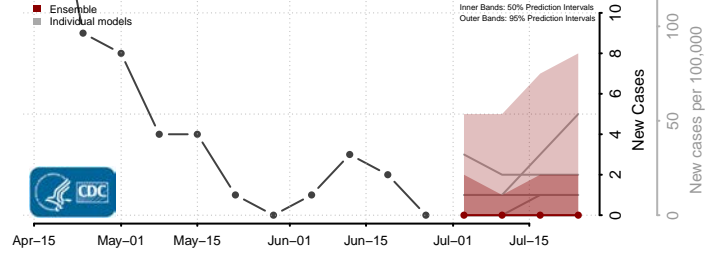

Lake of the Woods County, Minnesota

Le Sueur County, Minnesota

Lincoln County, Minnesota

Lyon County, Minnesota

Mahnomen County, Minnesota

Marshall County, Minnesota

Pennington County, Minnesota

Pine County, Minnesota