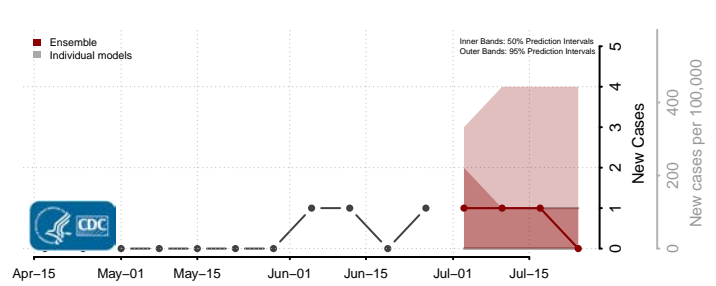

Haakon County, South Dakota

Hamlin County, South Dakota

Hand County, South Dakota

Hanson County, South Dakota

Harding County, South Dakota

Hughes County, South Dakota

Lake County, South Dakota

Lawrence County, South Dakota