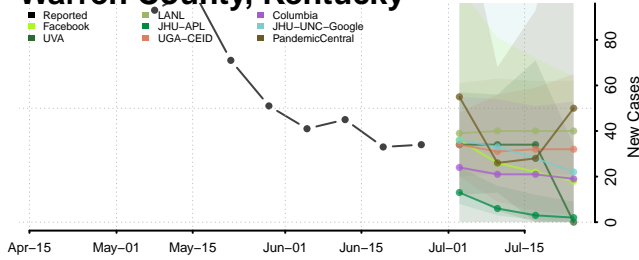

Spencer County, Kentucky

Taylor County, Kentucky

Todd County, Kentucky

Trigg County, Kentucky

Trimble County, Kentucky

Union County, Kentucky

Warren County, Kentucky

Washington County, Kentucky