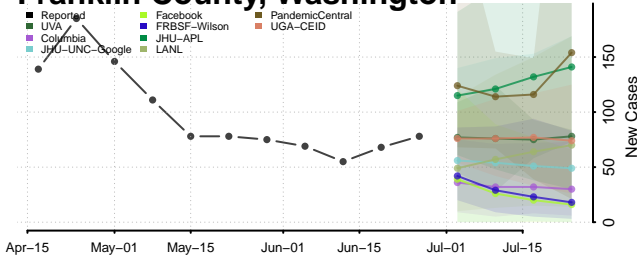

Franklin County, Washington