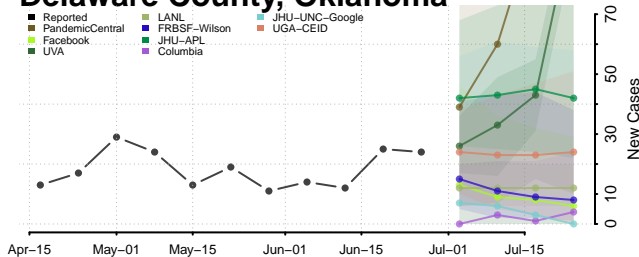

Cleveland County, Oklahoma

Coal County, Oklahoma

Comanche County, Oklahoma

Cotton County, Oklahoma

Craig County, Oklahoma

Creek County, Oklahoma

Custer County, Oklahoma

Delaware County, Oklahoma