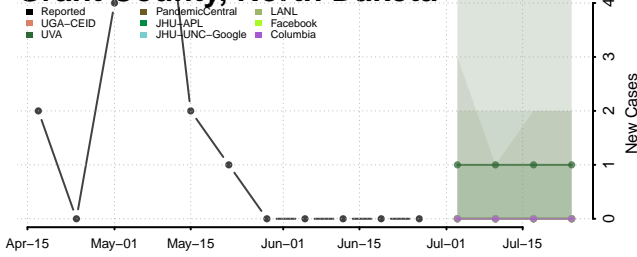

Grant County, North Dakota