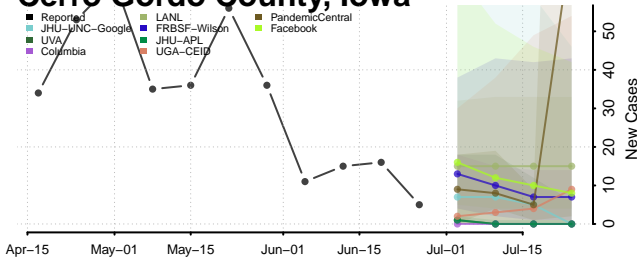

Benton County, Iowa

Black Hawk County, Iowa

Carroll County, Iowa

Cass County, Iowa

Cedar County, Iowa

Cerro Gordo County, Iowa

Cherokee County, Iowa

Chickasaw County, Iowa