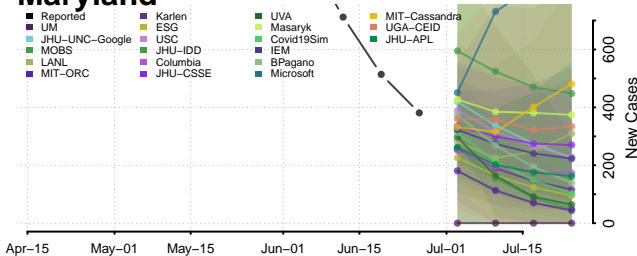

Sagadahoc County, Maine

Somerset County, Maine

Waldo County, Maine

Washington County, Maine

York County, Maine

Maryland*

*New weekly cases may decrease in this location over the next four weeks. For these locations, the ensemble forecast indicates a probability of 0.75 or greater that fewer cases will be reported in week four of the forecast than in the last reported week.