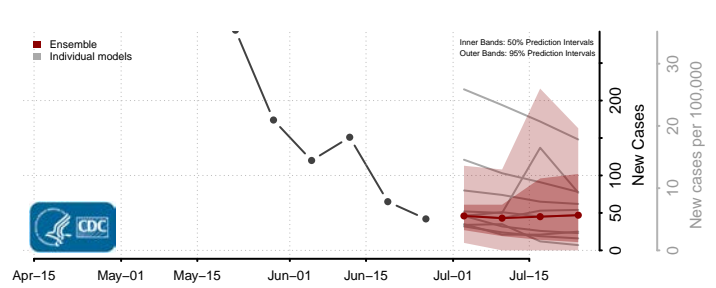

*New weekly cases may decrease in this location over the next four weeks. For these locations, the ensemble forecast indicates a probability of 0.75 or greater that fewer cases will be reported in week four of the forecast than in the last reported week.