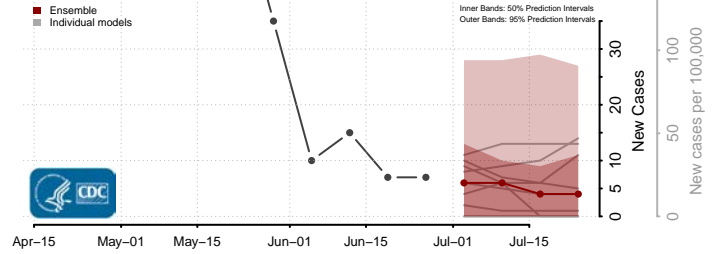

Cass County, Minnesota