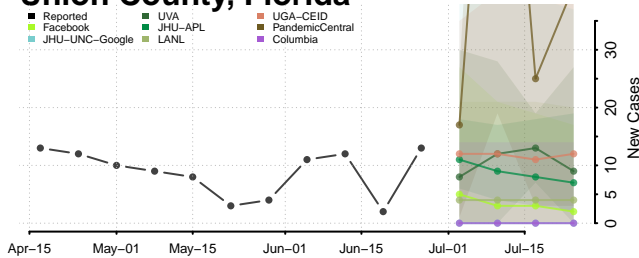

Sarasota County, Florida

Seminole County, Florida

St. Johns County, Florida

St. Lucie County, Florida

Sumter County, Florida

Suwannee County, Florida

Taylor County, Florida

Union County, Florida