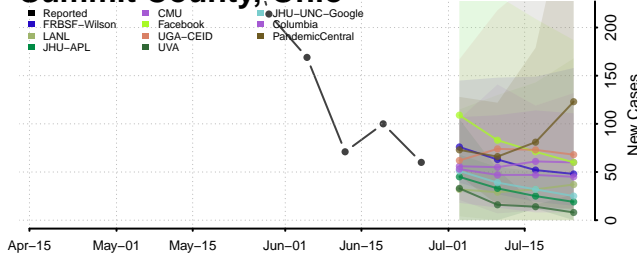

Summit County, Ohio