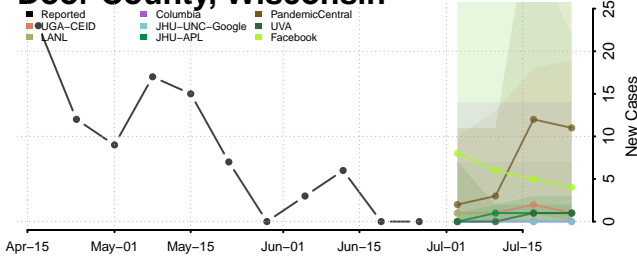

Door County, Wisconsin