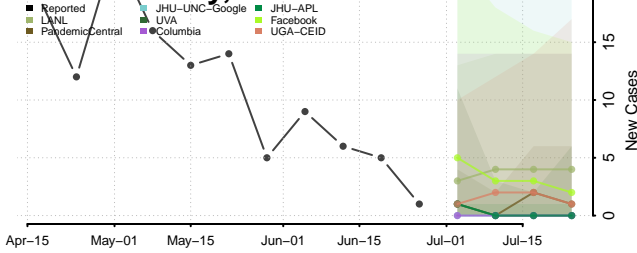

Washtenaw County, Michigan

Wayne County, Michigan

Wexford County, Michigan

Minnesota

Aitkin County, Minnesota

Anoka County, Minnesota

Carlton County, Minnesota

Carver County, Minnesota