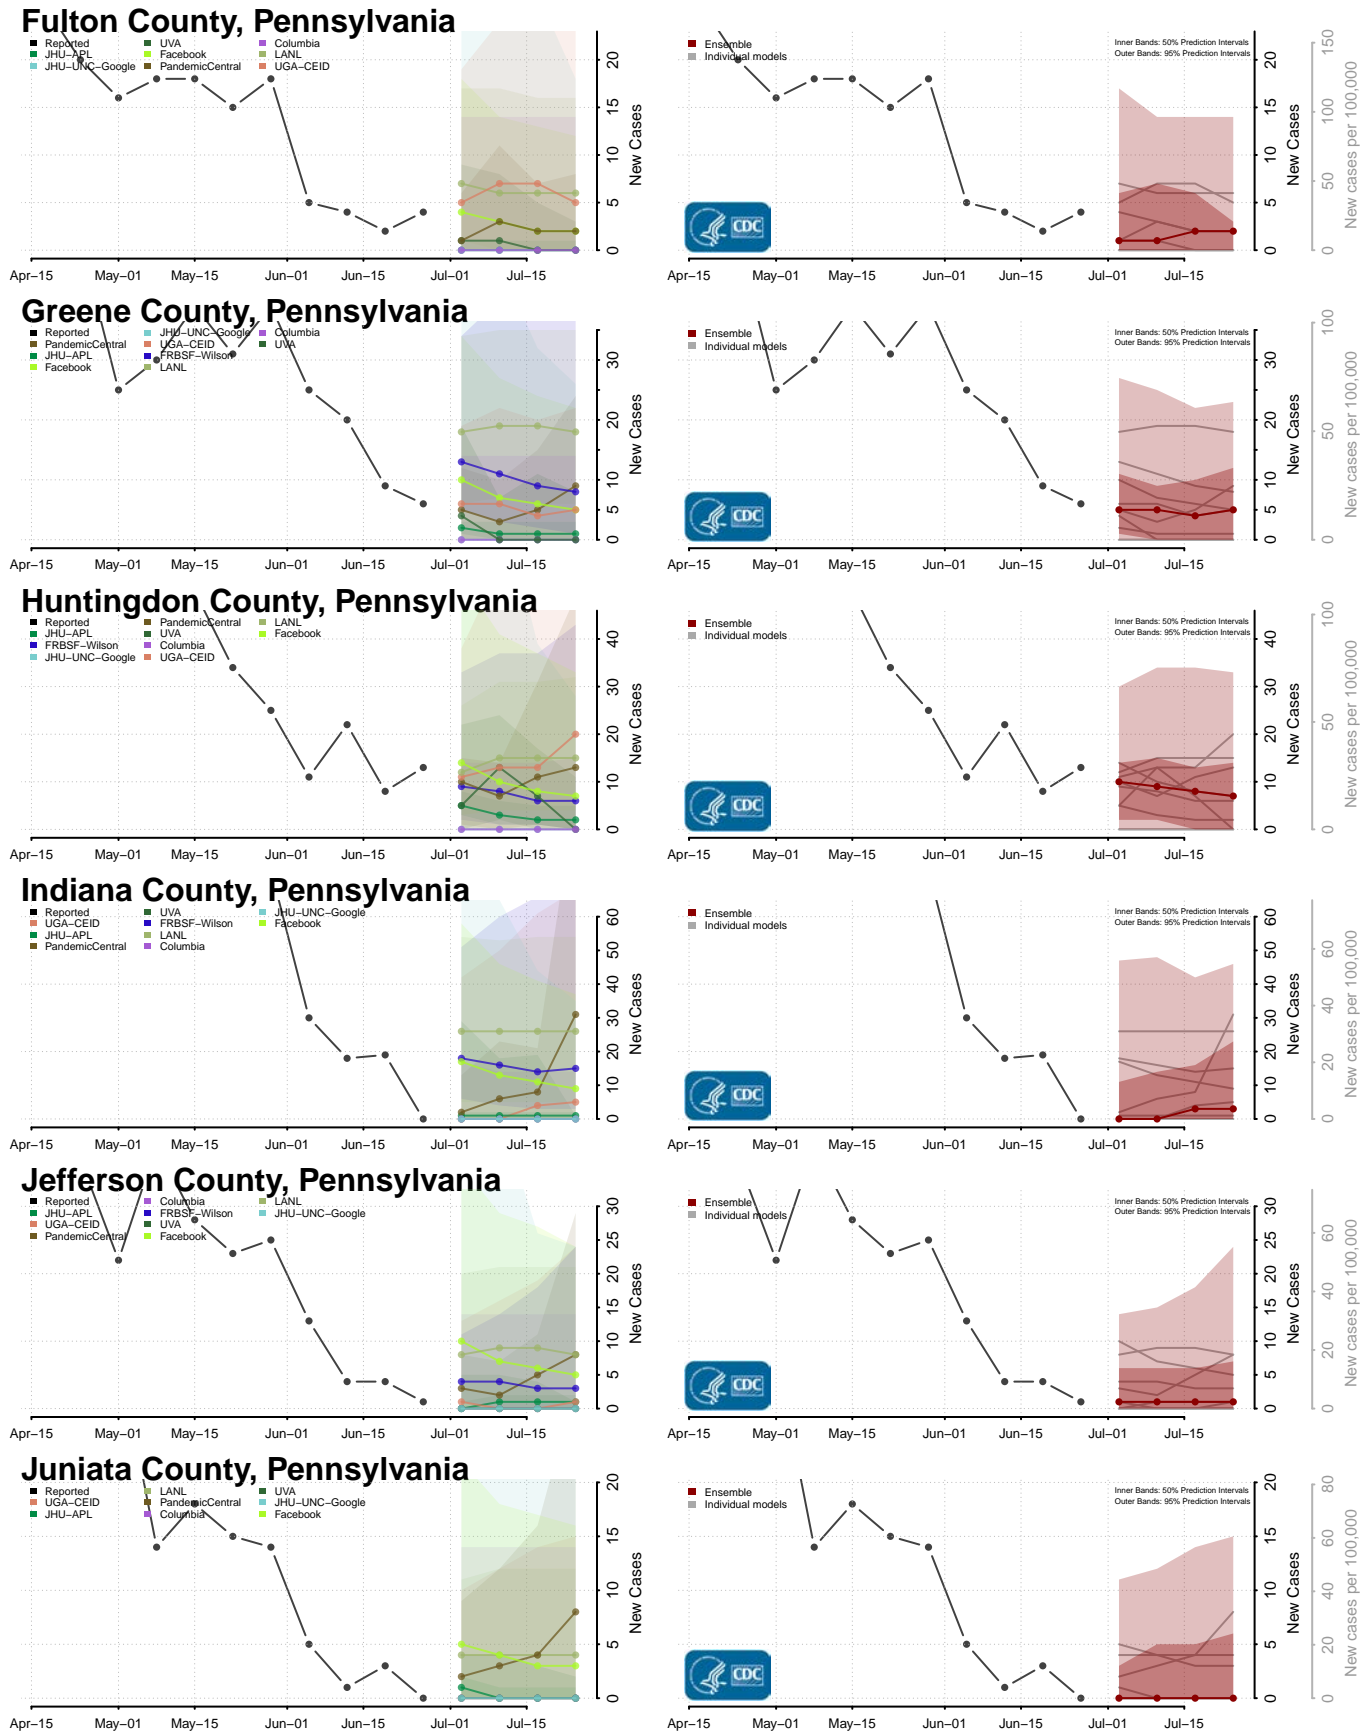

Forest County, Pennsylvania

Franklin County, Pennsylvania

Lackawanna County, Pennsylvania

Lancaster County, Pennsylvania

Lawrence County, Pennsylvania

Lebanon County, Pennsylvania

Lehigh County, Pennsylvania