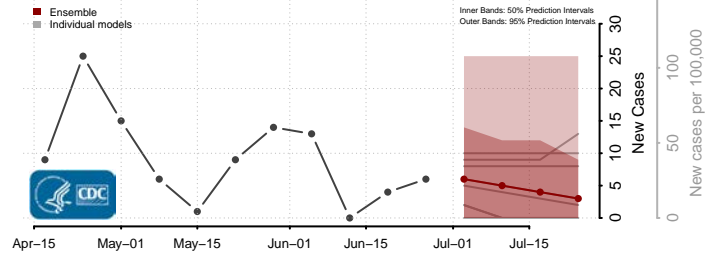

Natchitoches County, Louisiana

Orleans County, Louisiana

Ouachita County, Louisiana

Plaquemines County, Louisiana

Pointe Coupee County, Louisiana

Rapides County, Louisiana

Red River County, Louisiana

Richland County, Louisiana