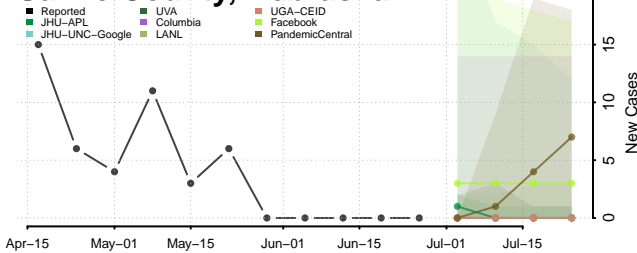

Red Willow County, Nebraska

Richardson County, Nebraska

Rock County, Nebraska

Saline County, Nebraska

Sarpy County, Nebraska

Saunders County, Nebraska

Scotts Bluff County, Nebraska

Seward County, Nebraska