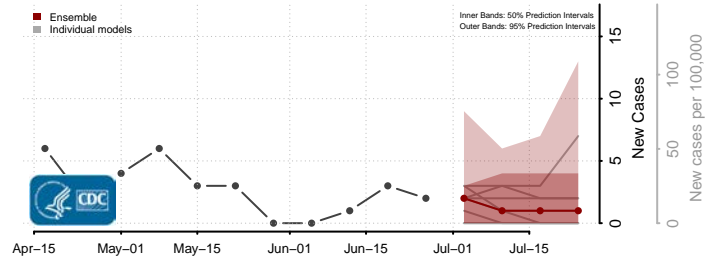

Benton County, Iowa

Black Hawk County, Iowa

Carroll County, Iowa

Cass County, Iowa

Cedar County, Iowa

Cerro Gordo County, Iowa

Cherokee County, Iowa

Chickasaw County, Iowa