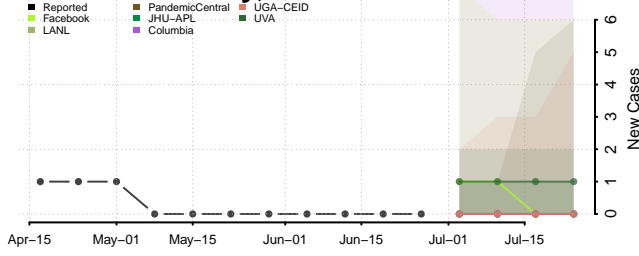

Ziebach County, South Dakota