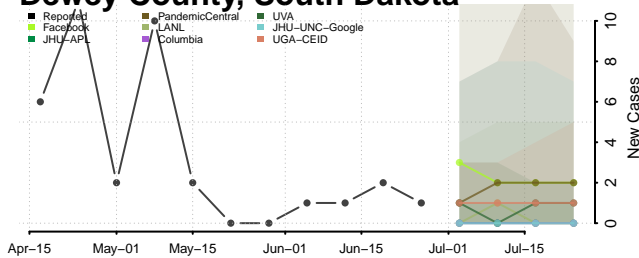

Dewey County, South Dakota