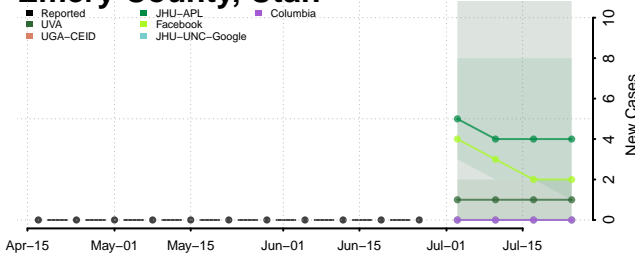

Box Elder County, Utah

Cache County, Utah

Carbon County, Utah

Daggett County, Utah

Davis County, Utah

Duchesne County, Utah

Emery County, Utah

Garfield County, Utah