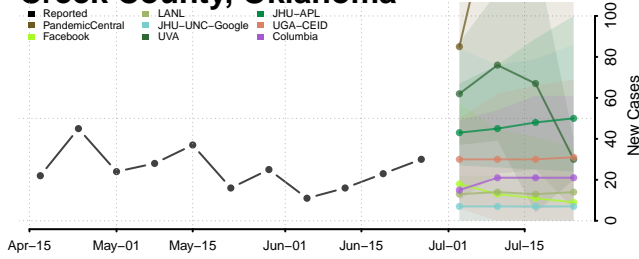

Cleveland County, Oklahoma

Coal County, Oklahoma

Comanche County, Oklahoma

Cotton County, Oklahoma

Craig County, Oklahoma

Creek County, Oklahoma

Custer County, Oklahoma

Delaware County, Oklahoma