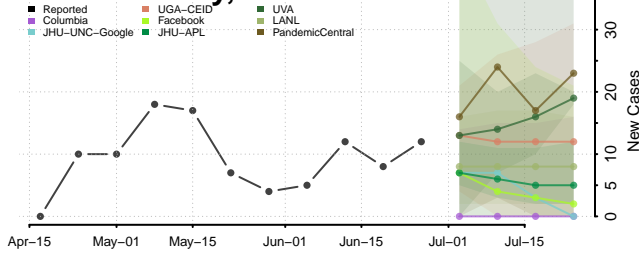

Cedar County, Missouri