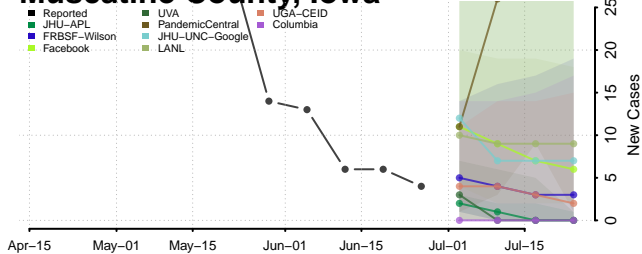

Mitchell County, Iowa

Monona County, Iowa

Monroe County, Iowa

Montgomery County, Iowa

Muscatine County, Iowa

O'Brien County, Iowa

Osceola County, Iowa

Page County, Iowa