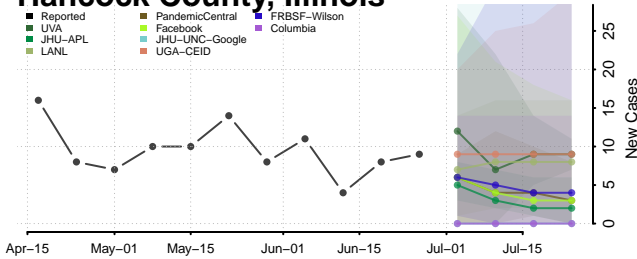

Gallatin County, Illinois

Greene County, Illinois

Grundy County, Illinois

Hamilton County, Illinois

Hancock County, Illinois

Hardin County, Illinois

Henderson County, Illinois

Henry County, Illinois