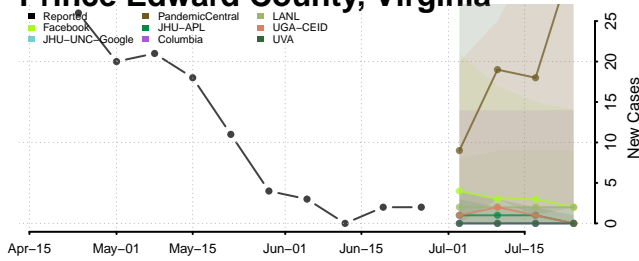

Pittsylvania County, Virginia

Poquoson County, Virginia

Portsmouth County, Virginia

Powhatan County, Virginia

Prince Edward County, Virginia

Prince George County, Virginia

Prince William County, Virginia

Pulaski County, Virginia