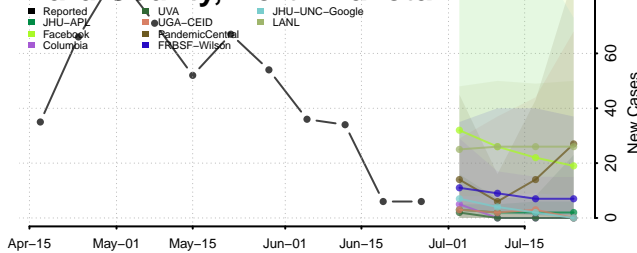

Towner County, North Dakota

Trail County, North Dakota

Walsh County, North Dakota

Ward County, North Dakota

Wells County, North Dakota

Williams County, North Dakota

Northern Mariana Islands

Ohio*