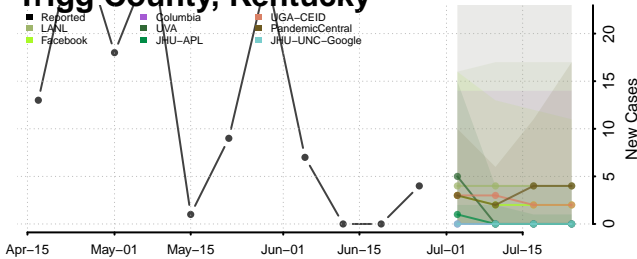

Spencer County, Kentucky

Taylor County, Kentucky

Todd County, Kentucky

Trigg County, Kentucky

Trimble County, Kentucky

Union County, Kentucky

Warren County, Kentucky

Washington County, Kentucky