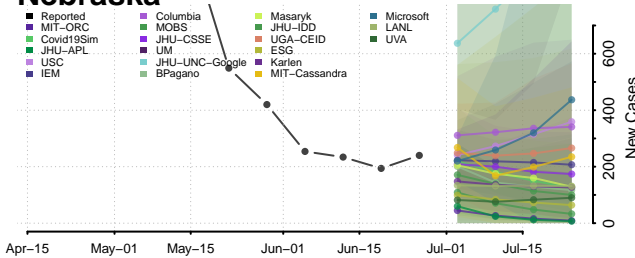

Teton County, Montana

Toole County, Montana

Treasure County, Montana

Valley County, Montana

Wheatland County, Montana

Wibaux County, Montana

Yellowstone County, Montana

Nebraska