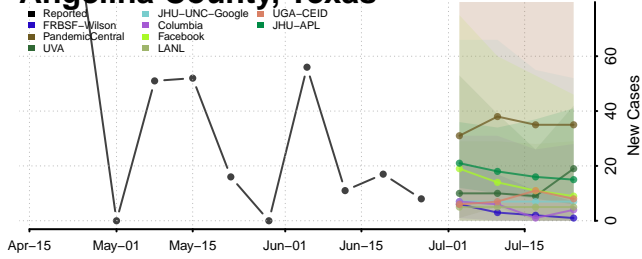

Angelina County, Texas