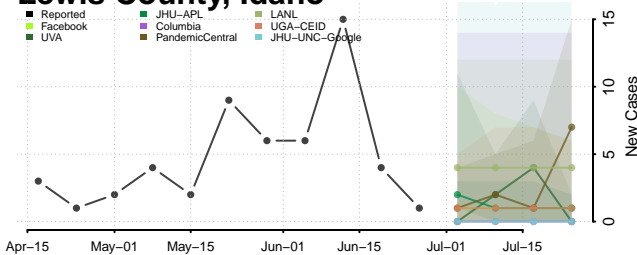

Lewis County, Idaho