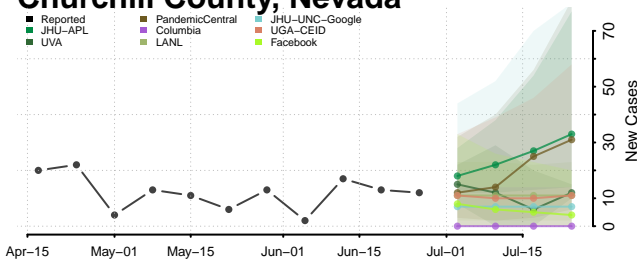

Washington County, Nebraska

Wayne County, Nebraska

Webster County, Nebraska

Wheeler County, Nebraska

York County, Nebraska

Nevada

Carson City County, Nevada

Churchill County, Nevada