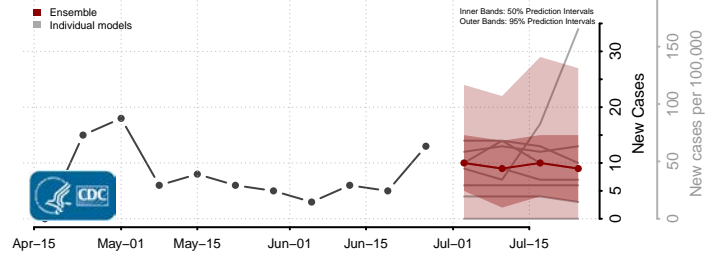

Vernon County, Missouri