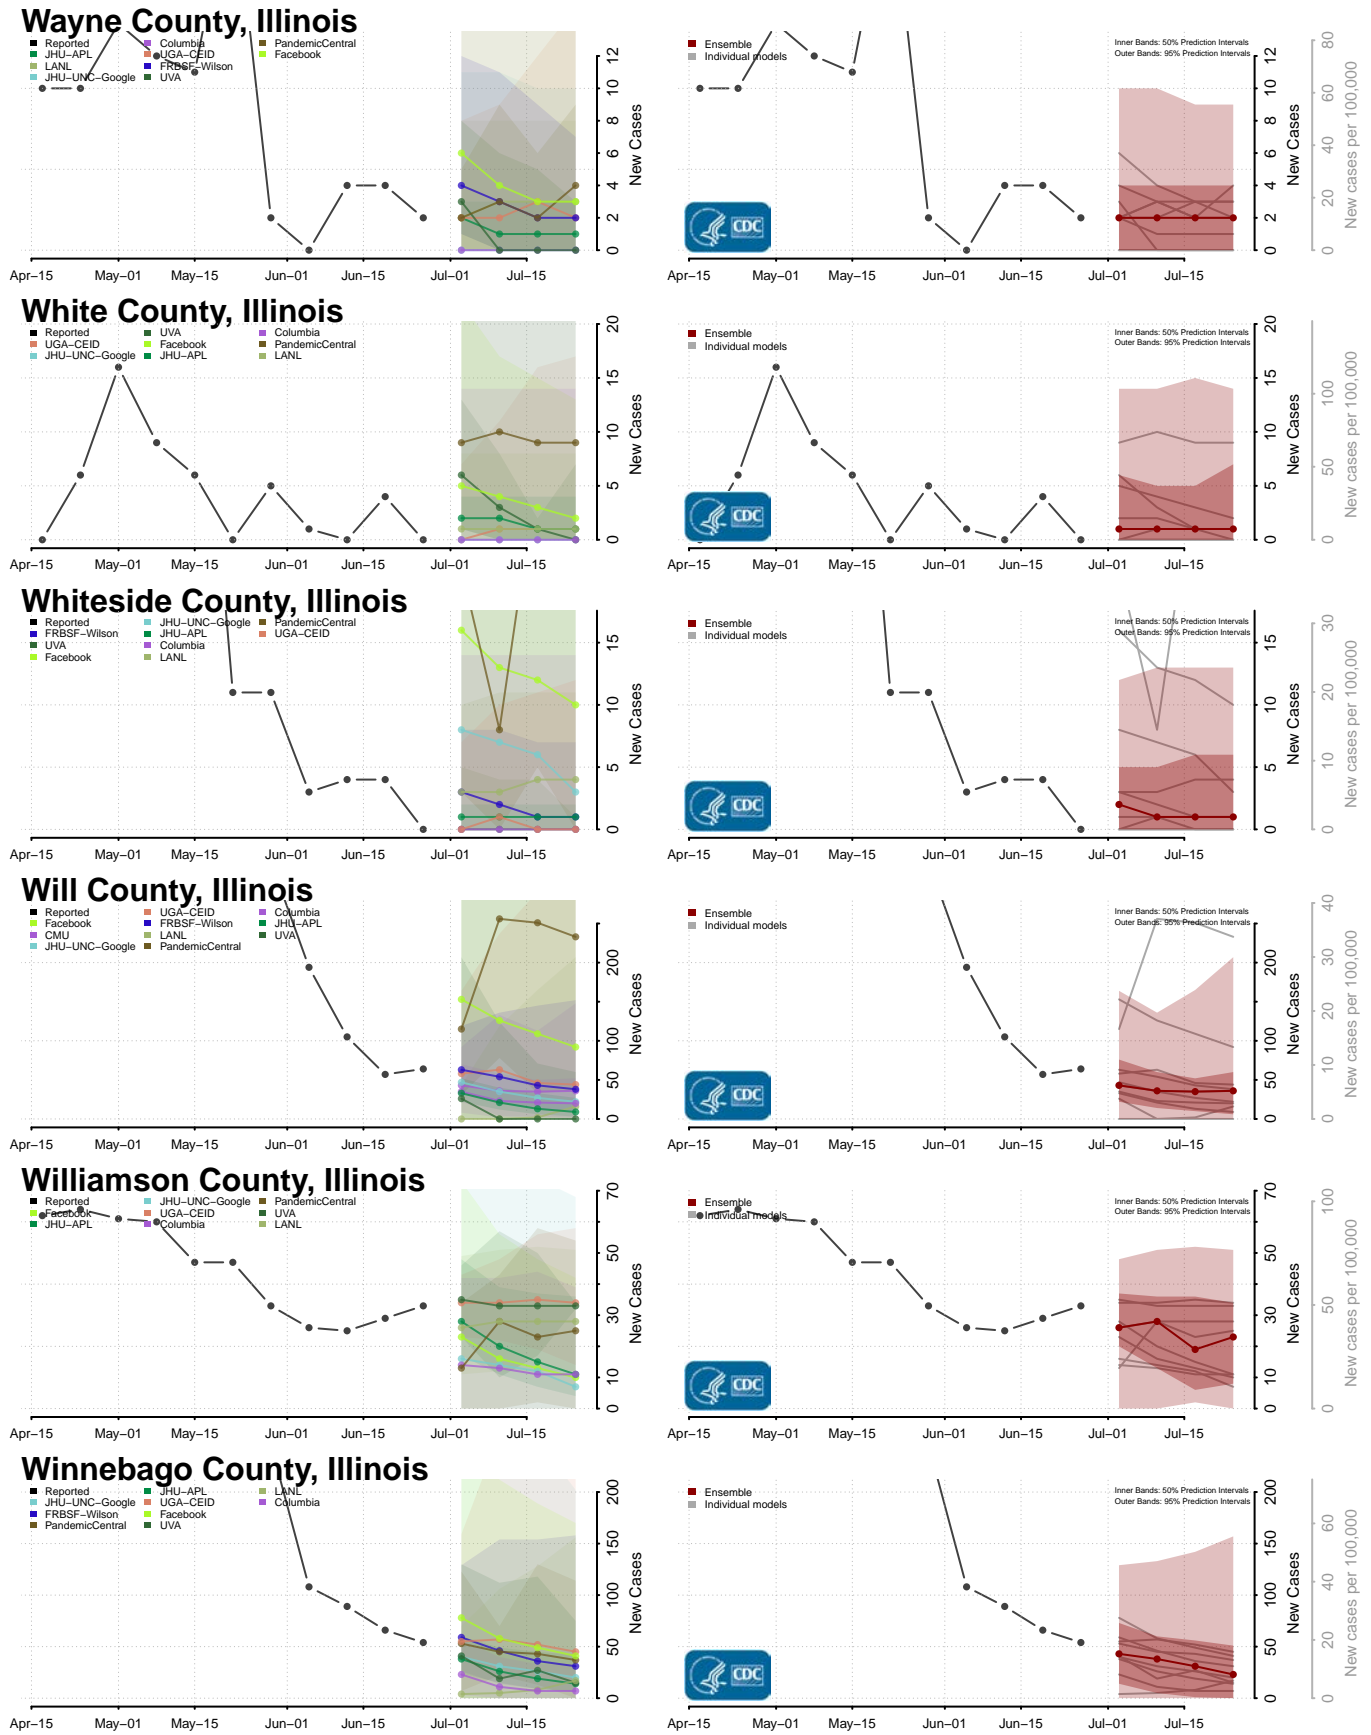

Vermilion County, Illinois

Wabash County, Illinois

Warren County, Illinois

Washington County, Illinois

Woodford County, Illinois

Indiana

Adams County, Indiana

Allen County, Indiana