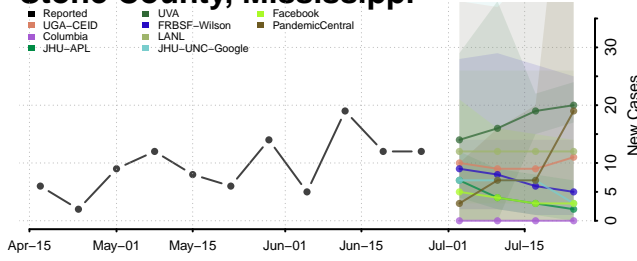

Rankin County, Mississippi

Scott County, Mississippi

Sharkey County, Mississippi

Simpson County, Mississippi

Smith County, Mississippi

Stone County, Mississippi

Sunflower County, Mississippi

Tallahatchie County, Mississippi