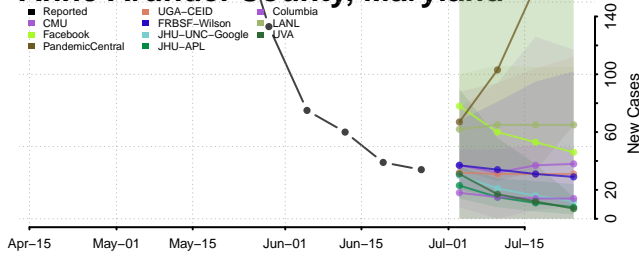

Anne Arundel County, Maryland