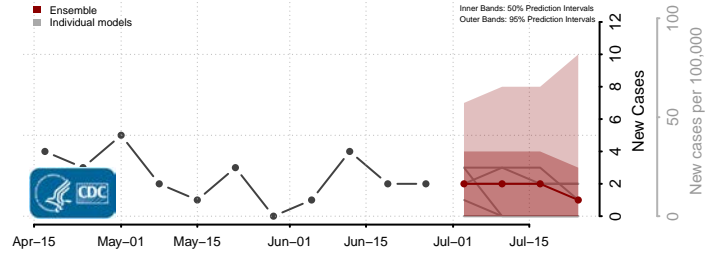

Grundy County, Iowa