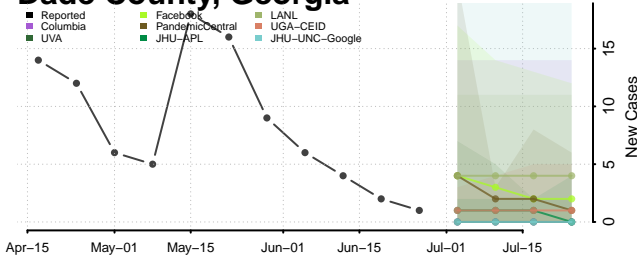

Columbia County, Georgia

Cook County, Georgia

Coweta County, Georgia

Crawford County, Georgia

Crisp County, Georgia

Dade County, Georgia

Dawson County, Georgia

Decatur County, Georgia