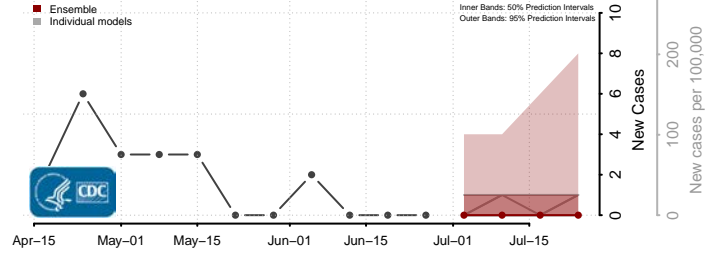

Pierce County, North Dakota