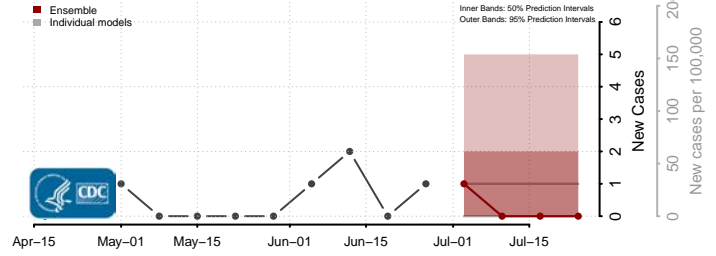

Chautauqua County, Kansas