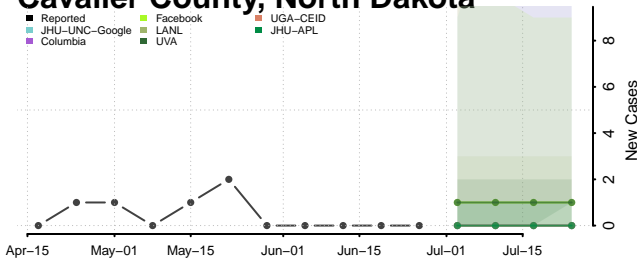

Cavalier County, North Dakota