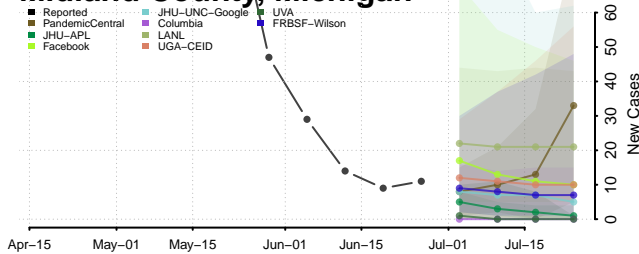

Mackinac County, Michigan

Macomb County, Michigan

Manistee County, Michigan

Marquette County, Michigan

Mason County, Michigan

Mecosta County, Michigan

Menominee County, Michigan

Midland County, Michigan