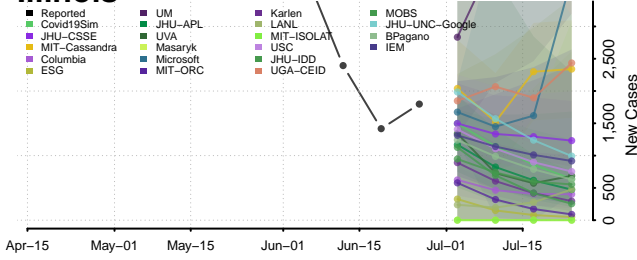

Lewis County, Idaho

Lincoln County, Idaho

Illinois

Adams County, Illinois

Alexander County, Illinois

Bond County, Illinois

Boone County, Illinois

Brown County, Illinois