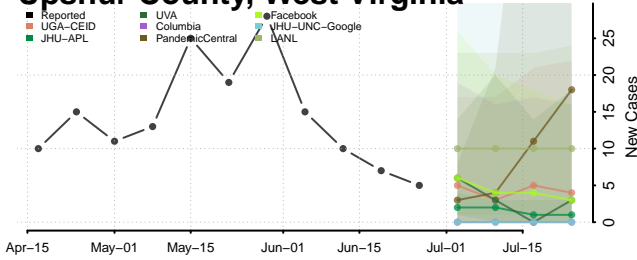

Upshur County, West Virginia