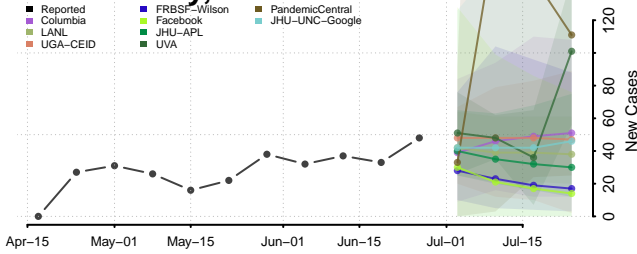

Cole County, Missouri