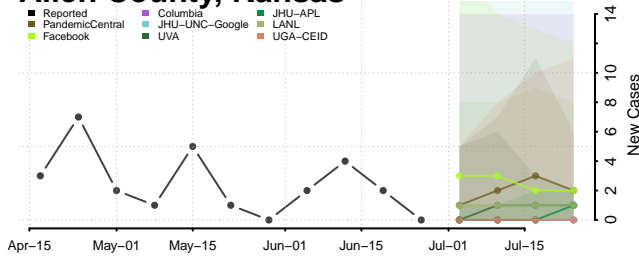

Winneshiek County, Iowa

Woodbury County, Iowa

Worth County, Iowa

Wright County, Iowa

Kansas

Allen County, Kansas

Anderson County, Kansas

Atchison County, Kansas