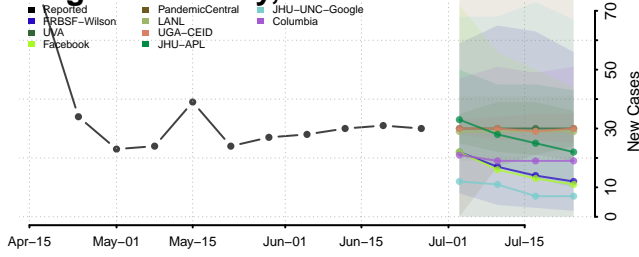

Washington County, Oklahoma

Washita County, Oklahoma

Woods County, Oklahoma

Woodward County, Oklahoma

*New weekly cases may decrease in this location over the next four weeks. For these locations, the ensemble forecast indicates a probability of 0.75 or greater that fewer cases will be reported in week four of the forecast than in the last reported week.