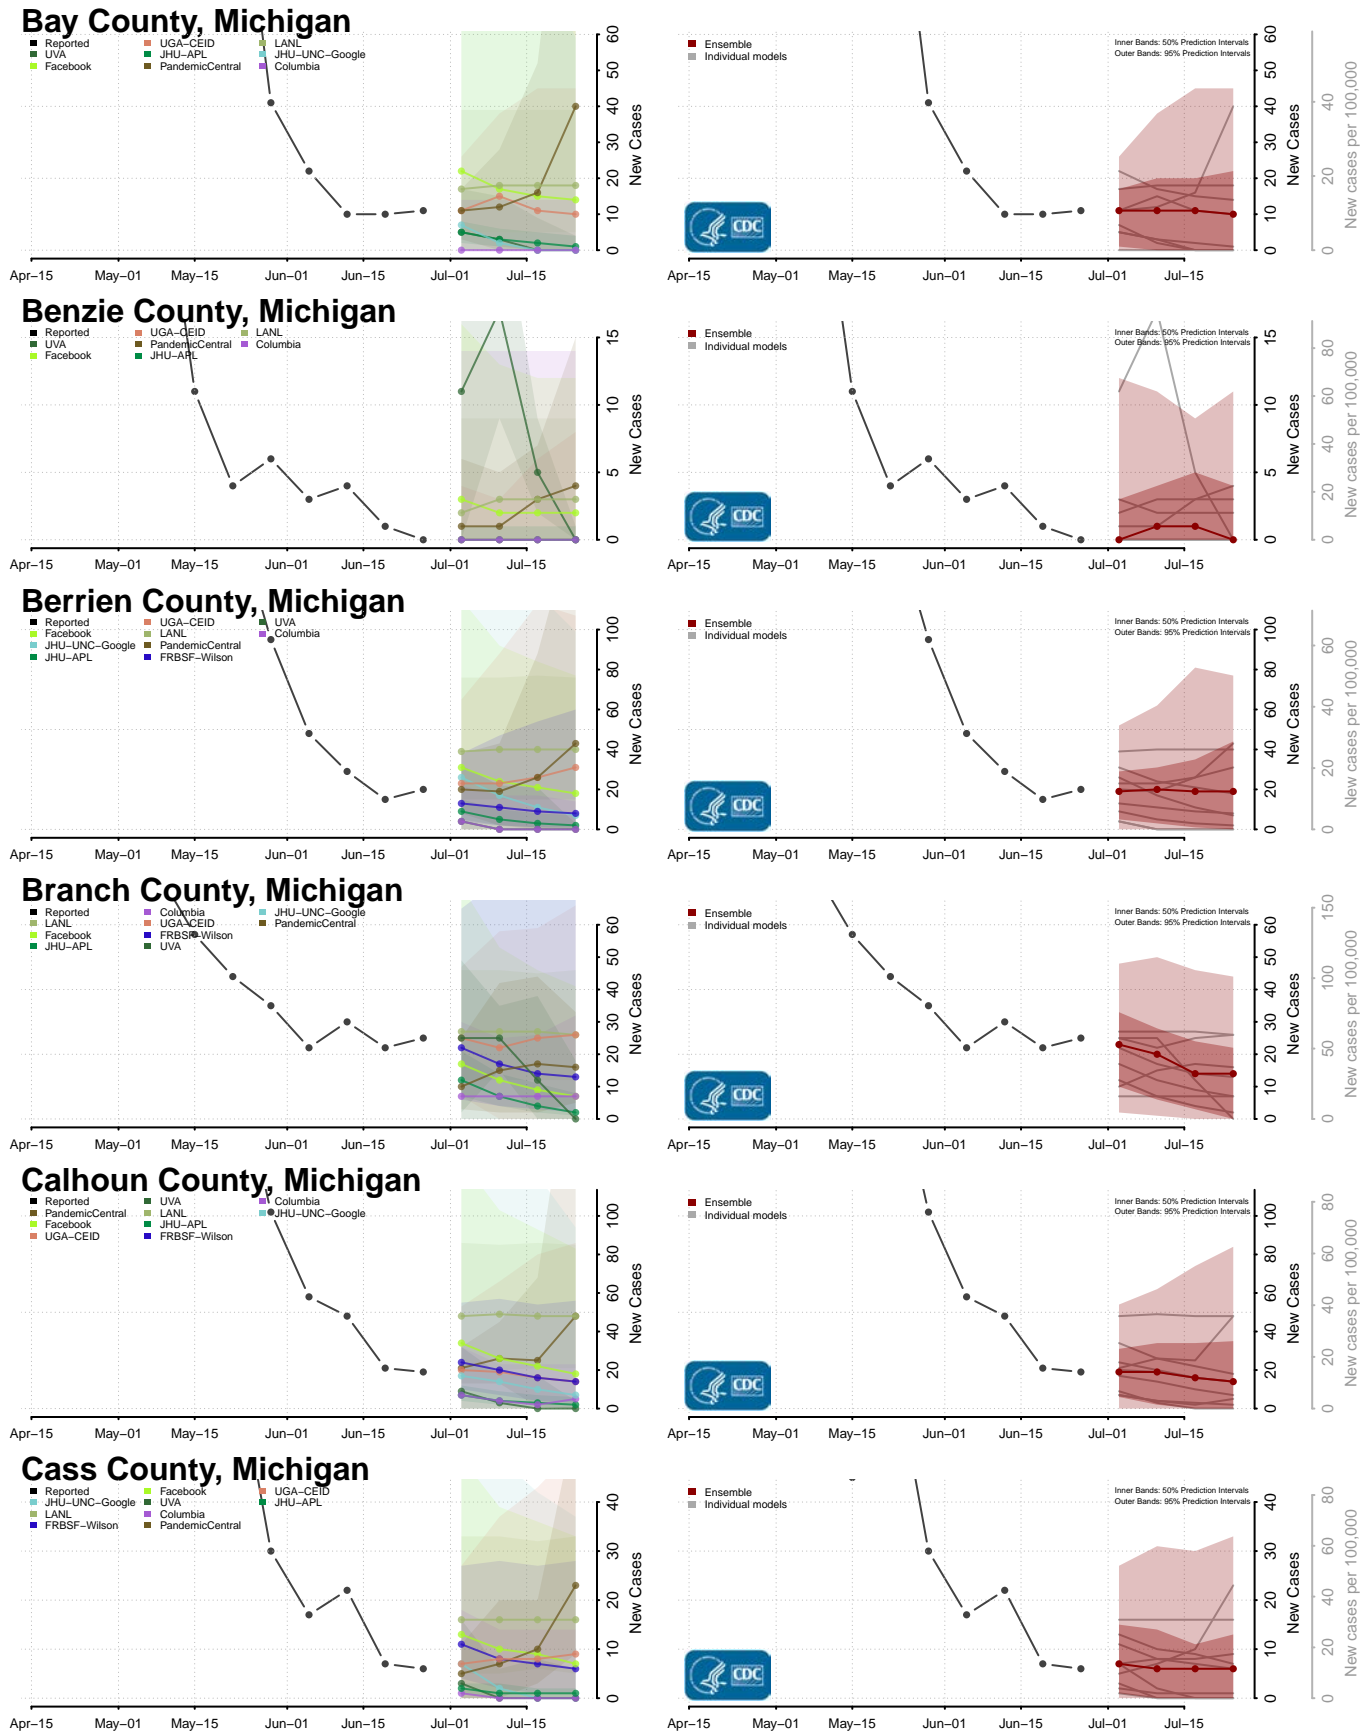

Allegan County, Michigan

Alpena County, Michigan

Antrim County, Michigan

Arenac County, Michigan

Baraga County, Michigan

Barry County, Michigan

Charlevoix County, Michigan

Cheboygan County, Michigan