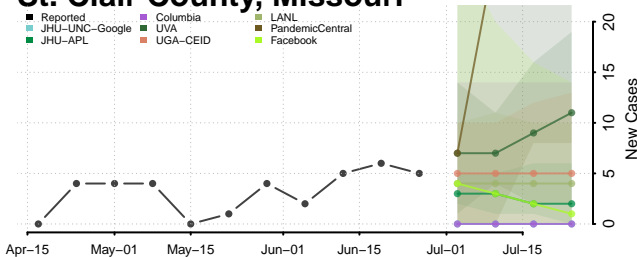

St. Francois County, Missouri

St. Louis City County, Missouri

St. Louis County, Missouri

Ste. Genevieve County, Missouri

Stoddard County, Missouri

Stone County, Missouri

Sullivan County, Missouri

Taney County, Missouri