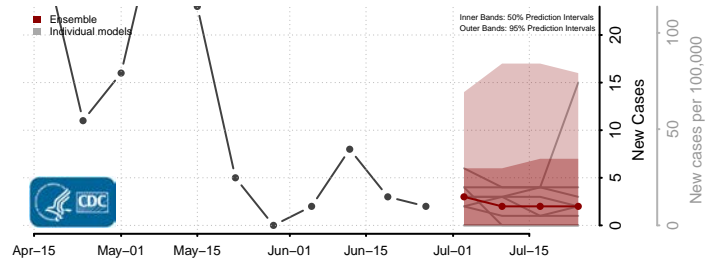

Wood County, West Virginia

Wyoming County, West Virginia

Wisconsin*

Adams County, Wisconsin

Ashland County, Wisconsin

Barron County, Wisconsin

Bayfield County, Wisconsin

*New weekly cases may decrease in this location over the next four weeks. For these locations, the ensemble forecast indicates a probability of 0.75 or greater that fewer cases will be reported in week four of the forecast than in the last reported week.