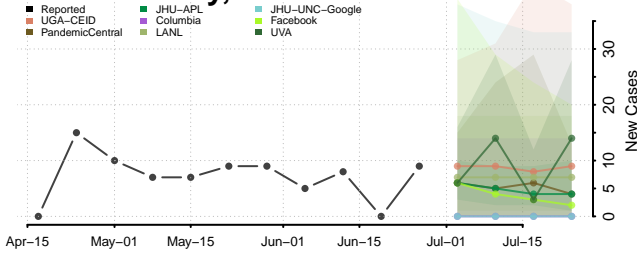

Jefferson County, Missouri

Johnson County, Missouri

Knox County, Missouri

Laclede County, Missouri

Lafayette County, Missouri

Lawrence County, Missouri

Lewis County, Missouri

Lincoln County, Missouri