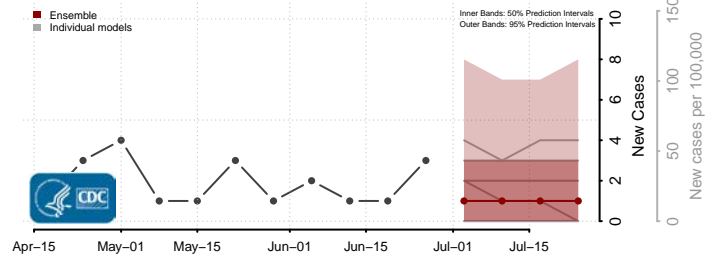

Wabaunsee County, Kansas