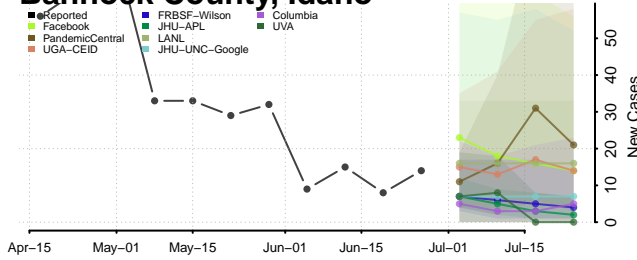

Bannock County, Idaho