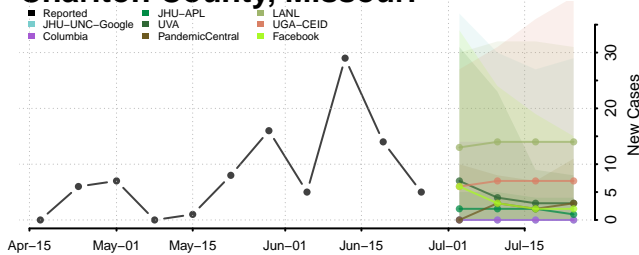

Chariton County, Missouri