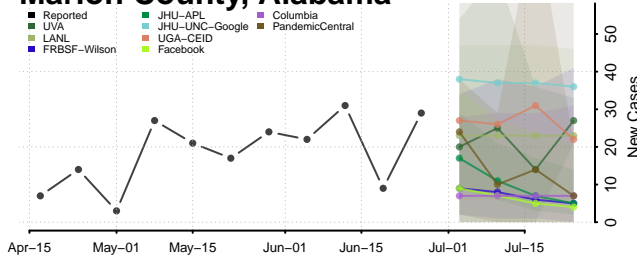

Houston County, Alabama

Jackson County, Alabama

Jefferson County, Alabama

Lamar County, Alabama

Lauderdale County, Alabama

Lawrence County, Alabama

Lee County, Alabama

Limestone County, Alabama

Lowndes County, Alabama

Macon County, Alabama

Madison County, Alabama

Marengo County, Alabama

Marion County, Alabama

Marshall County, Alabama

Mobile County, Alabama

Monroe County, Alabama

Montgomery County, Alabama

Morgan County, Alabama

St. Clair County, Alabama

Sumter County, Alabama

Talladega County, Alabama

Tallapoosa County, Alabama

Tuscaloosa County, Alabama

Walker County, Alabama