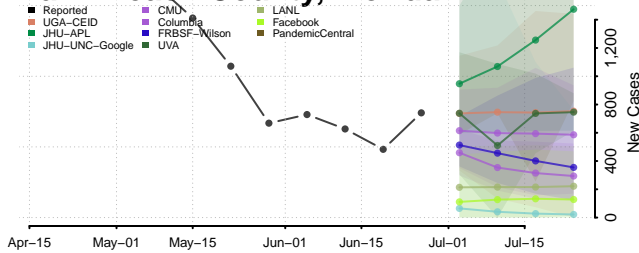

Palm Beach County, Florida