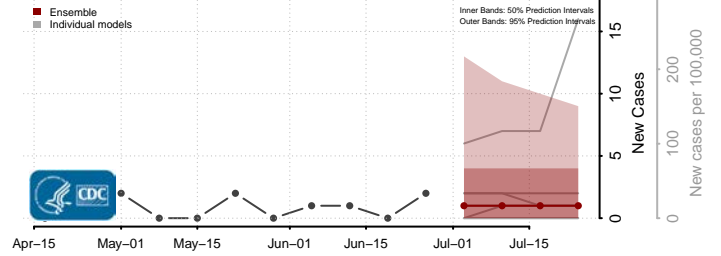

Carter County, Missouri