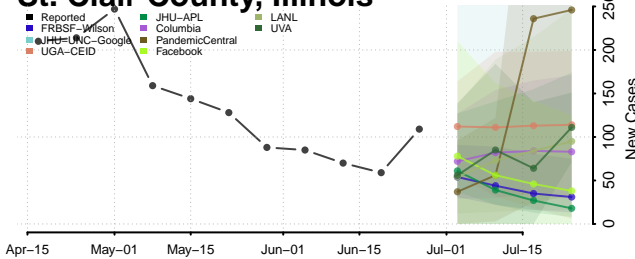

Schuyler County, Illinois

Scott County, Illinois

Shelby County, Illinois

St. Clair County, Illinois

Stark County, Illinois

Stephenson County, Illinois

Tazewell County, Illinois

Union County, Illinois