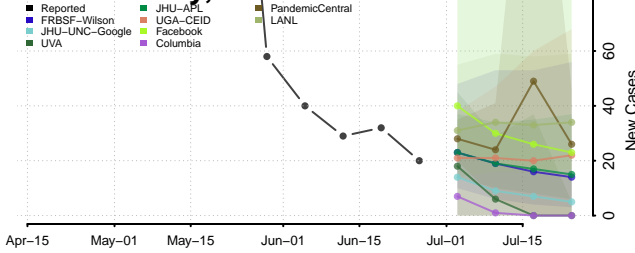

Kent County, Delaware