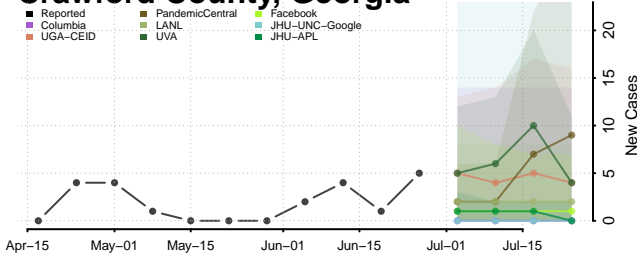

Columbia County, Georgia

Cook County, Georgia

Coweta County, Georgia

Crawford County, Georgia

Crisp County, Georgia

Dade County, Georgia

Dawson County, Georgia

Decatur County, Georgia