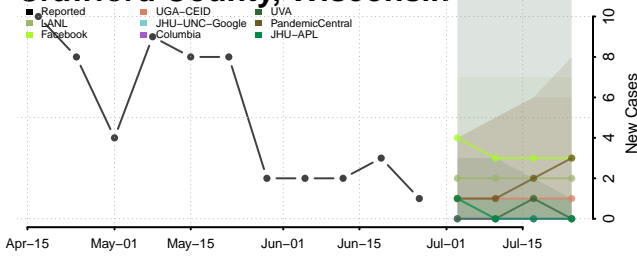

Crawford County, Wisconsin