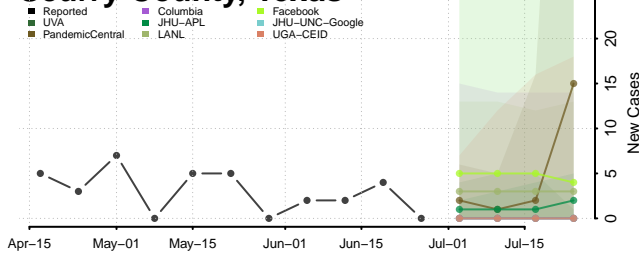

Scurry County, Texas