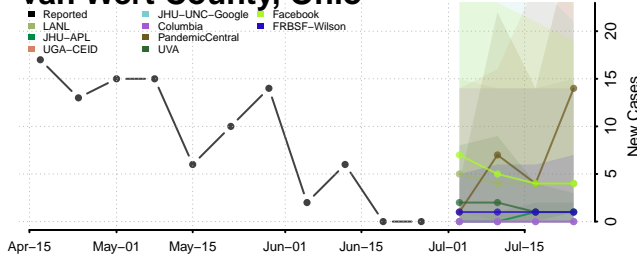

Van Wert County, Ohio

Vinton County, Ohio

Warren County, Ohio

Washington County, Ohio

Wayne County, Ohio

Williams County, Ohio

Wood County, Ohio

Wyandot County, Ohio