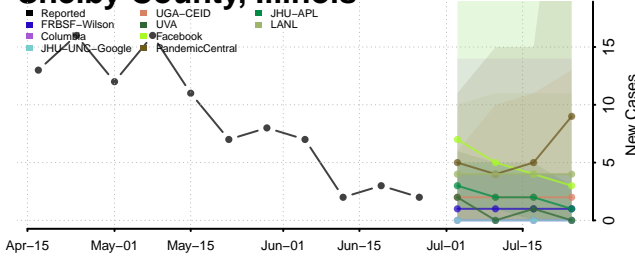

Shelby County, Illinois