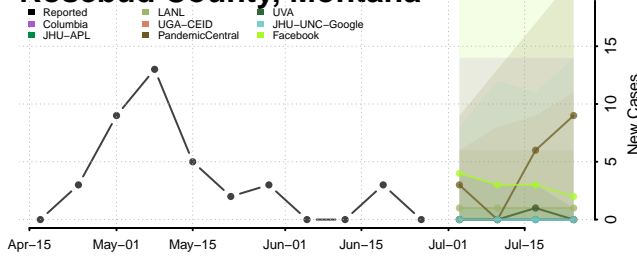

Rosebud County, Montana