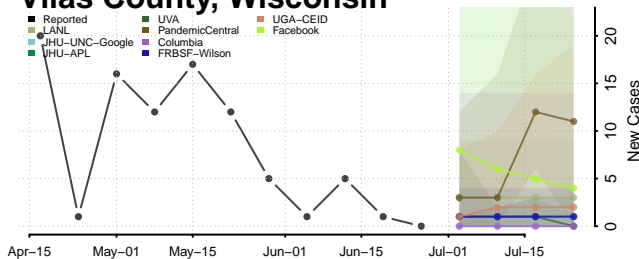

Vilas County, Wisconsin