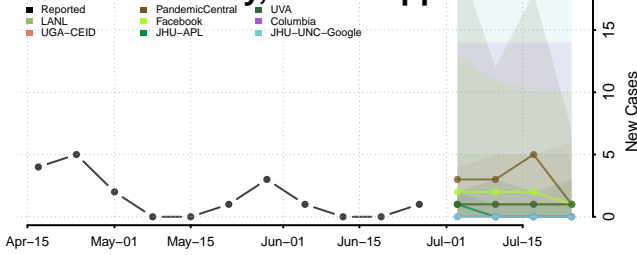

Webster County, Mississippi