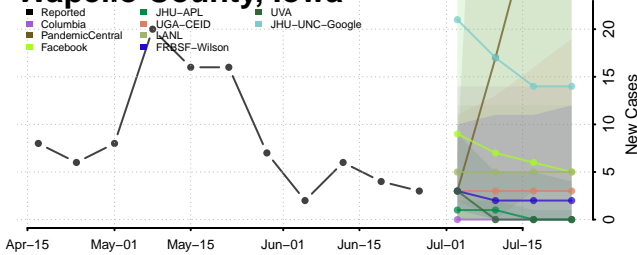

Wapello County, Iowa