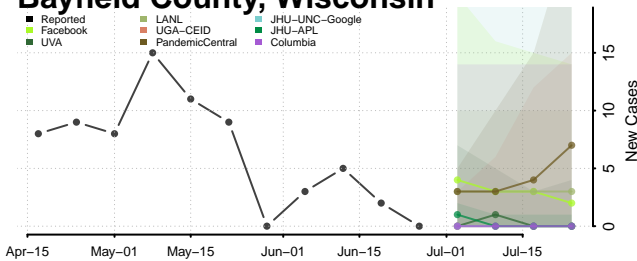

Wood County, West Virginia

Wyoming County, West Virginia

Wisconsin*

Adams County, Wisconsin

Ashland County, Wisconsin

Barron County, Wisconsin

Bayfield County, Wisconsin

*New weekly cases may decrease in this location over the next four weeks. For these locations, the ensemble forecast indicates a probability of 0.75 or greater that fewer cases will be reported in week four of the forecast than in the last reported week.