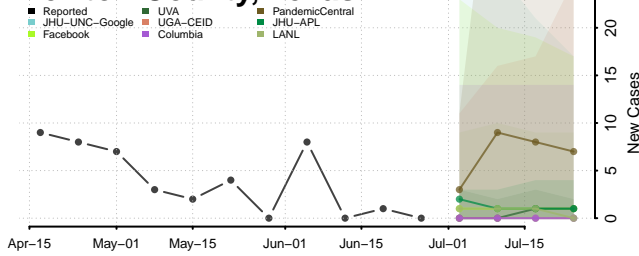

Newton County, Texas