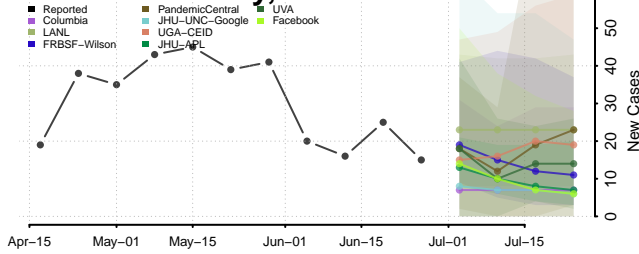

Ashe County, North Carolina

Avery County, North Carolina

Beaufort County, North Carolina

Bertie County, North Carolina

Bladen County, North Carolina

Brunswick County, North Carolina

Buncombe County, North Carolina