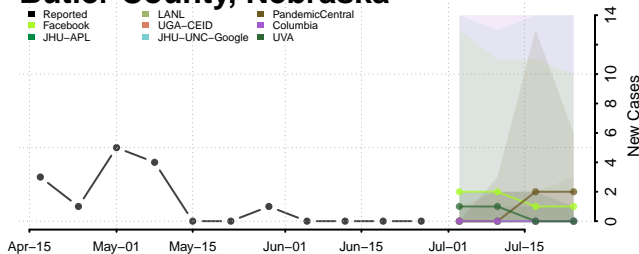

Brown County, Nebraska

Buffalo County, Nebraska

Burt County, Nebraska

Butler County, Nebraska

Cass County, Nebraska

Cedar County, Nebraska

Chase County, Nebraska

Cherry County, Nebraska