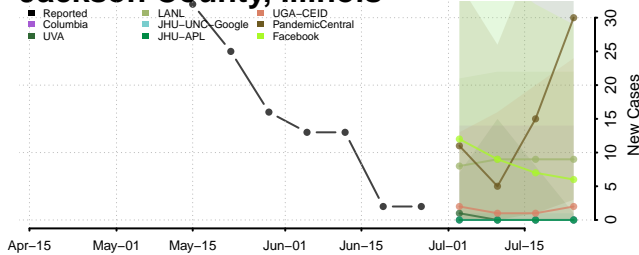

Jackson County, Illinois