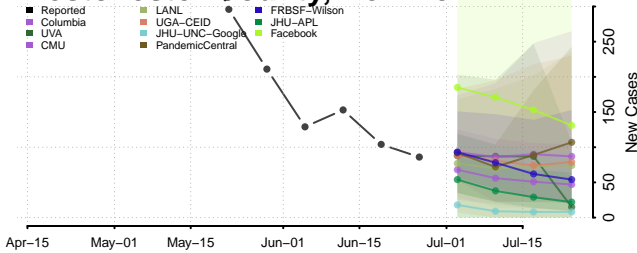

Westchester County, New York