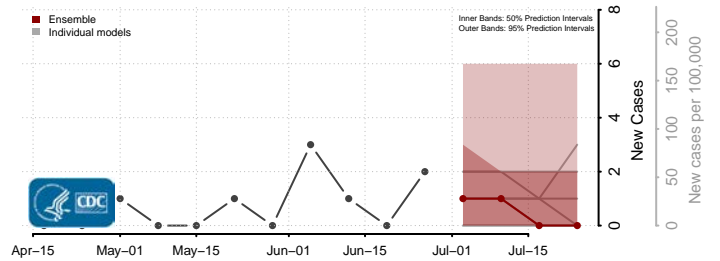

Smith County, Kansas