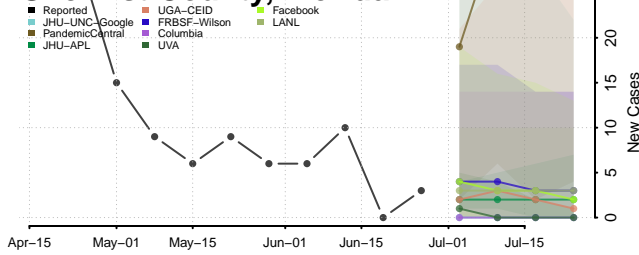

Gilchrist County, Florida