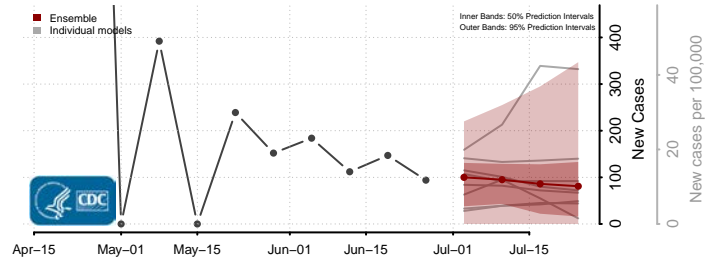

Essex County, New Jersey