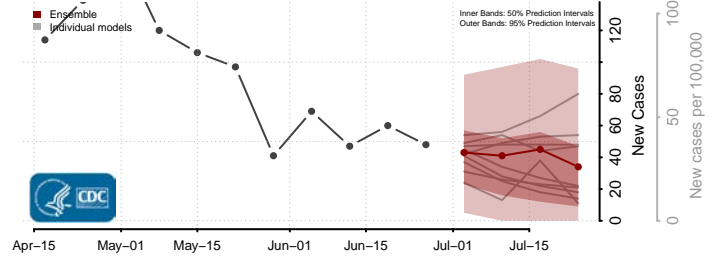

Robeson County, North Carolina