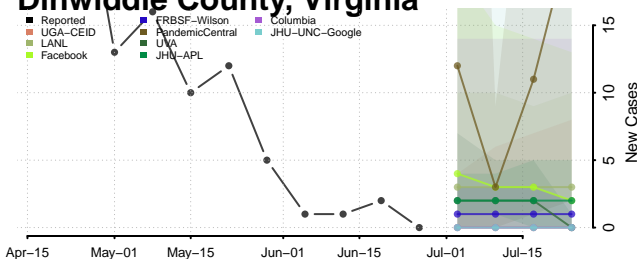

Dinwiddie County, Virginia