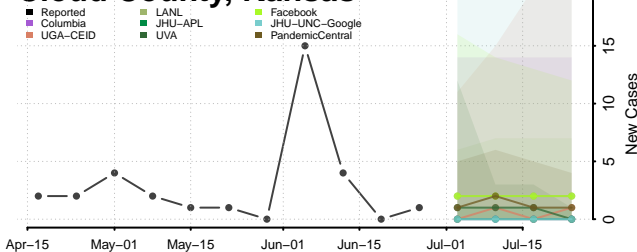

Chautauqua County, Kansas

Cherokee County, Kansas

Cheyenne County, Kansas

Clark County, Kansas

Clay County, Kansas

Cloud County, Kansas

Coffey County, Kansas

Comanche County, Kansas