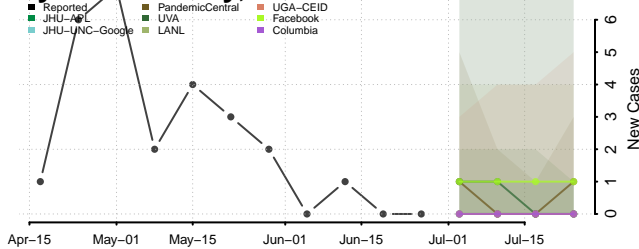

Lyman County, South Dakota