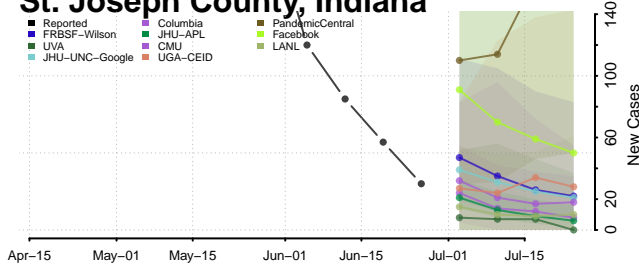

Putnam County, Indiana

Randolph County, Indiana

Ripley County, Indiana

Rush County, Indiana

Scott County, Indiana

Shelby County, Indiana

Spencer County, Indiana

St. Joseph County, Indiana