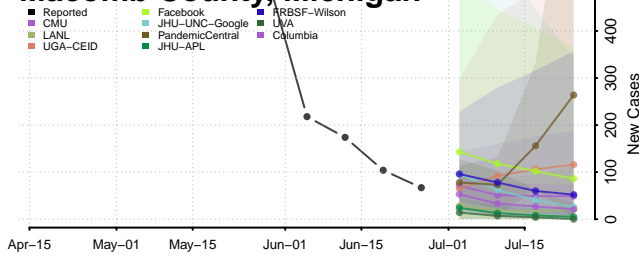

Macomb County, Michigan