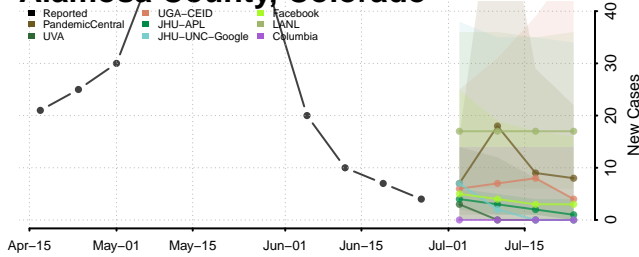

Yolo County, California

Yuba County, California

Colorado*

Adams County, Colorado

Alamosa County, Colorado

Arapahoe County, Colorado

Archuleta County, Colorado

*New weekly cases may decrease in this location over the next four weeks. For these locations, the ensemble forecast indicates a probability of 0.75 or greater that fewer cases will be reported in week four of the forecast than in the last reported week.