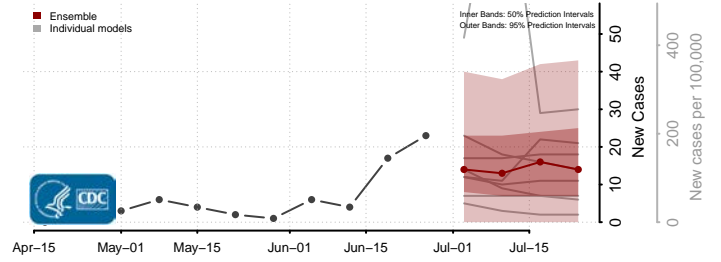

Barton County, Missouri