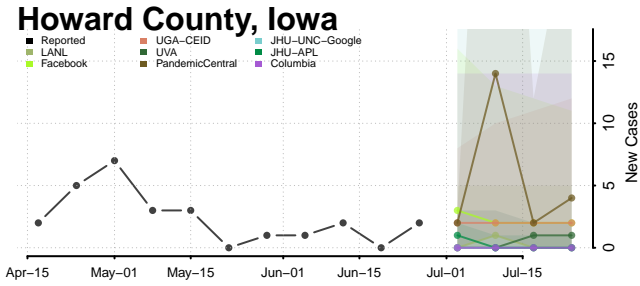

Grundy County, Iowa

Guthrie County, Iowa

Hamilton County, Iowa

Hancock County, Iowa

Hardin County, Iowa

Harrison County, Iowa

Lee County, Iowa

Linn County, Iowa