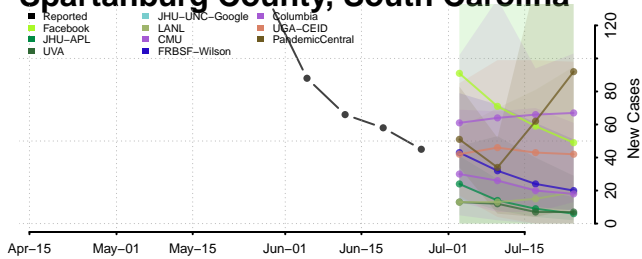

Oconee County, South Carolina

Orangeburg County, South Carolina

Pickens County, South Carolina

Richland County, South Carolina

Saluda County, South Carolina

Spartanburg County, South Carolina

Sumter County, South Carolina