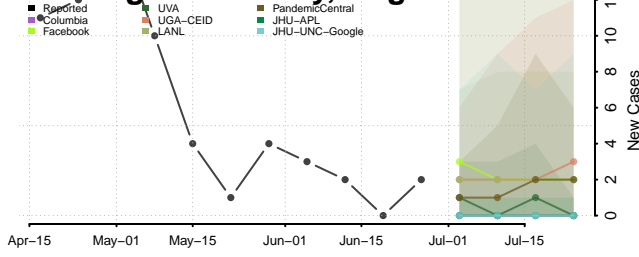

Buckingham County, Virginia