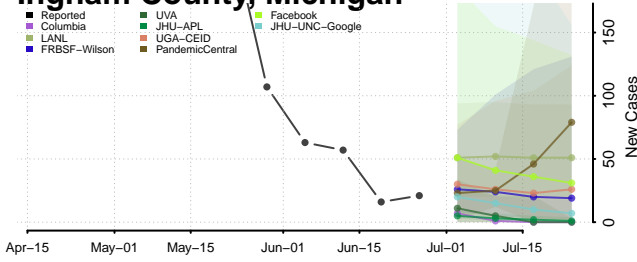

Ingham County, Michigan