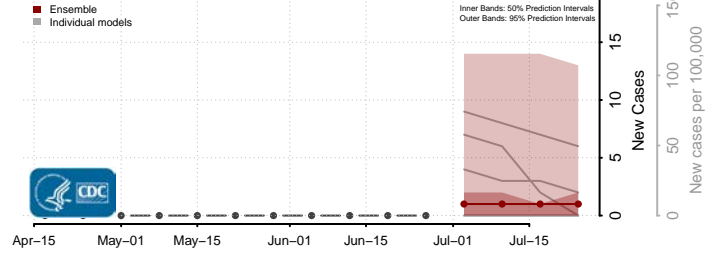

Grand County, Utah

Iron County, Utah

Juab County, Utah

Kane County, Utah

Millard County, Utah

Morgan County, Utah

Piute County, Utah

Tooele County, Utah