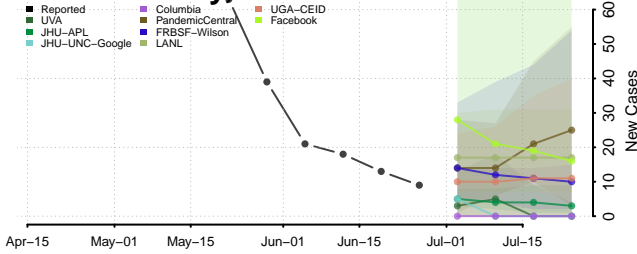

Ulster County, New York