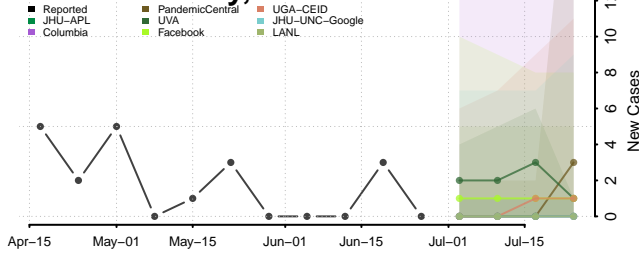

Nelson County, North Dakota