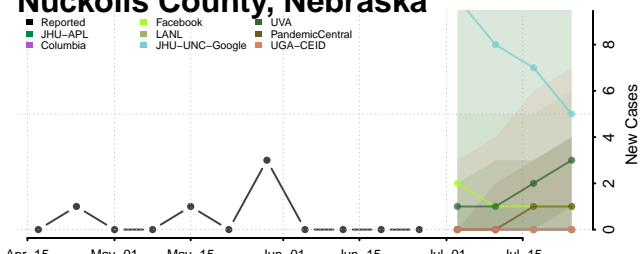

Nuckolls County, Nebraska