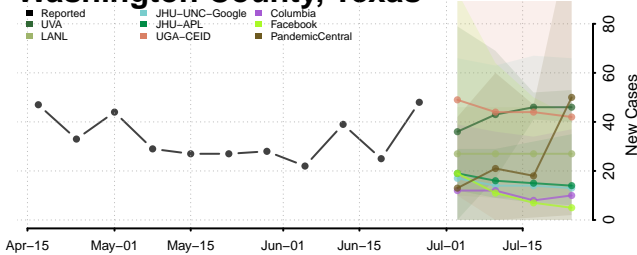

Washington County, Texas