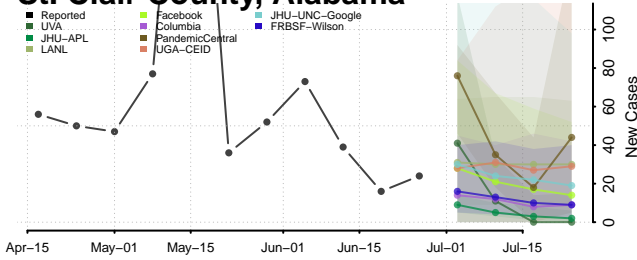

Lowndes County, Alabama

Macon County, Alabama

Madison County, Alabama

Marengo County, Alabama

Marion County, Alabama

Marshall County, Alabama

Mobile County, Alabama

Monroe County, Alabama

Montgomery County, Alabama

Morgan County, Alabama

St. Clair County, Alabama

Sumter County, Alabama

Talladega County, Alabama

Tallapoosa County, Alabama

Tuscaloosa County, Alabama

Walker County, Alabama