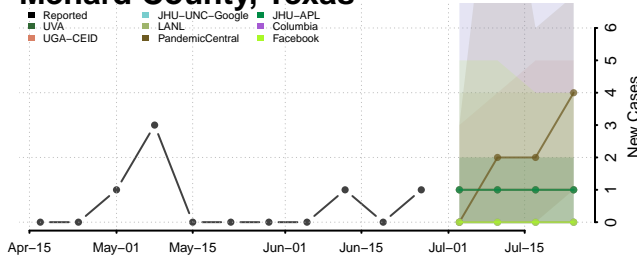

Leon County, Texas

Liberty County, Texas

Limestone County, Texas

Lipscomb County, Texas

Live Oak County, Texas

Llano County, Texas

Loving County, Texas

Menard County, Texas