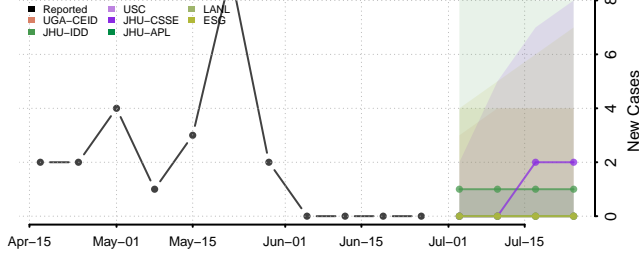

Towner County, North Dakota

Trail County, North Dakota

Walsh County, North Dakota

Ward County, North Dakota

Wells County, North Dakota

Williams County, North Dakota

Northern Mariana Islands

Ohio*