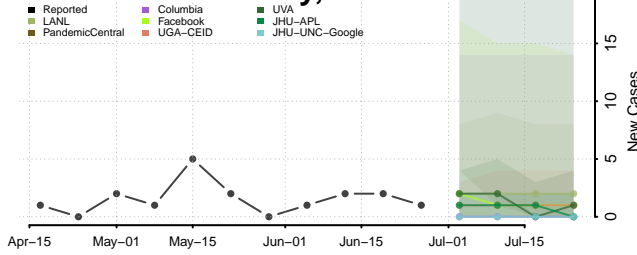

Caldwell County, Louisiana

Cameron County, Louisiana

Catahoula County, Louisiana

Claiborne County, Louisiana

Concordia County, Louisiana

De Soto County, Louisiana

East Baton Rouge County, Louisiana

East Carroll County, Louisiana