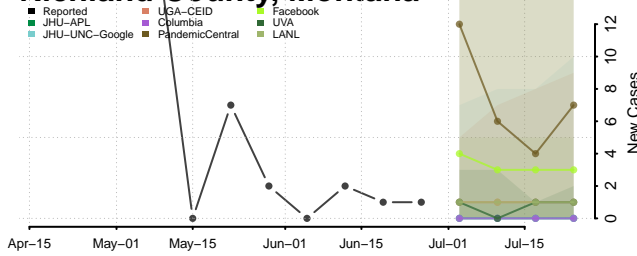

Richland County, Montana