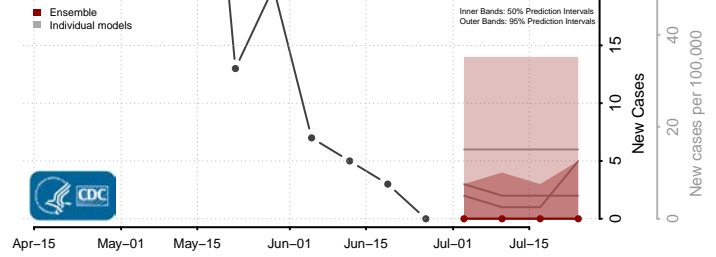

Vernon County, Louisiana

Washington County, Louisiana

Webster County, Louisiana

West Baton Rouge County, Louisiana

West Carroll County, Louisiana

West Feliciana County, Louisiana

Winn County, Louisiana

*New weekly cases may decrease in this location over the next four weeks. For these locations, the ensemble forecast indicates a probability of 0.75 or greater that fewer cases will be reported in week four of the forecast than in the last reported week.