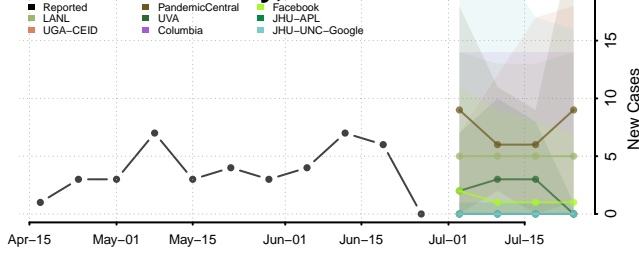

Audubon County, Iowa