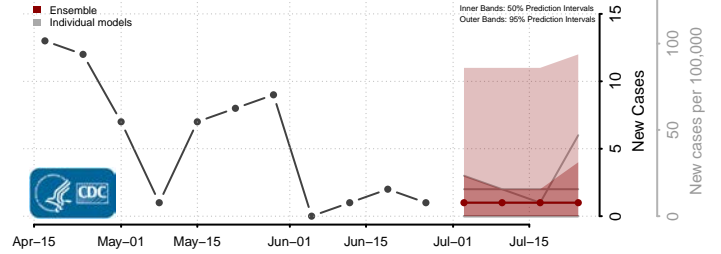

Haakon County, South Dakota

Hamlin County, South Dakota

Hand County, South Dakota

Hanson County, South Dakota

Harding County, South Dakota

Hughes County, South Dakota

Lake County, South Dakota

Lawrence County, South Dakota