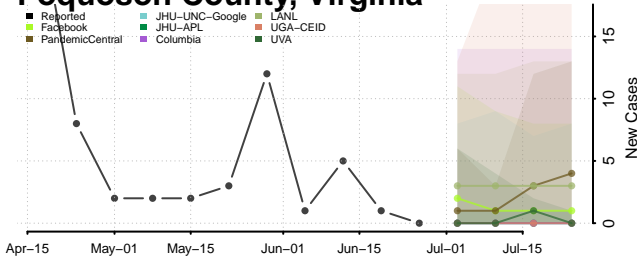

Pittsylvania County, Virginia

Poquoson County, Virginia

Portsmouth County, Virginia

Powhatan County, Virginia

Prince Edward County, Virginia

Prince George County, Virginia

Prince William County, Virginia

Pulaski County, Virginia