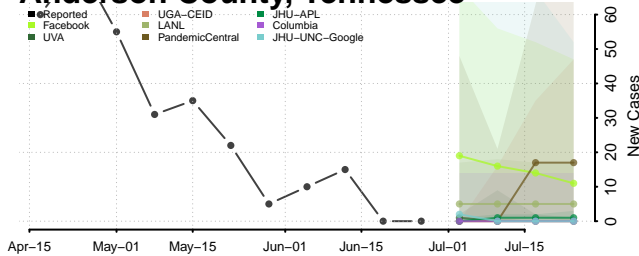

Anderson County, Tennessee