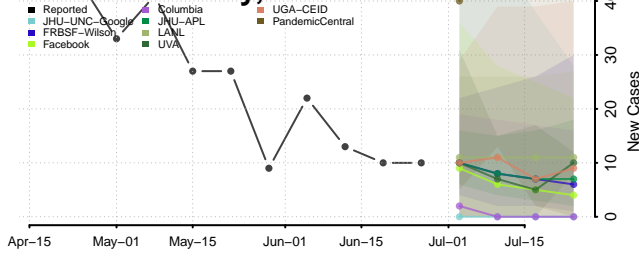

Wakulla County, Florida