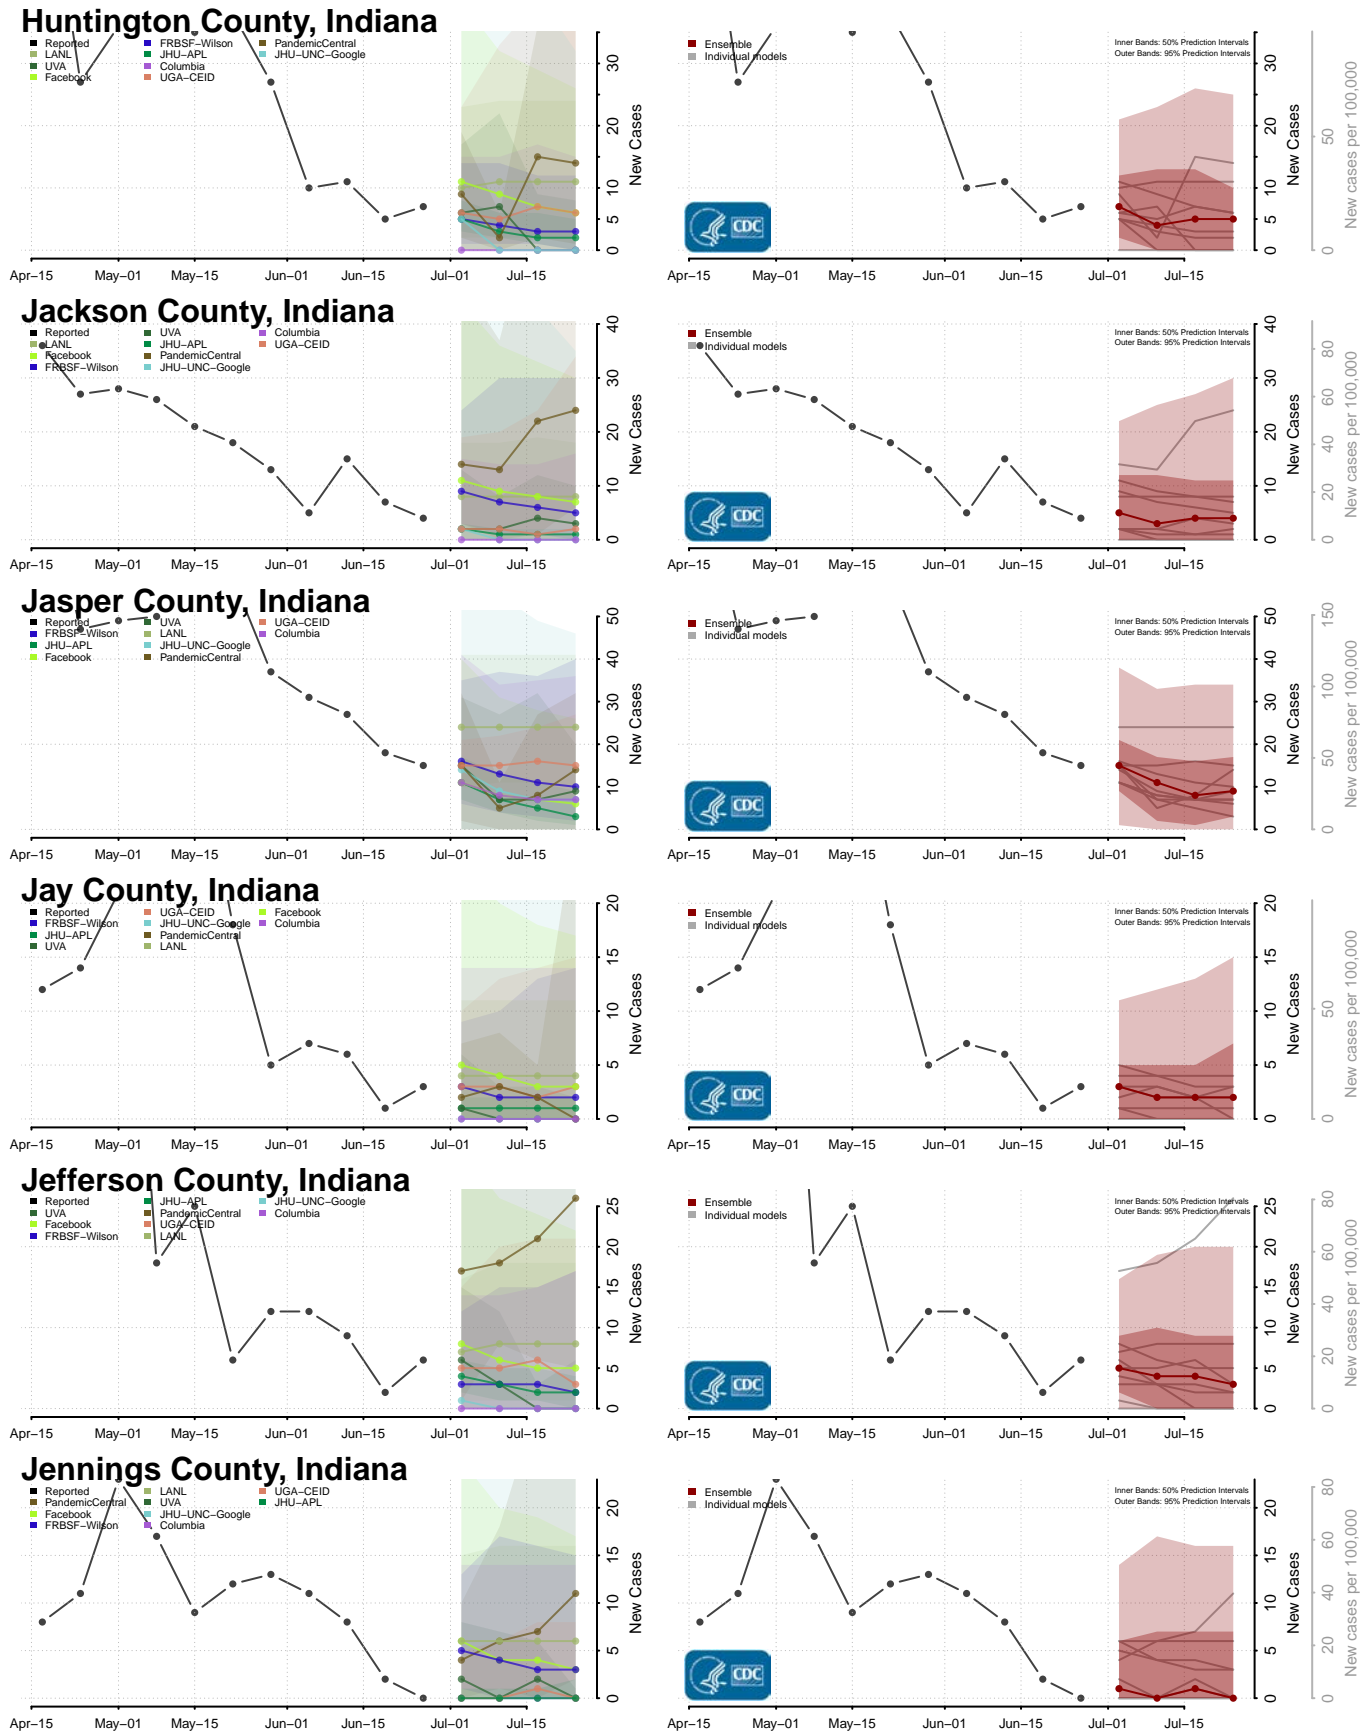

Clay County, Indiana

Clinton County, Indiana

Crawford County, Indiana

Daviess County, Indiana

Dearborn County, Indiana

Decatur County, Indiana

Johnson County, Indiana

Knox County, Indiana