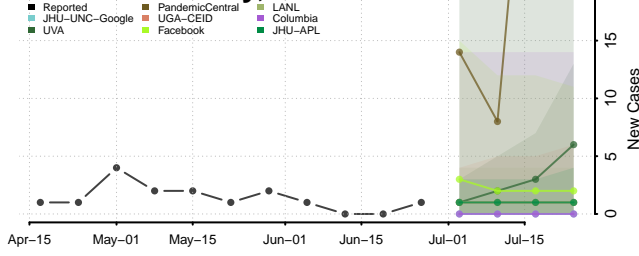

Washita County, Oklahoma