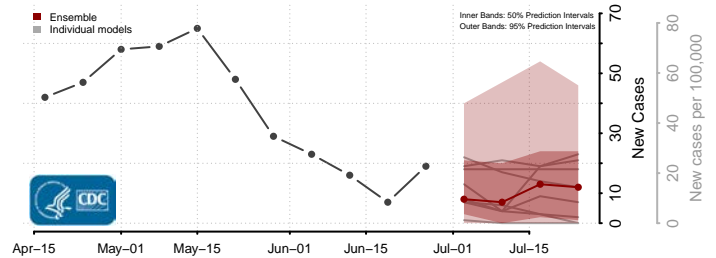

Wood County, West Virginia

Wyoming County, West Virginia

Wisconsin*

Adams County, Wisconsin

Ashland County, Wisconsin

Barron County, Wisconsin

Bayfield County, Wisconsin

*New weekly cases may decrease in this location over the next four weeks. For these locations, the ensemble forecast indicates a probability of 0.75 or greater that fewer cases will be reported in week four of the forecast than in the last reported week.