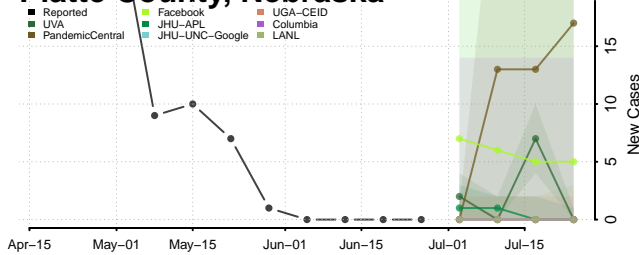

Nuckolls County, Nebraska

Otoe County, Nebraska

Pawnee County, Nebraska

Perkins County, Nebraska

Phelps County, Nebraska

Pierce County, Nebraska

Platte County, Nebraska

Polk County, Nebraska