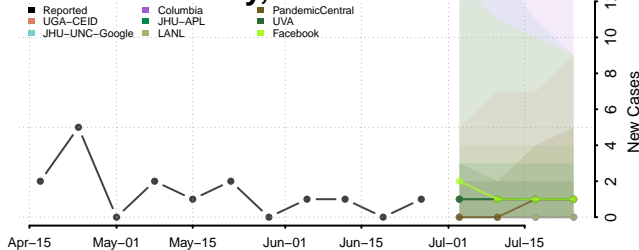

McCook County, South Dakota