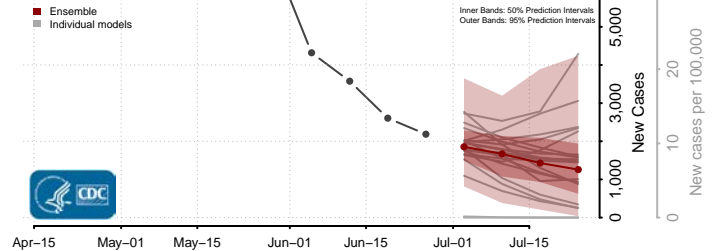

Valencia County, New Mexico

New York*

Albany County, New York

*New weekly cases may decrease in this location over the next four weeks. For these locations, the ensemble forecast indicates a probability of 0.75 or greater that fewer cases will be reported in week four of the forecast than in the last reported week.