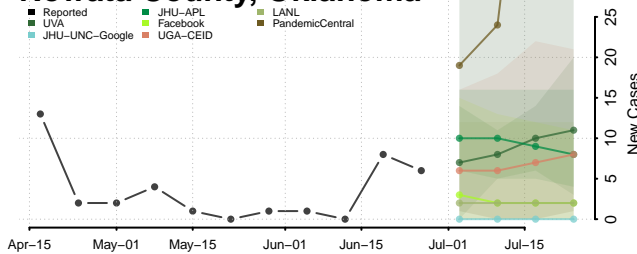

Nowata County, Oklahoma