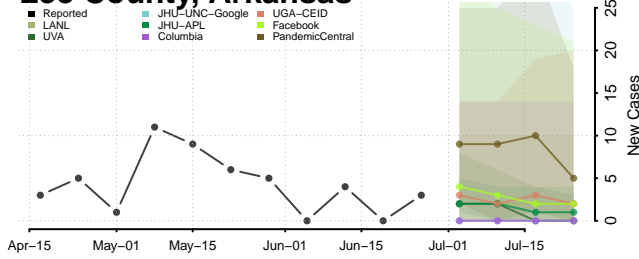

Greene County, Arkansas

Hempstead County, Arkansas

Hot Spring County, Arkansas

Howard County, Arkansas

Lawrence County, Arkansas

Lee County, Arkansas

Lincoln County, Arkansas

Little River County, Arkansas