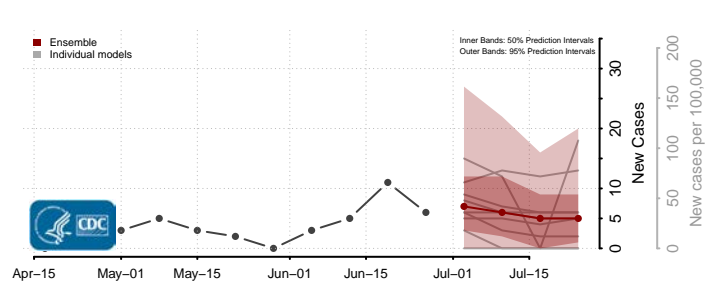

Greene County, Arkansas

Hempstead County, Arkansas

Hot Spring County, Arkansas

Howard County, Arkansas

Lawrence County, Arkansas

Lee County, Arkansas

Lincoln County, Arkansas

Little River County, Arkansas