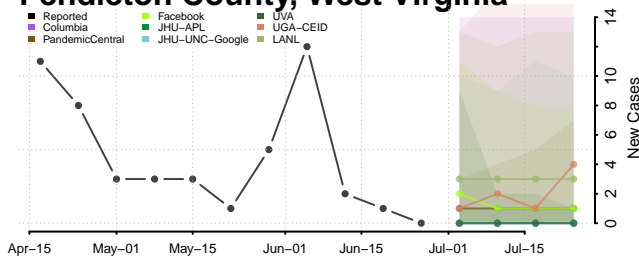

Pendleton County, West Virginia