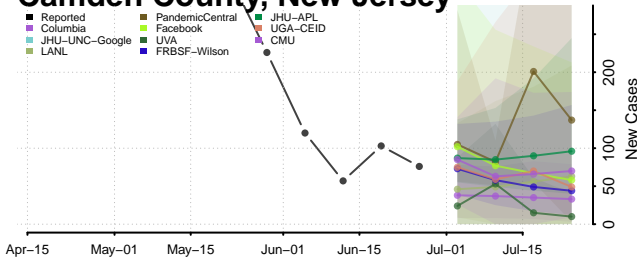

Camden County, New Jersey