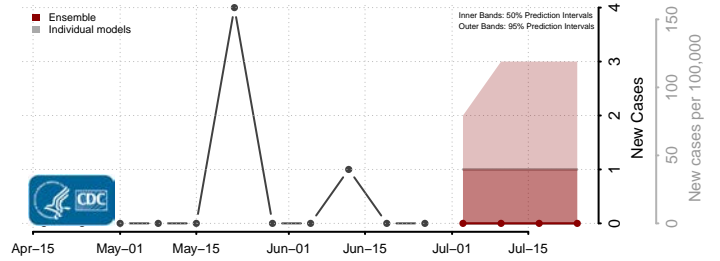

Sheridan County, Kansas