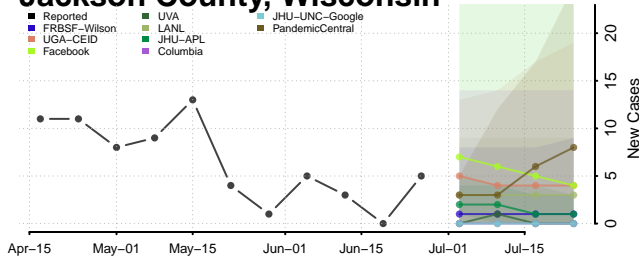

Jackson County, Wisconsin