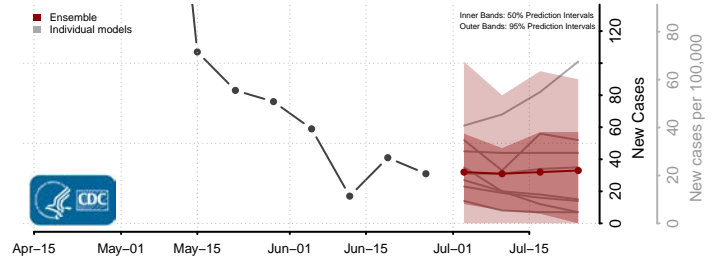

Cumberland County, New Jersey