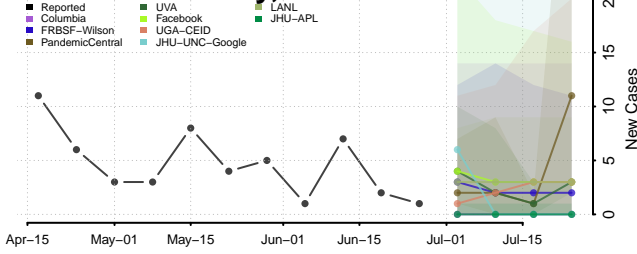

Hamilton County, Iowa