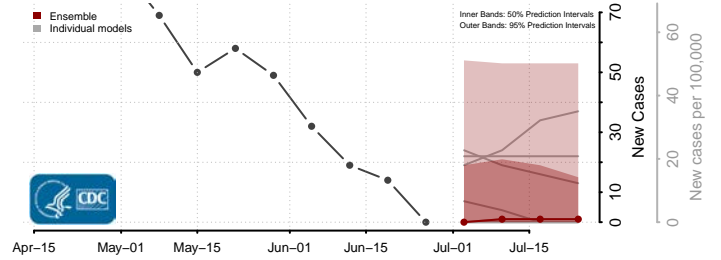

Monongalia County, West Virginia