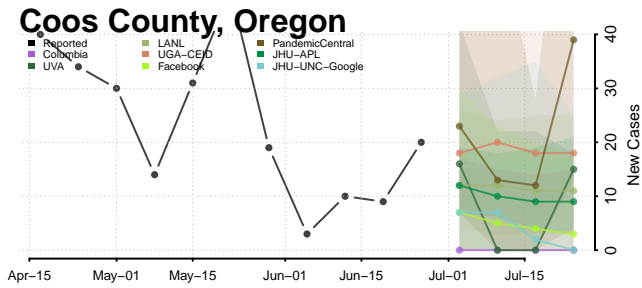

Washington County, Oklahoma

Washita County, Oklahoma

Woods County, Oklahoma

Woodward County, Oklahoma

*New weekly cases may decrease in this location over the next four weeks. For these locations, the ensemble forecast indicates a probability of 0.75 or greater that fewer cases will be reported in week four of the forecast than in the last reported week.