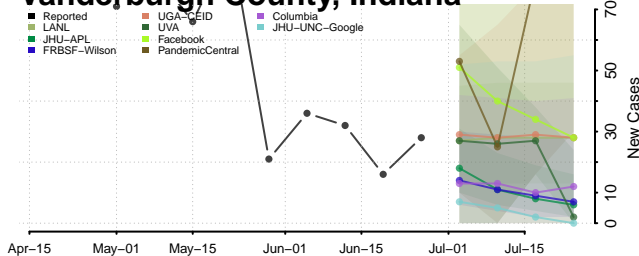

Starke County, Indiana

Steuben County, Indiana

Sullivan County, Indiana

Switzerland County, Indiana

Tippecanoe County, Indiana

Tipton County, Indiana

Union County, Indiana

Vanderburgh County, Indiana