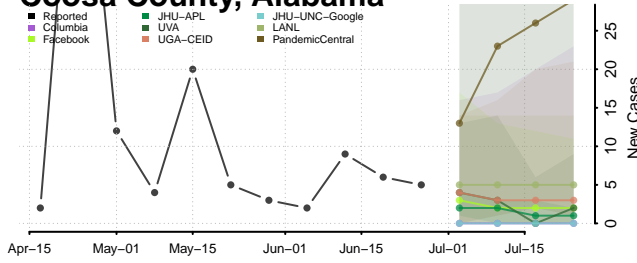

Clarke County, Alabama

Clay County, Alabama

Cleburne County, Alabama

Coffee County, Alabama

Colbert County, Alabama

Conecuh County, Alabama

Coosa County, Alabama

Covington County, Alabama