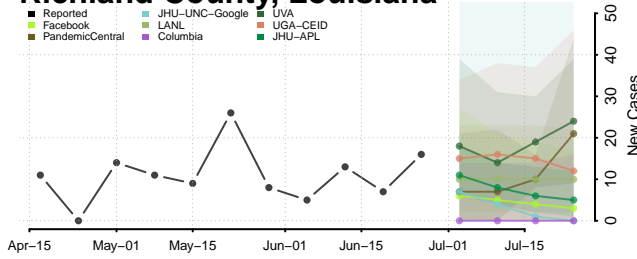

Natchitoches County, Louisiana

Orleans County, Louisiana

Ouachita County, Louisiana

Plaquemines County, Louisiana

Pointe Coupee County, Louisiana

Rapides County, Louisiana

Red River County, Louisiana

Richland County, Louisiana