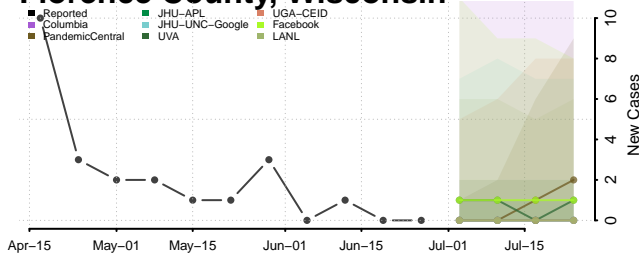

Florence County, Wisconsin

Fond du Lac County, Wisconsin

Forest County, Wisconsin

Grant County, Wisconsin

Green County, Wisconsin

Green Lake County, Wisconsin

Iowa County, Wisconsin

Iron County, Wisconsin