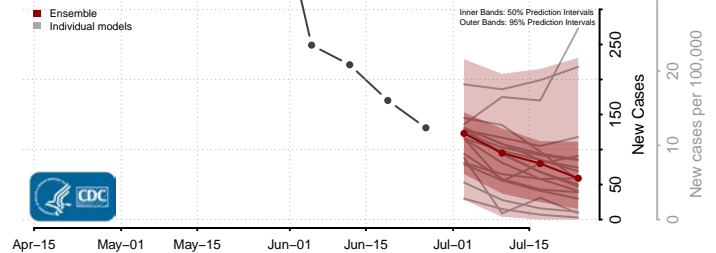

Rhode Island*