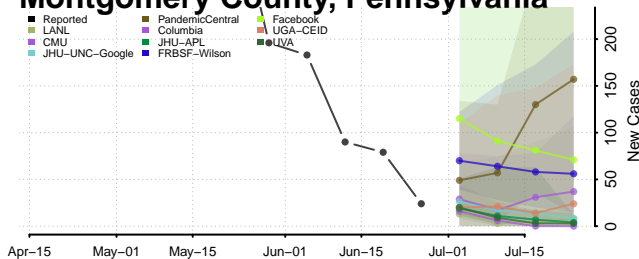

Montgomery County, Pennsylvania