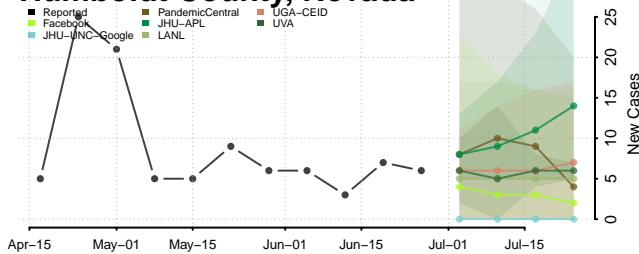

Humboldt County, Nevada