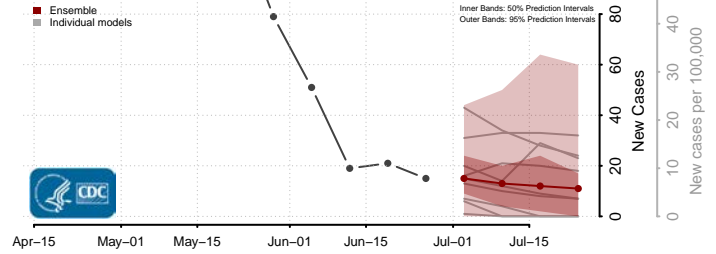

Broome County, New York