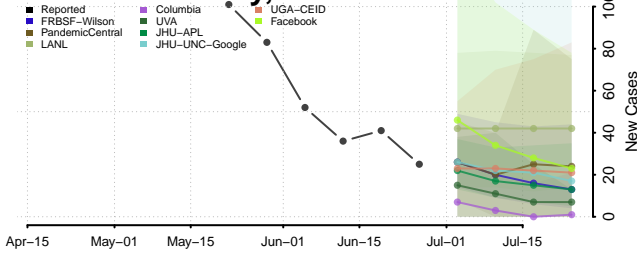

Catawba County, North Carolina