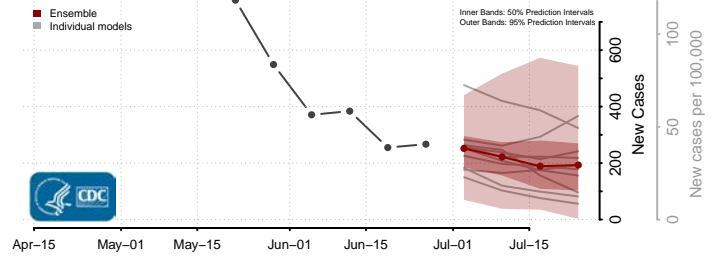

Yolo County, California

Yuba County, California

Colorado*

Adams County, Colorado

Alamosa County, Colorado

Arapahoe County, Colorado

Archuleta County, Colorado

*New weekly cases may decrease in this location over the next four weeks. For these locations, the ensemble forecast indicates a probability of 0.75 or greater that fewer cases will be reported in week four of the forecast than in the last reported week.