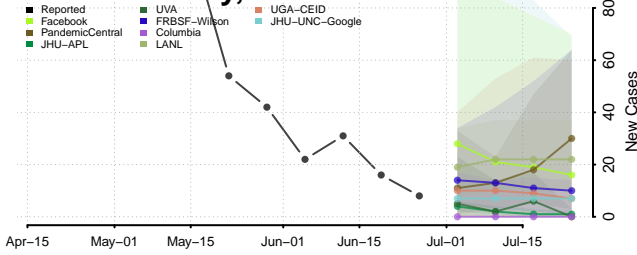

Washtenaw County, Michigan

Wayne County, Michigan

Wexford County, Michigan

Minnesota

Aitkin County, Minnesota

Anoka County, Minnesota

Carlton County, Minnesota

Carver County, Minnesota