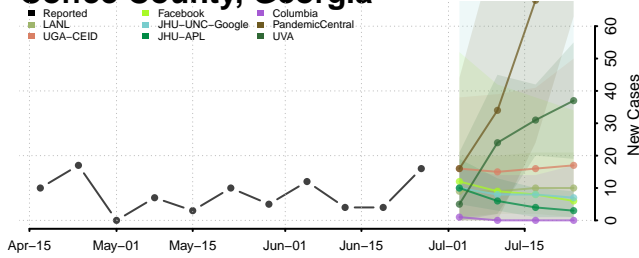

Cherokee County, Georgia

Clarke County, Georgia

Clay County, Georgia

Clayton County, Georgia

Clinch County, Georgia

Cobb County, Georgia

Coffee County, Georgia

Colquitt County, Georgia