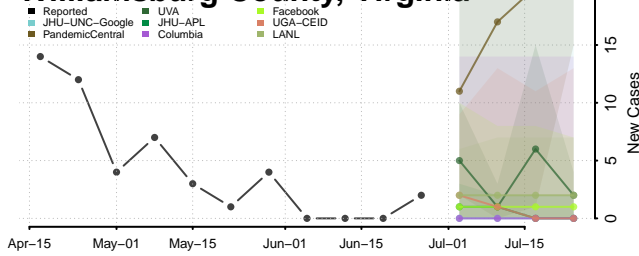

Warren County, Virginia

Washington County, Virginia

Waynesboro County, Virginia

Westmoreland County, Virginia

Williamsburg County, Virginia

Winchester County, Virginia

Wise County, Virginia

Wythe County, Virginia