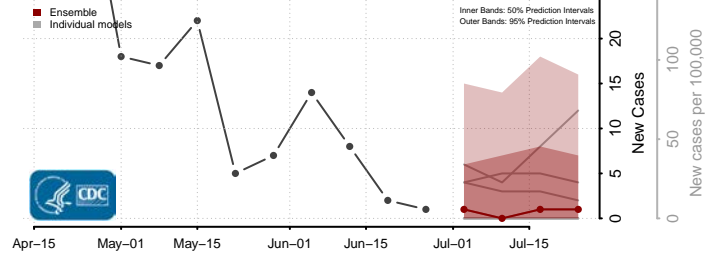

McDowell County, West Virginia