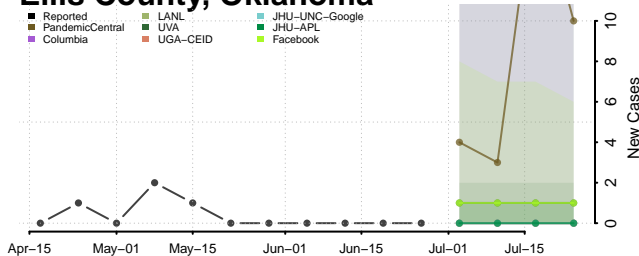

Ellis County, Oklahoma