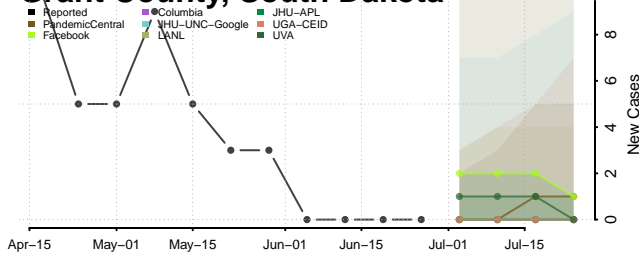

Grant County, South Dakota