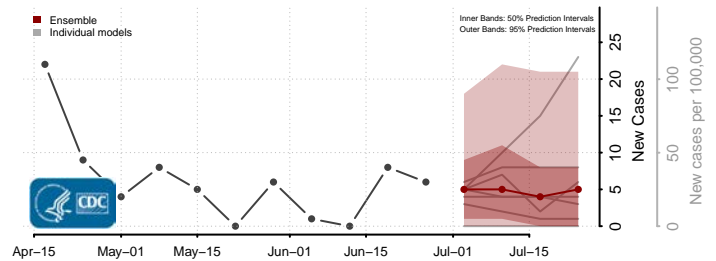

Jefferson County, Montana

Judith Basin County, Montana

Lake County, Montana

Lewis and Clark County, Montana

Liberty County, Montana

Lincoln County, Montana

Prairie County, Montana

Ravalli County, Montana