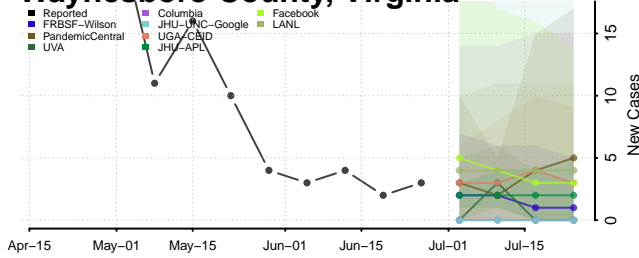

Warren County, Virginia

Washington County, Virginia

Waynesboro County, Virginia

Westmoreland County, Virginia

Williamsburg County, Virginia

Winchester County, Virginia

Wise County, Virginia

Wythe County, Virginia