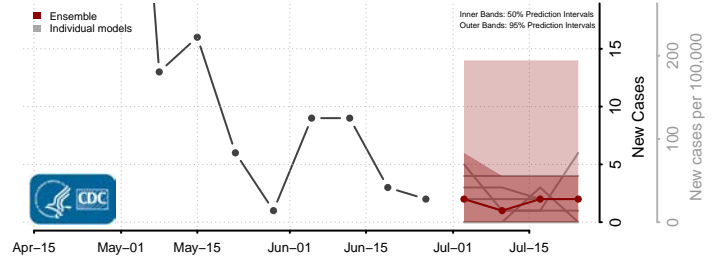

Grant County, Oregon