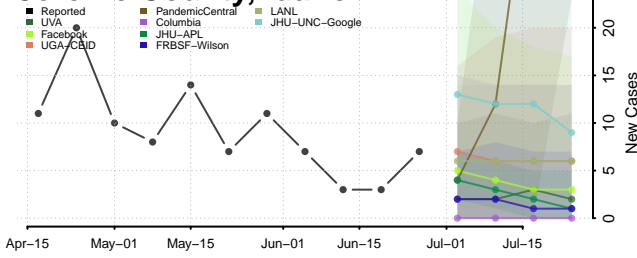

Clark County, Idaho

Clearwater County, Idaho

Custer County, Idaho

Elmore County, Idaho

Jerome County, Idaho

Kootenai County, Idaho

Latah County, Idaho

Lemhi County, Idaho