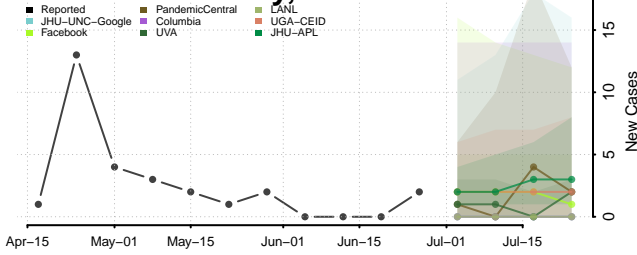

Somervell County, Texas