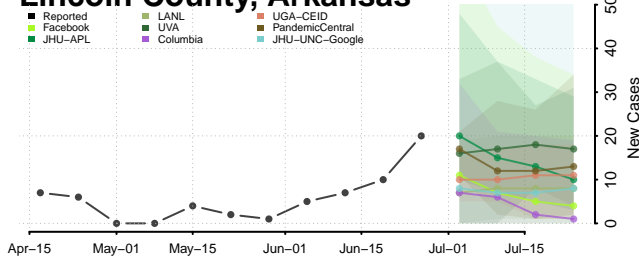

Greene County, Arkansas

Hempstead County, Arkansas

Hot Spring County, Arkansas

Howard County, Arkansas

Lawrence County, Arkansas

Lee County, Arkansas

Lincoln County, Arkansas

Little River County, Arkansas