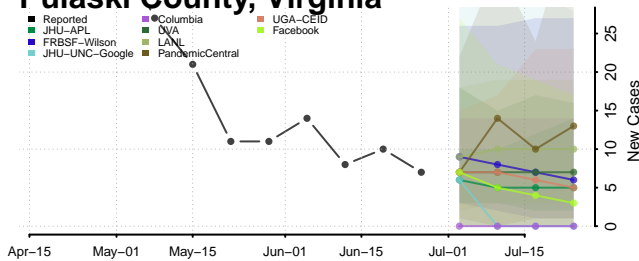

Pittsylvania County, Virginia

Poquoson County, Virginia

Portsmouth County, Virginia

Powhatan County, Virginia

Prince Edward County, Virginia

Prince George County, Virginia

Prince William County, Virginia

Pulaski County, Virginia