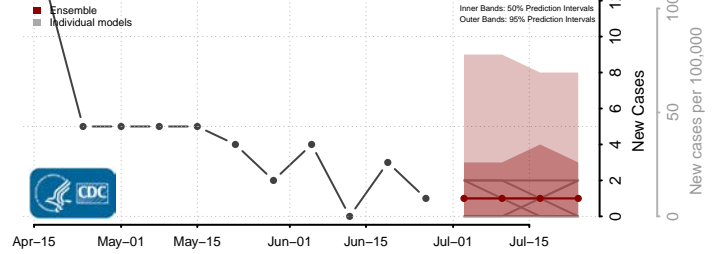

Durham County, North Carolina

Edgecombe County, North Carolina

Forsyth County, North Carolina

Franklin County, North Carolina

Gaston County, North Carolina

Gates County, North Carolina

Graham County, North Carolina