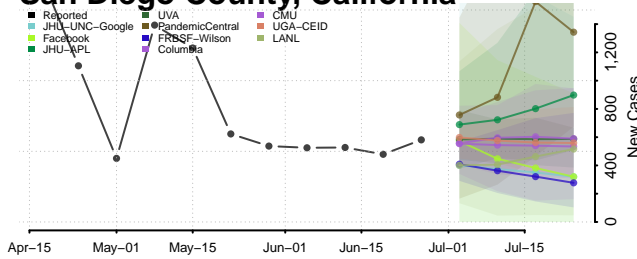

San Diego County, California