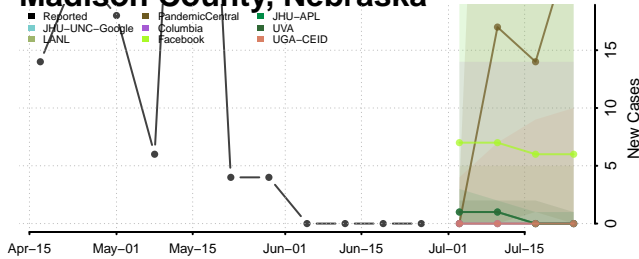

Madison County, Nebraska