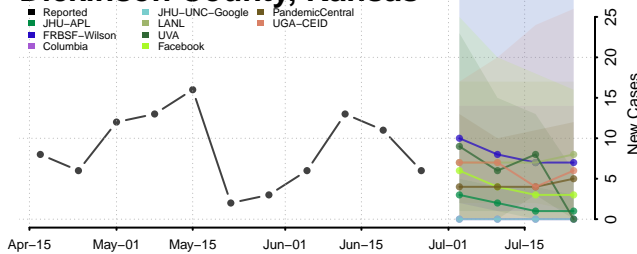

Cowley County, Kansas

Crawford County, Kansas

Decatur County, Kansas

Dickinson County, Kansas

Grant County, Kansas

Gray County, Kansas

Greeley County, Kansas

Greenwood County, Kansas