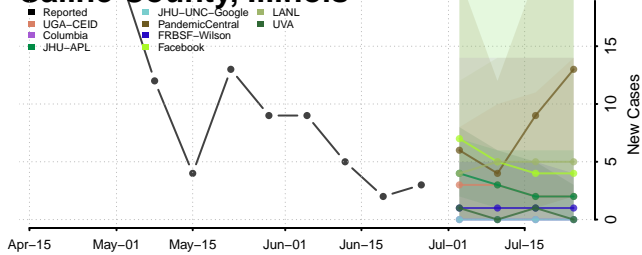

Moultrie County, Illinois

Ogle County, Illinois

Putnam County, Illinois

Randolph County, Illinois

Richland County, Illinois

Rock Island County, Illinois

Saline County, Illinois

Sangamon County, Illinois