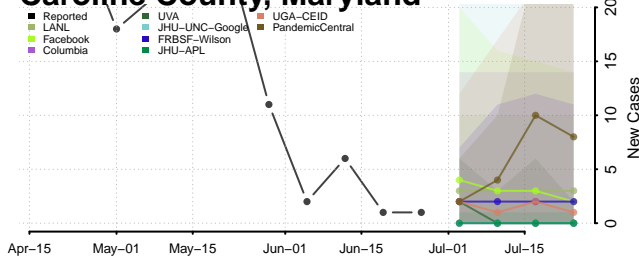

Caroline County, Maryland