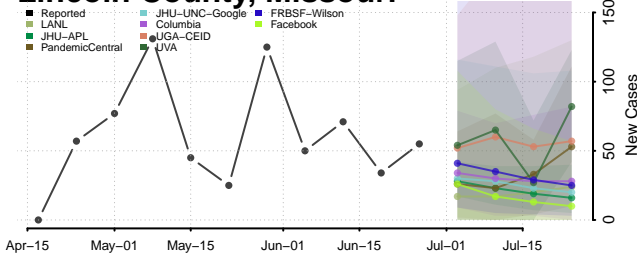

Lincoln County, Missouri