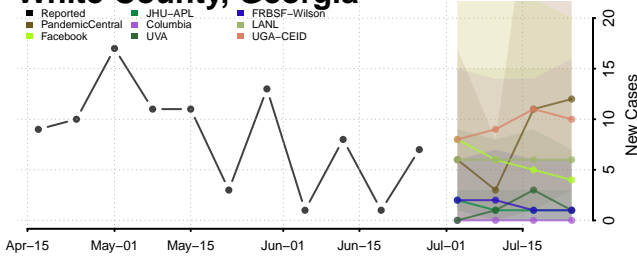

White County, Georgia