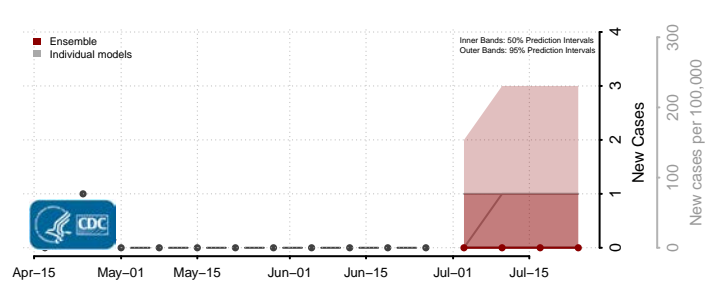

Haakon County, South Dakota

Hamlin County, South Dakota

Hand County, South Dakota

Hanson County, South Dakota

Harding County, South Dakota

Hughes County, South Dakota

Lake County, South Dakota

Lawrence County, South Dakota