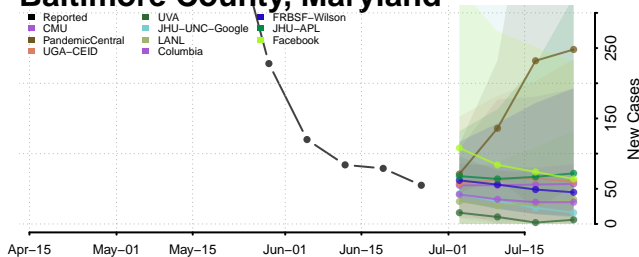

Baltimore County, Maryland