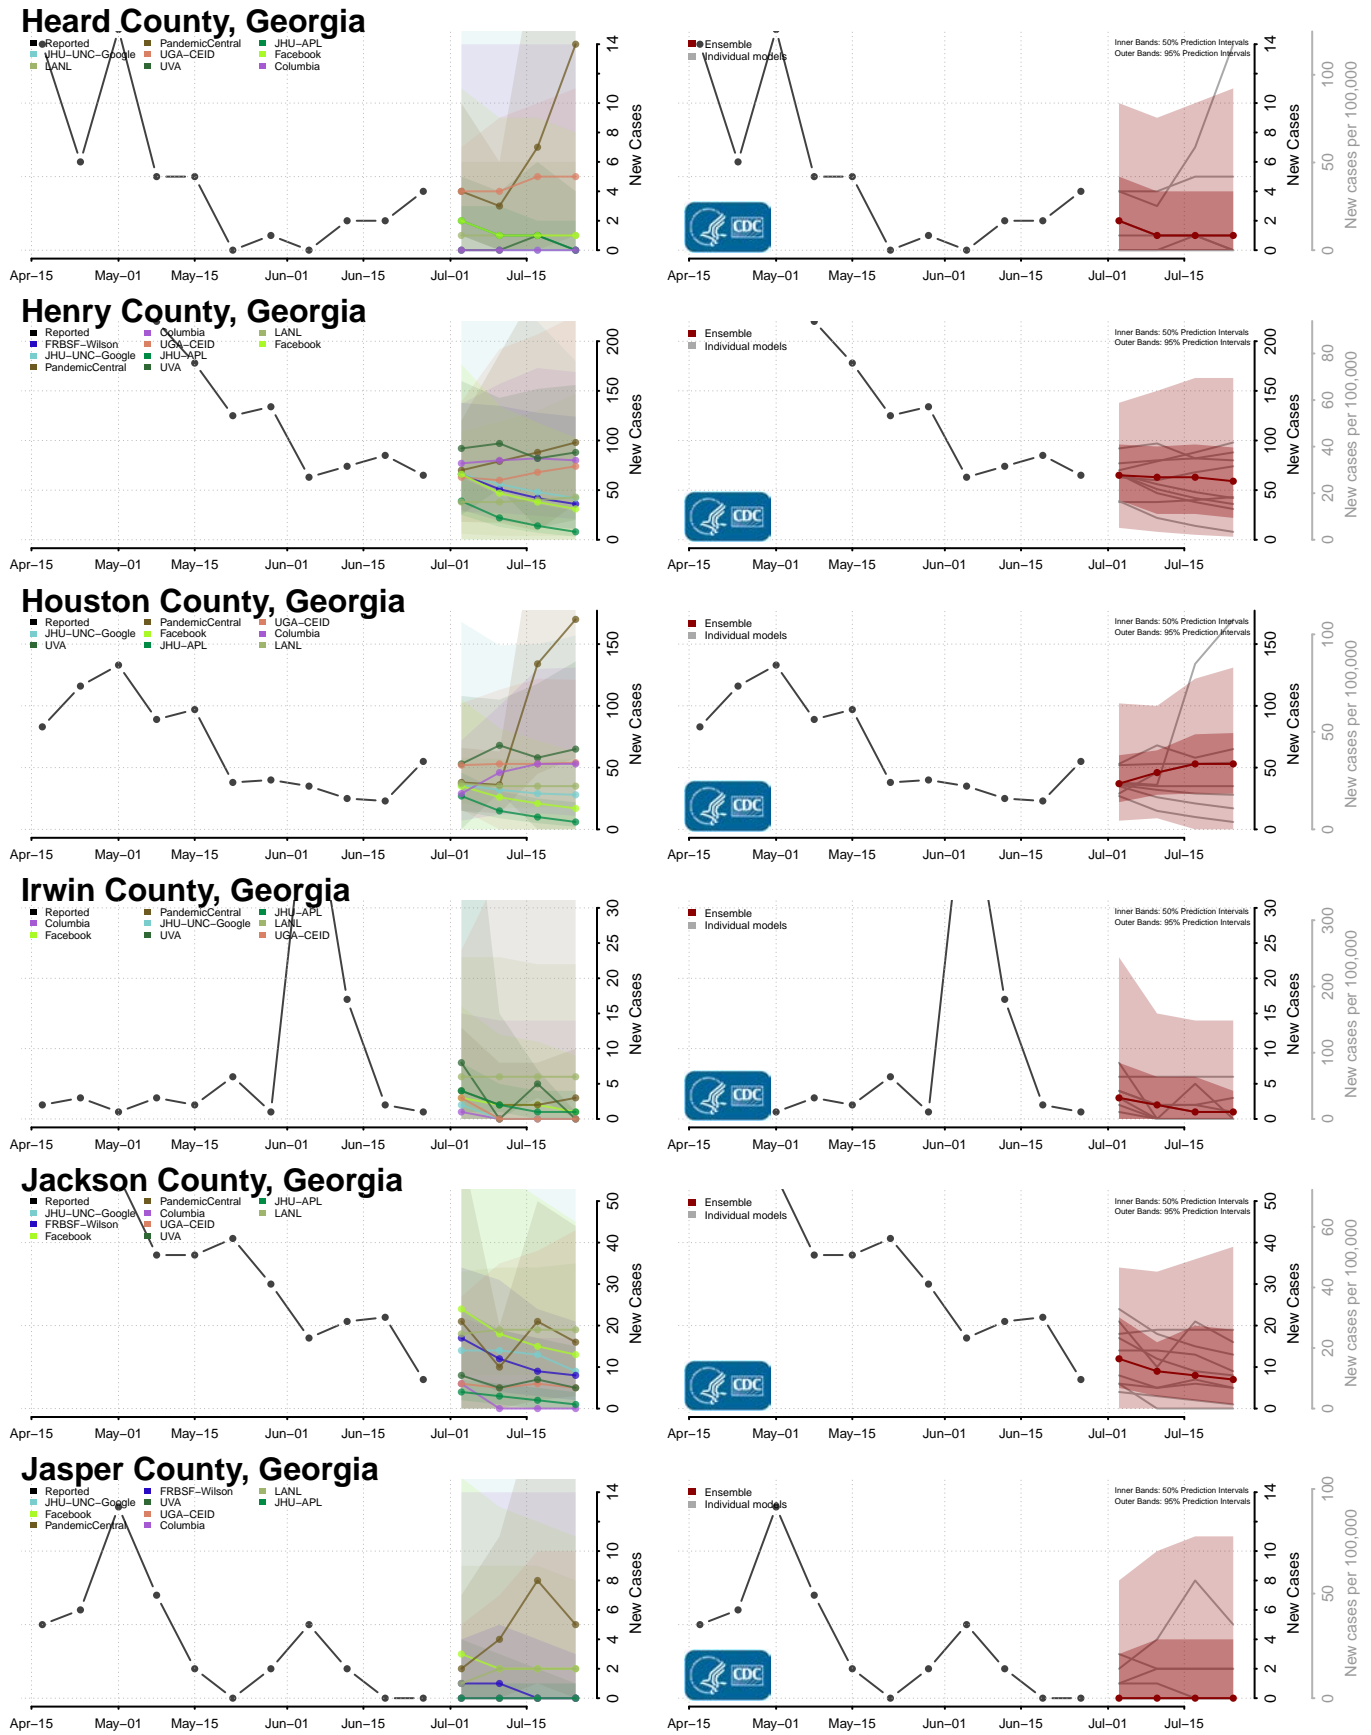

Greene County, Georgia

Gwinnett County, Georgia

Habersham County, Georgia

Hall County, Georgia

Hancock County, Georgia

Haralson County, Georgia

Harris County, Georgia

Hart County, Georgia