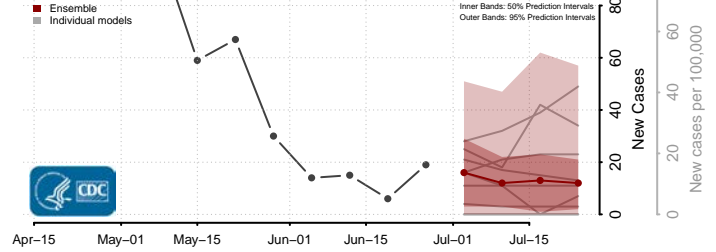

Windham County, Connecticut

Delaware*

Kent County, Delaware

New Castle County, Delaware

*New weekly cases may decrease in this location over the next four weeks. For these locations, the ensemble forecast indicates a probability of 0.75 or greater that fewer cases will be reported in week four of the forecast than in the last reported week.