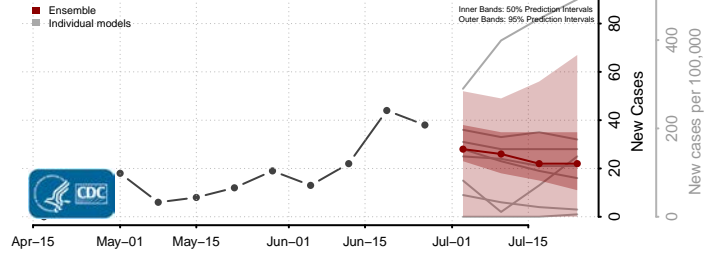

Montana

Beaverhead County, Montana

Big Horn County, Montana

Blaine County, Montana

Broadwater County, Montana

Carbon County, Montana

Carter County, Montana

Cascade County, Montana