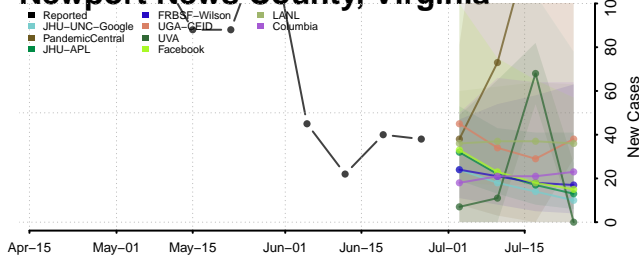

Lunenburg County, Virginia

Lynchburg County, Virginia

Madison County, Virginia

Manassas County, Virginia

Manassas Park County, Virginia

Martinsville County, Virginia

Newport News County, Virginia

Norfolk County, Virginia