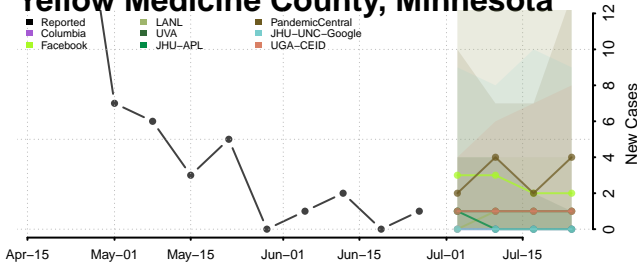

Waseca County, Minnesota

Washington County, Minnesota

Watonwan County, Minnesota

Wilkin County, Minnesota

Winona County, Minnesota

Wright County, Minnesota

Yellow Medicine County, Minnesota

Mississippi