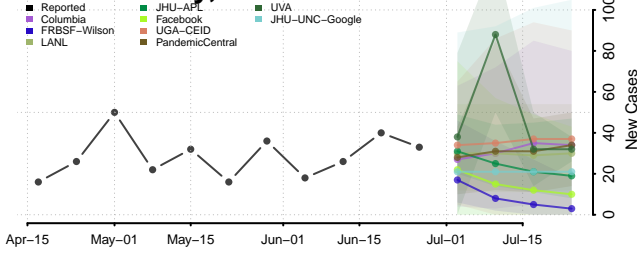

Wise County, Texas