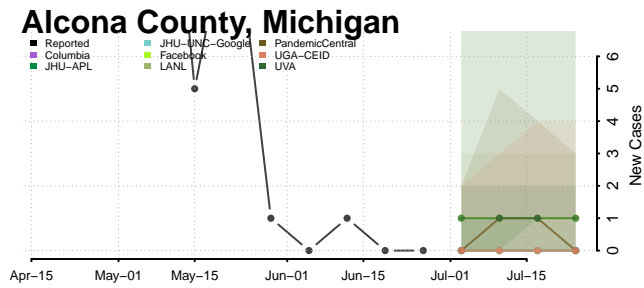

*New weekly cases may decrease in this location over the next four weeks. For these locations, the ensemble forecast indicates a probability of 0.75 or greater that fewer cases will be reported in week four of the forecast than in the last reported week.