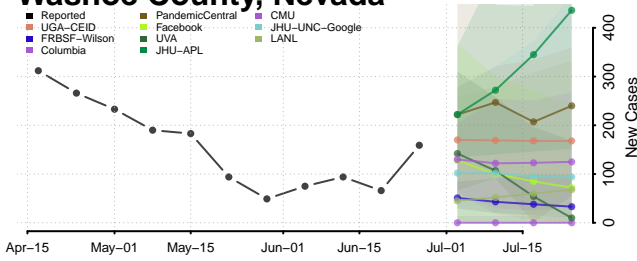

Washoe County, Nevada