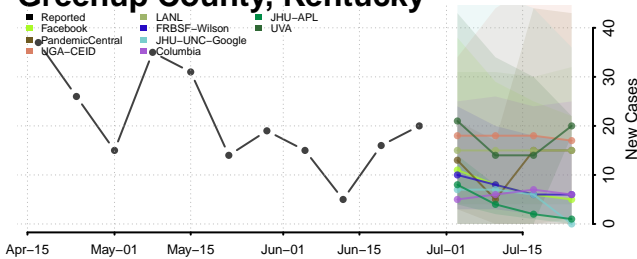

Fayette County, Kentucky

Fleming County, Kentucky

Graves County, Kentucky

Grayson County, Kentucky

Green County, Kentucky

Greenup County, Kentucky

Hancock County, Kentucky

Hardin County, Kentucky