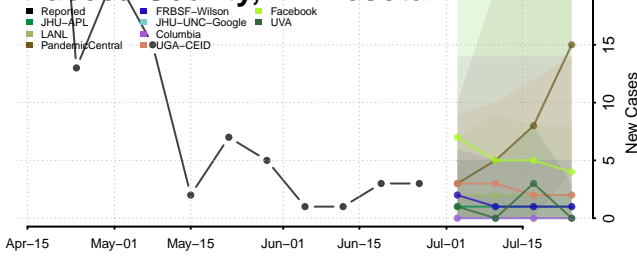

Waseca County, Minnesota