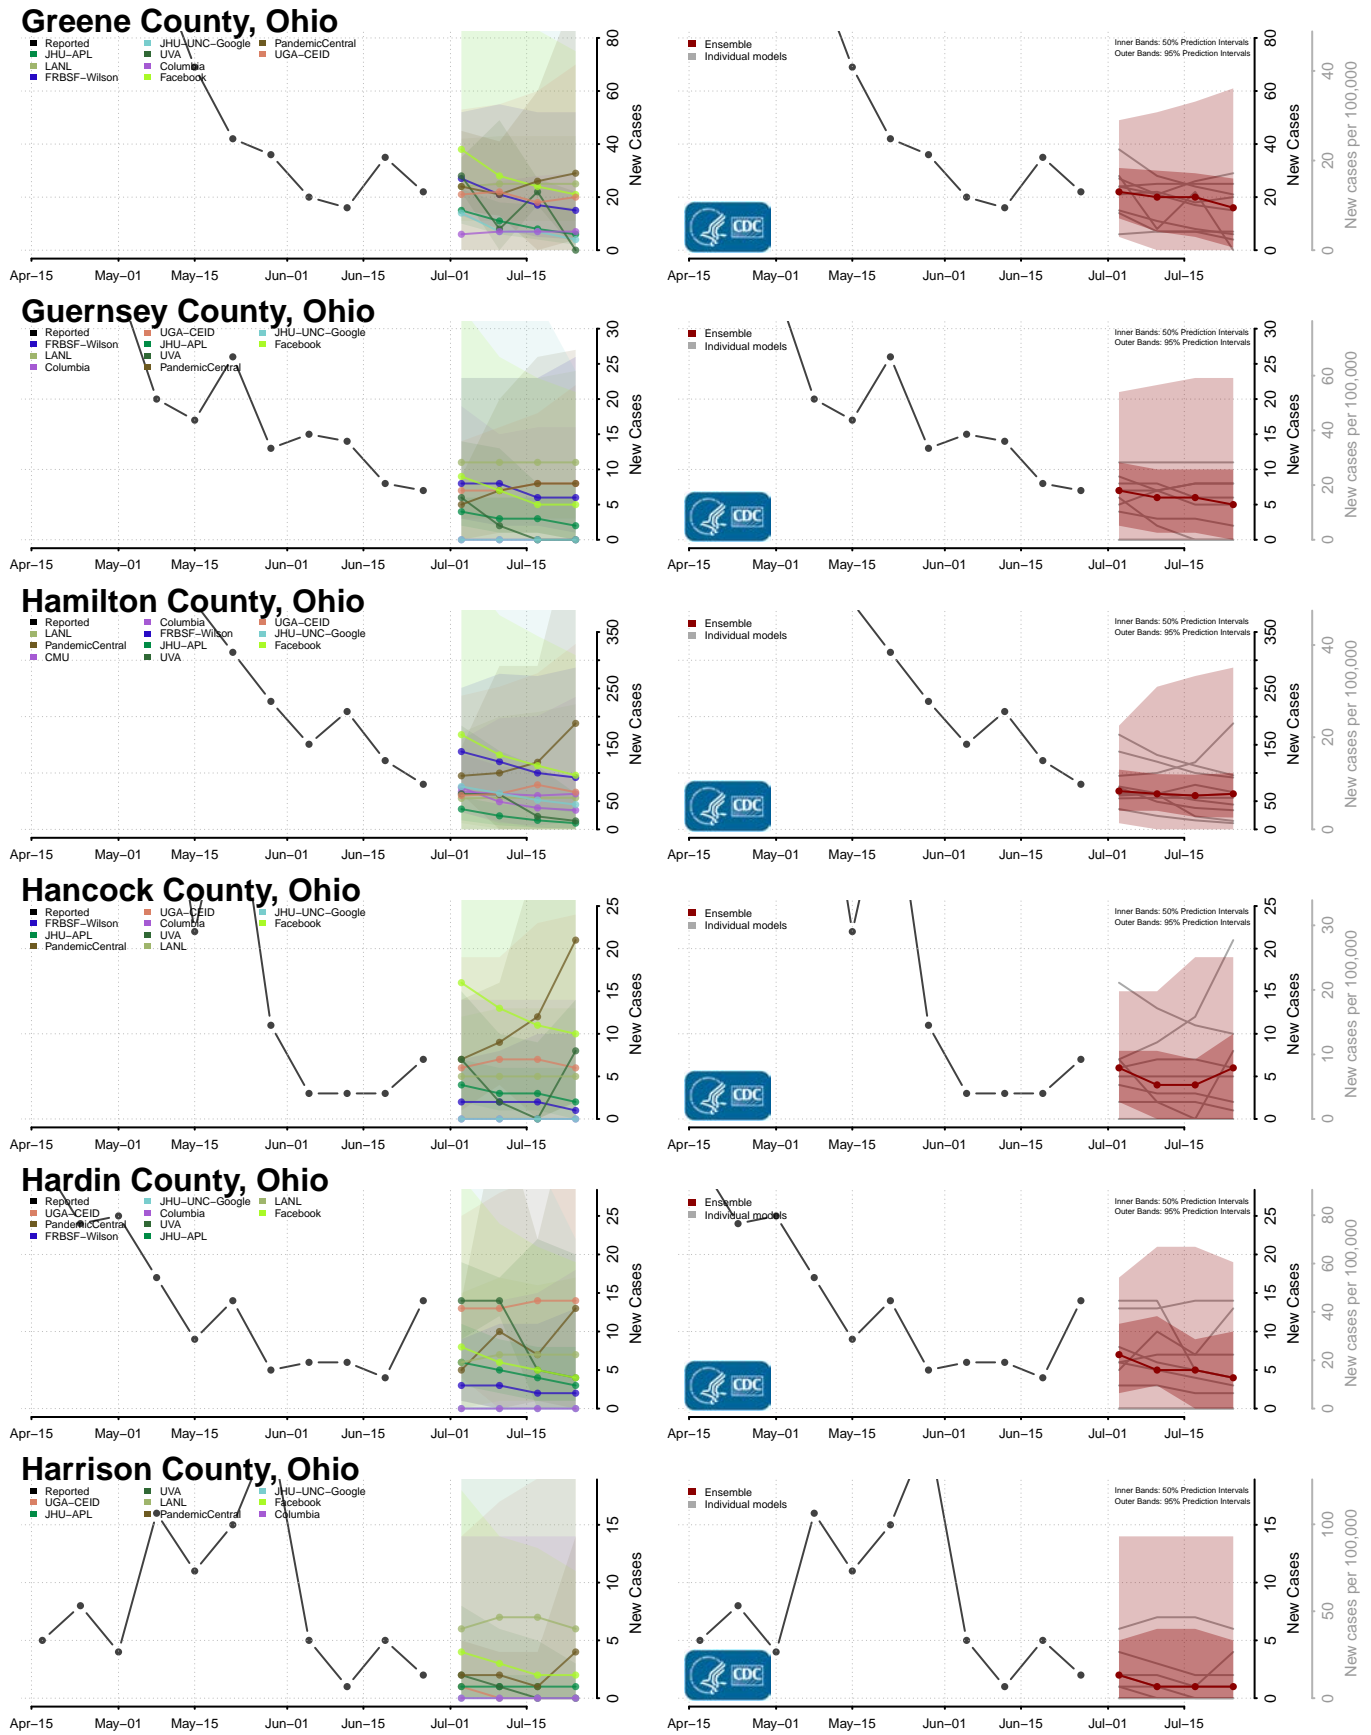

Darke County, Ohio

Defiance County, Ohio

Delaware County, Ohio

Erie County, Ohio

Jefferson County, Ohio

Knox County, Ohio

Lake County, Ohio

Lawrence County, Ohio