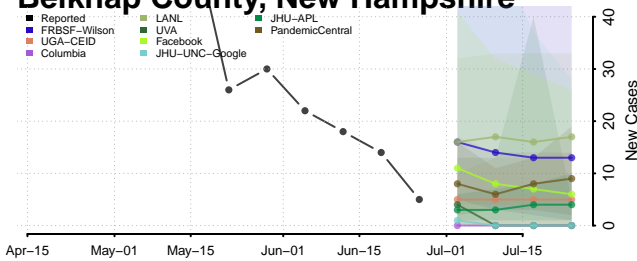

Belknap County, New Hampshire

Carroll County, New Hampshire

*New weekly cases may decrease in this location over the next four weeks. For these locations, the ensemble forecast indicates a probability of 0.75 or greater that fewer cases will be reported in week four of the forecast than in the last reported week.