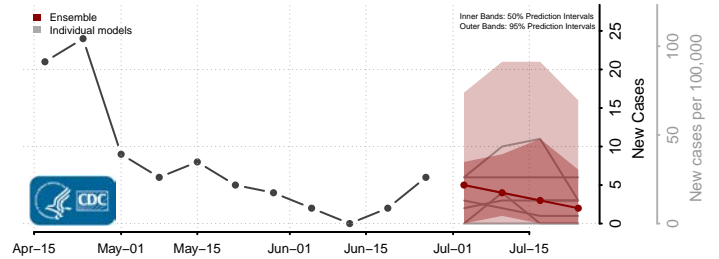

Bannock County, Idaho

Bear Lake County, Idaho

Benewah County, Idaho

Bingham County, Idaho

Blaine County, Idaho

Boise County, Idaho

Caribou County, Idaho

Cassia County, Idaho