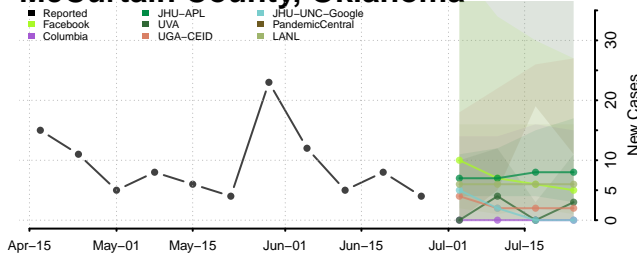

Logan County, Oklahoma

Love County, Oklahoma

Major County, Oklahoma

Marshall County, Oklahoma

Mayes County, Oklahoma

McClain County, Oklahoma

McCurtain County, Oklahoma

McIntosh County, Oklahoma