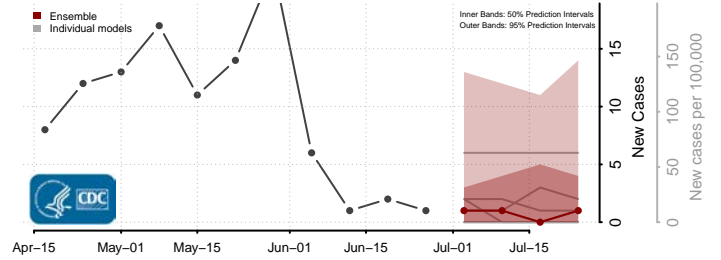

Ritchie County, West Virginia