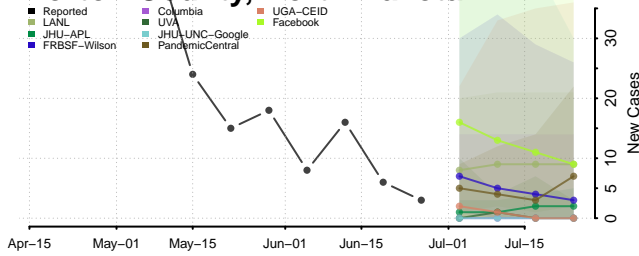

Morton County, North Dakota