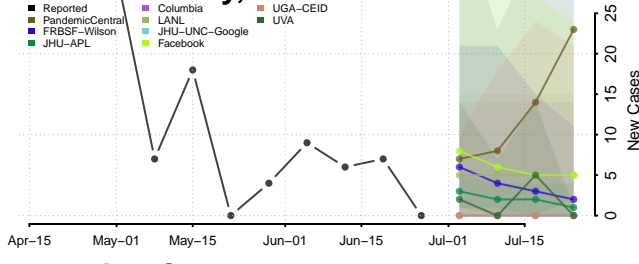

Hardin County, Tennessee