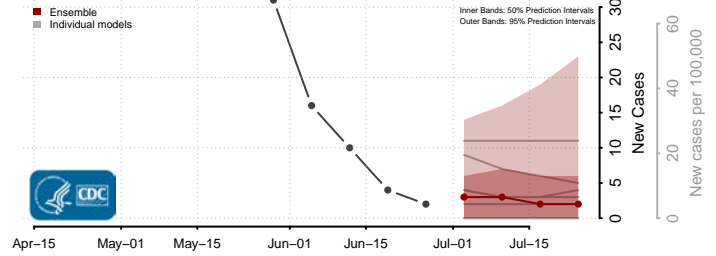

Allegany County, New York