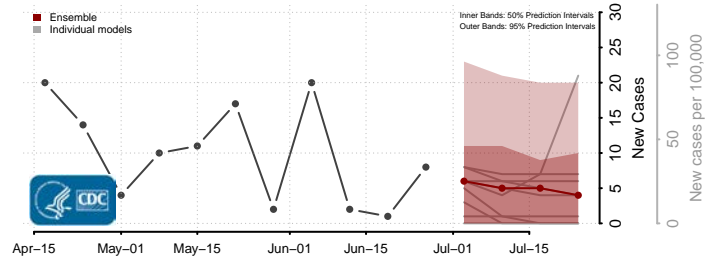

Sabine County, Louisiana