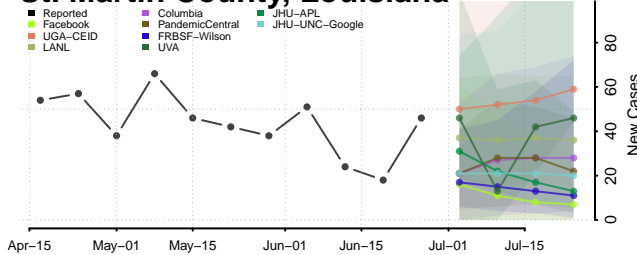

St. Martin County, Louisiana