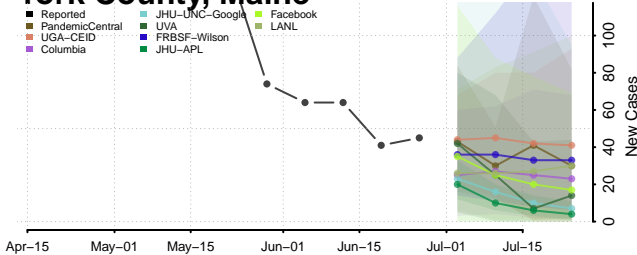

Sagadahoc County, Maine

Somerset County, Maine

Waldo County, Maine

Washington County, Maine

York County, Maine

Maryland*

*New weekly cases may decrease in this location over the next four weeks. For these locations, the ensemble forecast indicates a probability of 0.75 or greater that fewer cases will be reported in week four of the forecast than in the last reported week.