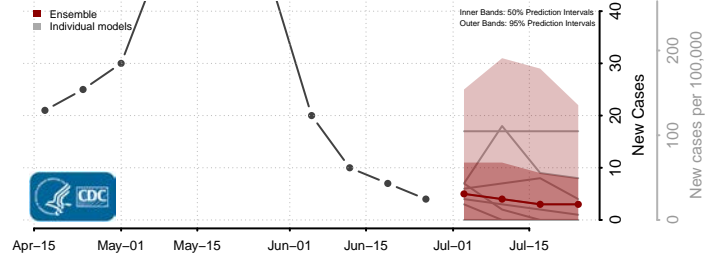

Yolo County, California

Yuba County, California

Colorado*

Adams County, Colorado

Alamosa County, Colorado

Arapahoe County, Colorado

Archuleta County, Colorado

*New weekly cases may decrease in this location over the next four weeks. For these locations, the ensemble forecast indicates a probability of 0.75 or greater that fewer cases will be reported in week four of the forecast than in the last reported week.