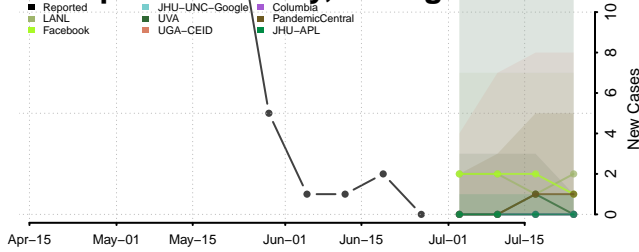

Ogemaw County, Michigan

Ontonagon County, Michigan

Osceola County, Michigan

Oscoda County, Michigan

Otsego County, Michigan

Ottawa County, Michigan

Presque Isle County, Michigan

Roscommon County, Michigan