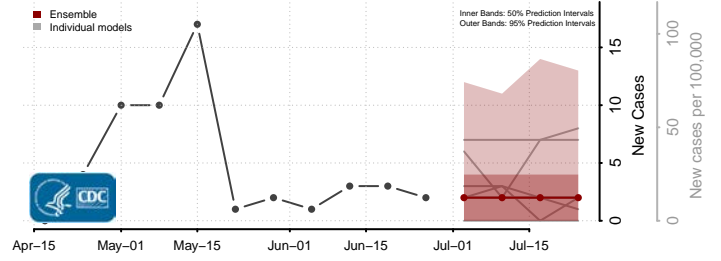

Bates County, Missouri