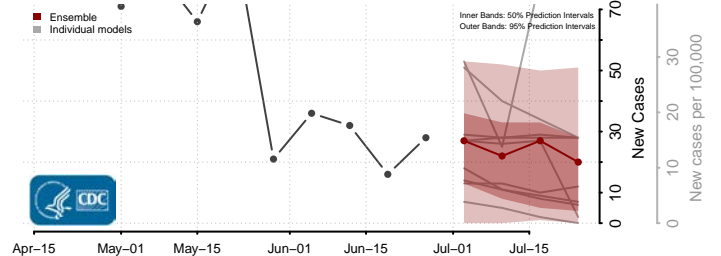

Starke County, Indiana

Steuben County, Indiana

Sullivan County, Indiana

Switzerland County, Indiana

Tippecanoe County, Indiana

Tipton County, Indiana

Union County, Indiana

Vanderburgh County, Indiana