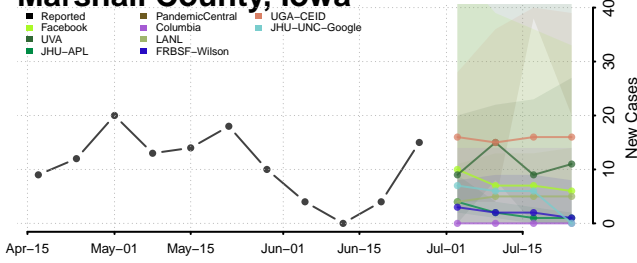

Louisa County, Iowa

Lucas County, Iowa

Lyon County, Iowa

Madison County, Iowa

Mahaska County, Iowa

Marion County, Iowa

Marshall County, Iowa

Mills County, Iowa