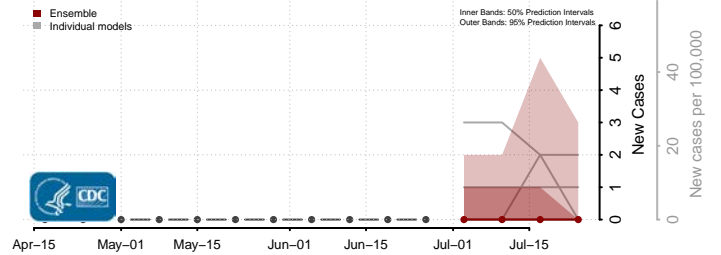

Nantucket County, Massachusetts