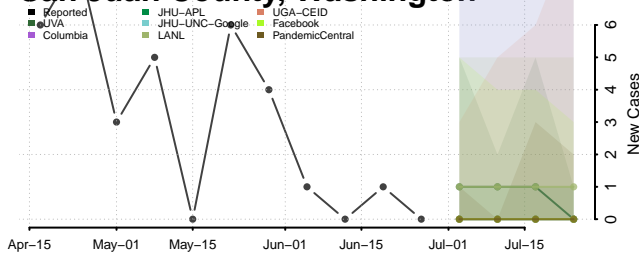

Skagit County, Washington

Skamania County, Washington

Snohomish County, Washington

Spokane County, Washington

Stevens County, Washington

Thurston County, Washington

Wahkiakum County, Washington

Walla Walla County, Washington