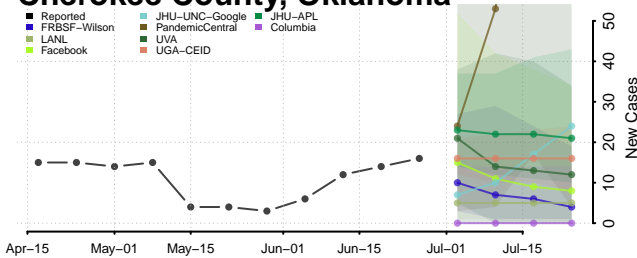

Blaine County, Oklahoma

Bryan County, Oklahoma

Caddo County, Oklahoma

Canadian County, Oklahoma

Carter County, Oklahoma

Cherokee County, Oklahoma

Choctaw County, Oklahoma

Cimarron County, Oklahoma