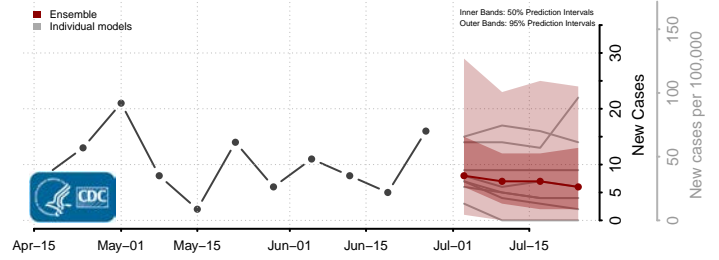

Sumner County, Kansas