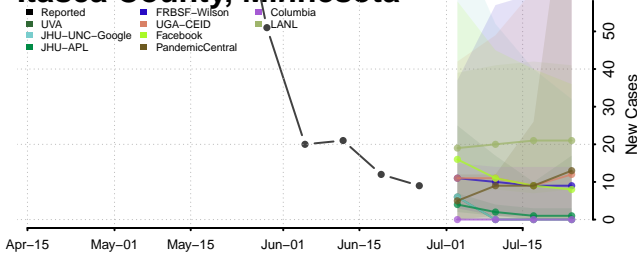

Dakota County, Minnesota

Dodge County, Minnesota

Hennepin County, Minnesota

Houston County, Minnesota

Hubbard County, Minnesota

Isanti County, Minnesota

Itasca County, Minnesota

Jackson County, Minnesota