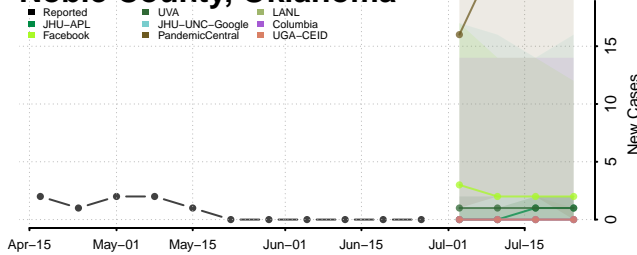

Noble County, Oklahoma