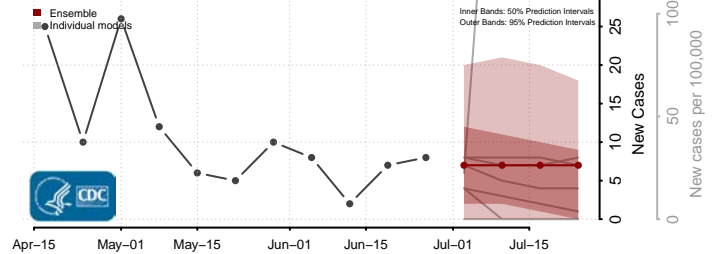

Rankin County, Mississippi

Scott County, Mississippi

Sharkey County, Mississippi

Simpson County, Mississippi

Smith County, Mississippi

Stone County, Mississippi

Sunflower County, Mississippi

Tallahatchie County, Mississippi