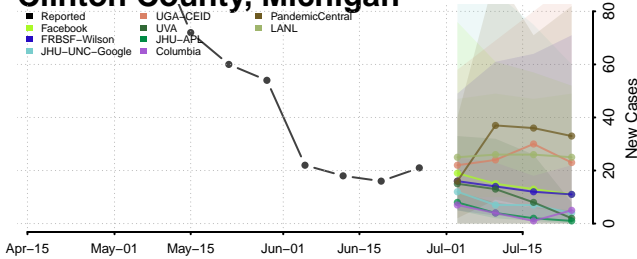

Clinton County, Michigan