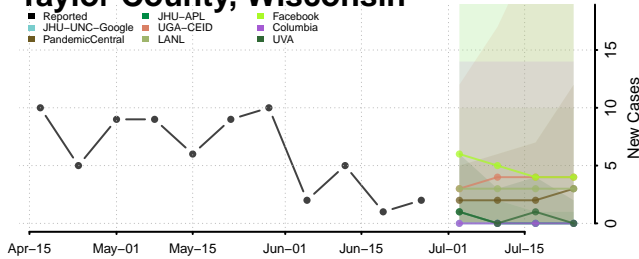

Taylor County, Wisconsin