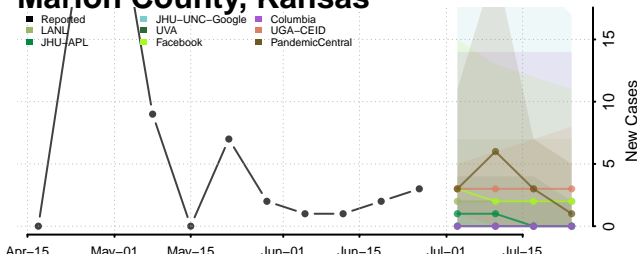

Linn County, Kansas

Logan County, Kansas

Lyon County, Kansas

Marion County, Kansas

Osage County, Kansas

Osborne County, Kansas

Ottawa County, Kansas

Pawnee County, Kansas