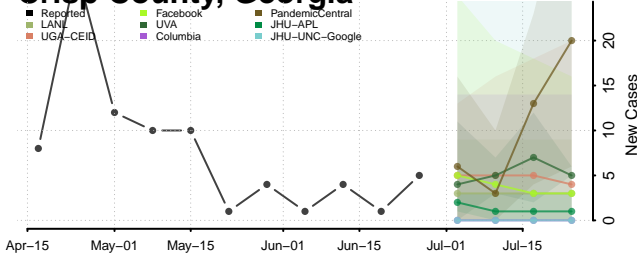

Columbia County, Georgia

Cook County, Georgia

Coweta County, Georgia

Crawford County, Georgia

Crisp County, Georgia

Dade County, Georgia

Dawson County, Georgia

Decatur County, Georgia