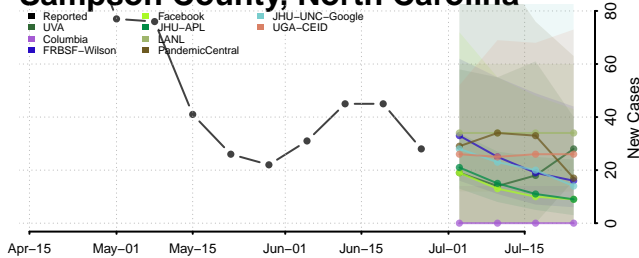

Rowan County, North Carolina

Rutherford County, North Carolina

Sampson County, North Carolina

Scotland County, North Carolina

Stanly County, North Carolina

Stokes County, North Carolina

Surry County, North Carolina