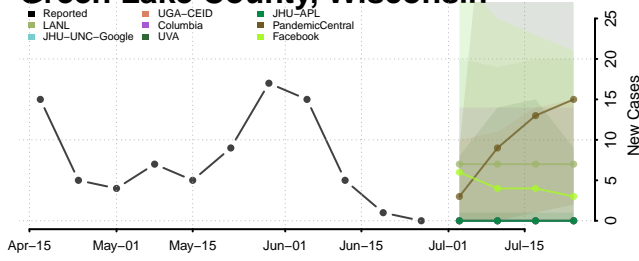

Florence County, Wisconsin

Fond du Lac County, Wisconsin

Forest County, Wisconsin

Grant County, Wisconsin

Green County, Wisconsin

Green Lake County, Wisconsin

Iowa County, Wisconsin

Iron County, Wisconsin