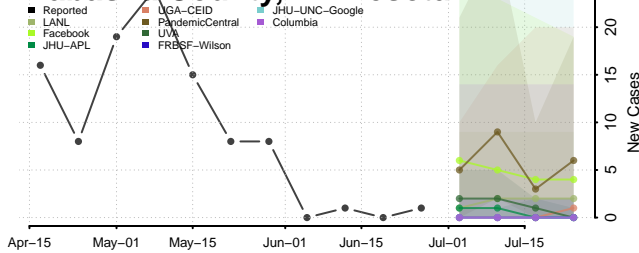

Stearns County, Minnesota

Steele County, Minnesota

Stevens County, Minnesota

Swift County, Minnesota

Todd County, Minnesota

Traverse County, Minnesota

Wabasha County, Minnesota

Wadena County, Minnesota