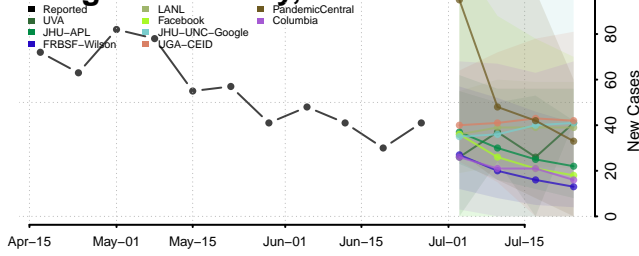

Cleburne County, Arkansas

Cleveland County, Arkansas

Columbia County, Arkansas

Conway County, Arkansas

Craighead County, Arkansas

Crawford County, Arkansas

Crittenden County, Arkansas

Cross County, Arkansas