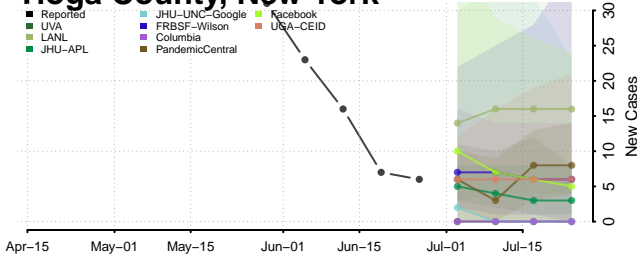

Tioga County, New York