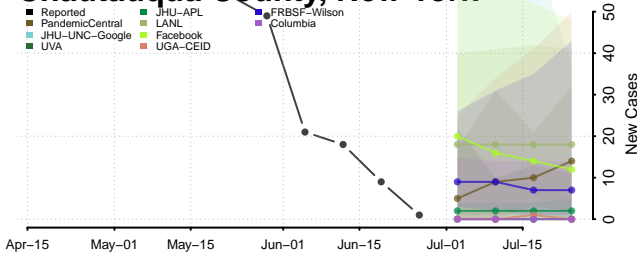

Chautauqua County, New York