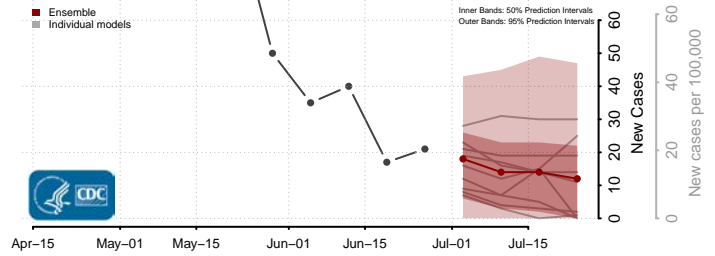

Adams County, Pennsylvania