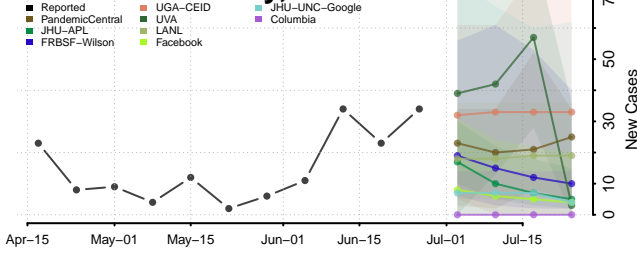

Cherokee County, Kansas