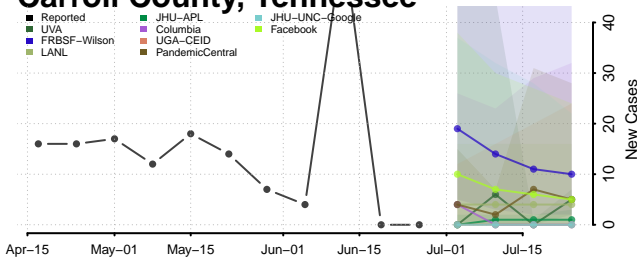

Carroll County, Tennessee