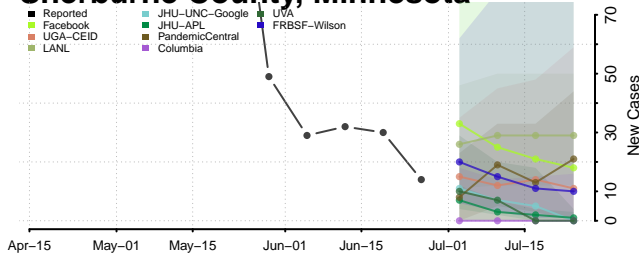

Pipestone County, Minnesota

Polk County, Minnesota

Pope County, Minnesota

Ramsey County, Minnesota

Scott County, Minnesota

Sherburne County, Minnesota

Sibley County, Minnesota

St. Louis County, Minnesota