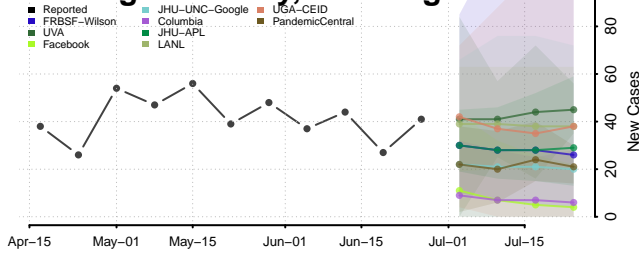

Okanogan County, Washington