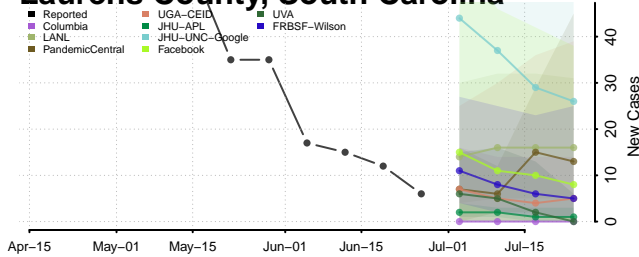

Laurens County, South Carolina