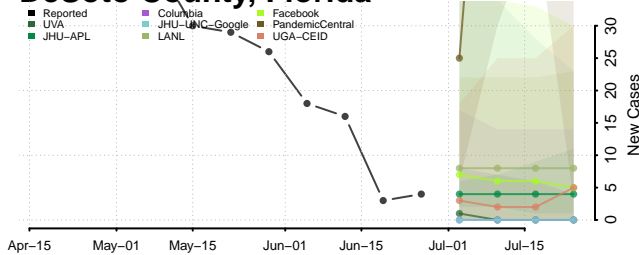

Clay County, Florida

Collier County, Florida

Columbia County, Florida

DeSoto County, Florida

Dixie County, Florida

Duval County, Florida

Escambia County, Florida

Flagler County, Florida