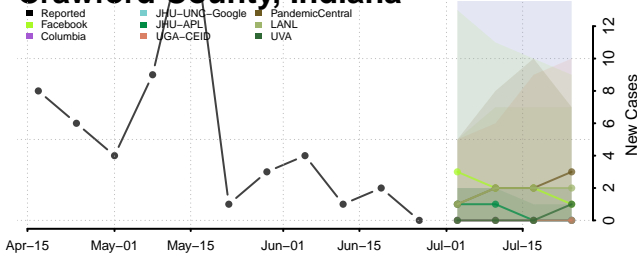

Crawford County, Indiana