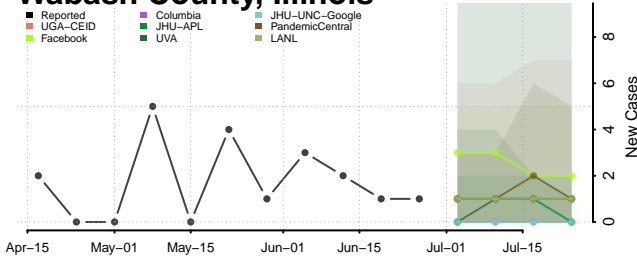

Wabash County, Illinois