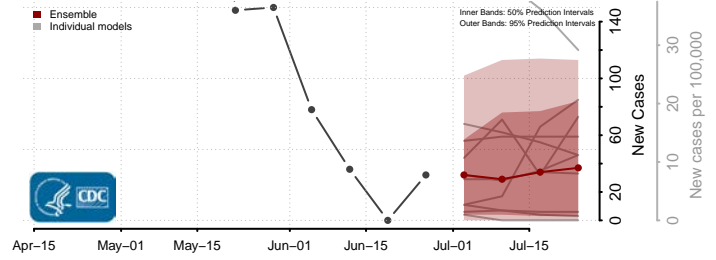

Charleston County, South Carolina