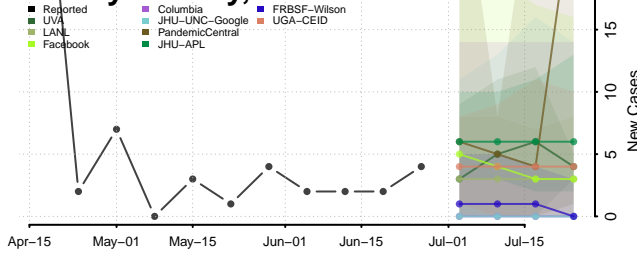

Murray County, Oklahoma