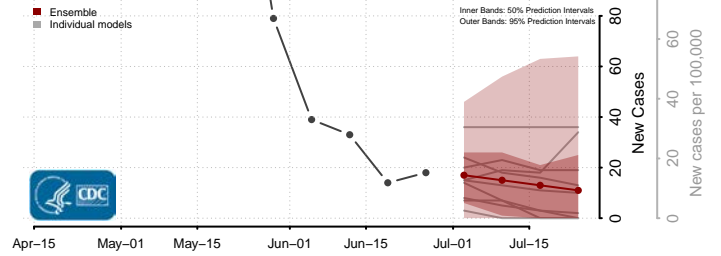

Allegan County, Michigan