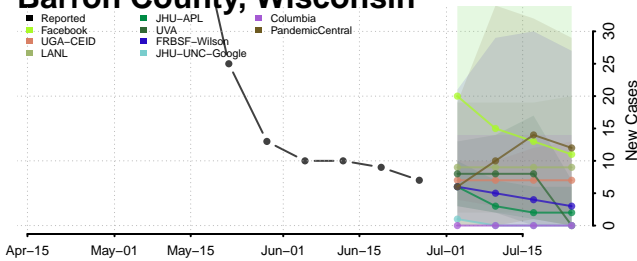

Wood County, West Virginia

Wyoming County, West Virginia

Wisconsin*

Adams County, Wisconsin

Ashland County, Wisconsin

Barron County, Wisconsin

Bayfield County, Wisconsin

*New weekly cases may decrease in this location over the next four weeks. For these locations, the ensemble forecast indicates a probability of 0.75 or greater that fewer cases will be reported in week four of the forecast than in the last reported week.