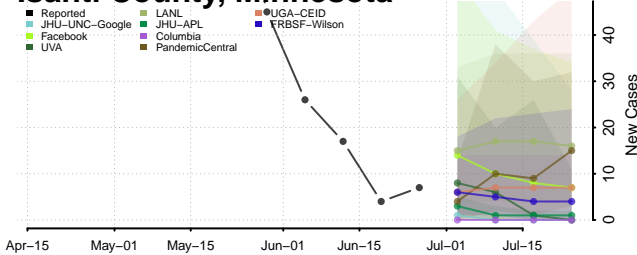

Dakota County, Minnesota

Dodge County, Minnesota

Hennepin County, Minnesota

Houston County, Minnesota

Hubbard County, Minnesota

Isanti County, Minnesota

Itasca County, Minnesota

Jackson County, Minnesota