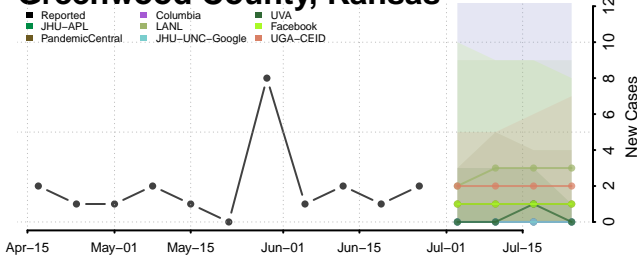

Cowley County, Kansas

Crawford County, Kansas

Decatur County, Kansas

Dickinson County, Kansas

Grant County, Kansas

Gray County, Kansas

Greeley County, Kansas

Greenwood County, Kansas