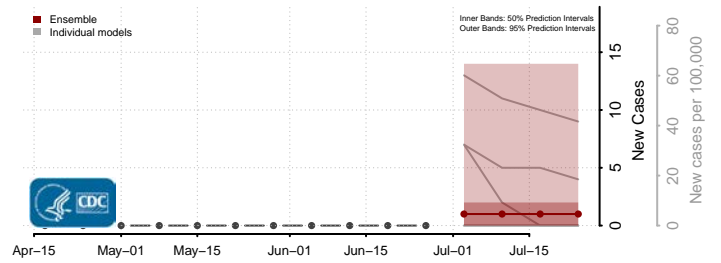

Grand County, Utah

Iron County, Utah

Juab County, Utah

Kane County, Utah

Millard County, Utah

Morgan County, Utah

Piute County, Utah

Tooele County, Utah