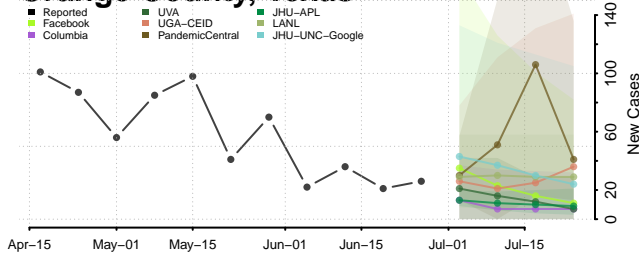

Orange County, Texas