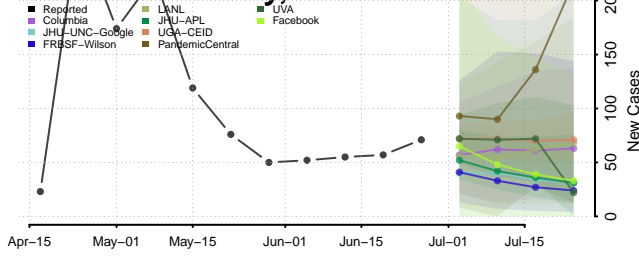

Jefferson County, Missouri