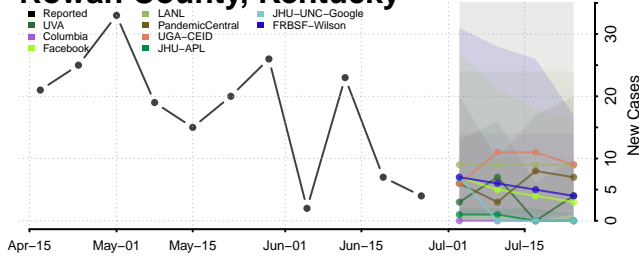

Morgan County, Kentucky

Muhlenberg County, Kentucky

Rockcastle County, Kentucky

Rowan County, Kentucky

Russell County, Kentucky

Scott County, Kentucky

Shelby County, Kentucky

Simpson County, Kentucky