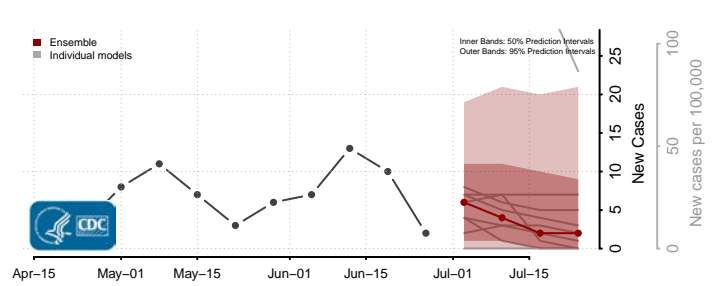

Greene County, Arkansas

Hempstead County, Arkansas

Hot Spring County, Arkansas

Howard County, Arkansas

Lawrence County, Arkansas

Lee County, Arkansas

Lincoln County, Arkansas

Little River County, Arkansas