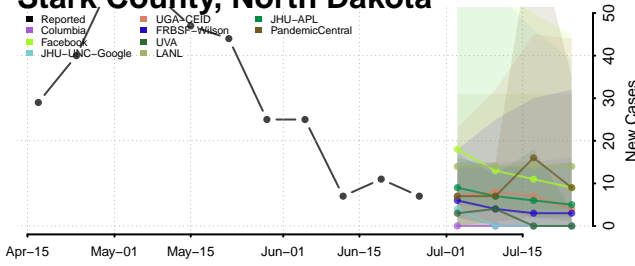

Stark County, North Dakota