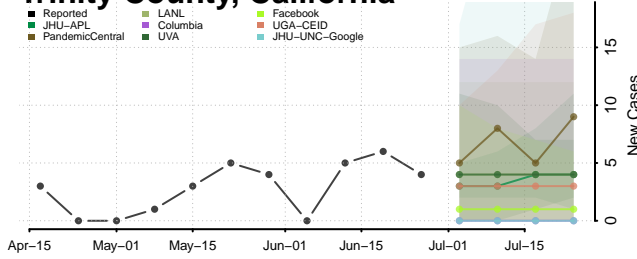

Santa Clara County, California

Santa Cruz County, California

Shasta County, California

Tehama County, California

Trinity County, California

Tulare County, California

Tuolumne County, California

Ventura County, California