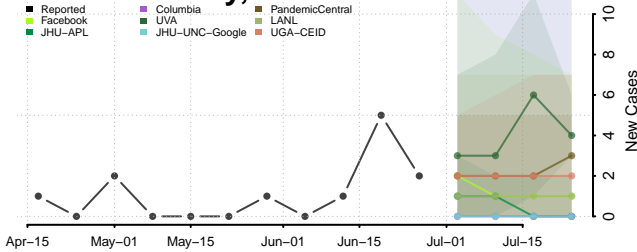

Linn County, Kansas

Logan County, Kansas

Lyon County, Kansas

Marion County, Kansas

Osage County, Kansas

Osborne County, Kansas

Ottawa County, Kansas

Pawnee County, Kansas