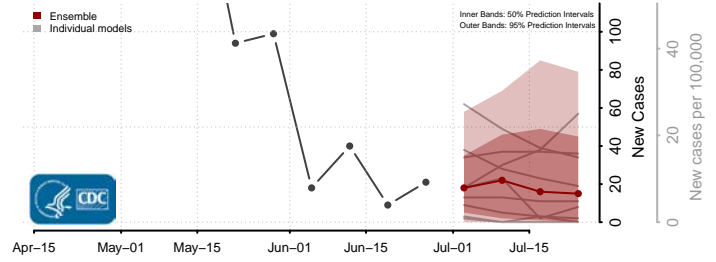

Berkeley County, South Carolina