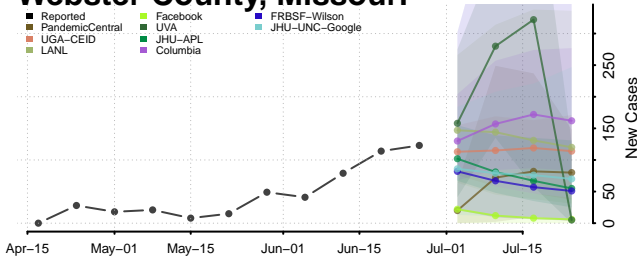

Webster County, Missouri