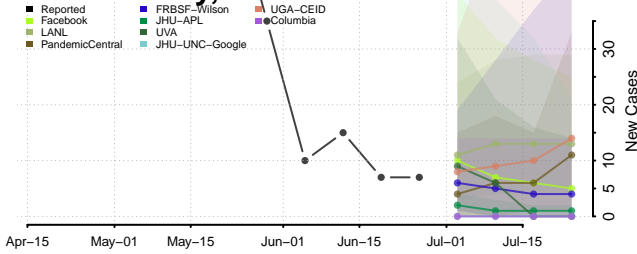

Cass County, Minnesota