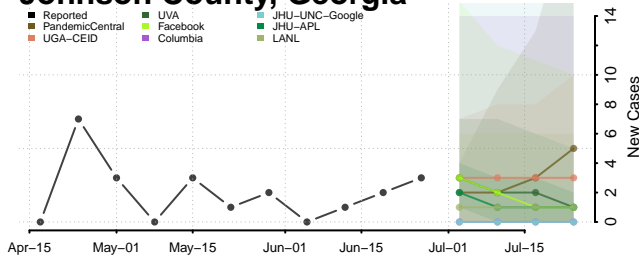

Johnson County, Georgia