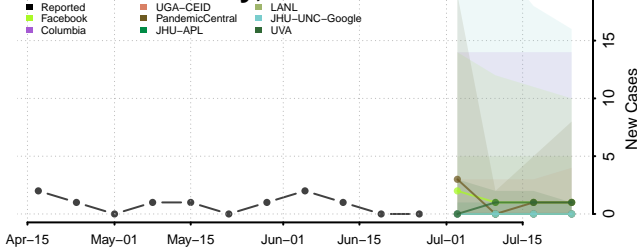

Yoakum County, Texas