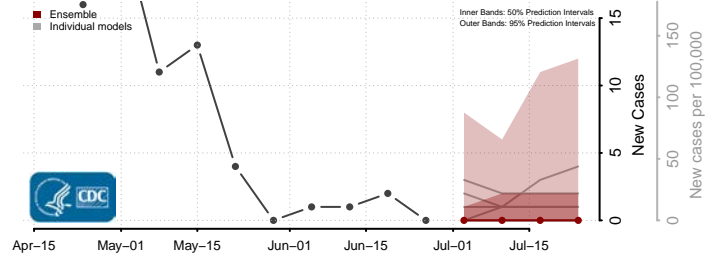

Pipestone County, Minnesota