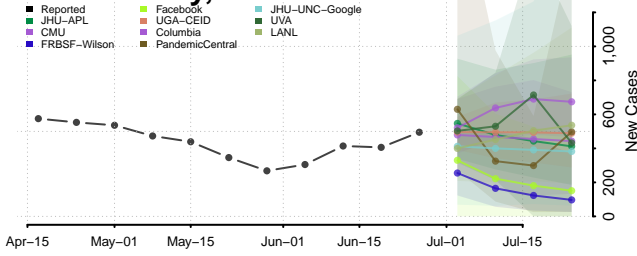

Utah County, Utah