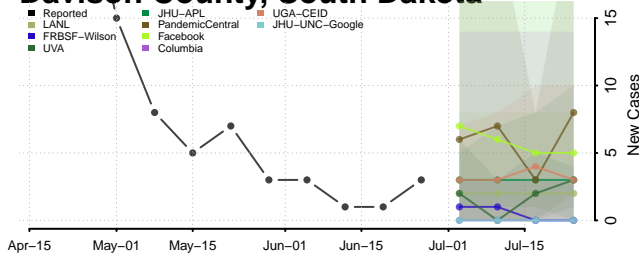

Davison County, South Dakota