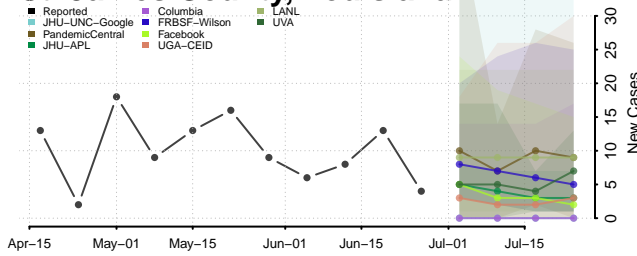

Sabine County, Louisiana

St. Bernard County, Louisiana

St. Charles County, Louisiana

St. Helena County, Louisiana

St. James County, Louisiana

St. John the Baptist County, Louisiana

St. Landry County, Louisiana