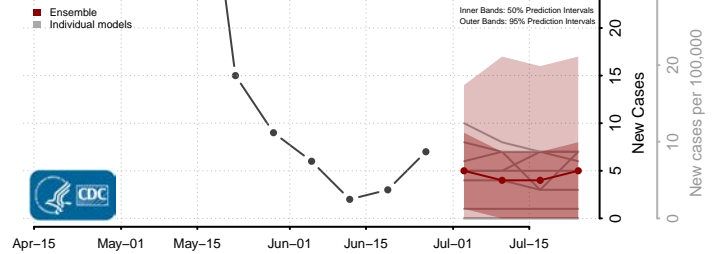

Clinton County, New York