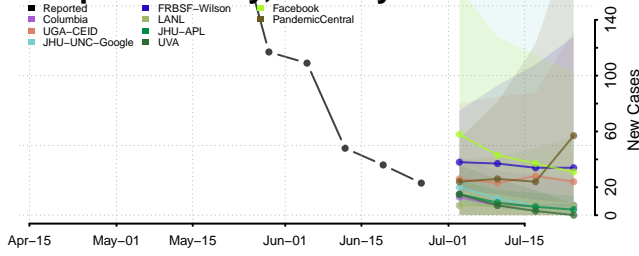

Dauphin County, Pennsylvania