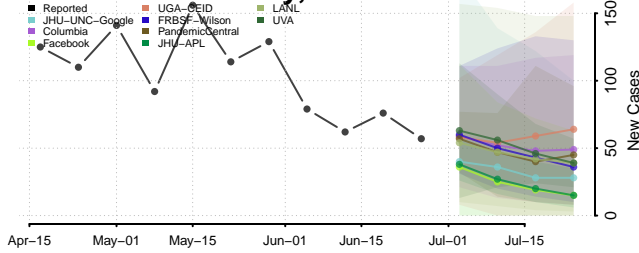

Ascension County, Louisiana