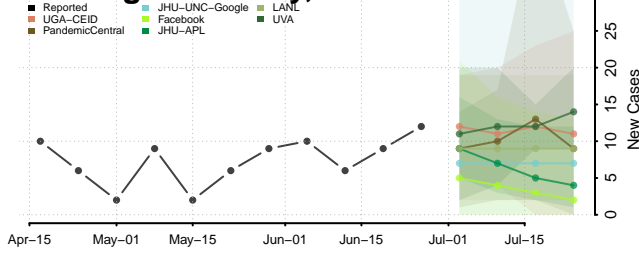

San Miguel County, New Mexico