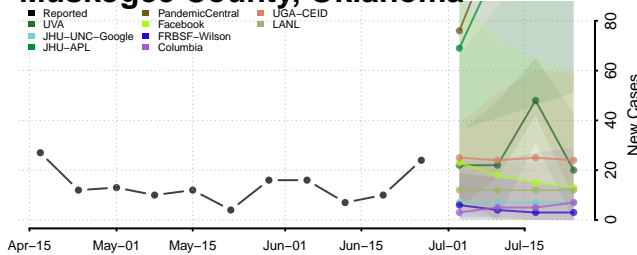

Muskogee County, Oklahoma