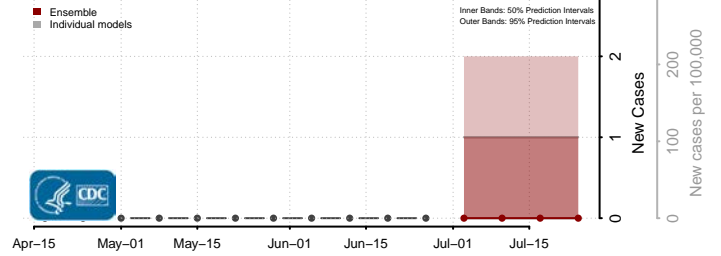

Box Elder County, Utah

Cache County, Utah

Carbon County, Utah

Daggett County, Utah

Davis County, Utah

Duchesne County, Utah

Emery County, Utah

Garfield County, Utah