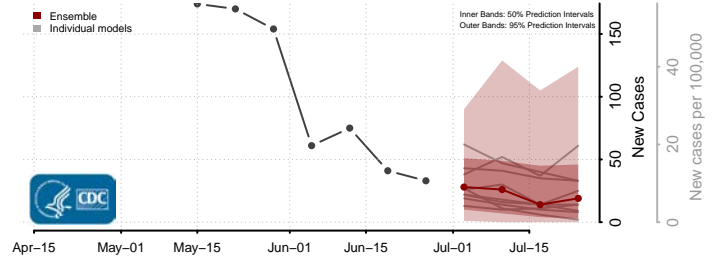

Lorain County, Ohio