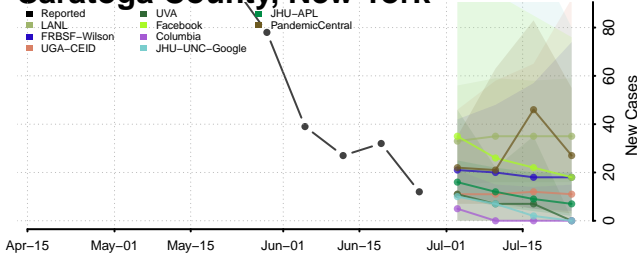

Saratoga County, New York