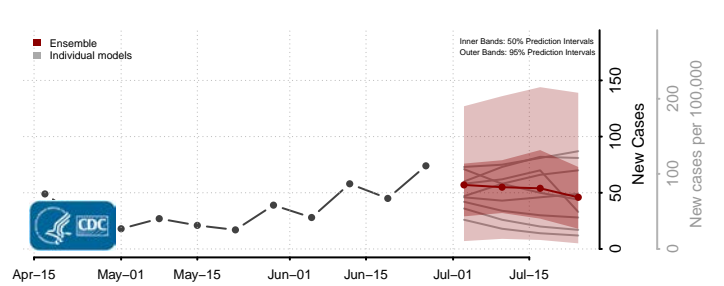

Greene County, Arkansas

Hempstead County, Arkansas

Hot Spring County, Arkansas

Howard County, Arkansas

Lawrence County, Arkansas

Lee County, Arkansas

Lincoln County, Arkansas

Little River County, Arkansas