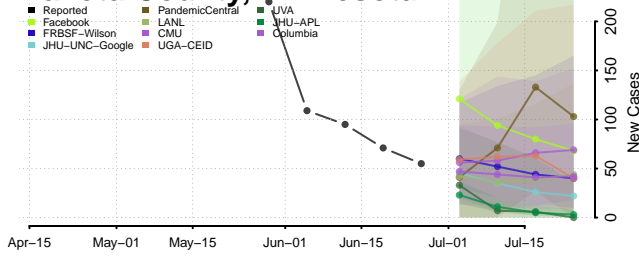

Dakota County, Minnesota

Dodge County, Minnesota

Hennepin County, Minnesota

Houston County, Minnesota

Hubbard County, Minnesota

Isanti County, Minnesota

Itasca County, Minnesota

Jackson County, Minnesota