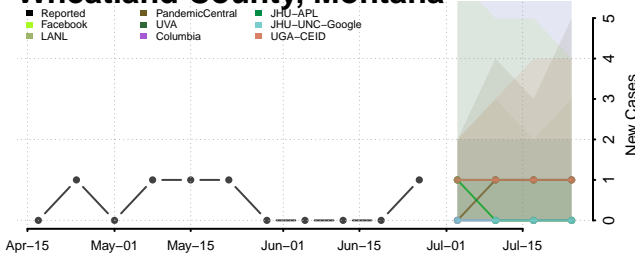

Teton County, Montana

Toole County, Montana

Treasure County, Montana

Valley County, Montana

Wheatland County, Montana

Wibaux County, Montana

Yellowstone County, Montana

Nebraska