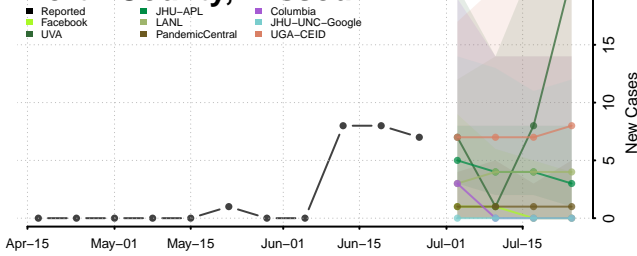

Worth County, Missouri