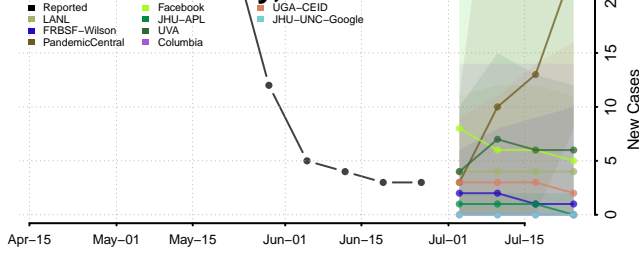

Le Sueur County, Minnesota