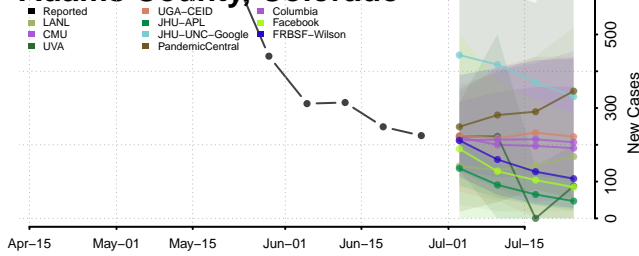

Yolo County, California

Yuba County, California

Colorado*

Adams County, Colorado

Alamosa County, Colorado

Arapahoe County, Colorado

Archuleta County, Colorado

*New weekly cases may decrease in this location over the next four weeks. For these locations, the ensemble forecast indicates a probability of 0.75 or greater that fewer cases will be reported in week four of the forecast than in the last reported week.