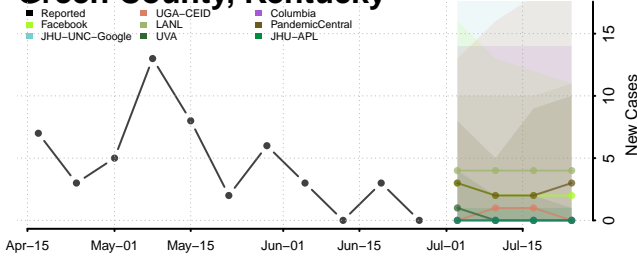

Fayette County, Kentucky

Fleming County, Kentucky

Graves County, Kentucky

Grayson County, Kentucky

Green County, Kentucky

Greenup County, Kentucky

Hancock County, Kentucky

Hardin County, Kentucky