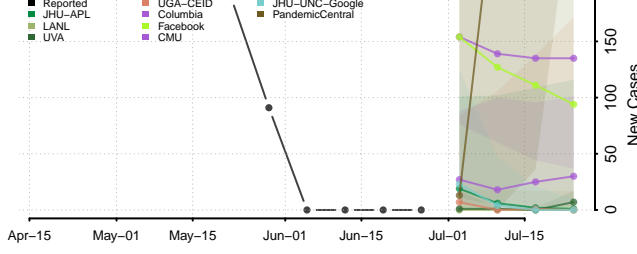

Deuel County, Nebraska

Dixon County, Nebraska

Dodge County, Nebraska

Douglas County, Nebraska

Dundy County, Nebraska

Fillmore County, Nebraska

Franklin County, Nebraska

Frontier County, Nebraska