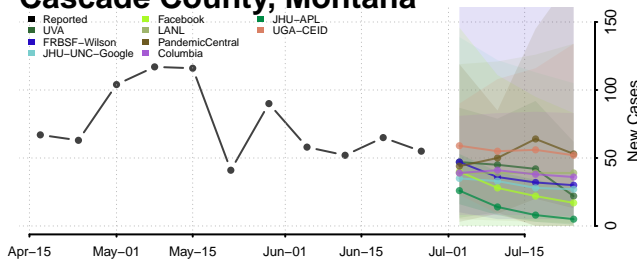

Montana

Beaverhead County, Montana

Big Horn County, Montana

Blaine County, Montana

Broadwater County, Montana

Carbon County, Montana

Carter County, Montana

Cascade County, Montana