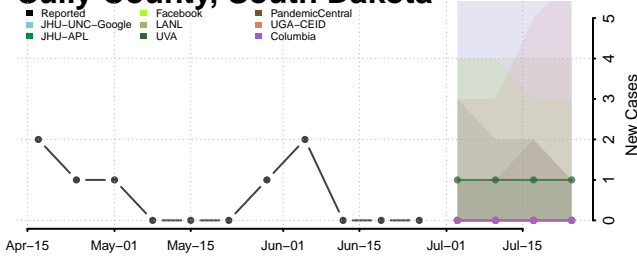

Sully County, South Dakota