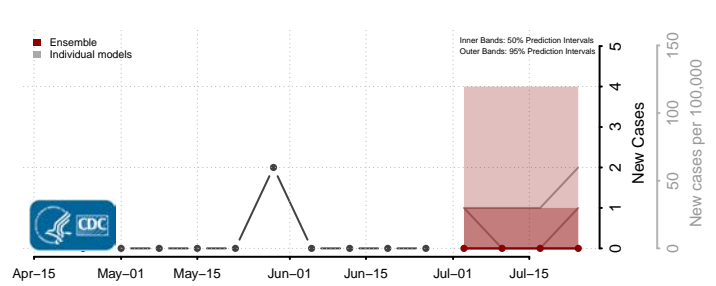

Haakon County, South Dakota

Hamlin County, South Dakota

Hand County, South Dakota

Hanson County, South Dakota

Harding County, South Dakota

Hughes County, South Dakota

Lake County, South Dakota

Lawrence County, South Dakota