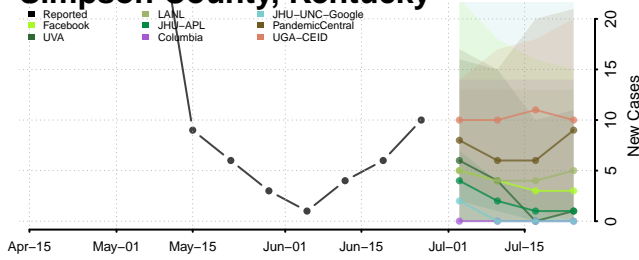

Morgan County, Kentucky

Muhlenberg County, Kentucky

Rockcastle County, Kentucky

Rowan County, Kentucky

Russell County, Kentucky

Scott County, Kentucky

Shelby County, Kentucky

Simpson County, Kentucky