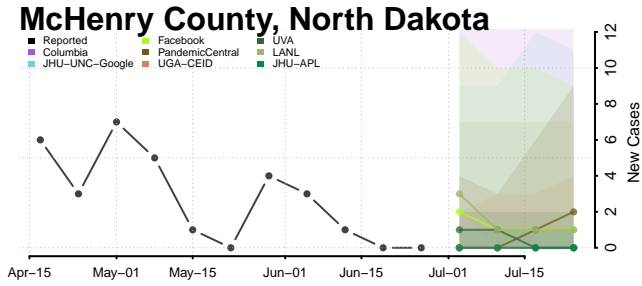

Griggs County, North Dakota

Hettinger County, North Dakota

Kidder County, North Dakota

LaMoure County, North Dakota

Morton County, North Dakota

Mountrail County, North Dakota

Nelson County, North Dakota

Oliver County, North Dakota