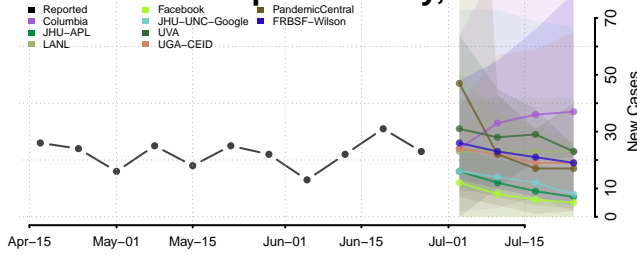

Sabine County, Louisiana

St. Bernard County, Louisiana

St. Charles County, Louisiana

St. Helena County, Louisiana

St. James County, Louisiana

St. John the Baptist County, Louisiana

St. Landry County, Louisiana