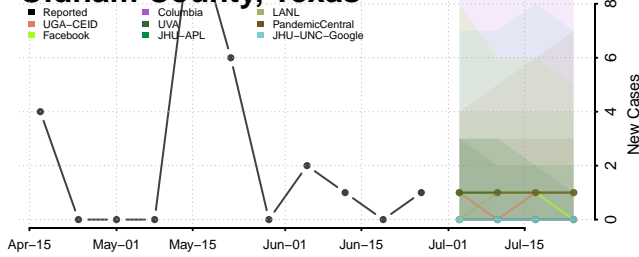

Oldham County, Texas