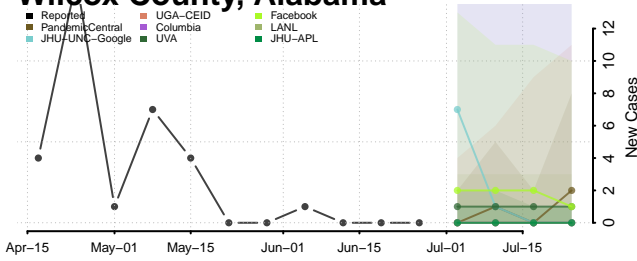

Wilcox County, Alabama