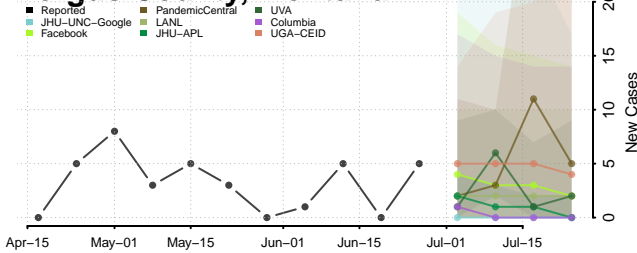

Chouteau County, Montana

Custer County, Montana

Daniels County, Montana

Dawson County, Montana

Deer Lodge County, Montana

Fallon County, Montana

Fergus County, Montana

Flathead County, Montana