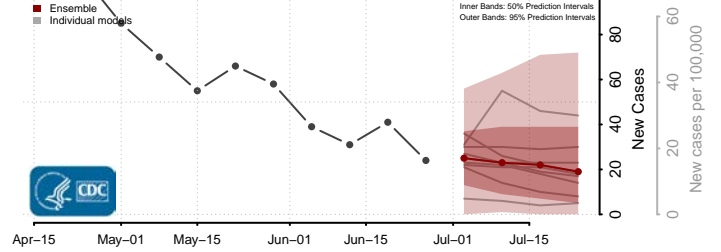

Sandoval County, New Mexico