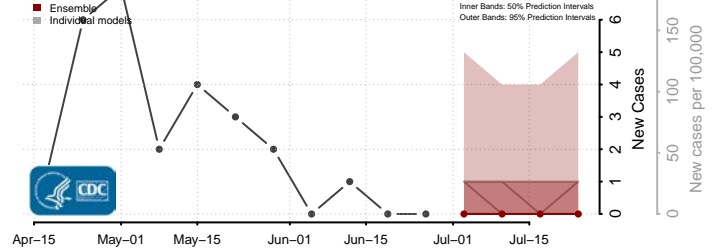

Lyman County, South Dakota