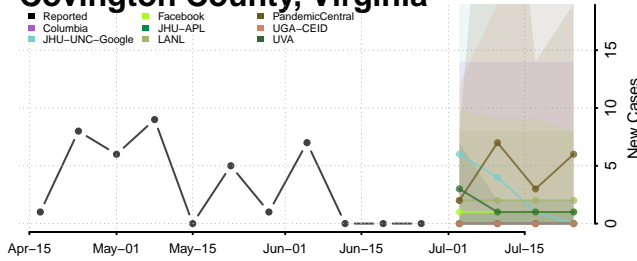

Covington County, Virginia