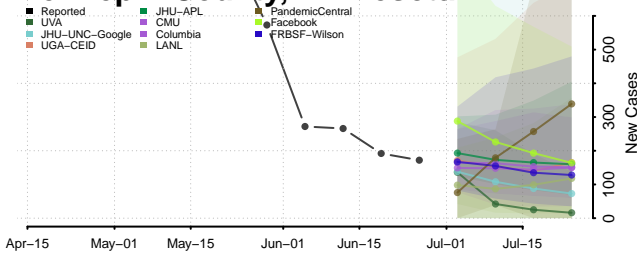

Dakota County, Minnesota

Dodge County, Minnesota

Hennepin County, Minnesota

Houston County, Minnesota

Hubbard County, Minnesota

Isanti County, Minnesota

Itasca County, Minnesota

Jackson County, Minnesota