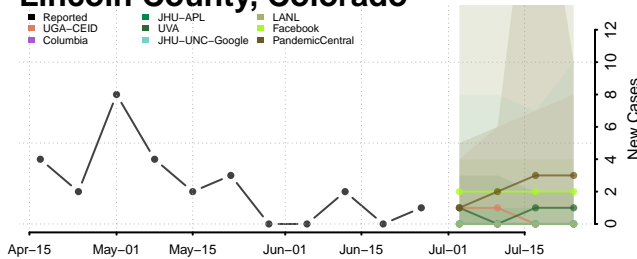

Lake County, Colorado

Larimer County, Colorado

Las Animas County, Colorado

Lincoln County, Colorado

Logan County, Colorado

Mesa County, Colorado

Ouray County, Colorado

Park County, Colorado