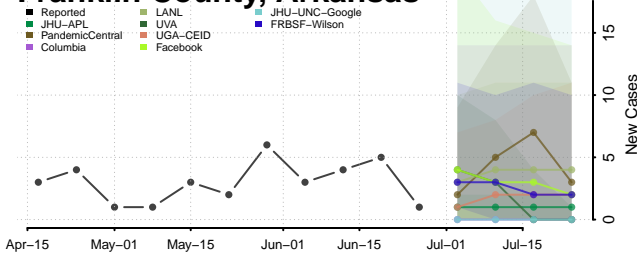

Dallas County, Arkansas

Desha County, Arkansas

Drew County, Arkansas

Faulkner County, Arkansas

Franklin County, Arkansas

Fulton County, Arkansas

Garland County, Arkansas

Grant County, Arkansas

Greene County, Arkansas

Hempstead County, Arkansas

Hot Spring County, Arkansas

Howard County, Arkansas

Lawrence County, Arkansas

Lee County, Arkansas

Lincoln County, Arkansas

Little River County, Arkansas