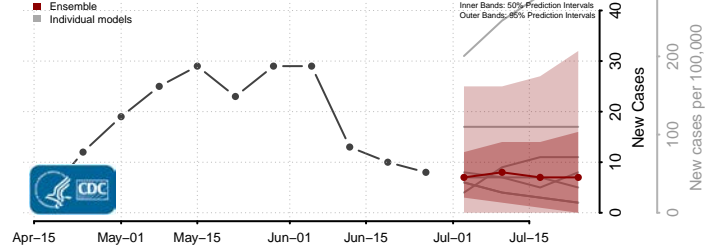

Torrance County, New Mexico