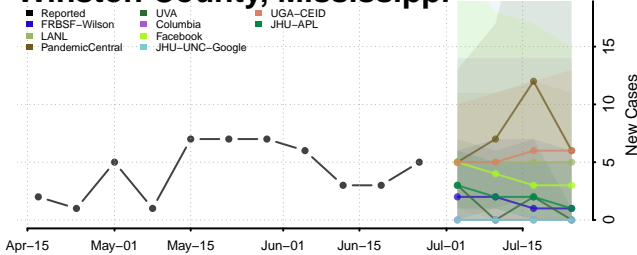

Winston County, Mississippi