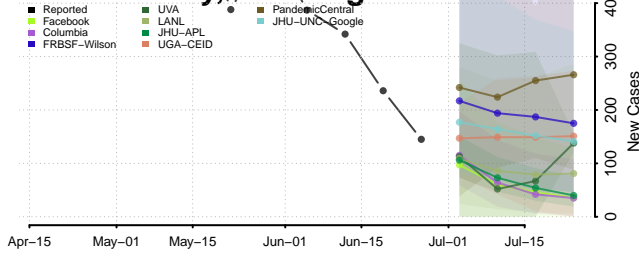

Clark County, Washington