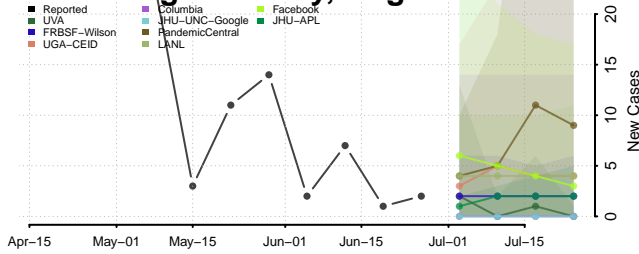

Isle of Wight County, Virginia