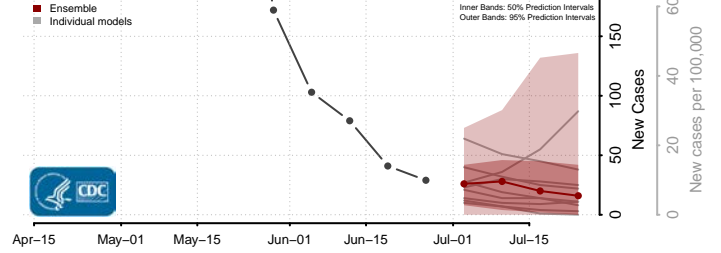

Ogemaw County, Michigan

Ontonagon County, Michigan

Osceola County, Michigan

Oscoda County, Michigan

Otsego County, Michigan

Ottawa County, Michigan

Presque Isle County, Michigan

Roscommon County, Michigan