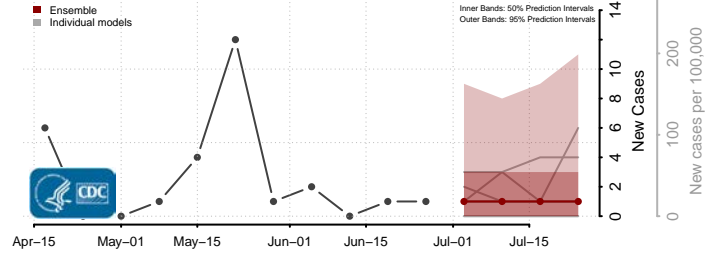

Lander County, Nevada