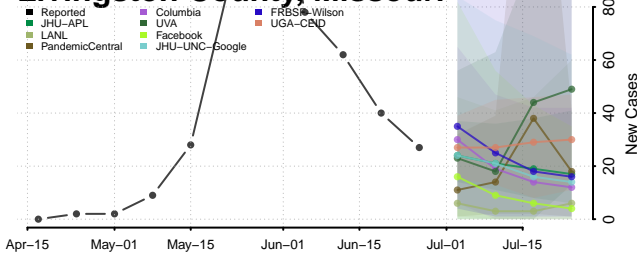

Livingston County, Missouri