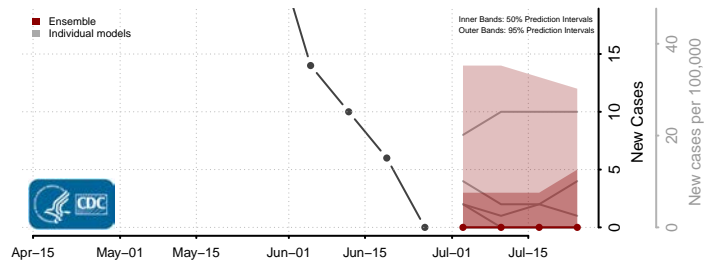

Waldo County, Maine