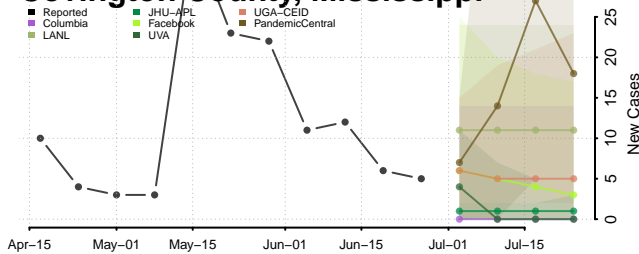

Covington County, Mississippi