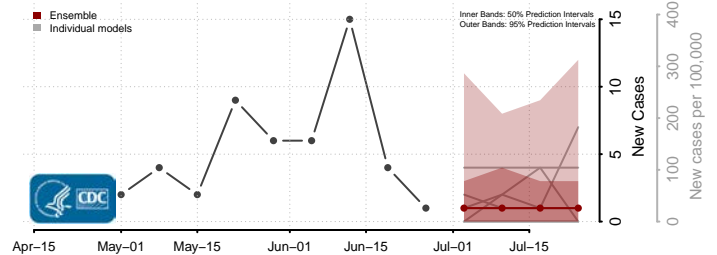

Lewis County, Idaho