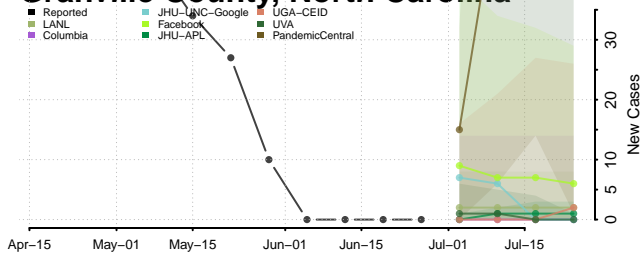

Granville County, North Carolina