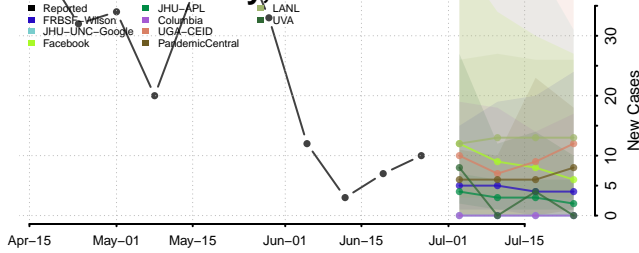

Ashland County, Ohio