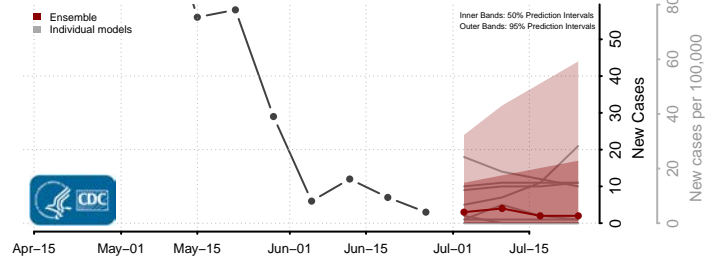

Darke County, Ohio

Defiance County, Ohio

Delaware County, Ohio

Erie County, Ohio

Jefferson County, Ohio

Knox County, Ohio

Lake County, Ohio

Lawrence County, Ohio