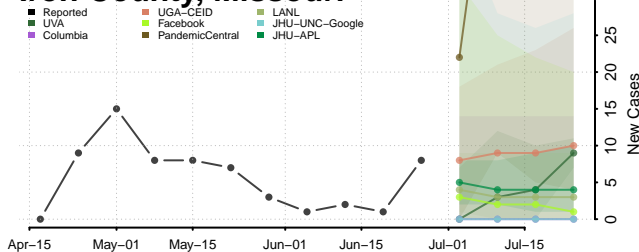

Henry County, Missouri

Hickory County, Missouri

Holt County, Missouri

Howard County, Missouri

Howell County, Missouri

Iron County, Missouri

Jackson County, Missouri

Jasper County, Missouri