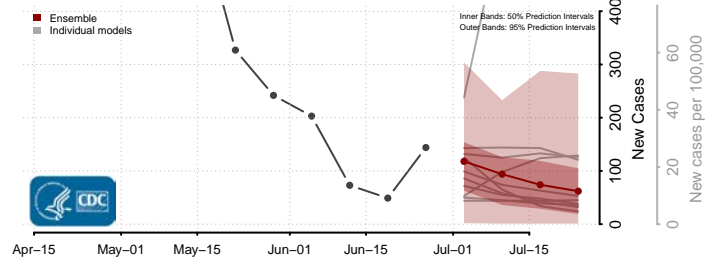

Guilford County, North Carolina