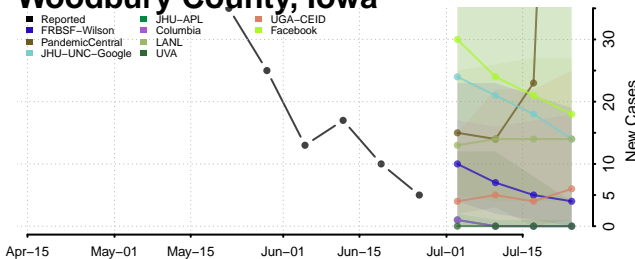

Woodbury County, Iowa