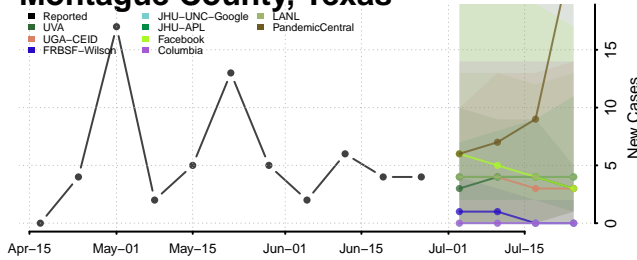

Montague County, Texas