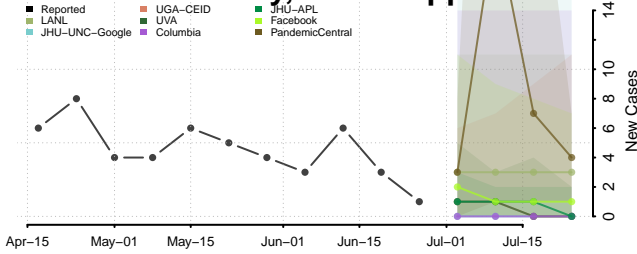

Wilkinson County, Mississippi