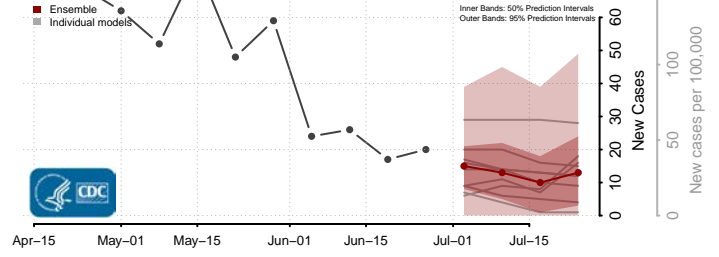

Skagit County, Washington

Skamania County, Washington

Snohomish County, Washington

Spokane County, Washington

Stevens County, Washington

Thurston County, Washington

Wahkiakum County, Washington

Walla Walla County, Washington