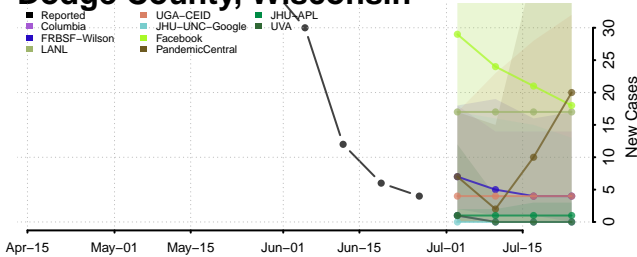

Dodge County, Wisconsin