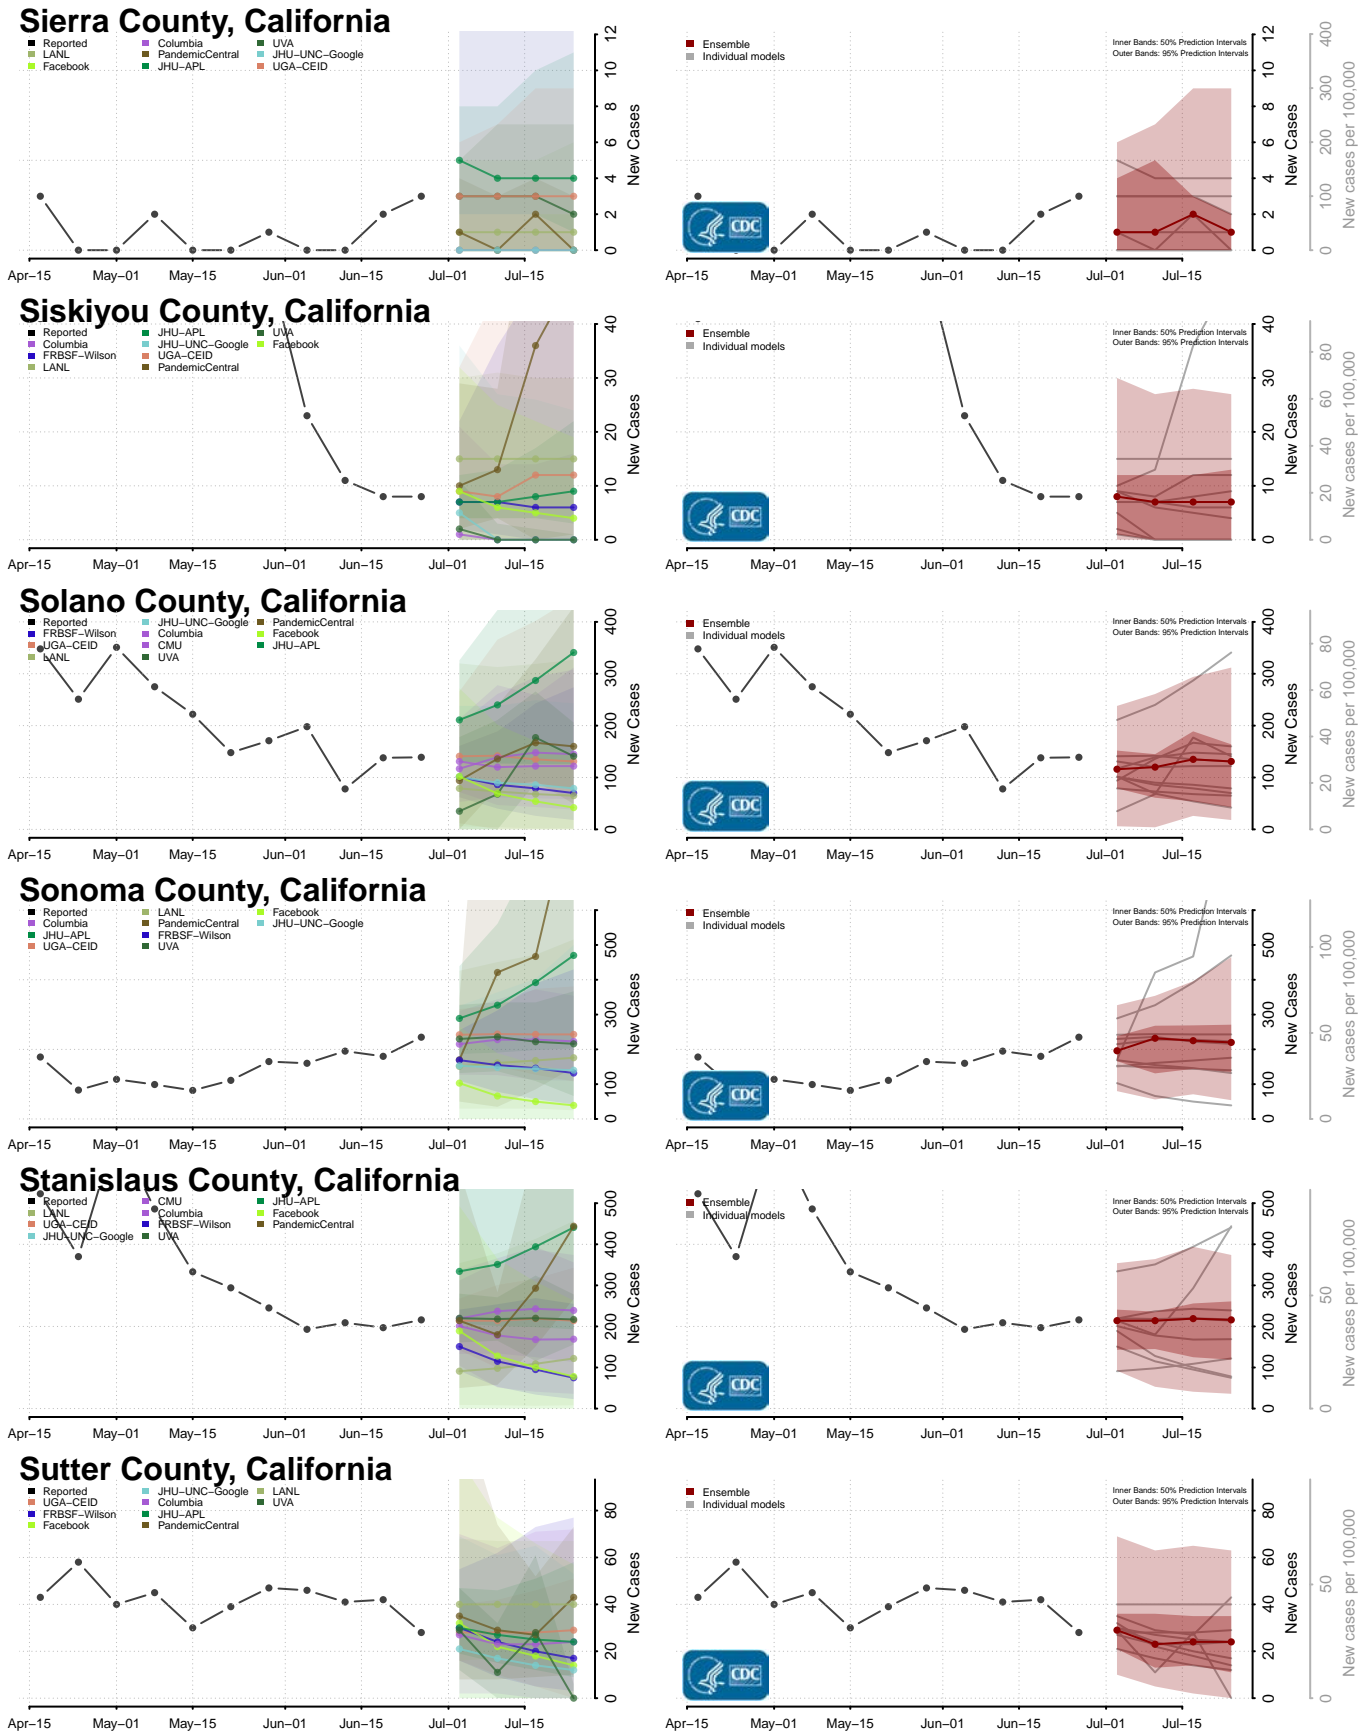

Santa Clara County, California

Santa Cruz County, California

Shasta County, California

Tehama County, California

Trinity County, California

Tulare County, California

Tuolumne County, California

Ventura County, California