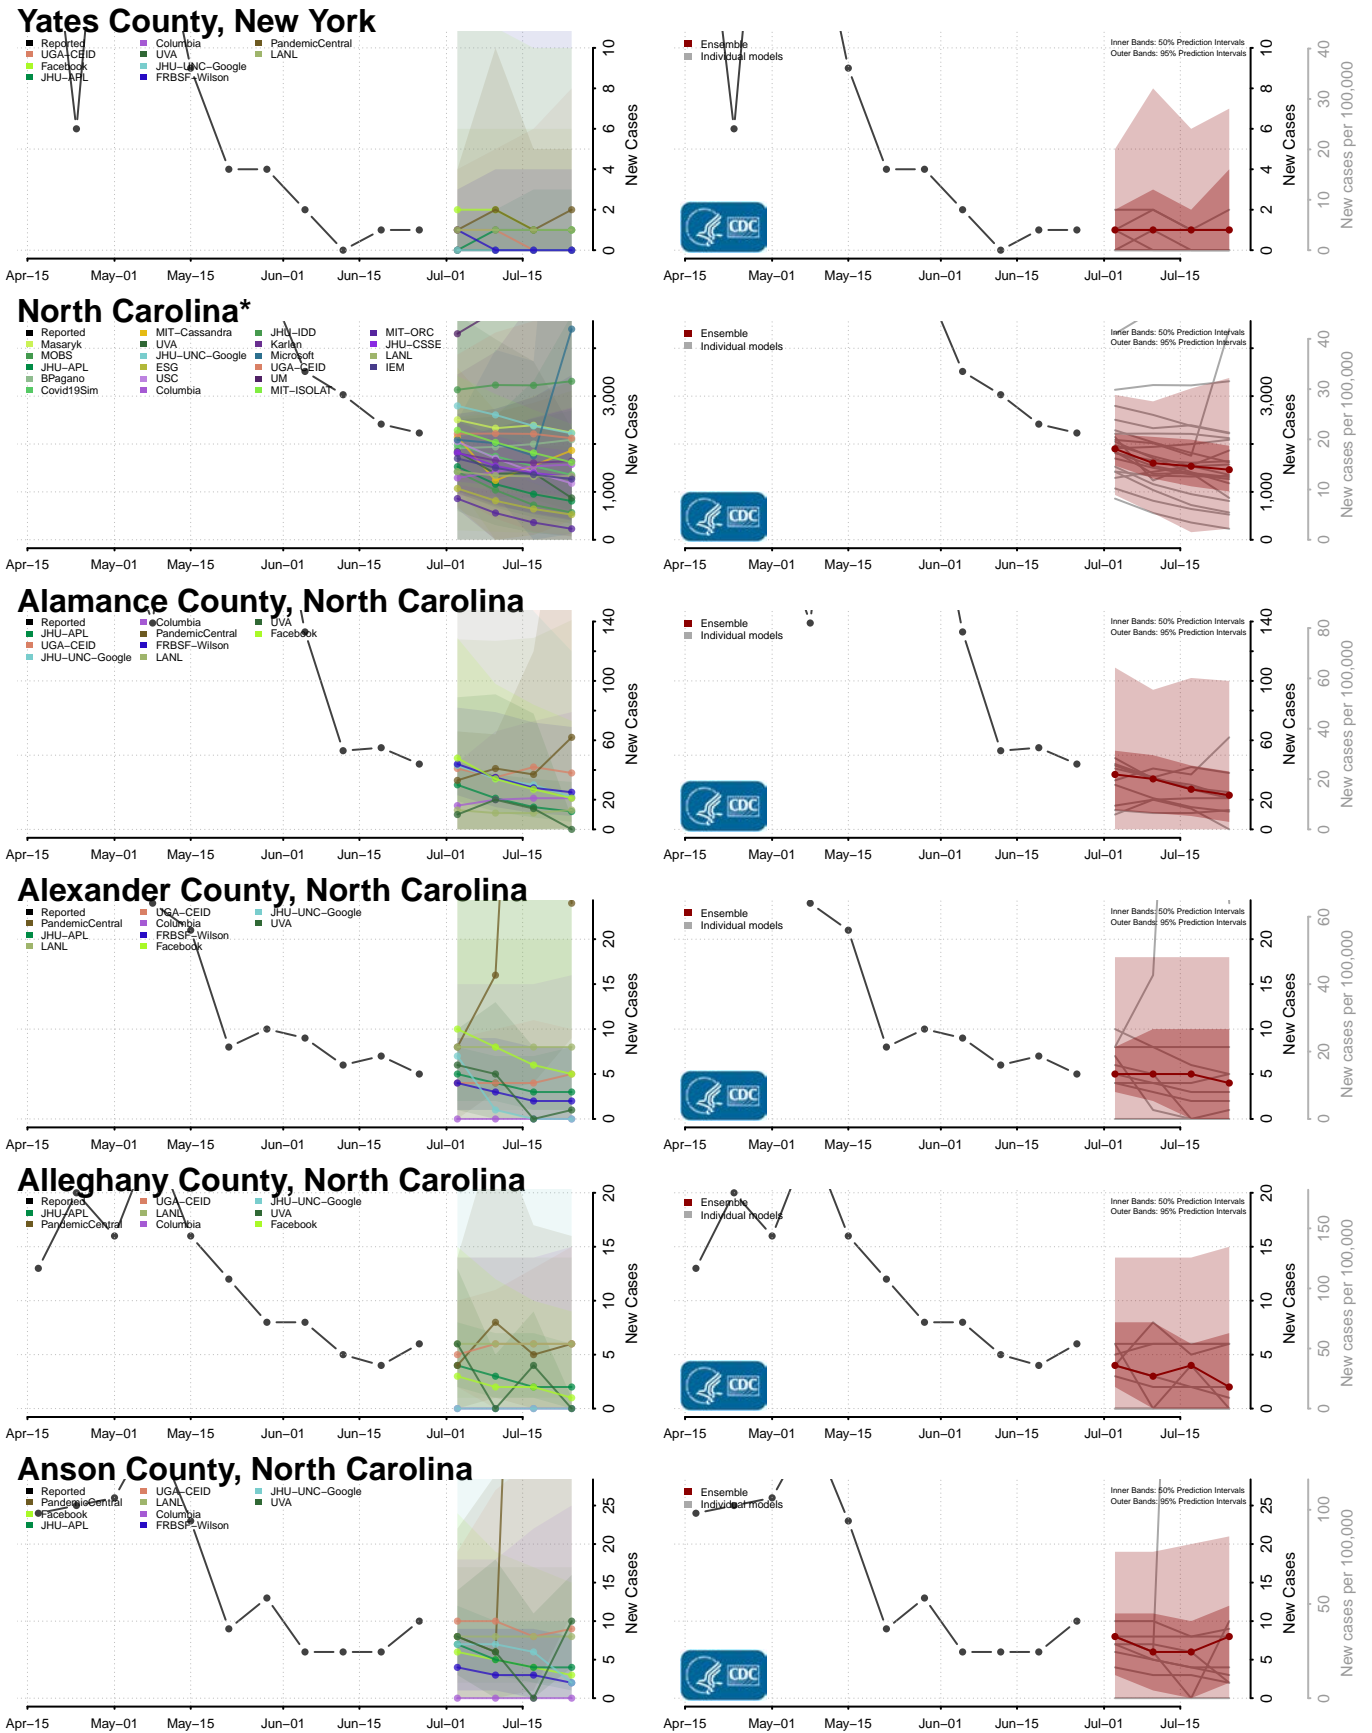

*New weekly cases may decrease in this location over the next four weeks. For these locations, the ensemble forecast indicates a probability of 0.75 or greater that fewer cases will be reported in week four of the forecast than in the last reported week.