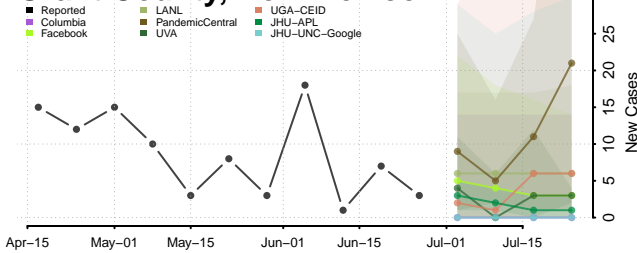

Essex County, New Jersey

Gloucester County, New Jersey

Hudson County, New Jersey

Curry County, New Mexico

De Baca County, New Mexico

Dona Ana County, New Mexico

Eddy County, New Mexico

Grant County, New Mexico