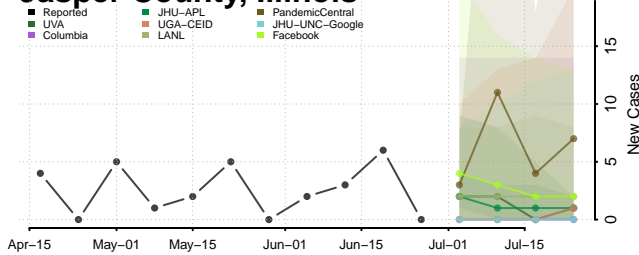

Jasper County, Illinois