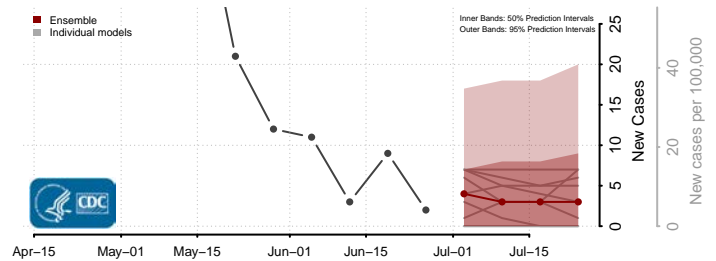

Belknap County, New Hampshire

Carroll County, New Hampshire

*New weekly cases may decrease in this location over the next four weeks. For these locations, the ensemble forecast indicates a probability of 0.75 or greater that fewer cases will be reported in week four of the forecast than in the last reported week.