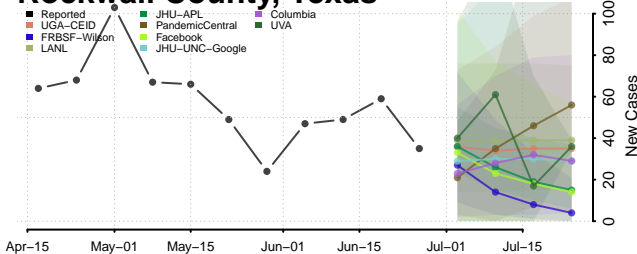

Rockwall County, Texas