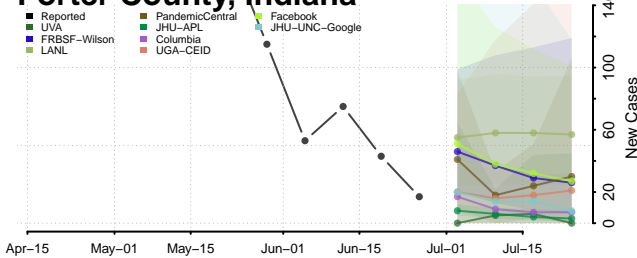

Orange County, Indiana

Owen County, Indiana

Parke County, Indiana

Perry County, Indiana

Pike County, Indiana

Porter County, Indiana

Posey County, Indiana

Pulaski County, Indiana