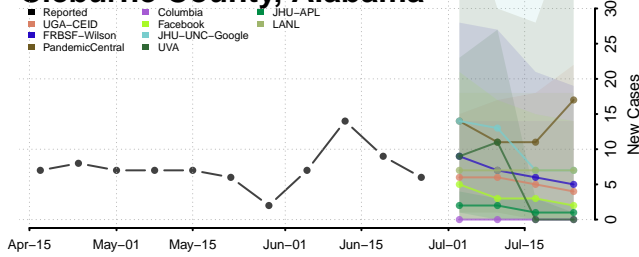

Cleburne County, Alabama