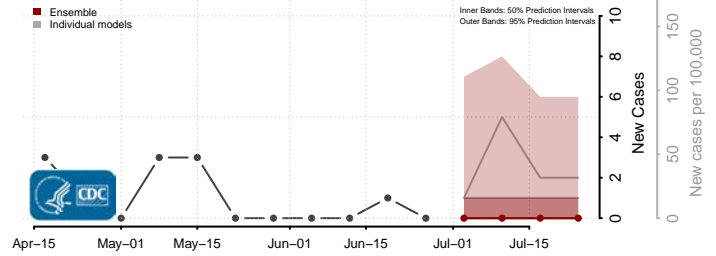

Woodruff County, Arkansas