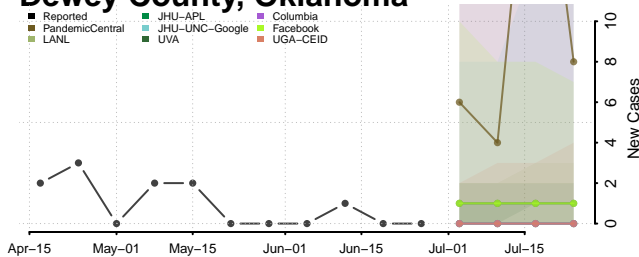

Dewey County, Oklahoma