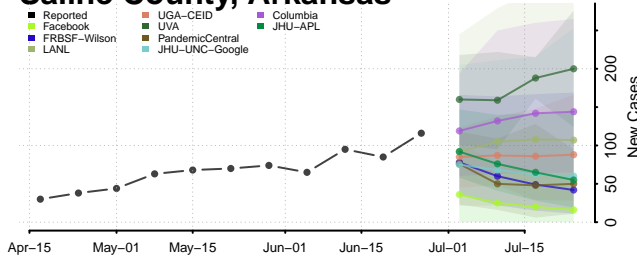

Pope County, Arkansas

Prairie County, Arkansas

Pulaski County, Arkansas

Randolph County, Arkansas

Saline County, Arkansas

Scott County, Arkansas

Searcy County, Arkansas

Sebastian County, Arkansas