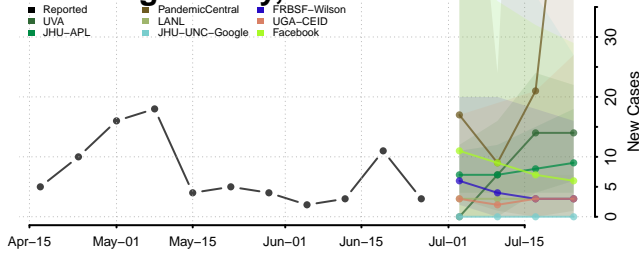

Pittsburg County, Oklahoma