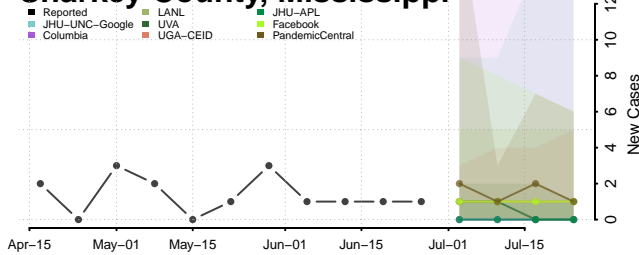

Sharkey County, Mississippi