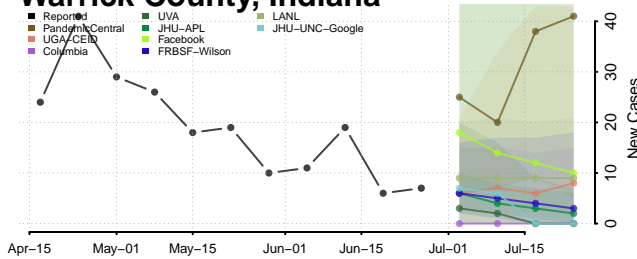

Vermillion County, Indiana

Vigo County, Indiana

Wabash County, Indiana

Warren County, Indiana

Warrick County, Indiana

Washington County, Indiana

Wayne County, Indiana

Wells County, Indiana