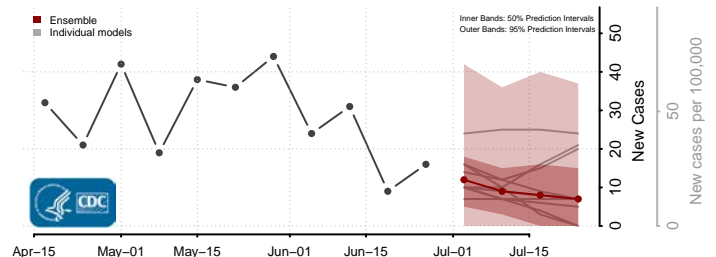

Darke County, Ohio

Defiance County, Ohio

Delaware County, Ohio

Erie County, Ohio

Jefferson County, Ohio

Knox County, Ohio

Lake County, Ohio

Lawrence County, Ohio