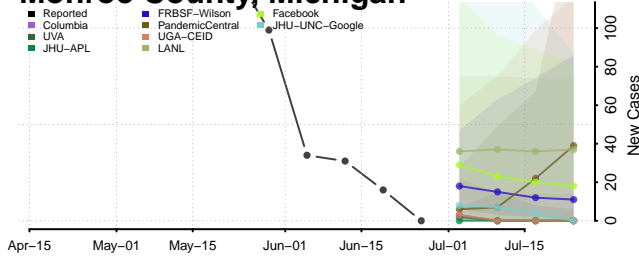

Monroe County, Michigan