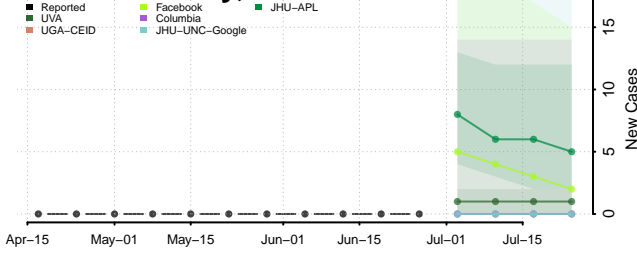

Millard County, Utah