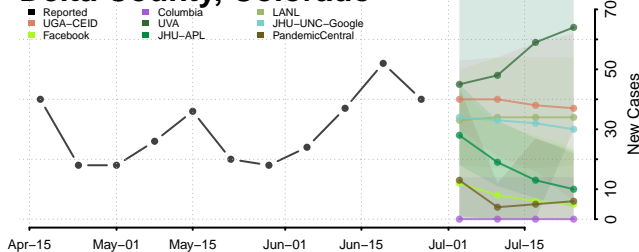

Clear Creek County, Colorado

Conejos County, Colorado

Costilla County, Colorado

Crowley County, Colorado

Custer County, Colorado

Delta County, Colorado

Denver County, Colorado

Dolores County, Colorado