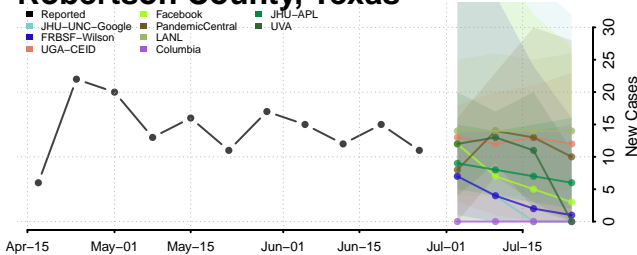

Robertson County, Texas