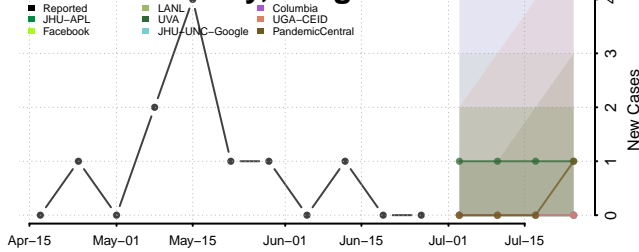

Wheeler County, Oregon