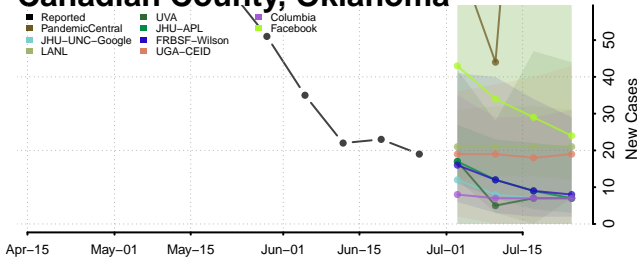

Blaine County, Oklahoma

Bryan County, Oklahoma

Caddo County, Oklahoma

Canadian County, Oklahoma

Carter County, Oklahoma

Cherokee County, Oklahoma

Choctaw County, Oklahoma

Cimarron County, Oklahoma