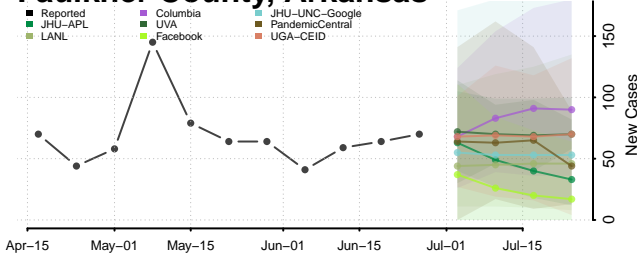

Dallas County, Arkansas

Desha County, Arkansas

Drew County, Arkansas

Faulkner County, Arkansas

Franklin County, Arkansas

Fulton County, Arkansas

Garland County, Arkansas

Grant County, Arkansas

Greene County, Arkansas

Hempstead County, Arkansas

Hot Spring County, Arkansas

Howard County, Arkansas

Lawrence County, Arkansas

Lee County, Arkansas

Lincoln County, Arkansas

Little River County, Arkansas