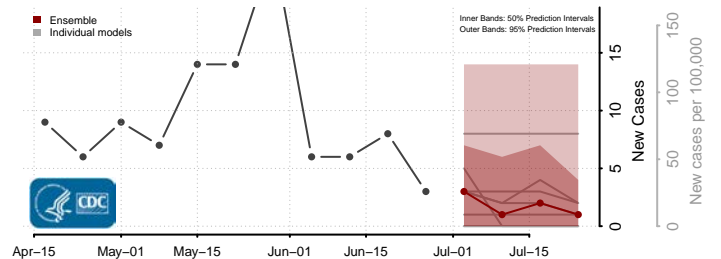

Washington County, North Carolina