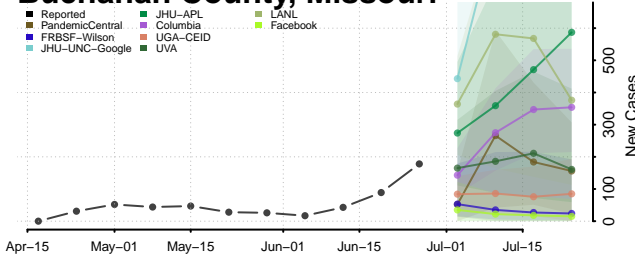

Buchanan County, Missouri