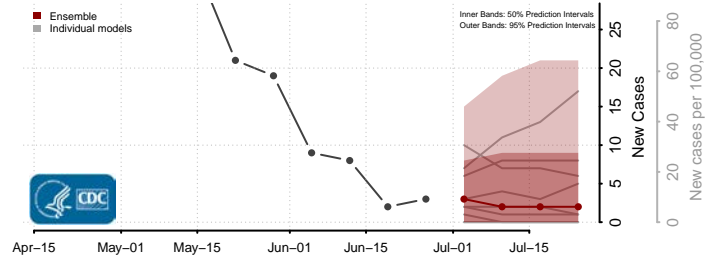

Bureau County, Illinois