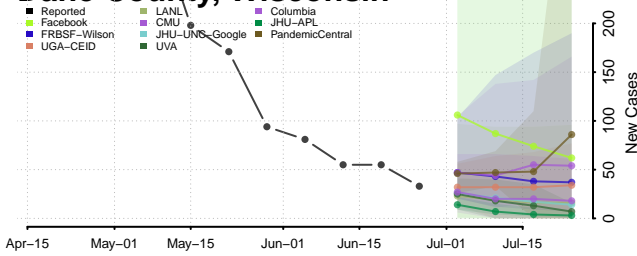

Dane County, Wisconsin