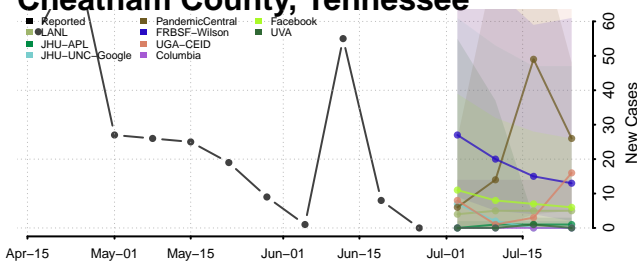

Cheatham County, Tennessee

Chester County, Tennessee

Claiborne County, Tennessee

Clay County, Tennessee

Cocke County, Tennessee

Coffee County, Tennessee

Crockett County, Tennessee

Cumberland County, Tennessee