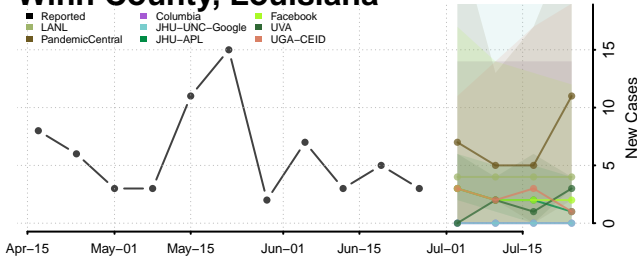

Vernon County, Louisiana

Washington County, Louisiana

Webster County, Louisiana

West Baton Rouge County, Louisiana

West Carroll County, Louisiana

West Feliciana County, Louisiana

Winn County, Louisiana

*New weekly cases may decrease in this location over the next four weeks. For these locations, the ensemble forecast indicates a probability of 0.75 or greater that fewer cases will be reported in week four of the forecast than in the last reported week.