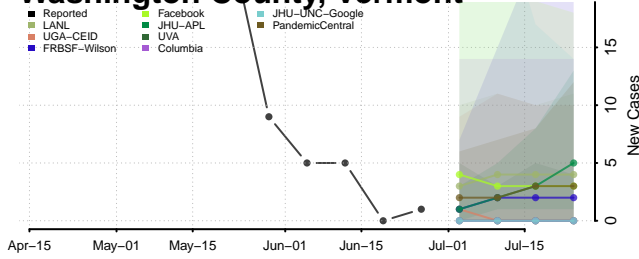

Washington County, Vermont