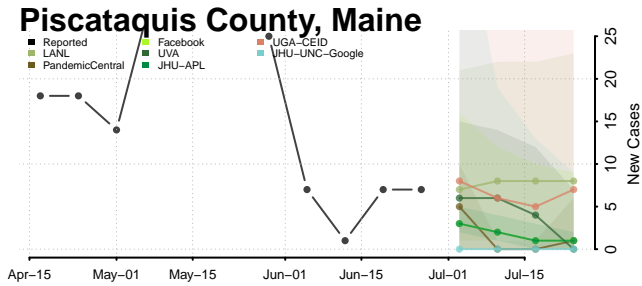

Vernon County, Louisiana

Washington County, Louisiana

Webster County, Louisiana

West Baton Rouge County, Louisiana

West Carroll County, Louisiana

West Feliciana County, Louisiana

Winn County, Louisiana

*New weekly cases may decrease in this location over the next four weeks. For these locations, the ensemble forecast indicates a probability of 0.75 or greater that fewer cases will be reported in week four of the forecast than in the last reported week.