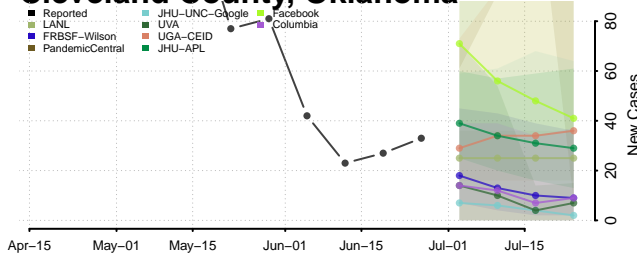

Cleveland County, Oklahoma