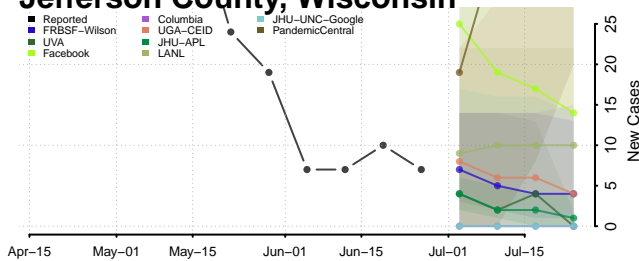

Jefferson County, Wisconsin