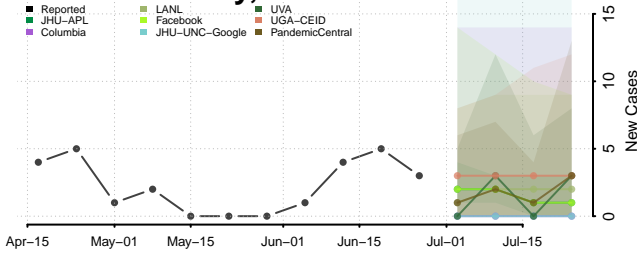

Winkler County, Texas