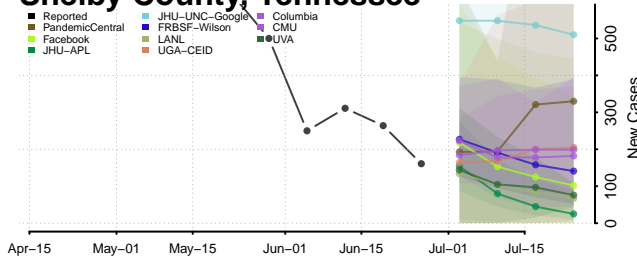

Shelby County, Tennessee