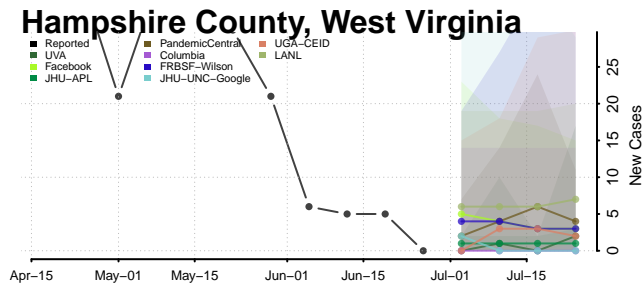

Calhoun County, West Virginia

Clay County, West Virginia

Doddridge County, West Virginia

Fayette County, West Virginia

Gilmer County, West Virginia

Grant County, West Virginia

Marshall County, West Virginia