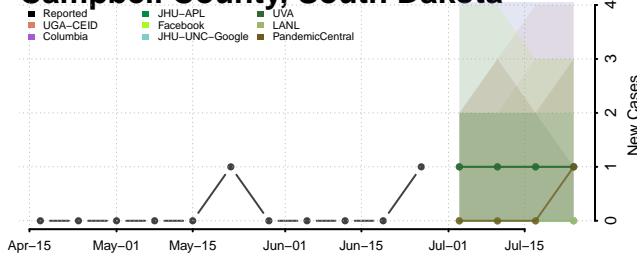

Campbell County, South Dakota