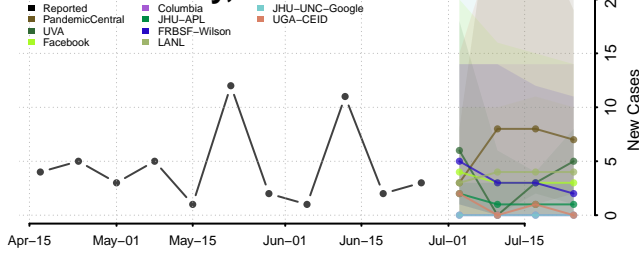

Cleburne County, Arkansas

Cleveland County, Arkansas

Columbia County, Arkansas

Conway County, Arkansas

Craighead County, Arkansas

Crawford County, Arkansas

Crittenden County, Arkansas

Cross County, Arkansas