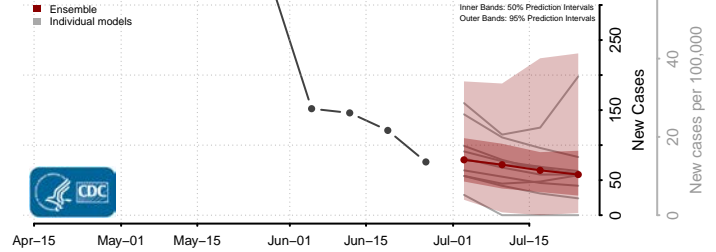

Windham County, Connecticut

Delaware*

Kent County, Delaware

New Castle County, Delaware

*New weekly cases may decrease in this location over the next four weeks. For these locations, the ensemble forecast indicates a probability of 0.75 or greater that fewer cases will be reported in week four of the forecast than in the last reported week.