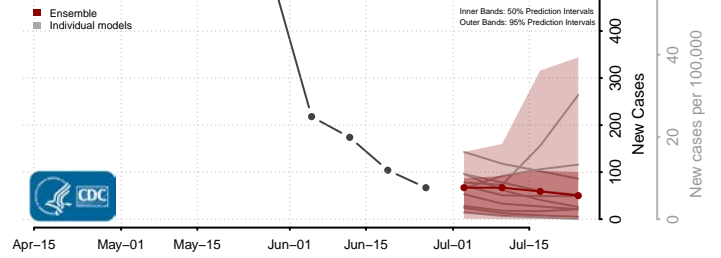

Macomb County, Michigan