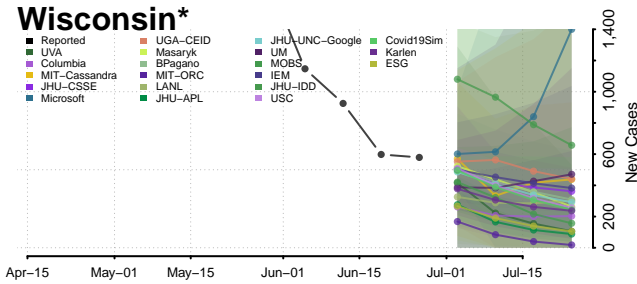

Wood County, West Virginia

Wyoming County, West Virginia

Wisconsin*

Adams County, Wisconsin

Ashland County, Wisconsin

Barron County, Wisconsin

Bayfield County, Wisconsin

*New weekly cases may decrease in this location over the next four weeks. For these locations, the ensemble forecast indicates a probability of 0.75 or greater that fewer cases will be reported in week four of the forecast than in the last reported week.