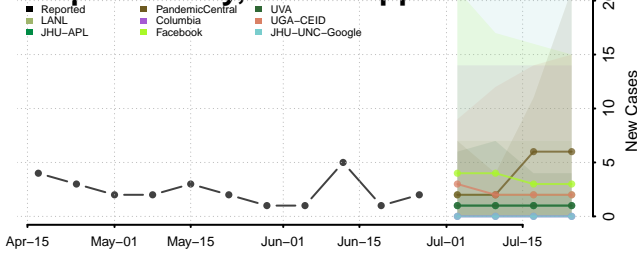

Jasper County, Mississippi