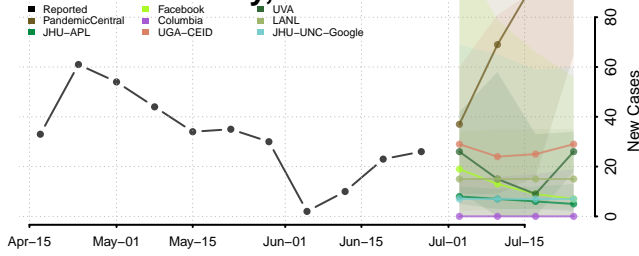

Caldwell County, Texas