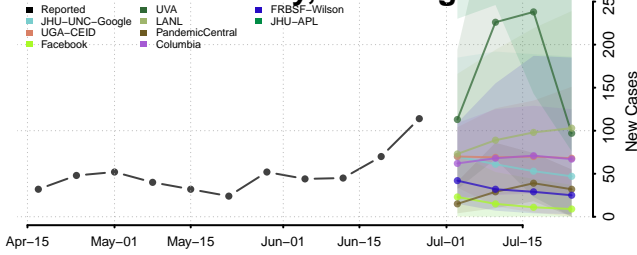

Skagit County, Washington

Skamania County, Washington

Snohomish County, Washington

Spokane County, Washington

Stevens County, Washington

Thurston County, Washington

Wahkiakum County, Washington

Walla Walla County, Washington