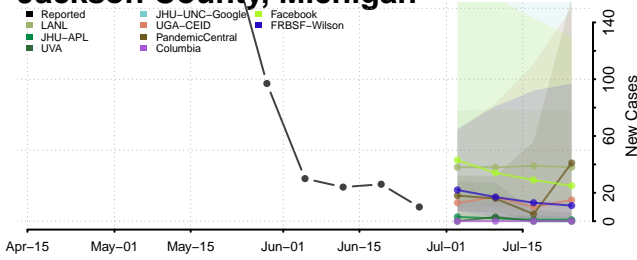

Ingham County, Michigan

Ionia County, Michigan

Iosco County, Michigan

Iron County, Michigan

Isabella County, Michigan

Jackson County, Michigan

Kalamazoo County, Michigan

Kalkaska County, Michigan