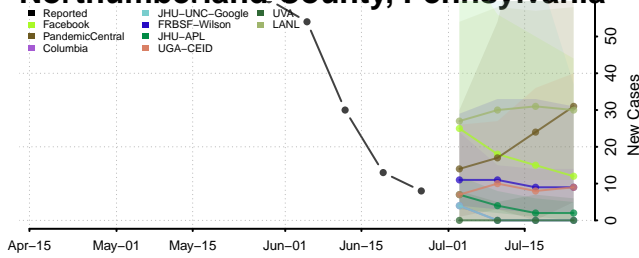

Northumberland County, Pennsylvania