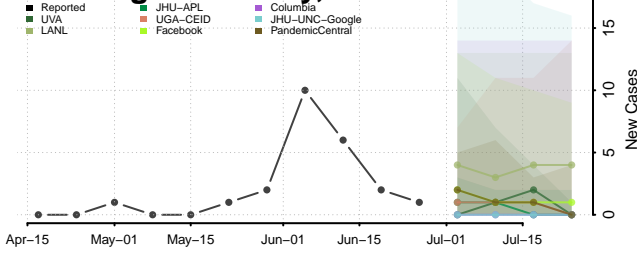

Stanton County, Kansas

Stevens County, Kansas

Sumner County, Kansas

Thomas County, Kansas

Trego County, Kansas

Wabaunsee County, Kansas

Wallace County, Kansas

Washington County, Kansas