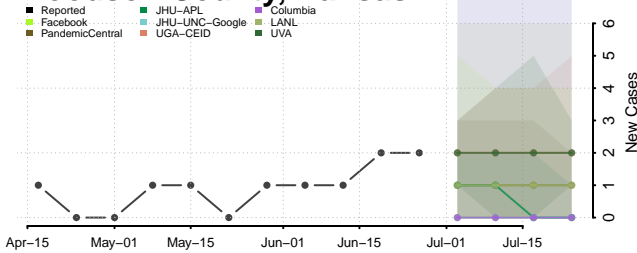

Woodson County, Kansas