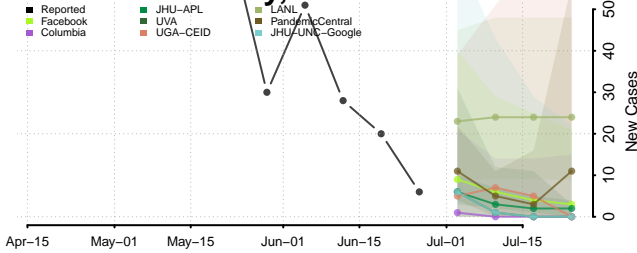

Somerset County, Maine