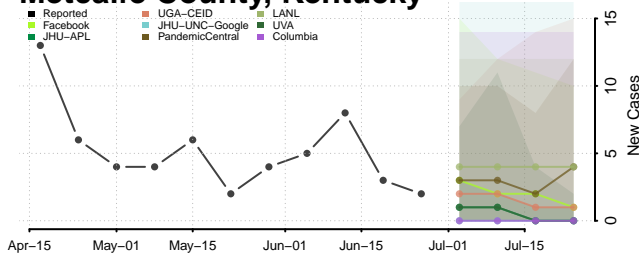

Jefferson County, Kentucky

Jessamine County, Kentucky

Johnson County, Kentucky

Kenton County, Kentucky

Mercer County, Kentucky

Metcalfe County, Kentucky

Monroe County, Kentucky

Montgomery County, Kentucky