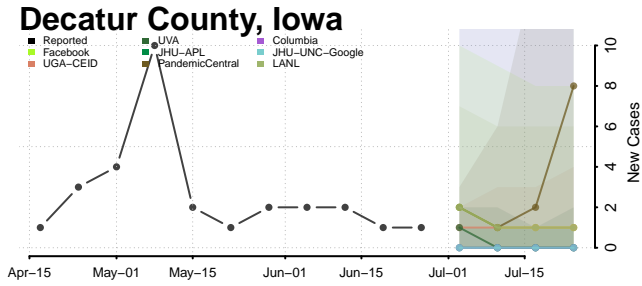

Benton County, Iowa

Black Hawk County, Iowa

Carroll County, Iowa

Cass County, Iowa

Cedar County, Iowa

Cerro Gordo County, Iowa

Cherokee County, Iowa

Chickasaw County, Iowa