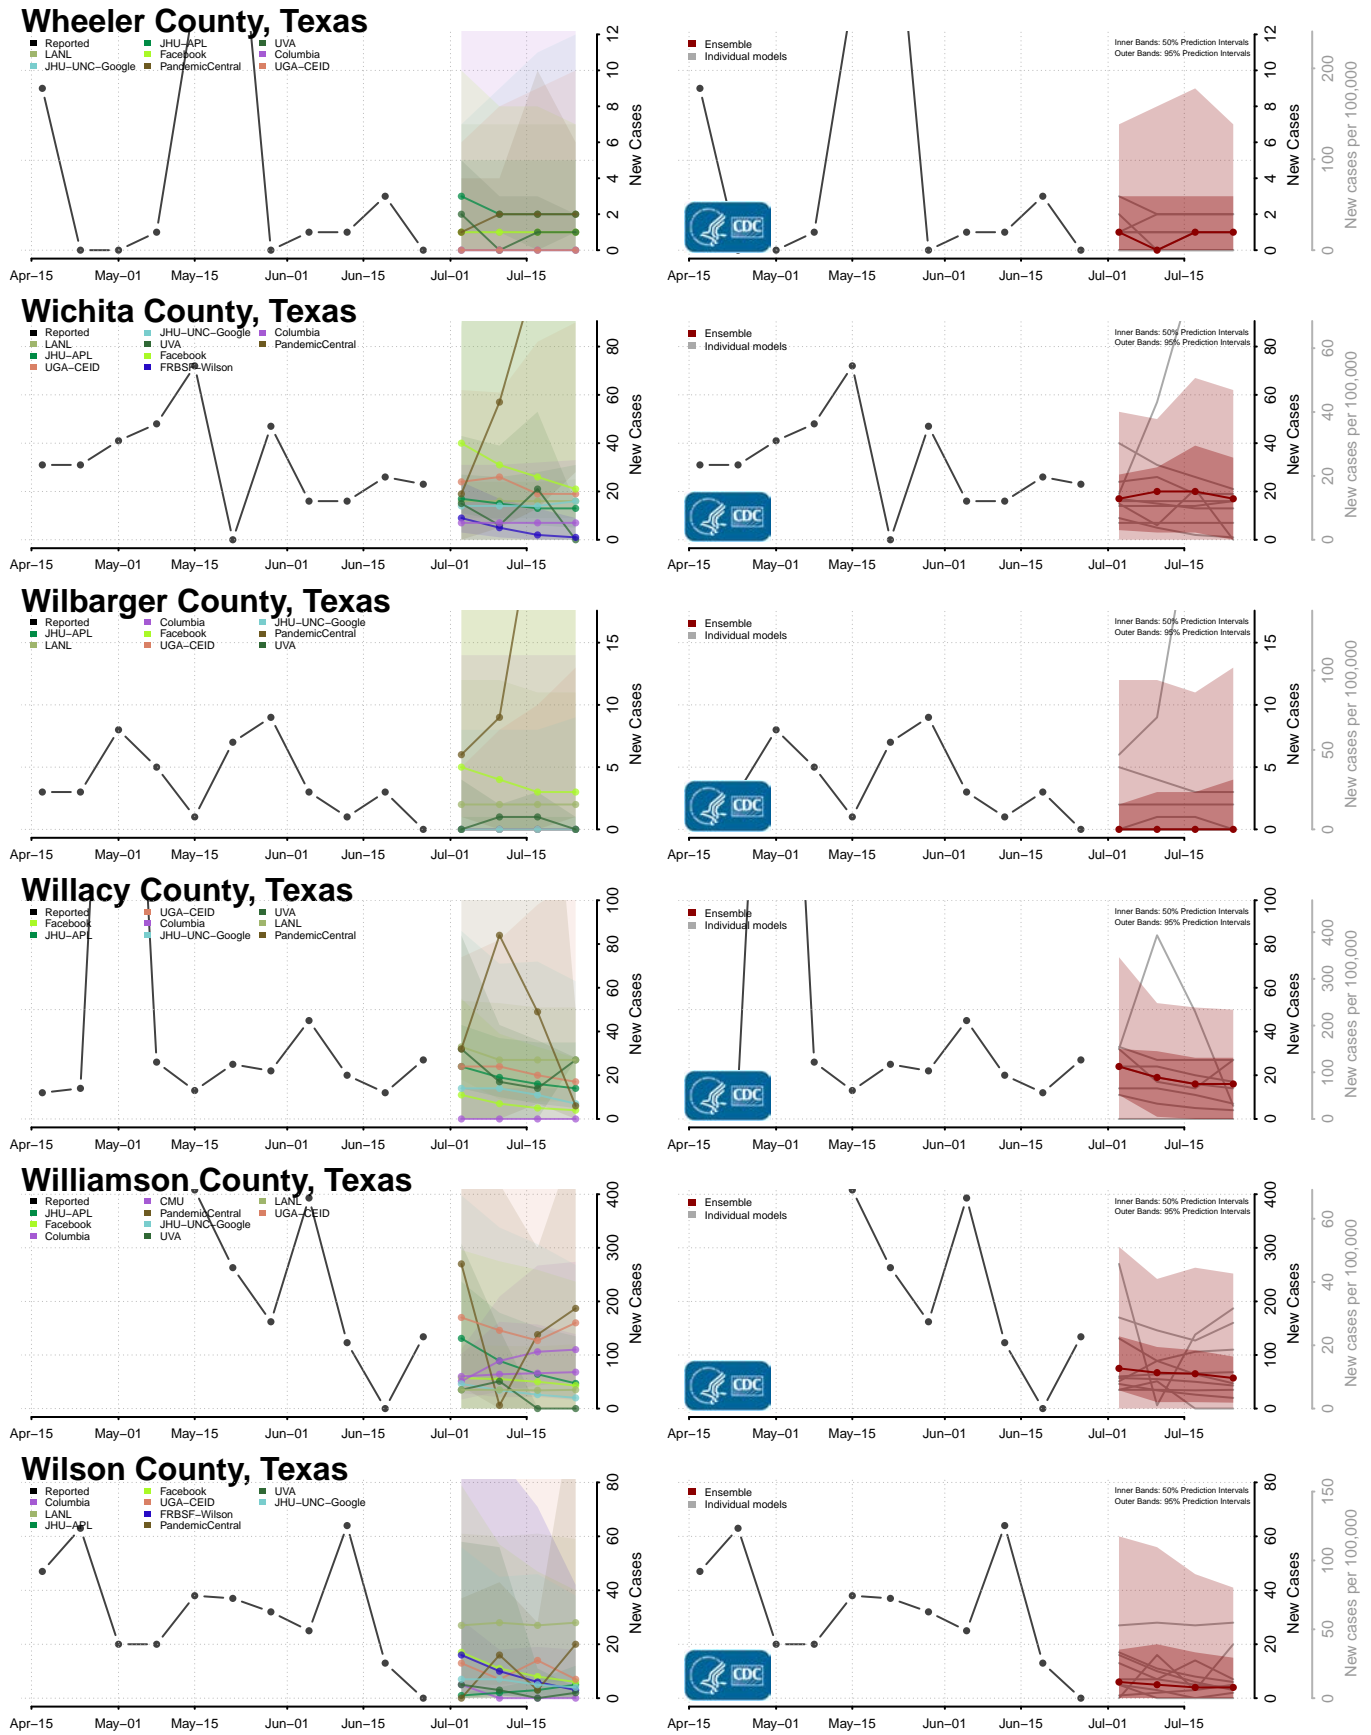

Tyler County, Texas

Walker County, Texas

Waller County, Texas

Ward County, Texas

Washington County, Texas

Webb County, Texas

Wharton County, Texas

Winkler County, Texas