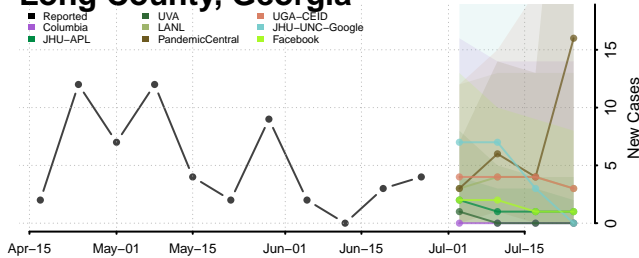

Lee County, Georgia

Liberty County, Georgia

Lincoln County, Georgia

Long County, Georgia

Lowndes County, Georgia

Lumpkin County, Georgia

Macon County, Georgia

Madison County, Georgia