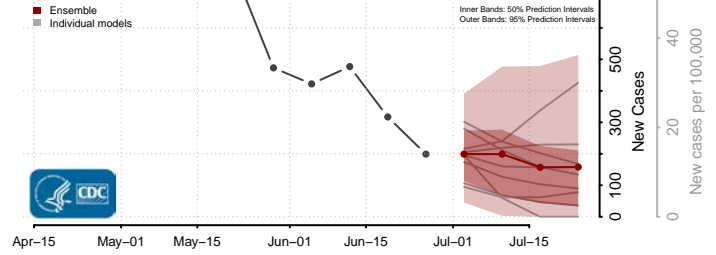

Bronx County, New York