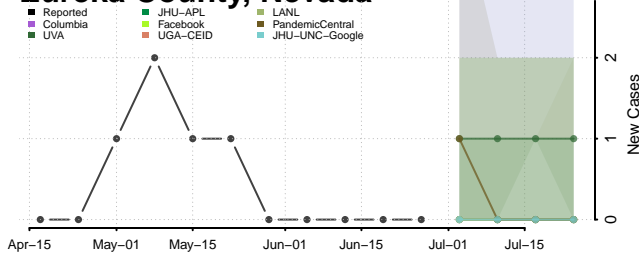

Eureka County, Nevada