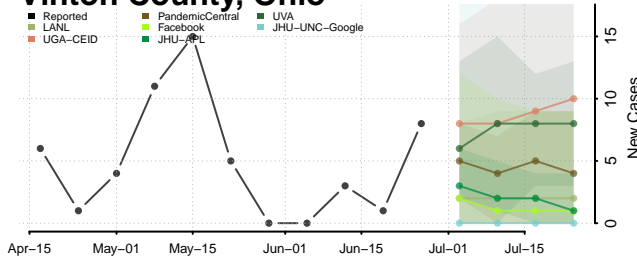

Van Wert County, Ohio

Vinton County, Ohio

Warren County, Ohio

Washington County, Ohio

Wayne County, Ohio

Williams County, Ohio

Wood County, Ohio

Wyandot County, Ohio