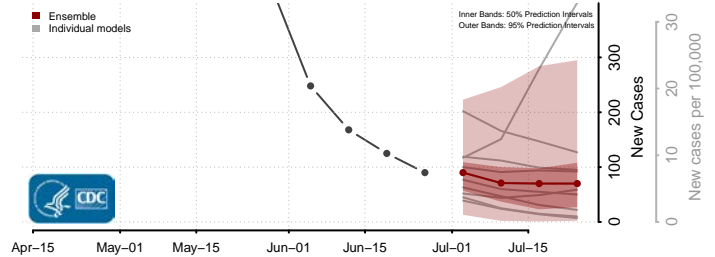

Allegheny County, Pennsylvania