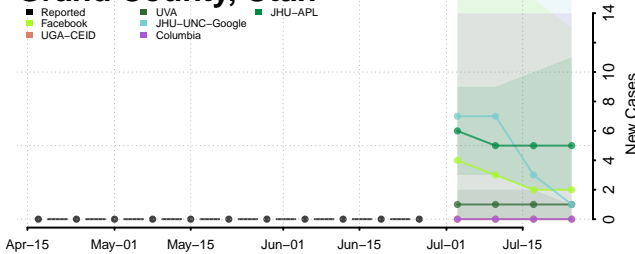

Grand County, Utah