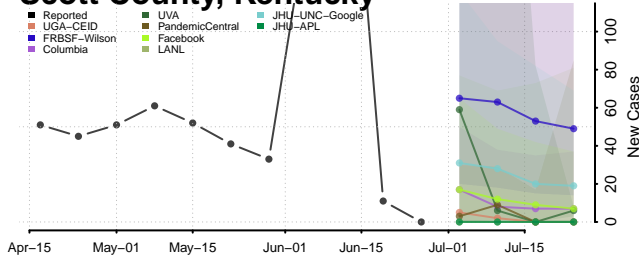

Morgan County, Kentucky

Muhlenberg County, Kentucky

Rockcastle County, Kentucky

Rowan County, Kentucky

Russell County, Kentucky

Scott County, Kentucky

Shelby County, Kentucky

Simpson County, Kentucky