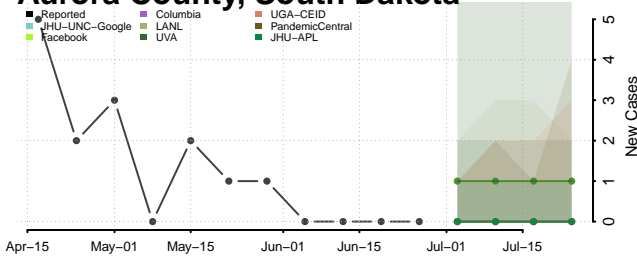

Aurora County, South Dakota