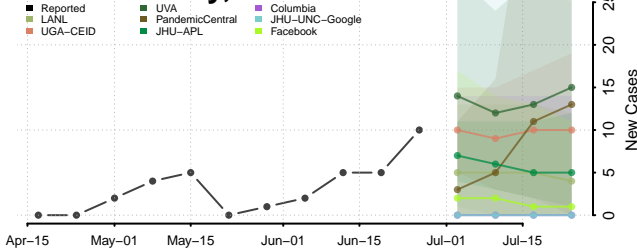

Ozark County, Missouri