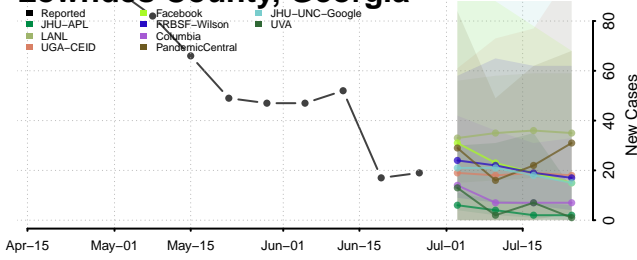

Lee County, Georgia

Liberty County, Georgia

Lincoln County, Georgia

Long County, Georgia

Lowndes County, Georgia

Lumpkin County, Georgia

Macon County, Georgia

Madison County, Georgia