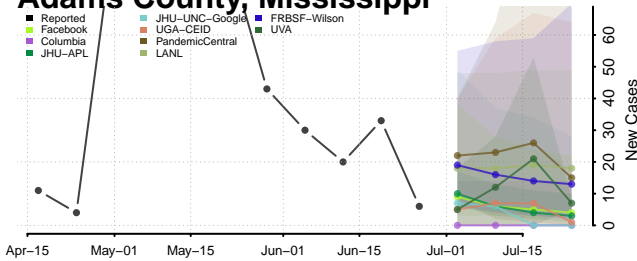

Adams County, Mississippi