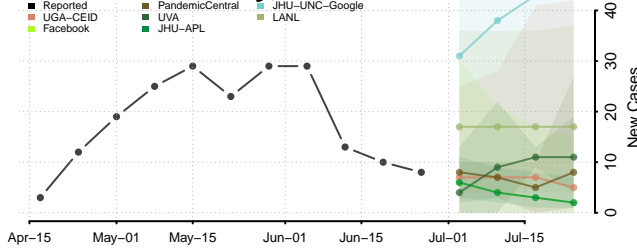

Torrance County, New Mexico