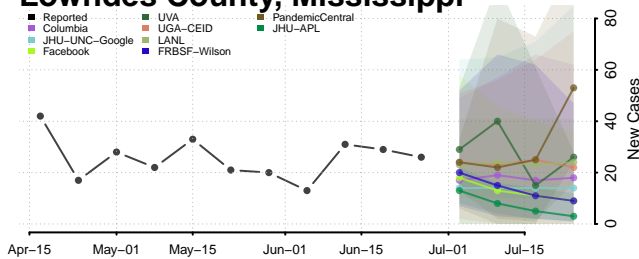

Madison County, Mississippi

Marion County, Mississippi

Marshall County, Mississippi

Monroe County, Mississippi

Montgomery County, Mississippi

Neshoba County, Mississippi

Newton County, Mississippi

Noxubee County, Mississippi