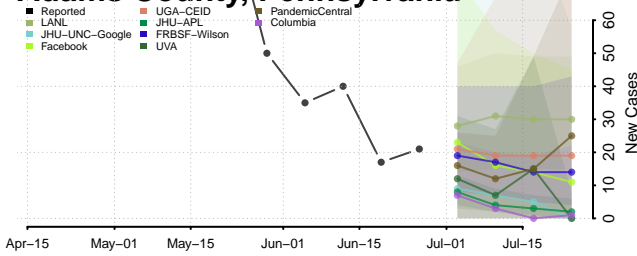

Adams County, Pennsylvania