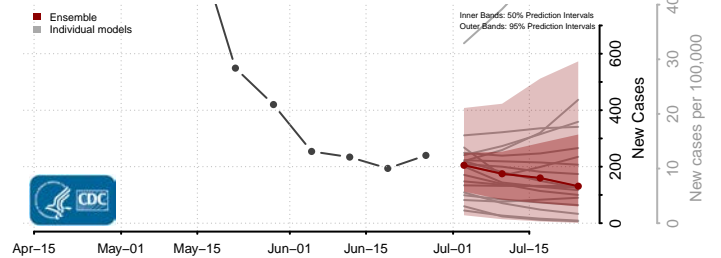

Teton County, Montana

Toole County, Montana

Treasure County, Montana

Valley County, Montana

Wheatland County, Montana

Wibaux County, Montana

Yellowstone County, Montana

Nebraska