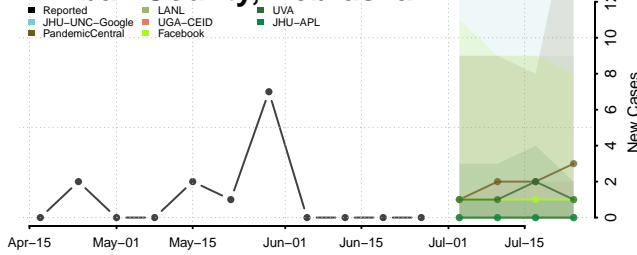

Johnson County, Nebraska

Kearney County, Nebraska

Keith County, Nebraska

Keya Paha County, Nebraska

Kimball County, Nebraska

Knox County, Nebraska

Lancaster County, Nebraska

Lincoln County, Nebraska