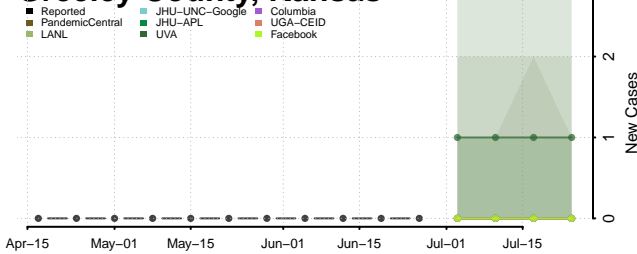

Greeley County, Kansas