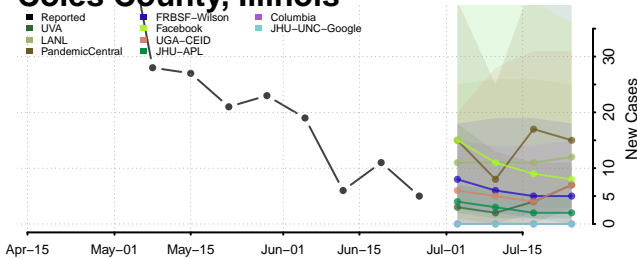

Coles County, Illinois