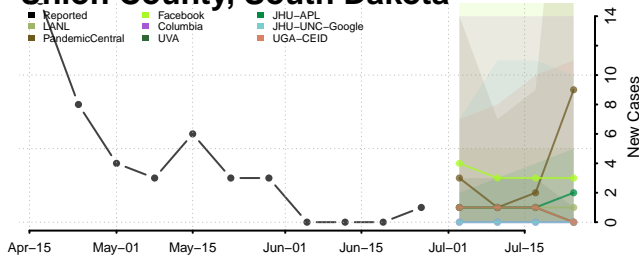

Union County, South Dakota