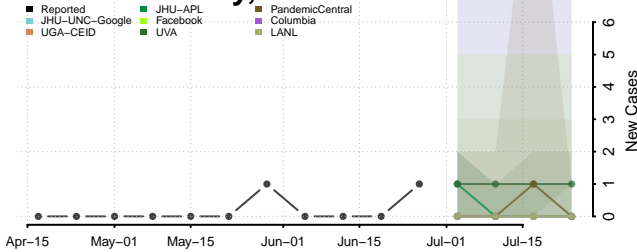

Wichita County, Kansas