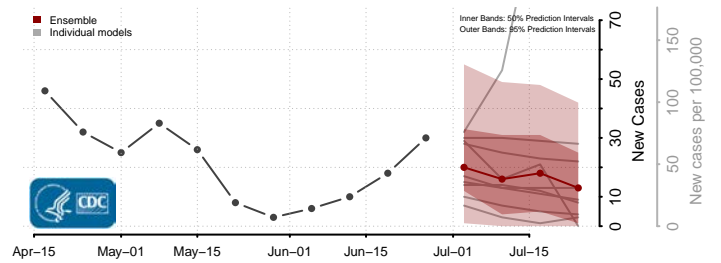

Grand County, Utah

Iron County, Utah

Juab County, Utah

Kane County, Utah

Millard County, Utah

Morgan County, Utah

Piute County, Utah

Tooele County, Utah