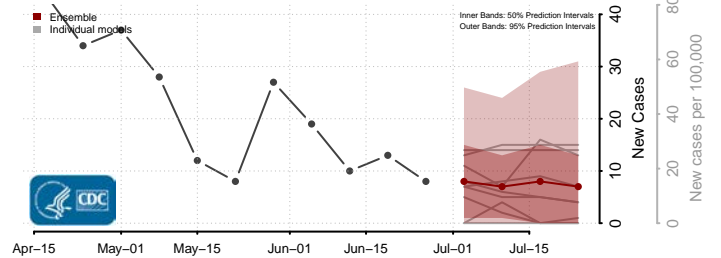

*New weekly cases may decrease in this location over the next four weeks. For these locations, the ensemble forecast indicates a probability of 0.75 or greater that fewer cases will be reported in week four of the forecast than in the last reported week.