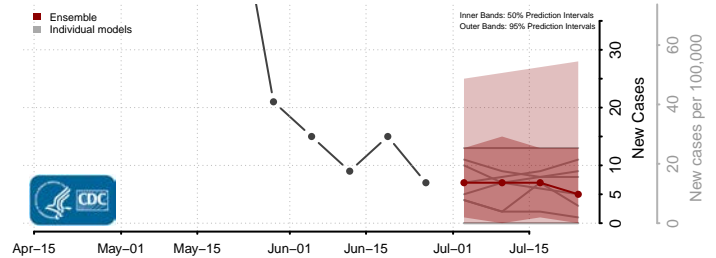

Wayne County, Pennsylvania