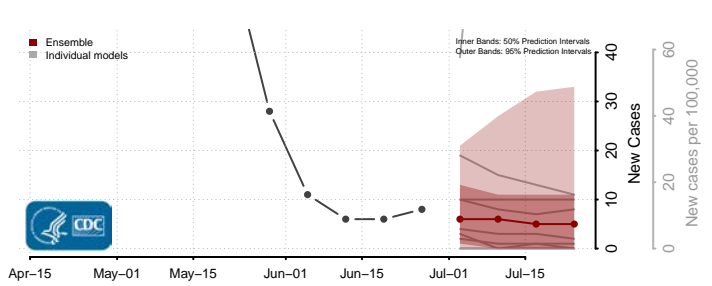

Washtenaw County, Michigan

Wayne County, Michigan

Wexford County, Michigan

Minnesota

Aitkin County, Minnesota

Anoka County, Minnesota

Carlton County, Minnesota

Carver County, Minnesota