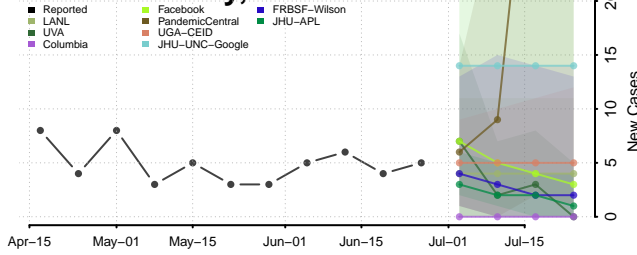

Bannock County, Idaho

Bear Lake County, Idaho

Benewah County, Idaho

Bingham County, Idaho

Blaine County, Idaho

Boise County, Idaho

Caribou County, Idaho

Cassia County, Idaho