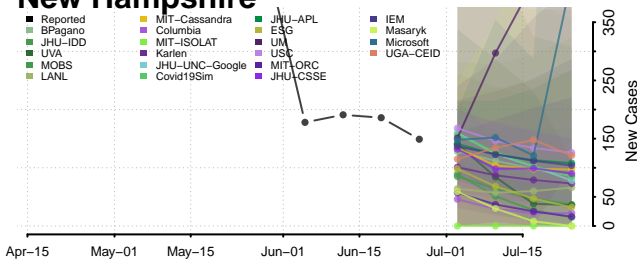

Belknap County, New Hampshire

Carroll County, New Hampshire

*New weekly cases may decrease in this location over the next four weeks. For these locations, the ensemble forecast indicates a probability of 0.75 or greater that fewer cases will be reported in week four of the forecast than in the last reported week.