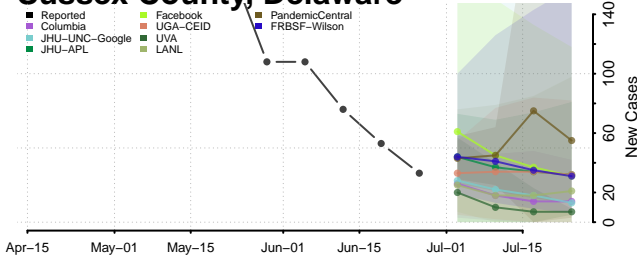

Sussex County, Delaware