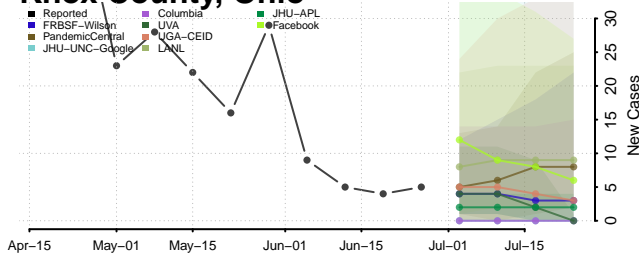

Darke County, Ohio

Defiance County, Ohio

Delaware County, Ohio

Erie County, Ohio

Jefferson County, Ohio

Knox County, Ohio

Lake County, Ohio

Lawrence County, Ohio