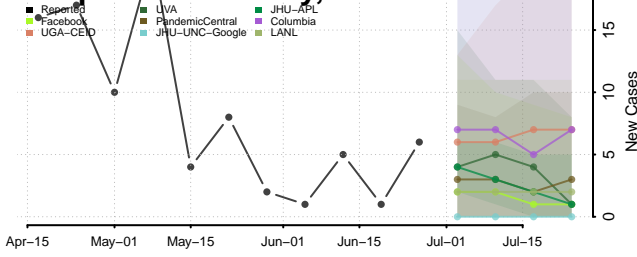

Northampton County, North Carolina

Onslow County, North Carolina

Orange County, North Carolina

Pamlico County, North Carolina

Pasquotank County, North Carolina

Pender County, North Carolina

Perquimans County, North Carolina