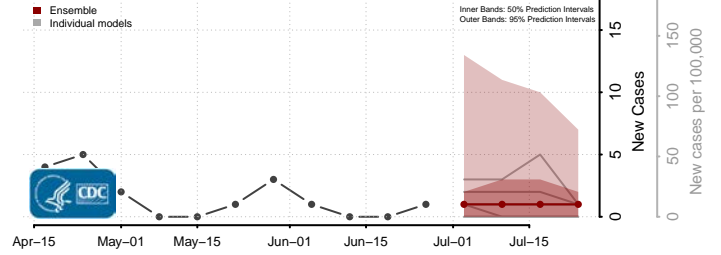

Webster County, Mississippi