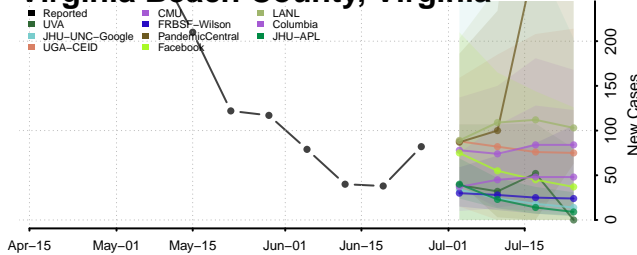

Warren County, Virginia

Washington County, Virginia

Waynesboro County, Virginia

Westmoreland County, Virginia

Williamsburg County, Virginia

Winchester County, Virginia

Wise County, Virginia

Wythe County, Virginia