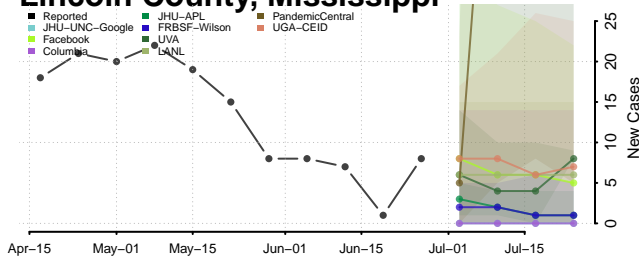

Lincoln County, Mississippi