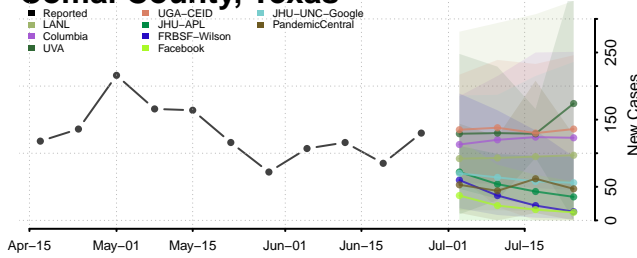

Comal County, Texas