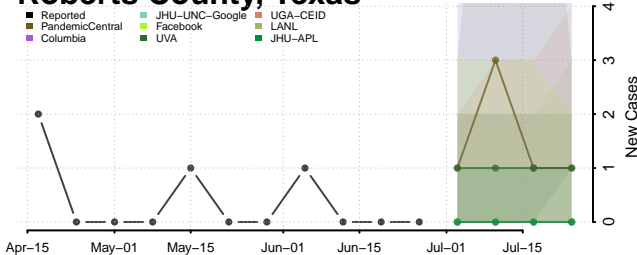

Roberts County, Texas