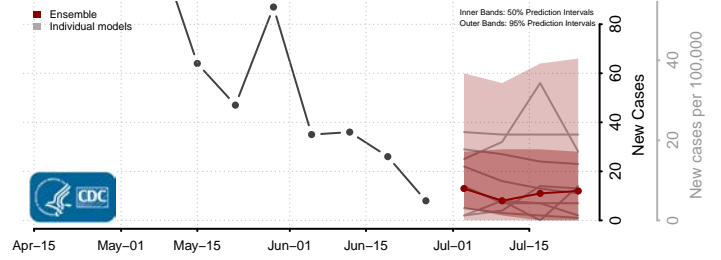

Charles County, Maryland