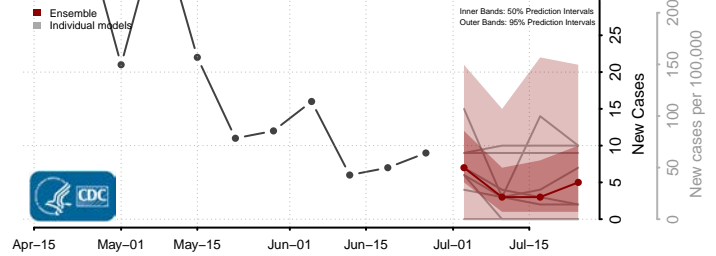

Yolo County, California

Yuba County, California

Colorado*

Adams County, Colorado

Alamosa County, Colorado

Arapahoe County, Colorado

Archuleta County, Colorado

*New weekly cases may decrease in this location over the next four weeks. For these locations, the ensemble forecast indicates a probability of 0.75 or greater that fewer cases will be reported in week four of the forecast than in the last reported week.