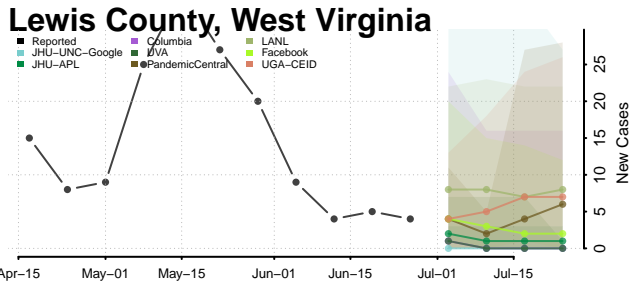

Calhoun County, West Virginia

Clay County, West Virginia

Doddridge County, West Virginia

Fayette County, West Virginia

Gilmer County, West Virginia

Grant County, West Virginia

Marshall County, West Virginia