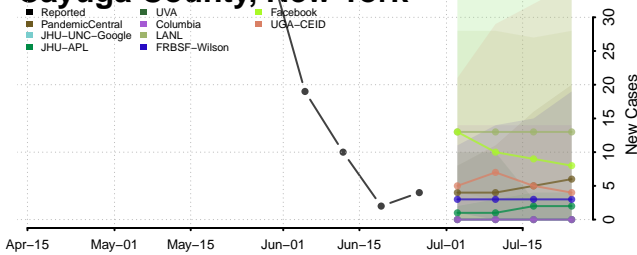

Cayuga County, New York