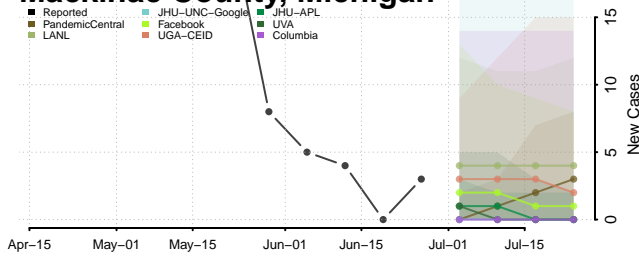

Mackinac County, Michigan