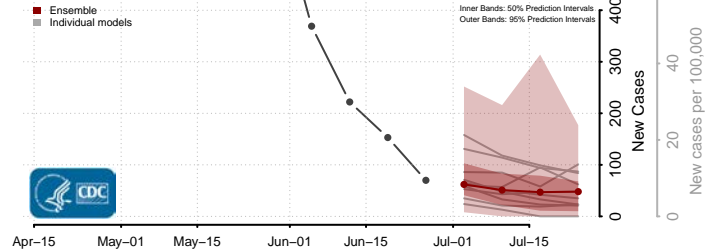

Monroe County, New York