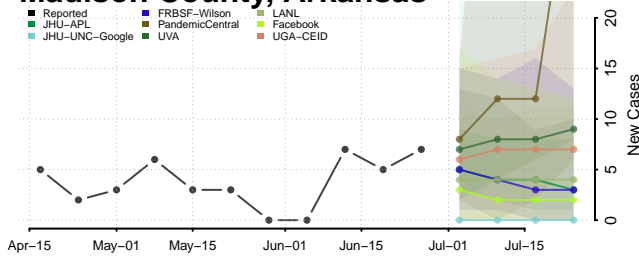

Madison County, Arkansas