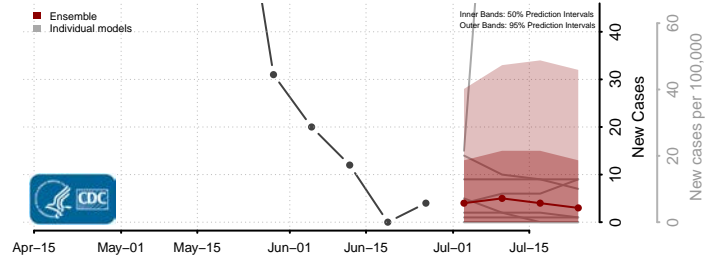

Durham County, North Carolina

Edgecombe County, North Carolina

Forsyth County, North Carolina

Franklin County, North Carolina

Gaston County, North Carolina

Gates County, North Carolina

Graham County, North Carolina