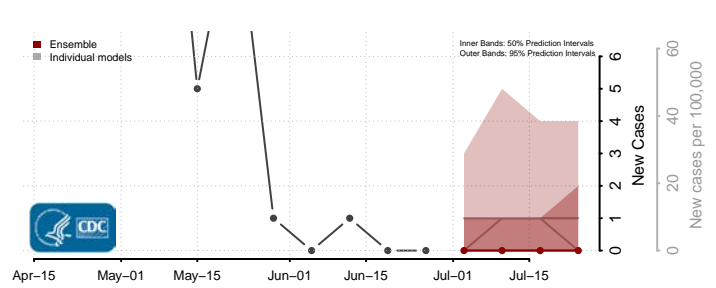

*New weekly cases may decrease in this location over the next four weeks. For these locations, the ensemble forecast indicates a probability of 0.75 or greater that fewer cases will be reported in week four of the forecast than in the last reported week.