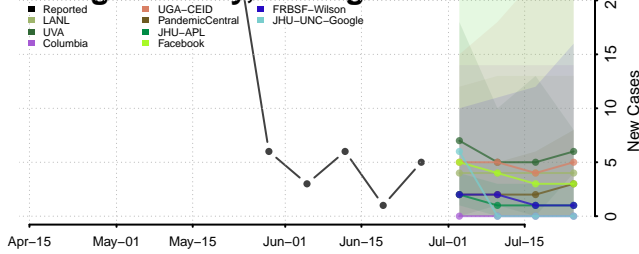

Ogemaw County, Michigan

Ontonagon County, Michigan

Osceola County, Michigan

Oscoda County, Michigan

Otsego County, Michigan

Ottawa County, Michigan

Presque Isle County, Michigan

Roscommon County, Michigan