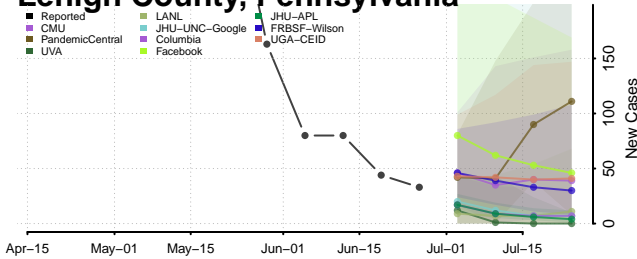

Forest County, Pennsylvania

Franklin County, Pennsylvania

Lackawanna County, Pennsylvania

Lancaster County, Pennsylvania

Lawrence County, Pennsylvania

Lebanon County, Pennsylvania

Lehigh County, Pennsylvania