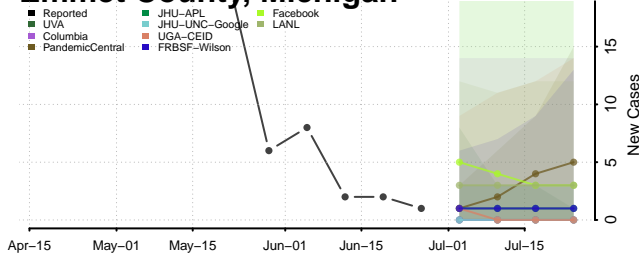

Chippewa County, Michigan

Clare County, Michigan

Clinton County, Michigan

Crawford County, Michigan

Delta County, Michigan

Dickinson County, Michigan

Eaton County, Michigan

Emmet County, Michigan