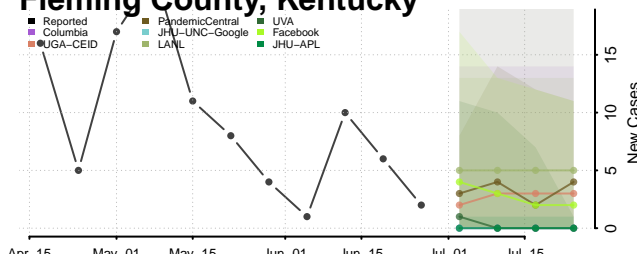

Fleming County, Kentucky