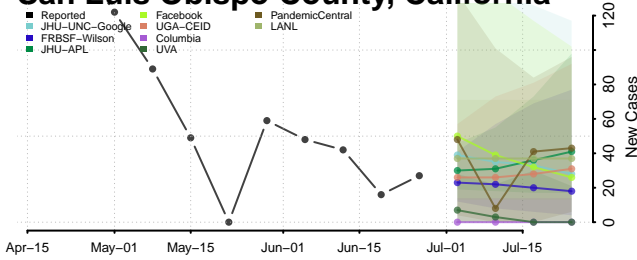

San Bernardino County, California

San Diego County, California

San Francisco County, California

San Joaquin County, California

San Luis Obispo County, California

San Mateo County, California

Santa Barbara County, California

Santa Clara County, California

Santa Cruz County, California

Shasta County, California

Tehama County, California

Trinity County, California

Tulare County, California

Tuolumne County, California

Ventura County, California