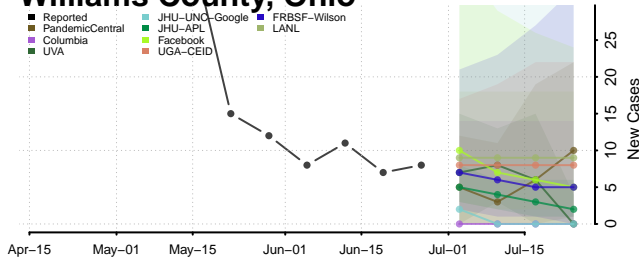

Van Wert County, Ohio

Vinton County, Ohio

Warren County, Ohio

Washington County, Ohio

Wayne County, Ohio

Williams County, Ohio

Wood County, Ohio

Wyandot County, Ohio