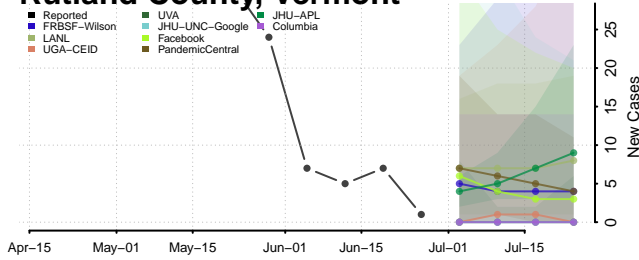

Rutland County, Vermont