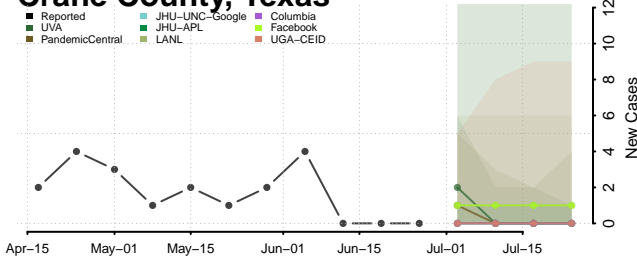

Cooke County, Texas

Coryell County, Texas

Cottle County, Texas

Crane County, Texas

Crockett County, Texas

Crosby County, Texas

Culberson County, Texas

Gillespie County, Texas