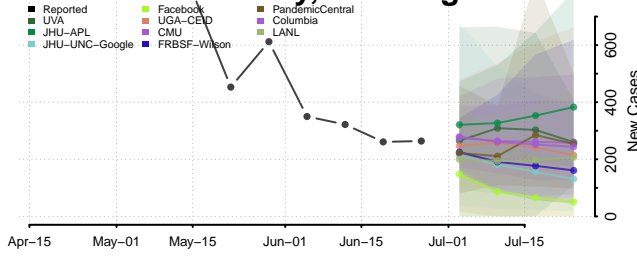

Skagit County, Washington

Skamania County, Washington

Snohomish County, Washington

Spokane County, Washington

Stevens County, Washington

Thurston County, Washington

Wahkiakum County, Washington

Walla Walla County, Washington