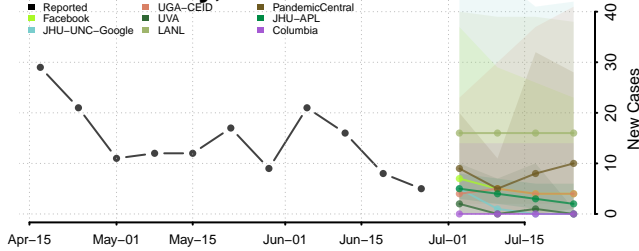

Wayne County, Kentucky

Webster County, Kentucky

Whitley County, Kentucky

Wolfe County, Kentucky

Woodford County, Kentucky

Louisiana

Acadia County, Louisiana

Allen County, Louisiana