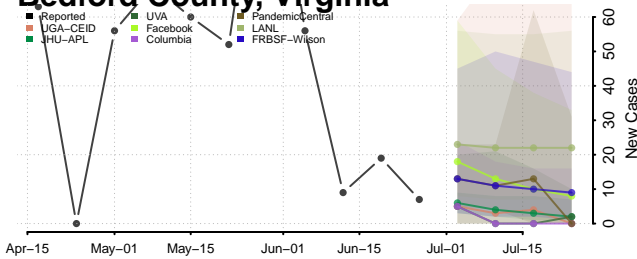

Bedford County, Virginia