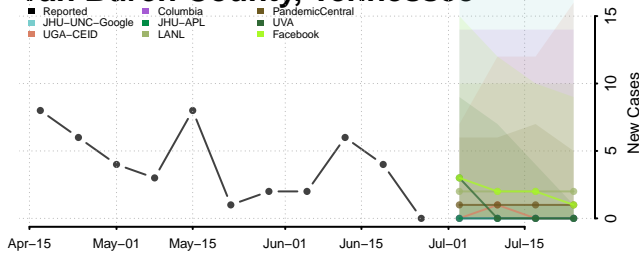

Van Buren County, Tennessee