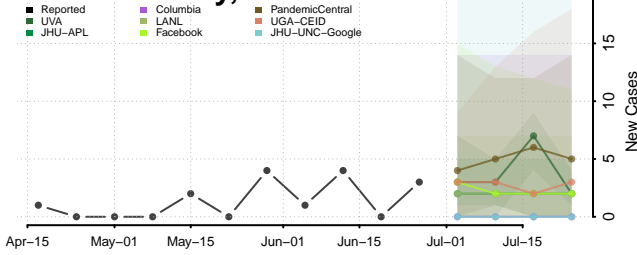

Desha County, Arkansas