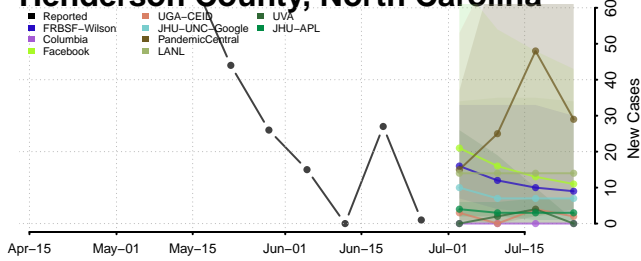

Granville County, North Carolina

Greene County, North Carolina

Guilford County, North Carolina

Halifax County, North Carolina

Harnett County, North Carolina

Haywood County, North Carolina

Henderson County, North Carolina