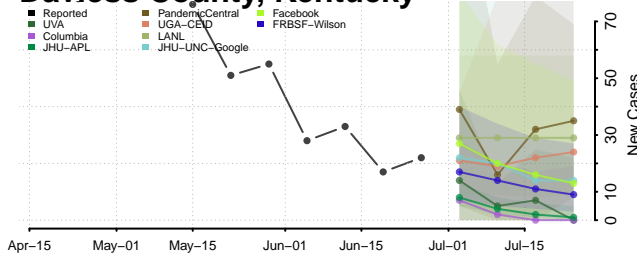

Clay County, Kentucky

Clinton County, Kentucky

Crittenden County, Kentucky

Cumberland County, Kentucky

Daviess County, Kentucky

Edmonson County, Kentucky

Elliott County, Kentucky

Estill County, Kentucky