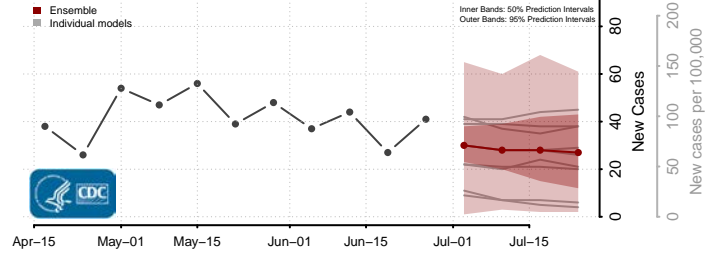

Okanogan County, Washington