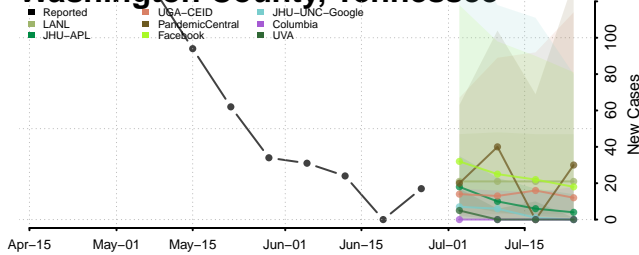

Washington County, Tennessee