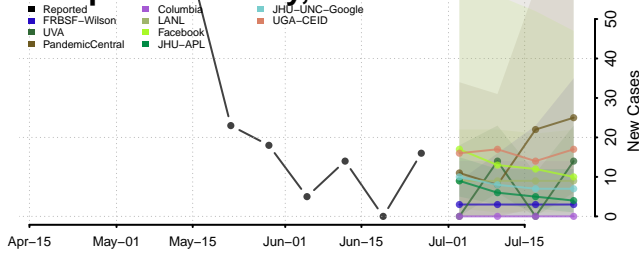

Hampshire County, Massachusetts