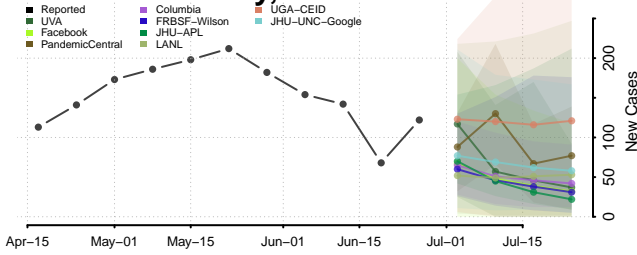

Clark County, Idaho

Clearwater County, Idaho

Custer County, Idaho

Elmore County, Idaho

Jerome County, Idaho

Kootenai County, Idaho

Latah County, Idaho

Lemhi County, Idaho