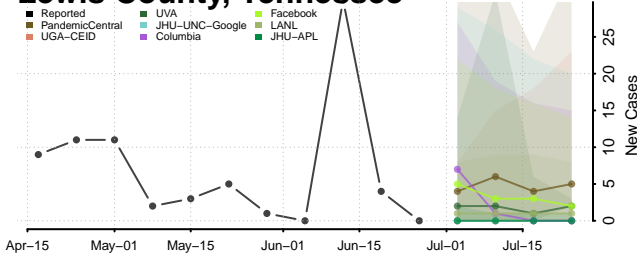

Lewis County, Tennessee