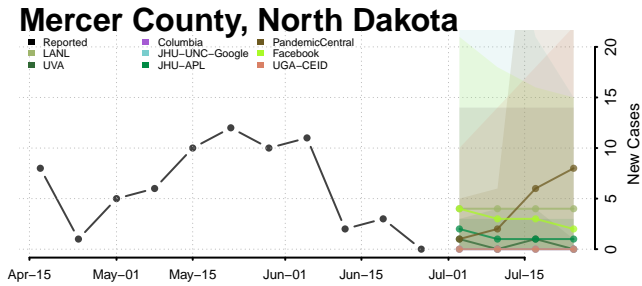

Griggs County, North Dakota

Hettinger County, North Dakota

Kidder County, North Dakota

LaMoure County, North Dakota

Morton County, North Dakota

Mountrail County, North Dakota

Nelson County, North Dakota

Oliver County, North Dakota