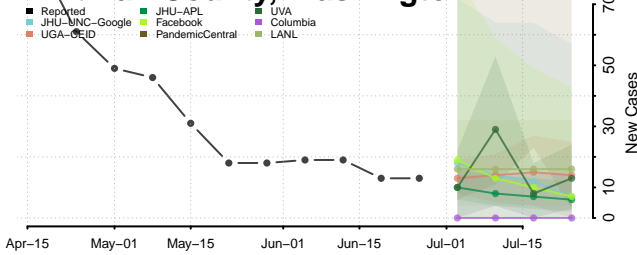

Whitman County, Washington