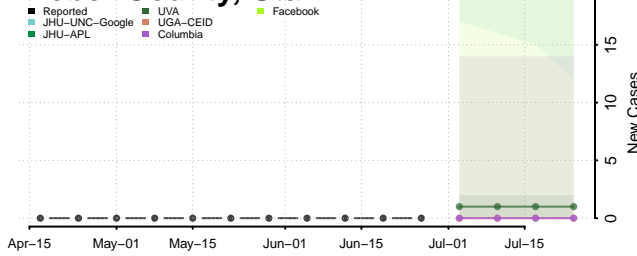

Weber County, Utah