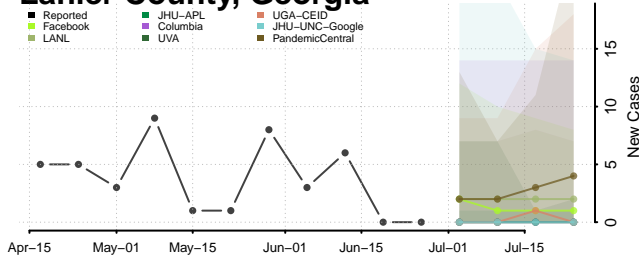

Lanier County, Georgia