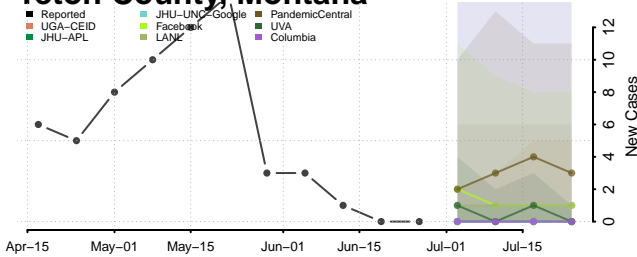

Teton County, Montana

Toole County, Montana

Treasure County, Montana

Valley County, Montana

Wheatland County, Montana

Wibaux County, Montana

Yellowstone County, Montana

Nebraska