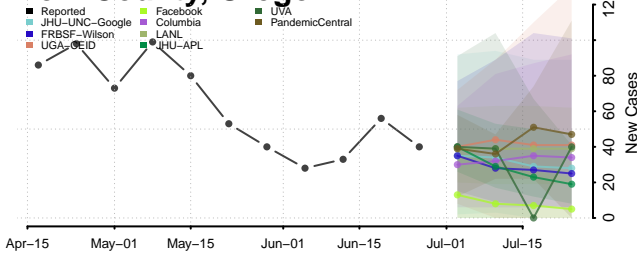

Polk County, Oregon