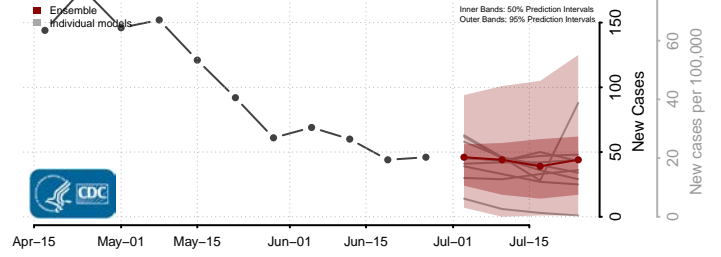

Grundy County, Iowa

Guthrie County, Iowa

Hamilton County, Iowa

Hancock County, Iowa

Hardin County, Iowa

Harrison County, Iowa

Lee County, Iowa

Linn County, Iowa