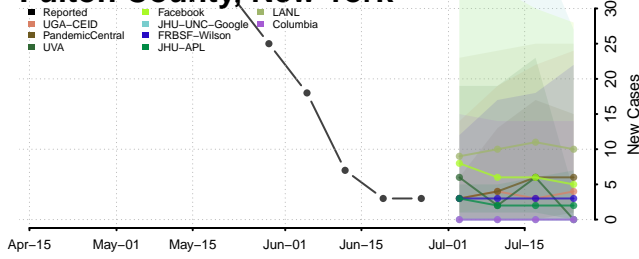

Fulton County, New York