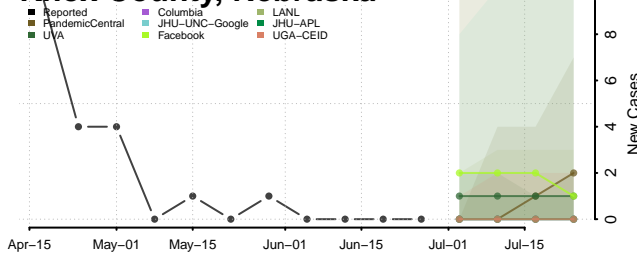

Johnson County, Nebraska

Kearney County, Nebraska

Keith County, Nebraska

Keya Paha County, Nebraska

Kimball County, Nebraska

Knox County, Nebraska

Lancaster County, Nebraska

Lincoln County, Nebraska