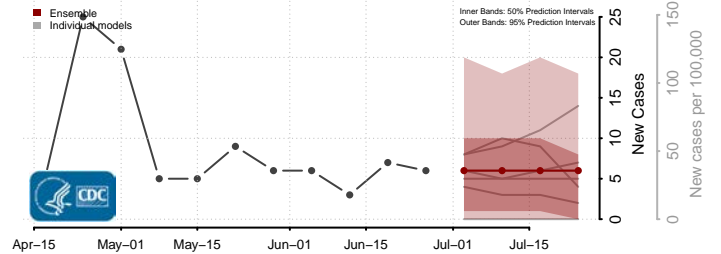

Humboldt County, Nevada