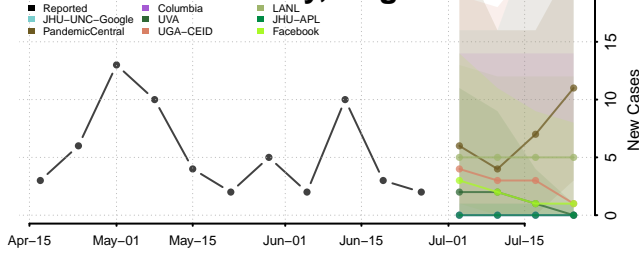

Buena Vista County, Virginia