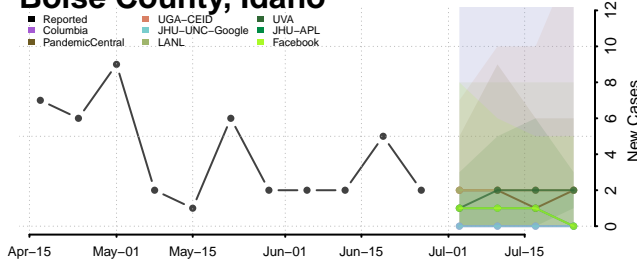

Bannock County, Idaho

Bear Lake County, Idaho

Benewah County, Idaho

Bingham County, Idaho

Blaine County, Idaho

Boise County, Idaho

Caribou County, Idaho

Cassia County, Idaho