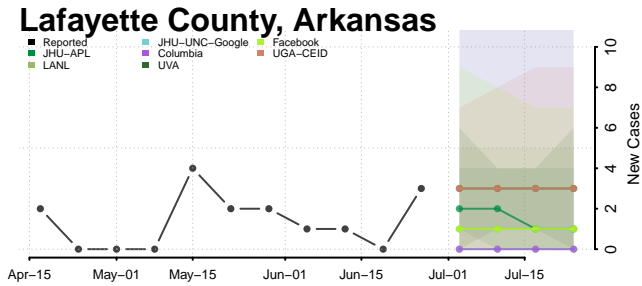

Greene County, Arkansas

Hempstead County, Arkansas

Hot Spring County, Arkansas

Howard County, Arkansas

Lawrence County, Arkansas

Lee County, Arkansas

Lincoln County, Arkansas

Little River County, Arkansas