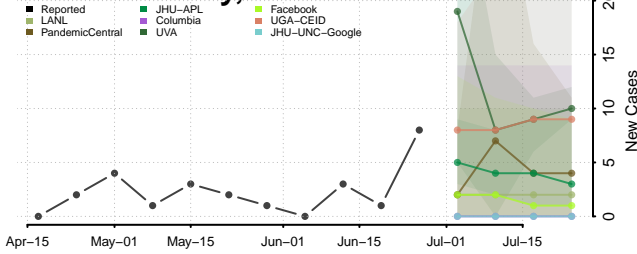

Maries County, Missouri