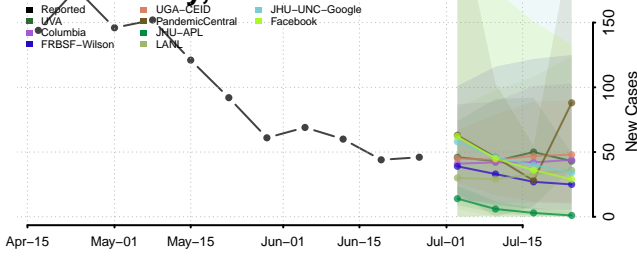

Grundy County, Iowa

Guthrie County, Iowa

Hamilton County, Iowa

Hancock County, Iowa

Hardin County, Iowa

Harrison County, Iowa

Lee County, Iowa

Linn County, Iowa