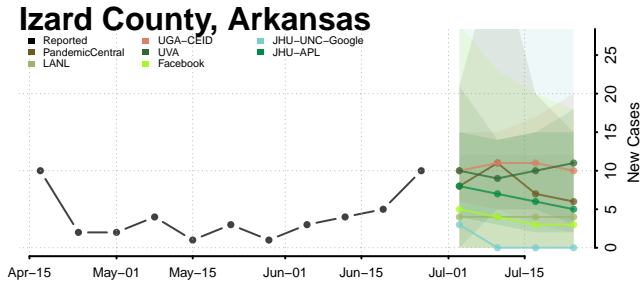

Greene County, Arkansas

Hempstead County, Arkansas

Hot Spring County, Arkansas

Howard County, Arkansas

Lawrence County, Arkansas

Lee County, Arkansas

Lincoln County, Arkansas

Little River County, Arkansas