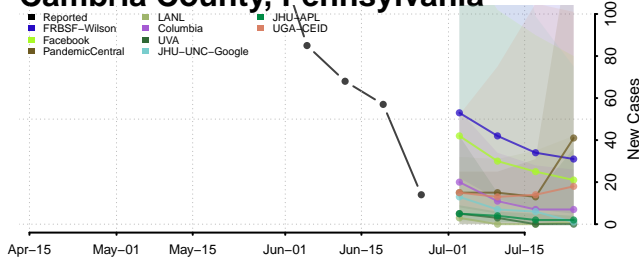

Cambria County, Pennsylvania