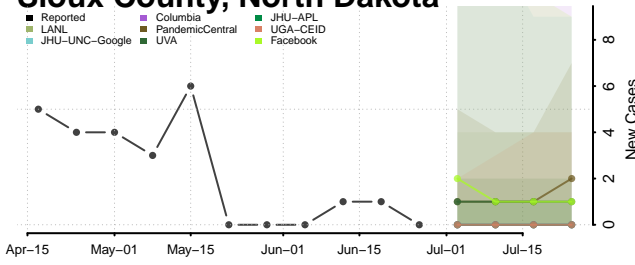

Sioux County, North Dakota