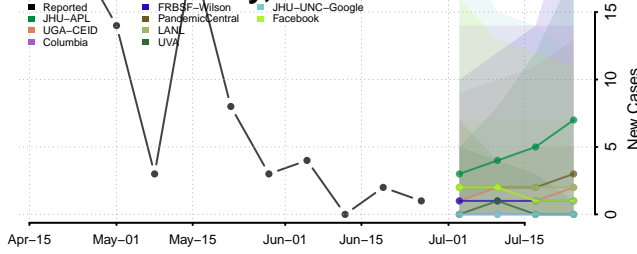

Addison County, Vermont