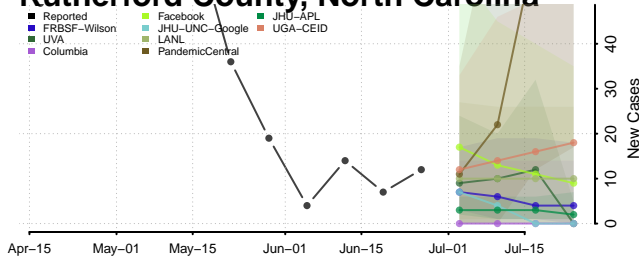

Rutherford County, North Carolina