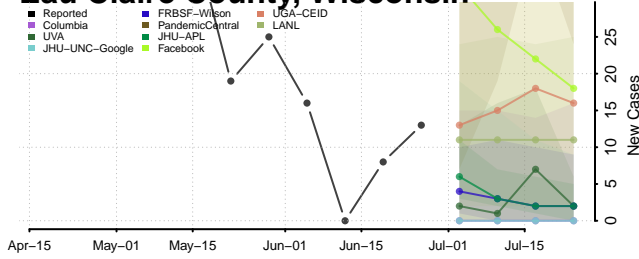

Florence County, Wisconsin

Fond du Lac County, Wisconsin

Forest County, Wisconsin

Grant County, Wisconsin

Green County, Wisconsin

Green Lake County, Wisconsin

Iowa County, Wisconsin

Iron County, Wisconsin