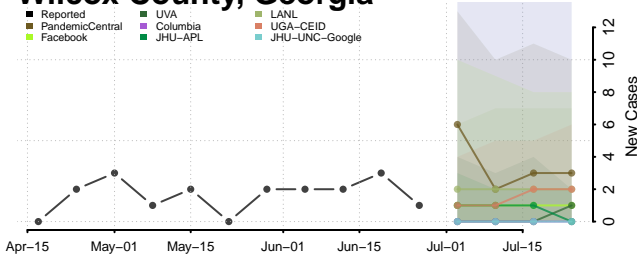

Wilcox County, Georgia