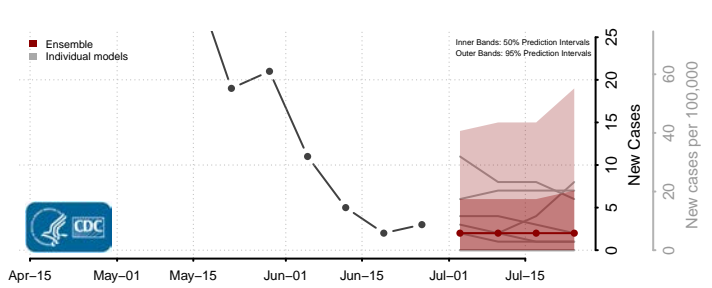

Washtenaw County, Michigan

Wayne County, Michigan

Wexford County, Michigan

Minnesota

Aitkin County, Minnesota

Anoka County, Minnesota

Carlton County, Minnesota

Carver County, Minnesota