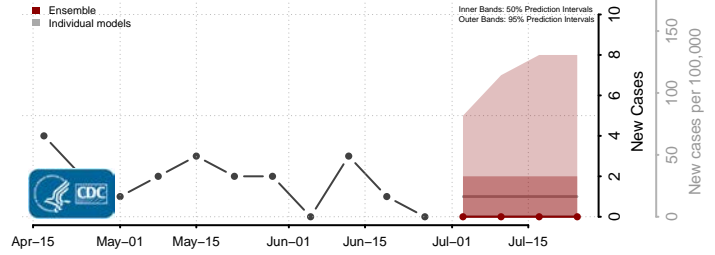

Union County, Iowa

Van Buren County, Iowa

Wapello County, Iowa

Warren County, Iowa

Washington County, Iowa

Wayne County, Iowa

Webster County, Iowa

Winnebago County, Iowa