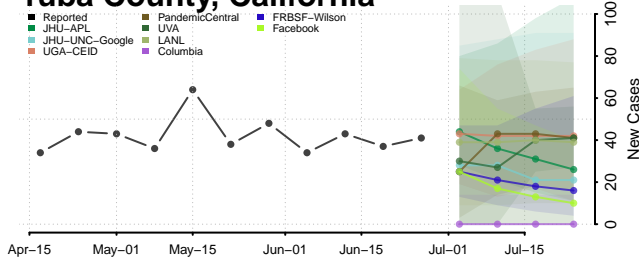

Yuba County, California