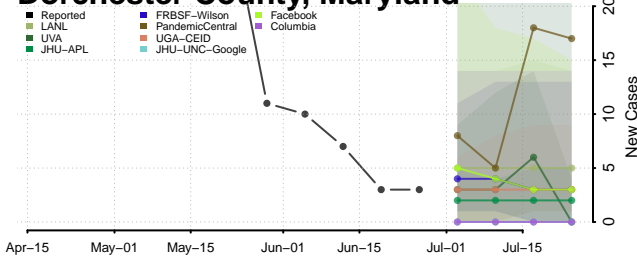

Dorchester County, Maryland