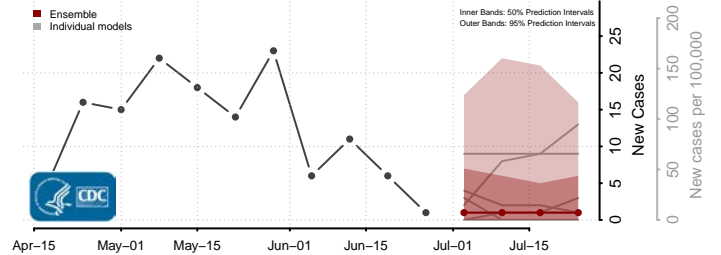

Pend Oreille County, Washington