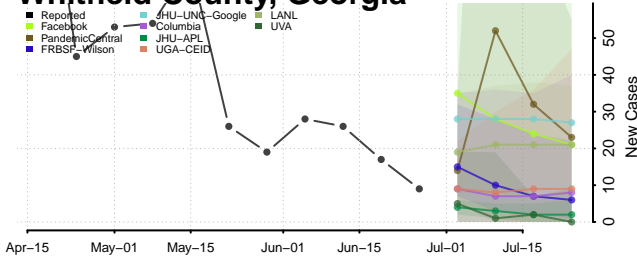

Whitfield County, Georgia