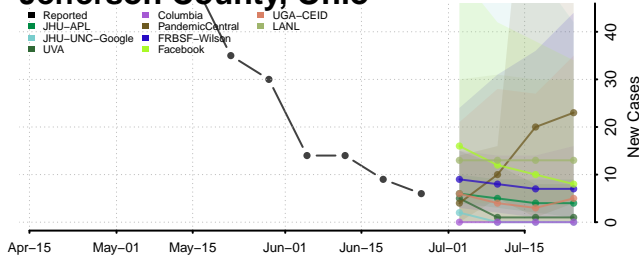

Darke County, Ohio

Defiance County, Ohio

Delaware County, Ohio

Erie County, Ohio

Jefferson County, Ohio

Knox County, Ohio

Lake County, Ohio

Lawrence County, Ohio