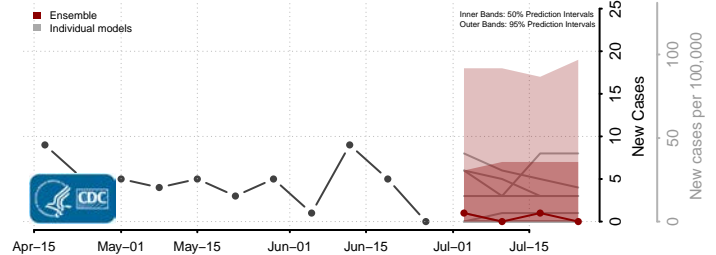

Johnson County, Kansas

Kearyn County, Kansas

Kingman County, Kansas

Kiowa County, Kansas

Labette County, Kansas

Lane County, Kansas

Leavenworth County, Kansas

Lincoln County, Kansas