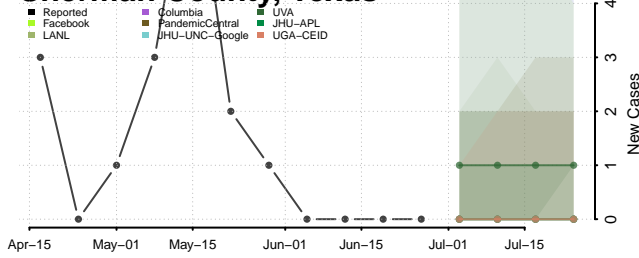

Sherman County, Texas