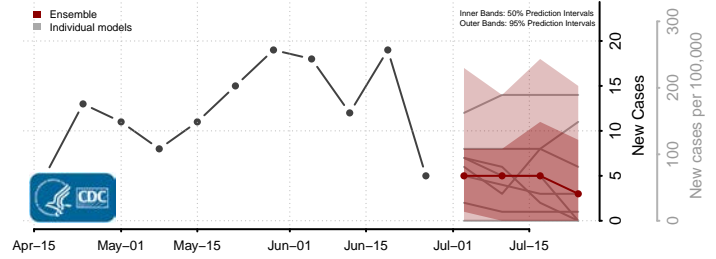

Harney County, Oregon