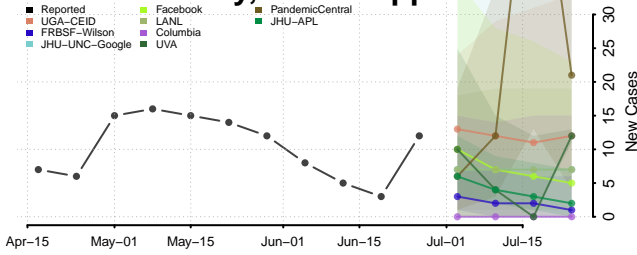

Madison County, Mississippi

Marion County, Mississippi

Marshall County, Mississippi

Monroe County, Mississippi

Montgomery County, Mississippi

Neshoba County, Mississippi

Newton County, Mississippi

Noxubee County, Mississippi