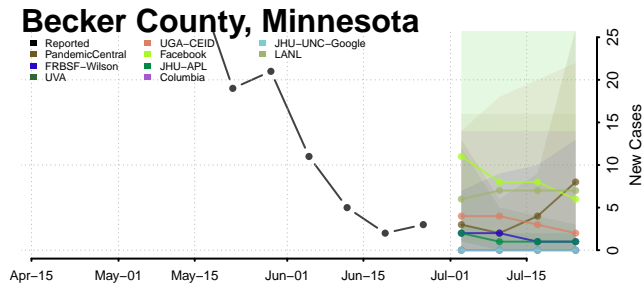

Washtenaw County, Michigan

Wayne County, Michigan

Wexford County, Michigan

Minnesota

Aitkin County, Minnesota

Anoka County, Minnesota

Carlton County, Minnesota

Carver County, Minnesota