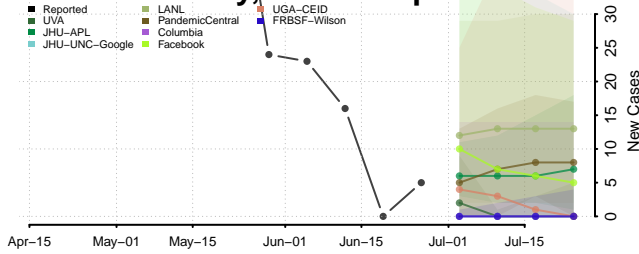

Grafton County, New Hampshire