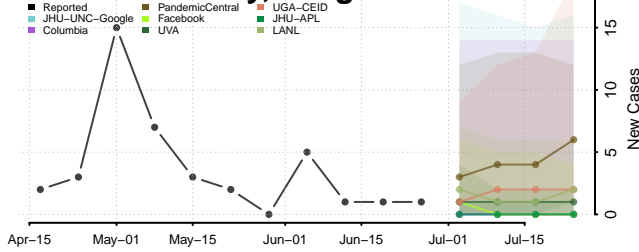

Multnomah County, Oregon

Polk County, Oregon

Sherman County, Oregon

Tillamook County, Oregon

Umatilla County, Oregon

Union County, Oregon

Wallowa County, Oregon

Wasco County, Oregon