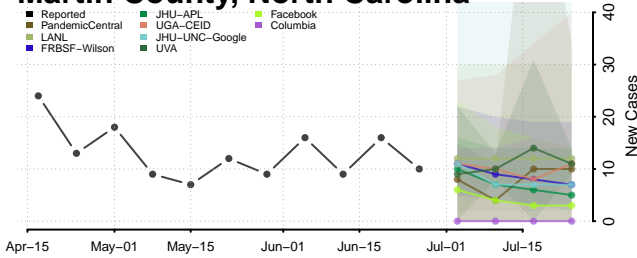

Hertford County, North Carolina

Lee County, North Carolina

Lenoir County, North Carolina

Lincoln County, North Carolina

Macon County, North Carolina

Madison County, North Carolina

Martin County, North Carolina