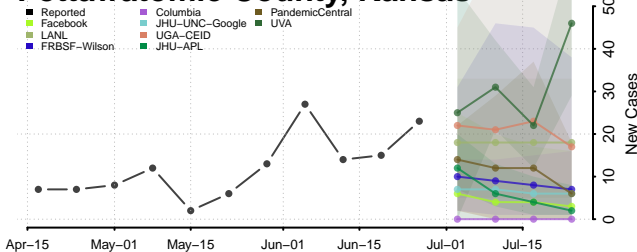

Pottawatomie County, Kansas