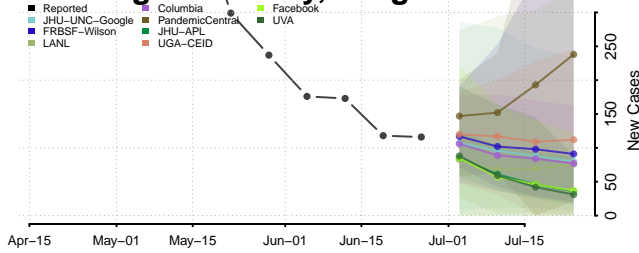

Washington County, Oregon