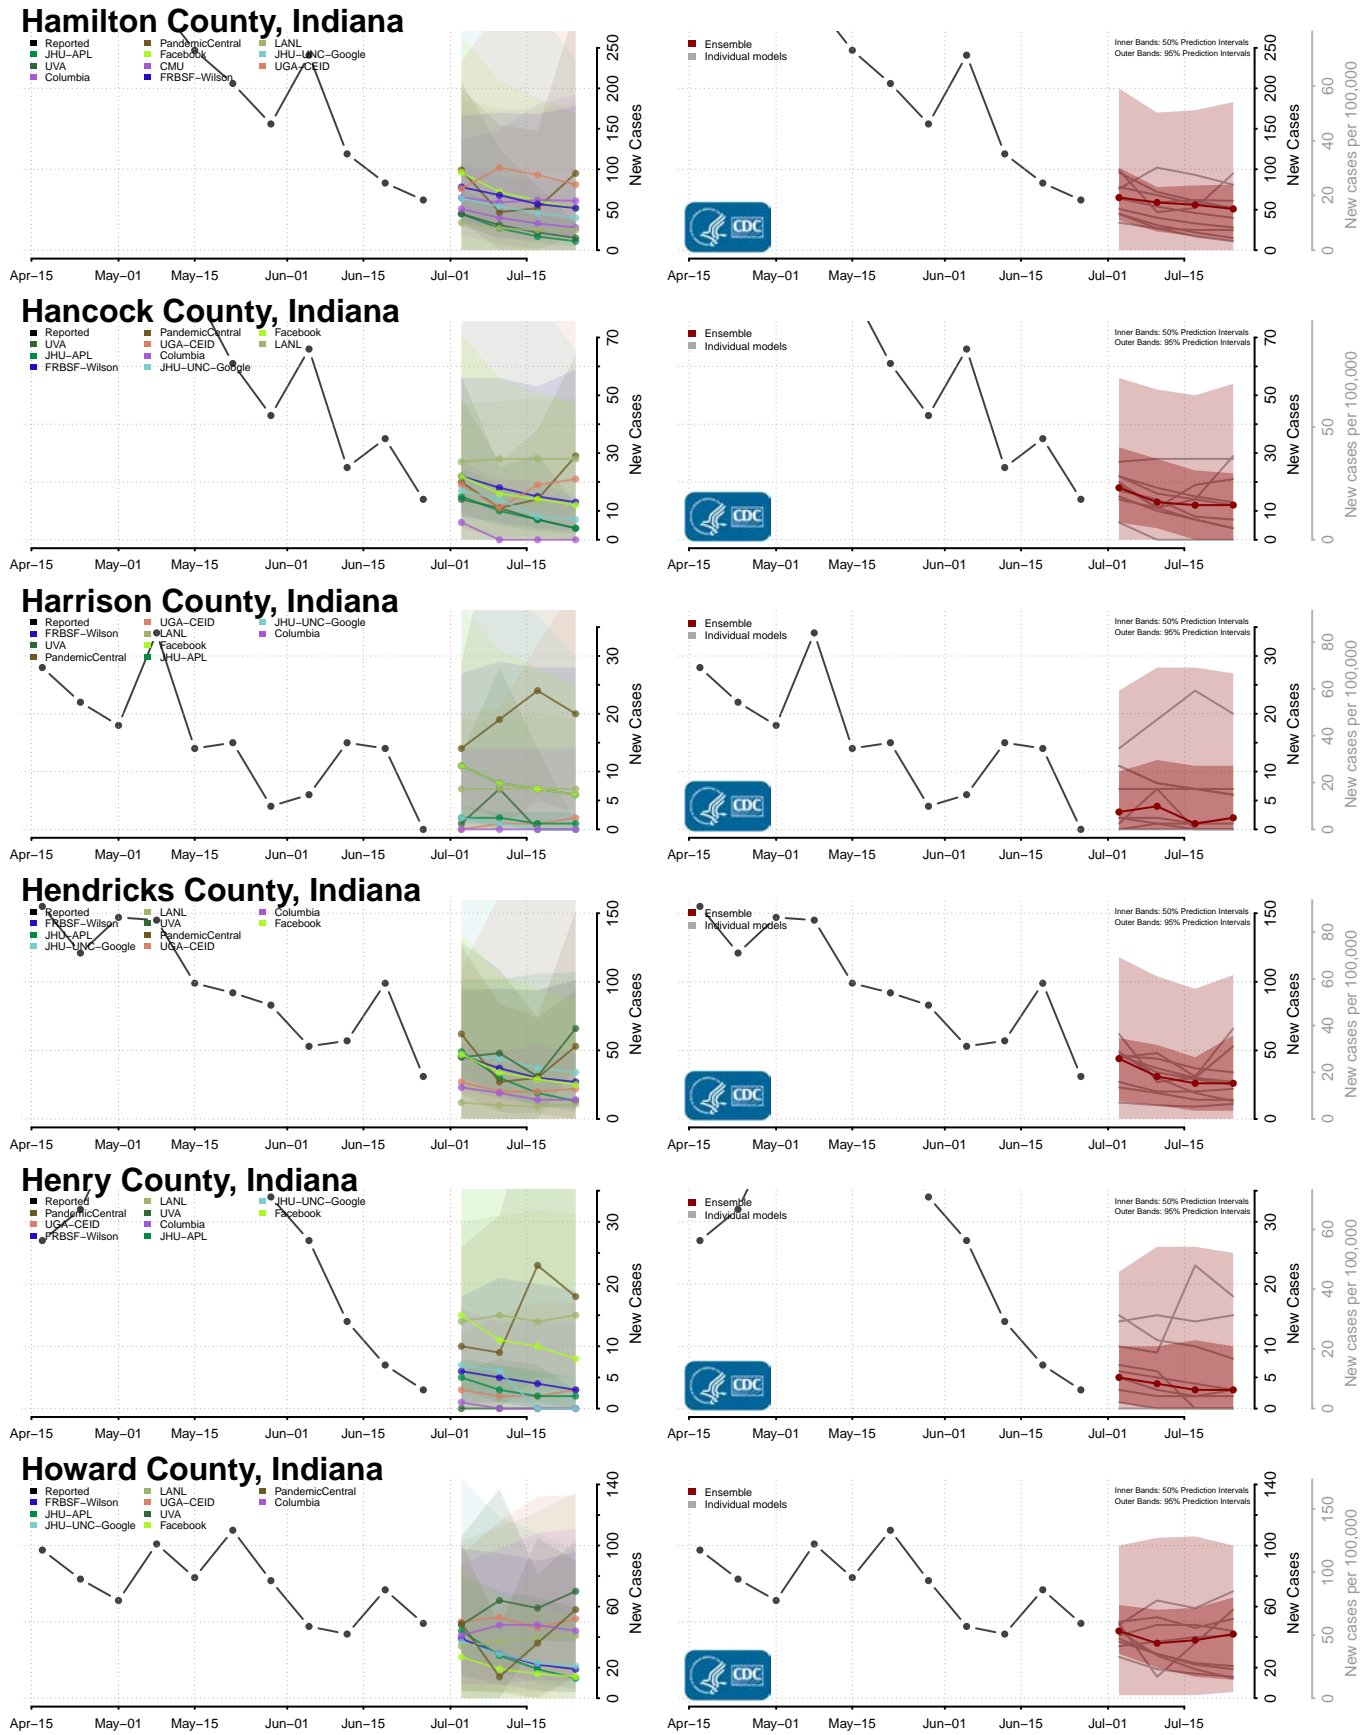

Clay County, Indiana

Clinton County, Indiana

Crawford County, Indiana

Daviess County, Indiana

Dearborn County, Indiana

Decatur County, Indiana

Johnson County, Indiana

Knox County, Indiana