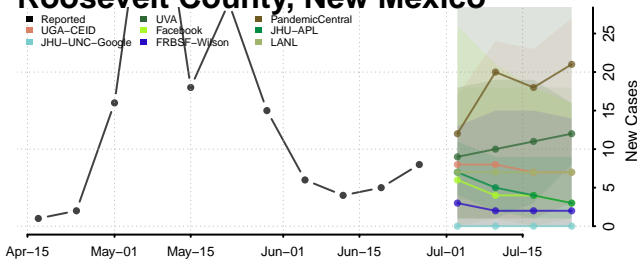

Roosevelt County, New Mexico