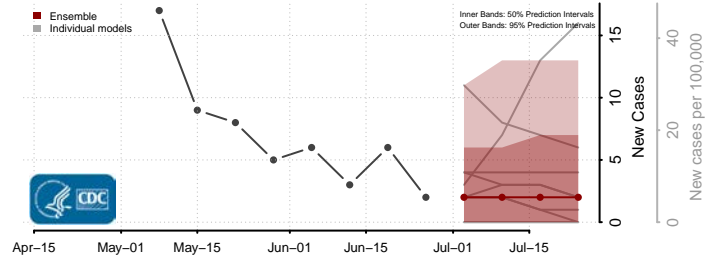

Florence County, Wisconsin

Fond du Lac County, Wisconsin

Forest County, Wisconsin

Grant County, Wisconsin

Green County, Wisconsin

Green Lake County, Wisconsin

Iowa County, Wisconsin

Iron County, Wisconsin