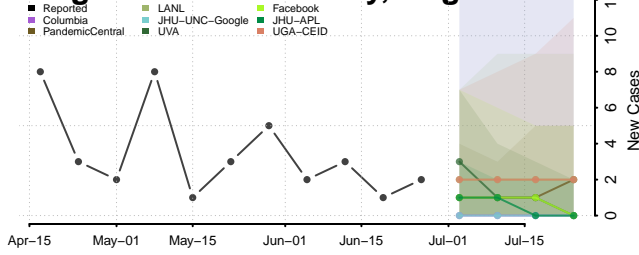

King and Queen County, Virginia