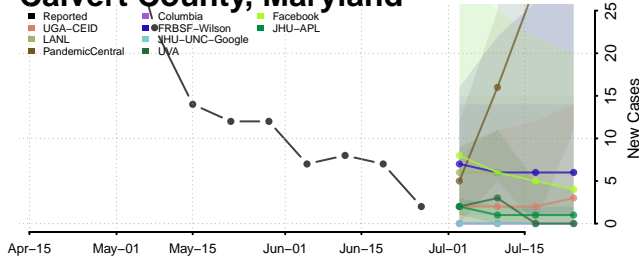

Calvert County, Maryland