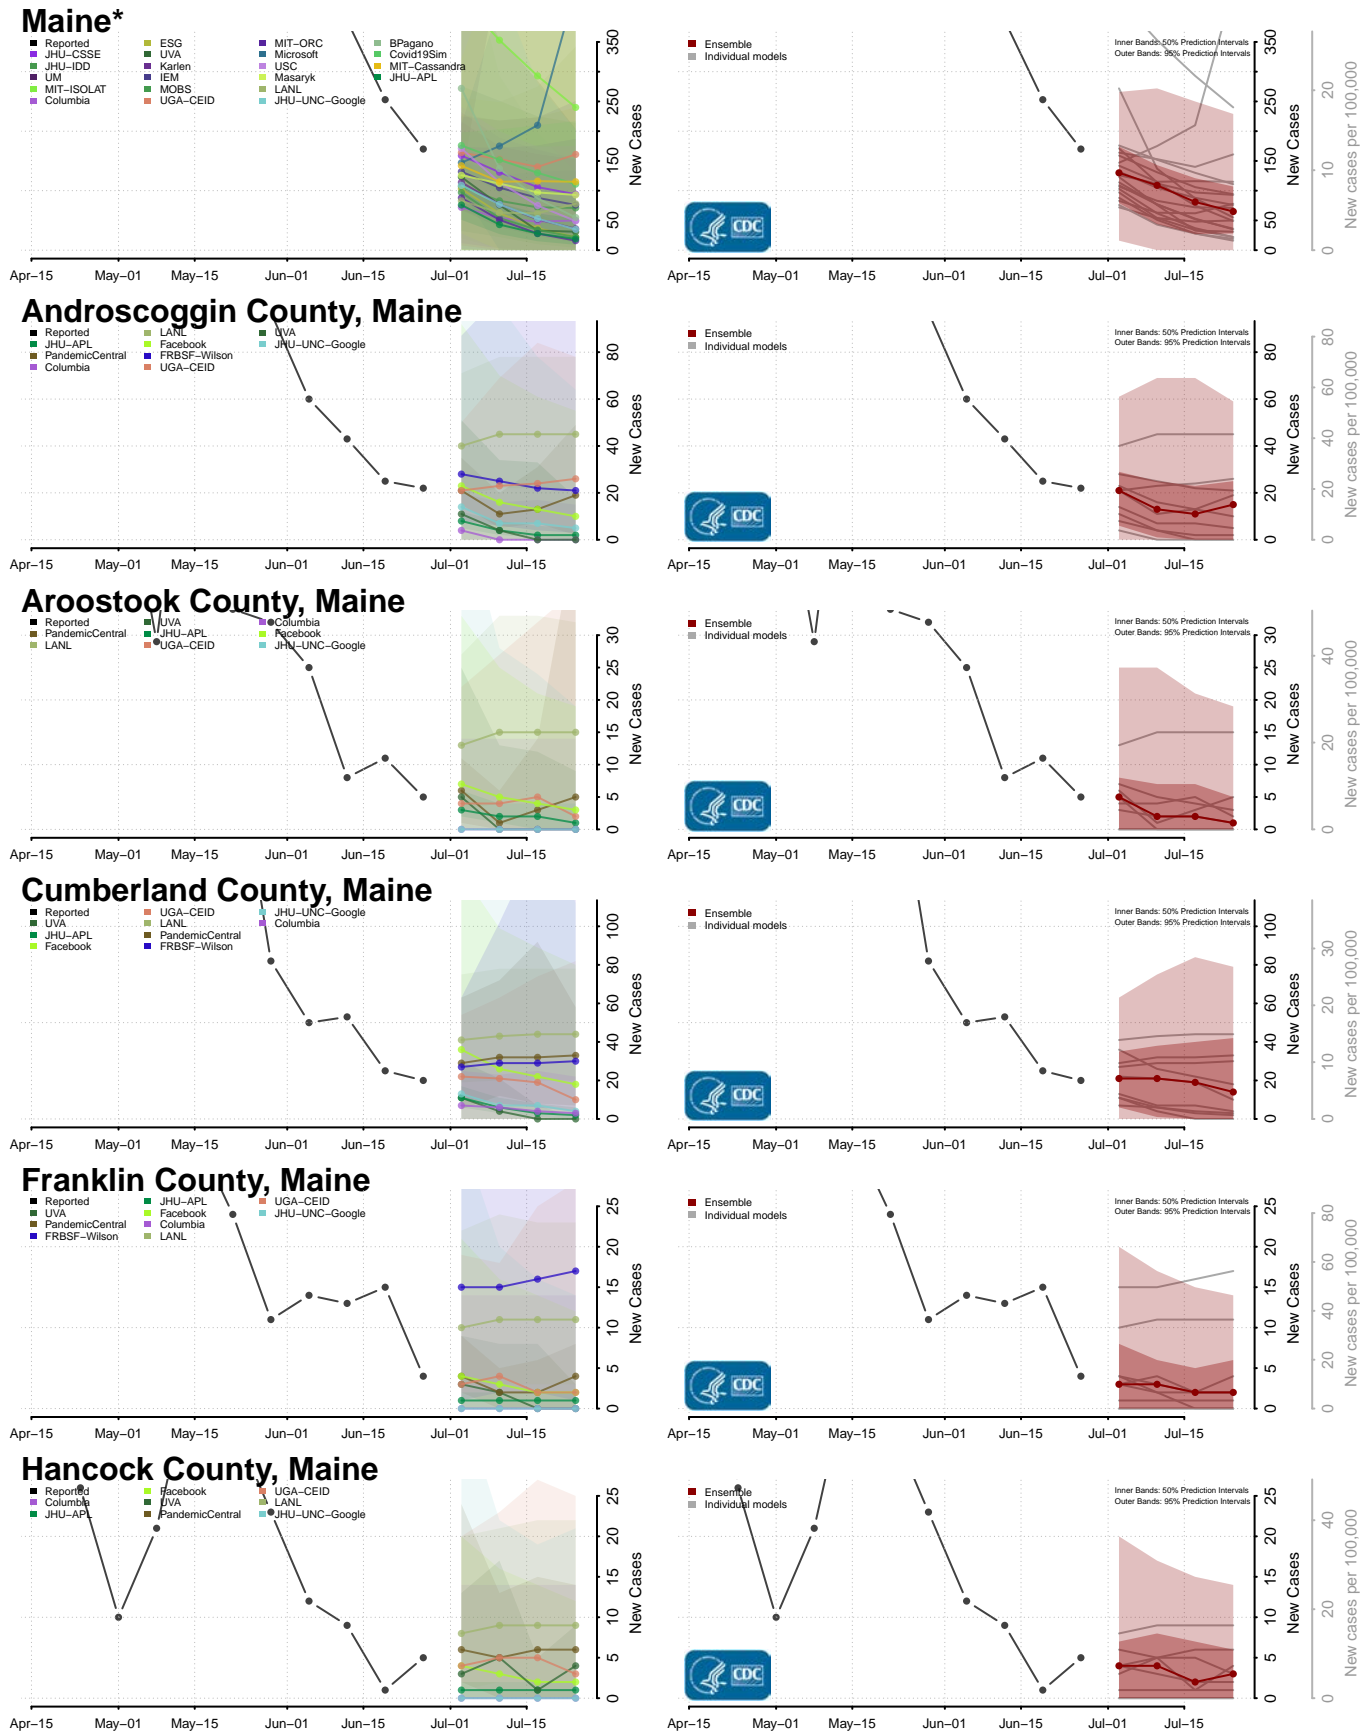

*New weekly cases may decrease in this location over the next four weeks. For these locations, the ensemble forecast indicates a probability of 0.75 or greater that fewer cases will be reported in week four of the forecast than in the last reported week.