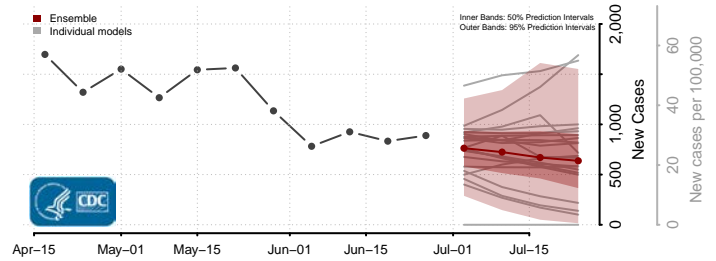

Waseca County, Minnesota

Washington County, Minnesota

Watonwan County, Minnesota

Wilkin County, Minnesota

Winona County, Minnesota

Wright County, Minnesota

Yellow Medicine County, Minnesota

Mississippi