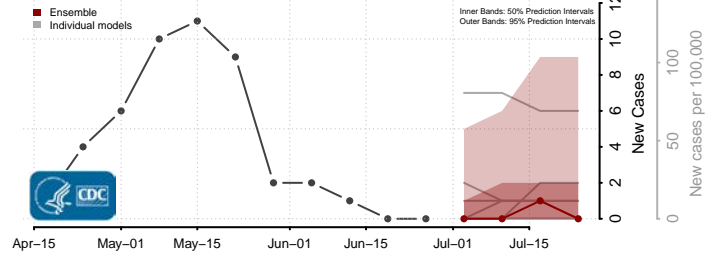

Allendale County, South Carolina