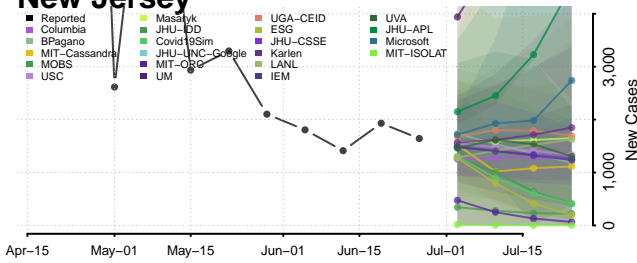

Strafford County, New Hampshire

Sullivan County, New Hampshire

New Jersey

Atlantic County, New Jersey

Bergen County, New Jersey

Burlington County, New Jersey