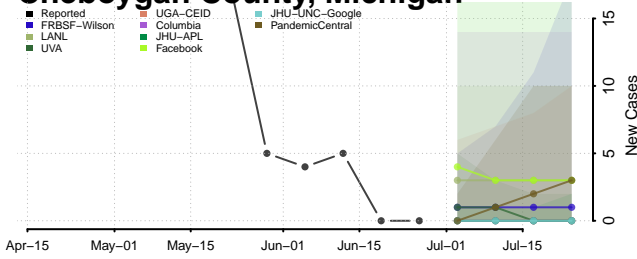

Allegan County, Michigan

Alpena County, Michigan

Antrim County, Michigan

Arenac County, Michigan

Baraga County, Michigan

Barry County, Michigan

Charlevoix County, Michigan

Cheboygan County, Michigan