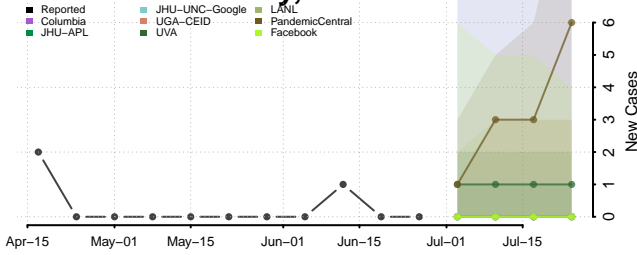

Glasscock County, Texas