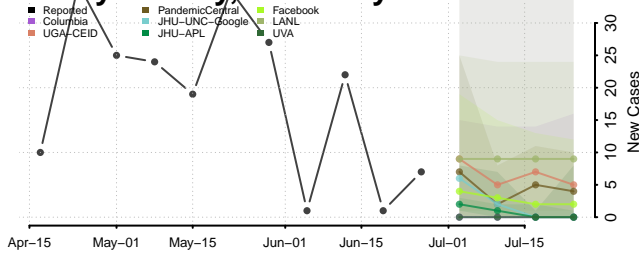

Casey County, Kentucky