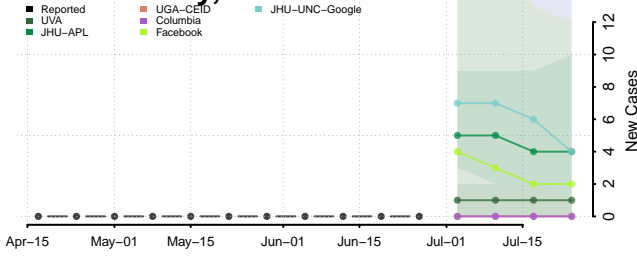

Kane County, Utah