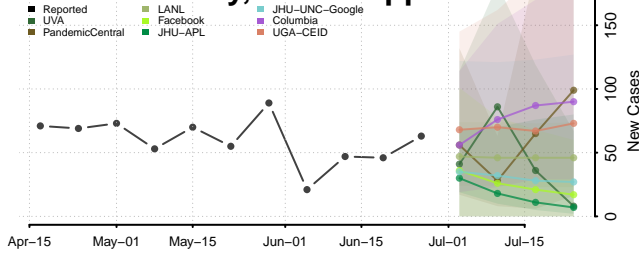

Rankin County, Mississippi