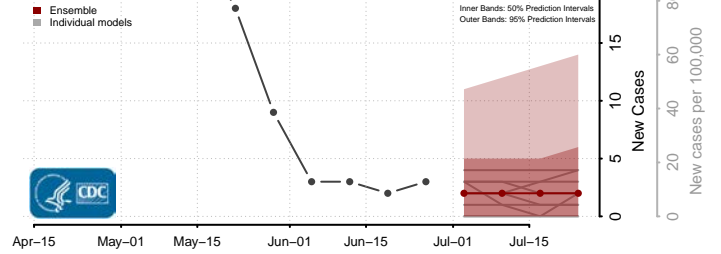

Antrim County, Michigan