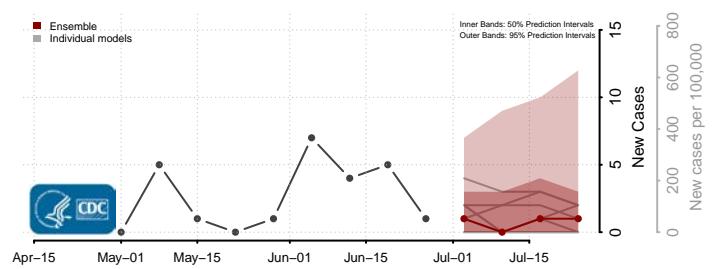

Washington County, Oklahoma

Washita County, Oklahoma

Woods County, Oklahoma

Woodward County, Oklahoma

*New weekly cases may decrease in this location over the next four weeks. For these locations, the ensemble forecast indicates a probability of 0.75 or greater that fewer cases will be reported in week four of the forecast than in the last reported week.