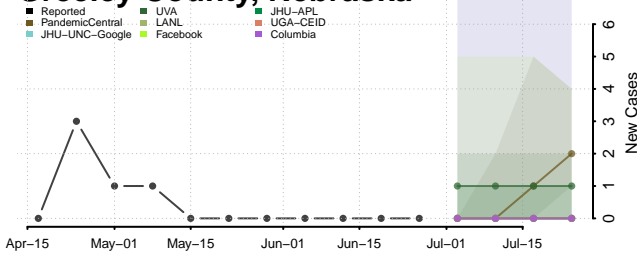

Furnas County, Nebraska

Gage County, Nebraska

Garden County, Nebraska

Garfield County, Nebraska

Gosper County, Nebraska

Grant County, Nebraska

Greeley County, Nebraska

Hall County, Nebraska