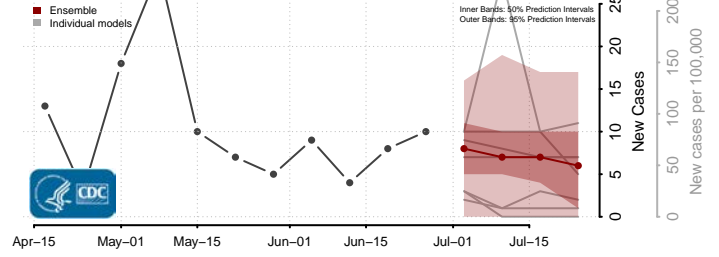

Skagit County, Washington

Skamania County, Washington

Snohomish County, Washington

Spokane County, Washington

Stevens County, Washington

Thurston County, Washington

Wahkiakum County, Washington

Walla Walla County, Washington