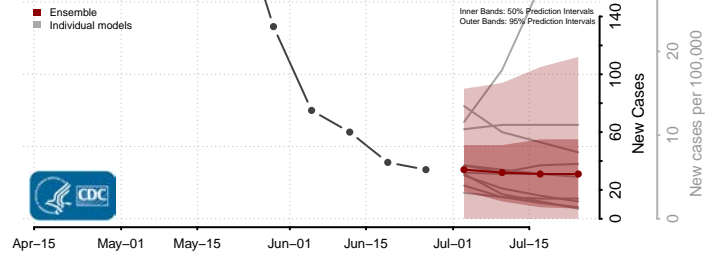

Anne Arundel County, Maryland