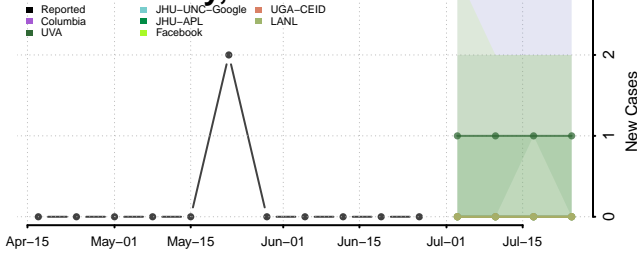

Furnas County, Nebraska

Gage County, Nebraska

Garden County, Nebraska

Garfield County, Nebraska

Gosper County, Nebraska

Grant County, Nebraska

Greeley County, Nebraska

Hall County, Nebraska