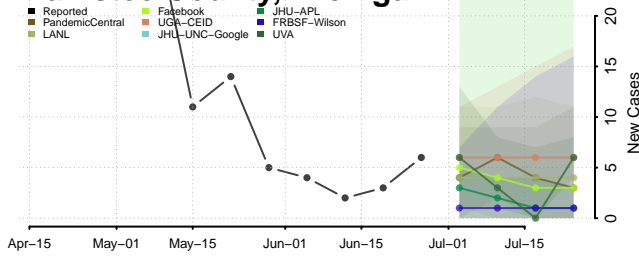

Manistee County, Michigan