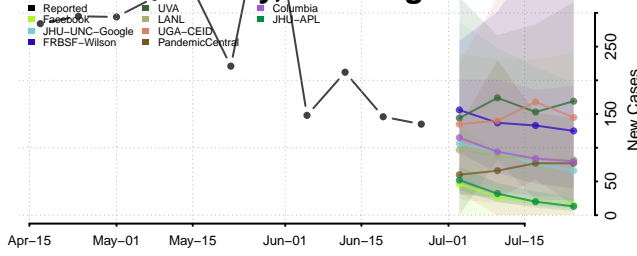

Skagit County, Washington

Skamania County, Washington

Snohomish County, Washington

Spokane County, Washington

Stevens County, Washington

Thurston County, Washington

Wahkiakum County, Washington

Walla Walla County, Washington