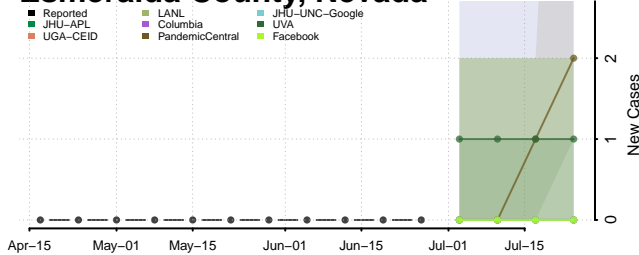

Esmeralda County, Nevada