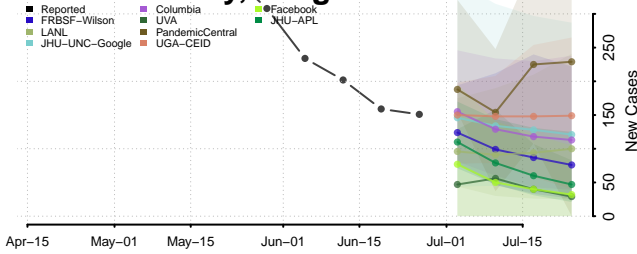

Grant County, Oregon

Harney County, Oregon

Hood River County, Oregon

Jackson County, Oregon

Jefferson County, Oregon

Josephine County, Oregon

Marion County, Oregon

Morrow County, Oregon