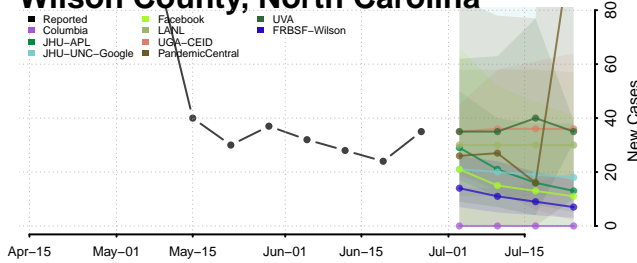

Washington County, North Carolina

Watauga County, North Carolina

Wayne County, North Carolina

Wilkes County, North Carolina

Wilson County, North Carolina

Yadkin County, North Carolina

Yancey County, North Carolina