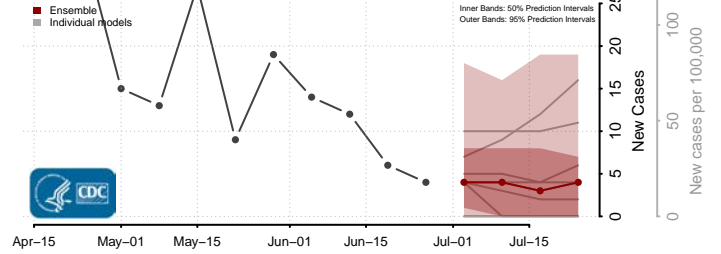

Pacific County, Washington