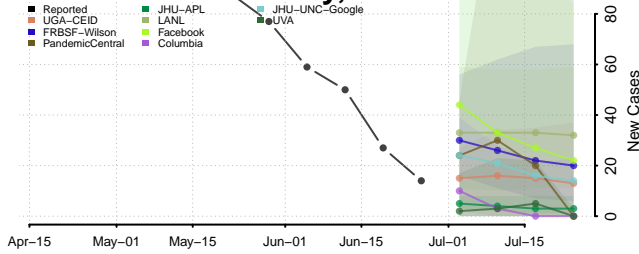

New Hanover County, North Carolina