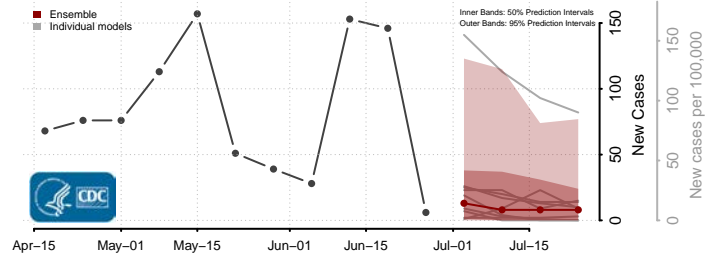

Rowan County, North Carolina

Rutherford County, North Carolina

Sampson County, North Carolina

Scotland County, North Carolina

Stanly County, North Carolina

Stokes County, North Carolina

Surry County, North Carolina