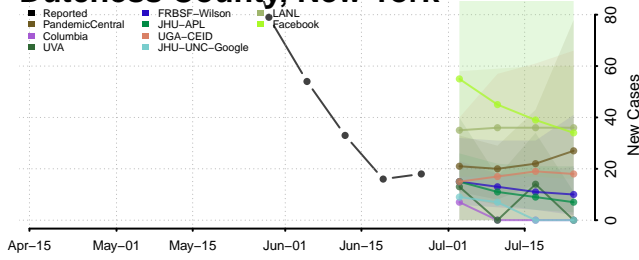

Clinton County, New York

Columbia County, New York

Cortland County, New York

Delaware County, New York

Dutchess County, New York

Erie County, New York

Essex County, New York

Franklin County, New York