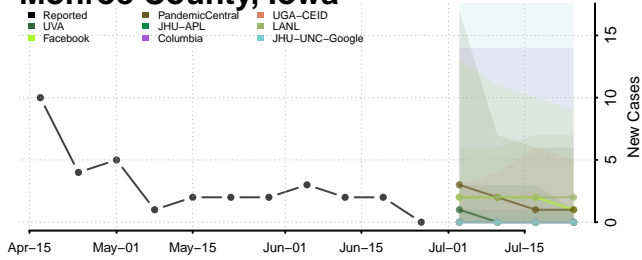

Monroe County, Iowa