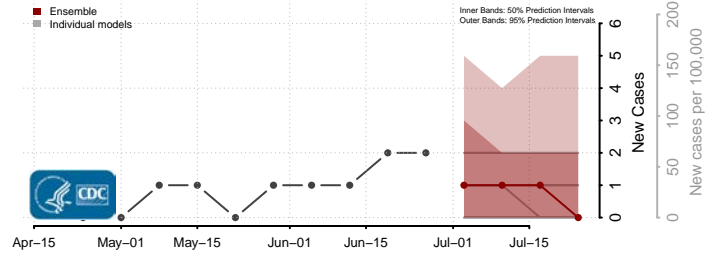

Wichita County, Kansas

Wilson County, Kansas

Woodson County, Kansas

Wyandotte County, Kansas

*New weekly cases may decrease in this location over the next four weeks. For these locations, the ensemble forecast indicates a probability of 0.75 or greater that fewer cases will be reported in week four of the forecast than in the last reported week.