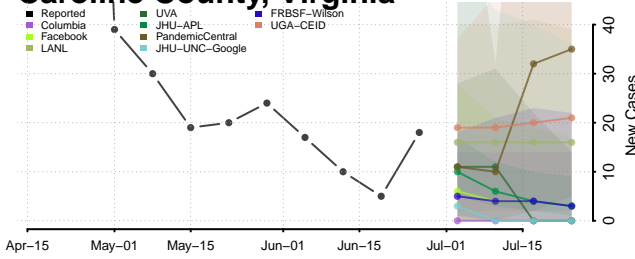

Caroline County, Virginia