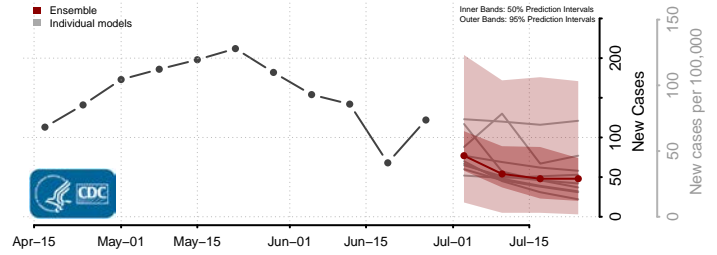

Clark County, Idaho

Clearwater County, Idaho

Custer County, Idaho

Elmore County, Idaho

Jerome County, Idaho

Kootenai County, Idaho

Latah County, Idaho

Lemhi County, Idaho