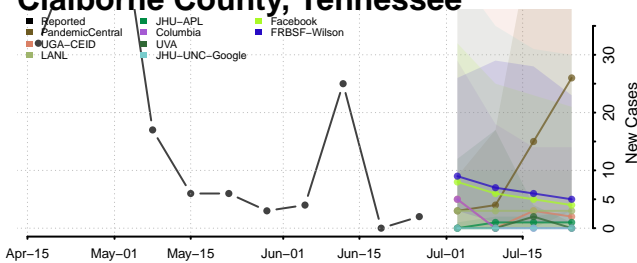

Cheatham County, Tennessee

Chester County, Tennessee

Claiborne County, Tennessee

Clay County, Tennessee

Cocke County, Tennessee

Coffee County, Tennessee

Crockett County, Tennessee

Cumberland County, Tennessee