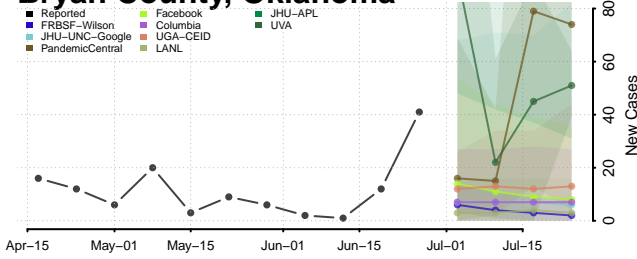

Bryan County, Oklahoma