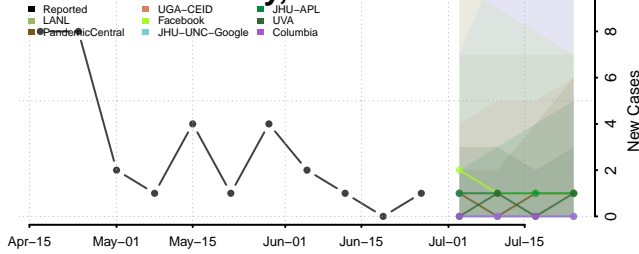

Fall River County, South Dakota