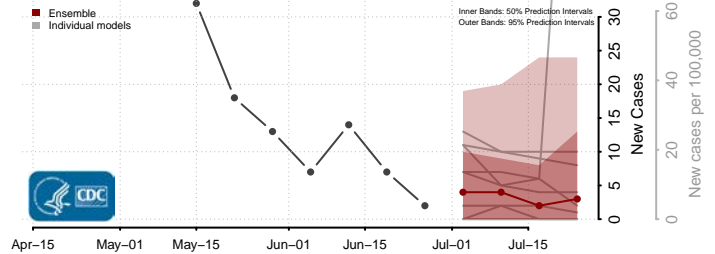

Union County, Iowa

Van Buren County, Iowa

Wapello County, Iowa

Warren County, Iowa

Washington County, Iowa

Wayne County, Iowa

Webster County, Iowa

Winnebago County, Iowa