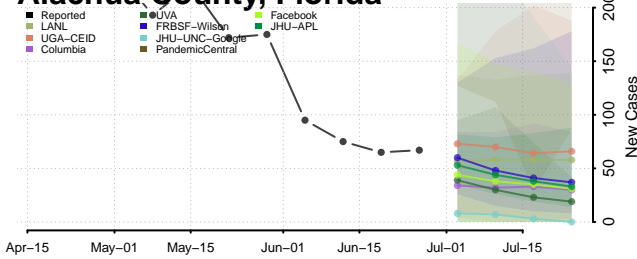

Sussex County, Delaware

District of Columbia*

Florida

Alachua County, Florida

Baker County, Florida

Bay County, Florida

*New weekly cases may decrease in this location over the next four weeks. For these locations, the ensemble forecast indicates a probability of 0.75 or greater that fewer cases will be reported in week four of the forecast than in the last reported week.