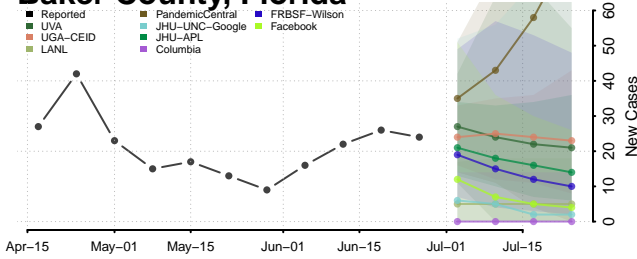

Baker County, Florida