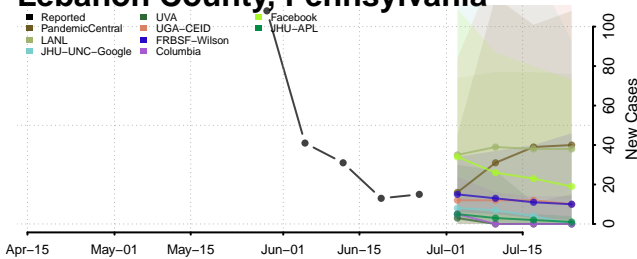

Forest County, Pennsylvania

Franklin County, Pennsylvania

Lackawanna County, Pennsylvania

Lancaster County, Pennsylvania

Lawrence County, Pennsylvania

Lebanon County, Pennsylvania

Lehigh County, Pennsylvania