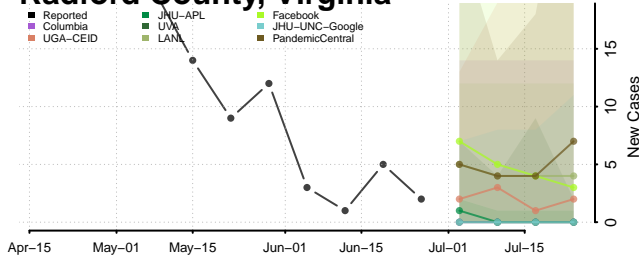

Radford County, Virginia