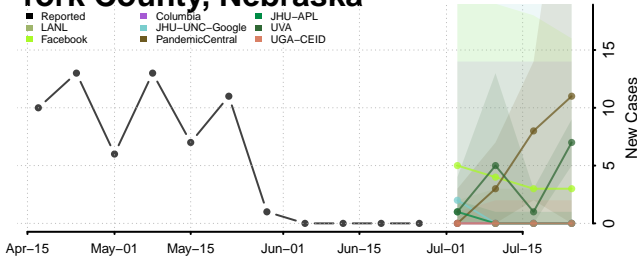

Washington County, Nebraska

Wayne County, Nebraska

Webster County, Nebraska

Wheeler County, Nebraska

York County, Nebraska

Nevada

Carson City County, Nevada

Churchill County, Nevada