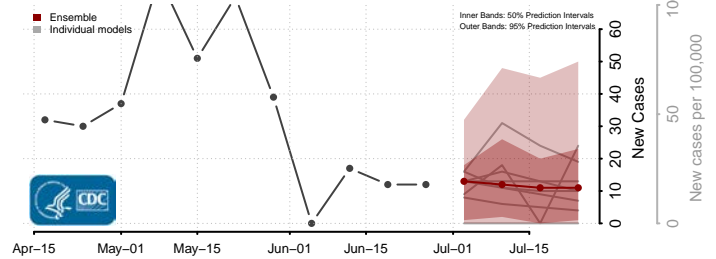

Otero County, New Mexico