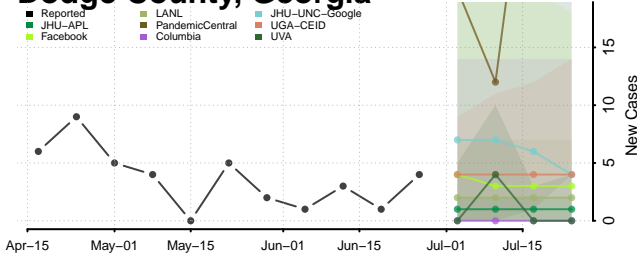

Dodge County, Georgia