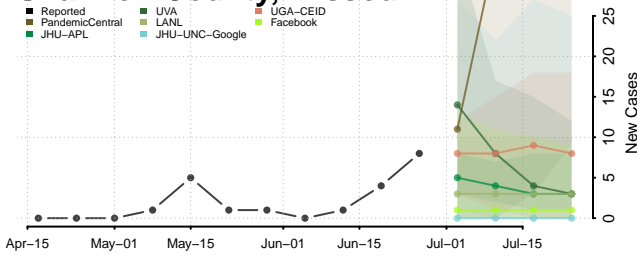

Shannon County, Missouri