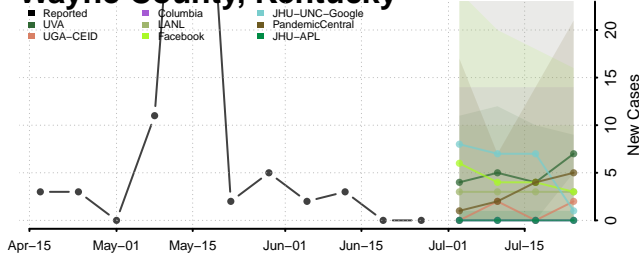

Wayne County, Kentucky

Webster County, Kentucky

Whitley County, Kentucky

Wolfe County, Kentucky

Woodford County, Kentucky

Louisiana

Acadia County, Louisiana

Allen County, Louisiana