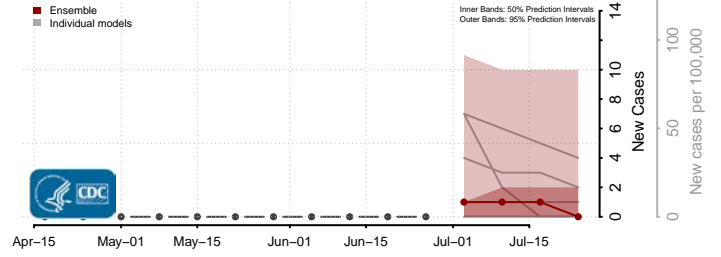

Juab County, Utah