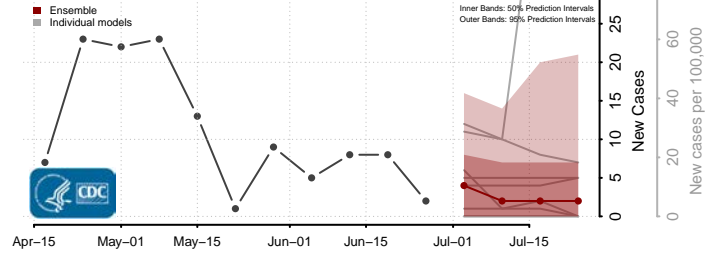

Pontotoc County, Oklahoma