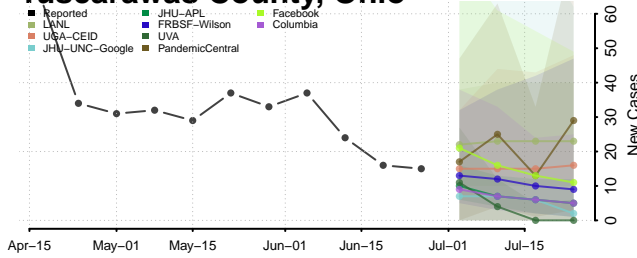

Tuscarawas County, Ohio