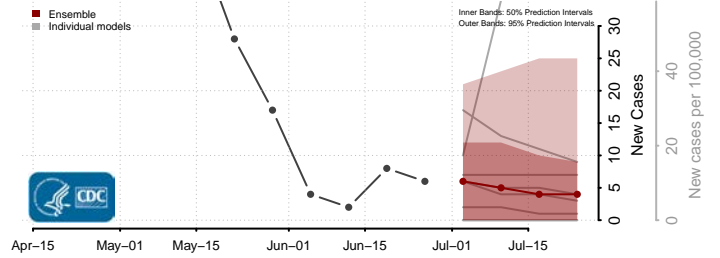

Columbia County, Wisconsin