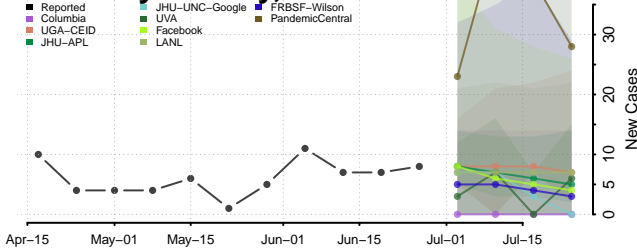

Nodaway County, Missouri