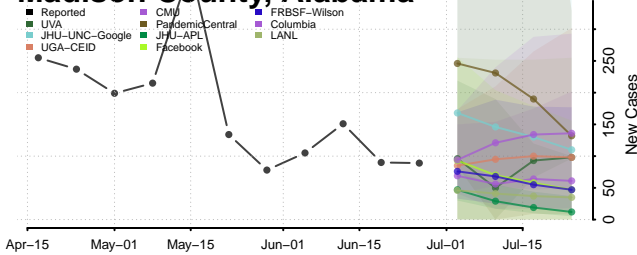

Crenshaw County, Alabama

Cullman County, Alabama

Fayette County, Alabama

Franklin County, Alabama

Geneva County, Alabama

Greene County, Alabama

Hale County, Alabama

Henry County, Alabama

Houston County, Alabama

Jackson County, Alabama

Jefferson County, Alabama

Lamar County, Alabama

Lauderdale County, Alabama

Lawrence County, Alabama

Lee County, Alabama

Limestone County, Alabama

Lowndes County, Alabama

Macon County, Alabama

Madison County, Alabama

Marengo County, Alabama

Marion County, Alabama

Marshall County, Alabama

Mobile County, Alabama

Monroe County, Alabama