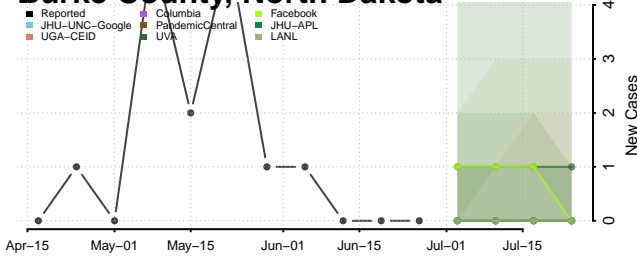

Burke County, North Dakota