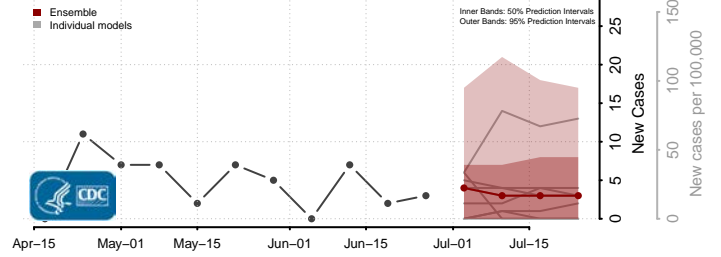

St. Francois County, Missouri

St. Louis City County, Missouri

St. Louis County, Missouri

Ste. Genevieve County, Missouri

Stoddard County, Missouri

Stone County, Missouri

Sullivan County, Missouri

Taney County, Missouri