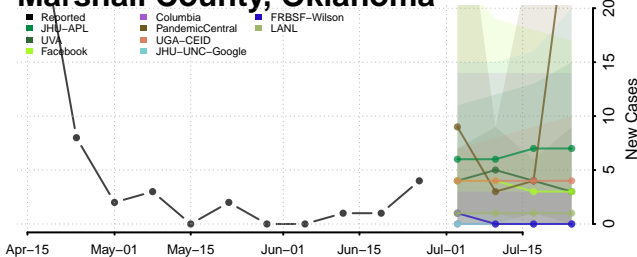

Logan County, Oklahoma

Love County, Oklahoma

Major County, Oklahoma

Marshall County, Oklahoma

Mayes County, Oklahoma

McClain County, Oklahoma

McCurtain County, Oklahoma

McIntosh County, Oklahoma