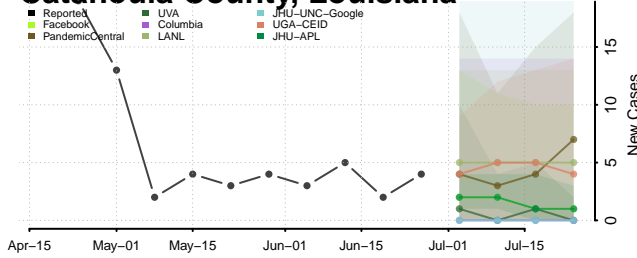

Catahoula County, Louisiana