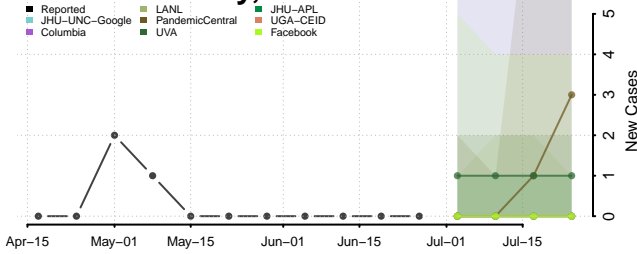

Stanton County, Kansas

Stevens County, Kansas

Sumner County, Kansas

Thomas County, Kansas

Trego County, Kansas

Wabaunsee County, Kansas

Wallace County, Kansas

Washington County, Kansas