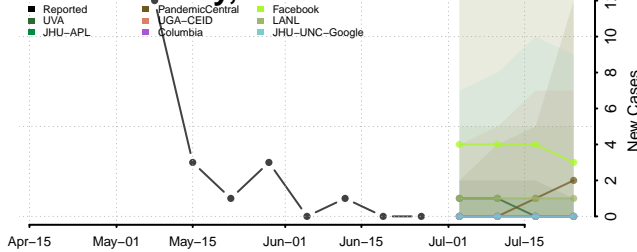

Towner County, North Dakota

Trail County, North Dakota

Walsh County, North Dakota

Ward County, North Dakota

Wells County, North Dakota

Williams County, North Dakota

Northern Mariana Islands

Ohio*