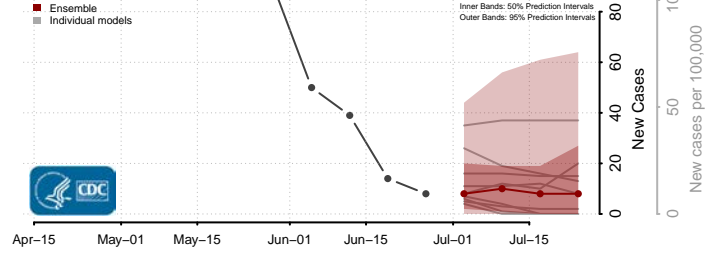

Crawford County, Pennsylvania