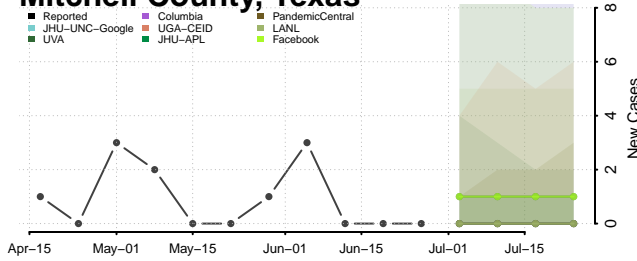

Mitchell County, Texas