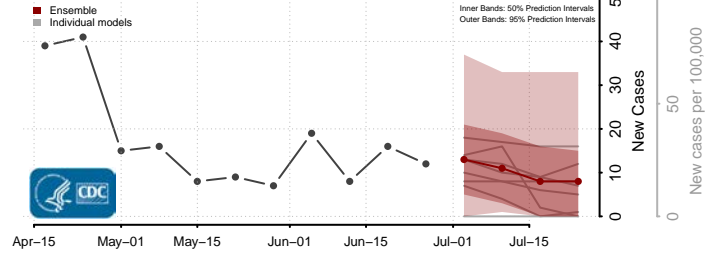

Washington County, Oklahoma

Washita County, Oklahoma

Woods County, Oklahoma

Woodward County, Oklahoma

*New weekly cases may decrease in this location over the next four weeks. For these locations, the ensemble forecast indicates a probability of 0.75 or greater that fewer cases will be reported in week four of the forecast than in the last reported week.