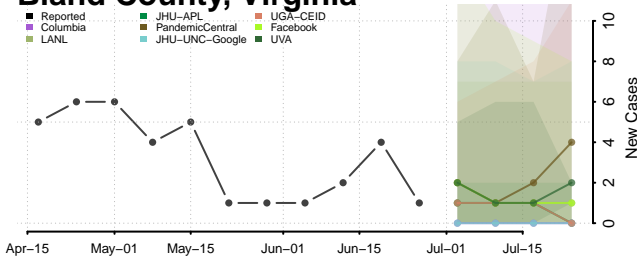

Bland County, Virginia