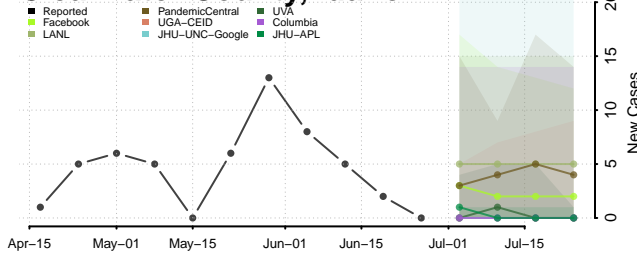

Clearwater County, Idaho