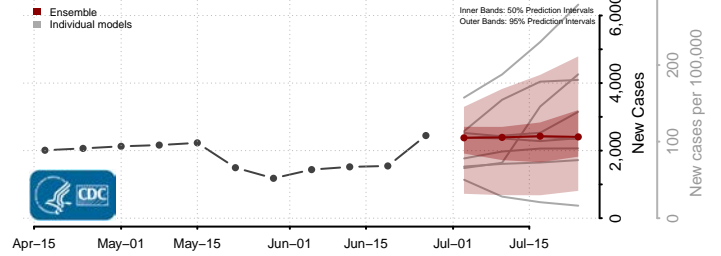

Clark County, Nevada