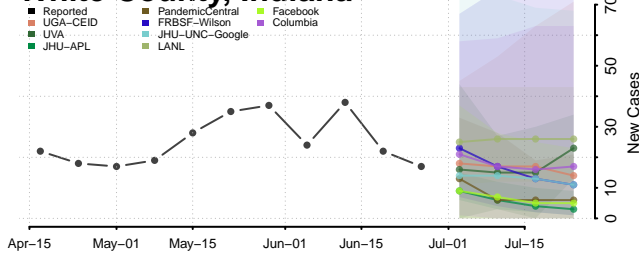

White County, Indiana