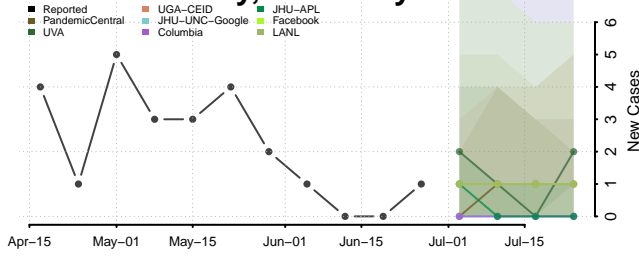

Carlisle County, Kentucky