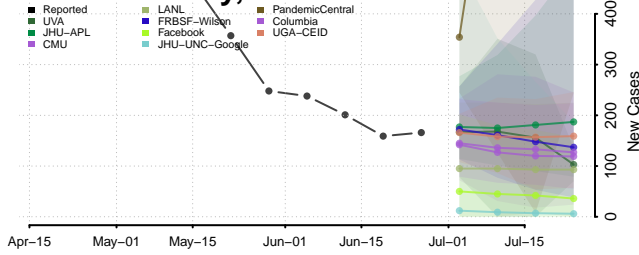

Collier County, Florida