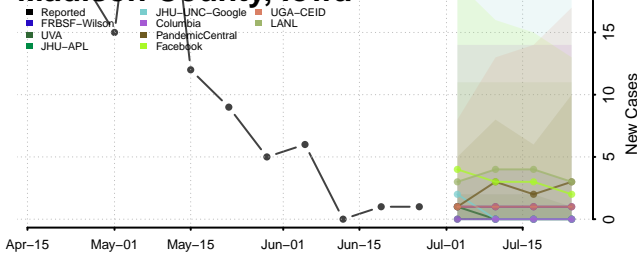

Louisa County, Iowa

Lucas County, Iowa

Lyon County, Iowa

Madison County, Iowa

Mahaska County, Iowa

Marion County, Iowa

Marshall County, Iowa

Mills County, Iowa