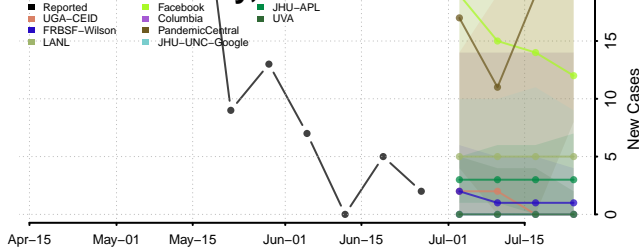

Lincoln County, South Dakota