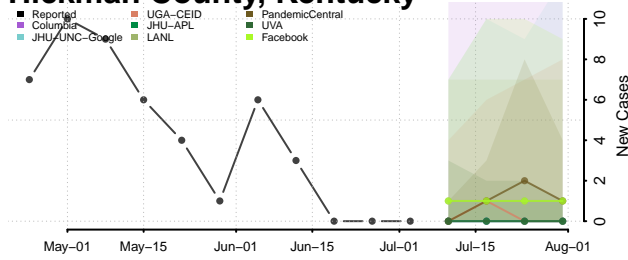

Hickman County, Kentucky