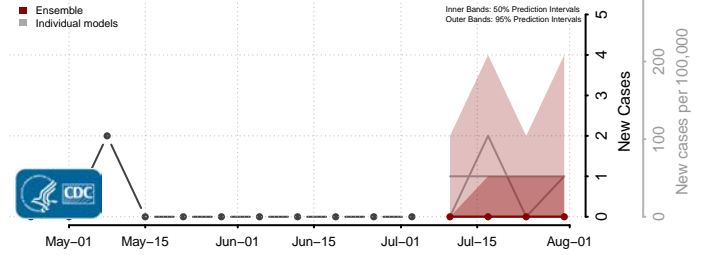

Antelope County, Nebraska

Arthur County, Nebraska

Banner County, Nebraska

Blaine County, Nebraska

Boone County, Nebraska

Box Butte County, Nebraska

Boyd County, Nebraska

Brown County, Nebraska