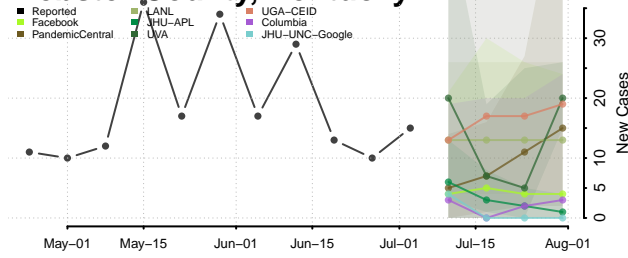

Trimble County, Kentucky

Union County, Kentucky

Warren County, Kentucky

Washington County, Kentucky

Wayne County, Kentucky

Webster County, Kentucky

Whitley County, Kentucky

Wolfe County, Kentucky