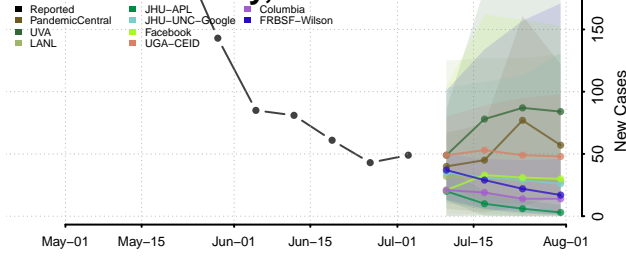

San Juan County, New Mexico