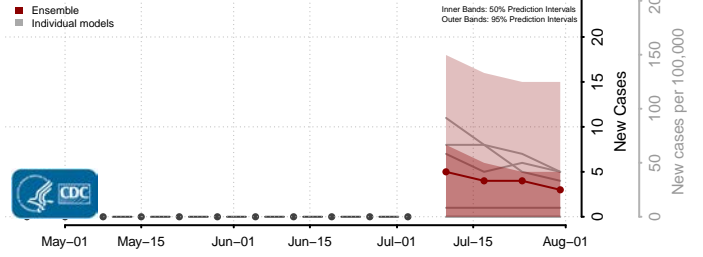

Juab County, Utah