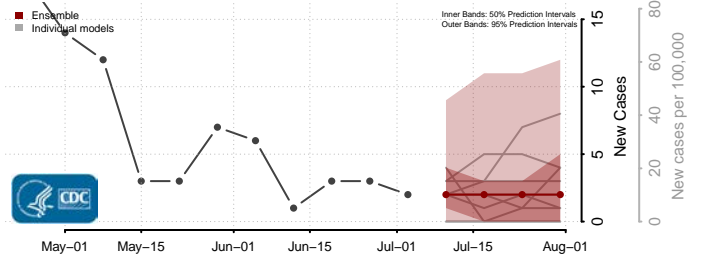

Vance County, North Carolina

Wake County, North Carolina

Warren County, North Carolina

Washington County, North Carolina

Watauga County, North Carolina

Wayne County, North Carolina

Wilkes County, North Carolina