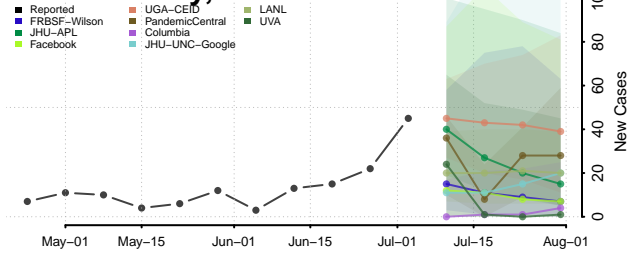

Adair County, Missouri