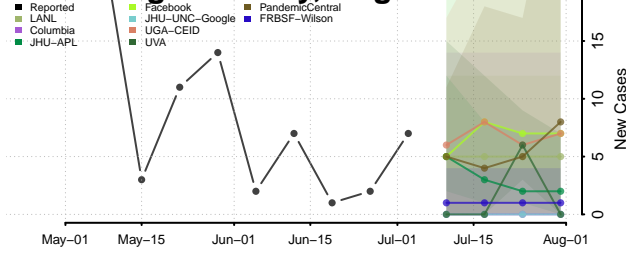

Isle of Wight County, Virginia