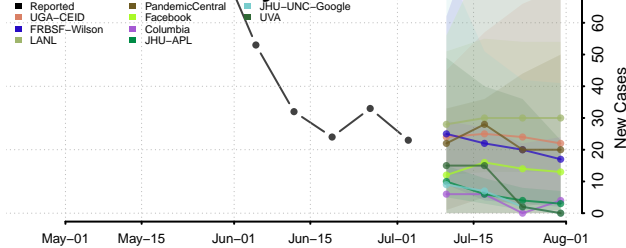

Williams County, North Dakota

Northern Mariana Islands

Ohio

Adams County, Ohio

Allen County, Ohio

Ashland County, Ohio

Ashtabula County, Ohio

Athens County, Ohio