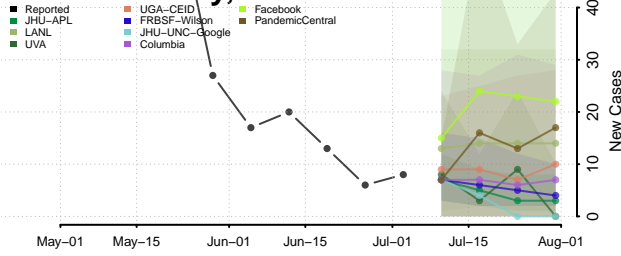

Chowan County, North Carolina

Clay County, North Carolina

Cleveland County, North Carolina

Columbus County, North Carolina

Craven County, North Carolina

Cumberland County, North Carolina

Currituck County, North Carolina