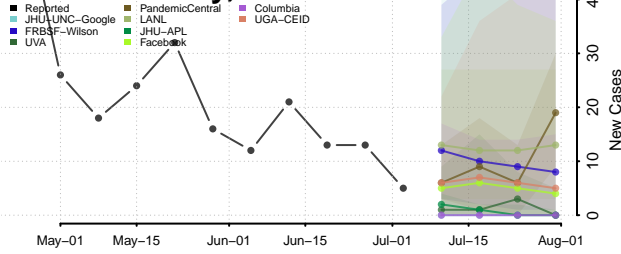

Caribou County, Idaho

Cassia County, Idaho

Clark County, Idaho

Clearwater County, Idaho

Custer County, Idaho

Elmore County, Idaho

Franklin County, Idaho

Fremont County, Idaho