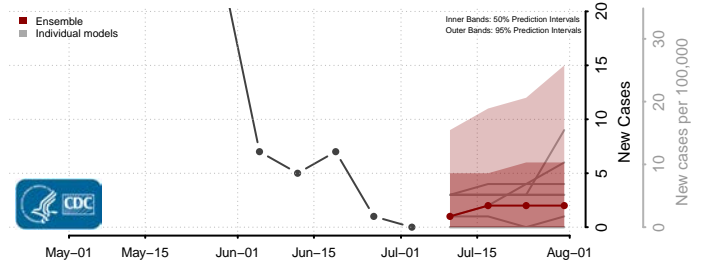

Essex County, Vermont

Franklin County, Vermont

Grand Isle County, Vermont

Lamoille County, Vermont

Orange County, Vermont

Orleans County, Vermont

Rutland County, Vermont

Washington County, Vermont