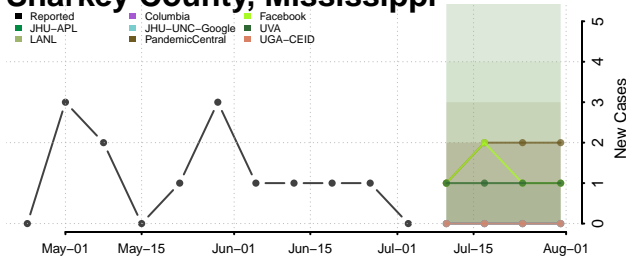

Pontotoc County, Mississippi

Prentiss County, Mississippi

Quitman County, Mississippi

Rankin County, Mississippi

Scott County, Mississippi

Sharkey County, Mississippi

Simpson County, Mississippi

Smith County, Mississippi