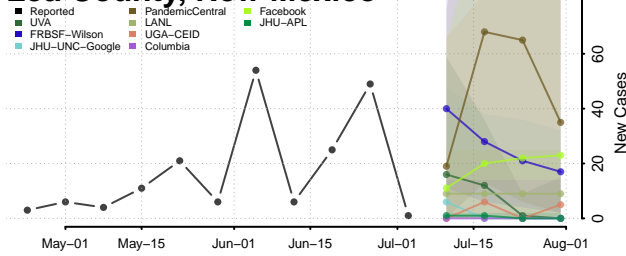

Lea County, New Mexico