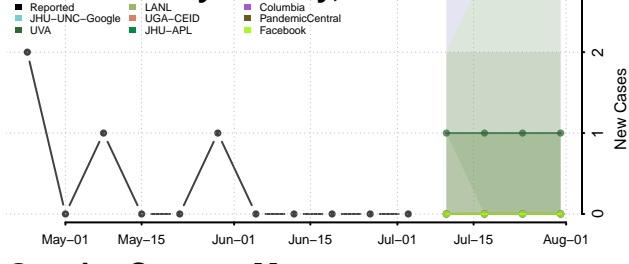

Golden Valley County, Montana