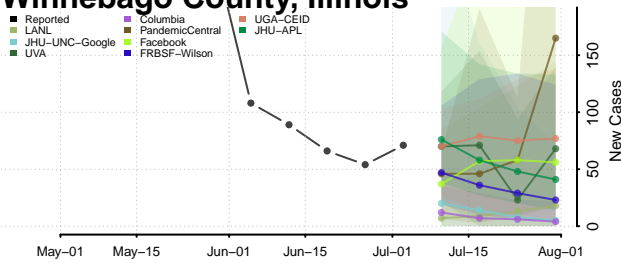

Whiteside County, Illinois

Will County, Illinois

Williamson County, Illinois

Winnebago County, Illinois

Woodford County, Illinois

Indiana

Adams County, Indiana

Allen County, Indiana