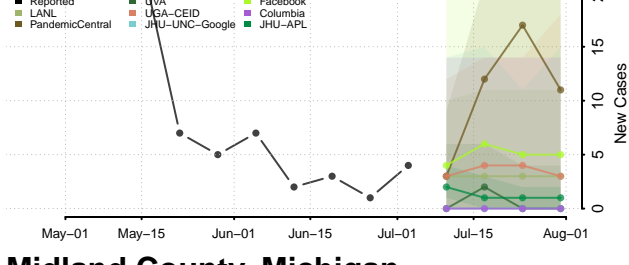

Menominee County, Michigan