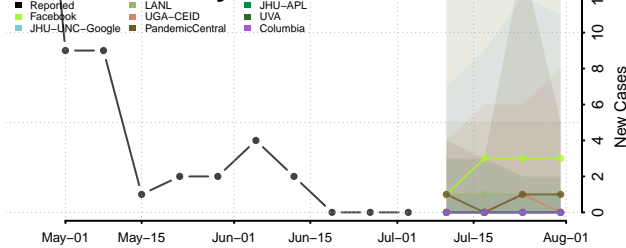

Barnes County, North Dakota