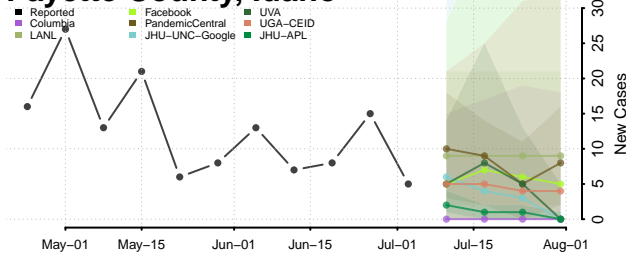

Lewis County, Idaho

Lincoln County, Idaho

Madison County, Idaho

Minidoka County, Idaho

Nez Perce County, Idaho

Oneida County, Idaho

Owyhee County, Idaho

Payette County, Idaho