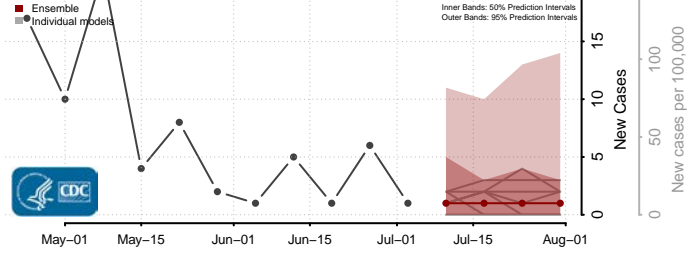

Perquimans County, North Carolina