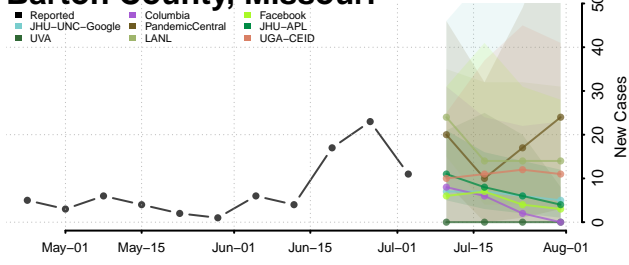

Barton County, Missouri