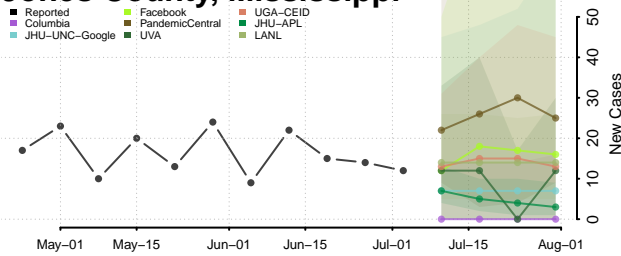

Jones County, Mississippi