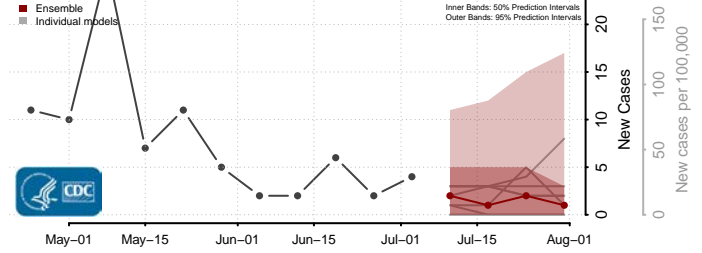

Raleigh County, West Virginia

Randolph County, West Virginia

Ritchie County, West Virginia

Roane County, West Virginia

Summers County, West Virginia

Taylor County, West Virginia

Tucker County, West Virginia