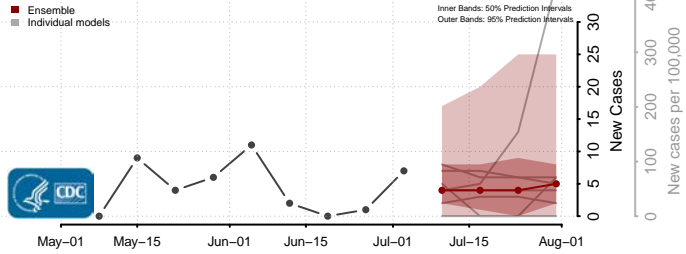

Plaquemines County, Louisiana

Pointe Coupee County, Louisiana

Rapides County, Louisiana

Red River County, Louisiana

Richland County, Louisiana

Sabine County, Louisiana

St. Bernard County, Louisiana

St. Charles County, Louisiana