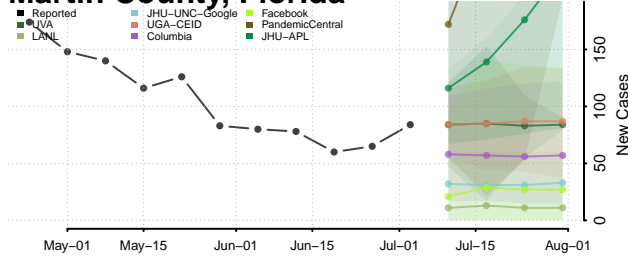

Martin County, Florida