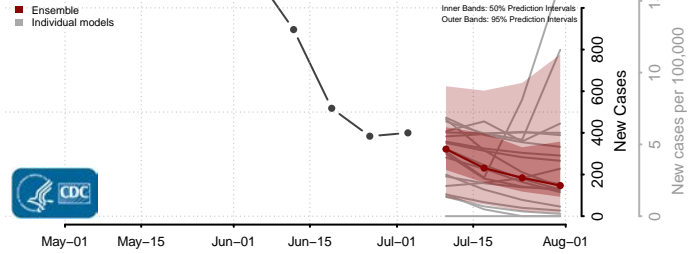

Massachusetts*