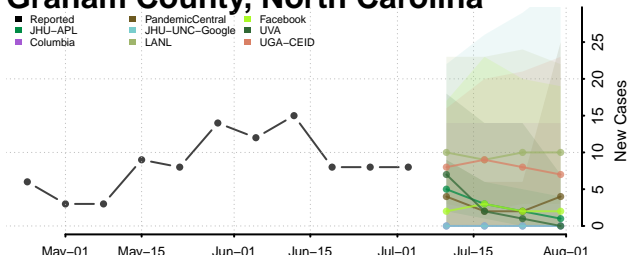

Franklin County, North Carolina

Gaston County, North Carolina

Gates County, North Carolina

Graham County, North Carolina

Granville County, North Carolina

Greene County, North Carolina

Guilford County, North Carolina