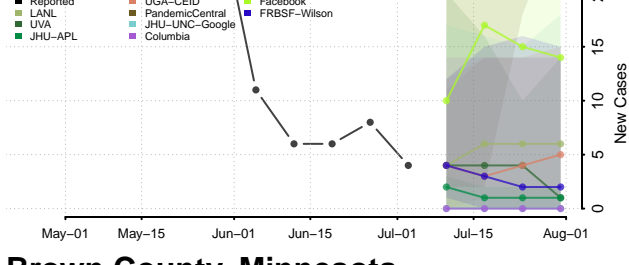

Anoka County, Minnesota

Becker County, Minnesota

Beltrami County, Minnesota

Benton County, Minnesota

Big Stone County, Minnesota

Blue Earth County, Minnesota

Brown County, Minnesota

Carlton County, Minnesota