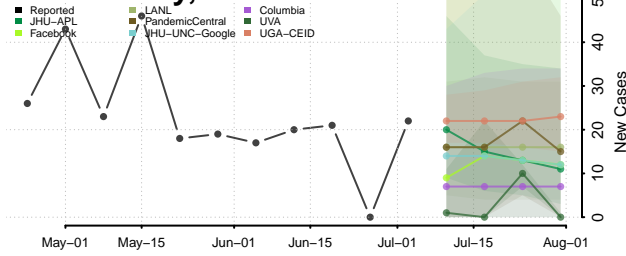

Kerr County, Texas