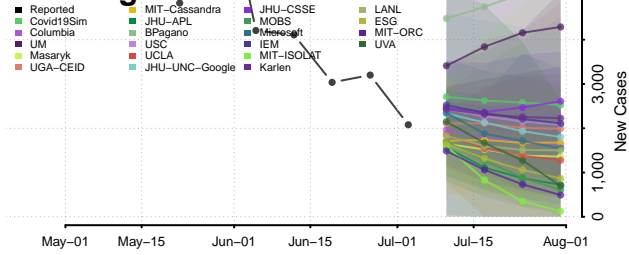

Washington