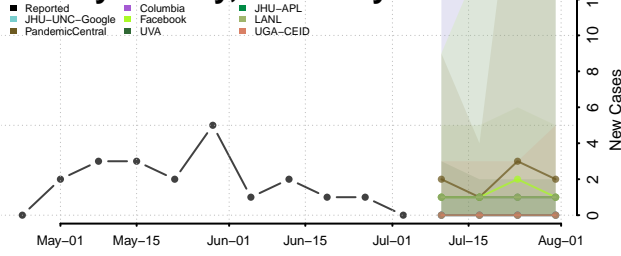

Owsley County, Kentucky