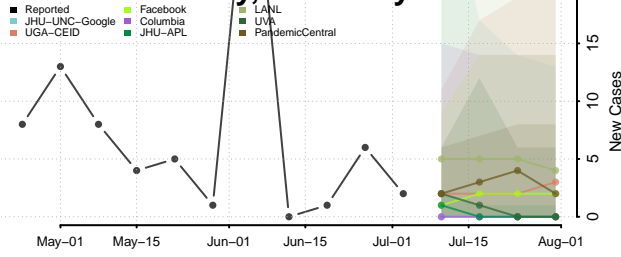

Nicholas County, Kentucky