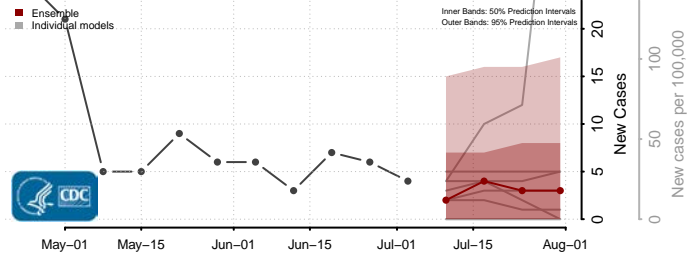

Douglas County, Nevada

Elko County, Nevada

Esmeralda County, Nevada

Eureka County, Nevada

Humboldt County, Nevada

Lander County, Nevada

Lincoln County, Nevada

Lyon County, Nevada