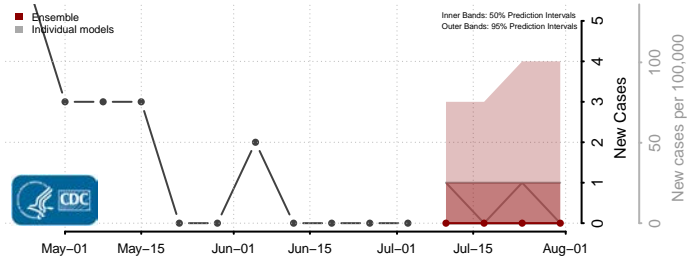

Mercer County, North Dakota

Morton County, North Dakota

Mountrail County, North Dakota

Nelson County, North Dakota

Oliver County, North Dakota

Pembina County, North Dakota

Pierce County, North Dakota

Ramsey County, North Dakota