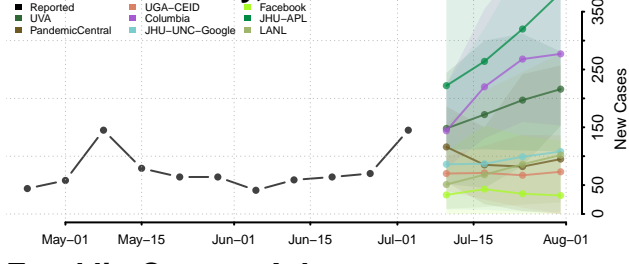

Crittenden County, Arkansas

Cross County, Arkansas

Dallas County, Arkansas

Desha County, Arkansas

Drew County, Arkansas

Faulkner County, Arkansas

Franklin County, Arkansas

Fulton County, Arkansas