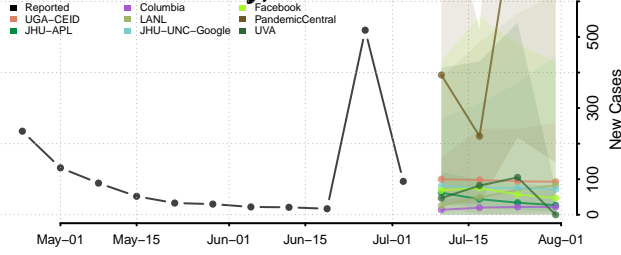

Jefferson County, Texas