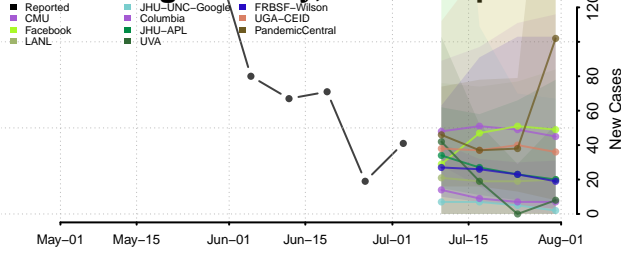

Carroll County, New Hampshire

Cheshire County, New Hampshire

Coos County, New Hampshire

Grafton County, New Hampshire

Hillsborough County, New Hampshire

Merrimack County, New Hampshire

Rockingham County, New Hampshire