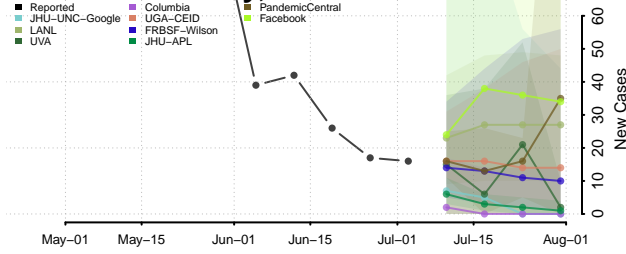

Rice County, Minnesota

Rock County, Minnesota

Roseau County, Minnesota

Scott County, Minnesota

Sherburne County, Minnesota

Sibley County, Minnesota

St. Louis County, Minnesota

Stearns County, Minnesota