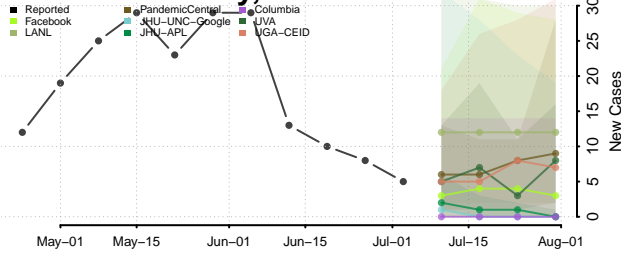

Torrance County, New Mexico