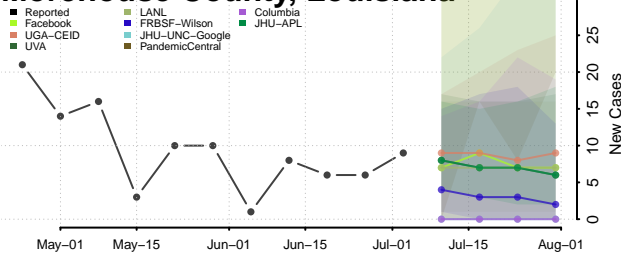

LaSalle County, Louisiana

Lincoln County, Louisiana

Livingston County, Louisiana

Madison County, Louisiana

Morehouse County, Louisiana

Natchitoches County, Louisiana

Orleans County, Louisiana

Ouachita County, Louisiana