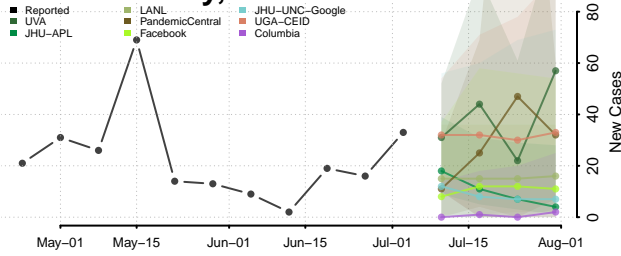

Coffee County, Alabama