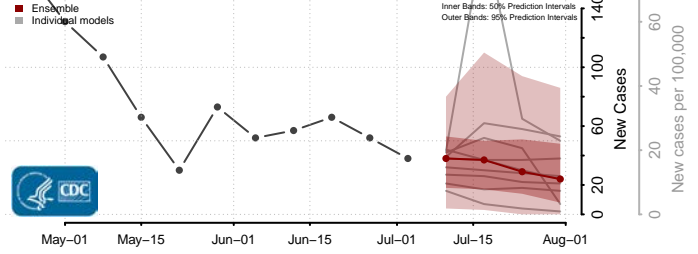

Dona Ana County, New Mexico

Eddy County, New Mexico

Grant County, New Mexico

Guadalupe County, New Mexico

Harding County, New Mexico

Hidalgo County, New Mexico

Lea County, New Mexico

Lincoln County, New Mexico