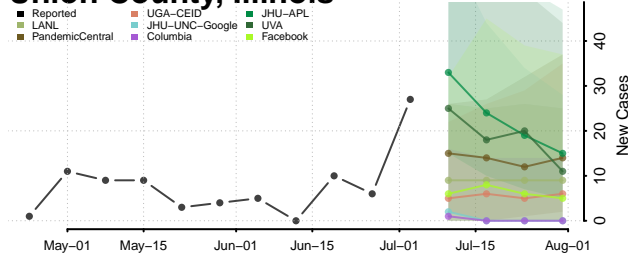

Tazewell County, Illinois

Union County, Illinois

Vermilion County, Illinois

Wabash County, Illinois

Warren County, Illinois

Washington County, Illinois

Wayne County, Illinois

White County, Illinois