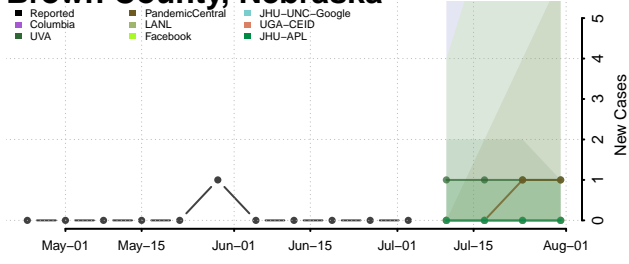

Antelope County, Nebraska

Arthur County, Nebraska

Banner County, Nebraska

Blaine County, Nebraska

Boone County, Nebraska

Box Butte County, Nebraska

Boyd County, Nebraska

Brown County, Nebraska