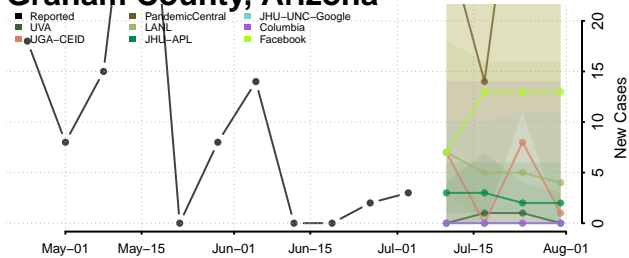

Cochise County, Arizona

Coconino County, Arizona

Gila County, Arizona

Graham County, Arizona

Greenlee County, Arizona

La Paz County, Arizona

Maricopa County, Arizona

Mohave County, Arizona