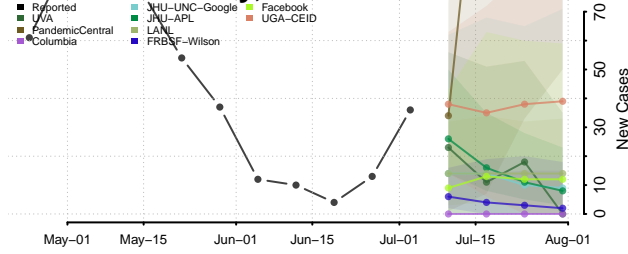

Kosciusko County, Indiana

LaGrange County, Indiana

Lake County, Indiana

LaPorte County, Indiana

Lawrence County, Indiana

Madison County, Indiana

Marion County, Indiana

Marshall County, Indiana