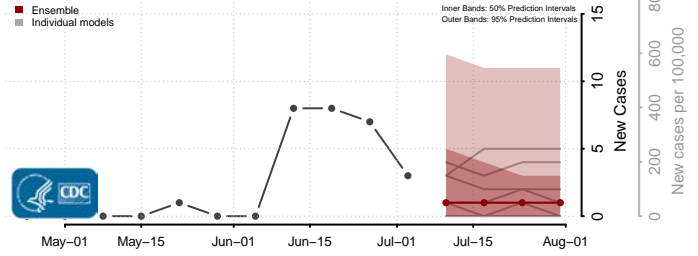

Washington County, Missouri

Wayne County, Missouri

Webster County, Missouri

Worth County, Missouri

Wright County, Missouri

Montana

Beaverhead County, Montana

Big Horn County, Montana