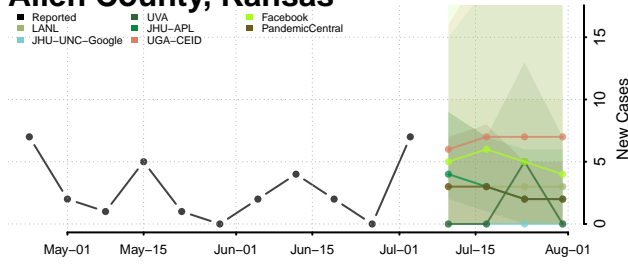

Webster County, Iowa

Winnebago County, Iowa

Winneshiek County, Iowa

Woodbury County, Iowa

Worth County, Iowa

Wright County, Iowa

Kansas

Allen County, Kansas