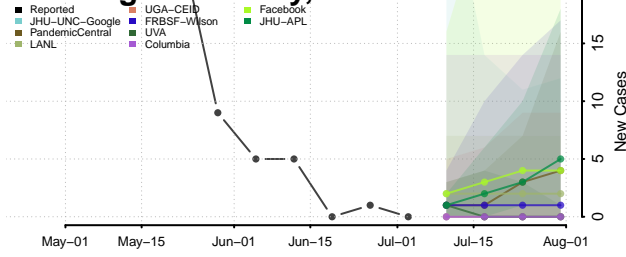

Essex County, Vermont

Franklin County, Vermont

Grand Isle County, Vermont

Lamoille County, Vermont

Orange County, Vermont

Orleans County, Vermont

Rutland County, Vermont

Washington County, Vermont