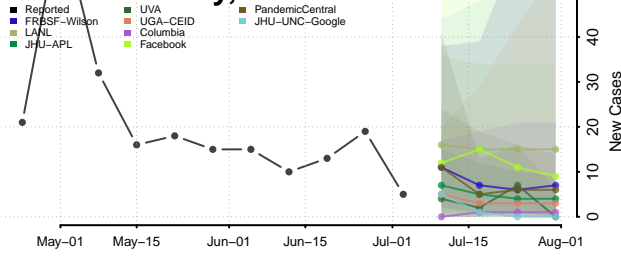

Grimes County, Texas