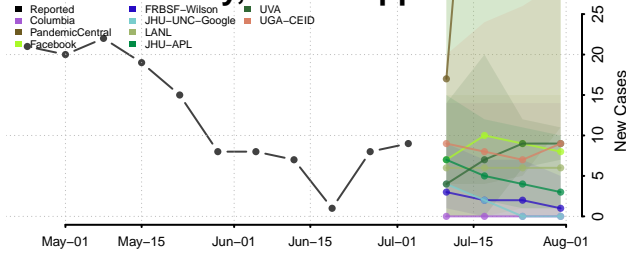

Leflore County, Mississippi

Lincoln County, Mississippi

Lowndes County, Mississippi

Madison County, Mississippi

Marion County, Mississippi

Marshall County, Mississippi

Monroe County, Mississippi

Montgomery County, Mississippi