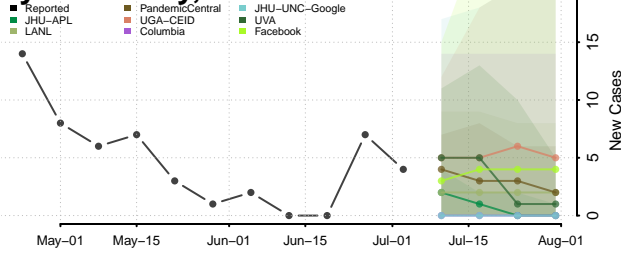

Keokuk County, Iowa

Kossuth County, Iowa

Lee County, Iowa

Linn County, Iowa

Louisa County, Iowa

Lucas County, Iowa

Lyon County, Iowa

Madison County, Iowa