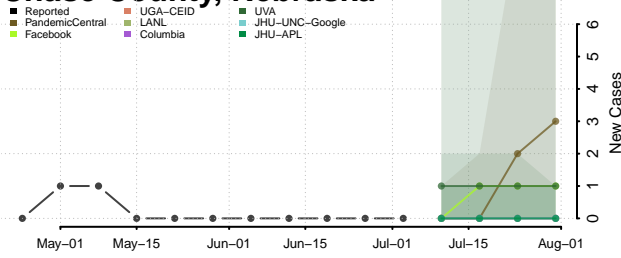

Buffalo County, Nebraska

Burt County, Nebraska

Butler County, Nebraska

Cass County, Nebraska

Cedar County, Nebraska

Chase County, Nebraska

Cherry County, Nebraska

Cheyenne County, Nebraska