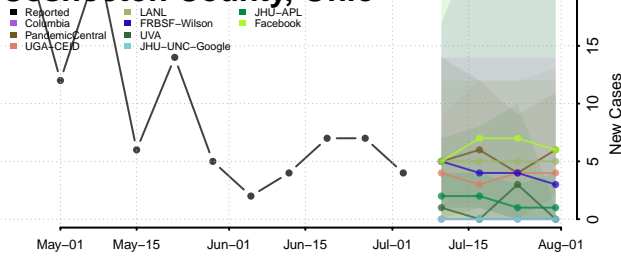

Coshocton County, Ohio