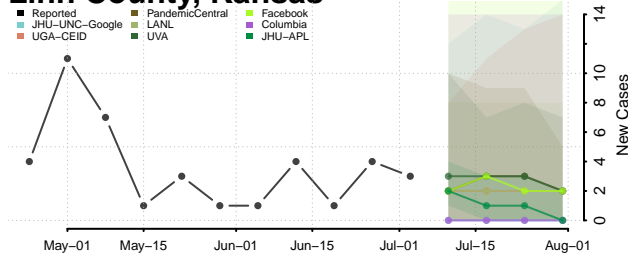

Linn County, Kansas