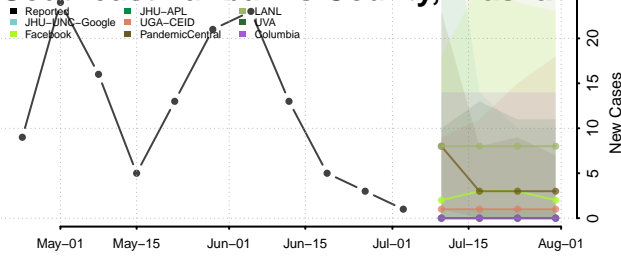

Southeast Fairbanks County, Alaska