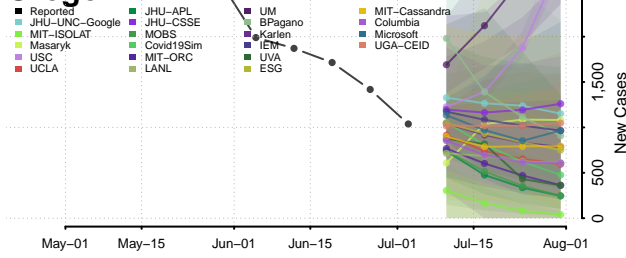

Oregon

Baker County, Oregon

Benton County, Oregon

Clackamas County, Oregon

Clatsop County, Oregon

Columbia County, Oregon