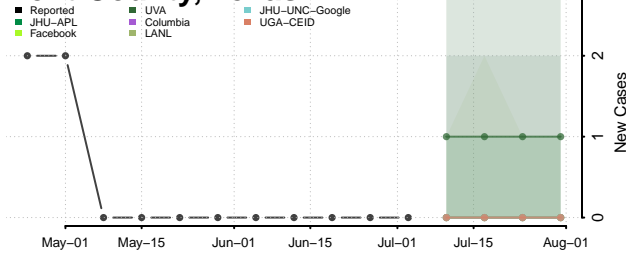

Kent County, Texas