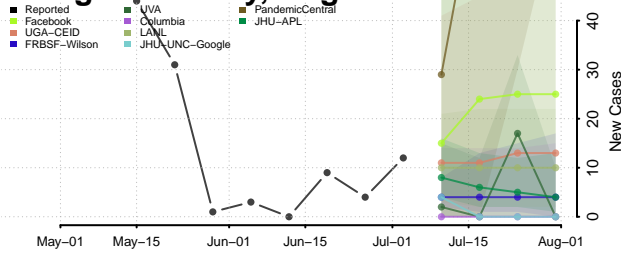

Arlington County, Virginia