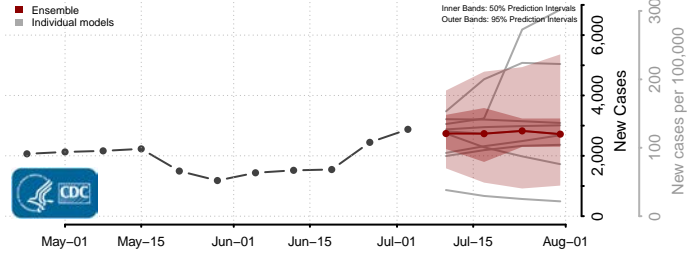

Wayne County, Nebraska

Webster County, Nebraska

Wheeler County, Nebraska

York County, Nebraska

Nevada

Carson City County, Nevada

Churchill County, Nevada

Clark County, Nevada