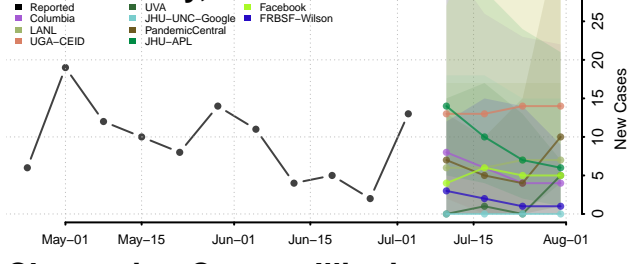

Cass County, Illinois