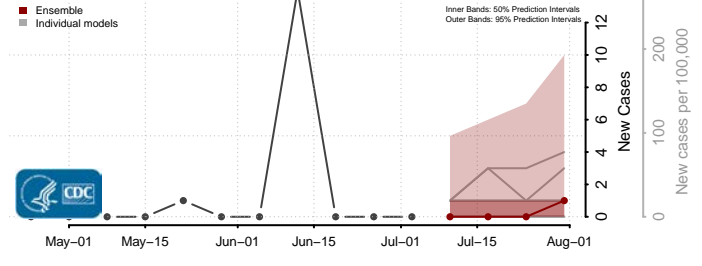

Douglas County, Nevada

Elko County, Nevada

Esmeralda County, Nevada

Eureka County, Nevada

Humboldt County, Nevada

Lander County, Nevada

Lincoln County, Nevada

Lyon County, Nevada