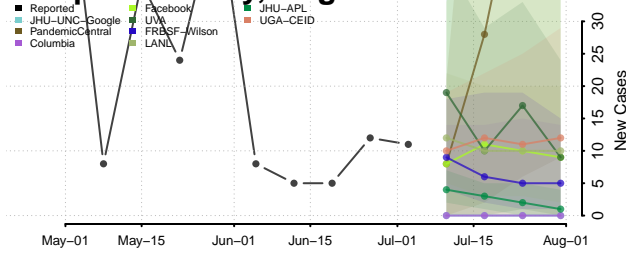

Fauquier County, Virginia