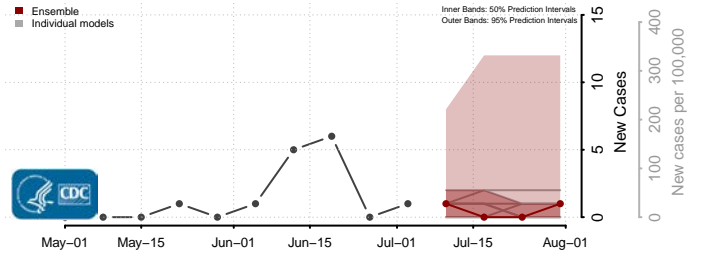

Mercer County, Missouri