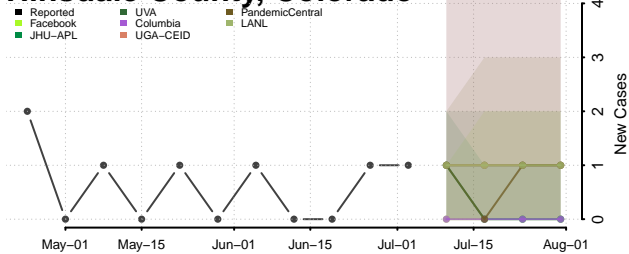

Hinsdale County, Colorado