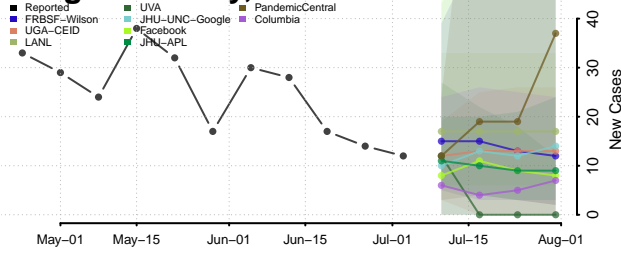

Douglas County, Nevada