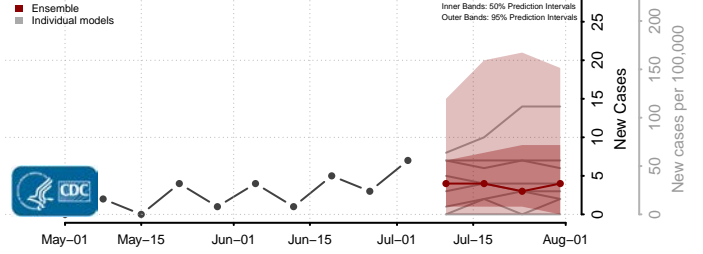

DeKalb County, Missouri