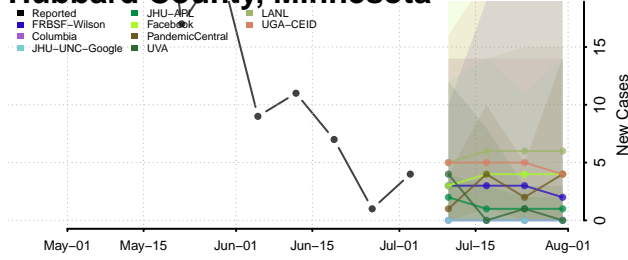

Grant County, Minnesota

Hennepin County, Minnesota

Houston County, Minnesota

Hubbard County, Minnesota

Isanti County, Minnesota

Itasca County, Minnesota

Jackson County, Minnesota

Kanabec County, Minnesota