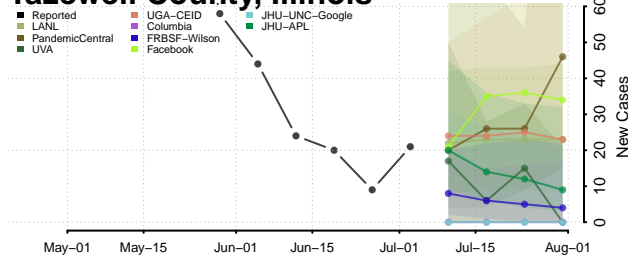

Tazewell County, Illinois

Union County, Illinois

Vermilion County, Illinois

Wabash County, Illinois

Warren County, Illinois

Washington County, Illinois

Wayne County, Illinois

White County, Illinois