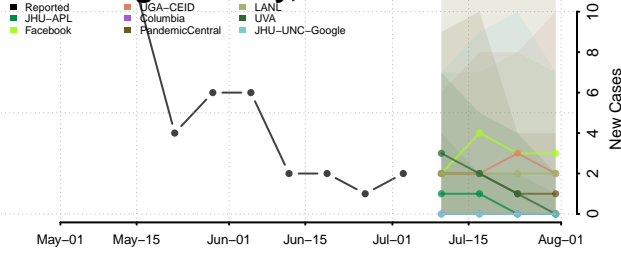

Winnebago County, Iowa