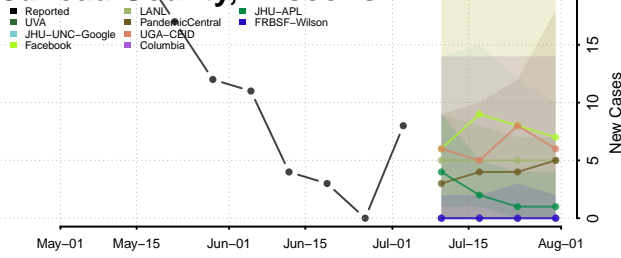

Juneau County, Wisconsin