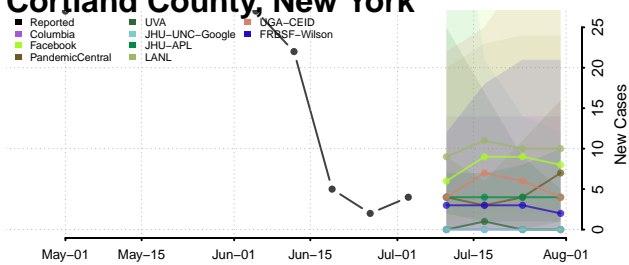

Cortland County, New York