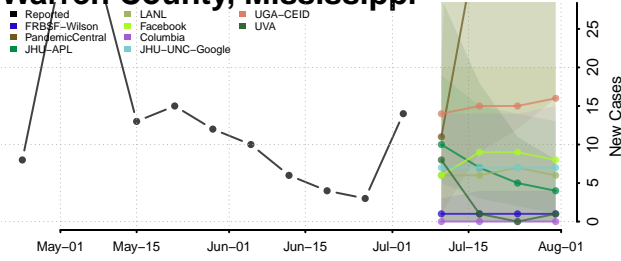

Warren County, Mississippi