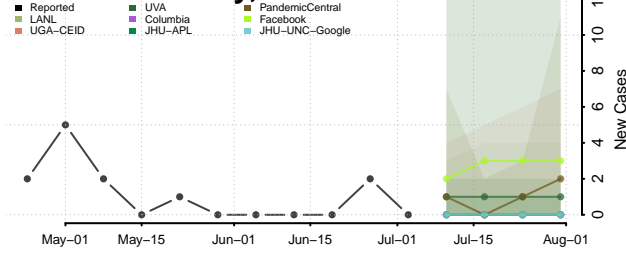

Presidio County, Texas