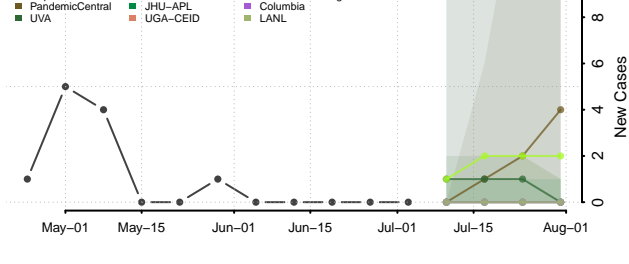

Butler County, Nebraska