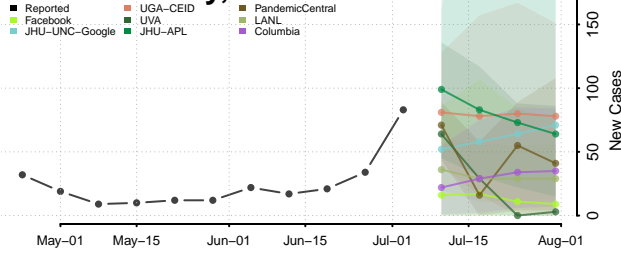

Greene County, Missouri

Grundy County, Missouri

Harrison County, Missouri

Henry County, Missouri

Hickory County, Missouri

Holt County, Missouri

Howard County, Missouri

Howell County, Missouri