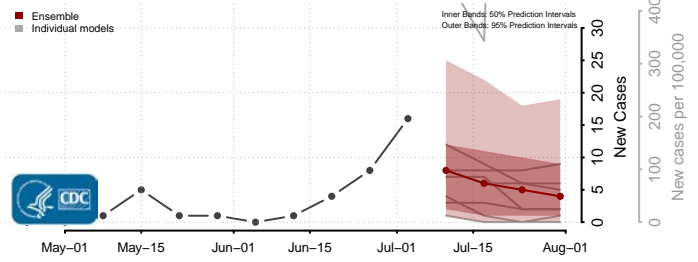

Shannon County, Missouri