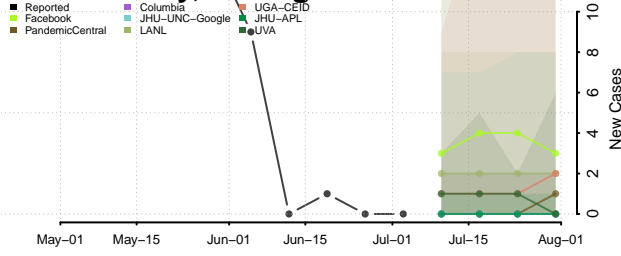

Luce County, Michigan