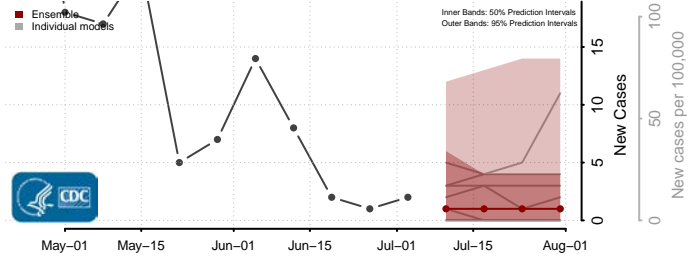

McDowell County, West Virginia