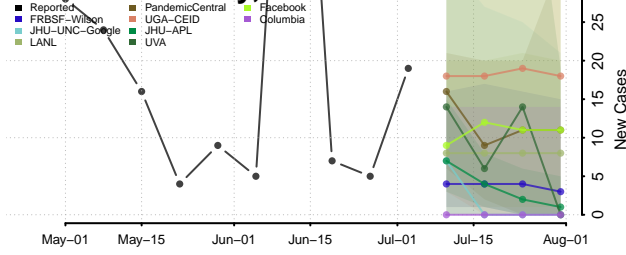

Marshall County, Tennessee

Maury County, Tennessee

McMinn County, Tennessee

McNairy County, Tennessee

Meigs County, Tennessee

Monroe County, Tennessee

Montgomery County, Tennessee

Moore County, Tennessee