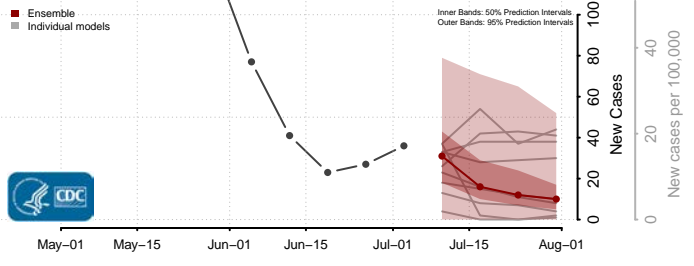

Champaign County, Illinois