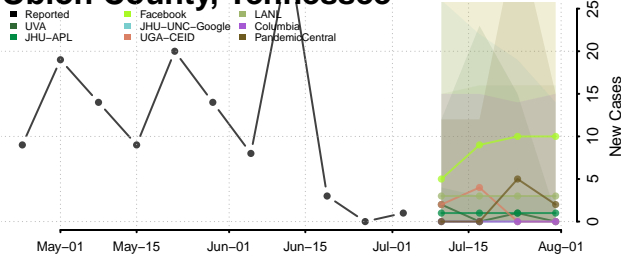

Obion County, Tennessee