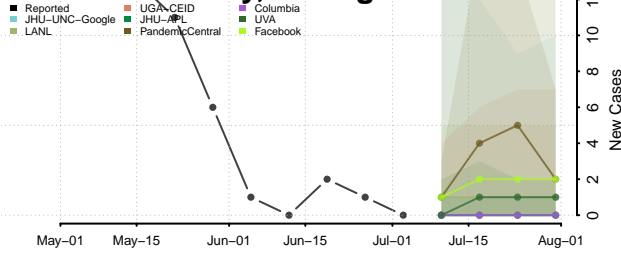

Crawford County, Michigan