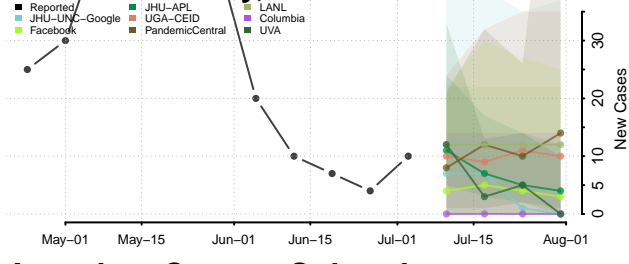

Alamosa County, Colorado