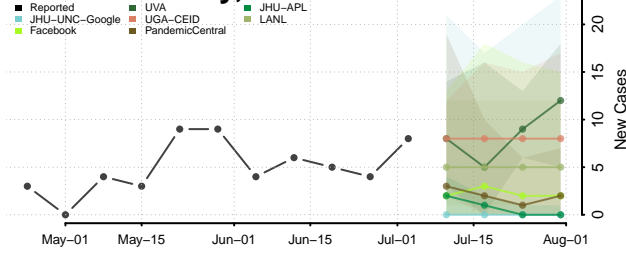

Carbon County, Montana