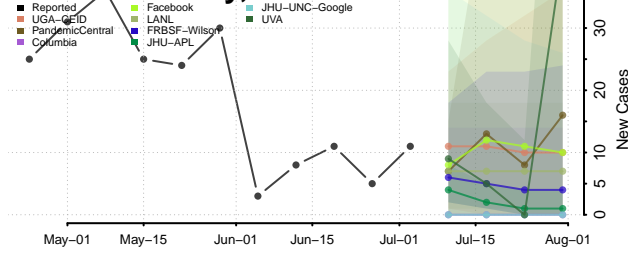

Marinette County, Wisconsin

Marquette County, Wisconsin

Menominee County, Wisconsin

Milwaukee County, Wisconsin

Monroe County, Wisconsin

Oconto County, Wisconsin

Oneida County, Wisconsin

Outagamie County, Wisconsin