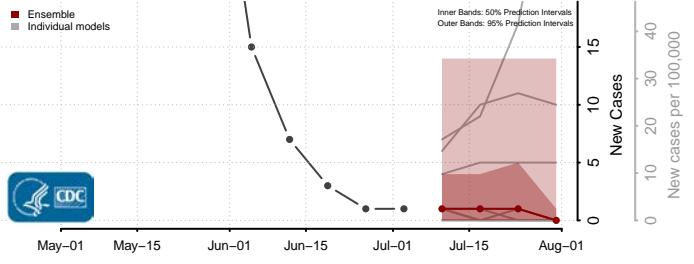

Anoka County, Minnesota

Becker County, Minnesota

Beltrami County, Minnesota

Benton County, Minnesota

Big Stone County, Minnesota

Blue Earth County, Minnesota

Brown County, Minnesota

Carlton County, Minnesota