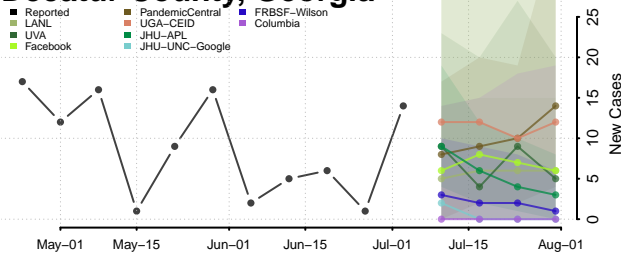

Coweta County, Georgia

Crawford County, Georgia

Crisp County, Georgia

Dade County, Georgia

Dawson County, Georgia

Decatur County, Georgia

DeKalb County, Georgia

Dodge County, Georgia