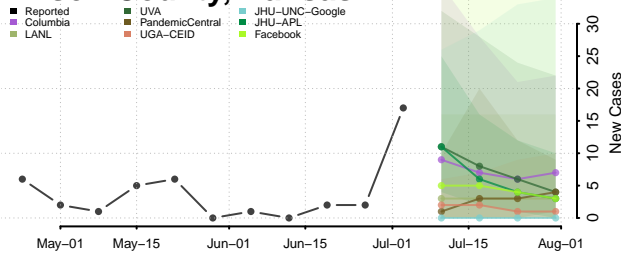

Wilson County, Kansas