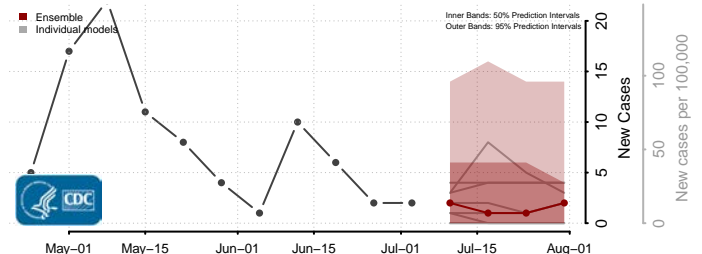

Fleming County, Kentucky