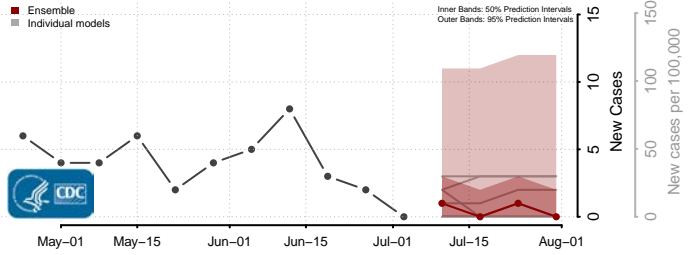

McCreary County, Kentucky

McLean County, Kentucky

Meade County, Kentucky

Menifee County, Kentucky

Mercer County, Kentucky

Metcalfe County, Kentucky

Monroe County, Kentucky

Montgomery County, Kentucky