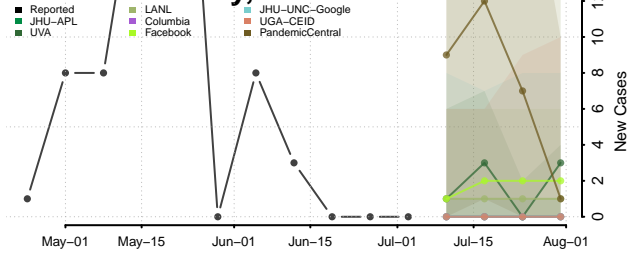

Swisher County, Texas