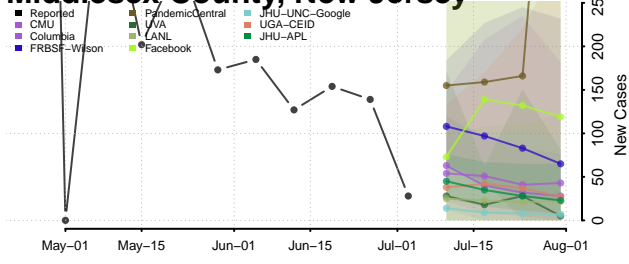

Cumberland County, New Jersey

Essex County, New Jersey

Gloucester County, New Jersey

Hudson County, New Jersey

Hunterdon County, New Jersey

Mercer County, New Jersey

Middlesex County, New Jersey

Monmouth County, New Jersey