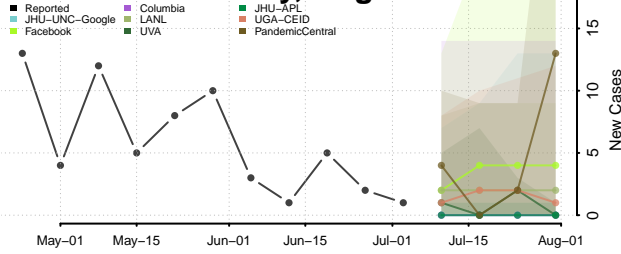

Martinsville County, Virginia