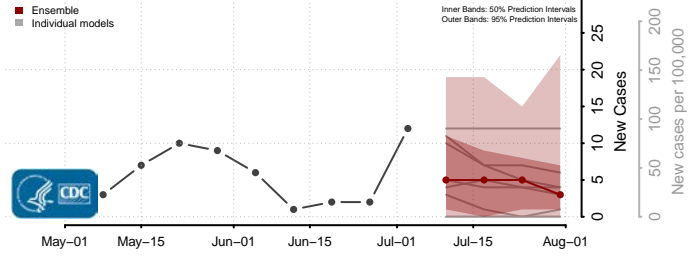

Ripley County, Missouri