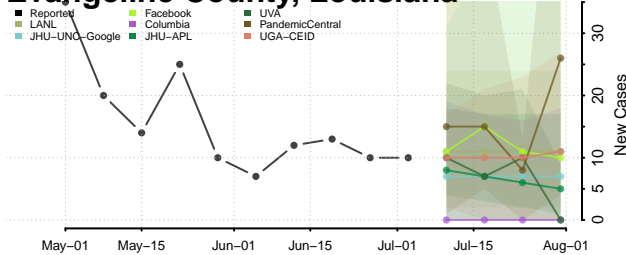

Concordia County, Louisiana

De Soto County, Louisiana

East Baton Rouge County, Louisiana

East Carroll County, Louisiana

East Feliciana County, Louisiana

Evangeline County, Louisiana

Franklin County, Louisiana