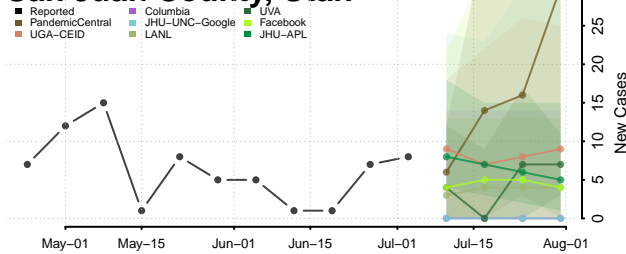

San Juan County, Utah