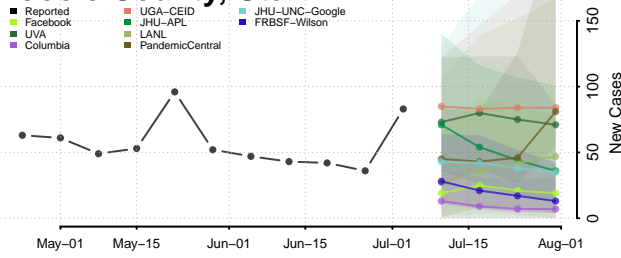

Tooele County, Utah