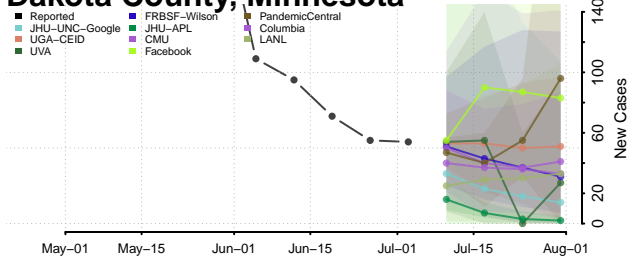

Dakota County, Minnesota