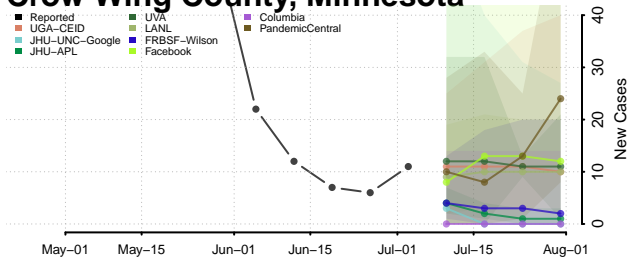

Crow Wing County, Minnesota