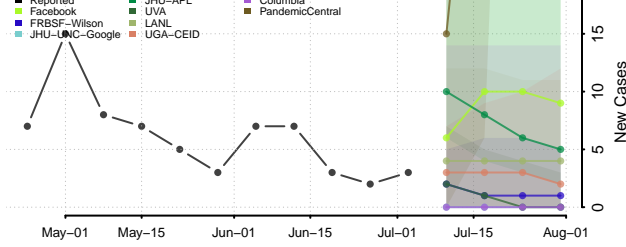

Harmon County, Oklahoma

Harper County, Oklahoma

Haskell County, Oklahoma

Hughes County, Oklahoma

Jackson County, Oklahoma

Jefferson County, Oklahoma

Johnston County, Oklahoma

Key County, Oklahoma