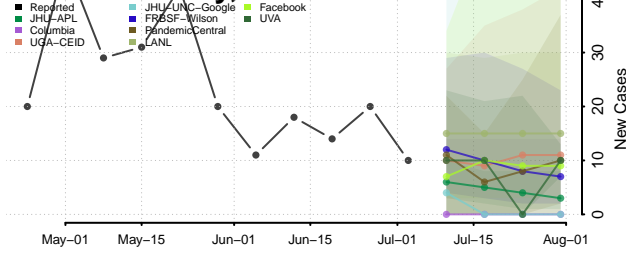

Person County, North Carolina