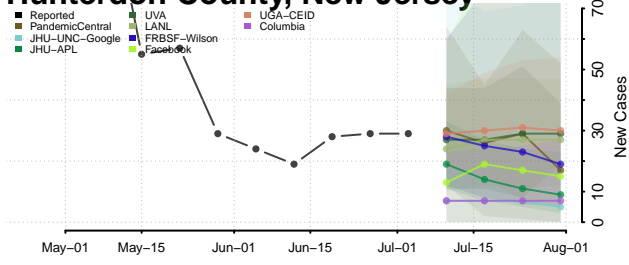

Cumberland County, New Jersey

Essex County, New Jersey

Gloucester County, New Jersey

Hudson County, New Jersey

Hunterdon County, New Jersey

Mercer County, New Jersey

Middlesex County, New Jersey

Monmouth County, New Jersey