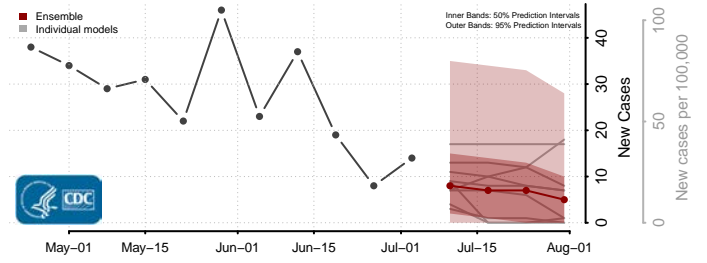

Ravalli County, Montana