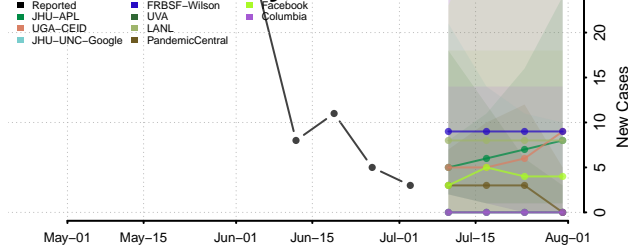

West Baton Rouge County, Louisiana

West Carroll County, Louisiana

West Feliciana County, Louisiana

Winn County, Louisiana

Maine*

Androscoggin County, Maine

Aroostook County, Maine

Cumberland County, Maine