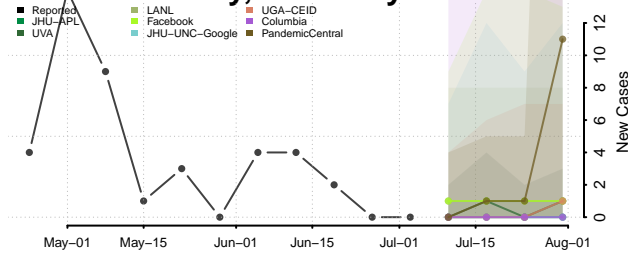

McCreary County, Kentucky

McLean County, Kentucky

Meade County, Kentucky

Menifee County, Kentucky

Mercer County, Kentucky

Metcalfe County, Kentucky

Monroe County, Kentucky

Montgomery County, Kentucky