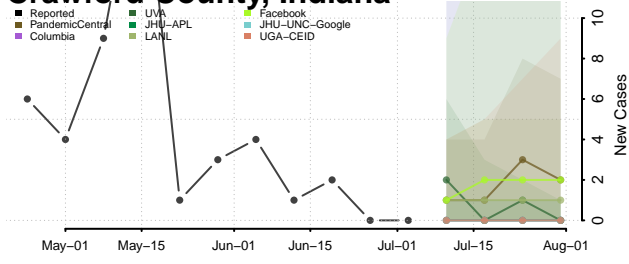

Crawford County, Indiana