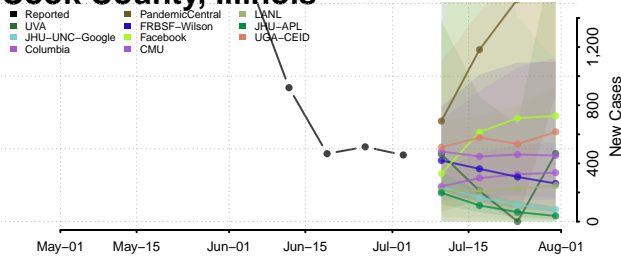

Cook County, Illinois