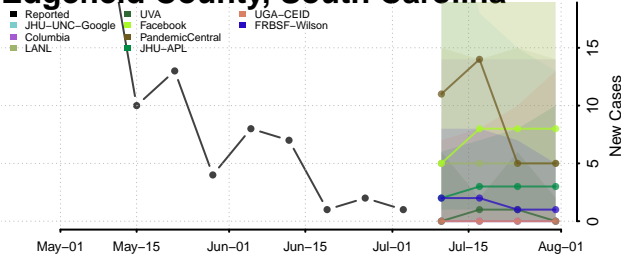

Edgefield County, South Carolina