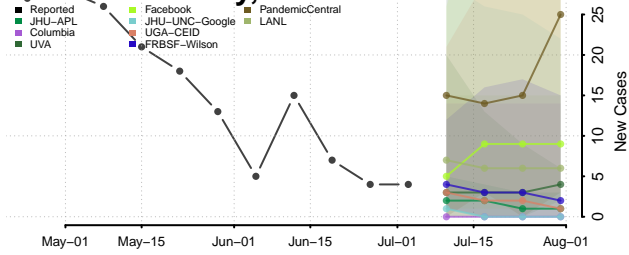

Jackson County, Indiana