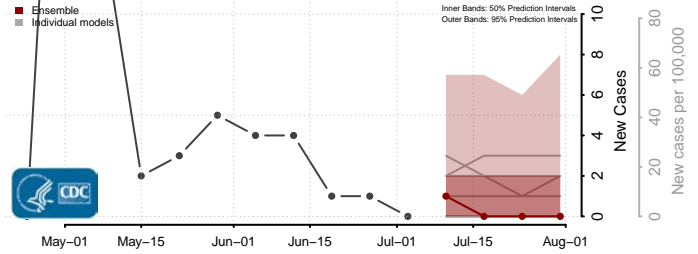

Union County, Iowa