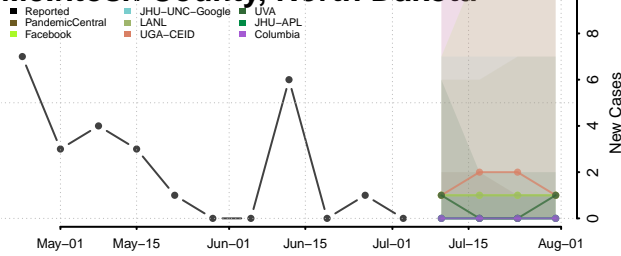

Hettinger County, North Dakota

Kidder County, North Dakota

LaMoure County, North Dakota

Logan County, North Dakota

McHenry County, North Dakota

McIntosh County, North Dakota

McKenzie County, North Dakota

McLean County, North Dakota