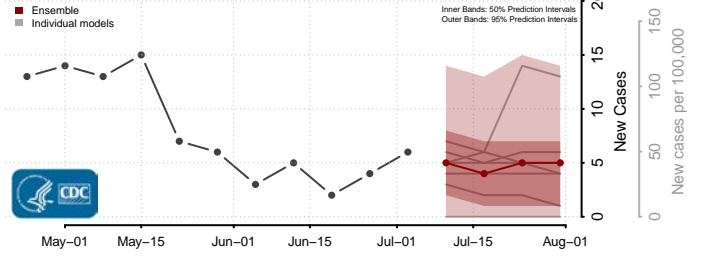

Madison County, Missouri