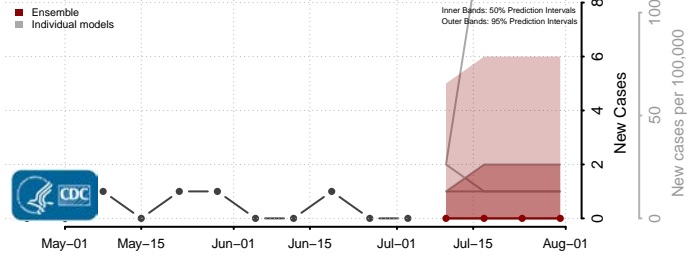

Kingfisher County, Oklahoma

Kiowa County, Oklahoma

Latimer County, Oklahoma

Le Flore County, Oklahoma

Lincoln County, Oklahoma

Logan County, Oklahoma

Love County, Oklahoma

Major County, Oklahoma