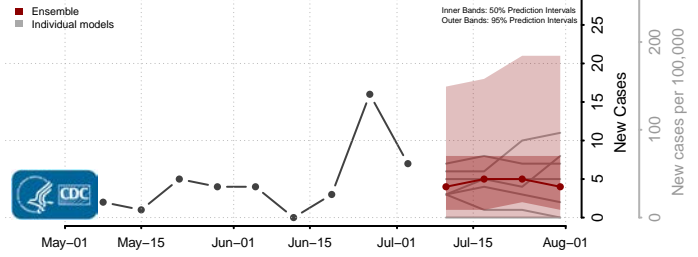

Power County, Idaho

Shoshone County, Idaho

Teton County, Idaho

Twin Falls County, Idaho

Valley County, Idaho

Washington County, Idaho

Illinois

Adams County, Illinois