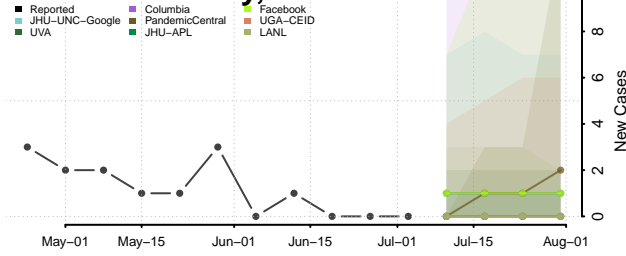

Dodge County, Wisconsin

Door County, Wisconsin

Douglas County, Wisconsin

Dunn County, Wisconsin

Eau Claire County, Wisconsin

Florence County, Wisconsin

Fond du Lac County, Wisconsin

Forest County, Wisconsin