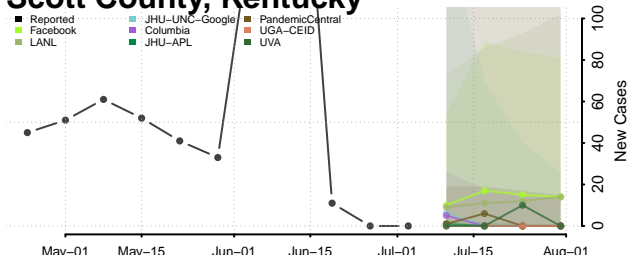

Scott County, Kentucky