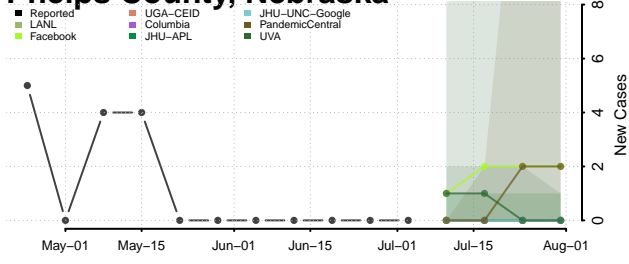

Otoe County, Nebraska

Pawnee County, Nebraska

Perkins County, Nebraska

Phelps County, Nebraska

Pierce County, Nebraska

Platte County, Nebraska

Polk County, Nebraska

Red Willow County, Nebraska