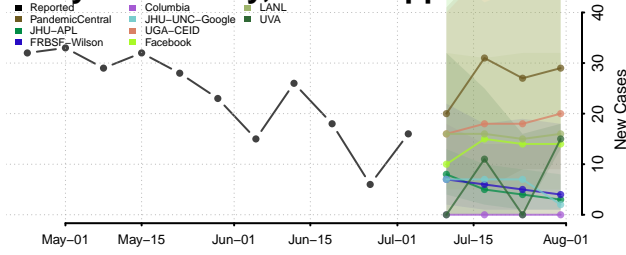

Lafayette County, Mississippi