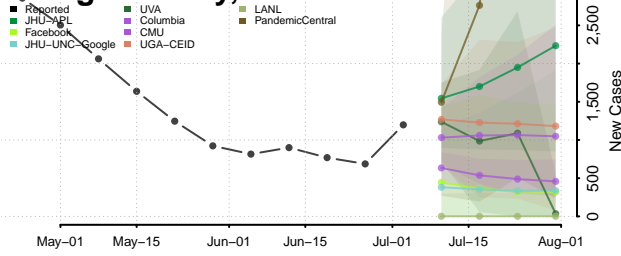

Martin County, Florida

Miami-Dade County, Florida

Monroe County, Florida

Nassau County, Florida

Okaloosa County, Florida

Okeechobee County, Florida

Orange County, Florida

Osceola County, Florida