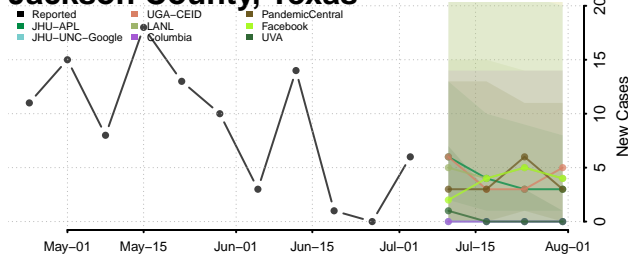

Houston County, Texas

Howard County, Texas

Hudspeth County, Texas

Hunt County, Texas

Hutchinson County, Texas

Irion County, Texas

Jack County, Texas

Jackson County, Texas