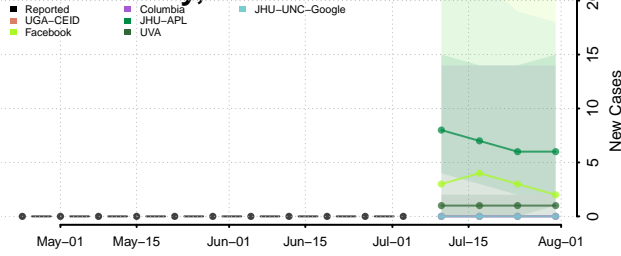

Kane County, Utah