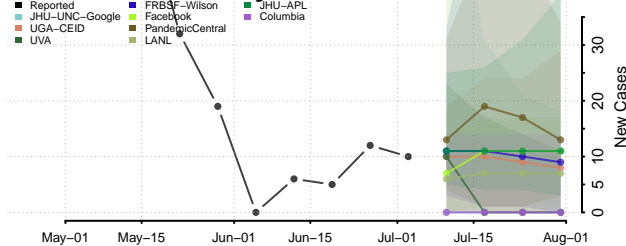

Berkshire County, Massachusetts