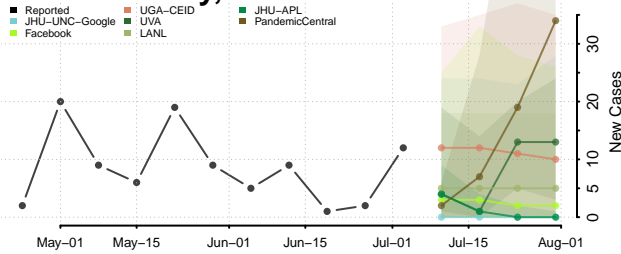

Blaine County, Montana