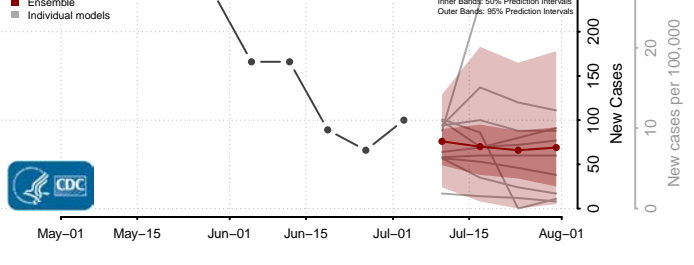

Harford County, Maryland

Howard County, Maryland

Kent County, Maryland

Montgomery County, Maryland

Prince George's County, Maryland

Queen Anne's County, Maryland

Somerset County, Maryland

St. Mary's County, Maryland