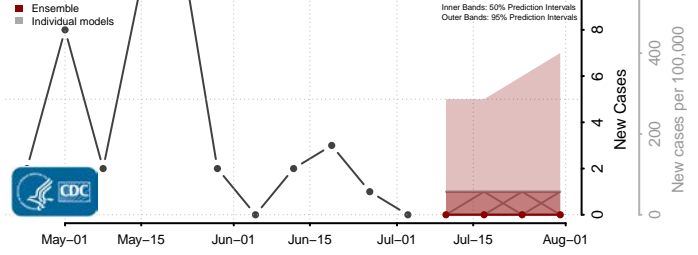

Dona Ana County, New Mexico

Eddy County, New Mexico

Grant County, New Mexico

Guadalupe County, New Mexico

Harding County, New Mexico

Hidalgo County, New Mexico

Lea County, New Mexico

Lincoln County, New Mexico