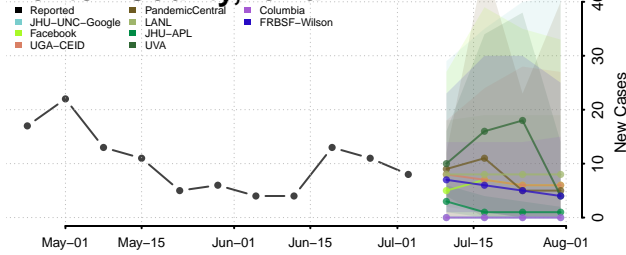

Benton County, Iowa