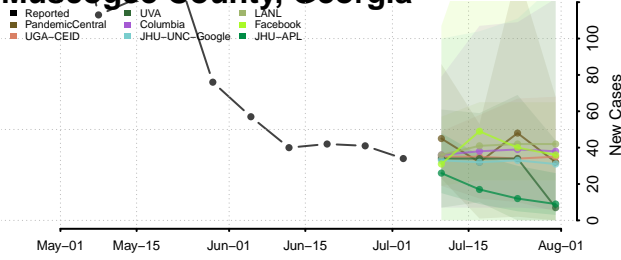

Monroe County, Georgia

Montgomery County, Georgia

Morgan County, Georgia

Murray County, Georgia

Muscogee County, Georgia

Newton County, Georgia

Oconee County, Georgia

Oglethorpe County, Georgia