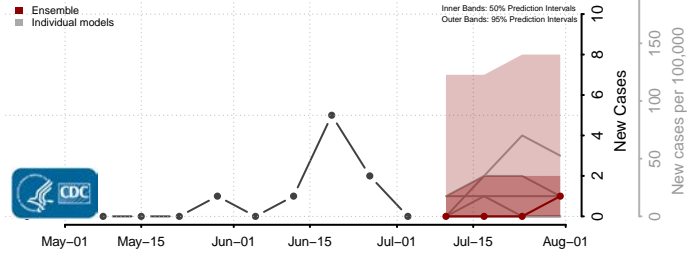

Nemaha County, Kansas

Neosho County, Kansas

Ness County, Kansas

Norton County, Kansas

Osage County, Kansas

Osborne County, Kansas

Ottawa County, Kansas

Pawnee County, Kansas