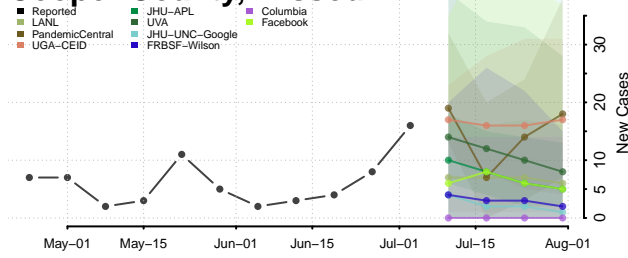

Cooper County, Missouri