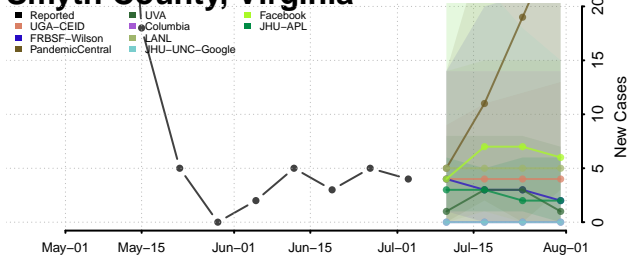

Smyth County, Virginia