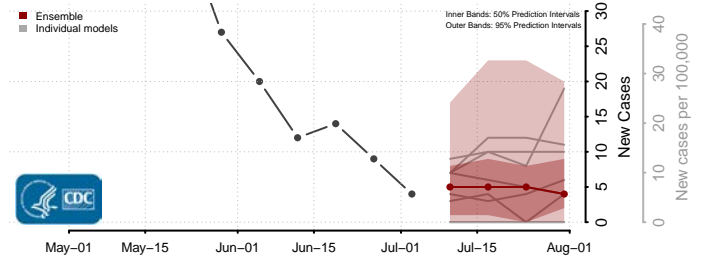

Waldo County, Maine

Washington County, Maine

York County, Maine

Maryland

Allegany County, Maryland

Anne Arundel County, Maryland

Baltimore City County, Maryland

Baltimore County, Maryland