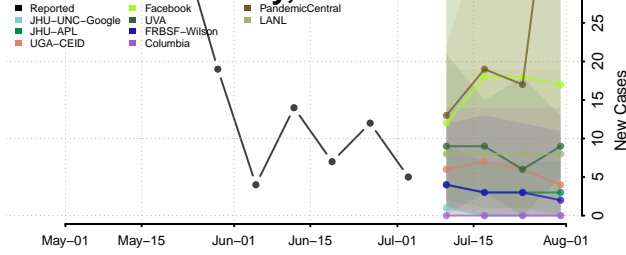

Richmond County, North Carolina

Robeson County, North Carolina

Rockingham County, North Carolina

Rowan County, North Carolina

Rutherford County, North Carolina

Sampson County, North Carolina

Scotland County, North Carolina