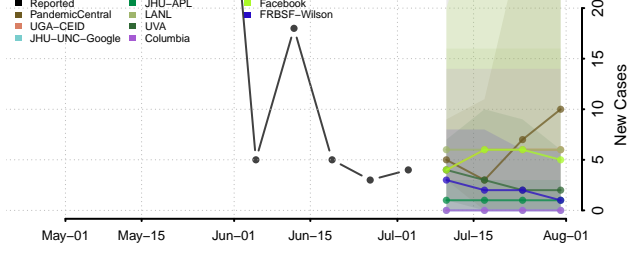

Boone County, West Virginia