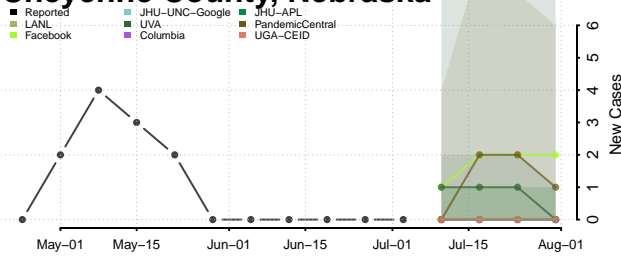

Buffalo County, Nebraska

Burt County, Nebraska

Butler County, Nebraska

Cass County, Nebraska

Cedar County, Nebraska

Chase County, Nebraska

Cherry County, Nebraska

Cheyenne County, Nebraska