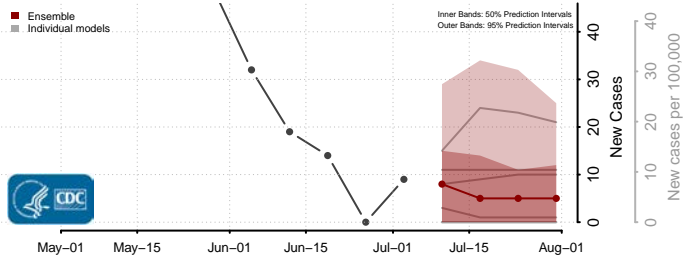

Monongalia County, West Virginia