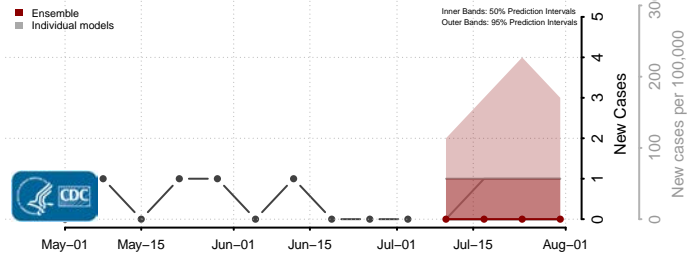

Dunn County, North Dakota

Eddy County, North Dakota

Emmons County, North Dakota

Foster County, North Dakota

Golden Valley County, North Dakota

Grand Forks County, North Dakota

Grant County, North Dakota

Griggs County, North Dakota