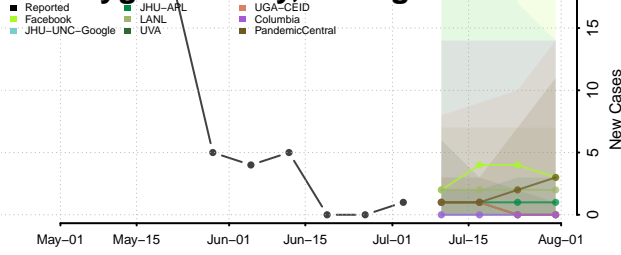

Cheboygan County, Michigan