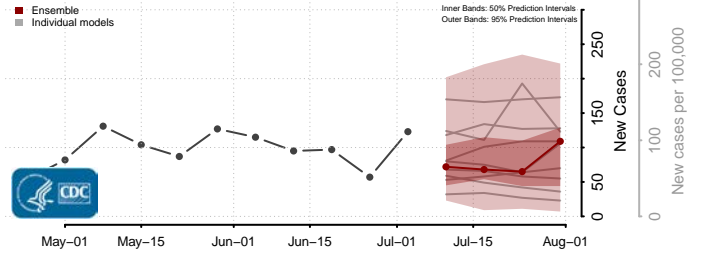

Terrebonne County, Louisiana