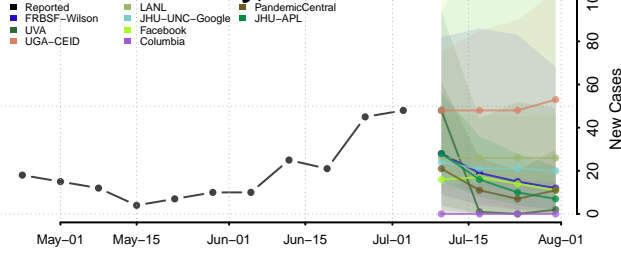

Crawford County, Kansas