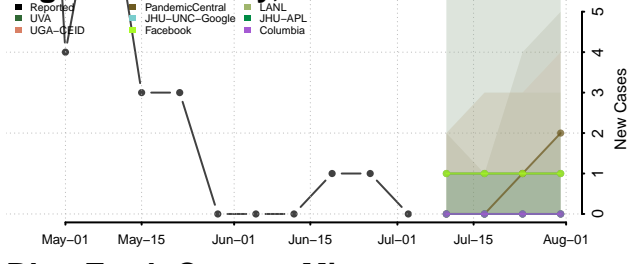

Anoka County, Minnesota

Becker County, Minnesota

Beltrami County, Minnesota

Benton County, Minnesota

Big Stone County, Minnesota

Blue Earth County, Minnesota

Brown County, Minnesota

Carlton County, Minnesota