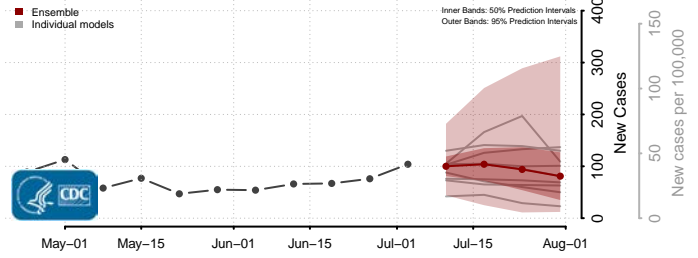

Clay County, Missouri