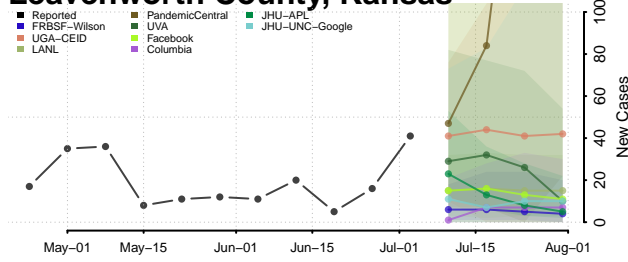

Leavenworth County, Kansas