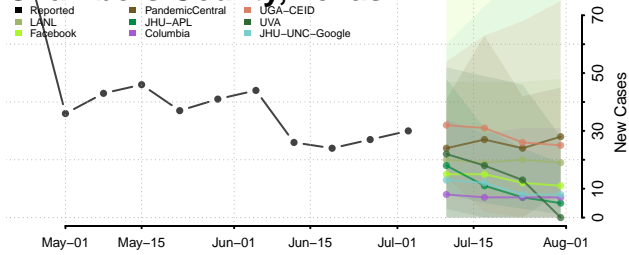

Chambers County, Texas