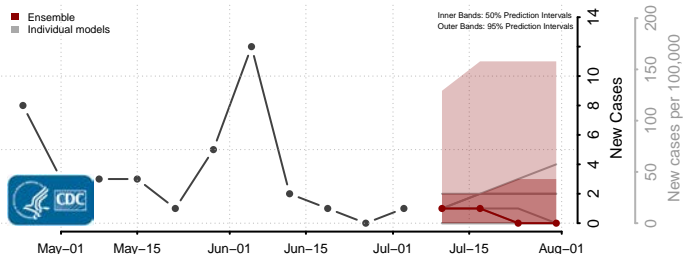

Pendleton County, West Virginia