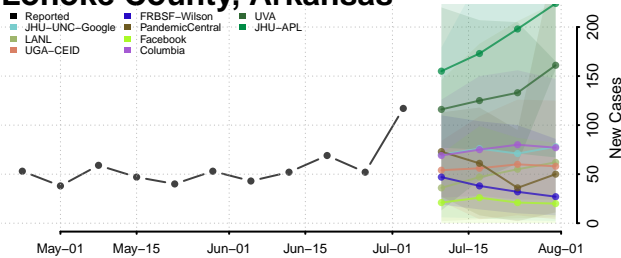

Lonoke County, Arkansas