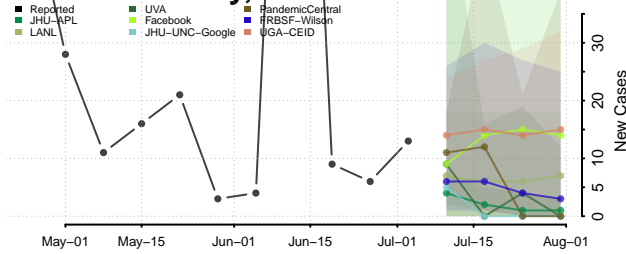

Bedford County, Tennessee