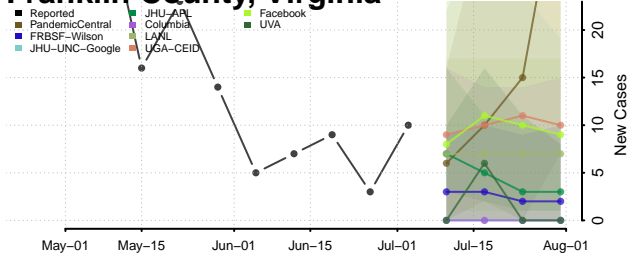

Franklin County, Virginia