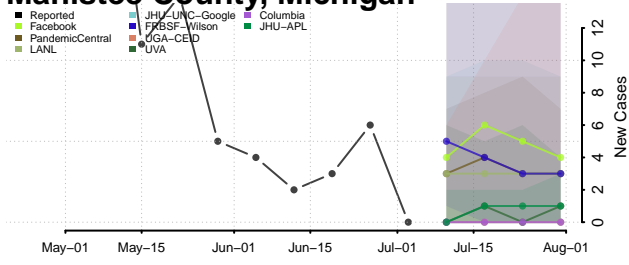

Lenawee County, Michigan

Livingston County, Michigan

Luce County, Michigan

Mackinac County, Michigan

Macomb County, Michigan

Manistee County, Michigan

Marquette County, Michigan

Mason County, Michigan