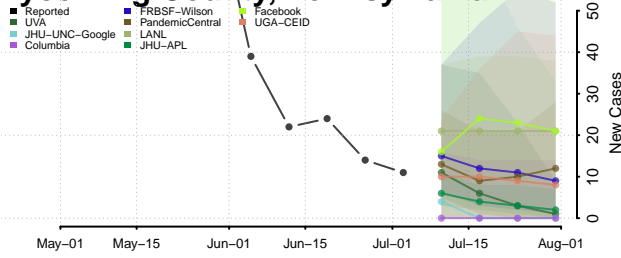

Lycoming County, Pennsylvania