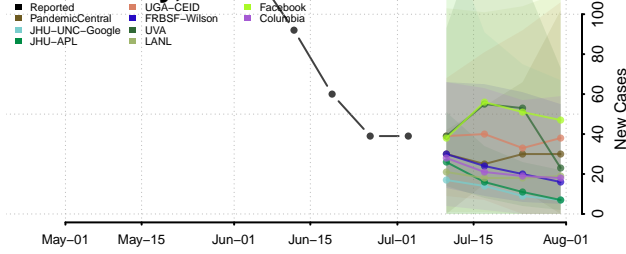

Pasquotank County, North Carolina

Pender County, North Carolina

Perquimans County, North Carolina

Person County, North Carolina

Pitt County, North Carolina

Polk County, North Carolina

Randolph County, North Carolina