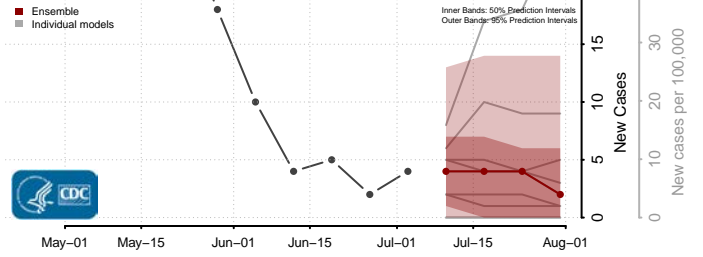

Washington County, Minnesota

Watonwan County, Minnesota

Wilkin County, Minnesota

Winona County, Minnesota

Wright County, Minnesota

Yellow Medicine County, Minnesota

Mississippi

Adams County, Mississippi