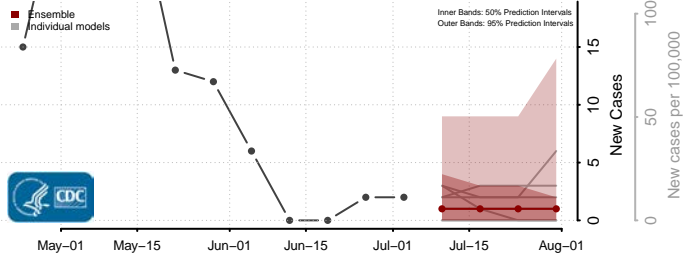

Morgan County, West Virginia