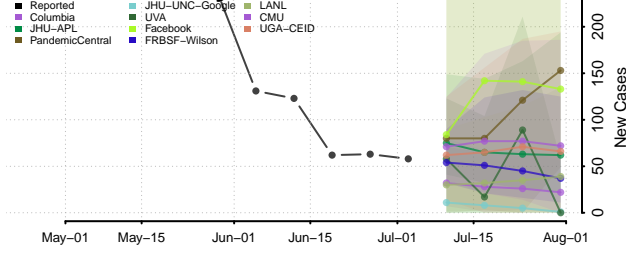

Suffolk County, Massachusetts