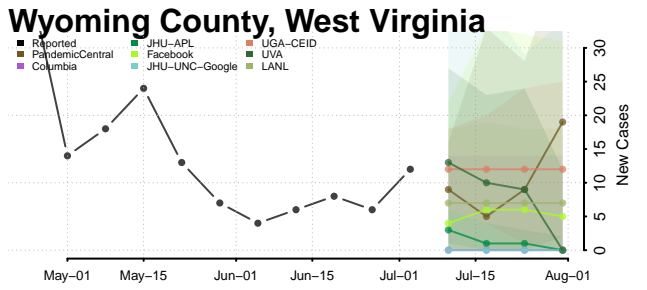

Tyler County, West Virginia

Upshur County, West Virginia

Wayne County, West Virginia

Webster County, West Virginia

Wetzel County, West Virginia

Wirt County, West Virginia

Wood County, West Virginia

Brown County, Wisconsin