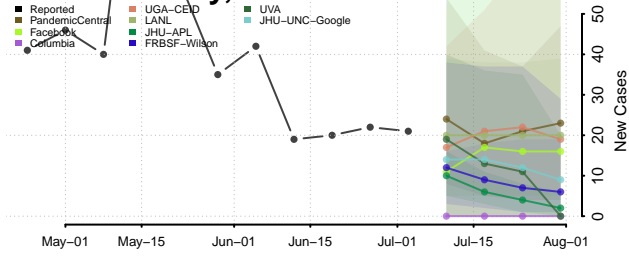

National

Alabama

Autauga County, Alabama

Baldwin County, Alabama

Barbour County, Alabama

Bibb County, Alabama

Blount County, Alabama

Bullock County, Alabama