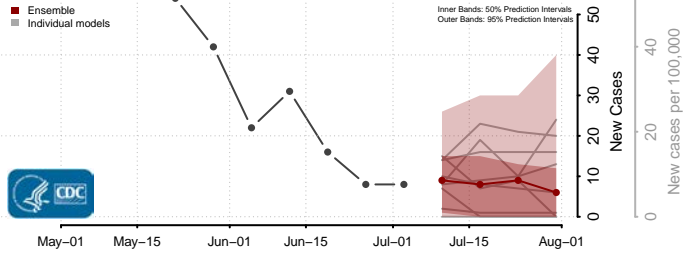

Carver County, Minnesota