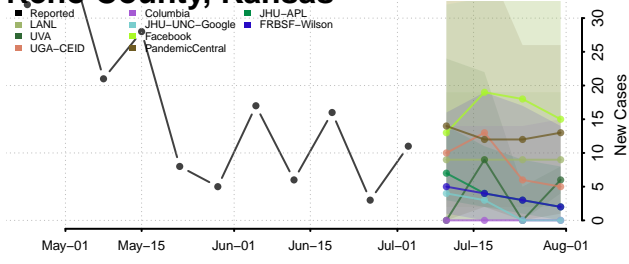

Reno County, Kansas