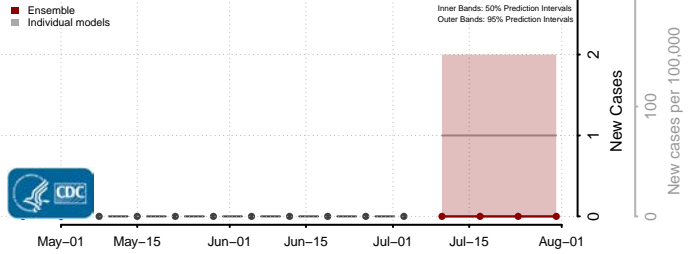

Rock County, Nebraska