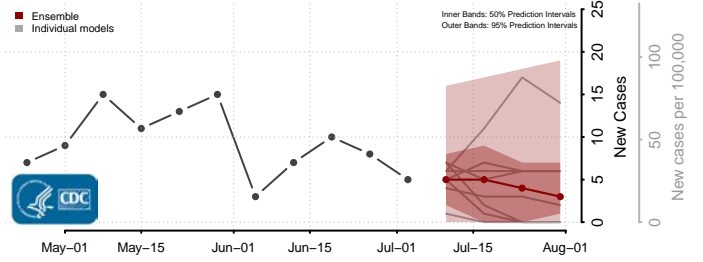

Stone County, Mississippi

Sunflower County, Mississippi

Tallahatchie County, Mississippi

Tate County, Mississippi

Tippah County, Mississippi

Tishomingo County, Mississippi

Tunica County, Mississippi

Union County, Mississippi