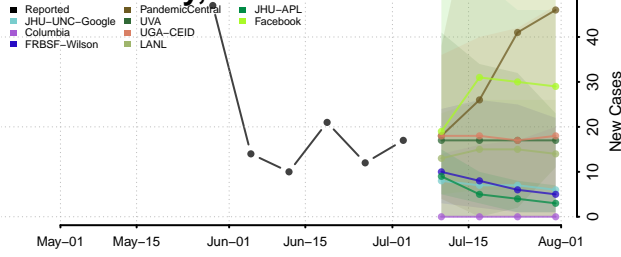

Auglaize County, Ohio

Belmont County, Ohio

Brown County, Ohio

Butler County, Ohio

Carroll County, Ohio

Champaign County, Ohio

Clark County, Ohio

Clermont County, Ohio