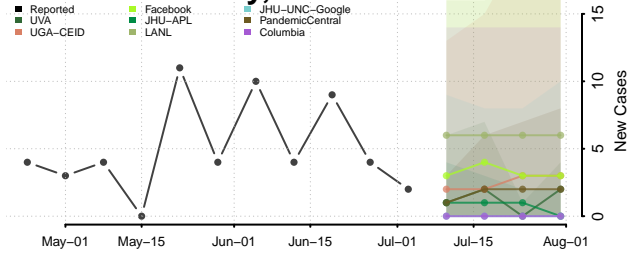

Hansford County, Texas