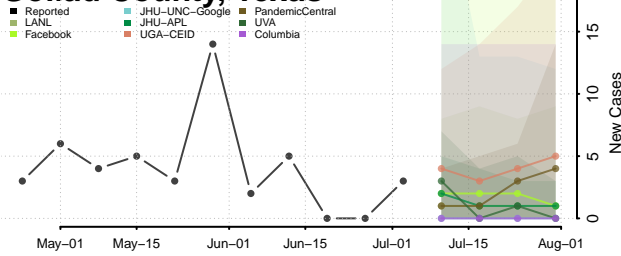

Goliad County, Texas