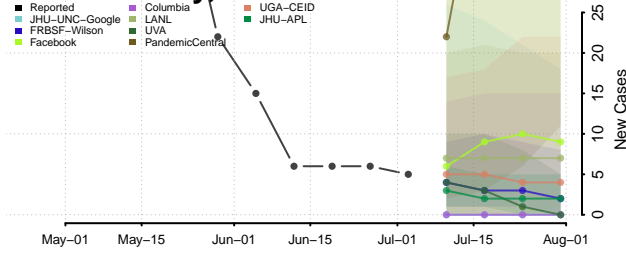

Davie County, North Carolina