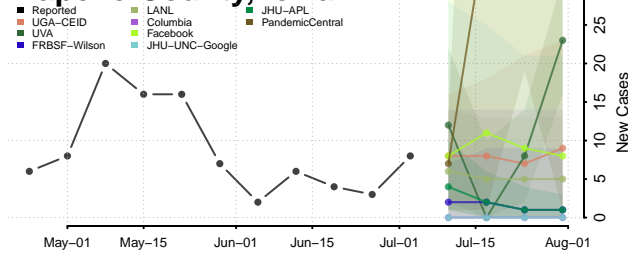

Tama County, Iowa

Taylor County, Iowa

Union County, Iowa

Van Buren County, Iowa

Wapello County, Iowa

Warren County, Iowa

Washington County, Iowa

Wayne County, Iowa