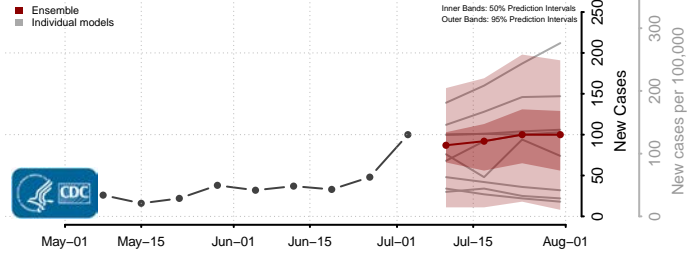

Cole County, Missouri