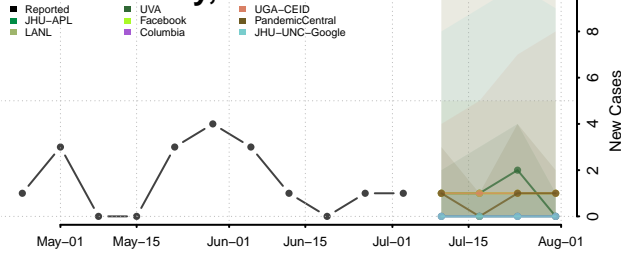

Union County, New Mexico