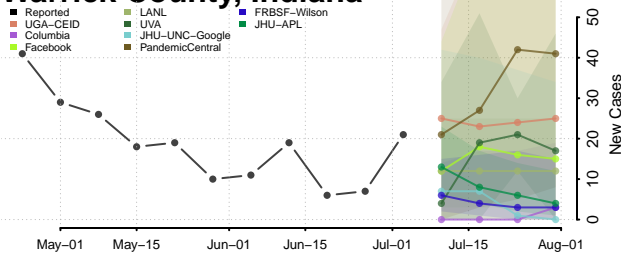

Vermillion County, Indiana

Vigo County, Indiana

Wabash County, Indiana

Warren County, Indiana

Warrick County, Indiana

Washington County, Indiana

Wayne County, Indiana

Wells County, Indiana