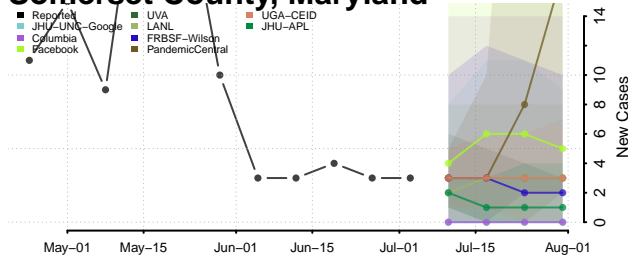

Harford County, Maryland

Howard County, Maryland

Kent County, Maryland

Montgomery County, Maryland

Prince George's County, Maryland

Queen Anne's County, Maryland

Somerset County, Maryland

St. Mary's County, Maryland