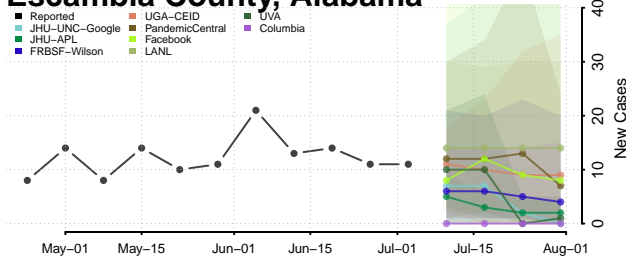

Dale County, Alabama

Dallas County, Alabama

DeKalb County, Alabama

Elmore County, Alabama

Escambia County, Alabama

Etowah County, Alabama

Fayette County, Alabama

Franklin County, Alabama