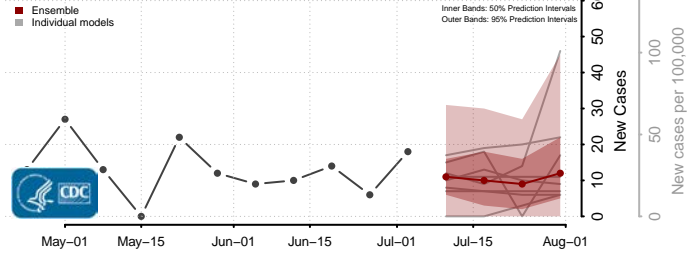

Wood County, Texas