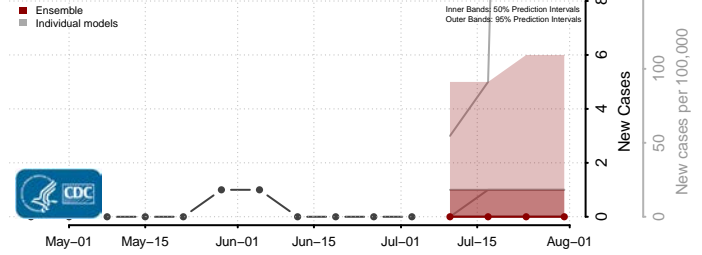

Sheridan County, Kansas

Sherman County, Kansas

Smith County, Kansas

Stafford County, Kansas

Stanton County, Kansas

Stevens County, Kansas

Sumner County, Kansas

Thomas County, Kansas