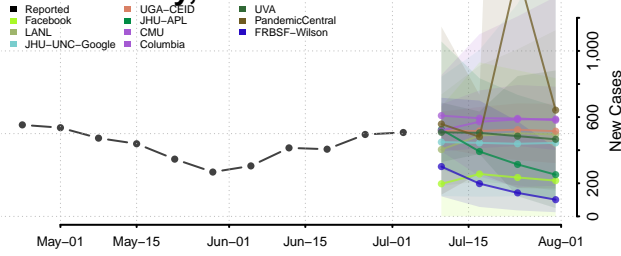

Utah County, Utah