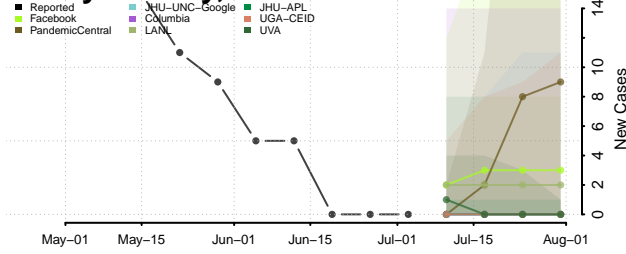

Rice County, Minnesota

Rock County, Minnesota

Roseau County, Minnesota

Scott County, Minnesota

Sherburne County, Minnesota

Sibley County, Minnesota

St. Louis County, Minnesota

Stearns County, Minnesota