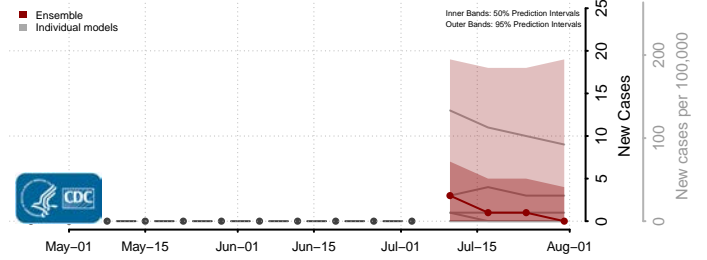

Grand County, Utah