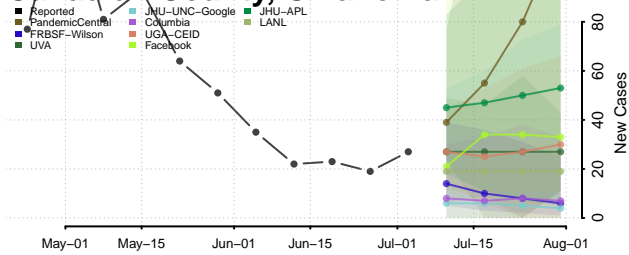

Beckham County, Oklahoma

Blaine County, Oklahoma

Bryan County, Oklahoma

Caddo County, Oklahoma

Canadian County, Oklahoma

Carter County, Oklahoma

Cherokee County, Oklahoma

Choctaw County, Oklahoma