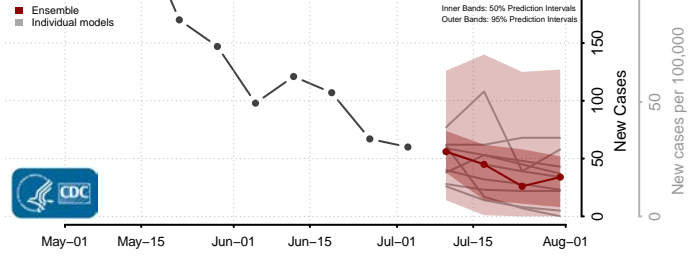

Moore County, North Carolina

Nash County, North Carolina

New Hanover County, North Carolina

Northampton County, North Carolina

Onslow County, North Carolina

Orange County, North Carolina

Pamlico County, North Carolina