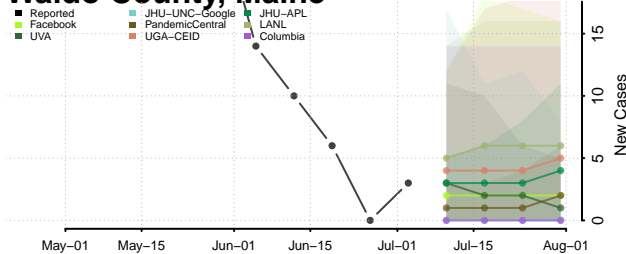

Waldo County, Maine