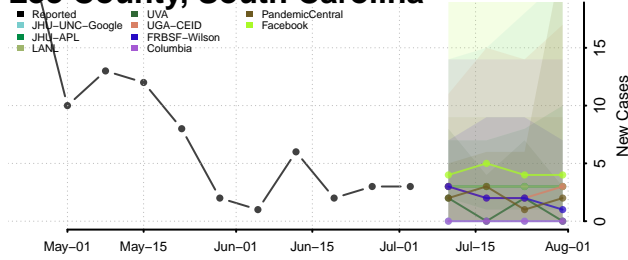

Lee County, South Carolina