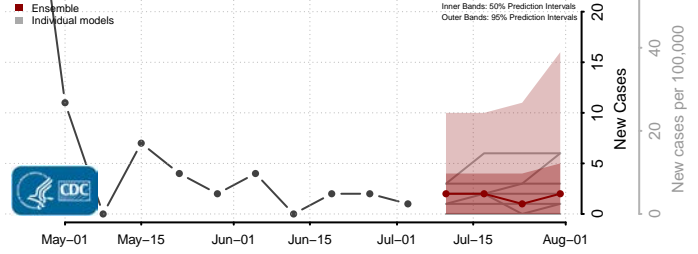

Manassas County, Virginia