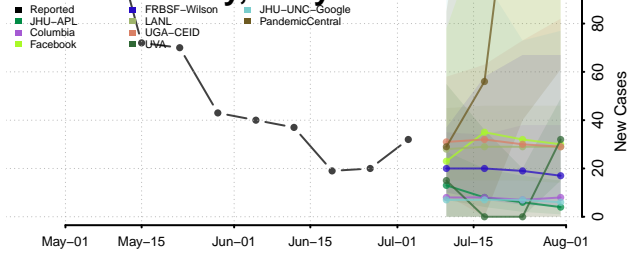

Howard County, Maryland