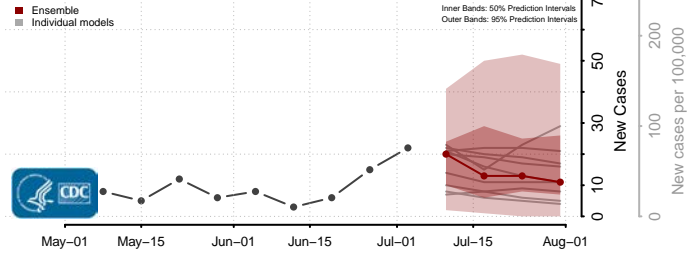

Ste. Genevieve County, Missouri

Stoddard County, Missouri

Stone County, Missouri

Sullivan County, Missouri

Taney County, Missouri

Texas County, Missouri

Vernon County, Missouri

Warren County, Missouri