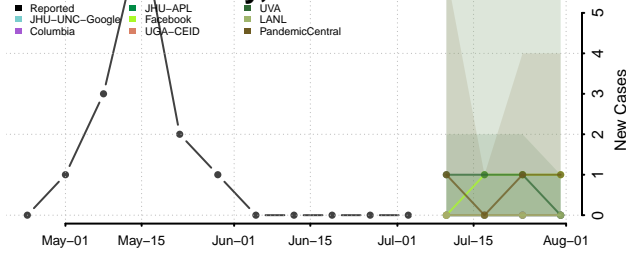

Sherman County, Texas