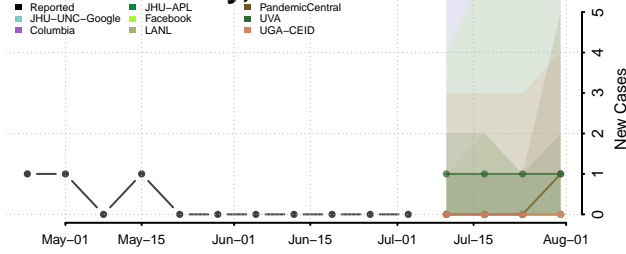

Mellette County, South Dakota