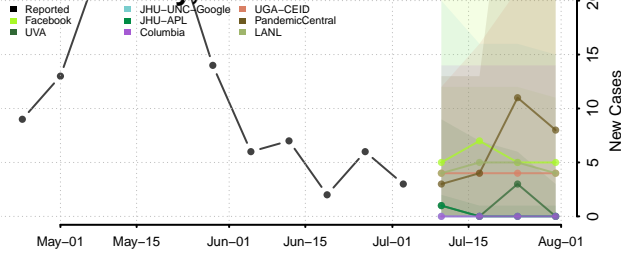

Lake County, Montana