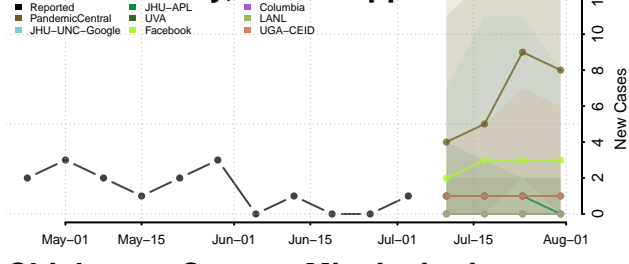

Alcorn County, Mississippi

Amite County, Mississippi

Attala County, Mississippi

Benton County, Mississippi

Bolivar County, Mississippi

Calhoun County, Mississippi

Carroll County, Mississippi

Chickasaw County, Mississippi