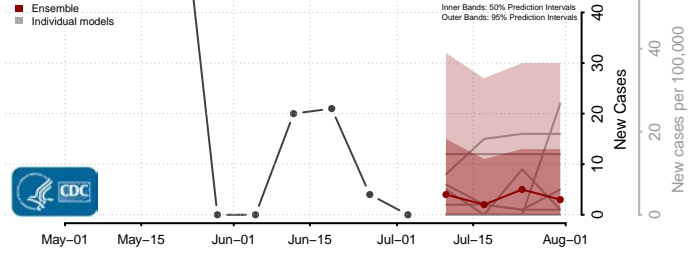

Lynchburg County, Virginia