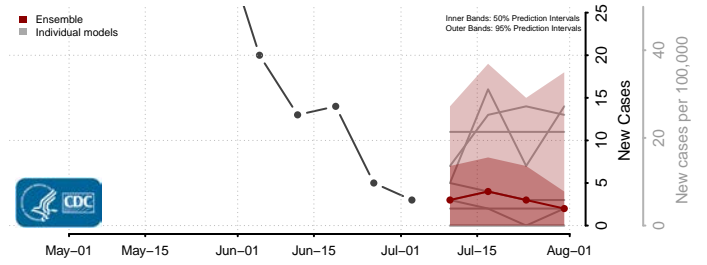

Dare County, North Carolina

Davidson County, North Carolina

Davie County, North Carolina

Duplin County, North Carolina

Durham County, North Carolina

Edgecombe County, North Carolina

Forsyth County, North Carolina