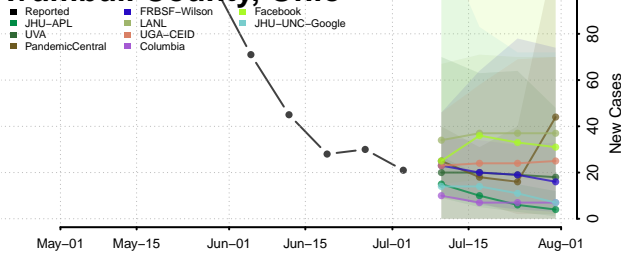

Trumbull County, Ohio