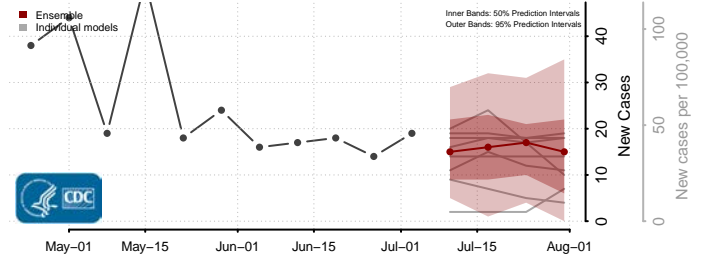

Wharton County, Texas