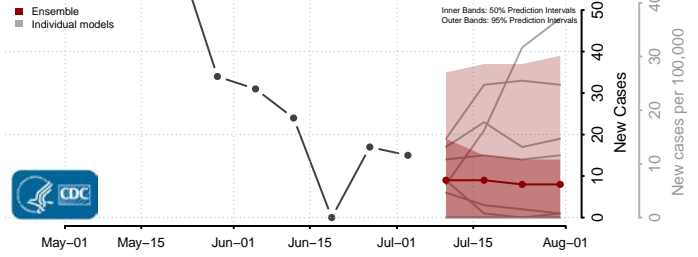

Washington County, Tennessee