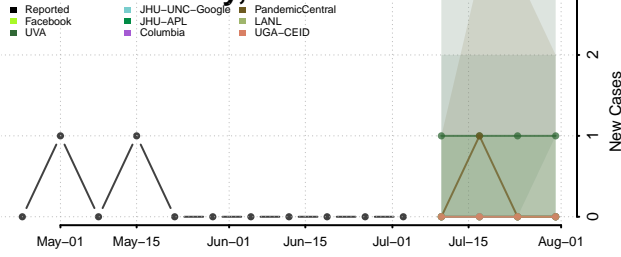

Frontier County, Nebraska