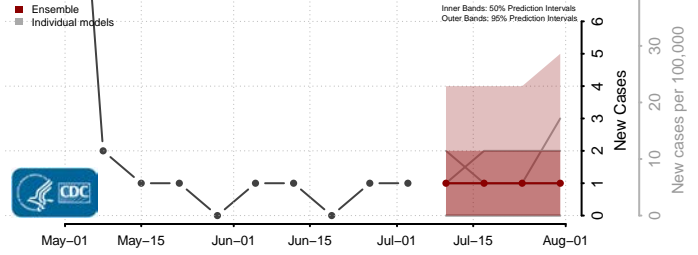

Manassas Park County, Virginia