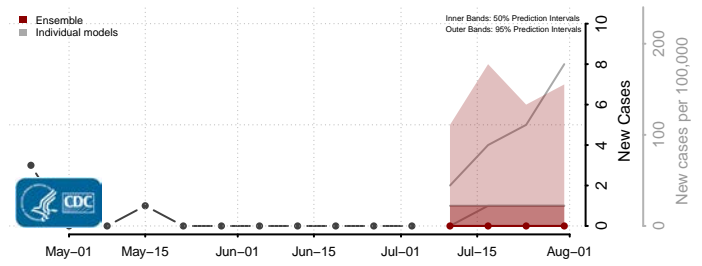

Mineral County, Nevada