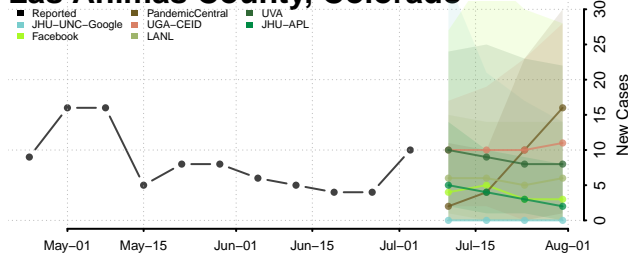

La Plata County, Colorado

Lake County, Colorado

Larimer County, Colorado

Las Animas County, Colorado

Lincoln County, Colorado

Logan County, Colorado

Mesa County, Colorado

Mineral County, Colorado