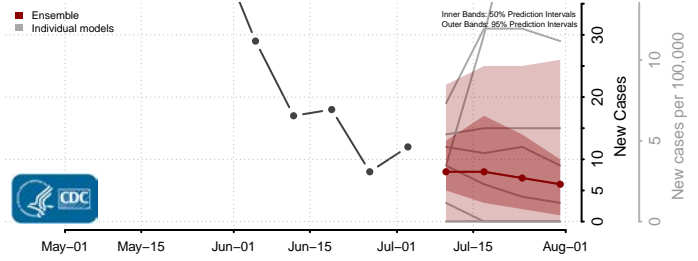

Frederick County, Maryland