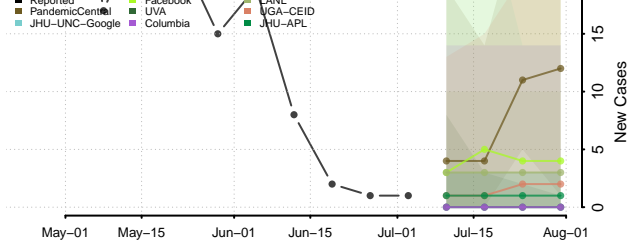

Barbour County, West Virginia