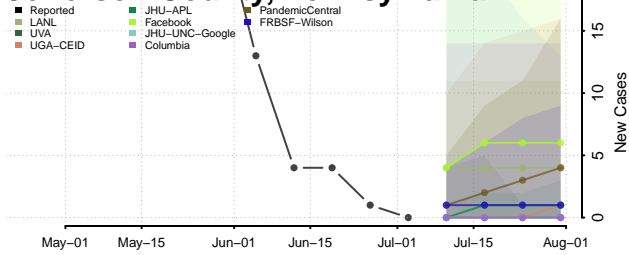

Jefferson County, Pennsylvania