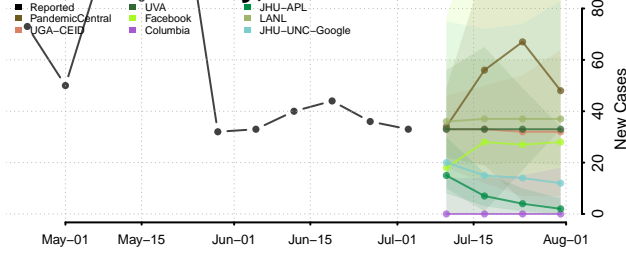

Santa Fe County, New Mexico