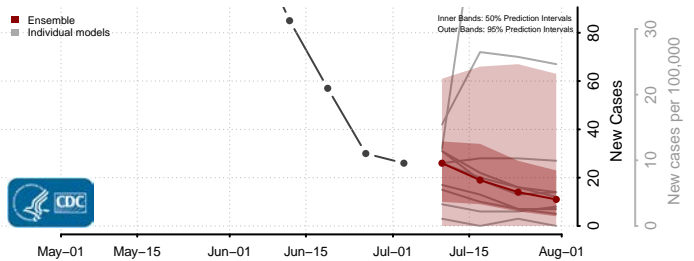

Putnam County, Indiana

Randolph County, Indiana

Ripley County, Indiana

Rush County, Indiana

Scott County, Indiana

Shelby County, Indiana

Spencer County, Indiana

St. Joseph County, Indiana