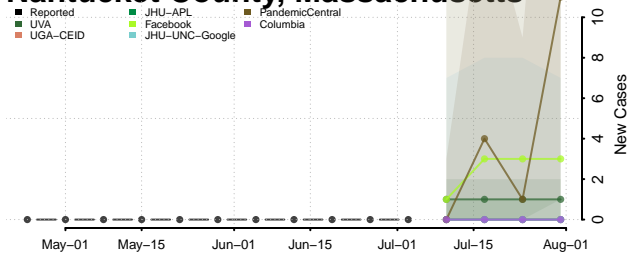

Nantucket County, Massachusetts