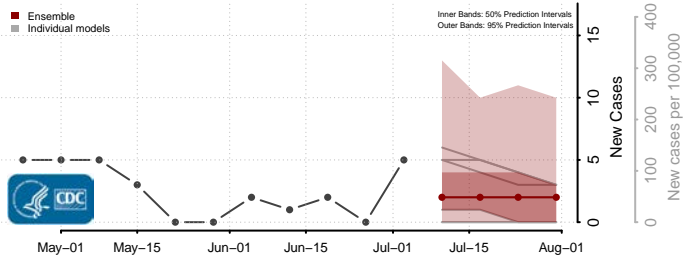

Mineral County, Nevada

Nye County, Nevada

Pershing County, Nevada

Storey County, Nevada

Washoe County, Nevada

White Pine County, Nevada

New Hampshire

Belknap County, New Hampshire