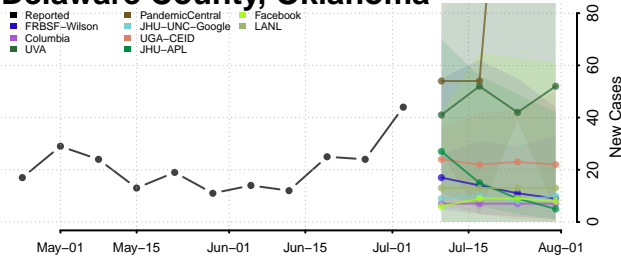

Delaware County, Oklahoma