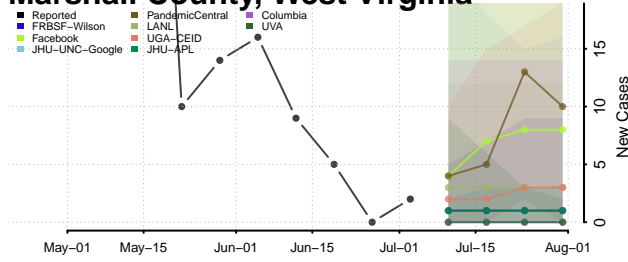

Hampshire County, West Virginia

Hancock County, West Virginia

Hardy County, West Virginia

Harrison County, West Virginia

Jackson County, West Virginia

Marshall County, West Virginia

Mason County, West Virginia