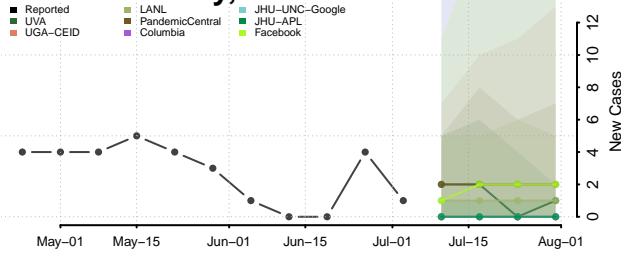

Pike County, Alabama

Randolph County, Alabama

Russell County, Alabama

Shelby County, Alabama

St. Clair County, Alabama

Sumter County, Alabama

Talladega County, Alabama

Tallapoosa County, Alabama