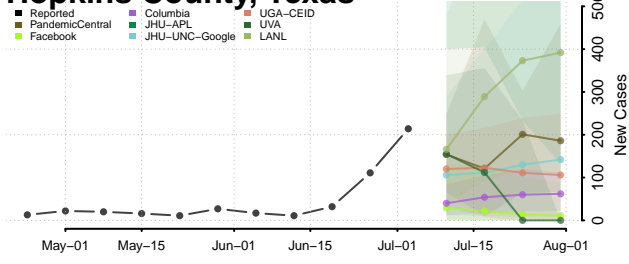

Houston County, Texas

Howard County, Texas

Hudspeth County, Texas

Hunt County, Texas

Hutchinson County, Texas

Irion County, Texas

Jack County, Texas

Jackson County, Texas