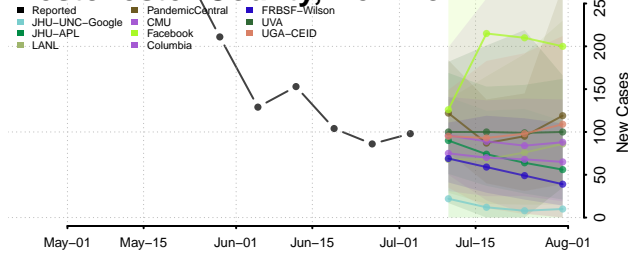

Tioga County, New York

Tompkins County, New York

Ulster County, New York

Warren County, New York

Washington County, New York

Wayne County, New York

Westchester County, New York

Wyoming County, New York