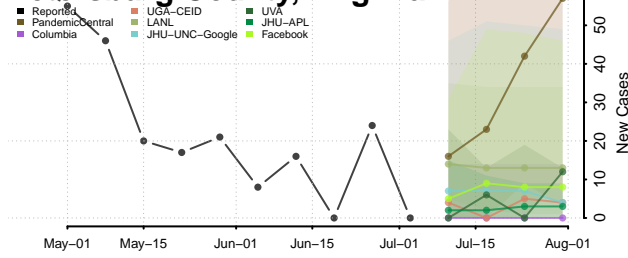

Petersburg County, Virginia