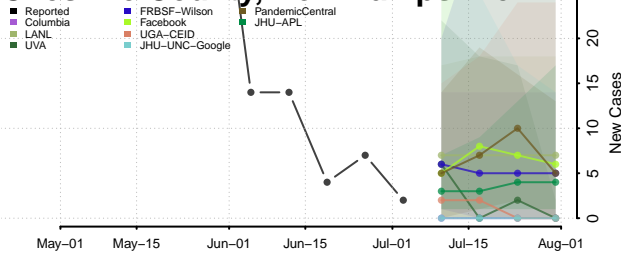

Cheshire County, New Hampshire