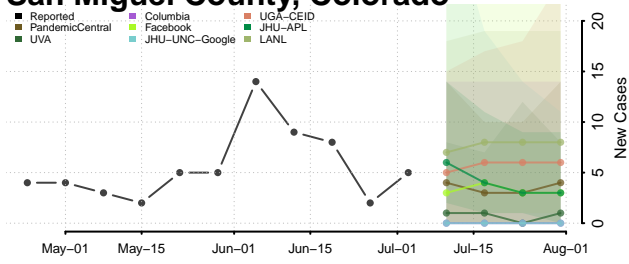

San Miguel County, Colorado