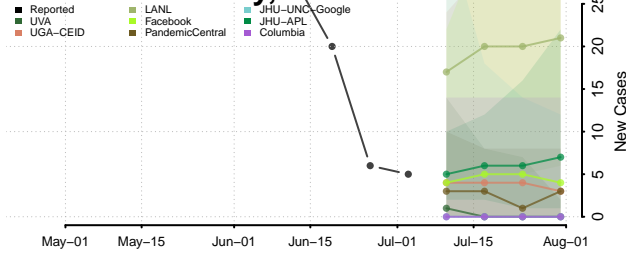

Kennebec County, Maine

Knox County, Maine

Lincoln County, Maine

Oxford County, Maine

Penobscot County, Maine

Piscataquis County, Maine

Sagadahoc County, Maine

Somerset County, Maine