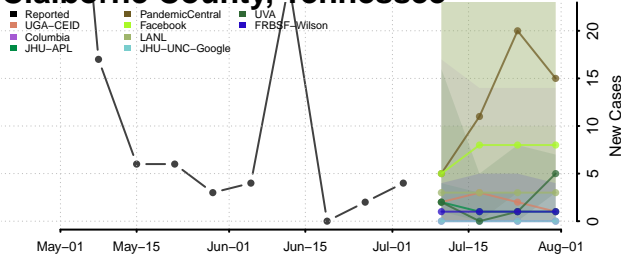

Carroll County, Tennessee

Carter County, Tennessee

Cheatham County, Tennessee

Chester County, Tennessee

Claiborne County, Tennessee

Clay County, Tennessee

Cocke County, Tennessee

Coffee County, Tennessee