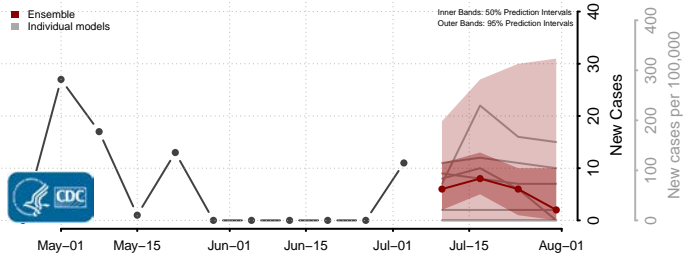

Mineral County, Nevada

Nye County, Nevada

Pershing County, Nevada

Storey County, Nevada

Washoe County, Nevada

White Pine County, Nevada

New Hampshire

Belknap County, New Hampshire