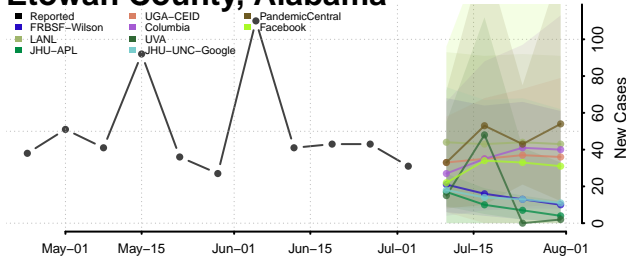

Dale County, Alabama

Dallas County, Alabama

DeKalb County, Alabama

Elmore County, Alabama

Escambia County, Alabama

Etowah County, Alabama

Fayette County, Alabama

Franklin County, Alabama