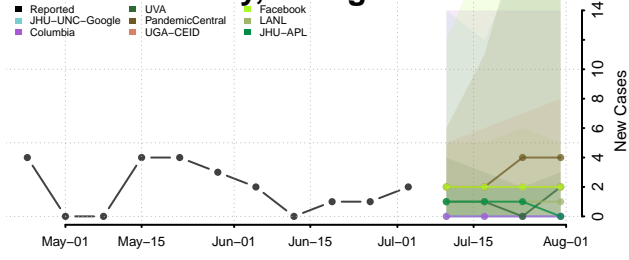

Hancock County, Georgia