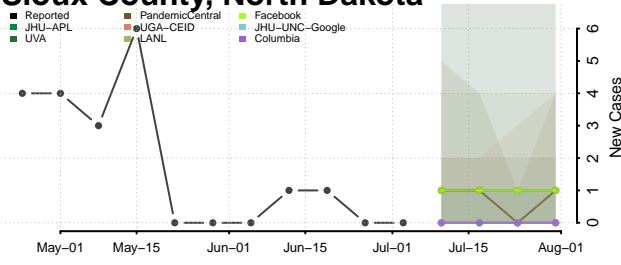

Sioux County, North Dakota