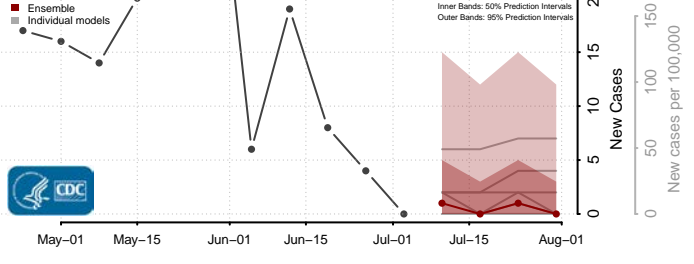

Koochiching County, Minnesota