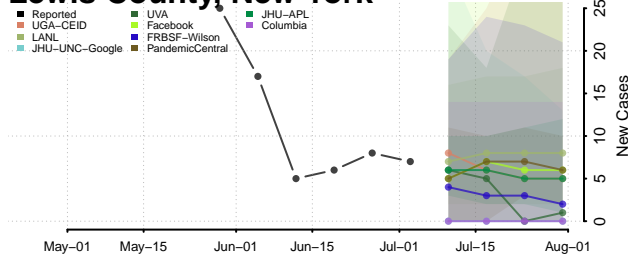

Lewis County, New York