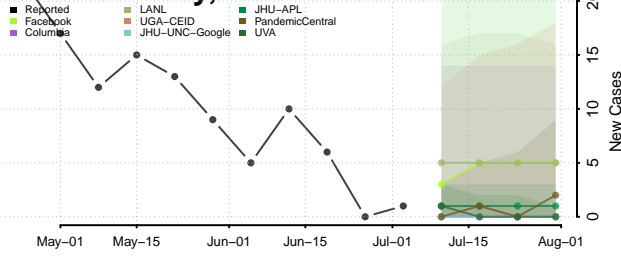

Union County, Tennessee