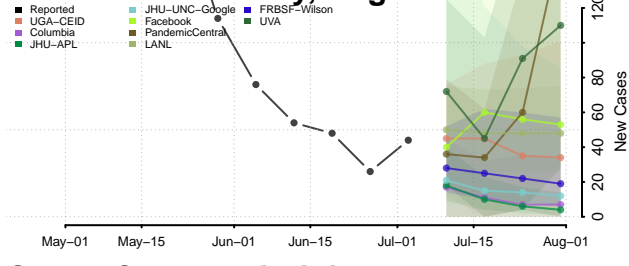

Carroll County, Virginia

Charles City County, Virginia

Charlotte County, Virginia

Charlottesville County, Virginia

Chesapeake County, Virginia

Chesterfield County, Virginia

Clarke County, Virginia

Colonial Heights County, Virginia