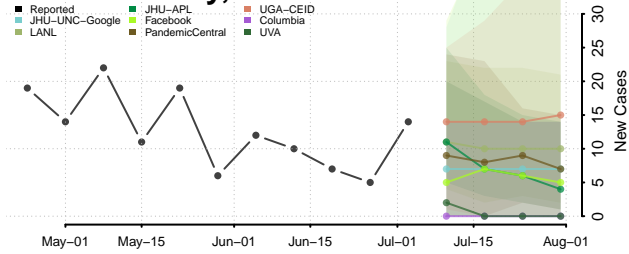

Austin County, Texas