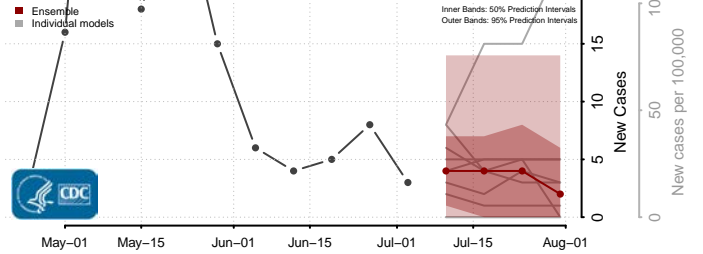

Los Alamos County, New Mexico

Luna County, New Mexico

McKinley County, New Mexico

Mora County, New Mexico

Otero County, New Mexico

Quay County, New Mexico

Rio Arriba County, New Mexico

Roosevelt County, New Mexico