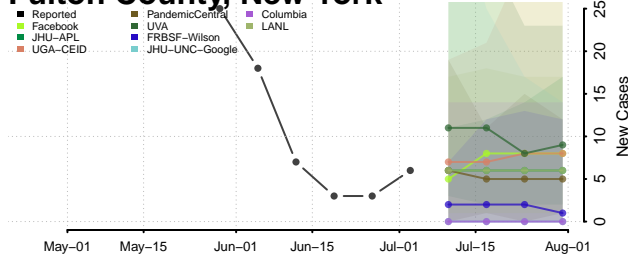

Dutchess County, New York

Erie County, New York

Essex County, New York

Franklin County, New York

Fulton County, New York

Genesee County, New York

Greene County, New York

Hamilton County, New York