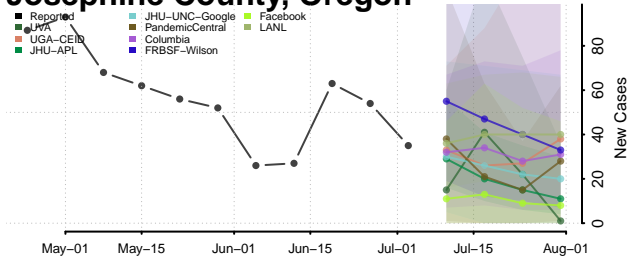

Josephine County, Oregon