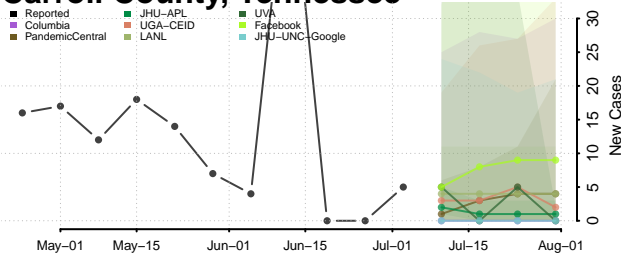

Carroll County, Tennessee

Carter County, Tennessee

Cheatham County, Tennessee

Chester County, Tennessee

Claiborne County, Tennessee

Clay County, Tennessee

Cocke County, Tennessee

Coffee County, Tennessee