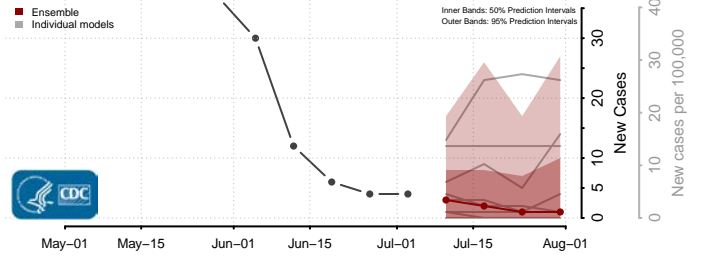

Dodge County, Wisconsin