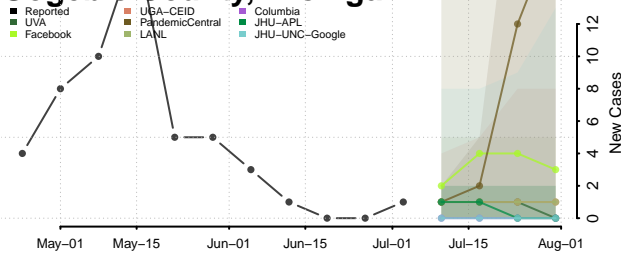

Dickinson County, Michigan

Eaton County, Michigan

Emmet County, Michigan

Genesee County, Michigan

Gladwin County, Michigan

Gogebic County, Michigan

Grand Traverse County, Michigan

Gratiot County, Michigan