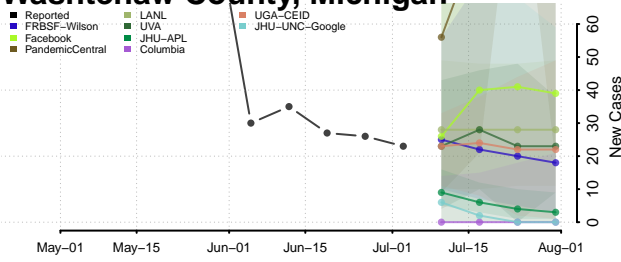

St. Joseph County, Michigan

Tuscola County, Michigan

Van Buren County, Michigan

Washtenaw County, Michigan

Wayne County, Michigan

Wexford County, Michigan

Minnesota

Aitkin County, Minnesota