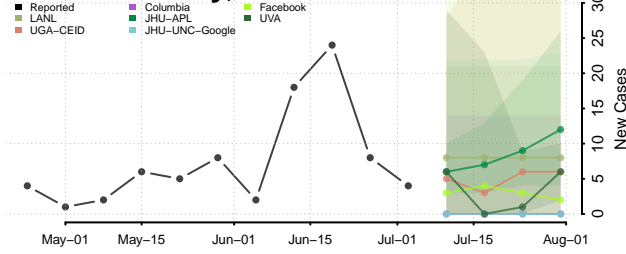

Mariposa County, California

Mendocino County, California

Merced County, California

Modoc County, California

Mono County, California

Monterey County, California

Napa County, California

Nevada County, California