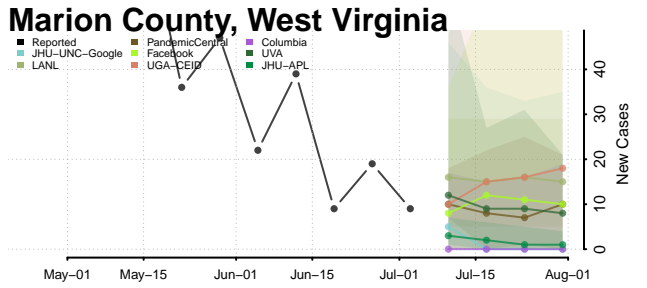

Hampshire County, West Virginia

Hancock County, West Virginia

Hardy County, West Virginia

Harrison County, West Virginia

Jackson County, West Virginia

Marshall County, West Virginia

Mason County, West Virginia