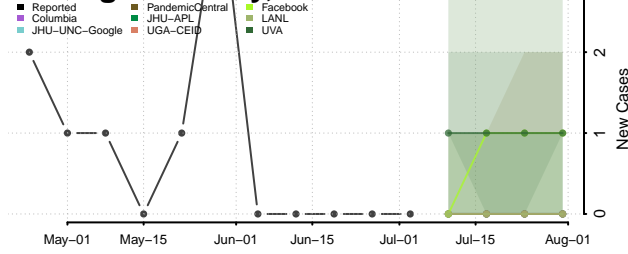

Hettinger County, North Dakota