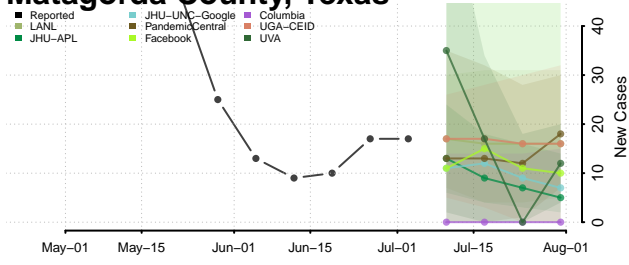

Matagorda County, Texas