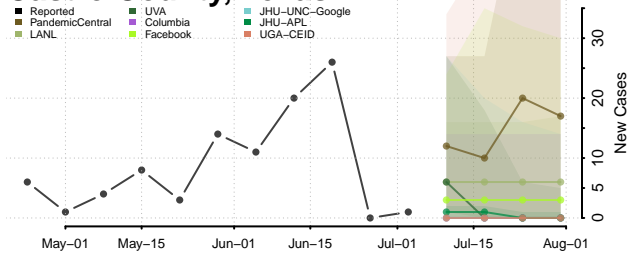

Castro County, Texas