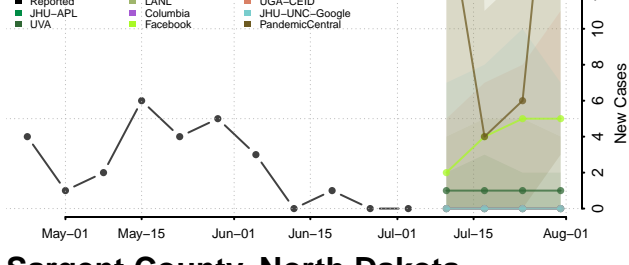

Rolette County, North Dakota