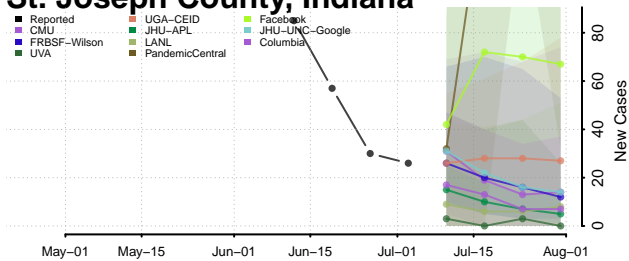

Putnam County, Indiana

Randolph County, Indiana

Ripley County, Indiana

Rush County, Indiana

Scott County, Indiana

Shelby County, Indiana

Spencer County, Indiana

St. Joseph County, Indiana