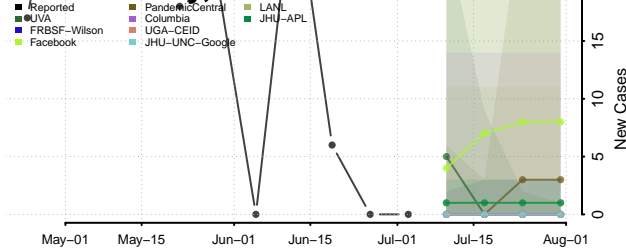

Roane County, Tennessee

Robertson County, Tennessee

Rutherford County, Tennessee

Scott County, Tennessee

Squatchie County, Tennessee

Sevier County, Tennessee

Shelby County, Tennessee

Smith County, Tennessee