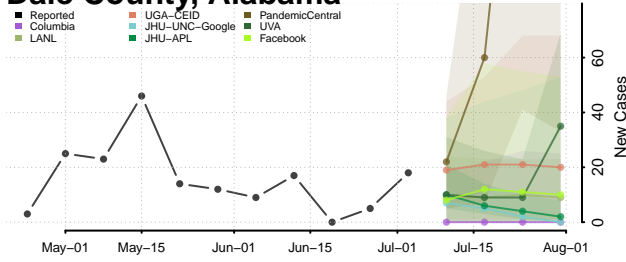

Dale County, Alabama