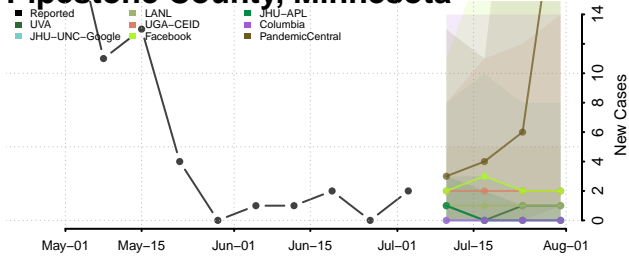

Pipestone County, Minnesota