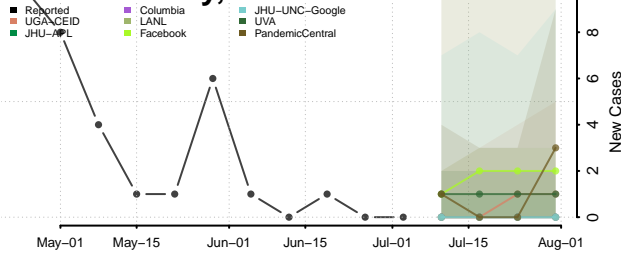

Turner County, South Dakota