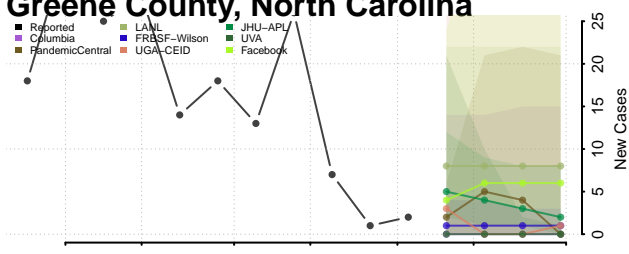

Franklin County, North Carolina

Gaston County, North Carolina

Gates County, North Carolina

Graham County, North Carolina

Granville County, North Carolina

Greene County, North Carolina

Guilford County, North Carolina