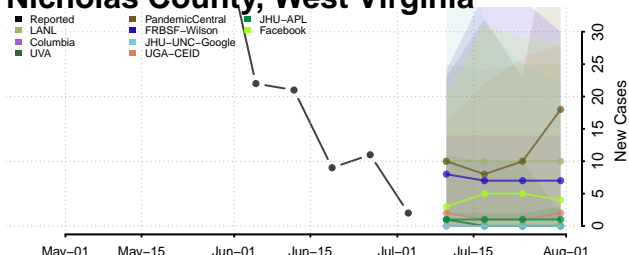

Nicholas County, West Virginia