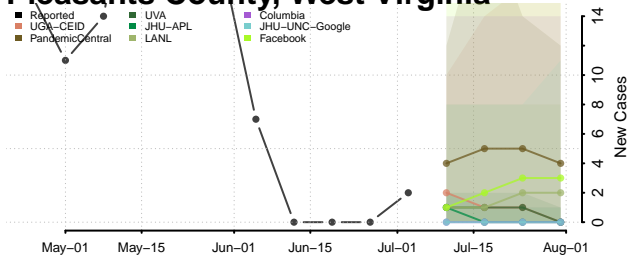

Nicholas County, West Virginia

Ohio County, West Virginia

Pendleton County, West Virginia

Pleasants County, West Virginia

Pocahontas County, West Virginia

Preston County, West Virginia

Putnam County, West Virginia