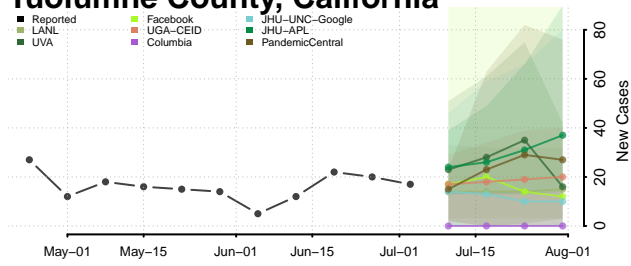

Tuolumne County, California