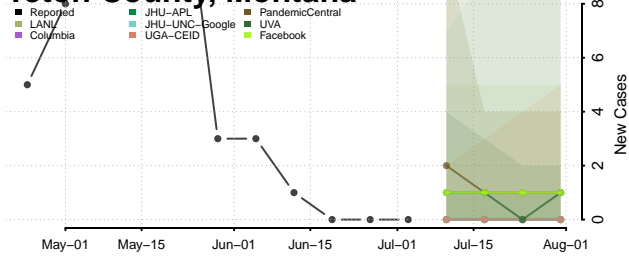

Toole County, Montana

Treasure County, Montana

Valley County, Montana

Wheatland County, Montana

Wibaux County, Montana

Yellowstone County, Montana

Nebraska

Adams County, Nebraska