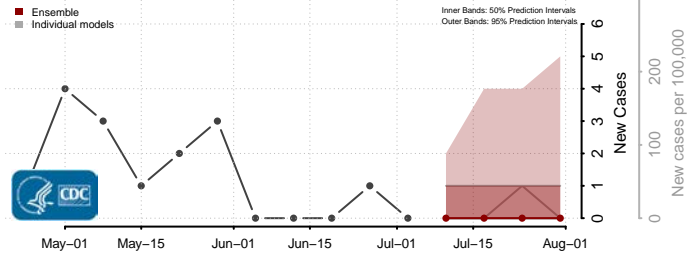

Bottineau County, North Dakota

Bowman County, North Dakota

Burke County, North Dakota

Burleigh County, North Dakota

Cass County, North Dakota

Cavalier County, North Dakota

Dickey County, North Dakota

Divide County, North Dakota