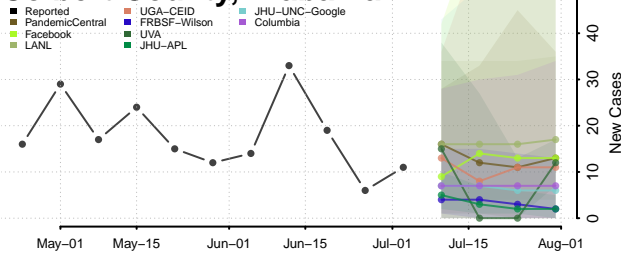

Colbert County, Alabama