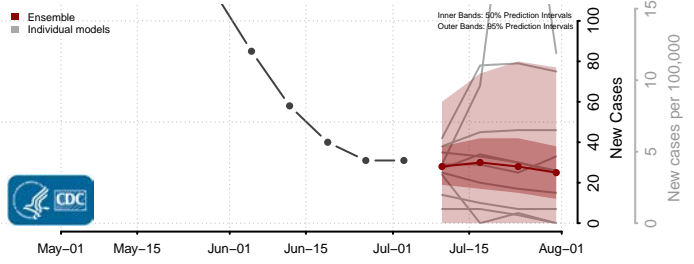

Norfolk County, Massachusetts