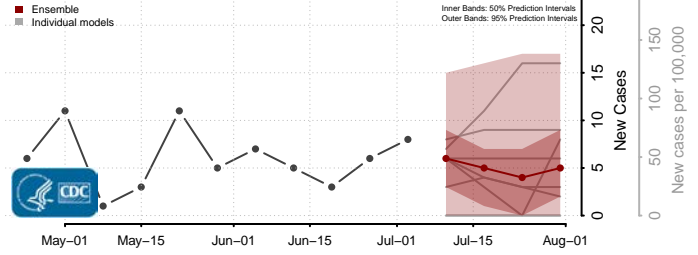

Amite County, Mississippi