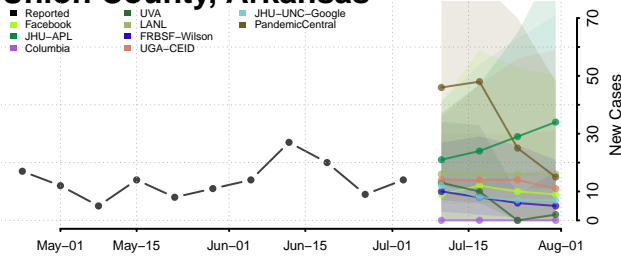

Sevier County, Arkansas

Sharp County, Arkansas

St. Francis County, Arkansas

Stone County, Arkansas

Union County, Arkansas

Van Buren County, Arkansas

Washington County, Arkansas

White County, Arkansas