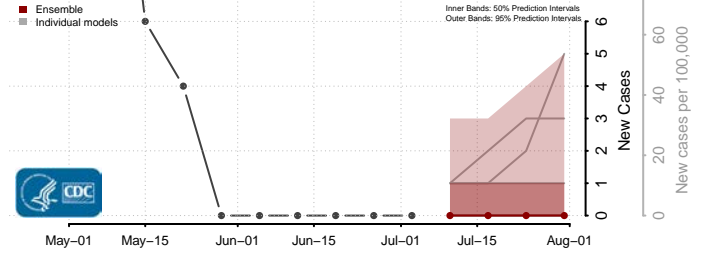

Rock County, Minnesota