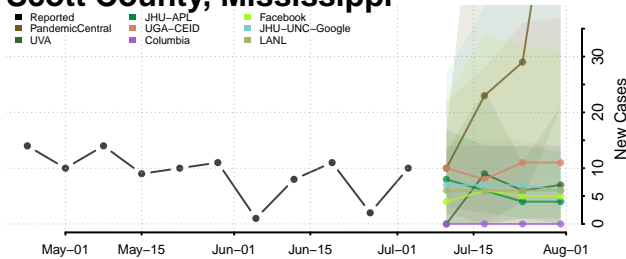

Pontotoc County, Mississippi

Prentiss County, Mississippi

Quitman County, Mississippi

Rankin County, Mississippi

Scott County, Mississippi

Sharkey County, Mississippi

Simpson County, Mississippi

Smith County, Mississippi