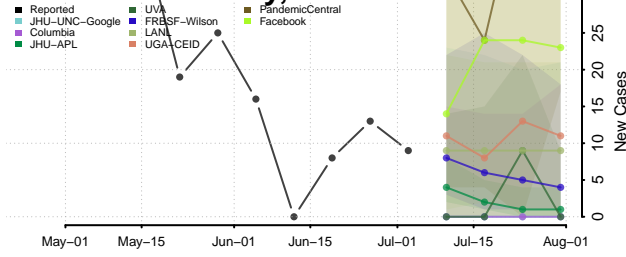

Dodge County, Wisconsin

Door County, Wisconsin

Douglas County, Wisconsin

Dunn County, Wisconsin

Eau Claire County, Wisconsin

Florence County, Wisconsin

Fond du Lac County, Wisconsin

Forest County, Wisconsin