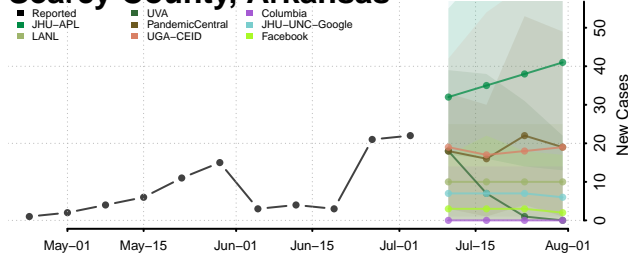

Pope County, Arkansas

Prairie County, Arkansas

Pulaski County, Arkansas

Randolph County, Arkansas

Saline County, Arkansas

Scott County, Arkansas

Searcy County, Arkansas

Sebastian County, Arkansas