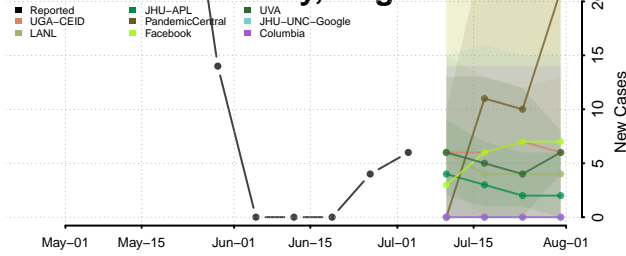

Shenandoah County, Virginia