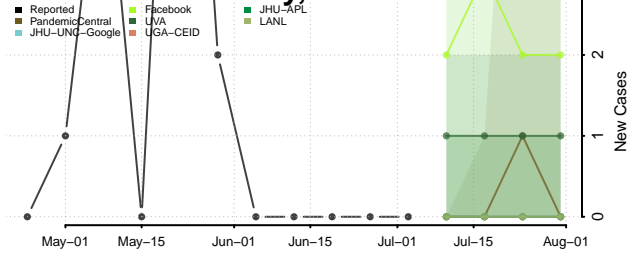

Richardson County, Nebraska