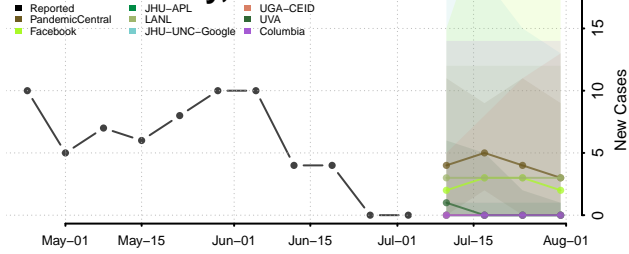

Colfax County, New Mexico