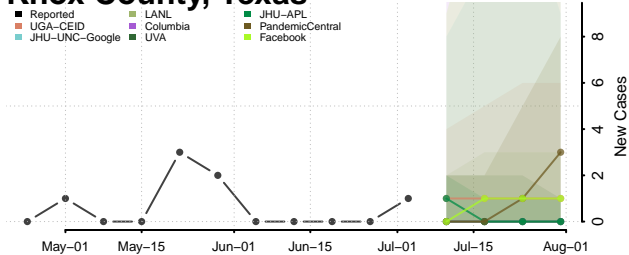

Knox County, Texas