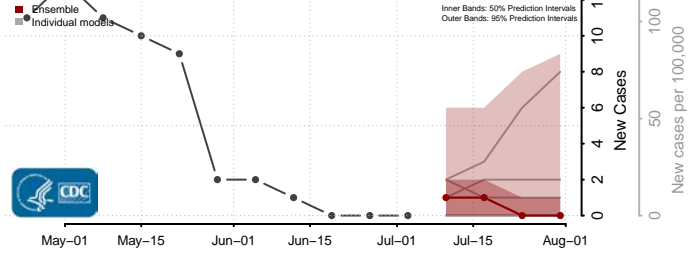

Sierra County, New Mexico