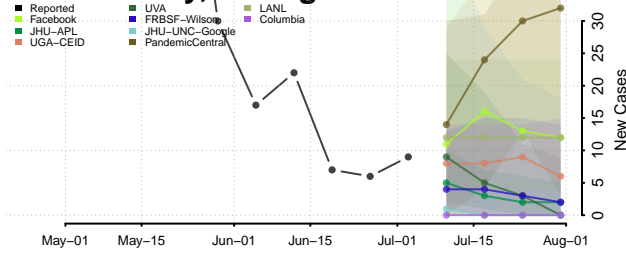

Cass County, Michigan