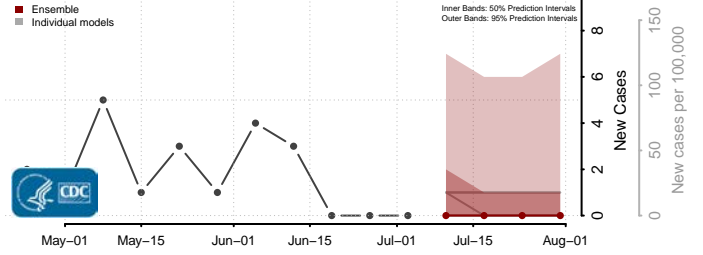

Blaine County, Montana

Broadwater County, Montana

Carbon County, Montana

Carter County, Montana

Cascade County, Montana

Chouteau County, Montana

Custer County, Montana

Daniels County, Montana