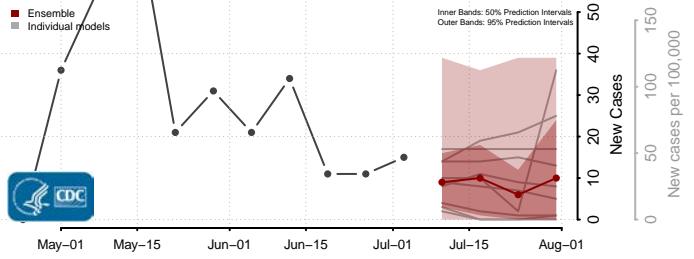

Hampshire County, West Virginia

Hancock County, West Virginia

Hardy County, West Virginia

Harrison County, West Virginia

Jackson County, West Virginia

Marshall County, West Virginia

Mason County, West Virginia