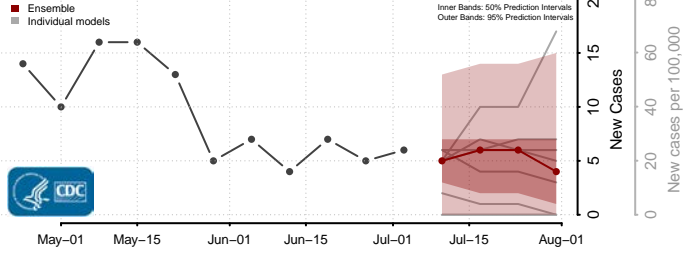

Benton County, Iowa

Black Hawk County, Iowa

Boone County, Iowa

Bremer County, Iowa

Buchanan County, Iowa

Buena Vista County, Iowa

Butler County, Iowa

Calhoun County, Iowa