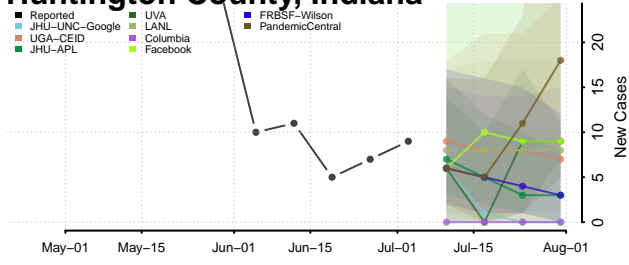

Huntington County, Indiana