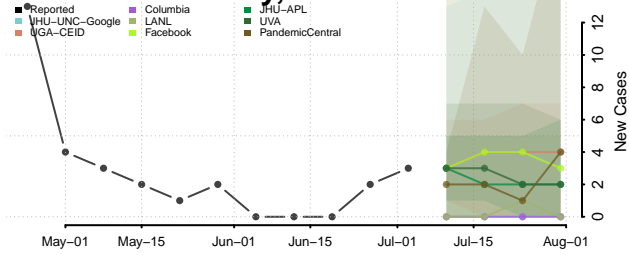

Somervell County, Texas