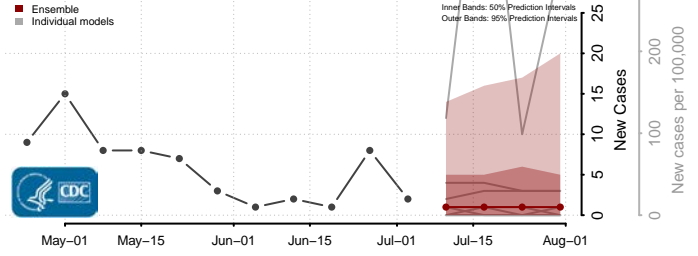

Iron County, Missouri