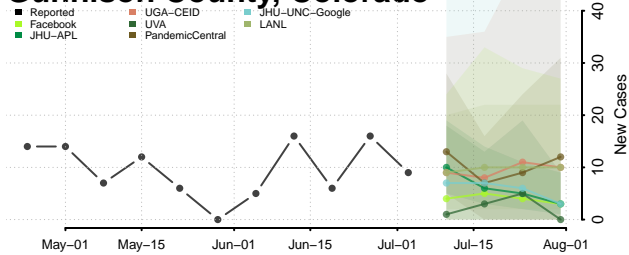

Gunnison County, Colorado