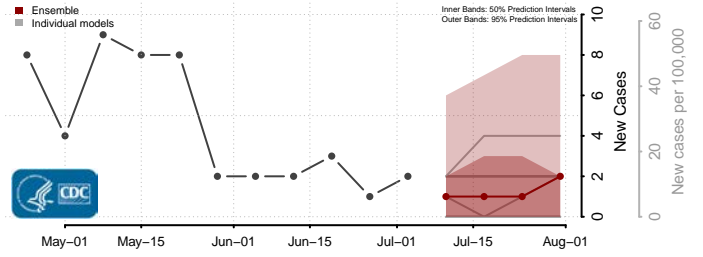

Buffalo County, Wisconsin

Burnett County, Wisconsin

Calumet County, Wisconsin

Chippewa County, Wisconsin

Clark County, Wisconsin

Columbia County, Wisconsin

Crawford County, Wisconsin

Dane County, Wisconsin