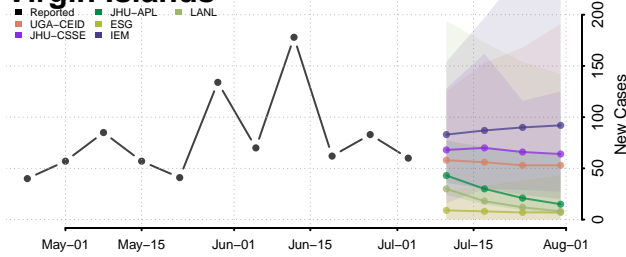

Virgin Islands