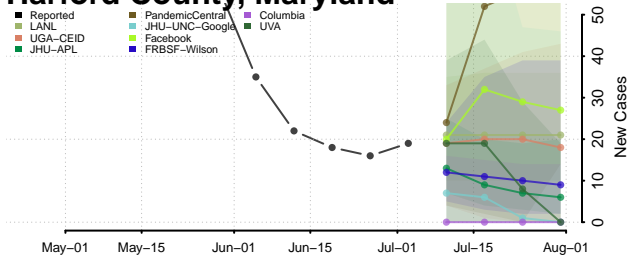

Harford County, Maryland