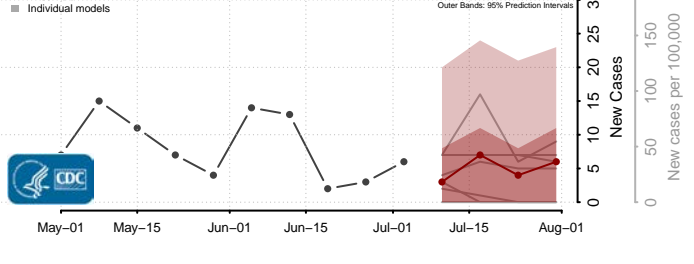

Hill County, Montana