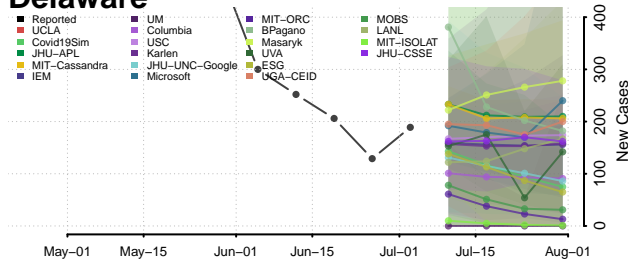

New London County, Connecticut

Tolland County, Connecticut

Windham County, Connecticut

Delaware

Kent County, Delaware

New Castle County, Delaware