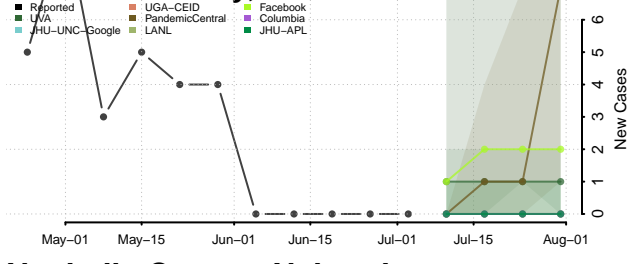

Loup County, Nebraska

Madison County, Nebraska

McPherson County, Nebraska

Merrick County, Nebraska

Morrill County, Nebraska

Nance County, Nebraska

Nemaha County, Nebraska

Nuckolls County, Nebraska