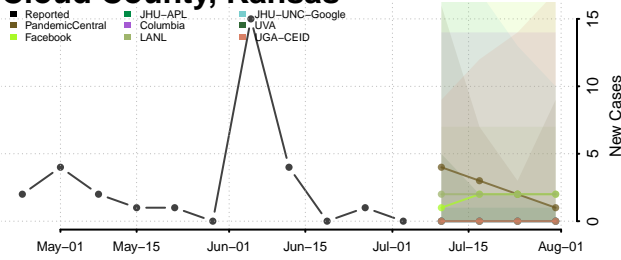

Chautauqua County, Kansas

Cherokee County, Kansas

Cheyenne County, Kansas

Clark County, Kansas

Clay County, Kansas

Cloud County, Kansas

Coffey County, Kansas

Comanche County, Kansas