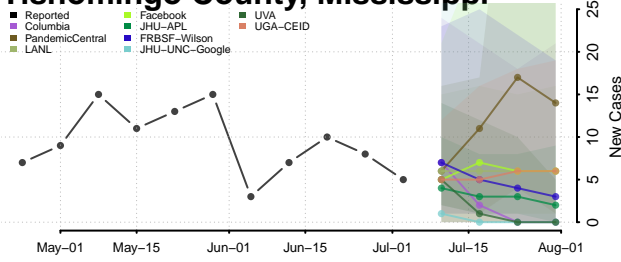

Stone County, Mississippi

Sunflower County, Mississippi

Tallahatchie County, Mississippi

Tate County, Mississippi

Tippah County, Mississippi

Tishomingo County, Mississippi

Tunica County, Mississippi

Union County, Mississippi