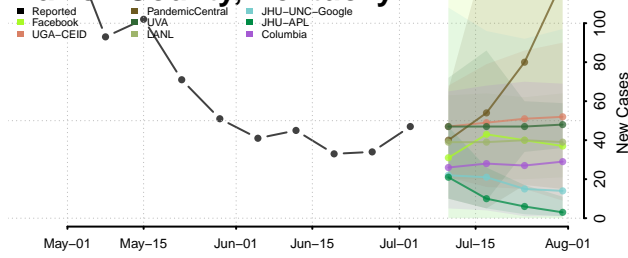

Warren County, Kentucky