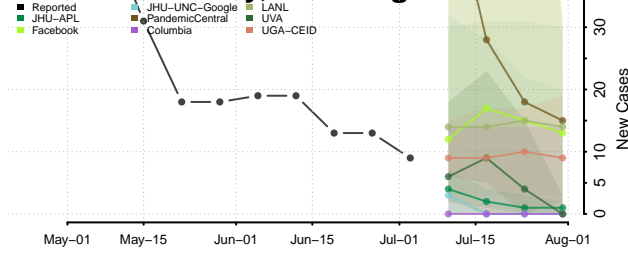

Snohomish County, Washington

Spokane County, Washington

Stevens County, Washington

Thurston County, Washington

Wahkiakum County, Washington

Walla Walla County, Washington

Whatcom County, Washington

Whitman County, Washington