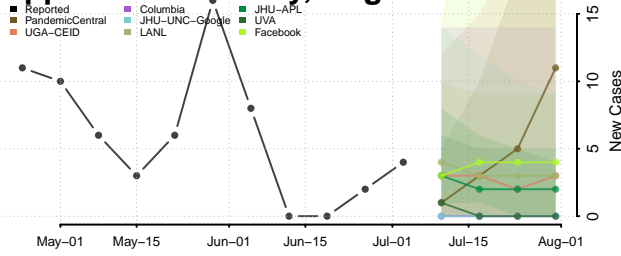

Appomattox County, Virginia