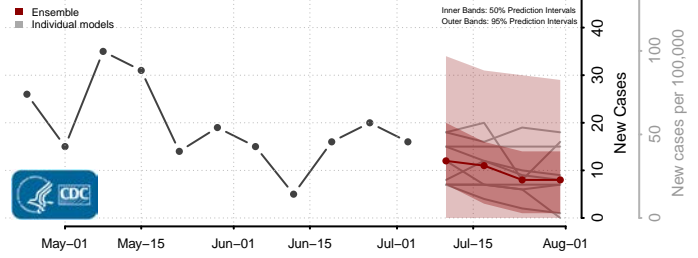

Garrard County, Kentucky

Grant County, Kentucky

Graves County, Kentucky

Grayson County, Kentucky

Green County, Kentucky

Greenup County, Kentucky

Hancock County, Kentucky

Hardin County, Kentucky