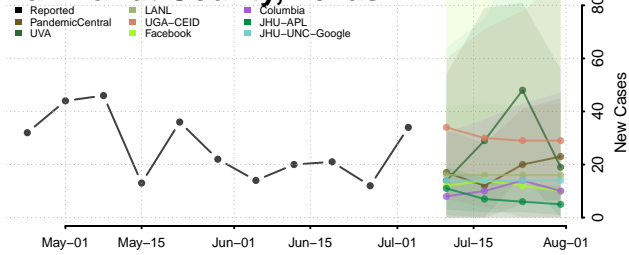

Van Zandt County, Texas