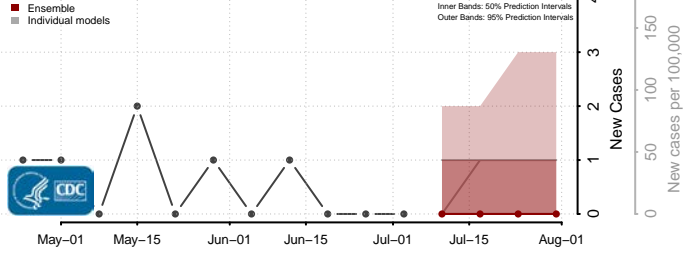

Douglas County, South Dakota

Edmunds County, South Dakota

Fall River County, South Dakota

Faulk County, South Dakota

Grant County, South Dakota

Gregory County, South Dakota

Haakon County, South Dakota

Hamlin County, South Dakota