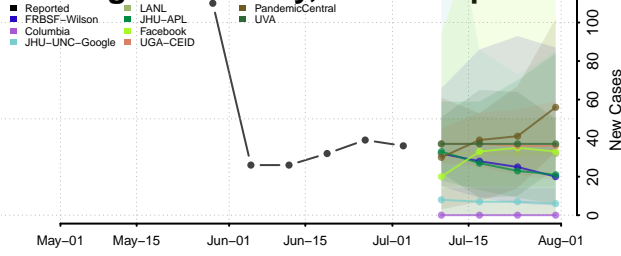

Carroll County, New Hampshire

Cheshire County, New Hampshire

Coos County, New Hampshire

Grafton County, New Hampshire

Hillsborough County, New Hampshire

Merrimack County, New Hampshire

Rockingham County, New Hampshire