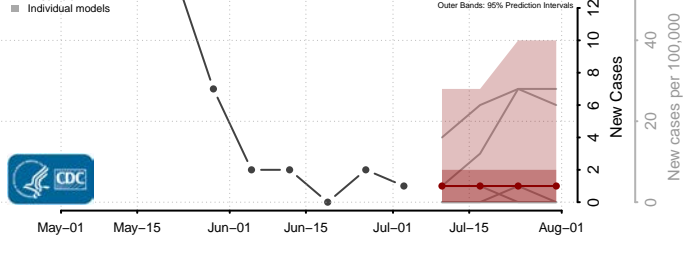

Anoka County, Minnesota

Becker County, Minnesota

Beltrami County, Minnesota

Benton County, Minnesota

Big Stone County, Minnesota

Blue Earth County, Minnesota

Brown County, Minnesota

Carlton County, Minnesota