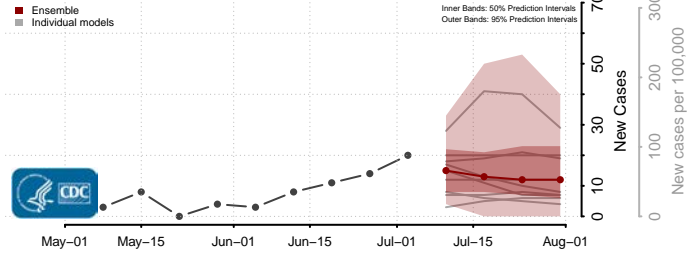

Saline County, Missouri