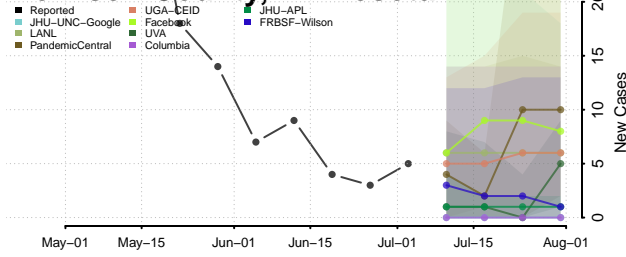

Morrison County, Minnesota