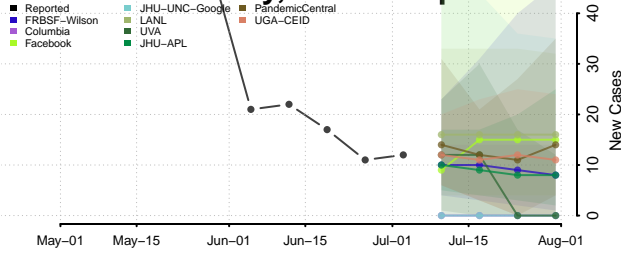

Carroll County, New Hampshire

Cheshire County, New Hampshire

Coos County, New Hampshire

Grafton County, New Hampshire

Hillsborough County, New Hampshire

Merrimack County, New Hampshire

Rockingham County, New Hampshire