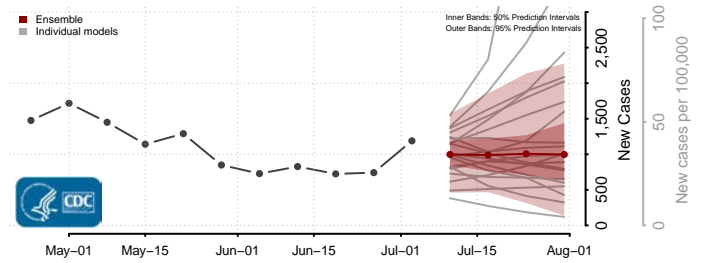

Webster County, Iowa

Winnebago County, Iowa

Winneshiek County, Iowa

Woodbury County, Iowa

Worth County, Iowa

Wright County, Iowa

Kansas

Allen County, Kansas