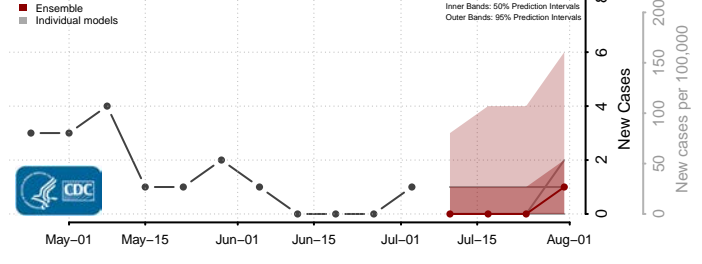

Roosevelt County, Montana

Rosebud County, Montana

Sanders County, Montana

Sheridan County, Montana

Silver Bow County, Montana

Stillwater County, Montana

Sweet Grass County, Montana

Teton County, Montana