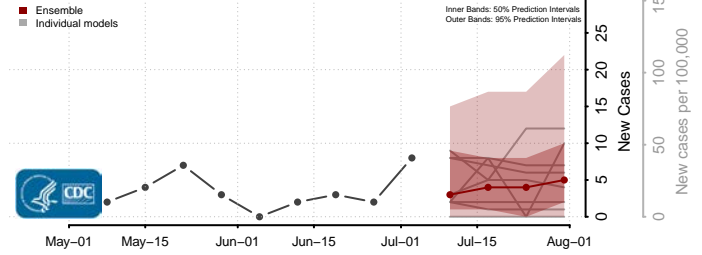

McIntosh County, Oklahoma