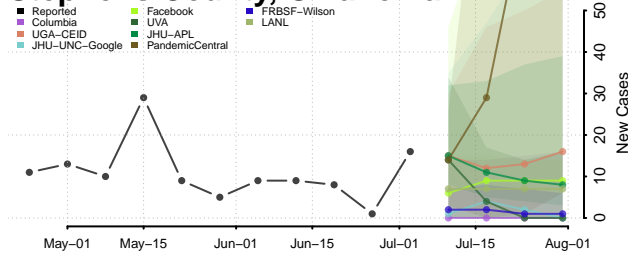

Stephens County, Oklahoma