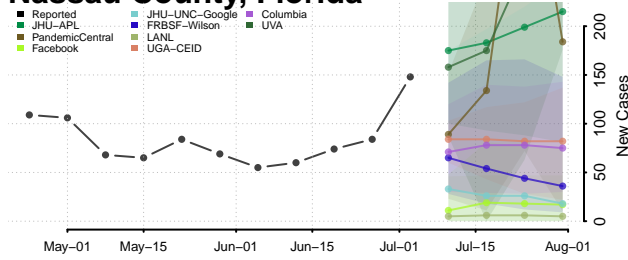

Martin County, Florida

Miami-Dade County, Florida

Monroe County, Florida

Nassau County, Florida

Okaloosa County, Florida

Okeechobee County, Florida

Orange County, Florida

Osceola County, Florida