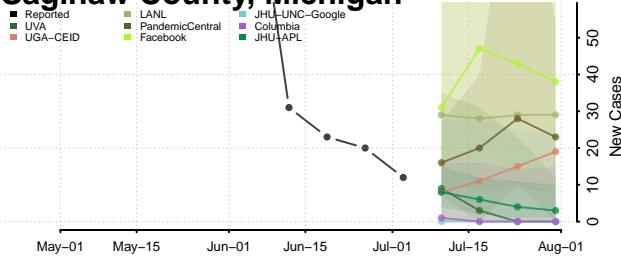

Ottawa County, Michigan

Presque Isle County, Michigan

Roscommon County, Michigan

Saginaw County, Michigan

Sanilac County, Michigan

Schoolcraft County, Michigan

Shiawassee County, Michigan

St. Clair County, Michigan