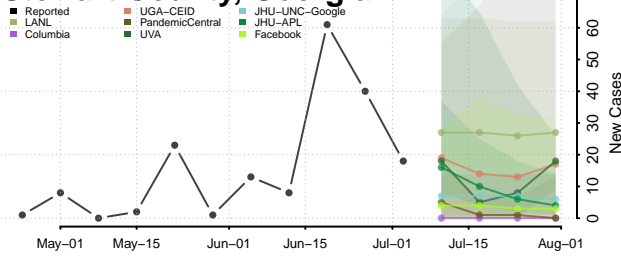

Stewart County, Georgia