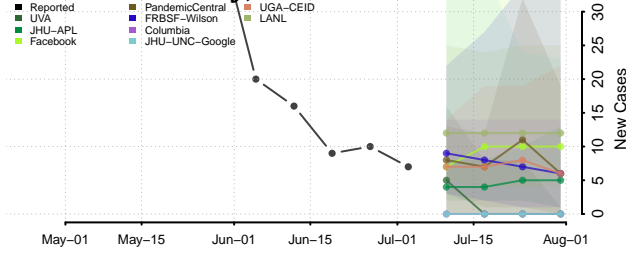

Schenectady County, New York

Schoharie County, New York

Schuyler County, New York

Seneca County, New York

St. Lawrence County, New York

Steuben County, New York

Suffolk County, New York

Sullivan County, New York