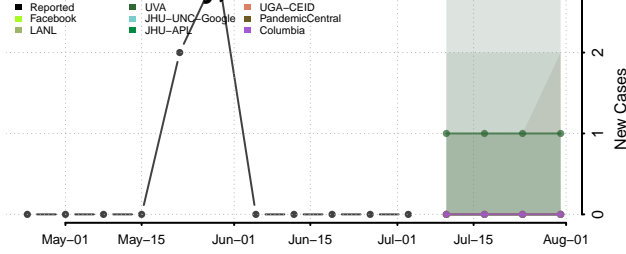

Carter County, Montana