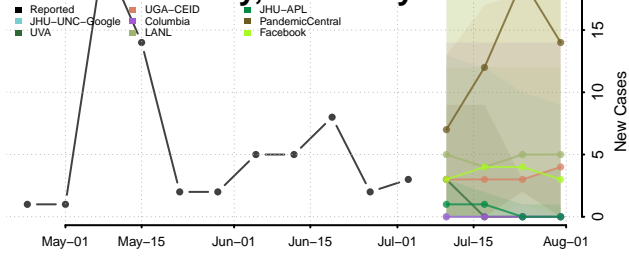

Boone County, Kentucky

Bourbon County, Kentucky

Boyd County, Kentucky

Boyle County, Kentucky

Bracken County, Kentucky

Breathitt County, Kentucky

Breckinridge County, Kentucky

Bullitt County, Kentucky