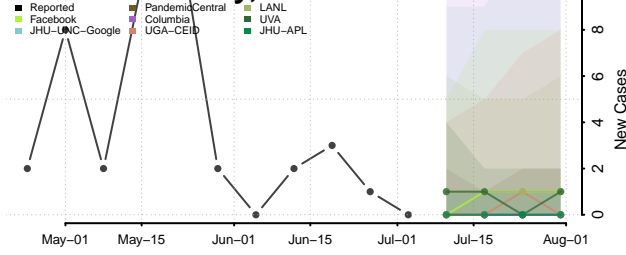

De Baca County, New Mexico