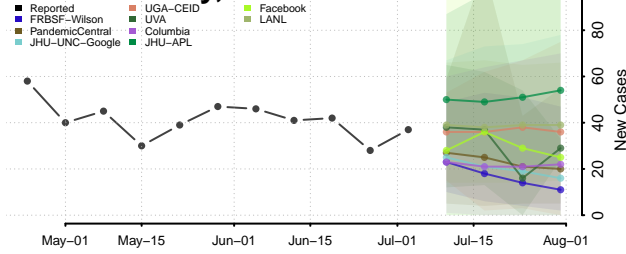

Shasta County, California

Sierra County, California

Siskiyou County, California

Solano County, California

Sonoma County, California

Stanislaus County, California

Sutter County, California

Tehama County, California