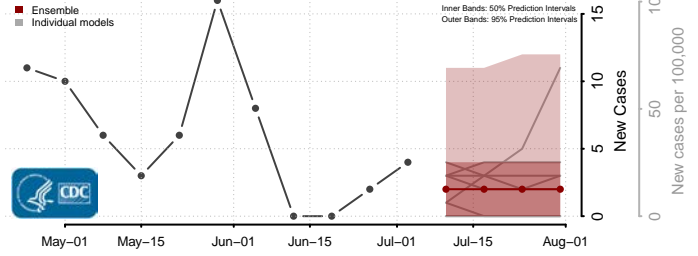

Appomattox County, Virginia