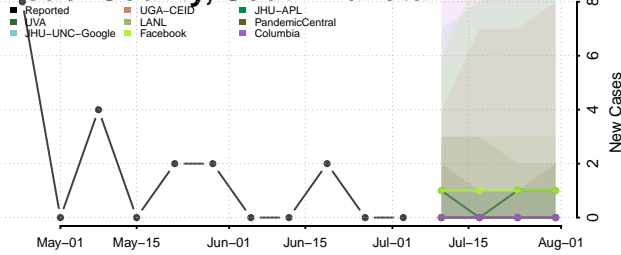

Deuel County, South Dakota