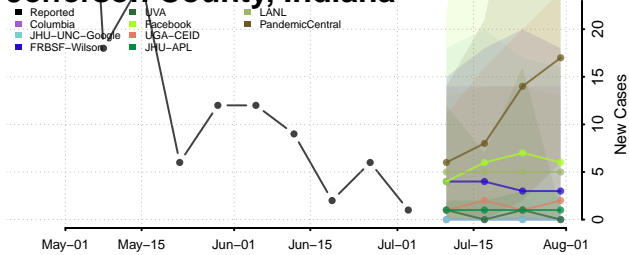

Huntington County, Indiana

Jackson County, Indiana

Jasper County, Indiana

Jay County, Indiana

Jefferson County, Indiana

Jennings County, Indiana

Johnson County, Indiana

Knox County, Indiana