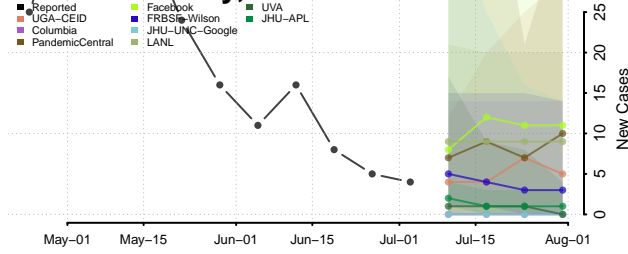

Marinette County, Wisconsin

Marquette County, Wisconsin

Menominee County, Wisconsin

Milwaukee County, Wisconsin

Monroe County, Wisconsin

Oconto County, Wisconsin

Oneida County, Wisconsin

Outagamie County, Wisconsin