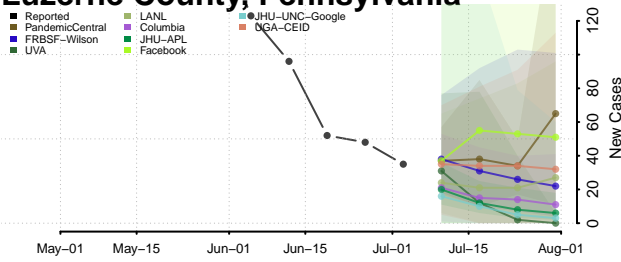

Luzerne County, Pennsylvania