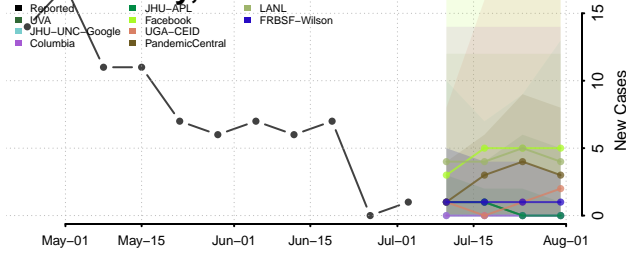

Hale County, Alabama