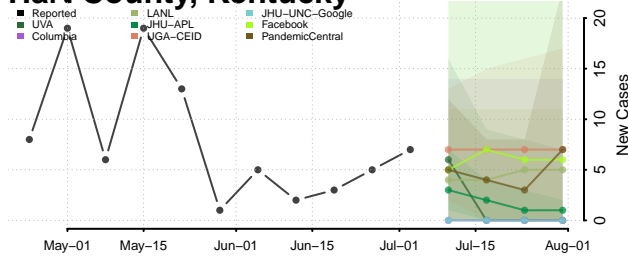

Hart County, Kentucky