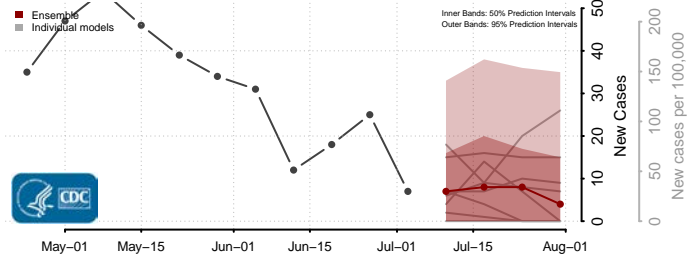

Mingo County, West Virginia