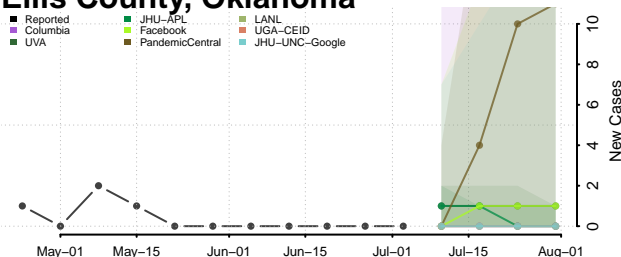

Ellis County, Oklahoma