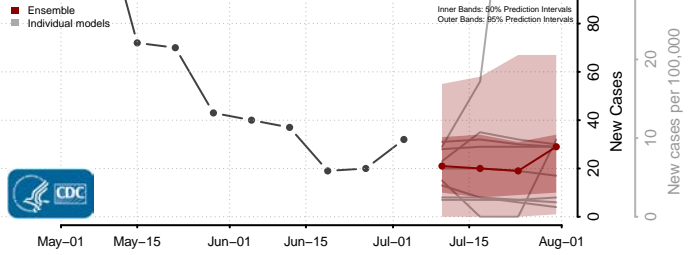

Harford County, Maryland

Howard County, Maryland

Kent County, Maryland

Montgomery County, Maryland

Prince George's County, Maryland

Queen Anne's County, Maryland

Somerset County, Maryland

St. Mary's County, Maryland