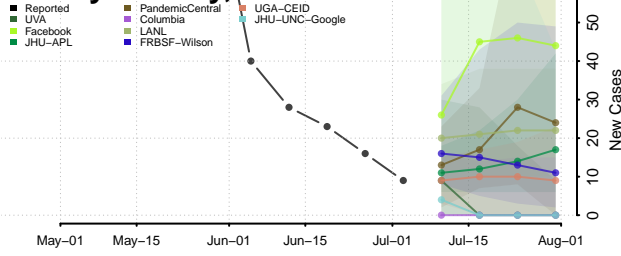

Albany County, New York