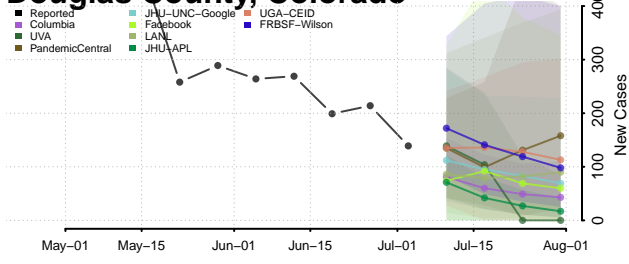

Douglas County, Colorado