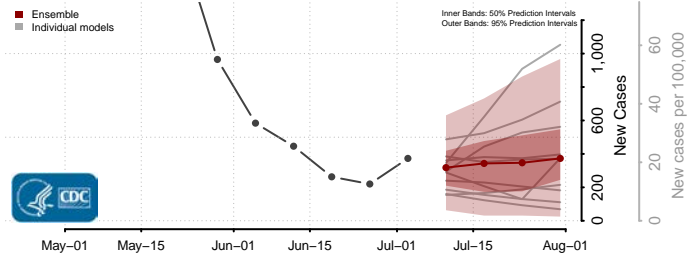

St. Joseph County, Michigan

Tuscola County, Michigan

Van Buren County, Michigan

Washtenaw County, Michigan

Wayne County, Michigan

Wexford County, Michigan

Minnesota

Aitkin County, Minnesota