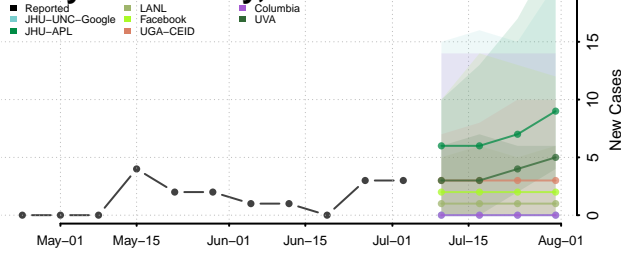

Jackson County, Arkansas

Jefferson County, Arkansas

Johnson County, Arkansas

Lafayette County, Arkansas

Lawrence County, Arkansas

Lee County, Arkansas

Lincoln County, Arkansas

Little River County, Arkansas