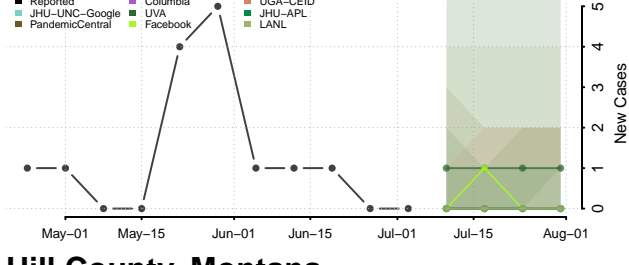

Granite County, Montana