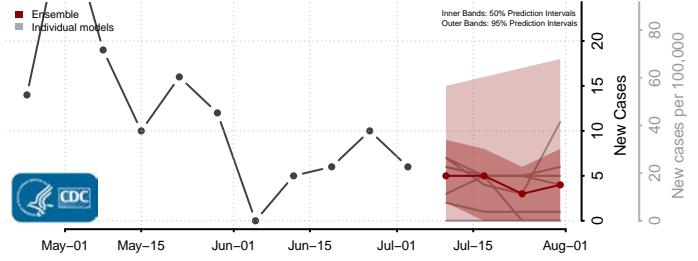

Hampshire County, West Virginia

Hancock County, West Virginia

Hardy County, West Virginia

Harrison County, West Virginia

Jackson County, West Virginia

Marshall County, West Virginia

Mason County, West Virginia