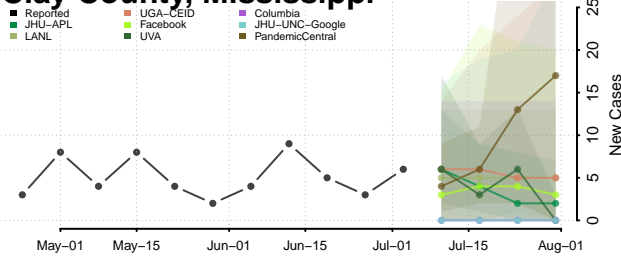

Clay County, Mississippi