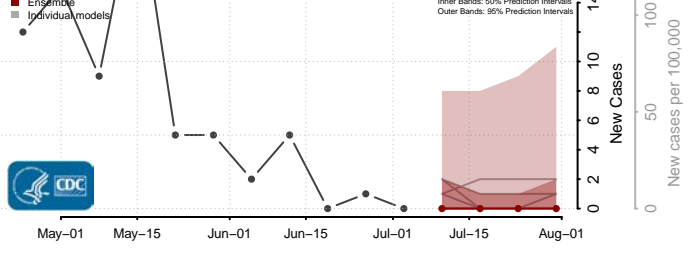

Amelia County, Virginia