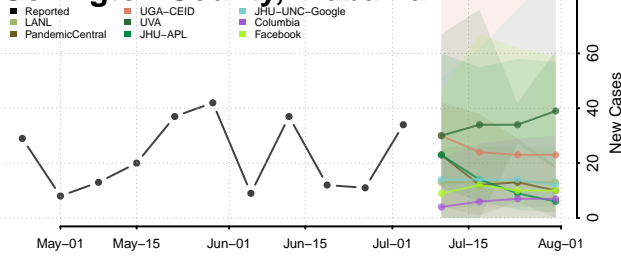

Cleburne County, Alabama

Coffee County, Alabama

Colbert County, Alabama

Conecuh County, Alabama

Coosa County, Alabama

Covington County, Alabama

Crenshaw County, Alabama

Cullman County, Alabama