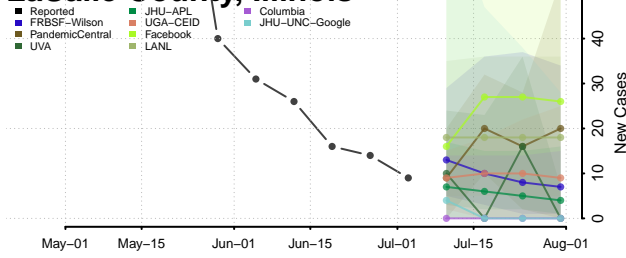

LaSalle County, Illinois