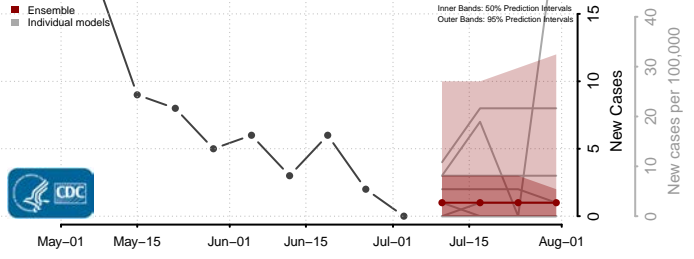

Green County, Wisconsin