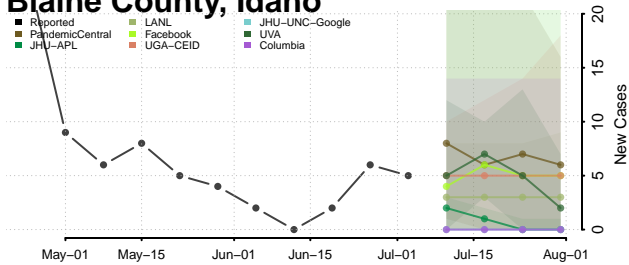

Blaine County, Idaho