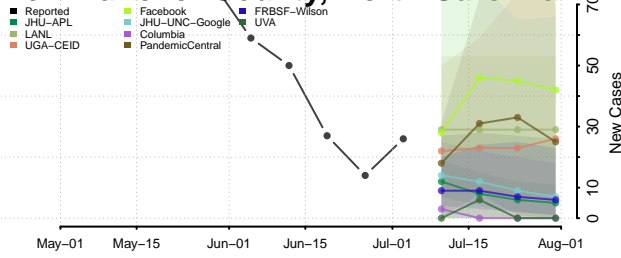

New Hanover County, North Carolina