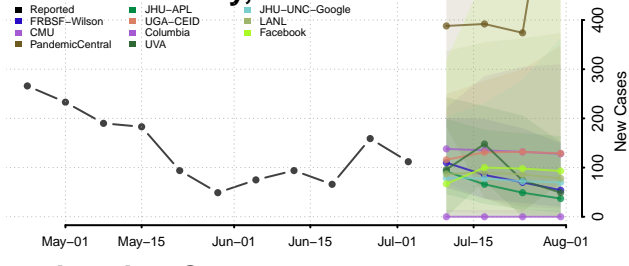

Mineral County, Nevada

Nye County, Nevada

Pershing County, Nevada

Storey County, Nevada

Washoe County, Nevada

White Pine County, Nevada

New Hampshire

Belknap County, New Hampshire