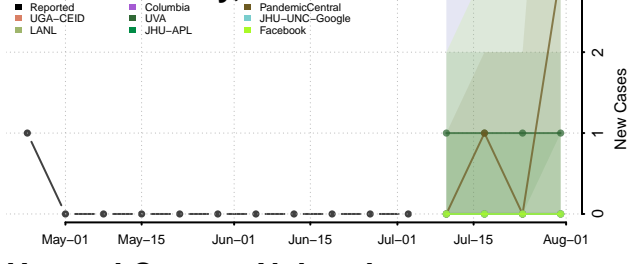

Harlan County, Nebraska

Hayes County, Nebraska

Hitchcock County, Nebraska

Holt County, Nebraska

Hooker County, Nebraska

Howard County, Nebraska

Jefferson County, Nebraska

Johnson County, Nebraska