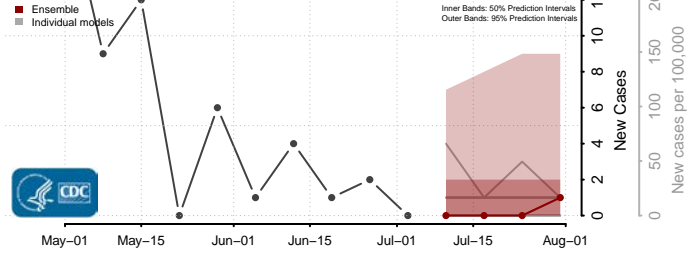

Schuylkill County, Pennsylvania

Snyder County, Pennsylvania

Somerset County, Pennsylvania

Sullivan County, Pennsylvania

Susquehanna County, Pennsylvania

Tioga County, Pennsylvania

Union County, Pennsylvania