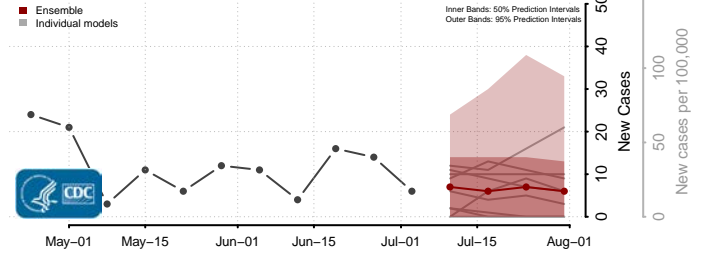

Roosevelt County, Montana

Rosebud County, Montana

Sanders County, Montana

Sheridan County, Montana

Silver Bow County, Montana

Stillwater County, Montana

Sweet Grass County, Montana

Teton County, Montana