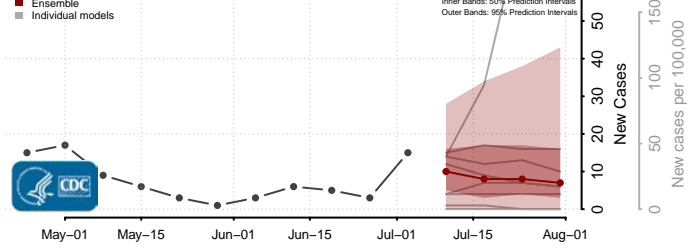

Kingfisher County, Oklahoma

Kiowa County, Oklahoma

Latimer County, Oklahoma

Le Flore County, Oklahoma

Lincoln County, Oklahoma

Logan County, Oklahoma

Love County, Oklahoma

Major County, Oklahoma