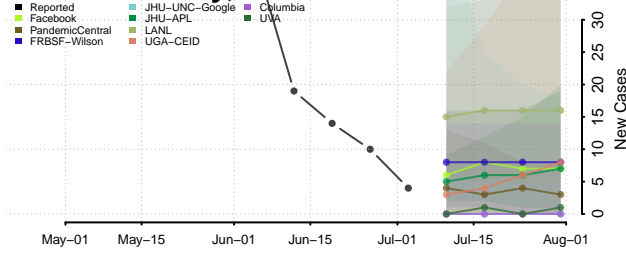

Kennebec County, Maine

Knox County, Maine

Lincoln County, Maine

Oxford County, Maine

Penobscot County, Maine

Piscataquis County, Maine

Sagadahoc County, Maine

Somerset County, Maine