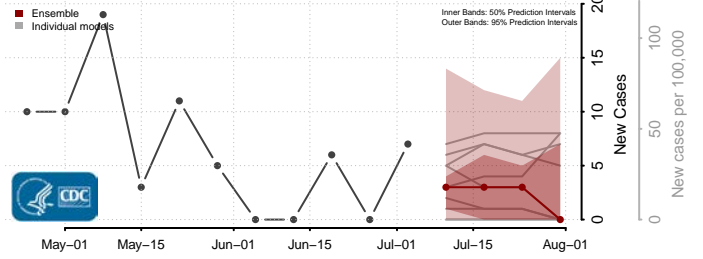

Crawford County, Iowa