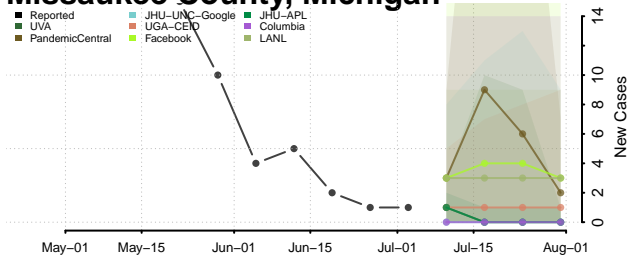

Mecosta County, Michigan

Menominee County, Michigan

Midland County, Michigan

Missaukee County, Michigan

Monroe County, Michigan

Montcalm County, Michigan

Montmorency County, Michigan

Muskegon County, Michigan