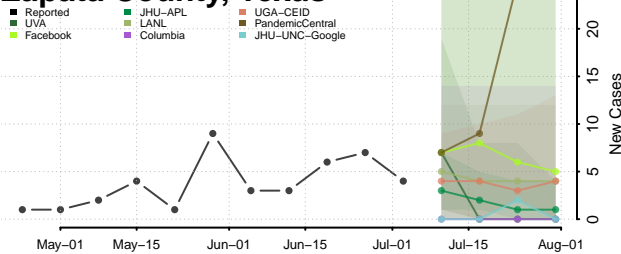

Wise County, Texas

Wood County, Texas

Yoakum County, Texas

Young County, Texas

Zapata County, Texas

Zavala County, Texas

Utah

Beaver County, Utah