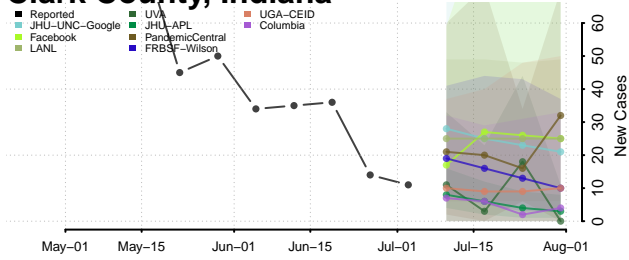

Bartholomew County, Indiana

Benton County, Indiana

Blackford County, Indiana

Boone County, Indiana

Brown County, Indiana

Carroll County, Indiana

Cass County, Indiana

Clark County, Indiana