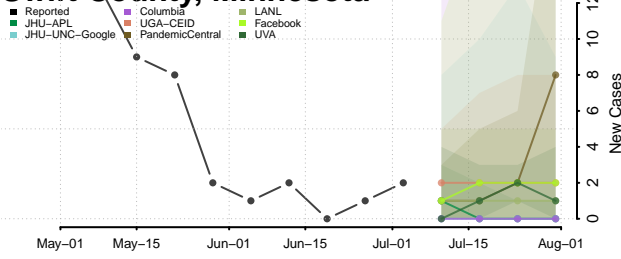

Swift County, Minnesota