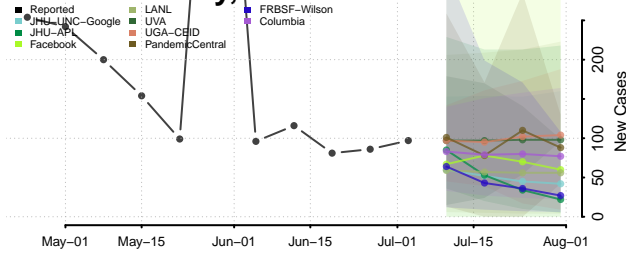

Brazos County, Texas