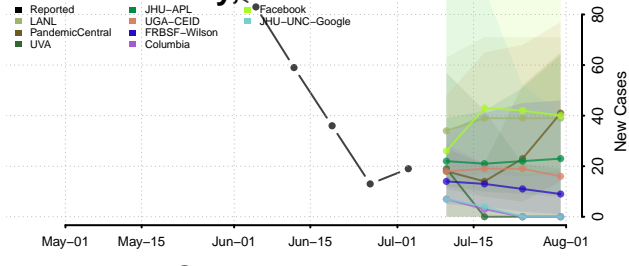

Nassau County, New York

New York City County, New York

Niagara County, New York

Oneida County, New York

Onondaga County, New York

Ontario County, New York

Orange County, New York

Orleans County, New York