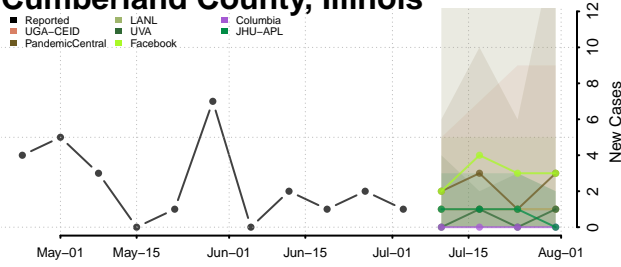

Cumberland County, Illinois