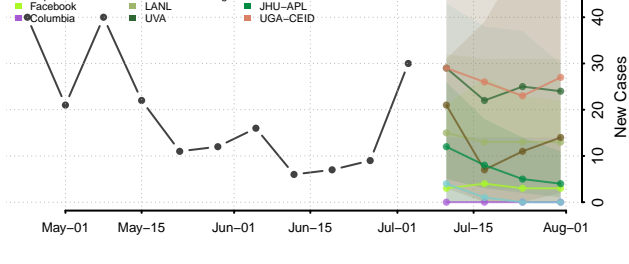

Archuleta County, Colorado