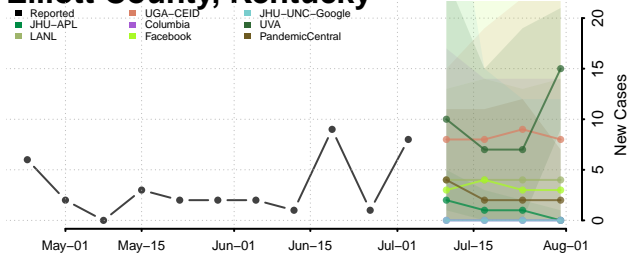

Elliott County, Kentucky