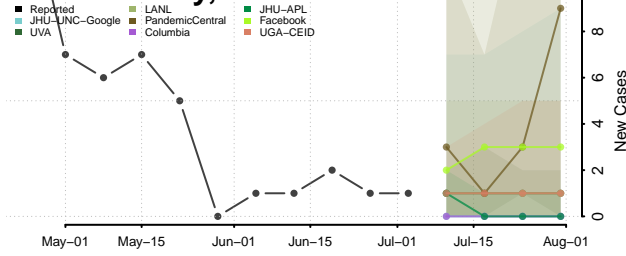

Teton County, Idaho