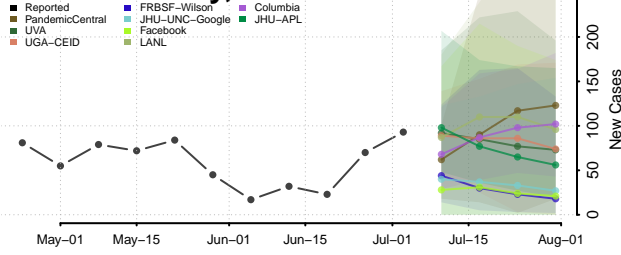

Power County, Idaho

Shoshone County, Idaho

Teton County, Idaho

Twin Falls County, Idaho

Valley County, Idaho

Washington County, Idaho

Illinois

Adams County, Illinois