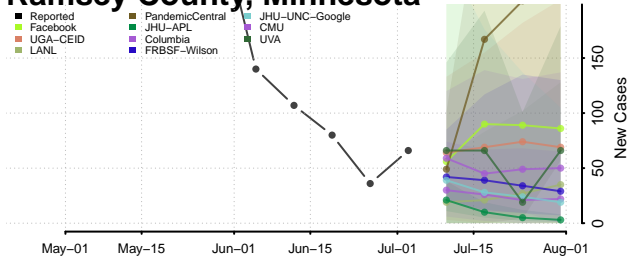

Pine County, Minnesota

Pipestone County, Minnesota

Polk County, Minnesota

Pope County, Minnesota

Ramsey County, Minnesota

Red Lake County, Minnesota

Redwood County, Minnesota

Renville County, Minnesota