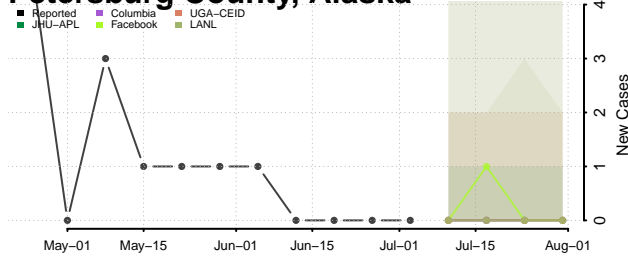

Matanuska-Susitna County, Alaska

Nome County, Alaska

North Slope County, Alaska

Northwest Arctic County, Alaska

Petersburg County, Alaska

Prince of Wales-Hyder County, Alaska

Sitka County, Alaska

Skagway County, Alaska