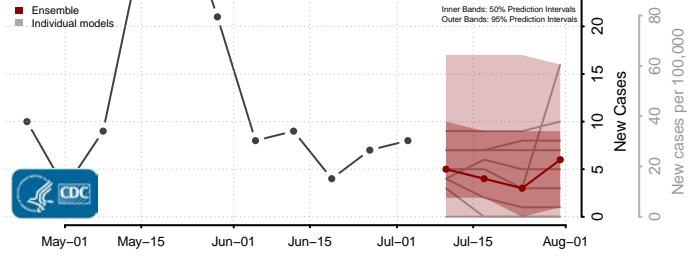

Garrard County, Kentucky

Grant County, Kentucky

Graves County, Kentucky

Grayson County, Kentucky

Green County, Kentucky

Greenup County, Kentucky

Hancock County, Kentucky

Hardin County, Kentucky