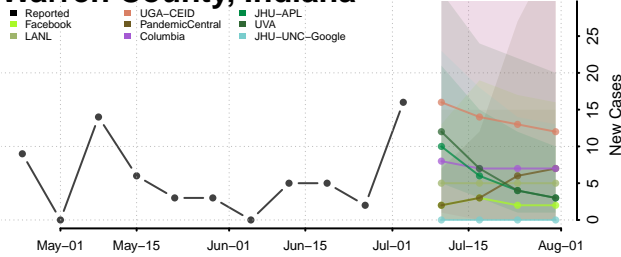

Vermillion County, Indiana

Vigo County, Indiana

Wabash County, Indiana

Warren County, Indiana

Warrick County, Indiana

Washington County, Indiana

Wayne County, Indiana

Wells County, Indiana