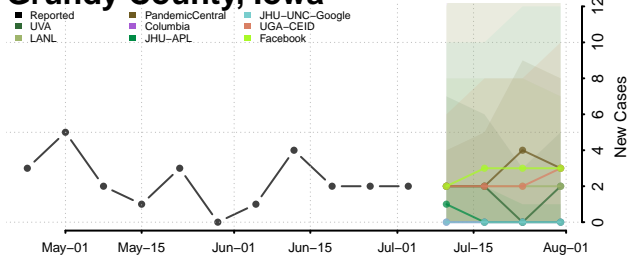

Grundy County, Iowa