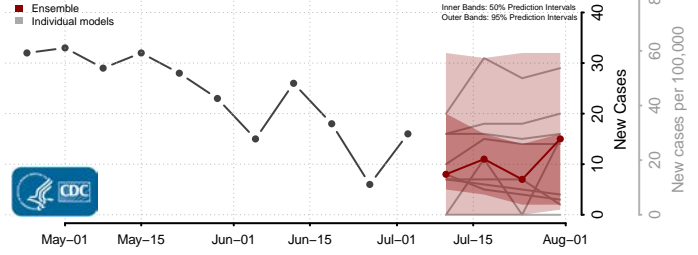

Lafayette County, Mississippi