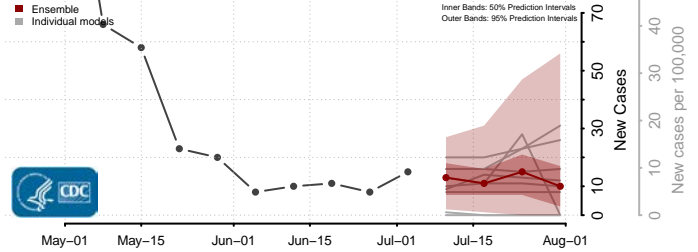

Chittenden County, Vermont

*New weekly cases may decrease in this location over the next four weeks. For these locations, the ensemble forecast indicates a probability of 0.75 or greater that fewer cases will be reported in week four of the forecast than in the last reported week.