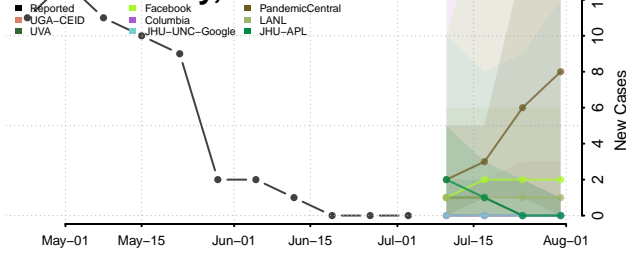

Sierra County, New Mexico