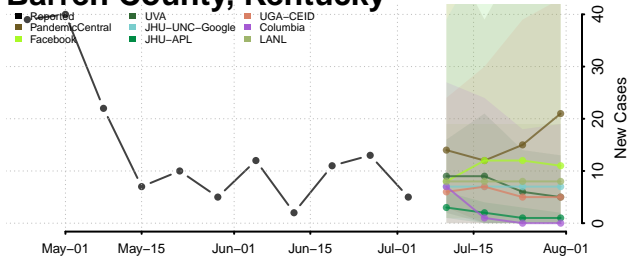

Kentucky

Adair County, Kentucky

Allen County, Kentucky

Anderson County, Kentucky

Ballard County, Kentucky

Barren County, Kentucky

Bath County, Kentucky

Bell County, Kentucky