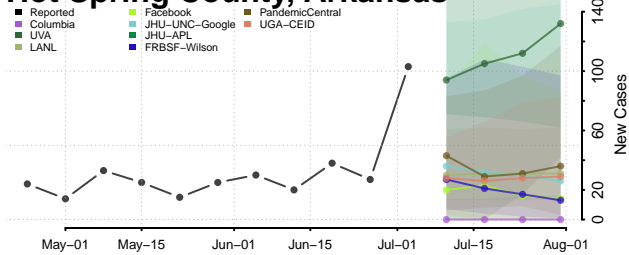

Garland County, Arkansas

Grant County, Arkansas

Greene County, Arkansas

Hempstead County, Arkansas

Hot Spring County, Arkansas

Howard County, Arkansas

Independence County, Arkansas

Izard County, Arkansas