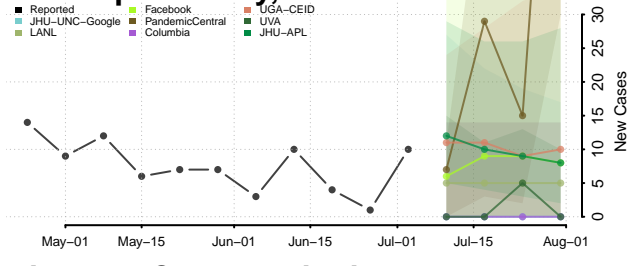

Piatt County, Illinois

Pike County, Illinois

Pope County, Illinois

Pulaski County, Illinois

Putnam County, Illinois

Randolph County, Illinois

Richland County, Illinois

Rock Island County, Illinois