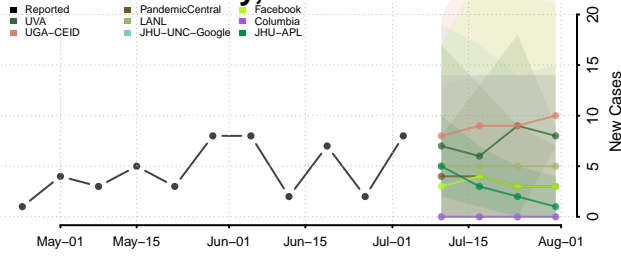

Cleburne County, Alabama

Coffee County, Alabama

Colbert County, Alabama

Conecuh County, Alabama

Coosa County, Alabama

Covington County, Alabama

Crenshaw County, Alabama

Cullman County, Alabama