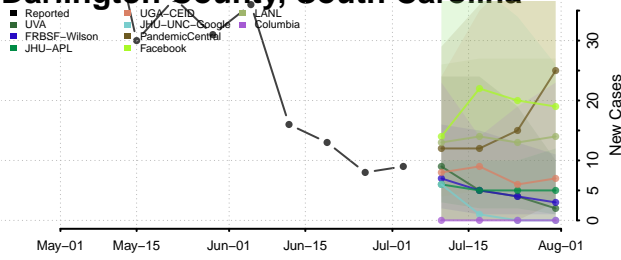

Darlington County, South Carolina