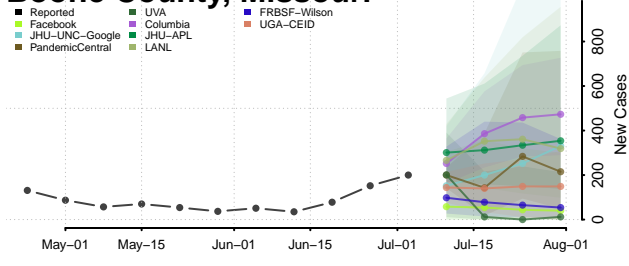

Boone County, Missouri