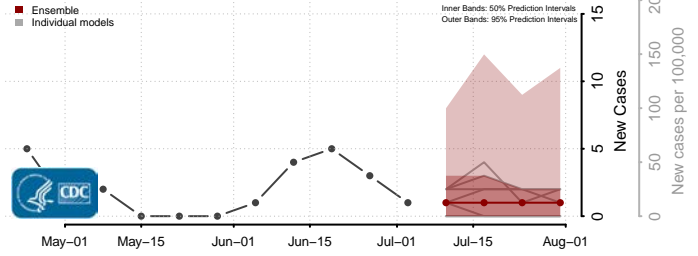

Winkler County, Texas