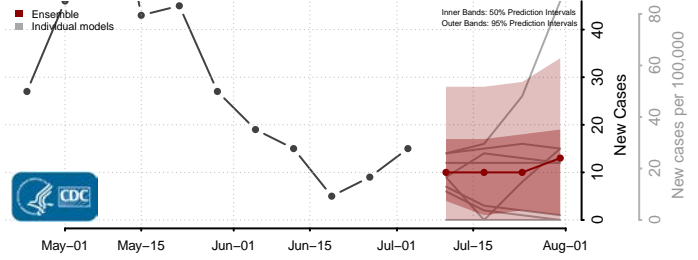

Jessamine County, Kentucky