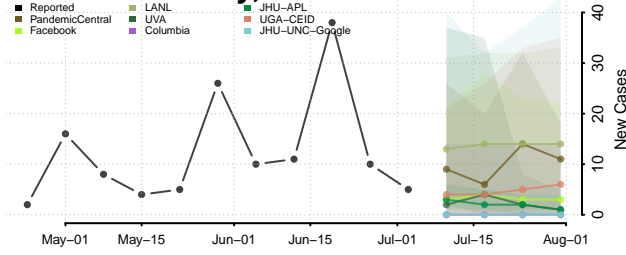

Caldwell County, Missouri