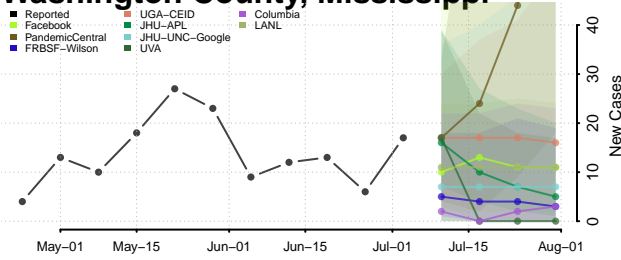

Washington County, Mississippi