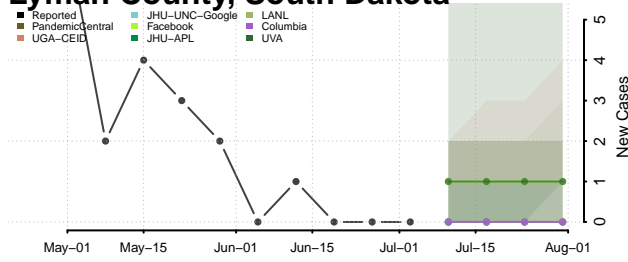

Lyman County, South Dakota