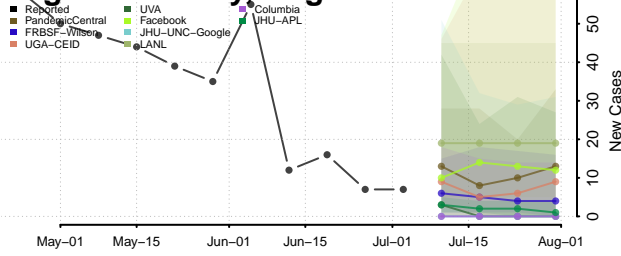

Augusta County, Virginia