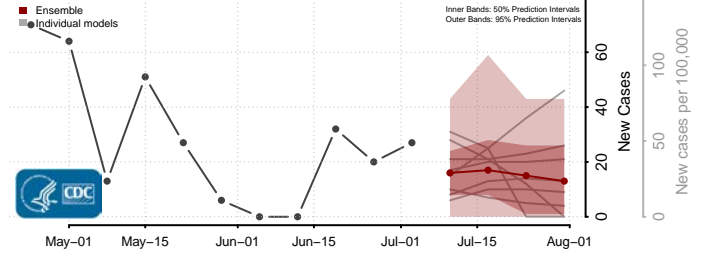

Val Verde County, Texas

Van Zandt County, Texas

Victoria County, Texas

Walker County, Texas

Waller County, Texas

Ward County, Texas

Washington County, Texas

Webb County, Texas