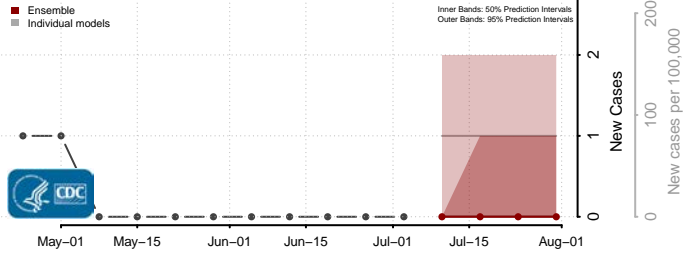

Dawson County, Montana

Deer Lodge County, Montana

Fallon County, Montana

Fergus County, Montana

Flathead County, Montana

Gallatin County, Montana

Garfield County, Montana

Glacier County, Montana