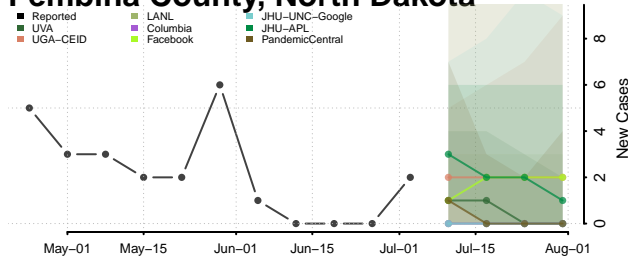

Mercer County, North Dakota

Morton County, North Dakota

Mountrail County, North Dakota

Nelson County, North Dakota

Oliver County, North Dakota

Pembina County, North Dakota

Pierce County, North Dakota

Ramsey County, North Dakota