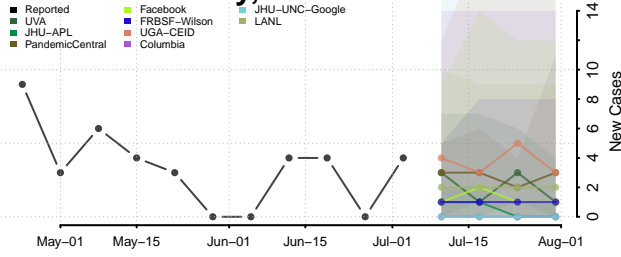

Butler County, Alabama

Calhoun County, Alabama

Chambers County, Alabama

Cherokee County, Alabama

Chilton County, Alabama

Choctaw County, Alabama

Clarke County, Alabama

Clay County, Alabama