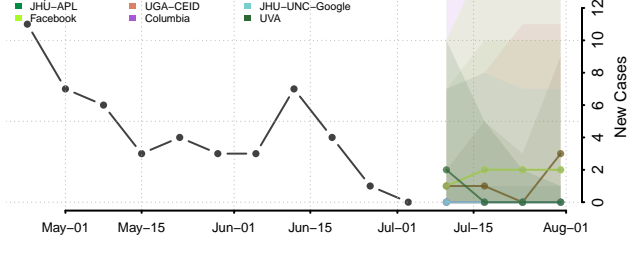

Lake County, Minnesota