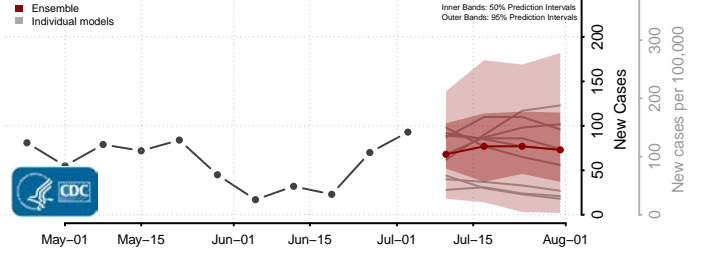

Power County, Idaho

Shoshone County, Idaho

Teton County, Idaho

Twin Falls County, Idaho

Valley County, Idaho

Washington County, Idaho

Illinois

Adams County, Illinois