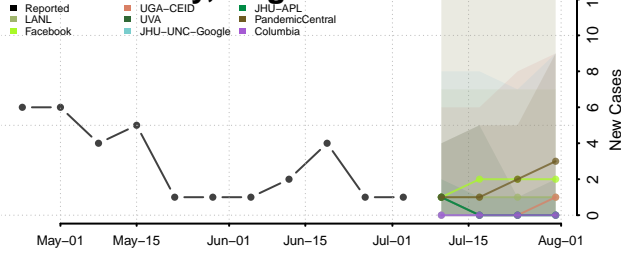

Bland County, Virginia