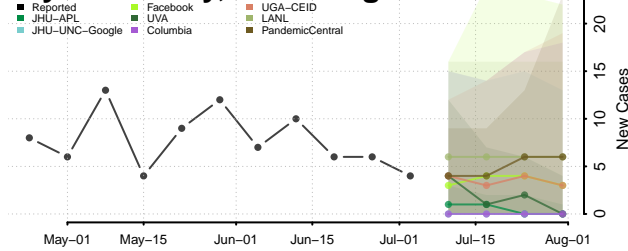

Raleigh County, West Virginia

Randolph County, West Virginia

Ritchie County, West Virginia

Roane County, West Virginia

Summers County, West Virginia

Taylor County, West Virginia

Tucker County, West Virginia