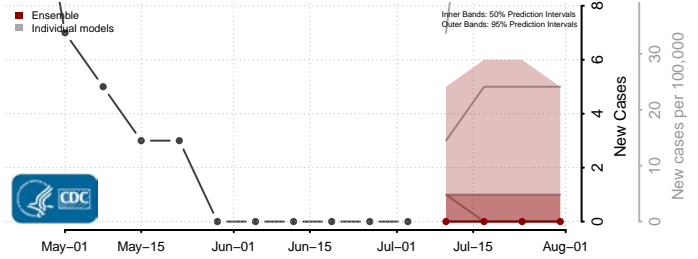

Sherman County, Nebraska

Sioux County, Nebraska

Stanton County, Nebraska

Thayer County, Nebraska

Thomas County, Nebraska

Thurston County, Nebraska

Valley County, Nebraska

Washington County, Nebraska