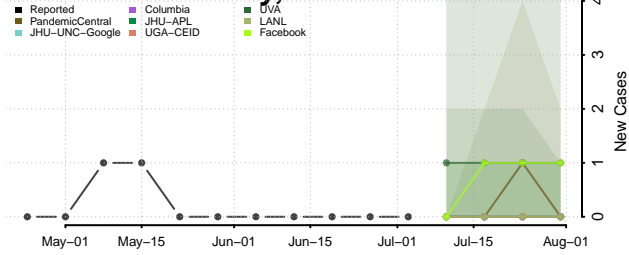

Hitchcock County, Nebraska