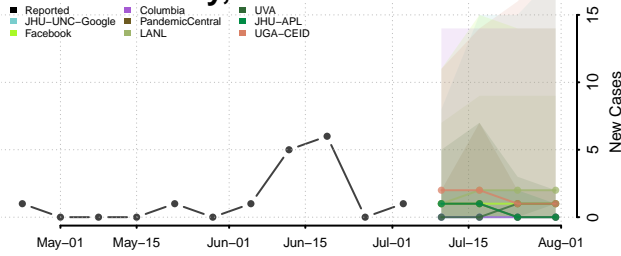

Mercer County, Missouri