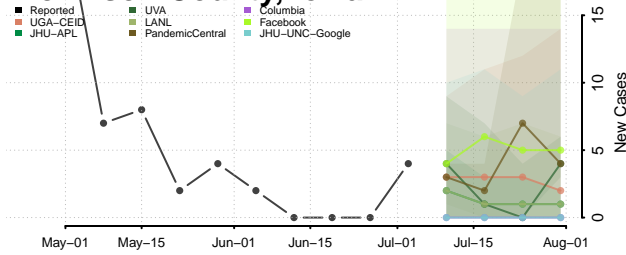

Dickinson County, Iowa