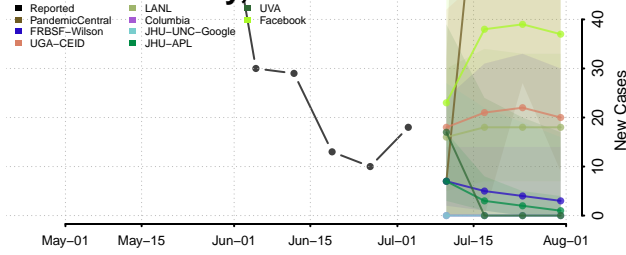

Rice County, Minnesota

Rock County, Minnesota

Roseau County, Minnesota

Scott County, Minnesota

Sherburne County, Minnesota

Sibley County, Minnesota

St. Louis County, Minnesota

Stearns County, Minnesota