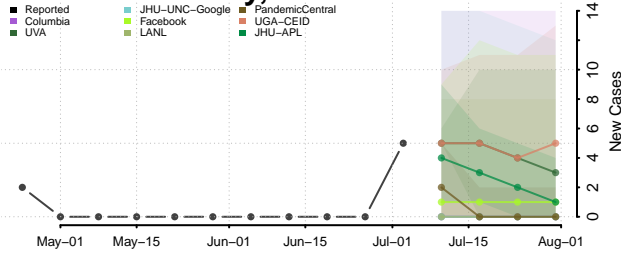

Cimarron County, Oklahoma