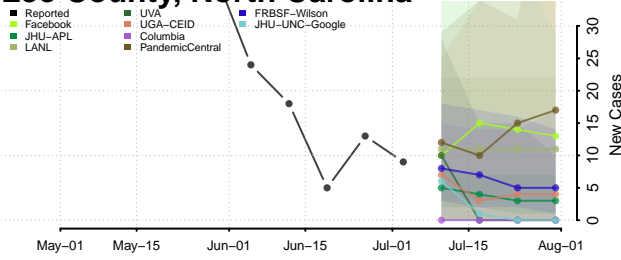

Lee County, North Carolina