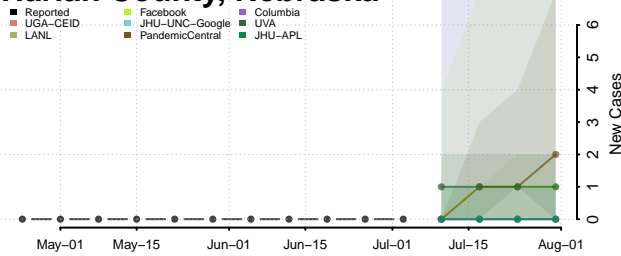

Harlan County, Nebraska