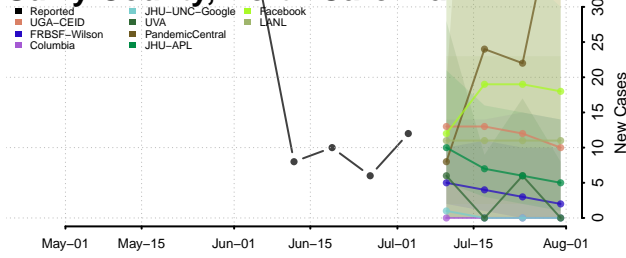

Surry County, North Carolina