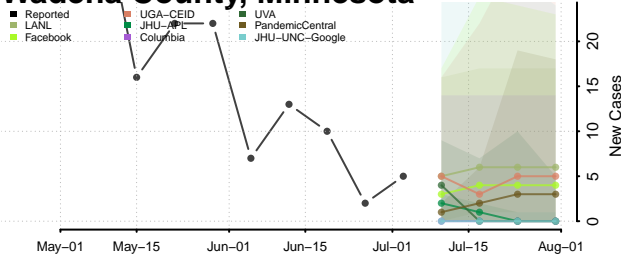

Steele County, Minnesota

Stevens County, Minnesota

Swift County, Minnesota

Todd County, Minnesota

Traverse County, Minnesota

Wabasha County, Minnesota

Wadena County, Minnesota

Waseca County, Minnesota