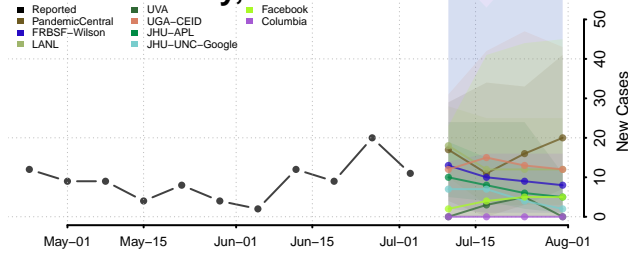

Clinton County, Missouri