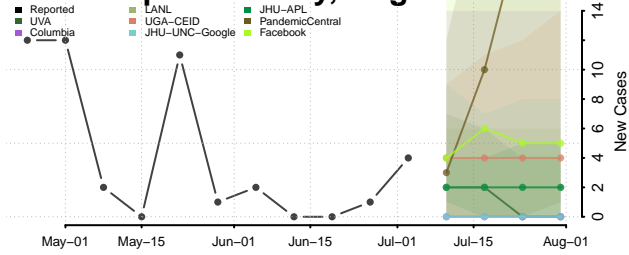

Southampton County, Virginia