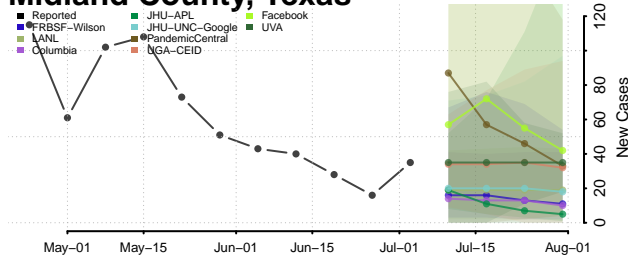

Midland County, Texas