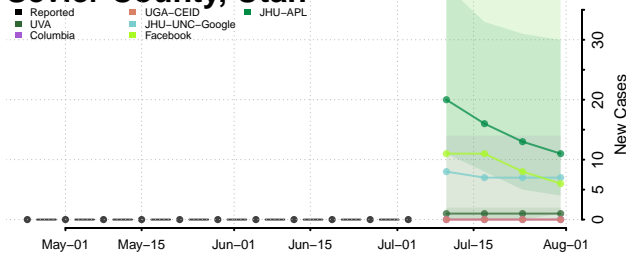

Sevier County, Utah