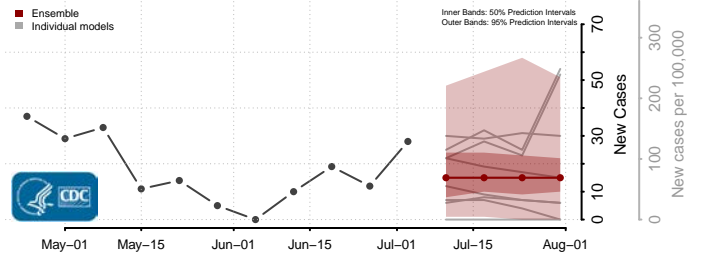

Plaquemines County, Louisiana

Pointe Coupee County, Louisiana

Rapides County, Louisiana

Red River County, Louisiana

Richland County, Louisiana

Sabine County, Louisiana

St. Bernard County, Louisiana

St. Charles County, Louisiana