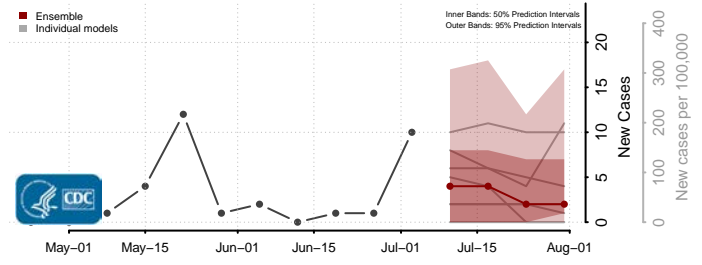

Douglas County, Nevada

Elko County, Nevada

Esmeralda County, Nevada

Eureka County, Nevada

Humboldt County, Nevada

Lander County, Nevada

Lincoln County, Nevada

Lyon County, Nevada