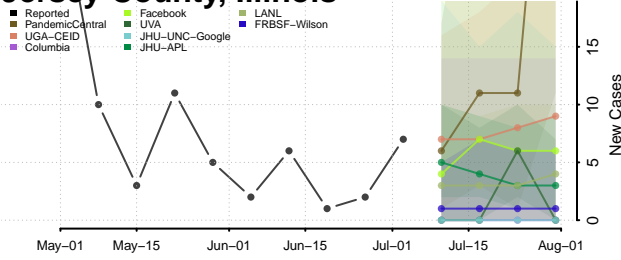

Jersey County, Illinois