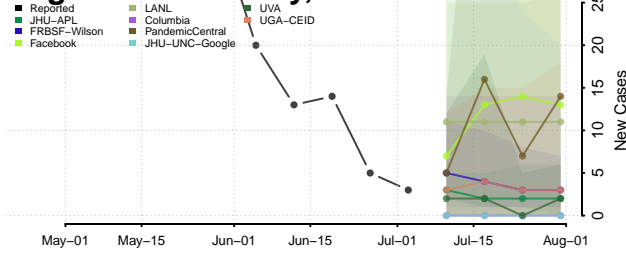

Dare County, North Carolina

Davidson County, North Carolina

Davie County, North Carolina

Duplin County, North Carolina

Durham County, North Carolina

Edgecombe County, North Carolina

Forsyth County, North Carolina