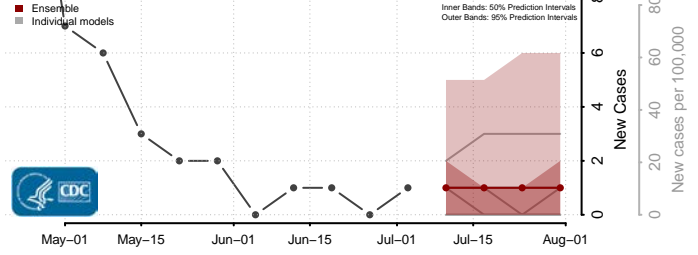

Pottawattamie County, Iowa

Poweshiek County, Iowa

Ringgold County, Iowa

Sac County, Iowa

Scott County, Iowa

Shelby County, Iowa

Sioux County, Iowa

Story County, Iowa