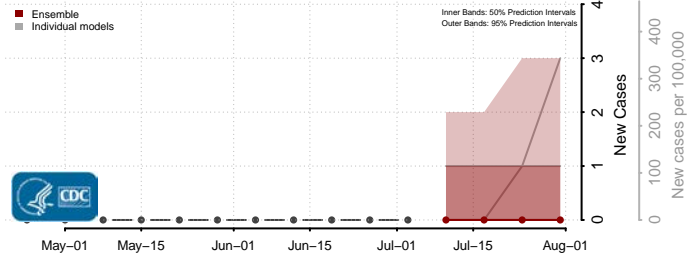

Esmeralda County, Nevada