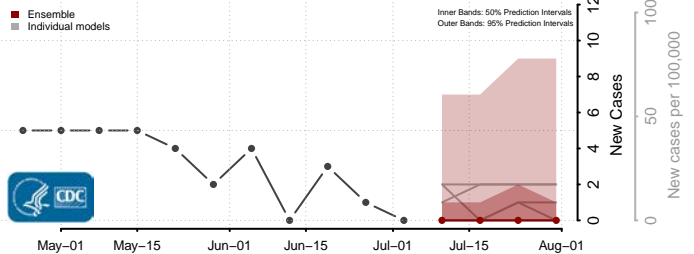

Gates County, North Carolina