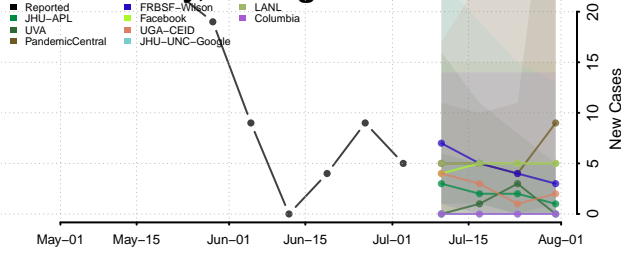

Clare County, Michigan