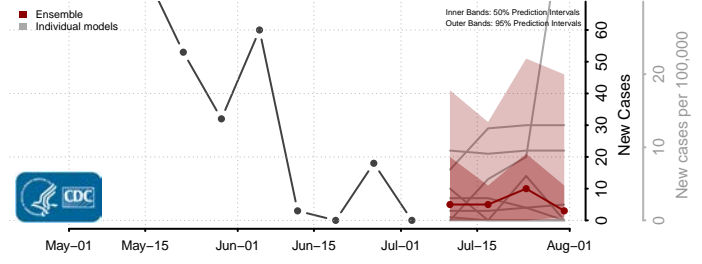

Prince William County, Virginia

Pulaski County, Virginia

Radford County, Virginia

Rappahannock County, Virginia

Richmond City County, Virginia

Richmond County, Virginia

Roanoke City County, Virginia

Roanoke County, Virginia