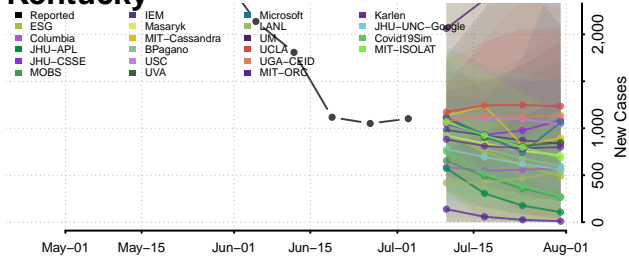

Kentucky

Adair County, Kentucky

Allen County, Kentucky

Anderson County, Kentucky

Ballard County, Kentucky

Barren County, Kentucky