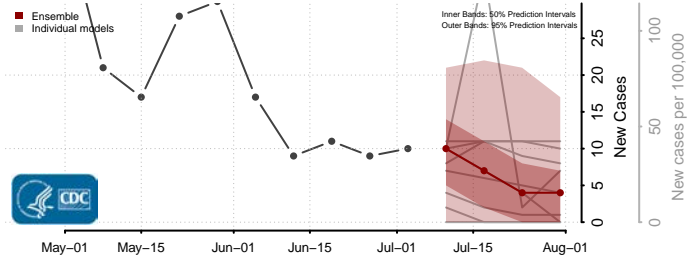

Harlan County, Kentucky