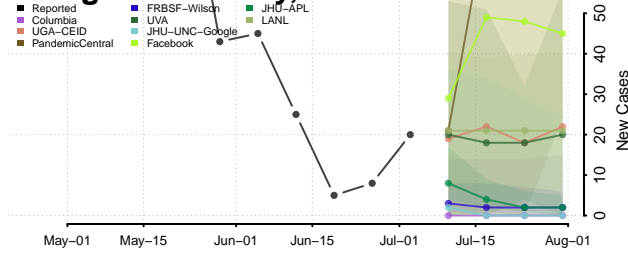

Marinette County, Wisconsin

Marquette County, Wisconsin

Menominee County, Wisconsin

Milwaukee County, Wisconsin

Monroe County, Wisconsin

Oconto County, Wisconsin

Oneida County, Wisconsin

Outagamie County, Wisconsin