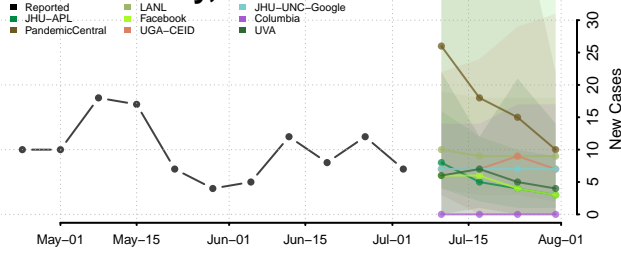

Cedar County, Missouri