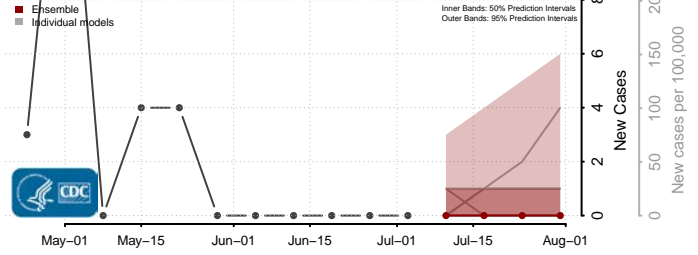

Newport News County, Virginia

Norfolk County, Virginia

Northampton County, Virginia

Northumberland County, Virginia

Norton County, Virginia

Nottoway County, Virginia

Orange County, Virginia

Page County, Virginia