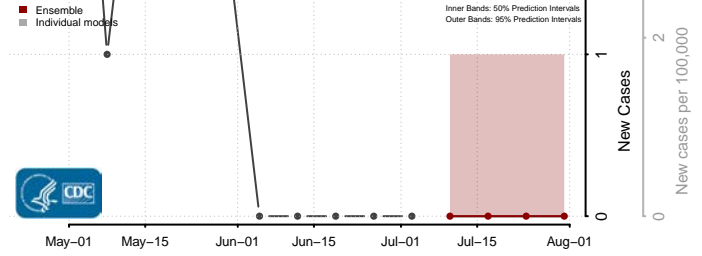

Northern Mariana Islands