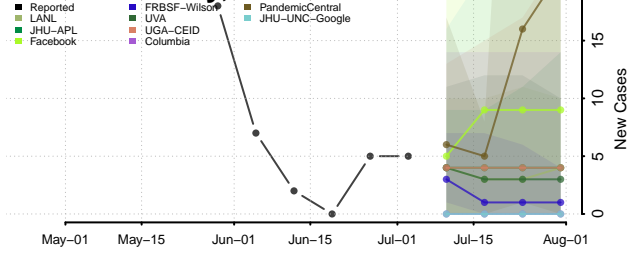

Brown County, South Dakota