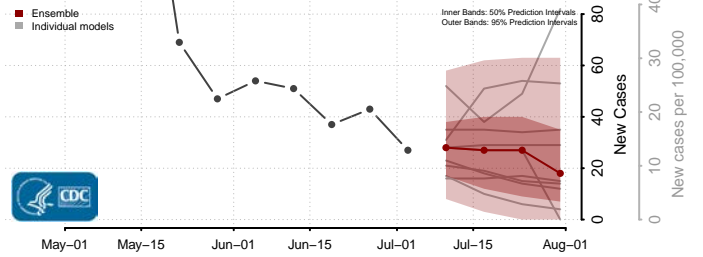

Tuscaloosa County, Alabama