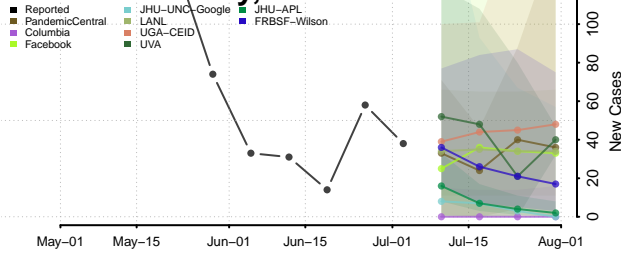

Kenosha County, Wisconsin