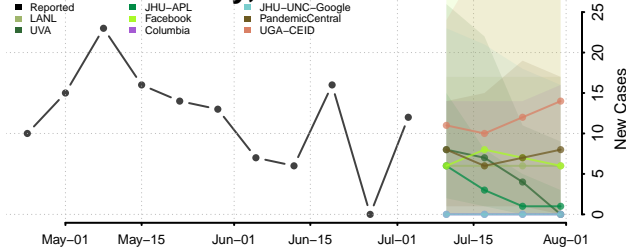

Bledsoe County, Tennessee