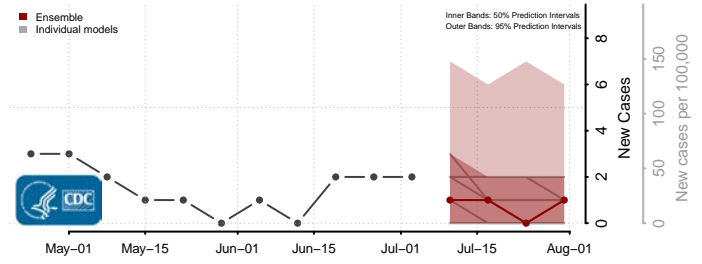

Toole County, Montana