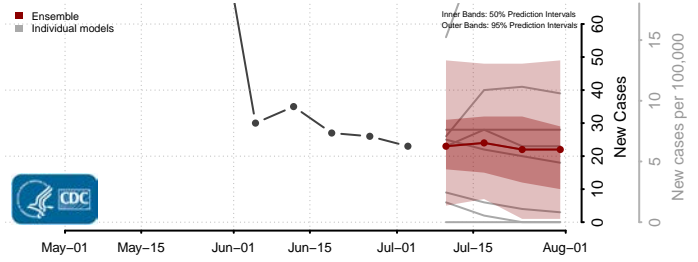

St. Joseph County, Michigan

Tuscola County, Michigan

Van Buren County, Michigan

Washtenaw County, Michigan

Wayne County, Michigan

Wexford County, Michigan

Minnesota

Aitkin County, Minnesota