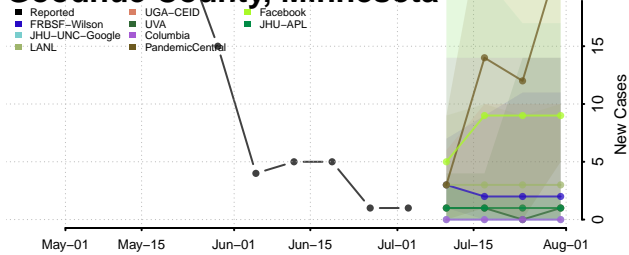

Grant County, Minnesota

Hennepin County, Minnesota

Houston County, Minnesota

Hubbard County, Minnesota

Isanti County, Minnesota

Itasca County, Minnesota

Jackson County, Minnesota

Kanabec County, Minnesota