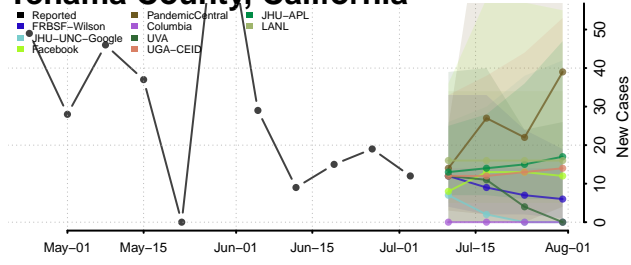

Shasta County, California

Sierra County, California

Siskiyou County, California

Solano County, California

Sonoma County, California

Stanislaus County, California

Sutter County, California

Tehama County, California