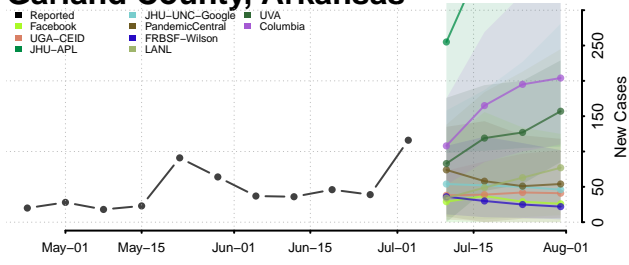

Garland County, Arkansas