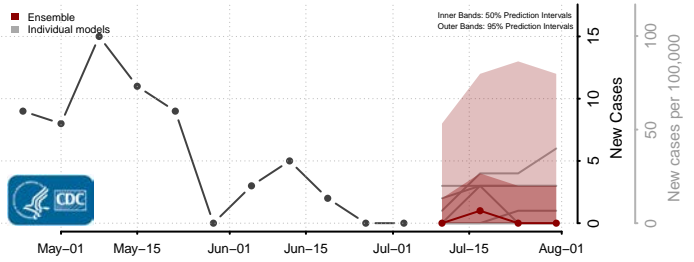

Tyler County, West Virginia

Upshur County, West Virginia

Wayne County, West Virginia

Webster County, West Virginia

Wetzel County, West Virginia

Wirt County, West Virginia

Wood County, West Virginia

Brown County, Wisconsin