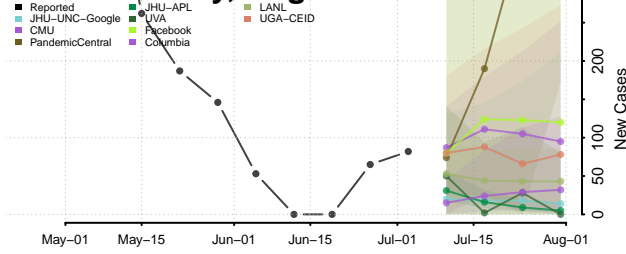

Fairfax County, Virginia