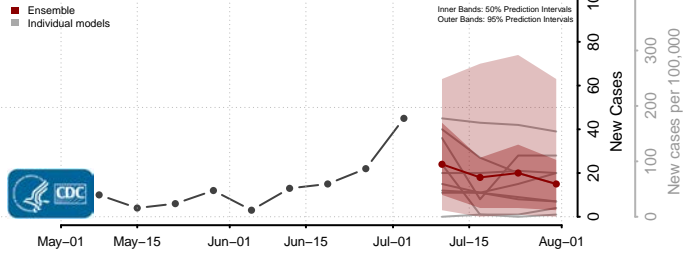

Adair County, Missouri