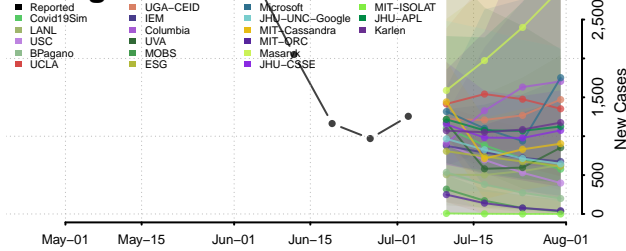

Suffolk County, Massachusetts

Worcester County, Massachusetts

Michigan

Alcona County, Michigan

Alger County, Michigan

Allegan County, Michigan

Alpena County, Michigan

Antrim County, Michigan