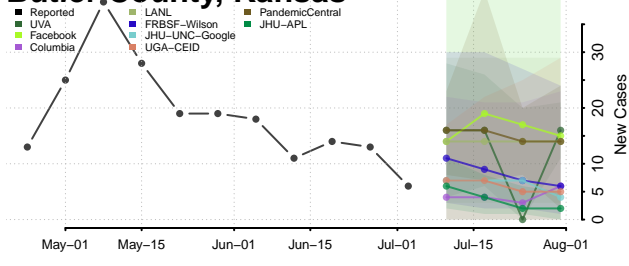

Anderson County, Kansas

Atchison County, Kansas

Barber County, Kansas

Barton County, Kansas

Bourbon County, Kansas

Brown County, Kansas

Butler County, Kansas

Chase County, Kansas