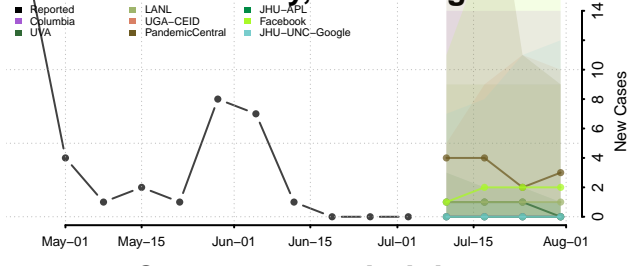

Nicholas County, West Virginia

Ohio County, West Virginia

Pendleton County, West Virginia

Pleasants County, West Virginia

Pocahontas County, West Virginia

Preston County, West Virginia

Putnam County, West Virginia