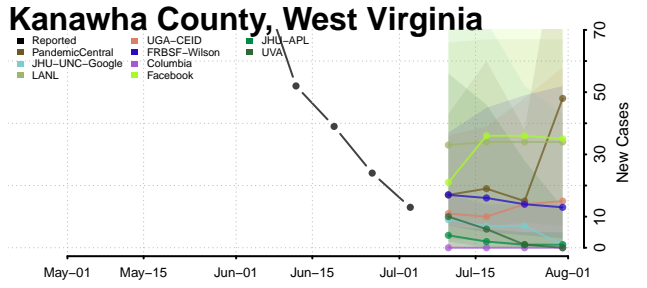

Hampshire County, West Virginia

Hancock County, West Virginia

Hardy County, West Virginia

Harrison County, West Virginia

Jackson County, West Virginia

Marshall County, West Virginia

Mason County, West Virginia