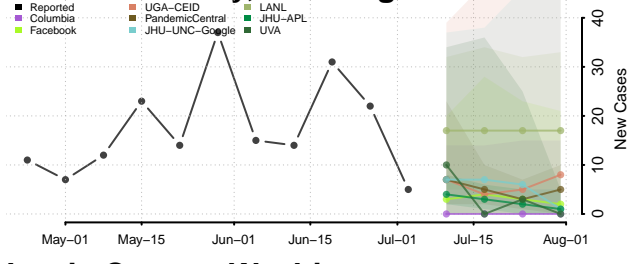

Island County, Washington

Jefferson County, Washington

King County, Washington

Kitsap County, Washington

Kittitas County, Washington

Klickitat County, Washington

Lewis County, Washington

Lincoln County, Washington