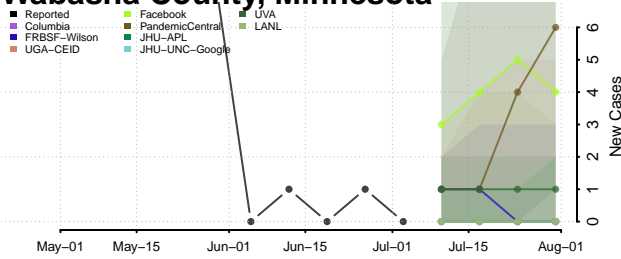

Steele County, Minnesota

Stevens County, Minnesota

Swift County, Minnesota

Todd County, Minnesota

Traverse County, Minnesota

Wabasha County, Minnesota

Wadena County, Minnesota

Waseca County, Minnesota