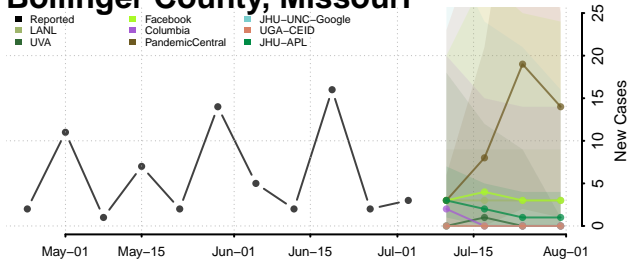

Bollinger County, Missouri