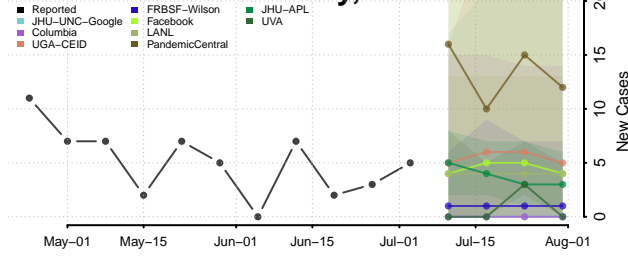

Ste. Genevieve County, Missouri