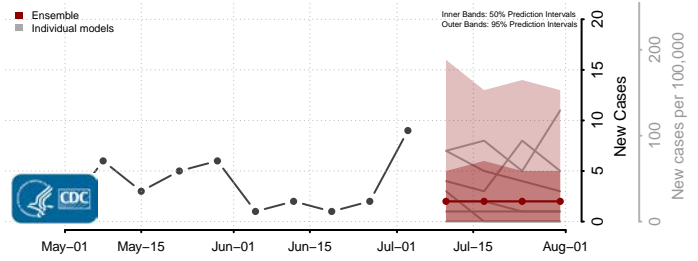

Matanuska-Susitna County, Alaska

Nome County, Alaska

North Slope County, Alaska

Northwest Arctic County, Alaska

Petersburg County, Alaska

Prince of Wales-Hyder County, Alaska

Sitka County, Alaska

Skagway County, Alaska