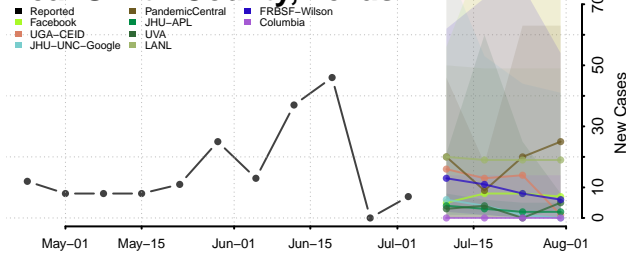

Dallas County, Texas

Dawson County, Texas

Deaf Smith County, Texas

Delta County, Texas

Denton County, Texas

DeWitt County, Texas

Dickens County, Texas

Dimmit County, Texas