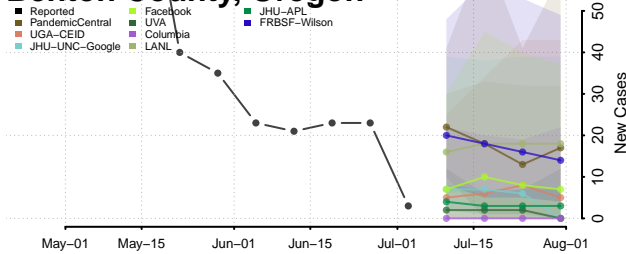

Benton County, Oregon