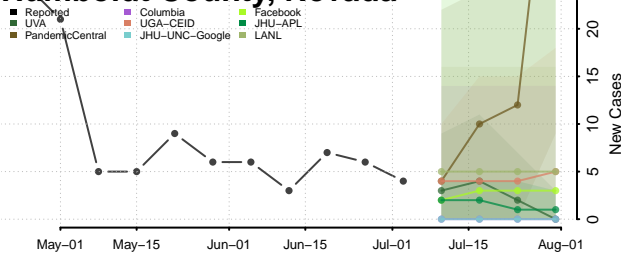

Douglas County, Nevada

Elko County, Nevada

Esmeralda County, Nevada

Eureka County, Nevada

Humboldt County, Nevada

Lander County, Nevada

Lincoln County, Nevada

Lyon County, Nevada