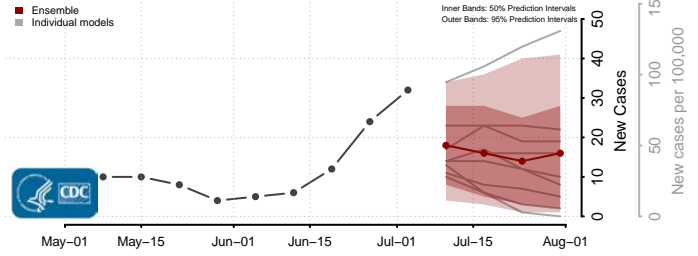

Webster County, Iowa