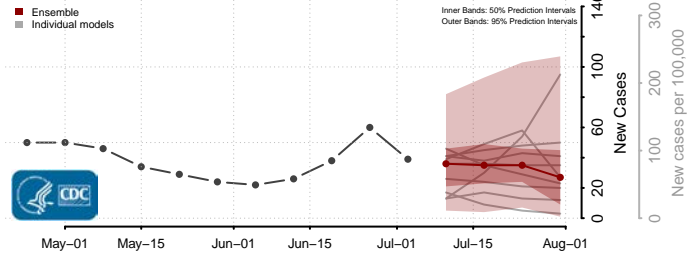

Hopkins County, Kentucky