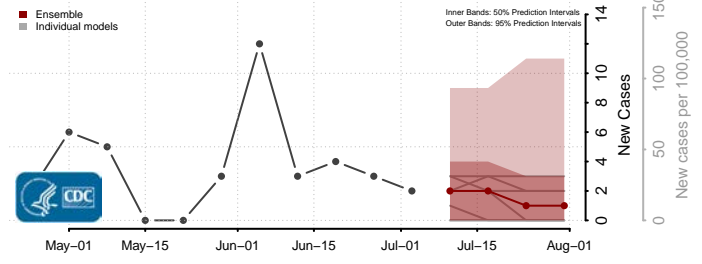

Roosevelt County, Montana

Rosebud County, Montana

Sanders County, Montana

Sheridan County, Montana

Silver Bow County, Montana

Stillwater County, Montana

Sweet Grass County, Montana

Teton County, Montana