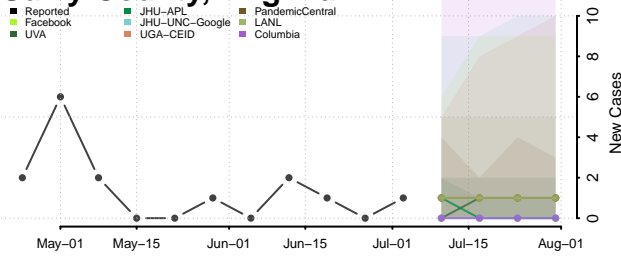

Surry County, Virginia