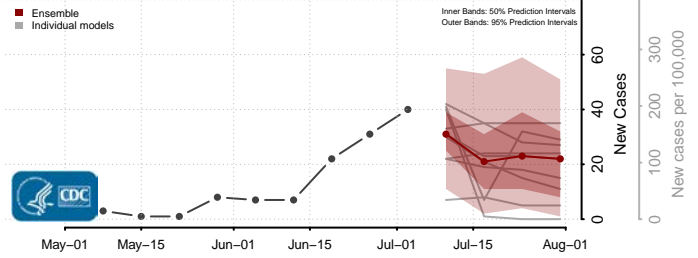

Morgan County, Missouri