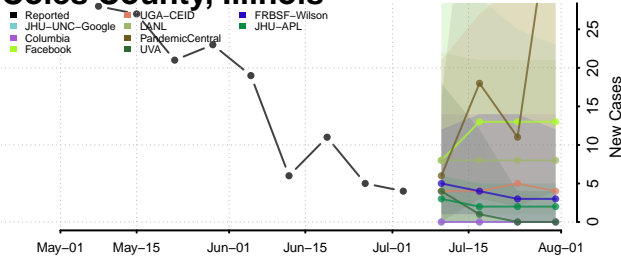

Coles County, Illinois