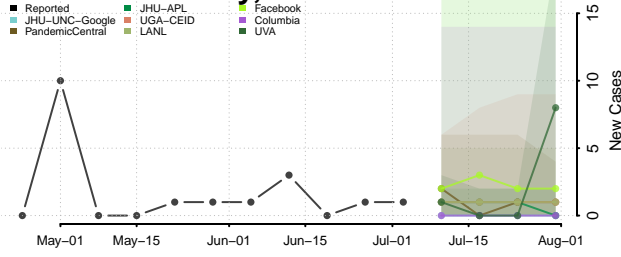

Coleman County, Texas