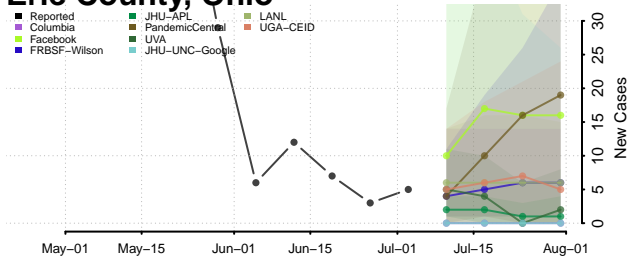

Erie County, Ohio