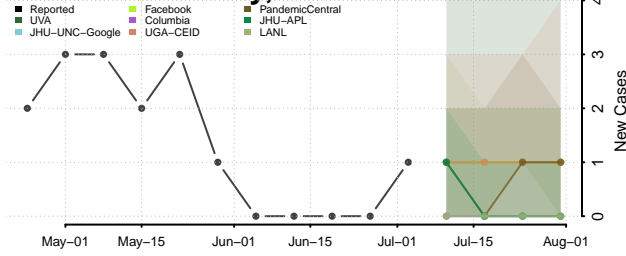

Pine County, Minnesota

Pipestone County, Minnesota

Polk County, Minnesota

Pope County, Minnesota

Ramsey County, Minnesota

Red Lake County, Minnesota

Redwood County, Minnesota

Renville County, Minnesota