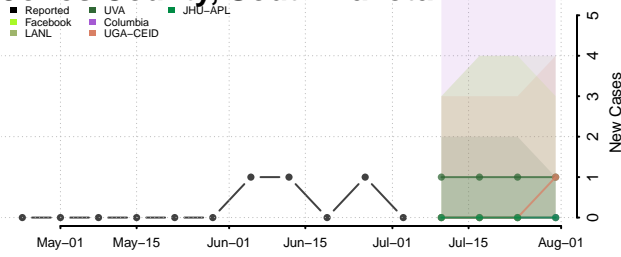

Jones County, South Dakota