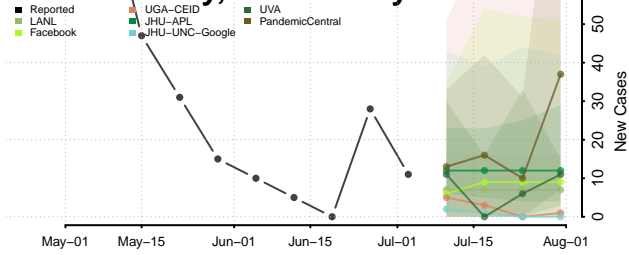

Salem County, New Jersey