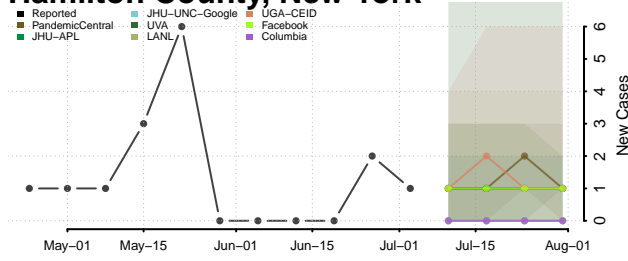

Dutchess County, New York

Erie County, New York

Essex County, New York

Franklin County, New York

Fulton County, New York

Genesee County, New York

Greene County, New York

Hamilton County, New York