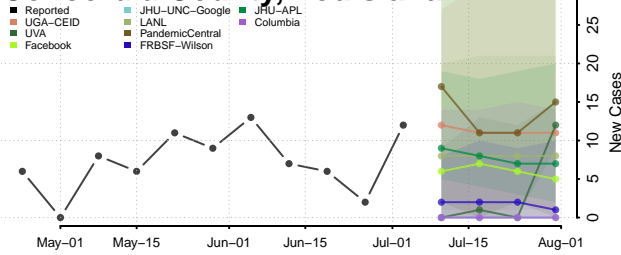

Concordia County, Louisiana