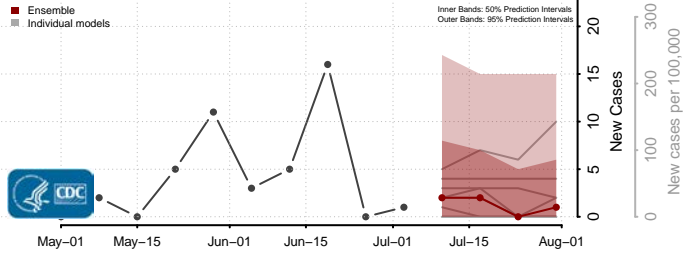

Bailey County, Texas