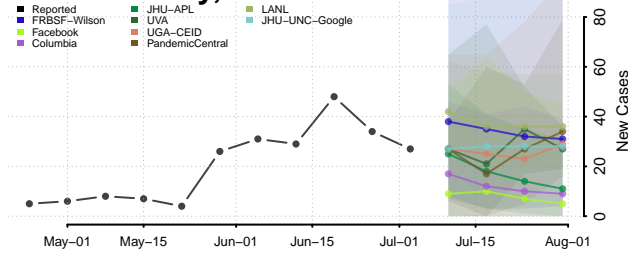

Ste. Genevieve County, Missouri

Stoddard County, Missouri

Stone County, Missouri

Sullivan County, Missouri

Taney County, Missouri

Texas County, Missouri

Vernon County, Missouri

Warren County, Missouri