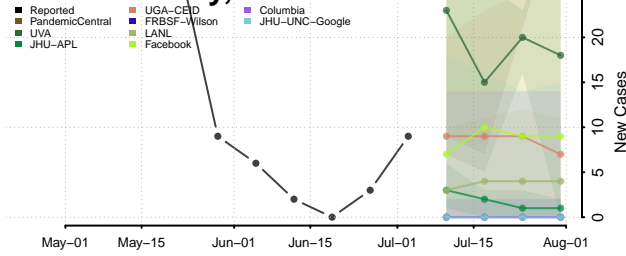

Mower County, Minnesota