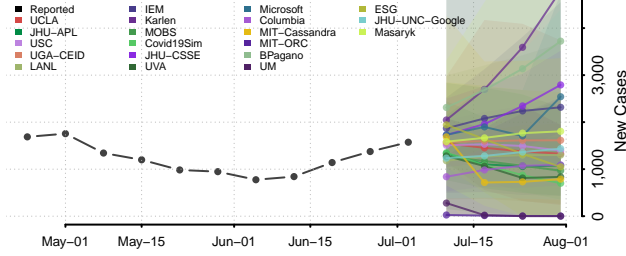

Williams County, Ohio

Wood County, Ohio

Wyandot County, Ohio

Oklahoma

Adair County, Oklahoma

Alfalfa County, Oklahoma

Atoka County, Oklahoma

Beaver County, Oklahoma