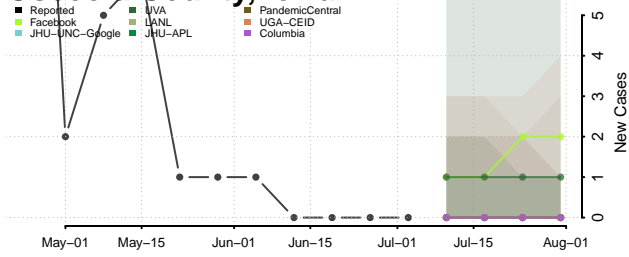

Osceola County, Iowa