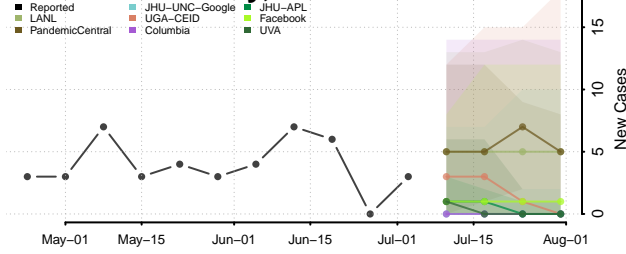

Audubon County, Iowa