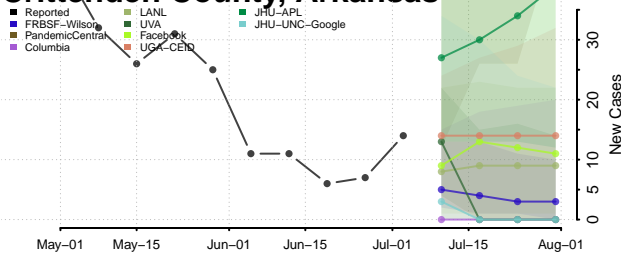

Crittenden County, Arkansas