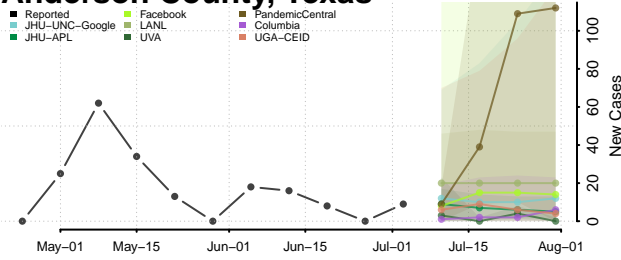

Anderson County, Texas