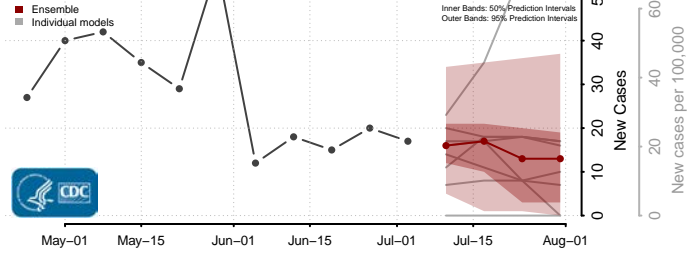

Cape Girardeau County, Missouri