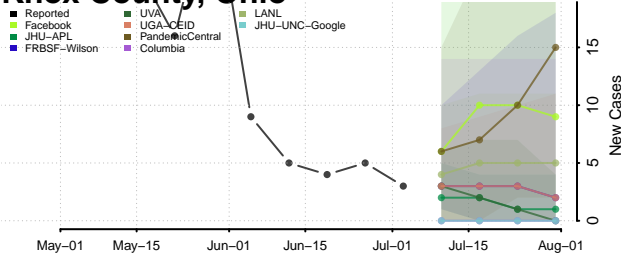

Holmes County, Ohio

Huron County, Ohio

Jackson County, Ohio

Jefferson County, Ohio

Knox County, Ohio

Lake County, Ohio

Lawrence County, Ohio

Licking County, Ohio