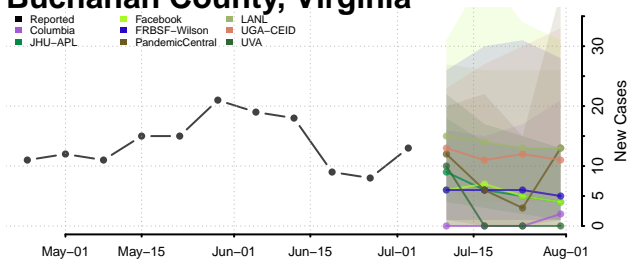

Buchanan County, Virginia