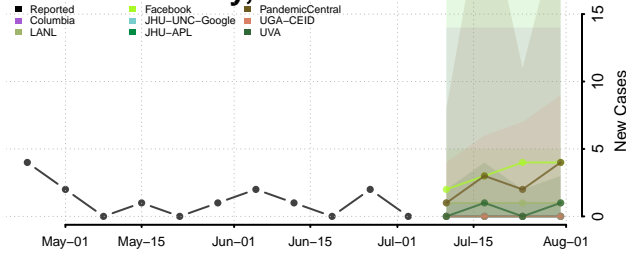

Dawson County, Texas