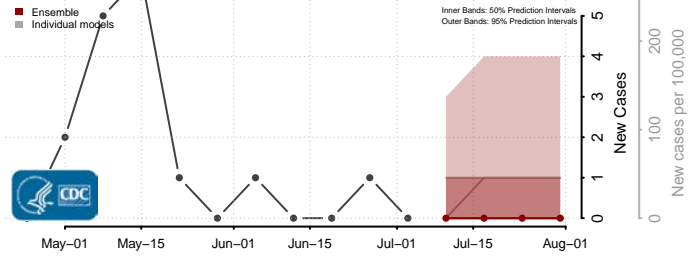

Stark County, North Dakota

Steele County, North Dakota

Stutsman County, North Dakota

Towner County, North Dakota

Trail County, North Dakota

Walsh County, North Dakota

Ward County, North Dakota

Wells County, North Dakota