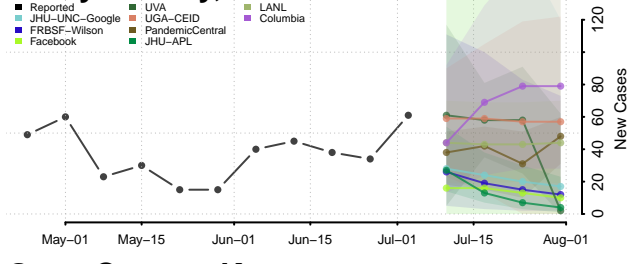

Geary County, Kansas