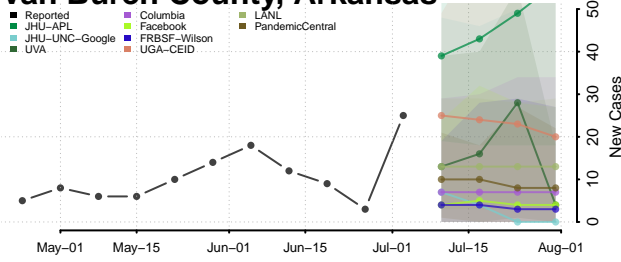

Sevier County, Arkansas

Sharp County, Arkansas

St. Francis County, Arkansas

Stone County, Arkansas

Union County, Arkansas

Van Buren County, Arkansas

Washington County, Arkansas

White County, Arkansas