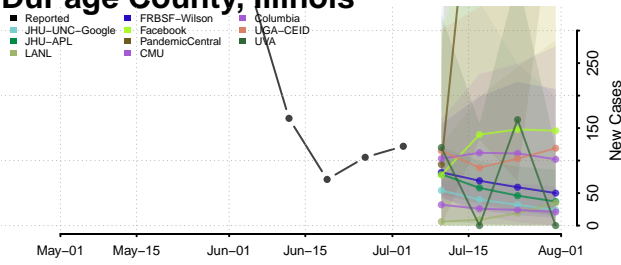

Cumberland County, Illinois

De Witt County, Illinois

DeKalb County, Illinois

Douglas County, Illinois

DuPage County, Illinois

Edgar County, Illinois

Edwards County, Illinois

Effingham County, Illinois