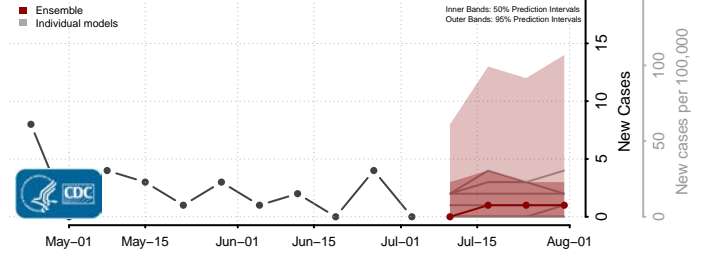

Caribou County, Idaho

Cassia County, Idaho

Clark County, Idaho

Clearwater County, Idaho

Custer County, Idaho

Elmore County, Idaho

Franklin County, Idaho

Fremont County, Idaho