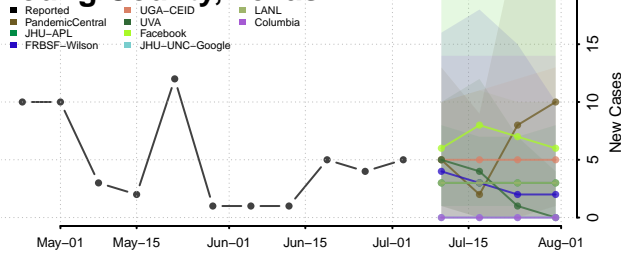

Wise County, Texas

Wood County, Texas

Yoakum County, Texas

Young County, Texas

Zapata County, Texas

Zavala County, Texas

Utah

Beaver County, Utah