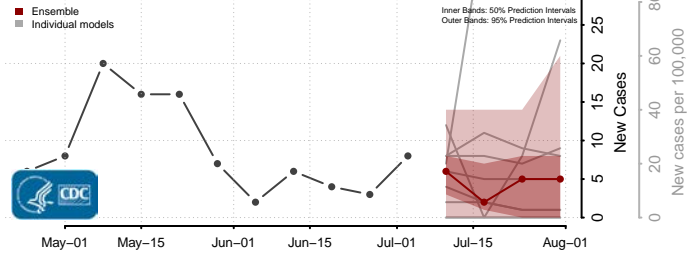

Tama County, Iowa

Taylor County, Iowa

Union County, Iowa

Van Buren County, Iowa

Wapello County, Iowa

Warren County, Iowa

Washington County, Iowa

Wayne County, Iowa