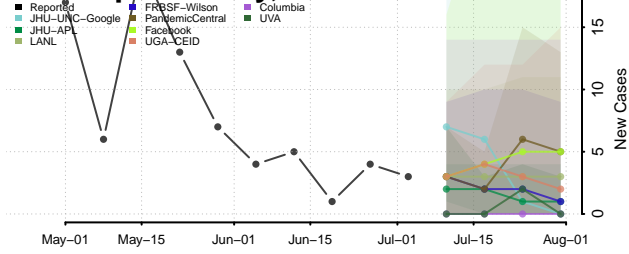

Randolph County, Indiana