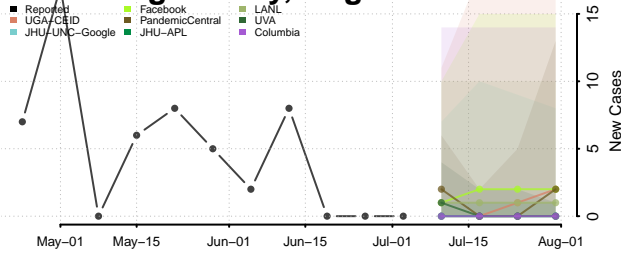

Lunenburg County, Virginia