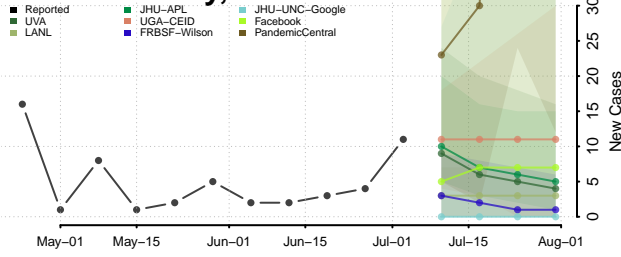

Delaware County, Oklahoma

Dewey County, Oklahoma

Ellis County, Oklahoma

Garfield County, Oklahoma

Garvin County, Oklahoma

Grady County, Oklahoma

Grant County, Oklahoma

Greer County, Oklahoma