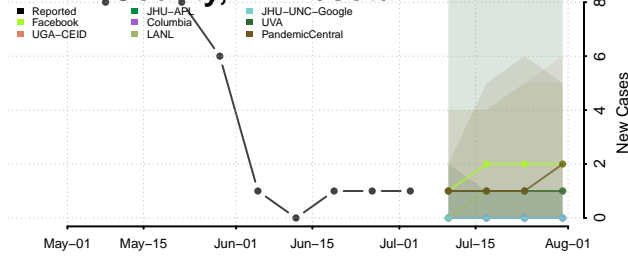

Wilkin County, Minnesota