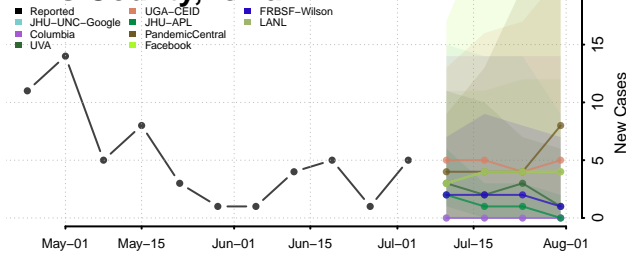

Mahaska County, Iowa

Marion County, Iowa

Marshall County, Iowa

Mills County, Iowa

Mitchell County, Iowa

Monona County, Iowa

Monroe County, Iowa

Montgomery County, Iowa