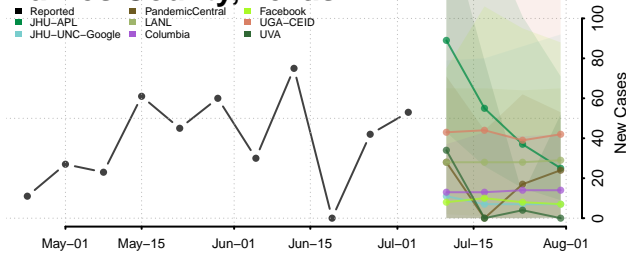

Karnes County, Texas