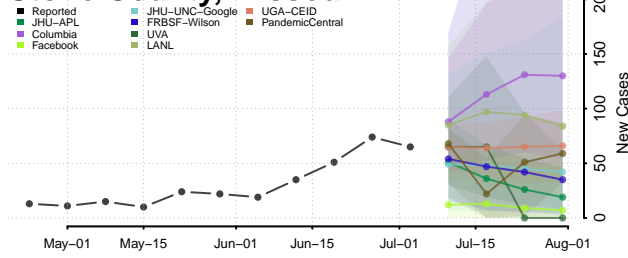

Stone County, Missouri