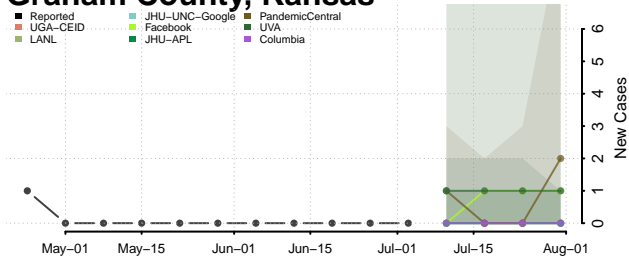

Graham County, Kansas