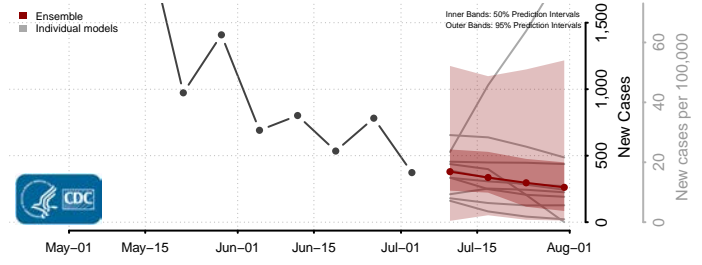

King County, Washington