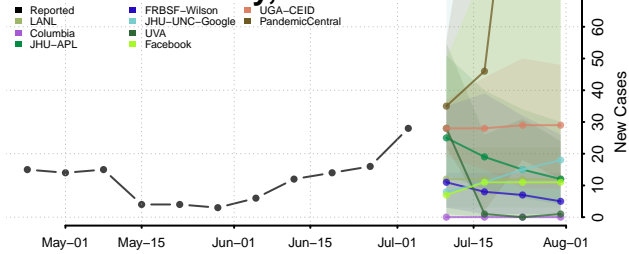

Beckham County, Oklahoma

Blaine County, Oklahoma

Bryan County, Oklahoma

Caddo County, Oklahoma

Canadian County, Oklahoma

Carter County, Oklahoma

Cherokee County, Oklahoma

Choctaw County, Oklahoma