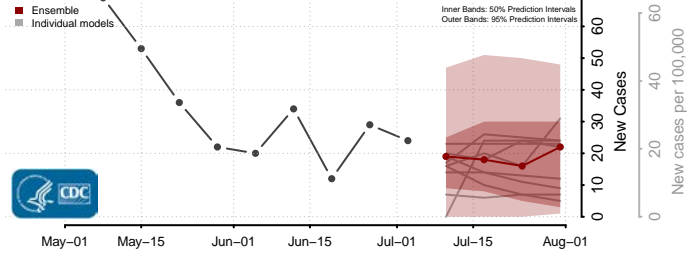

Vigo County, Indiana