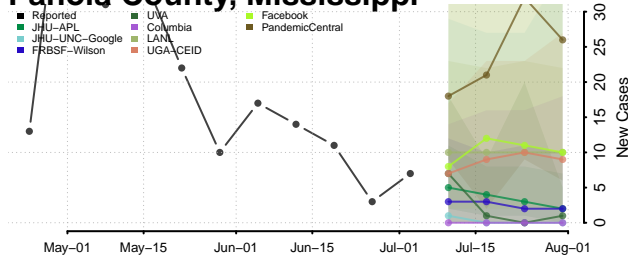

Neshoba County, Mississippi

Newton County, Mississippi

Noxubee County, Mississippi

Oktibbeha County, Mississippi

Panola County, Mississippi

Pearl River County, Mississippi

Perry County, Mississippi

Pike County, Mississippi