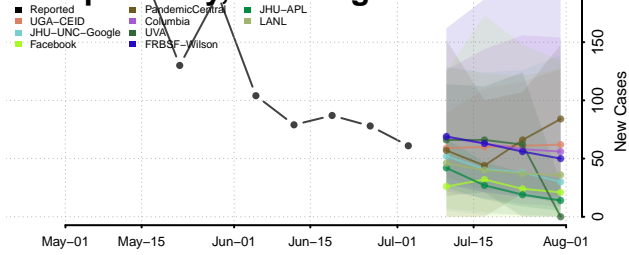

Island County, Washington

Jefferson County, Washington

King County, Washington

Kitsap County, Washington

Kittitas County, Washington

Klickitat County, Washington

Lewis County, Washington

Lincoln County, Washington