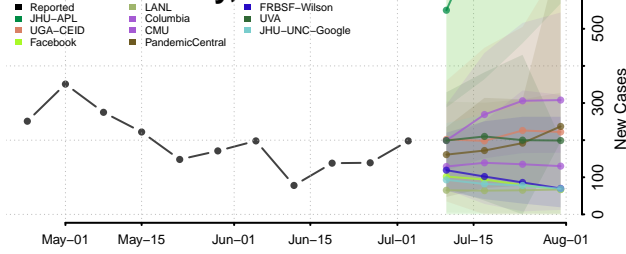

Shasta County, California

Sierra County, California

Siskiyou County, California

Solano County, California

Sonoma County, California

Stanislaus County, California

Sutter County, California

Tehama County, California