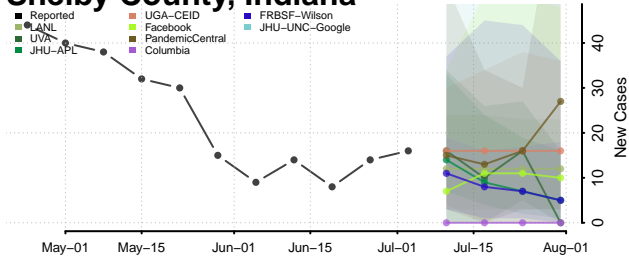

Putnam County, Indiana

Randolph County, Indiana

Ripley County, Indiana

Rush County, Indiana

Scott County, Indiana

Shelby County, Indiana

Spencer County, Indiana

St. Joseph County, Indiana