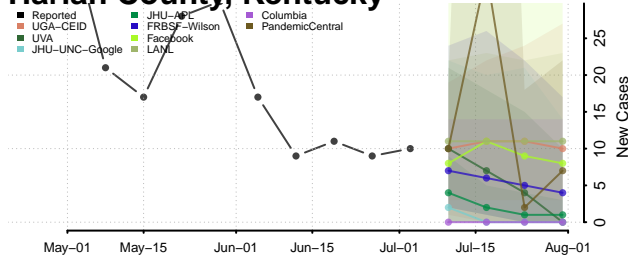

Harlan County, Kentucky