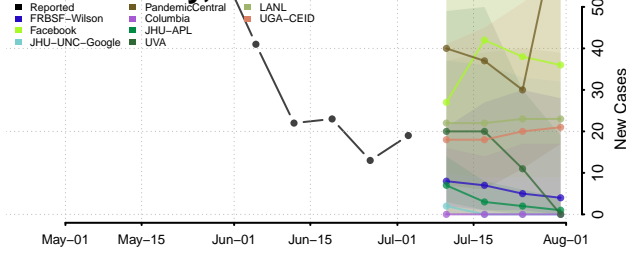

Pottawattamie County, Iowa

Poweshiek County, Iowa

Ringgold County, Iowa

Sac County, Iowa

Scott County, Iowa

Shelby County, Iowa

Sioux County, Iowa

Story County, Iowa