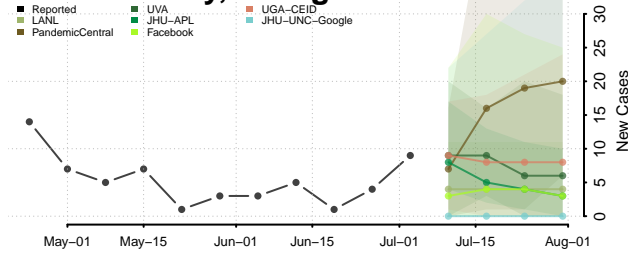

Telfair County, Georgia