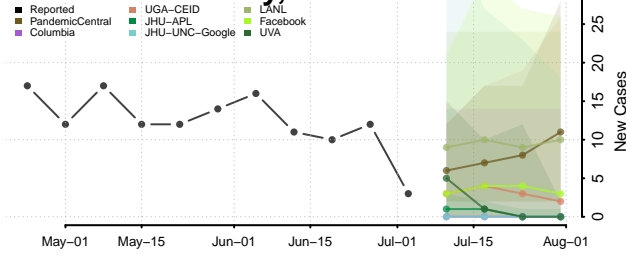

Shoshone County, Idaho