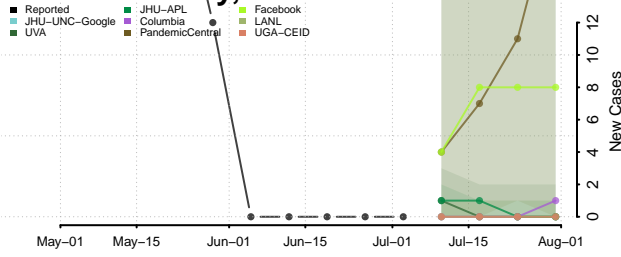

Kearney County, Nebraska

Keith County, Nebraska

Keya Paha County, Nebraska

Kimball County, Nebraska

Knox County, Nebraska

Lancaster County, Nebraska

Lincoln County, Nebraska

Logan County, Nebraska