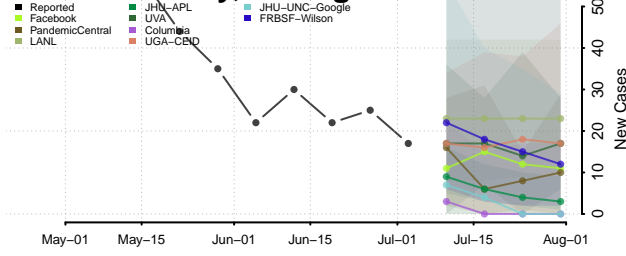

Arenac County, Michigan

Baraga County, Michigan

Barry County, Michigan

Bay County, Michigan

Benzie County, Michigan

Berrien County, Michigan

Branch County, Michigan

Calhoun County, Michigan