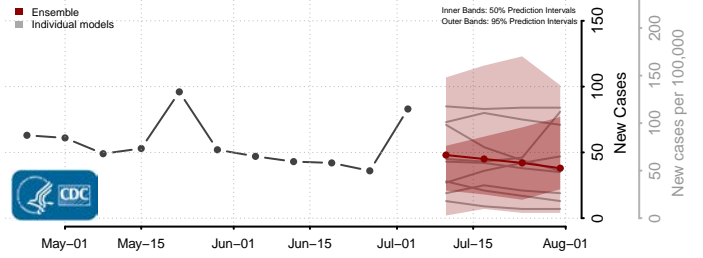

Tooele County, Utah