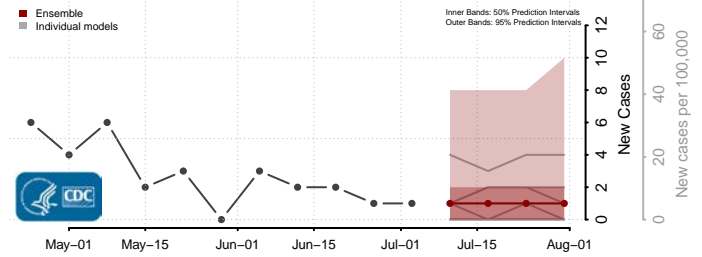

Los Alamos County, New Mexico