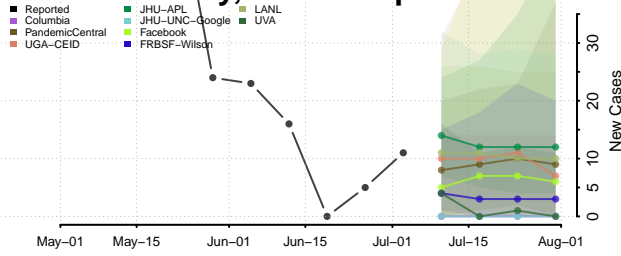

Carroll County, New Hampshire

Cheshire County, New Hampshire

Coos County, New Hampshire

Grafton County, New Hampshire

Hillsborough County, New Hampshire

Merrimack County, New Hampshire

Rockingham County, New Hampshire