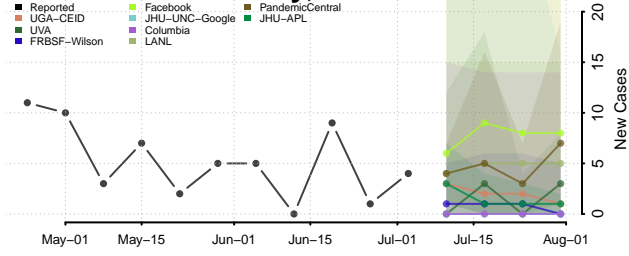

Benton County, Iowa

Black Hawk County, Iowa

Boone County, Iowa

Bremer County, Iowa

Buchanan County, Iowa

Buena Vista County, Iowa

Butler County, Iowa

Calhoun County, Iowa