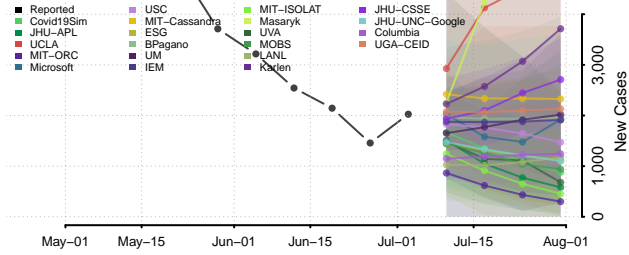

Whiteside County, Illinois

Will County, Illinois

Williamson County, Illinois

Winnebago County, Illinois

Woodford County, Illinois

Indiana

Adams County, Indiana

Allen County, Indiana