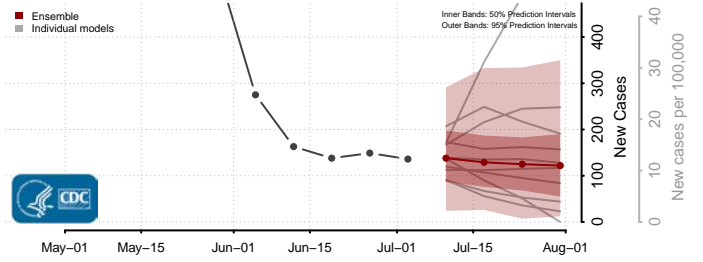

Vance County, North Carolina

Wake County, North Carolina

Warren County, North Carolina

Washington County, North Carolina

Watauga County, North Carolina

Wayne County, North Carolina

Wilkes County, North Carolina