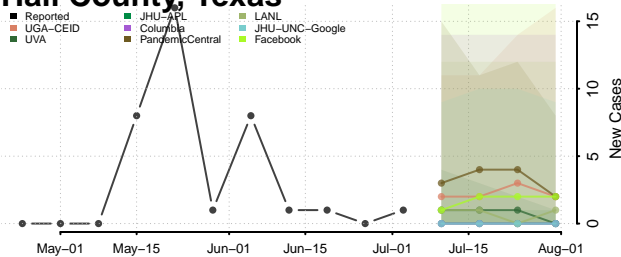

Hall County, Texas