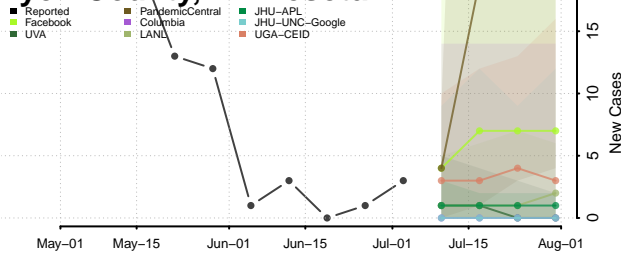

Lyon County, Minnesota