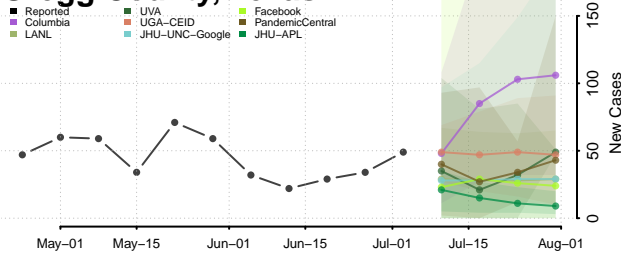

Gregg County, Texas