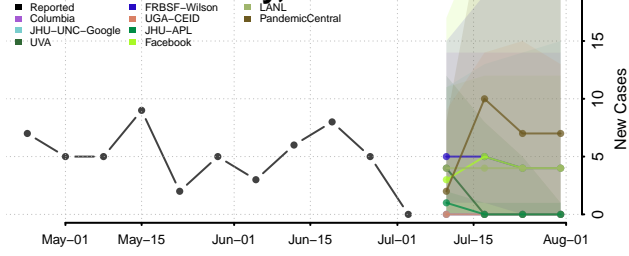

Benton County, Iowa

Black Hawk County, Iowa

Boone County, Iowa

Bremer County, Iowa

Buchanan County, Iowa

Buena Vista County, Iowa

Butler County, Iowa

Calhoun County, Iowa