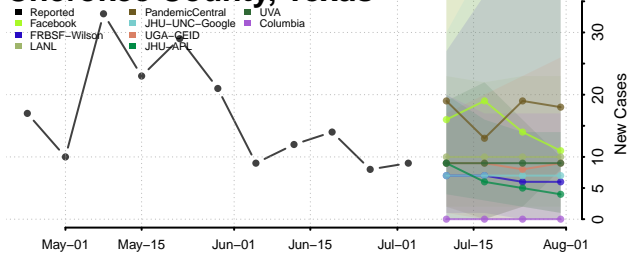

Cherokee County, Texas