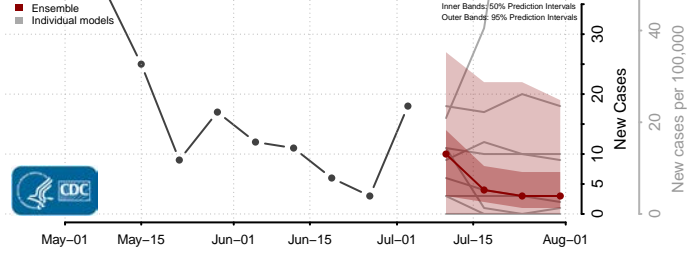

Highland County, Virginia

Hopewell County, Virginia

Isle of Wight County, Virginia

James City County, Virginia

King and Queen County, Virginia

King George County, Virginia

King William County, Virginia

Lancaster County, Virginia