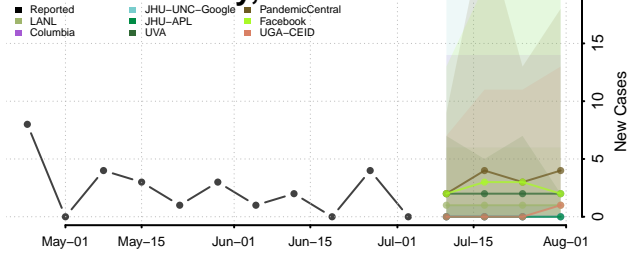

Caribou County, Idaho

Cassia County, Idaho

Clark County, Idaho

Clearwater County, Idaho

Custer County, Idaho

Elmore County, Idaho

Franklin County, Idaho

Fremont County, Idaho