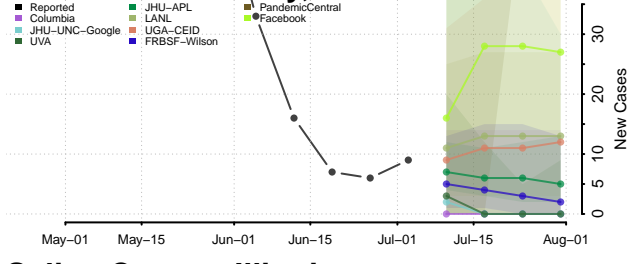

Piatt County, Illinois

Pike County, Illinois

Pope County, Illinois

Pulaski County, Illinois

Putnam County, Illinois

Randolph County, Illinois

Richland County, Illinois

Rock Island County, Illinois