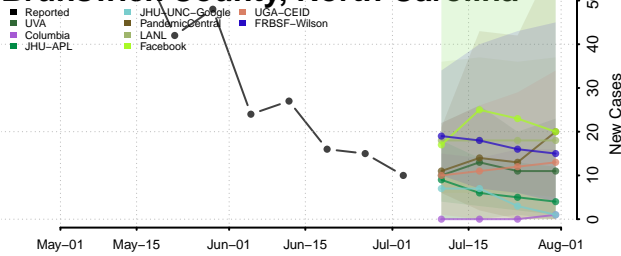

Beaufort County, North Carolina

Bertie County, North Carolina

Bladen County, North Carolina

Brunswick County, North Carolina

Buncombe County, North Carolina

Burke County, North Carolina

Cabarrus County, North Carolina