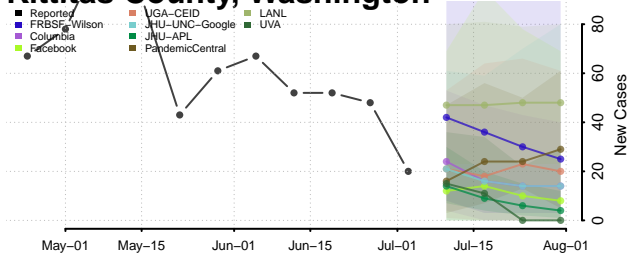

Island County, Washington

Jefferson County, Washington

King County, Washington

Kitsap County, Washington

Kittitas County, Washington

Klickitat County, Washington

Lewis County, Washington

Lincoln County, Washington