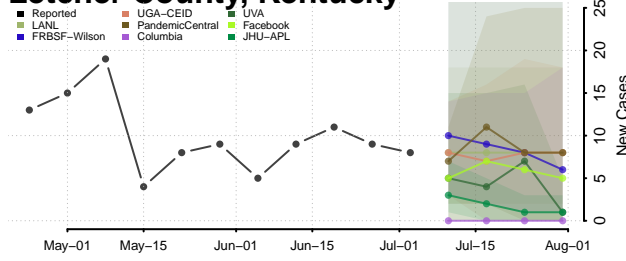

Lawrence County, Kentucky

Lee County, Kentucky

Leslie County, Kentucky

Letcher County, Kentucky

Lewis County, Kentucky

Lincoln County, Kentucky

Livingston County, Kentucky

Logan County, Kentucky