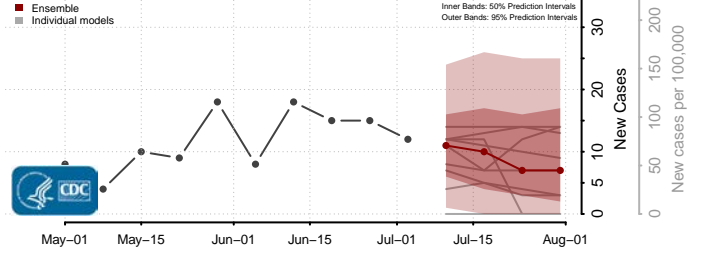

Dent County, Missouri