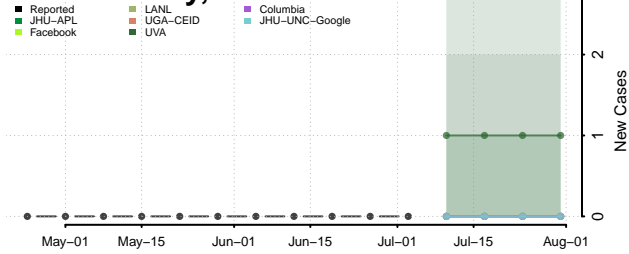

Rock County, Nebraska