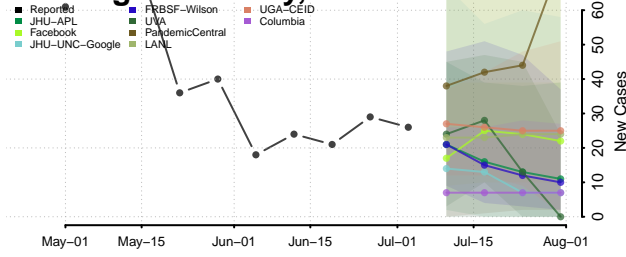

Pennington County, South Dakota