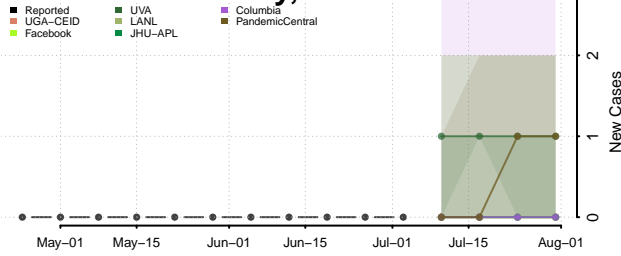

McPherson County, Nebraska