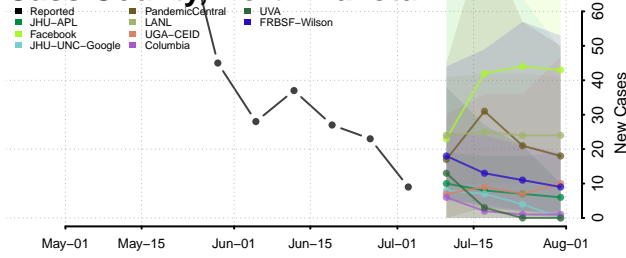

Cass County, North Dakota