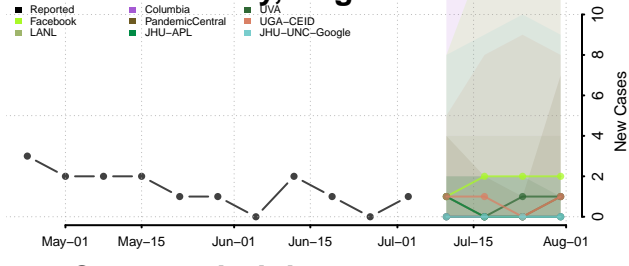

Highland County, Virginia

Hopewell County, Virginia

Isle of Wight County, Virginia

James City County, Virginia

King and Queen County, Virginia

King George County, Virginia

King William County, Virginia

Lancaster County, Virginia