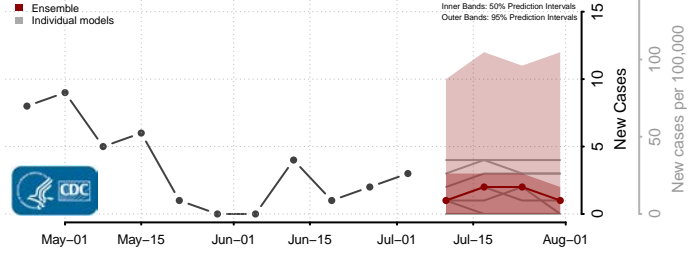

Pottawattamie County, Iowa

Poweshiek County, Iowa

Ringgold County, Iowa

Sac County, Iowa

Scott County, Iowa

Shelby County, Iowa

Sioux County, Iowa

Story County, Iowa