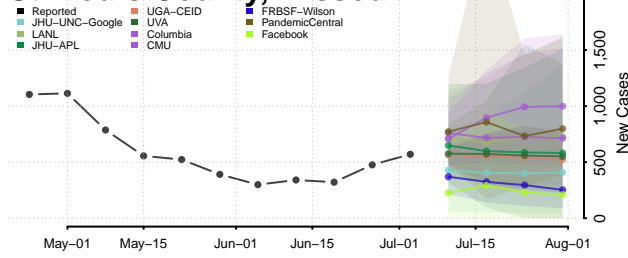

Ste. Genevieve County, Missouri

Stoddard County, Missouri

Stone County, Missouri

Sullivan County, Missouri

Taney County, Missouri

Texas County, Missouri

Vernon County, Missouri

Warren County, Missouri