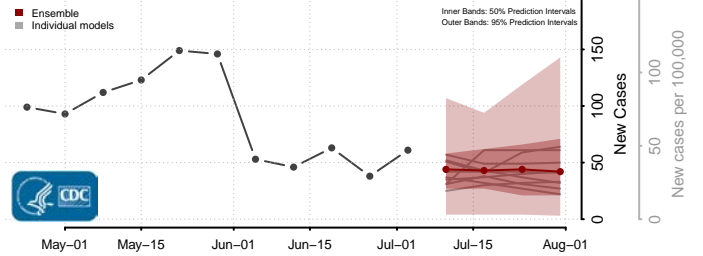

Plaquemines County, Louisiana

Pointe Coupee County, Louisiana

Rapides County, Louisiana

Red River County, Louisiana

Richland County, Louisiana

Sabine County, Louisiana

St. Bernard County, Louisiana

St. Charles County, Louisiana