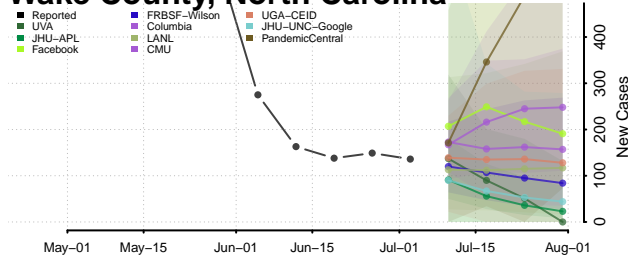

Vance County, North Carolina

Wake County, North Carolina

Warren County, North Carolina

Washington County, North Carolina

Watauga County, North Carolina

Wayne County, North Carolina

Wilkes County, North Carolina