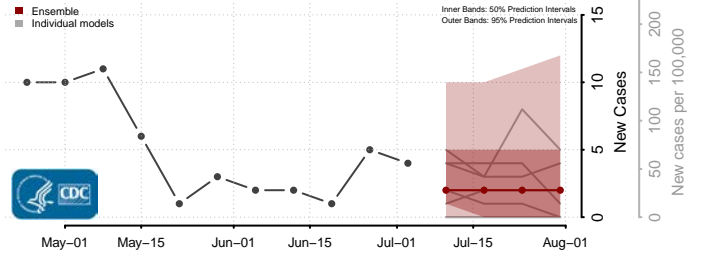

Trimble County, Kentucky

Union County, Kentucky

Warren County, Kentucky

Washington County, Kentucky

Wayne County, Kentucky

Webster County, Kentucky

Whitley County, Kentucky

Wolfe County, Kentucky