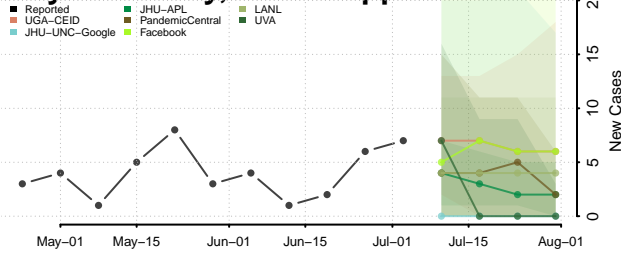

Walthall County, Mississippi

Warren County, Mississippi

Washington County, Mississippi

Wayne County, Mississippi

Webster County, Mississippi

Wilkinson County, Mississippi

Winston County, Mississippi

Yalobusha County, Mississippi