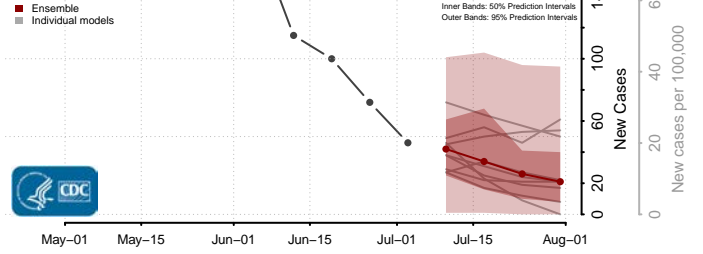

Snohomish County, Washington

Spokane County, Washington

Stevens County, Washington

Thurston County, Washington

Wahkiakum County, Washington

Walla Walla County, Washington

Whatcom County, Washington

Whitman County, Washington