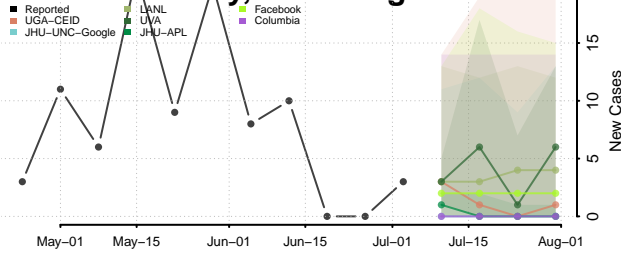

Tyler County, West Virginia

Upshur County, West Virginia

Wayne County, West Virginia

Webster County, West Virginia

Wetzel County, West Virginia

Wirt County, West Virginia

Wood County, West Virginia

Brown County, Wisconsin