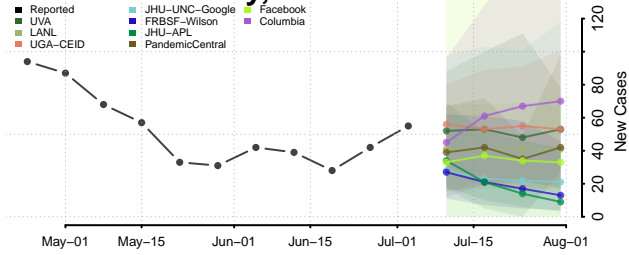

Shawnee County, Kansas