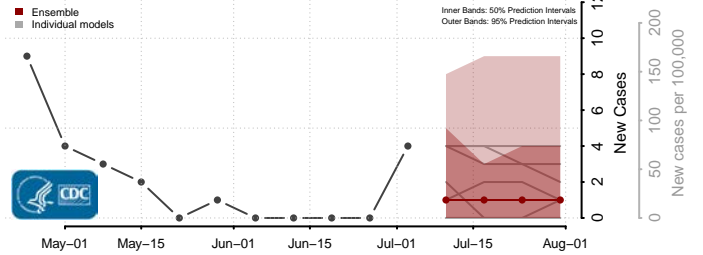

Clay County, South Dakota

Codington County, South Dakota

Corson County, South Dakota

Custer County, South Dakota

Davison County, South Dakota

Day County, South Dakota

Deuel County, South Dakota

Dewey County, South Dakota