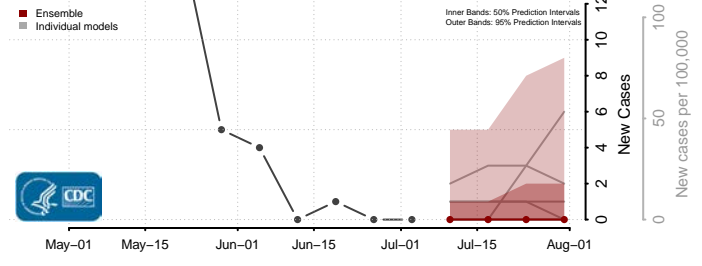

Pine County, Minnesota

Pipestone County, Minnesota

Polk County, Minnesota

Pope County, Minnesota

Ramsey County, Minnesota

Red Lake County, Minnesota

Redwood County, Minnesota

Renville County, Minnesota