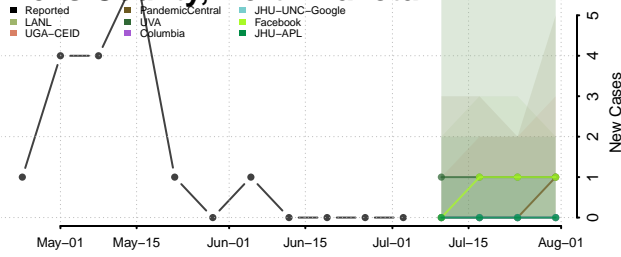

Stark County, North Dakota

Steele County, North Dakota

Stutsman County, North Dakota

Towner County, North Dakota

Trail County, North Dakota

Walsh County, North Dakota

Ward County, North Dakota

Wells County, North Dakota