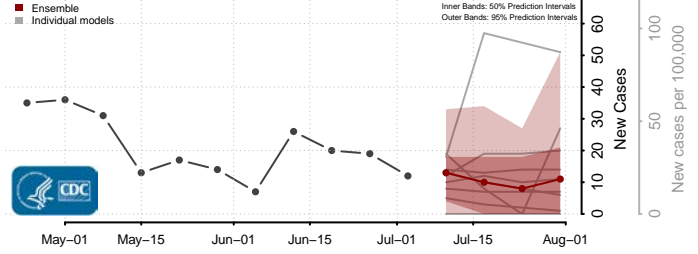

Dona Ana County, New Mexico

Eddy County, New Mexico

Grant County, New Mexico

Guadalupe County, New Mexico

Harding County, New Mexico

Hidalgo County, New Mexico

Lea County, New Mexico

Lincoln County, New Mexico