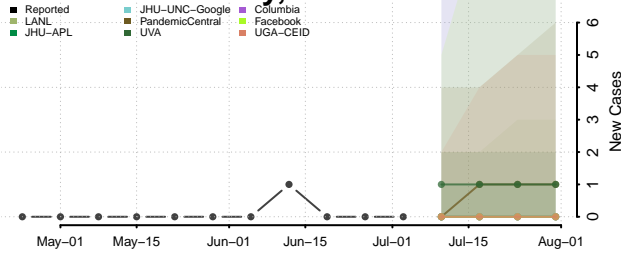

Glasscock County, Texas