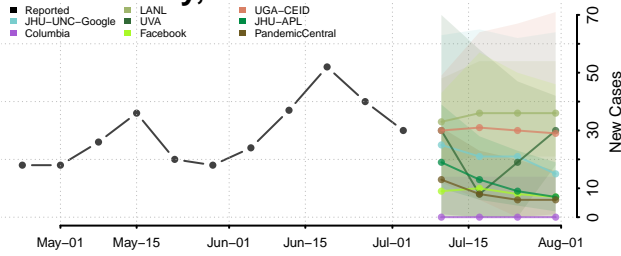

Cheyenne County, Colorado

Clear Creek County, Colorado

Conejos County, Colorado

Costilla County, Colorado

Crowley County, Colorado

Custer County, Colorado

Delta County, Colorado

Denver County, Colorado