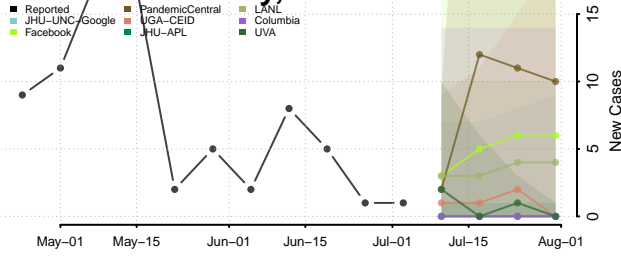

Kewaunee County, Wisconsin