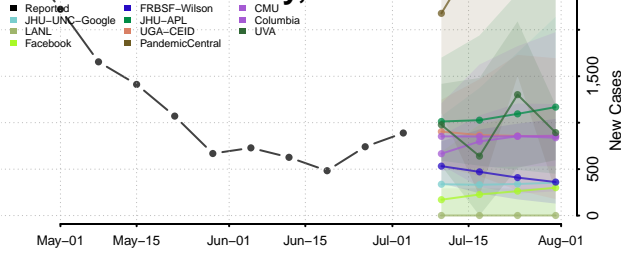

Palm Beach County, Florida