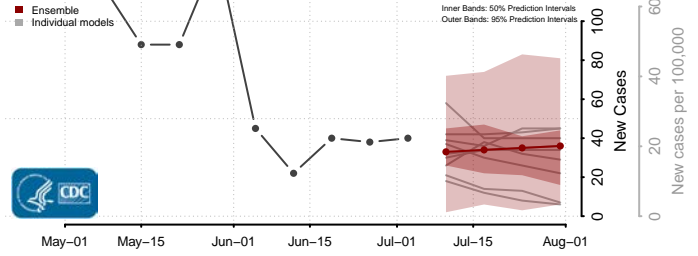

Newport News County, Virginia

Norfolk County, Virginia

Northampton County, Virginia

Northumberland County, Virginia

Norton County, Virginia

Nottoway County, Virginia

Orange County, Virginia

Page County, Virginia