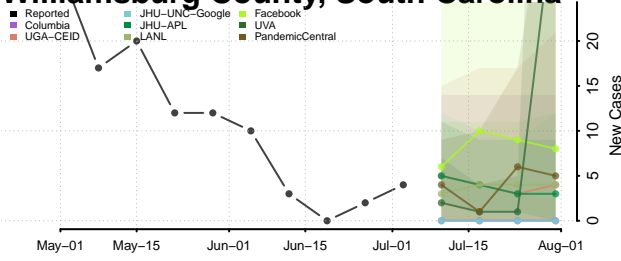

Williamsburg County, South Carolina