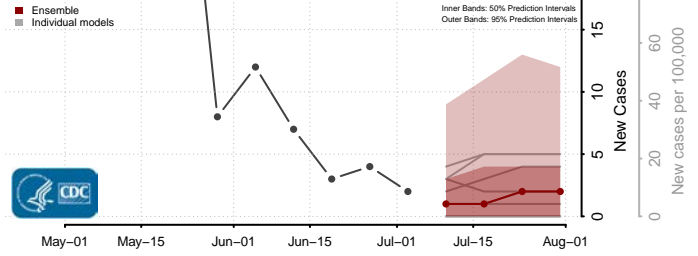

Lyon County, Minnesota

Mahnomen County, Minnesota

Marshall County, Minnesota

Martin County, Minnesota

McLeod County, Minnesota

Meeker County, Minnesota

Mille Lacs County, Minnesota

Morrison County, Minnesota