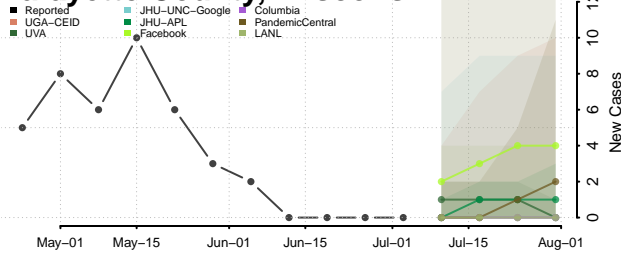

Lafayette County, Wisconsin