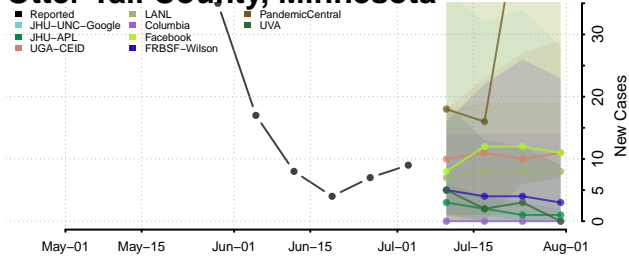

Mower County, Minnesota

Murray County, Minnesota

Nicollet County, Minnesota

Nobles County, Minnesota

Norman County, Minnesota

Olmsted County, Minnesota

Otter Tail County, Minnesota

Pennington County, Minnesota