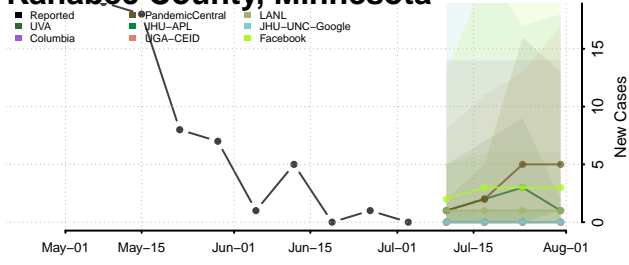

Grant County, Minnesota

Hennepin County, Minnesota

Houston County, Minnesota

Hubbard County, Minnesota

Isanti County, Minnesota

Itasca County, Minnesota

Jackson County, Minnesota

Kanabec County, Minnesota