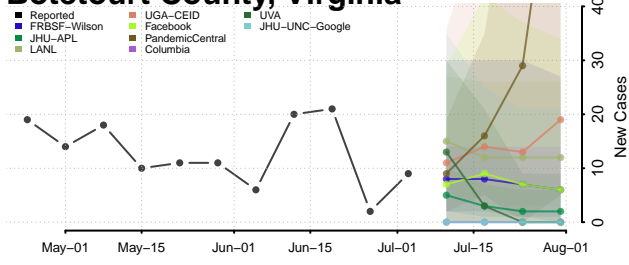

Botetourt County, Virginia