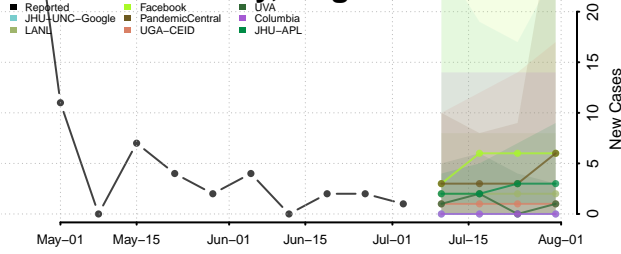

Manassas County, Virginia