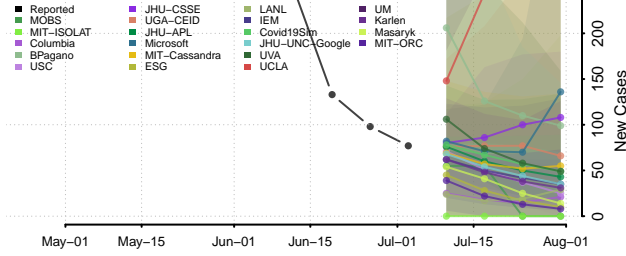

North Dakota