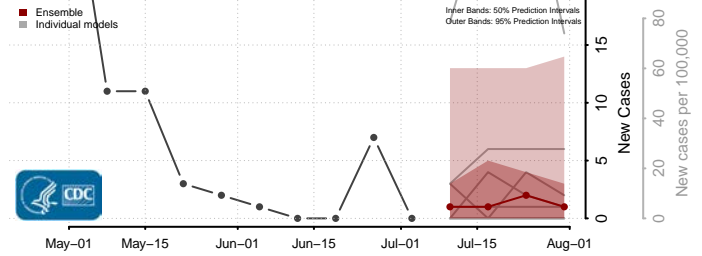

Mower County, Minnesota

Murray County, Minnesota

Nicollet County, Minnesota

Nobles County, Minnesota

Norman County, Minnesota

Olmsted County, Minnesota

Otter Tail County, Minnesota

Pennington County, Minnesota