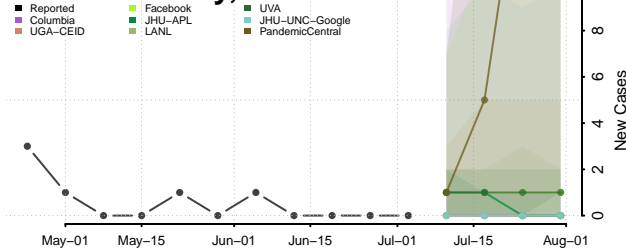

Williams County, Ohio

Wood County, Ohio

Wyandot County, Ohio

Oklahoma

Adair County, Oklahoma

Alfalfa County, Oklahoma

Atoka County, Oklahoma

Beaver County, Oklahoma