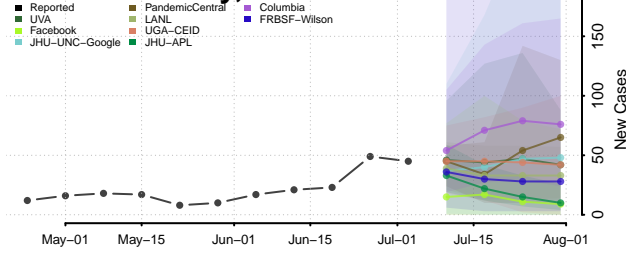

Pulaski County, Missouri