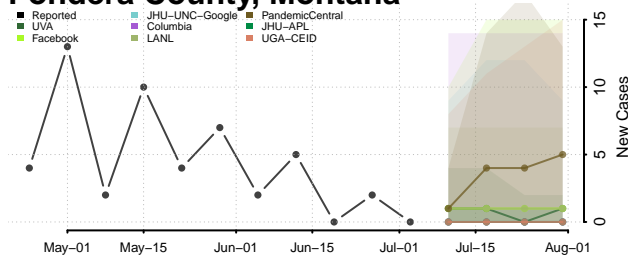

Pondera County, Montana