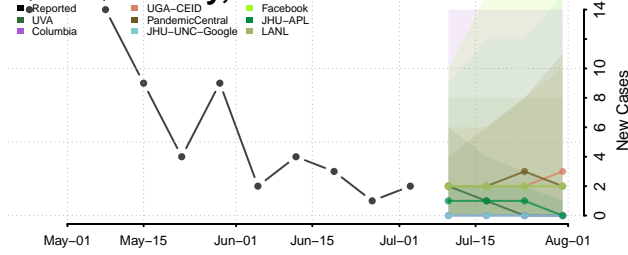

Martin County, Indiana