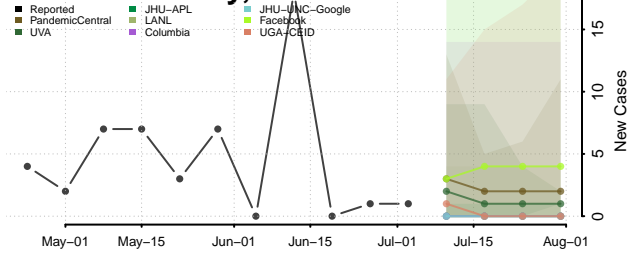

Crockett County, Tennessee

Cumberland County, Tennessee

Davidson County, Tennessee

Decatur County, Tennessee

DeKalb County, Tennessee

Dickson County, Tennessee

Dyer County, Tennessee

Fayette County, Tennessee