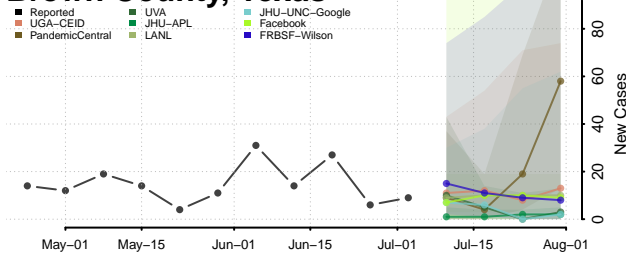

Brown County, Texas