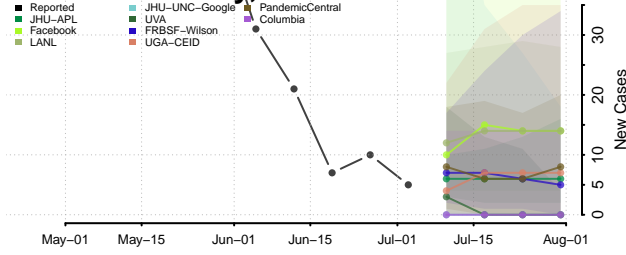

Schenectady County, New York

Schoharie County, New York

Schuyler County, New York

Seneca County, New York

St. Lawrence County, New York

Steuben County, New York

Suffolk County, New York

Sullivan County, New York