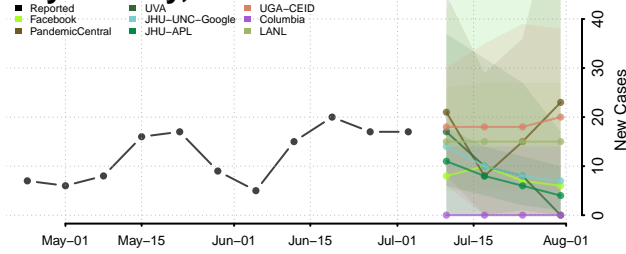

Ray County, Missouri