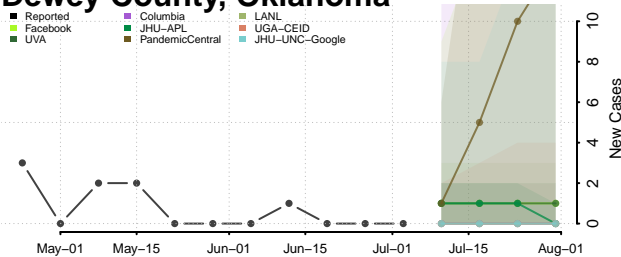

Dewey County, Oklahoma