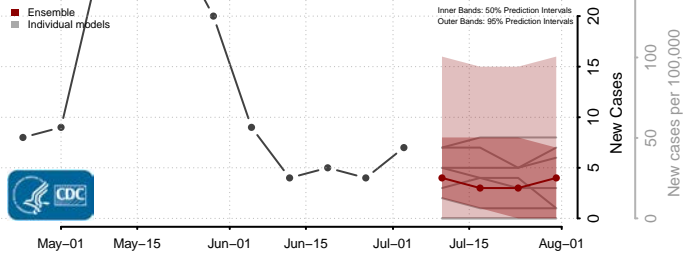

Hampshire County, West Virginia

Hancock County, West Virginia

Hardy County, West Virginia

Harrison County, West Virginia

Jackson County, West Virginia

Marshall County, West Virginia

Mason County, West Virginia