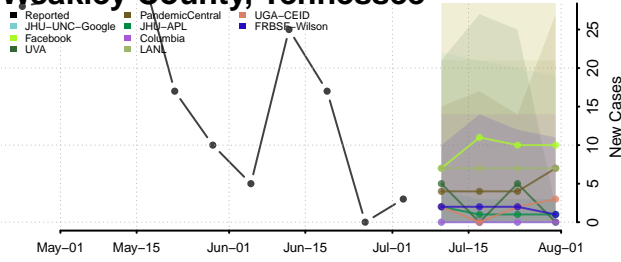

Warren County, Tennessee

Washington County, Tennessee

Wayne County, Tennessee

Weakley County, Tennessee

White County, Tennessee

Williamson County, Tennessee

Wilson County, Tennessee

Texas