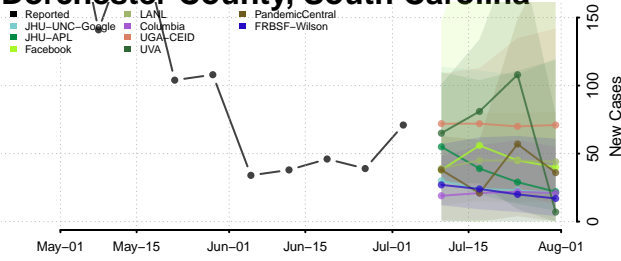

Dorchester County, South Carolina