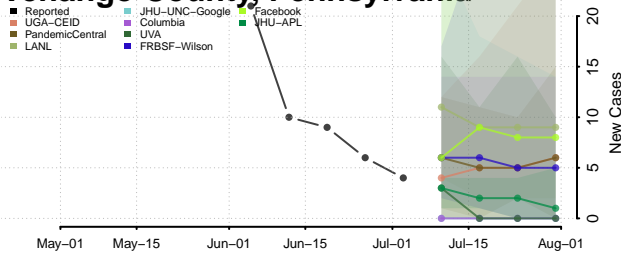

Venango County, Pennsylvania