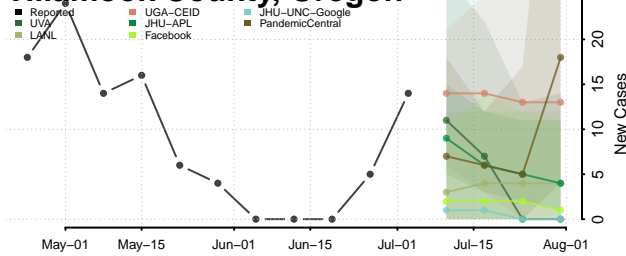

Malheur County, Oregon

Marion County, Oregon

Morrow County, Oregon

Multnomah County, Oregon

Polk County, Oregon

Sherman County, Oregon

Tillamook County, Oregon

Umatilla County, Oregon