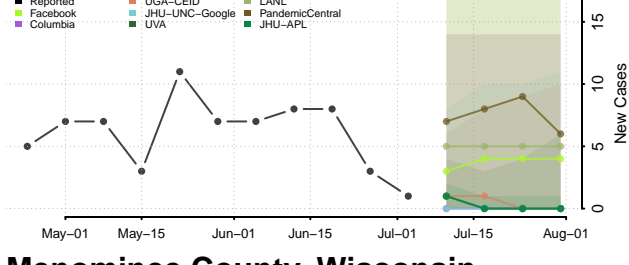

Marinette County, Wisconsin

Marquette County, Wisconsin

Menominee County, Wisconsin

Milwaukee County, Wisconsin

Monroe County, Wisconsin

Oconto County, Wisconsin

Oneida County, Wisconsin

Outagamie County, Wisconsin