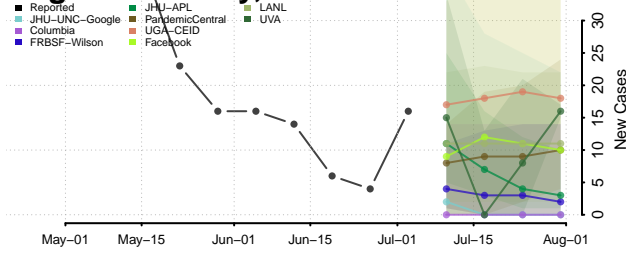

Auglaize County, Ohio