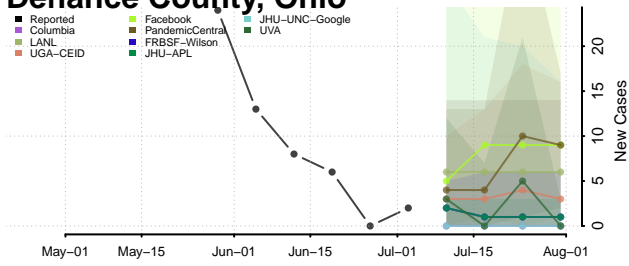

Clinton County, Ohio

Columbiana County, Ohio

Coshocton County, Ohio

Crawford County, Ohio

Cuyahoga County, Ohio

Darke County, Ohio

Defiance County, Ohio

Delaware County, Ohio