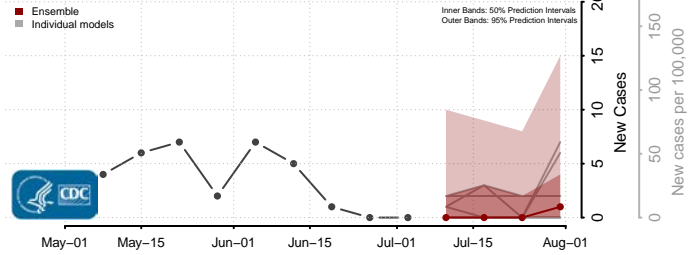

Owyhee County, Idaho