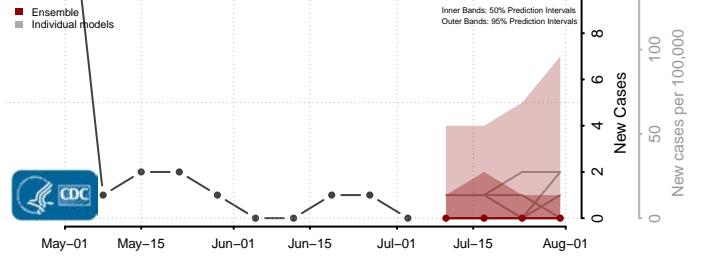

Hutchinson County, South Dakota