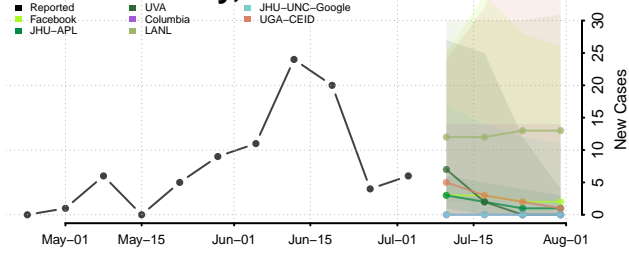

Carson County, Texas