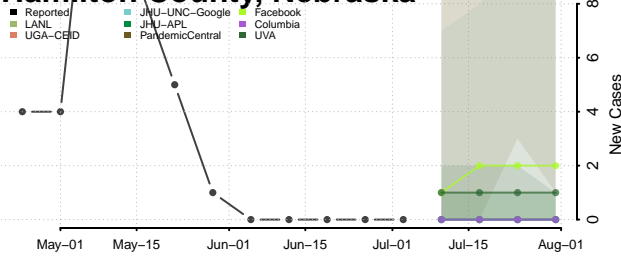

Gage County, Nebraska

Garden County, Nebraska

Garfield County, Nebraska

Gosper County, Nebraska

Grant County, Nebraska

Greeley County, Nebraska

Hall County, Nebraska

Hamilton County, Nebraska