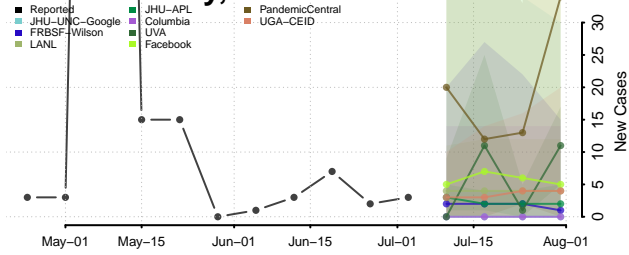

Moore County, Texas