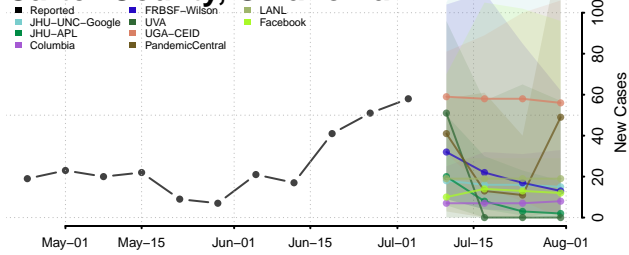

Beckham County, Oklahoma

Blaine County, Oklahoma

Bryan County, Oklahoma

Caddo County, Oklahoma

Canadian County, Oklahoma

Carter County, Oklahoma

Cherokee County, Oklahoma

Choctaw County, Oklahoma