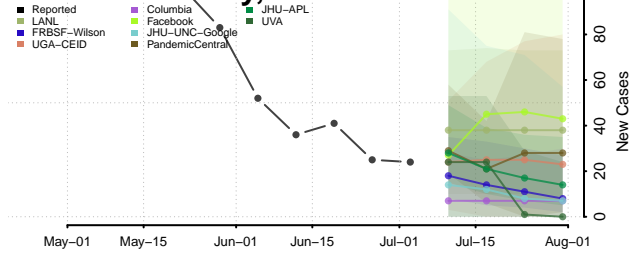

Caldwell County, North Carolina

Camden County, North Carolina

Carteret County, North Carolina

Caswell County, North Carolina

Catawba County, North Carolina

Chatham County, North Carolina

Cherokee County, North Carolina