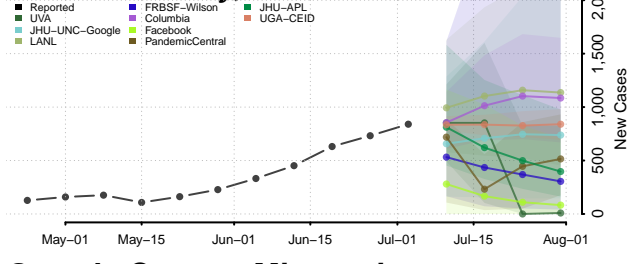

Greene County, Missouri