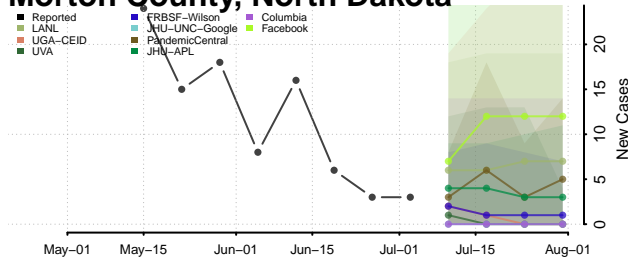

Morton County, North Dakota