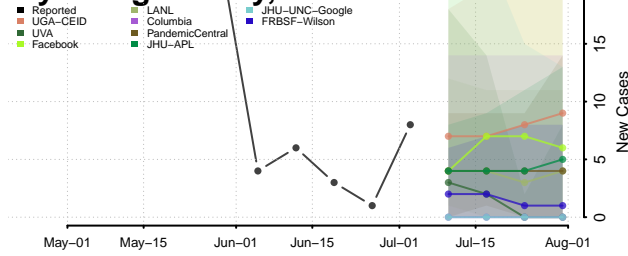

Tioga County, New York

Tompkins County, New York

Ulster County, New York

Warren County, New York

Washington County, New York

Wayne County, New York

Westchester County, New York

Wyoming County, New York