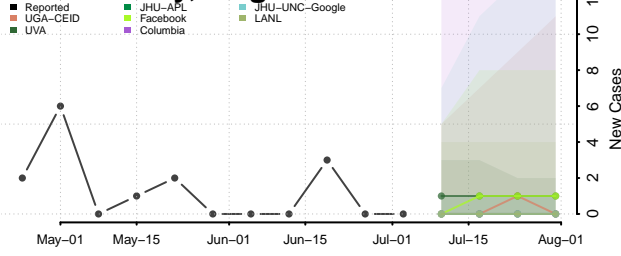

Bath County, Virginia