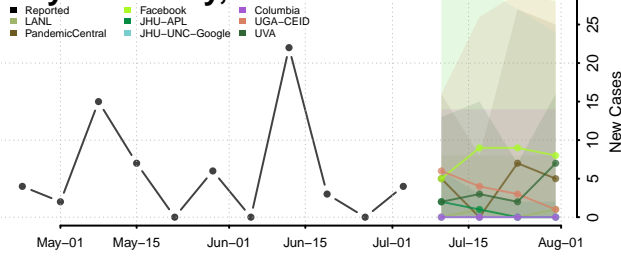

Wayne County, Tennessee