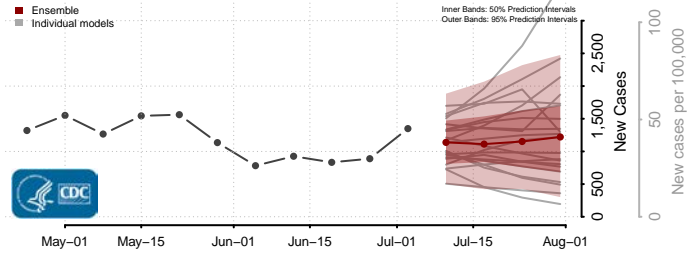

Washington County, Minnesota

Watonwan County, Minnesota

Wilkin County, Minnesota

Winona County, Minnesota

Wright County, Minnesota

Yellow Medicine County, Minnesota

Mississippi

Adams County, Mississippi