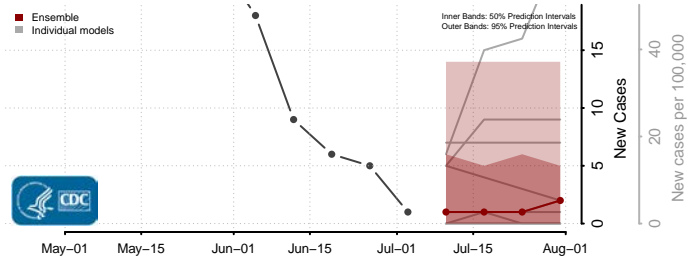

Yadkin County, North Carolina