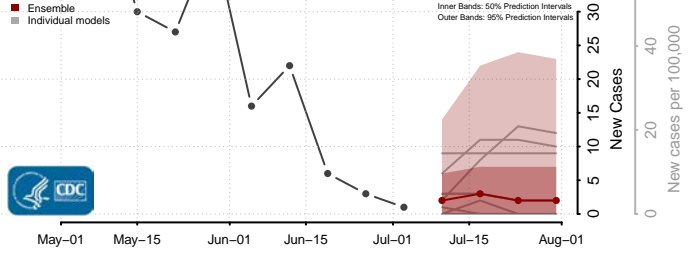

Haywood County, North Carolina