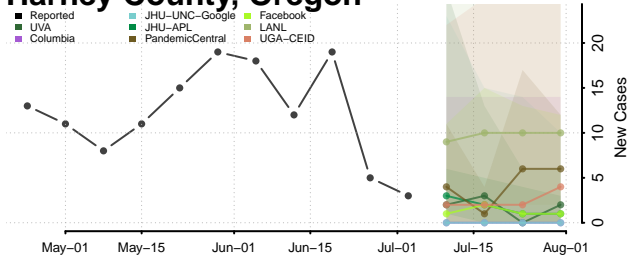

Crook County, Oregon

Curry County, Oregon

Deschutes County, Oregon

Douglas County, Oregon

Gilliam County, Oregon

Grant County, Oregon

Harney County, Oregon

Hood River County, Oregon