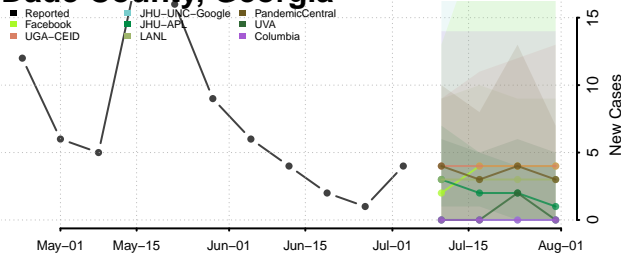

Coweta County, Georgia

Crawford County, Georgia

Crisp County, Georgia

Dade County, Georgia

Dawson County, Georgia

Decatur County, Georgia

DeKalb County, Georgia

Dodge County, Georgia