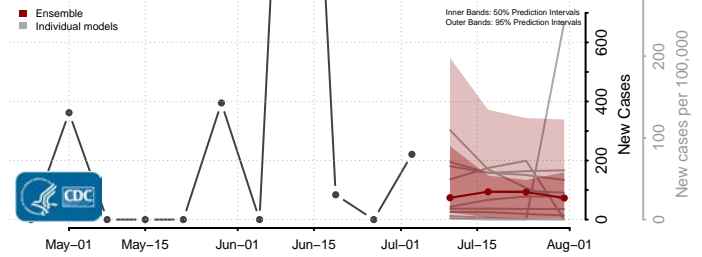

Val Verde County, Texas

Van Zandt County, Texas

Victoria County, Texas

Walker County, Texas

Waller County, Texas

Ward County, Texas

Washington County, Texas

Webb County, Texas