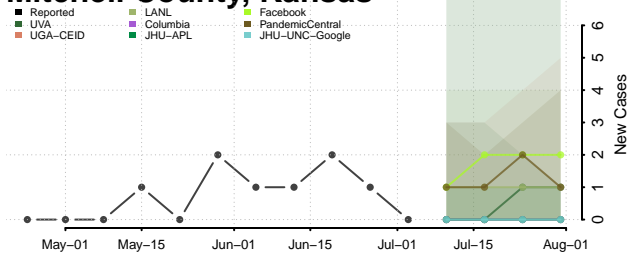

Marshall County, Kansas

McPherson County, Kansas

Meade County, Kansas

Miami County, Kansas

Mitchell County, Kansas

Montgomery County, Kansas

Morris County, Kansas

Morton County, Kansas