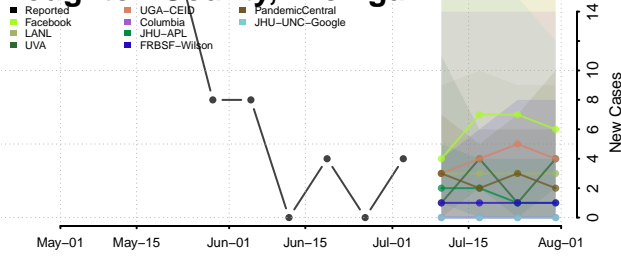

Houghton County, Michigan