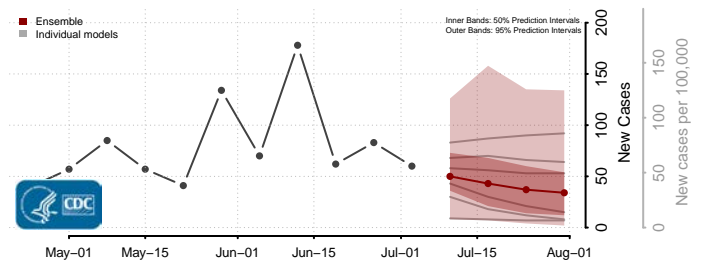

Virgin Islands