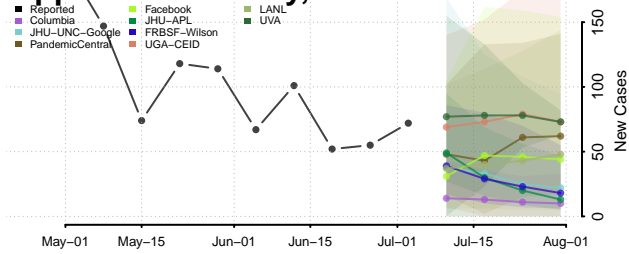

Tippecanoe County, Indiana