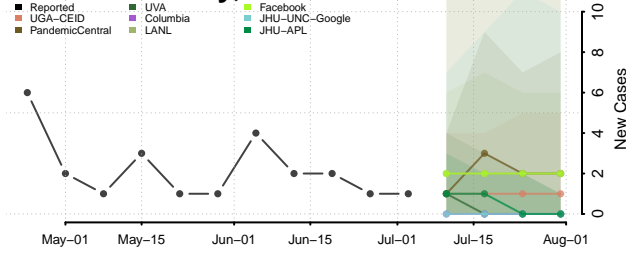

Greene County, Alabama