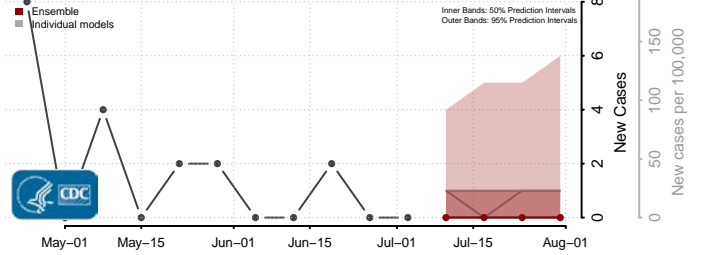

Clay County, South Dakota

Codington County, South Dakota

Corson County, South Dakota

Custer County, South Dakota

Davison County, South Dakota

Day County, South Dakota

Deuel County, South Dakota

Dewey County, South Dakota