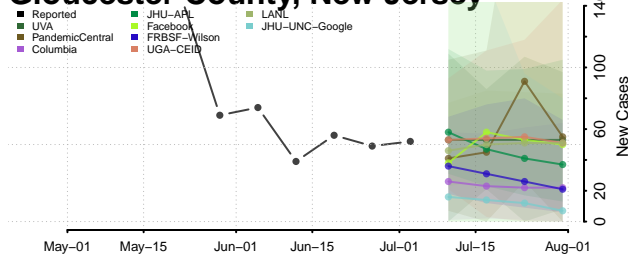

Cumberland County, New Jersey

Essex County, New Jersey

Gloucester County, New Jersey

Hudson County, New Jersey

Hunterdon County, New Jersey

Mercer County, New Jersey

Middlesex County, New Jersey

Monmouth County, New Jersey