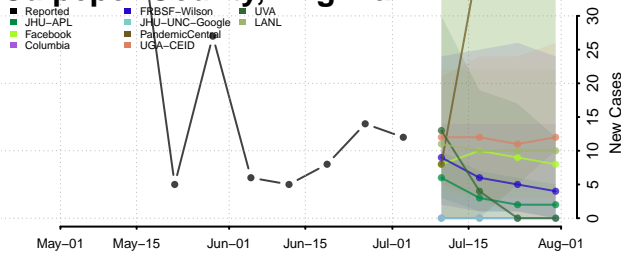

Culpeper County, Virginia