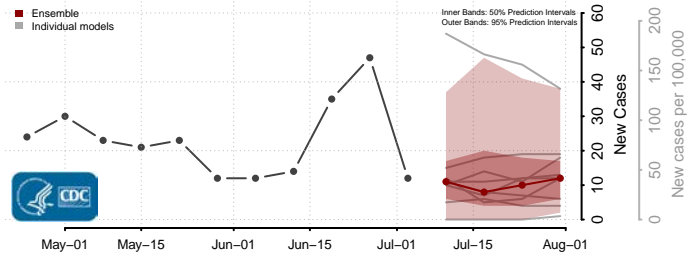

Rusk County, Texas

Sabine County, Texas

San Augustine County, Texas

San Jacinto County, Texas

San Patricio County, Texas

San Saba County, Texas

Schleicher County, Texas

Scurry County, Texas