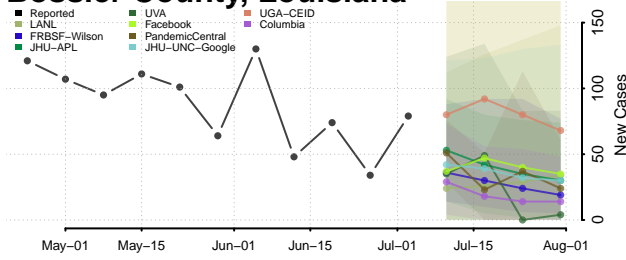

Bossier County, Louisiana