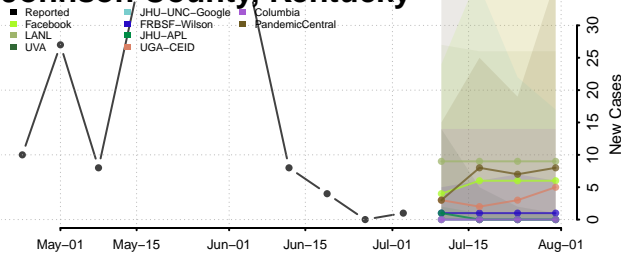

Johnson County, Kentucky