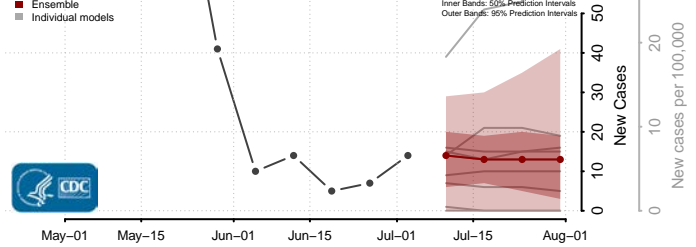

Barnstable County, Massachusetts