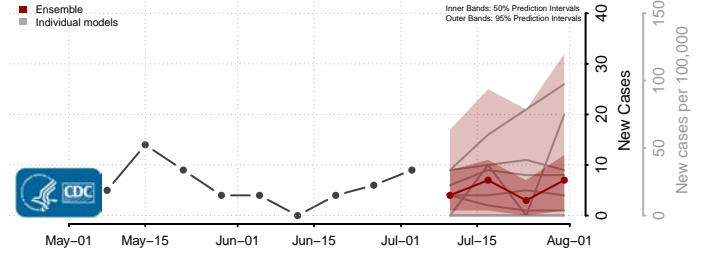

Cibola County, New Mexico