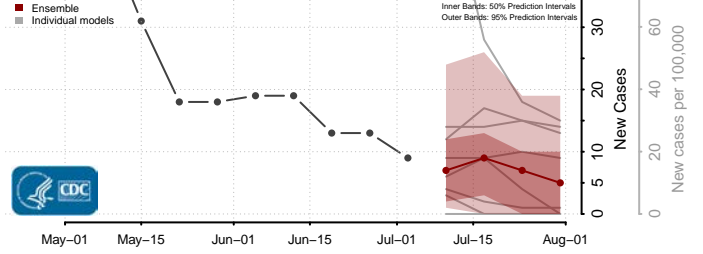

Snohomish County, Washington

Spokane County, Washington

Stevens County, Washington

Thurston County, Washington

Wahkiakum County, Washington

Walla Walla County, Washington

Whatcom County, Washington

Whitman County, Washington