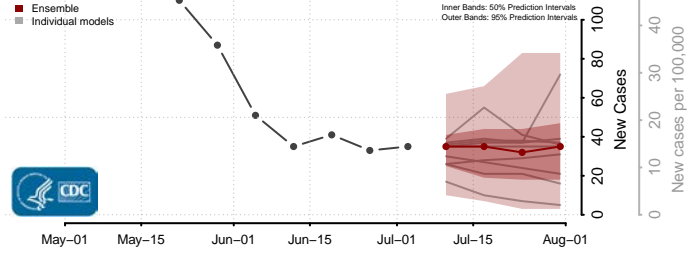

Newport News County, Virginia

Norfolk County, Virginia

Northampton County, Virginia

Northumberland County, Virginia

Norton County, Virginia

Nottoway County, Virginia

Orange County, Virginia

Page County, Virginia