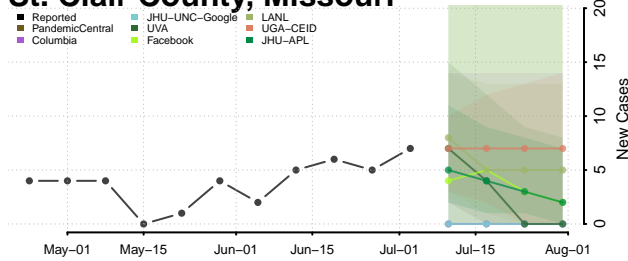

St. Clair County, Missouri