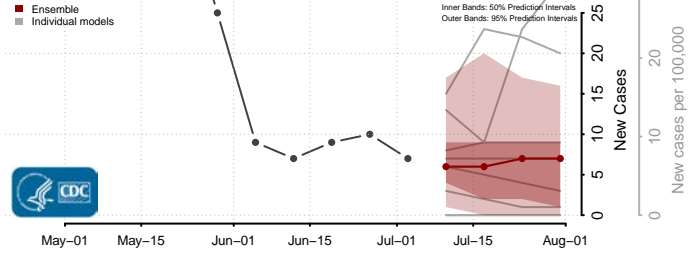

Pottawattamie County, Iowa

Poweshiek County, Iowa

Ringgold County, Iowa

Sac County, Iowa

Scott County, Iowa

Shelby County, Iowa

Sioux County, Iowa

Story County, Iowa