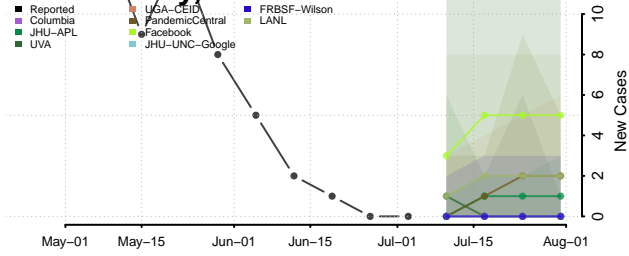

Iowa County, Wisconsin