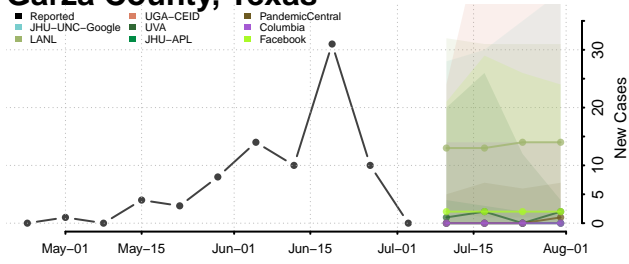

Garza County, Texas