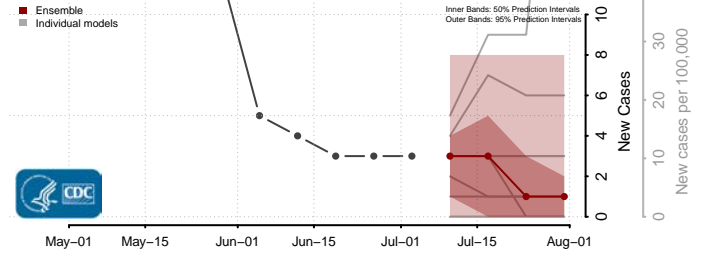

Le Sueur County, Minnesota