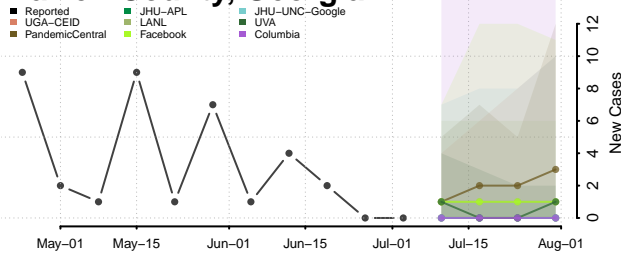

Turner County, Georgia

Twiggs County, Georgia

Union County, Georgia

Upson County, Georgia

Walker County, Georgia

Walton County, Georgia

Ware County, Georgia

Warren County, Georgia