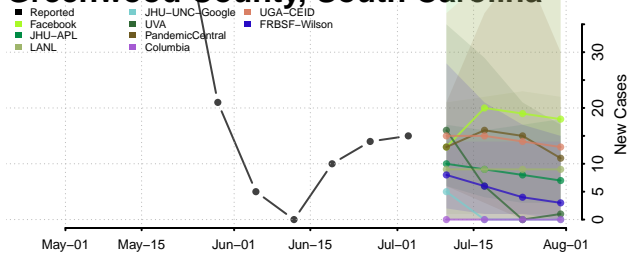

Greenville County, South Carolina

Greenwood County, South Carolina

Hampton County, South Carolina

Horry County, South Carolina

Jasper County, South Carolina

Kershaw County, South Carolina

Lancaster County, South Carolina