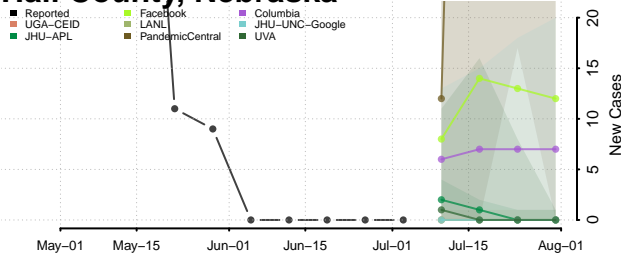

Gage County, Nebraska

Garden County, Nebraska

Garfield County, Nebraska

Gosper County, Nebraska

Grant County, Nebraska

Greeley County, Nebraska

Hall County, Nebraska

Hamilton County, Nebraska