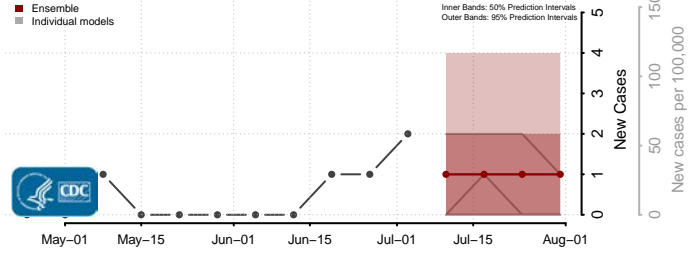

Nemaha County, Kansas

Neosho County, Kansas

Ness County, Kansas

Norton County, Kansas

Osage County, Kansas

Osborne County, Kansas

Ottawa County, Kansas

Pawnee County, Kansas