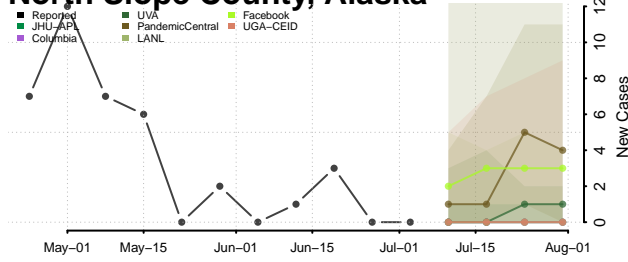

North Slope County, Alaska