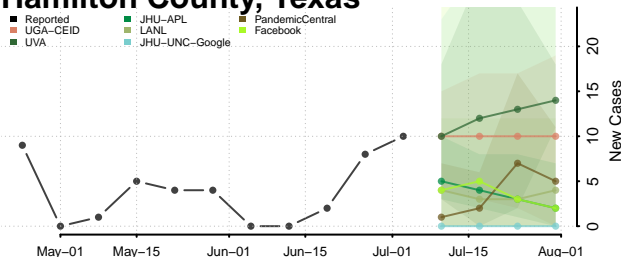

Hamilton County, Texas