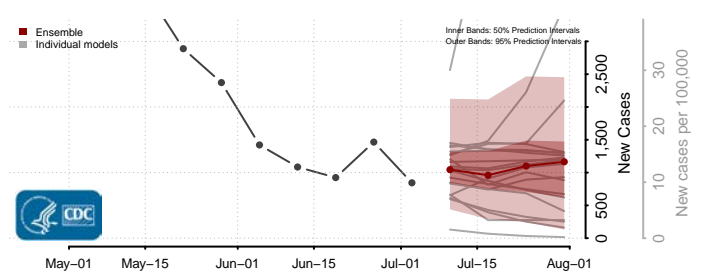

Rutland County, Vermont

Washington County, Vermont

Windham County, Vermont

Windsor County, Vermont

Virgin Islands

Virginia