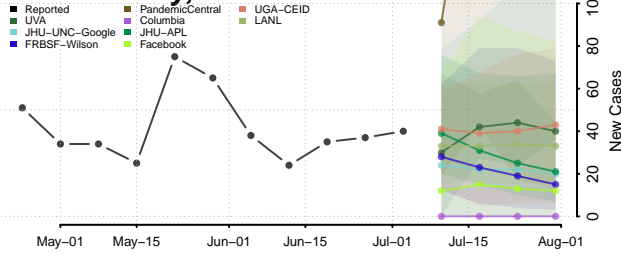

Elko County, Nevada