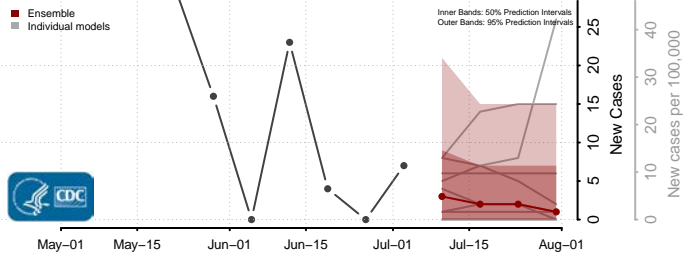

Stewart County, Tennessee

Sullivan County, Tennessee

Sumner County, Tennessee

Tipton County, Tennessee

Trousdale County, Tennessee

Unicoi County, Tennessee

Union County, Tennessee

Van Buren County, Tennessee