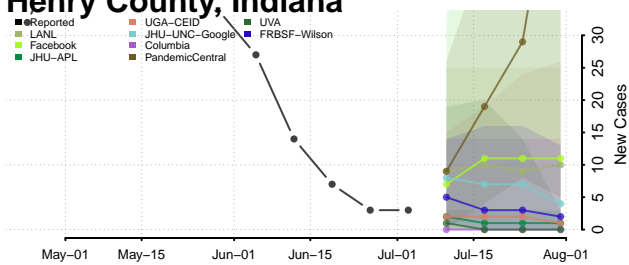

Grant County, Indiana

Greene County, Indiana

Hamilton County, Indiana

Hancock County, Indiana

Harrison County, Indiana

Hendricks County, Indiana

Henry County, Indiana

Howard County, Indiana