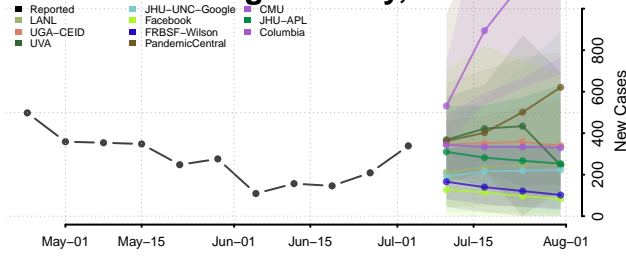

East Baton Rouge County, Louisiana