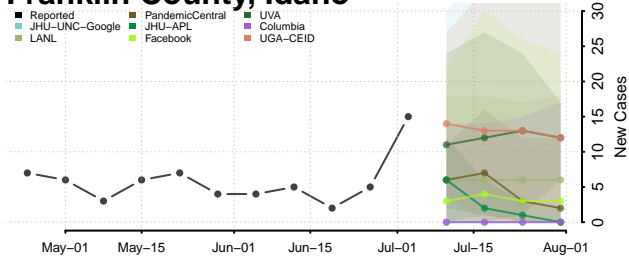

Caribou County, Idaho

Cassia County, Idaho

Clark County, Idaho

Clearwater County, Idaho

Custer County, Idaho

Elmore County, Idaho

Franklin County, Idaho

Fremont County, Idaho