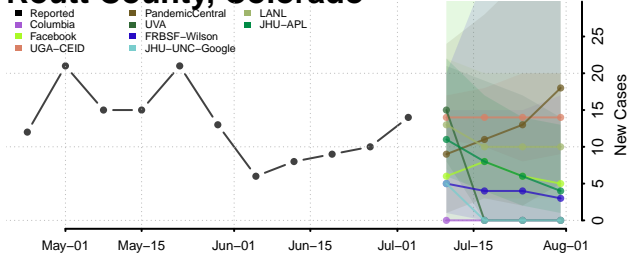

Pitkin County, Colorado

Prowers County, Colorado

Pueblo County, Colorado

Rio Blanco County, Colorado

Rio Grande County, Colorado

Routt County, Colorado

Saguache County, Colorado

San Juan County, Colorado