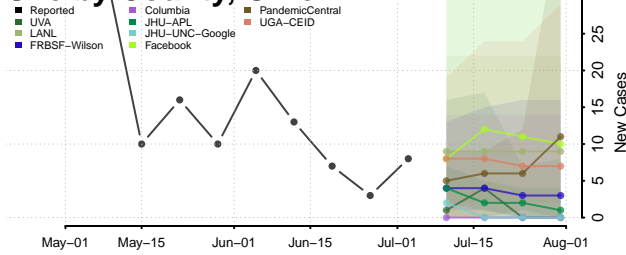

Shelby County, Ohio