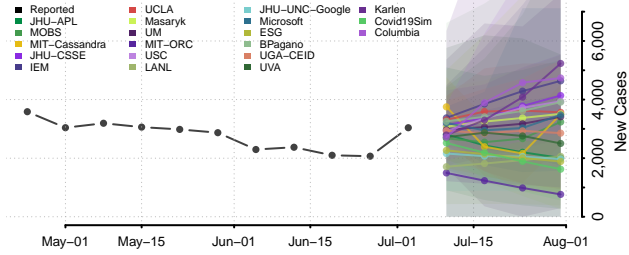

Woodford County, Kentucky

Louisiana

Acadia County, Louisiana

Allen County, Louisiana

Ascension County, Louisiana

Assumption County, Louisiana