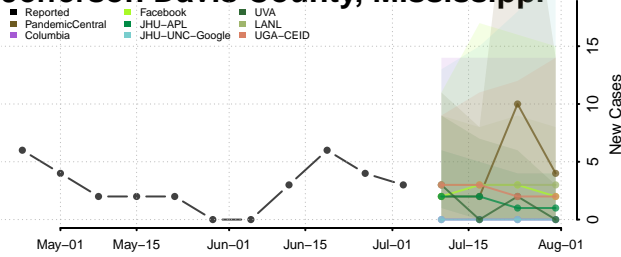

Holmes County, Mississippi

Humphreys County, Mississippi

Issaquena County, Mississippi

Itawamba County, Mississippi

Jackson County, Mississippi

Jasper County, Mississippi

Jefferson County, Mississippi

Jefferson Davis County, Mississippi