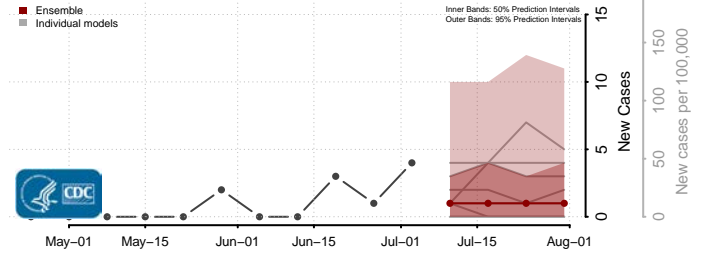

Dawson County, Montana