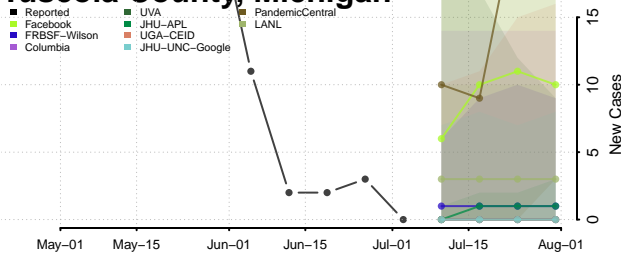

Tuscola County, Michigan