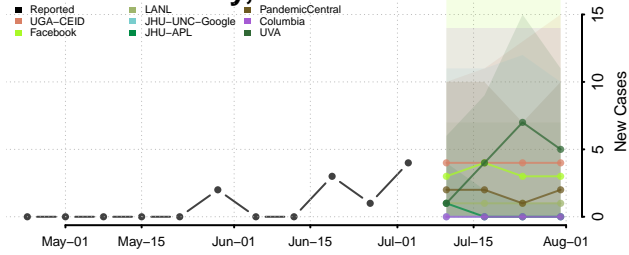

Dawson County, Montana