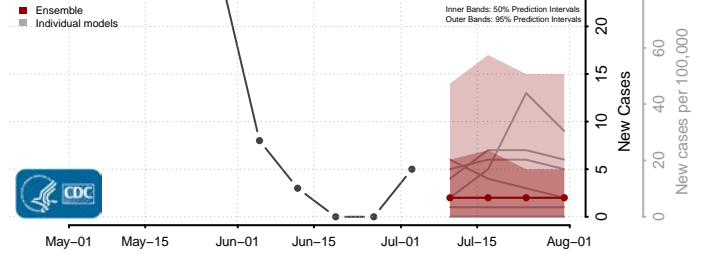

Pine County, Minnesota