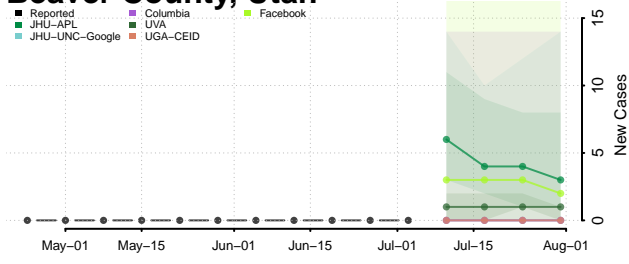

Wise County, Texas

Wood County, Texas

Yoakum County, Texas

Young County, Texas

Zapata County, Texas

Zavala County, Texas

Utah

Beaver County, Utah