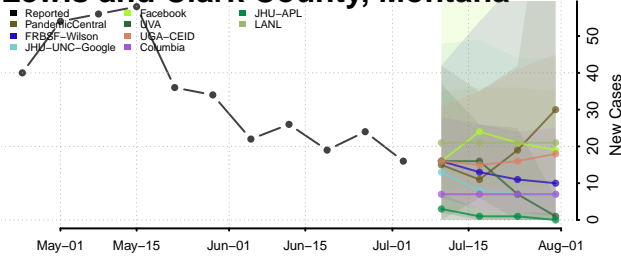

Lewis and Clark County, Montana