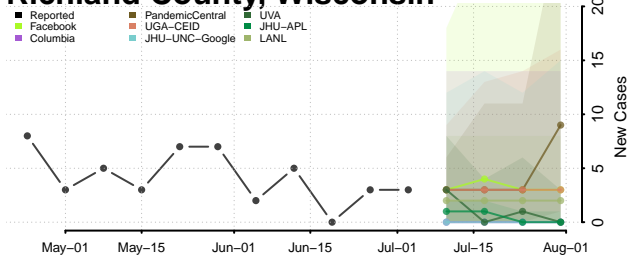

Richland County, Wisconsin