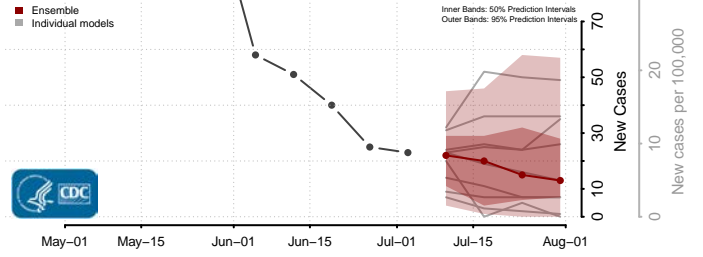

Washington County, Minnesota