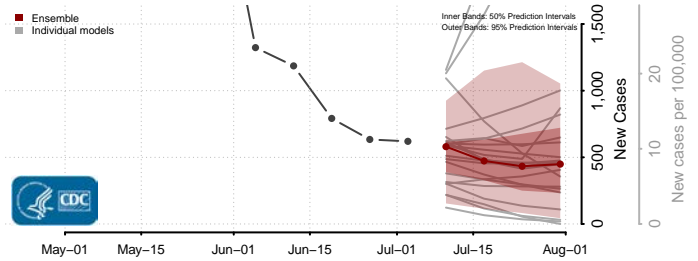

St. Joseph County, Michigan

Tuscola County, Michigan

Van Buren County, Michigan

Washtenaw County, Michigan

Wayne County, Michigan

Wexford County, Michigan

Minnesota

Aitkin County, Minnesota