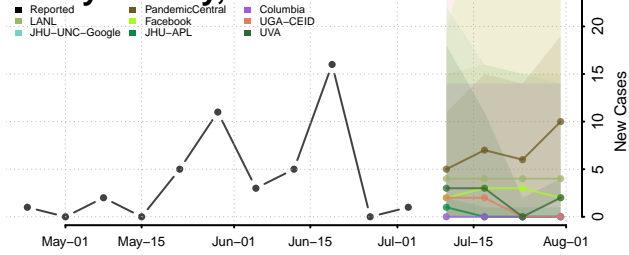

Bailey County, Texas