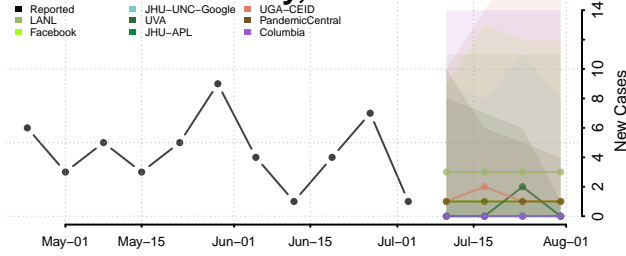

Broadwater County, Montana