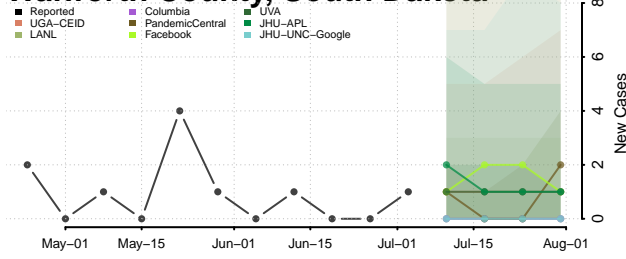

Walworth County, South Dakota