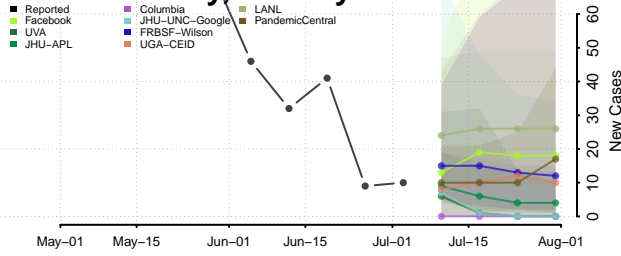

Lehigh County, Pennsylvania

Luzerne County, Pennsylvania

Lycoming County, Pennsylvania

McKean County, Pennsylvania

Mercer County, Pennsylvania

Mifflin County, Pennsylvania

Monroe County, Pennsylvania

Montgomery County, Pennsylvania