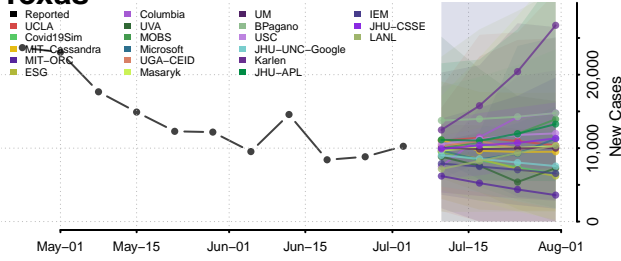

Warren County, Tennessee

Washington County, Tennessee

Wayne County, Tennessee

Weakley County, Tennessee

White County, Tennessee

Williamson County, Tennessee

Wilson County, Tennessee

Texas