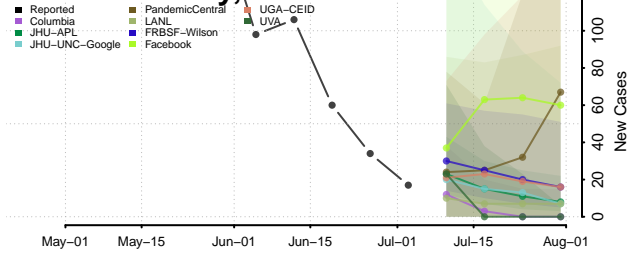

Gaston County, North Carolina