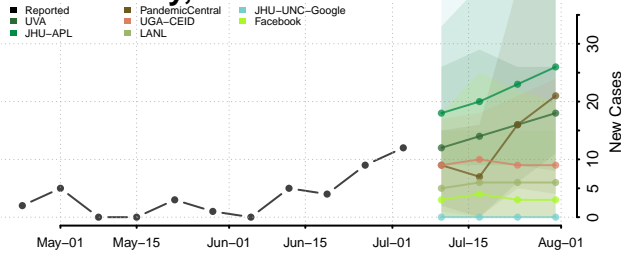

Nevada County, Arkansas

Newton County, Arkansas

Ouachita County, Arkansas

Perry County, Arkansas

Phillips County, Arkansas

Pike County, Arkansas

Poinsett County, Arkansas

Polk County, Arkansas