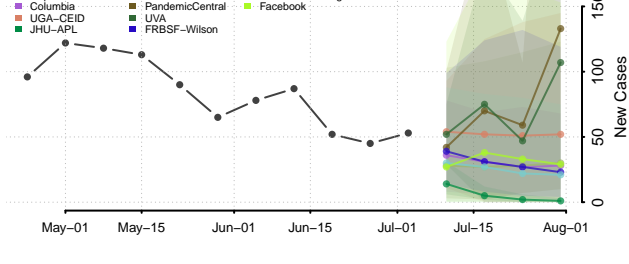

Flathead County, Montana