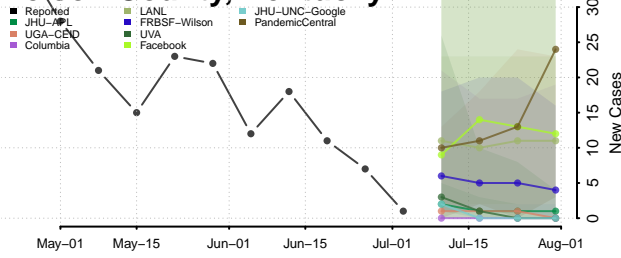

Nelson County, Kentucky