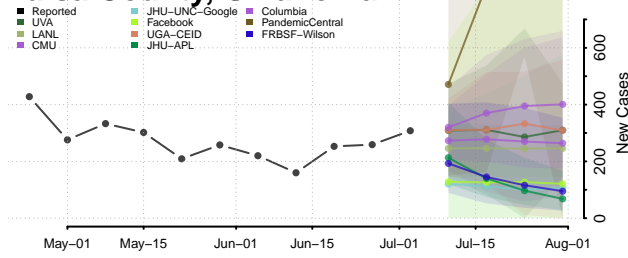

Stephens County, Oklahoma

Texas County, Oklahoma

Tillman County, Oklahoma

Tulsa County, Oklahoma

Wagoner County, Oklahoma

Washington County, Oklahoma

Washita County, Oklahoma

Woods County, Oklahoma