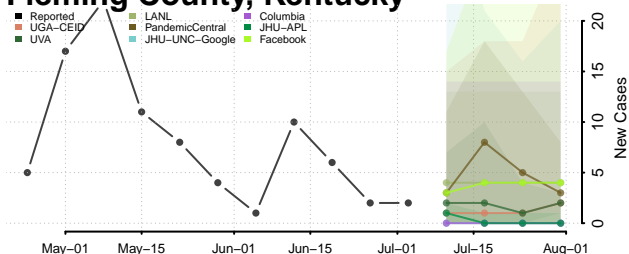

Fleming County, Kentucky