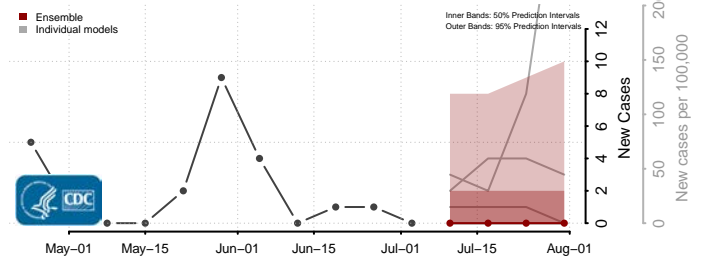

Pershing County, Nevada