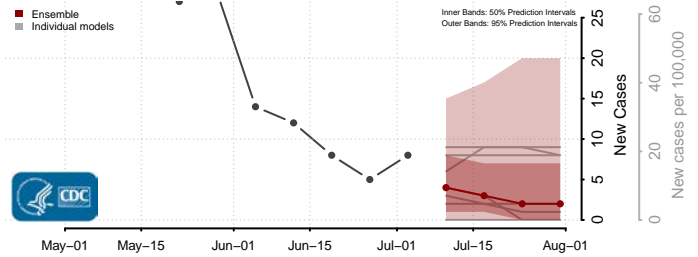

Calhoun County, West Virginia

Clay County, West Virginia

Doddridge County, West Virginia

Fayette County, West Virginia

Gilmer County, West Virginia

Grant County, West Virginia

Greenbrier County, West Virginia