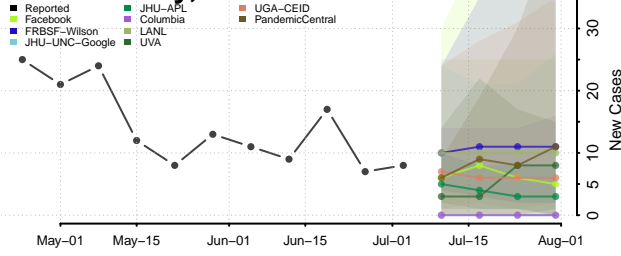

Dare County, North Carolina