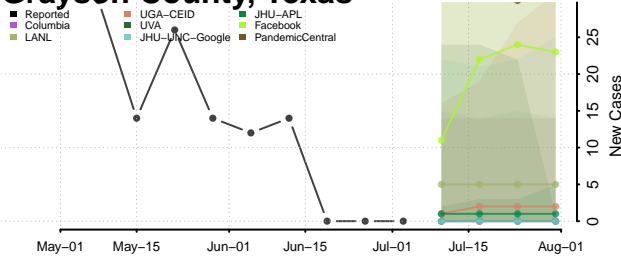

Grayson County, Texas