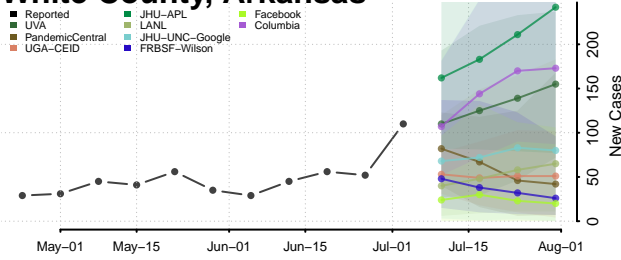

Sevier County, Arkansas

Sharp County, Arkansas

St. Francis County, Arkansas

Stone County, Arkansas

Union County, Arkansas

Van Buren County, Arkansas

Washington County, Arkansas

White County, Arkansas