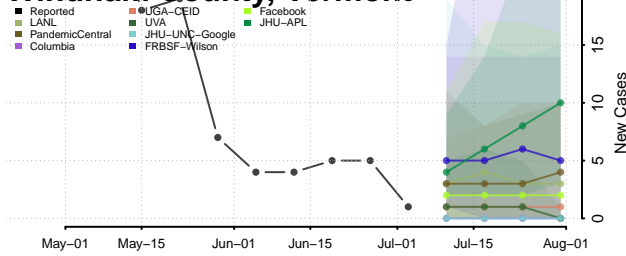

Windham County, Vermont