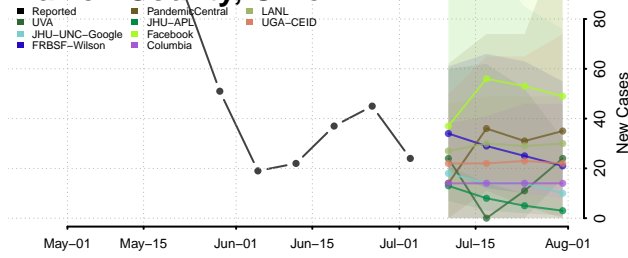

Warren County, Ohio