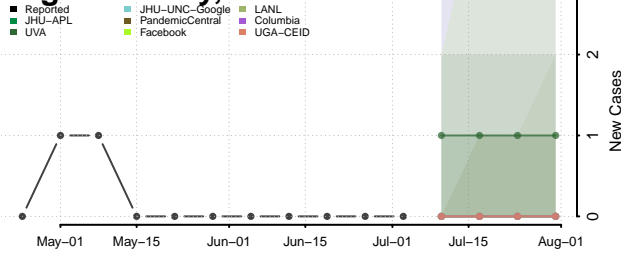

Kearney County, Nebraska

Keith County, Nebraska

Keya Paha County, Nebraska

Kimball County, Nebraska

Knox County, Nebraska

Lancaster County, Nebraska

Lincoln County, Nebraska

Logan County, Nebraska