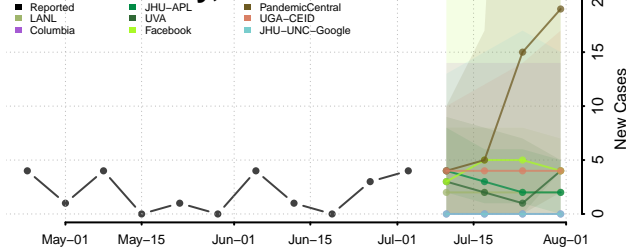

Williams County, Ohio

Wood County, Ohio

Wyandot County, Ohio

Oklahoma

Adair County, Oklahoma

Alfalfa County, Oklahoma

Atoka County, Oklahoma

Beaver County, Oklahoma