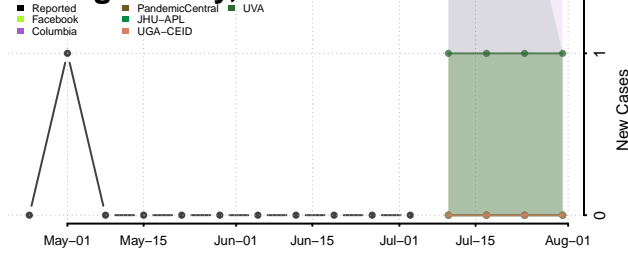

Loving County, Texas