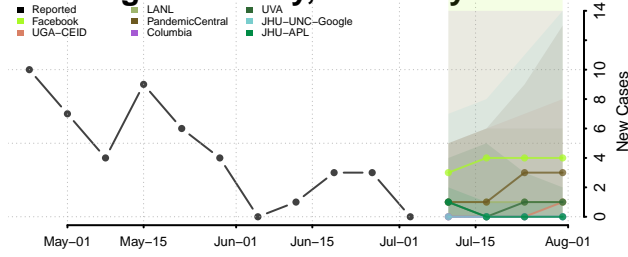

Trimble County, Kentucky

Union County, Kentucky

Warren County, Kentucky

Washington County, Kentucky

Wayne County, Kentucky

Webster County, Kentucky

Whitley County, Kentucky

Wolfe County, Kentucky