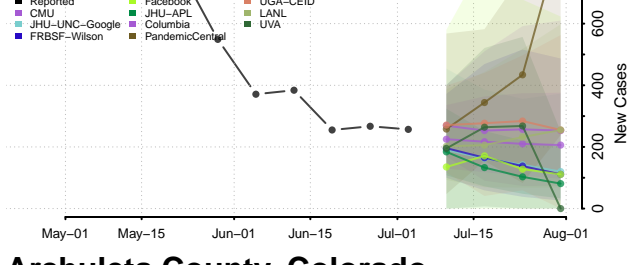

Arapahoe County, Colorado