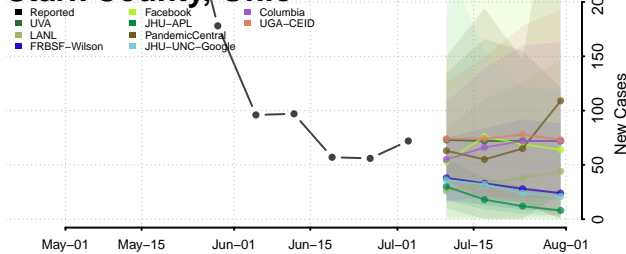

Stark County, Ohio