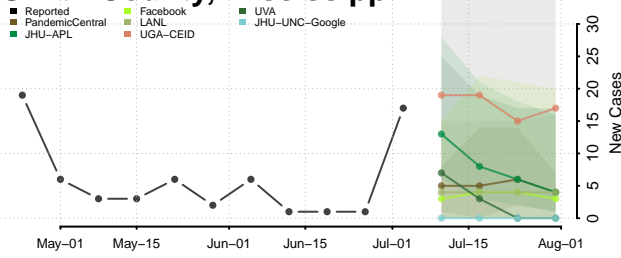

Pontotoc County, Mississippi

Prentiss County, Mississippi

Quitman County, Mississippi

Rankin County, Mississippi

Scott County, Mississippi

Sharkey County, Mississippi

Simpson County, Mississippi

Smith County, Mississippi