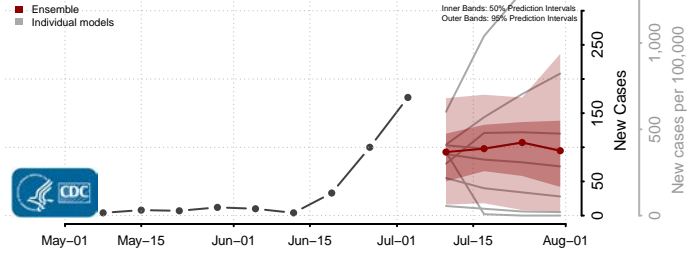

Sherman County, Texas