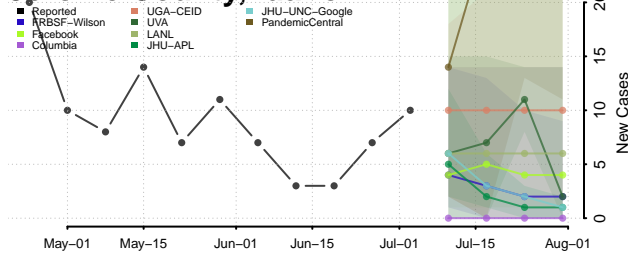

Gem County, Idaho

Gooding County, Idaho

Idaho County, Idaho

Jefferson County, Idaho

Jerome County, Idaho

Kootenai County, Idaho

Latah County, Idaho

Lemhi County, Idaho