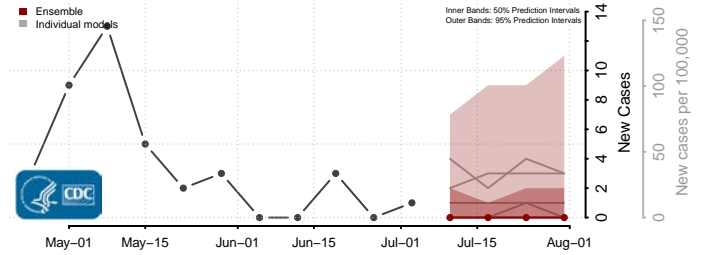

Roosevelt County, Montana

Rosebud County, Montana

Sanders County, Montana

Sheridan County, Montana

Silver Bow County, Montana

Stillwater County, Montana

Sweet Grass County, Montana

Teton County, Montana