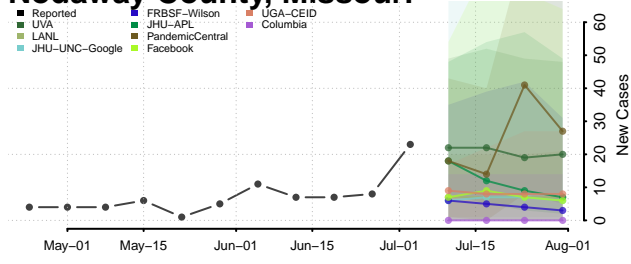

Nodaway County, Missouri