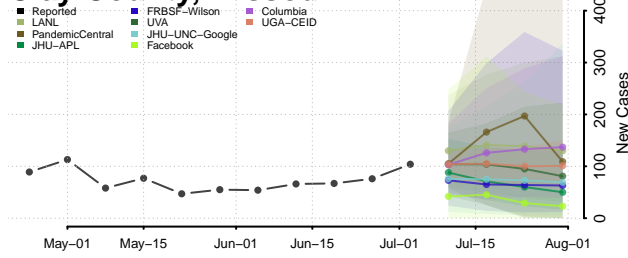

Clay County, Missouri