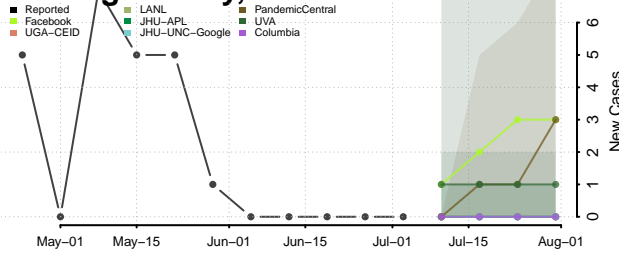

Cuming County, Nebraska