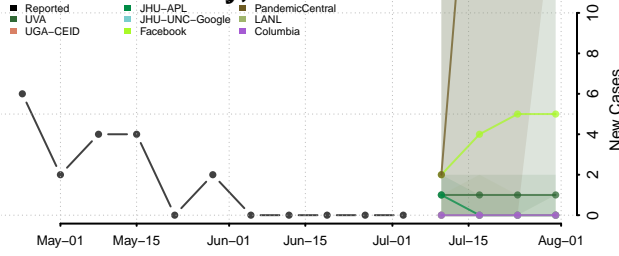

Dawson County, Nebraska