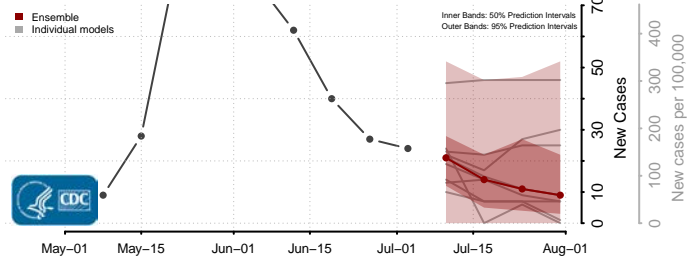

Livingston County, Missouri