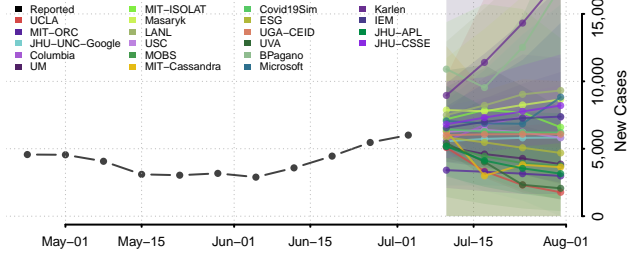

Missouri

Adair County, Missouri

Andrew County, Missouri

Atchison County, Missouri

Audrain County, Missouri

Barry County, Missouri