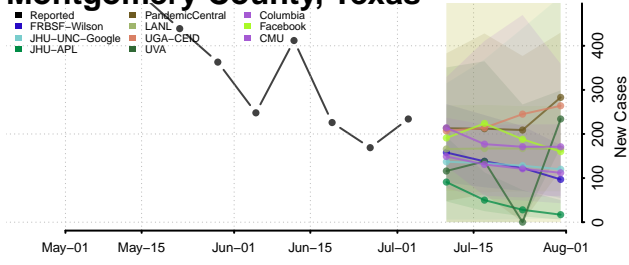

Montgomery County, Texas