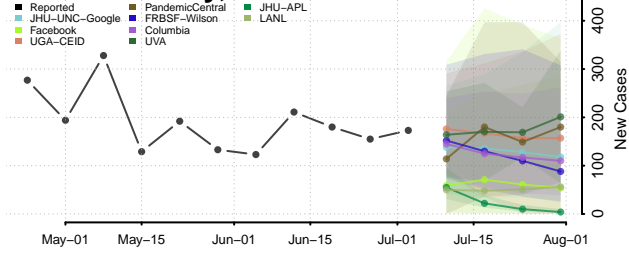

Placer County, California