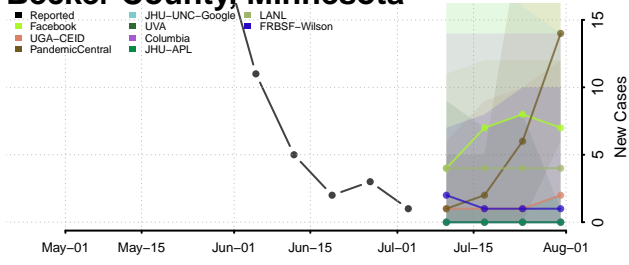

Becker County, Minnesota