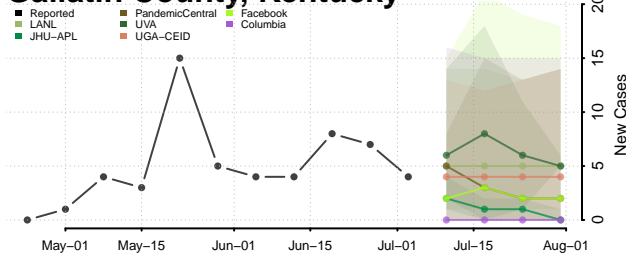

Garrard County, Kentucky

Grant County, Kentucky

Graves County, Kentucky

Grayson County, Kentucky

Green County, Kentucky

Greenup County, Kentucky

Hancock County, Kentucky

Hardin County, Kentucky