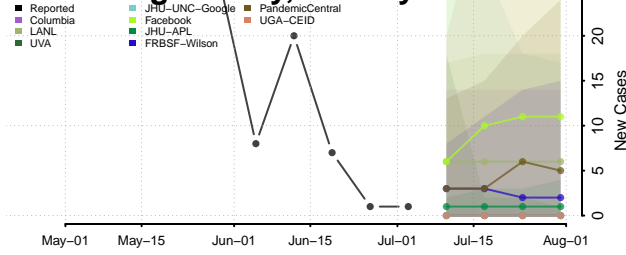

Armstrong County, Pennsylvania