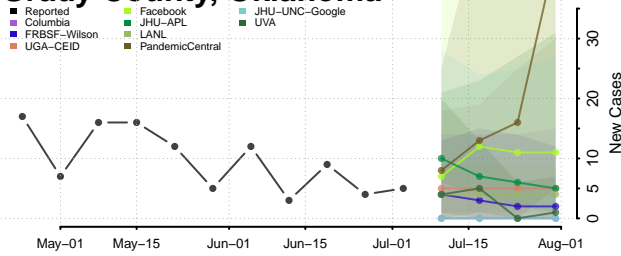

Delaware County, Oklahoma

Dewey County, Oklahoma

Ellis County, Oklahoma

Garfield County, Oklahoma

Garvin County, Oklahoma

Grady County, Oklahoma

Grant County, Oklahoma

Greer County, Oklahoma