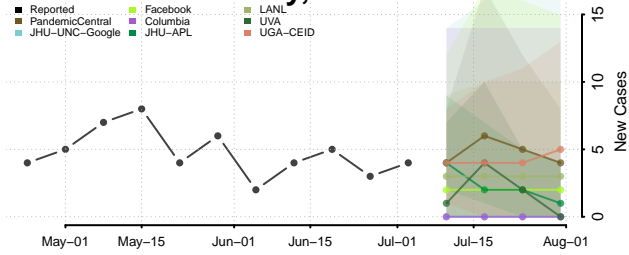

Starke County, Indiana

Stauben County, Indiana

Sullivan County, Indiana

Switzerland County, Indiana

Tippecanoe County, Indiana

Tipton County, Indiana

Union County, Indiana

Vanderburgh County, Indiana