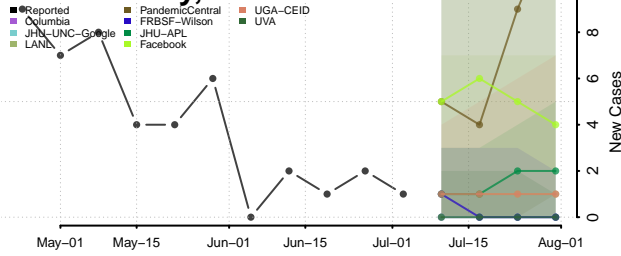

Leon County, Texas