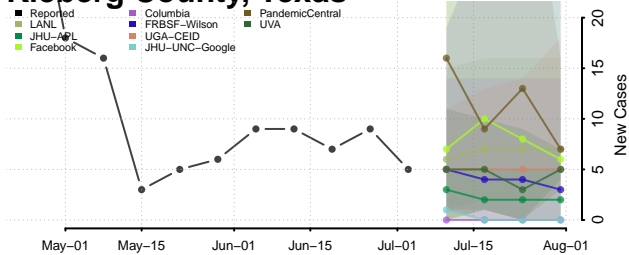

Kleberg County, Texas