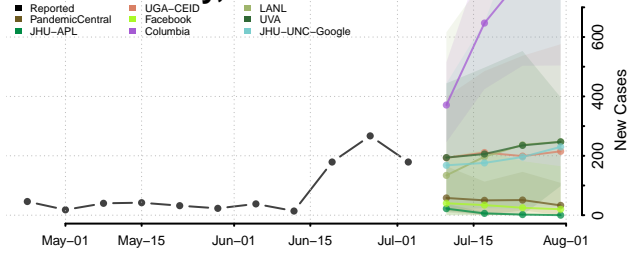

Bowie County, Texas