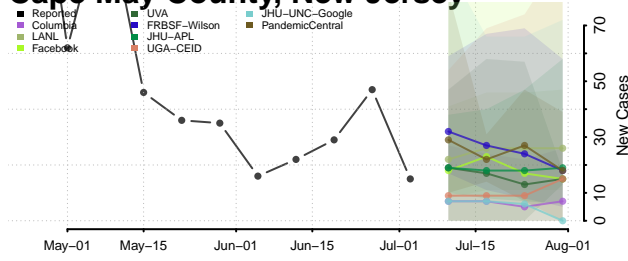

Cumberland County, New Jersey

Essex County, New Jersey

Gloucester County, New Jersey

Hudson County, New Jersey

Hunterdon County, New Jersey

Mercer County, New Jersey

Middlesex County, New Jersey

Monmouth County, New Jersey