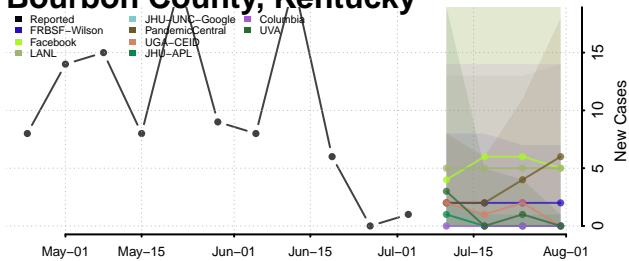

Bourbon County, Kentucky