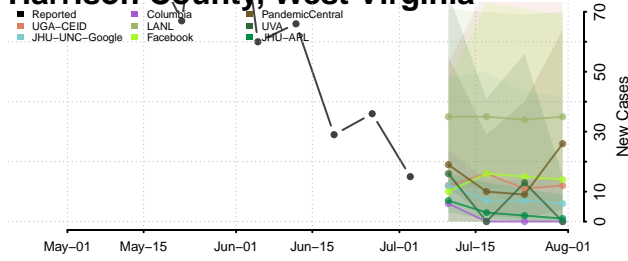

Hampshire County, West Virginia

Hancock County, West Virginia

Hardy County, West Virginia

Harrison County, West Virginia

Jackson County, West Virginia

Marshall County, West Virginia

Mason County, West Virginia