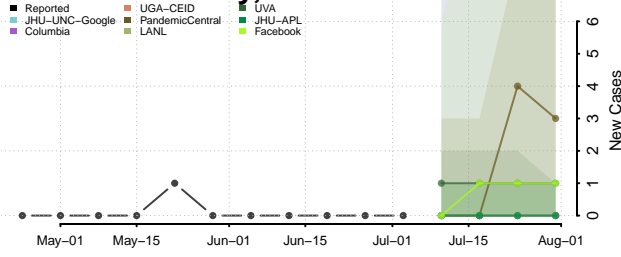

Scotland County, Missouri