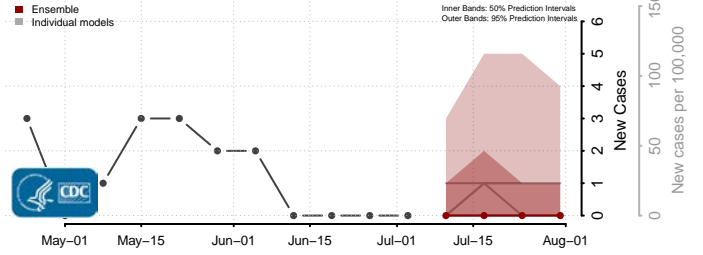

Caribou County, Idaho

Cassia County, Idaho

Clark County, Idaho

Clearwater County, Idaho

Custer County, Idaho

Elmore County, Idaho

Franklin County, Idaho

Fremont County, Idaho