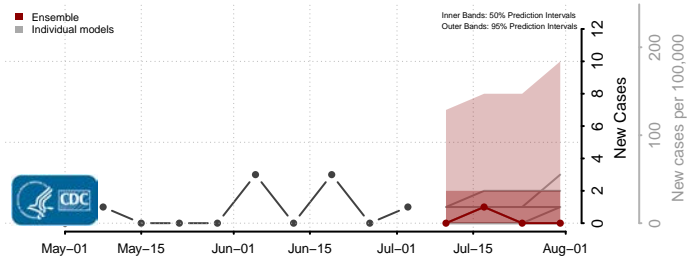

Grant County, Kansas

Gray County, Kansas

Greeley County, Kansas

Greenwood County, Kansas

Hamilton County, Kansas

Harper County, Kansas

Harvey County, Kansas

Haskell County, Kansas