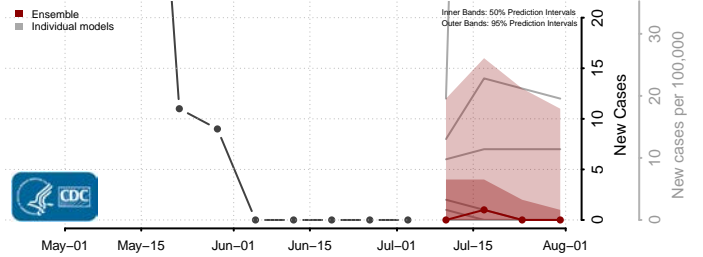

Gage County, Nebraska

Garden County, Nebraska

Garfield County, Nebraska

Gosper County, Nebraska

Grant County, Nebraska

Greeley County, Nebraska

Hall County, Nebraska

Hamilton County, Nebraska