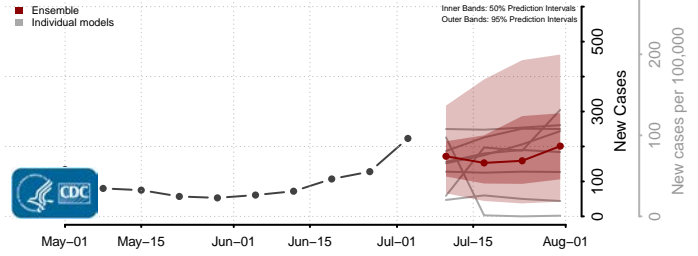

Forrest County, Mississippi

Franklin County, Mississippi

George County, Mississippi

Greene County, Mississippi

Grenada County, Mississippi

Hancock County, Mississippi

Harrison County, Mississippi

Hinds County, Mississippi