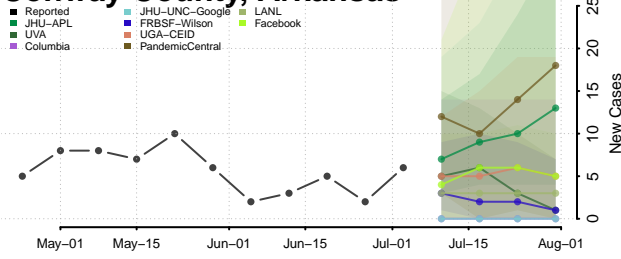

Clark County, Arkansas

Clay County, Arkansas

Cleburne County, Arkansas

Cleveland County, Arkansas

Columbia County, Arkansas

Conway County, Arkansas

Craighead County, Arkansas

Crawford County, Arkansas