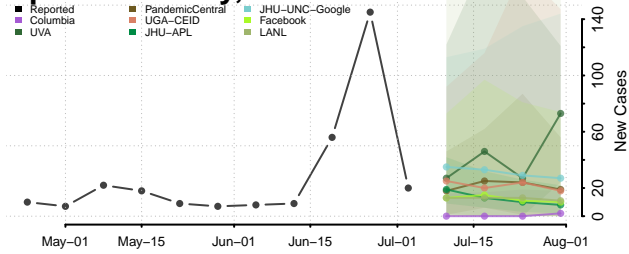

Titus County, Texas

Tom Green County, Texas

Travis County, Texas

Trinity County, Texas

Tyler County, Texas

Upshur County, Texas

Upton County, Texas

Uvalde County, Texas