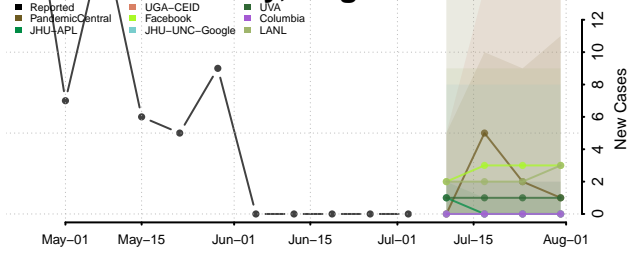

Prince William County, Virginia

Pulaski County, Virginia

Radford County, Virginia

Rappahannock County, Virginia

Richmond City County, Virginia

Richmond County, Virginia

Roanoke City County, Virginia

Roanoke County, Virginia