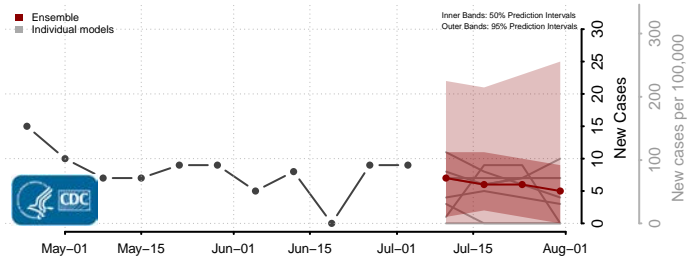

Lewis County, Missouri