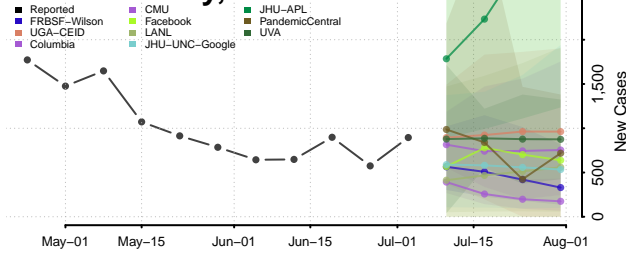

Dallas County, Texas