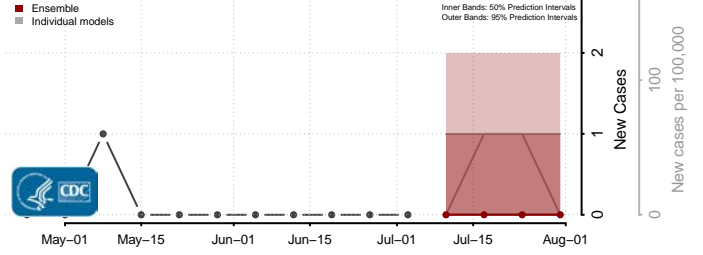

McCone County, Montana