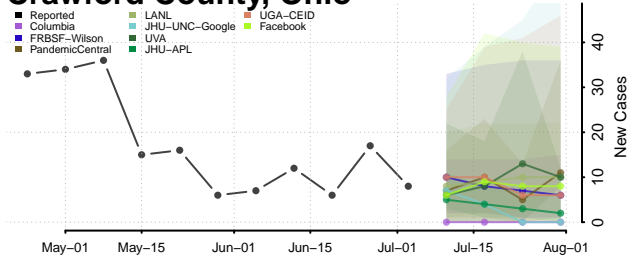

Clinton County, Ohio

Columbiana County, Ohio

Coshocton County, Ohio

Crawford County, Ohio

Cuyahoga County, Ohio

Darke County, Ohio

Defiance County, Ohio

Delaware County, Ohio