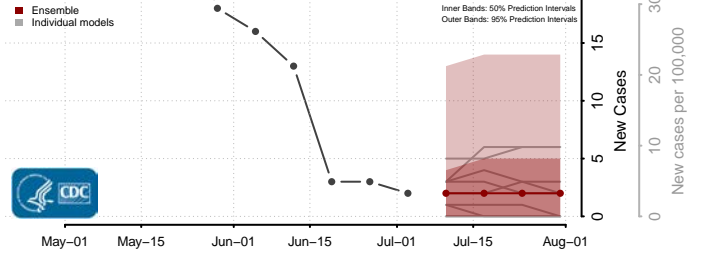

Tioga County, New York

Tompkins County, New York

Ulster County, New York

Warren County, New York

Washington County, New York

Wayne County, New York

Westchester County, New York

Wyoming County, New York