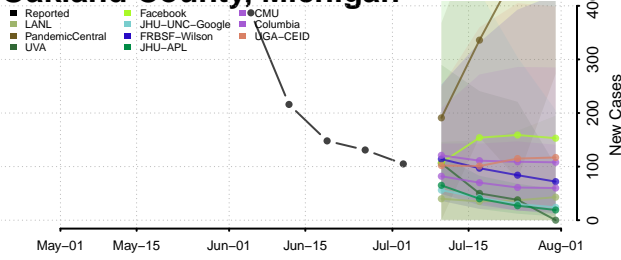

Oakland County, Michigan