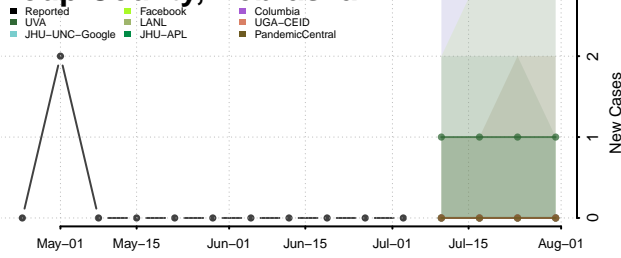

Loup County, Nebraska