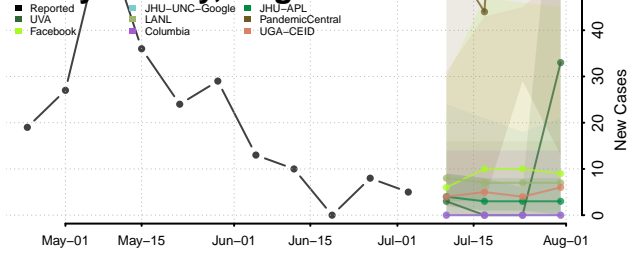

Greene County, Virginia

Greensville County, Virginia

Halifax County, Virginia

Hampton County, Virginia

Hanover County, Virginia

Harrisonburg County, Virginia

Henrico County, Virginia

Henry County, Virginia