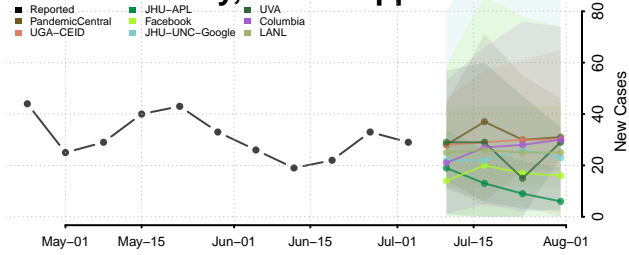

Forrest County, Mississippi

Franklin County, Mississippi

George County, Mississippi

Greene County, Mississippi

Grenada County, Mississippi

Hancock County, Mississippi

Harrison County, Mississippi

Hinds County, Mississippi