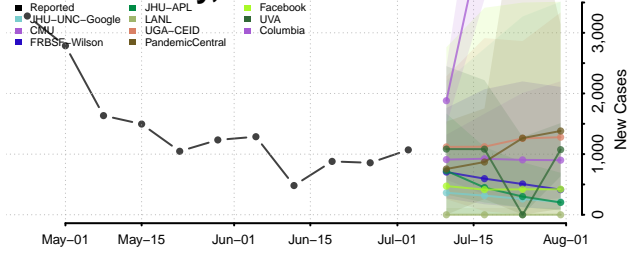

Bexar County, Texas