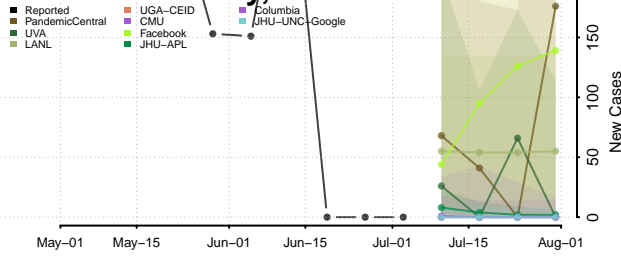

Davidson County, Tennessee