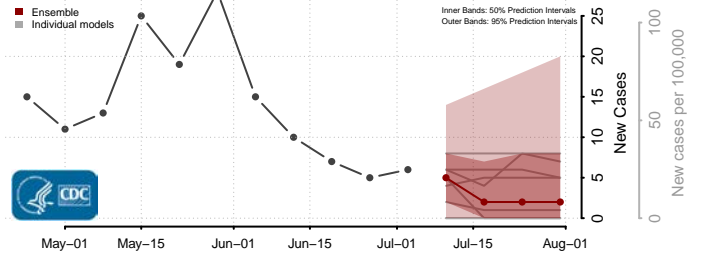

Upshur County, West Virginia