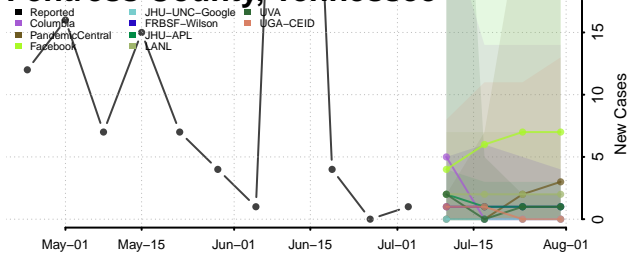

Fentress County, Tennessee