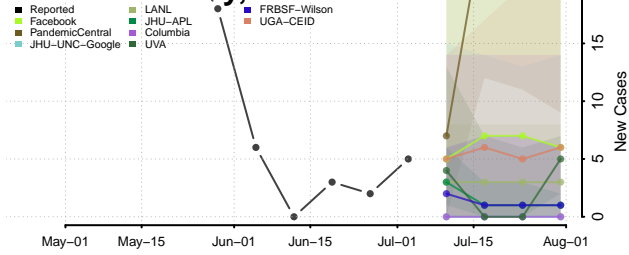

Nicollet County, Minnesota