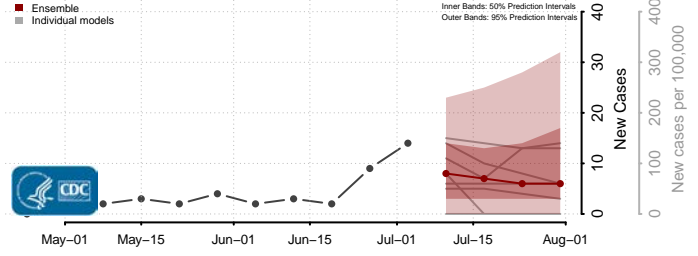

Greene County, Missouri

Grundy County, Missouri

Harrison County, Missouri

Henry County, Missouri

Hickory County, Missouri

Holt County, Missouri

Howard County, Missouri

Howell County, Missouri