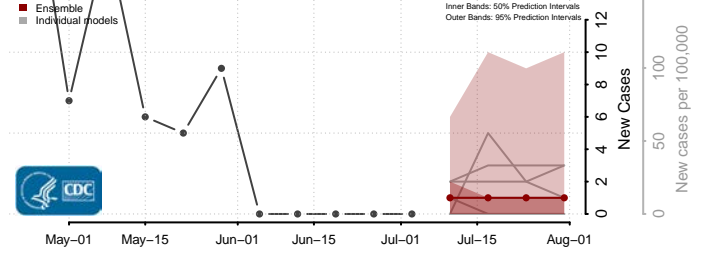

Prince William County, Virginia

Pulaski County, Virginia

Radford County, Virginia

Rappahannock County, Virginia

Richmond City County, Virginia

Richmond County, Virginia

Roanoke City County, Virginia

Roanoke County, Virginia