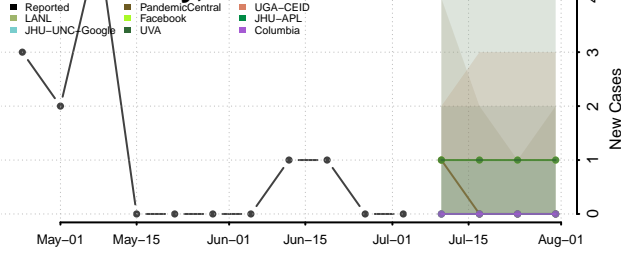

Coke County, Texas