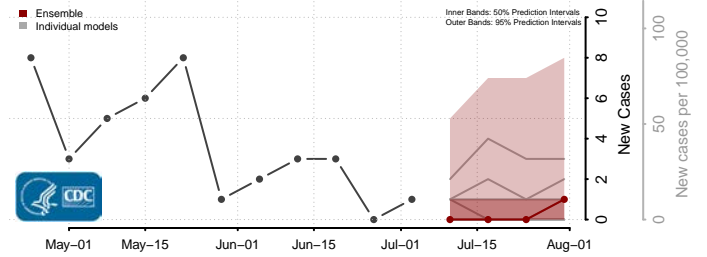

Hettinger County, North Dakota

Kidder County, North Dakota

LaMoure County, North Dakota

Logan County, North Dakota

McHenry County, North Dakota

McIntosh County, North Dakota

McKenzie County, North Dakota

McLean County, North Dakota