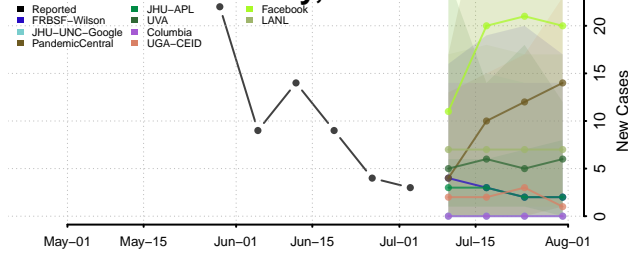

Dunn County, North Dakota

Eddy County, North Dakota

Emmons County, North Dakota

Foster County, North Dakota

Golden Valley County, North Dakota

Grand Forks County, North Dakota

Grant County, North Dakota

Griggs County, North Dakota