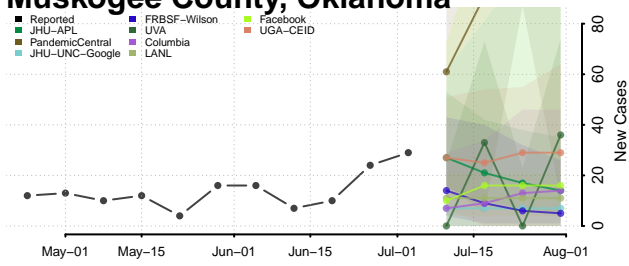

Marshall County, Oklahoma

Mayes County, Oklahoma

McClain County, Oklahoma

McCurtain County, Oklahoma

McIntosh County, Oklahoma

Murray County, Oklahoma

Muskogee County, Oklahoma

Noble County, Oklahoma