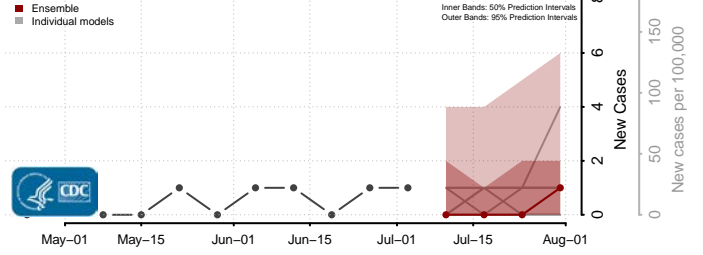

Los Alamos County, New Mexico

Luna County, New Mexico

McKinley County, New Mexico

Mora County, New Mexico

Otero County, New Mexico

Quay County, New Mexico

Rio Arriba County, New Mexico

Roosevelt County, New Mexico