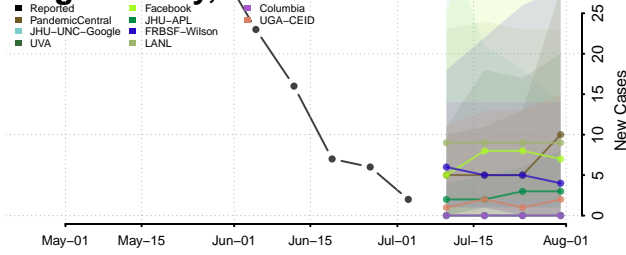

Tioga County, New York