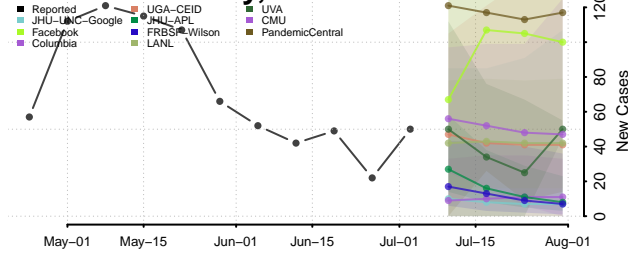

Leon County, Texas

Liberty County, Texas

Limestone County, Texas

Lipscomb County, Texas

Live Oak County, Texas

Llano County, Texas

Loving County, Texas

Lubbock County, Texas