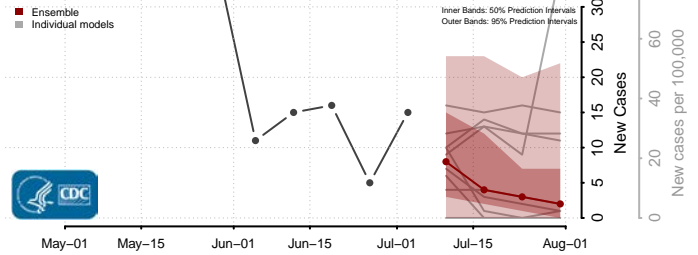

Carroll County, Iowa

Cass County, Iowa

Cedar County, Iowa

Cerro Gordo County, Iowa

Cherokee County, Iowa

Chickasaw County, Iowa

Clarke County, Iowa

Clay County, Iowa