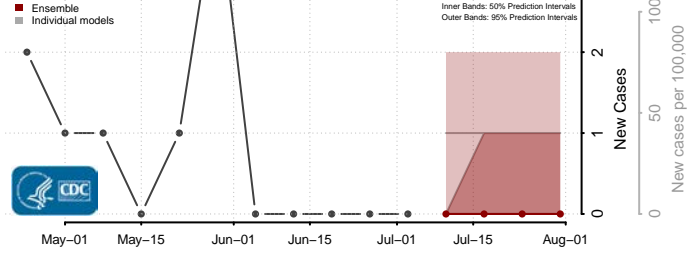

Hettinger County, North Dakota