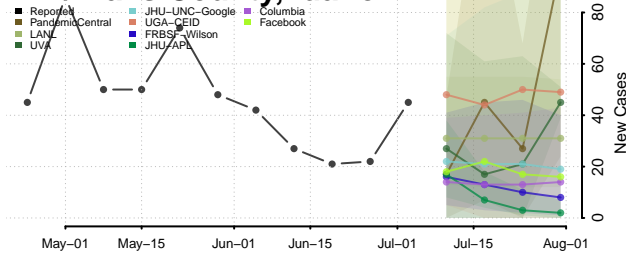

Power County, Idaho

Shoshone County, Idaho

Teton County, Idaho

Twin Falls County, Idaho

Valley County, Idaho

Washington County, Idaho

Illinois

Adams County, Illinois