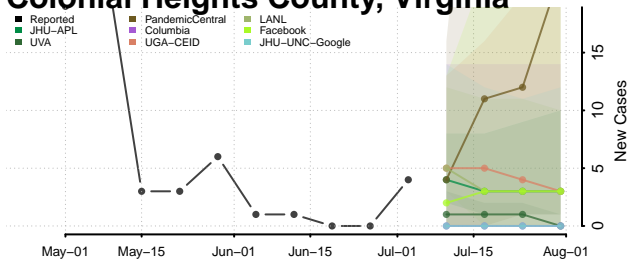

Carroll County, Virginia

Charles City County, Virginia

Charlotte County, Virginia

Charlottesville County, Virginia

Chesapeake County, Virginia

Chesterfield County, Virginia

Clarke County, Virginia

Colonial Heights County, Virginia