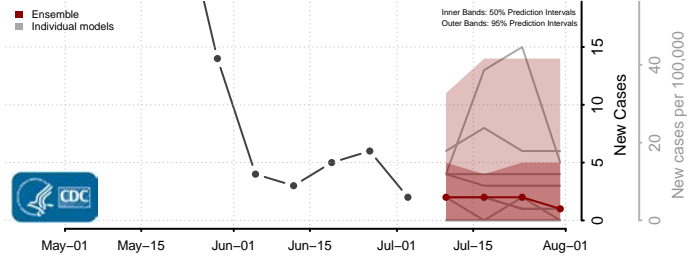

St. Joseph County, Michigan

Tuscola County, Michigan

Van Buren County, Michigan

Washtenaw County, Michigan

Wayne County, Michigan

Wexford County, Michigan

Minnesota

Aitkin County, Minnesota