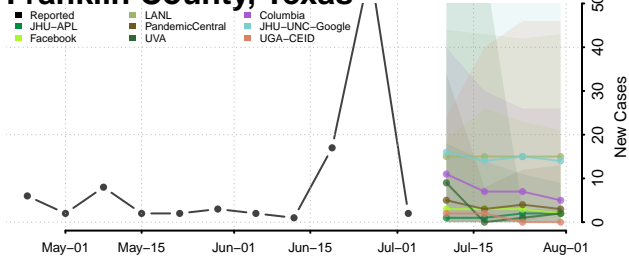

Franklin County, Texas