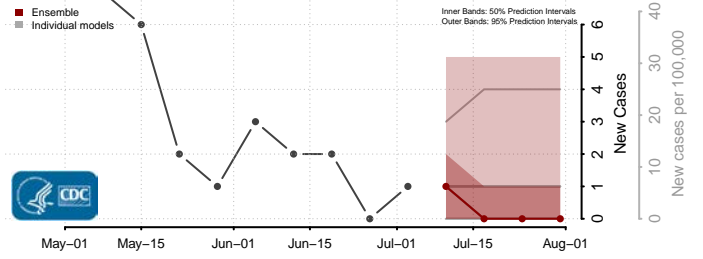

Carroll County, Iowa

Cass County, Iowa

Cedar County, Iowa

Cerro Gordo County, Iowa

Cherokee County, Iowa

Chickasaw County, Iowa

Clarke County, Iowa

Clay County, Iowa