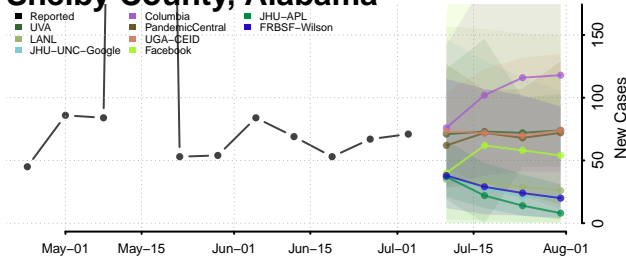

Pike County, Alabama

Randolph County, Alabama

Russell County, Alabama

Shelby County, Alabama

St. Clair County, Alabama

Sumter County, Alabama

Talladega County, Alabama

Tallapoosa County, Alabama