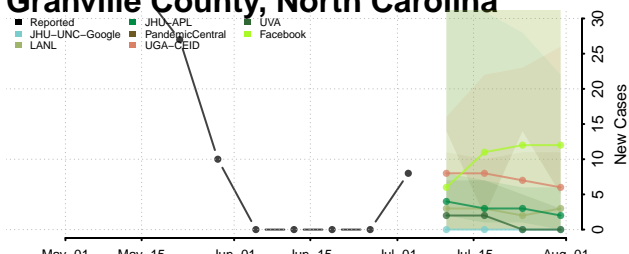

Franklin County, North Carolina

Gaston County, North Carolina

Gates County, North Carolina

Graham County, North Carolina

Granville County, North Carolina

Greene County, North Carolina

Guilford County, North Carolina