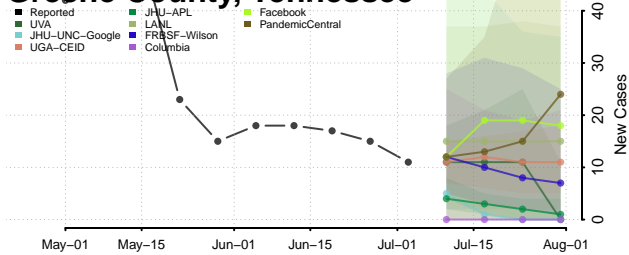

Greene County, Tennessee