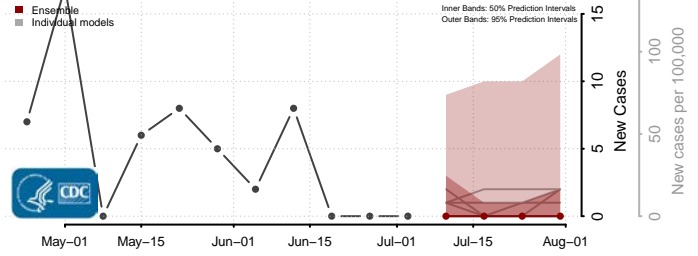

Lunenburg County, Virginia