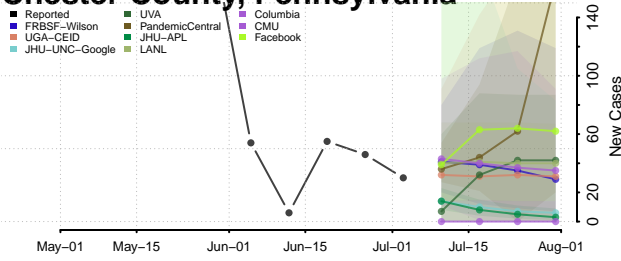

Butler County, Pennsylvania

Cambria County, Pennsylvania

Cameron County, Pennsylvania

Carbon County, Pennsylvania

Centre County, Pennsylvania

Chester County, Pennsylvania

Clarion County, Pennsylvania

Clearfield County, Pennsylvania