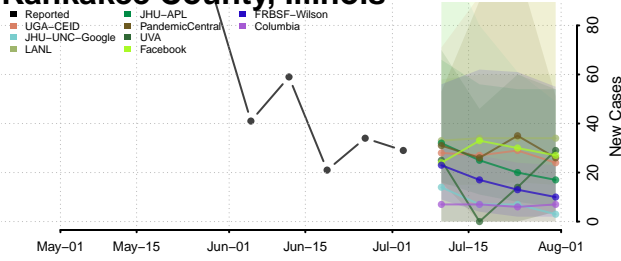

Jersey County, Illinois

Jo Daviess County, Illinois

Johnson County, Illinois

Kane County, Illinois

Kankakee County, Illinois

Kendall County, Illinois

Knox County, Illinois

Lake County, Illinois