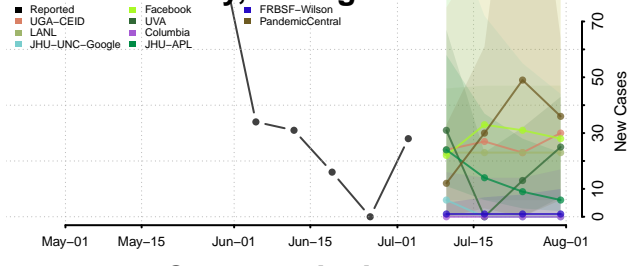

Mecosta County, Michigan

Menominee County, Michigan

Midland County, Michigan

Missaukee County, Michigan

Monroe County, Michigan

Montcalm County, Michigan

Montmorency County, Michigan

Muskegon County, Michigan