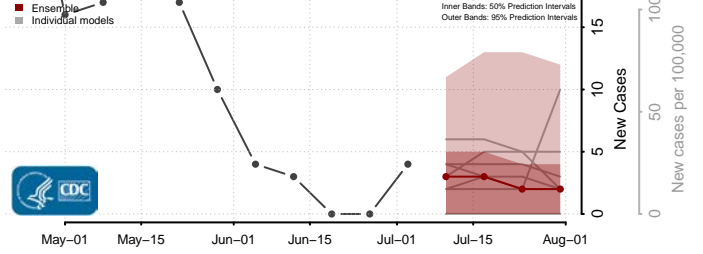

Bond County, Illinois