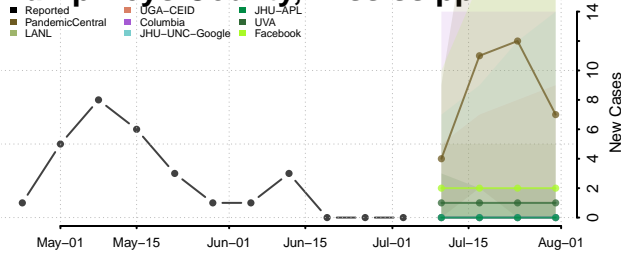

Humphreys County, Mississippi