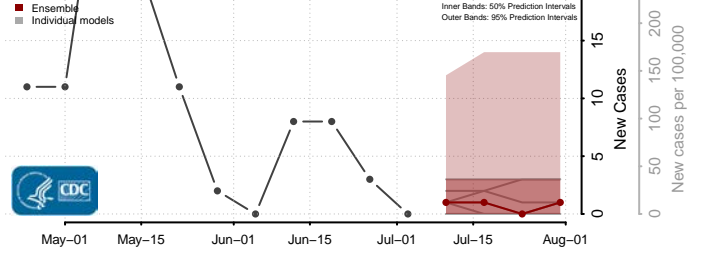

Los Alamos County, New Mexico

Luna County, New Mexico

McKinley County, New Mexico

Mora County, New Mexico

Otero County, New Mexico

Quay County, New Mexico

Rio Arriba County, New Mexico

Roosevelt County, New Mexico