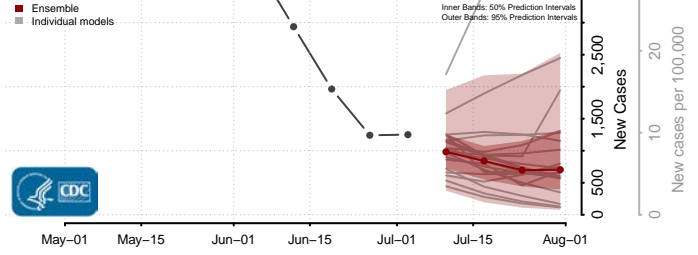

Pennsylvania