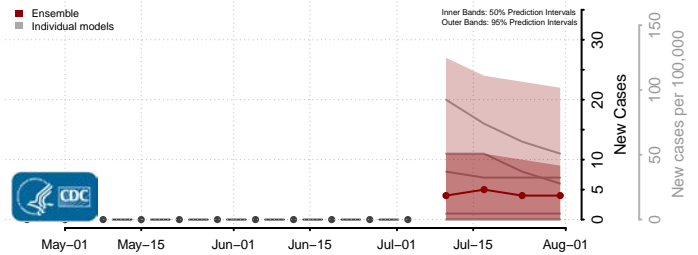

Sevier County, Utah