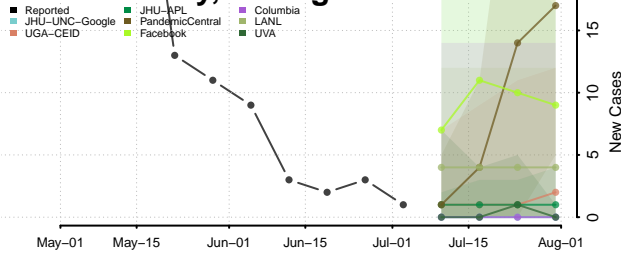

Huron County, Michigan