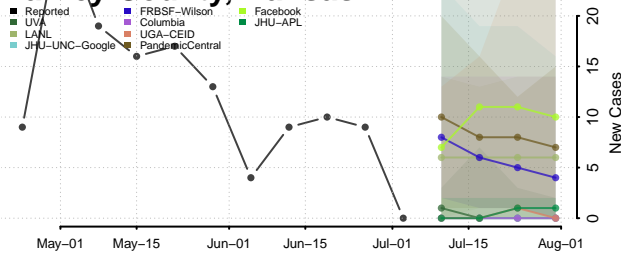

Harvey County, Kansas