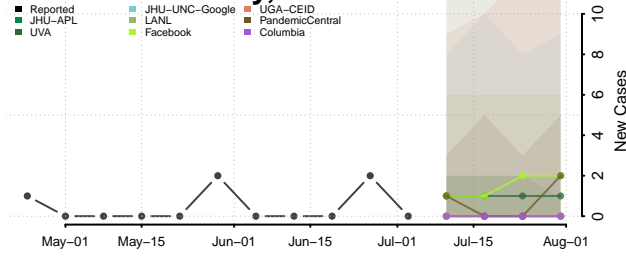

San Saba County, Texas