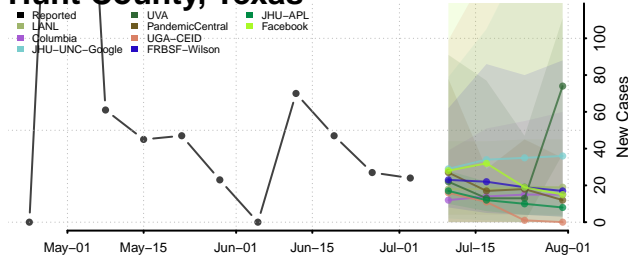

Houston County, Texas

Howard County, Texas

Hudspeth County, Texas

Hunt County, Texas

Hutchinson County, Texas

Irion County, Texas

Jack County, Texas

Jackson County, Texas