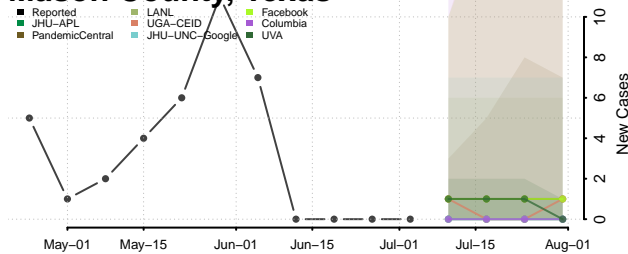

Mason County, Texas