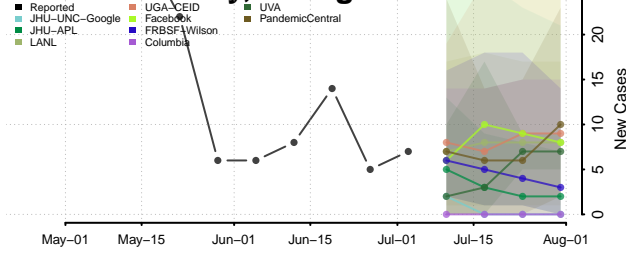

Pickens County, Georgia