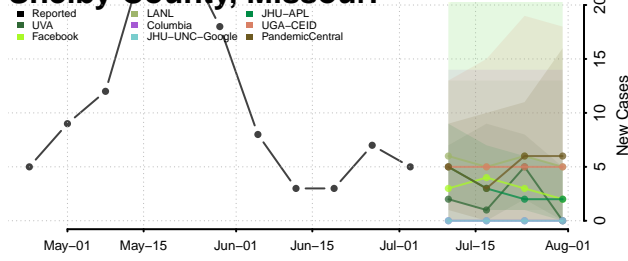

Shelby County, Missouri