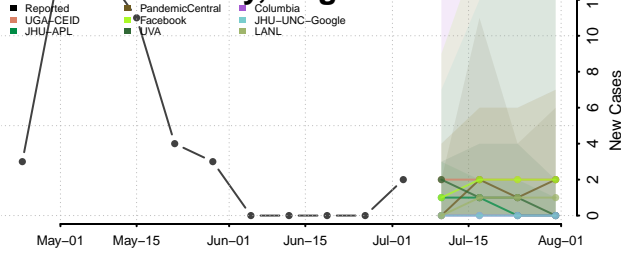

Charlotte County, Virginia