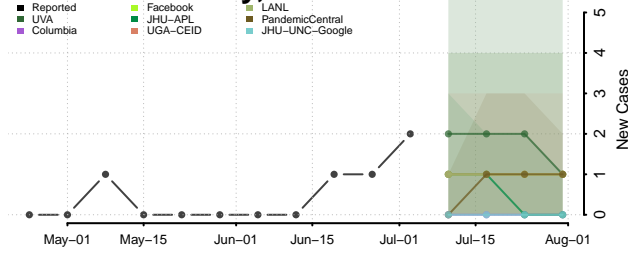

Osborne County, Kansas