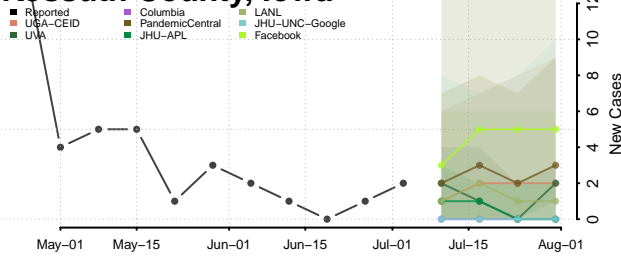

Kossuth County, Iowa