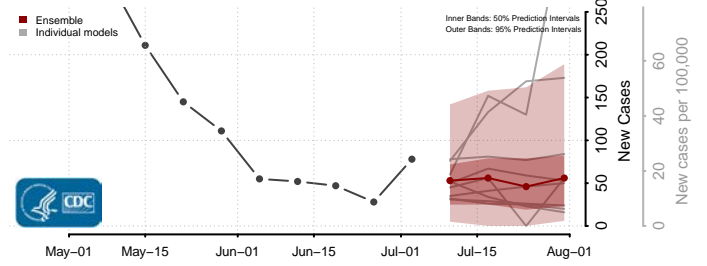

Dare County, North Carolina

Davidson County, North Carolina

Davie County, North Carolina

Duplin County, North Carolina

Durham County, North Carolina

Edgecombe County, North Carolina

Forsyth County, North Carolina