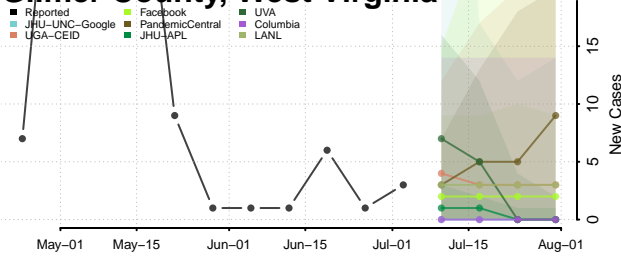

Calhoun County, West Virginia

Clay County, West Virginia

Doddridge County, West Virginia

Fayette County, West Virginia

Gilmer County, West Virginia

Grant County, West Virginia

Greenbrier County, West Virginia