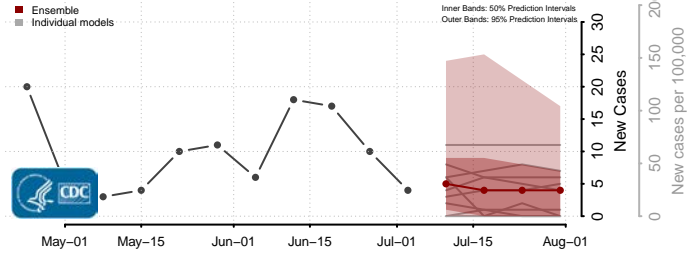

Dale County, Alabama

Dallas County, Alabama

DeKalb County, Alabama

Elmore County, Alabama

Escambia County, Alabama

Etowah County, Alabama

Fayette County, Alabama

Franklin County, Alabama