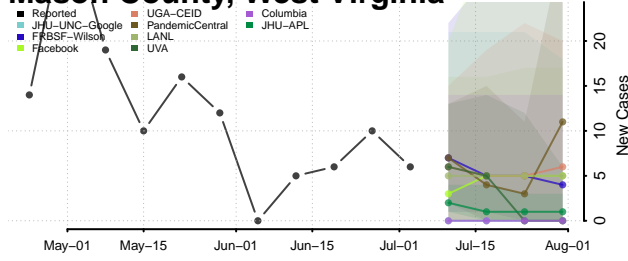

Hampshire County, West Virginia

Hancock County, West Virginia

Hardy County, West Virginia

Harrison County, West Virginia

Jackson County, West Virginia

Marshall County, West Virginia

Mason County, West Virginia