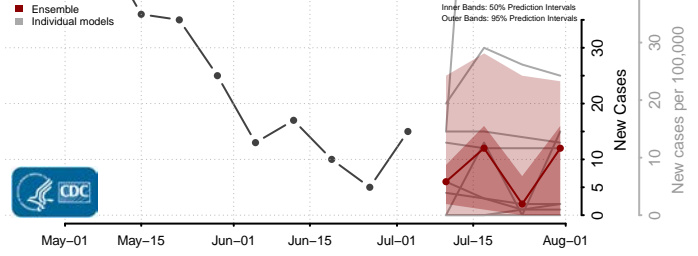

Webster County, Iowa

Winnebago County, Iowa

Winneshiek County, Iowa

Woodbury County, Iowa

Worth County, Iowa

Wright County, Iowa

Kansas

Allen County, Kansas