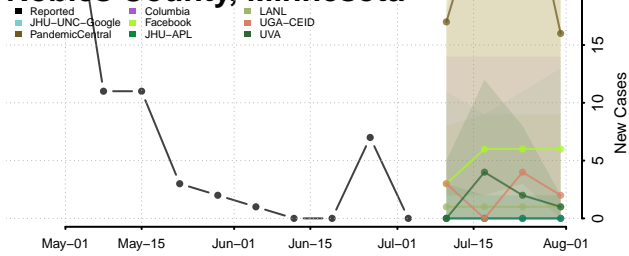

Mower County, Minnesota

Murray County, Minnesota

Nicollet County, Minnesota

Nobles County, Minnesota

Norman County, Minnesota

Olmsted County, Minnesota

Otter Tail County, Minnesota

Pennington County, Minnesota