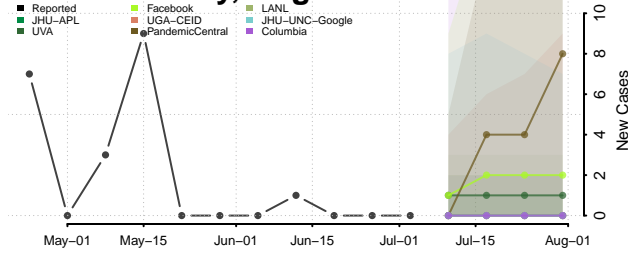

Nelson County, Virginia