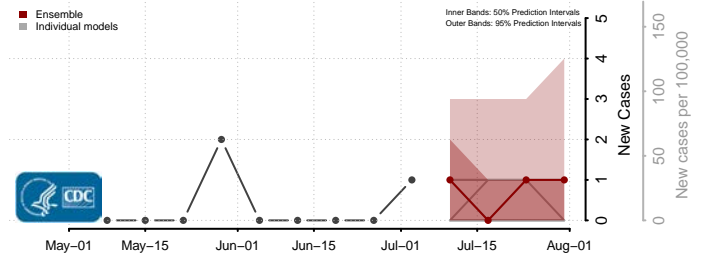

Hand County, South Dakota