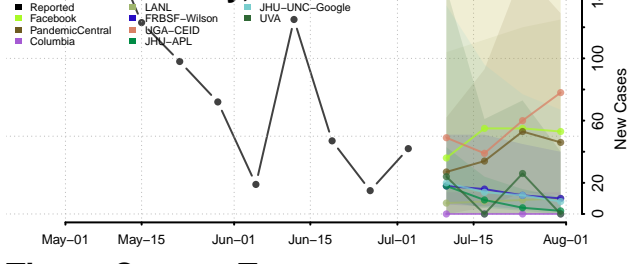

Sumner County, Tennessee