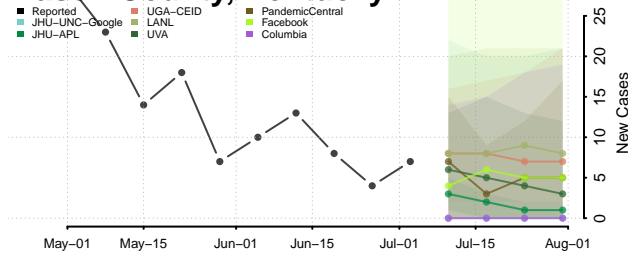

Lyon County, Kentucky

Madison County, Kentucky

Magoffin County, Kentucky

Marion County, Kentucky

Marshall County, Kentucky

Martin County, Kentucky

Mason County, Kentucky

McCracken County, Kentucky