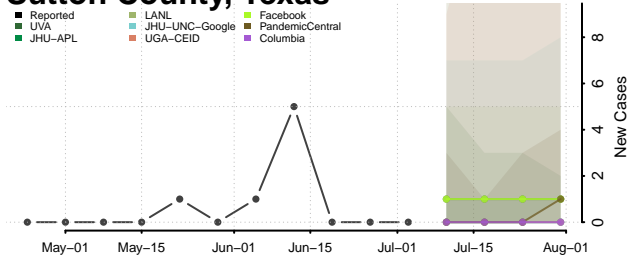

Sutton County, Texas