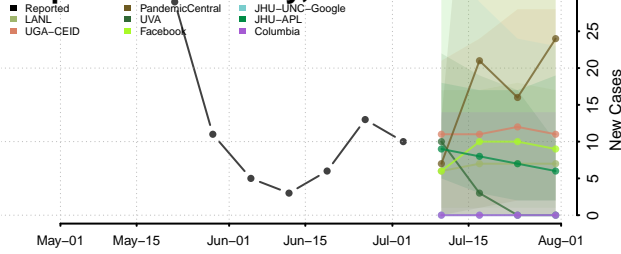

Tazewell County, Illinois

Union County, Illinois

Vermilion County, Illinois

Wabash County, Illinois

Warren County, Illinois

Washington County, Illinois

Wayne County, Illinois

White County, Illinois