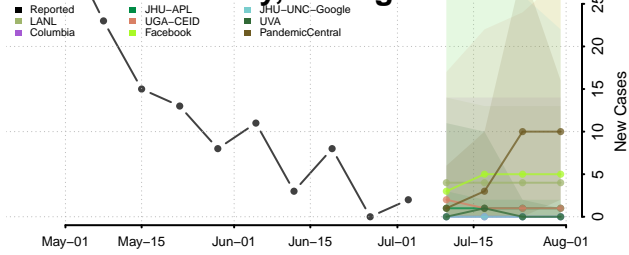

Dickinson County, Michigan

Eaton County, Michigan

Emmet County, Michigan

Genesee County, Michigan

Gladwin County, Michigan

Gogebic County, Michigan

Grand Traverse County, Michigan

Gratiot County, Michigan