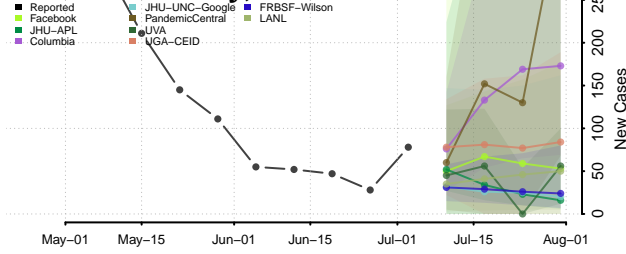

Dare County, North Carolina

Davidson County, North Carolina

Davie County, North Carolina

Duplin County, North Carolina

Durham County, North Carolina

Edgecombe County, North Carolina

Forsyth County, North Carolina