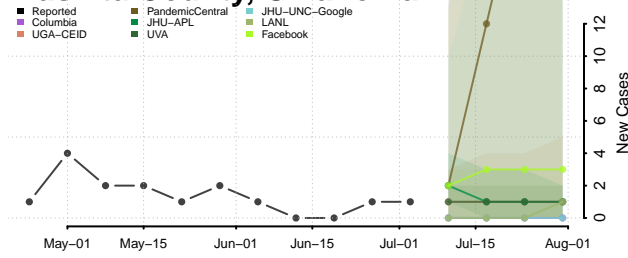

Stephens County, Oklahoma

Texas County, Oklahoma

Tillman County, Oklahoma

Tulsa County, Oklahoma

Wagoner County, Oklahoma

Washington County, Oklahoma

Washita County, Oklahoma

Woods County, Oklahoma