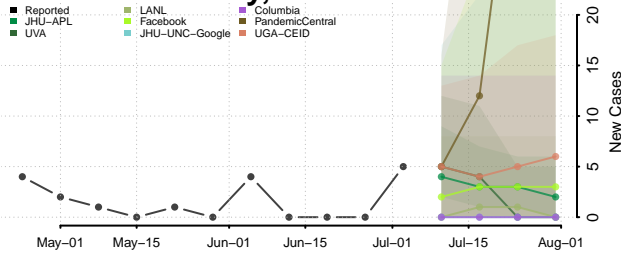

Harmon County, Oklahoma

Harper County, Oklahoma

Haskell County, Oklahoma

Hughes County, Oklahoma

Jackson County, Oklahoma

Jefferson County, Oklahoma

Johnston County, Oklahoma

Key County, Oklahoma