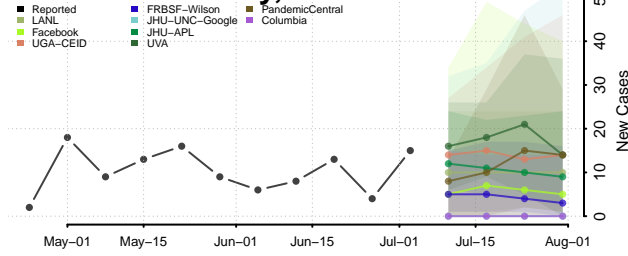

St. James County, Louisiana