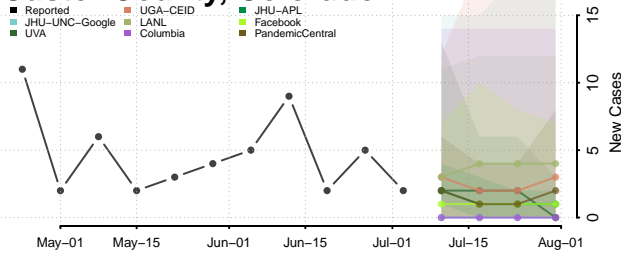

Cheyenne County, Colorado

Clear Creek County, Colorado

Conejos County, Colorado

Costilla County, Colorado

Crowley County, Colorado

Custer County, Colorado

Delta County, Colorado

Denver County, Colorado