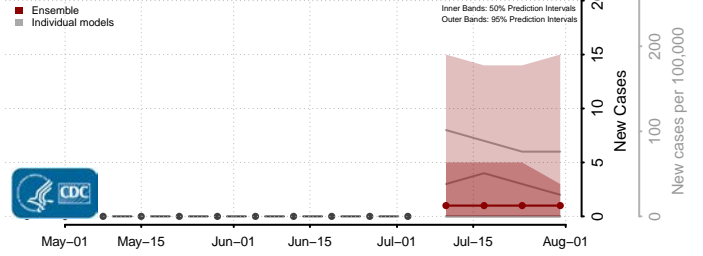

Kane County, Utah