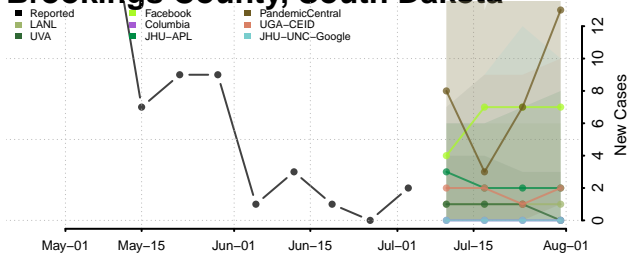

Brookings County, South Dakota