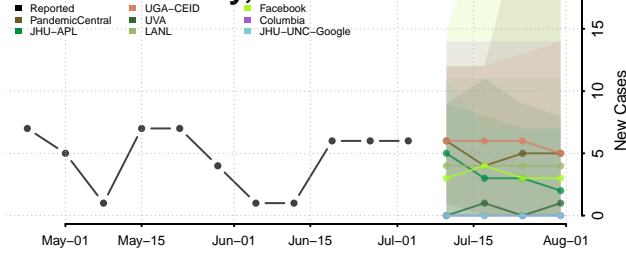

Roberts County, South Dakota