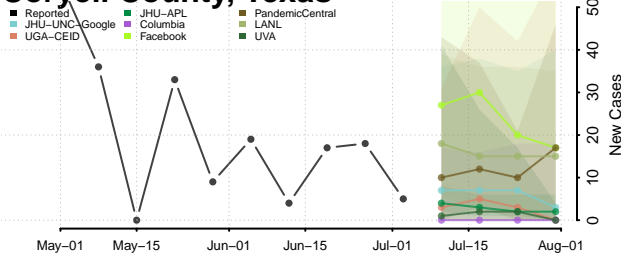

Coryell County, Texas