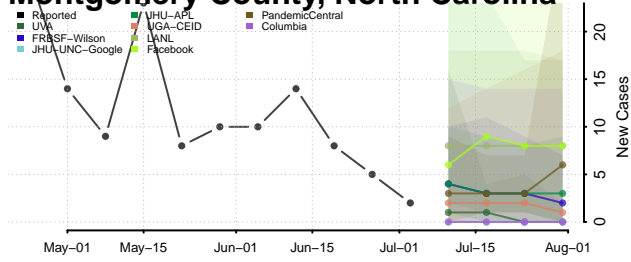

Montgomery County, North Carolina