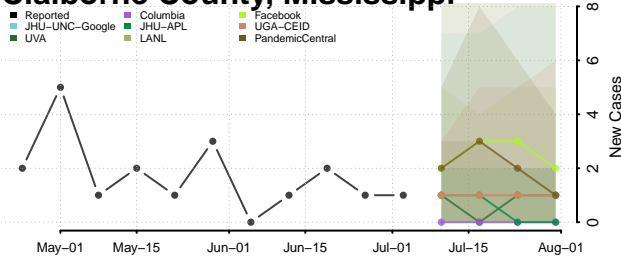

Claiborne County, Mississippi