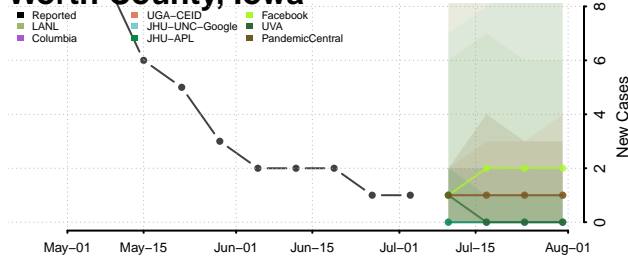

Webster County, Iowa

Winnebago County, Iowa

Winneshiek County, Iowa

Woodbury County, Iowa

Worth County, Iowa

Wright County, Iowa

Kansas

Allen County, Kansas