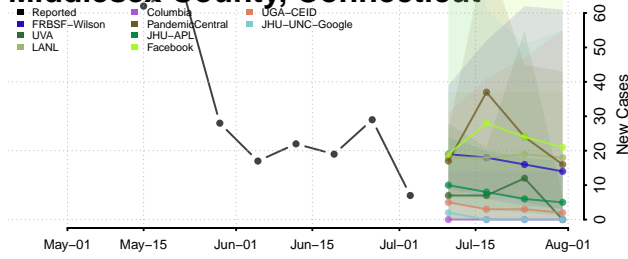

Fairfield County, Connecticut

Hartford County, Connecticut

Litchfield County, Connecticut

Middlesex County, Connecticut

New Haven County, Connecticut

New London County, Connecticut

Tolland County, Connecticut