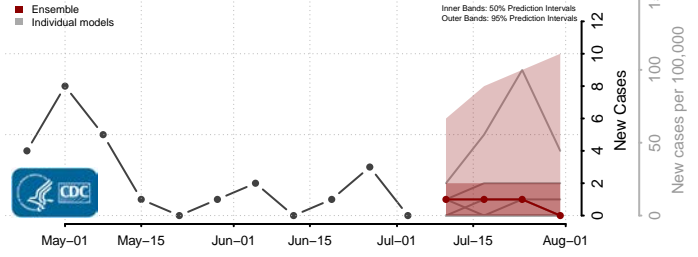

Dodge County, Wisconsin

Door County, Wisconsin

Douglas County, Wisconsin

Dunn County, Wisconsin

Eau Claire County, Wisconsin

Florence County, Wisconsin

Fond du Lac County, Wisconsin

Forest County, Wisconsin