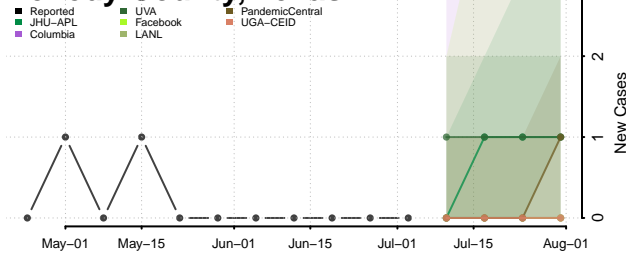

Kenedy County, Texas