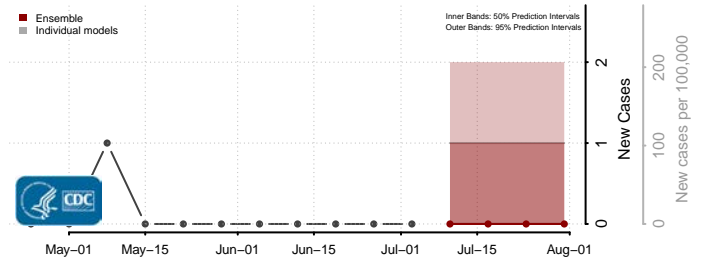

Toole County, Montana

Treasure County, Montana

Valley County, Montana

Wheatland County, Montana

Wibaux County, Montana

Yellowstone County, Montana

Nebraska

Adams County, Nebraska