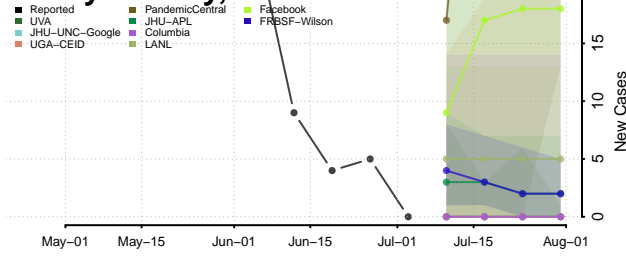

Stanly County, North Carolina