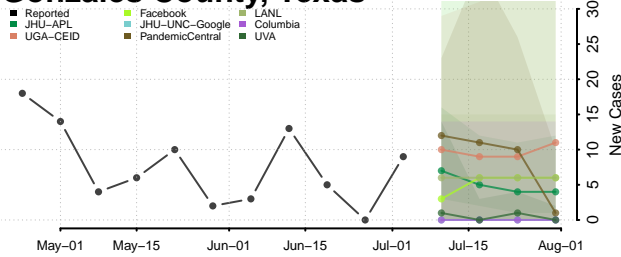

Gonzales County, Texas