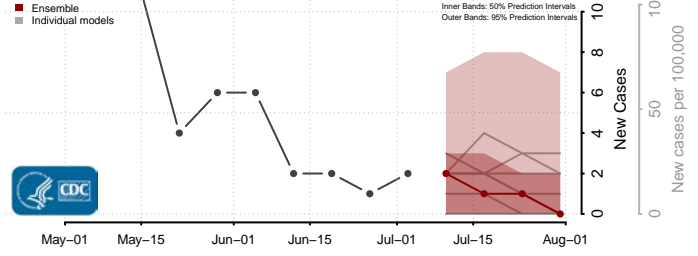

Winnebago County, Iowa