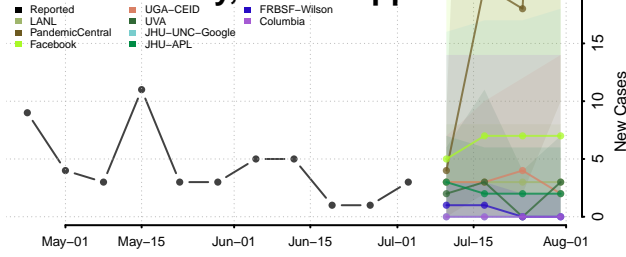

Leflore County, Mississippi

Lincoln County, Mississippi

Lowndes County, Mississippi

Madison County, Mississippi

Marion County, Mississippi

Marshall County, Mississippi

Monroe County, Mississippi

Montgomery County, Mississippi