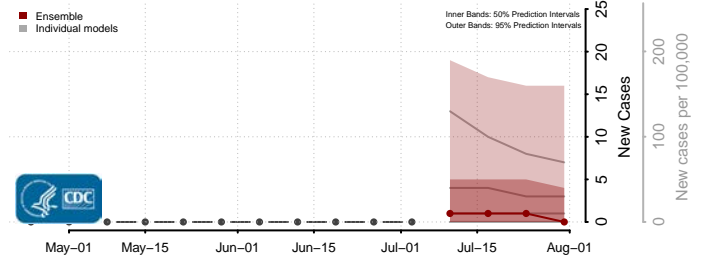

Box Elder County, Utah

Cache County, Utah

Carbon County, Utah

Daggett County, Utah

Davis County, Utah

Duchesne County, Utah

Emery County, Utah

Garfield County, Utah