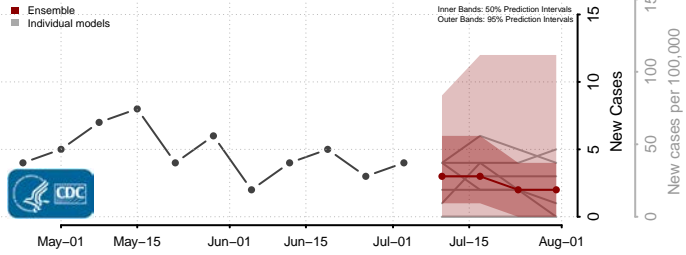

Starke County, Indiana

Stauben County, Indiana

Sullivan County, Indiana

Switzerland County, Indiana

Tippecanoe County, Indiana

Tipton County, Indiana

Union County, Indiana

Vanderburgh County, Indiana