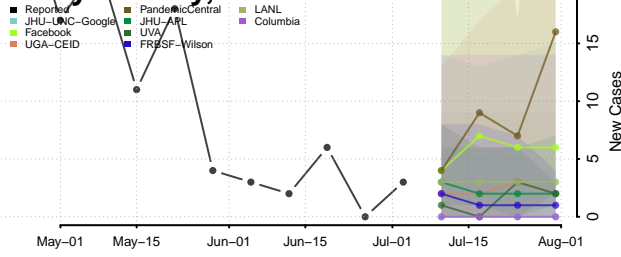

Beaufort County, North Carolina

Bertie County, North Carolina

Bladen County, North Carolina

Brunswick County, North Carolina

Buncombe County, North Carolina

Burke County, North Carolina

Cabarrus County, North Carolina