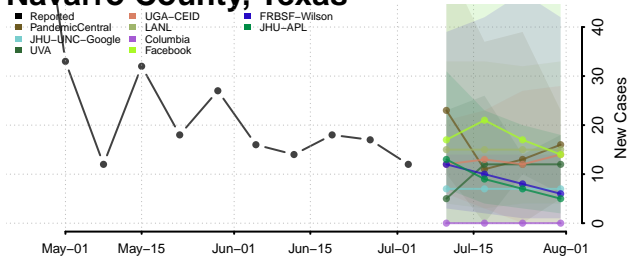

Montague County, Texas

Montgomery County, Texas

Moore County, Texas

Morris County, Texas

Motley County, Texas

Nacogdoches County, Texas

Navarro County, Texas

Newton County, Texas