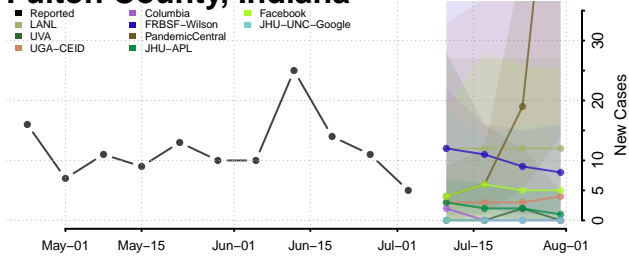

Dubois County, Indiana

Elkhart County, Indiana

Fayette County, Indiana

Floyd County, Indiana

Fountain County, Indiana

Franklin County, Indiana

Fulton County, Indiana

Gibson County, Indiana