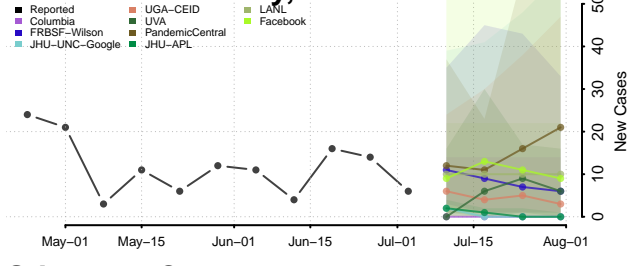

Silver Bow County, Montana