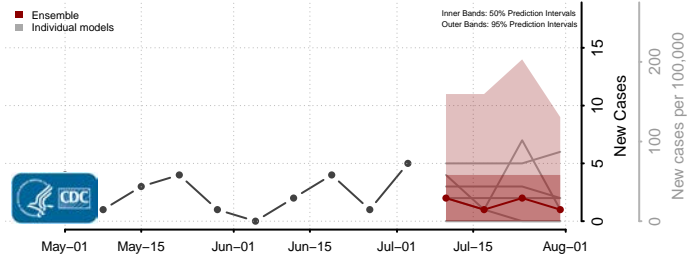

Powell County, Montana