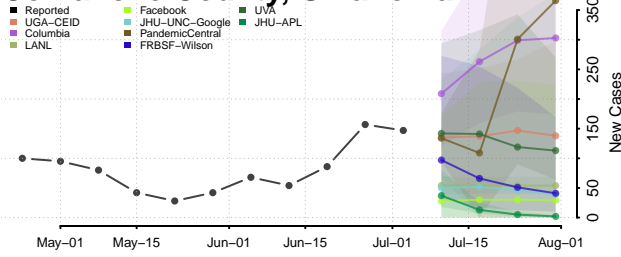

Cimarron County, Oklahoma

Cleveland County, Oklahoma

Coal County, Oklahoma

Comanche County, Oklahoma

Cotton County, Oklahoma

Craig County, Oklahoma

Creek County, Oklahoma

Custer County, Oklahoma