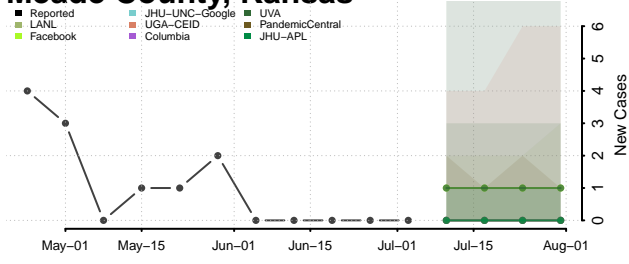

Meade County, Kansas