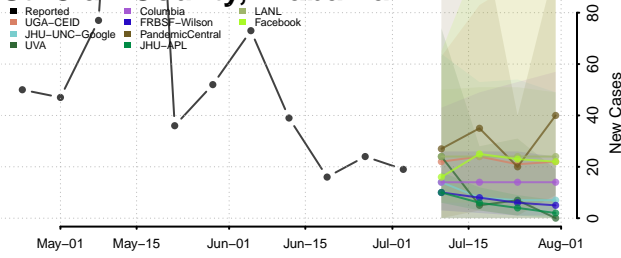

Marion County, Alabama

Marshall County, Alabama

Mobile County, Alabama

Monroe County, Alabama

Montgomery County, Alabama

Morgan County, Alabama

Perry County, Alabama

Pickens County, Alabama

Pike County, Alabama

Randolph County, Alabama

Russell County, Alabama

Shelby County, Alabama

St. Clair County, Alabama

Sumter County, Alabama

Talladega County, Alabama

Tallapoosa County, Alabama