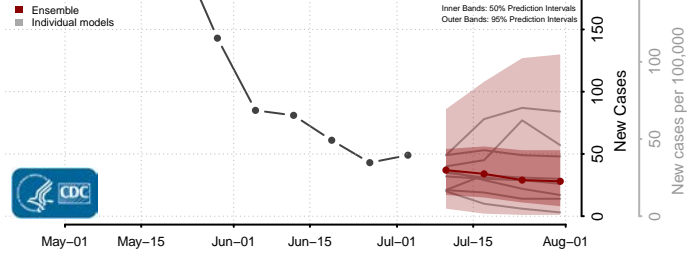

San Juan County, New Mexico