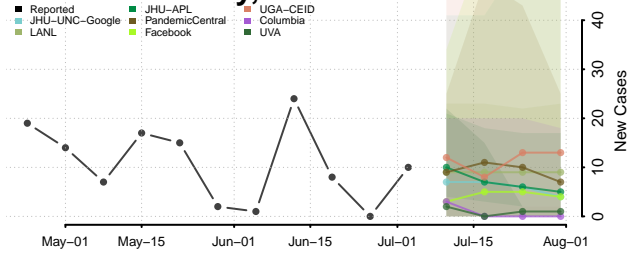

Bandera County, Texas