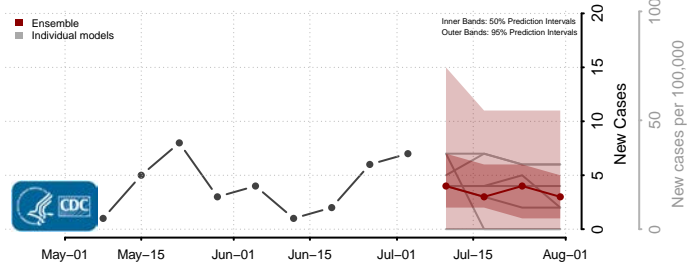

Walthall County, Mississippi

Warren County, Mississippi

Washington County, Mississippi

Wayne County, Mississippi

Webster County, Mississippi

Wilkinson County, Mississippi

Winston County, Mississippi

Yalobusha County, Mississippi