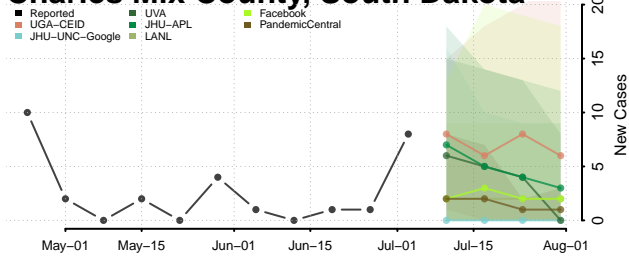

Charles Mix County, South Dakota