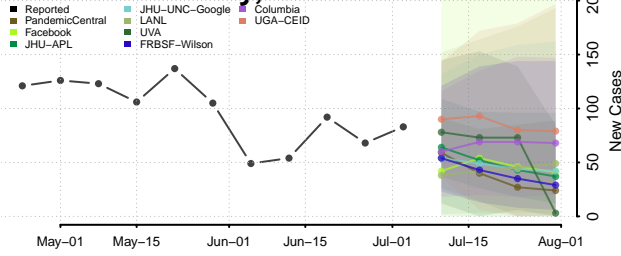

LaSalle County, Louisiana

Lincoln County, Louisiana

Livingston County, Louisiana

Madison County, Louisiana

Morehouse County, Louisiana

Natchitoches County, Louisiana

Orleans County, Louisiana

Ouachita County, Louisiana