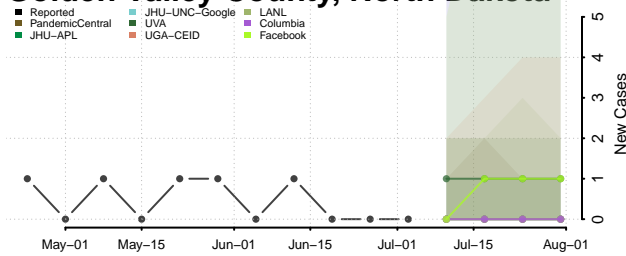

Dunn County, North Dakota

Eddy County, North Dakota

Emmons County, North Dakota

Foster County, North Dakota

Golden Valley County, North Dakota

Grand Forks County, North Dakota

Grant County, North Dakota

Griggs County, North Dakota