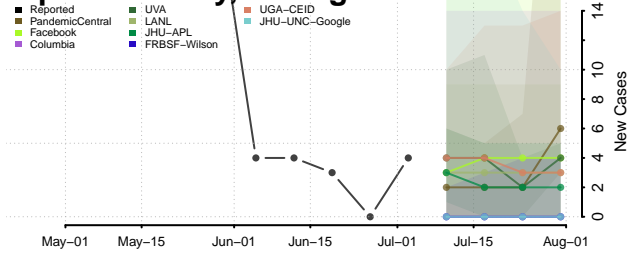

Suffolk County, Massachusetts

Worcester County, Massachusetts

Michigan

Alcona County, Michigan

Alger County, Michigan

Allegan County, Michigan

Alpena County, Michigan

Antrim County, Michigan