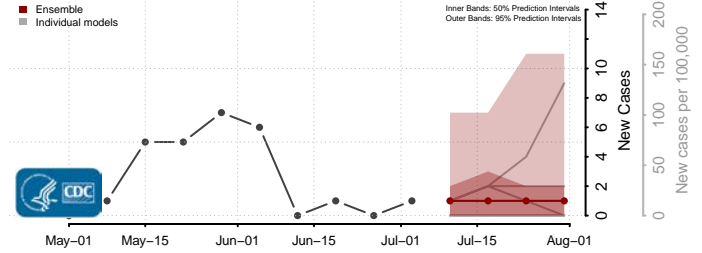

Raleigh County, West Virginia

Randolph County, West Virginia

Ritchie County, West Virginia

Roane County, West Virginia

Summers County, West Virginia

Taylor County, West Virginia

Tucker County, West Virginia