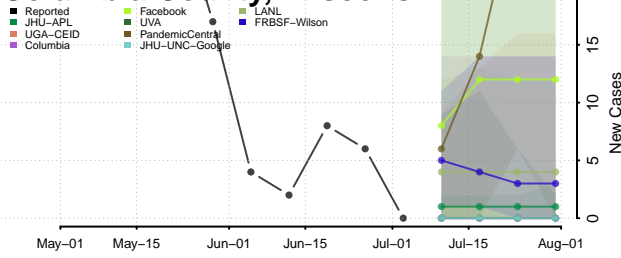

Columbia County, Wisconsin