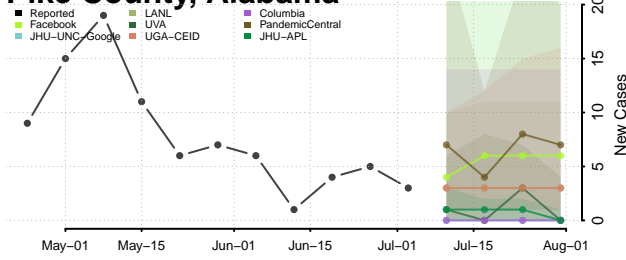

Lauderdale County, Alabama

Lawrence County, Alabama

Lee County, Alabama

Limestone County, Alabama

Lowndes County, Alabama

Macon County, Alabama

Madison County, Alabama

Marengo County, Alabama

Marion County, Alabama

Marshall County, Alabama

Mobile County, Alabama

Monroe County, Alabama

Montgomery County, Alabama

Morgan County, Alabama

Perry County, Alabama

Pickens County, Alabama

Pike County, Alabama

Randolph County, Alabama

Russell County, Alabama

Shelby County, Alabama

St. Clair County, Alabama

Sumter County, Alabama

Talladega County, Alabama

Tallapoosa County, Alabama