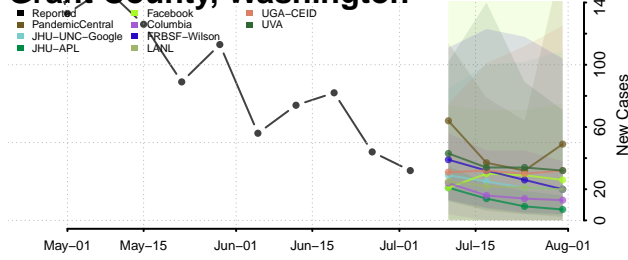

Grant County, Washington