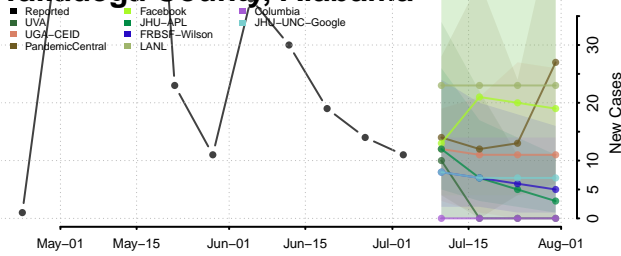

Pike County, Alabama

Randolph County, Alabama

Russell County, Alabama

Shelby County, Alabama

St. Clair County, Alabama

Sumter County, Alabama

Talladega County, Alabama

Tallapoosa County, Alabama