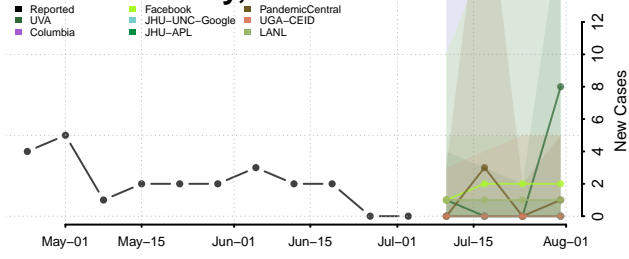

Mahaska County, Iowa

Marion County, Iowa

Marshall County, Iowa

Mills County, Iowa

Mitchell County, Iowa

Monona County, Iowa

Monroe County, Iowa

Montgomery County, Iowa