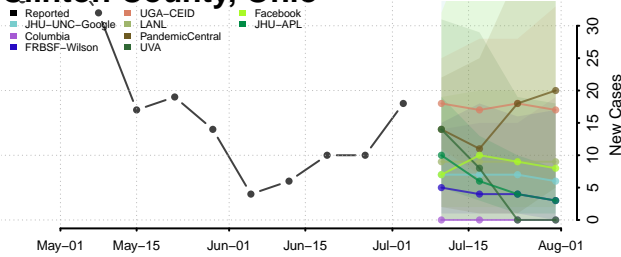

Clinton County, Ohio