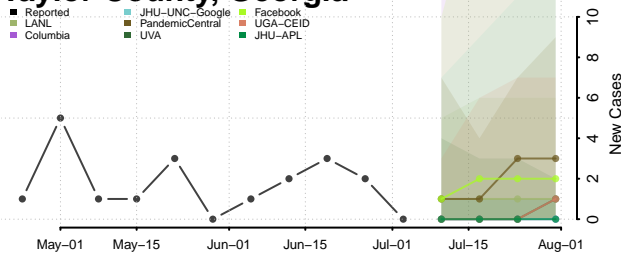

Spalding County, Georgia

Stephens County, Georgia

Stewart County, Georgia

Sumter County, Georgia

Talbot County, Georgia

Taliaferro County, Georgia

Tattnall County, Georgia

Taylor County, Georgia