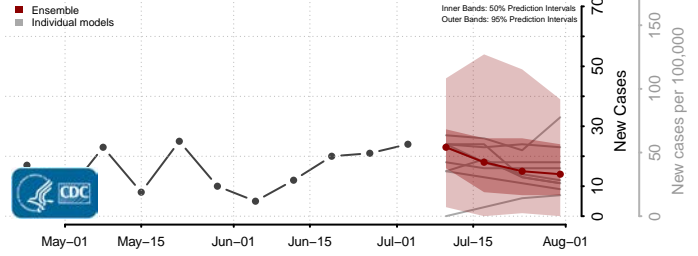

Butler County, Missouri