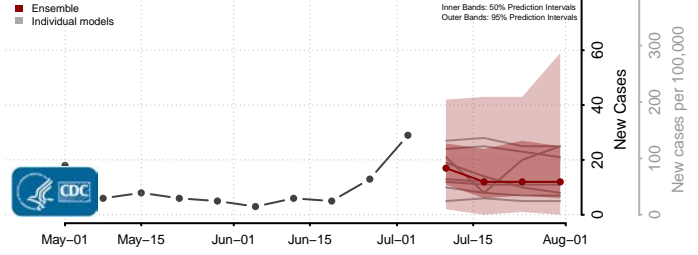

Ste. Genevieve County, Missouri

Stoddard County, Missouri

Stone County, Missouri

Sullivan County, Missouri

Taney County, Missouri

Texas County, Missouri

Vernon County, Missouri

Warren County, Missouri