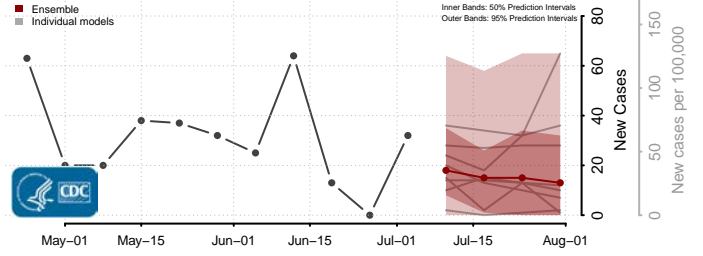

Wilson County, Texas