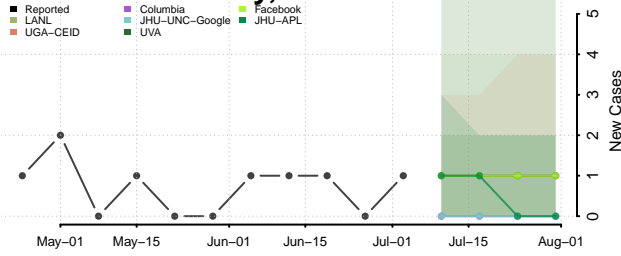

Jeff Davis County, Texas