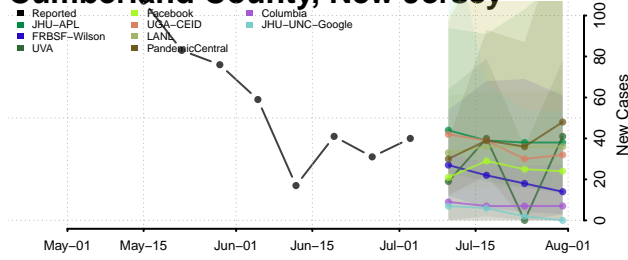

Cumberland County, New Jersey

Essex County, New Jersey

Gloucester County, New Jersey

Hudson County, New Jersey

Hunterdon County, New Jersey

Mercer County, New Jersey

Middlesex County, New Jersey

Monmouth County, New Jersey