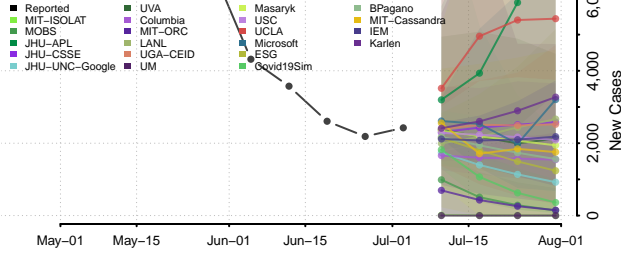

Taos County, New Mexico

Torrance County, New Mexico

Union County, New Mexico

Valencia County, New Mexico

New York

Albany County, New York