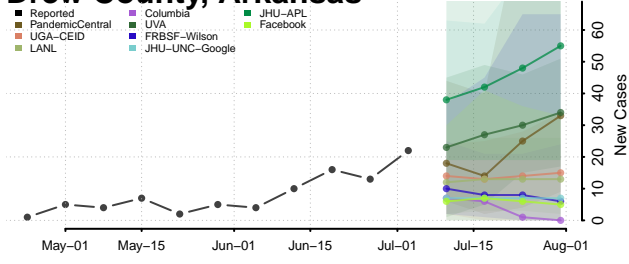

Crittenden County, Arkansas

Cross County, Arkansas

Dallas County, Arkansas

Desha County, Arkansas

Drew County, Arkansas

Faulkner County, Arkansas

Franklin County, Arkansas

Fulton County, Arkansas