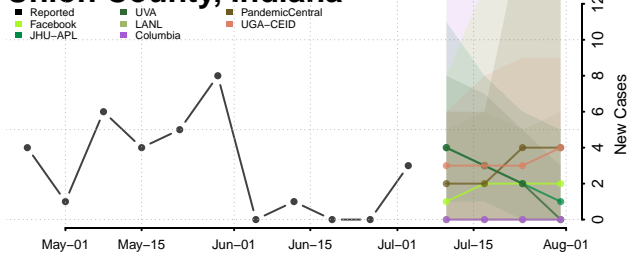

Starke County, Indiana

Stauben County, Indiana

Sullivan County, Indiana

Switzerland County, Indiana

Tippecanoe County, Indiana

Tipton County, Indiana

Union County, Indiana

Vanderburgh County, Indiana