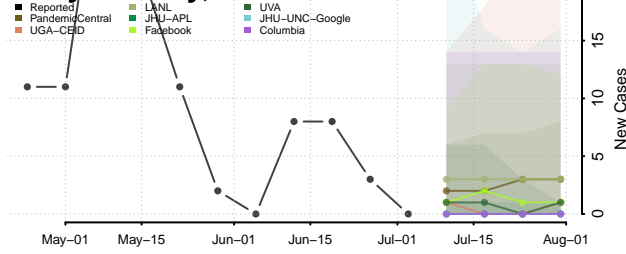

Los Alamos County, New Mexico

Luna County, New Mexico

McKinley County, New Mexico

Mora County, New Mexico

Otero County, New Mexico

Quay County, New Mexico

Rio Arriba County, New Mexico

Roosevelt County, New Mexico