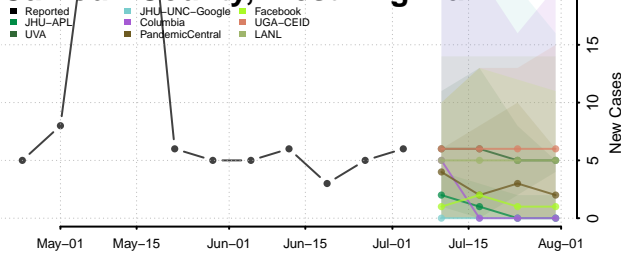

Calhoun County, West Virginia