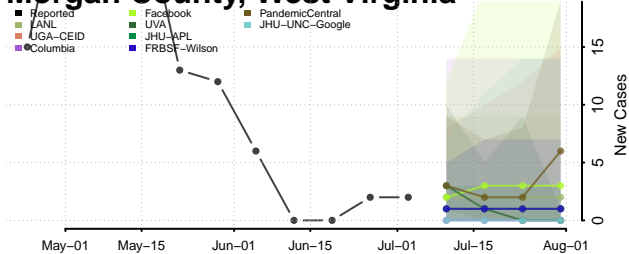

Morgan County, West Virginia