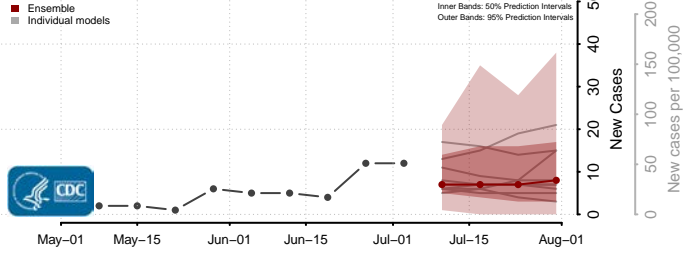

Aransas County, Texas