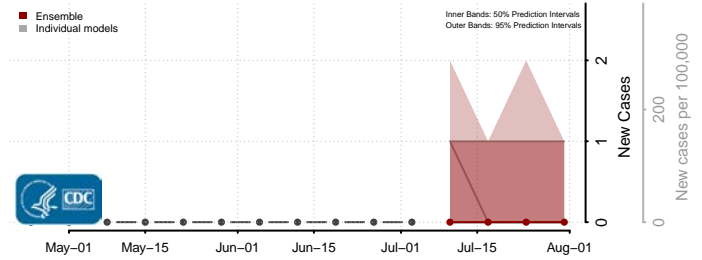

Treasure County, Montana