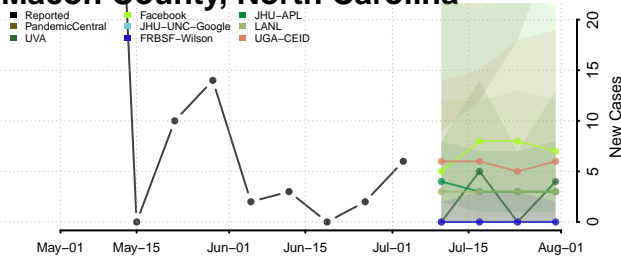

Macon County, North Carolina