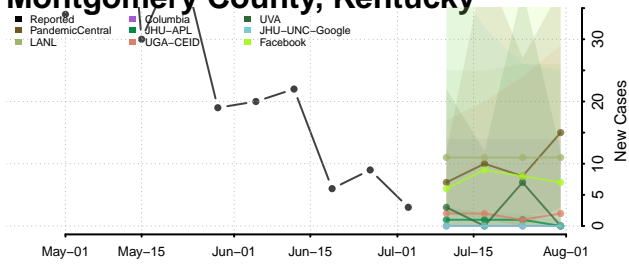

McCreary County, Kentucky

McLean County, Kentucky

Meade County, Kentucky

Menifee County, Kentucky

Mercer County, Kentucky

Metcalfe County, Kentucky

Monroe County, Kentucky

Montgomery County, Kentucky