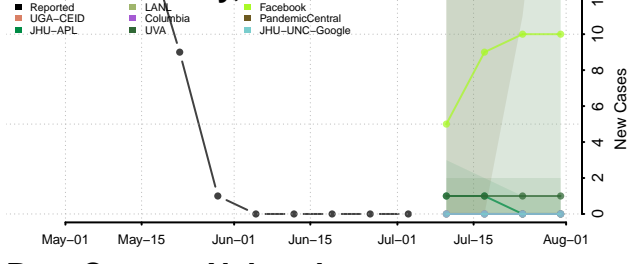

Buffalo County, Nebraska