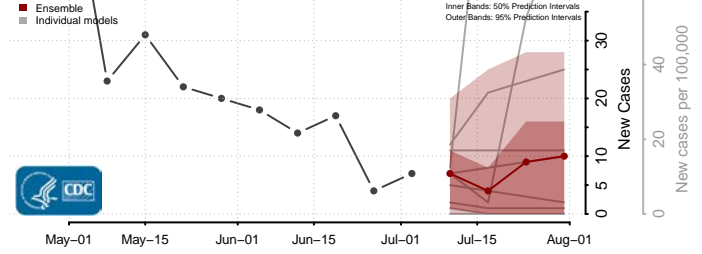

Chaves County, New Mexico