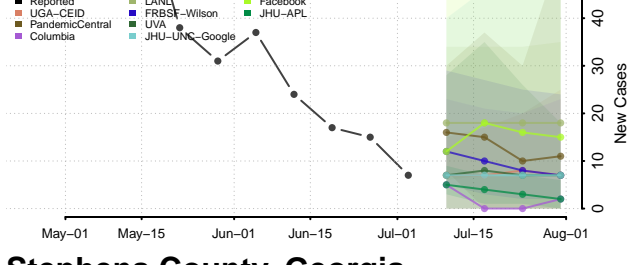

Spalding County, Georgia