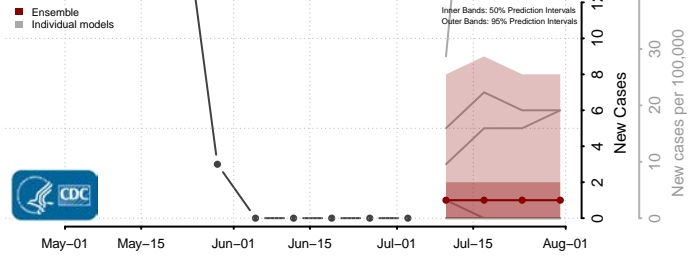

Toole County, Montana

Treasure County, Montana

Valley County, Montana

Wheatland County, Montana

Wibaux County, Montana

Yellowstone County, Montana

Nebraska

Adams County, Nebraska