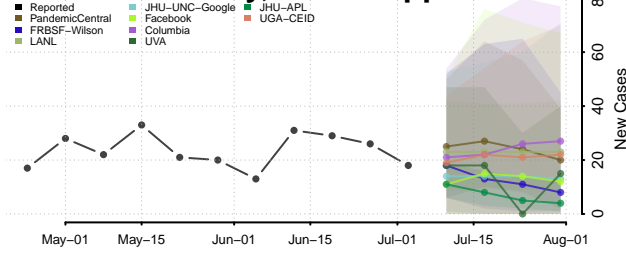

Leflore County, Mississippi

Lincoln County, Mississippi

Lowndes County, Mississippi

Madison County, Mississippi

Marion County, Mississippi

Marshall County, Mississippi

Monroe County, Mississippi

Montgomery County, Mississippi