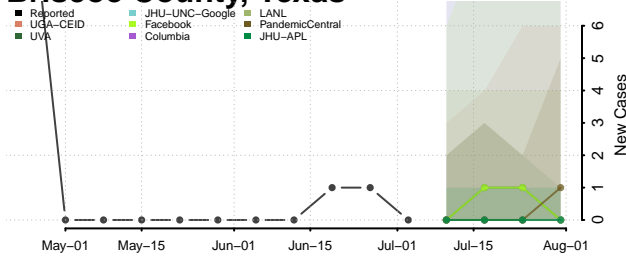

Briscoe County, Texas