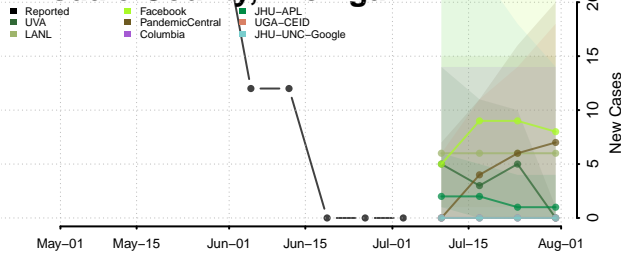

Hillsdale County, Michigan