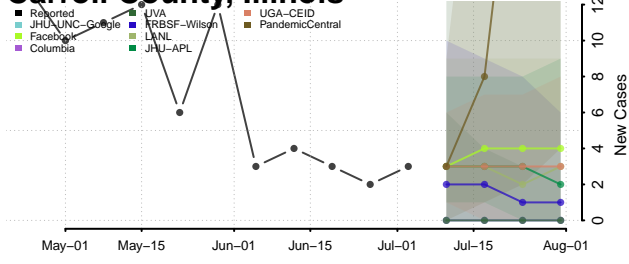

Carroll County, Illinois