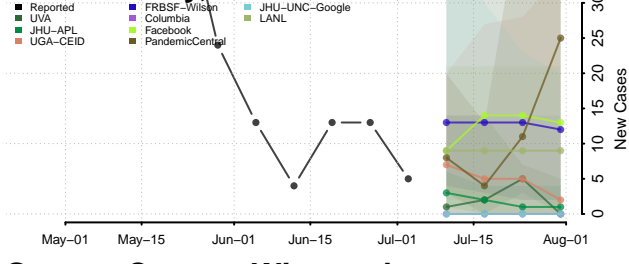

Sauk County, Wisconsin