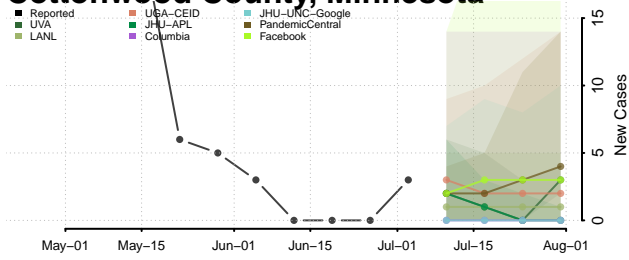

Cottonwood County, Minnesota