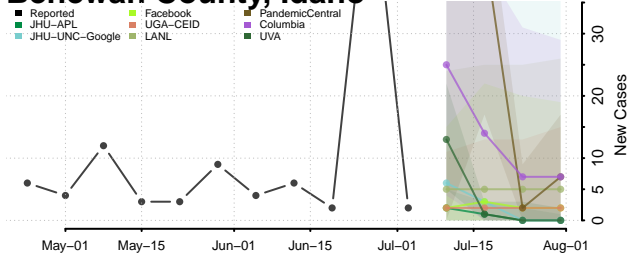

Maui County, Hawaii

Idaho

Ada County, Idaho

Adams County, Idaho

Bannock County, Idaho

Bear Lake County, Idaho

Benewah County, Idaho

Bingham County, Idaho