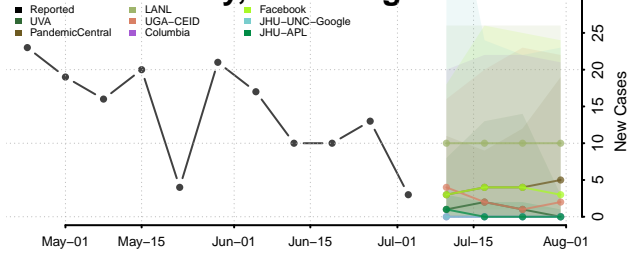

Monroe County, West Virginia