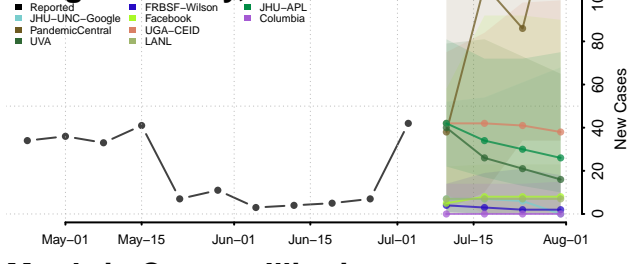

Mercer County, Illinois

Monroe County, Illinois

Montgomery County, Illinois

Morgan County, Illinois

Moultrie County, Illinois

Ogle County, Illinois

Peoria County, Illinois

Perry County, Illinois