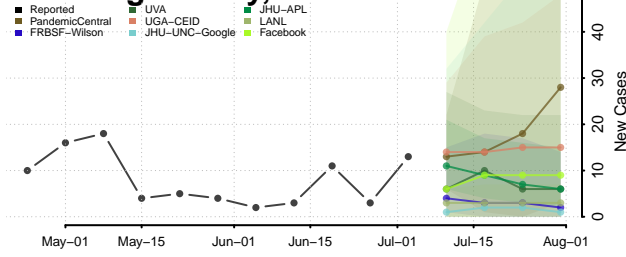

Pittsburg County, Oklahoma