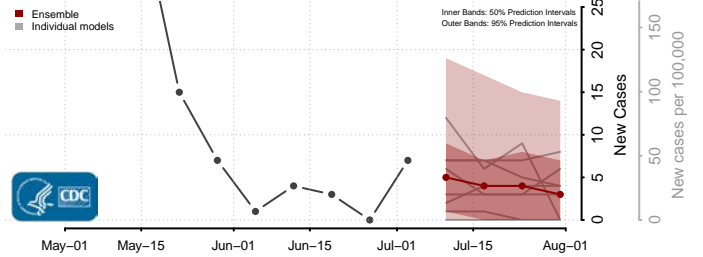

Wetzel County, West Virginia