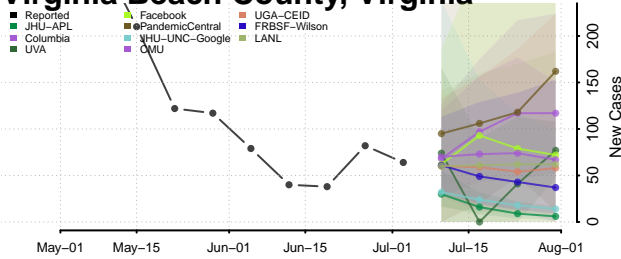

Warren County, Virginia

Washington County, Virginia

Waynesboro County, Virginia

Westmoreland County, Virginia

Williamsburg County, Virginia

Winchester County, Virginia

Wise County, Virginia

Wythe County, Virginia