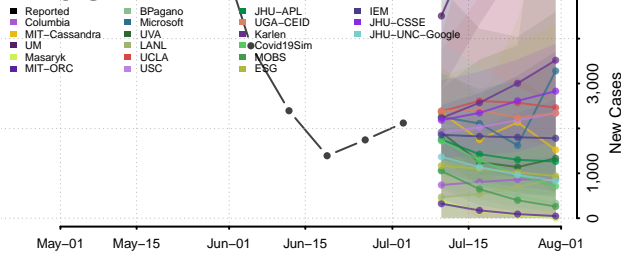

Power County, Idaho

Shoshone County, Idaho

Teton County, Idaho

Twin Falls County, Idaho

Valley County, Idaho

Washington County, Idaho

Illinois

Adams County, Illinois