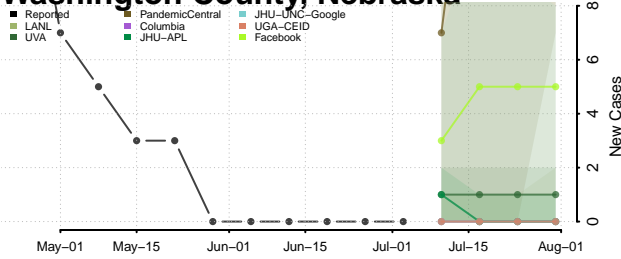

Sherman County, Nebraska

Sioux County, Nebraska

Stanton County, Nebraska

Thayer County, Nebraska

Thomas County, Nebraska

Thurston County, Nebraska

Valley County, Nebraska

Washington County, Nebraska