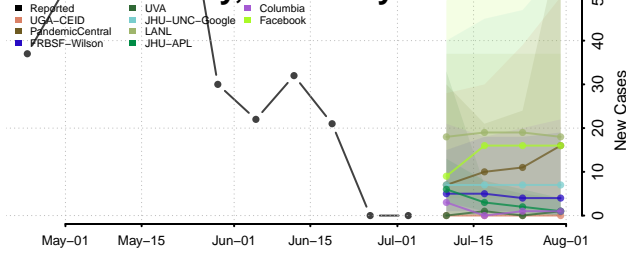

Pulaski County, Kentucky