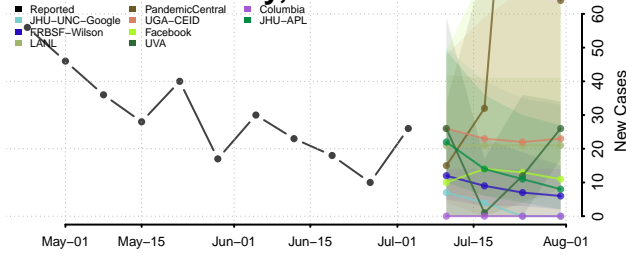

Richmond County, North Carolina