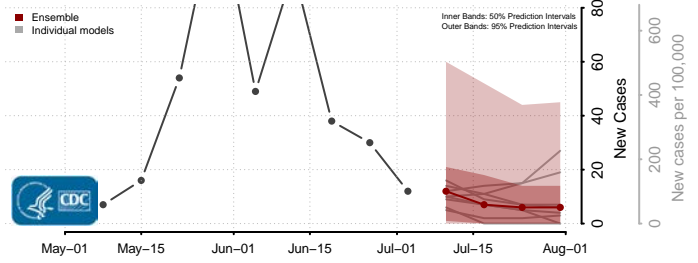

Linn County, Missouri