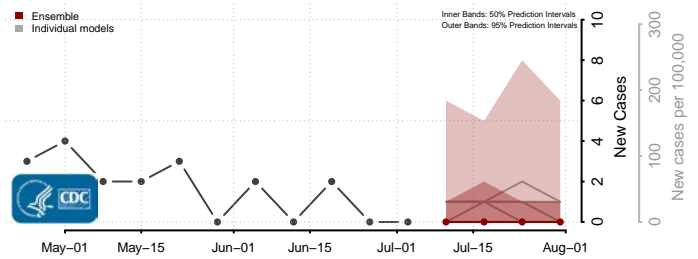

Steele County, Minnesota

Stevens County, Minnesota

Swift County, Minnesota

Todd County, Minnesota

Traverse County, Minnesota

Wabasha County, Minnesota

Wadena County, Minnesota

Waseca County, Minnesota