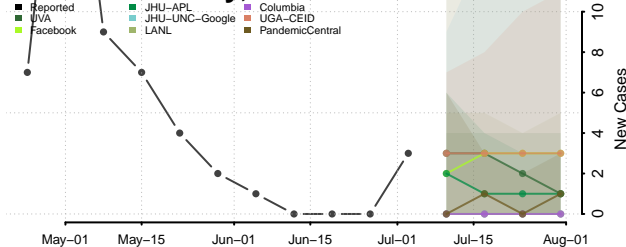

Benson County, North Dakota