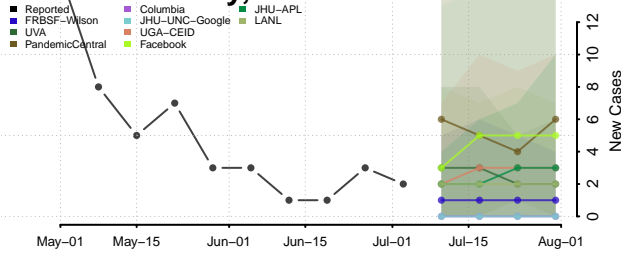

Davison County, South Dakota