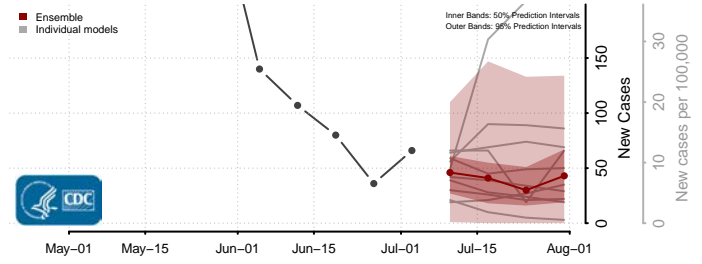

Pine County, Minnesota

Pipestone County, Minnesota

Polk County, Minnesota

Pope County, Minnesota

Ramsey County, Minnesota

Red Lake County, Minnesota

Redwood County, Minnesota

Renville County, Minnesota