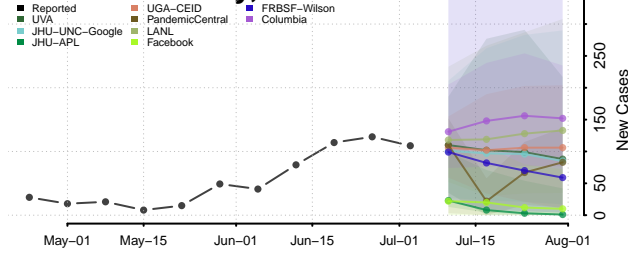

Webster County, Missouri