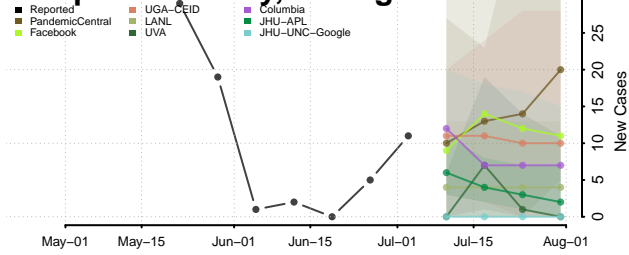

Lenawee County, Michigan

Livingston County, Michigan

Luce County, Michigan

Mackinac County, Michigan

Macomb County, Michigan

Manistee County, Michigan

Marquette County, Michigan

Mason County, Michigan