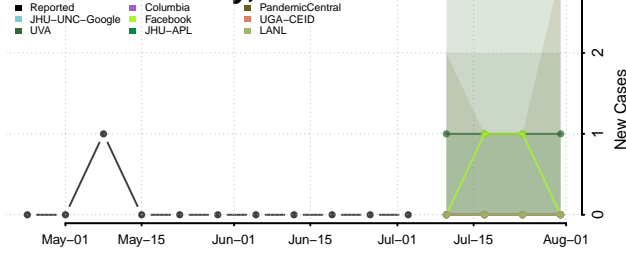

McCone County, Montana