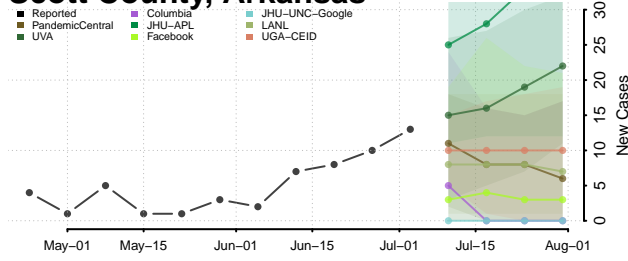

Pope County, Arkansas

Prairie County, Arkansas

Pulaski County, Arkansas

Randolph County, Arkansas

Saline County, Arkansas

Scott County, Arkansas

Searcy County, Arkansas

Sebastian County, Arkansas