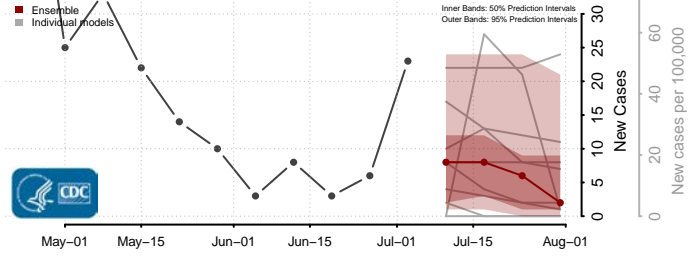

Dodge County, Wisconsin

Door County, Wisconsin

Douglas County, Wisconsin

Dunn County, Wisconsin

Eau Claire County, Wisconsin

Florence County, Wisconsin

Fond du Lac County, Wisconsin

Forest County, Wisconsin