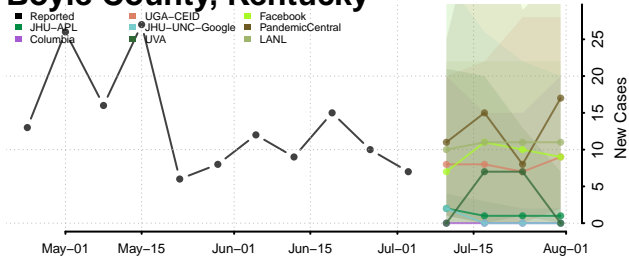

Boone County, Kentucky

Bourbon County, Kentucky

Boyd County, Kentucky

Boyle County, Kentucky

Bracken County, Kentucky

Breathitt County, Kentucky

Breckinridge County, Kentucky

Bullitt County, Kentucky