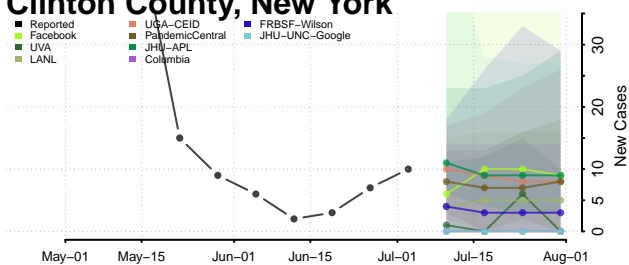

Clinton County, New York