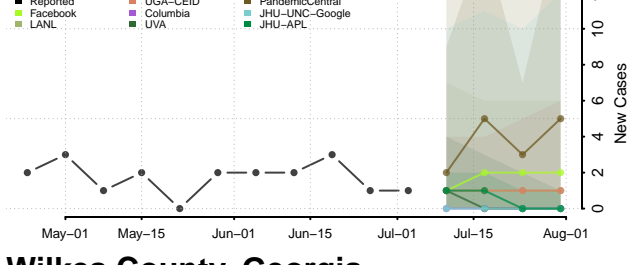

Washington County, Georgia

Wayne County, Georgia

Webster County, Georgia

Wheeler County, Georgia

White County, Georgia

Whitfield County, Georgia

Wilcox County, Georgia

Wilkes County, Georgia