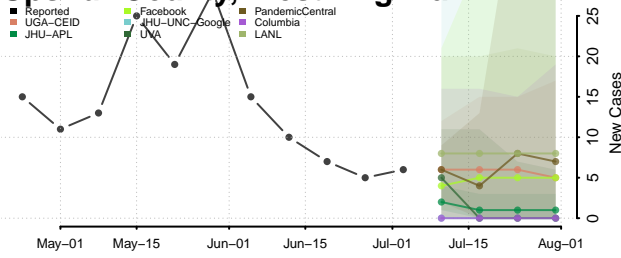

Upshur County, West Virginia