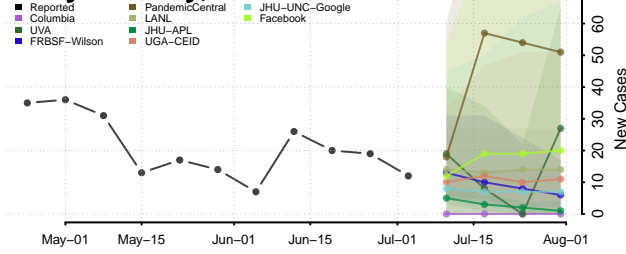

Eddy County, New Mexico