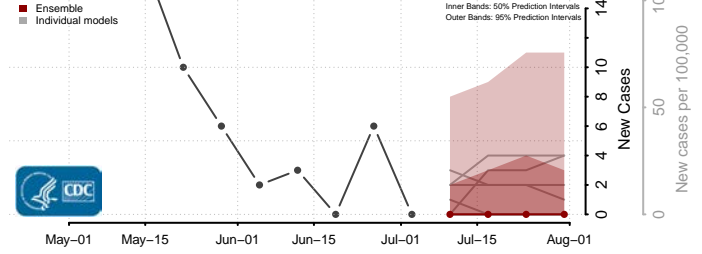

Pine County, Minnesota

Pipestone County, Minnesota

Polk County, Minnesota

Pope County, Minnesota

Ramsey County, Minnesota

Red Lake County, Minnesota

Redwood County, Minnesota

Renville County, Minnesota