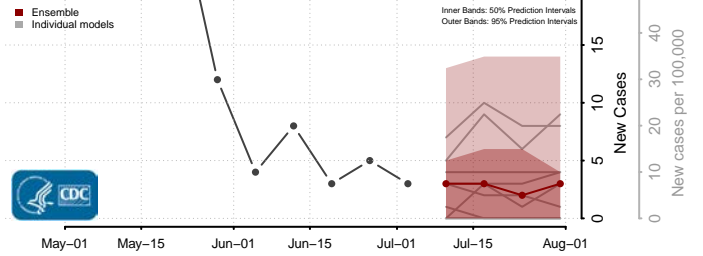

Gem County, Idaho

Gooding County, Idaho

Idaho County, Idaho

Jefferson County, Idaho

Jerome County, Idaho

Kootenai County, Idaho

Latah County, Idaho

Lemhi County, Idaho