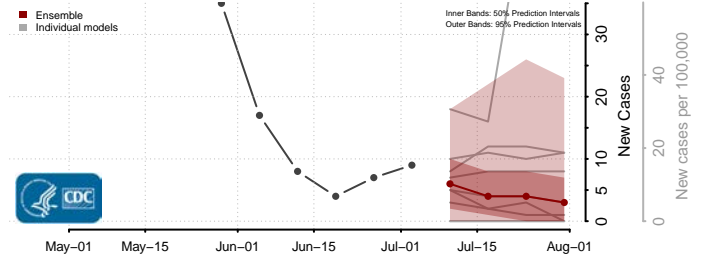

Mower County, Minnesota

Murray County, Minnesota

Nicollet County, Minnesota

Nobles County, Minnesota

Norman County, Minnesota

Olmsted County, Minnesota

Otter Tail County, Minnesota

Pennington County, Minnesota