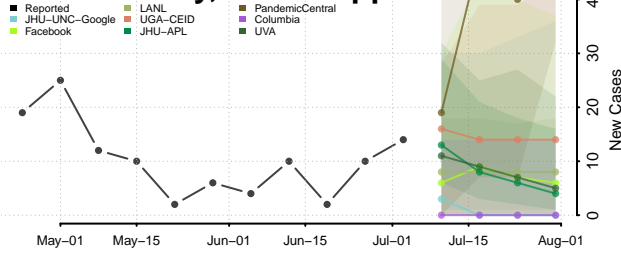

Yazoo County, Mississippi