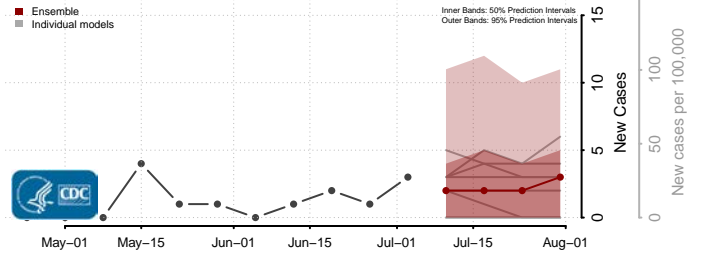

Madison County, Louisiana