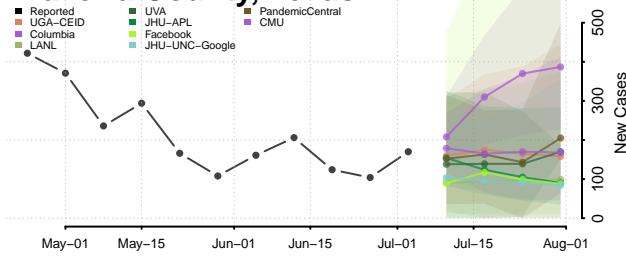

Brazoria County, Texas