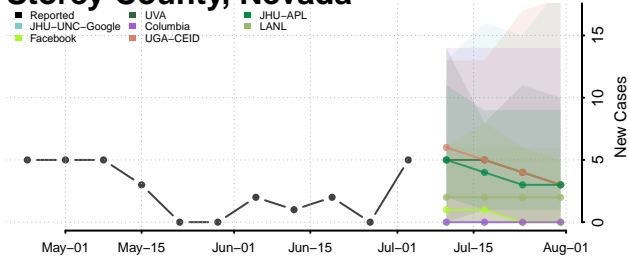

Mineral County, Nevada

Nye County, Nevada

Pershing County, Nevada

Storey County, Nevada

Washoe County, Nevada

White Pine County, Nevada

New Hampshire

Belknap County, New Hampshire