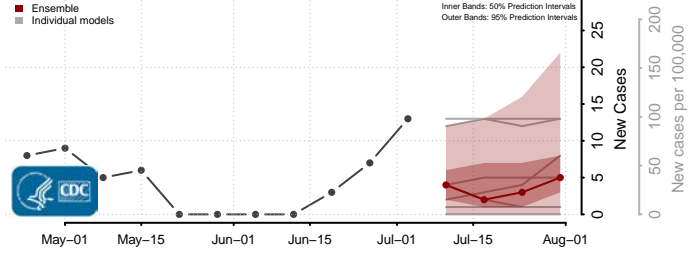

Madison County, Virginia