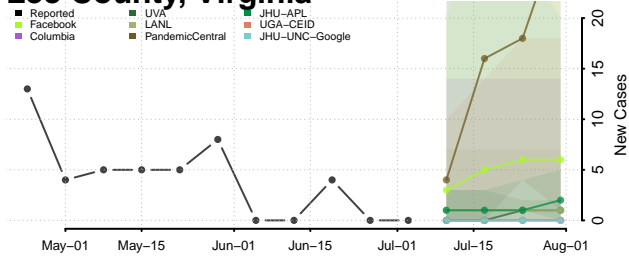

Lee County, Virginia