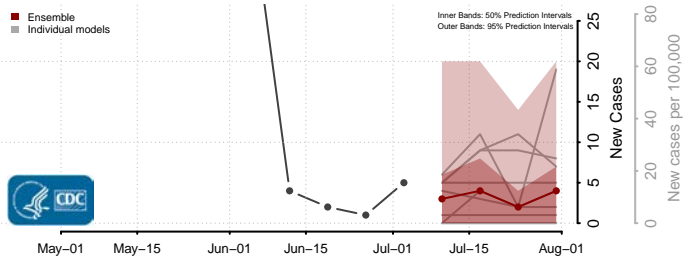

Christian County, Illinois