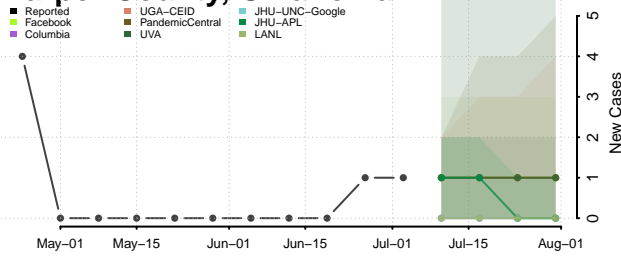

Harper County, Oklahoma