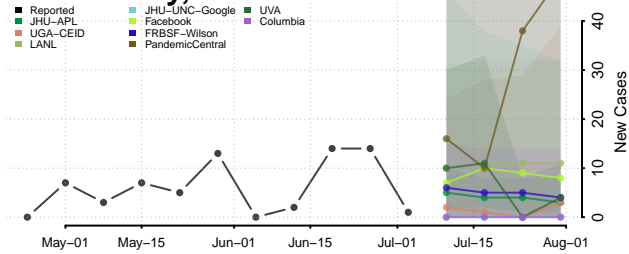

Bee County, Texas