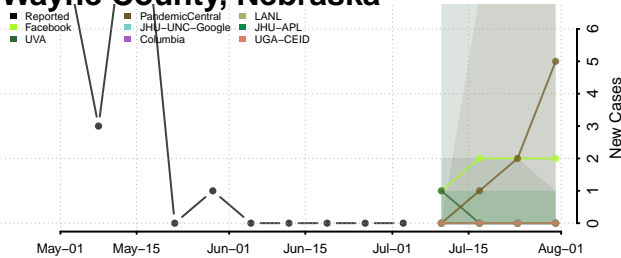

Wayne County, Nebraska