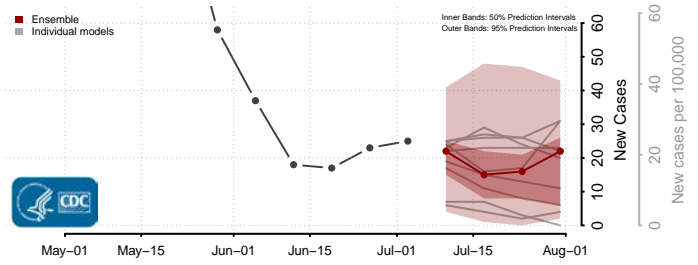

DeKalb County, Illinois