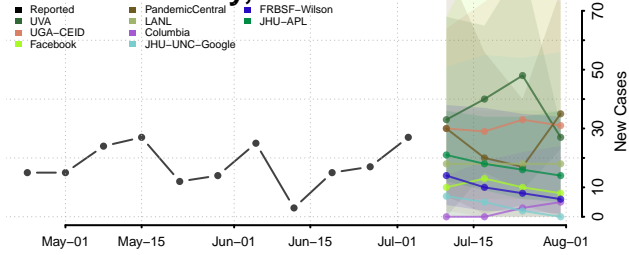

Iberville County, Louisiana