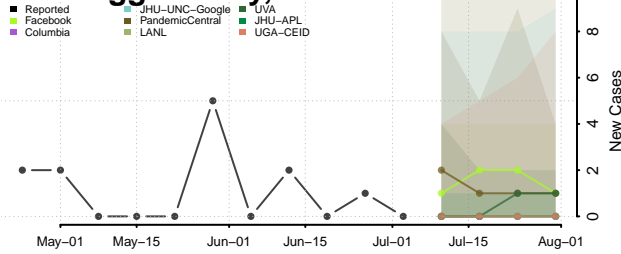

Jim Hogg County, Texas