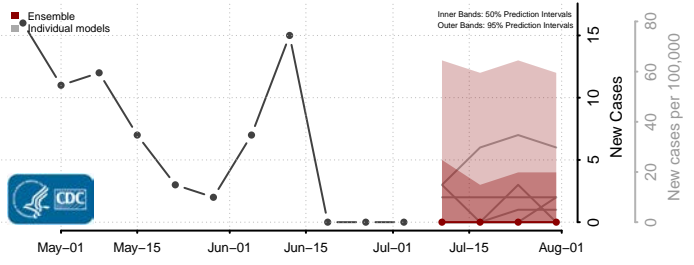

Roane County, Tennessee

Robertson County, Tennessee

Rutherford County, Tennessee

Scott County, Tennessee

Squatchie County, Tennessee

Sevier County, Tennessee

Shelby County, Tennessee

Smith County, Tennessee