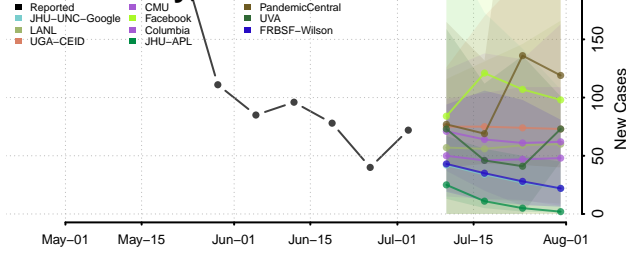

Muscatine County, Iowa

O'Brien County, Iowa

Osceola County, Iowa

Page County, Iowa

Palo Alto County, Iowa

Plymouth County, Iowa

Pocahontas County, Iowa

Polk County, Iowa