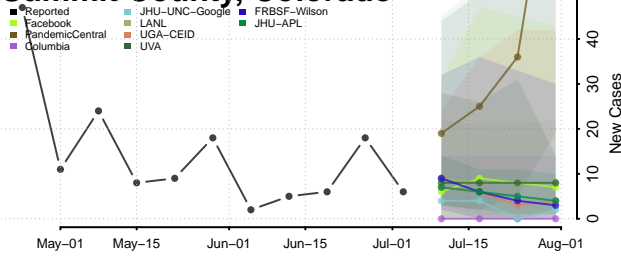

Summit County, Colorado