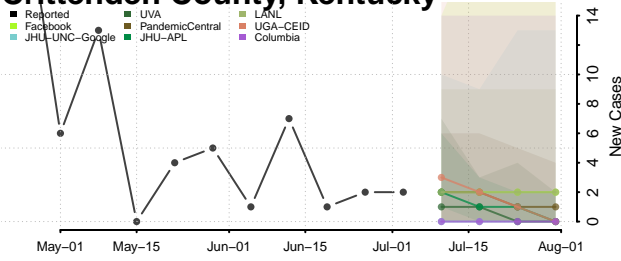

Crittenden County, Kentucky