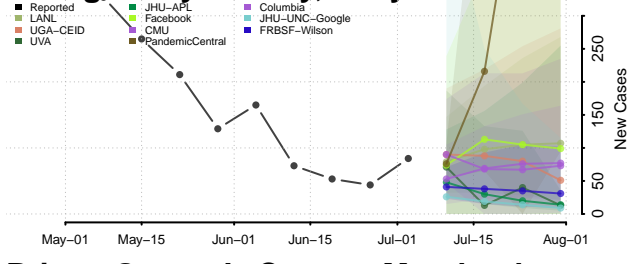

Harford County, Maryland

Howard County, Maryland

Kent County, Maryland

Montgomery County, Maryland

Prince George's County, Maryland

Queen Anne's County, Maryland

Somerset County, Maryland

St. Mary's County, Maryland