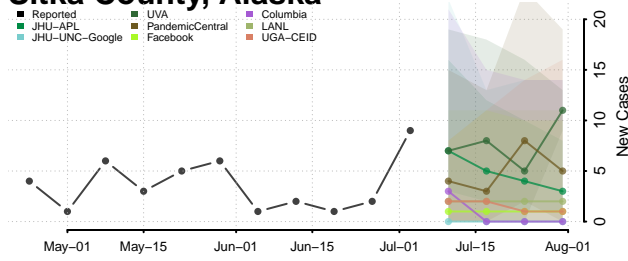

Matanuska-Susitna County, Alaska

Nome County, Alaska

North Slope County, Alaska

Northwest Arctic County, Alaska

Petersburg County, Alaska

Prince of Wales-Hyder County, Alaska

Sitka County, Alaska

Skagway County, Alaska