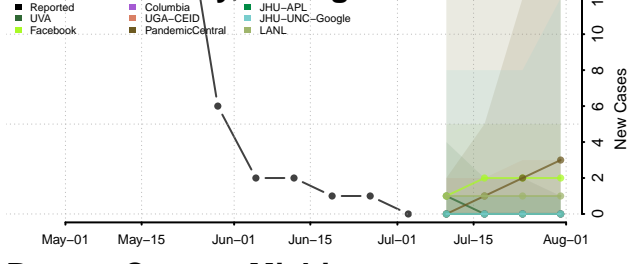

Arenac County, Michigan