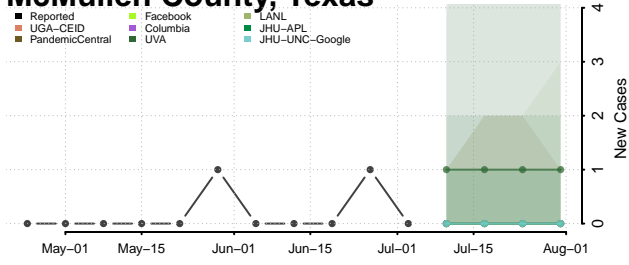

McMullen County, Texas