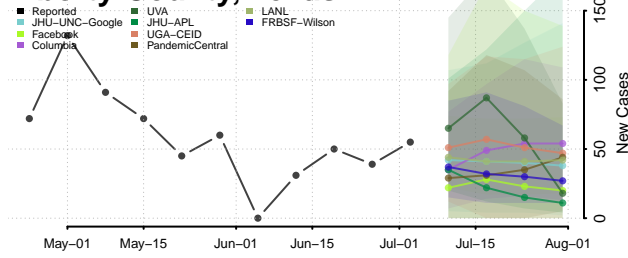

Liberty County, Texas