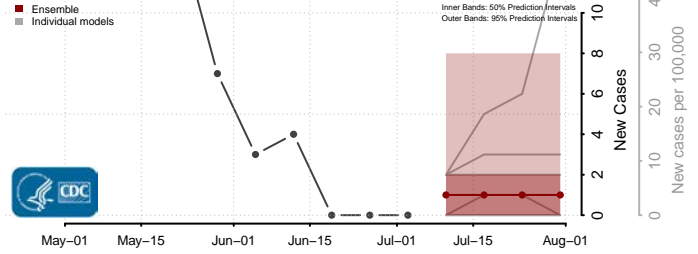

Highland County, Virginia

Hopewell County, Virginia

Isle of Wight County, Virginia

James City County, Virginia

King and Queen County, Virginia

King George County, Virginia

King William County, Virginia

Lancaster County, Virginia