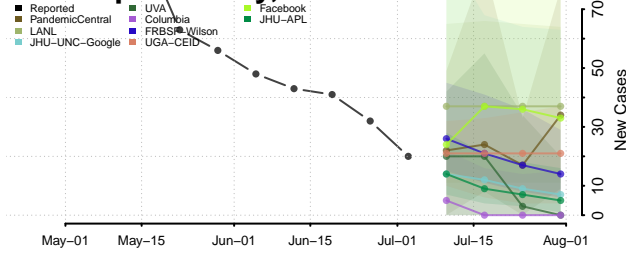

Randolph County, North Carolina