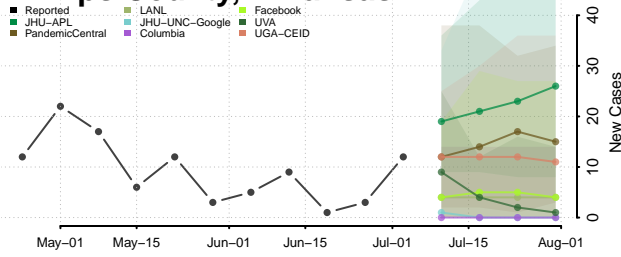

Nevada County, Arkansas

Newton County, Arkansas

Ouachita County, Arkansas

Perry County, Arkansas

Phillips County, Arkansas

Pike County, Arkansas

Poinsett County, Arkansas

Polk County, Arkansas