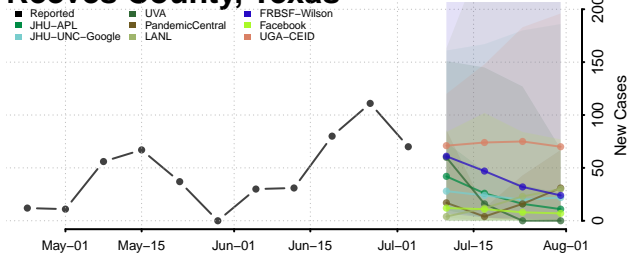

Reeves County, Texas