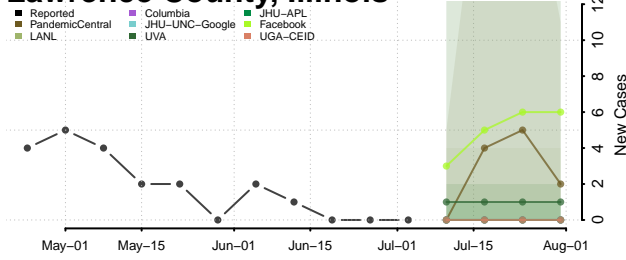

Lawrence County, Illinois