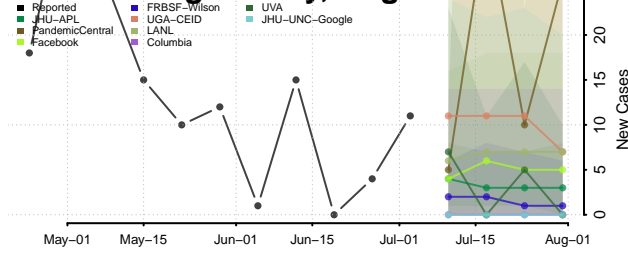

Mecklenburg County, Virginia