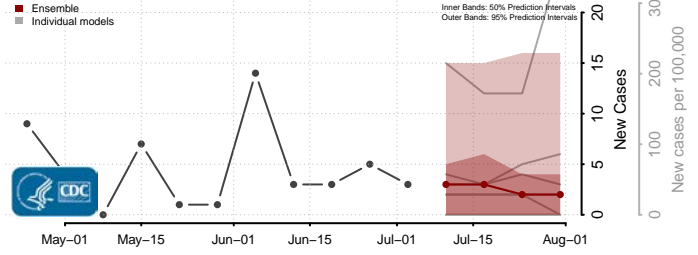

Bienville County, Louisiana

Bossier County, Louisiana

Caddo County, Louisiana

Calcasieu County, Louisiana

Caldwell County, Louisiana

Cameron County, Louisiana

Catahoula County, Louisiana

Claiborne County, Louisiana