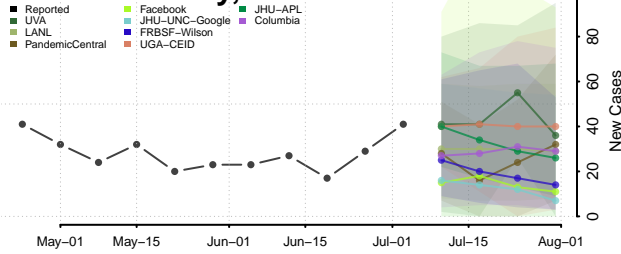

Lincoln County, Louisiana