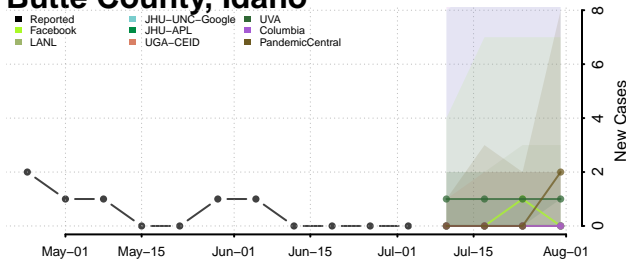

Blaine County, Idaho

Boise County, Idaho

Bonner County, Idaho

Bonneville County, Idaho

Boundary County, Idaho

Butte County, Idaho

Camas County, Idaho

Canyon County, Idaho