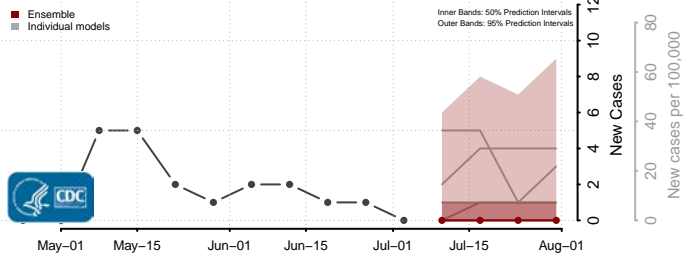

Dawson County, Montana

Deer Lodge County, Montana

Fallon County, Montana

Fergus County, Montana

Flathead County, Montana

Gallatin County, Montana

Garfield County, Montana

Glacier County, Montana