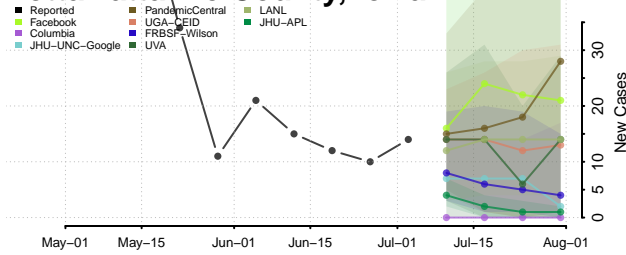

Pottawattamie County, Iowa