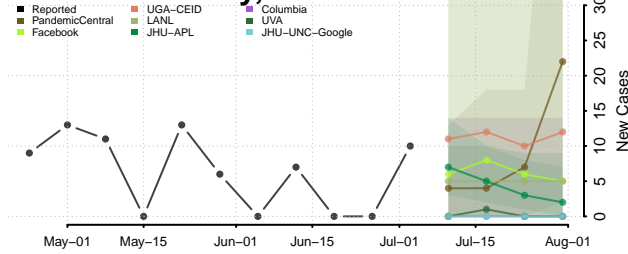

Madison County, Texas