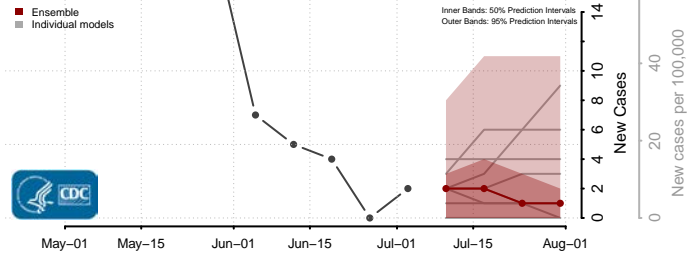

Lyon County, Minnesota

Mahnomen County, Minnesota

Marshall County, Minnesota

Martin County, Minnesota

McLeod County, Minnesota

Meeker County, Minnesota

Mille Lacs County, Minnesota

Morrison County, Minnesota