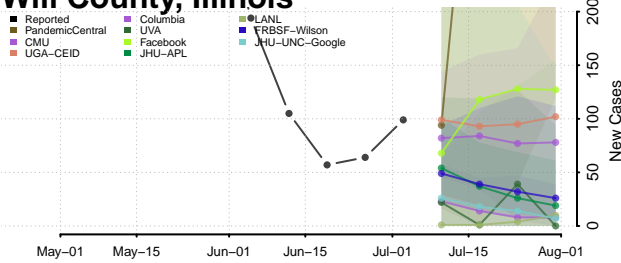

Will County, Illinois