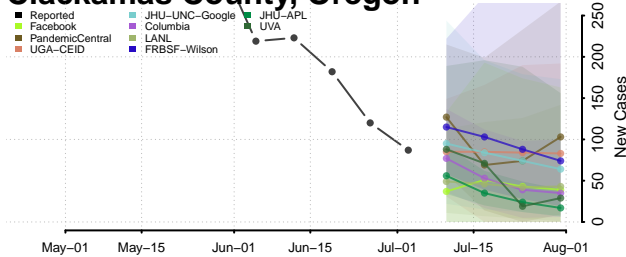

Clackamas County, Oregon