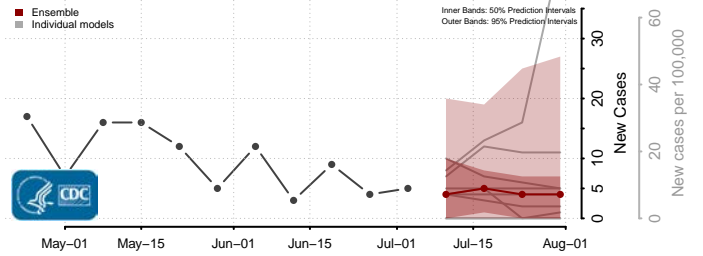

Delaware County, Oklahoma

Dewey County, Oklahoma

Ellis County, Oklahoma

Garfield County, Oklahoma

Garvin County, Oklahoma

Grady County, Oklahoma

Grant County, Oklahoma

Greer County, Oklahoma