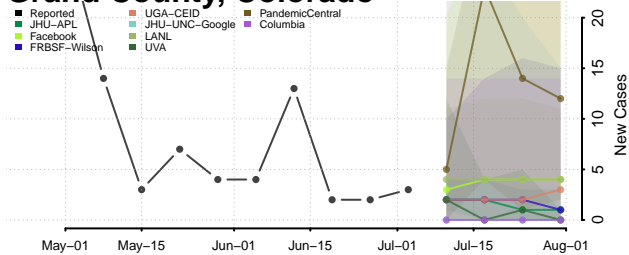

Grand County, Colorado