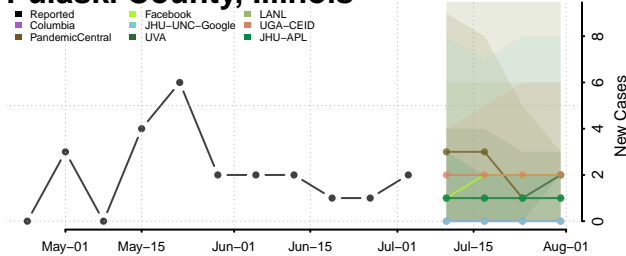

Piatt County, Illinois

Pike County, Illinois

Pope County, Illinois

Pulaski County, Illinois

Putnam County, Illinois

Randolph County, Illinois

Richland County, Illinois

Rock Island County, Illinois