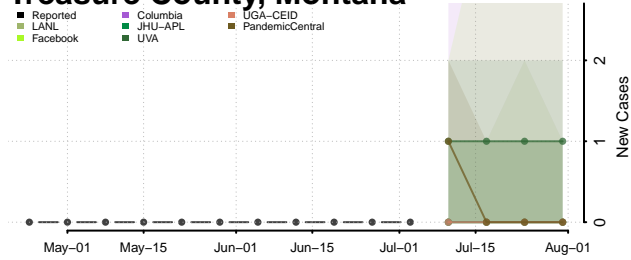

Toole County, Montana

Treasure County, Montana

Valley County, Montana

Wheatland County, Montana

Wibaux County, Montana

Yellowstone County, Montana

Nebraska

Adams County, Nebraska