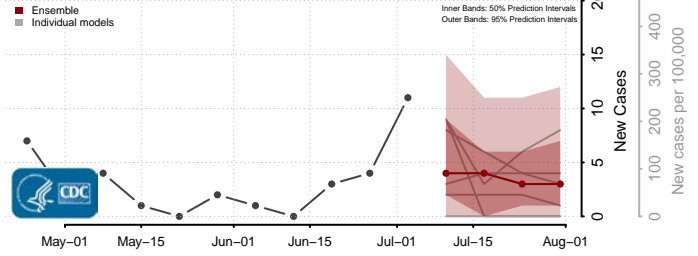

Greene County, Missouri

Grundy County, Missouri

Harrison County, Missouri

Henry County, Missouri

Hickory County, Missouri

Holt County, Missouri

Howard County, Missouri

Howell County, Missouri