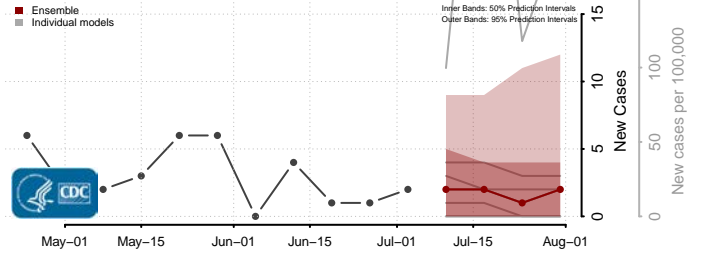

Keokuk County, Iowa

Kossuth County, Iowa

Lee County, Iowa

Linn County, Iowa

Louisa County, Iowa

Lucas County, Iowa

Lyon County, Iowa

Madison County, Iowa