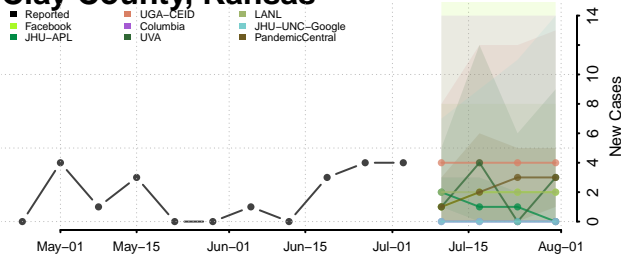

Chautauqua County, Kansas

Cherokee County, Kansas

Cheyenne County, Kansas

Clark County, Kansas

Clay County, Kansas

Cloud County, Kansas

Coffey County, Kansas

Comanche County, Kansas