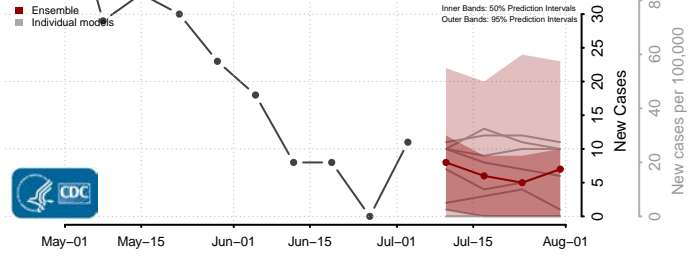

Danville County, Virginia