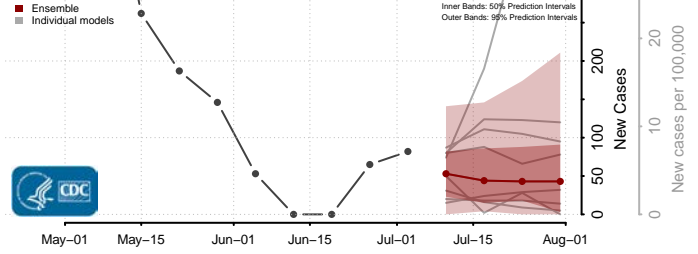

Fairfax County, Virginia