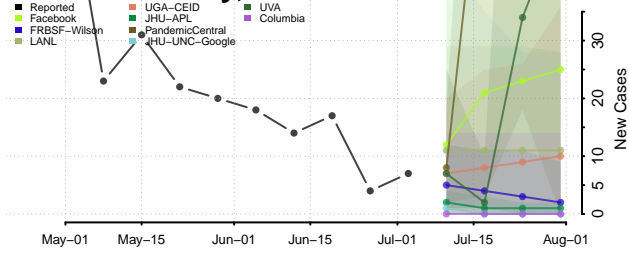

Chaves County, New Mexico