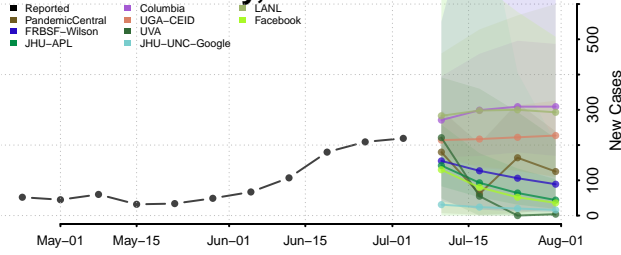

Christian County, Missouri