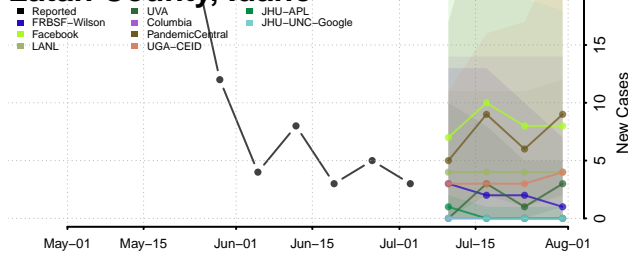

Gem County, Idaho

Gooding County, Idaho

Idaho County, Idaho

Jefferson County, Idaho

Jerome County, Idaho

Kootenai County, Idaho

Latah County, Idaho

Lemhi County, Idaho