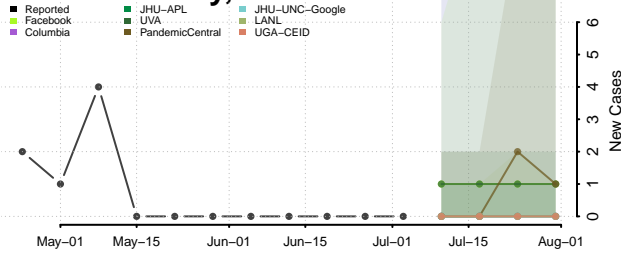

Gage County, Nebraska

Garden County, Nebraska

Garfield County, Nebraska

Gosper County, Nebraska

Grant County, Nebraska

Greeley County, Nebraska

Hall County, Nebraska

Hamilton County, Nebraska