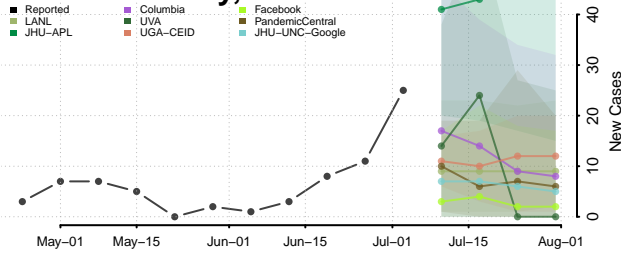

Newton County, Arkansas