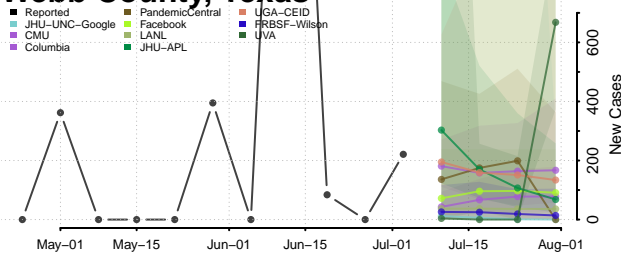

Val Verde County, Texas

Van Zandt County, Texas

Victoria County, Texas

Walker County, Texas

Waller County, Texas

Ward County, Texas

Washington County, Texas

Webb County, Texas