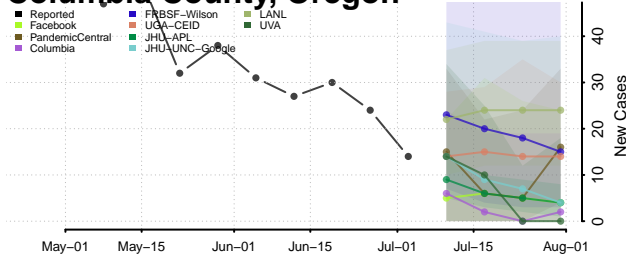

Columbia County, Oregon