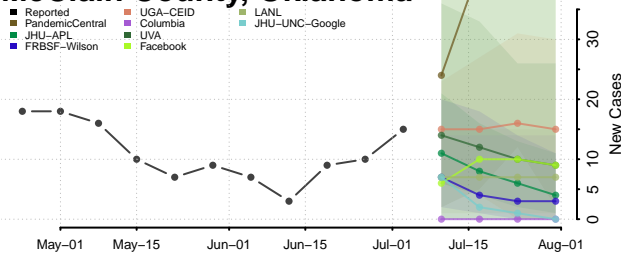

McClain County, Oklahoma