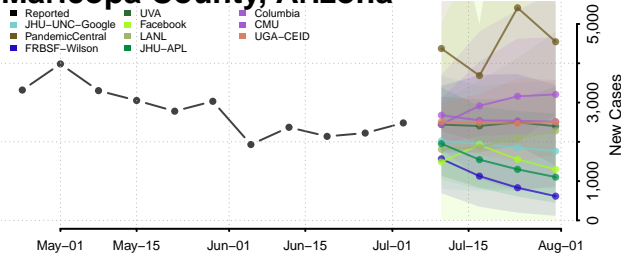

Cochise County, Arizona

Coconino County, Arizona

Gila County, Arizona

Graham County, Arizona

Greenlee County, Arizona

La Paz County, Arizona

Maricopa County, Arizona

Mohave County, Arizona