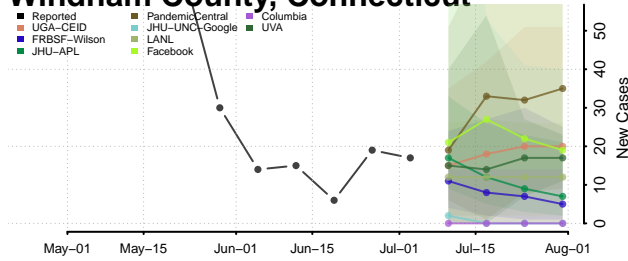

Windham County, Connecticut