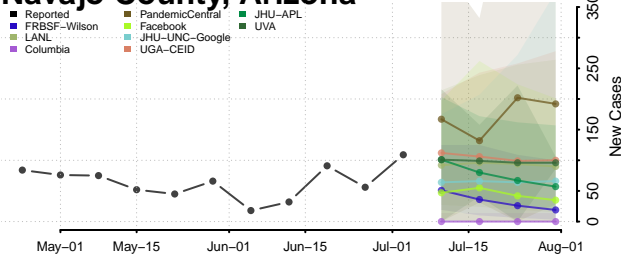

Navajo County, Arizona