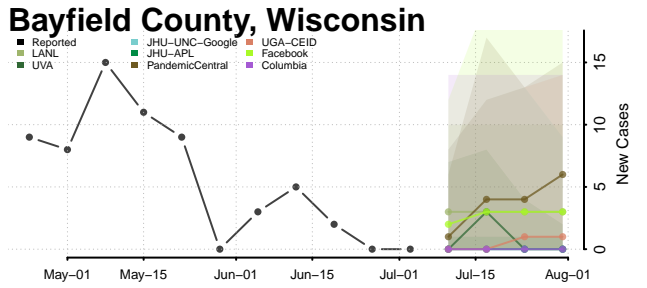

Tyler County, West Virginia

Upshur County, West Virginia

Wayne County, West Virginia

Webster County, West Virginia

Wetzel County, West Virginia

Wirt County, West Virginia

Wood County, West Virginia

Brown County, Wisconsin