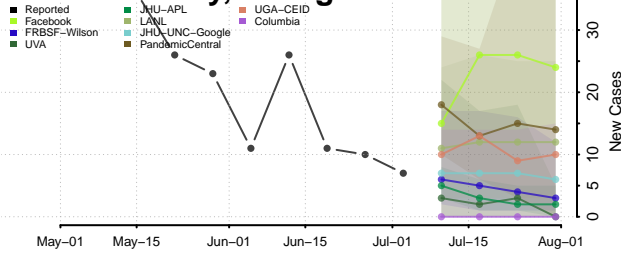

Turner County, Georgia

Twiggs County, Georgia

Union County, Georgia

Upson County, Georgia

Walker County, Georgia

Walton County, Georgia

Ware County, Georgia

Warren County, Georgia