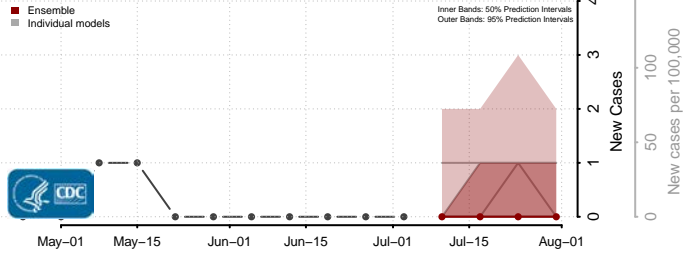

Hitchcock County, Nebraska