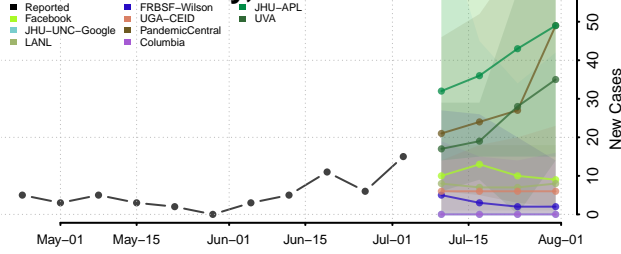

Jackson County, Arkansas