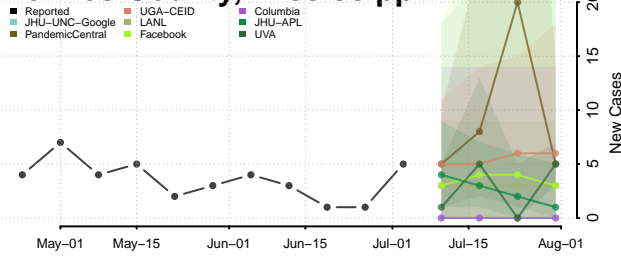

Holmes County, Mississippi