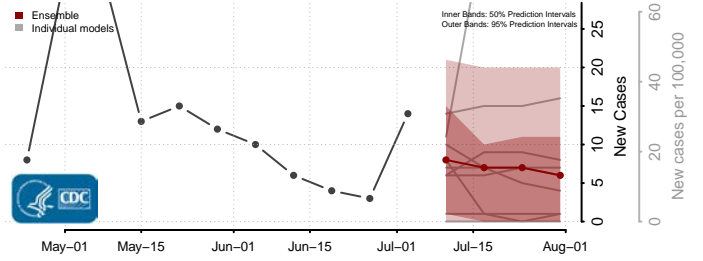

Warren County, Mississippi