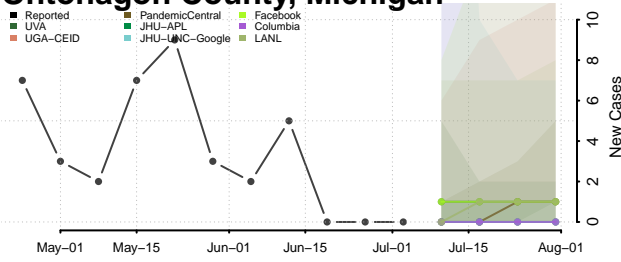

Newaygo County, Michigan

Oakland County, Michigan

Oceana County, Michigan

Ogemaw County, Michigan

Ontonagon County, Michigan

Osceola County, Michigan

Oscoda County, Michigan

Otsego County, Michigan