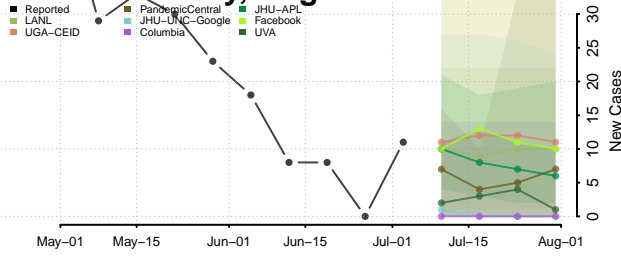

Danville County, Virginia