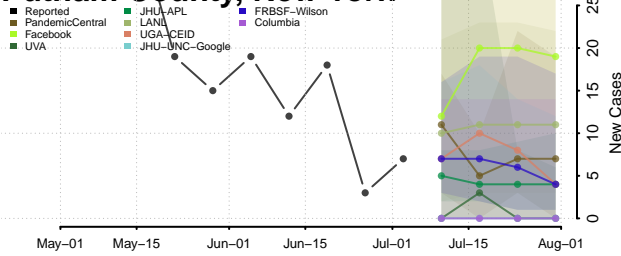

Putnam County, New York