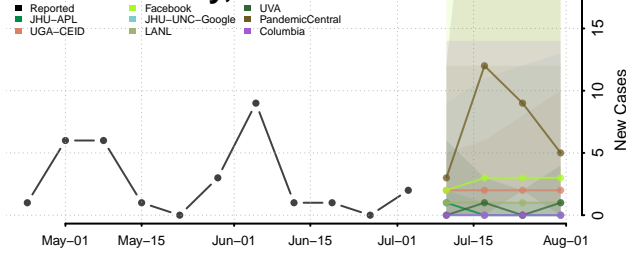

Custer County, Montana