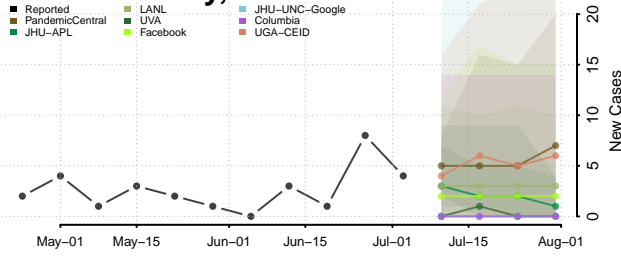

Maries County, Missouri