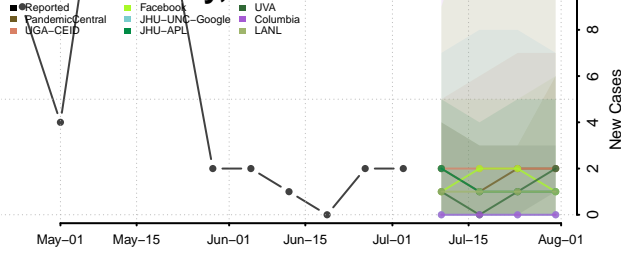

Custer County, South Dakota