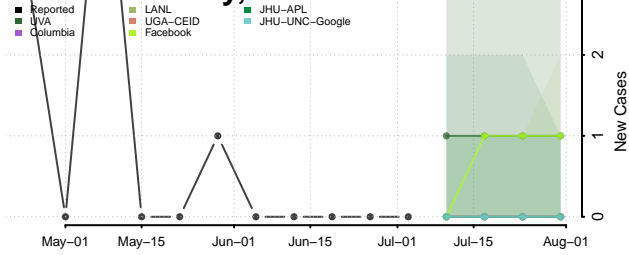

Perkins County, Nebraska