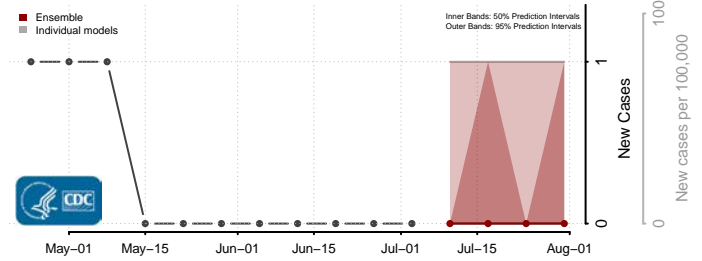

Harding County, South Dakota