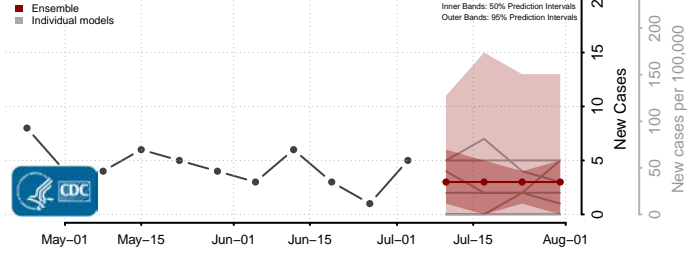

Walthall County, Mississippi

Warren County, Mississippi

Washington County, Mississippi

Wayne County, Mississippi

Webster County, Mississippi

Wilkinson County, Mississippi

Winston County, Mississippi

Yalobusha County, Mississippi