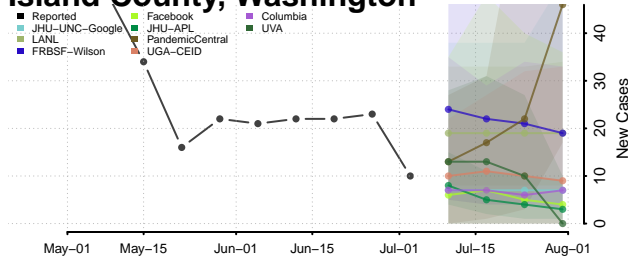

Island County, Washington

Jefferson County, Washington

King County, Washington

Kitsap County, Washington

Kittitas County, Washington

Klickitat County, Washington

Lewis County, Washington

Lincoln County, Washington