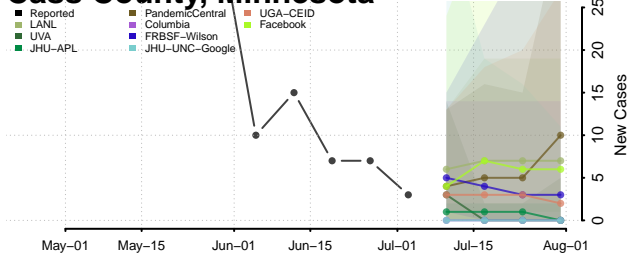

Cass County, Minnesota