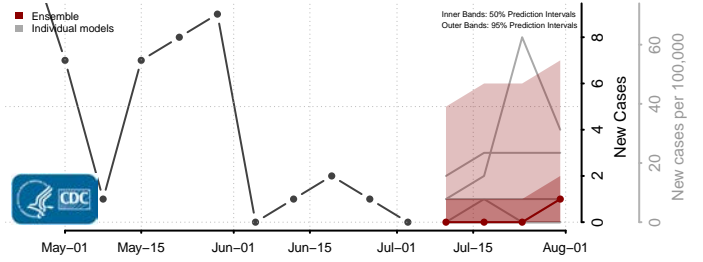

Lake County, South Dakota