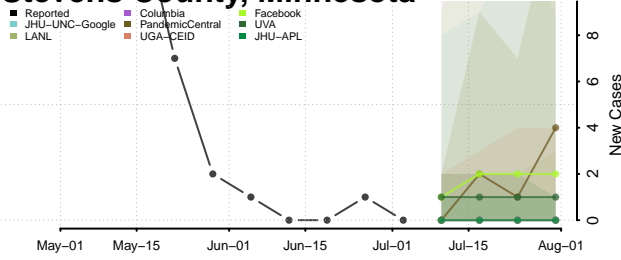

Stevens County, Minnesota