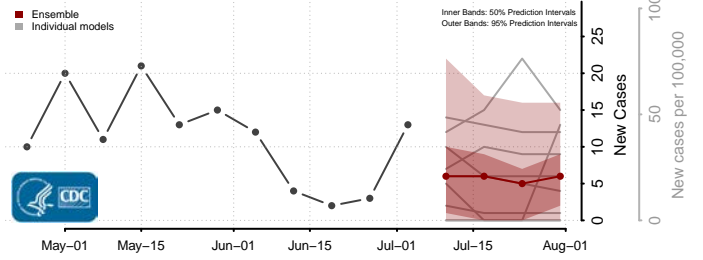

Stone County, Mississippi

Sunflower County, Mississippi

Tallahatchie County, Mississippi

Tate County, Mississippi

Tippah County, Mississippi

Tishomingo County, Mississippi

Tunica County, Mississippi

Union County, Mississippi