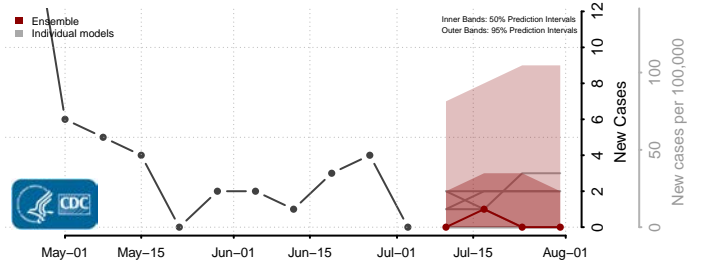

Madison County, Montana