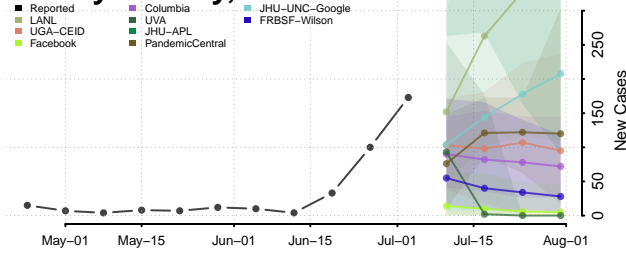

Shelby County, Texas