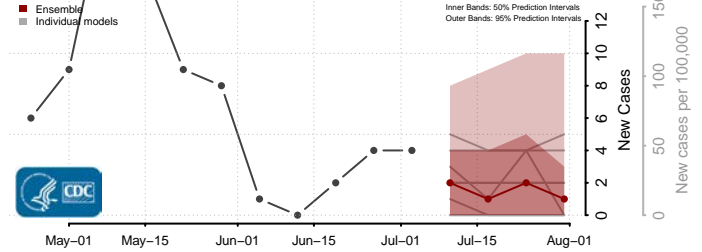

Tyler County, West Virginia