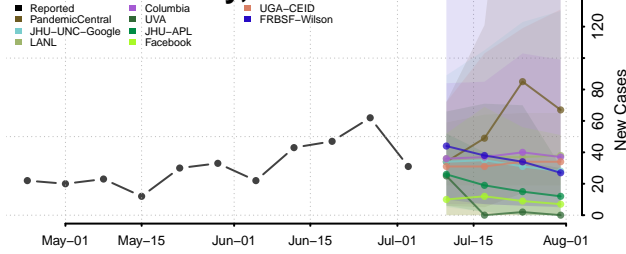

Daviess County, Missouri

DeKalb County, Missouri

Dent County, Missouri

Douglas County, Missouri

Dunklin County, Missouri

Franklin County, Missouri

Gasconade County, Missouri

Gentry County, Missouri