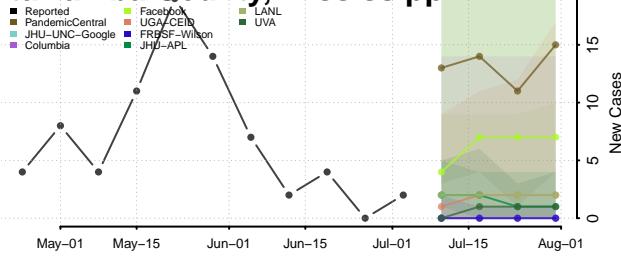

Holmes County, Mississippi

Humphreys County, Mississippi

Issaquena County, Mississippi

Itawamba County, Mississippi

Jackson County, Mississippi

Jasper County, Mississippi

Jefferson County, Mississippi

Jefferson Davis County, Mississippi