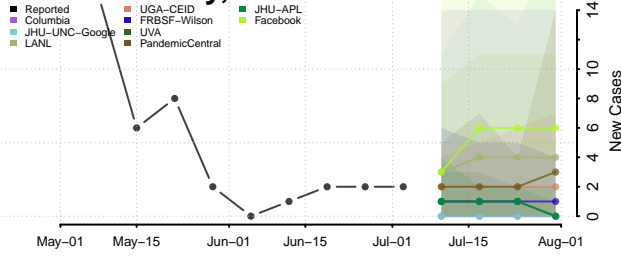

Carroll County, Iowa