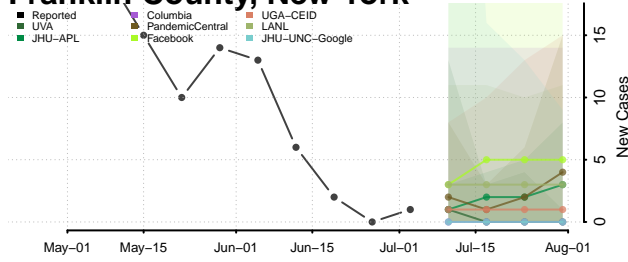

Dutchess County, New York

Erie County, New York

Essex County, New York

Franklin County, New York

Fulton County, New York

Genesee County, New York

Greene County, New York

Hamilton County, New York