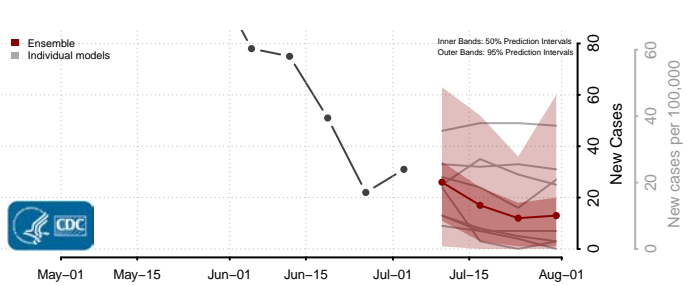

Clinton County, Pennsylvania

Columbia County, Pennsylvania

Crawford County, Pennsylvania

Cumberland County, Pennsylvania

Dauphin County, Pennsylvania

Fulton County, Pennsylvania

Greene County, Pennsylvania

Huntingdon County, Pennsylvania