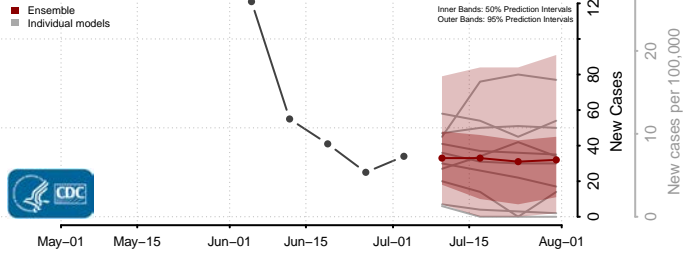

Hampden County, Massachusetts