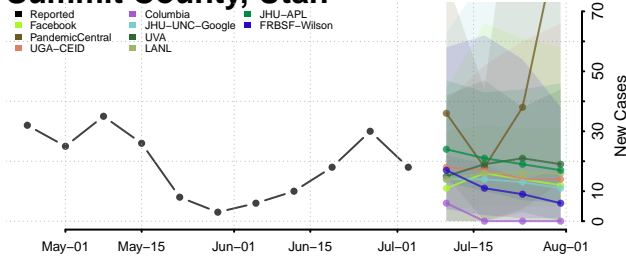

Summit County, Utah