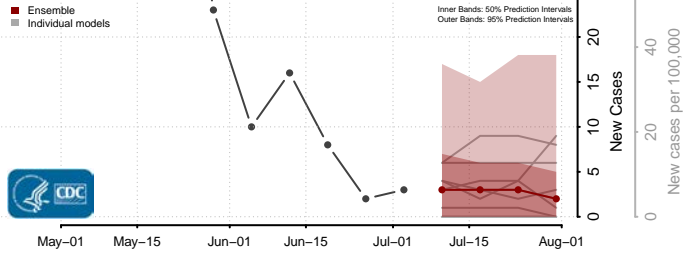

Beltrami County, Minnesota