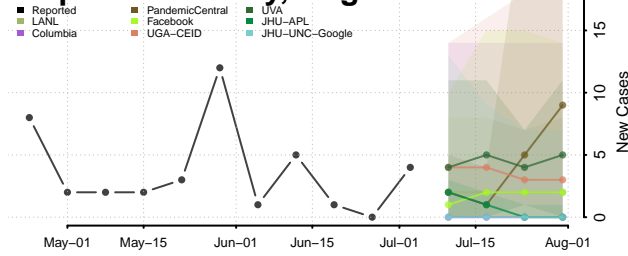

Patrick County, Virginia

Petersburg County, Virginia

Pittsylvania County, Virginia

Poquoson County, Virginia

Portsmouth County, Virginia

Powhatan County, Virginia

Prince Edward County, Virginia

Prince George County, Virginia