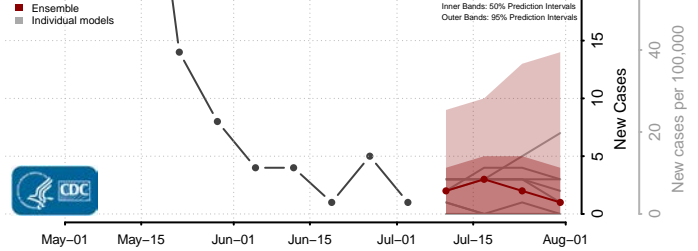

Bennington County, Vermont