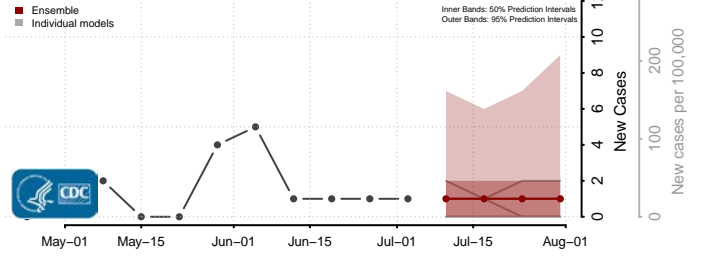

Tensas County, Louisiana