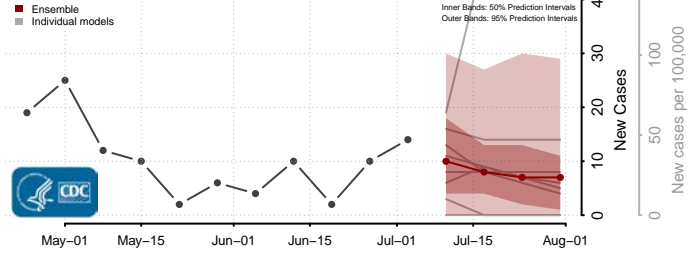

Yazoo County, Mississippi