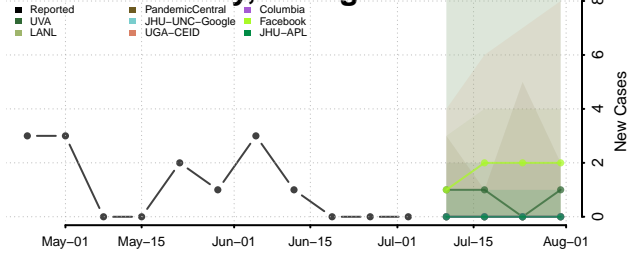

Washington County, Georgia

Wayne County, Georgia

Webster County, Georgia

Wheeler County, Georgia

White County, Georgia

Whitfield County, Georgia

Wilcox County, Georgia

Wilkes County, Georgia