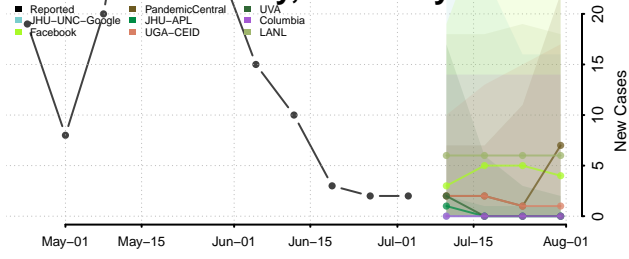

Rockcastle County, Kentucky