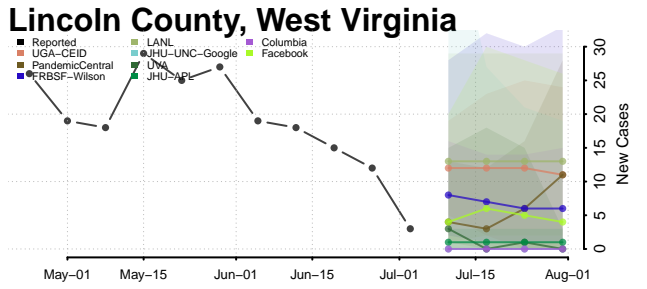

Hampshire County, West Virginia

Hancock County, West Virginia

Hardy County, West Virginia

Harrison County, West Virginia

Jackson County, West Virginia

Marshall County, West Virginia

Mason County, West Virginia