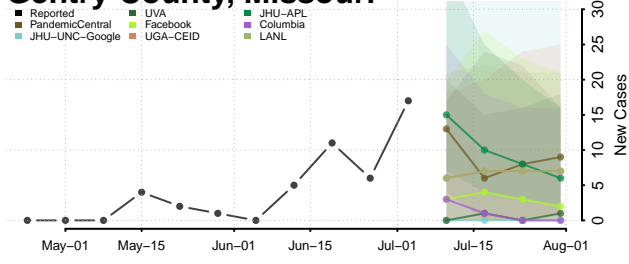

Daviess County, Missouri

DeKalb County, Missouri

Dent County, Missouri

Douglas County, Missouri

Dunklin County, Missouri

Franklin County, Missouri

Gasconade County, Missouri

Gentry County, Missouri