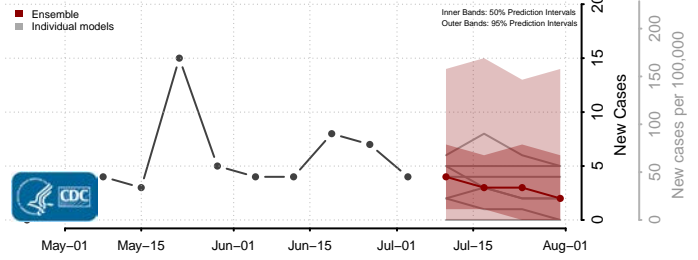

Garrard County, Kentucky

Grant County, Kentucky

Graves County, Kentucky

Grayson County, Kentucky

Green County, Kentucky

Greenup County, Kentucky

Hancock County, Kentucky

Hardin County, Kentucky