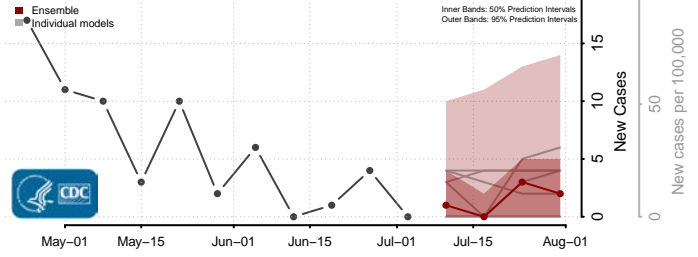

Moore County, North Carolina

Nash County, North Carolina

New Hanover County, North Carolina

Northampton County, North Carolina

Onslow County, North Carolina

Orange County, North Carolina

Pamlico County, North Carolina