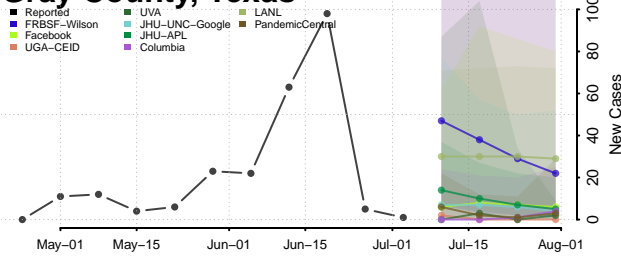

Gray County, Texas