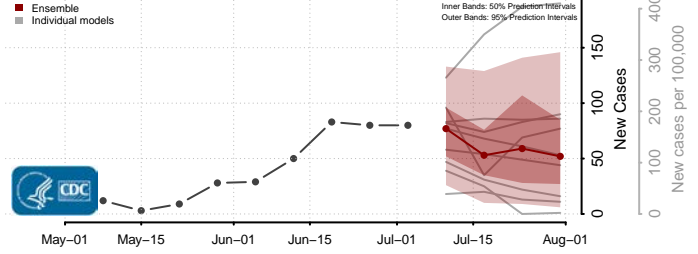

Camden County, Missouri