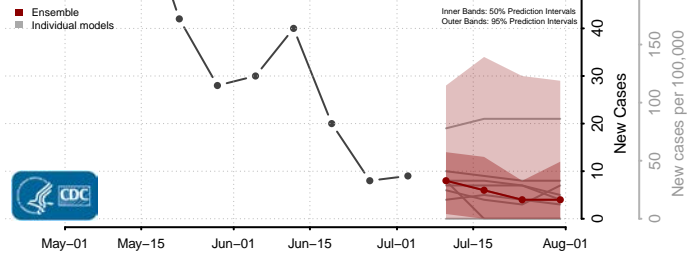

Crook County, Oregon

Curry County, Oregon

Deschutes County, Oregon

Douglas County, Oregon

Gilliam County, Oregon

Grant County, Oregon

Harney County, Oregon

Hood River County, Oregon