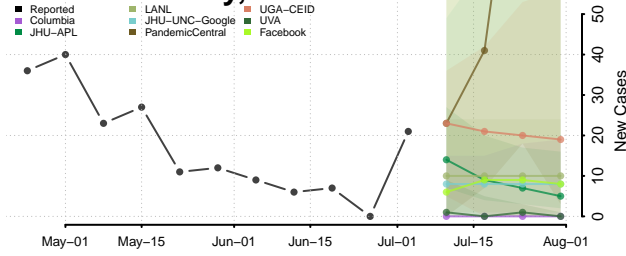

Kendall County, Texas