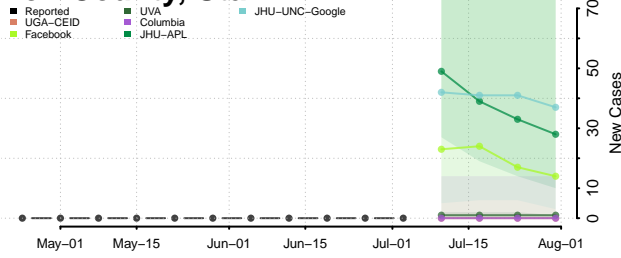

Iron County, Utah