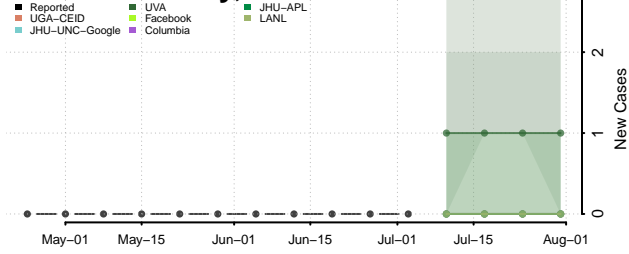

Borden County, Texas