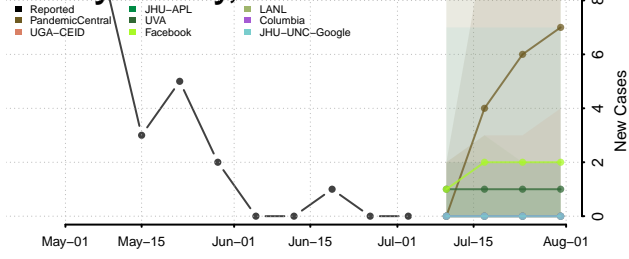

Murray County, Minnesota