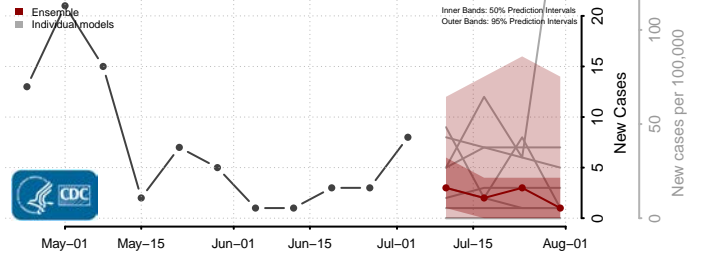

Steele County, Minnesota

Stevens County, Minnesota

Swift County, Minnesota

Todd County, Minnesota

Traverse County, Minnesota

Wabasha County, Minnesota

Wadena County, Minnesota

Waseca County, Minnesota