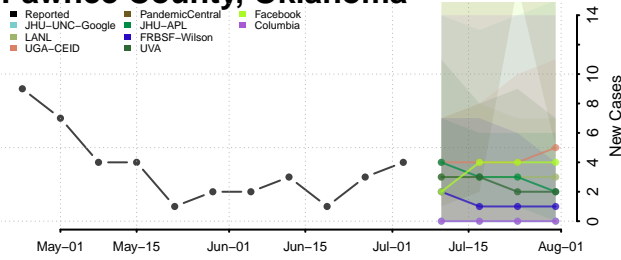

Nowata County, Oklahoma

Okfuskee County, Oklahoma

Oklahoma County, Oklahoma

Okmulgee County, Oklahoma

Osage County, Oklahoma

Ottawa County, Oklahoma

Pawnee County, Oklahoma

Payne County, Oklahoma