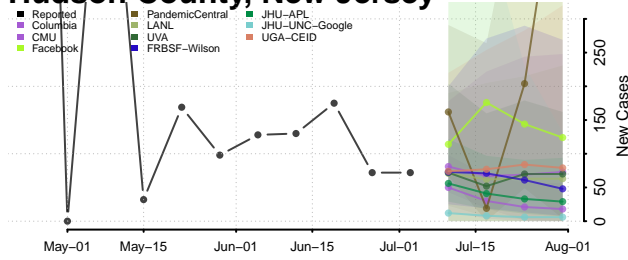

Cumberland County, New Jersey

Essex County, New Jersey

Gloucester County, New Jersey

Hudson County, New Jersey

Hunterdon County, New Jersey

Mercer County, New Jersey

Middlesex County, New Jersey

Monmouth County, New Jersey