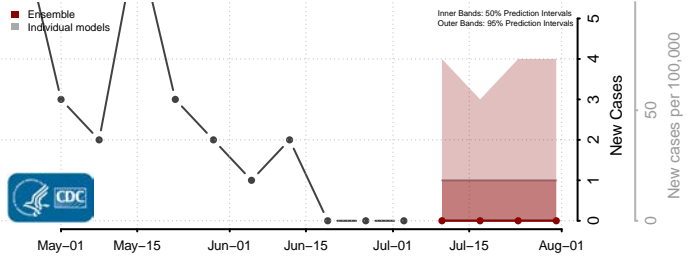

Cook County, Minnesota