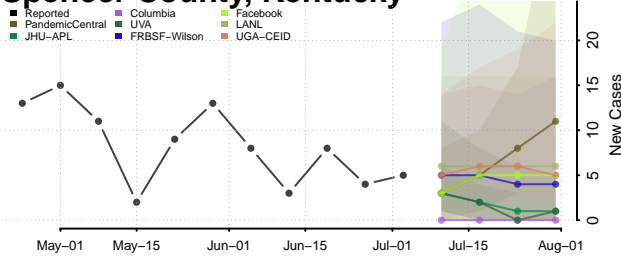

Russell County, Kentucky

Scott County, Kentucky

Shelby County, Kentucky

Simpson County, Kentucky

Spencer County, Kentucky

Taylor County, Kentucky

Todd County, Kentucky

Trigg County, Kentucky