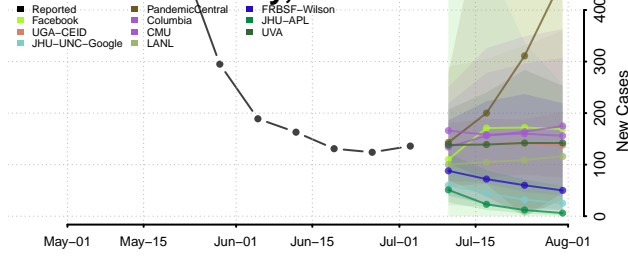

Marinette County, Wisconsin

Marquette County, Wisconsin

Menominee County, Wisconsin

Milwaukee County, Wisconsin

Monroe County, Wisconsin

Oconto County, Wisconsin

Oneida County, Wisconsin

Outagamie County, Wisconsin