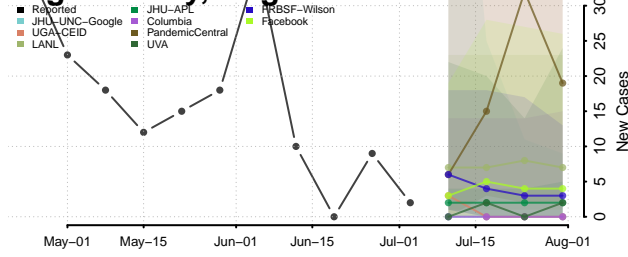

Newport News County, Virginia

Norfolk County, Virginia

Northampton County, Virginia

Northumberland County, Virginia

Norton County, Virginia

Nottoway County, Virginia

Orange County, Virginia

Page County, Virginia