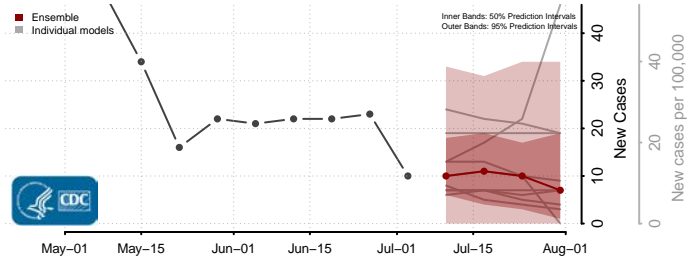

Island County, Washington