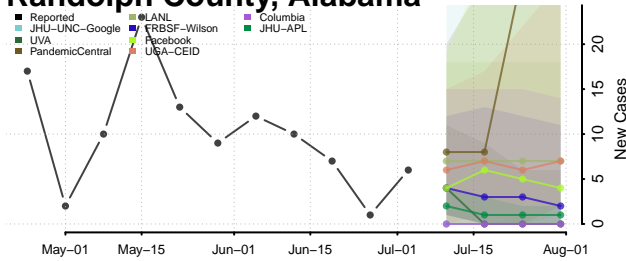

Marion County, Alabama

Marshall County, Alabama

Mobile County, Alabama

Monroe County, Alabama

Montgomery County, Alabama

Morgan County, Alabama

Perry County, Alabama

Pickens County, Alabama

Pike County, Alabama

Randolph County, Alabama

Russell County, Alabama

Shelby County, Alabama

St. Clair County, Alabama

Sumter County, Alabama

Talladega County, Alabama

Tallapoosa County, Alabama