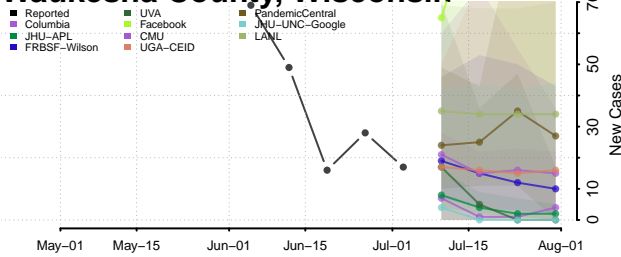

Waukesha County, Wisconsin