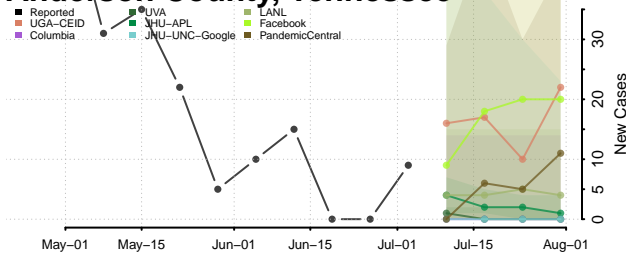

Anderson County, Tennessee