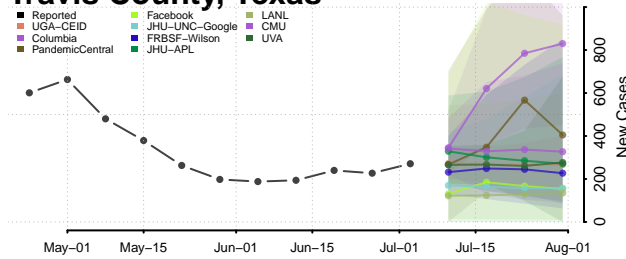

Travis County, Texas