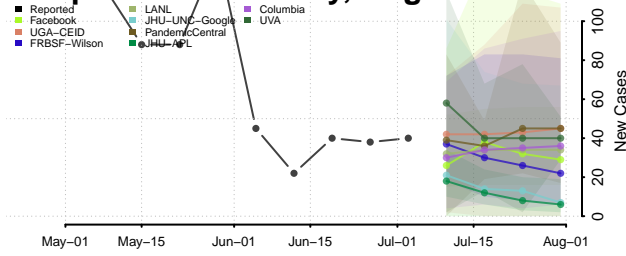

Newport News County, Virginia

Norfolk County, Virginia

Northampton County, Virginia

Northumberland County, Virginia

Norton County, Virginia

Nottoway County, Virginia

Orange County, Virginia

Page County, Virginia