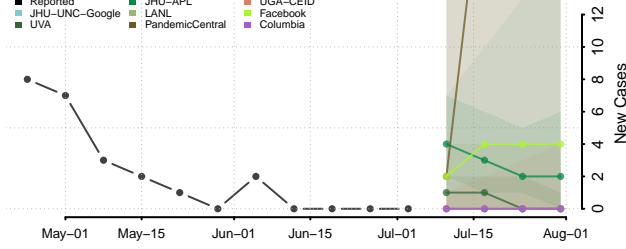

Kingfisher County, Oklahoma