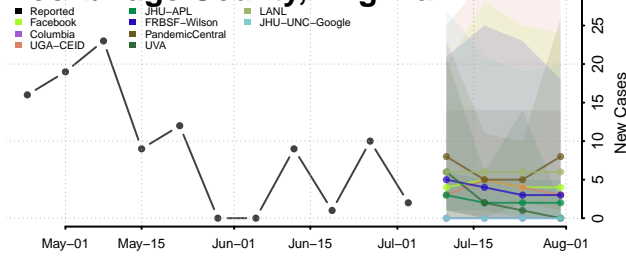

Rockbridge County, Virginia