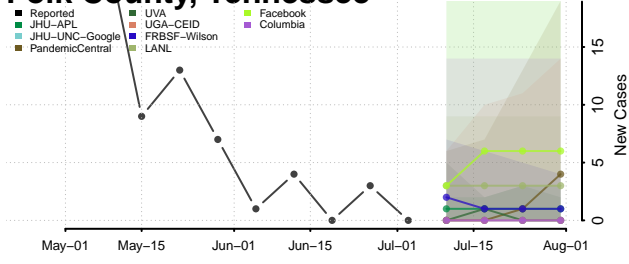

Morgan County, Tennessee

Obion County, Tennessee

Overton County, Tennessee

Perry County, Tennessee

Pickett County, Tennessee

Polk County, Tennessee

Putnam County, Tennessee

Rhea County, Tennessee