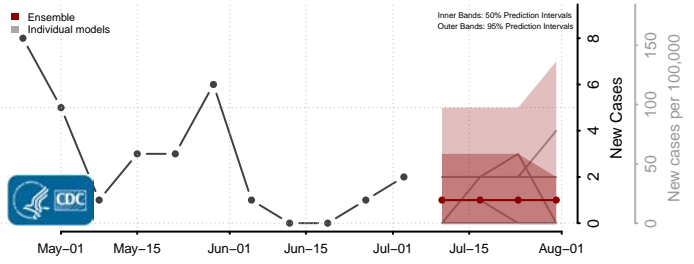

Craig County, Virginia