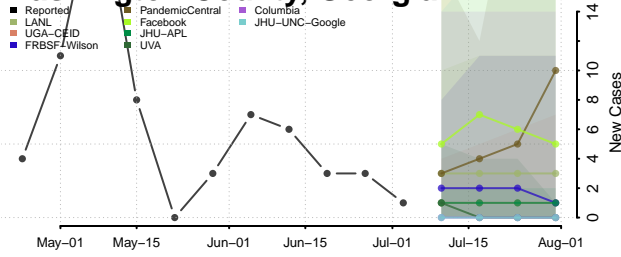

Washington County, Georgia