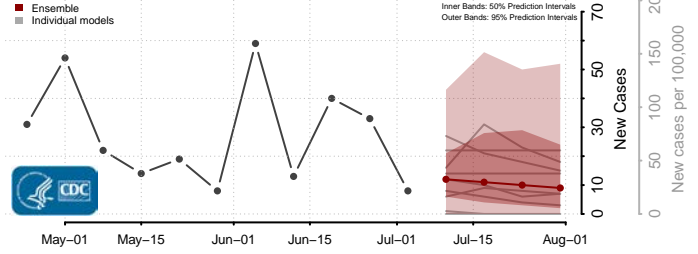

Alcorn County, Mississippi