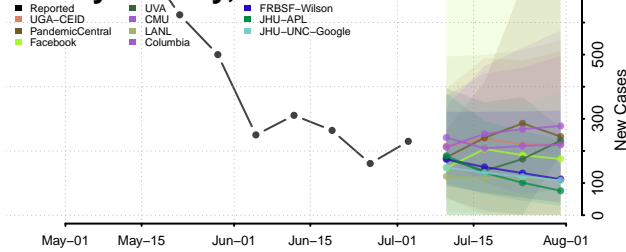

Roane County, Tennessee

Robertson County, Tennessee

Rutherford County, Tennessee

Scott County, Tennessee

Squatchie County, Tennessee

Sevier County, Tennessee

Shelby County, Tennessee

Smith County, Tennessee