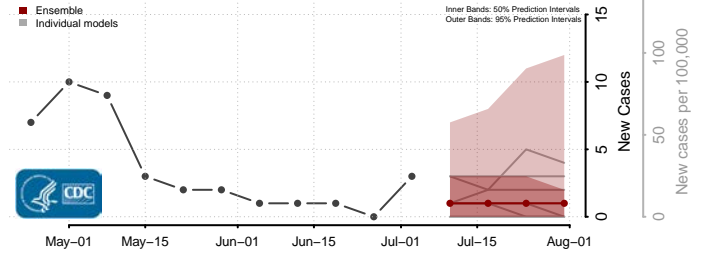

Edmonson County, Kentucky