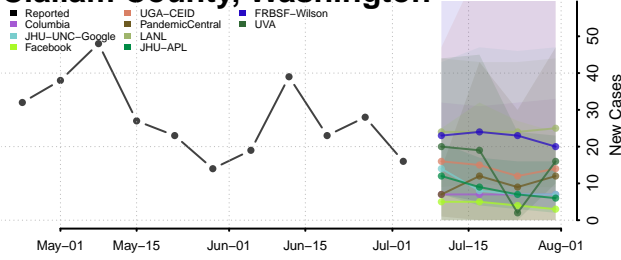

Clallam County, Washington