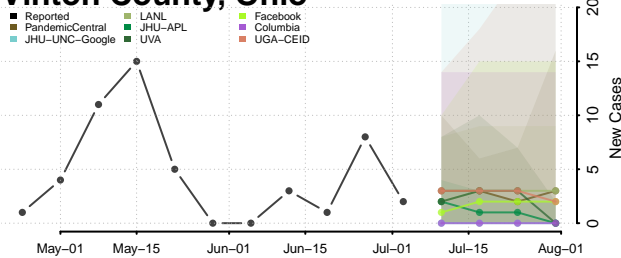

Vinton County, Ohio