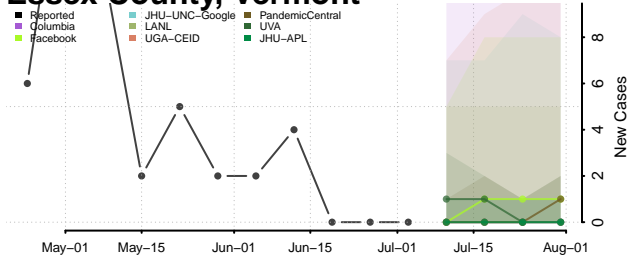

Essex County, Vermont

Franklin County, Vermont

Grand Isle County, Vermont

Lamoille County, Vermont

Orange County, Vermont

Orleans County, Vermont

Rutland County, Vermont

Washington County, Vermont