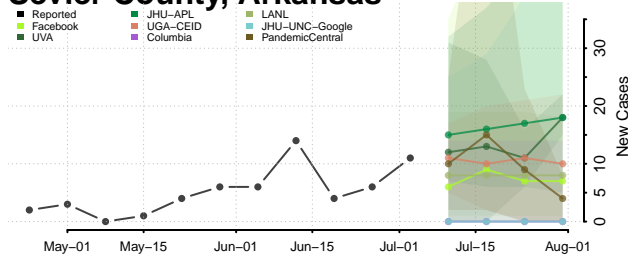

Sevier County, Arkansas