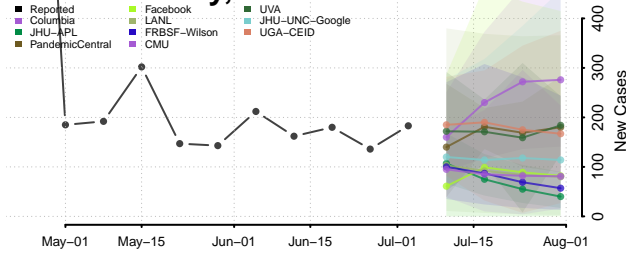

Mobile County, Alabama