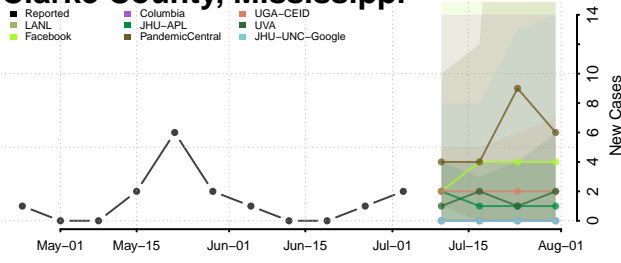

Clarke County, Mississippi