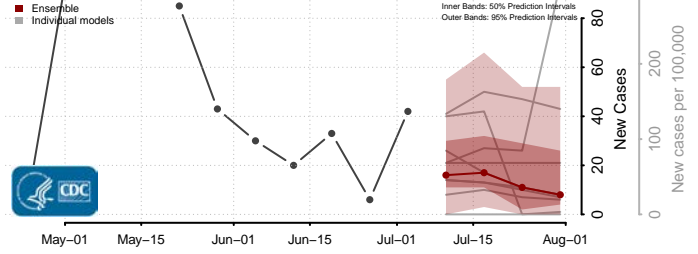

Washington County, Minnesota

Watonwan County, Minnesota

Wilkin County, Minnesota

Winona County, Minnesota

Wright County, Minnesota

Yellow Medicine County, Minnesota

Mississippi

Adams County, Mississippi