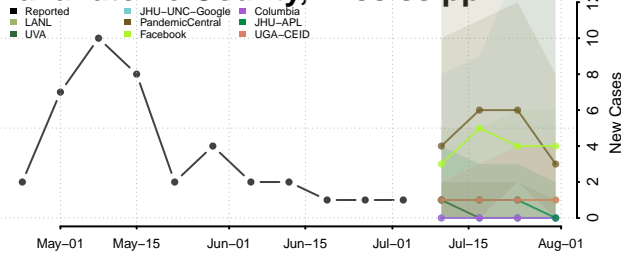

Tallahatchie County, Mississippi