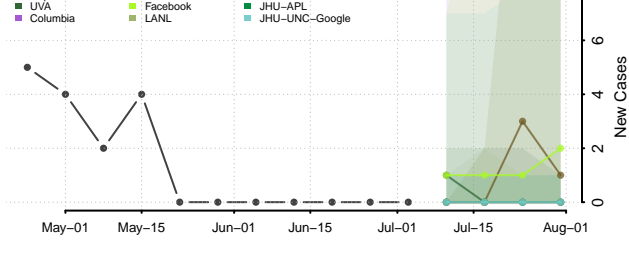

Harlan County, Nebraska

Hayes County, Nebraska

Hitchcock County, Nebraska

Holt County, Nebraska

Hooker County, Nebraska

Howard County, Nebraska

Jefferson County, Nebraska

Johnson County, Nebraska