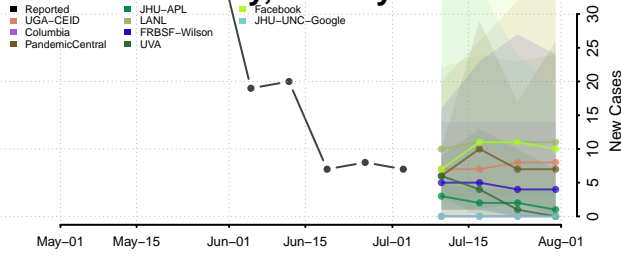

Columbia County, Pennsylvania