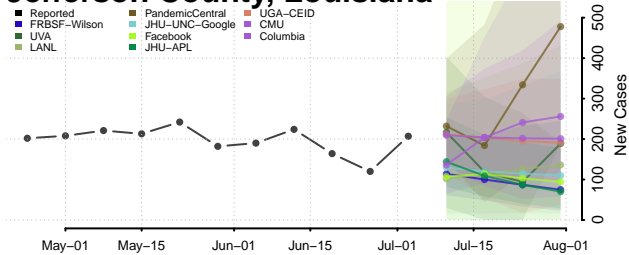

Grant County, Louisiana

Iberia County, Louisiana

Iberville County, Louisiana

Jackson County, Louisiana

Jefferson County, Louisiana

Jefferson Davis County, Louisiana

Lafayette County, Louisiana

Lafourche County, Louisiana