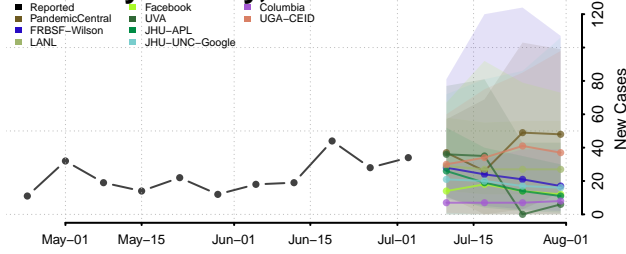

Callaway County, Missouri