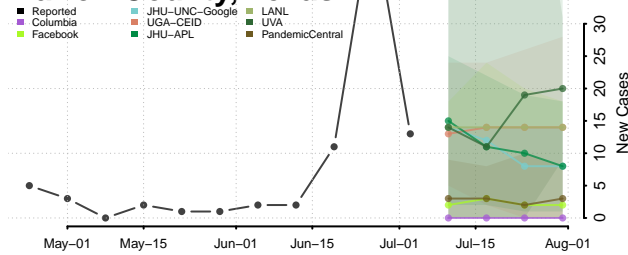

Marion County, Texas