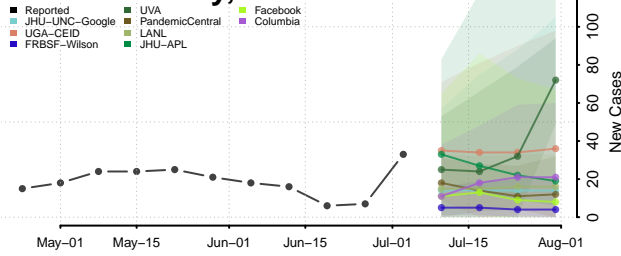

Tangipahoa County, Louisiana

Tensas County, Louisiana

Terrebonne County, Louisiana

Union County, Louisiana

Vermilion County, Louisiana

Vernon County, Louisiana

Washington County, Louisiana

Webster County, Louisiana