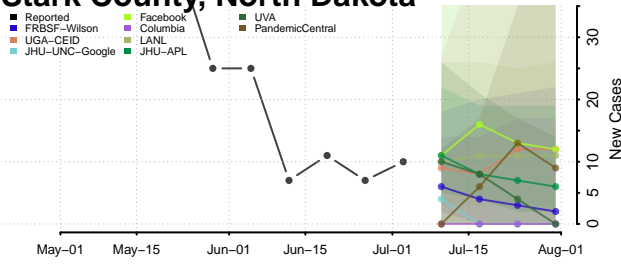

Stark County, North Dakota

Steele County, North Dakota

Stutsman County, North Dakota

Towner County, North Dakota

Trail County, North Dakota

Walsh County, North Dakota

Ward County, North Dakota

Wells County, North Dakota