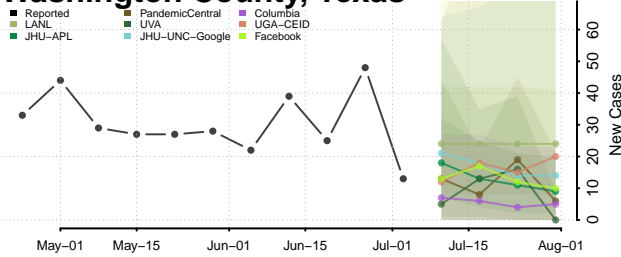

Val Verde County, Texas

Van Zandt County, Texas

Victoria County, Texas

Walker County, Texas

Waller County, Texas

Ward County, Texas

Washington County, Texas

Webb County, Texas