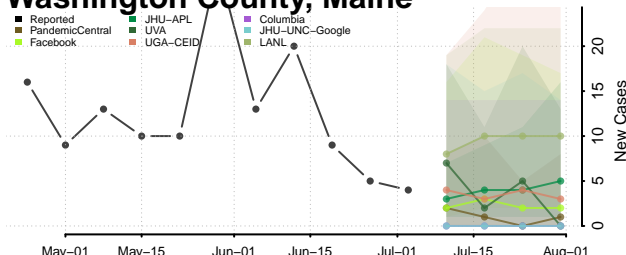

Washington County, Maine