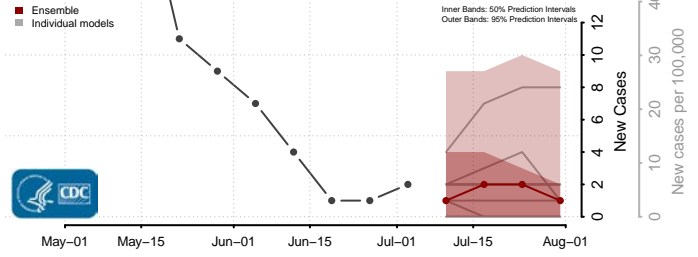

Marion County, Iowa