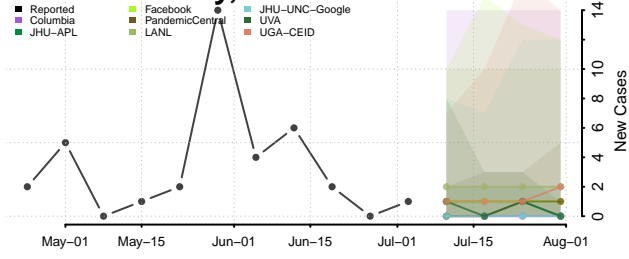

Kimble County, Texas