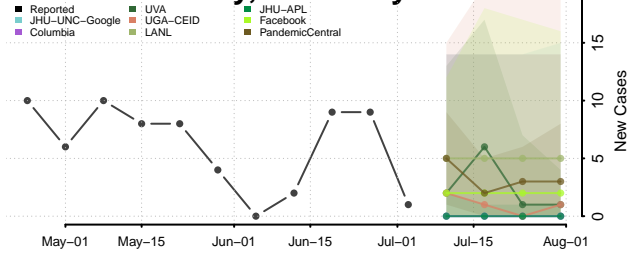

Boone County, Kentucky

Bourbon County, Kentucky

Boyd County, Kentucky

Boyle County, Kentucky

Bracken County, Kentucky

Breathitt County, Kentucky

Breckinridge County, Kentucky

Bullitt County, Kentucky