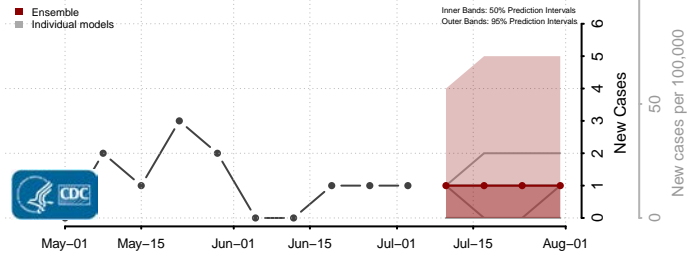

Tama County, Iowa

Taylor County, Iowa

Union County, Iowa

Van Buren County, Iowa

Wapello County, Iowa

Warren County, Iowa

Washington County, Iowa

Wayne County, Iowa