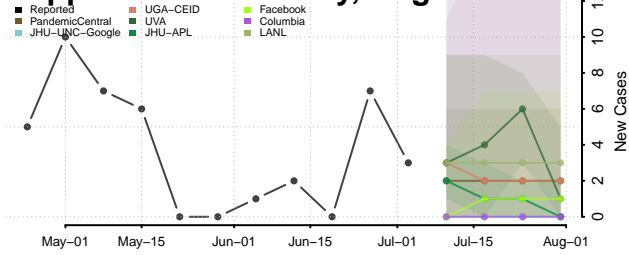

Prince William County, Virginia

Pulaski County, Virginia

Radford County, Virginia

Rappahannock County, Virginia

Richmond City County, Virginia

Richmond County, Virginia

Roanoke City County, Virginia

Roanoke County, Virginia