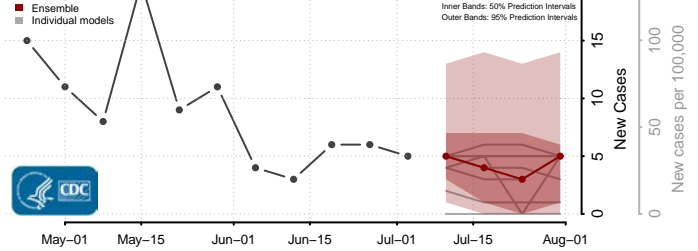

Roane County, Tennessee

Robertson County, Tennessee

Rutherford County, Tennessee

Scott County, Tennessee

Squatchie County, Tennessee

Sevier County, Tennessee

Shelby County, Tennessee

Smith County, Tennessee