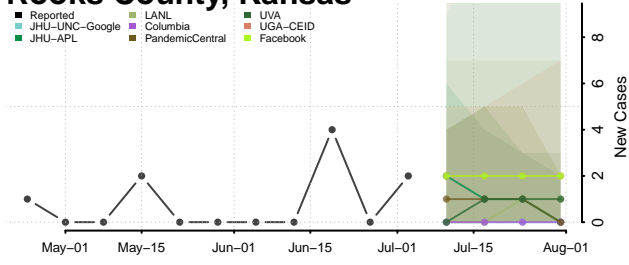

Rooks County, Kansas