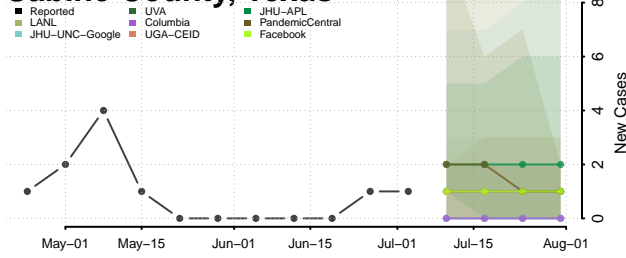

Sabine County, Texas