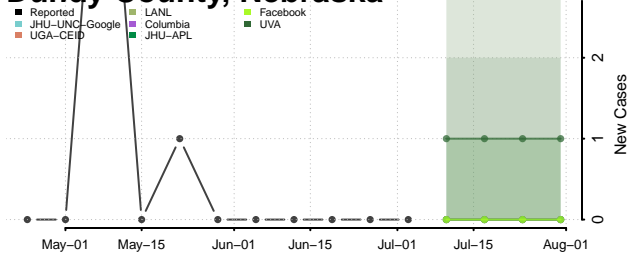

Dundy County, Nebraska