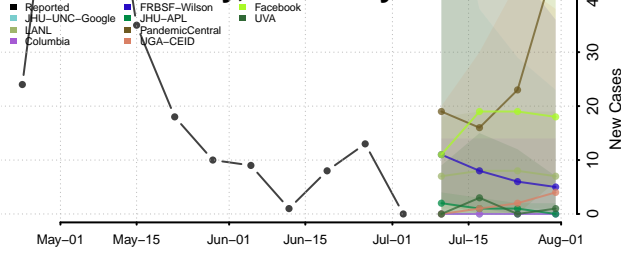

Oldham County, Kentucky