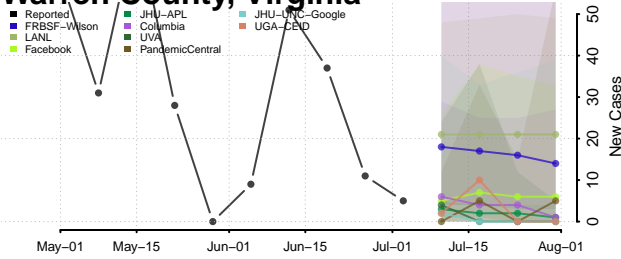

Warren County, Virginia

Washington County, Virginia

Waynesboro County, Virginia

Westmoreland County, Virginia

Williamsburg County, Virginia

Winchester County, Virginia

Wise County, Virginia

Wythe County, Virginia