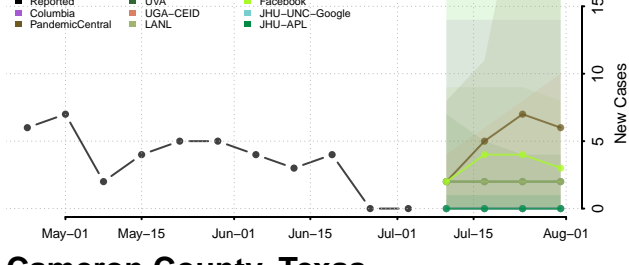

Callahan County, Texas