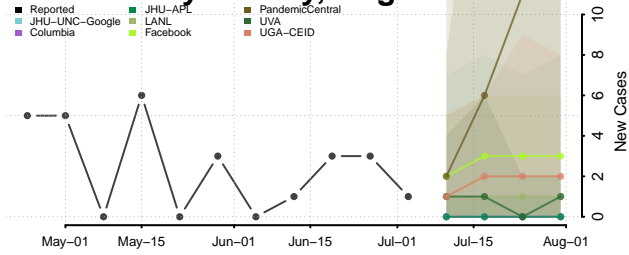

Franklin City County, Virginia