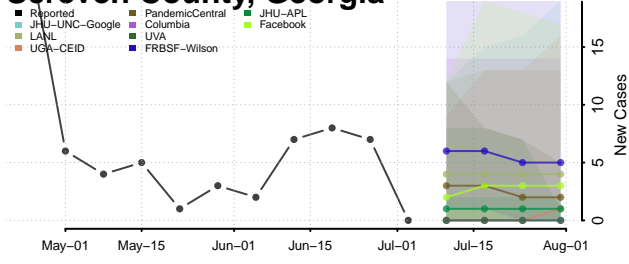

Quitman County, Georgia

Rabun County, Georgia

Randolph County, Georgia

Richmond County, Georgia

Rockdale County, Georgia

Schley County, Georgia

Screven County, Georgia

Seminole County, Georgia