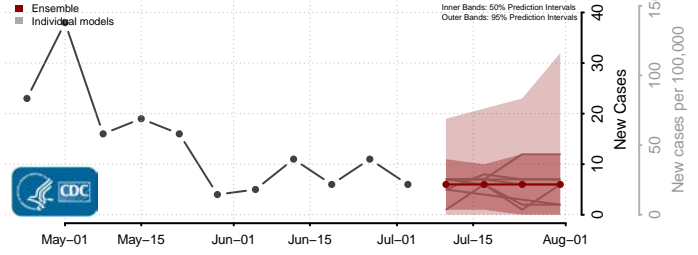

Peach County, Georgia