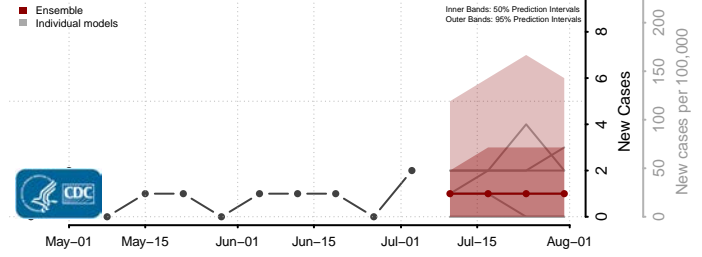

Dona Ana County, New Mexico

Eddy County, New Mexico

Grant County, New Mexico

Guadalupe County, New Mexico

Harding County, New Mexico

Hidalgo County, New Mexico

Lea County, New Mexico

Lincoln County, New Mexico