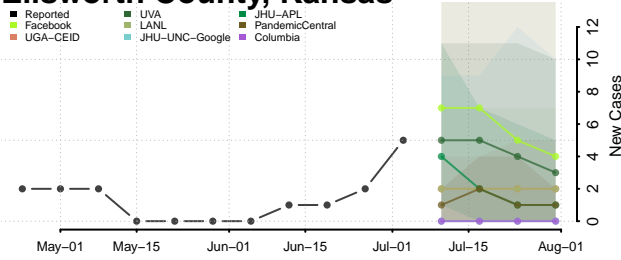

Ellsworth County, Kansas