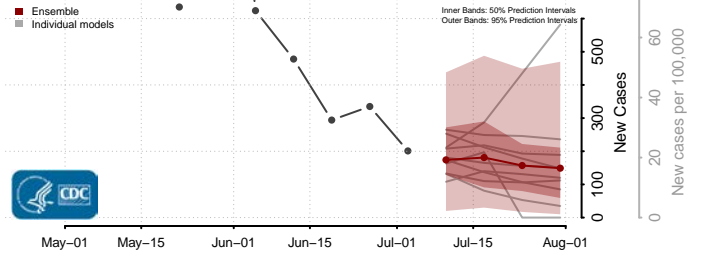

Pierce County, Washington