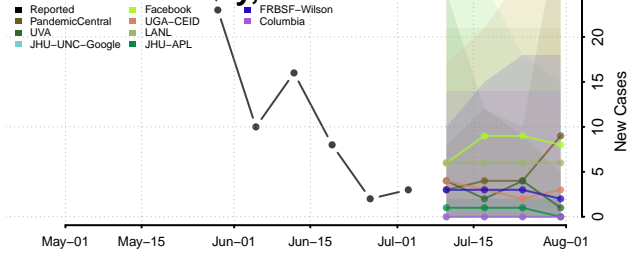

Beltrami County, Minnesota