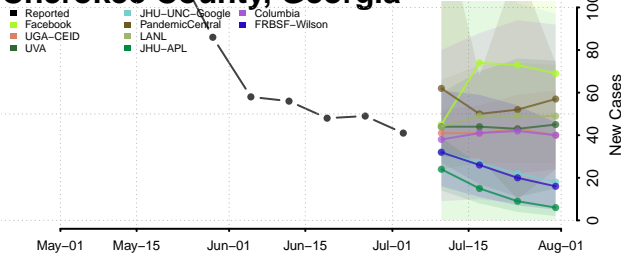

Carroll County, Georgia

Catoosa County, Georgia

Charlton County, Georgia

Chatham County, Georgia

Chattahoochee County, Georgia

Chattooga County, Georgia

Cherokee County, Georgia

Clarke County, Georgia