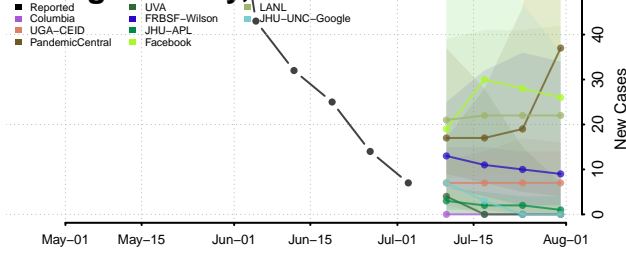

Portage County, Ohio