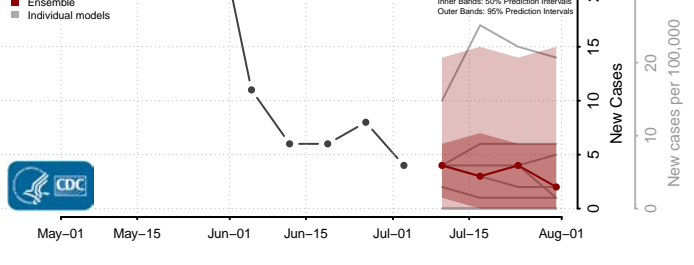

Anoka County, Minnesota

Becker County, Minnesota

Beltrami County, Minnesota

Benton County, Minnesota

Big Stone County, Minnesota

Blue Earth County, Minnesota

Brown County, Minnesota

Carlton County, Minnesota