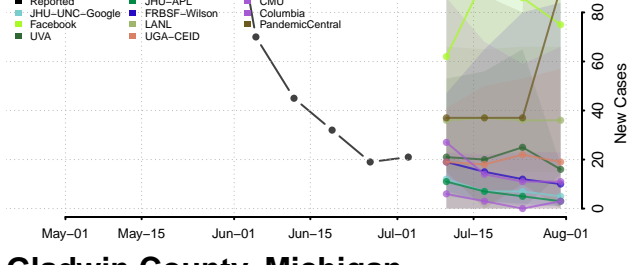

Dickinson County, Michigan

Eaton County, Michigan

Emmet County, Michigan

Genesee County, Michigan

Gladwin County, Michigan

Gogebic County, Michigan

Grand Traverse County, Michigan

Gratiot County, Michigan