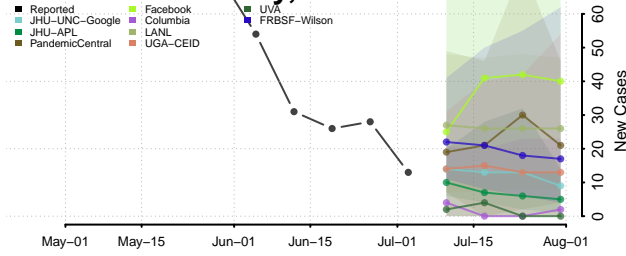

Beaufort County, North Carolina

Bertie County, North Carolina

Bladen County, North Carolina

Brunswick County, North Carolina

Buncombe County, North Carolina

Burke County, North Carolina

Cabarrus County, North Carolina