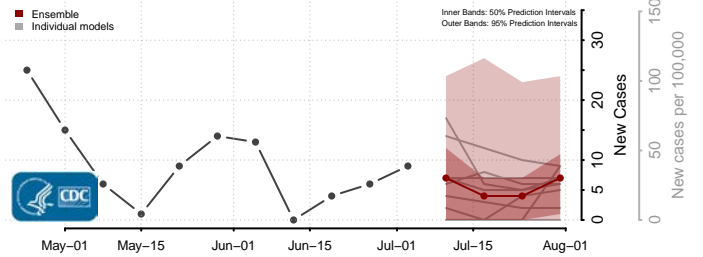

Plaquemines County, Louisiana

Pointe Coupee County, Louisiana

Rapides County, Louisiana

Red River County, Louisiana

Richland County, Louisiana

Sabine County, Louisiana

St. Bernard County, Louisiana

St. Charles County, Louisiana