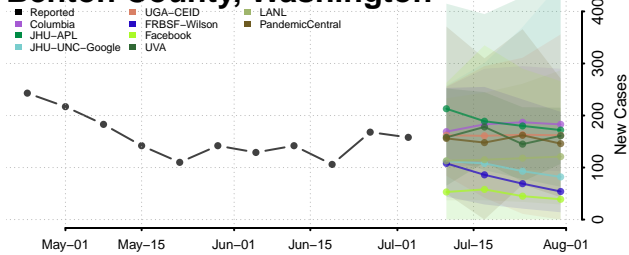

Benton County, Washington