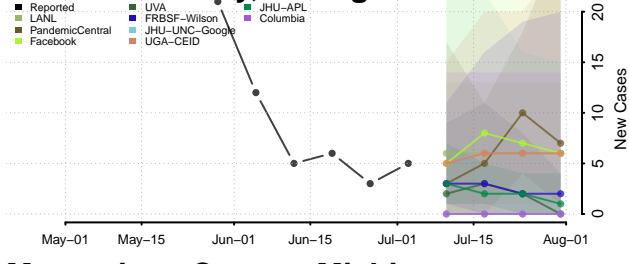

Mecosta County, Michigan