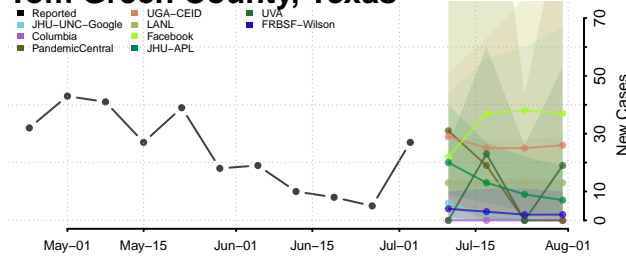

Tom Green County, Texas