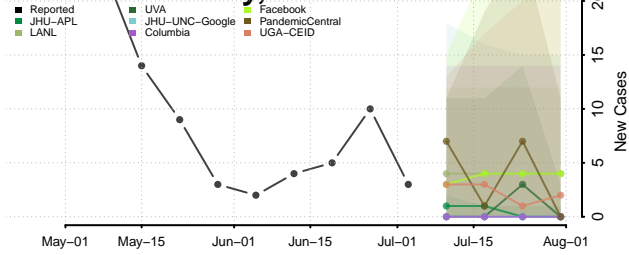

Faribault County, Minnesota