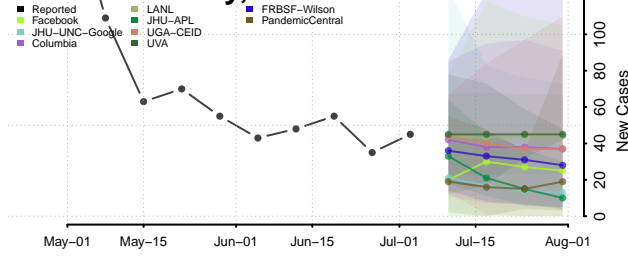

Monroe County, Indiana