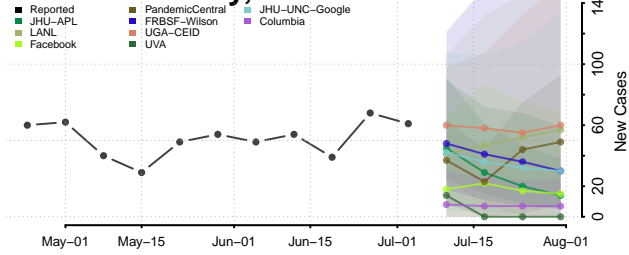

Dolores County, Colorado

Douglas County, Colorado

Eagle County, Colorado

El Paso County, Colorado

Elbert County, Colorado

Fremont County, Colorado

Garfield County, Colorado

Gilpin County, Colorado