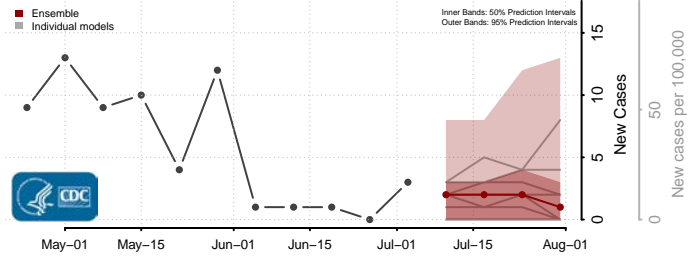

Garrard County, Kentucky

Grant County, Kentucky

Graves County, Kentucky

Grayson County, Kentucky

Green County, Kentucky

Greenup County, Kentucky

Hancock County, Kentucky

Hardin County, Kentucky