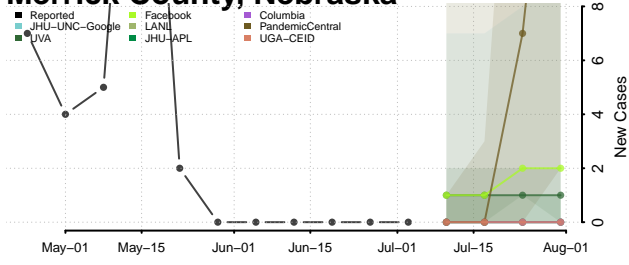

Loup County, Nebraska

Madison County, Nebraska

McPherson County, Nebraska

Merrick County, Nebraska

Morrill County, Nebraska

Nance County, Nebraska

Nemaha County, Nebraska

Nuckolls County, Nebraska