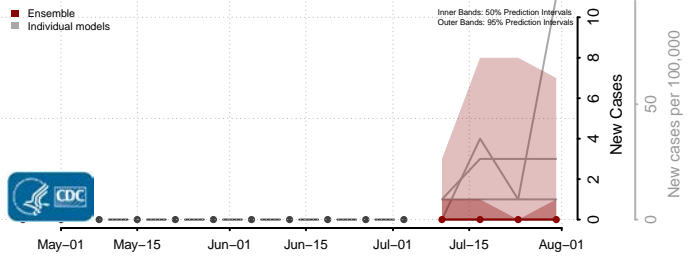

Nantucket County, Massachusetts