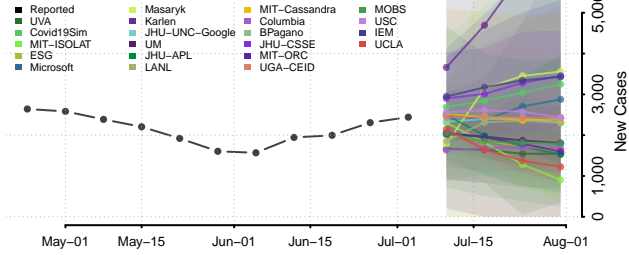

Wise County, Texas

Wood County, Texas

Yoakum County, Texas

Young County, Texas

Zapata County, Texas

Zavala County, Texas

Utah

Beaver County, Utah