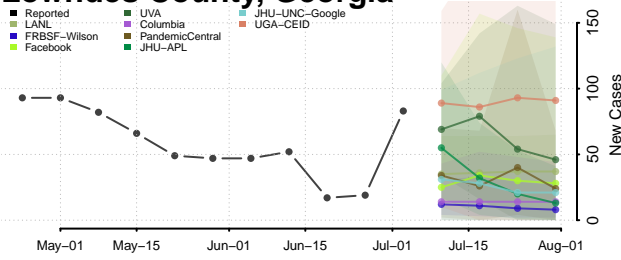

Lanier County, Georgia

Laurens County, Georgia

Lee County, Georgia

Liberty County, Georgia

Lincoln County, Georgia

Long County, Georgia

Lowndes County, Georgia

Lumpkin County, Georgia