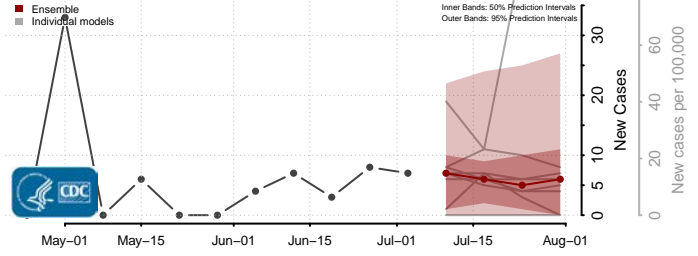

Carroll County, Virginia

Charles City County, Virginia

Charlotte County, Virginia

Charlottesville County, Virginia

Chesapeake County, Virginia

Chesterfield County, Virginia

Clarke County, Virginia

Colonial Heights County, Virginia