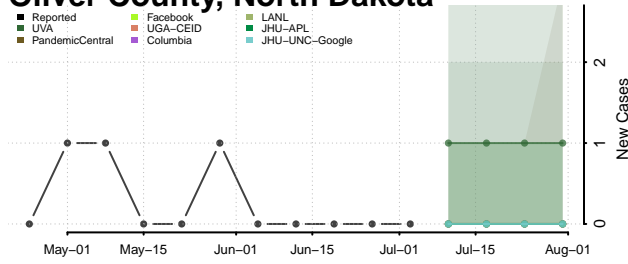

Mercer County, North Dakota

Morton County, North Dakota

Mountrail County, North Dakota

Nelson County, North Dakota

Oliver County, North Dakota

Pembina County, North Dakota

Pierce County, North Dakota

Ramsey County, North Dakota