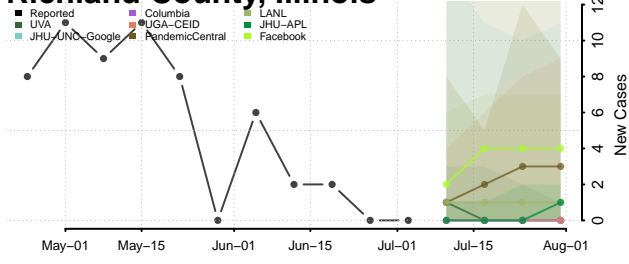

Piatt County, Illinois

Pike County, Illinois

Pope County, Illinois

Pulaski County, Illinois

Putnam County, Illinois

Randolph County, Illinois

Richland County, Illinois

Rock Island County, Illinois