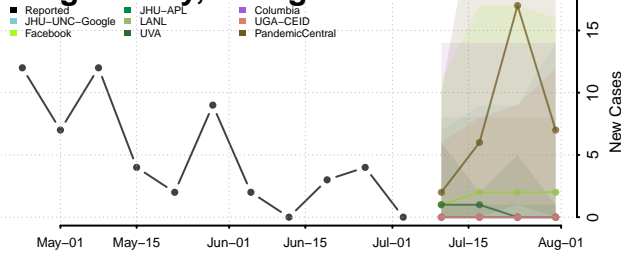

Lanier County, Georgia

Laurens County, Georgia

Lee County, Georgia

Liberty County, Georgia

Lincoln County, Georgia

Long County, Georgia

Lowndes County, Georgia

Lumpkin County, Georgia