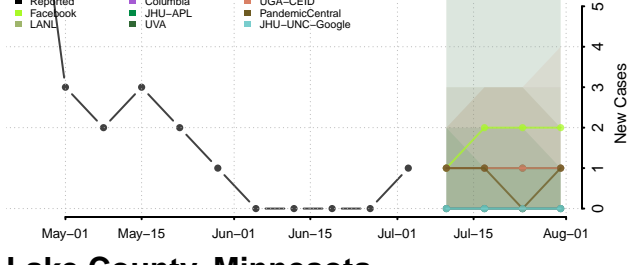

Kandiyohi County, Minnesota

Kittson County, Minnesota

Koochiching County, Minnesota

Lac qui Parle County, Minnesota

Lake County, Minnesota

Lake of the Woods County, Minnesota

Le Sueur County, Minnesota

Lincoln County, Minnesota