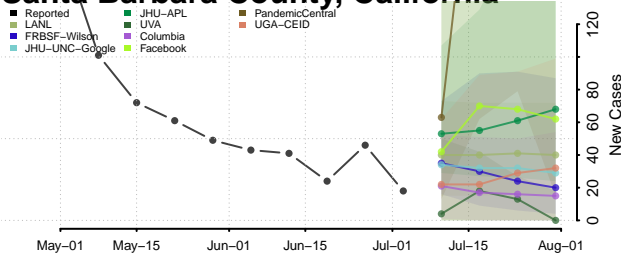

San Francisco County, California

San Joaquin County, California

San Luis Obispo County, California

San Mateo County, California

Santa Barbara County, California

Santa Clara County, California

Santa Cruz County, California