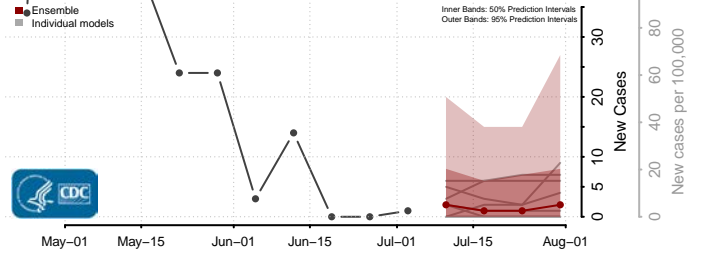

Wayne County, West Virginia