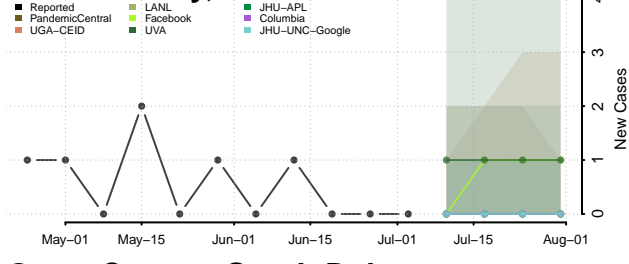

Douglas County, South Dakota

Edmunds County, South Dakota

Fall River County, South Dakota

Faulk County, South Dakota

Grant County, South Dakota

Gregory County, South Dakota

Haakon County, South Dakota

Hamlin County, South Dakota