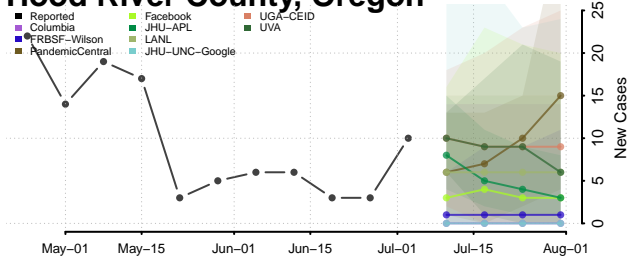

Crook County, Oregon

Curry County, Oregon

Deschutes County, Oregon

Douglas County, Oregon

Gilliam County, Oregon

Grant County, Oregon

Harney County, Oregon

Hood River County, Oregon