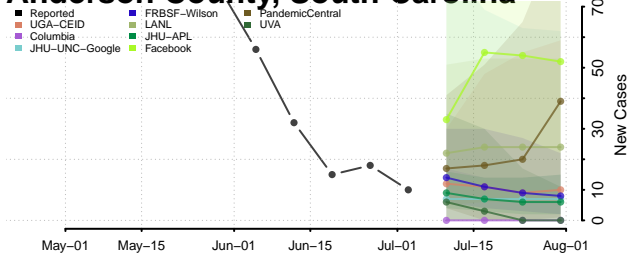

Anderson County, South Carolina