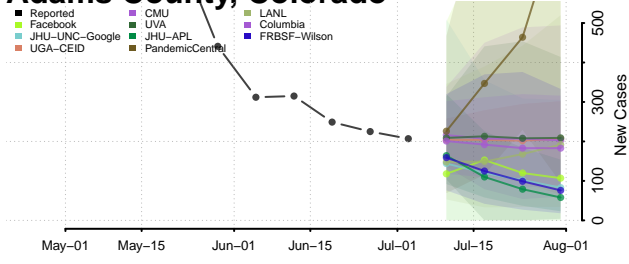

Trinity County, California

Tulare County, California

Tuolumne County, California

Ventura County, California

Yojo County, California

Yuba County, California

Colorado

Adams County, Colorado