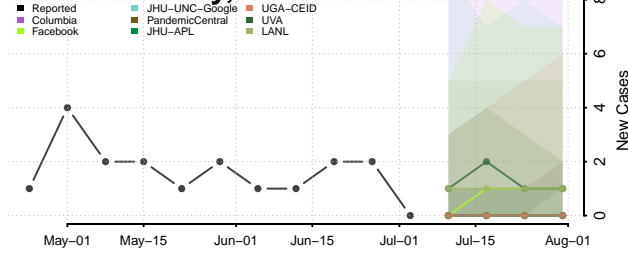

Kidder County, North Dakota