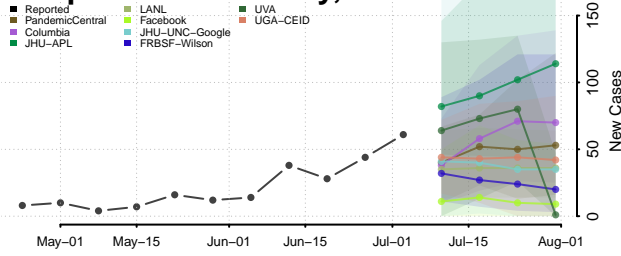

Garland County, Arkansas

Grant County, Arkansas

Greene County, Arkansas

Hempstead County, Arkansas

Hot Spring County, Arkansas

Howard County, Arkansas

Independence County, Arkansas

Izard County, Arkansas