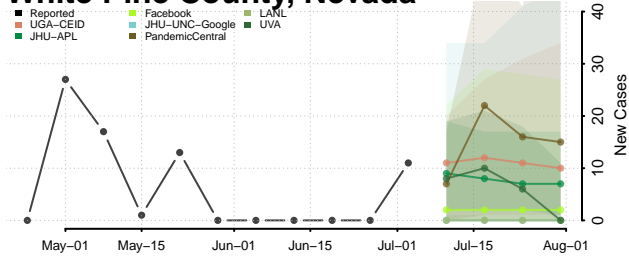

Mineral County, Nevada

Nye County, Nevada

Pershing County, Nevada

Storey County, Nevada

Washoe County, Nevada

White Pine County, Nevada

New Hampshire

Belknap County, New Hampshire