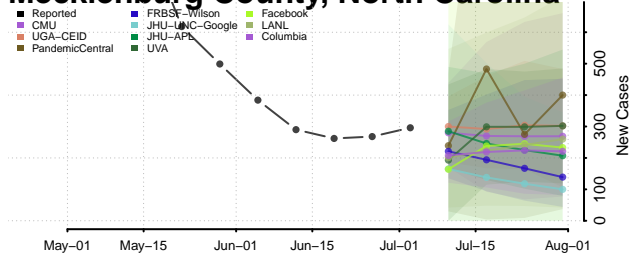

Mecklenburg County, North Carolina