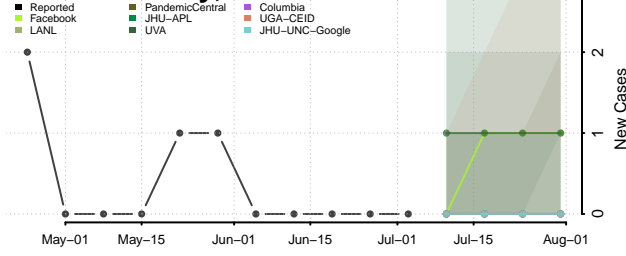

Potter County, South Dakota