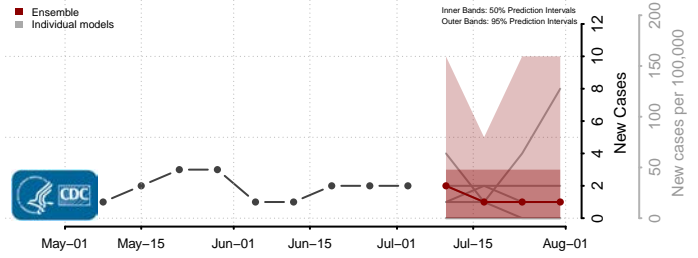

Reynolds County, Missouri