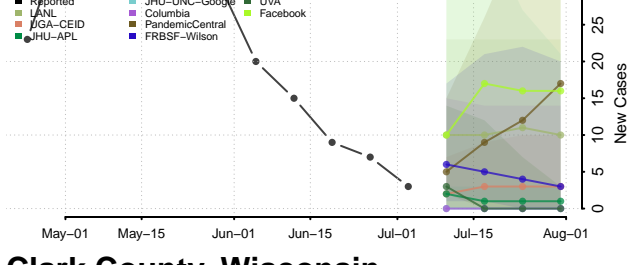

Buffalo County, Wisconsin

Burnett County, Wisconsin

Calumet County, Wisconsin

Chippewa County, Wisconsin

Clark County, Wisconsin

Columbia County, Wisconsin

Crawford County, Wisconsin

Dane County, Wisconsin