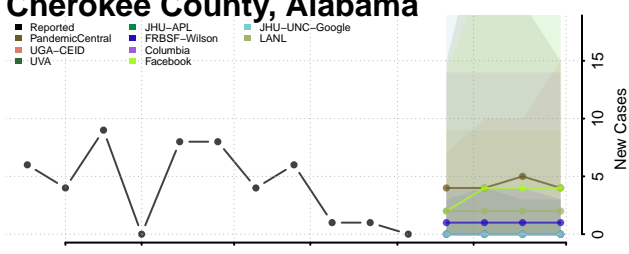

National

Alabama

Autauga County, Alabama

Baldwin County, Alabama

Barbour County, Alabama

Bibb County, Alabama

Blount County, Alabama

Bullock County, Alabama

Butler County, Alabama

Calhoun County, Alabama

Chambers County, Alabama

Cherokee County, Alabama

Chilton County, Alabama

Choctaw County, Alabama

Clarke County, Alabama

Clay County, Alabama

Cleburne County, Alabama

Coffee County, Alabama

Colbert County, Alabama

Conecuh County, Alabama

Coosa County, Alabama

Covington County, Alabama

Crenshaw County, Alabama

Cullman County, Alabama