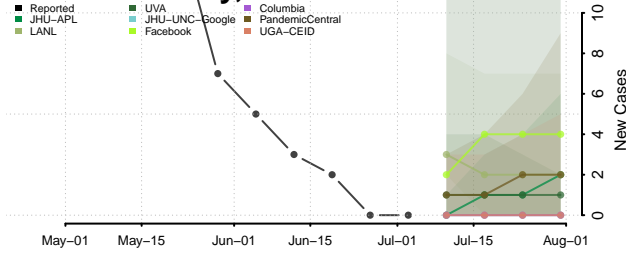

Schenectady County, New York

Schoharie County, New York

Schuyler County, New York

Seneca County, New York

St. Lawrence County, New York

Steuben County, New York

Suffolk County, New York

Sullivan County, New York