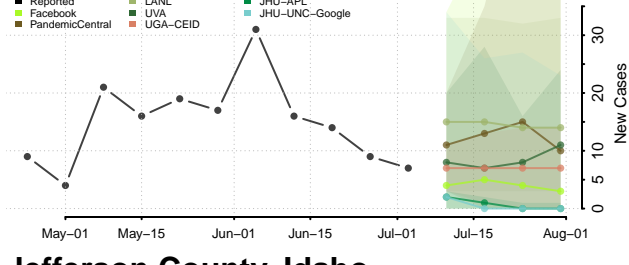

Idaho County, Idaho