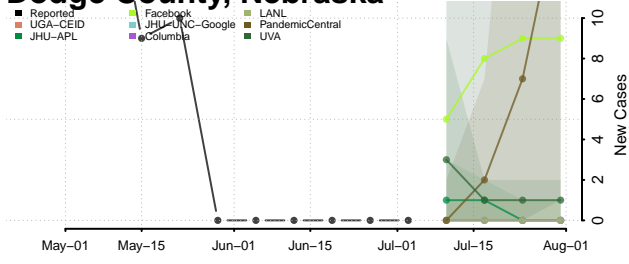

Dodge County, Nebraska