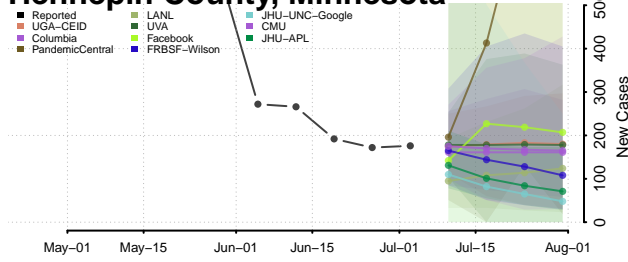

Grant County, Minnesota

Hennepin County, Minnesota

Houston County, Minnesota

Hubbard County, Minnesota

Isanti County, Minnesota

Itasca County, Minnesota

Jackson County, Minnesota

Kanabec County, Minnesota