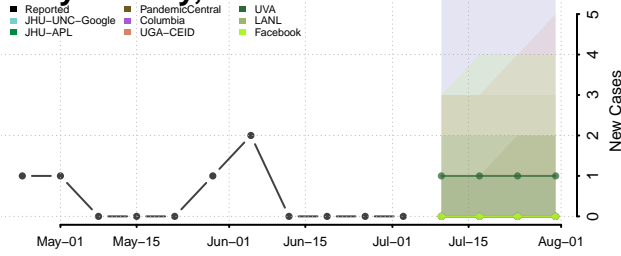

Sully County, South Dakota