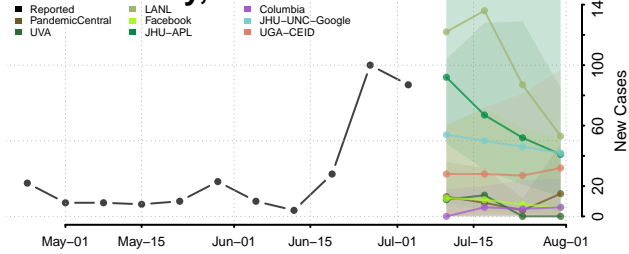

Cass County, Texas