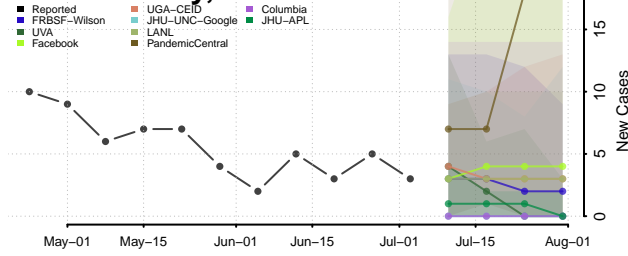

Tama County, Iowa