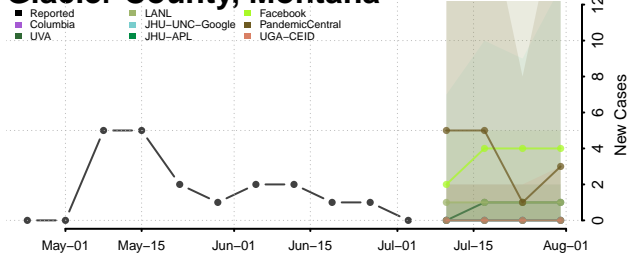

Dawson County, Montana

Deer Lodge County, Montana

Fallon County, Montana

Fergus County, Montana

Flathead County, Montana

Gallatin County, Montana

Garfield County, Montana

Glacier County, Montana