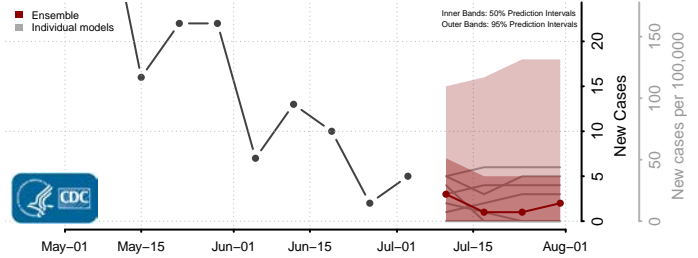

Steele County, Minnesota

Stevens County, Minnesota

Swift County, Minnesota

Todd County, Minnesota

Traverse County, Minnesota

Wabasha County, Minnesota

Wadena County, Minnesota

Waseca County, Minnesota