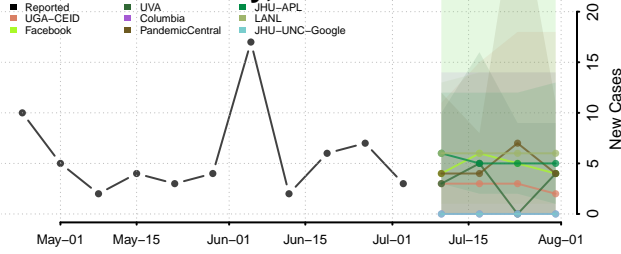

Bienville County, Louisiana

Bossier County, Louisiana

Caddo County, Louisiana

Calcasieu County, Louisiana

Caldwell County, Louisiana

Cameron County, Louisiana

Catahoula County, Louisiana

Claiborne County, Louisiana