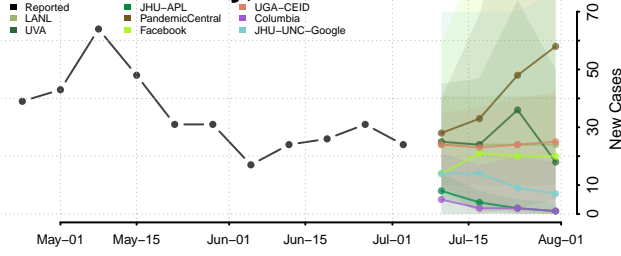

Valencia County, New Mexico