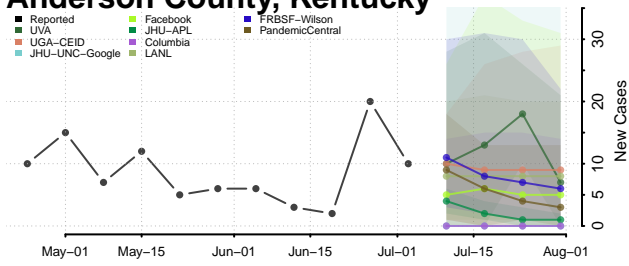

Kentucky

Adair County, Kentucky

Allen County, Kentucky

Anderson County, Kentucky

Ballard County, Kentucky

Barren County, Kentucky

Bath County, Kentucky

Bell County, Kentucky