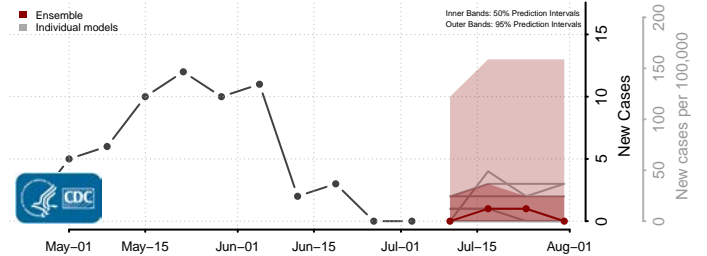

Mercer County, North Dakota