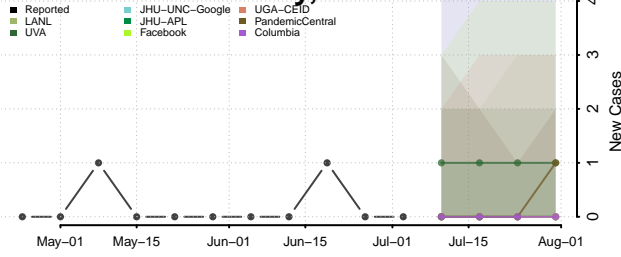

Judith Basin County, Montana