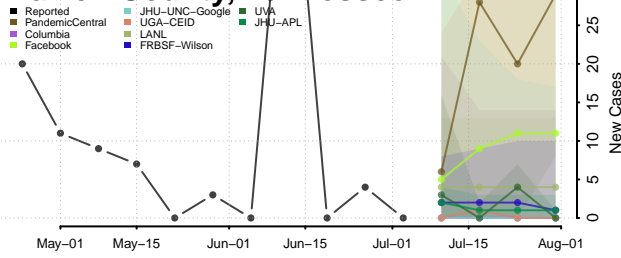

Warren County, Tennessee