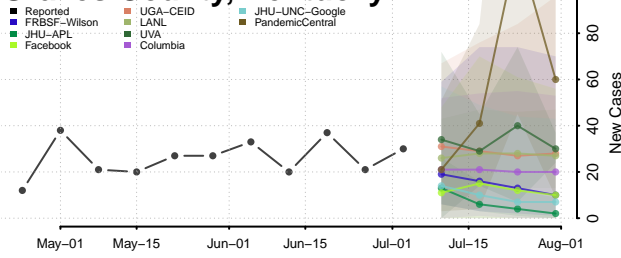

Garrard County, Kentucky

Grant County, Kentucky

Graves County, Kentucky

Grayson County, Kentucky

Green County, Kentucky

Greenup County, Kentucky

Hancock County, Kentucky

Hardin County, Kentucky