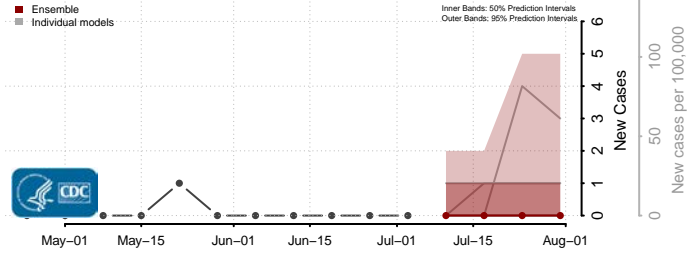

Scotland County, Missouri