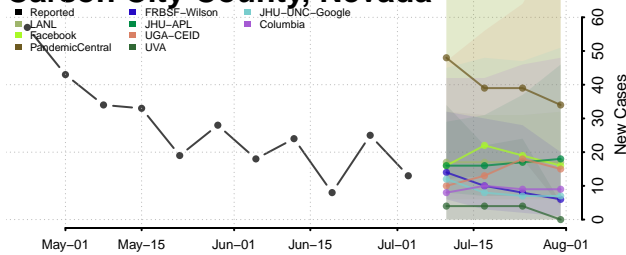

Wayne County, Nebraska

Webster County, Nebraska

Wheeler County, Nebraska

York County, Nebraska

Nevada

Carson City County, Nevada

Churchill County, Nevada

Clark County, Nevada