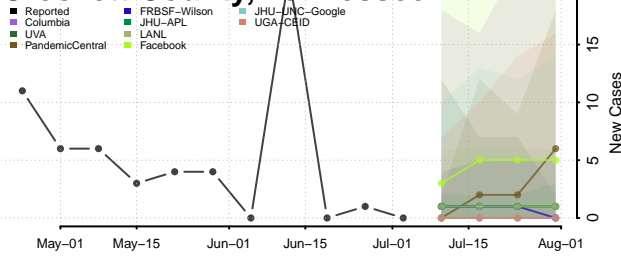

Crockett County, Tennessee