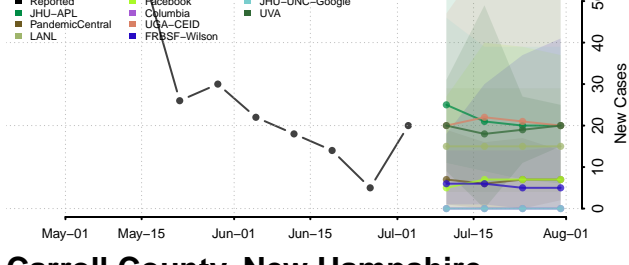

Carroll County, New Hampshire

Cheshire County, New Hampshire

Coos County, New Hampshire

Grafton County, New Hampshire

Hillsborough County, New Hampshire

Merrimack County, New Hampshire

Rockingham County, New Hampshire