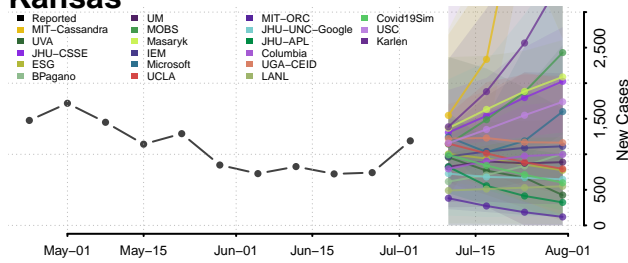

Webster County, Iowa

Winnebago County, Iowa

Winneshiek County, Iowa

Woodbury County, Iowa

Worth County, Iowa

Wright County, Iowa

Kansas

Allen County, Kansas