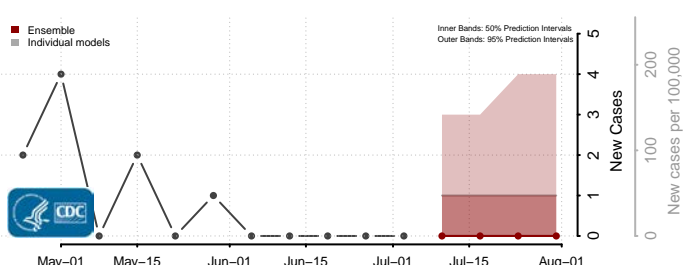

Jackson County, Michigan

Kalamazoo County, Michigan

Kalkaska County, Michigan

Kent County, Michigan

Keweenaw County, Michigan

Lake County, Michigan

Lapeer County, Michigan

Leelanau County, Michigan