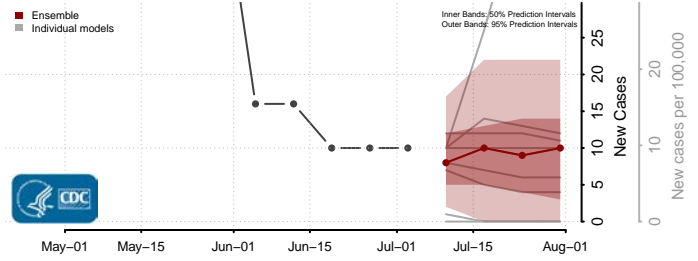

Wicomico County, Maryland