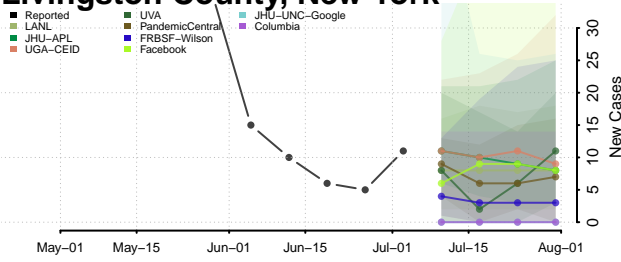

Livingston County, New York