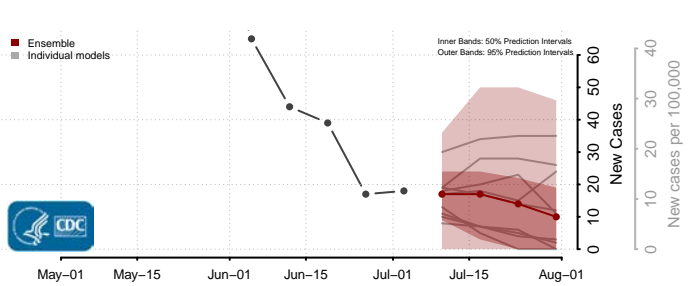

Clinton County, Pennsylvania

Columbia County, Pennsylvania

Crawford County, Pennsylvania

Cumberland County, Pennsylvania

Dauphin County, Pennsylvania

Fulton County, Pennsylvania

Greene County, Pennsylvania

Huntingdon County, Pennsylvania