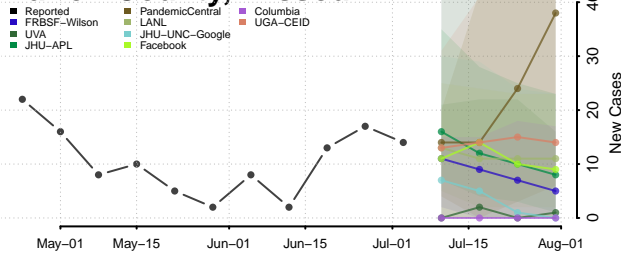

Marion County, Missouri