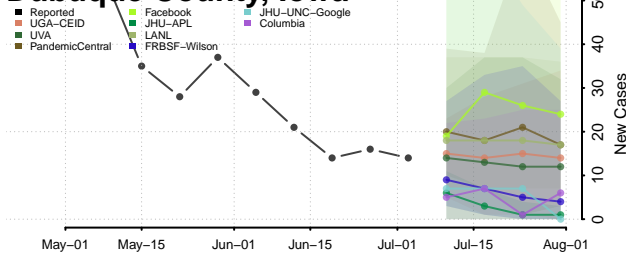

Dubuque County, Iowa