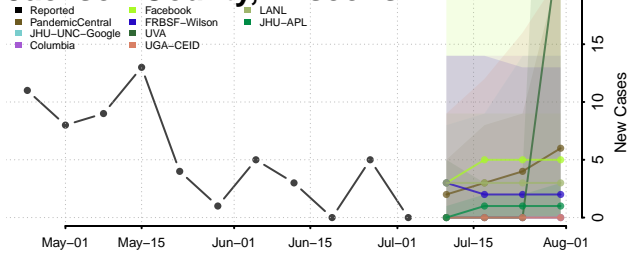

Jackson County, Wisconsin