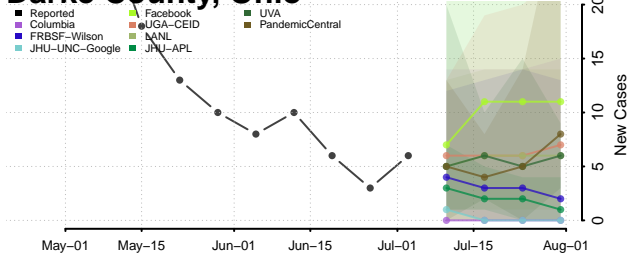

Clinton County, Ohio

Columbiana County, Ohio

Coshocton County, Ohio

Crawford County, Ohio

Cuyahoga County, Ohio

Darke County, Ohio

Defiance County, Ohio

Delaware County, Ohio