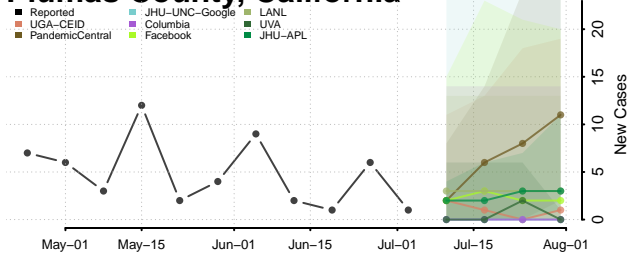

Plumas County, California