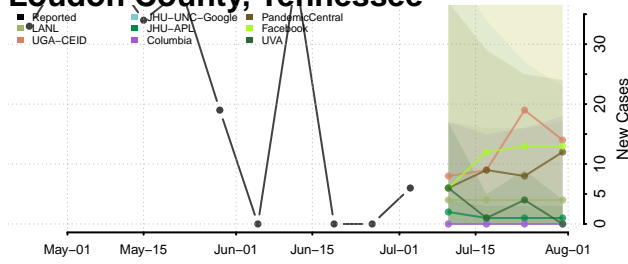

Loudon County, Tennessee