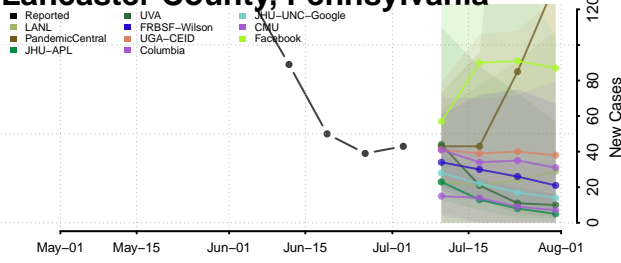

Indiana County, Pennsylvania

Jefferson County, Pennsylvania

Juniata County, Pennsylvania

Lackawanna County, Pennsylvania

Lancaster County, Pennsylvania

Lawrence County, Pennsylvania

Lebanon County, Pennsylvania