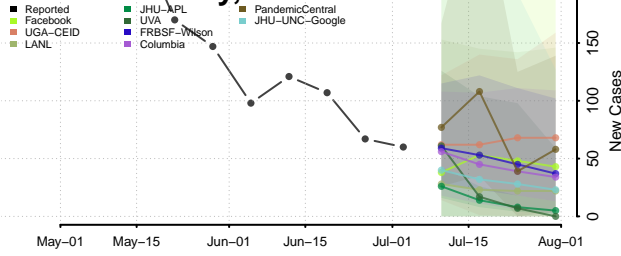

Moore County, North Carolina

Nash County, North Carolina

New Hanover County, North Carolina

Northampton County, North Carolina

Onslow County, North Carolina

Orange County, North Carolina

Pamlico County, North Carolina