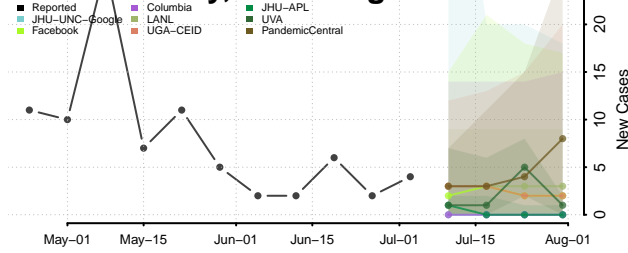

Raleigh County, West Virginia

Randolph County, West Virginia

Ritchie County, West Virginia

Roane County, West Virginia

Summers County, West Virginia

Taylor County, West Virginia

Tucker County, West Virginia