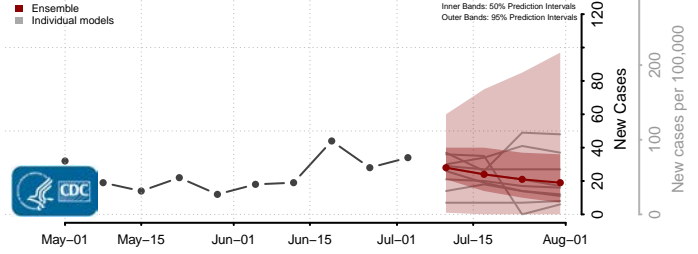

Callaway County, Missouri