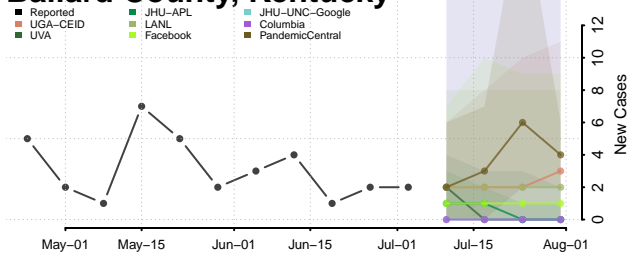

Kentucky

Adair County, Kentucky

Allen County, Kentucky

Anderson County, Kentucky

Ballard County, Kentucky

Barren County, Kentucky

Bath County, Kentucky

Bell County, Kentucky