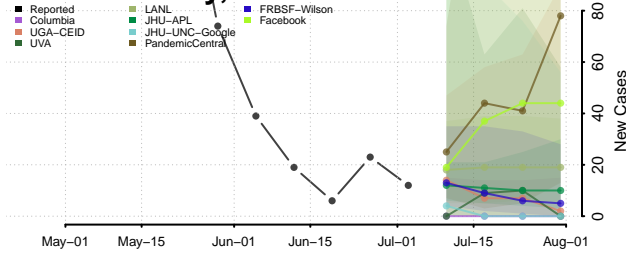

Mercer County, Illinois

Monroe County, Illinois

Montgomery County, Illinois

Morgan County, Illinois

Moultrie County, Illinois

Ogle County, Illinois

Peoria County, Illinois

Perry County, Illinois