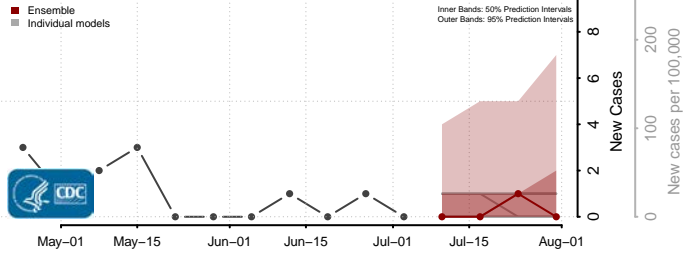

Edmunds County, South Dakota