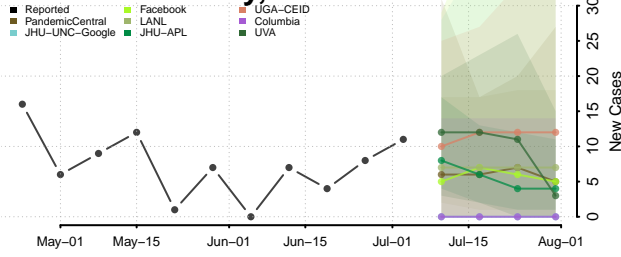

Colorado County, Texas