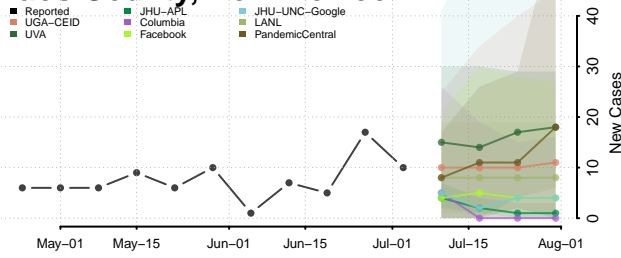

Taos County, New Mexico