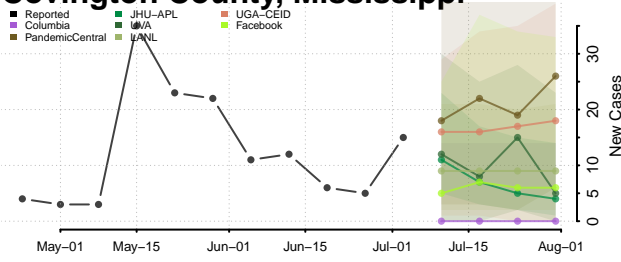

Covington County, Mississippi