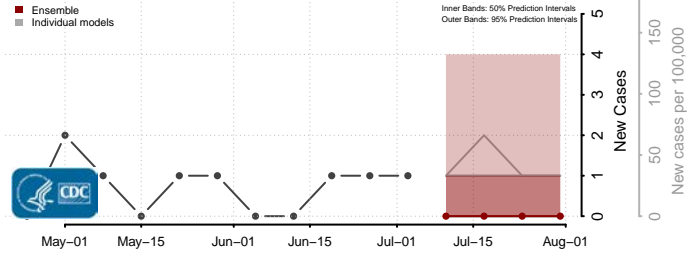

Bowman County, North Dakota