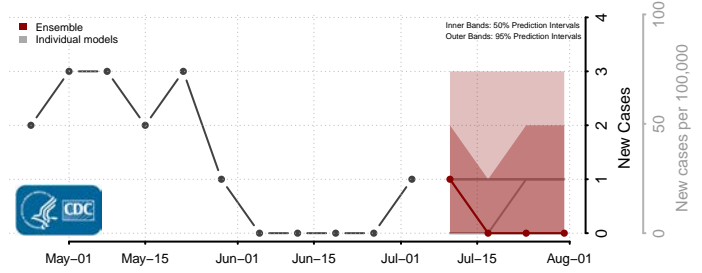

Pine County, Minnesota

Pipestone County, Minnesota

Polk County, Minnesota

Pope County, Minnesota

Ramsey County, Minnesota

Red Lake County, Minnesota

Redwood County, Minnesota

Renville County, Minnesota