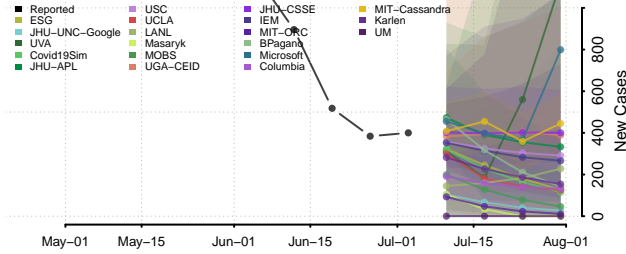

Massachusetts*