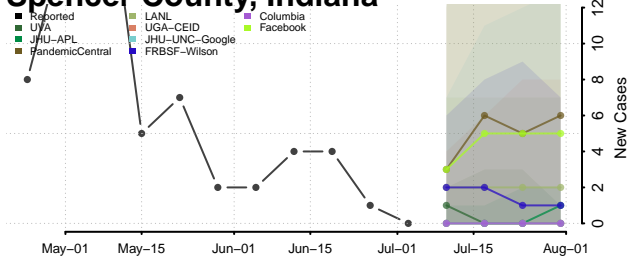

Putnam County, Indiana

Randolph County, Indiana

Ripley County, Indiana

Rush County, Indiana

Scott County, Indiana

Shelby County, Indiana

Spencer County, Indiana

St. Joseph County, Indiana