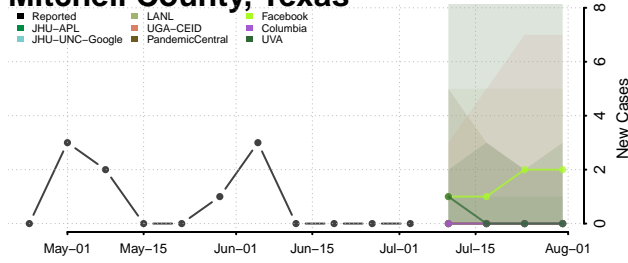

Mitchell County, Texas