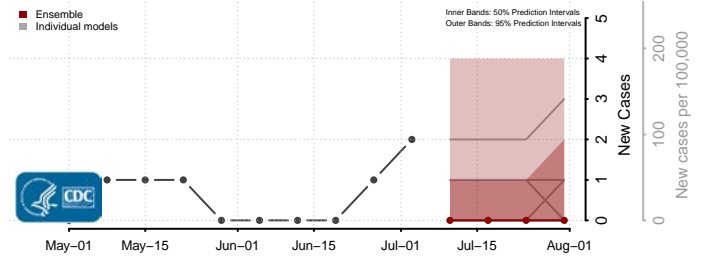

Toole County, Montana

Treasure County, Montana

Valley County, Montana

Wheatland County, Montana

Wibaux County, Montana

Yellowstone County, Montana

Nebraska

Adams County, Nebraska