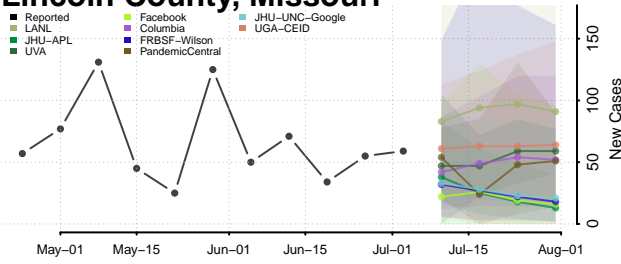

Lincoln County, Missouri