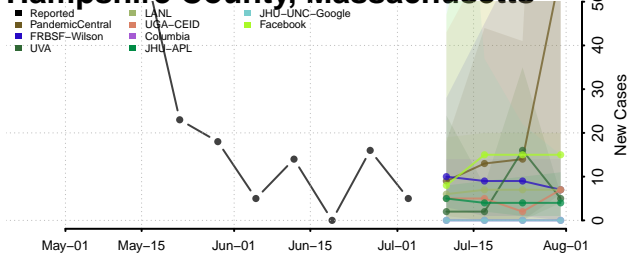

Hampshire County, Massachusetts