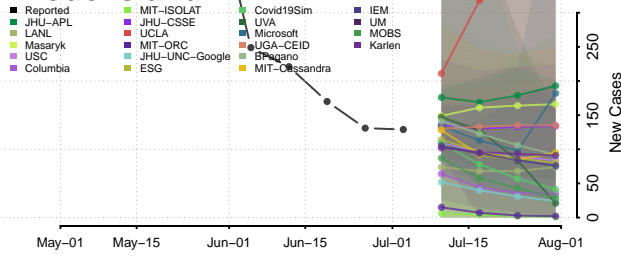

Rhode Island