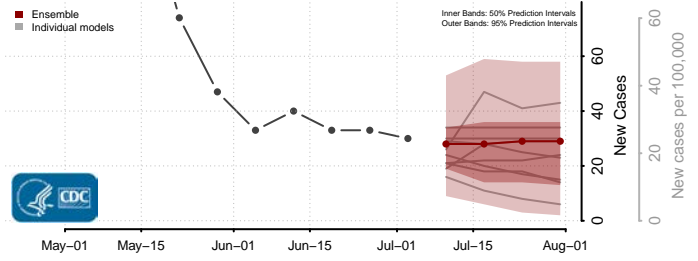

Vance County, North Carolina

Wake County, North Carolina

Warren County, North Carolina

Washington County, North Carolina

Watauga County, North Carolina

Wayne County, North Carolina

Wilkes County, North Carolina