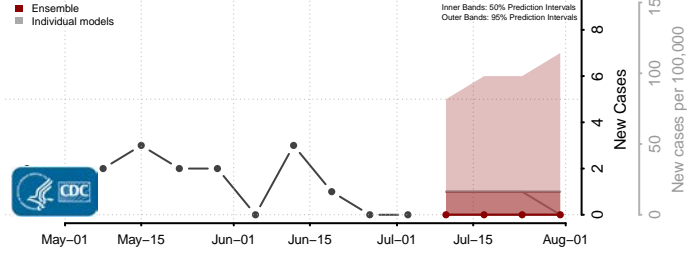

Taylor County, Iowa