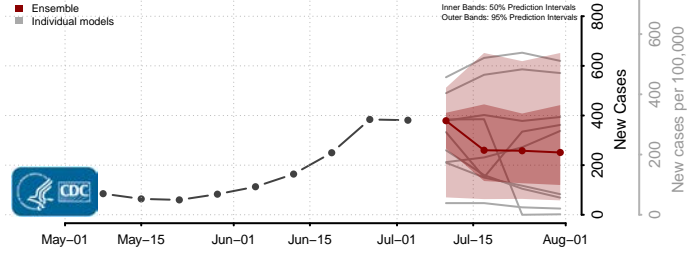

Jasper County, Missouri