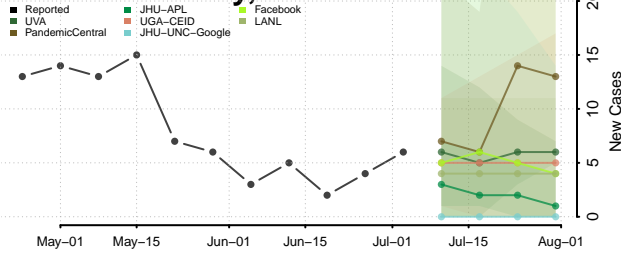

Madison County, Missouri