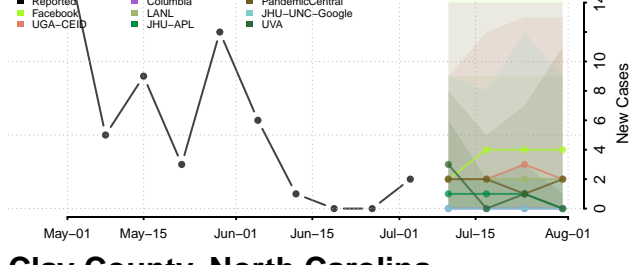

Chowan County, North Carolina