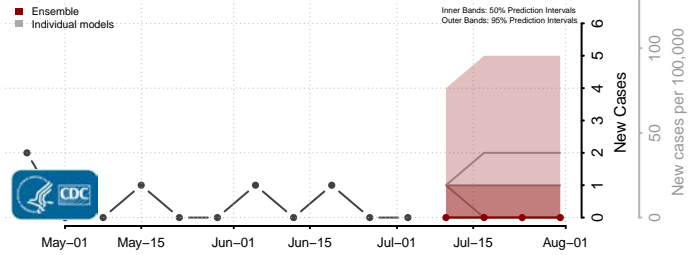

Phillips County, Kansas