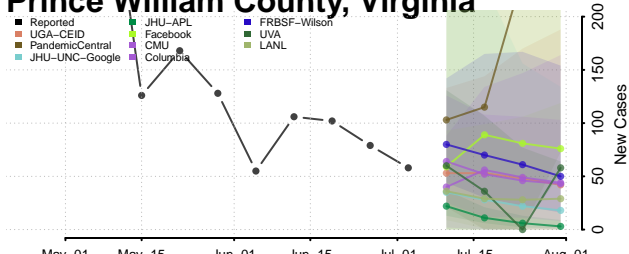

Prince William County, Virginia