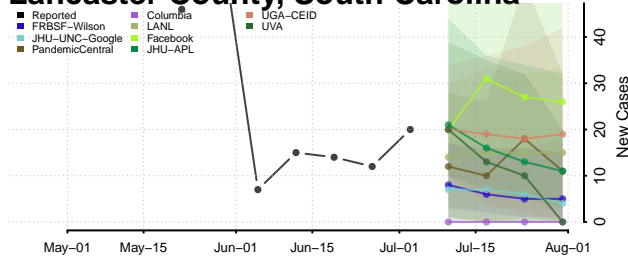

Greenville County, South Carolina

Greenwood County, South Carolina

Hampton County, South Carolina

Horry County, South Carolina

Jasper County, South Carolina

Kershaw County, South Carolina

Lancaster County, South Carolina