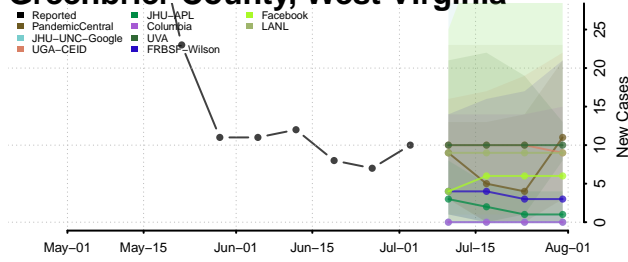

Calhoun County, West Virginia

Clay County, West Virginia

Doddridge County, West Virginia

Fayette County, West Virginia

Gilmer County, West Virginia

Grant County, West Virginia

Greenbrier County, West Virginia