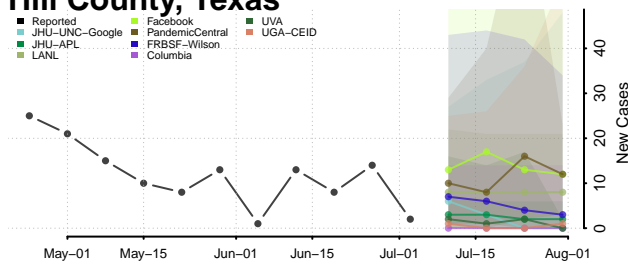

Hill County, Texas