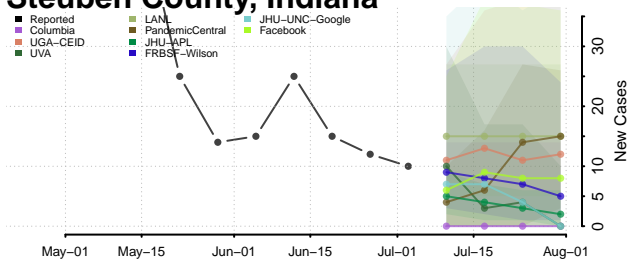

Stauben County, Indiana