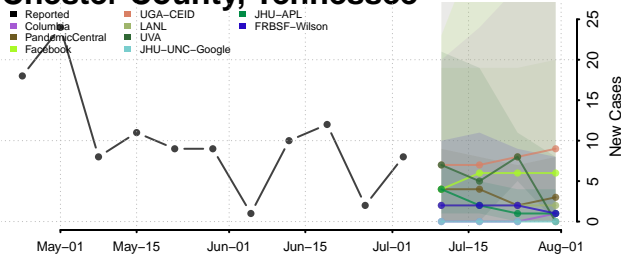

Carroll County, Tennessee

Carter County, Tennessee

Cheatham County, Tennessee

Chester County, Tennessee

Claiborne County, Tennessee

Clay County, Tennessee

Cocke County, Tennessee

Coffee County, Tennessee