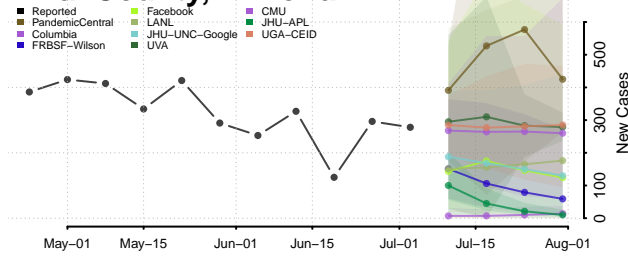

Pinal County, Arizona