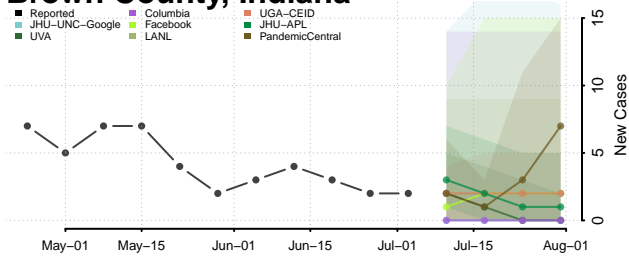

Bartholomew County, Indiana

Benton County, Indiana

Blackford County, Indiana

Boone County, Indiana

Brown County, Indiana

Carroll County, Indiana

Cass County, Indiana

Clark County, Indiana