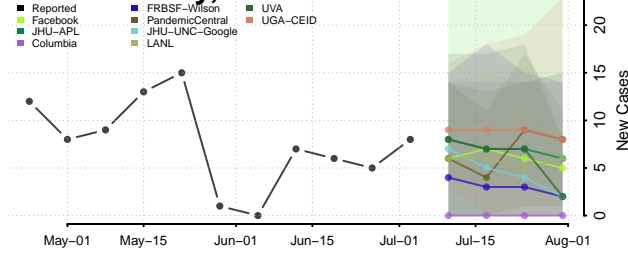

Leon County, Texas

Liberty County, Texas

Limestone County, Texas

Lipscomb County, Texas

Live Oak County, Texas

Llano County, Texas

Loving County, Texas

Lubbock County, Texas