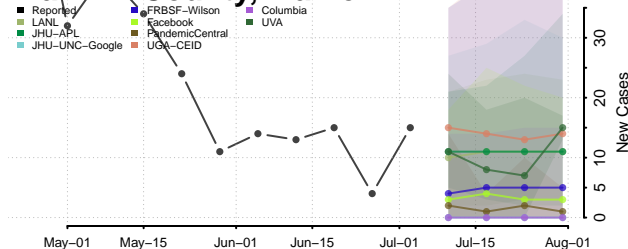

Franklin County, Maine