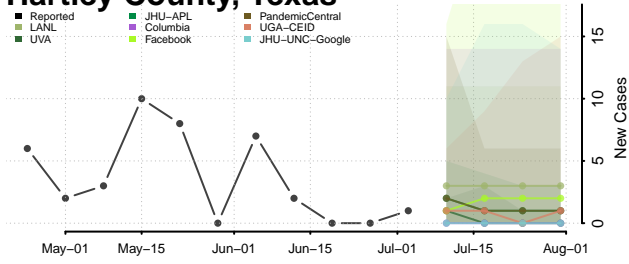

Hartley County, Texas