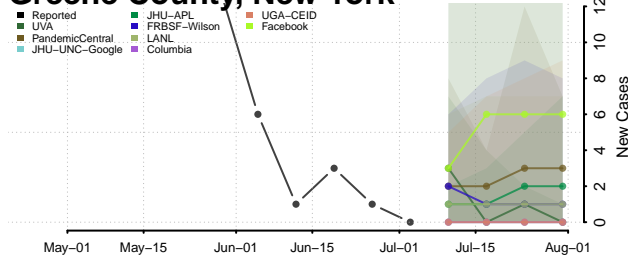

Dutchess County, New York

Erie County, New York

Essex County, New York

Franklin County, New York

Fulton County, New York

Genesee County, New York

Greene County, New York

Hamilton County, New York