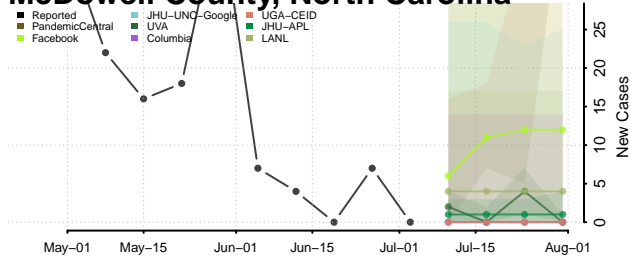

McDowell County, North Carolina