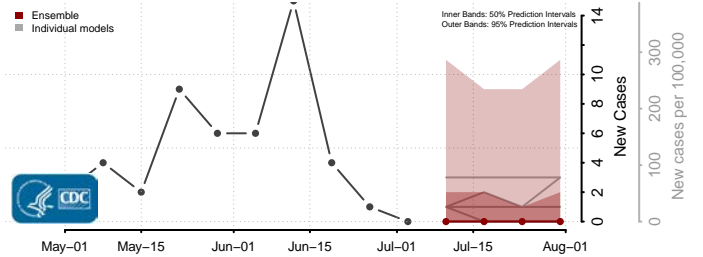

Lewis County, Idaho