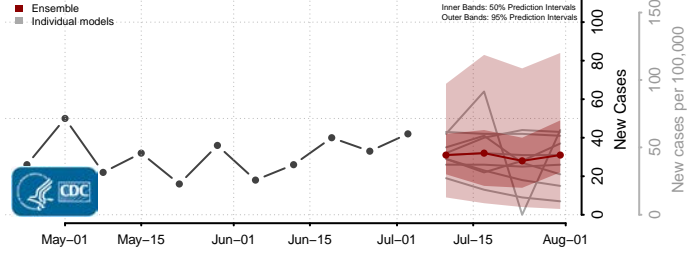

Wise County, Texas