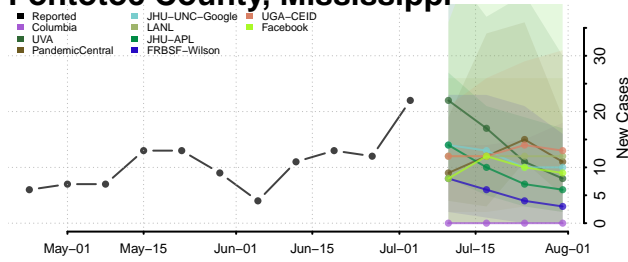

Pontotoc County, Mississippi