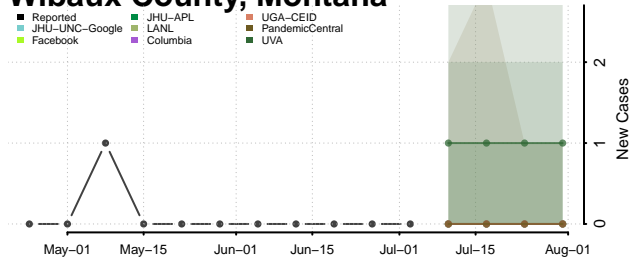

Toole County, Montana

Treasure County, Montana

Valley County, Montana

Wheatland County, Montana

Wibaux County, Montana

Yellowstone County, Montana

Nebraska

Adams County, Nebraska