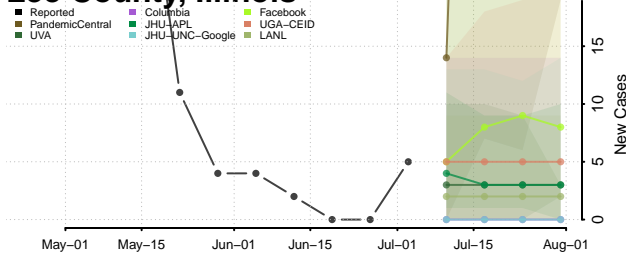

Lee County, Illinois