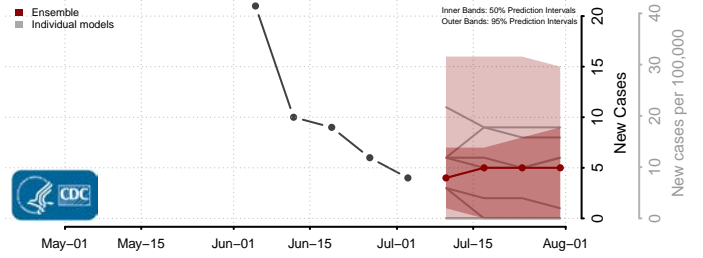

Venango County, Pennsylvania