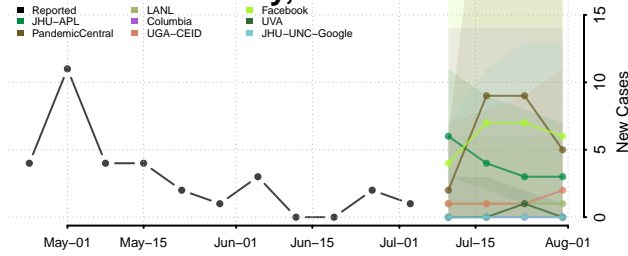

Woodward County, Oklahoma