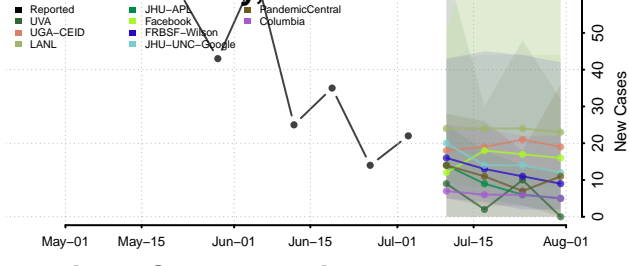

Grant County, Indiana

Greene County, Indiana

Hamilton County, Indiana

Hancock County, Indiana

Harrison County, Indiana

Hendricks County, Indiana

Henry County, Indiana

Howard County, Indiana