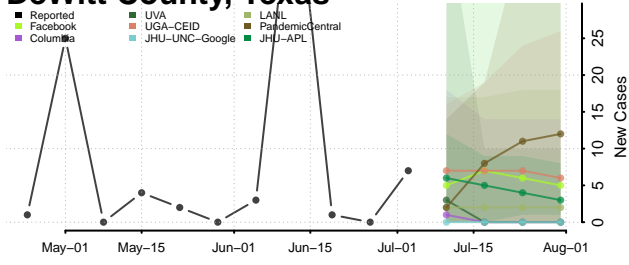

Dallas County, Texas

Dawson County, Texas

Deaf Smith County, Texas

Delta County, Texas

Denton County, Texas

DeWitt County, Texas

Dickens County, Texas

Dimmit County, Texas