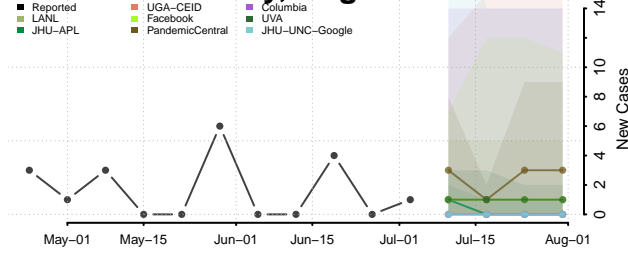

Middlesex County, Virginia