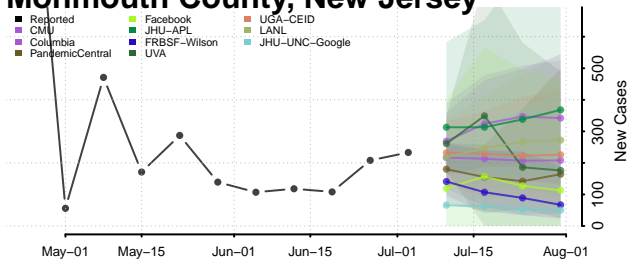

Cumberland County, New Jersey

Essex County, New Jersey

Gloucester County, New Jersey

Hudson County, New Jersey

Hunterdon County, New Jersey

Mercer County, New Jersey

Middlesex County, New Jersey

Monmouth County, New Jersey