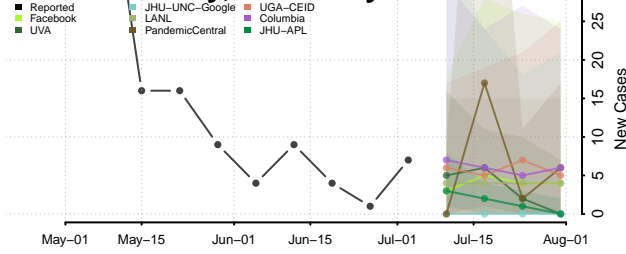

Powell County, Kentucky