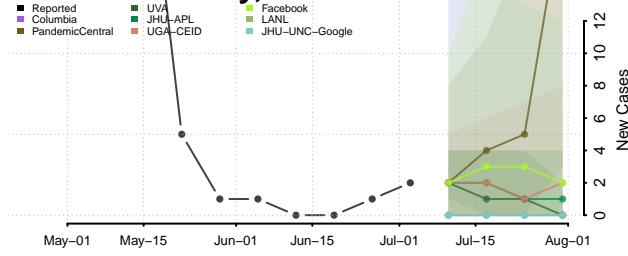

Marshall County, Illinois