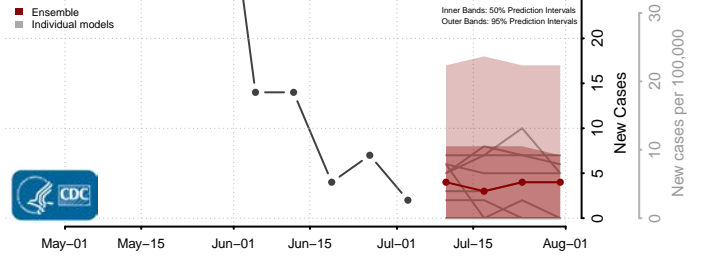

Cheshire County, New Hampshire