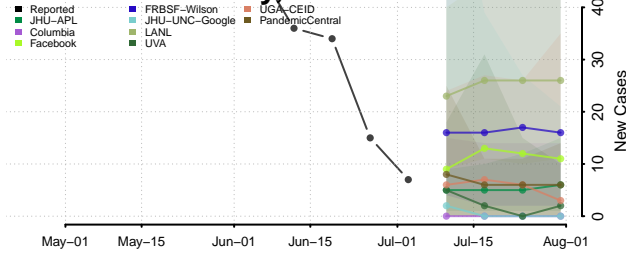

Kennebec County, Maine