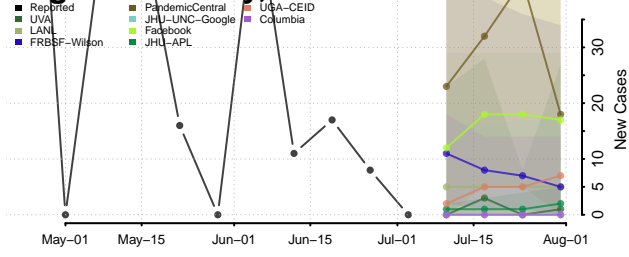

Angelina County, Texas