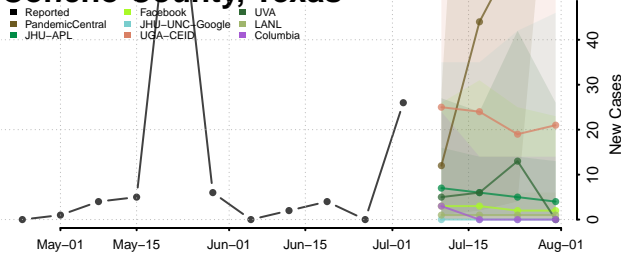

Concho County, Texas