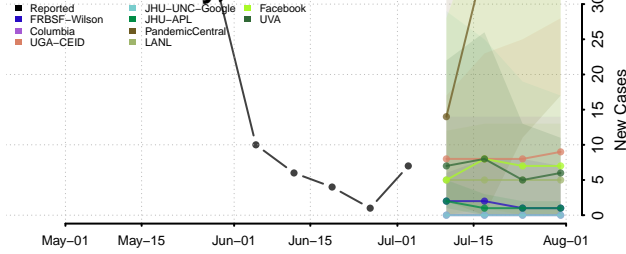

Steele County, Minnesota