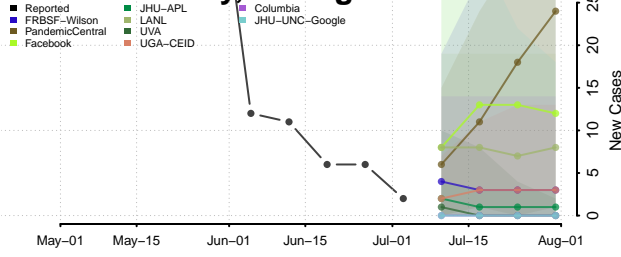

Hillsdale County, Michigan

Houghton County, Michigan

Huron County, Michigan

Ingham County, Michigan

Ionia County, Michigan

Iosco County, Michigan

Iron County, Michigan

Isabella County, Michigan