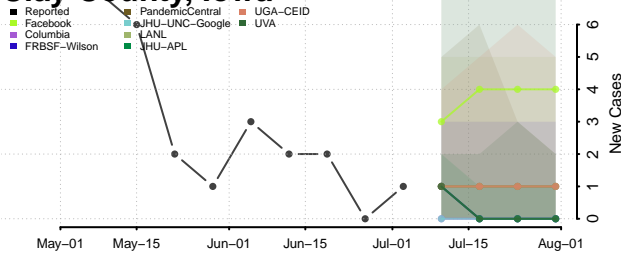

Carroll County, Iowa

Cass County, Iowa

Cedar County, Iowa

Cerro Gordo County, Iowa

Cherokee County, Iowa

Chickasaw County, Iowa

Clarke County, Iowa

Clay County, Iowa