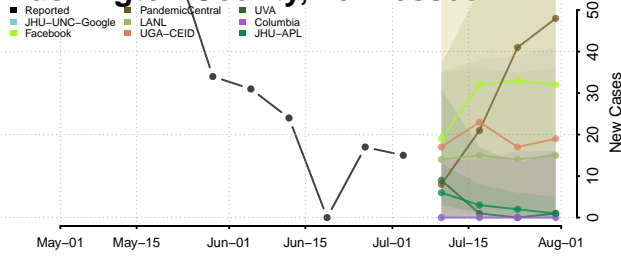

Washington County, Tennessee