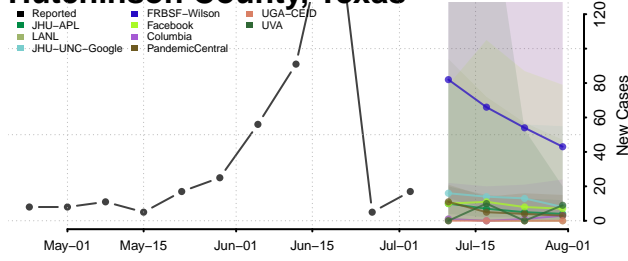

Houston County, Texas

Howard County, Texas

Hudspeth County, Texas

Hunt County, Texas

Hutchinson County, Texas

Irion County, Texas

Jack County, Texas

Jackson County, Texas