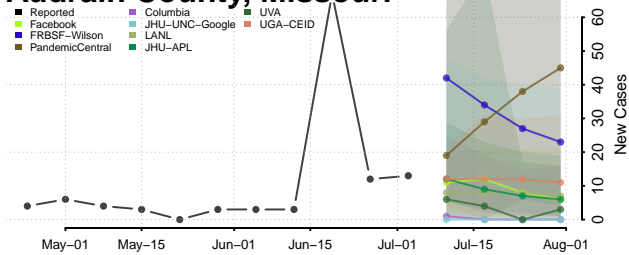

Audrain County, Missouri