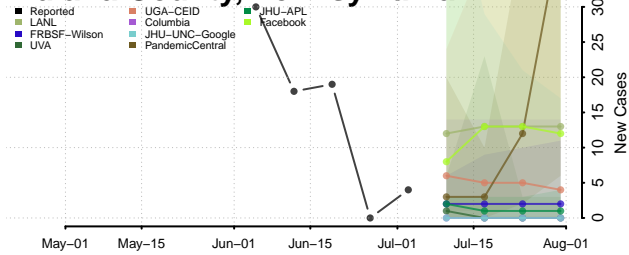

Indiana County, Pennsylvania