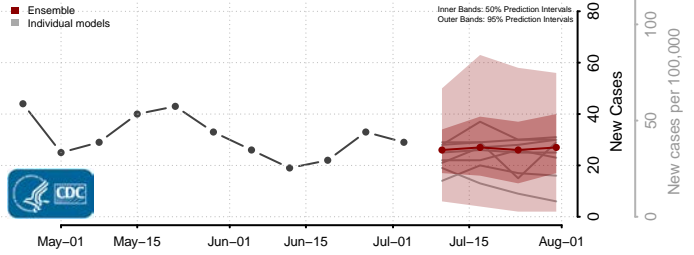

Forrest County, Mississippi

Franklin County, Mississippi

George County, Mississippi

Greene County, Mississippi

Grenada County, Mississippi

Hancock County, Mississippi

Harrison County, Mississippi

Hinds County, Mississippi