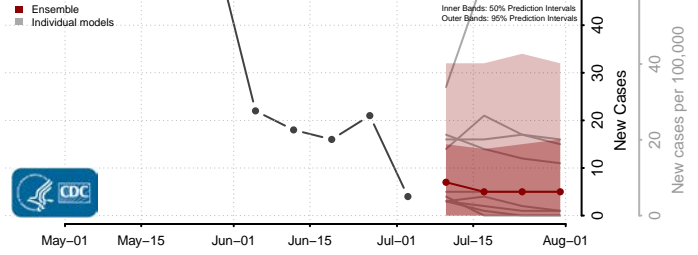

Clinton County, Michigan