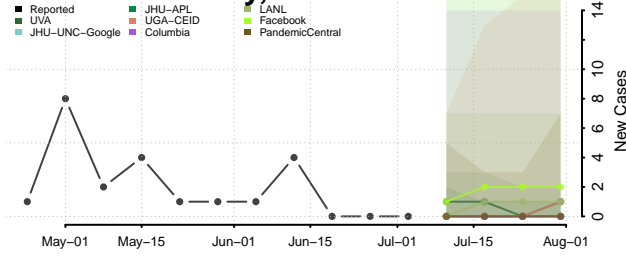

Brewster County, Texas