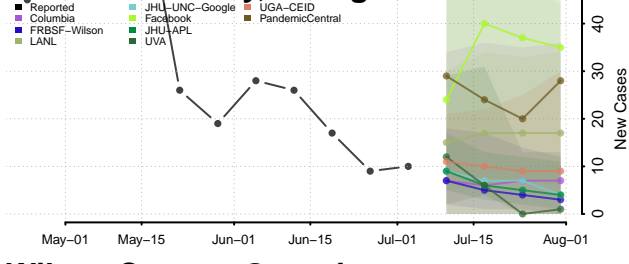

Washington County, Georgia

Wayne County, Georgia

Webster County, Georgia

Wheeler County, Georgia

White County, Georgia

Whitfield County, Georgia

Wilcox County, Georgia

Wilkes County, Georgia