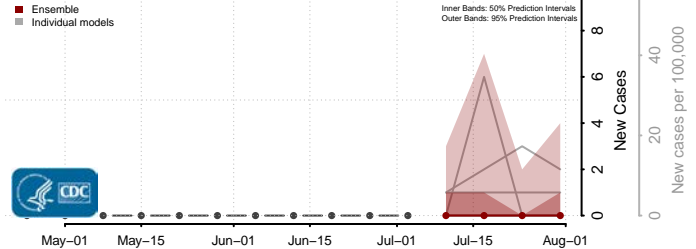

Dukes County, Massachusetts

Essex County, Massachusetts

*New weekly cases may decrease in this location over the next four weeks. For these locations, the ensemble forecast indicates a probability of 0.75 or greater that fewer cases will be reported in week four of the forecast than in the last reported week.