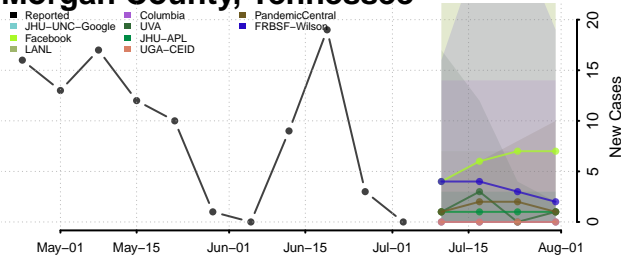

Morgan County, Tennessee