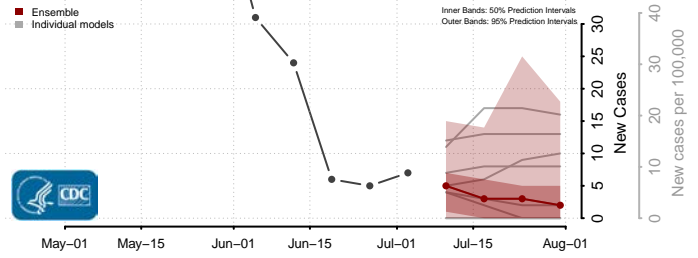

Butler County, Pennsylvania

Cambria County, Pennsylvania

Cameron County, Pennsylvania

Carbon County, Pennsylvania

Centre County, Pennsylvania

Chester County, Pennsylvania

Clarion County, Pennsylvania

Clearfield County, Pennsylvania