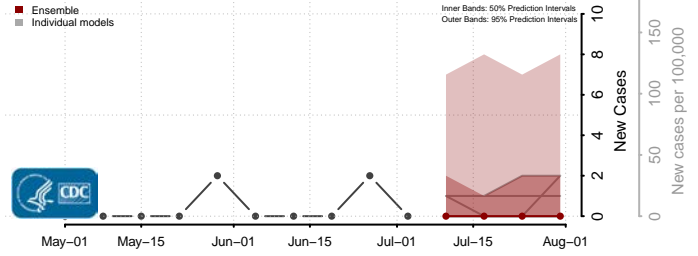

Sherman County, Texas