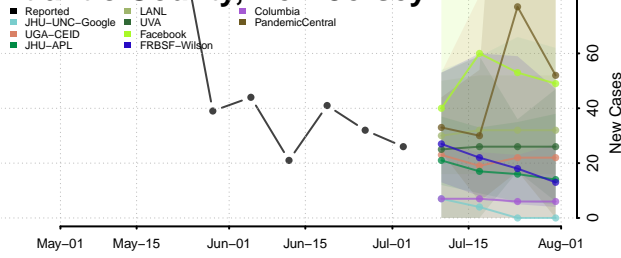

Atlantic County, New Jersey