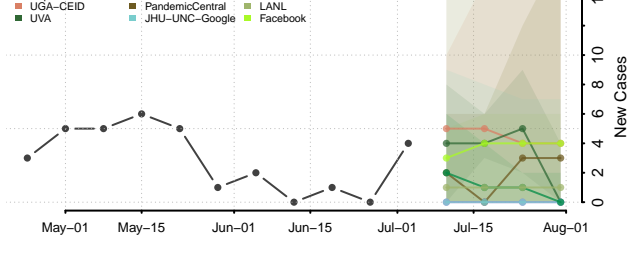

Lee County, Kentucky