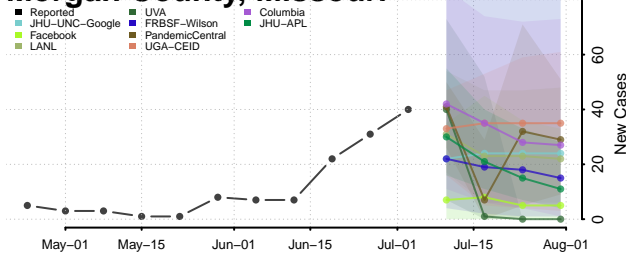

Morgan County, Missouri