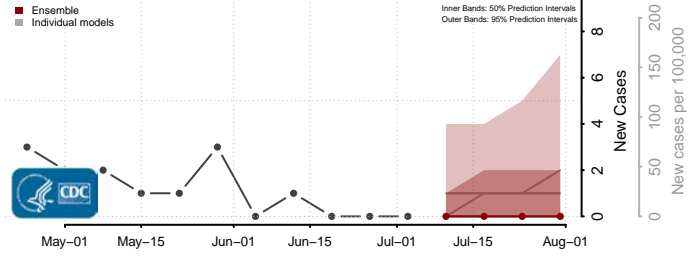

Dodge County, Wisconsin

Door County, Wisconsin

Douglas County, Wisconsin

Dunn County, Wisconsin

Eau Claire County, Wisconsin

Florence County, Wisconsin

Fond du Lac County, Wisconsin

Forest County, Wisconsin