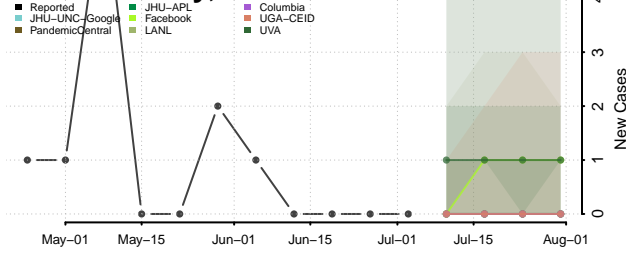

Miner County, South Dakota