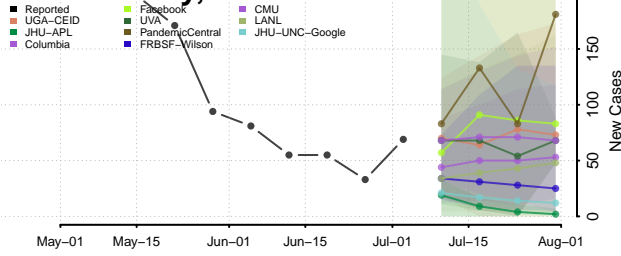

Buffalo County, Wisconsin

Burnett County, Wisconsin

Calumet County, Wisconsin

Chippewa County, Wisconsin

Clark County, Wisconsin

Columbia County, Wisconsin

Crawford County, Wisconsin

Dane County, Wisconsin