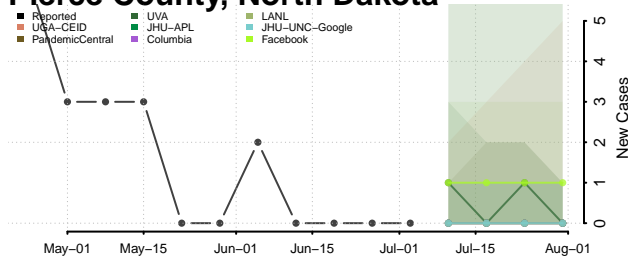

Mercer County, North Dakota

Morton County, North Dakota

Mountrail County, North Dakota

Nelson County, North Dakota

Oliver County, North Dakota

Pembina County, North Dakota

Pierce County, North Dakota

Ramsey County, North Dakota