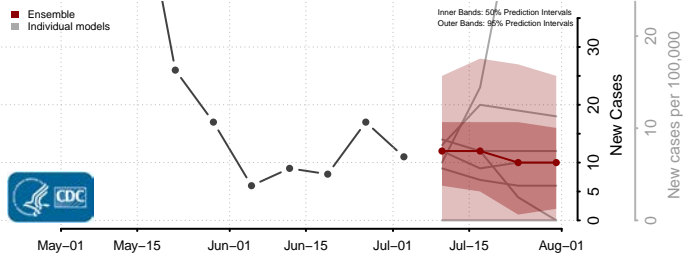

Alexandria County, Virginia