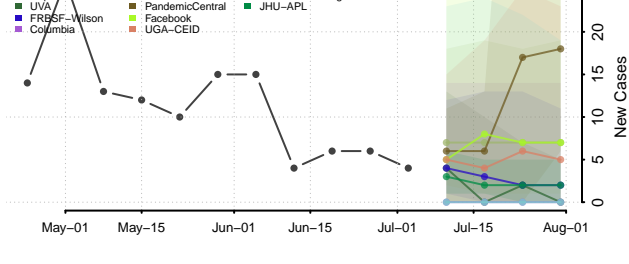

Amherst County, Virginia