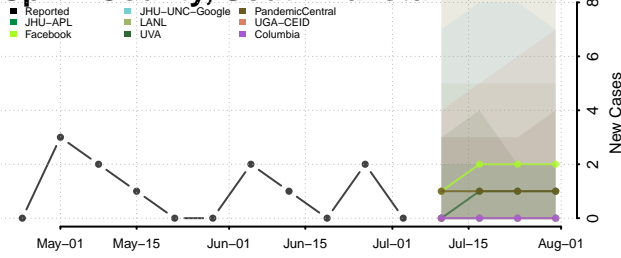

Spink County, South Dakota