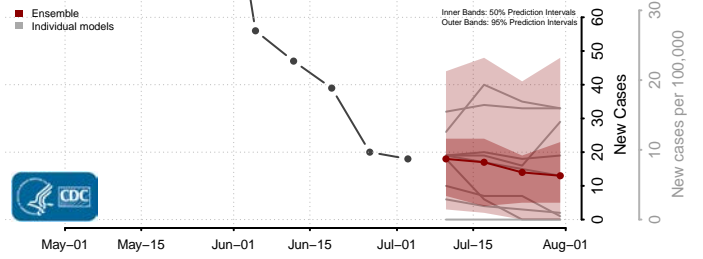

Washington County, Pennsylvania