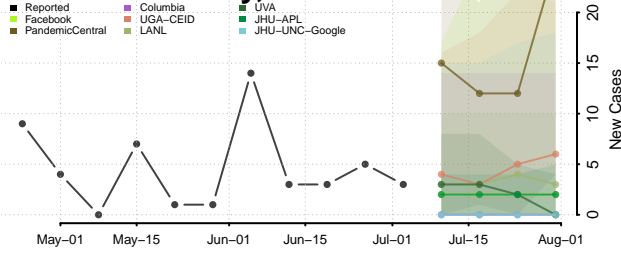

Bienville County, Louisiana

Bossier County, Louisiana

Caddo County, Louisiana

Calcasieu County, Louisiana

Caldwell County, Louisiana

Cameron County, Louisiana

Catahoula County, Louisiana

Claiborne County, Louisiana