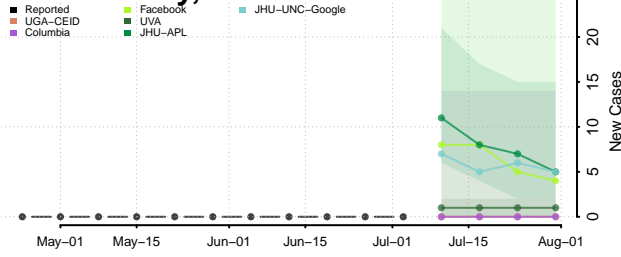

Juab County, Utah