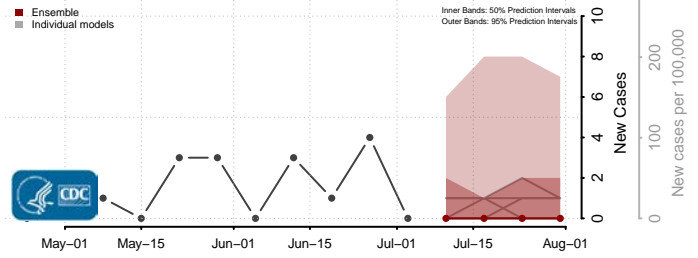

Columbia County, Washington