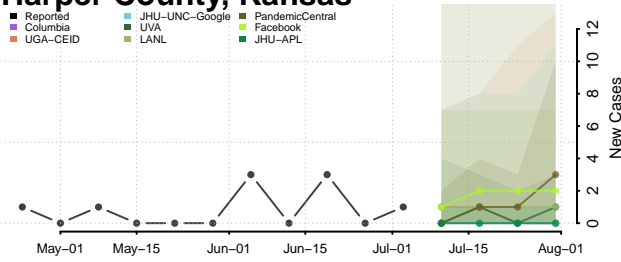

Harper County, Kansas