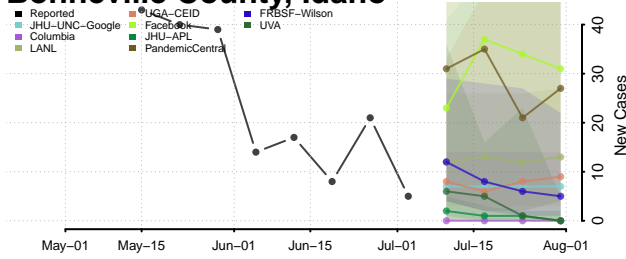

Blaine County, Idaho

Boise County, Idaho

Bonner County, Idaho

Bonneville County, Idaho

Boundary County, Idaho

Butte County, Idaho

Camas County, Idaho

Canyon County, Idaho