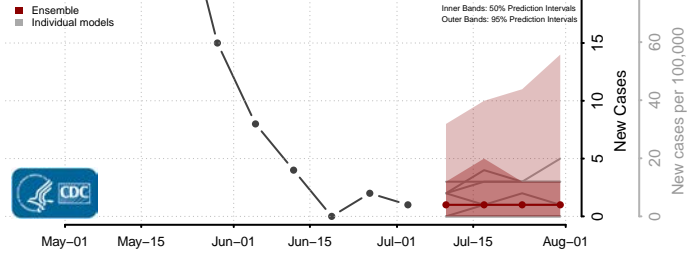

Iosco County, Michigan