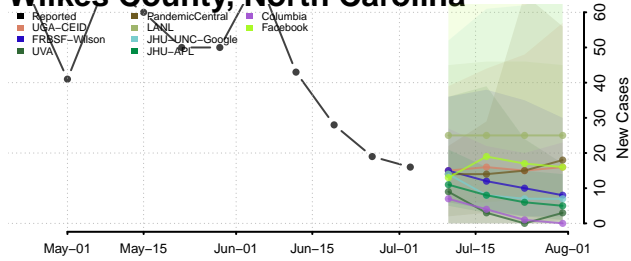

Vance County, North Carolina

Wake County, North Carolina

Warren County, North Carolina

Washington County, North Carolina

Watauga County, North Carolina

Wayne County, North Carolina

Wilkes County, North Carolina