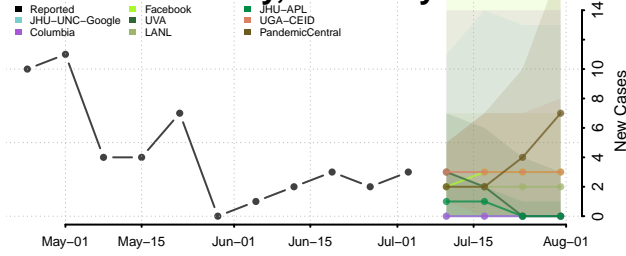

Pendleton County, Kentucky