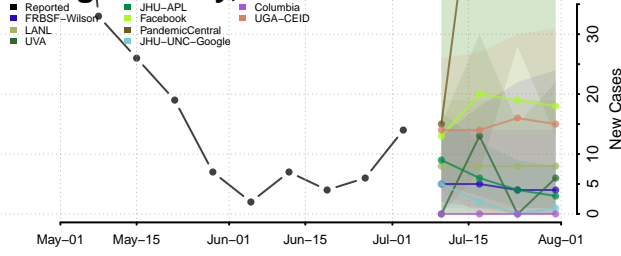

Moore County, North Carolina

Nash County, North Carolina

New Hanover County, North Carolina

Northampton County, North Carolina

Onslow County, North Carolina

Orange County, North Carolina

Pamlico County, North Carolina