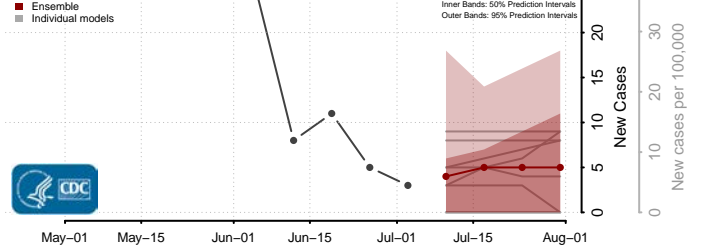

Aroostook County, Maine