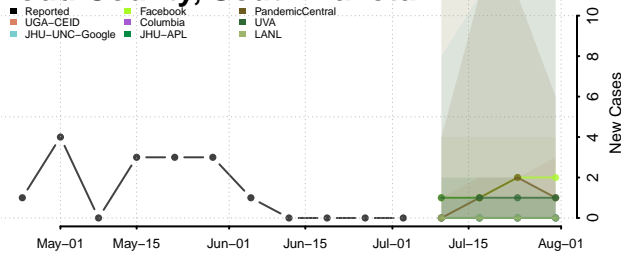

Todd County, South Dakota