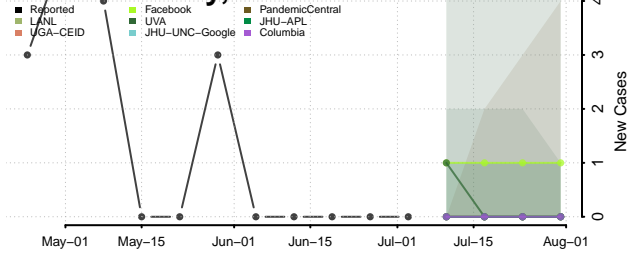

Loup County, Nebraska

Madison County, Nebraska

McPherson County, Nebraska

Merrick County, Nebraska

Morrill County, Nebraska

Nance County, Nebraska

Nemaha County, Nebraska

Nuckolls County, Nebraska