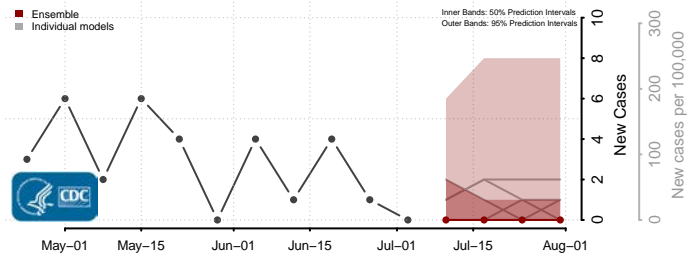

Emmons County, North Dakota