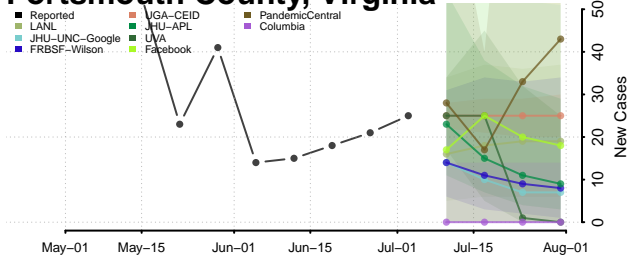

Patrick County, Virginia

Petersburg County, Virginia

Pittsylvania County, Virginia

Poquoson County, Virginia

Portsmouth County, Virginia

Powhatan County, Virginia

Prince Edward County, Virginia

Prince George County, Virginia