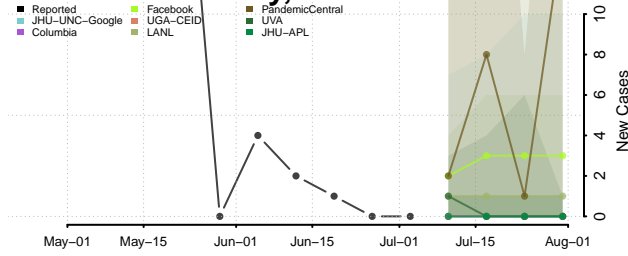

Watonwan County, Minnesota