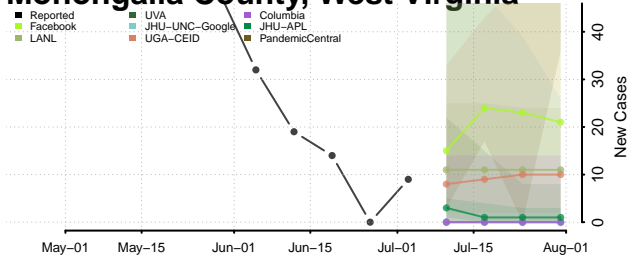

Monongalia County, West Virginia