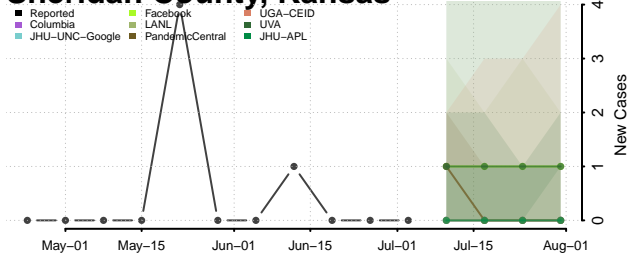

Sheridan County, Kansas