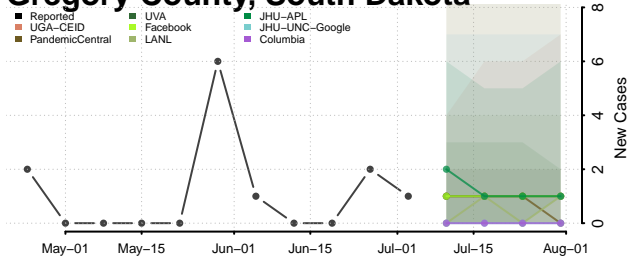

Gregory County, South Dakota