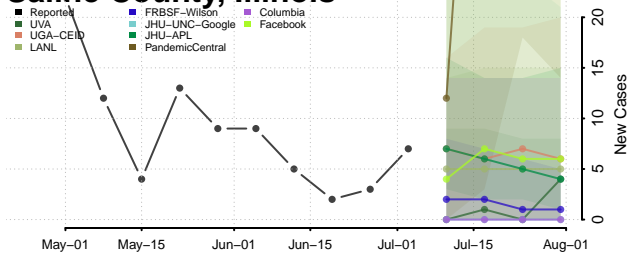

Saline County, Illinois