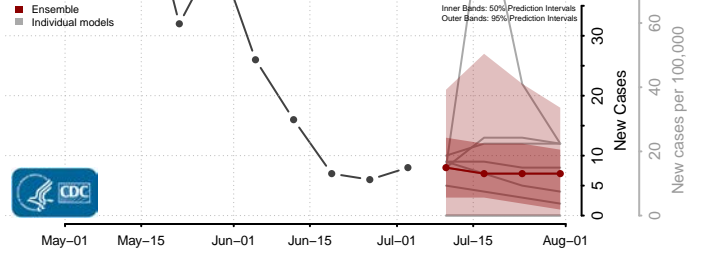

Boone County, Illinois