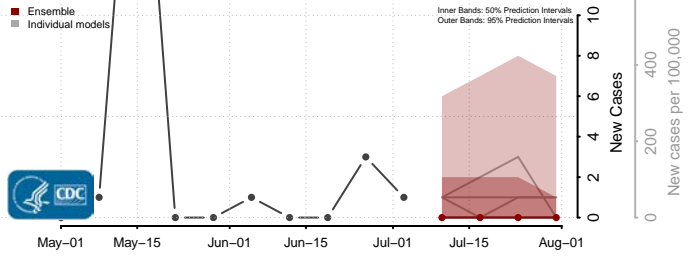

Armstrong County, Texas