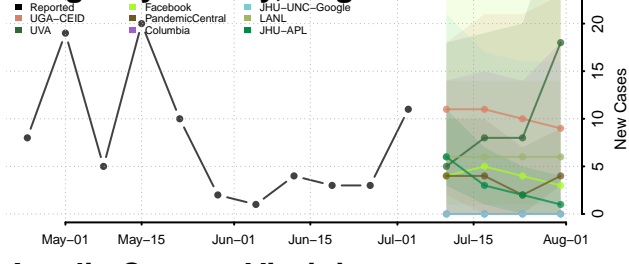

Alleghany County, Virginia