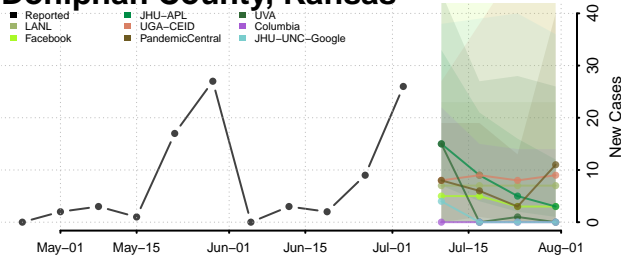

Doniphan County, Kansas