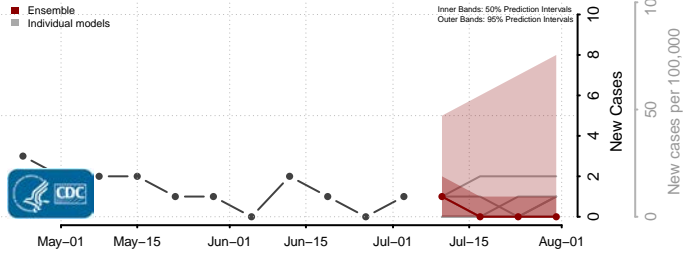

Highland County, Virginia

Hopewell County, Virginia

Isle of Wight County, Virginia

James City County, Virginia

King and Queen County, Virginia

King George County, Virginia

King William County, Virginia

Lancaster County, Virginia