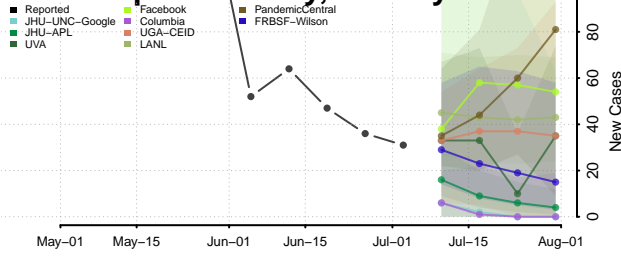

Northampton County, Pennsylvania