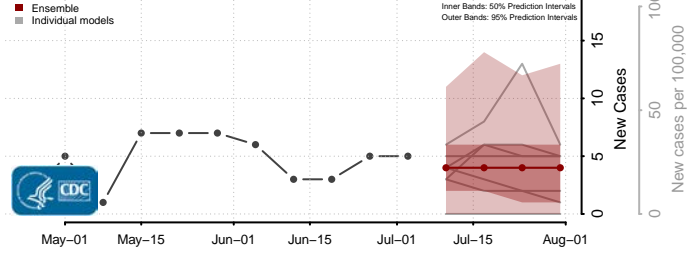

Walthall County, Mississippi

Warren County, Mississippi

Washington County, Mississippi

Wayne County, Mississippi

Webster County, Mississippi

Wilkinson County, Mississippi

Winston County, Mississippi

Yalobusha County, Mississippi