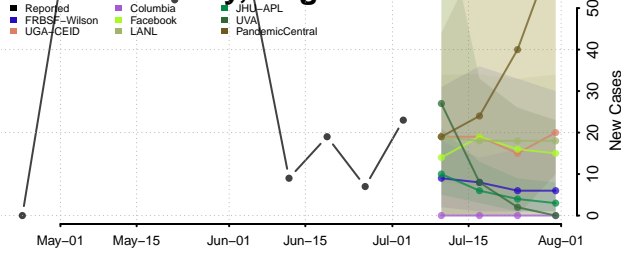

Bedford County, Virginia