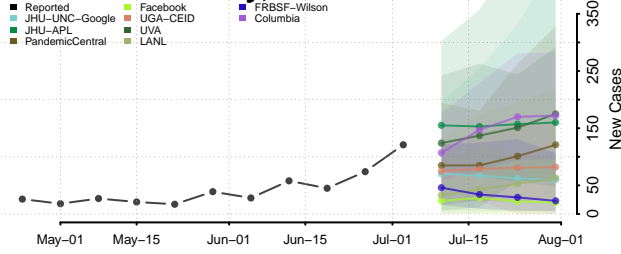

Jefferson County, Arkansas