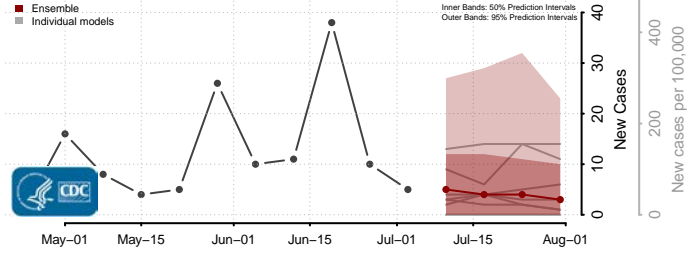

Caldwell County, Missouri