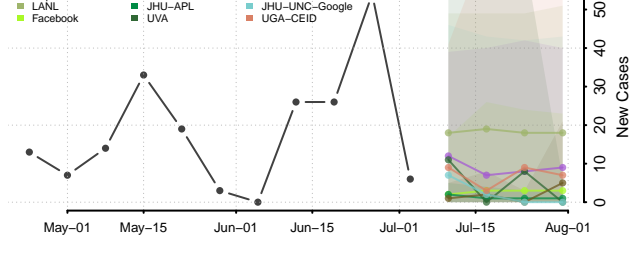

Clay County, North Carolina