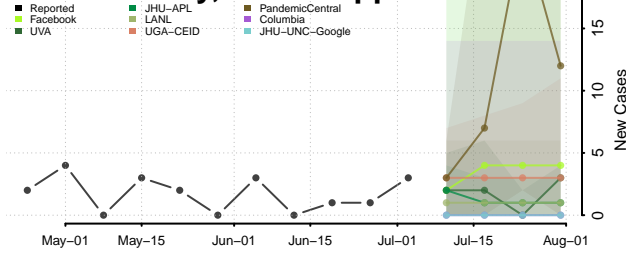

Attala County, Mississippi