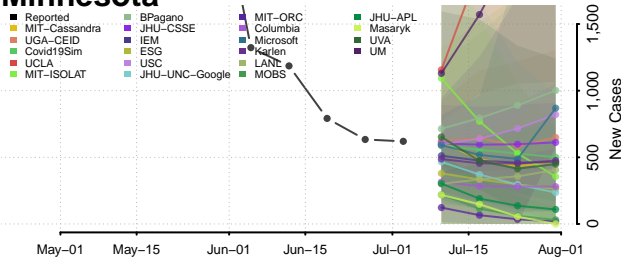

St. Joseph County, Michigan

Tuscola County, Michigan

Van Buren County, Michigan

Washtenaw County, Michigan

Wayne County, Michigan

Wexford County, Michigan

Minnesota

Aitkin County, Minnesota