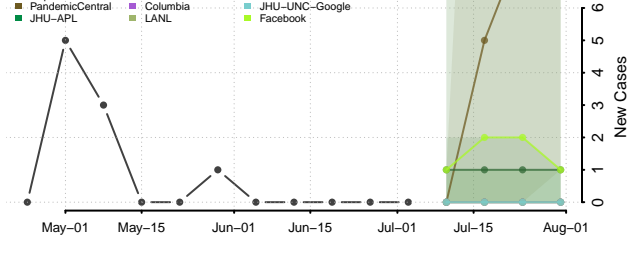

Otoe County, Nebraska

Pawnee County, Nebraska

Perkins County, Nebraska

Phelps County, Nebraska

Pierce County, Nebraska

Platte County, Nebraska

Polk County, Nebraska

Red Willow County, Nebraska