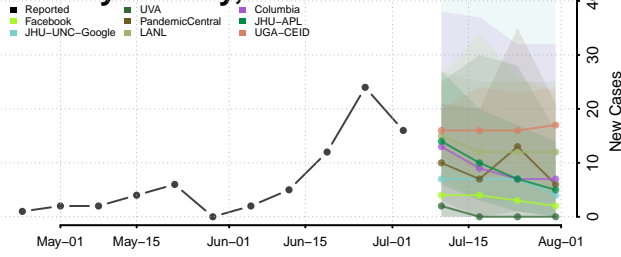

Greene County, Missouri

Grundy County, Missouri

Harrison County, Missouri

Henry County, Missouri

Hickory County, Missouri

Holt County, Missouri

Howard County, Missouri

Howell County, Missouri