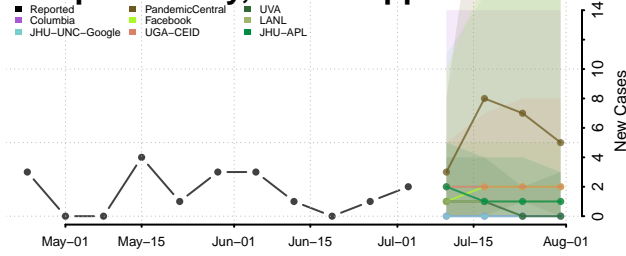

Kemper County, Mississippi