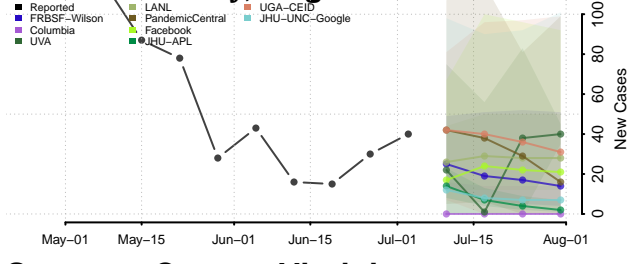

Stafford County, Virginia