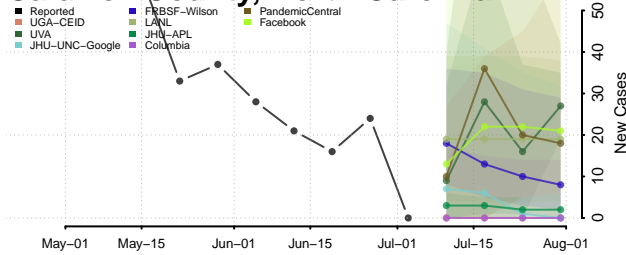

Caldwell County, North Carolina