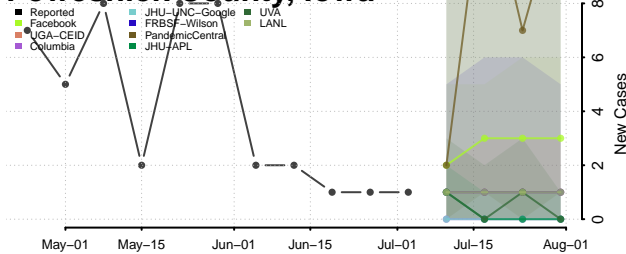

Poweshiek County, Iowa