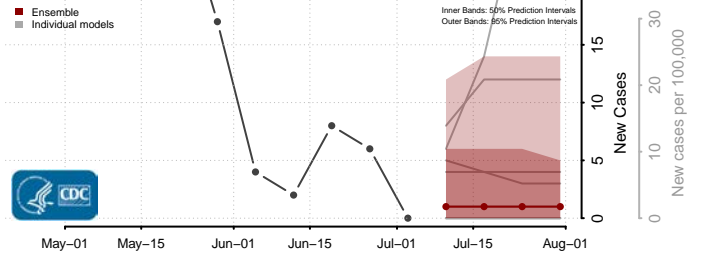

Buffalo County, Wisconsin

Burnett County, Wisconsin

Calumet County, Wisconsin

Chippewa County, Wisconsin

Clark County, Wisconsin

Columbia County, Wisconsin

Crawford County, Wisconsin

Dane County, Wisconsin