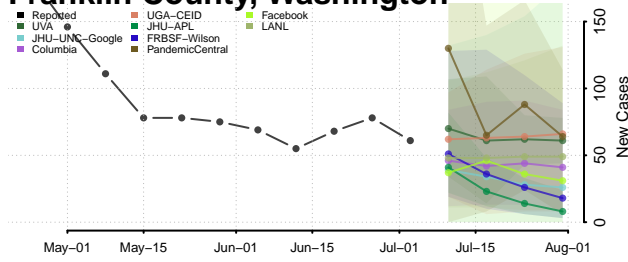

Franklin County, Washington