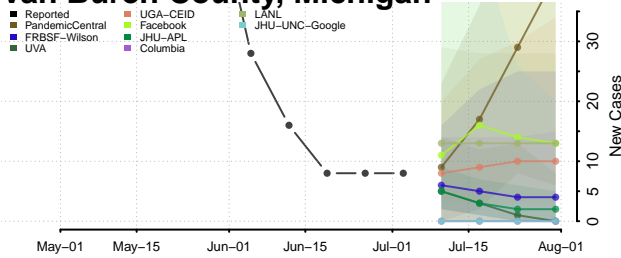

Van Buren County, Michigan