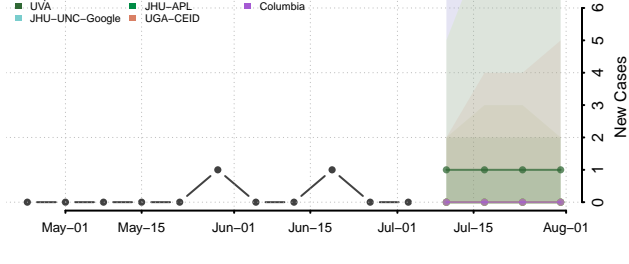

Stonewall County, Texas