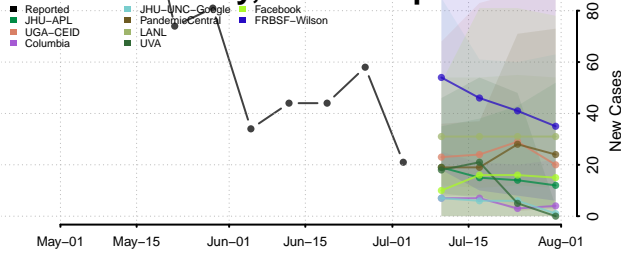

Strafford County, New Hampshire