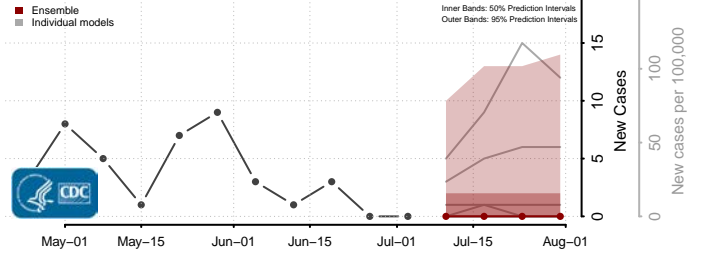

Wilbarger County, Texas