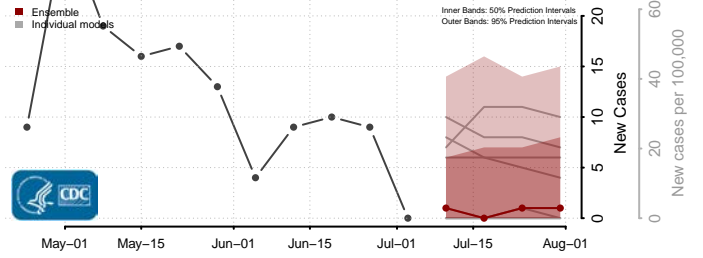

Grant County, Kansas

Gray County, Kansas

Greeley County, Kansas

Greenwood County, Kansas

Hamilton County, Kansas

Harper County, Kansas

Harvey County, Kansas

Haskell County, Kansas