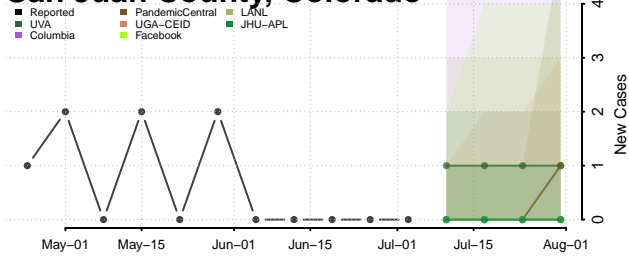

Pitkin County, Colorado

Prowers County, Colorado

Pueblo County, Colorado

Rio Blanco County, Colorado

Rio Grande County, Colorado

Routt County, Colorado

Saguache County, Colorado

San Juan County, Colorado