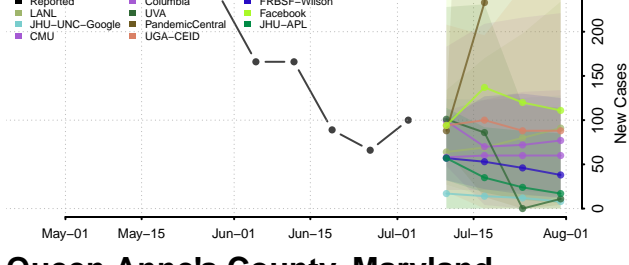

Harford County, Maryland

Howard County, Maryland

Kent County, Maryland

Montgomery County, Maryland

Prince George's County, Maryland

Queen Anne's County, Maryland

Somerset County, Maryland

St. Mary's County, Maryland