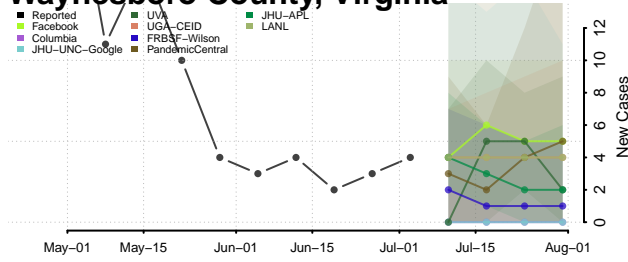

Warren County, Virginia

Washington County, Virginia

Waynesboro County, Virginia

Westmoreland County, Virginia

Williamsburg County, Virginia

Winchester County, Virginia

Wise County, Virginia

Wythe County, Virginia