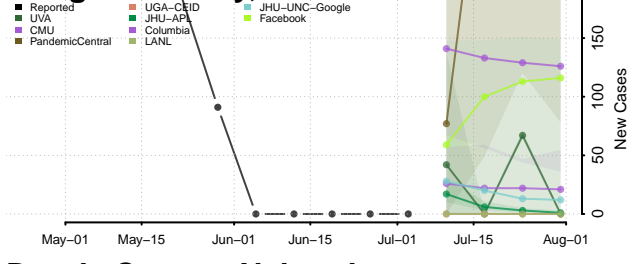

Douglas County, Nebraska