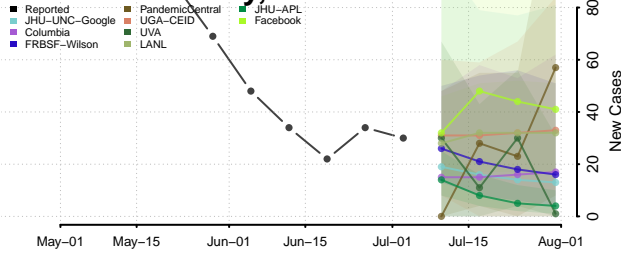

Auglaize County, Ohio

Belmont County, Ohio

Brown County, Ohio

Butler County, Ohio

Carroll County, Ohio

Champaign County, Ohio

Clark County, Ohio

Clermont County, Ohio