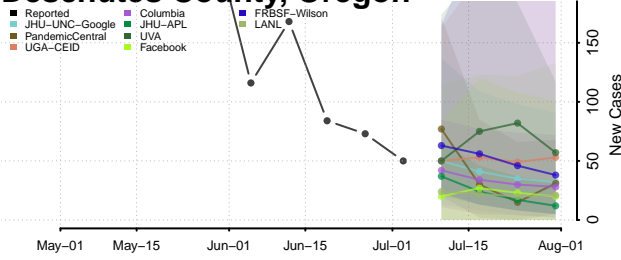

Deschutes County, Oregon