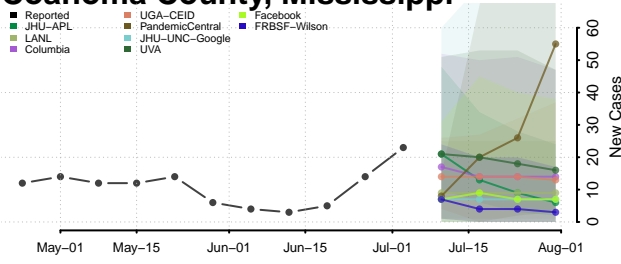

Coahoma County, Mississippi