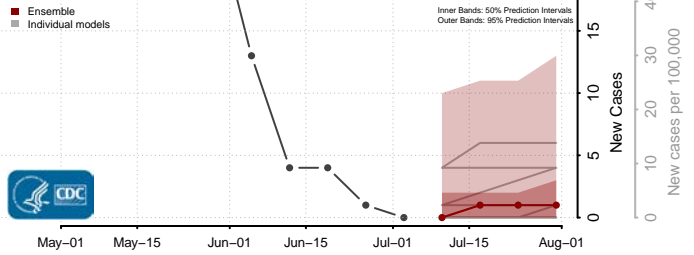

Jefferson County, Pennsylvania