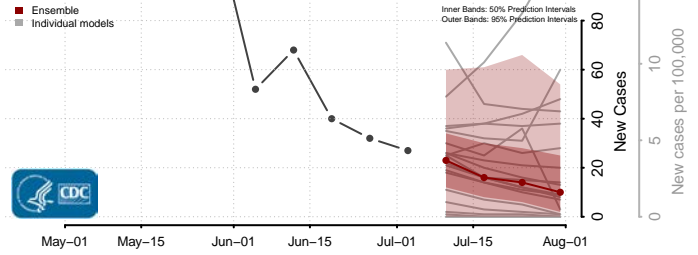

Weber County, Utah

Vermont*

Addison County, Vermont

Bennington County, Vermont

Caledonia County, Vermont

Chittenden County, Vermont

*New weekly cases may decrease in this location over the next four weeks. For these locations, the ensemble forecast indicates a probability of 0.75 or greater that fewer cases will be reported in week four of the forecast than in the last reported week.