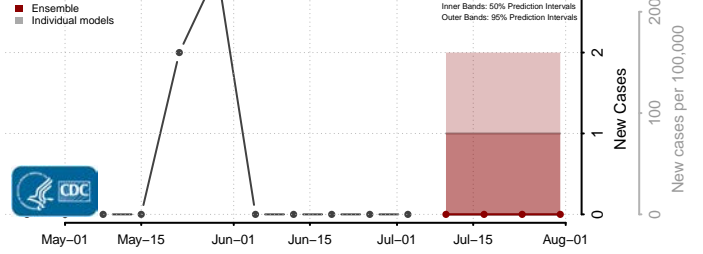

Blaine County, Montana

Broadwater County, Montana

Carbon County, Montana

Carter County, Montana

Cascade County, Montana

Chouteau County, Montana

Custer County, Montana

Daniels County, Montana