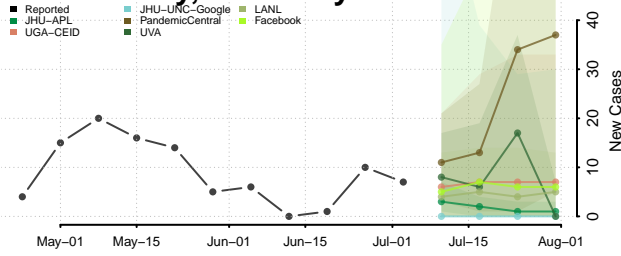

Ohio County, Kentucky