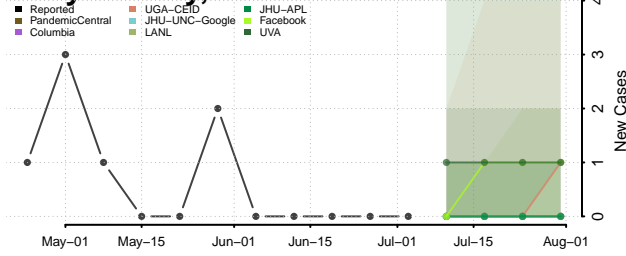

Eddy County, North Dakota