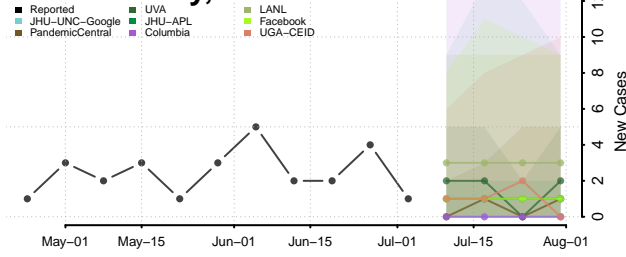

Dunn County, North Dakota