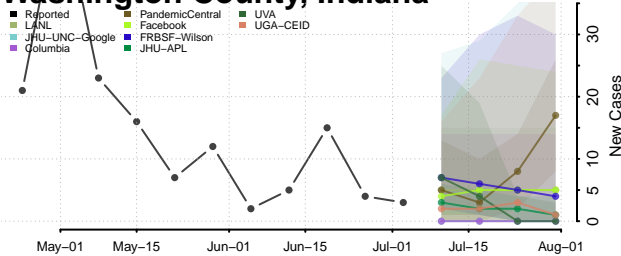

Vermillion County, Indiana

Vigo County, Indiana

Wabash County, Indiana

Warren County, Indiana

Warrick County, Indiana

Washington County, Indiana

Wayne County, Indiana

Wells County, Indiana