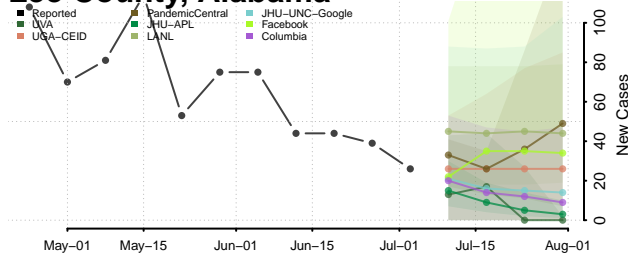

Lee County, Alabama