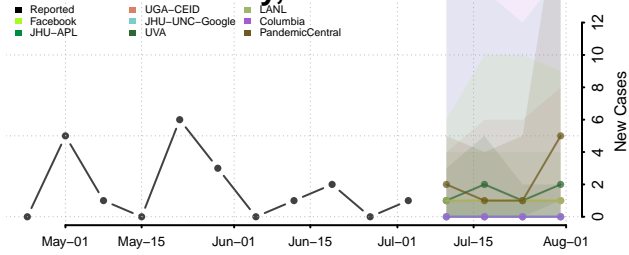

Maui County, Hawaii

Idaho

Ada County, Idaho

Adams County, Idaho

Bannock County, Idaho

Bear Lake County, Idaho

Benewah County, Idaho

Bingham County, Idaho