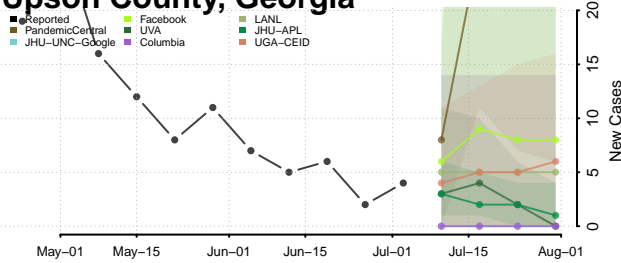

Turner County, Georgia

Twiggs County, Georgia

Union County, Georgia

Upson County, Georgia

Walker County, Georgia

Walton County, Georgia

Ware County, Georgia

Warren County, Georgia