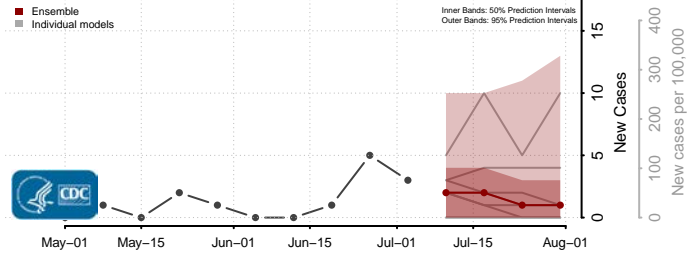

Knox County, Missouri