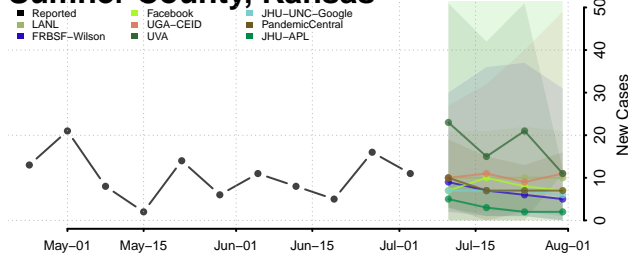

Sumner County, Kansas