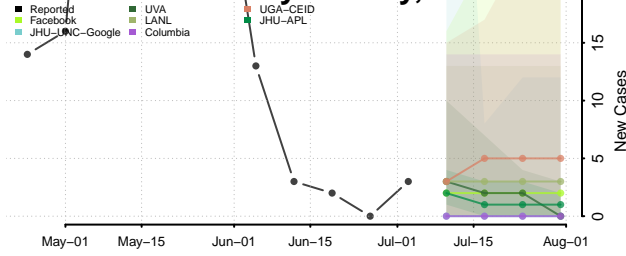

Haines County, Alaska

Hoonah-Angoon County, Alaska

Juneau County, Alaska

Kenai Peninsula County, Alaska

Ketchikan Gateway County, Alaska

Kodiak Island County, Alaska

Kusilvak County, Alaska

Lake and Peninsula County, Alaska