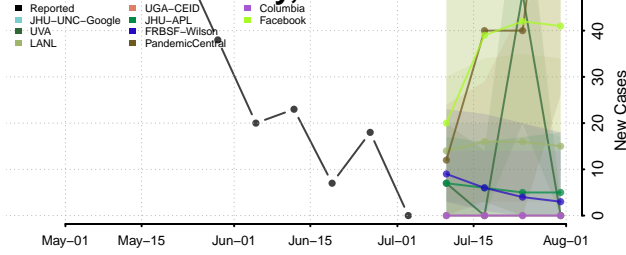

Minnehaha County, South Dakota