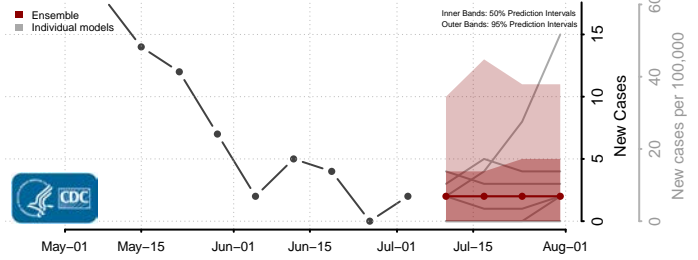

Harford County, Maryland

Howard County, Maryland

Kent County, Maryland

Montgomery County, Maryland

Prince George's County, Maryland

Queen Anne's County, Maryland

Somerset County, Maryland

St. Mary's County, Maryland