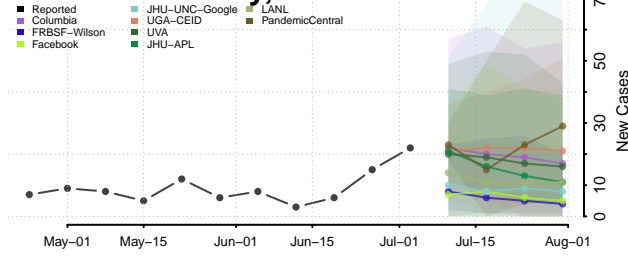

Stoddard County, Missouri