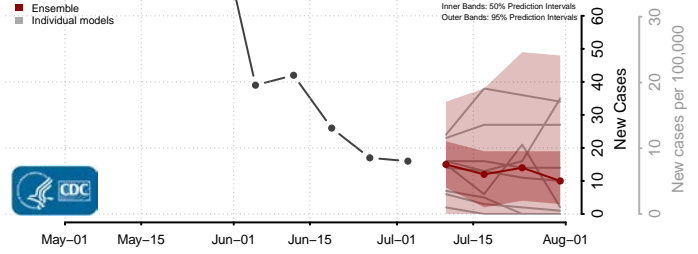

Rice County, Minnesota

Rock County, Minnesota

Roseau County, Minnesota

Scott County, Minnesota

Sherburne County, Minnesota

Sibley County, Minnesota

St. Louis County, Minnesota

Stearns County, Minnesota