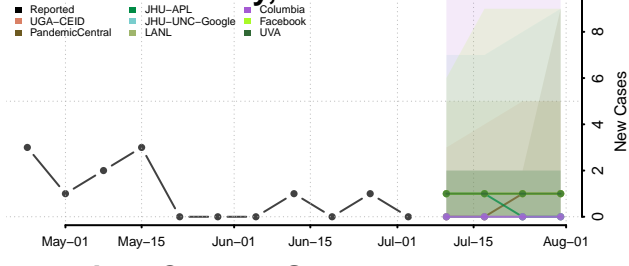

Edmunds County, South Dakota