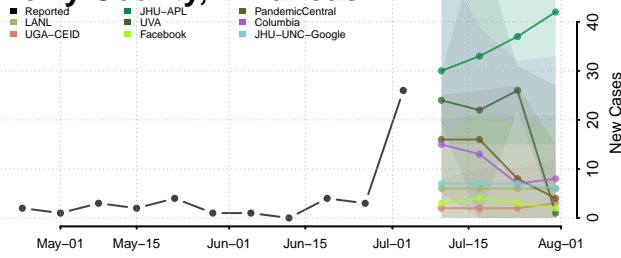

Nevada County, Arkansas

Newton County, Arkansas

Ouachita County, Arkansas

Perry County, Arkansas

Phillips County, Arkansas

Pike County, Arkansas

Poinsett County, Arkansas

Polk County, Arkansas