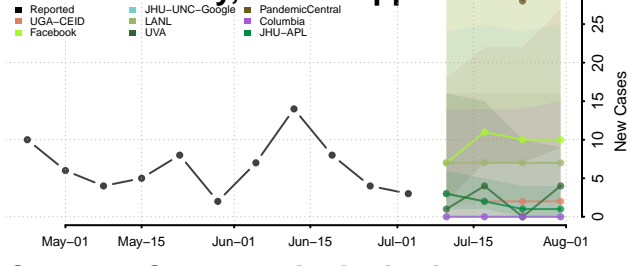

Alcorn County, Mississippi

Amite County, Mississippi

Attala County, Mississippi

Benton County, Mississippi

Bolivar County, Mississippi

Calhoun County, Mississippi

Carroll County, Mississippi

Chickasaw County, Mississippi