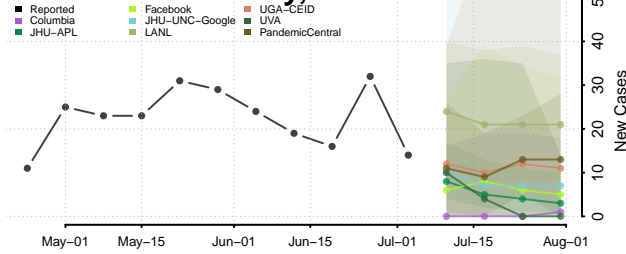

Montezuma County, Colorado