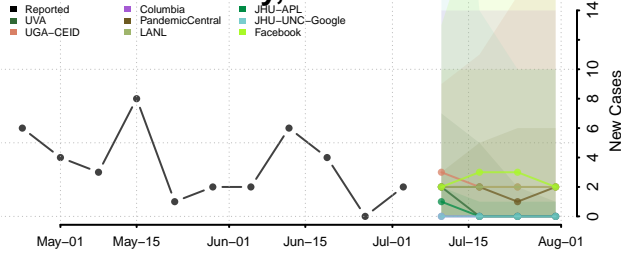

Van Buren County, Tennessee