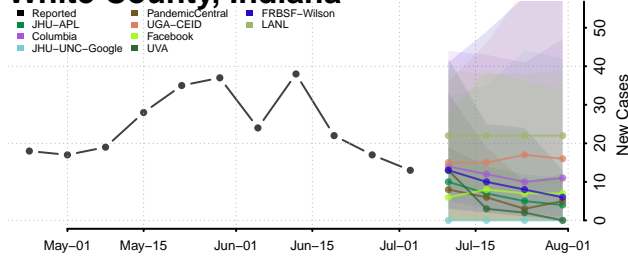

White County, Indiana