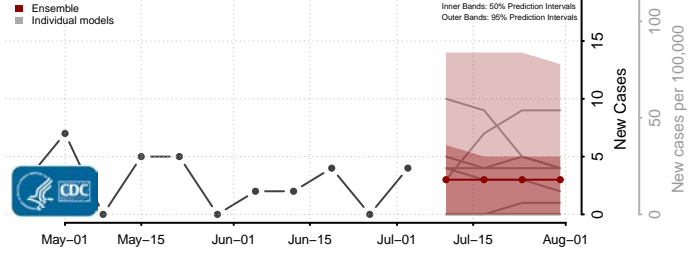

Sherman County, Texas