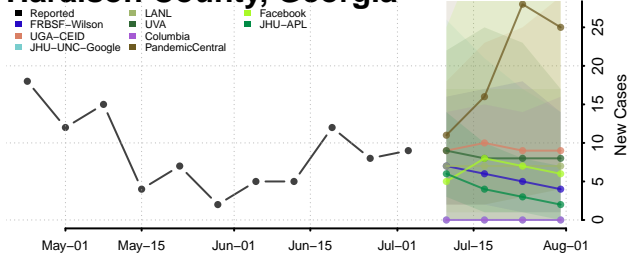

Haralson County, Georgia