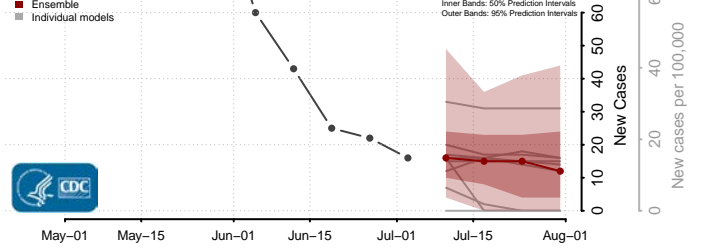

Androscoggin County, Maine