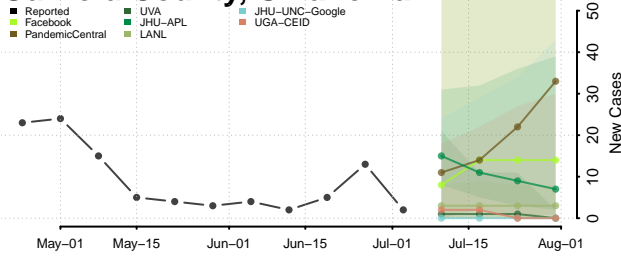

Delaware County, Oklahoma

Dewey County, Oklahoma

Ellis County, Oklahoma

Garfield County, Oklahoma

Garvin County, Oklahoma

Grady County, Oklahoma

Grant County, Oklahoma

Greer County, Oklahoma