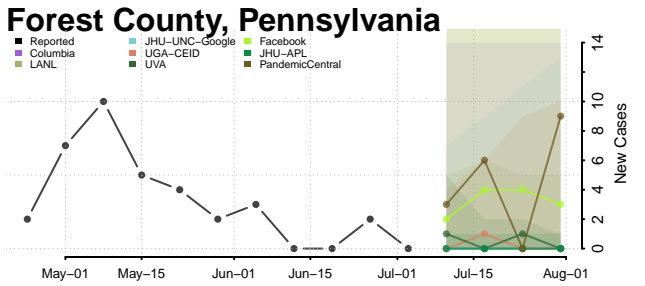

Clinton County, Pennsylvania

Columbia County, Pennsylvania

Crawford County, Pennsylvania

Cumberland County, Pennsylvania

Dauphin County, Pennsylvania

Fulton County, Pennsylvania

Greene County, Pennsylvania

Huntingdon County, Pennsylvania