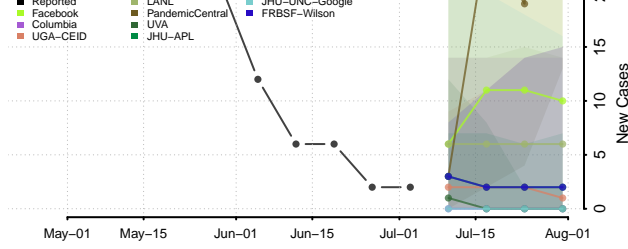

Hancock County, Illinois

Hardin County, Illinois

Henderson County, Illinois

Henry County, Illinois

Iroquois County, Illinois

Jackson County, Illinois

Jasper County, Illinois

Jefferson County, Illinois