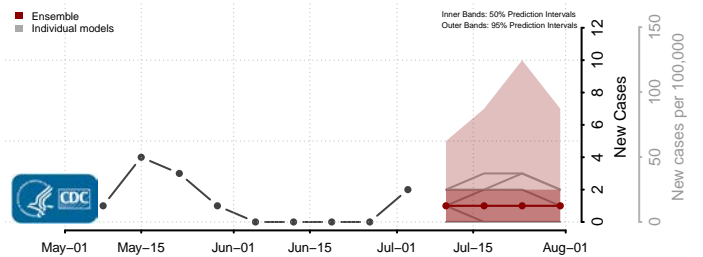

Gem County, Idaho

Gooding County, Idaho

Idaho County, Idaho

Jefferson County, Idaho

Jerome County, Idaho

Kootenai County, Idaho

Latah County, Idaho

Lemhi County, Idaho