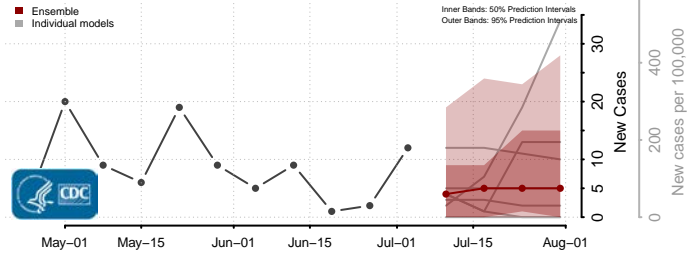

Blaine County, Montana