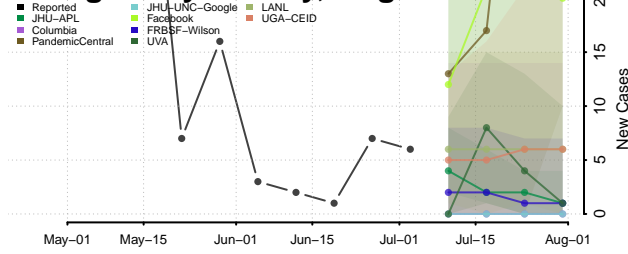

Montgomery County, Virginia