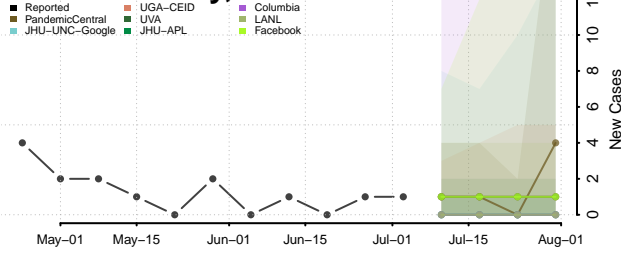

Hamlin County, South Dakota