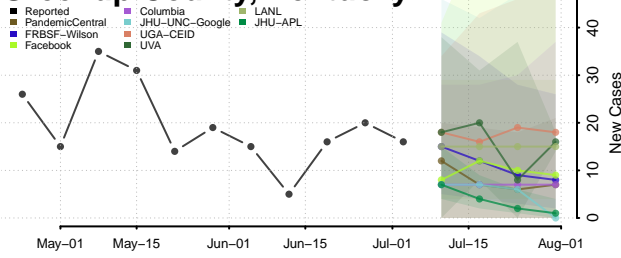

Garrard County, Kentucky

Grant County, Kentucky

Graves County, Kentucky

Grayson County, Kentucky

Green County, Kentucky

Greenup County, Kentucky

Hancock County, Kentucky

Hardin County, Kentucky