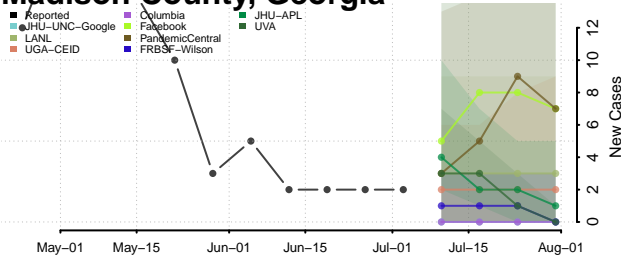

Madison County, Georgia