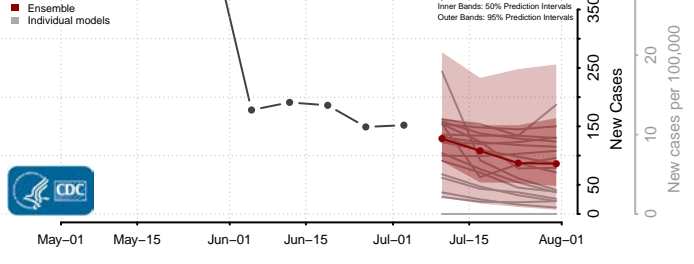

Mineral County, Nevada

Nye County, Nevada

Pershing County, Nevada

Storey County, Nevada

Washoe County, Nevada

White Pine County, Nevada

New Hampshire

Belknap County, New Hampshire