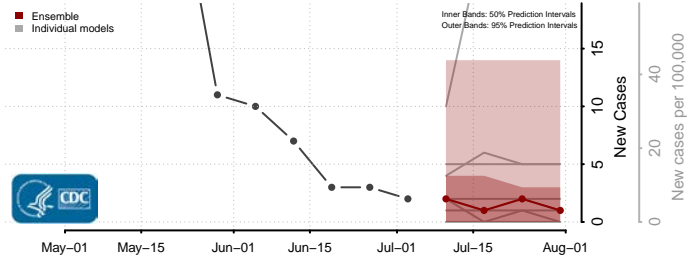

Dorchester County, Maryland