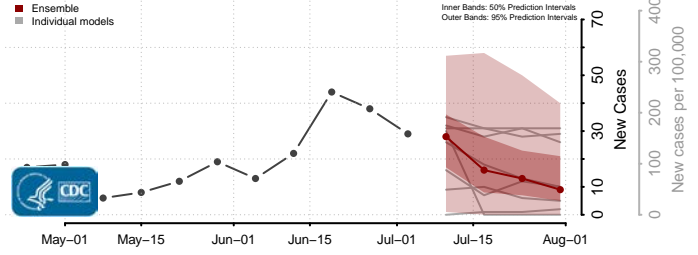

Washington County, Missouri

Wayne County, Missouri

Webster County, Missouri

Worth County, Missouri

Wright County, Missouri

Montana

Beaverhead County, Montana

Big Horn County, Montana