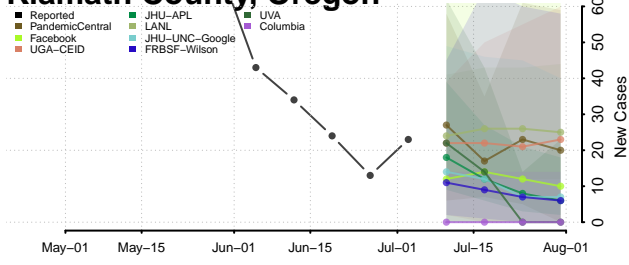

Klamath County, Oregon