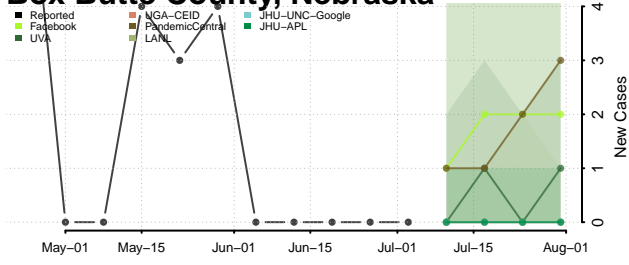

Antelope County, Nebraska

Arthur County, Nebraska

Banner County, Nebraska

Blaine County, Nebraska

Boone County, Nebraska

Box Butte County, Nebraska

Boyd County, Nebraska

Brown County, Nebraska