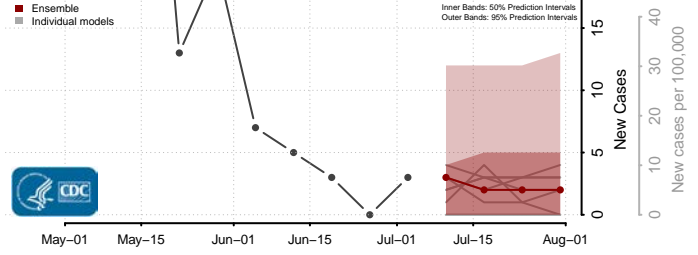

Knox County, Maine