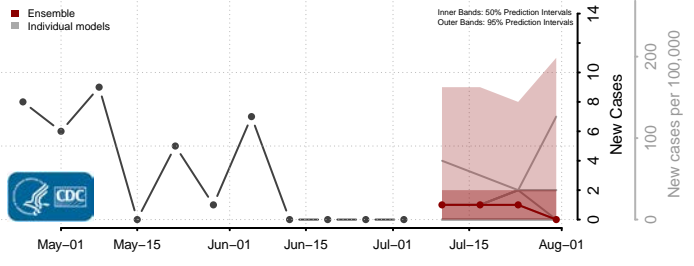

Covington County, Virginia