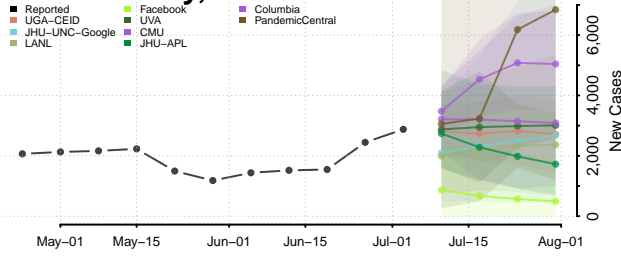

Wayne County, Nebraska

Webster County, Nebraska

Wheeler County, Nebraska

York County, Nebraska

Nevada

Carson City County, Nevada

Churchill County, Nevada

Clark County, Nevada