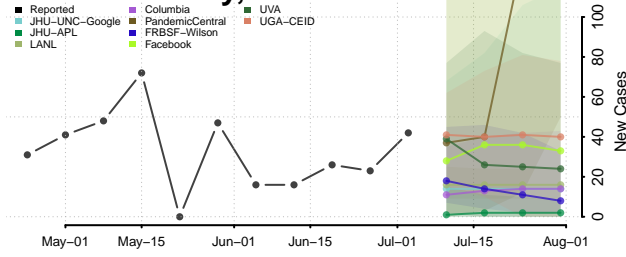

Wichita County, Texas