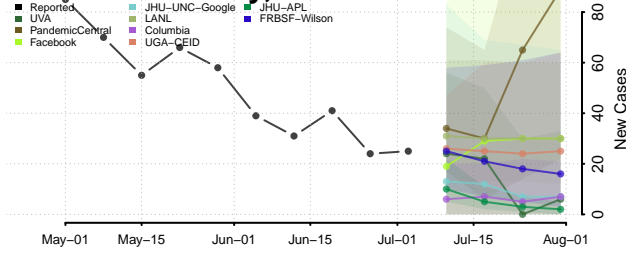

Sandoval County, New Mexico