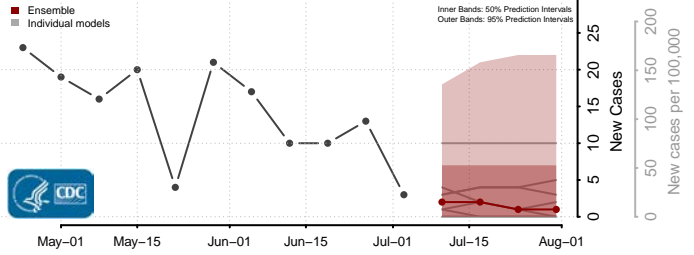

Monroe County, West Virginia