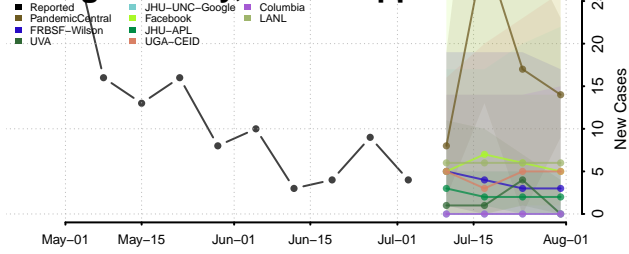

Forrest County, Mississippi

Franklin County, Mississippi

George County, Mississippi

Greene County, Mississippi

Grenada County, Mississippi

Hancock County, Mississippi

Harrison County, Mississippi

Hinds County, Mississippi