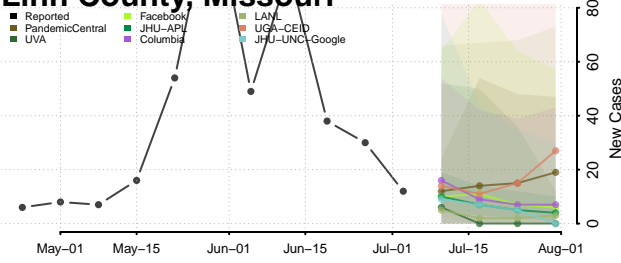

Linn County, Missouri