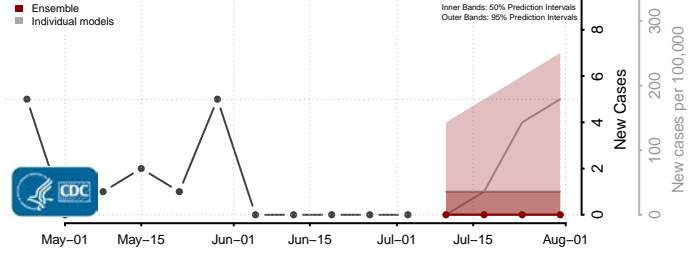

Sherman County, Texas