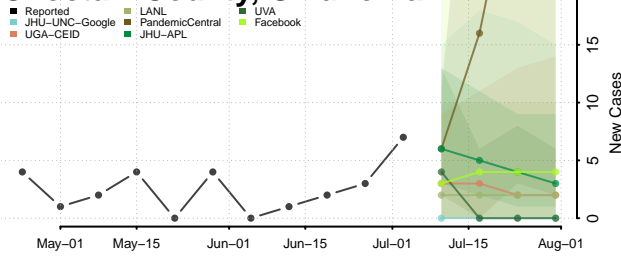

Beckham County, Oklahoma

Blaine County, Oklahoma

Bryan County, Oklahoma

Caddo County, Oklahoma

Canadian County, Oklahoma

Carter County, Oklahoma

Cherokee County, Oklahoma

Choctaw County, Oklahoma