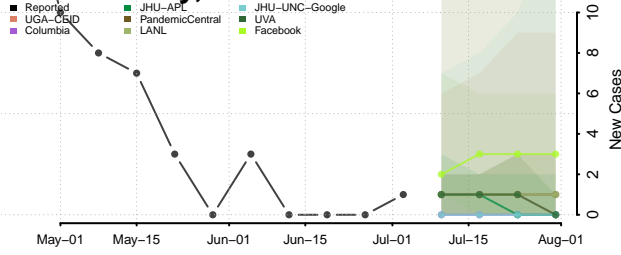

Cass County, Iowa