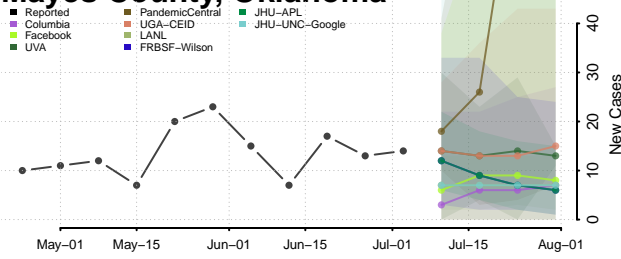

Mayes County, Oklahoma