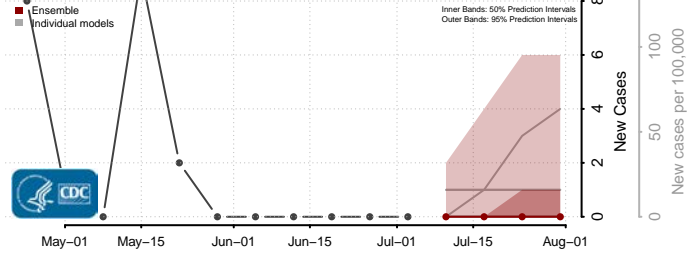

Antelope County, Nebraska