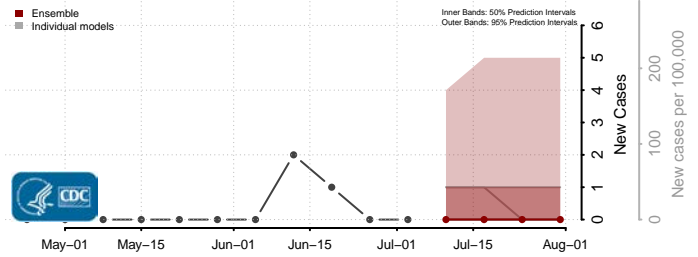

Golden Valley County, Montana

Granite County, Montana

Hill County, Montana

Jefferson County, Montana

Judith Basin County, Montana

Lake County, Montana

Lewis and Clark County, Montana

Liberty County, Montana