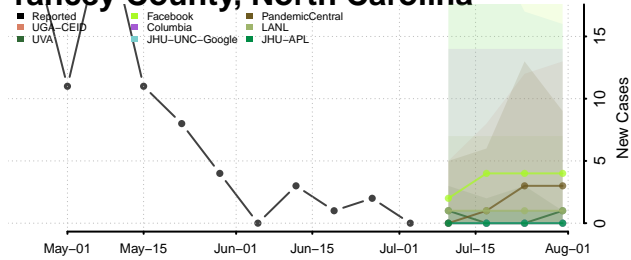

Yancey County, North Carolina