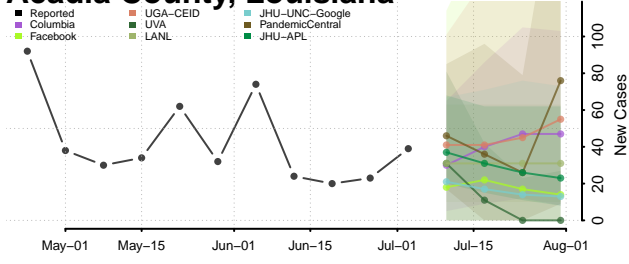

Acadia County, Louisiana