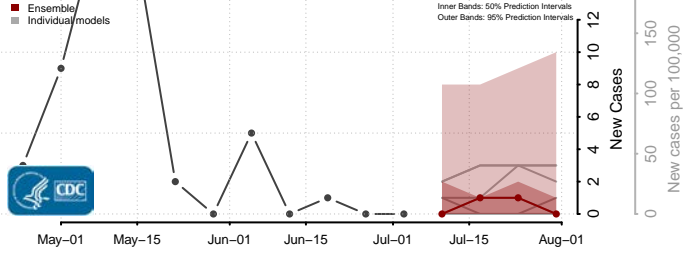

Lexington County, Virginia