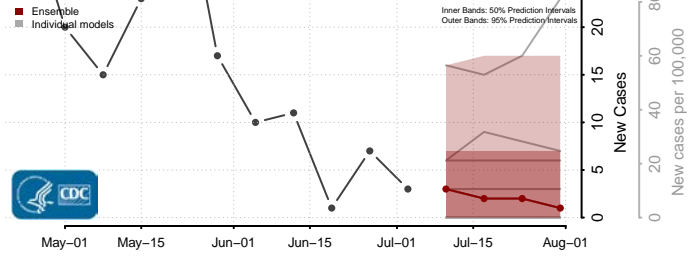

Stone County, Mississippi

Sunflower County, Mississippi

Tallahatchie County, Mississippi

Tate County, Mississippi

Tippah County, Mississippi

Tishomingo County, Mississippi

Tunica County, Mississippi

Union County, Mississippi