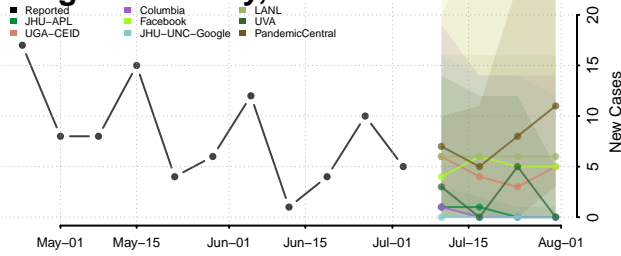

Langlade County, Wisconsin