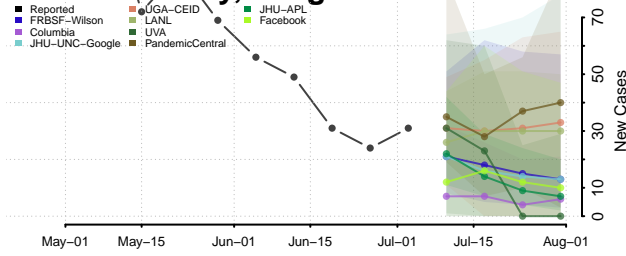

Yamhill County, Oregon