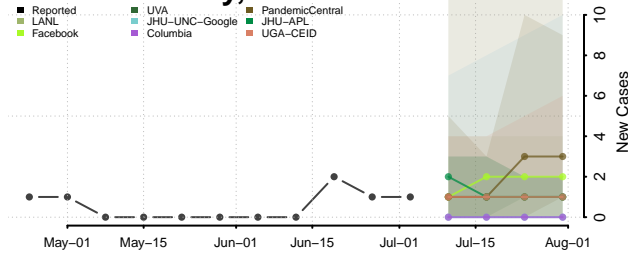

Tillman County, Oklahoma