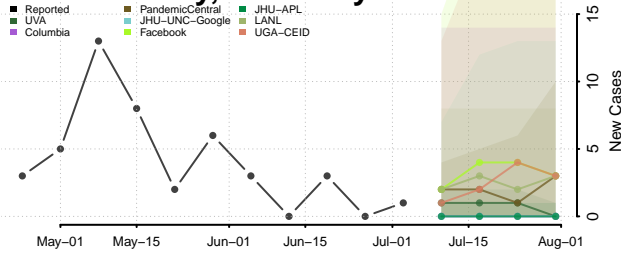

Garrard County, Kentucky

Grant County, Kentucky

Graves County, Kentucky

Grayson County, Kentucky

Green County, Kentucky

Greenup County, Kentucky

Hancock County, Kentucky

Hardin County, Kentucky