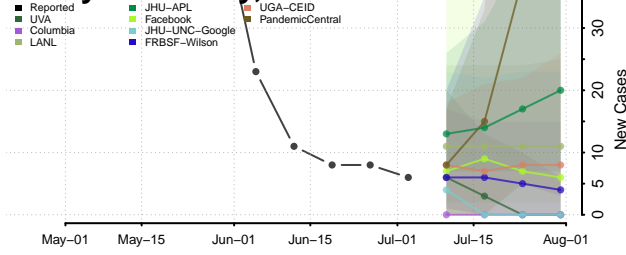

Siskiyou County, California