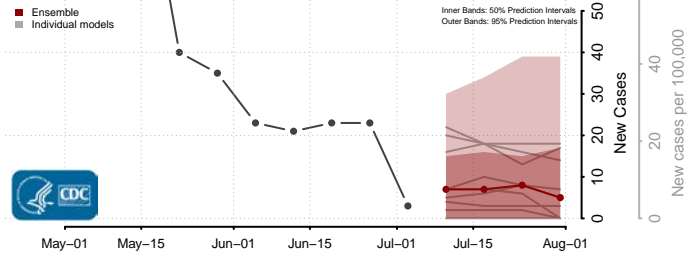

Benton County, Oregon