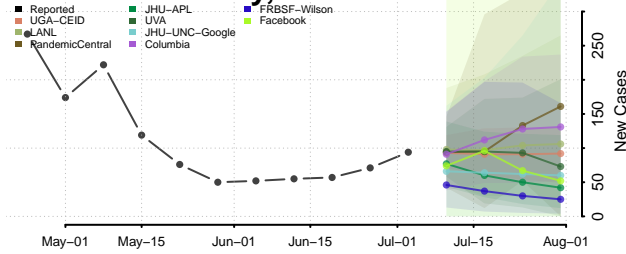

Jefferson County, Missouri