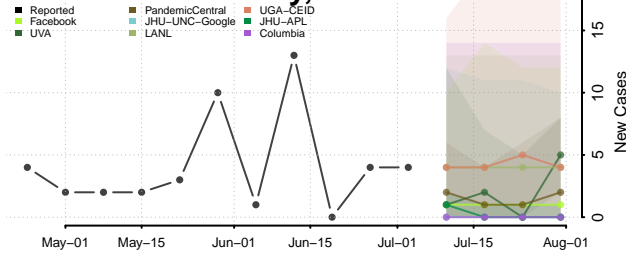

Musselshell County, Montana