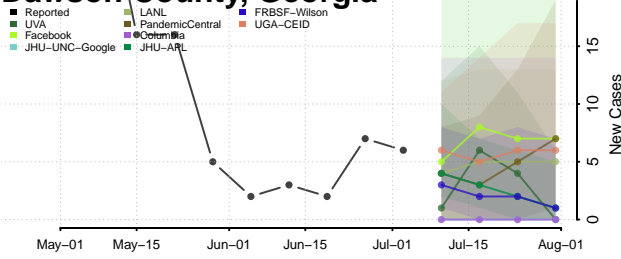

Coweta County, Georgia

Crawford County, Georgia

Crisp County, Georgia

Dade County, Georgia

Dawson County, Georgia

Decatur County, Georgia

DeKalb County, Georgia

Dodge County, Georgia