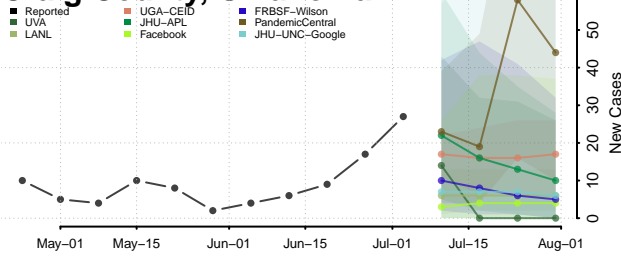

Cimarron County, Oklahoma

Cleveland County, Oklahoma

Coal County, Oklahoma

Comanche County, Oklahoma

Cotton County, Oklahoma

Craig County, Oklahoma

Creek County, Oklahoma

Custer County, Oklahoma