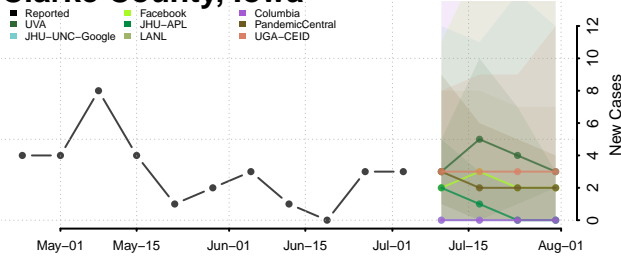

Carroll County, Iowa

Cass County, Iowa

Cedar County, Iowa

Cerro Gordo County, Iowa

Cherokee County, Iowa

Chickasaw County, Iowa

Clarke County, Iowa

Clay County, Iowa