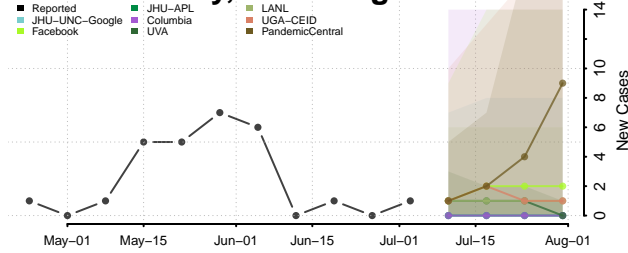

Raleigh County, West Virginia

Randolph County, West Virginia

Ritchie County, West Virginia

Roane County, West Virginia

Summers County, West Virginia

Taylor County, West Virginia

Tucker County, West Virginia