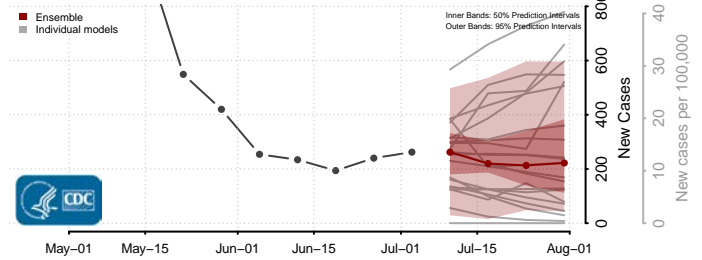

Toole County, Montana

Treasure County, Montana

Valley County, Montana

Wheatland County, Montana

Wibaux County, Montana

Yellowstone County, Montana

Nebraska

Adams County, Nebraska