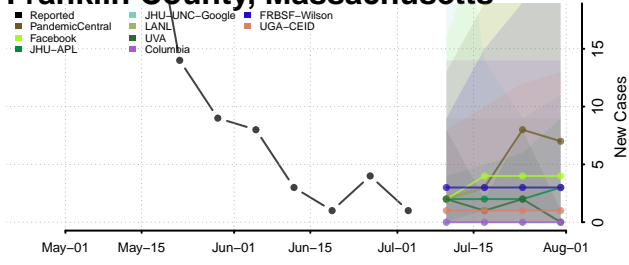

Franklin County, Massachusetts