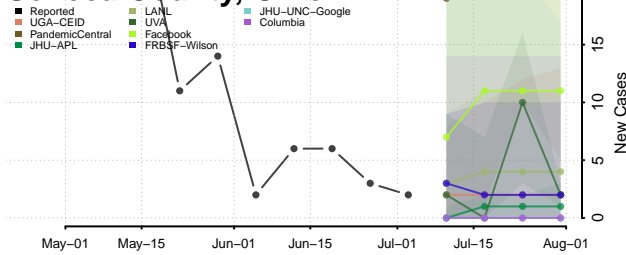

Seneca County, Ohio