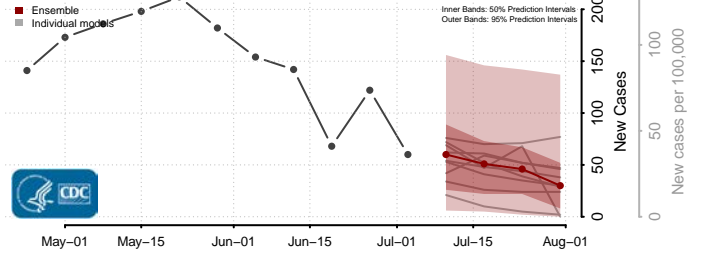

Gem County, Idaho

Gooding County, Idaho

Idaho County, Idaho

Jefferson County, Idaho

Jerome County, Idaho

Kootenai County, Idaho

Latah County, Idaho

Lemhi County, Idaho