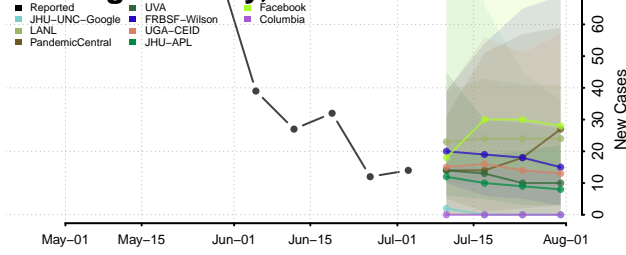

Oswego County, New York

Otsego County, New York

Putnam County, New York

Queens County, New York

Rensselaer County, New York

Richmond County, New York

Rockland County, New York

Saratoga County, New York