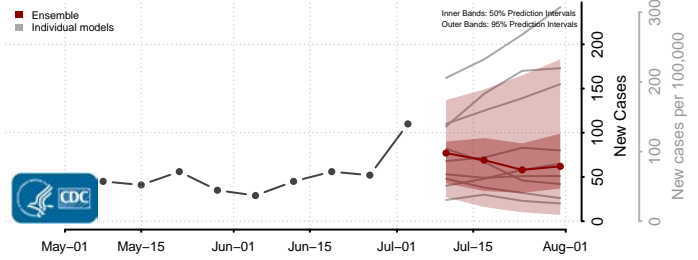

Sevier County, Arkansas

Sharp County, Arkansas

St. Francis County, Arkansas

Stone County, Arkansas

Union County, Arkansas

Van Buren County, Arkansas

Washington County, Arkansas

White County, Arkansas