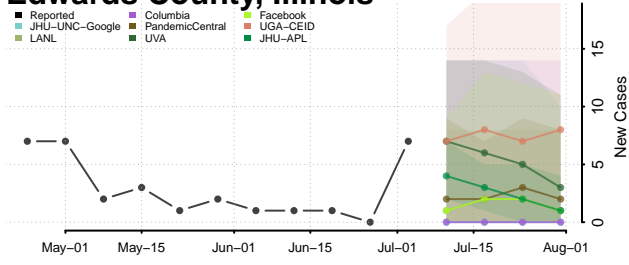

Cumberland County, Illinois

De Witt County, Illinois

DeKalb County, Illinois

Douglas County, Illinois

DuPage County, Illinois

Edgar County, Illinois

Edwards County, Illinois

Effingham County, Illinois