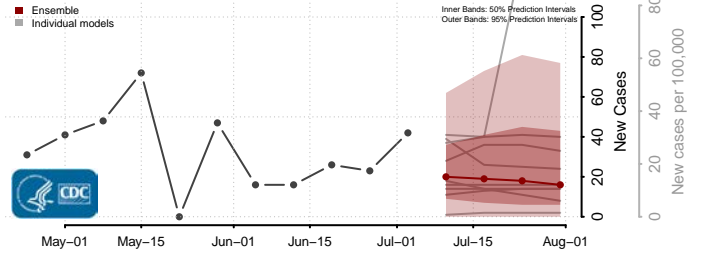

Wichita County, Texas