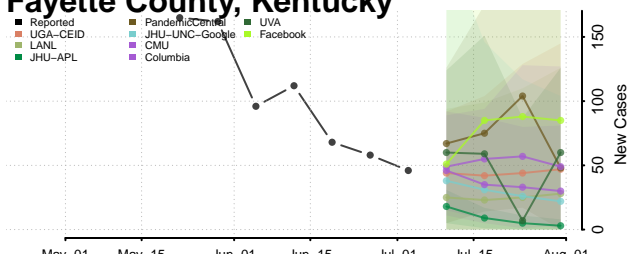

Fayette County, Kentucky