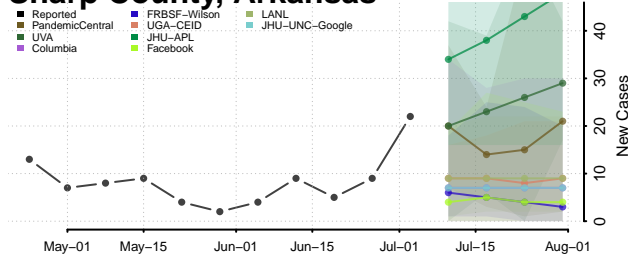

Sharp County, Arkansas