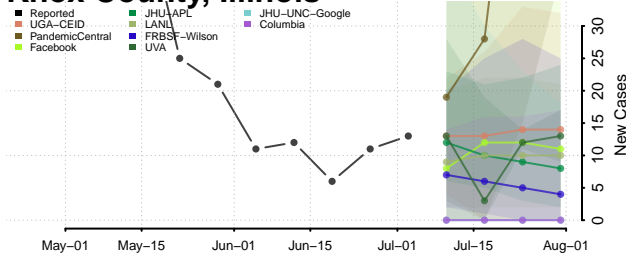

Jersey County, Illinois

Jo Daviess County, Illinois

Johnson County, Illinois

Kane County, Illinois

Kankakee County, Illinois

Kendall County, Illinois

Knox County, Illinois

Lake County, Illinois