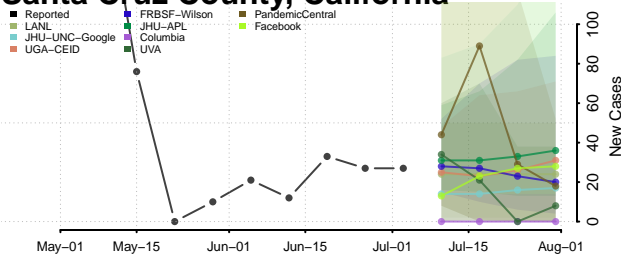

San Francisco County, California

San Joaquin County, California

San Luis Obispo County, California

San Mateo County, California

Santa Barbara County, California

Santa Clara County, California

Santa Cruz County, California