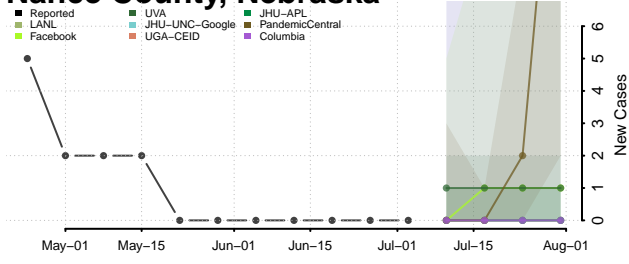

Loup County, Nebraska

Madison County, Nebraska

McPherson County, Nebraska

Merrick County, Nebraska

Morrill County, Nebraska

Nance County, Nebraska

Nemaha County, Nebraska

Nuckolls County, Nebraska