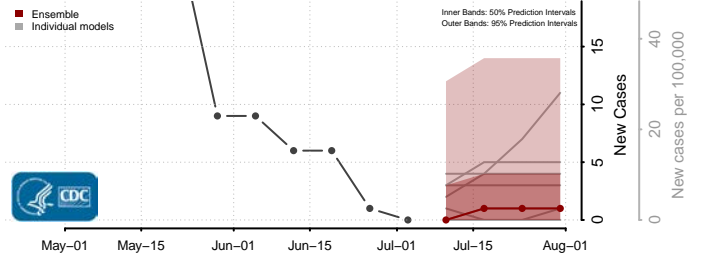

Warren County, Pennsylvania