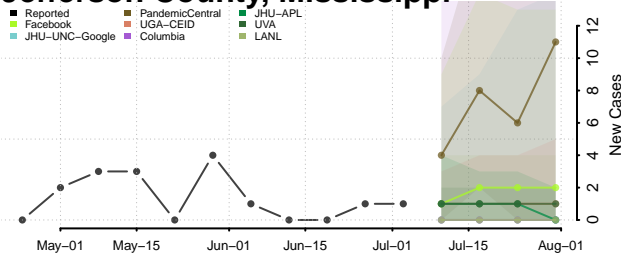

Holmes County, Mississippi

Humphreys County, Mississippi

Issaquena County, Mississippi

Itawamba County, Mississippi

Jackson County, Mississippi

Jasper County, Mississippi

Jefferson County, Mississippi

Jefferson Davis County, Mississippi