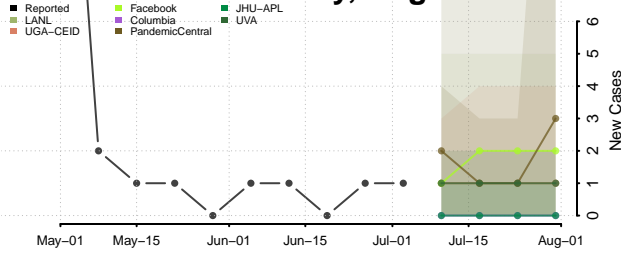

Manassas Park County, Virginia