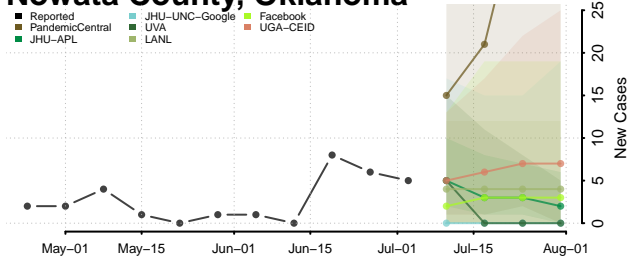

Nowata County, Oklahoma