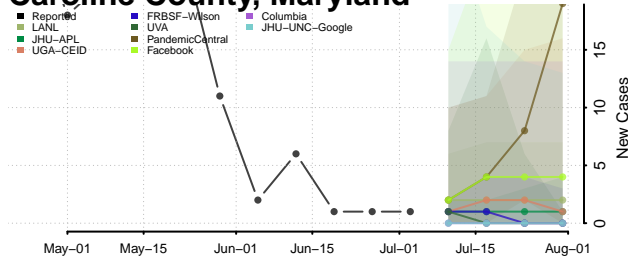

Caroline County, Maryland