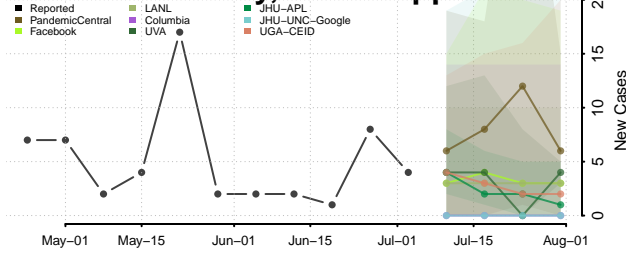

Lawrence County, Mississippi