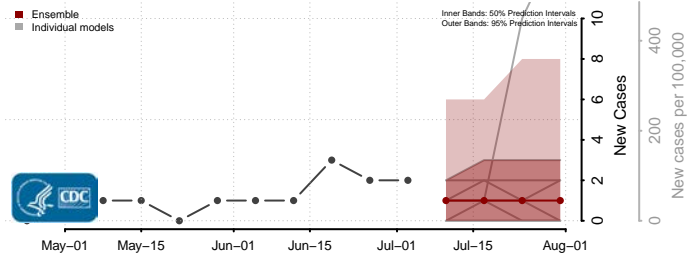

Columbia County, Washington

Cowlitz County, Washington

Douglas County, Washington

Ferry County, Washington

Franklin County, Washington

Garfield County, Washington

Grant County, Washington

Grays Harbor County, Washington