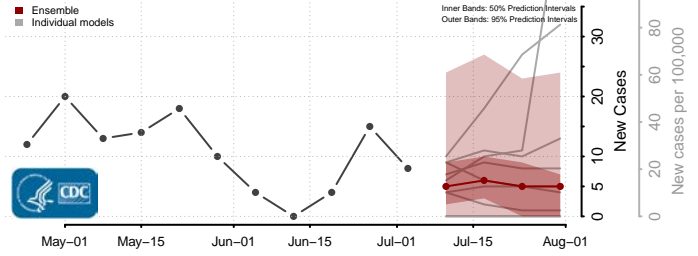

Marshall County, Iowa