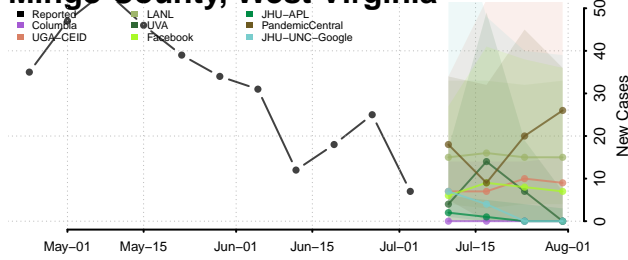

Mingo County, West Virginia