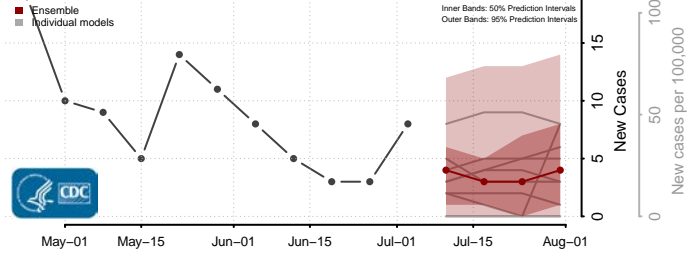

Patrick County, Virginia