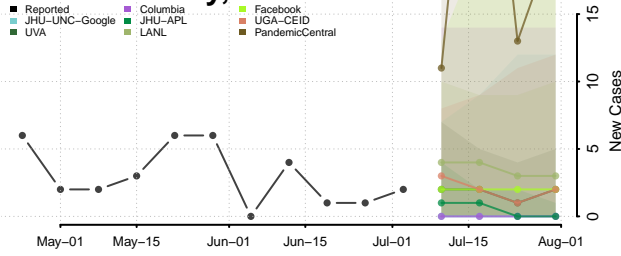

Keokuk County, Iowa

Kossuth County, Iowa

Lee County, Iowa

Linn County, Iowa

Louisa County, Iowa

Lucas County, Iowa

Lyon County, Iowa

Madison County, Iowa