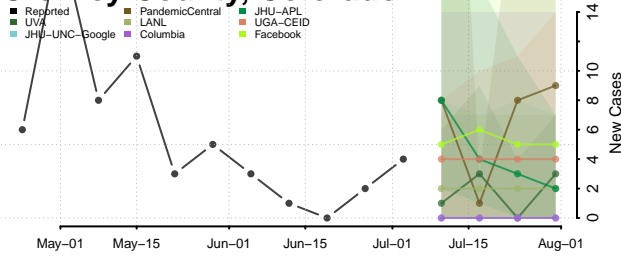

Cheyenne County, Colorado

Clear Creek County, Colorado

Conejos County, Colorado

Costilla County, Colorado

Crowley County, Colorado

Custer County, Colorado

Delta County, Colorado

Denver County, Colorado