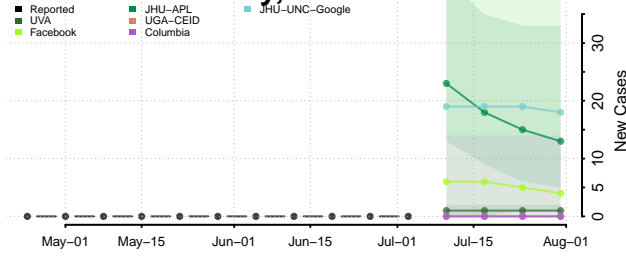

Box Elder County, Utah

Cache County, Utah

Carbon County, Utah

Daggett County, Utah

Davis County, Utah

Duchesne County, Utah

Emery County, Utah

Garfield County, Utah