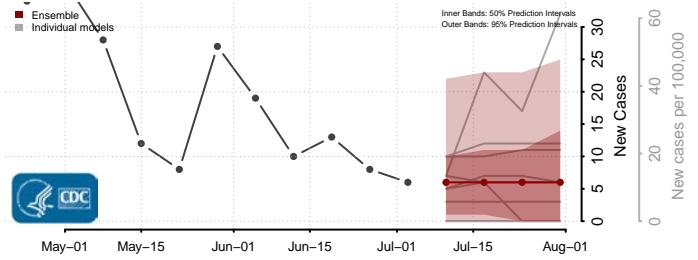

Worcester County, Maryland