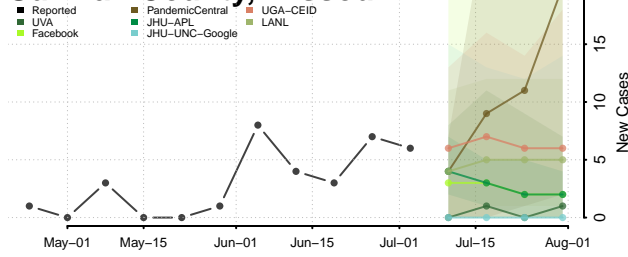

Ste. Genevieve County, Missouri

Stoddard County, Missouri

Stone County, Missouri

Sullivan County, Missouri

Taney County, Missouri

Texas County, Missouri

Vernon County, Missouri

Warren County, Missouri