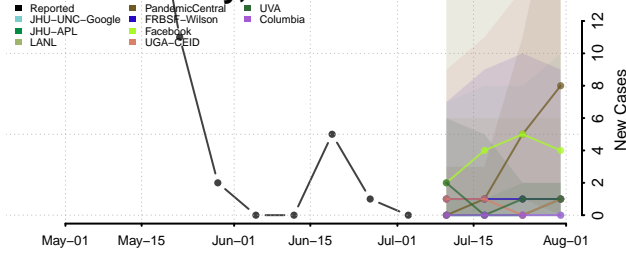

Roseau County, Minnesota