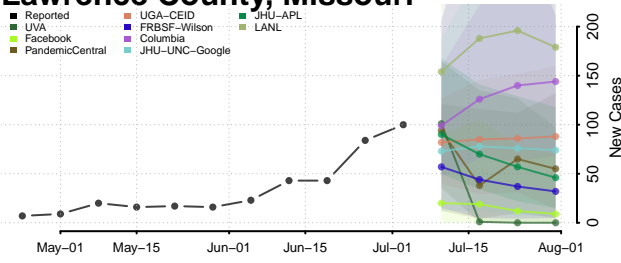

Lawrence County, Missouri