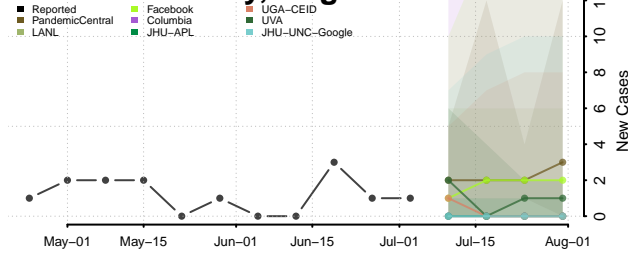

Mathews County, Virginia