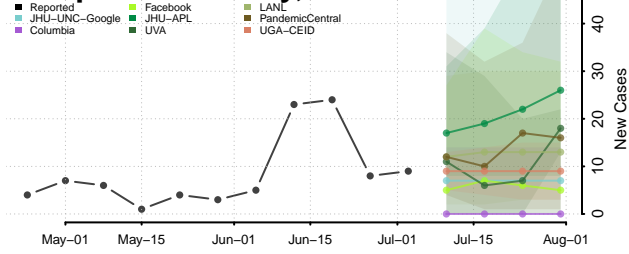

Garland County, Arkansas

Grant County, Arkansas

Greene County, Arkansas

Hempstead County, Arkansas

Hot Spring County, Arkansas

Howard County, Arkansas

Independence County, Arkansas

Izard County, Arkansas