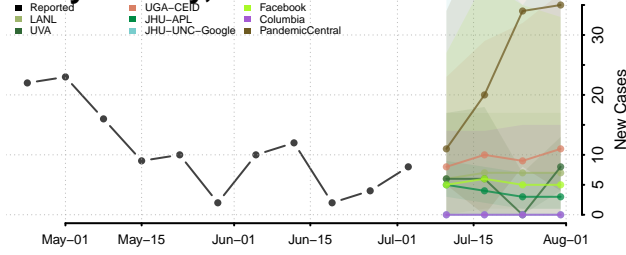

Perry County, Missouri