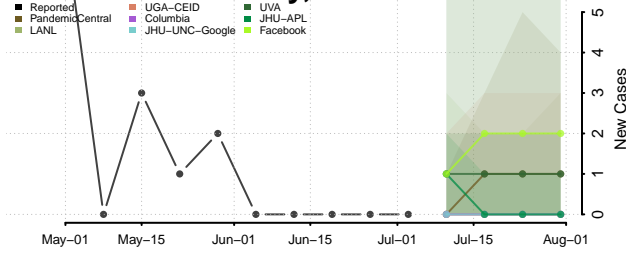

Muscatine County, Iowa

O'Brien County, Iowa

Osceola County, Iowa

Page County, Iowa

Palo Alto County, Iowa

Plymouth County, Iowa

Pocahontas County, Iowa

Polk County, Iowa