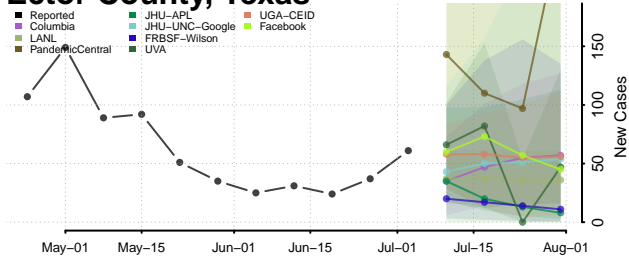

Ector County, Texas