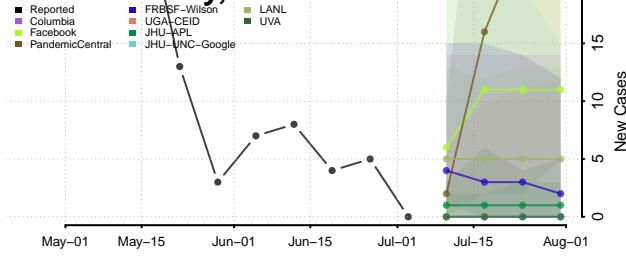

Pierce County, Wisconsin