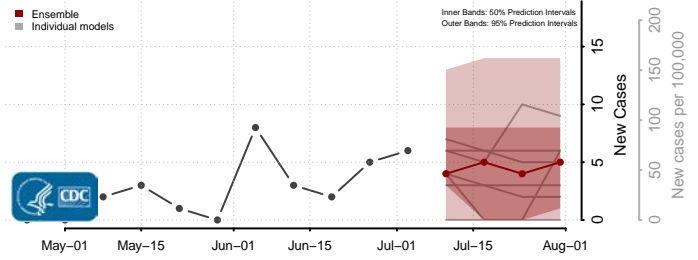

Monroe County, Missouri