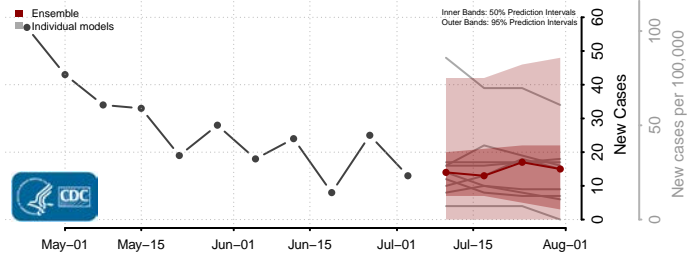

Wayne County, Nebraska

Webster County, Nebraska

Wheeler County, Nebraska

York County, Nebraska

Nevada

Carson City County, Nevada

Churchill County, Nevada

Clark County, Nevada