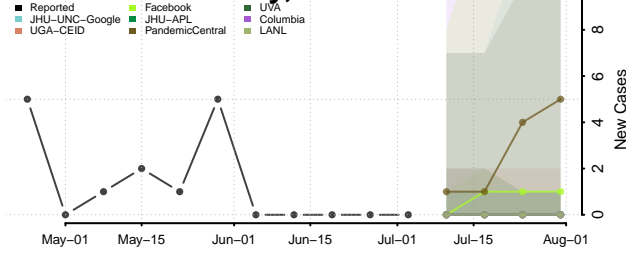

Schleicher County, Texas