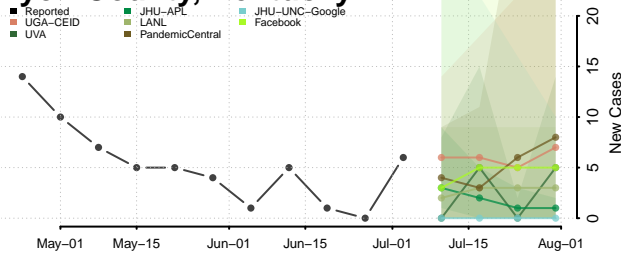

Lyon County, Kentucky