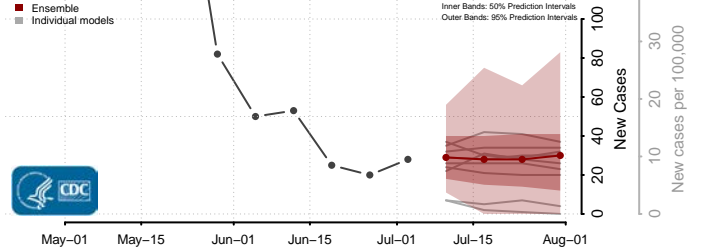

Franklin County, Maine

Hancock County, Maine

*New weekly cases may decrease in this location over the next four weeks. For these locations, the ensemble forecast indicates a probability of 0.75 or greater that fewer cases will be reported in week four of the forecast than in the last reported week.