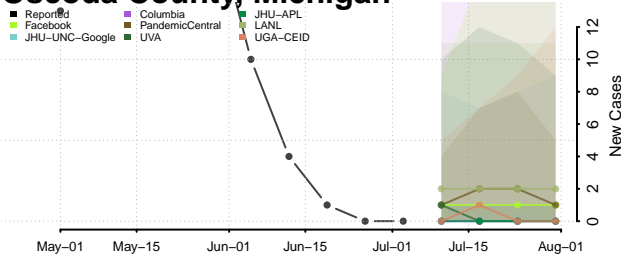

Newaygo County, Michigan

Oakland County, Michigan

Oceana County, Michigan

Ogemaw County, Michigan

Ontonagon County, Michigan

Osceola County, Michigan

Oscoda County, Michigan

Otsego County, Michigan