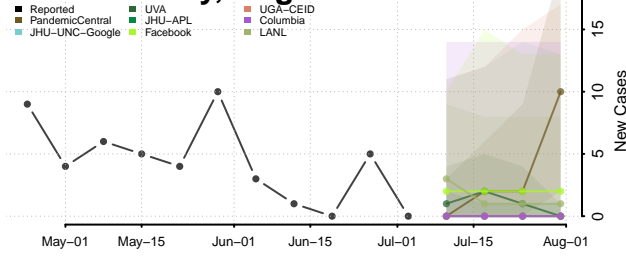

Essex County, Virginia