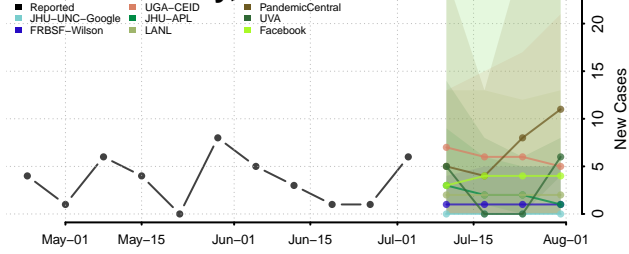

Gaines County, Texas