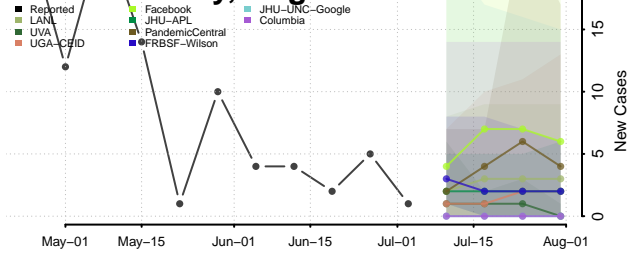

Halifax County, Virginia