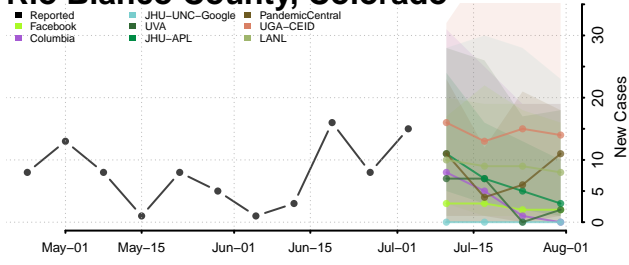

Pitkin County, Colorado

Prowers County, Colorado

Pueblo County, Colorado

Rio Blanco County, Colorado

Rio Grande County, Colorado

Routt County, Colorado

Saguache County, Colorado

San Juan County, Colorado