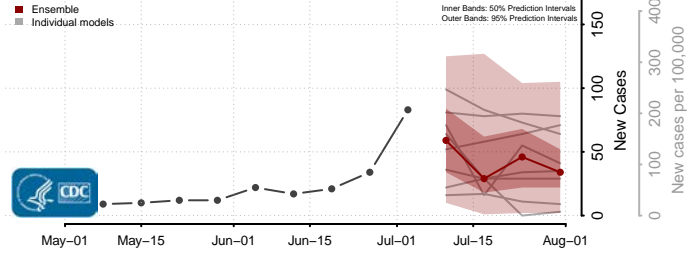

Greene County, Missouri

Grundy County, Missouri

Harrison County, Missouri

Henry County, Missouri

Hickory County, Missouri

Holt County, Missouri

Howard County, Missouri

Howell County, Missouri