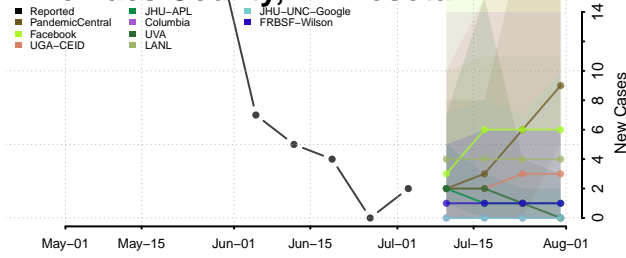

Mille Lacs County, Minnesota