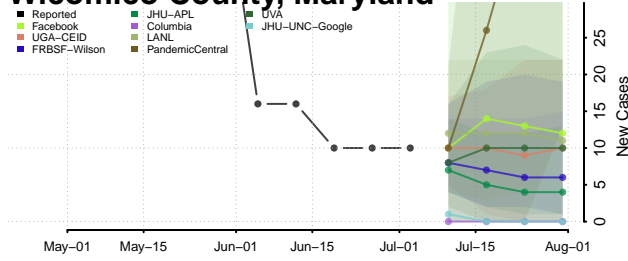

Wicomico County, Maryland