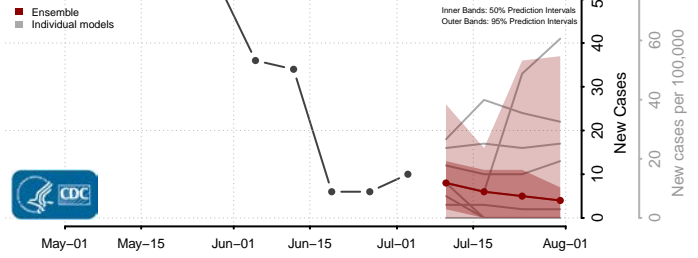

Stark County, North Dakota

Steele County, North Dakota

Stutsman County, North Dakota

Towner County, North Dakota

Trail County, North Dakota

Walsh County, North Dakota

Ward County, North Dakota

Wells County, North Dakota