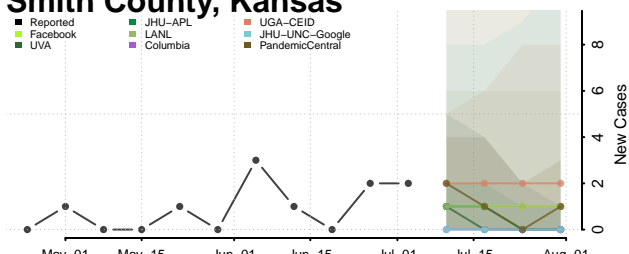

Smith County, Kansas