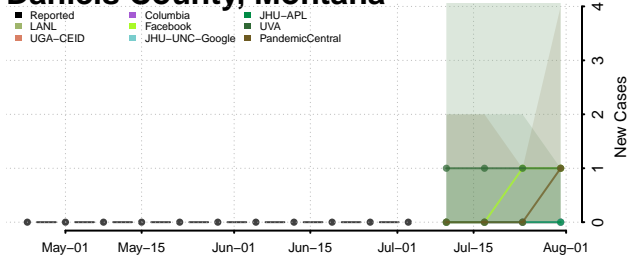

Daniels County, Montana