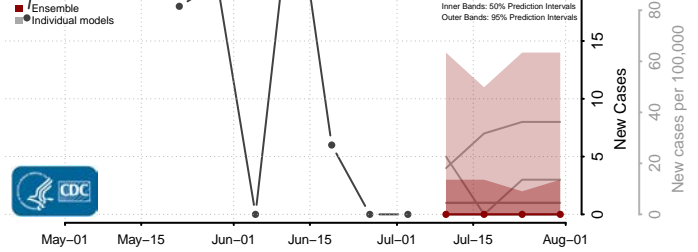

Roane County, Tennessee

Robertson County, Tennessee

Rutherford County, Tennessee

Scott County, Tennessee

Squatchie County, Tennessee

Sevier County, Tennessee

Shelby County, Tennessee

Smith County, Tennessee