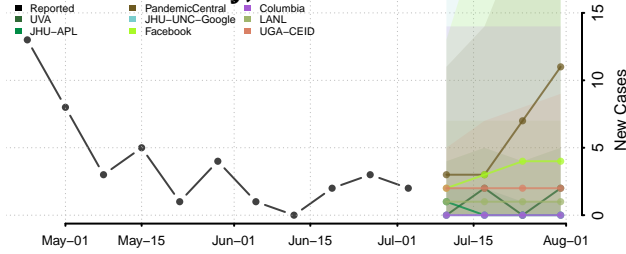

Socorro County, New Mexico