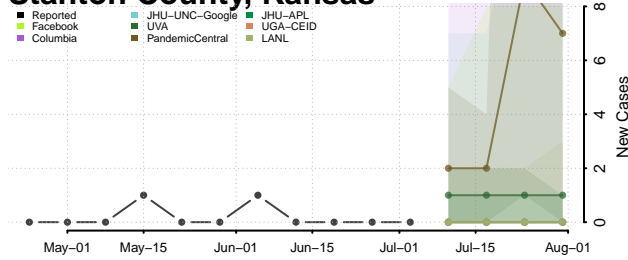

Sheridan County, Kansas

Sherman County, Kansas

Smith County, Kansas

Stafford County, Kansas

Stanton County, Kansas

Stevens County, Kansas

Sumner County, Kansas

Thomas County, Kansas