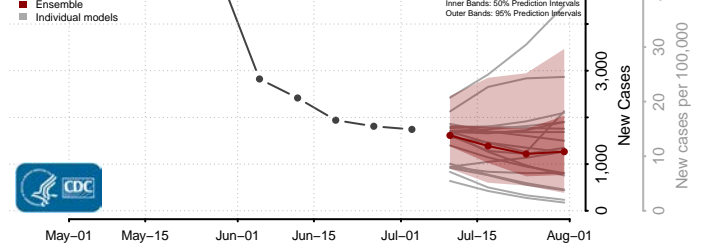

Northern Mariana Islands

Ohio

Adams County, Ohio

Allen County, Ohio

Ashland County, Ohio

Ashtabula County, Ohio