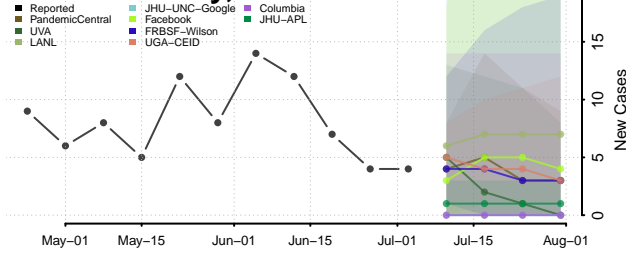

Auglaize County, Ohio

Belmont County, Ohio

Brown County, Ohio

Butler County, Ohio

Carroll County, Ohio

Champaign County, Ohio

Clark County, Ohio

Clermont County, Ohio