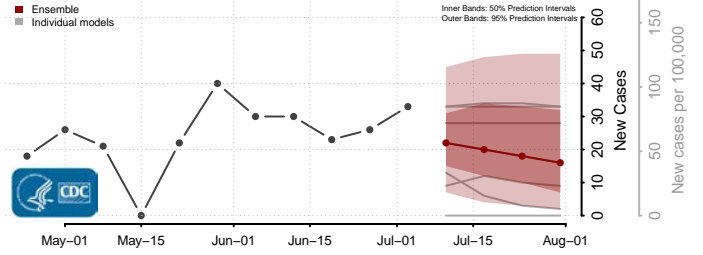

Los Alamos County, New Mexico

Luna County, New Mexico

McKinley County, New Mexico

Mora County, New Mexico

Otero County, New Mexico

Quay County, New Mexico

Rio Arriba County, New Mexico

Roosevelt County, New Mexico