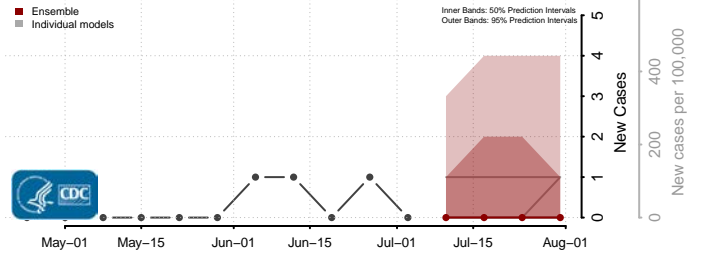

Jones County, South Dakota