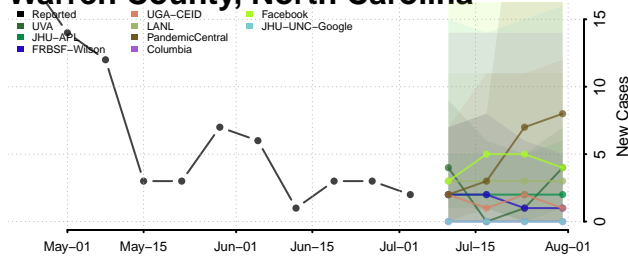

Vance County, North Carolina

Wake County, North Carolina

Warren County, North Carolina

Washington County, North Carolina

Watauga County, North Carolina

Wayne County, North Carolina

Wilkes County, North Carolina