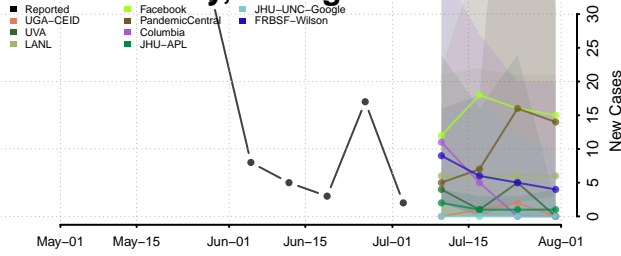

Dickinson County, Michigan

Eaton County, Michigan

Emmet County, Michigan

Genesee County, Michigan

Gladwin County, Michigan

Gogebic County, Michigan

Grand Traverse County, Michigan

Gratiot County, Michigan