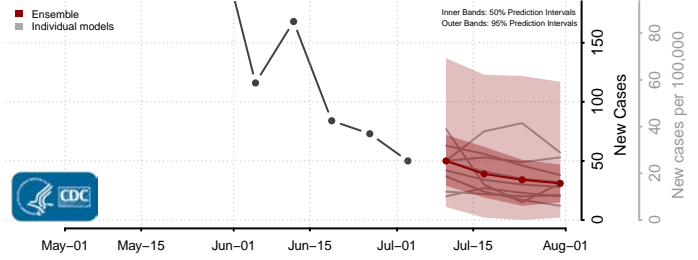

Crook County, Oregon

Curry County, Oregon

Deschutes County, Oregon

Douglas County, Oregon

Gilliam County, Oregon

Grant County, Oregon

Harney County, Oregon

Hood River County, Oregon