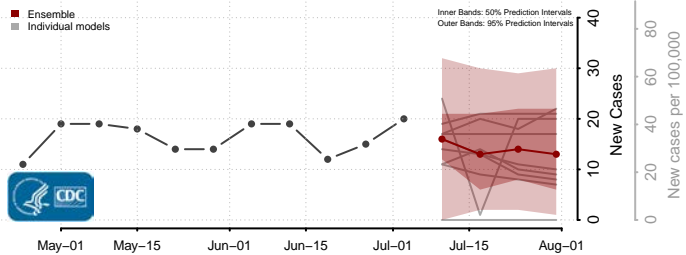

Plaquemines County, Louisiana

Pointe Coupee County, Louisiana

Rapides County, Louisiana

Red River County, Louisiana

Richland County, Louisiana

Sabine County, Louisiana

St. Bernard County, Louisiana

St. Charles County, Louisiana