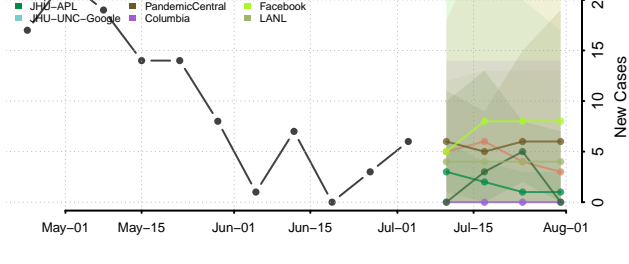

Clark County, Wisconsin