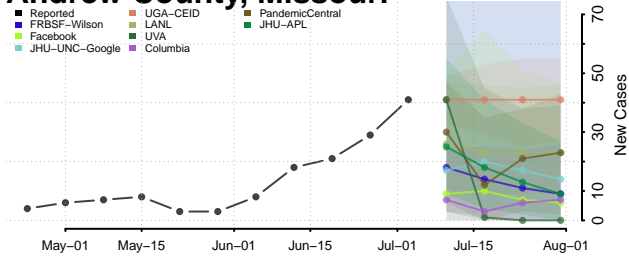

Andrew County, Missouri