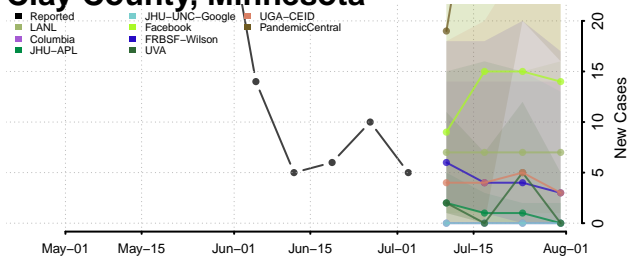

Clay County, Minnesota