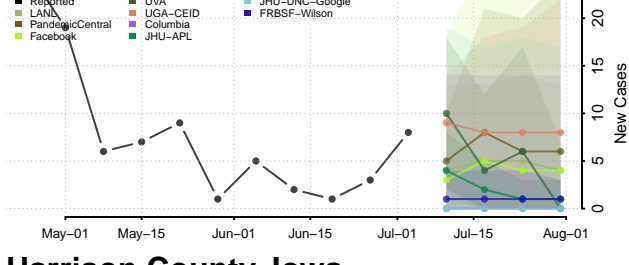

Grundy County, Iowa

Guthrie County, Iowa

Hamilton County, Iowa

Hancock County, Iowa

Hardin County, Iowa

Harrison County, Iowa

Henry County, Iowa

Howard County, Iowa