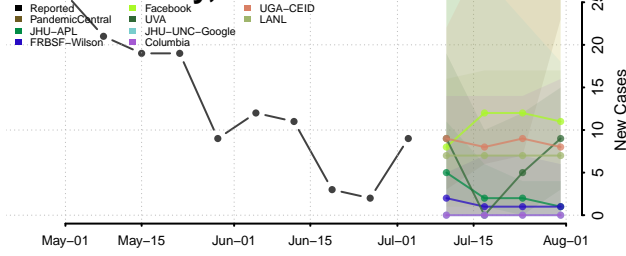

Grant County, Wisconsin