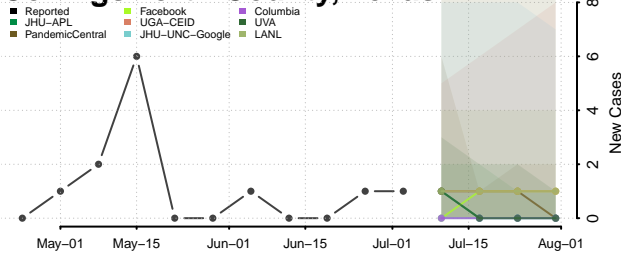

Collingsworth County, Texas