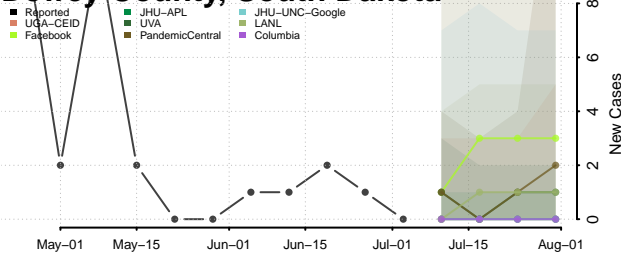

Dewey County, South Dakota