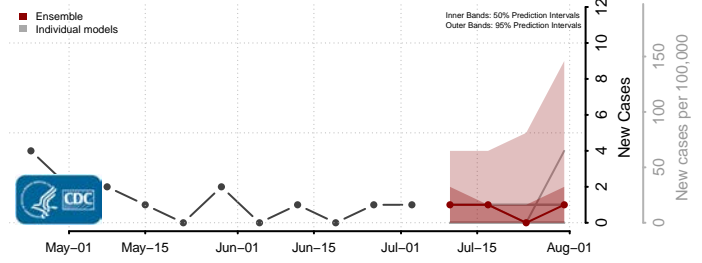

Douglas County, South Dakota

Edmunds County, South Dakota

Fall River County, South Dakota

Faulk County, South Dakota

Grant County, South Dakota

Gregory County, South Dakota

Haakon County, South Dakota

Hamlin County, South Dakota