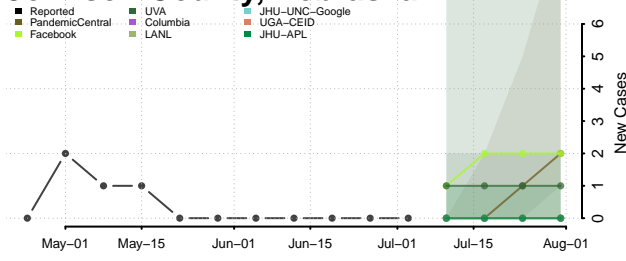

Harlan County, Nebraska

Hayes County, Nebraska

Hitchcock County, Nebraska

Holt County, Nebraska

Hooker County, Nebraska

Howard County, Nebraska

Jefferson County, Nebraska

Johnson County, Nebraska