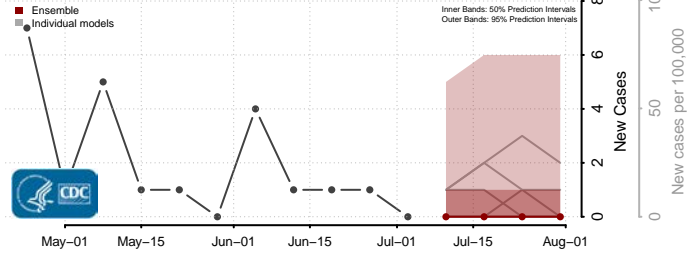

Stark County, North Dakota

Steele County, North Dakota

Stutsman County, North Dakota

Towner County, North Dakota

Trail County, North Dakota

Walsh County, North Dakota

Ward County, North Dakota

Wells County, North Dakota