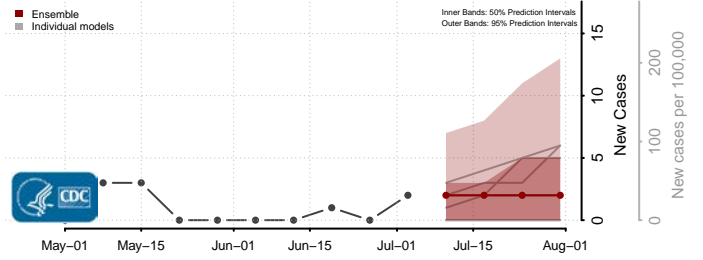

Woodruff County, Arkansas