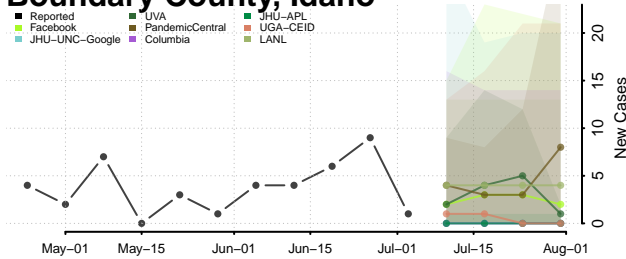

Blaine County, Idaho

Boise County, Idaho

Bonner County, Idaho

Bonneville County, Idaho

Boundary County, Idaho

Butte County, Idaho

Camas County, Idaho

Canyon County, Idaho