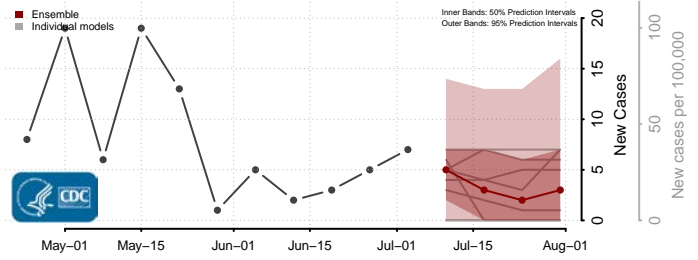

Hart County, Kentucky