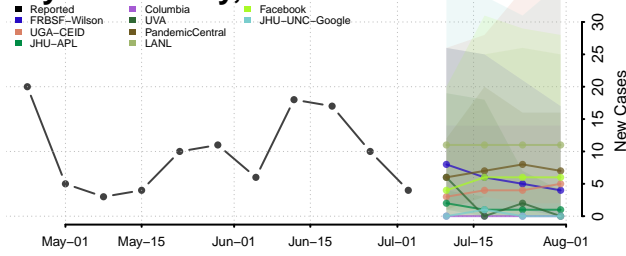

Dale County, Alabama

Dallas County, Alabama

DeKalb County, Alabama

Elmore County, Alabama

Escambia County, Alabama

Etowah County, Alabama

Fayette County, Alabama

Franklin County, Alabama