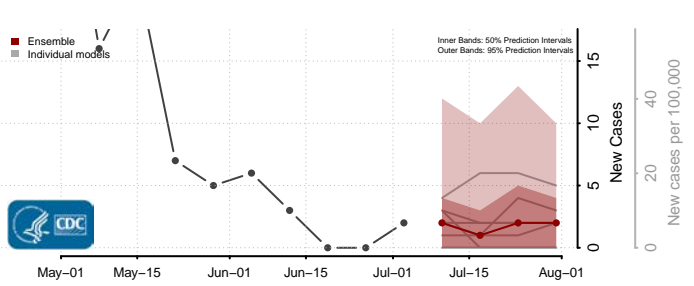

Clinton County, Pennsylvania

Columbia County, Pennsylvania

Crawford County, Pennsylvania

Cumberland County, Pennsylvania

Dauphin County, Pennsylvania

Fulton County, Pennsylvania

Greene County, Pennsylvania

Huntingdon County, Pennsylvania