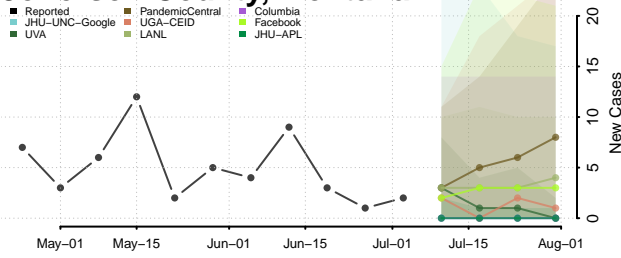

Jefferson County, Montana