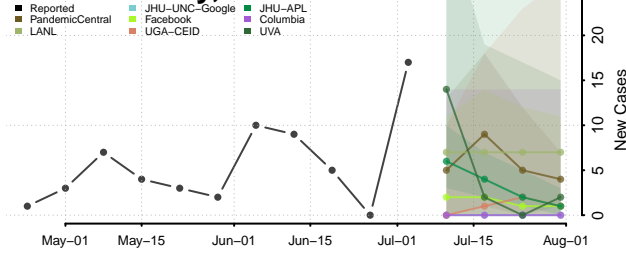

Nome County, Alaska