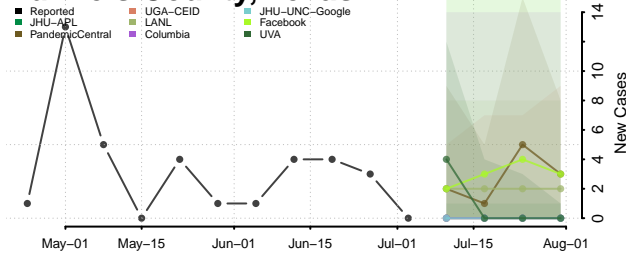

Runnels County, Texas