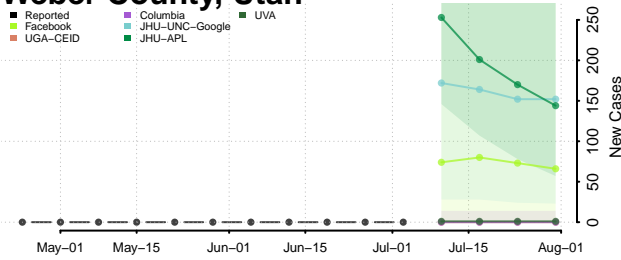

Weber County, Utah