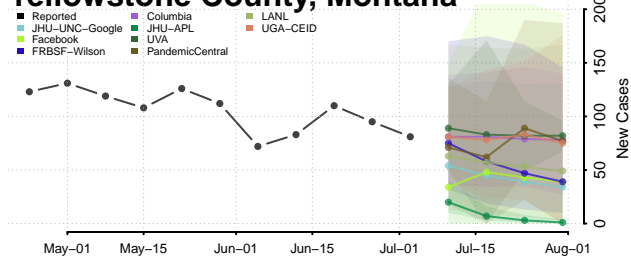

Toole County, Montana

Treasure County, Montana

Valley County, Montana

Wheatland County, Montana

Wibaux County, Montana

Yellowstone County, Montana

Nebraska

Adams County, Nebraska