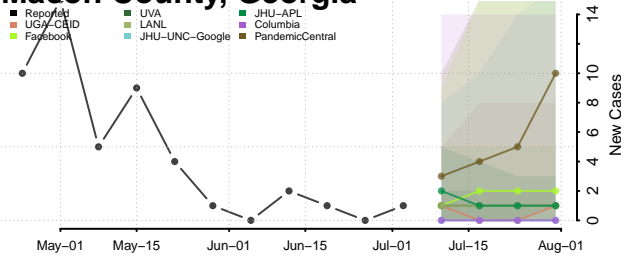

Macon County, Georgia