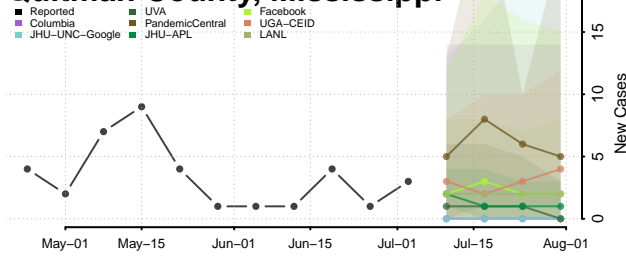

Quitman County, Mississippi