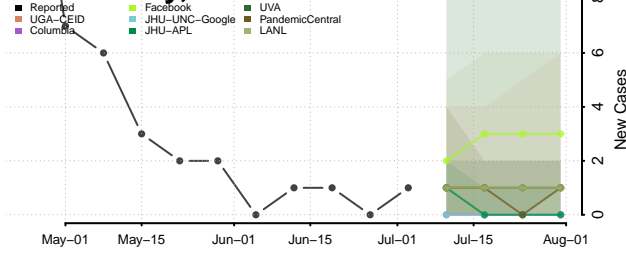

Pottawattamie County, Iowa

Poweshiek County, Iowa

Ringgold County, Iowa

Sac County, Iowa

Scott County, Iowa

Shelby County, Iowa

Sioux County, Iowa

Story County, Iowa