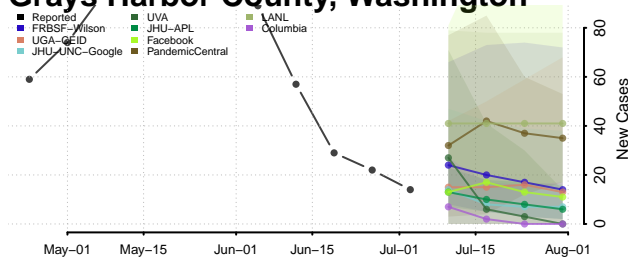

Island County, Washington

Jefferson County, Washington

King County, Washington

Kitsap County, Washington

Kittitas County, Washington

Klickitat County, Washington

Lewis County, Washington

Lincoln County, Washington