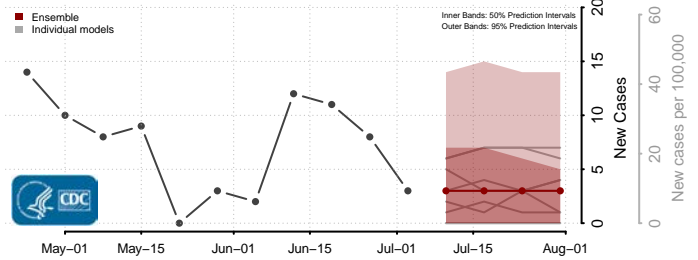

Jefferson County, Washington