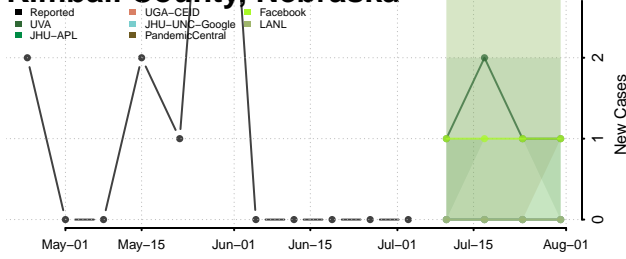

Kearney County, Nebraska

Keith County, Nebraska

Keya Paha County, Nebraska

Kimball County, Nebraska

Knox County, Nebraska

Lancaster County, Nebraska

Lincoln County, Nebraska

Logan County, Nebraska