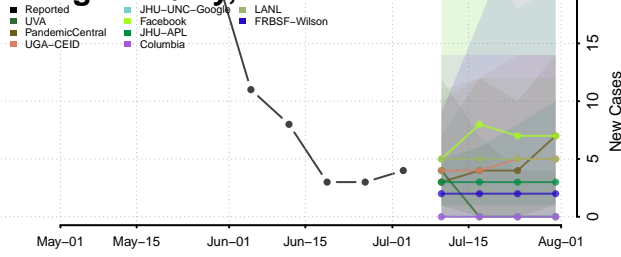

Otsego County, New York