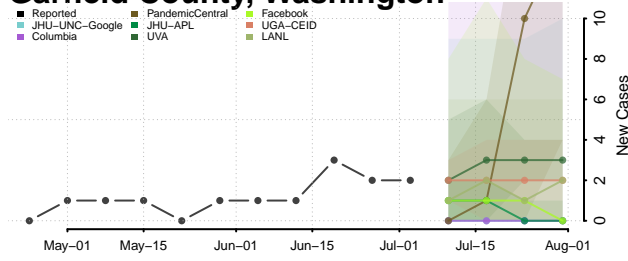

Garfield County, Washington