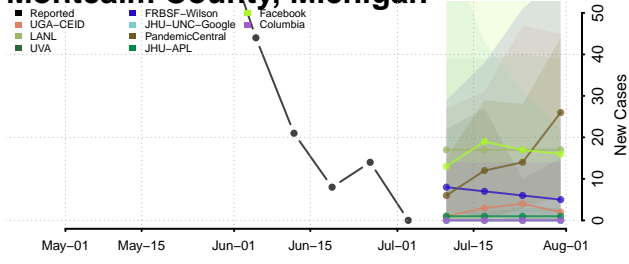

Mecosta County, Michigan

Menominee County, Michigan

Midland County, Michigan

Missaukee County, Michigan

Monroe County, Michigan

Montcalm County, Michigan

Montmorency County, Michigan

Muskegon County, Michigan