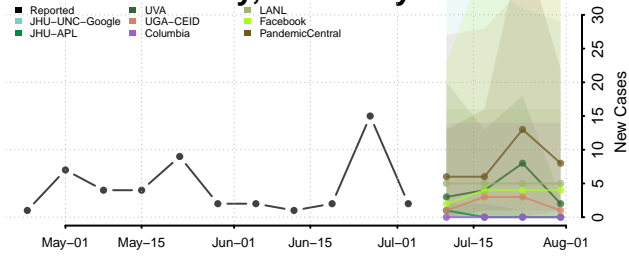

Caldwell County, Kentucky