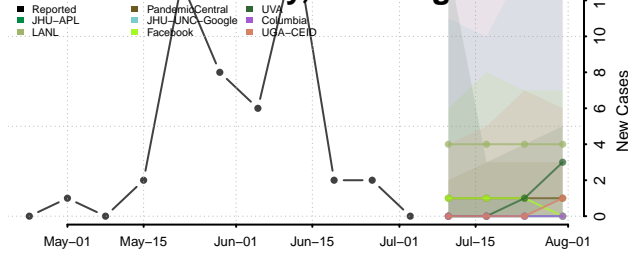

Snohomish County, Washington

Spokane County, Washington

Stevens County, Washington

Thurston County, Washington

Wahkiakum County, Washington

Walla Walla County, Washington

Whatcom County, Washington

Whitman County, Washington