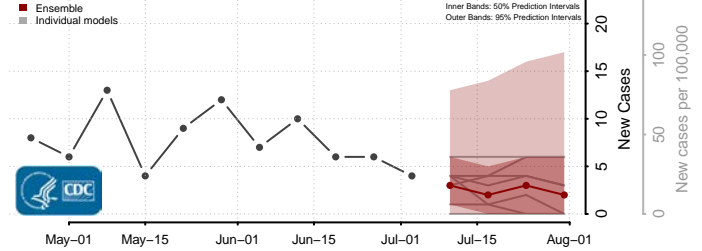

Raleigh County, West Virginia

Randolph County, West Virginia

Ritchie County, West Virginia

Roane County, West Virginia

Summers County, West Virginia

Taylor County, West Virginia

Tucker County, West Virginia