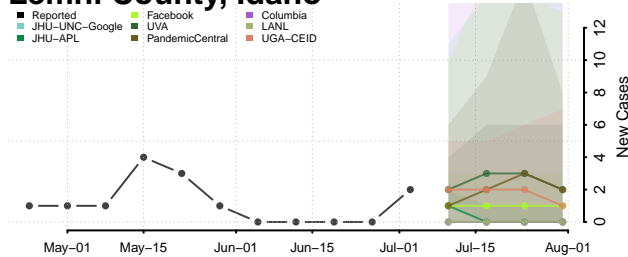

Gem County, Idaho

Gooding County, Idaho

Idaho County, Idaho

Jefferson County, Idaho

Jerome County, Idaho

Kootenai County, Idaho

Latah County, Idaho

Lemhi County, Idaho