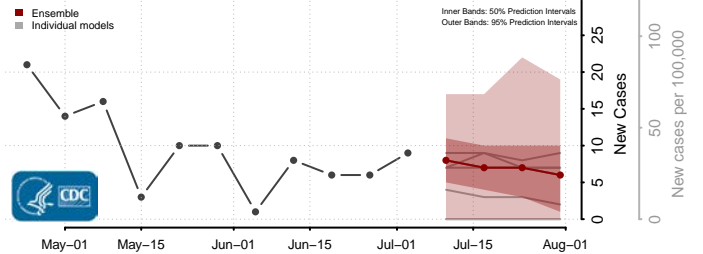

Morehouse County, Louisiana