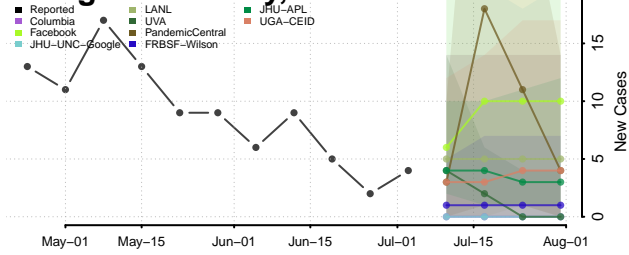

Cumberland County, Illinois

De Witt County, Illinois

DeKalb County, Illinois

Douglas County, Illinois

DuPage County, Illinois

Edgar County, Illinois

Edwards County, Illinois

Effingham County, Illinois