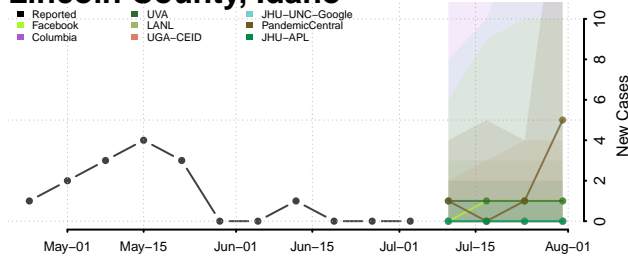

Lincoln County, Idaho