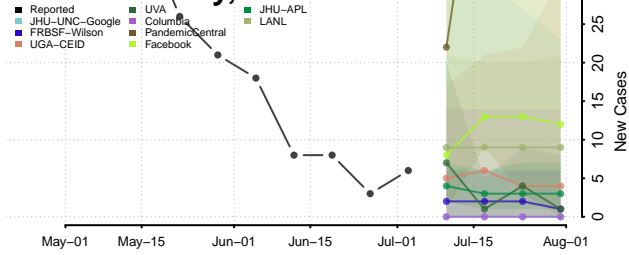

Halifax County, North Carolina