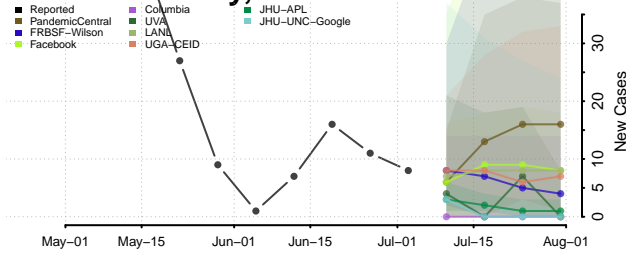

McLeod County, Minnesota