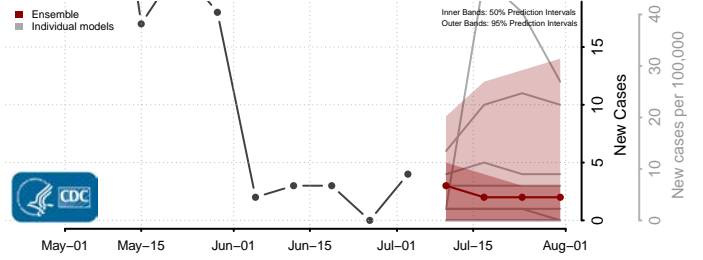

Vance County, North Carolina

Wake County, North Carolina

Warren County, North Carolina

Washington County, North Carolina

Watauga County, North Carolina

Wayne County, North Carolina

Wilkes County, North Carolina