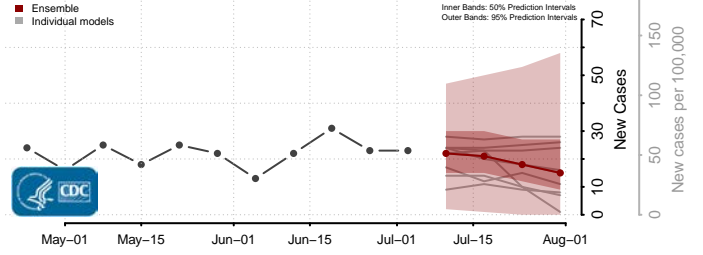

St. John the Baptist County, Louisiana