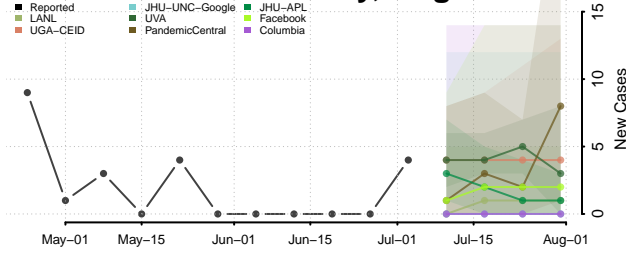

Newport News County, Virginia

Norfolk County, Virginia

Northampton County, Virginia

Northumberland County, Virginia

Norton County, Virginia

Nottoway County, Virginia

Orange County, Virginia

Page County, Virginia