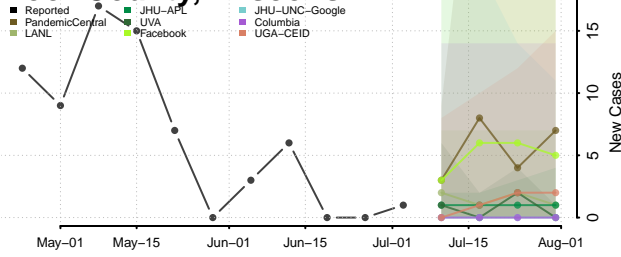

Door County, Wisconsin