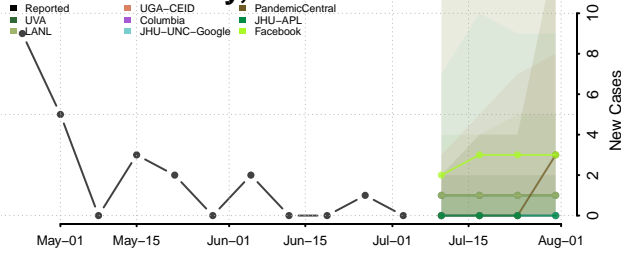

Moore County, North Carolina

Nash County, North Carolina

New Hanover County, North Carolina

Northampton County, North Carolina

Onslow County, North Carolina

Orange County, North Carolina

Pamlico County, North Carolina