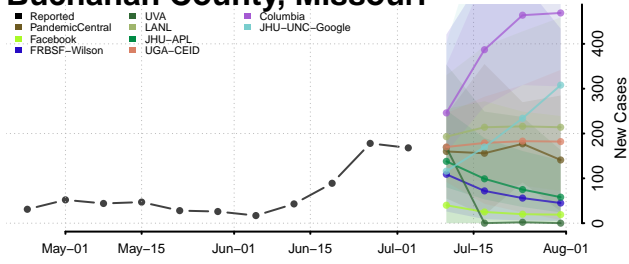

Buchanan County, Missouri