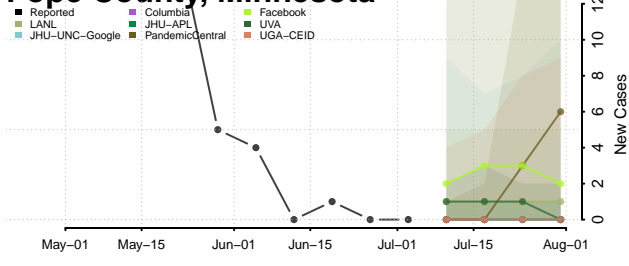

Pine County, Minnesota

Pipestone County, Minnesota

Polk County, Minnesota

Pope County, Minnesota

Ramsey County, Minnesota

Red Lake County, Minnesota

Redwood County, Minnesota

Renville County, Minnesota