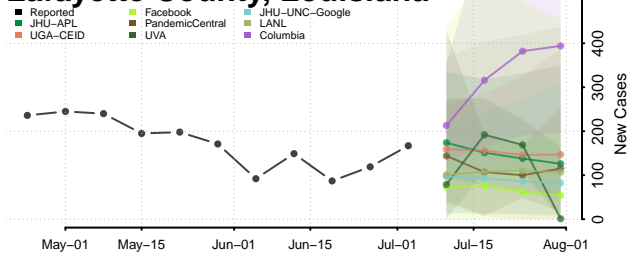

Grant County, Louisiana

Iberia County, Louisiana

Iberville County, Louisiana

Jackson County, Louisiana

Jefferson County, Louisiana

Jefferson Davis County, Louisiana

Lafayette County, Louisiana

Lafourche County, Louisiana