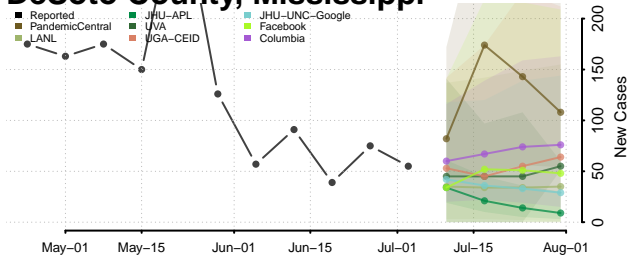

Forrest County, Mississippi

Franklin County, Mississippi

George County, Mississippi

Greene County, Mississippi

Grenada County, Mississippi

Hancock County, Mississippi

Harrison County, Mississippi

Hinds County, Mississippi