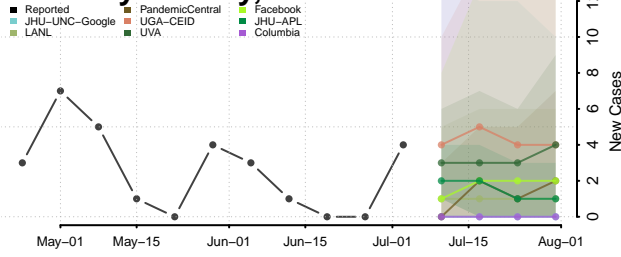

Hettinger County, North Dakota

Kidder County, North Dakota

LaMoure County, North Dakota

Logan County, North Dakota

McHenry County, North Dakota

McIntosh County, North Dakota

McKenzie County, North Dakota

McLean County, North Dakota