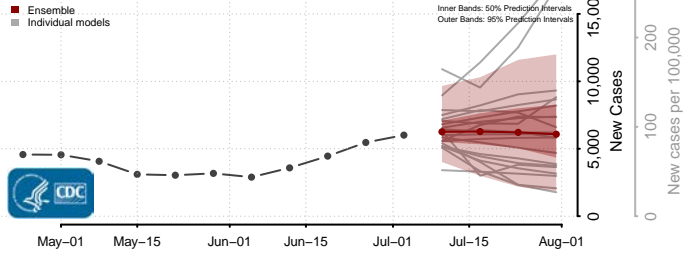

Missouri

Adair County, Missouri

Andrew County, Missouri

Atchison County, Missouri

Audrain County, Missouri

Barry County, Missouri