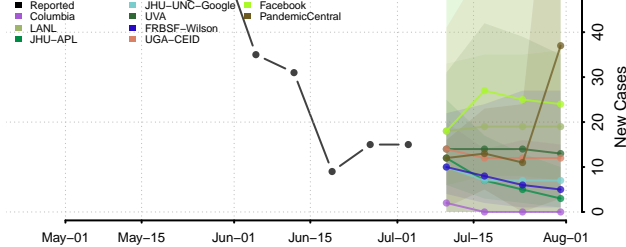

Williams County, North Dakota

Northern Mariana Islands

Ohio

Adams County, Ohio

Allen County, Ohio

Ashland County, Ohio

Ashtabula County, Ohio

Athens County, Ohio