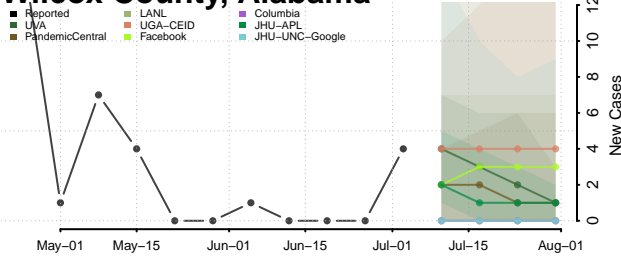

Pike County, Alabama

Randolph County, Alabama

Russell County, Alabama

Shelby County, Alabama

St. Clair County, Alabama

Sumter County, Alabama

Talladega County, Alabama

Tallapoosa County, Alabama

Tuscaloosa County, Alabama

Walker County, Alabama

Washington County, Alabama

Wilcox County, Alabama

Winston County, Alabama

Alaska

Aleutians East County, Alaska

Aleutians West County, Alaska