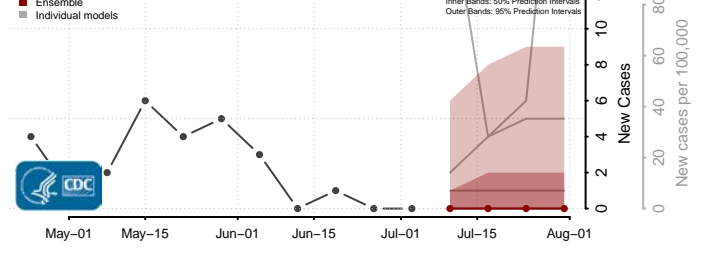

Rolette County, North Dakota