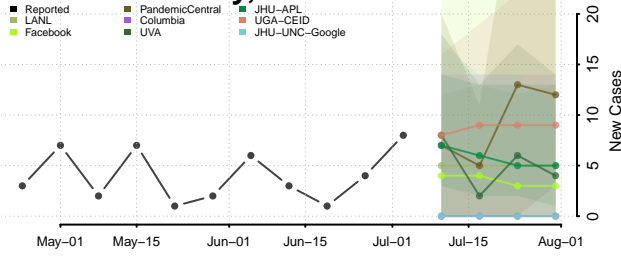

Bienville County, Louisiana

Bossier County, Louisiana

Caddo County, Louisiana

Calcasieu County, Louisiana

Caldwell County, Louisiana

Cameron County, Louisiana

Catahoula County, Louisiana

Claiborne County, Louisiana