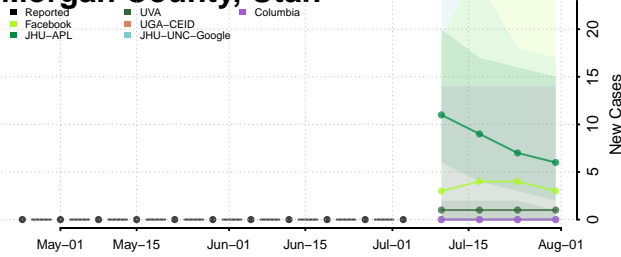

Morgan County, Utah