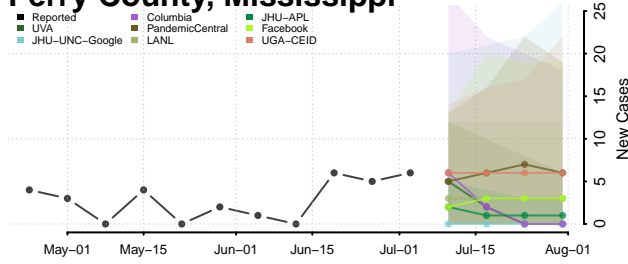

Neshoba County, Mississippi

Newton County, Mississippi

Noxubee County, Mississippi

Oktibbeha County, Mississippi

Panola County, Mississippi

Pearl River County, Mississippi

Perry County, Mississippi

Pike County, Mississippi