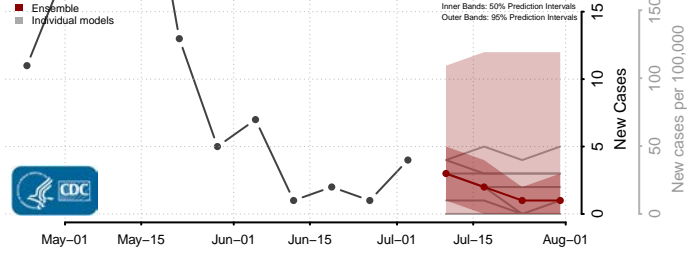

Dickinson County, Iowa

Dubuque County, Iowa

Emmet County, Iowa

Fayette County, Iowa

Floyd County, Iowa

Franklin County, Iowa

Fremont County, Iowa

Greene County, Iowa