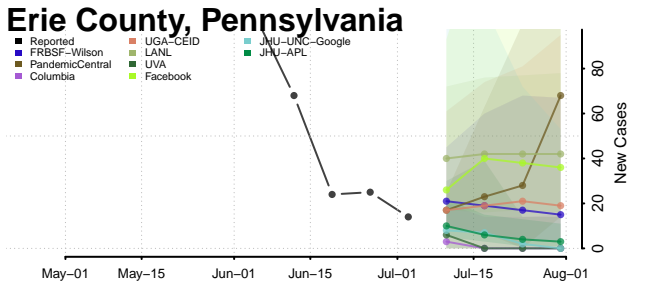

Clinton County, Pennsylvania

Columbia County, Pennsylvania

Crawford County, Pennsylvania

Cumberland County, Pennsylvania

Dauphin County, Pennsylvania

Fulton County, Pennsylvania

Greene County, Pennsylvania

Huntingdon County, Pennsylvania