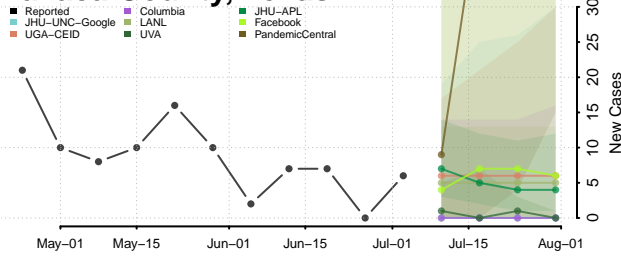

Lavaca County, Texas