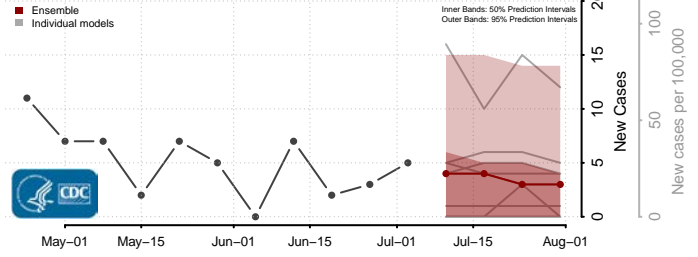

Ste. Genevieve County, Missouri

Stoddard County, Missouri

Stone County, Missouri

Sullivan County, Missouri

Taney County, Missouri

Texas County, Missouri

Vernon County, Missouri

Warren County, Missouri