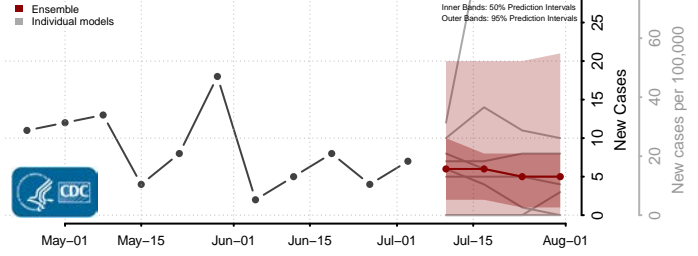

Scott County, Missouri