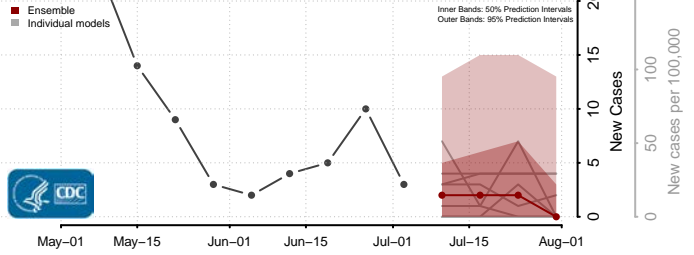

Faribault County, Minnesota