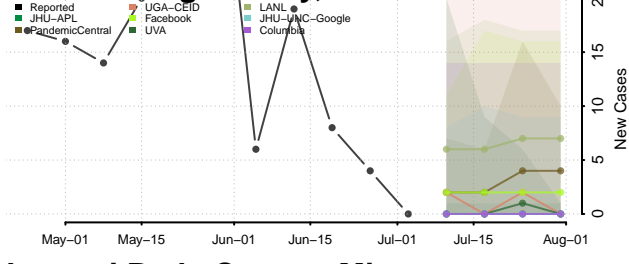

Koochiching County, Minnesota