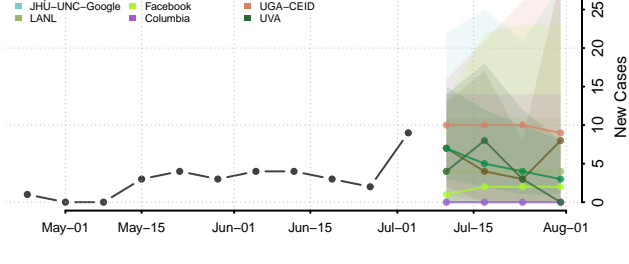

Harrison County, Missouri