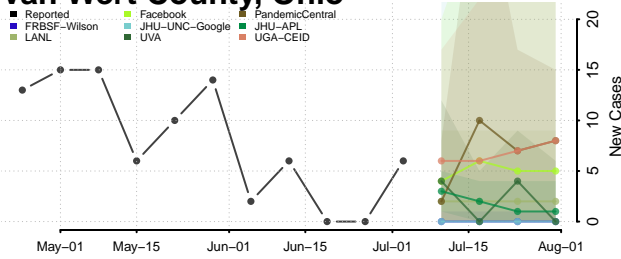

Van Wert County, Ohio