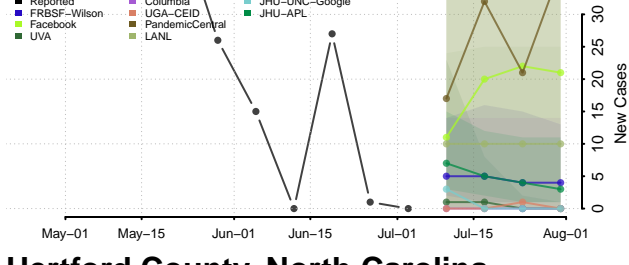

Halifax County, North Carolina

Harnett County, North Carolina

Haywood County, North Carolina

Henderson County, North Carolina

Hertford County, North Carolina

Hoke County, North Carolina

Hyde County, North Carolina