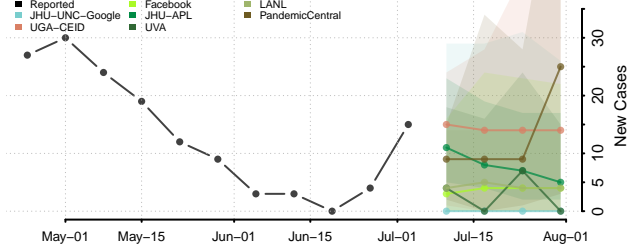

Mason County, Illinois