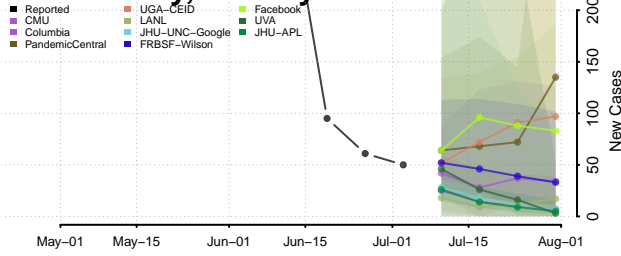

Venango County, Pennsylvania

Warren County, Pennsylvania

Washington County, Pennsylvania

Wayne County, Pennsylvania

Westmoreland County, Pennsylvania

Wyoming County, Pennsylvania

York County, Pennsylvania

Puerto Rico