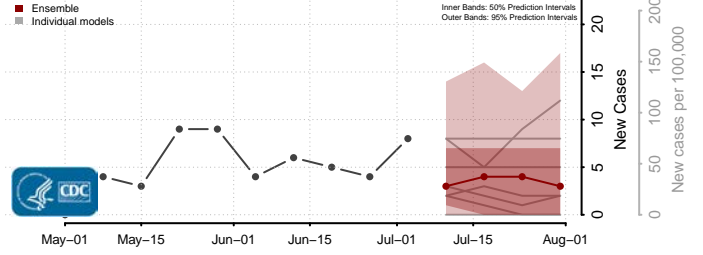

Carbon County, Montana