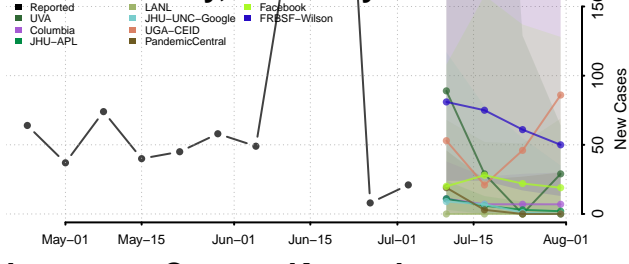

Jefferson County, Kentucky

Jessamine County, Kentucky

Johnson County, Kentucky

Kenton County, Kentucky

Knott County, Kentucky

Knox County, Kentucky

Larue County, Kentucky

Laurel County, Kentucky