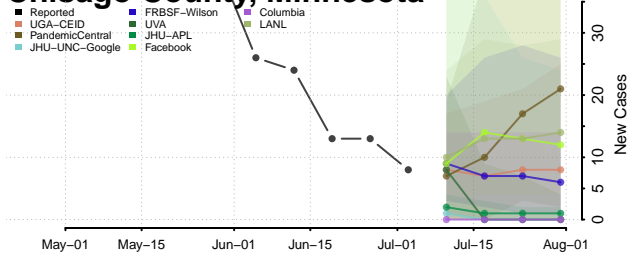

Chisago County, Minnesota