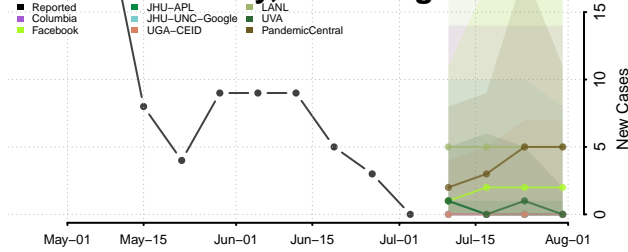

Raleigh County, West Virginia

Randolph County, West Virginia

Ritchie County, West Virginia

Roane County, West Virginia

Summers County, West Virginia

Taylor County, West Virginia

Tucker County, West Virginia