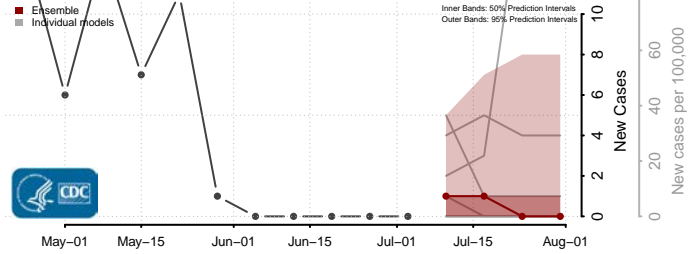

Wayne County, Nebraska

Webster County, Nebraska

Wheeler County, Nebraska

York County, Nebraska

Nevada

Carson City County, Nevada

Churchill County, Nevada

Clark County, Nevada