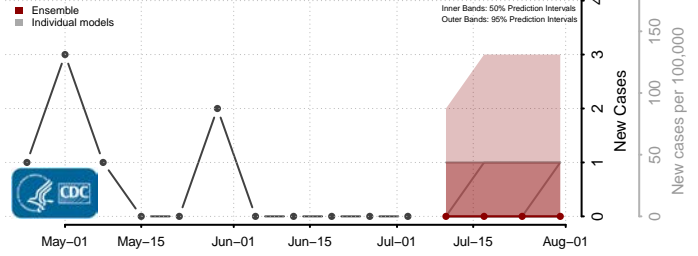

Eddy County, North Dakota