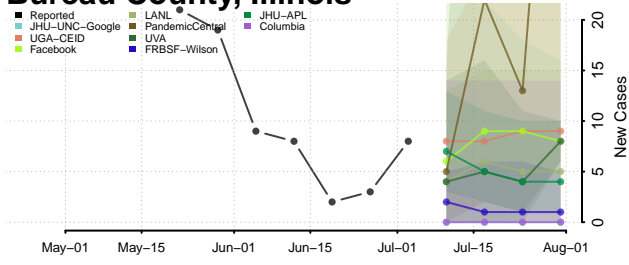

Bureau County, Illinois