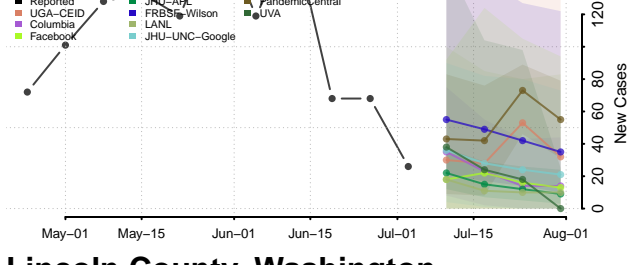

Island County, Washington

Jefferson County, Washington

King County, Washington

Kitsap County, Washington

Kittitas County, Washington

Klickitat County, Washington

Lewis County, Washington

Lincoln County, Washington