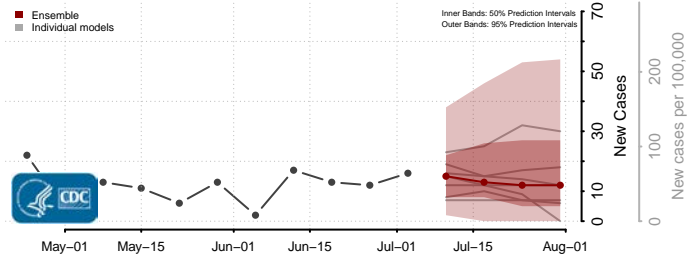

Wayne County, Nebraska

Webster County, Nebraska

Wheeler County, Nebraska

York County, Nebraska

Nevada

Carson City County, Nevada

Churchill County, Nevada

Clark County, Nevada