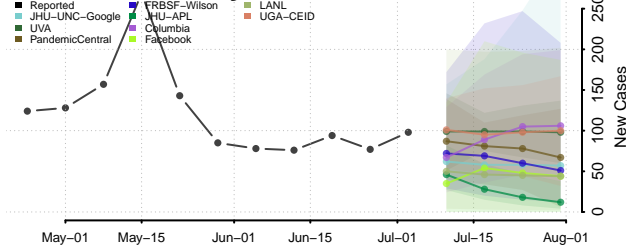

National

Alabama

Autauga County, Alabama

Baldwin County, Alabama

Barbour County, Alabama

Bibb County, Alabama

Blount County, Alabama

Bullock County, Alabama