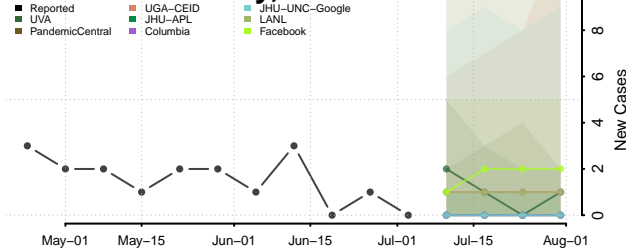

Bottineau County, North Dakota