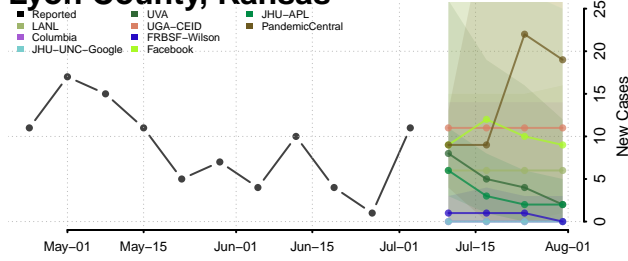

Labette County, Kansas

Lane County, Kansas

Leavenworth County, Kansas

Lincoln County, Kansas

Linn County, Kansas

Logan County, Kansas

Lyon County, Kansas

Marion County, Kansas