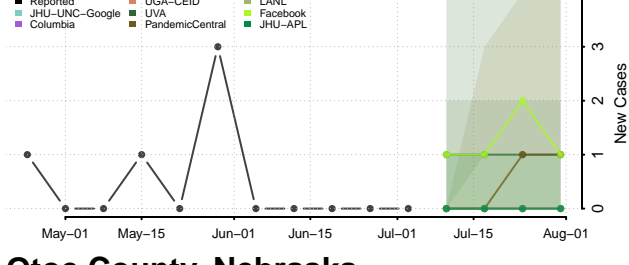

Loup County, Nebraska

Madison County, Nebraska

McPherson County, Nebraska

Merrick County, Nebraska

Morrill County, Nebraska

Nance County, Nebraska

Nemaha County, Nebraska

Nuckolls County, Nebraska