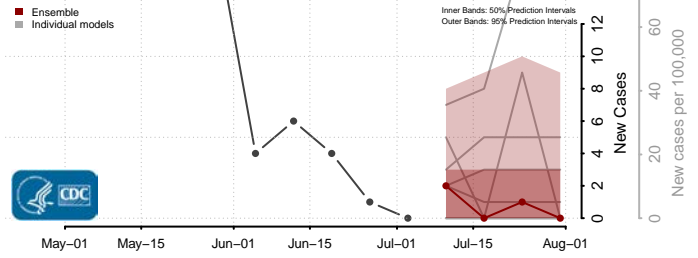

Lyon County, Minnesota

Mahnomen County, Minnesota

Marshall County, Minnesota

Martin County, Minnesota

McLeod County, Minnesota

Meeker County, Minnesota

Mille Lacs County, Minnesota

Morrison County, Minnesota