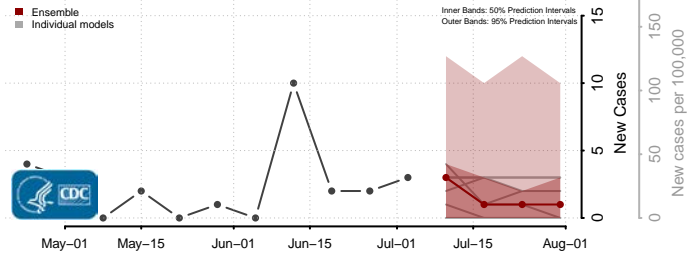

Washington County, Missouri

Wayne County, Missouri

Webster County, Missouri

Worth County, Missouri

Wright County, Missouri

Montana

Beaverhead County, Montana

Big Horn County, Montana