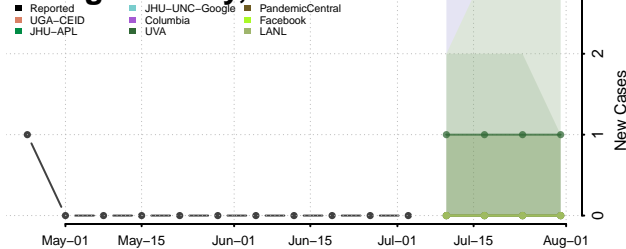

Billings County, North Dakota