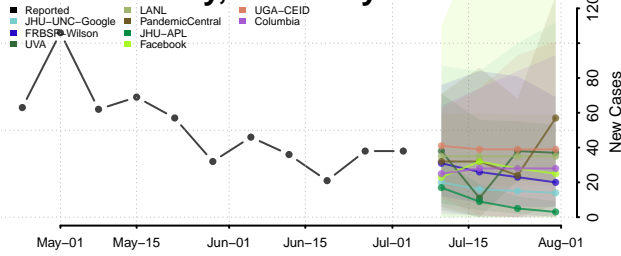

Garrard County, Kentucky

Grant County, Kentucky

Graves County, Kentucky

Grayson County, Kentucky

Green County, Kentucky

Greenup County, Kentucky

Hancock County, Kentucky

Hardin County, Kentucky