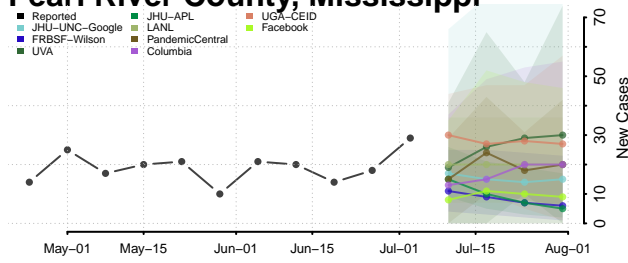

Neshoba County, Mississippi

Newton County, Mississippi

Noxubee County, Mississippi

Oktibbeha County, Mississippi

Panola County, Mississippi

Pearl River County, Mississippi

Perry County, Mississippi

Pike County, Mississippi