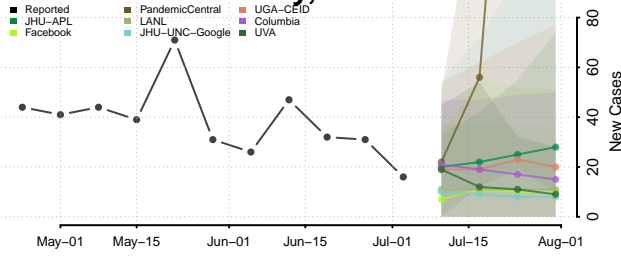

Martin County, Florida

Miami-Dade County, Florida

Monroe County, Florida

Nassau County, Florida

Okaloosa County, Florida

Okeechobee County, Florida

Orange County, Florida

Osceola County, Florida