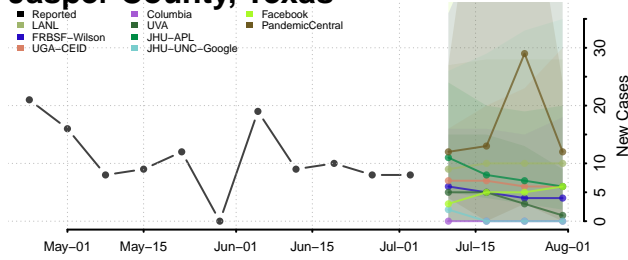

Jasper County, Texas