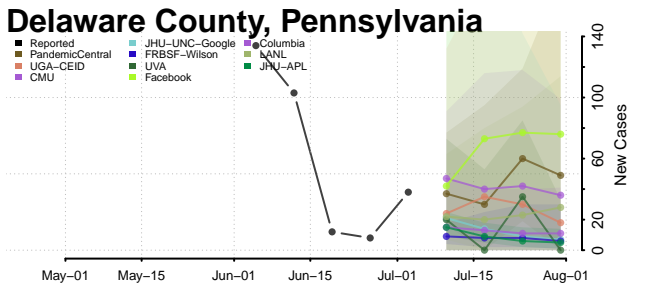

Clinton County, Pennsylvania

Columbia County, Pennsylvania

Crawford County, Pennsylvania

Cumberland County, Pennsylvania

Dauphin County, Pennsylvania

Fulton County, Pennsylvania

Greene County, Pennsylvania

Huntingdon County, Pennsylvania