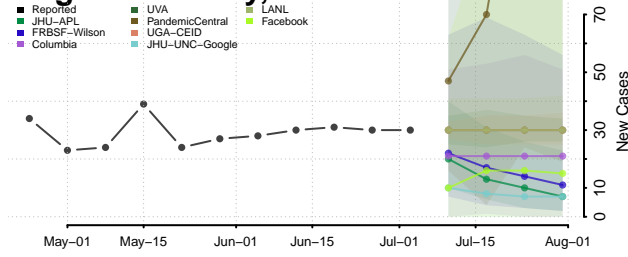

Stephens County, Oklahoma

Texas County, Oklahoma

Tillman County, Oklahoma

Tulsa County, Oklahoma

Wagoner County, Oklahoma

Washington County, Oklahoma

Washita County, Oklahoma

Woods County, Oklahoma