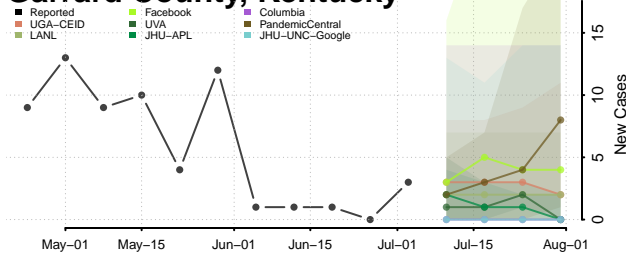

Garrard County, Kentucky

Grant County, Kentucky

Graves County, Kentucky

Grayson County, Kentucky

Green County, Kentucky

Greenup County, Kentucky

Hancock County, Kentucky

Hardin County, Kentucky