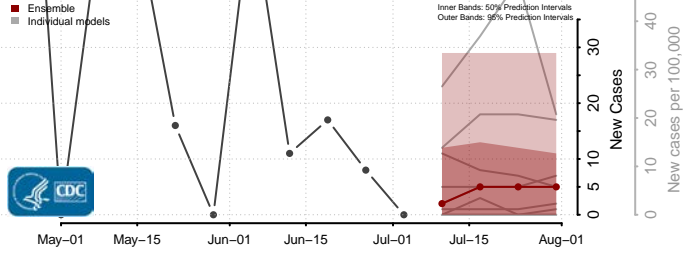

Angelina County, Texas