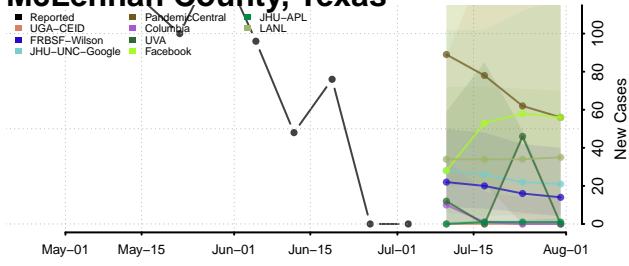

McLennan County, Texas