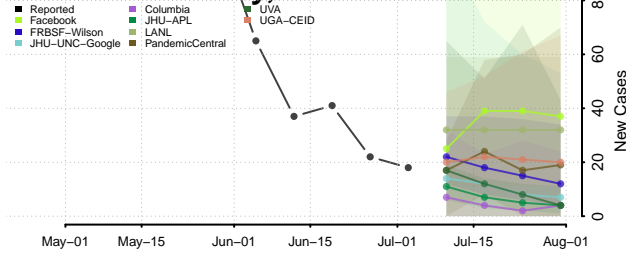

Davidson County, North Carolina