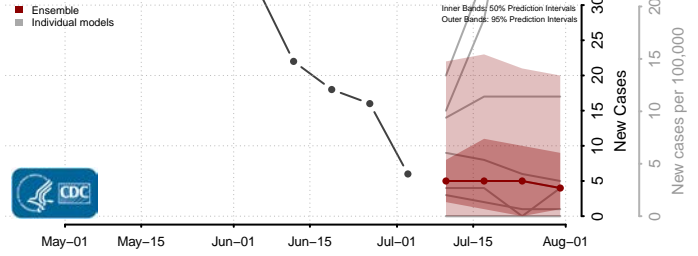

Rice County, Minnesota

Rock County, Minnesota

Roseau County, Minnesota

Scott County, Minnesota

Sherburne County, Minnesota

Sibley County, Minnesota

St. Louis County, Minnesota

Stearns County, Minnesota