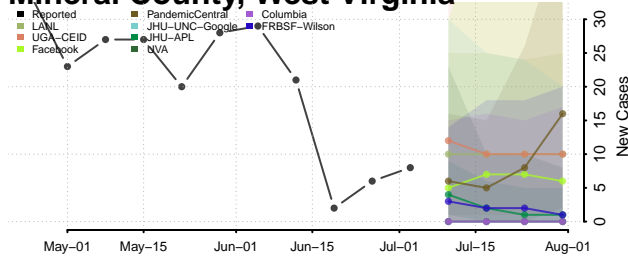

Mineral County, West Virginia