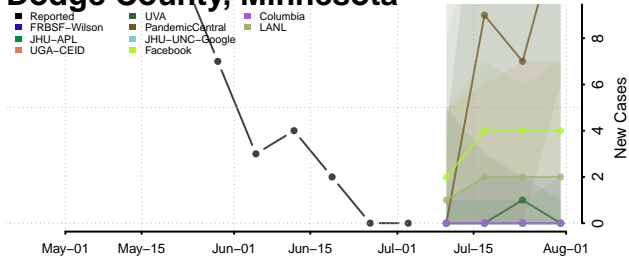

Dodge County, Minnesota