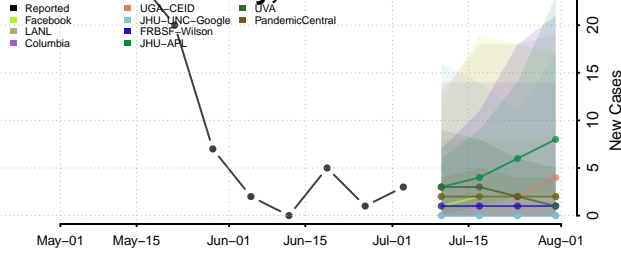

Caledonia County, Vermont