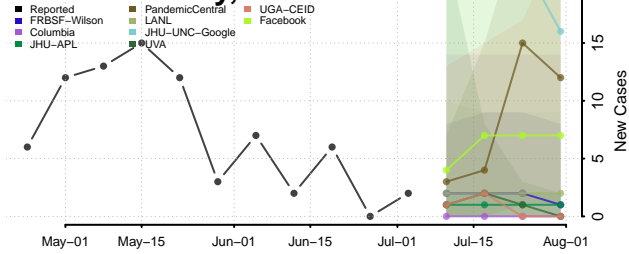

Whiteside County, Illinois

Will County, Illinois

Williamson County, Illinois

Winnebago County, Illinois

Woodford County, Illinois

Indiana

Adams County, Indiana

Allen County, Indiana