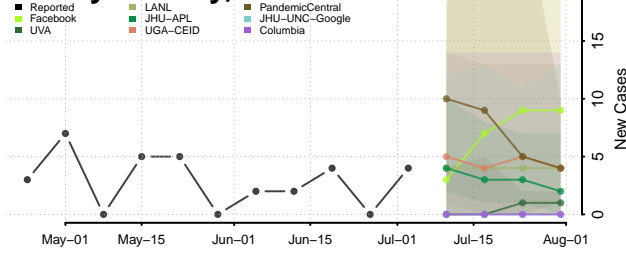

Scurry County, Texas