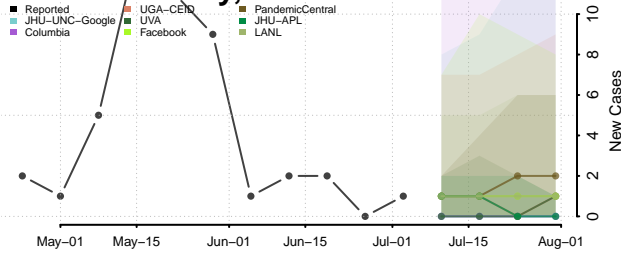

Cheyenne County, Colorado

Clear Creek County, Colorado

Conejos County, Colorado

Costilla County, Colorado

Crowley County, Colorado

Custer County, Colorado

Delta County, Colorado

Denver County, Colorado