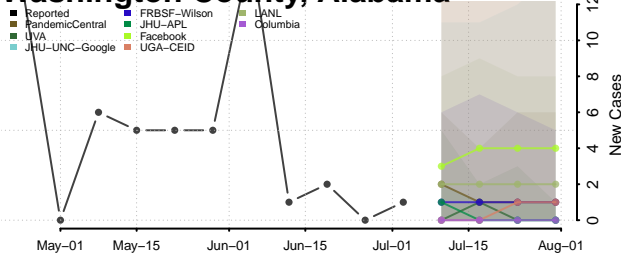

Washington County, Alabama