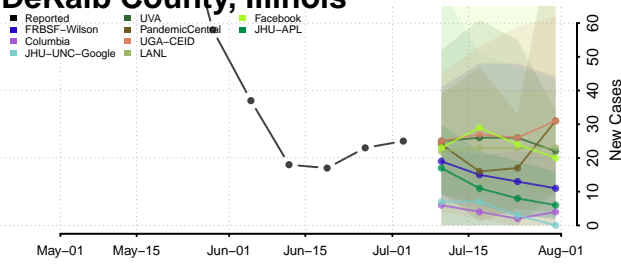

DeKalb County, Illinois