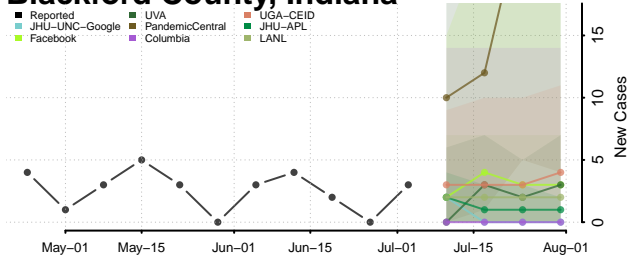

Blackford County, Indiana