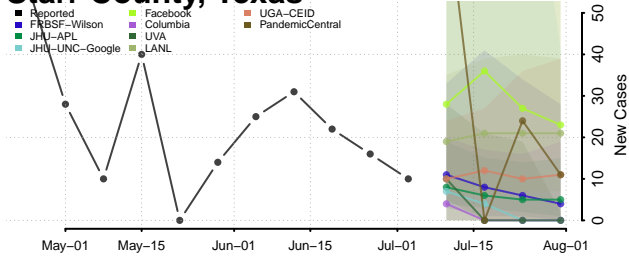

Starr County, Texas