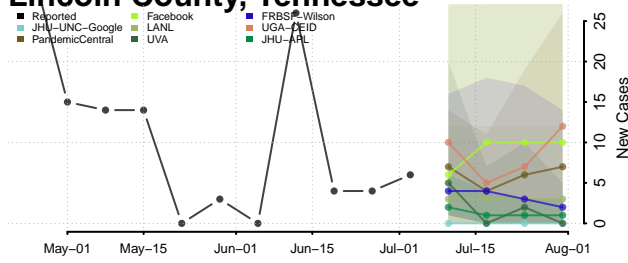

Lincoln County, Tennessee