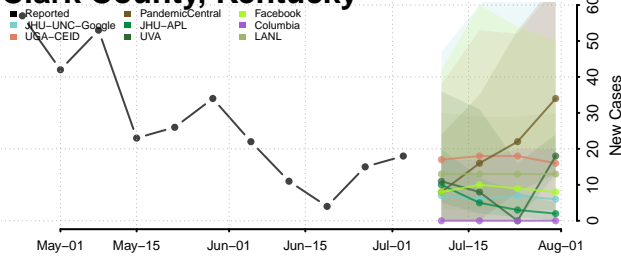

Clark County, Kentucky