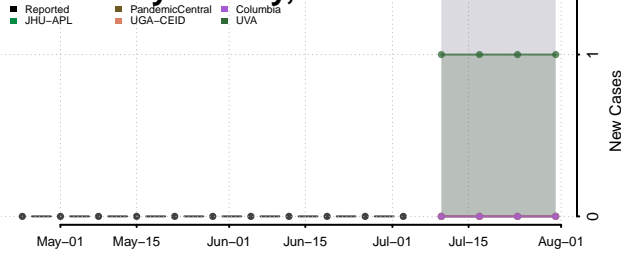

Bristol Bay County, Alaska