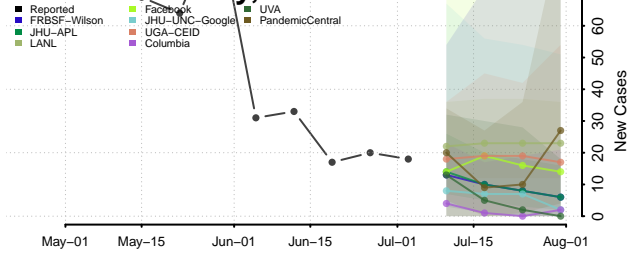

Dolores County, Colorado

Douglas County, Colorado

Eagle County, Colorado

El Paso County, Colorado

Elbert County, Colorado

Fremont County, Colorado

Garfield County, Colorado

Gilpin County, Colorado