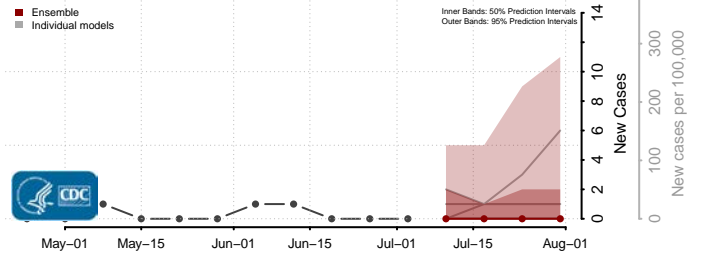

Grant County, Kansas

Gray County, Kansas

Greeley County, Kansas

Greenwood County, Kansas

Hamilton County, Kansas

Harper County, Kansas

Harvey County, Kansas

Haskell County, Kansas