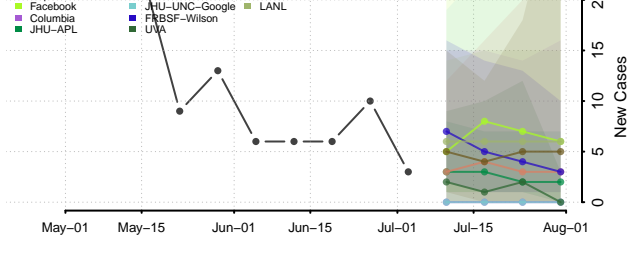

Anson County, North Carolina