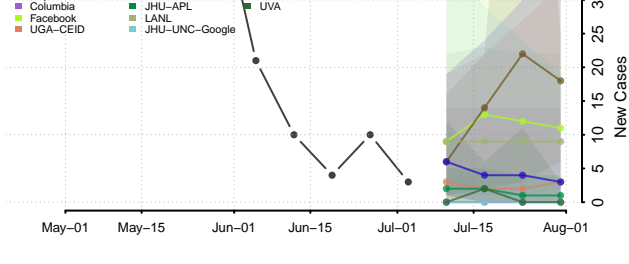

Barry County, Michigan