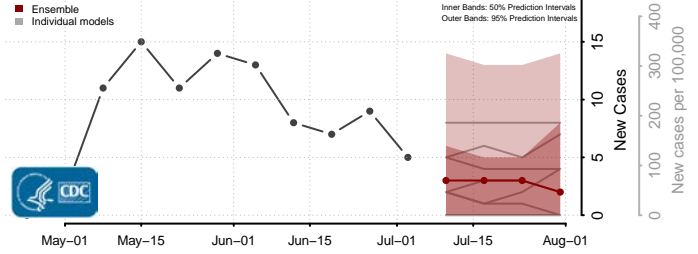

Dona Ana County, New Mexico

Eddy County, New Mexico

Grant County, New Mexico

Guadalupe County, New Mexico

Harding County, New Mexico

Hidalgo County, New Mexico

Lea County, New Mexico

Lincoln County, New Mexico