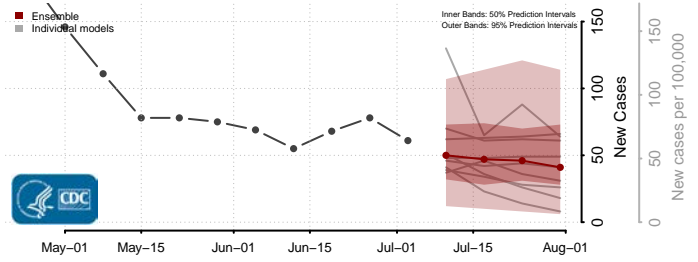

Columbia County, Washington

Cowlitz County, Washington

Douglas County, Washington

Ferry County, Washington

Franklin County, Washington

Garfield County, Washington

Grant County, Washington

Grays Harbor County, Washington