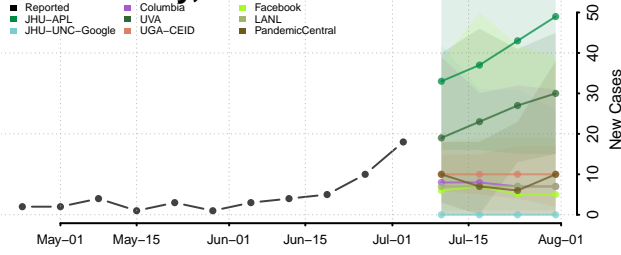

Garland County, Arkansas

Grant County, Arkansas

Greene County, Arkansas

Hempstead County, Arkansas

Hot Spring County, Arkansas

Howard County, Arkansas

Independence County, Arkansas

Izard County, Arkansas