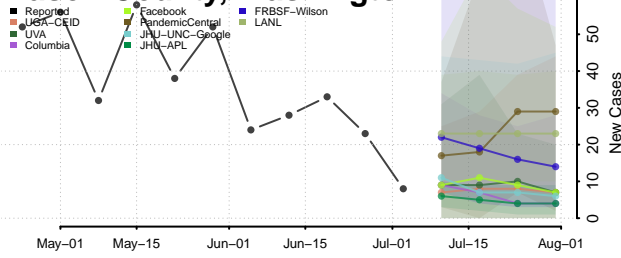

Mason County, Washington