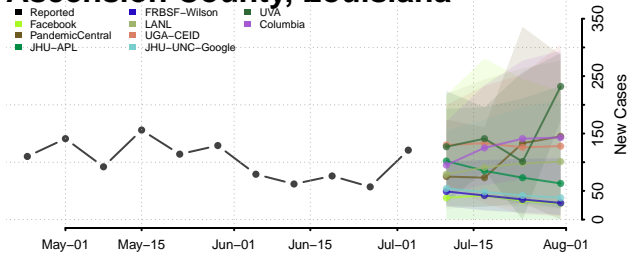

Woodford County, Kentucky

Louisiana

Acadia County, Louisiana

Allen County, Louisiana

Ascension County, Louisiana

Assumption County, Louisiana

Avoyelles County, Louisiana

Beauregard County, Louisiana