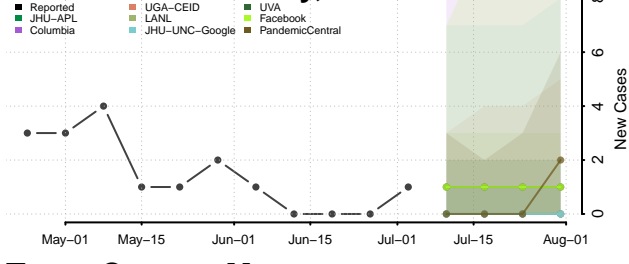

Sweet Grass County, Montana