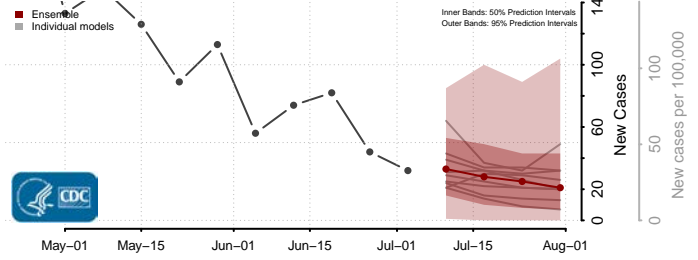

Columbia County, Washington

Cowlitz County, Washington

Douglas County, Washington

Ferry County, Washington

Franklin County, Washington

Garfield County, Washington

Grant County, Washington

Grays Harbor County, Washington