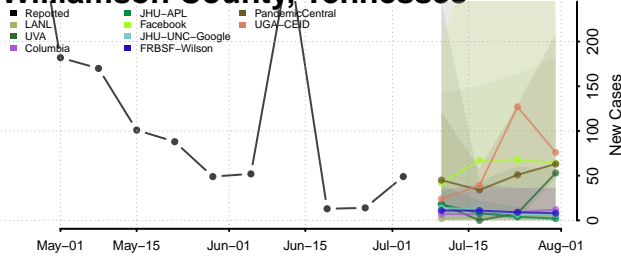

Warren County, Tennessee

Washington County, Tennessee

Wayne County, Tennessee

Weakley County, Tennessee

White County, Tennessee

Williamson County, Tennessee

Wilson County, Tennessee

Texas