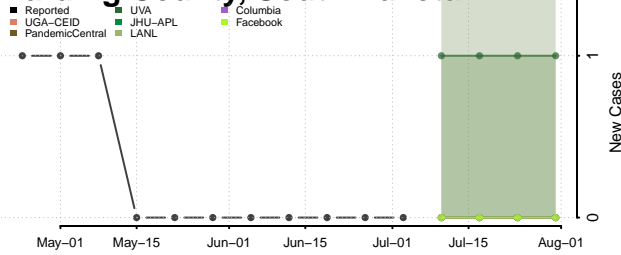

Harding County, South Dakota