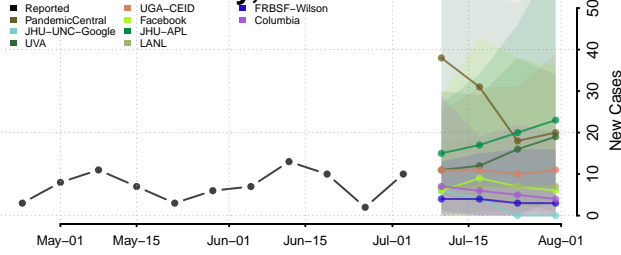

Johnson County, Arkansas