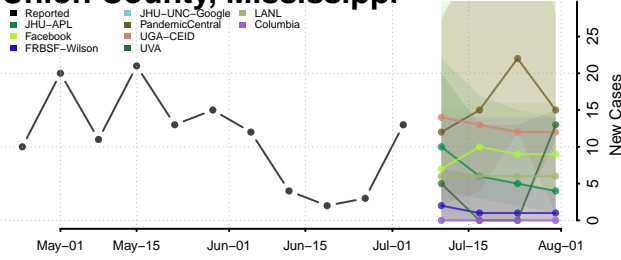

Stone County, Mississippi

Sunflower County, Mississippi

Tallahatchie County, Mississippi

Tate County, Mississippi

Tippah County, Mississippi

Tishomingo County, Mississippi

Tunica County, Mississippi

Union County, Mississippi