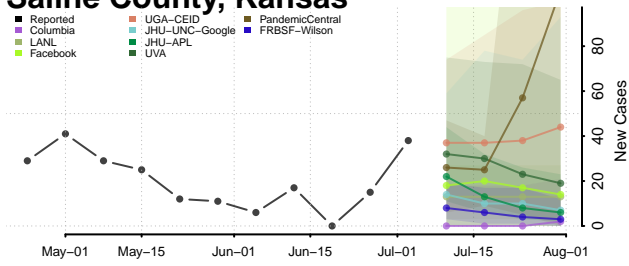

Rooks County, Kansas

Rush County, Kansas

Russell County, Kansas

Saline County, Kansas

Scott County, Kansas

Sedgwick County, Kansas

Seward County, Kansas

Shawnee County, Kansas