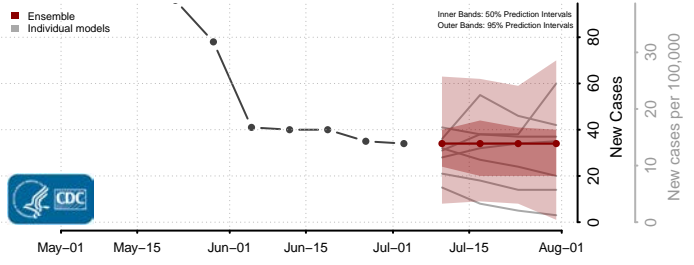

Carroll County, Virginia

Charles City County, Virginia

Charlotte County, Virginia

Charlottesville County, Virginia

Chesapeake County, Virginia

Chesterfield County, Virginia

Clarke County, Virginia

Colonial Heights County, Virginia