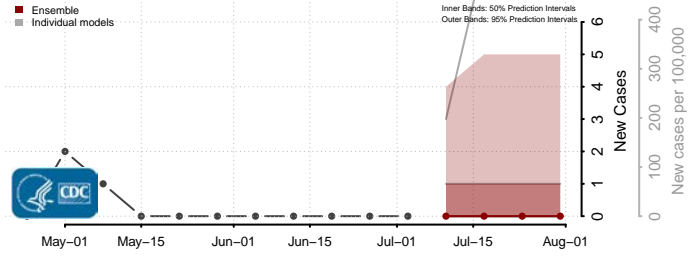

Wallace County, Kansas