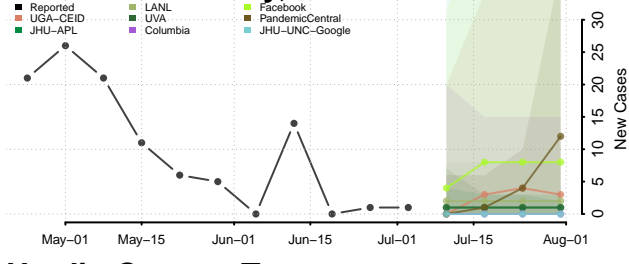

Hamilton County, Tennessee

Hancock County, Tennessee

Hardeman County, Tennessee

Hardin County, Tennessee

Hawkins County, Tennessee

Haywood County, Tennessee

Henderson County, Tennessee

Henry County, Tennessee