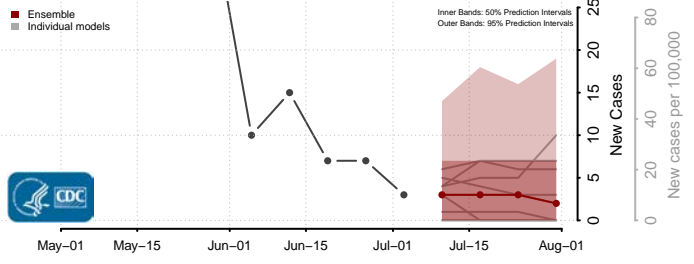

Cass County, Minnesota