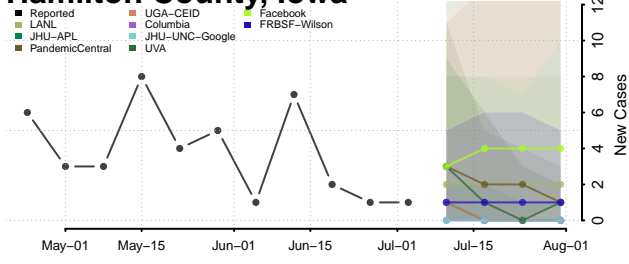

Hamilton County, Iowa