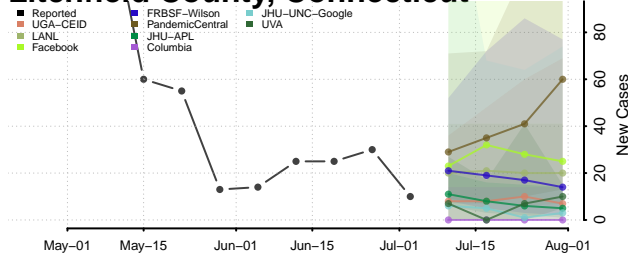

Litchfield County, Connecticut