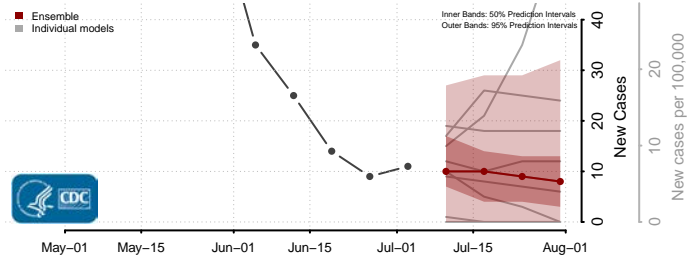

Washington County, Maryland