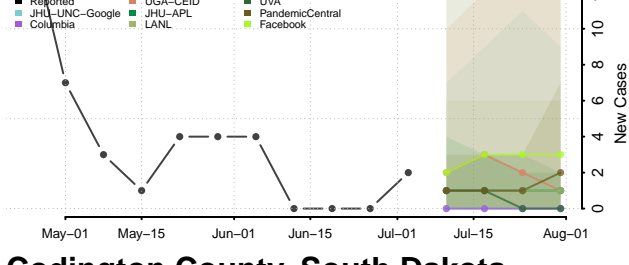

Clay County, South Dakota