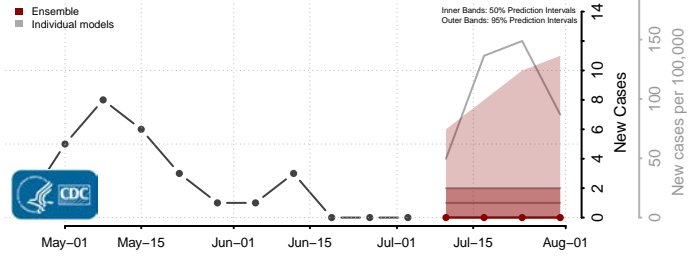

Humphreys County, Mississippi