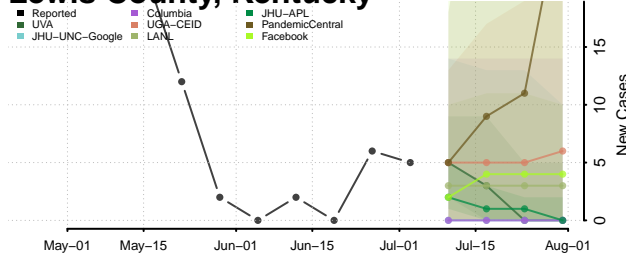

Lawrence County, Kentucky

Lee County, Kentucky

Leslie County, Kentucky

Letcher County, Kentucky

Lewis County, Kentucky

Lincoln County, Kentucky

Livingston County, Kentucky

Logan County, Kentucky