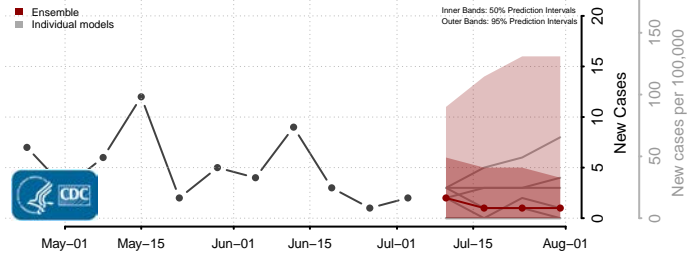

Golden Valley County, Montana

Granite County, Montana

Hill County, Montana

Jefferson County, Montana

Judith Basin County, Montana

Lake County, Montana

Lewis and Clark County, Montana

Liberty County, Montana