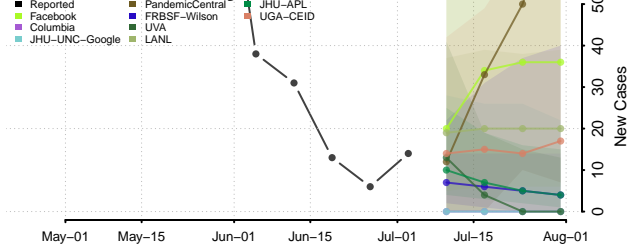

Marion County, Illinois

Marshall County, Illinois

Mason County, Illinois

Massac County, Illinois

McDonough County, Illinois

McHenry County, Illinois

McLean County, Illinois

Menard County, Illinois