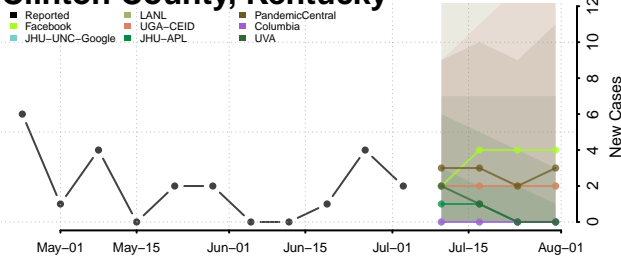

Clinton County, Kentucky