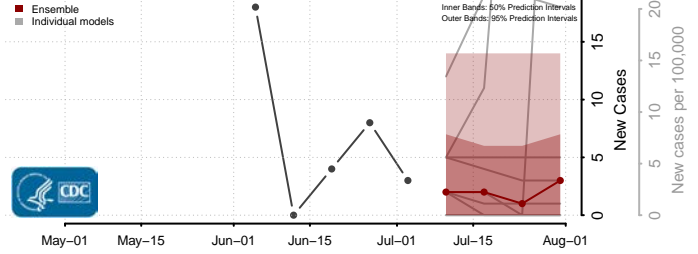

Ozaukee County, Wisconsin