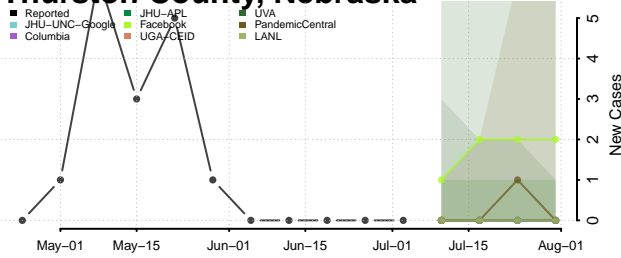

Sherman County, Nebraska

Sioux County, Nebraska

Stanton County, Nebraska

Thayer County, Nebraska

Thomas County, Nebraska

Thurston County, Nebraska

Valley County, Nebraska

Washington County, Nebraska