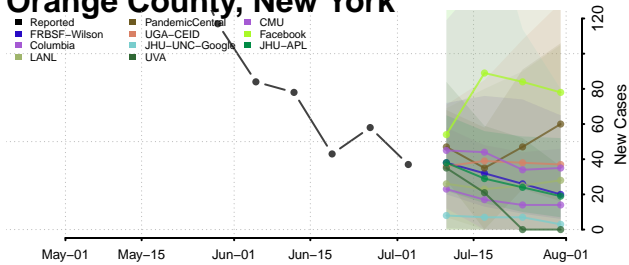

Nassau County, New York

New York City County, New York

Niagara County, New York

Oneida County, New York

Onondaga County, New York

Ontario County, New York

Orange County, New York

Orleans County, New York