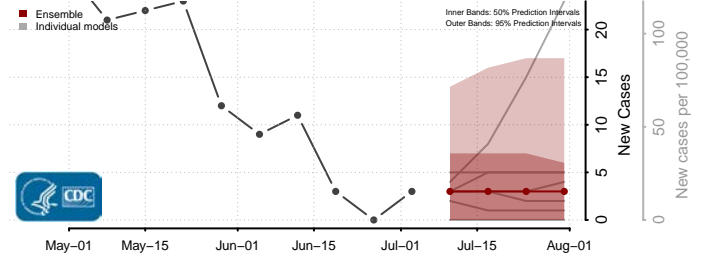

Dona Ana County, New Mexico

Eddy County, New Mexico

Grant County, New Mexico

Guadalupe County, New Mexico

Harding County, New Mexico

Hidalgo County, New Mexico

Lea County, New Mexico

Lincoln County, New Mexico