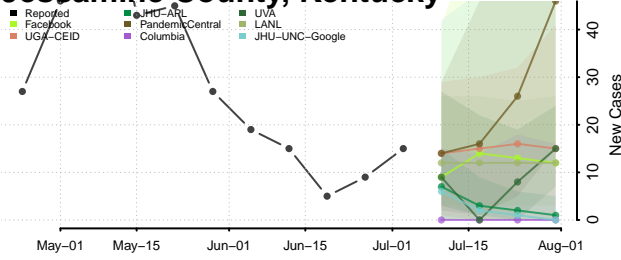

Jessamine County, Kentucky