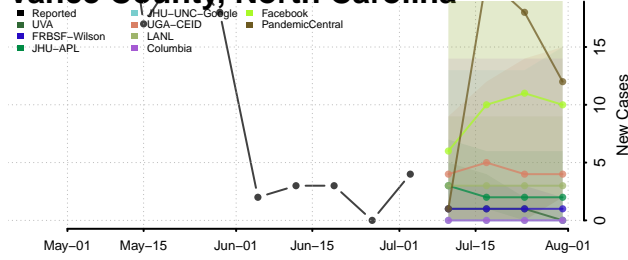

Vance County, North Carolina

Wake County, North Carolina

Warren County, North Carolina

Washington County, North Carolina

Watauga County, North Carolina

Wayne County, North Carolina

Wilkes County, North Carolina