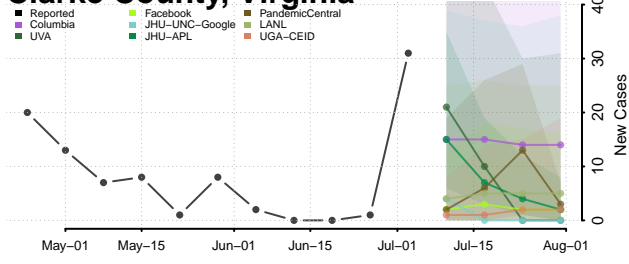

Carroll County, Virginia

Charles City County, Virginia

Charlotte County, Virginia

Charlottesville County, Virginia

Chesapeake County, Virginia

Chesterfield County, Virginia

Clarke County, Virginia

Colonial Heights County, Virginia