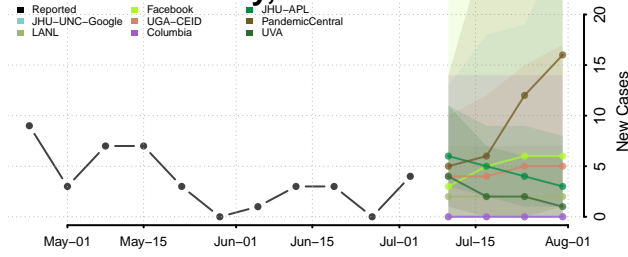

Pittsburg County, Oklahoma

Pontotoc County, Oklahoma

Pottawatomie County, Oklahoma

Pushmataha County, Oklahoma

Roger Mills County, Oklahoma

Rogers County, Oklahoma

Seminole County, Oklahoma

Sequoyah County, Oklahoma