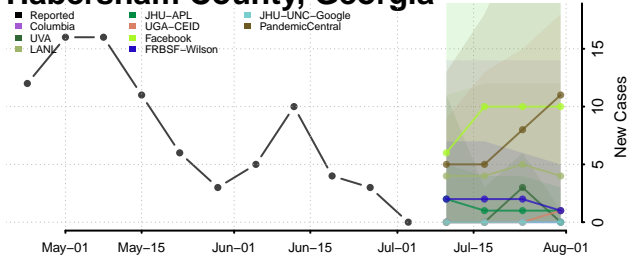

Glascocock County, Georgia

Glynn County, Georgia

Gordon County, Georgia

Grady County, Georgia

Greene County, Georgia

Gwinnett County, Georgia

Habersham County, Georgia

Hall County, Georgia