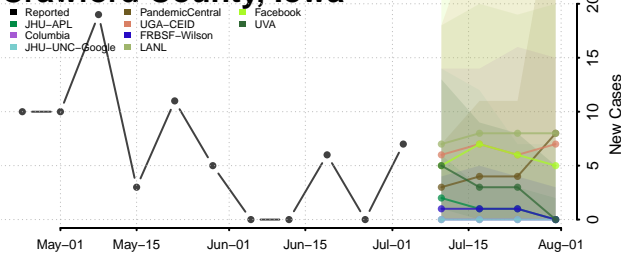

Crawford County, Iowa