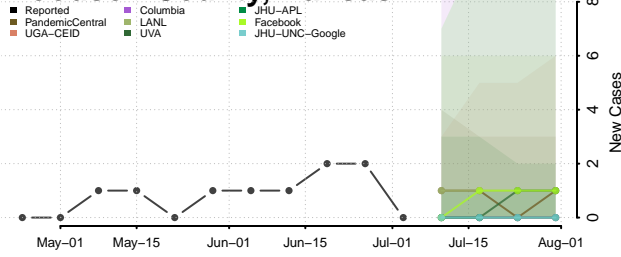

Woodson County, Kansas