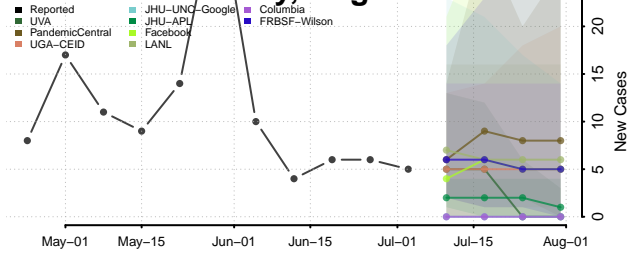

Gloucester County, Virginia