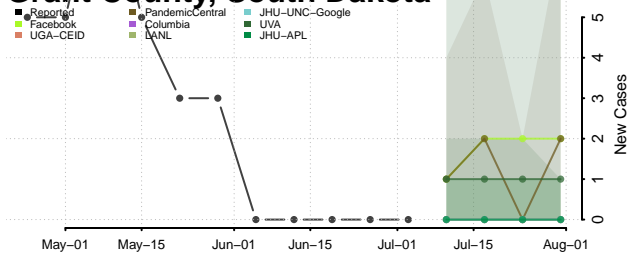

Grant County, South Dakota