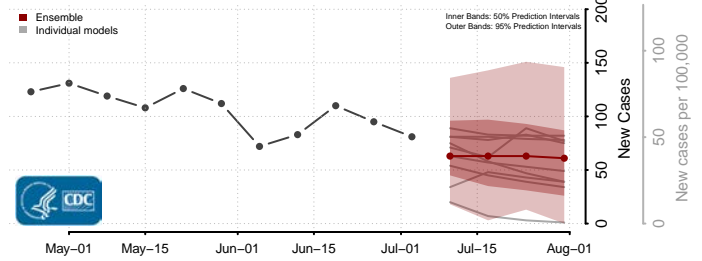

Toole County, Montana

Treasure County, Montana

Valley County, Montana

Wheatland County, Montana

Wibaux County, Montana

Yellowstone County, Montana

Nebraska

Adams County, Nebraska