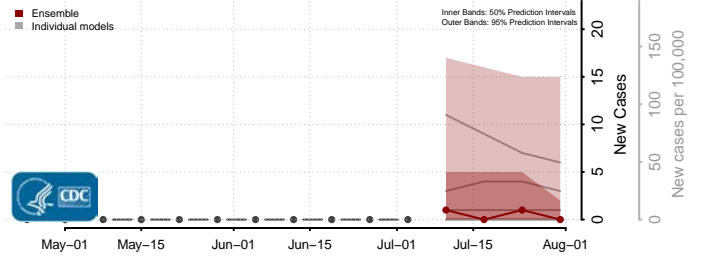

Morgan County, Utah