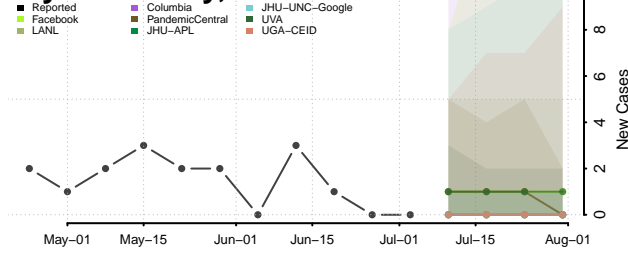

Taylor County, Iowa