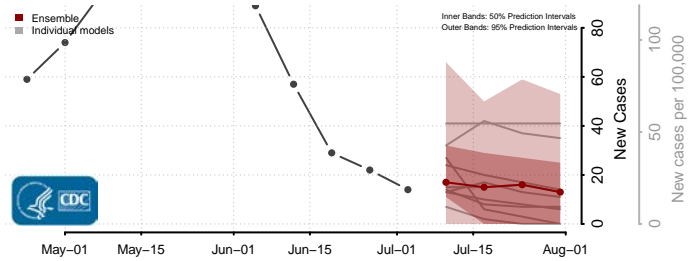

Columbia County, Washington

Cowlitz County, Washington

Douglas County, Washington

Ferry County, Washington

Franklin County, Washington

Garfield County, Washington

Grant County, Washington

Grays Harbor County, Washington