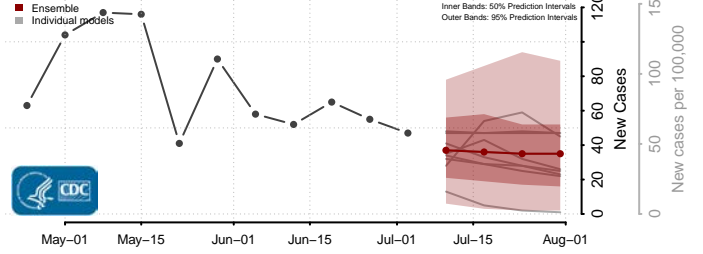

Blaine County, Montana

Broadwater County, Montana

Carbon County, Montana

Carter County, Montana

Cascade County, Montana

Chouteau County, Montana

Custer County, Montana

Daniels County, Montana