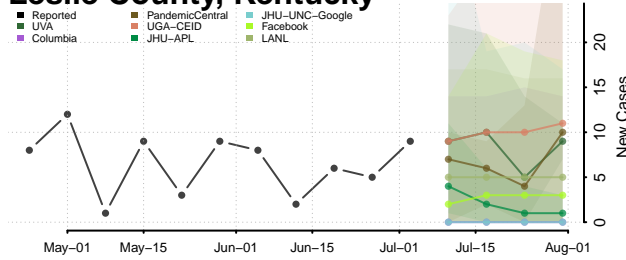

Leslie County, Kentucky