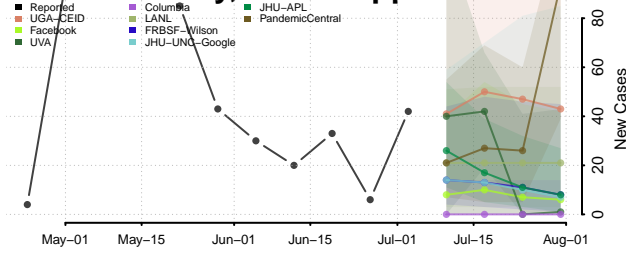

Washington County, Minnesota

Watonwan County, Minnesota

Wilkin County, Minnesota

Winona County, Minnesota

Wright County, Minnesota

Yellow Medicine County, Minnesota

Mississippi

Adams County, Mississippi