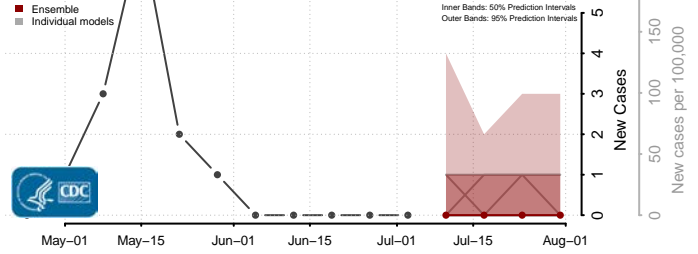

Sherman County, Texas