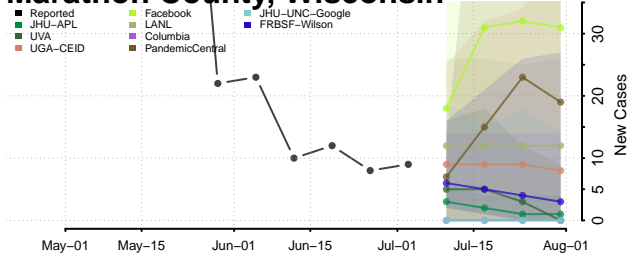

Marinette County, Wisconsin

Marquette County, Wisconsin

Menominee County, Wisconsin

Milwaukee County, Wisconsin

Monroe County, Wisconsin

Oconto County, Wisconsin

Oneida County, Wisconsin

Outagamie County, Wisconsin