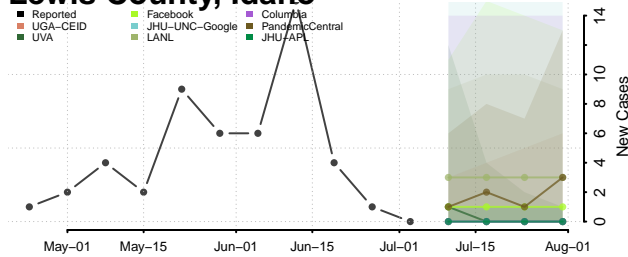

Lewis County, Idaho