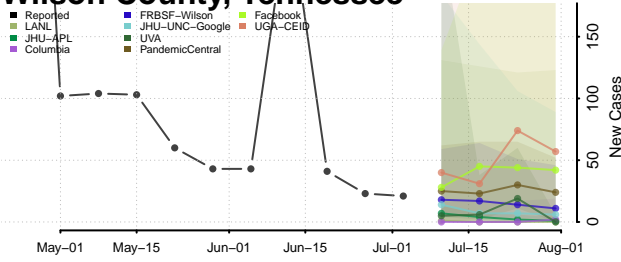

Warren County, Tennessee

Washington County, Tennessee

Wayne County, Tennessee

Weakley County, Tennessee

White County, Tennessee

Williamson County, Tennessee

Wilson County, Tennessee

Texas