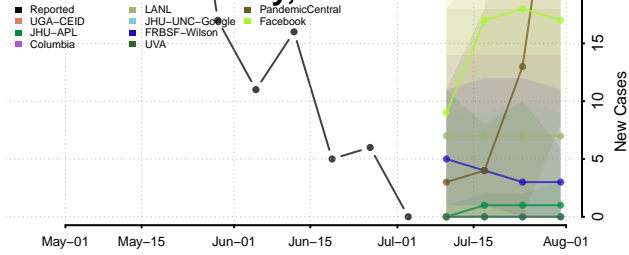

Manitowoc County, Wisconsin