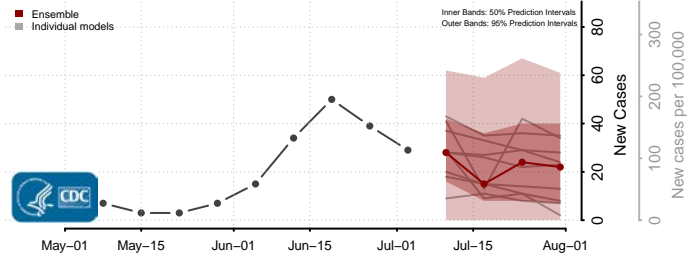

Miller County, Missouri