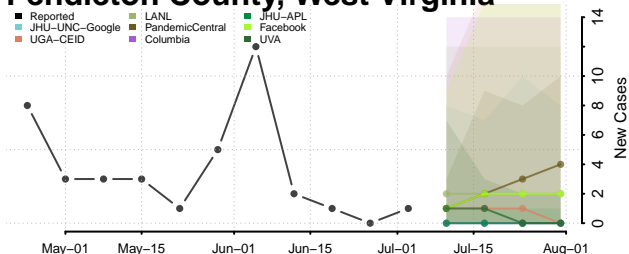

Pendleton County, West Virginia