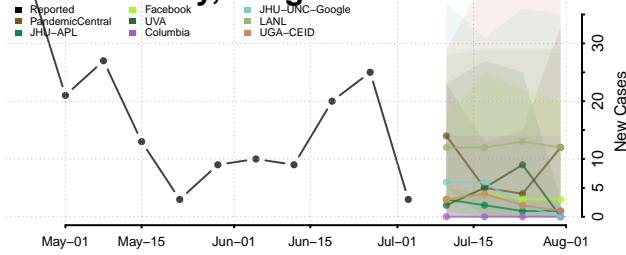

Baker County, Oregon