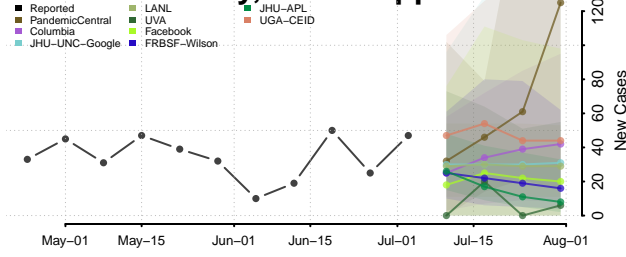

Leflore County, Mississippi

Lincoln County, Mississippi

Lowndes County, Mississippi

Madison County, Mississippi

Marion County, Mississippi

Marshall County, Mississippi

Monroe County, Mississippi

Montgomery County, Mississippi