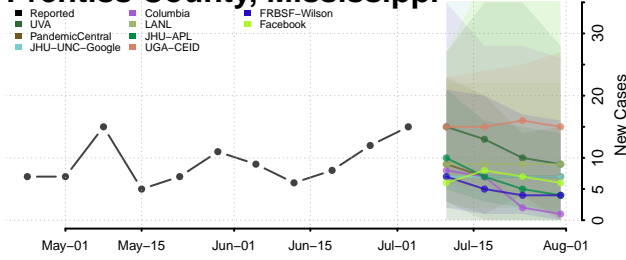

Prentiss County, Mississippi