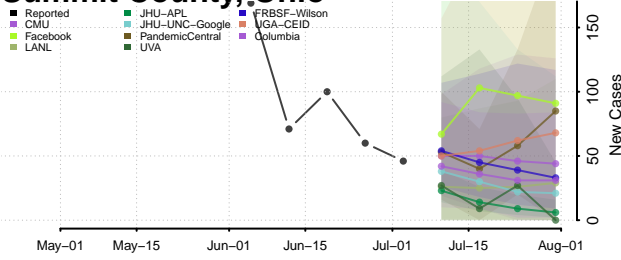

Summit County, Ohio