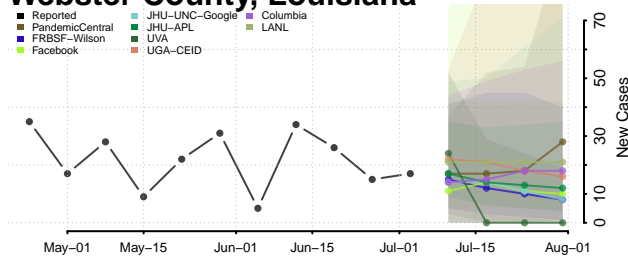

Tangipahoa County, Louisiana

Tensas County, Louisiana

Terrebonne County, Louisiana

Union County, Louisiana

Vermilion County, Louisiana

Vernon County, Louisiana

Washington County, Louisiana

Webster County, Louisiana