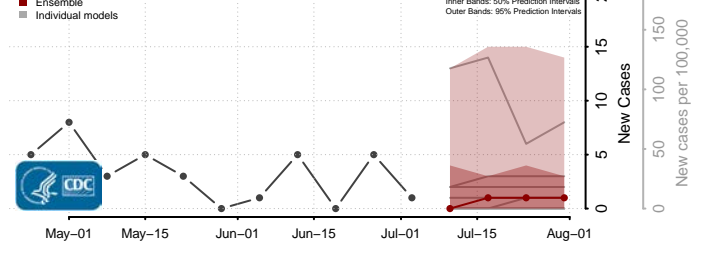

Dawson County, Montana

Deer Lodge County, Montana

Fallon County, Montana

Fergus County, Montana

Flathead County, Montana

Gallatin County, Montana

Garfield County, Montana

Glacier County, Montana