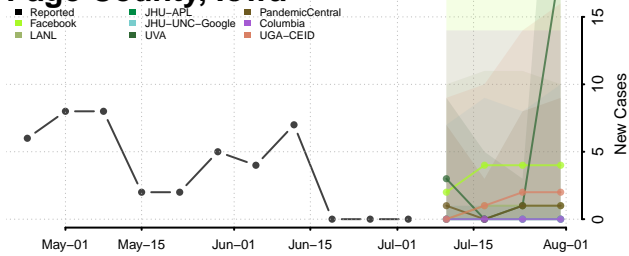

Muscatine County, Iowa

O'Brien County, Iowa

Osceola County, Iowa

Page County, Iowa

Palo Alto County, Iowa

Plymouth County, Iowa

Pocahontas County, Iowa

Polk County, Iowa