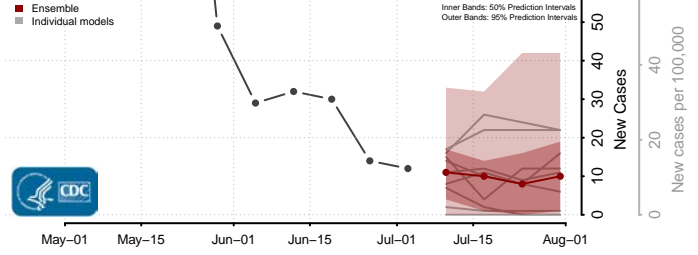

Rice County, Minnesota

Rock County, Minnesota

Roseau County, Minnesota

Scott County, Minnesota

Sherburne County, Minnesota

Sibley County, Minnesota

St. Louis County, Minnesota

Stearns County, Minnesota