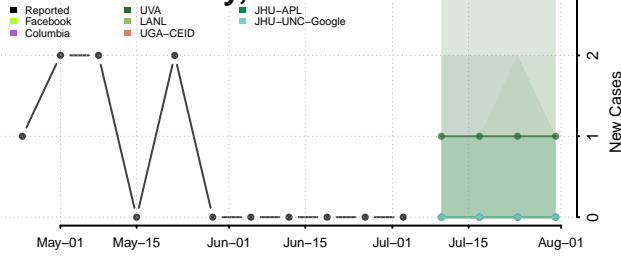

Gage County, Nebraska

Garden County, Nebraska

Garfield County, Nebraska

Gosper County, Nebraska

Grant County, Nebraska

Greeley County, Nebraska

Hall County, Nebraska

Hamilton County, Nebraska