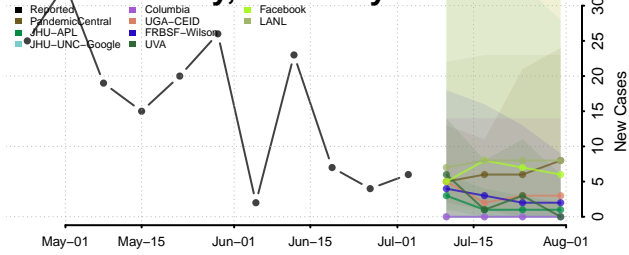

Rowan County, Kentucky