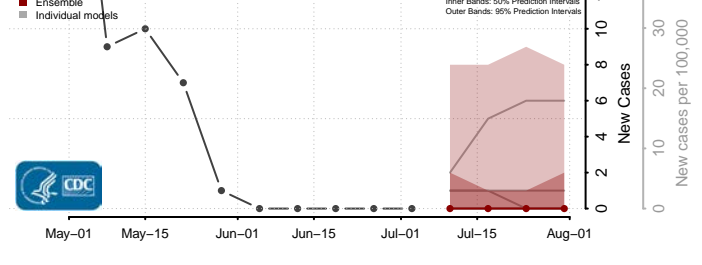

Otoe County, Nebraska

Pawnee County, Nebraska

Perkins County, Nebraska

Phelps County, Nebraska

Pierce County, Nebraska

Platte County, Nebraska

Polk County, Nebraska

Red Willow County, Nebraska