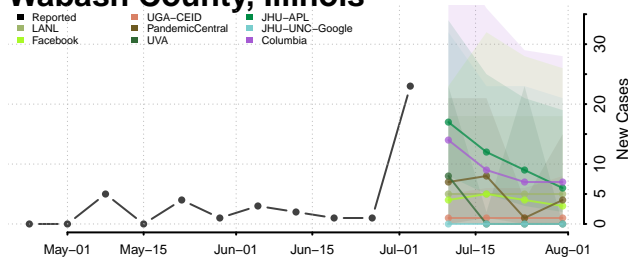

Tazewell County, Illinois

Union County, Illinois

Vermilion County, Illinois

Wabash County, Illinois

Warren County, Illinois

Washington County, Illinois

Wayne County, Illinois

White County, Illinois