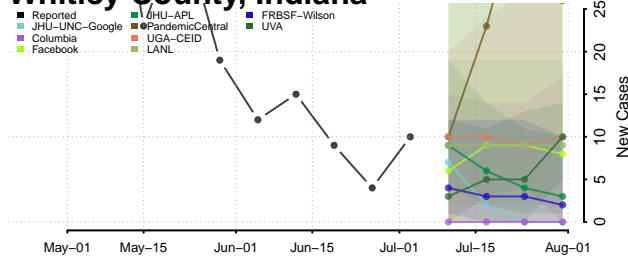

Whitley County, Indiana