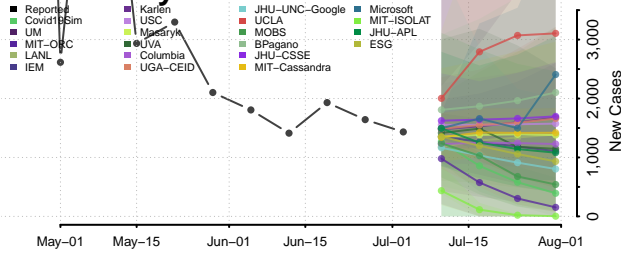

Strafford County, New Hampshire

Sullivan County, New Hampshire

New Jersey

Atlantic County, New Jersey

Bergen County, New Jersey

Burlington County, New Jersey