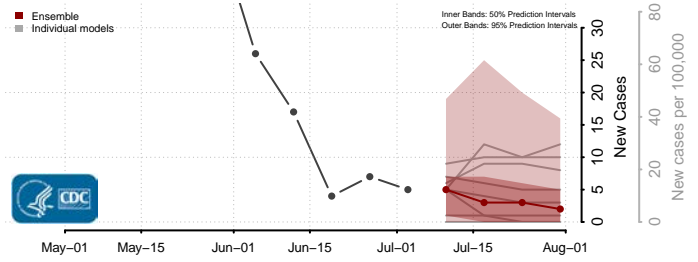

Grant County, Minnesota

Hennepin County, Minnesota

Houston County, Minnesota

Hubbard County, Minnesota

Isanti County, Minnesota

Itasca County, Minnesota

Jackson County, Minnesota

Kanabec County, Minnesota