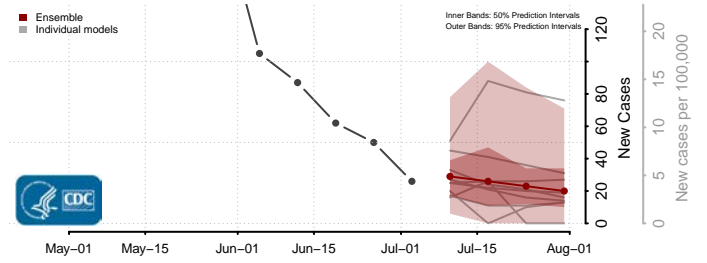

Waldo County, Maine

Washington County, Maine

York County, Maine

Maryland

Allegany County, Maryland

Anne Arundel County, Maryland

Baltimore City County, Maryland

Baltimore County, Maryland