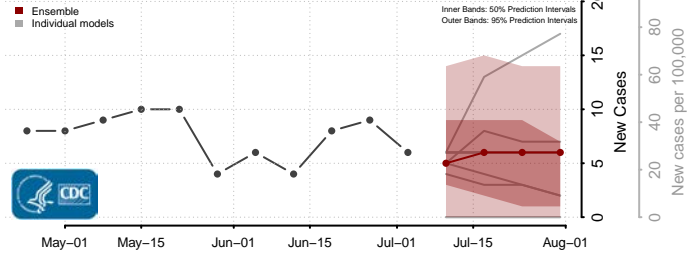

Stone County, Mississippi

Sunflower County, Mississippi

Tallahatchie County, Mississippi

Tate County, Mississippi

Tippah County, Mississippi

Tishomingo County, Mississippi

Tunica County, Mississippi

Union County, Mississippi