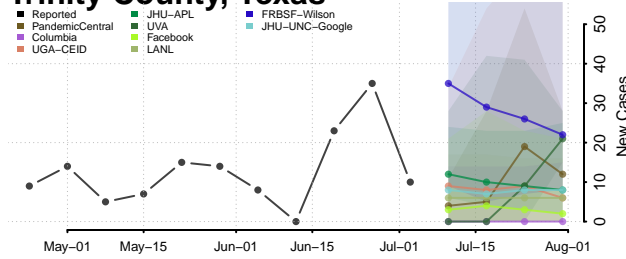

Titus County, Texas

Tom Green County, Texas

Travis County, Texas

Trinity County, Texas

Tyler County, Texas

Upshur County, Texas

Upton County, Texas

Uvalde County, Texas