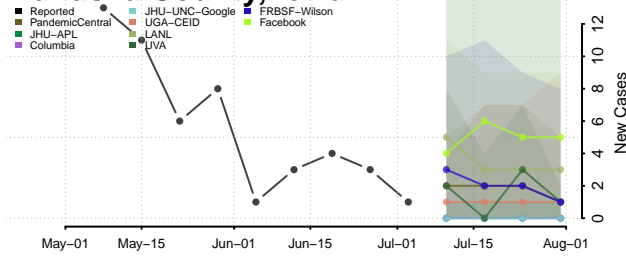

Mahaska County, Iowa