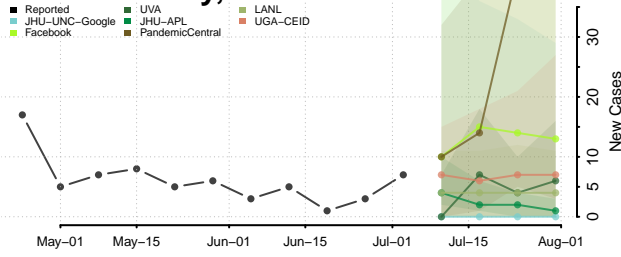

Bethel County, Alaska