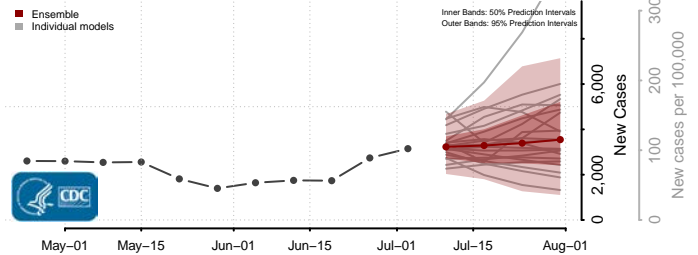

Wayne County, Nebraska

Webster County, Nebraska

Wheeler County, Nebraska

York County, Nebraska

Nevada

Carson City County, Nevada

Churchill County, Nevada

Clark County, Nevada