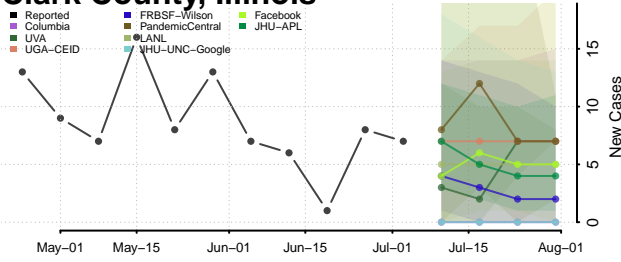

Clark County, Illinois