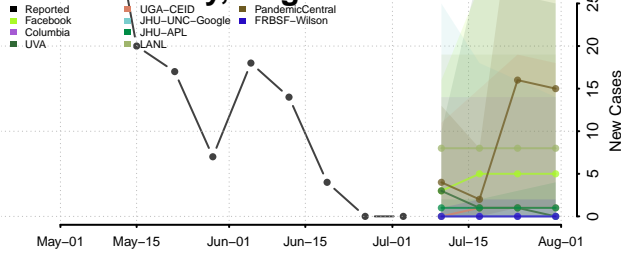

Carroll County, Virginia