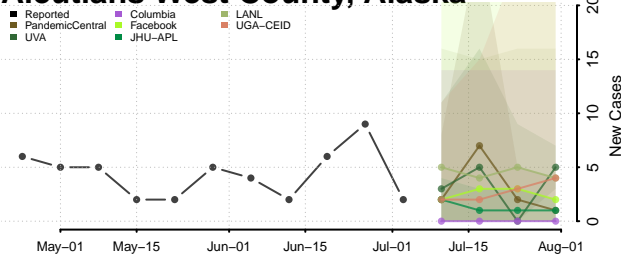

Pike County, Alabama

Randolph County, Alabama

Russell County, Alabama

Shelby County, Alabama

St. Clair County, Alabama

Sumter County, Alabama

Talladega County, Alabama

Tallapoosa County, Alabama

Tuscaloosa County, Alabama

Walker County, Alabama

Washington County, Alabama

Wilcox County, Alabama

Winston County, Alabama

Alaska

Aleutians East County, Alaska

Aleutians West County, Alaska