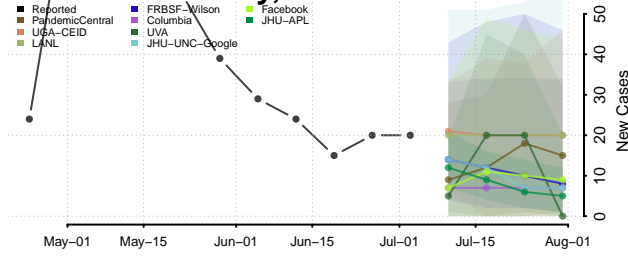

Kosciusko County, Indiana

LaGrange County, Indiana

Lake County, Indiana

LaPorte County, Indiana

Lawrence County, Indiana

Madison County, Indiana

Marion County, Indiana

Marshall County, Indiana