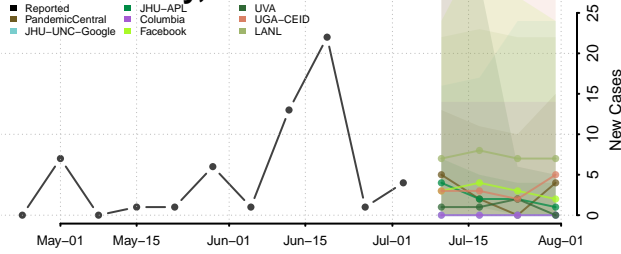

Clark County, Missouri