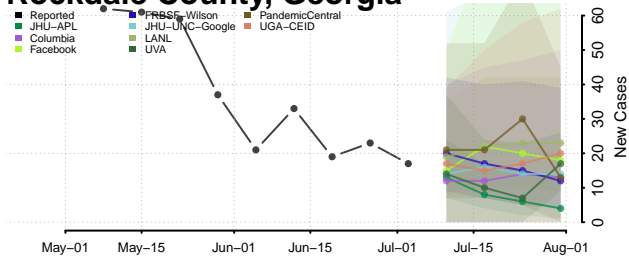

Quitman County, Georgia

Rabun County, Georgia

Randolph County, Georgia

Richmond County, Georgia

Rockdale County, Georgia

Schley County, Georgia

Screven County, Georgia

Seminole County, Georgia