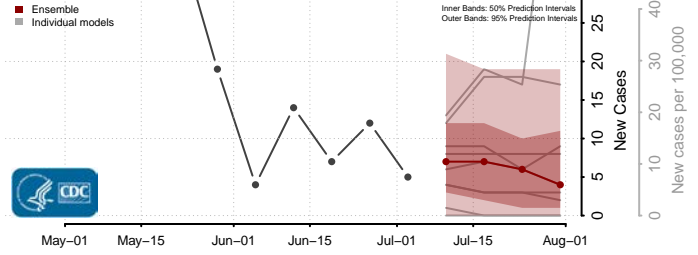

Richmond County, North Carolina

Robeson County, North Carolina

Rockingham County, North Carolina

Rowan County, North Carolina

Rutherford County, North Carolina

Sampson County, North Carolina

Scotland County, North Carolina