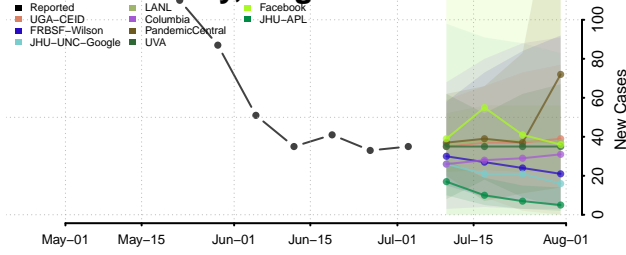

Newport News County, Virginia

Norfolk County, Virginia

Northampton County, Virginia

Northumberland County, Virginia

Norton County, Virginia

Nottoway County, Virginia

Orange County, Virginia

Page County, Virginia