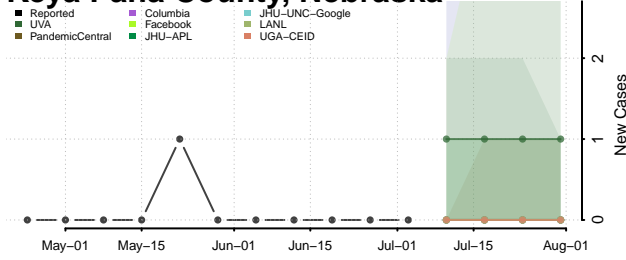

Keya Paha County, Nebraska