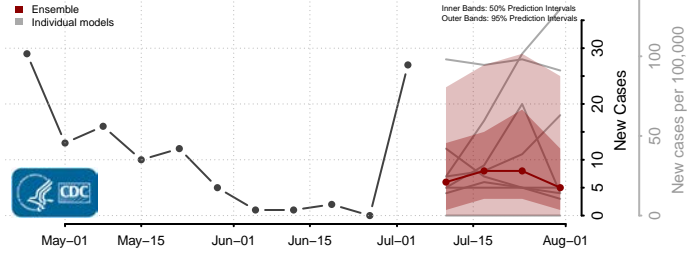

Dinwiddie County, Virginia