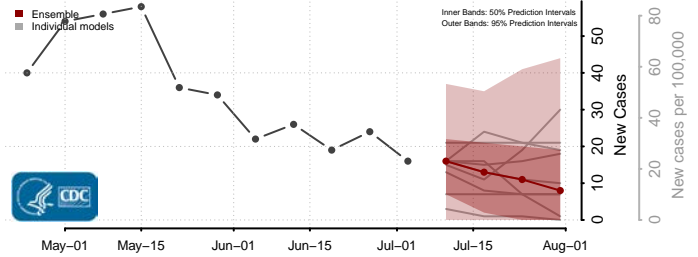

Golden Valley County, Montana

Granite County, Montana

Hill County, Montana

Jefferson County, Montana

Judith Basin County, Montana

Lake County, Montana

Lewis and Clark County, Montana

Liberty County, Montana