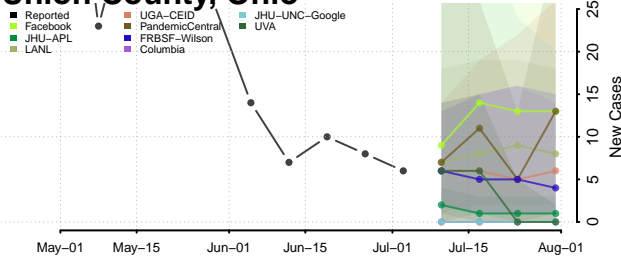

Union County, Ohio