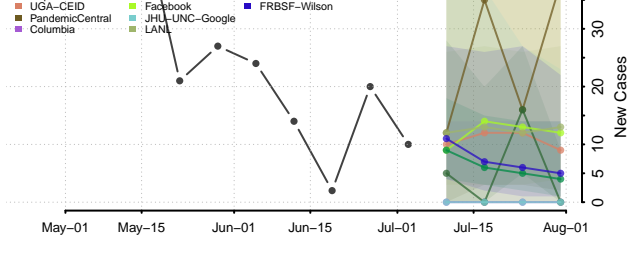

Mercer County, Illinois

Monroe County, Illinois

Montgomery County, Illinois

Morgan County, Illinois

Moultrie County, Illinois

Ogle County, Illinois

Peoria County, Illinois

Perry County, Illinois