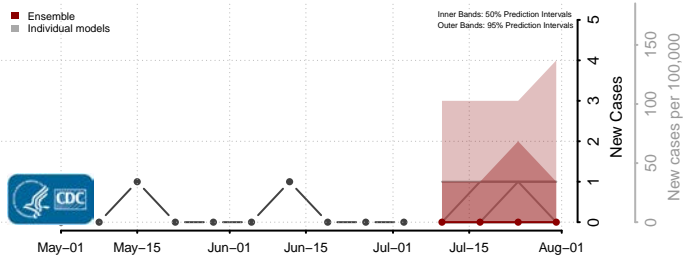

Douglas County, South Dakota