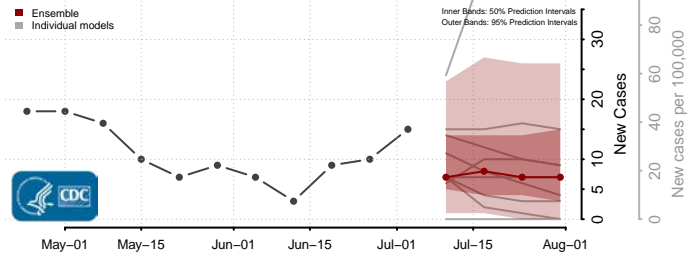

McClain County, Oklahoma