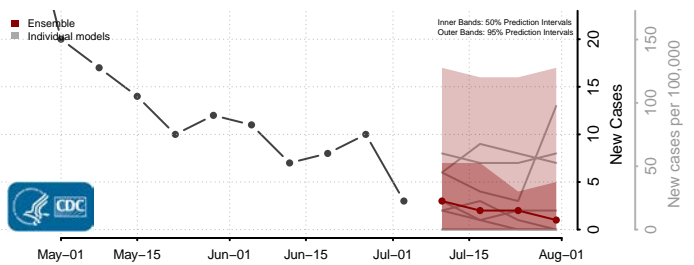

Morgan County, Kentucky