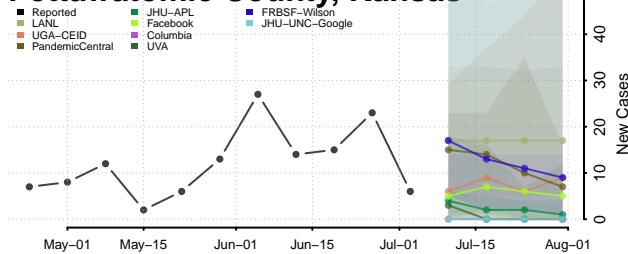

Pottawatomie County, Kansas