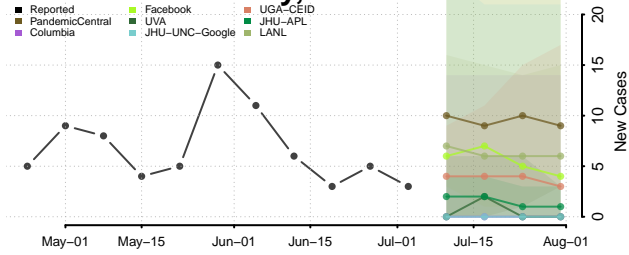

Daviess County, Missouri

DeKalb County, Missouri

Dent County, Missouri

Douglas County, Missouri

Dunklin County, Missouri

Franklin County, Missouri

Gasconade County, Missouri

Gentry County, Missouri