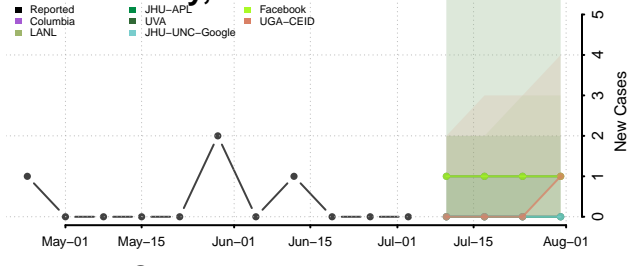

Rush County, Kansas