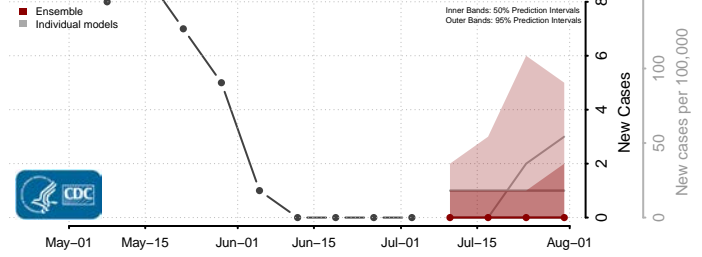

Mahnomen County, Minnesota