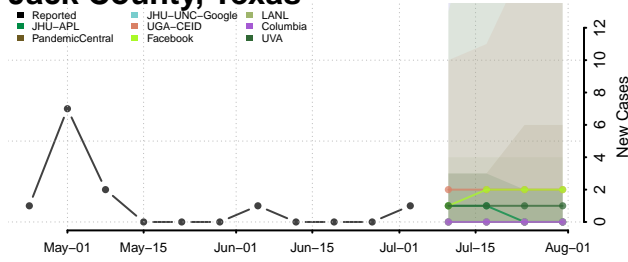

Houston County, Texas

Howard County, Texas

Hudspeth County, Texas

Hunt County, Texas

Hutchinson County, Texas

Irion County, Texas

Jack County, Texas

Jackson County, Texas