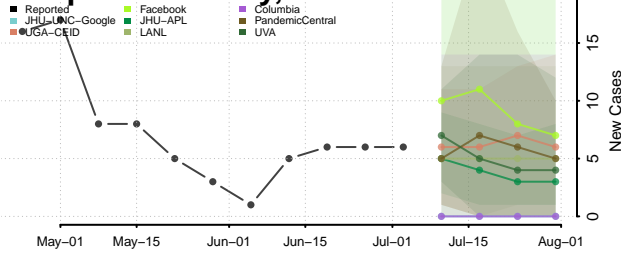

Lampasas County, Texas