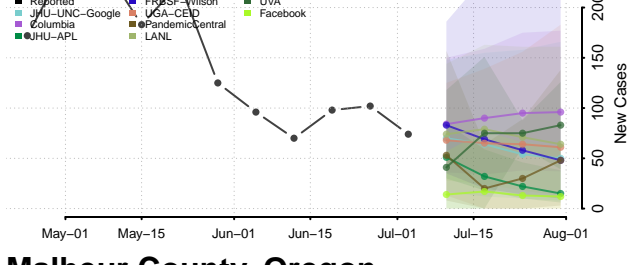

Malheur County, Oregon

Marion County, Oregon

Morrow County, Oregon

Multnomah County, Oregon

Polk County, Oregon

Sherman County, Oregon

Tillamook County, Oregon

Umatilla County, Oregon