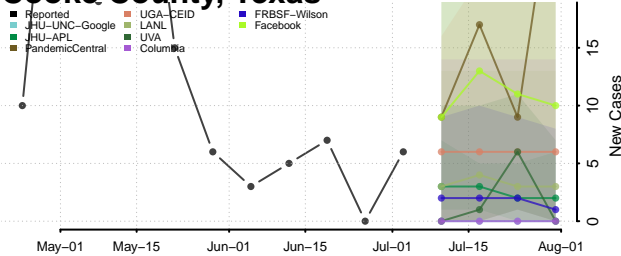

Cooke County, Texas