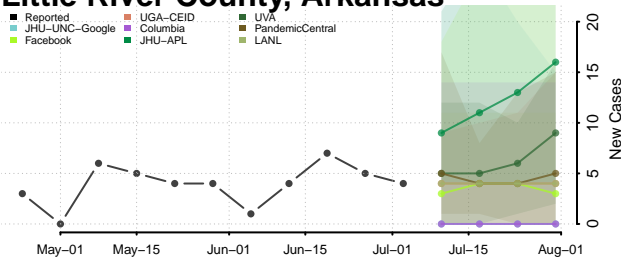

Jackson County, Arkansas

Jefferson County, Arkansas

Johnson County, Arkansas

Lafayette County, Arkansas

Lawrence County, Arkansas

Lee County, Arkansas

Lincoln County, Arkansas

Little River County, Arkansas