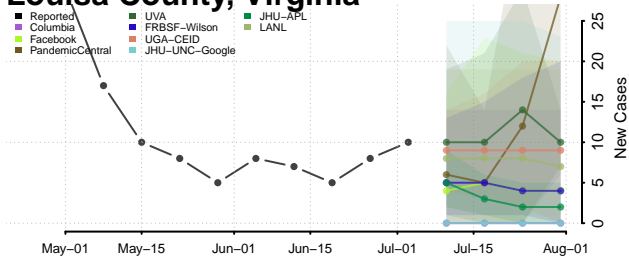

Louisa County, Virginia