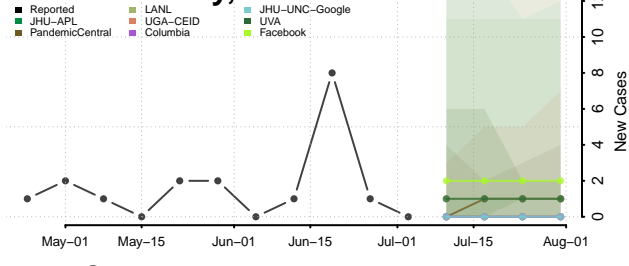

Morgan County, Tennessee

Obion County, Tennessee

Overton County, Tennessee

Perry County, Tennessee

Pickett County, Tennessee

Polk County, Tennessee

Putnam County, Tennessee

Rhea County, Tennessee