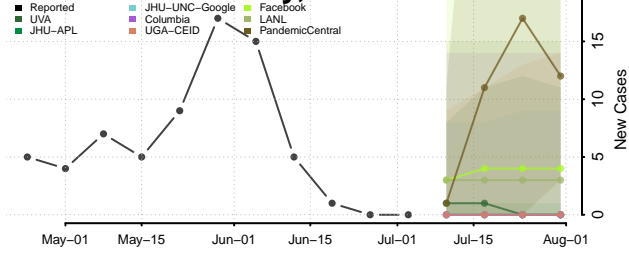

Green Lake County, Wisconsin