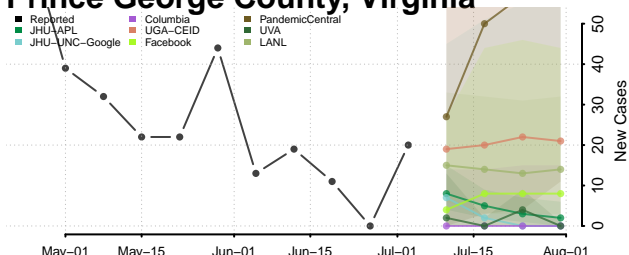

Patrick County, Virginia

Petersburg County, Virginia

Pittsylvania County, Virginia

Poquoson County, Virginia

Portsmouth County, Virginia

Powhatan County, Virginia

Prince Edward County, Virginia

Prince George County, Virginia