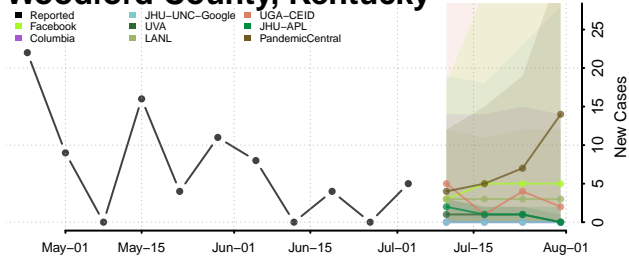

Woodford County, Kentucky