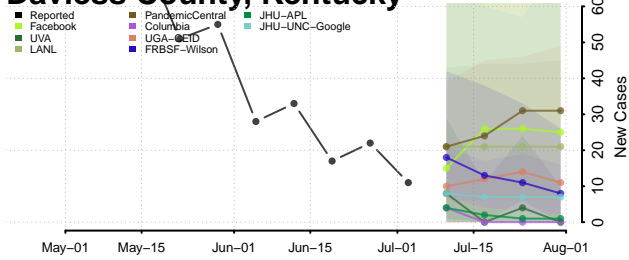

Daviess County, Kentucky