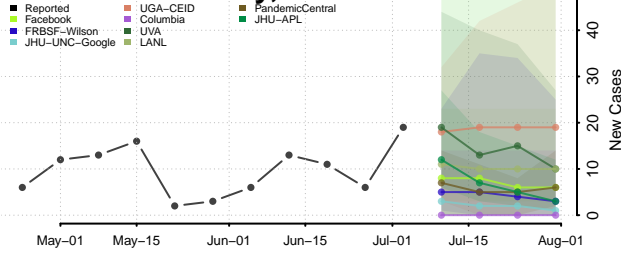

Dickinson County, Kansas