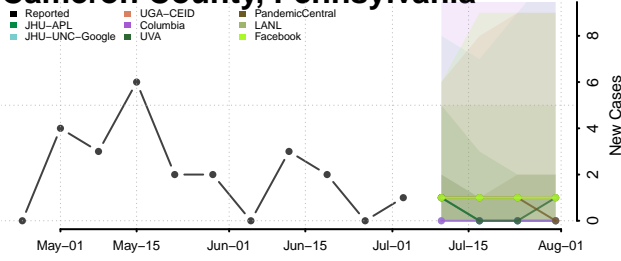

Cameron County, Pennsylvania