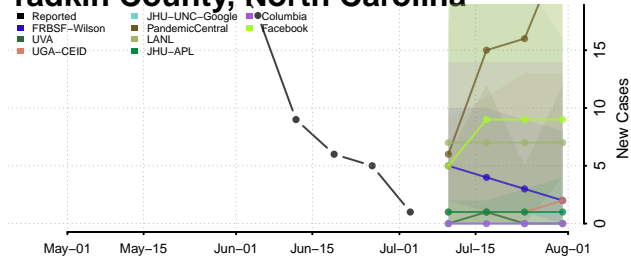

Yadkin County, North Carolina