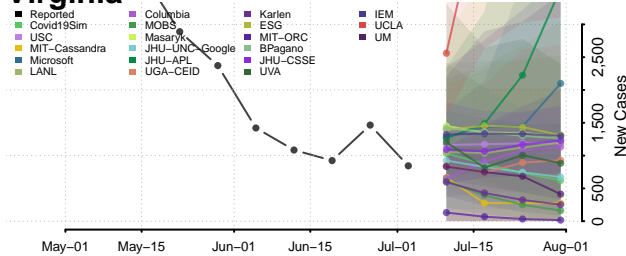

Rutland County, Vermont

Washington County, Vermont

Windham County, Vermont

Windsor County, Vermont

Virgin Islands

Virginia