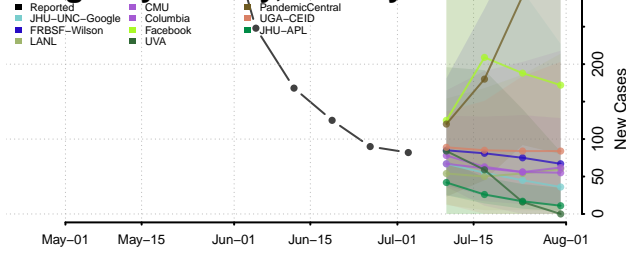

Allegheny County, Pennsylvania