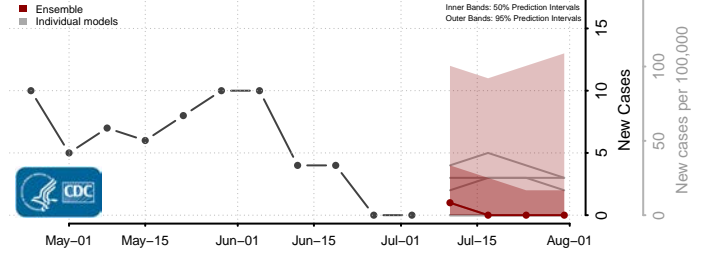

Colfax County, New Mexico