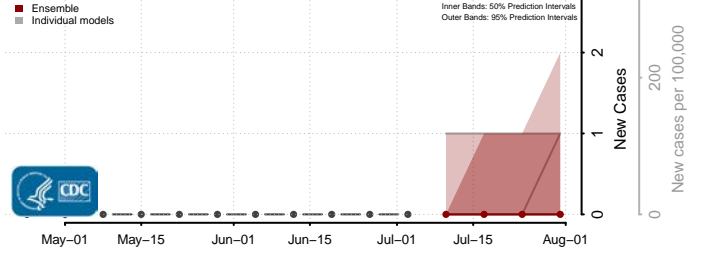

Clark County, Idaho