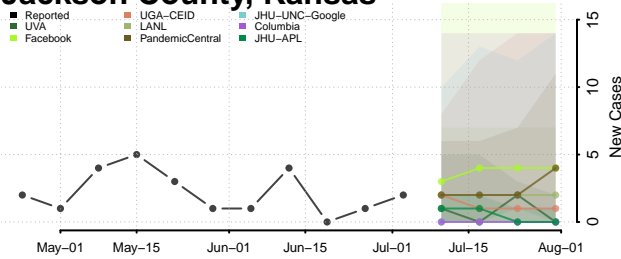

Jackson County, Kansas