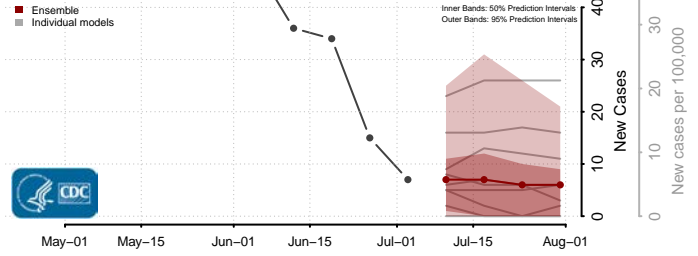

Kennebec County, Maine