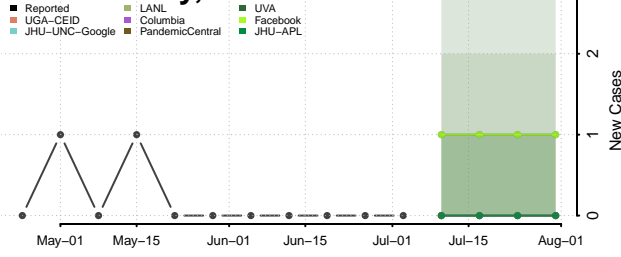

Ness County, Kansas