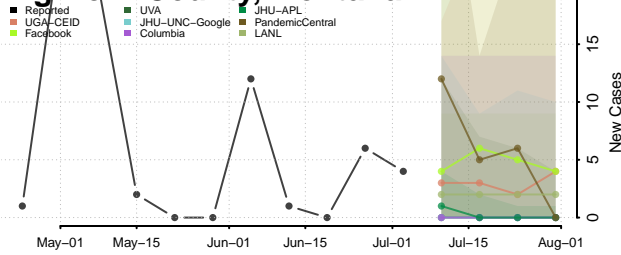

Big Horn County, Montana