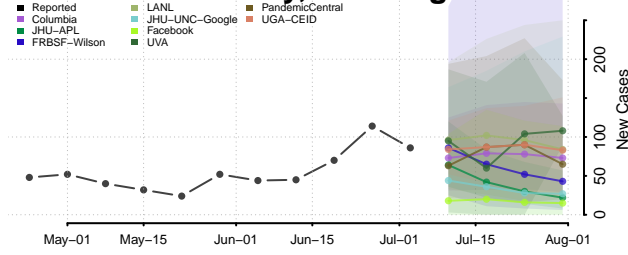

Snohomish County, Washington

Spokane County, Washington

Stevens County, Washington

Thurston County, Washington

Wahkiakum County, Washington

Walla Walla County, Washington

Whatcom County, Washington

Whitman County, Washington