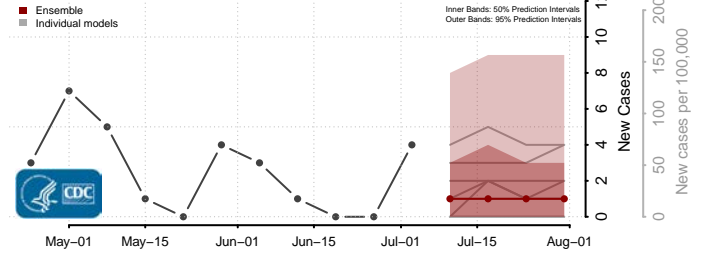

Hettinger County, North Dakota

Kidder County, North Dakota

LaMoure County, North Dakota

Logan County, North Dakota

McHenry County, North Dakota

McIntosh County, North Dakota

McKenzie County, North Dakota

McLean County, North Dakota