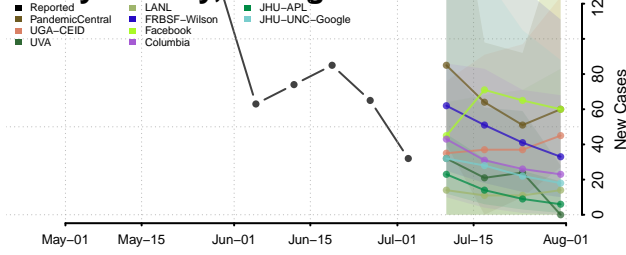

Hancock County, Georgia

Haralson County, Georgia

Harris County, Georgia

Hart County, Georgia

Heard County, Georgia

Henry County, Georgia

Houston County, Georgia

Irwin County, Georgia