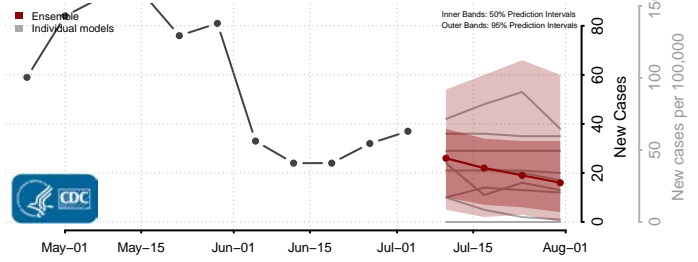

Mercer County, West Virginia