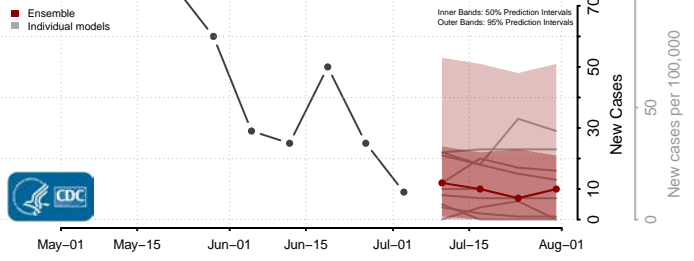

Raleigh County, West Virginia