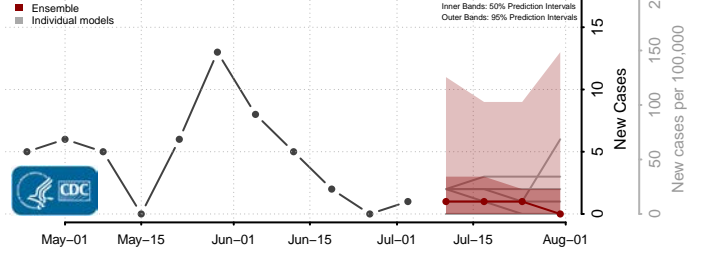

Caribou County, Idaho

Cassia County, Idaho

Clark County, Idaho

Clearwater County, Idaho

Custer County, Idaho

Elmore County, Idaho

Franklin County, Idaho

Fremont County, Idaho