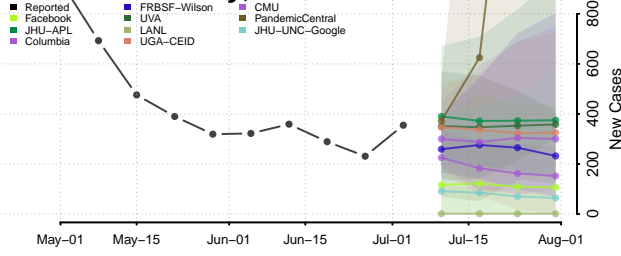

Martin County, Florida

Miami-Dade County, Florida

Monroe County, Florida

Nassau County, Florida

Okaloosa County, Florida

Okeechobee County, Florida

Orange County, Florida

Osceola County, Florida