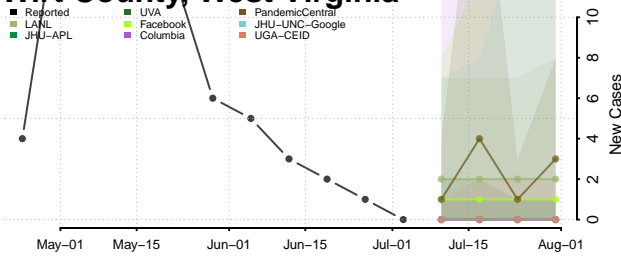

Tyler County, West Virginia

Upshur County, West Virginia

Wayne County, West Virginia

Webster County, West Virginia

Wetzel County, West Virginia

Wirt County, West Virginia

Wood County, West Virginia

Brown County, Wisconsin