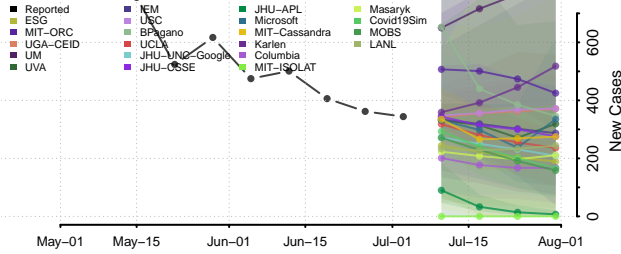

Washington County, Missouri

Wayne County, Missouri

Webster County, Missouri

Worth County, Missouri

Wright County, Missouri

Montana

Beaverhead County, Montana

Big Horn County, Montana