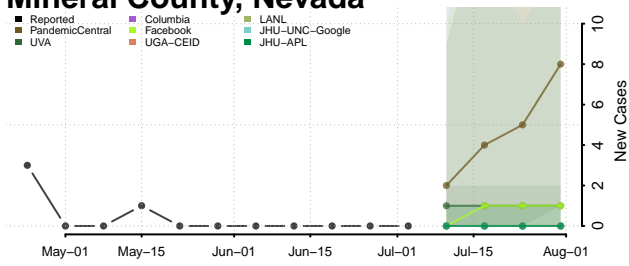

Mineral County, Nevada