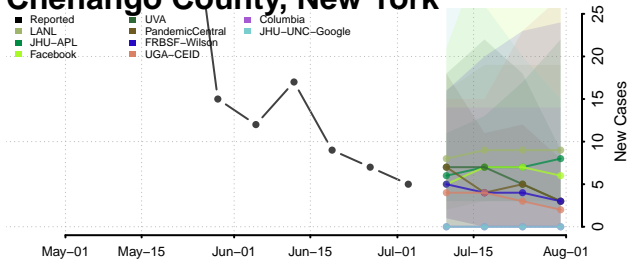

Chenango County, New York