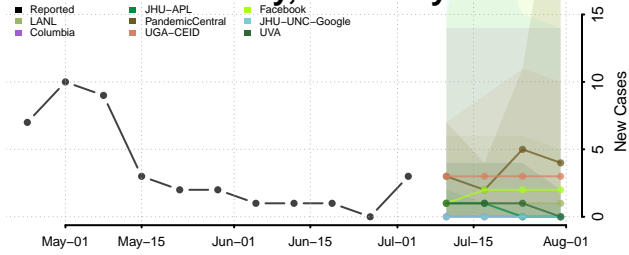

Edmonson County, Kentucky