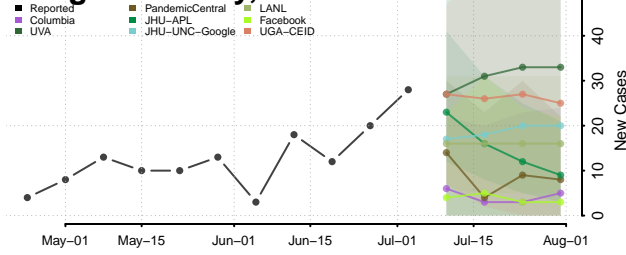

Daviess County, Missouri

DeKalb County, Missouri

Dent County, Missouri

Douglas County, Missouri

Dunklin County, Missouri

Franklin County, Missouri

Gasconade County, Missouri

Gentry County, Missouri