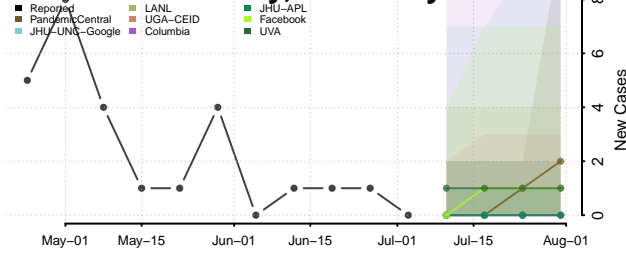

Robertson County, Kentucky