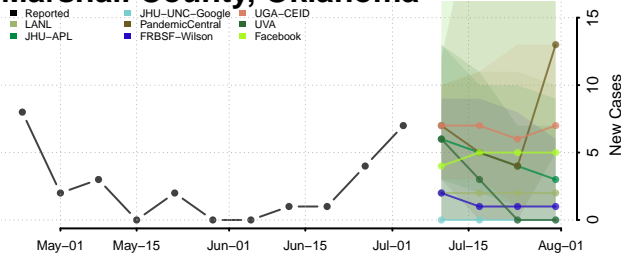

Marshall County, Oklahoma