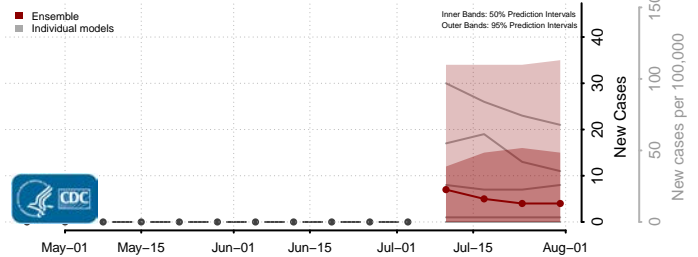

Sanpete County, Utah