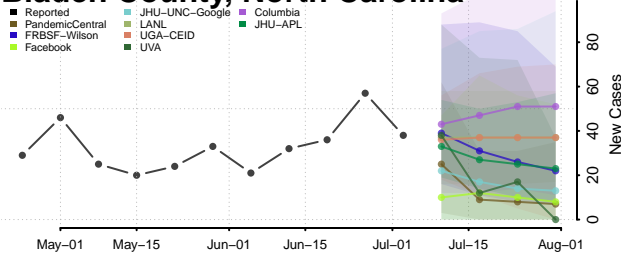

Beaufort County, North Carolina

Bertie County, North Carolina

Bladen County, North Carolina

Brunswick County, North Carolina

Buncombe County, North Carolina

Burke County, North Carolina

Cabarrus County, North Carolina