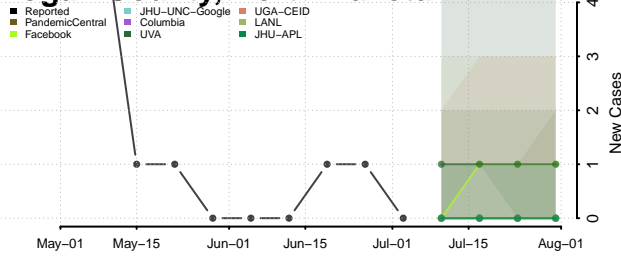

Hettinger County, North Dakota

Kidder County, North Dakota

LaMoure County, North Dakota

Logan County, North Dakota

McHenry County, North Dakota

McIntosh County, North Dakota

McKenzie County, North Dakota

McLean County, North Dakota