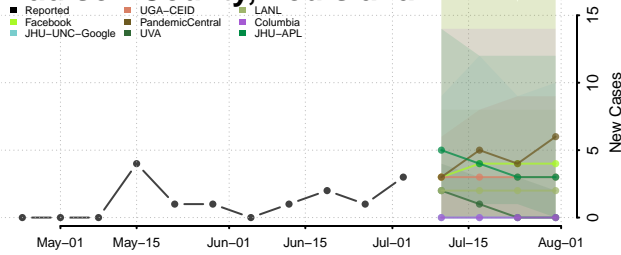

LaSalle County, Louisiana

Lincoln County, Louisiana

Livingston County, Louisiana

Madison County, Louisiana

Morehouse County, Louisiana

Natchitoches County, Louisiana

Orleans County, Louisiana

Ouachita County, Louisiana