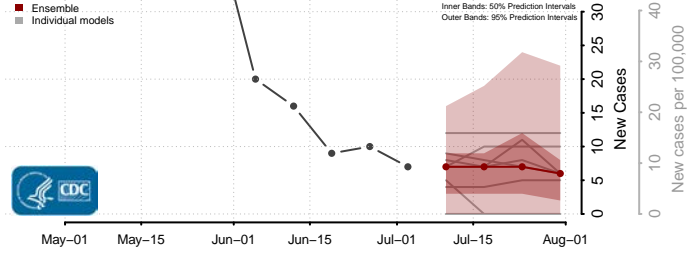

Sullivan County, New York