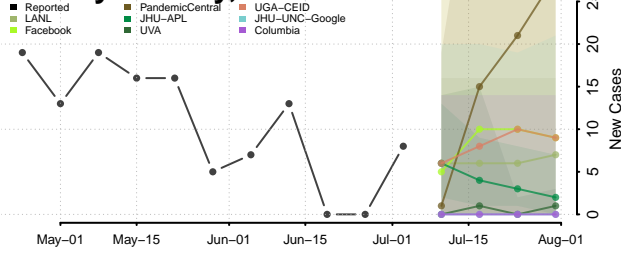

Cowley County, Kansas