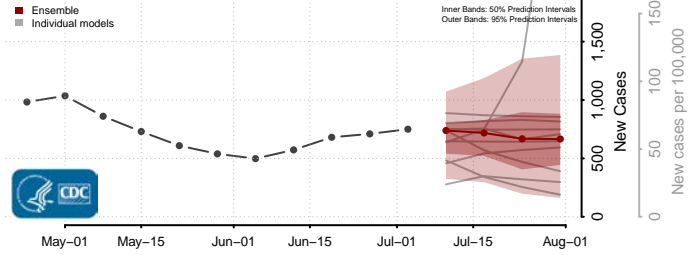

Salt Lake County, Utah