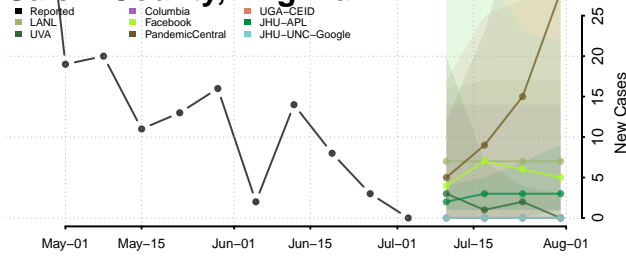

Salem County, Virginia