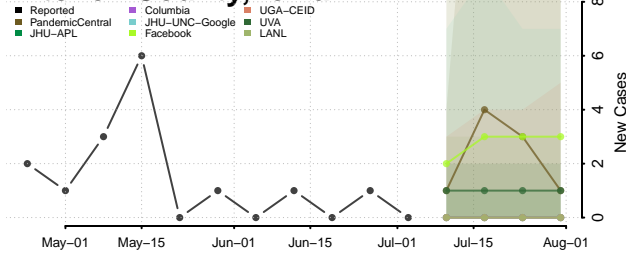

Mahaska County, Iowa

Marion County, Iowa

Marshall County, Iowa

Mills County, Iowa

Mitchell County, Iowa

Monona County, Iowa

Monroe County, Iowa

Montgomery County, Iowa