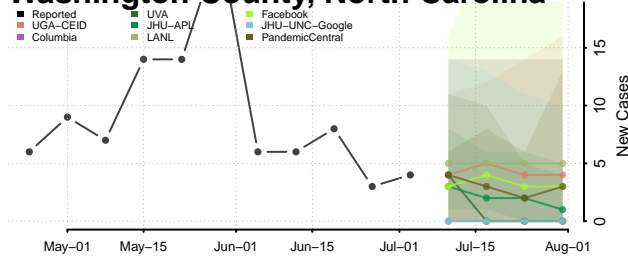

Vance County, North Carolina

Wake County, North Carolina

Warren County, North Carolina

Washington County, North Carolina

Watauga County, North Carolina

Wayne County, North Carolina

Wilkes County, North Carolina