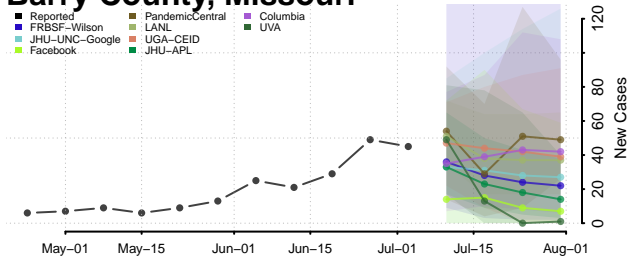

Barry County, Missouri