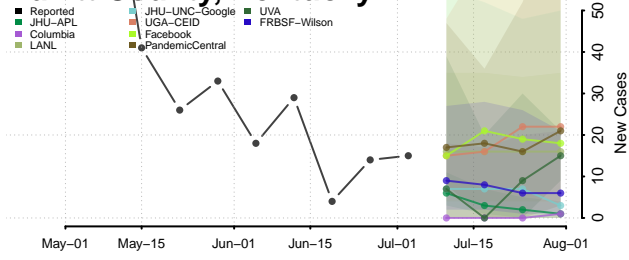

Boone County, Kentucky

Bourbon County, Kentucky

Boyd County, Kentucky

Boyle County, Kentucky

Bracken County, Kentucky

Breathitt County, Kentucky

Breckinridge County, Kentucky

Bullitt County, Kentucky