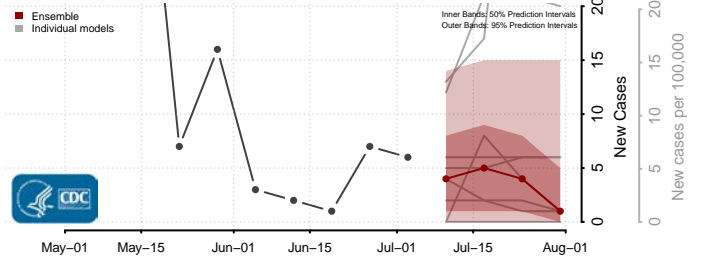

Montgomery County, Virginia