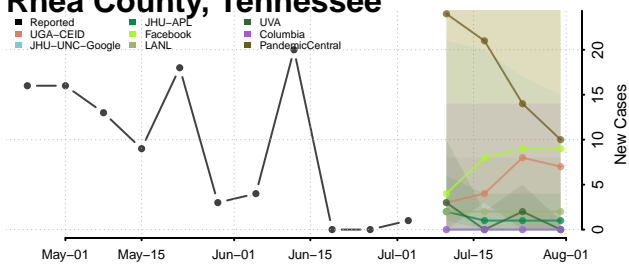

Morgan County, Tennessee

Obion County, Tennessee

Overton County, Tennessee

Perry County, Tennessee

Pickett County, Tennessee

Polk County, Tennessee

Putnam County, Tennessee

Rhea County, Tennessee