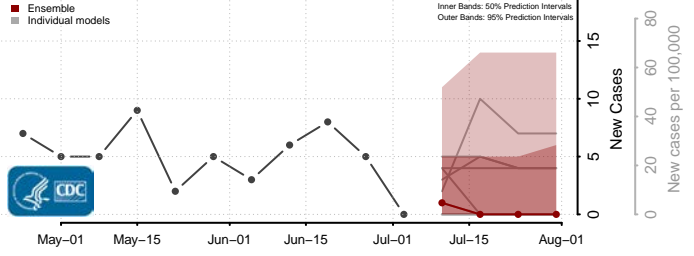

Benton County, Iowa

Black Hawk County, Iowa

Boone County, Iowa

Bremer County, Iowa

Buchanan County, Iowa

Buena Vista County, Iowa

Butler County, Iowa

Calhoun County, Iowa