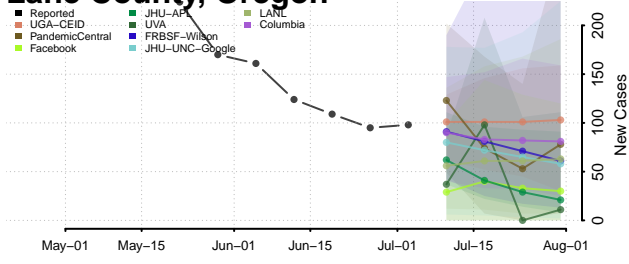

Lane County, Oregon