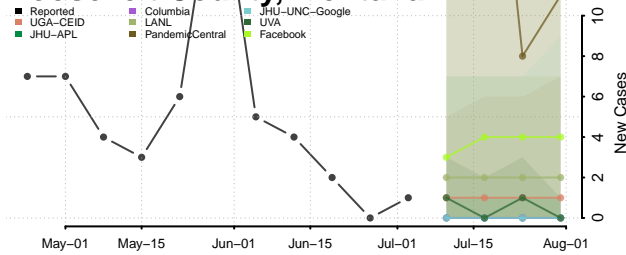

Roosevelt County, Montana