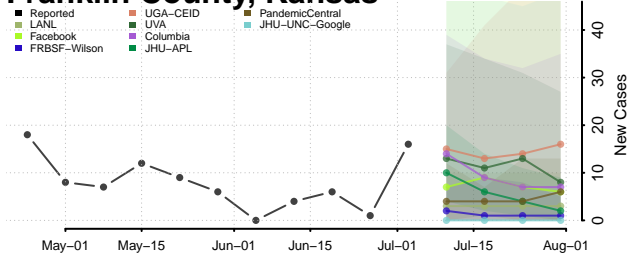

Franklin County, Kansas