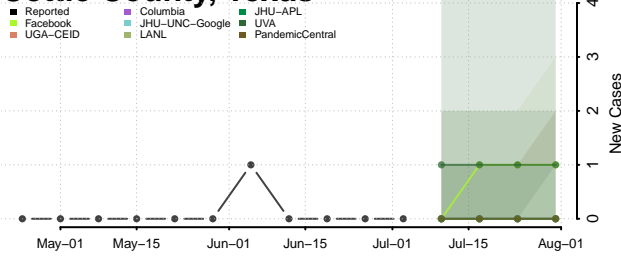

Cottle County, Texas