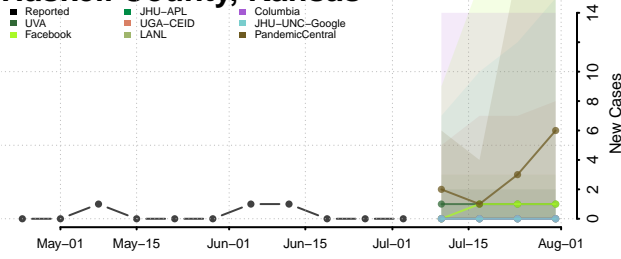

Grant County, Kansas

Gray County, Kansas

Greeley County, Kansas

Greenwood County, Kansas

Hamilton County, Kansas

Harper County, Kansas

Harvey County, Kansas

Haskell County, Kansas