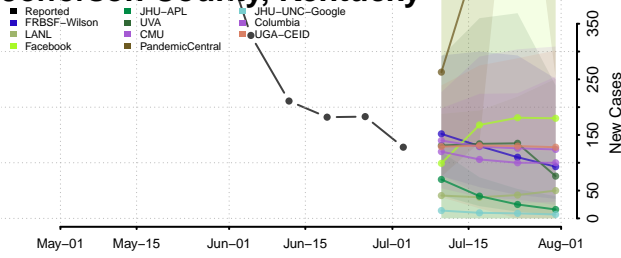

Jefferson County, Kentucky