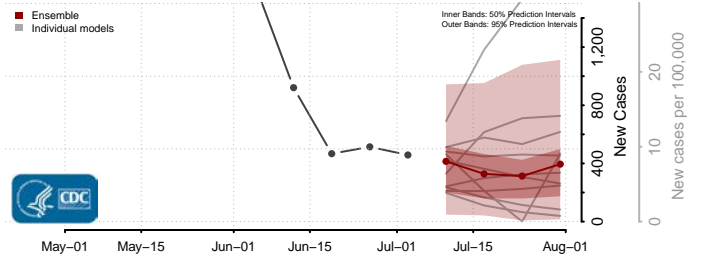

Cook County, Illinois