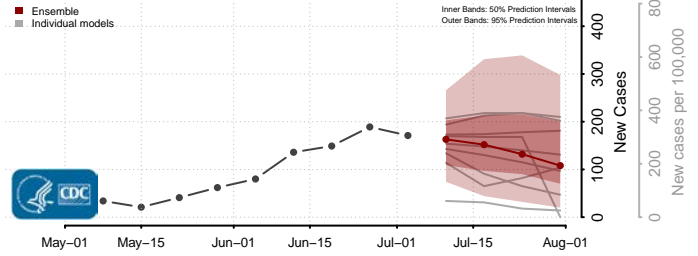

Ste. Genevieve County, Missouri

Stoddard County, Missouri

Stone County, Missouri

Sullivan County, Missouri

Taney County, Missouri

Texas County, Missouri

Vernon County, Missouri

Warren County, Missouri