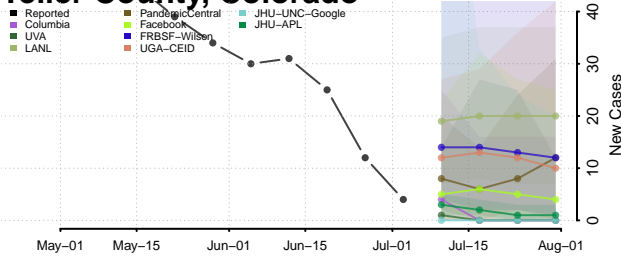

San Miguel County, Colorado

Sedgwick County, Colorado

Summit County, Colorado

Teller County, Colorado

Washington County, Colorado

Weld County, Colorado

Yuma County, Colorado

Connecticut