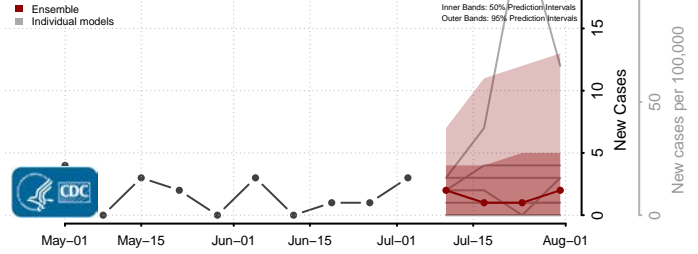

Attala County, Mississippi