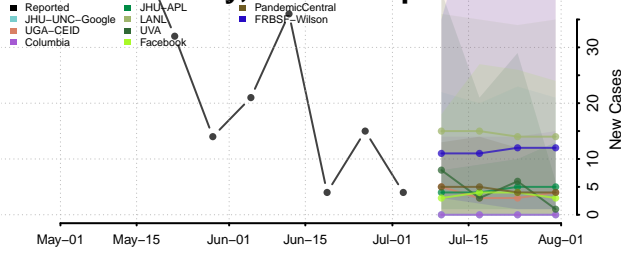

Sullivan County, New Hampshire