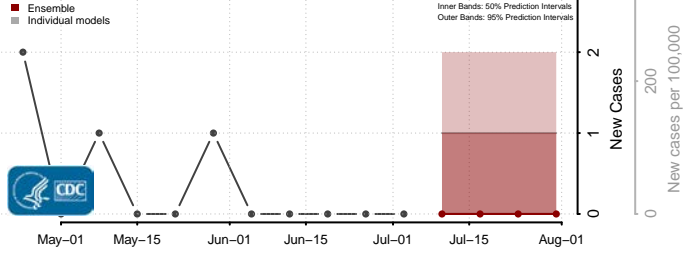

Golden Valley County, Montana