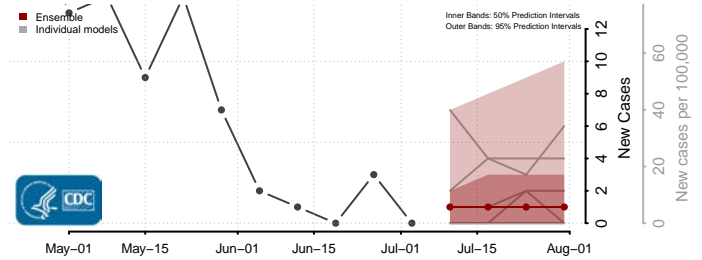

Hand County, South Dakota

Hanson County, South Dakota

Harding County, South Dakota

Hughes County, South Dakota

Hutchinson County, South Dakota

Hyde County, South Dakota

Jackson County, South Dakota

Jerauld County, South Dakota