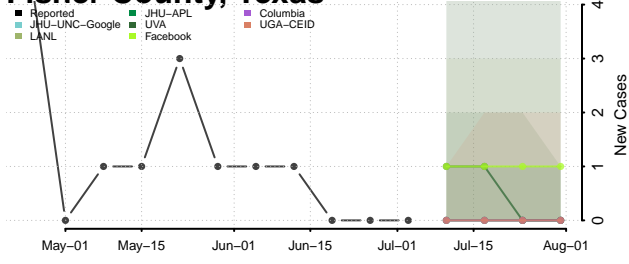

Fisher County, Texas