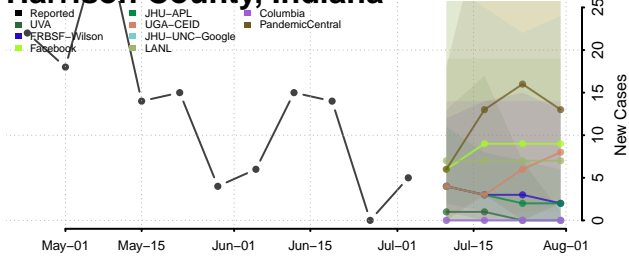

Grant County, Indiana

Greene County, Indiana

Hamilton County, Indiana

Hancock County, Indiana

Harrison County, Indiana

Hendricks County, Indiana

Henry County, Indiana

Howard County, Indiana