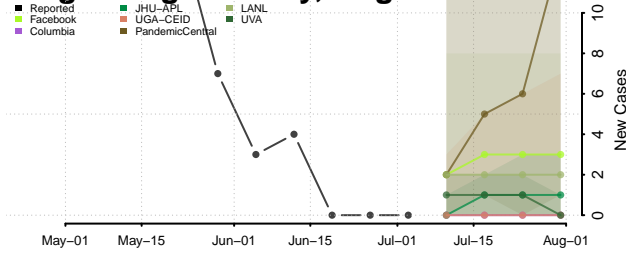

Highland County, Virginia

Hopewell County, Virginia

Isle of Wight County, Virginia

James City County, Virginia

King and Queen County, Virginia

King George County, Virginia

King William County, Virginia

Lancaster County, Virginia