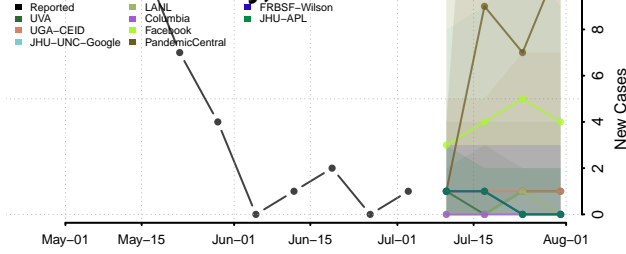

Clayton County, Iowa

Clinton County, Iowa

Crawford County, Iowa

Dallas County, Iowa

Davis County, Iowa

Decatur County, Iowa

Delaware County, Iowa

Des Moines County, Iowa