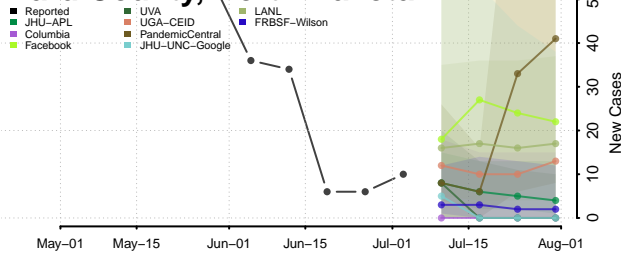

Ward County, North Dakota