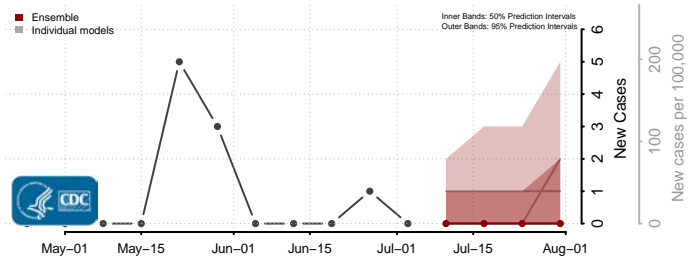

Grant County, Kansas

Gray County, Kansas

Greeley County, Kansas

Greenwood County, Kansas

Hamilton County, Kansas

Harper County, Kansas

Harvey County, Kansas

Haskell County, Kansas