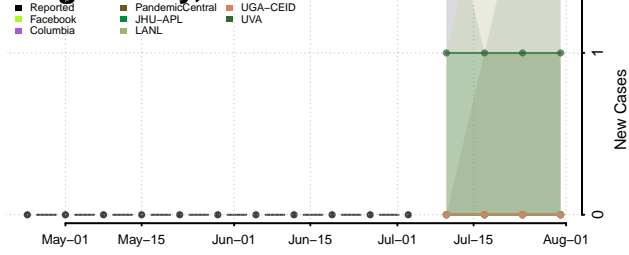

King County, Texas