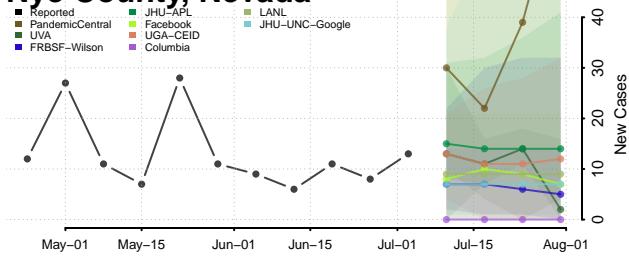

Nye County, Nevada