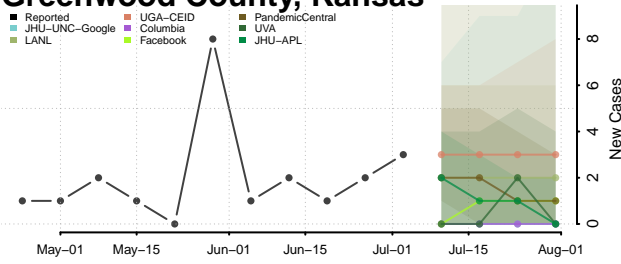

Greenwood County, Kansas