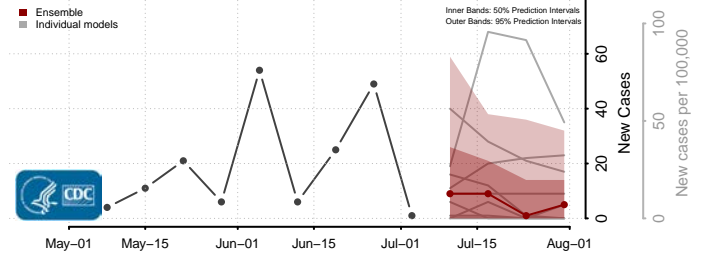

Dona Ana County, New Mexico

Eddy County, New Mexico

Grant County, New Mexico

Guadalupe County, New Mexico

Harding County, New Mexico

Hidalgo County, New Mexico

Lea County, New Mexico

Lincoln County, New Mexico