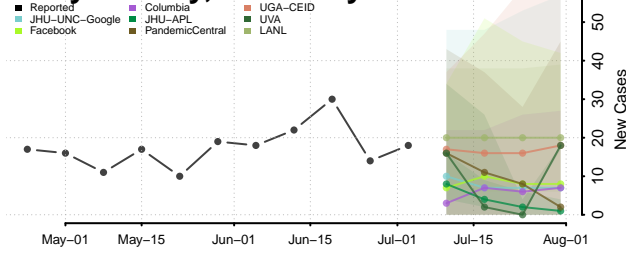

Perry County, Kentucky