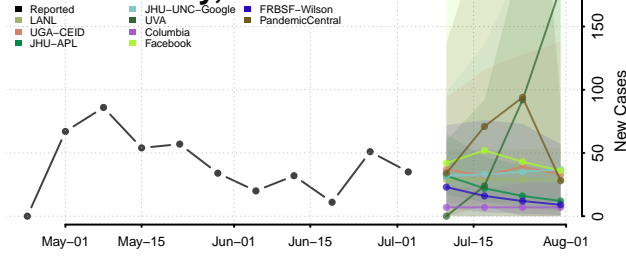

Potter County, Texas