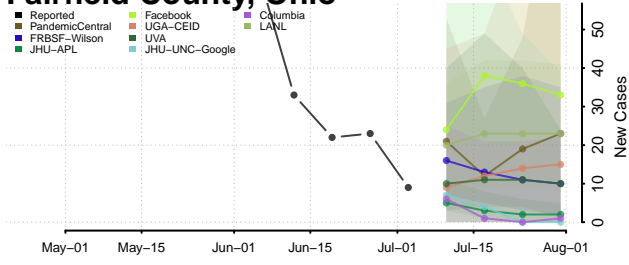

Fairfield County, Ohio