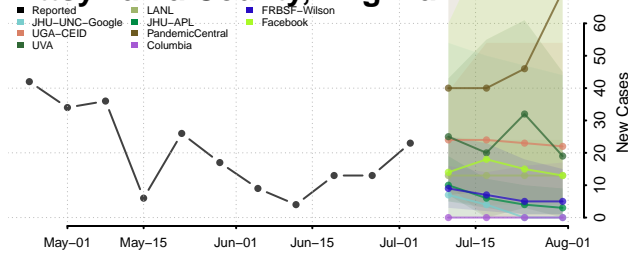

Pittsylvania County, Virginia