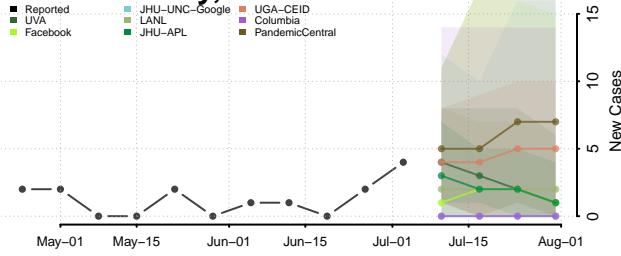

Carter County, Missouri