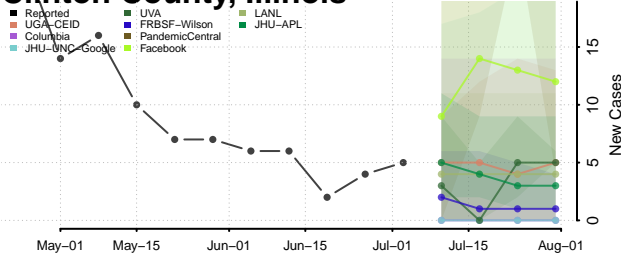

Clinton County, Illinois