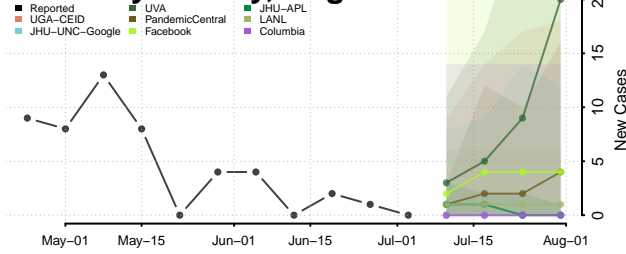

Newport News County, Virginia

Norfolk County, Virginia

Northampton County, Virginia

Northumberland County, Virginia

Norton County, Virginia

Nottoway County, Virginia

Orange County, Virginia

Page County, Virginia