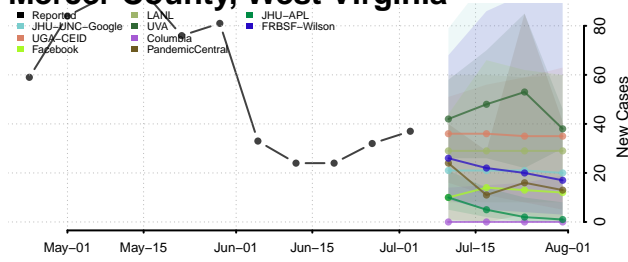

Mercer County, West Virginia