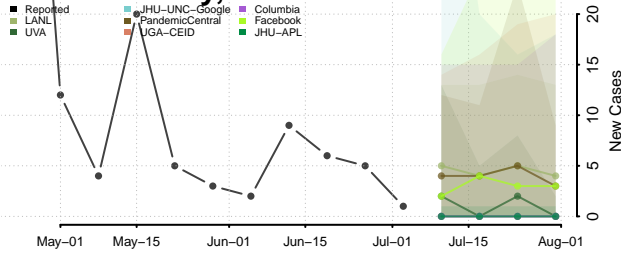

Cleburne County, Alabama

Coffee County, Alabama

Colbert County, Alabama

Conecuh County, Alabama

Coosa County, Alabama

Covington County, Alabama

Crenshaw County, Alabama

Cullman County, Alabama