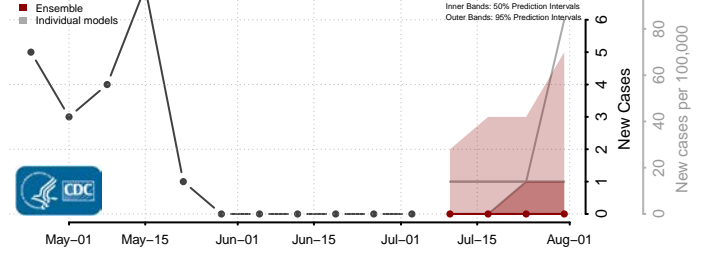

Otoe County, Nebraska

Pawnee County, Nebraska

Perkins County, Nebraska

Phelps County, Nebraska

Pierce County, Nebraska

Platte County, Nebraska

Polk County, Nebraska

Red Willow County, Nebraska