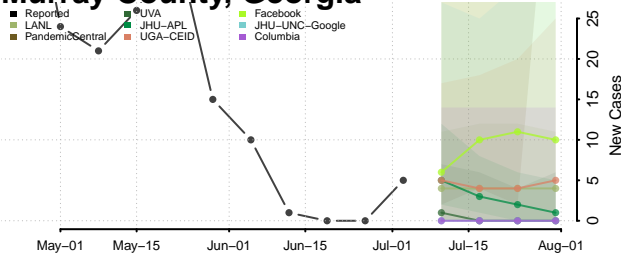

Monroe County, Georgia

Montgomery County, Georgia

Morgan County, Georgia

Murray County, Georgia

Muscogee County, Georgia

Newton County, Georgia

Oconee County, Georgia

Oglethorpe County, Georgia