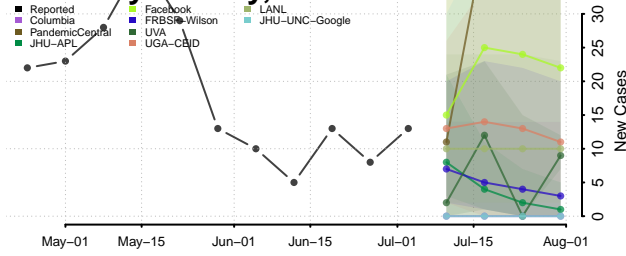

Los Alamos County, New Mexico

Luna County, New Mexico

McKinley County, New Mexico

Mora County, New Mexico

Otero County, New Mexico

Quay County, New Mexico

Rio Arriba County, New Mexico

Roosevelt County, New Mexico