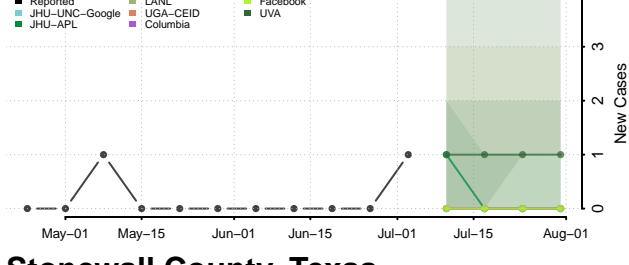

Sterling County, Texas