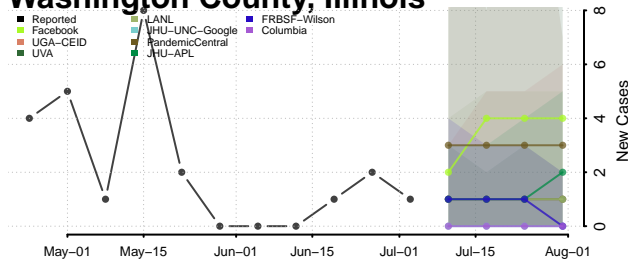

Tazewell County, Illinois

Union County, Illinois

Vermilion County, Illinois

Wabash County, Illinois

Warren County, Illinois

Washington County, Illinois

Wayne County, Illinois

White County, Illinois