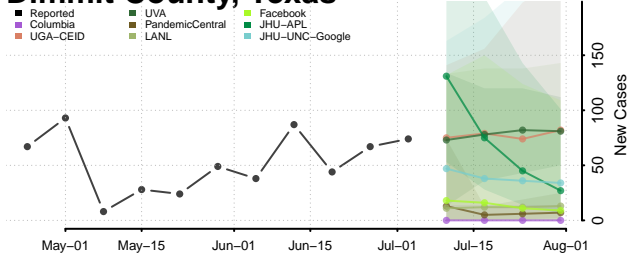

Dallas County, Texas

Dawson County, Texas

Deaf Smith County, Texas

Delta County, Texas

Denton County, Texas

DeWitt County, Texas

Dickens County, Texas

Dimmit County, Texas