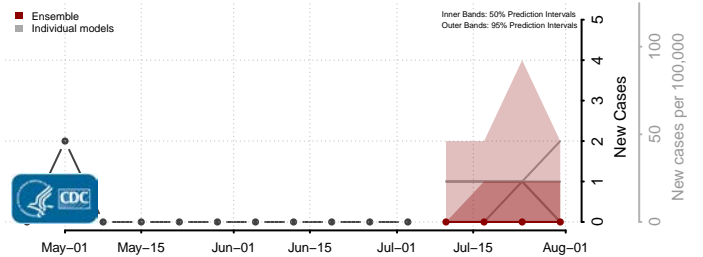

Delaware County, Oklahoma

Dewey County, Oklahoma

Ellis County, Oklahoma

Garfield County, Oklahoma

Garvin County, Oklahoma

Grady County, Oklahoma

Grant County, Oklahoma

Greer County, Oklahoma