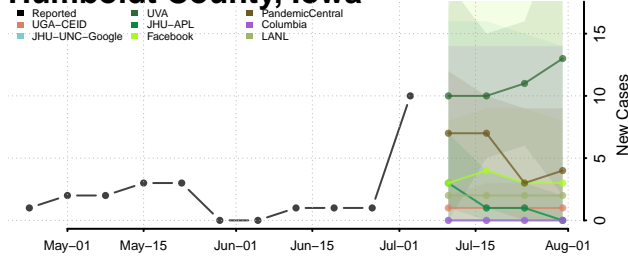

Humboldt County, Iowa