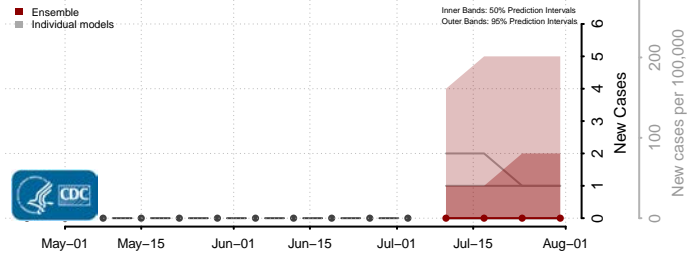

Rich County, Utah