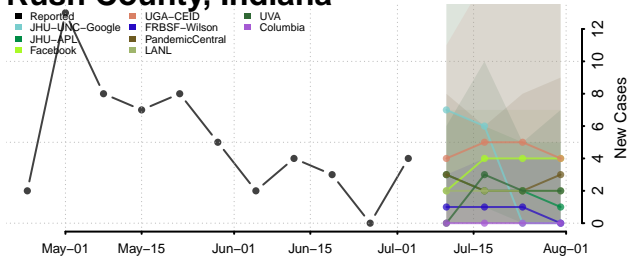

Putnam County, Indiana

Randolph County, Indiana

Ripley County, Indiana

Rush County, Indiana

Scott County, Indiana

Shelby County, Indiana

Spencer County, Indiana

St. Joseph County, Indiana