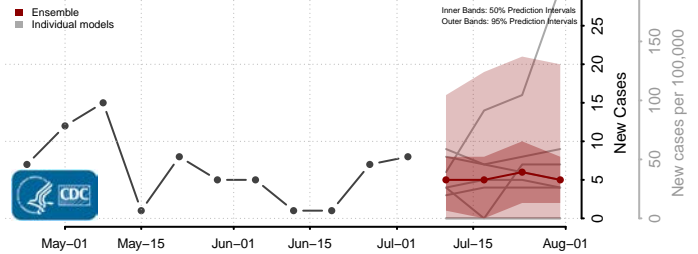

San Juan County, Utah