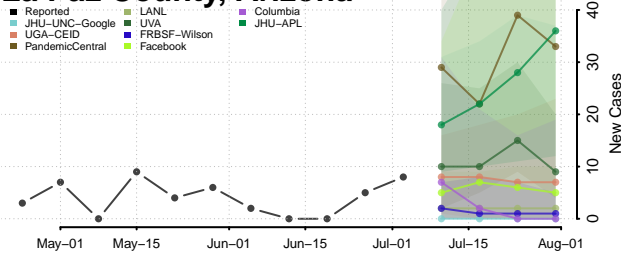

Cochise County, Arizona

Coconino County, Arizona

Gila County, Arizona

Graham County, Arizona

Greenlee County, Arizona

La Paz County, Arizona

Maricopa County, Arizona

Mohave County, Arizona