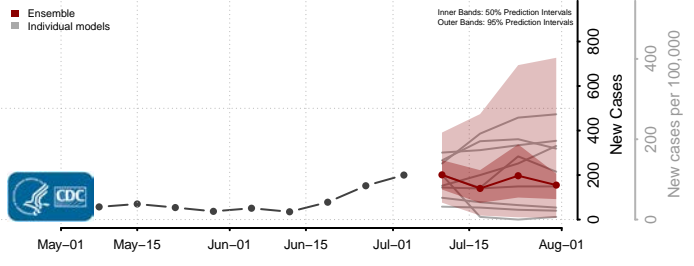

Boone County, Missouri