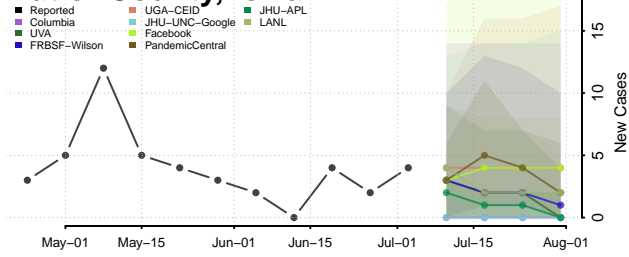

Butler County, Iowa