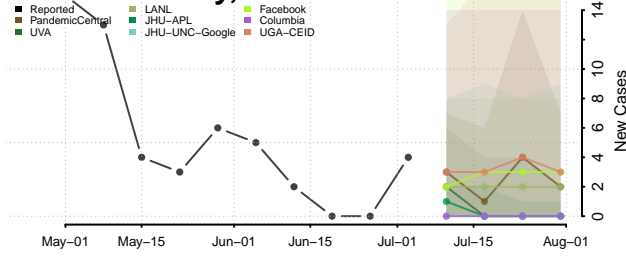

Emmet County, Iowa