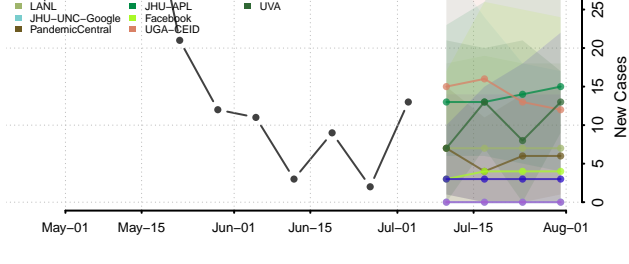

Carroll County, New Hampshire