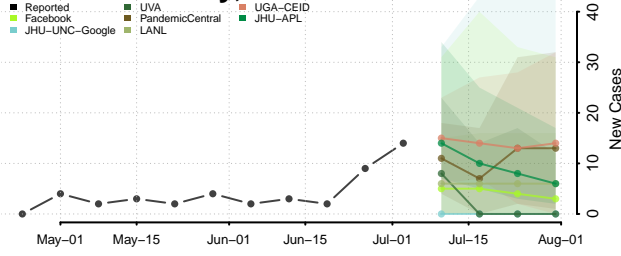

Greene County, Missouri

Grundy County, Missouri

Harrison County, Missouri

Henry County, Missouri

Hickory County, Missouri

Holt County, Missouri

Howard County, Missouri

Howell County, Missouri