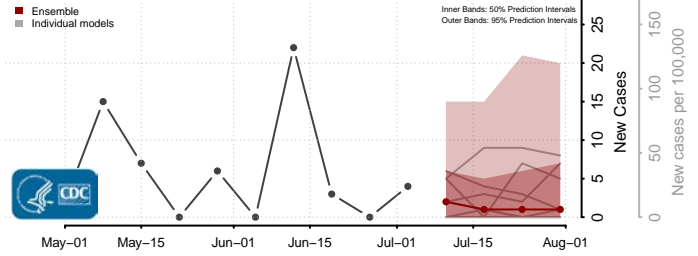

Wayne County, Tennessee