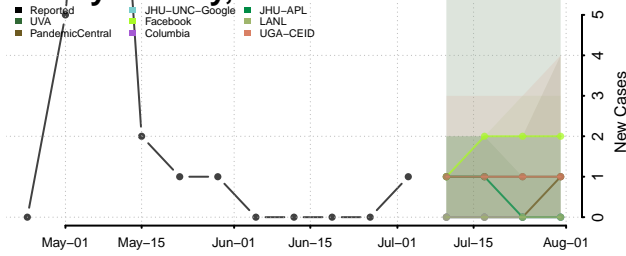

Dickey County, North Dakota