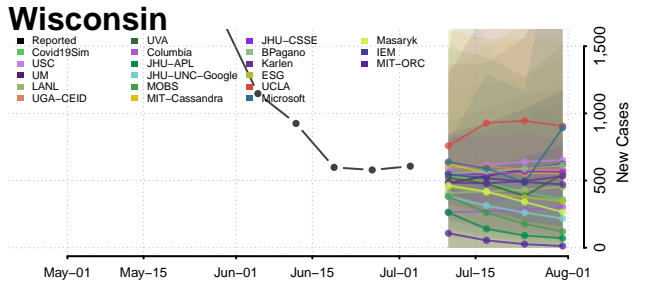

Tyler County, West Virginia

Upshur County, West Virginia

Wayne County, West Virginia

Webster County, West Virginia

Wetzel County, West Virginia

Wirt County, West Virginia

Wood County, West Virginia

Brown County, Wisconsin