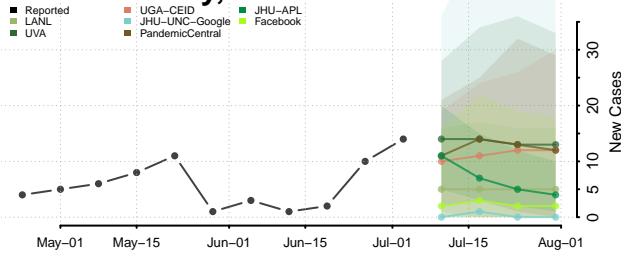

Brown County, Illinois