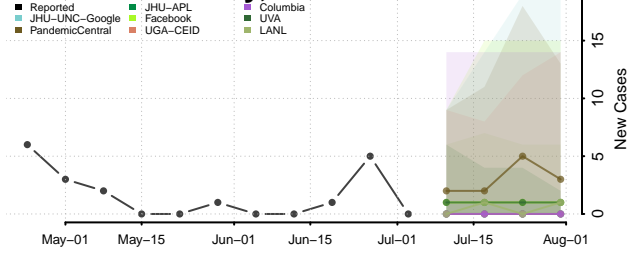

Atchison County, Missouri