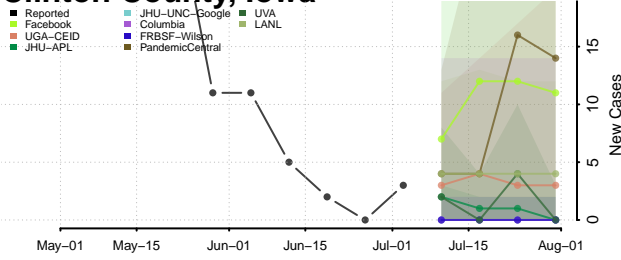

Clinton County, Iowa