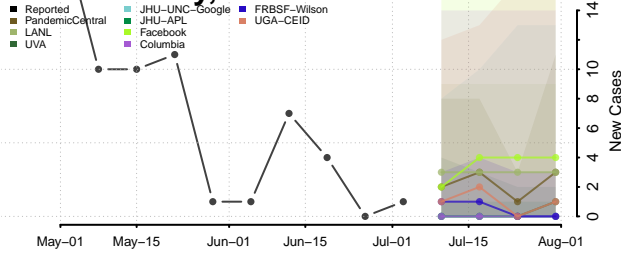

Cedar County, Iowa