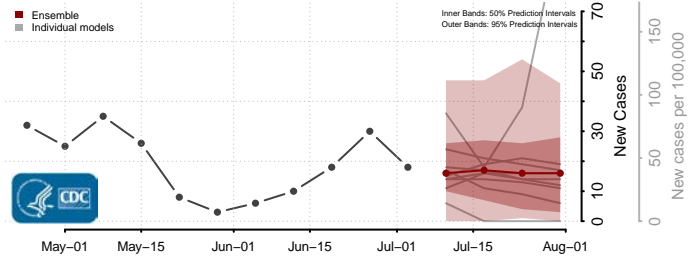

Summit County, Utah