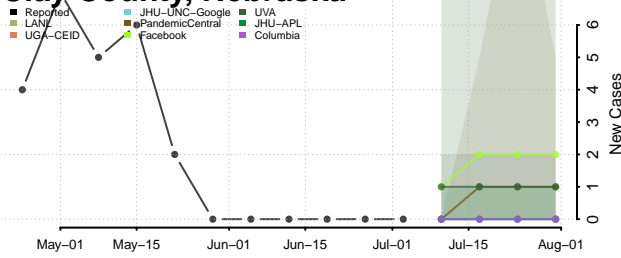

Clay County, Nebraska