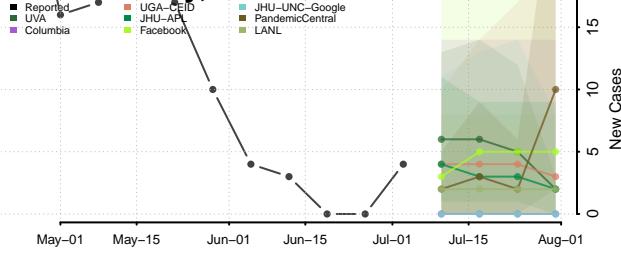

Bond County, Illinois