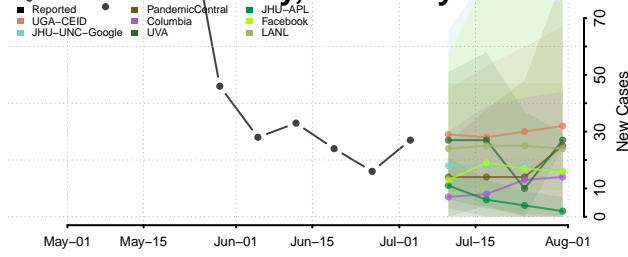

Lyon County, Kentucky

Madison County, Kentucky

Magoffin County, Kentucky

Marion County, Kentucky

Marshall County, Kentucky

Martin County, Kentucky

Mason County, Kentucky

McCracken County, Kentucky