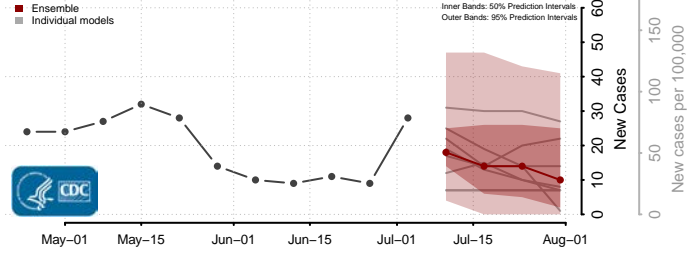

Ste. Genevieve County, Missouri

Stoddard County, Missouri

Stone County, Missouri

Sullivan County, Missouri

Taney County, Missouri

Texas County, Missouri

Vernon County, Missouri

Warren County, Missouri