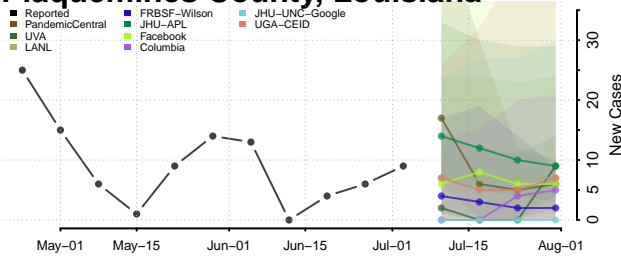

Plaquemines County, Louisiana