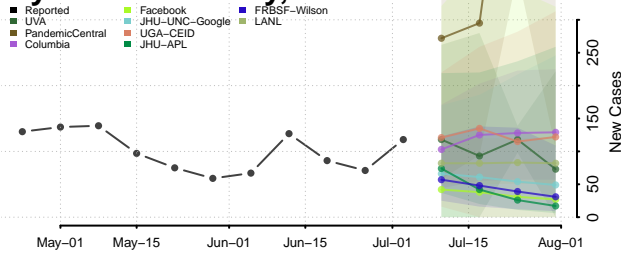

Kentucky

Adair County, Kentucky

Allen County, Kentucky

Anderson County, Kentucky

Ballard County, Kentucky

Barren County, Kentucky

Bath County, Kentucky

Bell County, Kentucky