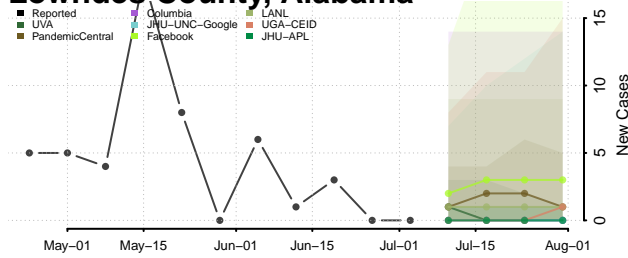

Lauderdale County, Alabama

Lawrence County, Alabama

Lee County, Alabama

Limestone County, Alabama

Lowndes County, Alabama

Macon County, Alabama

Madison County, Alabama

Marengo County, Alabama

Marion County, Alabama

Marshall County, Alabama

Mobile County, Alabama

Monroe County, Alabama

Montgomery County, Alabama

Morgan County, Alabama

Perry County, Alabama

Pickens County, Alabama