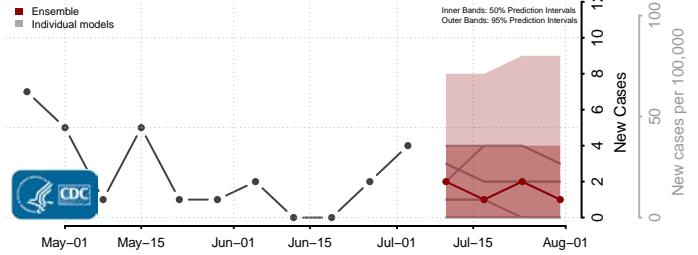

Carroll County, Iowa

Cass County, Iowa

Cedar County, Iowa

Cerro Gordo County, Iowa

Cherokee County, Iowa

Chickasaw County, Iowa

Clarke County, Iowa

Clay County, Iowa