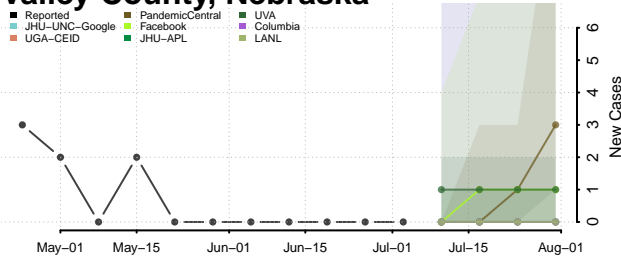

Sherman County, Nebraska

Sioux County, Nebraska

Stanton County, Nebraska

Thayer County, Nebraska

Thomas County, Nebraska

Thurston County, Nebraska

Valley County, Nebraska

Washington County, Nebraska