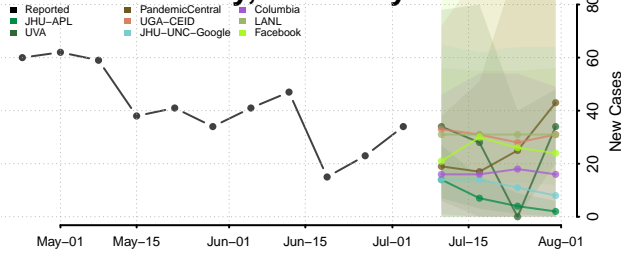

Madison County, Kentucky