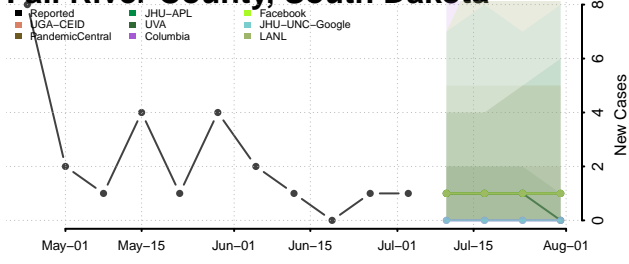

Fall River County, South Dakota