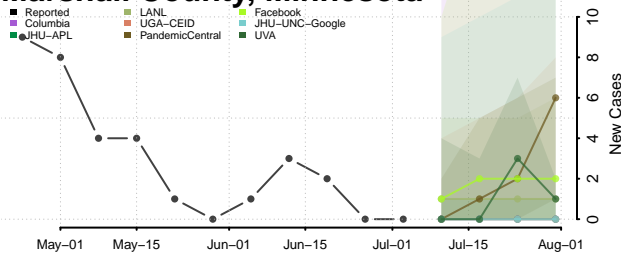

Marshall County, Minnesota