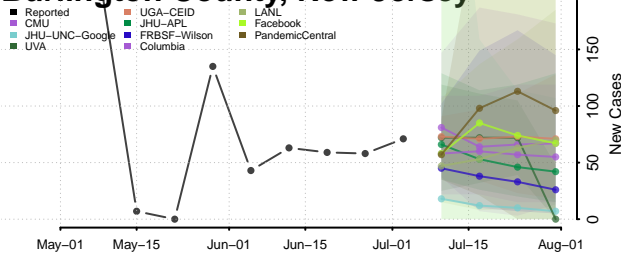

Burlington County, New Jersey