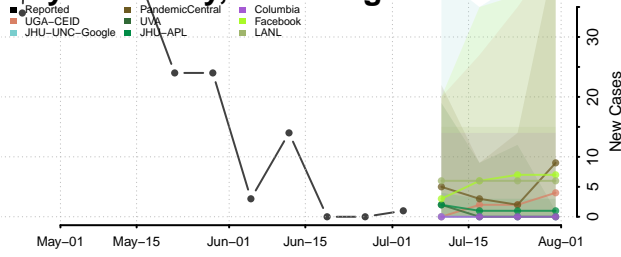

Wayne County, West Virginia