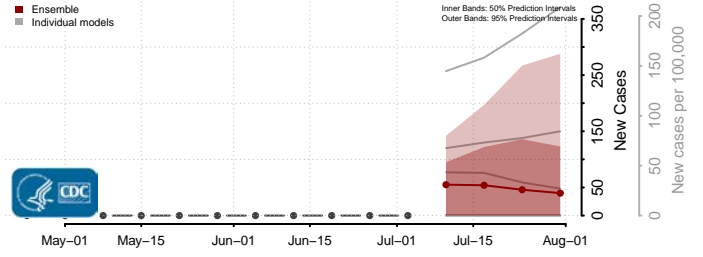

Washington County, Utah