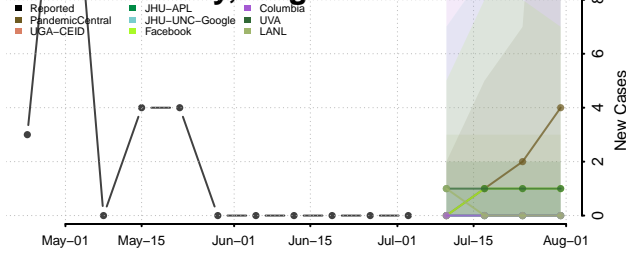

Newport News County, Virginia

Norfolk County, Virginia

Northampton County, Virginia

Northumberland County, Virginia

Norton County, Virginia

Nottoway County, Virginia

Orange County, Virginia

Page County, Virginia