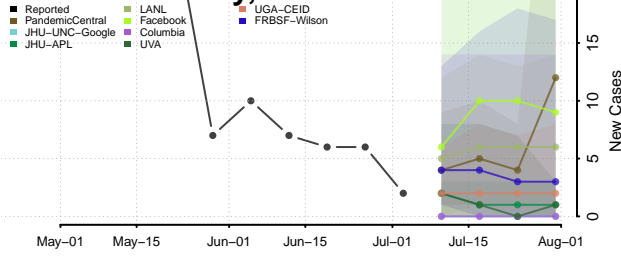

Logan County, Ohio

Lorain County, Ohio

Lucas County, Ohio

Madison County, Ohio

Mahoning County, Ohio

Marion County, Ohio

Medina County, Ohio

Meigs County, Ohio