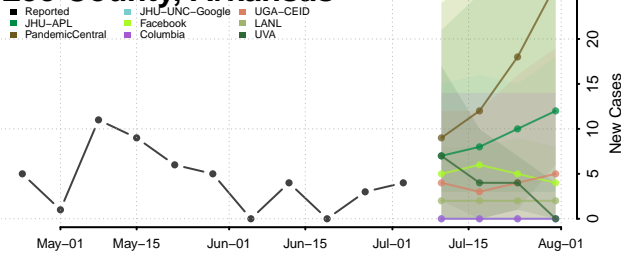

Jackson County, Arkansas

Jefferson County, Arkansas

Johnson County, Arkansas

Lafayette County, Arkansas

Lawrence County, Arkansas

Lee County, Arkansas

Lincoln County, Arkansas

Little River County, Arkansas