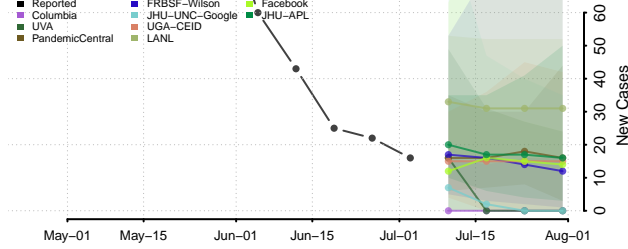

West Baton Rouge County, Louisiana

West Carroll County, Louisiana

West Feliciana County, Louisiana

Winn County, Louisiana

Maine*

Androscoggin County, Maine

Aroostook County, Maine

Cumberland County, Maine