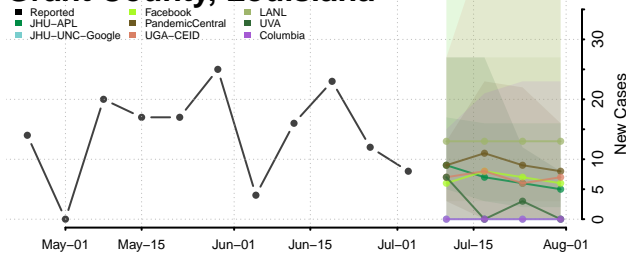

Grant County, Louisiana