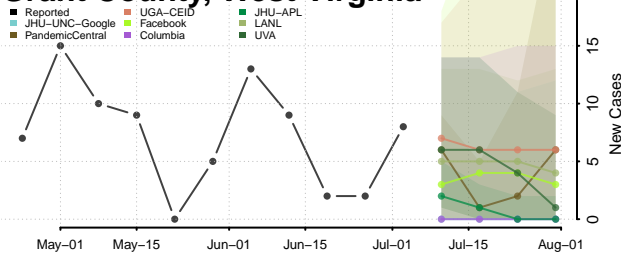

Calhoun County, West Virginia

Clay County, West Virginia

Doddridge County, West Virginia

Fayette County, West Virginia

Gilmer County, West Virginia

Grant County, West Virginia

Greenbrier County, West Virginia