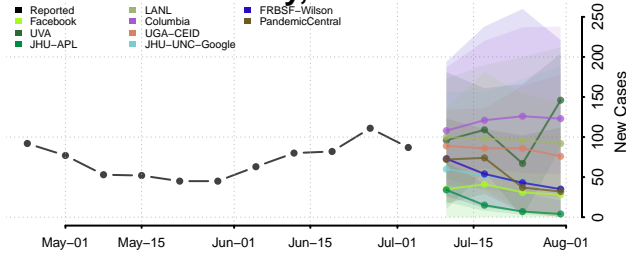

Black Hawk County, Iowa