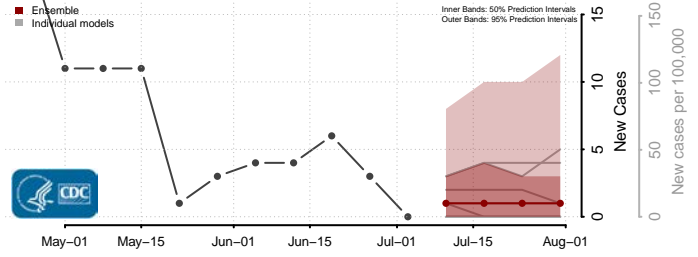

Cumberland County, Virginia