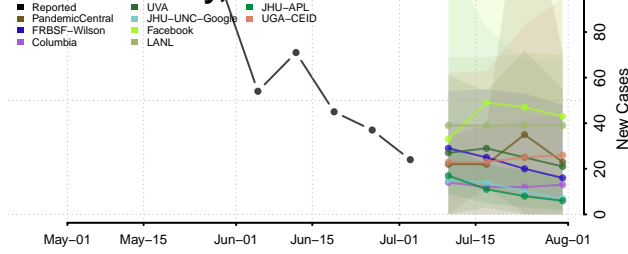

Iredell County, North Carolina