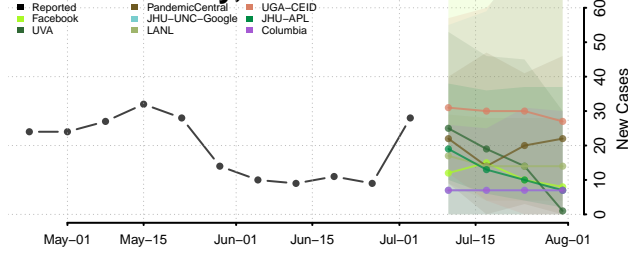

Ste. Genevieve County, Missouri

Stoddard County, Missouri

Stone County, Missouri

Sullivan County, Missouri

Taney County, Missouri

Texas County, Missouri

Vernon County, Missouri

Warren County, Missouri