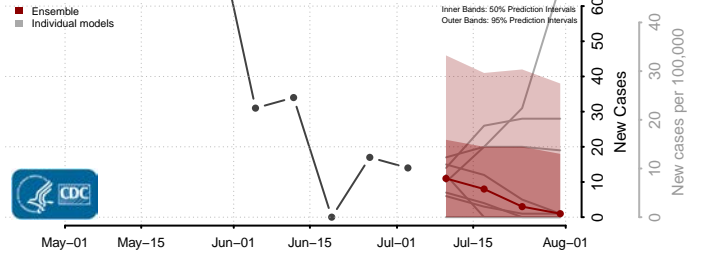

Washington County, Minnesota

Watonwan County, Minnesota

Wilkin County, Minnesota

Winona County, Minnesota

Wright County, Minnesota

Yellow Medicine County, Minnesota

Mississippi

Adams County, Mississippi