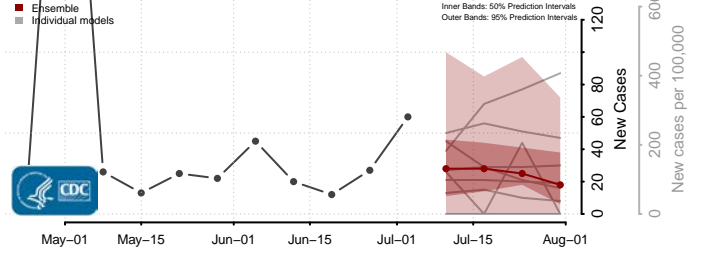

Willacy County, Texas