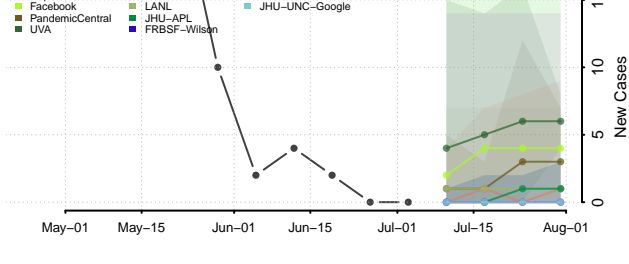

Dickinson County, Michigan

Eaton County, Michigan

Emmet County, Michigan

Genesee County, Michigan

Gladwin County, Michigan

Gogebic County, Michigan

Grand Traverse County, Michigan

Gratiot County, Michigan