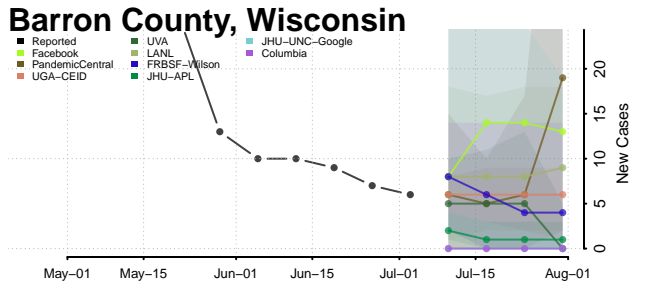

Tyler County, West Virginia

Upshur County, West Virginia

Wayne County, West Virginia

Webster County, West Virginia

Wetzel County, West Virginia

Wirt County, West Virginia

Wood County, West Virginia

Brown County, Wisconsin