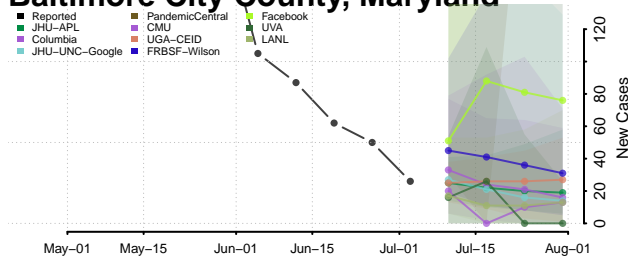

Baltimore City County, Maryland