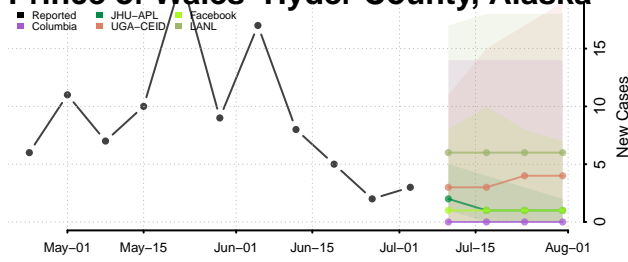

Matanuska-Susitna County, Alaska

Nome County, Alaska

North Slope County, Alaska

Northwest Arctic County, Alaska

Petersburg County, Alaska

Prince of Wales-Hyder County, Alaska

Sitka County, Alaska

Skagway County, Alaska