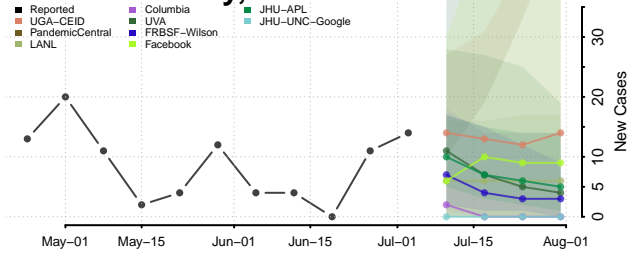

Monroe County, Illinois