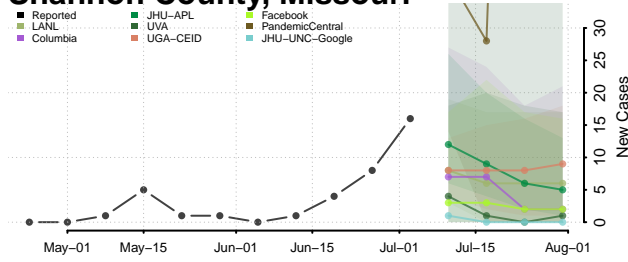

Shannon County, Missouri