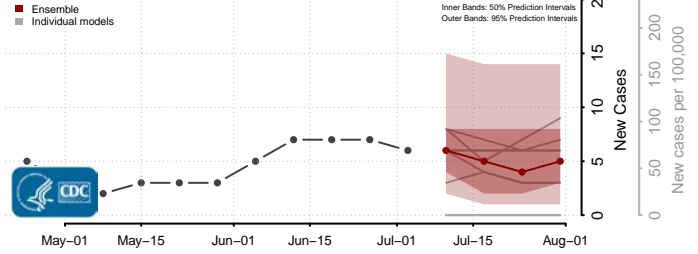

Carroll County, Missouri