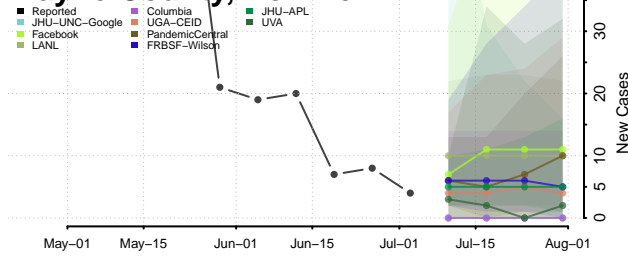

Tioga County, New York

Tompkins County, New York

Ulster County, New York

Warren County, New York

Washington County, New York

Wayne County, New York

Westchester County, New York

Wyoming County, New York