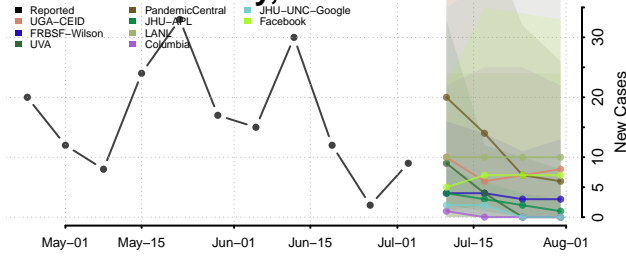

Lawrence County, Alabama