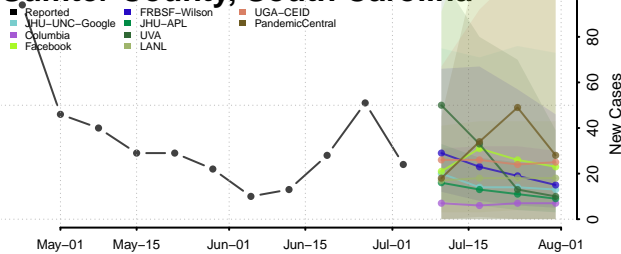

Oconee County, South Carolina

Orangeburg County, South Carolina

Pickens County, South Carolina

Richland County, South Carolina

Saluda County, South Carolina

Spartanburg County, South Carolina

Sumter County, South Carolina