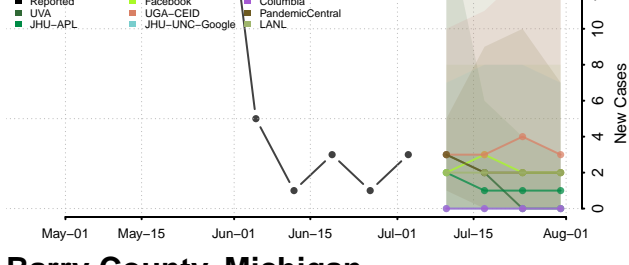

Baraga County, Michigan