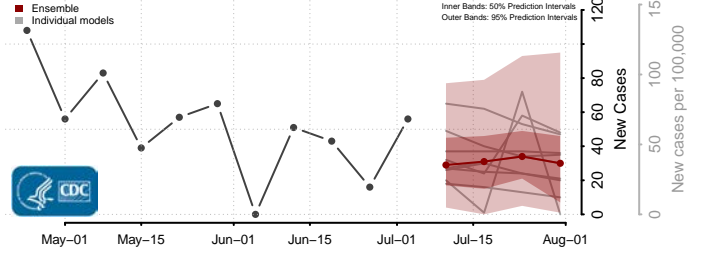

St. Landry County, Louisiana