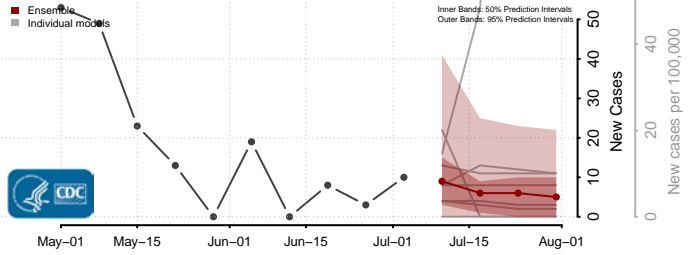

Albemarle County, Virginia