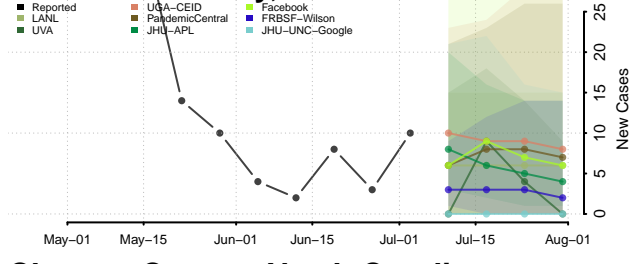

Caldwell County, North Carolina

Camden County, North Carolina

Carteret County, North Carolina

Caswell County, North Carolina

Catawba County, North Carolina

Chatham County, North Carolina

Cherokee County, North Carolina