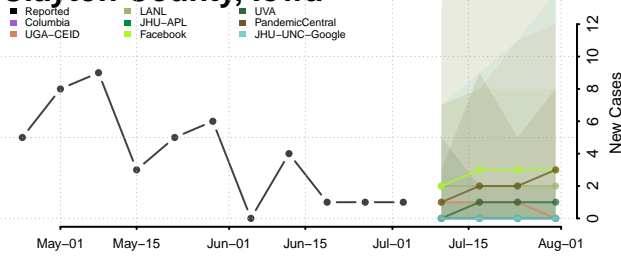

Clayton County, Iowa