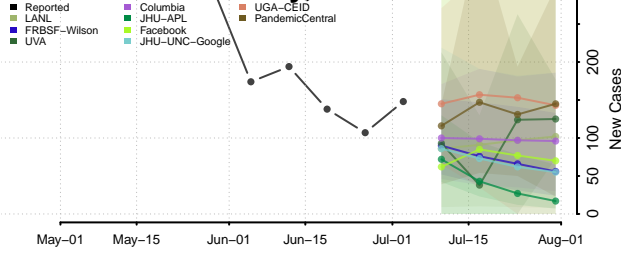

Chowan County, North Carolina

Clay County, North Carolina

Cleveland County, North Carolina

Columbus County, North Carolina

Craven County, North Carolina

Cumberland County, North Carolina

Currituck County, North Carolina