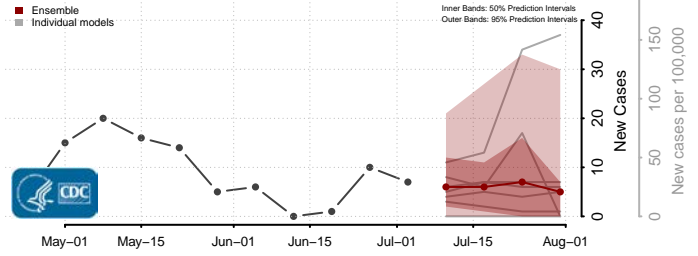

Ohio County, Kentucky