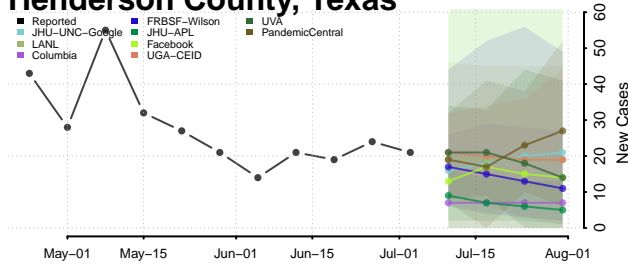

Henderson County, Texas