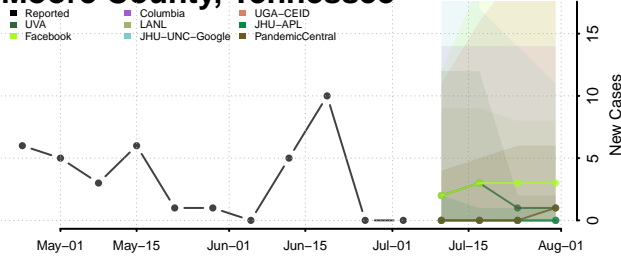

Marshall County, Tennessee

Maury County, Tennessee

McMinn County, Tennessee

McNairy County, Tennessee

Meigs County, Tennessee

Monroe County, Tennessee

Montgomery County, Tennessee

Moore County, Tennessee