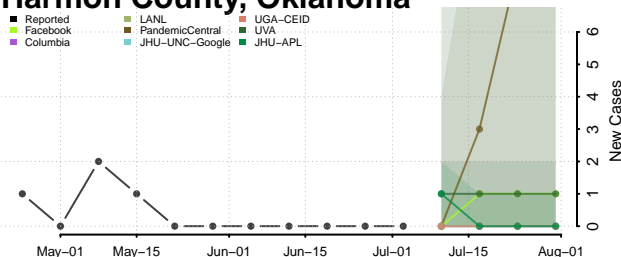

Harmon County, Oklahoma