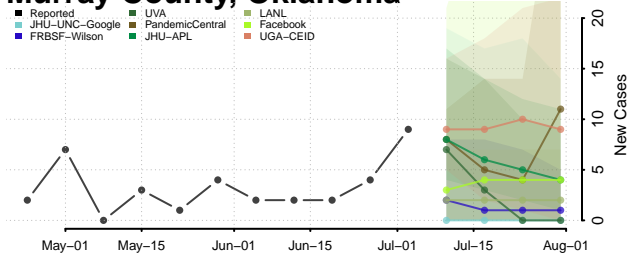

Marshall County, Oklahoma

Mayes County, Oklahoma

McClain County, Oklahoma

McCurtain County, Oklahoma

McIntosh County, Oklahoma

Murray County, Oklahoma

Muskogee County, Oklahoma

Noble County, Oklahoma