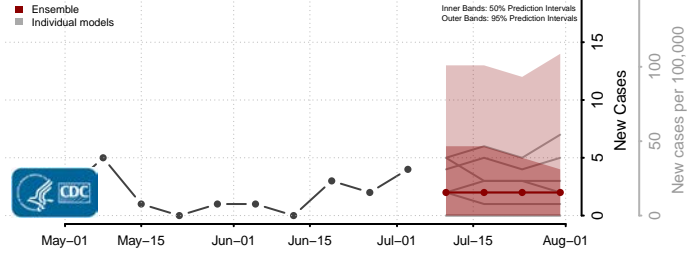

Wayne County, Missouri