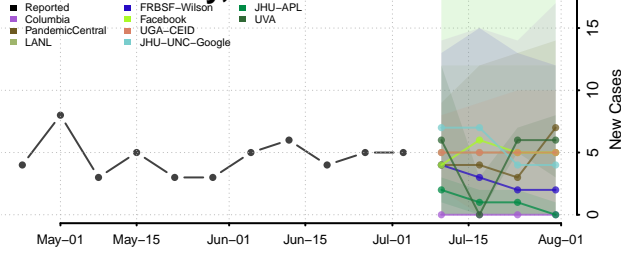

Cassia County, Idaho