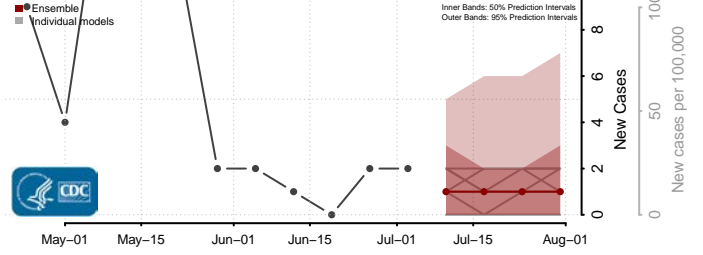

Clay County, South Dakota

Codington County, South Dakota

Corson County, South Dakota

Custer County, South Dakota

Davison County, South Dakota

Day County, South Dakota

Deuel County, South Dakota

Dewey County, South Dakota