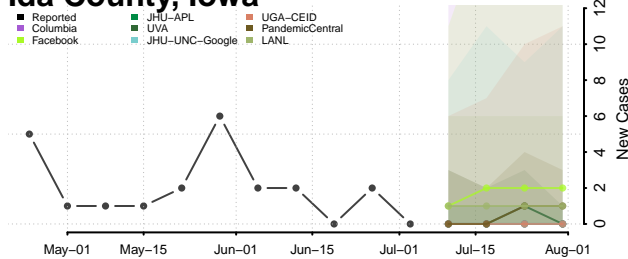

Ida County, Iowa