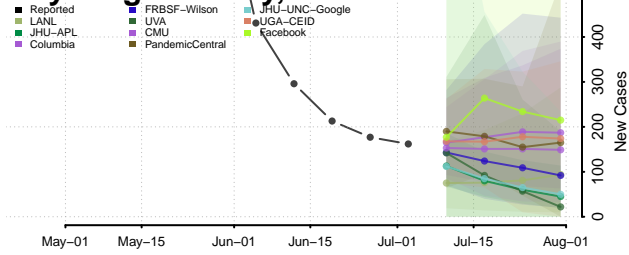

Clinton County, Ohio

Columbiana County, Ohio

Coshocton County, Ohio

Crawford County, Ohio

Cuyahoga County, Ohio

Darke County, Ohio

Defiance County, Ohio

Delaware County, Ohio