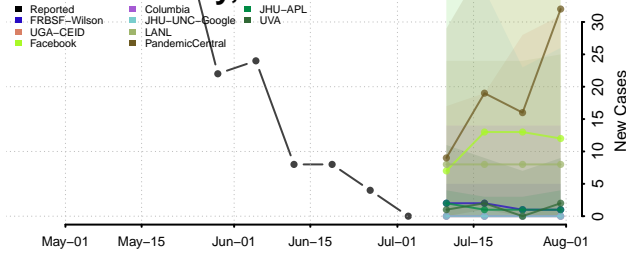

Pender County, North Carolina