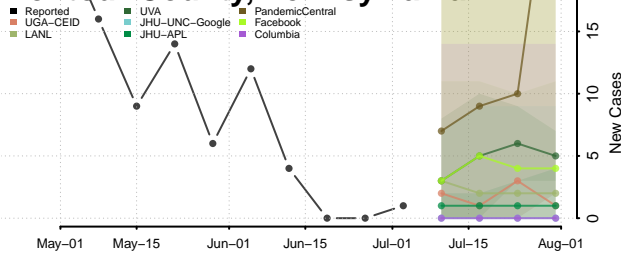

Montour County, Pennsylvania