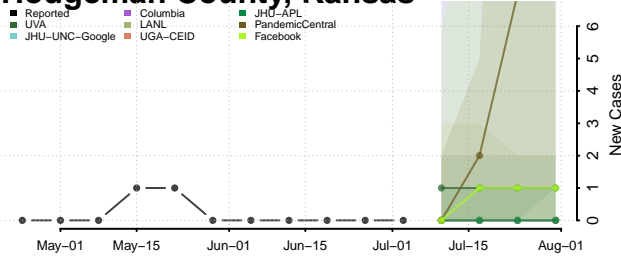

Hodgeman County, Kansas