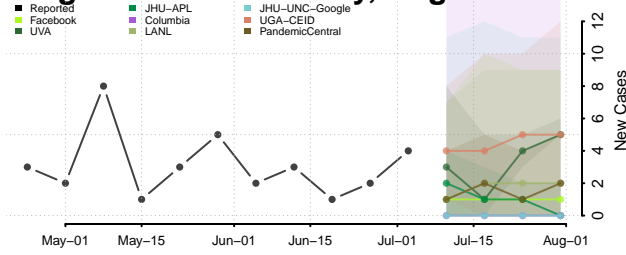

Highland County, Virginia

Hopewell County, Virginia

Isle of Wight County, Virginia

James City County, Virginia

King and Queen County, Virginia

King George County, Virginia

King William County, Virginia

Lancaster County, Virginia