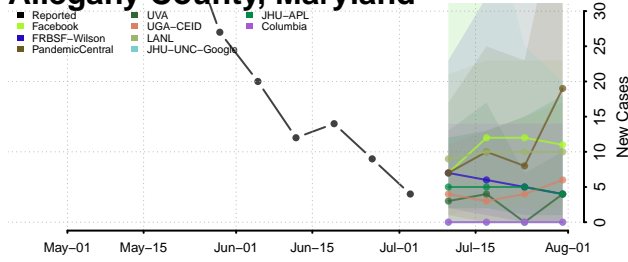

Waldo County, Maine

Washington County, Maine

York County, Maine

Maryland

Allegany County, Maryland

Anne Arundel County, Maryland

Baltimore City County, Maryland

Baltimore County, Maryland