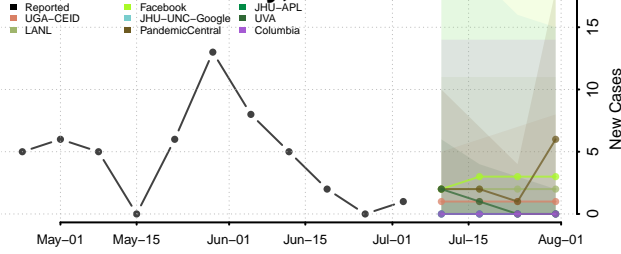

Caribou County, Idaho

Cassia County, Idaho

Clark County, Idaho

Clearwater County, Idaho

Custer County, Idaho

Elmore County, Idaho

Franklin County, Idaho

Fremont County, Idaho