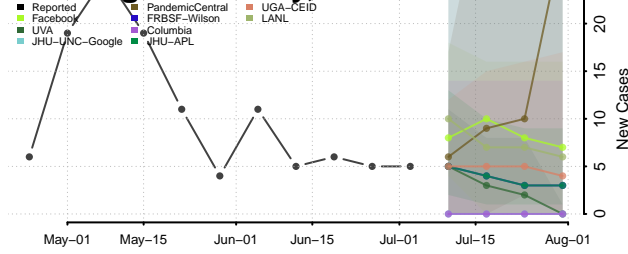

Washington County, Missouri