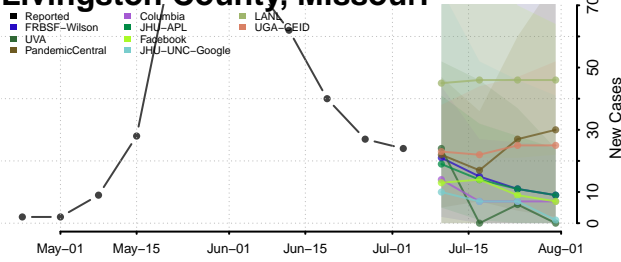

Livingston County, Missouri