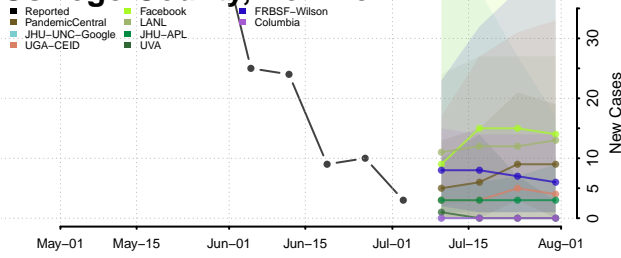

Oswego County, New York