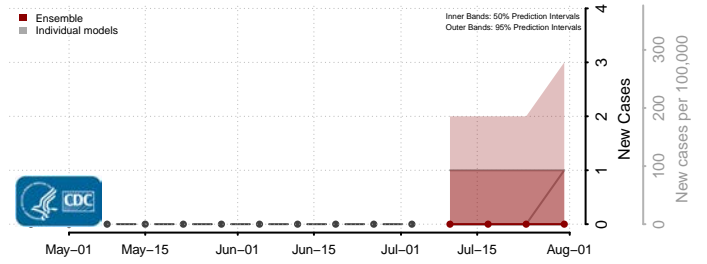

Prairie County, Montana