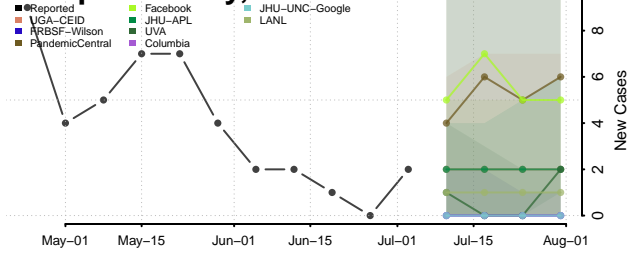

Bosque County, Texas