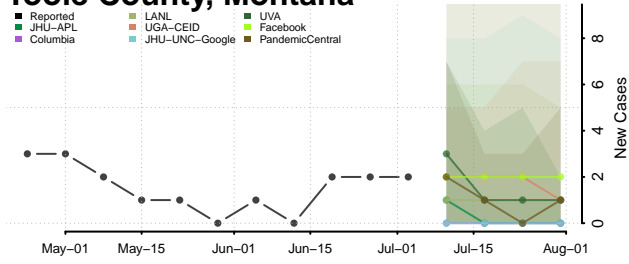

Toole County, Montana

Treasure County, Montana

Valley County, Montana

Wheatland County, Montana

Wibaux County, Montana

Yellowstone County, Montana

Nebraska

Adams County, Nebraska