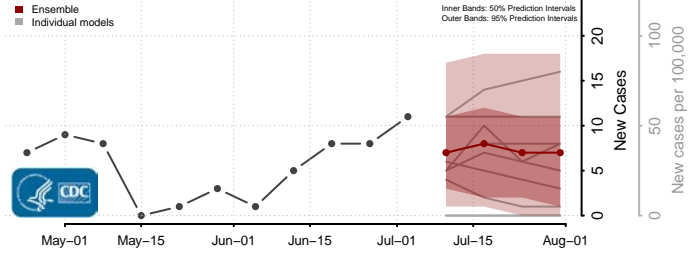

Winneshiek County, Iowa