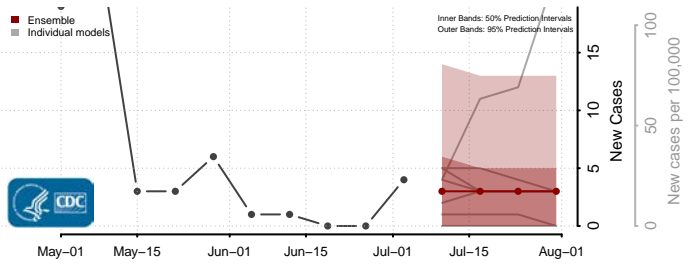

Carroll County, Virginia

Charles City County, Virginia

Charlotte County, Virginia

Charlottesville County, Virginia

Chesapeake County, Virginia

Chesterfield County, Virginia

Clarke County, Virginia

Colonial Heights County, Virginia