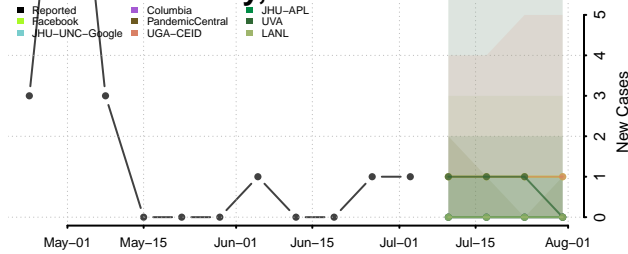

LaMoure County, North Dakota