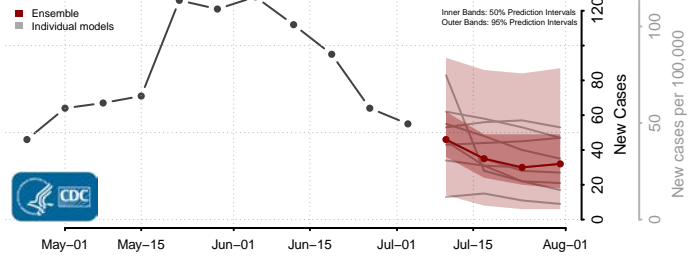

Crook County, Oregon

Curry County, Oregon

Deschutes County, Oregon

Douglas County, Oregon

Gilliam County, Oregon

Grant County, Oregon

Harney County, Oregon

Hood River County, Oregon