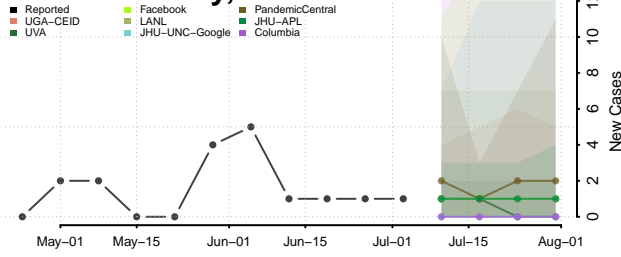

Tensas County, Louisiana