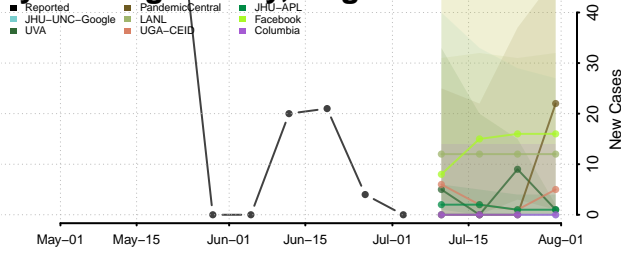

Lee County, Virginia

Lexington County, Virginia

Loudoun County, Virginia

Louisa County, Virginia

Lunenburg County, Virginia

Lynchburg County, Virginia

Madison County, Virginia

Manassas County, Virginia