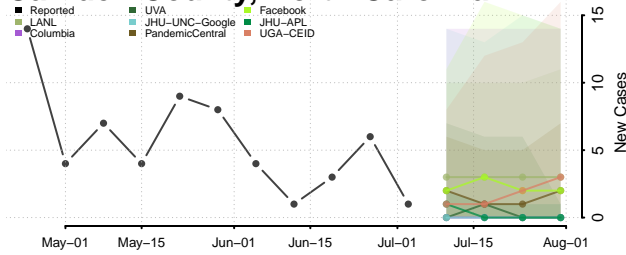

Camden County, North Carolina