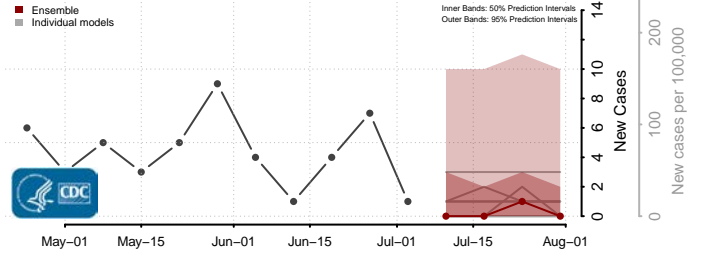

Broadwater County, Montana