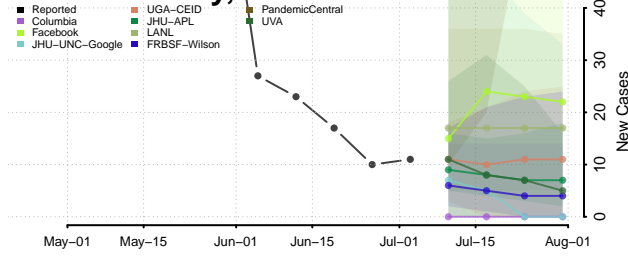

LaSalle County, Illinois

Lawrence County, Illinois

Lee County, Illinois

Livingston County, Illinois

Logan County, Illinois

Macon County, Illinois

Macoupin County, Illinois

Madison County, Illinois