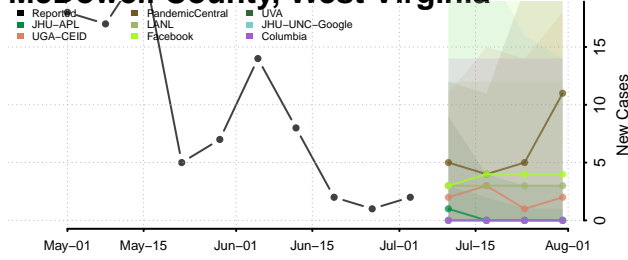

McDowell County, West Virginia