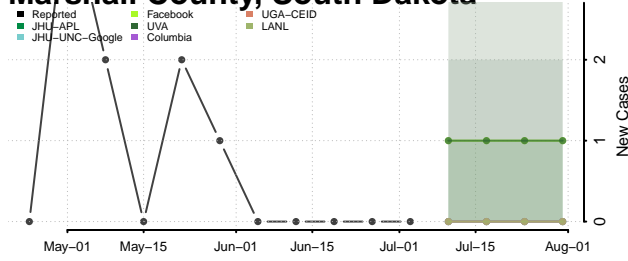

Marshall County, South Dakota