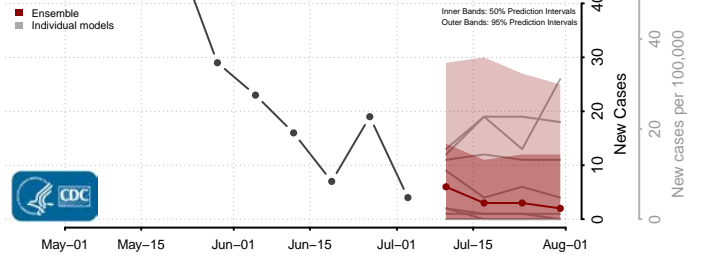

Wood County, West Virginia