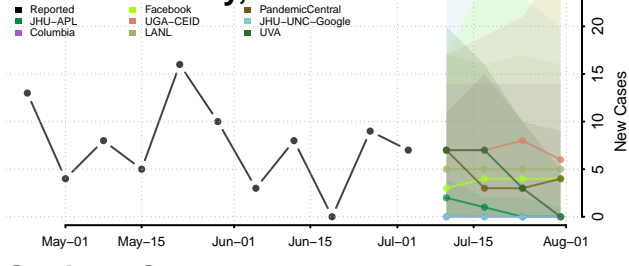

Stewart County, Tennessee