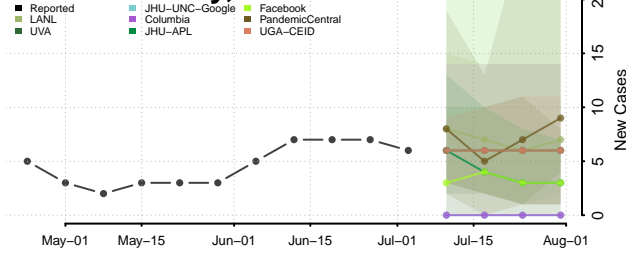

Carroll County, Missouri