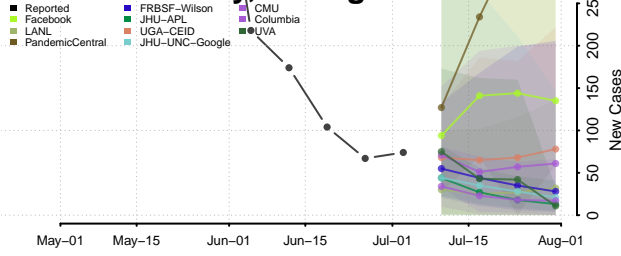

Lenawee County, Michigan

Livingston County, Michigan

Luce County, Michigan

Mackinac County, Michigan

Macomb County, Michigan

Manistee County, Michigan

Marquette County, Michigan

Mason County, Michigan