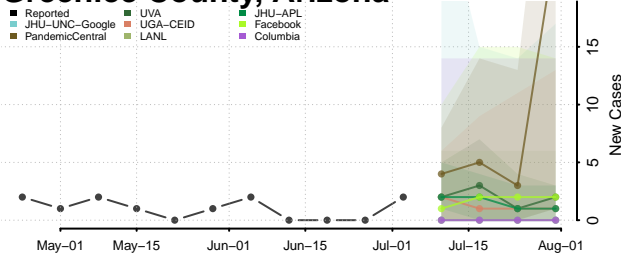

Cochise County, Arizona

Coconino County, Arizona

Gila County, Arizona

Graham County, Arizona

Greenlee County, Arizona

La Paz County, Arizona

Maricopa County, Arizona

Mohave County, Arizona