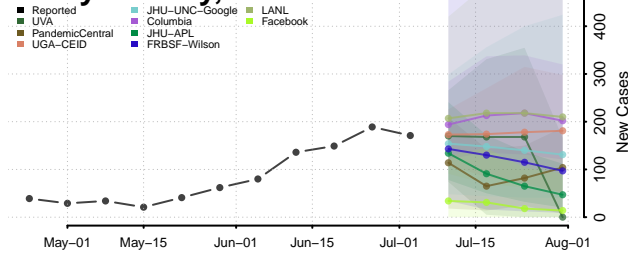

Ste. Genevieve County, Missouri

Stoddard County, Missouri

Stone County, Missouri

Sullivan County, Missouri

Taney County, Missouri

Texas County, Missouri

Vernon County, Missouri

Warren County, Missouri