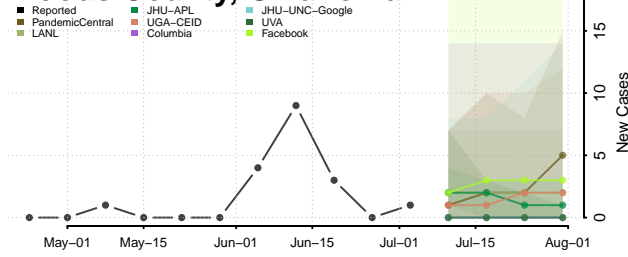

Stephens County, Oklahoma

Texas County, Oklahoma

Tillman County, Oklahoma

Tulsa County, Oklahoma

Wagoner County, Oklahoma

Washington County, Oklahoma

Washita County, Oklahoma

Woods County, Oklahoma