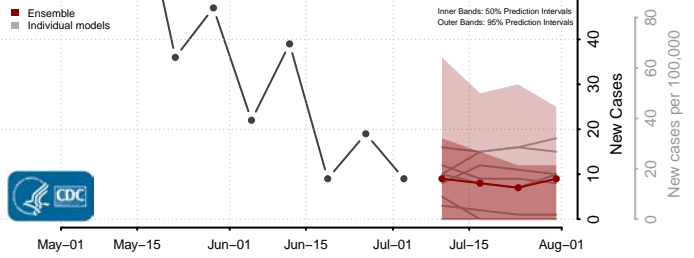

Hampshire County, West Virginia

Hancock County, West Virginia

Hardy County, West Virginia

Harrison County, West Virginia

Jackson County, West Virginia

Marshall County, West Virginia

Mason County, West Virginia