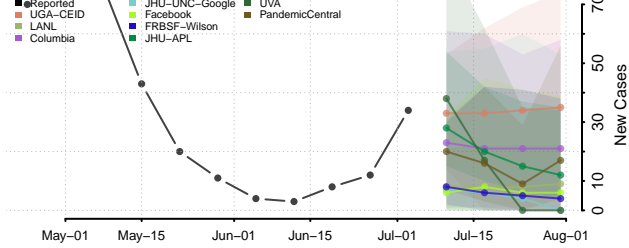

Marion County, Illinois

Marshall County, Illinois

Mason County, Illinois

Massac County, Illinois

McDonough County, Illinois

McHenry County, Illinois

McLean County, Illinois

Menard County, Illinois