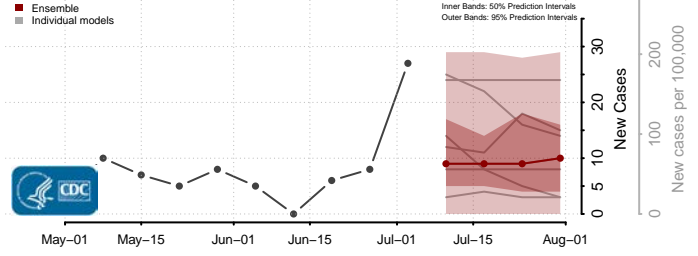

Dickenson County, Virginia