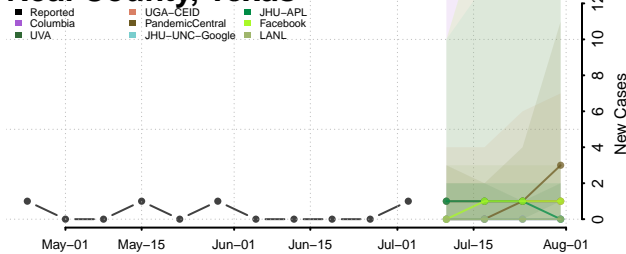

Real County, Texas