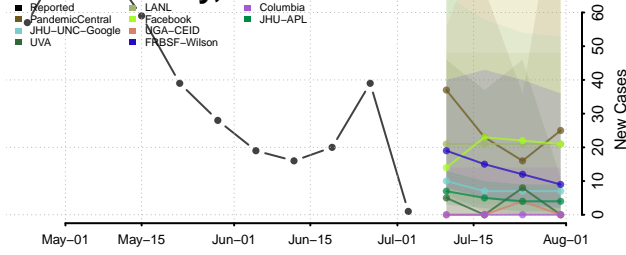

Beaufort County, North Carolina

Bertie County, North Carolina

Bladen County, North Carolina

Brunswick County, North Carolina

Buncombe County, North Carolina

Burke County, North Carolina

Cabarrus County, North Carolina