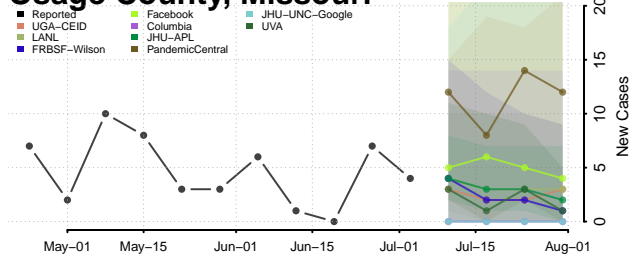

Osage County, Missouri