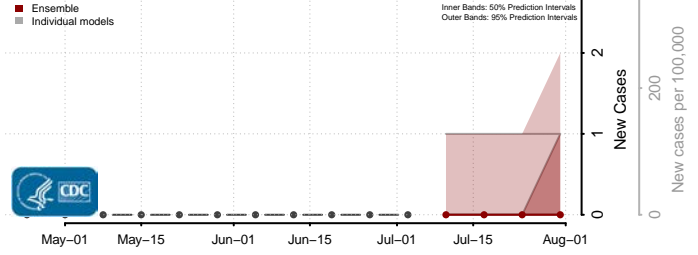

Wheeler County, Nebraska