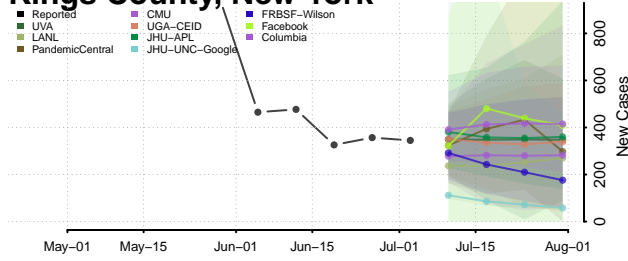

Kings County, New York