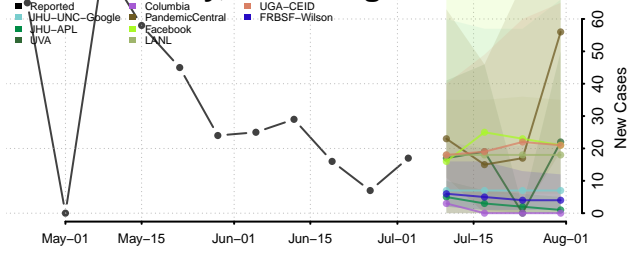

Cabell County, West Virginia