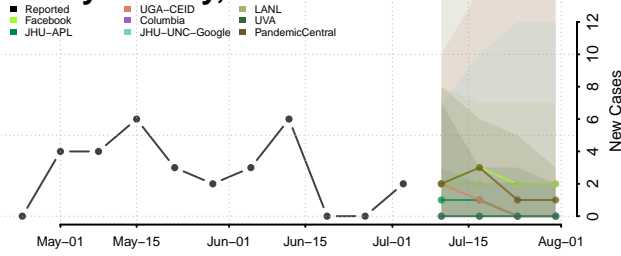

Chautauqua County, Kansas

Cherokee County, Kansas

Cheyenne County, Kansas

Clark County, Kansas

Clay County, Kansas

Cloud County, Kansas

Coffey County, Kansas

Comanche County, Kansas