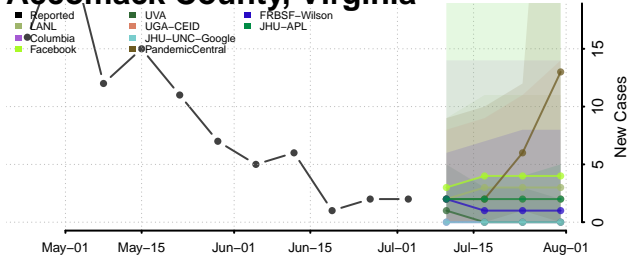

Accomack County, Virginia