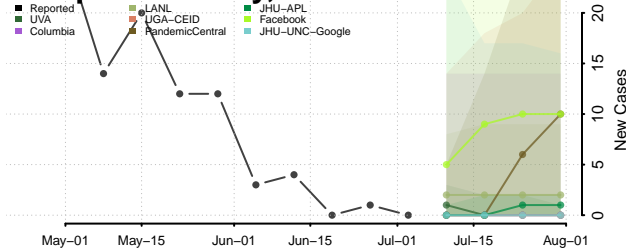

Campbell County, Tennessee