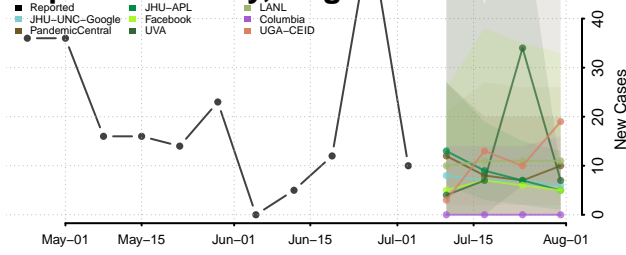

Hopewell County, Virginia