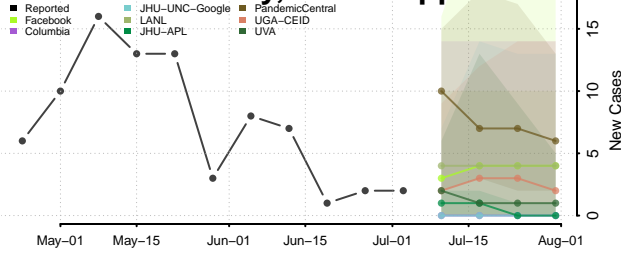

Walthall County, Mississippi

Warren County, Mississippi

Washington County, Mississippi

Wayne County, Mississippi

Webster County, Mississippi

Wilkinson County, Mississippi

Winston County, Mississippi

Yalobusha County, Mississippi