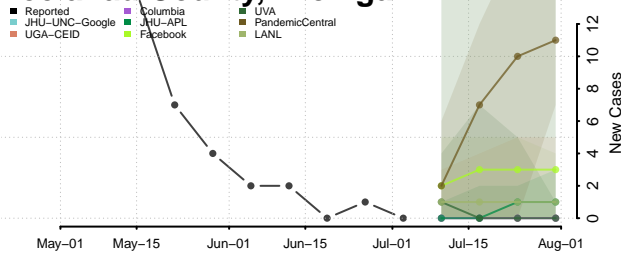

Jackson County, Michigan

Kalamazoo County, Michigan

Kalkaska County, Michigan

Kent County, Michigan

Keweenaw County, Michigan

Lake County, Michigan

Lapeer County, Michigan

Leelanau County, Michigan