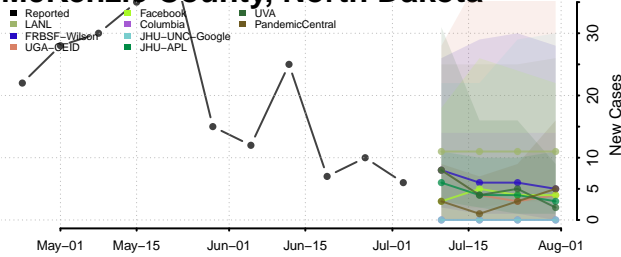

Hettinger County, North Dakota

Kidder County, North Dakota

LaMoure County, North Dakota

Logan County, North Dakota

McHenry County, North Dakota

McIntosh County, North Dakota

McKenzie County, North Dakota

McLean County, North Dakota