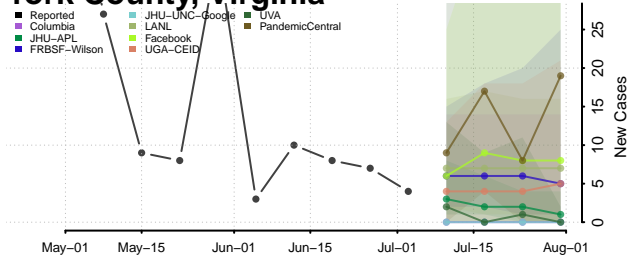

York County, Virginia