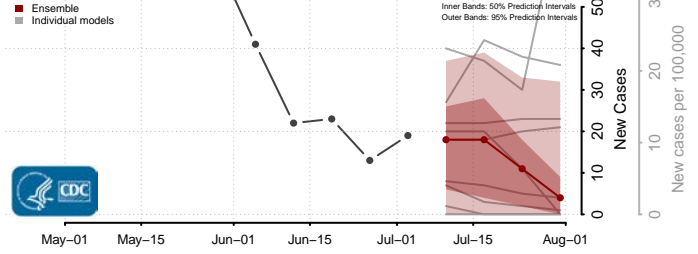

Pottawattamie County, Iowa

Poweshiek County, Iowa

Ringgold County, Iowa

Sac County, Iowa

Scott County, Iowa

Shelby County, Iowa

Sioux County, Iowa

Story County, Iowa