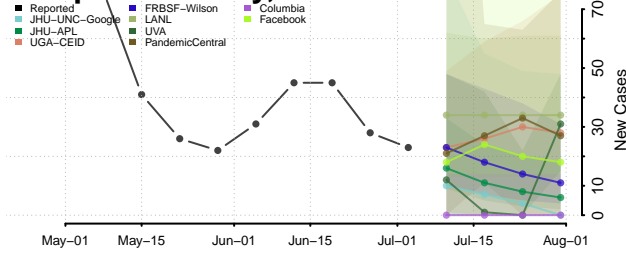

Richmond County, North Carolina

Robeson County, North Carolina

Rockingham County, North Carolina

Rowan County, North Carolina

Rutherford County, North Carolina

Sampson County, North Carolina

Scotland County, North Carolina