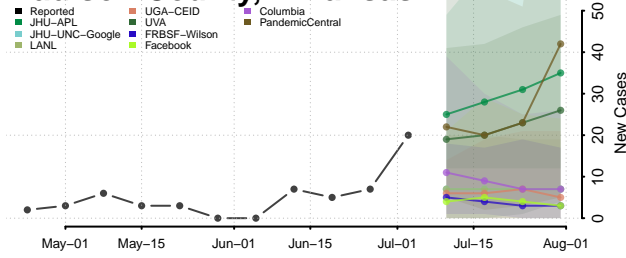

Madison County, Arkansas