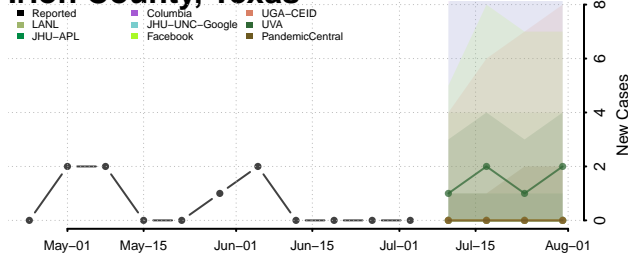

Houston County, Texas

Howard County, Texas

Hudspeth County, Texas

Hunt County, Texas

Hutchinson County, Texas

Irion County, Texas

Jack County, Texas

Jackson County, Texas