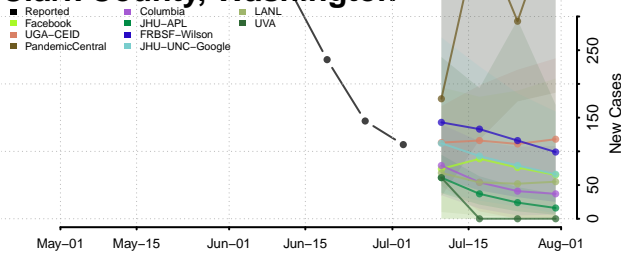

Clark County, Washington