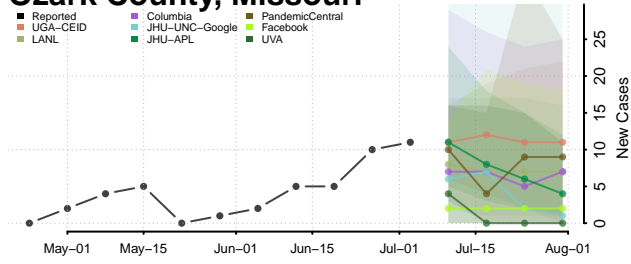

Morgan County, Missouri

New Madrid County, Missouri

Newton County, Missouri

Nodaway County, Missouri

Oregon County, Missouri

Osage County, Missouri

Ozark County, Missouri

Pemiscot County, Missouri