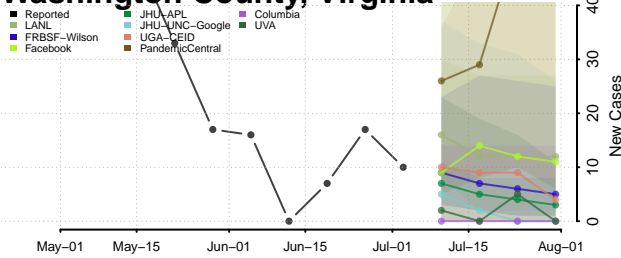

Warren County, Virginia

Washington County, Virginia

Waynesboro County, Virginia

Westmoreland County, Virginia

Williamsburg County, Virginia

Winchester County, Virginia

Wise County, Virginia

Wythe County, Virginia