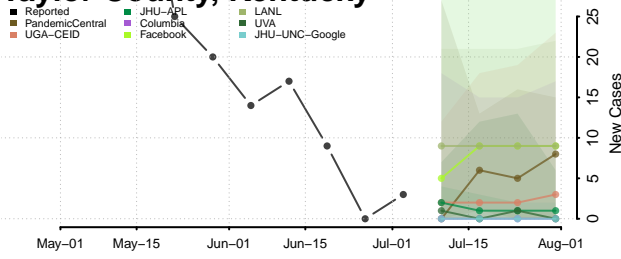

Russell County, Kentucky

Scott County, Kentucky

Shelby County, Kentucky

Simpson County, Kentucky

Spencer County, Kentucky

Taylor County, Kentucky

Todd County, Kentucky

Trigg County, Kentucky