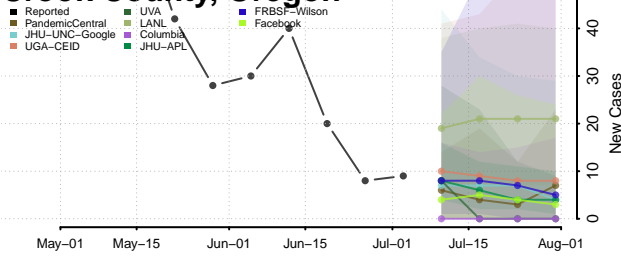

Crook County, Oregon