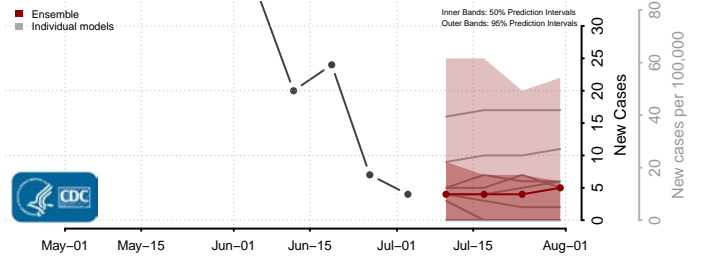

Schuylkill County, Pennsylvania

Snyder County, Pennsylvania

Somerset County, Pennsylvania

Sullivan County, Pennsylvania

Susquehanna County, Pennsylvania

Tioga County, Pennsylvania

Union County, Pennsylvania