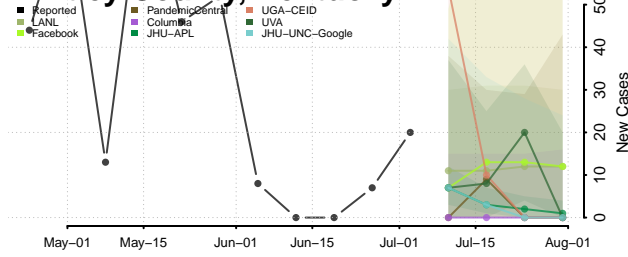

Trimble County, Kentucky

Union County, Kentucky

Warren County, Kentucky

Washington County, Kentucky

Wayne County, Kentucky

Webster County, Kentucky

Whitley County, Kentucky

Wolfe County, Kentucky