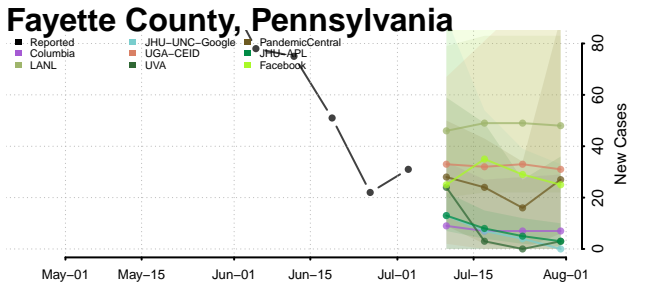

Clinton County, Pennsylvania

Columbia County, Pennsylvania

Crawford County, Pennsylvania

Cumberland County, Pennsylvania

Dauphin County, Pennsylvania

Fulton County, Pennsylvania

Greene County, Pennsylvania

Huntingdon County, Pennsylvania