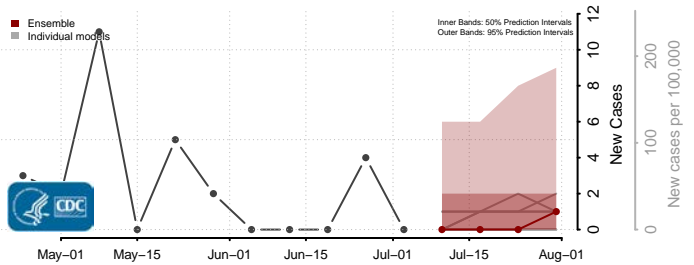

Rooks County, Kansas

Rush County, Kansas

Russell County, Kansas

Saline County, Kansas

Scott County, Kansas

Sedgwick County, Kansas

Seward County, Kansas

Shawnee County, Kansas