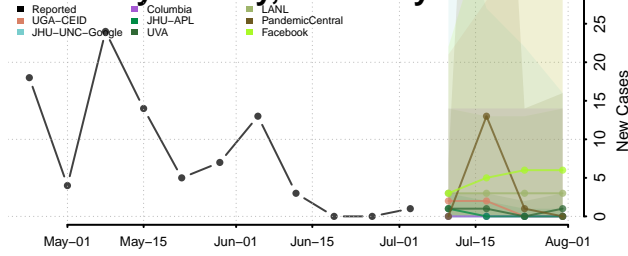

McCreary County, Kentucky