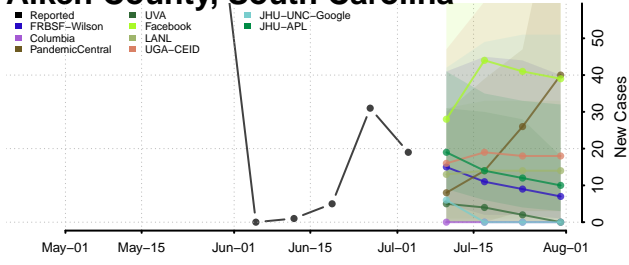

Aiken County, South Carolina