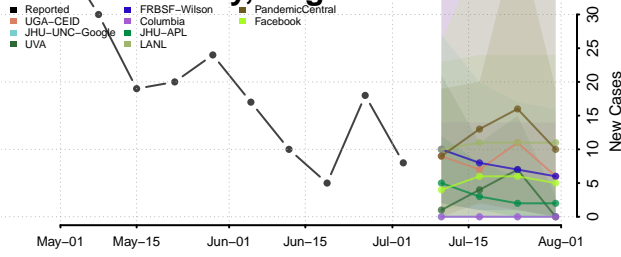

Caroline County, Virginia