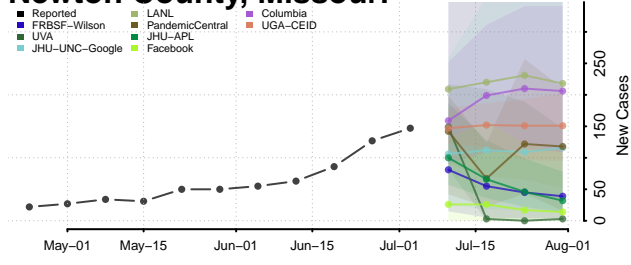

Newton County, Missouri