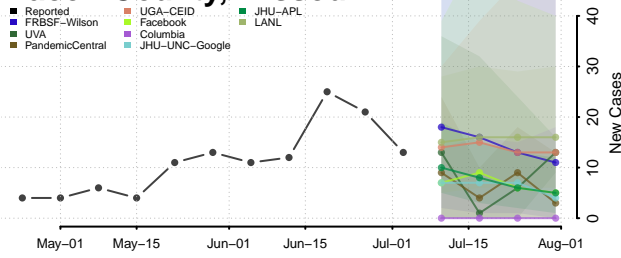

Macon County, Missouri