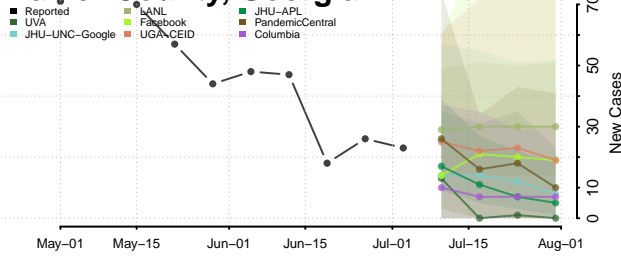

Turner County, Georgia

Twiggs County, Georgia

Union County, Georgia

Upson County, Georgia

Walker County, Georgia

Walton County, Georgia

Ware County, Georgia

Warren County, Georgia