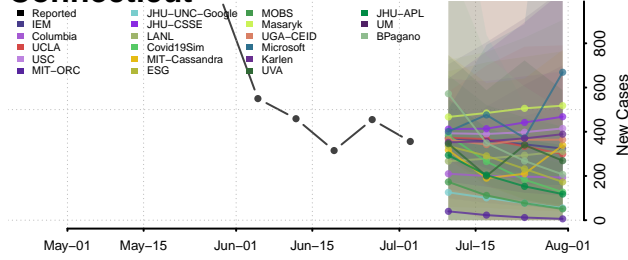

San Miguel County, Colorado

Sedgwick County, Colorado

Summit County, Colorado

Teller County, Colorado

Washington County, Colorado

Weld County, Colorado

Yuma County, Colorado

Connecticut