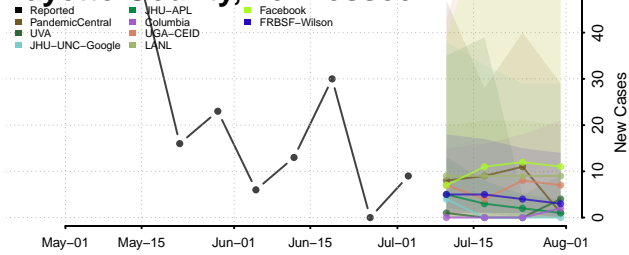

Crockett County, Tennessee

Cumberland County, Tennessee

Davidson County, Tennessee

Decatur County, Tennessee

DeKalb County, Tennessee

Dickson County, Tennessee

Dyer County, Tennessee

Fayette County, Tennessee