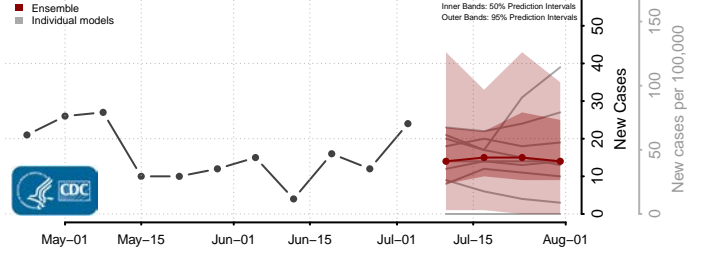

Wasatch County, Utah