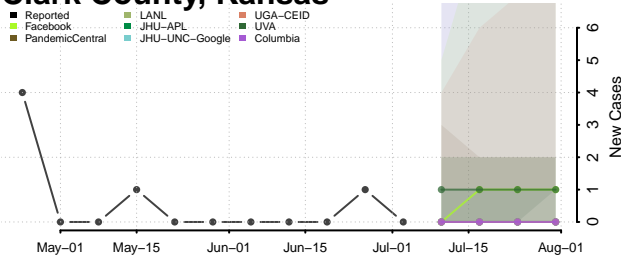

Clark County, Kansas