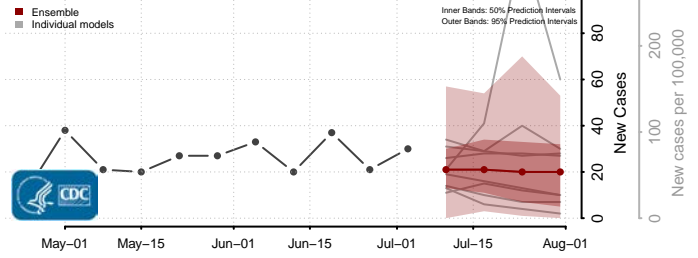

Garrard County, Kentucky

Grant County, Kentucky

Graves County, Kentucky

Grayson County, Kentucky

Green County, Kentucky

Greenup County, Kentucky

Hancock County, Kentucky

Hardin County, Kentucky