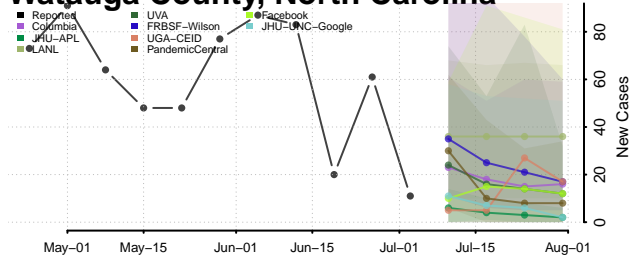

Vance County, North Carolina

Wake County, North Carolina

Warren County, North Carolina

Washington County, North Carolina

Watauga County, North Carolina

Wayne County, North Carolina

Wilkes County, North Carolina