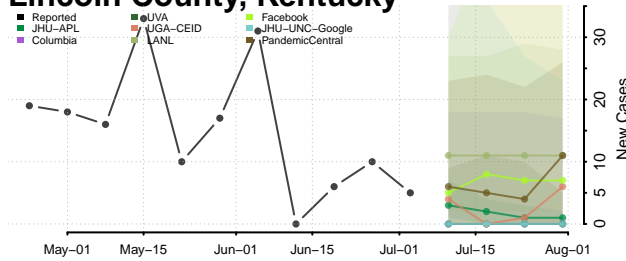

Lawrence County, Kentucky

Lee County, Kentucky

Leslie County, Kentucky

Letcher County, Kentucky

Lewis County, Kentucky

Lincoln County, Kentucky

Livingston County, Kentucky

Logan County, Kentucky