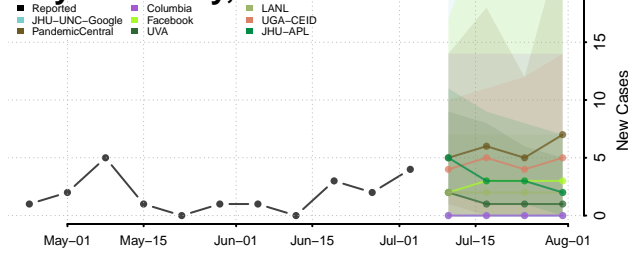

Wayne County, Missouri