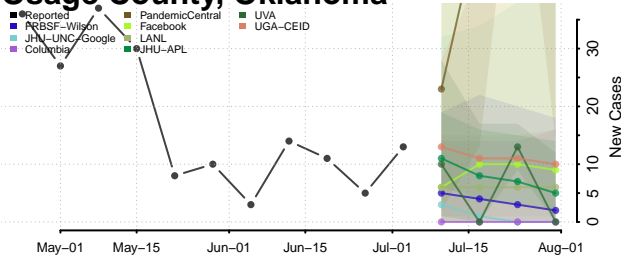

Nowata County, Oklahoma

Okfuskee County, Oklahoma

Oklahoma County, Oklahoma

Okmulgee County, Oklahoma

Osage County, Oklahoma

Ottawa County, Oklahoma

Pawnee County, Oklahoma

Payne County, Oklahoma