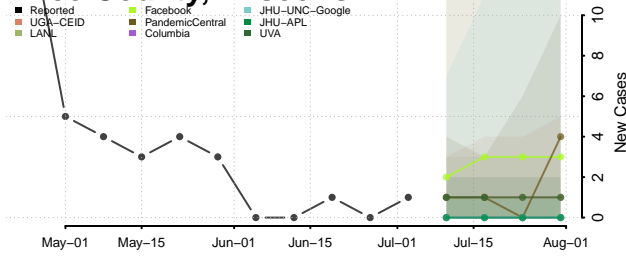

Price County, Wisconsin