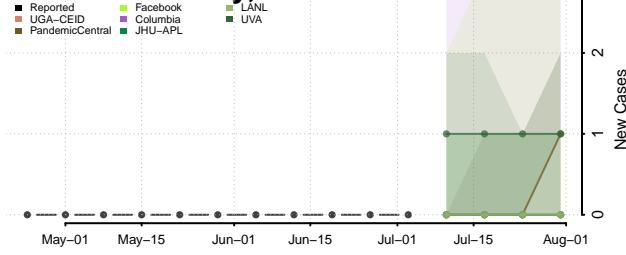

Wheeler County, Nebraska