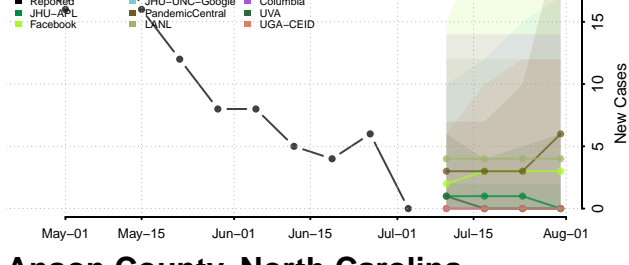

Alleghany County, North Carolina