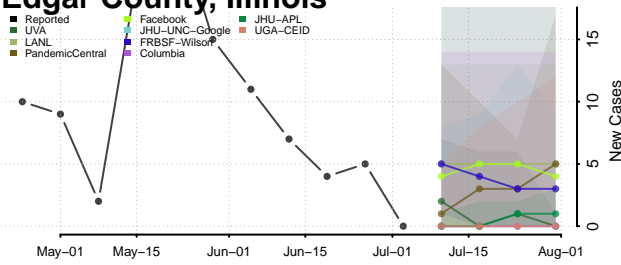

Cumberland County, Illinois

De Witt County, Illinois

DeKalb County, Illinois

Douglas County, Illinois

DuPage County, Illinois

Edgar County, Illinois

Edwards County, Illinois

Effingham County, Illinois