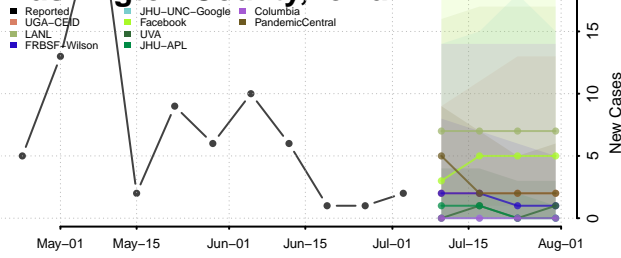

Tama County, Iowa

Taylor County, Iowa

Union County, Iowa

Van Buren County, Iowa

Wapello County, Iowa

Warren County, Iowa

Washington County, Iowa

Wayne County, Iowa