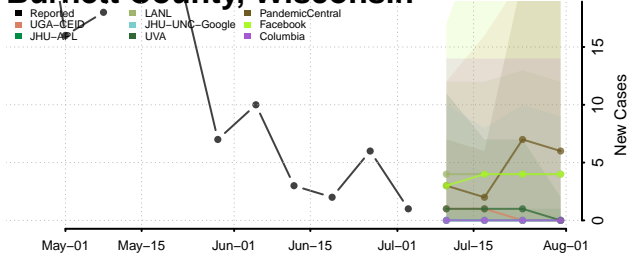

Burnett County, Wisconsin