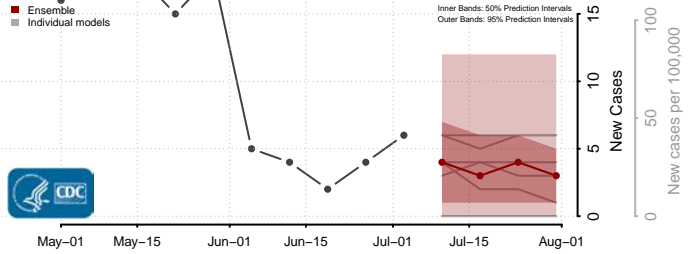

Clinton County, Pennsylvania

Columbia County, Pennsylvania

Crawford County, Pennsylvania

Cumberland County, Pennsylvania

Dauphin County, Pennsylvania

Fulton County, Pennsylvania

Greene County, Pennsylvania

Huntingdon County, Pennsylvania