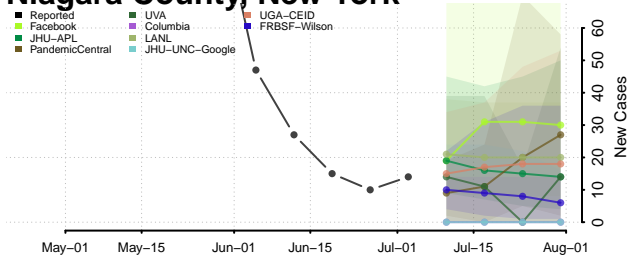

Niagara County, New York