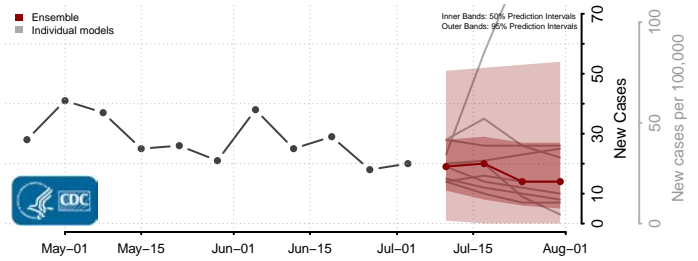

St. Francois County, Missouri