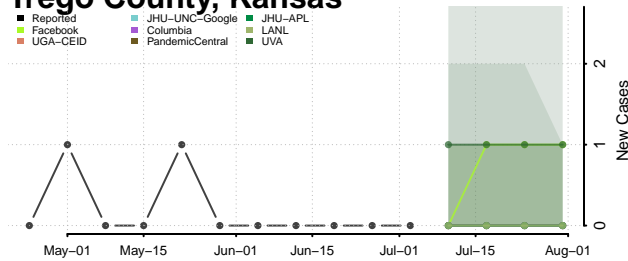

Trego County, Kansas