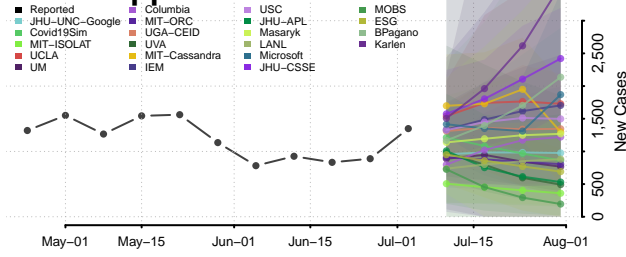

Washington County, Minnesota

Watonwan County, Minnesota

Wilkin County, Minnesota

Winona County, Minnesota

Wright County, Minnesota

Yellow Medicine County, Minnesota

Mississippi

Adams County, Mississippi