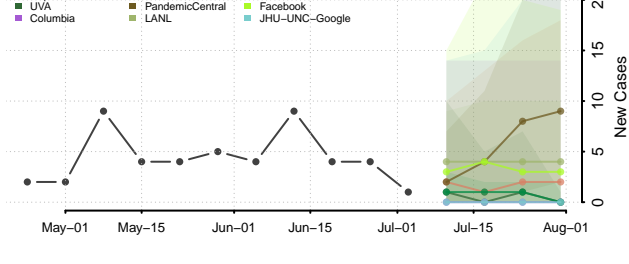

Washington County, Georgia

Wayne County, Georgia

Webster County, Georgia

Wheeler County, Georgia

White County, Georgia

Whitfield County, Georgia

Wilcox County, Georgia

Wilkes County, Georgia