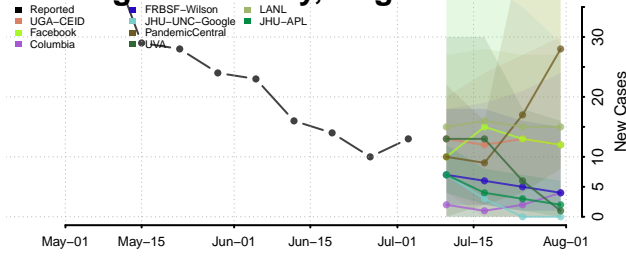

Rockingham County, Virginia