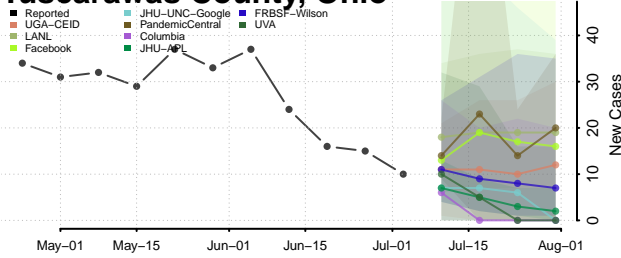

Tuscarawas County, Ohio