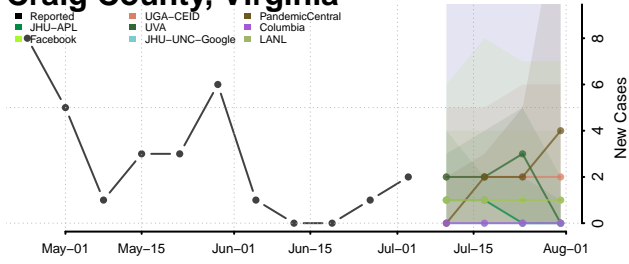

Craig County, Virginia