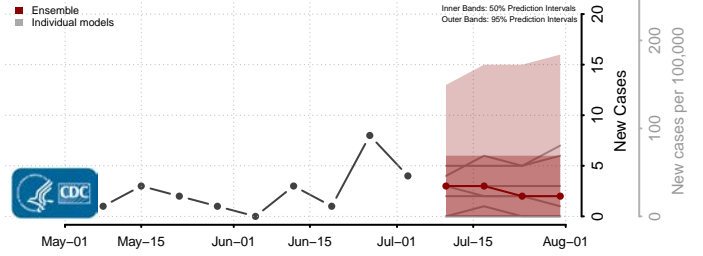

Maries County, Missouri