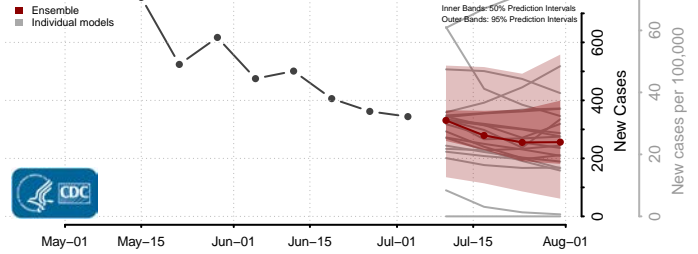

Washington County, Missouri

Wayne County, Missouri

Webster County, Missouri

Worth County, Missouri

Wright County, Missouri

Montana

Beaverhead County, Montana

Big Horn County, Montana