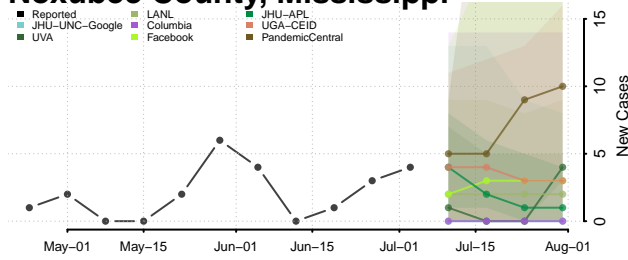

Noxubee County, Mississippi