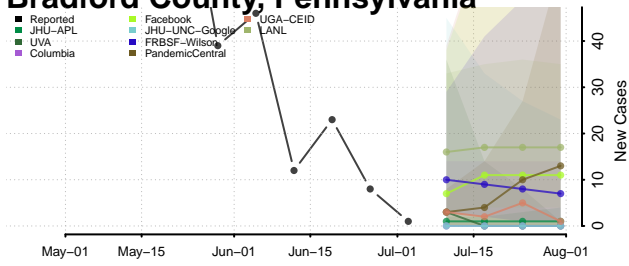

Bradford County, Pennsylvania