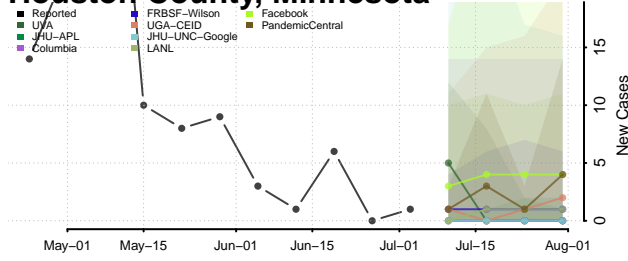

Grant County, Minnesota

Hennepin County, Minnesota

Houston County, Minnesota

Hubbard County, Minnesota

Isanti County, Minnesota

Itasca County, Minnesota

Jackson County, Minnesota

Kanabec County, Minnesota