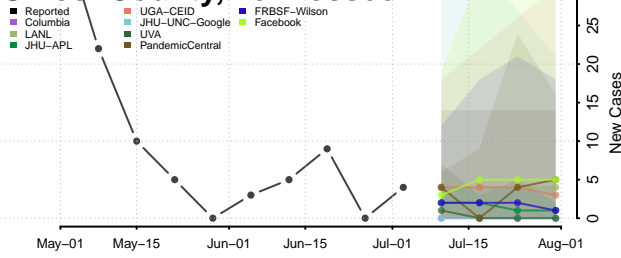

Unicoi County, Tennessee