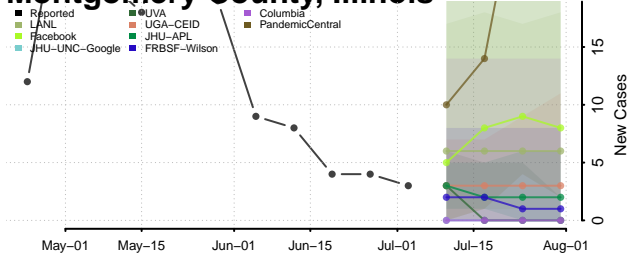

Montgomery County, Illinois