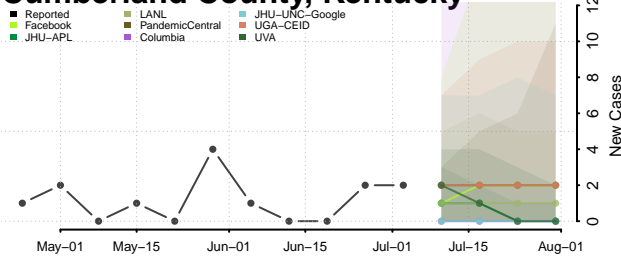

Cumberland County, Kentucky