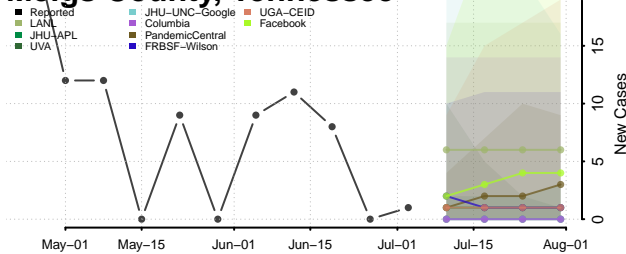

Marshall County, Tennessee

Maury County, Tennessee

McMinn County, Tennessee

McNairy County, Tennessee

Meigs County, Tennessee

Monroe County, Tennessee

Montgomery County, Tennessee

Moore County, Tennessee