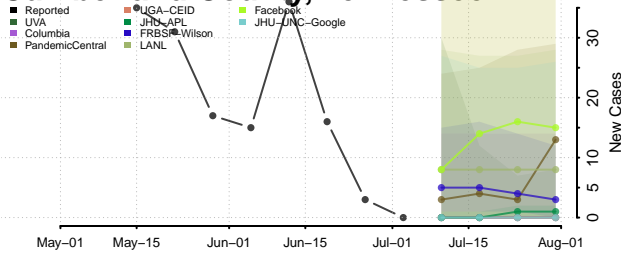

Cumberland County, Tennessee