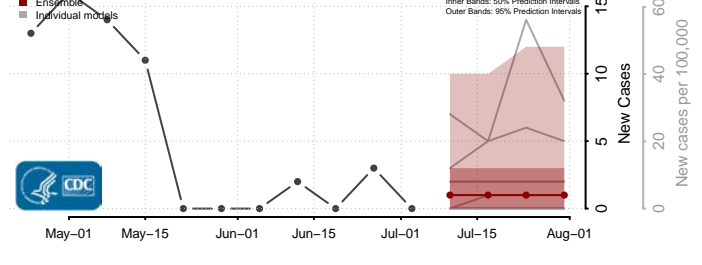

Staunton County, Virginia