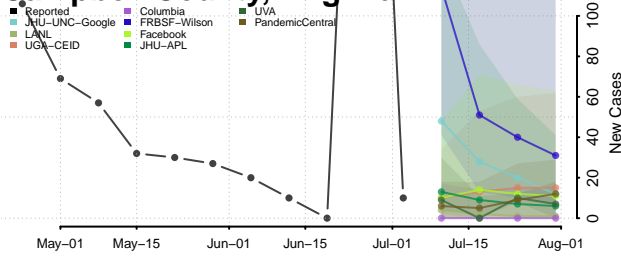

Campbell County, Virginia