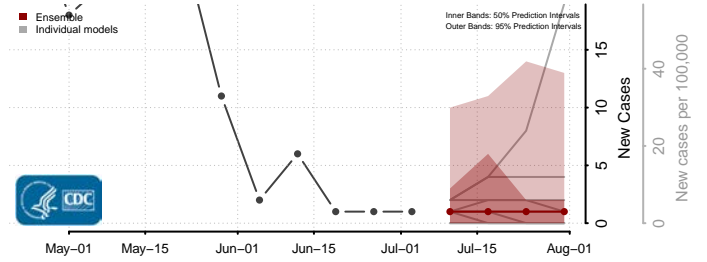

Caroline County, Maryland