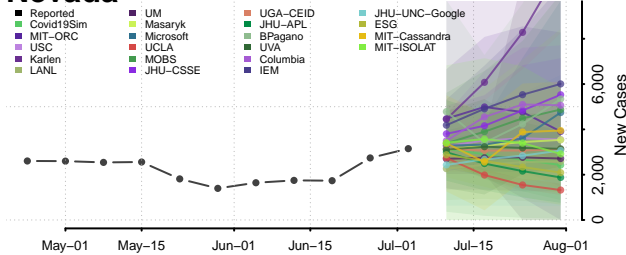

Wayne County, Nebraska

Webster County, Nebraska

Wheeler County, Nebraska

York County, Nebraska

Nevada

Carson City County, Nevada

Churchill County, Nevada

Clark County, Nevada