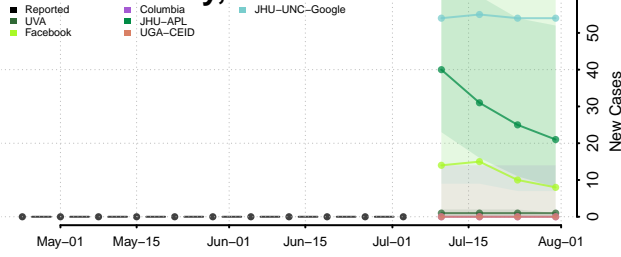

Uintah County, Utah