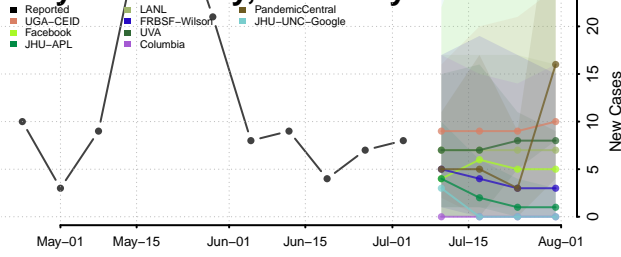

Garrard County, Kentucky

Grant County, Kentucky

Graves County, Kentucky

Grayson County, Kentucky

Green County, Kentucky

Greenup County, Kentucky

Hancock County, Kentucky

Hardin County, Kentucky