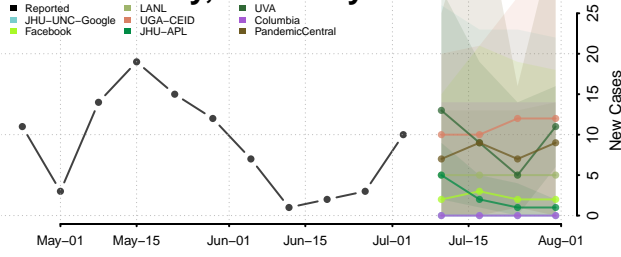

Owen County, Kentucky