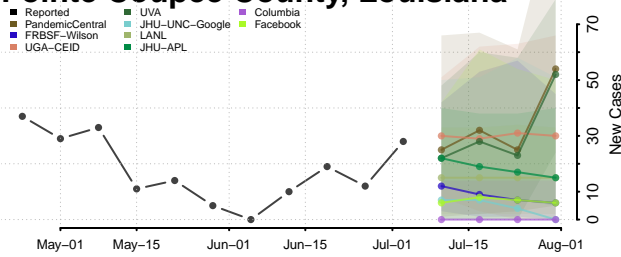

Pointe Coupee County, Louisiana