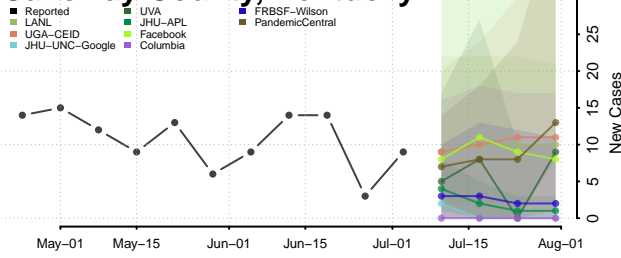

Calloway County, Kentucky