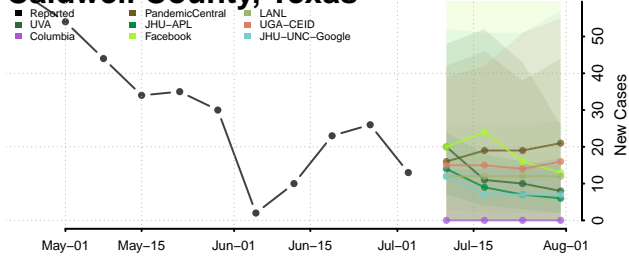

Caldwell County, Texas