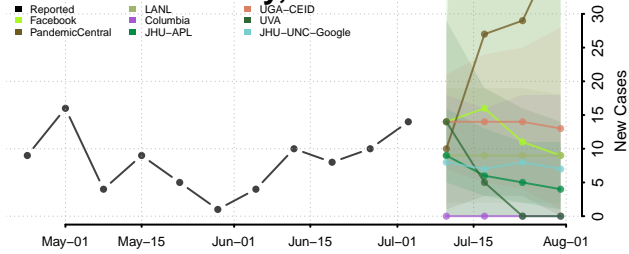

Nolan County, Texas

Nueces County, Texas

Ochiltree County, Texas

Oldham County, Texas

Orange County, Texas

Palo Pinto County, Texas

Panola County, Texas

Parker County, Texas