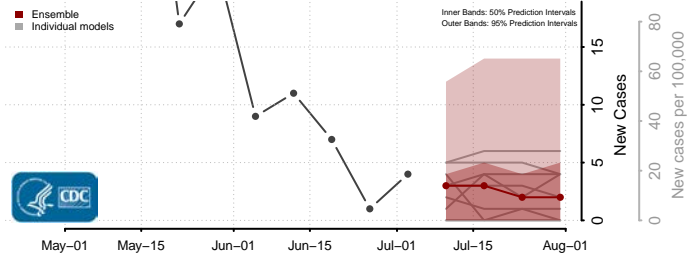

Grant County, Minnesota

Hennepin County, Minnesota

Houston County, Minnesota

Hubbard County, Minnesota

Isanti County, Minnesota

Itasca County, Minnesota

Jackson County, Minnesota

Kanabec County, Minnesota