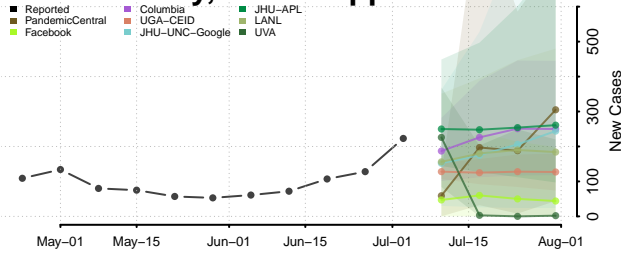

Forrest County, Mississippi

Franklin County, Mississippi

George County, Mississippi

Greene County, Mississippi

Grenada County, Mississippi

Hancock County, Mississippi

Harrison County, Mississippi

Hinds County, Mississippi