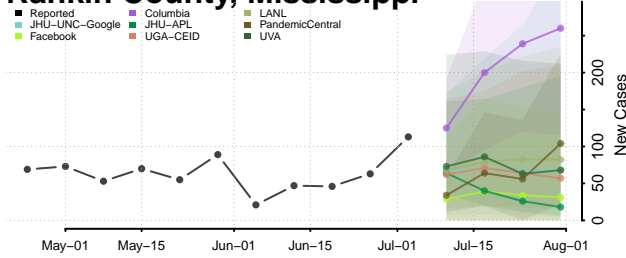

Pontotoc County, Mississippi

Prentiss County, Mississippi

Quitman County, Mississippi

Rankin County, Mississippi

Scott County, Mississippi

Sharkey County, Mississippi

Simpson County, Mississippi

Smith County, Mississippi