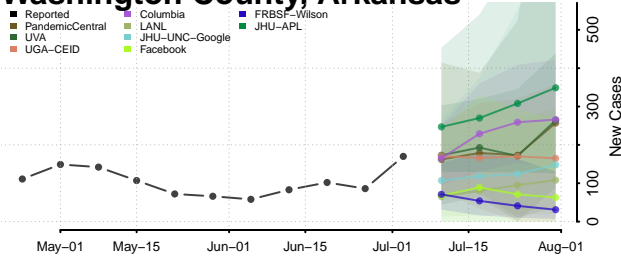

Sevier County, Arkansas

Sharp County, Arkansas

St. Francis County, Arkansas

Stone County, Arkansas

Union County, Arkansas

Van Buren County, Arkansas

Washington County, Arkansas

White County, Arkansas