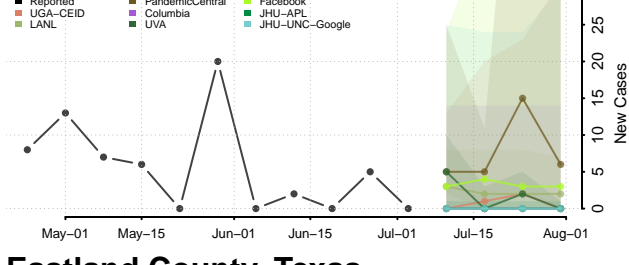

Duval County, Texas