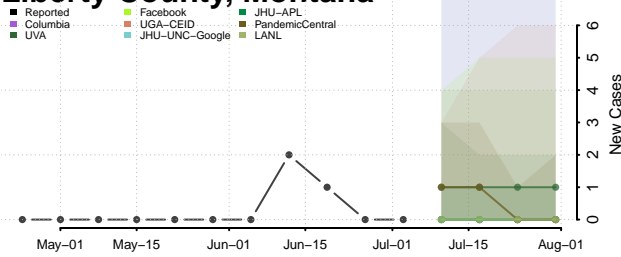

Liberty County, Montana