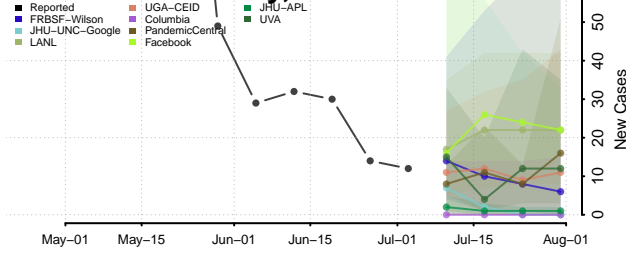

Rice County, Minnesota

Rock County, Minnesota

Roseau County, Minnesota

Scott County, Minnesota

Sherburne County, Minnesota

Sibley County, Minnesota

St. Louis County, Minnesota

Stearns County, Minnesota