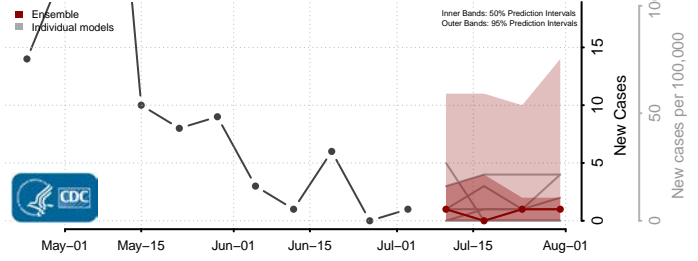

Grant County, Minnesota

Hennepin County, Minnesota

Houston County, Minnesota

Hubbard County, Minnesota

Isanti County, Minnesota

Itasca County, Minnesota

Jackson County, Minnesota

Kanabec County, Minnesota