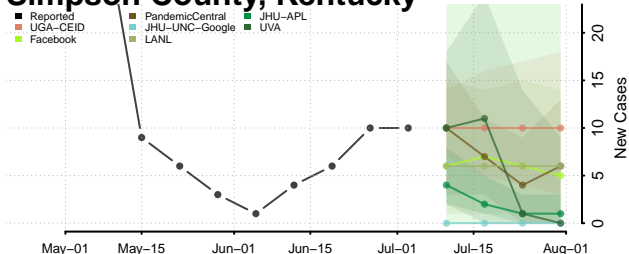

Russell County, Kentucky

Scott County, Kentucky

Shelby County, Kentucky

Simpson County, Kentucky

Spencer County, Kentucky

Taylor County, Kentucky

Todd County, Kentucky

Trigg County, Kentucky