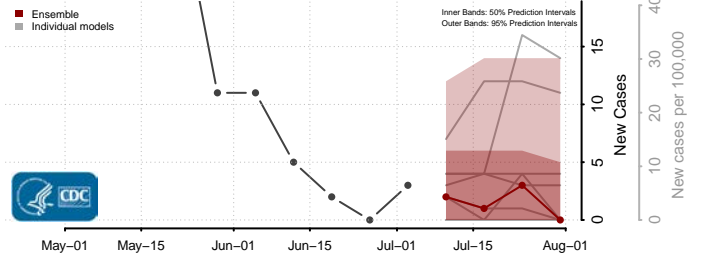

Clinton County, Iowa