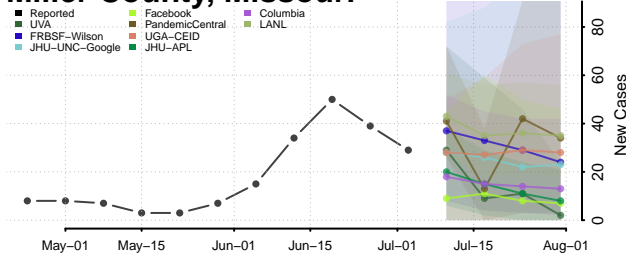

Miller County, Missouri