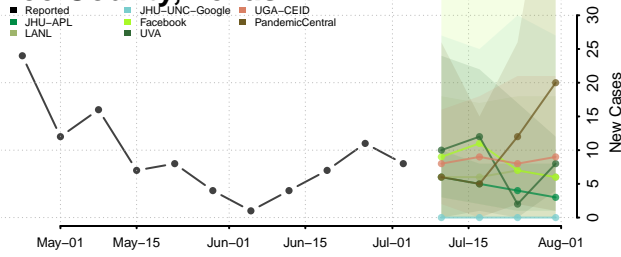

Lee County, Texas