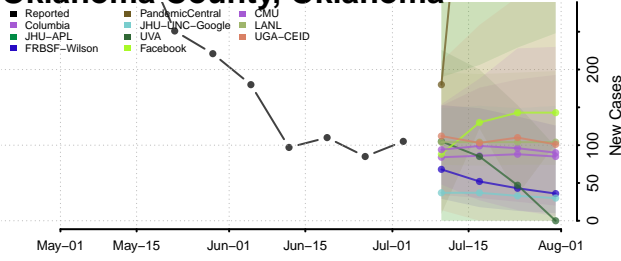

Oklahoma County, Oklahoma