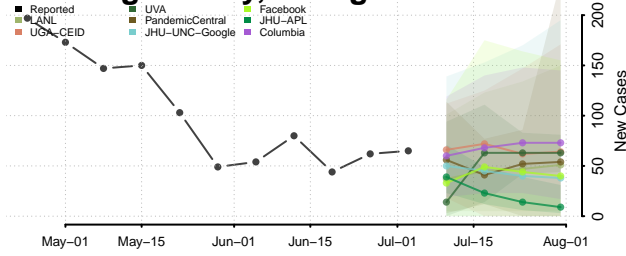

Paulding County, Georgia