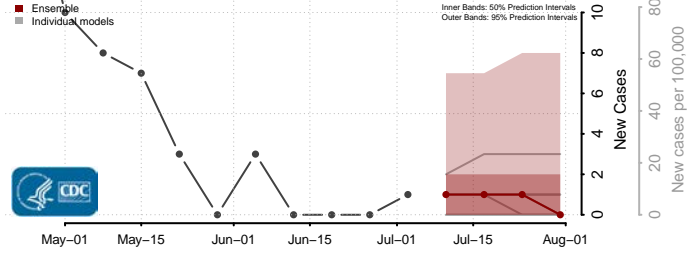

Cass County, Iowa