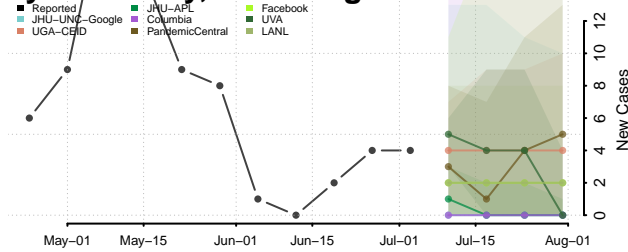

Tyler County, West Virginia