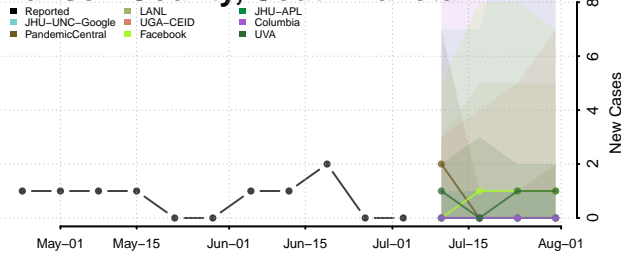

Hanson County, South Dakota