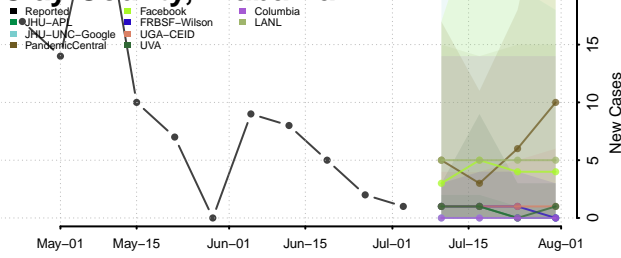

Butler County, Alabama

Calhoun County, Alabama

Chambers County, Alabama

Cherokee County, Alabama

Chilton County, Alabama

Choctaw County, Alabama

Clarke County, Alabama

Clay County, Alabama