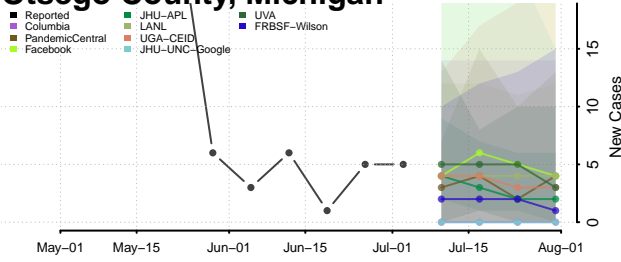

Newaygo County, Michigan

Oakland County, Michigan

Oceana County, Michigan

Ogemaw County, Michigan

Ontonagon County, Michigan

Osceola County, Michigan

Oscoda County, Michigan

Otsego County, Michigan