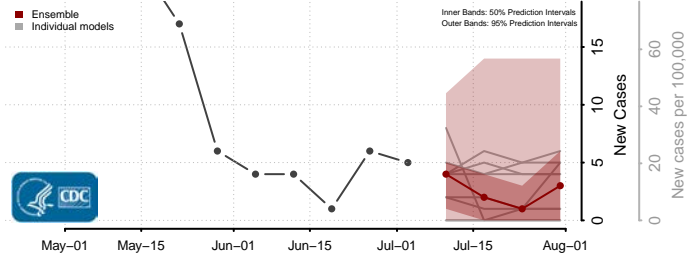

Steele County, Minnesota

Stevens County, Minnesota

Swift County, Minnesota

Todd County, Minnesota

Traverse County, Minnesota

Wabasha County, Minnesota

Wadena County, Minnesota

Waseca County, Minnesota