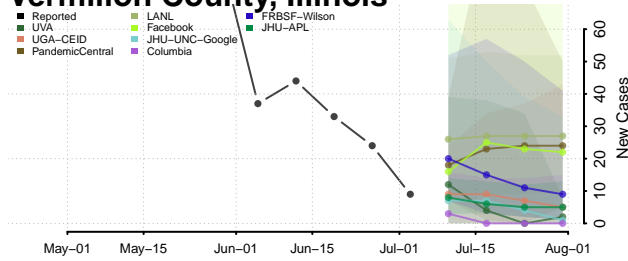

Tazewell County, Illinois

Union County, Illinois

Vermilion County, Illinois

Wabash County, Illinois

Warren County, Illinois

Washington County, Illinois

Wayne County, Illinois

White County, Illinois