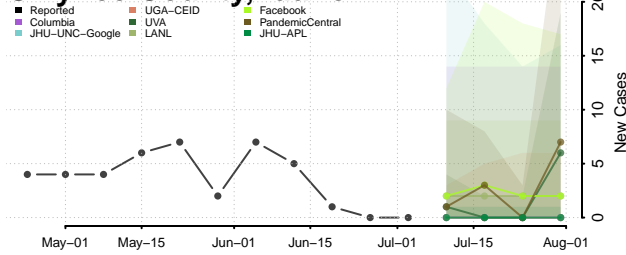

Lewis County, Idaho

Lincoln County, Idaho

Madison County, Idaho

Minidoka County, Idaho

Nez Perce County, Idaho

Oneida County, Idaho

Owyhee County, Idaho

Payette County, Idaho