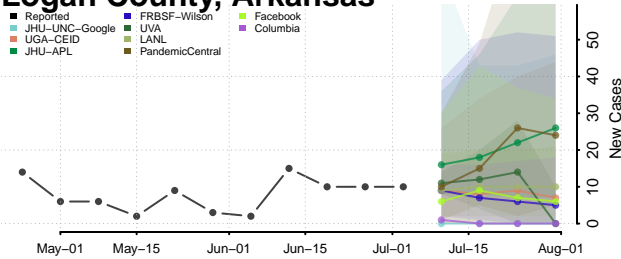

Logan County, Arkansas