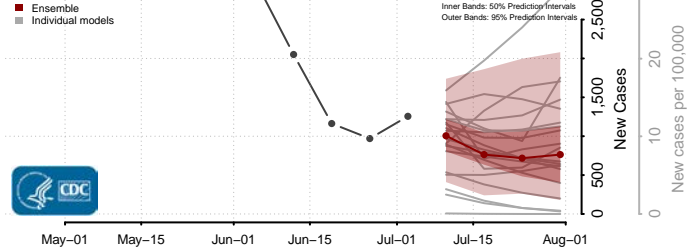

Plymouth County, Massachusetts

Suffolk County, Massachusetts

Worcester County, Massachusetts

Michigan

Alcona County, Michigan

Alger County, Michigan