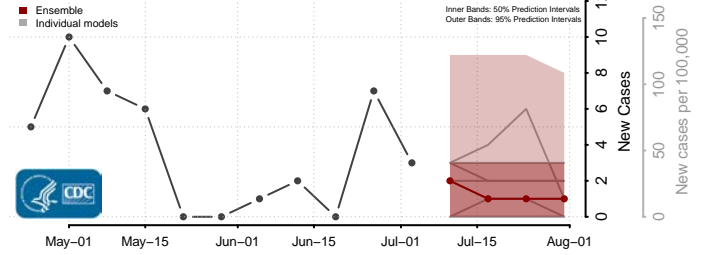

Prince William County, Virginia

Pulaski County, Virginia

Radford County, Virginia

Rappahannock County, Virginia

Richmond City County, Virginia

Richmond County, Virginia

Roanoke City County, Virginia

Roanoke County, Virginia