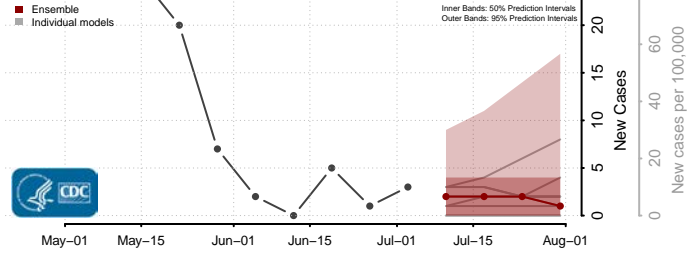

Caledonia County, Vermont