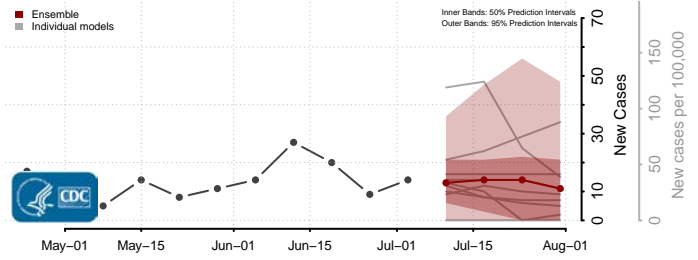

Sevier County, Arkansas

Sharp County, Arkansas

St. Francis County, Arkansas

Stone County, Arkansas

Union County, Arkansas

Van Buren County, Arkansas

Washington County, Arkansas

White County, Arkansas