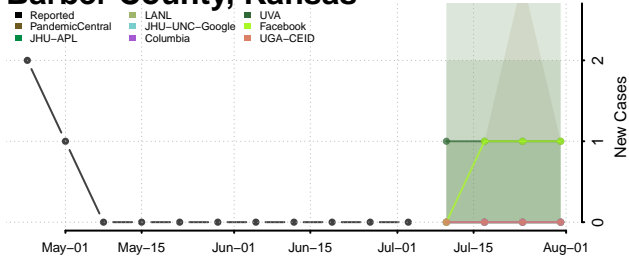

Barber County, Kansas