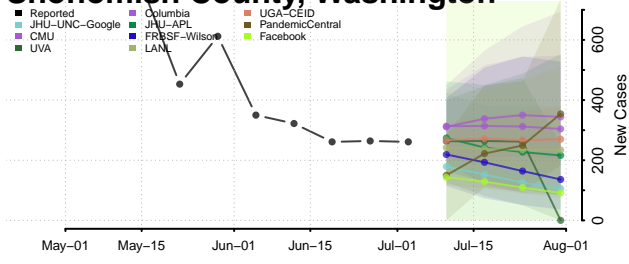

Snohomish County, Washington

Spokane County, Washington

Stevens County, Washington

Thurston County, Washington

Wahkiakum County, Washington

Walla Walla County, Washington

Whatcom County, Washington

Whitman County, Washington