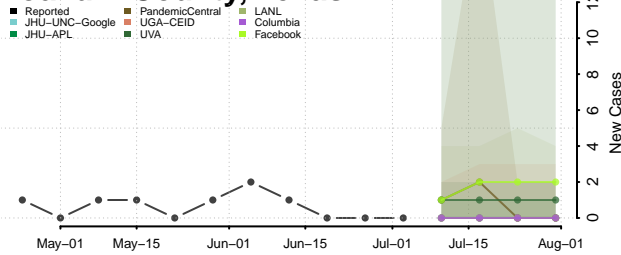

Wise County, Texas

Wood County, Texas

Yoakum County, Texas

Young County, Texas

Zapata County, Texas

Zavala County, Texas

Utah

Beaver County, Utah