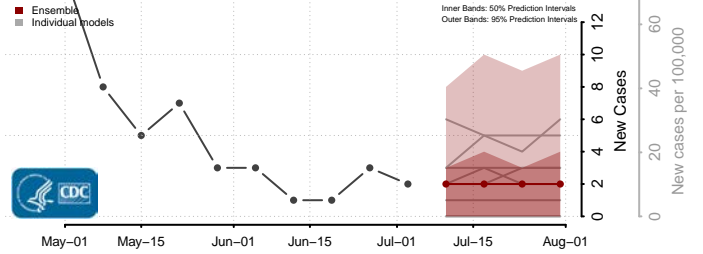

Clay County, South Dakota

Codington County, South Dakota

Corson County, South Dakota

Custer County, South Dakota

Davison County, South Dakota

Day County, South Dakota

Deuel County, South Dakota

Dewey County, South Dakota