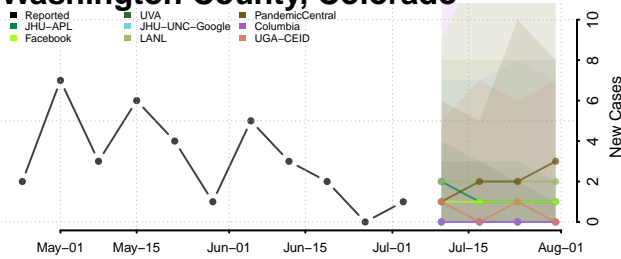

San Miguel County, Colorado

Sedgwick County, Colorado

Summit County, Colorado

Teller County, Colorado

Washington County, Colorado

Weld County, Colorado

Yuma County, Colorado

Connecticut