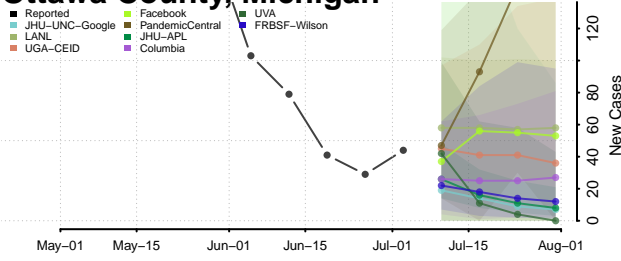

Ottawa County, Michigan