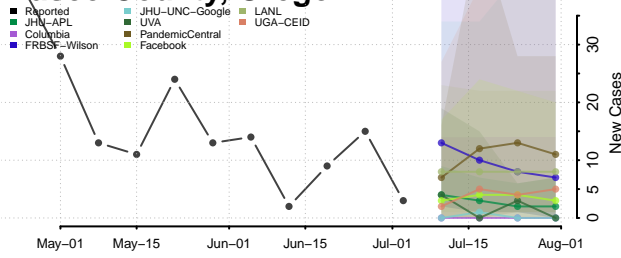

Wasco County, Oregon