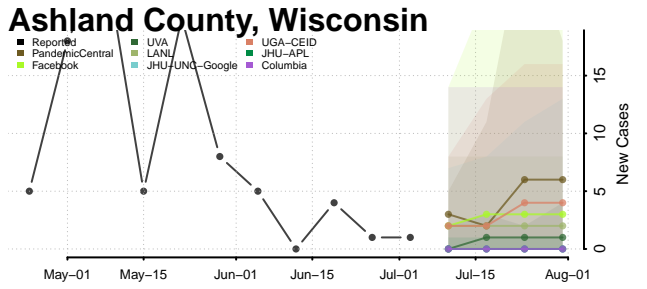

Tyler County, West Virginia

Upshur County, West Virginia

Wayne County, West Virginia

Webster County, West Virginia

Wetzel County, West Virginia

Wirt County, West Virginia

Wood County, West Virginia

Brown County, Wisconsin