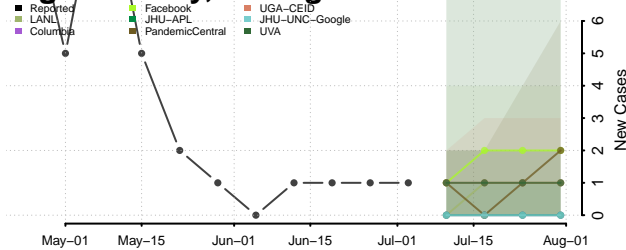

Alger County, Michigan