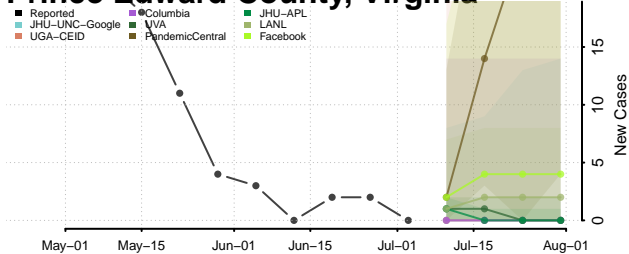

Patrick County, Virginia

Petersburg County, Virginia

Pittsylvania County, Virginia

Poquoson County, Virginia

Portsmouth County, Virginia

Powhatan County, Virginia

Prince Edward County, Virginia

Prince George County, Virginia