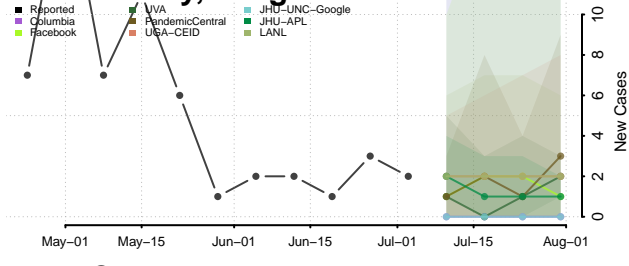

Lake County, Oregon