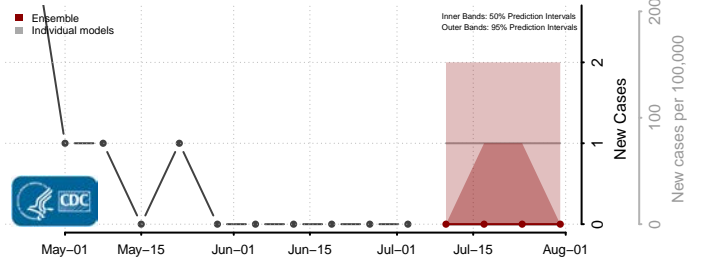

Sheridan County, North Dakota