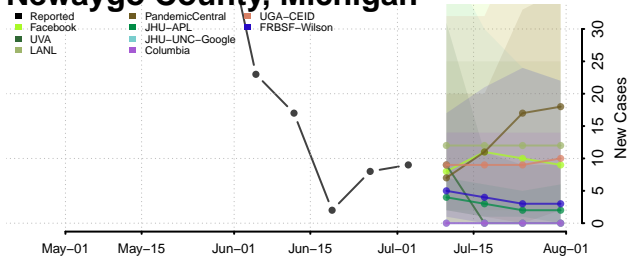

Newaygo County, Michigan