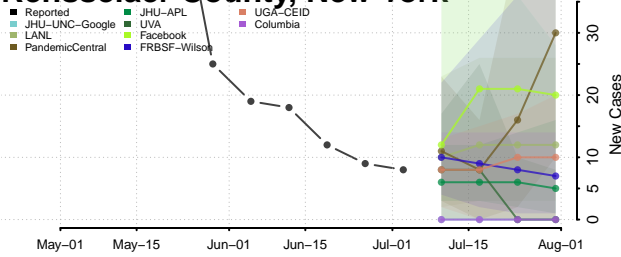

Oswego County, New York

Otsego County, New York

Putnam County, New York

Queens County, New York

Rensselaer County, New York

Richmond County, New York

Rockland County, New York

Saratoga County, New York