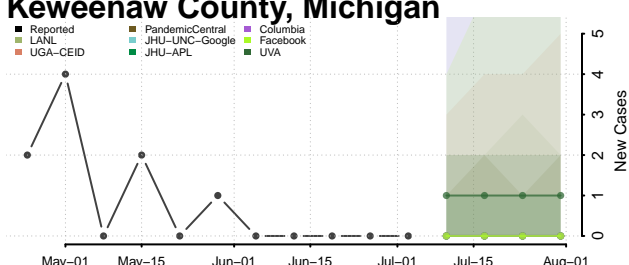

Jackson County, Michigan

Kalamazoo County, Michigan

Kalkaska County, Michigan

Kent County, Michigan

Keweenaw County, Michigan

Lake County, Michigan

Lapeer County, Michigan

Leelanau County, Michigan