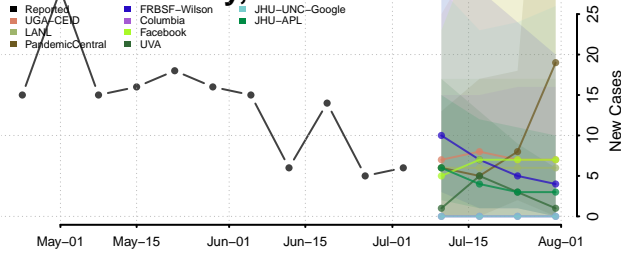

Wabash County, Indiana