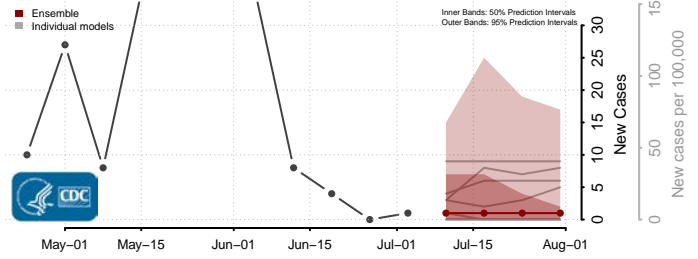

Johnson County, Kentucky