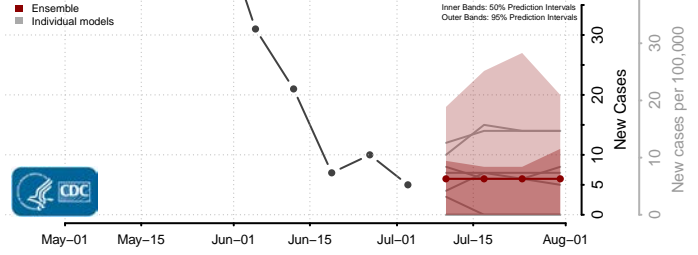

Schenectady County, New York

Schoharie County, New York

Schuyler County, New York

Seneca County, New York

St. Lawrence County, New York

Steuben County, New York

Suffolk County, New York

Sullivan County, New York