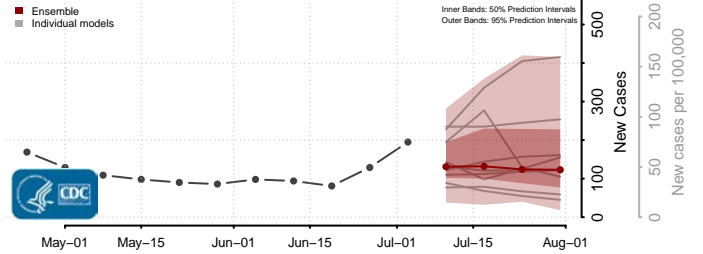

St. Tammany County, Louisiana