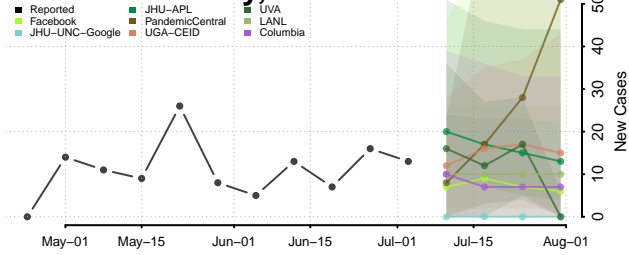

Plaquemines County, Louisiana

Pointe Coupee County, Louisiana

Rapides County, Louisiana

Red River County, Louisiana

Richland County, Louisiana

Sabine County, Louisiana

St. Bernard County, Louisiana

St. Charles County, Louisiana