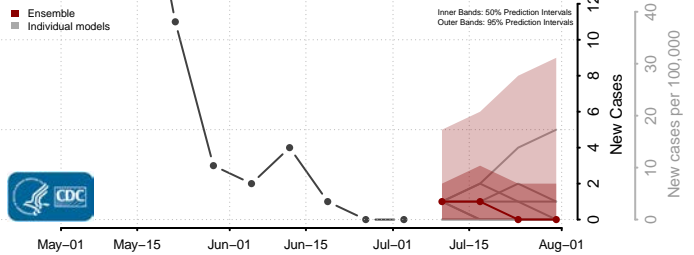

Essex County, Vermont

Franklin County, Vermont

Grand Isle County, Vermont

Lamoille County, Vermont

Orange County, Vermont

Orleans County, Vermont

Rutland County, Vermont

Washington County, Vermont