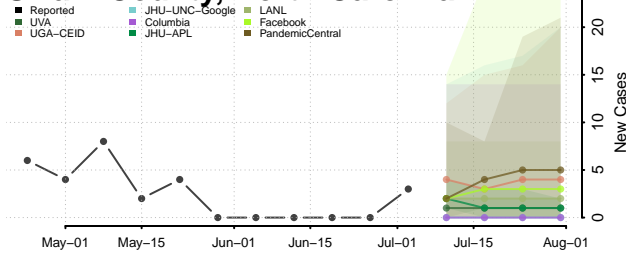

Swain County, North Carolina