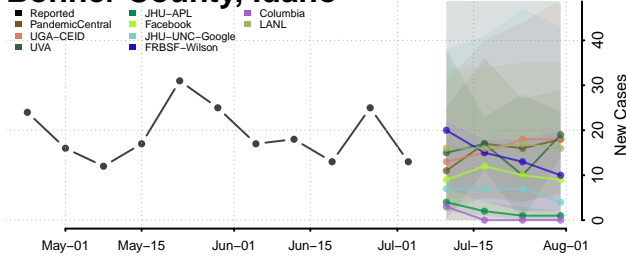

Bonner County, Idaho