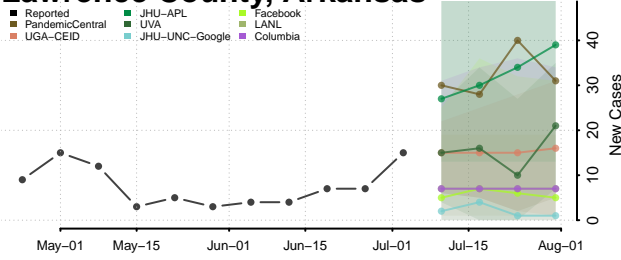

Jackson County, Arkansas

Jefferson County, Arkansas

Johnson County, Arkansas

Lafayette County, Arkansas

Lawrence County, Arkansas

Lee County, Arkansas

Lincoln County, Arkansas

Little River County, Arkansas