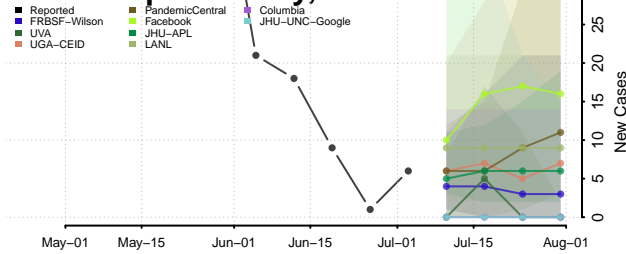

Chautauqua County, New York