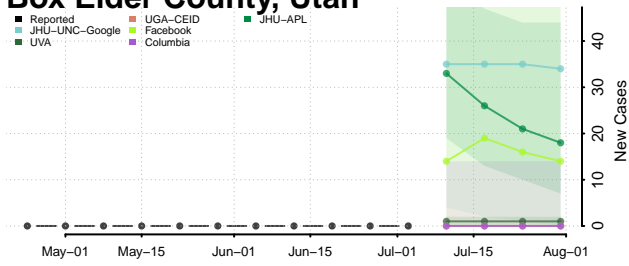

Box Elder County, Utah