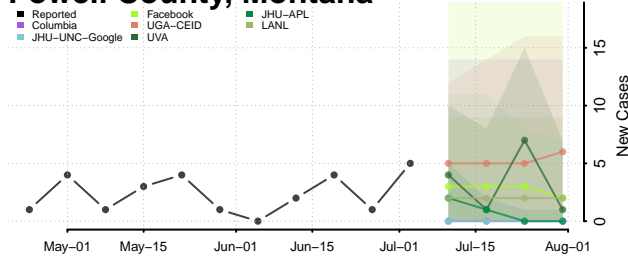

Powell County, Montana