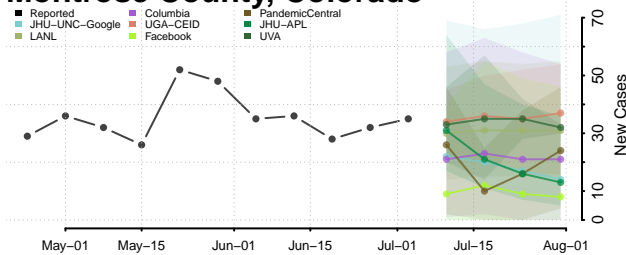

Montrose County, Colorado