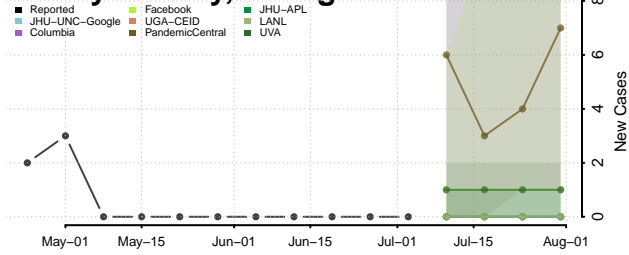

Quitman County, Georgia

Rabun County, Georgia

Randolph County, Georgia

Richmond County, Georgia

Rockdale County, Georgia

Schley County, Georgia

Screven County, Georgia

Seminole County, Georgia