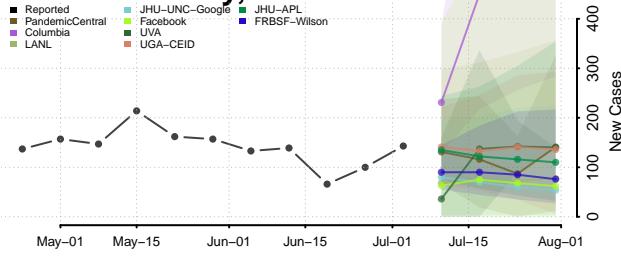

LaSalle County, Louisiana

Lincoln County, Louisiana

Livingston County, Louisiana

Madison County, Louisiana

Morehouse County, Louisiana

Natchitoches County, Louisiana

Orleans County, Louisiana

Ouachita County, Louisiana