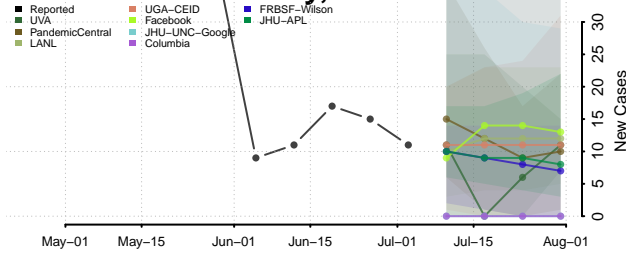

Schenectady County, New York

Schoharie County, New York

Schuyler County, New York

Seneca County, New York

St. Lawrence County, New York

Steuben County, New York

Suffolk County, New York

Sullivan County, New York