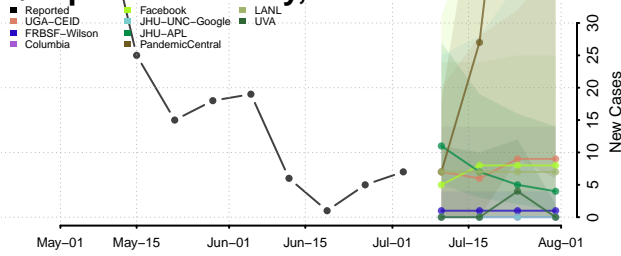

Pasquotank County, North Carolina