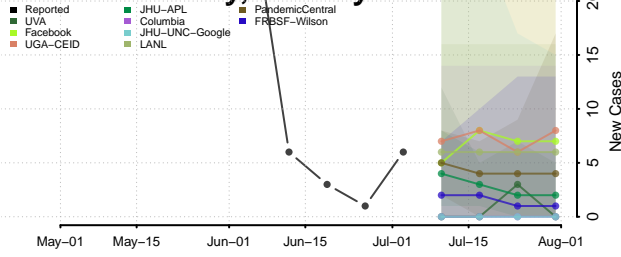

McKean County, Pennsylvania