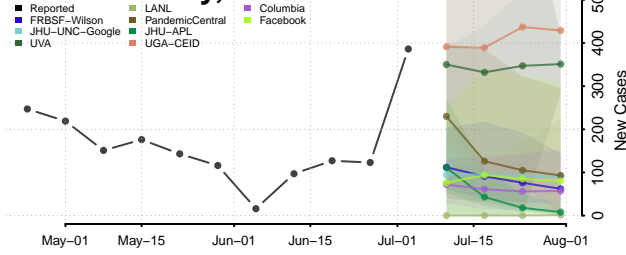

Auglaize County, Ohio

Belmont County, Ohio

Brown County, Ohio

Butler County, Ohio

Carroll County, Ohio

Champaign County, Ohio

Clark County, Ohio

Clermont County, Ohio