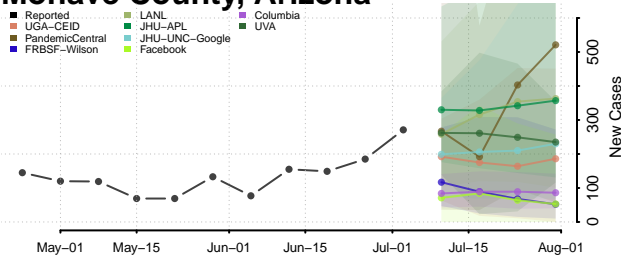

Cochise County, Arizona

Coconino County, Arizona

Gila County, Arizona

Graham County, Arizona

Greenlee County, Arizona

La Paz County, Arizona

Maricopa County, Arizona

Mohave County, Arizona