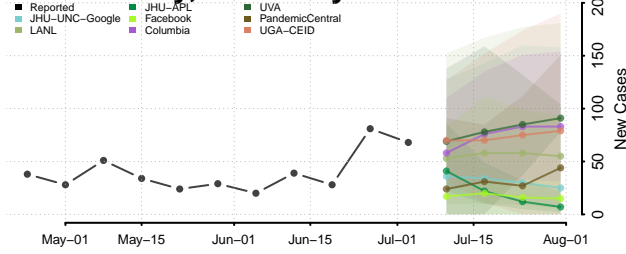

Pike County, Kentucky