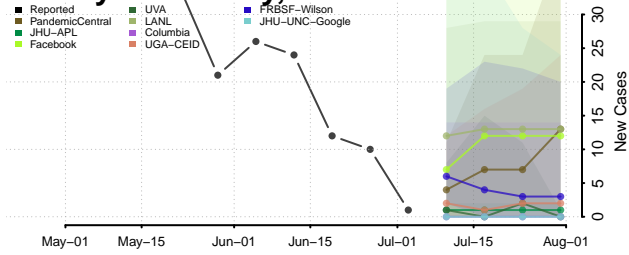

Kandiyohi County, Minnesota