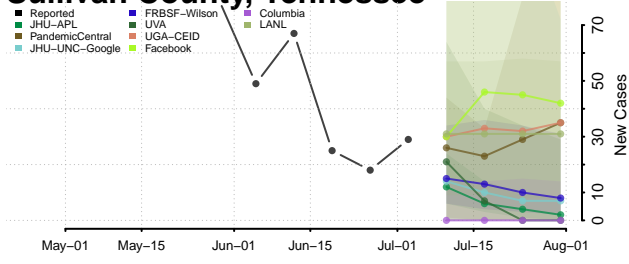

Sullivan County, Tennessee