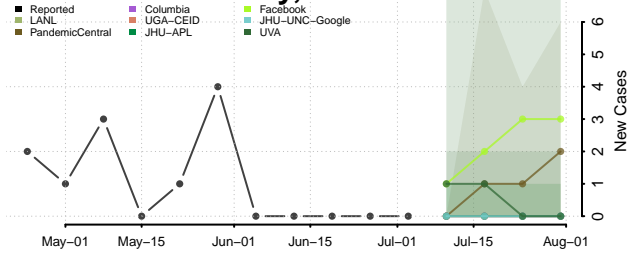

Otoe County, Nebraska

Pawnee County, Nebraska

Perkins County, Nebraska

Phelps County, Nebraska

Pierce County, Nebraska

Platte County, Nebraska

Polk County, Nebraska

Red Willow County, Nebraska