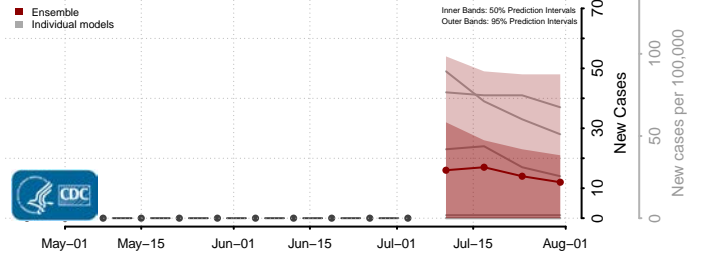

Iron County, Utah