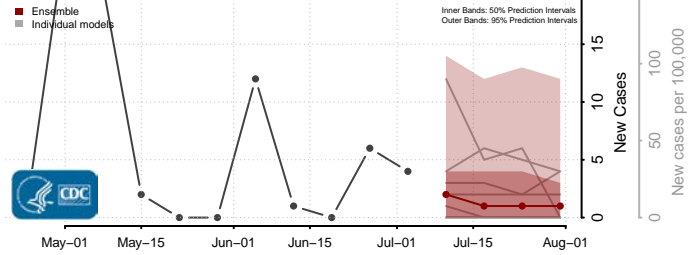

Washington County, Missouri

Wayne County, Missouri

Webster County, Missouri

Worth County, Missouri

Wright County, Missouri

Montana

Beaverhead County, Montana

Big Horn County, Montana