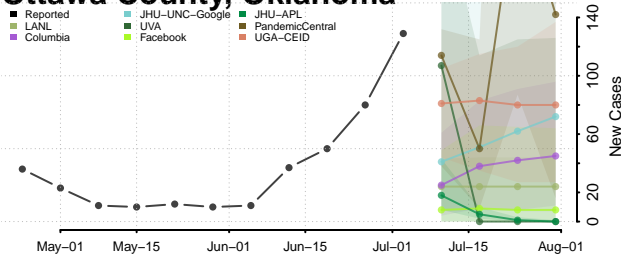

Nowata County, Oklahoma

Okfuskee County, Oklahoma

Oklahoma County, Oklahoma

Okmulgee County, Oklahoma

Osage County, Oklahoma

Ottawa County, Oklahoma

Pawnee County, Oklahoma

Payne County, Oklahoma