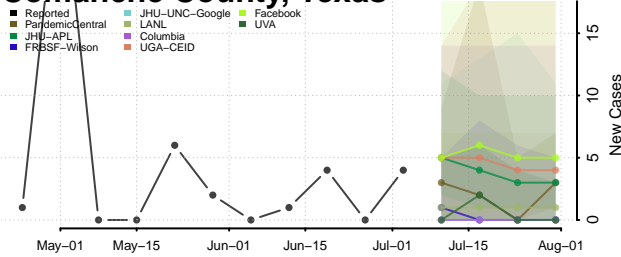

Comanche County, Texas