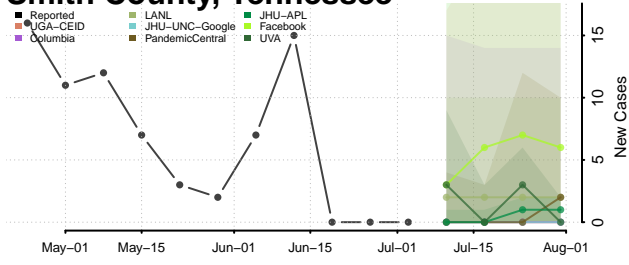

Roane County, Tennessee

Robertson County, Tennessee

Rutherford County, Tennessee

Scott County, Tennessee

Squatchie County, Tennessee

Sevier County, Tennessee

Shelby County, Tennessee

Smith County, Tennessee