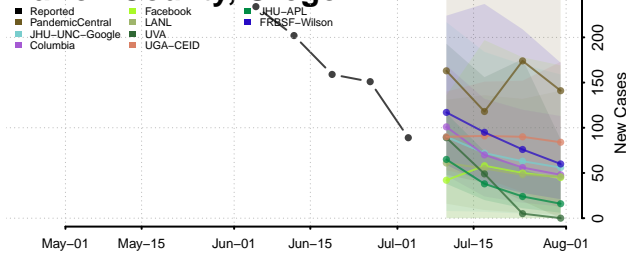

Marion County, Oregon