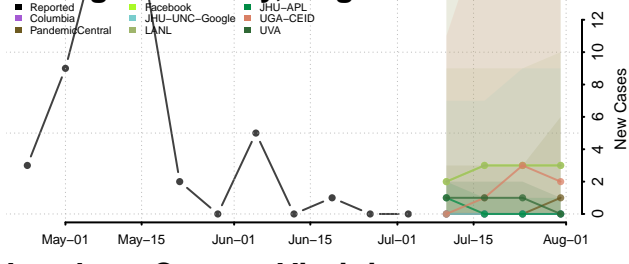

Lexington County, Virginia