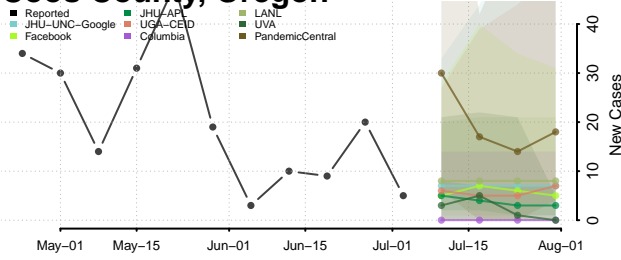

Coos County, Oregon