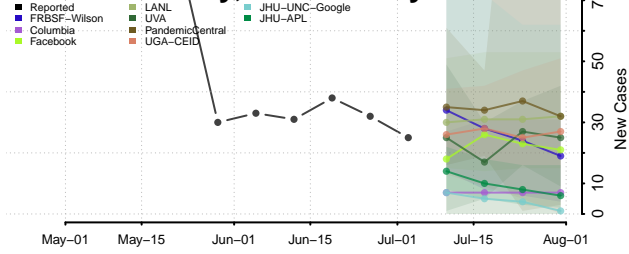

Sussex County, New Jersey