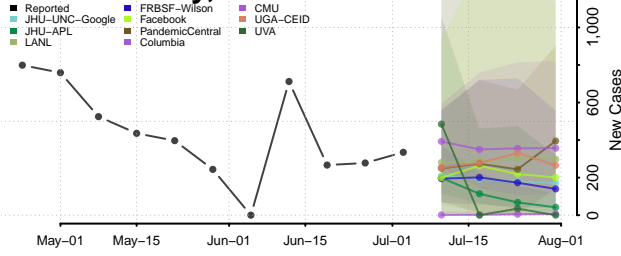

Collin County, Texas