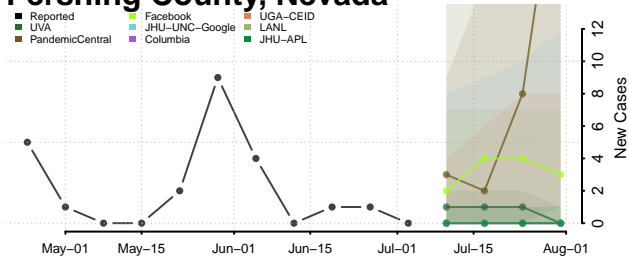

Pershing County, Nevada