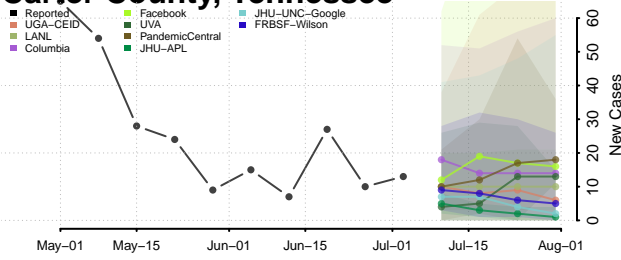

Carroll County, Tennessee

Carter County, Tennessee

Cheatham County, Tennessee

Chester County, Tennessee

Claiborne County, Tennessee

Clay County, Tennessee

Cocke County, Tennessee

Coffee County, Tennessee