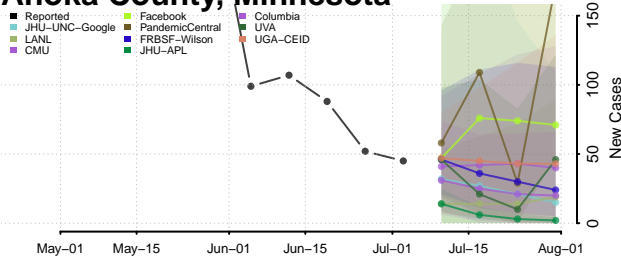

Anoka County, Minnesota