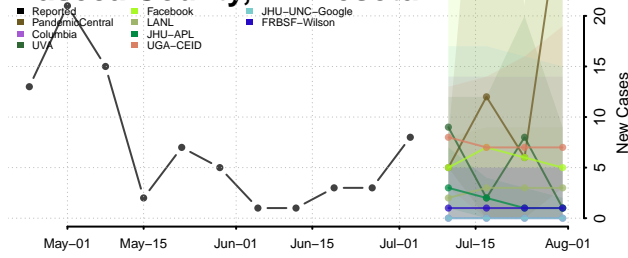

Steele County, Minnesota

Stevens County, Minnesota

Swift County, Minnesota

Todd County, Minnesota

Traverse County, Minnesota

Wabasha County, Minnesota

Wadena County, Minnesota

Waseca County, Minnesota