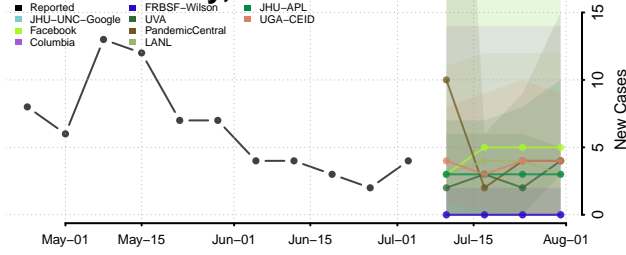

Meade County, South Dakota