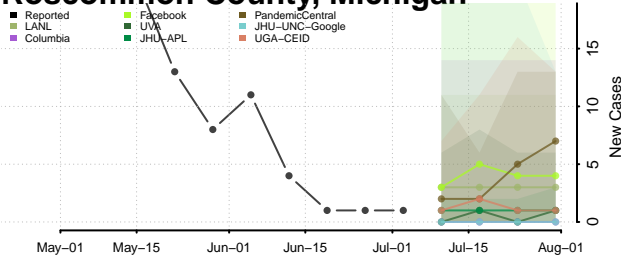

Roscommon County, Michigan