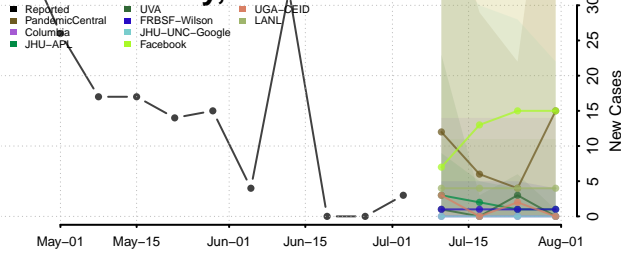

Carroll County, Tennessee

Carter County, Tennessee

Cheatham County, Tennessee

Chester County, Tennessee

Claiborne County, Tennessee

Clay County, Tennessee

Cocke County, Tennessee

Coffee County, Tennessee