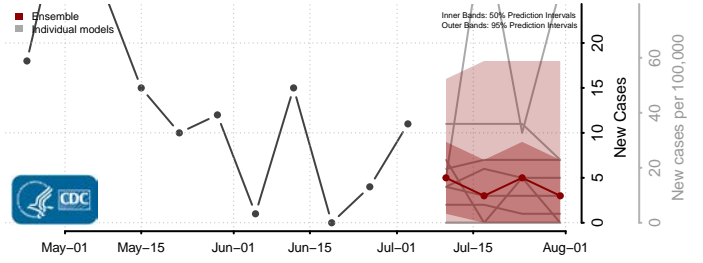

Mecklenburg County, Virginia