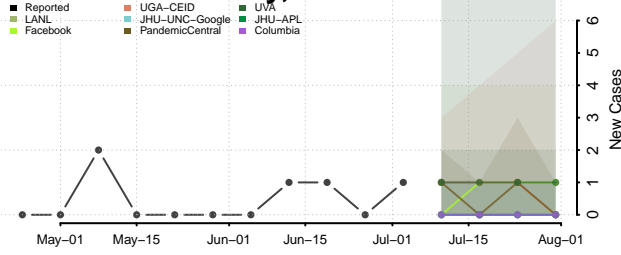

Comanche County, Kansas