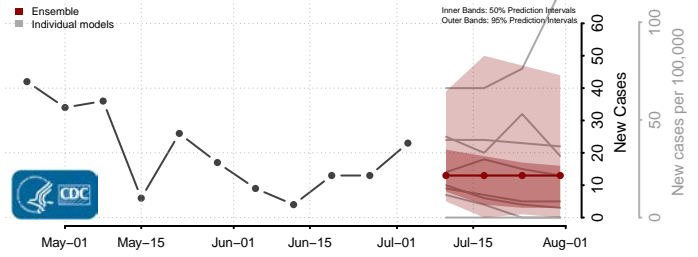

Pittsylvania County, Virginia