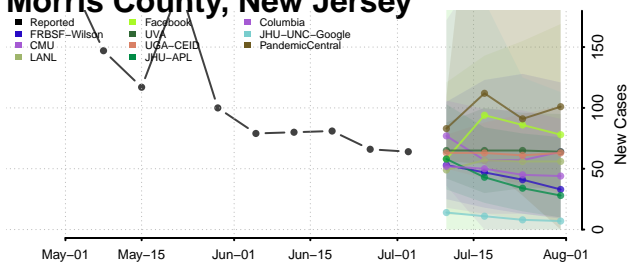

Morris County, New Jersey