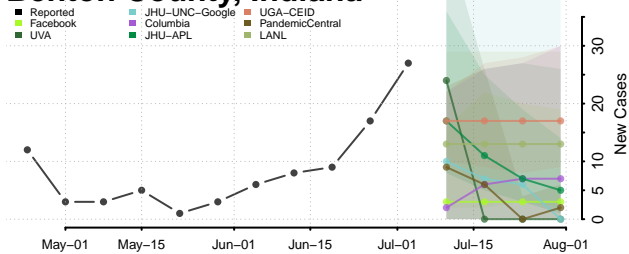

Benton County, Indiana