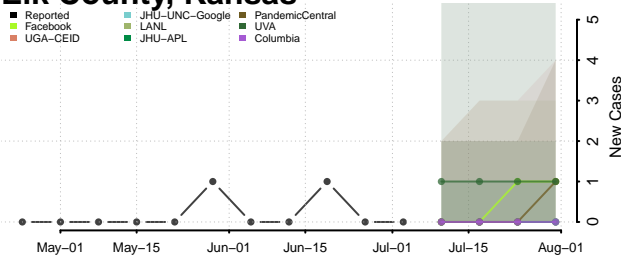

Elk County, Kansas