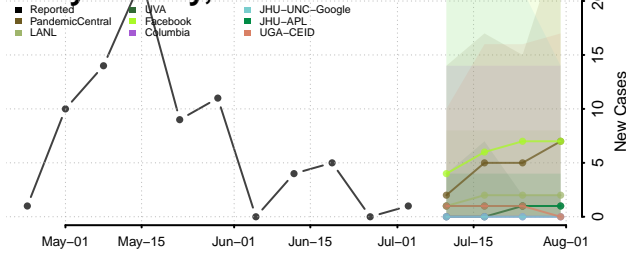

Mercer County, Illinois

Monroe County, Illinois

Montgomery County, Illinois

Morgan County, Illinois

Moultrie County, Illinois

Ogle County, Illinois

Peoria County, Illinois

Perry County, Illinois