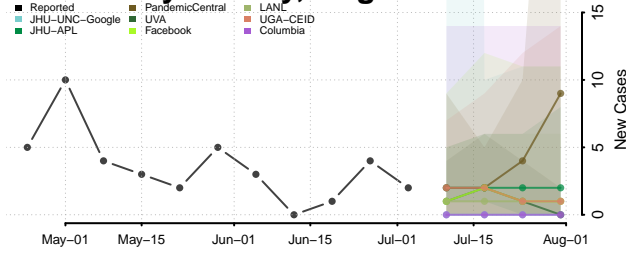

Fairfax City County, Virginia