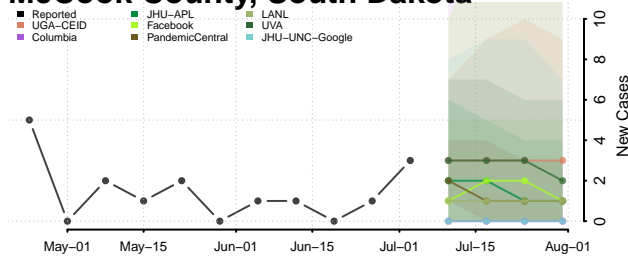

McCook County, South Dakota