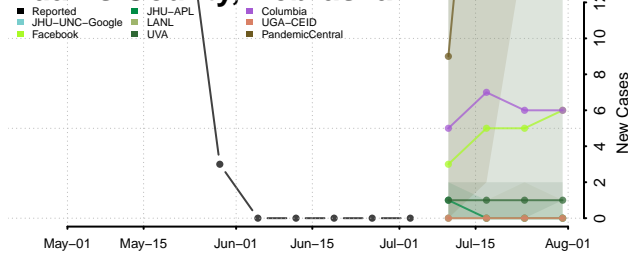

Toole County, Montana

Treasure County, Montana

Valley County, Montana

Wheatland County, Montana

Wibaux County, Montana

Yellowstone County, Montana

Nebraska

Adams County, Nebraska