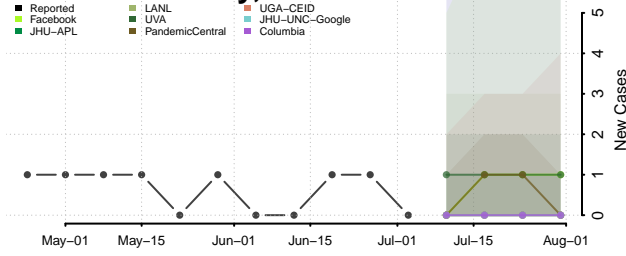

Sanborn County, South Dakota