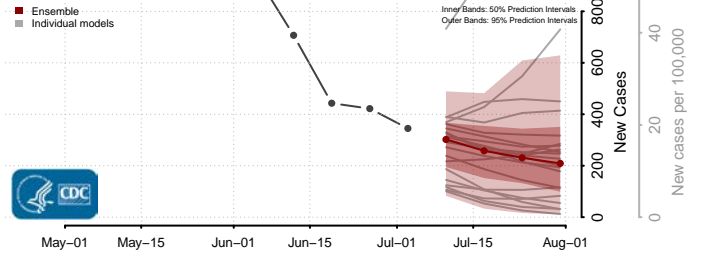

West Virginia