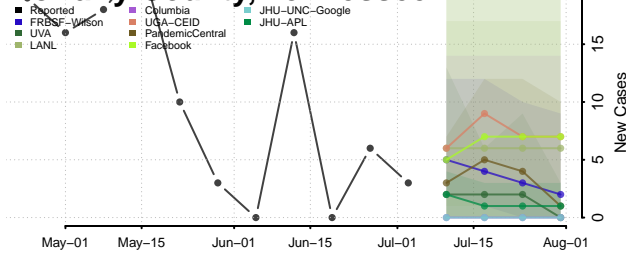

Marshall County, Tennessee

Maury County, Tennessee

McMinn County, Tennessee

McNairy County, Tennessee

Meigs County, Tennessee

Monroe County, Tennessee

Montgomery County, Tennessee

Moore County, Tennessee