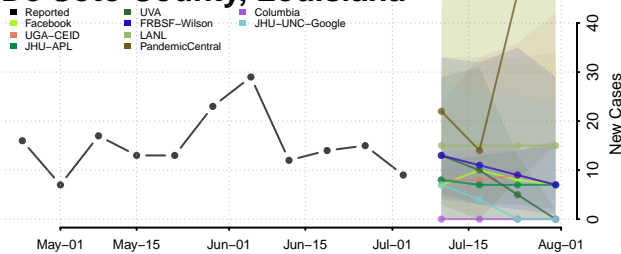

De Soto County, Louisiana