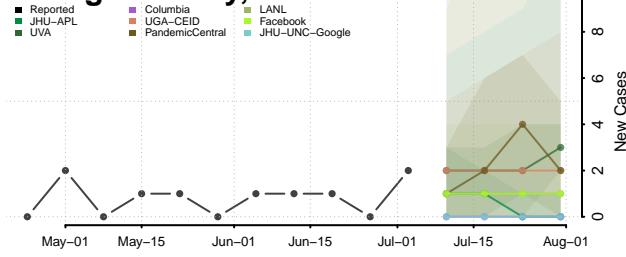

Hidalgo County, New Mexico