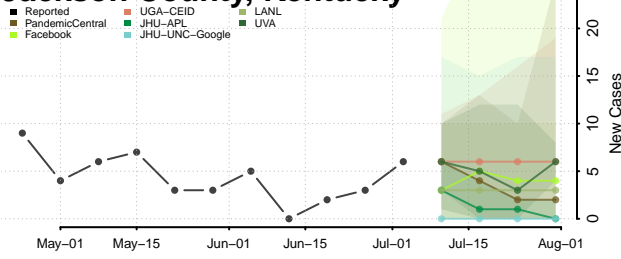

Jackson County, Kentucky