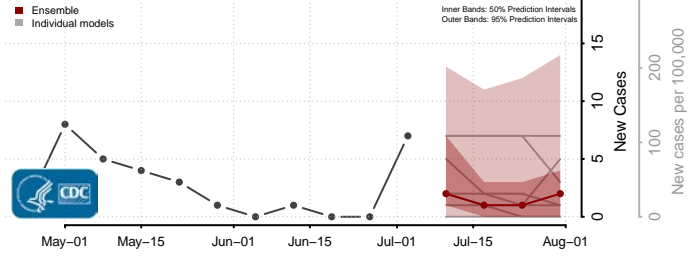

Tama County, Iowa

Taylor County, Iowa

Union County, Iowa

Van Buren County, Iowa

Wapello County, Iowa

Warren County, Iowa

Washington County, Iowa

Wayne County, Iowa