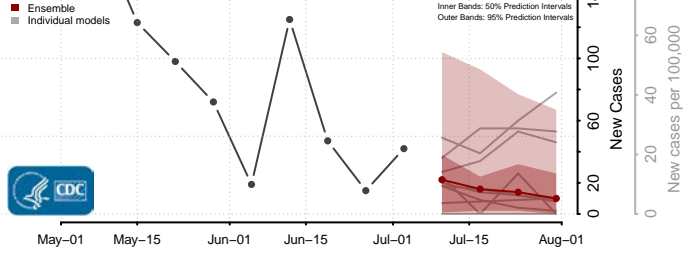

Sumner County, Tennessee