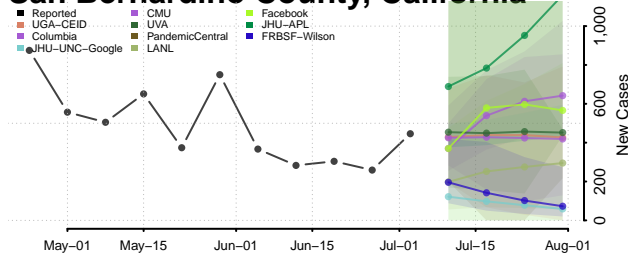

Orange County, California

Placer County, California

Plumas County, California

Riverside County, California

Sacramento County, California

San Benito County, California

San Bernardino County, California

San Diego County, California