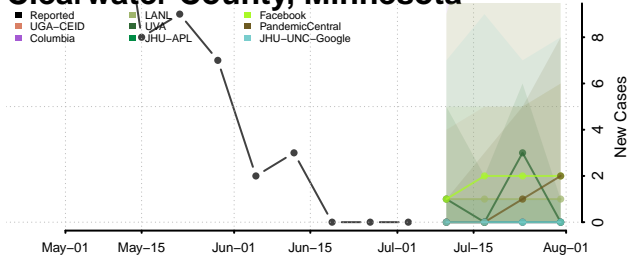

Clearwater County, Minnesota