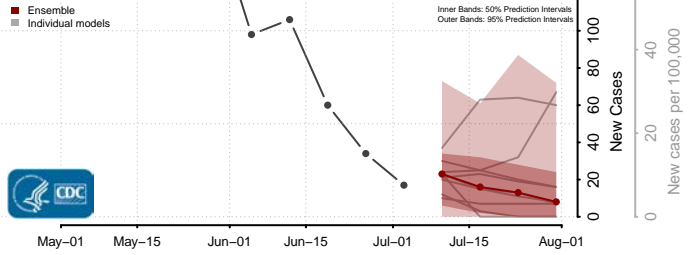

Gaston County, North Carolina