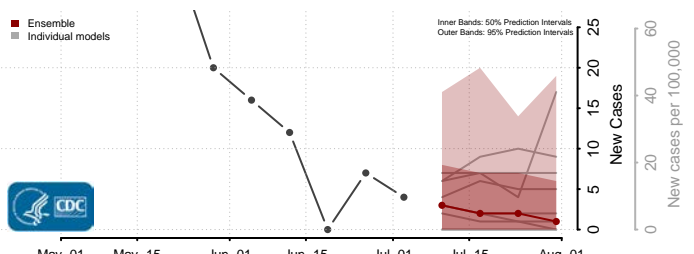

Ohio County, West Virginia