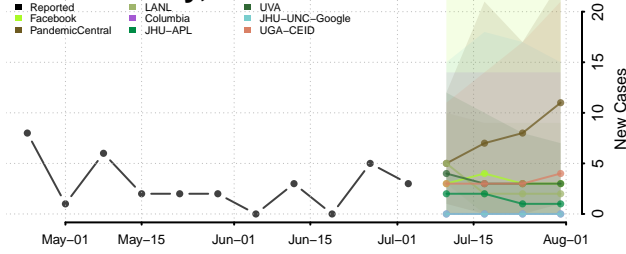

Ralls County, Missouri