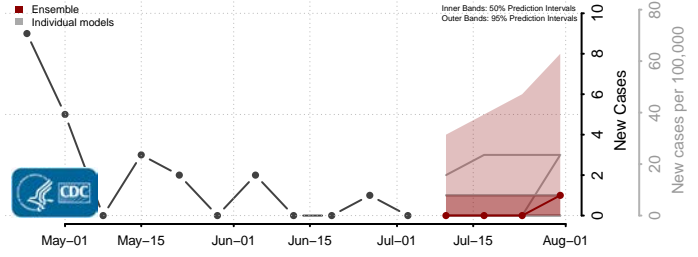

Moore County, North Carolina

Nash County, North Carolina

New Hanover County, North Carolina

Northampton County, North Carolina

Onslow County, North Carolina

Orange County, North Carolina

Pamlico County, North Carolina