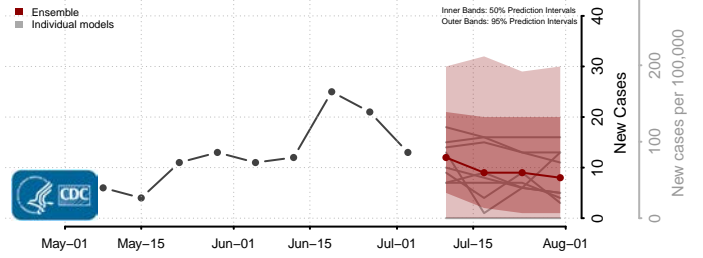

Macon County, Missouri