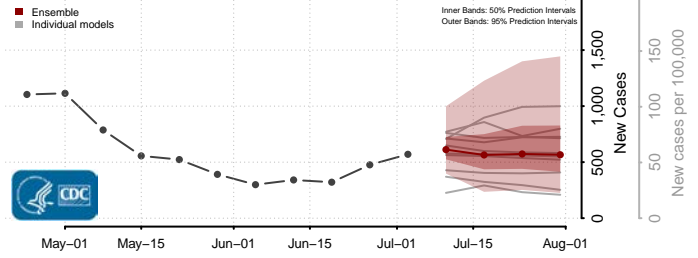

Ste. Genevieve County, Missouri

Stoddard County, Missouri

Stone County, Missouri

Sullivan County, Missouri

Taney County, Missouri

Texas County, Missouri

Vernon County, Missouri

Warren County, Missouri