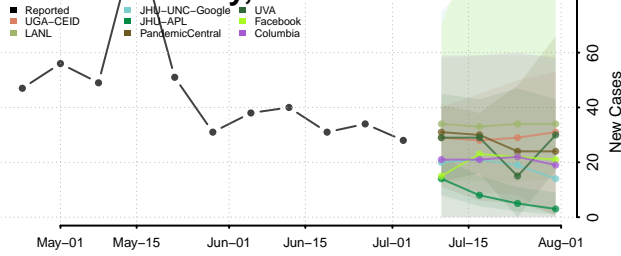

Cleburne County, Alabama

Coffee County, Alabama

Colbert County, Alabama

Conecuh County, Alabama

Coosa County, Alabama

Covington County, Alabama

Crenshaw County, Alabama

Cullman County, Alabama