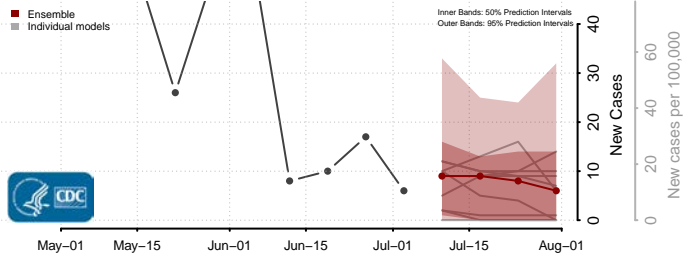

Hampshire County, West Virginia

Hancock County, West Virginia

Hardy County, West Virginia

Harrison County, West Virginia

Jackson County, West Virginia

Marshall County, West Virginia

Mason County, West Virginia