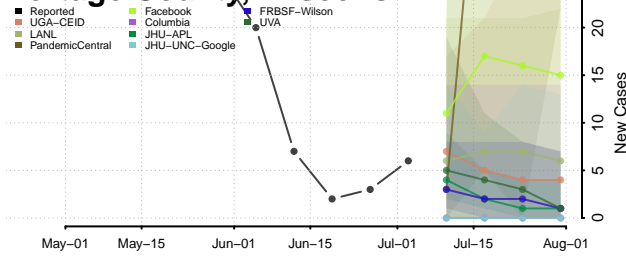

Portage County, Wisconsin