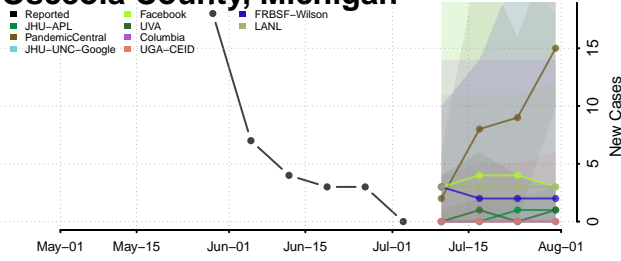

Newaygo County, Michigan

Oakland County, Michigan

Oceana County, Michigan

Ogemaw County, Michigan

Ontonagon County, Michigan

Osceola County, Michigan

Oscoda County, Michigan

Otsego County, Michigan