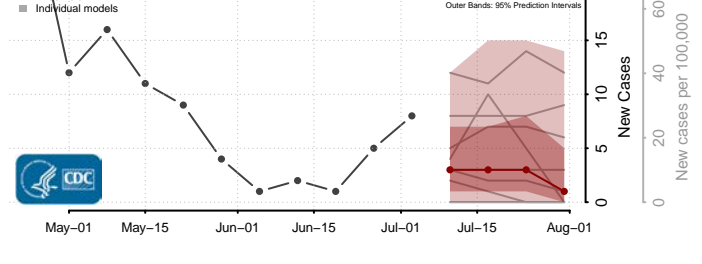

Gem County, Idaho

Gooding County, Idaho

Idaho County, Idaho

Jefferson County, Idaho

Jerome County, Idaho

Kootenai County, Idaho

Latah County, Idaho

Lemhi County, Idaho