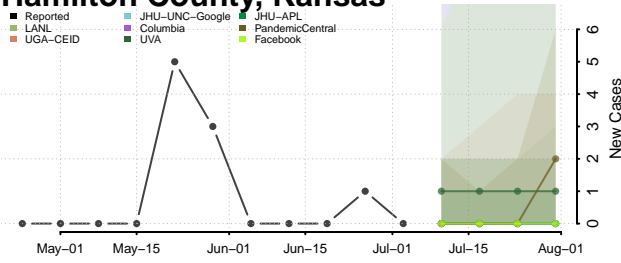

Hamilton County, Kansas