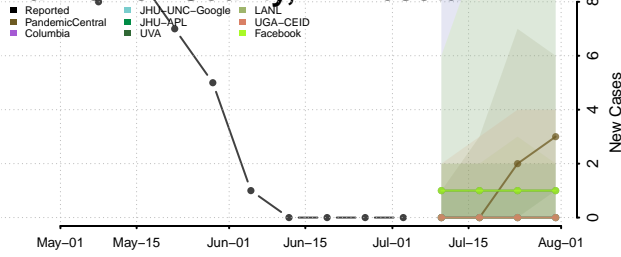

Mahnomen County, Minnesota