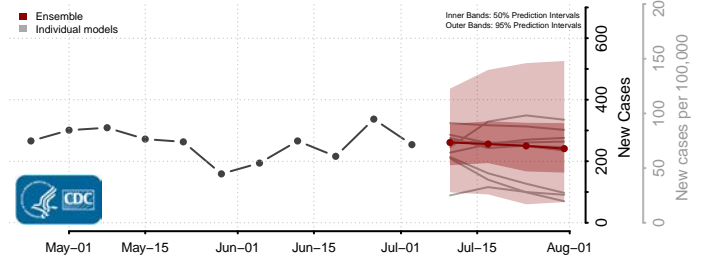

Box Elder County, Utah

Cache County, Utah

Carbon County, Utah

Daggett County, Utah

Davis County, Utah

Duchesne County, Utah

Emery County, Utah

Garfield County, Utah