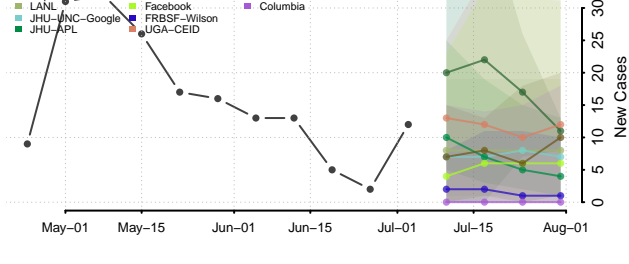

Greene County, Indiana