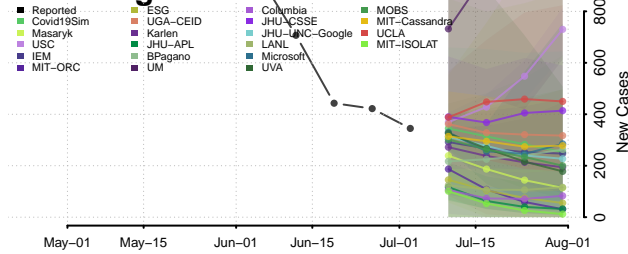

West Virginia