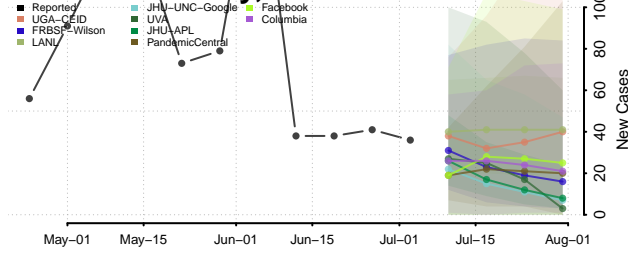

Kosciusko County, Indiana

LaGrange County, Indiana

Lake County, Indiana

LaPorte County, Indiana

Lawrence County, Indiana

Madison County, Indiana

Marion County, Indiana

Marshall County, Indiana