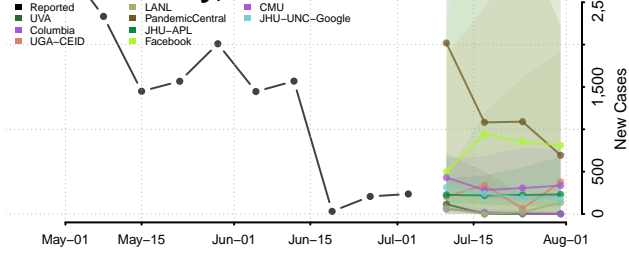

Harris County, Texas