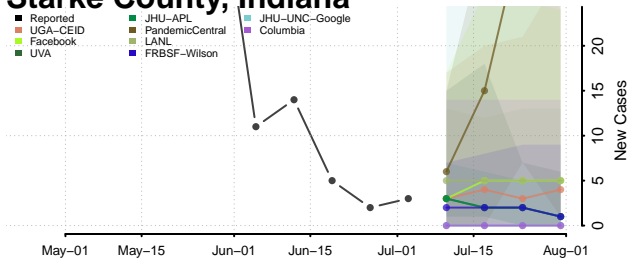

Starke County, Indiana