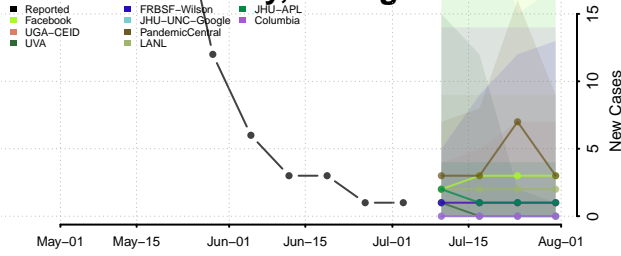

Charlevoix County, Michigan