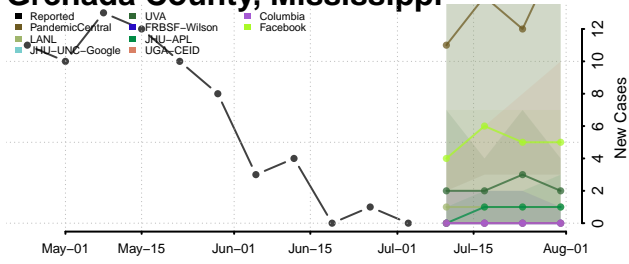

Forrest County, Mississippi

Franklin County, Mississippi

George County, Mississippi

Greene County, Mississippi

Grenada County, Mississippi

Hancock County, Mississippi

Harrison County, Mississippi

Hinds County, Mississippi