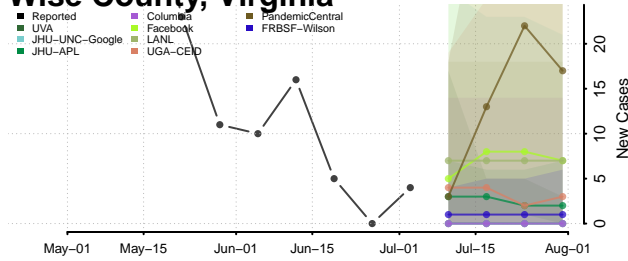

Warren County, Virginia

Washington County, Virginia

Waynesboro County, Virginia

Westmoreland County, Virginia

Williamsburg County, Virginia

Winchester County, Virginia

Wise County, Virginia

Wythe County, Virginia