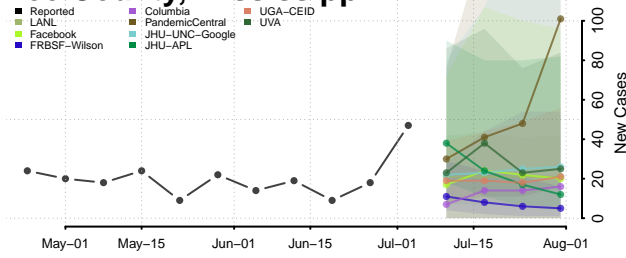

Leflore County, Mississippi

Lincoln County, Mississippi

Lowndes County, Mississippi

Madison County, Mississippi

Marion County, Mississippi

Marshall County, Mississippi

Monroe County, Mississippi

Montgomery County, Mississippi