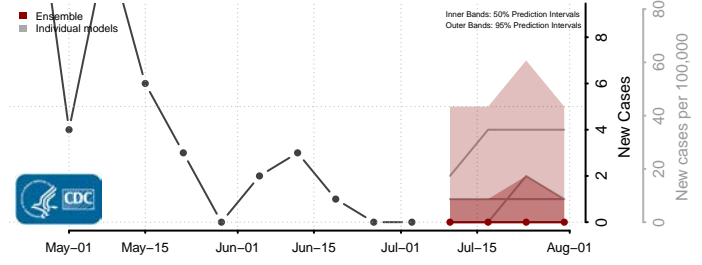

Mercer County, North Dakota

Morton County, North Dakota

Mountrail County, North Dakota

Nelson County, North Dakota

Oliver County, North Dakota

Pembina County, North Dakota

Pierce County, North Dakota

Ramsey County, North Dakota