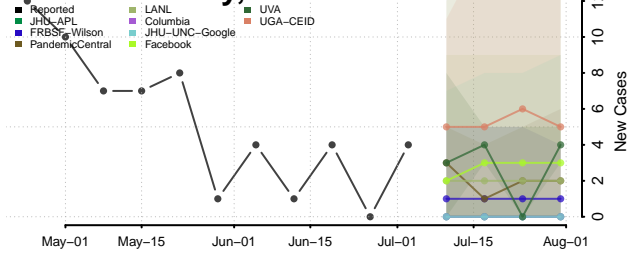

Guthrie County, Iowa