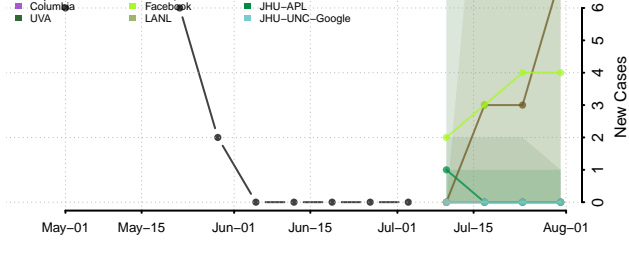

Otoe County, Nebraska