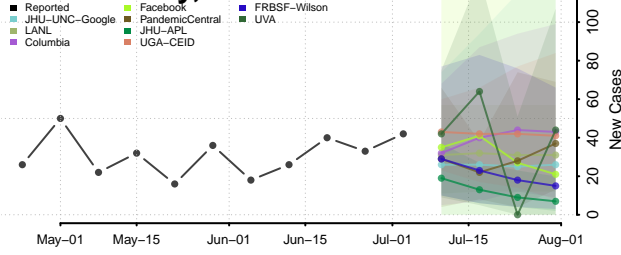

Wise County, Texas

Wood County, Texas

Yoakum County, Texas

Young County, Texas

Zapata County, Texas

Zavala County, Texas

Utah

Beaver County, Utah