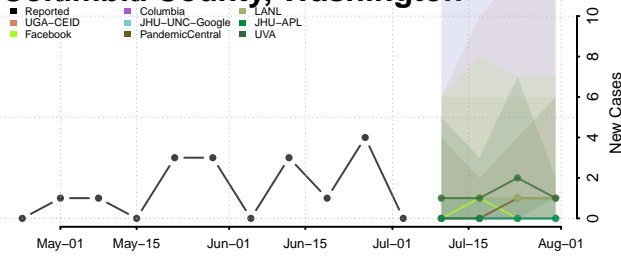

Columbia County, Washington