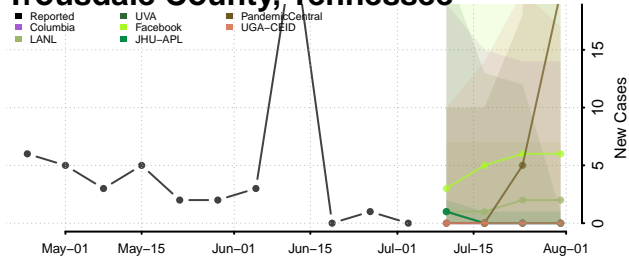

Trousdale County, Tennessee