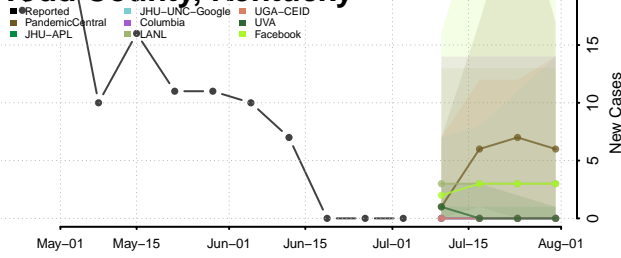

Russell County, Kentucky

Scott County, Kentucky

Shelby County, Kentucky

Simpson County, Kentucky

Spencer County, Kentucky

Taylor County, Kentucky

Todd County, Kentucky

Trigg County, Kentucky