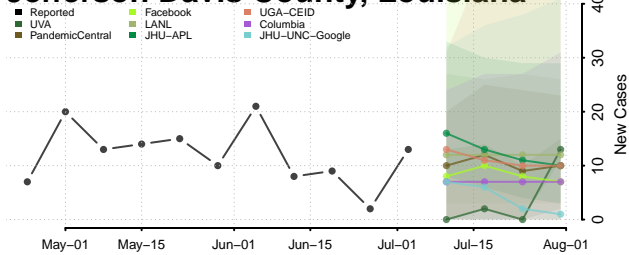

Grant County, Louisiana

Iberia County, Louisiana

Iberville County, Louisiana

Jackson County, Louisiana

Jefferson County, Louisiana

Jefferson Davis County, Louisiana

Lafayette County, Louisiana

Lafourche County, Louisiana