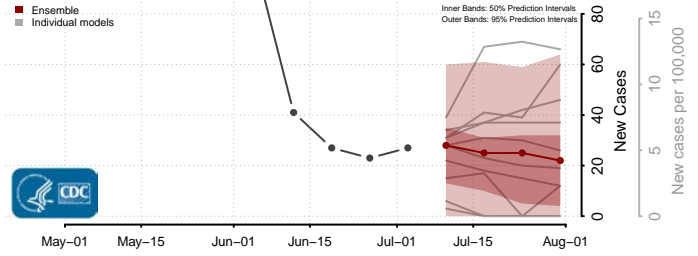

Plymouth County, Massachusetts