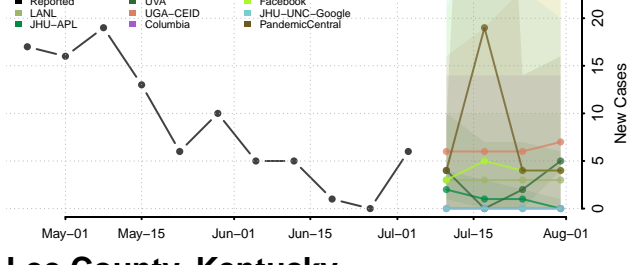

Lawrence County, Kentucky