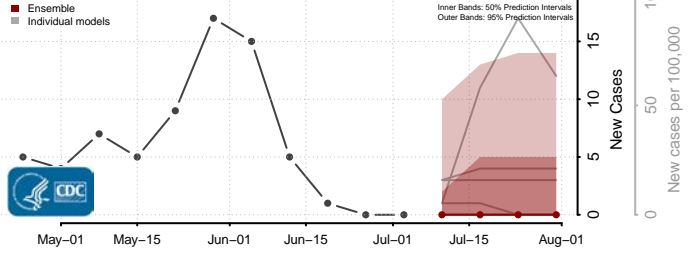

Green Lake County, Wisconsin