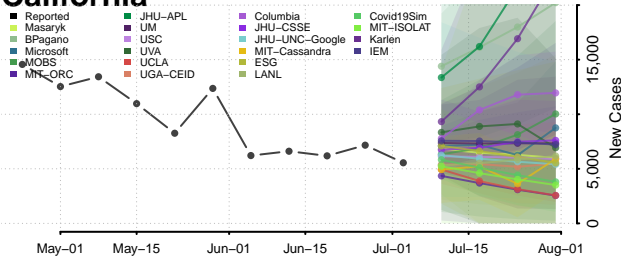

California