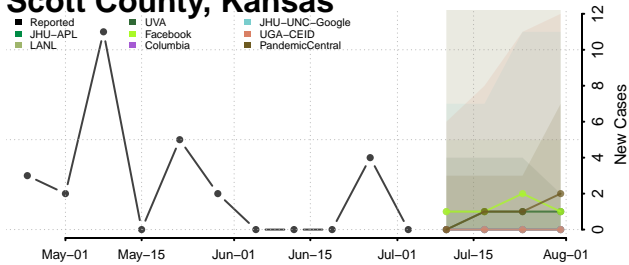

Rooks County, Kansas

Rush County, Kansas

Russell County, Kansas

Saline County, Kansas

Scott County, Kansas

Sedgwick County, Kansas

Seward County, Kansas

Shawnee County, Kansas