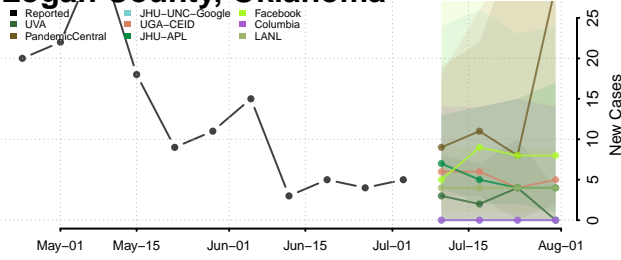

Kingfisher County, Oklahoma

Kiowa County, Oklahoma

Latimer County, Oklahoma

Le Flore County, Oklahoma

Lincoln County, Oklahoma

Logan County, Oklahoma

Love County, Oklahoma

Major County, Oklahoma