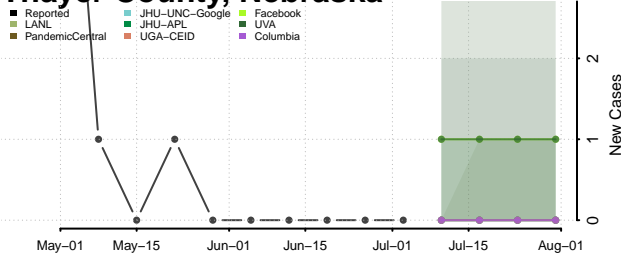

Sherman County, Nebraska

Sioux County, Nebraska

Stanton County, Nebraska

Thayer County, Nebraska

Thomas County, Nebraska

Thurston County, Nebraska

Valley County, Nebraska

Washington County, Nebraska