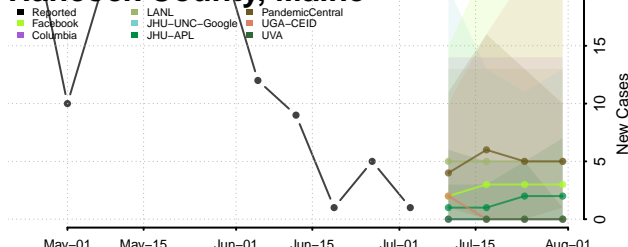

Hancock County, Maine

*New weekly cases may decrease in this location over the next four weeks. For these locations, the ensemble forecast indicates a probability of 0.75 or greater that fewer cases will be reported in week four of the forecast than in the last reported week.