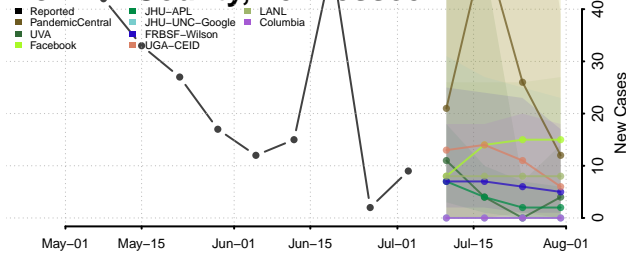

Marshall County, Tennessee

Maury County, Tennessee

McMinn County, Tennessee

McNairy County, Tennessee

Meigs County, Tennessee

Monroe County, Tennessee

Montgomery County, Tennessee

Moore County, Tennessee