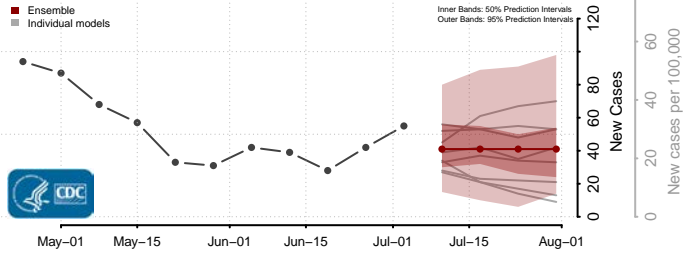

Rooks County, Kansas

Rush County, Kansas

Russell County, Kansas

Saline County, Kansas

Scott County, Kansas

Sedgwick County, Kansas

Seward County, Kansas

Shawnee County, Kansas