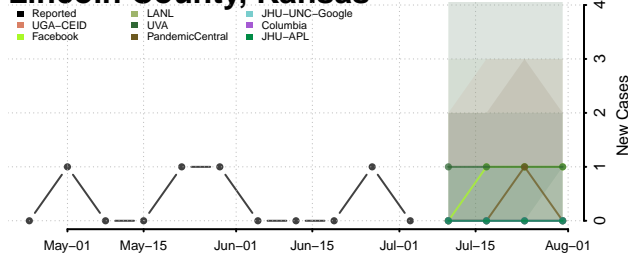

Labette County, Kansas

Lane County, Kansas

Leavenworth County, Kansas

Lincoln County, Kansas

Linn County, Kansas

Logan County, Kansas

Lyon County, Kansas

Marion County, Kansas