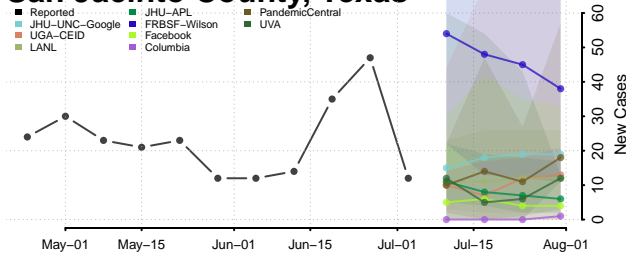

San Jacinto County, Texas