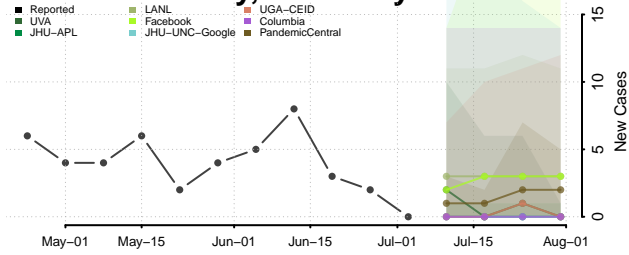

McCreary County, Kentucky

McLean County, Kentucky

Meade County, Kentucky

Menifee County, Kentucky

Mercer County, Kentucky

Metcalfe County, Kentucky

Monroe County, Kentucky

Montgomery County, Kentucky