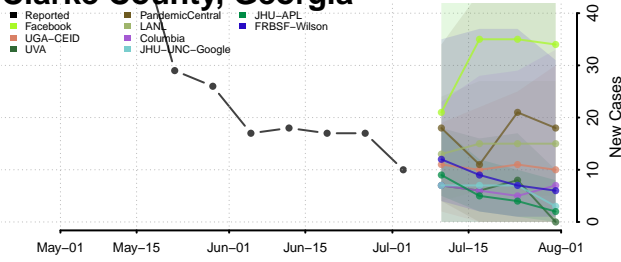

Carroll County, Georgia

Catoosa County, Georgia

Charlton County, Georgia

Chatham County, Georgia

Chattahoochee County, Georgia

Chattooga County, Georgia

Cherokee County, Georgia

Clarke County, Georgia