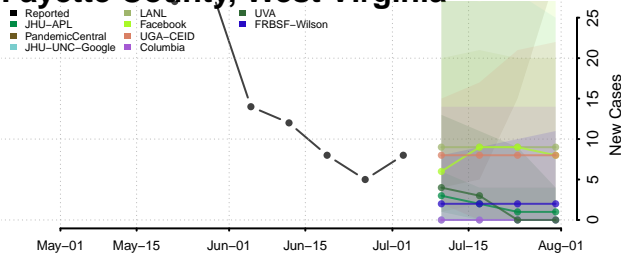

Calhoun County, West Virginia

Clay County, West Virginia

Doddridge County, West Virginia

Fayette County, West Virginia

Gilmer County, West Virginia

Grant County, West Virginia

Greenbrier County, West Virginia