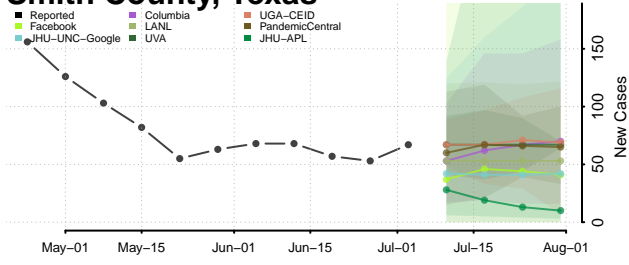

Smith County, Texas