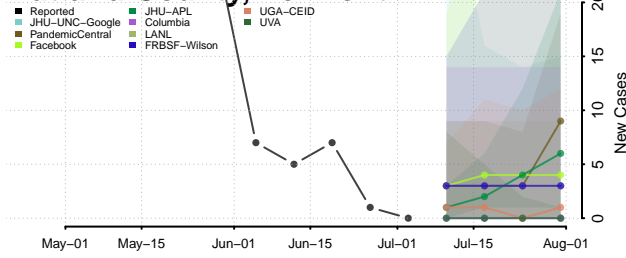

Essex County, Vermont

Franklin County, Vermont

Grand Isle County, Vermont

Lamoille County, Vermont

Orange County, Vermont

Orleans County, Vermont

Rutland County, Vermont

Washington County, Vermont