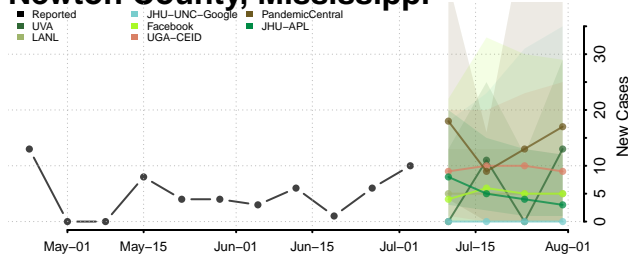

Newton County, Mississippi