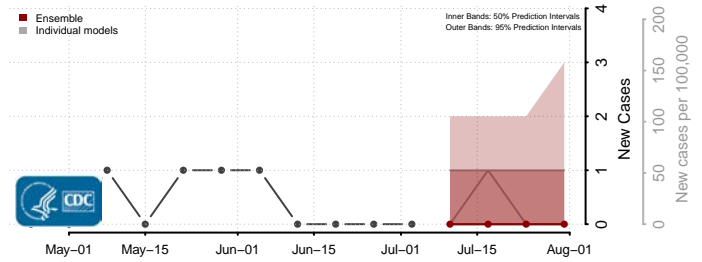

Douglas County, South Dakota

Edmunds County, South Dakota

Fall River County, South Dakota

Faulk County, South Dakota

Grant County, South Dakota

Gregory County, South Dakota

Haakon County, South Dakota

Hamlin County, South Dakota