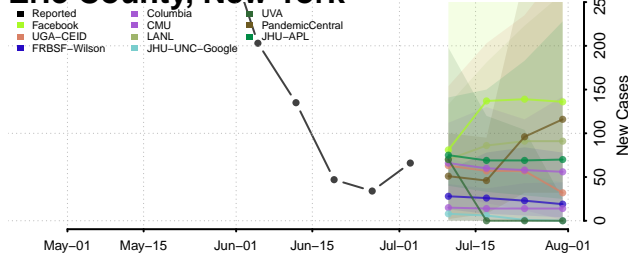

Dutchess County, New York

Erie County, New York

Essex County, New York

Franklin County, New York

Fulton County, New York

Genesee County, New York

Greene County, New York

Hamilton County, New York