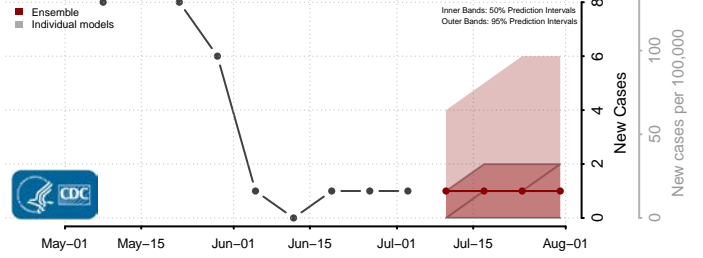

Wilkin County, Minnesota