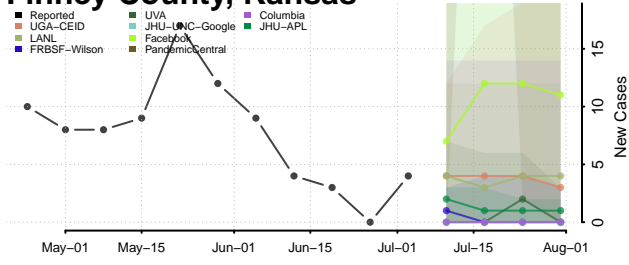

Finney County, Kansas