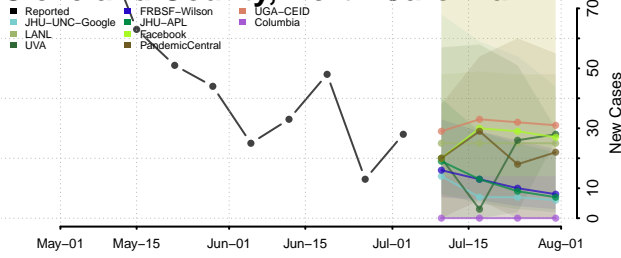

Cleveland County, North Carolina