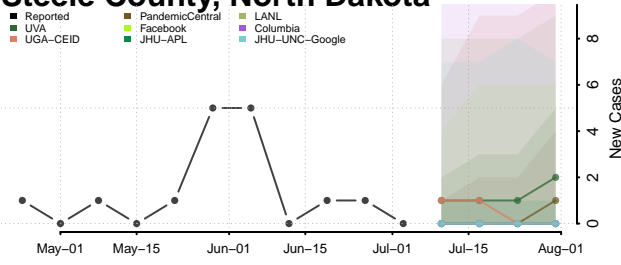

Stark County, North Dakota

Steele County, North Dakota

Stutsman County, North Dakota

Towner County, North Dakota

Trail County, North Dakota

Walsh County, North Dakota

Ward County, North Dakota

Wells County, North Dakota