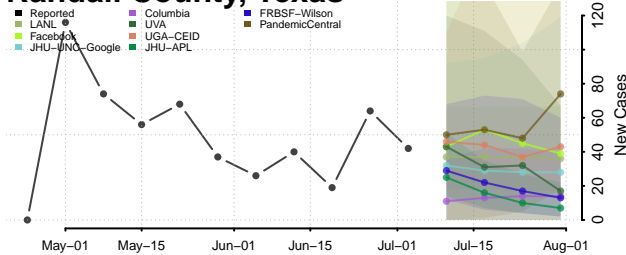

Randall County, Texas