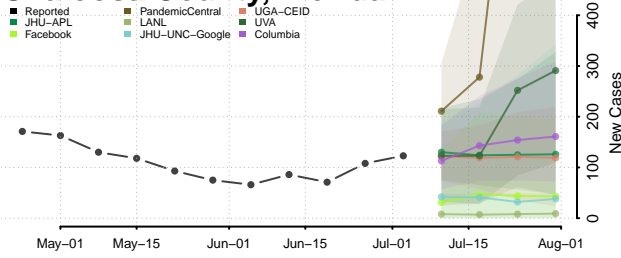

Martin County, Florida

Miami-Dade County, Florida

Monroe County, Florida

Nassau County, Florida

Okaloosa County, Florida

Okeechobee County, Florida

Orange County, Florida

Osceola County, Florida