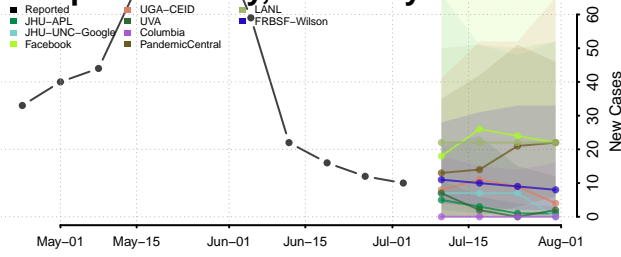

Campbell County, Kentucky