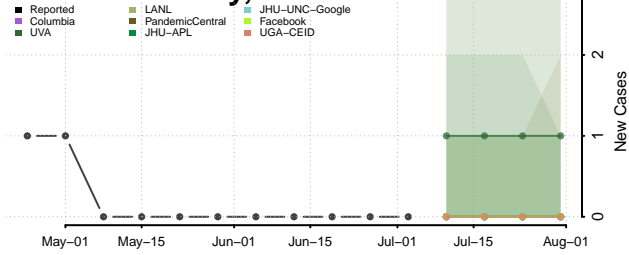

Dawson County, Montana

Deer Lodge County, Montana

Fallon County, Montana

Fergus County, Montana

Flathead County, Montana

Gallatin County, Montana

Garfield County, Montana

Glacier County, Montana