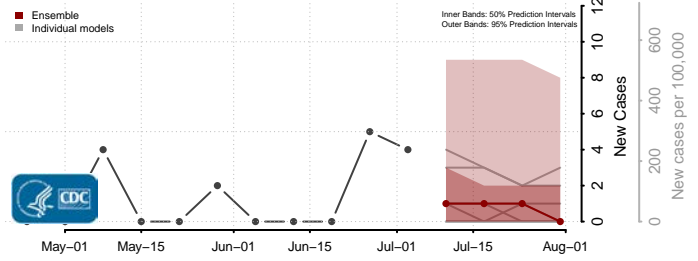

Powder River County, Montana