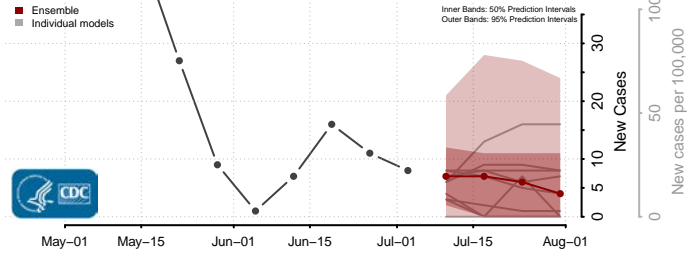

Lyon County, Minnesota

Mahnomen County, Minnesota

Marshall County, Minnesota

Martin County, Minnesota

McLeod County, Minnesota

Meeker County, Minnesota

Mille Lacs County, Minnesota

Morrison County, Minnesota