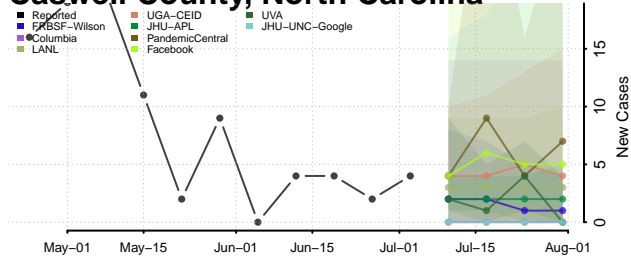

Caldwell County, North Carolina

Camden County, North Carolina

Carteret County, North Carolina

Caswell County, North Carolina

Catawba County, North Carolina

Chatham County, North Carolina

Cherokee County, North Carolina