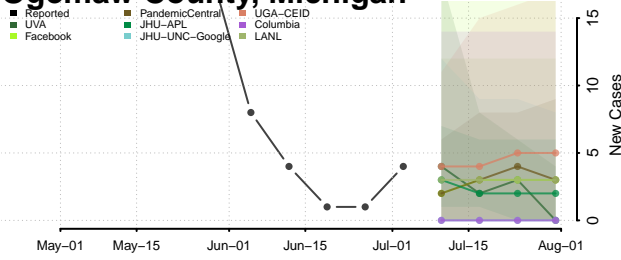

Newaygo County, Michigan

Oakland County, Michigan

Oceana County, Michigan

Ogemaw County, Michigan

Ontonagon County, Michigan

Osceola County, Michigan

Oscoda County, Michigan

Otsego County, Michigan