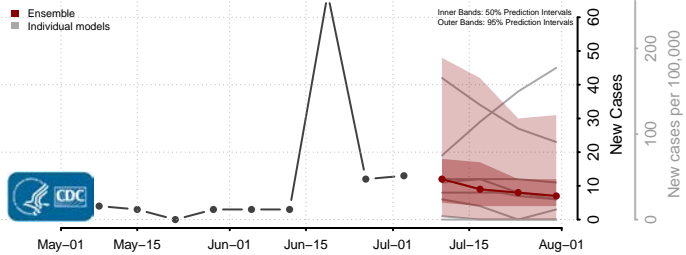

Audrain County, Missouri