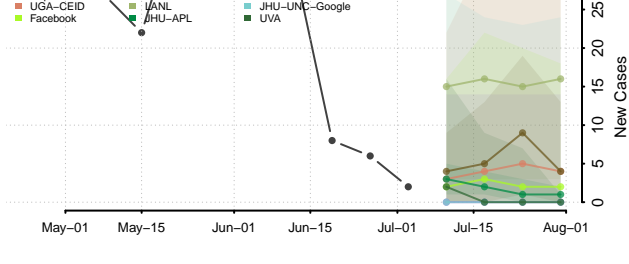

Island County, Washington

Jefferson County, Washington

King County, Washington

Kitsap County, Washington

Kittitas County, Washington

Klickitat County, Washington

Lewis County, Washington

Lincoln County, Washington