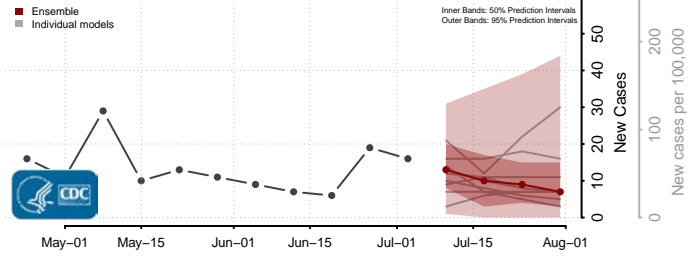

Crawford County, Missouri