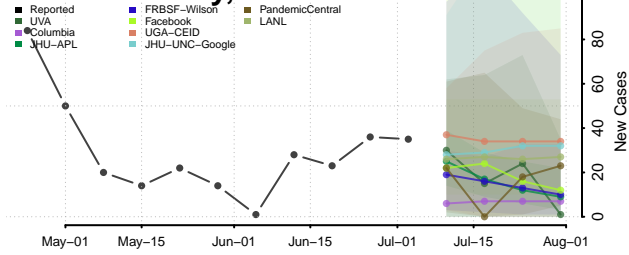

Burnet County, Texas