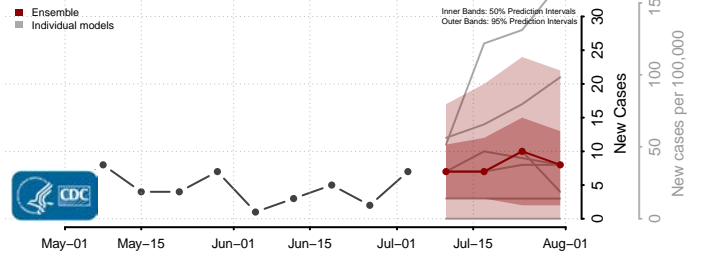

Yell County, Arkansas