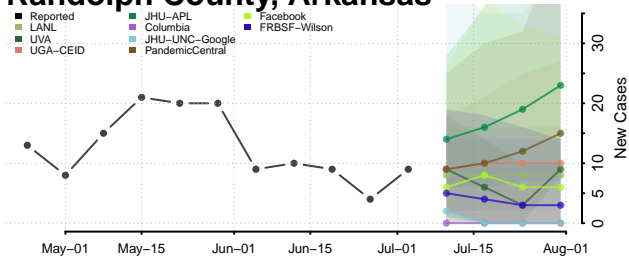

Pope County, Arkansas

Prairie County, Arkansas

Pulaski County, Arkansas

Randolph County, Arkansas

Saline County, Arkansas

Scott County, Arkansas

Searcy County, Arkansas

Sebastian County, Arkansas