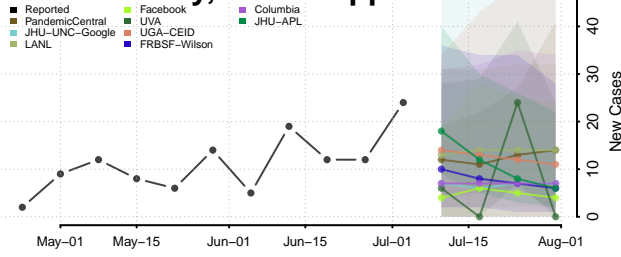

Stone County, Mississippi