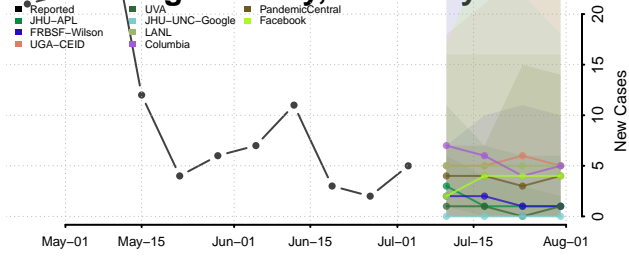

Boone County, Kentucky

Bourbon County, Kentucky

Boyd County, Kentucky

Boyle County, Kentucky

Bracken County, Kentucky

Breathitt County, Kentucky

Breckinridge County, Kentucky

Bullitt County, Kentucky