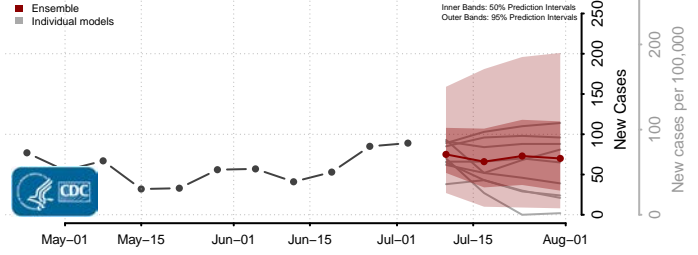

Cass County, Missouri