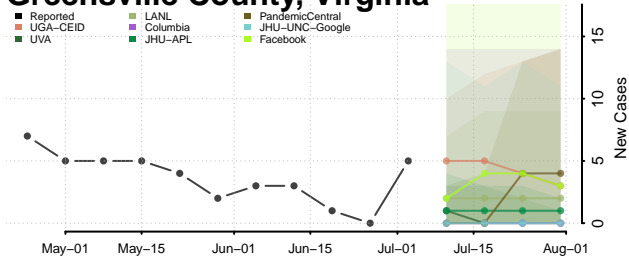

Greene County, Virginia

Greensville County, Virginia

Halifax County, Virginia

Hampton County, Virginia

Hanover County, Virginia

Harrisonburg County, Virginia

Henrico County, Virginia

Henry County, Virginia