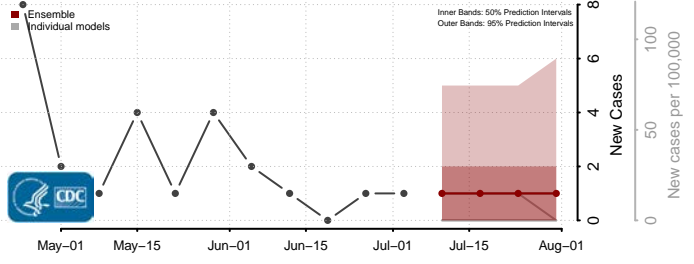

Fall River County, South Dakota