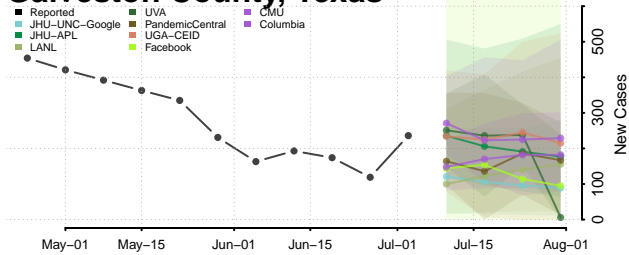

Galveston County, Texas