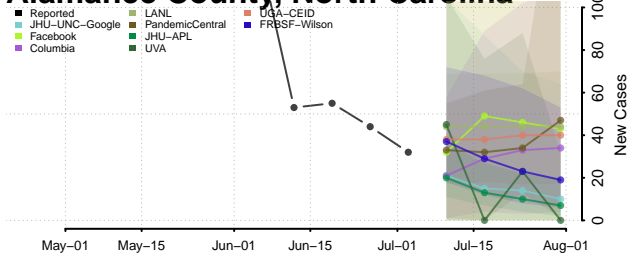

Alamance County, North Carolina