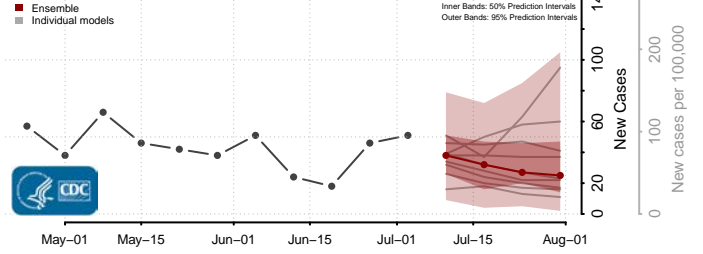

St. Martin County, Louisiana