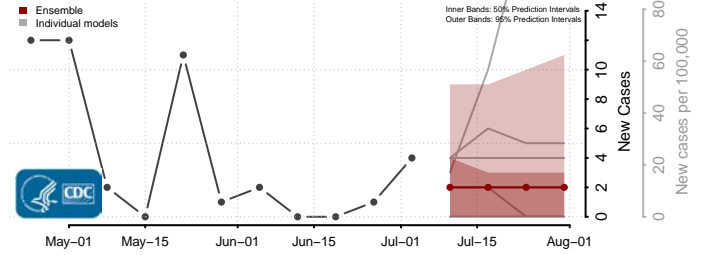

Southampton County, Virginia