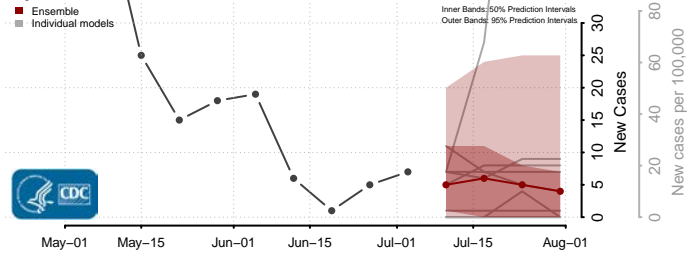

Pasquotank County, North Carolina