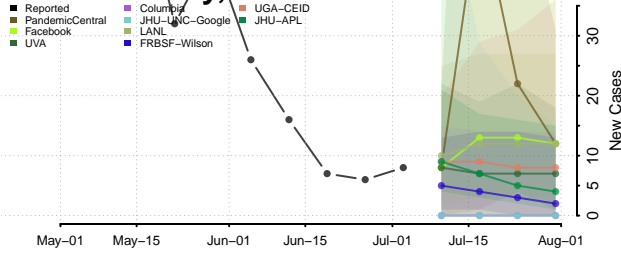

Boone County, Illinois