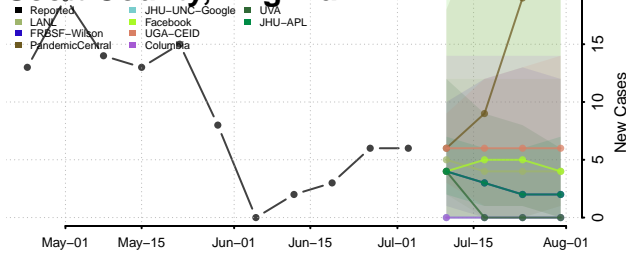

Scott County, Virginia