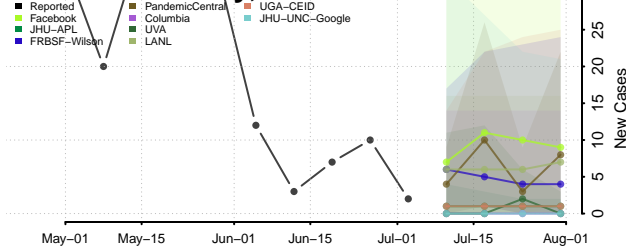

Williams County, North Dakota

Northern Mariana Islands

Ohio

Adams County, Ohio

Allen County, Ohio

Ashland County, Ohio

Ashtabula County, Ohio

Athens County, Ohio