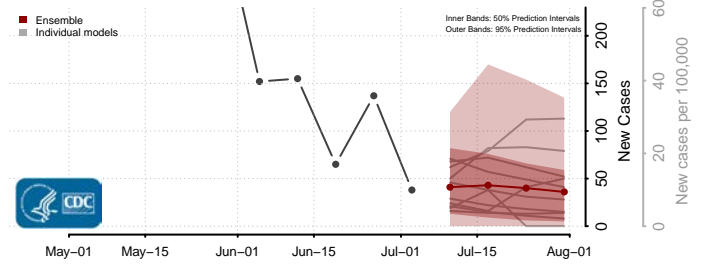

Dare County, North Carolina

Davidson County, North Carolina

Davie County, North Carolina

Duplin County, North Carolina

Durham County, North Carolina

Edgecombe County, North Carolina

Forsyth County, North Carolina