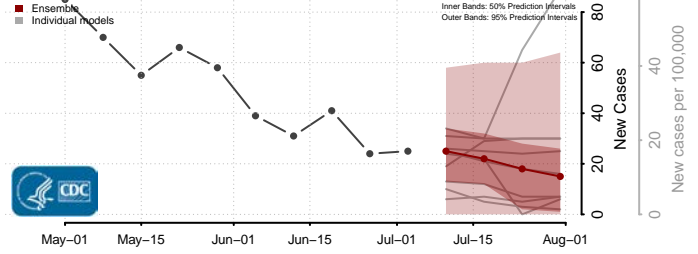

Sandoval County, New Mexico