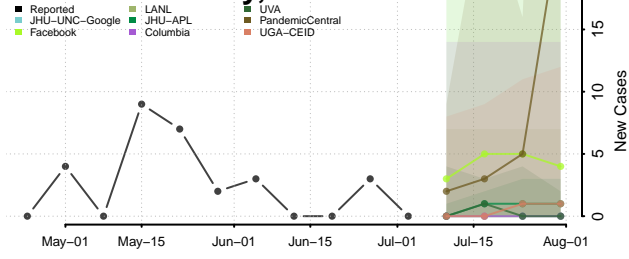

Andrews County, Texas