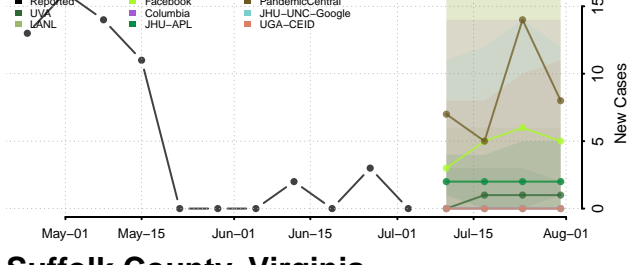

Staunton County, Virginia