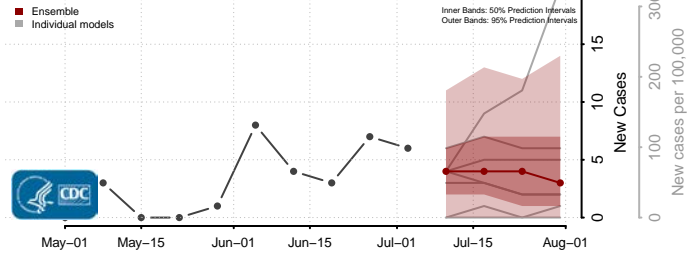

Ste. Genevieve County, Missouri

Stoddard County, Missouri

Stone County, Missouri

Sullivan County, Missouri

Taney County, Missouri

Texas County, Missouri

Vernon County, Missouri

Warren County, Missouri