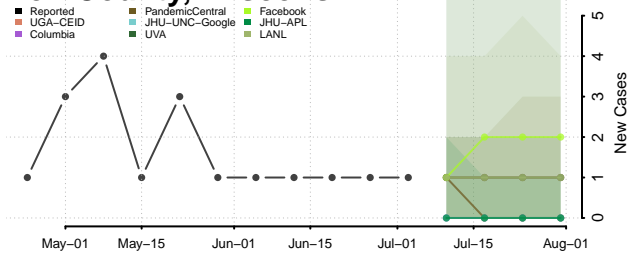

Iron County, Wisconsin