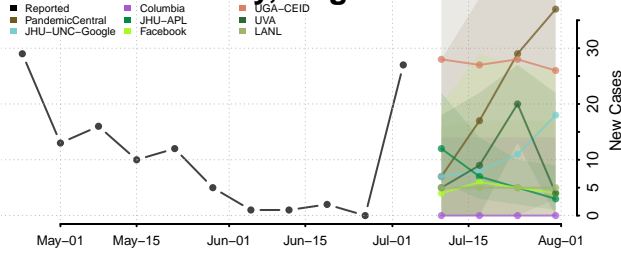

Dinwiddie County, Virginia