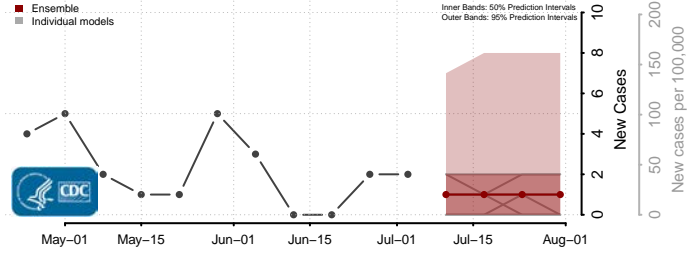

Scott County, Illinois