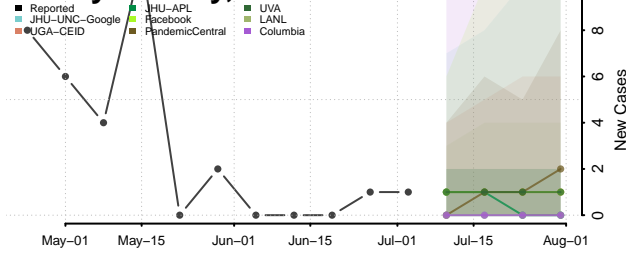

Moody County, South Dakota