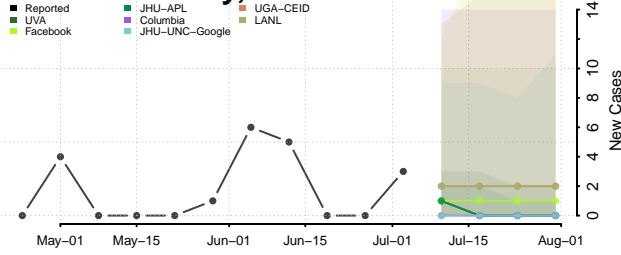

Decatur County, Kansas