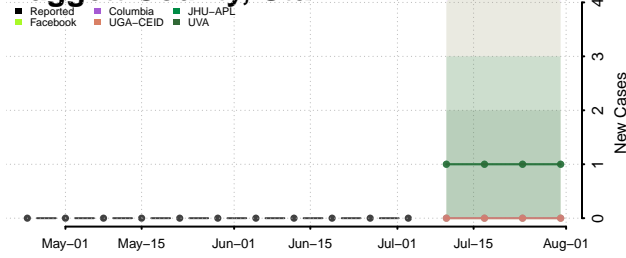

Box Elder County, Utah

Cache County, Utah

Carbon County, Utah

Daggett County, Utah

Davis County, Utah

Duchesne County, Utah

Emery County, Utah

Garfield County, Utah