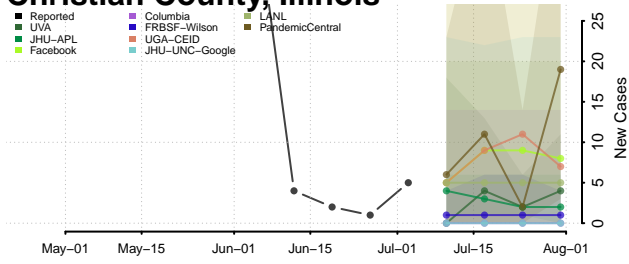

Christian County, Illinois