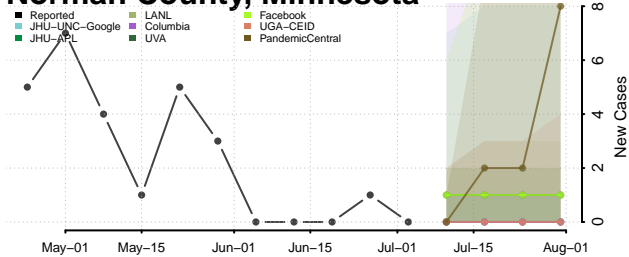

Mower County, Minnesota

Murray County, Minnesota

Nicollet County, Minnesota

Nobles County, Minnesota

Norman County, Minnesota

Olmsted County, Minnesota

Otter Tail County, Minnesota

Pennington County, Minnesota