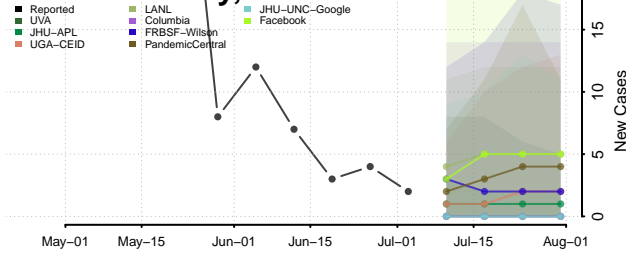

Lyon County, Minnesota

Mahnomen County, Minnesota

Marshall County, Minnesota

Martin County, Minnesota

McLeod County, Minnesota

Meeker County, Minnesota

Mille Lacs County, Minnesota

Morrison County, Minnesota