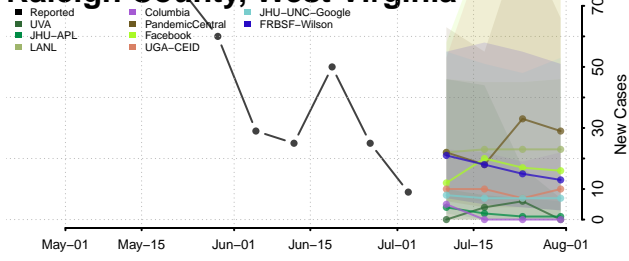

Raleigh County, West Virginia