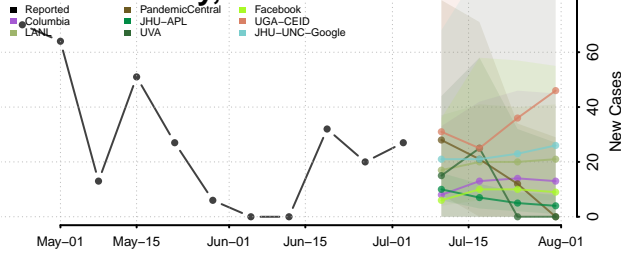

Val Verde County, Texas

Van Zandt County, Texas

Victoria County, Texas

Walker County, Texas

Waller County, Texas

Ward County, Texas

Washington County, Texas

Webb County, Texas