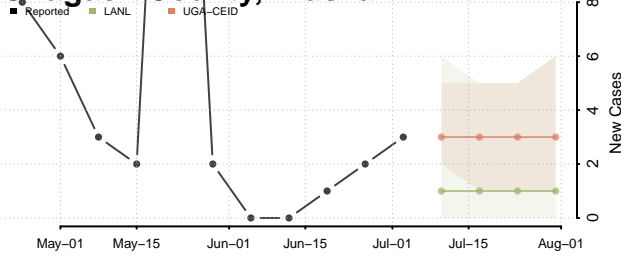

Anchorage County, Alaska

Bethel County, Alaska

Bristol Bay County, Alaska

Chugach County, Alaska

Copper River County, Alaska

Denali County, Alaska

Dillingham County, Alaska

Fairbanks North Star County, Alaska