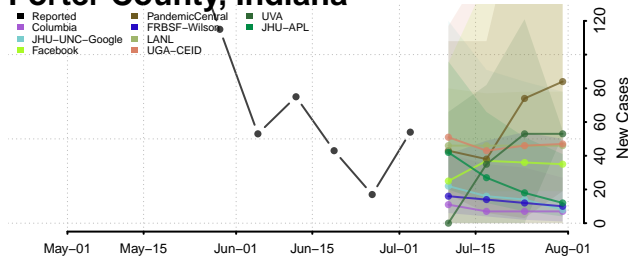

Orange County, Indiana

Owen County, Indiana

Parke County, Indiana

Perry County, Indiana

Pike County, Indiana

Porter County, Indiana

Posey County, Indiana

Pulaski County, Indiana