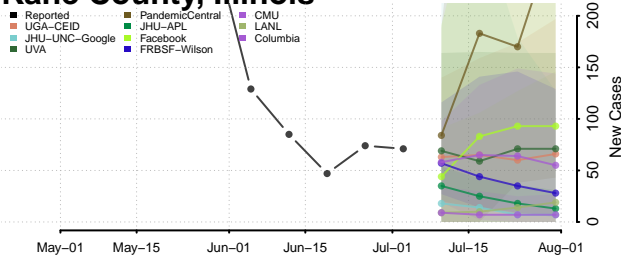

Jersey County, Illinois

Jo Daviess County, Illinois

Johnson County, Illinois

Kane County, Illinois

Kankakee County, Illinois

Kendall County, Illinois

Knox County, Illinois

Lake County, Illinois