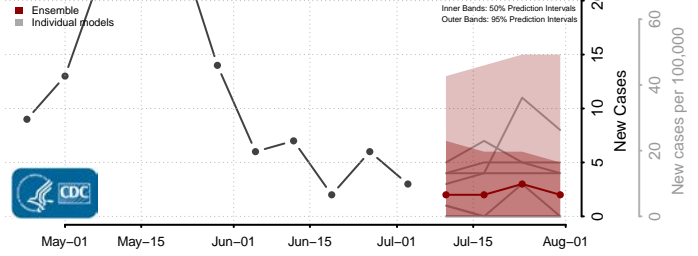

Golden Valley County, Montana

Granite County, Montana

Hill County, Montana

Jefferson County, Montana

Judith Basin County, Montana

Lake County, Montana

Lewis and Clark County, Montana

Liberty County, Montana