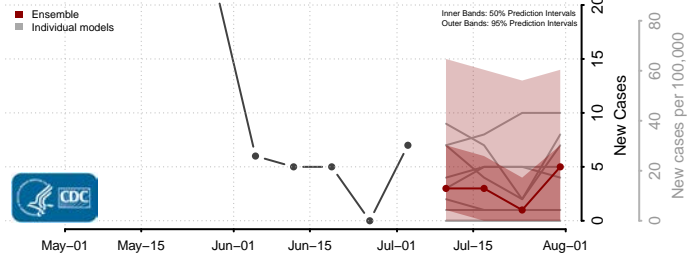

Hampshire County, West Virginia