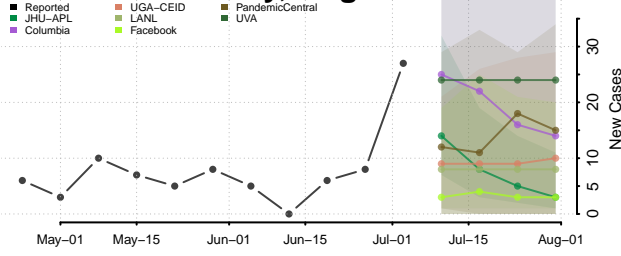

Dickenson County, Virginia