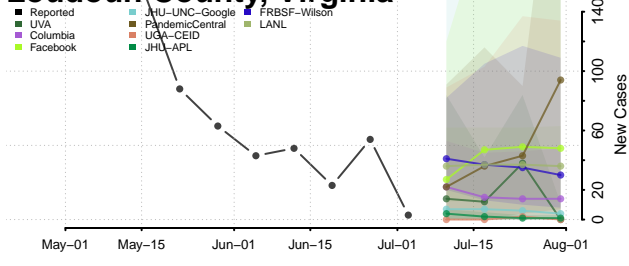

Loudoun County, Virginia