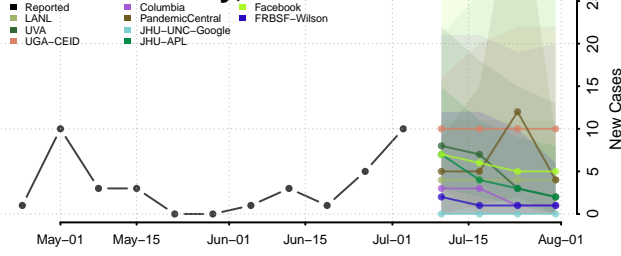

Neosho County, Kansas