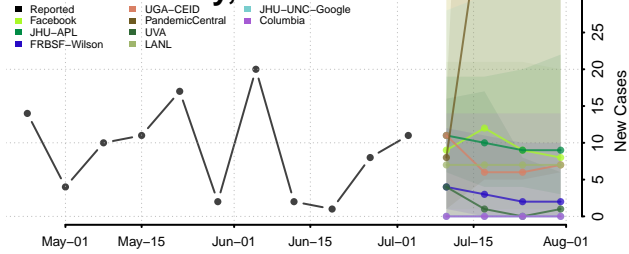

Plaquemines County, Louisiana

Pointe Coupee County, Louisiana

Rapides County, Louisiana

Red River County, Louisiana

Richland County, Louisiana

Sabine County, Louisiana

St. Bernard County, Louisiana

St. Charles County, Louisiana