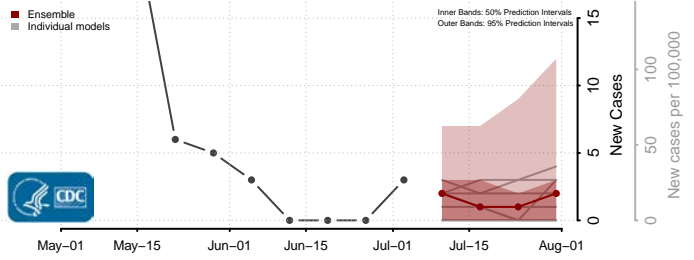

Cottonwood County, Minnesota