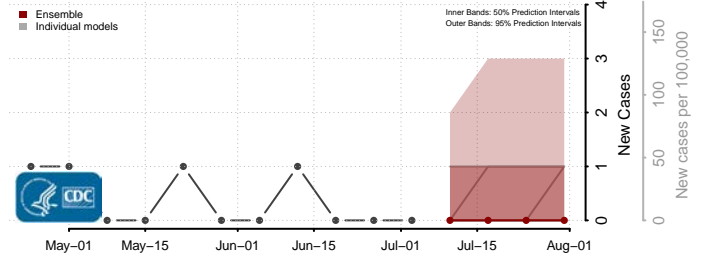

Renville County, North Dakota