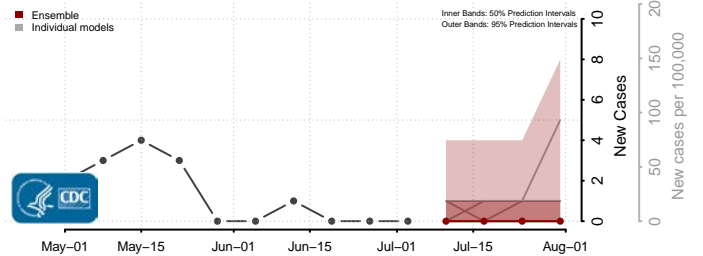

Lincoln County, Idaho