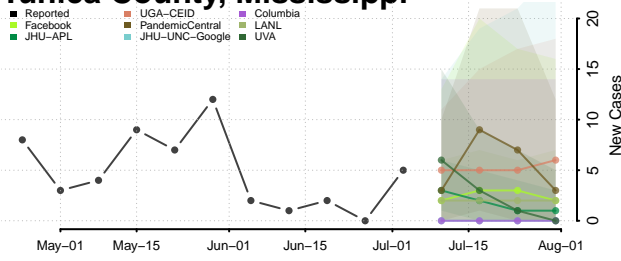

Stone County, Mississippi

Sunflower County, Mississippi

Tallahatchie County, Mississippi

Tate County, Mississippi

Tippah County, Mississippi

Tishomingo County, Mississippi

Tunica County, Mississippi

Union County, Mississippi