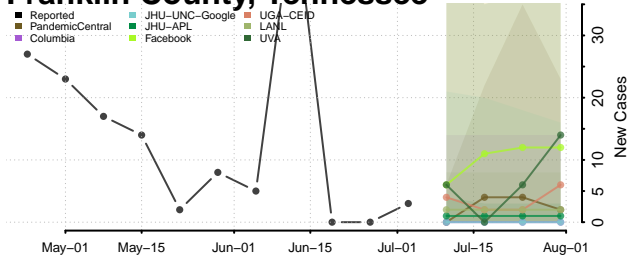

Franklin County, Tennessee