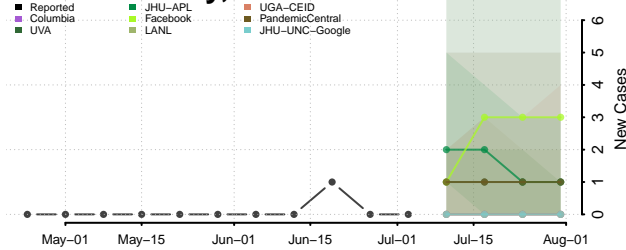

Williams County, Ohio

Wood County, Ohio

Wyandot County, Ohio

Oklahoma

Adair County, Oklahoma

Alfalfa County, Oklahoma

Atoka County, Oklahoma

Beaver County, Oklahoma