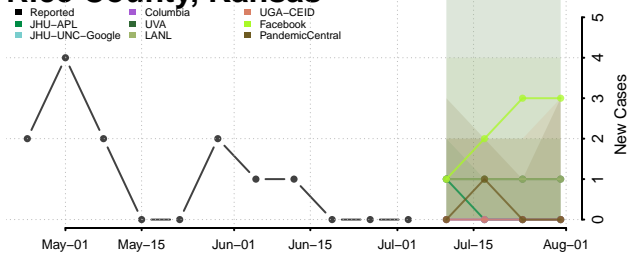

Rice County, Kansas