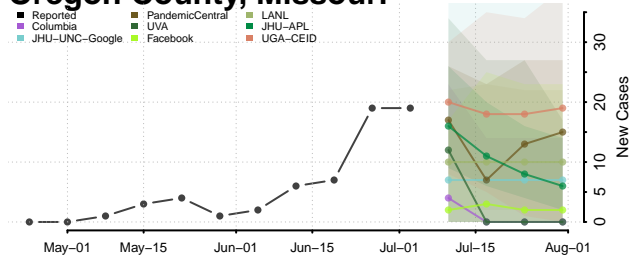

Morgan County, Missouri

New Madrid County, Missouri

Newton County, Missouri

Nodaway County, Missouri

Oregon County, Missouri

Osage County, Missouri

Ozark County, Missouri

Pemiscot County, Missouri