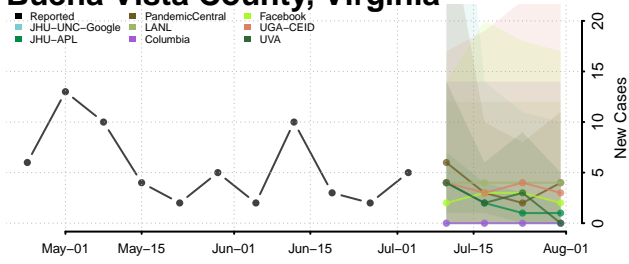

Buena Vista County, Virginia