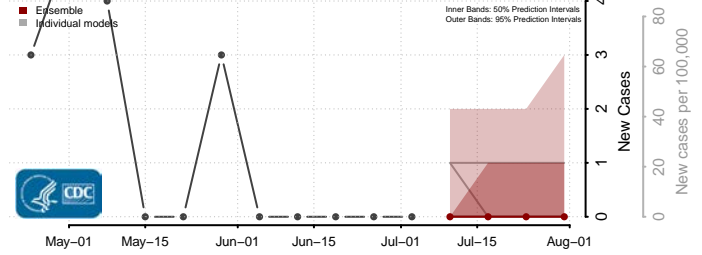

Loup County, Nebraska

Madison County, Nebraska

McPherson County, Nebraska

Merrick County, Nebraska

Morrill County, Nebraska

Nance County, Nebraska

Nemaha County, Nebraska

Nuckolls County, Nebraska