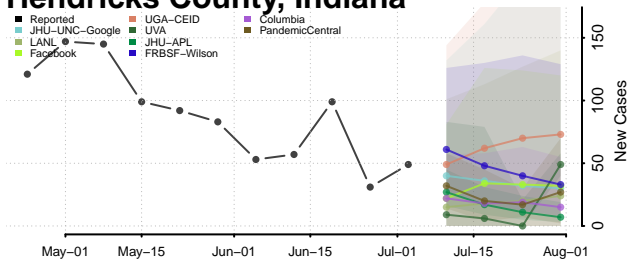

Grant County, Indiana

Greene County, Indiana

Hamilton County, Indiana

Hancock County, Indiana

Harrison County, Indiana

Hendricks County, Indiana

Henry County, Indiana

Howard County, Indiana