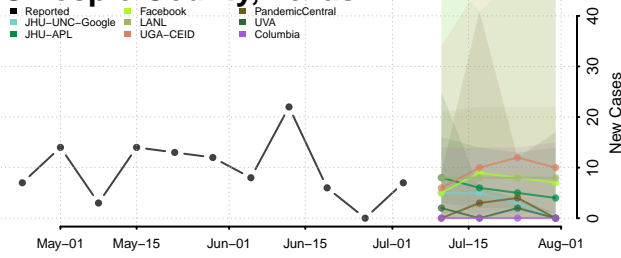

Gillespie County, Texas