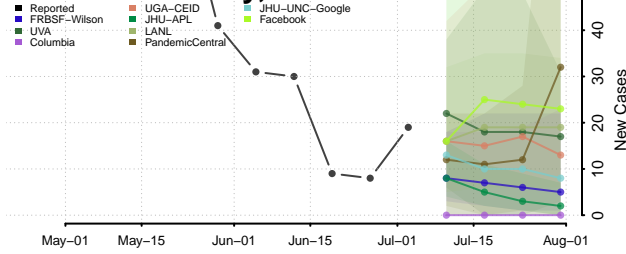

Richland County, Ohio