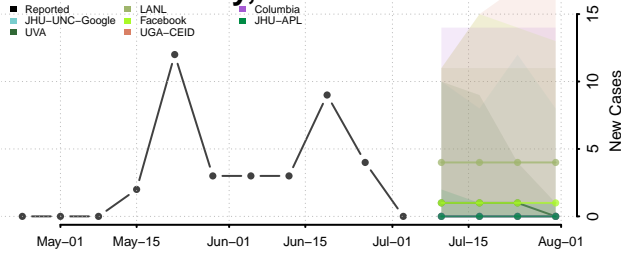

Cochran County, Texas