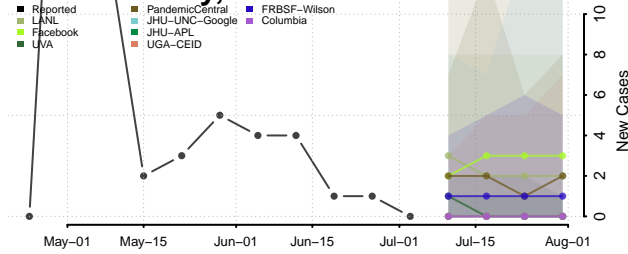

Union County, Iowa