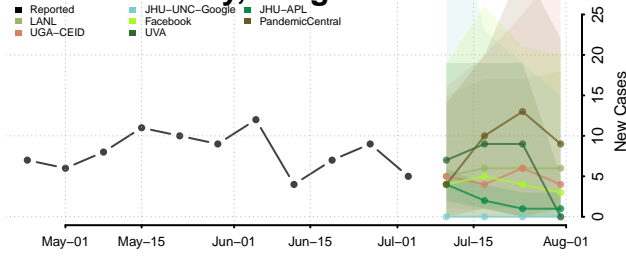

Malheur County, Oregon

Marion County, Oregon

Morrow County, Oregon

Multnomah County, Oregon

Polk County, Oregon

Sherman County, Oregon

Tillamook County, Oregon

Umatilla County, Oregon