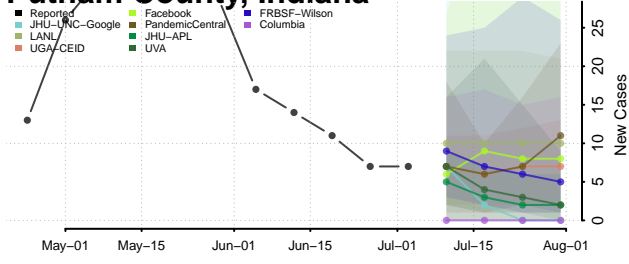

Putnam County, Indiana