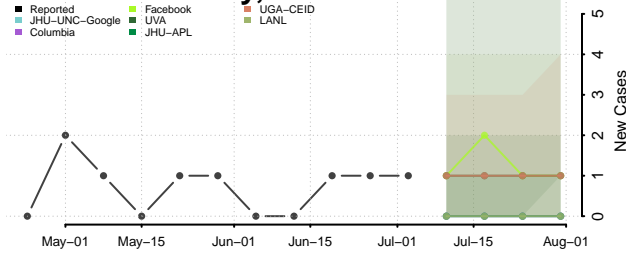

Bowman County, North Dakota