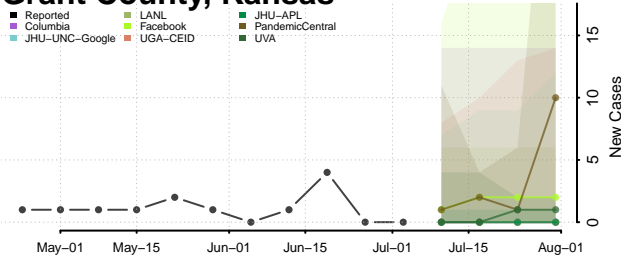

Grant County, Kansas