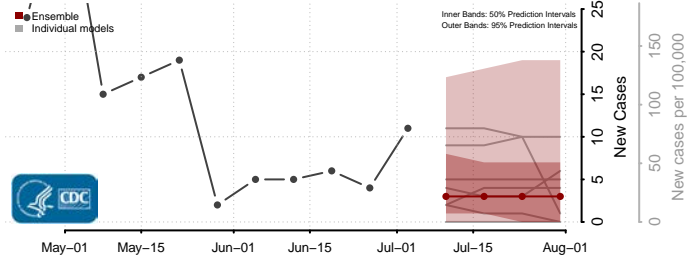

Hardy County, West Virginia