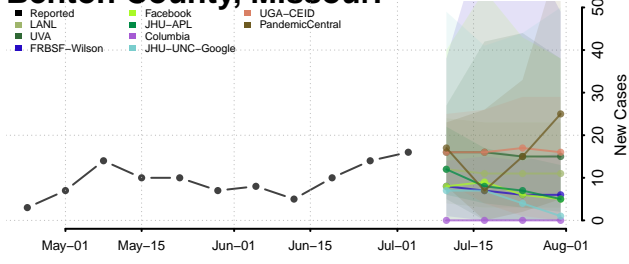

Benton County, Missouri