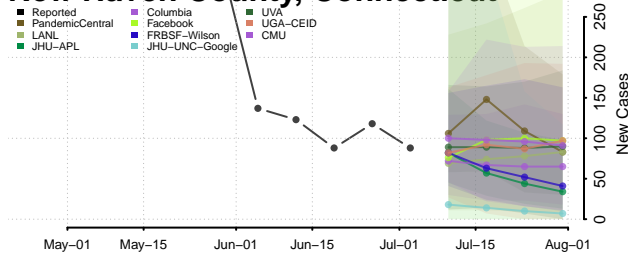

Fairfield County, Connecticut

Hartford County, Connecticut

Litchfield County, Connecticut

Middlesex County, Connecticut

New Haven County, Connecticut

New London County, Connecticut

Tolland County, Connecticut