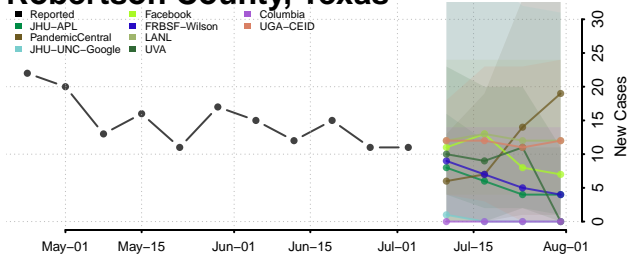

Robertson County, Texas