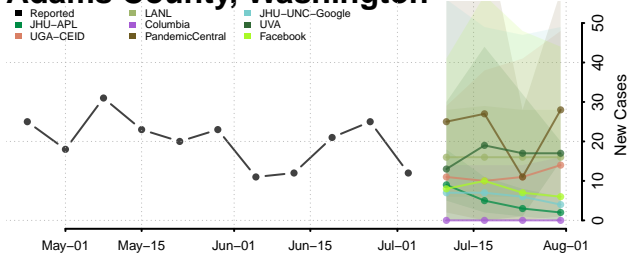

Adams County, Washington