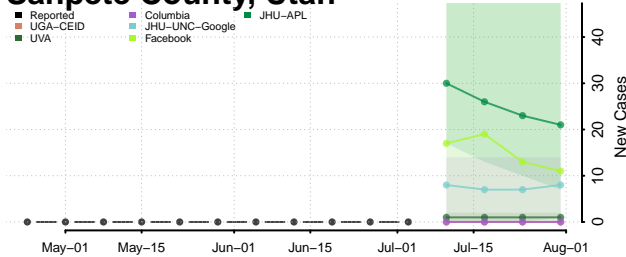

Sanpete County, Utah