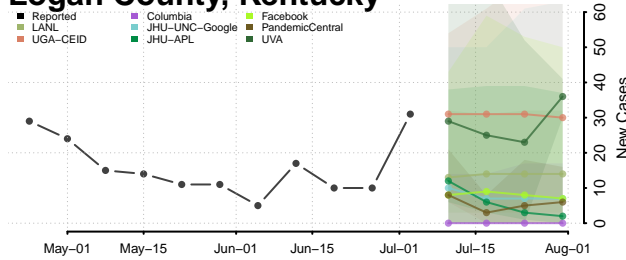

Lawrence County, Kentucky

Lee County, Kentucky

Leslie County, Kentucky

Letcher County, Kentucky

Lewis County, Kentucky

Lincoln County, Kentucky

Livingston County, Kentucky

Logan County, Kentucky