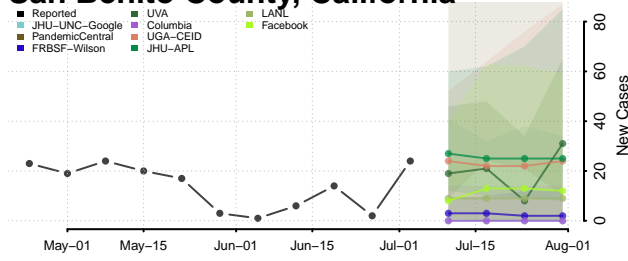

Orange County, California

Placer County, California

Plumas County, California

Riverside County, California

Sacramento County, California

San Benito County, California

San Bernardino County, California

San Diego County, California