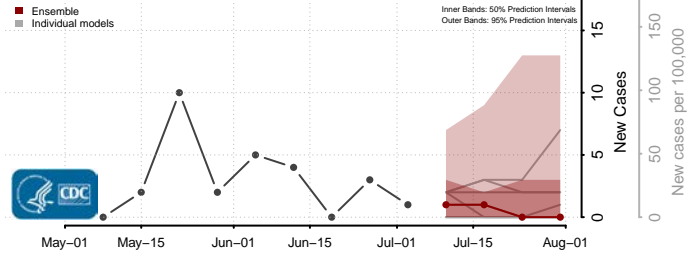

Power County, Idaho

Shoshone County, Idaho

Teton County, Idaho

Twin Falls County, Idaho

Valley County, Idaho

Washington County, Idaho

Illinois

Adams County, Illinois