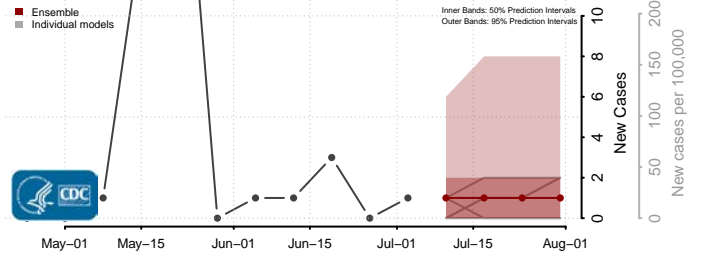

Wheeler County, Texas