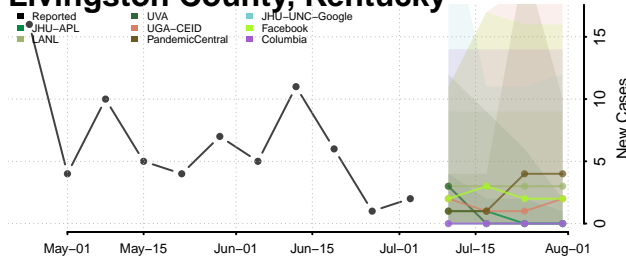

Lawrence County, Kentucky

Lee County, Kentucky

Leslie County, Kentucky

Letcher County, Kentucky

Lewis County, Kentucky

Lincoln County, Kentucky

Livingston County, Kentucky

Logan County, Kentucky