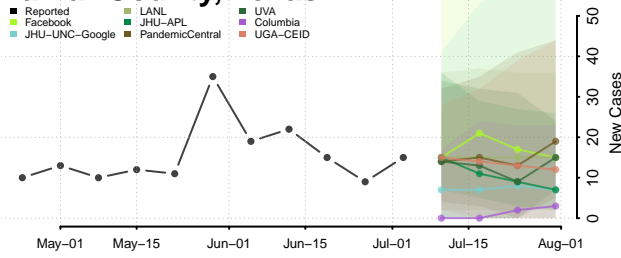

Lamar County, Texas