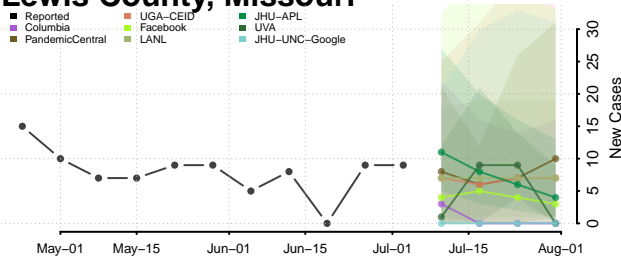

Lewis County, Missouri