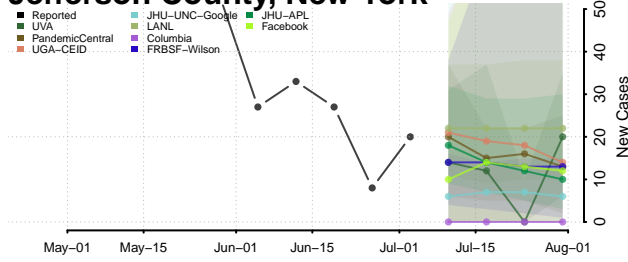

Jefferson County, New York