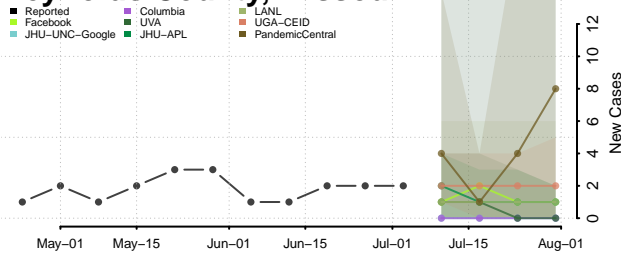

Reynolds County, Missouri