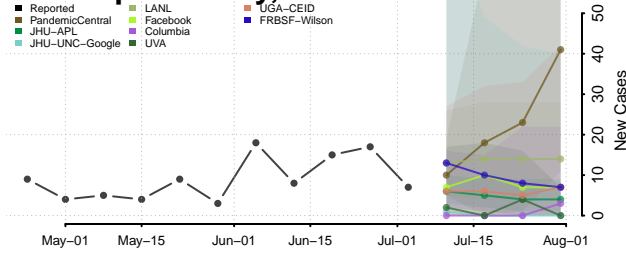

Randolph County, Missouri