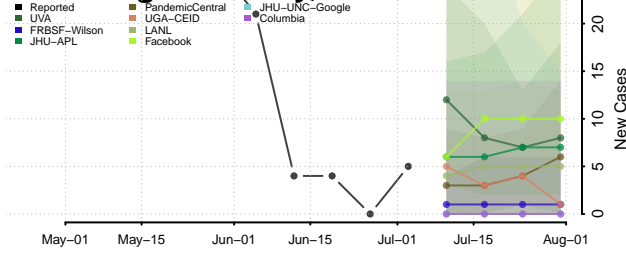

Cattaraugus County, New York