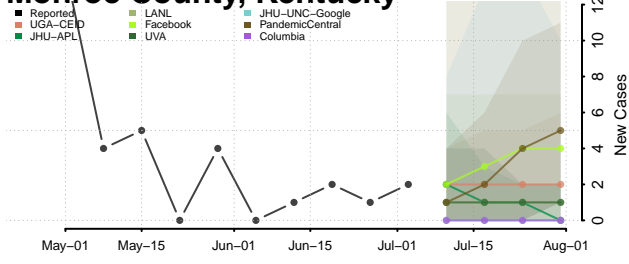

McCreary County, Kentucky

McLean County, Kentucky

Meade County, Kentucky

Menifee County, Kentucky

Mercer County, Kentucky

Metcalfe County, Kentucky

Monroe County, Kentucky

Montgomery County, Kentucky