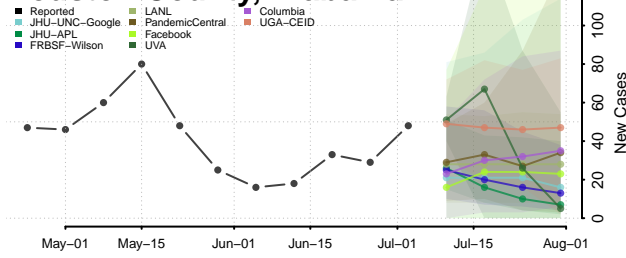

Geneva County, Alabama

Greene County, Alabama

Hale County, Alabama

Henry County, Alabama

Houston County, Alabama

Jackson County, Alabama

Jefferson County, Alabama

Lamar County, Alabama

Lauderdale County, Alabama

Lawrence County, Alabama

Lee County, Alabama

Limestone County, Alabama

Lowndes County, Alabama

Macon County, Alabama

Madison County, Alabama

Marengo County, Alabama