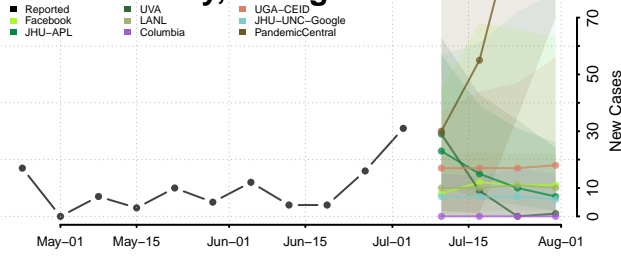

Clay County, Georgia

Clayton County, Georgia

Clinch County, Georgia

Cobb County, Georgia

Coffee County, Georgia

Colquitt County, Georgia

Columbia County, Georgia

Cook County, Georgia