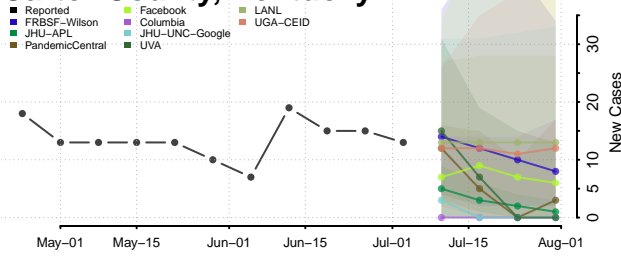

Carter County, Kentucky