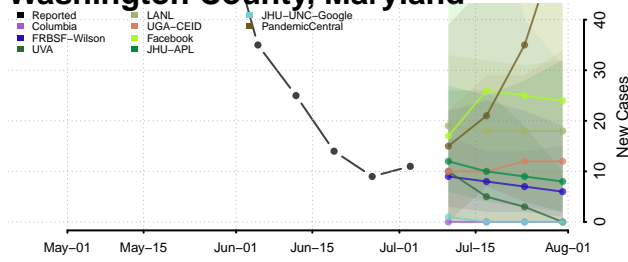

Washington County, Maryland