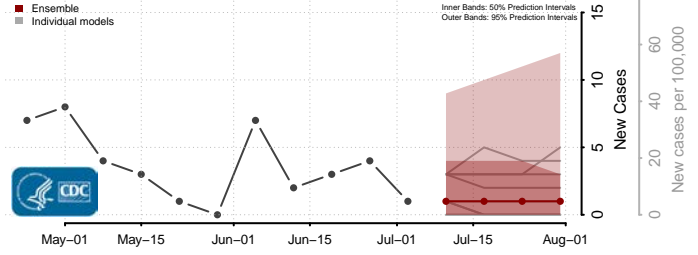

Minidoka County, Idaho