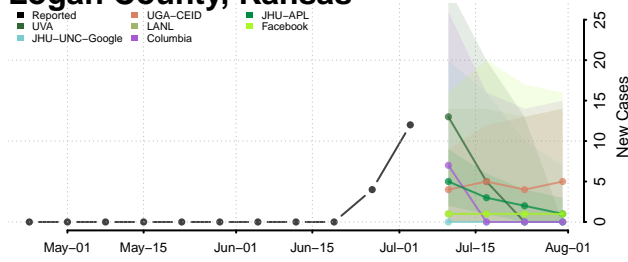

Labette County, Kansas

Lane County, Kansas

Leavenworth County, Kansas

Lincoln County, Kansas

Linn County, Kansas

Logan County, Kansas

Lyon County, Kansas

Marion County, Kansas