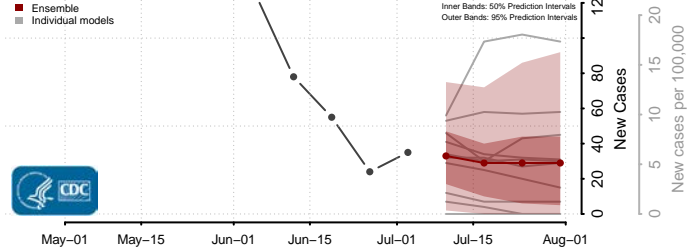

Dukes County, Massachusetts

Essex County, Massachusetts

*New weekly cases may decrease in this location over the next four weeks. For these locations, the ensemble forecast indicates a probability of 0.75 or greater that fewer cases will be reported in week four of the forecast than in the last reported week.