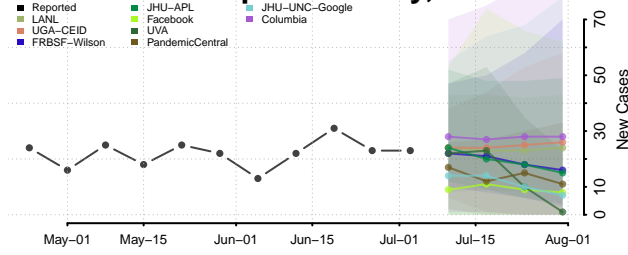

St. John the Baptist County, Louisiana