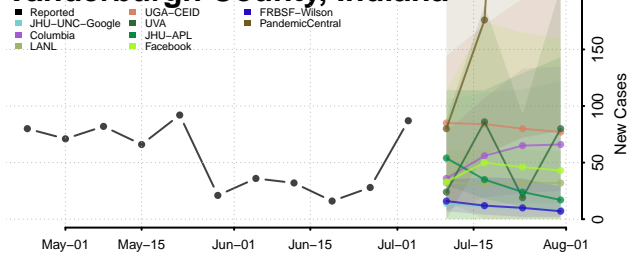

Starke County, Indiana

Stauben County, Indiana

Sullivan County, Indiana

Switzerland County, Indiana

Tippecanoe County, Indiana

Tipton County, Indiana

Union County, Indiana

Vanderburgh County, Indiana