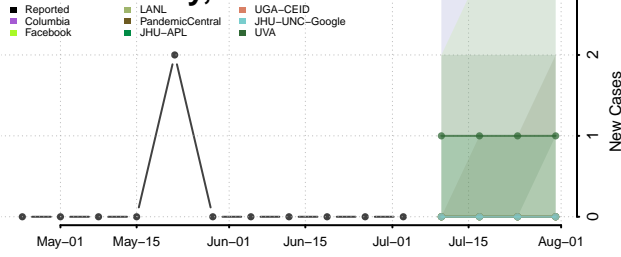

Gage County, Nebraska

Garden County, Nebraska

Garfield County, Nebraska

Gosper County, Nebraska

Grant County, Nebraska

Greeley County, Nebraska

Hall County, Nebraska

Hamilton County, Nebraska