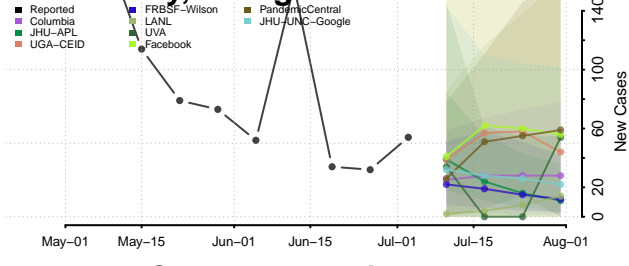

Glascocock County, Georgia

Glynn County, Georgia

Gordon County, Georgia

Grady County, Georgia

Greene County, Georgia

Gwinnett County, Georgia

Habersham County, Georgia

Hall County, Georgia