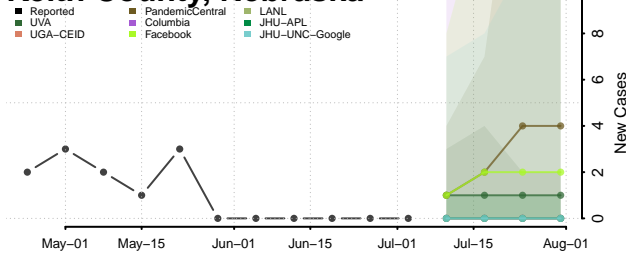

Keith County, Nebraska