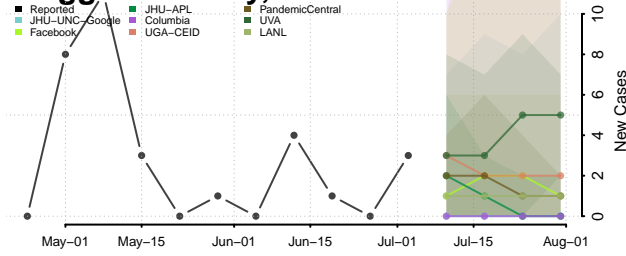

Ringgold County, Iowa