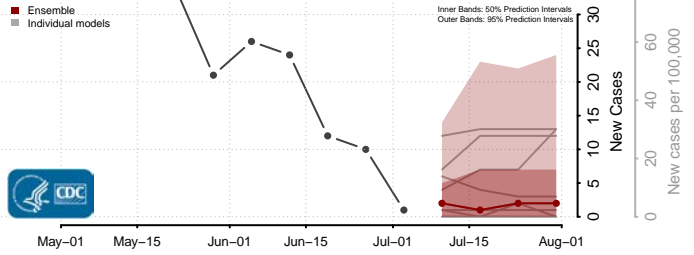

Kandiyohi County, Minnesota