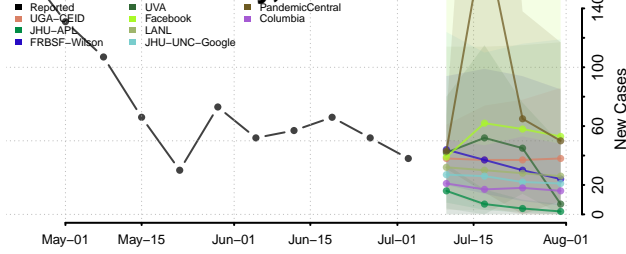

Dona Ana County, New Mexico