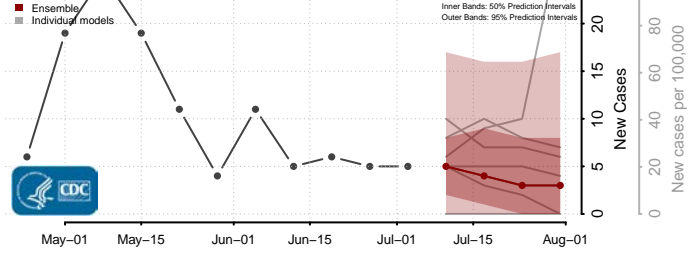

Washington County, Missouri