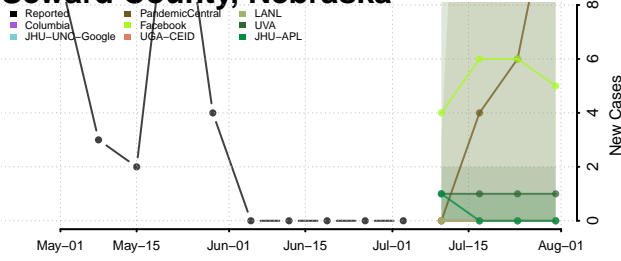

Richardson County, Nebraska

Rock County, Nebraska

Saline County, Nebraska

Sarpy County, Nebraska

Saunders County, Nebraska

Scotts Bluff County, Nebraska

Seward County, Nebraska

Sheridan County, Nebraska