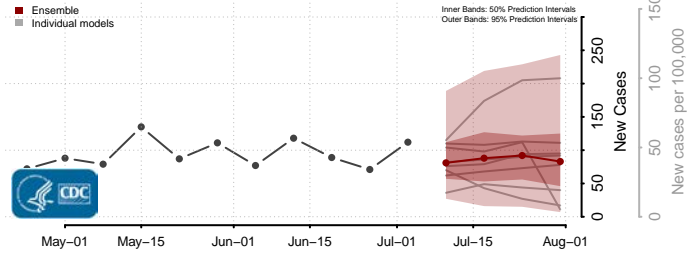

Forrest County, Mississippi

Franklin County, Mississippi

George County, Mississippi

Greene County, Mississippi

Grenada County, Mississippi

Hancock County, Mississippi

Harrison County, Mississippi

Hinds County, Mississippi