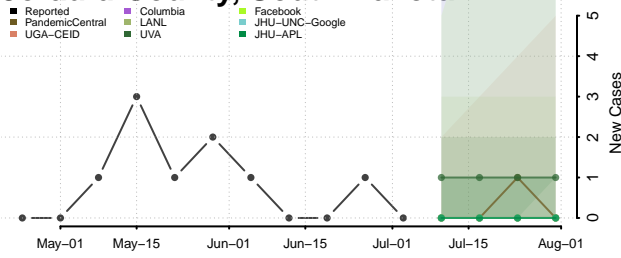

Jerauld County, South Dakota