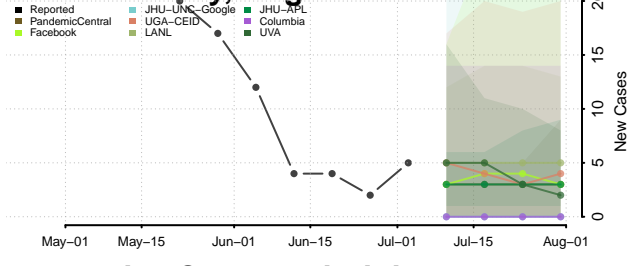

Bristol County, Virginia