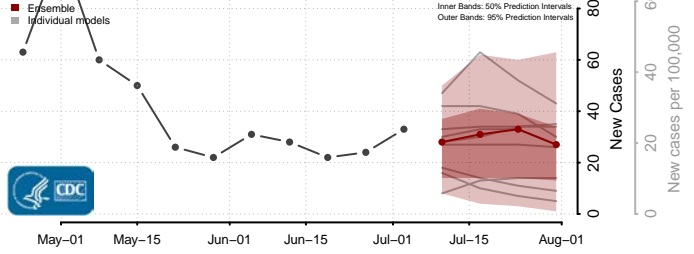

Taylor County, Texas