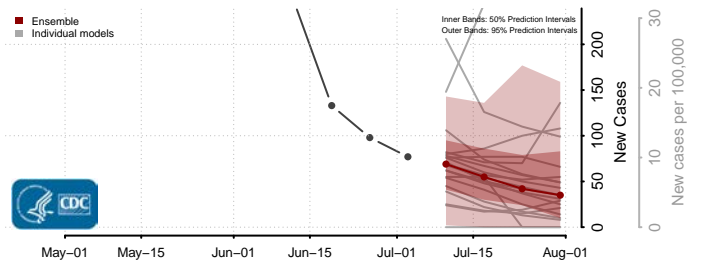

North Dakota