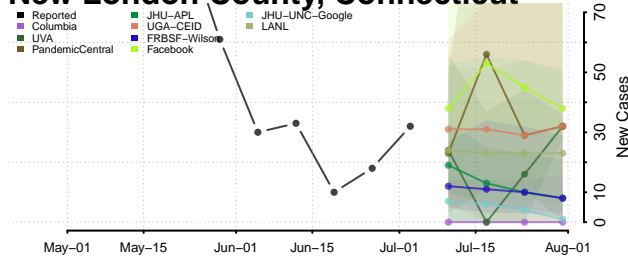

Fairfield County, Connecticut

Hartford County, Connecticut

Litchfield County, Connecticut

Middlesex County, Connecticut

New Haven County, Connecticut

New London County, Connecticut

Tolland County, Connecticut