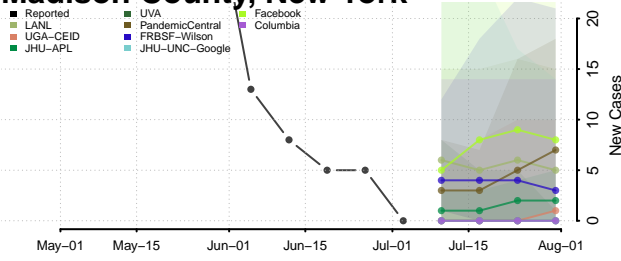

Madison County, New York