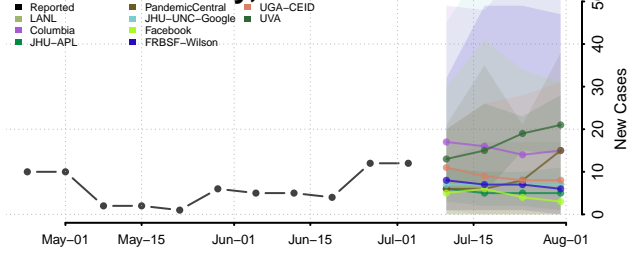

Aransas County, Texas