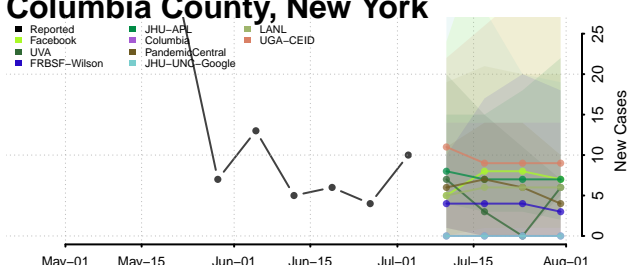

Columbia County, New York