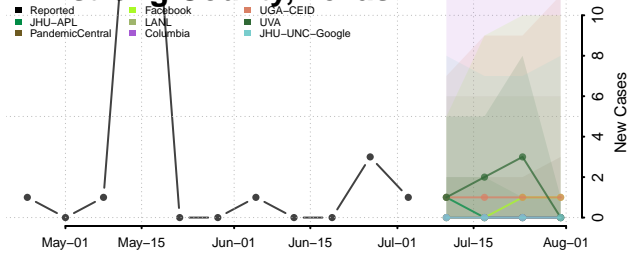

Armstrong County, Texas