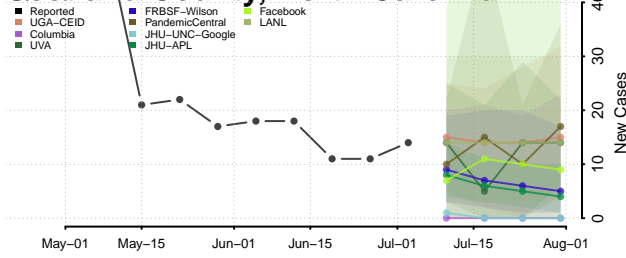

Richmond County, North Carolina

Robeson County, North Carolina

Rockingham County, North Carolina

Rowan County, North Carolina

Rutherford County, North Carolina

Sampson County, North Carolina

Scotland County, North Carolina