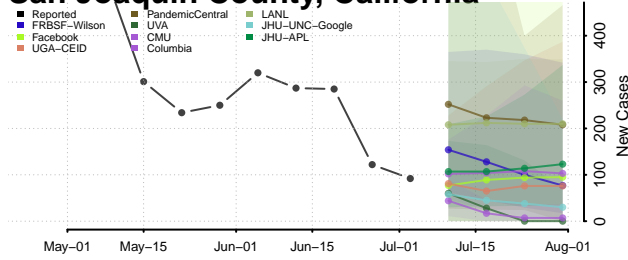

San Joaquin County, California