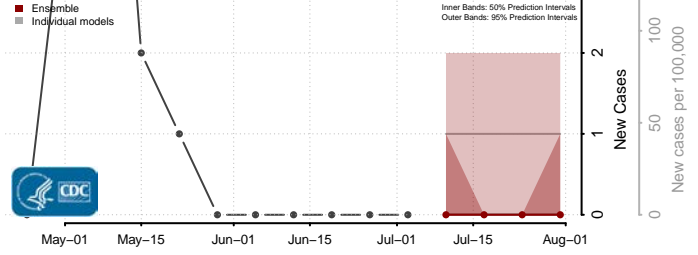

Dunn County, North Dakota

Eddy County, North Dakota

Emmons County, North Dakota

Foster County, North Dakota

Golden Valley County, North Dakota

Grand Forks County, North Dakota

Grant County, North Dakota

Griggs County, North Dakota