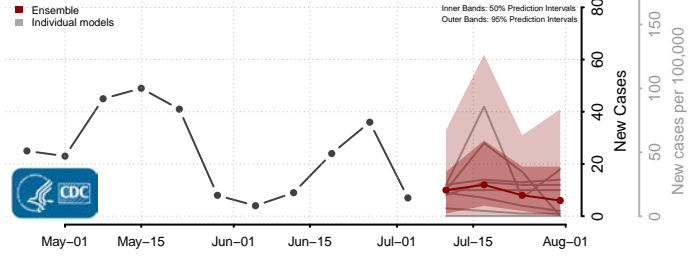

Curry County, New Mexico