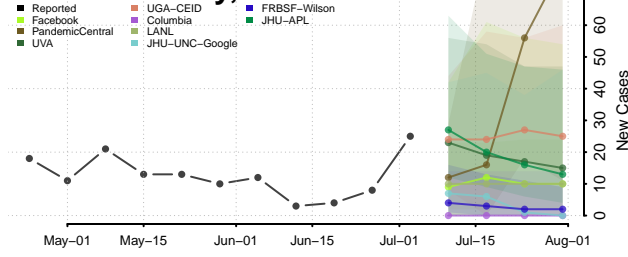

Marion County, Illinois