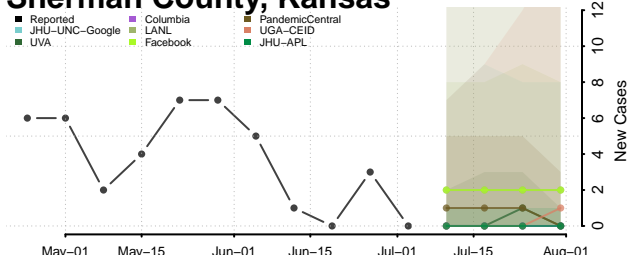

Sherman County, Kansas