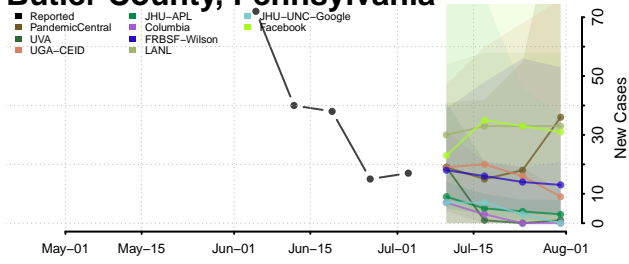

Butler County, Pennsylvania