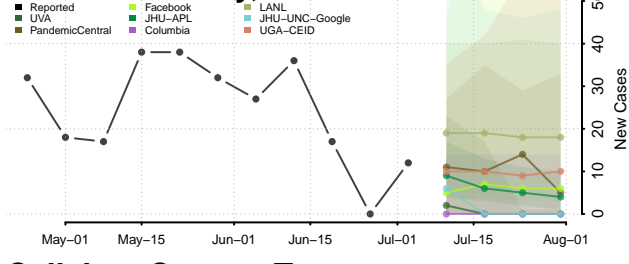

Calhoun County, Texas