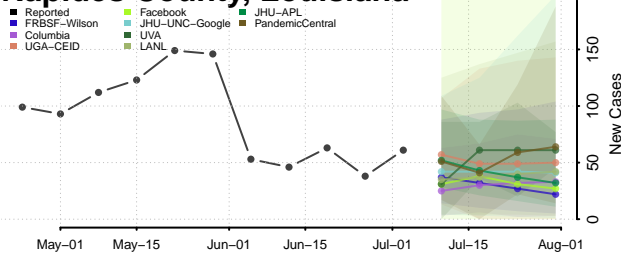

Plaquemines County, Louisiana

Pointe Coupee County, Louisiana

Rapides County, Louisiana

Red River County, Louisiana

Richland County, Louisiana

Sabine County, Louisiana

St. Bernard County, Louisiana

St. Charles County, Louisiana