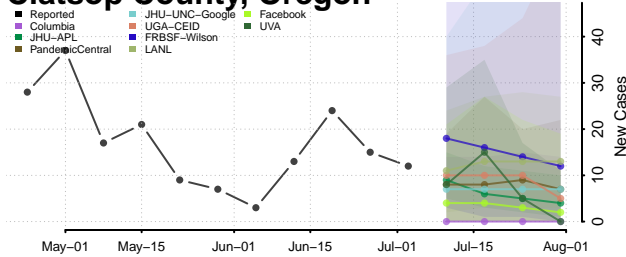

Clatsop County, Oregon