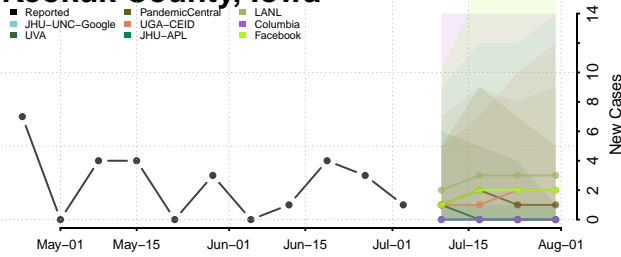

Keokuk County, Iowa