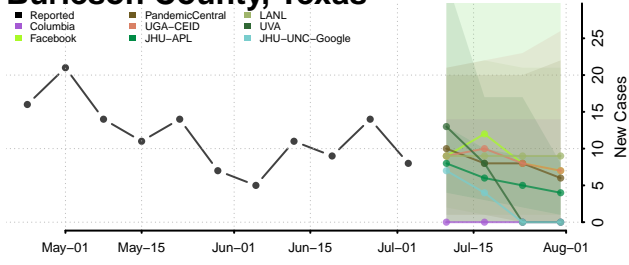

Burleson County, Texas