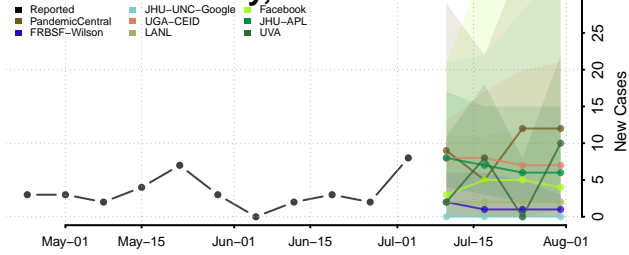

Marshall County, Oklahoma

Mayes County, Oklahoma

McClain County, Oklahoma

McCurtain County, Oklahoma

McIntosh County, Oklahoma

Murray County, Oklahoma

Muskogee County, Oklahoma

Noble County, Oklahoma