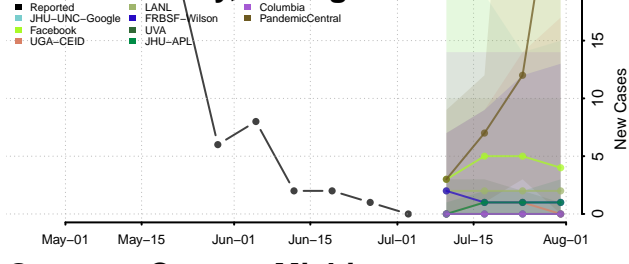

Dickinson County, Michigan

Eaton County, Michigan

Emmet County, Michigan

Genesee County, Michigan

Gladwin County, Michigan

Gogebic County, Michigan

Grand Traverse County, Michigan

Gratiot County, Michigan