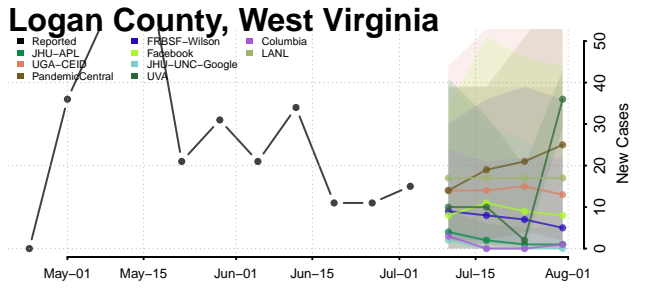

Hampshire County, West Virginia

Hancock County, West Virginia

Hardy County, West Virginia

Harrison County, West Virginia

Jackson County, West Virginia

Marshall County, West Virginia

Mason County, West Virginia