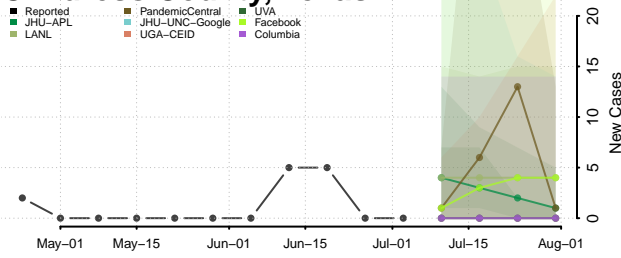

Childress County, Texas