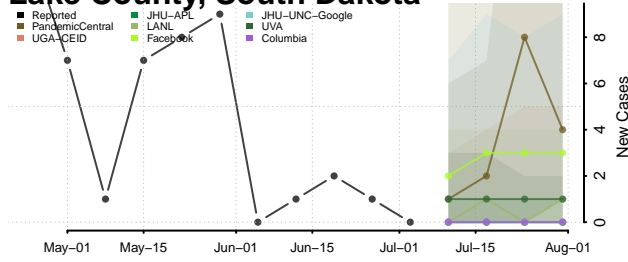

Lake County, South Dakota