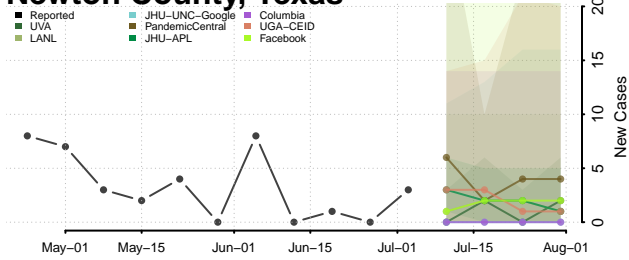

Montague County, Texas

Montgomery County, Texas

Moore County, Texas

Morris County, Texas

Motley County, Texas

Nacogdoches County, Texas

Navarro County, Texas

Newton County, Texas