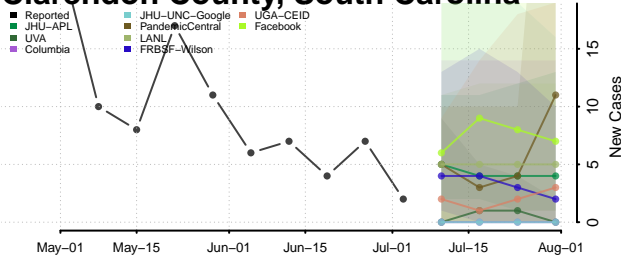

Calhoun County, South Carolina

Charleston County, South Carolina

Cherokee County, South Carolina

Chester County, South Carolina

Chesterfield County, South Carolina

Clarendon County, South Carolina

Colleton County, South Carolina