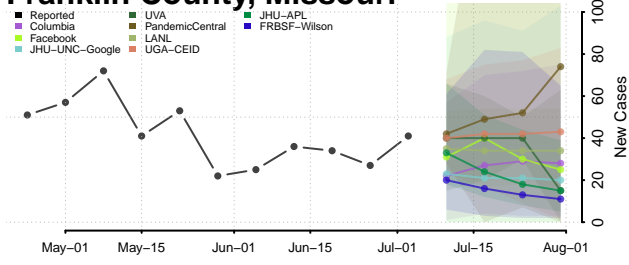

Daviess County, Missouri

DeKalb County, Missouri

Dent County, Missouri

Douglas County, Missouri

Dunklin County, Missouri

Franklin County, Missouri

Gasconade County, Missouri

Gentry County, Missouri