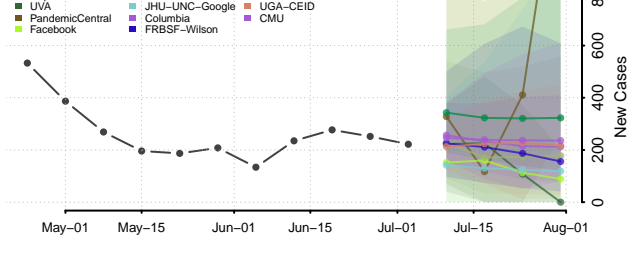

Cameron County, Texas