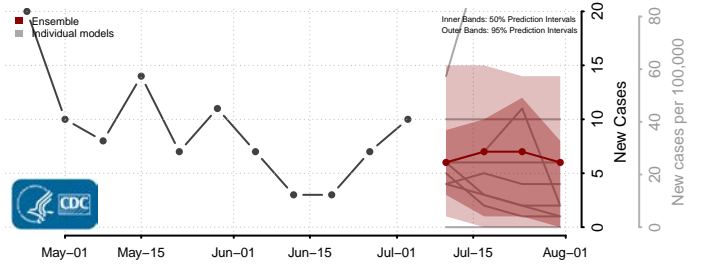

Gem County, Idaho

Gooding County, Idaho

Idaho County, Idaho

Jefferson County, Idaho

Jerome County, Idaho

Kootenai County, Idaho

Latah County, Idaho

Lemhi County, Idaho