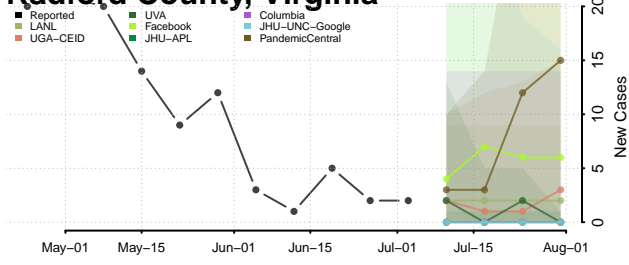

Radford County, Virginia