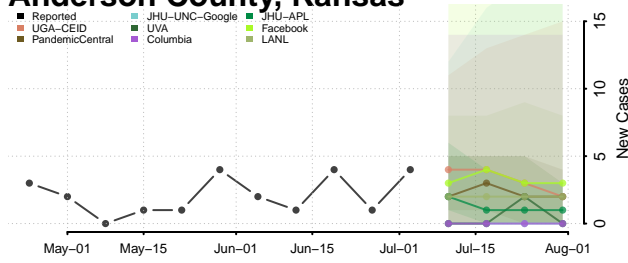

Anderson County, Kansas