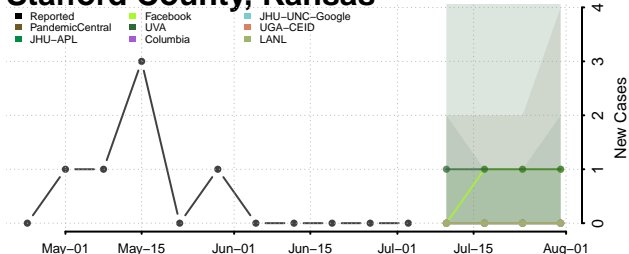

Sheridan County, Kansas

Sherman County, Kansas

Smith County, Kansas

Stafford County, Kansas

Stanton County, Kansas

Stevens County, Kansas

Sumner County, Kansas

Thomas County, Kansas