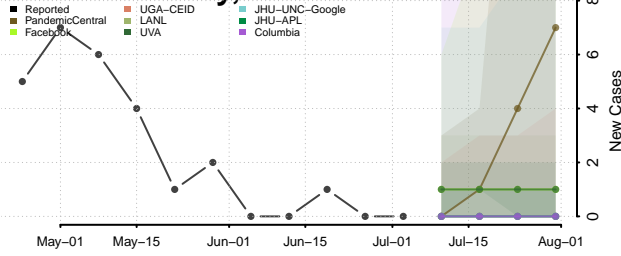

Lincoln County, Minnesota