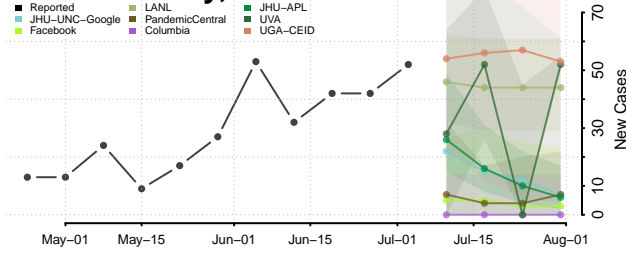

Moffat County, Colorado