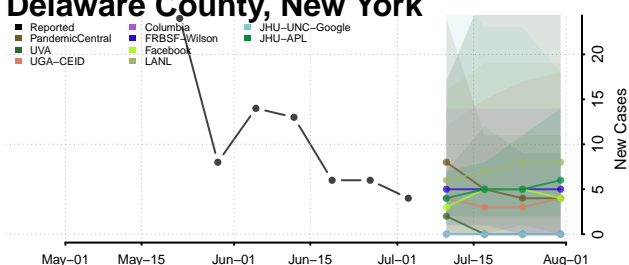

Dutchess County, New York

Erie County, New York

Essex County, New York

Franklin County, New York

Fulton County, New York

Genesee County, New York

Greene County, New York

Hamilton County, New York