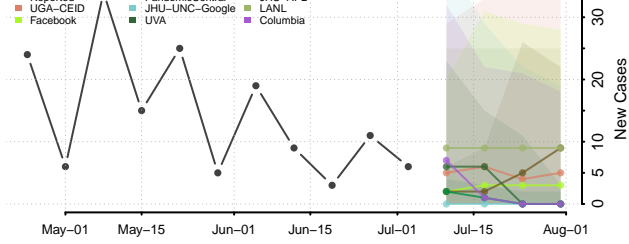

Braxton County, West Virginia