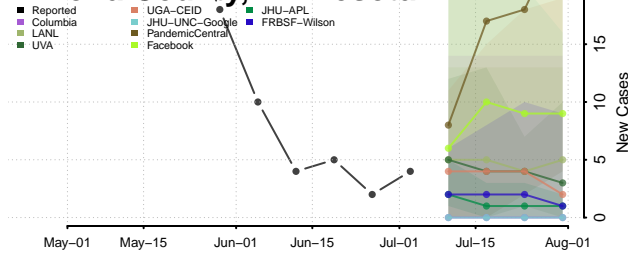

Washington County, Minnesota

Watonwan County, Minnesota

Wilkin County, Minnesota

Winona County, Minnesota

Wright County, Minnesota

Yellow Medicine County, Minnesota

Mississippi

Adams County, Mississippi