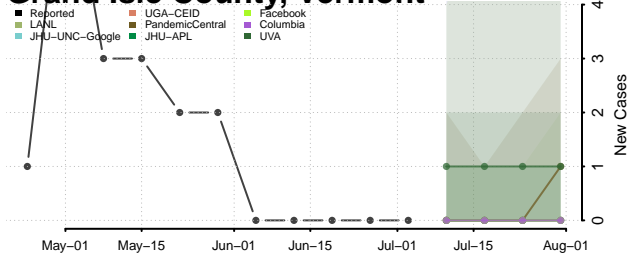

Essex County, Vermont

Franklin County, Vermont

Grand Isle County, Vermont

Lamoille County, Vermont

Orange County, Vermont

Orleans County, Vermont

Rutland County, Vermont

Washington County, Vermont