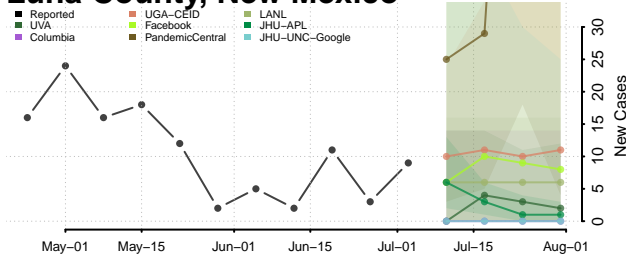

Los Alamos County, New Mexico

Luna County, New Mexico

McKinley County, New Mexico

Mora County, New Mexico

Otero County, New Mexico

Quay County, New Mexico

Rio Arriba County, New Mexico

Roosevelt County, New Mexico