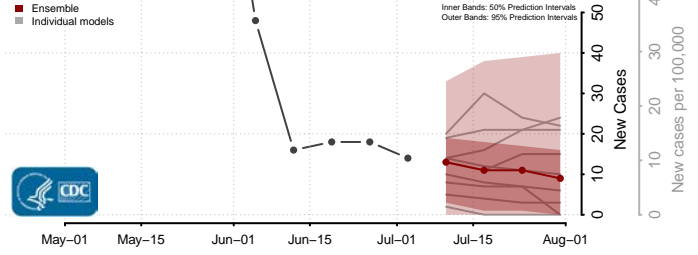

Greene County, Virginia

Greensville County, Virginia

Halifax County, Virginia

Hampton County, Virginia

Hanover County, Virginia

Harrisonburg County, Virginia

Henrico County, Virginia

Henry County, Virginia