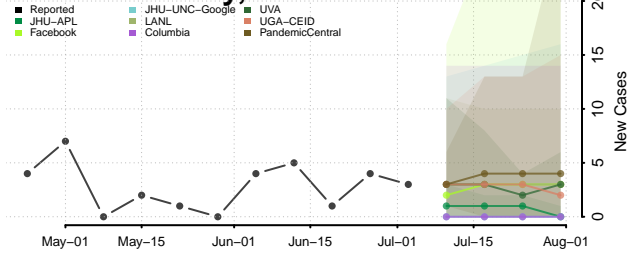

National

Alabama

Autauga County, Alabama

Baldwin County, Alabama

Barbour County, Alabama

Bibb County, Alabama

Blount County, Alabama

Bullock County, Alabama