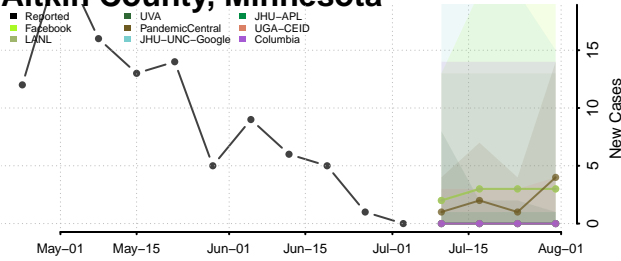

St. Joseph County, Michigan

Tuscola County, Michigan

Van Buren County, Michigan

Washtenaw County, Michigan

Wayne County, Michigan

Wexford County, Michigan

Minnesota

Aitkin County, Minnesota