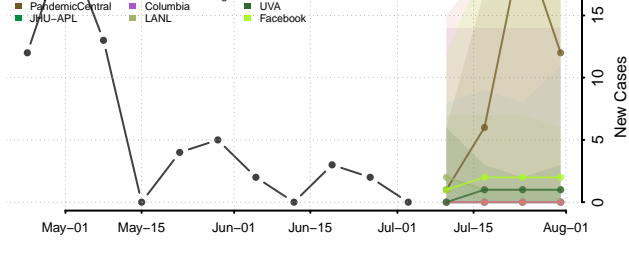

Galax County, Virginia