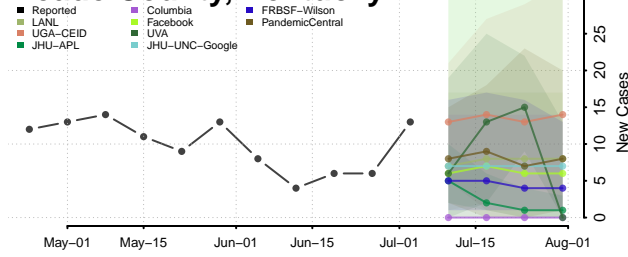

Meade County, Kentucky