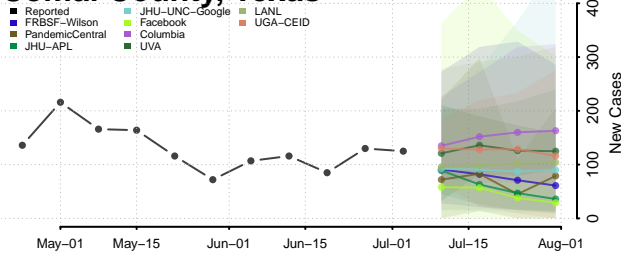

Comal County, Texas