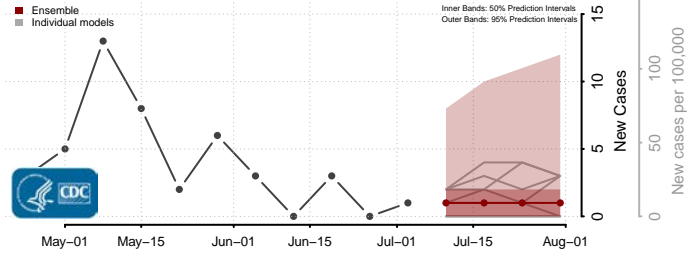

Garrard County, Kentucky

Grant County, Kentucky

Graves County, Kentucky

Grayson County, Kentucky

Green County, Kentucky

Greenup County, Kentucky

Hancock County, Kentucky

Hardin County, Kentucky