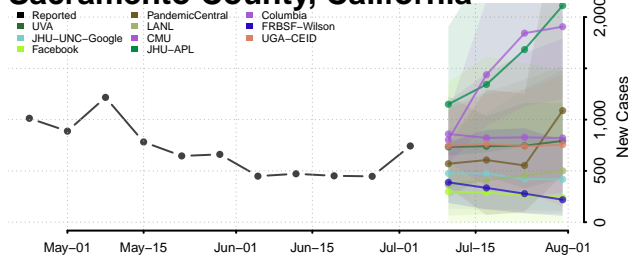

Orange County, California

Placer County, California

Plumas County, California

Riverside County, California

Sacramento County, California

San Benito County, California

San Bernardino County, California

San Diego County, California