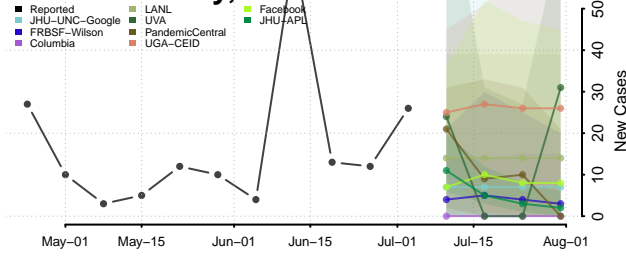

Marshall County, Tennessee

Maury County, Tennessee

McMinn County, Tennessee

McNairy County, Tennessee

Meigs County, Tennessee

Monroe County, Tennessee

Montgomery County, Tennessee

Moore County, Tennessee