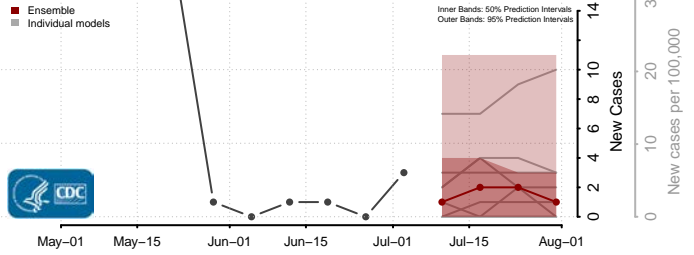

Essex County, Vermont

Franklin County, Vermont

Grand Isle County, Vermont

Lamoille County, Vermont

Orange County, Vermont

Orleans County, Vermont

Rutland County, Vermont

Washington County, Vermont