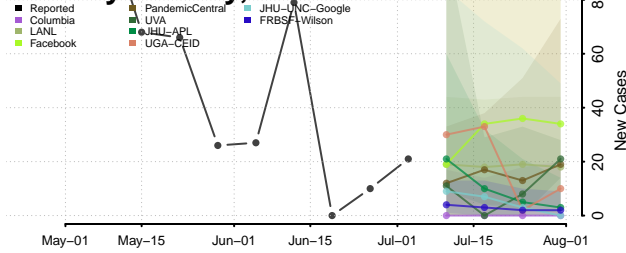

Bradley County, Tennessee