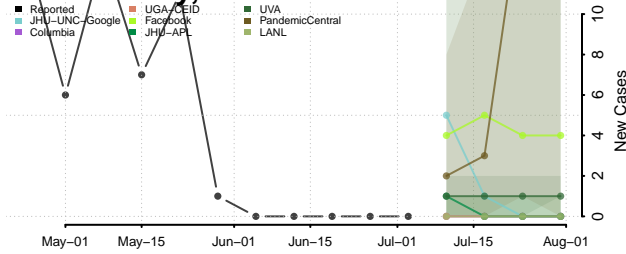

Wayne County, Nebraska

Webster County, Nebraska

Wheeler County, Nebraska

York County, Nebraska

Nevada

Carson City County, Nevada

Churchill County, Nevada

Clark County, Nevada