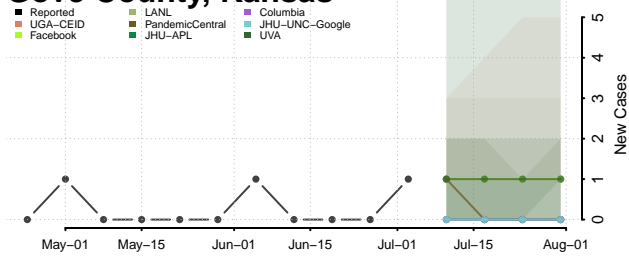

Gove County, Kansas