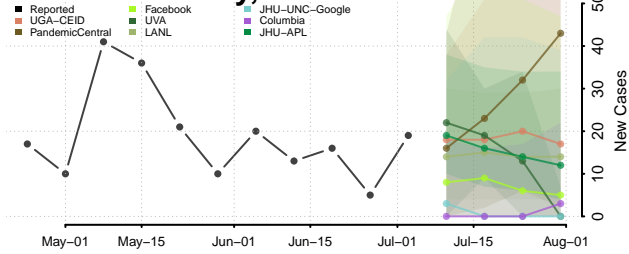

Grant County, Louisiana

Iberia County, Louisiana

Iberville County, Louisiana

Jackson County, Louisiana

Jefferson County, Louisiana

Jefferson Davis County, Louisiana

Lafayette County, Louisiana

Lafourche County, Louisiana