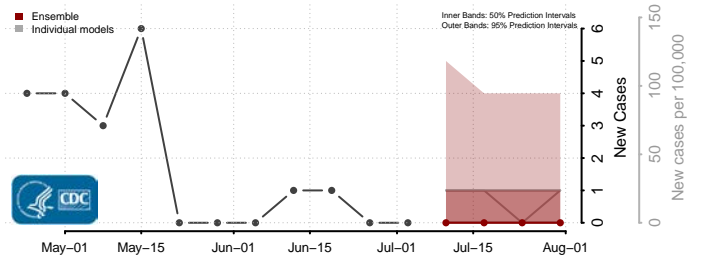

Sioux County, North Dakota