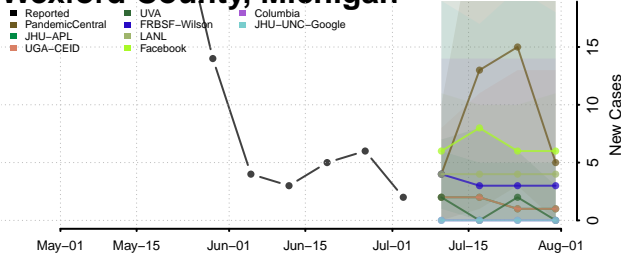

St. Joseph County, Michigan

Tuscola County, Michigan

Van Buren County, Michigan

Washtenaw County, Michigan

Wayne County, Michigan

Wexford County, Michigan

Minnesota

Aitkin County, Minnesota