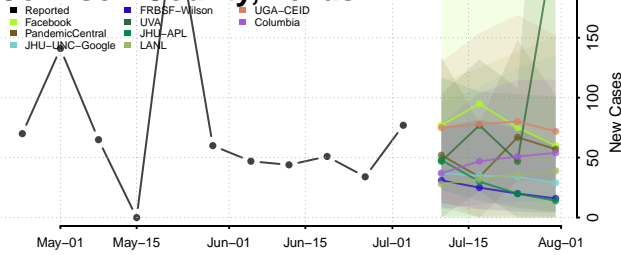

Johnson County, Texas