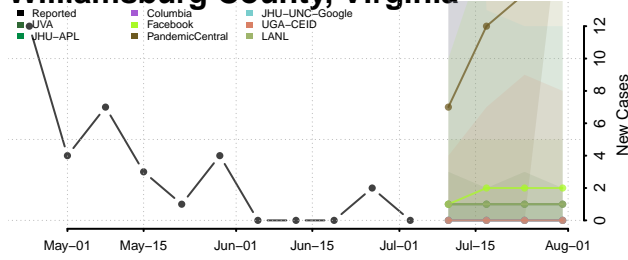

Warren County, Virginia

Washington County, Virginia

Waynesboro County, Virginia

Westmoreland County, Virginia

Williamsburg County, Virginia

Winchester County, Virginia

Wise County, Virginia

Wythe County, Virginia