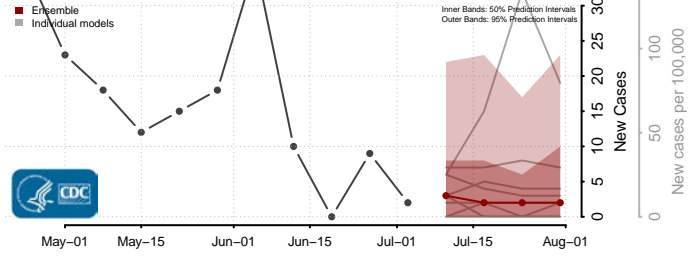

Newport News County, Virginia

Norfolk County, Virginia

Northampton County, Virginia

Northumberland County, Virginia

Norton County, Virginia

Nottoway County, Virginia

Orange County, Virginia

Page County, Virginia