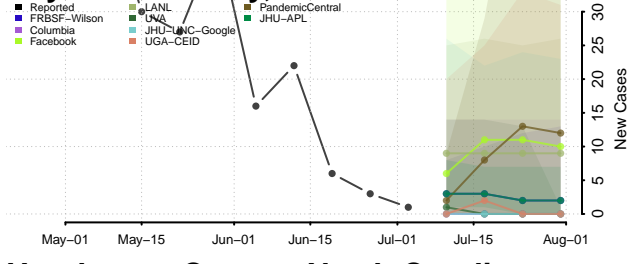

Haywood County, North Carolina