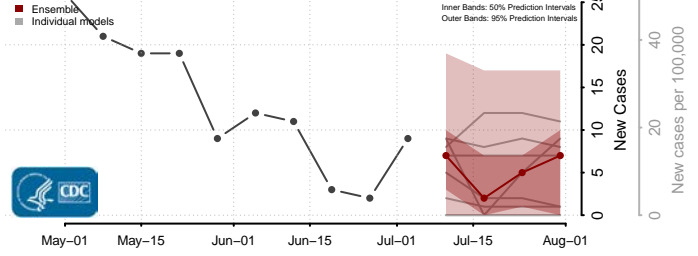

Grant County, Wisconsin