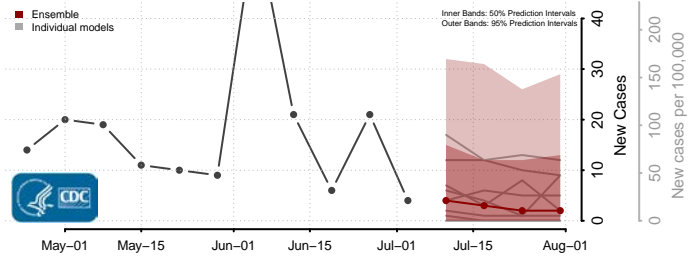

Harrison County, Kentucky