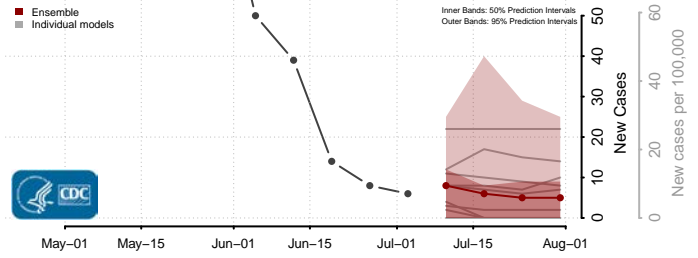

Crawford County, Pennsylvania