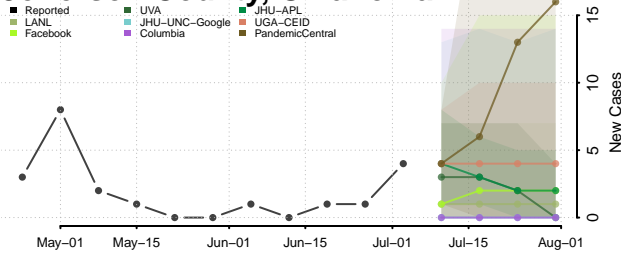

Harmon County, Oklahoma

Harper County, Oklahoma

Haskell County, Oklahoma

Hughes County, Oklahoma

Jackson County, Oklahoma

Jefferson County, Oklahoma

Johnston County, Oklahoma

Key County, Oklahoma