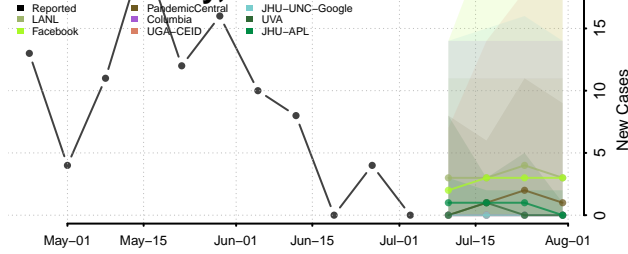

Jones County, North Carolina