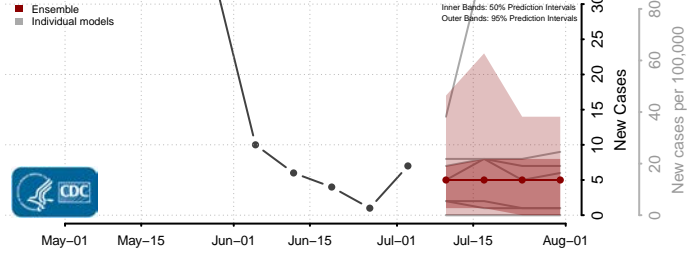

Steele County, Minnesota