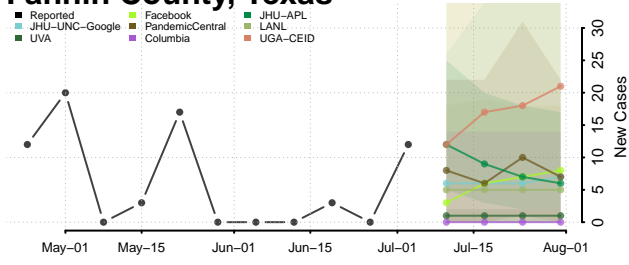

Fannin County, Texas