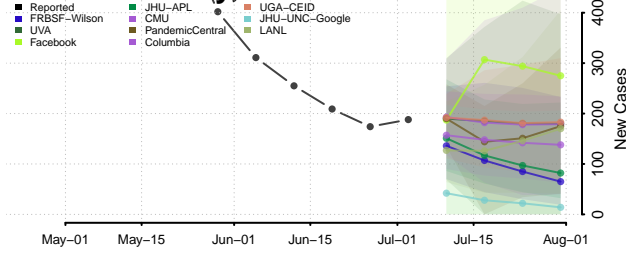

Schenectady County, New York

Schoharie County, New York

Schuyler County, New York

Seneca County, New York

St. Lawrence County, New York

Steuben County, New York

Suffolk County, New York

Sullivan County, New York