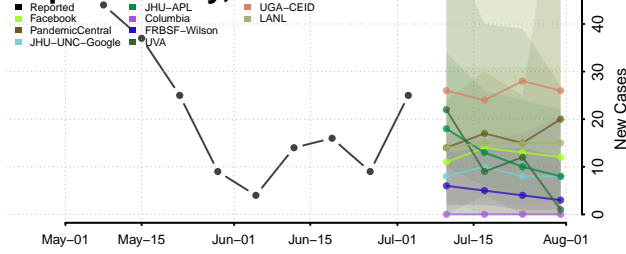

Dare County, North Carolina

Davidson County, North Carolina

Davie County, North Carolina

Duplin County, North Carolina

Durham County, North Carolina

Edgecombe County, North Carolina

Forsyth County, North Carolina