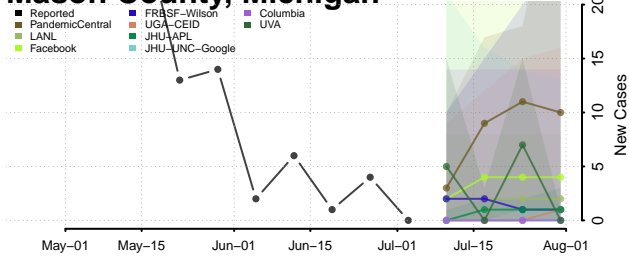

Lenawee County, Michigan

Livingston County, Michigan

Luce County, Michigan

Mackinac County, Michigan

Macomb County, Michigan

Manistee County, Michigan

Marquette County, Michigan

Mason County, Michigan