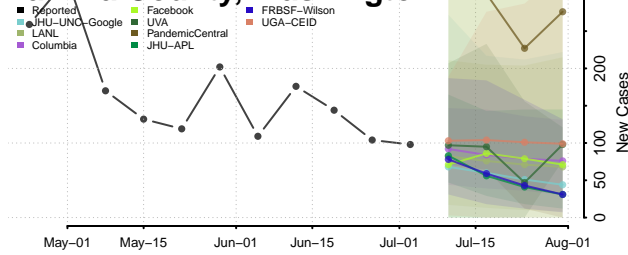

Yakima County, Washington