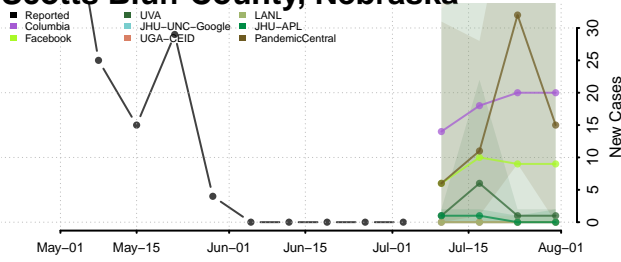

Richardson County, Nebraska

Rock County, Nebraska

Saline County, Nebraska

Sarpy County, Nebraska

Saunders County, Nebraska

Scotts Bluff County, Nebraska

Seward County, Nebraska

Sheridan County, Nebraska