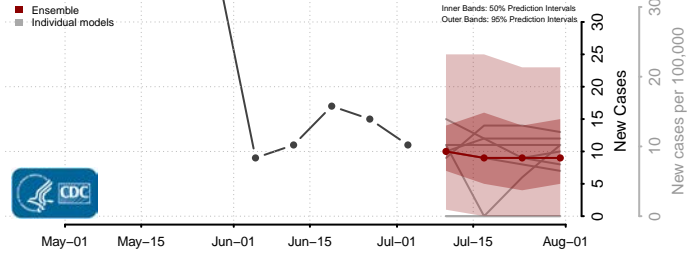

Schenectady County, New York

Schoharie County, New York

Schuyler County, New York

Seneca County, New York

St. Lawrence County, New York

Steuben County, New York

Suffolk County, New York

Sullivan County, New York