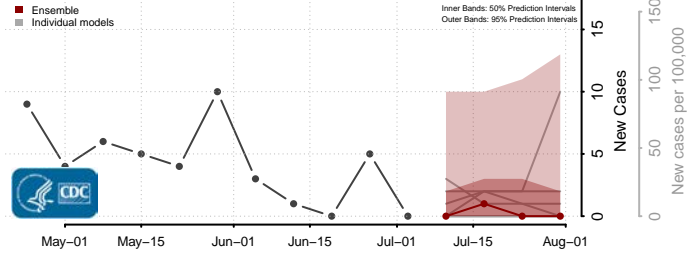

Essex County, Virginia