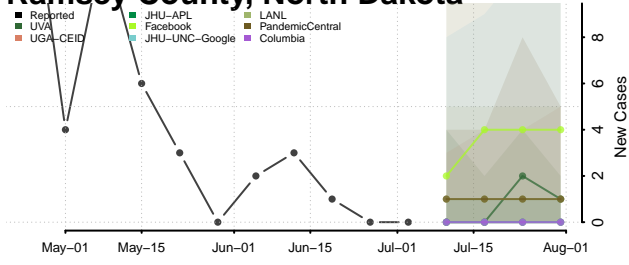

Mercer County, North Dakota

Morton County, North Dakota

Mountrail County, North Dakota

Nelson County, North Dakota

Oliver County, North Dakota

Pembina County, North Dakota

Pierce County, North Dakota

Ramsey County, North Dakota