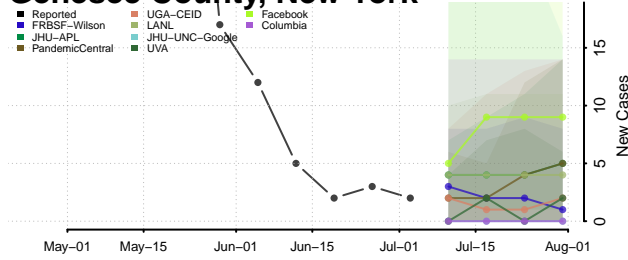

Dutchess County, New York

Erie County, New York

Essex County, New York

Franklin County, New York

Fulton County, New York

Genesee County, New York

Greene County, New York

Hamilton County, New York