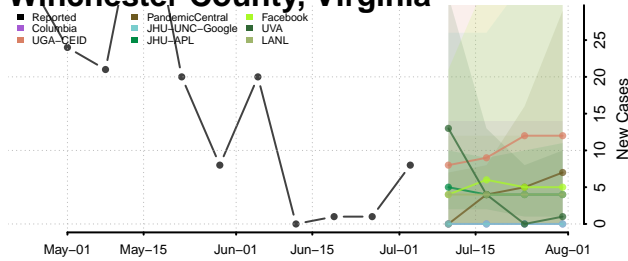

Warren County, Virginia

Washington County, Virginia

Waynesboro County, Virginia

Westmoreland County, Virginia

Williamsburg County, Virginia

Winchester County, Virginia

Wise County, Virginia

Wythe County, Virginia