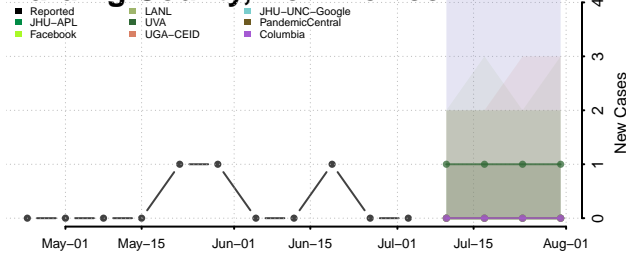

Harding County, New Mexico