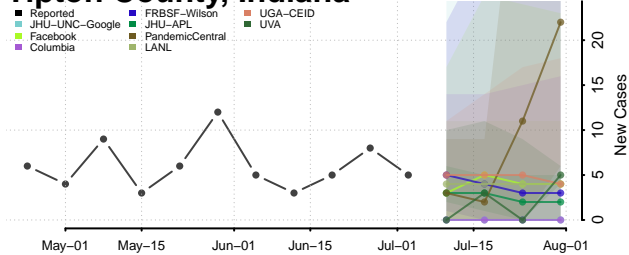

Starke County, Indiana

Stauben County, Indiana

Sullivan County, Indiana

Switzerland County, Indiana

Tippecanoe County, Indiana

Tipton County, Indiana

Union County, Indiana

Vanderburgh County, Indiana