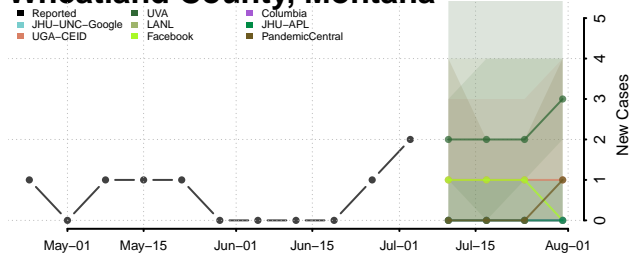

Toole County, Montana

Treasure County, Montana

Valley County, Montana

Wheatland County, Montana

Wibaux County, Montana

Yellowstone County, Montana

Nebraska

Adams County, Nebraska