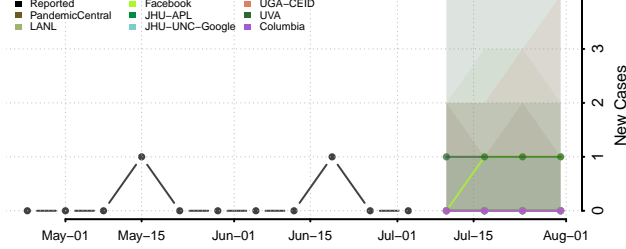

Adams County, North Dakota