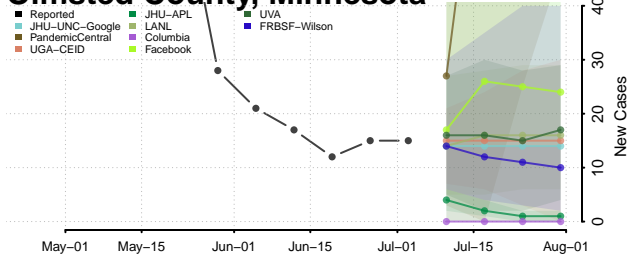

Mower County, Minnesota

Murray County, Minnesota

Nicollet County, Minnesota

Nobles County, Minnesota

Norman County, Minnesota

Olmsted County, Minnesota

Otter Tail County, Minnesota

Pennington County, Minnesota