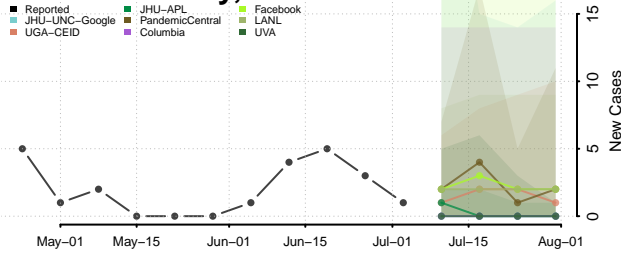

Wise County, Texas

Wood County, Texas

Yoakum County, Texas

Young County, Texas

Zapata County, Texas

Zavala County, Texas

Utah

Beaver County, Utah