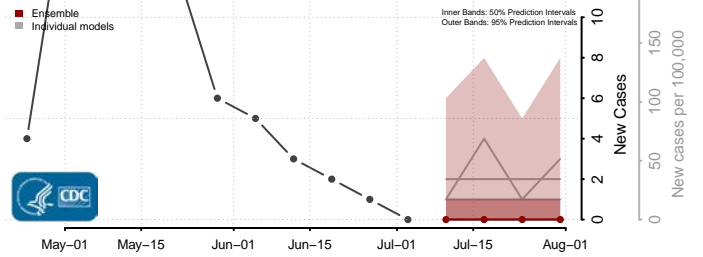

Tyler County, West Virginia

Upshur County, West Virginia

Wayne County, West Virginia

Webster County, West Virginia

Wetzel County, West Virginia

Wirt County, West Virginia

Wood County, West Virginia

Brown County, Wisconsin