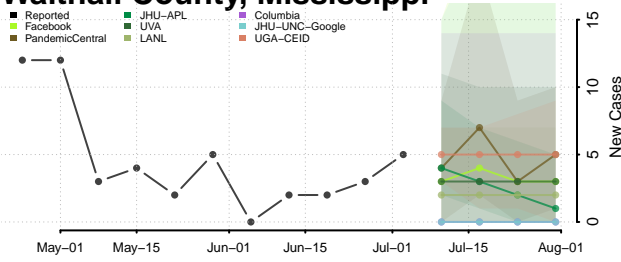

Walthall County, Mississippi