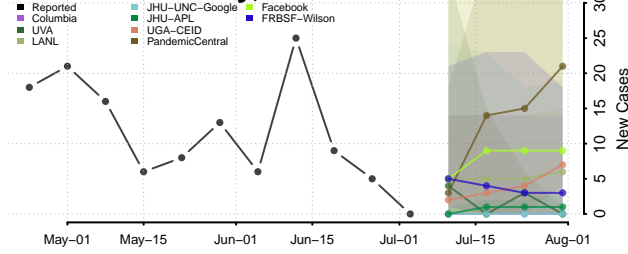

Jackson County, North Carolina