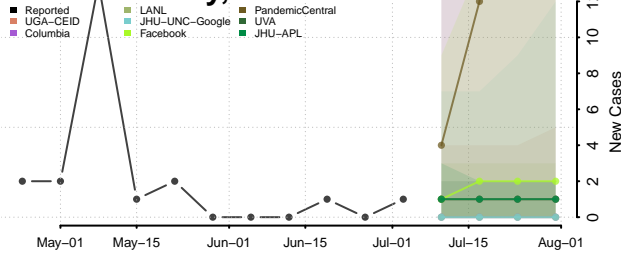

Cimarron County, Oklahoma

Cleveland County, Oklahoma

Coal County, Oklahoma

Comanche County, Oklahoma

Cotton County, Oklahoma

Craig County, Oklahoma

Creek County, Oklahoma

Custer County, Oklahoma