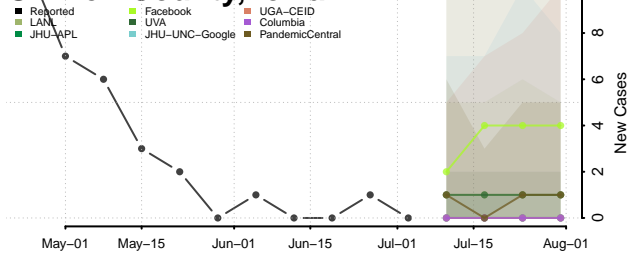

O'Brien County, Iowa