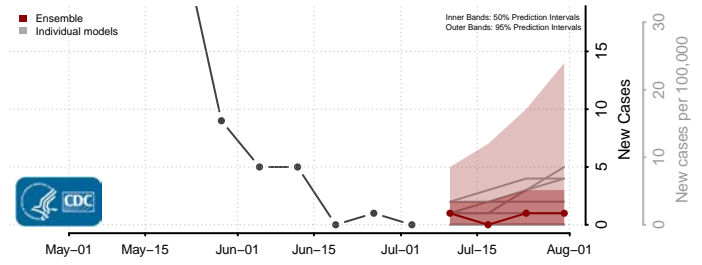

Essex County, Vermont

Franklin County, Vermont

Grand Isle County, Vermont

Lamoille County, Vermont

Orange County, Vermont

Orleans County, Vermont

Rutland County, Vermont

Washington County, Vermont