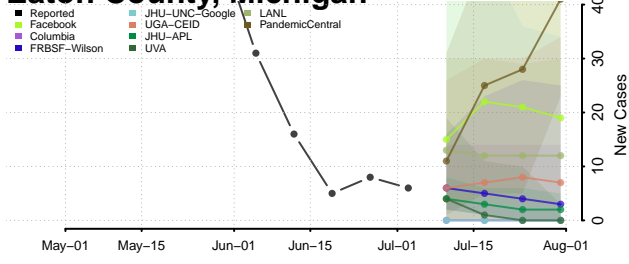

Dickinson County, Michigan

Eaton County, Michigan

Emmet County, Michigan

Genesee County, Michigan

Gladwin County, Michigan

Gogebic County, Michigan

Grand Traverse County, Michigan

Gratiot County, Michigan