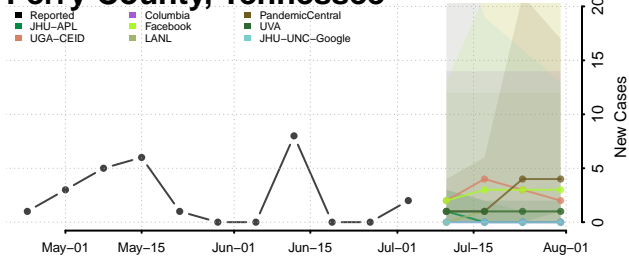

Morgan County, Tennessee

Obion County, Tennessee

Overton County, Tennessee

Perry County, Tennessee

Pickett County, Tennessee

Polk County, Tennessee

Putnam County, Tennessee

Rhea County, Tennessee