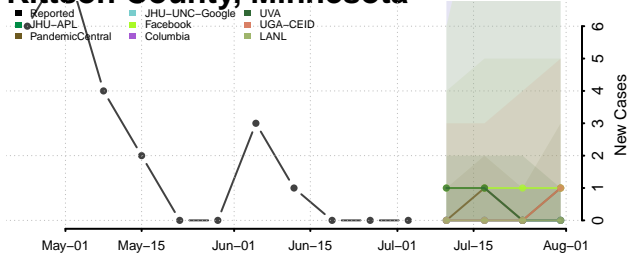

Kittson County, Minnesota