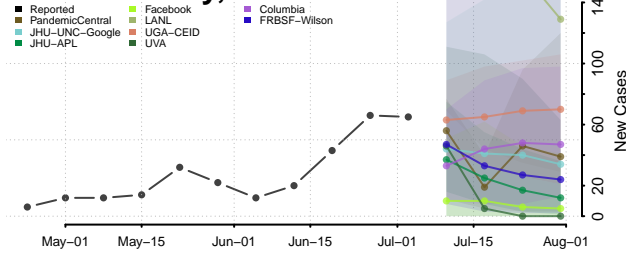

Dallas County, Missouri