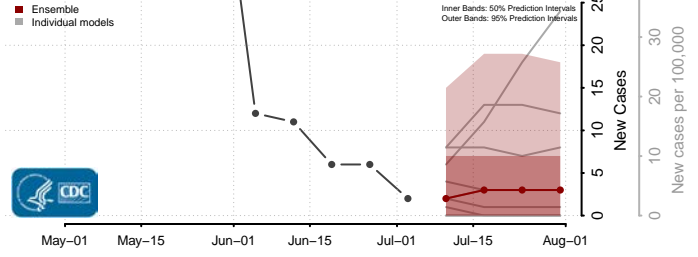

Jackson County, Michigan

Kalamazoo County, Michigan

Kalkaska County, Michigan

Kent County, Michigan

Keweenaw County, Michigan

Lake County, Michigan

Lapeer County, Michigan

Leelanau County, Michigan