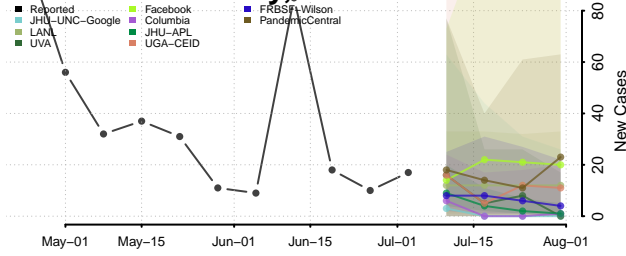

Robertson County, Tennessee