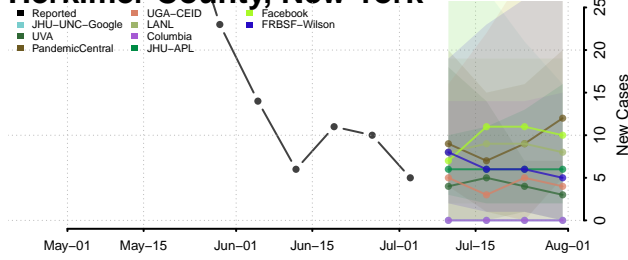

Herkimer County, New York