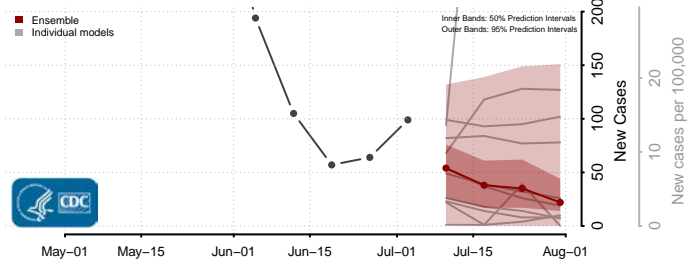

Will County, Illinois