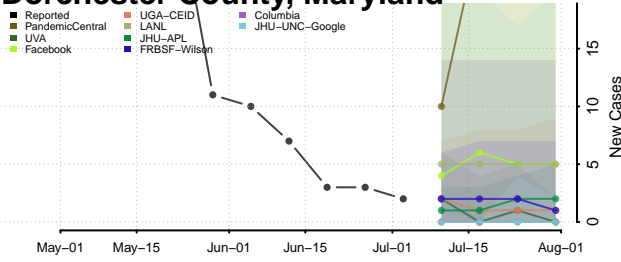

Calvert County, Maryland

Caroline County, Maryland

Carroll County, Maryland

Cecil County, Maryland

Charles County, Maryland

Dorchester County, Maryland

Frederick County, Maryland

Garrett County, Maryland