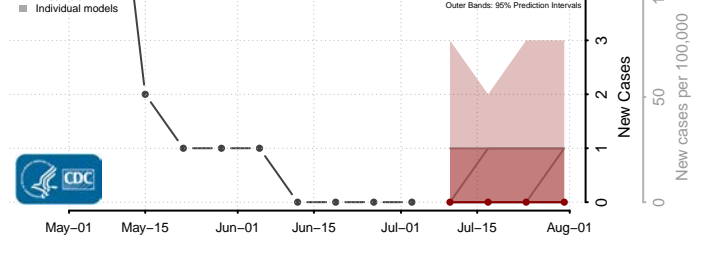

Sargent County, North Dakota