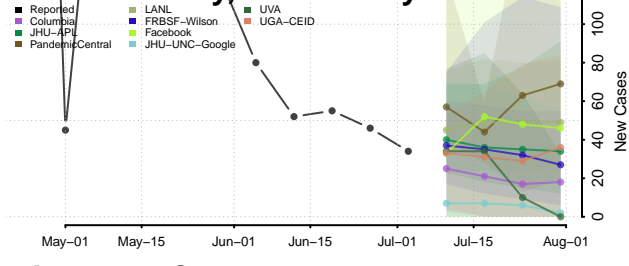

Cumberland County, New Jersey

Essex County, New Jersey

Gloucester County, New Jersey

Hudson County, New Jersey

Hunterdon County, New Jersey

Mercer County, New Jersey

Middlesex County, New Jersey

Monmouth County, New Jersey