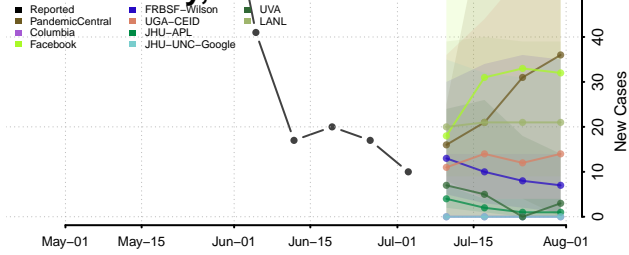

Rock County, Wisconsin