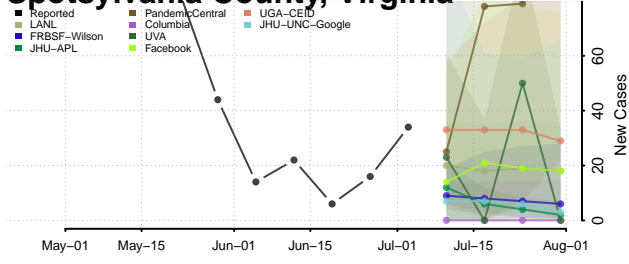

Spotsylvania County, Virginia