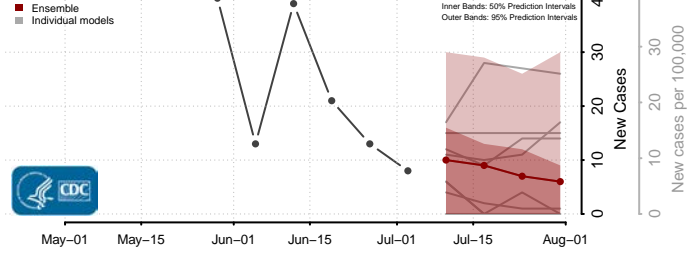

Dodge County, Wisconsin

Door County, Wisconsin

Douglas County, Wisconsin

Dunn County, Wisconsin

Eau Claire County, Wisconsin

Florence County, Wisconsin

Fond du Lac County, Wisconsin

Forest County, Wisconsin