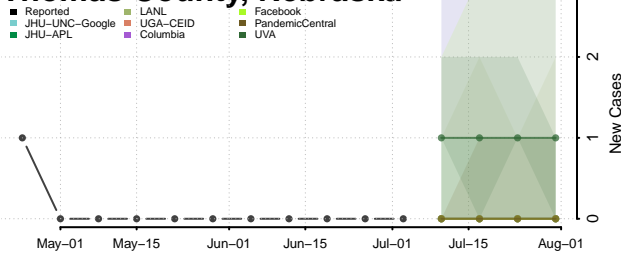

Sherman County, Nebraska

Sioux County, Nebraska

Stanton County, Nebraska

Thayer County, Nebraska

Thomas County, Nebraska

Thurston County, Nebraska

Valley County, Nebraska

Washington County, Nebraska