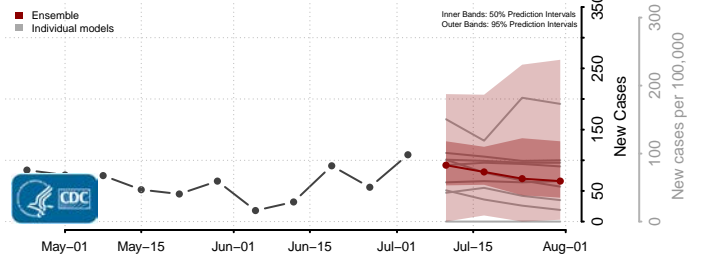

Navajo County, Arizona