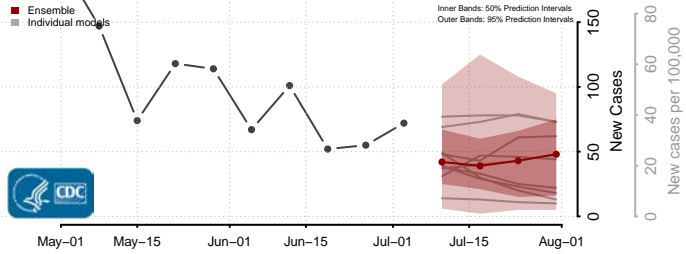

Starke County, Indiana

Stauben County, Indiana

Sullivan County, Indiana

Switzerland County, Indiana

Tippecanoe County, Indiana

Tipton County, Indiana

Union County, Indiana

Vanderburgh County, Indiana