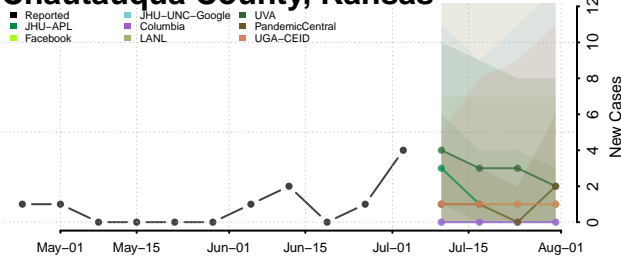

Chautauqua County, Kansas