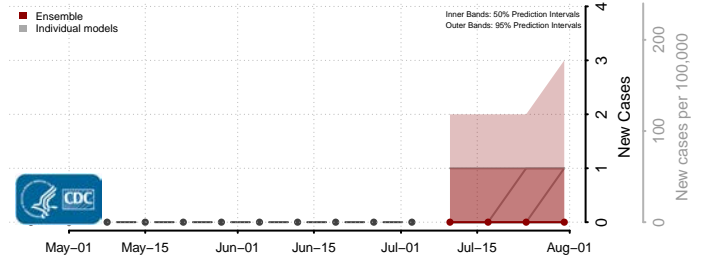

Blaine County, Montana

Broadwater County, Montana

Carbon County, Montana

Carter County, Montana

Cascade County, Montana

Chouteau County, Montana

Custer County, Montana

Daniels County, Montana