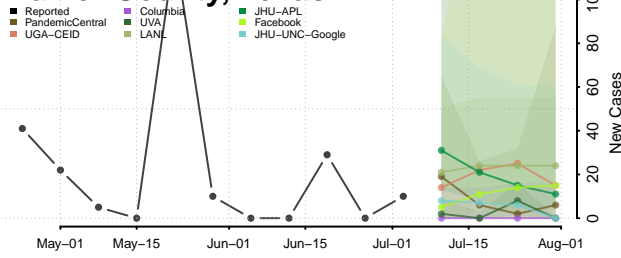

Val Verde County, Texas

Van Zandt County, Texas

Victoria County, Texas

Walker County, Texas

Waller County, Texas

Ward County, Texas

Washington County, Texas

Webb County, Texas