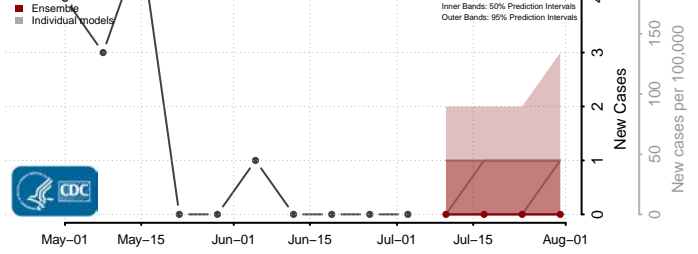

Dunn County, North Dakota

Eddy County, North Dakota

Emmons County, North Dakota

Foster County, North Dakota

Golden Valley County, North Dakota

Grand Forks County, North Dakota

Grant County, North Dakota

Griggs County, North Dakota