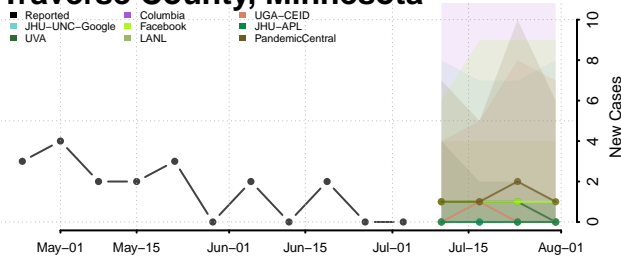

Steele County, Minnesota

Stevens County, Minnesota

Swift County, Minnesota

Todd County, Minnesota

Traverse County, Minnesota

Wabasha County, Minnesota

Wadena County, Minnesota

Waseca County, Minnesota