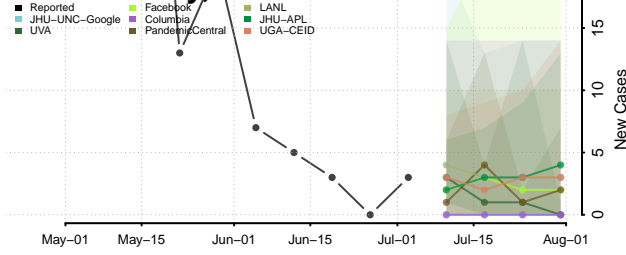

Knox County, Maine