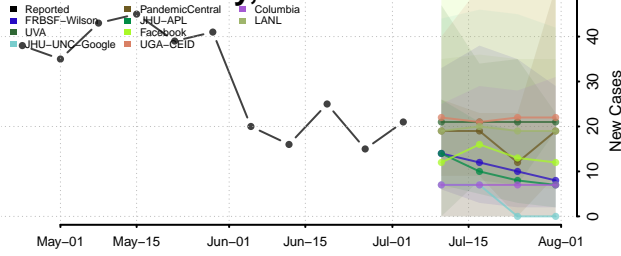

Beaufort County, North Carolina

Bertie County, North Carolina

Bladen County, North Carolina

Brunswick County, North Carolina

Buncombe County, North Carolina

Burke County, North Carolina

Cabarrus County, North Carolina