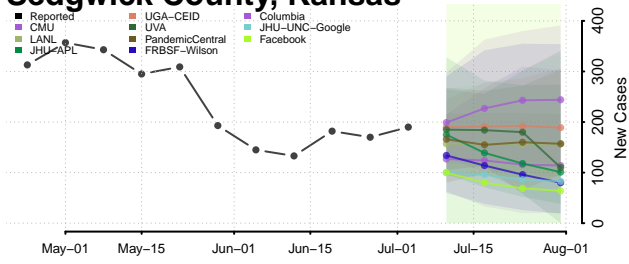

Rooks County, Kansas

Rush County, Kansas

Russell County, Kansas

Saline County, Kansas

Scott County, Kansas

Sedgwick County, Kansas

Seward County, Kansas

Shawnee County, Kansas