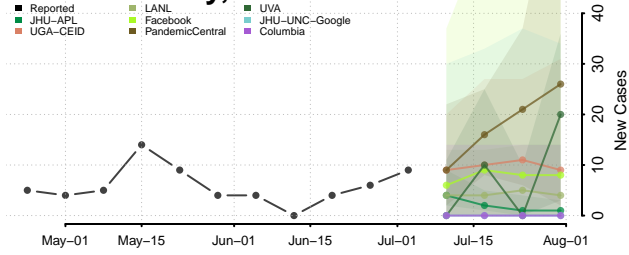

Cibola County, New Mexico