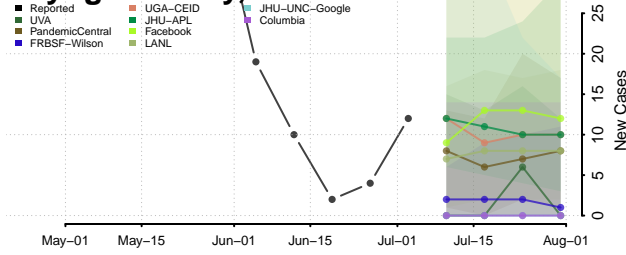

Cayuga County, New York