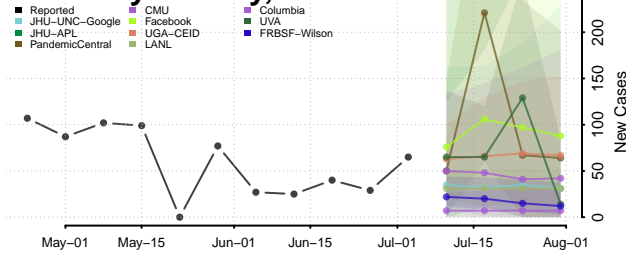

Mariposa County, California

Mendocino County, California

Merced County, California

Modoc County, California

Mono County, California

Monterey County, California

Napa County, California

Nevada County, California