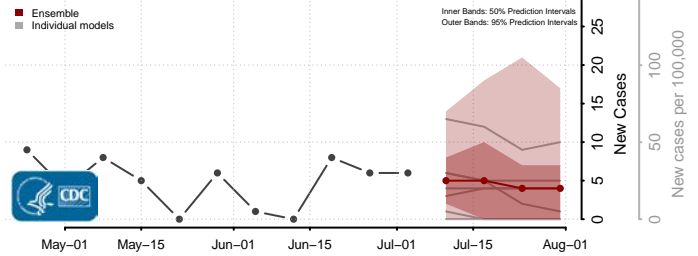

Lincoln County, Montana