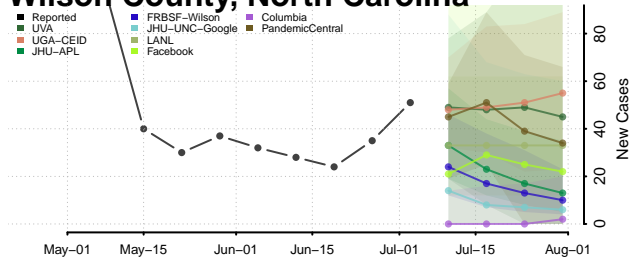

Wilson County, North Carolina