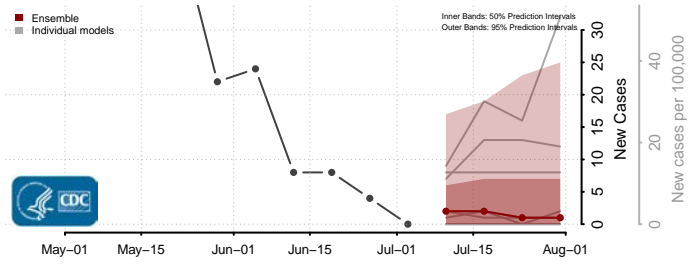

Pender County, North Carolina