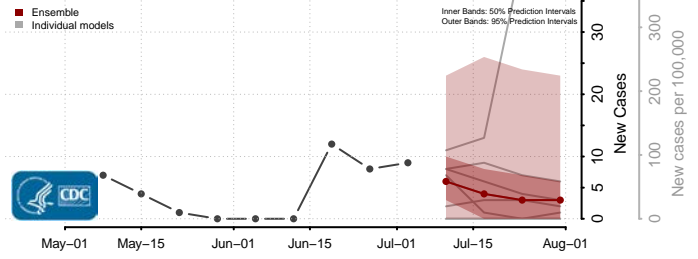

Kingfisher County, Oklahoma

Kiowa County, Oklahoma

Latimer County, Oklahoma

Le Flore County, Oklahoma

Lincoln County, Oklahoma

Logan County, Oklahoma

Love County, Oklahoma

Major County, Oklahoma