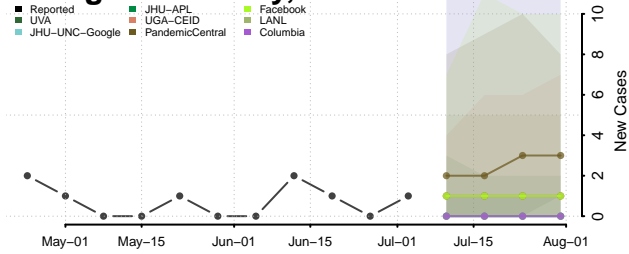

Anchorage County, Alaska

Bethel County, Alaska

Bristol Bay County, Alaska

Chugach County, Alaska

Copper River County, Alaska

Denali County, Alaska

Dillingham County, Alaska

Fairbanks North Star County, Alaska