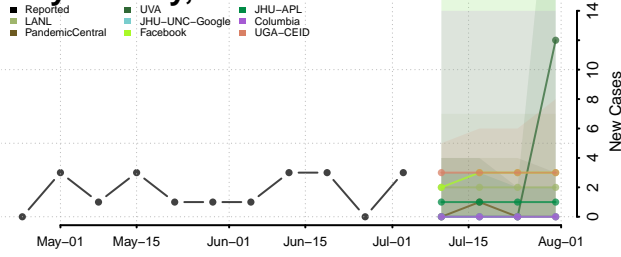

Clay County, Texas