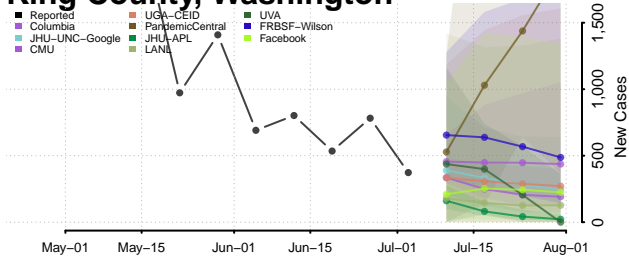

Island County, Washington

Jefferson County, Washington

King County, Washington

Kitsap County, Washington

Kittitas County, Washington

Klickitat County, Washington

Lewis County, Washington

Lincoln County, Washington