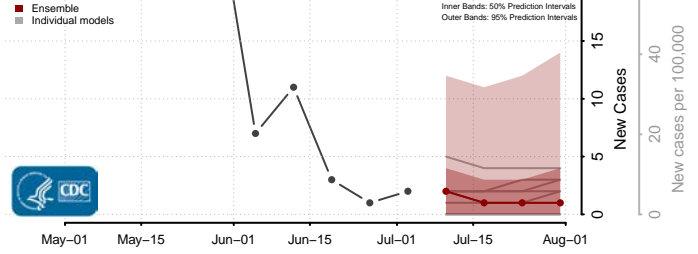

Lincoln County, Maine