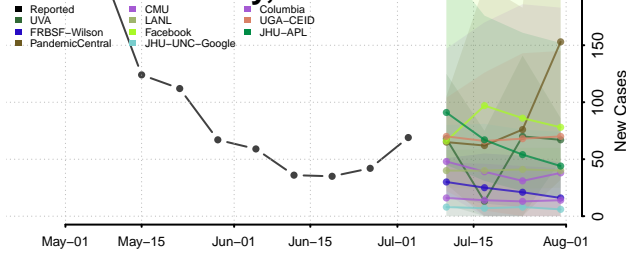

Oswego County, New York

Otsego County, New York

Putnam County, New York

Queens County, New York

Rensselaer County, New York

Richmond County, New York

Rockland County, New York

Saratoga County, New York