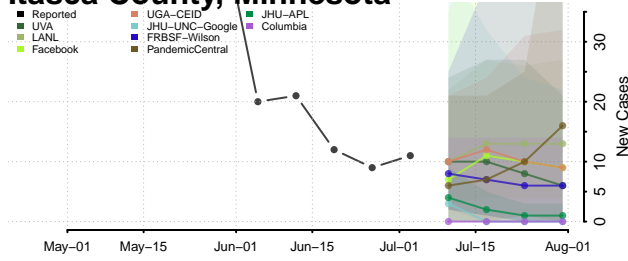

Grant County, Minnesota

Hennepin County, Minnesota

Houston County, Minnesota

Hubbard County, Minnesota

Isanti County, Minnesota

Itasca County, Minnesota

Jackson County, Minnesota

Kanabec County, Minnesota