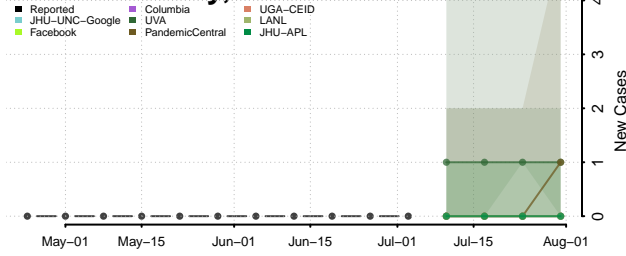

Prairie County, Montana