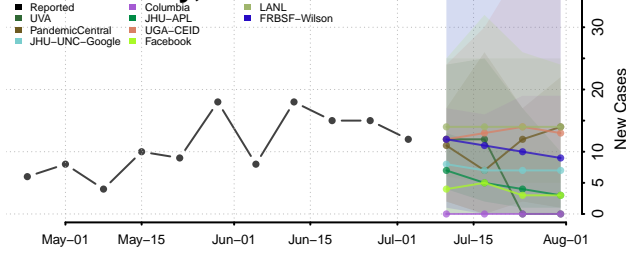

Dent County, Missouri