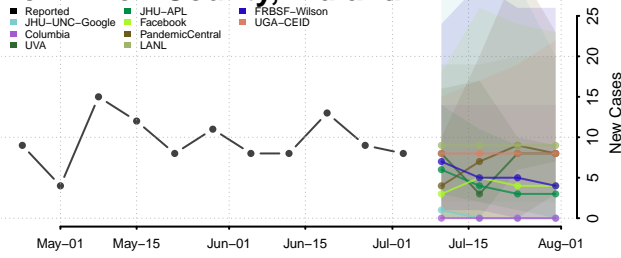

Vermillion County, Indiana