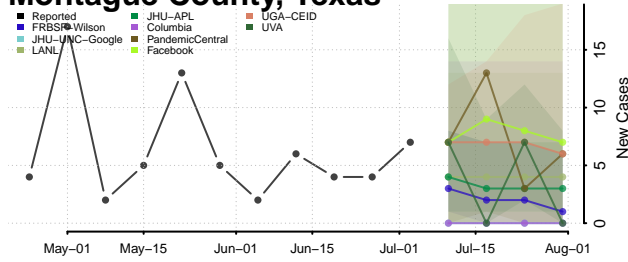

Montague County, Texas