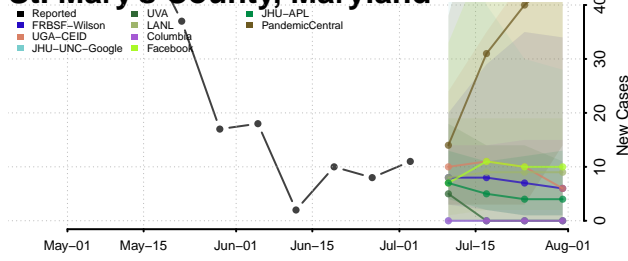

Harford County, Maryland

Howard County, Maryland

Kent County, Maryland

Montgomery County, Maryland

Prince George's County, Maryland

Queen Anne's County, Maryland

Somerset County, Maryland

St. Mary's County, Maryland