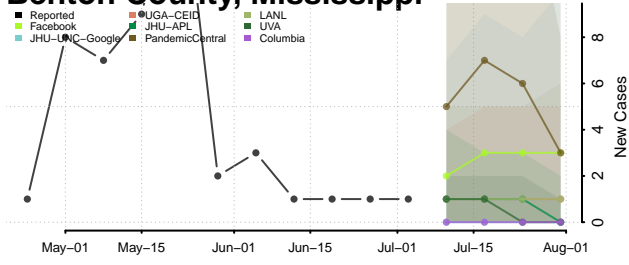

Alcorn County, Mississippi

Amite County, Mississippi

Attala County, Mississippi

Benton County, Mississippi

Bolivar County, Mississippi

Calhoun County, Mississippi

Carroll County, Mississippi

Chickasaw County, Mississippi