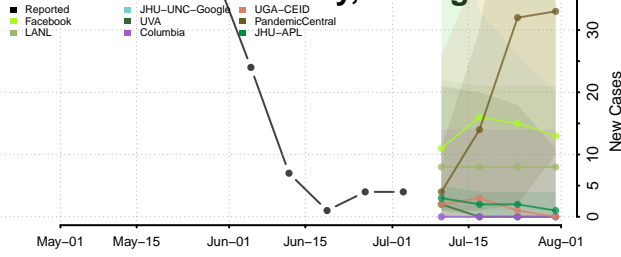

Dickinson County, Michigan

Eaton County, Michigan

Emmet County, Michigan

Genesee County, Michigan

Gladwin County, Michigan

Gogebic County, Michigan

Grand Traverse County, Michigan

Gratiot County, Michigan