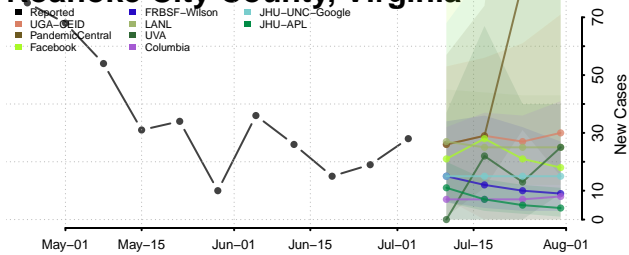

Prince William County, Virginia

Pulaski County, Virginia

Radford County, Virginia

Rappahannock County, Virginia

Richmond City County, Virginia

Richmond County, Virginia

Roanoke City County, Virginia

Roanoke County, Virginia