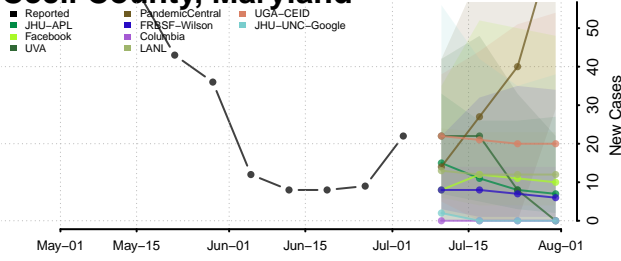

Cecil County, Maryland