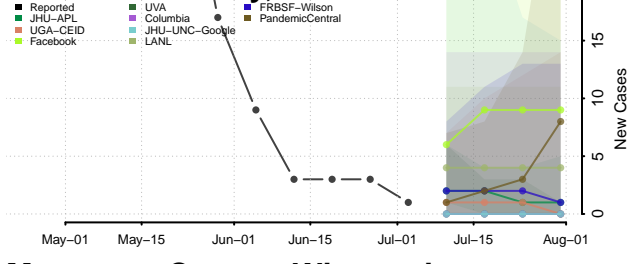

Marinette County, Wisconsin

Marquette County, Wisconsin

Menominee County, Wisconsin

Milwaukee County, Wisconsin

Monroe County, Wisconsin

Oconto County, Wisconsin

Oneida County, Wisconsin

Outagamie County, Wisconsin