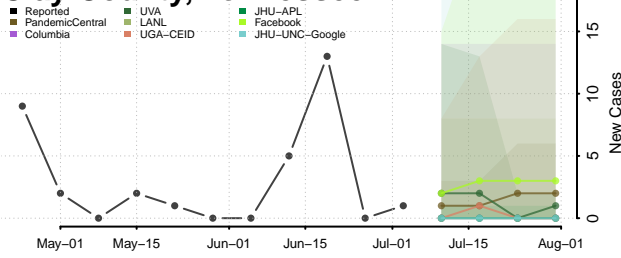

Carroll County, Tennessee

Carter County, Tennessee

Cheatham County, Tennessee

Chester County, Tennessee

Claiborne County, Tennessee

Clay County, Tennessee

Cocke County, Tennessee

Coffee County, Tennessee