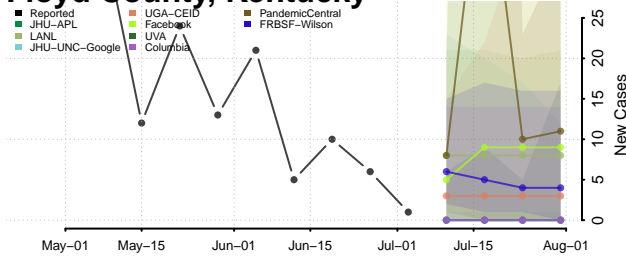

Floyd County, Kentucky