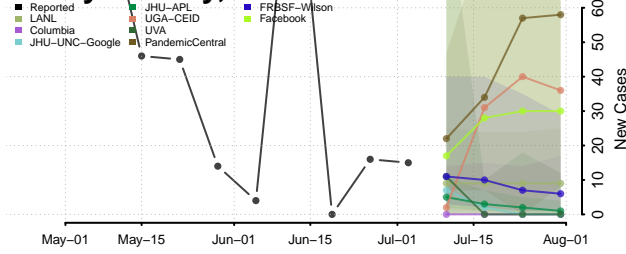

Marshall County, Tennessee

Maury County, Tennessee

McMinn County, Tennessee

McNairy County, Tennessee

Meigs County, Tennessee

Monroe County, Tennessee

Montgomery County, Tennessee

Moore County, Tennessee