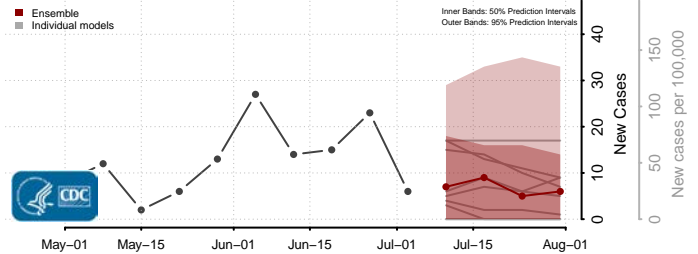

Pottawatomie County, Kansas