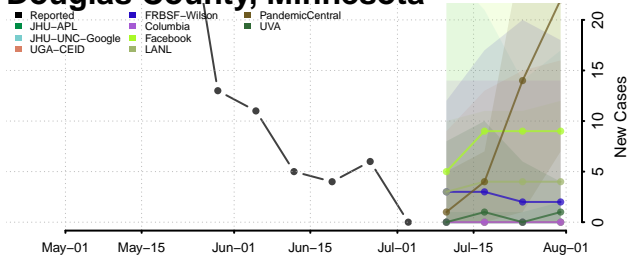

Douglas County, Minnesota