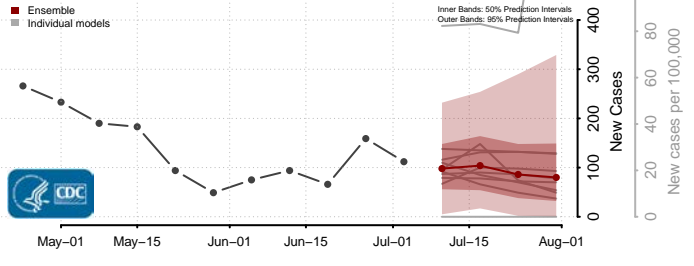

Mineral County, Nevada

Nye County, Nevada

Pershing County, Nevada

Storey County, Nevada

Washoe County, Nevada

White Pine County, Nevada

New Hampshire

Belknap County, New Hampshire