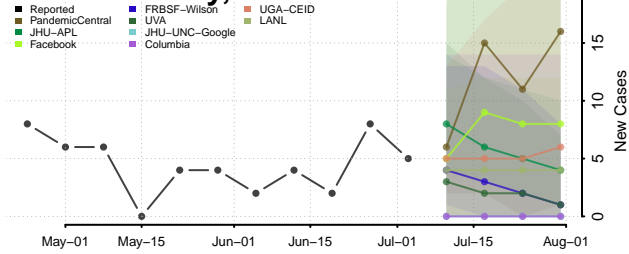

Beckham County, Oklahoma

Blaine County, Oklahoma

Bryan County, Oklahoma

Caddo County, Oklahoma

Canadian County, Oklahoma

Carter County, Oklahoma

Cherokee County, Oklahoma

Choctaw County, Oklahoma