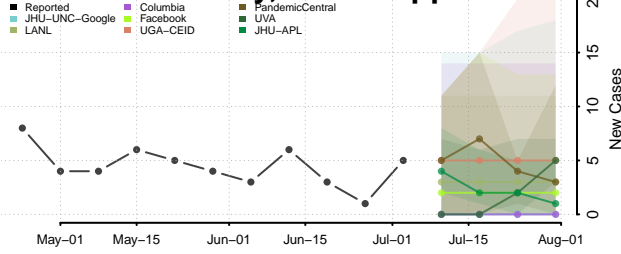

Walthall County, Mississippi

Warren County, Mississippi

Washington County, Mississippi

Wayne County, Mississippi

Webster County, Mississippi

Wilkinson County, Mississippi

Winston County, Mississippi

Yalobusha County, Mississippi