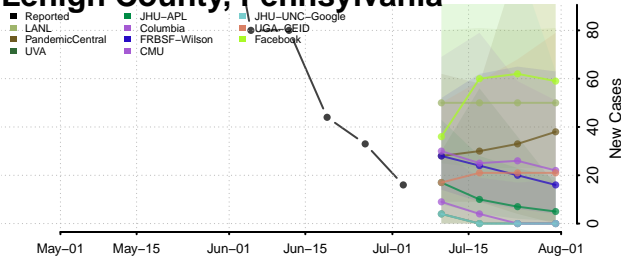

Lehigh County, Pennsylvania