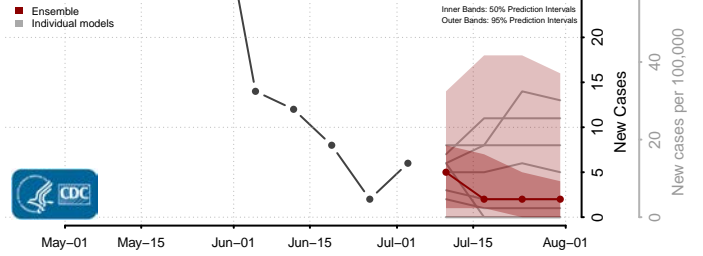

Douglas County, Wisconsin