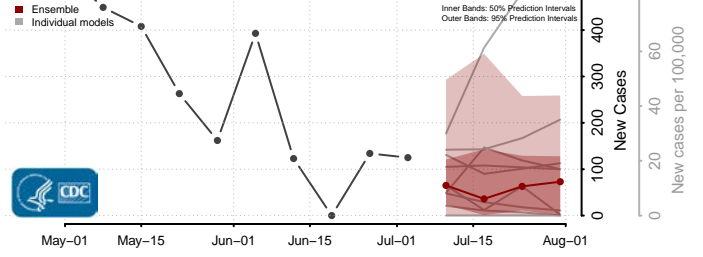

Williamson County, Texas