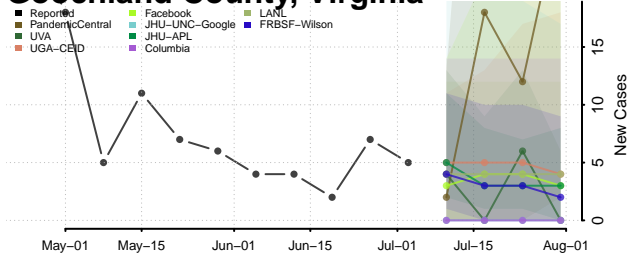

Goochland County, Virginia