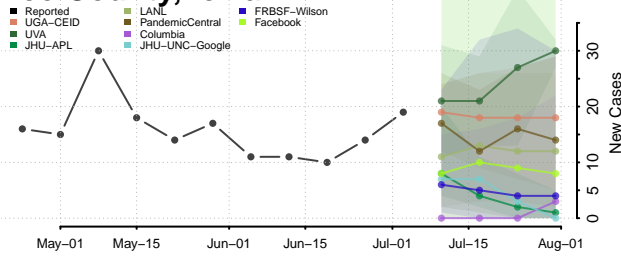

Lee County, Iowa