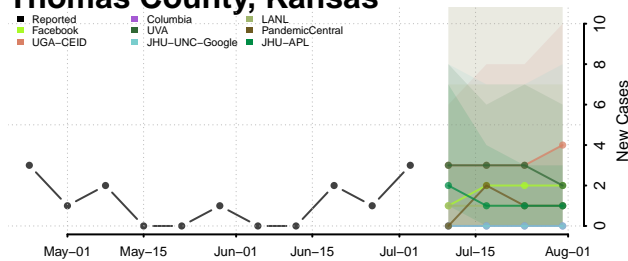

Sheridan County, Kansas

Sherman County, Kansas

Smith County, Kansas

Stafford County, Kansas

Stanton County, Kansas

Stevens County, Kansas

Sumner County, Kansas

Thomas County, Kansas