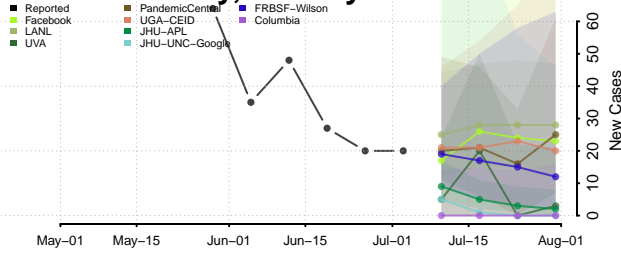

Lehigh County, Pennsylvania

Luzerne County, Pennsylvania

Lycoming County, Pennsylvania

McKean County, Pennsylvania

Mercer County, Pennsylvania

Mifflin County, Pennsylvania

Monroe County, Pennsylvania

Montgomery County, Pennsylvania