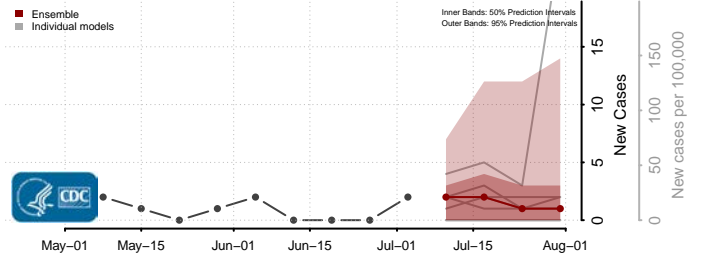

Cochise County, Arizona

Coconino County, Arizona

Gila County, Arizona

Graham County, Arizona

Greenlee County, Arizona

La Paz County, Arizona

Maricopa County, Arizona

Mohave County, Arizona