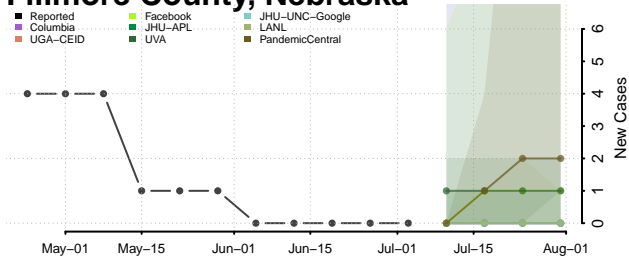

Fillmore County, Nebraska