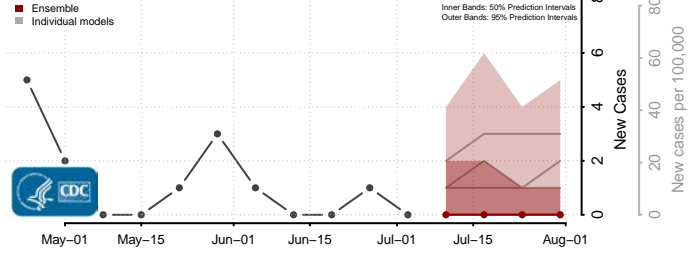

Walthall County, Mississippi

Warren County, Mississippi

Washington County, Mississippi

Wayne County, Mississippi

Webster County, Mississippi

Wilkinson County, Mississippi

Winston County, Mississippi

Yalobusha County, Mississippi