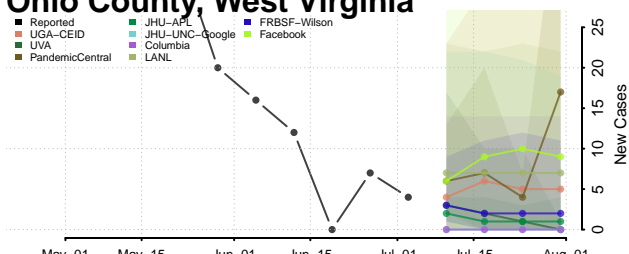

Ohio County, West Virginia