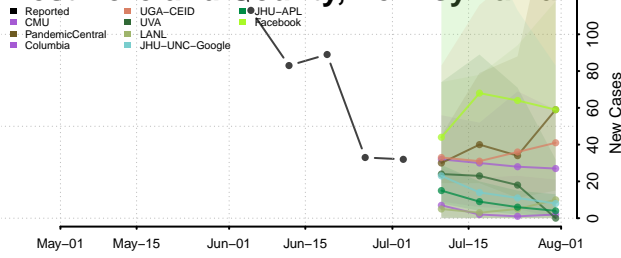

Westmoreland County, Pennsylvania