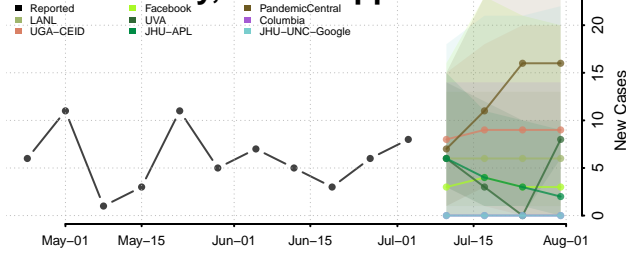

Amite County, Mississippi