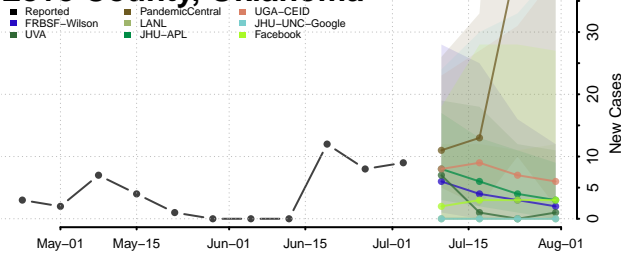

Kingfisher County, Oklahoma

Kiowa County, Oklahoma

Latimer County, Oklahoma

Le Flore County, Oklahoma

Lincoln County, Oklahoma

Logan County, Oklahoma

Love County, Oklahoma

Major County, Oklahoma