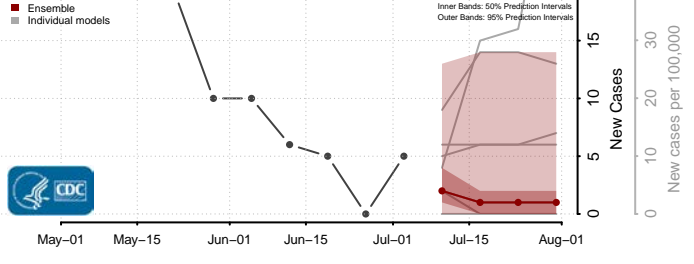

Buffalo County, Wisconsin

Burnett County, Wisconsin

Calumet County, Wisconsin

Chippewa County, Wisconsin

Clark County, Wisconsin

Columbia County, Wisconsin

Crawford County, Wisconsin

Dane County, Wisconsin