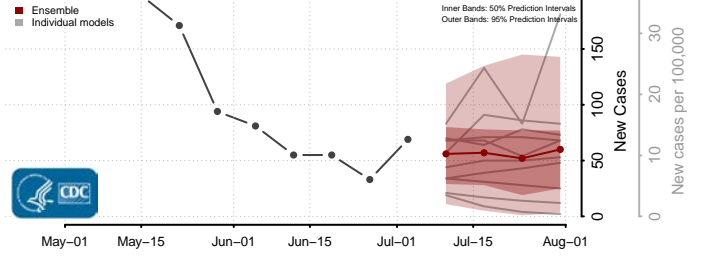

Buffalo County, Wisconsin

Burnett County, Wisconsin

Calumet County, Wisconsin

Chippewa County, Wisconsin

Clark County, Wisconsin

Columbia County, Wisconsin

Crawford County, Wisconsin

Dane County, Wisconsin