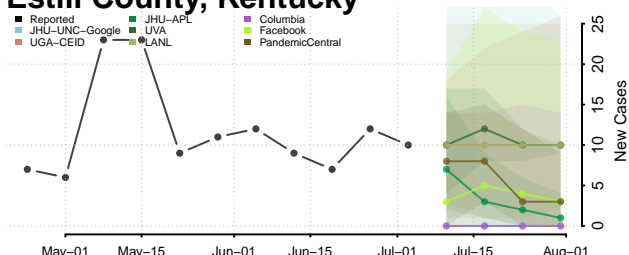

Estill County, Kentucky