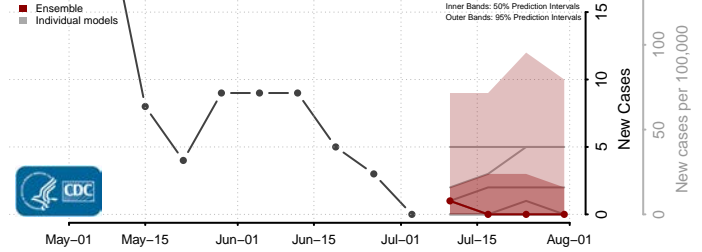

Raleigh County, West Virginia

Randolph County, West Virginia

Ritchie County, West Virginia

Roane County, West Virginia

Summers County, West Virginia

Taylor County, West Virginia

Tucker County, West Virginia