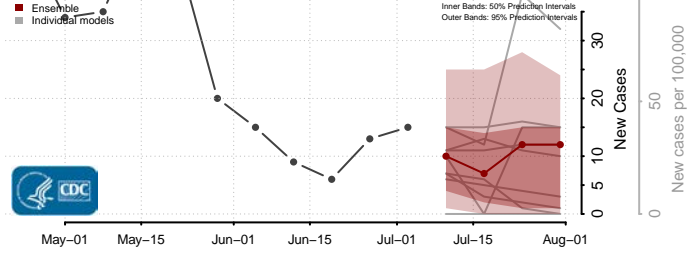

Clayton County, Iowa

Clinton County, Iowa

Crawford County, Iowa

Dallas County, Iowa

Davis County, Iowa

Decatur County, Iowa

Delaware County, Iowa

Des Moines County, Iowa