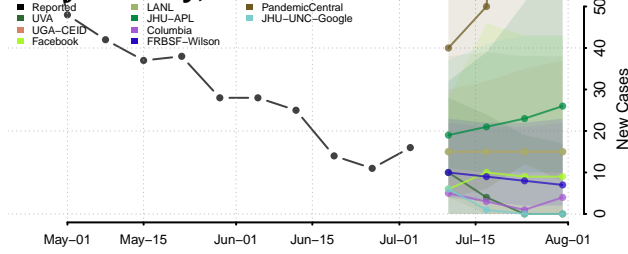

Lake County, Florida

Lee County, Florida

Leon County, Florida

Levy County, Florida

Liberty County, Florida

Madison County, Florida

Manatee County, Florida

Marion County, Florida