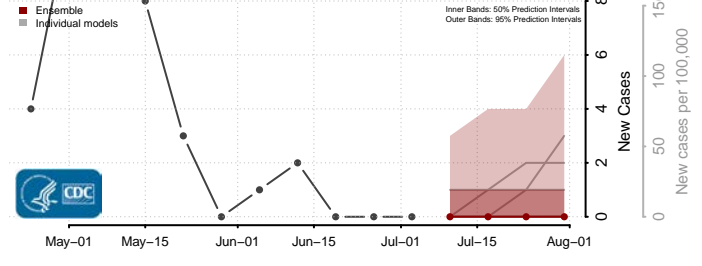

Ransom County, North Dakota