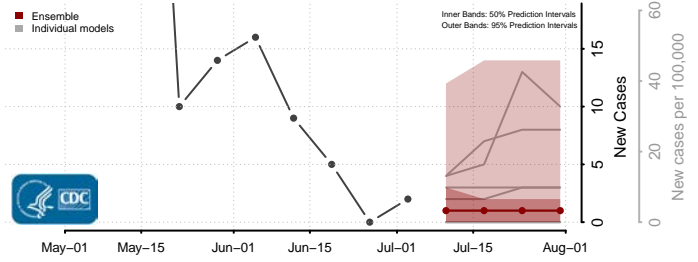

Hampshire County, West Virginia

Hancock County, West Virginia

Hardy County, West Virginia

Harrison County, West Virginia

Jackson County, West Virginia

Marshall County, West Virginia

Mason County, West Virginia