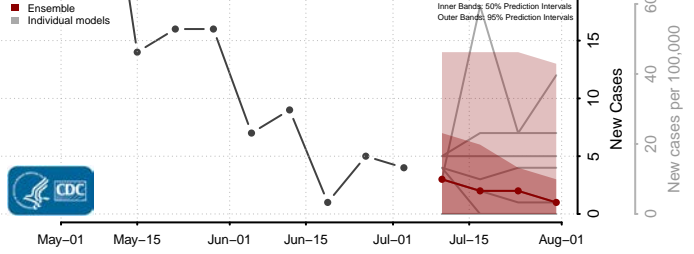

Freeborn County, Minnesota