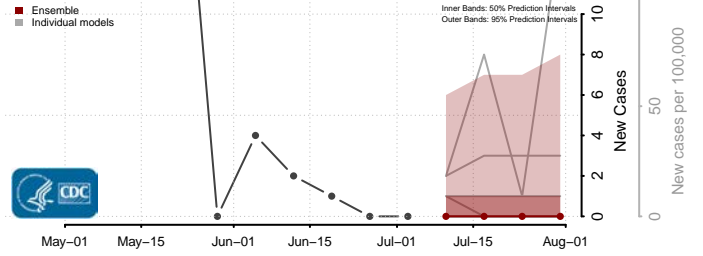

Watonwan County, Minnesota