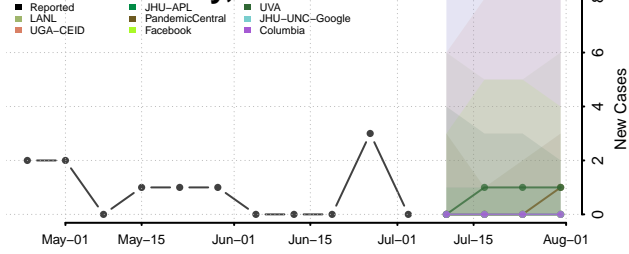

Catron County, New Mexico