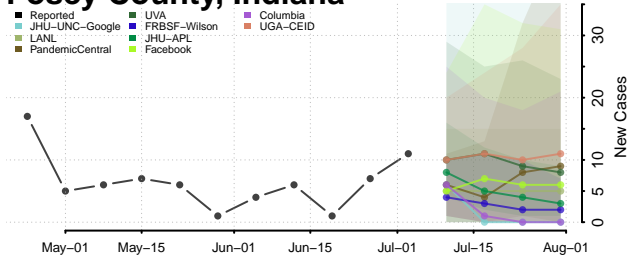

Orange County, Indiana

Owen County, Indiana

Parke County, Indiana

Perry County, Indiana

Pike County, Indiana

Porter County, Indiana

Posey County, Indiana

Pulaski County, Indiana