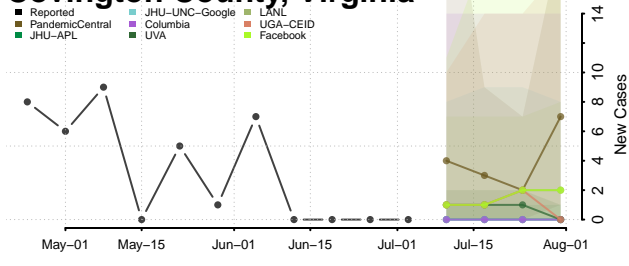

Covington County, Virginia