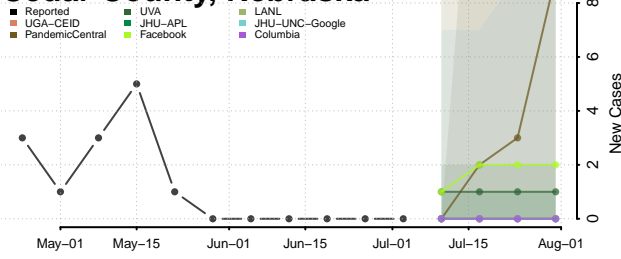

Buffalo County, Nebraska

Burt County, Nebraska

Butler County, Nebraska

Cass County, Nebraska

Cedar County, Nebraska

Chase County, Nebraska

Cherry County, Nebraska

Cheyenne County, Nebraska