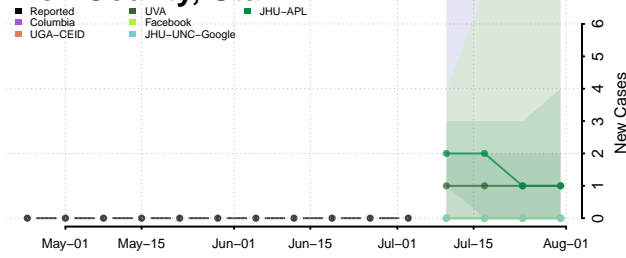

Rich County, Utah