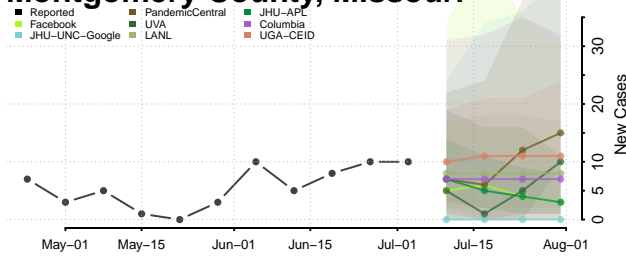

Montgomery County, Missouri