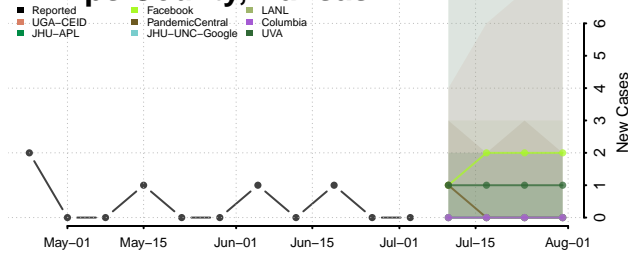

Phillips County, Kansas