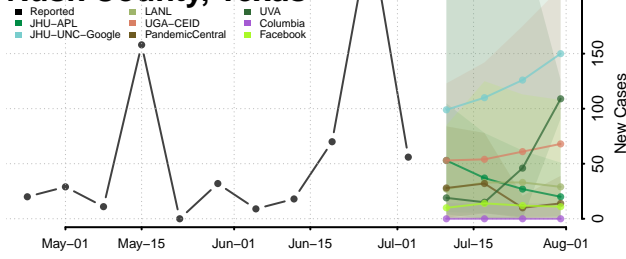

Rusk County, Texas