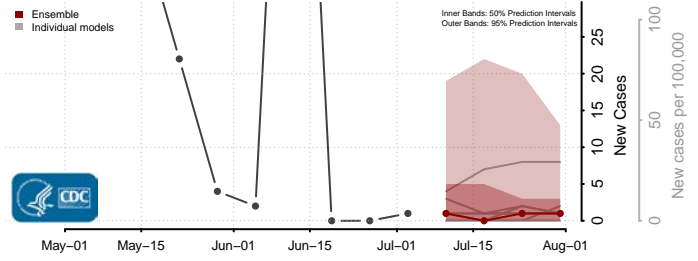

Warren County, Tennessee

Washington County, Tennessee

Wayne County, Tennessee

Weakley County, Tennessee

White County, Tennessee

Williamson County, Tennessee

Wilson County, Tennessee

Texas