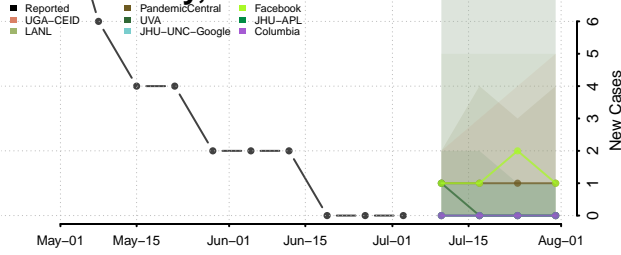

Stark County, Illinois