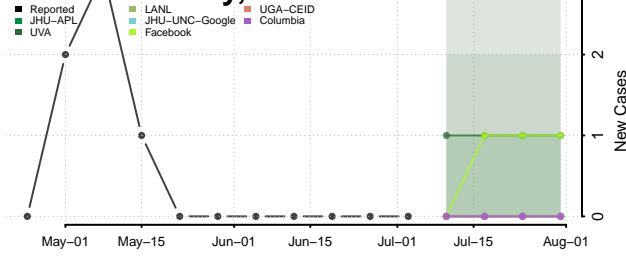

Perkins County, South Dakota