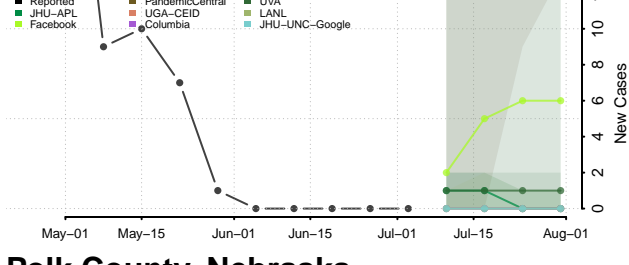

Otoe County, Nebraska

Pawnee County, Nebraska

Perkins County, Nebraska

Phelps County, Nebraska

Pierce County, Nebraska

Platte County, Nebraska

Polk County, Nebraska

Red Willow County, Nebraska