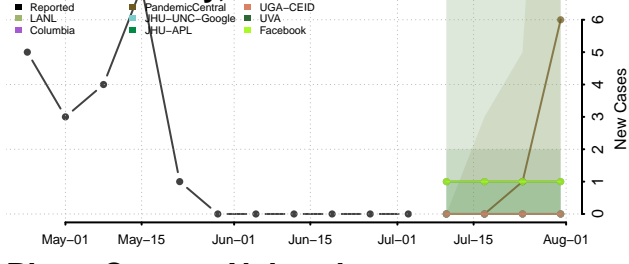

Otoe County, Nebraska

Pawnee County, Nebraska

Perkins County, Nebraska

Phelps County, Nebraska

Pierce County, Nebraska

Platte County, Nebraska

Polk County, Nebraska

Red Willow County, Nebraska