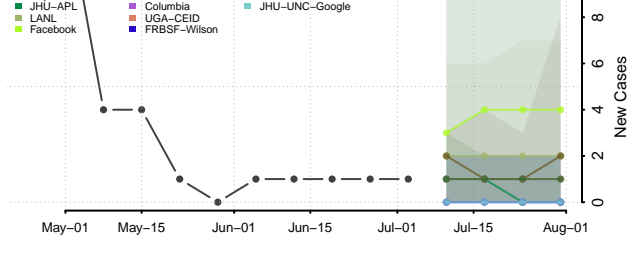

Grundy County, Iowa

Guthrie County, Iowa

Hamilton County, Iowa

Hancock County, Iowa

Hardin County, Iowa

Harrison County, Iowa

Henry County, Iowa

Howard County, Iowa