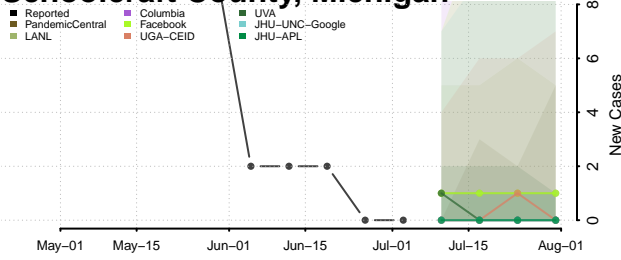

Ottawa County, Michigan

Presque Isle County, Michigan

Roscommon County, Michigan

Saginaw County, Michigan

Sanilac County, Michigan

Schoolcraft County, Michigan

Shiawassee County, Michigan

St. Clair County, Michigan