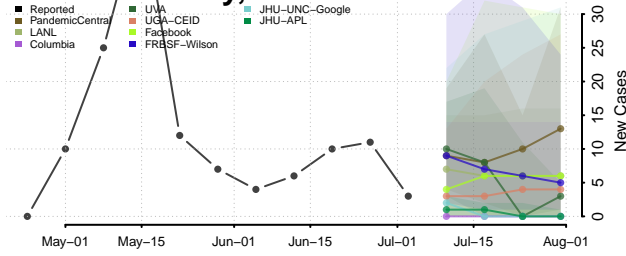

Geneva County, Alabama