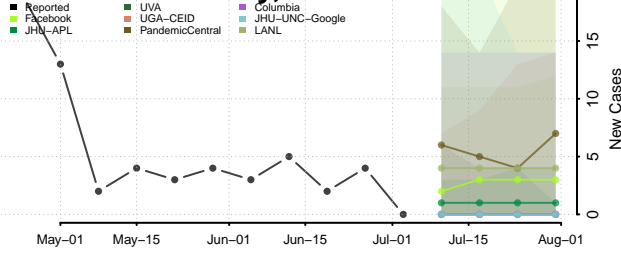

Bienville County, Louisiana

Bossier County, Louisiana

Caddo County, Louisiana

Calcasieu County, Louisiana

Caldwell County, Louisiana

Cameron County, Louisiana

Catahoula County, Louisiana

Claiborne County, Louisiana