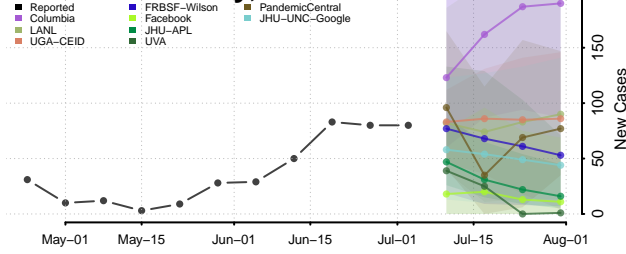

Camden County, Missouri