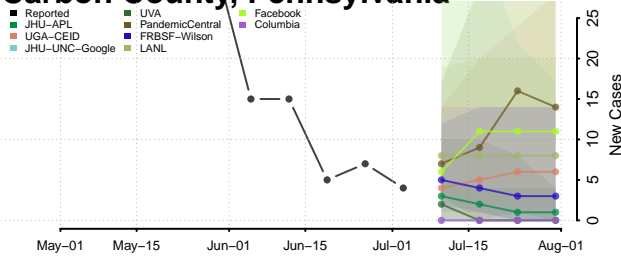

Carbon County, Pennsylvania