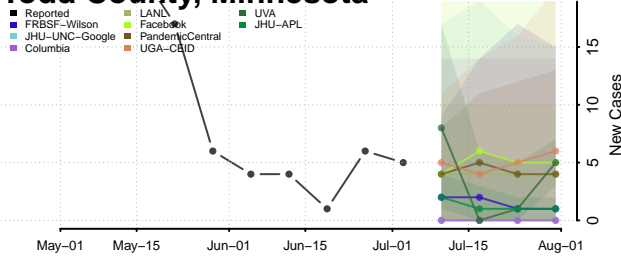

Steele County, Minnesota

Stevens County, Minnesota

Swift County, Minnesota

Todd County, Minnesota

Traverse County, Minnesota

Wabasha County, Minnesota

Wadena County, Minnesota

Waseca County, Minnesota