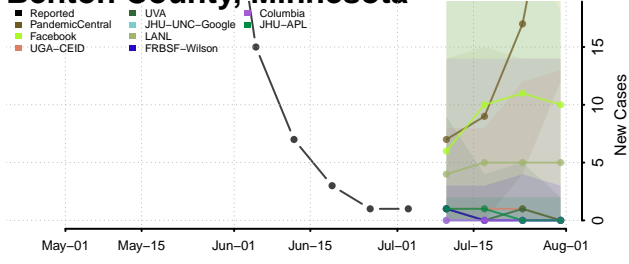

Anoka County, Minnesota

Becker County, Minnesota

Beltrami County, Minnesota

Benton County, Minnesota

Big Stone County, Minnesota

Blue Earth County, Minnesota

Brown County, Minnesota

Carlton County, Minnesota