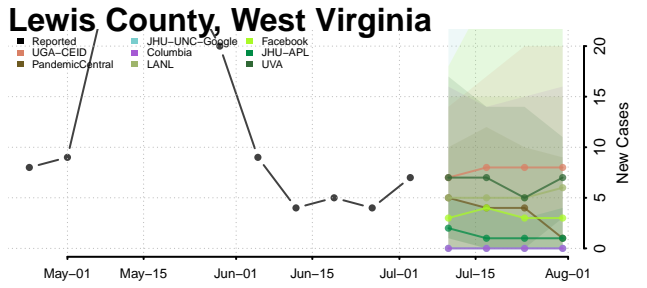

Hampshire County, West Virginia

Hancock County, West Virginia

Hardy County, West Virginia

Harrison County, West Virginia

Jackson County, West Virginia

Marshall County, West Virginia

Mason County, West Virginia