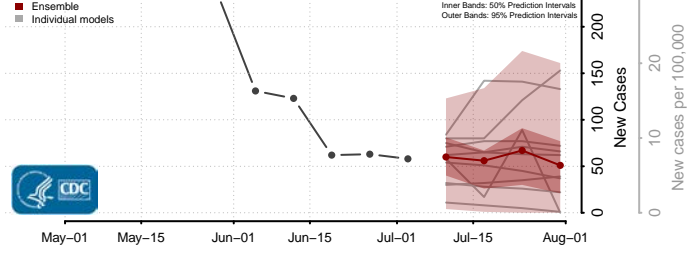

Suffolk County, Massachusetts