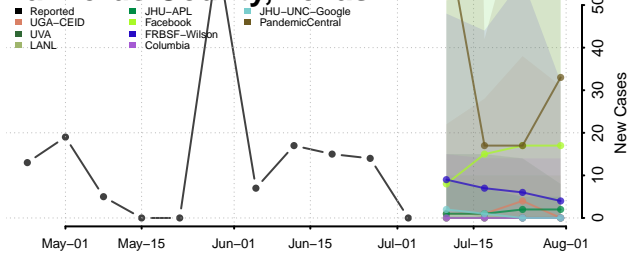

Val Verde County, Texas