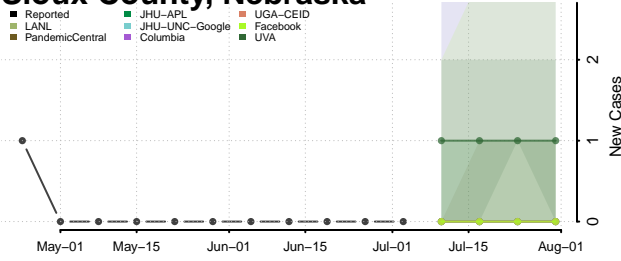

Sioux County, Nebraska