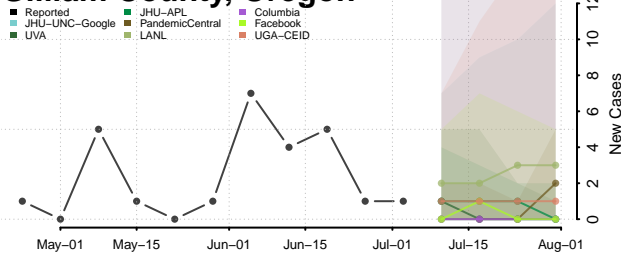

Crook County, Oregon

Curry County, Oregon

Deschutes County, Oregon

Douglas County, Oregon

Gilliam County, Oregon

Grant County, Oregon

Harney County, Oregon

Hood River County, Oregon