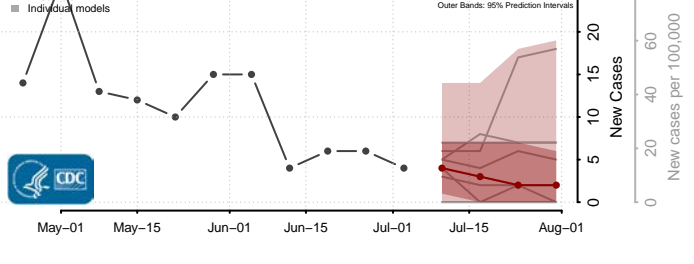

Amherst County, Virginia