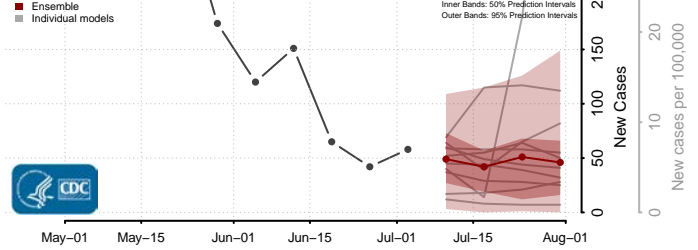

Worcester County, Massachusetts