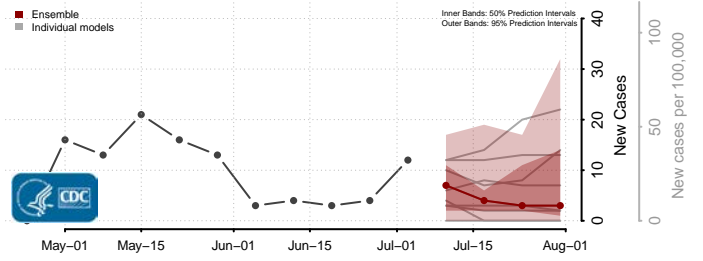

Dallas County, Alabama