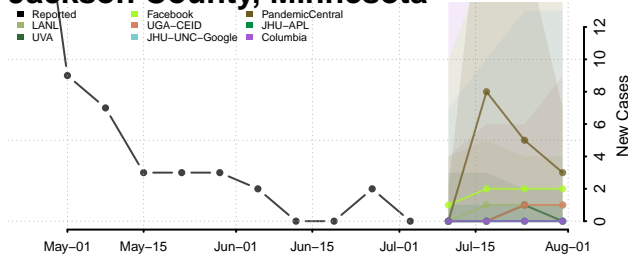

Grant County, Minnesota

Hennepin County, Minnesota

Houston County, Minnesota

Hubbard County, Minnesota

Isanti County, Minnesota

Itasca County, Minnesota

Jackson County, Minnesota

Kanabec County, Minnesota