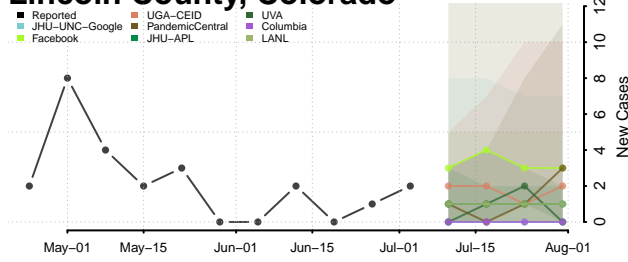

La Plata County, Colorado

Lake County, Colorado

Larimer County, Colorado

Las Animas County, Colorado

Lincoln County, Colorado

Logan County, Colorado

Mesa County, Colorado

Mineral County, Colorado