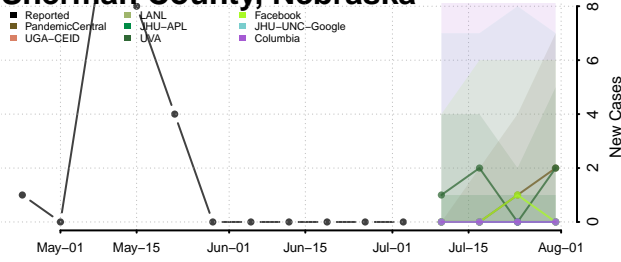

Sherman County, Nebraska