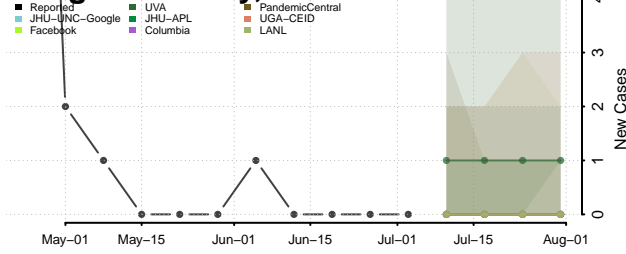

Meagher County, Montana