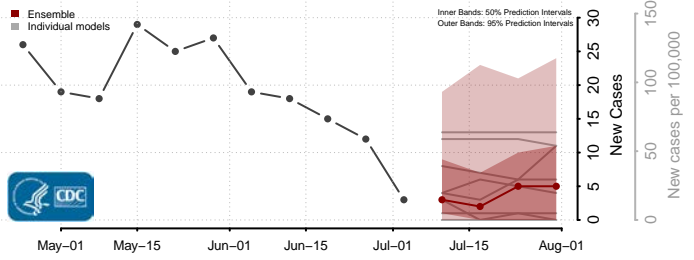

Hampshire County, West Virginia

Hancock County, West Virginia

Hardy County, West Virginia

Harrison County, West Virginia

Jackson County, West Virginia

Marshall County, West Virginia

Mason County, West Virginia