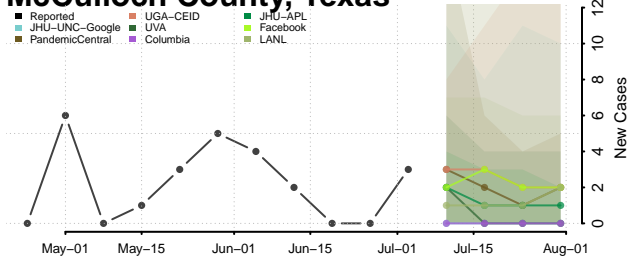

McCulloch County, Texas