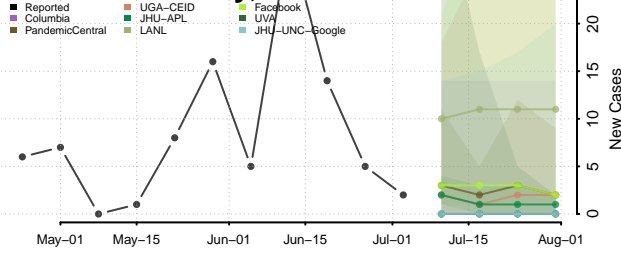

Chariton County, Missouri