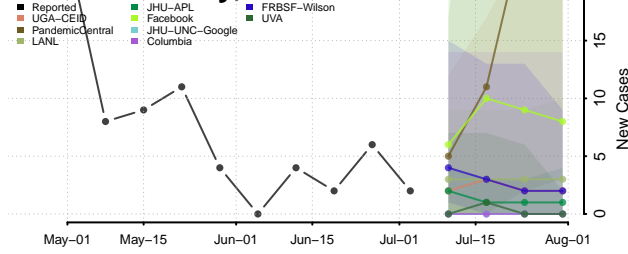

Marinette County, Wisconsin

Marquette County, Wisconsin

Menominee County, Wisconsin

Milwaukee County, Wisconsin

Monroe County, Wisconsin

Oconto County, Wisconsin

Oneida County, Wisconsin

Outagamie County, Wisconsin