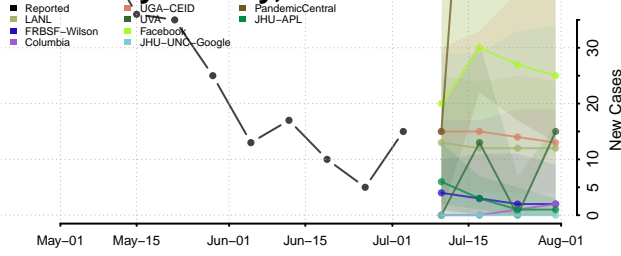

Webster County, Iowa

Winnebago County, Iowa

Winneshiek County, Iowa

Woodbury County, Iowa

Worth County, Iowa

Wright County, Iowa

Kansas

Allen County, Kansas