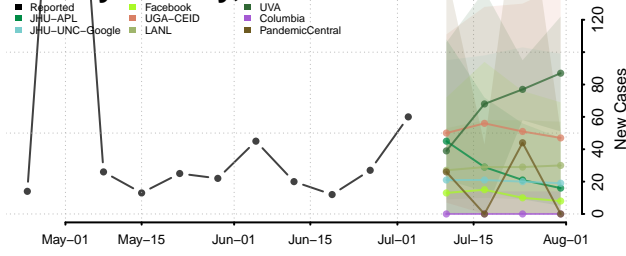

Willacy County, Texas