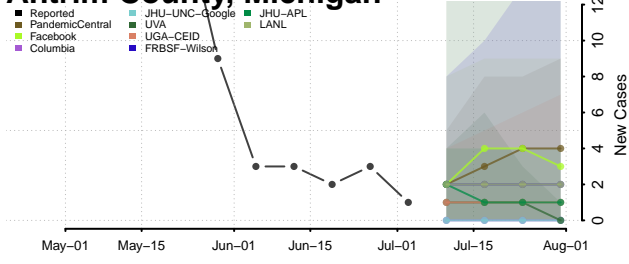

Antrim County, Michigan