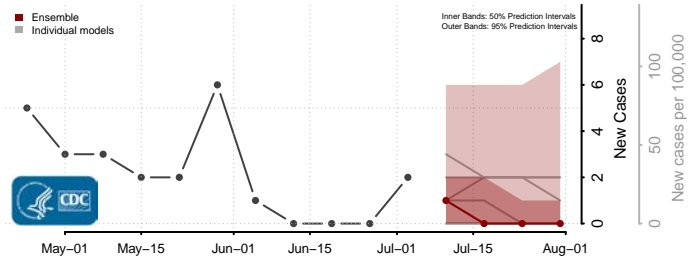

Mercer County, North Dakota

Morton County, North Dakota

Mountrail County, North Dakota

Nelson County, North Dakota

Oliver County, North Dakota

Pembina County, North Dakota

Pierce County, North Dakota

Ramsey County, North Dakota