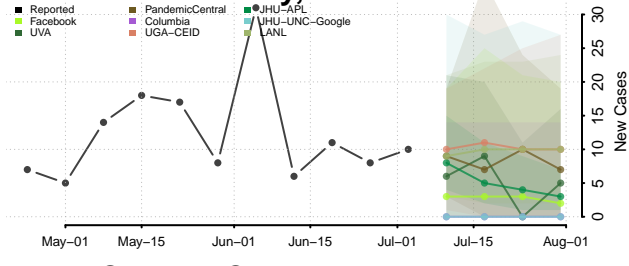

Pitkin County, Colorado

Prowers County, Colorado

Pueblo County, Colorado

Rio Blanco County, Colorado

Rio Grande County, Colorado

Routt County, Colorado

Saguache County, Colorado

San Juan County, Colorado