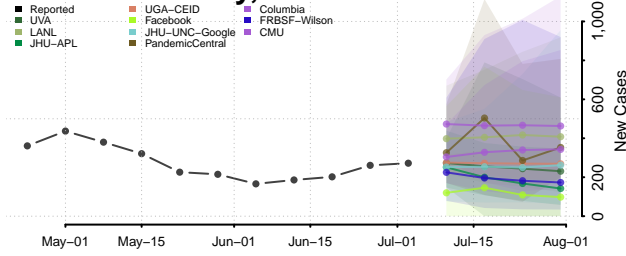

Jackson County, Missouri