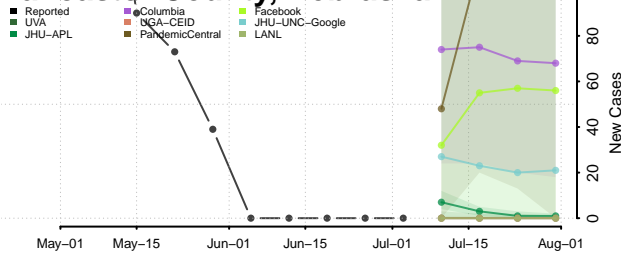

Kearney County, Nebraska

Keith County, Nebraska

Keya Paha County, Nebraska

Kimball County, Nebraska

Knox County, Nebraska

Lancaster County, Nebraska

Lincoln County, Nebraska

Logan County, Nebraska