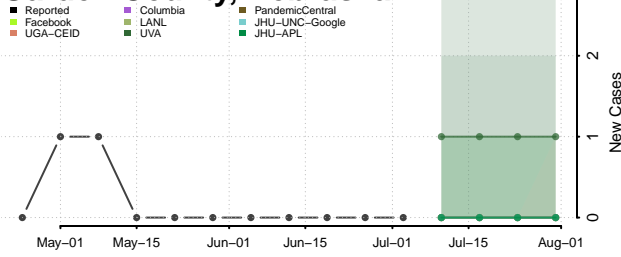

Gage County, Nebraska

Garden County, Nebraska

Garfield County, Nebraska

Gosper County, Nebraska

Grant County, Nebraska

Greeley County, Nebraska

Hall County, Nebraska

Hamilton County, Nebraska