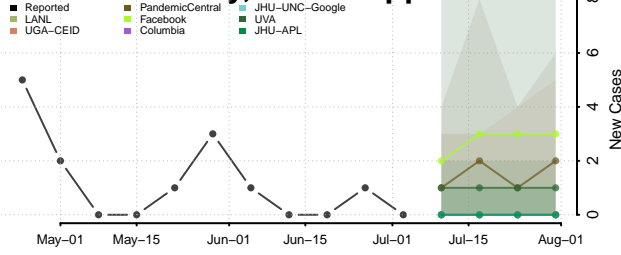

Walthall County, Mississippi

Warren County, Mississippi

Washington County, Mississippi

Wayne County, Mississippi

Webster County, Mississippi

Wilkinson County, Mississippi

Winston County, Mississippi

Yalobusha County, Mississippi