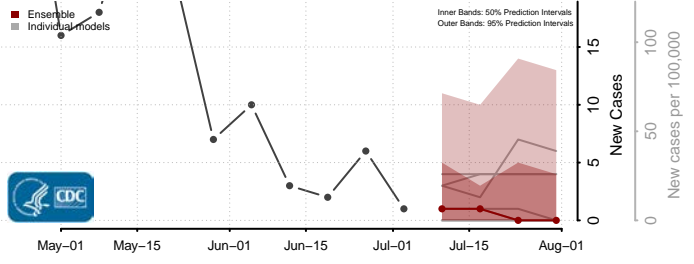

Buffalo County, Wisconsin

Burnett County, Wisconsin

Calumet County, Wisconsin

Chippewa County, Wisconsin

Clark County, Wisconsin

Columbia County, Wisconsin

Crawford County, Wisconsin

Dane County, Wisconsin