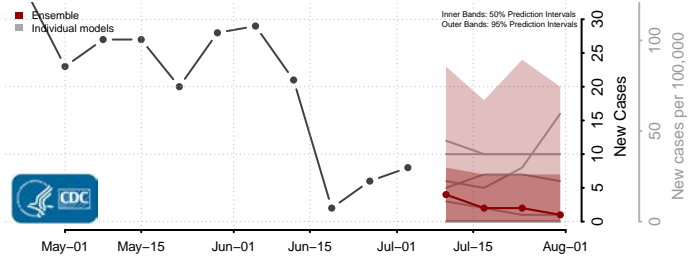

Mineral County, West Virginia