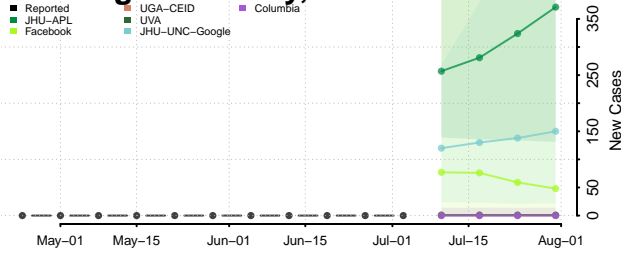

Washington County, Utah