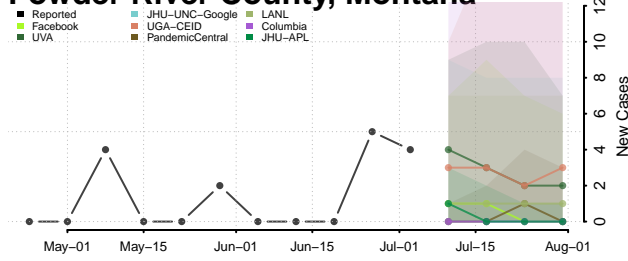

Powder River County, Montana