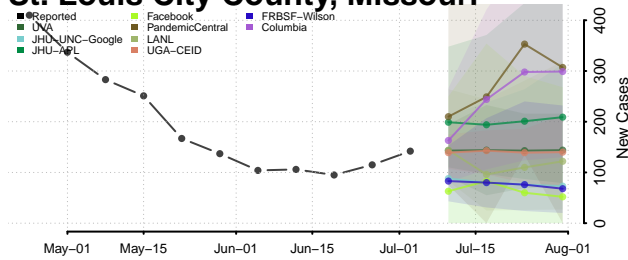

St. Louis City County, Missouri