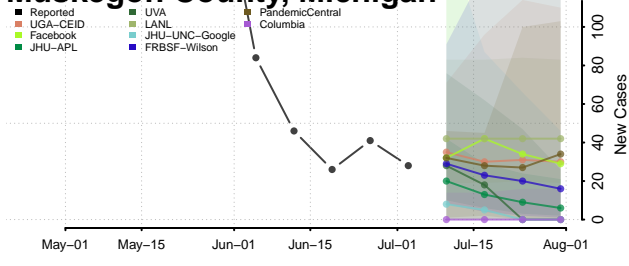

Mecosta County, Michigan

Menominee County, Michigan

Midland County, Michigan

Missaukee County, Michigan

Monroe County, Michigan

Montcalm County, Michigan

Montmorency County, Michigan

Muskegon County, Michigan