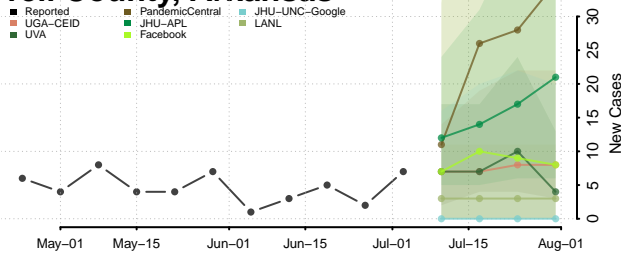

Yell County, Arkansas