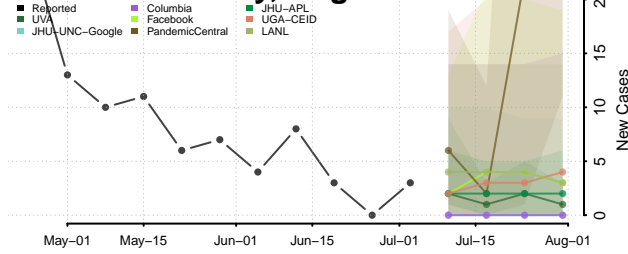

Newport News County, Virginia

Norfolk County, Virginia

Northampton County, Virginia

Northumberland County, Virginia

Norton County, Virginia

Nottoway County, Virginia

Orange County, Virginia

Page County, Virginia