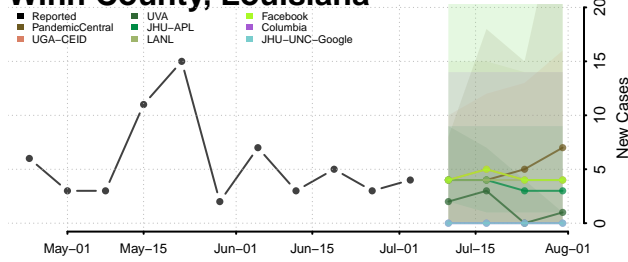

West Baton Rouge County, Louisiana

West Carroll County, Louisiana

West Feliciana County, Louisiana

Winn County, Louisiana

Maine*

Androscoggin County, Maine

Aroostook County, Maine

Cumberland County, Maine