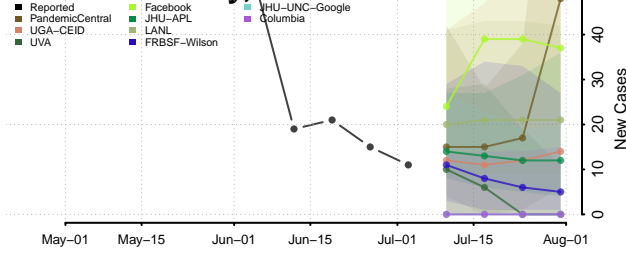

Broome County, New York