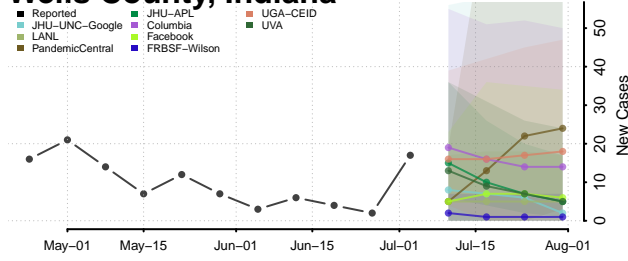

Vermillion County, Indiana

Vigo County, Indiana

Wabash County, Indiana

Warren County, Indiana

Warrick County, Indiana

Washington County, Indiana

Wayne County, Indiana

Wells County, Indiana