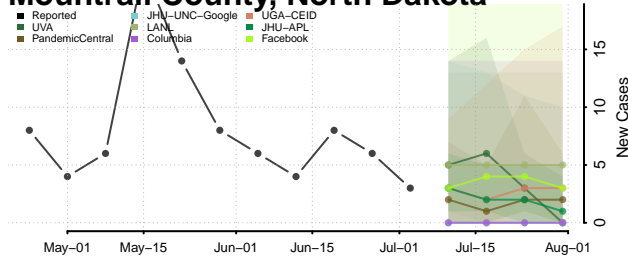

Mountrail County, North Dakota