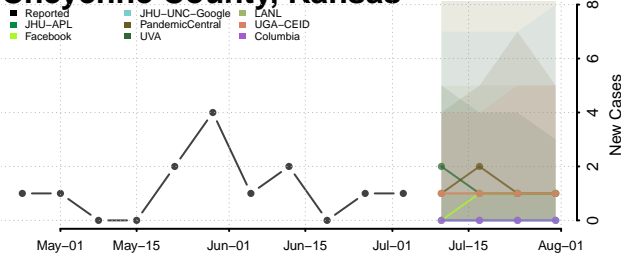

Cheyenne County, Kansas