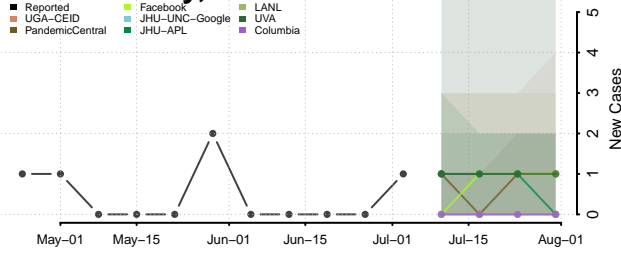

Hand County, South Dakota