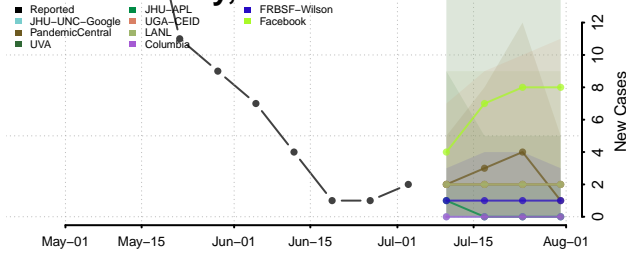

Marion County, Iowa