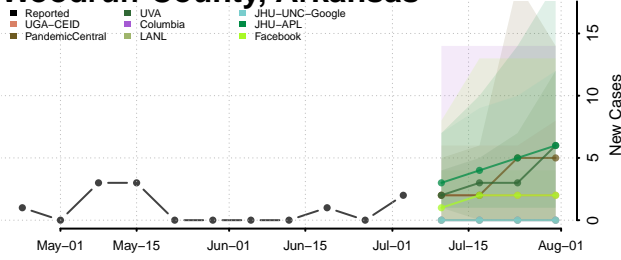

Woodruff County, Arkansas