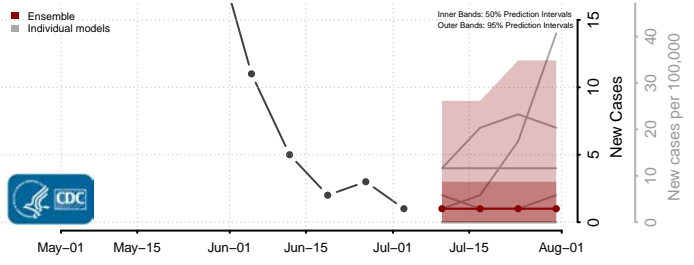

Becker County, Minnesota