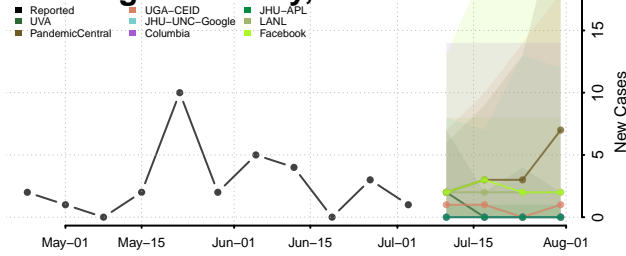

Power County, Idaho

Shoshone County, Idaho

Teton County, Idaho

Twin Falls County, Idaho

Valley County, Idaho

Washington County, Idaho

Illinois

Adams County, Illinois