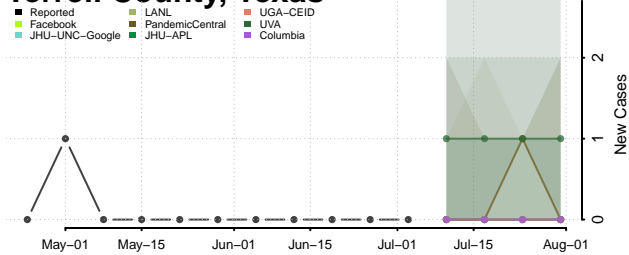

Terrell County, Texas