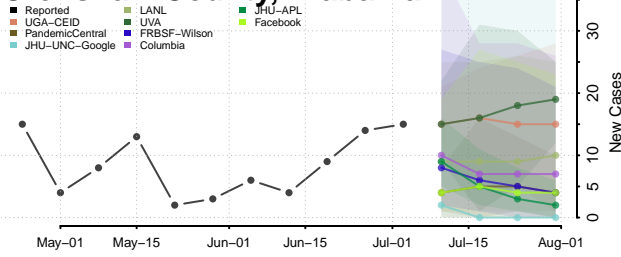

Cleburne County, Alabama

Coffee County, Alabama

Colbert County, Alabama

Conecuh County, Alabama

Coosa County, Alabama

Covington County, Alabama

Crenshaw County, Alabama

Cullman County, Alabama