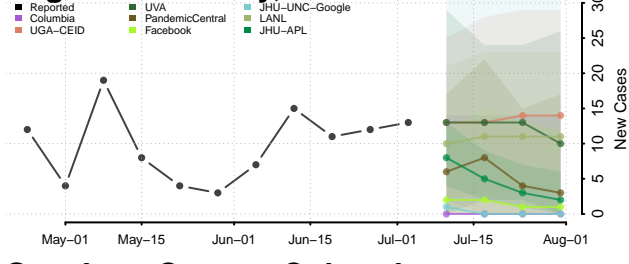

Pitkin County, Colorado

Prowers County, Colorado

Pueblo County, Colorado

Rio Blanco County, Colorado

Rio Grande County, Colorado

Routt County, Colorado

Saguache County, Colorado

San Juan County, Colorado