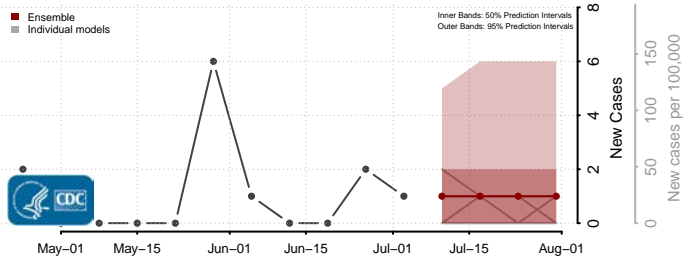

Douglas County, South Dakota

Edmunds County, South Dakota

Fall River County, South Dakota

Faulk County, South Dakota

Grant County, South Dakota

Gregory County, South Dakota

Haakon County, South Dakota

Hamlin County, South Dakota