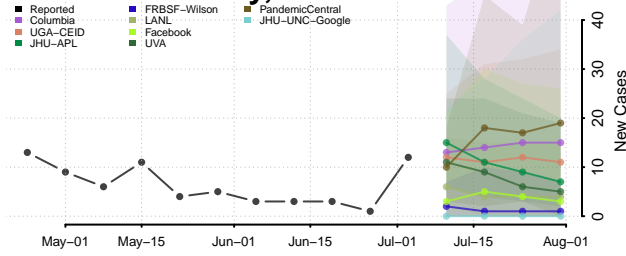

Pemiscot County, Missouri