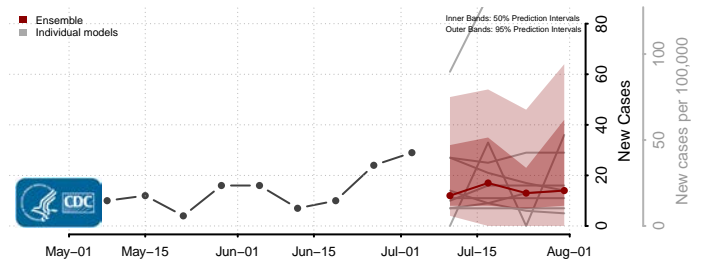

Muskogee County, Oklahoma