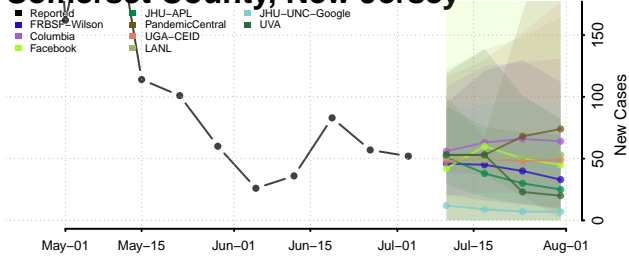

Somerset County, New Jersey