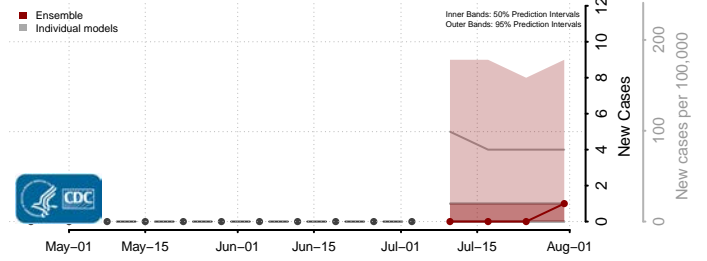

Box Elder County, Utah

Cache County, Utah

Carbon County, Utah

Daggett County, Utah

Davis County, Utah

Duchesne County, Utah

Emery County, Utah

Garfield County, Utah