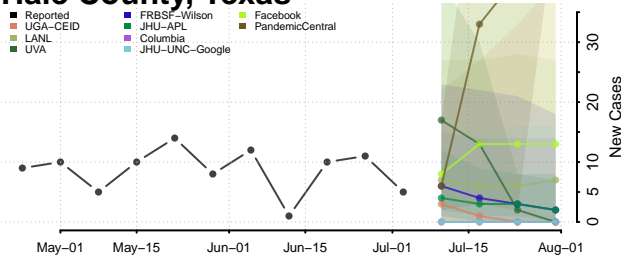

Hale County, Texas