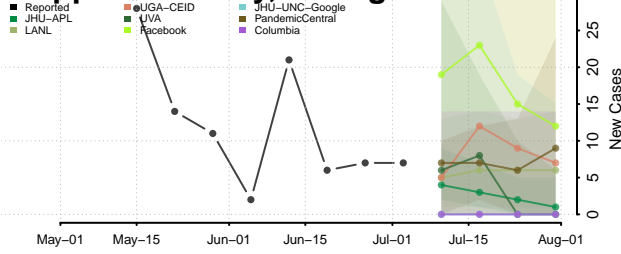

Chippewa County, Michigan