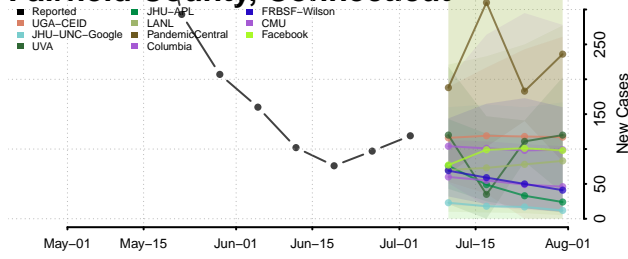

Fairfield County, Connecticut