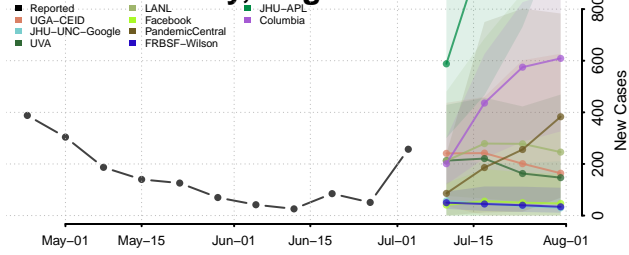

Greene County, Virginia

Greensville County, Virginia

Halifax County, Virginia

Hampton County, Virginia

Hanover County, Virginia

Harrisonburg County, Virginia

Henrico County, Virginia

Henry County, Virginia