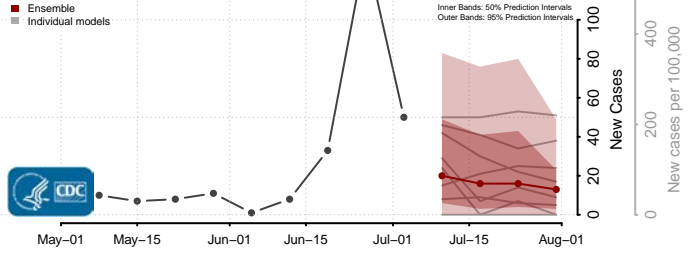

Nolan County, Texas

Nueces County, Texas

Ochiltree County, Texas

Oldham County, Texas

Orange County, Texas

Palo Pinto County, Texas

Panola County, Texas

Parker County, Texas