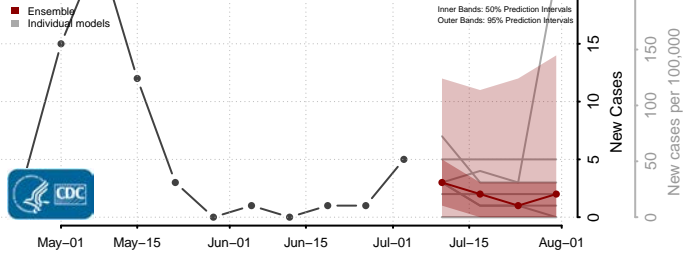

Calhoun County, Iowa