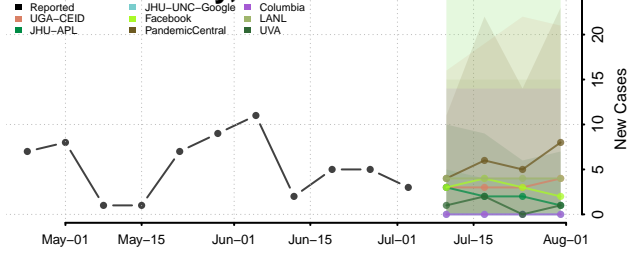

Blanco County, Texas