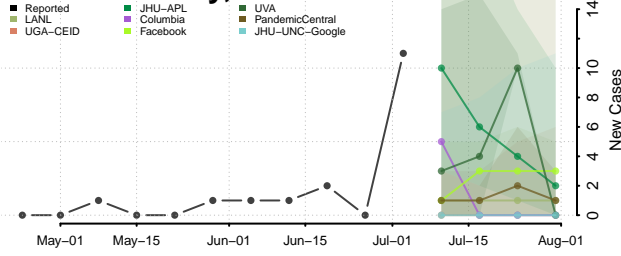

Nemaha County, Kansas

Neosho County, Kansas

Ness County, Kansas

Norton County, Kansas

Osage County, Kansas

Osborne County, Kansas

Ottawa County, Kansas

Pawnee County, Kansas