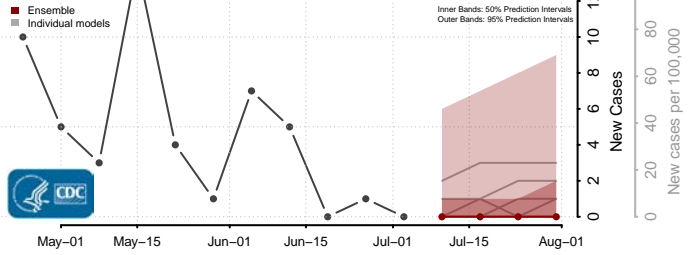

Buffalo County, Wisconsin