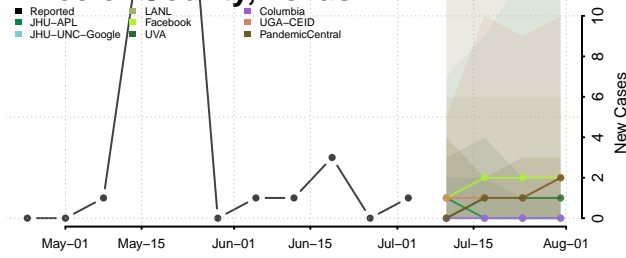

Wheeler County, Texas