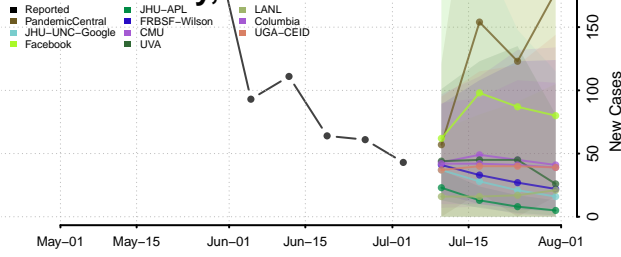

Lucas County, Ohio