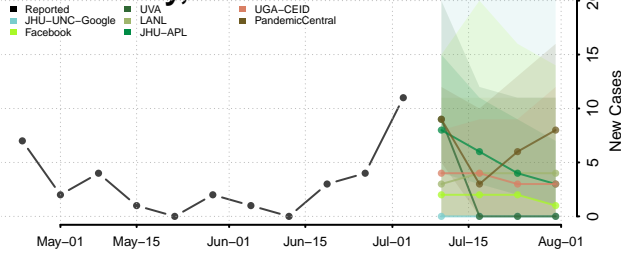

Greene County, Missouri

Grundy County, Missouri

Harrison County, Missouri

Henry County, Missouri

Hickory County, Missouri

Holt County, Missouri

Howard County, Missouri

Howell County, Missouri