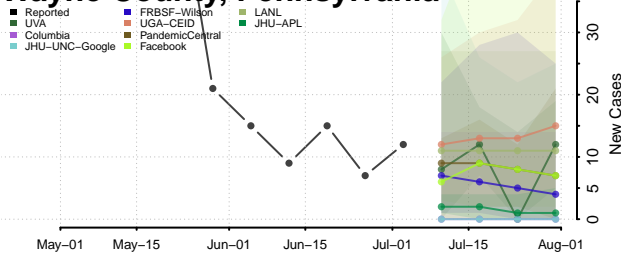

Venango County, Pennsylvania

Warren County, Pennsylvania

Washington County, Pennsylvania

Wayne County, Pennsylvania

Westmoreland County, Pennsylvania

Wyoming County, Pennsylvania

York County, Pennsylvania

Puerto Rico