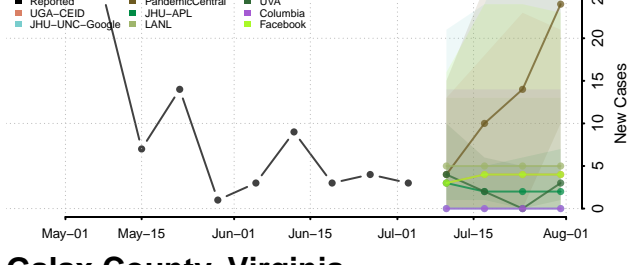

Fredericksburg County, Virginia