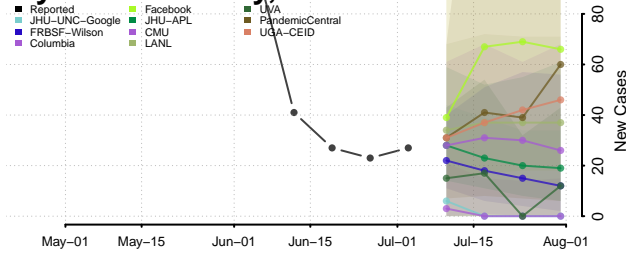

Plymouth County, Massachusetts