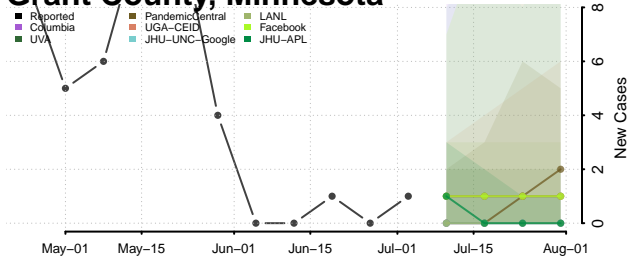

Grant County, Minnesota

Hennepin County, Minnesota

Houston County, Minnesota

Hubbard County, Minnesota

Isanti County, Minnesota

Itasca County, Minnesota

Jackson County, Minnesota

Kanabec County, Minnesota