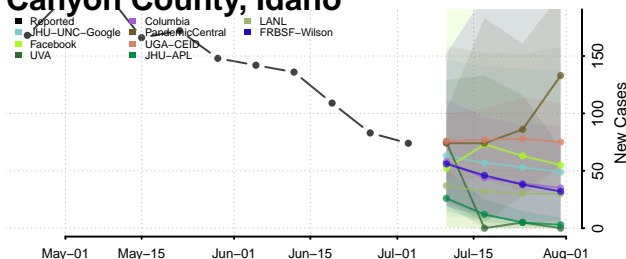

Blaine County, Idaho

Boise County, Idaho

Bonner County, Idaho

Bonneville County, Idaho

Boundary County, Idaho

Butte County, Idaho

Camas County, Idaho

Canyon County, Idaho