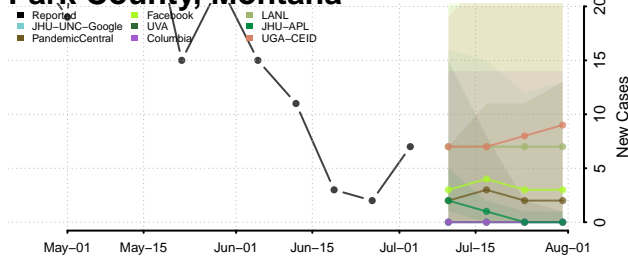

Park County, Montana