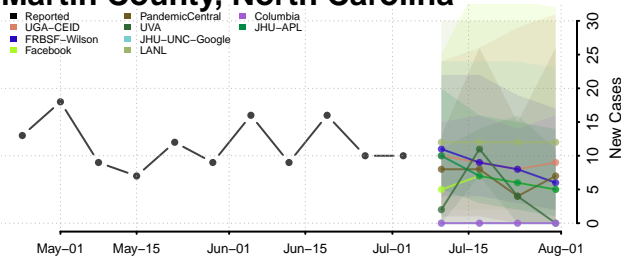

Martin County, North Carolina