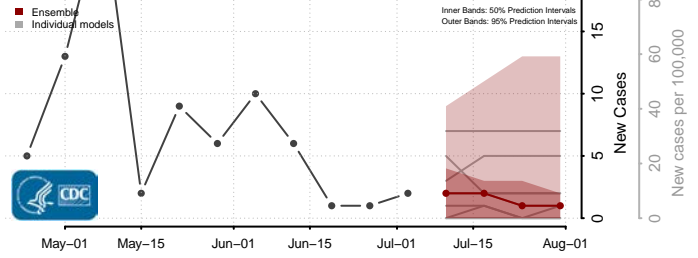

Tama County, Iowa

Taylor County, Iowa

Union County, Iowa

Van Buren County, Iowa

Wapello County, Iowa

Warren County, Iowa

Washington County, Iowa

Wayne County, Iowa