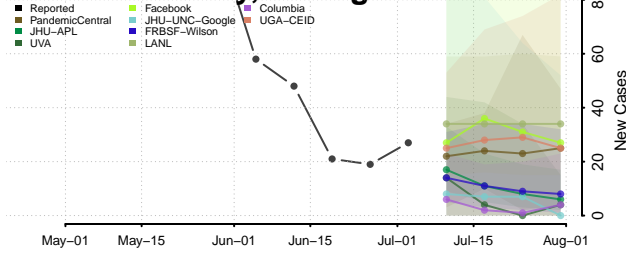

Arenac County, Michigan

Baraga County, Michigan

Barry County, Michigan

Bay County, Michigan

Benzie County, Michigan

Berrien County, Michigan

Branch County, Michigan

Calhoun County, Michigan