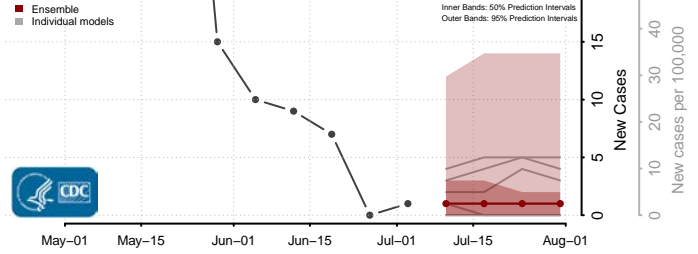

Schuylkill County, Pennsylvania

Snyder County, Pennsylvania

Somerset County, Pennsylvania

Sullivan County, Pennsylvania

Susquehanna County, Pennsylvania

Tioga County, Pennsylvania

Union County, Pennsylvania