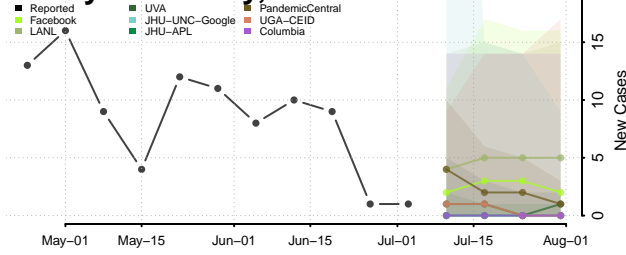

Schuyler County, New York