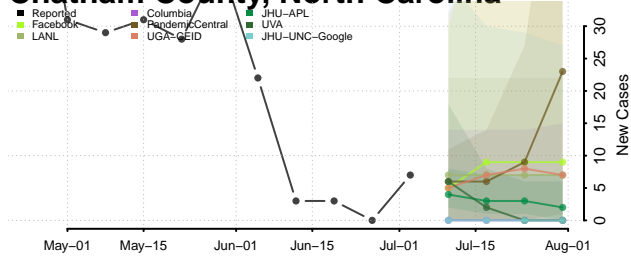

Caldwell County, North Carolina

Camden County, North Carolina

Carteret County, North Carolina

Caswell County, North Carolina

Catawba County, North Carolina

Chatham County, North Carolina

Cherokee County, North Carolina