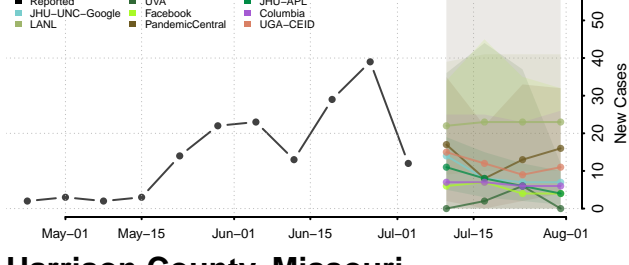

Greene County, Missouri

Grundy County, Missouri

Harrison County, Missouri

Henry County, Missouri

Hickory County, Missouri

Holt County, Missouri

Howard County, Missouri

Howell County, Missouri