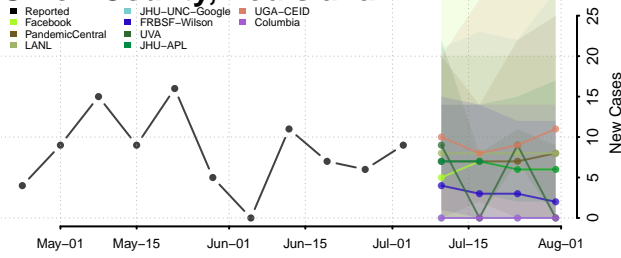

Tangipahoa County, Louisiana

Tensas County, Louisiana

Terrebonne County, Louisiana

Union County, Louisiana

Vermilion County, Louisiana

Vernon County, Louisiana

Washington County, Louisiana

Webster County, Louisiana