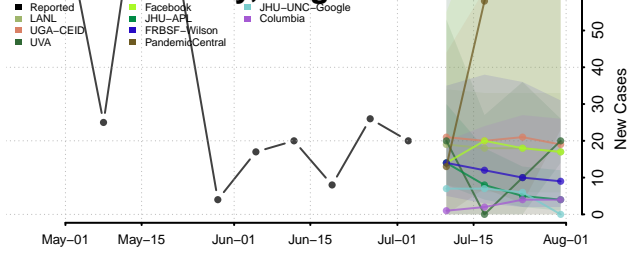

Greene County, Virginia

Greensville County, Virginia

Halifax County, Virginia

Hampton County, Virginia

Hanover County, Virginia

Harrisonburg County, Virginia

Henrico County, Virginia

Henry County, Virginia