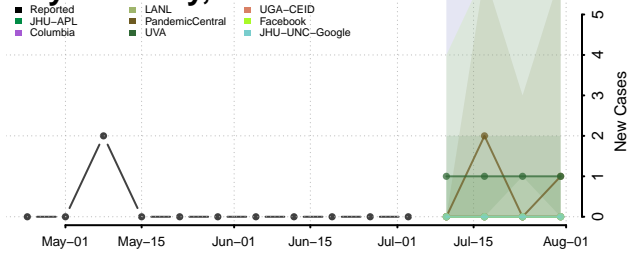

Antelope County, Nebraska

Arthur County, Nebraska

Banner County, Nebraska

Blaine County, Nebraska

Boone County, Nebraska

Box Butte County, Nebraska

Boyd County, Nebraska

Brown County, Nebraska