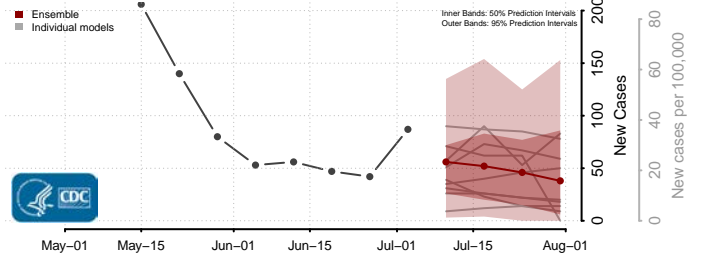

Vance County, North Carolina

Wake County, North Carolina

Warren County, North Carolina

Washington County, North Carolina

Watauga County, North Carolina

Wayne County, North Carolina

Wilkes County, North Carolina