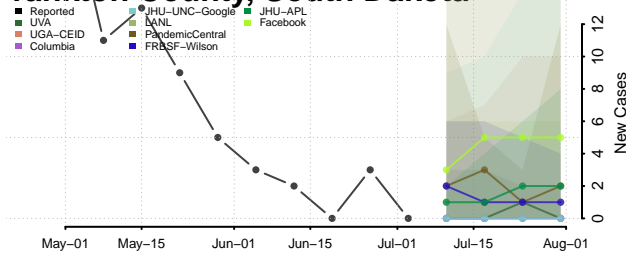

Yankton County, South Dakota