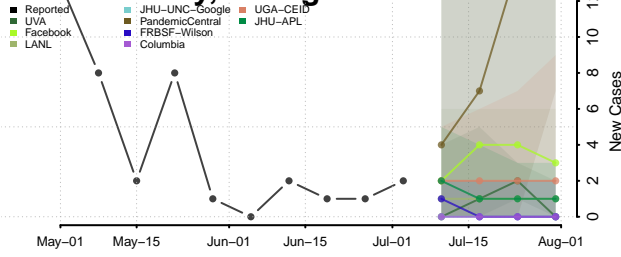

Worth County, Georgia