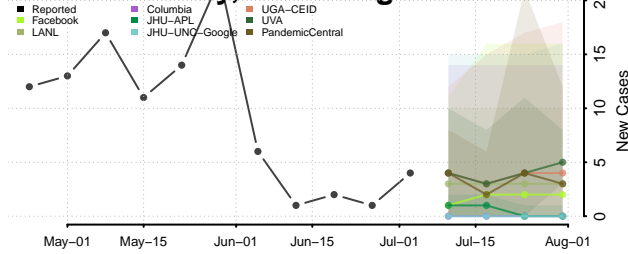

Ritchie County, West Virginia