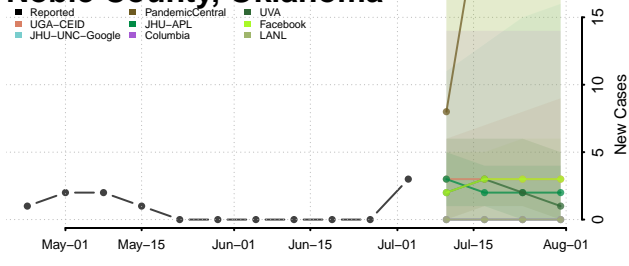

Marshall County, Oklahoma

Mayes County, Oklahoma

McClain County, Oklahoma

McCurtain County, Oklahoma

McIntosh County, Oklahoma

Murray County, Oklahoma

Muskogee County, Oklahoma

Noble County, Oklahoma