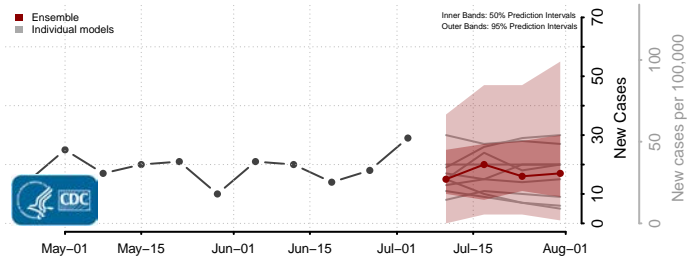

Neshoba County, Mississippi

Newton County, Mississippi

Noxubee County, Mississippi

Oktibbeha County, Mississippi

Panola County, Mississippi

Pearl River County, Mississippi

Perry County, Mississippi

Pike County, Mississippi