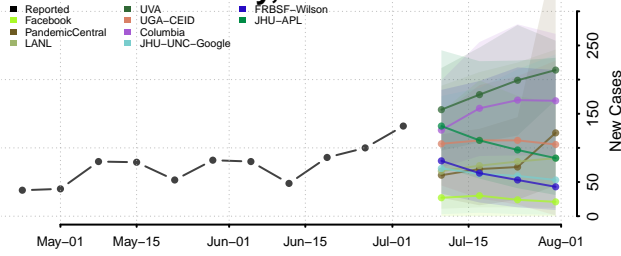

Grant County, Louisiana

Iberia County, Louisiana

Iberville County, Louisiana

Jackson County, Louisiana

Jefferson County, Louisiana

Jefferson Davis County, Louisiana

Lafayette County, Louisiana

Lafourche County, Louisiana