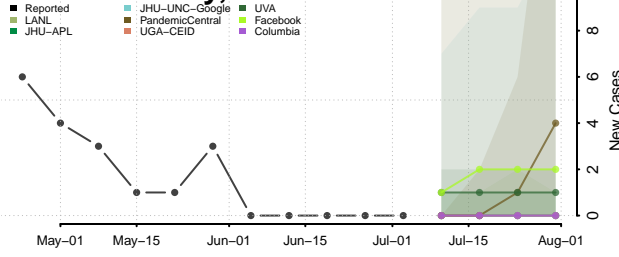

Dawes County, Nebraska