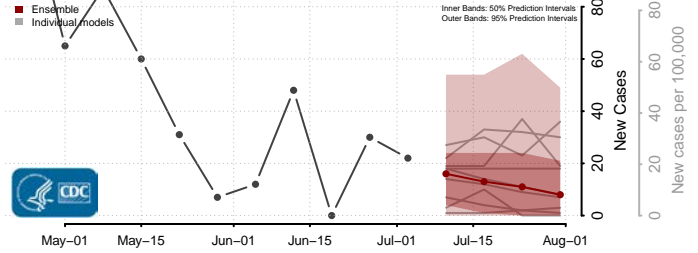

Roane County, Tennessee

Robertson County, Tennessee

Rutherford County, Tennessee

Scott County, Tennessee

Squatchie County, Tennessee

Sevier County, Tennessee

Shelby County, Tennessee

Smith County, Tennessee