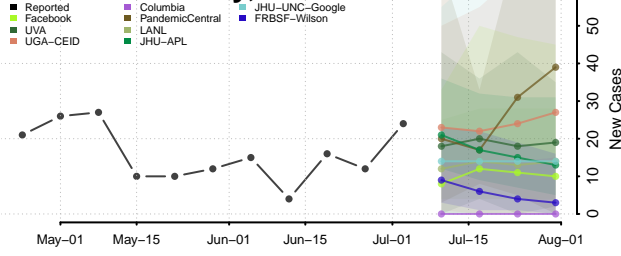

Wasatch County, Utah