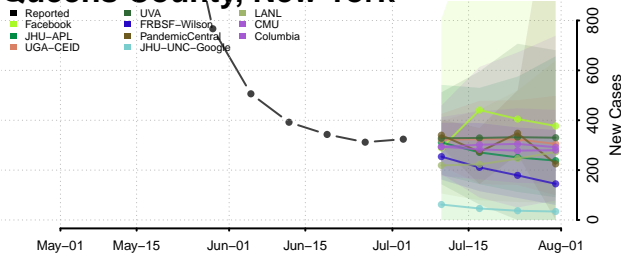

Oswego County, New York

Otsego County, New York

Putnam County, New York

Queens County, New York

Rensselaer County, New York

Richmond County, New York

Rockland County, New York

Saratoga County, New York