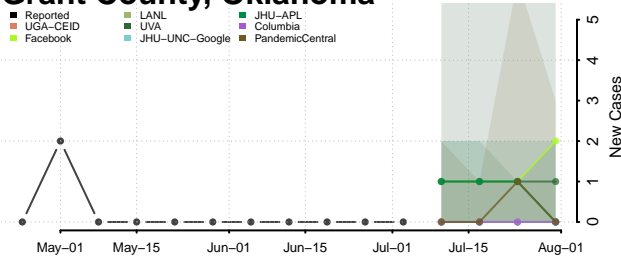

Delaware County, Oklahoma

Dewey County, Oklahoma

Ellis County, Oklahoma

Garfield County, Oklahoma

Garvin County, Oklahoma

Grady County, Oklahoma

Grant County, Oklahoma

Greer County, Oklahoma