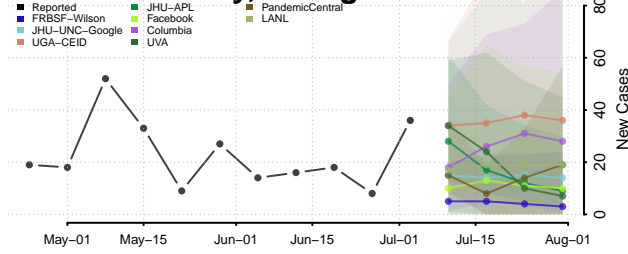

Thomas County, Georgia