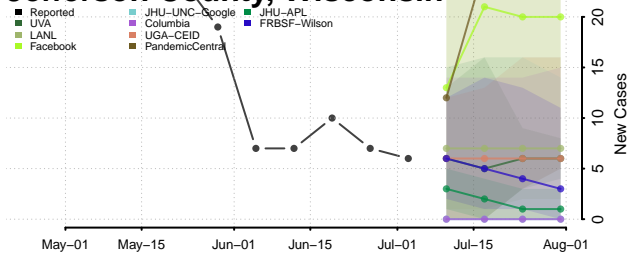

Jefferson County, Wisconsin