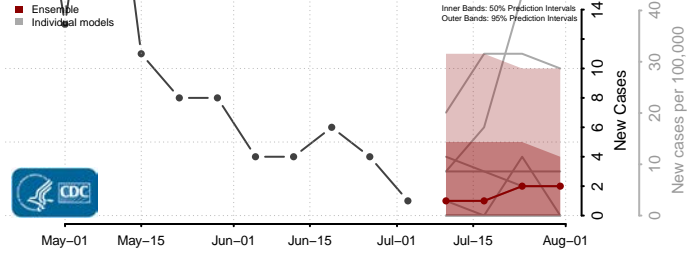

Pottawattamie County, Iowa

Poweshiek County, Iowa

Ringgold County, Iowa

Sac County, Iowa

Scott County, Iowa

Shelby County, Iowa

Sioux County, Iowa

Story County, Iowa