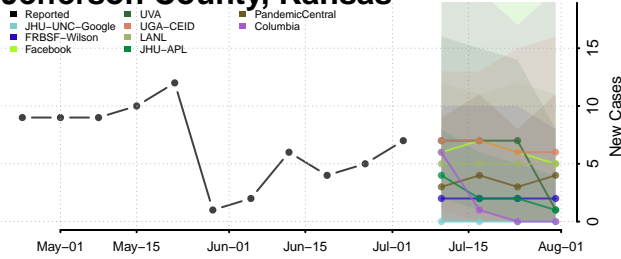

Jefferson County, Kansas