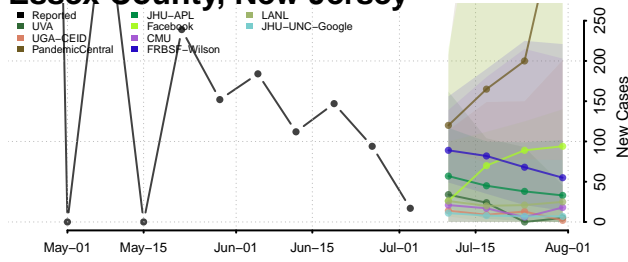

Cumberland County, New Jersey

Essex County, New Jersey

Gloucester County, New Jersey

Hudson County, New Jersey

Hunterdon County, New Jersey

Mercer County, New Jersey

Middlesex County, New Jersey

Monmouth County, New Jersey