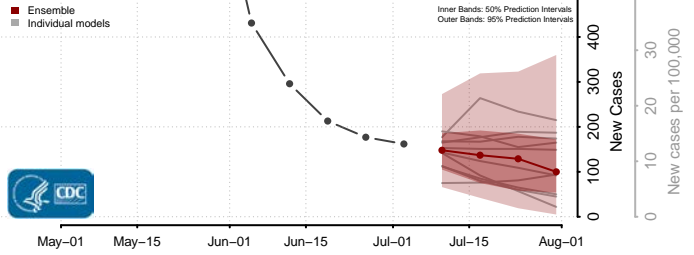

Clinton County, Ohio

Columbiana County, Ohio

Coshocton County, Ohio

Crawford County, Ohio

Cuyahoga County, Ohio

Darke County, Ohio

Defiance County, Ohio

Delaware County, Ohio