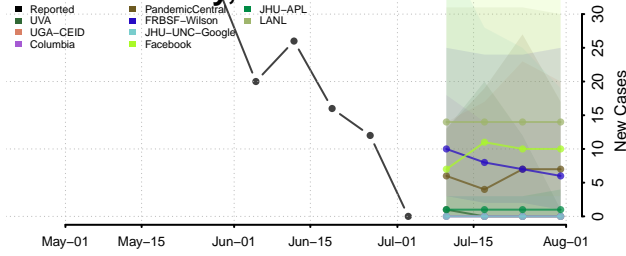

Stokes County, North Carolina