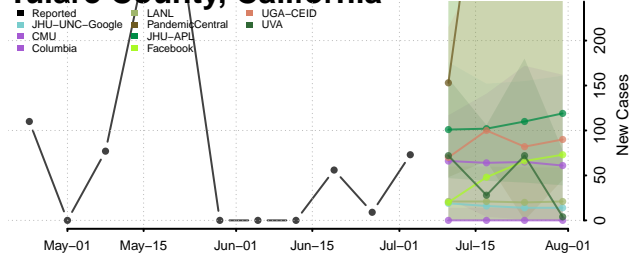

Tulare County, California