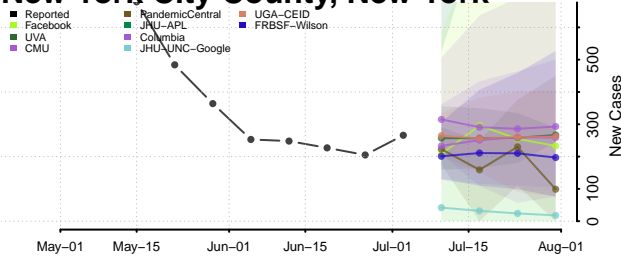

New York City County, New York