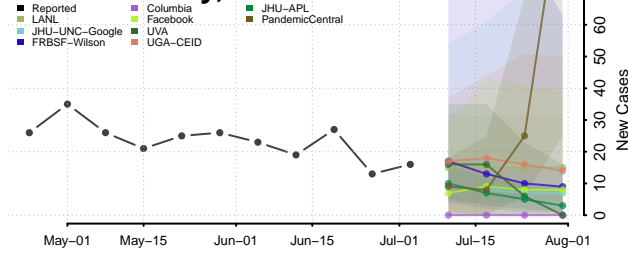

Miami County, Indiana