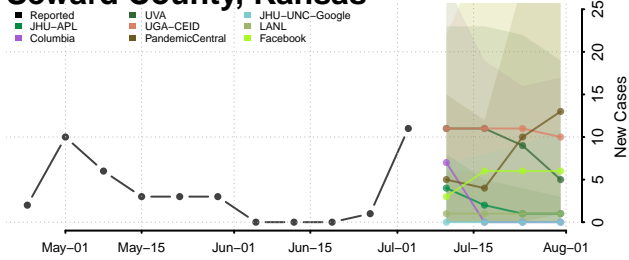

Rooks County, Kansas

Rush County, Kansas

Russell County, Kansas

Saline County, Kansas

Scott County, Kansas

Sedgwick County, Kansas

Seward County, Kansas

Shawnee County, Kansas