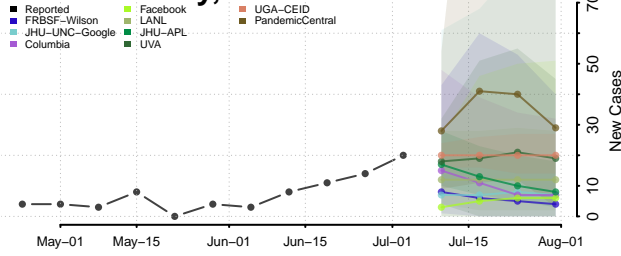

Saline County, Missouri