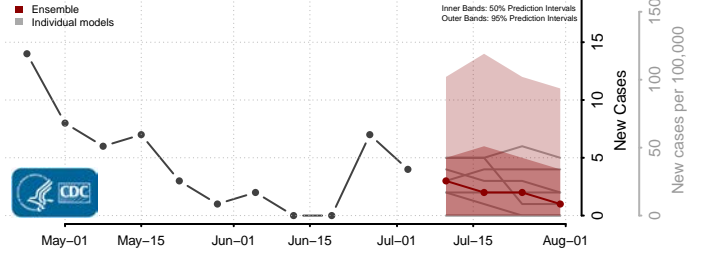

Keokuk County, Iowa

Kossuth County, Iowa

Lee County, Iowa

Linn County, Iowa

Louisa County, Iowa

Lucas County, Iowa

Lyon County, Iowa

Madison County, Iowa