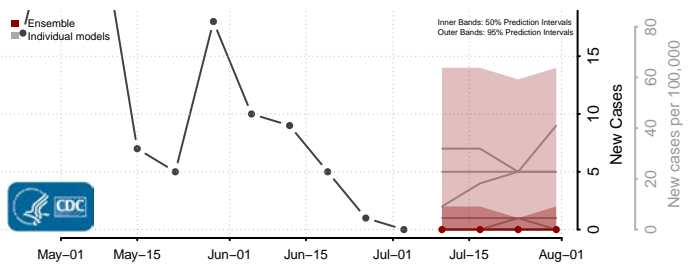

Brooke County, West Virginia