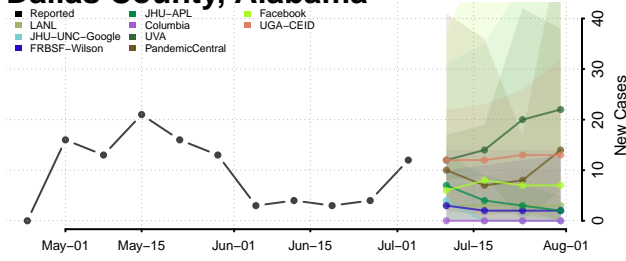

Dallas County, Alabama