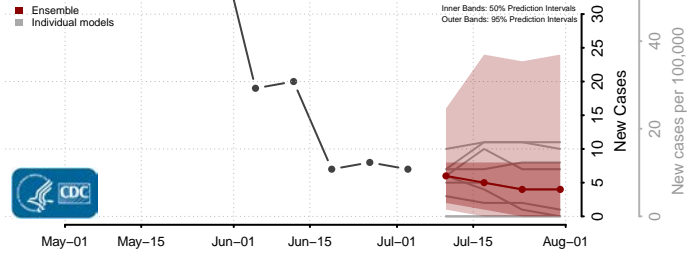

Columbia County, Pennsylvania