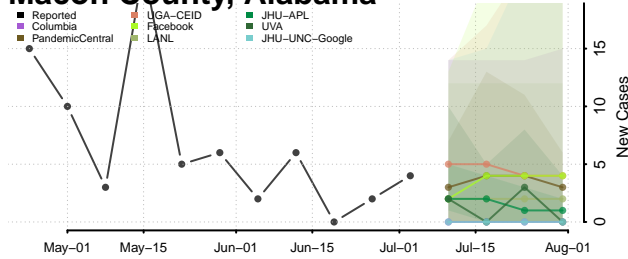

Lauderdale County, Alabama

Lawrence County, Alabama

Lee County, Alabama

Limestone County, Alabama

Lowndes County, Alabama

Macon County, Alabama

Madison County, Alabama

Marengo County, Alabama