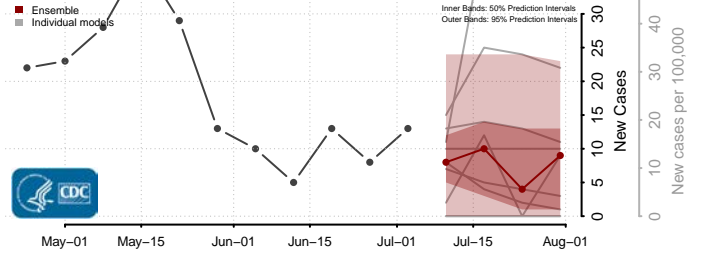

McKinley County, New Mexico