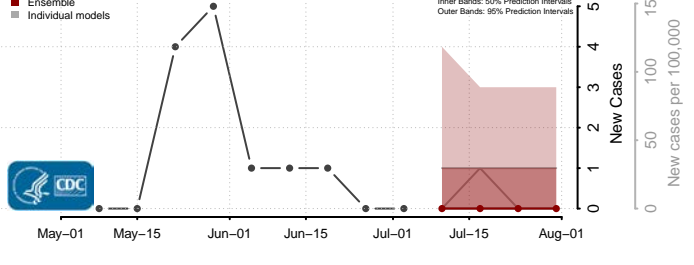

Granite County, Montana