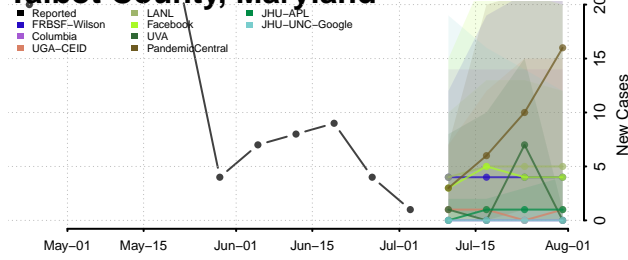

Talbot County, Maryland