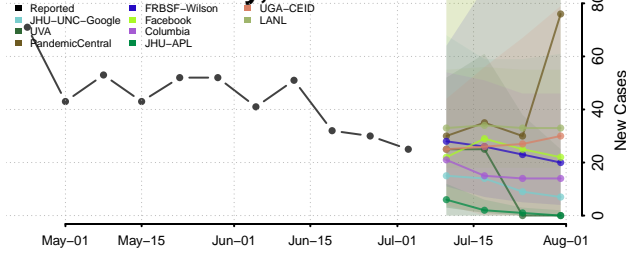

Missoula County, Montana