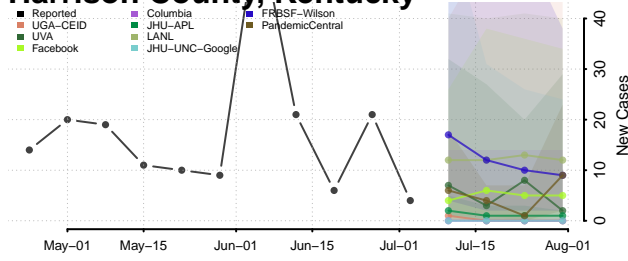

Harrison County, Kentucky