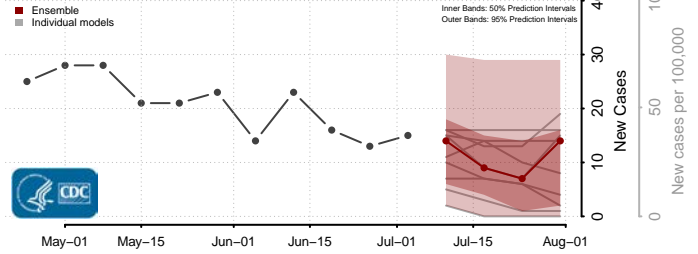

Lewis County, Idaho

Lincoln County, Idaho

Madison County, Idaho

Minidoka County, Idaho

Nez Perce County, Idaho

Oneida County, Idaho

Owyhee County, Idaho

Payette County, Idaho