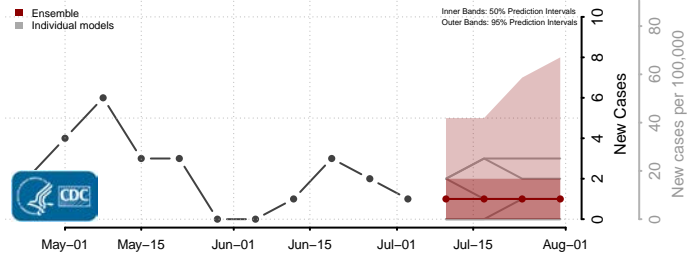

Carroll County, Iowa

Cass County, Iowa

Cedar County, Iowa

Cerro Gordo County, Iowa

Cherokee County, Iowa

Chickasaw County, Iowa

Clarke County, Iowa

Clay County, Iowa