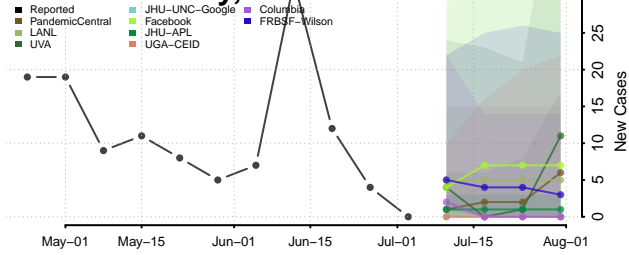

Crockett County, Tennessee

Cumberland County, Tennessee

Davidson County, Tennessee

Decatur County, Tennessee

DeKalb County, Tennessee

Dickson County, Tennessee

Dyer County, Tennessee

Fayette County, Tennessee