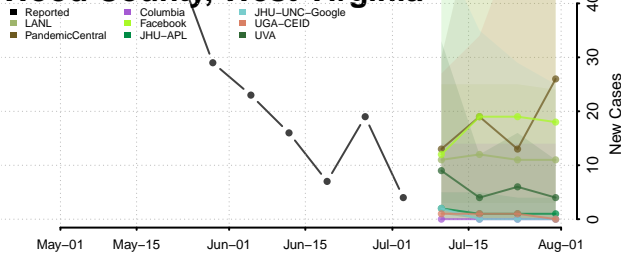

Tyler County, West Virginia

Upshur County, West Virginia

Wayne County, West Virginia

Webster County, West Virginia

Wetzel County, West Virginia

Wirt County, West Virginia

Wood County, West Virginia

Brown County, Wisconsin