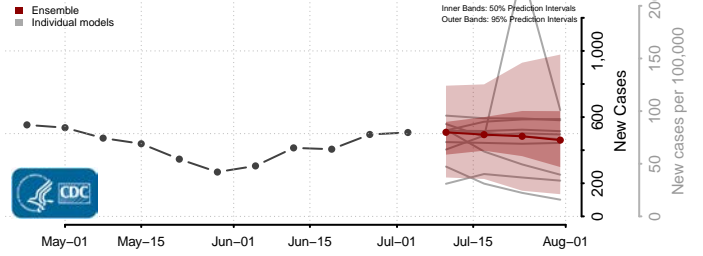

Utah County, Utah