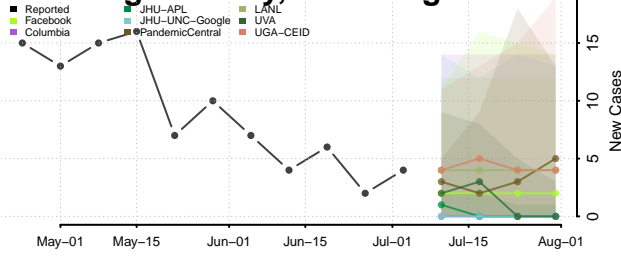

Doddridge County, West Virginia