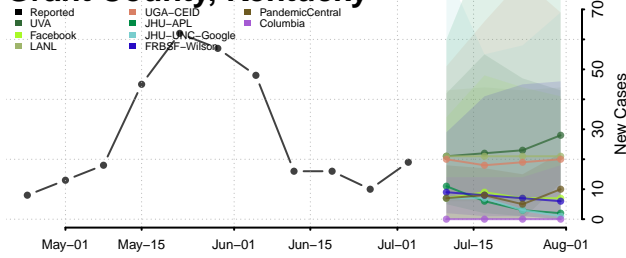

Garrard County, Kentucky

Grant County, Kentucky

Graves County, Kentucky

Grayson County, Kentucky

Green County, Kentucky

Greenup County, Kentucky

Hancock County, Kentucky

Hardin County, Kentucky