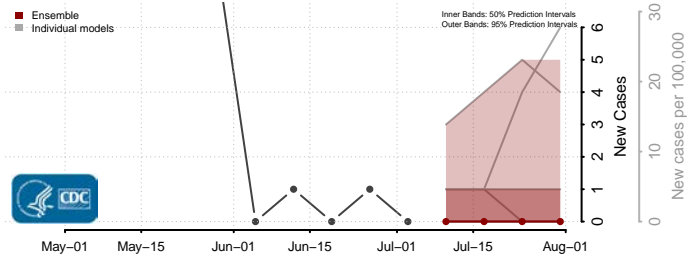

Steele County, Minnesota

Stevens County, Minnesota

Swift County, Minnesota

Todd County, Minnesota

Traverse County, Minnesota

Wabasha County, Minnesota

Wadena County, Minnesota

Waseca County, Minnesota