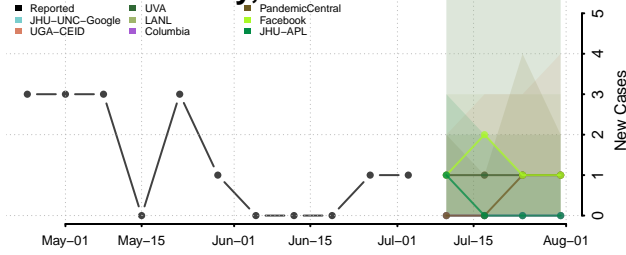

Fremont County, Iowa