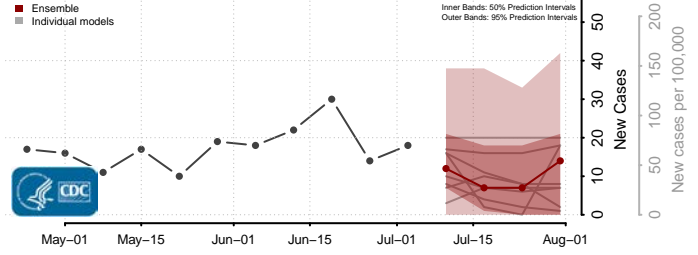

Perry County, Kentucky