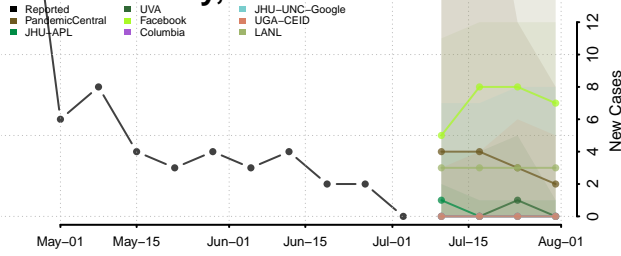

Butler County, Alabama

Calhoun County, Alabama

Chambers County, Alabama

Cherokee County, Alabama

Chilton County, Alabama

Choctaw County, Alabama

Clarke County, Alabama

Clay County, Alabama