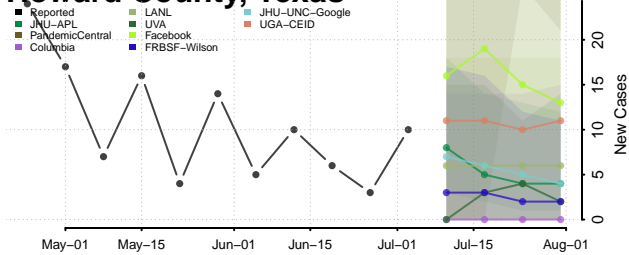

Houston County, Texas

Howard County, Texas

Hudspeth County, Texas

Hunt County, Texas

Hutchinson County, Texas

Irion County, Texas

Jack County, Texas

Jackson County, Texas