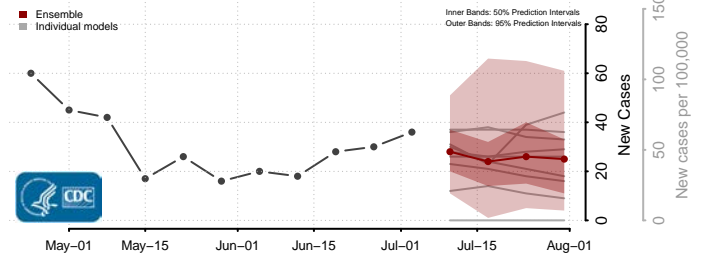

Douglas County, Nevada

Elko County, Nevada

Esmeralda County, Nevada

Eureka County, Nevada

Humboldt County, Nevada

Lander County, Nevada

Lincoln County, Nevada

Lyon County, Nevada