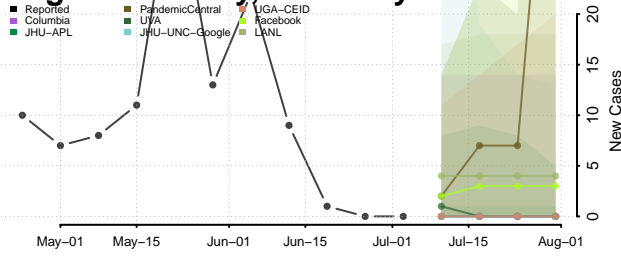

Magoffin County, Kentucky