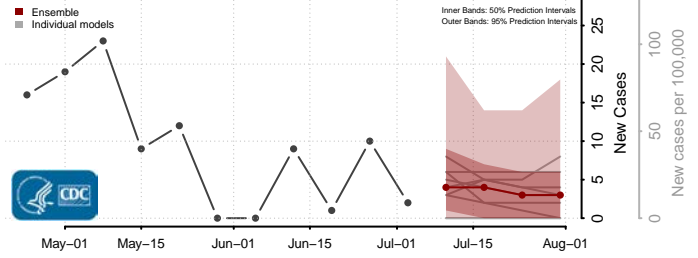

Rockbridge County, Virginia