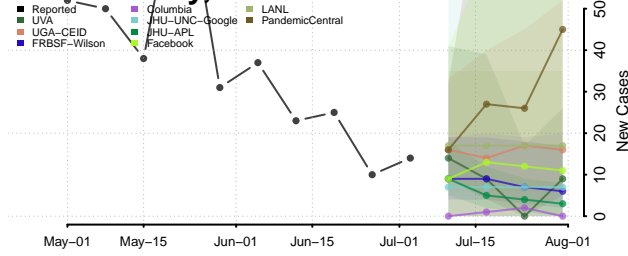

Halifax County, North Carolina

Harnett County, North Carolina

Haywood County, North Carolina

Henderson County, North Carolina

Hertford County, North Carolina

Hoke County, North Carolina

Hyde County, North Carolina