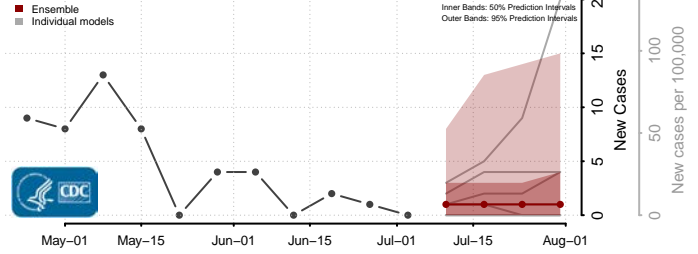

Newport News County, Virginia

Norfolk County, Virginia

Northampton County, Virginia

Northumberland County, Virginia

Norton County, Virginia

Nottoway County, Virginia

Orange County, Virginia

Page County, Virginia