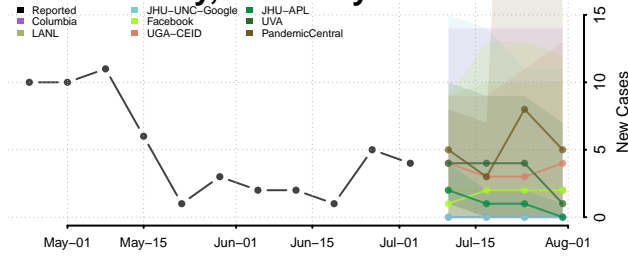

Trimble County, Kentucky

Union County, Kentucky

Warren County, Kentucky

Washington County, Kentucky

Wayne County, Kentucky

Webster County, Kentucky

Whitley County, Kentucky

Wolfe County, Kentucky