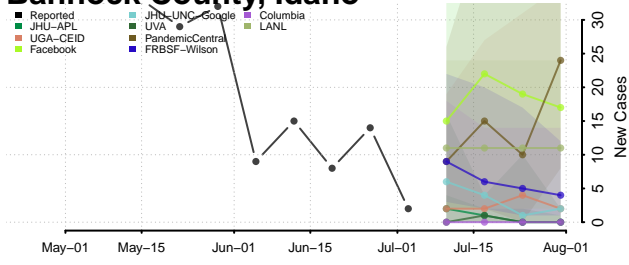

Maui County, Hawaii

Idaho

Ada County, Idaho

Adams County, Idaho

Bannock County, Idaho

Bear Lake County, Idaho

Benewah County, Idaho

Bingham County, Idaho