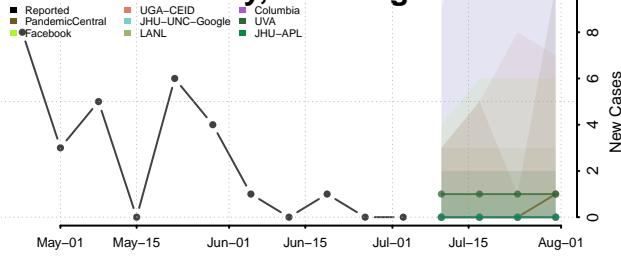

San Juan County, Washington