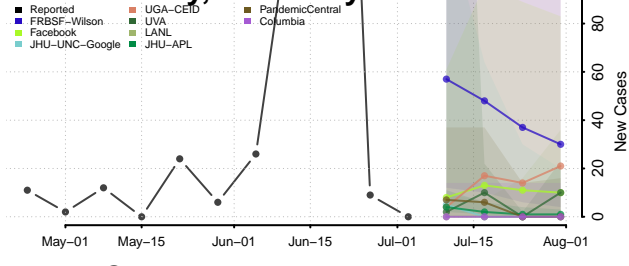

Jefferson County, Kentucky

Jessamine County, Kentucky

Johnson County, Kentucky

Kenton County, Kentucky

Knott County, Kentucky

Knox County, Kentucky

Larue County, Kentucky

Laurel County, Kentucky