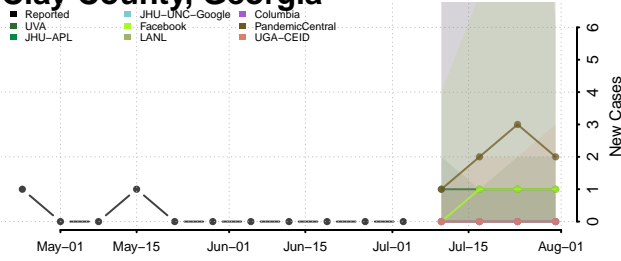

Clay County, Georgia