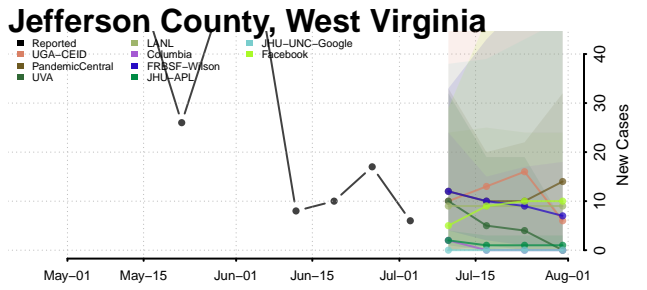

Hampshire County, West Virginia

Hancock County, West Virginia

Hardy County, West Virginia

Harrison County, West Virginia

Jackson County, West Virginia

Marshall County, West Virginia

Mason County, West Virginia