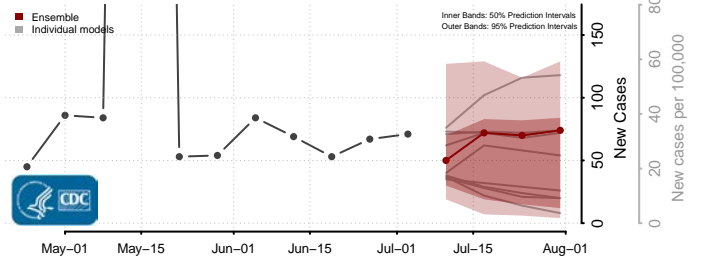

Pike County, Alabama

Randolph County, Alabama

Russell County, Alabama

Shelby County, Alabama

St. Clair County, Alabama

Sumter County, Alabama

Talladega County, Alabama

Tallapoosa County, Alabama