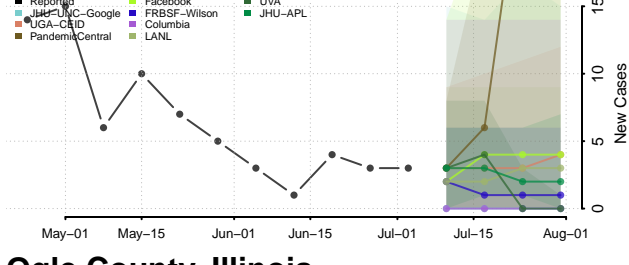

Mercer County, Illinois

Monroe County, Illinois

Montgomery County, Illinois

Morgan County, Illinois

Moultrie County, Illinois

Ogle County, Illinois

Peoria County, Illinois

Perry County, Illinois