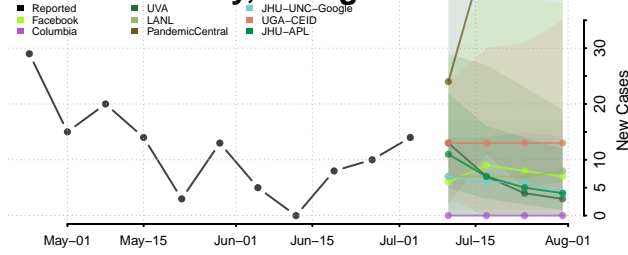

Telfair County, Georgia

Terrell County, Georgia

Thomas County, Georgia

Tift County, Georgia

Toombs County, Georgia

Towns County, Georgia

Treutlen County, Georgia

Troup County, Georgia