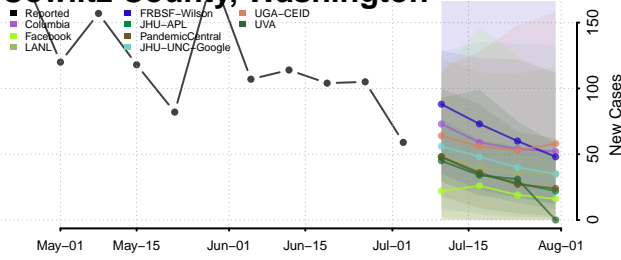

Cowlitz County, Washington