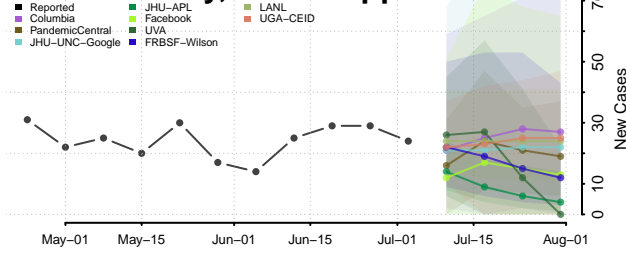

Lamar County, Mississippi