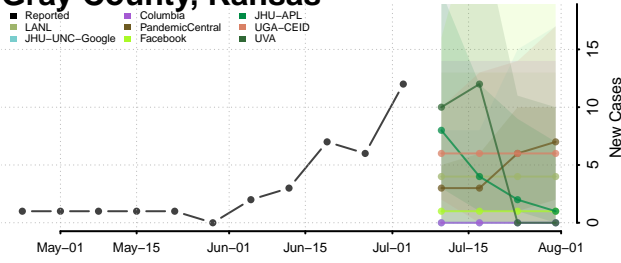

Gray County, Kansas