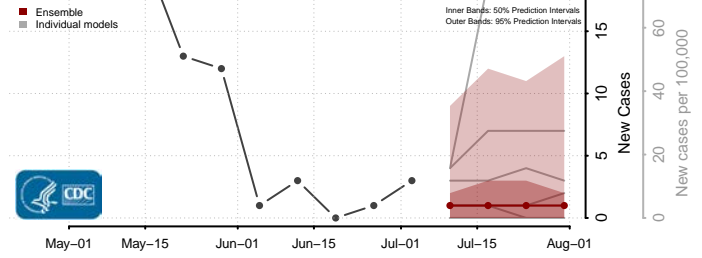

Lyon County, Minnesota