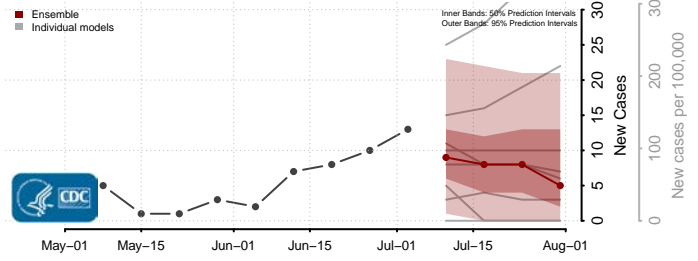

Pope County, Arkansas

Prairie County, Arkansas

Pulaski County, Arkansas

Randolph County, Arkansas

Saline County, Arkansas

Scott County, Arkansas

Searcy County, Arkansas

Sebastian County, Arkansas