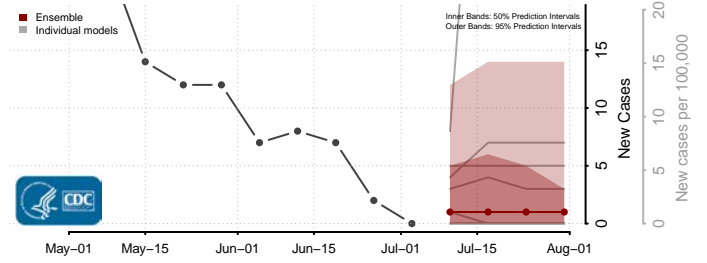

Calvert County, Maryland