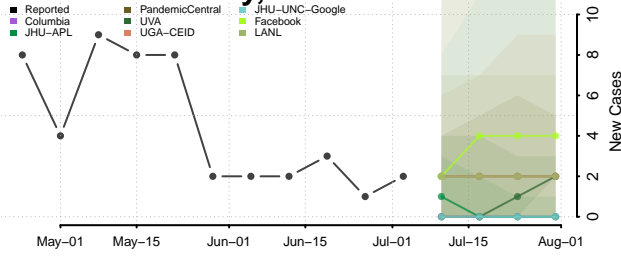

Buffalo County, Wisconsin

Burnett County, Wisconsin

Calumet County, Wisconsin

Chippewa County, Wisconsin

Clark County, Wisconsin

Columbia County, Wisconsin

Crawford County, Wisconsin

Dane County, Wisconsin