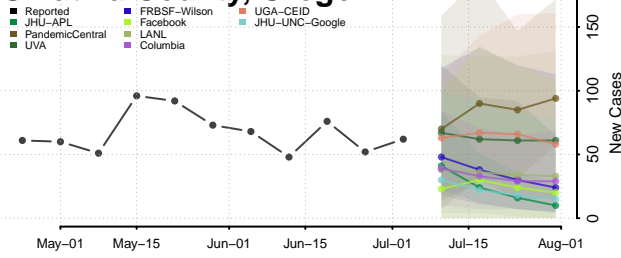

Malheur County, Oregon

Marion County, Oregon

Morrow County, Oregon

Multnomah County, Oregon

Polk County, Oregon

Sherman County, Oregon

Tillamook County, Oregon

Umatilla County, Oregon