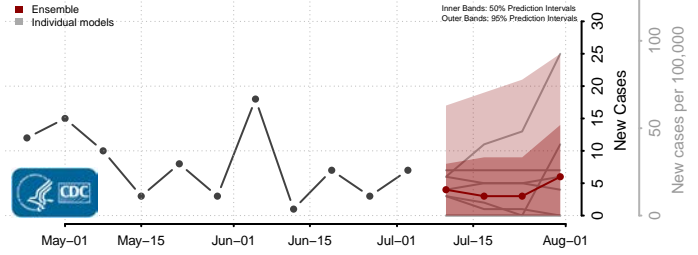

Dona Ana County, New Mexico

Eddy County, New Mexico

Grant County, New Mexico

Guadalupe County, New Mexico

Harding County, New Mexico

Hidalgo County, New Mexico

Lea County, New Mexico

Lincoln County, New Mexico