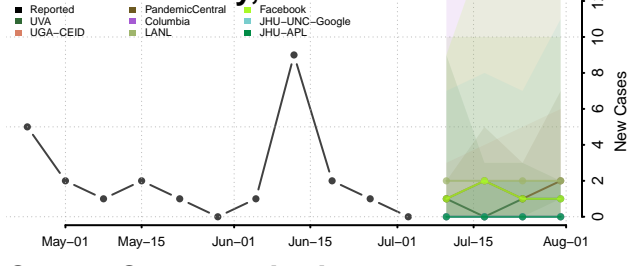

Calhoun County, Illinois