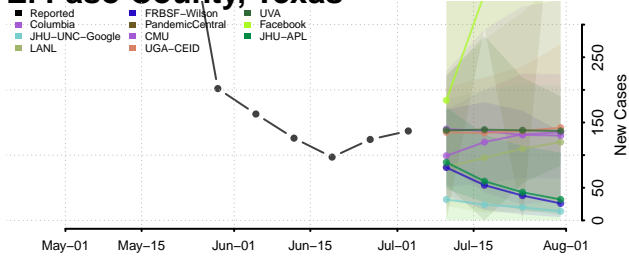

El Paso County, Texas