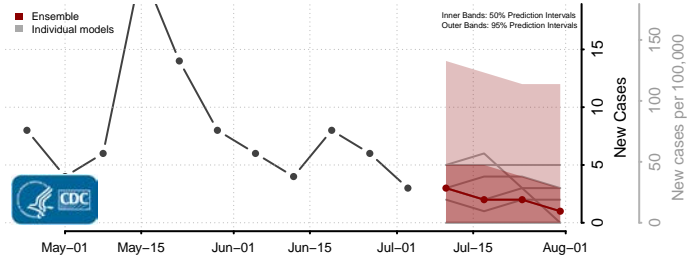

Mountrail County, North Dakota