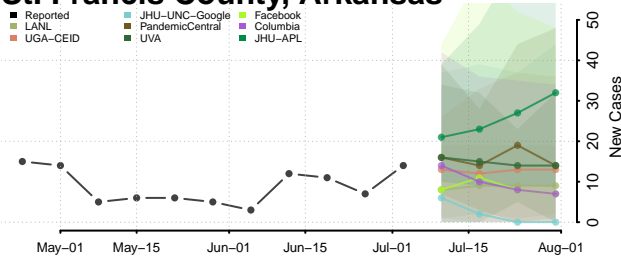

St. Francis County, Arkansas