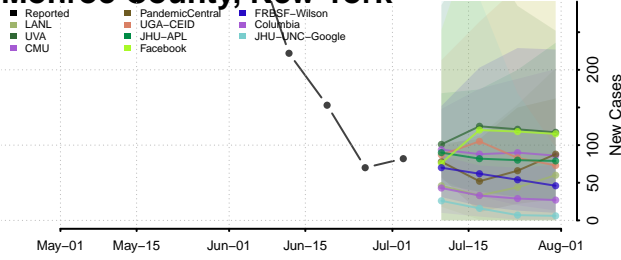

Monroe County, New York