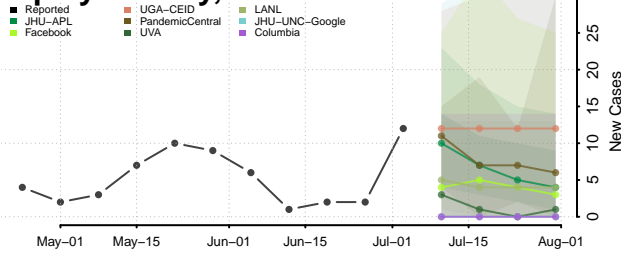

Ripley County, Missouri