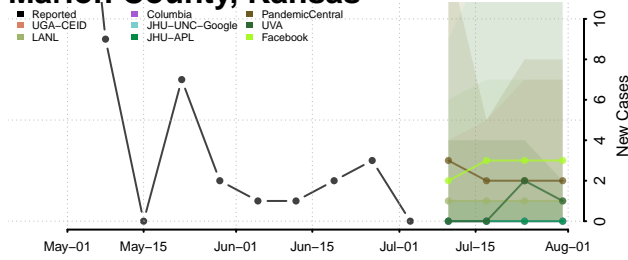

Labette County, Kansas

Lane County, Kansas

Leavenworth County, Kansas

Lincoln County, Kansas

Linn County, Kansas

Logan County, Kansas

Lyon County, Kansas

Marion County, Kansas