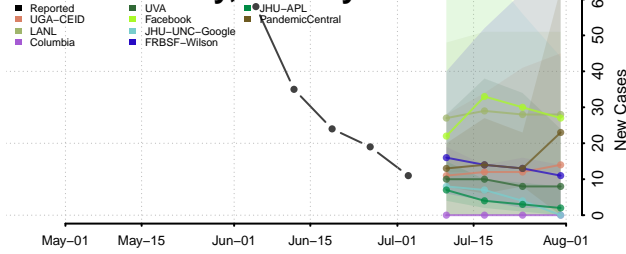

Beaver County, Pennsylvania