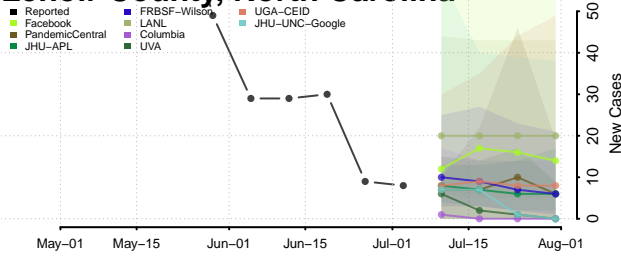

Lenoir County, North Carolina