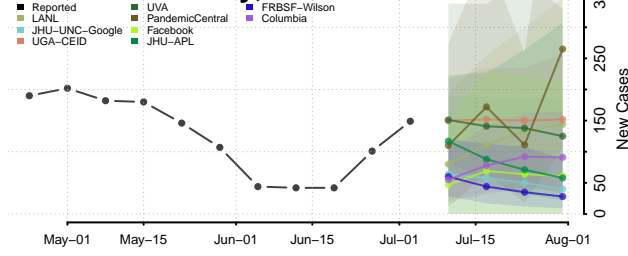

LaSalle County, Illinois

Lawrence County, Illinois

Lee County, Illinois

Livingston County, Illinois

Logan County, Illinois

Macon County, Illinois

Macoupin County, Illinois

Madison County, Illinois