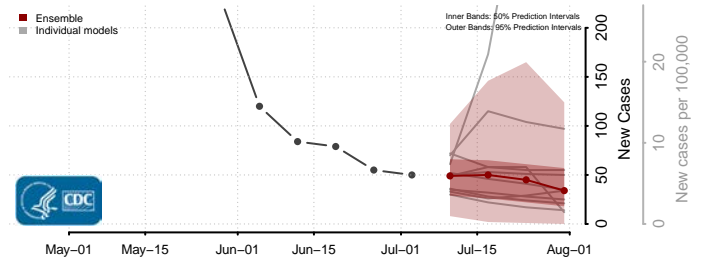

Waldo County, Maine

Washington County, Maine

York County, Maine

Maryland

Allegany County, Maryland

Anne Arundel County, Maryland

Baltimore City County, Maryland

Baltimore County, Maryland