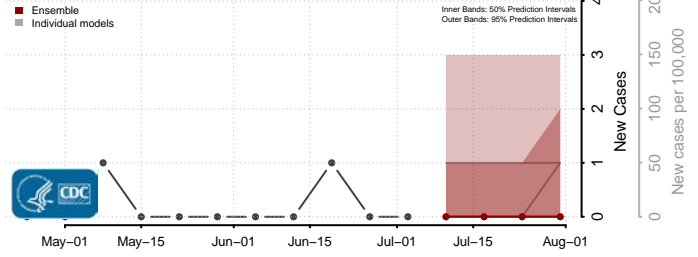

Golden Valley County, Montana

Granite County, Montana

Hill County, Montana

Jefferson County, Montana

Judith Basin County, Montana

Lake County, Montana

Lewis and Clark County, Montana

Liberty County, Montana