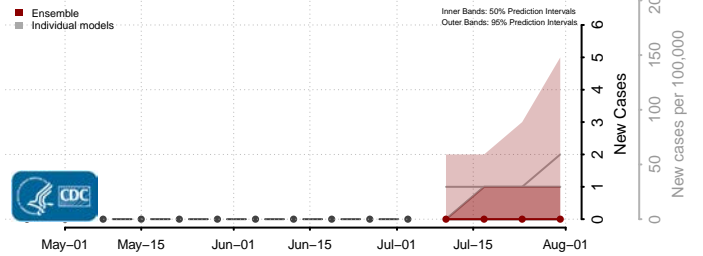

Harlan County, Nebraska