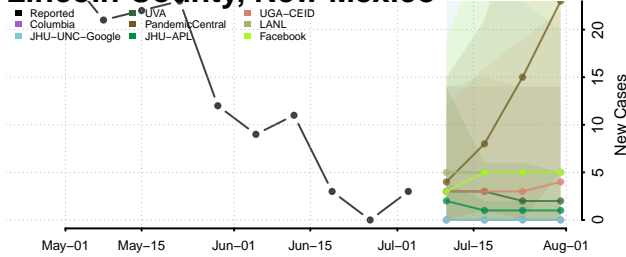

Los Alamos County, New Mexico

Luna County, New Mexico

McKinley County, New Mexico

Mora County, New Mexico

Otero County, New Mexico

Quay County, New Mexico

Rio Arriba County, New Mexico

Roosevelt County, New Mexico