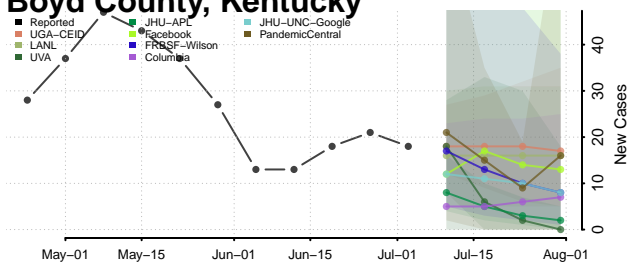

Boyd County, Kentucky