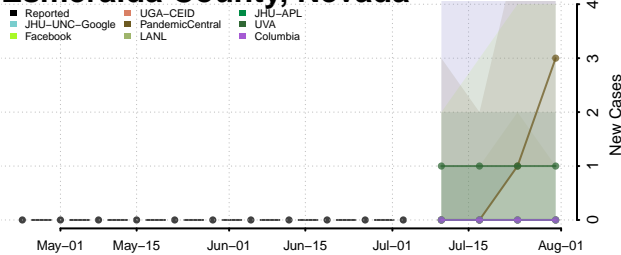

Esmeralda County, Nevada