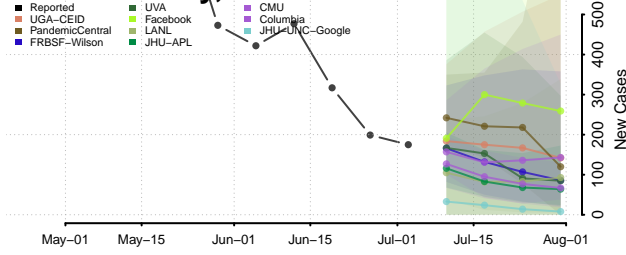

Bronx County, New York