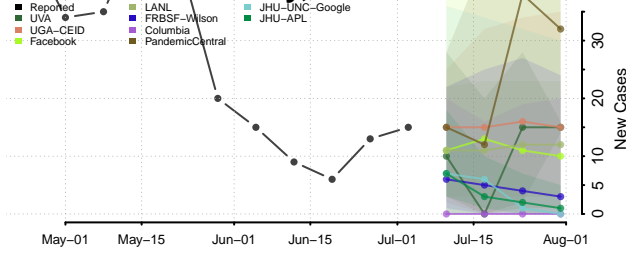

Clayton County, Iowa

Clinton County, Iowa

Crawford County, Iowa

Dallas County, Iowa

Davis County, Iowa

Decatur County, Iowa

Delaware County, Iowa

Des Moines County, Iowa