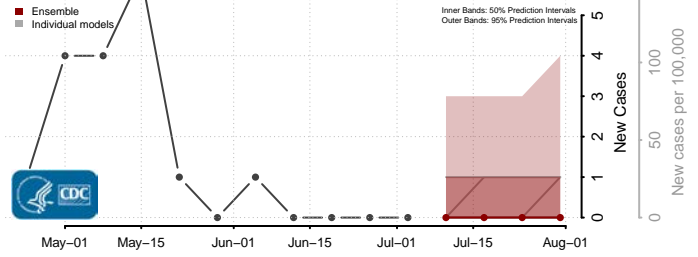

Stark County, North Dakota

Steele County, North Dakota

Stutsman County, North Dakota

Towner County, North Dakota

Trail County, North Dakota

Walsh County, North Dakota

Ward County, North Dakota

Wells County, North Dakota