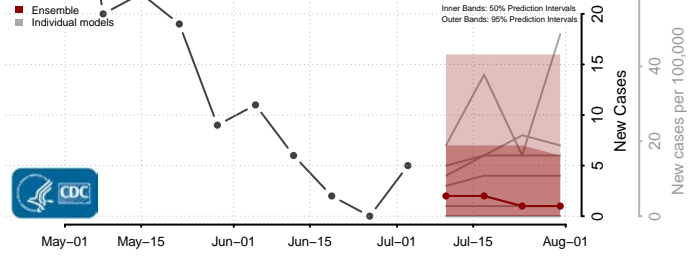

Newport News County, Virginia

Norfolk County, Virginia

Northampton County, Virginia

Northumberland County, Virginia

Norton County, Virginia

Nottoway County, Virginia

Orange County, Virginia

Page County, Virginia