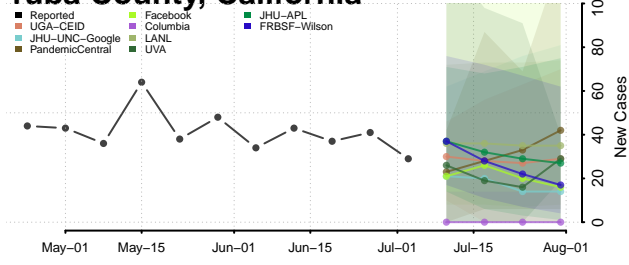

Trinity County, California

Tulare County, California

Tuolumne County, California

Ventura County, California

Yojo County, California

Yuba County, California

Colorado

Adams County, Colorado