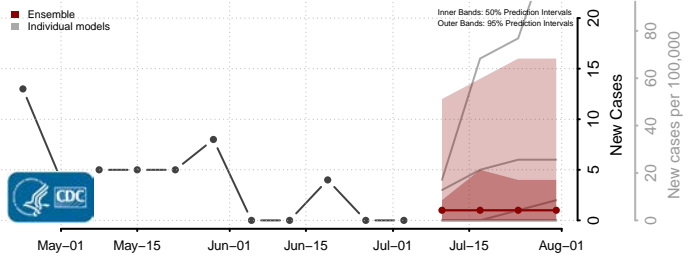

Lee County, Virginia