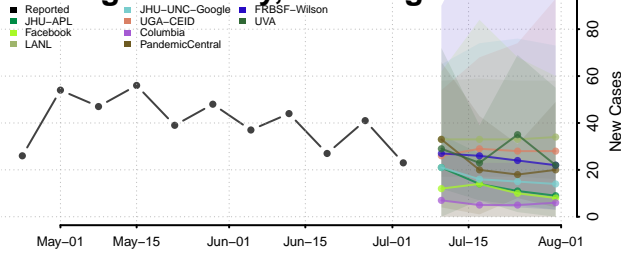

Okanogan County, Washington