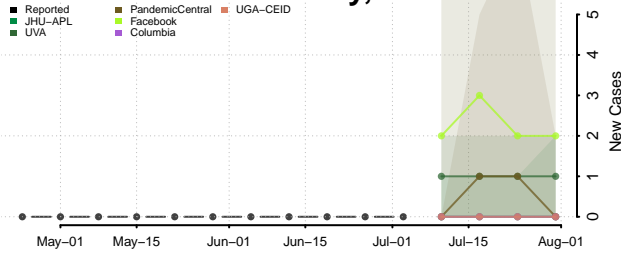

Valdez-Cordova County, Alaska