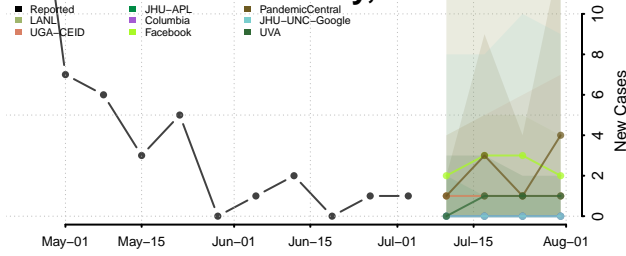

Washington County, Minnesota

Watonwan County, Minnesota

Wilkin County, Minnesota

Winona County, Minnesota

Wright County, Minnesota

Yellow Medicine County, Minnesota

Mississippi

Adams County, Mississippi