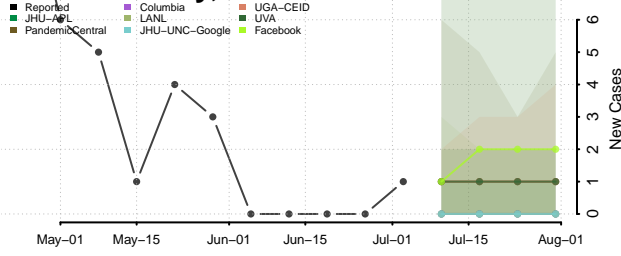

Keokuk County, Iowa

Kossuth County, Iowa

Lee County, Iowa

Linn County, Iowa

Louisa County, Iowa

Lucas County, Iowa

Lyon County, Iowa

Madison County, Iowa