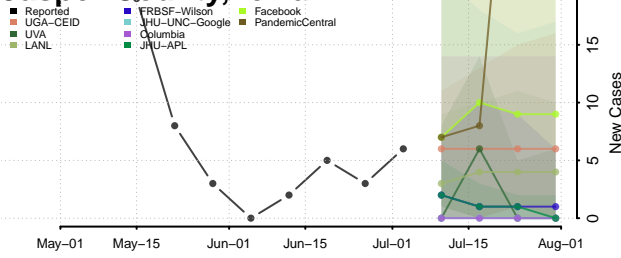

Humboldt County, Iowa

Ida County, Iowa

Iowa County, Iowa

Jackson County, Iowa

Jasper County, Iowa

Jefferson County, Iowa

Johnson County, Iowa

Jones County, Iowa