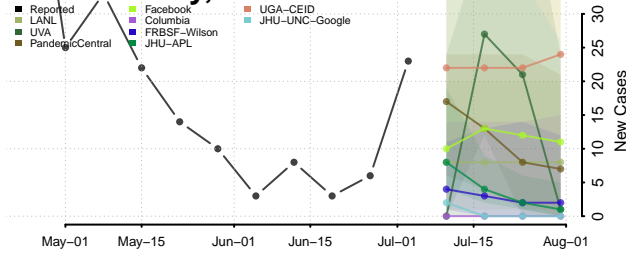

Dodge County, Wisconsin

Door County, Wisconsin

Douglas County, Wisconsin

Dunn County, Wisconsin

Eau Claire County, Wisconsin

Florence County, Wisconsin

Fond du Lac County, Wisconsin

Forest County, Wisconsin