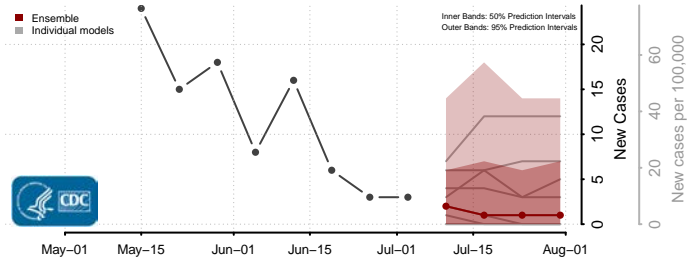

Morton County, North Dakota