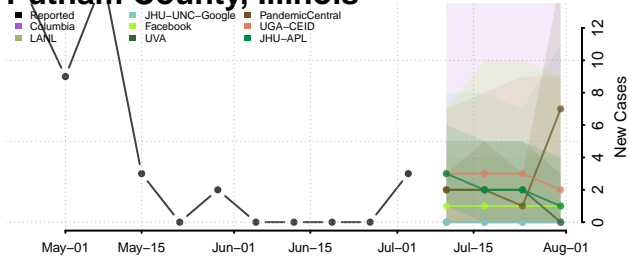

Piatt County, Illinois

Pike County, Illinois

Pope County, Illinois

Pulaski County, Illinois

Putnam County, Illinois

Randolph County, Illinois

Richland County, Illinois

Rock Island County, Illinois