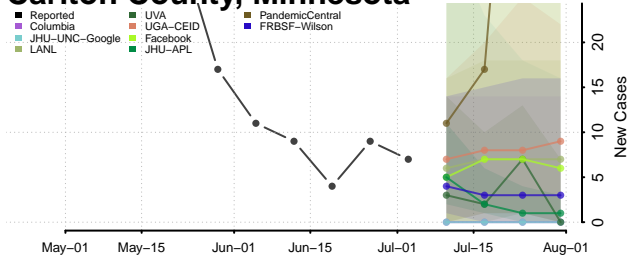

Anoka County, Minnesota

Becker County, Minnesota

Beltrami County, Minnesota

Benton County, Minnesota

Big Stone County, Minnesota

Blue Earth County, Minnesota

Brown County, Minnesota

Carlton County, Minnesota