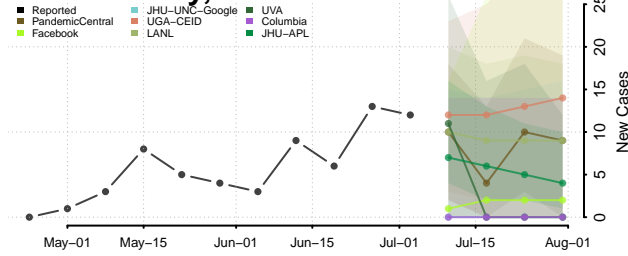

Dade County, Missouri