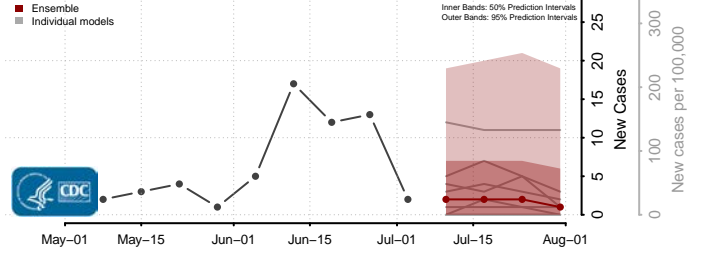

Daviess County, Missouri