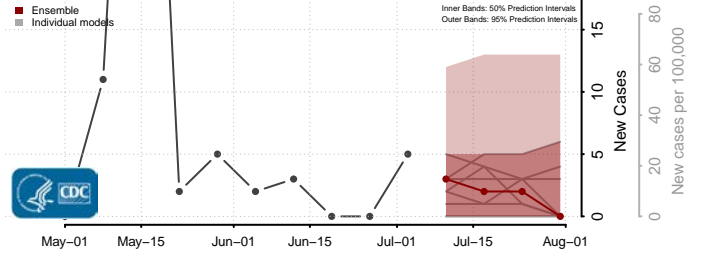

Trimble County, Kentucky

Union County, Kentucky

Warren County, Kentucky

Washington County, Kentucky

Wayne County, Kentucky

Webster County, Kentucky

Whitley County, Kentucky

Wolfe County, Kentucky