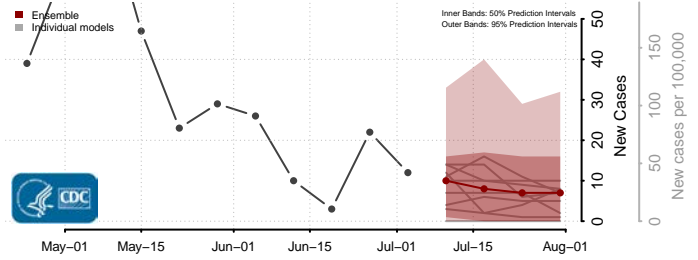

Hampshire County, West Virginia

Hancock County, West Virginia

Hardy County, West Virginia

Harrison County, West Virginia

Jackson County, West Virginia

Marshall County, West Virginia

Mason County, West Virginia