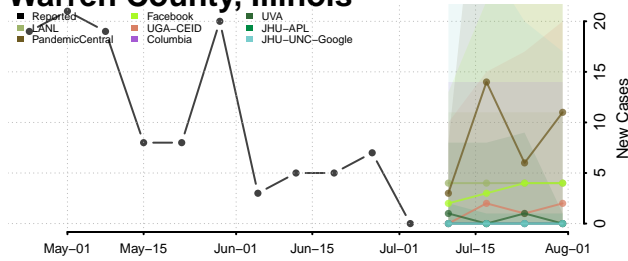

Tazewell County, Illinois

Union County, Illinois

Vermilion County, Illinois

Wabash County, Illinois

Warren County, Illinois

Washington County, Illinois

Wayne County, Illinois

White County, Illinois