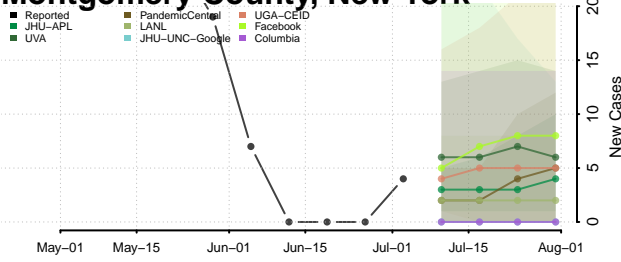

Montgomery County, New York