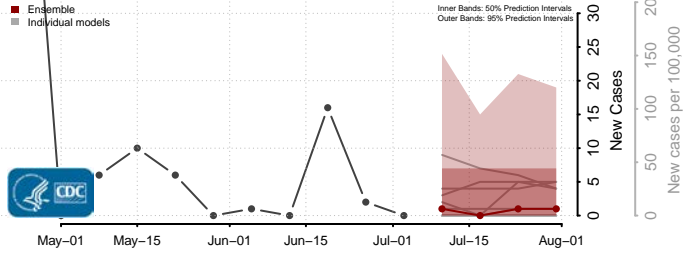

Pecos County, Texas