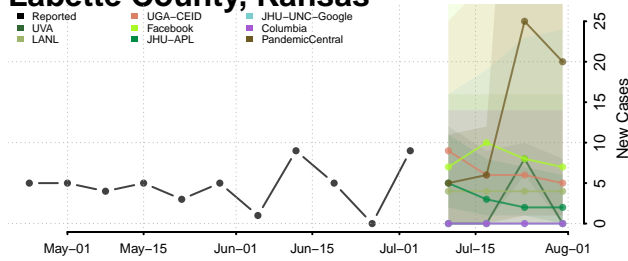

Labette County, Kansas