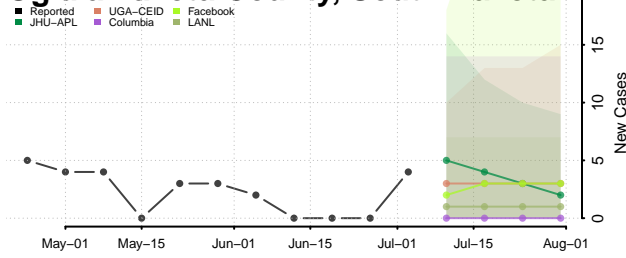

Oglala Lakota County, South Dakota