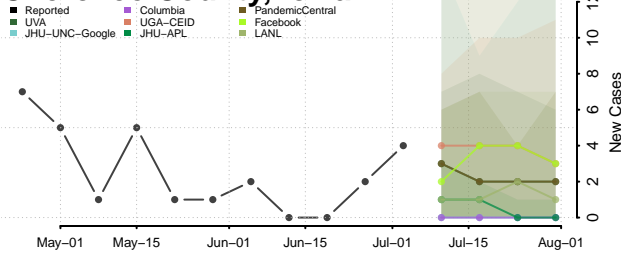

Carroll County, Iowa

Cass County, Iowa

Cedar County, Iowa

Cerro Gordo County, Iowa

Cherokee County, Iowa

Chickasaw County, Iowa

Clarke County, Iowa

Clay County, Iowa