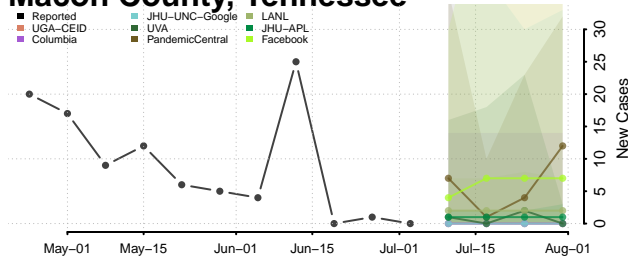

Macon County, Tennessee