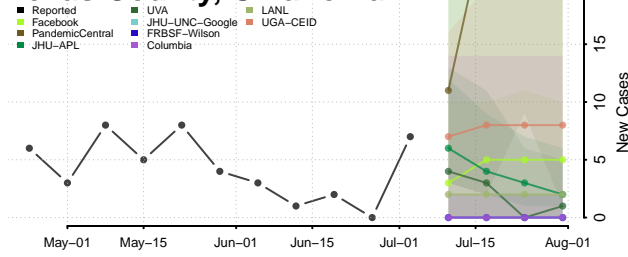

Texas County, Oklahoma