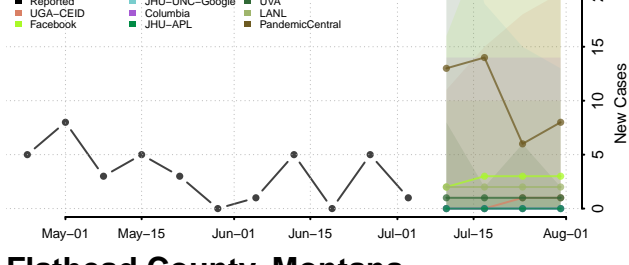

Dawson County, Montana

Deer Lodge County, Montana

Fallon County, Montana

Fergus County, Montana

Flathead County, Montana

Gallatin County, Montana

Garfield County, Montana

Glacier County, Montana