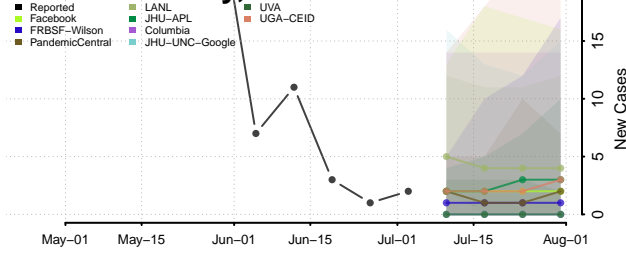

Lincoln County, Maine