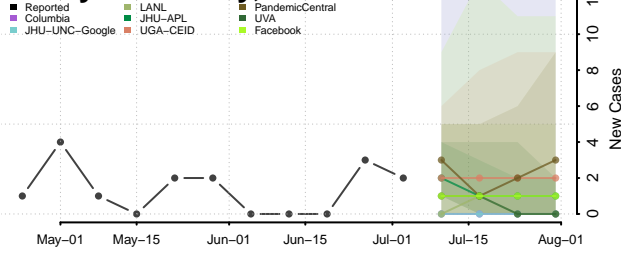

Schuyler County, Missouri