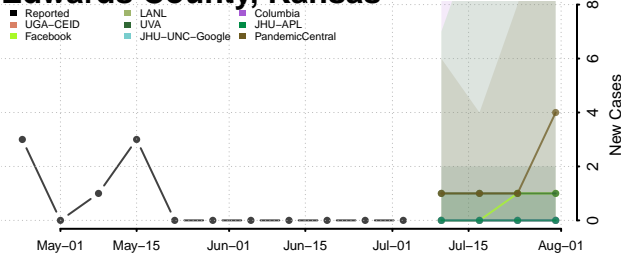

Edwards County, Kansas