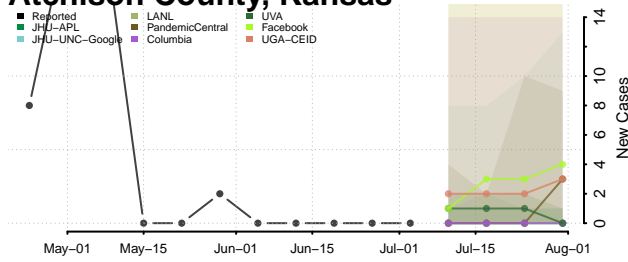

Atchison County, Kansas