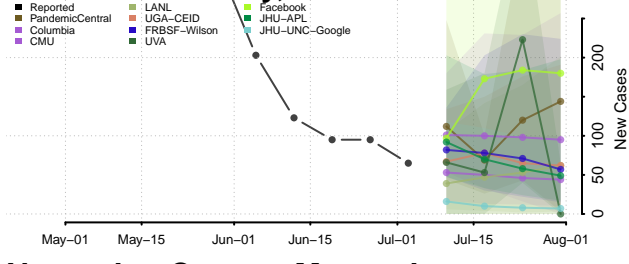

Middlesex County, Massachusetts