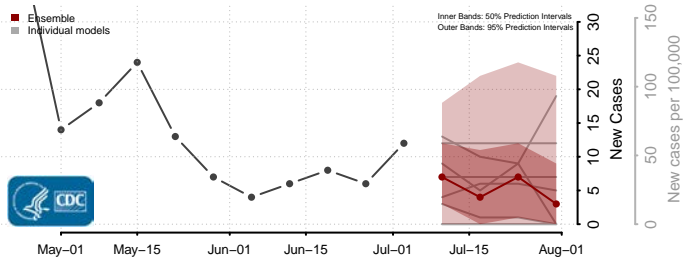

Tyler County, West Virginia

Upshur County, West Virginia

Wayne County, West Virginia

Webster County, West Virginia

Wetzel County, West Virginia

Wirt County, West Virginia

Wood County, West Virginia

Brown County, Wisconsin