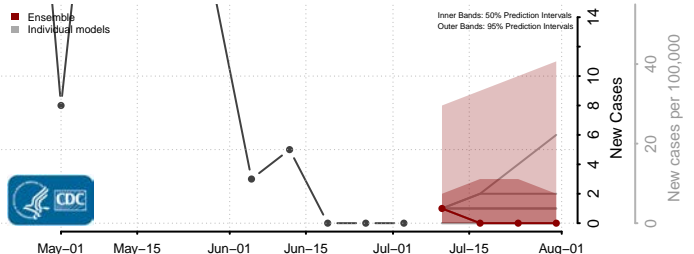

Essex County, Vermont

Franklin County, Vermont

Grand Isle County, Vermont

Lamoille County, Vermont

Orange County, Vermont

Orleans County, Vermont

Rutland County, Vermont

Washington County, Vermont