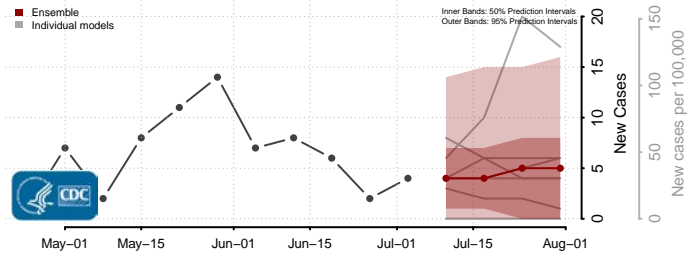

Mississippi County, Missouri