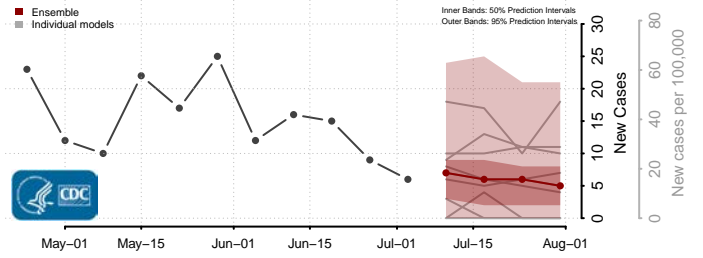

Natchitoches County, Louisiana