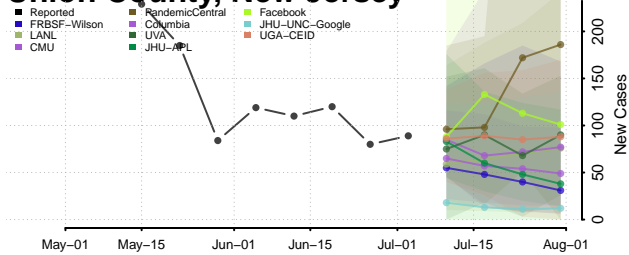

Union County, New Jersey