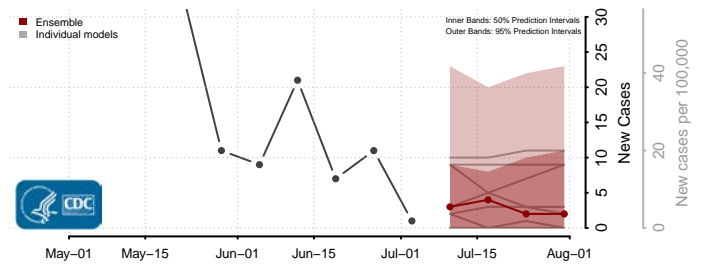

Windsor County, Vermont