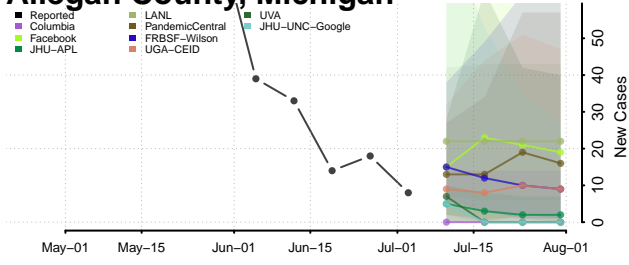

Suffolk County, Massachusetts

Worcester County, Massachusetts

Michigan

Alcona County, Michigan

Alger County, Michigan

Allegan County, Michigan

Alpena County, Michigan

Antrim County, Michigan