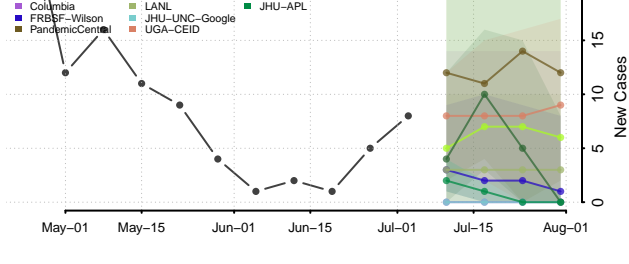

Gem County, Idaho

Gooding County, Idaho

Idaho County, Idaho

Jefferson County, Idaho

Jerome County, Idaho

Kootenai County, Idaho

Latah County, Idaho

Lemhi County, Idaho