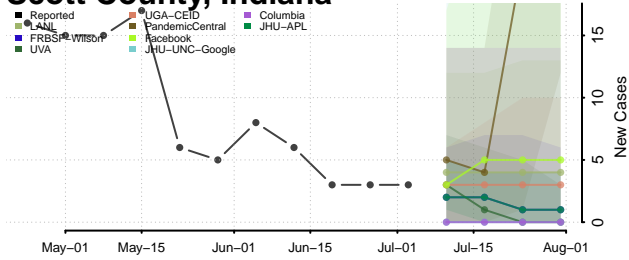

Putnam County, Indiana

Randolph County, Indiana

Ripley County, Indiana

Rush County, Indiana

Scott County, Indiana

Shelby County, Indiana

Spencer County, Indiana

St. Joseph County, Indiana