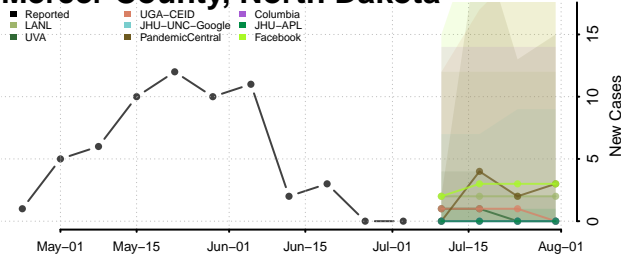

Mercer County, North Dakota