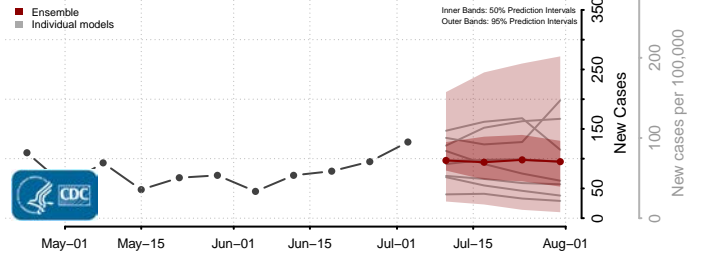

Tangipahoa County, Louisiana