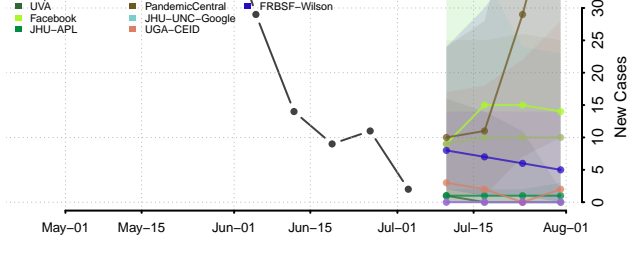

Midland County, Michigan