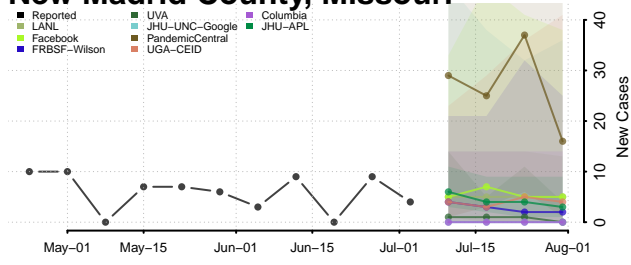

New Madrid County, Missouri