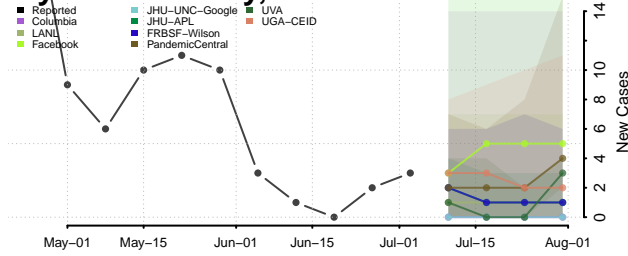

Wyandot County, Ohio