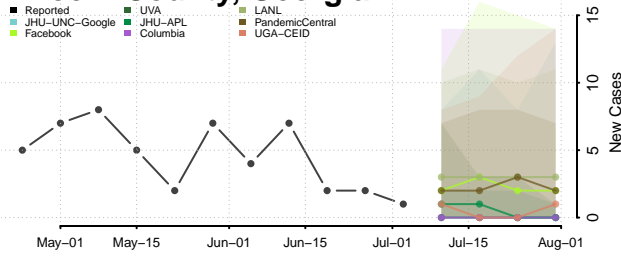

Lanier County, Georgia

Laurens County, Georgia

Lee County, Georgia

Liberty County, Georgia

Lincoln County, Georgia

Long County, Georgia

Lowndes County, Georgia

Lumpkin County, Georgia