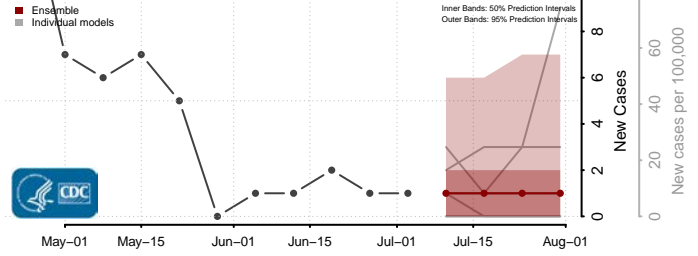

Power County, Idaho

Shoshone County, Idaho

Teton County, Idaho

Twin Falls County, Idaho

Valley County, Idaho

Washington County, Idaho

Illinois

Adams County, Illinois