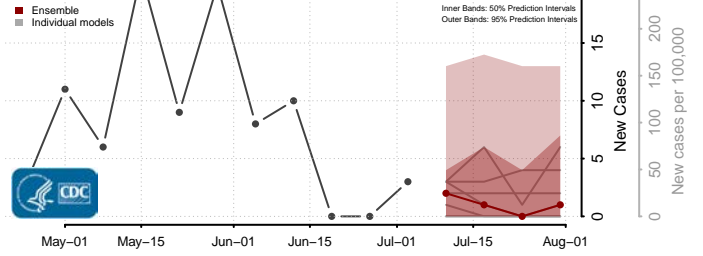

Webster County, West Virginia