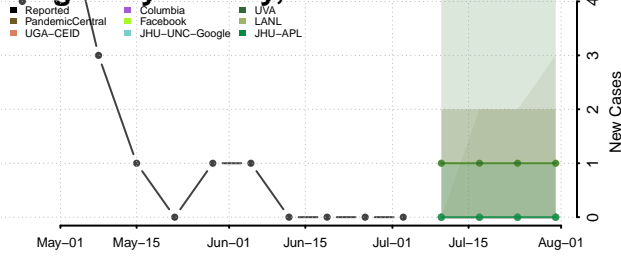

Kingsbury County, South Dakota