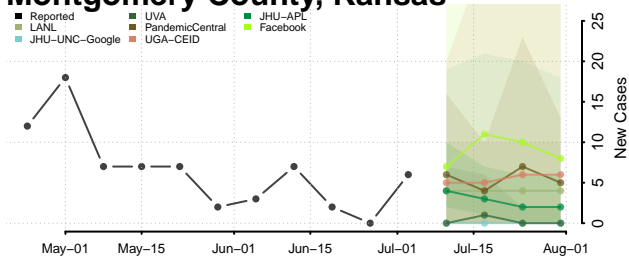

Marshall County, Kansas

McPherson County, Kansas

Meade County, Kansas

Miami County, Kansas

Mitchell County, Kansas

Montgomery County, Kansas

Morris County, Kansas

Morton County, Kansas