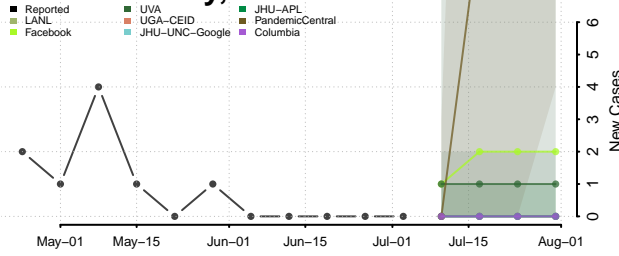

Custer County, Nebraska