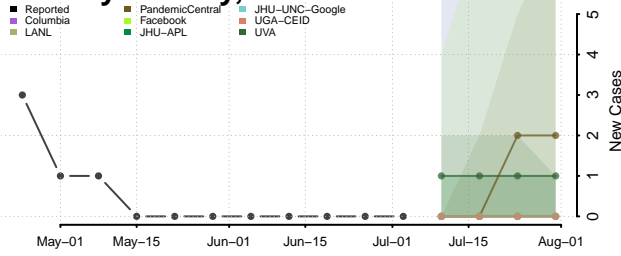

Gage County, Nebraska

Garden County, Nebraska

Garfield County, Nebraska

Gosper County, Nebraska

Grant County, Nebraska

Greeley County, Nebraska

Hall County, Nebraska

Hamilton County, Nebraska