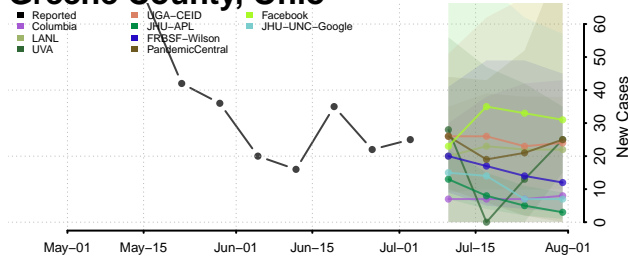

Erie County, Ohio

Fairfield County, Ohio

Fayette County, Ohio

Franklin County, Ohio

Fulton County, Ohio

Gallia County, Ohio

Geauga County, Ohio

Greene County, Ohio