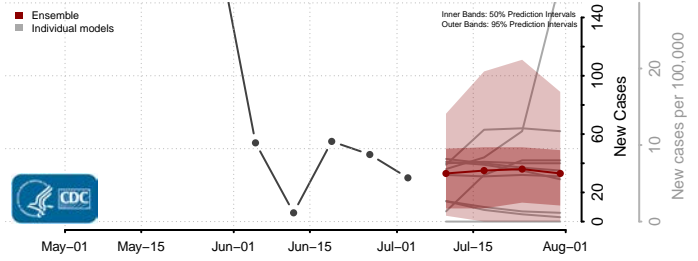

Butler County, Pennsylvania

Cambria County, Pennsylvania

Cameron County, Pennsylvania

Carbon County, Pennsylvania

Centre County, Pennsylvania

Chester County, Pennsylvania

Clarion County, Pennsylvania

Clearfield County, Pennsylvania