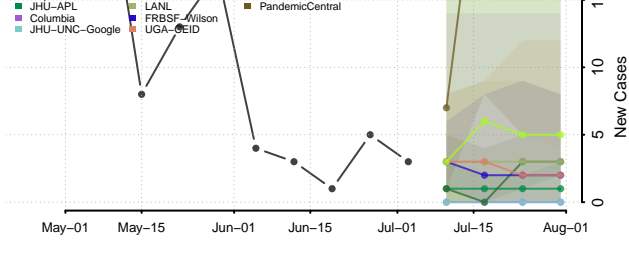

Harford County, Maryland

Howard County, Maryland

Kent County, Maryland

Montgomery County, Maryland

Prince George's County, Maryland

Queen Anne's County, Maryland

Somerset County, Maryland

St. Mary's County, Maryland