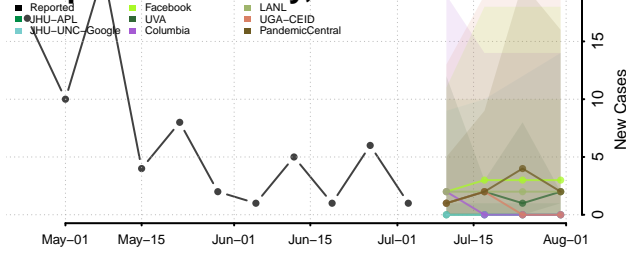

Perquimans County, North Carolina