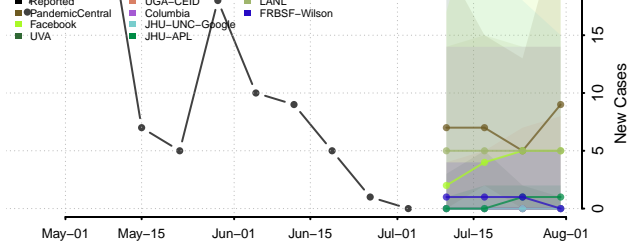

Brooke County, West Virginia