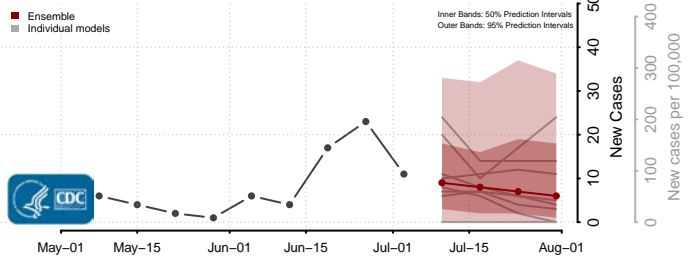

Barton County, Missouri