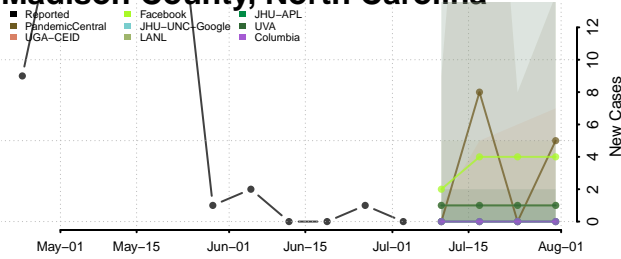

Madison County, North Carolina