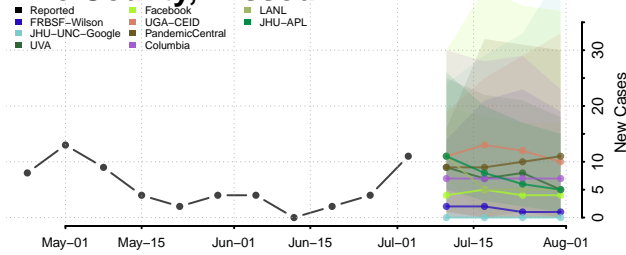

Pike County, Missouri