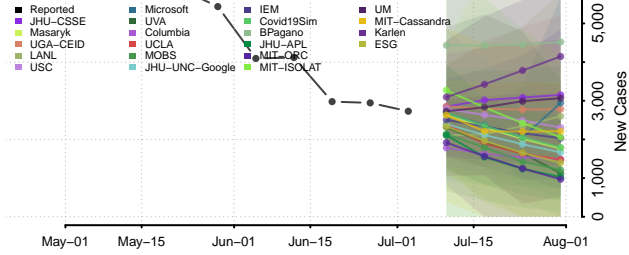

Trinity County, California

Tulare County, California

Tuolumne County, California

Ventura County, California

Yojo County, California

Yuba County, California

Colorado

Adams County, Colorado