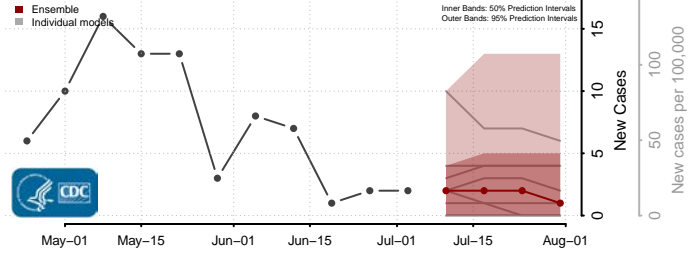

Walthall County, Mississippi

Warren County, Mississippi

Washington County, Mississippi

Wayne County, Mississippi

Webster County, Mississippi

Wilkinson County, Mississippi

Winston County, Mississippi

Yalobusha County, Mississippi