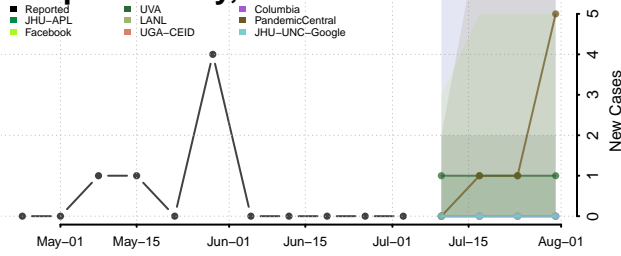

Gage County, Nebraska

Garden County, Nebraska

Garfield County, Nebraska

Gosper County, Nebraska

Grant County, Nebraska

Greeley County, Nebraska

Hall County, Nebraska

Hamilton County, Nebraska