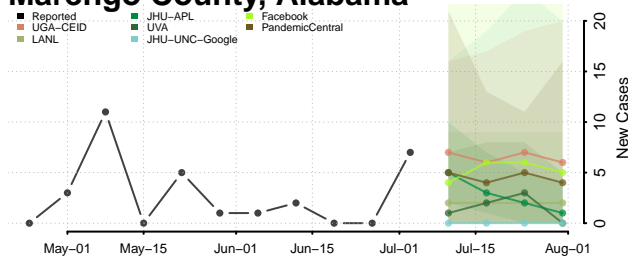

Lauderdale County, Alabama

Lawrence County, Alabama

Lee County, Alabama

Limestone County, Alabama

Lowndes County, Alabama

Macon County, Alabama

Madison County, Alabama

Marengo County, Alabama

Marion County, Alabama

Marshall County, Alabama

Mobile County, Alabama

Monroe County, Alabama

Montgomery County, Alabama

Morgan County, Alabama

Perry County, Alabama

Pickens County, Alabama