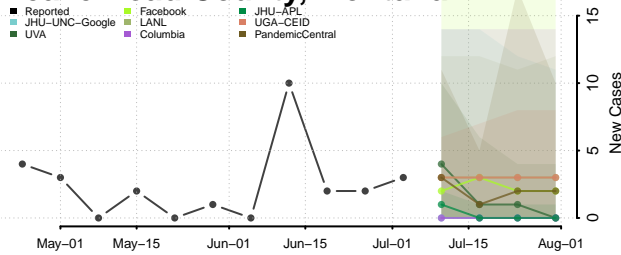

Beaverhead County, Montana