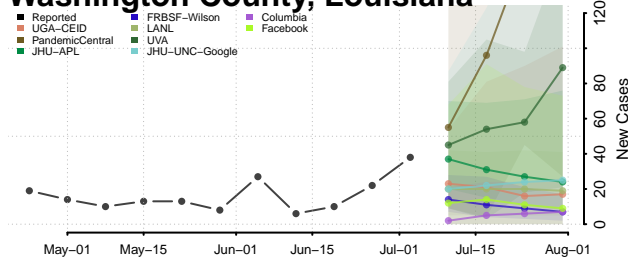

Tangipahoa County, Louisiana

Tensas County, Louisiana

Terrebonne County, Louisiana

Union County, Louisiana

Vermilion County, Louisiana

Vernon County, Louisiana

Washington County, Louisiana

Webster County, Louisiana