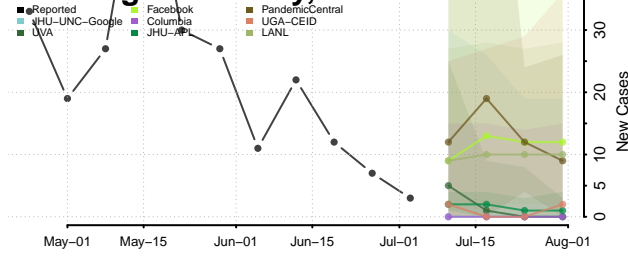

Washington County, Ohio