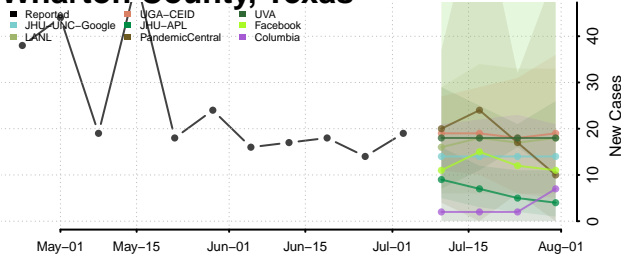

Wharton County, Texas