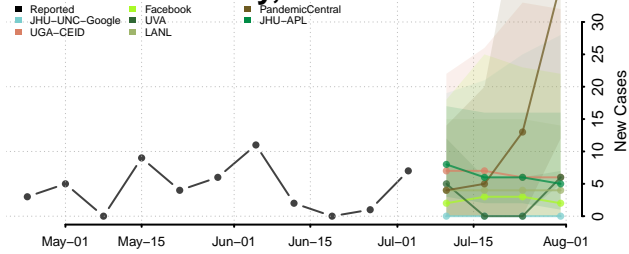

Plaquemines County, Louisiana

Pointe Coupee County, Louisiana

Rapides County, Louisiana

Red River County, Louisiana

Richland County, Louisiana

Sabine County, Louisiana

St. Bernard County, Louisiana

St. Charles County, Louisiana