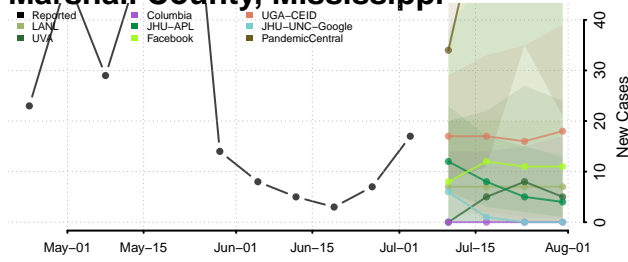

Leflore County, Mississippi

Lincoln County, Mississippi

Lowndes County, Mississippi

Madison County, Mississippi

Marion County, Mississippi

Marshall County, Mississippi

Monroe County, Mississippi

Montgomery County, Mississippi