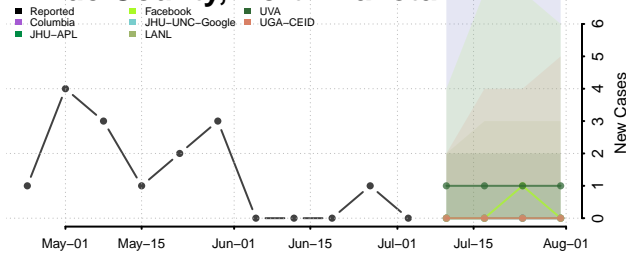

Divide County, North Dakota