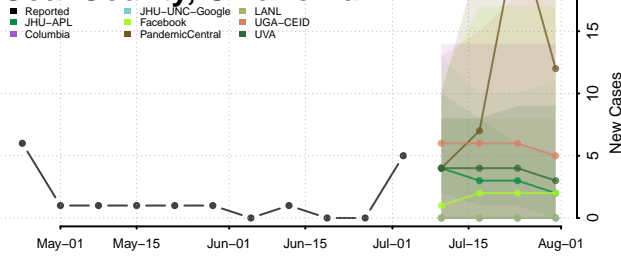

Coal County, Oklahoma