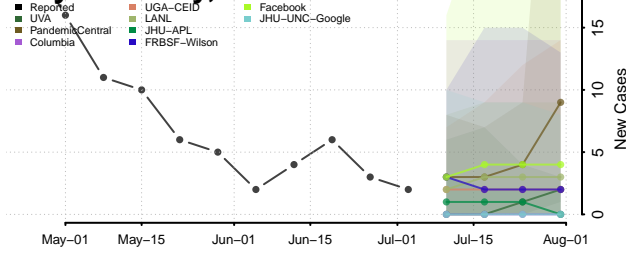

Floyd County, Iowa