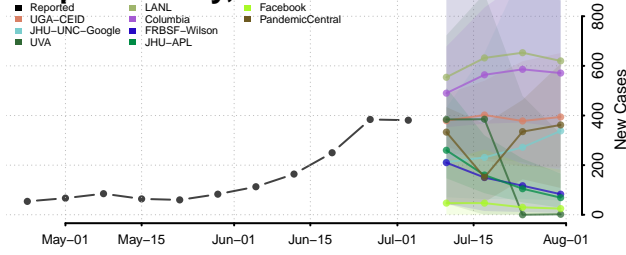

Jasper County, Missouri