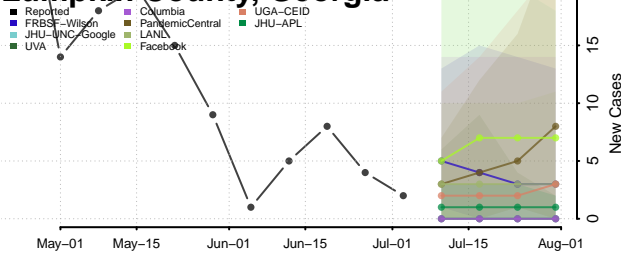

Lanier County, Georgia

Laurens County, Georgia

Lee County, Georgia

Liberty County, Georgia

Lincoln County, Georgia

Long County, Georgia

Lowndes County, Georgia

Lumpkin County, Georgia