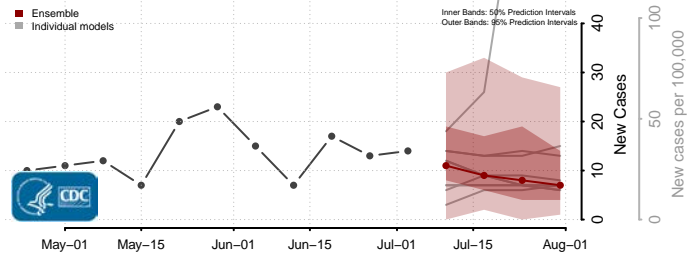

Mayes County, Oklahoma