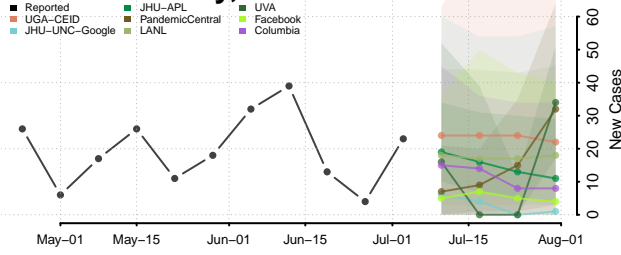

LaSalle County, Louisiana