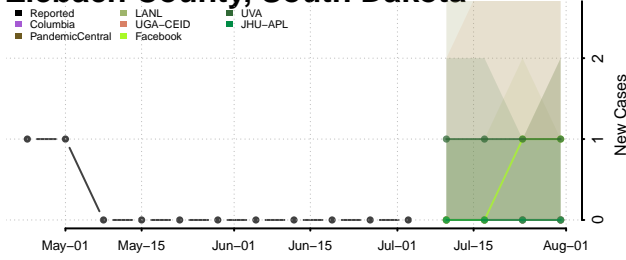

Ziebach County, South Dakota