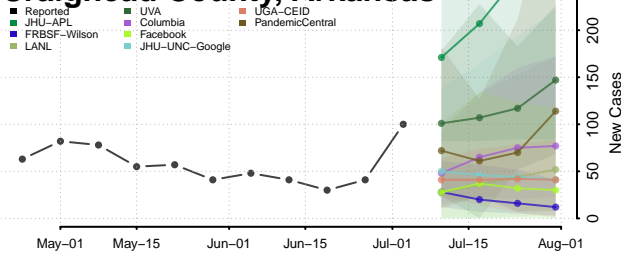

Clark County, Arkansas

Clay County, Arkansas

Cleburne County, Arkansas

Cleveland County, Arkansas

Columbia County, Arkansas

Conway County, Arkansas

Craighead County, Arkansas

Crawford County, Arkansas