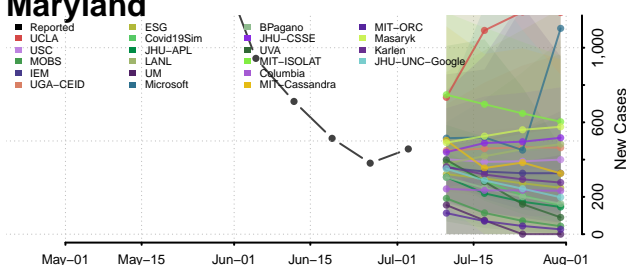

Waldo County, Maine

Washington County, Maine

York County, Maine

Maryland

Allegany County, Maryland

Anne Arundel County, Maryland

Baltimore City County, Maryland

Baltimore County, Maryland