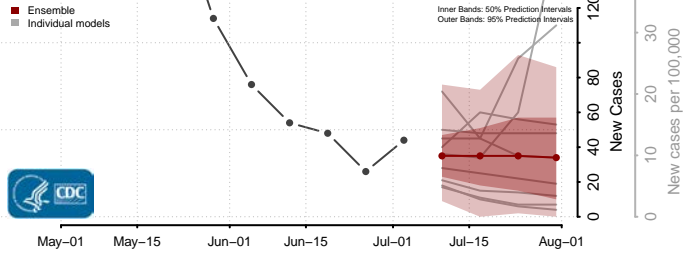

Carroll County, Virginia

Charles City County, Virginia

Charlotte County, Virginia

Charlottesville County, Virginia

Chesapeake County, Virginia

Chesterfield County, Virginia

Clarke County, Virginia

Colonial Heights County, Virginia