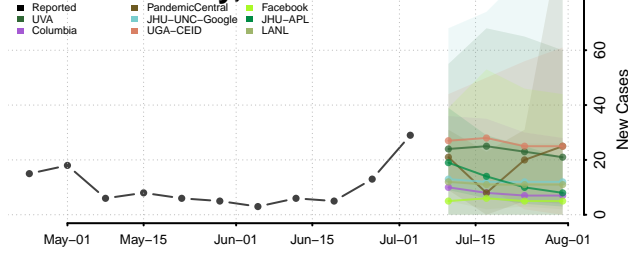

Ste. Genevieve County, Missouri

Stoddard County, Missouri

Stone County, Missouri

Sullivan County, Missouri

Taney County, Missouri

Texas County, Missouri

Vernon County, Missouri

Warren County, Missouri