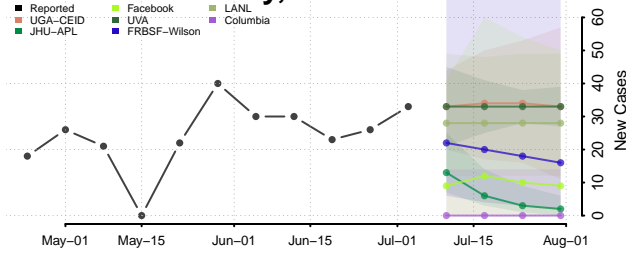

Los Alamos County, New Mexico

Luna County, New Mexico

McKinley County, New Mexico

Mora County, New Mexico

Otero County, New Mexico

Quay County, New Mexico

Rio Arriba County, New Mexico

Roosevelt County, New Mexico