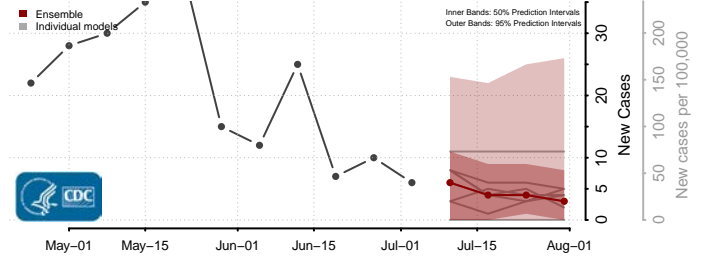

Hettinger County, North Dakota

Kidder County, North Dakota

LaMoure County, North Dakota

Logan County, North Dakota

McHenry County, North Dakota

McIntosh County, North Dakota

McKenzie County, North Dakota

McLean County, North Dakota