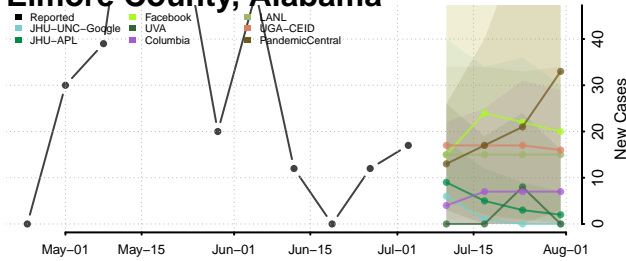

Cleburne County, Alabama

Coffee County, Alabama

Colbert County, Alabama

Conecuh County, Alabama

Coosa County, Alabama

Covington County, Alabama

Crenshaw County, Alabama

Cullman County, Alabama

Dale County, Alabama

Dallas County, Alabama

DeKalb County, Alabama

Elmore County, Alabama

Escambia County, Alabama

Etowah County, Alabama

Fayette County, Alabama

Franklin County, Alabama

Geneva County, Alabama

Greene County, Alabama

Hale County, Alabama

Henry County, Alabama

Houston County, Alabama

Jackson County, Alabama

Jefferson County, Alabama

Lamar County, Alabama