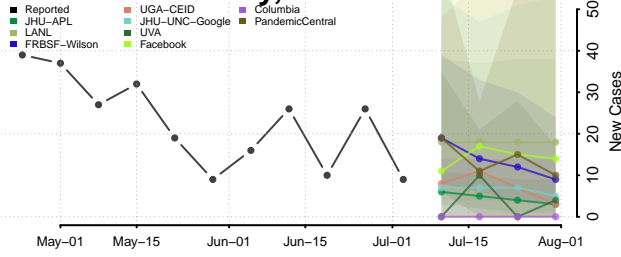

Chowan County, North Carolina

Clay County, North Carolina

Cleveland County, North Carolina

Columbus County, North Carolina

Craven County, North Carolina

Cumberland County, North Carolina

Currituck County, North Carolina