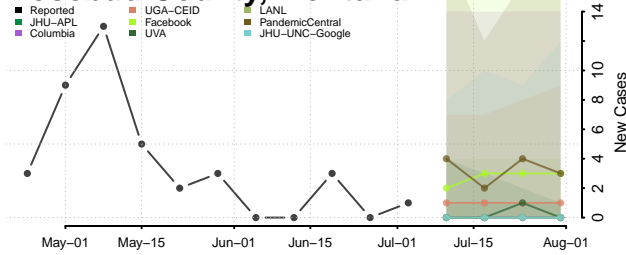

Rosebud County, Montana