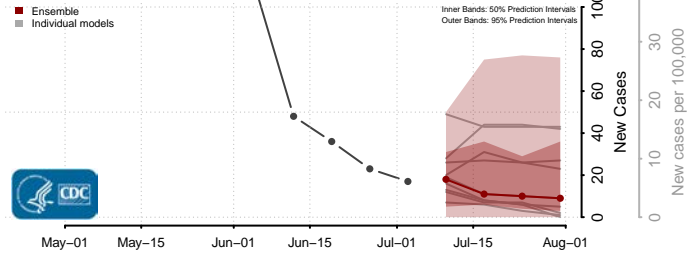

Clinton County, Pennsylvania

Columbia County, Pennsylvania

Crawford County, Pennsylvania

Cumberland County, Pennsylvania

Dauphin County, Pennsylvania

Fulton County, Pennsylvania

Greene County, Pennsylvania

Huntingdon County, Pennsylvania