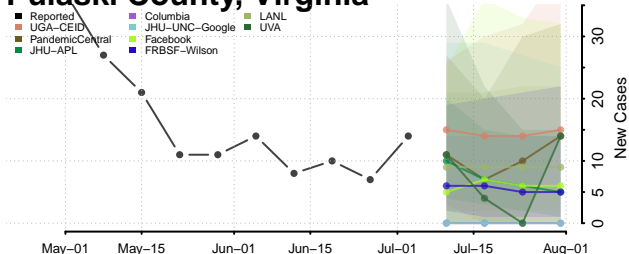

Pulaski County, Virginia