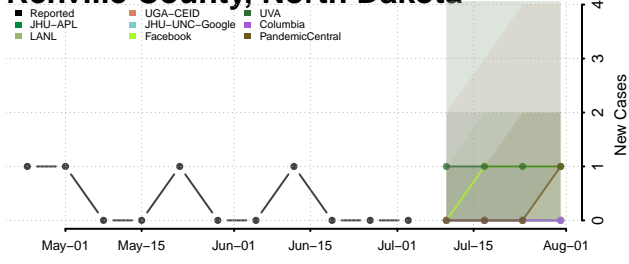

Renville County, North Dakota