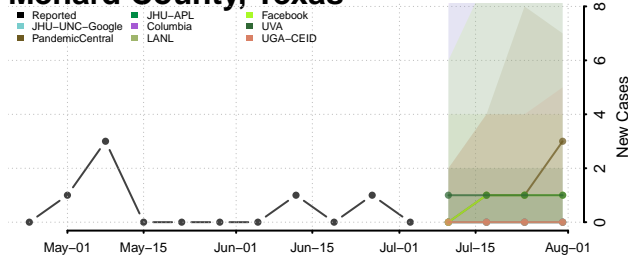

Menard County, Texas