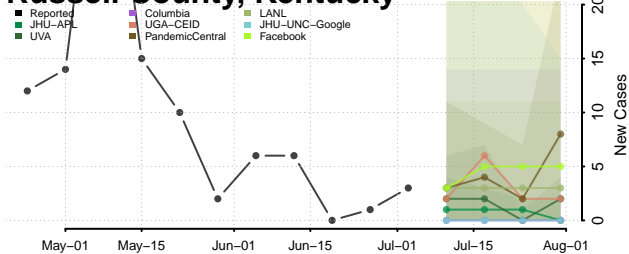

Russell County, Kentucky