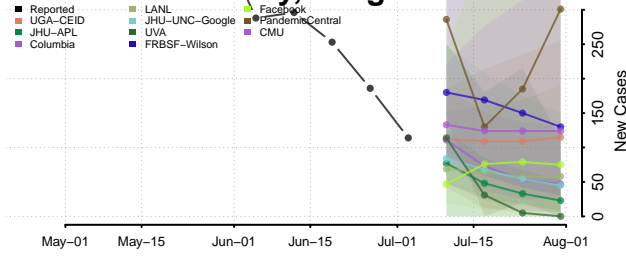

Malheur County, Oregon

Marion County, Oregon

Morrow County, Oregon

Multnomah County, Oregon

Polk County, Oregon

Sherman County, Oregon

Tillamook County, Oregon

Umatilla County, Oregon