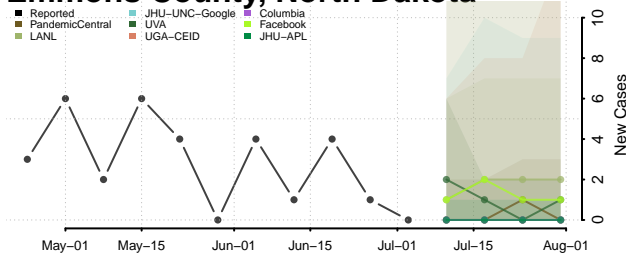

Emmons County, North Dakota