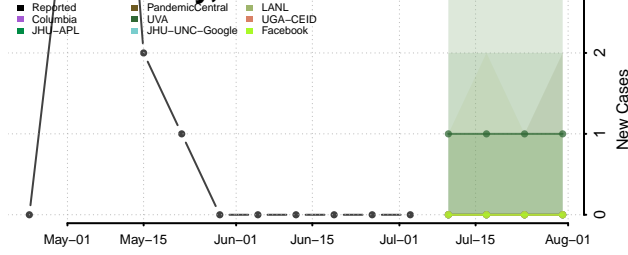

Dunn County, North Dakota

Eddy County, North Dakota

Emmons County, North Dakota

Foster County, North Dakota

Golden Valley County, North Dakota

Grand Forks County, North Dakota

Grant County, North Dakota

Griggs County, North Dakota