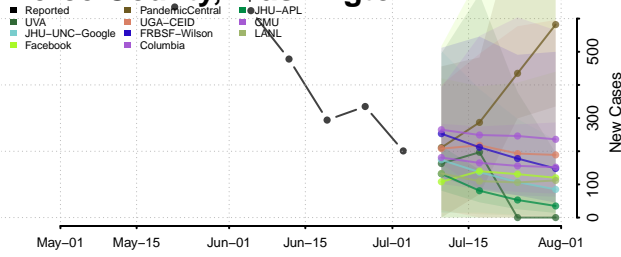

Pierce County, Washington