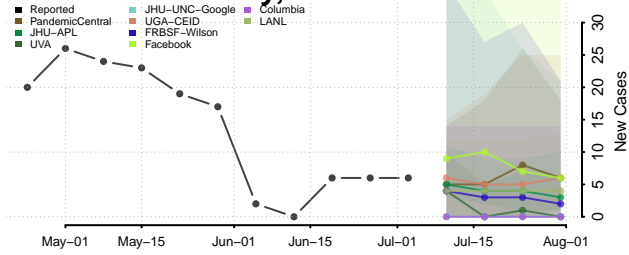

Freestone County, Texas