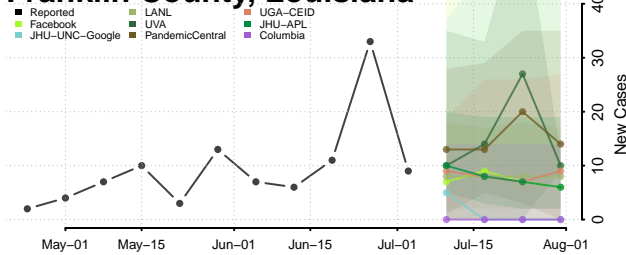

Concordia County, Louisiana

De Soto County, Louisiana

East Baton Rouge County, Louisiana

East Carroll County, Louisiana

East Feliciana County, Louisiana

Evangeline County, Louisiana

Franklin County, Louisiana