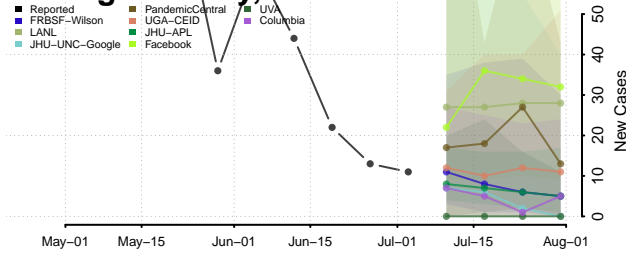

Burleigh County, North Dakota