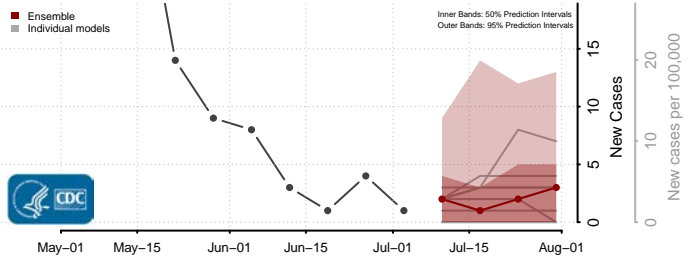

Franklin County, Massachusetts