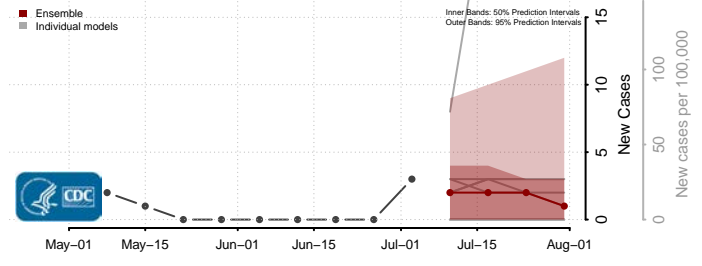

Noble County, Oklahoma