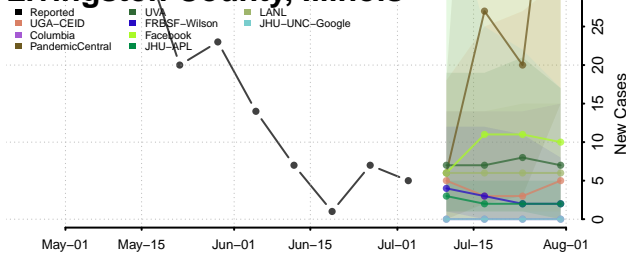

LaSalle County, Illinois

Lawrence County, Illinois

Lee County, Illinois

Livingston County, Illinois

Logan County, Illinois

Macon County, Illinois

Macoupin County, Illinois

Madison County, Illinois