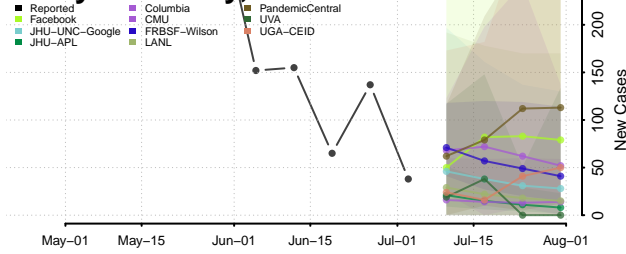

Dare County, North Carolina

Davidson County, North Carolina

Davie County, North Carolina

Duplin County, North Carolina

Durham County, North Carolina

Edgecombe County, North Carolina

Forsyth County, North Carolina