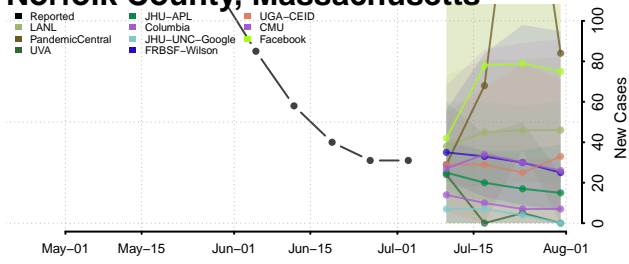

Norfolk County, Massachusetts