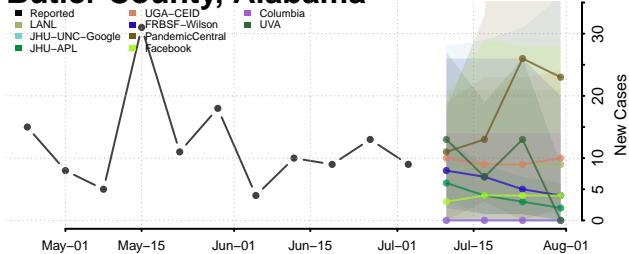

Butler County, Alabama