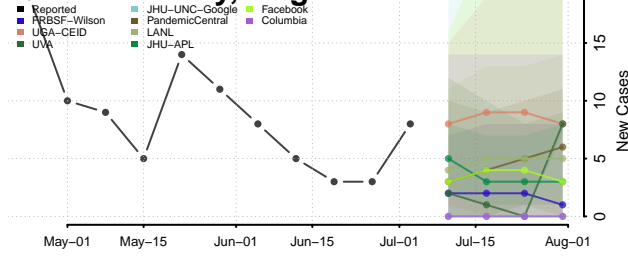

Patrick County, Virginia