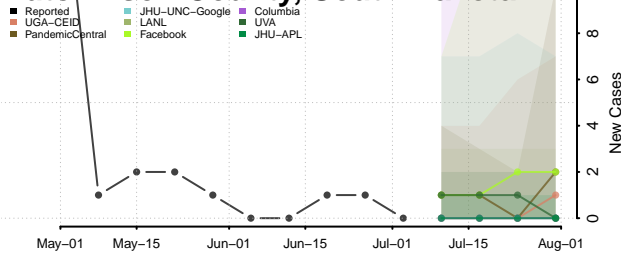

Hutchinson County, South Dakota