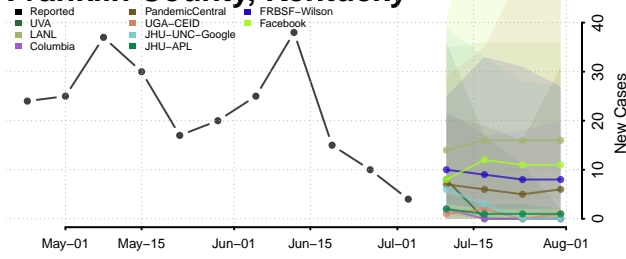

Franklin County, Kentucky