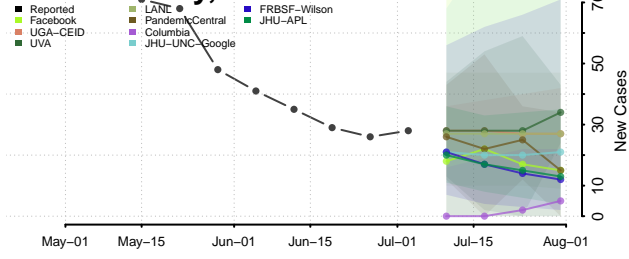

Iberia County, Louisiana