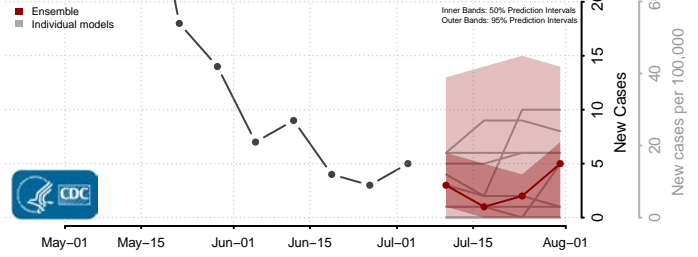

Lyon County, Minnesota

Mahnomen County, Minnesota

Marshall County, Minnesota

Martin County, Minnesota

McLeod County, Minnesota

Meeker County, Minnesota

Mille Lacs County, Minnesota

Morrison County, Minnesota