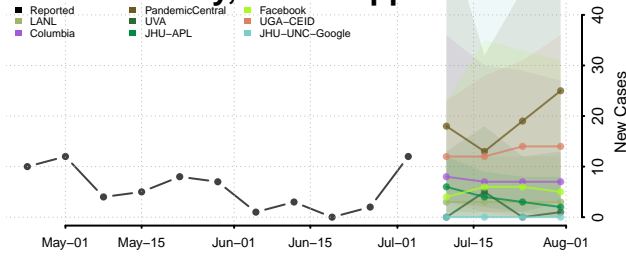

Leflore County, Mississippi

Lincoln County, Mississippi

Lowndes County, Mississippi

Madison County, Mississippi

Marion County, Mississippi

Marshall County, Mississippi

Monroe County, Mississippi

Montgomery County, Mississippi