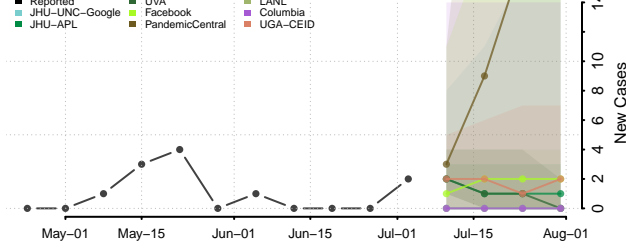

Kiowa County, Oklahoma