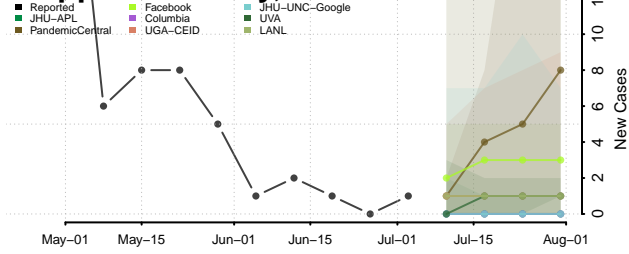

Chippewa County, Minnesota