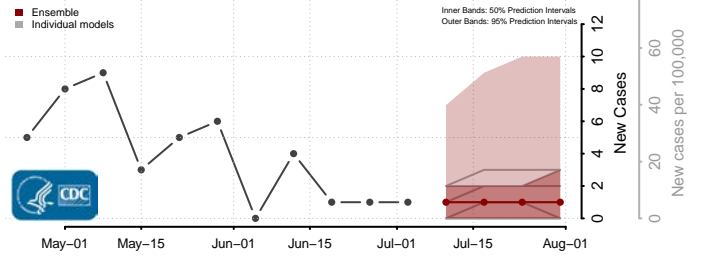

Clayton County, Iowa