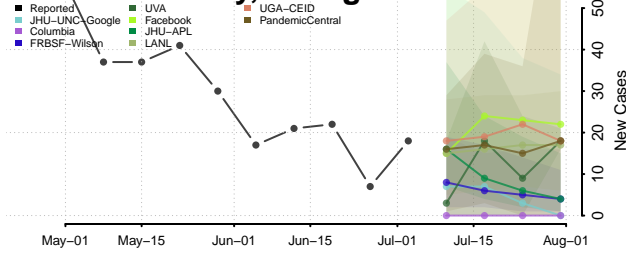

Jackson County, Georgia