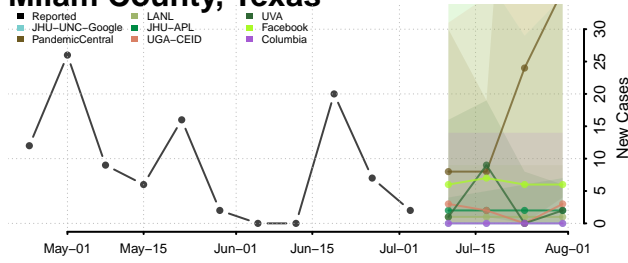

Milam County, Texas