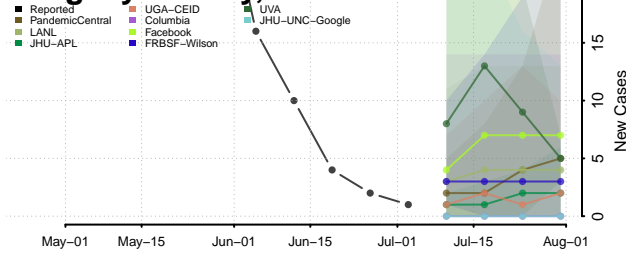

Allegany County, New York