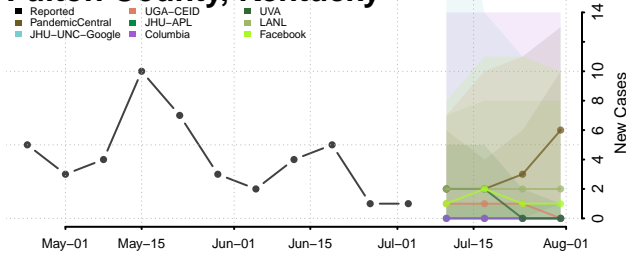

Fulton County, Kentucky