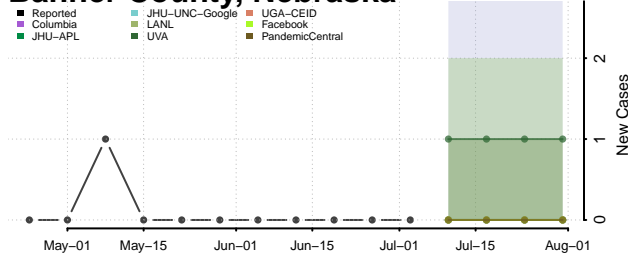

Banner County, Nebraska