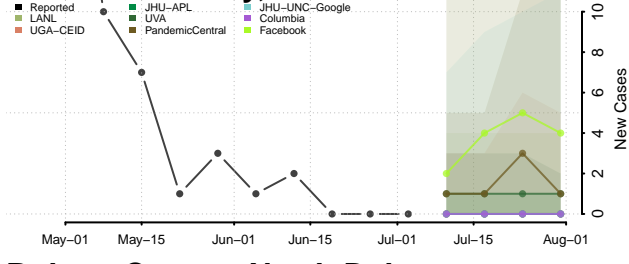

Richland County, North Dakota