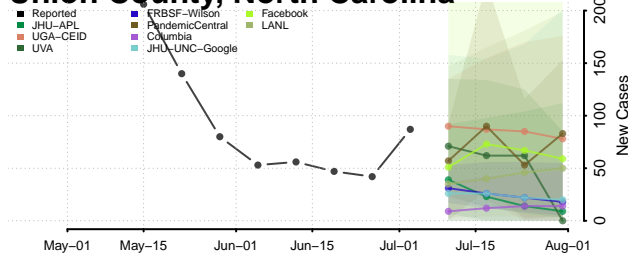

Vance County, North Carolina

Wake County, North Carolina

Warren County, North Carolina

Washington County, North Carolina

Watauga County, North Carolina

Wayne County, North Carolina

Wilkes County, North Carolina