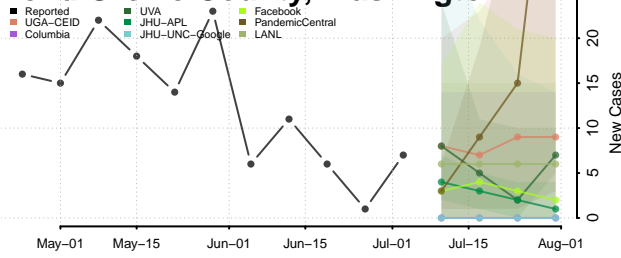

Pend Oreille County, Washington