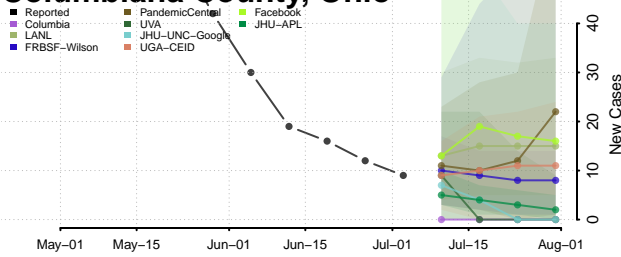

Clinton County, Ohio

Columbiana County, Ohio

Coshocton County, Ohio

Crawford County, Ohio

Cuyahoga County, Ohio

Darke County, Ohio

Defiance County, Ohio

Delaware County, Ohio