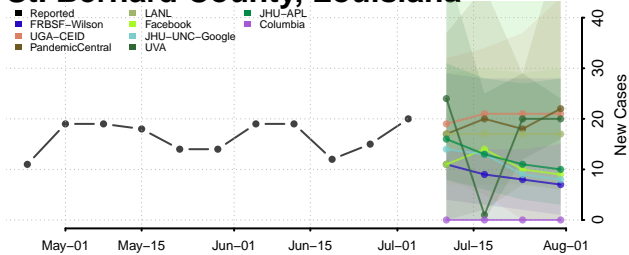

Plaquemines County, Louisiana

Pointe Coupee County, Louisiana

Rapides County, Louisiana

Red River County, Louisiana

Richland County, Louisiana

Sabine County, Louisiana

St. Bernard County, Louisiana

St. Charles County, Louisiana