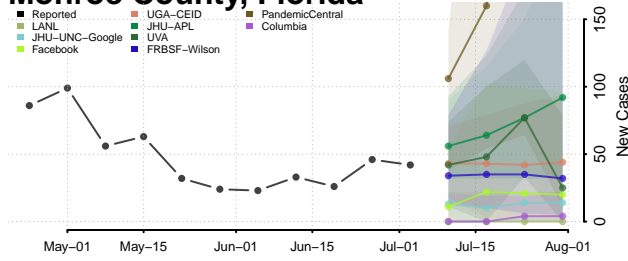

Monroe County, Florida