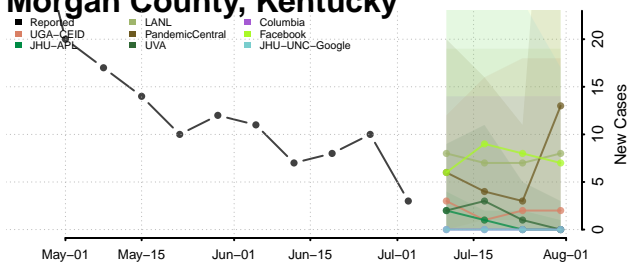

Morgan County, Kentucky