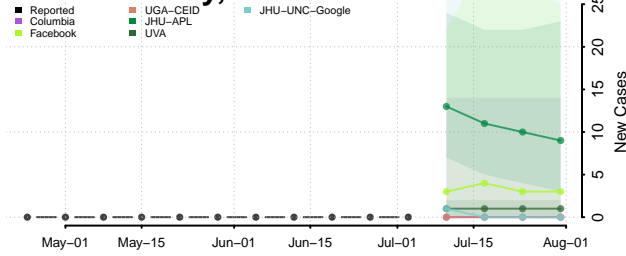

Grand County, Utah