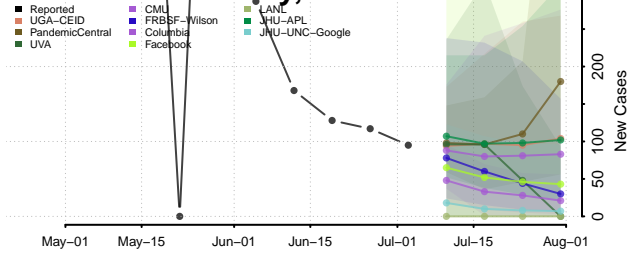

Rhode Island

Bristol County, Rhode Island

Kent County, Rhode Island

Newport County, Rhode Island

Providence County, Rhode Island

Washington County, Rhode Island

South Carolina

Abbeville County, South Carolina