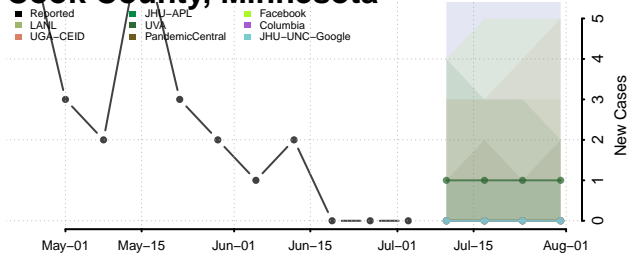

Cook County, Minnesota