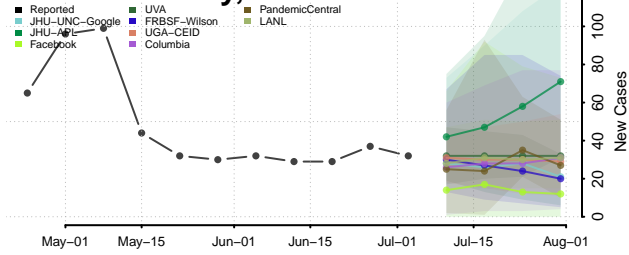

Mariposa County, California

Mendocino County, California

Merced County, California

Modoc County, California

Mono County, California

Monterey County, California

Napa County, California

Nevada County, California