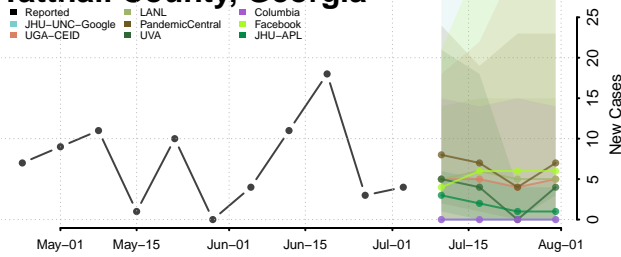

Spalding County, Georgia

Stephens County, Georgia

Stewart County, Georgia

Sumter County, Georgia

Talbot County, Georgia

Taliaferro County, Georgia

Tattnall County, Georgia

Taylor County, Georgia