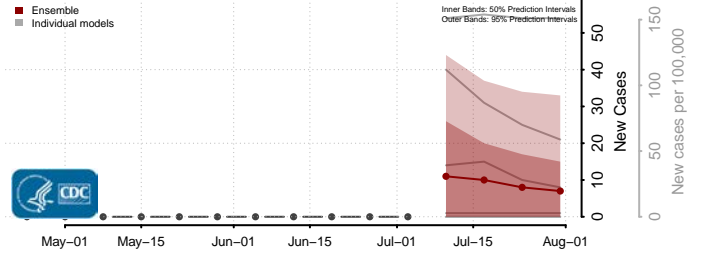

Uintah County, Utah