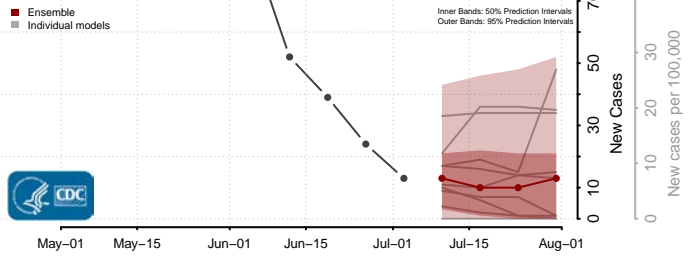

Hampshire County, West Virginia

Hancock County, West Virginia

Hardy County, West Virginia

Harrison County, West Virginia

Jackson County, West Virginia

Marshall County, West Virginia

Mason County, West Virginia