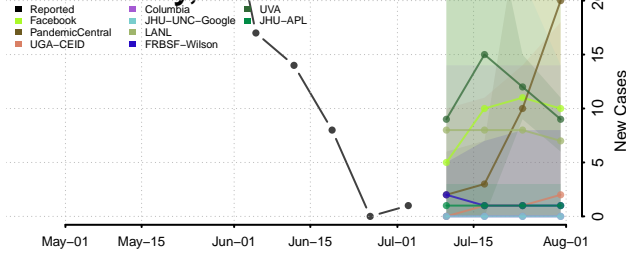

Polk County, Wisconsin