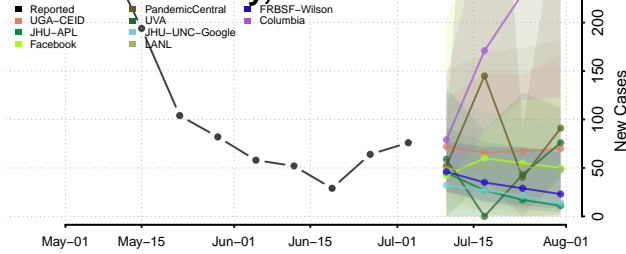

Beaufort County, North Carolina

Bertie County, North Carolina

Bladen County, North Carolina

Brunswick County, North Carolina

Buncombe County, North Carolina

Burke County, North Carolina

Cabarrus County, North Carolina