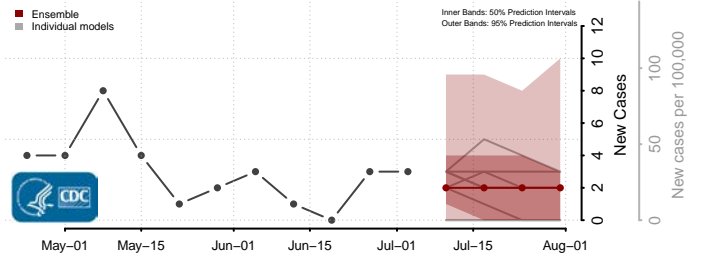

Carroll County, Iowa

Cass County, Iowa

Cedar County, Iowa

Cerro Gordo County, Iowa

Cherokee County, Iowa

Chickasaw County, Iowa

Clarke County, Iowa

Clay County, Iowa