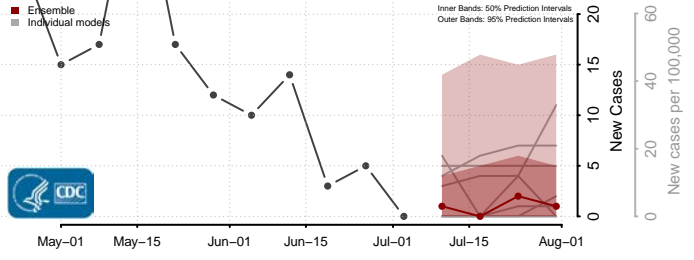

Nicholas County, West Virginia

Ohio County, West Virginia

Pendleton County, West Virginia

Pleasants County, West Virginia

Pocahontas County, West Virginia

Preston County, West Virginia

Putnam County, West Virginia