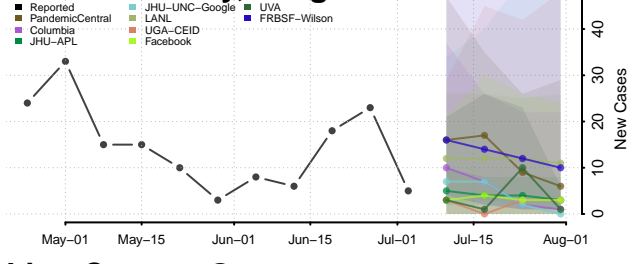

Lincoln County, Oregon