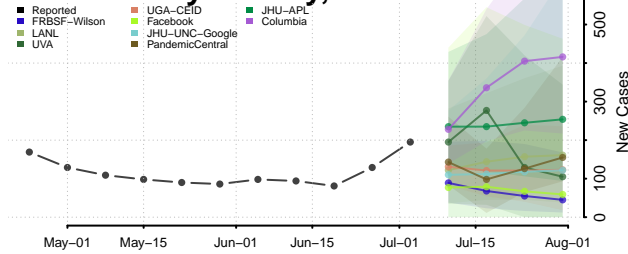

St. Helena County, Louisiana

St. James County, Louisiana

St. John the Baptist County, Louisiana

St. Landry County, Louisiana

St. Martin County, Louisiana

St. Mary County, Louisiana

St. Tammany County, Louisiana