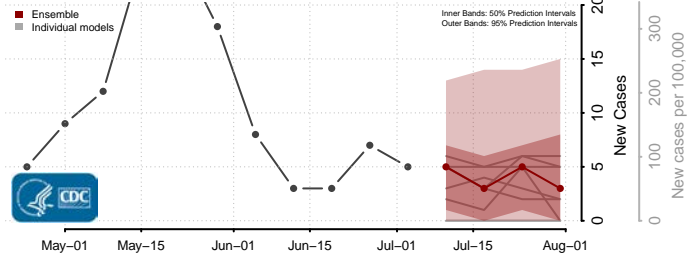

Shelby County, Missouri