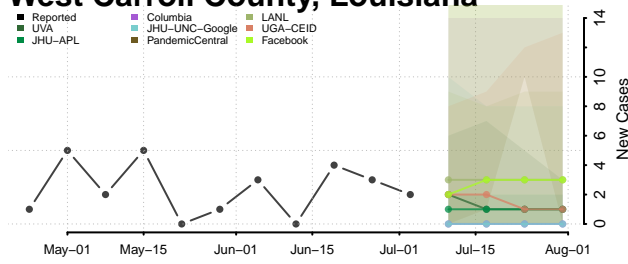

West Carroll County, Louisiana