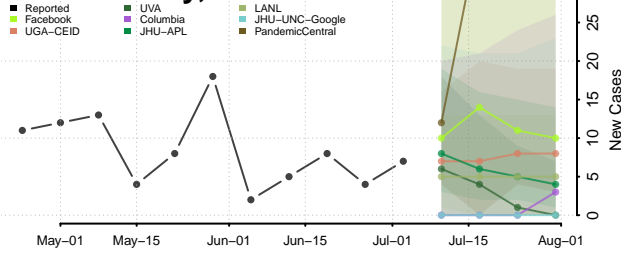

Scott County, Missouri