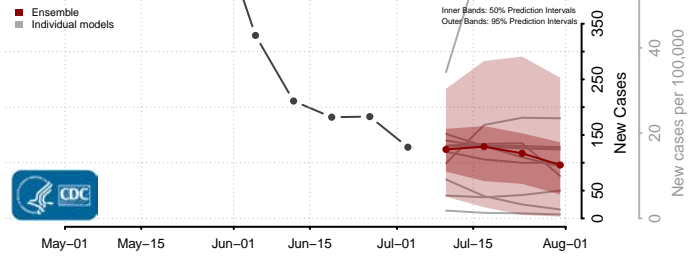

Jefferson County, Kentucky