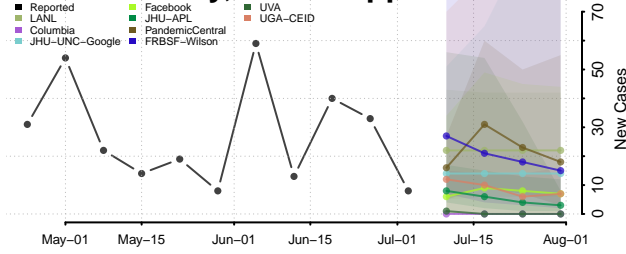

Alcorn County, Mississippi