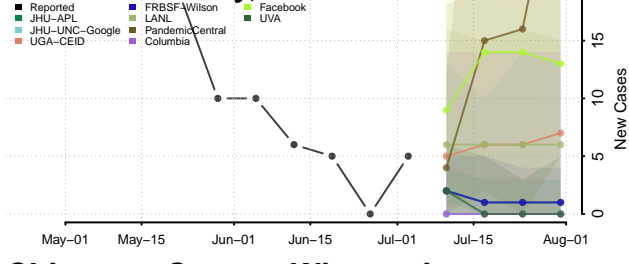

Calumet County, Wisconsin