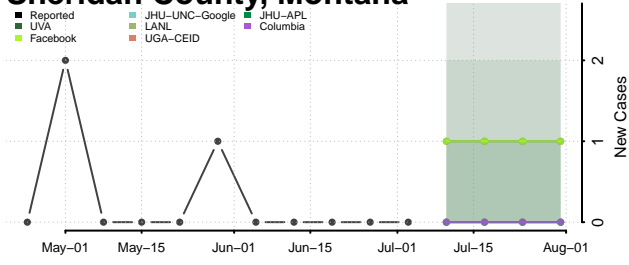

Sheridan County, Montana