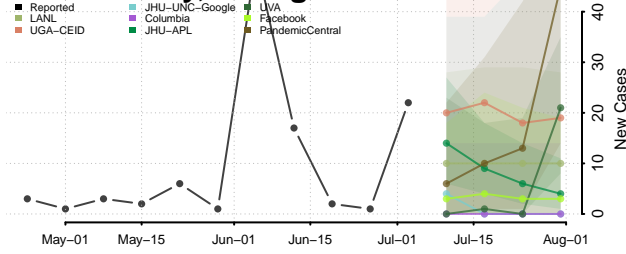

Hancock County, Georgia

Haralson County, Georgia

Harris County, Georgia

Hart County, Georgia

Heard County, Georgia

Henry County, Georgia

Houston County, Georgia

Irwin County, Georgia