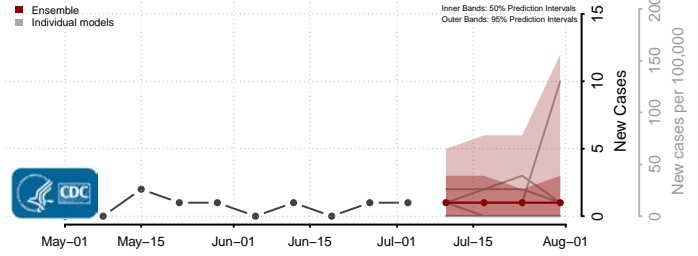

Power County, Idaho

Shoshone County, Idaho

Teton County, Idaho

Twin Falls County, Idaho

Valley County, Idaho

Washington County, Idaho

Illinois

Adams County, Illinois