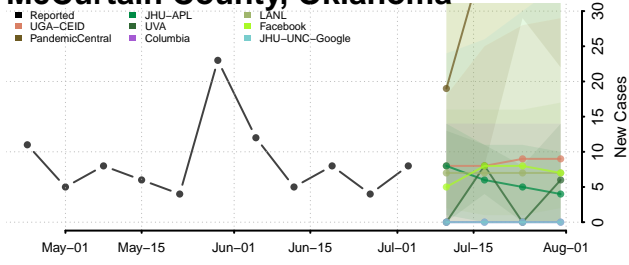

Marshall County, Oklahoma

Mayes County, Oklahoma

McClain County, Oklahoma

McCurtain County, Oklahoma

McIntosh County, Oklahoma

Murray County, Oklahoma

Muskogee County, Oklahoma

Noble County, Oklahoma