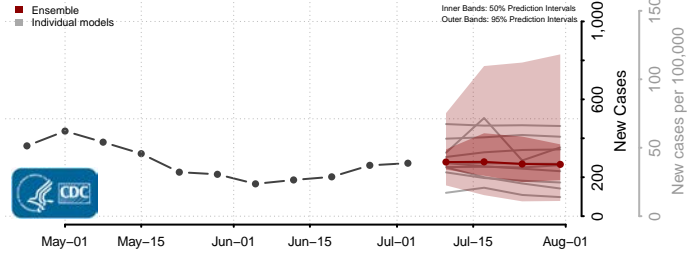

Jackson County, Missouri