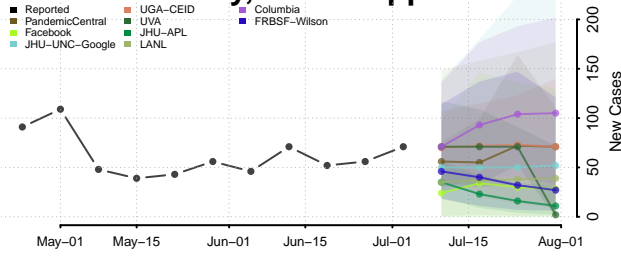

Holmes County, Mississippi

Humphreys County, Mississippi

Issaquena County, Mississippi

Itawamba County, Mississippi

Jackson County, Mississippi

Jasper County, Mississippi

Jefferson County, Mississippi

Jefferson Davis County, Mississippi