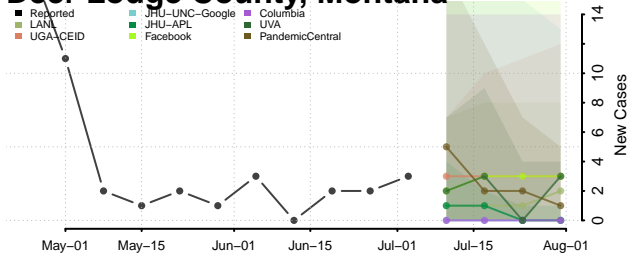

Deer Lodge County, Montana