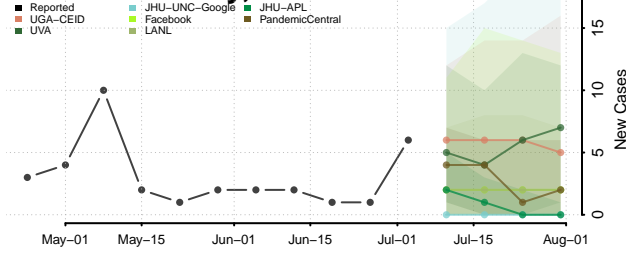

Clayton County, Iowa

Clinton County, Iowa

Crawford County, Iowa

Dallas County, Iowa

Davis County, Iowa

Decatur County, Iowa

Delaware County, Iowa

Des Moines County, Iowa