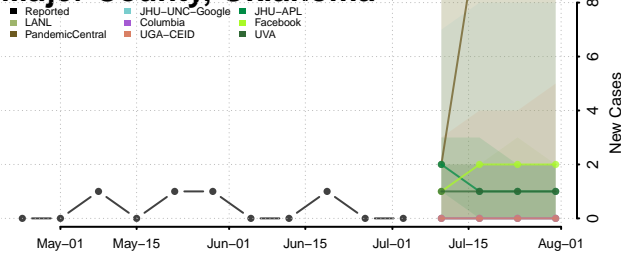

Kingfisher County, Oklahoma

Kiowa County, Oklahoma

Latimer County, Oklahoma

Le Flore County, Oklahoma

Lincoln County, Oklahoma

Logan County, Oklahoma

Love County, Oklahoma

Major County, Oklahoma