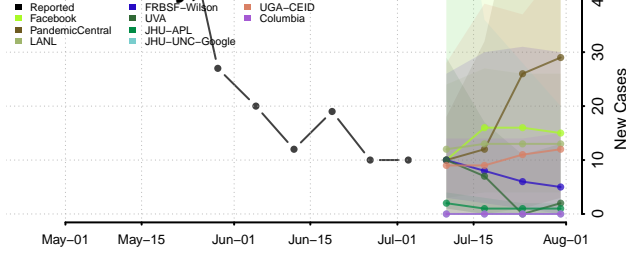

Rice County, Minnesota