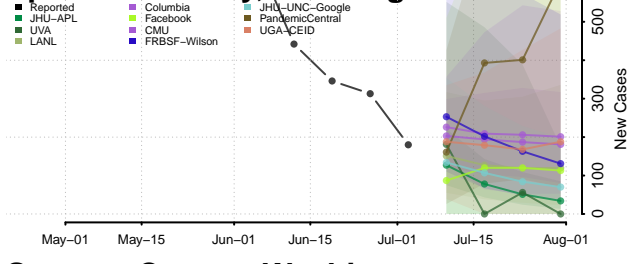

Snohomish County, Washington

Spokane County, Washington

Stevens County, Washington

Thurston County, Washington

Wahkiakum County, Washington

Walla Walla County, Washington

Whatcom County, Washington

Whitman County, Washington