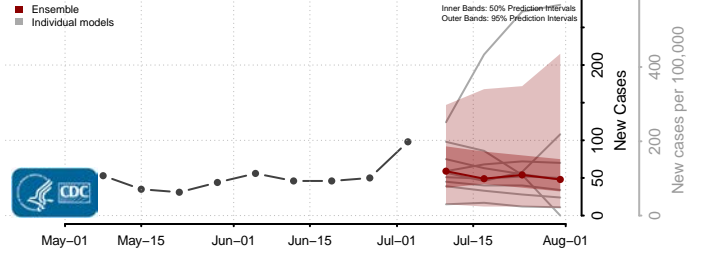

St. Mary County, Louisiana