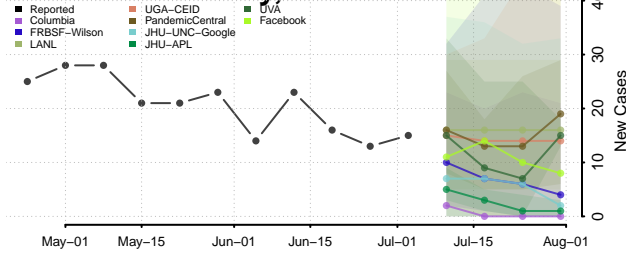

Lewis County, Idaho

Lincoln County, Idaho

Madison County, Idaho

Minidoka County, Idaho

Nez Perce County, Idaho

Oneida County, Idaho

Owyhee County, Idaho

Payette County, Idaho