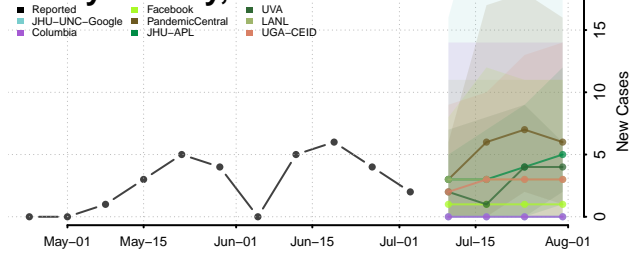

Trinity County, California