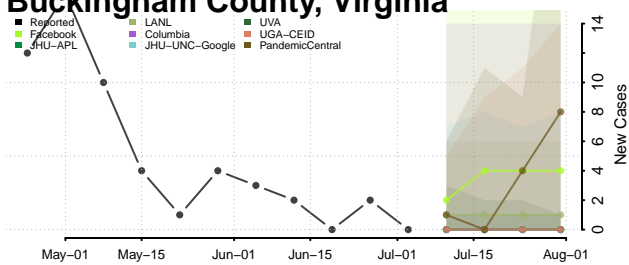

Buckingham County, Virginia