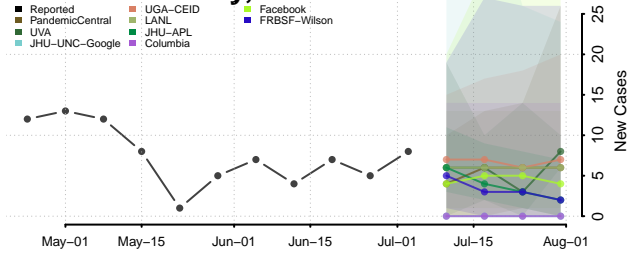

Sullivan County, Indiana