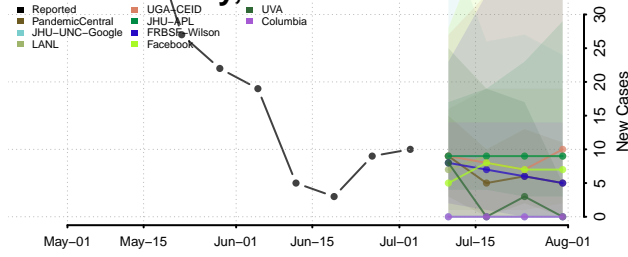

Tioga County, New York

Tompkins County, New York

Ulster County, New York

Warren County, New York

Washington County, New York

Wayne County, New York

Westchester County, New York

Wyoming County, New York