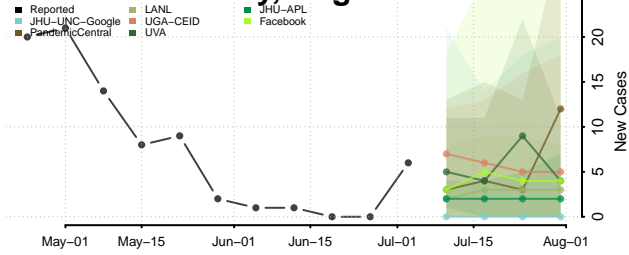

Patrick County, Virginia

Petersburg County, Virginia

Pittsylvania County, Virginia

Poquoson County, Virginia

Portsmouth County, Virginia

Powhatan County, Virginia

Prince Edward County, Virginia

Prince George County, Virginia