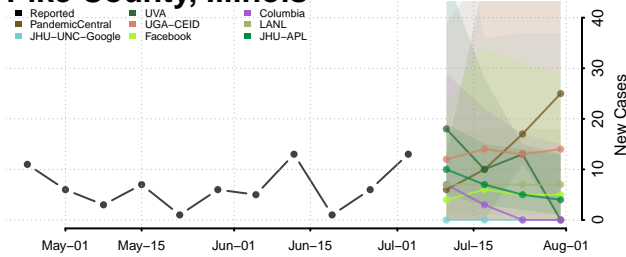

Pike County, Illinois