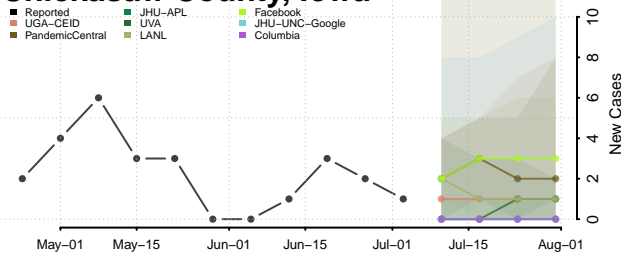

Carroll County, Iowa

Cass County, Iowa

Cedar County, Iowa

Cerro Gordo County, Iowa

Cherokee County, Iowa

Chickasaw County, Iowa

Clarke County, Iowa

Clay County, Iowa