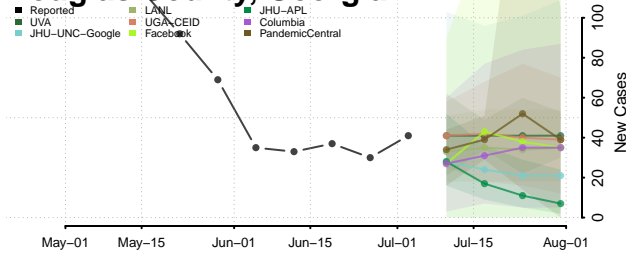

Douglas County, Georgia