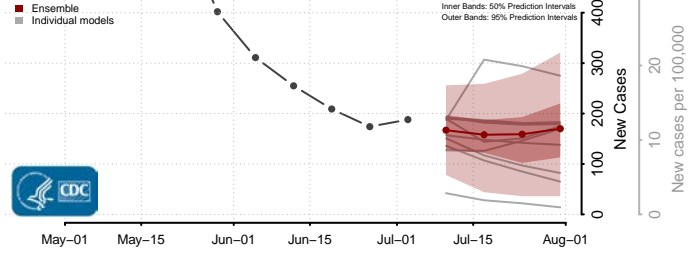

Suffolk County, New York