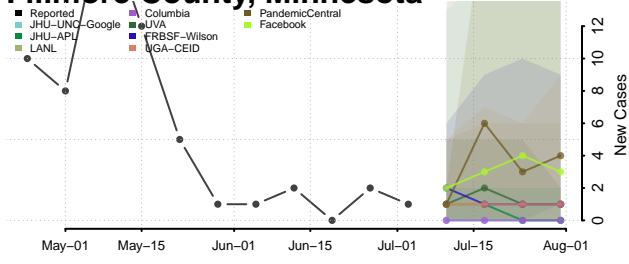

Fillmore County, Minnesota