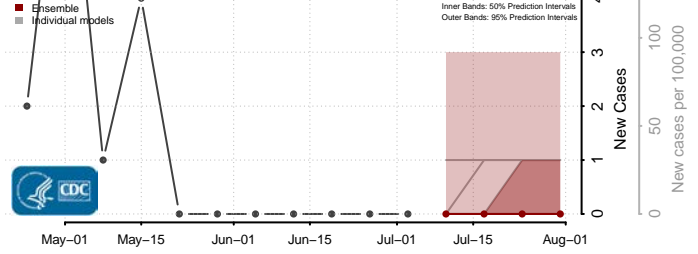

Sherman County, Texas