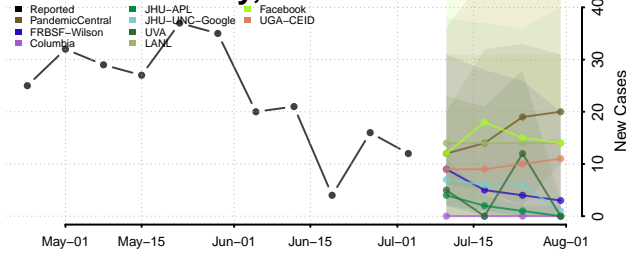

Madison County, Idaho