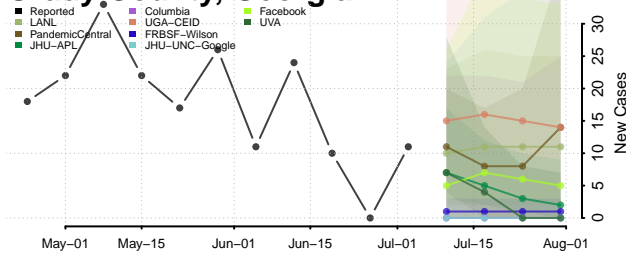

Glascocock County, Georgia

Glynn County, Georgia

Gordon County, Georgia

Grady County, Georgia

Greene County, Georgia

Gwinnett County, Georgia

Habersham County, Georgia

Hall County, Georgia