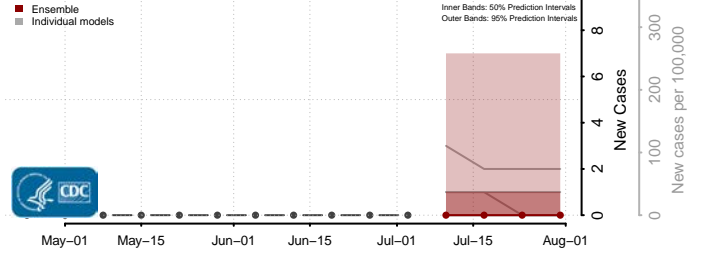

Wayne County, Utah