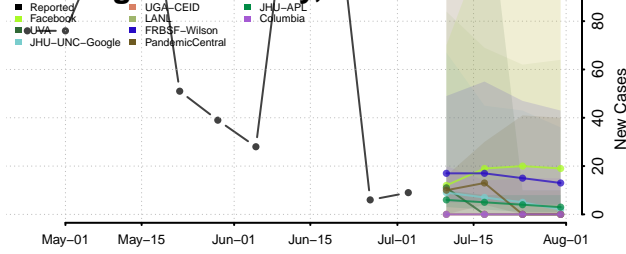

Rockingham County, North Carolina