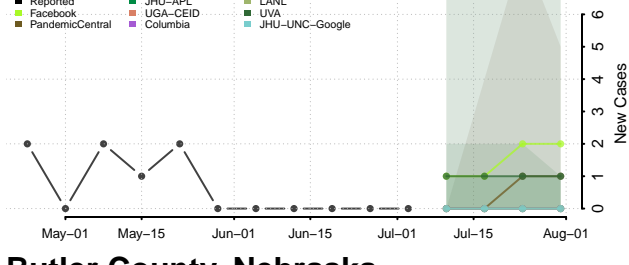

Burt County, Nebraska