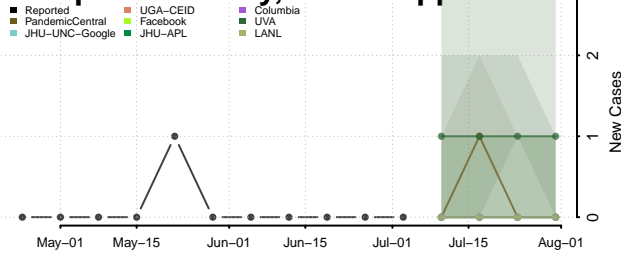

Issaquena County, Mississippi