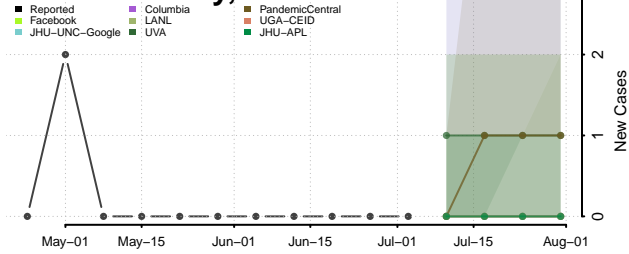

Haines County, Alaska