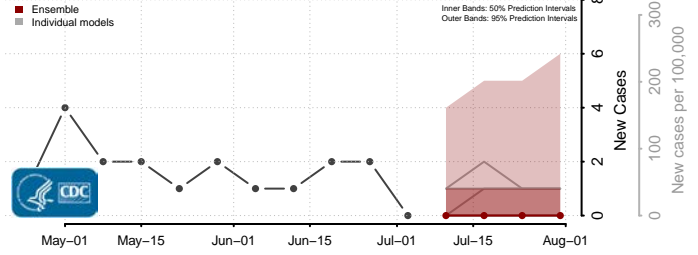

Kidder County, North Dakota