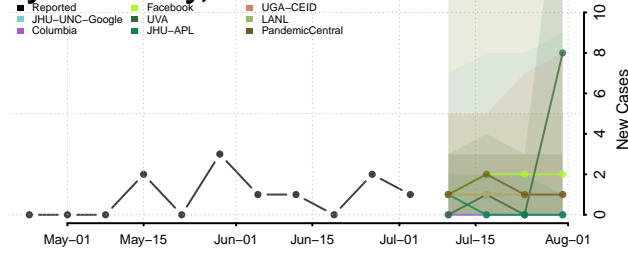

Lynn County, Texas