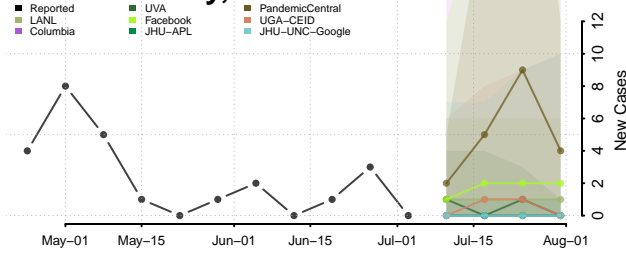

Dodge County, Wisconsin

Door County, Wisconsin

Douglas County, Wisconsin

Dunn County, Wisconsin

Eau Claire County, Wisconsin

Florence County, Wisconsin

Fond du Lac County, Wisconsin

Forest County, Wisconsin