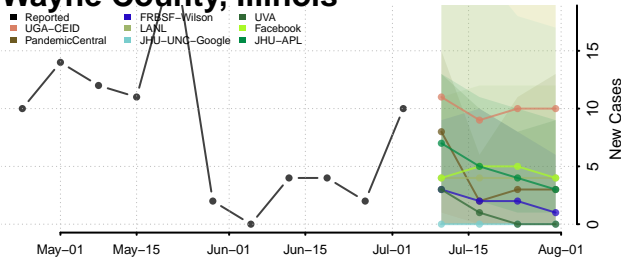

Tazewell County, Illinois

Union County, Illinois

Vermilion County, Illinois

Wabash County, Illinois

Warren County, Illinois

Washington County, Illinois

Wayne County, Illinois

White County, Illinois