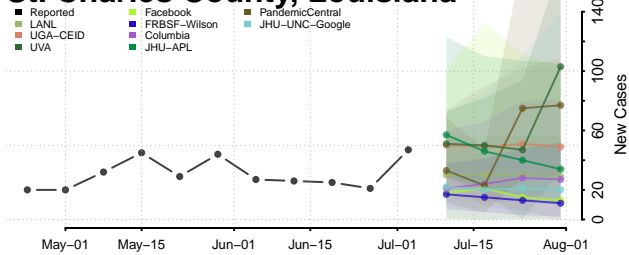

Plaquemines County, Louisiana

Pointe Coupee County, Louisiana

Rapides County, Louisiana

Red River County, Louisiana

Richland County, Louisiana

Sabine County, Louisiana

St. Bernard County, Louisiana

St. Charles County, Louisiana