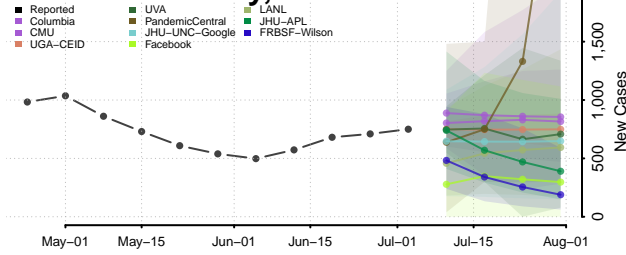

Salt Lake County, Utah