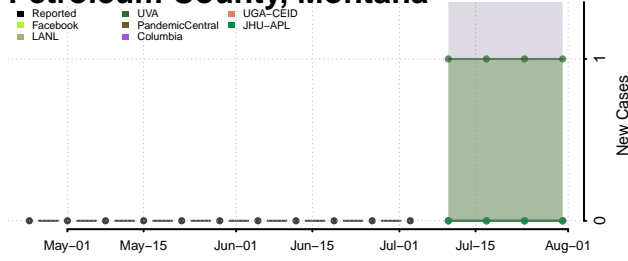

Petroleum County, Montana