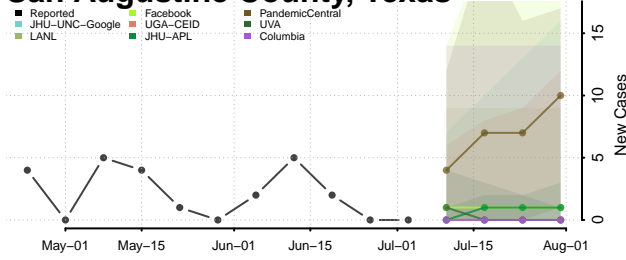

San Augustine County, Texas