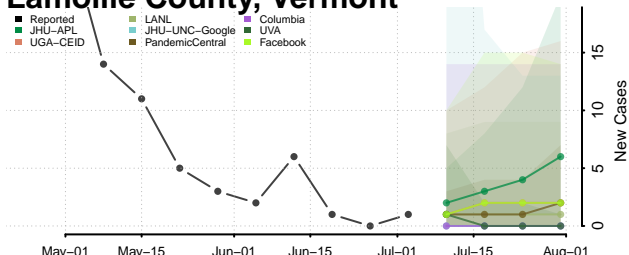

Essex County, Vermont

Franklin County, Vermont

Grand Isle County, Vermont

Lamoille County, Vermont

Orange County, Vermont

Orleans County, Vermont

Rutland County, Vermont

Washington County, Vermont