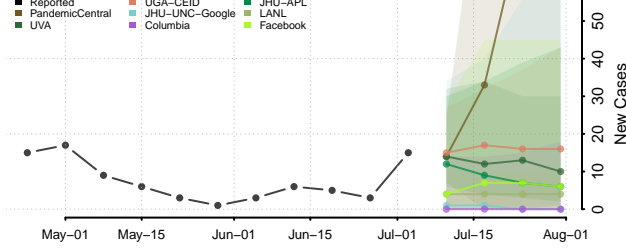

Kingfisher County, Oklahoma

Kiowa County, Oklahoma

Latimer County, Oklahoma

Le Flore County, Oklahoma

Lincoln County, Oklahoma

Logan County, Oklahoma

Love County, Oklahoma

Major County, Oklahoma