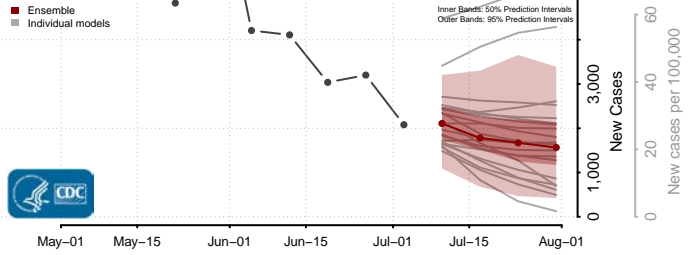

Washington