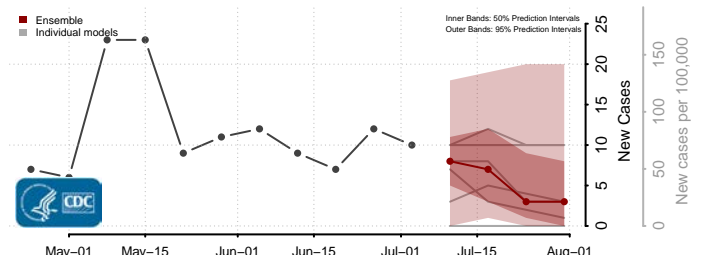

Estill County, Kentucky