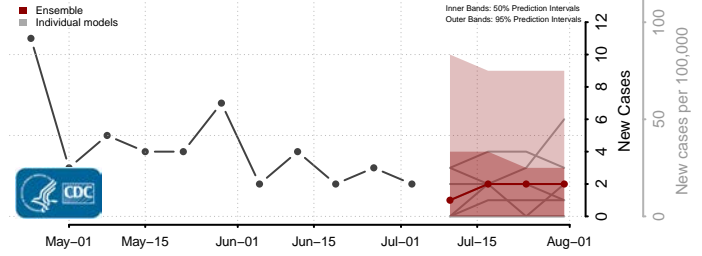

Val Verde County, Texas

Van Zandt County, Texas

Victoria County, Texas

Walker County, Texas

Waller County, Texas

Ward County, Texas

Washington County, Texas

Webb County, Texas