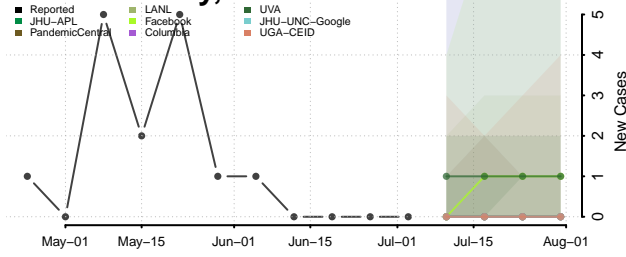

Burke County, North Dakota