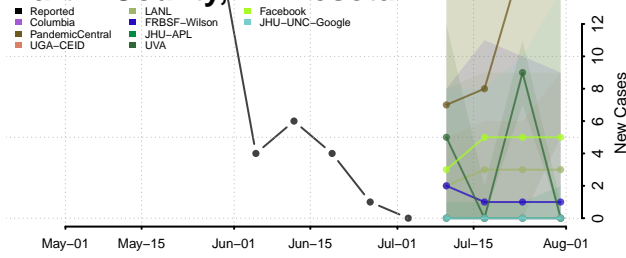

Martin County, Minnesota