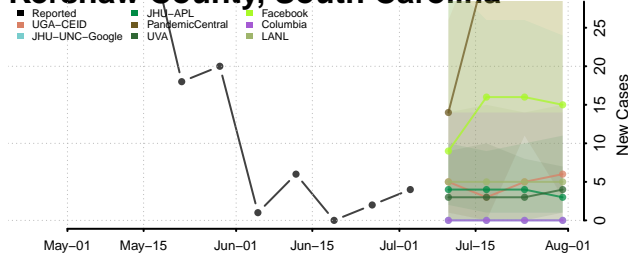

Greenville County, South Carolina

Greenwood County, South Carolina

Hampton County, South Carolina

Horry County, South Carolina

Jasper County, South Carolina

Kershaw County, South Carolina

Lancaster County, South Carolina