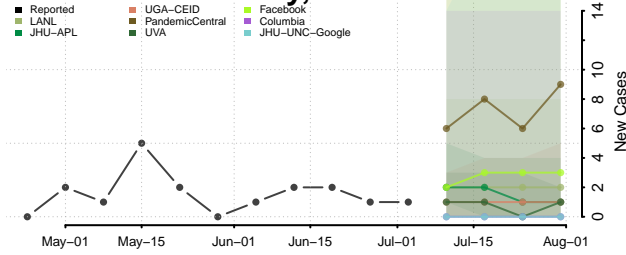

Concordia County, Louisiana

De Soto County, Louisiana

East Baton Rouge County, Louisiana

East Carroll County, Louisiana

East Feliciana County, Louisiana

Evangeline County, Louisiana

Franklin County, Louisiana