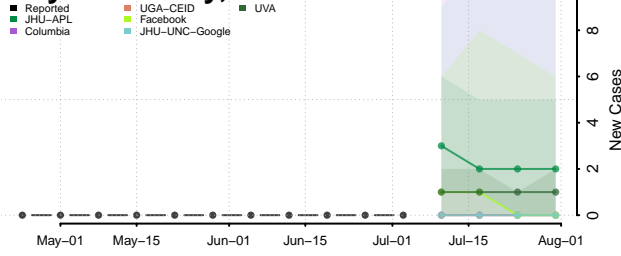

Wayne County, Utah