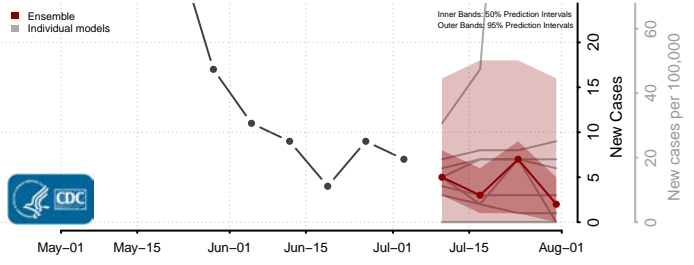

Anoka County, Minnesota

Becker County, Minnesota

Beltrami County, Minnesota

Benton County, Minnesota

Big Stone County, Minnesota

Blue Earth County, Minnesota

Brown County, Minnesota

Carlton County, Minnesota