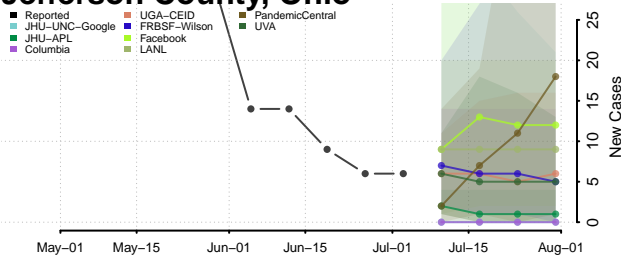

Holmes County, Ohio

Huron County, Ohio

Jackson County, Ohio

Jefferson County, Ohio

Knox County, Ohio

Lake County, Ohio

Lawrence County, Ohio

Licking County, Ohio