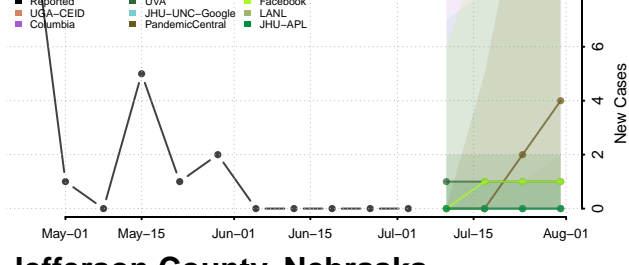

Harlan County, Nebraska

Hayes County, Nebraska

Hitchcock County, Nebraska

Holt County, Nebraska

Hooker County, Nebraska

Howard County, Nebraska

Jefferson County, Nebraska

Johnson County, Nebraska