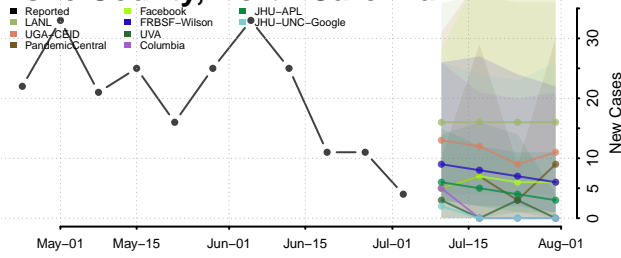

Ashe County, North Carolina