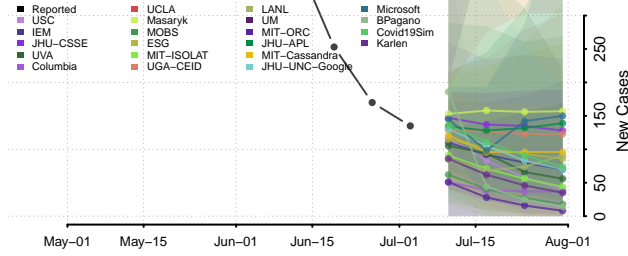

West Baton Rouge County, Louisiana

West Carroll County, Louisiana

West Feliciana County, Louisiana

Winn County, Louisiana

Maine*

Androscoggin County, Maine

Aroostook County, Maine

Cumberland County, Maine