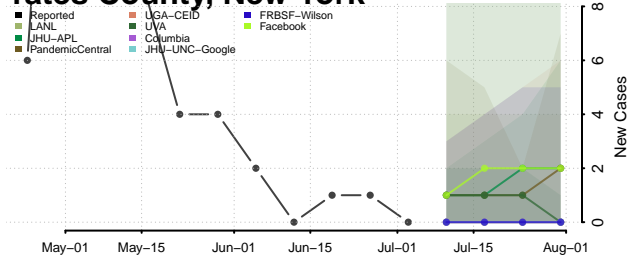

Yates County, New York