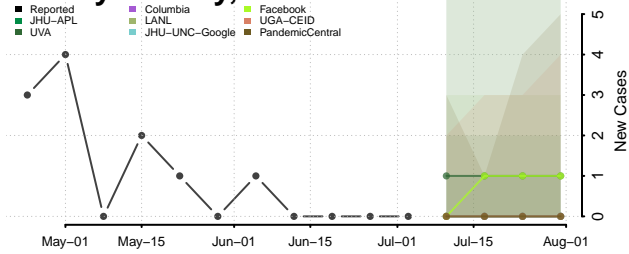

Kinney County, Texas