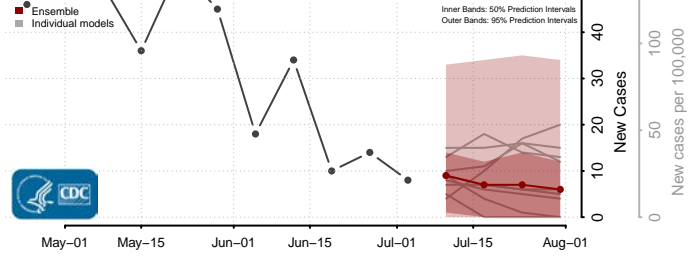

Williams County, North Dakota