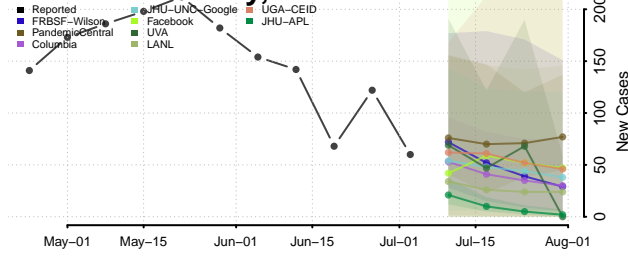

Gem County, Idaho

Gooding County, Idaho

Idaho County, Idaho

Jefferson County, Idaho

Jerome County, Idaho

Kootenai County, Idaho

Latah County, Idaho

Lemhi County, Idaho