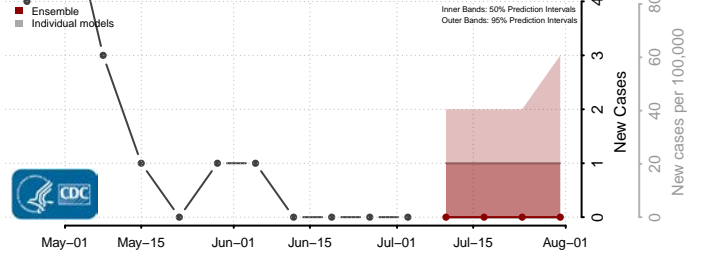

Kingsbury County, South Dakota