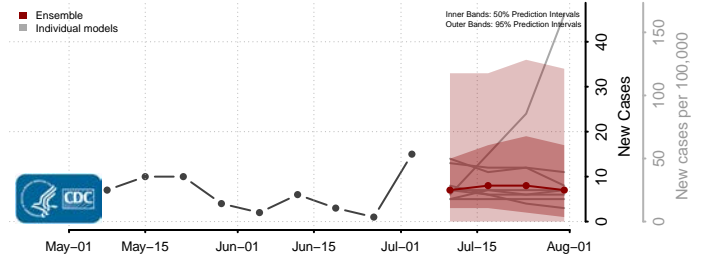

Choctaw County, Mississippi

Claiborne County, Mississippi

Clarke County, Mississippi

Clay County, Mississippi

Coahoma County, Mississippi

Copiah County, Mississippi

Covington County, Mississippi

DeSoto County, Mississippi