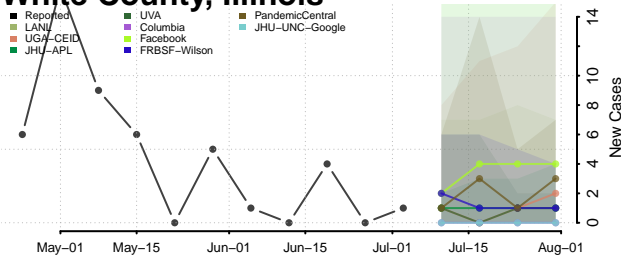

Tazewell County, Illinois

Union County, Illinois

Vermilion County, Illinois

Wabash County, Illinois

Warren County, Illinois

Washington County, Illinois

Wayne County, Illinois

White County, Illinois