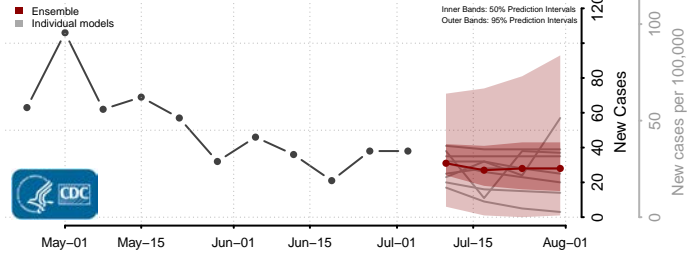

Garrard County, Kentucky

Grant County, Kentucky

Graves County, Kentucky

Grayson County, Kentucky

Green County, Kentucky

Greenup County, Kentucky

Hancock County, Kentucky

Hardin County, Kentucky