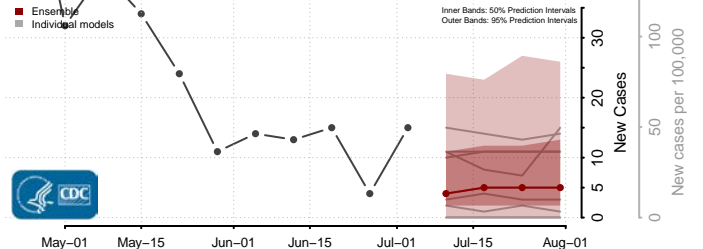

Franklin County, Maine

Hancock County, Maine

*New weekly cases may decrease in this location over the next four weeks. For these locations, the ensemble forecast indicates a probability of 0.75 or greater that fewer cases will be reported in week four of the forecast than in the last reported week.