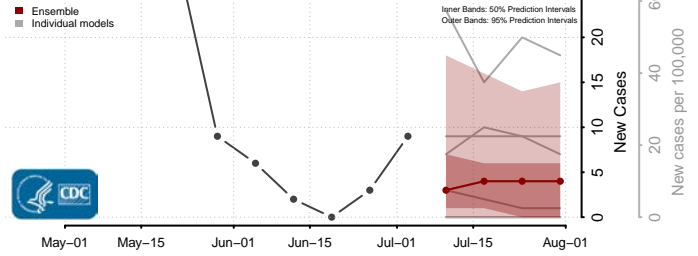

Mower County, Minnesota