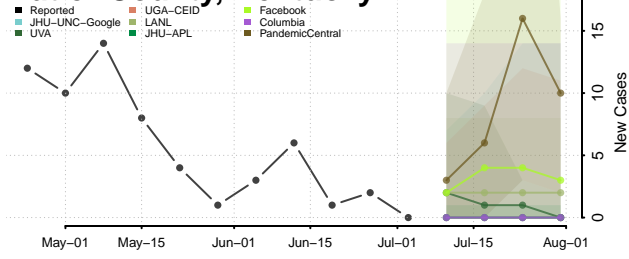

Butler County, Kentucky