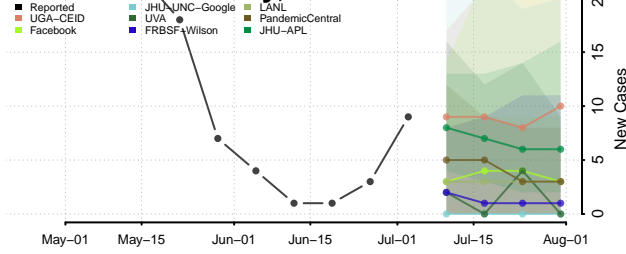

Schoharie County, New York