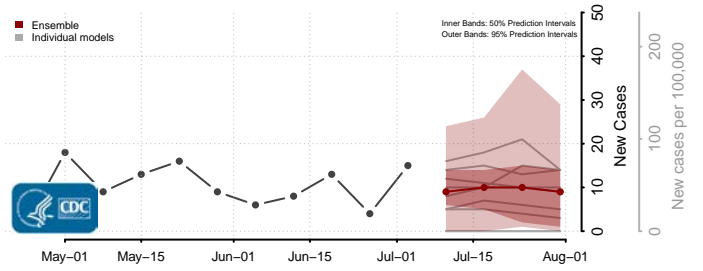

St. James County, Louisiana