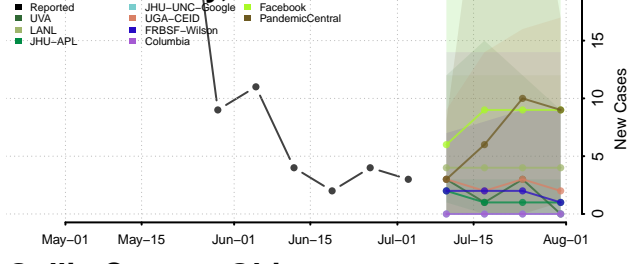

Erie County, Ohio

Fairfield County, Ohio

Fayette County, Ohio

Franklin County, Ohio

Fulton County, Ohio

Gallia County, Ohio

Geauga County, Ohio

Greene County, Ohio