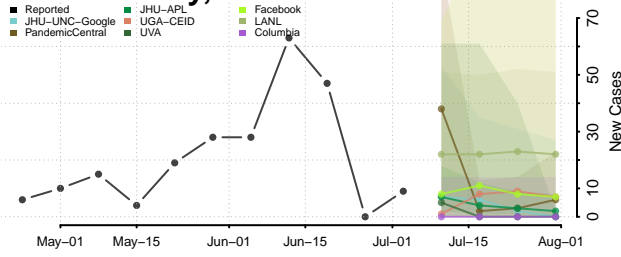

Lamb County, Texas