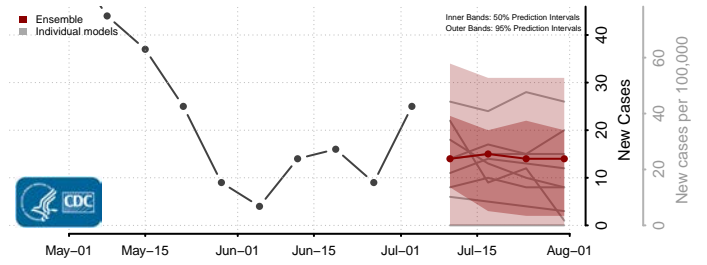

Dare County, North Carolina

Davidson County, North Carolina

Davie County, North Carolina

Duplin County, North Carolina

Durham County, North Carolina

Edgecombe County, North Carolina

Forsyth County, North Carolina