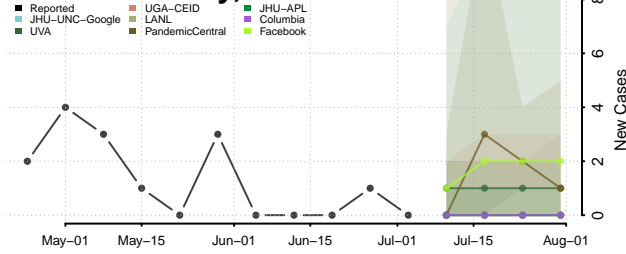

Grundy County, Iowa

Guthrie County, Iowa

Hamilton County, Iowa

Hancock County, Iowa

Hardin County, Iowa

Harrison County, Iowa

Henry County, Iowa

Howard County, Iowa