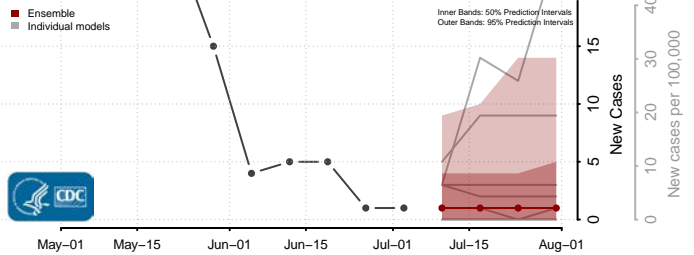

Grant County, Minnesota

Hennepin County, Minnesota

Houston County, Minnesota

Hubbard County, Minnesota

Isanti County, Minnesota

Itasca County, Minnesota

Jackson County, Minnesota

Kanabec County, Minnesota