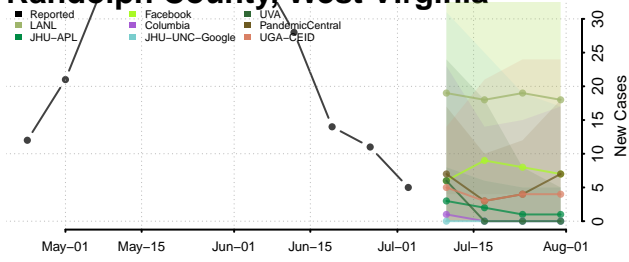

Randolph County, West Virginia