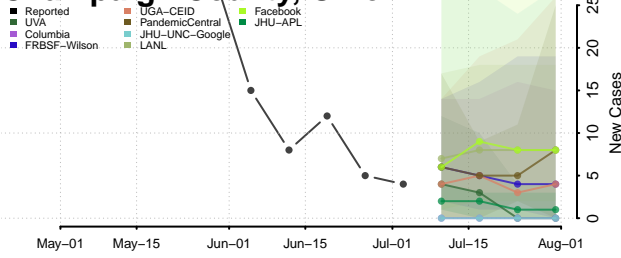

Champaign County, Ohio