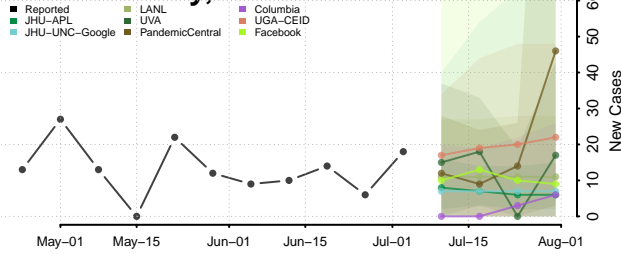

Wise County, Texas

Wood County, Texas

Yoakum County, Texas

Young County, Texas

Zapata County, Texas

Zavala County, Texas

Utah

Beaver County, Utah