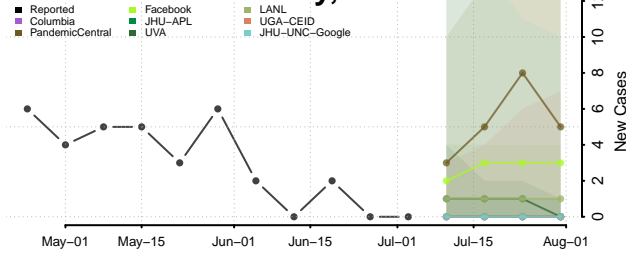

Haines County, Alaska

Hoonah-Angoon County, Alaska

Juneau County, Alaska

Kenai Peninsula County, Alaska

Ketchikan Gateway County, Alaska

Kodiak Island County, Alaska

Kusilvak County, Alaska

Lake and Peninsula County, Alaska