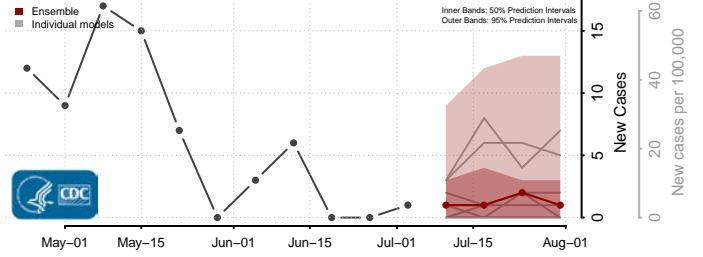

Door County, Wisconsin