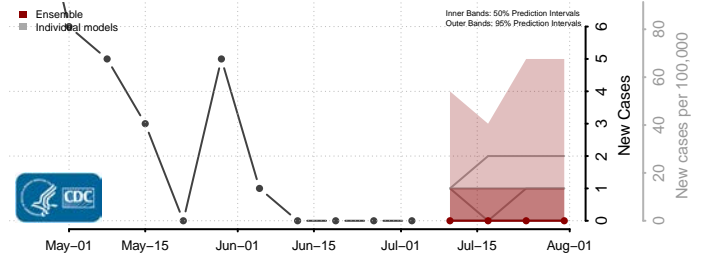

Valley County, Montana