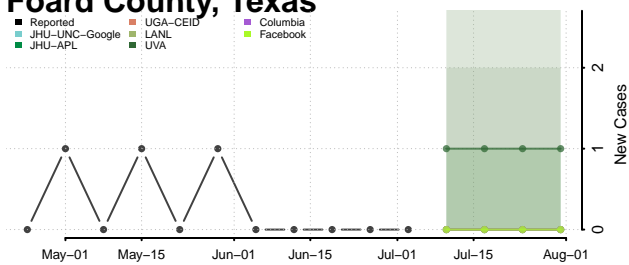

Foard County, Texas