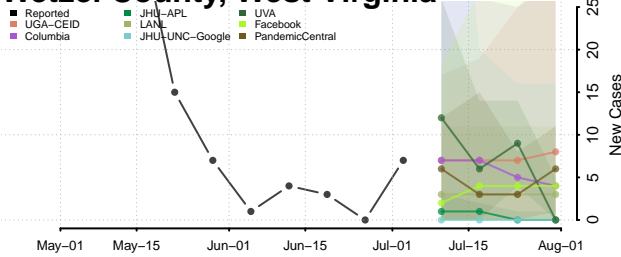

Tyler County, West Virginia

Upshur County, West Virginia

Wayne County, West Virginia

Webster County, West Virginia

Wetzel County, West Virginia

Wirt County, West Virginia

Wood County, West Virginia

Brown County, Wisconsin