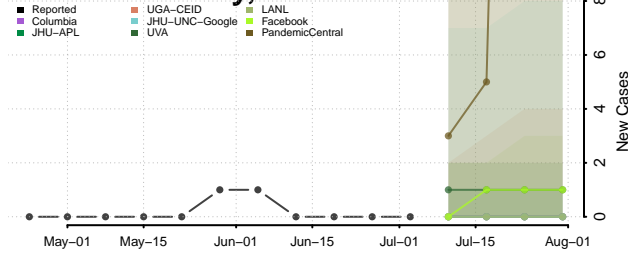

Sheridan County, Kansas

Sherman County, Kansas

Smith County, Kansas

Stafford County, Kansas

Stanton County, Kansas

Stevens County, Kansas

Sumner County, Kansas

Thomas County, Kansas