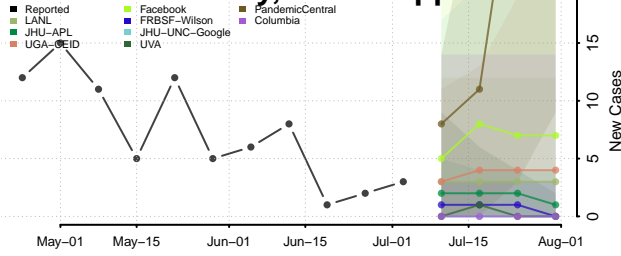

Sunflower County, Mississippi