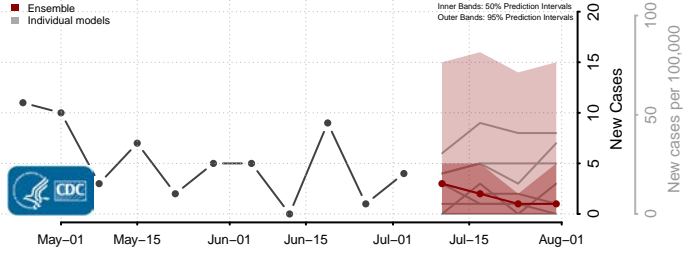

Benton County, Iowa

Black Hawk County, Iowa

Boone County, Iowa

Bremer County, Iowa

Buchanan County, Iowa

Buena Vista County, Iowa

Butler County, Iowa

Calhoun County, Iowa