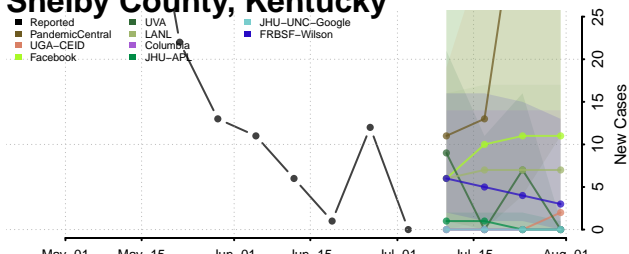

Russell County, Kentucky

Scott County, Kentucky

Shelby County, Kentucky

Simpson County, Kentucky

Spencer County, Kentucky

Taylor County, Kentucky

Todd County, Kentucky

Trigg County, Kentucky