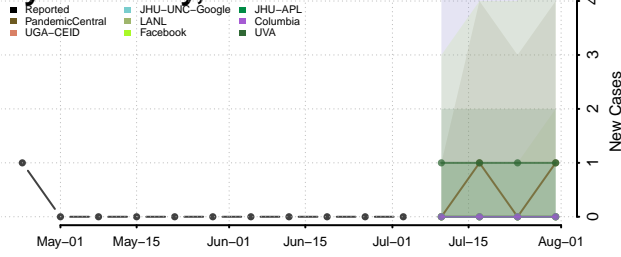

Hyde County, South Dakota