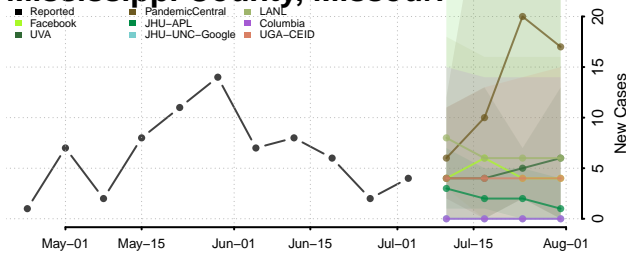

Mississippi County, Missouri