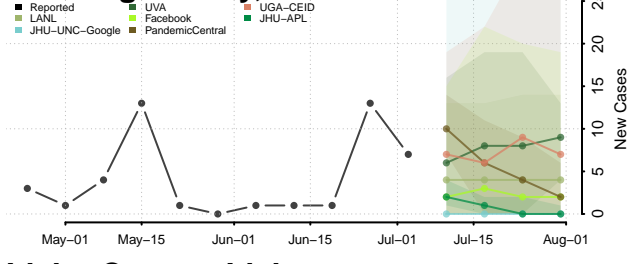

Gooding County, Idaho