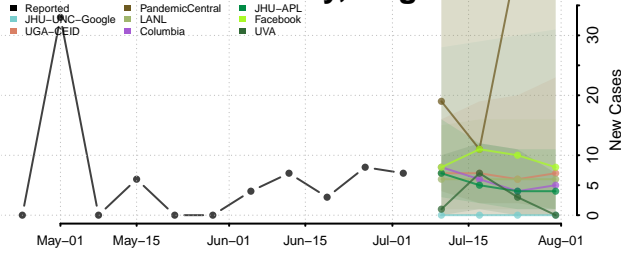

Carroll County, Virginia

Charles City County, Virginia

Charlotte County, Virginia

Charlottesville County, Virginia

Chesapeake County, Virginia

Chesterfield County, Virginia

Clarke County, Virginia

Colonial Heights County, Virginia