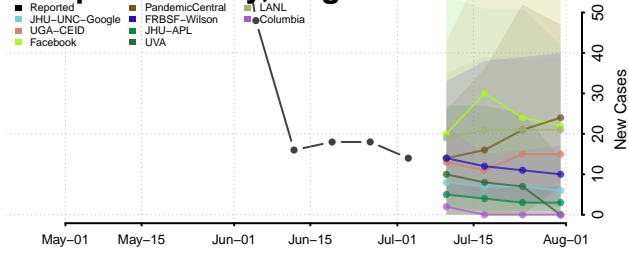

Greene County, Virginia

Greensville County, Virginia

Halifax County, Virginia

Hampton County, Virginia

Hanover County, Virginia

Harrisonburg County, Virginia

Henrico County, Virginia

Henry County, Virginia