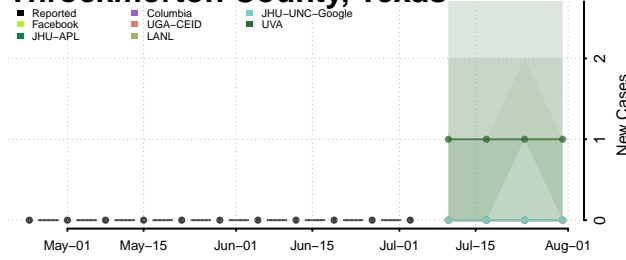

Throckmorton County, Texas