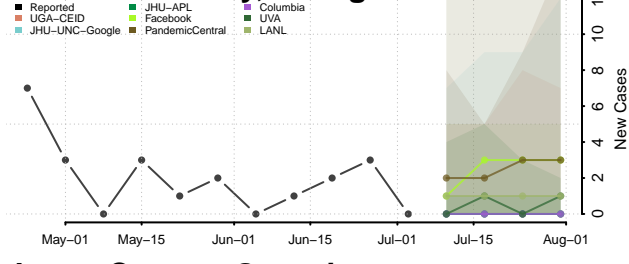

Jackson County, Georgia

Jasper County, Georgia

Jeff Davis County, Georgia

Jefferson County, Georgia

Jenkins County, Georgia

Johnson County, Georgia

Jones County, Georgia

Lamar County, Georgia