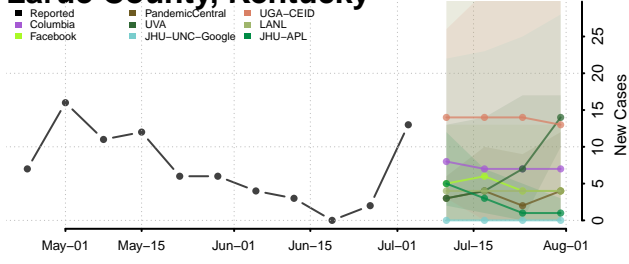

Jefferson County, Kentucky

Jessamine County, Kentucky

Johnson County, Kentucky

Kenton County, Kentucky

Knott County, Kentucky

Knox County, Kentucky

Larue County, Kentucky

Laurel County, Kentucky