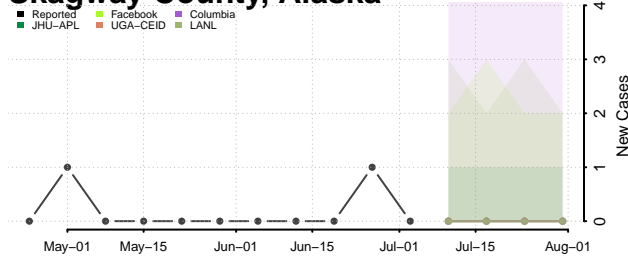

Matanuska-Susitna County, Alaska

Nome County, Alaska

North Slope County, Alaska

Northwest Arctic County, Alaska

Petersburg County, Alaska

Prince of Wales-Hyder County, Alaska

Sitka County, Alaska

Skagway County, Alaska