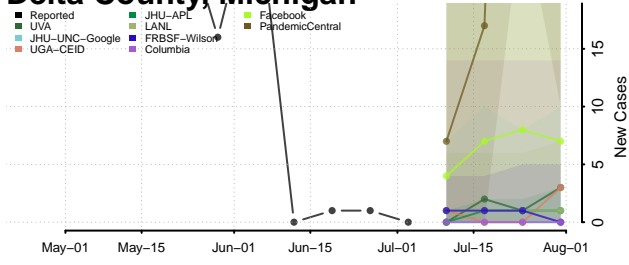

Dickinson County, Michigan

Eaton County, Michigan

Emmet County, Michigan

Genesee County, Michigan

Gladwin County, Michigan

Gogebic County, Michigan

Grand Traverse County, Michigan

Gratiot County, Michigan