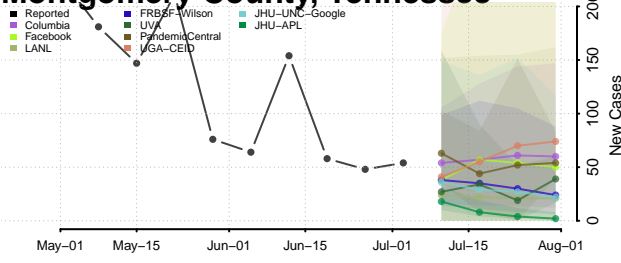

Marshall County, Tennessee

Maury County, Tennessee

McMinn County, Tennessee

McNairy County, Tennessee

Meigs County, Tennessee

Monroe County, Tennessee

Montgomery County, Tennessee

Moore County, Tennessee