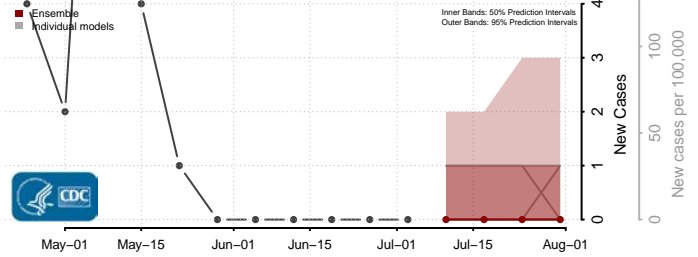

Dunn County, North Dakota

Eddy County, North Dakota

Emmons County, North Dakota

Foster County, North Dakota

Golden Valley County, North Dakota

Grand Forks County, North Dakota

Grant County, North Dakota

Griggs County, North Dakota