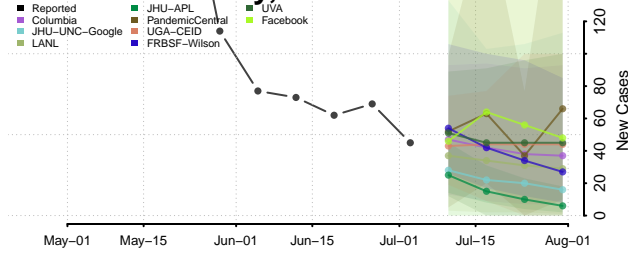

Johnston County, North Carolina