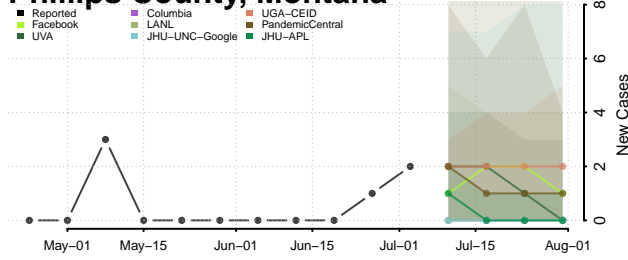

Phillips County, Montana