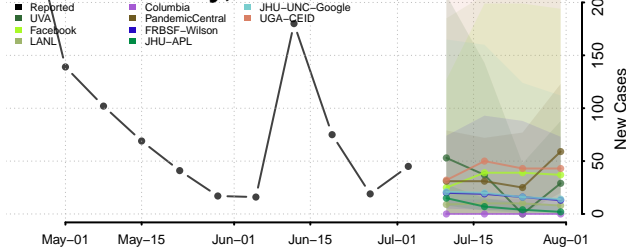

Blount County, Tennessee