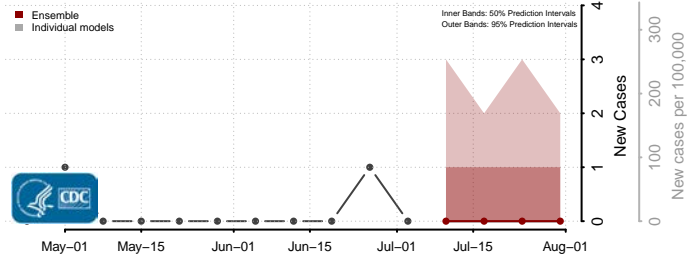

Matanuska-Susitna County, Alaska

Nome County, Alaska

North Slope County, Alaska

Northwest Arctic County, Alaska

Petersburg County, Alaska

Prince of Wales-Hyder County, Alaska

Sitka County, Alaska

Skagway County, Alaska