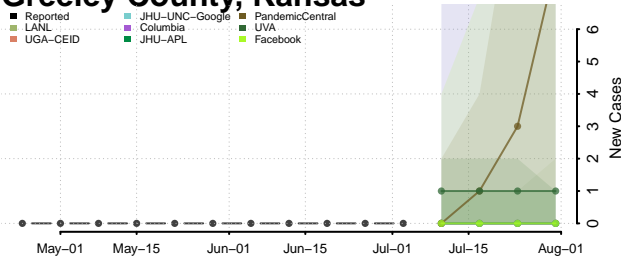

Greeley County, Kansas