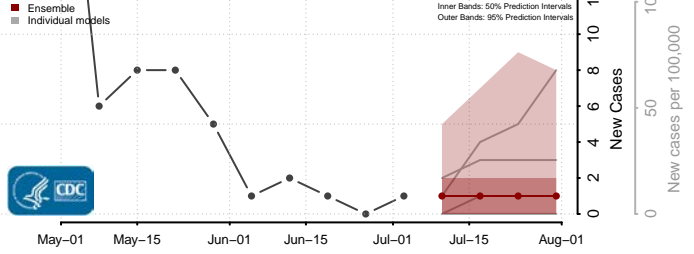

Chippewa County, Minnesota