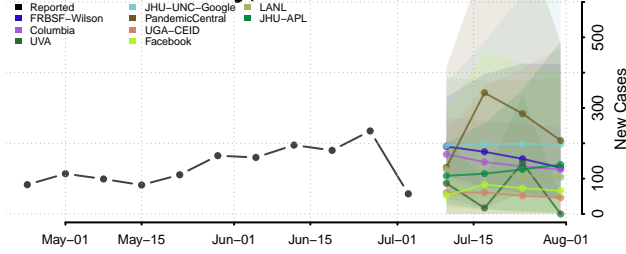

Shasta County, California

Sierra County, California

Siskiyou County, California

Solano County, California

Sonoma County, California

Stanislaus County, California

Sutter County, California

Tehama County, California