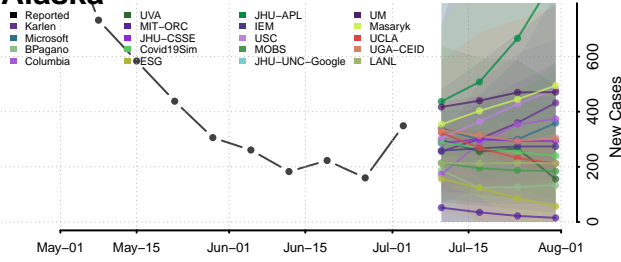

Pike County, Alabama

Randolph County, Alabama

Russell County, Alabama

Shelby County, Alabama

St. Clair County, Alabama

Sumter County, Alabama

Talladega County, Alabama

Tallapoosa County, Alabama

Tuscaloosa County, Alabama

Walker County, Alabama

Washington County, Alabama

Wilcox County, Alabama

Winston County, Alabama

Alaska

Aleutians East County, Alaska

Aleutians West County, Alaska