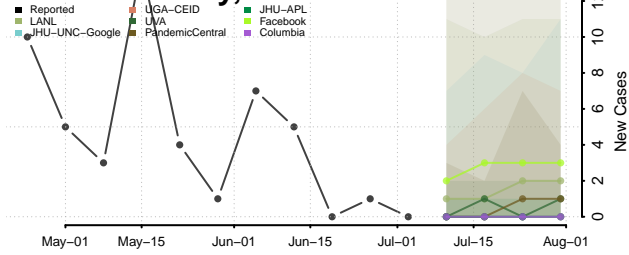

Buffalo County, Wisconsin