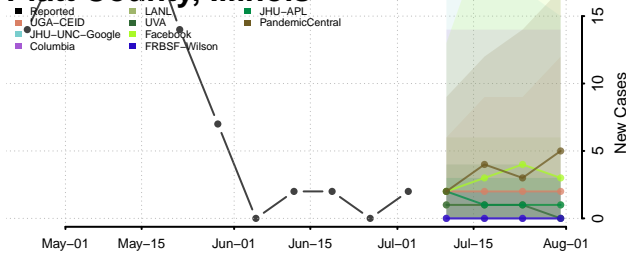

Piatt County, Illinois