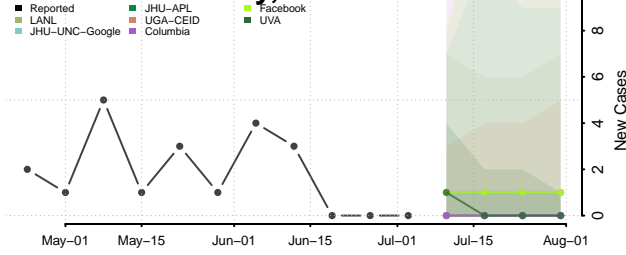

Chouteau County, Montana