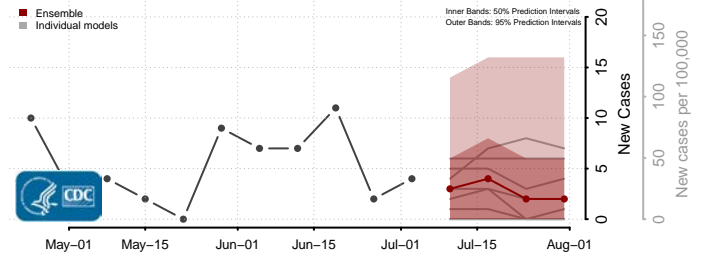

Roosevelt County, Montana

Rosebud County, Montana

Sanders County, Montana

Sheridan County, Montana

Silver Bow County, Montana

Stillwater County, Montana

Sweet Grass County, Montana

Teton County, Montana