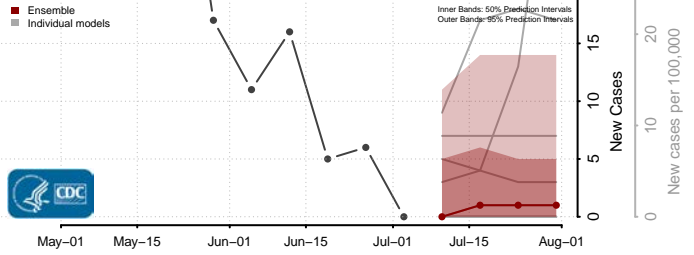

Manitowoc County, Wisconsin