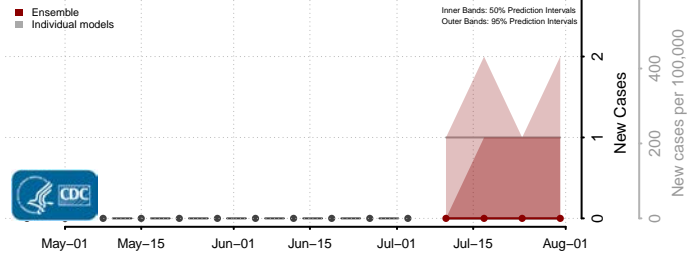

Arthur County, Nebraska