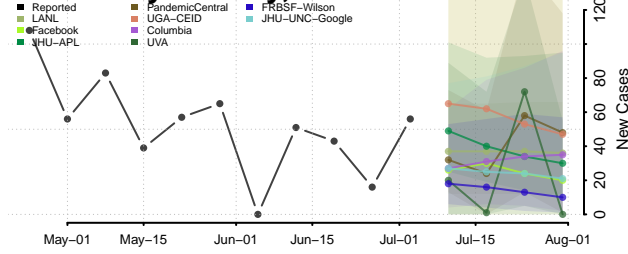

St. Helena County, Louisiana

St. James County, Louisiana

St. John the Baptist County, Louisiana

St. Landry County, Louisiana

St. Martin County, Louisiana

St. Mary County, Louisiana

St. Tammany County, Louisiana