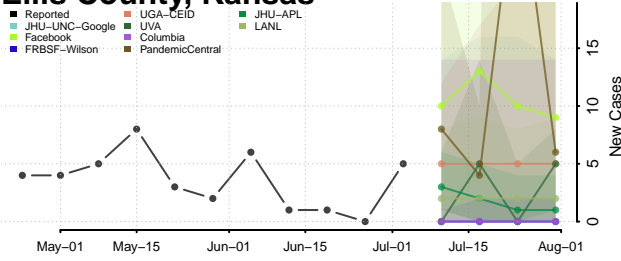

Ellis County, Kansas