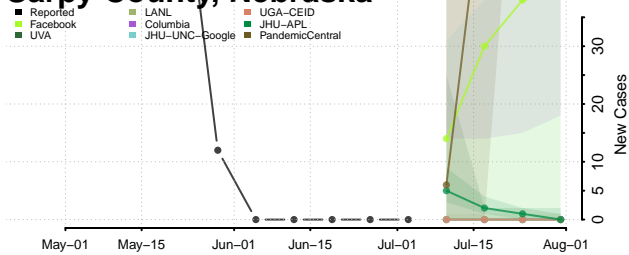

Richardson County, Nebraska

Rock County, Nebraska

Saline County, Nebraska

Sarpy County, Nebraska

Saunders County, Nebraska

Scotts Bluff County, Nebraska

Seward County, Nebraska

Sheridan County, Nebraska