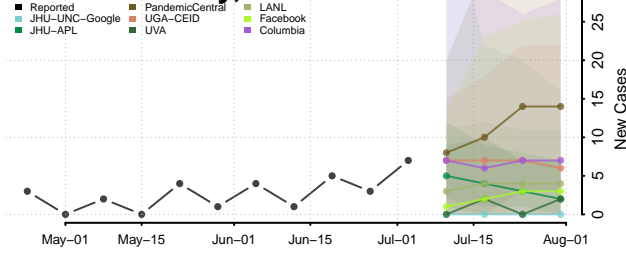

DeKalb County, Missouri