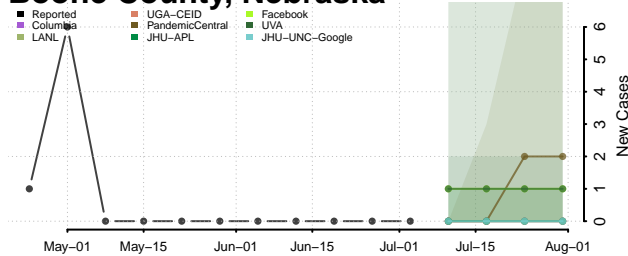

Antelope County, Nebraska

Arthur County, Nebraska

Banner County, Nebraska

Blaine County, Nebraska

Boone County, Nebraska

Box Butte County, Nebraska

Boyd County, Nebraska

Brown County, Nebraska