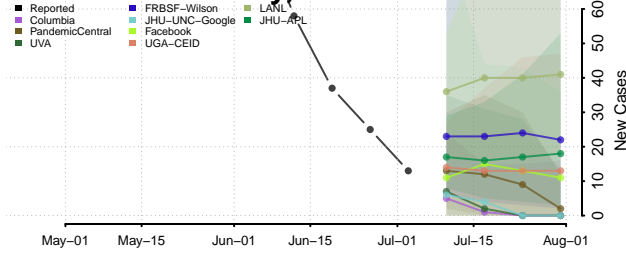

Kennebec County, Maine

Knox County, Maine

Lincoln County, Maine

Oxford County, Maine

Penobscot County, Maine

Piscataquis County, Maine

Sagadahoc County, Maine

Somerset County, Maine