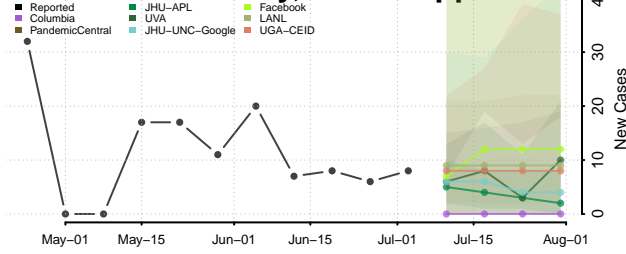

Lauderdale County, Mississippi