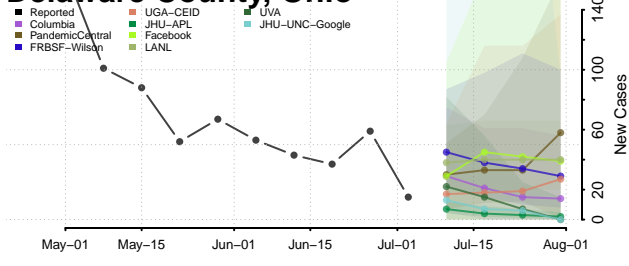

Clinton County, Ohio

Columbiana County, Ohio

Coshocton County, Ohio

Crawford County, Ohio

Cuyahoga County, Ohio

Darke County, Ohio

Defiance County, Ohio

Delaware County, Ohio