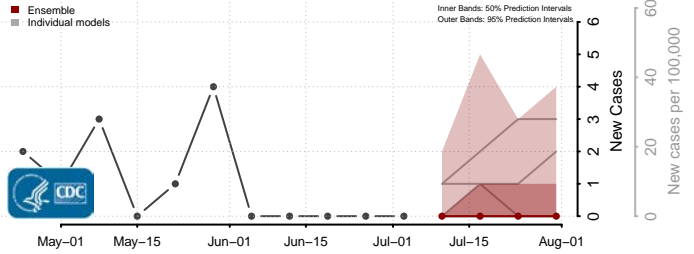

Otoe County, Nebraska

Pawnee County, Nebraska

Perkins County, Nebraska

Phelps County, Nebraska

Pierce County, Nebraska

Platte County, Nebraska

Polk County, Nebraska

Red Willow County, Nebraska