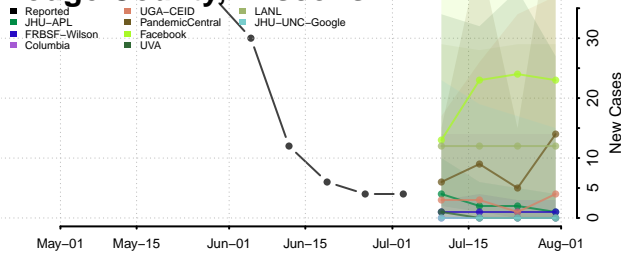

Dodge County, Wisconsin