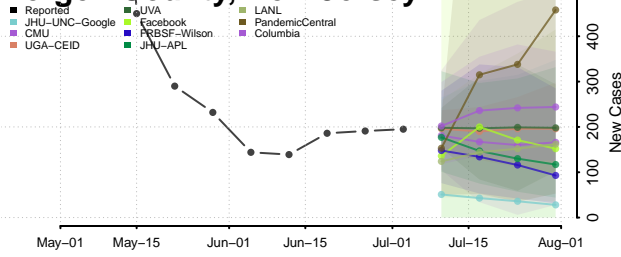

Bergen County, New Jersey