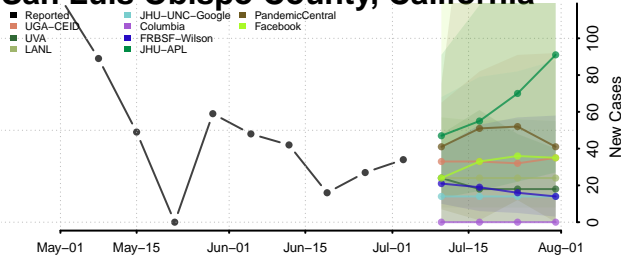

San Luis Obispo County, California