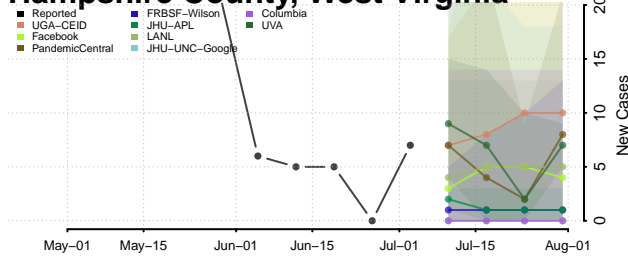

Hampshire County, West Virginia