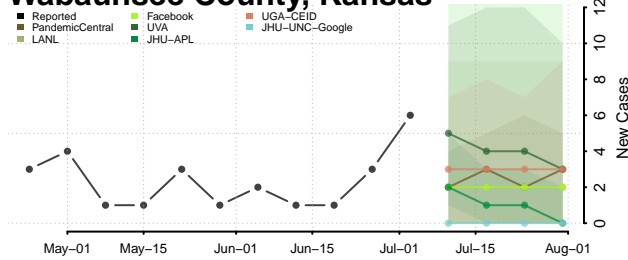

Wabaunsee County, Kansas