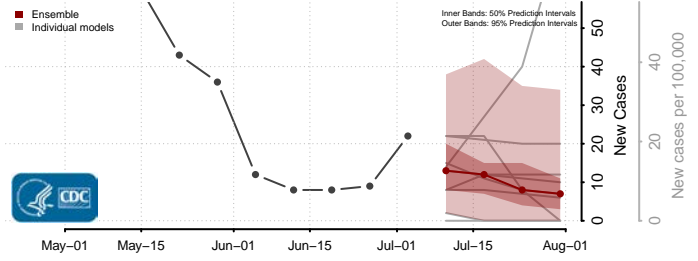

Cecil County, Maryland