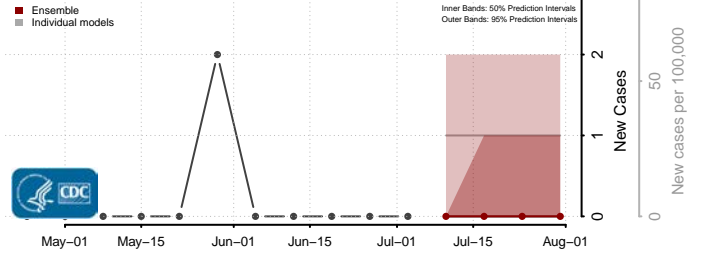

Hand County, South Dakota

Hanson County, South Dakota

Harding County, South Dakota

Hughes County, South Dakota

Hutchinson County, South Dakota

Hyde County, South Dakota

Jackson County, South Dakota

Jerauld County, South Dakota