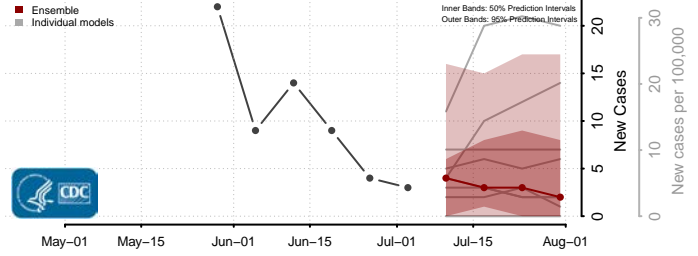

Dunn County, North Dakota

Eddy County, North Dakota

Emmons County, North Dakota

Foster County, North Dakota

Golden Valley County, North Dakota

Grand Forks County, North Dakota

Grant County, North Dakota

Griggs County, North Dakota