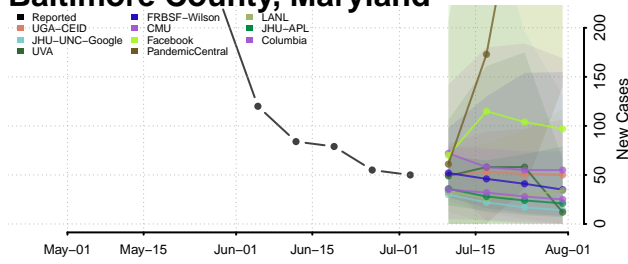

Baltimore County, Maryland