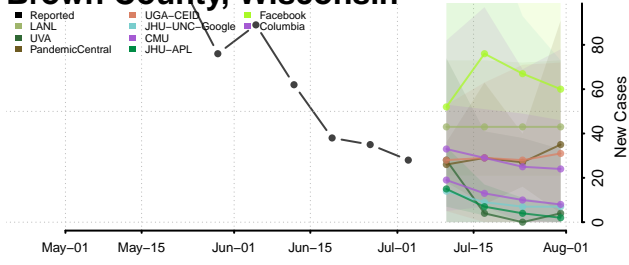

Tyler County, West Virginia

Upshur County, West Virginia

Wayne County, West Virginia

Webster County, West Virginia

Wetzel County, West Virginia

Wirt County, West Virginia

Wood County, West Virginia

Brown County, Wisconsin