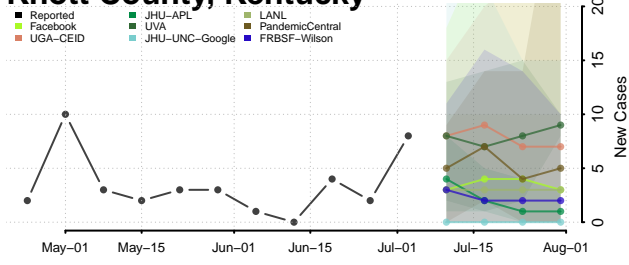

Jefferson County, Kentucky

Jessamine County, Kentucky

Johnson County, Kentucky

Kenton County, Kentucky

Knott County, Kentucky

Knox County, Kentucky

Larue County, Kentucky

Laurel County, Kentucky