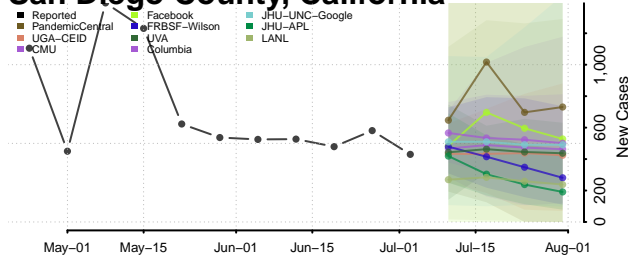

Orange County, California

Placer County, California

Plumas County, California

Riverside County, California

Sacramento County, California

San Benito County, California

San Bernardino County, California

San Diego County, California