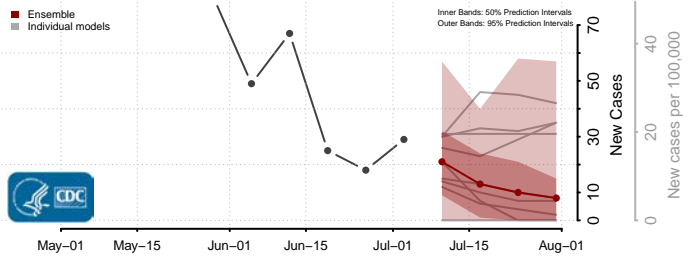

Sullivan County, Tennessee