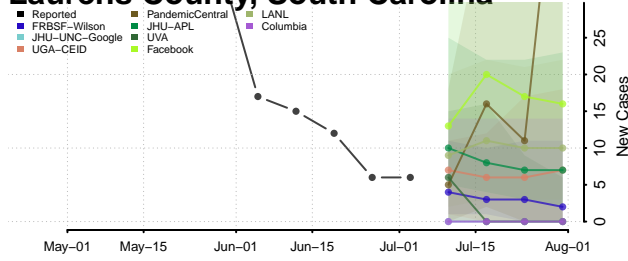

Laurens County, South Carolina