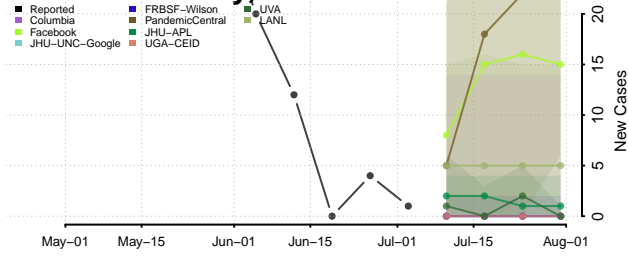

Franklin County, North Carolina