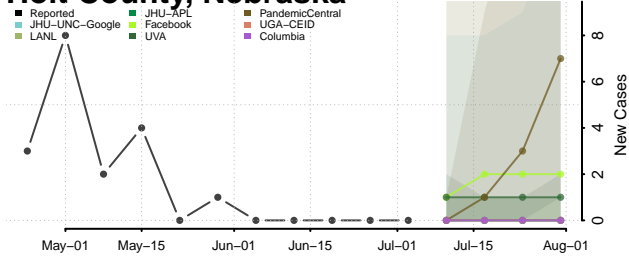

Harlan County, Nebraska

Hayes County, Nebraska

Hitchcock County, Nebraska

Holt County, Nebraska

Hooker County, Nebraska

Howard County, Nebraska

Jefferson County, Nebraska

Johnson County, Nebraska