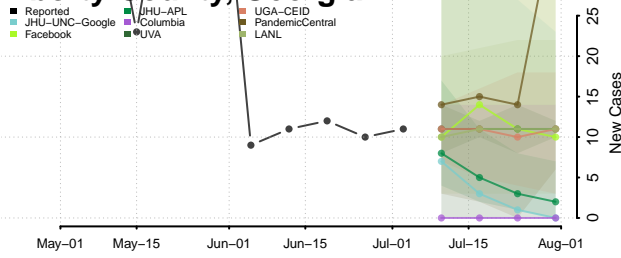

Lanier County, Georgia

Laurens County, Georgia

Lee County, Georgia

Liberty County, Georgia

Lincoln County, Georgia

Long County, Georgia

Lowndes County, Georgia

Lumpkin County, Georgia