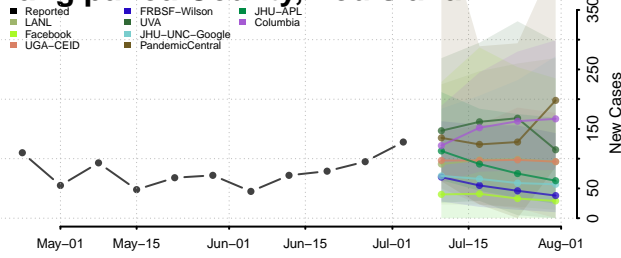

Tangipahoa County, Louisiana