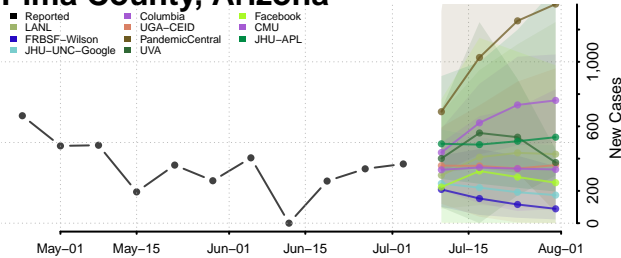

Pima County, Arizona