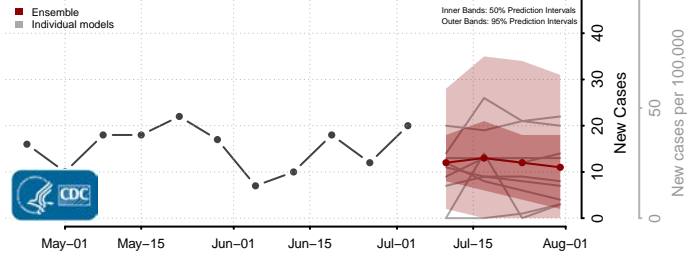

Forrest County, Mississippi

Franklin County, Mississippi

George County, Mississippi

Greene County, Mississippi

Grenada County, Mississippi

Hancock County, Mississippi

Harrison County, Mississippi

Hinds County, Mississippi