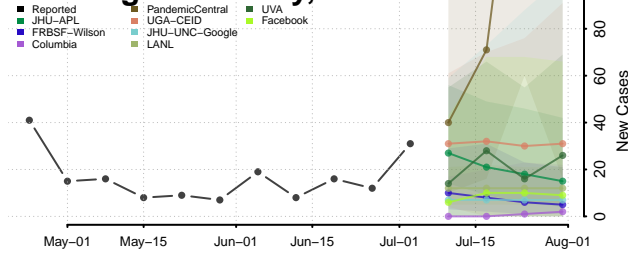

Stephens County, Oklahoma

Texas County, Oklahoma

Tillman County, Oklahoma

Tulsa County, Oklahoma

Wagoner County, Oklahoma

Washington County, Oklahoma

Washita County, Oklahoma

Woods County, Oklahoma