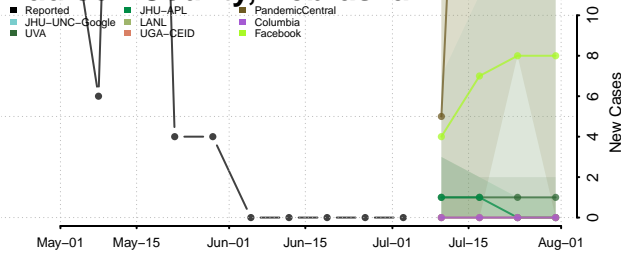

Madison County, Nebraska