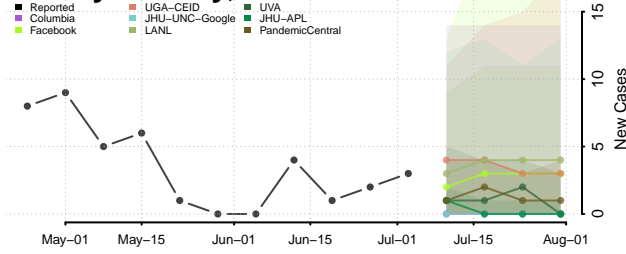

Pottawattamie County, Iowa

Poweshiek County, Iowa

Ringgold County, Iowa

Sac County, Iowa

Scott County, Iowa

Shelby County, Iowa

Sioux County, Iowa

Story County, Iowa