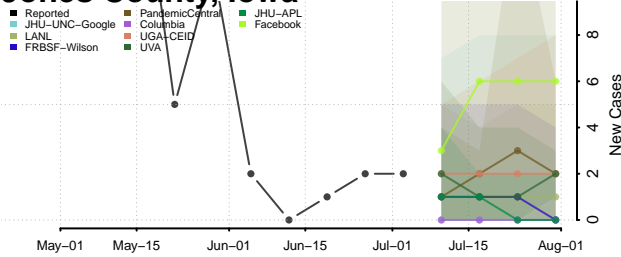

Humboldt County, Iowa

Ida County, Iowa

Iowa County, Iowa

Jackson County, Iowa

Jasper County, Iowa

Jefferson County, Iowa

Johnson County, Iowa

Jones County, Iowa