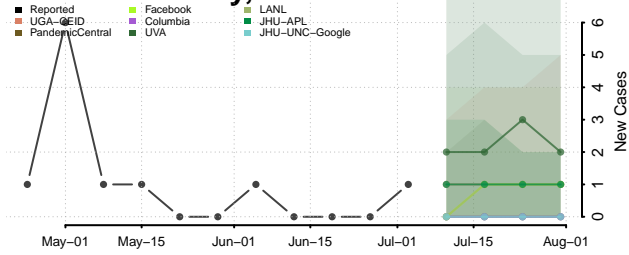

Dallas County, Texas

Dawson County, Texas

Deaf Smith County, Texas

Delta County, Texas

Denton County, Texas

DeWitt County, Texas

Dickens County, Texas

Dimmit County, Texas