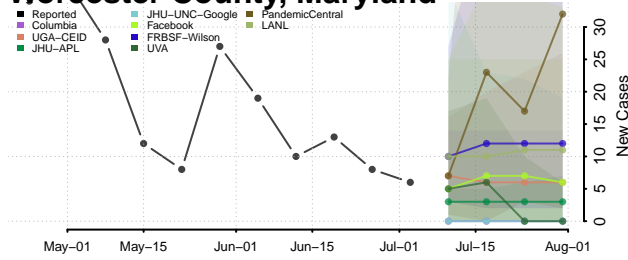

Worcester County, Maryland