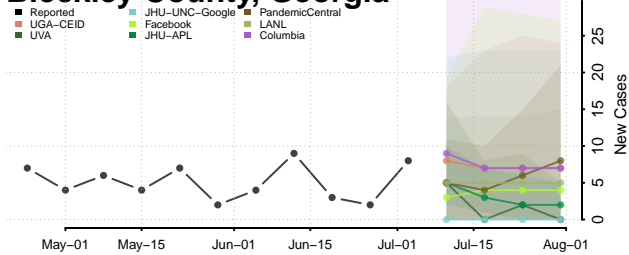

Banks County, Georgia

Barrow County, Georgia

Bartow County, Georgia

Ben Hill County, Georgia

Berrien County, Georgia

Bibb County, Georgia

Bleckley County, Georgia

Brantley County, Georgia