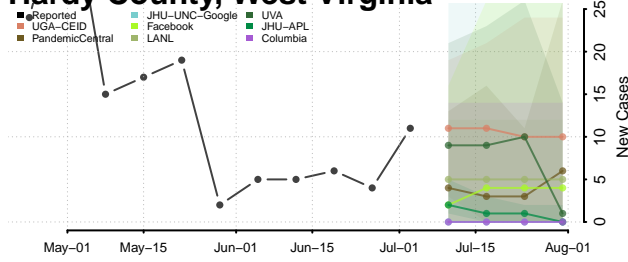

Hardy County, West Virginia