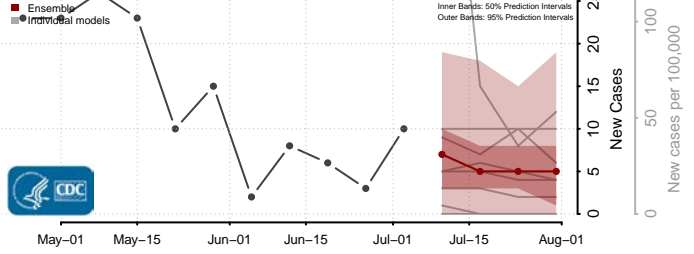

Asotin County, Washington