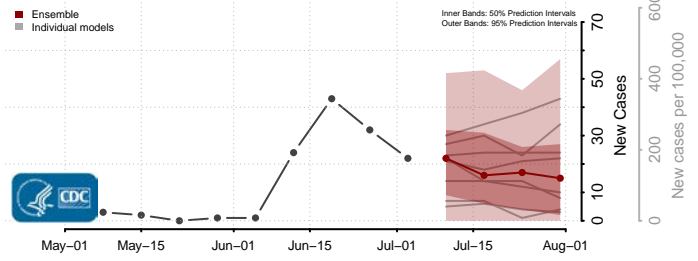

Sevier County, Arkansas

Sharp County, Arkansas

St. Francis County, Arkansas

Stone County, Arkansas

Union County, Arkansas

Van Buren County, Arkansas

Washington County, Arkansas

White County, Arkansas