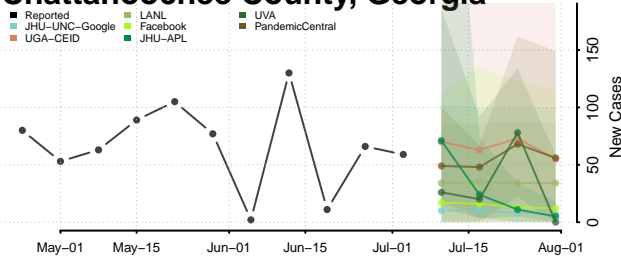

Carroll County, Georgia

Catoosa County, Georgia

Charlton County, Georgia

Chatham County, Georgia

Chattahoochee County, Georgia

Chattooga County, Georgia

Cherokee County, Georgia

Clarke County, Georgia