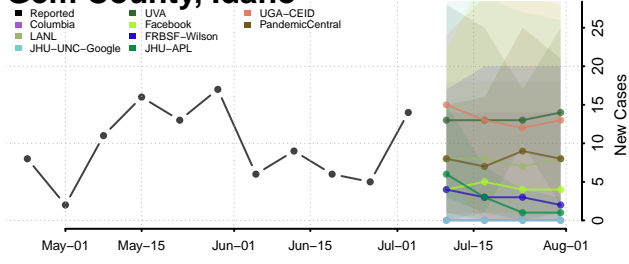

Gem County, Idaho