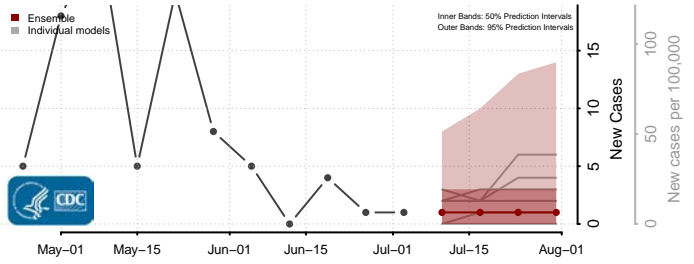

Tyler County, West Virginia

Upshur County, West Virginia

Wayne County, West Virginia

Webster County, West Virginia

Wetzel County, West Virginia

Wirt County, West Virginia

Wood County, West Virginia

Brown County, Wisconsin