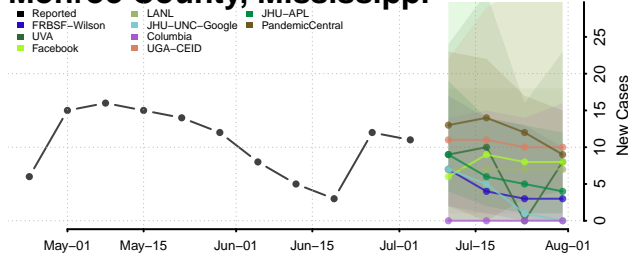

Leflore County, Mississippi

Lincoln County, Mississippi

Lowndes County, Mississippi

Madison County, Mississippi

Marion County, Mississippi

Marshall County, Mississippi

Monroe County, Mississippi

Montgomery County, Mississippi