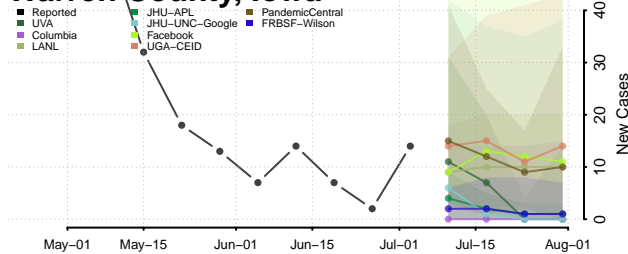

Tama County, Iowa

Taylor County, Iowa

Union County, Iowa

Van Buren County, Iowa

Wapello County, Iowa

Warren County, Iowa

Washington County, Iowa

Wayne County, Iowa