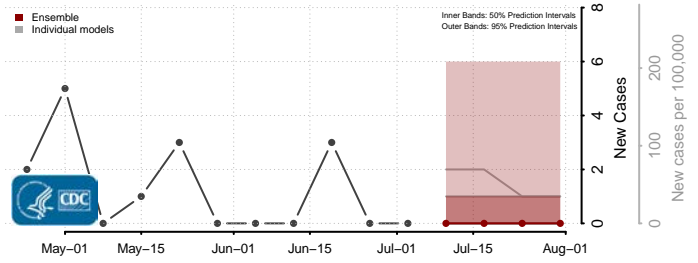

Mercer County, North Dakota

Morton County, North Dakota

Mountrail County, North Dakota

Nelson County, North Dakota

Oliver County, North Dakota

Pembina County, North Dakota

Pierce County, North Dakota

Ramsey County, North Dakota