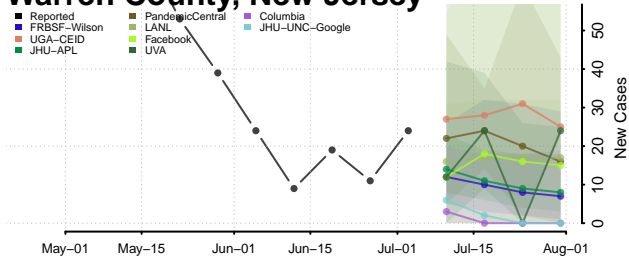

Warren County, New Jersey