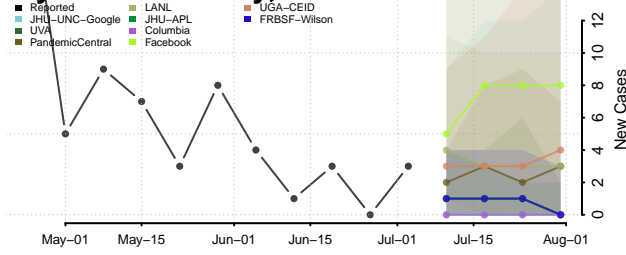

Muscatine County, Iowa

O'Brien County, Iowa

Osceola County, Iowa

Page County, Iowa

Palo Alto County, Iowa

Plymouth County, Iowa

Pocahontas County, Iowa

Polk County, Iowa