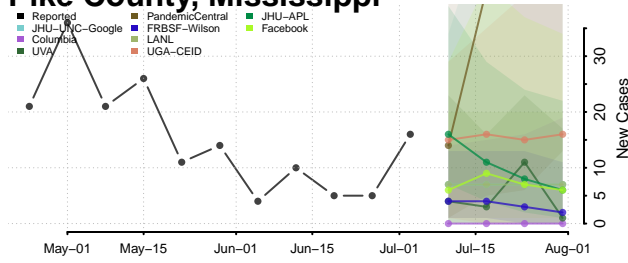

Neshoba County, Mississippi

Newton County, Mississippi

Noxubee County, Mississippi

Oktibbeha County, Mississippi

Panola County, Mississippi

Pearl River County, Mississippi

Perry County, Mississippi

Pike County, Mississippi