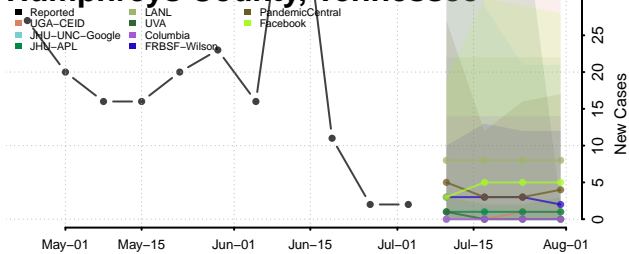

Humphreys County, Tennessee