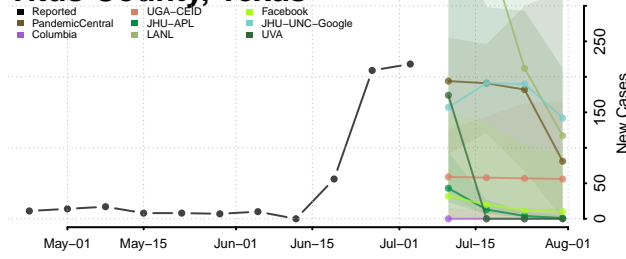

Titus County, Texas