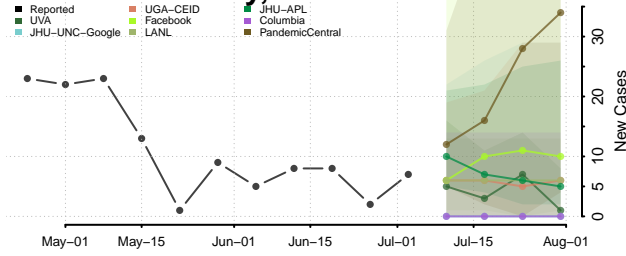

Pontotoc County, Oklahoma