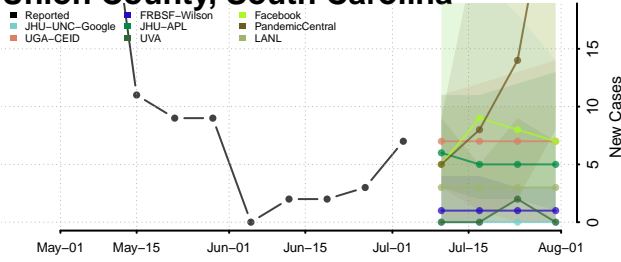

Union County, South Carolina