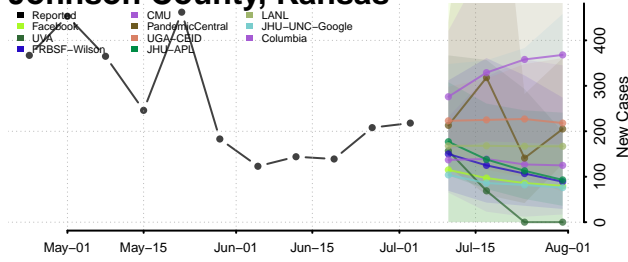

Johnson County, Kansas