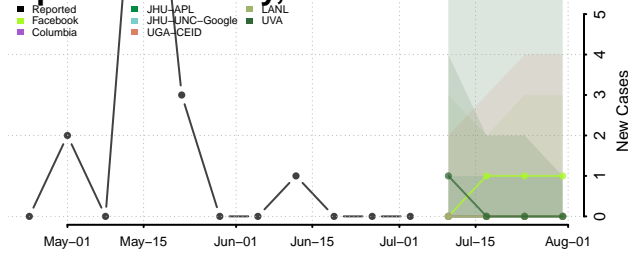

Leon County, Texas

Liberty County, Texas

Limestone County, Texas

Lipscomb County, Texas

Live Oak County, Texas

Llano County, Texas

Loving County, Texas

Lubbock County, Texas