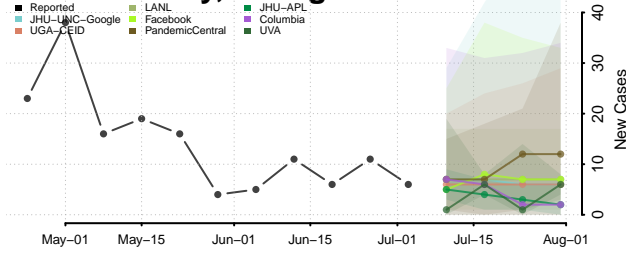

Peach County, Georgia