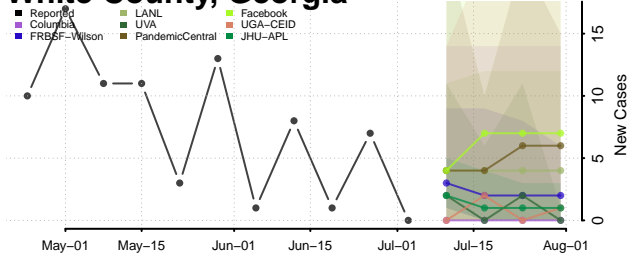

Washington County, Georgia

Wayne County, Georgia

Webster County, Georgia

Wheeler County, Georgia

White County, Georgia

Whitfield County, Georgia

Wilcox County, Georgia

Wilkes County, Georgia