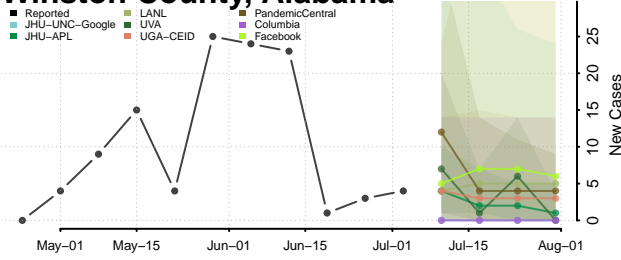

Pike County, Alabama

Randolph County, Alabama

Russell County, Alabama

Shelby County, Alabama

St. Clair County, Alabama

Sumter County, Alabama

Talladega County, Alabama

Tallapoosa County, Alabama

Tuscaloosa County, Alabama

Walker County, Alabama

Washington County, Alabama

Wilcox County, Alabama

Winston County, Alabama

Alaska

Aleutians East County, Alaska

Aleutians West County, Alaska