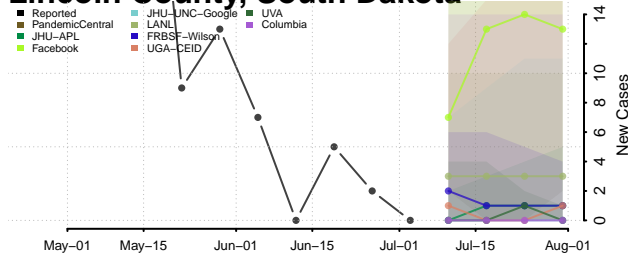

Lincoln County, South Dakota