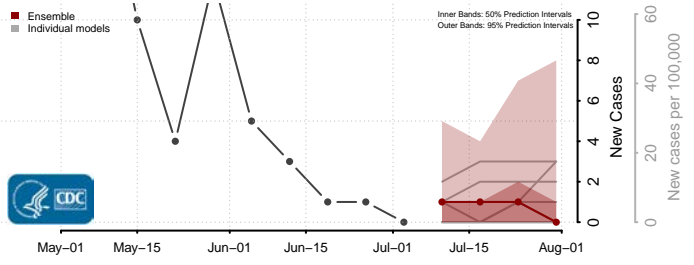

Highland County, Virginia

Hopewell County, Virginia

Isle of Wight County, Virginia

James City County, Virginia

King and Queen County, Virginia

King George County, Virginia

King William County, Virginia

Lancaster County, Virginia