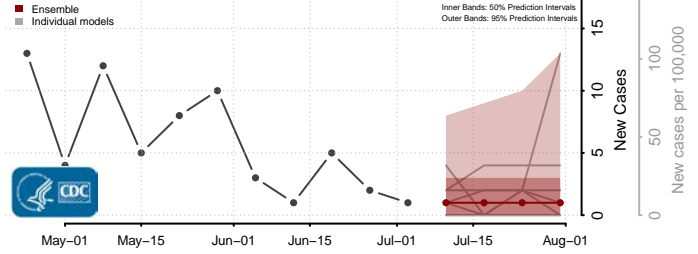

Martinsville County, Virginia