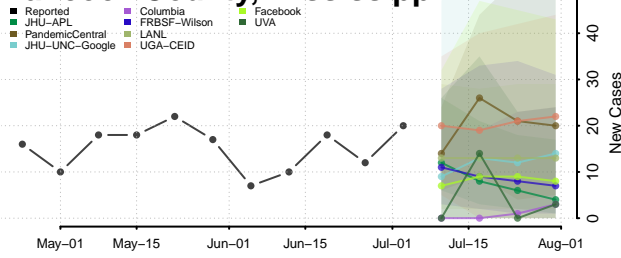

Forrest County, Mississippi

Franklin County, Mississippi

George County, Mississippi

Greene County, Mississippi

Grenada County, Mississippi

Hancock County, Mississippi

Harrison County, Mississippi

Hinds County, Mississippi