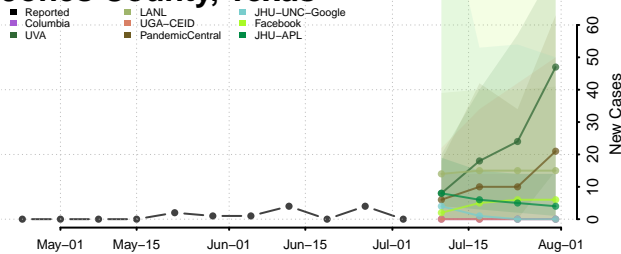

Jones County, Texas