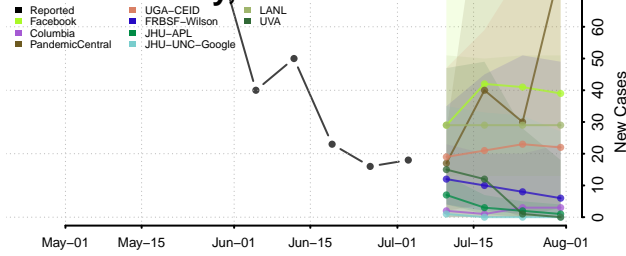

Racine County, Wisconsin