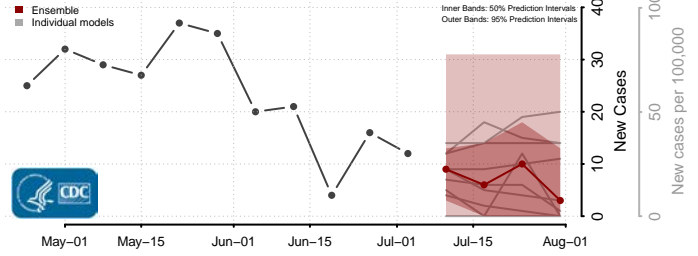

Madison County, Idaho