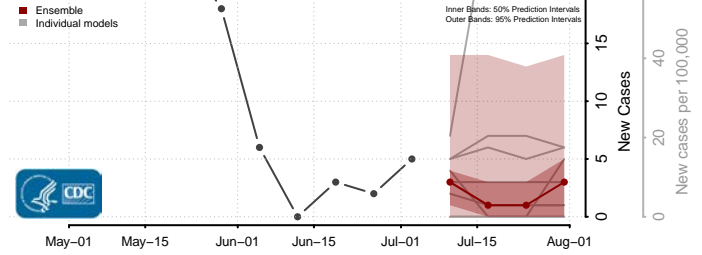

Nicollet County, Minnesota