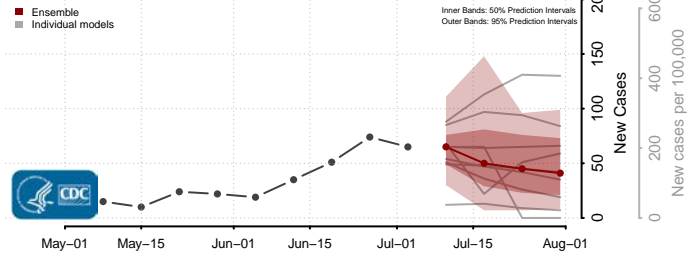

Ste. Genevieve County, Missouri

Stoddard County, Missouri

Stone County, Missouri

Sullivan County, Missouri

Taney County, Missouri

Texas County, Missouri

Vernon County, Missouri

Warren County, Missouri