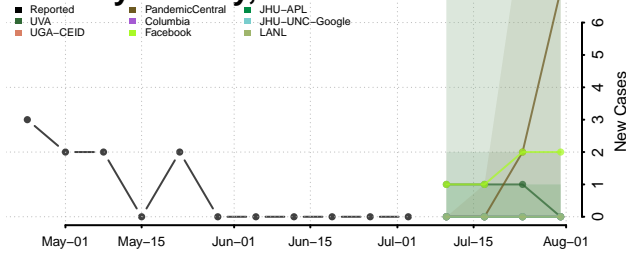

Kearney County, Nebraska