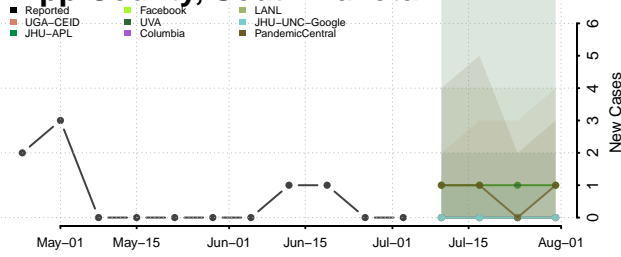

Tripp County, South Dakota