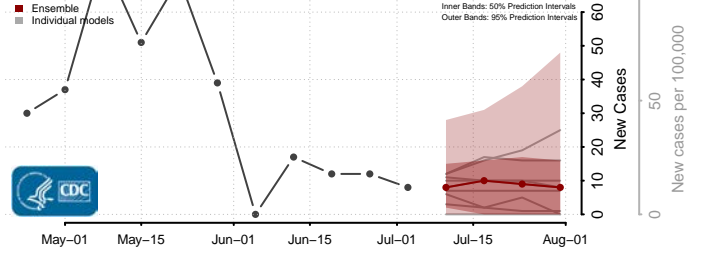

Los Alamos County, New Mexico

Luna County, New Mexico

McKinley County, New Mexico

Mora County, New Mexico

Otero County, New Mexico

Quay County, New Mexico

Rio Arriba County, New Mexico

Roosevelt County, New Mexico