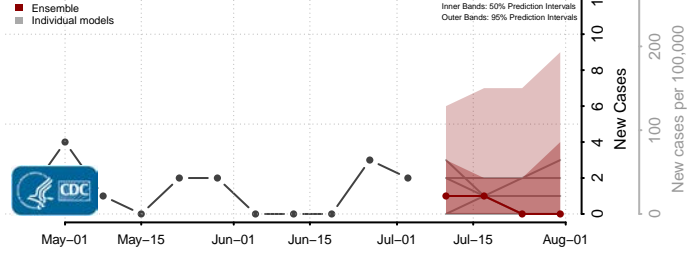

Schuyler County, Missouri