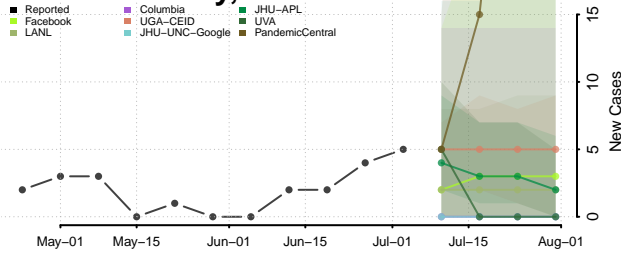

Haskell County, Oklahoma