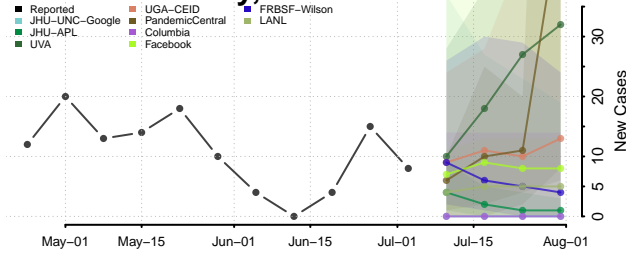

Marshall County, Iowa