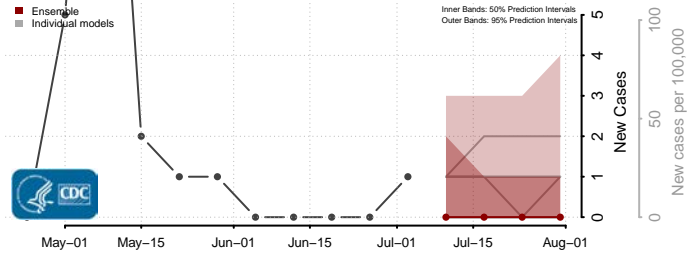

Bottineau County, North Dakota

Bowman County, North Dakota

Burke County, North Dakota

Burleigh County, North Dakota

Cass County, North Dakota

Cavalier County, North Dakota

Dickey County, North Dakota

Divide County, North Dakota