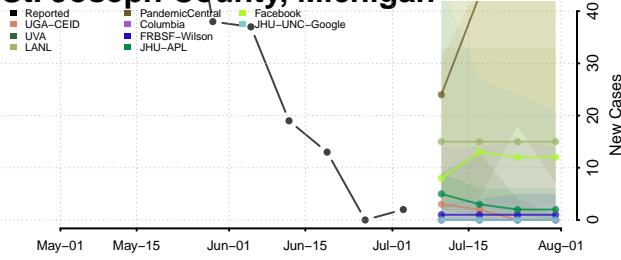

St. Joseph County, Michigan