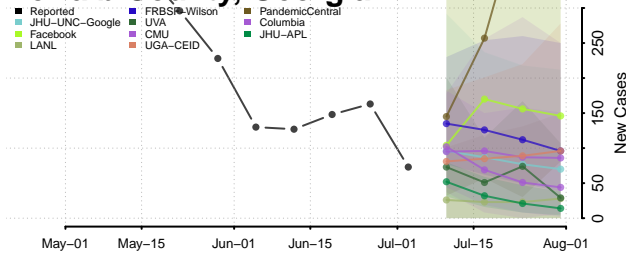

Coweta County, Georgia

Crawford County, Georgia

Crisp County, Georgia

Dade County, Georgia

Dawson County, Georgia

Decatur County, Georgia

DeKalb County, Georgia

Dodge County, Georgia