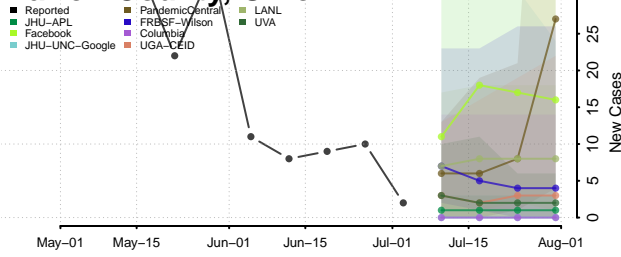

Logan County, Ohio

Lorain County, Ohio

Lucas County, Ohio

Madison County, Ohio

Mahoning County, Ohio

Marion County, Ohio

Medina County, Ohio

Meigs County, Ohio