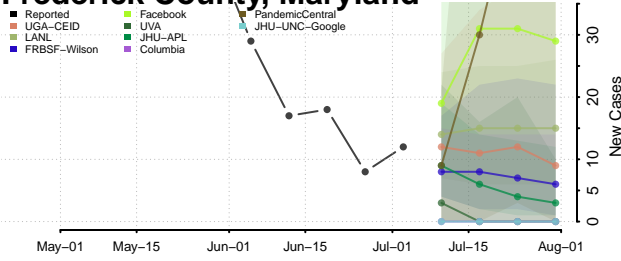

Calvert County, Maryland

Caroline County, Maryland

Carroll County, Maryland

Cecil County, Maryland

Charles County, Maryland

Dorchester County, Maryland

Frederick County, Maryland

Garrett County, Maryland