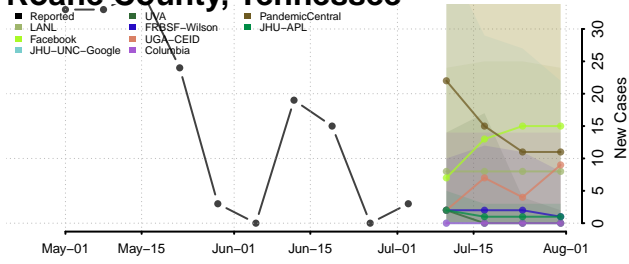

Roane County, Tennessee