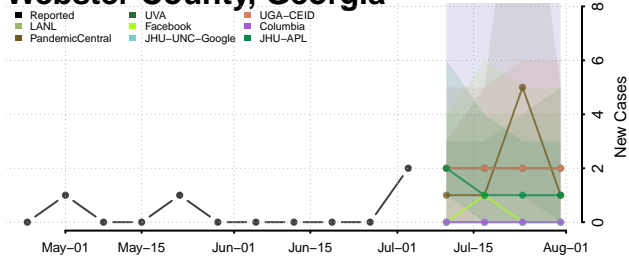

Webster County, Georgia