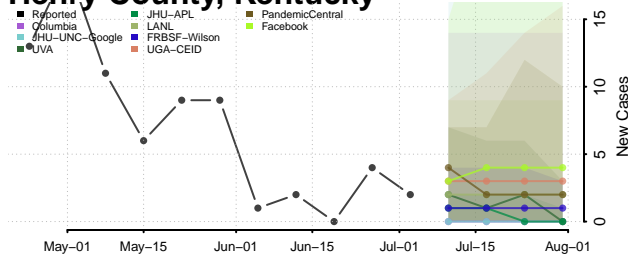

Henry County, Kentucky