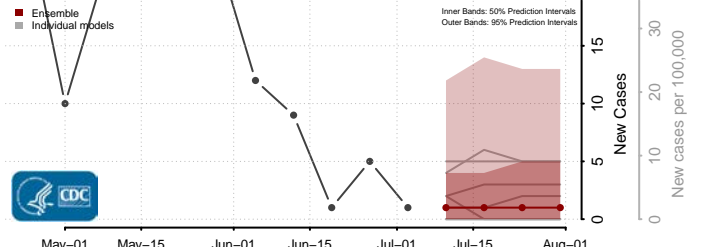

Franklin County, Maine

Hancock County, Maine

*New weekly cases may decrease in this location over the next four weeks. For these locations, the ensemble forecast indicates a probability of 0.75 or greater that fewer cases will be reported in week four of the forecast than in the last reported week.