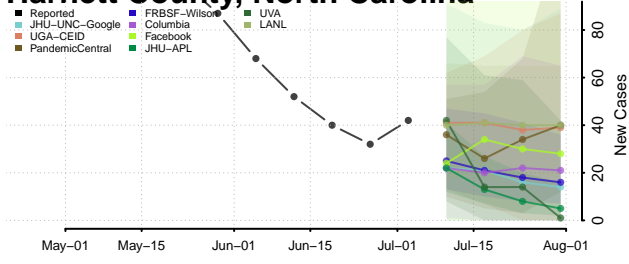

Harnett County, North Carolina