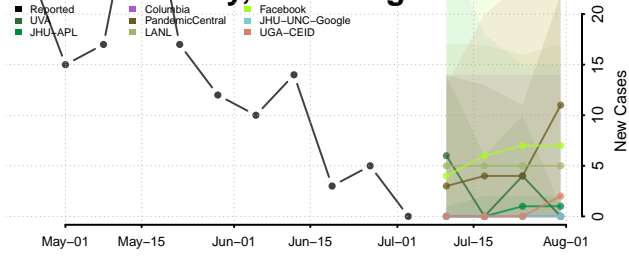

Nicholas County, West Virginia

Ohio County, West Virginia

Pendleton County, West Virginia

Pleasants County, West Virginia

Pocahontas County, West Virginia

Preston County, West Virginia

Putnam County, West Virginia