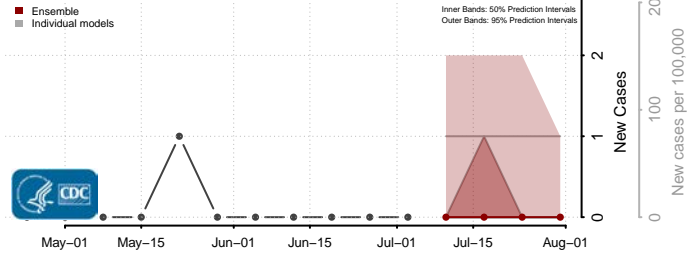

Issaquena County, Mississippi