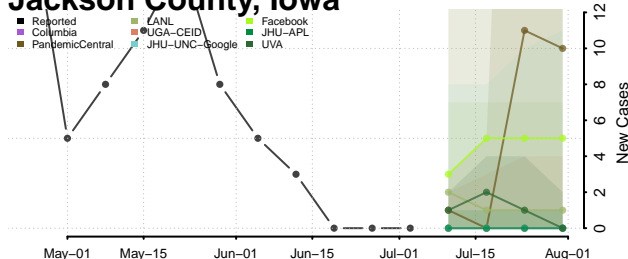

Humboldt County, Iowa

Ida County, Iowa

Iowa County, Iowa

Jackson County, Iowa

Jasper County, Iowa

Jefferson County, Iowa

Johnson County, Iowa

Jones County, Iowa