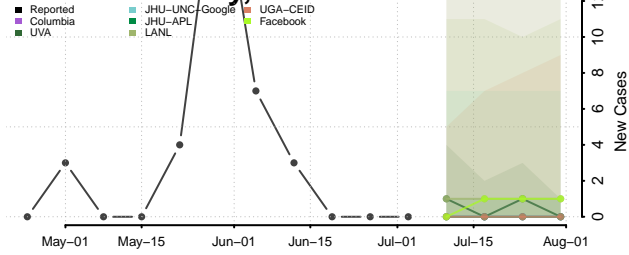

Rawlins County, Kansas