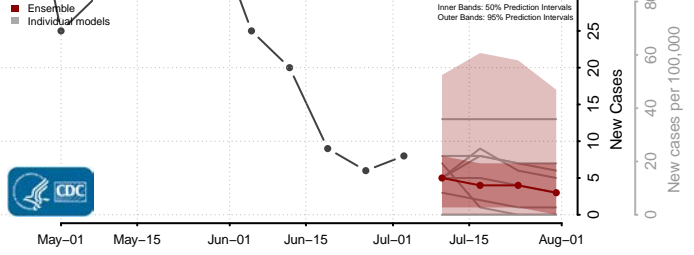

Clinton County, Pennsylvania

Columbia County, Pennsylvania

Crawford County, Pennsylvania

Cumberland County, Pennsylvania

Dauphin County, Pennsylvania

Fulton County, Pennsylvania

Greene County, Pennsylvania

Huntingdon County, Pennsylvania