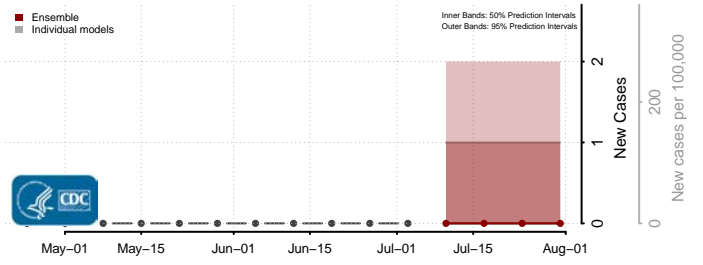

Slope County, North Dakota