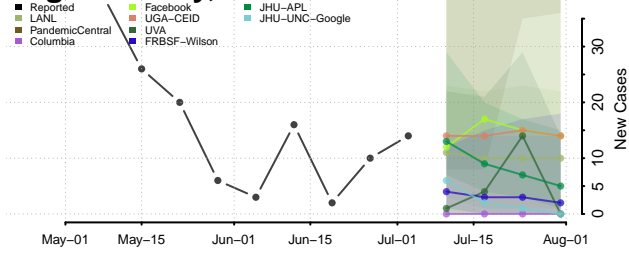

Eagle County, Colorado