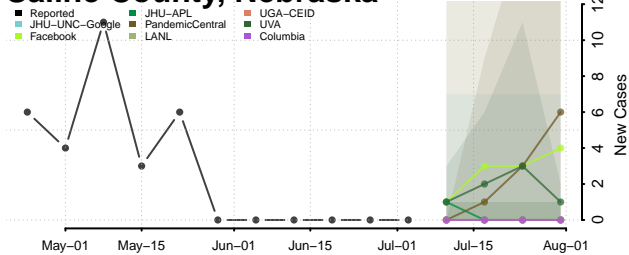

Saline County, Nebraska