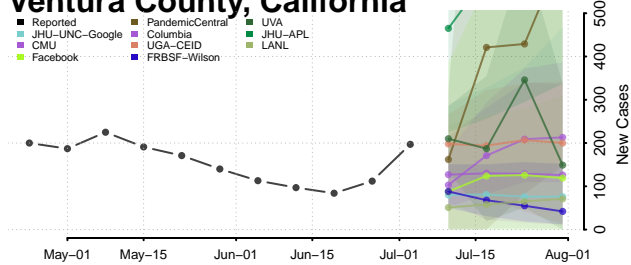

Trinity County, California

Tulare County, California

Tuolumne County, California

Ventura County, California

Yojo County, California

Yuba County, California

Colorado

Adams County, Colorado