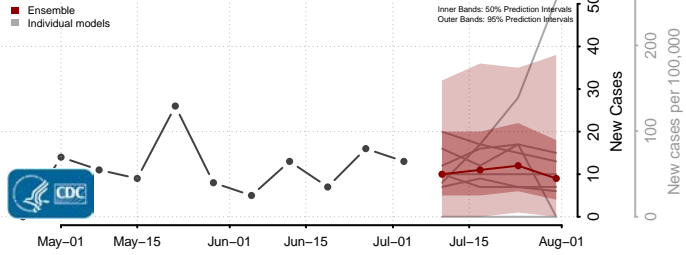

Plaquemines County, Louisiana

Pointe Coupee County, Louisiana

Rapides County, Louisiana

Red River County, Louisiana

Richland County, Louisiana

Sabine County, Louisiana

St. Bernard County, Louisiana

St. Charles County, Louisiana