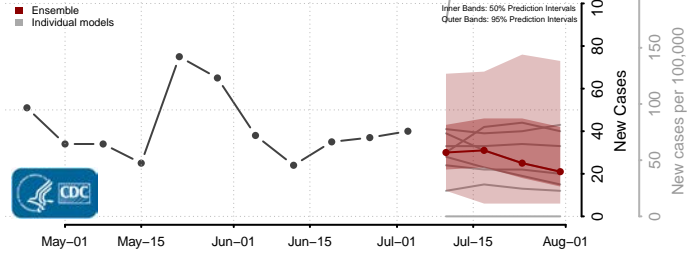

Elko County, Nevada