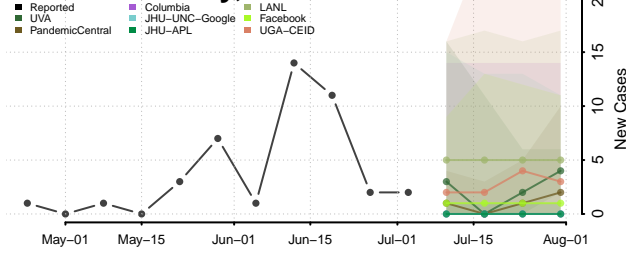

Mineral County, Montana