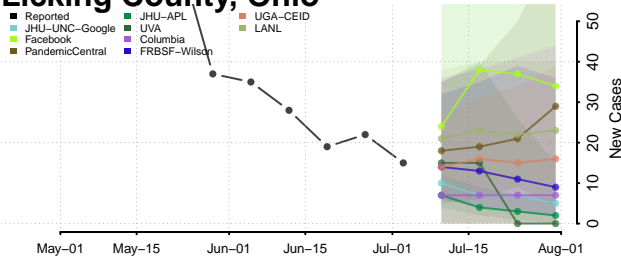

Holmes County, Ohio

Huron County, Ohio

Jackson County, Ohio

Jefferson County, Ohio

Knox County, Ohio

Lake County, Ohio

Lawrence County, Ohio

Licking County, Ohio