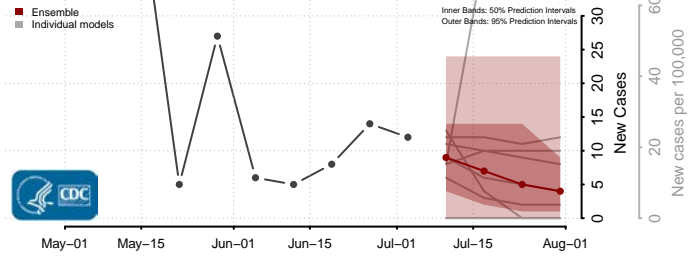

Culpeper County, Virginia