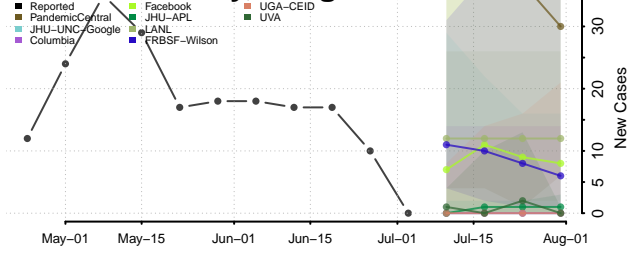

Malheur County, Oregon

Marion County, Oregon

Morrow County, Oregon

Multnomah County, Oregon

Polk County, Oregon

Sherman County, Oregon

Tillamook County, Oregon

Umatilla County, Oregon