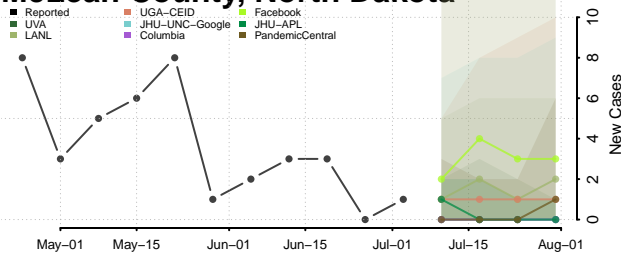

Hettinger County, North Dakota

Kidder County, North Dakota

LaMoure County, North Dakota

Logan County, North Dakota

McHenry County, North Dakota

McIntosh County, North Dakota

McKenzie County, North Dakota

McLean County, North Dakota