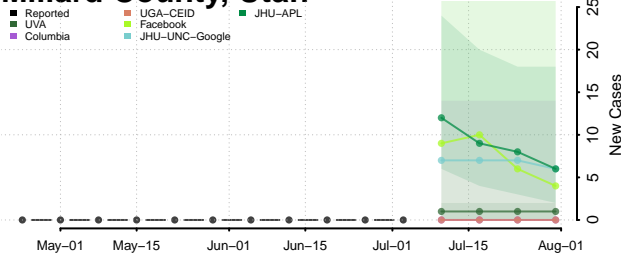

Millard County, Utah