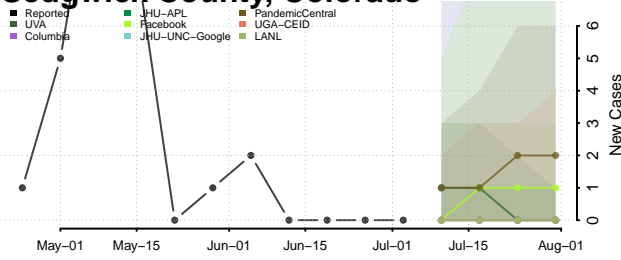

Sedgwick County, Colorado