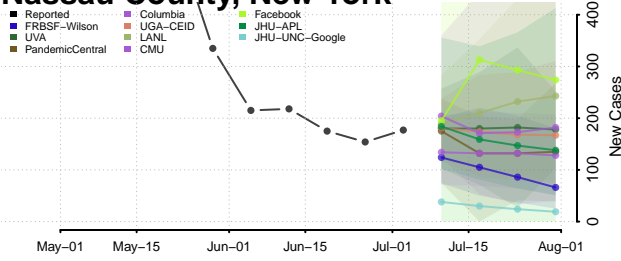

Nassau County, New York