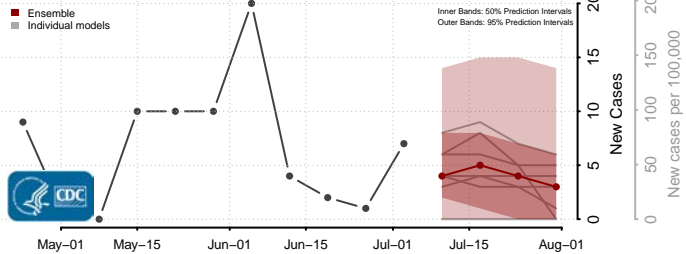

St. Helena County, Louisiana