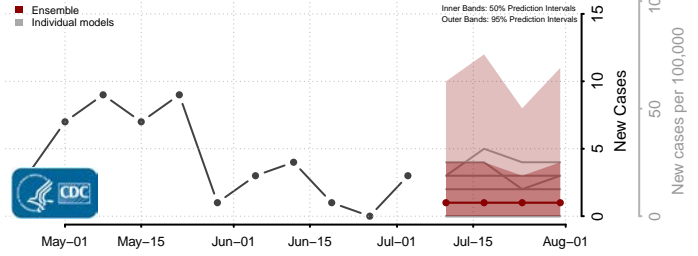

Nemaha County, Kansas

Neosho County, Kansas

Ness County, Kansas

Norton County, Kansas

Osage County, Kansas

Osborne County, Kansas

Ottawa County, Kansas

Pawnee County, Kansas