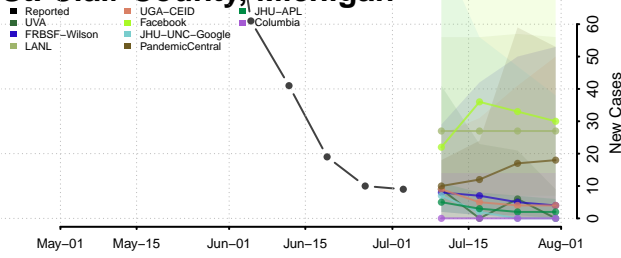

Ottawa County, Michigan

Presque Isle County, Michigan

Roscommon County, Michigan

Saginaw County, Michigan

Sanilac County, Michigan

Schoolcraft County, Michigan

Shiawassee County, Michigan

St. Clair County, Michigan