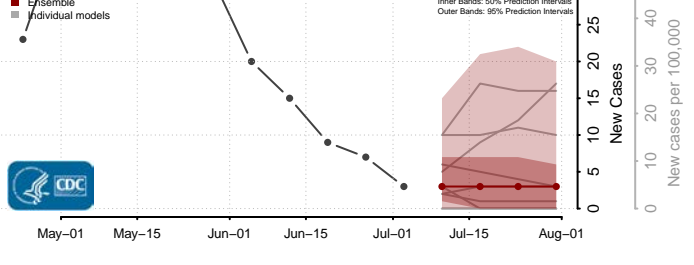

Buffalo County, Wisconsin

Burnett County, Wisconsin

Calumet County, Wisconsin

Chippewa County, Wisconsin

Clark County, Wisconsin

Columbia County, Wisconsin

Crawford County, Wisconsin

Dane County, Wisconsin