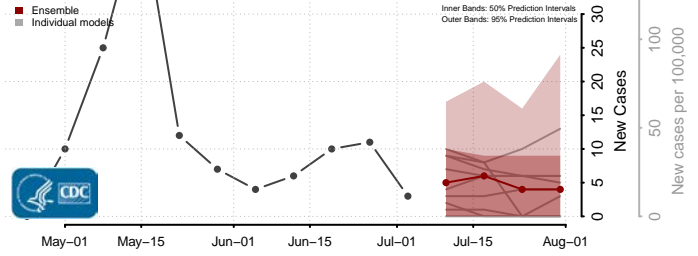

Geneva County, Alabama