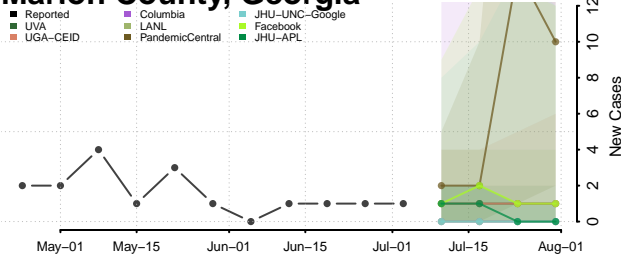

Marion County, Georgia