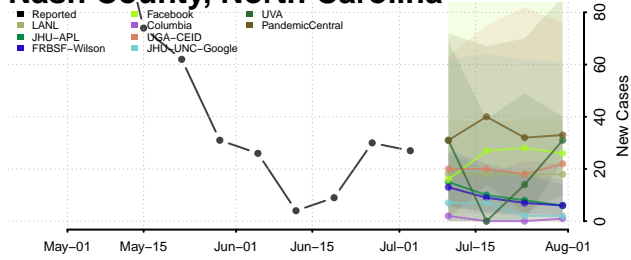

Moore County, North Carolina

Nash County, North Carolina

New Hanover County, North Carolina

Northampton County, North Carolina

Onslow County, North Carolina

Orange County, North Carolina

Pamlico County, North Carolina