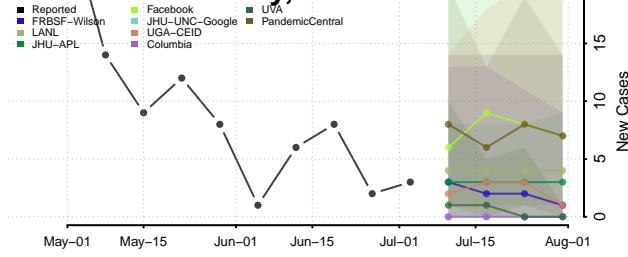

Leon County, Texas

Liberty County, Texas

Limestone County, Texas

Lipscomb County, Texas

Live Oak County, Texas

Llano County, Texas

Loving County, Texas

Lubbock County, Texas