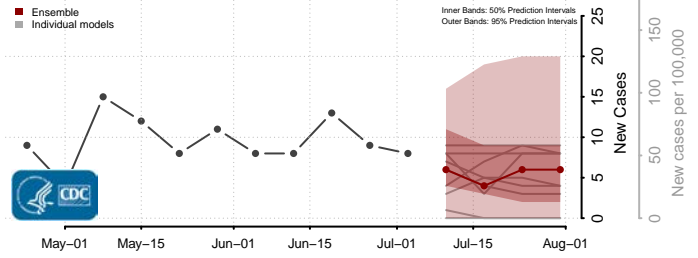

Vermillion County, Indiana