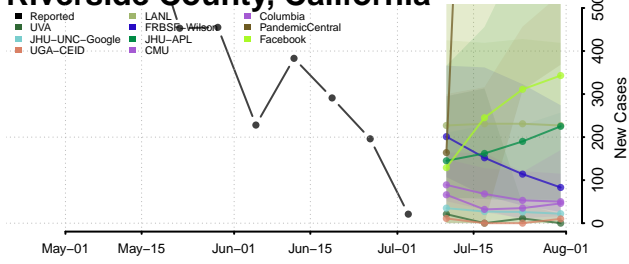

Orange County, California

Placer County, California

Plumas County, California

Riverside County, California

Sacramento County, California

San Benito County, California

San Bernardino County, California

San Diego County, California