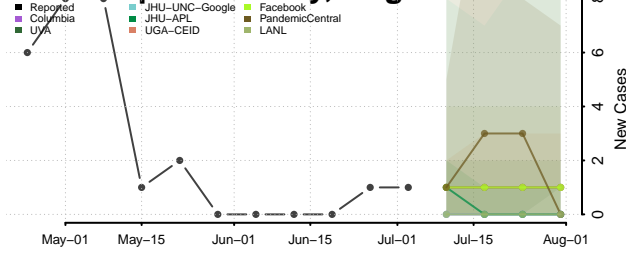

Newport News County, Virginia

Norfolk County, Virginia

Northampton County, Virginia

Northumberland County, Virginia

Norton County, Virginia

Nottoway County, Virginia

Orange County, Virginia

Page County, Virginia