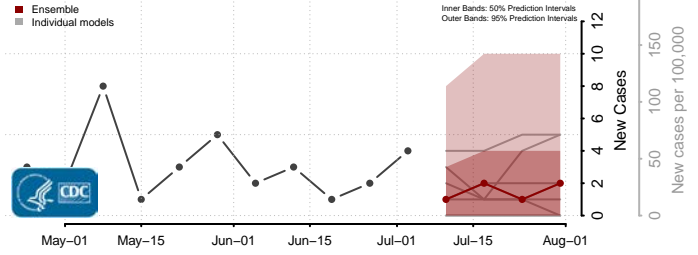

Highland County, Virginia

Hopewell County, Virginia

Isle of Wight County, Virginia

James City County, Virginia

King and Queen County, Virginia

King George County, Virginia

King William County, Virginia

Lancaster County, Virginia