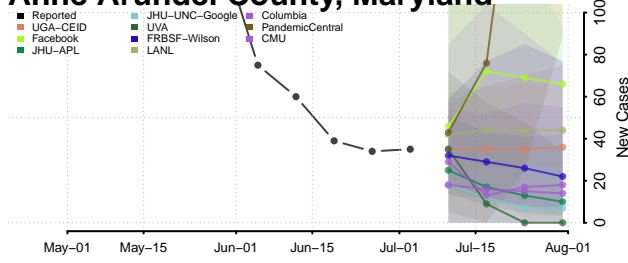

Anne Arundel County, Maryland