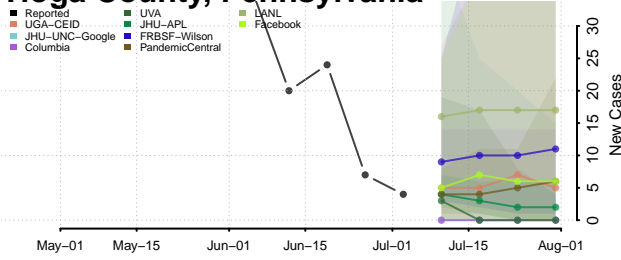

Tioga County, Pennsylvania