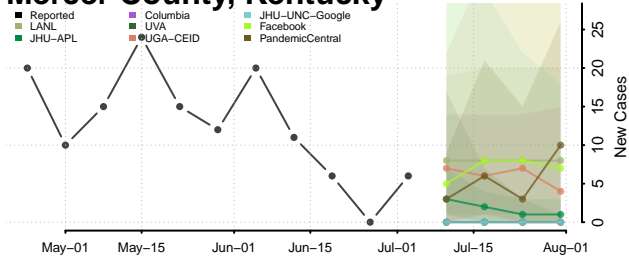

McCreary County, Kentucky

McLean County, Kentucky

Meade County, Kentucky

Menifee County, Kentucky

Mercer County, Kentucky

Metcalfe County, Kentucky

Monroe County, Kentucky

Montgomery County, Kentucky