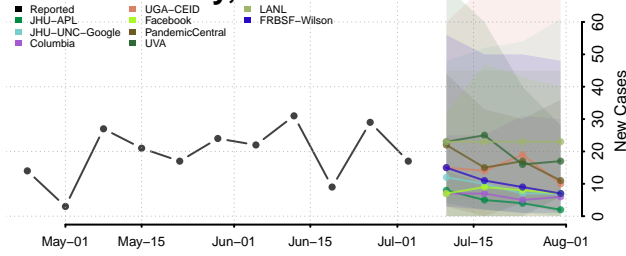

Marion County, Alabama