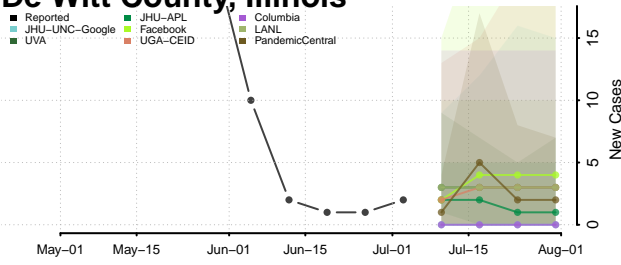

De Witt County, Illinois