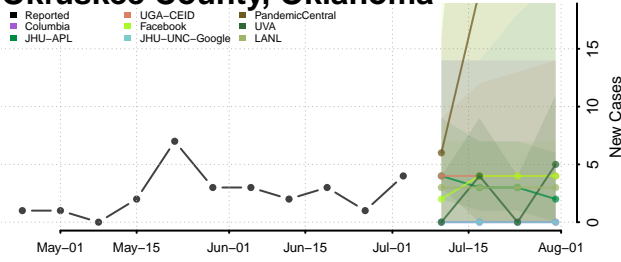

Okfuskee County, Oklahoma