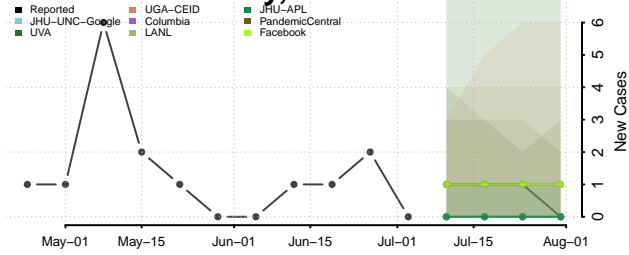

Hardeman County, Texas