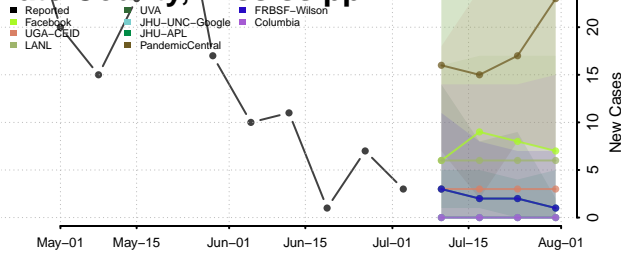

Stone County, Mississippi

Sunflower County, Mississippi

Tallahatchie County, Mississippi

Tate County, Mississippi

Tippah County, Mississippi

Tishomingo County, Mississippi

Tunica County, Mississippi

Union County, Mississippi