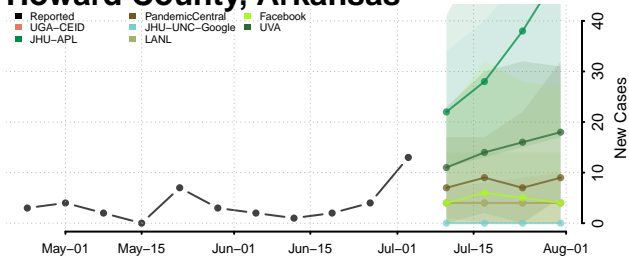

Garland County, Arkansas

Grant County, Arkansas

Greene County, Arkansas

Hempstead County, Arkansas

Hot Spring County, Arkansas

Howard County, Arkansas

Independence County, Arkansas

Izard County, Arkansas