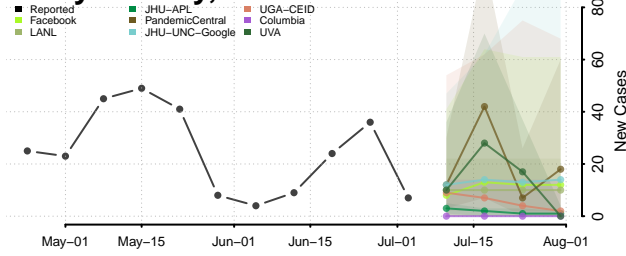

Curry County, New Mexico