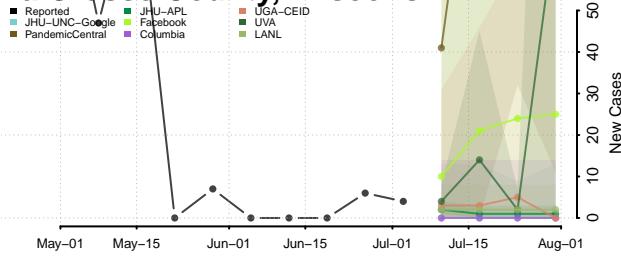

La Crosse County, Wisconsin