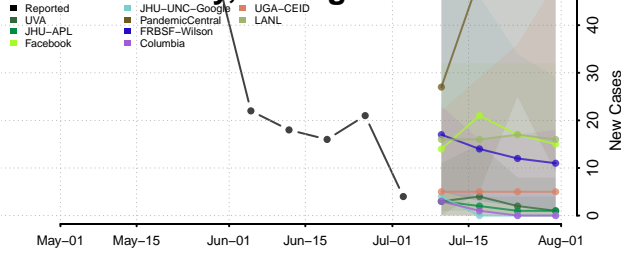

Clinton County, Michigan