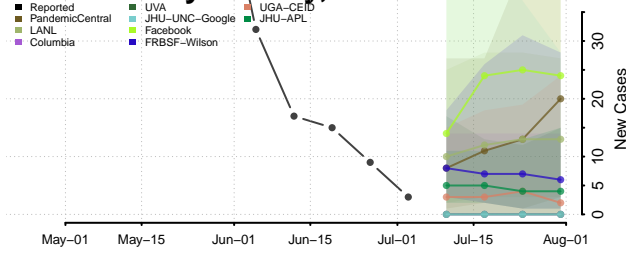

Schenectady County, New York