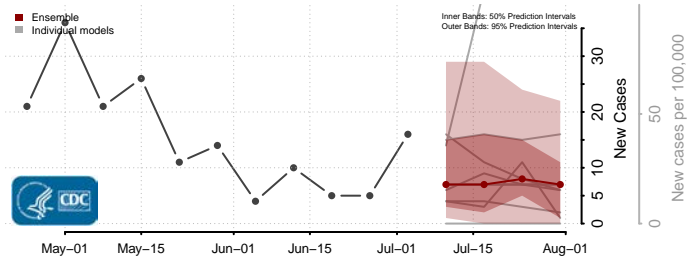

Neshoba County, Mississippi

Newton County, Mississippi

Noxubee County, Mississippi

Oktibbeha County, Mississippi

Panola County, Mississippi

Pearl River County, Mississippi

Perry County, Mississippi

Pike County, Mississippi