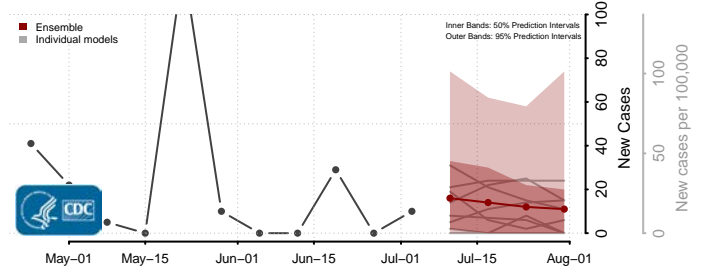

Val Verde County, Texas

Van Zandt County, Texas

Victoria County, Texas

Walker County, Texas

Waller County, Texas

Ward County, Texas

Washington County, Texas

Webb County, Texas