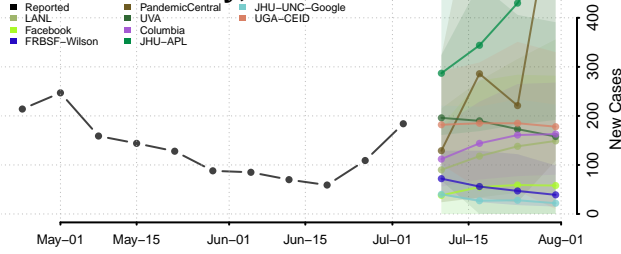

St. Clair County, Illinois