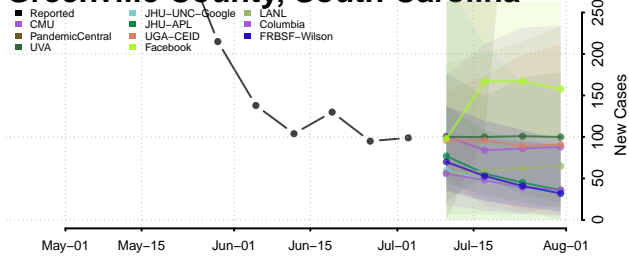

Greenville County, South Carolina

Greenwood County, South Carolina

Hampton County, South Carolina

Horry County, South Carolina

Jasper County, South Carolina

Kershaw County, South Carolina

Lancaster County, South Carolina