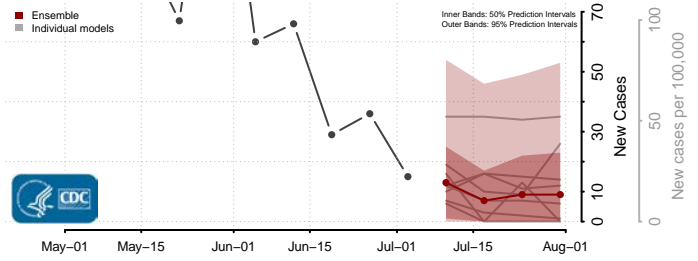

Hampshire County, West Virginia

Hancock County, West Virginia

Hardy County, West Virginia

Harrison County, West Virginia

Jackson County, West Virginia

Marshall County, West Virginia

Mason County, West Virginia