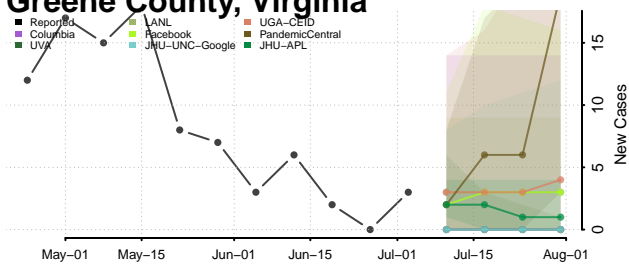

Greene County, Virginia

Greensville County, Virginia

Halifax County, Virginia

Hampton County, Virginia

Hanover County, Virginia

Harrisonburg County, Virginia

Henrico County, Virginia

Henry County, Virginia