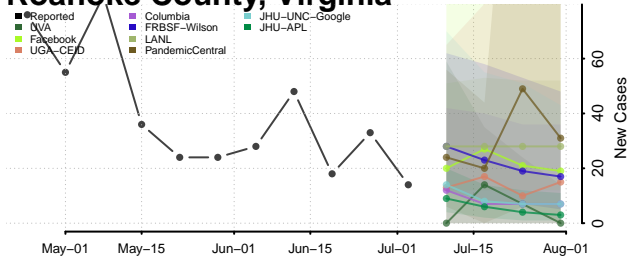

Prince William County, Virginia

Pulaski County, Virginia

Radford County, Virginia

Rappahannock County, Virginia

Richmond City County, Virginia

Richmond County, Virginia

Roanoke City County, Virginia

Roanoke County, Virginia