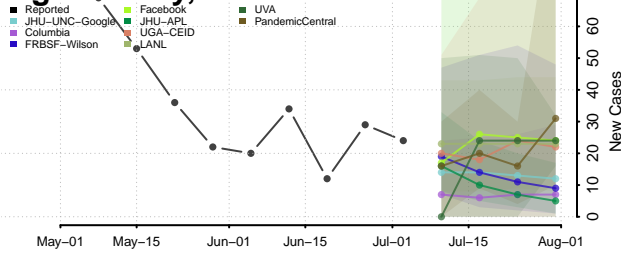

Vigo County, Indiana