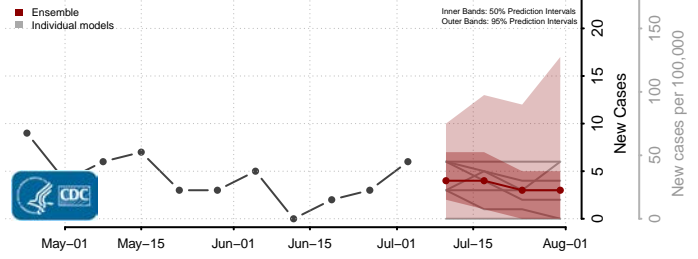

Jackson County, Kentucky