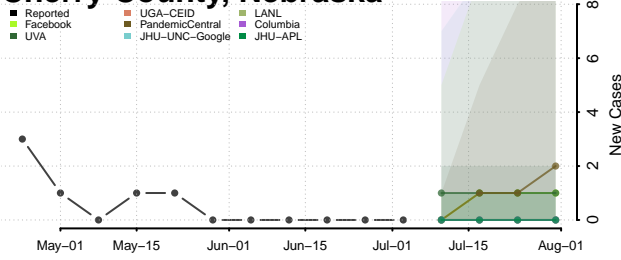

Buffalo County, Nebraska

Burt County, Nebraska

Butler County, Nebraska

Cass County, Nebraska

Cedar County, Nebraska

Chase County, Nebraska

Cherry County, Nebraska

Cheyenne County, Nebraska