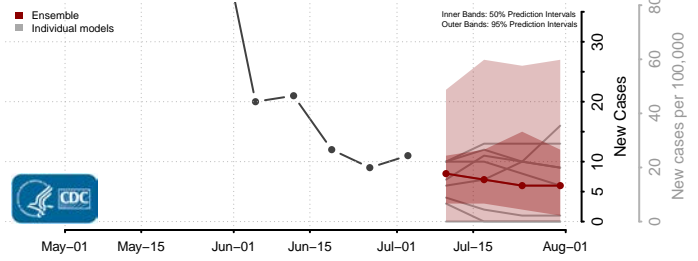

Grant County, Minnesota

Hennepin County, Minnesota

Houston County, Minnesota

Hubbard County, Minnesota

Isanti County, Minnesota

Itasca County, Minnesota

Jackson County, Minnesota

Kanabec County, Minnesota