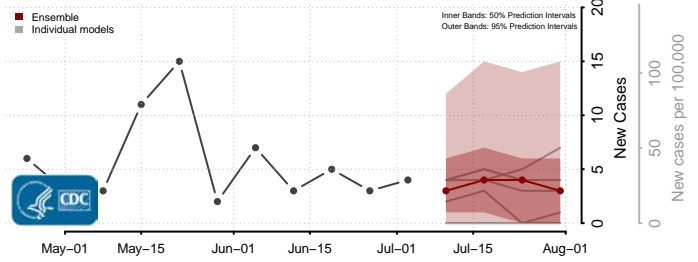

Winn County, Louisiana