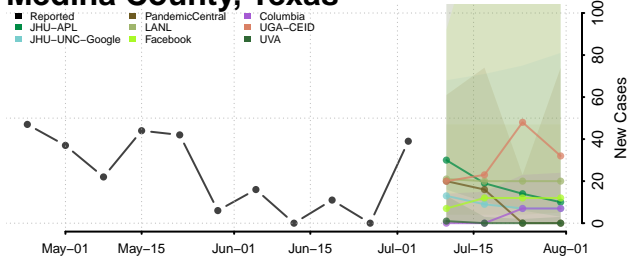

Medina County, Texas