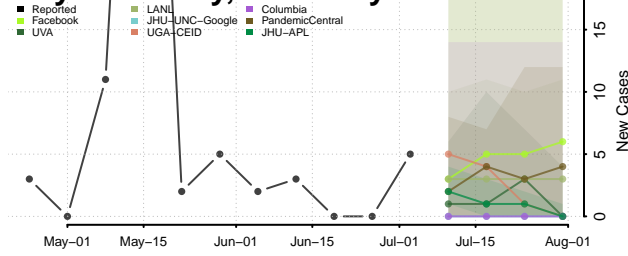

Trimble County, Kentucky

Union County, Kentucky

Warren County, Kentucky

Washington County, Kentucky

Wayne County, Kentucky

Webster County, Kentucky

Whitley County, Kentucky

Wolfe County, Kentucky