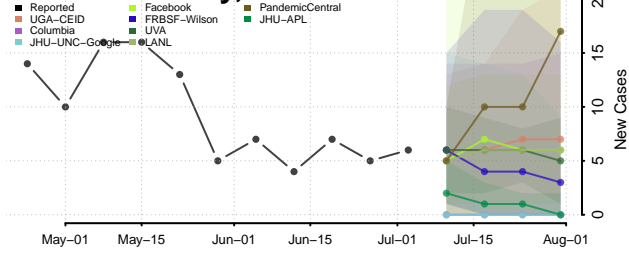

Benton County, Iowa

Black Hawk County, Iowa

Boone County, Iowa

Bremer County, Iowa

Buchanan County, Iowa

Buena Vista County, Iowa

Butler County, Iowa

Calhoun County, Iowa