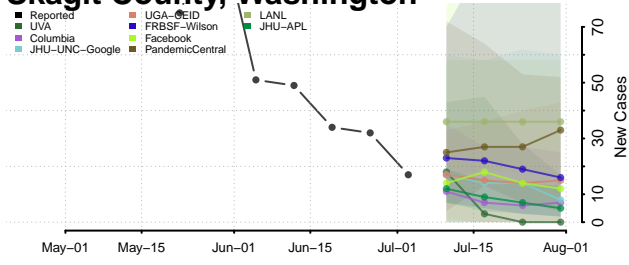

Skagit County, Washington