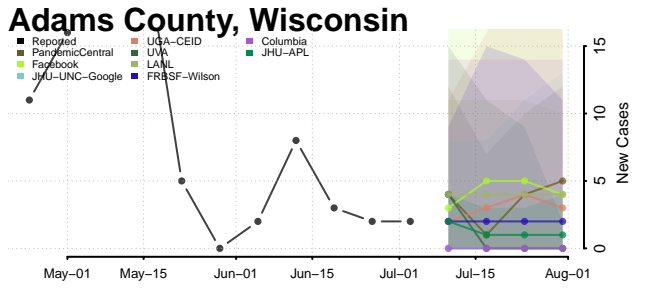

Tyler County, West Virginia

Upshur County, West Virginia

Wayne County, West Virginia

Webster County, West Virginia

Wetzel County, West Virginia

Wirt County, West Virginia

Wood County, West Virginia

Brown County, Wisconsin