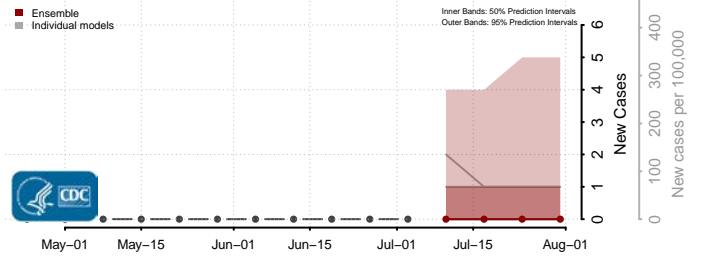

Piute County, Utah