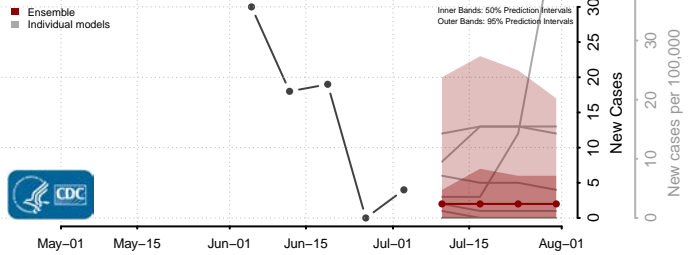

Indiana County, Pennsylvania