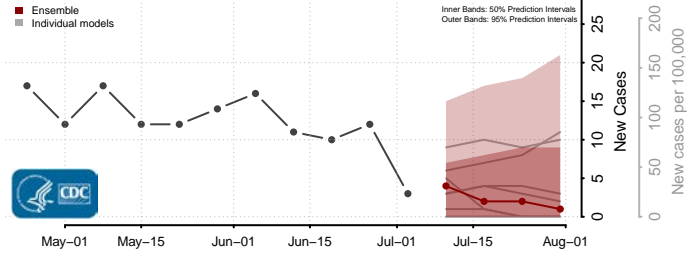

Shoshone County, Idaho