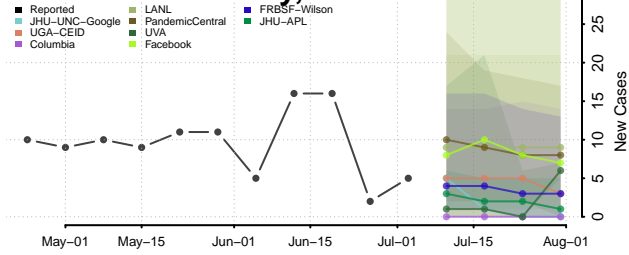

McPherson County, Kansas