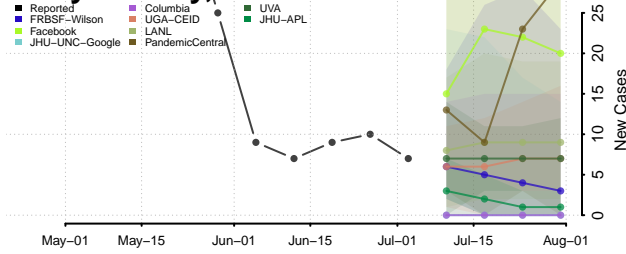

Pottawattamie County, Iowa

Poweshiek County, Iowa

Ringgold County, Iowa

Sac County, Iowa

Scott County, Iowa

Shelby County, Iowa

Sioux County, Iowa

Story County, Iowa