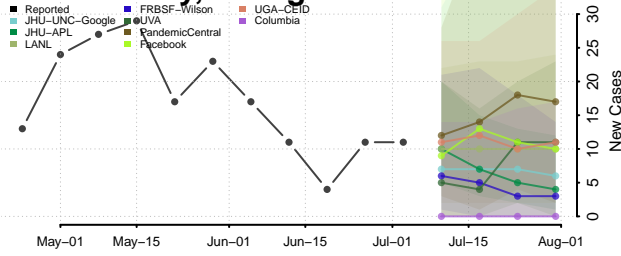

Turner County, Georgia

Twiggs County, Georgia

Union County, Georgia

Upson County, Georgia

Walker County, Georgia

Walton County, Georgia

Ware County, Georgia

Warren County, Georgia