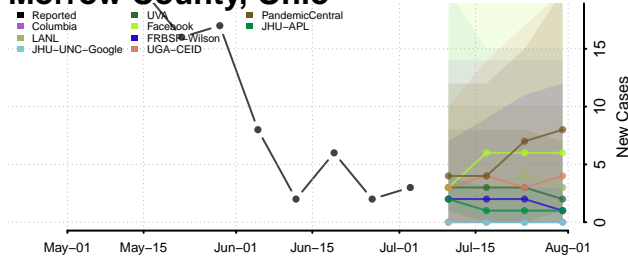

Mercer County, Ohio

Miami County, Ohio

Monroe County, Ohio

Montgomery County, Ohio

Morgan County, Ohio

Morrow County, Ohio

Muskingum County, Ohio

Noble County, Ohio