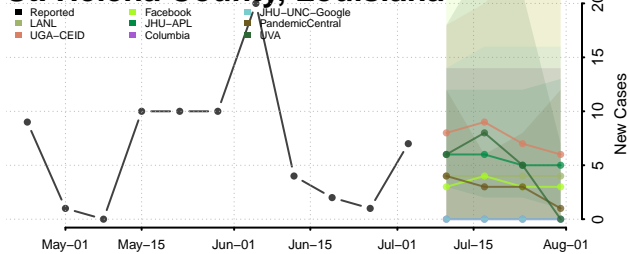

St. Helena County, Louisiana