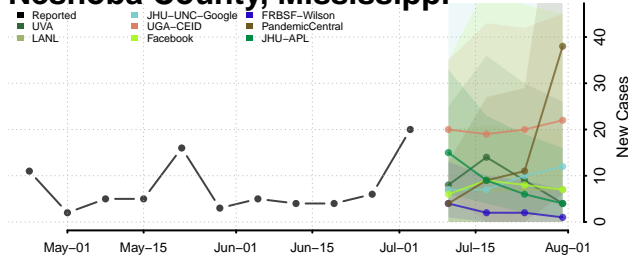

Neshoba County, Mississippi