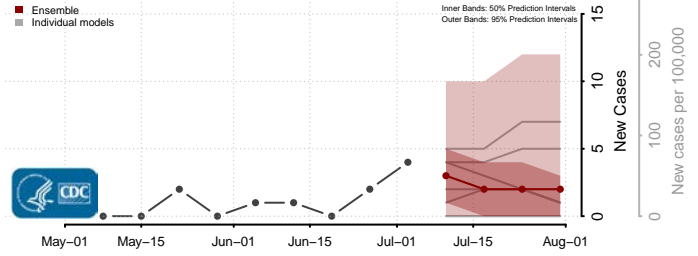

Carter County, Missouri