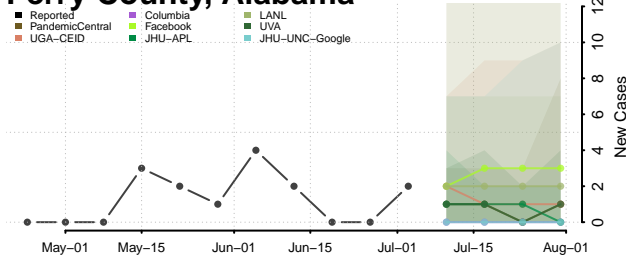

Marion County, Alabama

Marshall County, Alabama

Mobile County, Alabama

Monroe County, Alabama

Montgomery County, Alabama

Morgan County, Alabama

Perry County, Alabama

Pickens County, Alabama

Pike County, Alabama

Randolph County, Alabama

Russell County, Alabama

Shelby County, Alabama

St. Clair County, Alabama

Sumter County, Alabama

Talladega County, Alabama

Tallapoosa County, Alabama