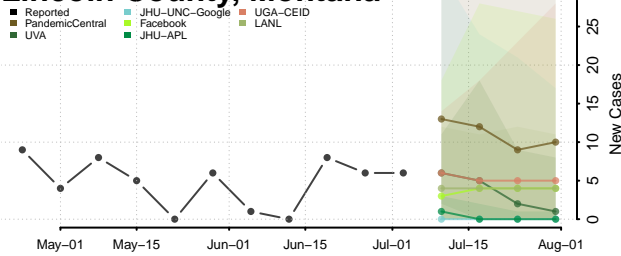

Lincoln County, Montana