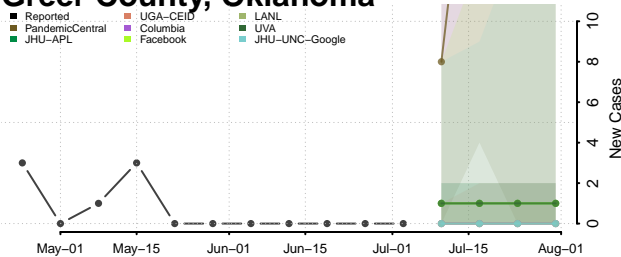

Delaware County, Oklahoma

Dewey County, Oklahoma

Ellis County, Oklahoma

Garfield County, Oklahoma

Garvin County, Oklahoma

Grady County, Oklahoma

Grant County, Oklahoma

Greer County, Oklahoma