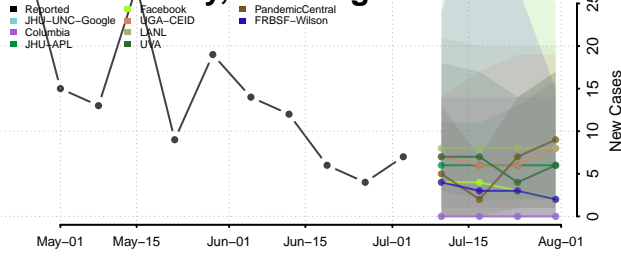

Pacific County, Washington