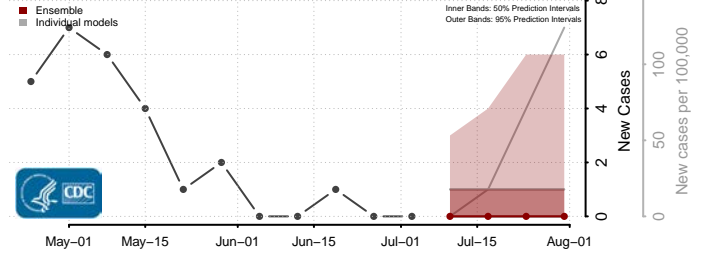

Lincoln County, Minnesota