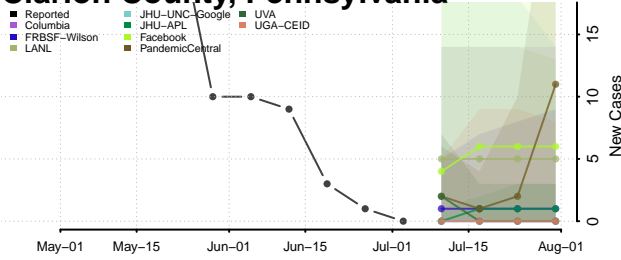

Clarion County, Pennsylvania