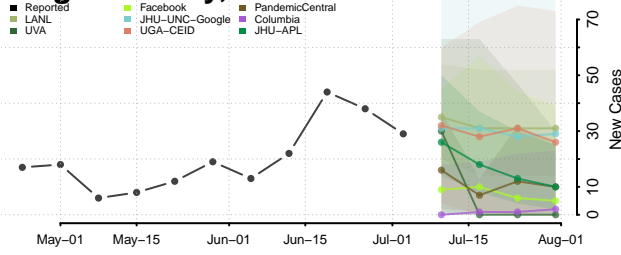

Wright County, Missouri