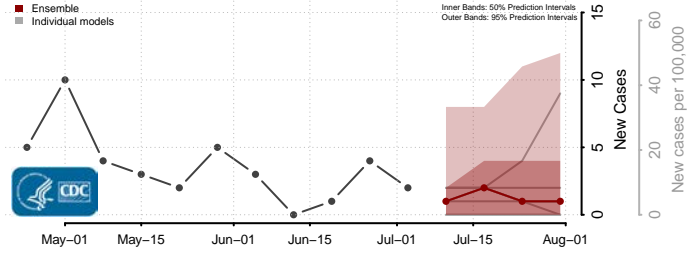

Fairfax City County, Virginia