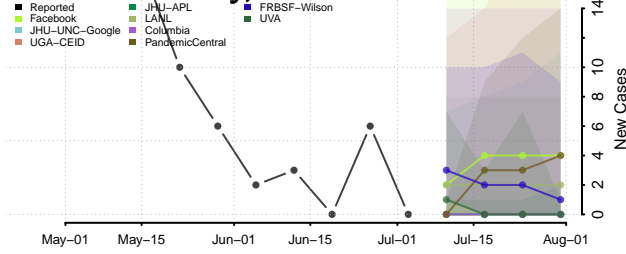

Pine County, Minnesota

Pipestone County, Minnesota

Polk County, Minnesota

Pope County, Minnesota

Ramsey County, Minnesota

Red Lake County, Minnesota

Redwood County, Minnesota

Renville County, Minnesota