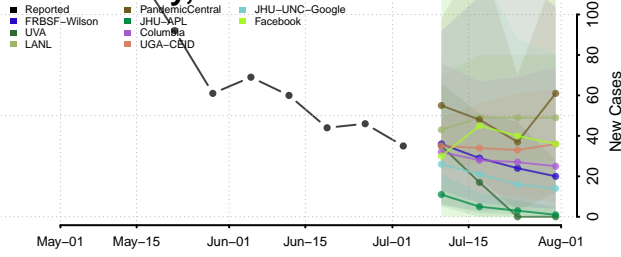

Keokuk County, Iowa

Kossuth County, Iowa

Lee County, Iowa

Linn County, Iowa

Louisa County, Iowa

Lucas County, Iowa

Lyon County, Iowa

Madison County, Iowa