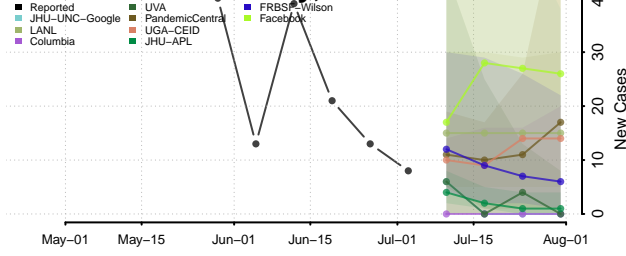

Fond du Lac County, Wisconsin