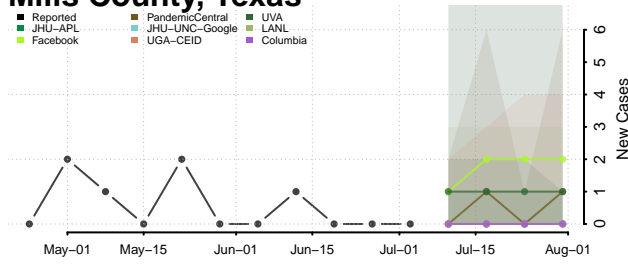

Mills County, Texas