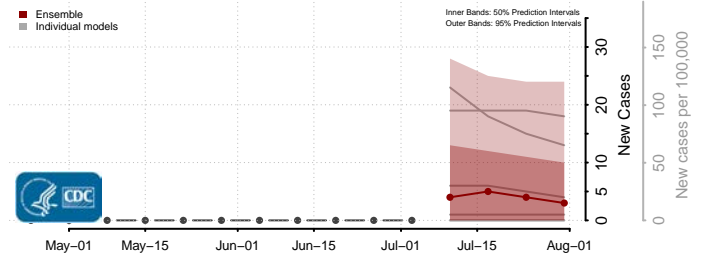

Box Elder County, Utah

Cache County, Utah

Carbon County, Utah

Daggett County, Utah

Davis County, Utah

Duchesne County, Utah

Emery County, Utah

Garfield County, Utah