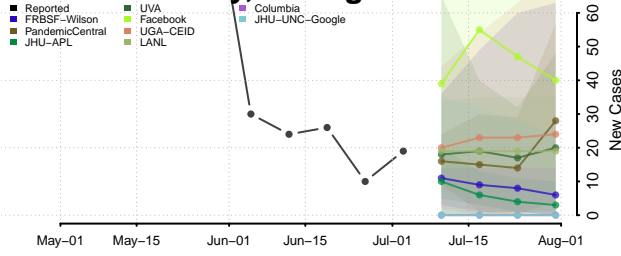

Jackson County, Michigan