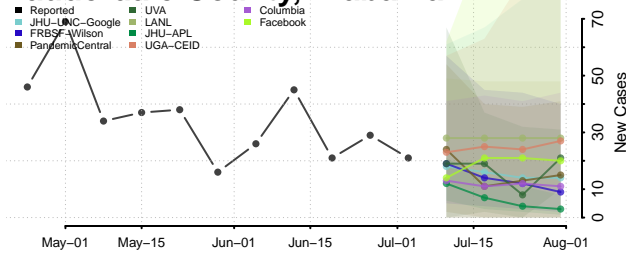

Lauderdale County, Alabama