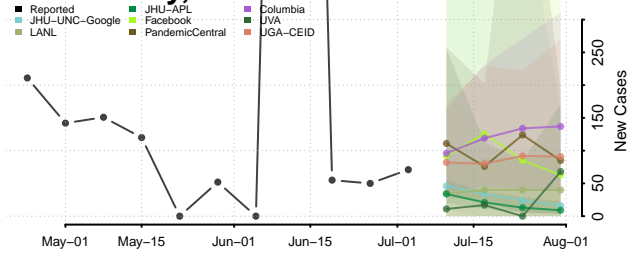

Bell County, Texas