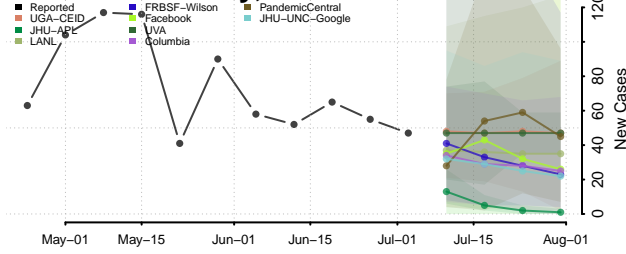

Cascade County, Montana