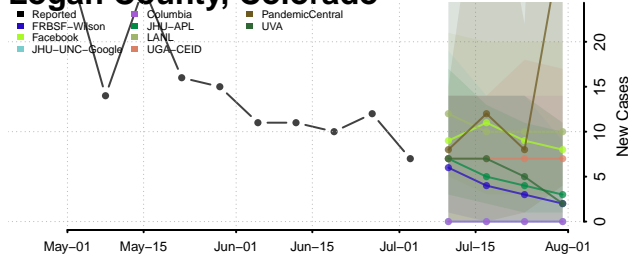

La Plata County, Colorado

Lake County, Colorado

Larimer County, Colorado

Las Animas County, Colorado

Lincoln County, Colorado

Logan County, Colorado

Mesa County, Colorado

Mineral County, Colorado