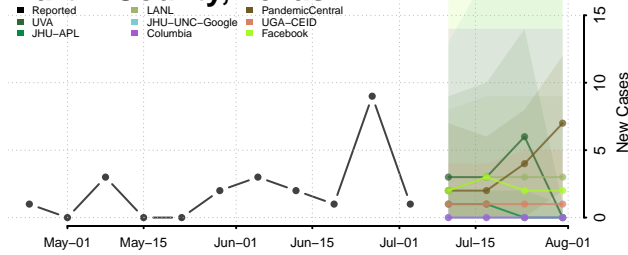

Martin County, Texas