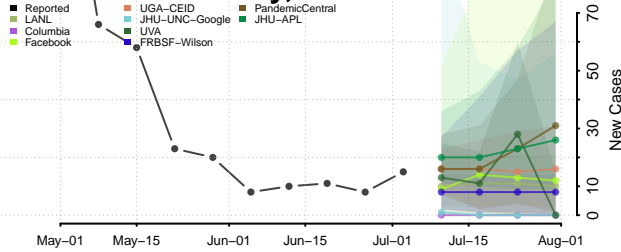

Chittenden County, Vermont

*New weekly cases may decrease in this location over the next four weeks. For these locations, the ensemble forecast indicates a probability of 0.75 or greater that fewer cases will be reported in week four of the forecast than in the last reported week.