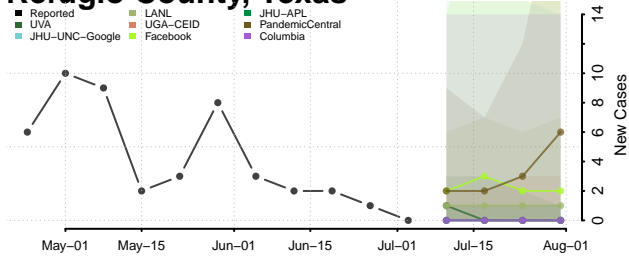

Refugio County, Texas