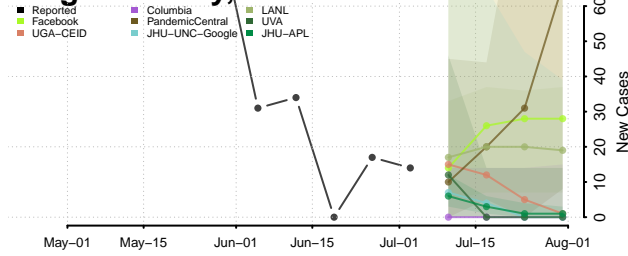

Washington County, Minnesota

Watonwan County, Minnesota

Wilkin County, Minnesota

Winona County, Minnesota

Wright County, Minnesota

Yellow Medicine County, Minnesota

Mississippi

Adams County, Mississippi