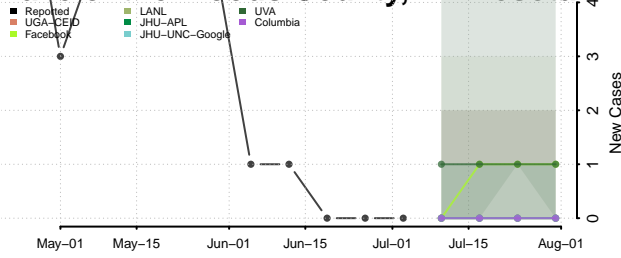

Lake of the Woods County, Minnesota