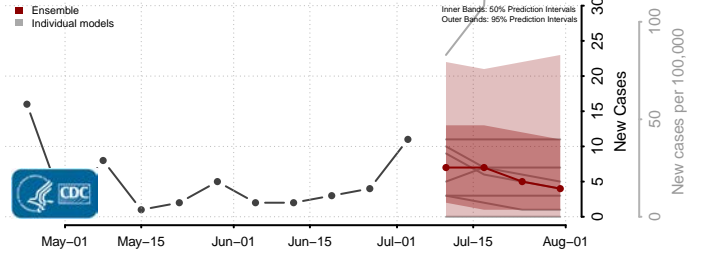

Delaware County, Oklahoma

Dewey County, Oklahoma

Ellis County, Oklahoma

Garfield County, Oklahoma

Garvin County, Oklahoma

Grady County, Oklahoma

Grant County, Oklahoma

Greer County, Oklahoma