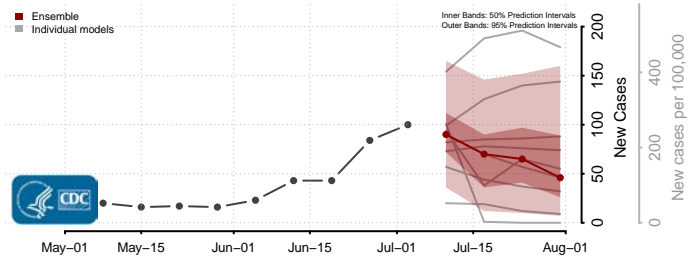

Lawrence County, Missouri