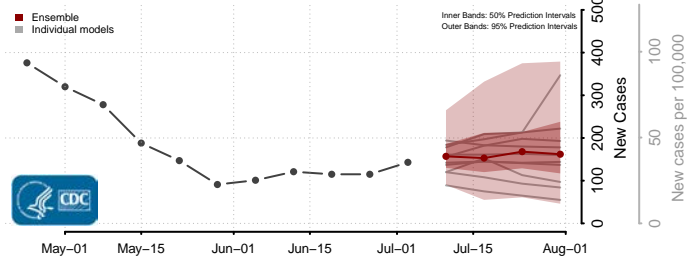

St. Charles County, Missouri