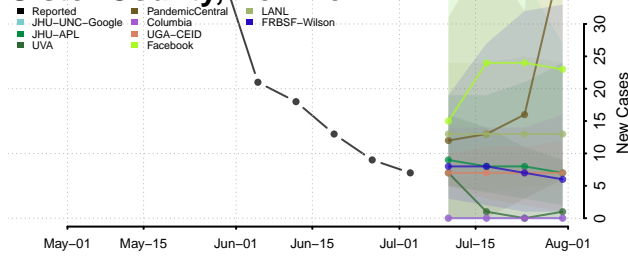

Ulster County, New York