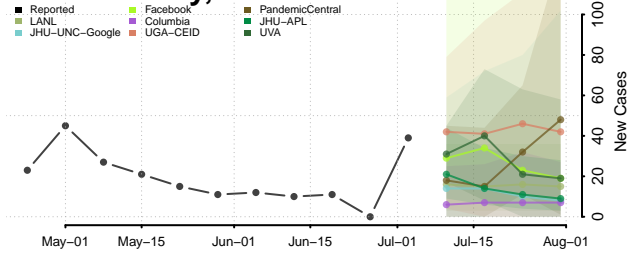

Hood County, Texas