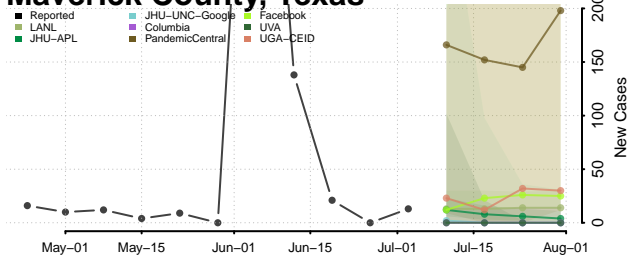

Maverick County, Texas