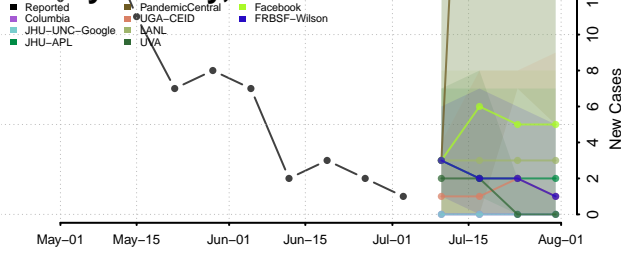

Shelby County, Illinois