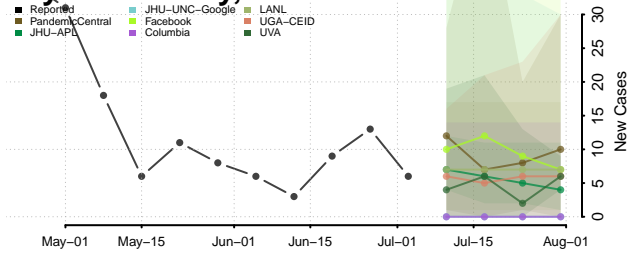

Fayette County, Texas