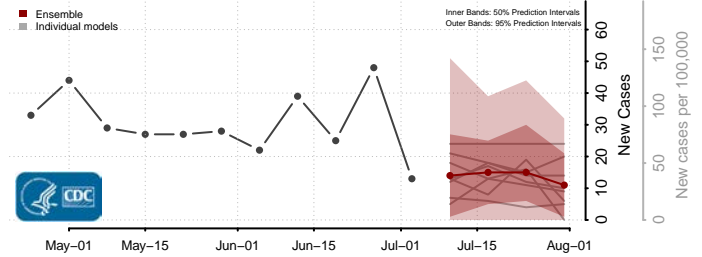

Val Verde County, Texas

Van Zandt County, Texas

Victoria County, Texas

Walker County, Texas

Waller County, Texas

Ward County, Texas

Washington County, Texas

Webb County, Texas