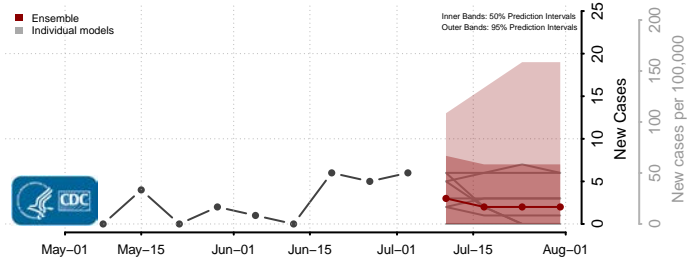

Neshoba County, Mississippi

Newton County, Mississippi

Noxubee County, Mississippi

Oktibbeha County, Mississippi

Panola County, Mississippi

Pearl River County, Mississippi

Perry County, Mississippi

Pike County, Mississippi