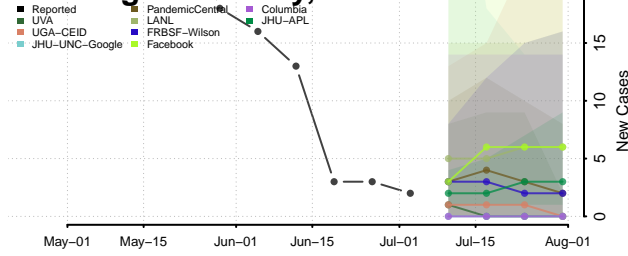

Tioga County, New York

Tompkins County, New York

Ulster County, New York

Warren County, New York

Washington County, New York

Wayne County, New York

Westchester County, New York

Wyoming County, New York