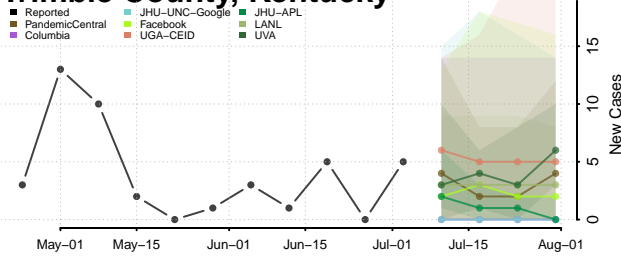

Trimble County, Kentucky