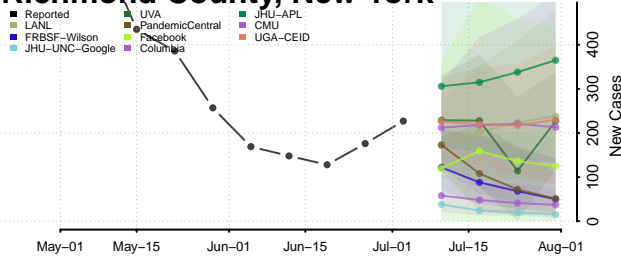

Oswego County, New York

Otsego County, New York

Putnam County, New York

Queens County, New York

Rensselaer County, New York

Richmond County, New York

Rockland County, New York

Saratoga County, New York