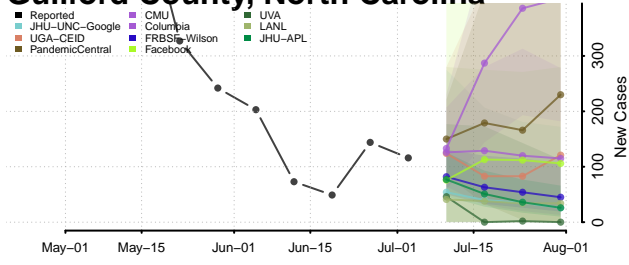

Franklin County, North Carolina

Gaston County, North Carolina

Gates County, North Carolina

Graham County, North Carolina

Granville County, North Carolina

Greene County, North Carolina

Guilford County, North Carolina