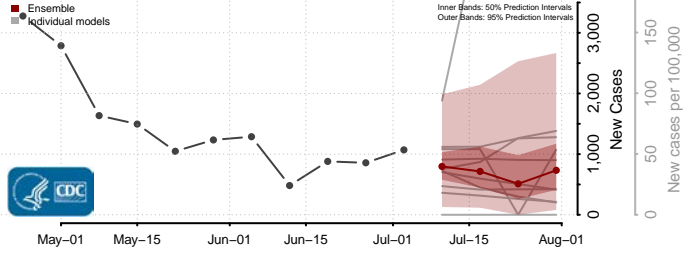

Bexar County, Texas