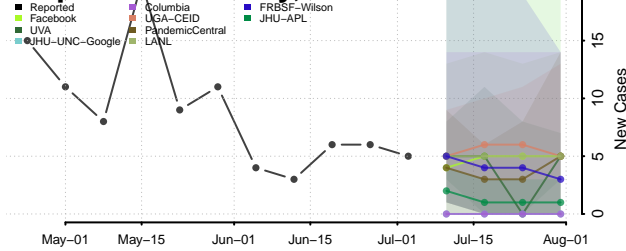

Roane County, Tennessee

Robertson County, Tennessee

Rutherford County, Tennessee

Scott County, Tennessee

Squatchie County, Tennessee

Sevier County, Tennessee

Shelby County, Tennessee

Smith County, Tennessee