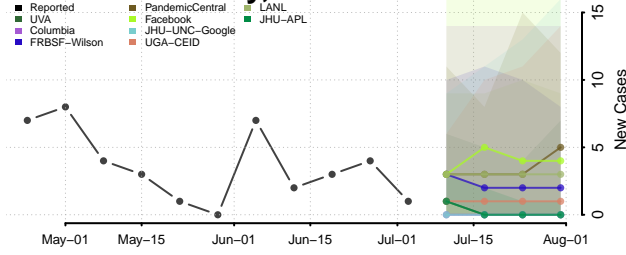

Lewis County, Idaho

Lincoln County, Idaho

Madison County, Idaho

Minidoka County, Idaho

Nez Perce County, Idaho

Oneida County, Idaho

Owyhee County, Idaho

Payette County, Idaho