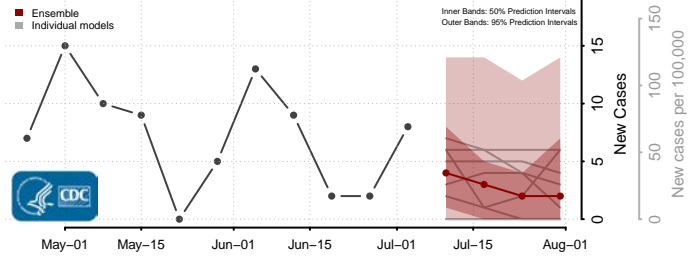

Calhoun County, West Virginia

Clay County, West Virginia

Doddridge County, West Virginia

Fayette County, West Virginia

Gilmer County, West Virginia

Grant County, West Virginia

Greenbrier County, West Virginia