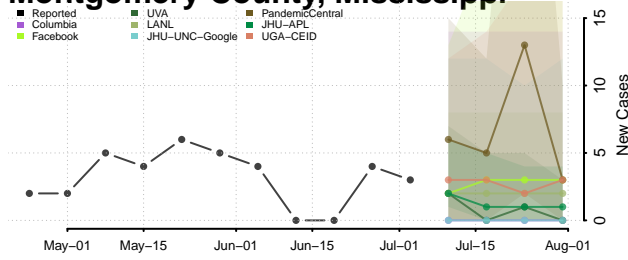

Leflore County, Mississippi

Lincoln County, Mississippi

Lowndes County, Mississippi

Madison County, Mississippi

Marion County, Mississippi

Marshall County, Mississippi

Monroe County, Mississippi

Montgomery County, Mississippi