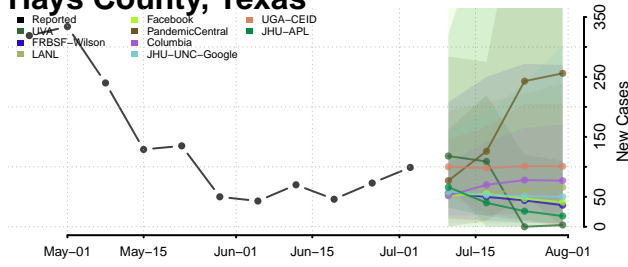

Hays County, Texas