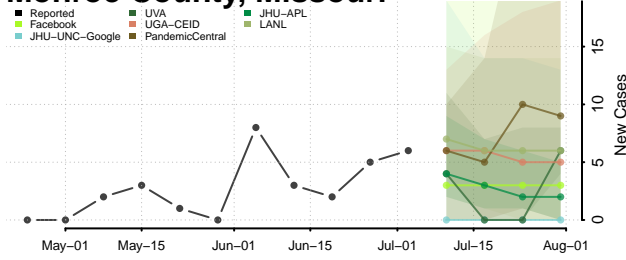

Monroe County, Missouri