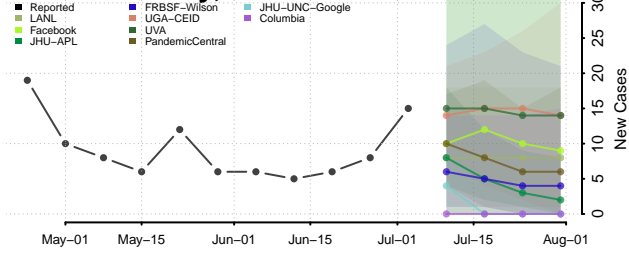

Marshall County, Kansas

McPherson County, Kansas

Meade County, Kansas

Miami County, Kansas

Mitchell County, Kansas

Montgomery County, Kansas

Morris County, Kansas

Morton County, Kansas