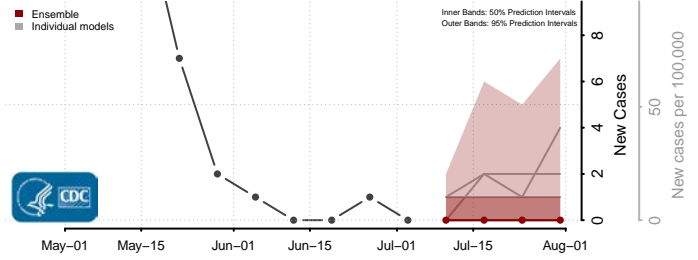

Stevens County, Minnesota