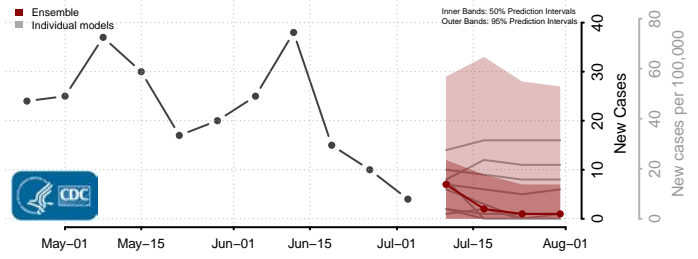

Franklin County, Kentucky