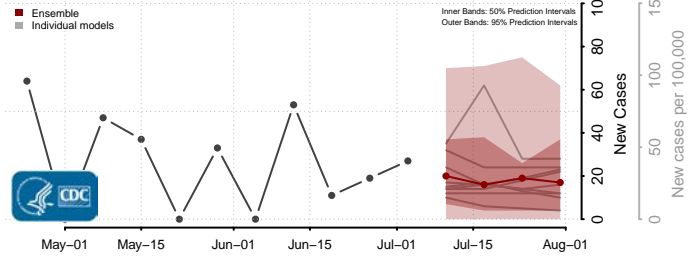

Rusk County, Texas

Sabine County, Texas

San Augustine County, Texas

San Jacinto County, Texas

San Patricio County, Texas

San Saba County, Texas

Schleicher County, Texas

Scurry County, Texas