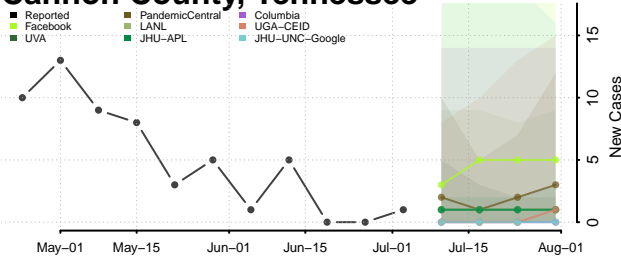

Carroll County, Tennessee

Carter County, Tennessee

Cheatham County, Tennessee

Chester County, Tennessee

Claiborne County, Tennessee

Clay County, Tennessee

Cocke County, Tennessee

Coffee County, Tennessee