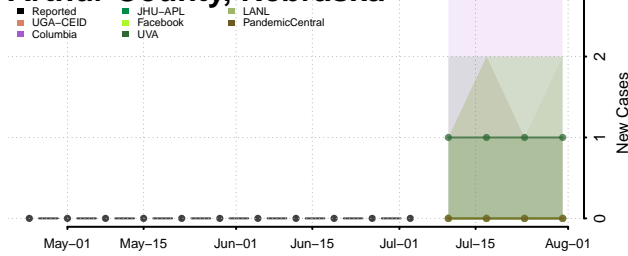

Arthur County, Nebraska