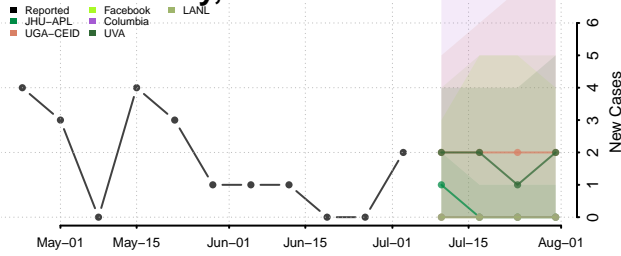

Anchorage County, Alaska

Bethel County, Alaska

Bristol Bay County, Alaska

Chugach County, Alaska

Copper River County, Alaska

Denali County, Alaska

Dillingham County, Alaska

Fairbanks North Star County, Alaska