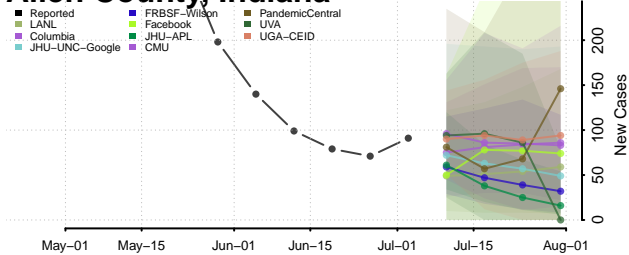

Whiteside County, Illinois

Will County, Illinois

Williamson County, Illinois

Winnebago County, Illinois

Woodford County, Illinois

Indiana

Adams County, Indiana

Allen County, Indiana