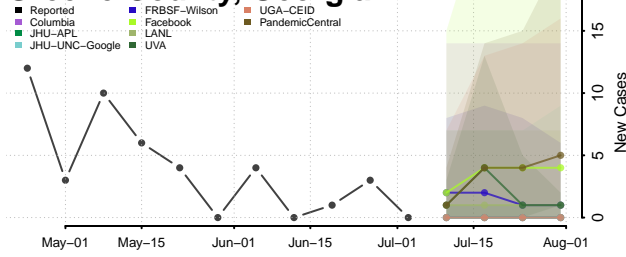

Glascocock County, Georgia

Glynn County, Georgia

Gordon County, Georgia

Grady County, Georgia

Greene County, Georgia

Gwinnett County, Georgia

Habersham County, Georgia

Hall County, Georgia