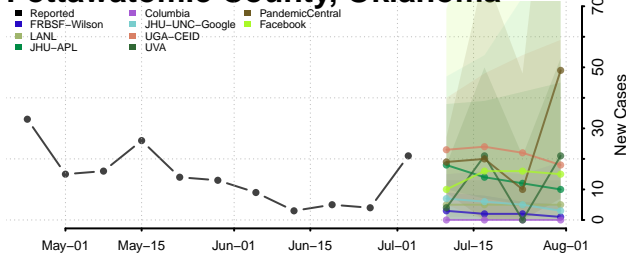

Pottawatomie County, Oklahoma