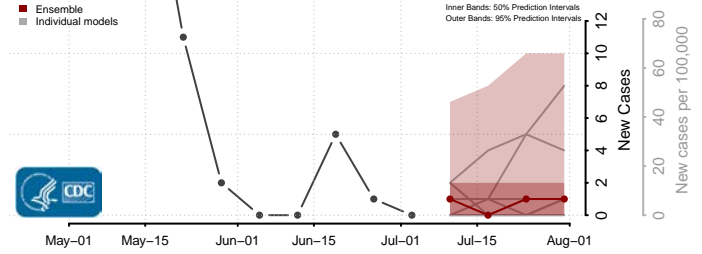

Roseau County, Minnesota