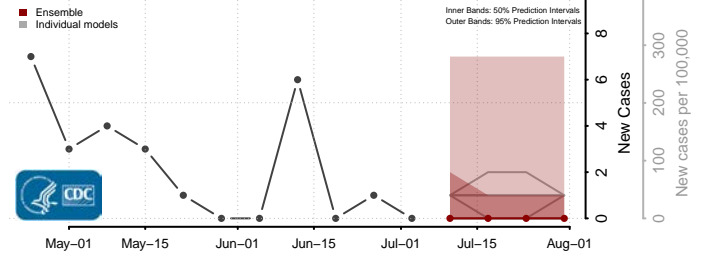

Hettinger County, North Dakota

Kidder County, North Dakota

LaMoure County, North Dakota

Logan County, North Dakota

McHenry County, North Dakota

McIntosh County, North Dakota

McKenzie County, North Dakota

McLean County, North Dakota