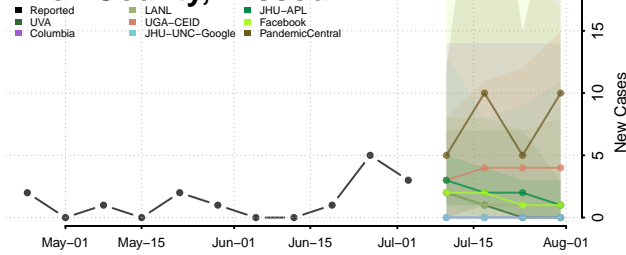

Knox County, Missouri