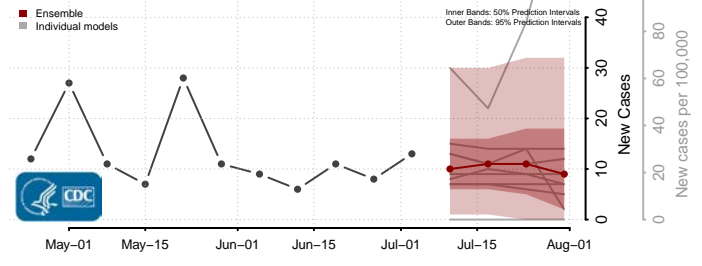

Nye County, Nevada