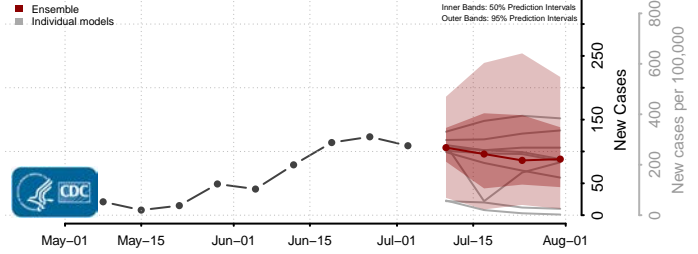

Webster County, Missouri