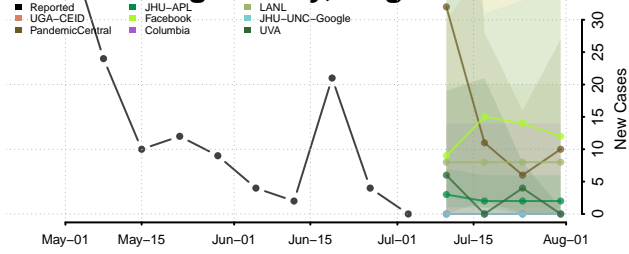

Greene County, Virginia

Greensville County, Virginia

Halifax County, Virginia

Hampton County, Virginia

Hanover County, Virginia

Harrisonburg County, Virginia

Henrico County, Virginia

Henry County, Virginia