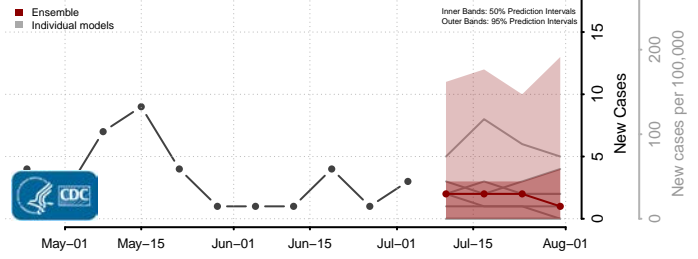

Quitman County, Mississippi