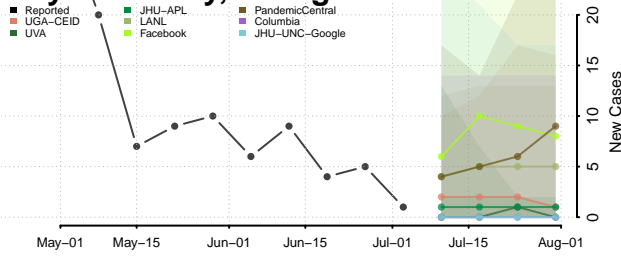

Wayne County, Georgia