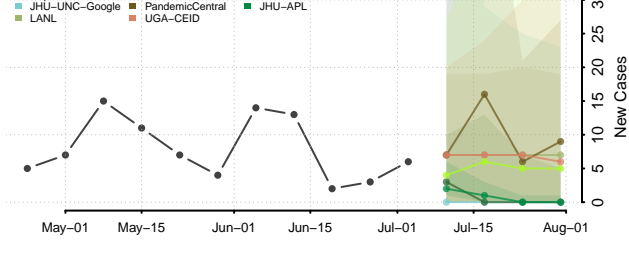

Hill County, Montana