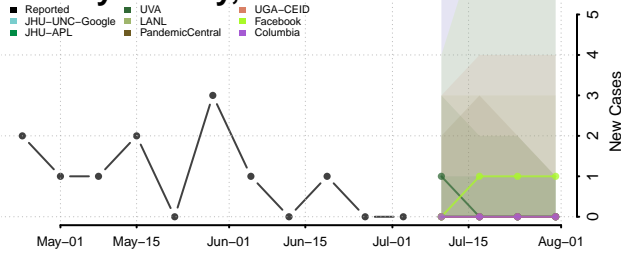

Stanley County, South Dakota