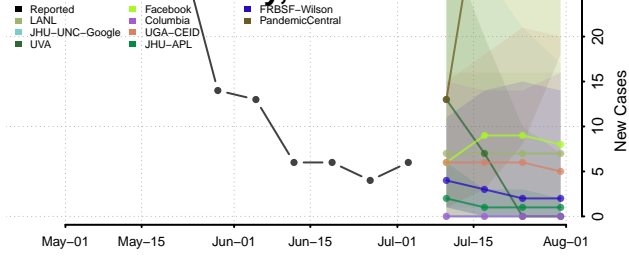

Muscatine County, Iowa