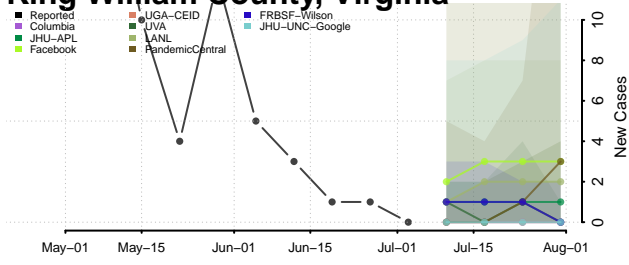

Highland County, Virginia

Hopewell County, Virginia

Isle of Wight County, Virginia

James City County, Virginia

King and Queen County, Virginia

King George County, Virginia

King William County, Virginia

Lancaster County, Virginia