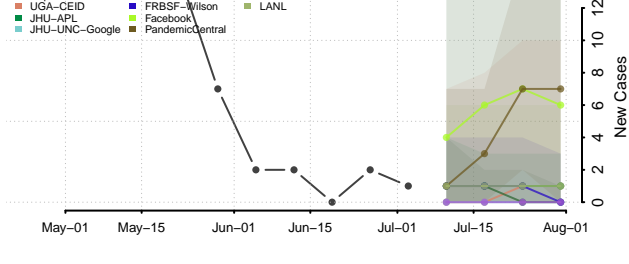

Brown County, Minnesota