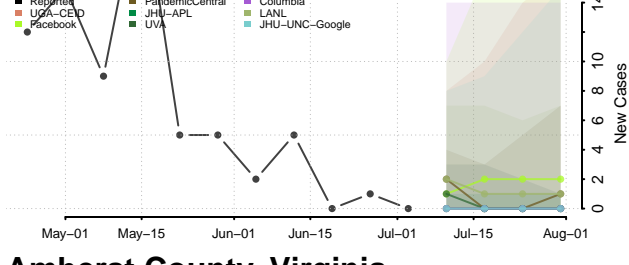

Amelia County, Virginia