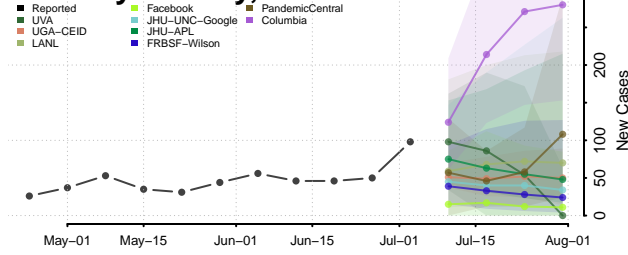

St. Helena County, Louisiana

St. James County, Louisiana

St. John the Baptist County, Louisiana

St. Landry County, Louisiana

St. Martin County, Louisiana

St. Mary County, Louisiana

St. Tammany County, Louisiana