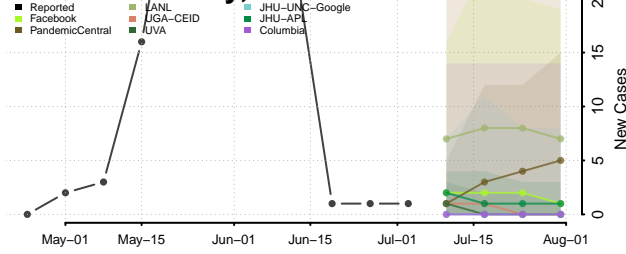

Putnam County, Missouri