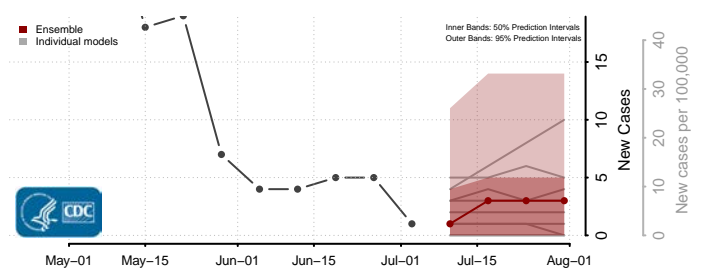

Windham County, Vermont