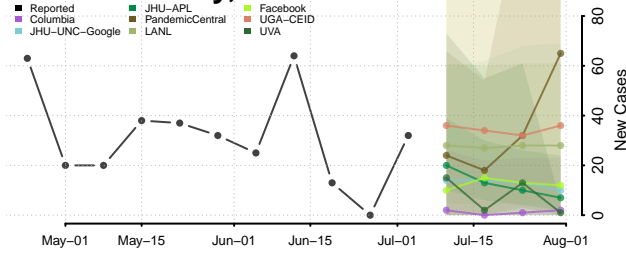

Wilson County, Texas