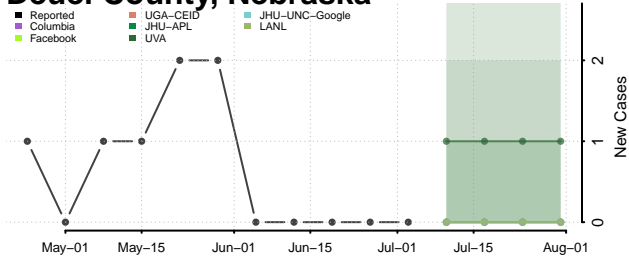

Deuel County, Nebraska