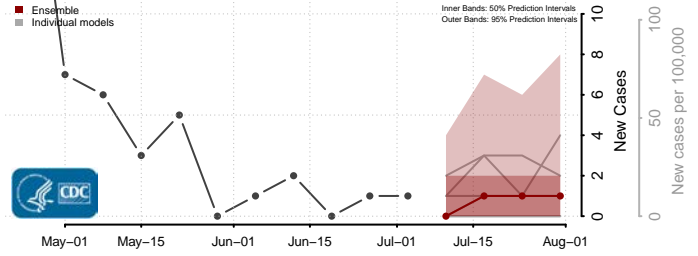

Washington County, Minnesota

Watonwan County, Minnesota

Wilkin County, Minnesota

Winona County, Minnesota

Wright County, Minnesota

Yellow Medicine County, Minnesota

Mississippi

Adams County, Mississippi