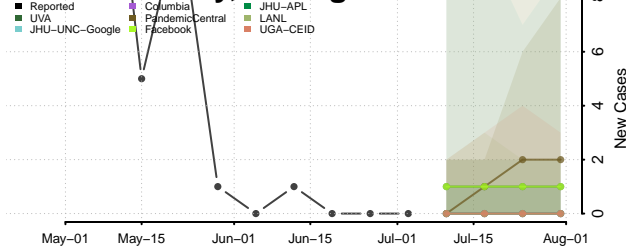

Suffolk County, Massachusetts

Worcester County, Massachusetts

Michigan

Alcona County, Michigan

Alger County, Michigan

Allegan County, Michigan

Alpena County, Michigan

Antrim County, Michigan