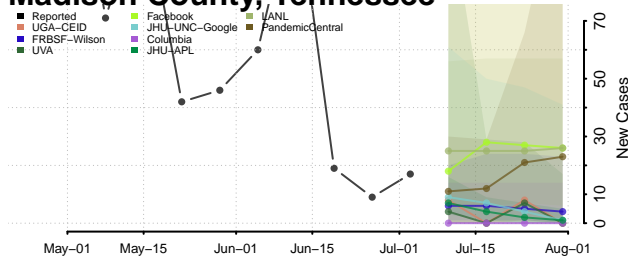

Madison County, Tennessee