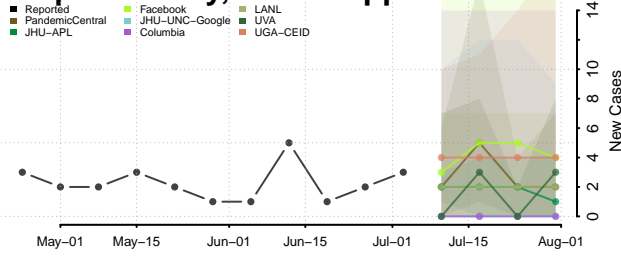

Holmes County, Mississippi

Humphreys County, Mississippi

Issaquena County, Mississippi

Itawamba County, Mississippi

Jackson County, Mississippi

Jasper County, Mississippi

Jefferson County, Mississippi

Jefferson Davis County, Mississippi