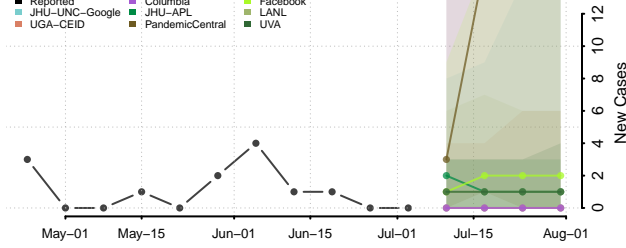

Latimer County, Oklahoma