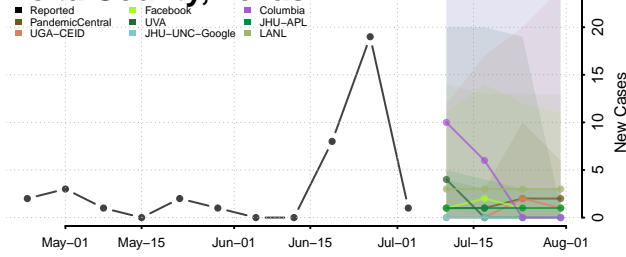

Dallas County, Texas

Dawson County, Texas

Deaf Smith County, Texas

Delta County, Texas

Denton County, Texas

DeWitt County, Texas

Dickens County, Texas

Dimmit County, Texas