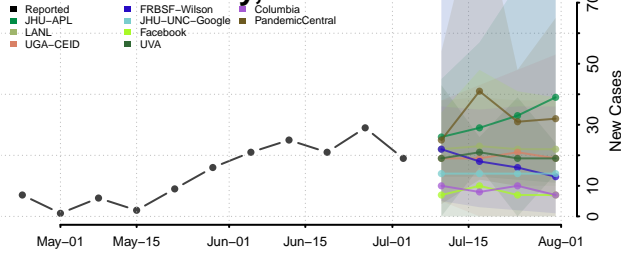

Ouachita County, Arkansas