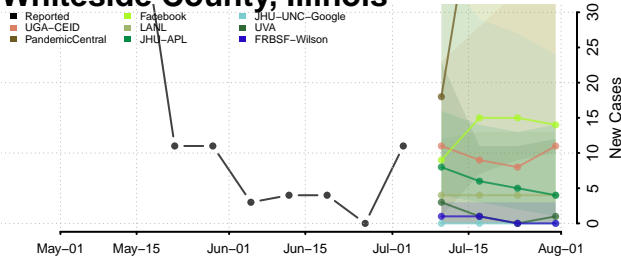

Whiteside County, Illinois