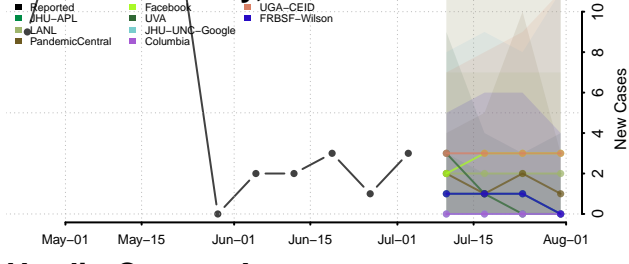

Grundy County, Iowa

Guthrie County, Iowa

Hamilton County, Iowa

Hancock County, Iowa

Hardin County, Iowa

Harrison County, Iowa

Henry County, Iowa

Howard County, Iowa