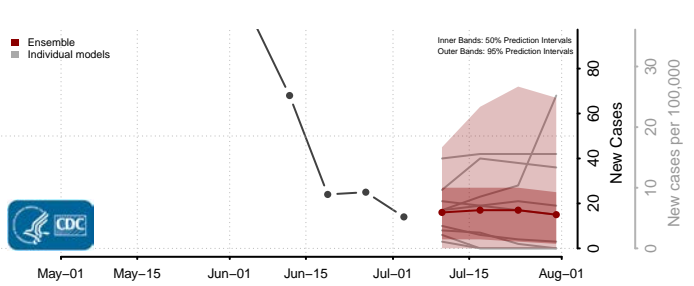

Clinton County, Pennsylvania

Columbia County, Pennsylvania

Crawford County, Pennsylvania

Cumberland County, Pennsylvania

Dauphin County, Pennsylvania

Fulton County, Pennsylvania

Greene County, Pennsylvania

Huntingdon County, Pennsylvania