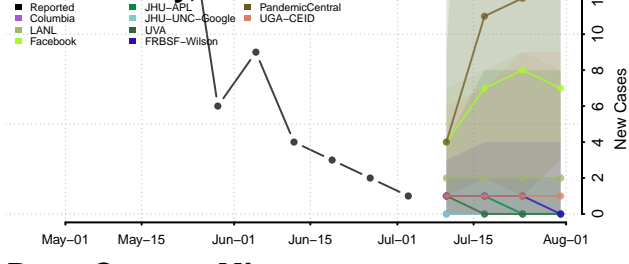

Polk County, Minnesota