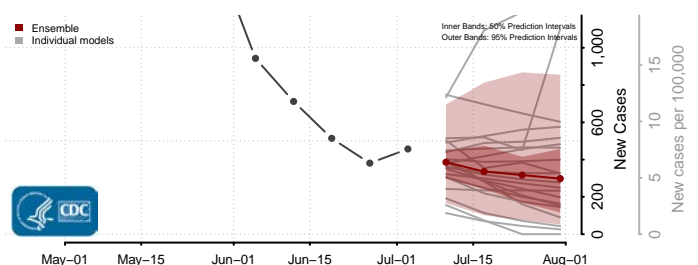

Waldo County, Maine

Washington County, Maine

York County, Maine

Maryland

Allegany County, Maryland

Anne Arundel County, Maryland

Baltimore City County, Maryland

Baltimore County, Maryland