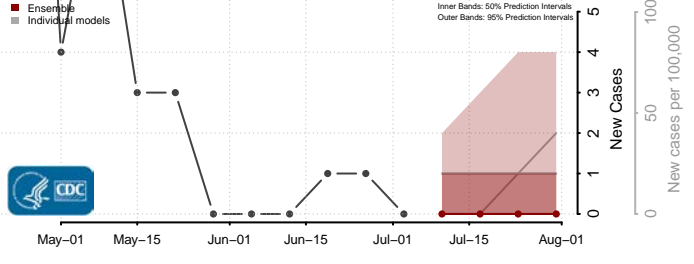

Anoka County, Minnesota

Becker County, Minnesota

Beltrami County, Minnesota

Benton County, Minnesota

Big Stone County, Minnesota

Blue Earth County, Minnesota

Brown County, Minnesota

Carlton County, Minnesota