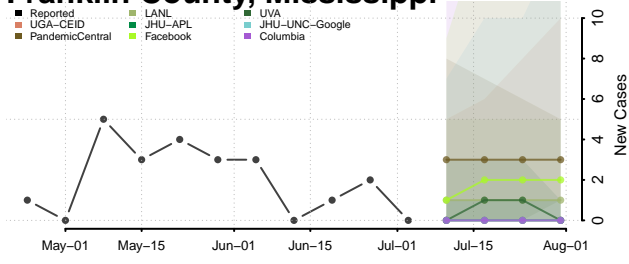

Forrest County, Mississippi

Franklin County, Mississippi

George County, Mississippi

Greene County, Mississippi

Grenada County, Mississippi

Hancock County, Mississippi

Harrison County, Mississippi

Hinds County, Mississippi