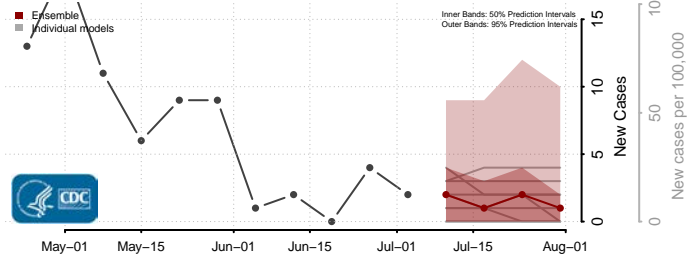

Henry County, Kentucky