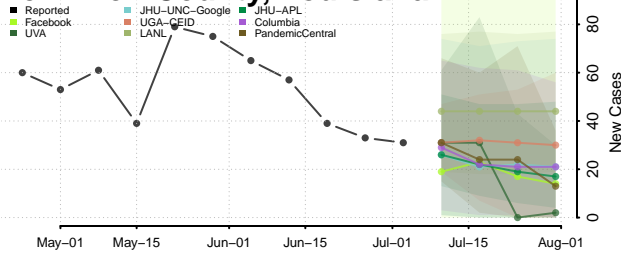

Tangipahoa County, Louisiana

Tensas County, Louisiana

Terrebonne County, Louisiana

Union County, Louisiana

Vermilion County, Louisiana

Vernon County, Louisiana

Washington County, Louisiana

Webster County, Louisiana