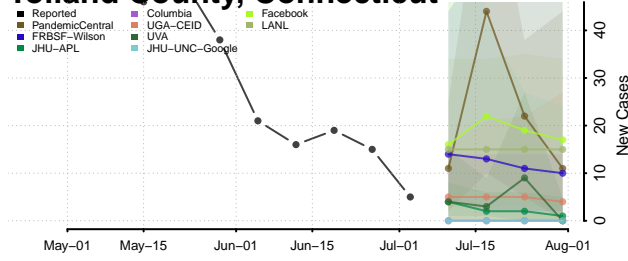

Fairfield County, Connecticut

Hartford County, Connecticut

Litchfield County, Connecticut

Middlesex County, Connecticut

New Haven County, Connecticut

New London County, Connecticut

Tolland County, Connecticut