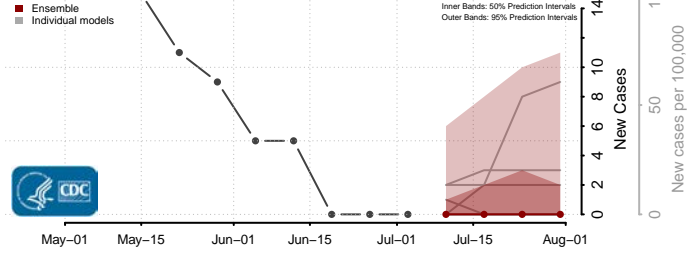

Rice County, Minnesota

Rock County, Minnesota

Roseau County, Minnesota

Scott County, Minnesota

Sherburne County, Minnesota

Sibley County, Minnesota

St. Louis County, Minnesota

Stearns County, Minnesota