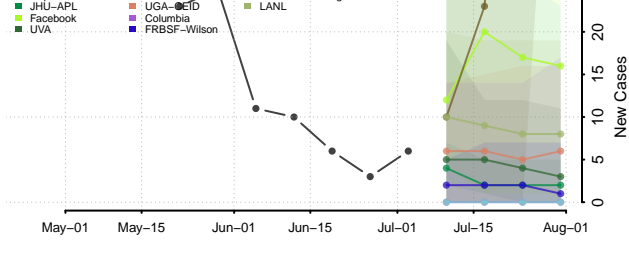

Suffolk County, Virginia