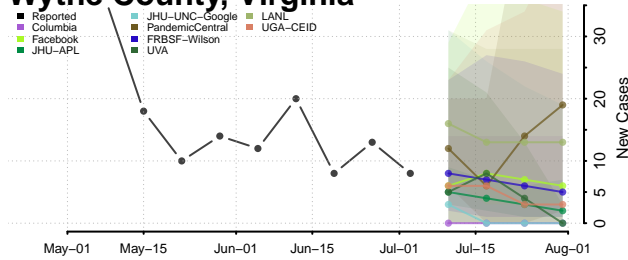

Warren County, Virginia

Washington County, Virginia

Waynesboro County, Virginia

Westmoreland County, Virginia

Williamsburg County, Virginia

Winchester County, Virginia

Wise County, Virginia

Wythe County, Virginia