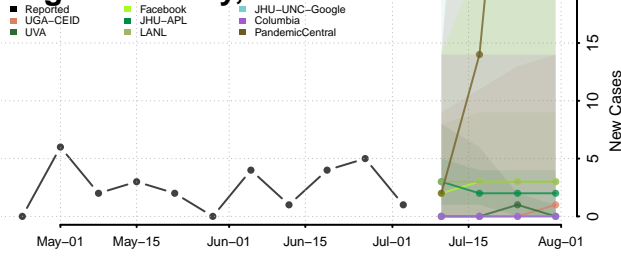

Harmon County, Oklahoma

Harper County, Oklahoma

Haskell County, Oklahoma

Hughes County, Oklahoma

Jackson County, Oklahoma

Jefferson County, Oklahoma

Johnston County, Oklahoma

Key County, Oklahoma