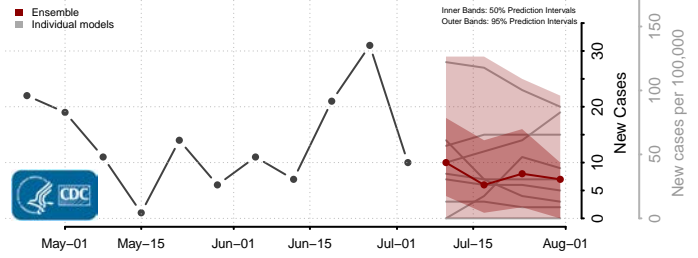

Crook County, Oregon

Curry County, Oregon

Deschutes County, Oregon

Douglas County, Oregon

Gilliam County, Oregon

Grant County, Oregon

Harney County, Oregon

Hood River County, Oregon