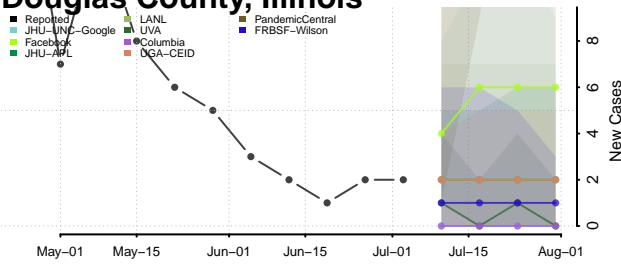

Cumberland County, Illinois

De Witt County, Illinois

DeKalb County, Illinois

Douglas County, Illinois

DuPage County, Illinois

Edgar County, Illinois

Edwards County, Illinois

Effingham County, Illinois