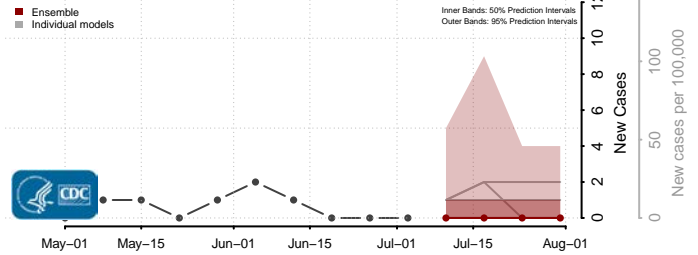

Yoakum County, Texas