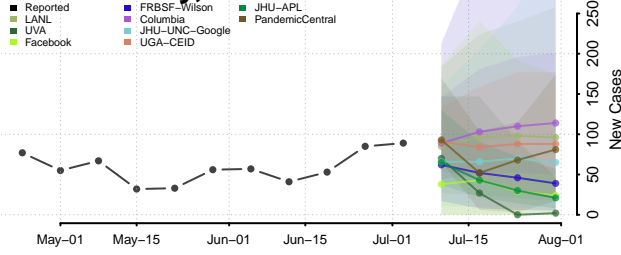

Cass County, Missouri