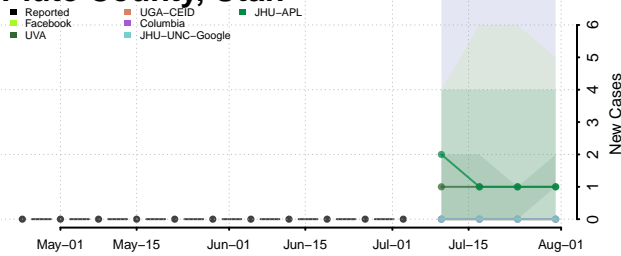

Piute County, Utah