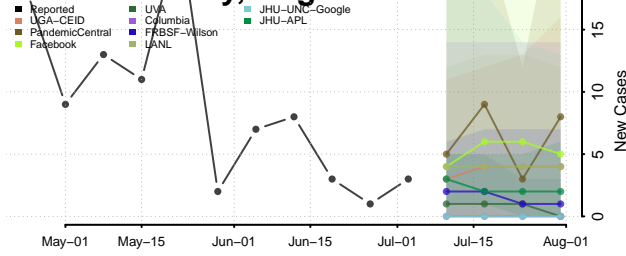

Russell County, Virginia