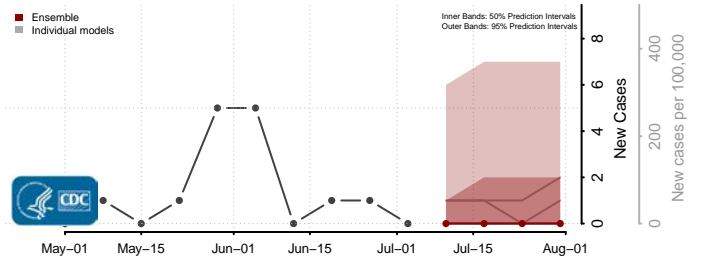

Steele County, North Dakota