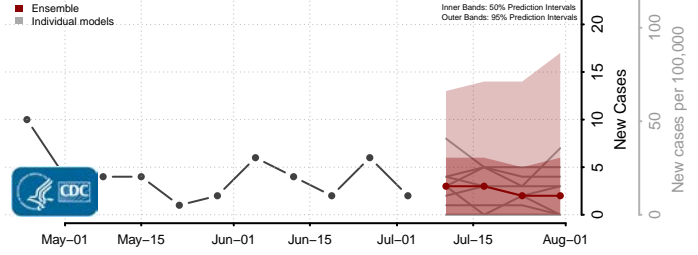

Dickinson County, Iowa

Dubuque County, Iowa

Emmet County, Iowa

Fayette County, Iowa

Floyd County, Iowa

Franklin County, Iowa

Fremont County, Iowa

Greene County, Iowa