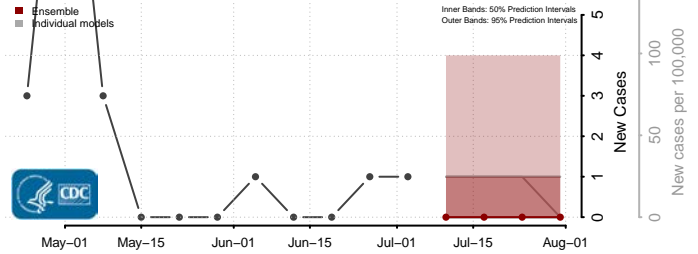

LaMoure County, North Dakota