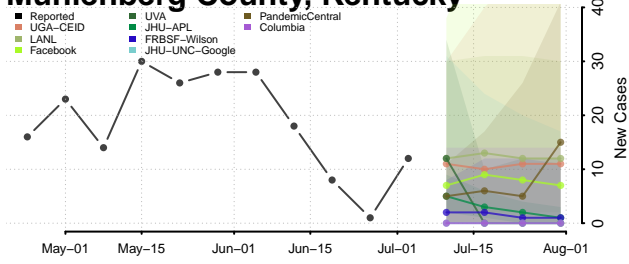

Muhlenberg County, Kentucky