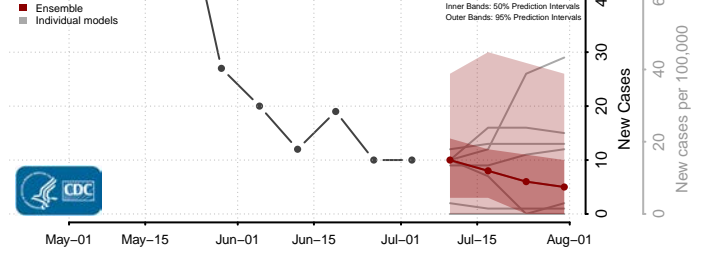

Rice County, Minnesota