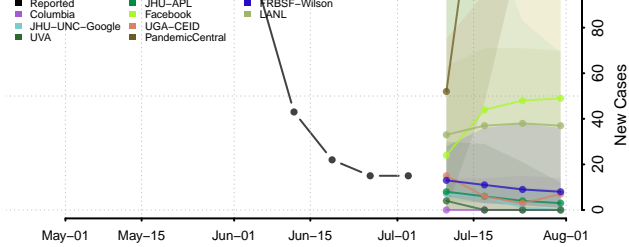

Marion County, Illinois

Marshall County, Illinois

Mason County, Illinois

Massac County, Illinois

McDonough County, Illinois

McHenry County, Illinois

McLean County, Illinois

Menard County, Illinois