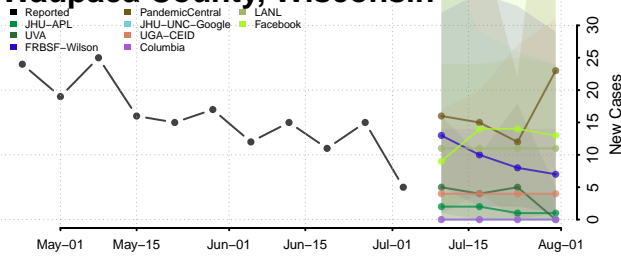

Waushara County, Wisconsin

Winnebago County, Wisconsin

Wood County, Wisconsin

Wyoming

Albany County, Wyoming

Big Horn County, Wyoming

Campbell County, Wyoming

Carbon County, Wyoming