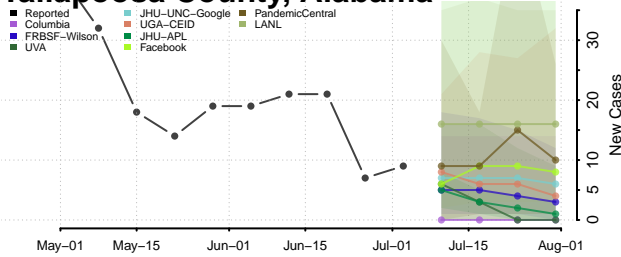

Marion County, Alabama

Marshall County, Alabama

Mobile County, Alabama

Monroe County, Alabama

Montgomery County, Alabama

Morgan County, Alabama

Perry County, Alabama

Pickens County, Alabama

Pike County, Alabama

Randolph County, Alabama

Russell County, Alabama

Shelby County, Alabama

St. Clair County, Alabama

Sumter County, Alabama

Talladega County, Alabama

Tallapoosa County, Alabama