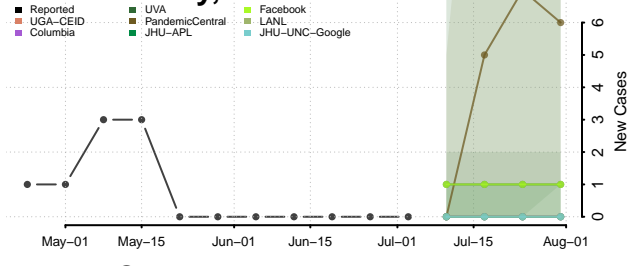

Dixon County, Nebraska