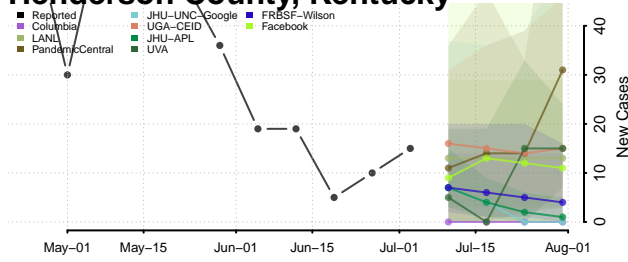

Henderson County, Kentucky