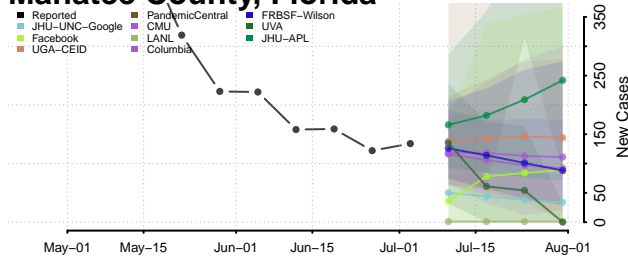

Lake County, Florida

Lee County, Florida

Leon County, Florida

Levy County, Florida

Liberty County, Florida

Madison County, Florida

Manatee County, Florida

Marion County, Florida