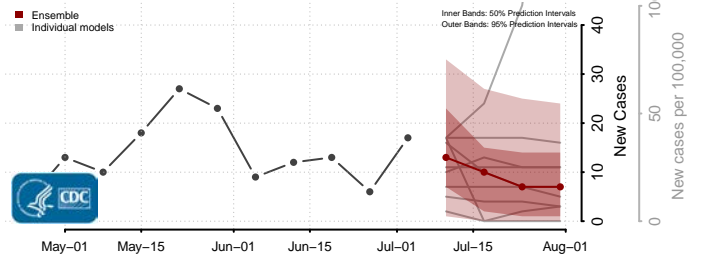

Washington County, Mississippi