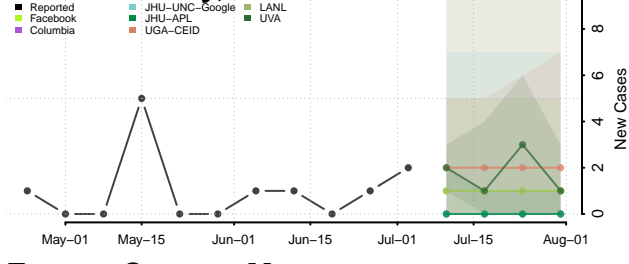

Fallon County, Montana