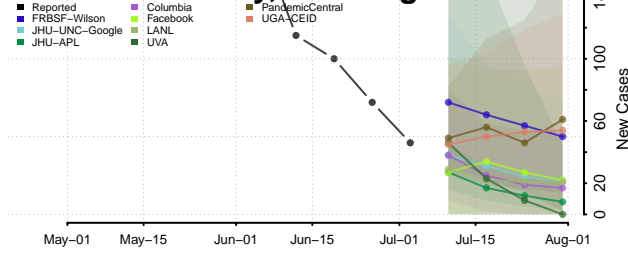

Snohomish County, Washington

Spokane County, Washington

Stevens County, Washington

Thurston County, Washington

Wahkiakum County, Washington

Walla Walla County, Washington

Whatcom County, Washington

Whitman County, Washington