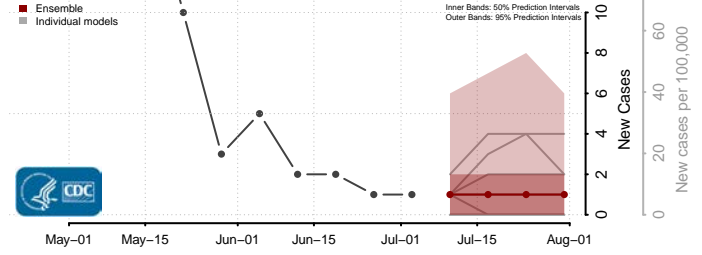

Pine County, Minnesota

Pipestone County, Minnesota

Polk County, Minnesota

Pope County, Minnesota

Ramsey County, Minnesota

Red Lake County, Minnesota

Redwood County, Minnesota

Renville County, Minnesota