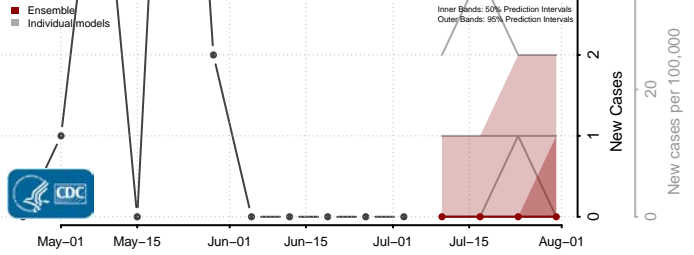

Richardson County, Nebraska