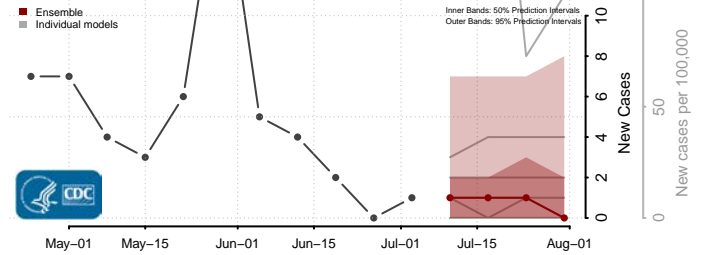

Roosevelt County, Montana

Rosebud County, Montana

Sanders County, Montana

Sheridan County, Montana

Silver Bow County, Montana

Stillwater County, Montana

Sweet Grass County, Montana

Teton County, Montana