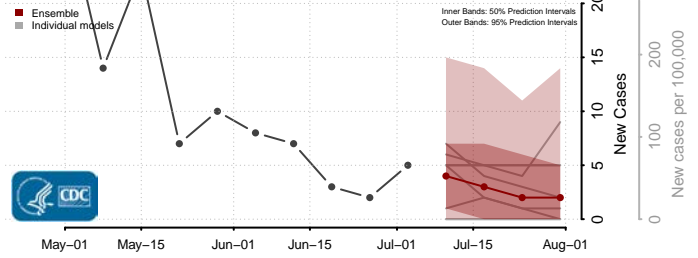

Columbia County, Washington

Cowlitz County, Washington

Douglas County, Washington

Ferry County, Washington

Franklin County, Washington

Garfield County, Washington

Grant County, Washington

Grays Harbor County, Washington