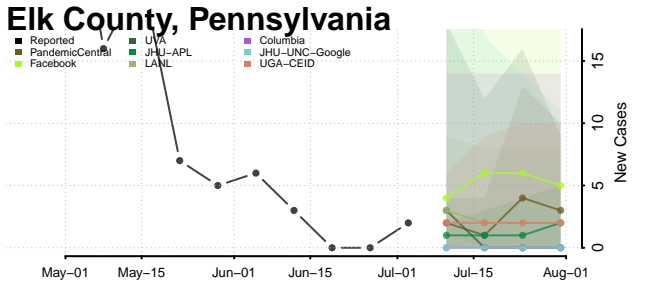

Clinton County, Pennsylvania

Columbia County, Pennsylvania

Crawford County, Pennsylvania

Cumberland County, Pennsylvania

Dauphin County, Pennsylvania

Fulton County, Pennsylvania

Greene County, Pennsylvania

Huntingdon County, Pennsylvania