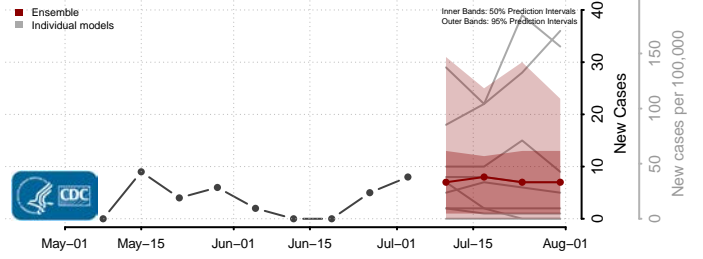

Cochise County, Arizona

Coconino County, Arizona

Gila County, Arizona

Graham County, Arizona

Greenlee County, Arizona

La Paz County, Arizona

Maricopa County, Arizona

Mohave County, Arizona