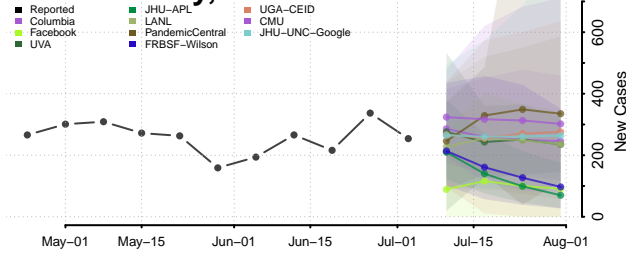

Box Elder County, Utah

Cache County, Utah

Carbon County, Utah

Daggett County, Utah

Davis County, Utah

Duchesne County, Utah

Emery County, Utah

Garfield County, Utah