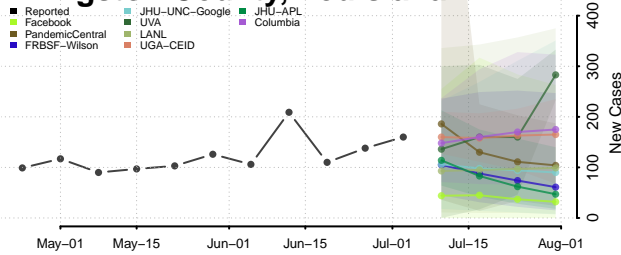

Livingston County, Louisiana