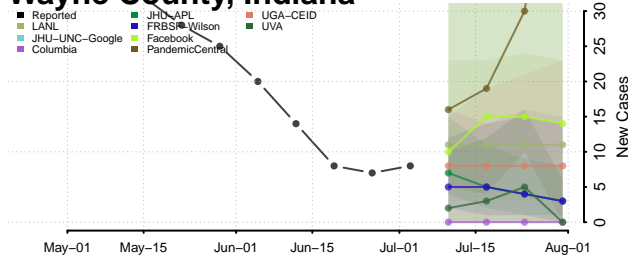

Vermillion County, Indiana

Vigo County, Indiana

Wabash County, Indiana

Warren County, Indiana

Warrick County, Indiana

Washington County, Indiana

Wayne County, Indiana

Wells County, Indiana