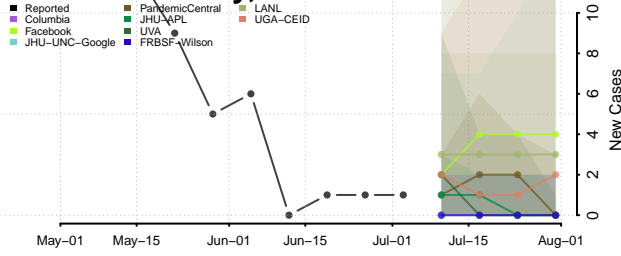

Keokuk County, Iowa

Kossuth County, Iowa

Lee County, Iowa

Linn County, Iowa

Louisa County, Iowa

Lucas County, Iowa

Lyon County, Iowa

Madison County, Iowa