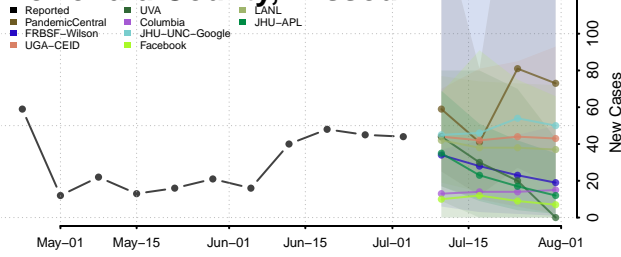

McDonald County, Missouri