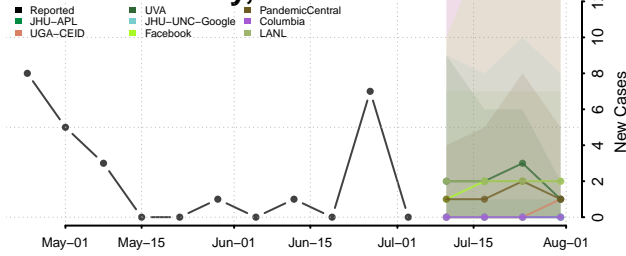

Mahaska County, Iowa

Marion County, Iowa

Marshall County, Iowa

Mills County, Iowa

Mitchell County, Iowa

Monona County, Iowa

Monroe County, Iowa

Montgomery County, Iowa