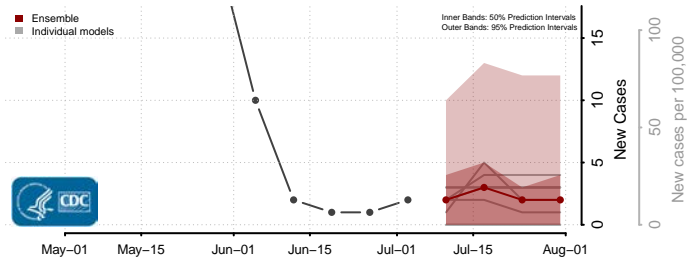

De Witt County, Illinois