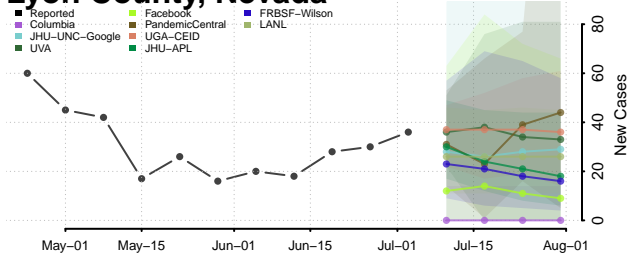

Douglas County, Nevada

Elko County, Nevada

Esmeralda County, Nevada

Eureka County, Nevada

Humboldt County, Nevada

Lander County, Nevada

Lincoln County, Nevada

Lyon County, Nevada