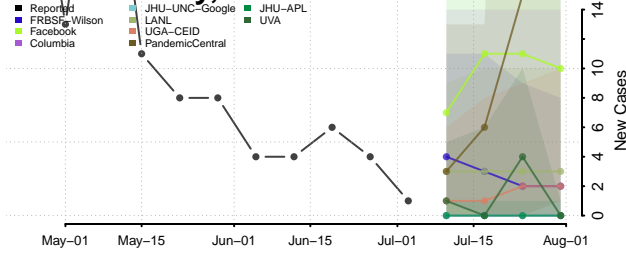

Pottawattamie County, Iowa

Poweshiek County, Iowa

Ringgold County, Iowa

Sac County, Iowa

Scott County, Iowa

Shelby County, Iowa

Sioux County, Iowa

Story County, Iowa