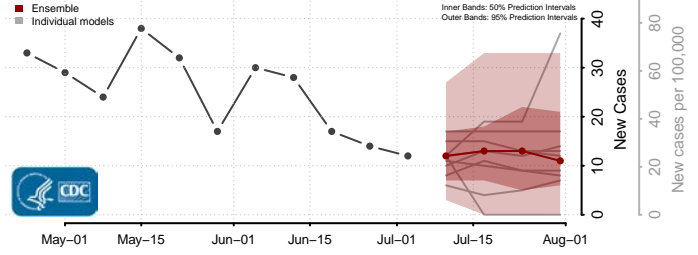

Douglas County, Nevada