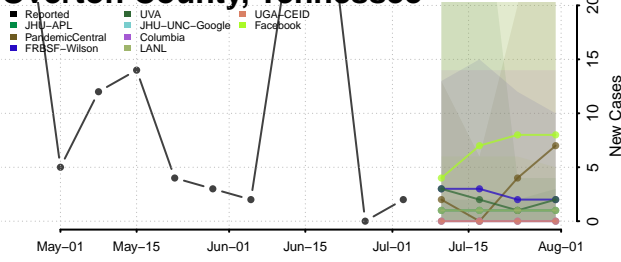

Overton County, Tennessee