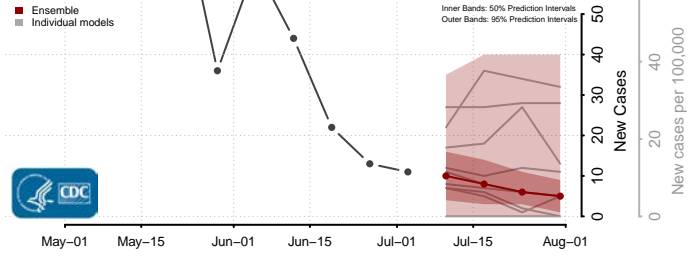

Bottineau County, North Dakota

Bowman County, North Dakota

Burke County, North Dakota

Burleigh County, North Dakota

Cass County, North Dakota

Cavalier County, North Dakota

Dickey County, North Dakota

Divide County, North Dakota