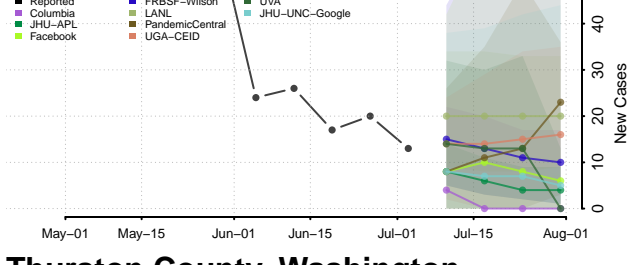

Snohomish County, Washington

Spokane County, Washington

Stevens County, Washington

Thurston County, Washington

Wahkiakum County, Washington

Walla Walla County, Washington

Whatcom County, Washington

Whitman County, Washington