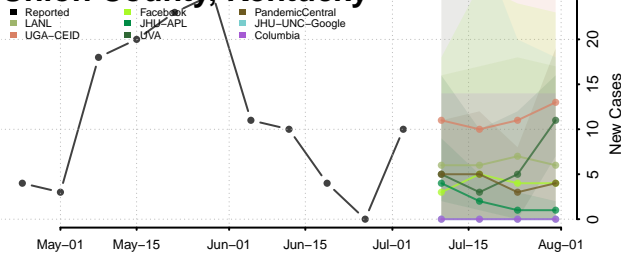

Union County, Kentucky