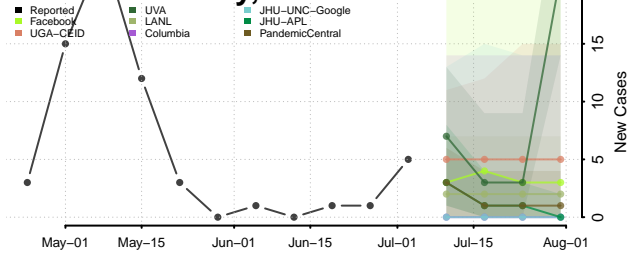

Benton County, Iowa

Black Hawk County, Iowa

Boone County, Iowa

Bremer County, Iowa

Buchanan County, Iowa

Buena Vista County, Iowa

Butler County, Iowa

Calhoun County, Iowa