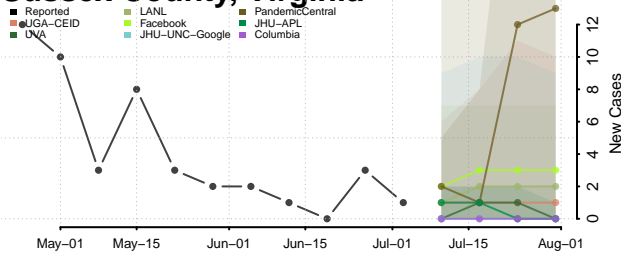

Sussex County, Virginia