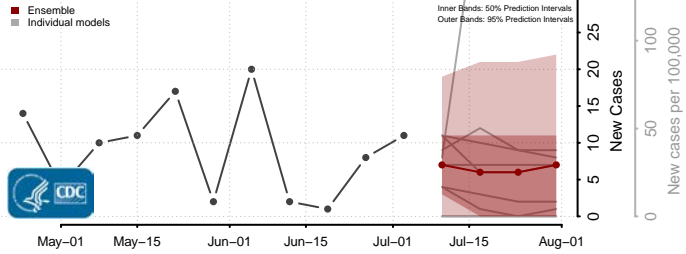

Plaquemines County, Louisiana

Pointe Coupee County, Louisiana

Rapides County, Louisiana

Red River County, Louisiana

Richland County, Louisiana

Sabine County, Louisiana

St. Bernard County, Louisiana

St. Charles County, Louisiana