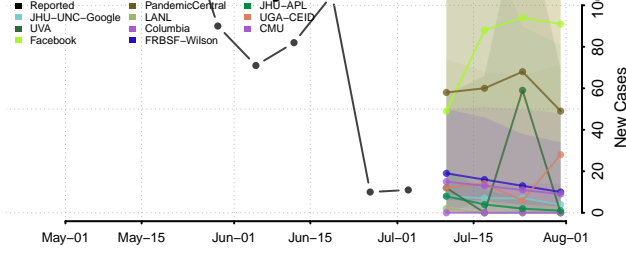

Rutherford County, Tennessee