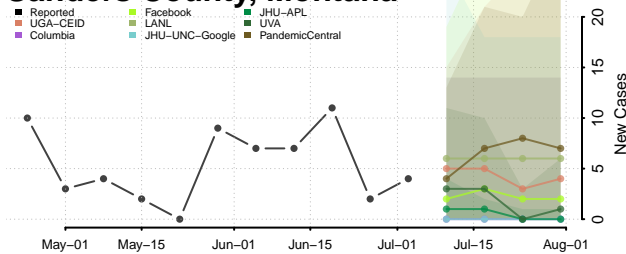

Sanders County, Montana