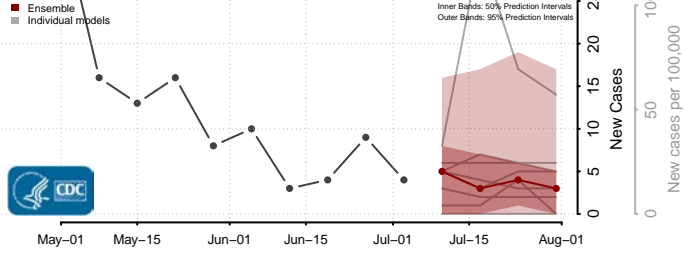

Forrest County, Mississippi

Franklin County, Mississippi

George County, Mississippi

Greene County, Mississippi

Grenada County, Mississippi

Hancock County, Mississippi

Harrison County, Mississippi

Hinds County, Mississippi