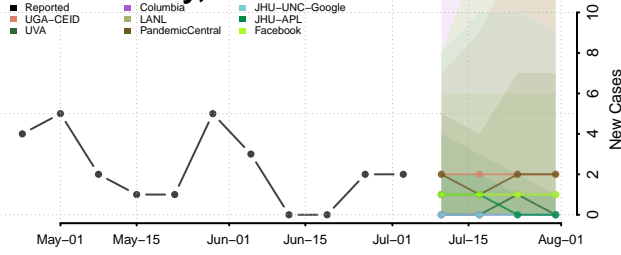

Scott County, Illinois