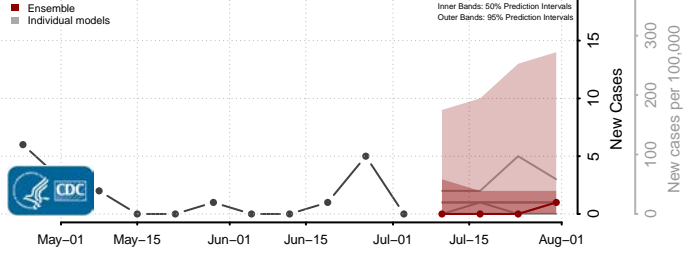

Atchison County, Missouri