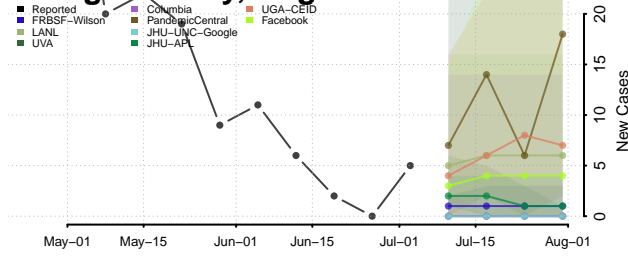

Newport News County, Virginia

Norfolk County, Virginia

Northampton County, Virginia

Northumberland County, Virginia

Norton County, Virginia

Nottoway County, Virginia

Orange County, Virginia

Page County, Virginia