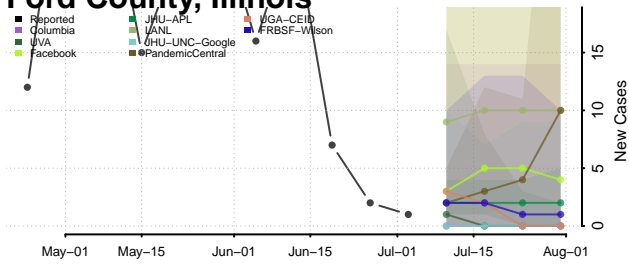

Ford County, Illinois