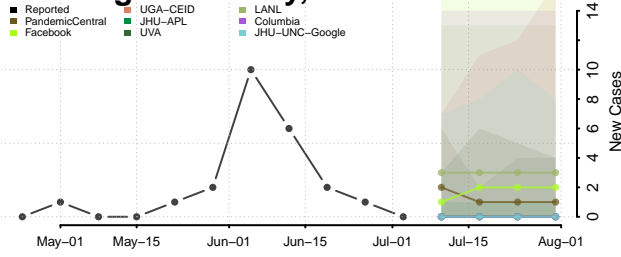

Trego County, Kansas

Wabaunsee County, Kansas

Wallace County, Kansas

Washington County, Kansas

Wichita County, Kansas

Wilson County, Kansas

Woodson County, Kansas

Wyandotte County, Kansas