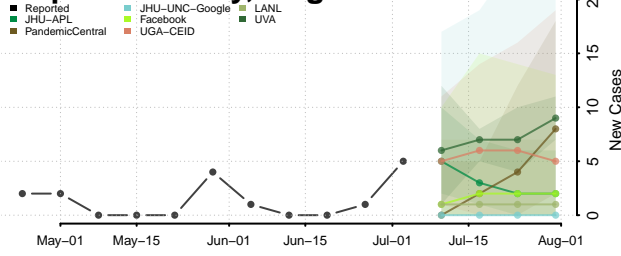

Emporia County, Virginia