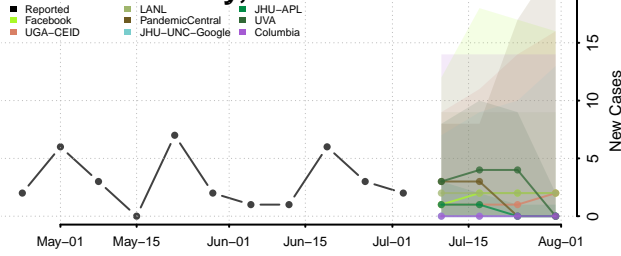

Caribou County, Idaho