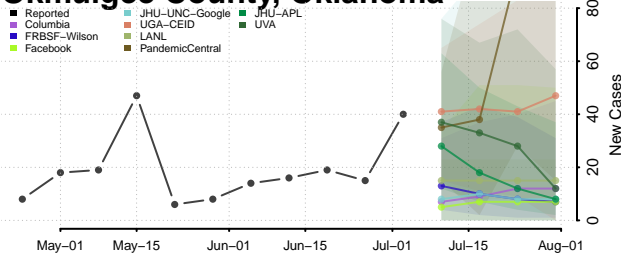

Nowata County, Oklahoma

Okfuskee County, Oklahoma

Oklahoma County, Oklahoma

Okmulgee County, Oklahoma

Osage County, Oklahoma

Ottawa County, Oklahoma

Pawnee County, Oklahoma

Payne County, Oklahoma