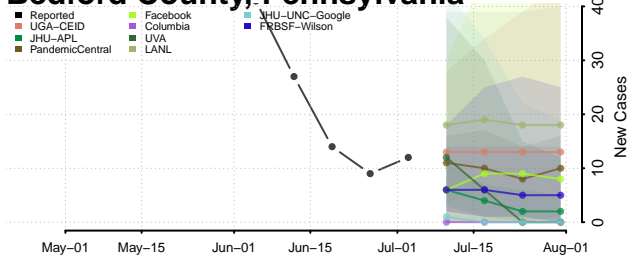

Bedford County, Pennsylvania