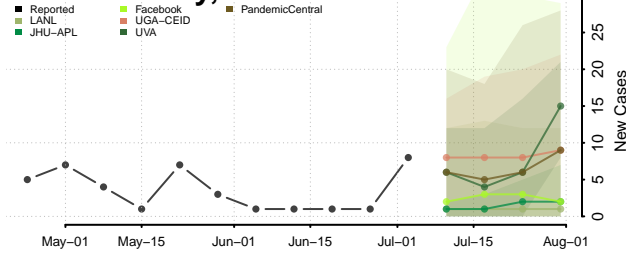

Rains County, Texas