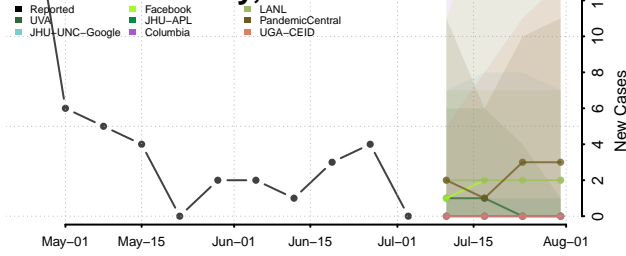

Madison County, Montana