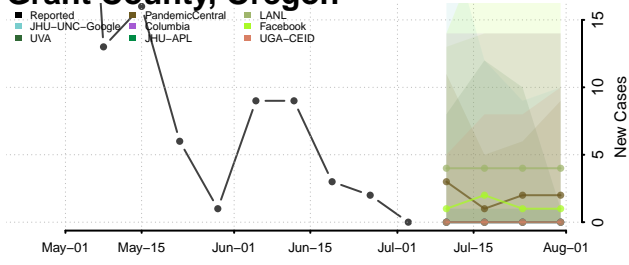

Crook County, Oregon

Curry County, Oregon

Deschutes County, Oregon

Douglas County, Oregon

Gilliam County, Oregon

Grant County, Oregon

Harney County, Oregon

Hood River County, Oregon