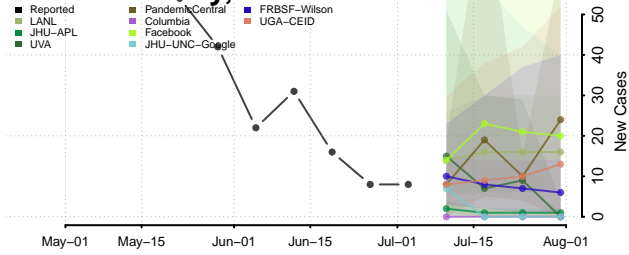

Carver County, Minnesota