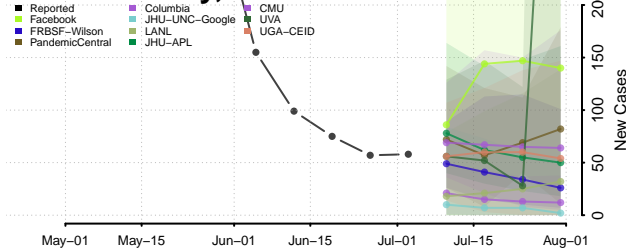

Essex County, Massachusetts

*New weekly cases may decrease in this location over the next four weeks. For these locations, the ensemble forecast indicates a probability of 0.75 or greater that fewer cases will be reported in week four of the forecast than in the last reported week.