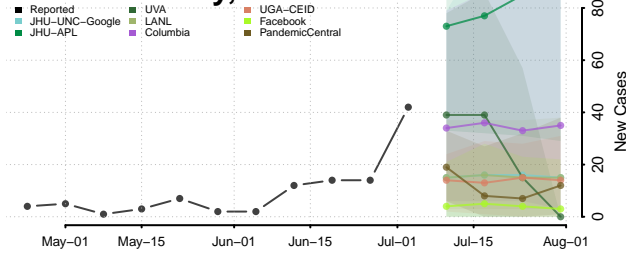

Logan County, Arkansas

Lonoke County, Arkansas

Madison County, Arkansas

Marion County, Arkansas

Miller County, Arkansas

Mississippi County, Arkansas

Monroe County, Arkansas

Montgomery County, Arkansas