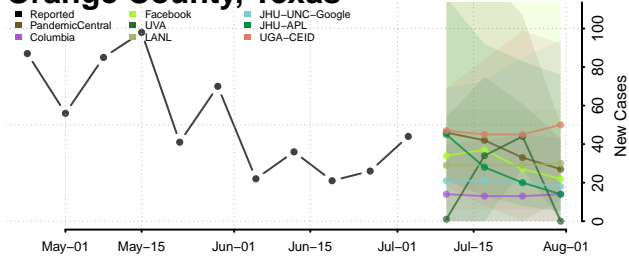

Nolan County, Texas

Nueces County, Texas

Ochiltree County, Texas

Oldham County, Texas

Orange County, Texas

Palo Pinto County, Texas

Panola County, Texas

Parker County, Texas