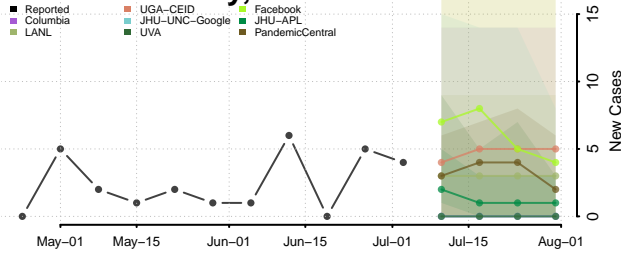

Nemaha County, Kansas