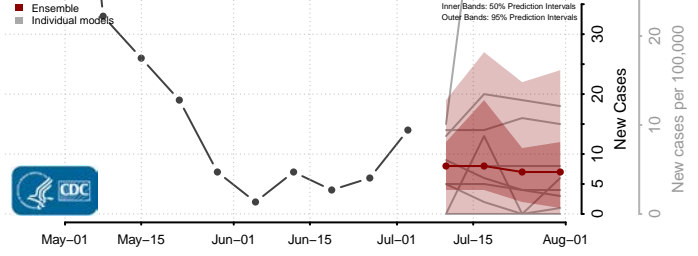

Moore County, North Carolina

Nash County, North Carolina

New Hanover County, North Carolina

Northampton County, North Carolina

Onslow County, North Carolina

Orange County, North Carolina

Pamlico County, North Carolina