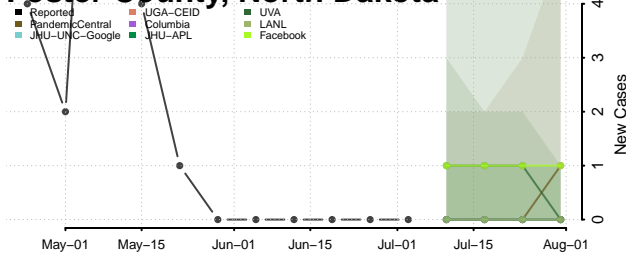

Dunn County, North Dakota

Eddy County, North Dakota

Emmons County, North Dakota

Foster County, North Dakota

Golden Valley County, North Dakota

Grand Forks County, North Dakota

Grant County, North Dakota

Griggs County, North Dakota