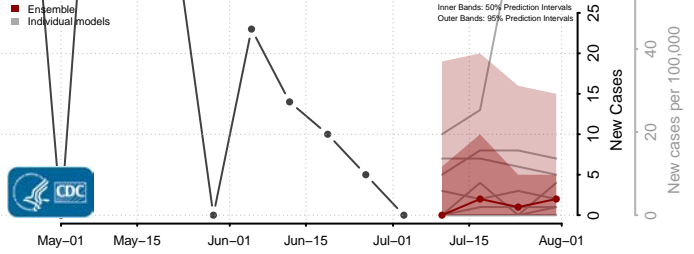

Polk County, Texas