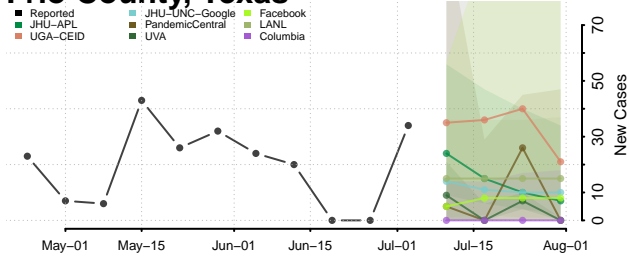

Frio County, Texas