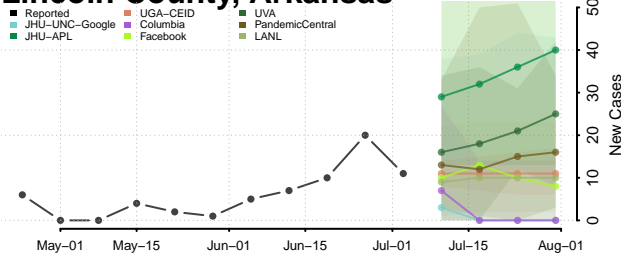

Jackson County, Arkansas

Jefferson County, Arkansas

Johnson County, Arkansas

Lafayette County, Arkansas

Lawrence County, Arkansas

Lee County, Arkansas

Lincoln County, Arkansas

Little River County, Arkansas