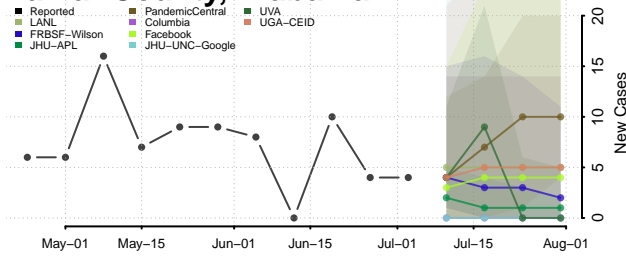

Geneva County, Alabama

Greene County, Alabama

Hale County, Alabama

Henry County, Alabama

Houston County, Alabama

Jackson County, Alabama

Jefferson County, Alabama

Lamar County, Alabama