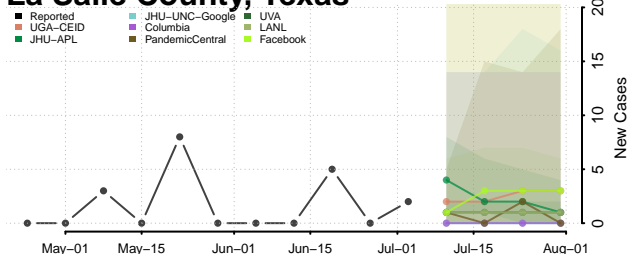

La Salle County, Texas