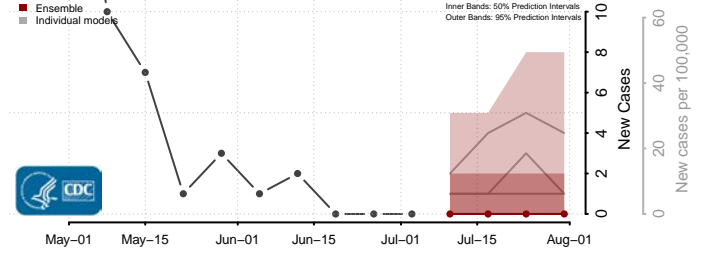

Richland County, North Dakota