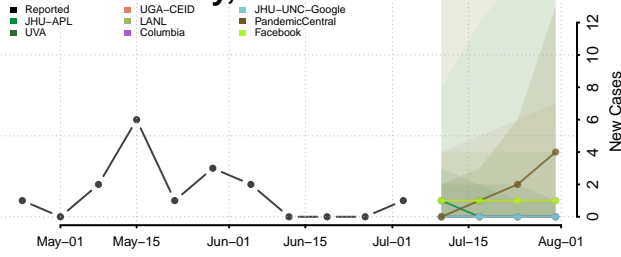

Morton County, Kansas