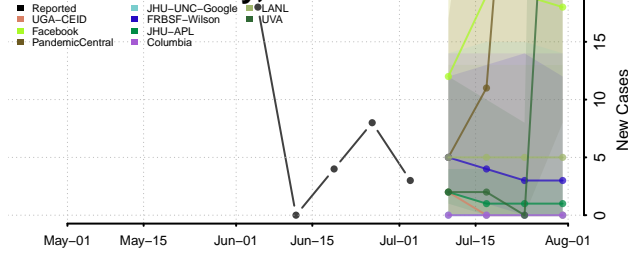

Ozaukee County, Wisconsin