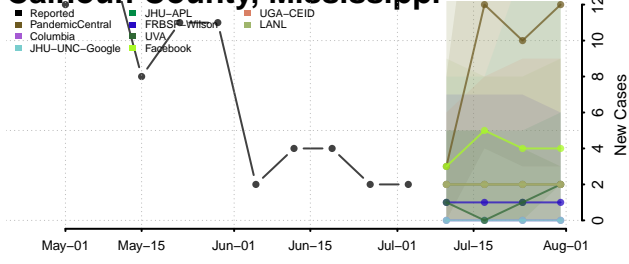

Alcorn County, Mississippi

Amite County, Mississippi

Attala County, Mississippi

Benton County, Mississippi

Bolivar County, Mississippi

Calhoun County, Mississippi

Carroll County, Mississippi

Chickasaw County, Mississippi