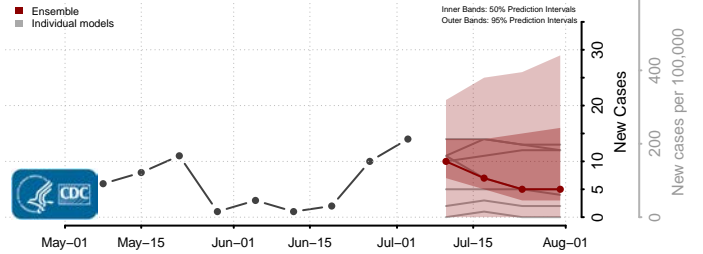

Brown County, Illinois