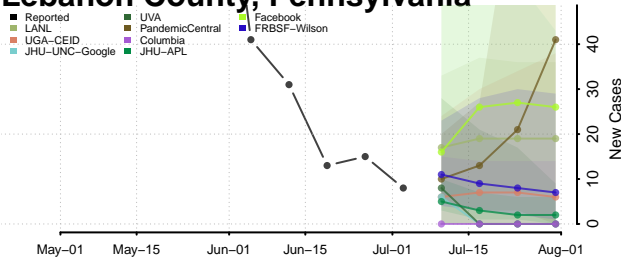

Indiana County, Pennsylvania

Jefferson County, Pennsylvania

Juniata County, Pennsylvania

Lackawanna County, Pennsylvania

Lancaster County, Pennsylvania

Lawrence County, Pennsylvania

Lebanon County, Pennsylvania