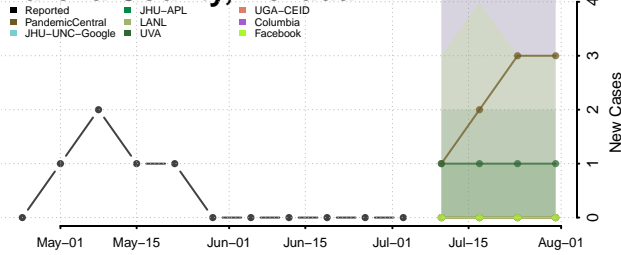

Douglas County, Nevada

Elko County, Nevada

Esmeralda County, Nevada

Eureka County, Nevada

Humboldt County, Nevada

Lander County, Nevada

Lincoln County, Nevada

Lyon County, Nevada