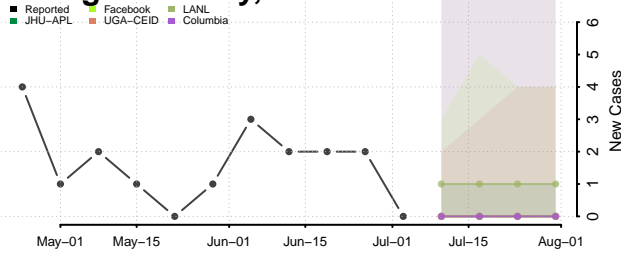

Wrangell County, Alaska