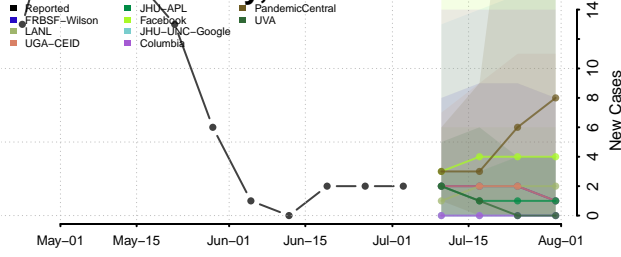

Chowan County, North Carolina

Clay County, North Carolina

Cleveland County, North Carolina

Columbus County, North Carolina

Craven County, North Carolina

Cumberland County, North Carolina

Currituck County, North Carolina