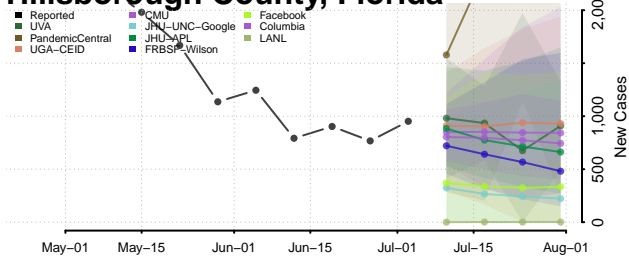

Hillsborough County, Florida