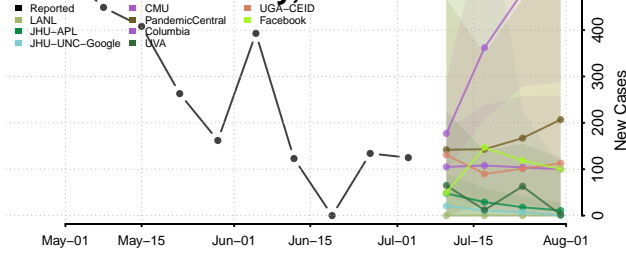

Williamson County, Texas