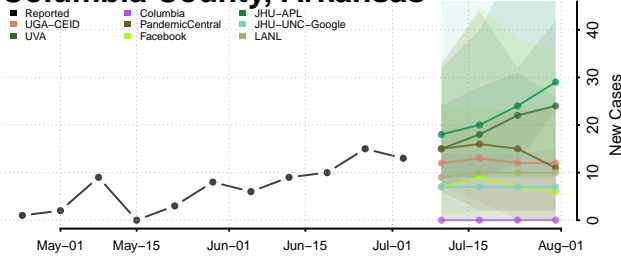

Clark County, Arkansas

Clay County, Arkansas

Cleburne County, Arkansas

Cleveland County, Arkansas

Columbia County, Arkansas

Conway County, Arkansas

Craighead County, Arkansas

Crawford County, Arkansas