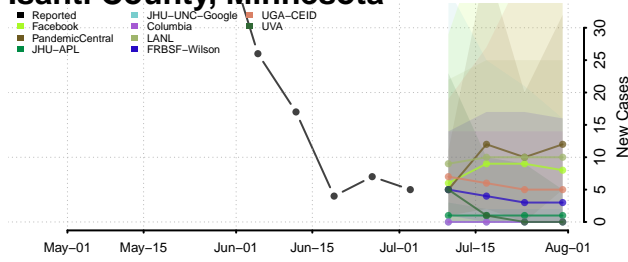

Grant County, Minnesota

Hennepin County, Minnesota

Houston County, Minnesota

Hubbard County, Minnesota

Isanti County, Minnesota

Itasca County, Minnesota

Jackson County, Minnesota

Kanabec County, Minnesota