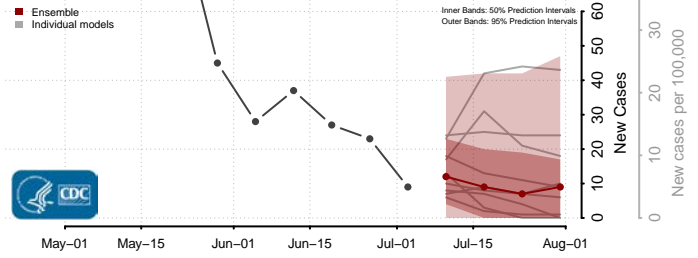

Cass County, North Dakota