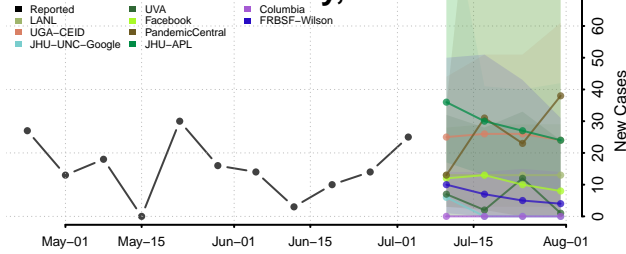

Concordia County, Louisiana

De Soto County, Louisiana

East Baton Rouge County, Louisiana

East Carroll County, Louisiana

East Feliciana County, Louisiana

Evangeline County, Louisiana

Franklin County, Louisiana