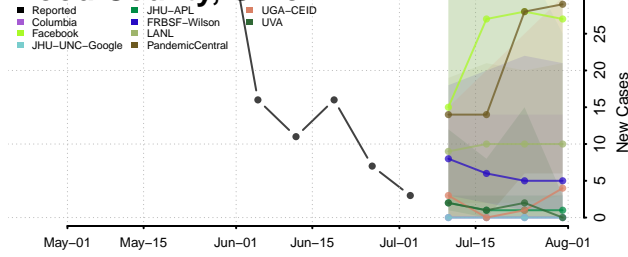

Wood County, Ohio