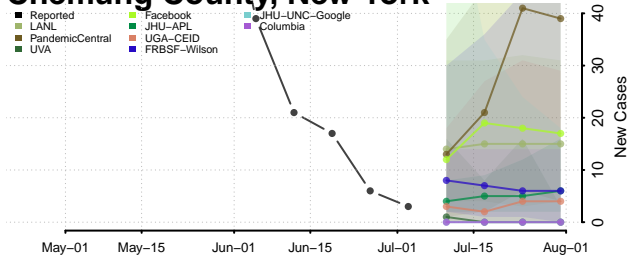

Chemung County, New York