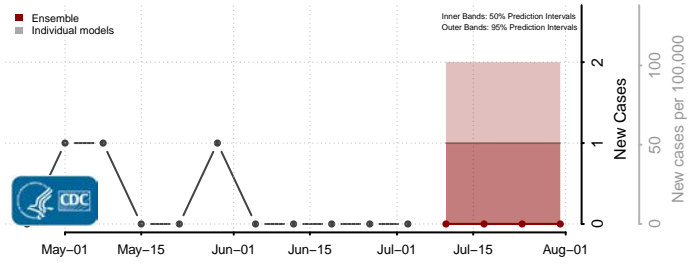

Mercer County, North Dakota

Morton County, North Dakota

Mountrail County, North Dakota

Nelson County, North Dakota

Oliver County, North Dakota

Pembina County, North Dakota

Pierce County, North Dakota

Ramsey County, North Dakota