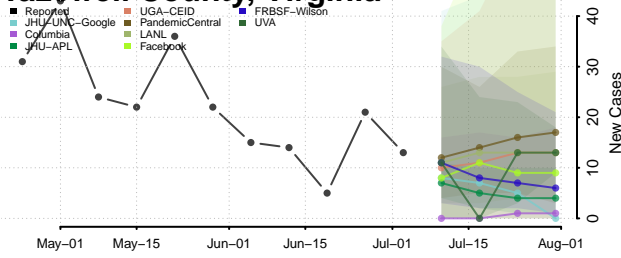

Tazewell County, Virginia