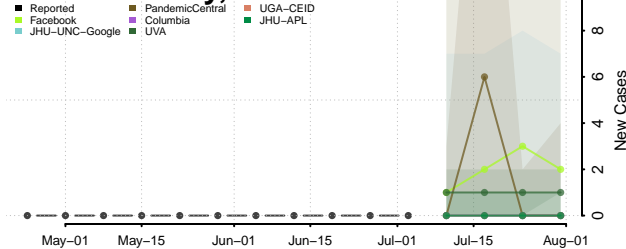

Dukes County, Massachusetts