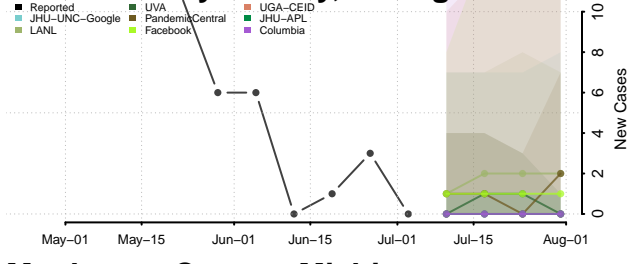

Mecosta County, Michigan

Menominee County, Michigan

Midland County, Michigan

Missaukee County, Michigan

Monroe County, Michigan

Montcalm County, Michigan

Montmorency County, Michigan

Muskegon County, Michigan