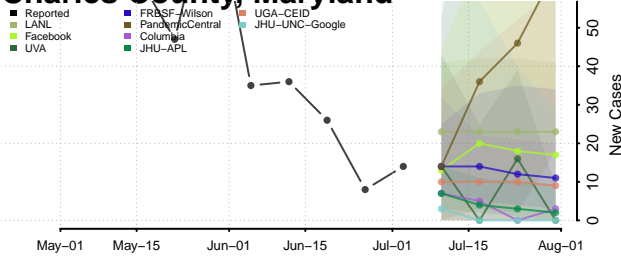

Charles County, Maryland