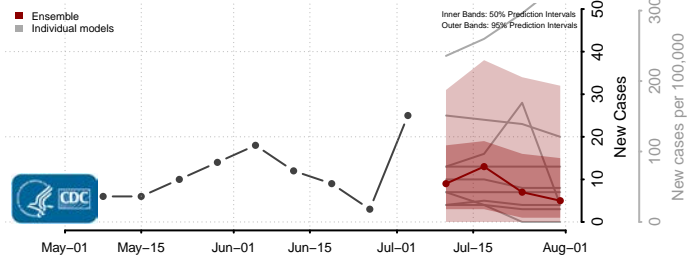

Sevier County, Arkansas

Sharp County, Arkansas

St. Francis County, Arkansas

Stone County, Arkansas

Union County, Arkansas

Van Buren County, Arkansas

Washington County, Arkansas

White County, Arkansas