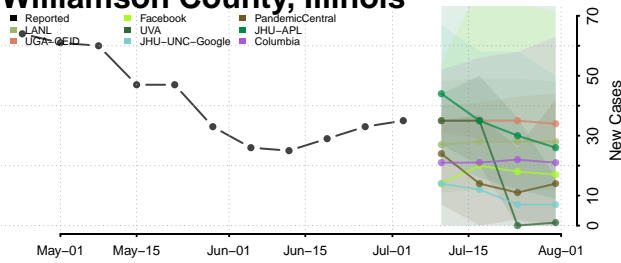

Williamson County, Illinois