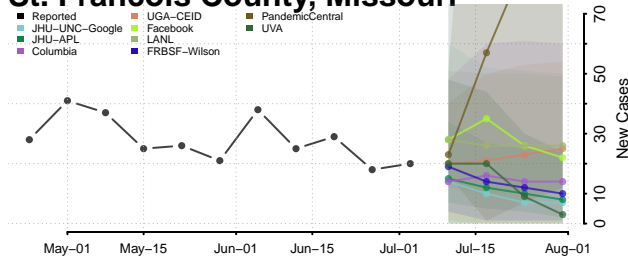

St. Francois County, Missouri