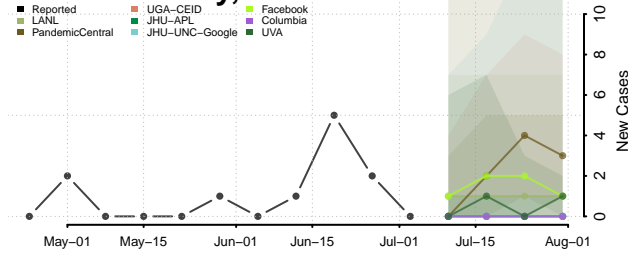

Ottawa County, Kansas