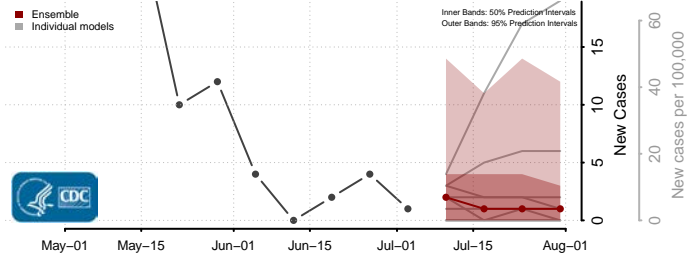

Hancock County, West Virginia