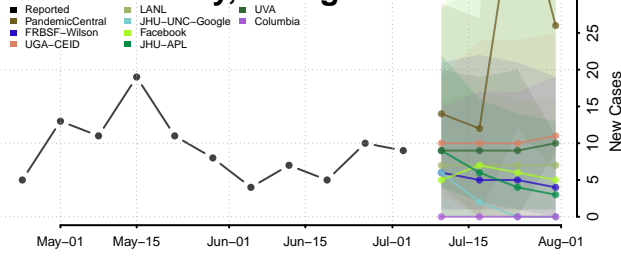

Spalding County, Georgia

Stephens County, Georgia

Stewart County, Georgia

Sumter County, Georgia

Talbot County, Georgia

Taliaferro County, Georgia

Tattnall County, Georgia

Taylor County, Georgia