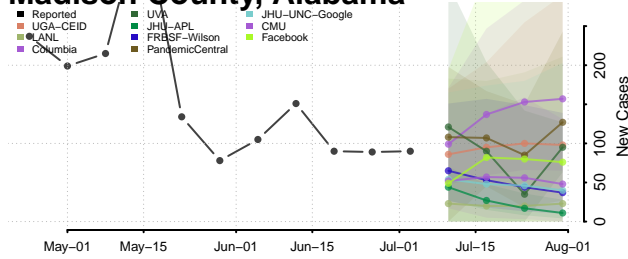

Lauderdale County, Alabama

Lawrence County, Alabama

Lee County, Alabama

Limestone County, Alabama

Lowndes County, Alabama

Macon County, Alabama

Madison County, Alabama

Marengo County, Alabama

Marion County, Alabama

Marshall County, Alabama

Mobile County, Alabama

Monroe County, Alabama

Montgomery County, Alabama

Morgan County, Alabama

Perry County, Alabama

Pickens County, Alabama