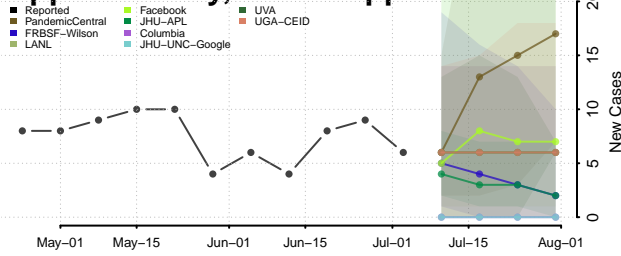

Stone County, Mississippi

Sunflower County, Mississippi

Tallahatchie County, Mississippi

Tate County, Mississippi

Tippah County, Mississippi

Tishomingo County, Mississippi

Tunica County, Mississippi

Union County, Mississippi