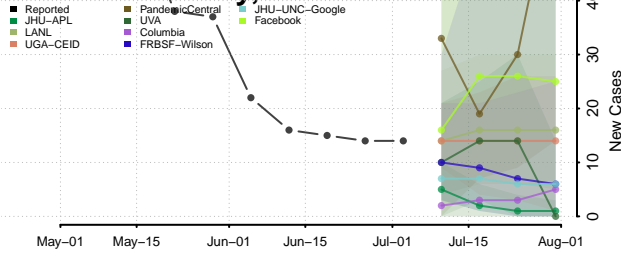

Humboldt County, Iowa

Ida County, Iowa

Iowa County, Iowa

Jackson County, Iowa

Jasper County, Iowa

Jefferson County, Iowa

Johnson County, Iowa

Jones County, Iowa