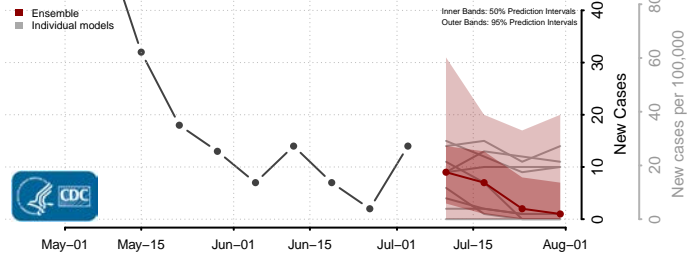

Tama County, Iowa

Taylor County, Iowa

Union County, Iowa

Van Buren County, Iowa

Wapello County, Iowa

Warren County, Iowa

Washington County, Iowa

Wayne County, Iowa