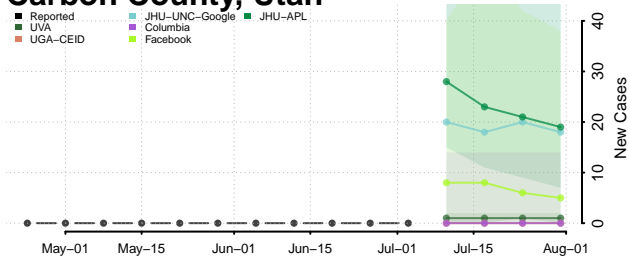

Carbon County, Utah