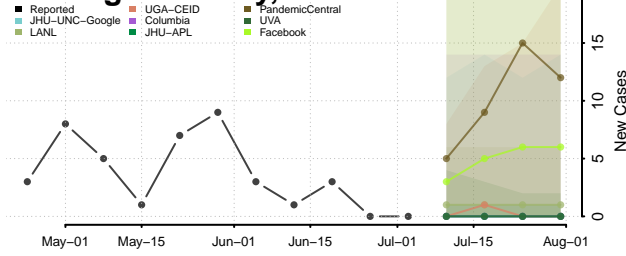

Wilbarger County, Texas