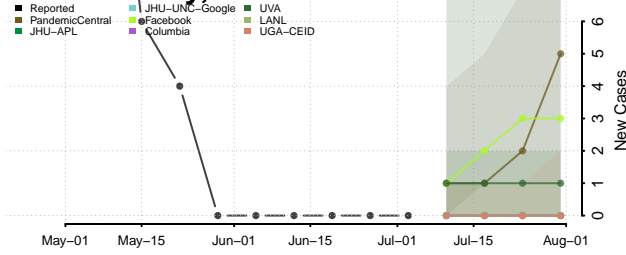

Rock County, Minnesota