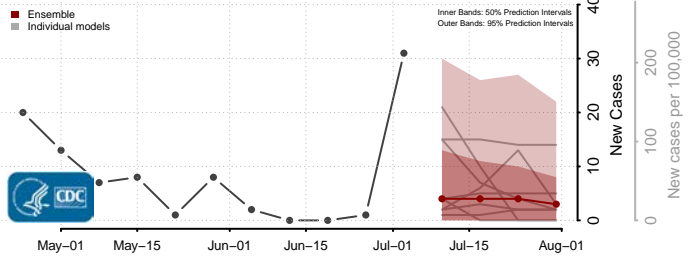

Carroll County, Virginia

Charles City County, Virginia

Charlotte County, Virginia

Charlottesville County, Virginia

Chesapeake County, Virginia

Chesterfield County, Virginia

Clarke County, Virginia

Colonial Heights County, Virginia