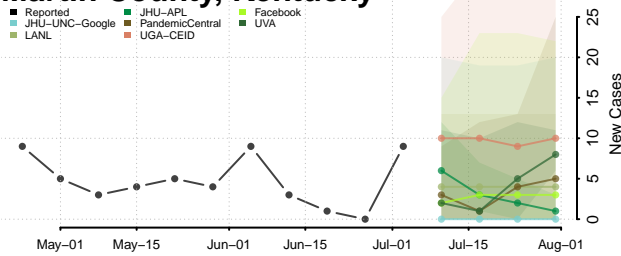

Lyon County, Kentucky

Madison County, Kentucky

Magoffin County, Kentucky

Marion County, Kentucky

Marshall County, Kentucky

Martin County, Kentucky

Mason County, Kentucky

McCracken County, Kentucky