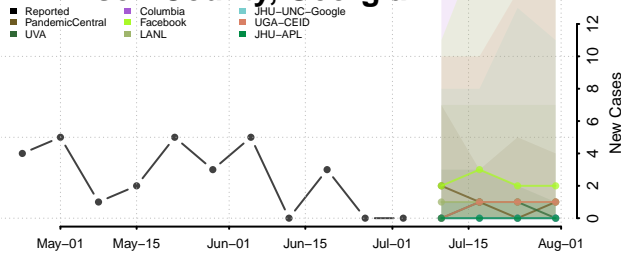

Wilkinson County, Georgia