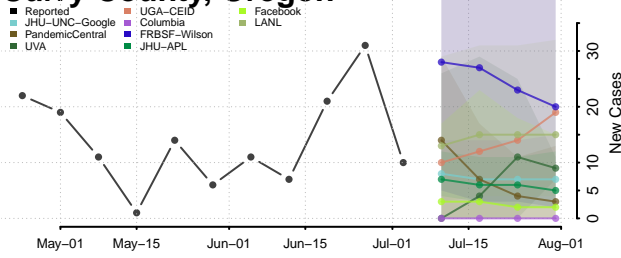

Curry County, Oregon