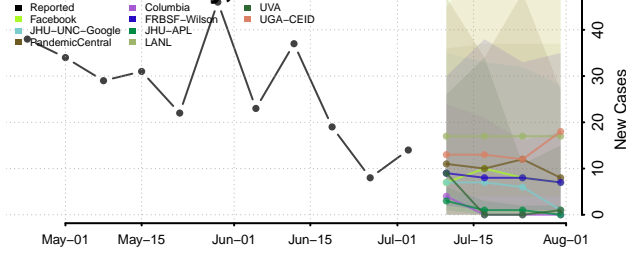

Ravalli County, Montana