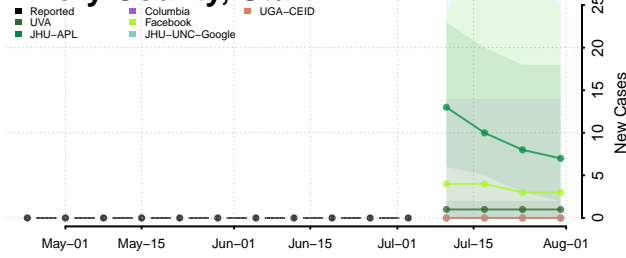

Box Elder County, Utah

Cache County, Utah

Carbon County, Utah

Daggett County, Utah

Davis County, Utah

Duchesne County, Utah

Emery County, Utah

Garfield County, Utah