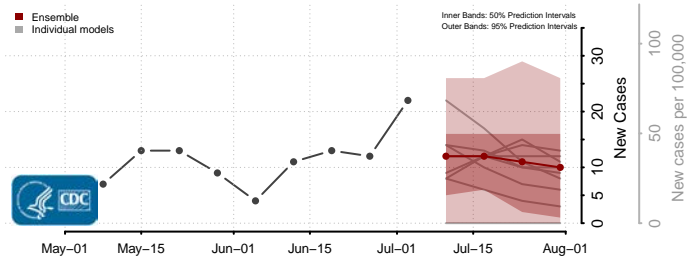

Pontotoc County, Mississippi