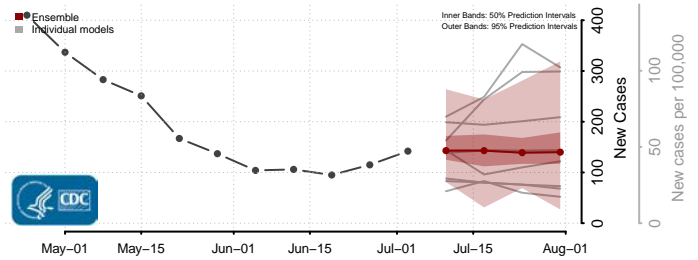

St. Louis City County, Missouri