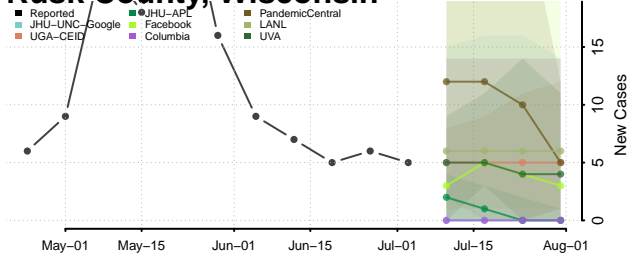

Rusk County, Wisconsin