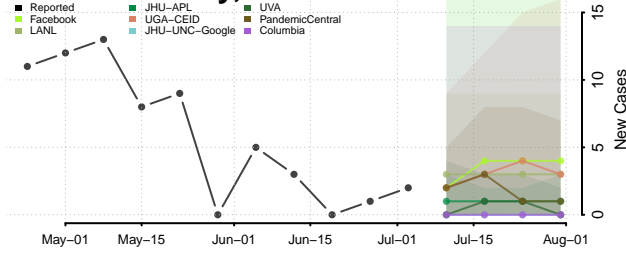

Benton County, Tennessee