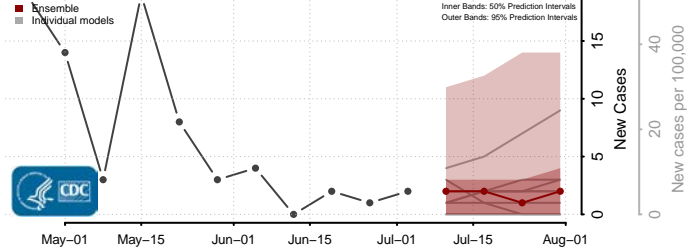

Addison County, Vermont