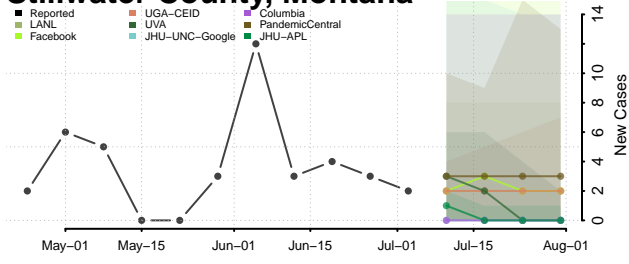

Stillwater County, Montana