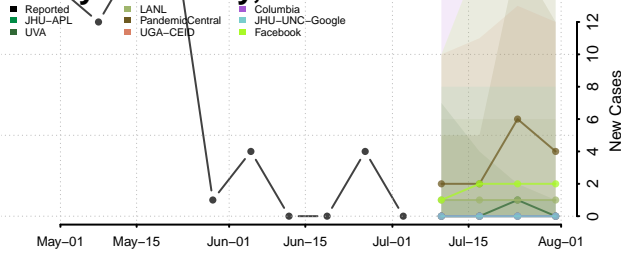

Schuyler County, Illinois