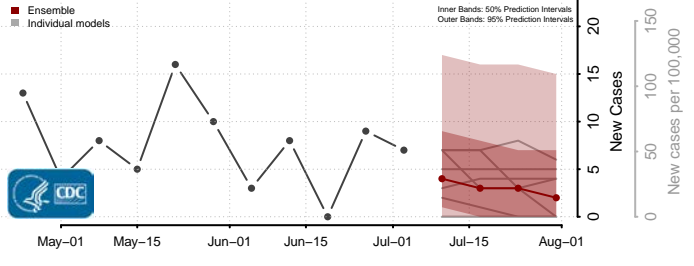

Stewart County, Tennessee