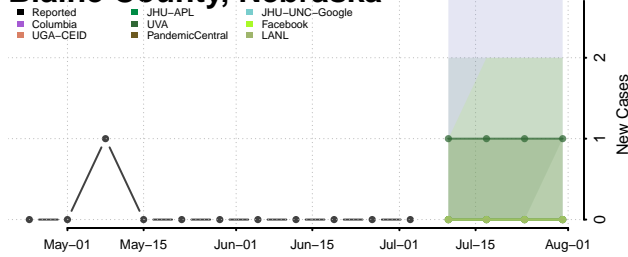

Antelope County, Nebraska

Arthur County, Nebraska

Banner County, Nebraska

Blaine County, Nebraska

Boone County, Nebraska

Box Butte County, Nebraska

Boyd County, Nebraska

Brown County, Nebraska