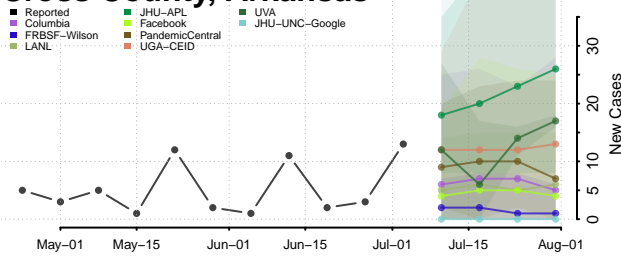

Cross County, Arkansas