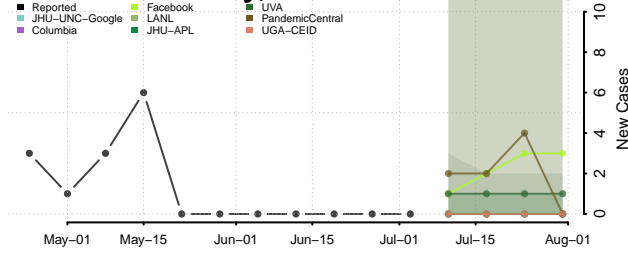

Leon County, Texas

Liberty County, Texas

Limestone County, Texas

Lipscomb County, Texas

Live Oak County, Texas

Llano County, Texas

Loving County, Texas

Lubbock County, Texas