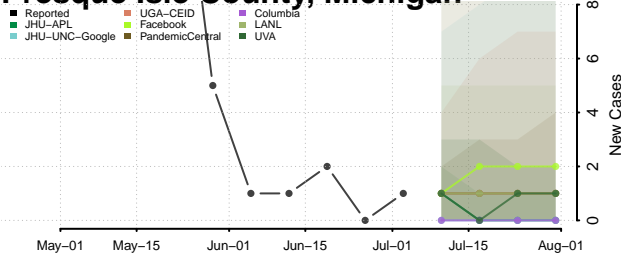

Presque Isle County, Michigan