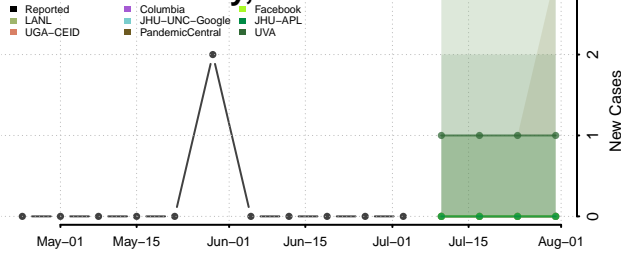

Jackson County, South Dakota