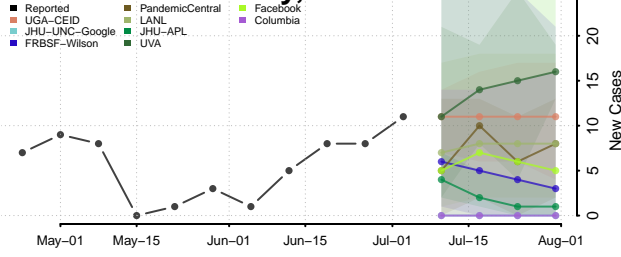

Winneshiek County, Iowa