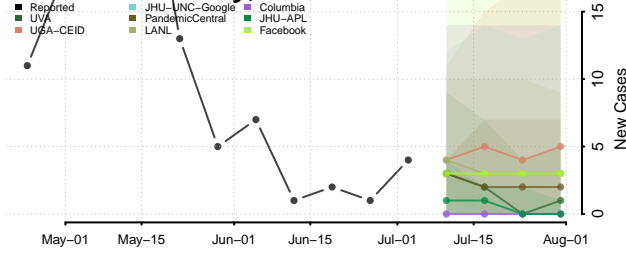

Franklin County, Iowa