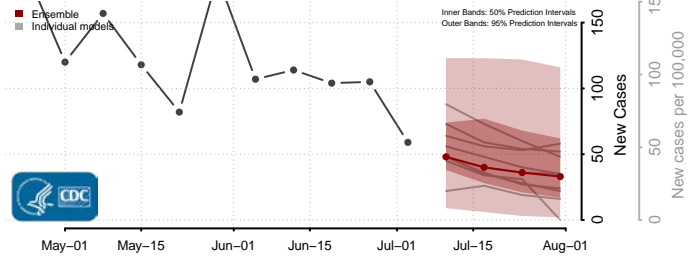

Cowlitz County, Washington