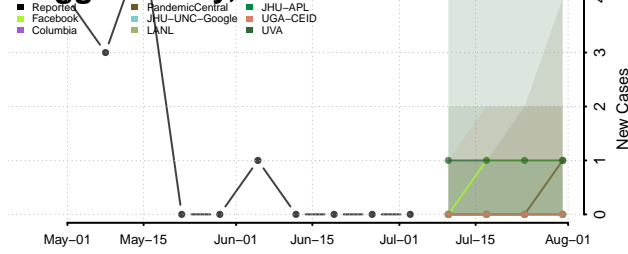

Dunn County, North Dakota

Eddy County, North Dakota

Emmons County, North Dakota

Foster County, North Dakota

Golden Valley County, North Dakota

Grand Forks County, North Dakota

Grant County, North Dakota

Griggs County, North Dakota