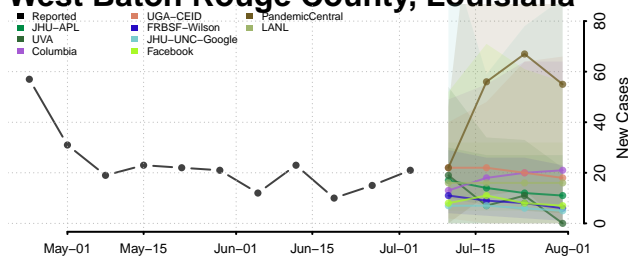

West Baton Rouge County, Louisiana