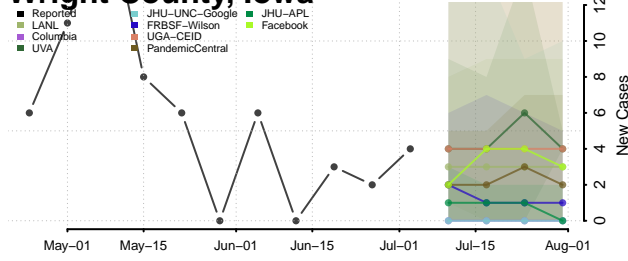

Webster County, Iowa

Winnebago County, Iowa

Winneshiek County, Iowa

Woodbury County, Iowa

Worth County, Iowa

Wright County, Iowa

Kansas

Allen County, Kansas