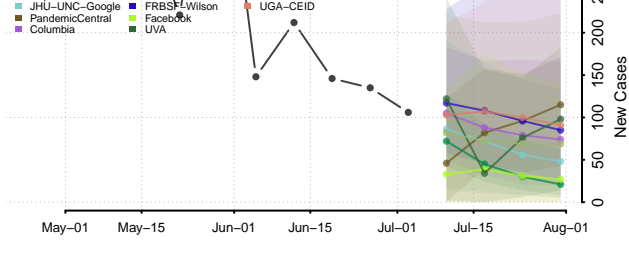

Snohomish County, Washington

Spokane County, Washington

Stevens County, Washington

Thurston County, Washington

Wahkiakum County, Washington

Walla Walla County, Washington

Whatcom County, Washington

Whitman County, Washington