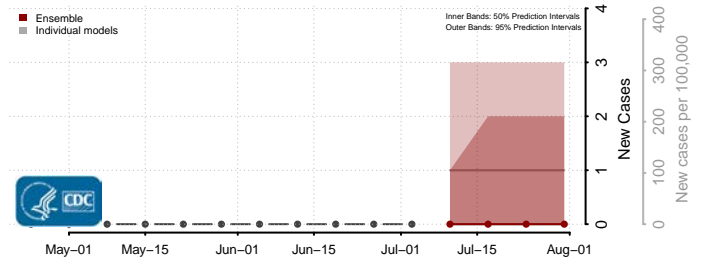

Box Elder County, Utah

Cache County, Utah

Carbon County, Utah

Daggett County, Utah

Davis County, Utah

Duchesne County, Utah

Emery County, Utah

Garfield County, Utah