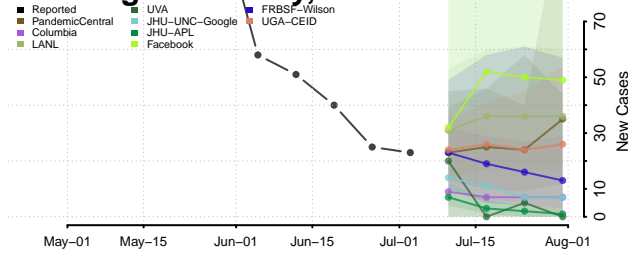

Washington County, Minnesota