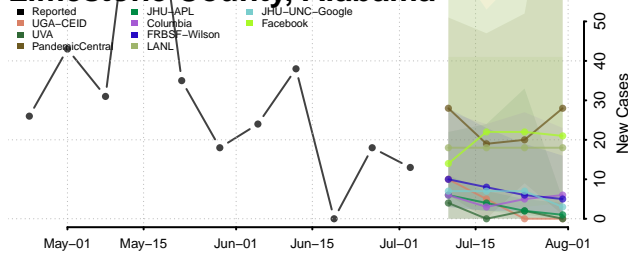

Lauderdale County, Alabama

Lawrence County, Alabama

Lee County, Alabama

Limestone County, Alabama

Lowndes County, Alabama

Macon County, Alabama

Madison County, Alabama

Marengo County, Alabama