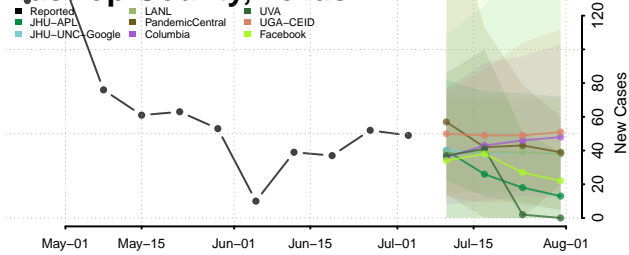

Bastrop County, Texas