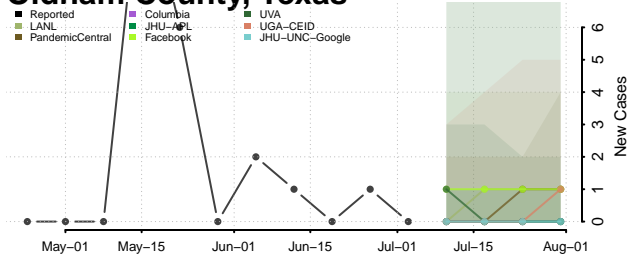

Nolan County, Texas

Nueces County, Texas

Ochiltree County, Texas

Oldham County, Texas

Orange County, Texas

Palo Pinto County, Texas

Panola County, Texas

Parker County, Texas