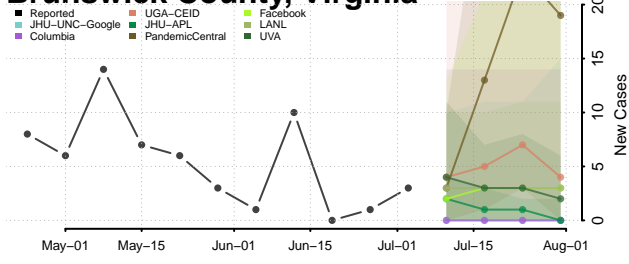

Brunswick County, Virginia