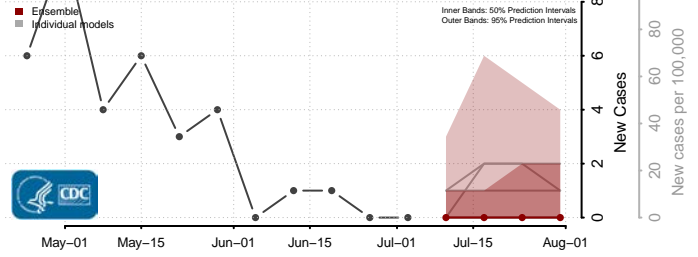

Garrard County, Kentucky

Grant County, Kentucky

Graves County, Kentucky

Grayson County, Kentucky

Green County, Kentucky

Greenup County, Kentucky

Hancock County, Kentucky

Hardin County, Kentucky