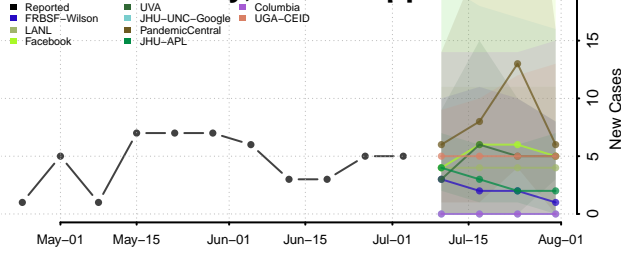

Walthall County, Mississippi

Warren County, Mississippi

Washington County, Mississippi

Wayne County, Mississippi

Webster County, Mississippi

Wilkinson County, Mississippi

Winston County, Mississippi

Yalobusha County, Mississippi