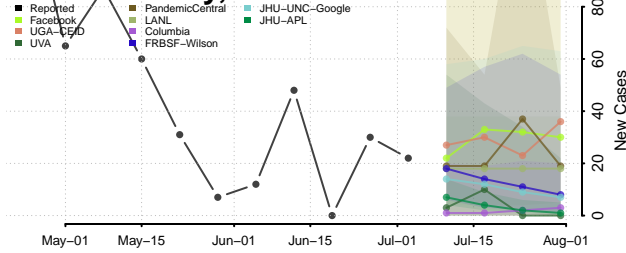

Roane County, Tennessee

Robertson County, Tennessee

Rutherford County, Tennessee

Scott County, Tennessee

Squatchie County, Tennessee

Sevier County, Tennessee

Shelby County, Tennessee

Smith County, Tennessee