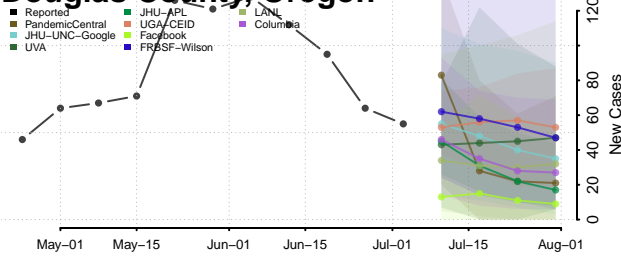

Crook County, Oregon

Curry County, Oregon

Deschutes County, Oregon

Douglas County, Oregon

Gilliam County, Oregon

Grant County, Oregon

Harney County, Oregon

Hood River County, Oregon