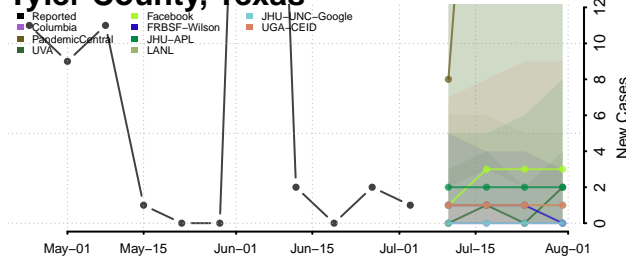

Titus County, Texas

Tom Green County, Texas

Travis County, Texas

Trinity County, Texas

Tyler County, Texas

Upshur County, Texas

Upton County, Texas

Uvalde County, Texas