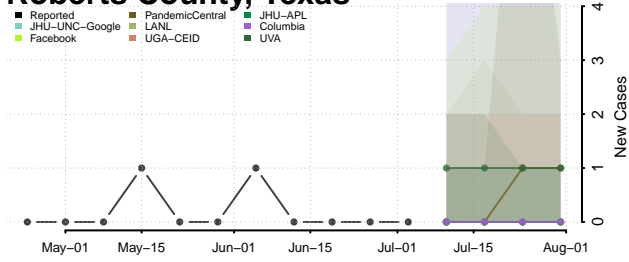

Roberts County, Texas