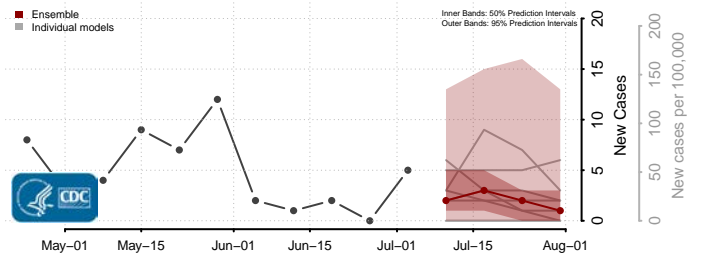

Stone County, Mississippi

Sunflower County, Mississippi

Tallahatchie County, Mississippi

Tate County, Mississippi

Tippah County, Mississippi

Tishomingo County, Mississippi

Tunica County, Mississippi

Union County, Mississippi