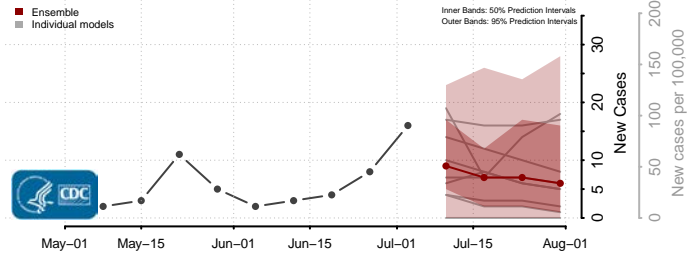

Cooper County, Missouri