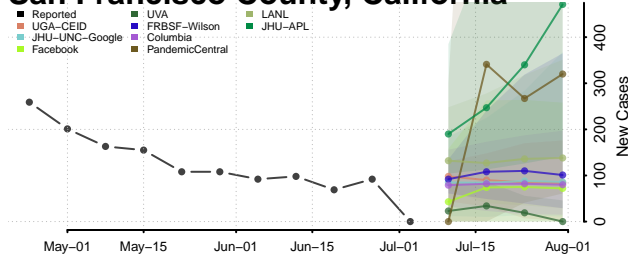

San Francisco County, California