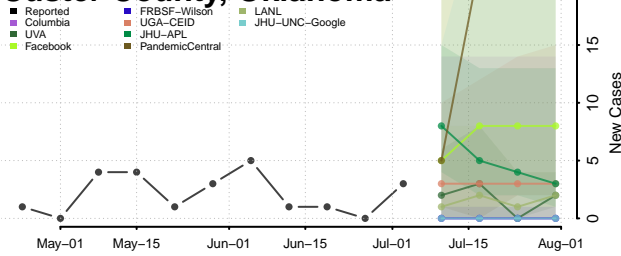

Custer County, Oklahoma