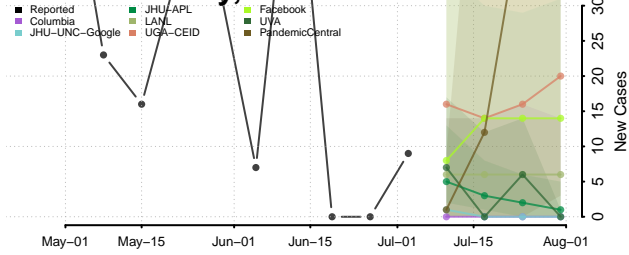

Gibson County, Tennessee