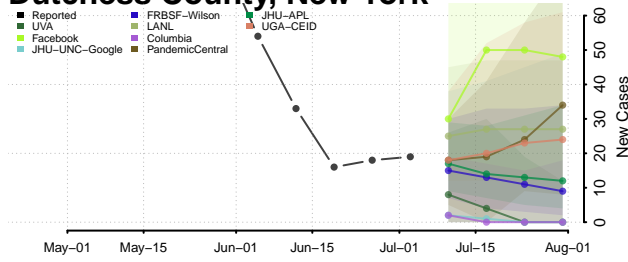

Dutchess County, New York

Erie County, New York

Essex County, New York

Franklin County, New York

Fulton County, New York

Genesee County, New York

Greene County, New York

Hamilton County, New York