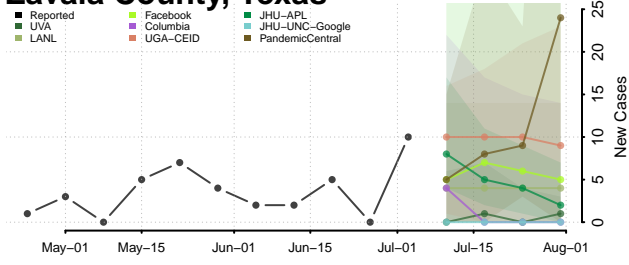

Wise County, Texas

Wood County, Texas

Yoakum County, Texas

Young County, Texas

Zapata County, Texas

Zavala County, Texas

Utah

Beaver County, Utah