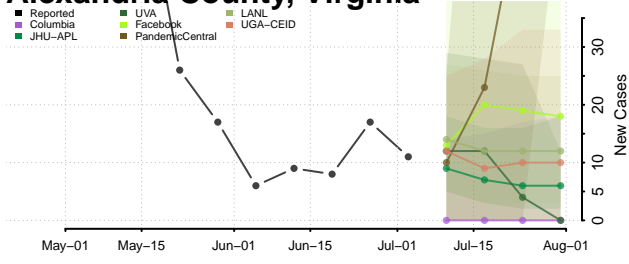

Alexandria County, Virginia