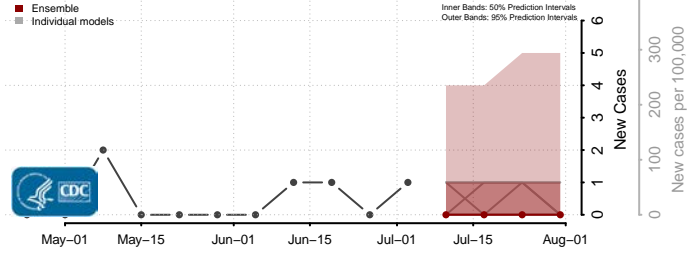

Chautauqua County, Kansas

Cherokee County, Kansas

Cheyenne County, Kansas

Clark County, Kansas

Clay County, Kansas

Cloud County, Kansas

Coffey County, Kansas

Comanche County, Kansas