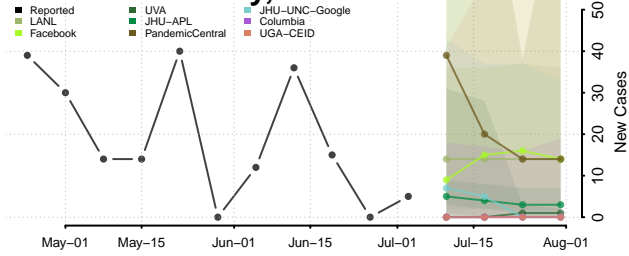

Atascosa County, Texas