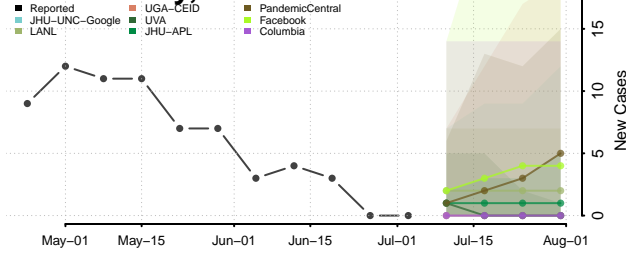

Pasquotank County, North Carolina

Pender County, North Carolina

Perquimans County, North Carolina

Person County, North Carolina

Pitt County, North Carolina

Polk County, North Carolina

Randolph County, North Carolina