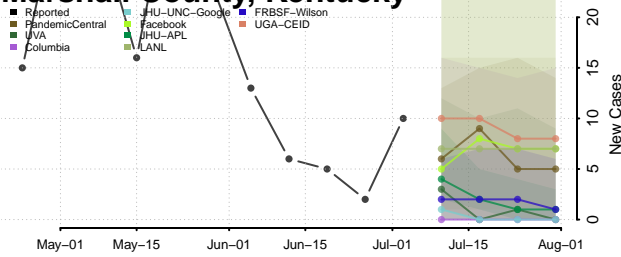

Lyon County, Kentucky

Madison County, Kentucky

Magoffin County, Kentucky

Marion County, Kentucky

Marshall County, Kentucky

Martin County, Kentucky

Mason County, Kentucky

McCracken County, Kentucky