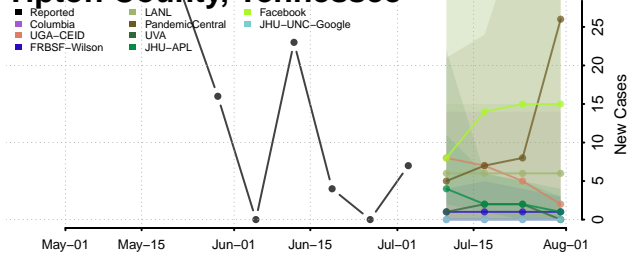

Tipton County, Tennessee