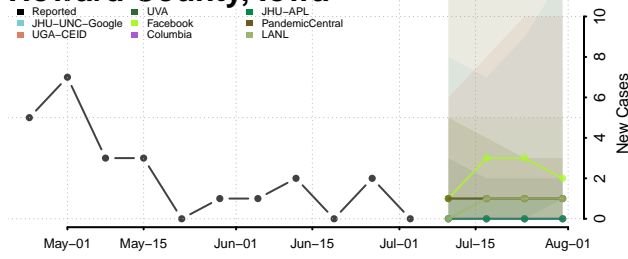

Grundy County, Iowa

Guthrie County, Iowa

Hamilton County, Iowa

Hancock County, Iowa

Hardin County, Iowa

Harrison County, Iowa

Henry County, Iowa

Howard County, Iowa