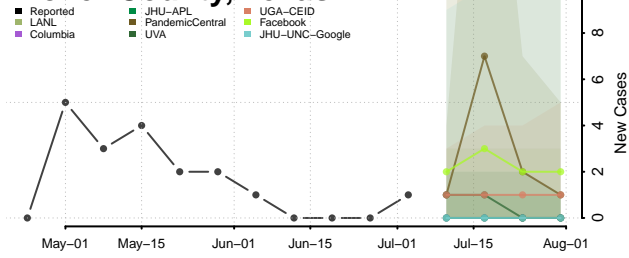

Archer County, Texas