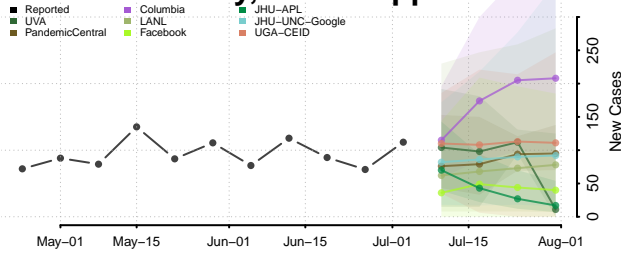

Forrest County, Mississippi

Franklin County, Mississippi

George County, Mississippi

Greene County, Mississippi

Grenada County, Mississippi

Hancock County, Mississippi

Harrison County, Mississippi

Hinds County, Mississippi