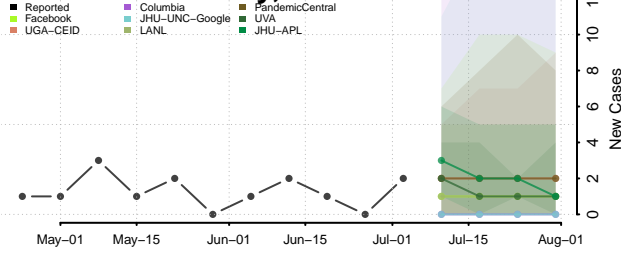

Alexander County, Illinois