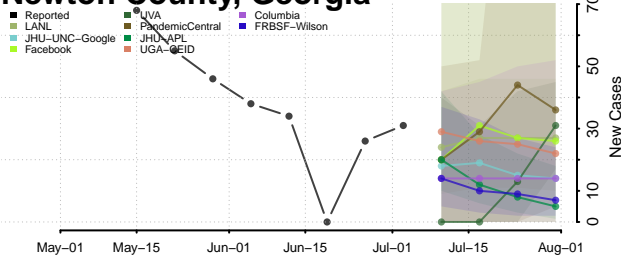

Monroe County, Georgia

Montgomery County, Georgia

Morgan County, Georgia

Murray County, Georgia

Muscogee County, Georgia

Newton County, Georgia

Oconee County, Georgia

Oglethorpe County, Georgia