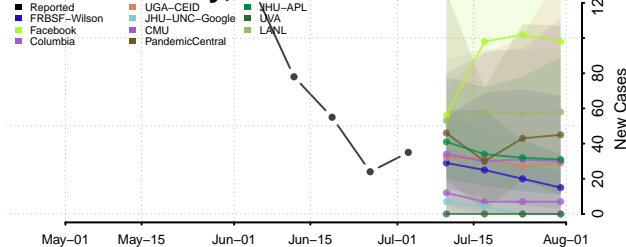

Bristol County, Massachusetts