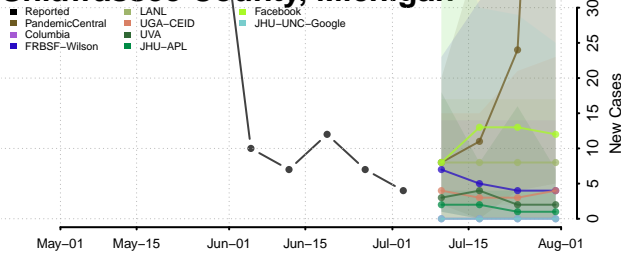

Ottawa County, Michigan

Presque Isle County, Michigan

Roscommon County, Michigan

Saginaw County, Michigan

Sanilac County, Michigan

Schoolcraft County, Michigan

Shiawassee County, Michigan

St. Clair County, Michigan