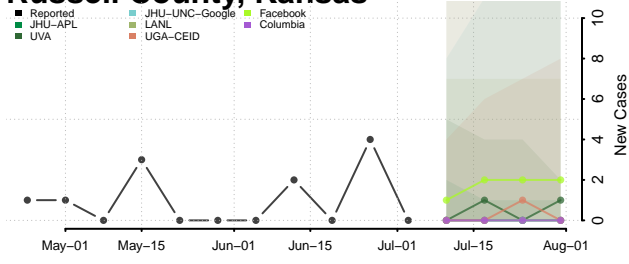

Russell County, Kansas