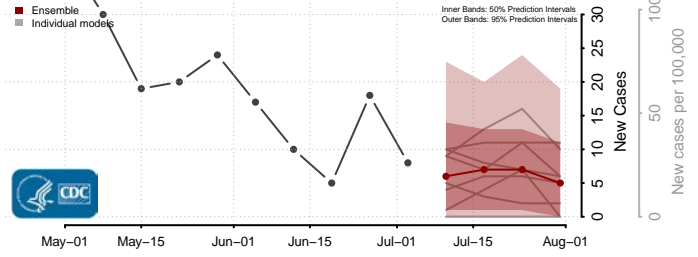

Caroline County, Virginia