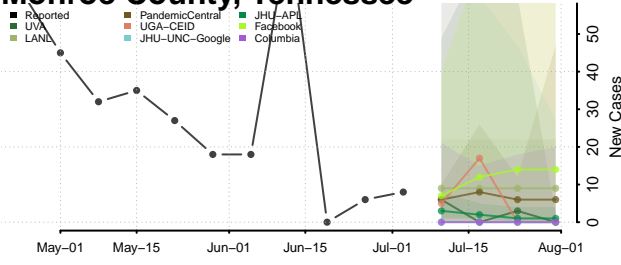

Marshall County, Tennessee

Maury County, Tennessee

McMinn County, Tennessee

McNairy County, Tennessee

Meigs County, Tennessee

Monroe County, Tennessee

Montgomery County, Tennessee

Moore County, Tennessee