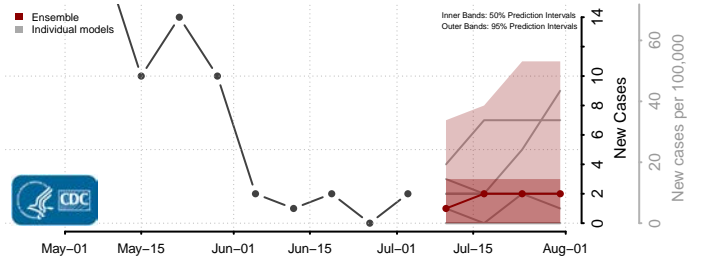

Stutsman County, North Dakota