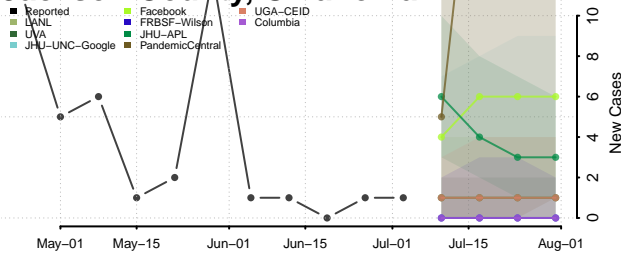

Harmon County, Oklahoma

Harper County, Oklahoma

Haskell County, Oklahoma

Hughes County, Oklahoma

Jackson County, Oklahoma

Jefferson County, Oklahoma

Johnston County, Oklahoma

Key County, Oklahoma