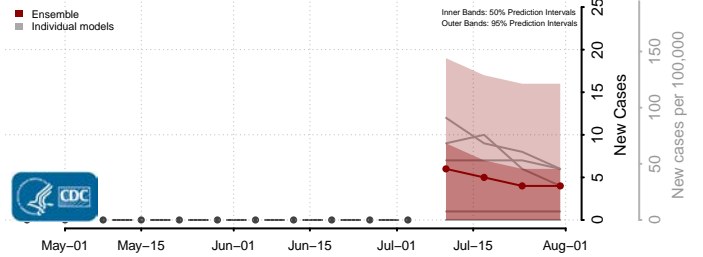

Millard County, Utah