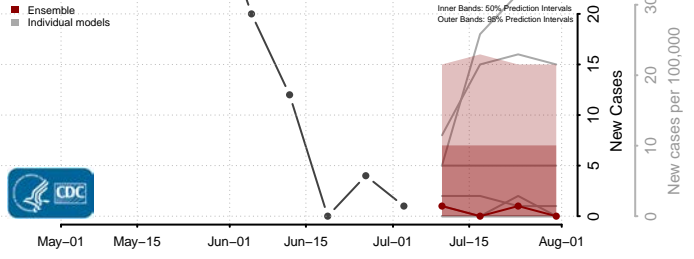

Franklin County, North Carolina