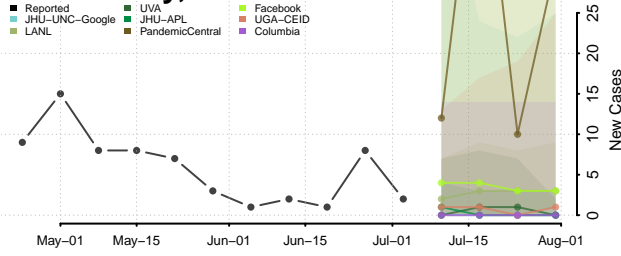

Iron County, Missouri