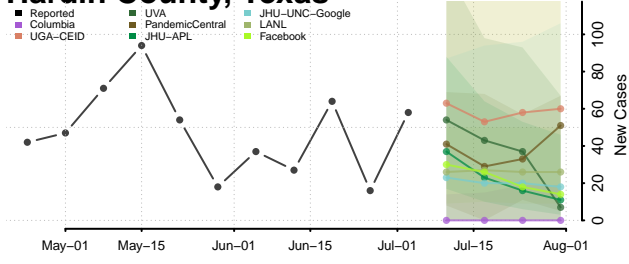

Hardin County, Texas