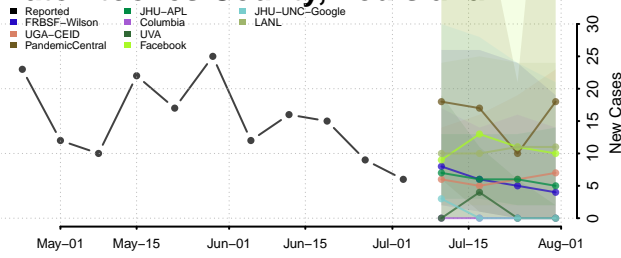

LaSalle County, Louisiana

Lincoln County, Louisiana

Livingston County, Louisiana

Madison County, Louisiana

Morehouse County, Louisiana

Natchitoches County, Louisiana

Orleans County, Louisiana

Ouachita County, Louisiana