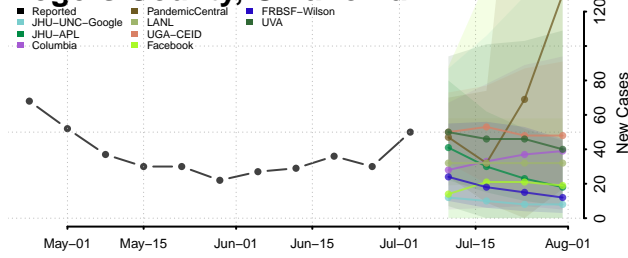

Pittsburg County, Oklahoma

Pontotoc County, Oklahoma

Pottawatomie County, Oklahoma

Pushmataha County, Oklahoma

Roger Mills County, Oklahoma

Rogers County, Oklahoma

Seminole County, Oklahoma

Sequoyah County, Oklahoma