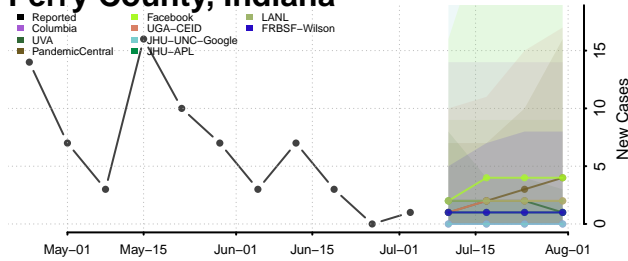

Orange County, Indiana

Owen County, Indiana

Parke County, Indiana

Perry County, Indiana

Pike County, Indiana

Porter County, Indiana

Posey County, Indiana

Pulaski County, Indiana