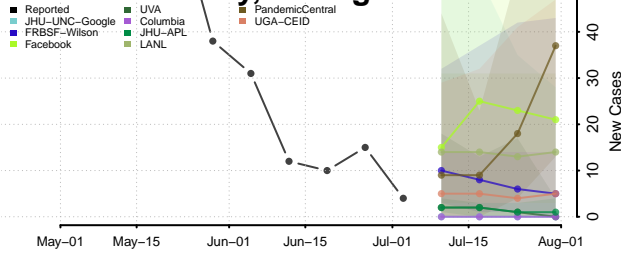

Lenawee County, Michigan