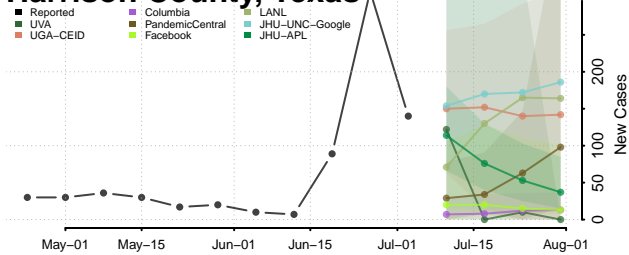

Harrison County, Texas