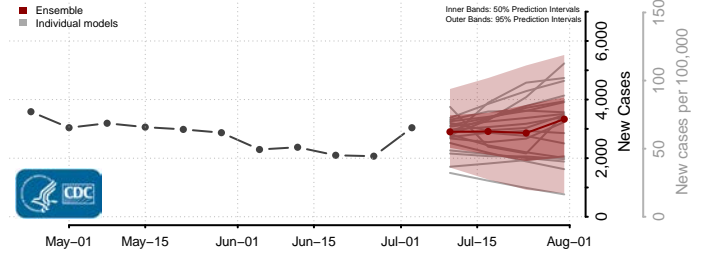

Woodford County, Kentucky

Louisiana

Acadia County, Louisiana

Allen County, Louisiana

Ascension County, Louisiana

Assumption County, Louisiana