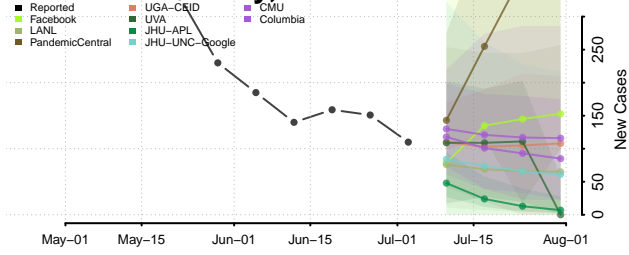

Bernalillo County, New Mexico