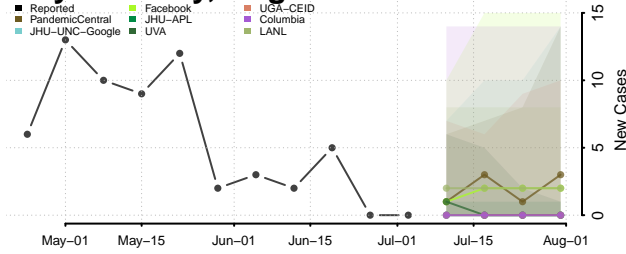

Floyd County, Virginia