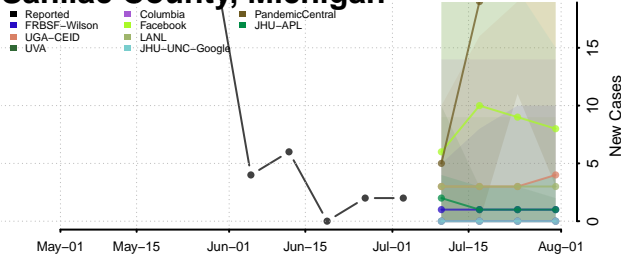

Ottawa County, Michigan

Presque Isle County, Michigan

Roscommon County, Michigan

Saginaw County, Michigan

Sanilac County, Michigan

Schoolcraft County, Michigan

Shiawassee County, Michigan

St. Clair County, Michigan