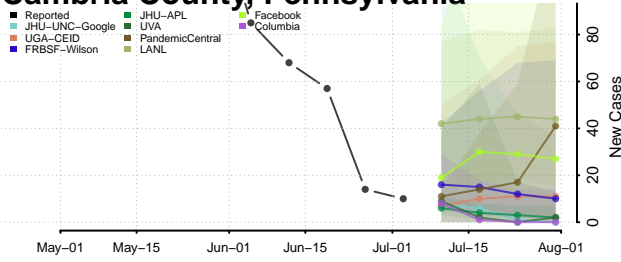

Cambria County, Pennsylvania