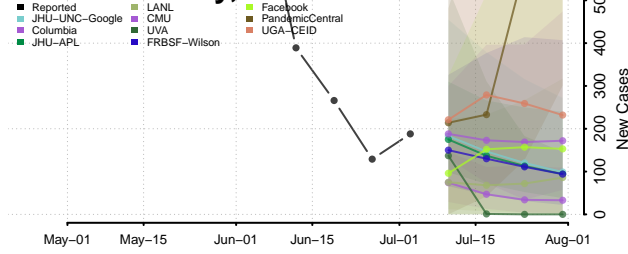

Kosciusko County, Indiana

LaGrange County, Indiana

Lake County, Indiana

LaPorte County, Indiana

Lawrence County, Indiana

Madison County, Indiana

Marion County, Indiana

Marshall County, Indiana