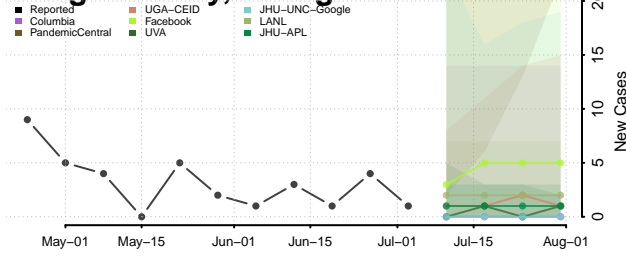

Coweta County, Georgia

Crawford County, Georgia

Crisp County, Georgia

Dade County, Georgia

Dawson County, Georgia

Decatur County, Georgia

DeKalb County, Georgia

Dodge County, Georgia