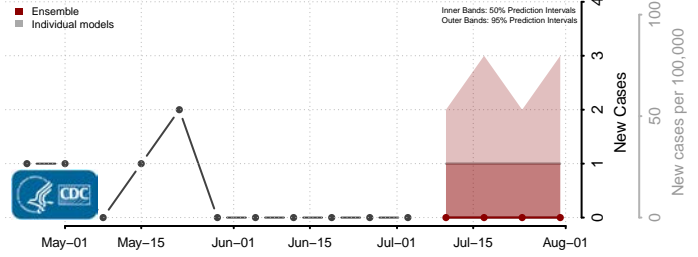

Bottineau County, North Dakota

Bowman County, North Dakota

Burke County, North Dakota

Burleigh County, North Dakota

Cass County, North Dakota

Cavalier County, North Dakota

Dickey County, North Dakota

Divide County, North Dakota