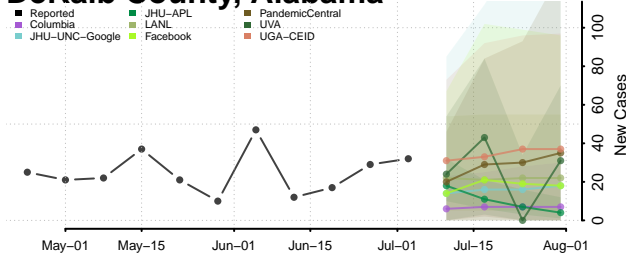

DeKalb County, Alabama