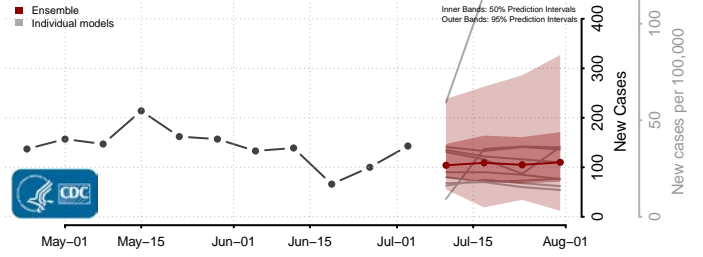

Orleans County, Louisiana