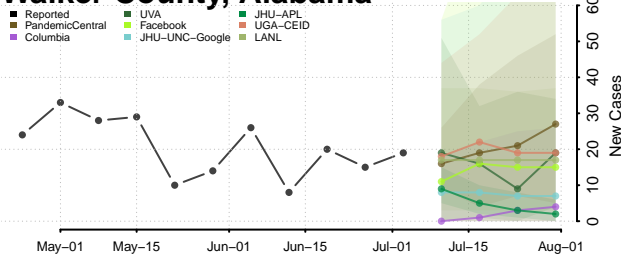

Walker County, Alabama