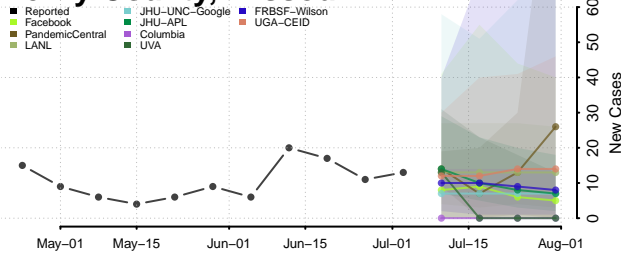

Greene County, Missouri

Grundy County, Missouri

Harrison County, Missouri

Henry County, Missouri

Hickory County, Missouri

Holt County, Missouri

Howard County, Missouri

Howell County, Missouri