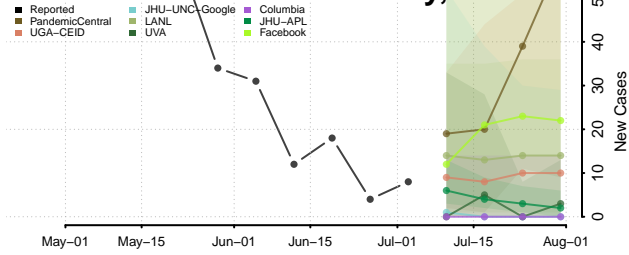

Anchorage County, Alaska

Bethel County, Alaska

Bristol Bay County, Alaska

Chugach County, Alaska

Copper River County, Alaska

Denali County, Alaska

Dillingham County, Alaska

Fairbanks North Star County, Alaska