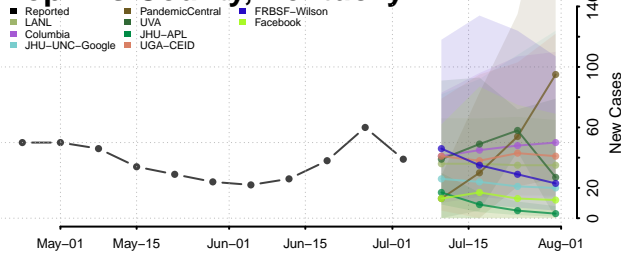

Hopkins County, Kentucky