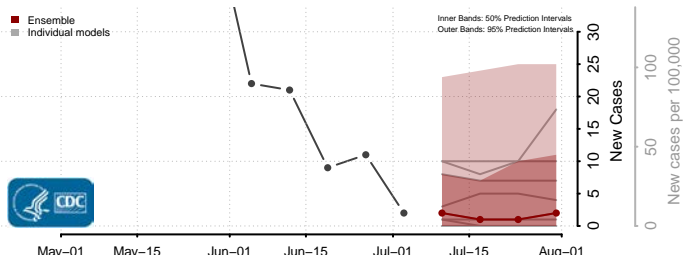

Nicholas County, West Virginia