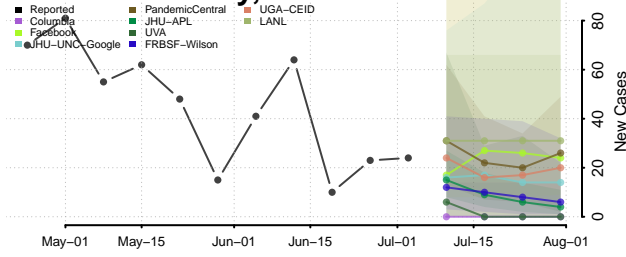

Marshall County, Alabama