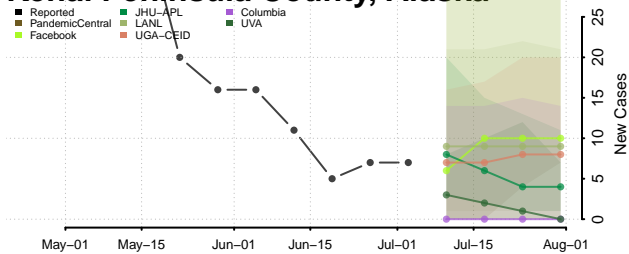

Haines County, Alaska

Hoonah-Angoon County, Alaska

Juneau County, Alaska

Kenai Peninsula County, Alaska

Ketchikan Gateway County, Alaska

Kodiak Island County, Alaska

Kusilvak County, Alaska

Lake and Peninsula County, Alaska