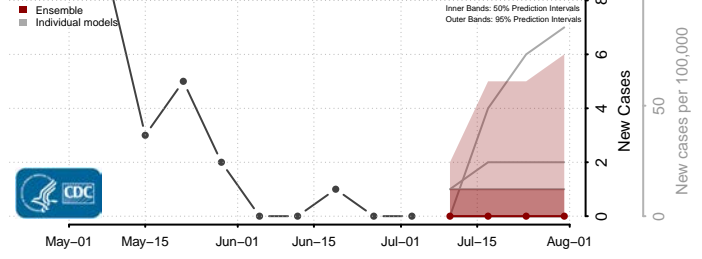

Murray County, Minnesota