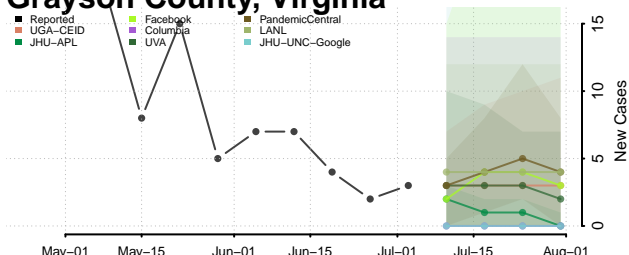

Greene County, Virginia

Greensville County, Virginia

Halifax County, Virginia

Hampton County, Virginia

Hanover County, Virginia

Harrisonburg County, Virginia

Henrico County, Virginia

Henry County, Virginia