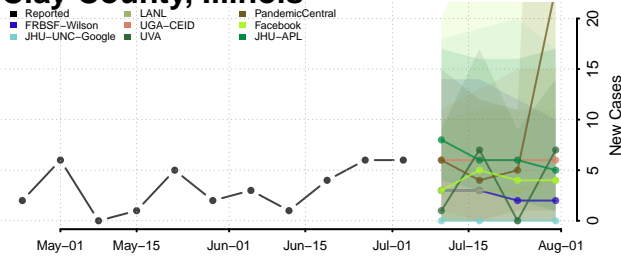

Clay County, Illinois