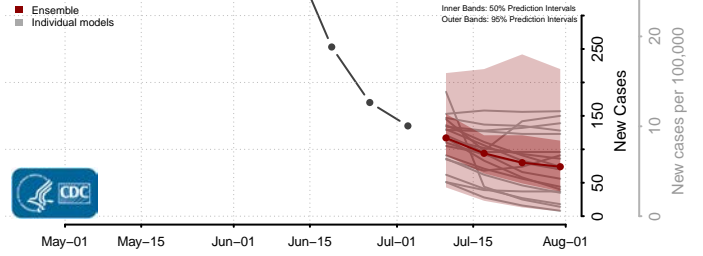

Maine*

Androscoggin County, Maine

Aroostook County, Maine

Cumberland County, Maine

Franklin County, Maine

Hancock County, Maine

*New weekly cases may decrease in this location over the next four weeks. For these locations, the ensemble forecast indicates a probability of 0.75 or greater that fewer cases will be reported in week four of the forecast than in the last reported week.