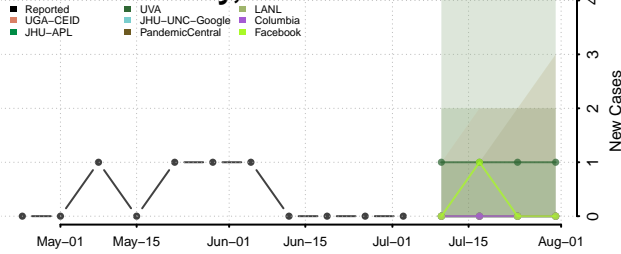

Haakon County, South Dakota