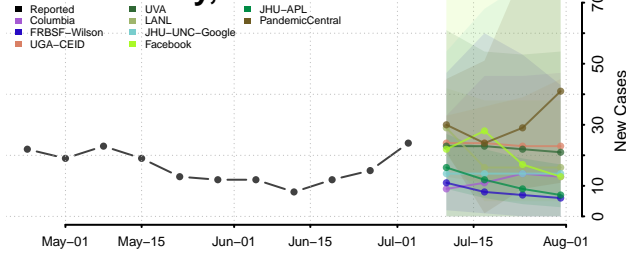

Pettis County, Missouri