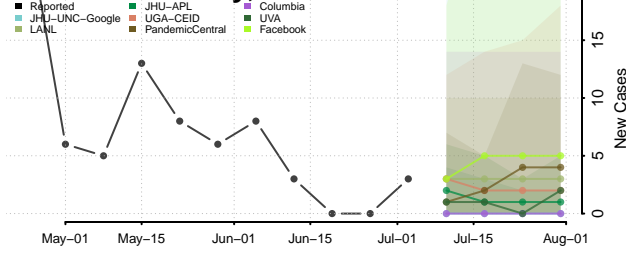

National

Alabama

Autauga County, Alabama

Baldwin County, Alabama

Barbour County, Alabama

Bibb County, Alabama

Blount County, Alabama

Bullock County, Alabama