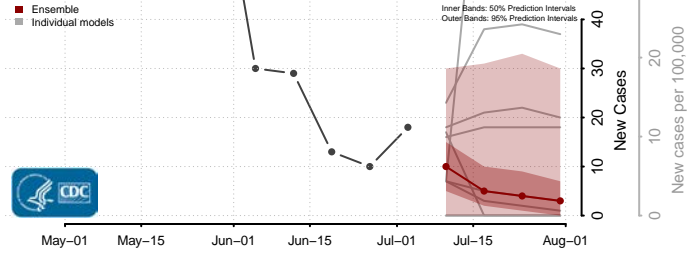

Rice County, Minnesota

Rock County, Minnesota

Roseau County, Minnesota

Scott County, Minnesota

Sherburne County, Minnesota

Sibley County, Minnesota

St. Louis County, Minnesota

Stearns County, Minnesota