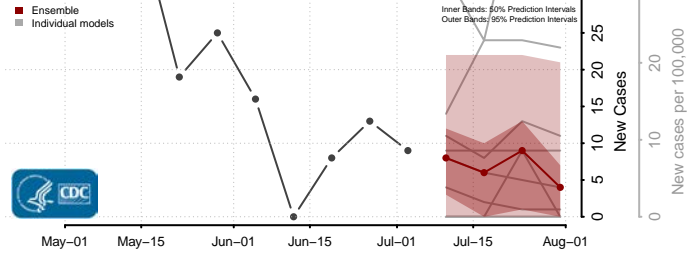

Dodge County, Wisconsin

Door County, Wisconsin

Douglas County, Wisconsin

Dunn County, Wisconsin

Eau Claire County, Wisconsin

Florence County, Wisconsin

Fond du Lac County, Wisconsin

Forest County, Wisconsin