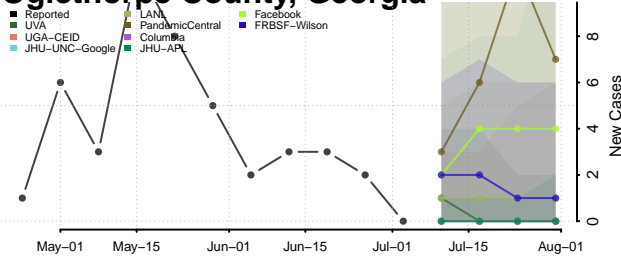

Monroe County, Georgia

Montgomery County, Georgia

Morgan County, Georgia

Murray County, Georgia

Muscogee County, Georgia

Newton County, Georgia

Oconee County, Georgia

Oglethorpe County, Georgia