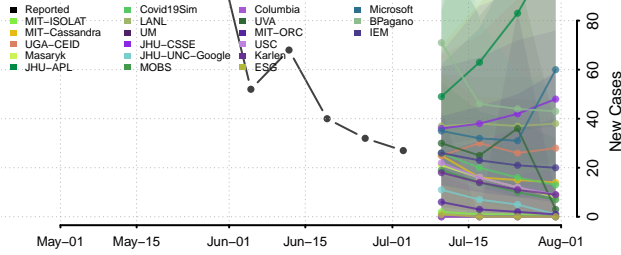

Weber County, Utah

Vermont*

Addison County, Vermont

Bennington County, Vermont

Caledonia County, Vermont

Chittenden County, Vermont

*New weekly cases may decrease in this location over the next four weeks. For these locations, the ensemble forecast indicates a probability of 0.75 or greater that fewer cases will be reported in week four of the forecast than in the last reported week.