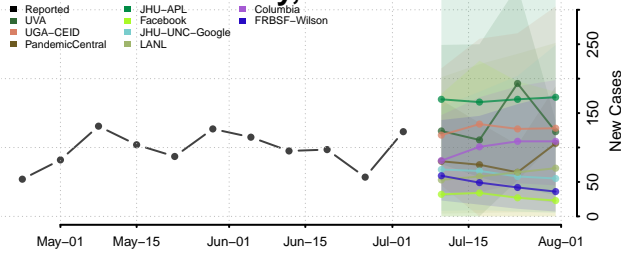

Terrebonne County, Louisiana