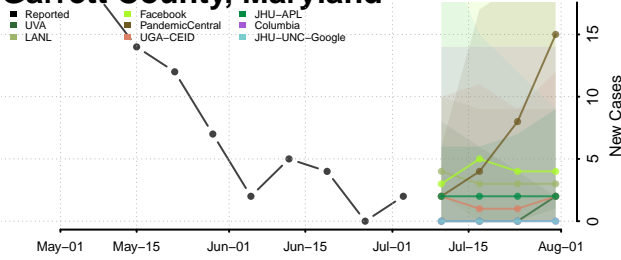

Garrett County, Maryland