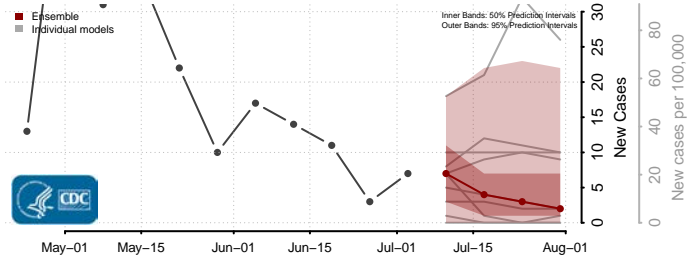

Neshoba County, Mississippi

Newton County, Mississippi

Noxubee County, Mississippi

Oktibbeha County, Mississippi

Panola County, Mississippi

Pearl River County, Mississippi

Perry County, Mississippi

Pike County, Mississippi