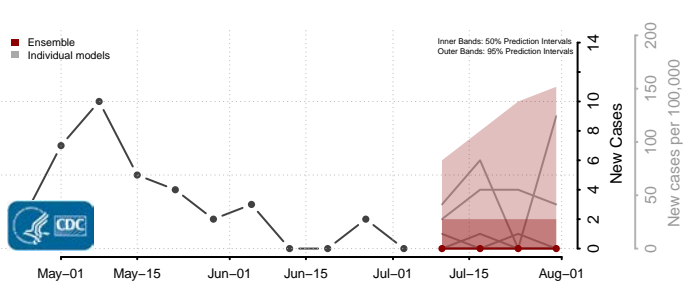

Clinton County, Pennsylvania

Columbia County, Pennsylvania

Crawford County, Pennsylvania

Cumberland County, Pennsylvania

Dauphin County, Pennsylvania

Fulton County, Pennsylvania

Greene County, Pennsylvania

Huntingdon County, Pennsylvania