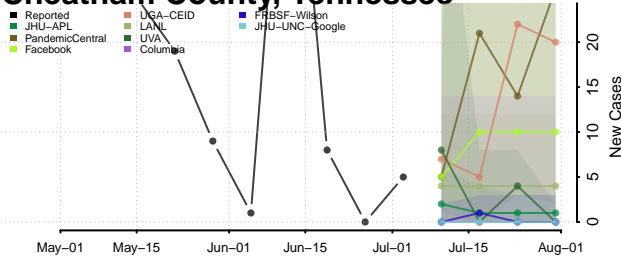

Carroll County, Tennessee

Carter County, Tennessee

Cheatham County, Tennessee

Chester County, Tennessee

Claiborne County, Tennessee

Clay County, Tennessee

Cocke County, Tennessee

Coffee County, Tennessee