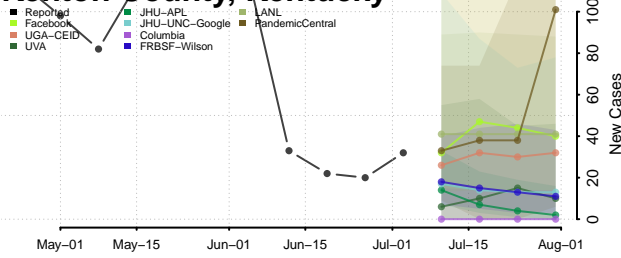

Jefferson County, Kentucky

Jessamine County, Kentucky

Johnson County, Kentucky

Kenton County, Kentucky

Knott County, Kentucky

Knox County, Kentucky

Larue County, Kentucky

Laurel County, Kentucky