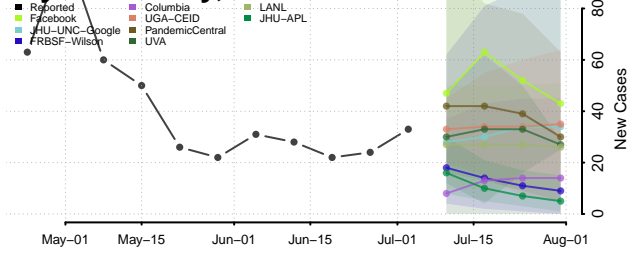

Taylor County, Texas