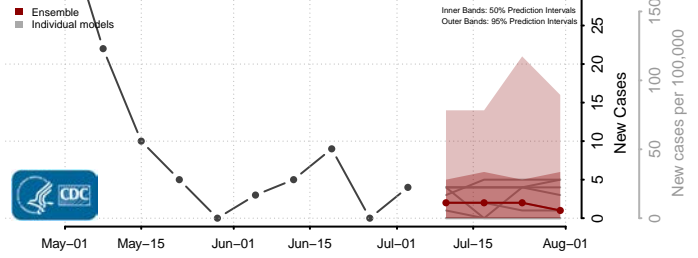

Stewart County, Tennessee

Sullivan County, Tennessee

Sumner County, Tennessee

Tipton County, Tennessee

Trousdale County, Tennessee

Unicoi County, Tennessee

Union County, Tennessee

Van Buren County, Tennessee