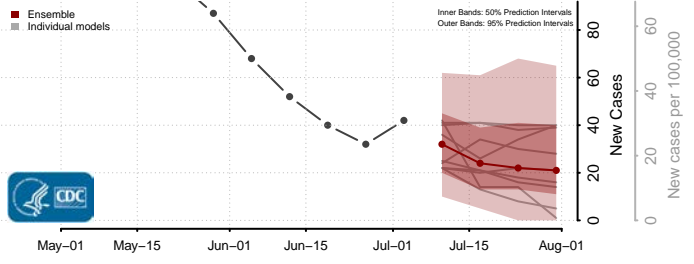

Harnett County, North Carolina