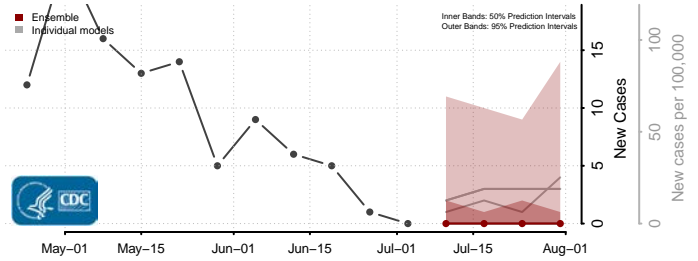

St. Joseph County, Michigan

Tuscola County, Michigan

Van Buren County, Michigan

Washtenaw County, Michigan

Wayne County, Michigan

Wexford County, Michigan

Minnesota

Aitkin County, Minnesota