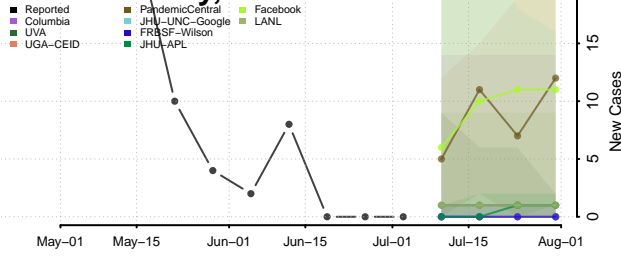

Carroll County, Tennessee

Carter County, Tennessee

Cheatham County, Tennessee

Chester County, Tennessee

Claiborne County, Tennessee

Clay County, Tennessee

Cocke County, Tennessee

Coffee County, Tennessee