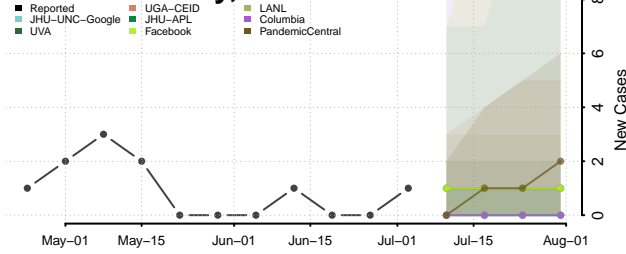

Maui County, Hawaii

Idaho

Ada County, Idaho

Adams County, Idaho

Bannock County, Idaho

Bear Lake County, Idaho

Benewah County, Idaho

Bingham County, Idaho