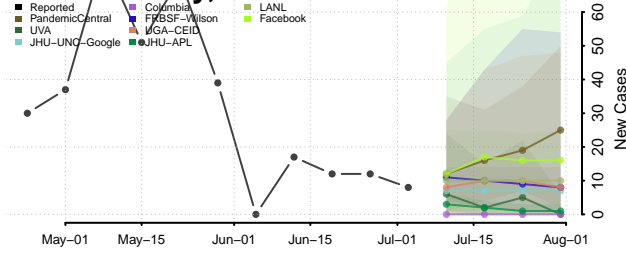

Los Alamos County, New Mexico

Luna County, New Mexico

McKinley County, New Mexico

Mora County, New Mexico

Otero County, New Mexico

Quay County, New Mexico

Rio Arriba County, New Mexico

Roosevelt County, New Mexico