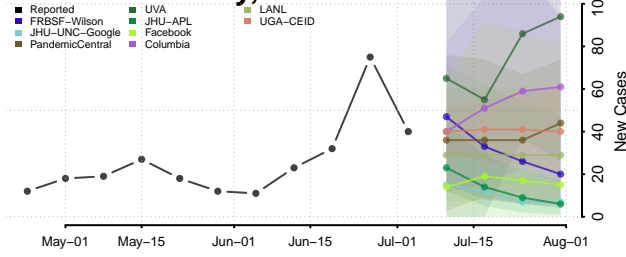

Geneva County, Alabama

Greene County, Alabama

Hale County, Alabama

Henry County, Alabama

Houston County, Alabama

Jackson County, Alabama

Jefferson County, Alabama

Lamar County, Alabama