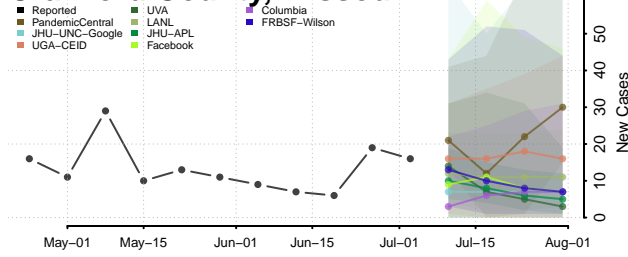

Crawford County, Missouri