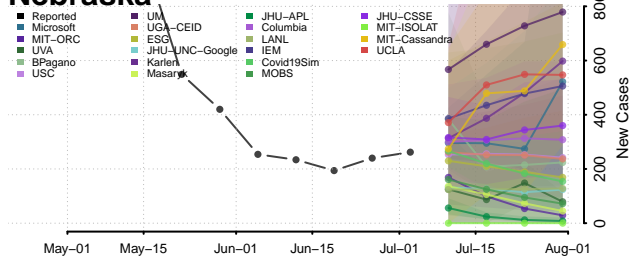

Toole County, Montana

Treasure County, Montana

Valley County, Montana

Wheatland County, Montana

Wibaux County, Montana

Yellowstone County, Montana

Nebraska

Adams County, Nebraska