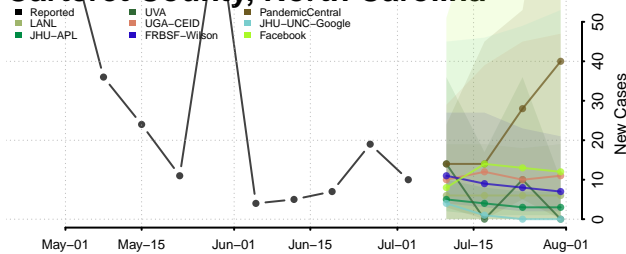

Carteret County, North Carolina