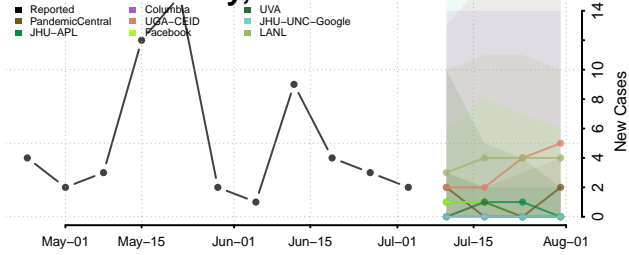

Dolores County, Colorado