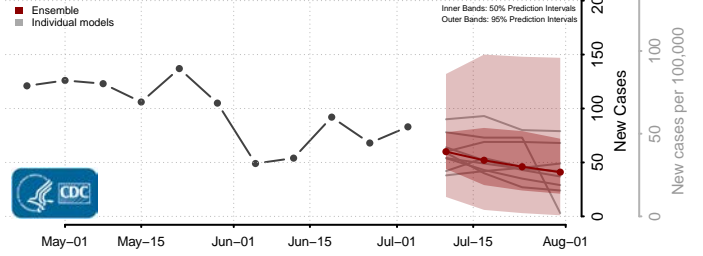

Plaquemines County, Louisiana

Pointe Coupee County, Louisiana

Rapides County, Louisiana

Red River County, Louisiana

Richland County, Louisiana

Sabine County, Louisiana

St. Bernard County, Louisiana

St. Charles County, Louisiana