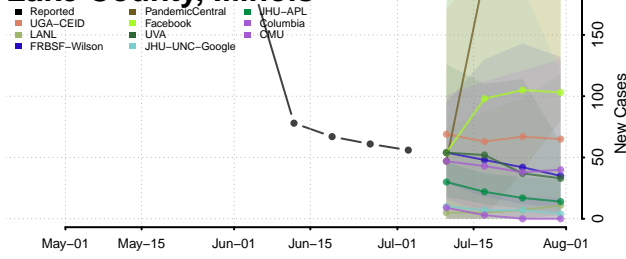

Jersey County, Illinois

Jo Daviess County, Illinois

Johnson County, Illinois

Kane County, Illinois

Kankakee County, Illinois

Kendall County, Illinois

Knox County, Illinois

Lake County, Illinois