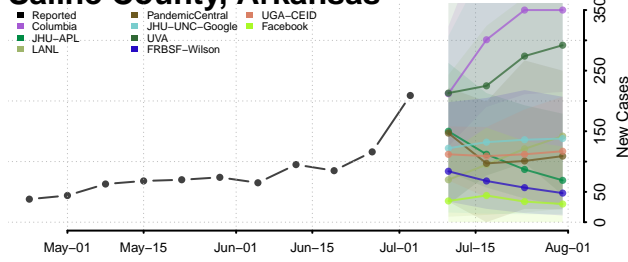

Pope County, Arkansas

Prairie County, Arkansas

Pulaski County, Arkansas

Randolph County, Arkansas

Saline County, Arkansas

Scott County, Arkansas

Searcy County, Arkansas

Sebastian County, Arkansas