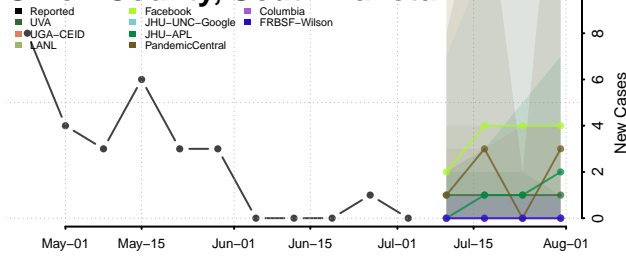

Union County, South Dakota