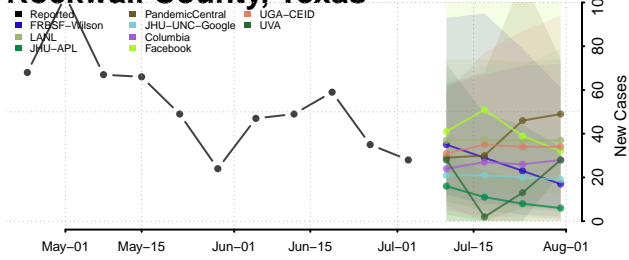

Rockwall County, Texas