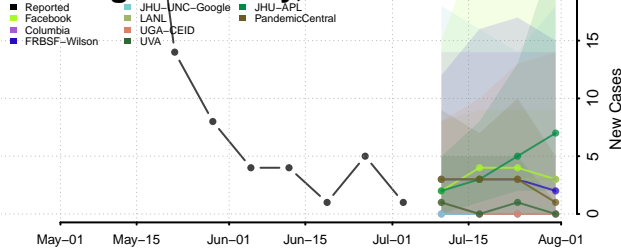

Bennington County, Vermont