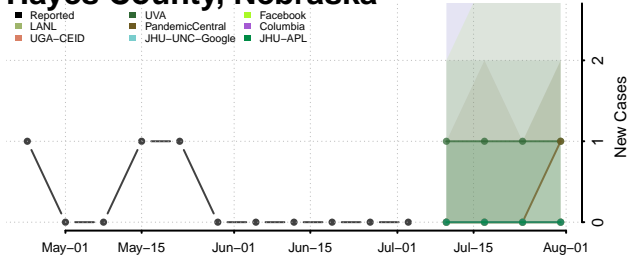

Hayes County, Nebraska