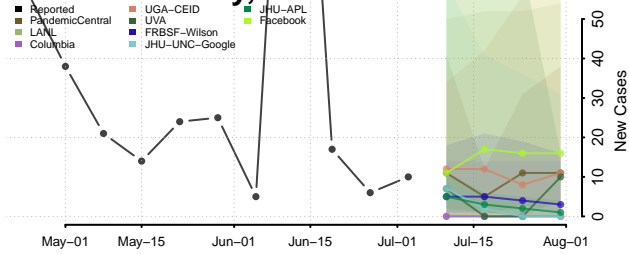

Crockett County, Tennessee

Cumberland County, Tennessee

Davidson County, Tennessee

Decatur County, Tennessee

DeKalb County, Tennessee

Dickson County, Tennessee

Dyer County, Tennessee

Fayette County, Tennessee