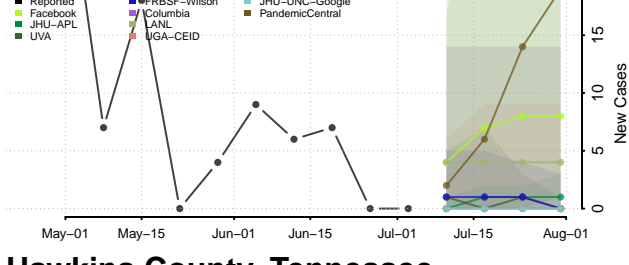

Hamilton County, Tennessee

Hancock County, Tennessee

Hardeman County, Tennessee

Hardin County, Tennessee

Hawkins County, Tennessee

Haywood County, Tennessee

Henderson County, Tennessee

Henry County, Tennessee