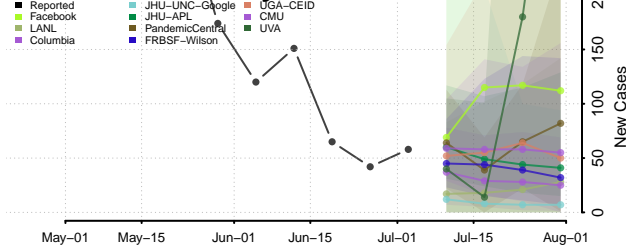

Worcester County, Massachusetts