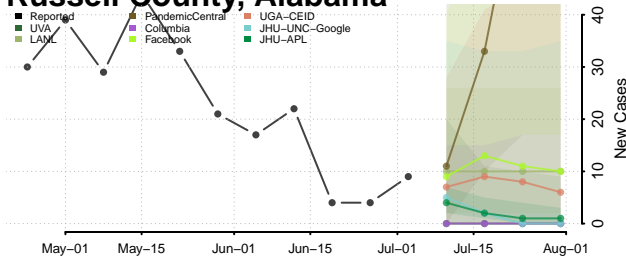

Lauderdale County, Alabama

Lawrence County, Alabama

Lee County, Alabama

Limestone County, Alabama

Lowndes County, Alabama

Macon County, Alabama

Madison County, Alabama

Marengo County, Alabama

Marion County, Alabama

Marshall County, Alabama

Mobile County, Alabama

Monroe County, Alabama

Montgomery County, Alabama

Morgan County, Alabama

Perry County, Alabama

Pickens County, Alabama

Pike County, Alabama

Randolph County, Alabama

Russell County, Alabama

Shelby County, Alabama

St. Clair County, Alabama

Sumter County, Alabama

Talladega County, Alabama

Tallapoosa County, Alabama