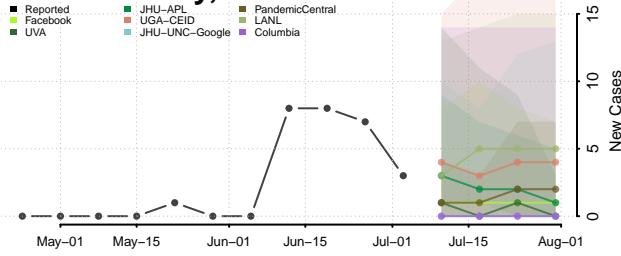

Worth County, Missouri