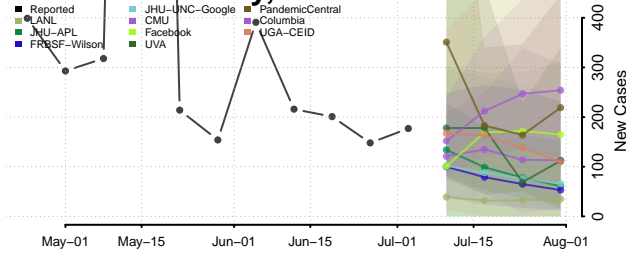

Geneva County, Alabama

Greene County, Alabama

Hale County, Alabama

Henry County, Alabama

Houston County, Alabama

Jackson County, Alabama

Jefferson County, Alabama

Lamar County, Alabama