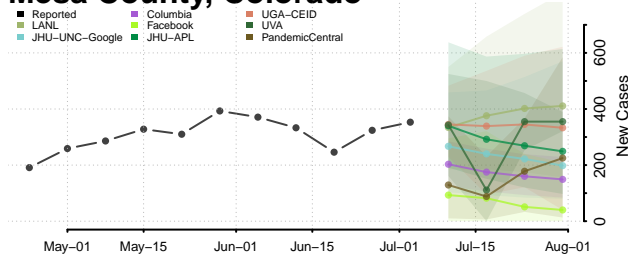

La Plata County, Colorado

Lake County, Colorado

Larimer County, Colorado

Las Animas County, Colorado

Lincoln County, Colorado

Logan County, Colorado

Mesa County, Colorado

Mineral County, Colorado