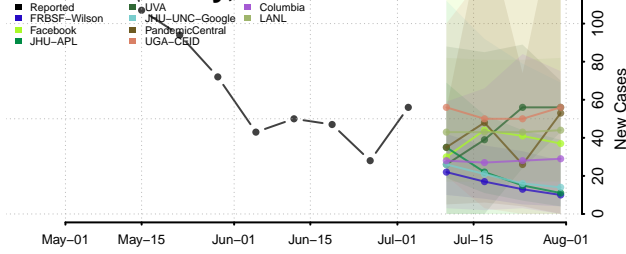

Richmond County, North Carolina

Robeson County, North Carolina

Rockingham County, North Carolina

Rowan County, North Carolina

Rutherford County, North Carolina

Sampson County, North Carolina

Scotland County, North Carolina