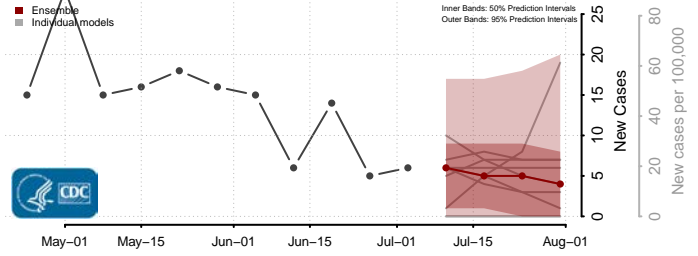

Wabash County, Indiana