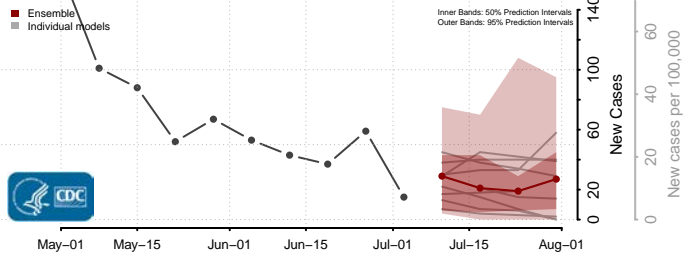

Clinton County, Ohio

Columbiana County, Ohio

Coshocton County, Ohio

Crawford County, Ohio

Cuyahoga County, Ohio

Darke County, Ohio

Defiance County, Ohio

Delaware County, Ohio