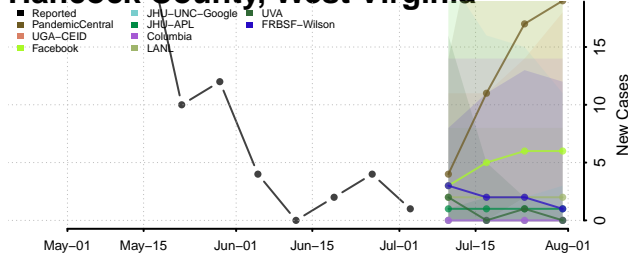

Hancock County, West Virginia