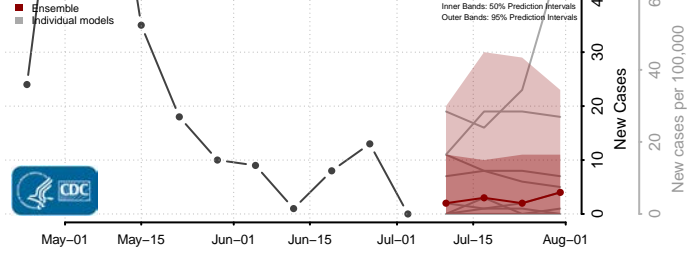

Oldham County, Kentucky