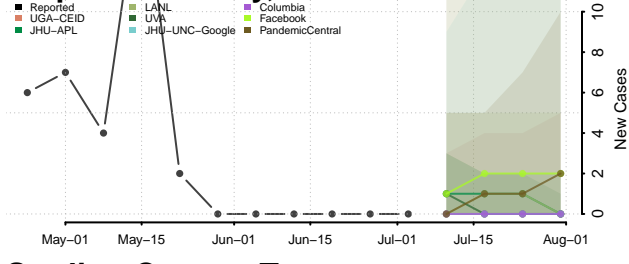

Stephens County, Texas