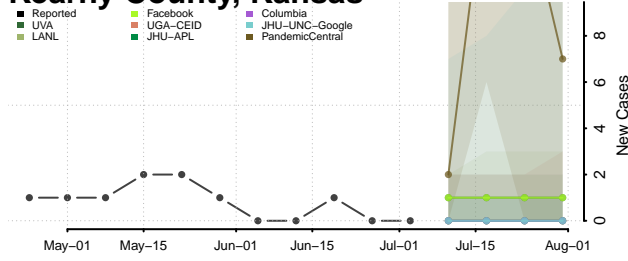

Hodgeman County, Kansas

Jackson County, Kansas

Jefferson County, Kansas

Jewell County, Kansas

Johnson County, Kansas

Kearyn County, Kansas

Kingman County, Kansas

Kiowa County, Kansas