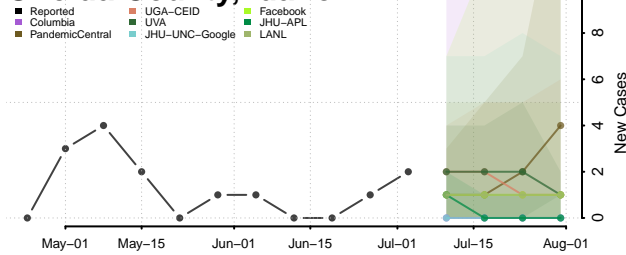

Lewis County, Idaho

Lincoln County, Idaho

Madison County, Idaho

Minidoka County, Idaho

Nez Perce County, Idaho

Oneida County, Idaho

Owyhee County, Idaho

Payette County, Idaho