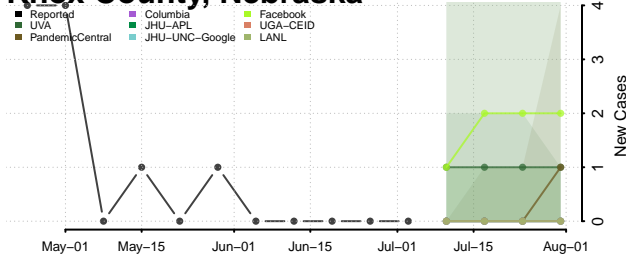

Kearney County, Nebraska

Keith County, Nebraska

Keya Paha County, Nebraska

Kimball County, Nebraska

Knox County, Nebraska

Lancaster County, Nebraska

Lincoln County, Nebraska

Logan County, Nebraska