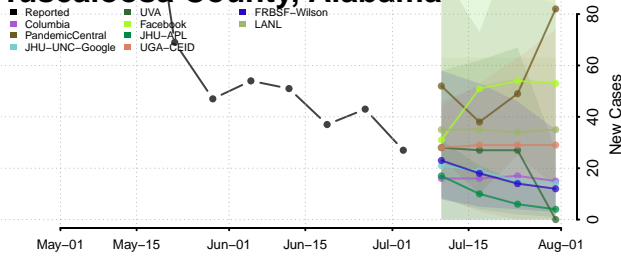

Tuscaloosa County, Alabama