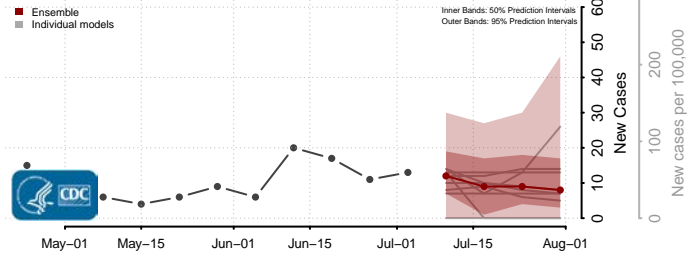

Greene County, Missouri

Grundy County, Missouri

Harrison County, Missouri

Henry County, Missouri

Hickory County, Missouri

Holt County, Missouri

Howard County, Missouri

Howell County, Missouri