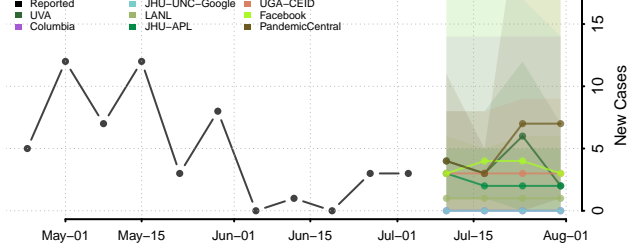

Marion County, Illinois

Marshall County, Illinois

Mason County, Illinois

Massac County, Illinois

McDonough County, Illinois

McHenry County, Illinois

McLean County, Illinois

Menard County, Illinois