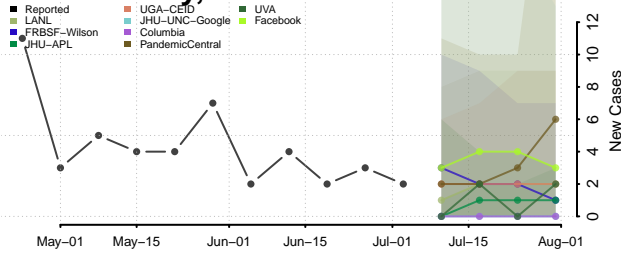

Val Verde County, Texas

Van Zandt County, Texas

Victoria County, Texas

Walker County, Texas

Waller County, Texas

Ward County, Texas

Washington County, Texas

Webb County, Texas