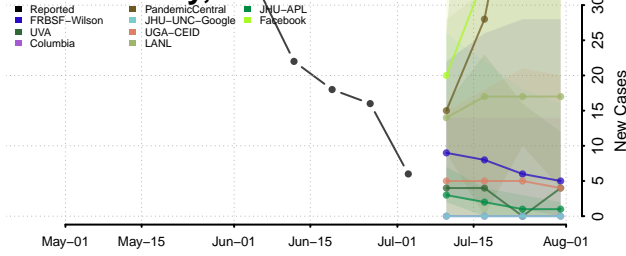

Rice County, Minnesota

Rock County, Minnesota

Roseau County, Minnesota

Scott County, Minnesota

Sherburne County, Minnesota

Sibley County, Minnesota

St. Louis County, Minnesota

Stearns County, Minnesota