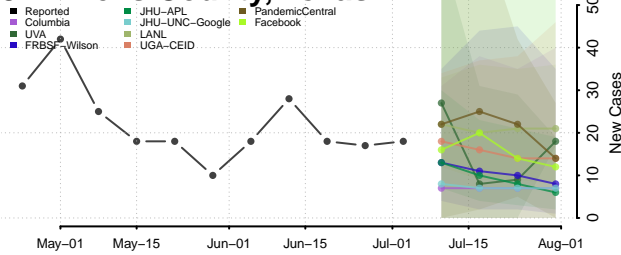

Jim Wells County, Texas