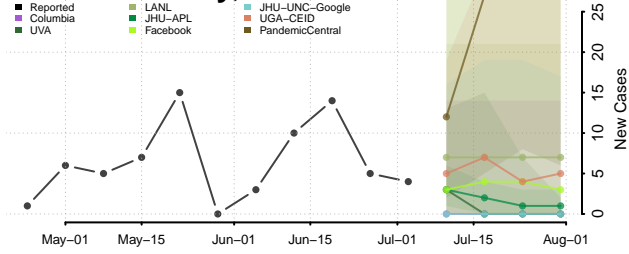

Parmer County, Texas