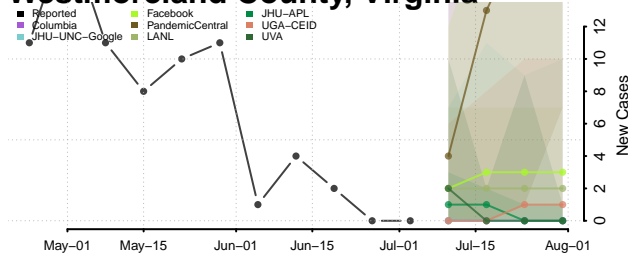

Warren County, Virginia

Washington County, Virginia

Waynesboro County, Virginia

Westmoreland County, Virginia

Williamsburg County, Virginia

Winchester County, Virginia

Wise County, Virginia

Wythe County, Virginia