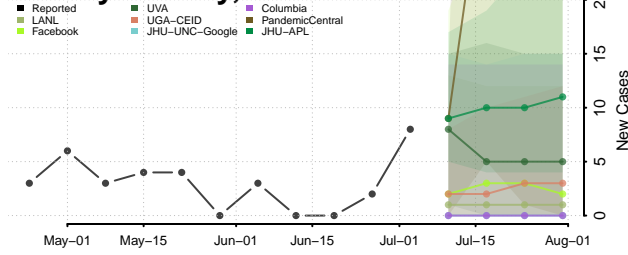

Lake County, Florida

Lee County, Florida

Leon County, Florida

Levy County, Florida

Liberty County, Florida

Madison County, Florida

Manatee County, Florida

Marion County, Florida