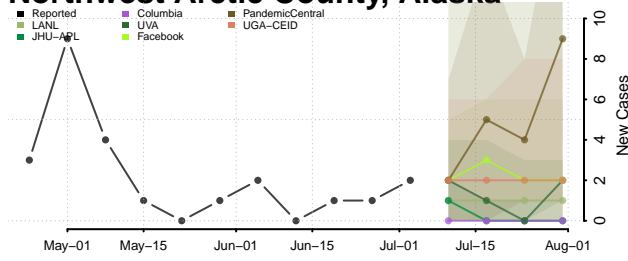

Matanuska-Susitna County, Alaska

Nome County, Alaska

North Slope County, Alaska

Northwest Arctic County, Alaska

Petersburg County, Alaska

Prince of Wales-Hyder County, Alaska

Sitka County, Alaska

Skagway County, Alaska

Southeast Fairbanks County, Alaska

Valdez-Cordova County, Alaska

Wrangell County, Alaska

Yakutat County, Alaska

Yukon-Koyukuk County, Alaska

American Samoa

Arizona

Apache County, Arizona