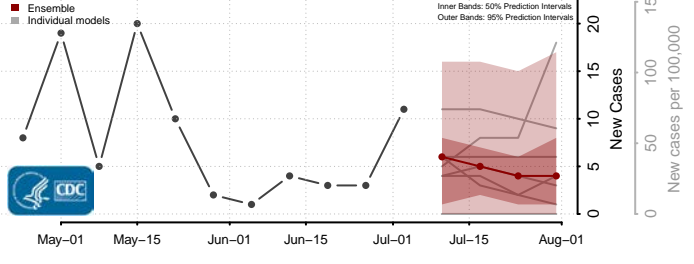

Alleghany County, Virginia