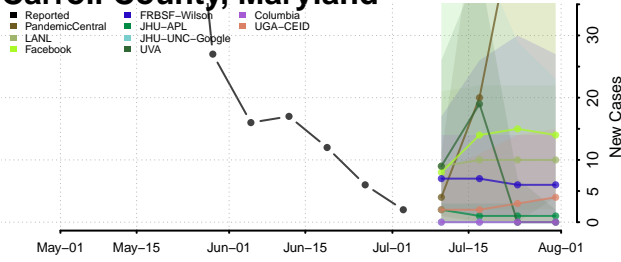

Carroll County, Maryland