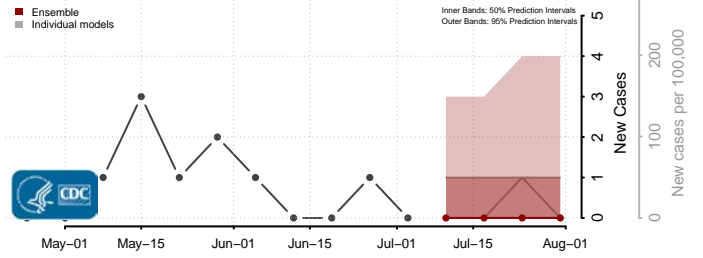

Hand County, South Dakota

Hanson County, South Dakota

Harding County, South Dakota

Hughes County, South Dakota

Hutchinson County, South Dakota

Hyde County, South Dakota

Jackson County, South Dakota

Jerauld County, South Dakota