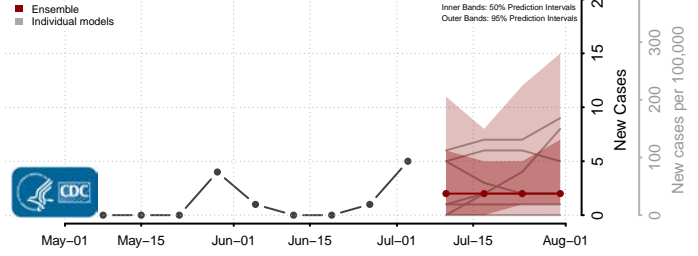

Emporia County, Virginia