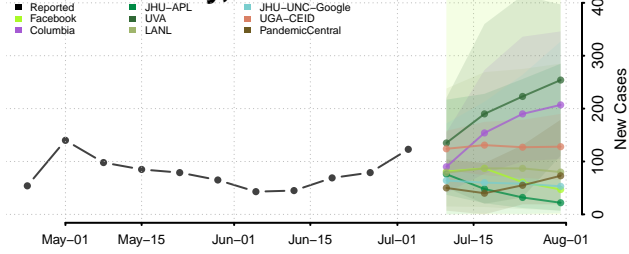

Nolan County, Texas

Nueces County, Texas

Ochiltree County, Texas

Oldham County, Texas

Orange County, Texas

Palo Pinto County, Texas

Panola County, Texas

Parker County, Texas