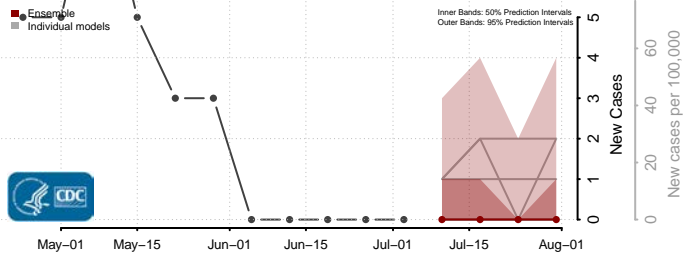

Douglas County, South Dakota

Edmunds County, South Dakota

Fall River County, South Dakota

Faulk County, South Dakota

Grant County, South Dakota

Gregory County, South Dakota

Haakon County, South Dakota

Hamlin County, South Dakota