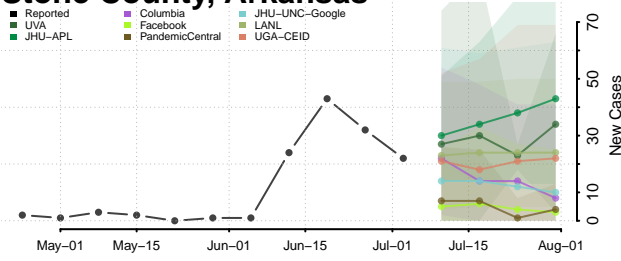

Sevier County, Arkansas

Sharp County, Arkansas

St. Francis County, Arkansas

Stone County, Arkansas

Union County, Arkansas

Van Buren County, Arkansas

Washington County, Arkansas

White County, Arkansas