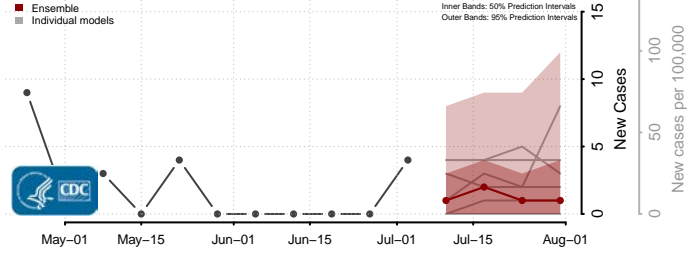

Newport News County, Virginia

Norfolk County, Virginia

Northampton County, Virginia

Northumberland County, Virginia

Norton County, Virginia

Nottoway County, Virginia

Orange County, Virginia

Page County, Virginia