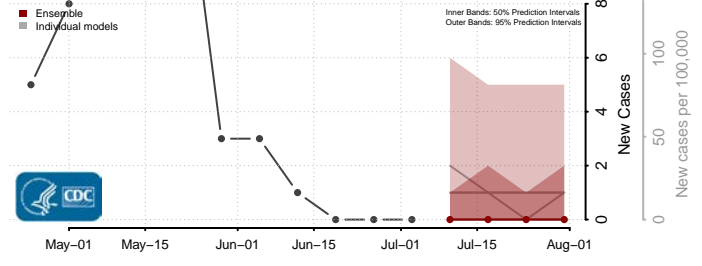

Roosevelt County, Montana

Rosebud County, Montana

Sanders County, Montana

Sheridan County, Montana

Silver Bow County, Montana

Stillwater County, Montana

Sweet Grass County, Montana

Teton County, Montana