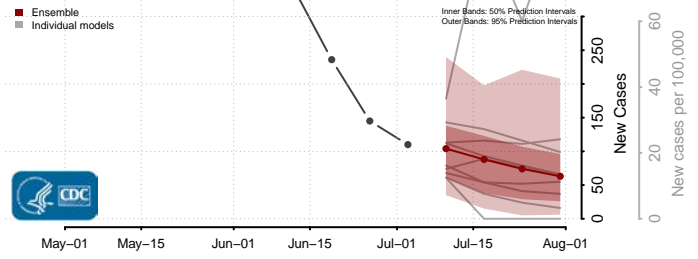

Clark County, Washington