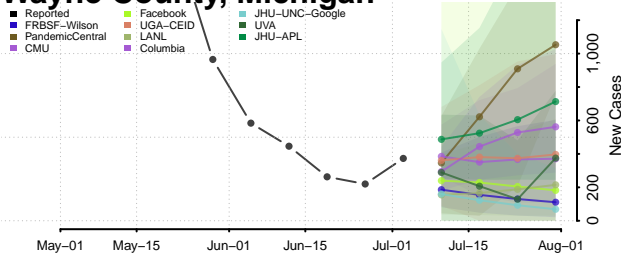

St. Joseph County, Michigan

Tuscola County, Michigan

Van Buren County, Michigan

Washtenaw County, Michigan

Wayne County, Michigan

Wexford County, Michigan

Minnesota

Aitkin County, Minnesota