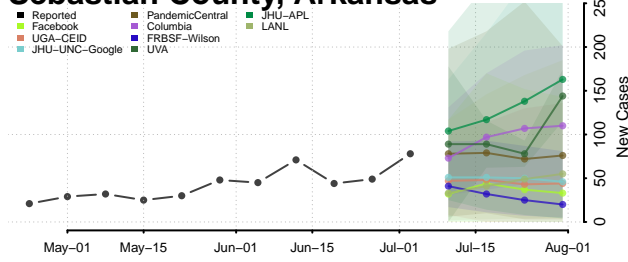

Pope County, Arkansas

Prairie County, Arkansas

Pulaski County, Arkansas

Randolph County, Arkansas

Saline County, Arkansas

Scott County, Arkansas

Searcy County, Arkansas

Sebastian County, Arkansas