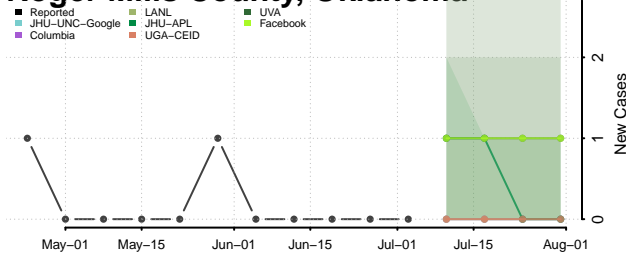

Pittsburg County, Oklahoma

Pontotoc County, Oklahoma

Pottawatomie County, Oklahoma

Pushmataha County, Oklahoma

Roger Mills County, Oklahoma

Rogers County, Oklahoma

Seminole County, Oklahoma

Sequoyah County, Oklahoma