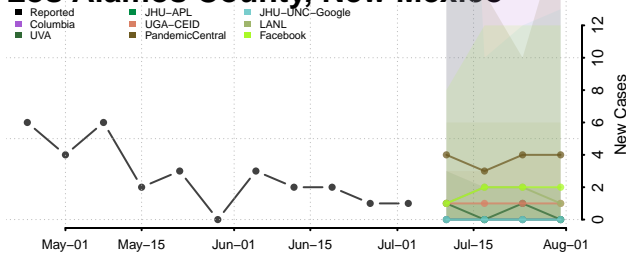

Los Alamos County, New Mexico

Luna County, New Mexico

McKinley County, New Mexico

Mora County, New Mexico

Otero County, New Mexico

Quay County, New Mexico

Rio Arriba County, New Mexico

Roosevelt County, New Mexico