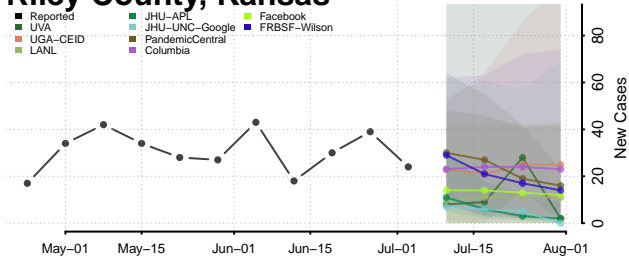

Riley County, Kansas