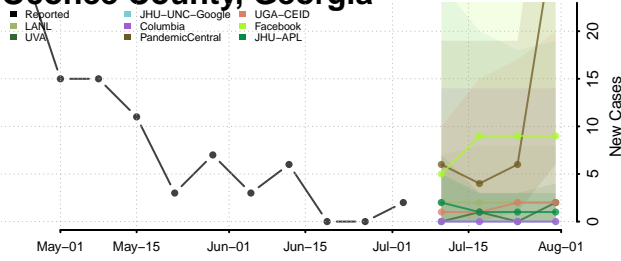

Monroe County, Georgia

Montgomery County, Georgia

Morgan County, Georgia

Murray County, Georgia

Muscogee County, Georgia

Newton County, Georgia

Oconee County, Georgia

Oglethorpe County, Georgia