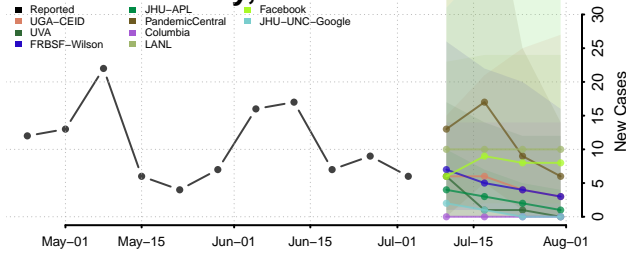

Dale County, Alabama

Dallas County, Alabama

DeKalb County, Alabama

Elmore County, Alabama

Escambia County, Alabama

Etowah County, Alabama

Fayette County, Alabama

Franklin County, Alabama