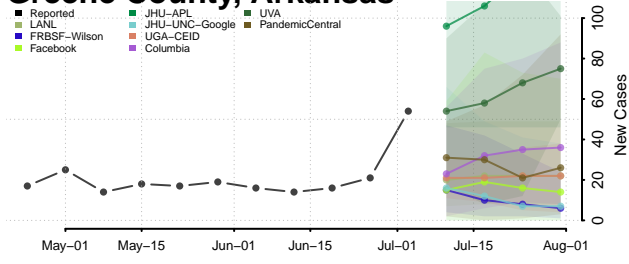

Greene County, Arkansas