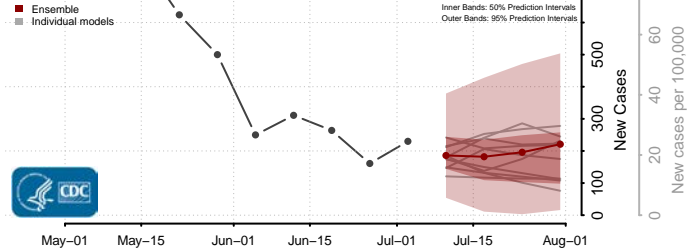

Roane County, Tennessee

Robertson County, Tennessee

Rutherford County, Tennessee

Scott County, Tennessee

Squatchie County, Tennessee

Sevier County, Tennessee

Shelby County, Tennessee

Smith County, Tennessee