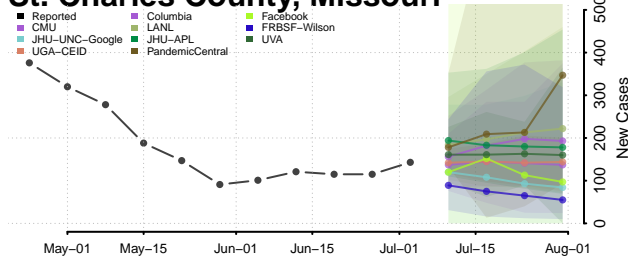

St. Charles County, Missouri