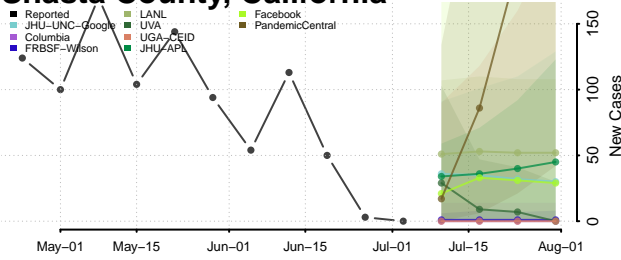

Shasta County, California