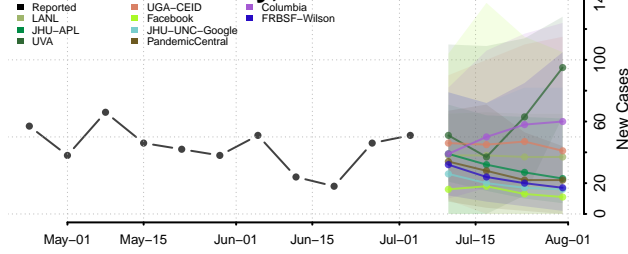

St. Helena County, Louisiana

St. James County, Louisiana

St. John the Baptist County, Louisiana

St. Landry County, Louisiana

St. Martin County, Louisiana

St. Mary County, Louisiana

St. Tammany County, Louisiana