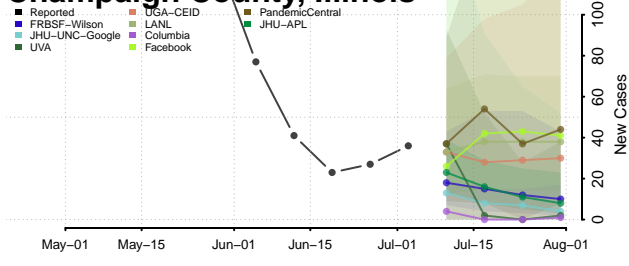

Champaign County, Illinois