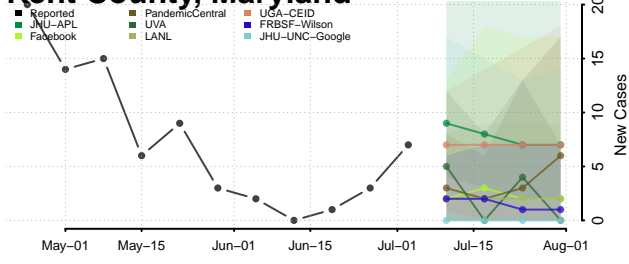

Kent County, Maryland