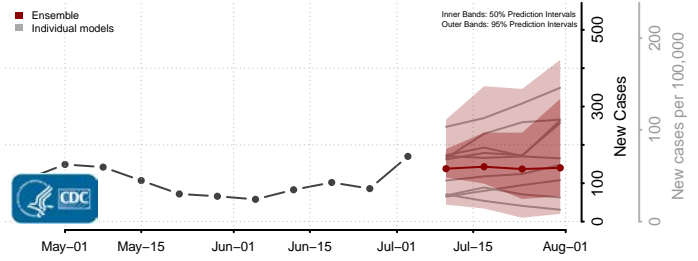

Sevier County, Arkansas

Sharp County, Arkansas

St. Francis County, Arkansas

Stone County, Arkansas

Union County, Arkansas

Van Buren County, Arkansas

Washington County, Arkansas

White County, Arkansas