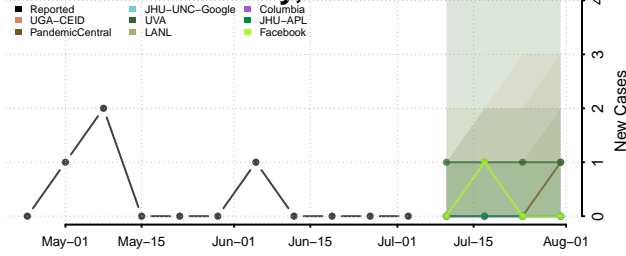

McPherson County, South Dakota