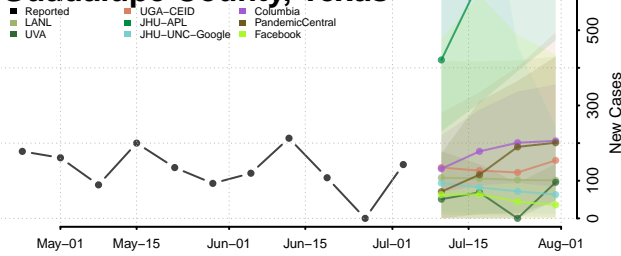

Guadalupe County, Texas