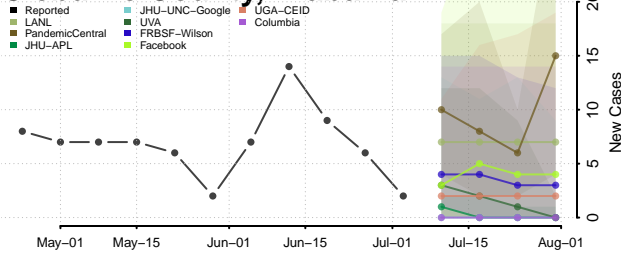

Cleburne County, Alabama