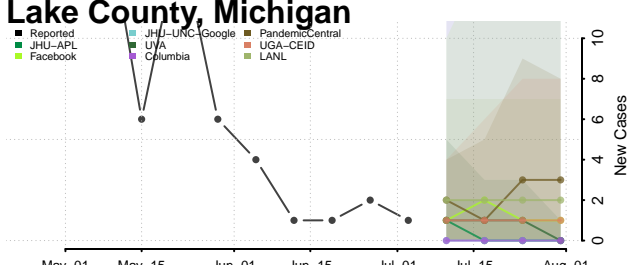

Jackson County, Michigan

Kalamazoo County, Michigan

Kalkaska County, Michigan

Kent County, Michigan

Keweenaw County, Michigan

Lake County, Michigan

Lapeer County, Michigan

Leelanau County, Michigan