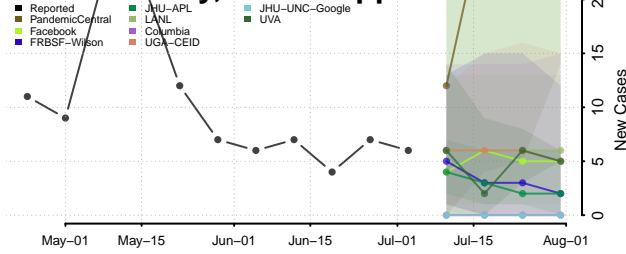

Leake County, Mississippi