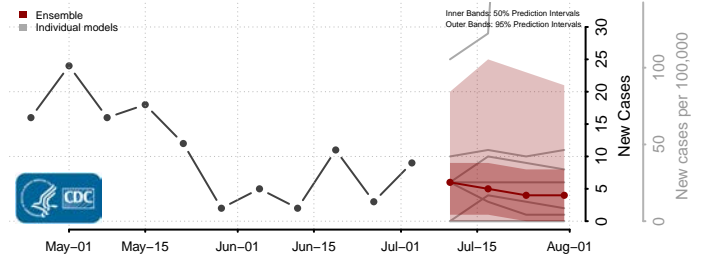

Luna County, New Mexico