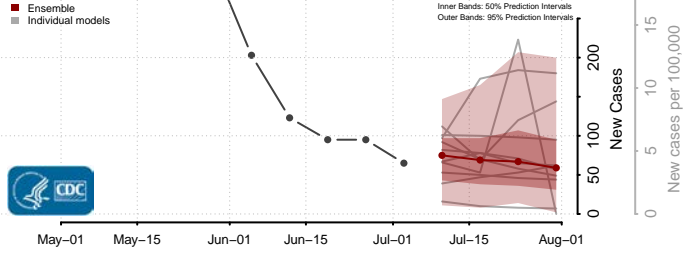

Middlesex County, Massachusetts