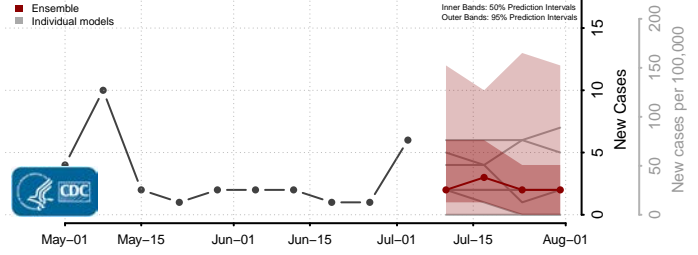

Clayton County, Iowa

Clinton County, Iowa

Crawford County, Iowa

Dallas County, Iowa

Davis County, Iowa

Decatur County, Iowa

Delaware County, Iowa

Des Moines County, Iowa