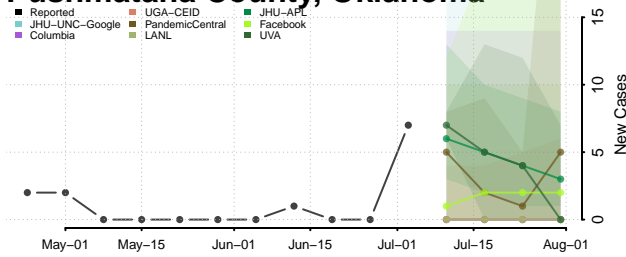

Pittsburg County, Oklahoma

Pontotoc County, Oklahoma

Pottawatomie County, Oklahoma

Pushmataha County, Oklahoma

Roger Mills County, Oklahoma

Rogers County, Oklahoma

Seminole County, Oklahoma

Sequoyah County, Oklahoma