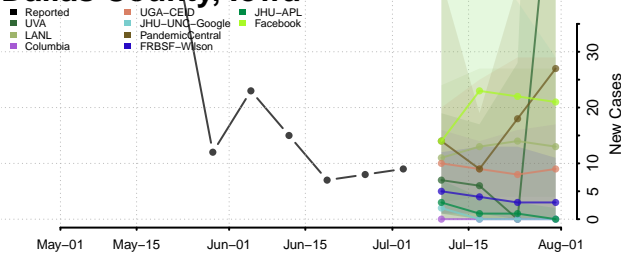

Clayton County, Iowa

Clinton County, Iowa

Crawford County, Iowa

Dallas County, Iowa

Davis County, Iowa

Decatur County, Iowa

Delaware County, Iowa

Des Moines County, Iowa