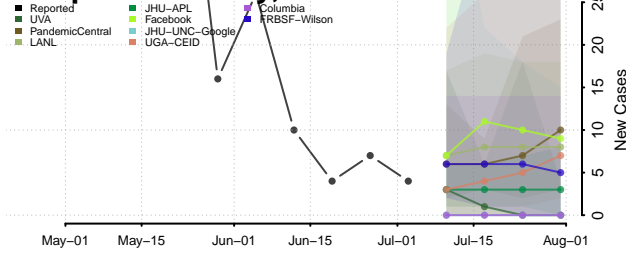

Tompkins County, New York