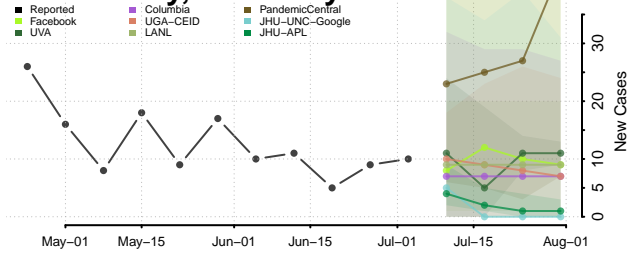

Kentucky

Adair County, Kentucky

Allen County, Kentucky

Anderson County, Kentucky

Ballard County, Kentucky

Barren County, Kentucky

Bath County, Kentucky

Bell County, Kentucky