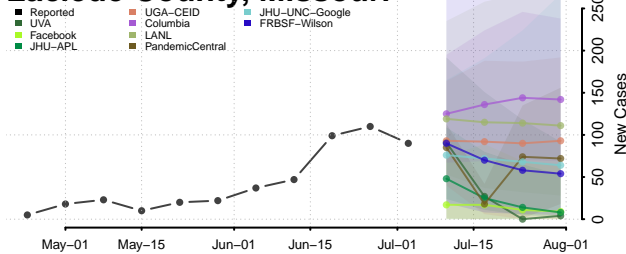

Laclede County, Missouri