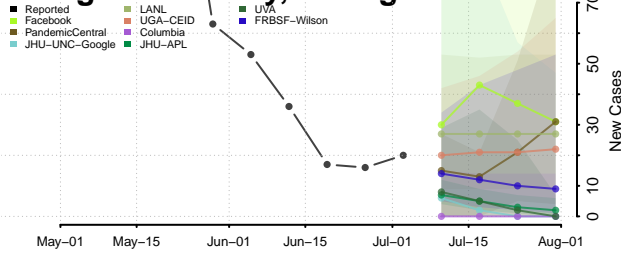

Livingston County, Michigan