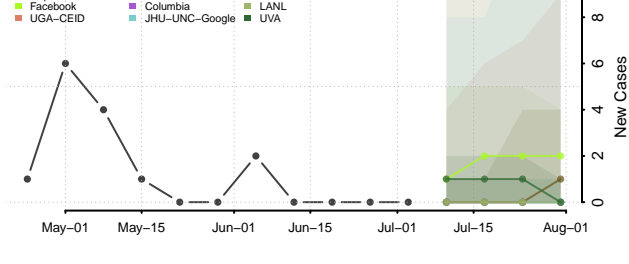

Marinette County, Wisconsin

Marquette County, Wisconsin

Menominee County, Wisconsin

Milwaukee County, Wisconsin

Monroe County, Wisconsin

Oconto County, Wisconsin

Oneida County, Wisconsin

Outagamie County, Wisconsin