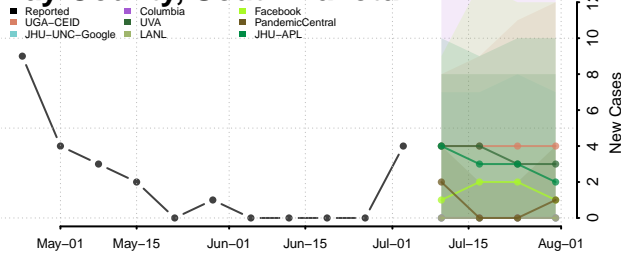

Day County, South Dakota