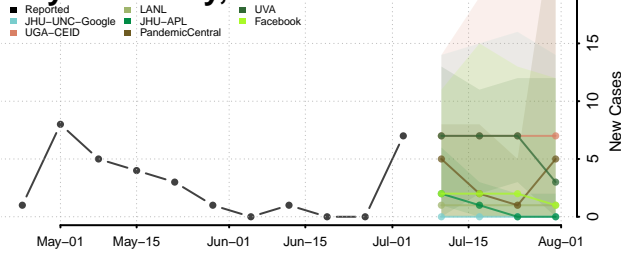

Tama County, Iowa

Taylor County, Iowa

Union County, Iowa

Van Buren County, Iowa

Wapello County, Iowa

Warren County, Iowa

Washington County, Iowa

Wayne County, Iowa