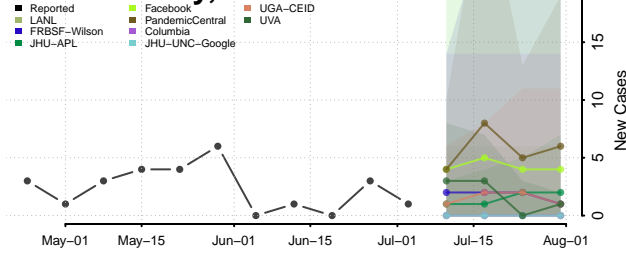

Mariposa County, California

Mendocino County, California

Merced County, California

Modoc County, California

Mono County, California

Monterey County, California

Napa County, California

Nevada County, California