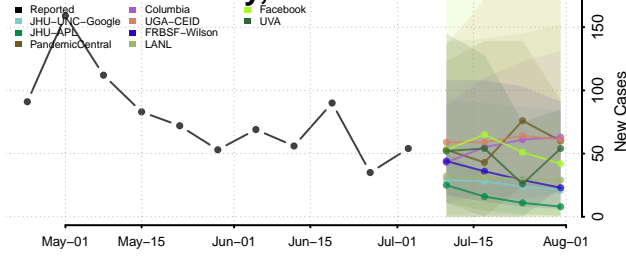

Kaufman County, Texas