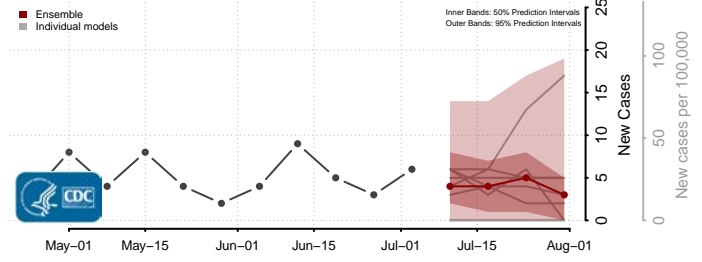

Choctaw County, Mississippi

Claiborne County, Mississippi

Clarke County, Mississippi

Clay County, Mississippi

Coahoma County, Mississippi

Copiah County, Mississippi

Covington County, Mississippi

DeSoto County, Mississippi