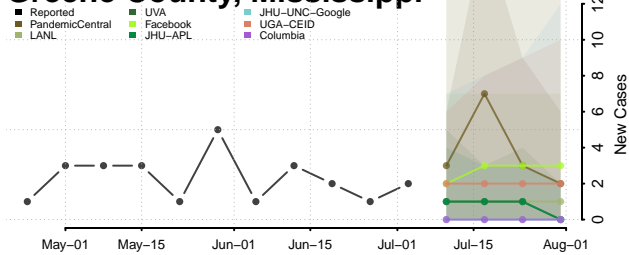

Forrest County, Mississippi

Franklin County, Mississippi

George County, Mississippi

Greene County, Mississippi

Grenada County, Mississippi

Hancock County, Mississippi

Harrison County, Mississippi

Hinds County, Mississippi