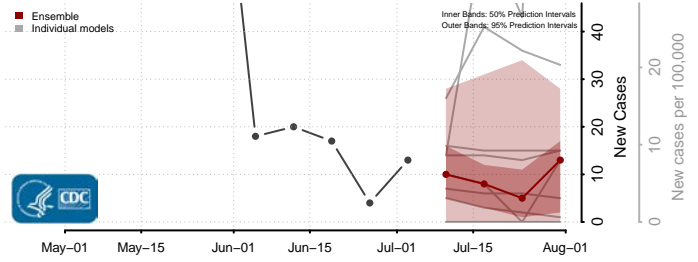

Butler County, Pennsylvania

Cambria County, Pennsylvania

Cameron County, Pennsylvania

Carbon County, Pennsylvania

Centre County, Pennsylvania

Chester County, Pennsylvania

Clarion County, Pennsylvania

Clearfield County, Pennsylvania