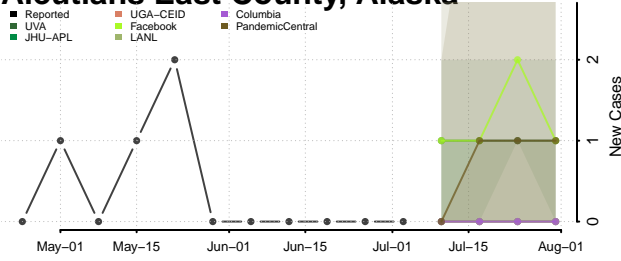

Pike County, Alabama

Randolph County, Alabama

Russell County, Alabama

Shelby County, Alabama

St. Clair County, Alabama

Sumter County, Alabama

Talladega County, Alabama

Tallapoosa County, Alabama

Tuscaloosa County, Alabama

Walker County, Alabama

Washington County, Alabama

Wilcox County, Alabama

Winston County, Alabama

Alaska

Aleutians East County, Alaska

Aleutians West County, Alaska