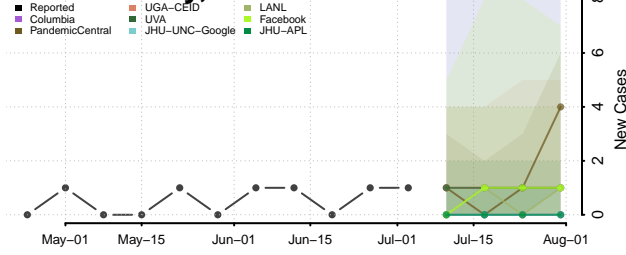

Los Alamos County, New Mexico

Luna County, New Mexico

McKinley County, New Mexico

Mora County, New Mexico

Otero County, New Mexico

Quay County, New Mexico

Rio Arriba County, New Mexico

Roosevelt County, New Mexico