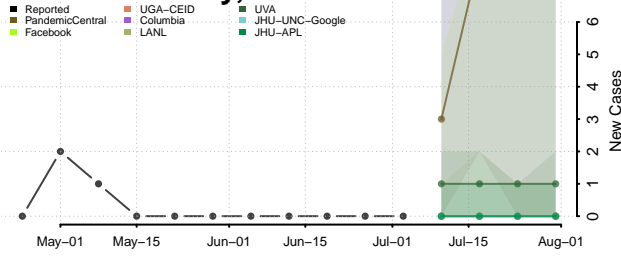

Wallace County, Kansas