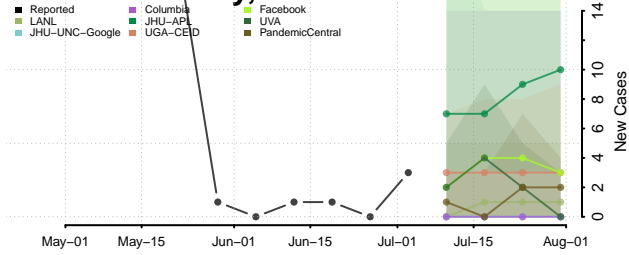

Essex County, Vermont

Franklin County, Vermont

Grand Isle County, Vermont

Lamoille County, Vermont

Orange County, Vermont

Orleans County, Vermont

Rutland County, Vermont

Washington County, Vermont