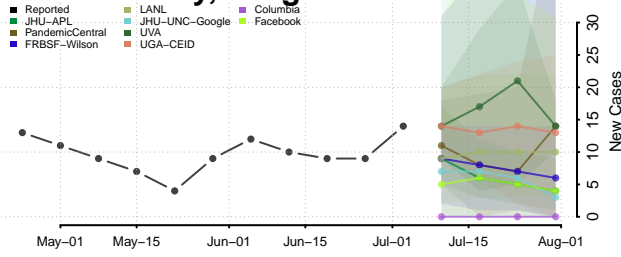

Union County, Oregon