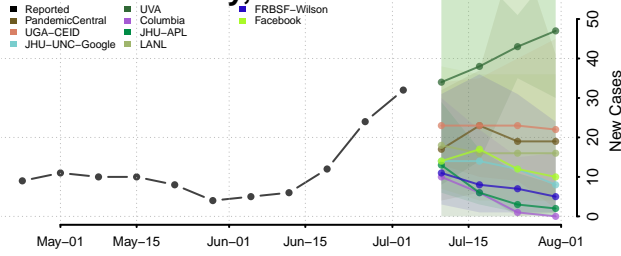

Webster County, Iowa