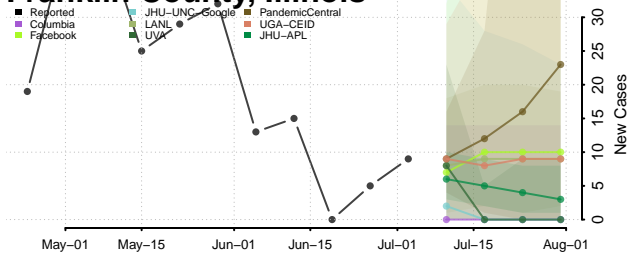

Franklin County, Illinois