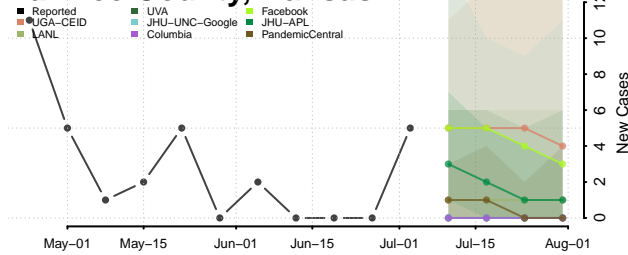

Pawnee County, Kansas