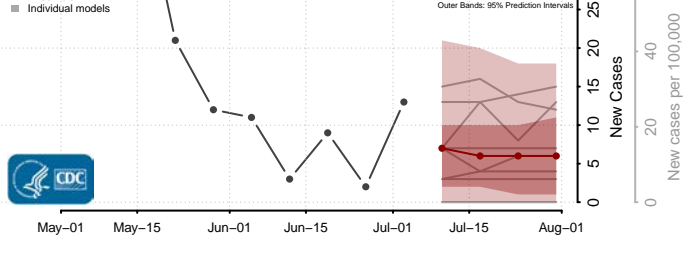

Carroll County, New Hampshire