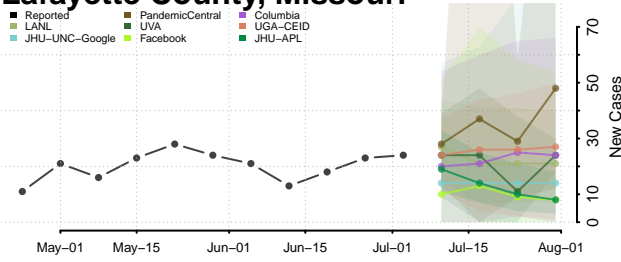

Lafayette County, Missouri