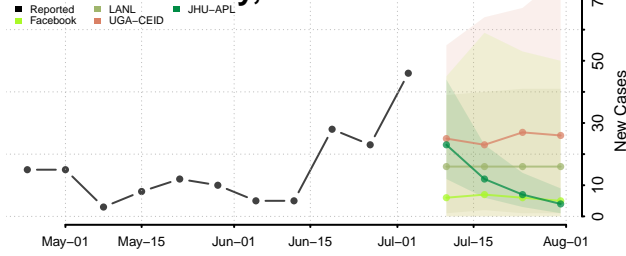

Haines County, Alaska

Hoonah-Angoon County, Alaska

Juneau County, Alaska

Kenai Peninsula County, Alaska

Ketchikan Gateway County, Alaska

Kodiak Island County, Alaska

Kusilvak County, Alaska

Lake and Peninsula County, Alaska