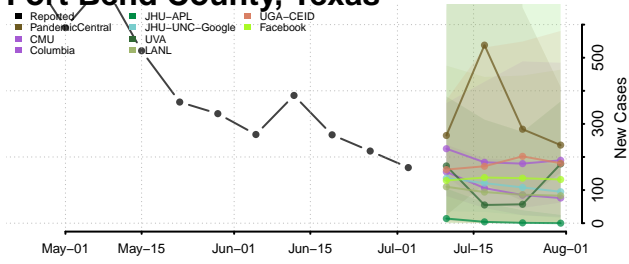

Fort Bend County, Texas