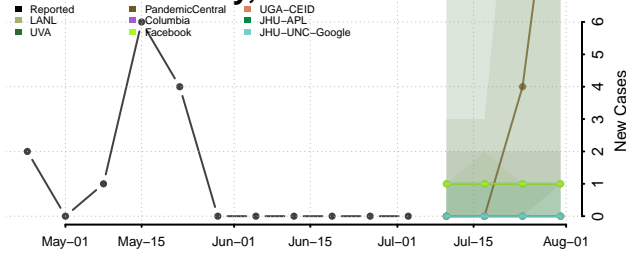

Webster County, Nebraska