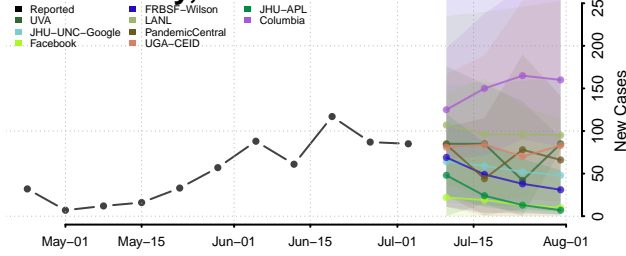

Polk County, Missouri