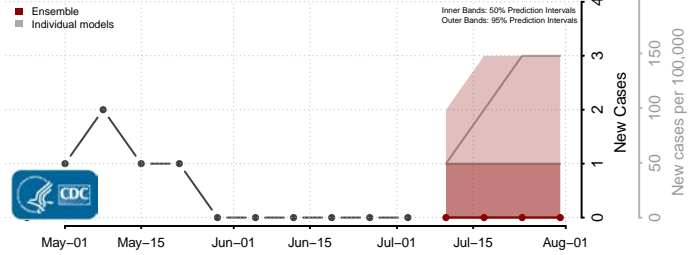

Douglas County, Nevada

Elko County, Nevada

Esmeralda County, Nevada

Eureka County, Nevada

Humboldt County, Nevada

Lander County, Nevada

Lincoln County, Nevada

Lyon County, Nevada