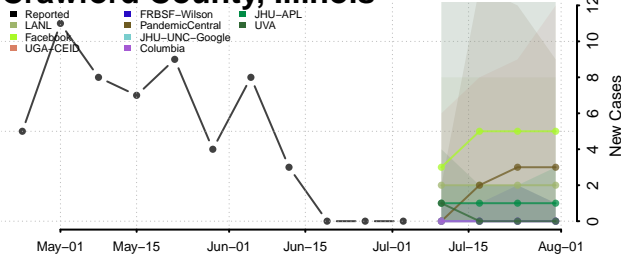

Crawford County, Illinois