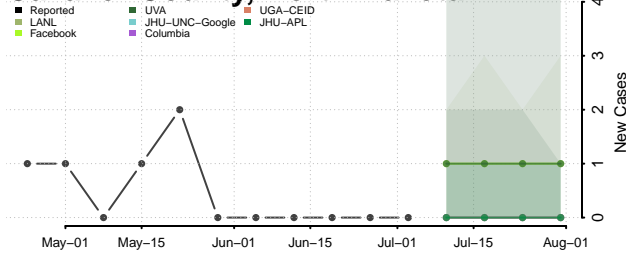

Cavalier County, North Dakota