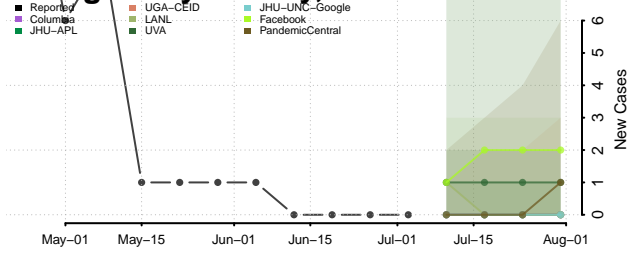

Mahaska County, Iowa

Marion County, Iowa

Marshall County, Iowa

Mills County, Iowa

Mitchell County, Iowa

Monona County, Iowa

Monroe County, Iowa

Montgomery County, Iowa