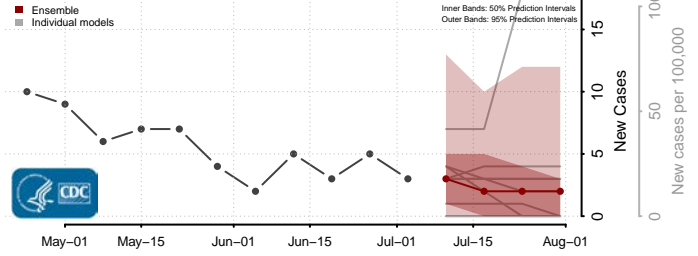

Tama County, Iowa