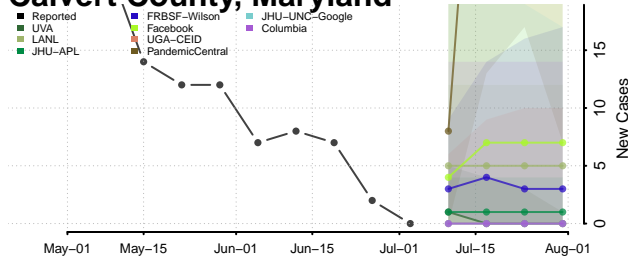

Calvert County, Maryland