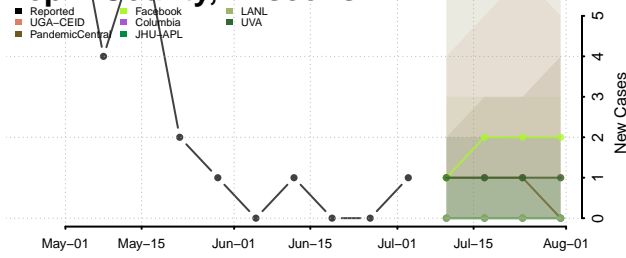

Pepin County, Wisconsin