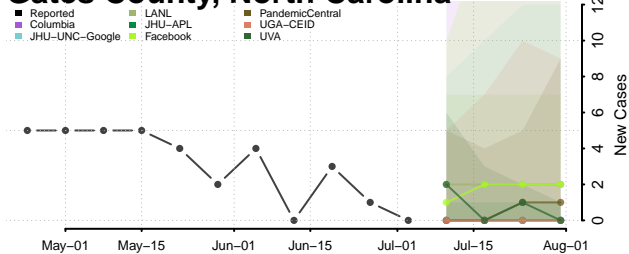

Gates County, North Carolina