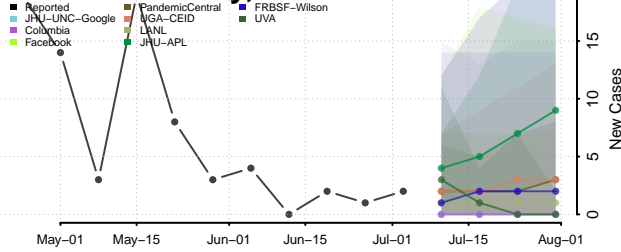

Addison County, Vermont