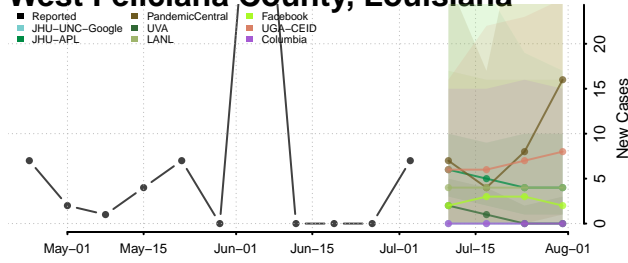

West Feliciana County, Louisiana