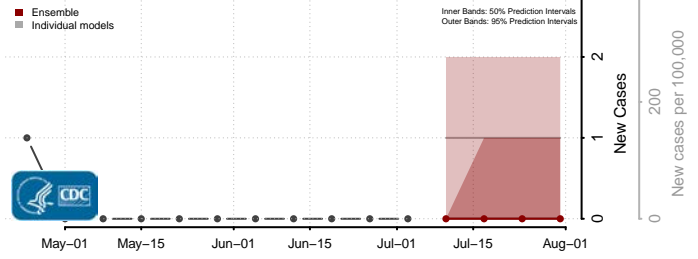

Sherman County, Nebraska

Sioux County, Nebraska

Stanton County, Nebraska

Thayer County, Nebraska

Thomas County, Nebraska

Thurston County, Nebraska

Valley County, Nebraska

Washington County, Nebraska