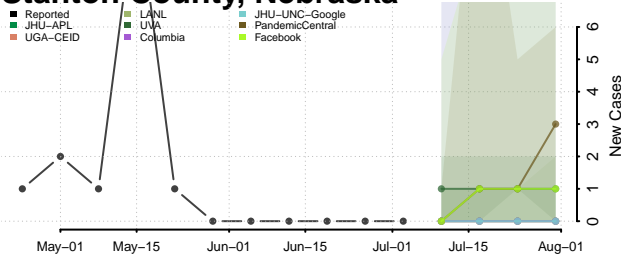

Stanton County, Nebraska