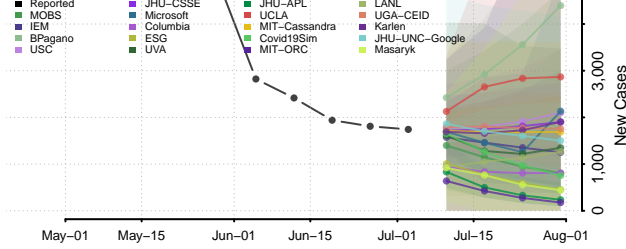

Williams County, North Dakota

Northern Mariana Islands

Ohio

Adams County, Ohio

Allen County, Ohio

Ashland County, Ohio

Ashtabula County, Ohio

Athens County, Ohio