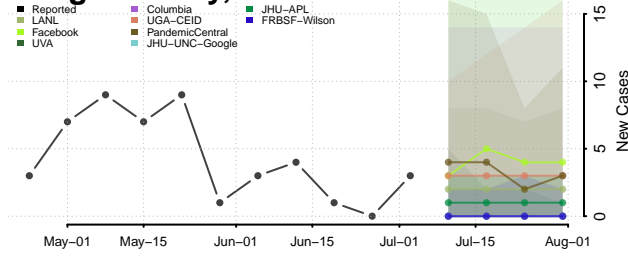

Osage County, Kansas