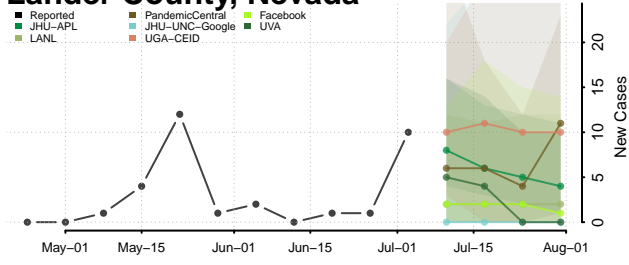

Douglas County, Nevada

Elko County, Nevada

Esmeralda County, Nevada

Eureka County, Nevada

Humboldt County, Nevada

Lander County, Nevada

Lincoln County, Nevada

Lyon County, Nevada