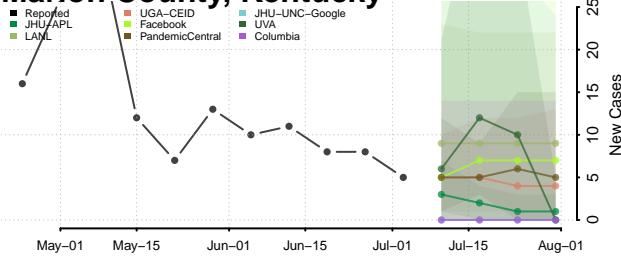

Lyon County, Kentucky

Madison County, Kentucky

Magoffin County, Kentucky

Marion County, Kentucky

Marshall County, Kentucky

Martin County, Kentucky

Mason County, Kentucky

McCracken County, Kentucky