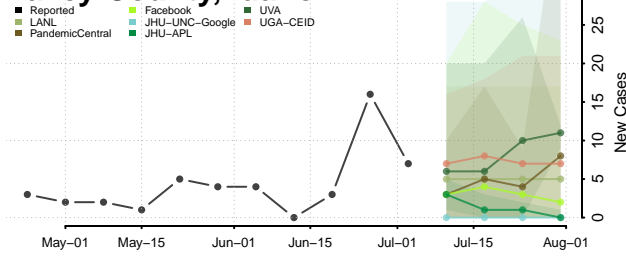

Power County, Idaho

Shoshone County, Idaho

Teton County, Idaho

Twin Falls County, Idaho

Valley County, Idaho

Washington County, Idaho

Illinois

Adams County, Illinois