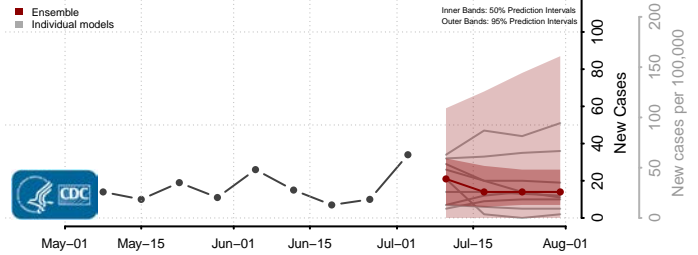

Johnson County, Missouri