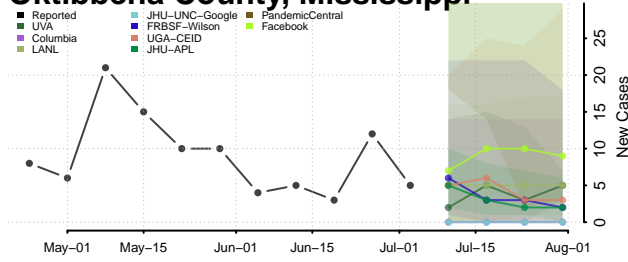

Neshoba County, Mississippi

Newton County, Mississippi

Noxubee County, Mississippi

Oktibbeha County, Mississippi

Panola County, Mississippi

Pearl River County, Mississippi

Perry County, Mississippi

Pike County, Mississippi