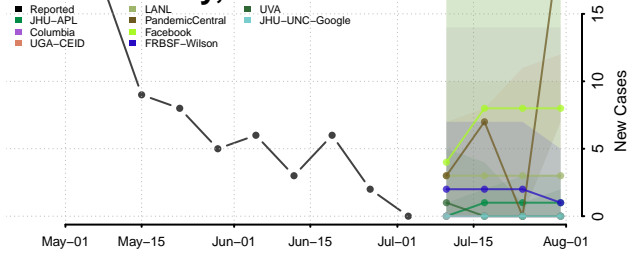

Green County, Wisconsin