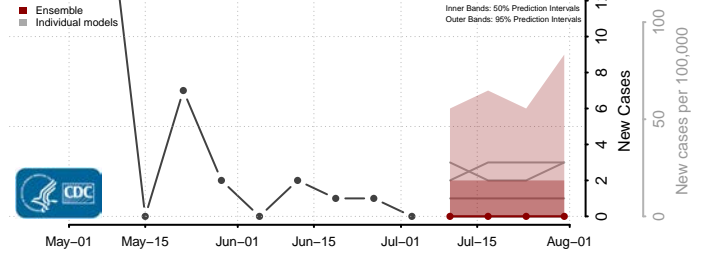

Roosevelt County, Montana

Rosebud County, Montana

Sanders County, Montana

Sheridan County, Montana

Silver Bow County, Montana

Stillwater County, Montana

Sweet Grass County, Montana

Teton County, Montana