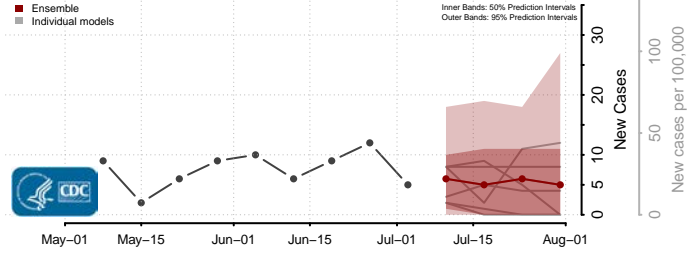

San Miguel County, New Mexico