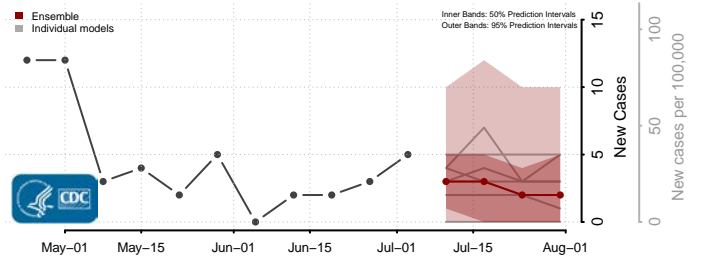

Walthall County, Mississippi