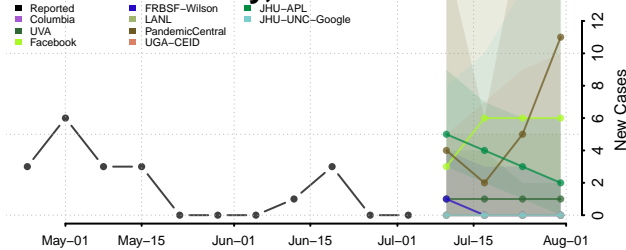

Beckham County, Oklahoma