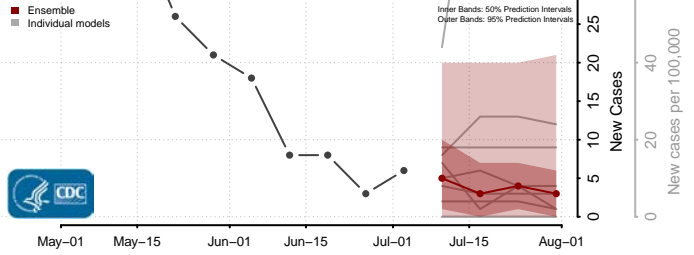

Halifax County, North Carolina