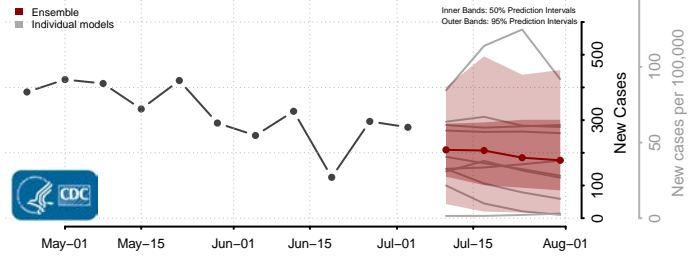

Pinal County, Arizona