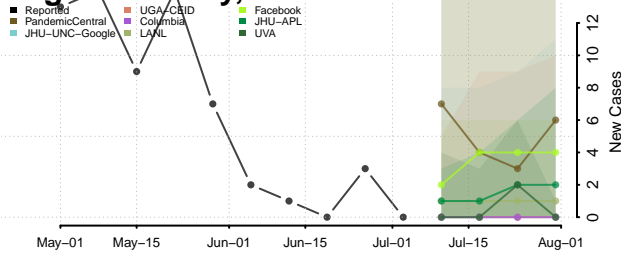

Hughes County, South Dakota