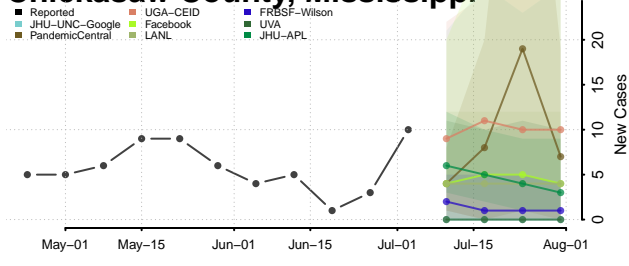

Alcorn County, Mississippi

Amite County, Mississippi

Attala County, Mississippi

Benton County, Mississippi

Bolivar County, Mississippi

Calhoun County, Mississippi

Carroll County, Mississippi

Chickasaw County, Mississippi