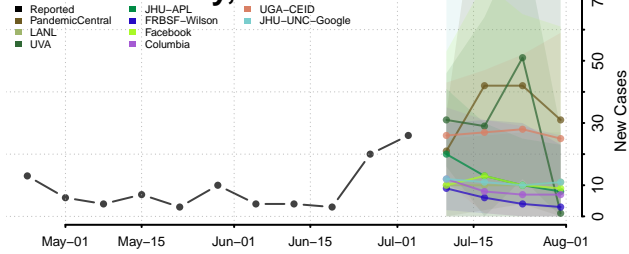

Titus County, Texas

Tom Green County, Texas

Travis County, Texas

Trinity County, Texas

Tyler County, Texas

Upshur County, Texas

Upton County, Texas

Uvalde County, Texas