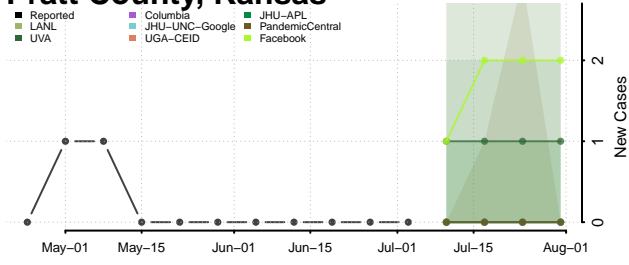

Pratt County, Kansas