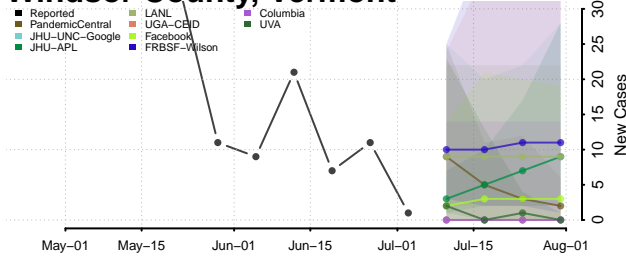

Windsor County, Vermont