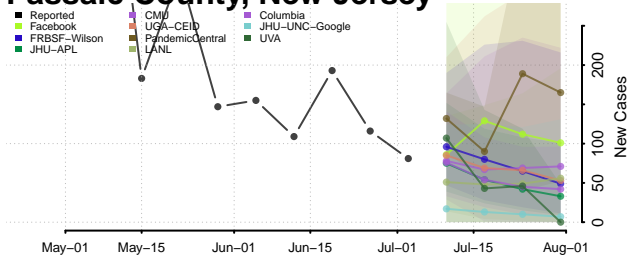

Passaic County, New Jersey