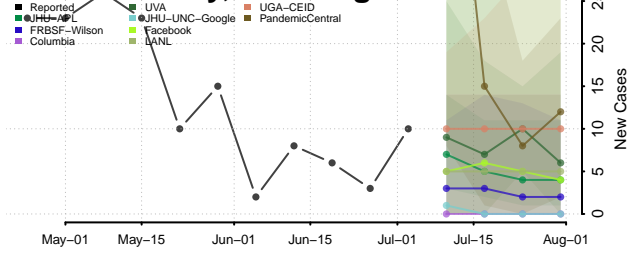

Asotin County, Washington