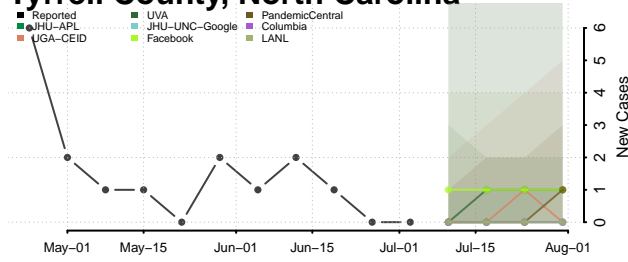

Tyrrell County, North Carolina