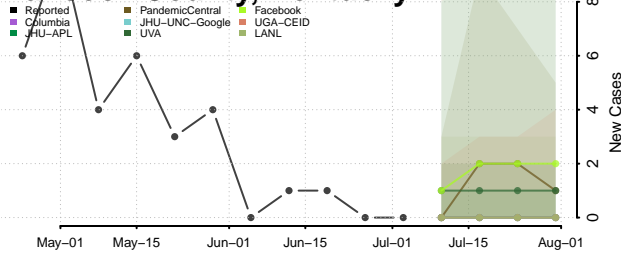

Garrard County, Kentucky

Grant County, Kentucky

Graves County, Kentucky

Grayson County, Kentucky

Green County, Kentucky

Greenup County, Kentucky

Hancock County, Kentucky

Hardin County, Kentucky