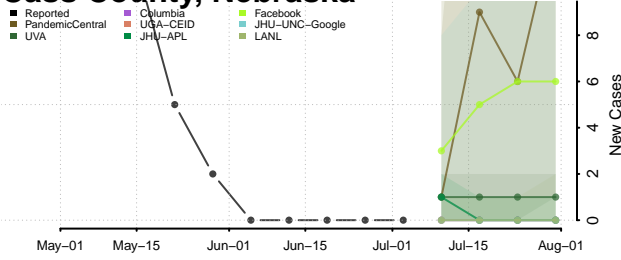

Buffalo County, Nebraska

Burt County, Nebraska

Butler County, Nebraska

Cass County, Nebraska

Cedar County, Nebraska

Chase County, Nebraska

Cherry County, Nebraska

Cheyenne County, Nebraska