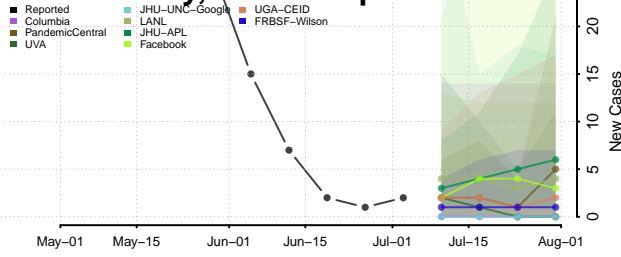

Coos County, New Hampshire