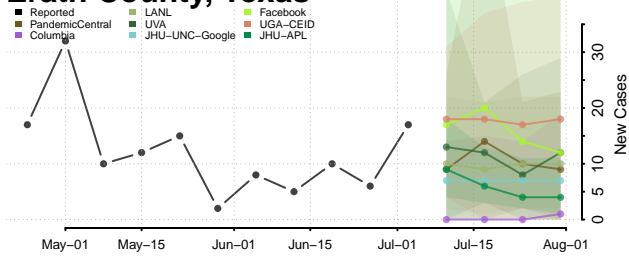

Erath County, Texas