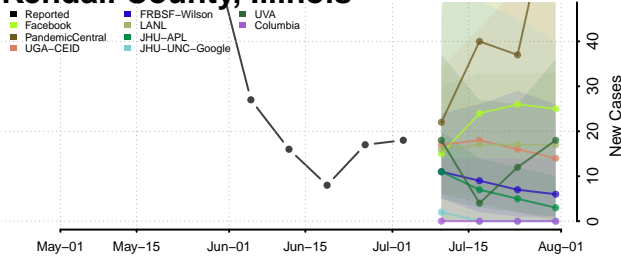

Jersey County, Illinois

Jo Daviess County, Illinois

Johnson County, Illinois

Kane County, Illinois

Kankakee County, Illinois

Kendall County, Illinois

Knox County, Illinois

Lake County, Illinois