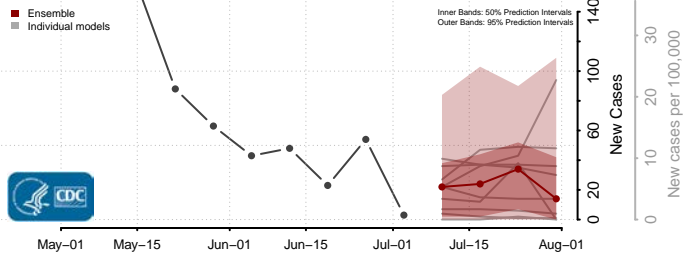

Loudoun County, Virginia