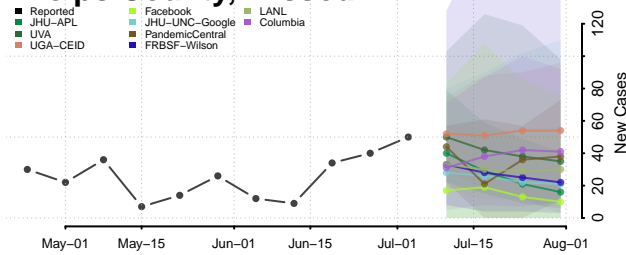

Phelps County, Missouri