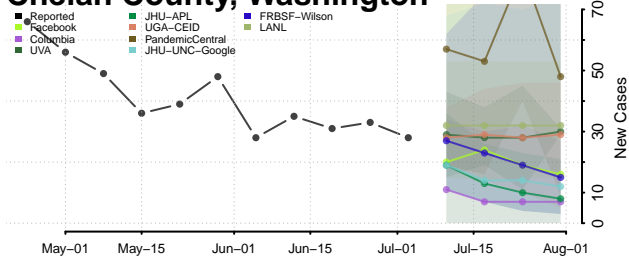

Chelan County, Washington