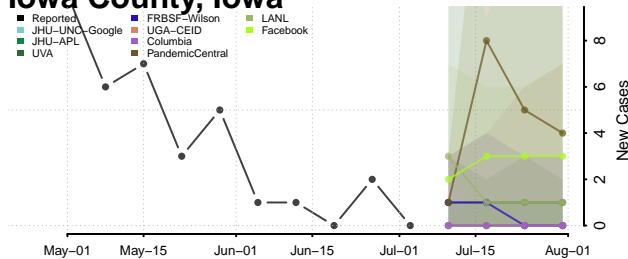

Iowa County, Iowa