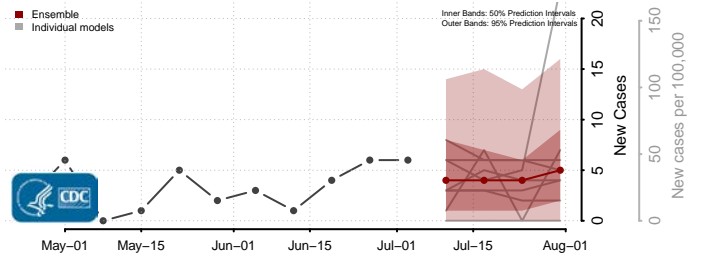

Clay County, Illinois