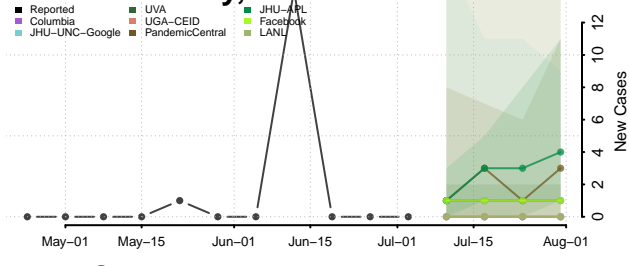

Douglas County, Nevada

Elko County, Nevada

Esmeralda County, Nevada

Eureka County, Nevada

Humboldt County, Nevada

Lander County, Nevada

Lincoln County, Nevada

Lyon County, Nevada