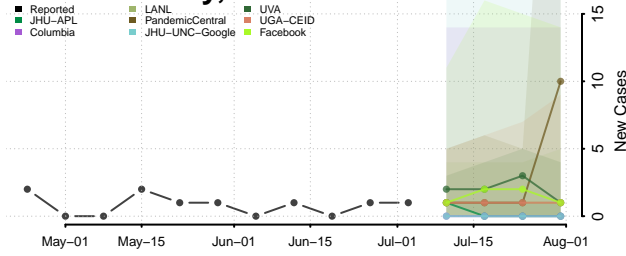

Power County, Idaho