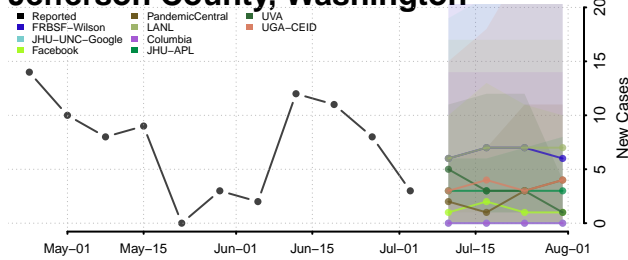

Island County, Washington

Jefferson County, Washington

King County, Washington

Kitsap County, Washington

Kittitas County, Washington

Klickitat County, Washington

Lewis County, Washington

Lincoln County, Washington