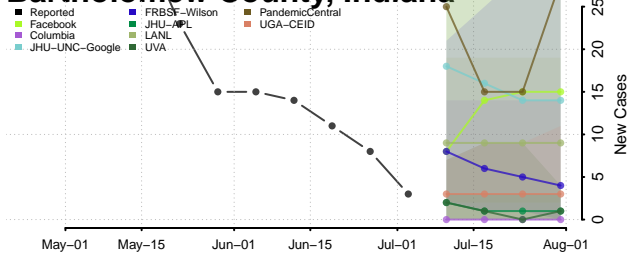

Bartholomew County, Indiana