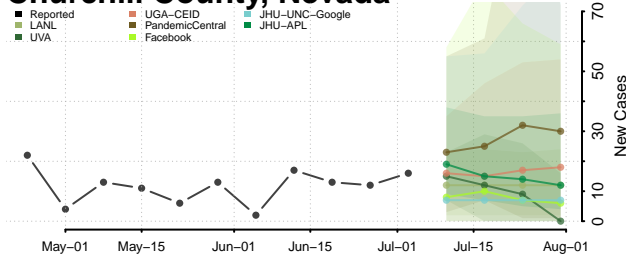

Wayne County, Nebraska

Webster County, Nebraska

Wheeler County, Nebraska

York County, Nebraska

Nevada

Carson City County, Nevada

Churchill County, Nevada

Clark County, Nevada