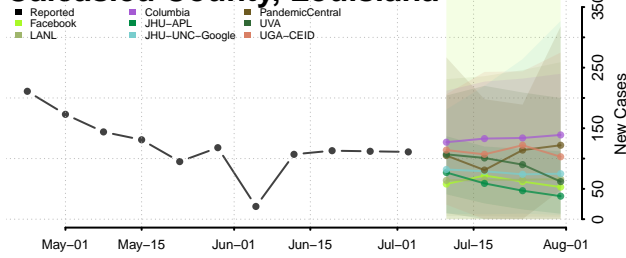

Bienville County, Louisiana

Bossier County, Louisiana

Caddo County, Louisiana

Calcasieu County, Louisiana

Caldwell County, Louisiana

Cameron County, Louisiana

Catahoula County, Louisiana

Claiborne County, Louisiana