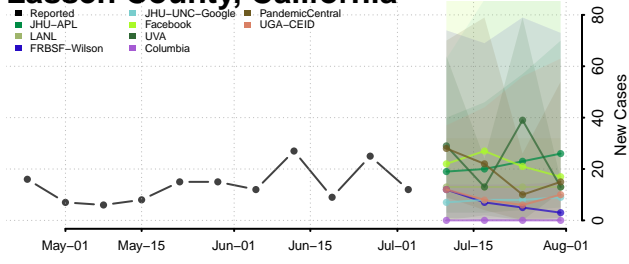

Inyo County, California

Kern County, California

Kings County, California

Lake County, California

Lassen County, California

Los Angeles County, California

Madera County, California

Marin County, California