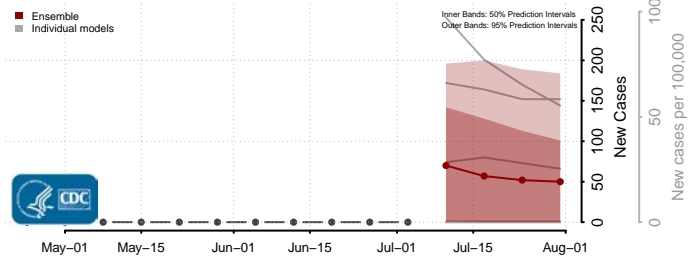

Weber County, Utah