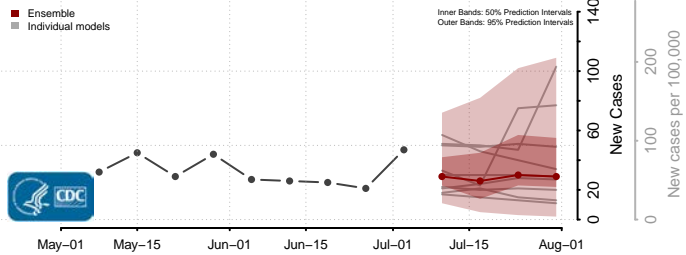

Plaquemines County, Louisiana

Pointe Coupee County, Louisiana

Rapides County, Louisiana

Red River County, Louisiana

Richland County, Louisiana

Sabine County, Louisiana

St. Bernard County, Louisiana

St. Charles County, Louisiana