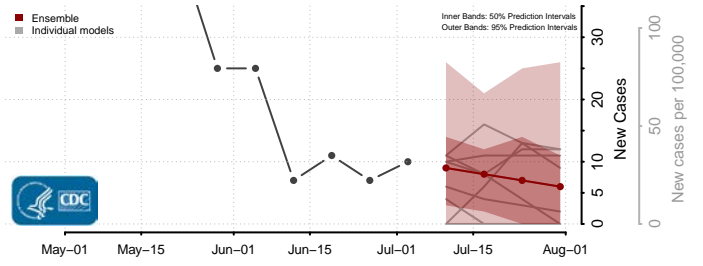

Stark County, North Dakota