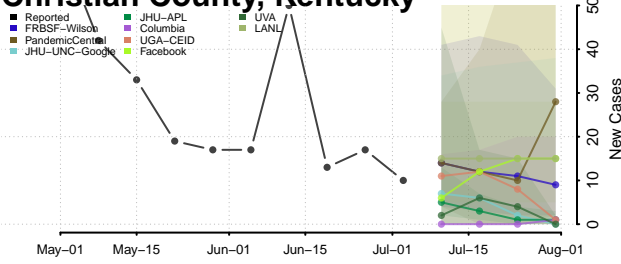

Christian County, Kentucky