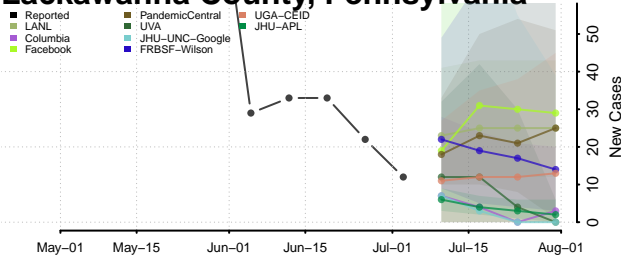

Indiana County, Pennsylvania

Jefferson County, Pennsylvania

Juniata County, Pennsylvania

Lackawanna County, Pennsylvania

Lancaster County, Pennsylvania

Lawrence County, Pennsylvania

Lebanon County, Pennsylvania