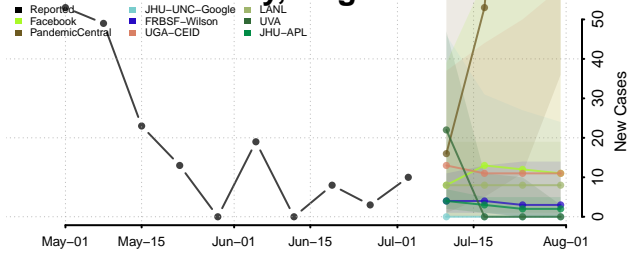

Albemarle County, Virginia