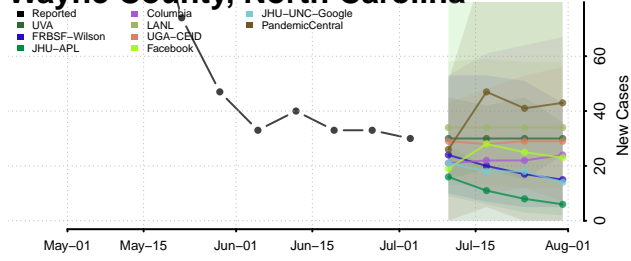

Vance County, North Carolina

Wake County, North Carolina

Warren County, North Carolina

Washington County, North Carolina

Watauga County, North Carolina

Wayne County, North Carolina

Wilkes County, North Carolina