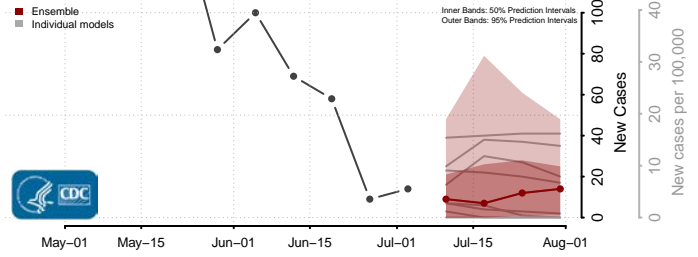

Clinton County, Pennsylvania

Columbia County, Pennsylvania

Crawford County, Pennsylvania

Cumberland County, Pennsylvania

Dauphin County, Pennsylvania

Fulton County, Pennsylvania

Greene County, Pennsylvania

Huntingdon County, Pennsylvania