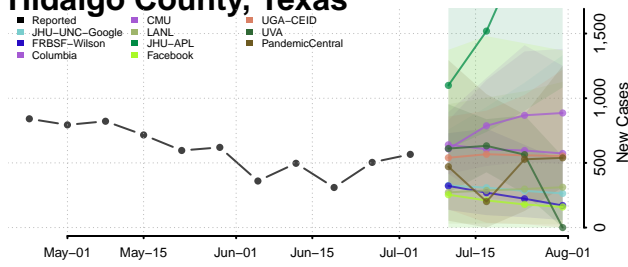

Hidalgo County, Texas