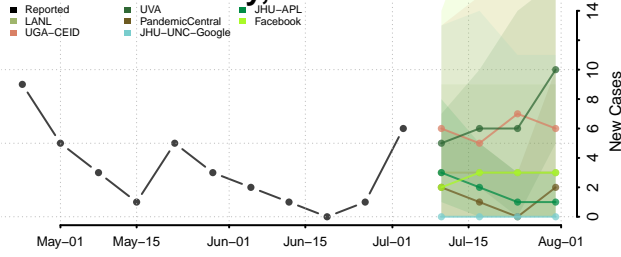

Humboldt County, Iowa

Ida County, Iowa

Iowa County, Iowa

Jackson County, Iowa

Jasper County, Iowa

Jefferson County, Iowa

Johnson County, Iowa

Jones County, Iowa