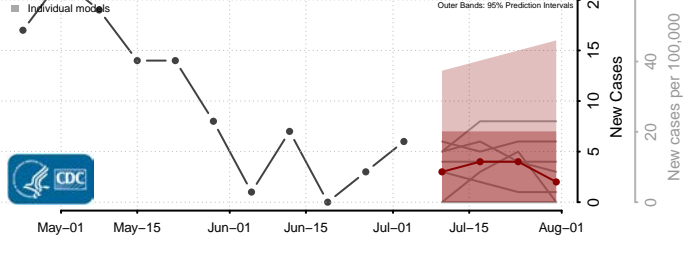

Buffalo County, Wisconsin

Burnett County, Wisconsin

Calumet County, Wisconsin

Chippewa County, Wisconsin

Clark County, Wisconsin

Columbia County, Wisconsin

Crawford County, Wisconsin

Dane County, Wisconsin