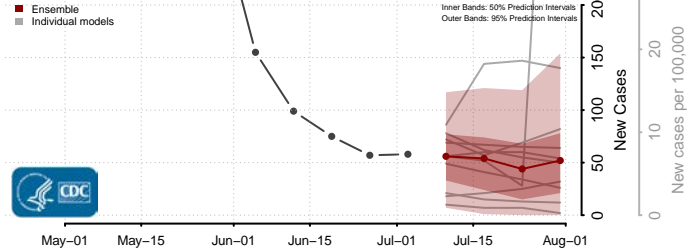

Dukes County, Massachusetts

Essex County, Massachusetts

*New weekly cases may decrease in this location over the next four weeks. For these locations, the ensemble forecast indicates a probability of 0.75 or greater that fewer cases will be reported in week four of the forecast than in the last reported week.