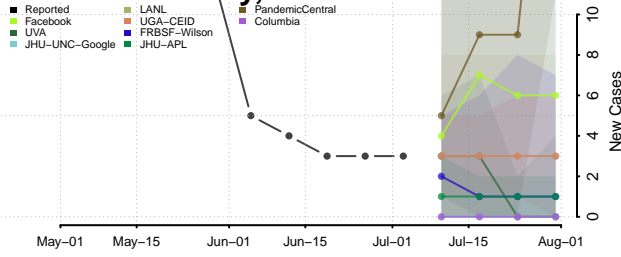

Le Sueur County, Minnesota