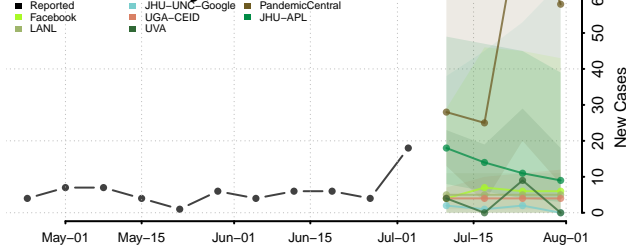

Williams County, Ohio

Wood County, Ohio

Wyandot County, Ohio

Oklahoma

Adair County, Oklahoma

Alfalfa County, Oklahoma

Atoka County, Oklahoma

Beaver County, Oklahoma