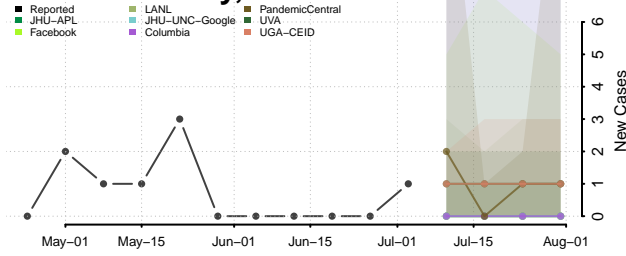

La Plata County, Colorado

Lake County, Colorado

Larimer County, Colorado

Las Animas County, Colorado

Lincoln County, Colorado

Logan County, Colorado

Mesa County, Colorado

Mineral County, Colorado