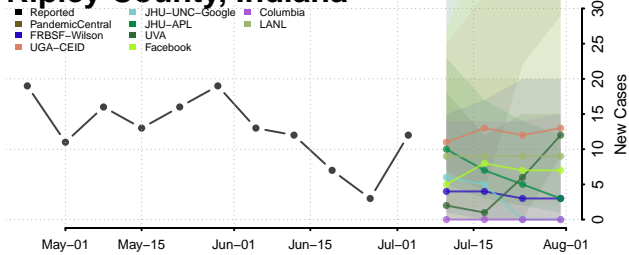

Ripley County, Indiana