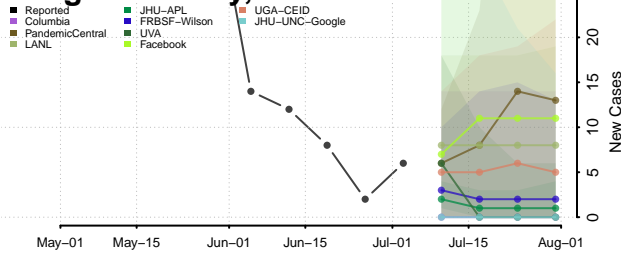

Douglas County, Wisconsin