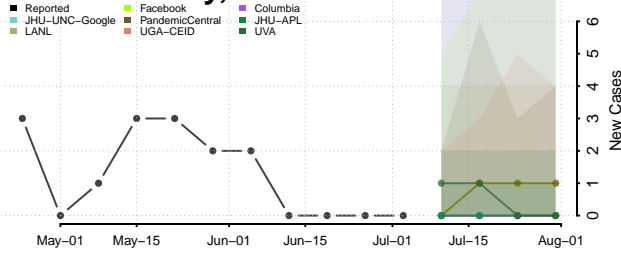

Caribou County, Idaho

Cassia County, Idaho

Clark County, Idaho

Clearwater County, Idaho

Custer County, Idaho

Elmore County, Idaho

Franklin County, Idaho

Fremont County, Idaho