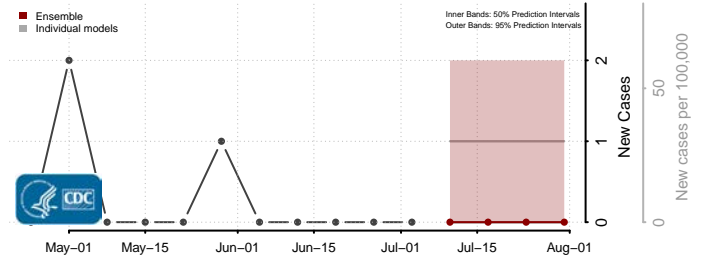

Roosevelt County, Montana

Rosebud County, Montana

Sanders County, Montana

Sheridan County, Montana

Silver Bow County, Montana

Stillwater County, Montana

Sweet Grass County, Montana

Teton County, Montana