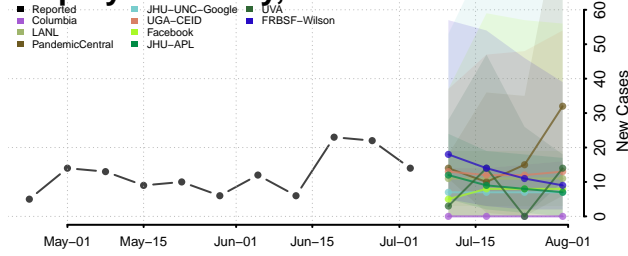

Pittsburg County, Oklahoma

Pontotoc County, Oklahoma

Pottawatomie County, Oklahoma

Pushmataha County, Oklahoma

Roger Mills County, Oklahoma

Rogers County, Oklahoma

Seminole County, Oklahoma

Sequoyah County, Oklahoma