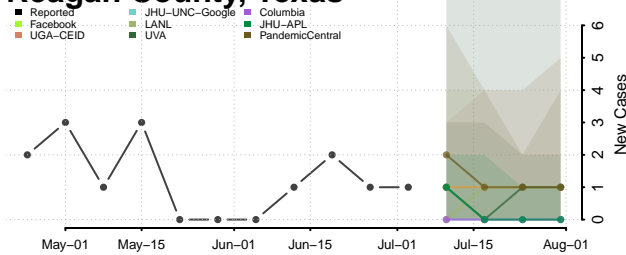

Reagan County, Texas