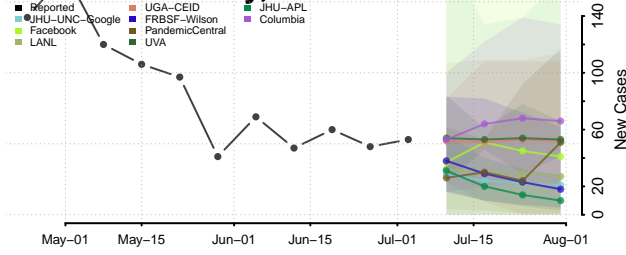

Robeson County, North Carolina