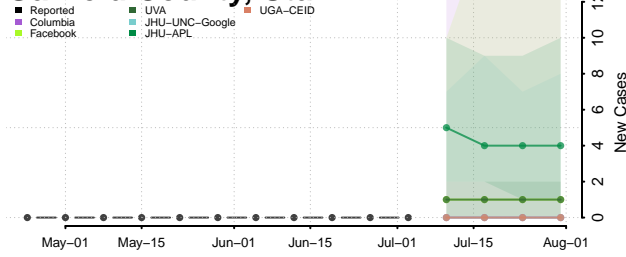

Box Elder County, Utah

Cache County, Utah

Carbon County, Utah

Daggett County, Utah

Davis County, Utah

Duchesne County, Utah

Emery County, Utah

Garfield County, Utah