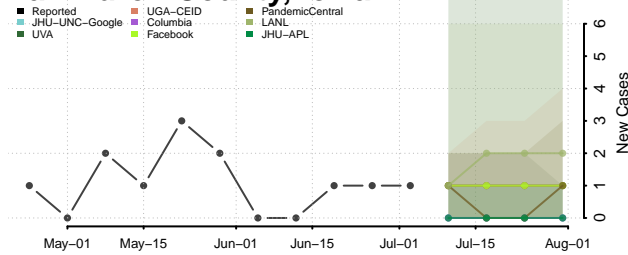

Tama County, Iowa

Taylor County, Iowa

Union County, Iowa

Van Buren County, Iowa

Wapello County, Iowa

Warren County, Iowa

Washington County, Iowa

Wayne County, Iowa