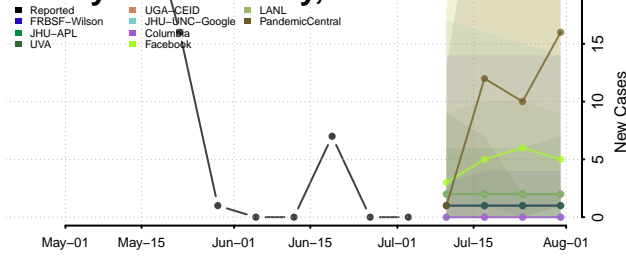

Transylvania County, North Carolina