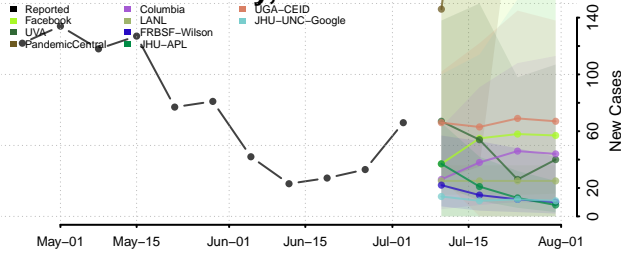

Cleveland County, Oklahoma