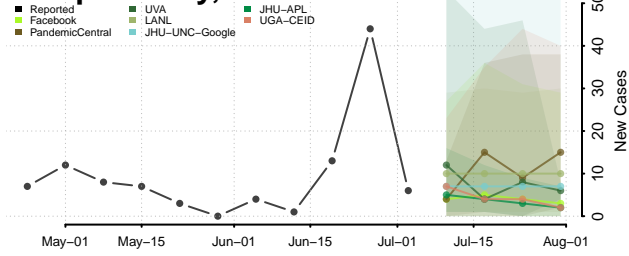

Camp County, Texas