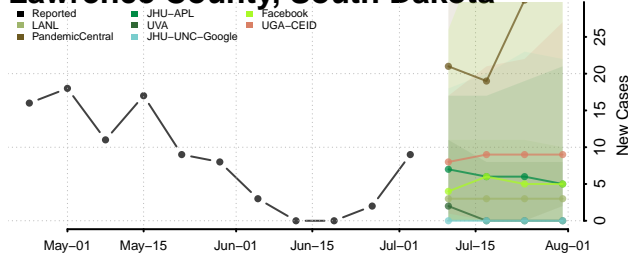

Lawrence County, South Dakota