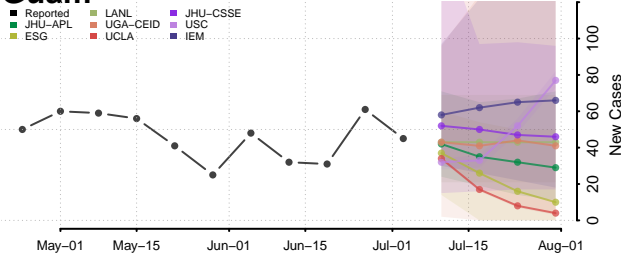

Wilkinson County, Georgia

Worth County, Georgia

Guam

Hawaii

Hawaii County, Hawaii

Honolulu County, Hawaii