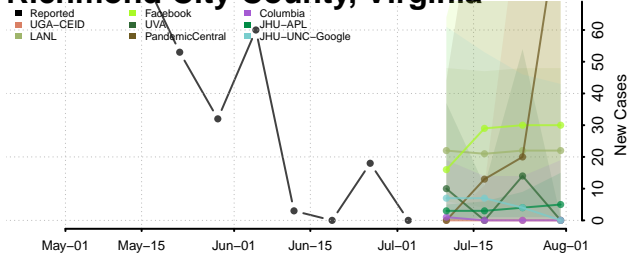

Prince William County, Virginia

Pulaski County, Virginia

Radford County, Virginia

Rappahannock County, Virginia

Richmond City County, Virginia

Richmond County, Virginia

Roanoke City County, Virginia

Roanoke County, Virginia