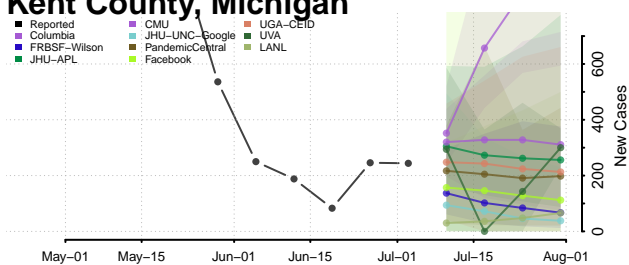

Jackson County, Michigan

Kalamazoo County, Michigan

Kalkaska County, Michigan

Kent County, Michigan

Keweenaw County, Michigan

Lake County, Michigan

Lapeer County, Michigan

Leelanau County, Michigan