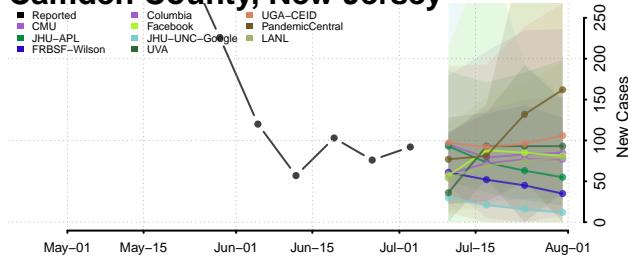

Camden County, New Jersey