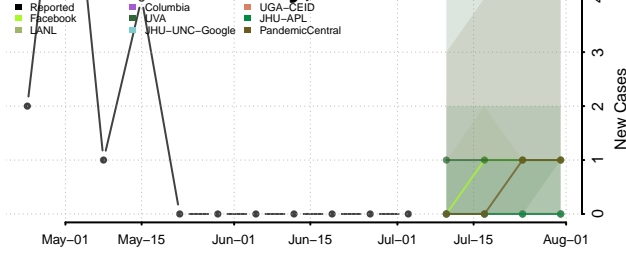

Shackelford County, Texas