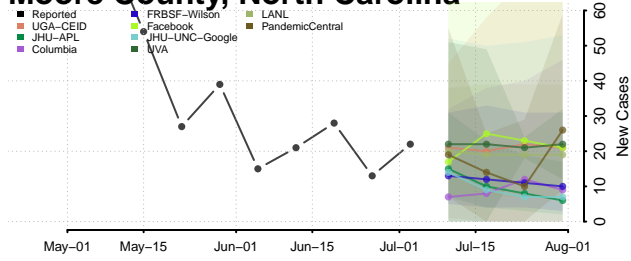

Moore County, North Carolina