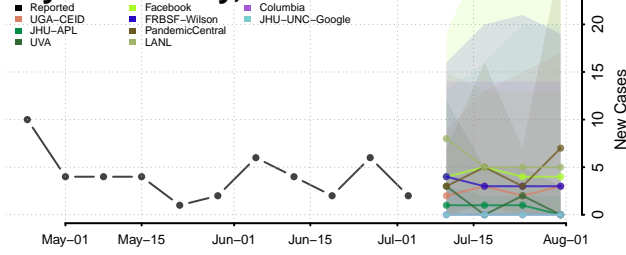

Dickinson County, Iowa

Dubuque County, Iowa

Emmet County, Iowa

Fayette County, Iowa

Floyd County, Iowa

Franklin County, Iowa

Fremont County, Iowa

Greene County, Iowa