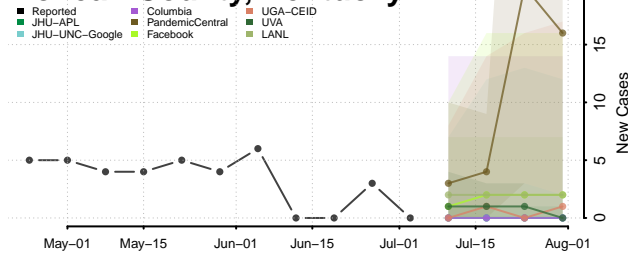

McLean County, Kentucky