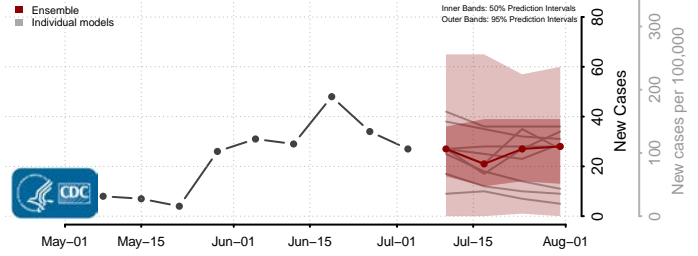

Ste. Genevieve County, Missouri

Stoddard County, Missouri

Stone County, Missouri

Sullivan County, Missouri

Taney County, Missouri

Texas County, Missouri

Vernon County, Missouri

Warren County, Missouri