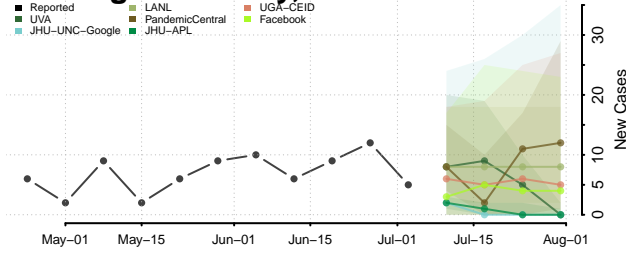

San Miguel County, New Mexico