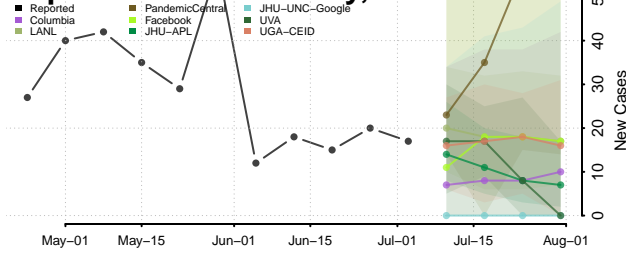

Cape Girardeau County, Missouri