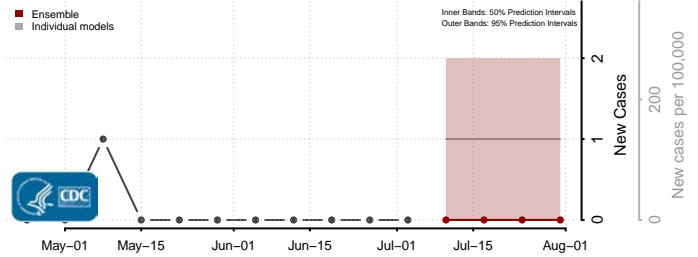

Banner County, Nebraska