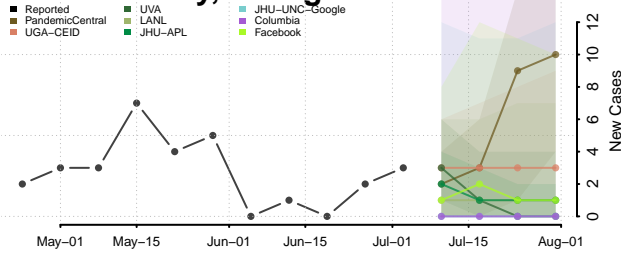

Spalding County, Georgia

Stephens County, Georgia

Stewart County, Georgia

Sumter County, Georgia

Talbot County, Georgia

Taliaferro County, Georgia

Tattnall County, Georgia

Taylor County, Georgia