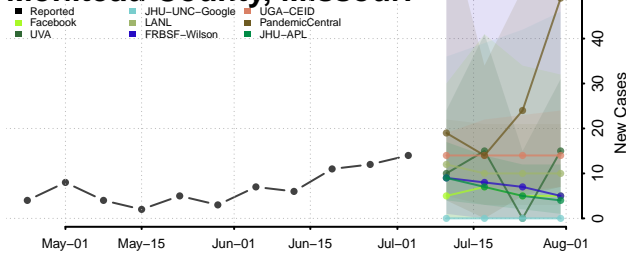

Moniteau County, Missouri