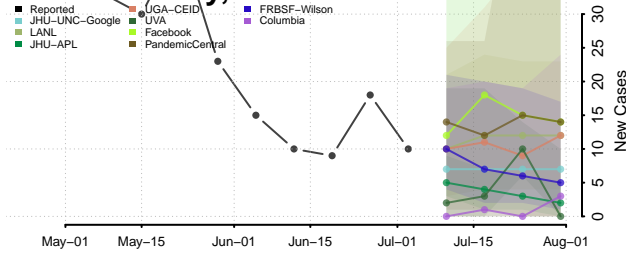

Scioto County, Ohio