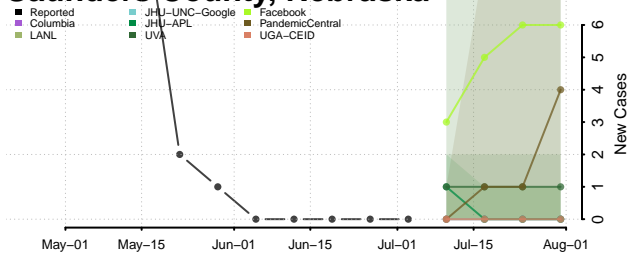

Richardson County, Nebraska

Rock County, Nebraska

Saline County, Nebraska

Sarpy County, Nebraska

Saunders County, Nebraska

Scotts Bluff County, Nebraska

Seward County, Nebraska

Sheridan County, Nebraska