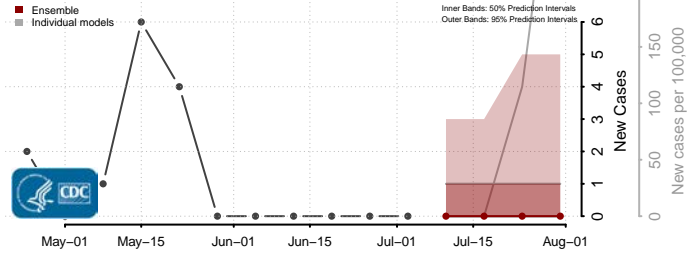

Webster County, Nebraska