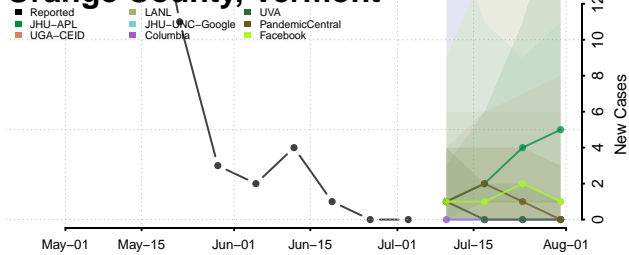

Essex County, Vermont

Franklin County, Vermont

Grand Isle County, Vermont

Lamoille County, Vermont

Orange County, Vermont

Orleans County, Vermont

Rutland County, Vermont

Washington County, Vermont