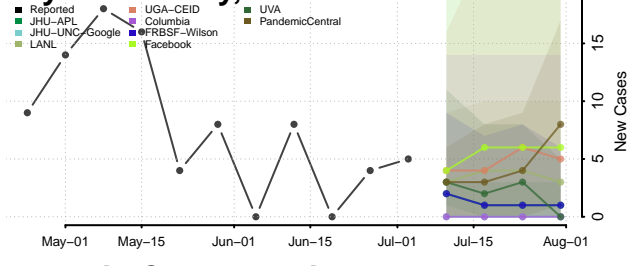

Fayette County, Ohio