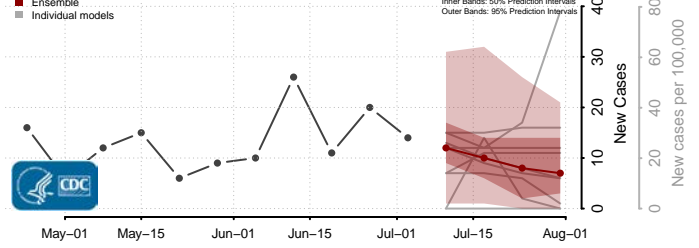

Kingfisher County, Oklahoma

Kiowa County, Oklahoma

Latimer County, Oklahoma

Le Flore County, Oklahoma

Lincoln County, Oklahoma

Logan County, Oklahoma

Love County, Oklahoma

Major County, Oklahoma