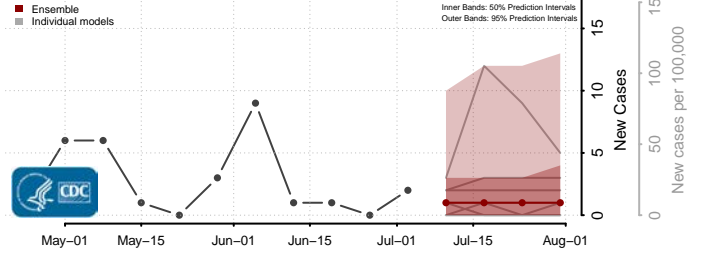

Blaine County, Montana

Broadwater County, Montana

Carbon County, Montana

Carter County, Montana

Cascade County, Montana

Chouteau County, Montana

Custer County, Montana

Daniels County, Montana