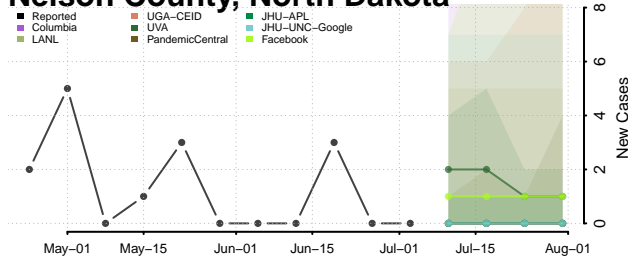

Mercer County, North Dakota

Morton County, North Dakota

Mountrail County, North Dakota

Nelson County, North Dakota

Oliver County, North Dakota

Pembina County, North Dakota

Pierce County, North Dakota

Ramsey County, North Dakota