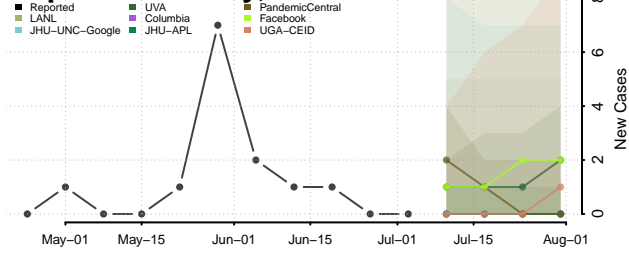

Republic County, Kansas