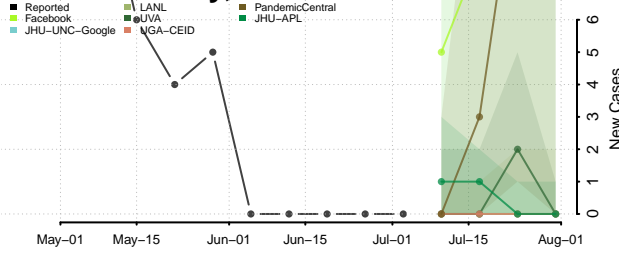

Dakota County, Nebraska