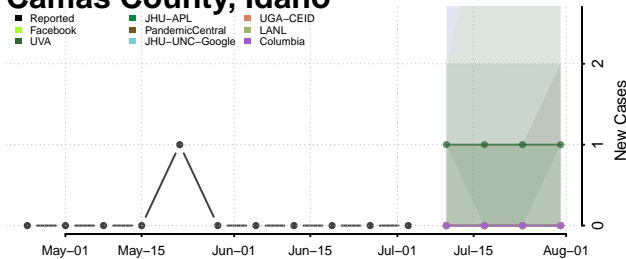

Blaine County, Idaho

Boise County, Idaho

Bonner County, Idaho

Bonneville County, Idaho

Boundary County, Idaho

Butte County, Idaho

Camas County, Idaho

Canyon County, Idaho