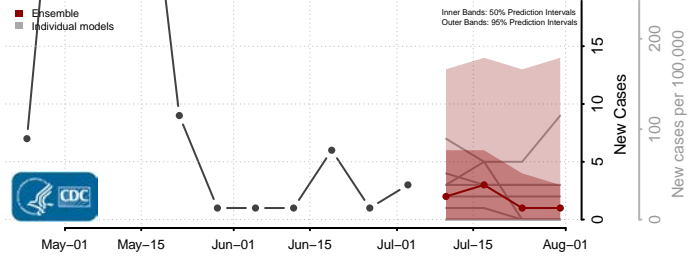

Calhoun County, West Virginia

Clay County, West Virginia

Doddridge County, West Virginia

Fayette County, West Virginia

Gilmer County, West Virginia

Grant County, West Virginia

Greenbrier County, West Virginia