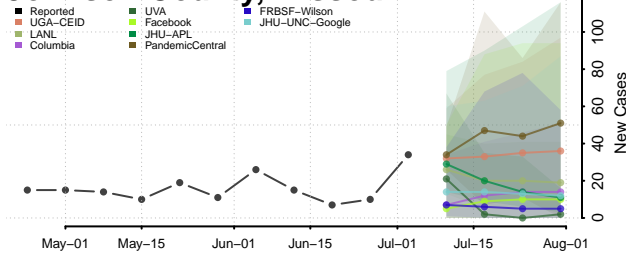

Johnson County, Missouri