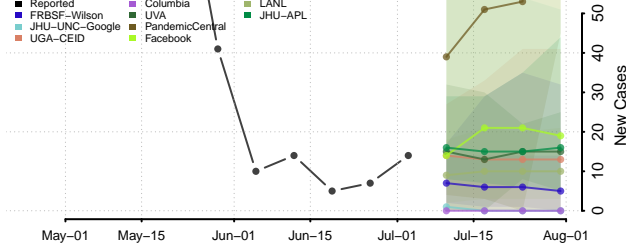

Barnstable County, Massachusetts