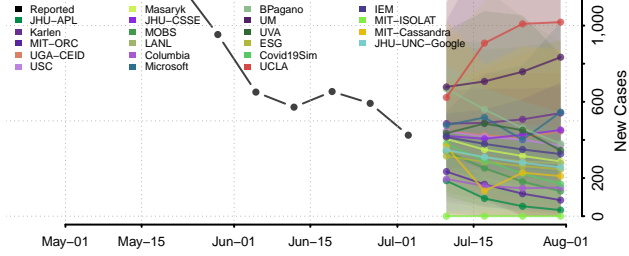

New Mexico

Bernalillo County, New Mexico

Catron County, New Mexico

Chaves County, New Mexico

Cibola County, New Mexico

Colfax County, New Mexico