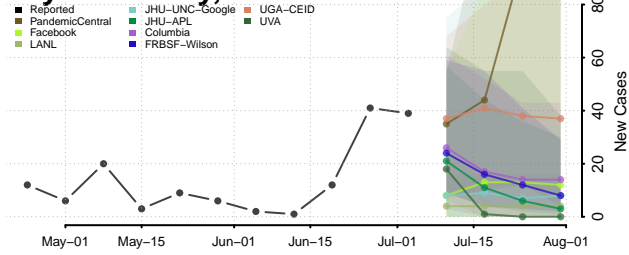

Bryan County, Oklahoma