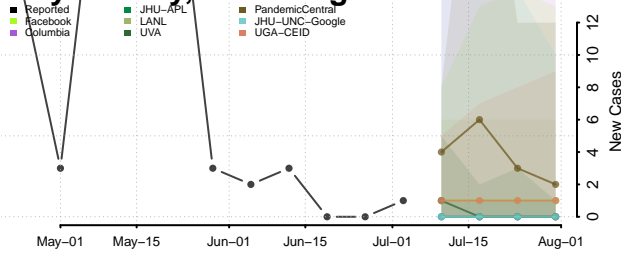

Clay County, West Virginia