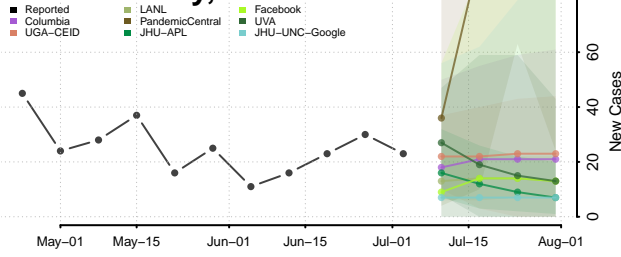

Cimarron County, Oklahoma

Cleveland County, Oklahoma

Coal County, Oklahoma

Comanche County, Oklahoma

Cotton County, Oklahoma

Craig County, Oklahoma

Creek County, Oklahoma

Custer County, Oklahoma