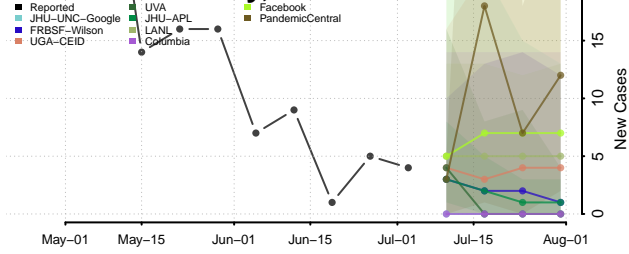

Freeborn County, Minnesota