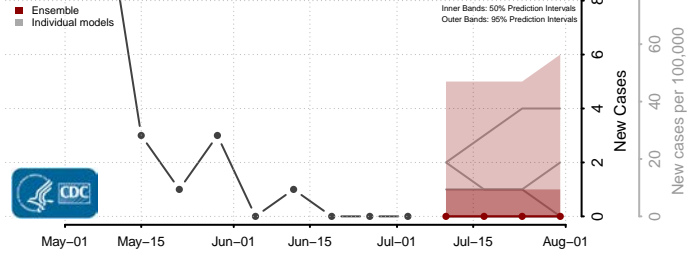

Stark County, North Dakota

Steele County, North Dakota

Stutsman County, North Dakota

Towner County, North Dakota

Trail County, North Dakota

Walsh County, North Dakota

Ward County, North Dakota

Wells County, North Dakota