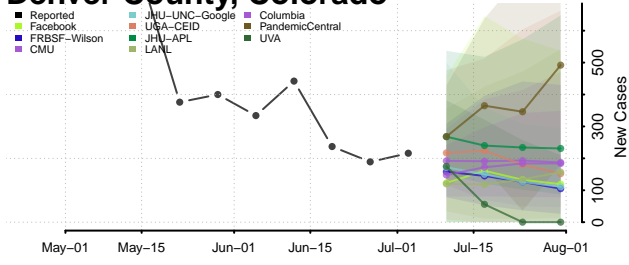

Cheyenne County, Colorado

Clear Creek County, Colorado

Conejos County, Colorado

Costilla County, Colorado

Crowley County, Colorado

Custer County, Colorado

Delta County, Colorado

Denver County, Colorado