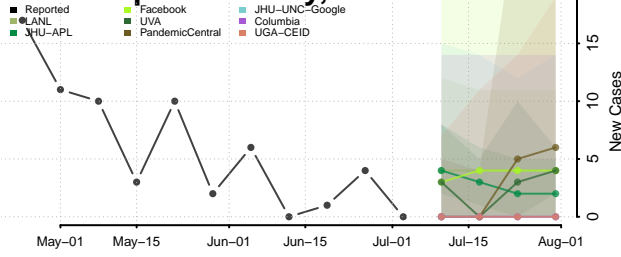

Moore County, North Carolina

Nash County, North Carolina

New Hanover County, North Carolina

Northampton County, North Carolina

Onslow County, North Carolina

Orange County, North Carolina

Pamlico County, North Carolina