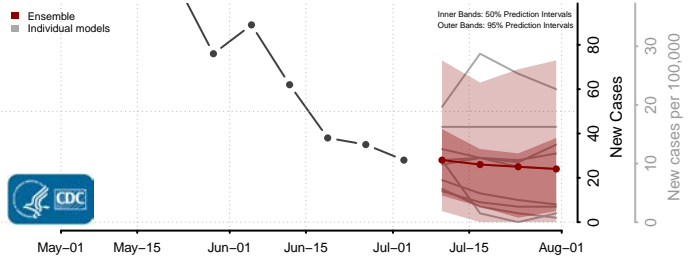

Buffalo County, Wisconsin

Burnett County, Wisconsin

Calumet County, Wisconsin

Chippewa County, Wisconsin

Clark County, Wisconsin

Columbia County, Wisconsin

Crawford County, Wisconsin

Dane County, Wisconsin