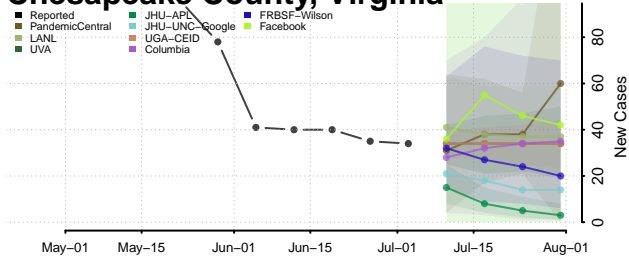

Carroll County, Virginia

Charles City County, Virginia

Charlotte County, Virginia

Charlottesville County, Virginia

Chesapeake County, Virginia

Chesterfield County, Virginia

Clarke County, Virginia

Colonial Heights County, Virginia