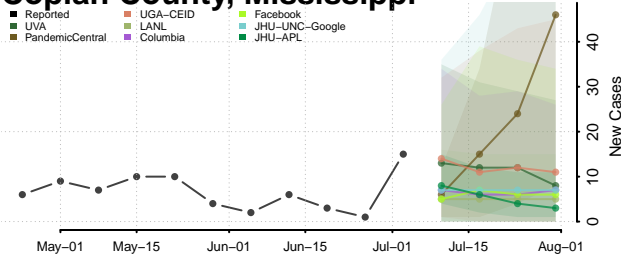

Copiah County, Mississippi