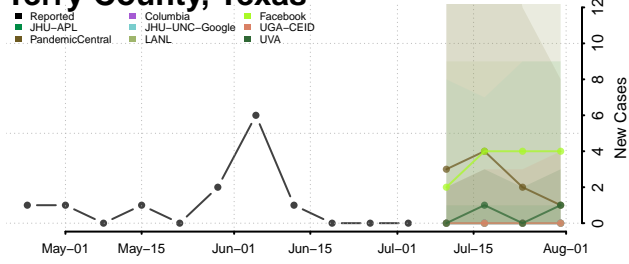

Terry County, Texas