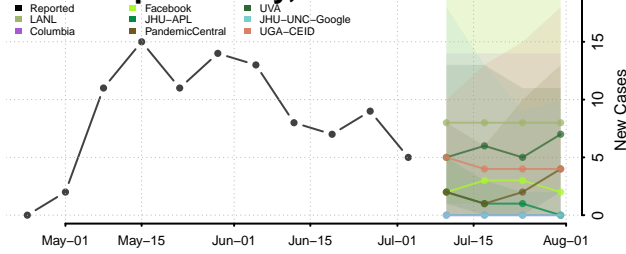

Guadalupe County, New Mexico