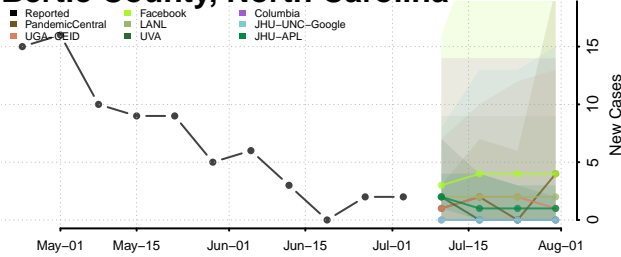

Beaufort County, North Carolina

Bertie County, North Carolina

Bladen County, North Carolina

Brunswick County, North Carolina

Buncombe County, North Carolina

Burke County, North Carolina

Cabarrus County, North Carolina