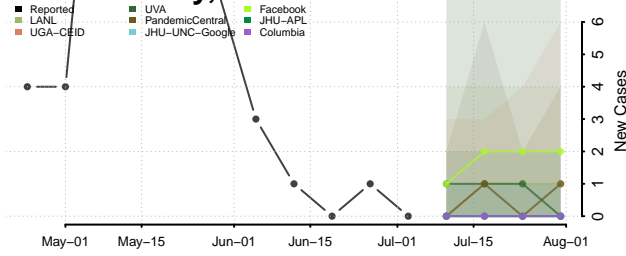

Clayton County, Iowa

Clinton County, Iowa

Crawford County, Iowa

Dallas County, Iowa

Davis County, Iowa

Decatur County, Iowa

Delaware County, Iowa

Des Moines County, Iowa