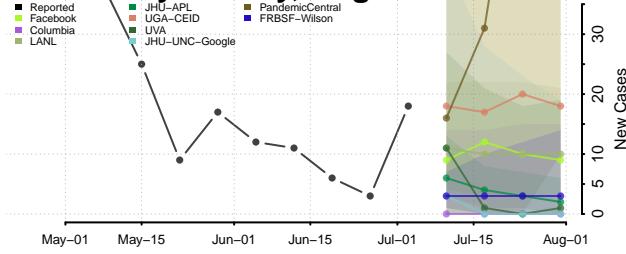

Highland County, Virginia

Hopewell County, Virginia

Isle of Wight County, Virginia

James City County, Virginia

King and Queen County, Virginia

King George County, Virginia

King William County, Virginia

Lancaster County, Virginia