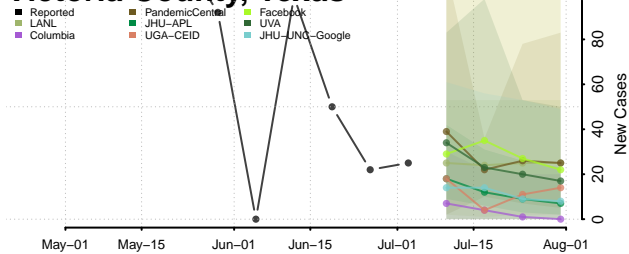

Victoria County, Texas