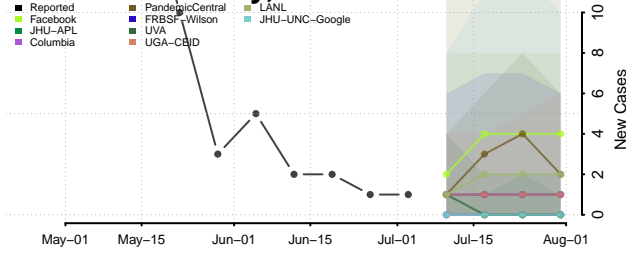

Pine County, Minnesota

Pipestone County, Minnesota

Polk County, Minnesota

Pope County, Minnesota

Ramsey County, Minnesota

Red Lake County, Minnesota

Redwood County, Minnesota

Renville County, Minnesota