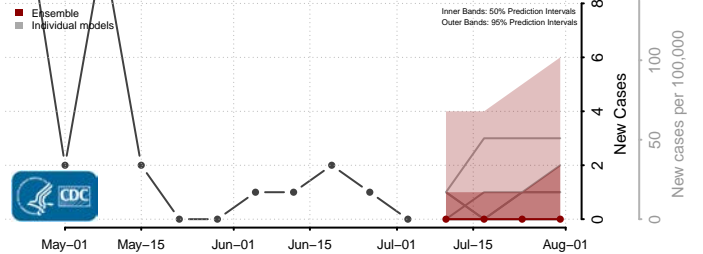

Clay County, South Dakota

Codington County, South Dakota

Corson County, South Dakota

Custer County, South Dakota

Davison County, South Dakota

Day County, South Dakota

Deuel County, South Dakota

Dewey County, South Dakota