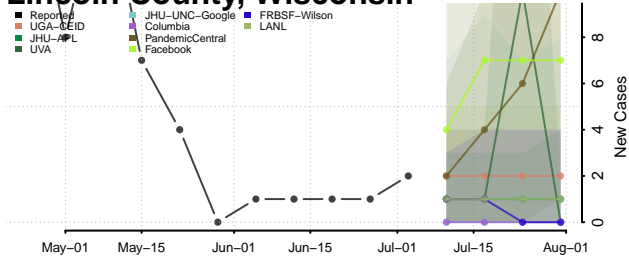

Lincoln County, Wisconsin