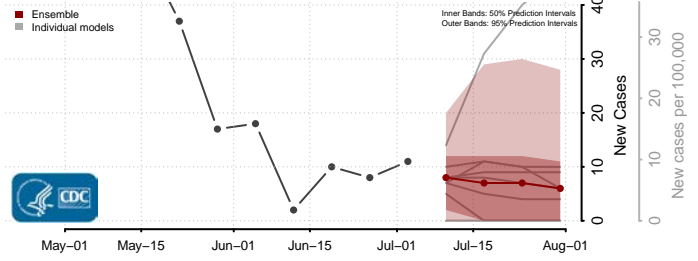

Harford County, Maryland

Howard County, Maryland

Kent County, Maryland

Montgomery County, Maryland

Prince George's County, Maryland

Queen Anne's County, Maryland

Somerset County, Maryland

St. Mary's County, Maryland