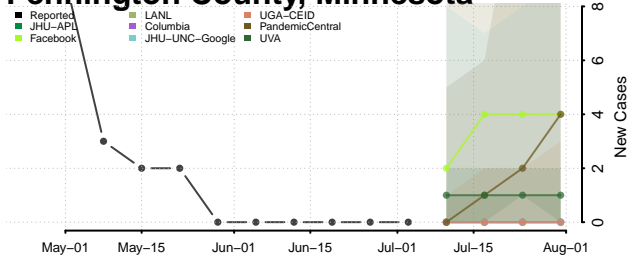

Mower County, Minnesota

Murray County, Minnesota

Nicollet County, Minnesota

Nobles County, Minnesota

Norman County, Minnesota

Olmsted County, Minnesota

Otter Tail County, Minnesota

Pennington County, Minnesota