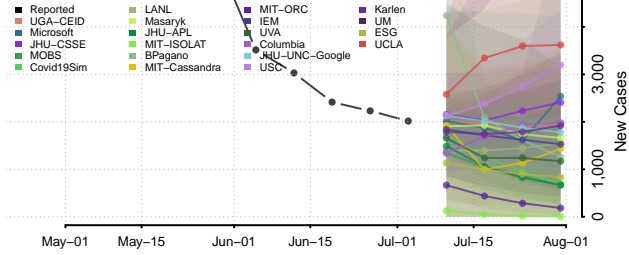

North Carolina