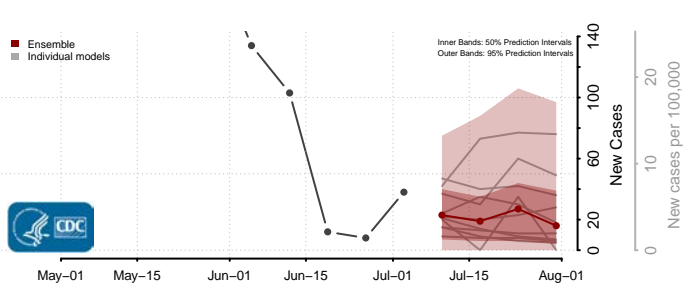

Clinton County, Pennsylvania

Columbia County, Pennsylvania

Crawford County, Pennsylvania

Cumberland County, Pennsylvania

Dauphin County, Pennsylvania

Fulton County, Pennsylvania

Greene County, Pennsylvania

Huntingdon County, Pennsylvania