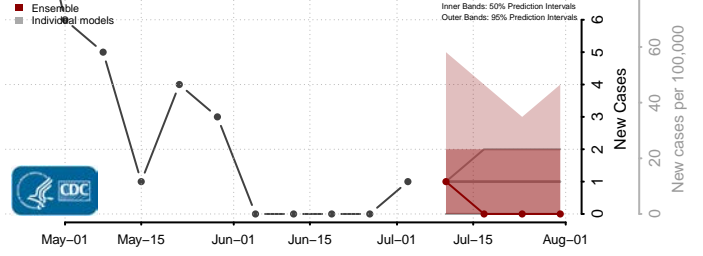

Keokuk County, Iowa

Kossuth County, Iowa

Lee County, Iowa

Linn County, Iowa

Louisa County, Iowa

Lucas County, Iowa

Lyon County, Iowa

Madison County, Iowa