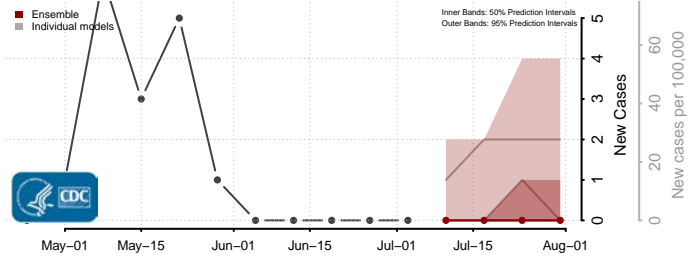

Sherman County, Nebraska

Sioux County, Nebraska

Stanton County, Nebraska

Thayer County, Nebraska

Thomas County, Nebraska

Thurston County, Nebraska

Valley County, Nebraska

Washington County, Nebraska