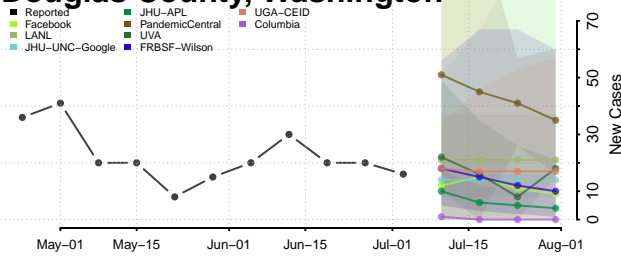

Douglas County, Washington