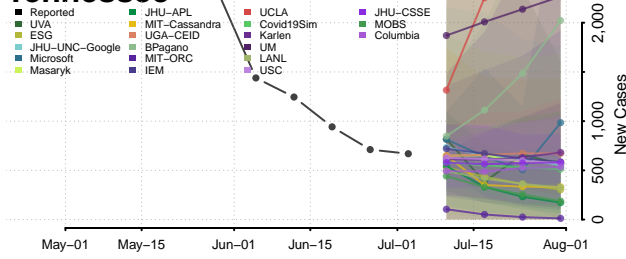

Union County, South Dakota

Walworth County, South Dakota

Yankton County, South Dakota

Ziebach County, South Dakota

Tennessee

Anderson County, Tennessee