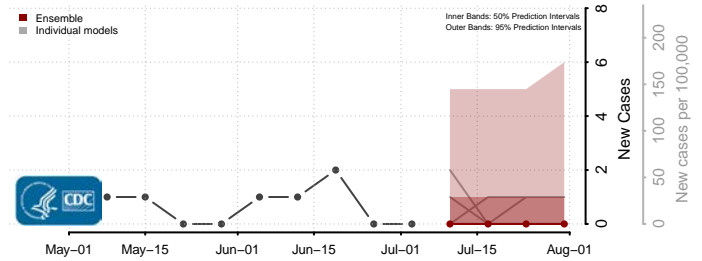

Hanson County, South Dakota