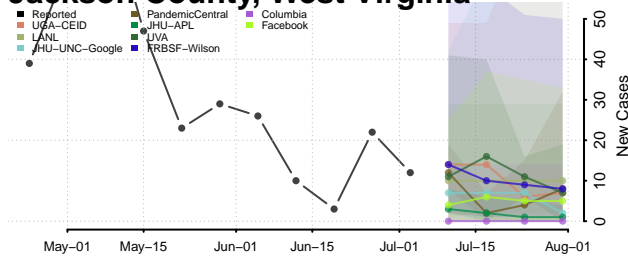

Hampshire County, West Virginia

Hancock County, West Virginia

Hardy County, West Virginia

Harrison County, West Virginia

Jackson County, West Virginia

Marshall County, West Virginia

Mason County, West Virginia