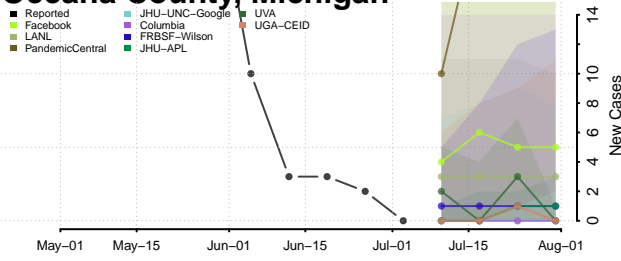

Oceana County, Michigan