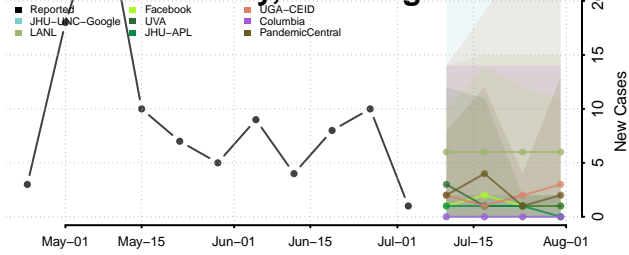

Snohomish County, Washington

Spokane County, Washington

Stevens County, Washington

Thurston County, Washington

Wahkiakum County, Washington

Walla Walla County, Washington

Whatcom County, Washington

Whitman County, Washington