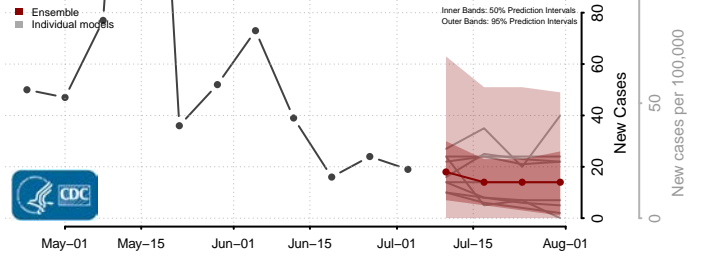

Pike County, Alabama

Randolph County, Alabama

Russell County, Alabama

Shelby County, Alabama

St. Clair County, Alabama

Sumter County, Alabama

Talladega County, Alabama

Tallapoosa County, Alabama