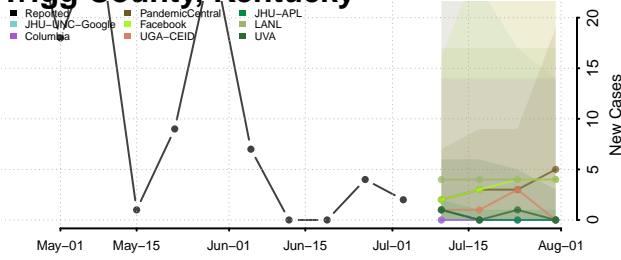

Russell County, Kentucky

Scott County, Kentucky

Shelby County, Kentucky

Simpson County, Kentucky

Spencer County, Kentucky

Taylor County, Kentucky

Todd County, Kentucky

Trigg County, Kentucky