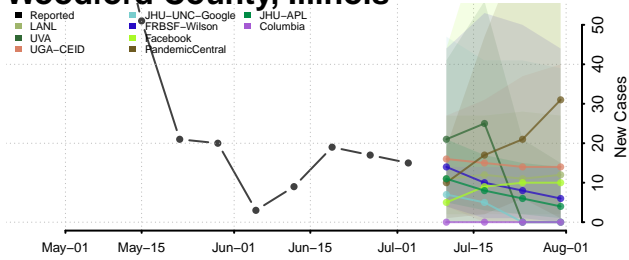

Whiteside County, Illinois

Will County, Illinois

Williamson County, Illinois

Winnebago County, Illinois

Woodford County, Illinois

Indiana

Adams County, Indiana

Allen County, Indiana