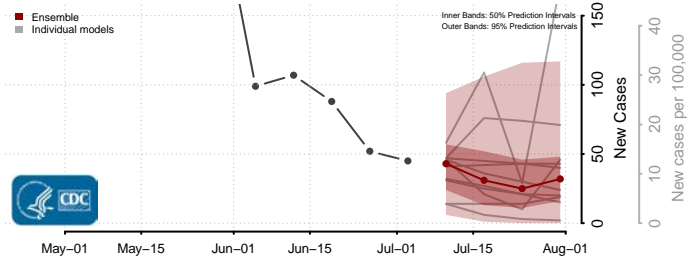

Anoka County, Minnesota