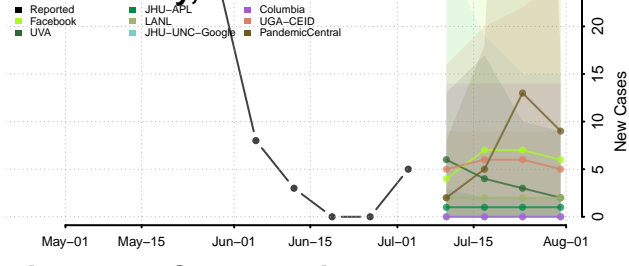

Pine County, Minnesota