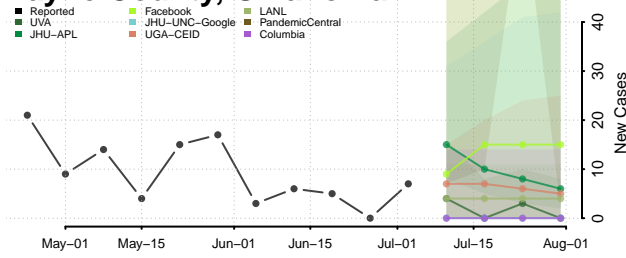

Nowata County, Oklahoma

Okfuskee County, Oklahoma

Oklahoma County, Oklahoma

Okmulgee County, Oklahoma

Osage County, Oklahoma

Ottawa County, Oklahoma

Pawnee County, Oklahoma

Payne County, Oklahoma