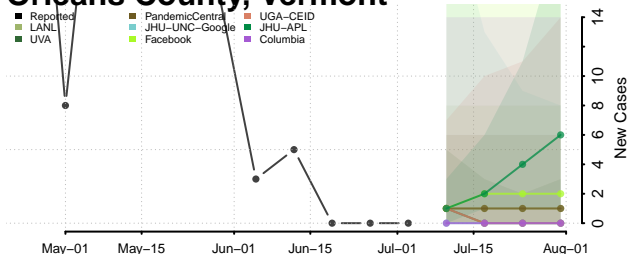

Essex County, Vermont

Franklin County, Vermont

Grand Isle County, Vermont

Lamoille County, Vermont

Orange County, Vermont

Orleans County, Vermont

Rutland County, Vermont

Washington County, Vermont