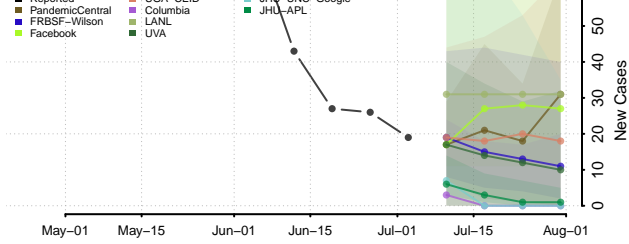

Berkeley County, West Virginia