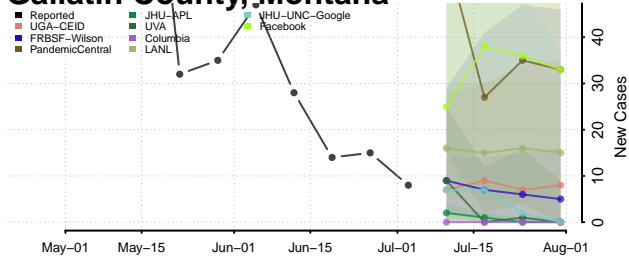

Gallatin County, Montana