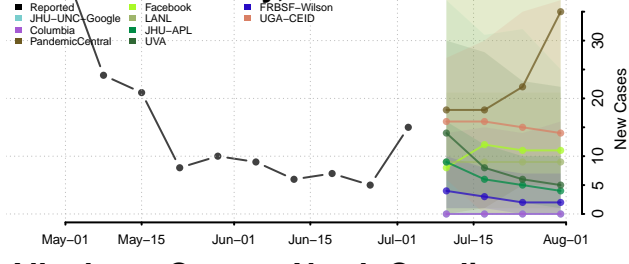

Alexander County, North Carolina