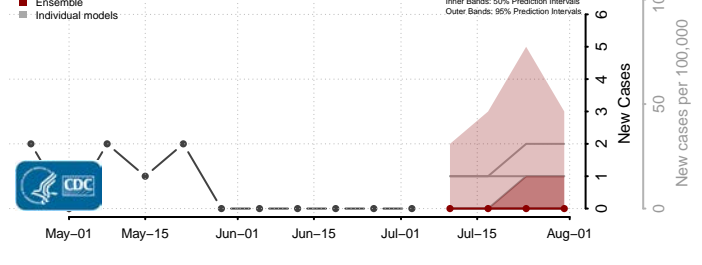

Burt County, Nebraska