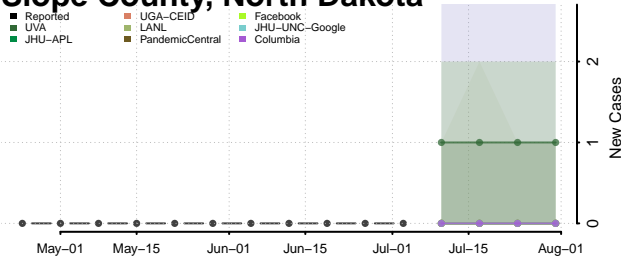

Stark County, North Dakota

Steele County, North Dakota

Stutsman County, North Dakota

Towner County, North Dakota

Trail County, North Dakota

Walsh County, North Dakota

Ward County, North Dakota

Wells County, North Dakota