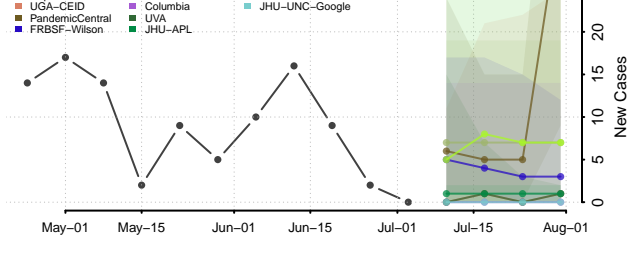

Stephens County, Georgia