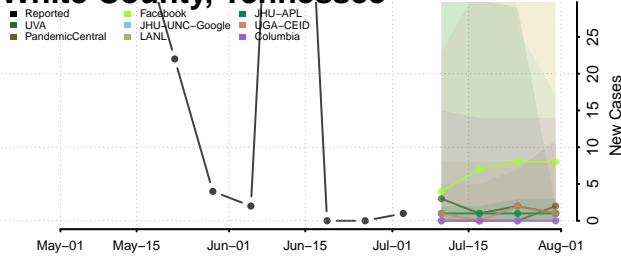

Warren County, Tennessee

Washington County, Tennessee

Wayne County, Tennessee

Weakley County, Tennessee

White County, Tennessee

Williamson County, Tennessee

Wilson County, Tennessee

Texas