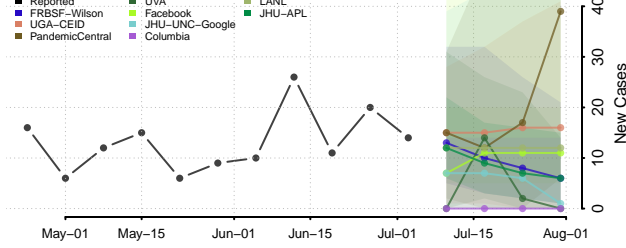

Kingfisher County, Oklahoma

Kiowa County, Oklahoma

Latimer County, Oklahoma

Le Flore County, Oklahoma

Lincoln County, Oklahoma

Logan County, Oklahoma

Love County, Oklahoma

Major County, Oklahoma