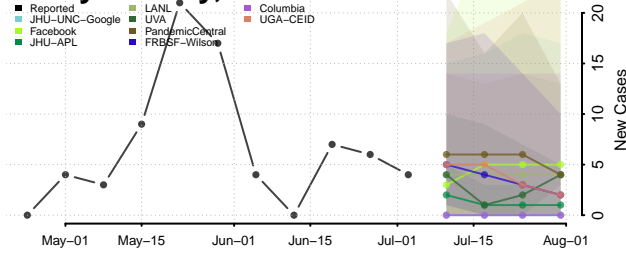

Geneva County, Alabama

Greene County, Alabama

Hale County, Alabama

Henry County, Alabama

Houston County, Alabama

Jackson County, Alabama

Jefferson County, Alabama

Lamar County, Alabama