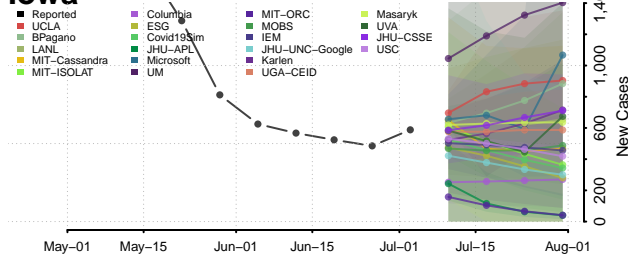

Wayne County, Indiana

Wells County, Indiana

White County, Indiana

Whitley County, Indiana

Iowa

Adair County, Iowa