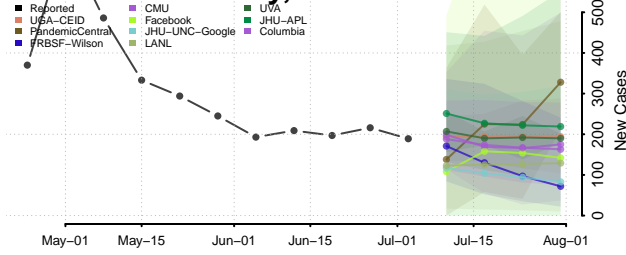

Shasta County, California

Sierra County, California

Siskiyou County, California

Solano County, California

Sonoma County, California

Stanislaus County, California

Sutter County, California

Tehama County, California