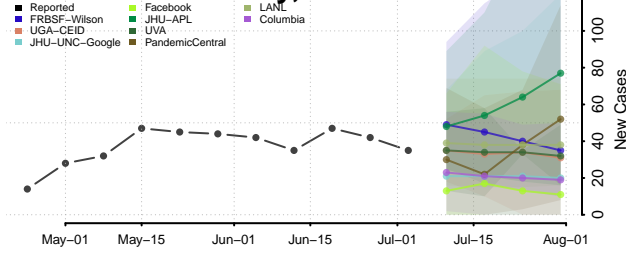

Mendocino County, California