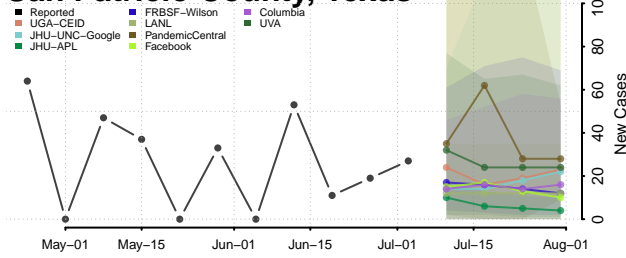

San Patricio County, Texas