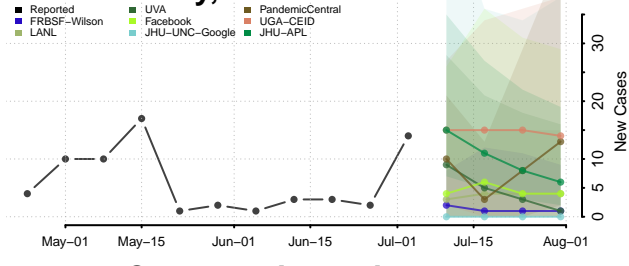

Bates County, Missouri