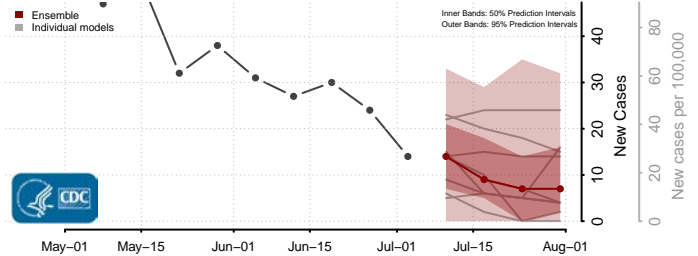

Columbia County, Oregon