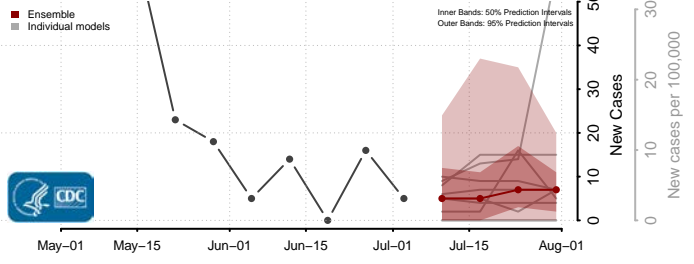

Hampshire County, Massachusetts