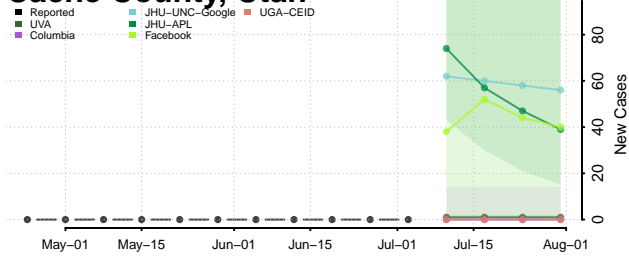

Cache County, Utah