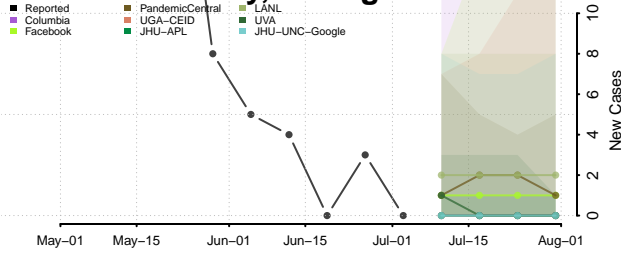

Lenawee County, Michigan

Livingston County, Michigan

Luce County, Michigan

Mackinac County, Michigan

Macomb County, Michigan

Manistee County, Michigan

Marquette County, Michigan

Mason County, Michigan