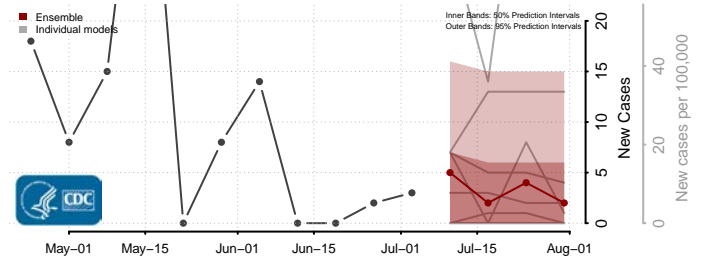

Cochise County, Arizona

Coconino County, Arizona

Gila County, Arizona

Graham County, Arizona

Greenlee County, Arizona

La Paz County, Arizona

Maricopa County, Arizona

Mohave County, Arizona