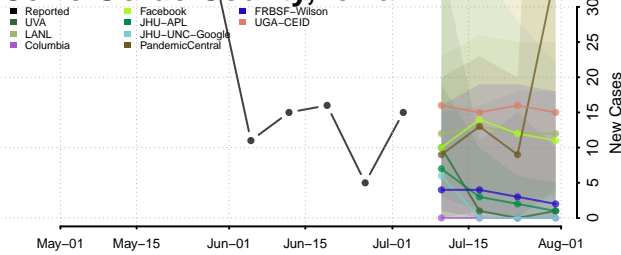

Carroll County, Iowa

Cass County, Iowa

Cedar County, Iowa

Cerro Gordo County, Iowa

Cherokee County, Iowa

Chickasaw County, Iowa

Clarke County, Iowa

Clay County, Iowa