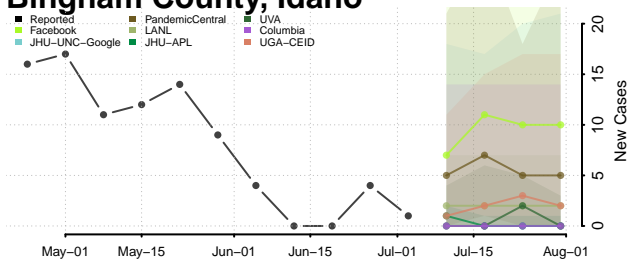

Maui County, Hawaii

Idaho

Ada County, Idaho

Adams County, Idaho

Bannock County, Idaho

Bear Lake County, Idaho

Benewah County, Idaho

Bingham County, Idaho