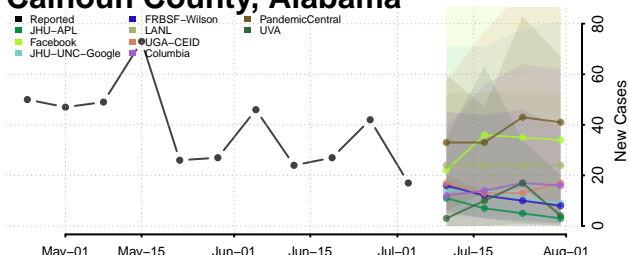

Calhoun County, Alabama