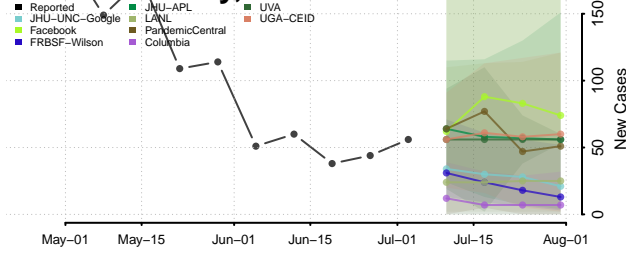

Merced County, California