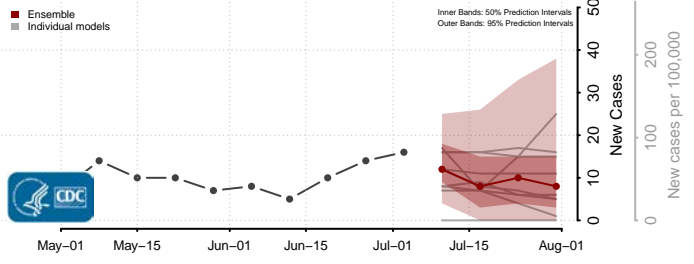

Benton County, Missouri