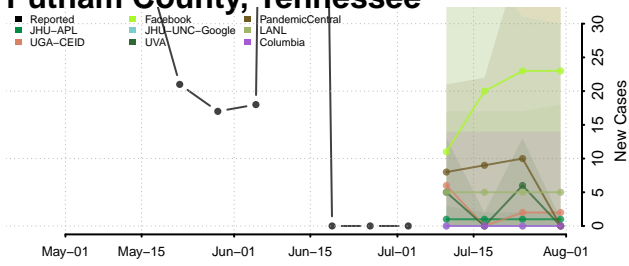

Morgan County, Tennessee

Obion County, Tennessee

Overton County, Tennessee

Perry County, Tennessee

Pickett County, Tennessee

Polk County, Tennessee

Putnam County, Tennessee

Rhea County, Tennessee