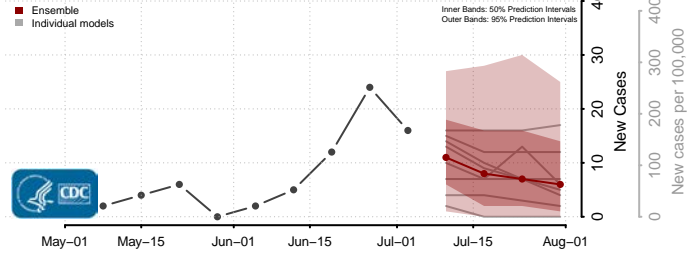

Greene County, Missouri

Grundy County, Missouri

Harrison County, Missouri

Henry County, Missouri

Hickory County, Missouri

Holt County, Missouri

Howard County, Missouri

Howell County, Missouri