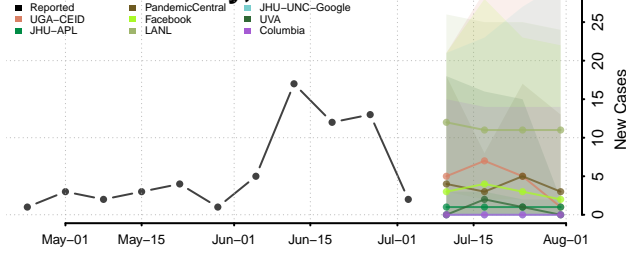

Daviess County, Missouri