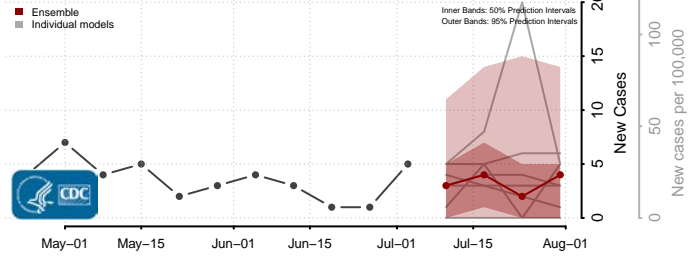

Holmes County, Mississippi