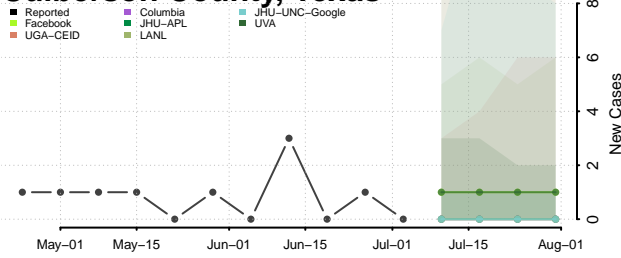

Culberson County, Texas