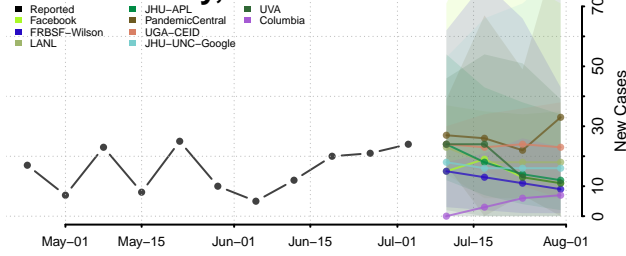

Butler County, Missouri