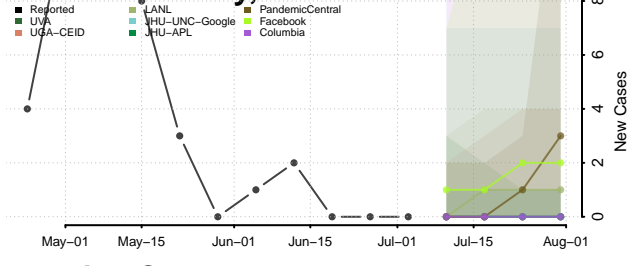

Ransom County, North Dakota