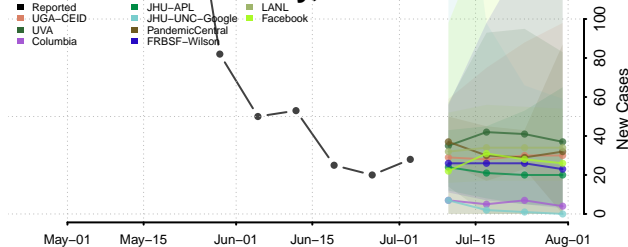

West Baton Rouge County, Louisiana

West Carroll County, Louisiana

West Feliciana County, Louisiana

Winn County, Louisiana

Maine*

Androscoggin County, Maine

Aroostook County, Maine

Cumberland County, Maine