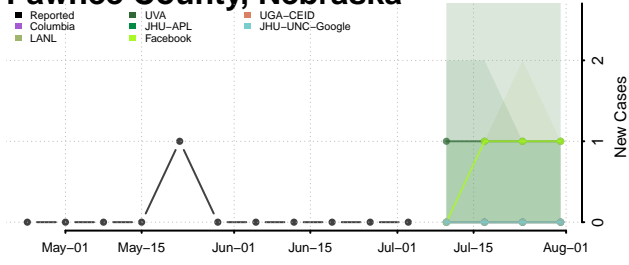

Pawnee County, Nebraska