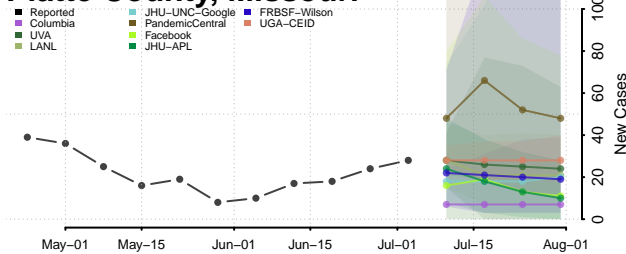

Platte County, Missouri