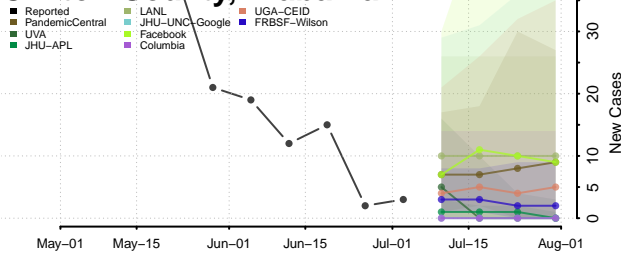

Butler County, Alabama

Calhoun County, Alabama

Chambers County, Alabama

Cherokee County, Alabama

Chilton County, Alabama

Choctaw County, Alabama

Clarke County, Alabama

Clay County, Alabama