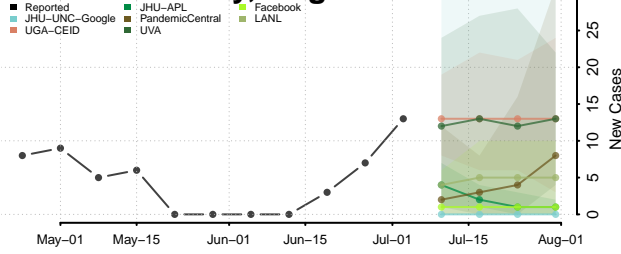

Madison County, Virginia