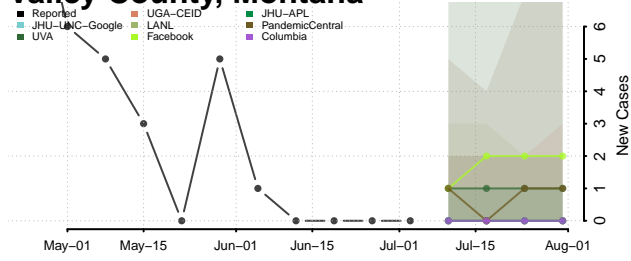

Toole County, Montana

Treasure County, Montana

Valley County, Montana

Wheatland County, Montana

Wibaux County, Montana

Yellowstone County, Montana

Nebraska

Adams County, Nebraska