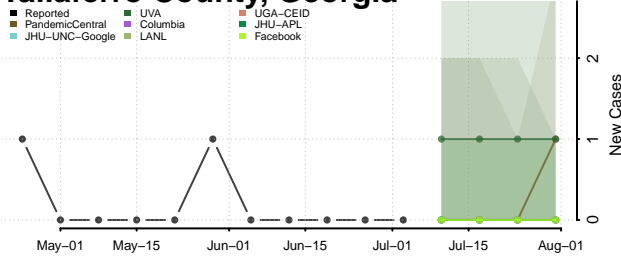

Spalding County, Georgia

Stephens County, Georgia

Stewart County, Georgia

Sumter County, Georgia

Talbot County, Georgia

Taliaferro County, Georgia

Tattnall County, Georgia

Taylor County, Georgia