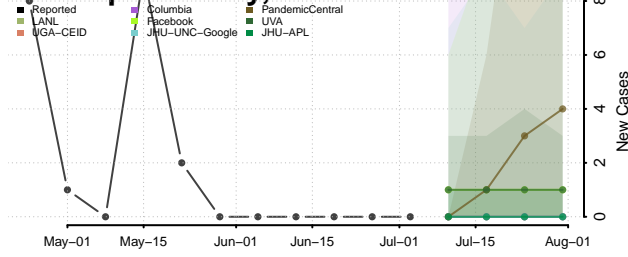

Antelope County, Nebraska