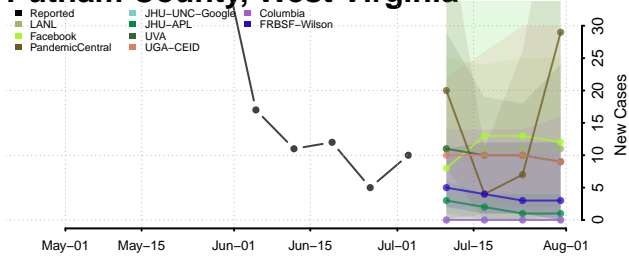

Nicholas County, West Virginia

Ohio County, West Virginia

Pendleton County, West Virginia

Pleasants County, West Virginia

Pocahontas County, West Virginia

Preston County, West Virginia

Putnam County, West Virginia