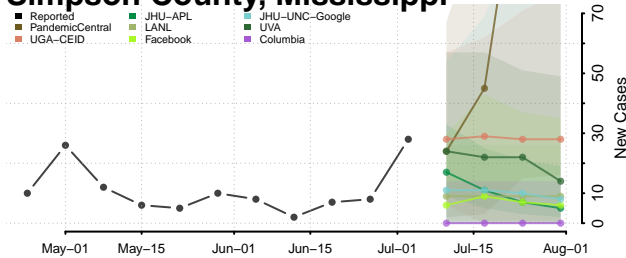

Pontotoc County, Mississippi

Prentiss County, Mississippi

Quitman County, Mississippi

Rankin County, Mississippi

Scott County, Mississippi

Sharkey County, Mississippi

Simpson County, Mississippi

Smith County, Mississippi