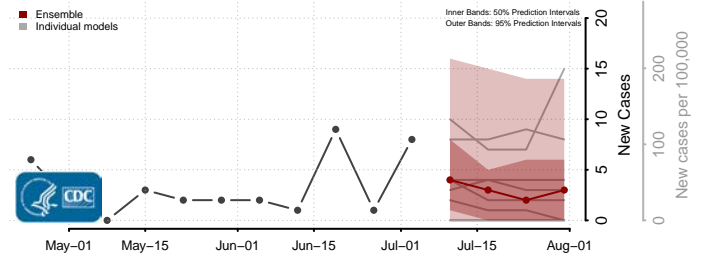

Elliott County, Kentucky