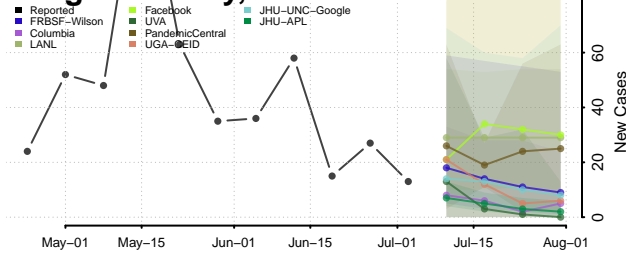

Marion County, Alabama

Marshall County, Alabama

Mobile County, Alabama

Monroe County, Alabama

Montgomery County, Alabama

Morgan County, Alabama

Perry County, Alabama

Pickens County, Alabama

Pike County, Alabama

Randolph County, Alabama

Russell County, Alabama

Shelby County, Alabama

St. Clair County, Alabama

Sumter County, Alabama

Talladega County, Alabama

Tallapoosa County, Alabama