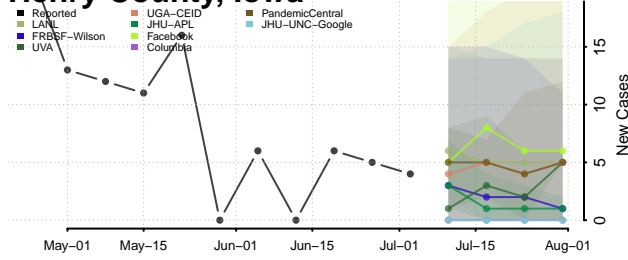

Grundy County, Iowa

Guthrie County, Iowa

Hamilton County, Iowa

Hancock County, Iowa

Hardin County, Iowa

Harrison County, Iowa

Henry County, Iowa

Howard County, Iowa