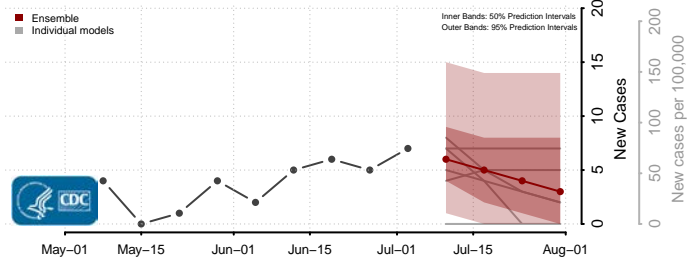

St. Clair County, Missouri