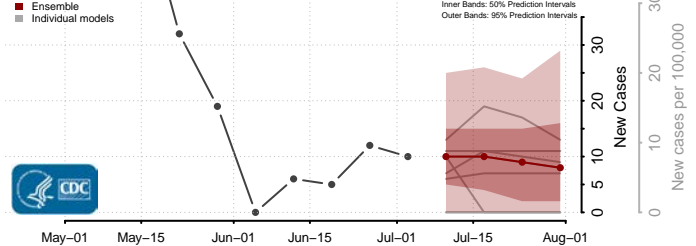

Berkshire County, Massachusetts