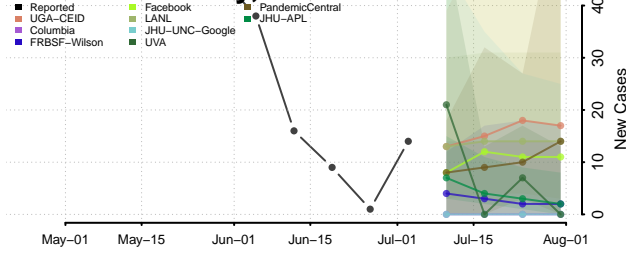

Belmont County, Ohio