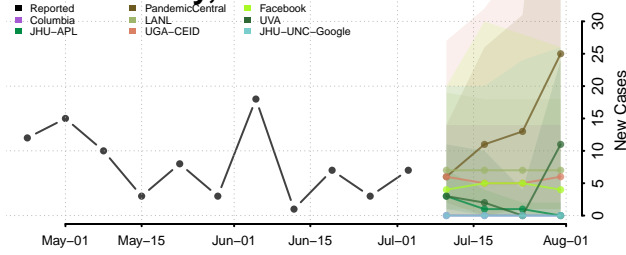

Grant County, New Mexico