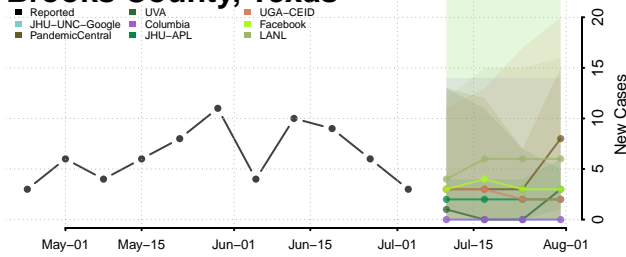

Brooks County, Texas