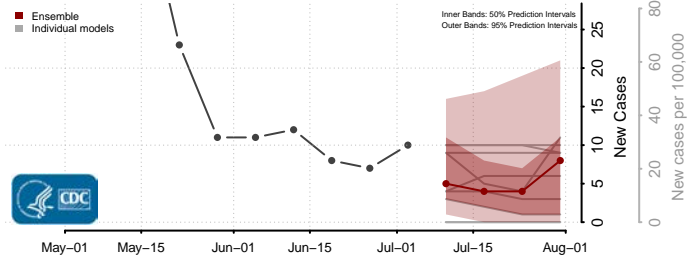

Calhoun County, West Virginia

Clay County, West Virginia

Doddridge County, West Virginia

Fayette County, West Virginia

Gilmer County, West Virginia

Grant County, West Virginia

Greenbrier County, West Virginia