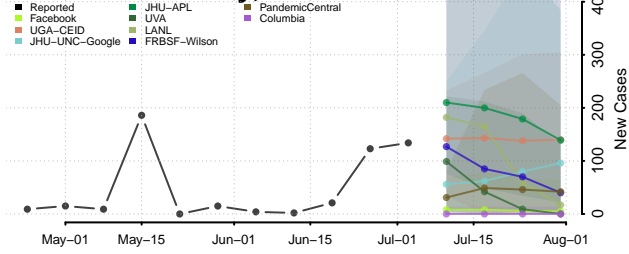

Houston County, Texas

Howard County, Texas

Hudspeth County, Texas

Hunt County, Texas

Hutchinson County, Texas

Irion County, Texas

Jack County, Texas

Jackson County, Texas