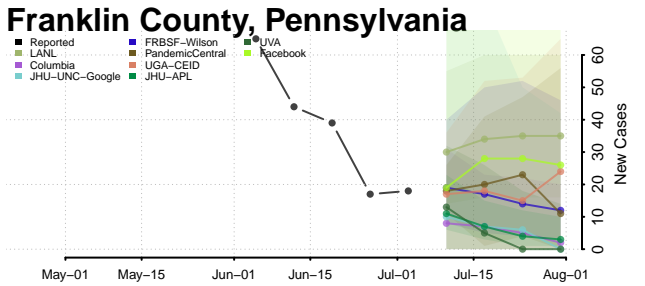

Clinton County, Pennsylvania

Columbia County, Pennsylvania

Crawford County, Pennsylvania

Cumberland County, Pennsylvania

Dauphin County, Pennsylvania

Fulton County, Pennsylvania

Greene County, Pennsylvania

Huntingdon County, Pennsylvania