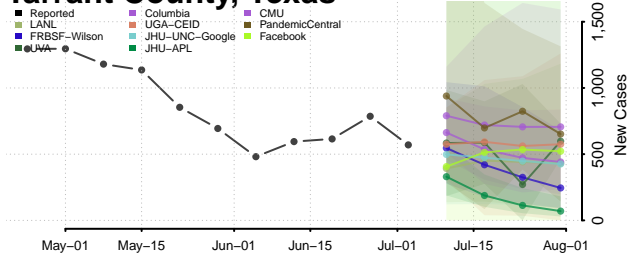

Tarrant County, Texas