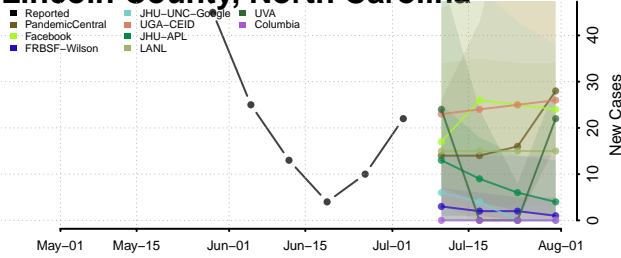

Lincoln County, North Carolina