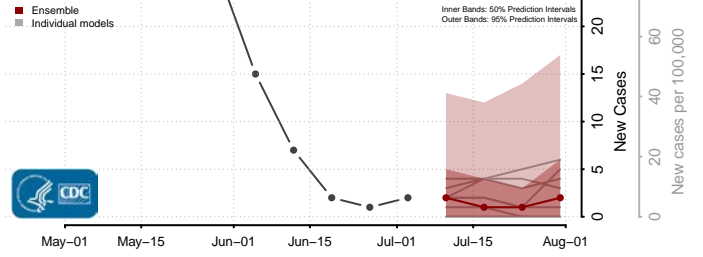

Coos County, New Hampshire