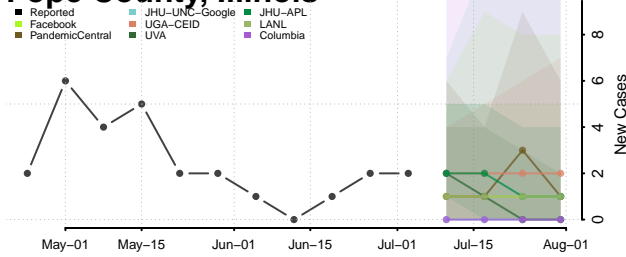

Pope County, Illinois