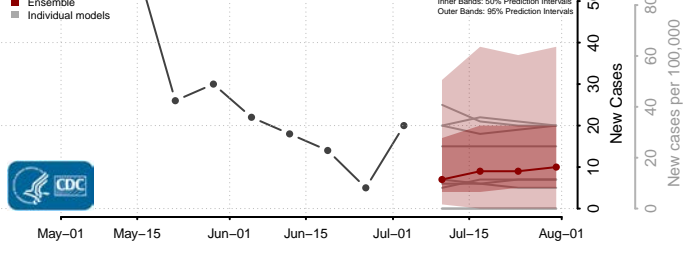

Mineral County, Nevada

Nye County, Nevada

Pershing County, Nevada

Storey County, Nevada

Washoe County, Nevada

White Pine County, Nevada

New Hampshire

Belknap County, New Hampshire