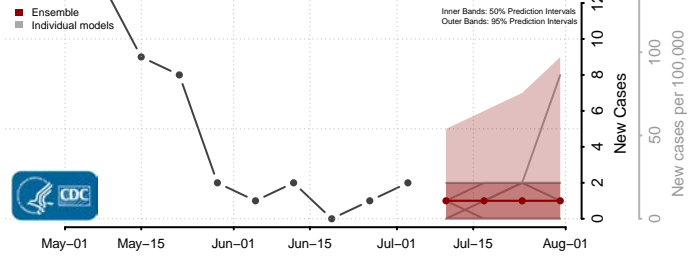

Swift County, Minnesota