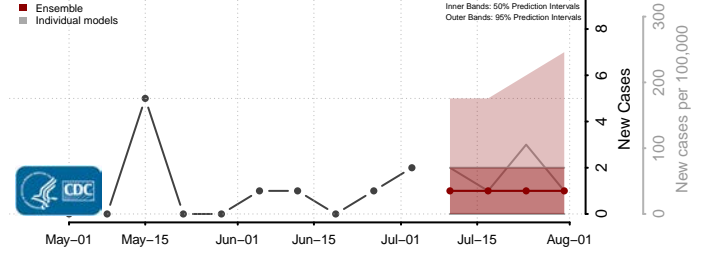

Fallon County, Montana