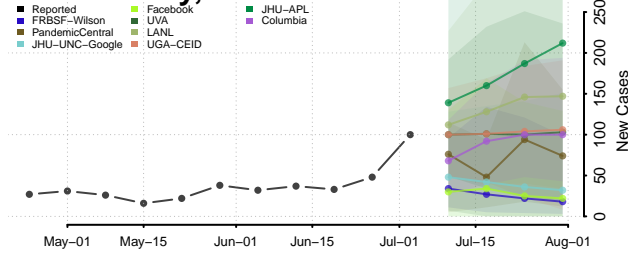

Cole County, Missouri