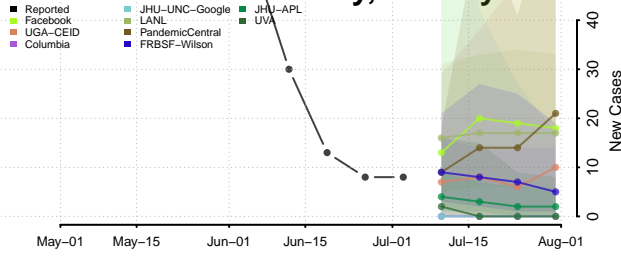

Northumberland County, Pennsylvania