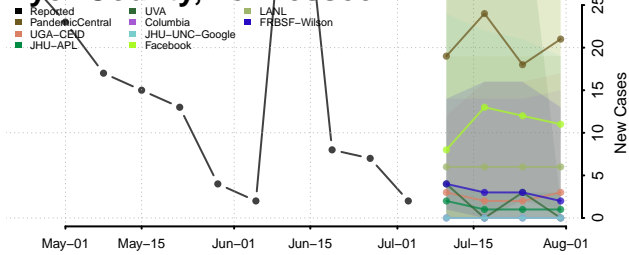

Crockett County, Tennessee

Cumberland County, Tennessee

Davidson County, Tennessee

Decatur County, Tennessee

DeKalb County, Tennessee

Dickson County, Tennessee

Dyer County, Tennessee

Fayette County, Tennessee