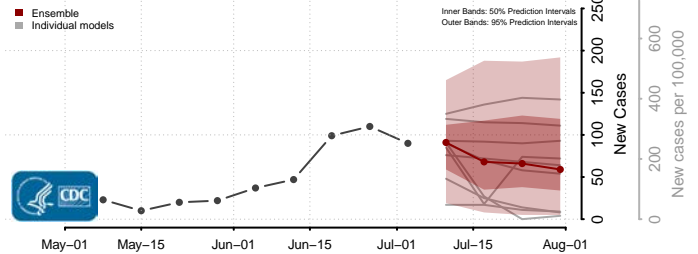

Laclede County, Missouri