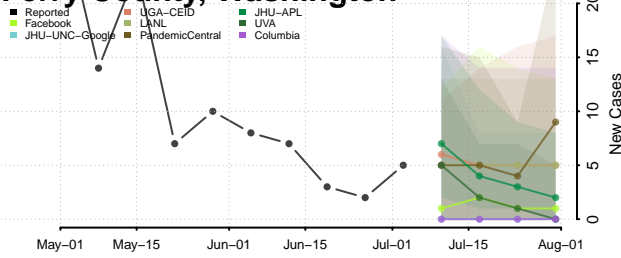

Columbia County, Washington

Cowlitz County, Washington

Douglas County, Washington

Ferry County, Washington

Franklin County, Washington

Garfield County, Washington

Grant County, Washington

Grays Harbor County, Washington