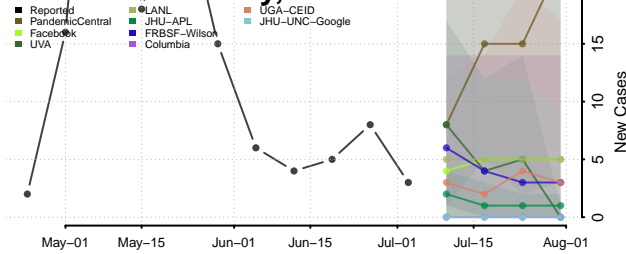

Los Alamos County, New Mexico

Luna County, New Mexico

McKinley County, New Mexico

Mora County, New Mexico

Otero County, New Mexico

Quay County, New Mexico

Rio Arriba County, New Mexico

Roosevelt County, New Mexico