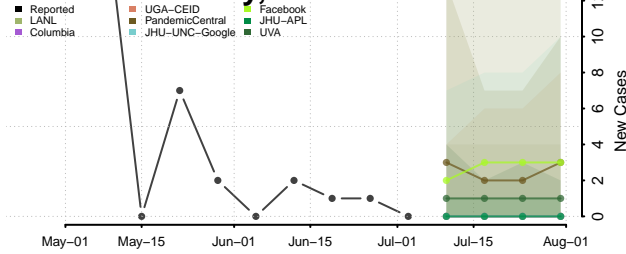

Richland County, Montana