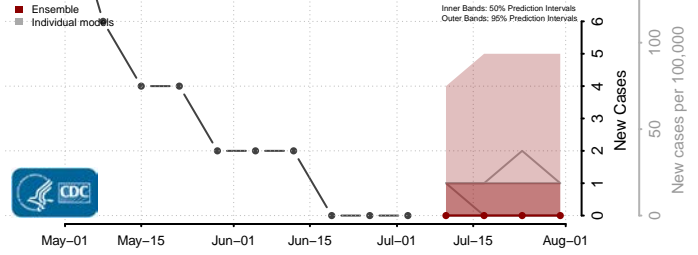

Stark County, Illinois