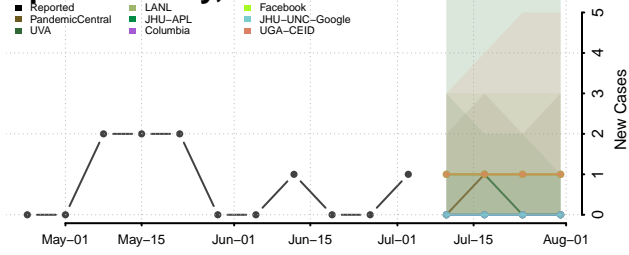

Titus County, Texas

Tom Green County, Texas

Travis County, Texas

Trinity County, Texas

Tyler County, Texas

Upshur County, Texas

Upton County, Texas

Uvalde County, Texas