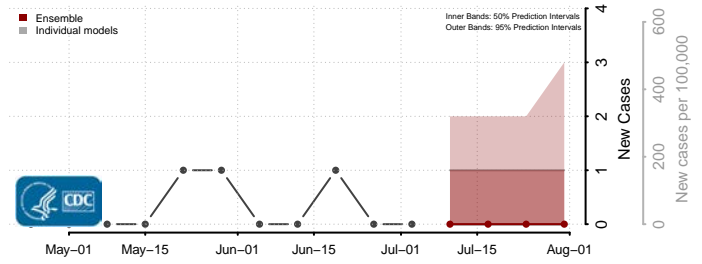

Dona Ana County, New Mexico

Eddy County, New Mexico

Grant County, New Mexico

Guadalupe County, New Mexico

Harding County, New Mexico

Hidalgo County, New Mexico

Lea County, New Mexico

Lincoln County, New Mexico